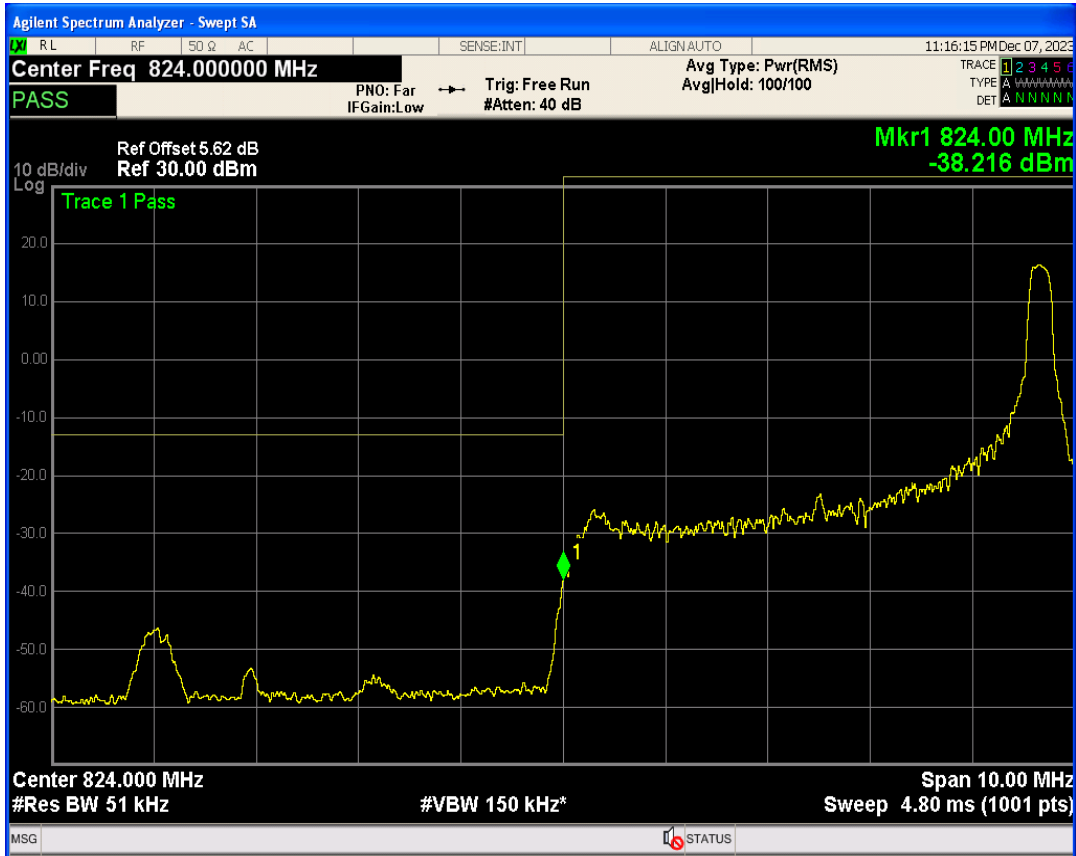

Band5 QPSK BW=5MHz Channel=20425 RB Size=25 Position=#0

Band5 QPSK BW=5MHz Channel=20425 RB Size=1 Position=#Max

Band5 16QAM BW=5MHz Channel=20425 RB Size=1 Position=#0

Band5 16QAM BW=5MHz Channel=20425 RB Size=1 Position=#Max