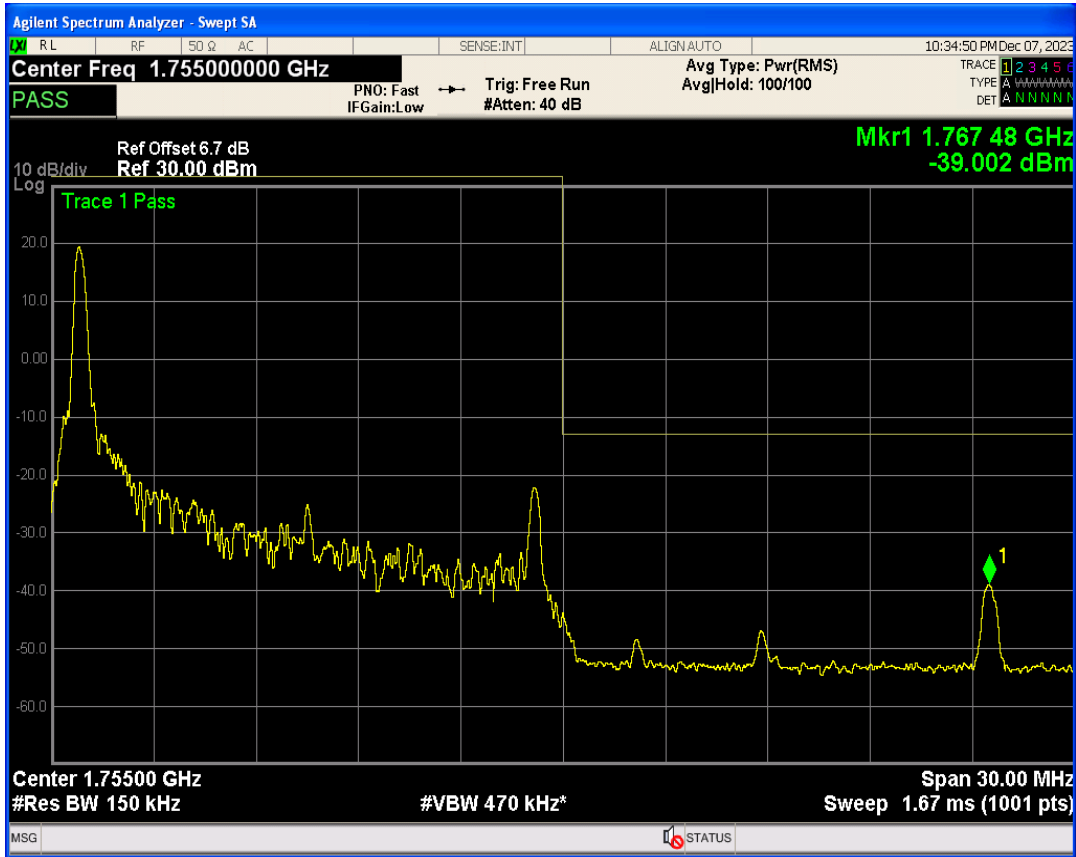

Band4 16QAM BW=15MHz Channel=20325 RB Size=1 Position=#0

Band4 16QAM BW=15MHz Channel=20325 RB Size=1 Position=#Max

Band4 16QAM BW=15MHz Channel=20325 RB Size=75 Position=#0

Band4 QPSK BW=20MHz Channel=20050 RB Size=1 Position=#0

Band4 QPSK BW=20MHz Channel=20050 RB Size=1 Position=#Max

Band4 QPSK BW=20MHz Channel=20050 RB Size=100 Position=#0

Band4 16QAM BW=20MHz Channel=20050 RB Size=1 Position=#0

Band4 16QAM BW=20MHz Channel=20050 RB Size=1 Position=#Max