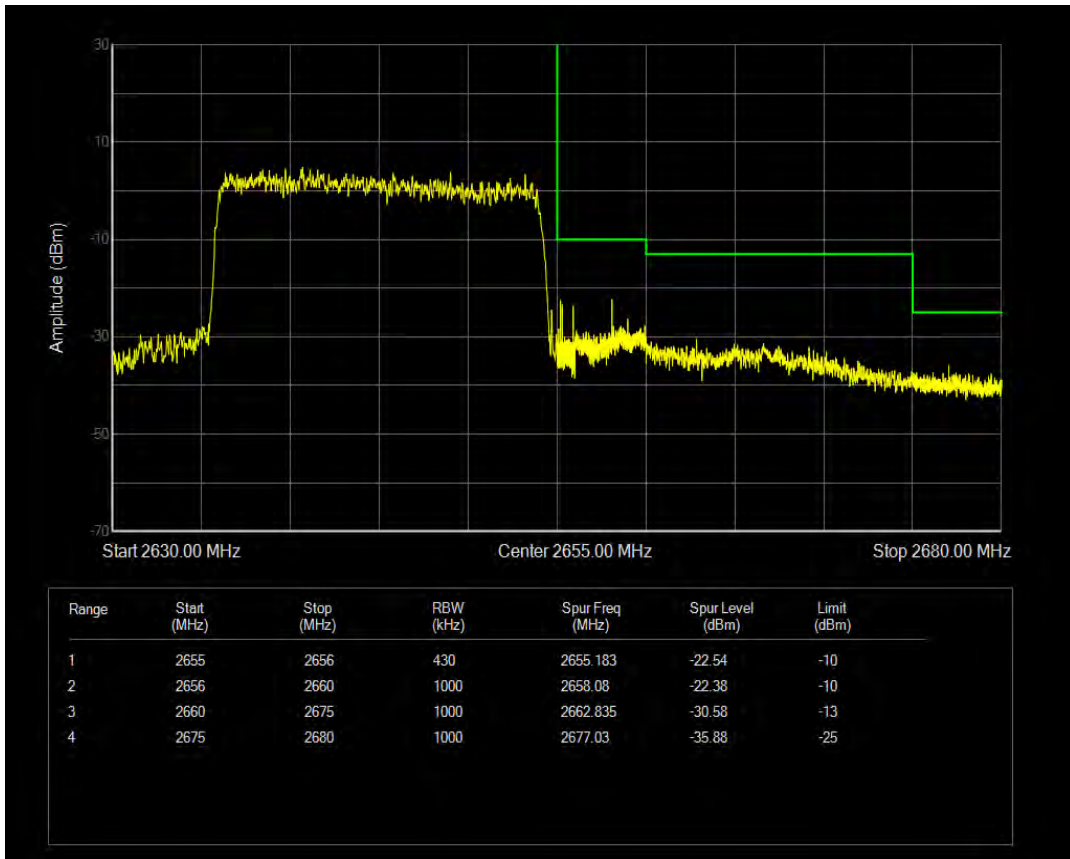

Band41 16QAM BW=20MHz Channel=41140 RB Size=1 Position=#0

Band41 16QAM BW=20MHz Channel=41140 RB Size=1 Position=#Max

Band41 16QAM BW=20MHz Channel=41140 RB Size=100 Position=#0

Band5 QPSK BW=1.4MHz Channel=20407 RB Size=1 Position=#0

Band5 QPSK BW=1.4MHz Channel=20407 RB Size=1 Position=#Max

Band5 QPSK BW=1.4MHz Channel=20407 RB Size=6 Position=#0

Band5 16QAM BW=1.4MHz Channel=20407 RB Size=1 Position=#0

Band5 16QAM BW=1.4MHz Channel=20407 RB Size=1 Position=#Max