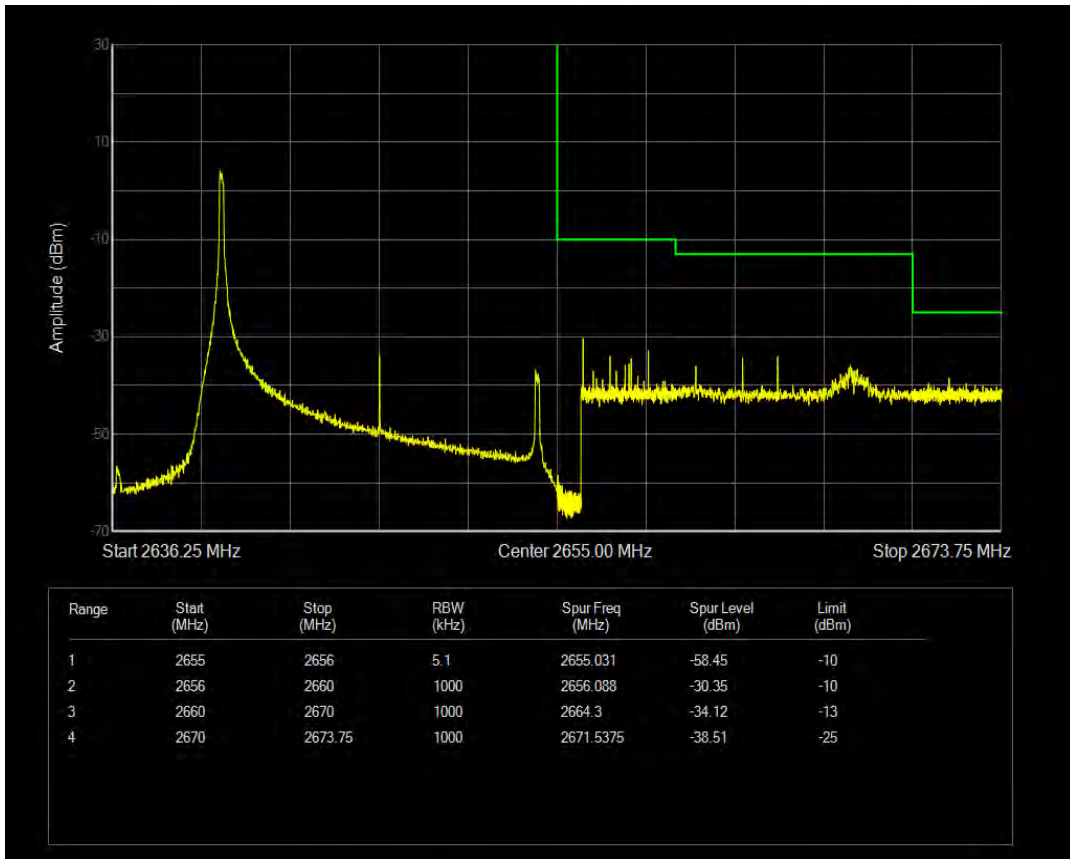

Band41 16QAM BW=15MHz Channel=41165 RB Size=1 Position=#Max