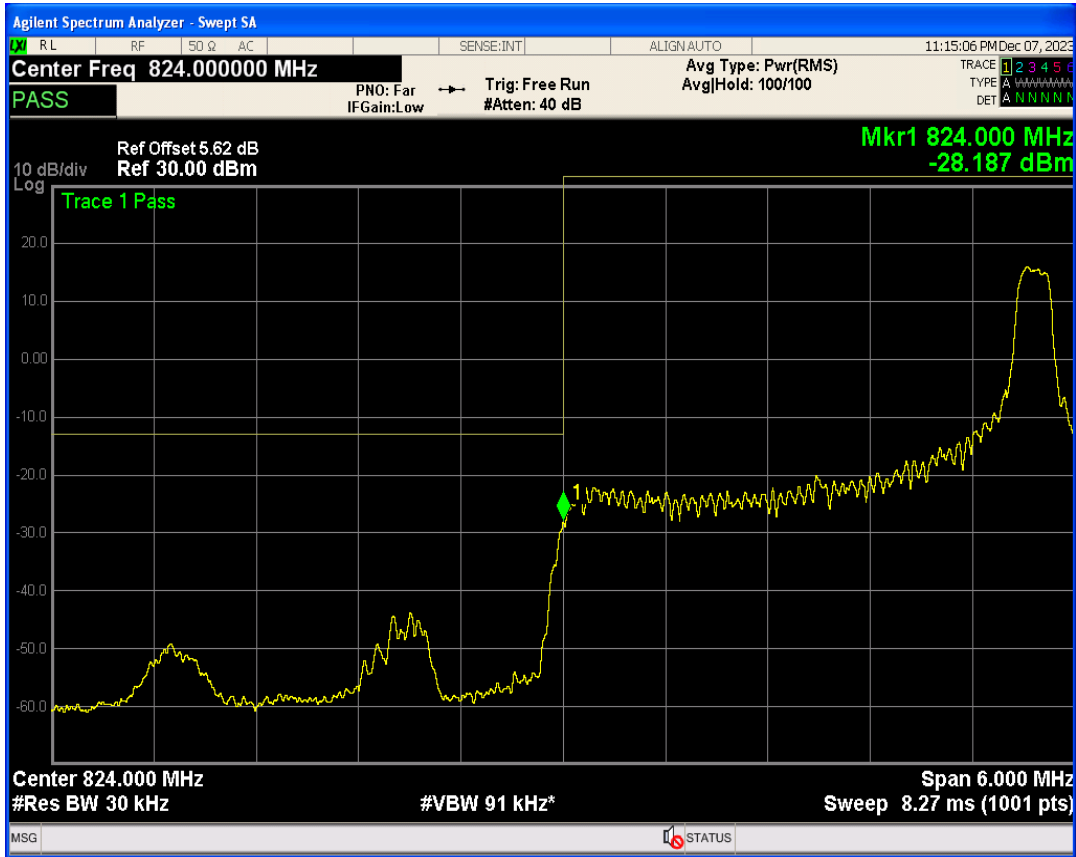

Band5 QPSK BW=3MHz Channel=20415 RB Size=15 Position=#0