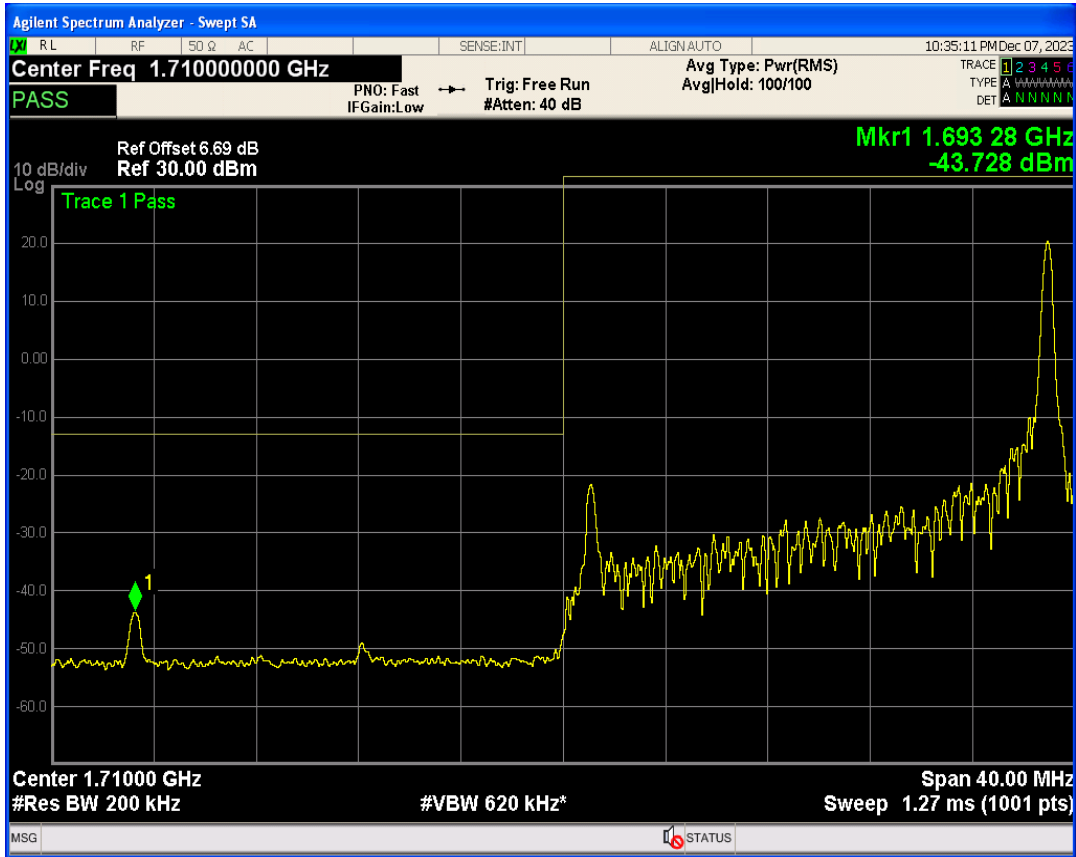

Band4 16QAM BW=15MHz Channel=20325 RB Size=1 Position=#0

Band4 16QAM BW=15MHz Channel=20325 RB Size=1 Position=#Max

Band4 16QAM BW=15MHz Channel=20325 RB Size=75 Position=#0

Band4 QPSK BW=20MHz Channel=20050 RB Size=1 Position=#0

Band4 QPSK BW=20MHz Channel=20050 RB Size=1 Position=#Max

Band4 QPSK BW=20MHz Channel=20050 RB Size=100 Position=#0

Band4 16QAM BW=20MHz Channel=20050 RB Size=1 Position=#0

Band4 16QAM BW=20MHz Channel=20050 RB Size=1 Position=#Max