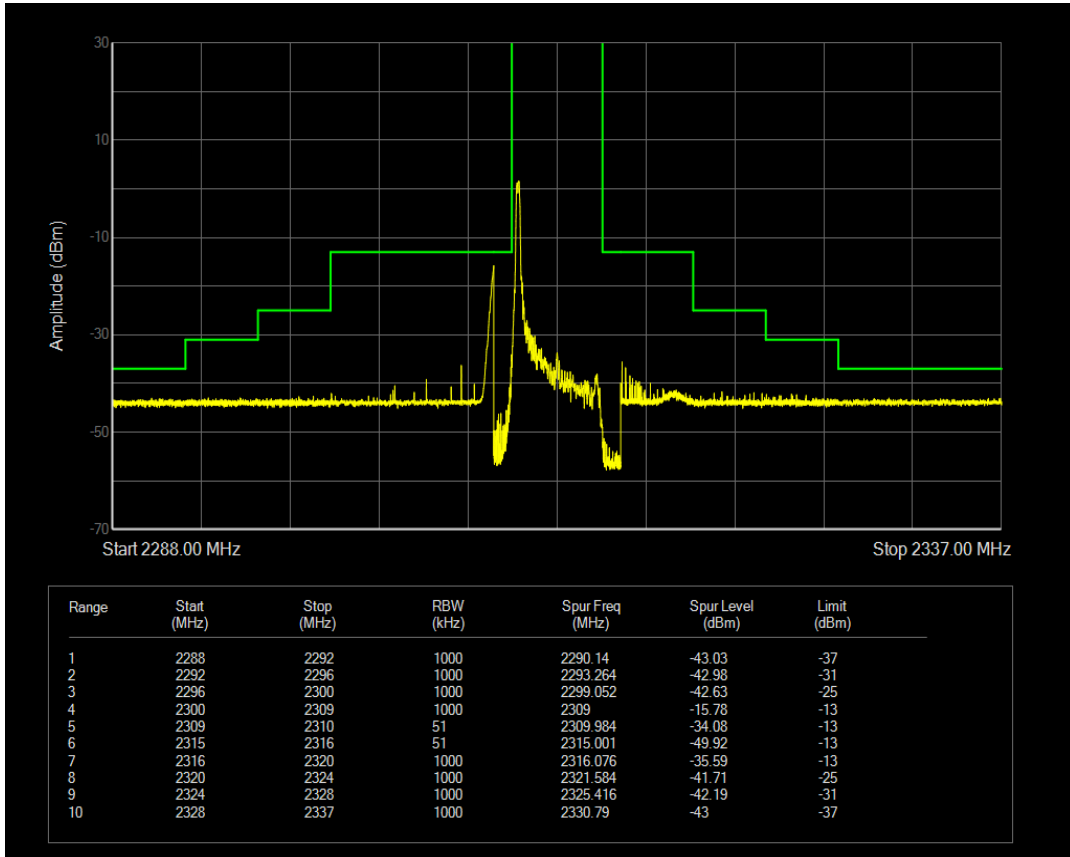

Band40a 16QAM BW=5MHz Channel=38775 RB Size=1 Position=#Max