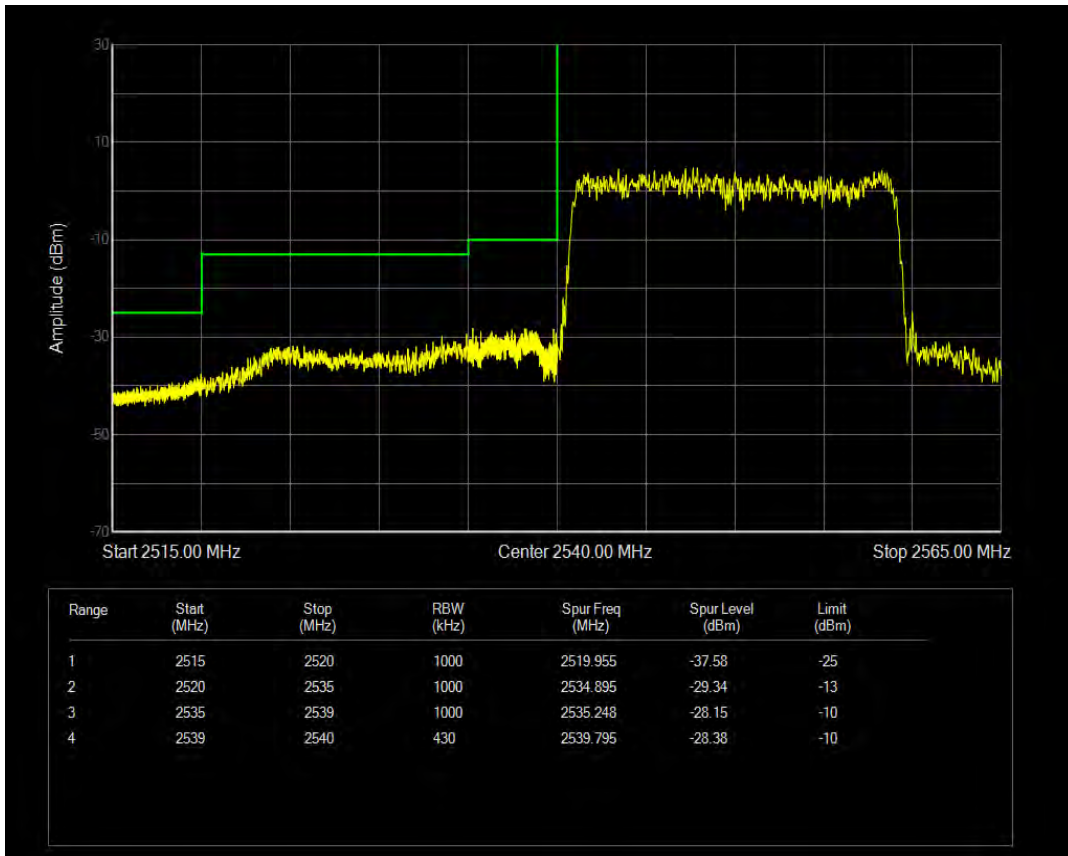

Band41 16QAM BW=20MHz Channel=40190 RB Size=1 Position=#0