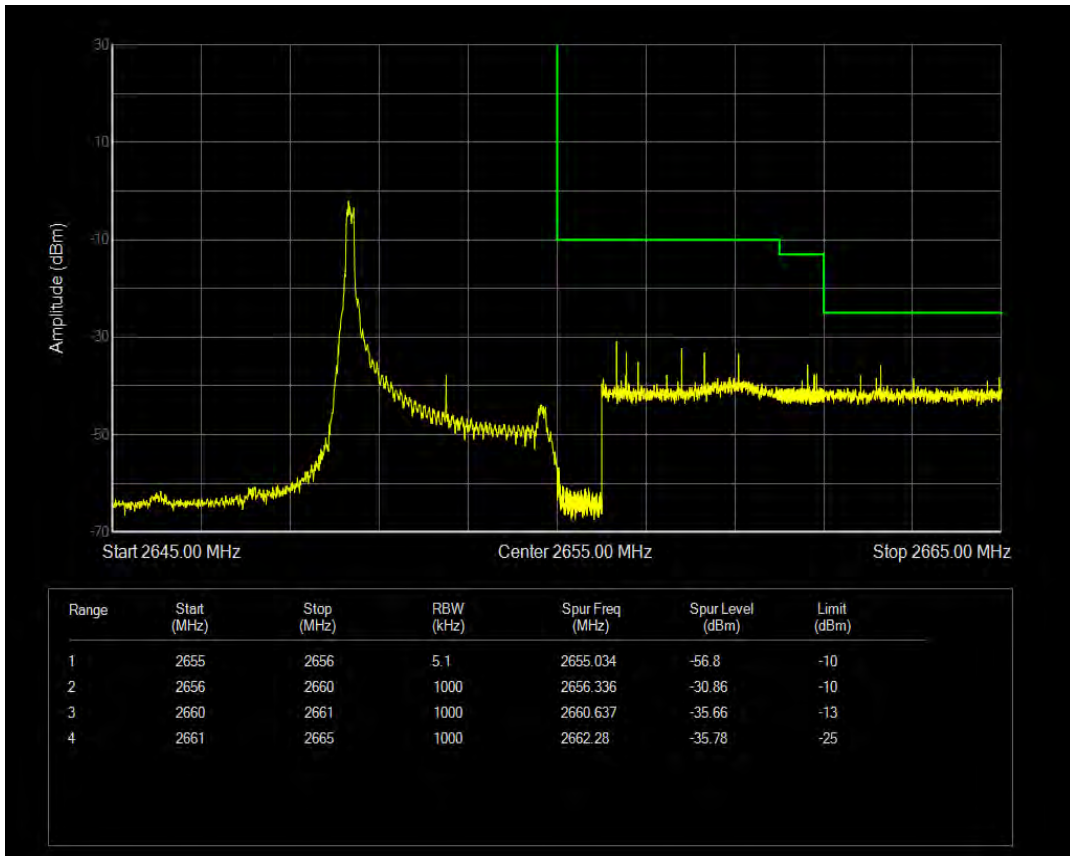

Band41 QPSK BW=5MHz Channel=41215 RB Size=1 Position=#Max