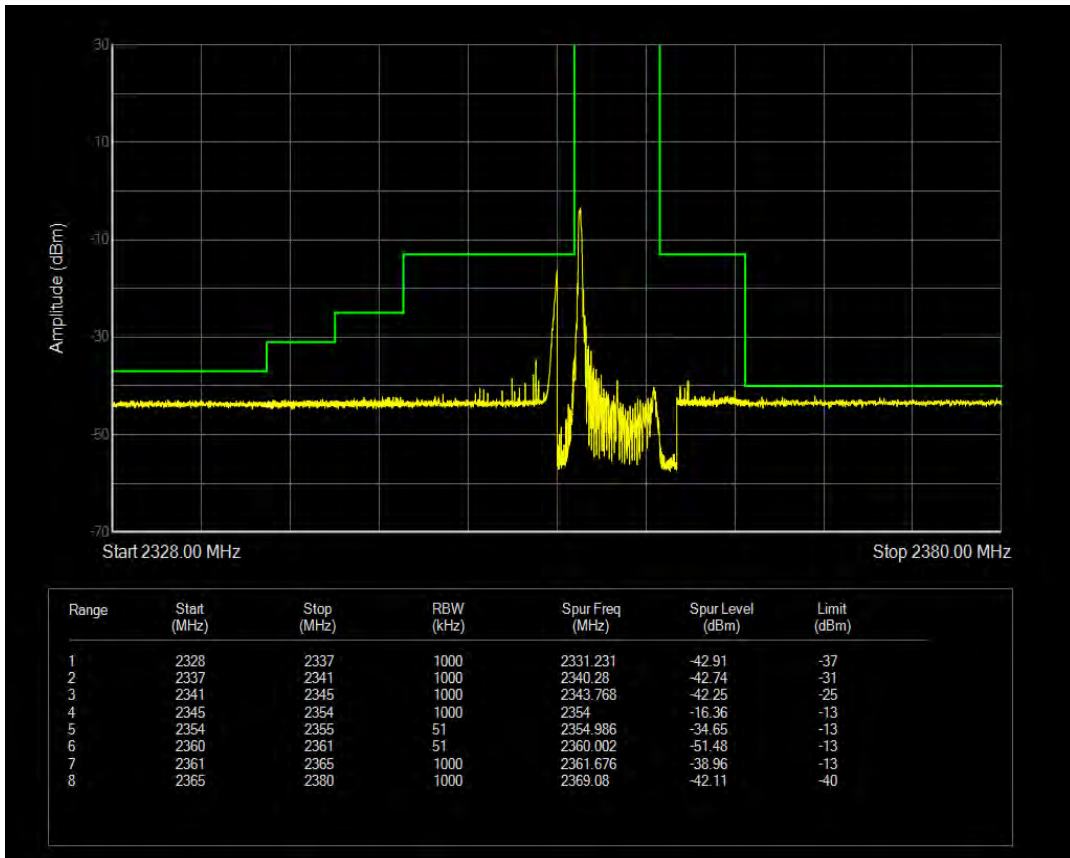

Band40b 16QAM BW=5MHz Channel=39175 RB Size=1 Position=#0

Band40b 16QAM BW=5MHz Channel=39175 RB Size=1 Position=#Max

Band40b 16QAM BW=5MHz Channel=39175 RB Size=25 Position=#0

Band40b QPSK BW=5MHz Channel=39225 RB Size=1 Position=#0