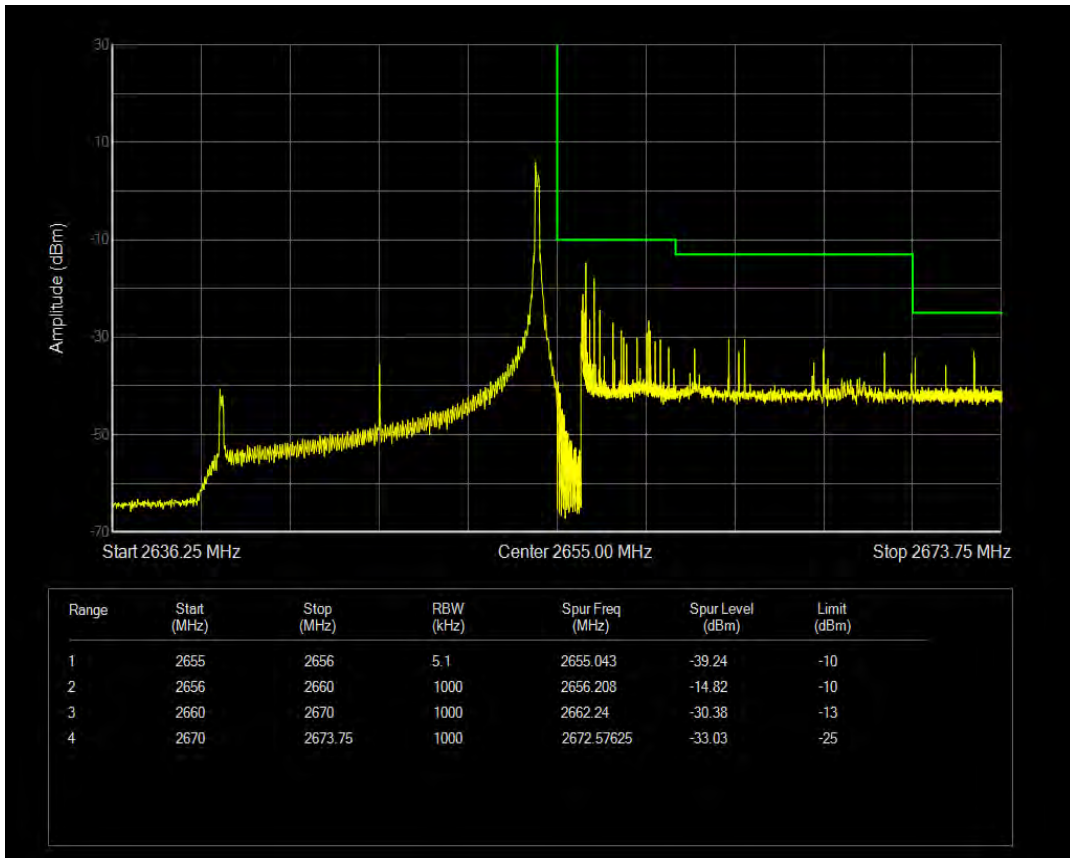

Band41 16QAM BW=15MHz Channel=41165 RB Size=75 Position=#0