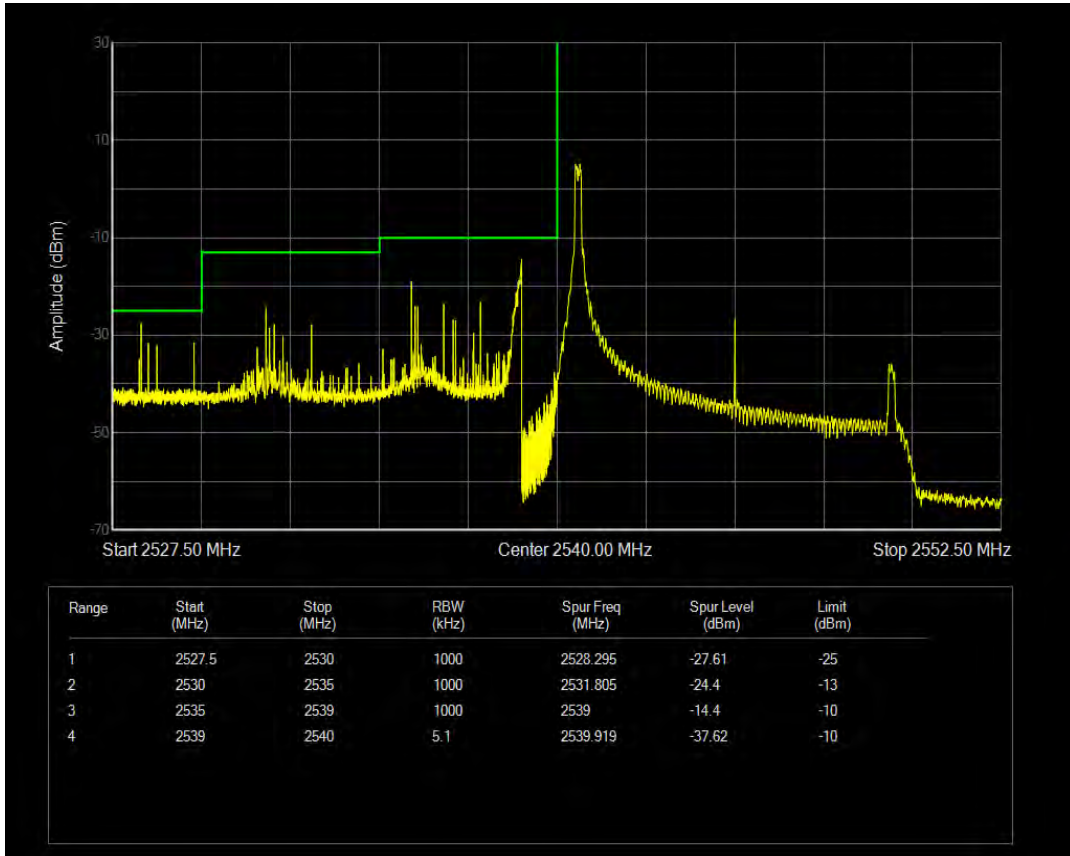

Band40b 16QAM BW=10MHz Channel=39200 RB Size=1 Position=#0

Band40b 16QAM BW=10MHz Channel=39200 RB Size=1 Position=#Max

Band40b 16QAM BW=10MHz Channel=39200 RB Size=50 Position=#0

Band41 QPSK BW=10MHz Channel=40140 RB Size=1 Position=#0