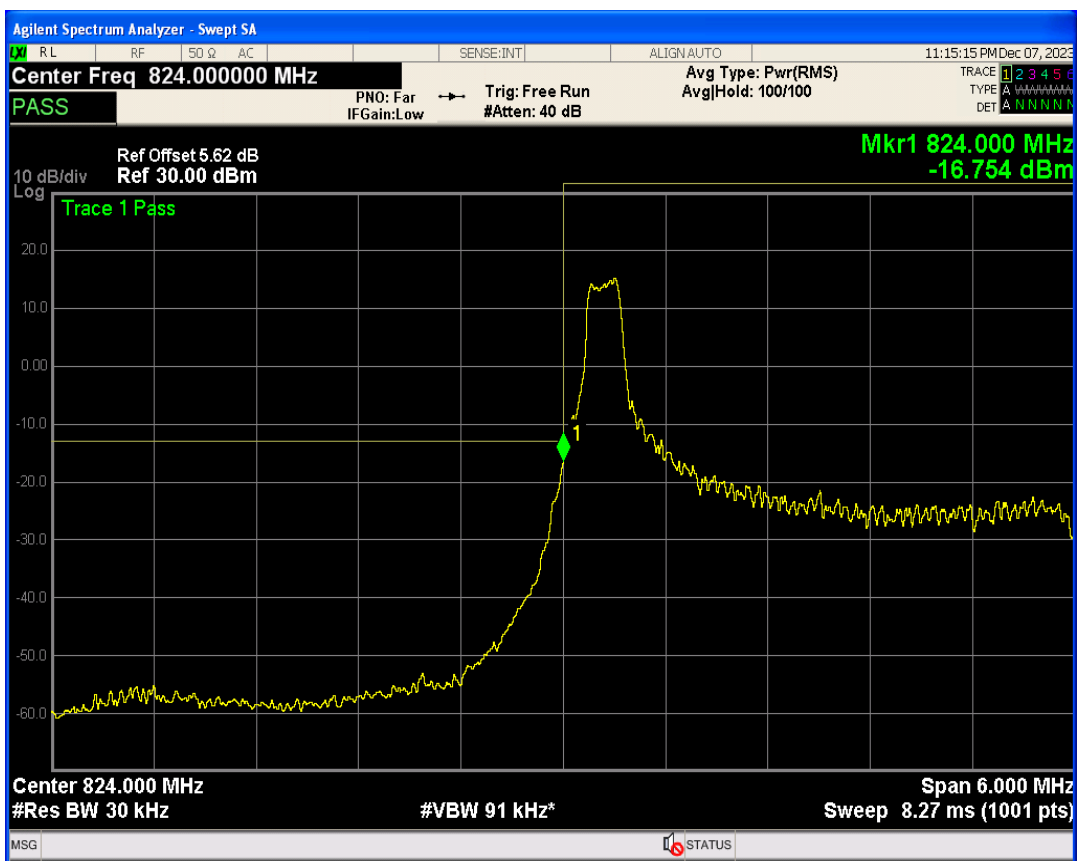

Band5 16QAM BW=3MHz Channel=20415 RB Size=1 Position=#Max