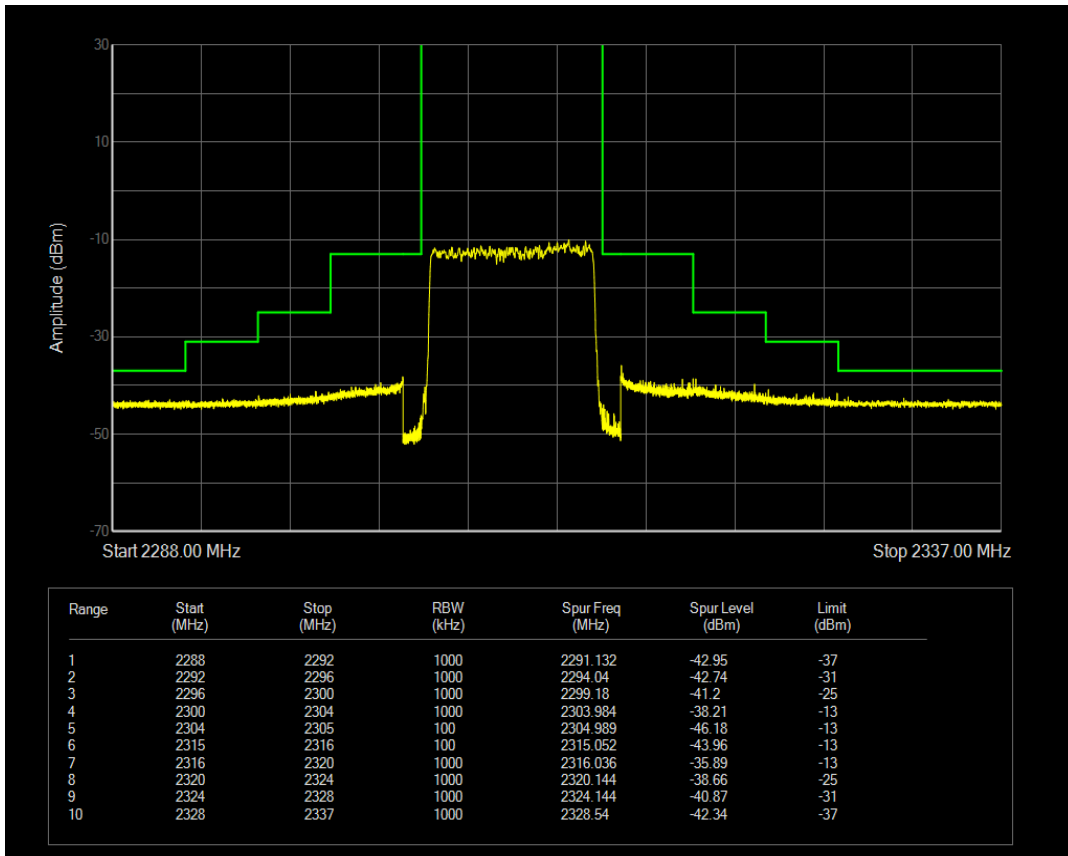

Band40b QPSK BW=5MHz Channel=39175 RB Size=1 Position=#0