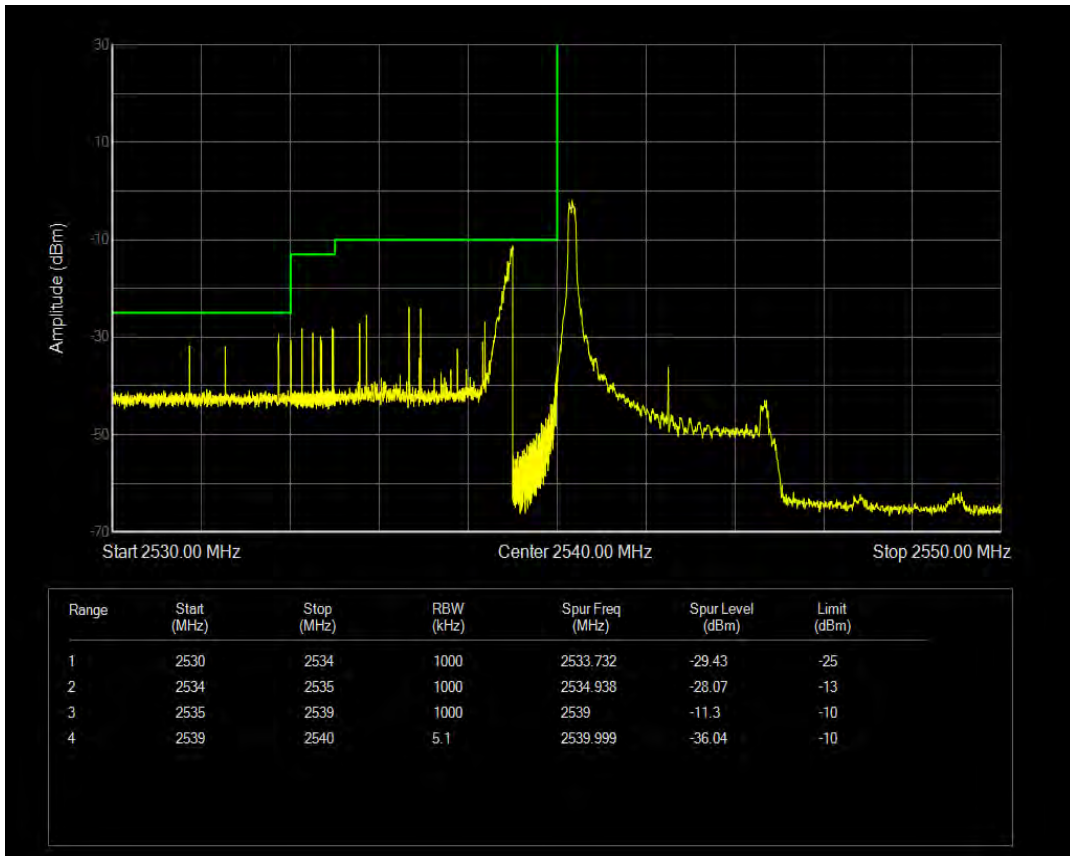

Band41 16QAM BW=15MHz Channel=41165 RB Size=1 Position=#0

Band41 16QAM BW=15MHz Channel=41165 RB Size=1 Position=#Max

Band41 16QAM BW=15MHz Channel=41165 RB Size=75 Position=#0

Band41 QPSK BW=5MHz Channel=40115 RB Size=1 Position=#0