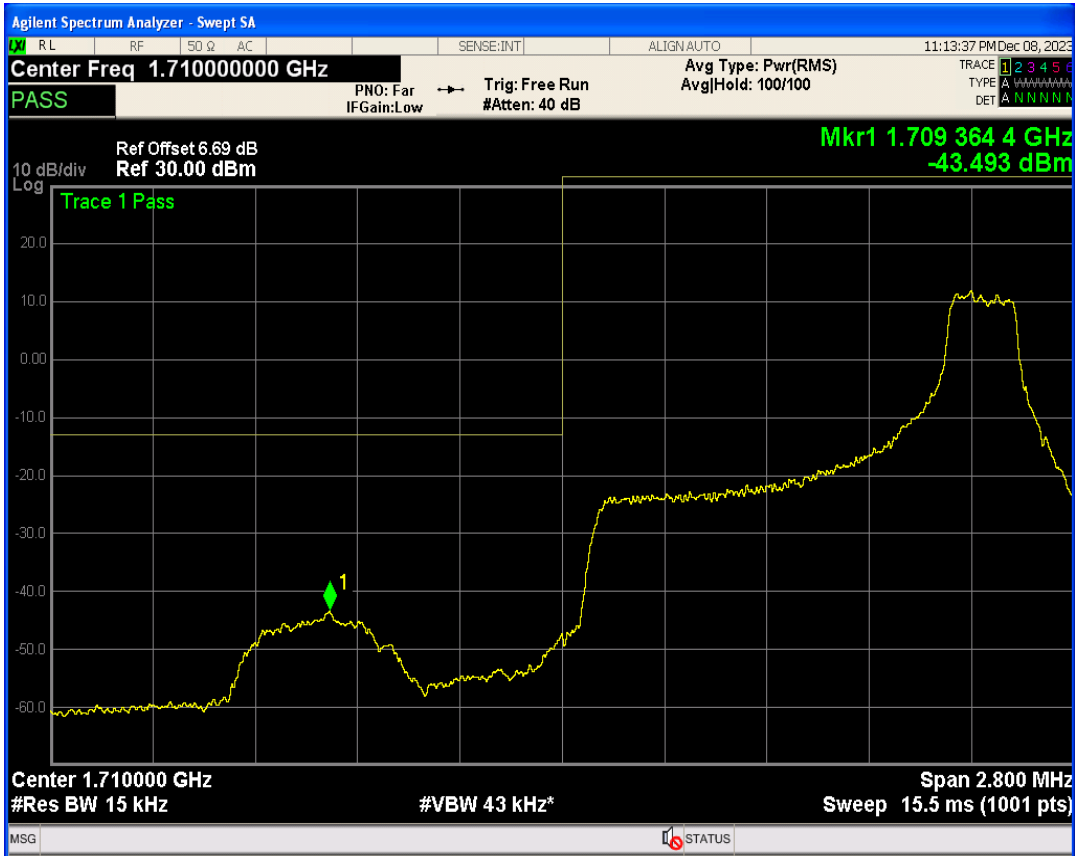

Band5 16QAM BW=10MHz Channel=20600 RB Size=1 Position=#0

Band5 16QAM BW=10MHz Channel=20600 RB Size=1 Position=#Max

Band5 16QAM BW=10MHz Channel=20600 RB Size=50 Position=#0

Band66 QPSK BW=1.4MHz Channel=131979 RB Size=1 Position=#0

Band66 QPSK BW=1.4MHz Channel=131979 RB Size=1 Position=#Max

Band66 QPSK BW=1.4MHz Channel=131979 RB Size=6 Position=#0

Band66 16QAM BW=1.4MHz Channel=131979 RB Size=1 Position=#0

Band66 16QAM BW=1.4MHz Channel=131979 RB Size=1 Position=#Max

Band66 16QAM BW=1.4MHz Channel=131979 RB Size=6 Position=#0

Band66 QPSK BW=1.4MHz Channel=132665 RB Size=1 Position=#0