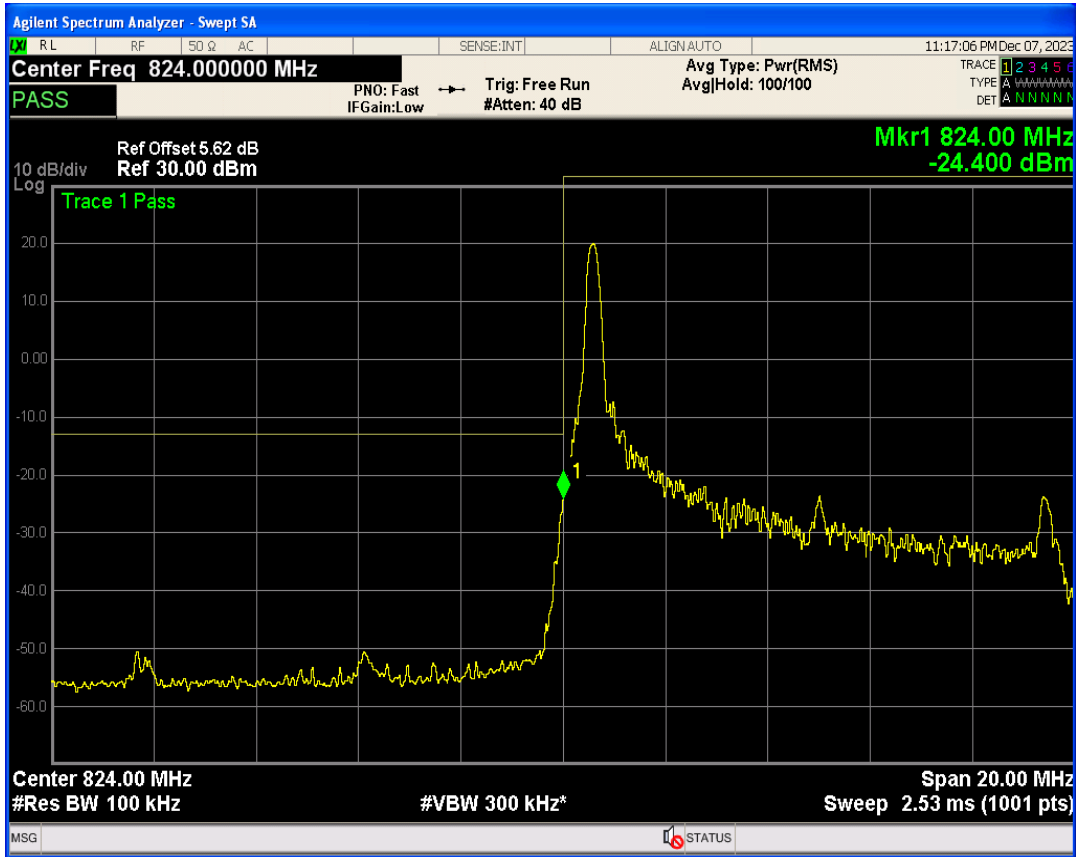

Band5 16QAM BW=10MHz Channel=20450 RB Size=1 Position=#0