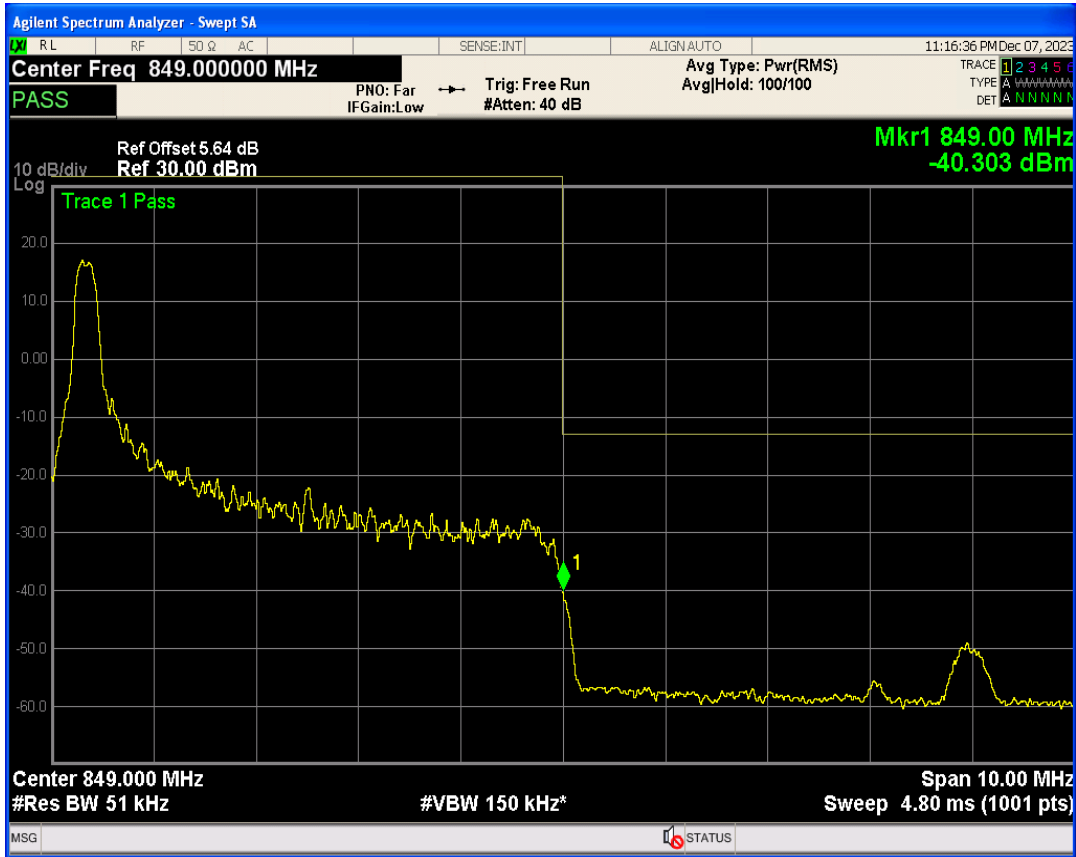

Band5 16QAM BW=5MHz Channel=20625 RB Size=1 Position=#0