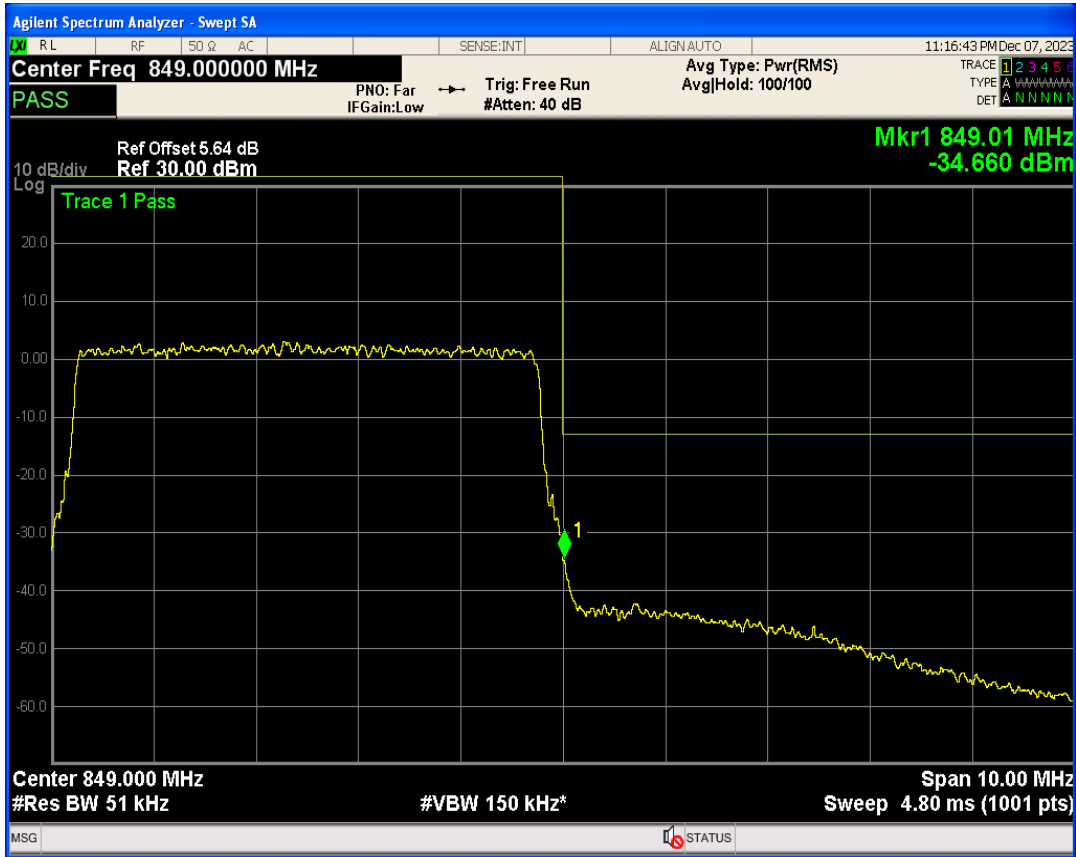

Band5 16QAM BW=5MHz Channel=20625 RB Size=25 Position=#0