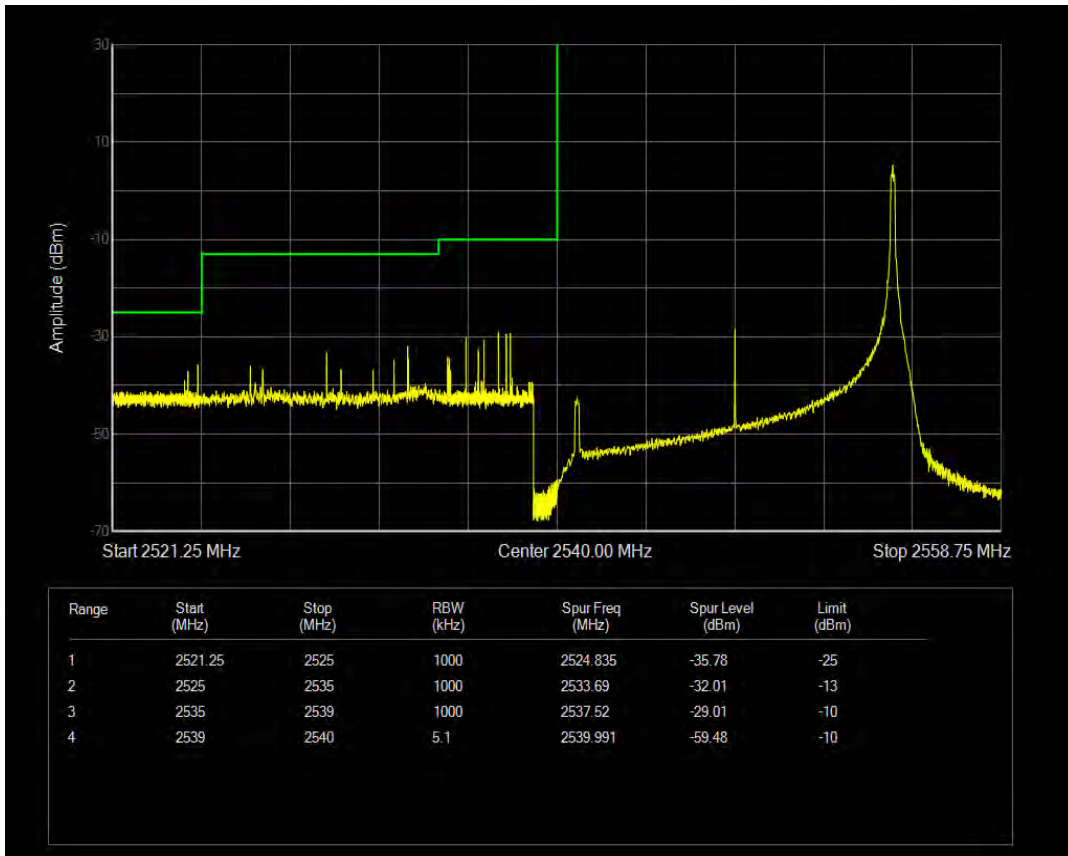

Band41 QPSK BW=15MHz Channel=40165 RB Size=75 Position=#0