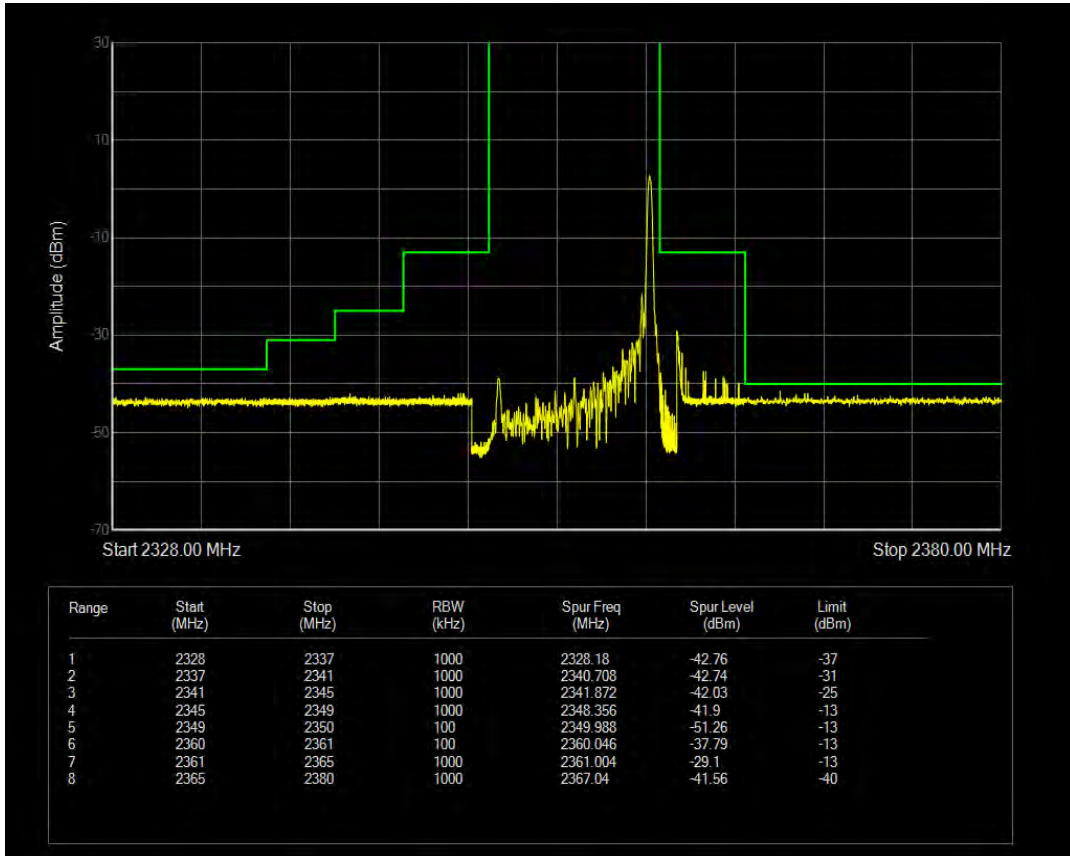

Band40b 16QAM BW=5MHz Channel=39225 RB Size=25 Position=#0

Band40b QPSK BW=10MHz Channel=39200 RB Size=1 Position=#0

Band40b QPSK BW=10MHz Channel=39200 RB Size=50 Position=#0

Band40b QPSK BW=10MHz Channel=39200 RB Size=1 Position=#Max