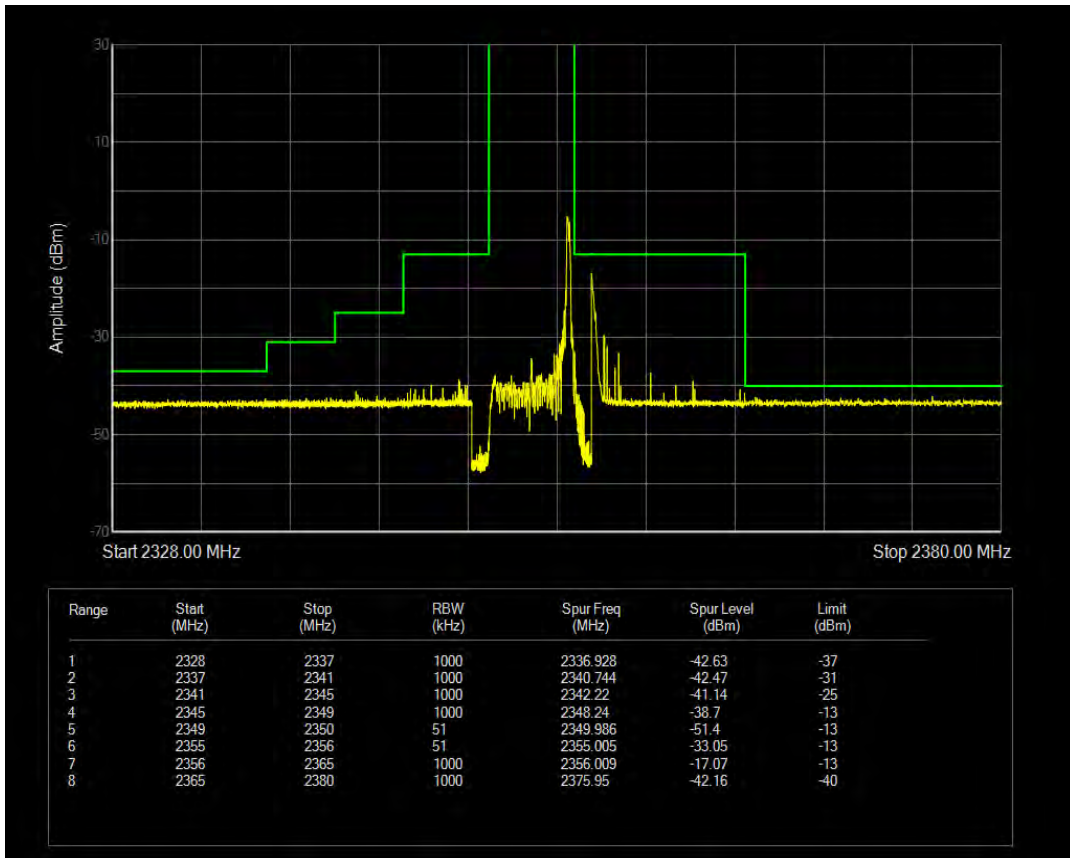

Band40b 16QAM BW=5MHz Channel=39175 RB Size=25 Position=#0