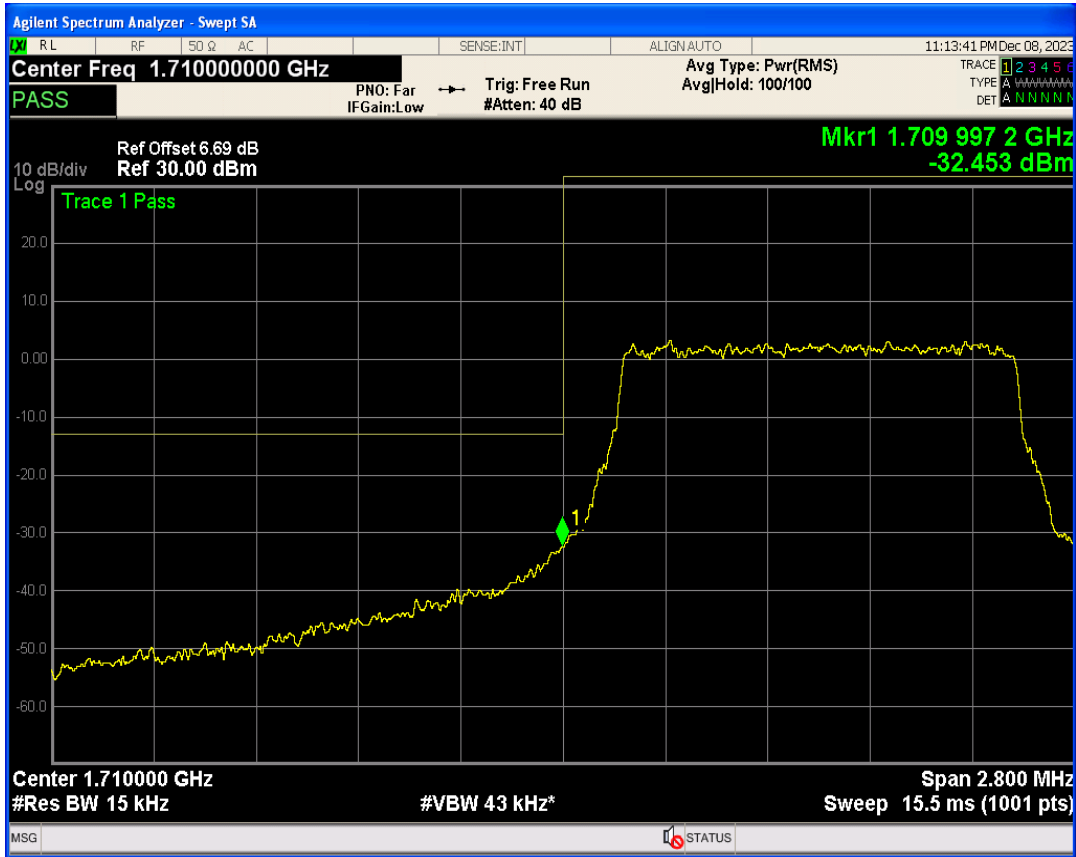

Band66 QPSK BW=1.4MHz Channel=131979 RB Size=1 Position=#Max

Band66 QPSK BW=1.4MHz Channel=131979 RB Size=6 Position=#0

Band66 16QAM BW=1.4MHz Channel=131979 RB Size=1 Position=#0

Band66 16QAM BW=1.4MHz Channel=131979 RB Size=1 Position=#Max

Band66 16QAM BW=1.4MHz Channel=131979 RB Size=6 Position=#0

Band66 QPSK BW=1.4MHz Channel=132665 RB Size=1 Position=#0