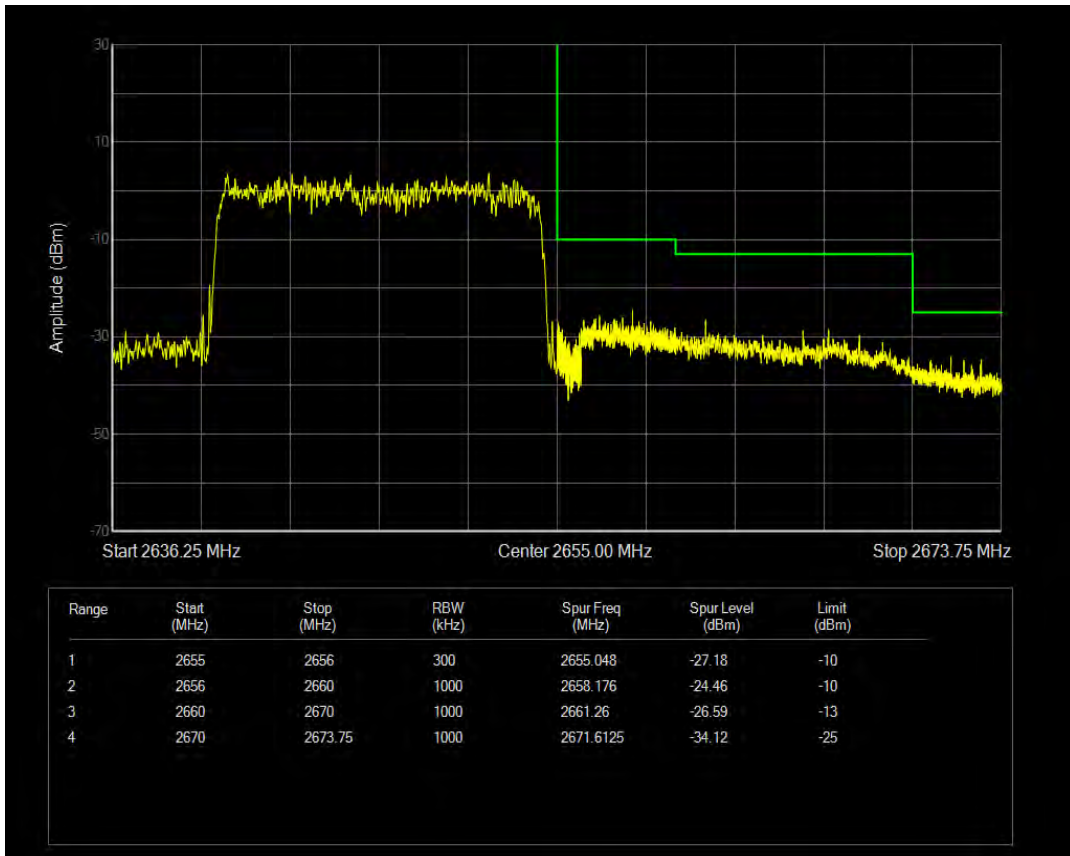

Band41 QPSK BW=5MHz Channel=40115 RB Size=1 Position=#0