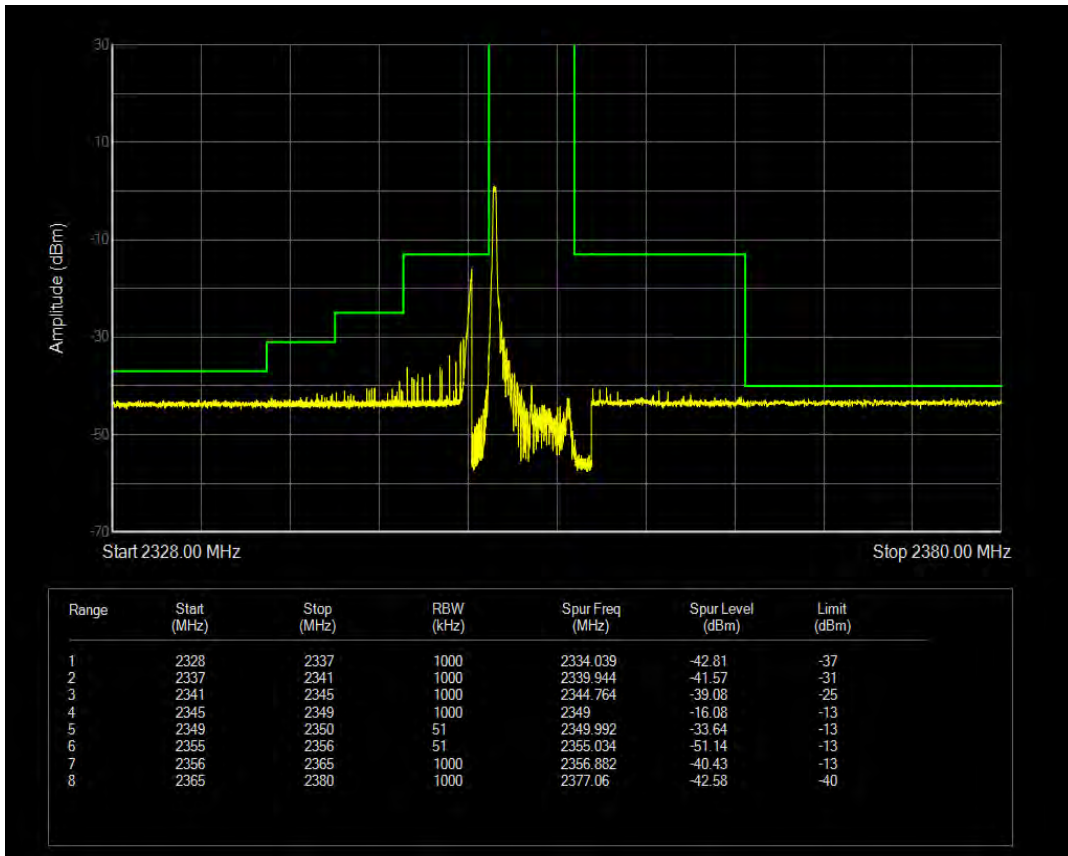

Band40b QPSK BW=5MHz Channel=39175 RB Size=1 Position=#Max