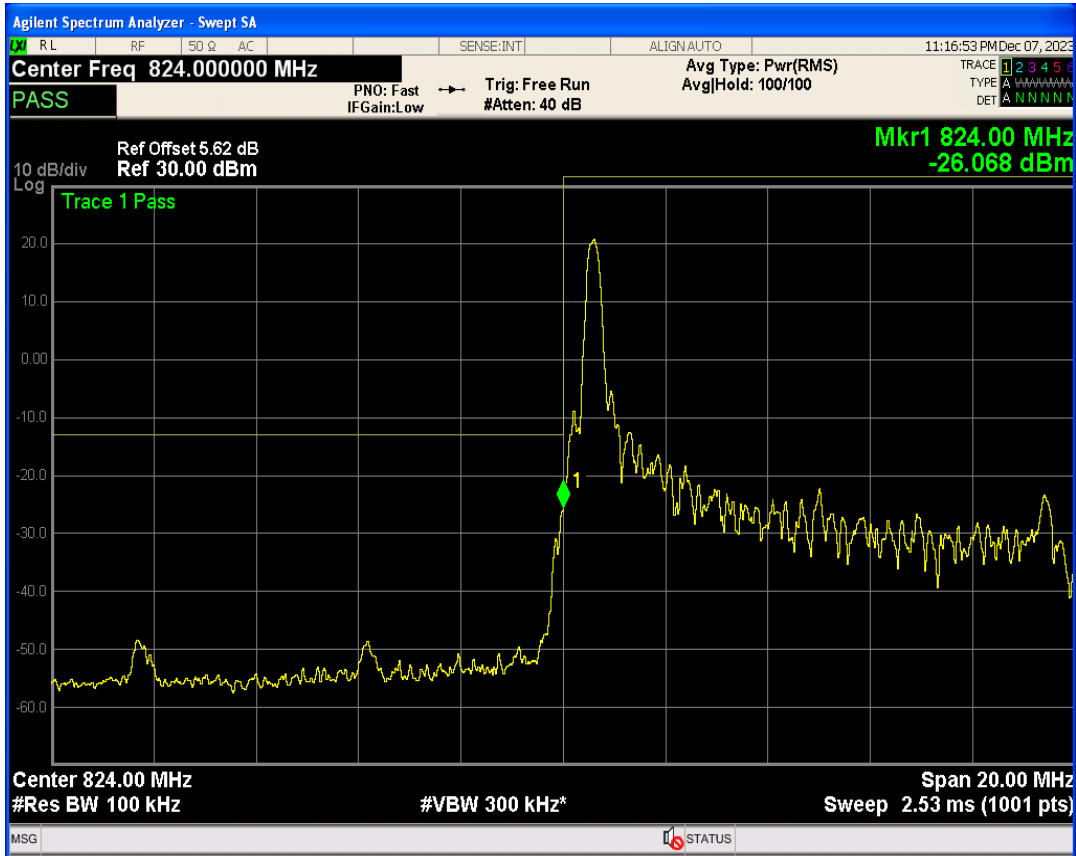

Band5 16QAM BW=5MHz Channel=20625 RB Size=1 Position=#0

Band5 16QAM BW=5MHz Channel=20625 RB Size=1 Position=#Max

Band5 16QAM BW=5MHz Channel=20625 RB Size=25 Position=#0

Band5 QPSK BW=10MHz Channel=20450 RB Size=1 Position=#0