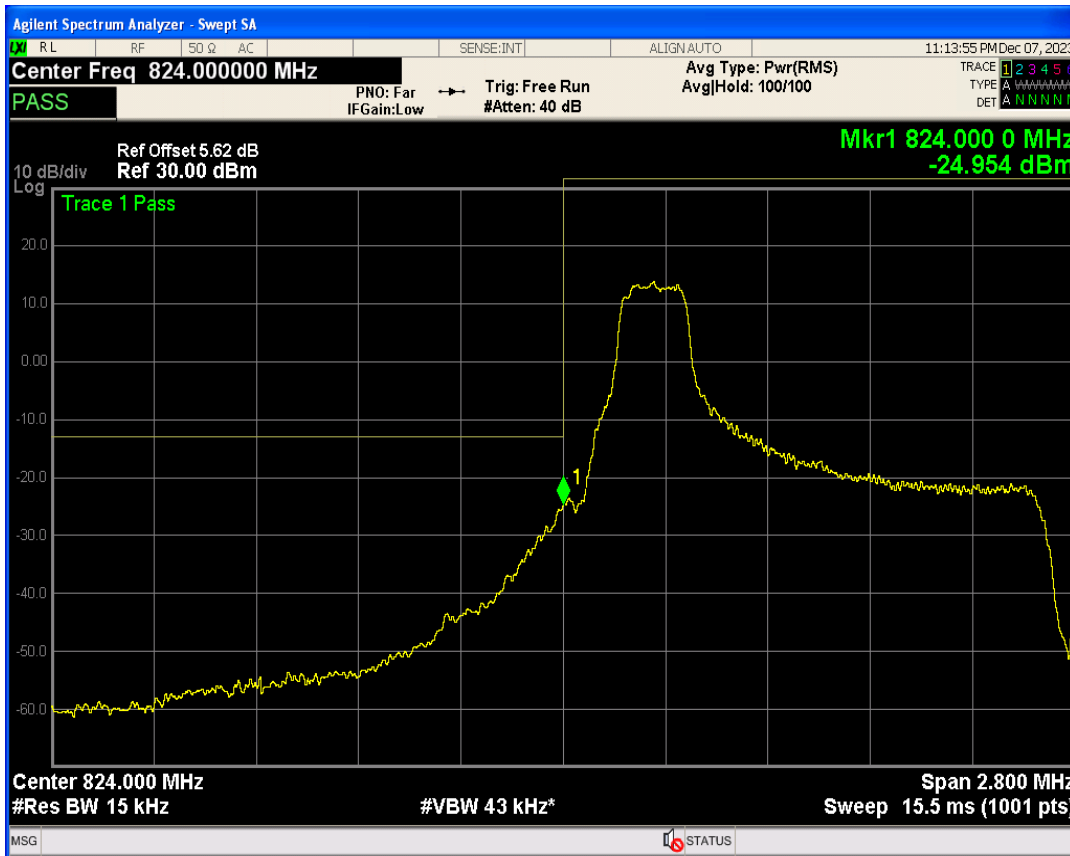

Band41 16QAM BW=20MHz Channel=41140 RB Size=1 Position=#0

Band41 16QAM BW=20MHz Channel=41140 RB Size=1 Position=#Max

Band41 16QAM BW=20MHz Channel=41140 RB Size=100 Position=#0

Band5 QPSK BW=1.4MHz Channel=20407 RB Size=1 Position=#0