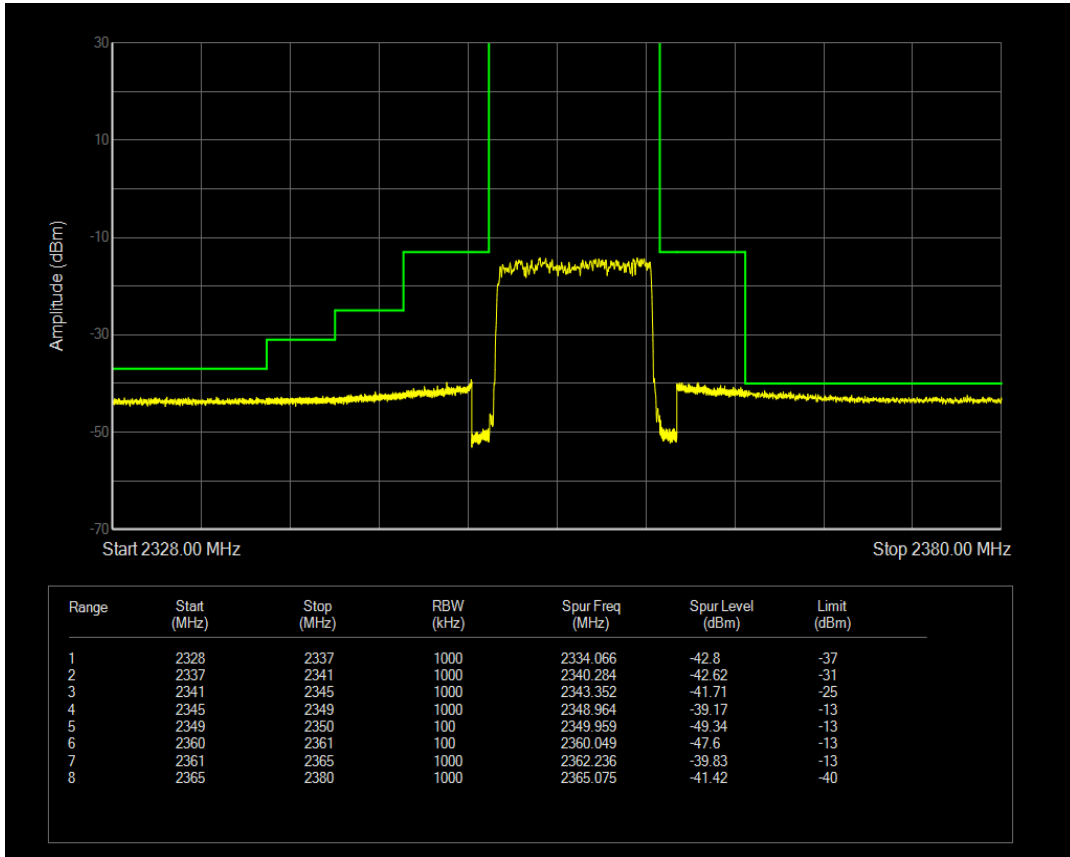

Band40b 16QAM BW=5MHz Channel=39225 RB Size=25 Position=#0

Band40b QPSK BW=10MHz Channel=39200 RB Size=1 Position=#0

Band40b QPSK BW=10MHz Channel=39200 RB Size=50 Position=#0

Band40b QPSK BW=10MHz Channel=39200 RB Size=1 Position=#Max

Band40b 16QAM BW=10MHz Channel=39200 RB Size=1 Position=#0

Band40b 16QAM BW=10MHz Channel=39200 RB Size=1 Position=#Max

Band40b 16QAM BW=10MHz Channel=39200 RB Size=50 Position=#0

Band41 QPSK BW=10MHz Channel=40140 RB Size=1 Position=#0