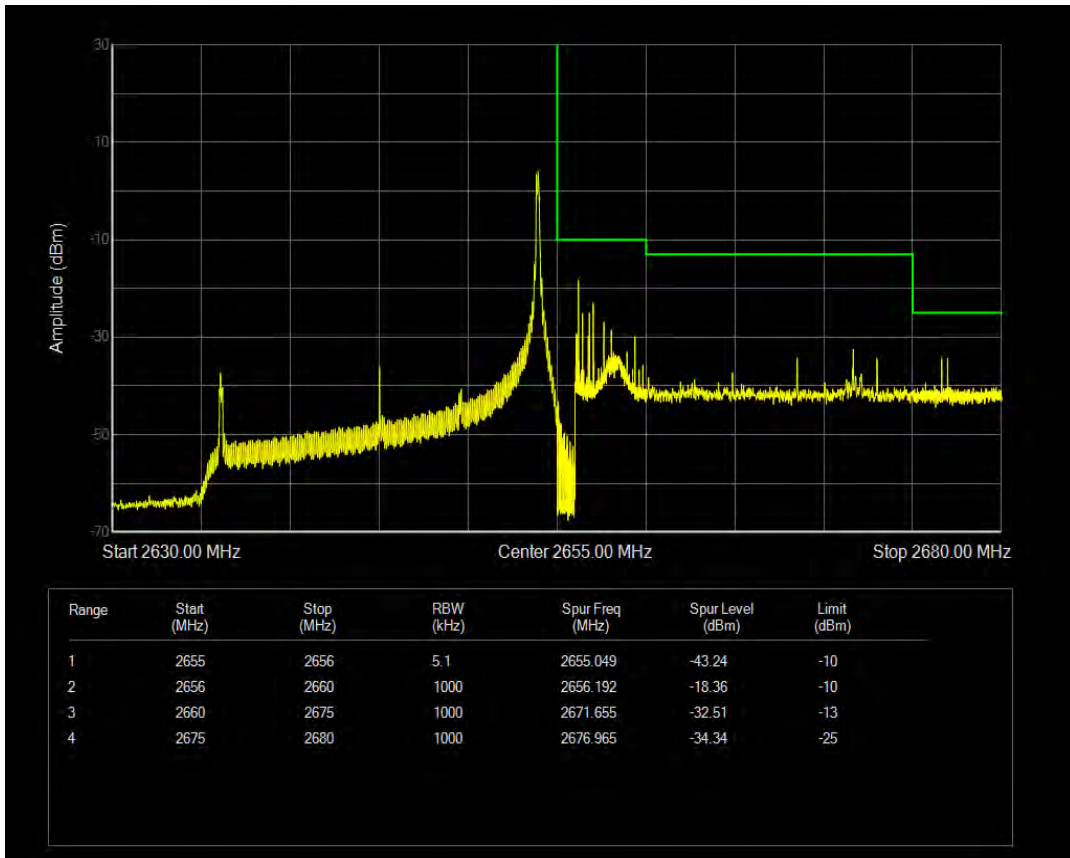

Band41 16QAM BW=20MHz Channel=41140 RB Size=100 Position=#0