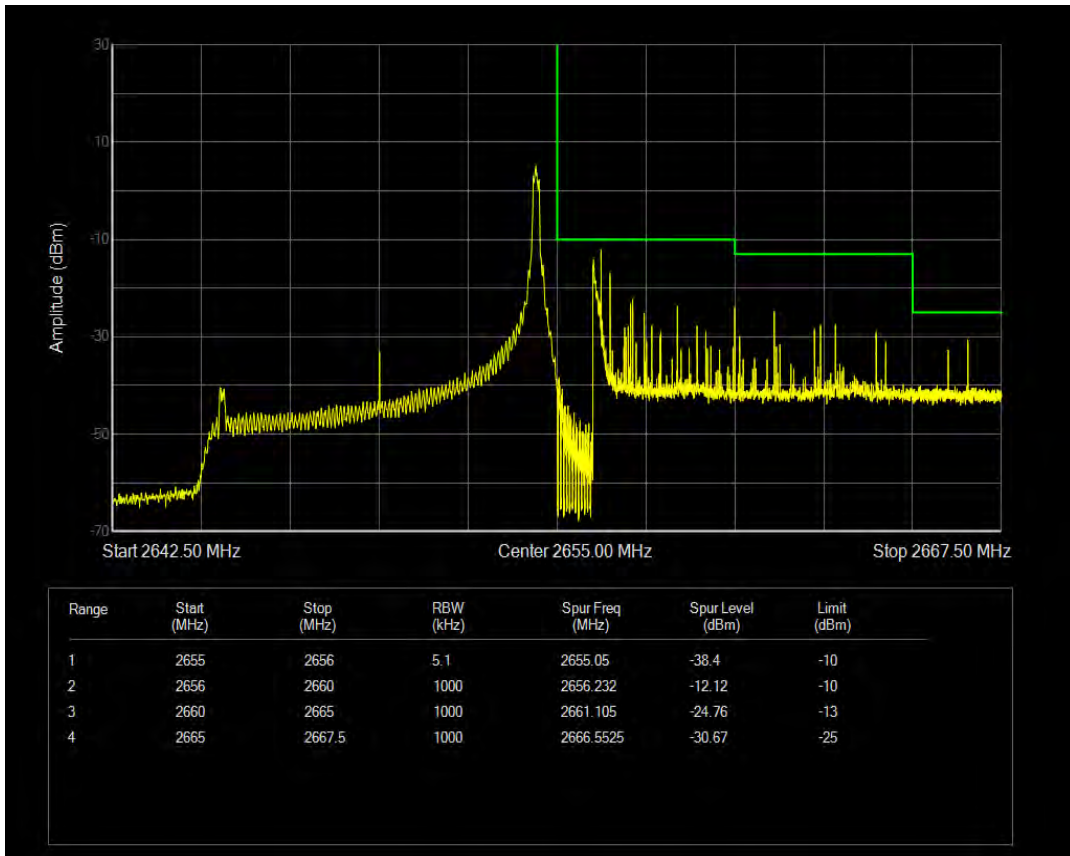

Band41 QPSK BW=10MHz Channel=41190 RB Size=50 Position=#0