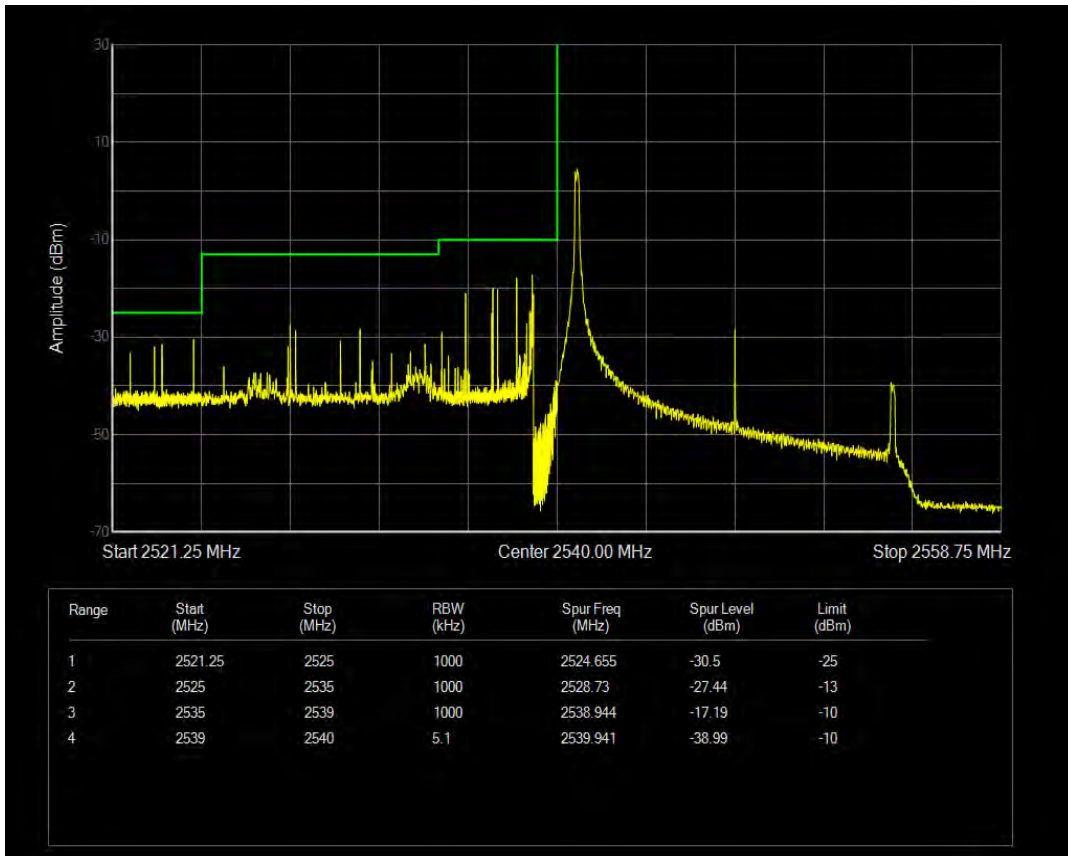

Band41 16QAM BW=10MHz Channel=41190 RB Size=1 Position=#0

Band41 16QAM BW=10MHz Channel=41190 RB Size=1 Position=#Max

Band41 16QAM BW=10MHz Channel=41190 RB Size=50 Position=#0

Band41 QPSK BW=15MHz Channel=40165 RB Size=1 Position=#0