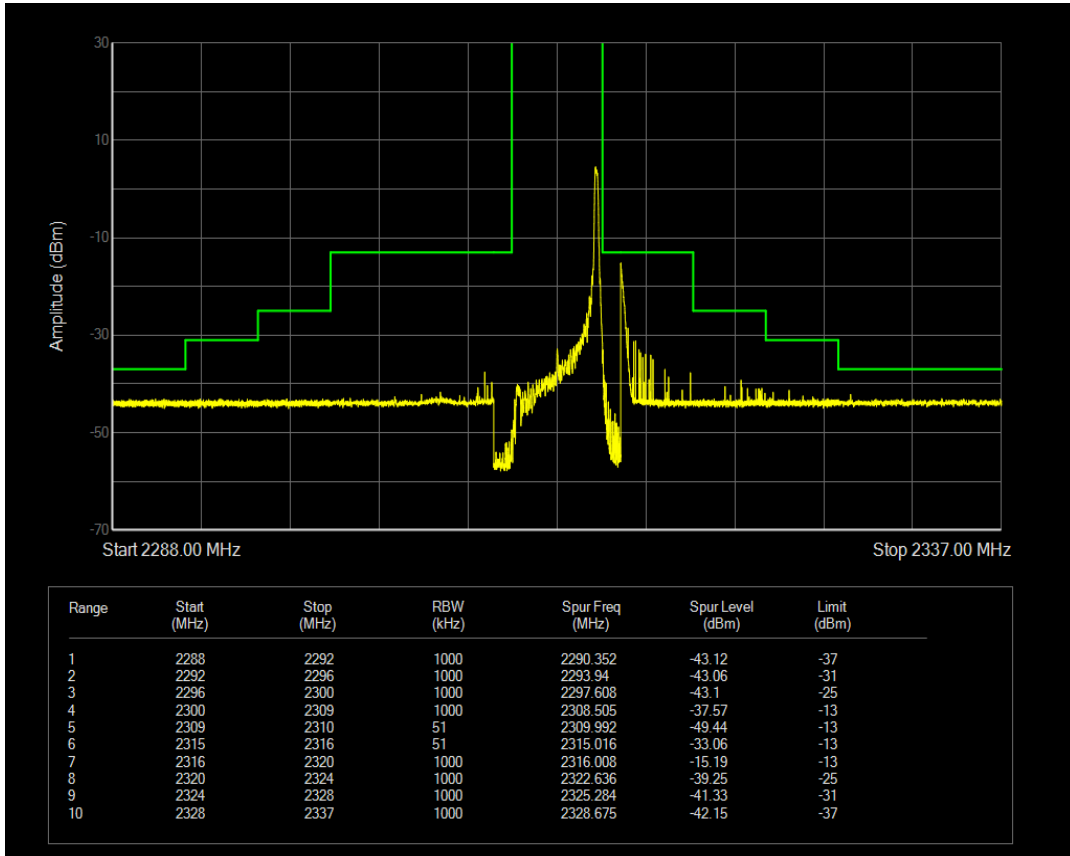

Band40a 16QAM BW=5MHz Channel=38775 RB Size=25 Position=#0