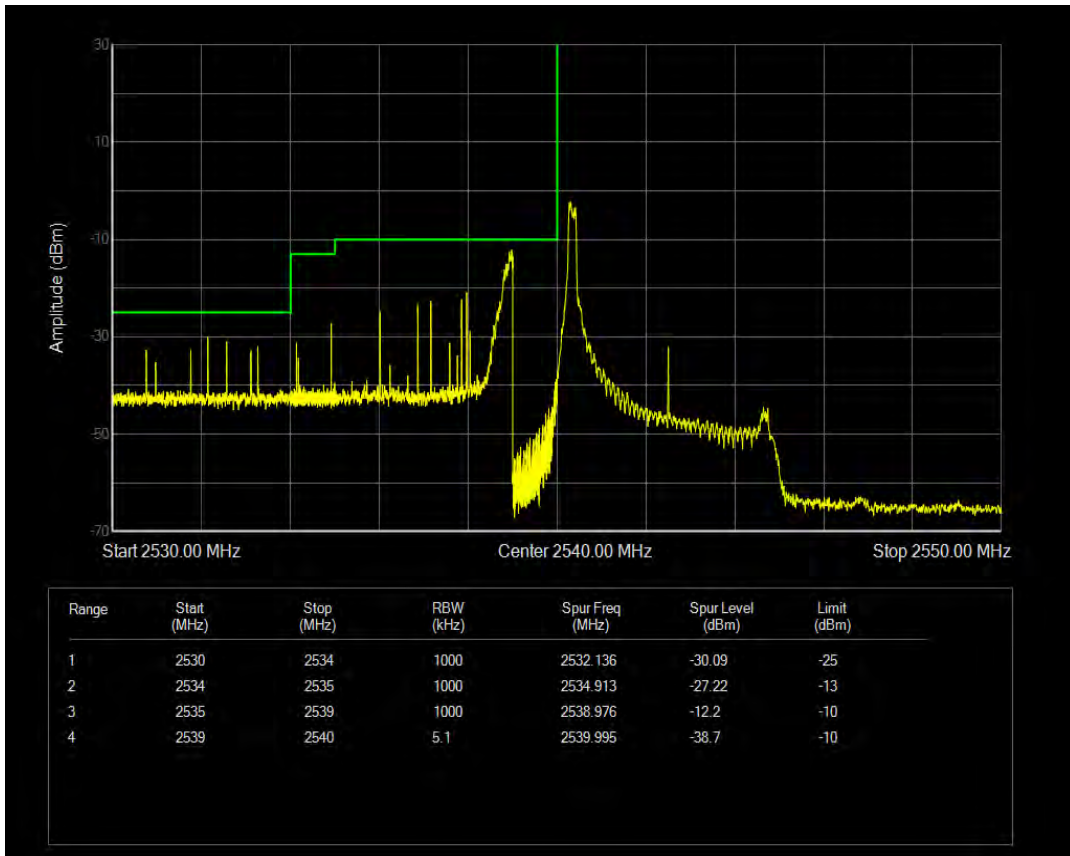

Band41 16QAM BW=5MHz Channel=40115 RB Size=1 Position=#Max