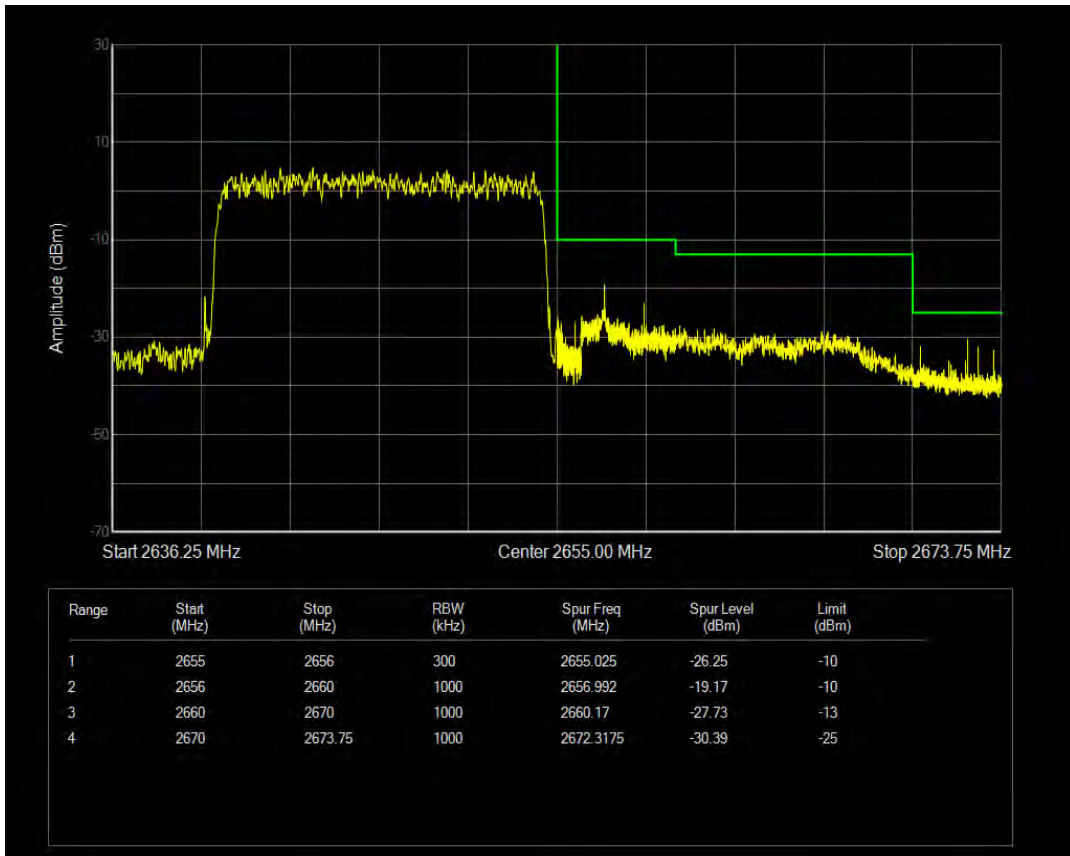

Band41 16QAM BW=15MHz Channel=40165 RB Size=75 Position=#0

Band41 QPSK BW=15MHz Channel=41165 RB Size=1 Position=#0

Band41 QPSK BW=15MHz Channel=41165 RB Size=1 Position=#Max

Band41 QPSK BW=15MHz Channel=41165 RB Size=75 Position=#0