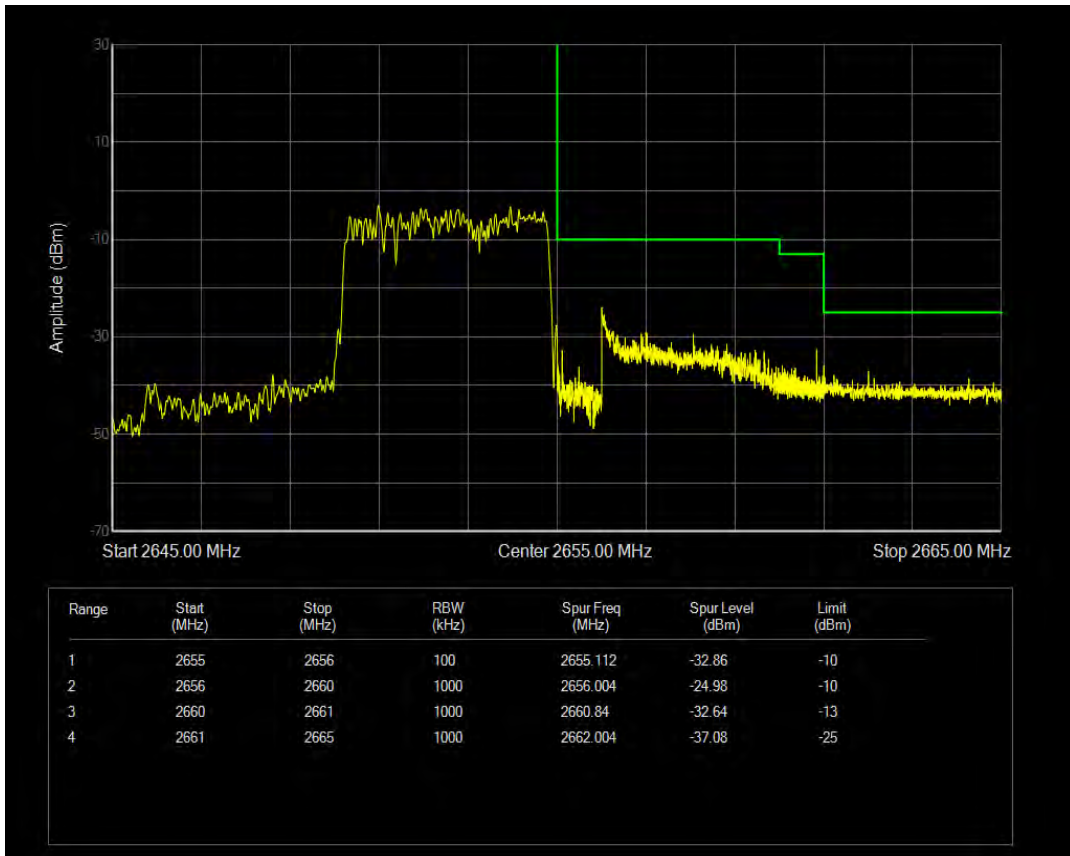

Band41 16QAM BW=5MHz Channel=41215 RB Size=1 Position=#Max