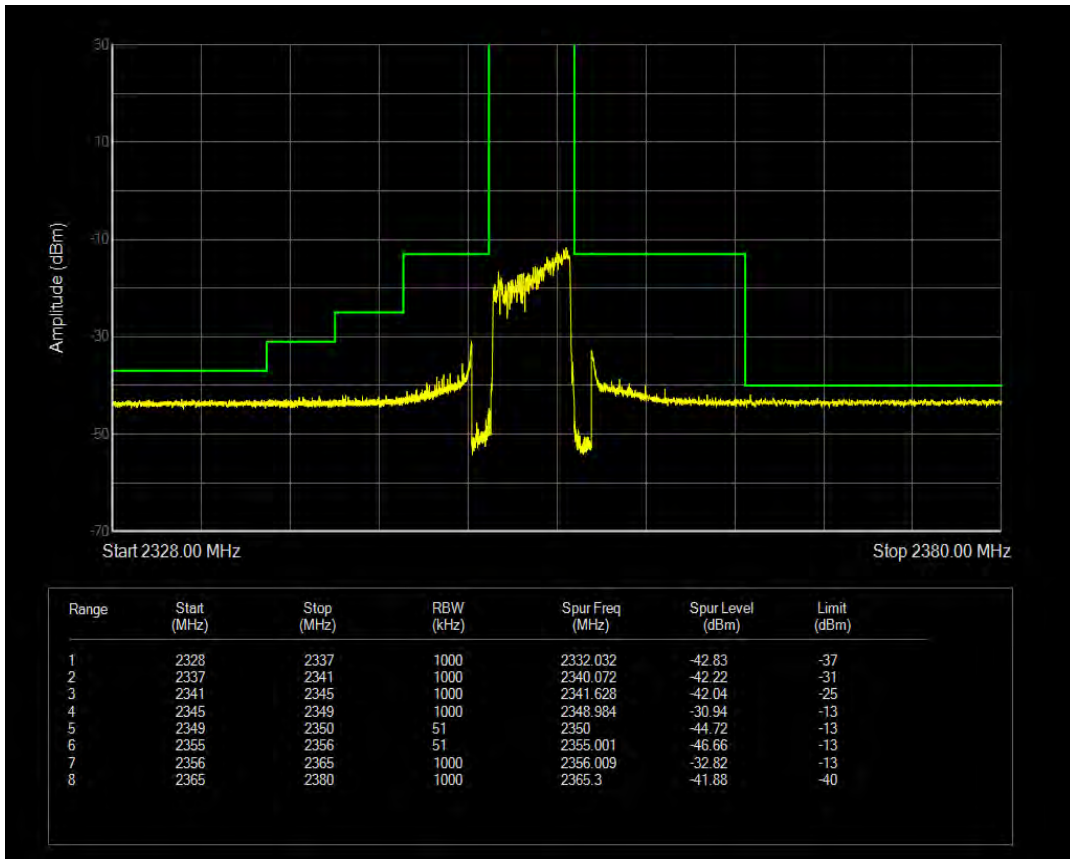

Band40b QPSK BW=5MHz Channel=39225 RB Size=1 Position=#0