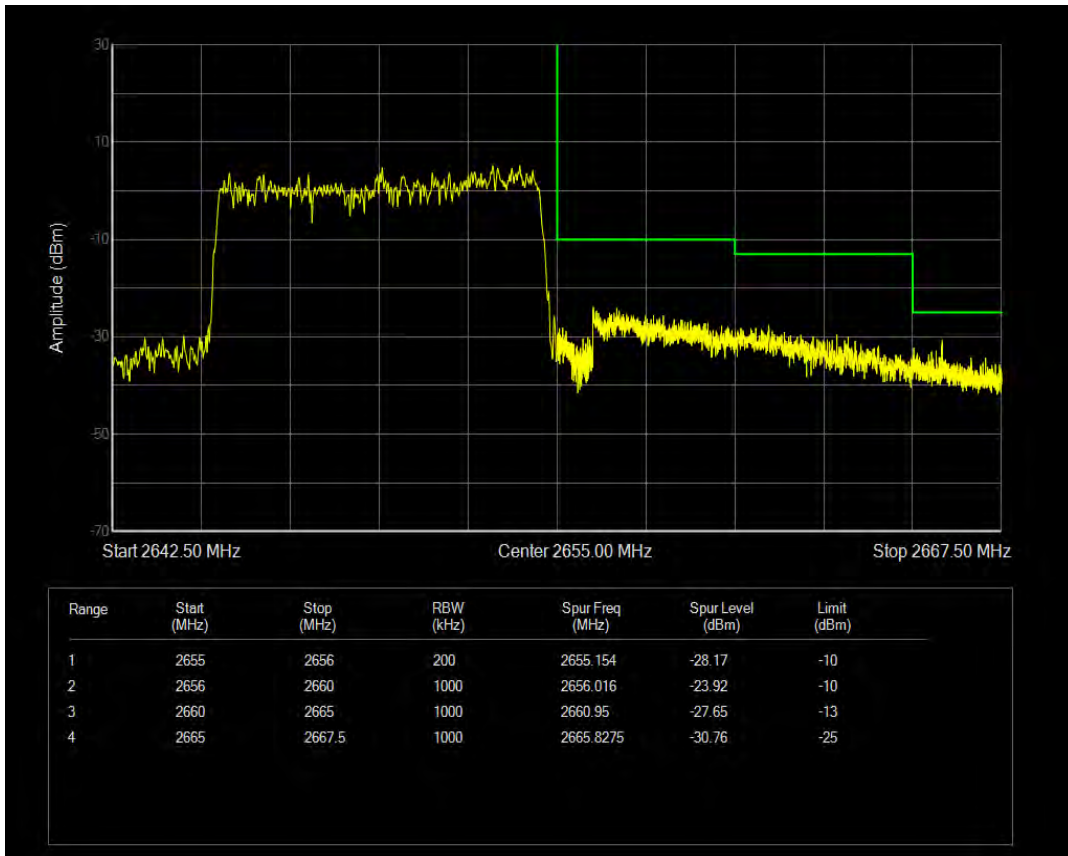

Band41 QPSK BW=15MHz Channel=40165 RB Size=1 Position=#0