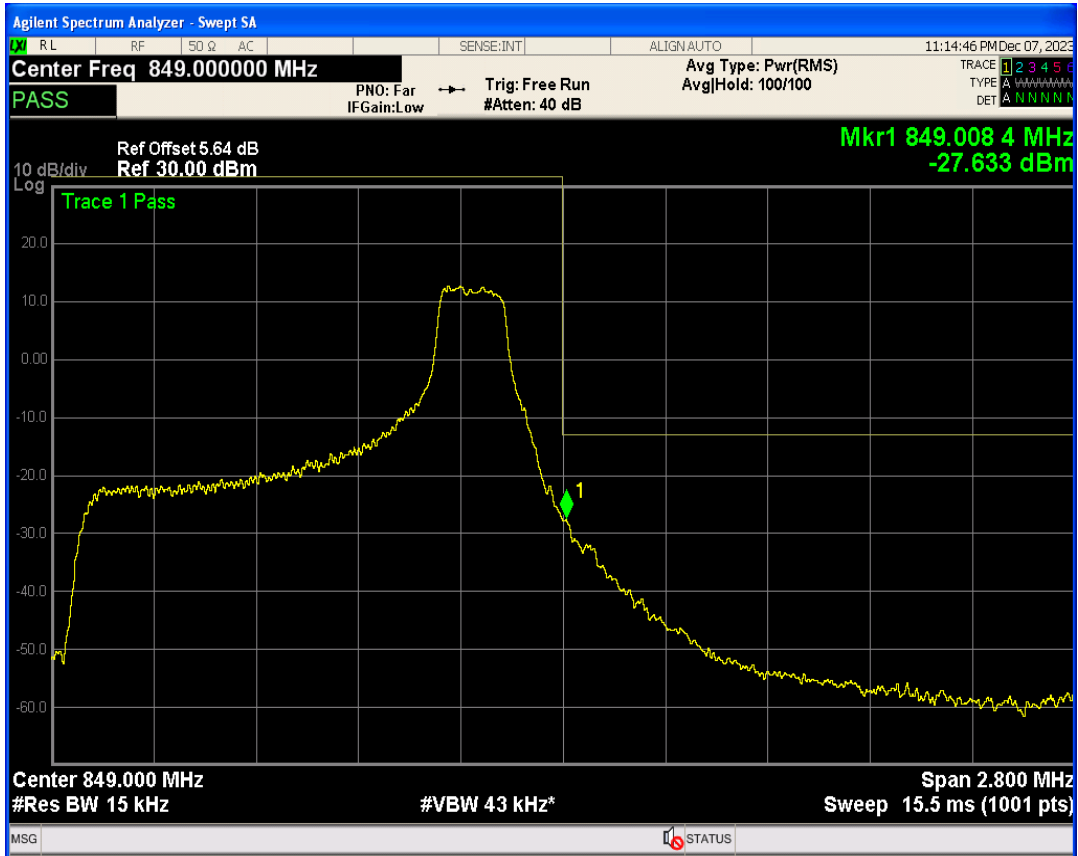

Band5 QPSK BW=3MHz Channel=20415 RB Size=1 Position=#0