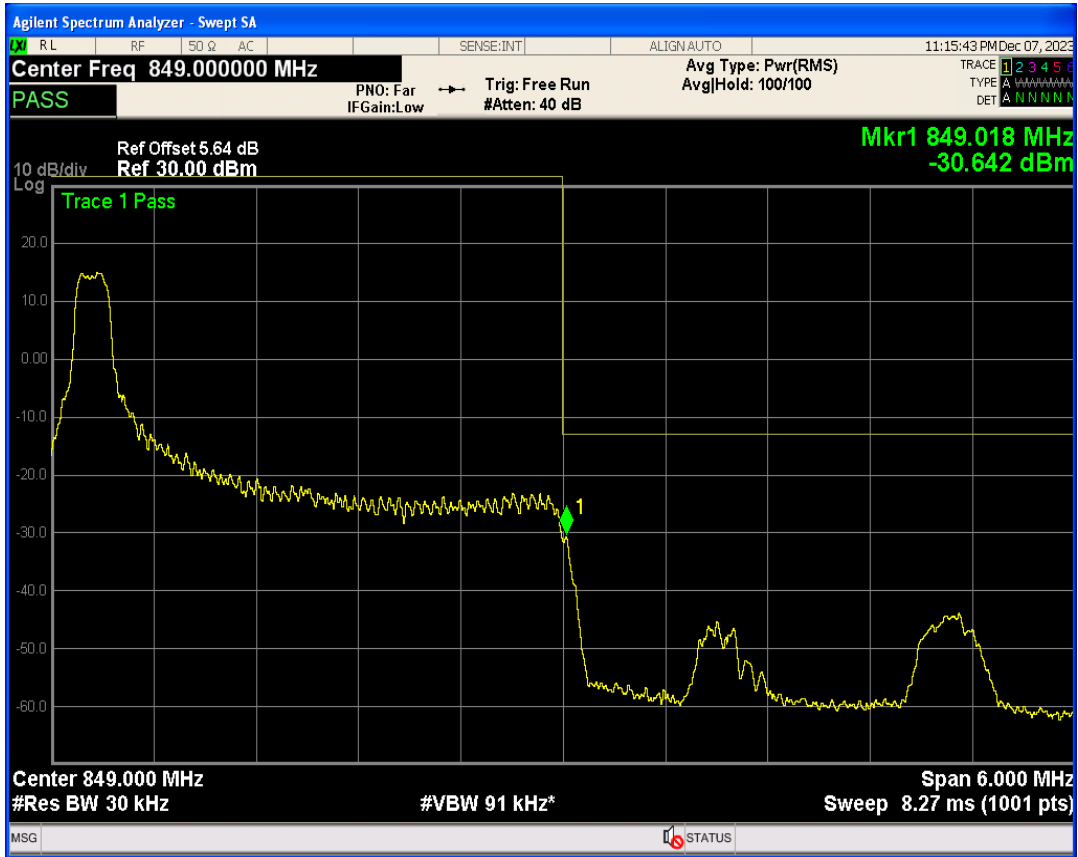

Band5 16QAM BW=3MHz Channel=20635 RB Size=1 Position=#0