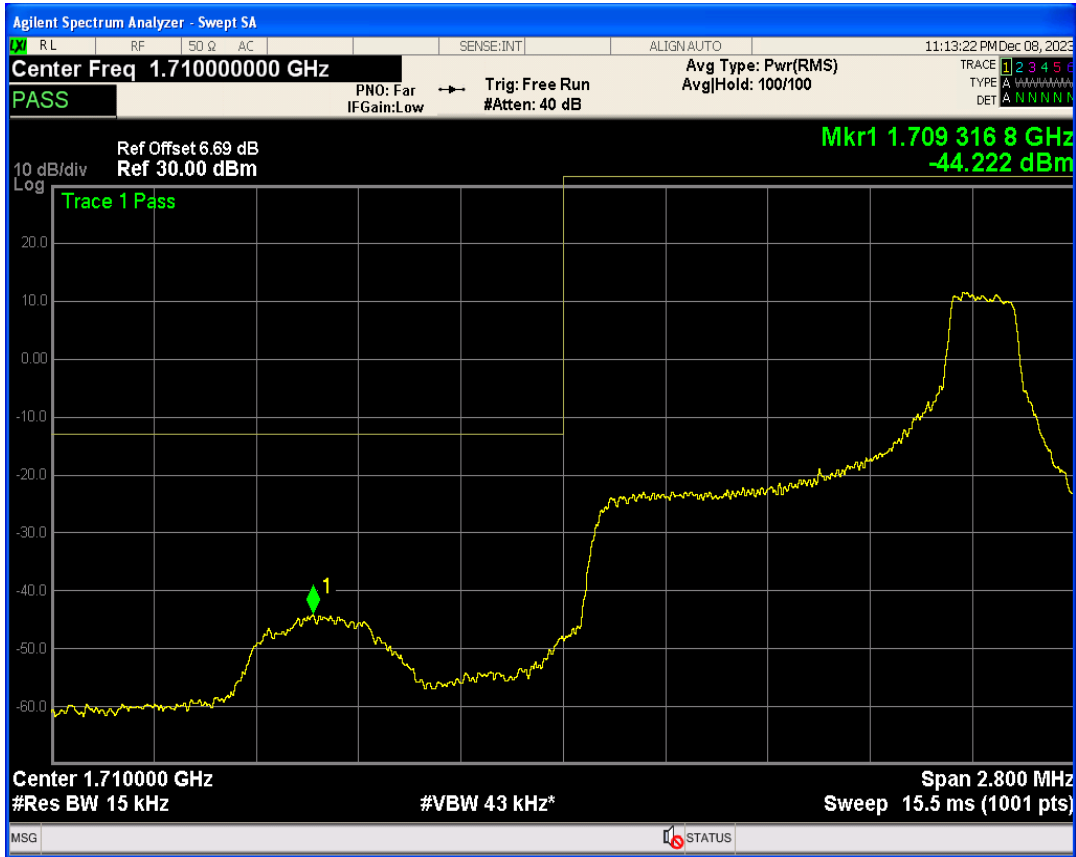

Band66 QPSK BW=1.4MHz Channel=131979 RB Size=1 Position=#Max