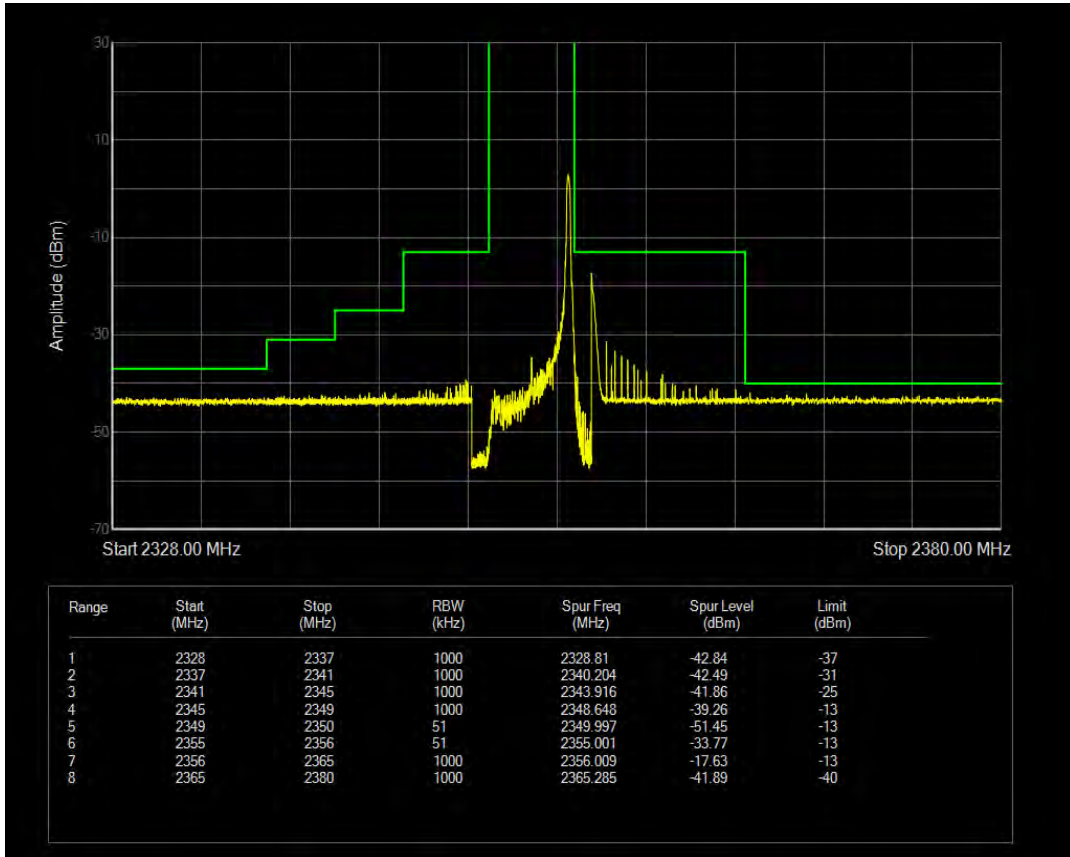

Band40b QPSK BW=5MHz Channel=39175 RB Size=25 Position=#0