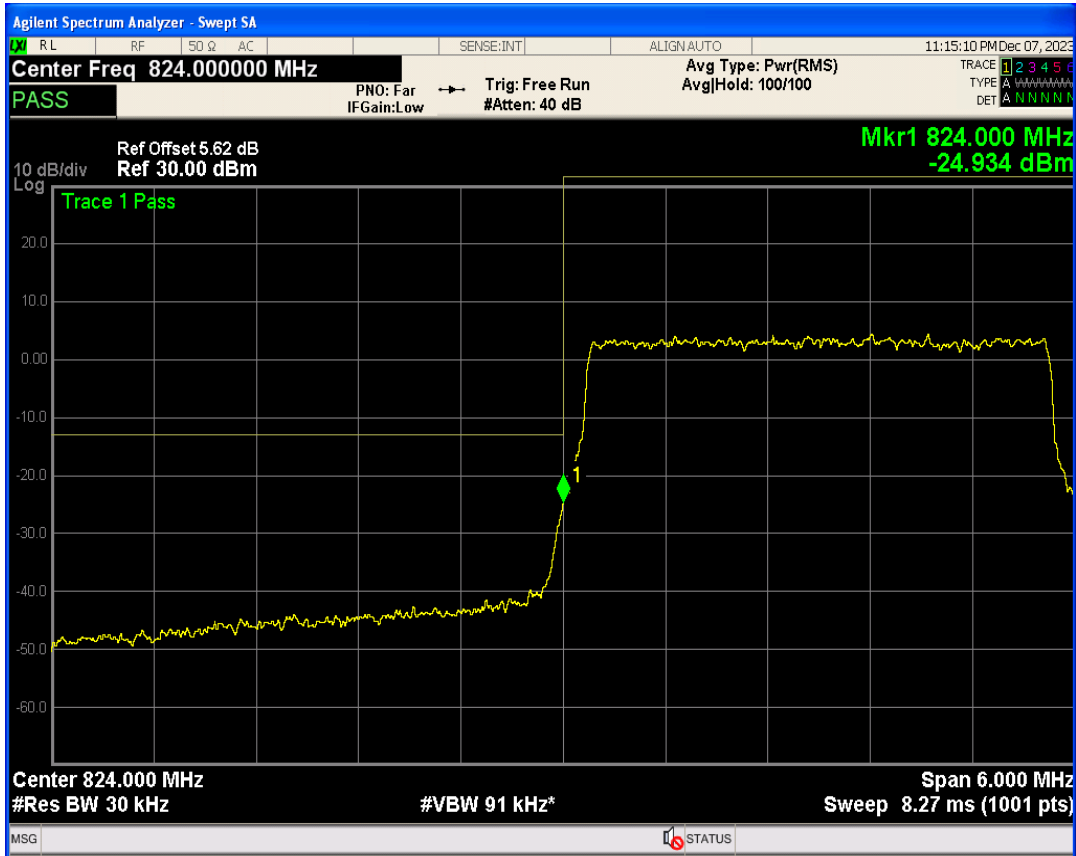

Band5 16QAM BW=3MHz Channel=20415 RB Size=1 Position=#0