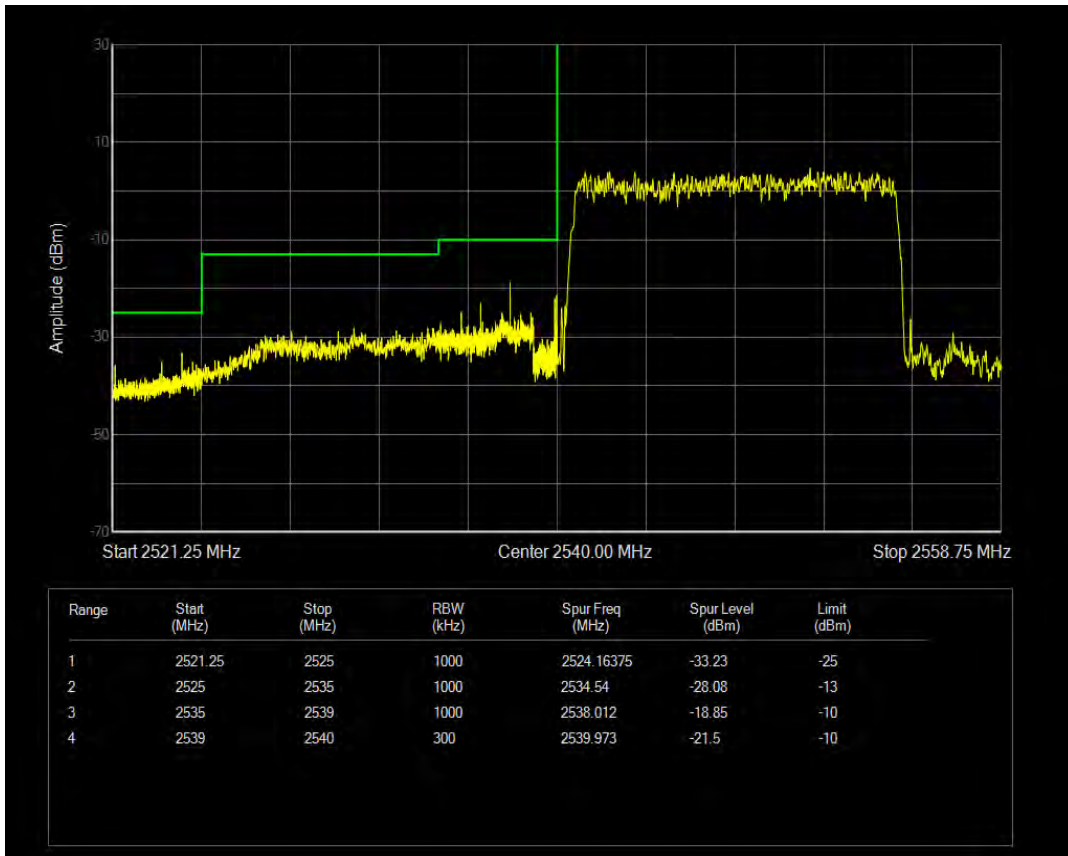

Band41 16QAM BW=15MHz Channel=40165 RB Size=1 Position=#0