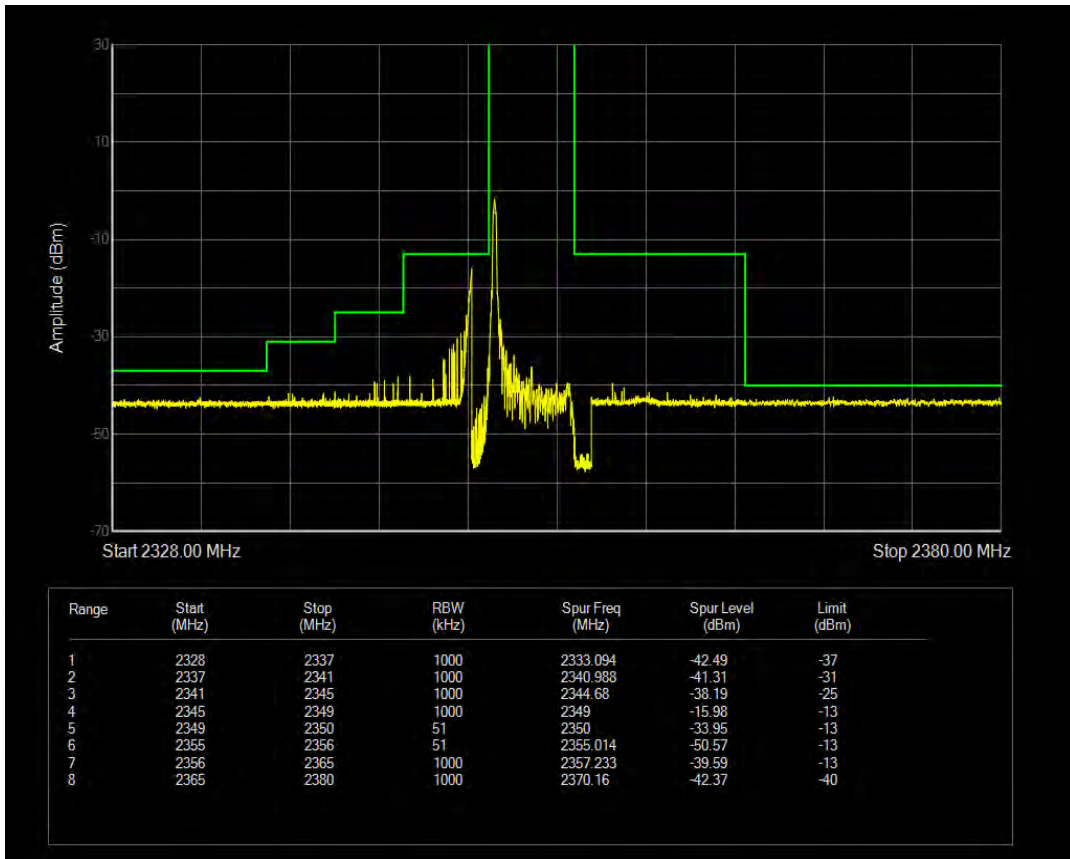

Band40b 16QAM BW=5MHz Channel=39175 RB Size=1 Position=#Max