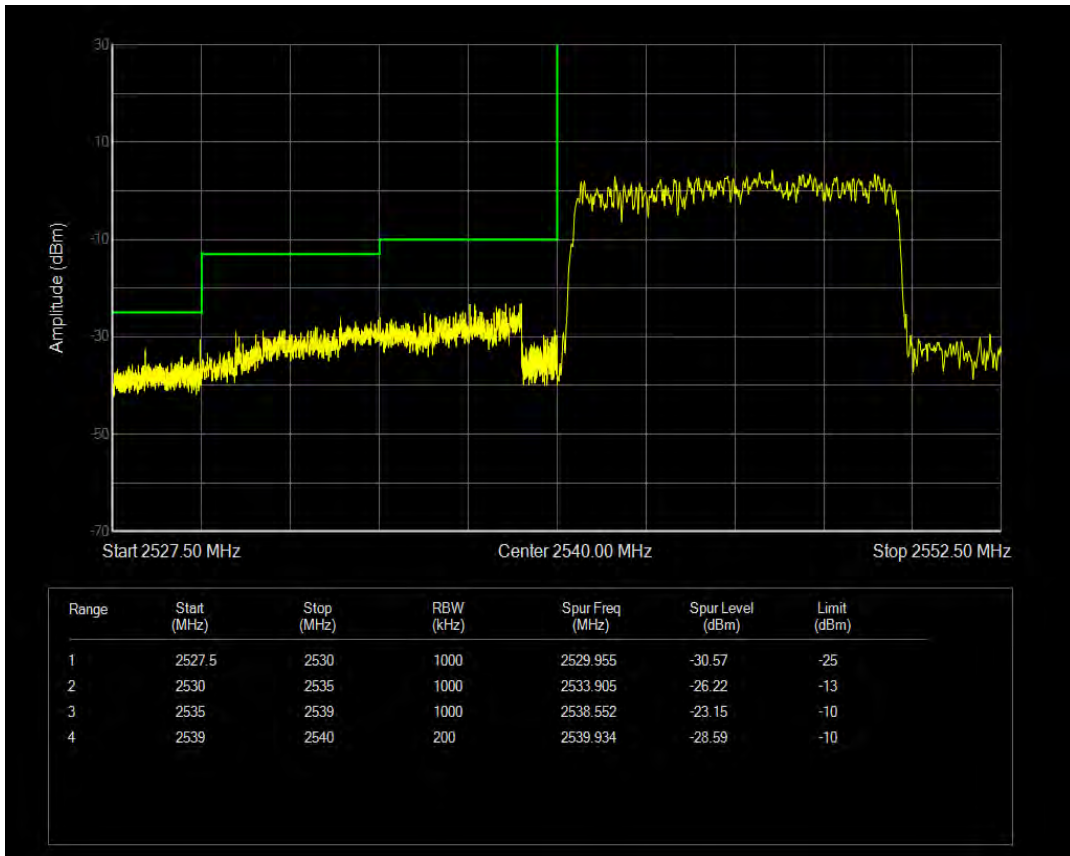

Band41 QPSK BW=10MHz Channel=41190 RB Size=1 Position=#0