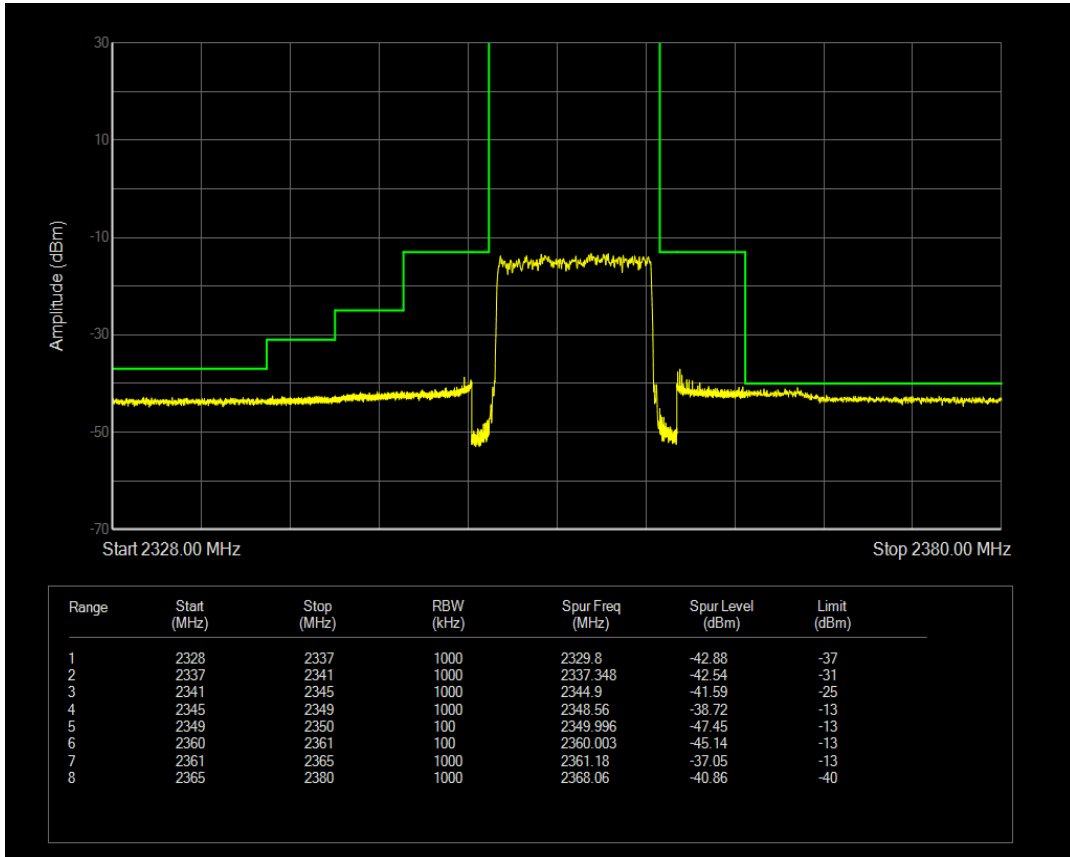

Band40b QPSK BW=10MHz Channel=39200 RB Size=1 Position=#Max