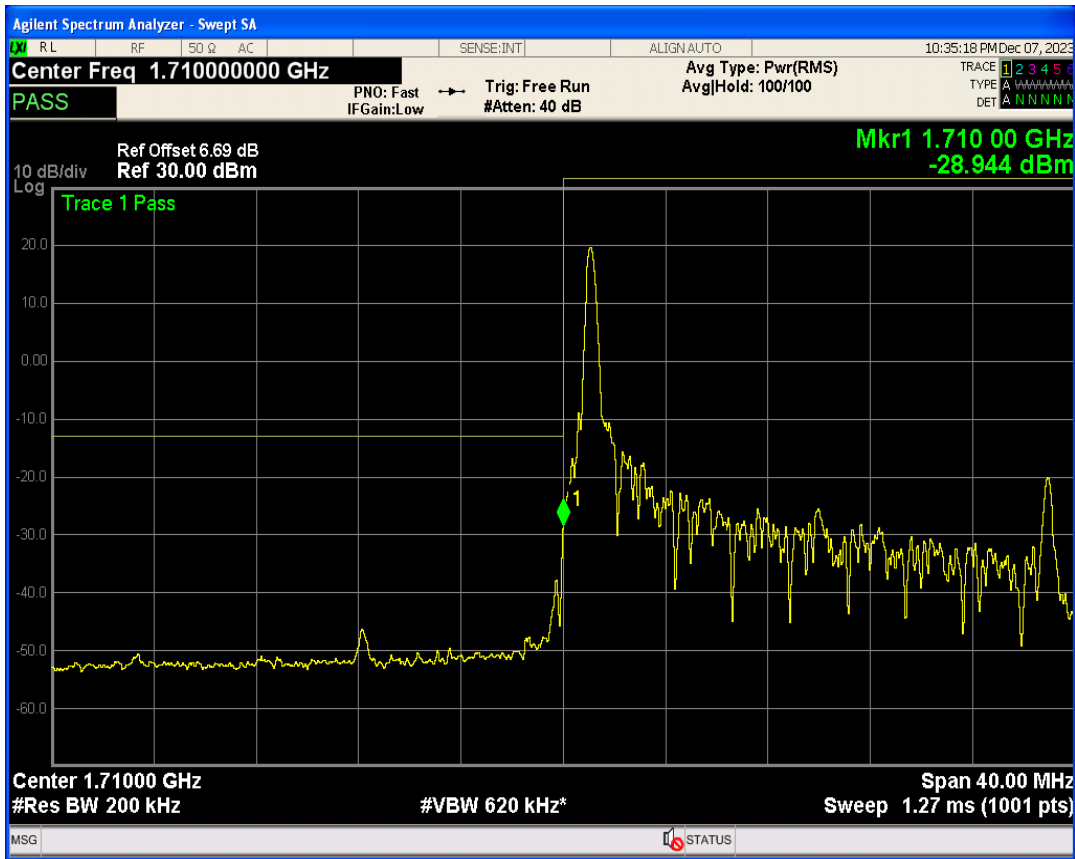

Band4 16QAM BW=15MHz Channel=20325 RB Size=1 Position=#0

Band4 16QAM BW=15MHz Channel=20325 RB Size=1 Position=#Max

Band4 16QAM BW=15MHz Channel=20325 RB Size=75 Position=#0

Band4 QPSK BW=20MHz Channel=20050 RB Size=1 Position=#0

Band4 QPSK BW=20MHz Channel=20050 RB Size=1 Position=#Max

Band4 QPSK BW=20MHz Channel=20050 RB Size=100 Position=#0

Band4 16QAM BW=20MHz Channel=20050 RB Size=1 Position=#0

Band4 16QAM BW=20MHz Channel=20050 RB Size=1 Position=#Max