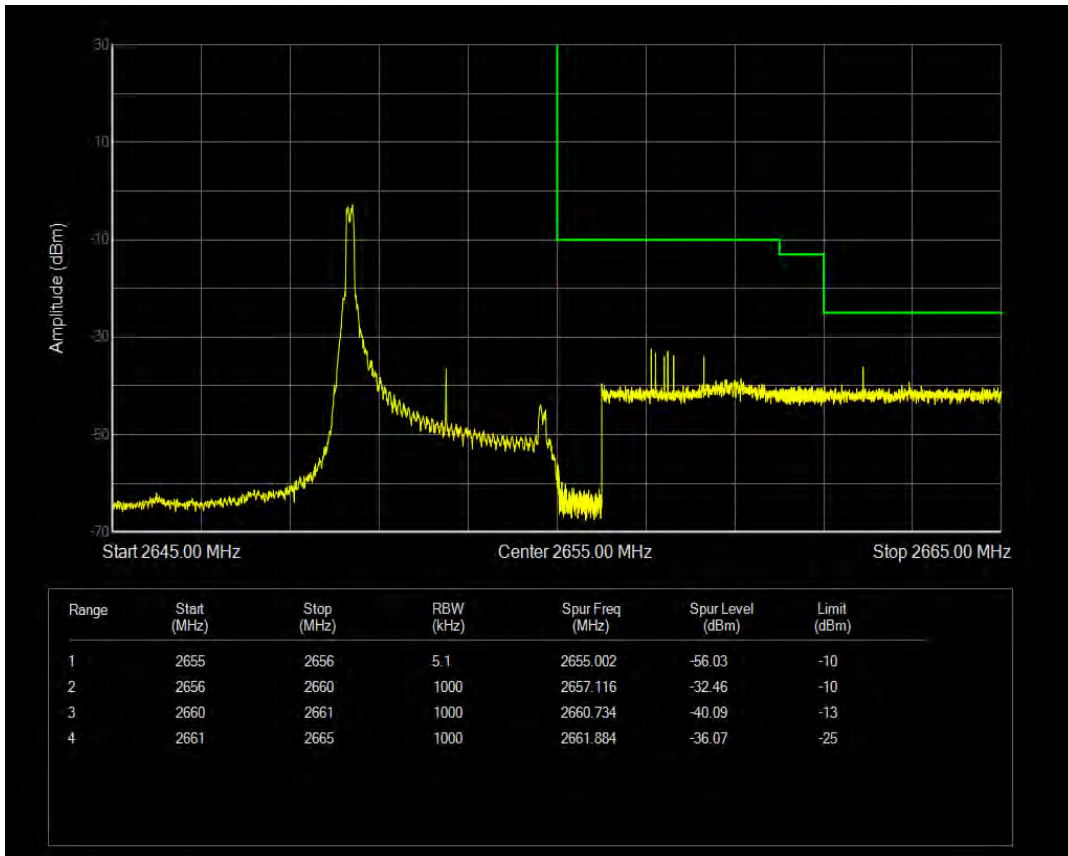

Band41 16QAM BW=5MHz Channel=40115 RB Size=25 Position=#0

Band41 QPSK BW=5MHz Channel=41215 RB Size=1 Position=#0

Band41 QPSK BW=5MHz Channel=41215 RB Size=1 Position=#Max

Band41 16QAM BW=5MHz Channel=41215 RB Size=1 Position=#0