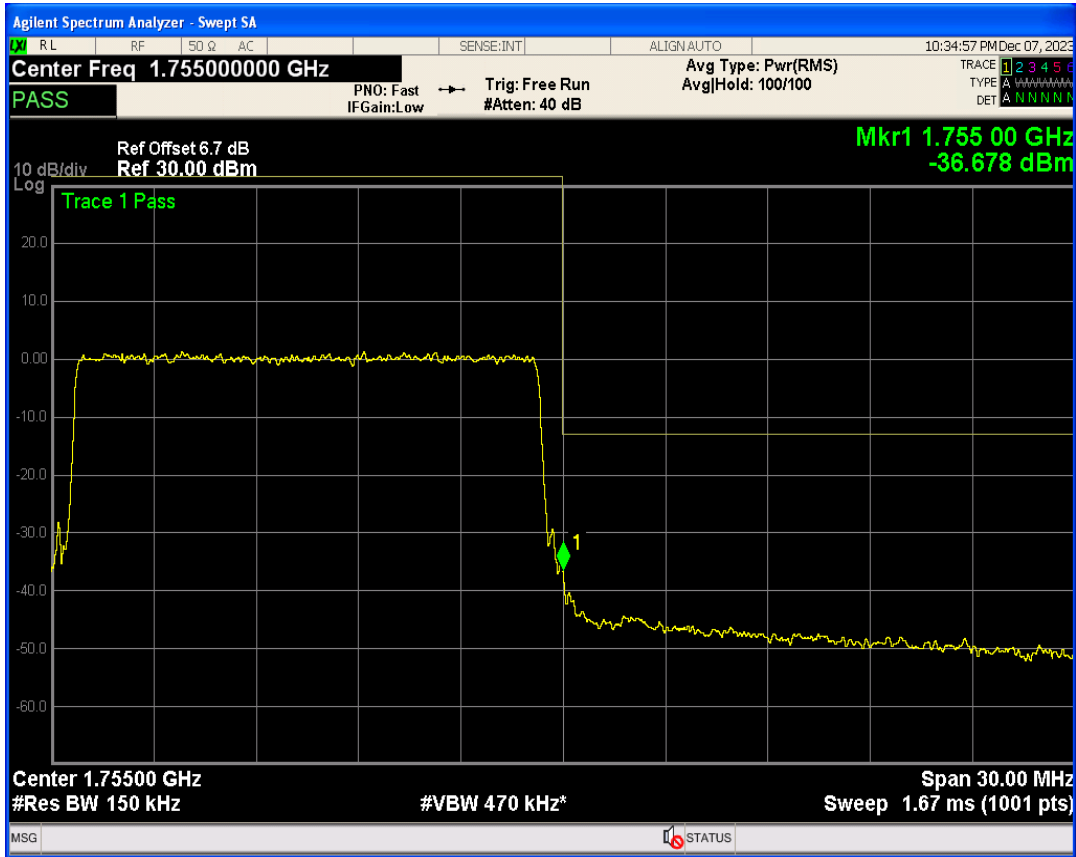

Band4 16QAM BW=15MHz Channel=20325 RB Size=1 Position=#0

Band4 16QAM BW=15MHz Channel=20325 RB Size=1 Position=#Max

Band4 16QAM BW=15MHz Channel=20325 RB Size=75 Position=#0

Band4 QPSK BW=20MHz Channel=20050 RB Size=1 Position=#0

Band4 QPSK BW=20MHz Channel=20050 RB Size=1 Position=#Max

Band4 QPSK BW=20MHz Channel=20050 RB Size=100 Position=#0

Band4 16QAM BW=20MHz Channel=20050 RB Size=1 Position=#0

Band4 16QAM BW=20MHz Channel=20050 RB Size=1 Position=#Max