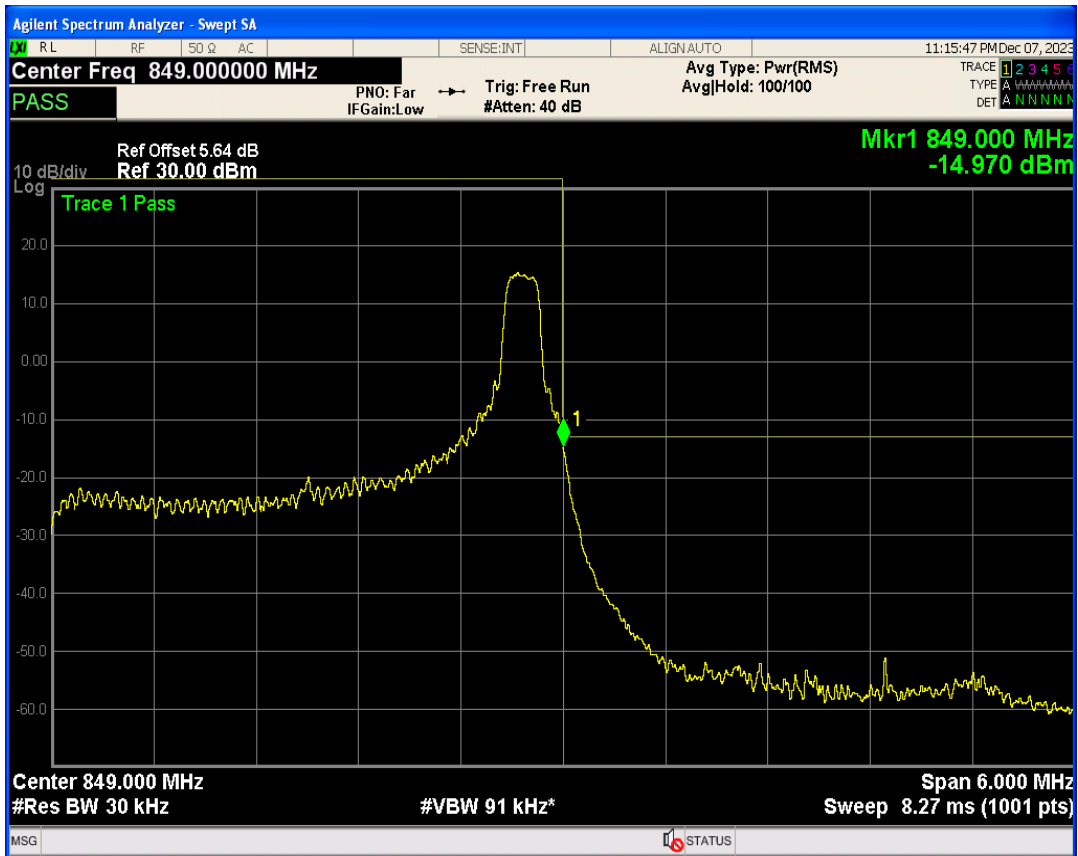

Band5 16QAM BW=3MHz Channel=20635 RB Size=15 Position=#0

Band5 16QAM BW=3MHz Channel=20635 RB Size=1 Position=#Max