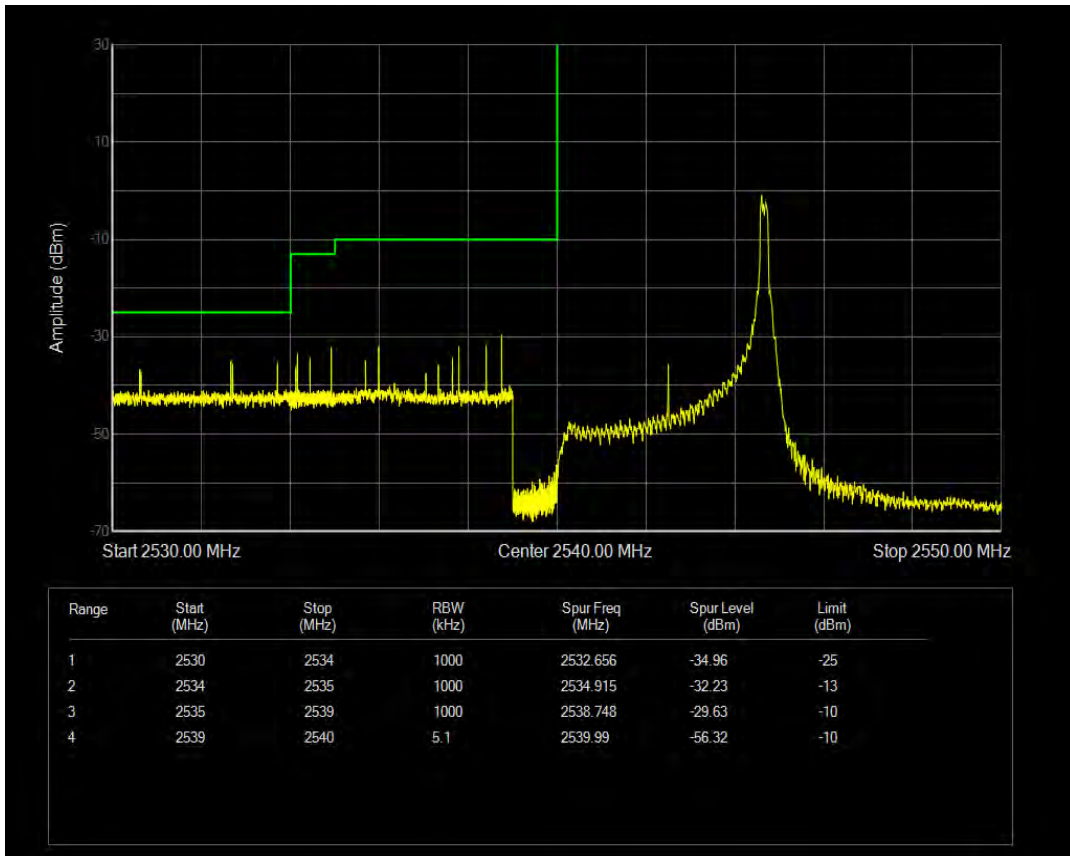

Band41 QPSK BW=5MHz Channel=40115 RB Size=25 Position=#0