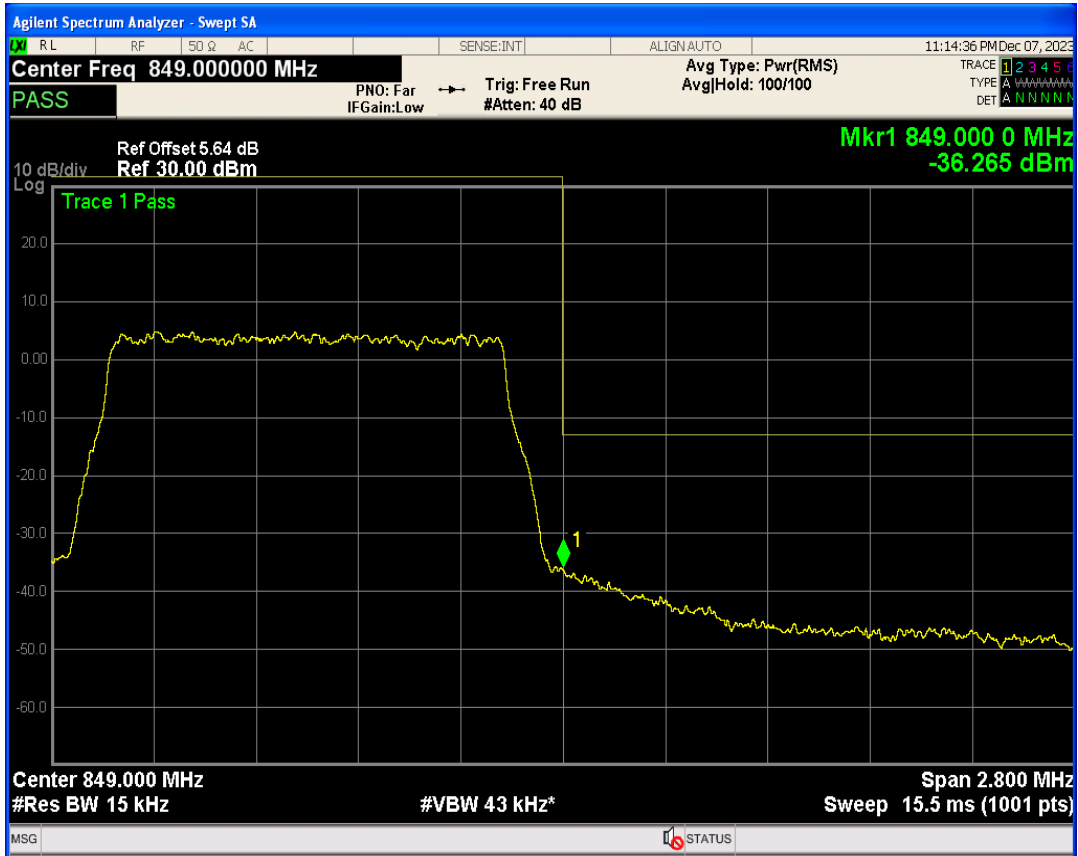

Band5 QPSK BW=1.4MHz Channel=20643 RB Size=1 Position=#0

Band5 16QAM BW=1.4MHz Channel=20407 RB Size=6 Position=#0

Band5 QPSK BW=1.4MHz Channel=20643 RB Size=1 Position=#Max

Band5 QPSK BW=1.4MHz Channel=20643 RB Size=6 Position=#0