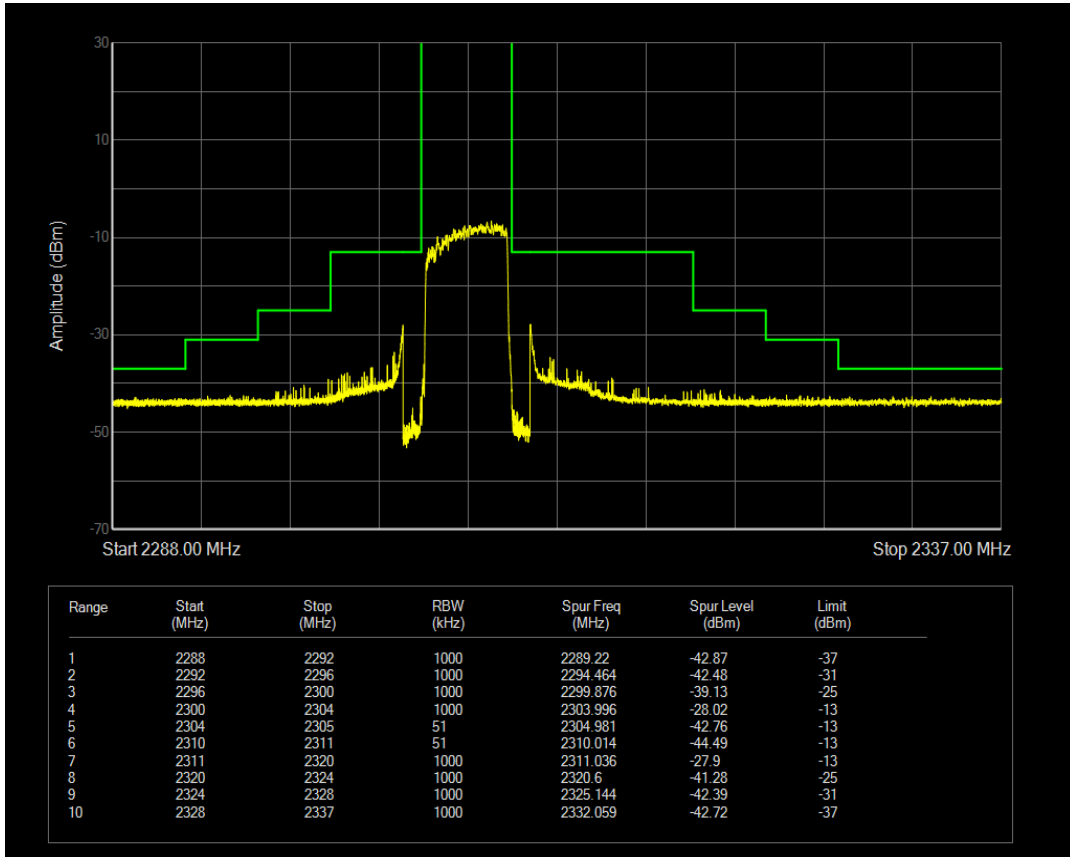

Band40a 16QAM BW=5MHz Channel=38725 RB Size=1 Position=#Max