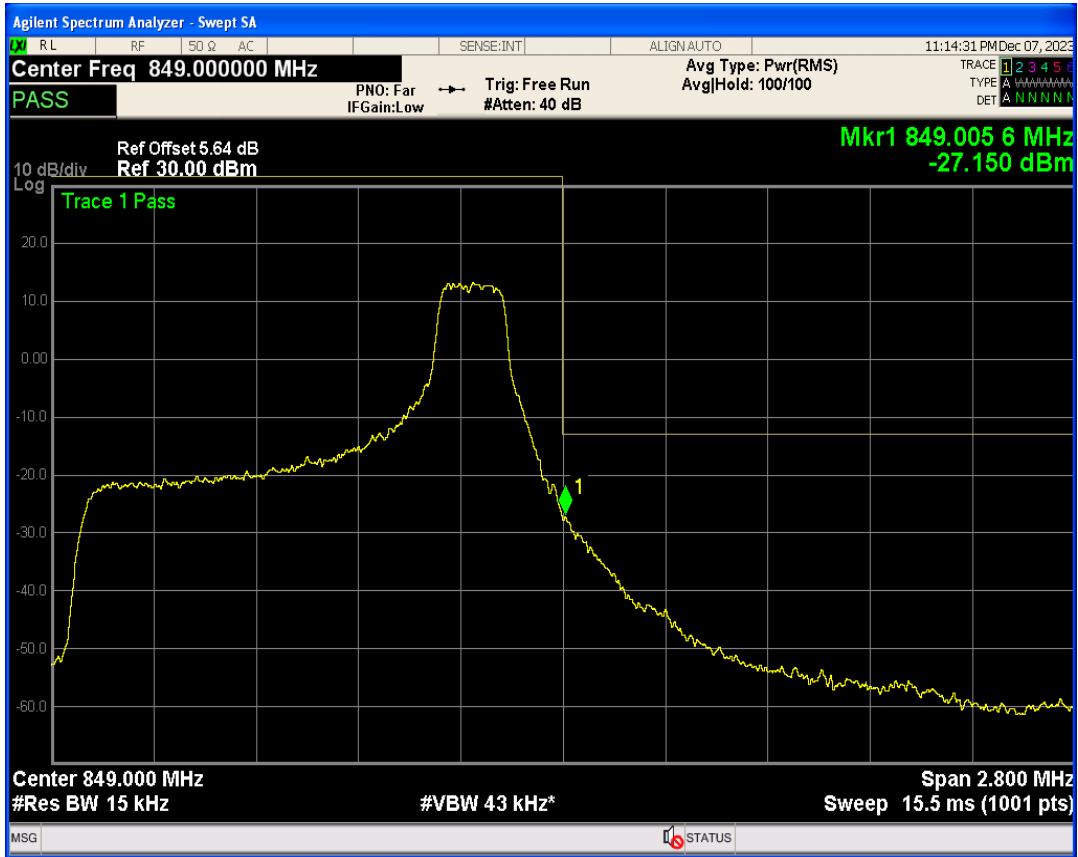

Band5 QPSK BW=1.4MHz Channel=20643 RB Size=1 Position=#Max