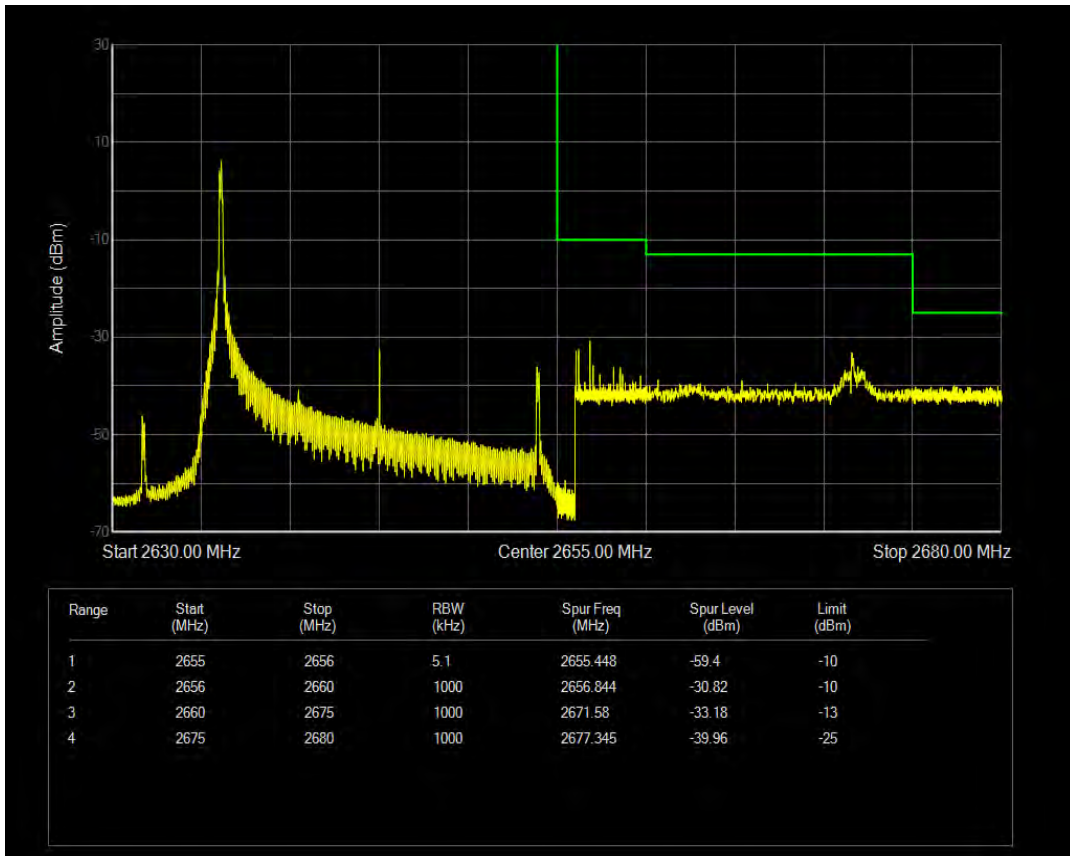

Band41 QPSK BW=20MHz Channel=41140 RB Size=1 Position=#Max