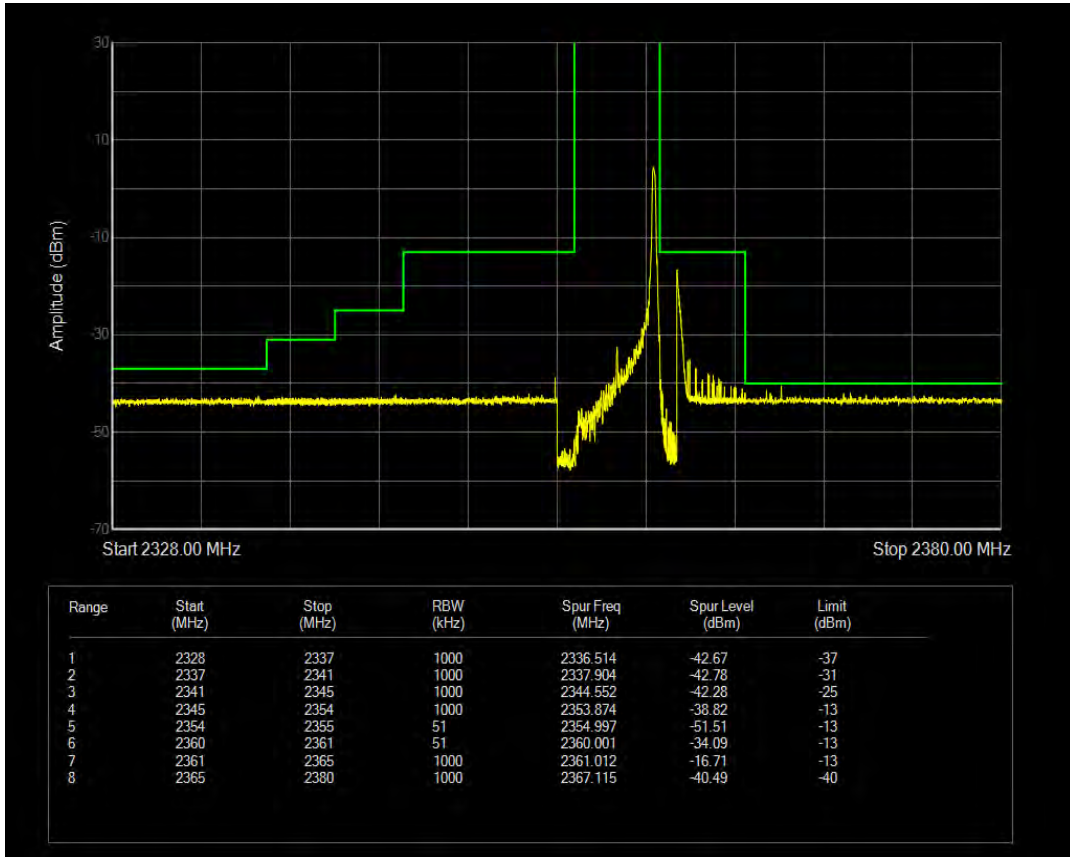

Band40b QPSK BW=5MHz Channel=39225 RB Size=25 Position=#0