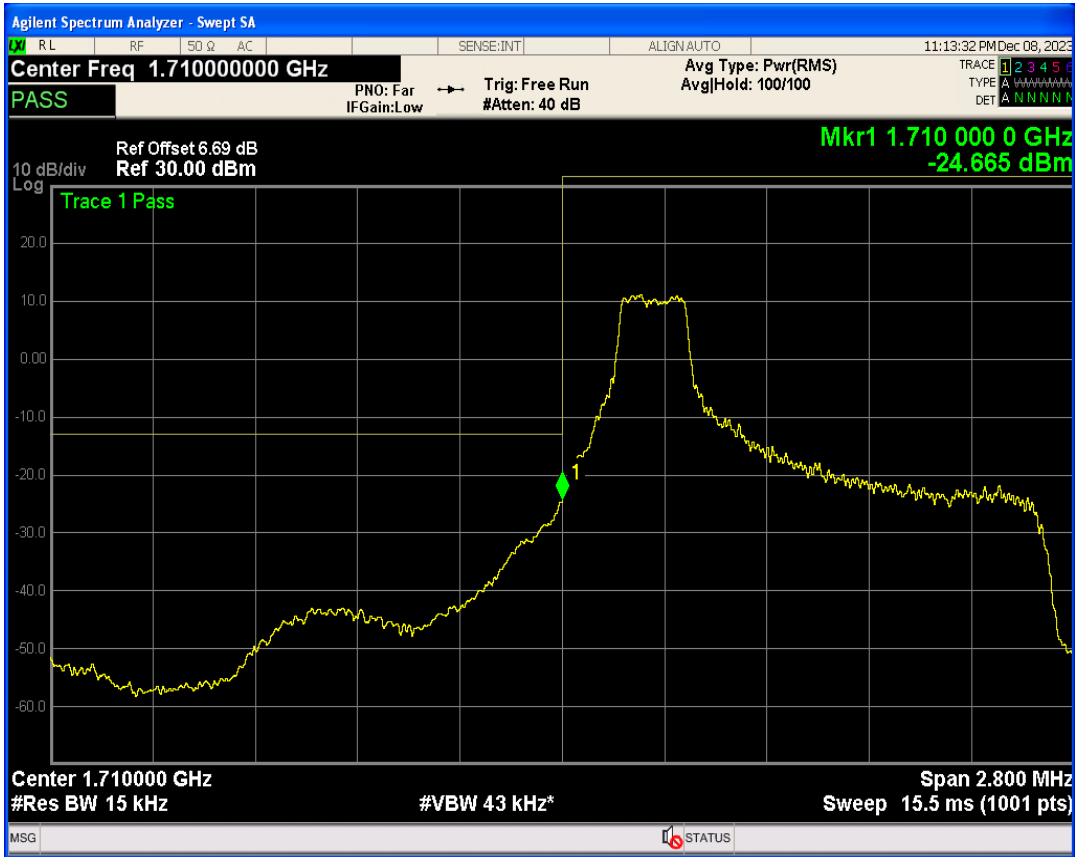

Band66 16QAM BW=1.4MHz Channel=131979 RB Size=1 Position=#0