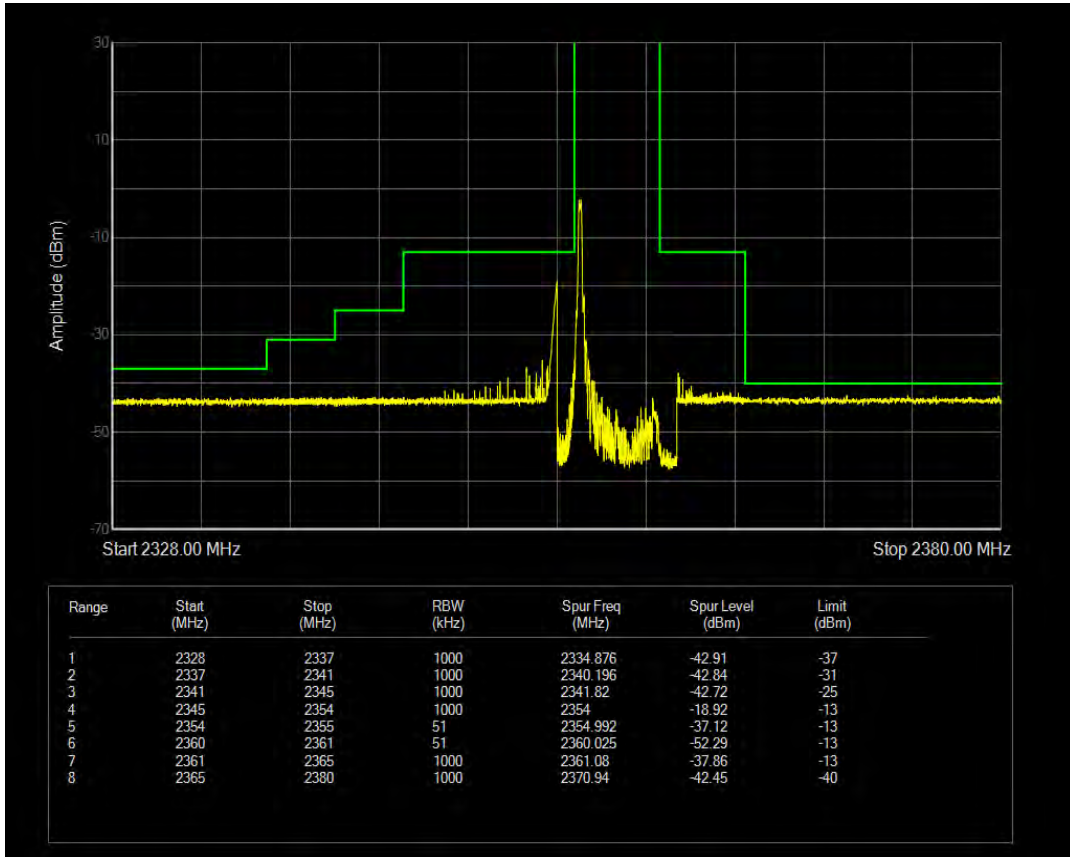

Band40b 16QAM BW=5MHz Channel=39225 RB Size=1 Position=#Max