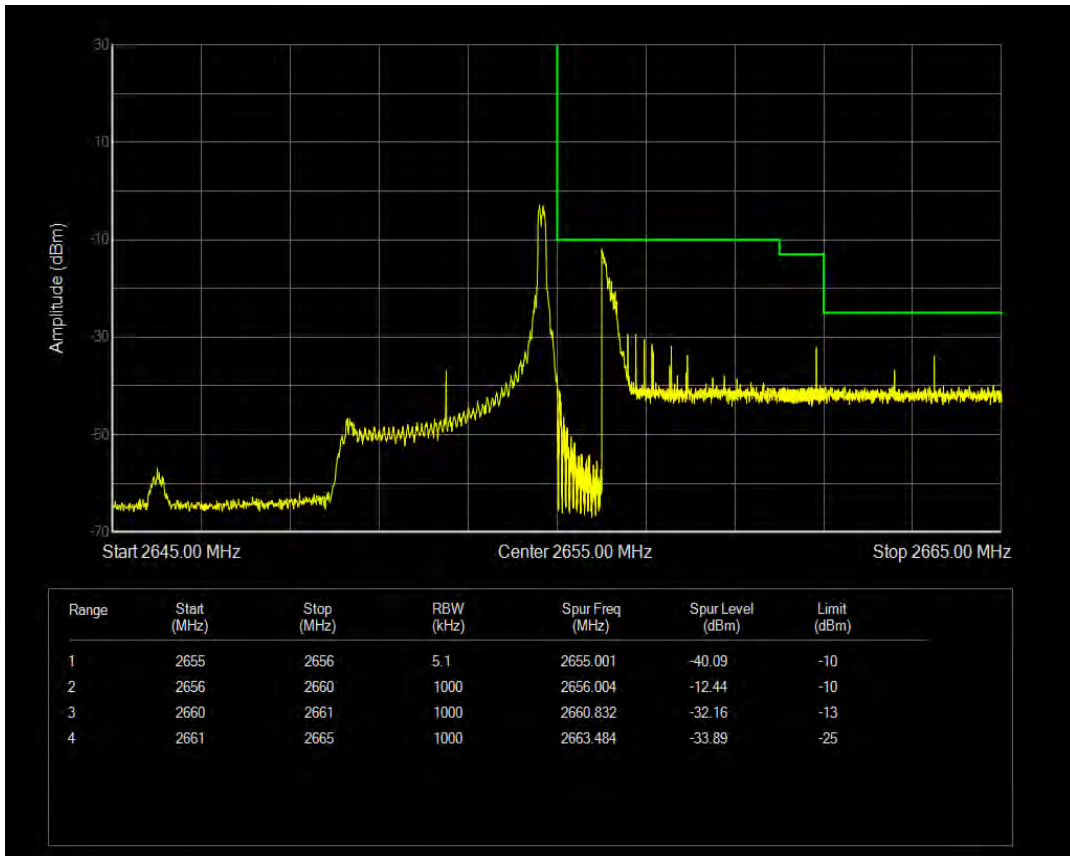

Band41 16QAM BW=5MHz Channel=41215 RB Size=25 Position=#0