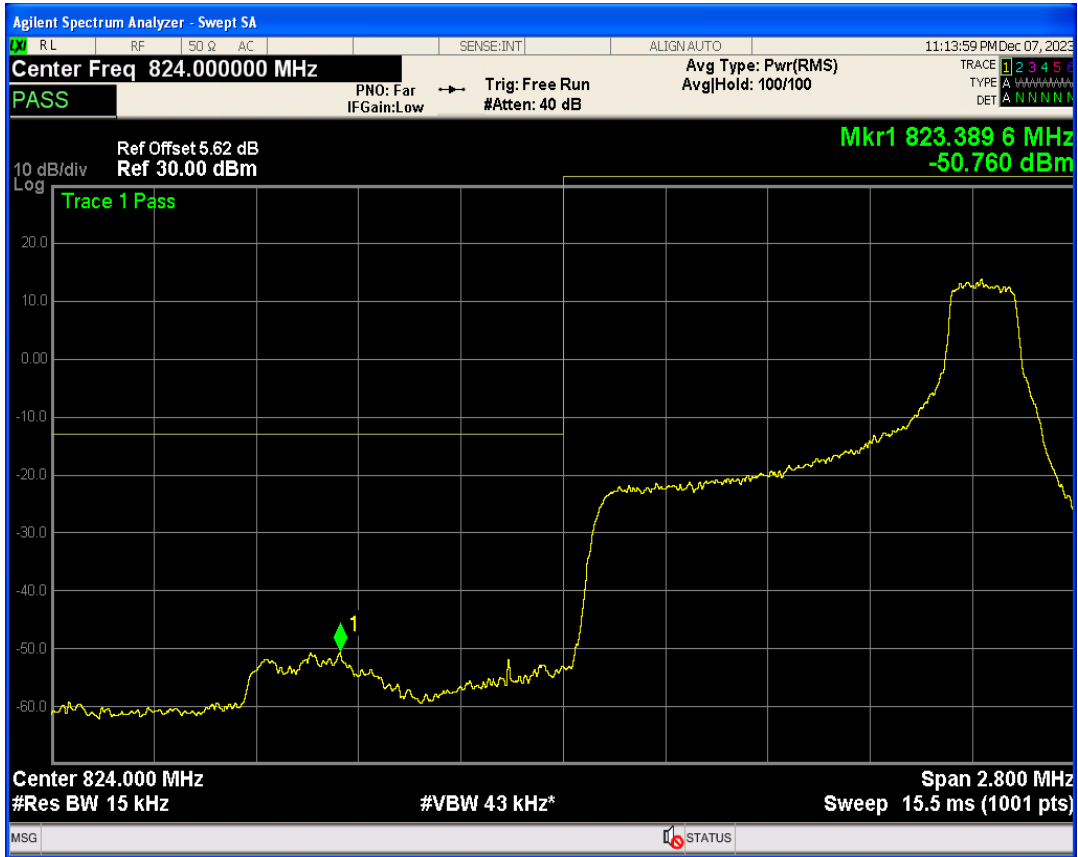

Band5 QPSK BW=1.4MHz Channel=20407 RB Size=6 Position=#0