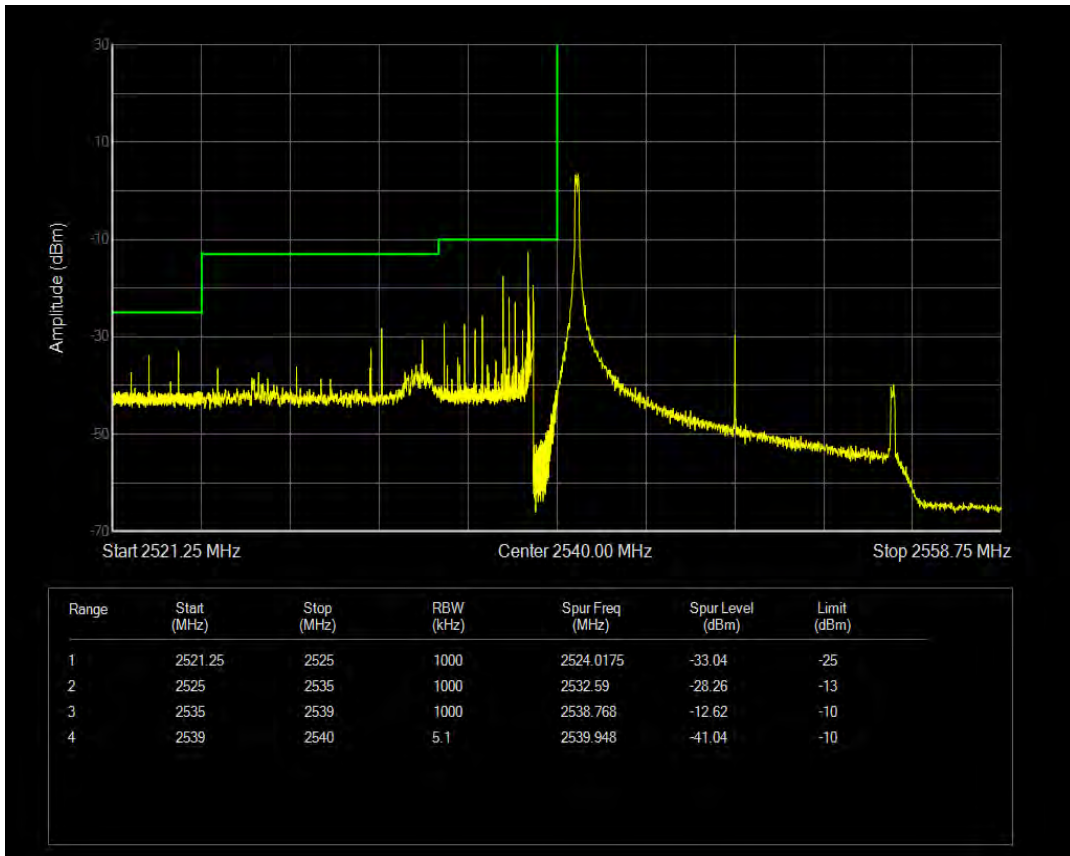

Band41 16QAM BW=15MHz Channel=40165 RB Size=1 Position=#Max