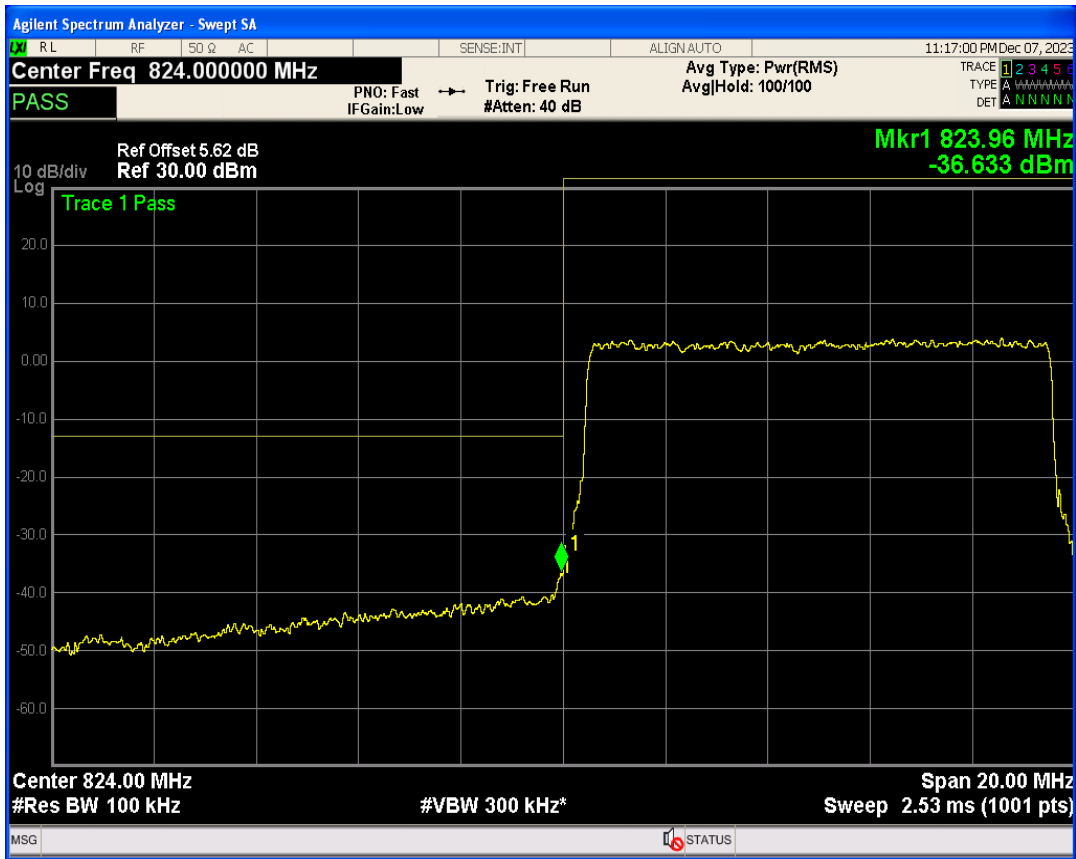

Band5 QPSK BW=10MHz Channel=20450 RB Size=50 Position=#0