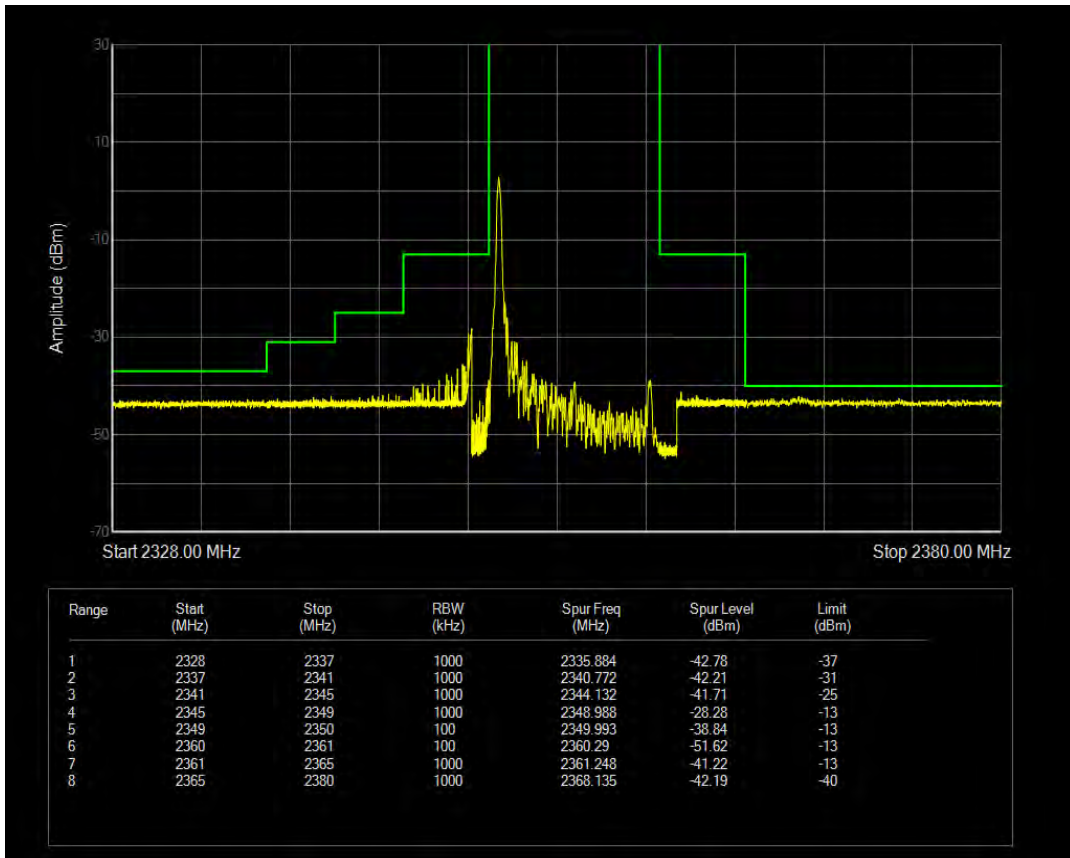

Band40b QPSK BW=10MHz Channel=39200 RB Size=50 Position=#0