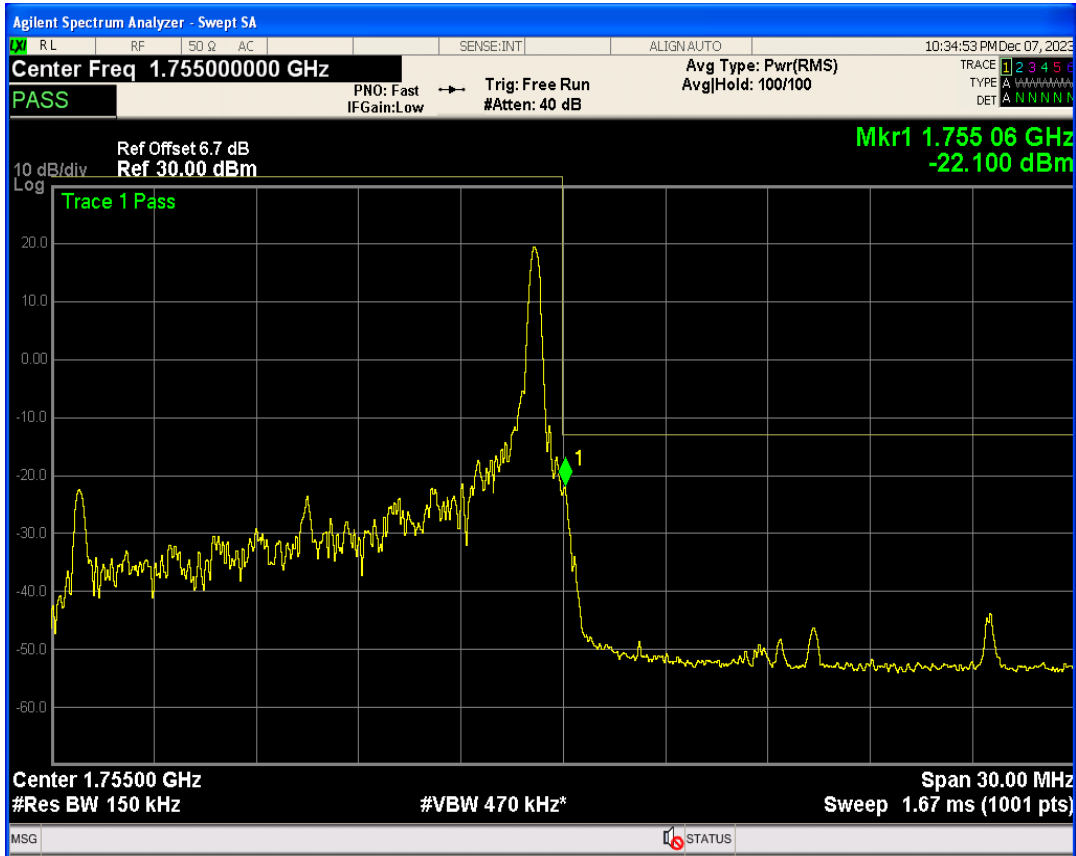

Band4 16QAM BW=15MHz Channel=20325 RB Size=1 Position=#0

Band4 16QAM BW=15MHz Channel=20325 RB Size=1 Position=#Max

Band4 16QAM BW=15MHz Channel=20325 RB Size=75 Position=#0

Band4 QPSK BW=20MHz Channel=20050 RB Size=1 Position=#0

Band4 QPSK BW=20MHz Channel=20050 RB Size=1 Position=#Max

Band4 QPSK BW=20MHz Channel=20050 RB Size=100 Position=#0

Band4 16QAM BW=20MHz Channel=20050 RB Size=1 Position=#0

Band4 16QAM BW=20MHz Channel=20050 RB Size=1 Position=#Max