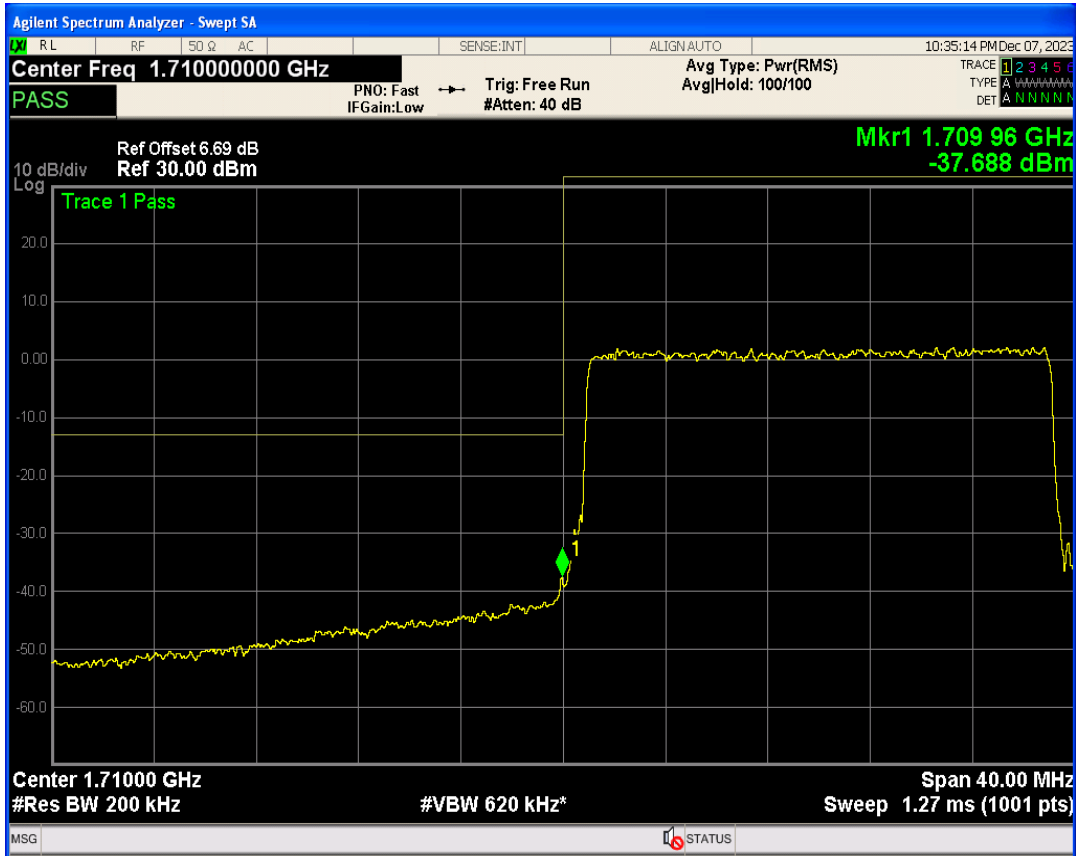

Band4 16QAM BW=15MHz Channel=20325 RB Size=1 Position=#0

Band4 16QAM BW=15MHz Channel=20325 RB Size=1 Position=#Max

Band4 16QAM BW=15MHz Channel=20325 RB Size=75 Position=#0

Band4 QPSK BW=20MHz Channel=20050 RB Size=1 Position=#0

Band4 QPSK BW=20MHz Channel=20050 RB Size=1 Position=#Max

Band4 QPSK BW=20MHz Channel=20050 RB Size=100 Position=#0

Band4 16QAM BW=20MHz Channel=20050 RB Size=1 Position=#0

Band4 16QAM BW=20MHz Channel=20050 RB Size=1 Position=#Max