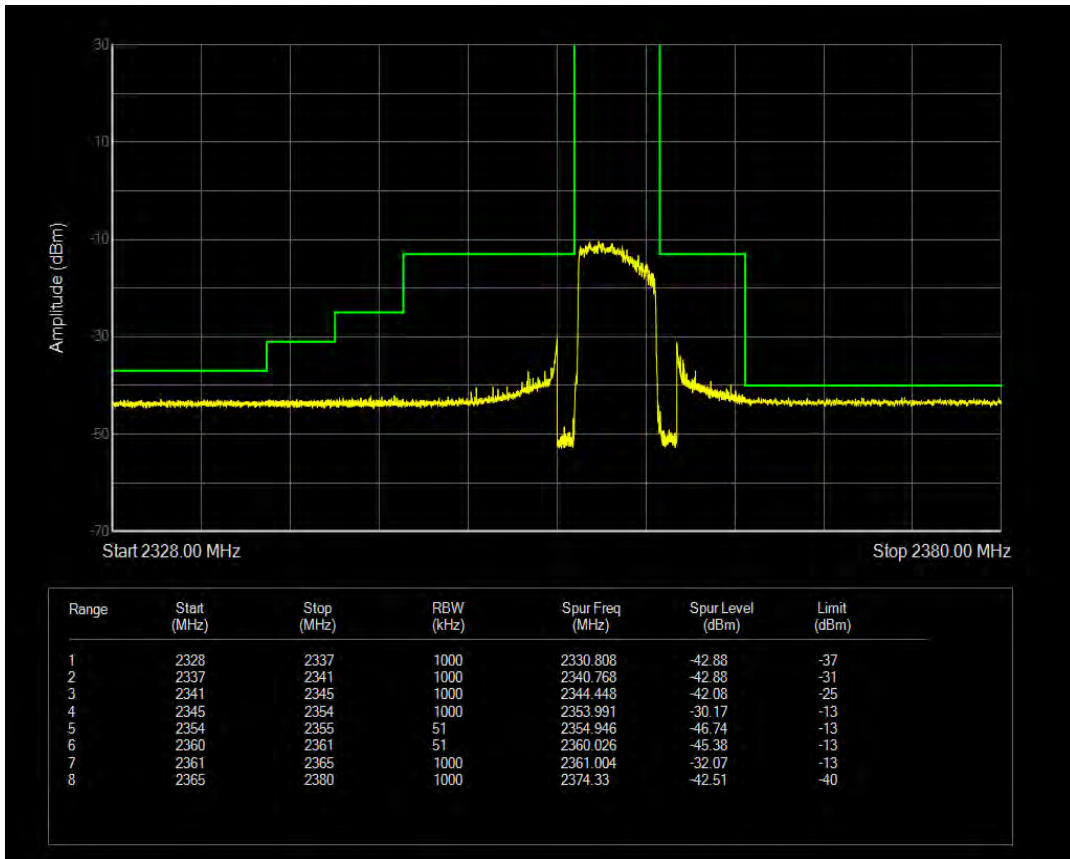

Band40b QPSK BW=10MHz Channel=39200 RB Size=1 Position=#0