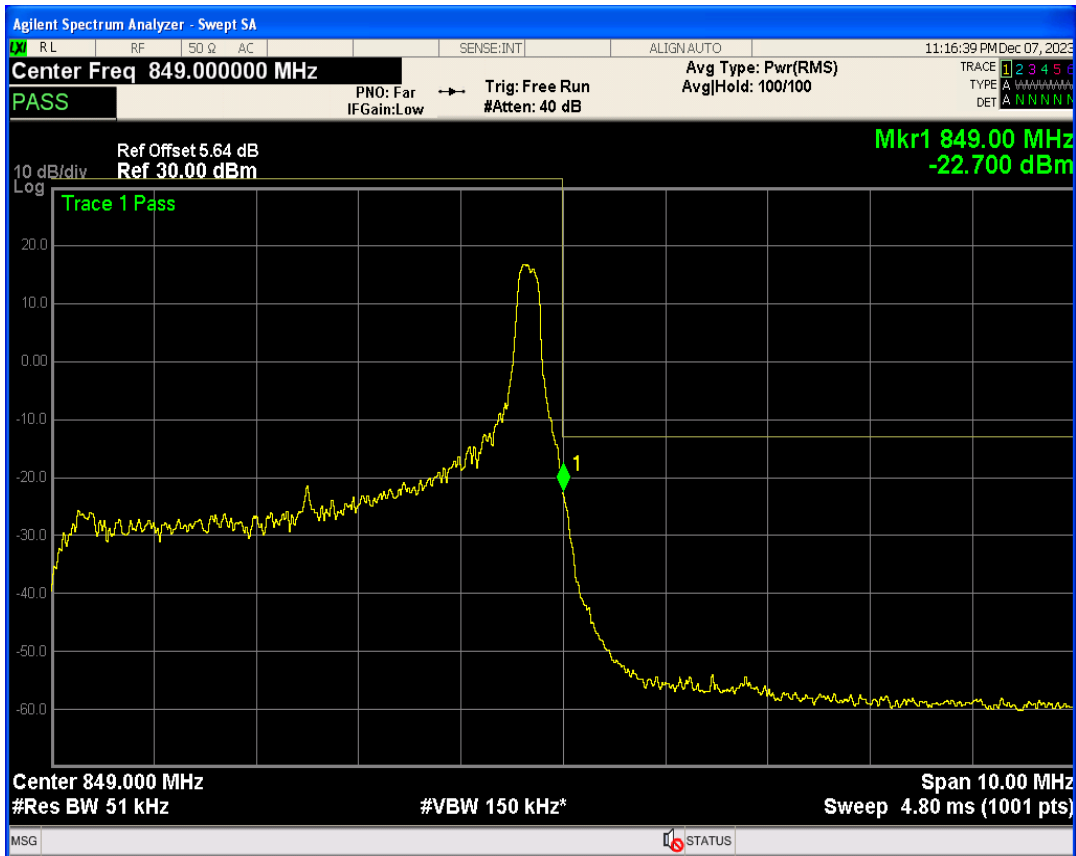

Band5 16QAM BW=5MHz Channel=20625 RB Size=1 Position=#Max