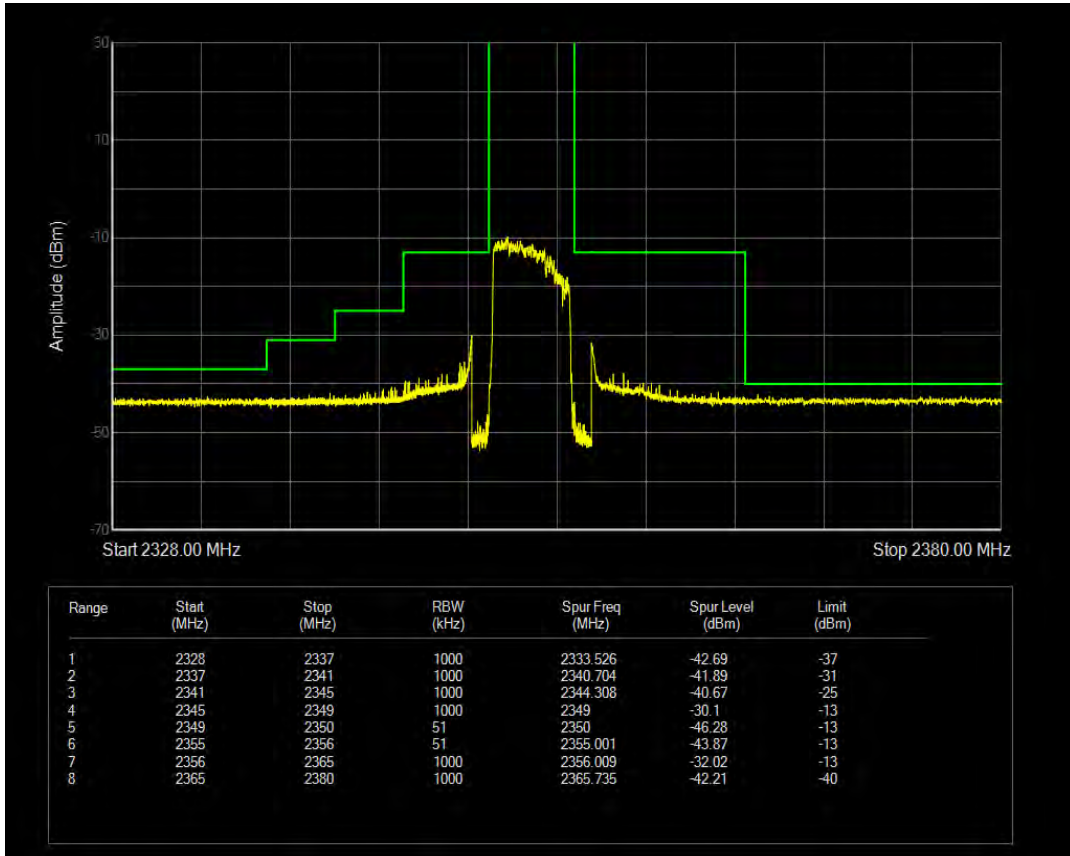

Band40a 16QAM BW=10MHz Channel=38750 RB Size=50 Position=#0

Band40b QPSK BW=5MHz Channel=39175 RB Size=1 Position=#0

Band40b QPSK BW=5MHz Channel=39175 RB Size=1 Position=#Max

Band40b QPSK BW=5MHz Channel=39175 RB Size=25 Position=#0