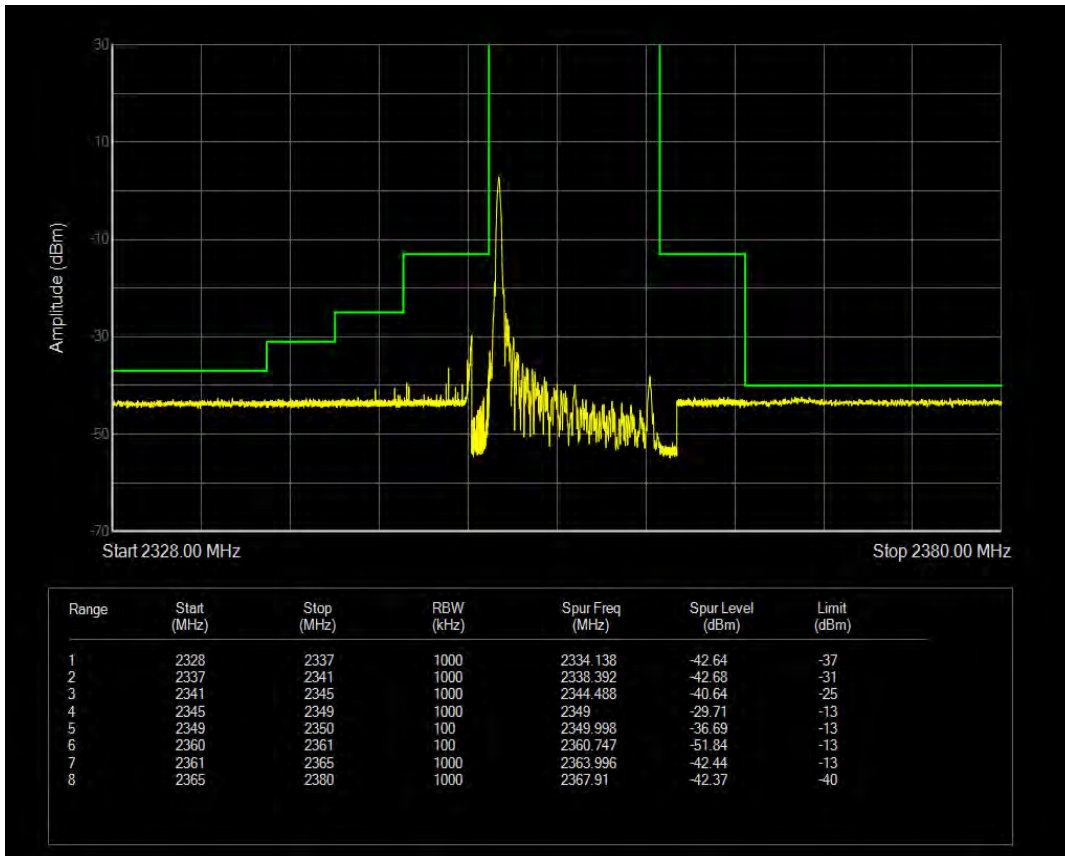

Band40b 16QAM BW=10MHz Channel=39200 RB Size=1 Position=#Max