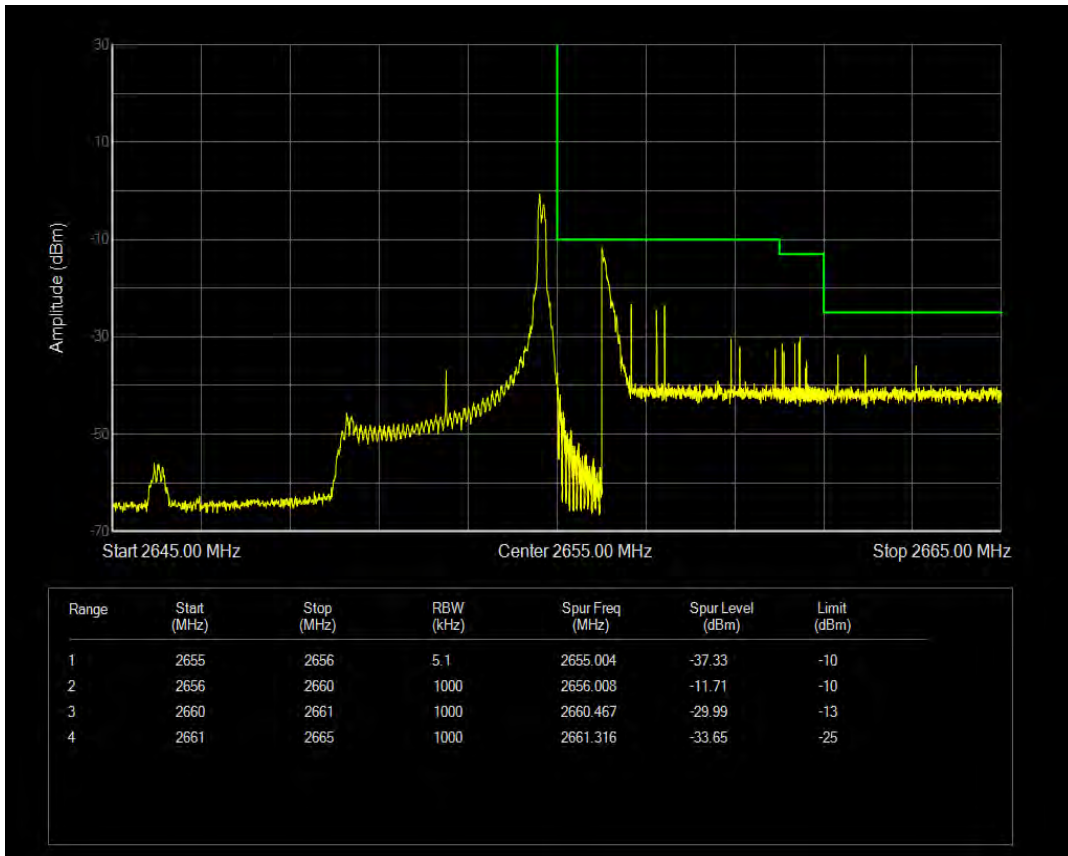

Band41 16QAM BW=5MHz Channel=41215 RB Size=1 Position=#0