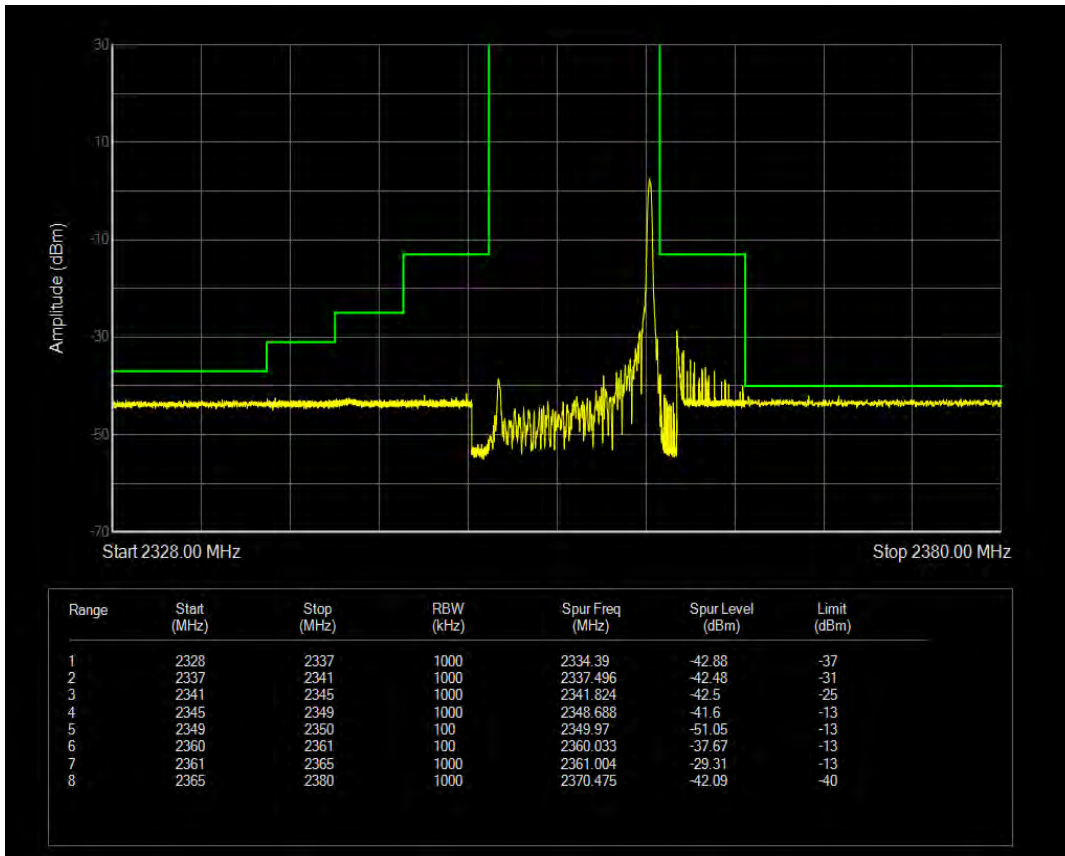

Band40b 16QAM BW=10MHz Channel=39200 RB Size=50 Position=#0