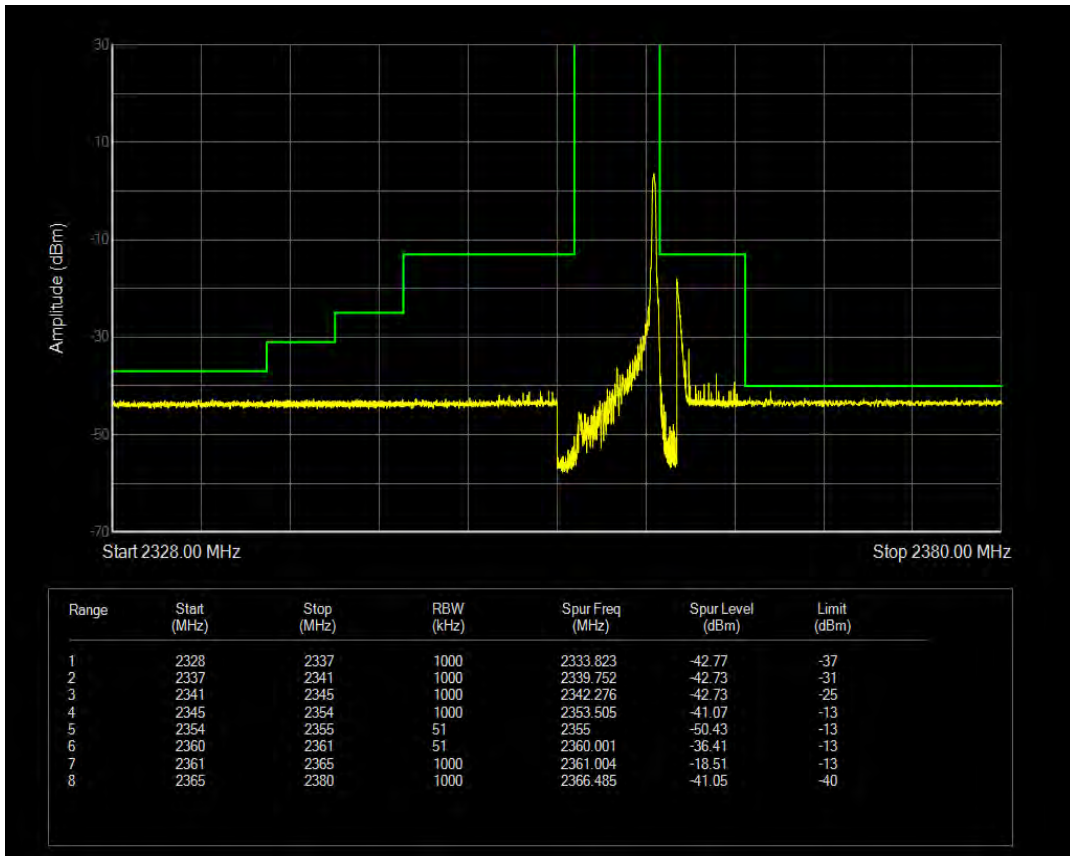

Band40b QPSK BW=5MHz Channel=39225 RB Size=1 Position=#Max

Band40b QPSK BW=5MHz Channel=39225 RB Size=25 Position=#0

Band40b 16QAM BW=5MHz Channel=39225 RB Size=1 Position=#0

Band40b 16QAM BW=5MHz Channel=39225 RB Size=1 Position=#Max

Band40b 16QAM BW=5MHz Channel=39225 RB Size=25 Position=#0

Band40b QPSK BW=10MHz Channel=39200 RB Size=1 Position=#0

Band40b QPSK BW=10MHz Channel=39200 RB Size=50 Position=#0

Band40b QPSK BW=10MHz Channel=39200 RB Size=1 Position=#Max