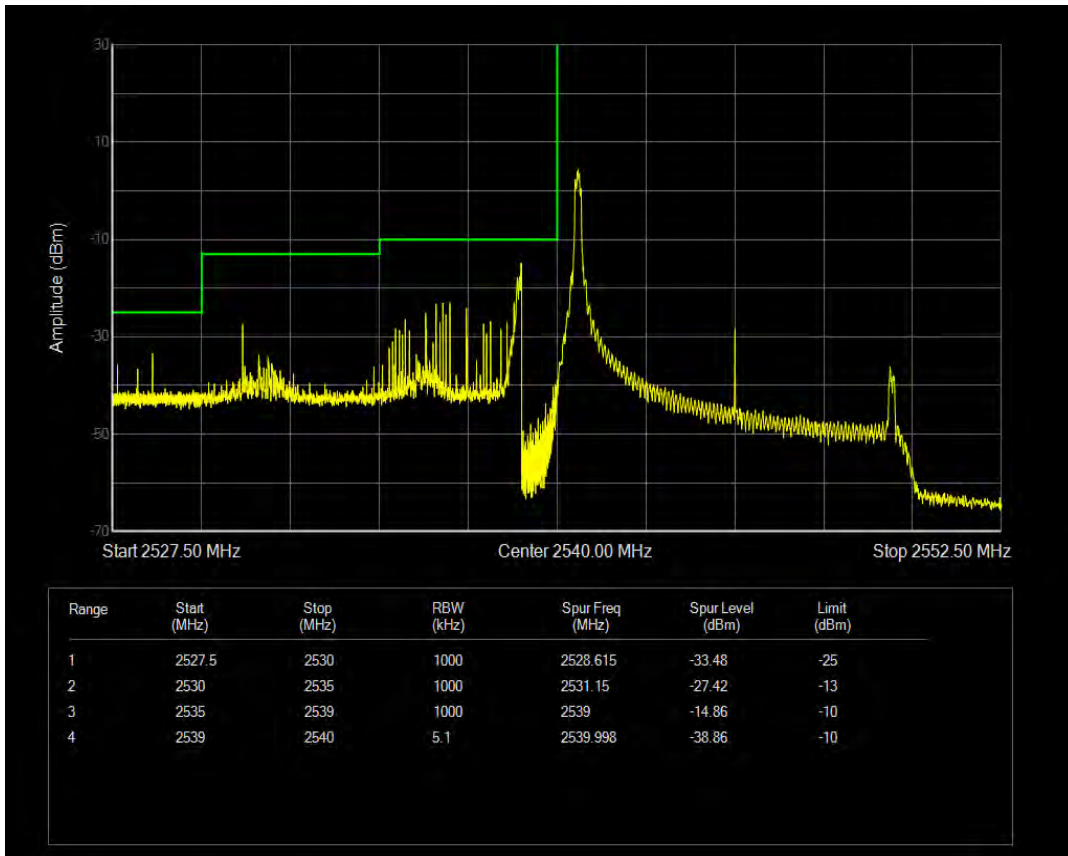

Band41 16QAM BW=10MHz Channel=40140 RB Size=1 Position=#Max