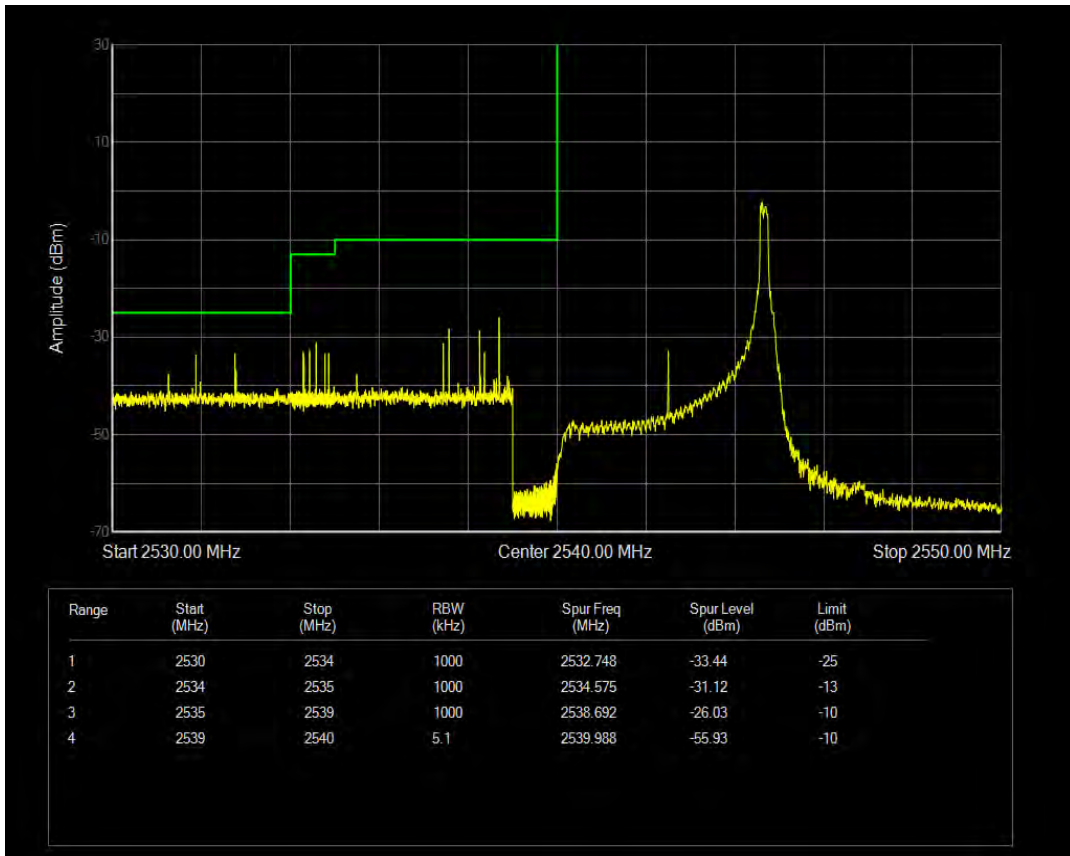

Band41 QPSK BW=5MHz Channel=40115 RB Size=1 Position=#Max

Band41 QPSK BW=5MHz Channel=40115 RB Size=25 Position=#0

Band41 16QAM BW=5MHz Channel=40115 RB Size=1 Position=#0

Band41 16QAM BW=5MHz Channel=40115 RB Size=1 Position=#Max