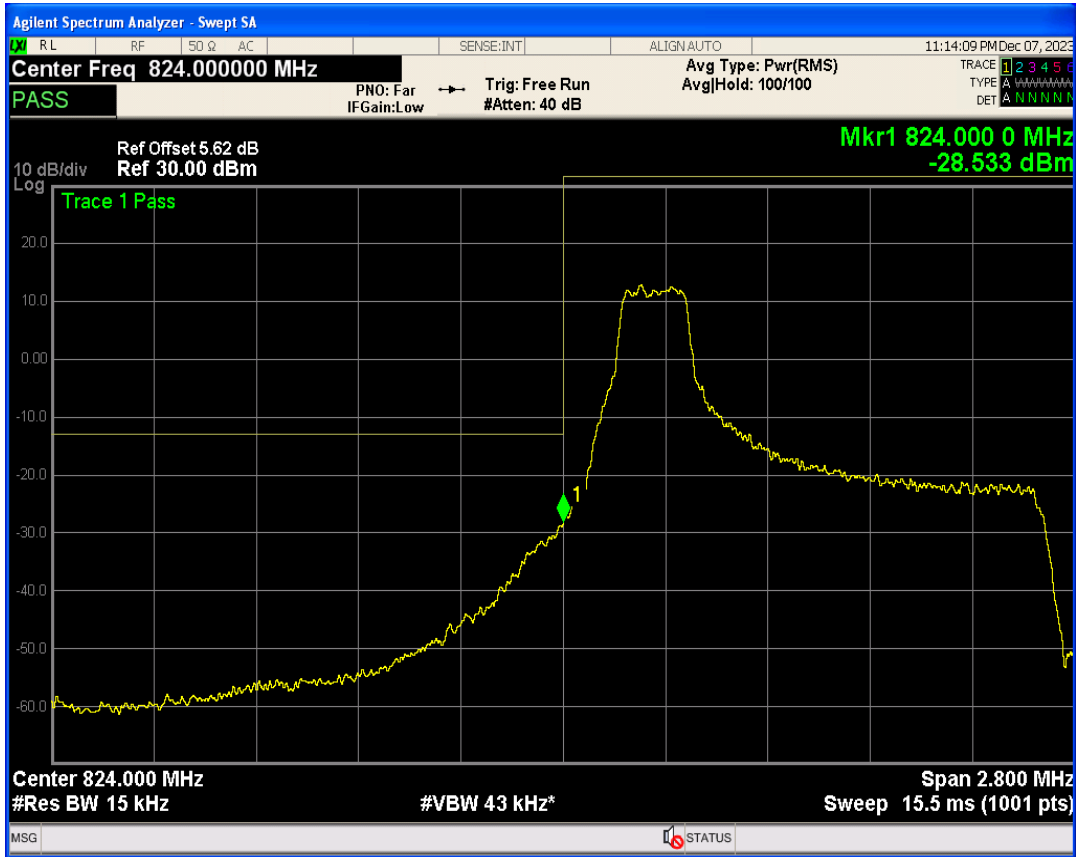

Band5 16QAM BW=1.4MHz Channel=20407 RB Size=1 Position=#0