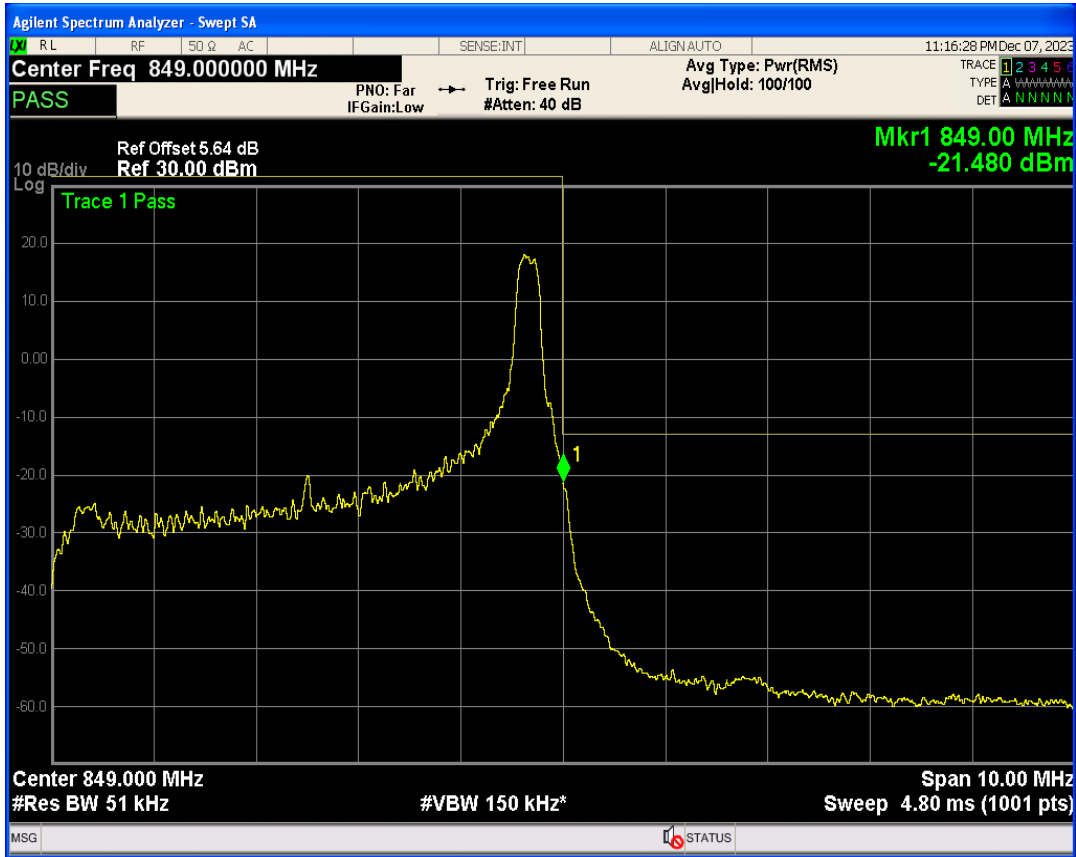

Band5 16QAM BW=5MHz Channel=20425 RB Size=25 Position=#0

Band5 QPSK BW=5MHz Channel=20625 RB Size=1 Position=#0

Band5 QPSK BW=5MHz Channel=20625 RB Size=1 Position=#Max

Band5 QPSK BW=5MHz Channel=20625 RB Size=25 Position=#0