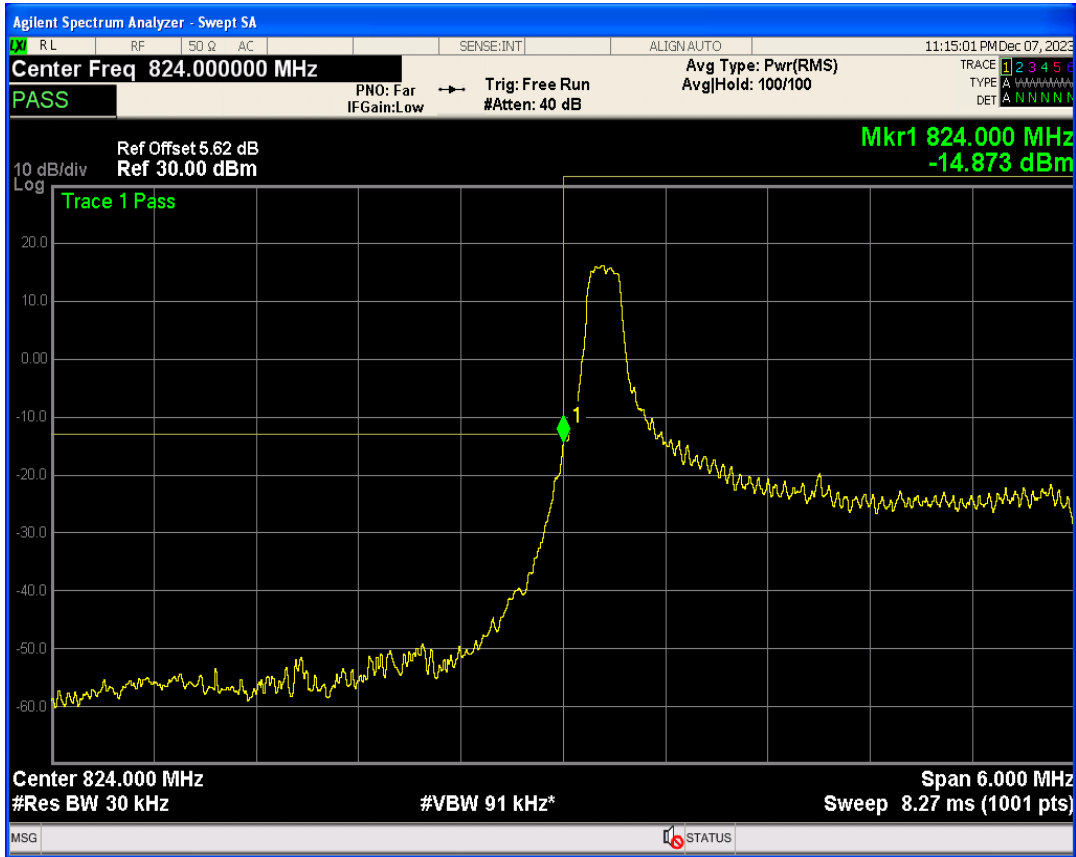

Band5 16QAM BW=1.4MHz Channel=20643 RB Size=1 Position=#0

Band5 16QAM BW=1.4MHz Channel=20643 RB Size=1 Position=#Max

Band5 QPSK BW=3MHz Channel=20415 RB Size=1 Position=#0

Band5 16QAM BW=1.4MHz Channel=20643 RB Size=6 Position=#0