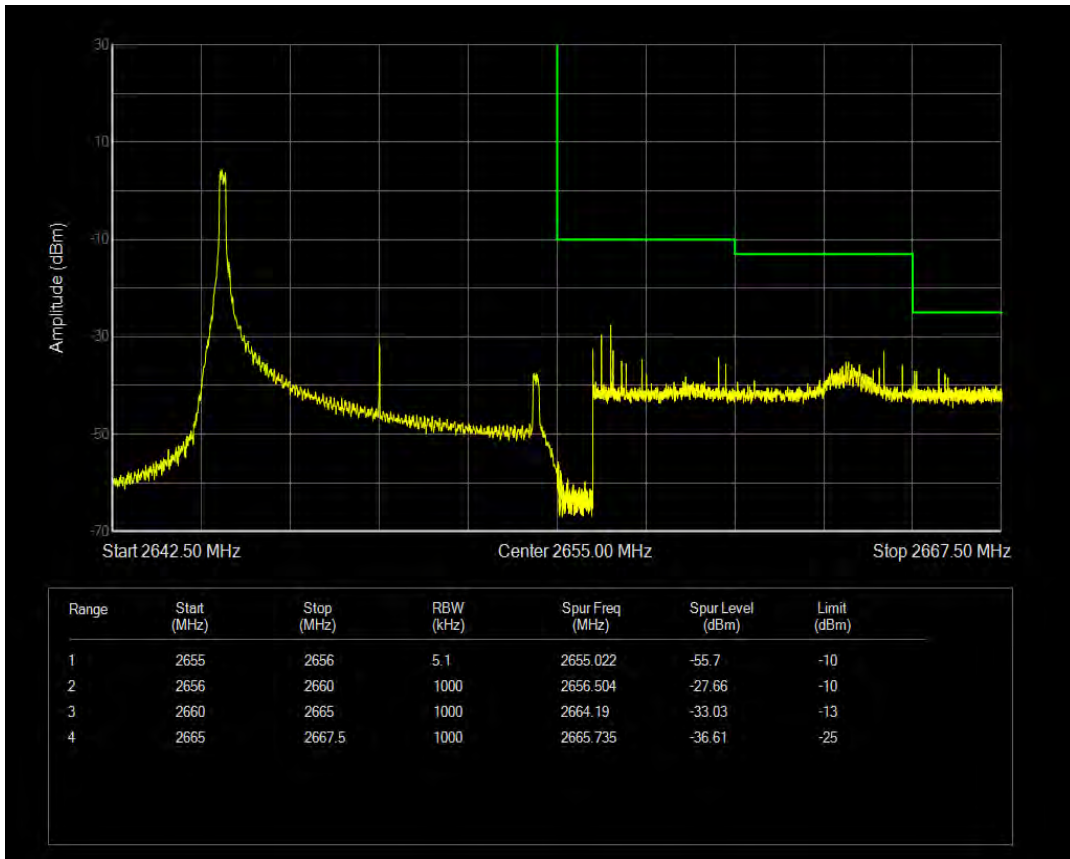

Band41 16QAM BW=10MHz Channel=41190 RB Size=1 Position=#Max