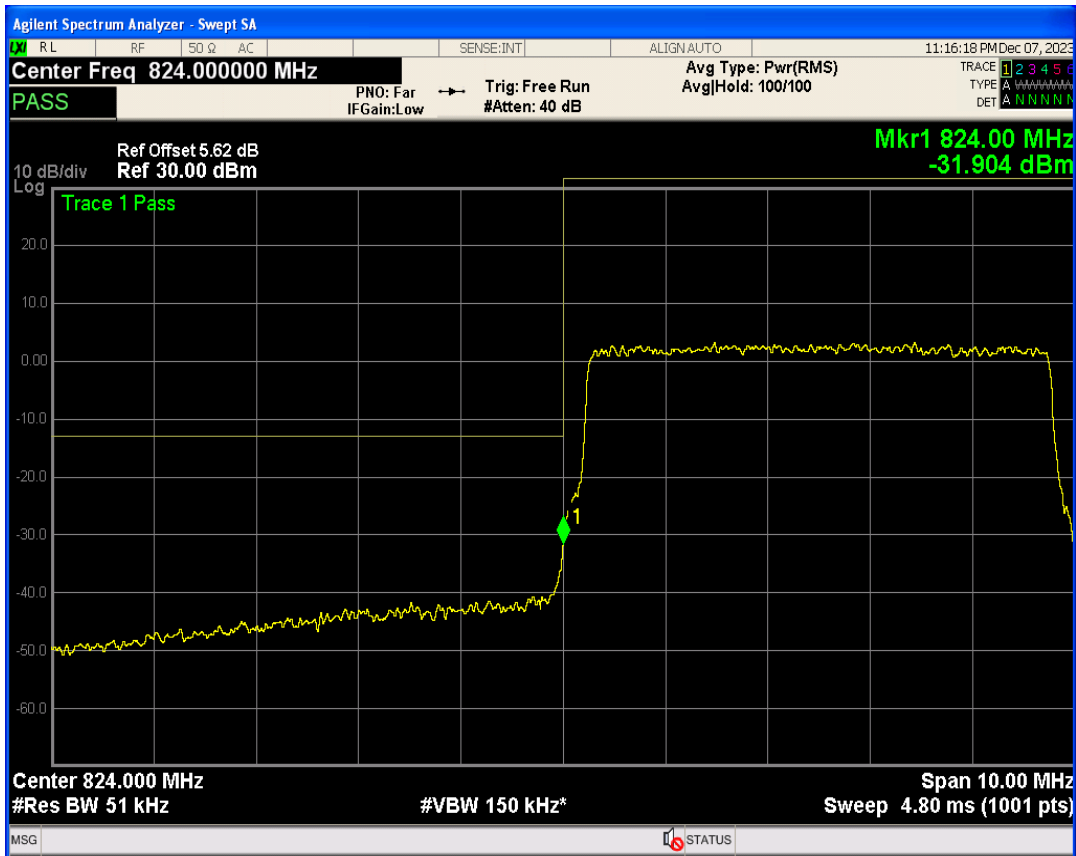

Band5 QPSK BW=5MHz Channel=20625 RB Size=1 Position=#0