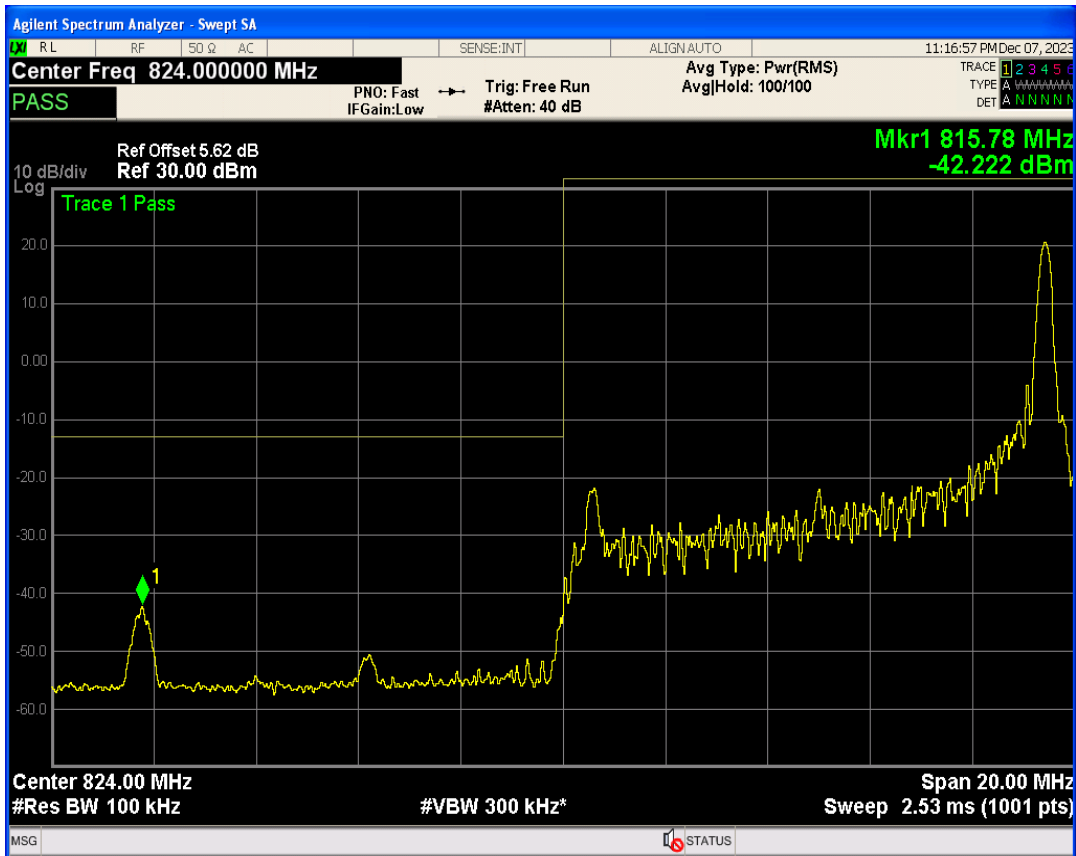

Band5 QPSK BW=10MHz Channel=20450 RB Size=1 Position=#Max