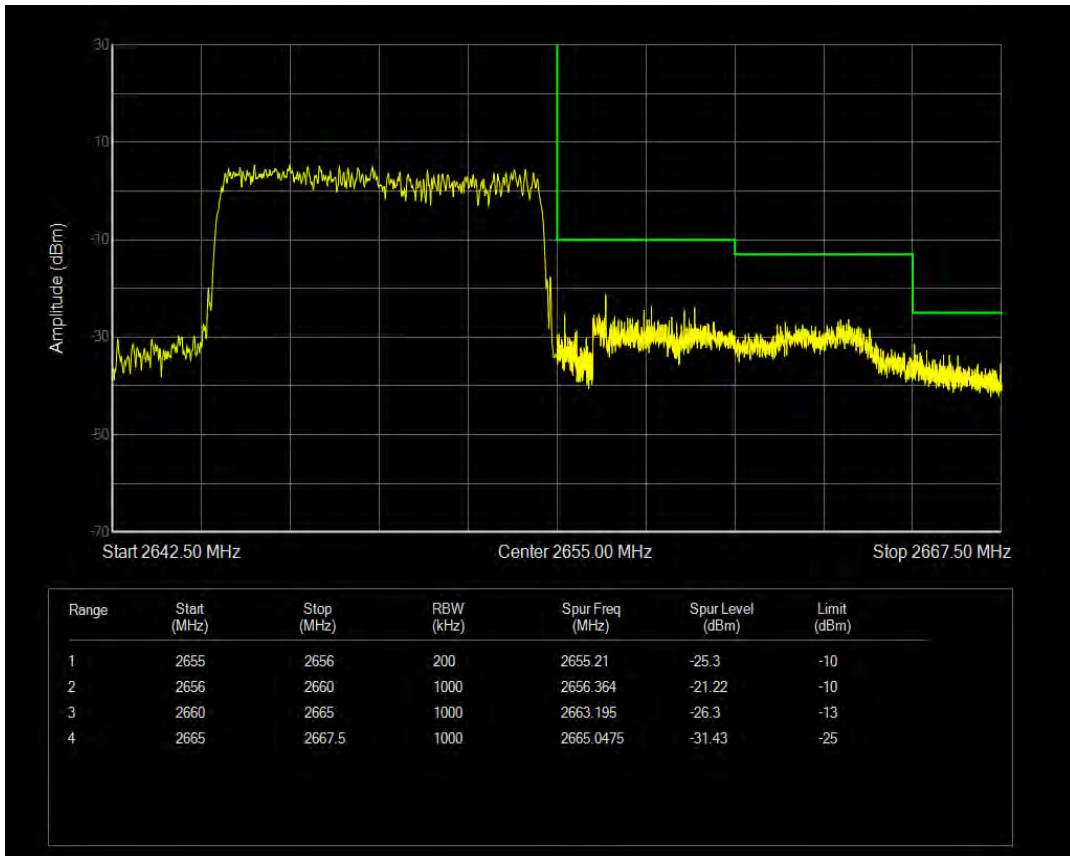

Band41 16QAM BW=10MHz Channel=40140 RB Size=50 Position=#0

Band41 QPSK BW=10MHz Channel=41190 RB Size=1 Position=#0

Band41 QPSK BW=10MHz Channel=41190 RB Size=1 Position=#Max

Band41 QPSK BW=10MHz Channel=41190 RB Size=50 Position=#0