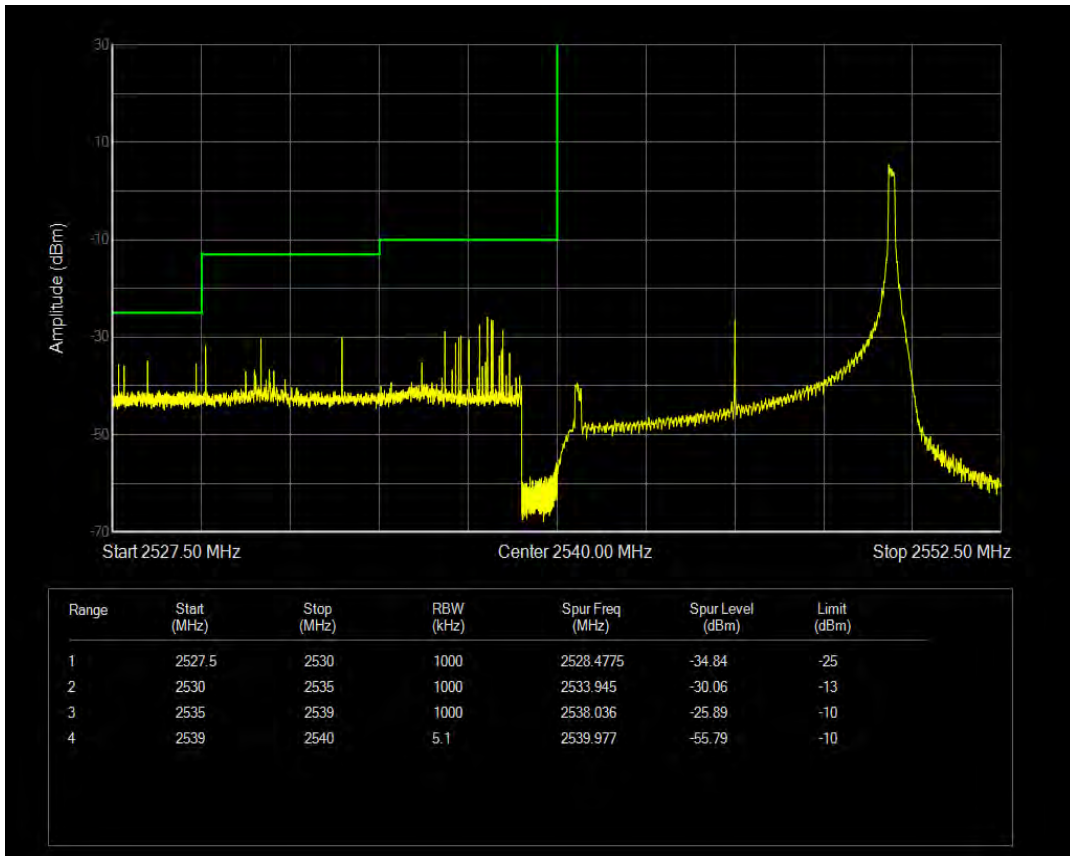

Band41 16QAM BW=10MHz Channel=40140 RB Size=1 Position=#0