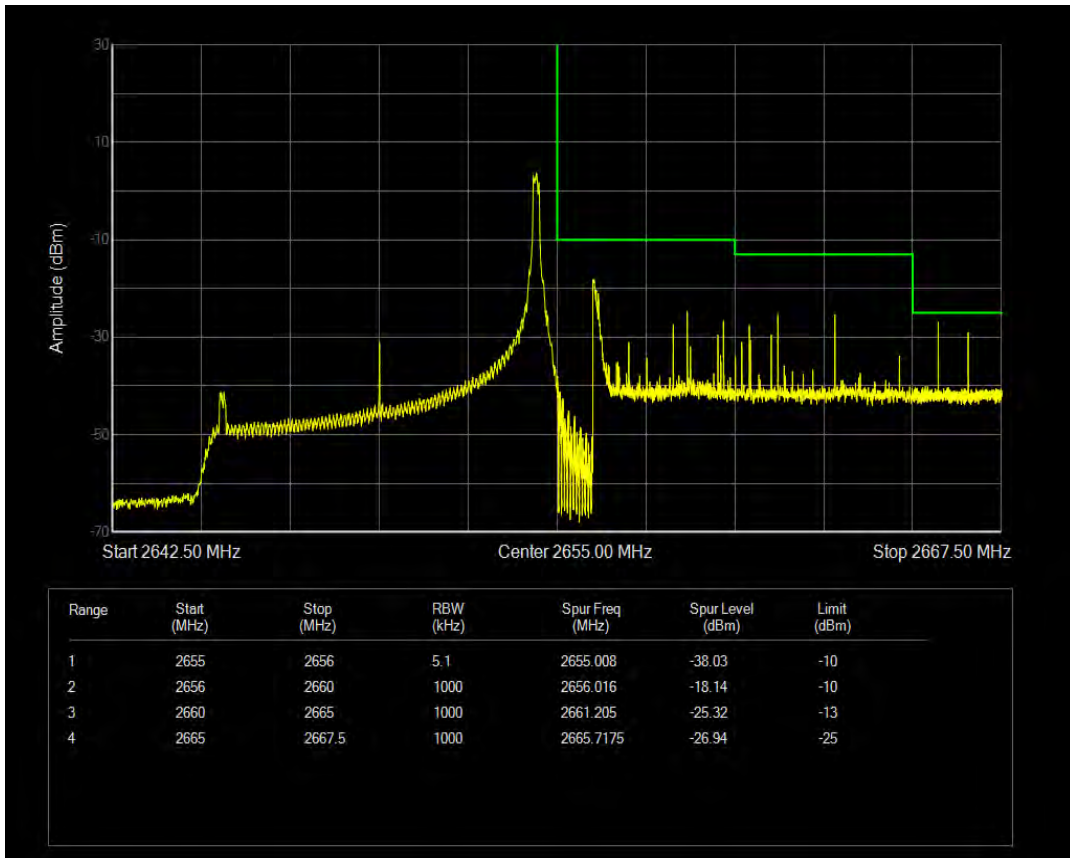

Band41 16QAM BW=10MHz Channel=41190 RB Size=50 Position=#0