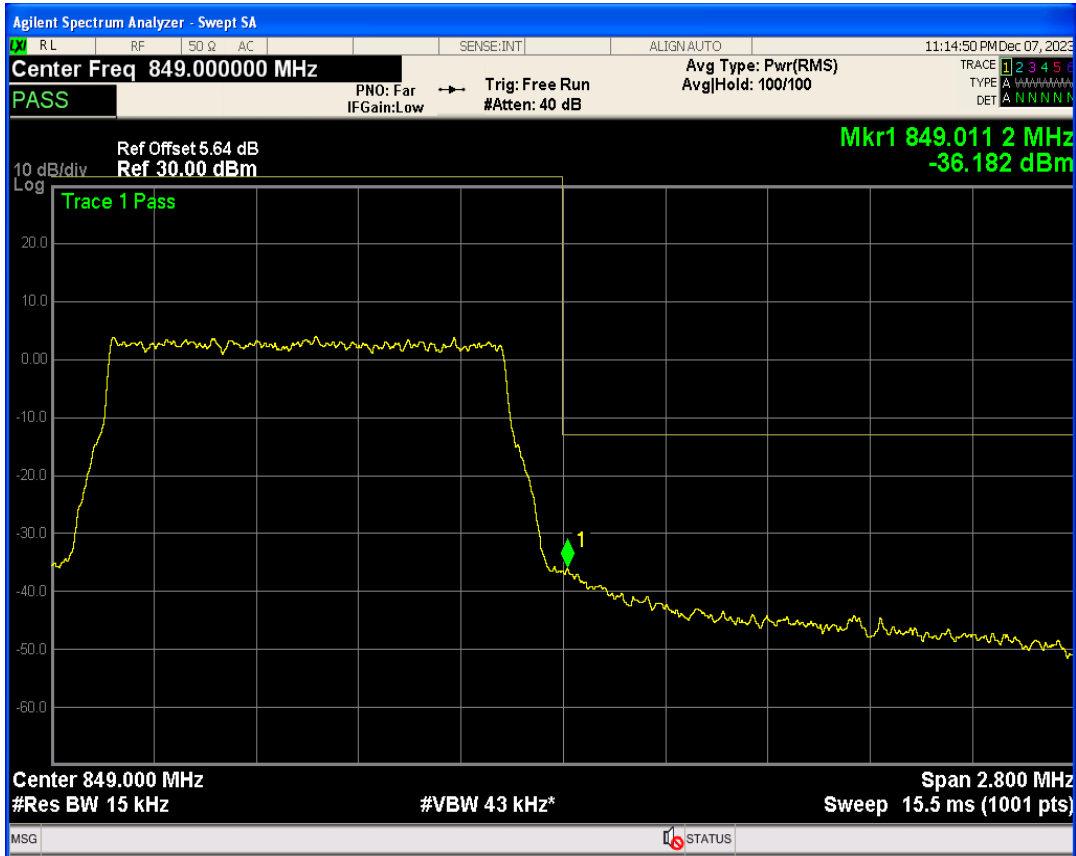

Band5 16QAM BW=1.4MHz Channel=20643 RB Size=1 Position=#0

Band5 16QAM BW=1.4MHz Channel=20643 RB Size=1 Position=#Max

Band5 QPSK BW=3MHz Channel=20415 RB Size=1 Position=#0

Band5 16QAM BW=1.4MHz Channel=20643 RB Size=6 Position=#0