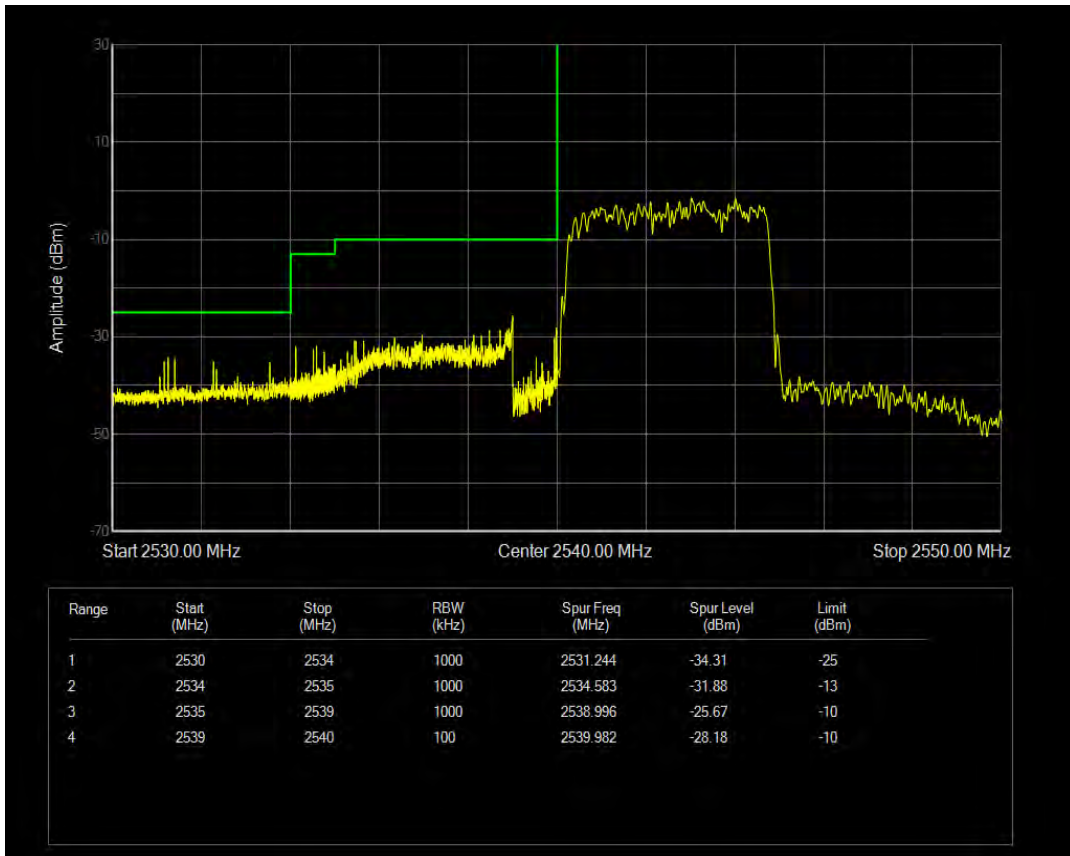

Band41 QPSK BW=5MHz Channel=41215 RB Size=1 Position=#0