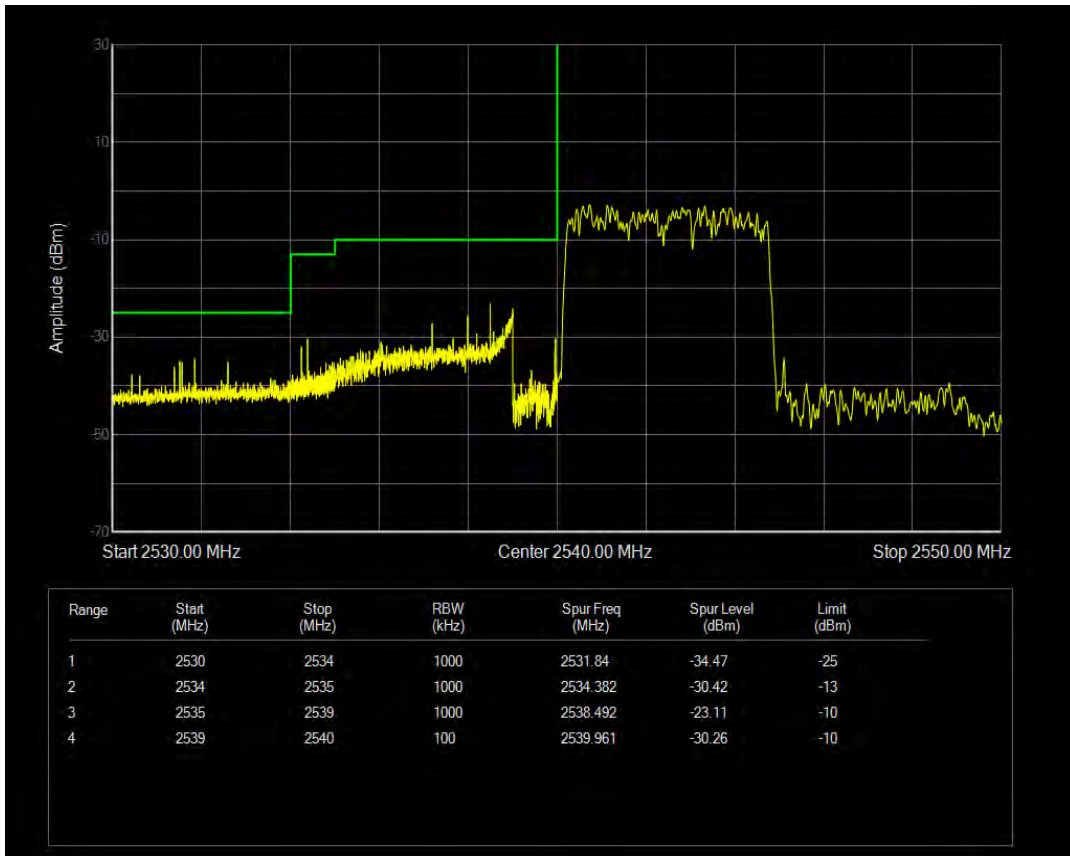

Band41 16QAM BW=5MHz Channel=40115 RB Size=1 Position=#0