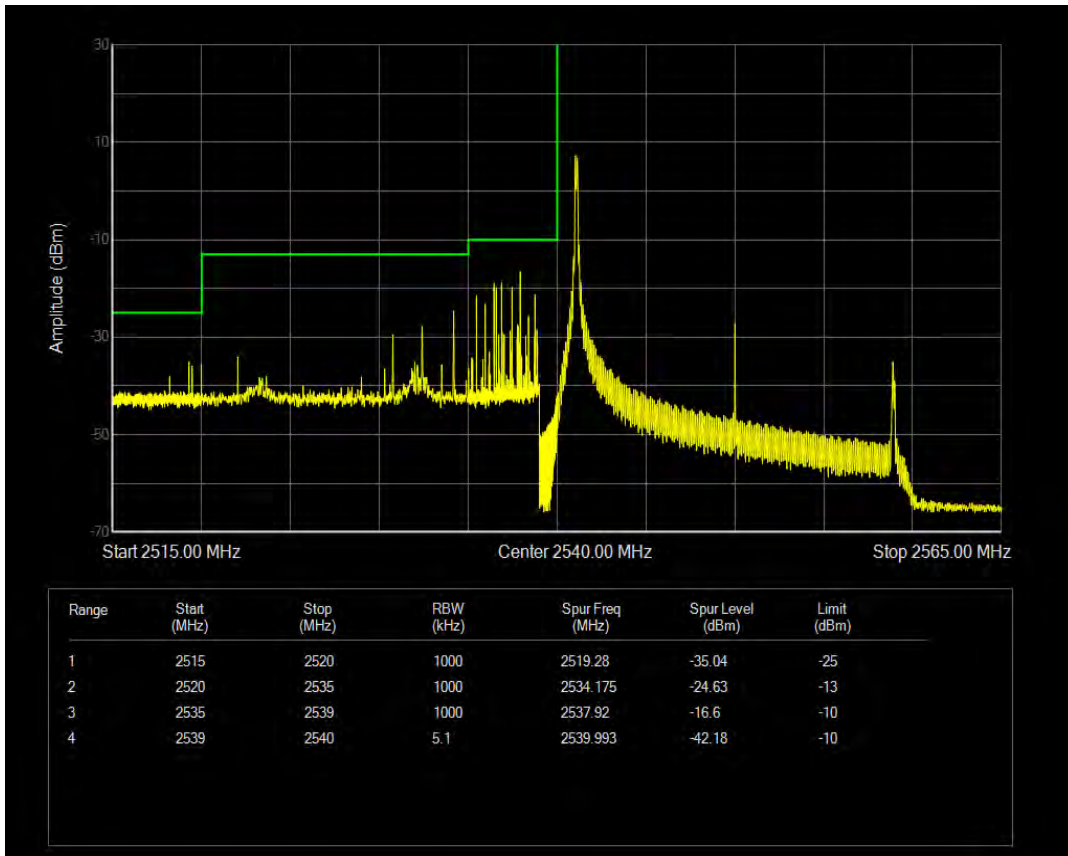

Band41 QPSK BW=5MHz Channel=41215 RB Size=25 Position=#0

Band41 16QAM BW=5MHz Channel=41215 RB Size=1 Position=#Max

Band41 16QAM BW=5MHz Channel=41215 RB Size=25 Position=#0

Band41 QPSK BW=20MHz Channel=40190 RB Size=1 Position=#0