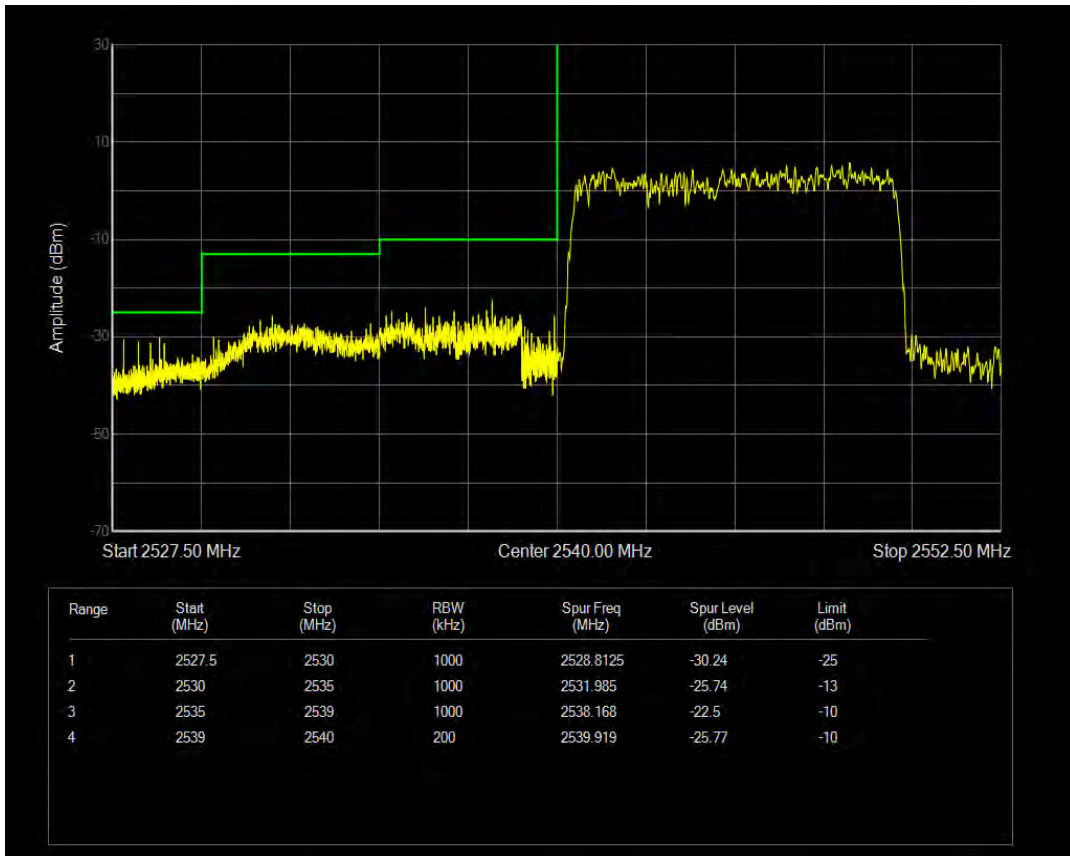

Band41 QPSK BW=10MHz Channel=40140 RB Size=1 Position=#Max