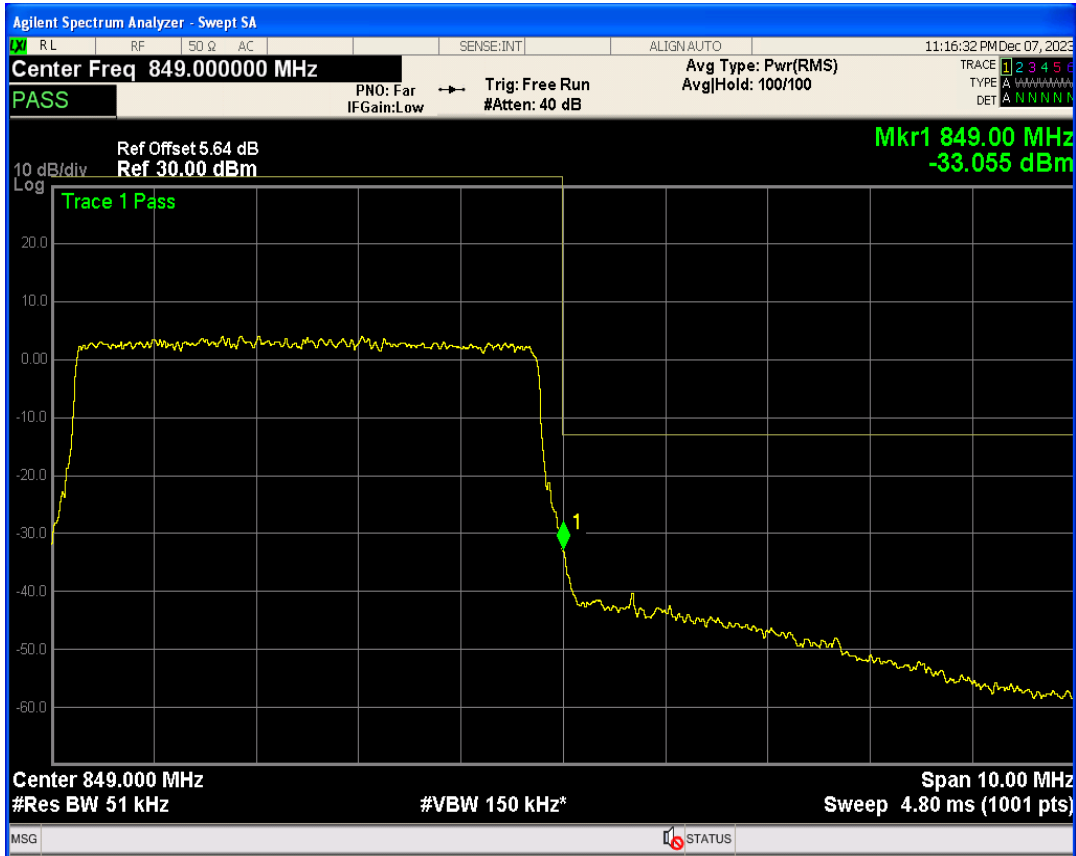

Band5 16QAM BW=5MHz Channel=20425 RB Size=25 Position=#0

Band5 QPSK BW=5MHz Channel=20625 RB Size=1 Position=#0

Band5 QPSK BW=5MHz Channel=20625 RB Size=1 Position=#Max

Band5 QPSK BW=5MHz Channel=20625 RB Size=25 Position=#0