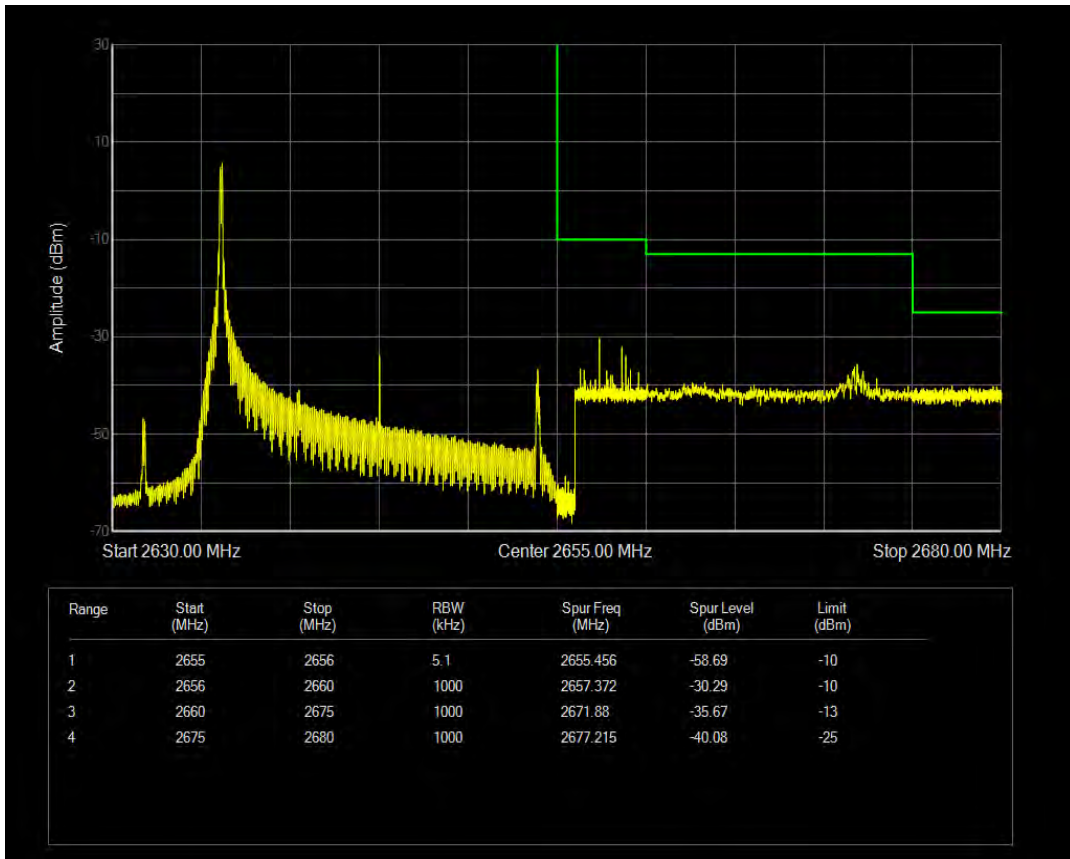

Band41 16QAM BW=20MHz Channel=41140 RB Size=1 Position=#Max