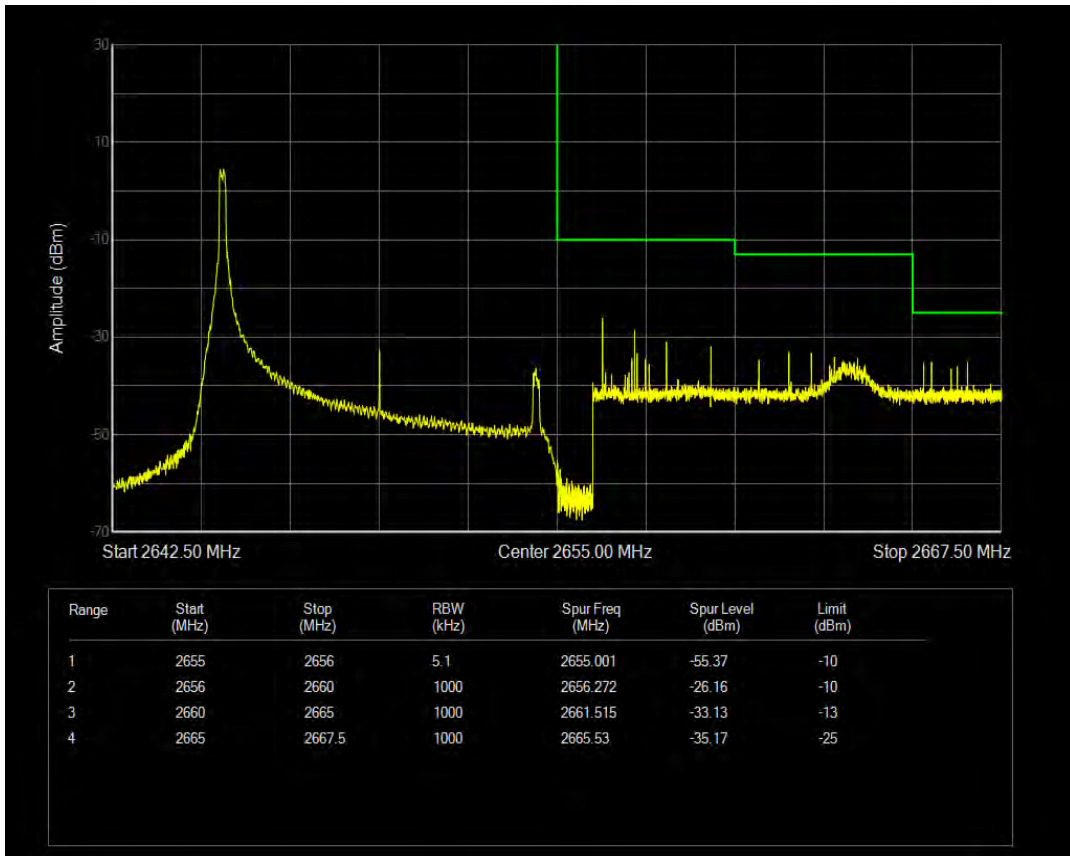

Band41 QPSK BW=10MHz Channel=41190 RB Size=1 Position=#Max