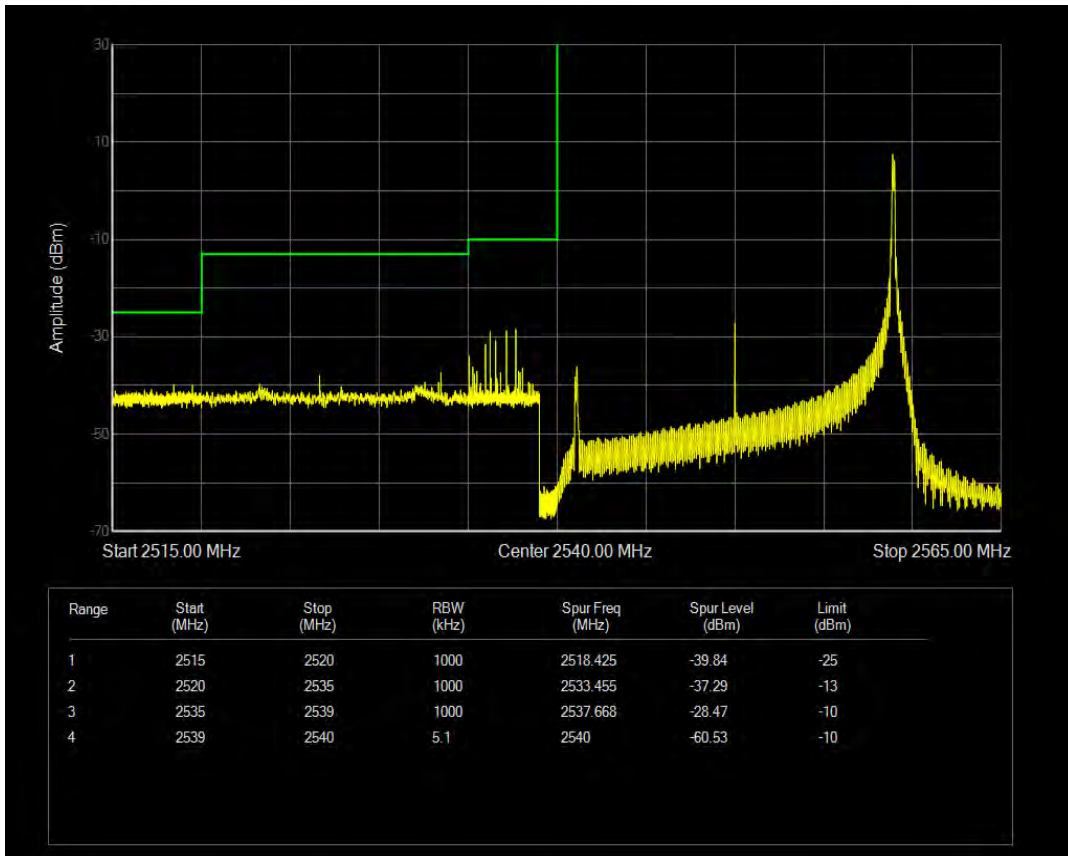

Band41 QPSK BW=20MHz Channel=40190 RB Size=100 Position=#0