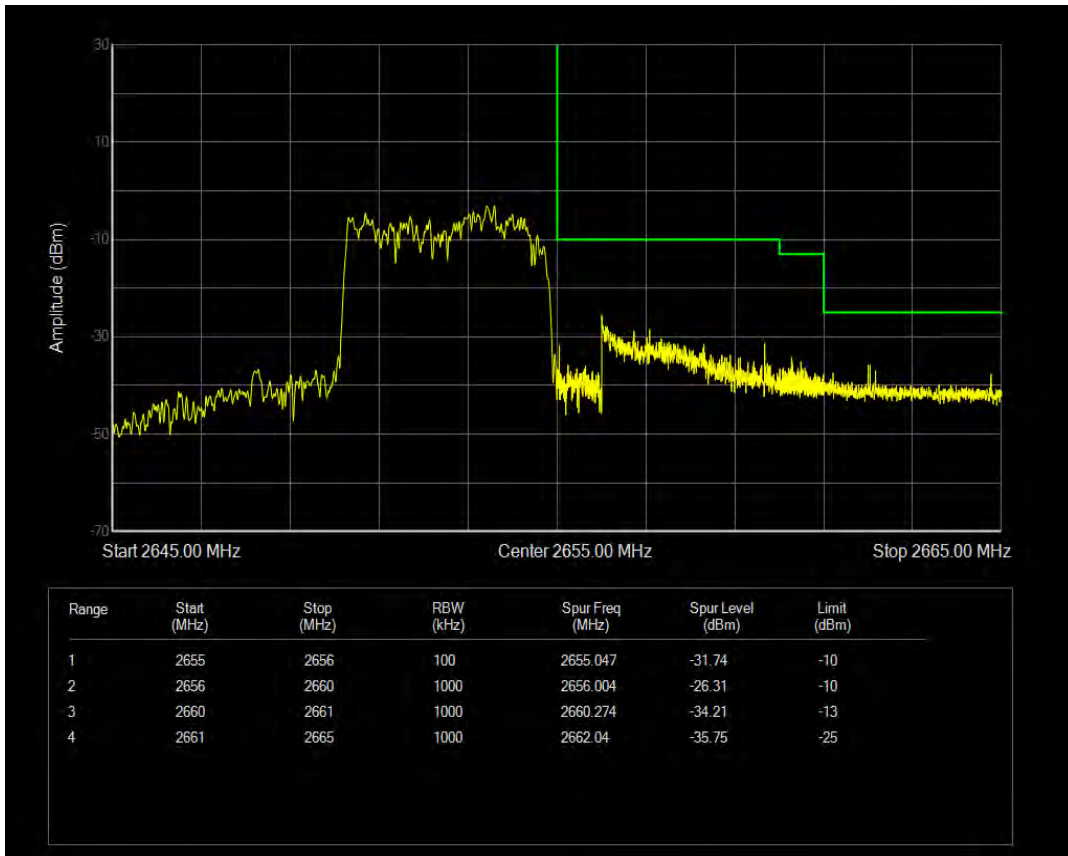

Band41 QPSK BW=20MHz Channel=40190 RB Size=1 Position=#0