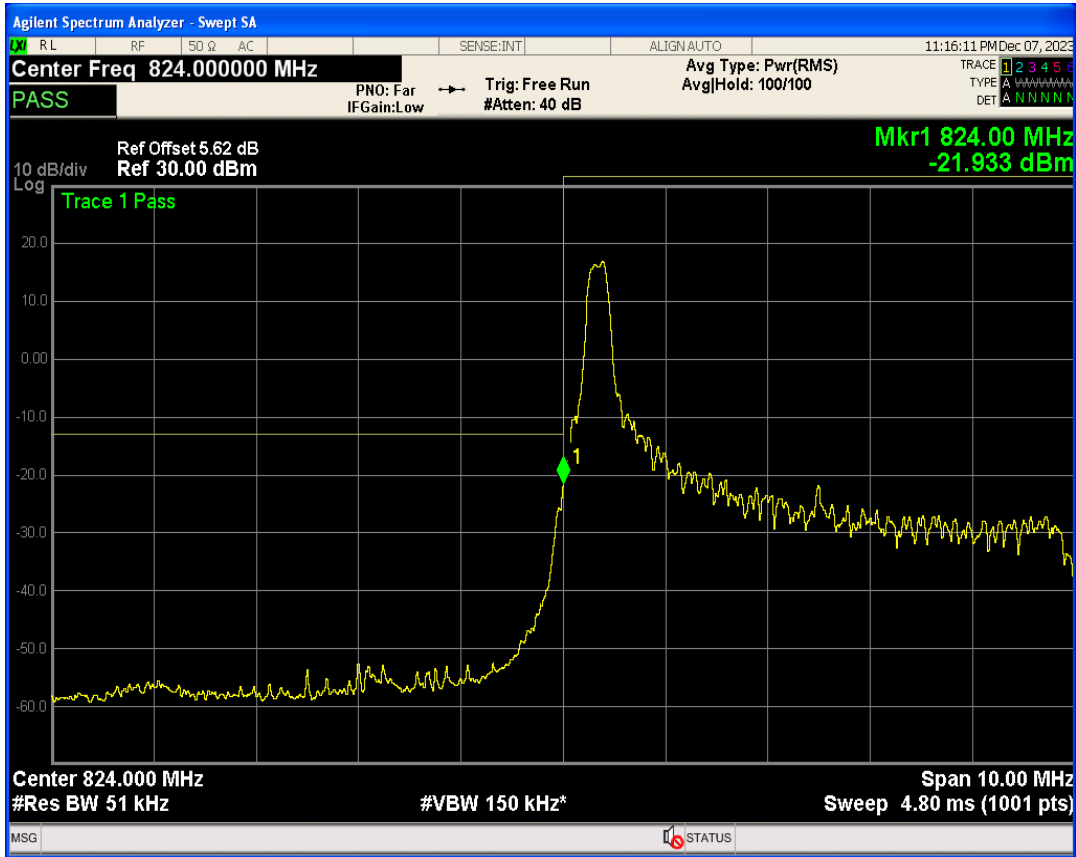

Band5 16QAM BW=5MHz Channel=20425 RB Size=1 Position=#0