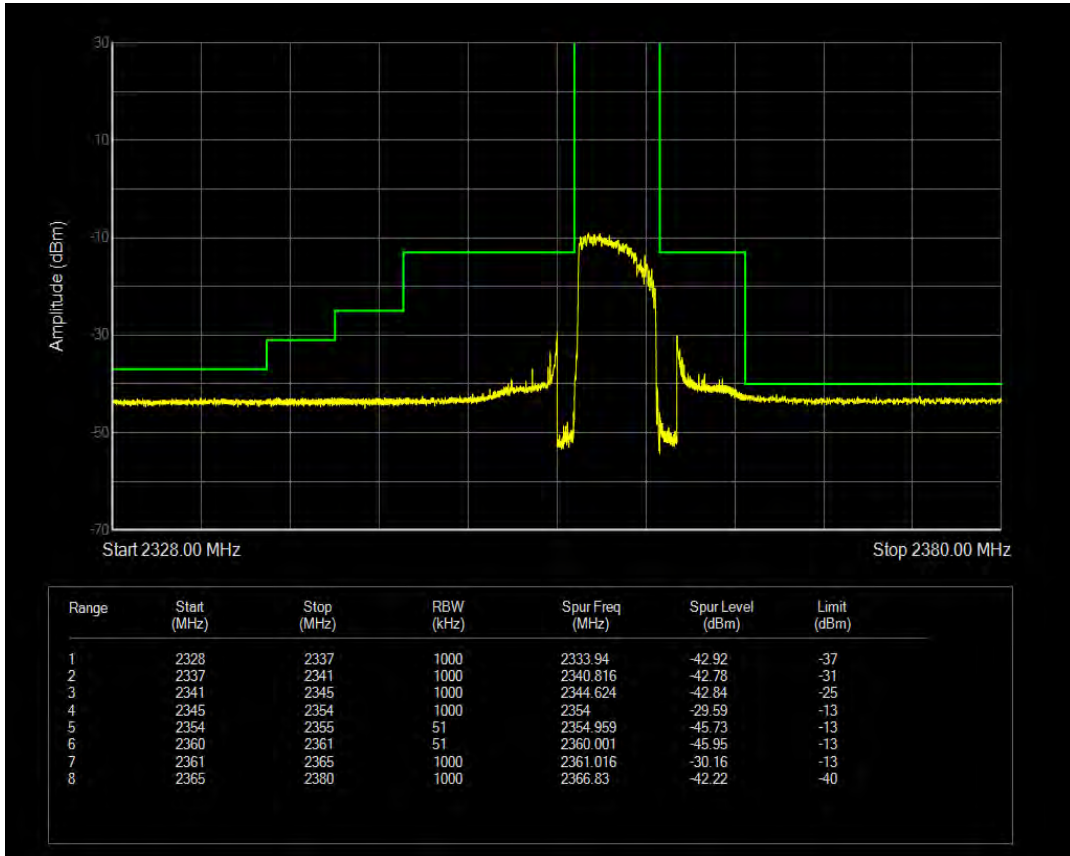

Band40b 16QAM BW=5MHz Channel=39225 RB Size=1 Position=#0