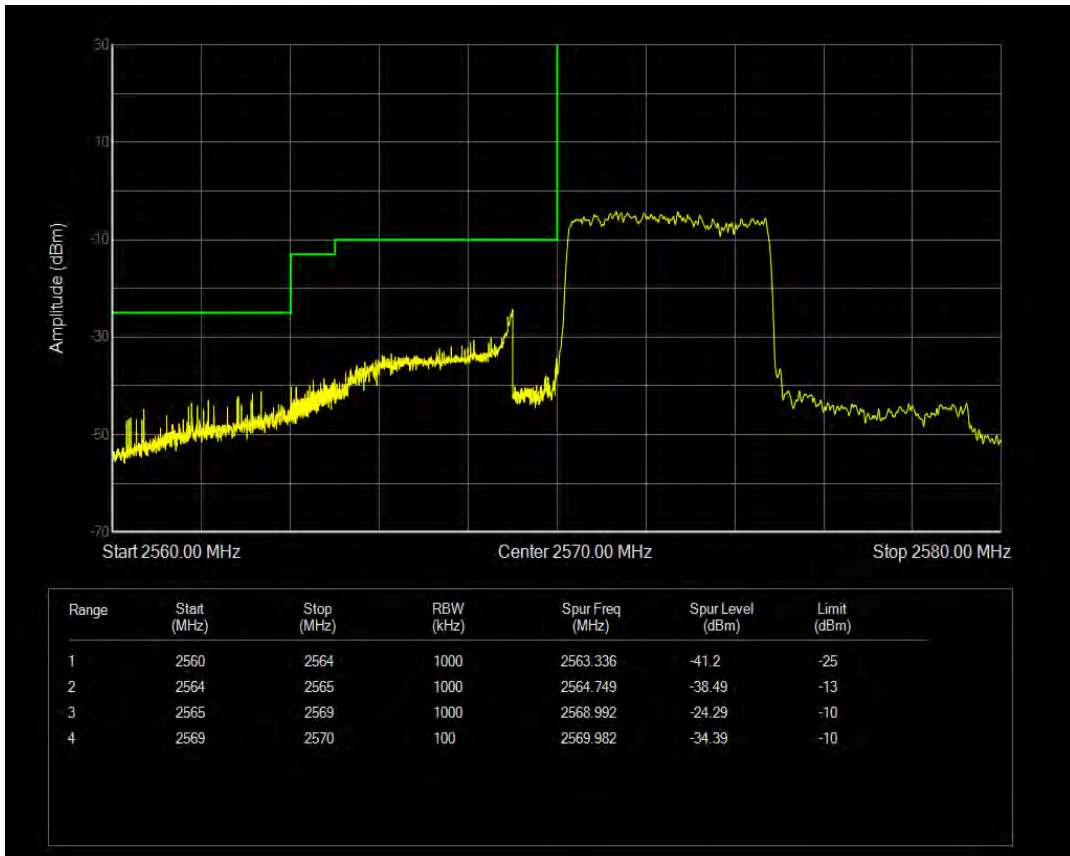

Band38 16QAM BW=5MHz Channel=37775 RB Size=1 Position=#0