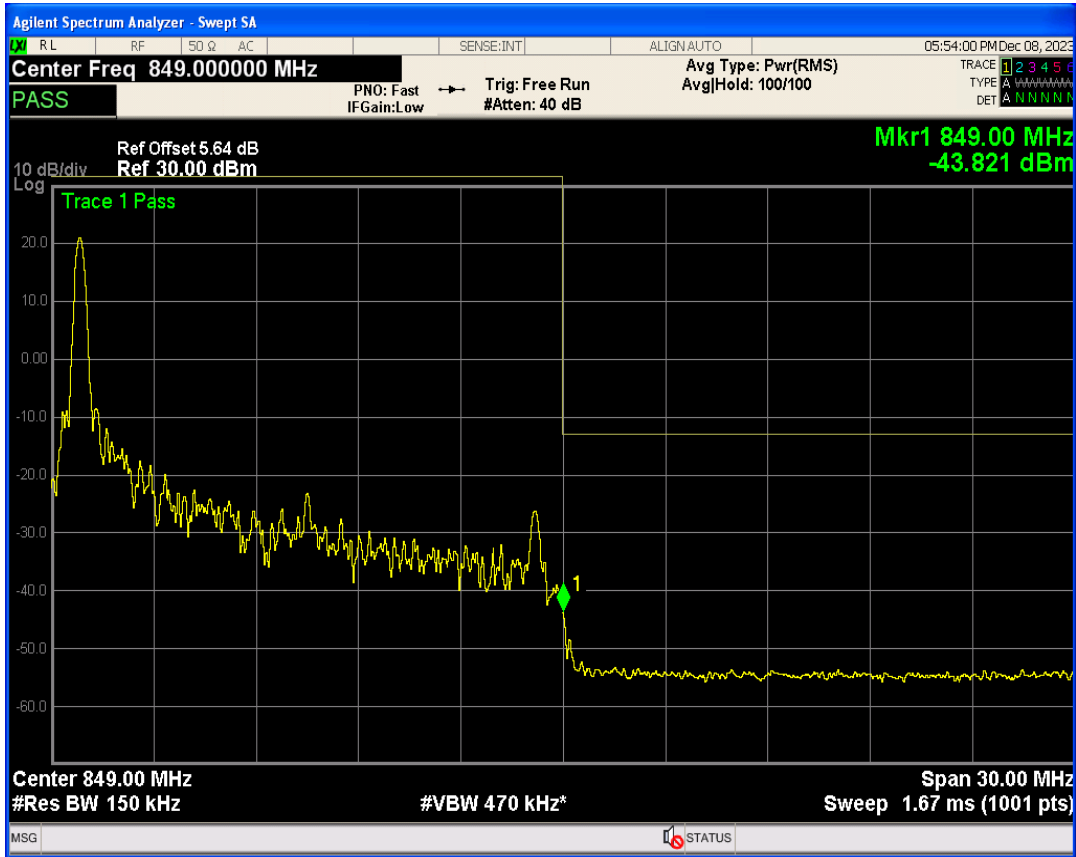

Band26b 16QAM BW=15MHz Channel=26965 RB Size=1 Position=#0