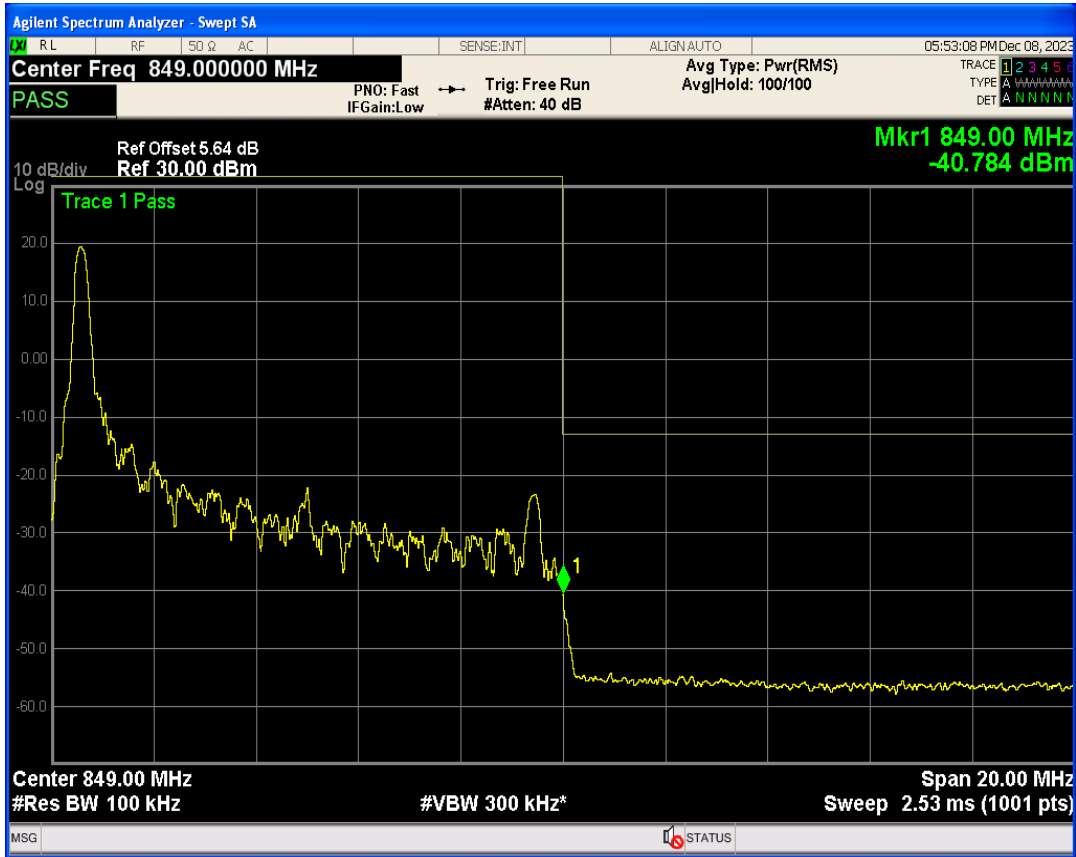

Band26b 16QAM BW=10MHz Channel=26990 RB Size=1 Position=#0