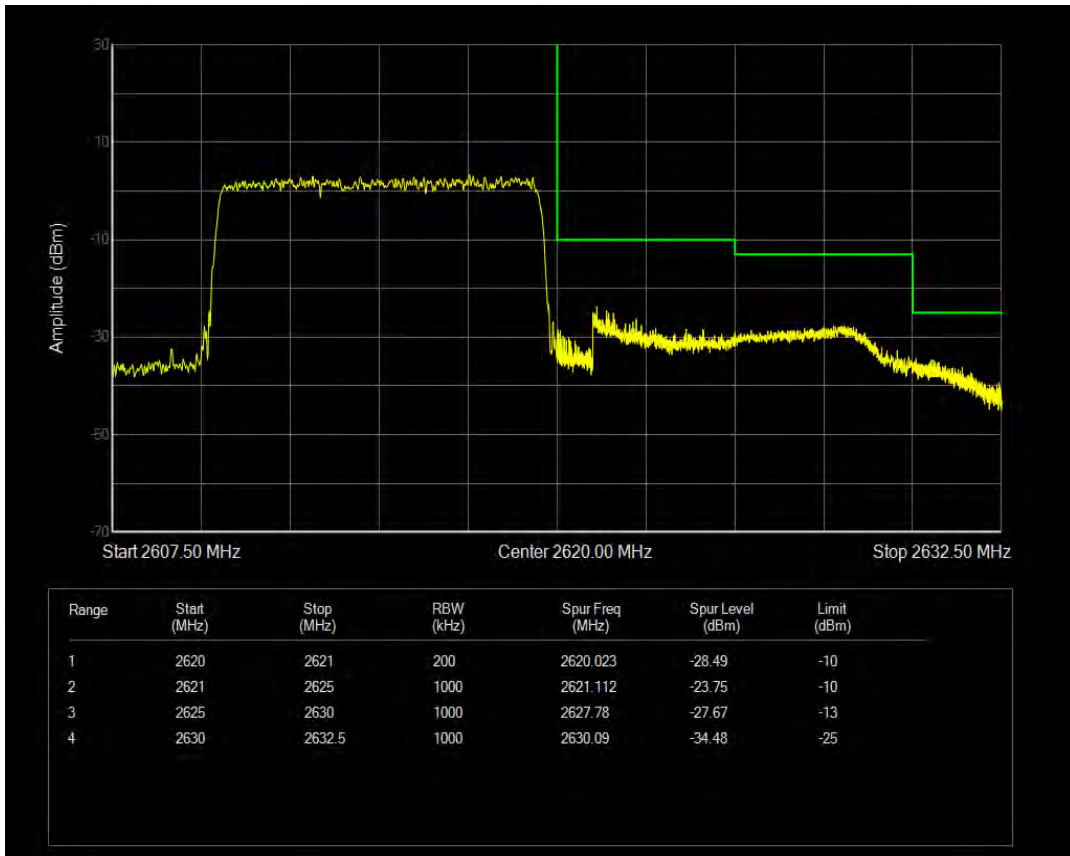

Band38 16QAM BW=10MHz Channel=37800 RB Size=50 Position=#0

Band38 QPSK BW=10MHz Channel=38200 RB Size=1 Position=#0

Band38 QPSK BW=10MHz Channel=38200 RB Size=1 Position=#Max

Band38 QPSK BW=10MHz Channel=38200 RB Size=50 Position=#0