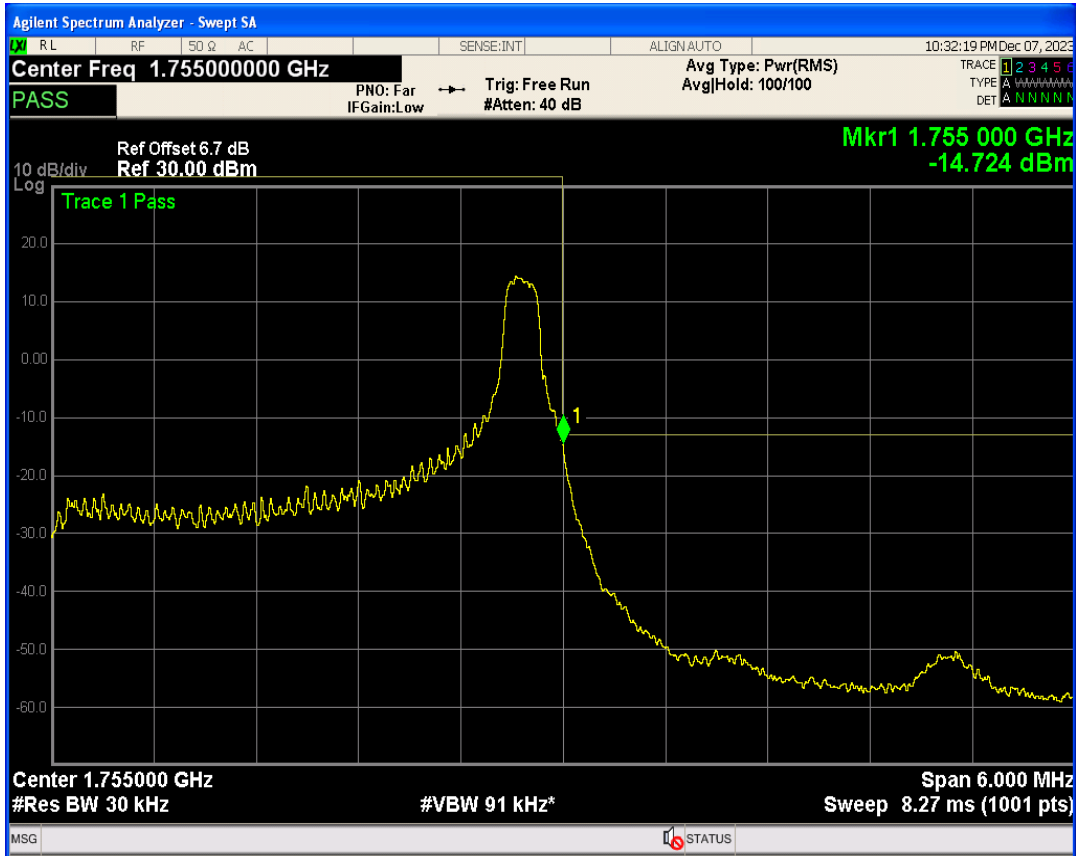

Band4 16QAM BW=3MHz Channel=20385 RB Size=15 Position=#0