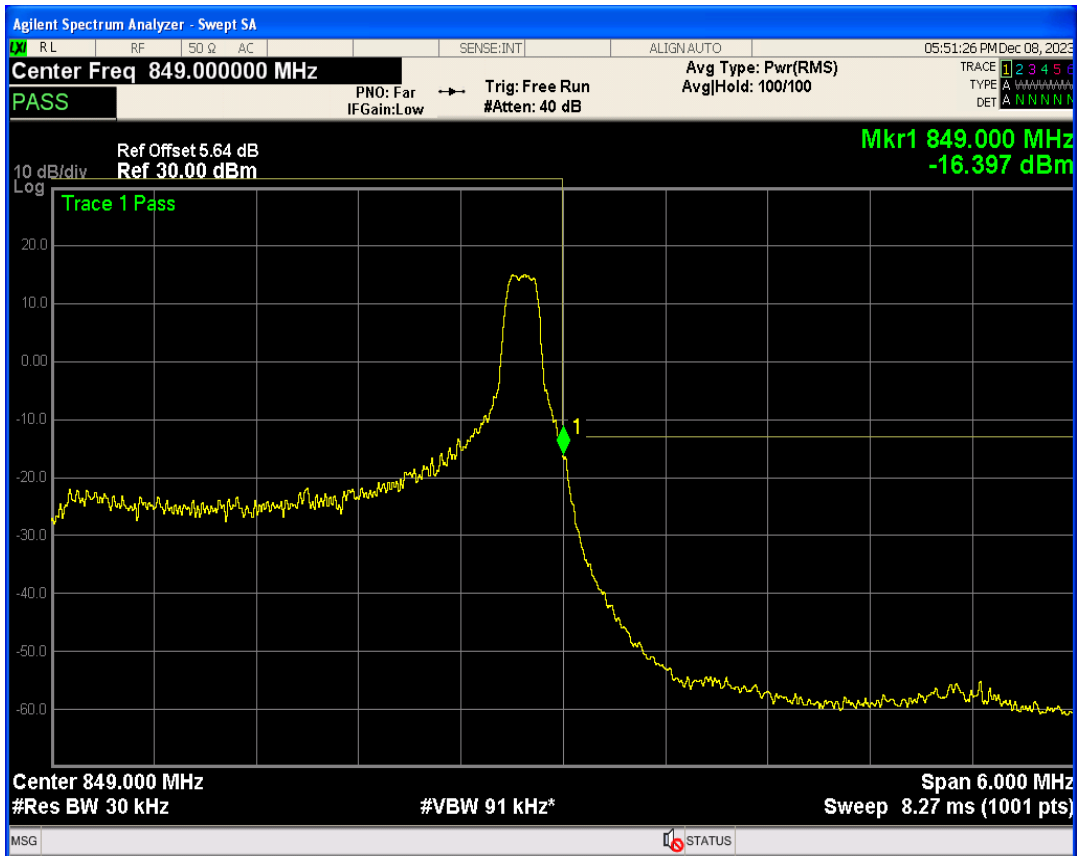

Band26b 16QAM BW=3MHz Channel=27025 RB Size=15 Position=#0

Band26b 16QAM BW=3MHz Channel=27025 RB Size=1 Position=#Max