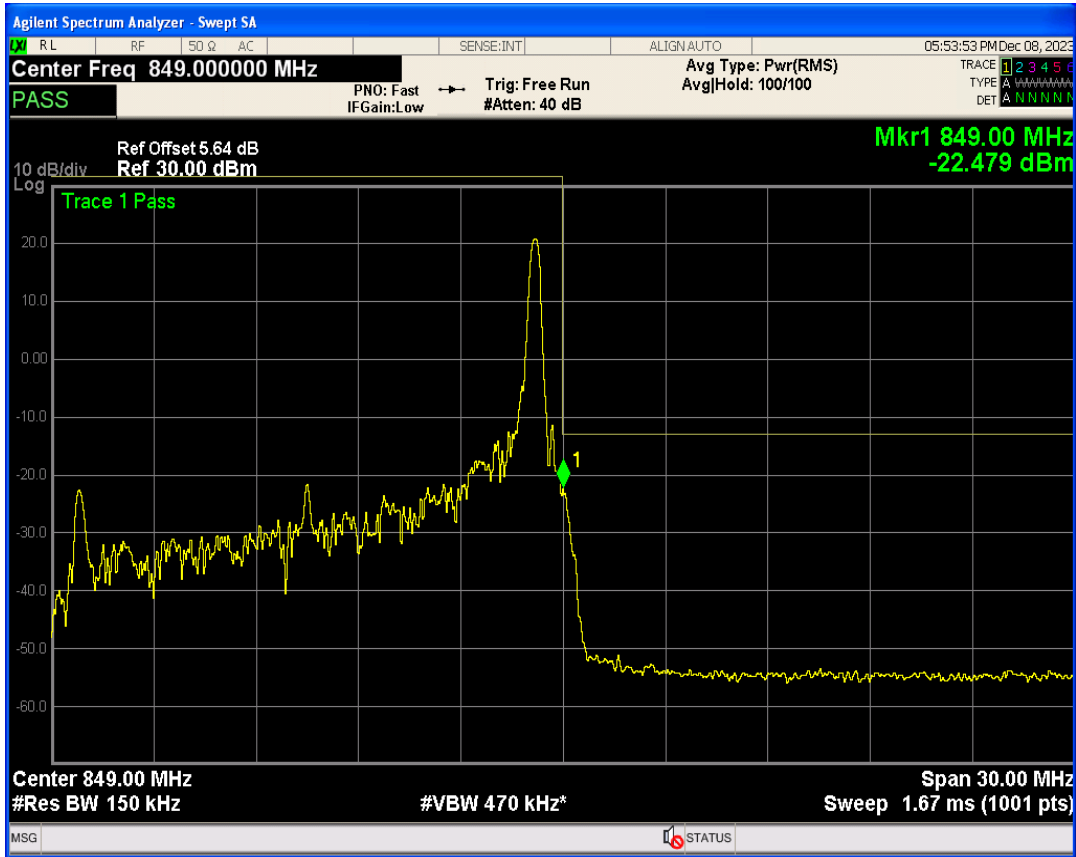

Band26b QPSK BW=15MHz Channel=26965 RB Size=1 Position=#Max