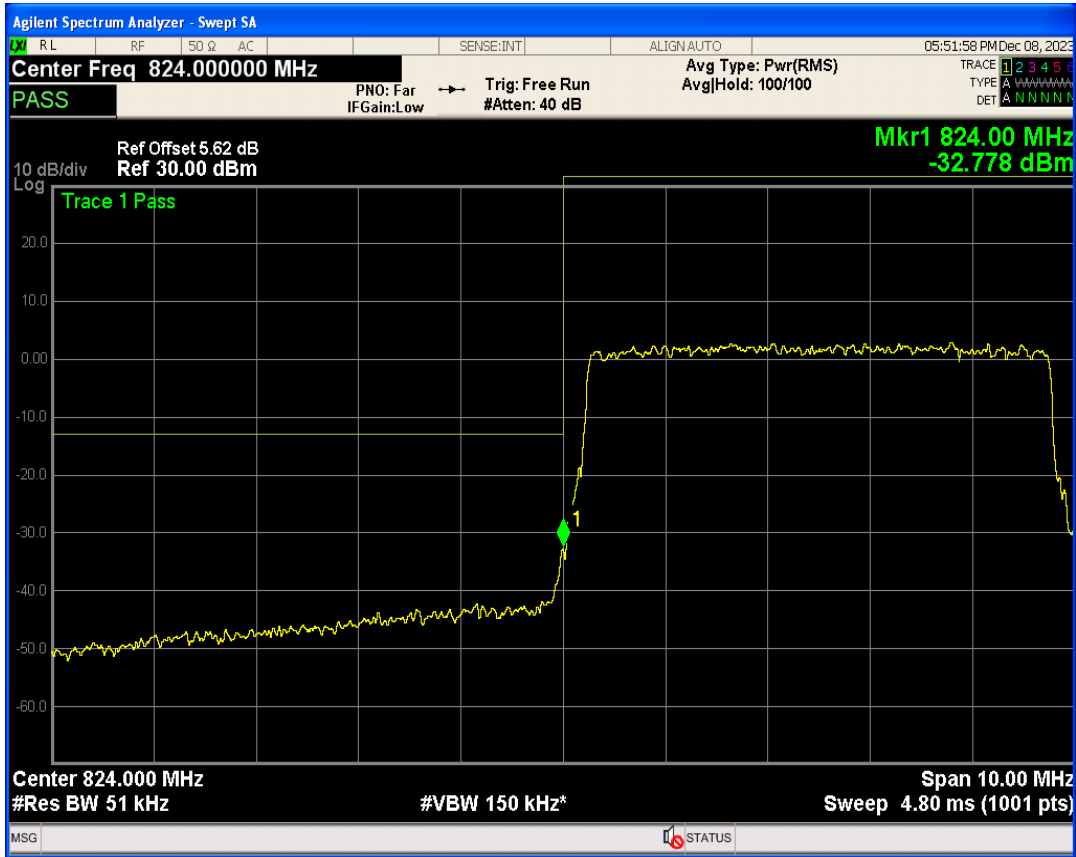

Band26b QPSK BW=5MHz Channel=27015 RB Size=1 Position=#0