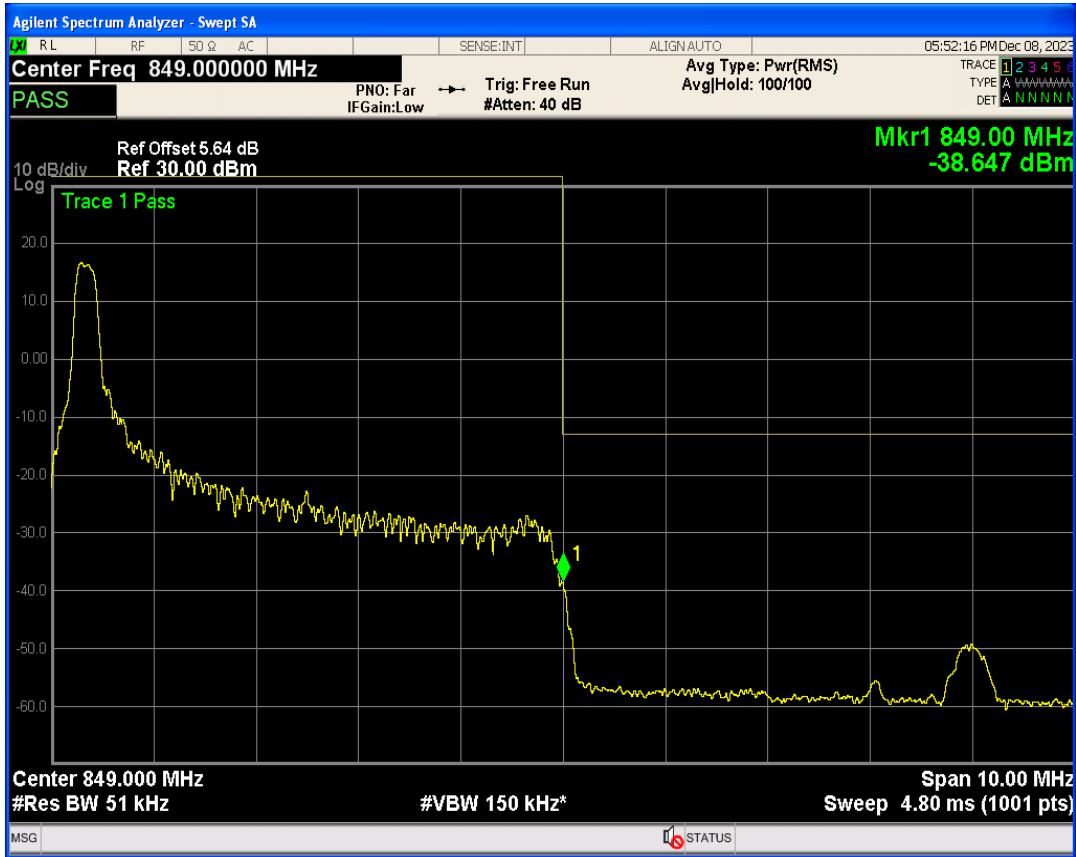

Band26b 16QAM BW=5MHz Channel=27015 RB Size=1 Position=#Max