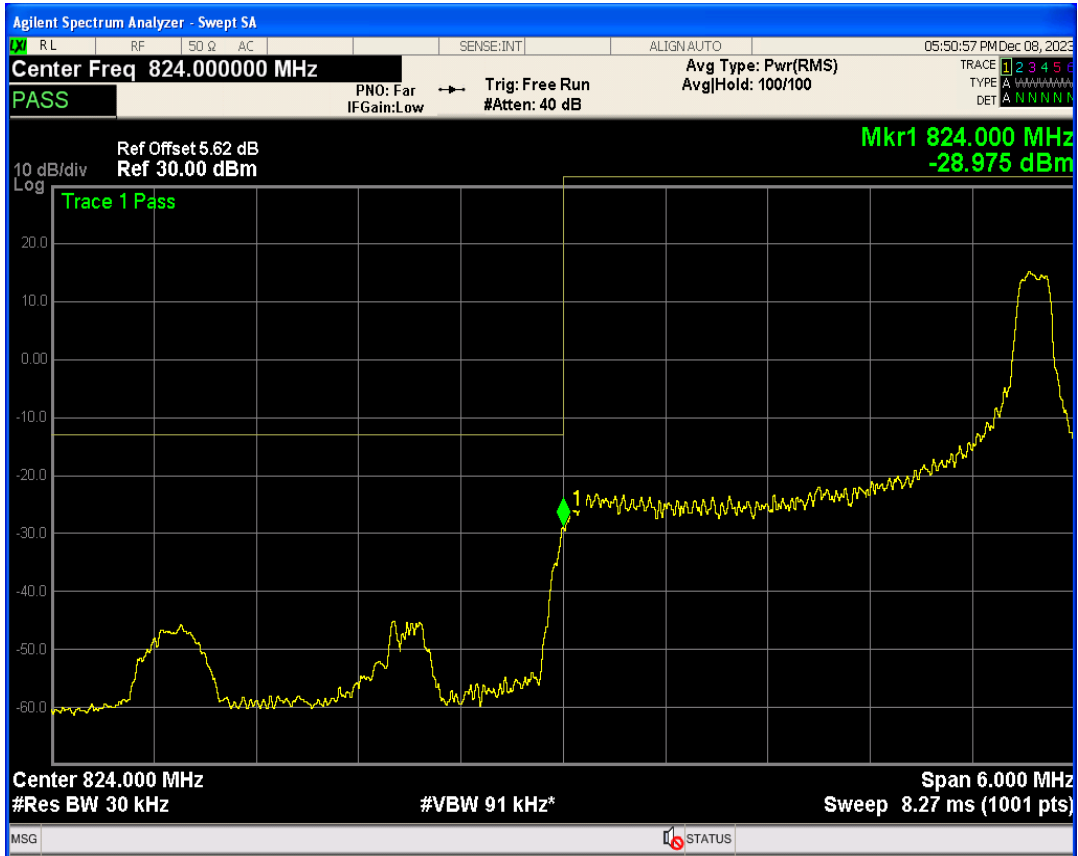

Band26b QPSK BW=3MHz Channel=26805 RB Size=1 Position=#0

Band26b QPSK BW=3MHz Channel=26805 RB Size=15 Position=#0

Band26b 16QAM BW=3MHz Channel=26805 RB Size=1 Position=#0

Band26b 16QAM BW=3MHz Channel=26805 RB Size=1 Position=#Max