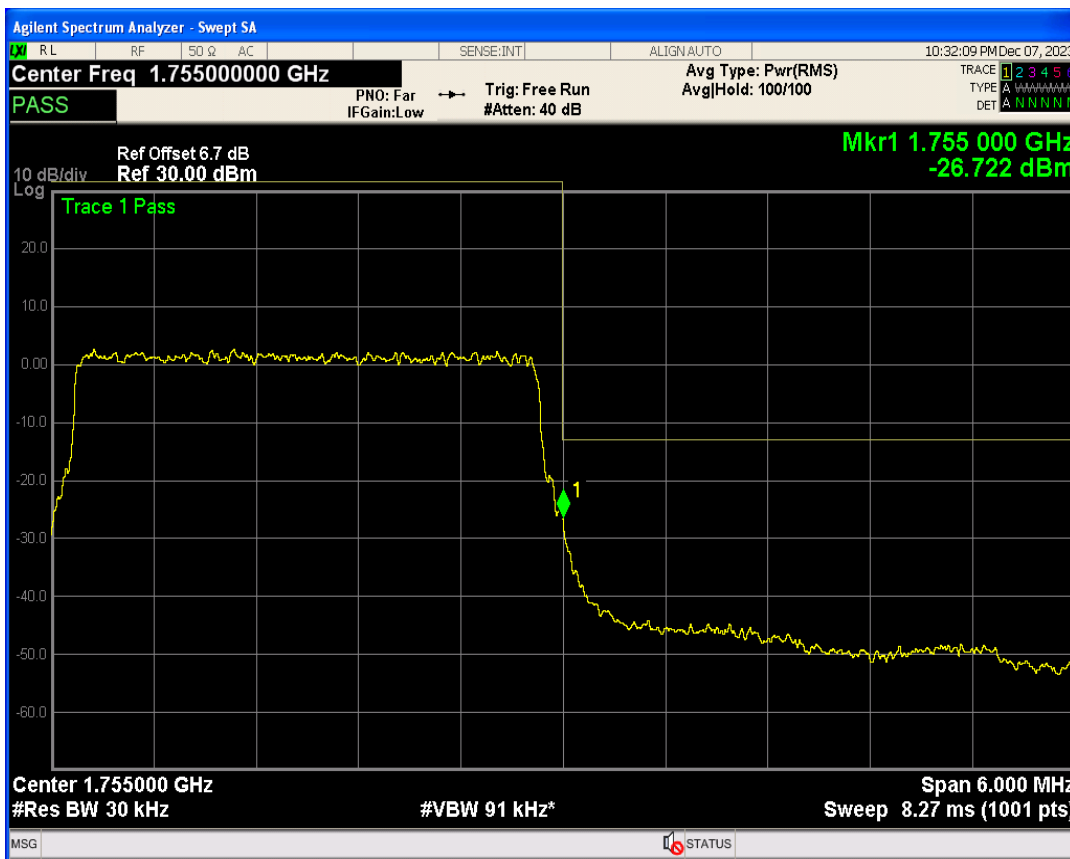

Band4 16QAM BW=3MHz Channel=19965 RB Size=15 Position=#0

Band4 QPSK BW=3MHz Channel=20385 RB Size=1 Position=#0

Band4 QPSK BW=3MHz Channel=20385 RB Size=1 Position=#Max

Band4 QPSK BW=3MHz Channel=20385 RB Size=15 Position=#0