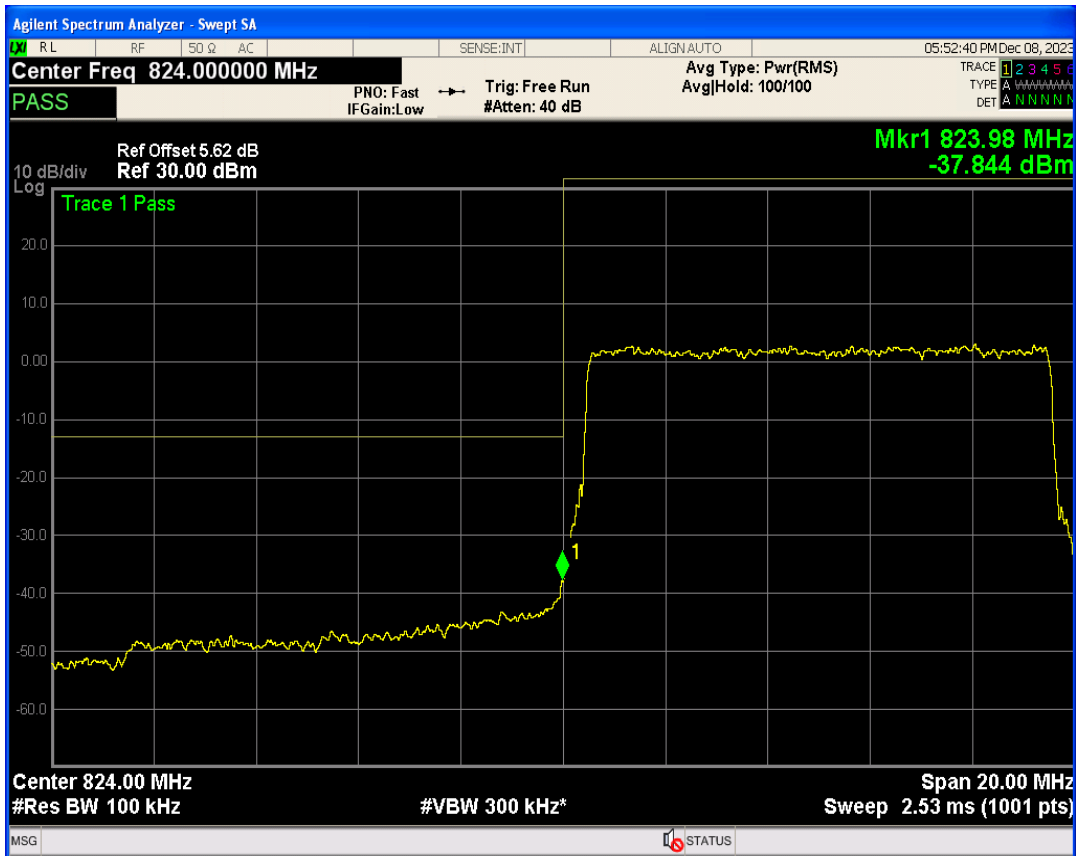

Band26b QPSK BW=10MHz Channel=26840 RB Size=50 Position=#0