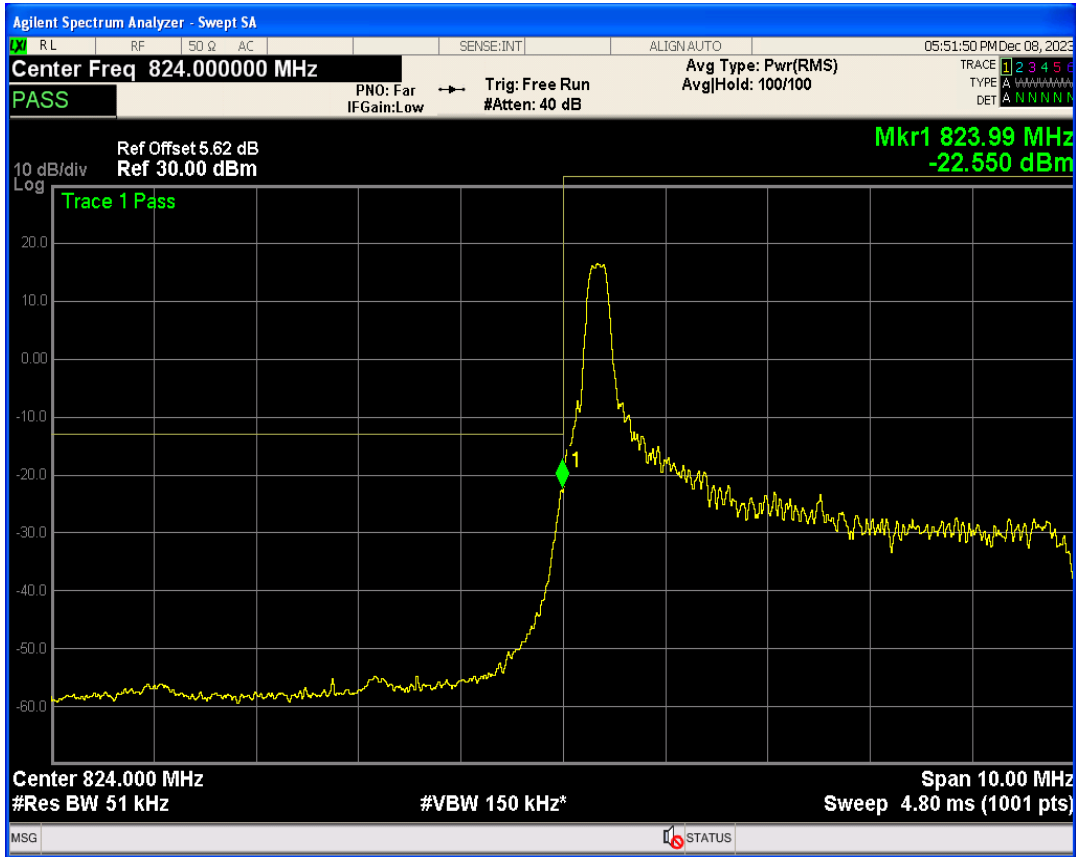

Band26b 16QAM BW=5MHz Channel=26815 RB Size=1 Position=#0