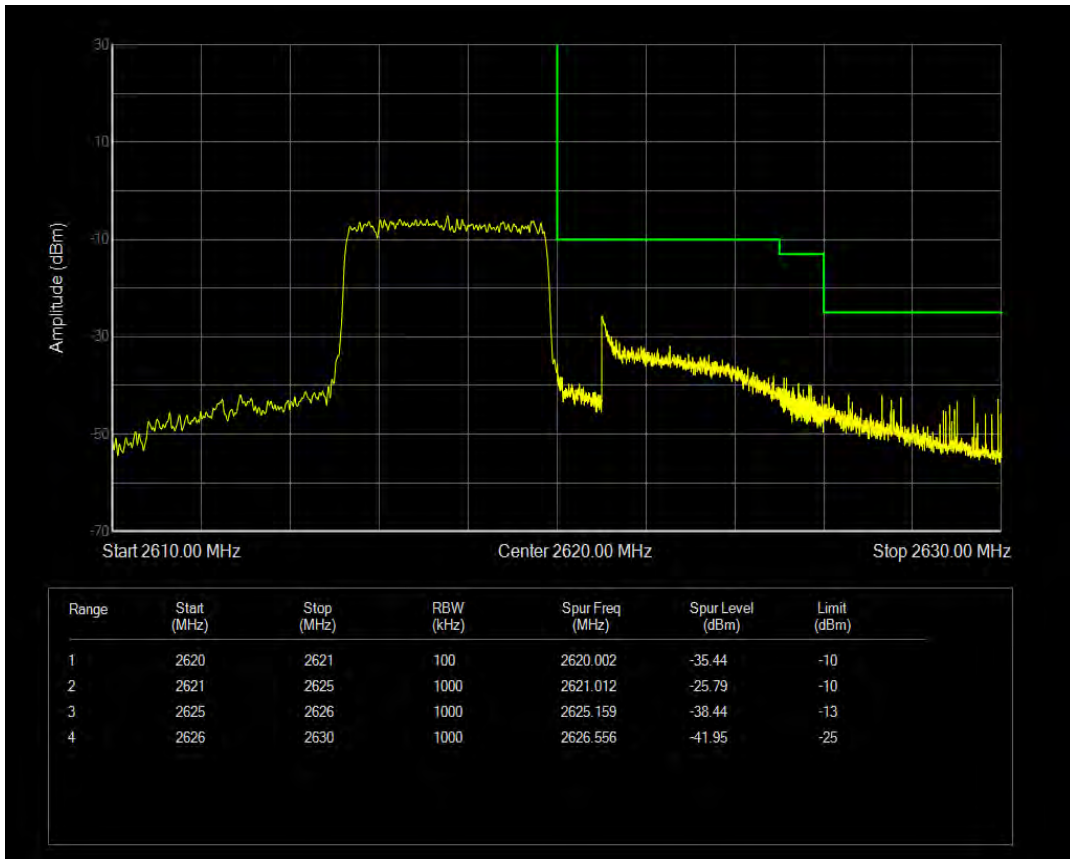

Band4 QPSK BW=1.4MHz Channel=19957 RB Size=1 Position=#0