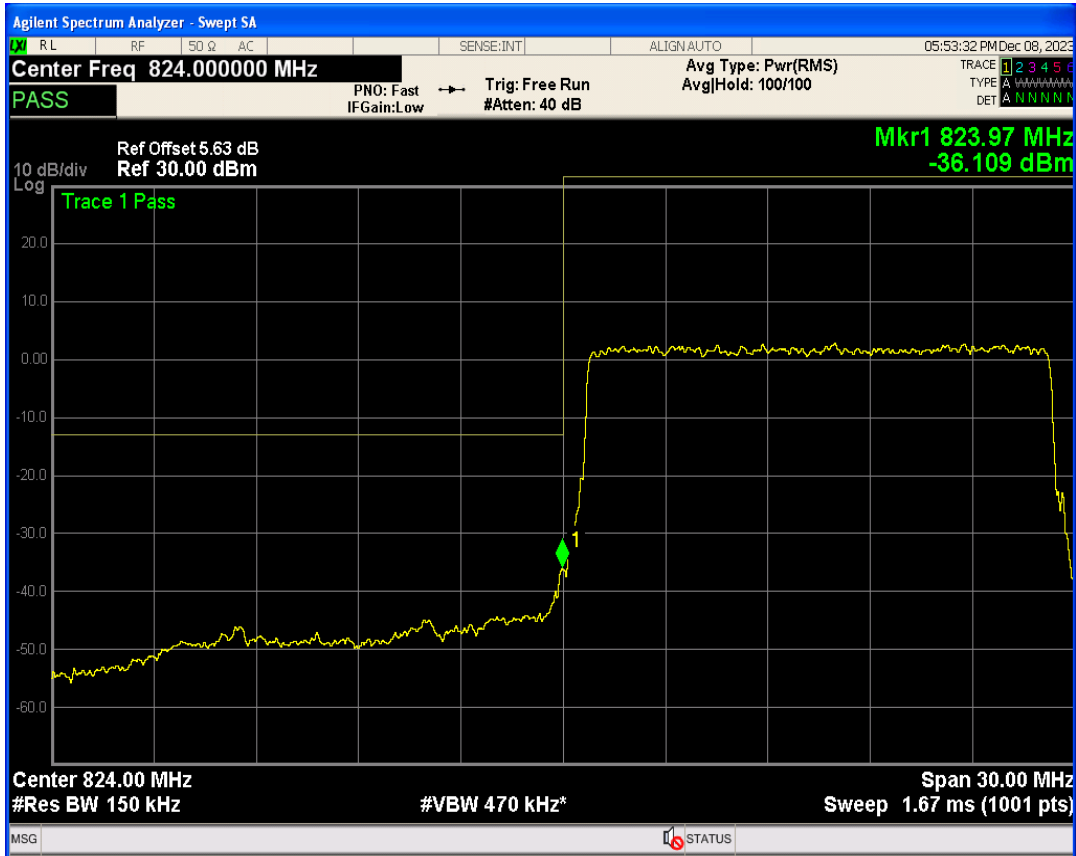

Band26b 16QAM BW=10MHz Channel=26990 RB Size=1 Position=#0

Band26b 16QAM BW=10MHz Channel=26990 RB Size=1 Position=#Max

Band26b 16QAM BW=10MHz Channel=26990 RB Size=50 Position=#0

Band26b QPSK BW=15MHz Channel=26865 RB Size=1 Position=#0

Band26b QPSK BW=15MHz Channel=26865 RB Size=1 Position=#Max

Band26b QPSK BW=15MHz Channel=26865 RB Size=75 Position=#0

Band26b 16QAM BW=15MHz Channel=26865 RB Size=1 Position=#0

Band26b 16QAM BW=15MHz Channel=26865 RB Size=1 Position=#Max