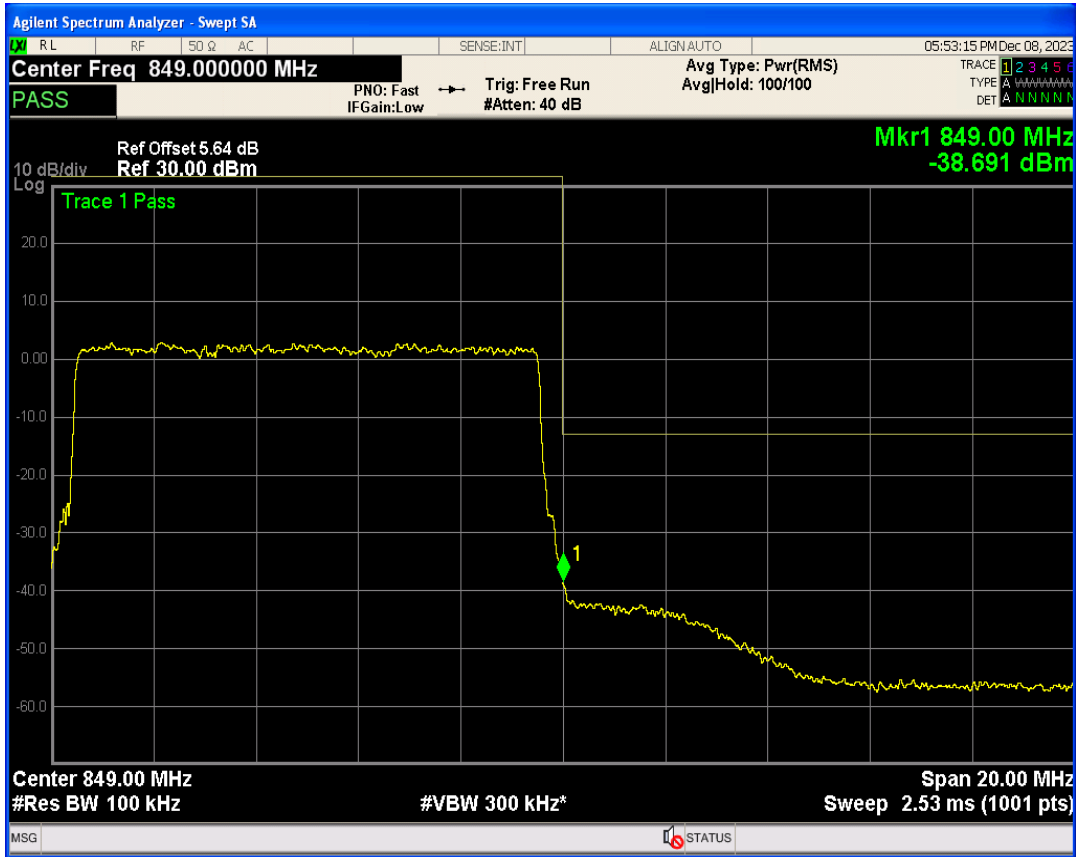

Band26b QPSK BW=15MHz Channel=26865 RB Size=1 Position=#0