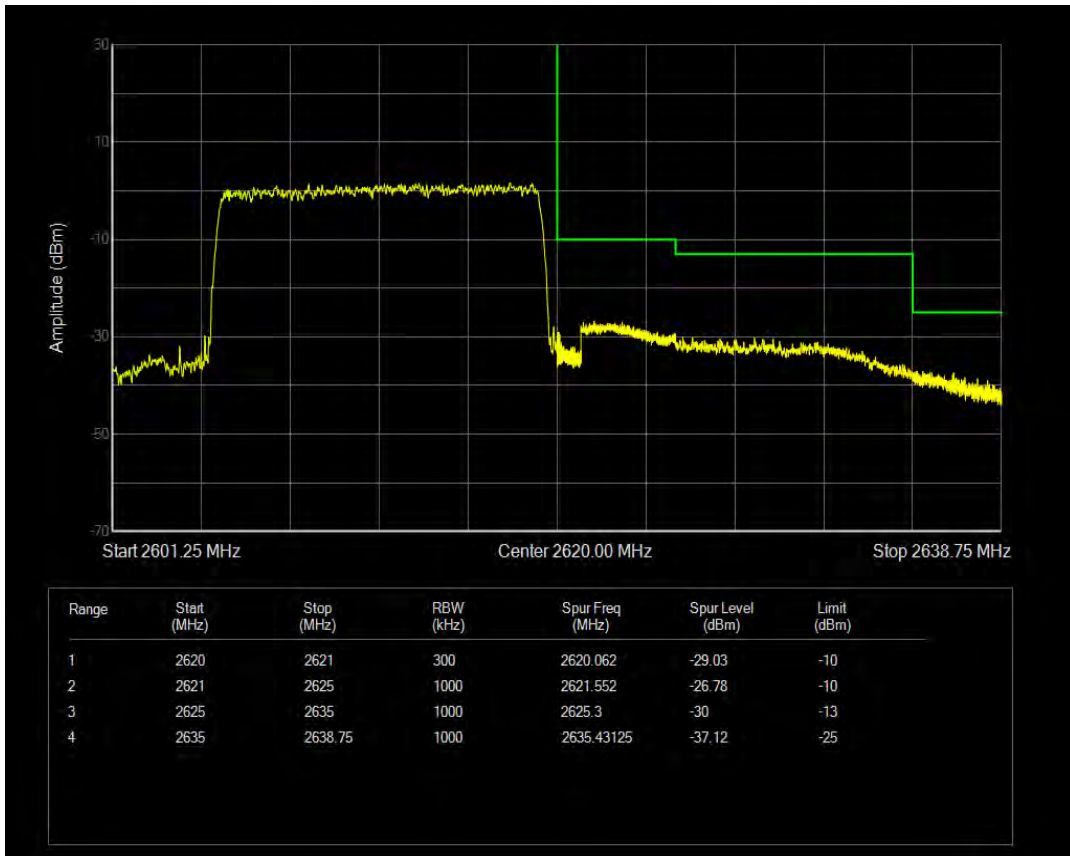

Band38 QPSK BW=20MHz Channel=37850 RB Size=1 Position=#0