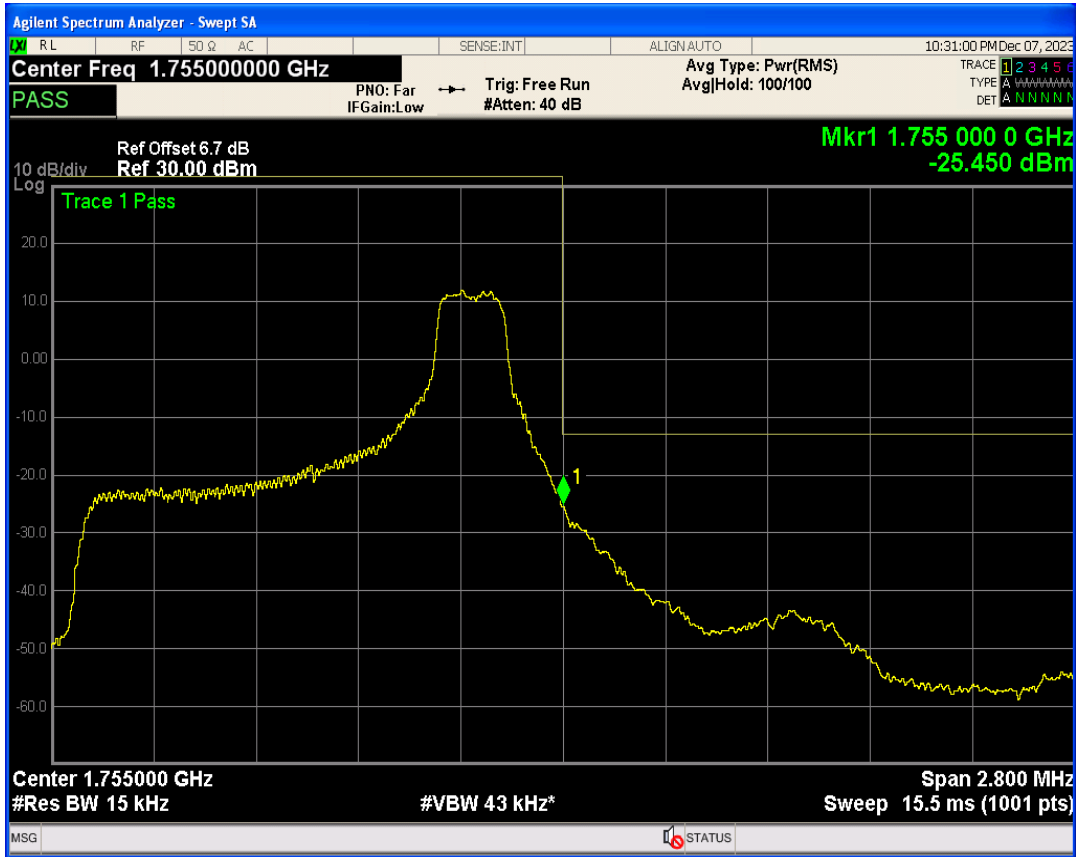

Band4 QPSK BW=1.4MHz Channel=20393 RB Size=6 Position=#0