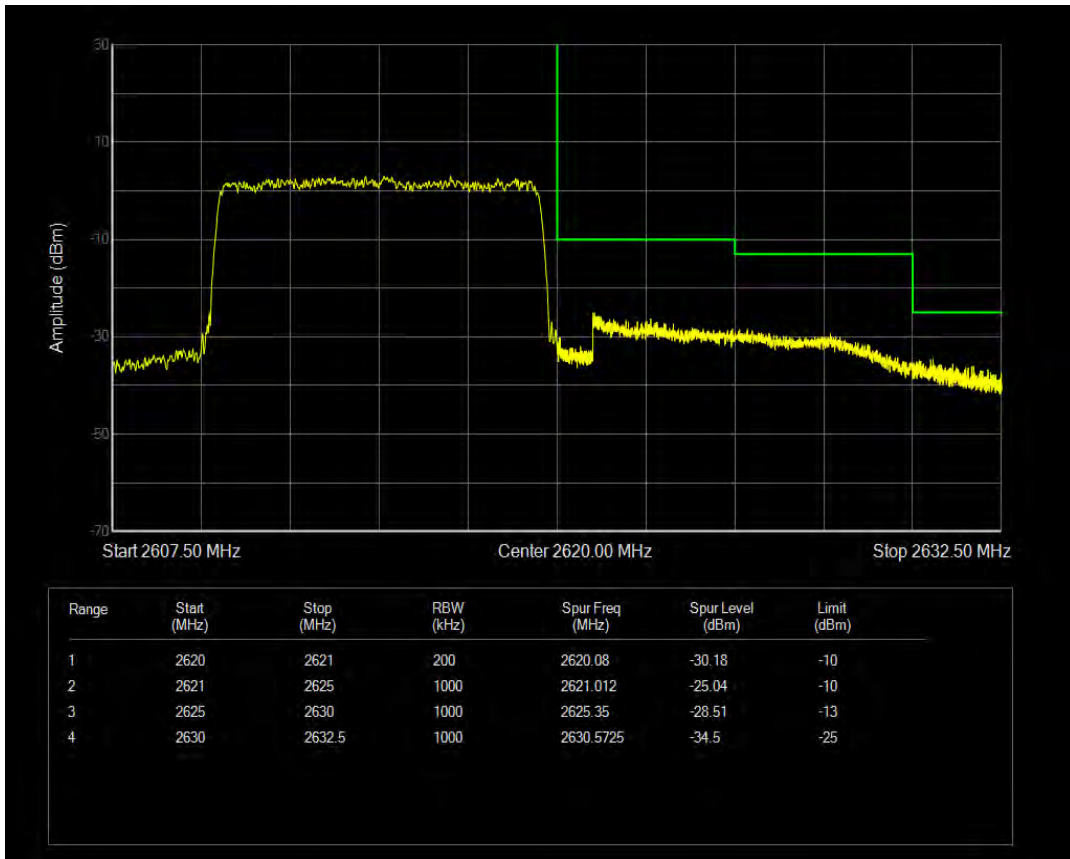

Band38 QPSK BW=15MHz Channel=37825 RB Size=1 Position=#Max