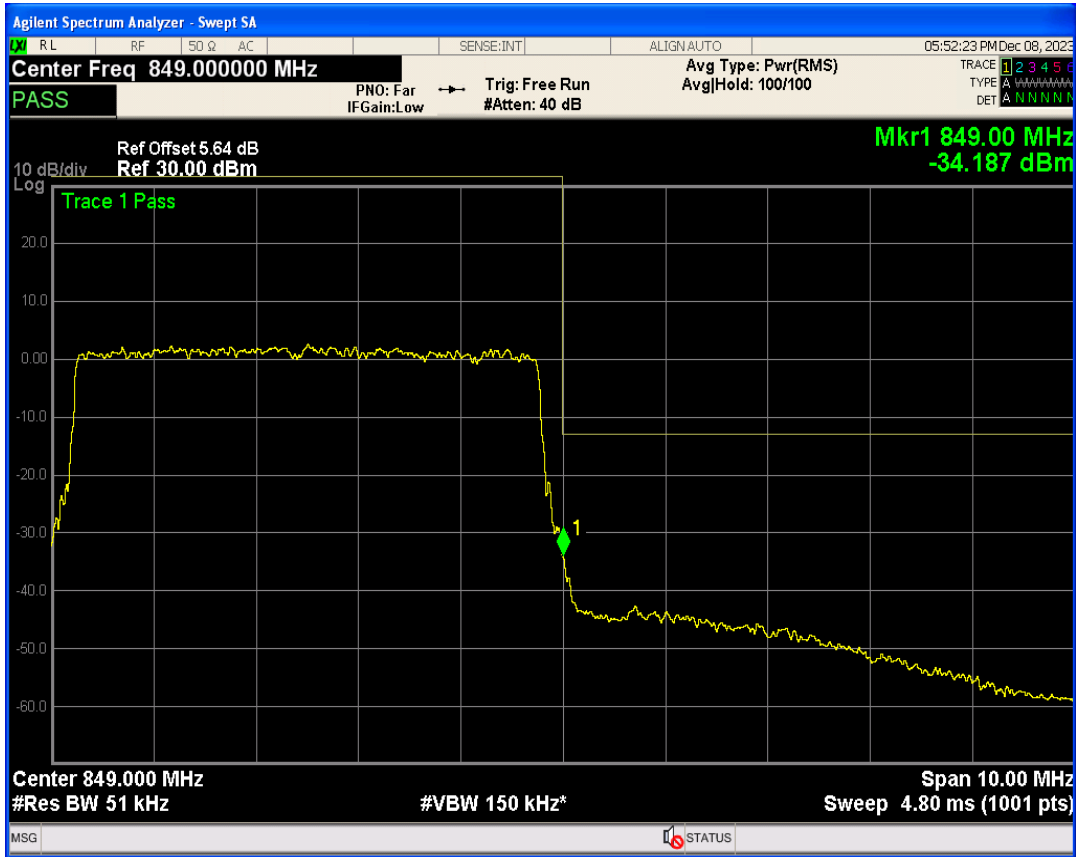

Band26b QPSK BW=10MHz Channel=26840 RB Size=1 Position=#Max