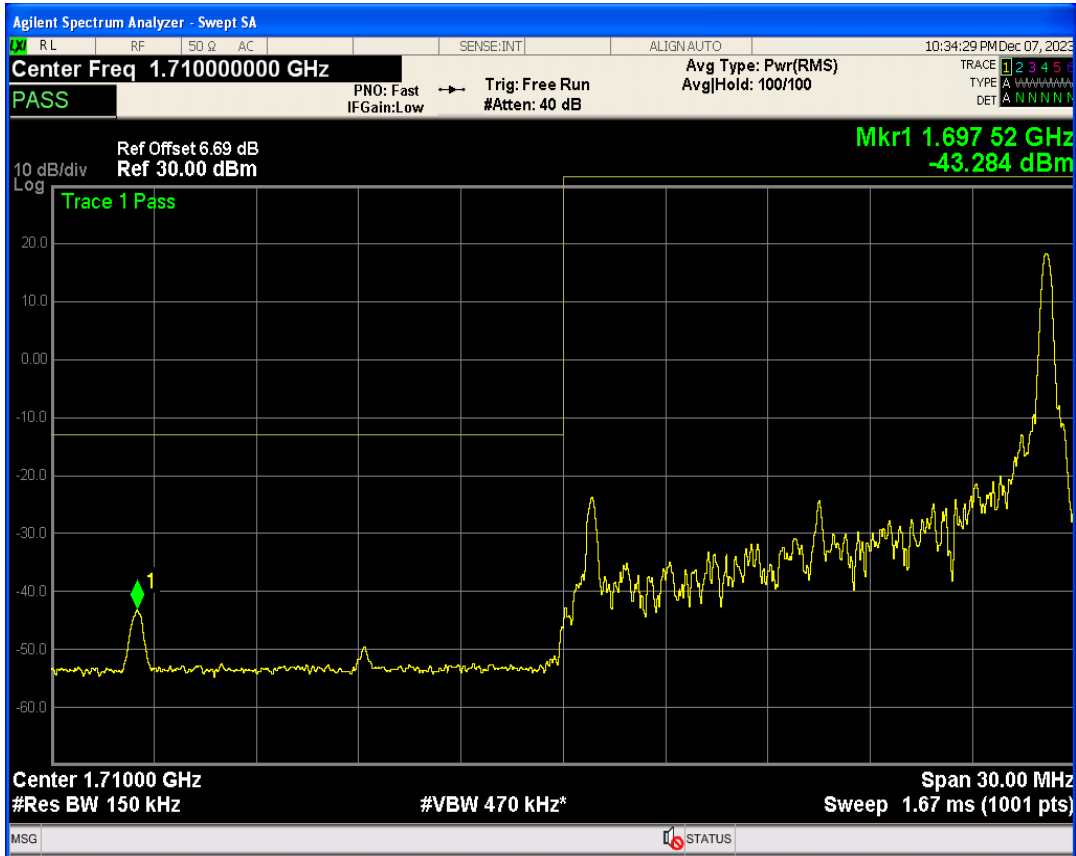

Band4 QPSK BW=15MHz Channel=20025 RB Size=1 Position=#Max

Band4 QPSK BW=15MHz Channel=20025 RB Size=75 Position=#0

Band4 16QAM BW=15MHz Channel=20025 RB Size=1 Position=#0

Band4 16QAM BW=15MHz Channel=20025 RB Size=1 Position=#Max