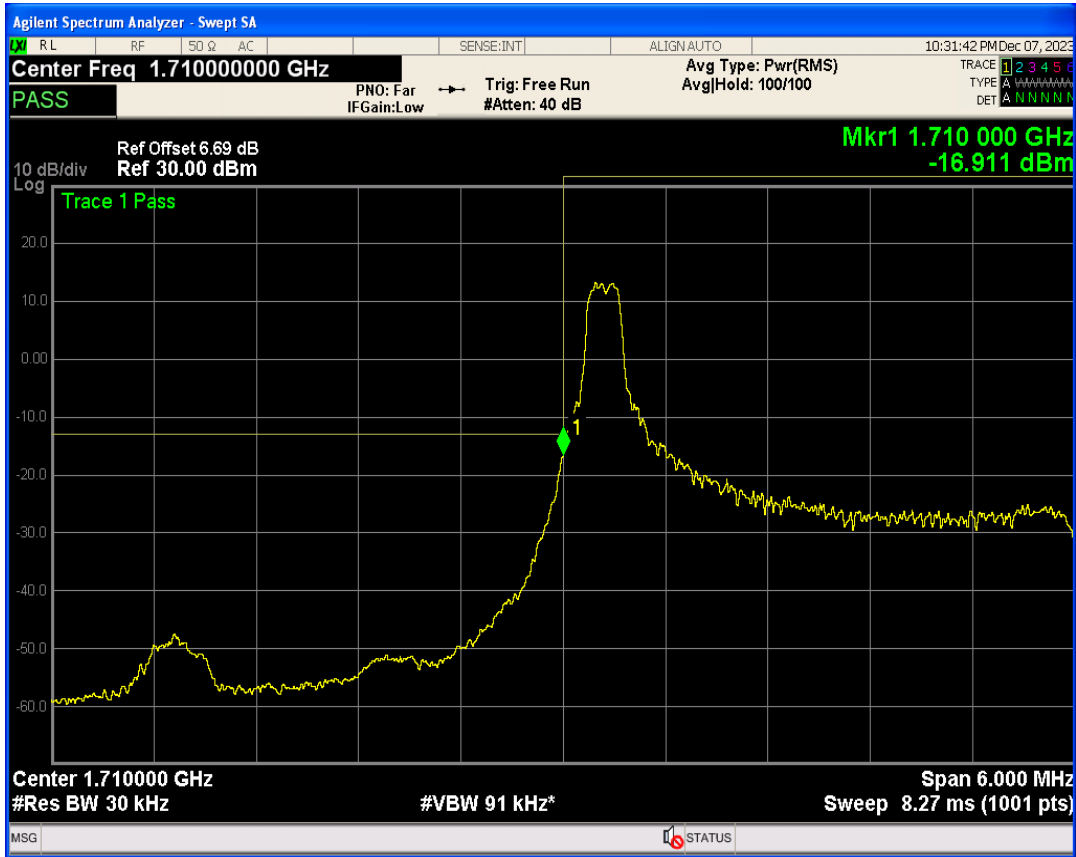

Band4 16QAM BW=3MHz Channel=19965 RB Size=1 Position=#0