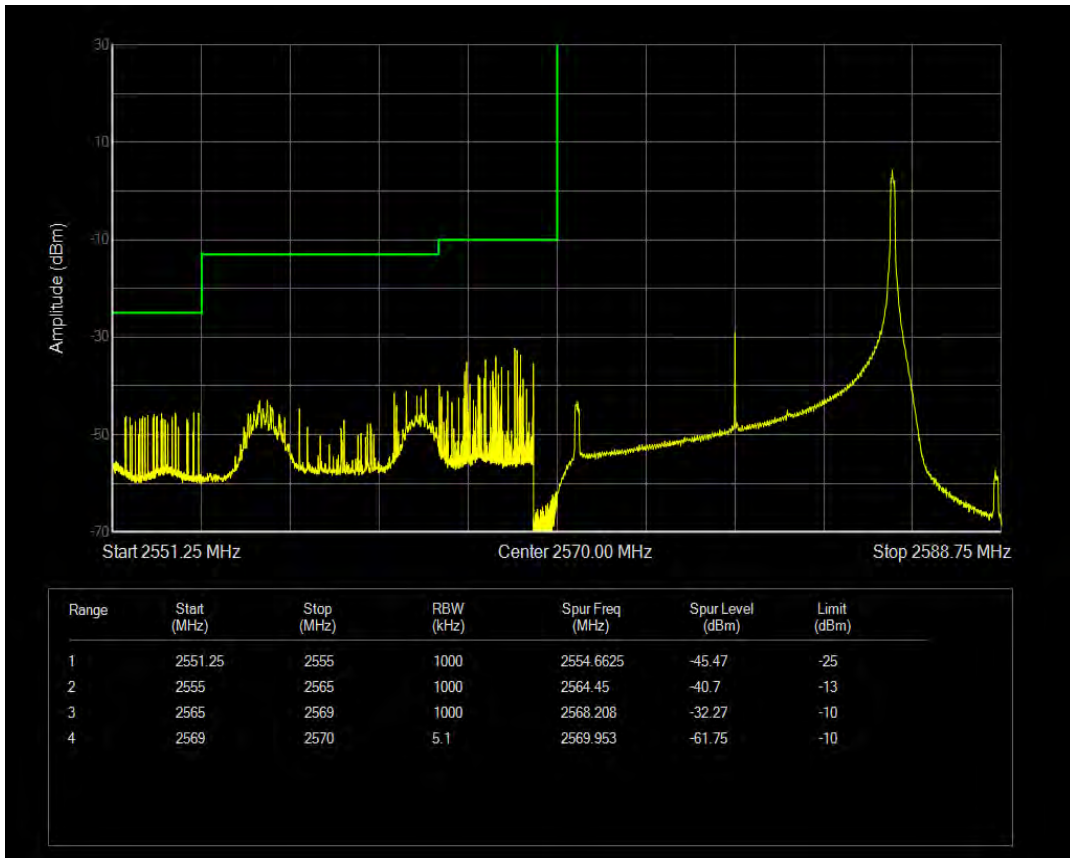

Band38 QPSK BW=15MHz Channel=37825 RB Size=1 Position=#0

Band38 QPSK BW=15MHz Channel=37825 RB Size=75 Position=#0

Band38 16QAM BW=15MHz Channel=37825 RB Size=1 Position=#0

Band38 16QAM BW=15MHz Channel=37825 RB Size=1 Position=#Max