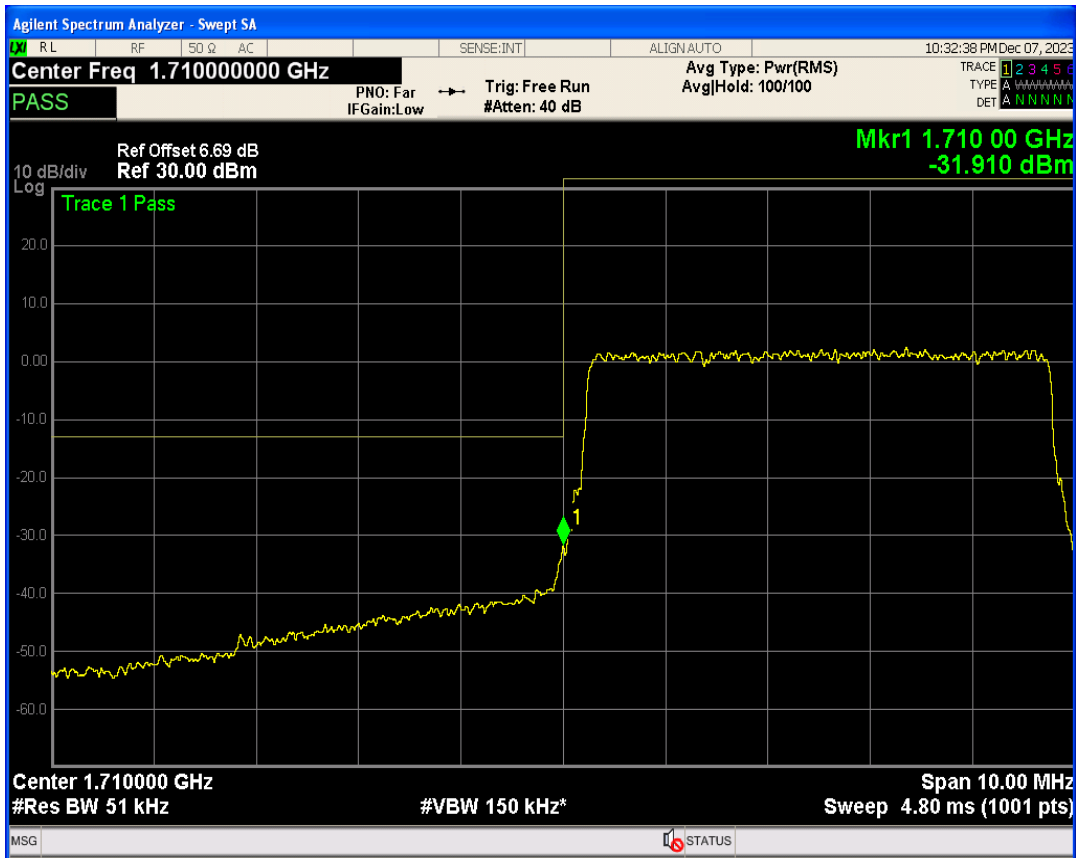

Band4 16QAM BW=5MHz Channel=19975 RB Size=1 Position=#0

Band4 QPSK BW=5MHz Channel=19975 RB Size=25 Position=#0