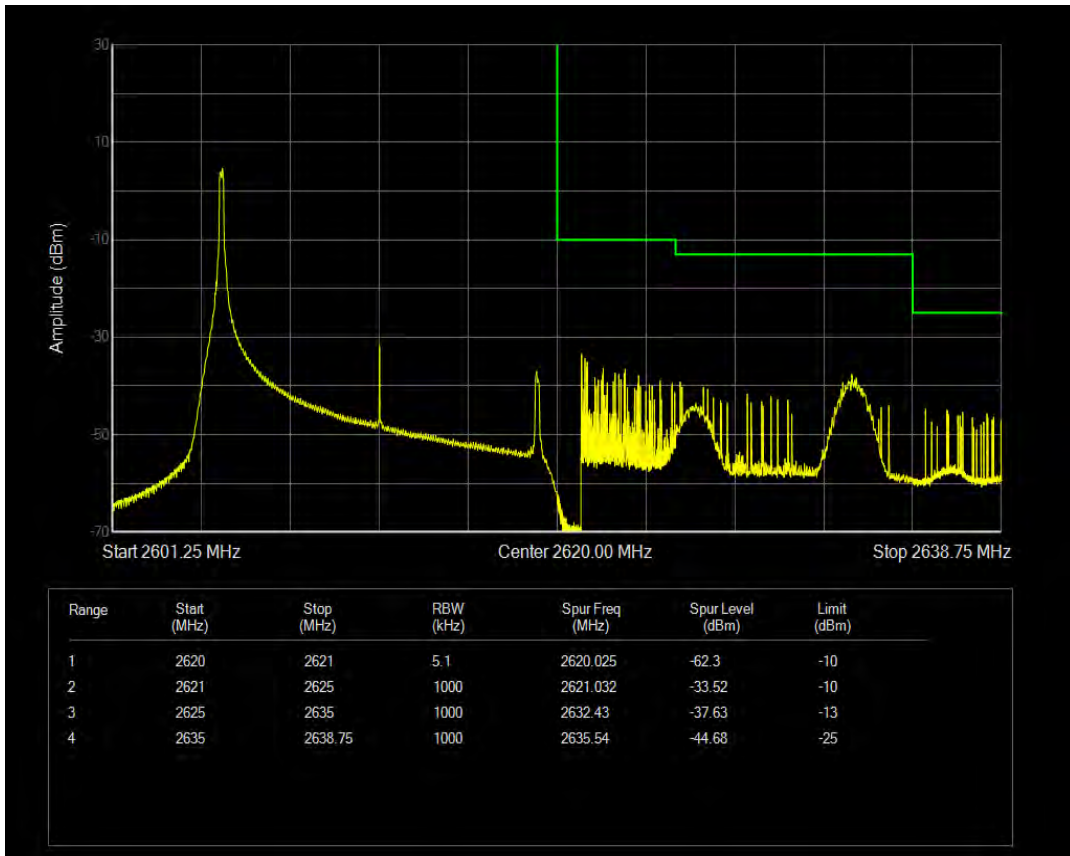

Band38 QPSK BW=15MHz Channel=38175 RB Size=1 Position=#Max