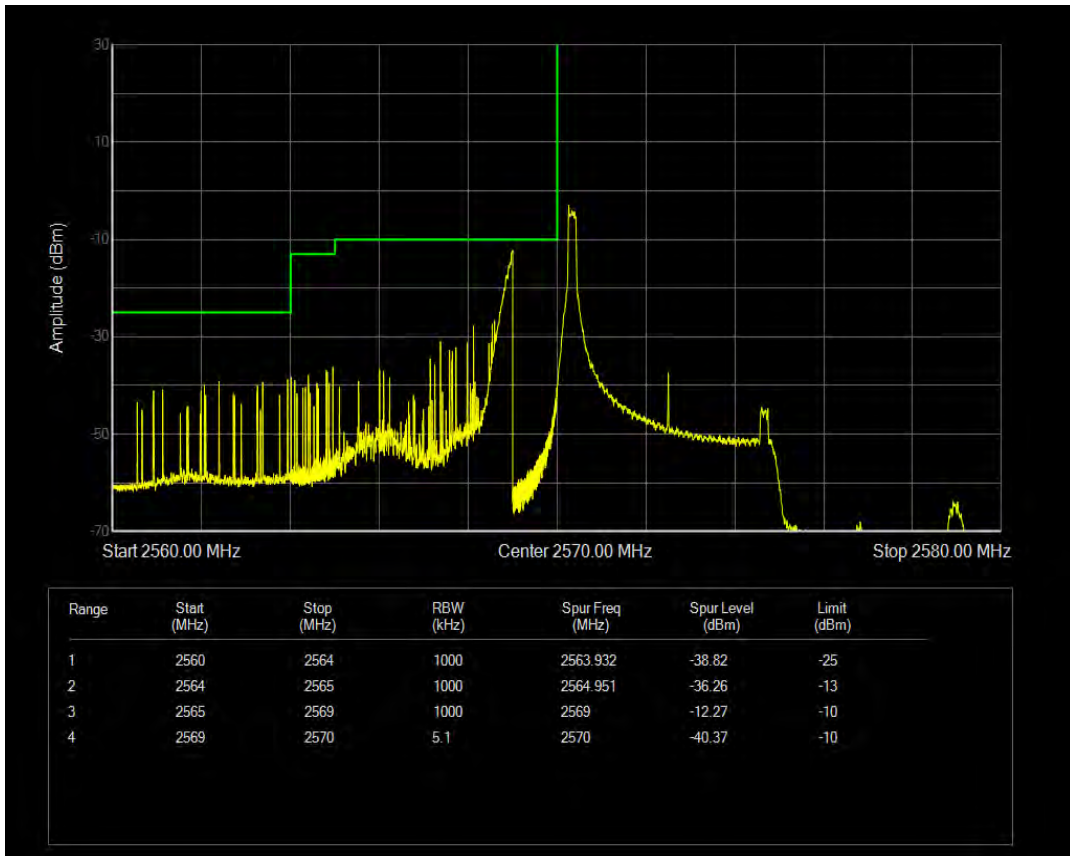

Band38 16QAM BW=5MHz Channel=37775 RB Size=1 Position=#Max