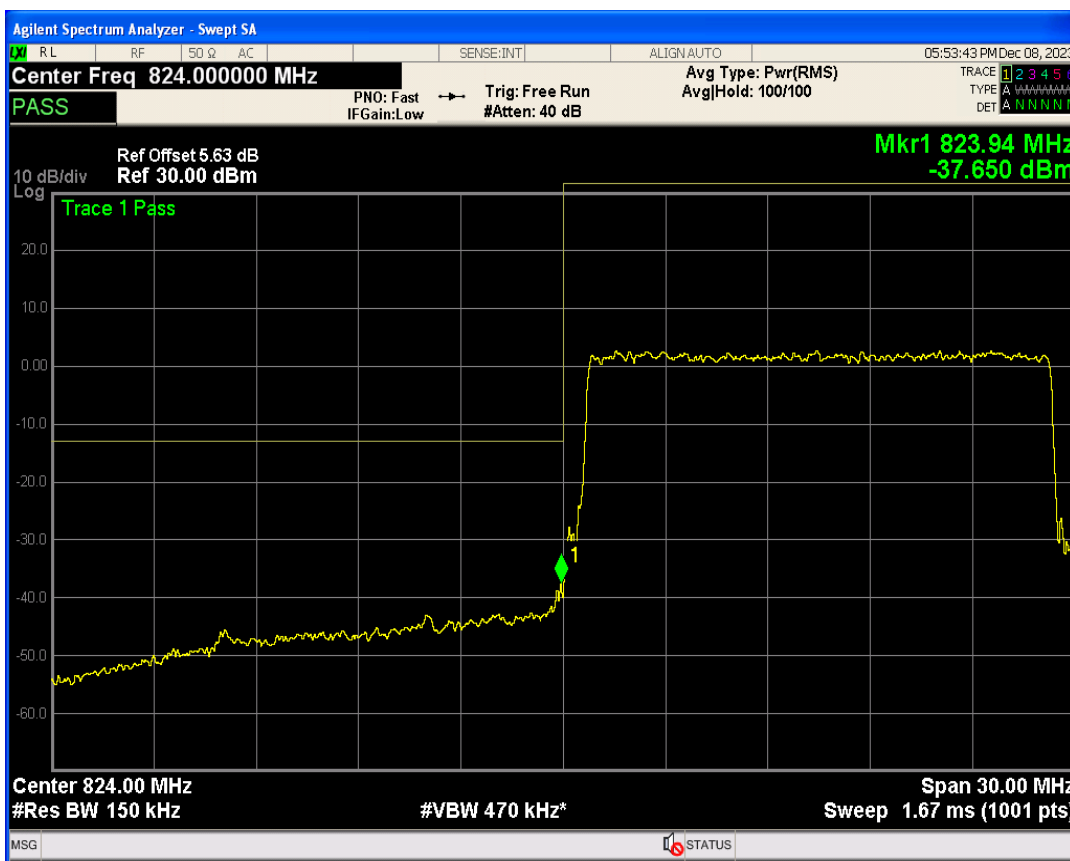

Band26b QPSK BW=15MHz Channel=26965 RB Size=1 Position=#0