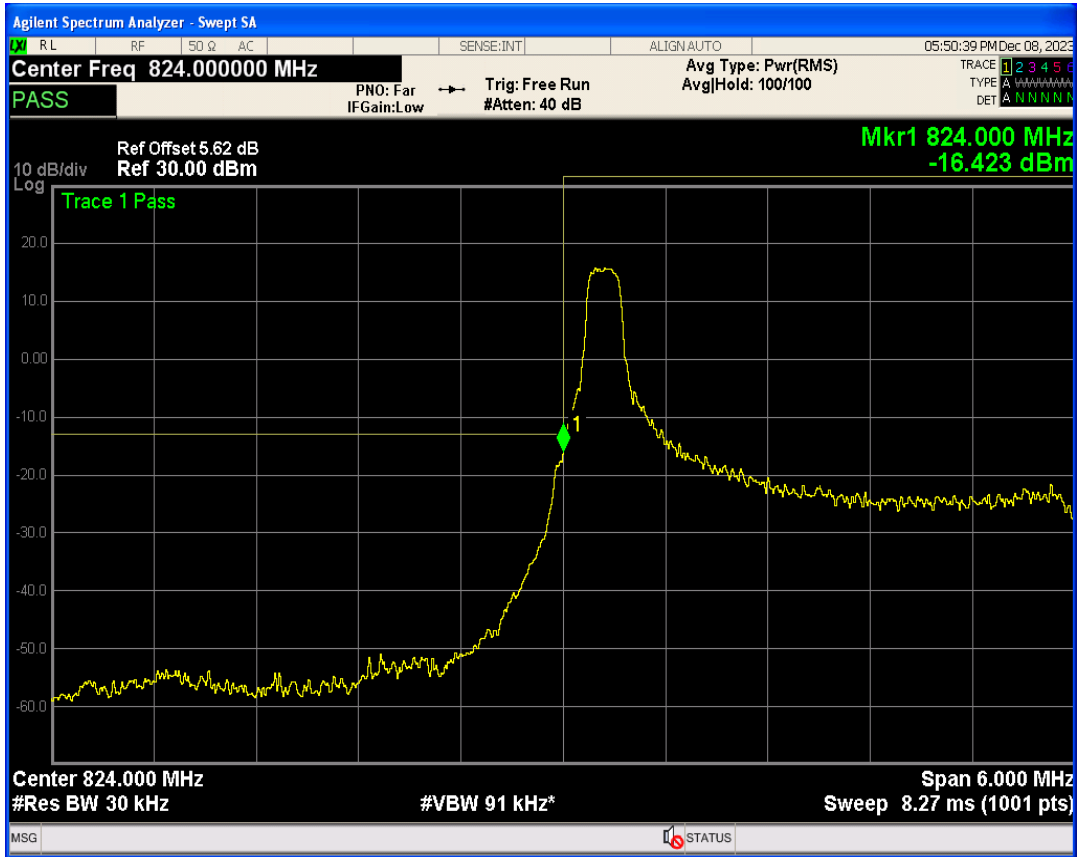

Band26b QPSK BW=3MHz Channel=26805 RB Size=1 Position=#0