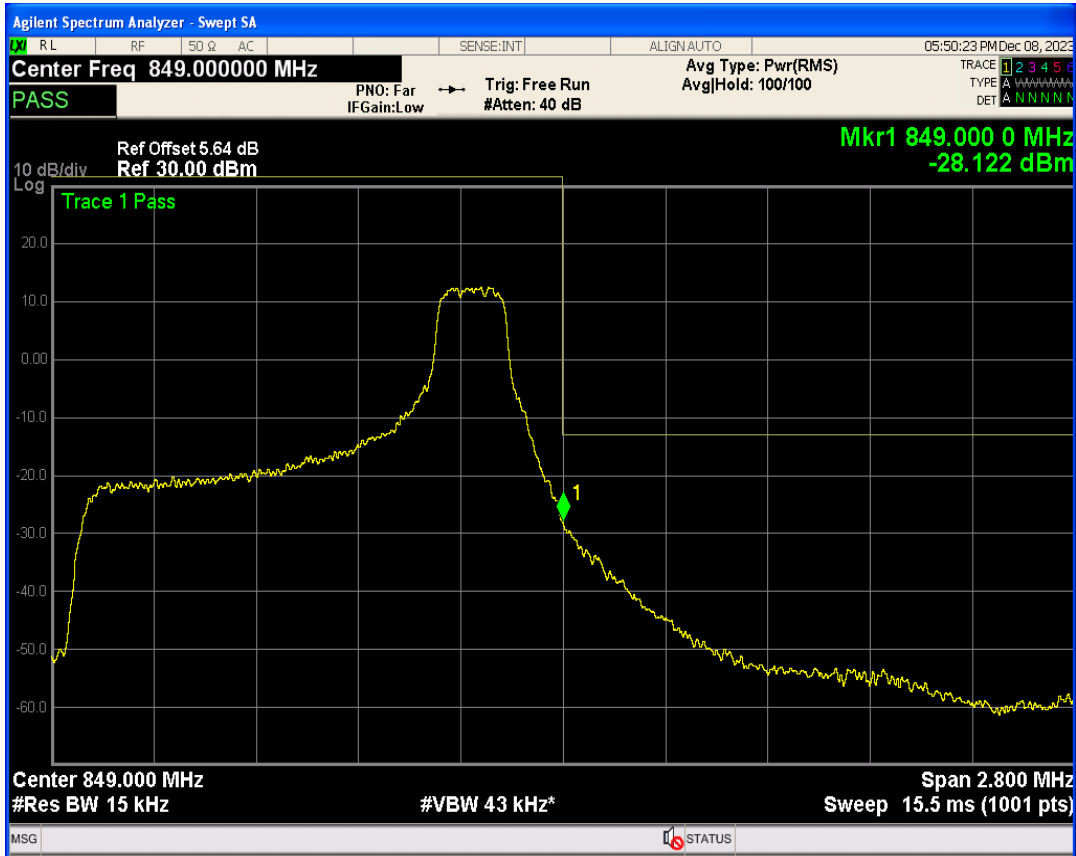

Band26b 16QAM BW=1.4MHz Channel=27033 RB Size=6 Position=#0

Band26b 16QAM BW=1.4MHz Channel=27033 RB Size=1 Position=#Max