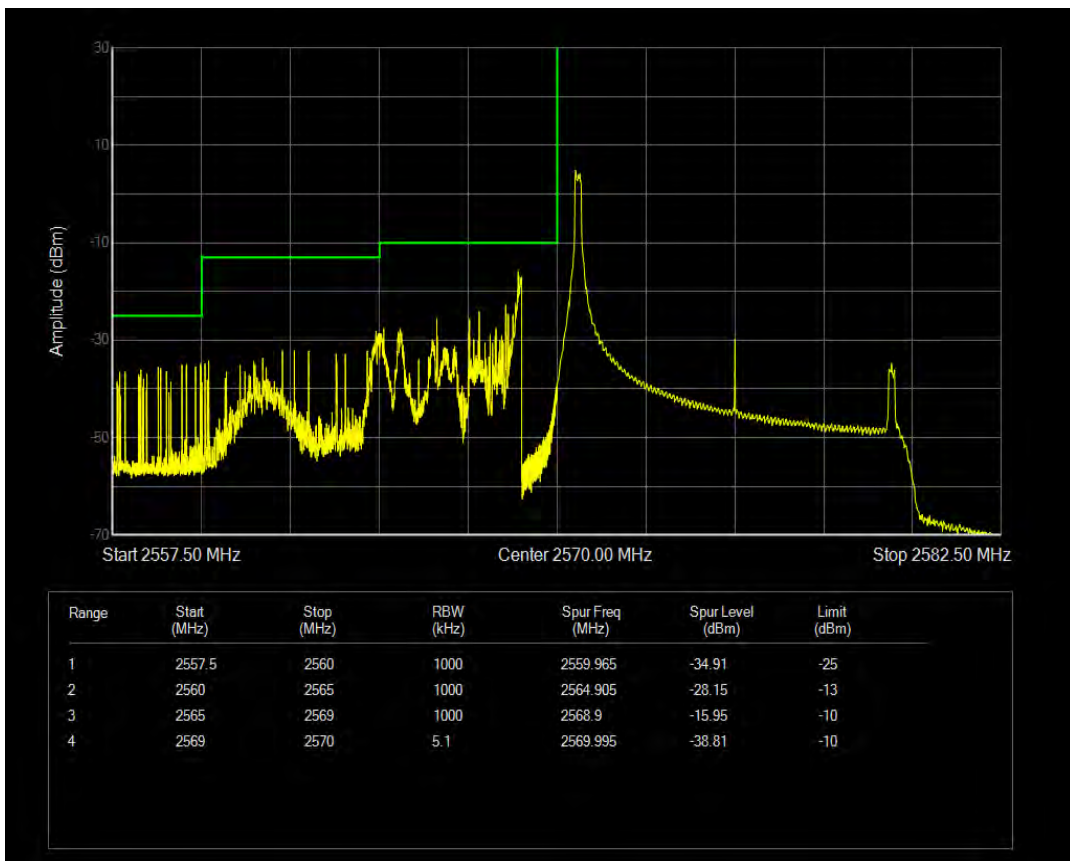

Band26b 16QAM BW=15MHz Channel=26965 RB Size=1 Position=#0

Band26b 16QAM BW=15MHz Channel=26965 RB Size=1 Position=#Max

Band26b 16QAM BW=15MHz Channel=26965 RB Size=75 Position=#0

Band38 QPSK BW=10MHz Channel=37800 RB Size=1 Position=#0