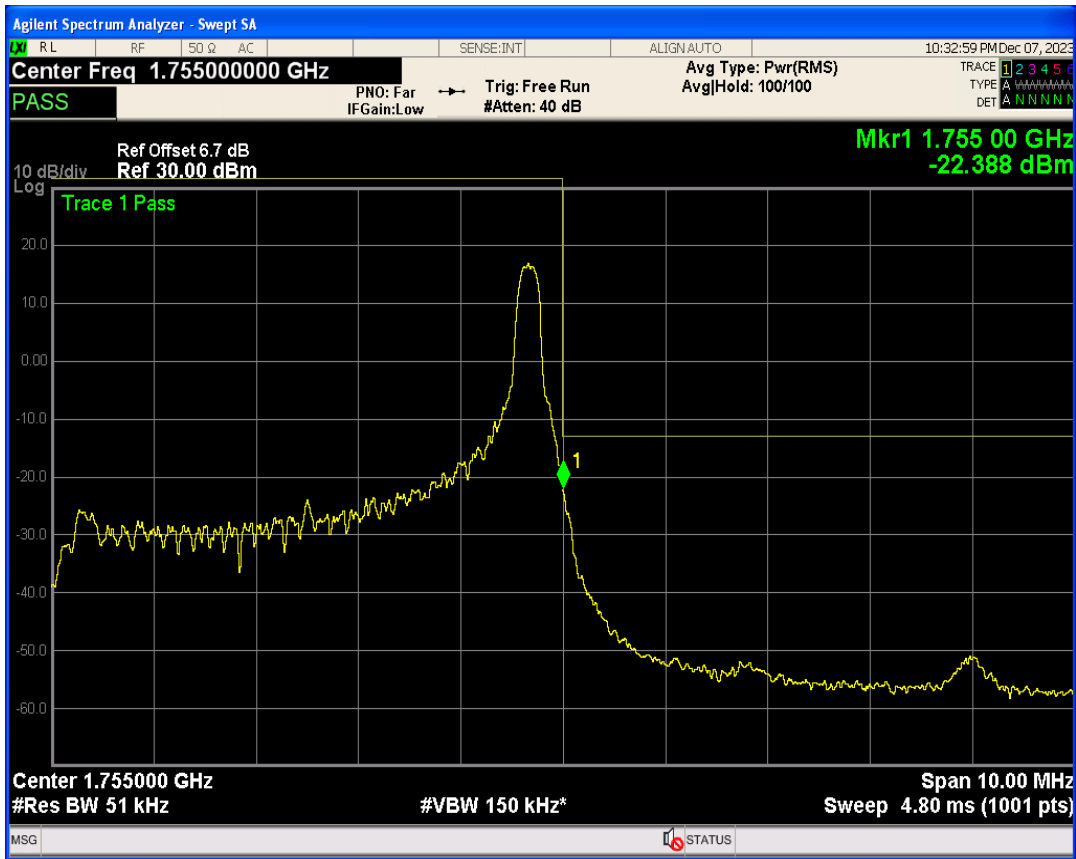

Band4 QPSK BW=5MHz Channel=20375 RB Size=1 Position=#Max