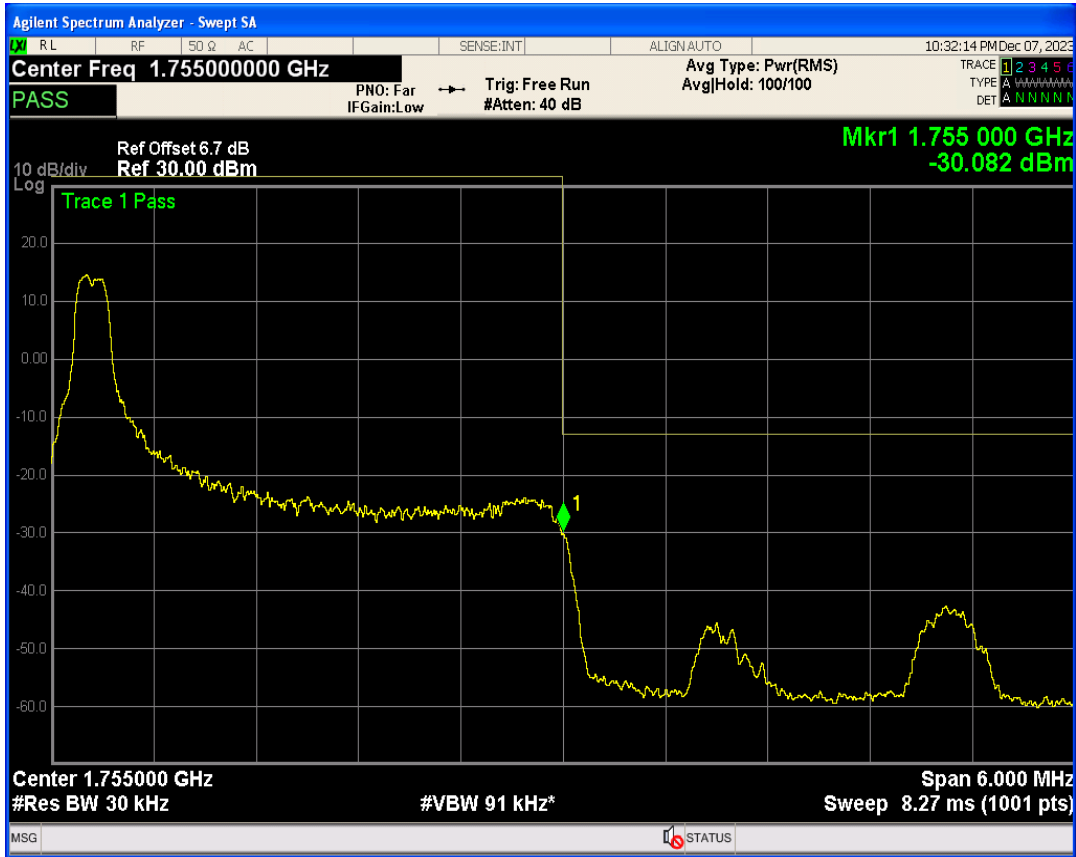

Band4 16QAM BW=3MHz Channel=20385 RB Size=1 Position=#Max