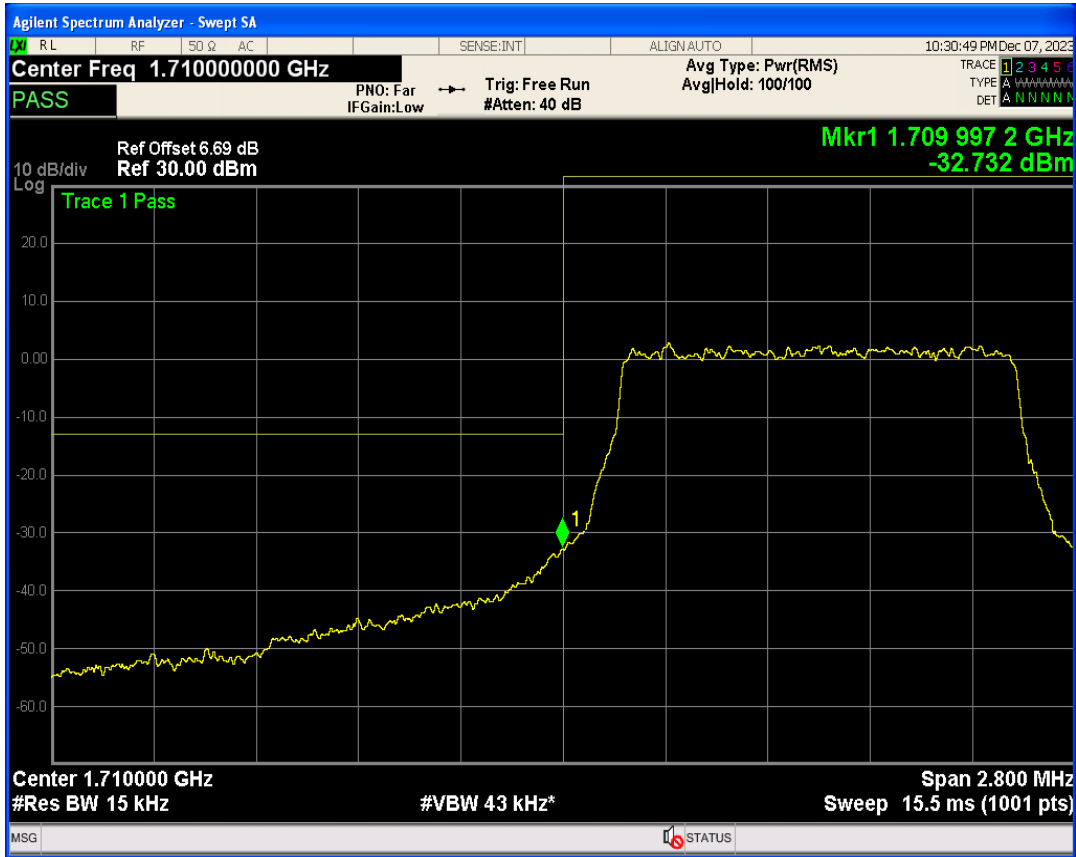

Band4 16QAM BW=1.4MHz Channel=19957 RB Size=6 Position=#0