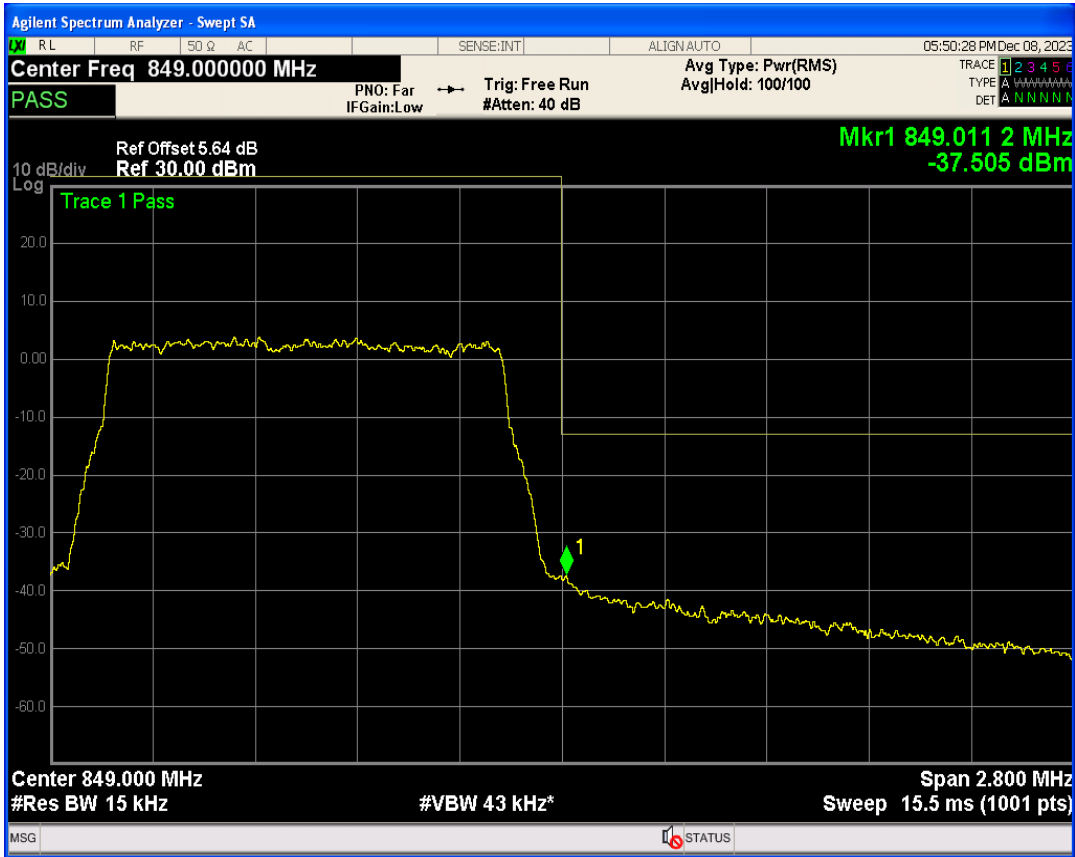

Band26b 16QAM BW=1.4MHz Channel=26797 RB Size=6 Position=#0

Band26b QPSK BW=1.4MHz Channel=27033 RB Size=1 Position=#Max

Band26b QPSK BW=1.4MHz Channel=27033 RB Size=1 Position=#0

Band26b QPSK BW=1.4MHz Channel=27033 RB Size=6 Position=#0

Band26b 16QAM BW=1.4MHz Channel=27033 RB Size=1 Position=#0

Band26b 16QAM BW=1.4MHz Channel=27033 RB Size=1 Position=#Max

Band26b 16QAM BW=1.4MHz Channel=27033 RB Size=6 Position=#0

Band26b QPSK BW=3MHz Channel=26805 RB Size=1 Position=#Max