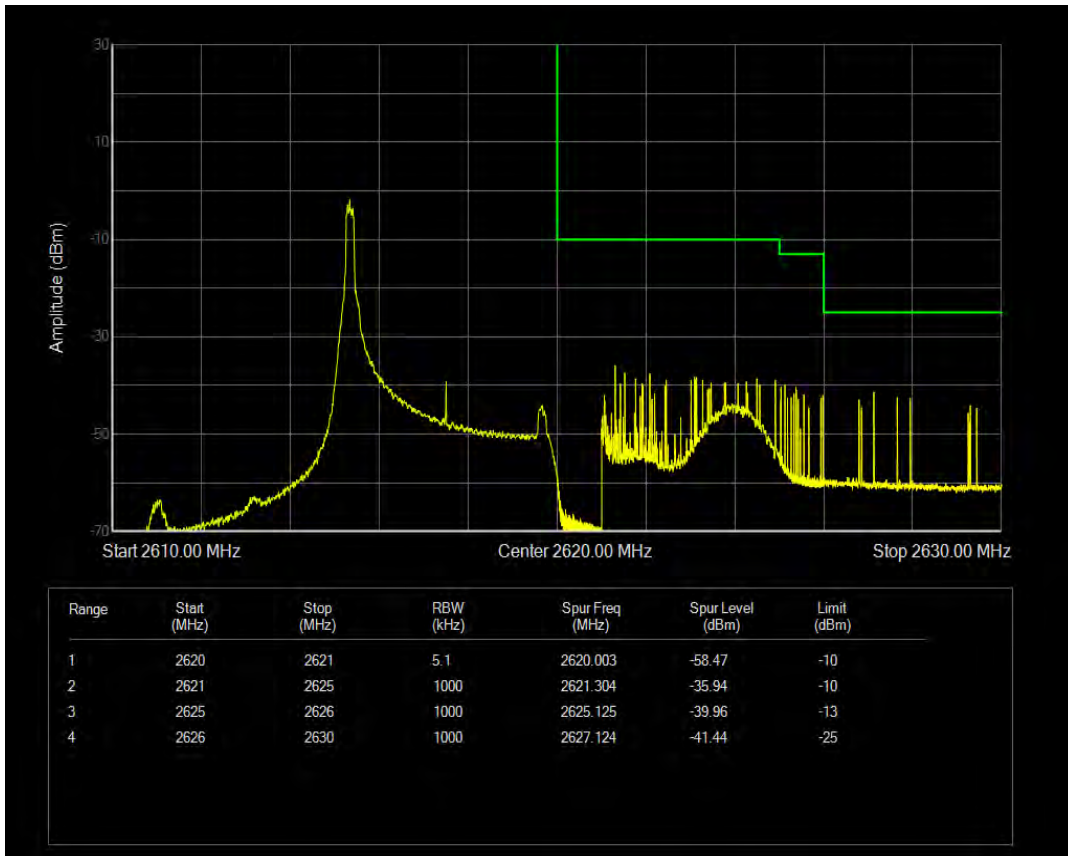

Band38 16QAM BW=5MHz Channel=37775 RB Size=25 Position=#0