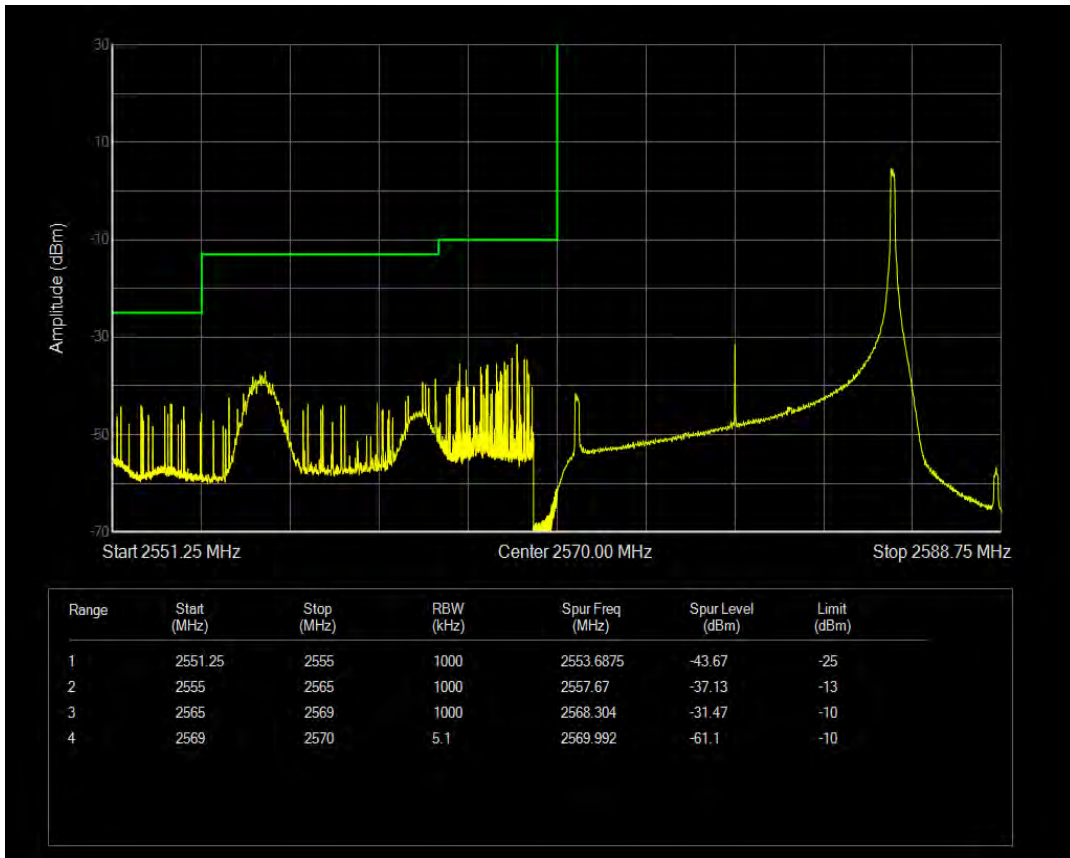

Band38 16QAM BW=10MHz Channel=38200 RB Size=1 Position=#0

Band38 16QAM BW=10MHz Channel=38200 RB Size=1 Position=#Max

Band38 16QAM BW=10MHz Channel=38200 RB Size=50 Position=#0

Band38 QPSK BW=15MHz Channel=37825 RB Size=1 Position=#Max