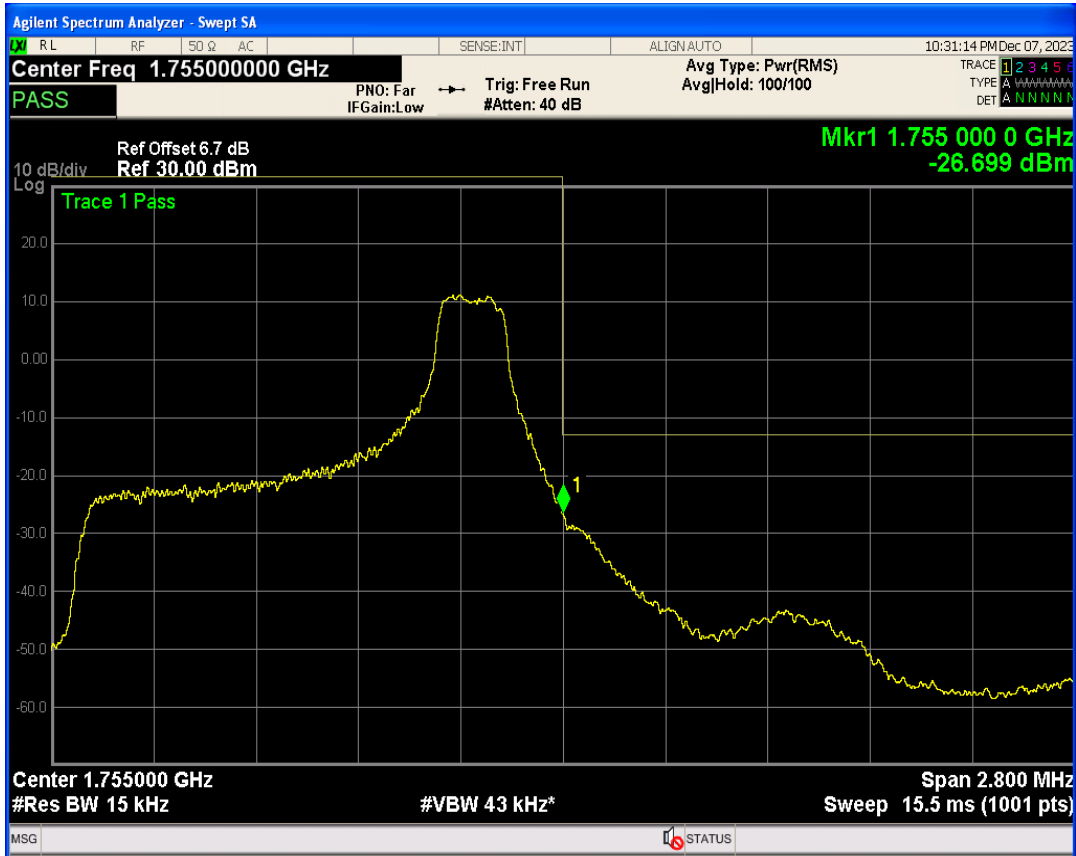

Band4 16QAM BW=1.4MHz Channel=20393 RB Size=6 Position=#0