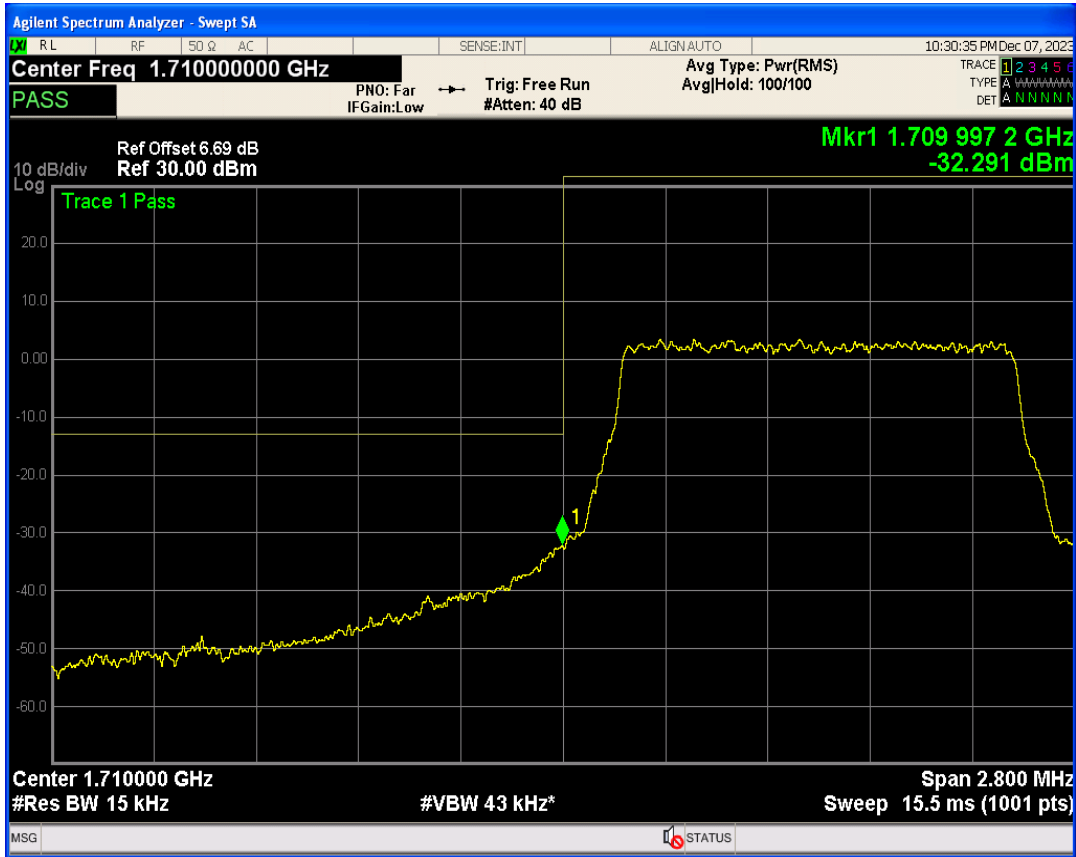

Band4 16QAM BW=1.4MHz Channel=19957 RB Size=1 Position=#Max