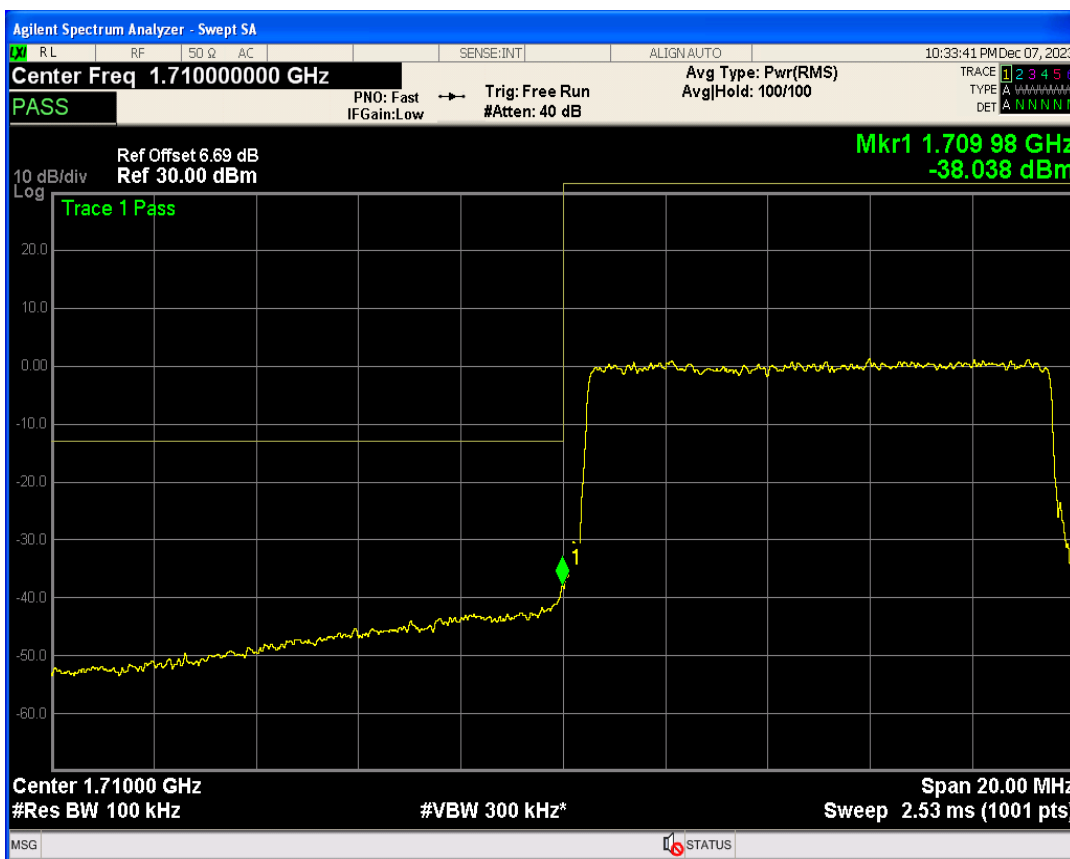

Band4 QPSK BW=10MHz Channel=20350 RB Size=1 Position=#0