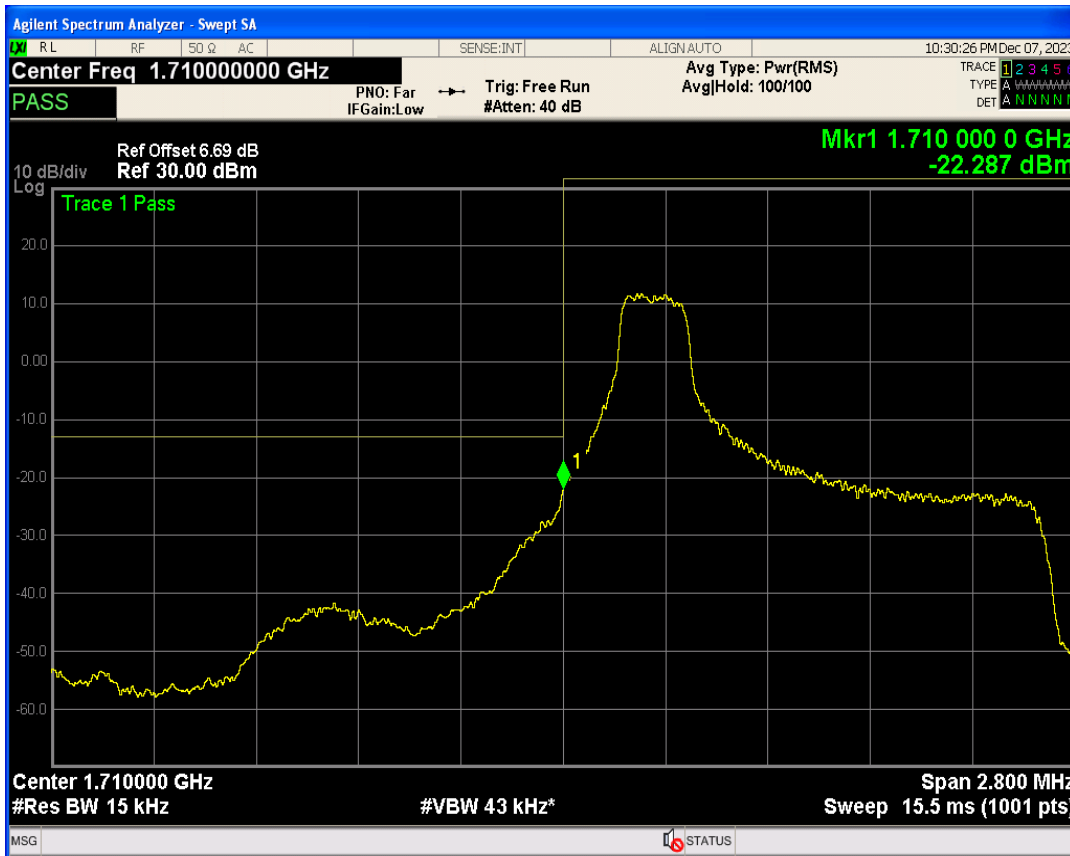

Band38 16QAM BW=5MHz Channel=38225 RB Size=1 Position=#0

Band38 16QAM BW=5MHz Channel=38225 RB Size=1 Position=#Max

Band38 16QAM BW=5MHz Channel=38225 RB Size=25 Position=#0

Band4 QPSK BW=1.4MHz Channel=19957 RB Size=1 Position=#0