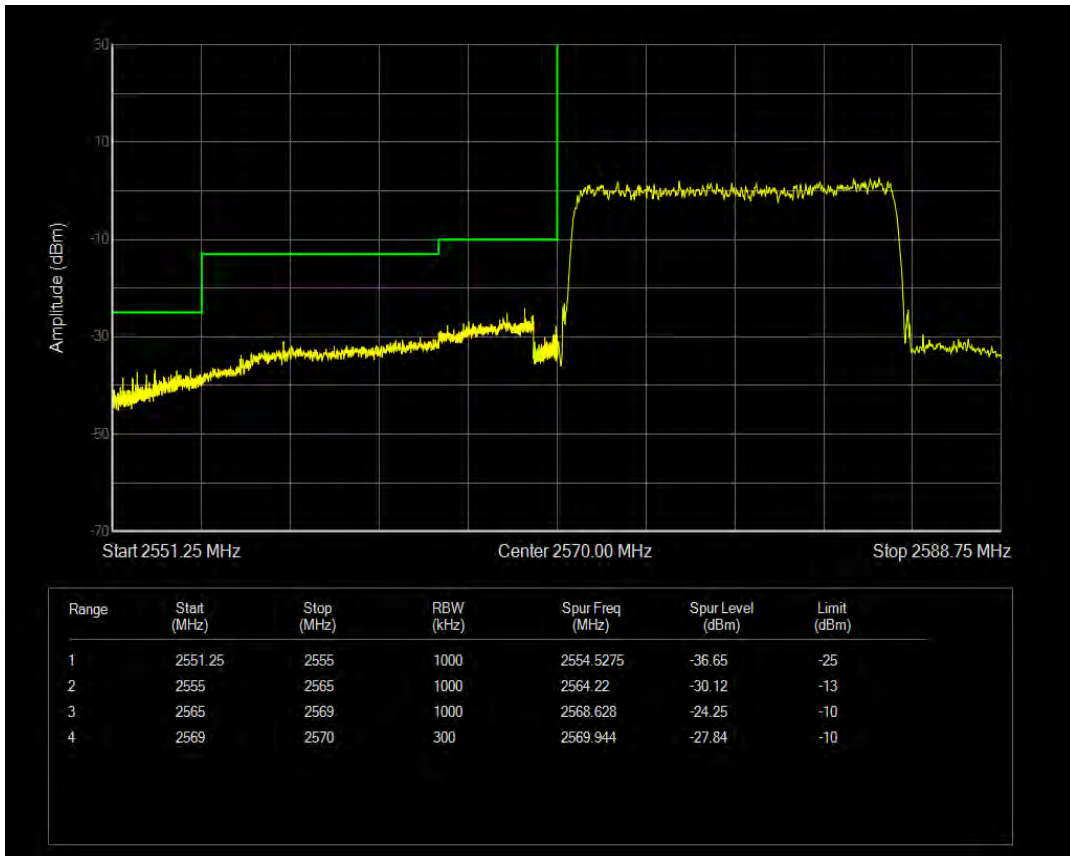

Band38 QPSK BW=15MHz Channel=38175 RB Size=1 Position=#0