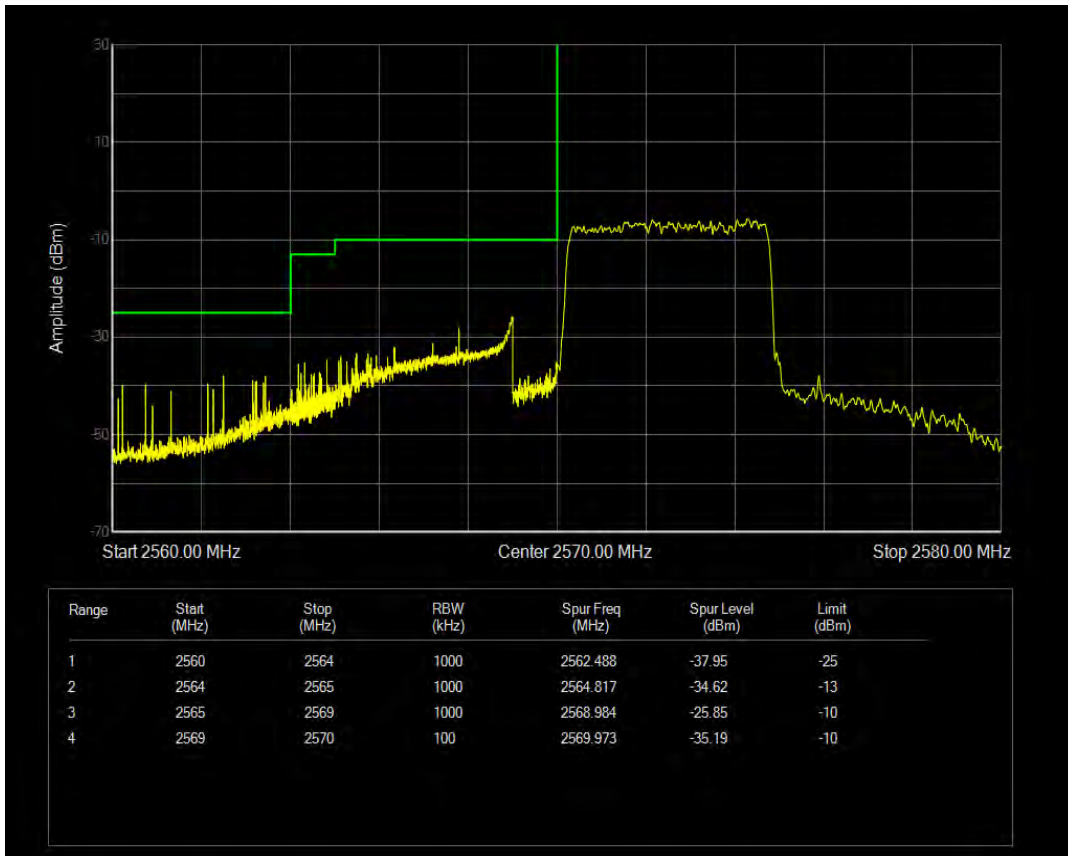

Band38 QPSK BW=5MHz Channel=38225 RB Size=1 Position=#Max