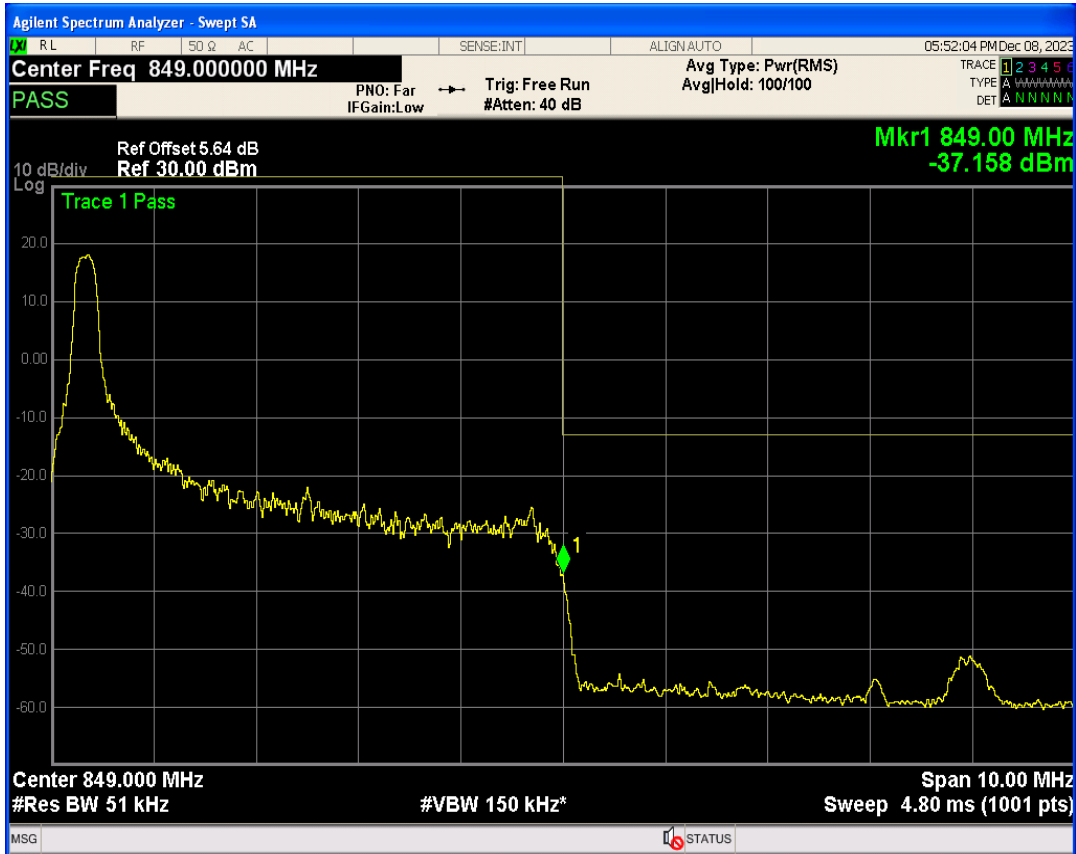

Band26b QPSK BW=5MHz Channel=27015 RB Size=1 Position=#Max