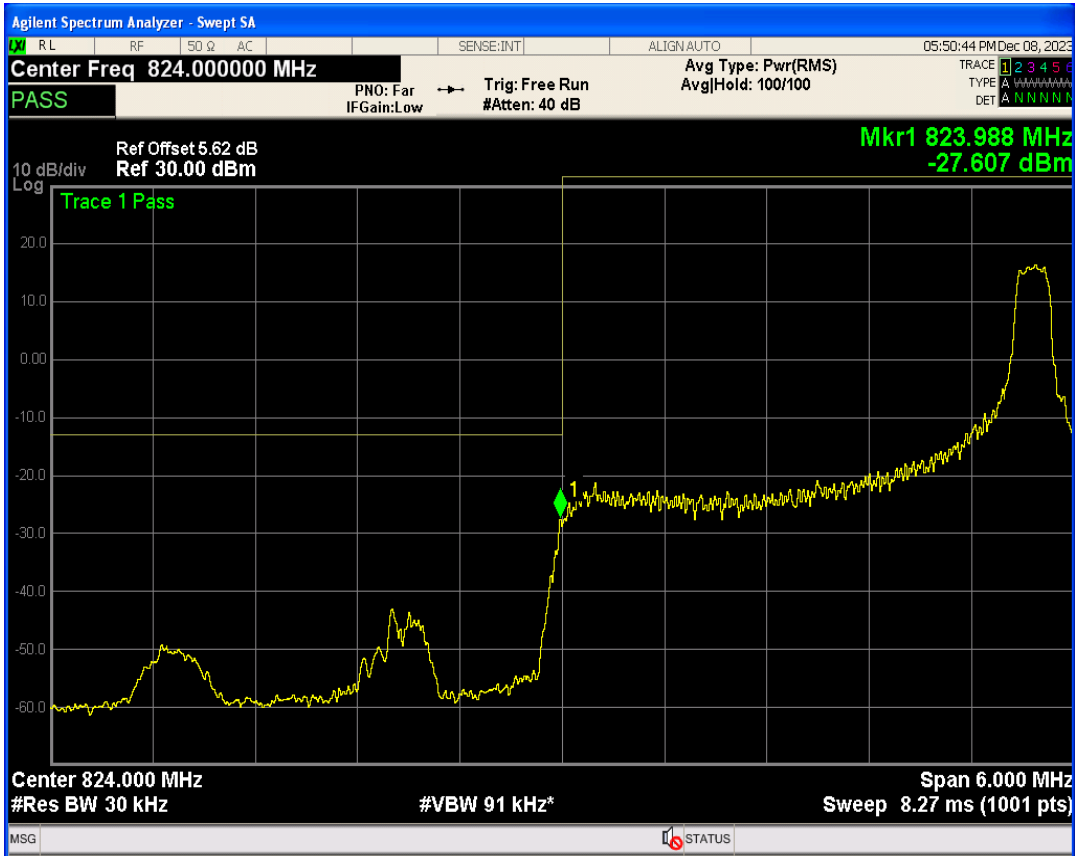

Band26b 16QAM BW=1.4MHz Channel=26797 RB Size=6 Position=#0

Band26b QPSK BW=1.4MHz Channel=27033 RB Size=1 Position=#Max

Band26b QPSK BW=1.4MHz Channel=27033 RB Size=1 Position=#0

Band26b QPSK BW=1.4MHz Channel=27033 RB Size=6 Position=#0

Band26b 16QAM BW=1.4MHz Channel=27033 RB Size=1 Position=#0

Band26b 16QAM BW=1.4MHz Channel=27033 RB Size=1 Position=#Max

Band26b 16QAM BW=1.4MHz Channel=27033 RB Size=6 Position=#0

Band26b QPSK BW=3MHz Channel=26805 RB Size=1 Position=#Max

Band26b QPSK BW=3MHz Channel=26805 RB Size=1 Position=#0

Band26b QPSK BW=3MHz Channel=26805 RB Size=15 Position=#0

Band26b 16QAM BW=3MHz Channel=26805 RB Size=1 Position=#0

Band26b 16QAM BW=3MHz Channel=26805 RB Size=1 Position=#Max