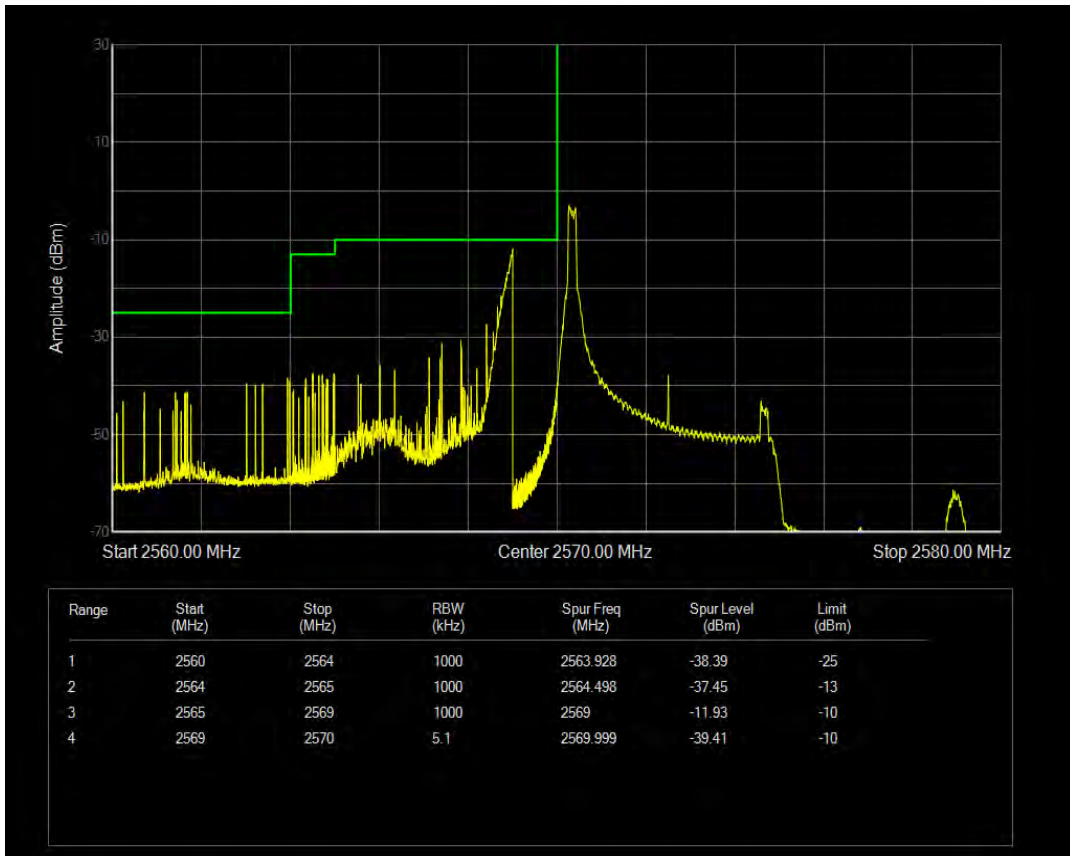

Band38 QPSK BW=20MHz Channel=38150 RB Size=100 Position=#0

Band38 16QAM BW=20MHz Channel=38150 RB Size=1 Position=#Max

Band38 16QAM BW=20MHz Channel=38150 RB Size=100 Position=#0

Band38 QPSK BW=5MHz Channel=37775 RB Size=1 Position=#0