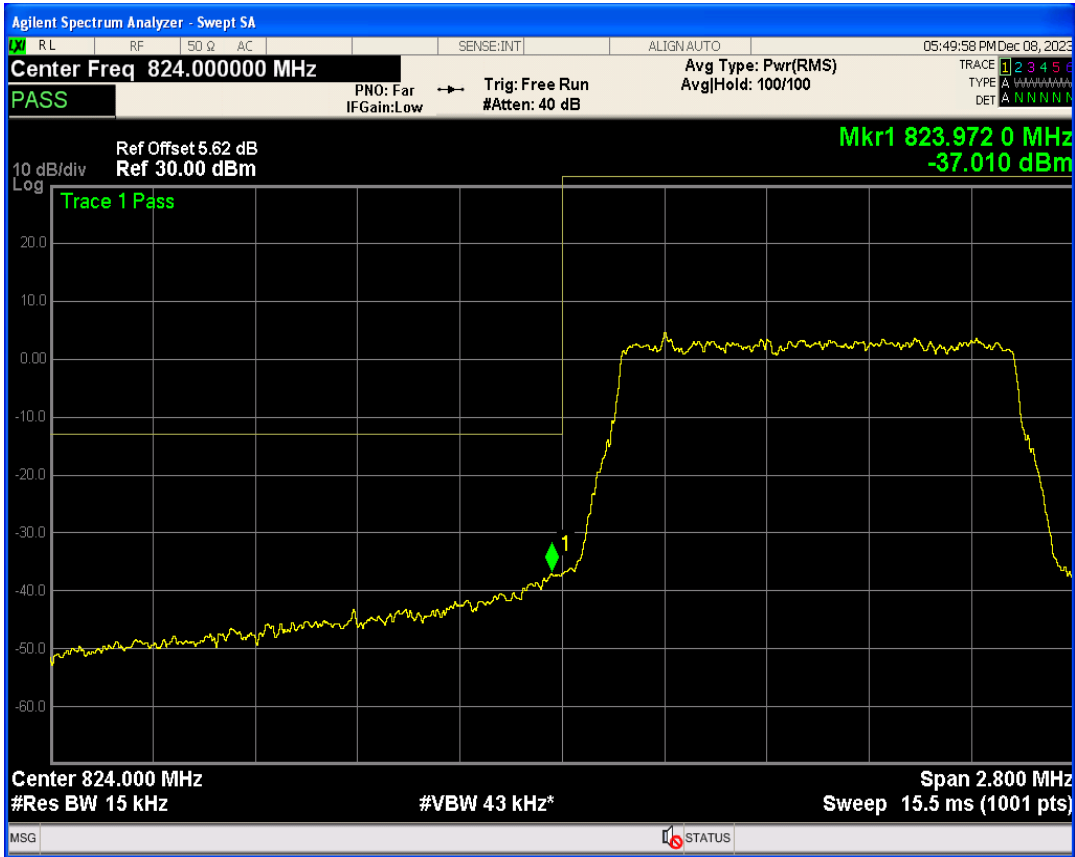

Band26b 16QAM BW=1.4MHz Channel=26797 RB Size=6 Position=#0

Band26b QPSK BW=1.4MHz Channel=27033 RB Size=1 Position=#Max

Band26b QPSK BW=1.4MHz Channel=27033 RB Size=1 Position=#0

Band26b QPSK BW=1.4MHz Channel=27033 RB Size=6 Position=#0

Band26b 16QAM BW=1.4MHz Channel=27033 RB Size=1 Position=#0

Band26b 16QAM BW=1.4MHz Channel=27033 RB Size=1 Position=#Max

Band26b 16QAM BW=1.4MHz Channel=27033 RB Size=6 Position=#0

Band26b QPSK BW=3MHz Channel=26805 RB Size=1 Position=#Max