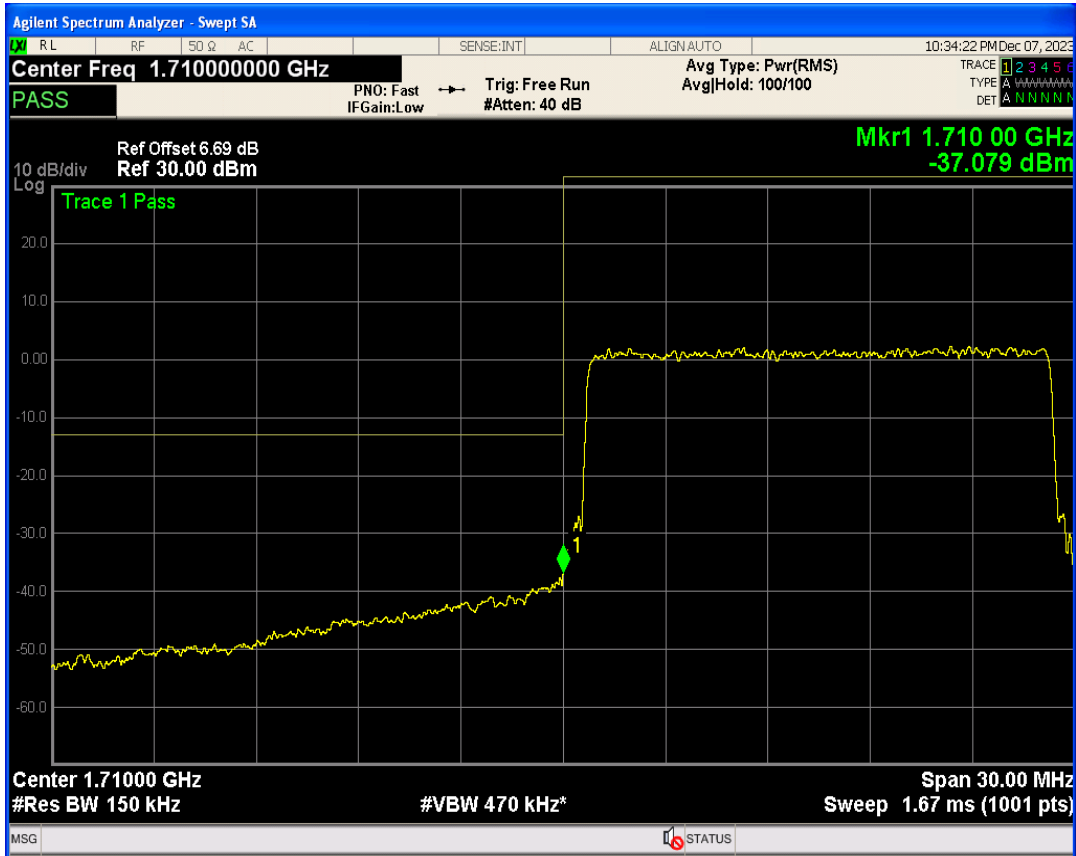

Band4 16QAM BW=15MHz Channel=20025 RB Size=1 Position=#0