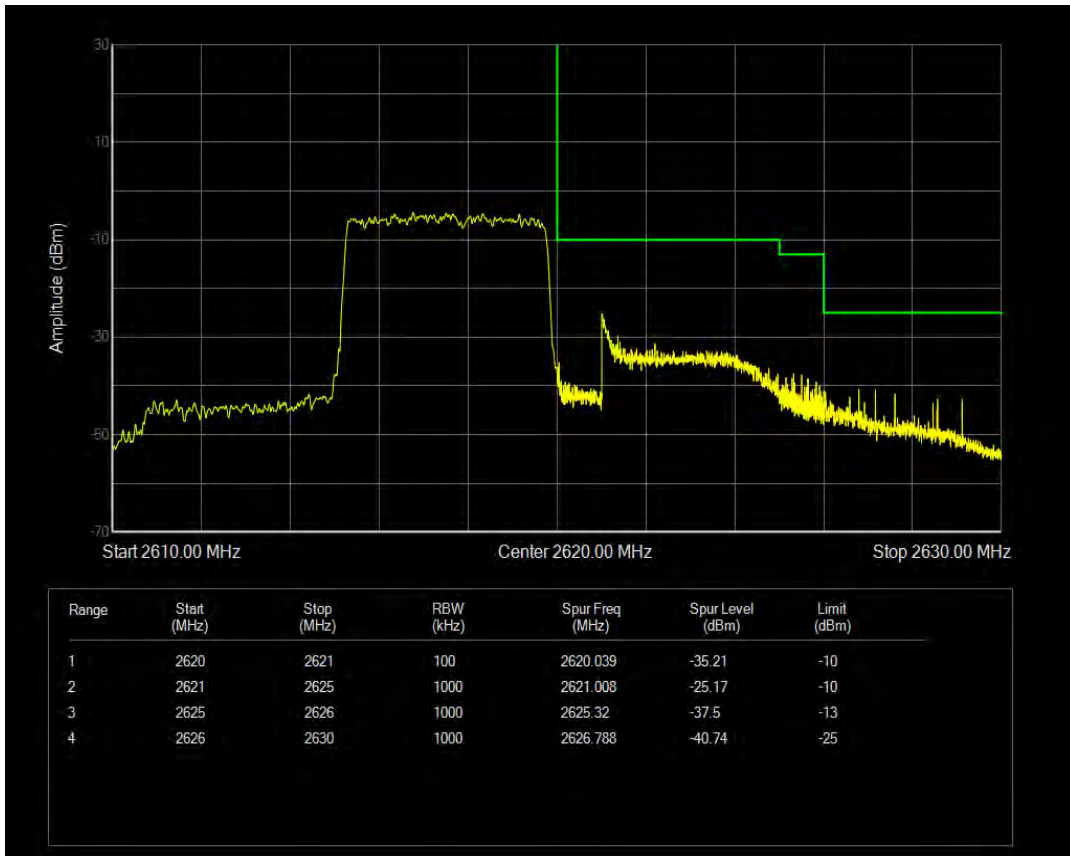

Band38 QPSK BW=5MHz Channel=38225 RB Size=1 Position=#0

Band38 16QAM BW=5MHz Channel=37775 RB Size=25 Position=#0

Band38 QPSK BW=5MHz Channel=38225 RB Size=1 Position=#Max

Band38 QPSK BW=5MHz Channel=38225 RB Size=25 Position=#0