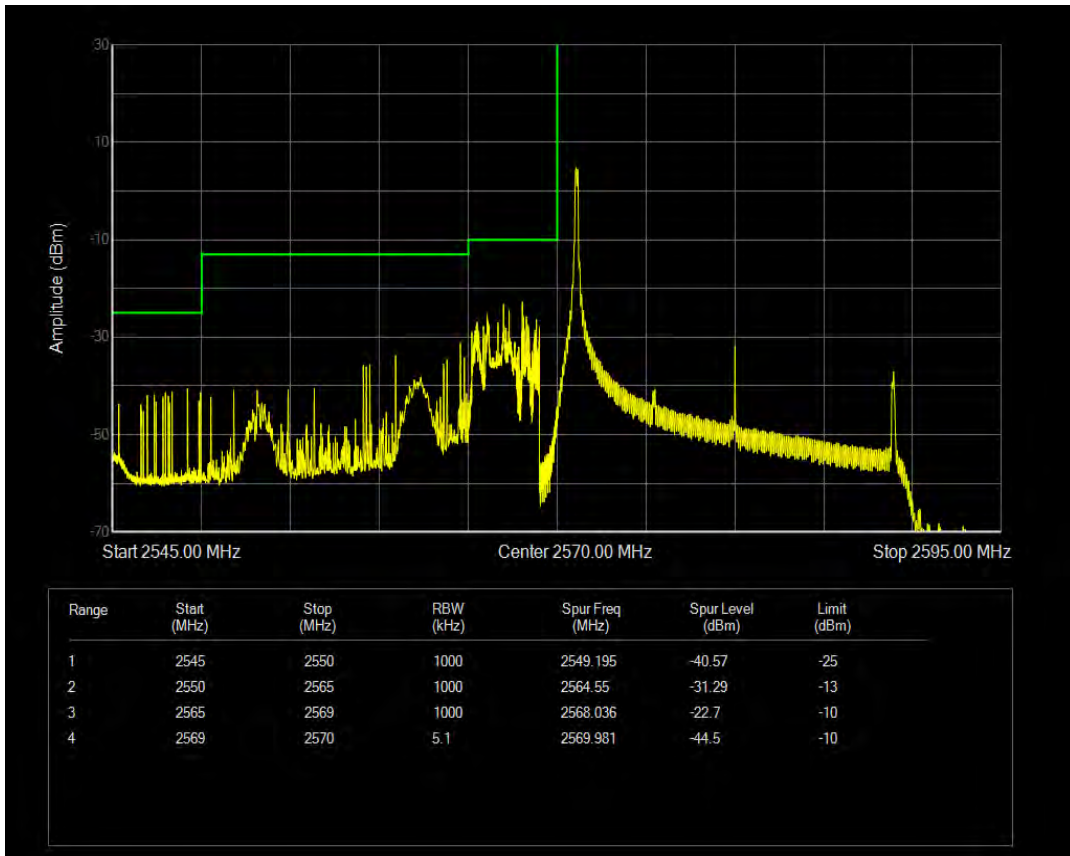

Band38 QPSK BW=15MHz Channel=38175 RB Size=75 Position=#0

Band38 16QAM BW=15MHz Channel=38175 RB Size=1 Position=#Max

Band38 16QAM BW=15MHz Channel=38175 RB Size=75 Position=#0

Band38 QPSK BW=20MHz Channel=37850 RB Size=1 Position=#0