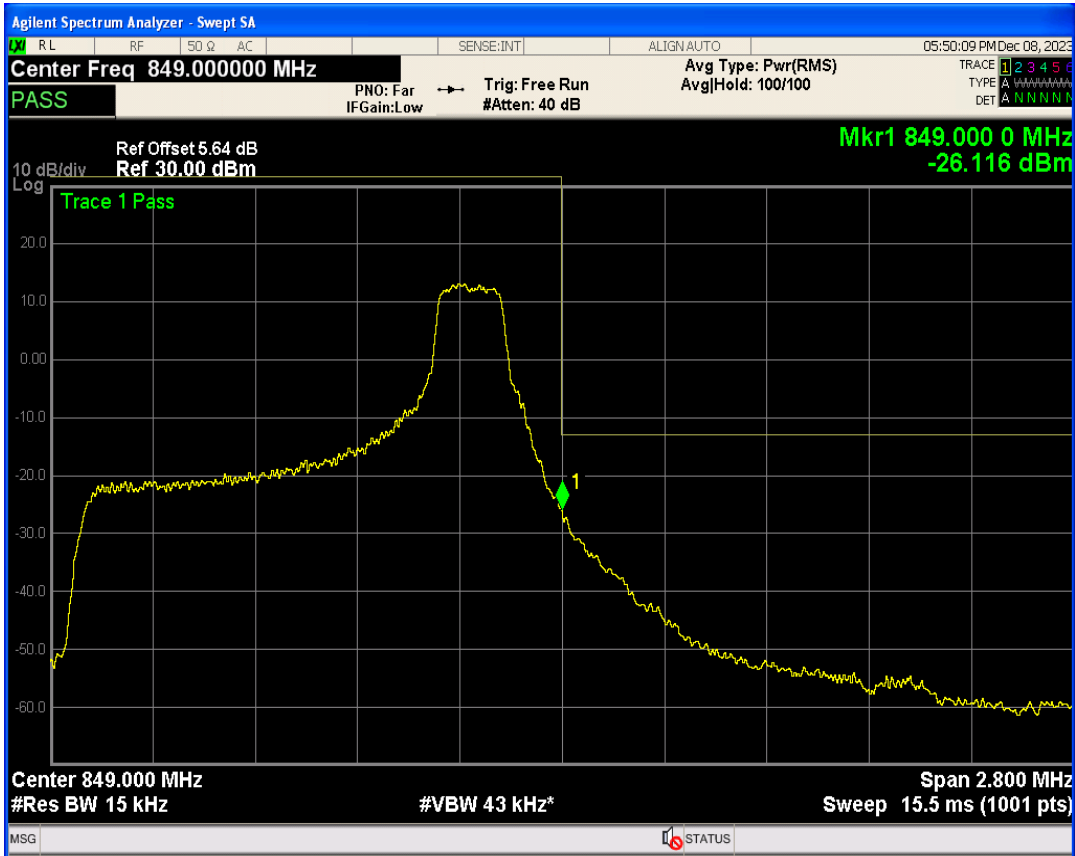

Band26b 16QAM BW=1.4MHz Channel=26797 RB Size=6 Position=#0

Band26b QPSK BW=1.4MHz Channel=27033 RB Size=1 Position=#Max

Band26b QPSK BW=1.4MHz Channel=27033 RB Size=1 Position=#0

Band26b QPSK BW=1.4MHz Channel=27033 RB Size=6 Position=#0