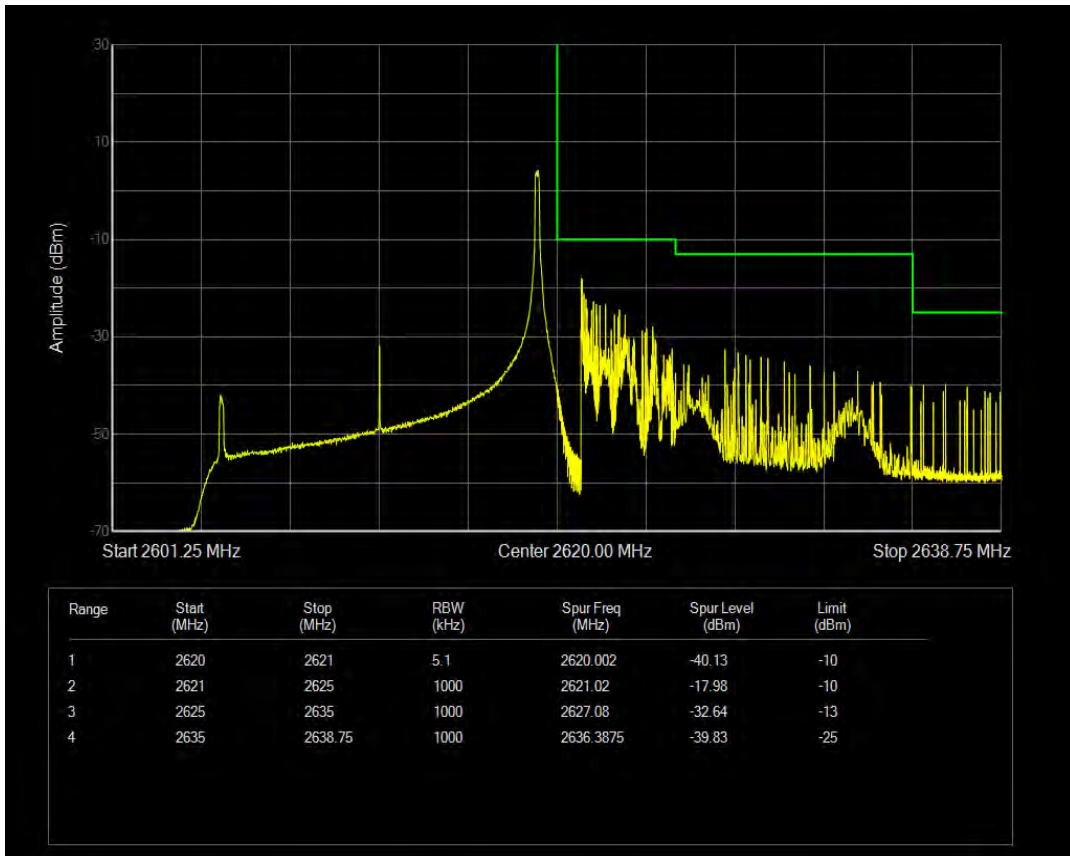

Band38 16QAM BW=15MHz Channel=38175 RB Size=1 Position=#0