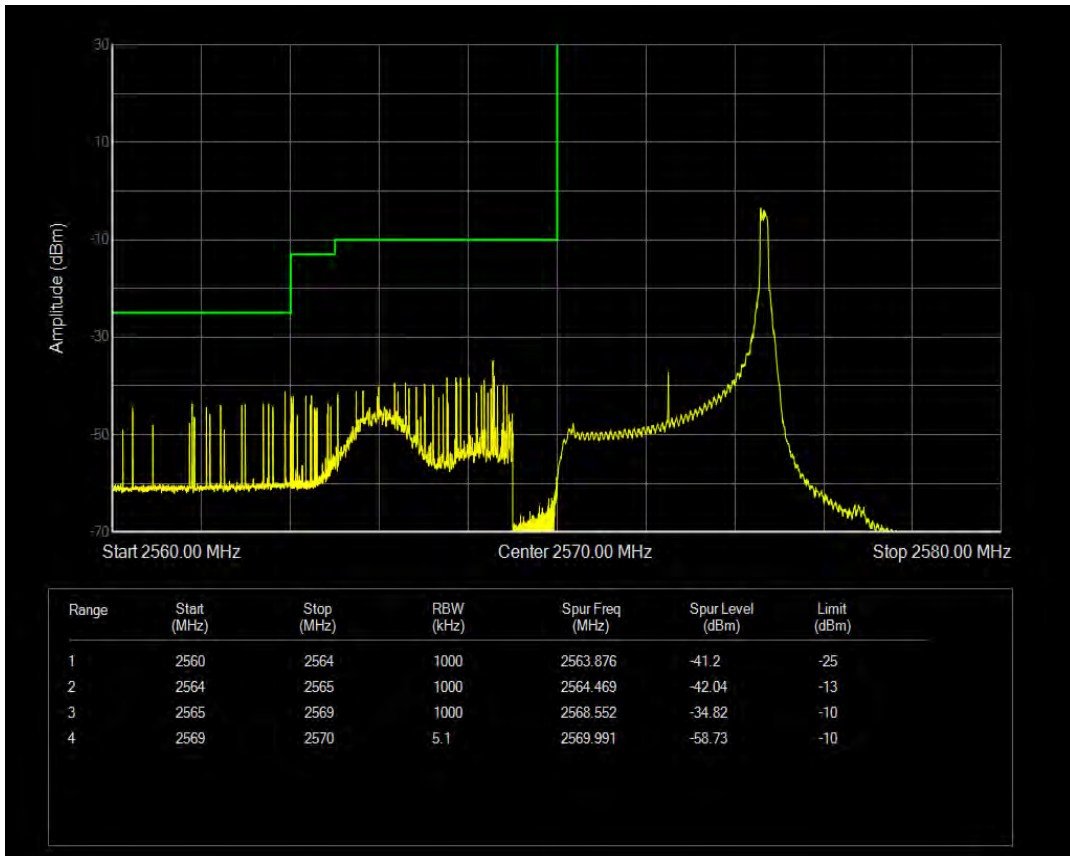

Band38 QPSK BW=5MHz Channel=37775 RB Size=1 Position=#Max

Band38 QPSK BW=5MHz Channel=37775 RB Size=25 Position=#0

Band38 16QAM BW=5MHz Channel=37775 RB Size=1 Position=#0

Band38 16QAM BW=5MHz Channel=37775 RB Size=1 Position=#Max