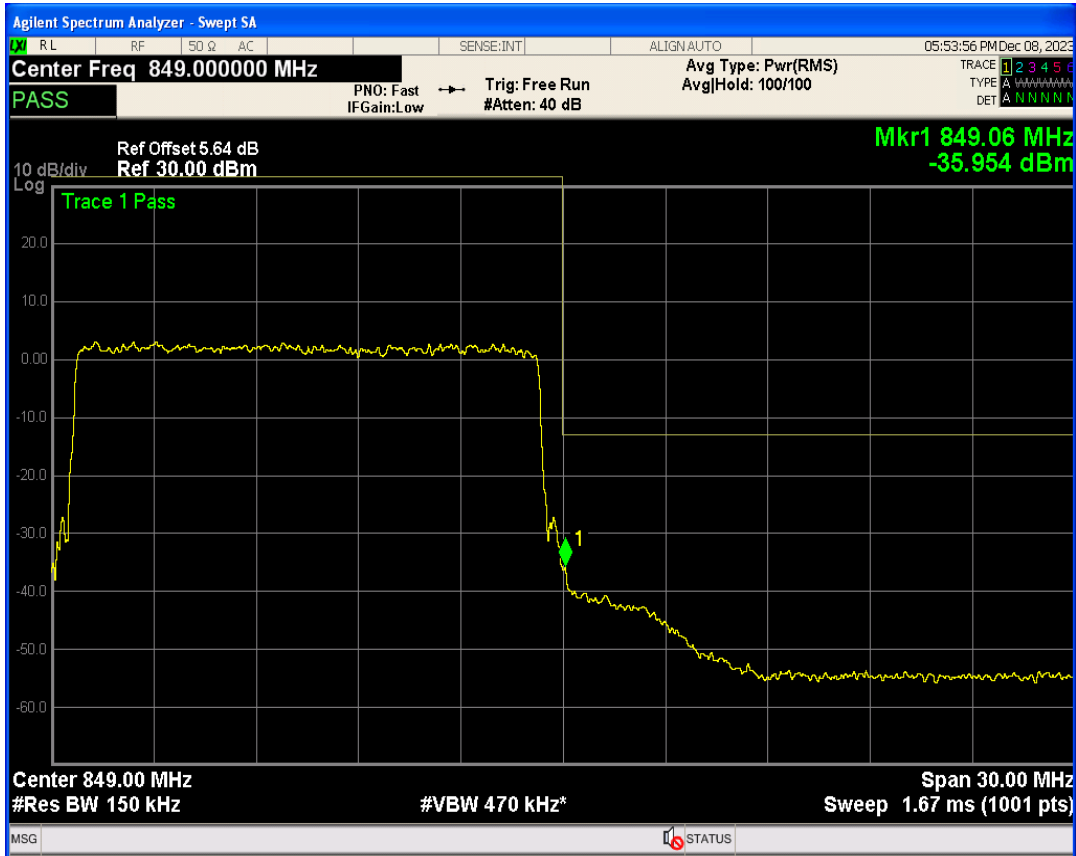

Band26b 16QAM BW=15MHz Channel=26865 RB Size=75 Position=#0

Band26b QPSK BW=15MHz Channel=26965 RB Size=1 Position=#0

Band26b QPSK BW=15MHz Channel=26965 RB Size=1 Position=#Max

Band26b QPSK BW=15MHz Channel=26965 RB Size=75 Position=#0