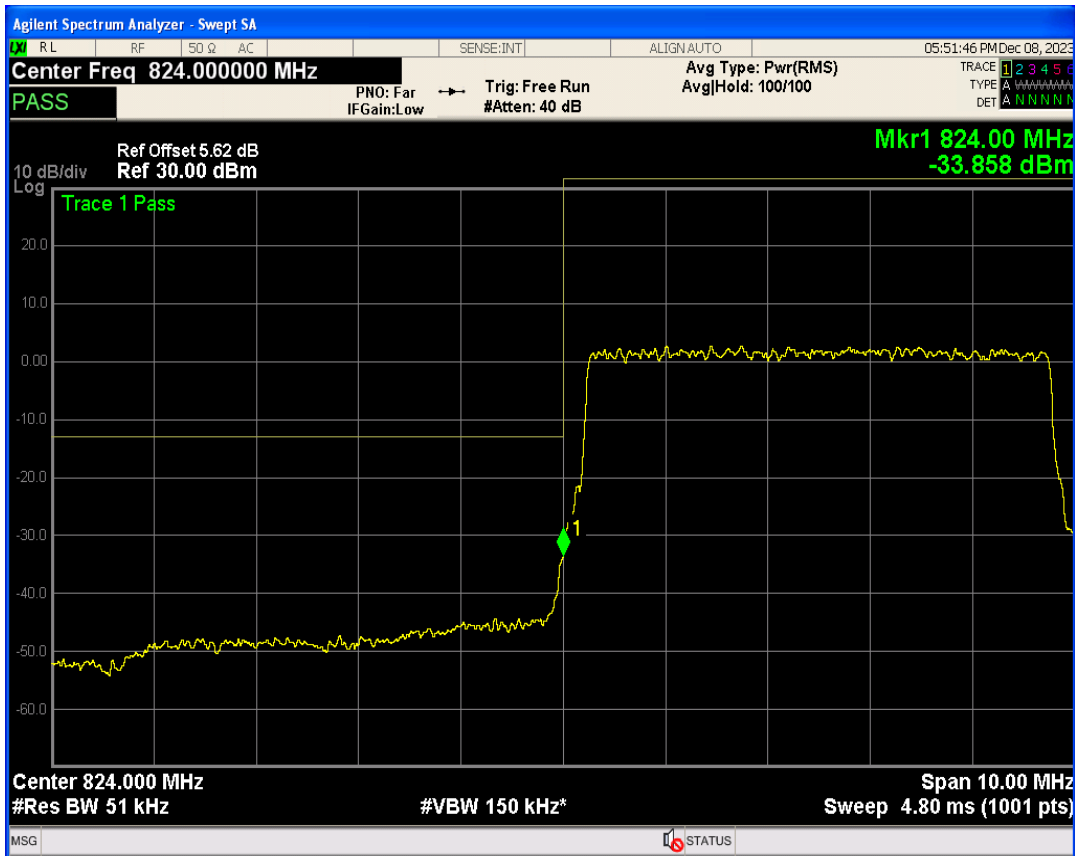

Band26b QPSK BW=5MHz Channel=26815 RB Size=25 Position=#0