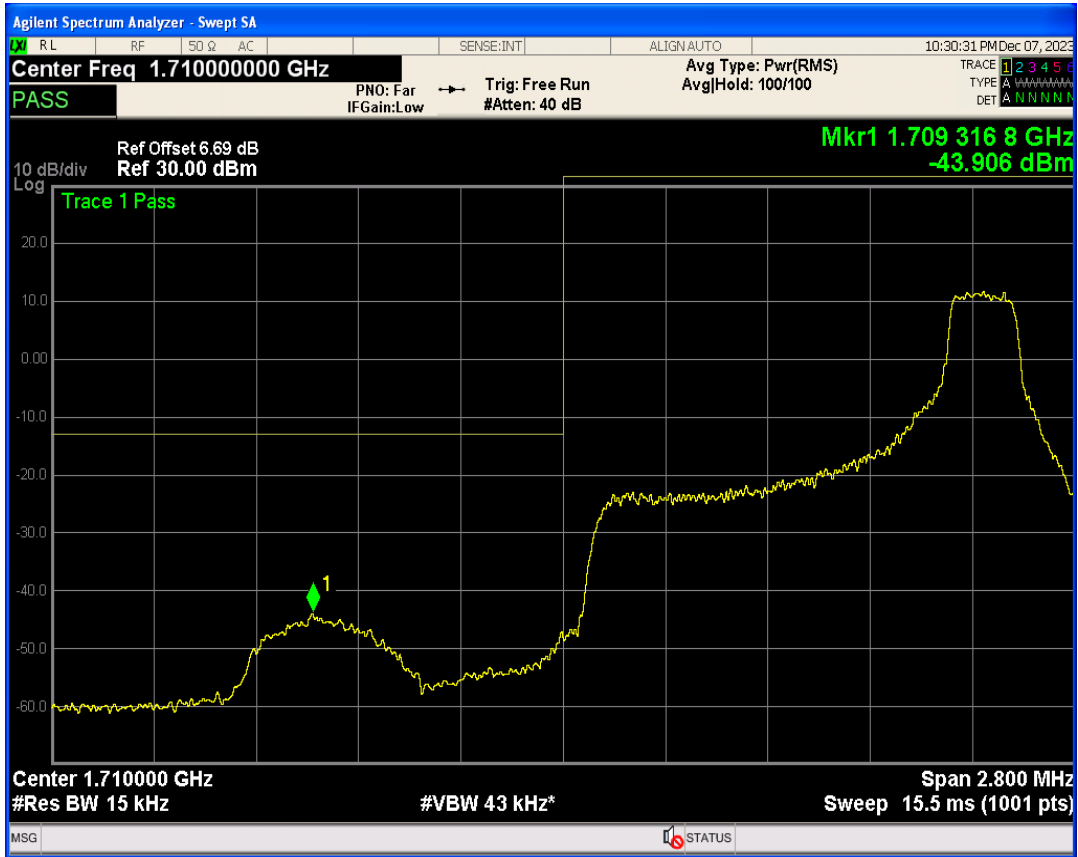

Band4 16QAM BW=1.4MHz Channel=19957 RB Size=1 Position=#0