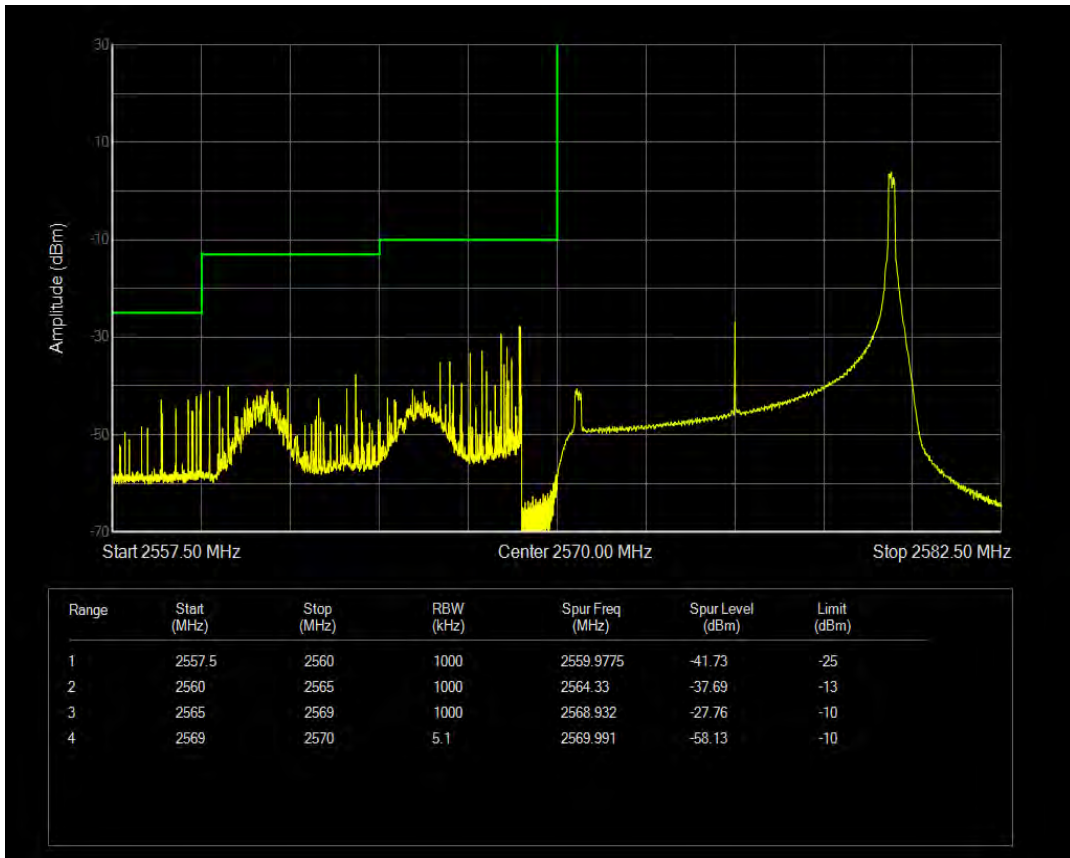

Band38 QPSK BW=10MHz Channel=37800 RB Size=50 Position=#0

Band38 QPSK BW=10MHz Channel=37800 RB Size=1 Position=#Max

Band38 16QAM BW=10MHz Channel=37800 RB Size=1 Position=#0

Band38 16QAM BW=10MHz Channel=37800 RB Size=1 Position=#Max