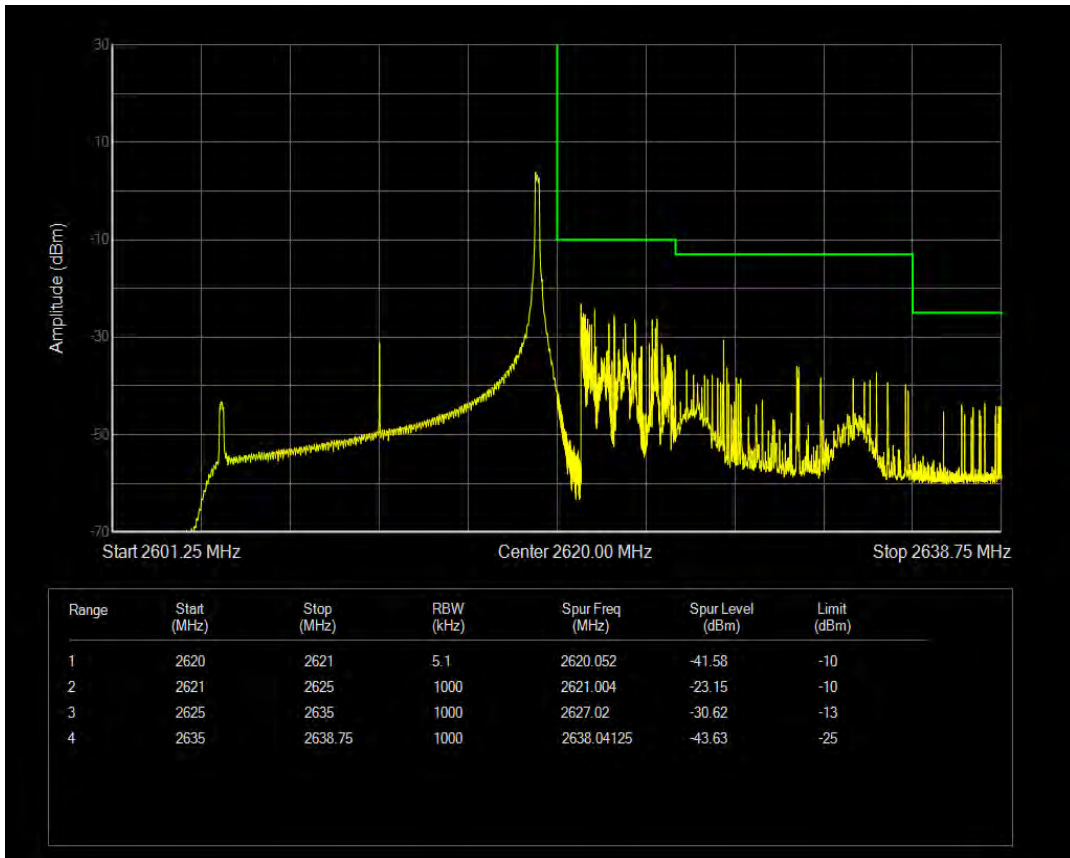

Band38 16QAM BW=15MHz Channel=38175 RB Size=75 Position=#0