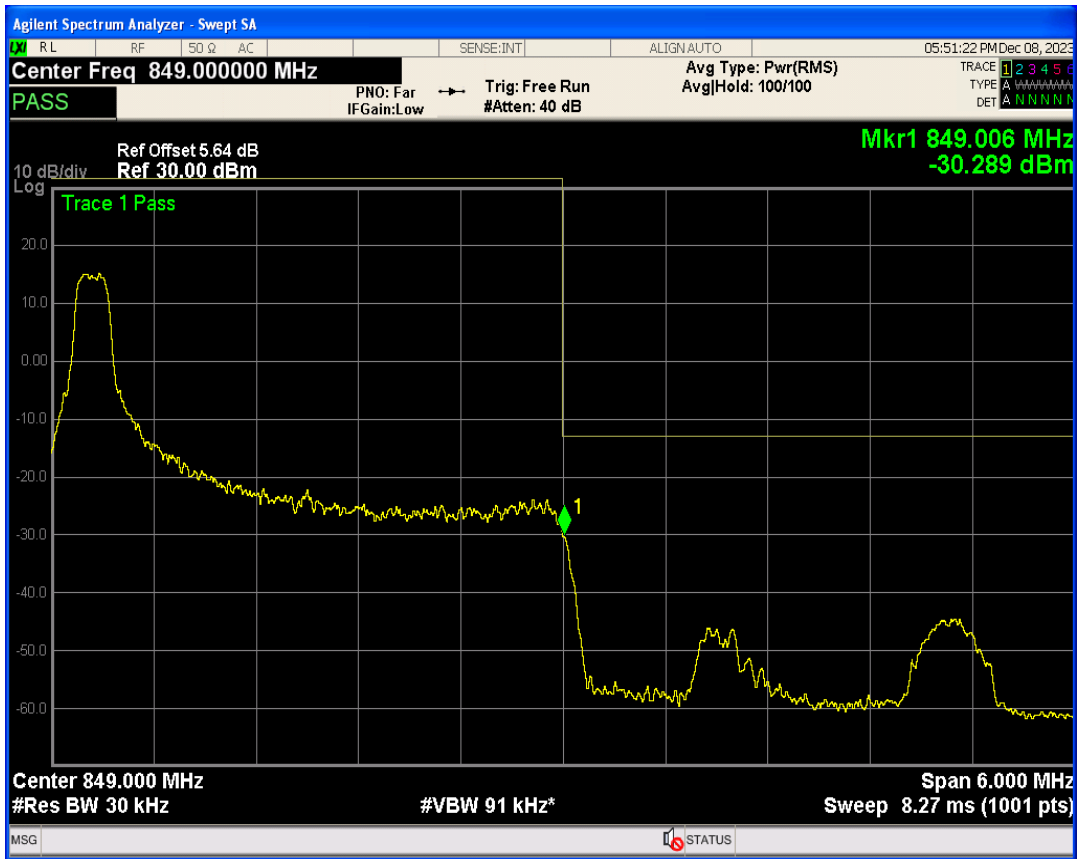

Band26b 16QAM BW=3MHz Channel=27025 RB Size=1 Position=#0