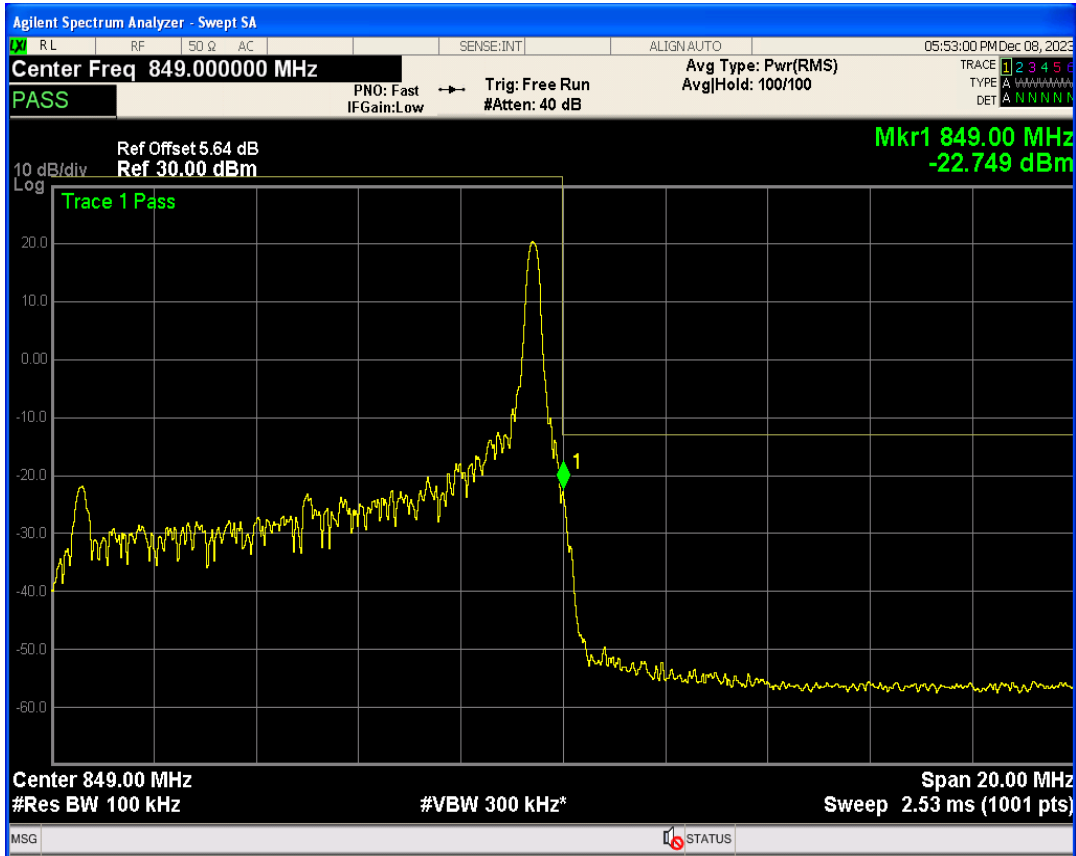

Band26b QPSK BW=10MHz Channel=26990 RB Size=1 Position=#Max