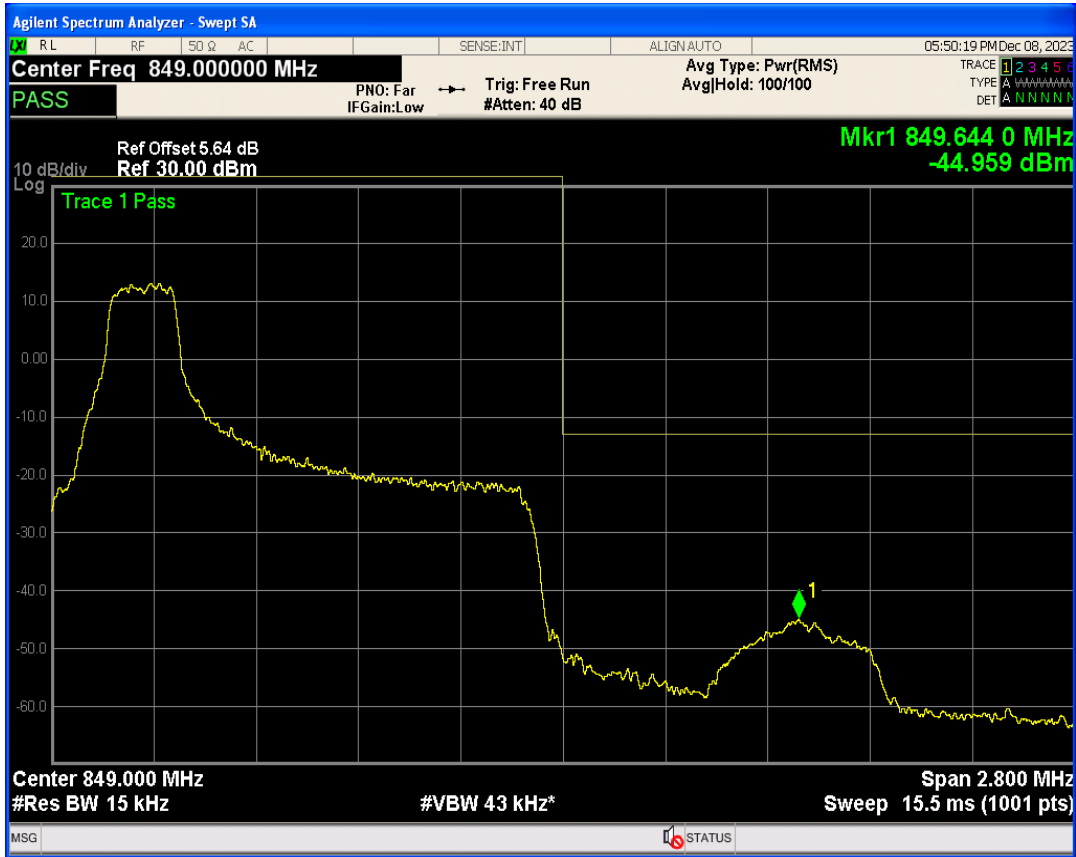

Band26b 16QAM BW=1.4MHz Channel=26797 RB Size=6 Position=#0

Band26b QPSK BW=1.4MHz Channel=27033 RB Size=1 Position=#Max

Band26b QPSK BW=1.4MHz Channel=27033 RB Size=1 Position=#0

Band26b QPSK BW=1.4MHz Channel=27033 RB Size=6 Position=#0

Band26b 16QAM BW=1.4MHz Channel=27033 RB Size=1 Position=#0

Band26b 16QAM BW=1.4MHz Channel=27033 RB Size=1 Position=#Max

Band26b 16QAM BW=1.4MHz Channel=27033 RB Size=6 Position=#0

Band26b QPSK BW=3MHz Channel=26805 RB Size=1 Position=#Max