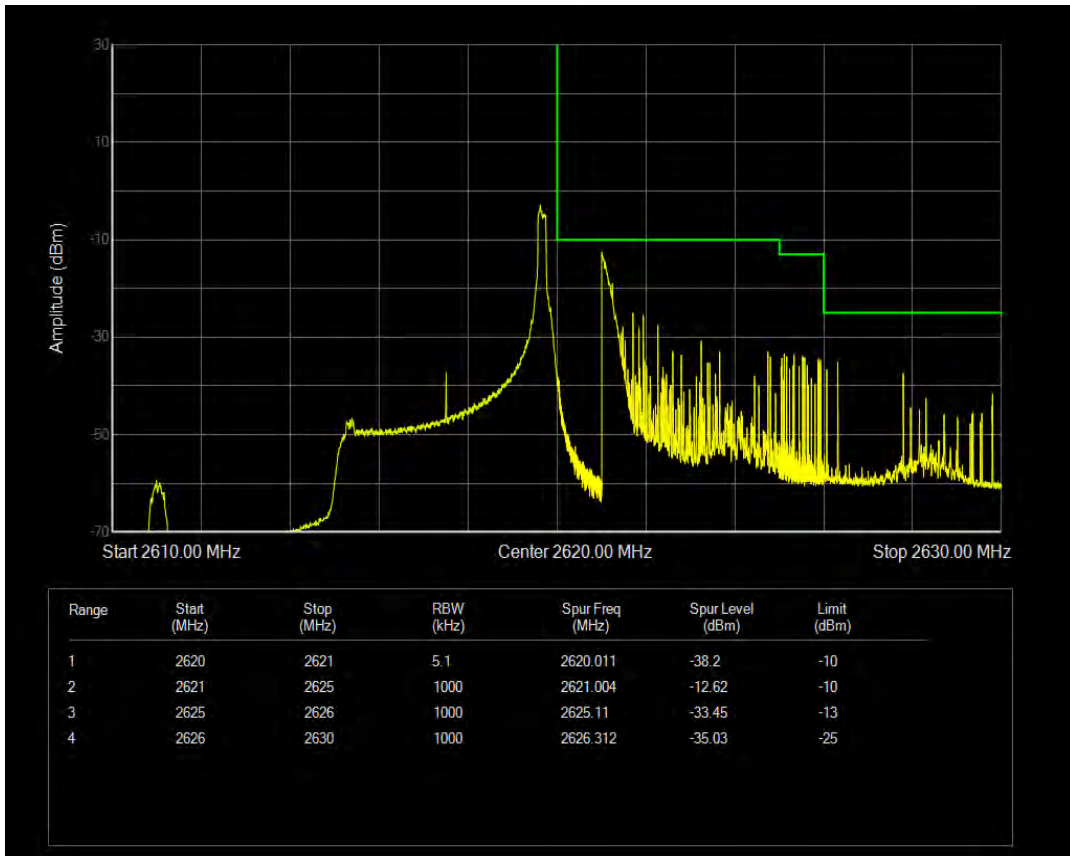

Band38 16QAM BW=5MHz Channel=38225 RB Size=25 Position=#0