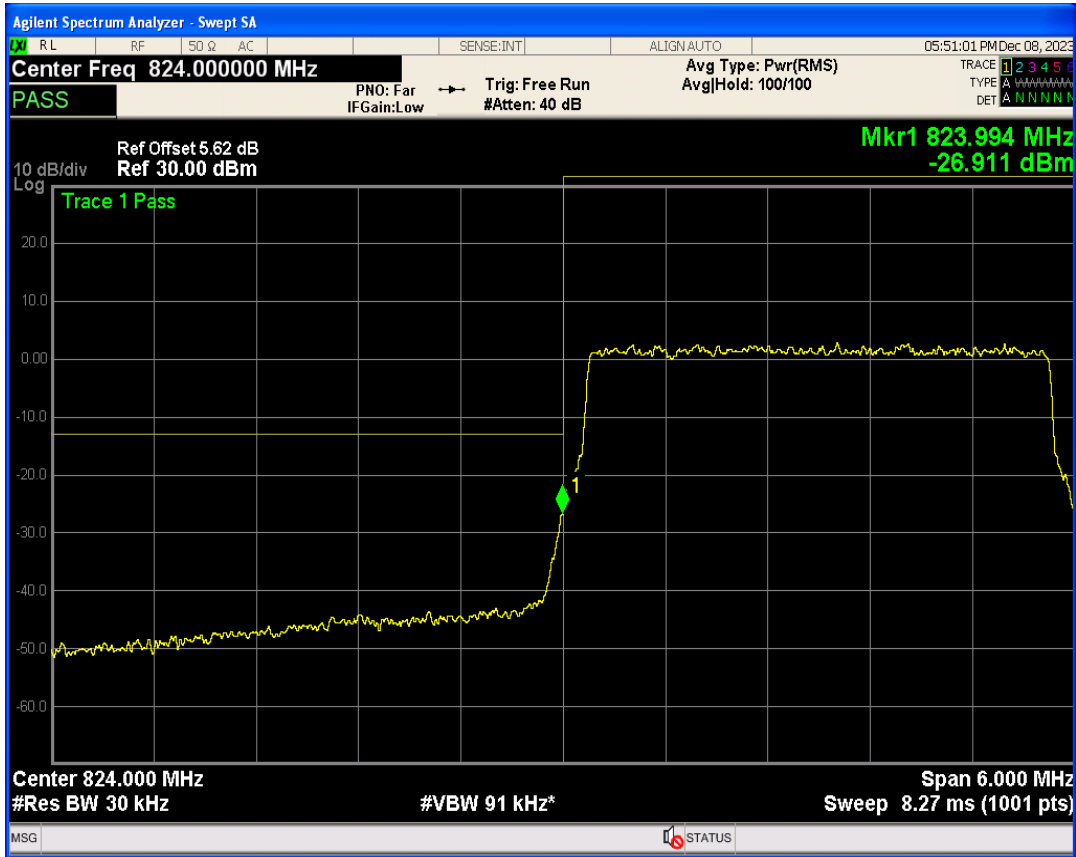

Band26b QPSK BW=3MHz Channel=27025 RB Size=1 Position=#0