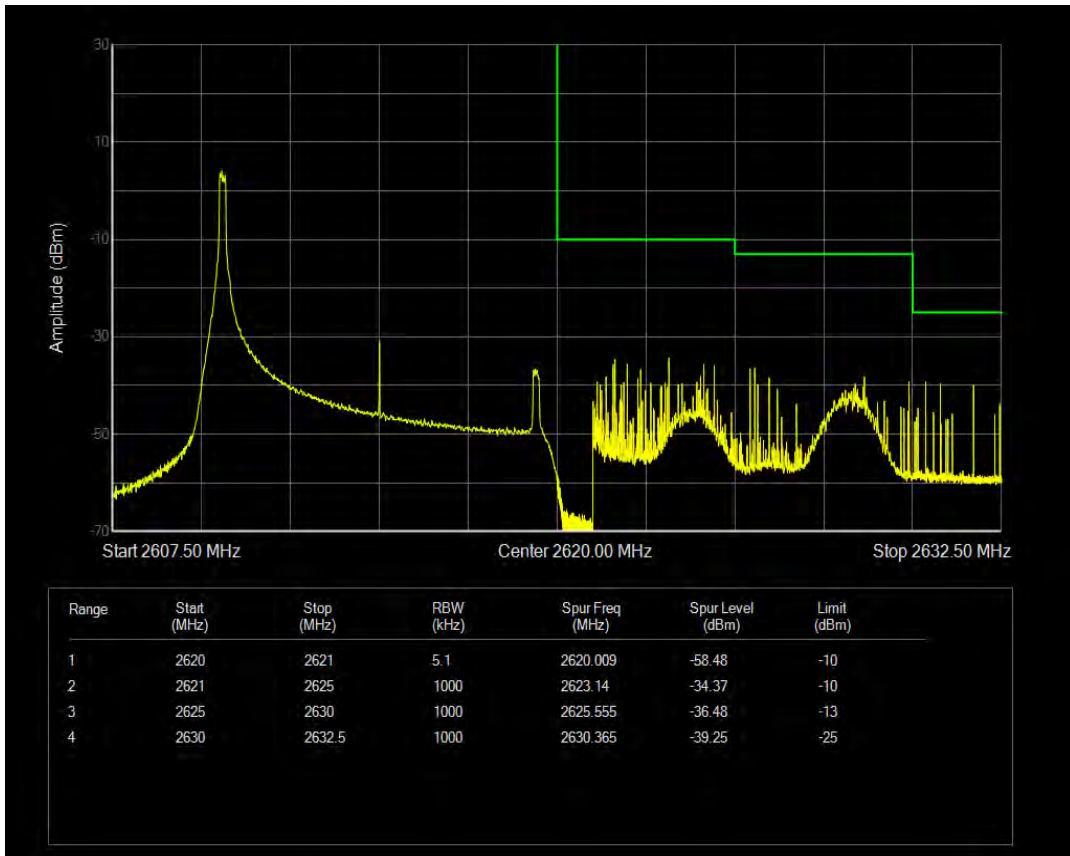

Band38 16QAM BW=10MHz Channel=38200 RB Size=1 Position=#Max