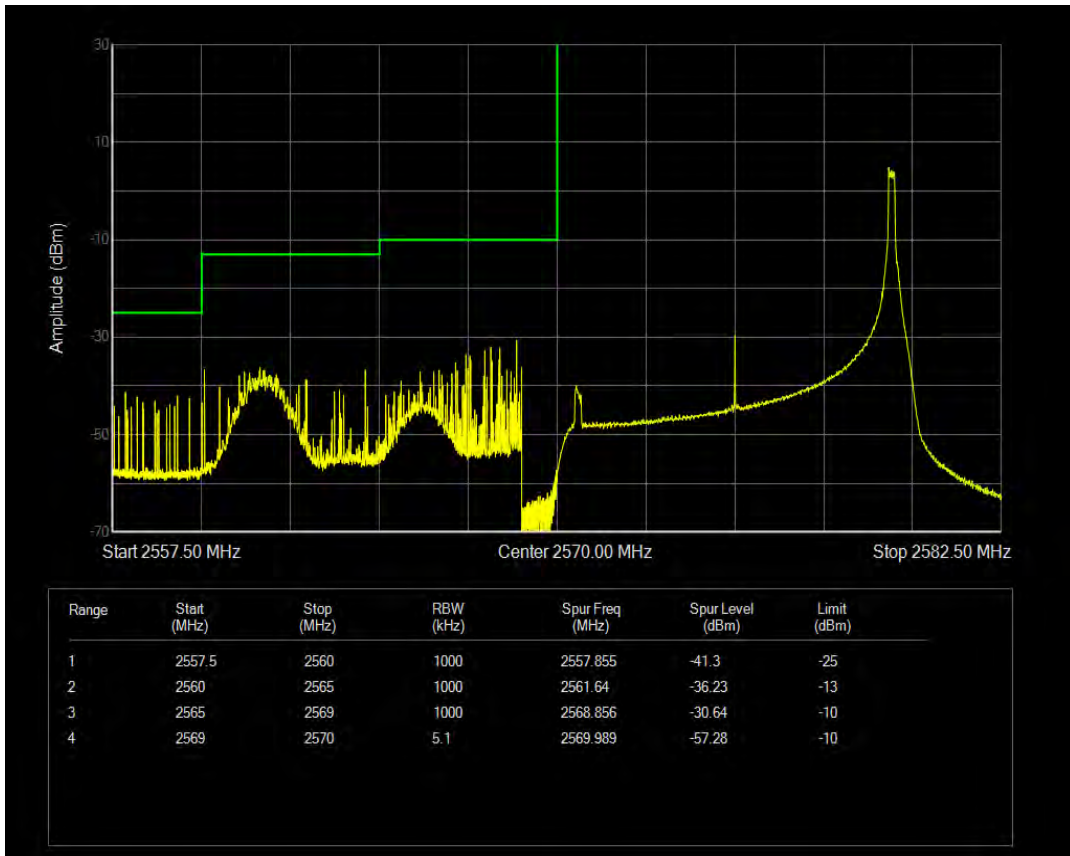

Band38 16QAM BW=10MHz Channel=37800 RB Size=1 Position=#0