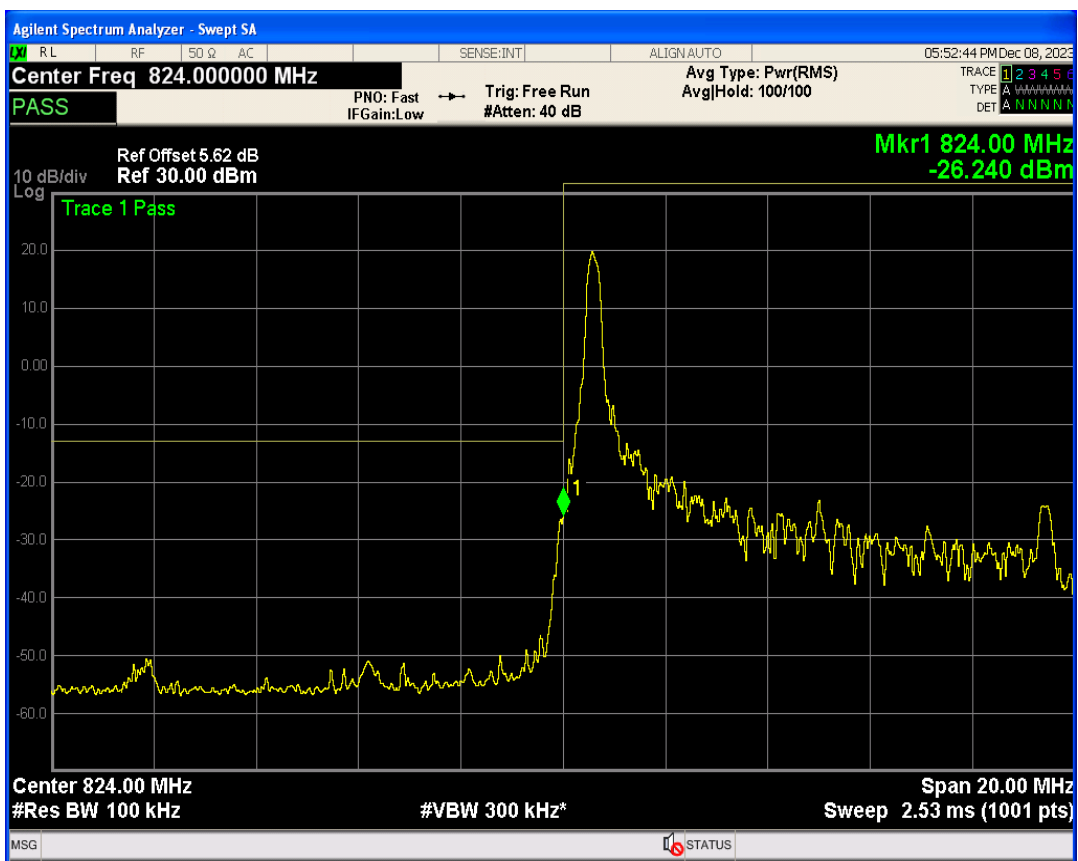

Band26b 16QAM BW=10MHz Channel=26840 RB Size=1 Position=#0