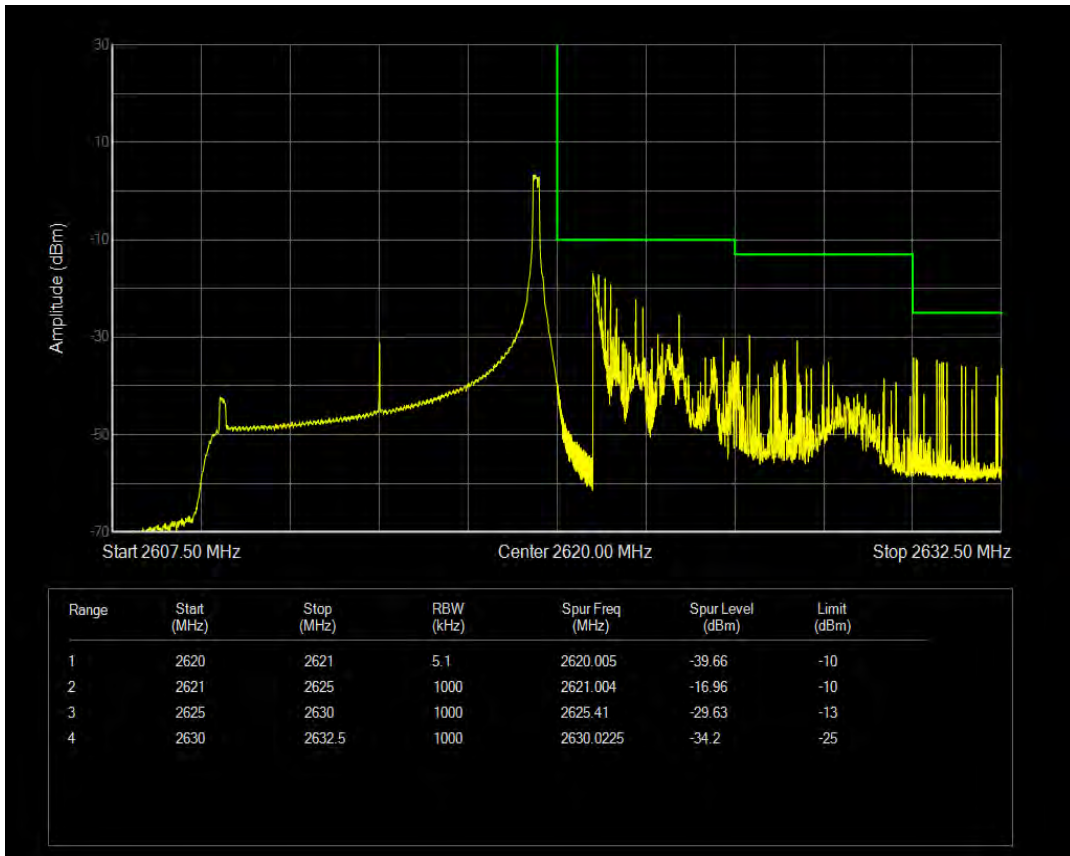

Band38 16QAM BW=10MHz Channel=38200 RB Size=50 Position=#0