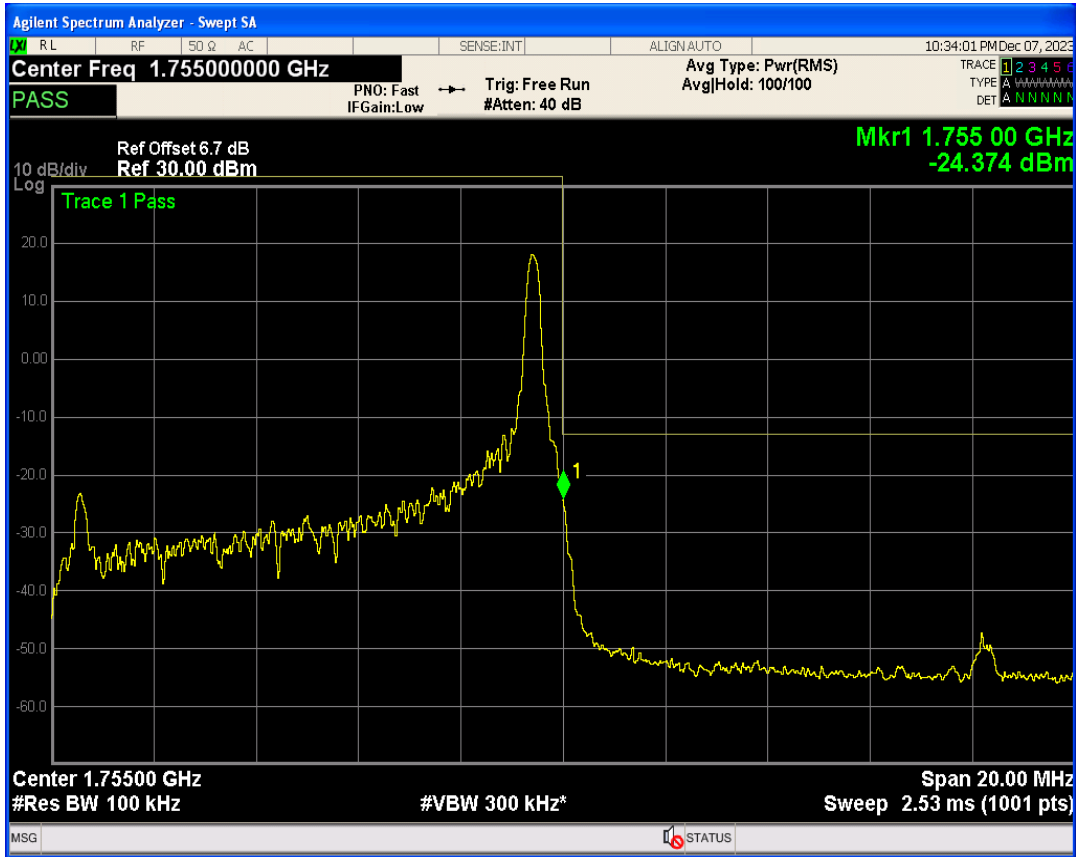

Band4 16QAM BW=10MHz Channel=20350 RB Size=1 Position=#Max