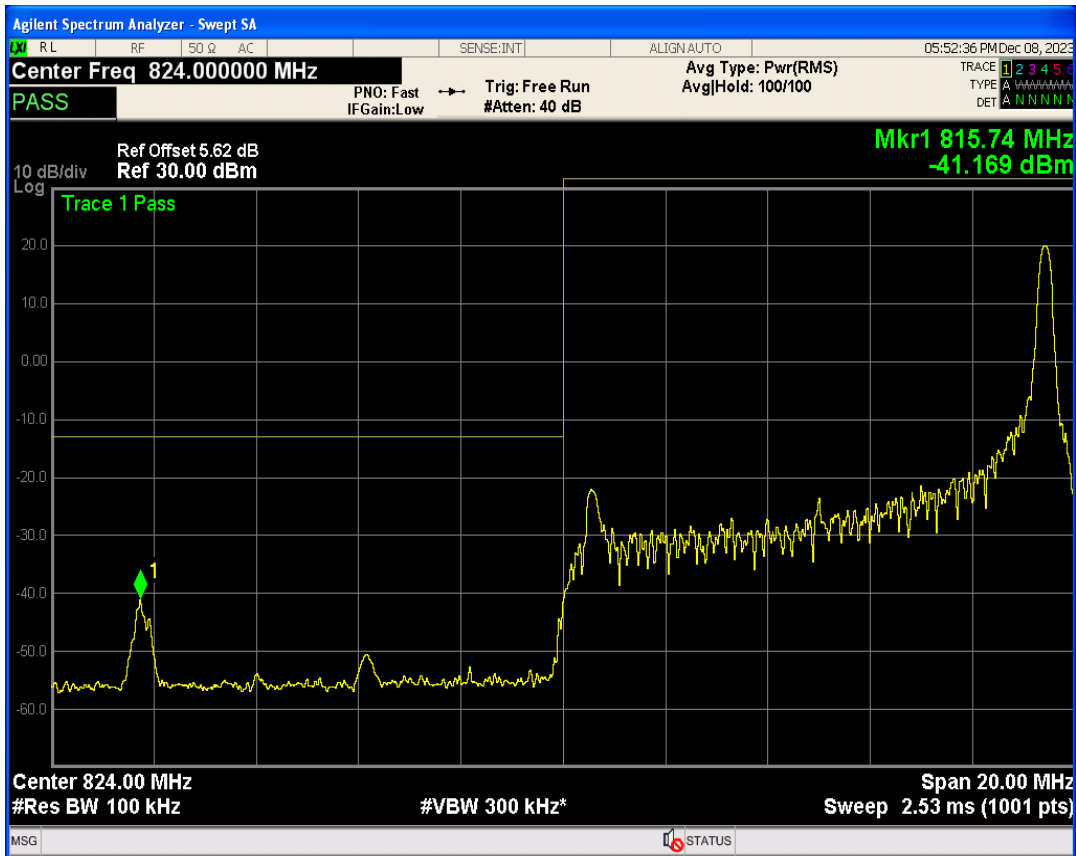

Band26b 16QAM BW=5MHz Channel=27015 RB Size=1 Position=#0

Band26b 16QAM BW=5MHz Channel=27015 RB Size=1 Position=#Max

Band26b 16QAM BW=5MHz Channel=27015 RB Size=25 Position=#0

Band26b QPSK BW=10MHz Channel=26840 RB Size=1 Position=#Max