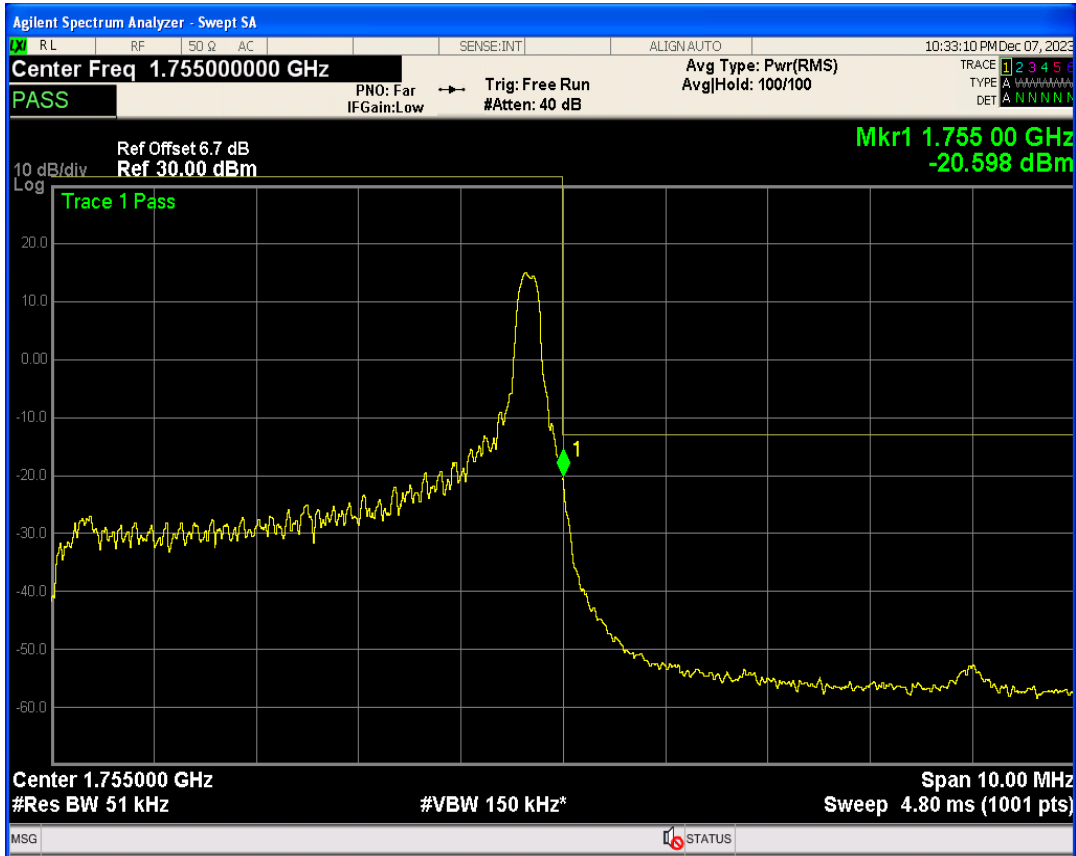

Band4 16QAM BW=5MHz Channel=20375 RB Size=25 Position=#0

Band4 16QAM BW=5MHz Channel=20375 RB Size=1 Position=#Max