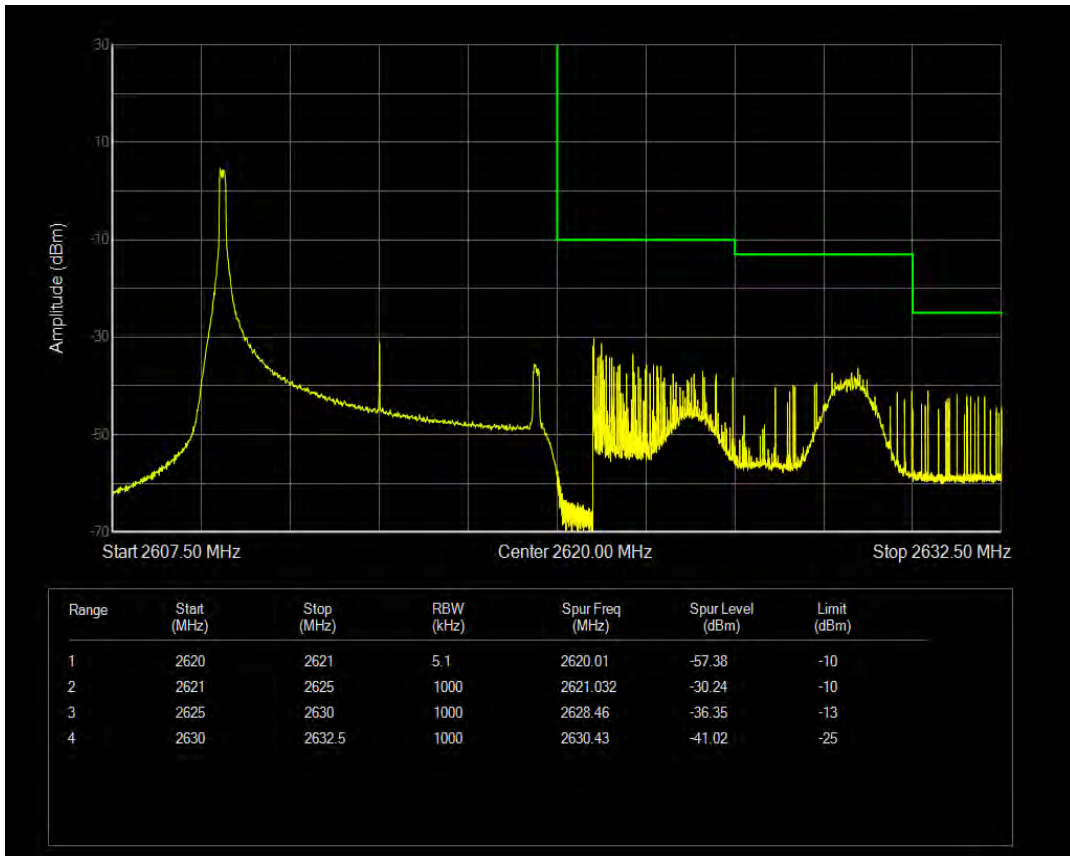

Band38 QPSK BW=10MHz Channel=38200 RB Size=1 Position=#Max