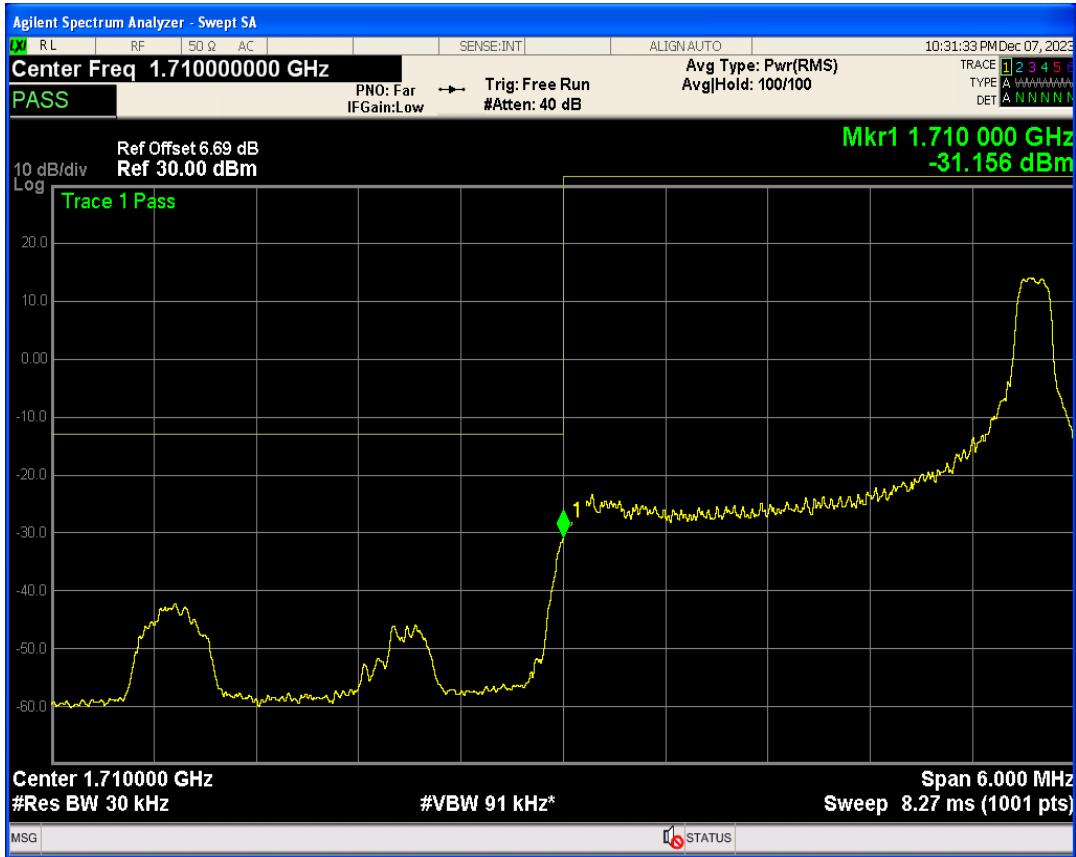

Band4 QPSK BW=3MHz Channel=19965 RB Size=15 Position=#0