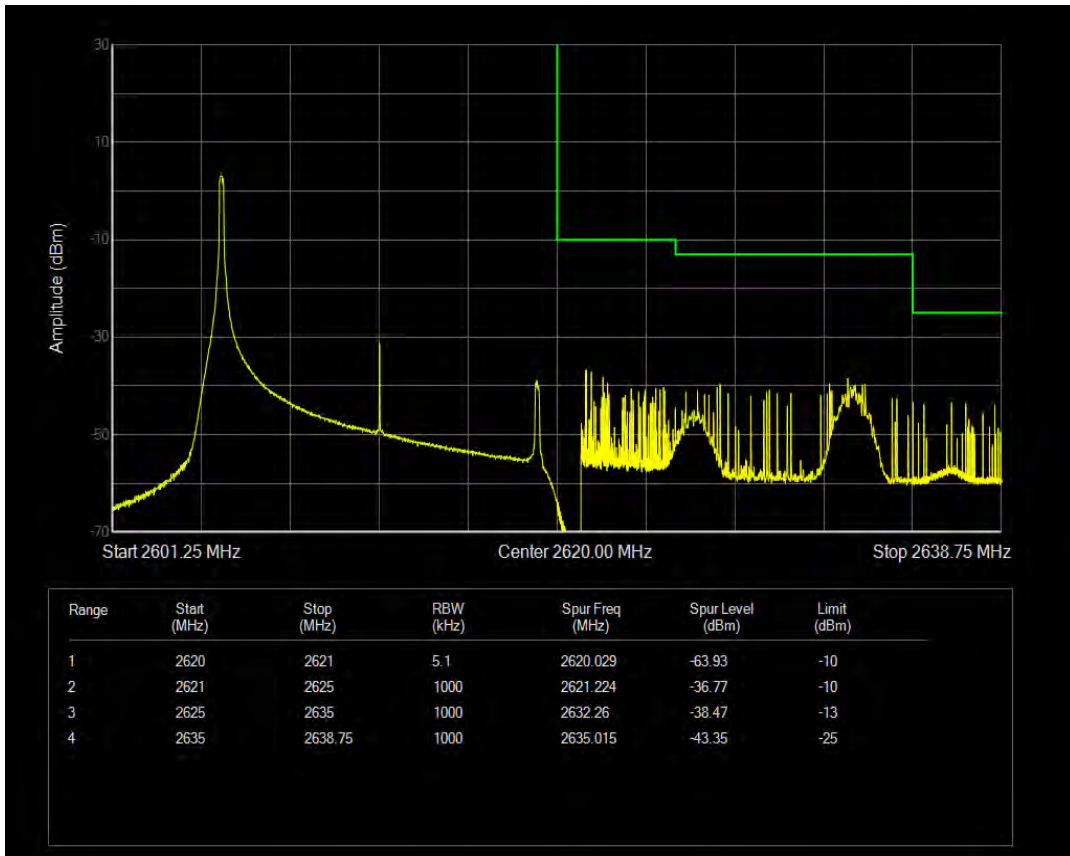

Band38 16QAM BW=15MHz Channel=37825 RB Size=75 Position=#0

Band38 QPSK BW=15MHz Channel=38175 RB Size=1 Position=#0

Band38 QPSK BW=15MHz Channel=38175 RB Size=1 Position=#Max

Band38 16QAM BW=15MHz Channel=38175 RB Size=1 Position=#0