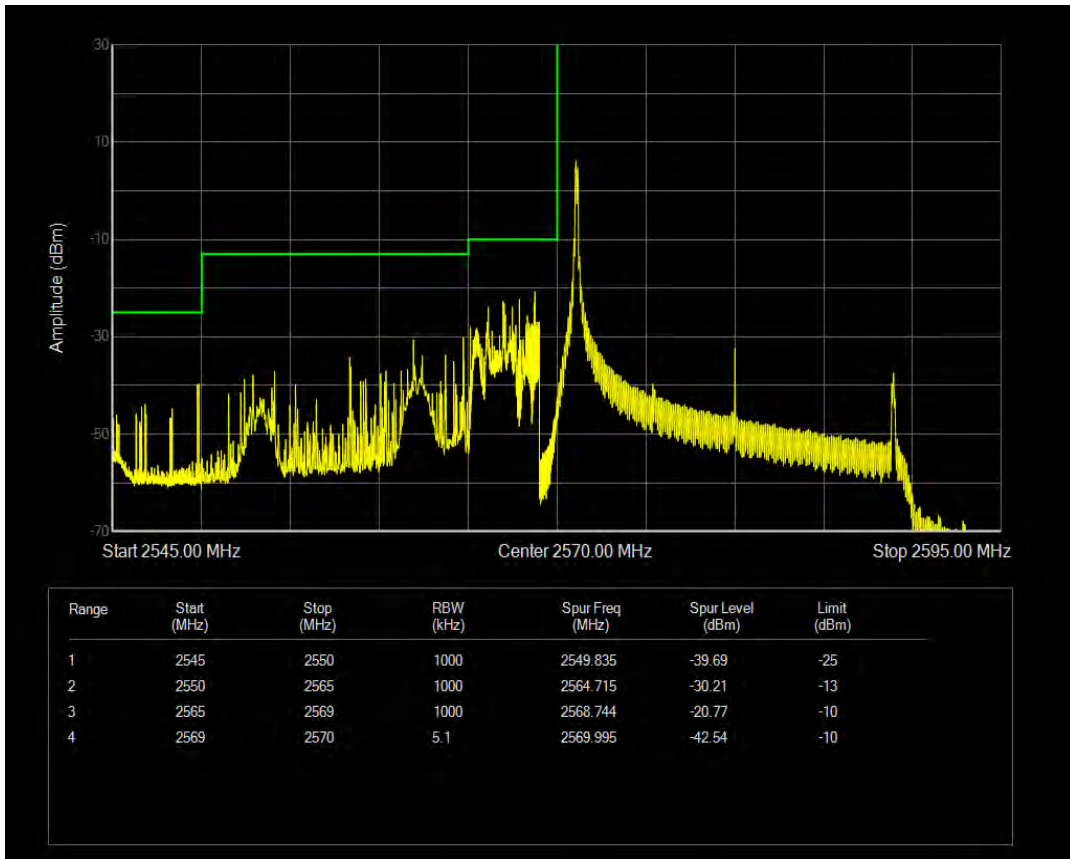

Band38 16QAM BW=20MHz Channel=37850 RB Size=1 Position=#Max