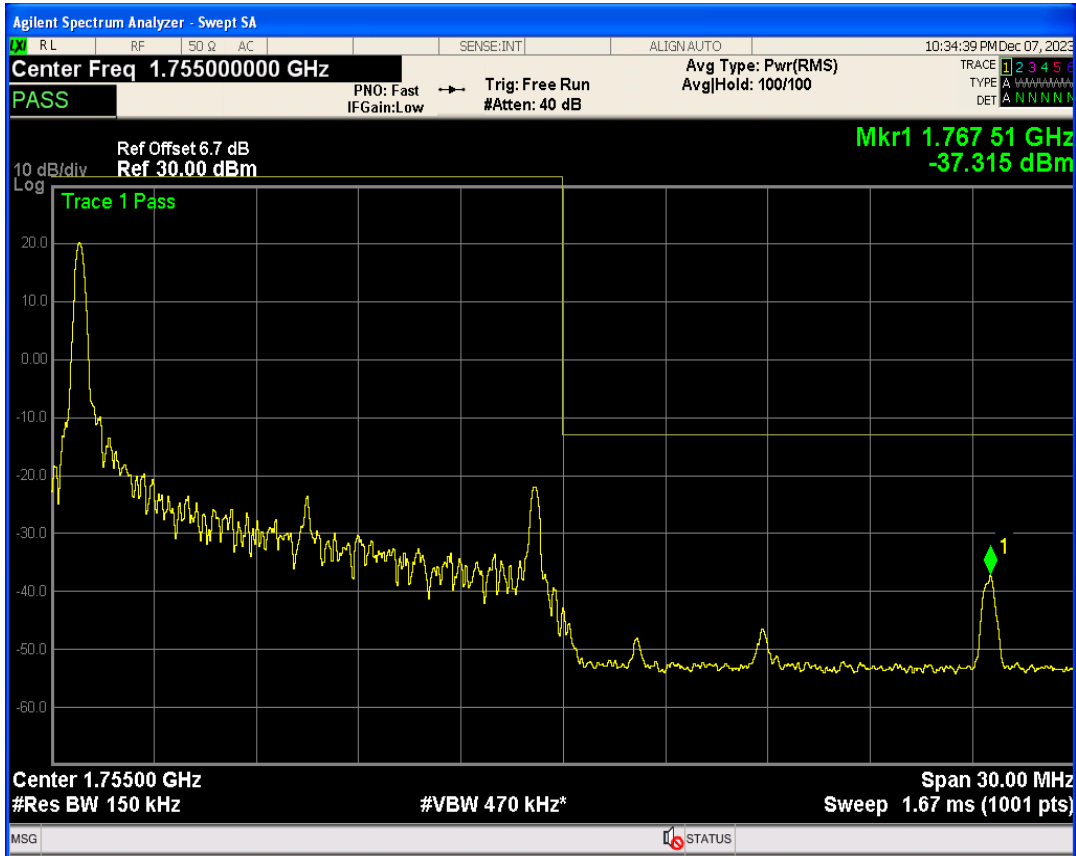

Band4 QPSK BW=15MHz Channel=20325 RB Size=1 Position=#Max