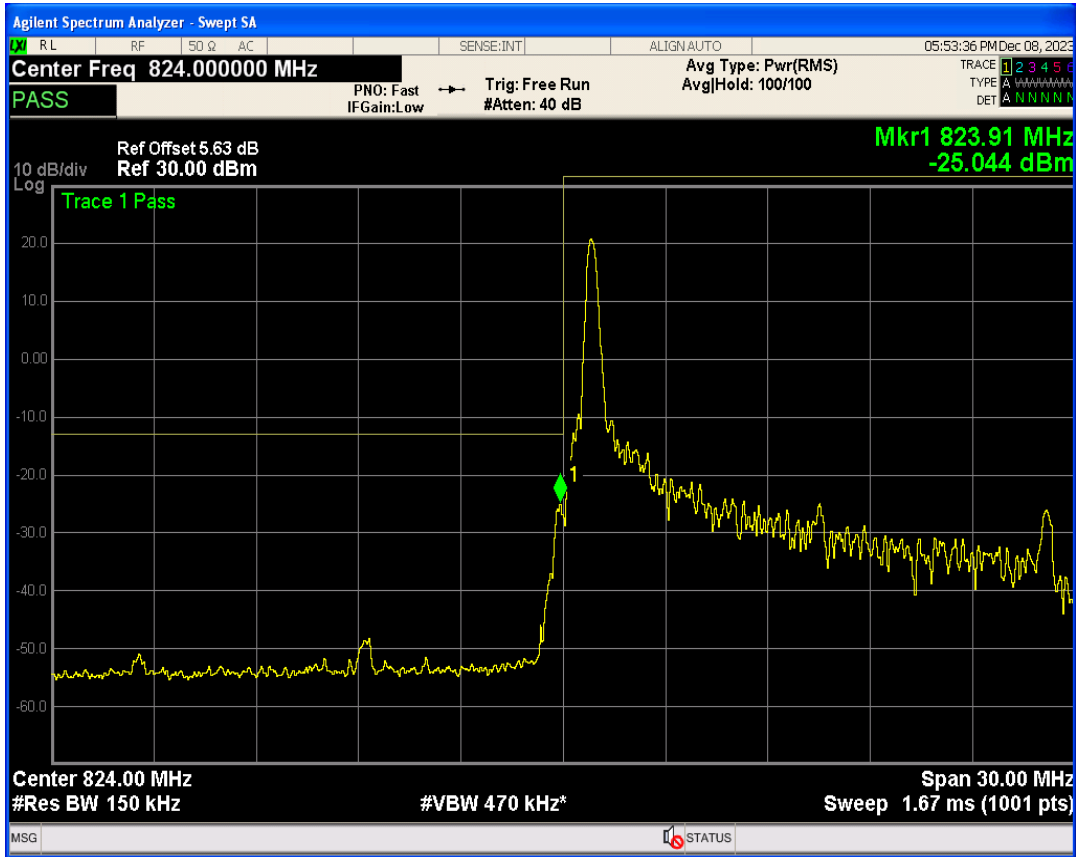

Band26b 16QAM BW=15MHz Channel=26865 RB Size=1 Position=#Max