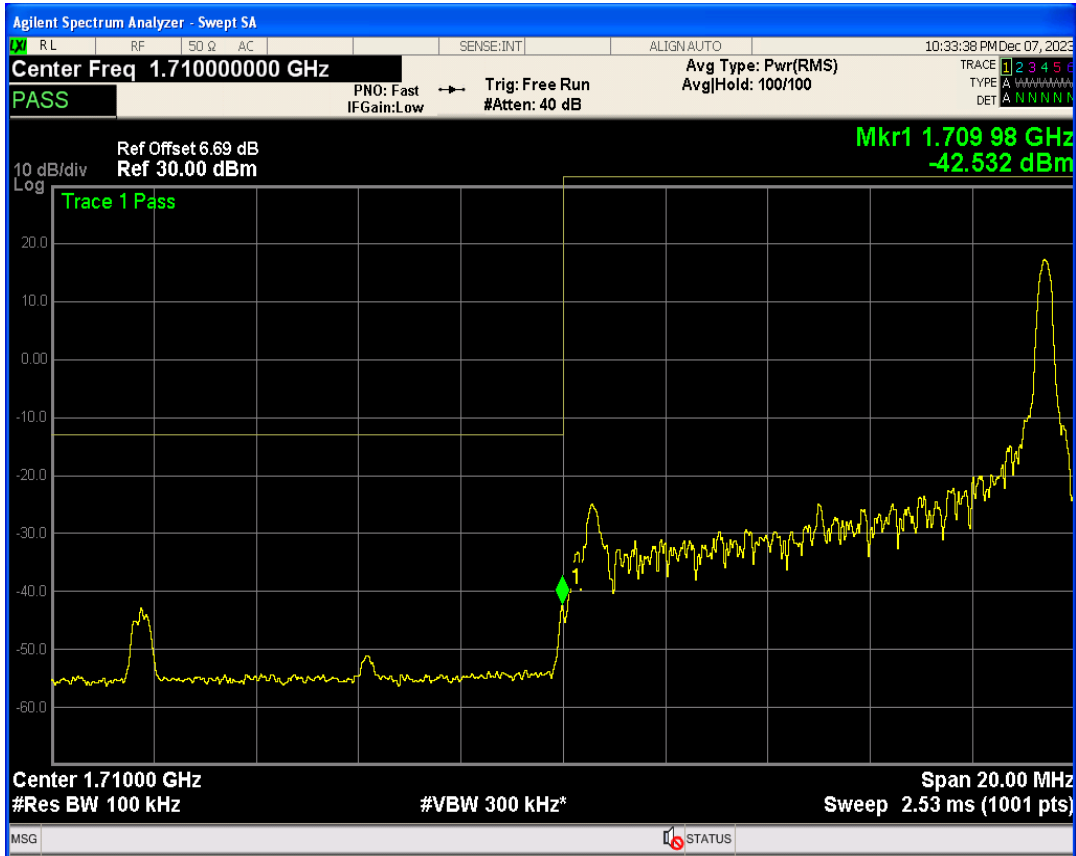

Band4 QPSK BW=10MHz Channel=20000 RB Size=1 Position=#Max

Band4 QPSK BW=10MHz Channel=20000 RB Size=50 Position=#0

Band4 16QAM BW=10MHz Channel=20000 RB Size=1 Position=#0

Band4 16QAM BW=10MHz Channel=20000 RB Size=1 Position=#Max