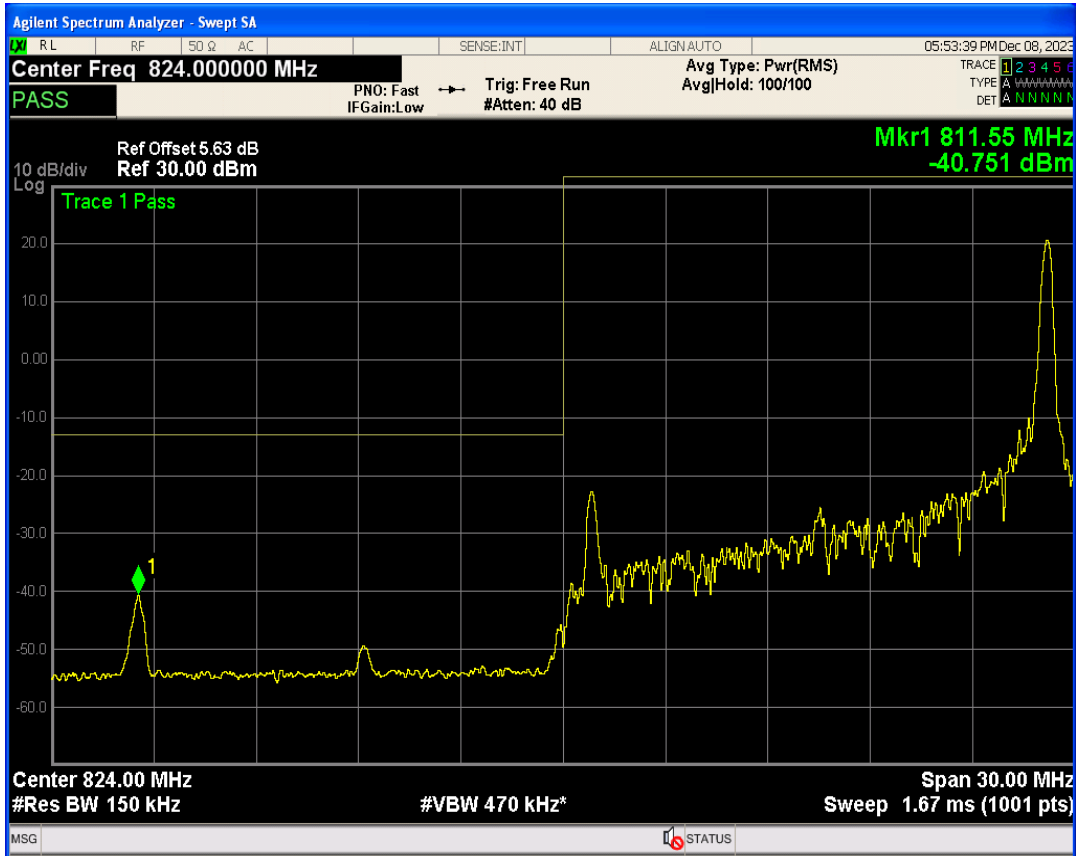

Band26b QPSK BW=15MHz Channel=26865 RB Size=1 Position=#Max

Band26b QPSK BW=15MHz Channel=26865 RB Size=75 Position=#0

Band26b 16QAM BW=15MHz Channel=26865 RB Size=1 Position=#0

Band26b 16QAM BW=15MHz Channel=26865 RB Size=1 Position=#Max