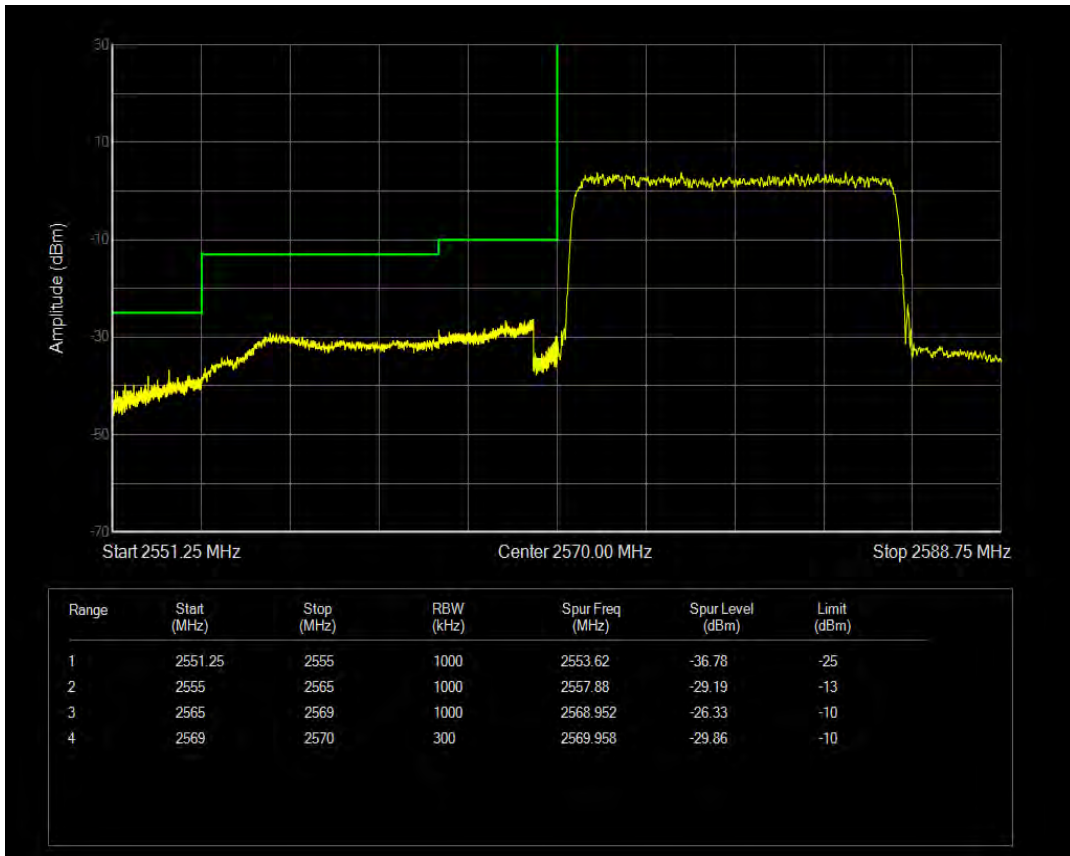

Band38 16QAM BW=15MHz Channel=37825 RB Size=1 Position=#0