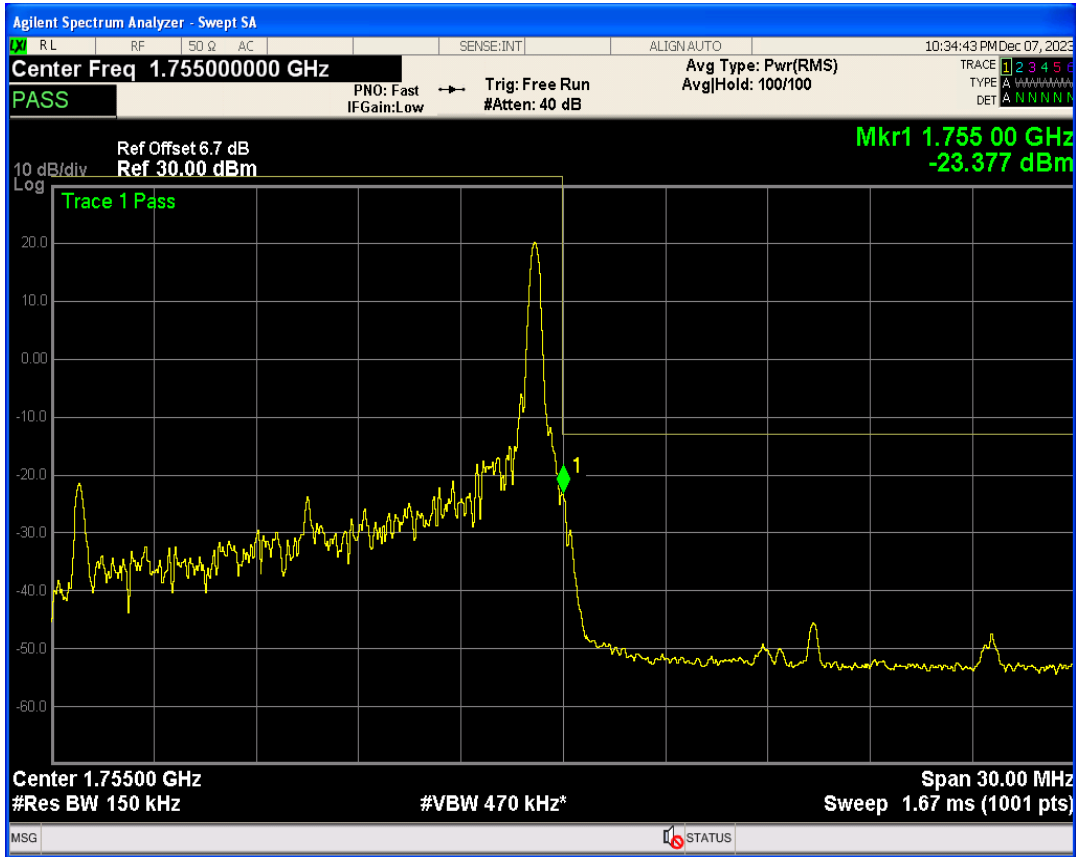

Band4 QPSK BW=15MHz Channel=20325 RB Size=75 Position=#0