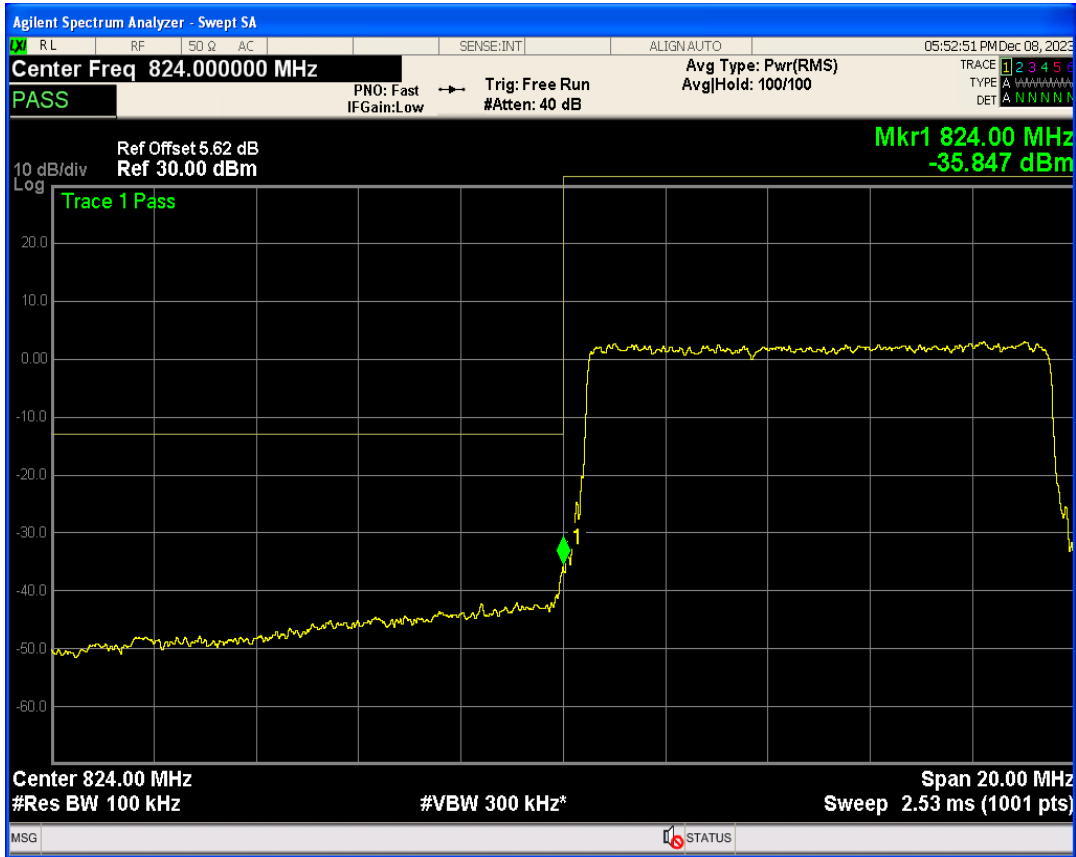

Band26b 16QAM BW=10MHz Channel=26840 RB Size=50 Position=#0