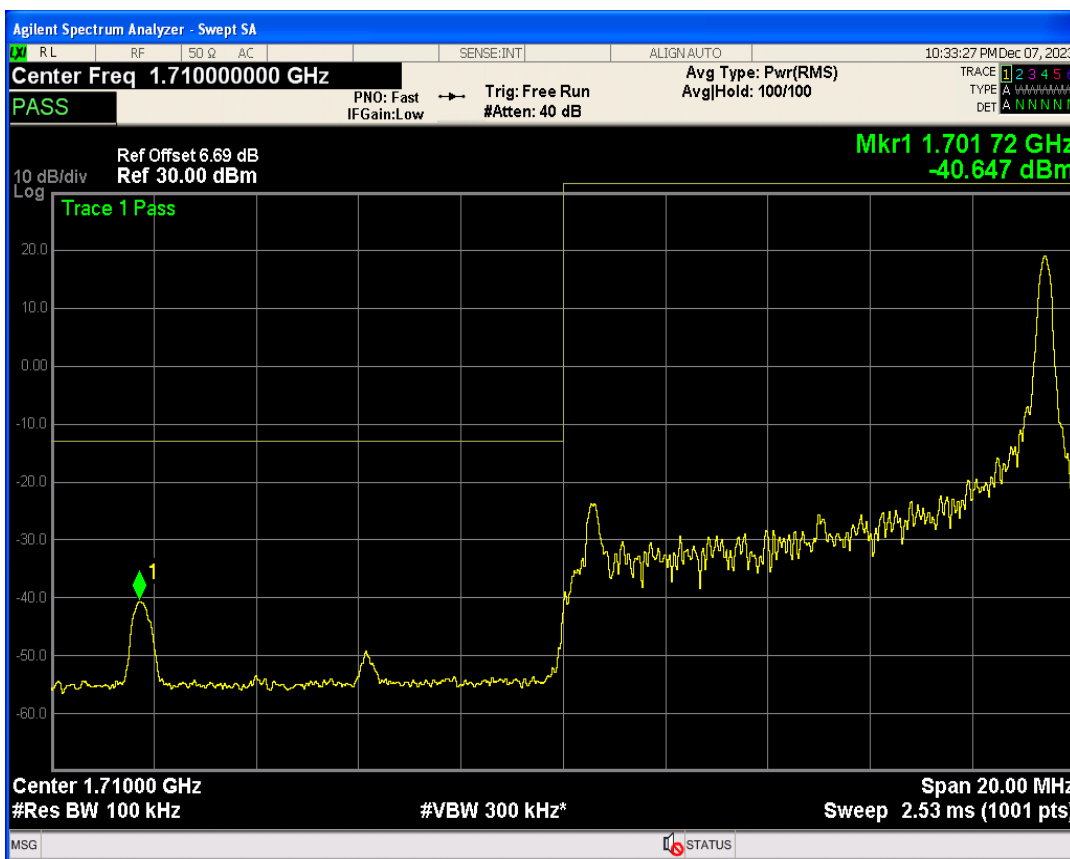

Band4 QPSK BW=10MHz Channel=20000 RB Size=1 Position=#Max