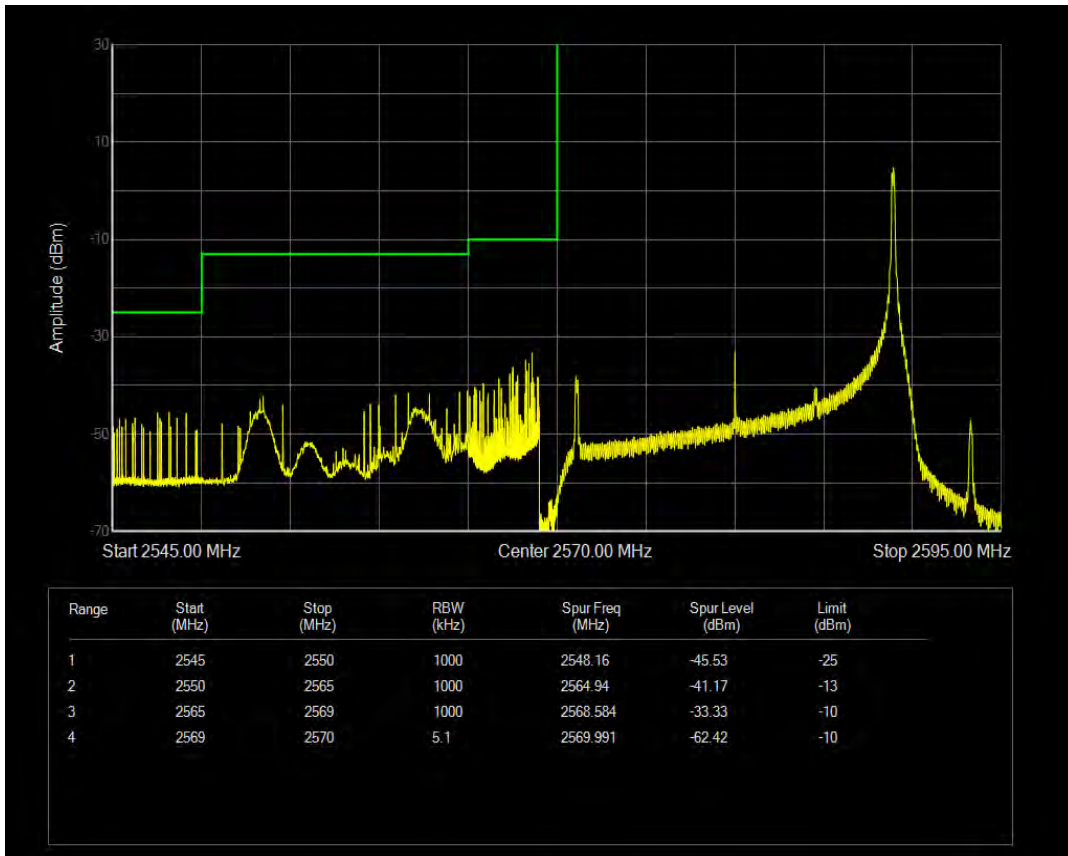

Band38 QPSK BW=20MHz Channel=37850 RB Size=100 Position=#0