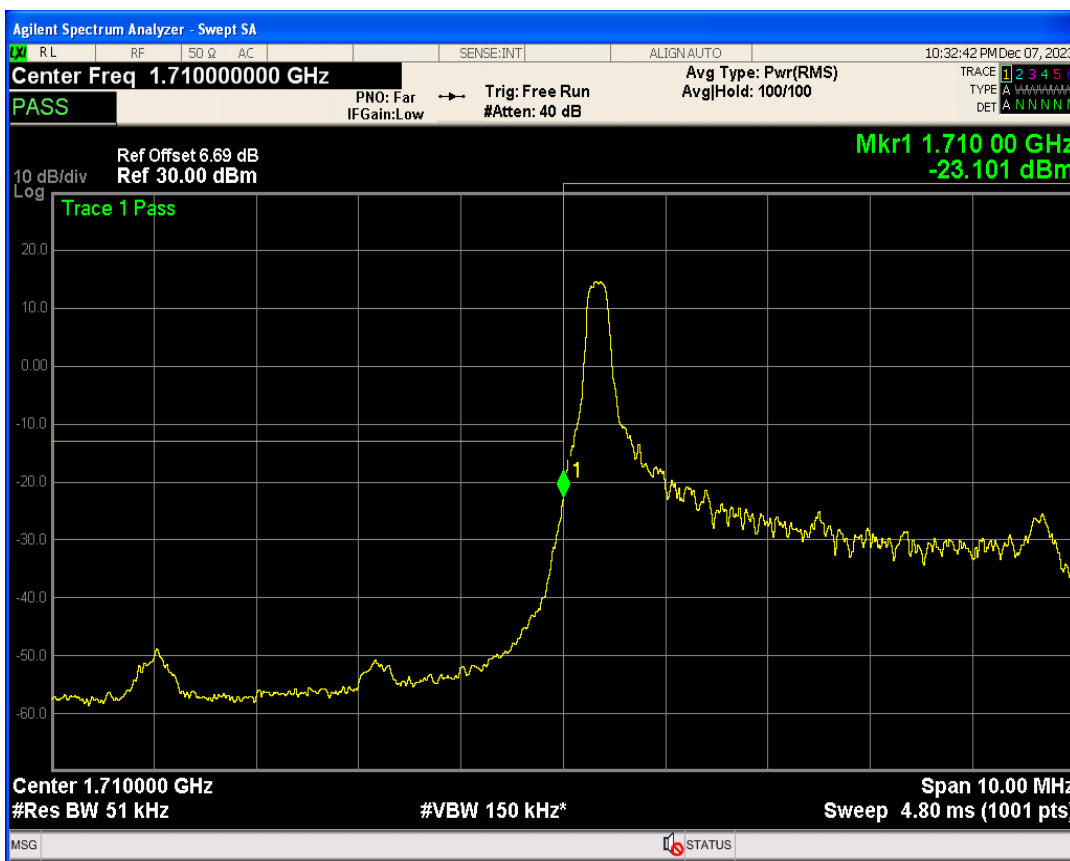

Band4 16QAM BW=5MHz Channel=19975 RB Size=1 Position=#Max