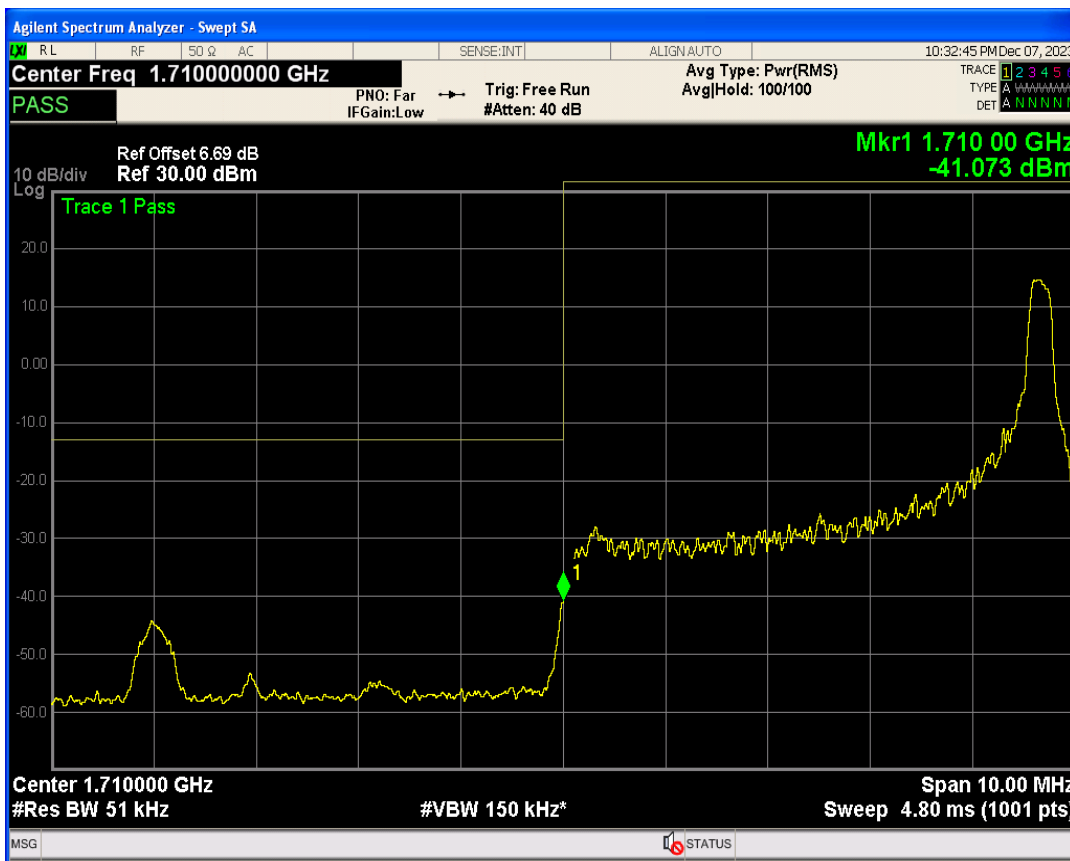

Band4 QPSK BW=5MHz Channel=19975 RB Size=1 Position=#Max

Band4 QPSK BW=5MHz Channel=19975 RB Size=25 Position=#0

Band4 16QAM BW=5MHz Channel=19975 RB Size=1 Position=#0

Band4 16QAM BW=5MHz Channel=19975 RB Size=1 Position=#Max