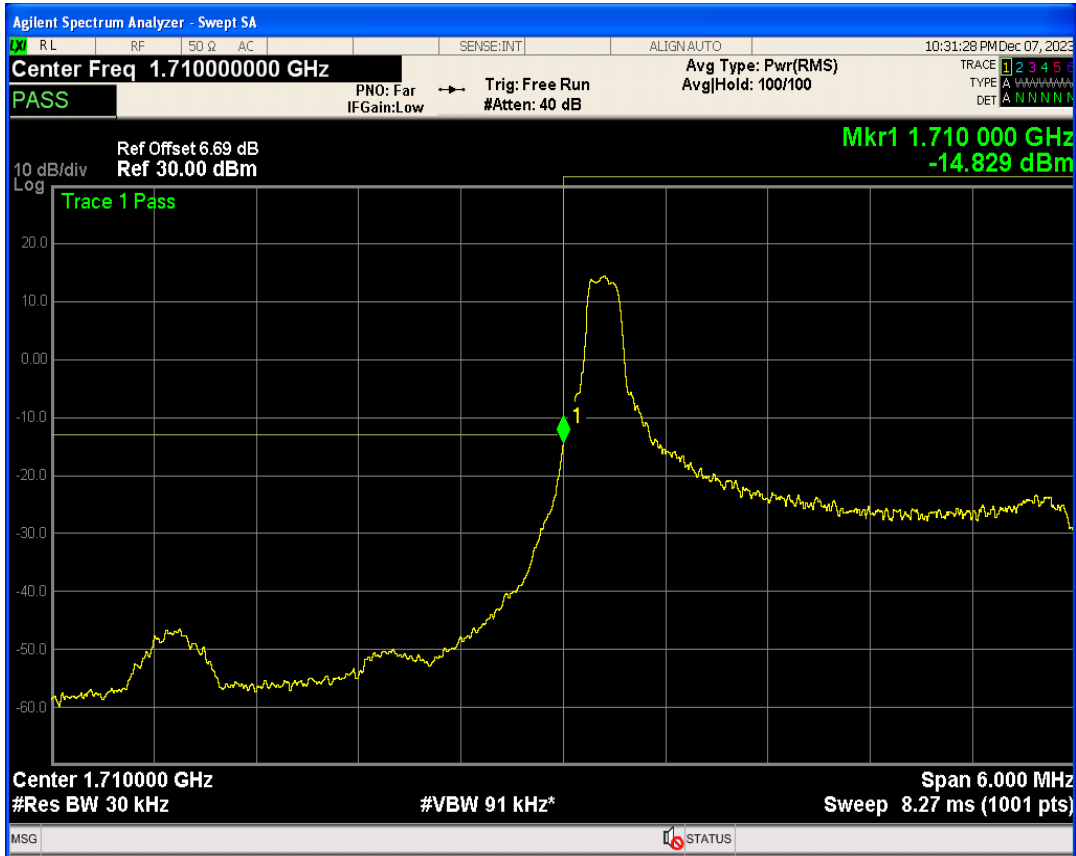

Band4 16QAM BW=1.4MHz Channel=20393 RB Size=1 Position=#0

Band4 16QAM BW=1.4MHz Channel=20393 RB Size=1 Position=#Max

Band4 16QAM BW=1.4MHz Channel=20393 RB Size=6 Position=#0

Band4 QPSK BW=3MHz Channel=19965 RB Size=1 Position=#0