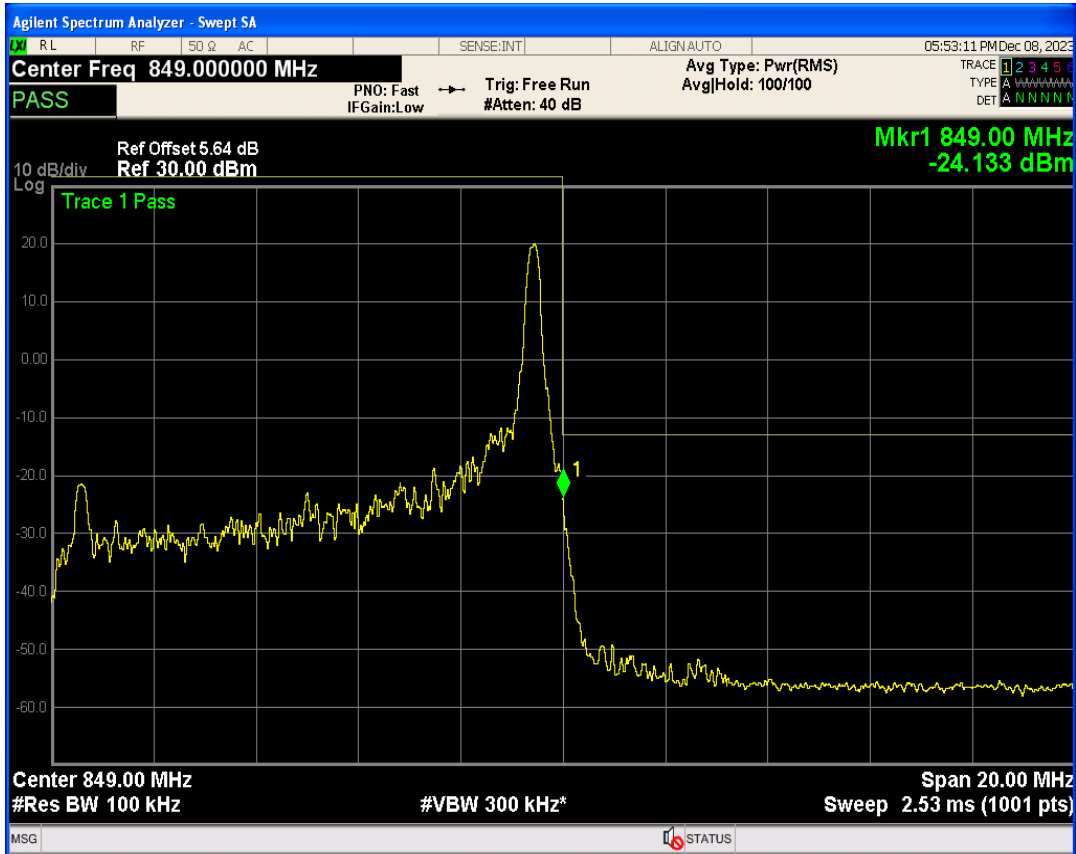

Band26b 16QAM BW=10MHz Channel=26990 RB Size=50 Position=#0

Band26b 16QAM BW=10MHz Channel=26990 RB Size=1 Position=#Max