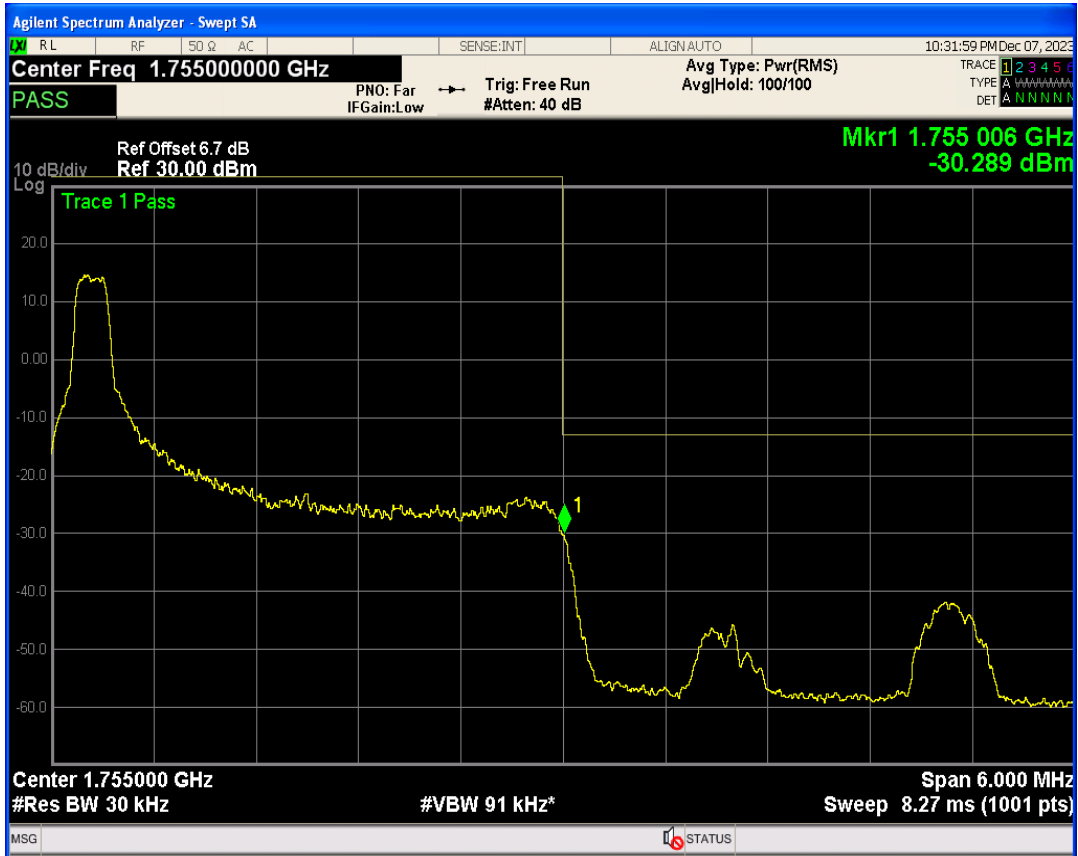

Band4 QPSK BW=3MHz Channel=20385 RB Size=1 Position=#Max