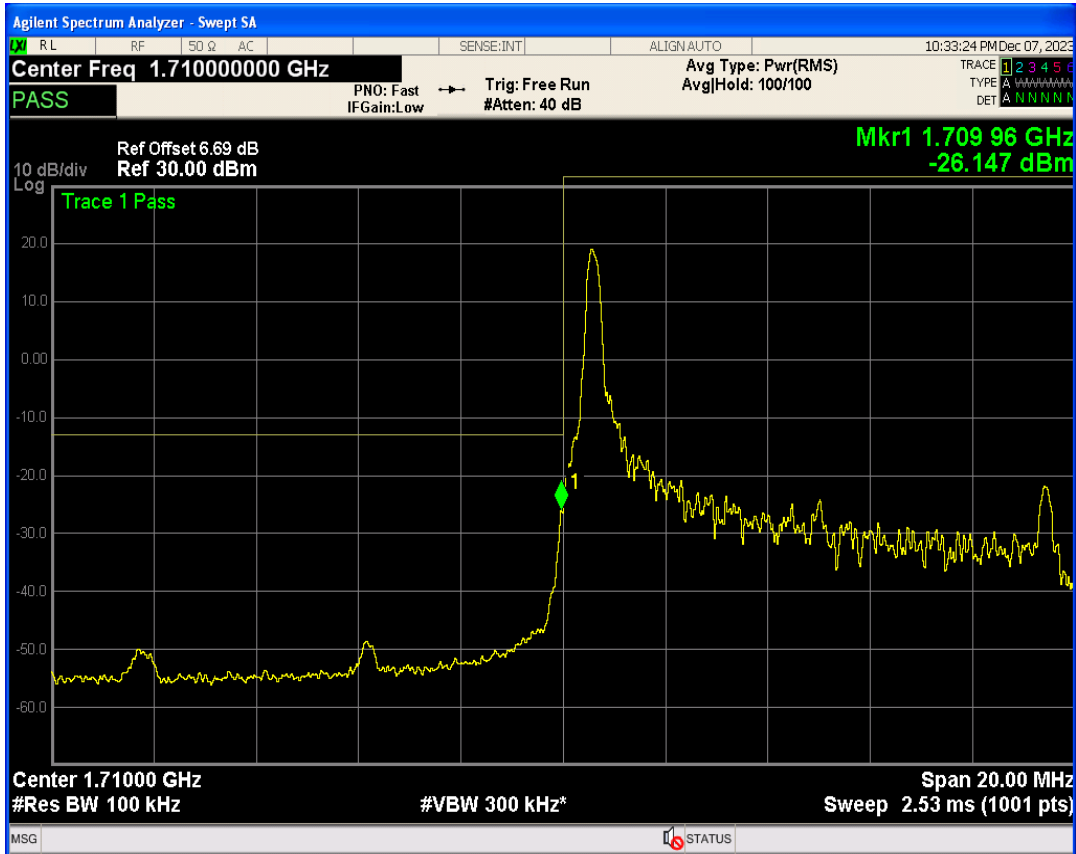

Band4 16QAM BW=5MHz Channel=20375 RB Size=1 Position=#0

Band4 16QAM BW=5MHz Channel=20375 RB Size=1 Position=#Max

Band4 16QAM BW=5MHz Channel=20375 RB Size=25 Position=#0

Band4 QPSK BW=10MHz Channel=20000 RB Size=1 Position=#0