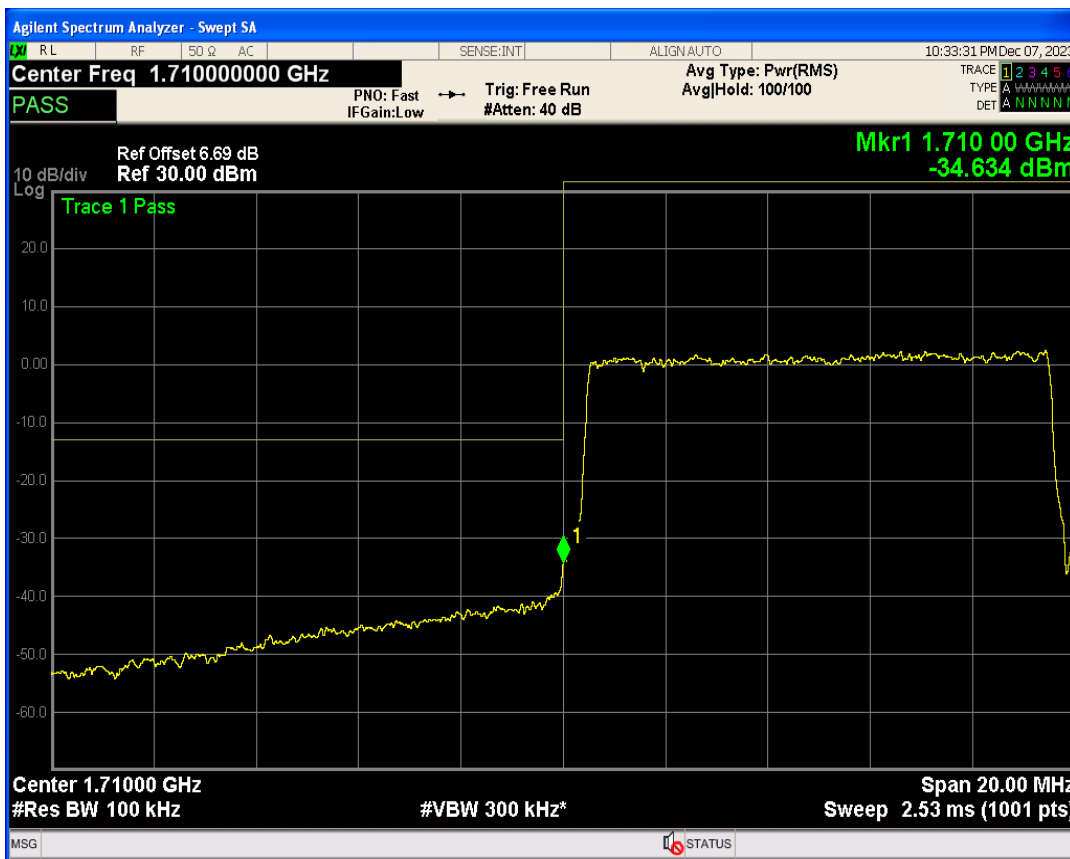

Band4 16QAM BW=10MHz Channel=20000 RB Size=1 Position=#0

Band4 QPSK BW=10MHz Channel=20000 RB Size=50 Position=#0