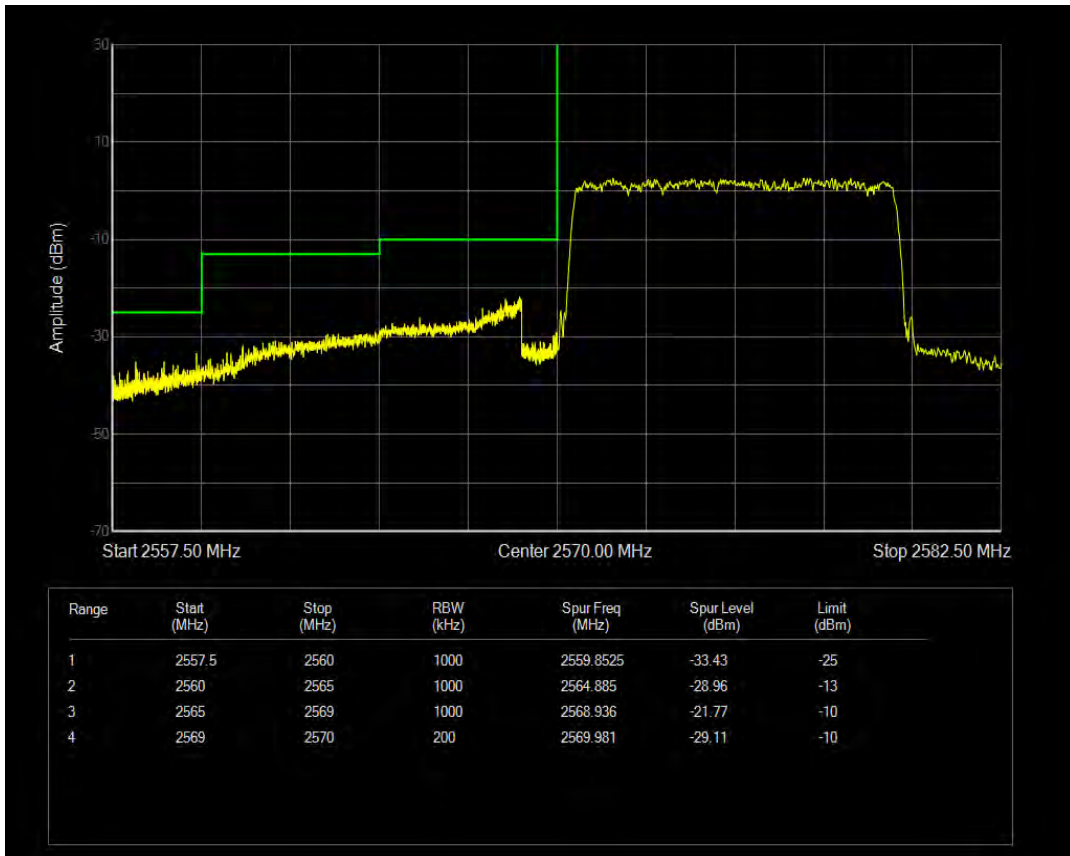

Band38 QPSK BW=10MHz Channel=38200 RB Size=1 Position=#0