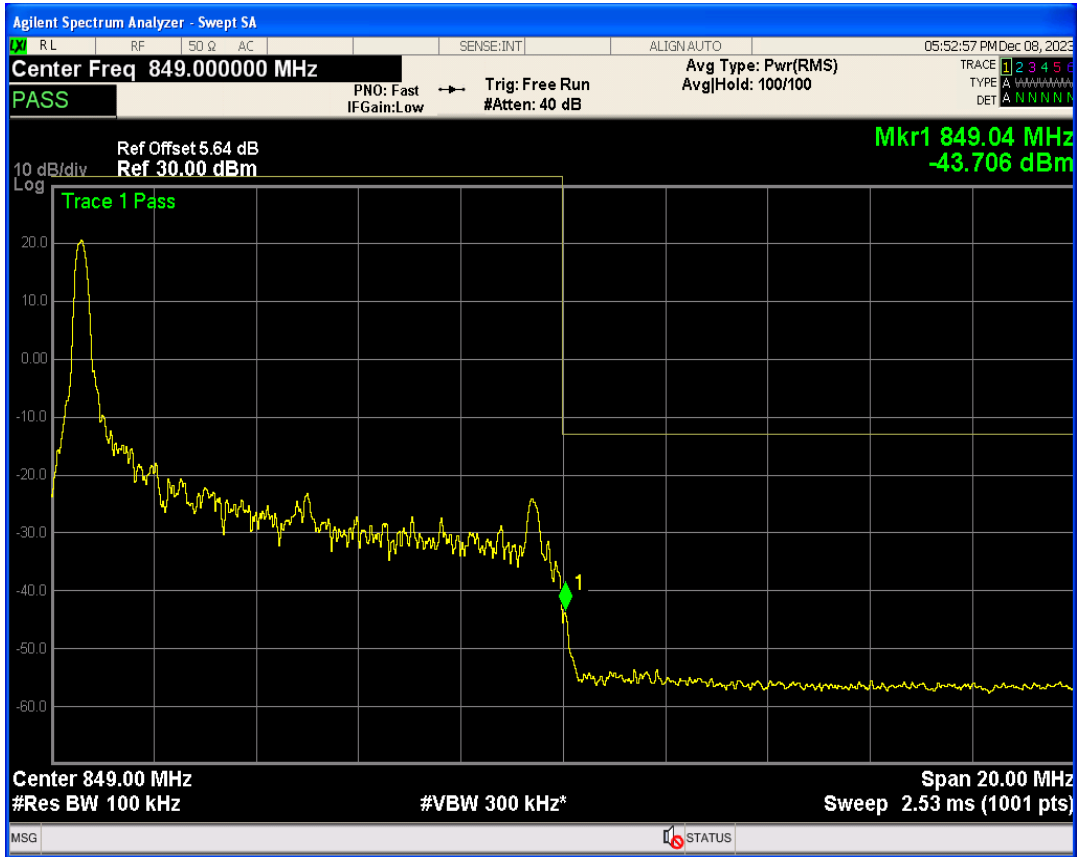

Band26b QPSK BW=10MHz Channel=26990 RB Size=1 Position=#0