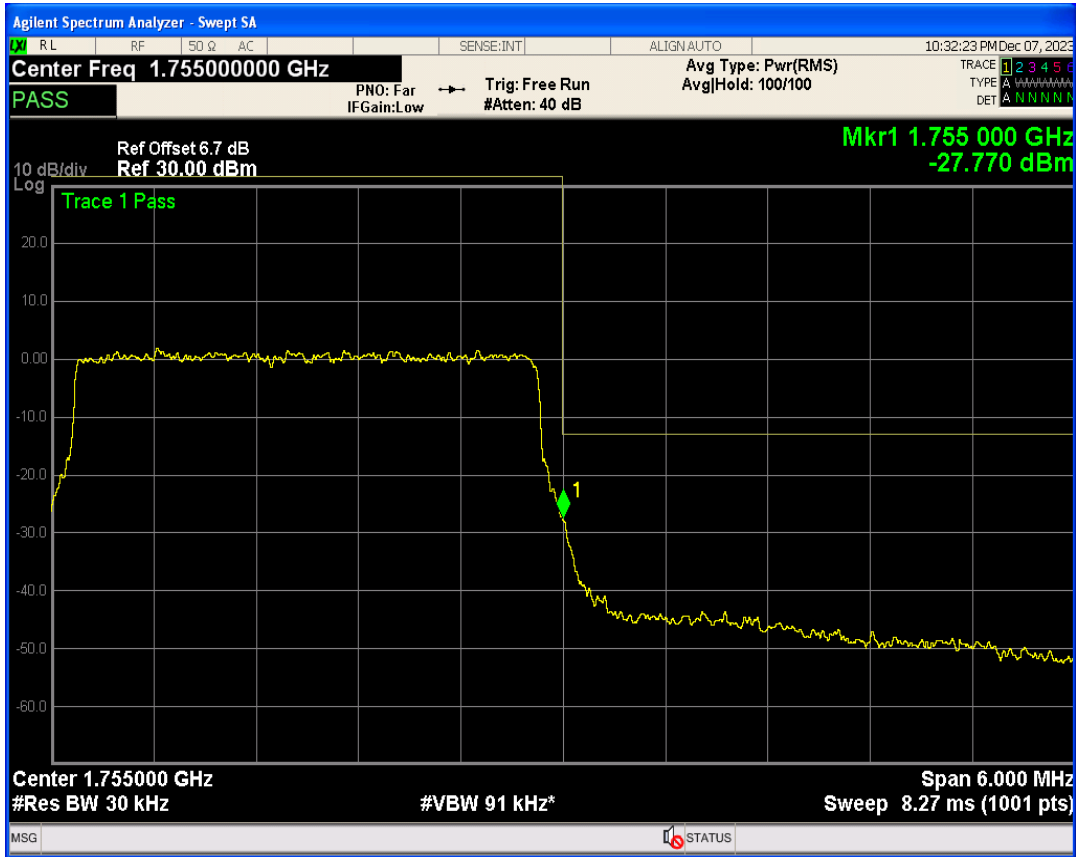

Band4 QPSK BW=5MHz Channel=19975 RB Size=1 Position=#0