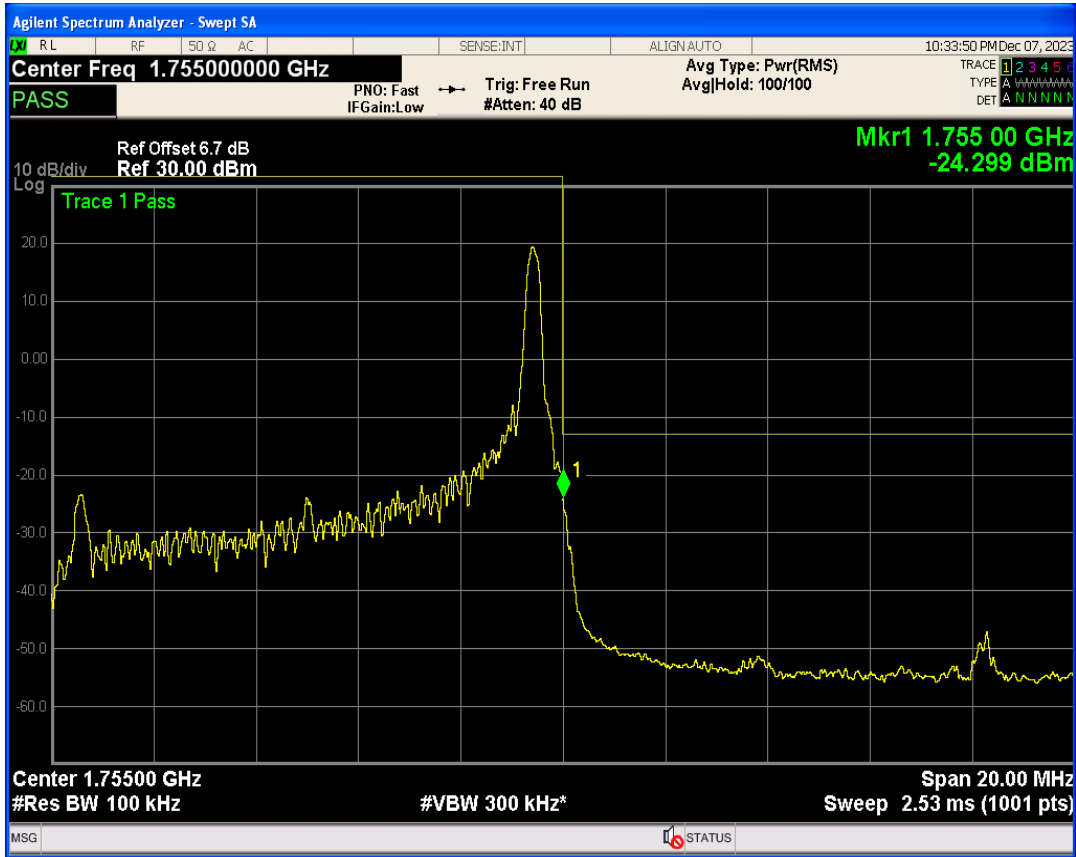

Band4 QPSK BW=10MHz Channel=20350 RB Size=1 Position=#Max