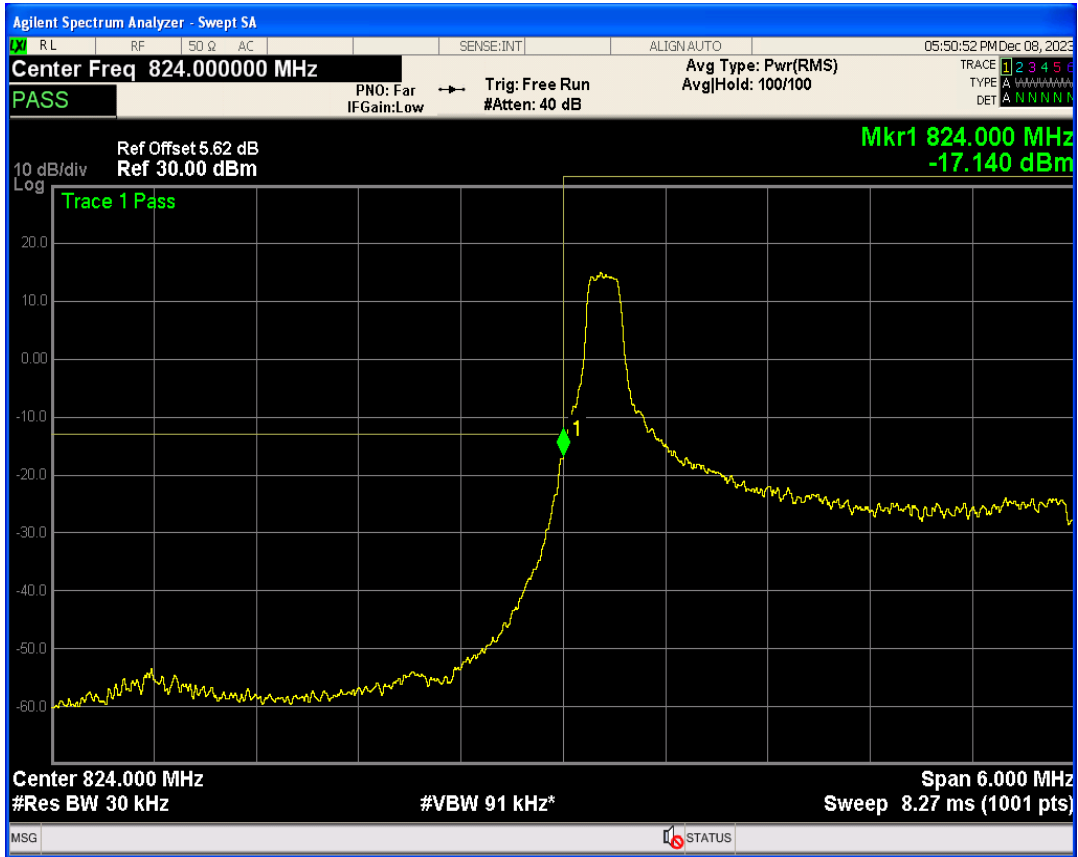

Band26b 16QAM BW=3MHz Channel=26805 RB Size=1 Position=#0