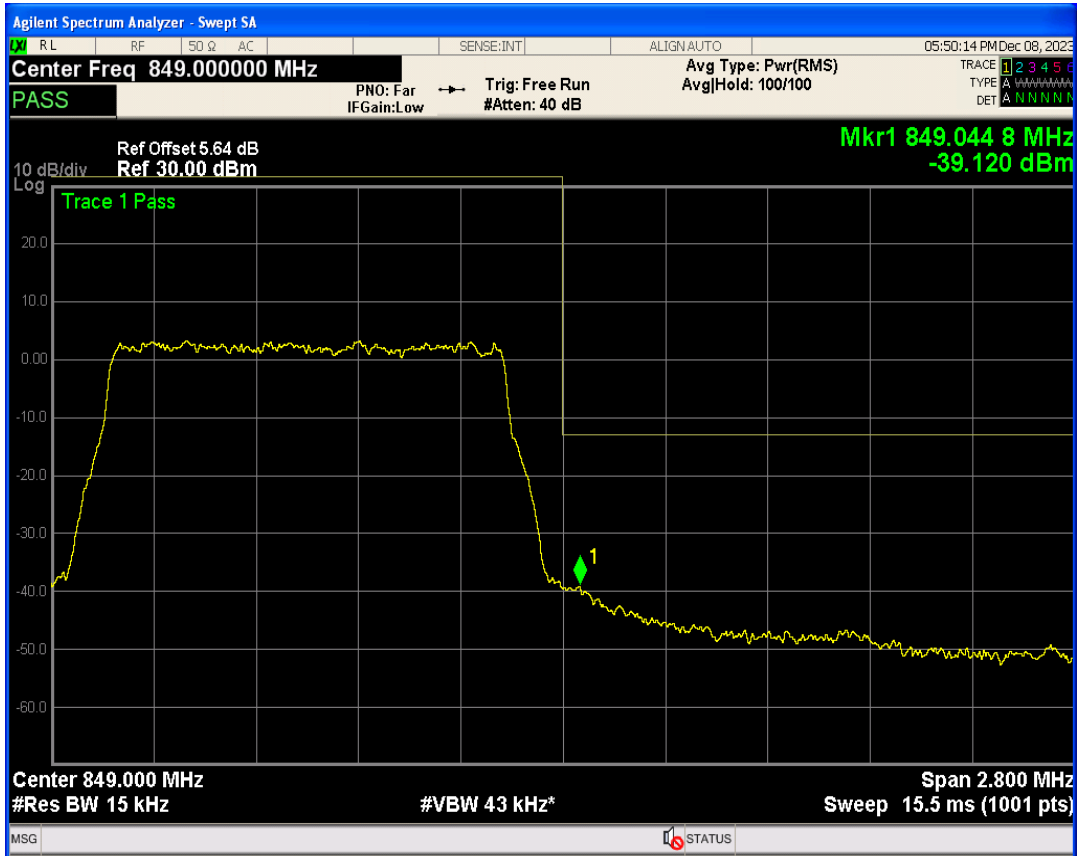

Band26b 16QAM BW=1.4MHz Channel=26797 RB Size=6 Position=#0

Band26b QPSK BW=1.4MHz Channel=27033 RB Size=1 Position=#Max

Band26b QPSK BW=1.4MHz Channel=27033 RB Size=1 Position=#0

Band26b QPSK BW=1.4MHz Channel=27033 RB Size=6 Position=#0

Band26b 16QAM BW=1.4MHz Channel=27033 RB Size=1 Position=#0

Band26b 16QAM BW=1.4MHz Channel=27033 RB Size=1 Position=#Max

Band26b 16QAM BW=1.4MHz Channel=27033 RB Size=6 Position=#0

Band26b QPSK BW=3MHz Channel=26805 RB Size=1 Position=#Max