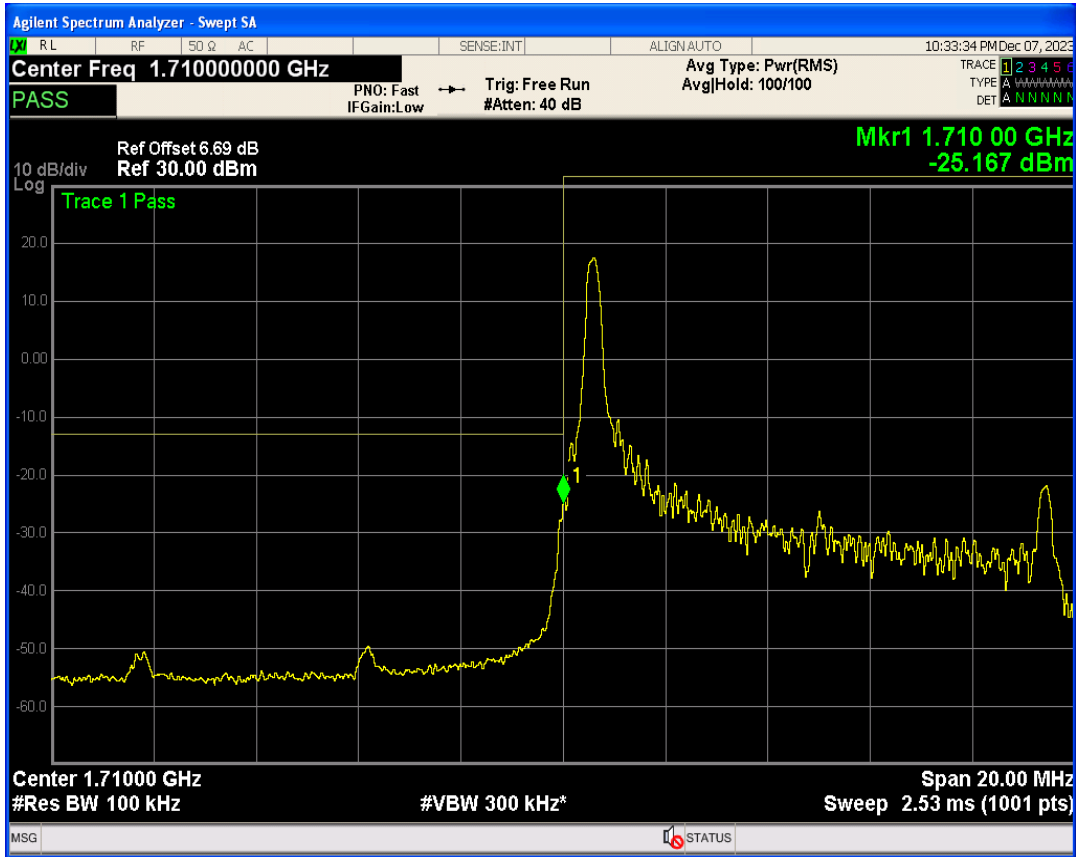

Band4 16QAM BW=10MHz Channel=20000 RB Size=1 Position=#Max