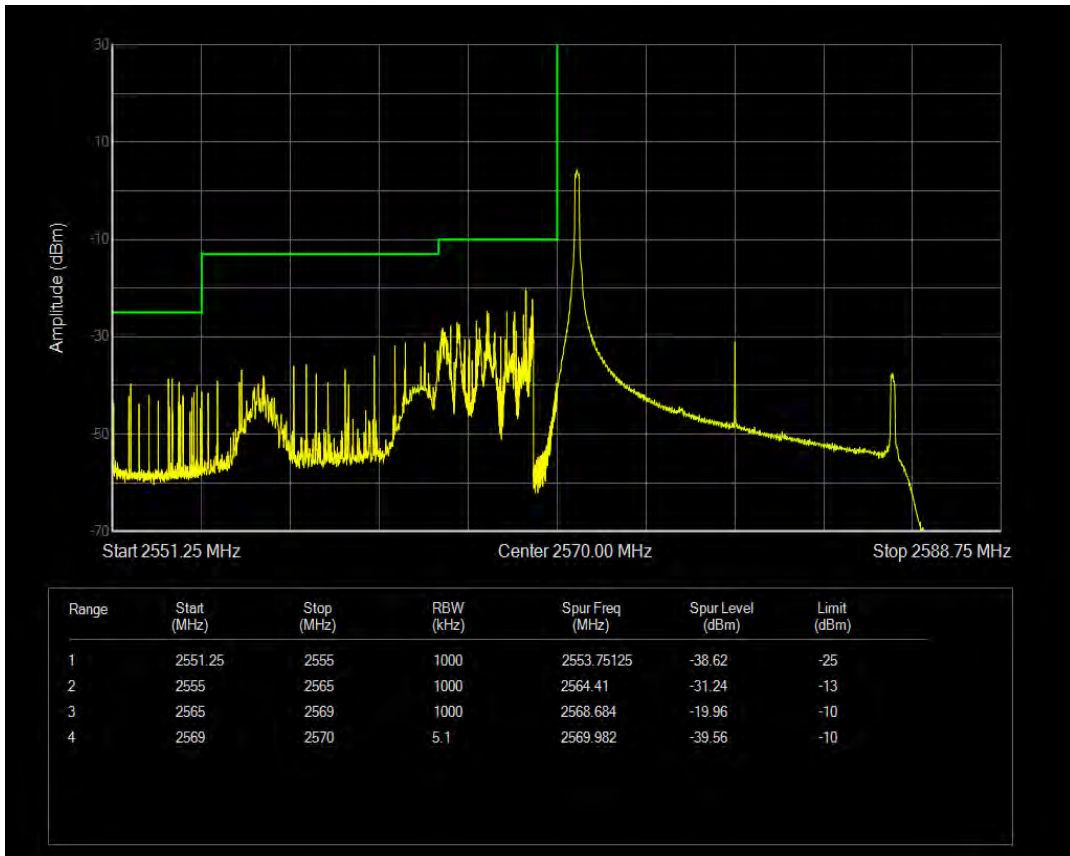

Band38 QPSK BW=15MHz Channel=37825 RB Size=75 Position=#0