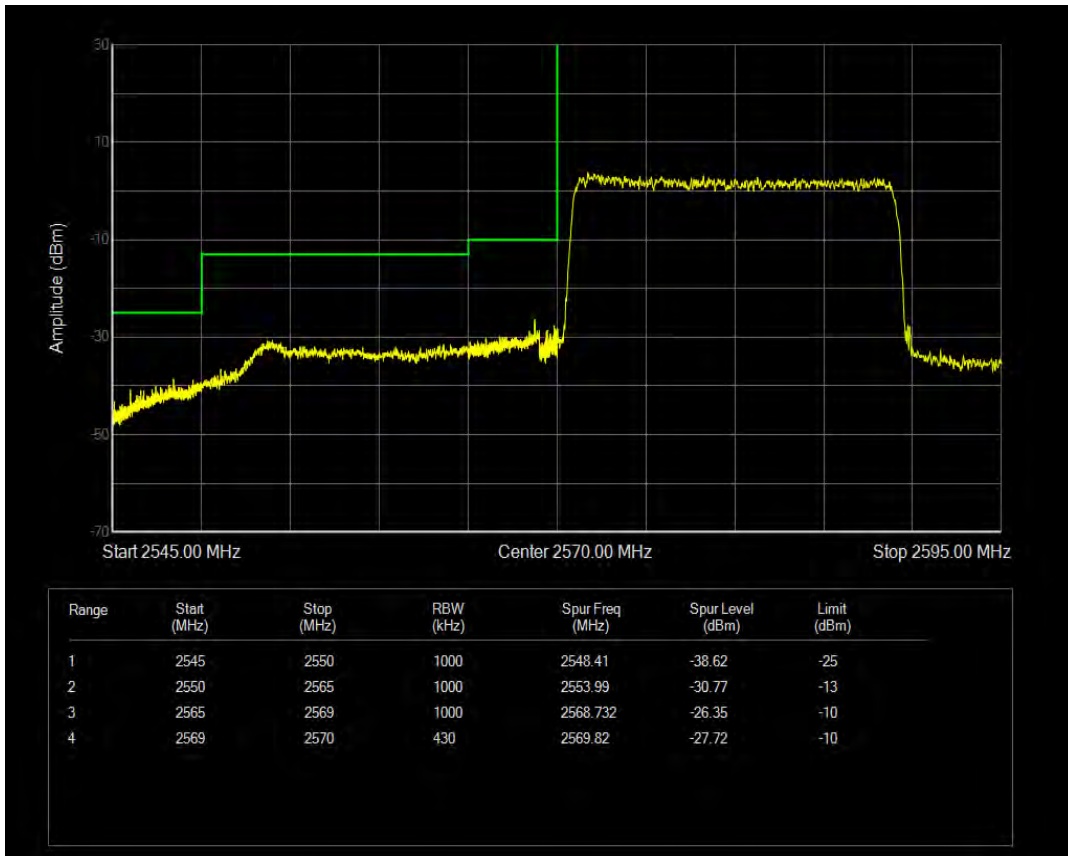

Band38 16QAM BW=20MHz Channel=37850 RB Size=1 Position=#0