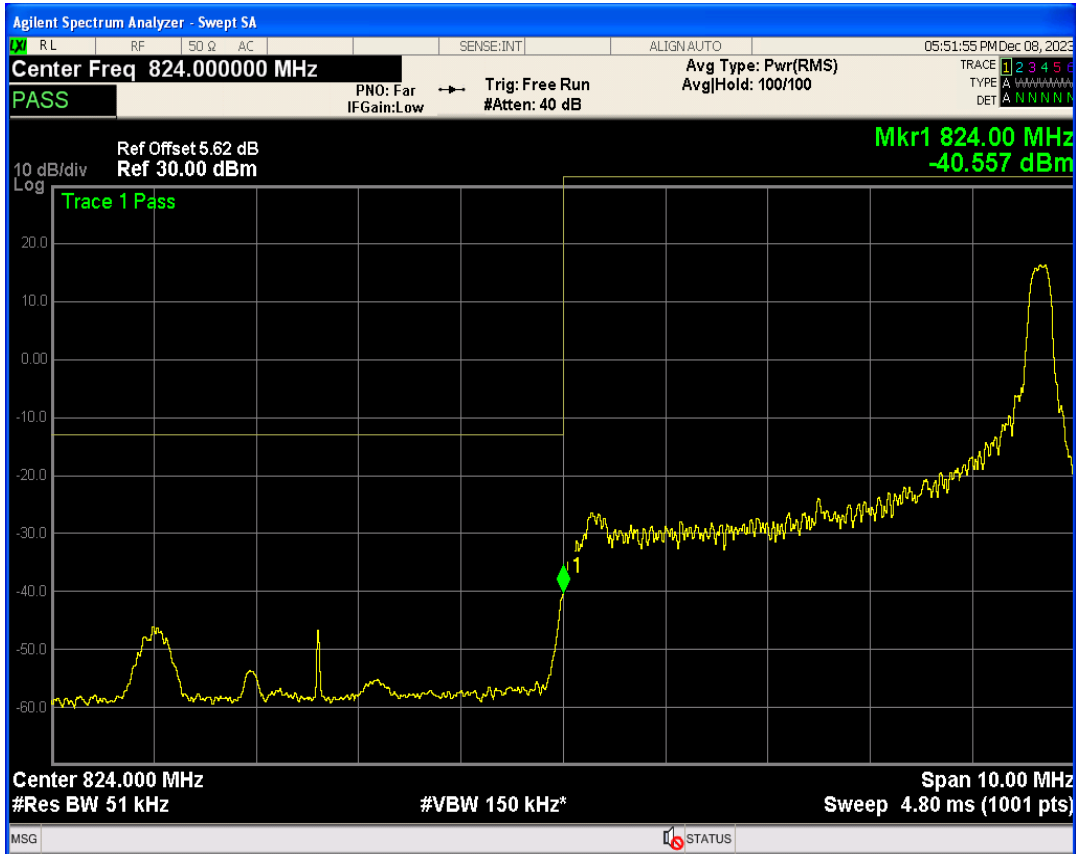

Band26b QPSK BW=5MHz Channel=26815 RB Size=1 Position=#0

Band26b QPSK BW=5MHz Channel=26815 RB Size=25 Position=#0

Band26b 16QAM BW=5MHz Channel=26815 RB Size=1 Position=#0

Band26b 16QAM BW=5MHz Channel=26815 RB Size=1 Position=#Max