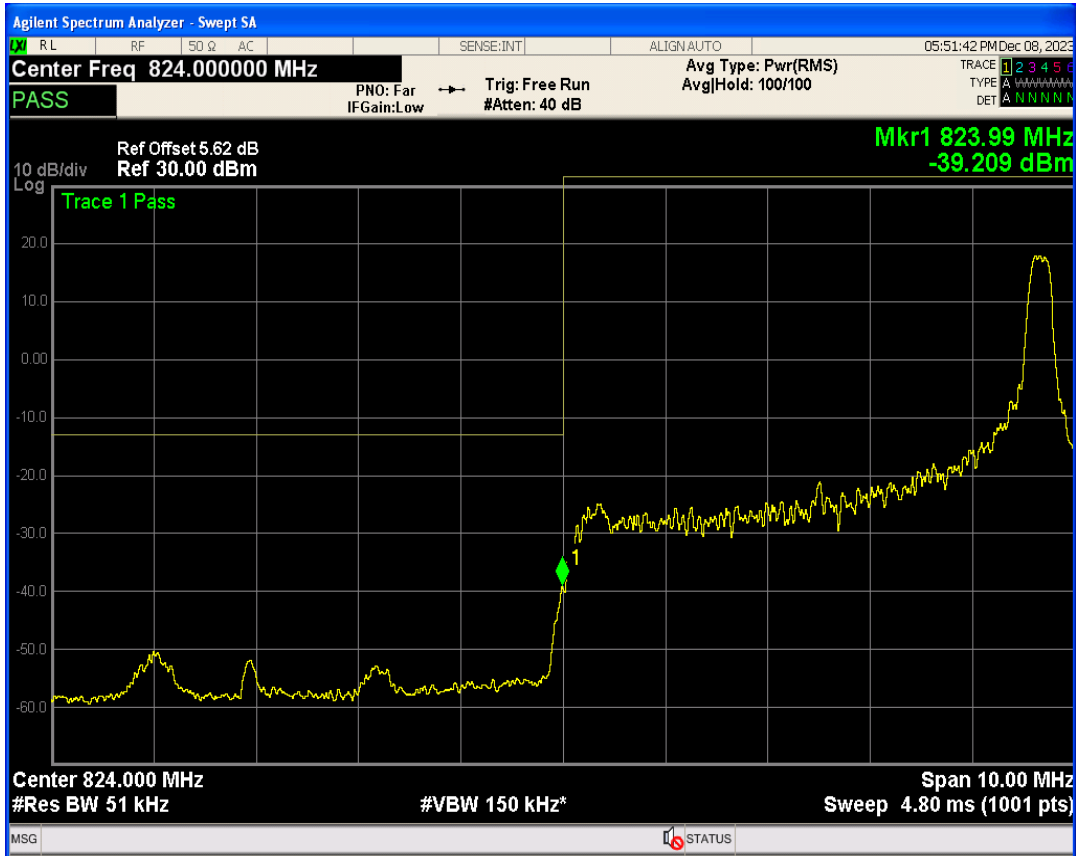

Band26b 16QAM BW=3MHz Channel=27025 RB Size=1 Position=#0

Band26b 16QAM BW=3MHz Channel=27025 RB Size=1 Position=#Max

Band26b 16QAM BW=3MHz Channel=27025 RB Size=15 Position=#0

Band26b QPSK BW=5MHz Channel=26815 RB Size=1 Position=#Max