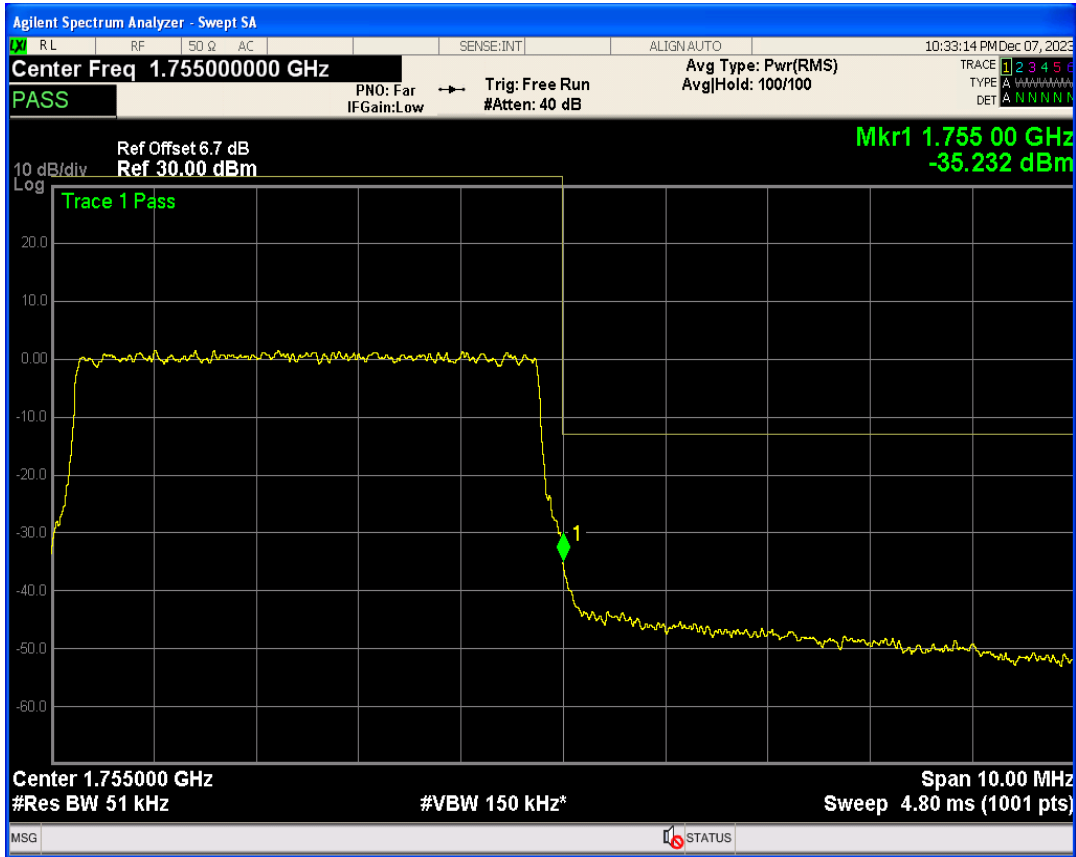

Band4 QPSK BW=10MHz Channel=20000 RB Size=1 Position=#0