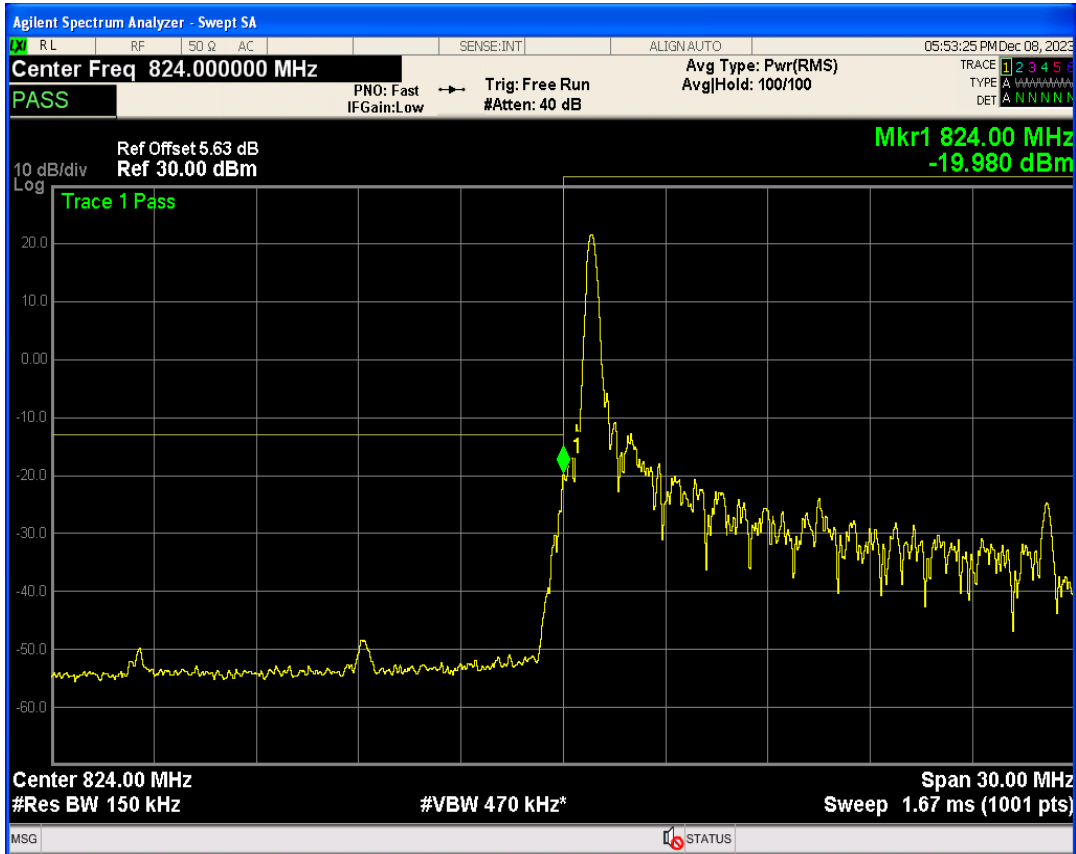

Band26b 16QAM BW=10MHz Channel=26990 RB Size=1 Position=#0

Band26b 16QAM BW=10MHz Channel=26990 RB Size=1 Position=#Max

Band26b 16QAM BW=10MHz Channel=26990 RB Size=50 Position=#0

Band26b QPSK BW=15MHz Channel=26865 RB Size=1 Position=#0