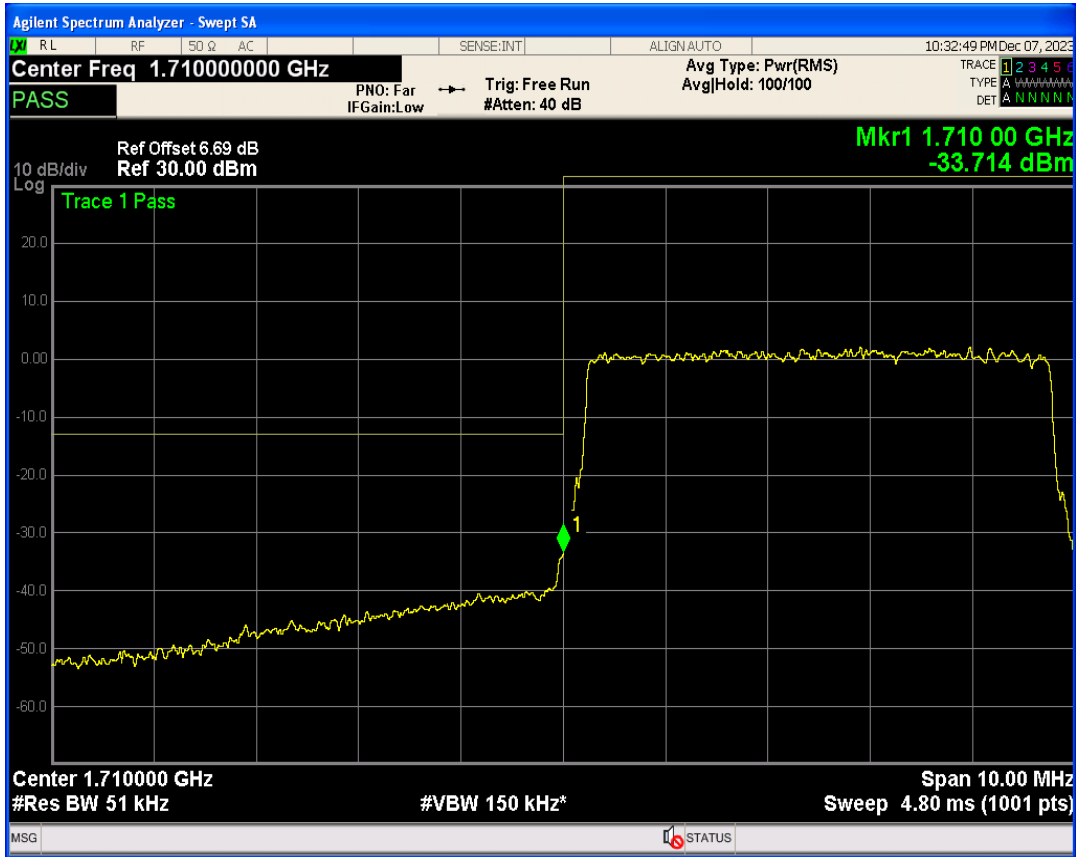

Band4 QPSK BW=5MHz Channel=20375 RB Size=1 Position=#0