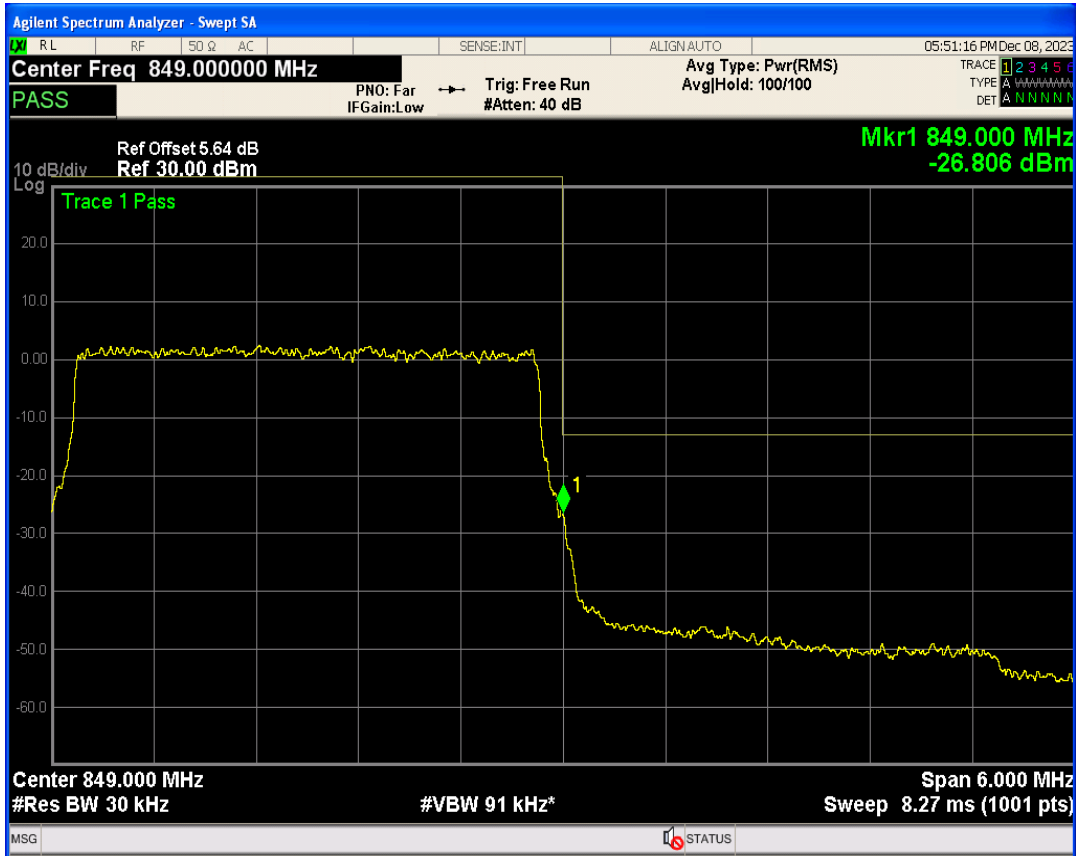

Band26b 16QAM BW=3MHz Channel=26805 RB Size=15 Position=#0

Band26b QPSK BW=3MHz Channel=27025 RB Size=1 Position=#0

Band26b QPSK BW=3MHz Channel=27025 RB Size=1 Position=#Max

Band26b QPSK BW=3MHz Channel=27025 RB Size=15 Position=#0