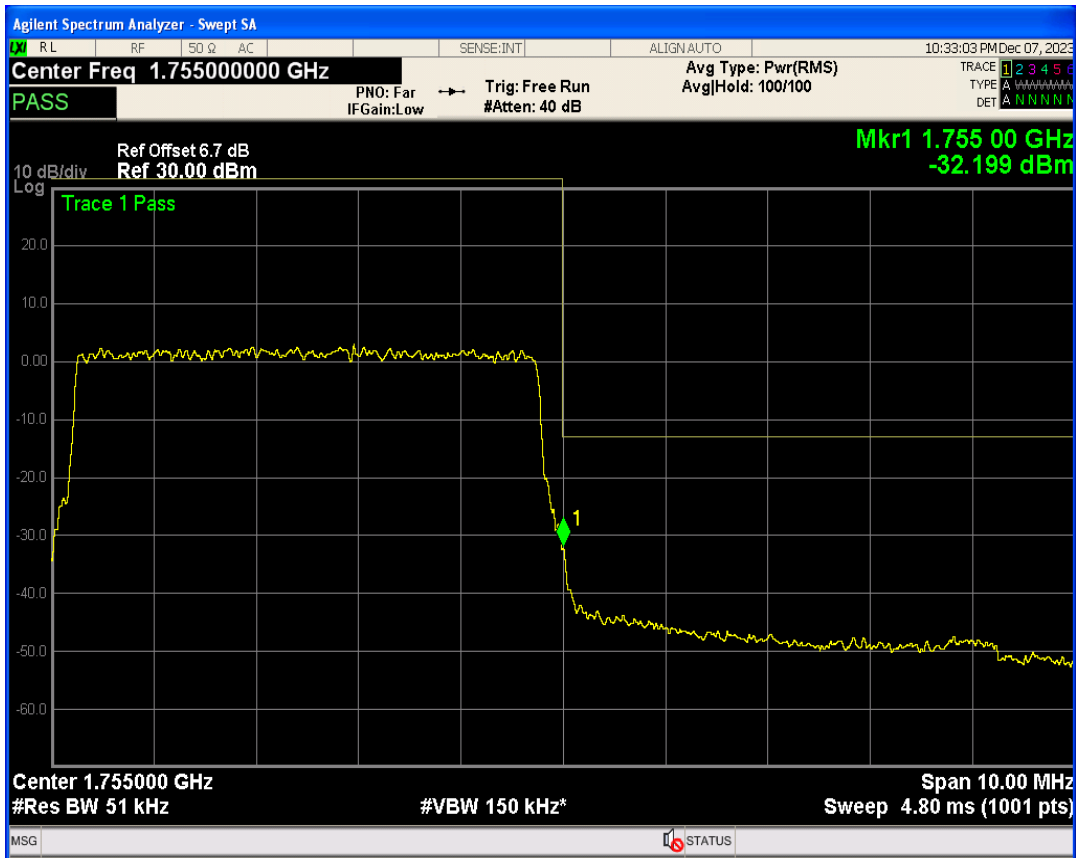

Band4 16QAM BW=5MHz Channel=19975 RB Size=25 Position=#0

Band4 QPSK BW=5MHz Channel=20375 RB Size=1 Position=#0

Band4 QPSK BW=5MHz Channel=20375 RB Size=1 Position=#Max

Band4 QPSK BW=5MHz Channel=20375 RB Size=25 Position=#0