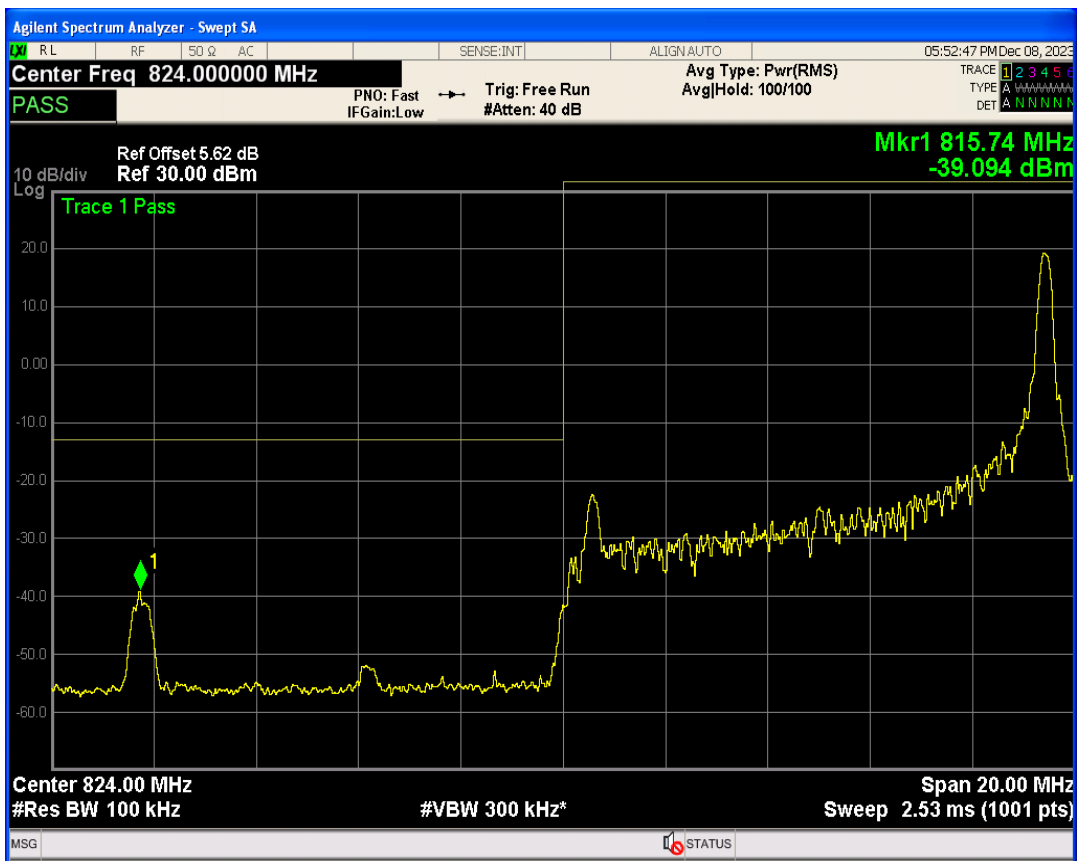

Band26b QPSK BW=10MHz Channel=26840 RB Size=1 Position=#0

Band26b QPSK BW=10MHz Channel=26840 RB Size=50 Position=#0

Band26b 16QAM BW=10MHz Channel=26840 RB Size=1 Position=#0

Band26b 16QAM BW=10MHz Channel=26840 RB Size=1 Position=#Max