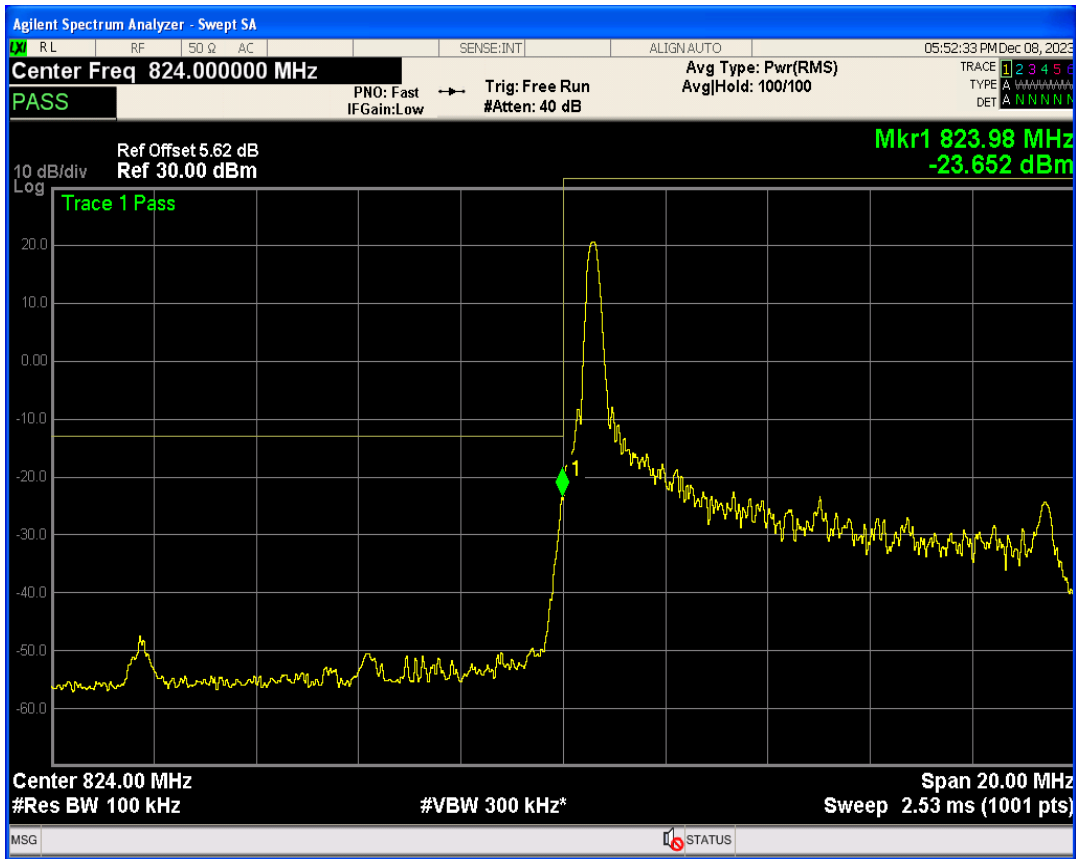

Band26b QPSK BW=10MHz Channel=26840 RB Size=1 Position=#0