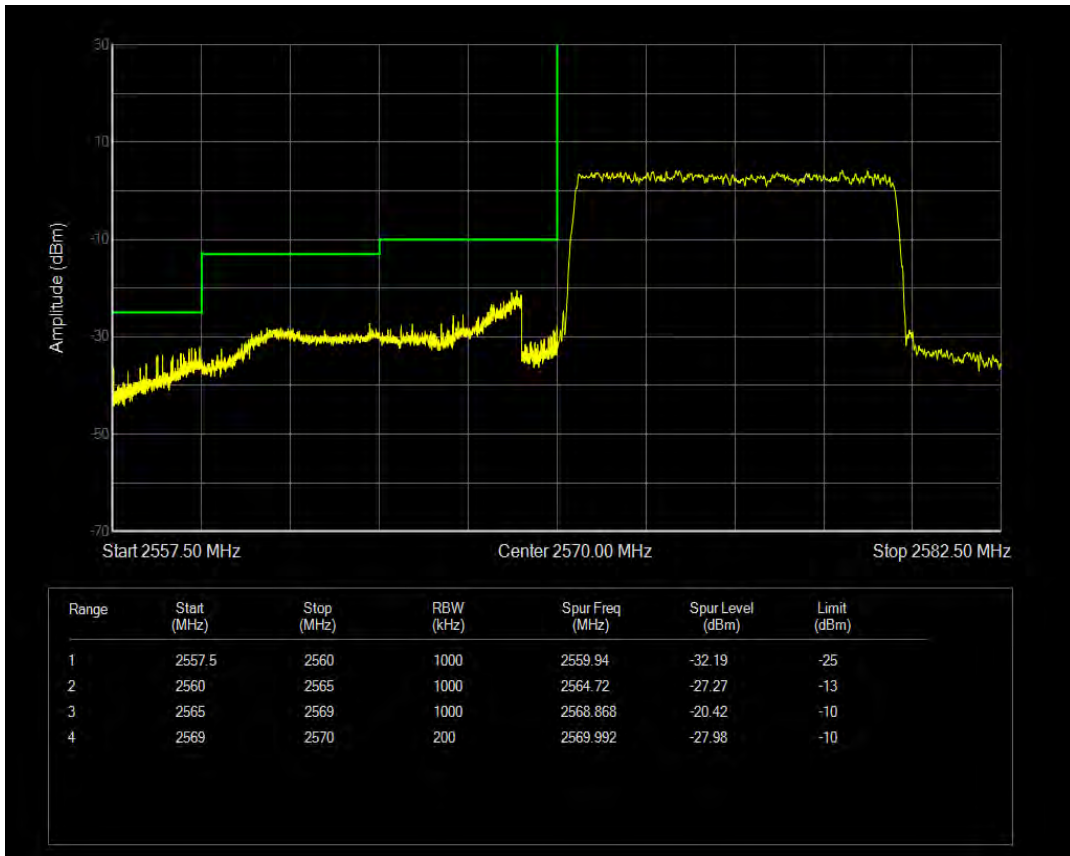

Band26b 16QAM BW=15MHz Channel=26965 RB Size=1 Position=#0

Band26b 16QAM BW=15MHz Channel=26965 RB Size=1 Position=#Max

Band26b 16QAM BW=15MHz Channel=26965 RB Size=75 Position=#0

Band38 QPSK BW=10MHz Channel=37800 RB Size=1 Position=#0

Band38 QPSK BW=10MHz Channel=37800 RB Size=50 Position=#0

Band38 QPSK BW=10MHz Channel=37800 RB Size=1 Position=#Max

Band38 16QAM BW=10MHz Channel=37800 RB Size=1 Position=#0

Band38 16QAM BW=10MHz Channel=37800 RB Size=1 Position=#Max