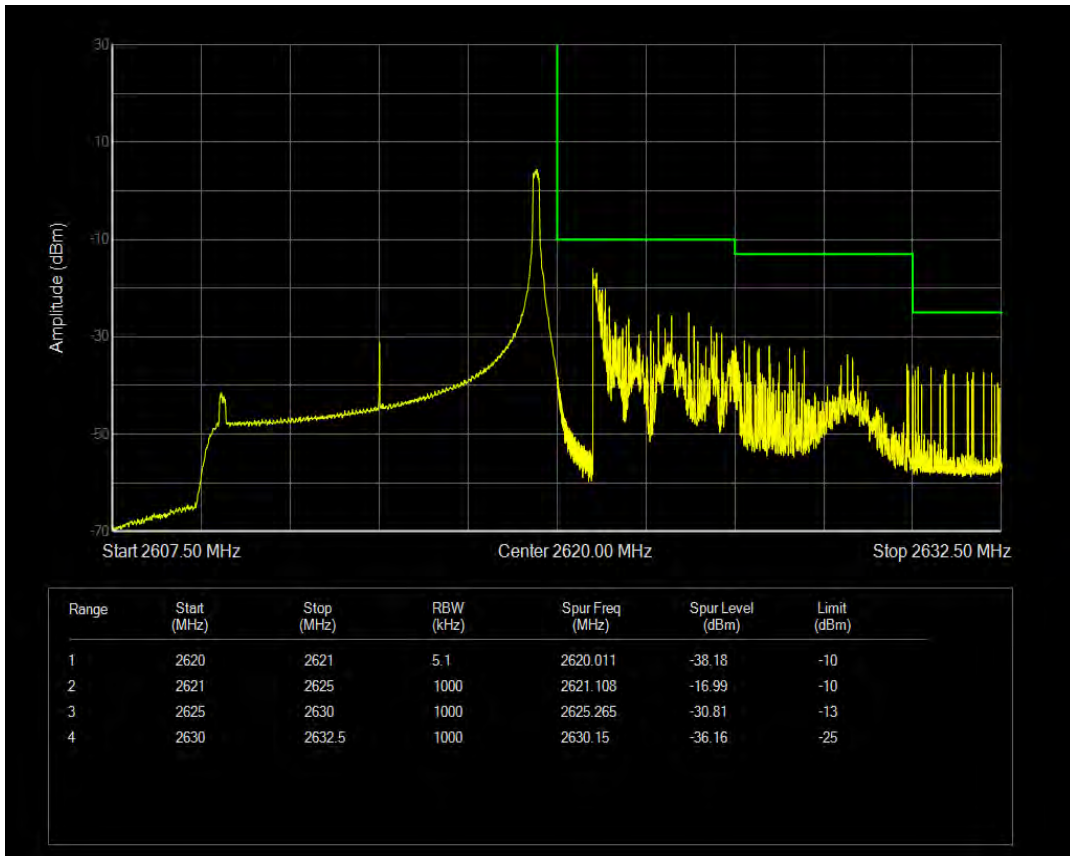

Band38 QPSK BW=10MHz Channel=38200 RB Size=50 Position=#0