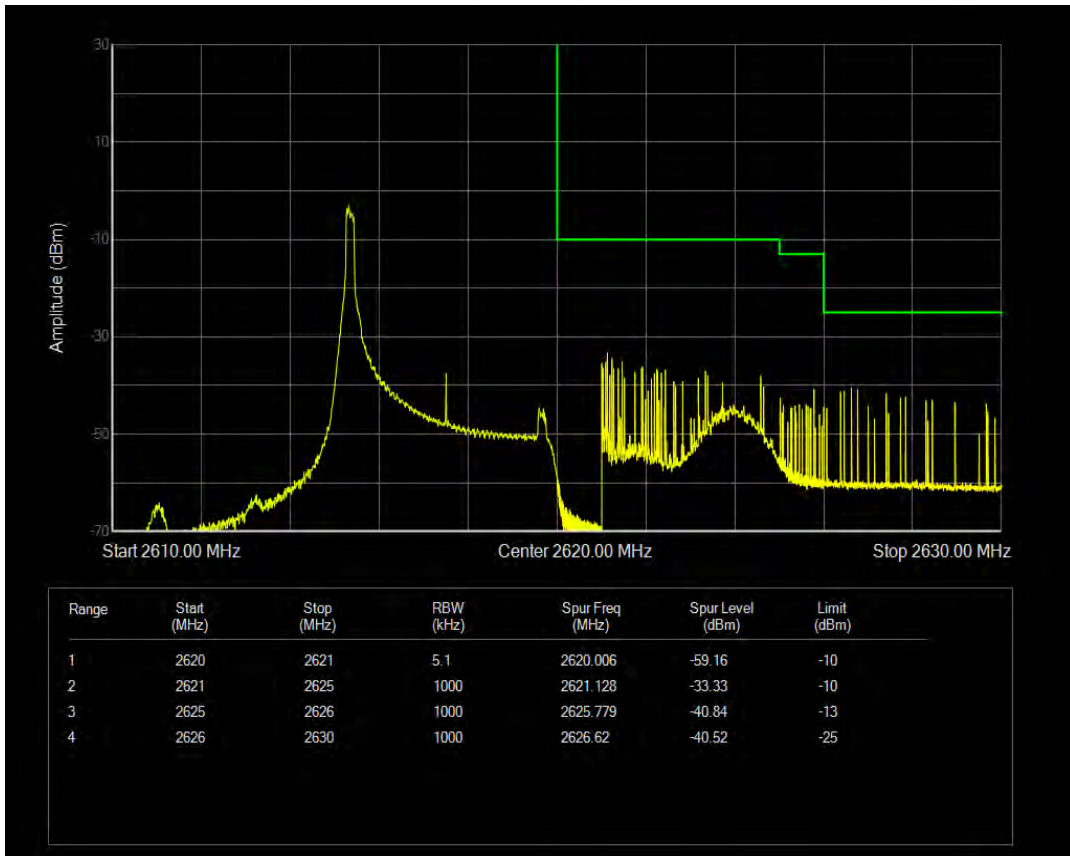

Band38 16QAM BW=5MHz Channel=38225 RB Size=1 Position=#Max