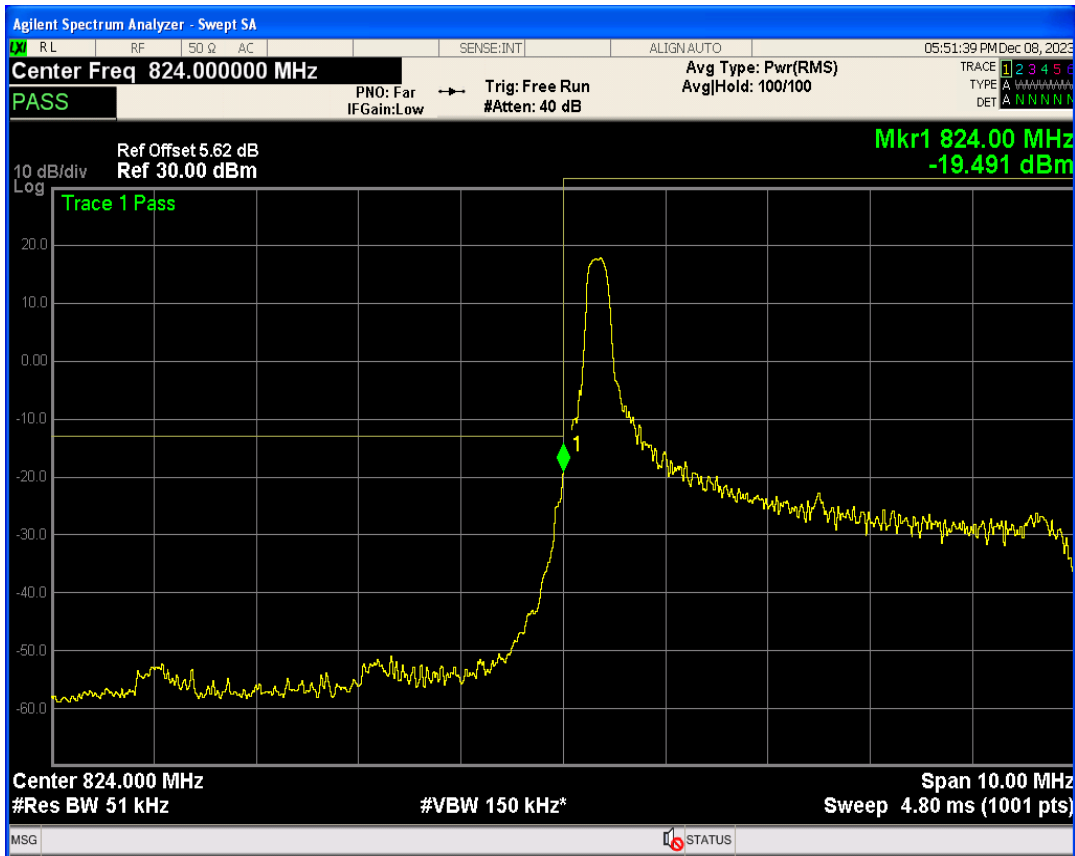

Band26b QPSK BW=5MHz Channel=26815 RB Size=1 Position=#0