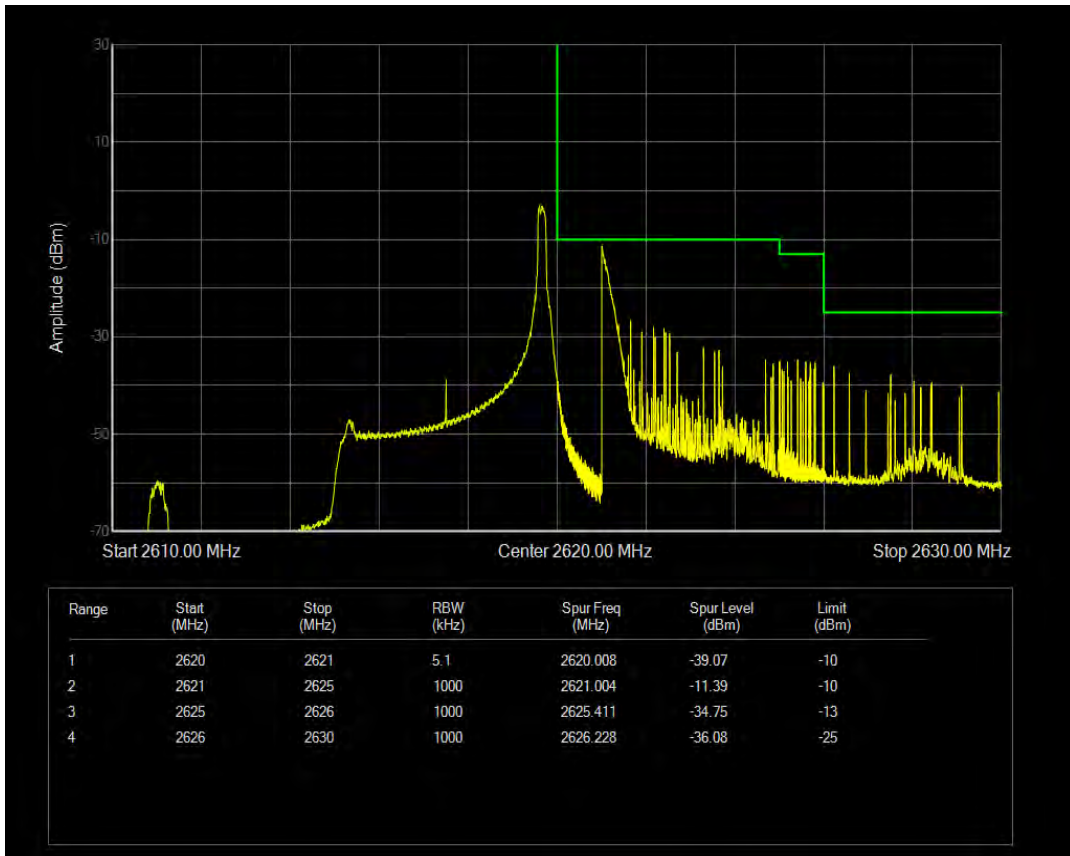

Band38 QPSK BW=5MHz Channel=38225 RB Size=25 Position=#0