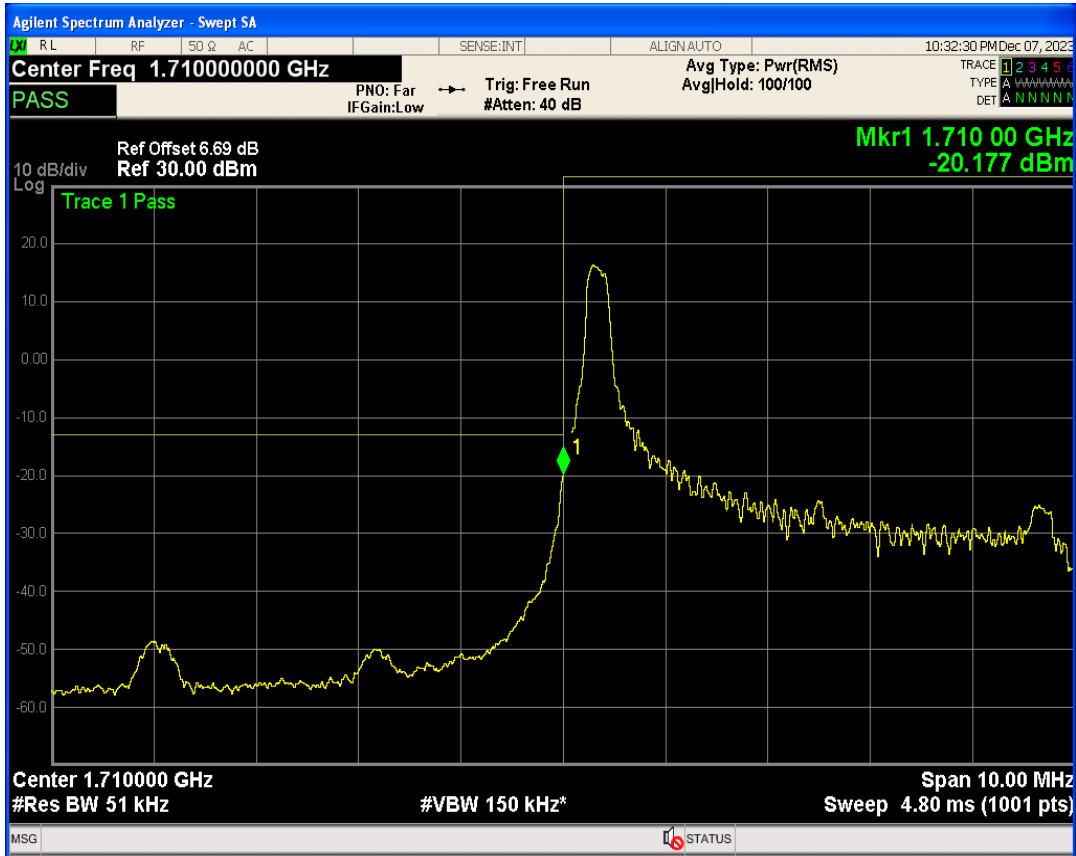

Band4 16QAM BW=3MHz Channel=20385 RB Size=1 Position=#0

Band4 16QAM BW=3MHz Channel=20385 RB Size=1 Position=#Max

Band4 16QAM BW=3MHz Channel=20385 RB Size=15 Position=#0

Band4 QPSK BW=5MHz Channel=19975 RB Size=1 Position=#0