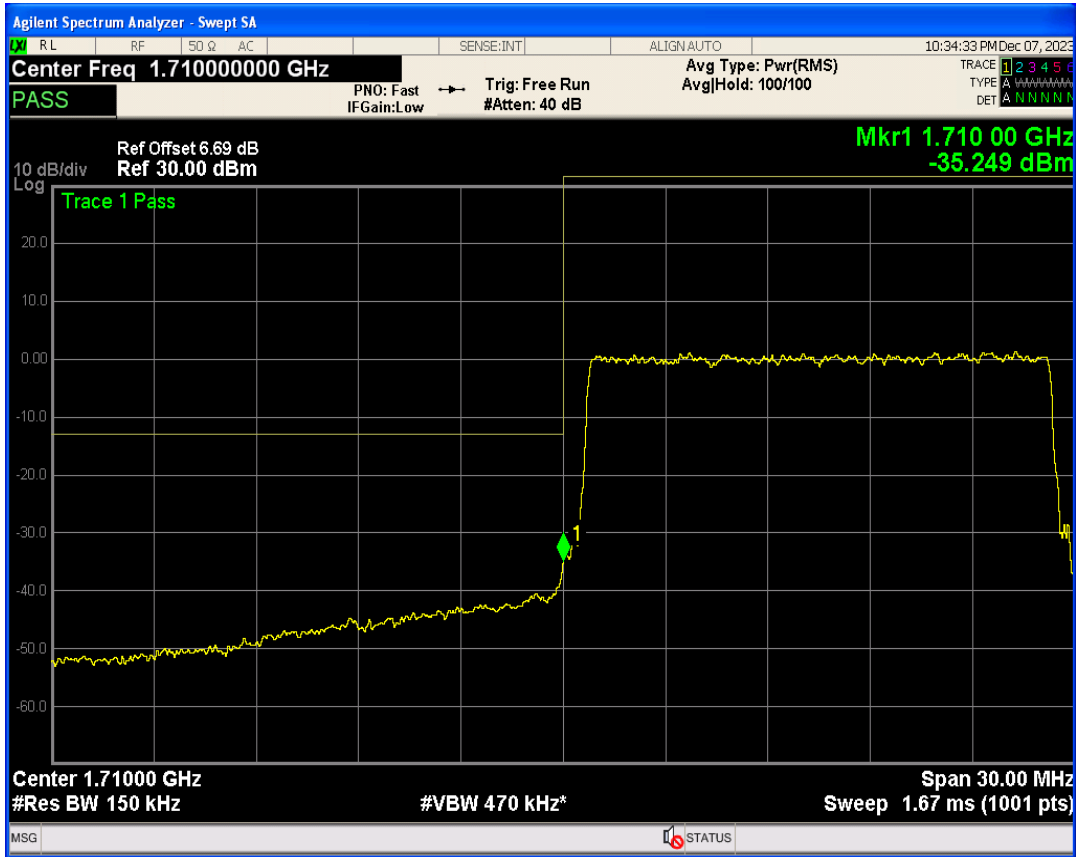

Band4 QPSK BW=15MHz Channel=20325 RB Size=1 Position=#0