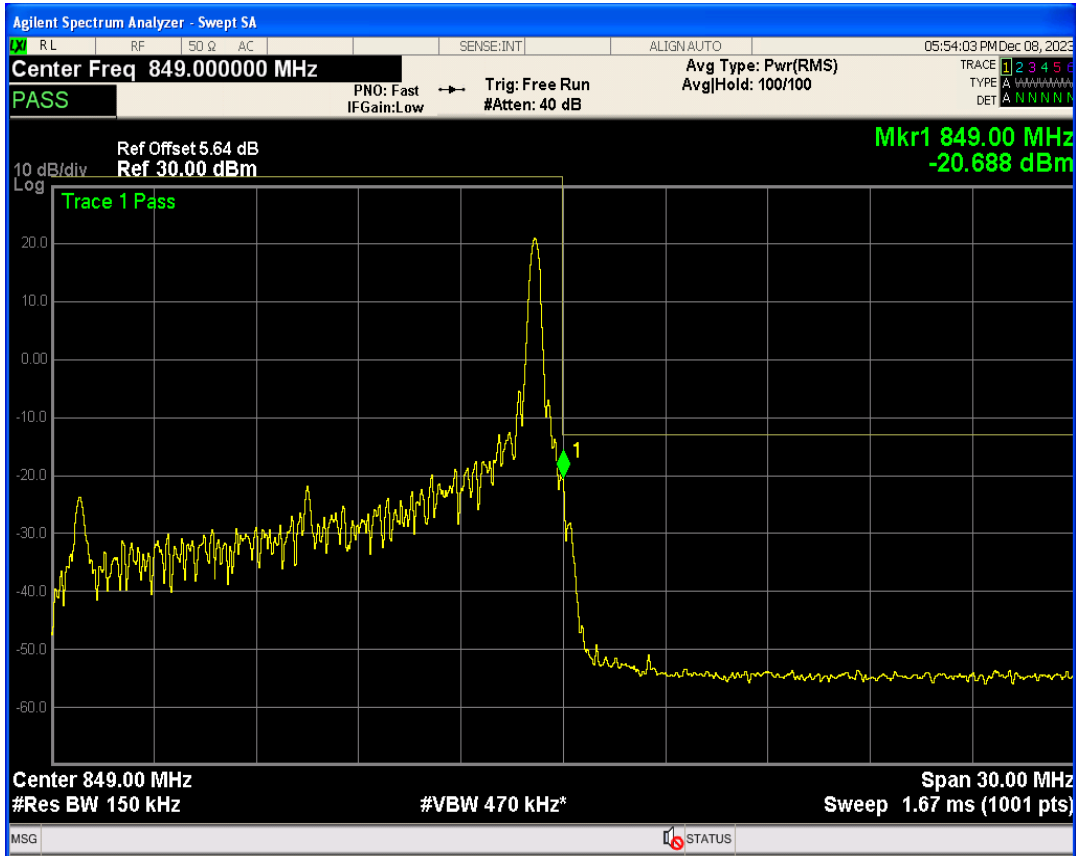

Band26b 16QAM BW=15MHz Channel=26965 RB Size=1 Position=#Max