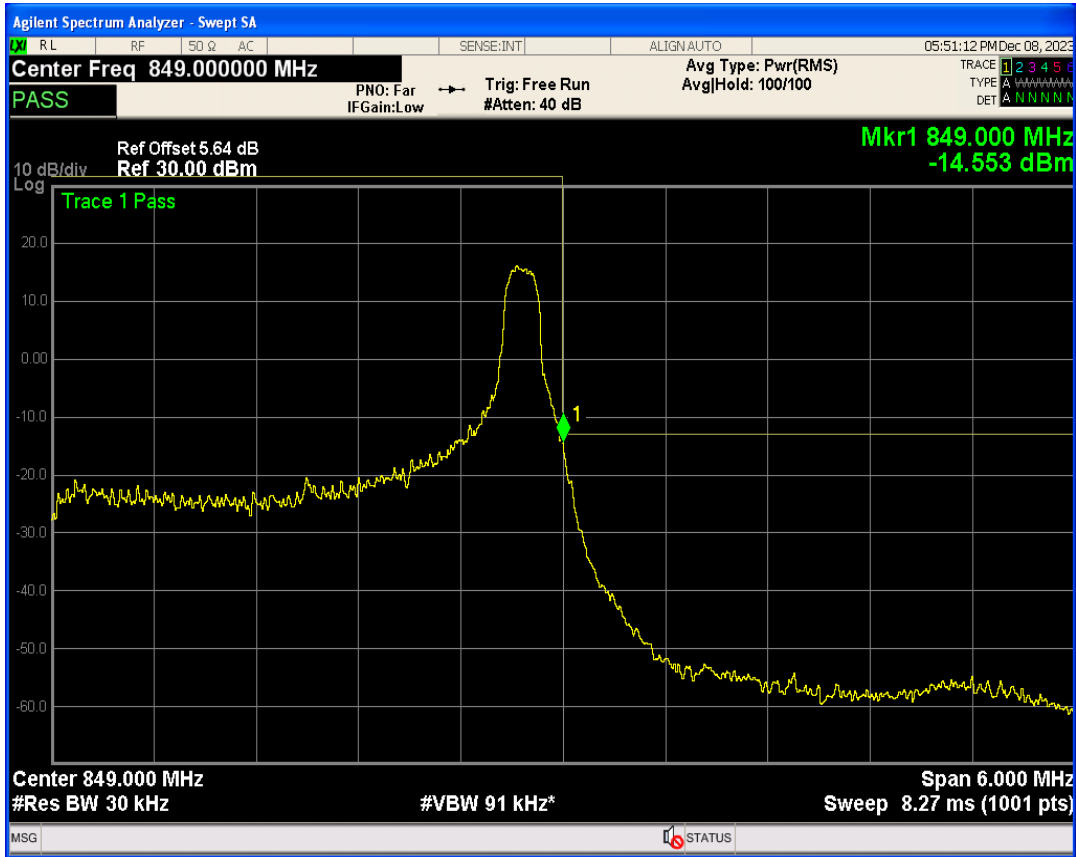

Band26b QPSK BW=3MHz Channel=27025 RB Size=1 Position=#Max