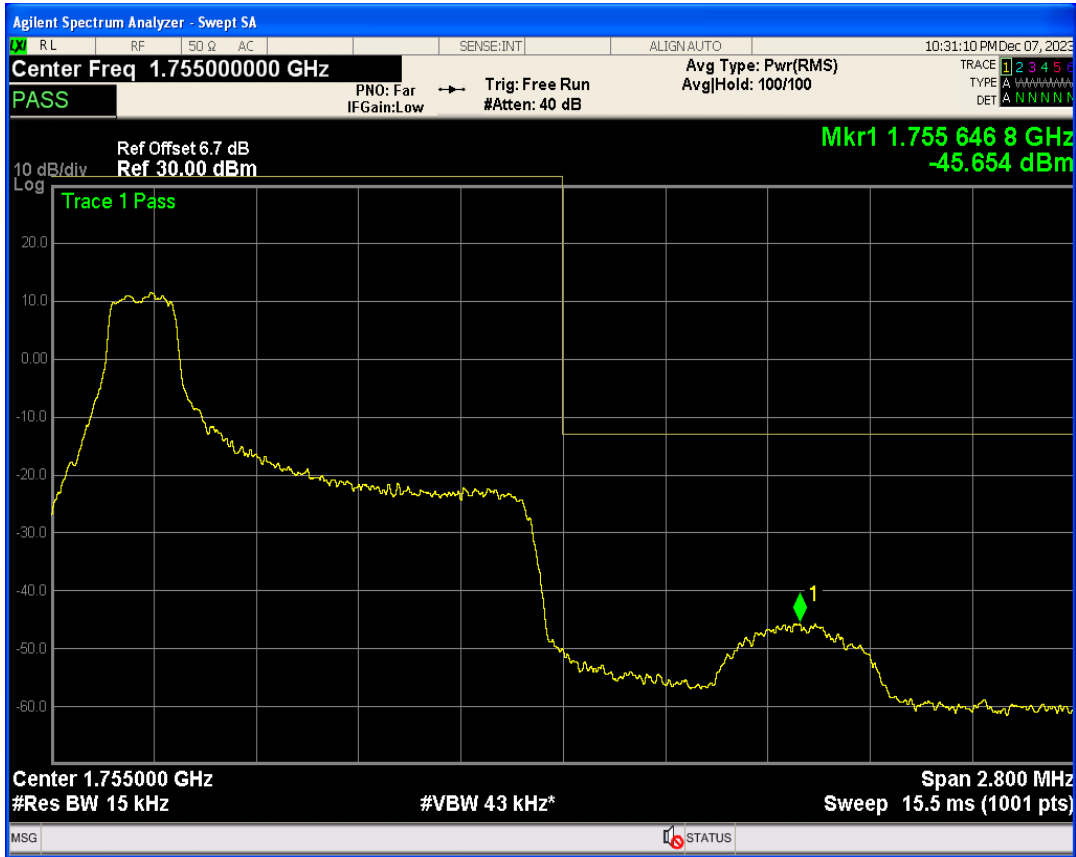

Band4 16QAM BW=1.4MHz Channel=20393 RB Size=1 Position=#Max