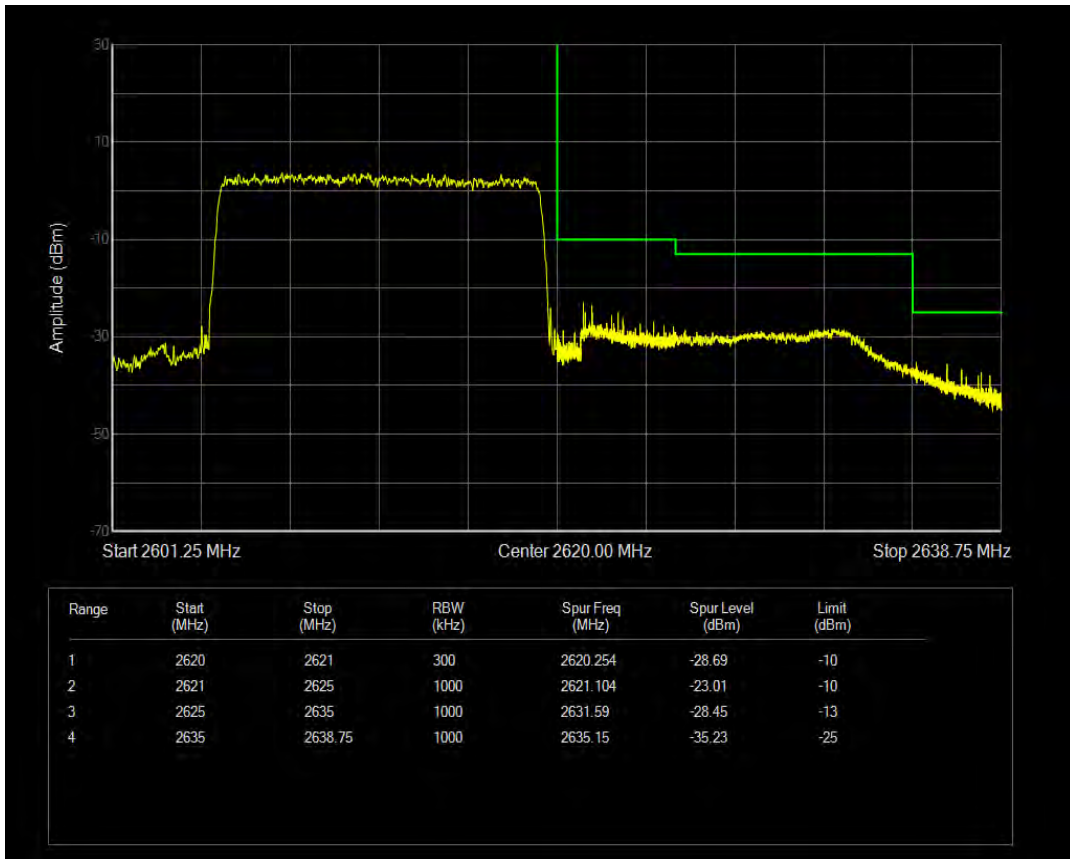

Band38 16QAM BW=15MHz Channel=38175 RB Size=1 Position=#Max