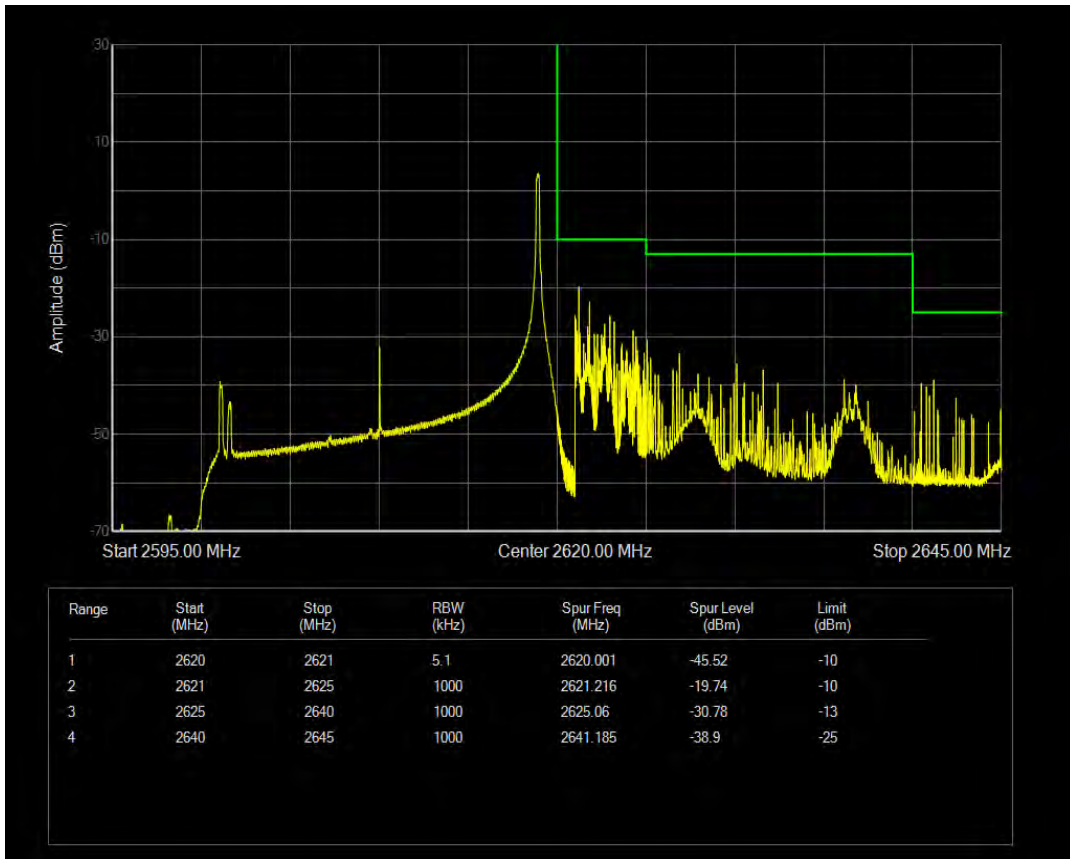

Band38 16QAM BW=20MHz Channel=38150 RB Size=1 Position=#0