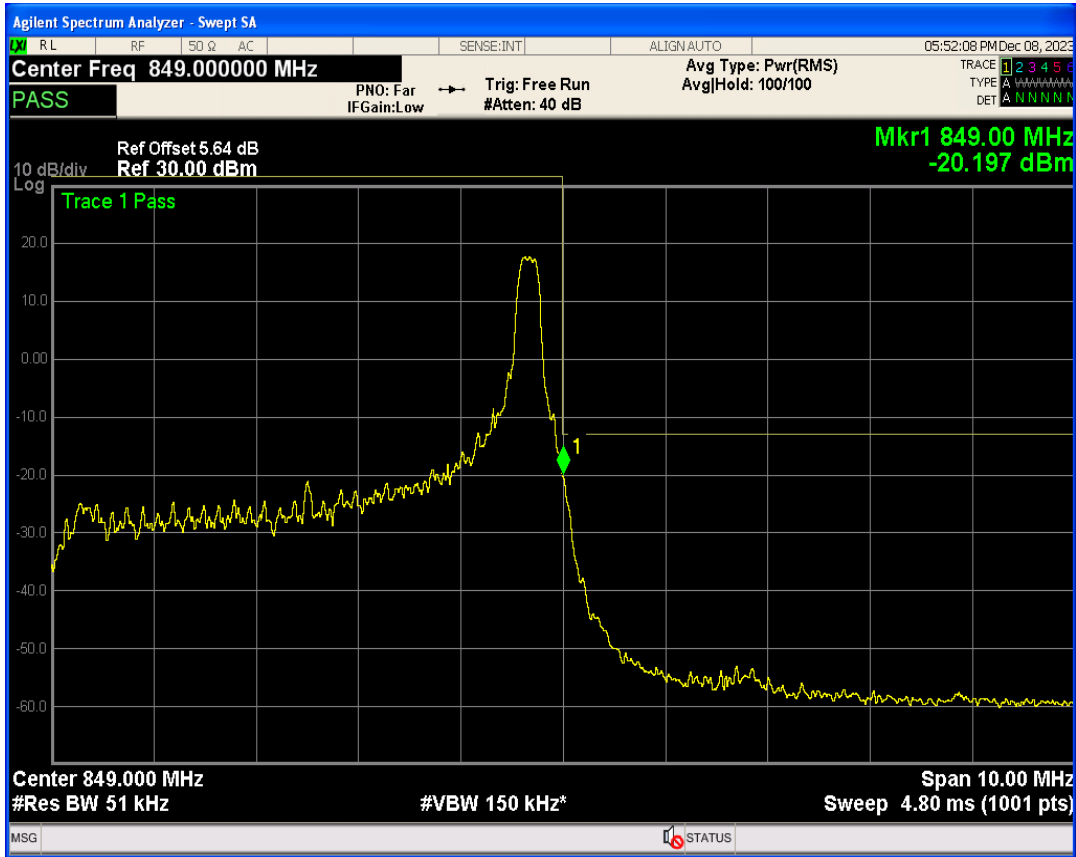

Band26b QPSK BW=5MHz Channel=27015 RB Size=25 Position=#0