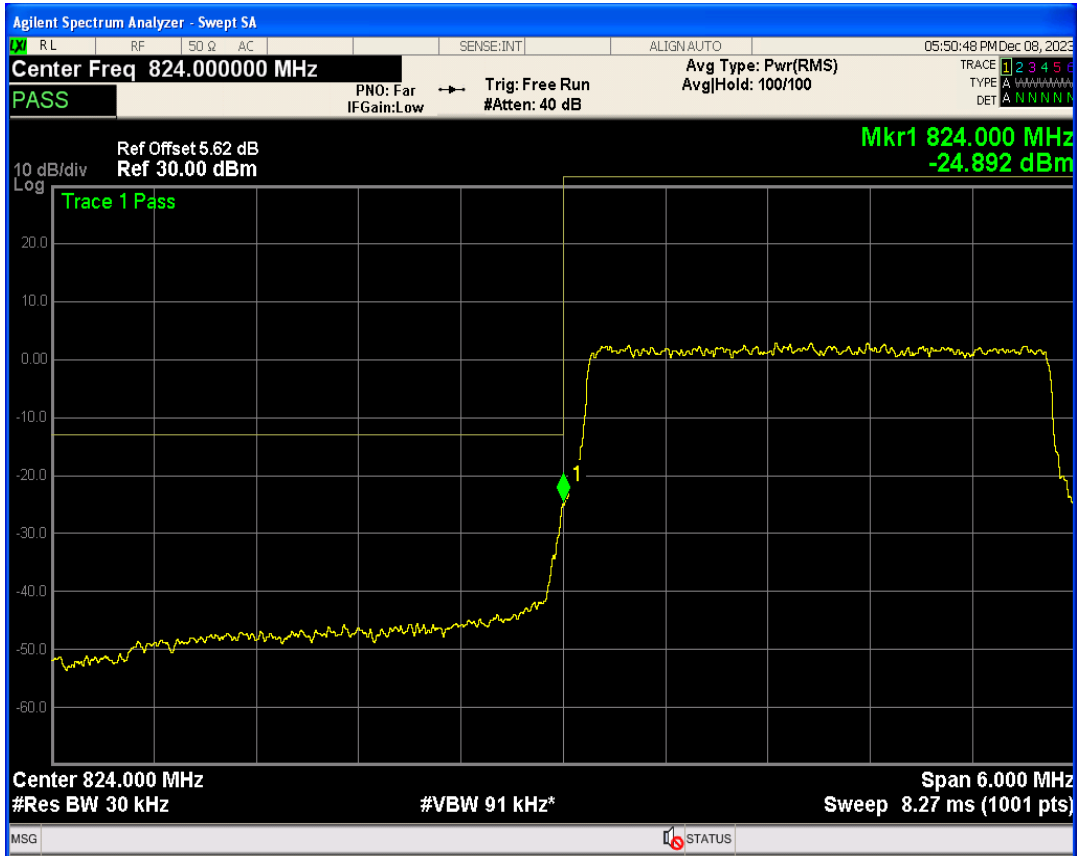

Band26b QPSK BW=3MHz Channel=26805 RB Size=15 Position=#0