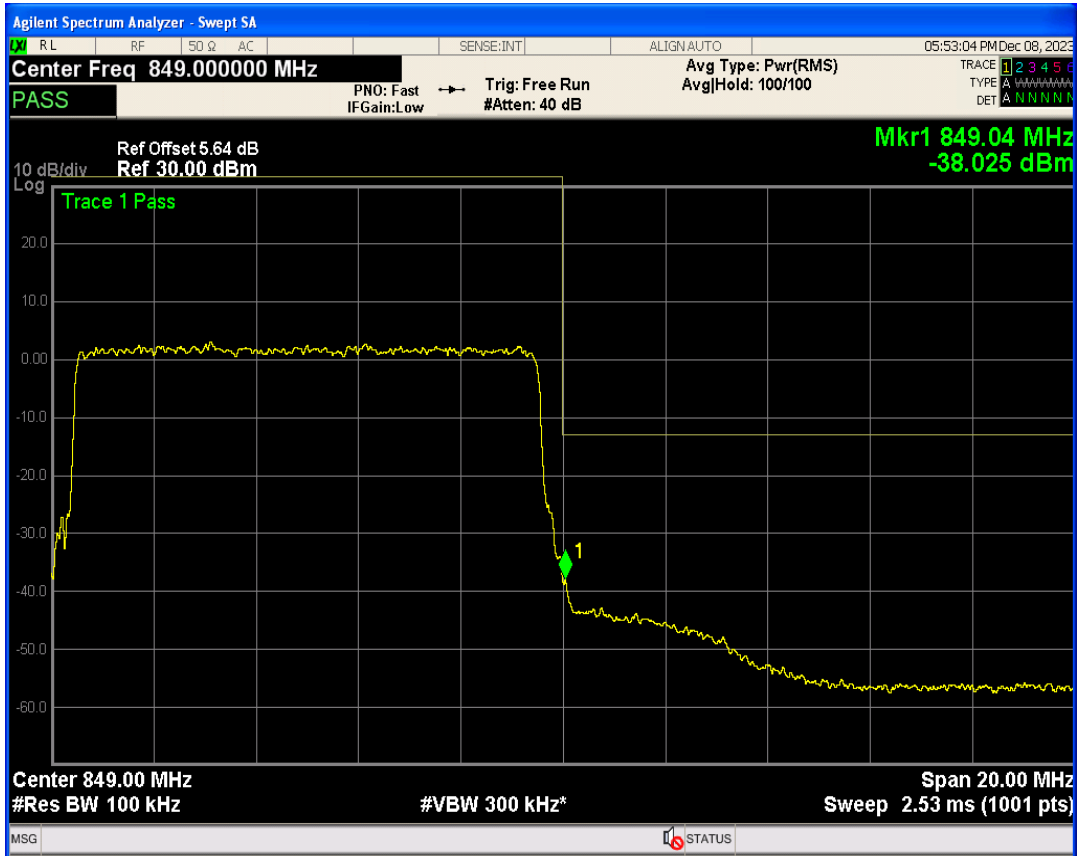

Band26b 16QAM BW=10MHz Channel=26840 RB Size=50 Position=#0

Band26b QPSK BW=10MHz Channel=26990 RB Size=1 Position=#Max

Band26b QPSK BW=10MHz Channel=26990 RB Size=1 Position=#0

Band26b QPSK BW=10MHz Channel=26990 RB Size=50 Position=#0