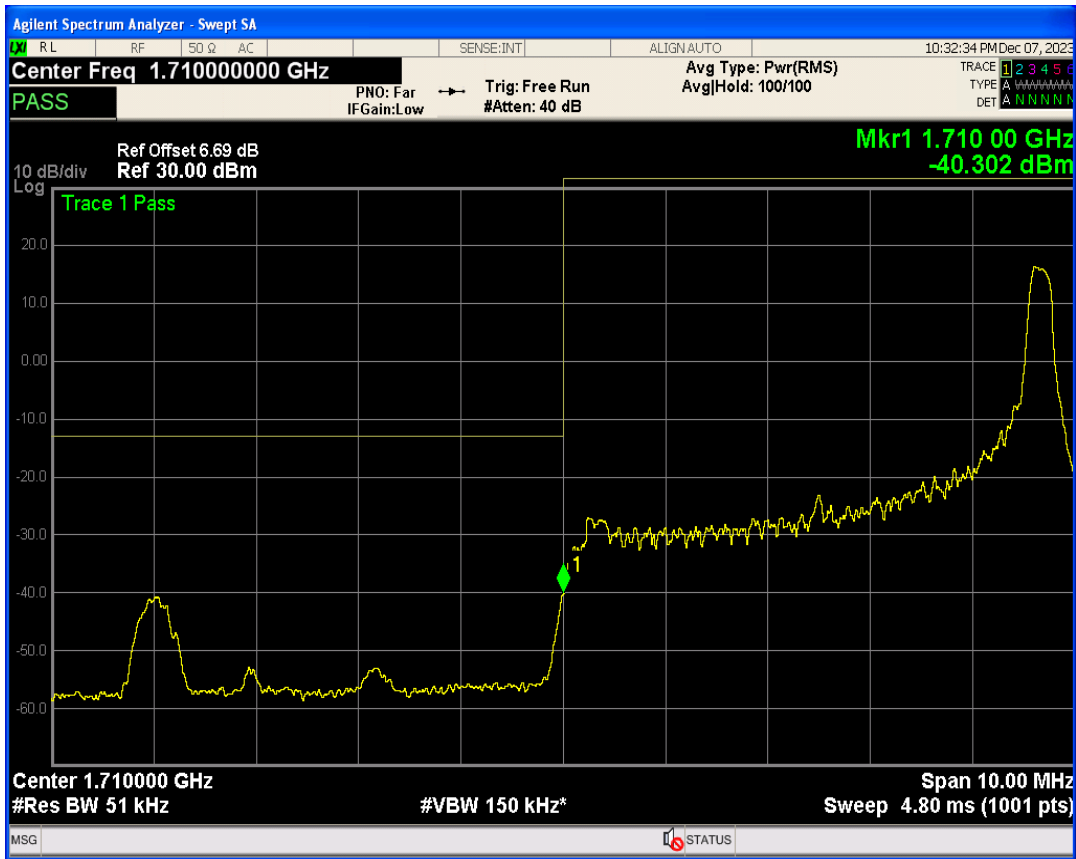

Band4 QPSK BW=5MHz Channel=19975 RB Size=1 Position=#Max