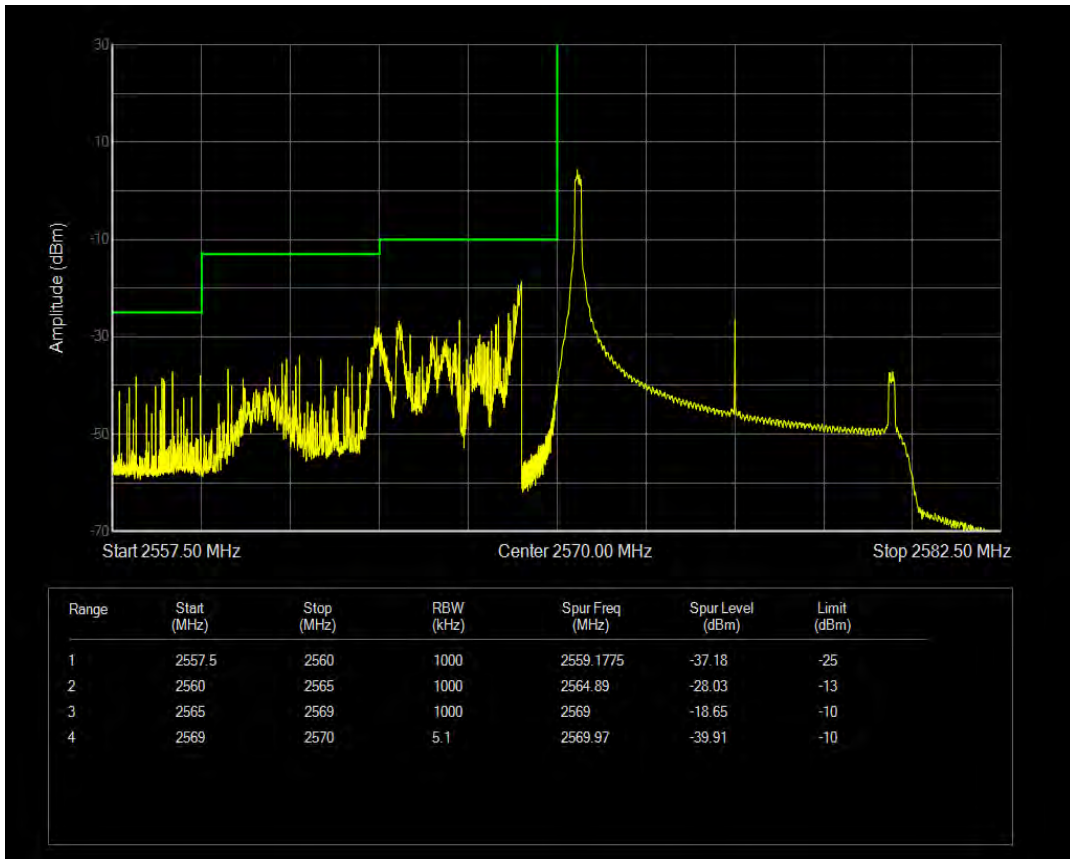

Band38 16QAM BW=10MHz Channel=37800 RB Size=1 Position=#Max