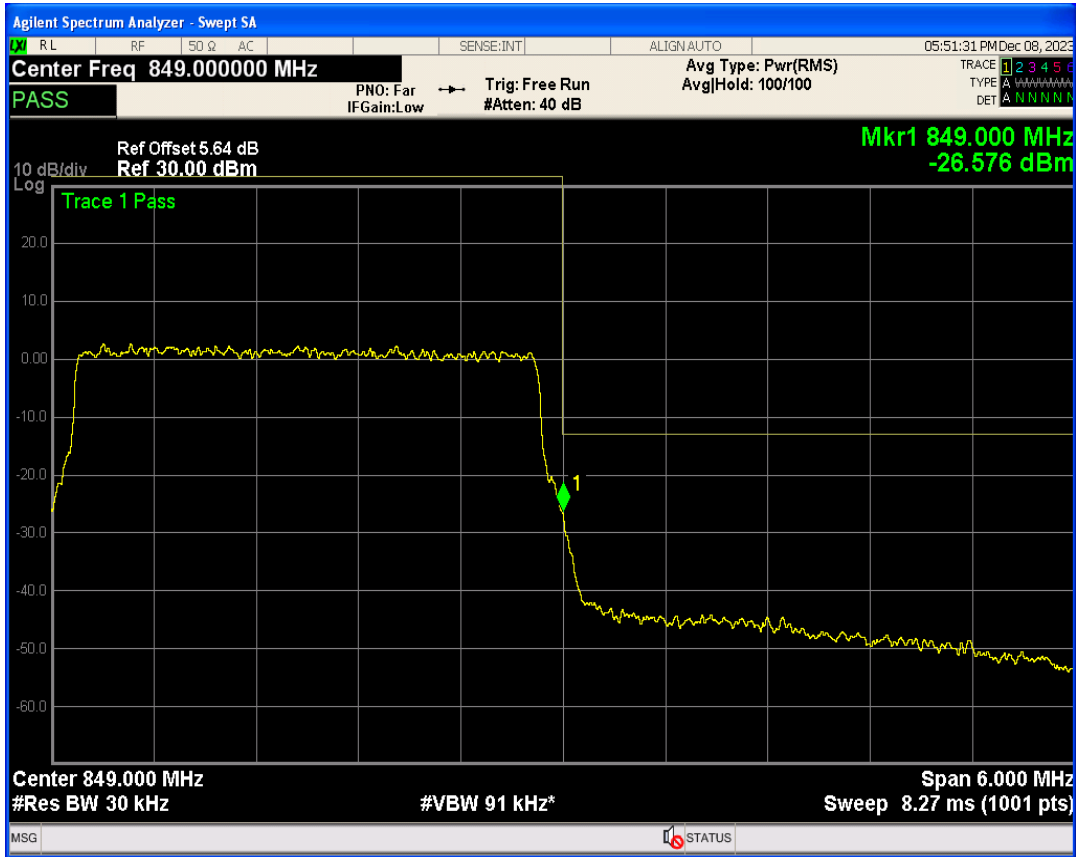

Band26b QPSK BW=5MHz Channel=26815 RB Size=1 Position=#Max