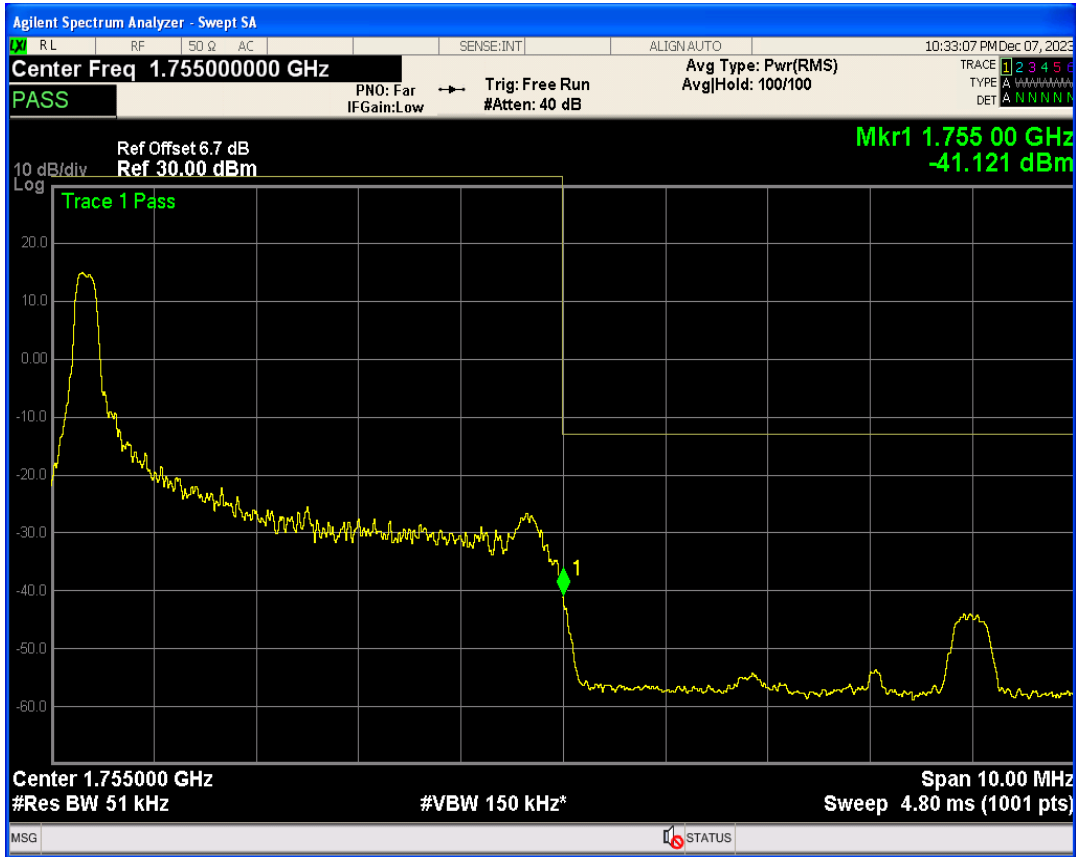

Band4 16QAM BW=5MHz Channel=20375 RB Size=1 Position=#0