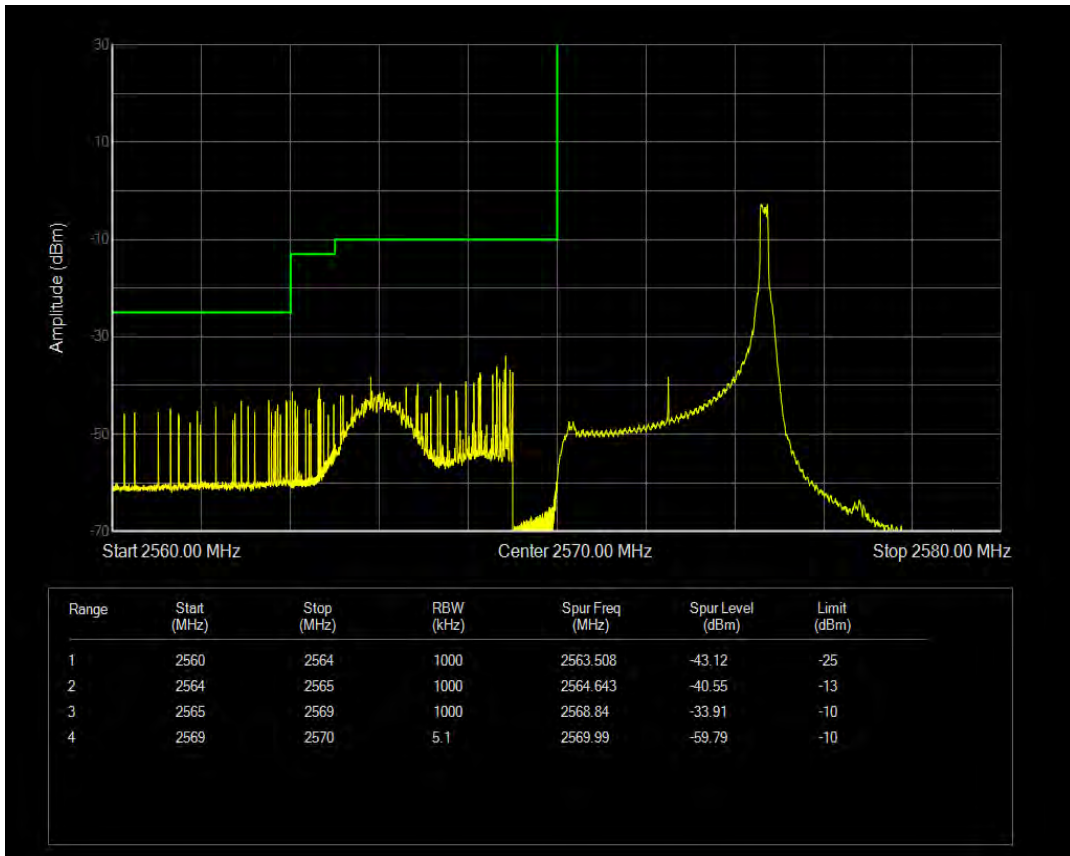

Band38 QPSK BW=5MHz Channel=37775 RB Size=25 Position=#0