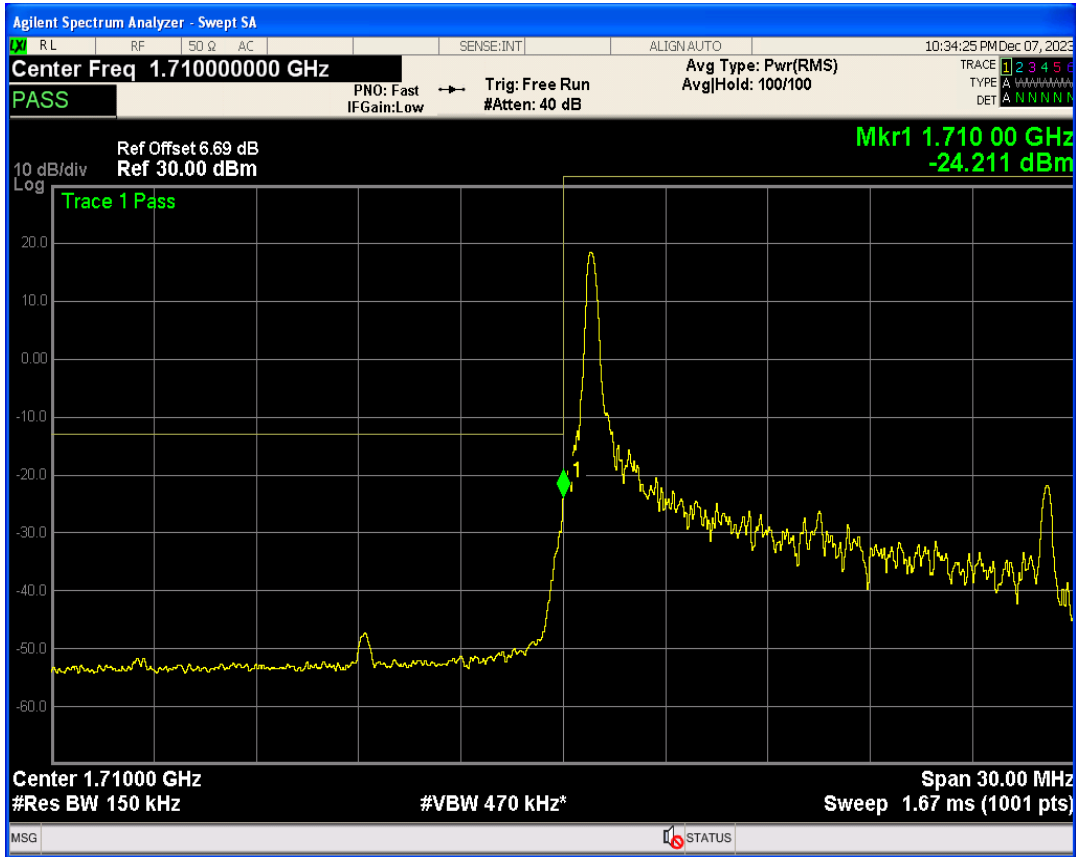

Band4 16QAM BW=15MHz Channel=20025 RB Size=1 Position=#Max