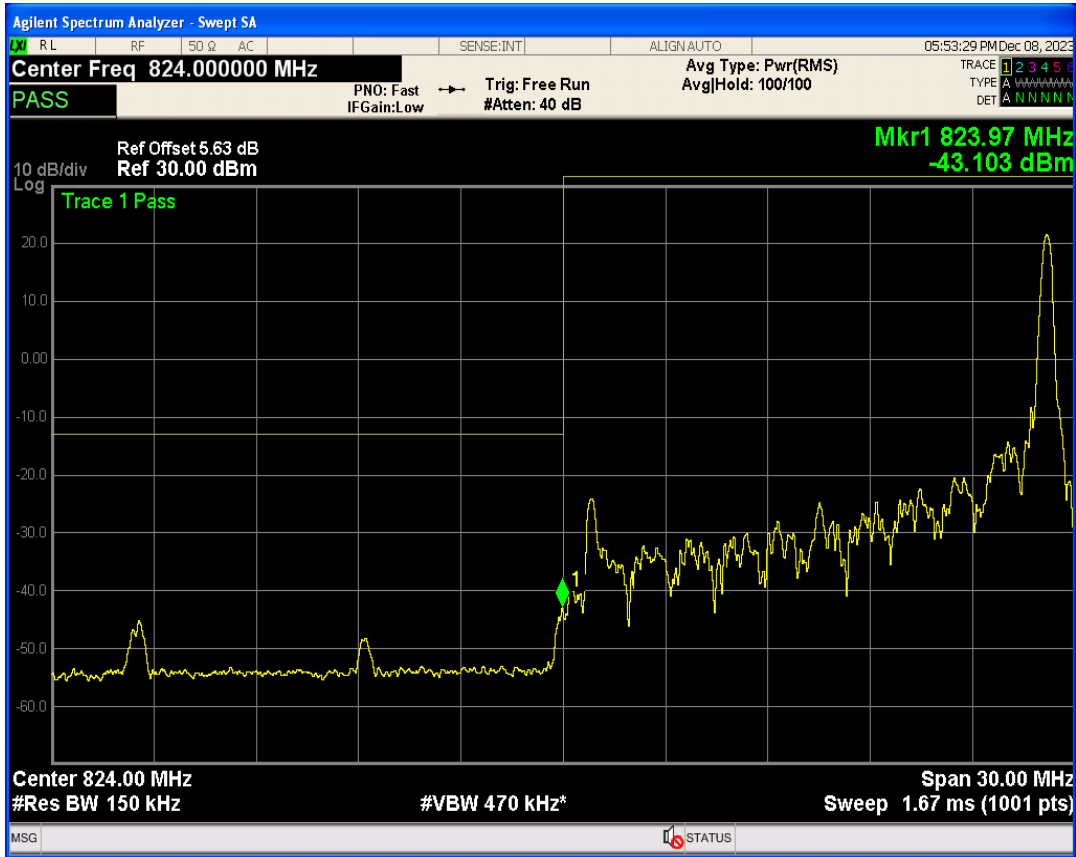

Band26b QPSK BW=15MHz Channel=26865 RB Size=75 Position=#0