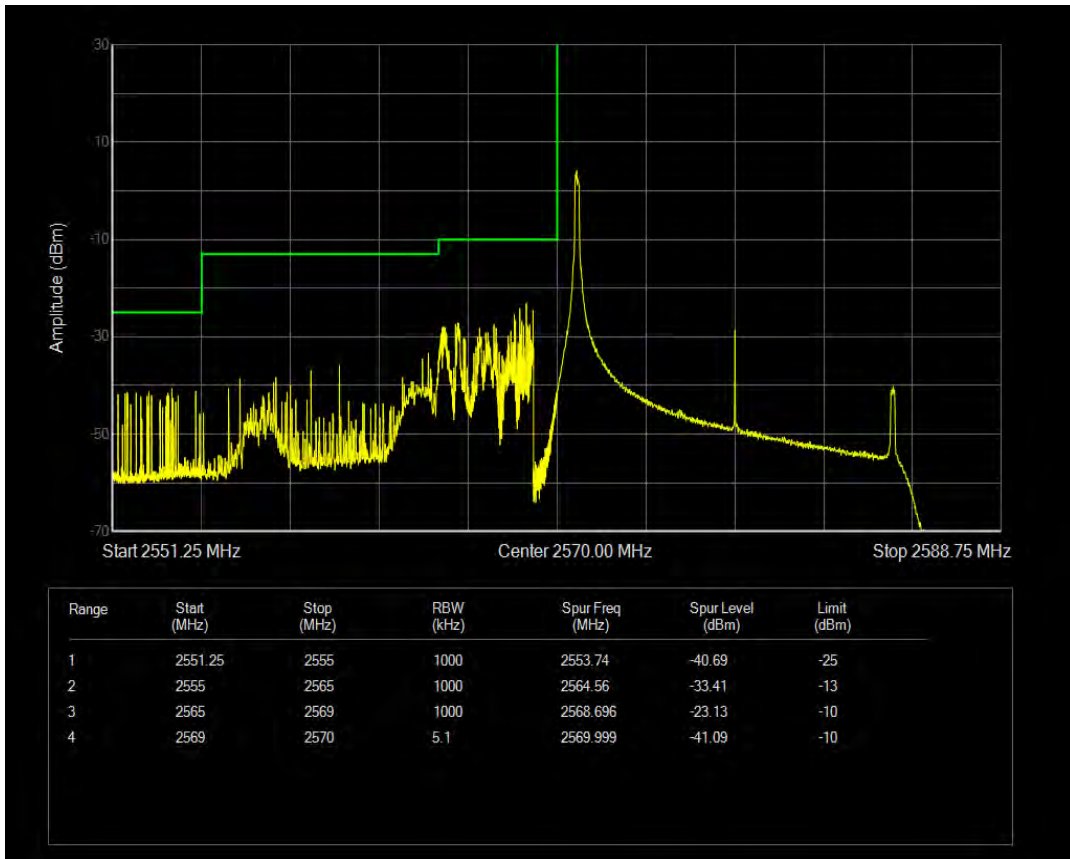

Band38 16QAM BW=15MHz Channel=37825 RB Size=1 Position=#Max