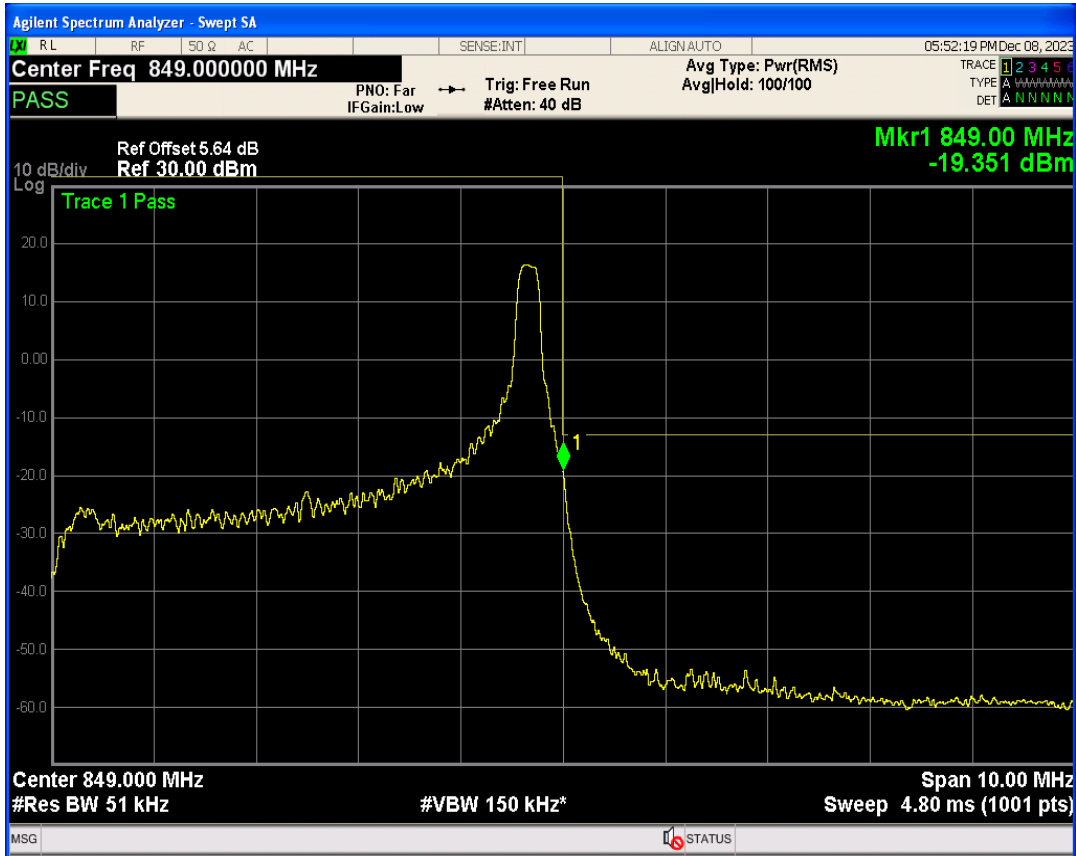

Band26b 16QAM BW=5MHz Channel=27015 RB Size=25 Position=#0