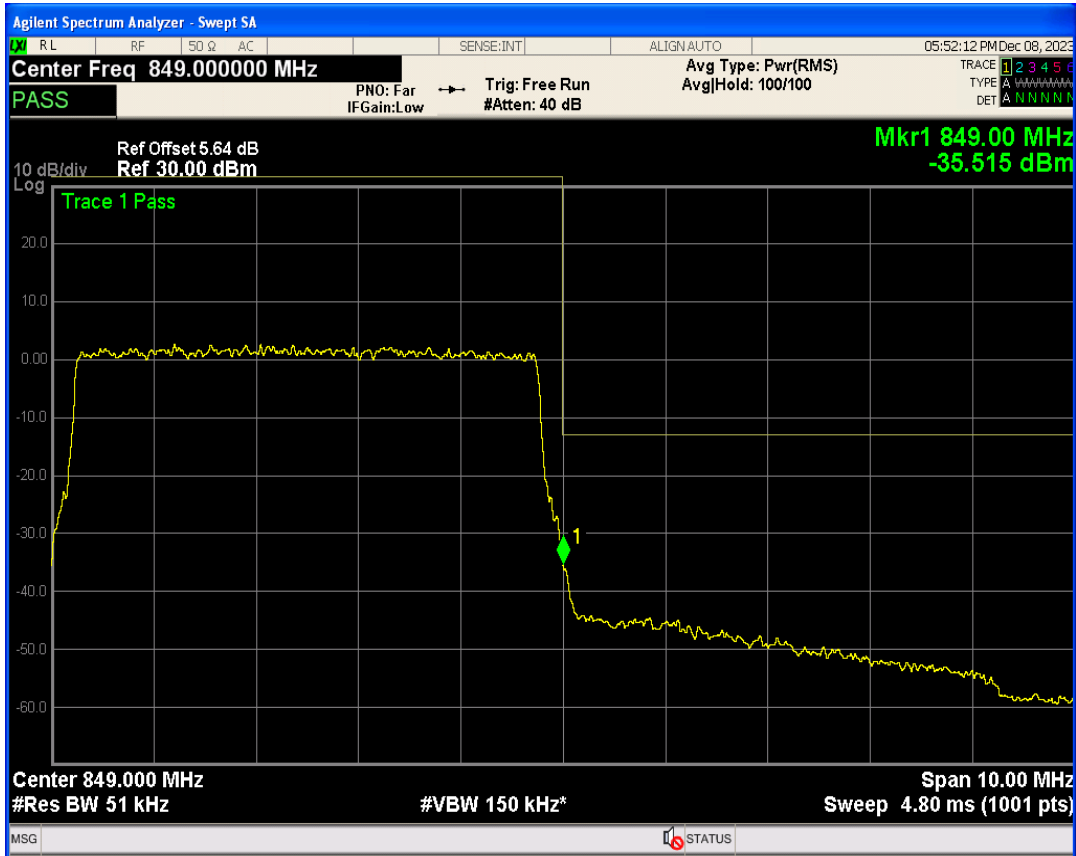

Band26b 16QAM BW=5MHz Channel=26815 RB Size=25 Position=#0

Band26b QPSK BW=5MHz Channel=27015 RB Size=1 Position=#0

Band26b QPSK BW=5MHz Channel=27015 RB Size=1 Position=#Max

Band26b QPSK BW=5MHz Channel=27015 RB Size=25 Position=#0