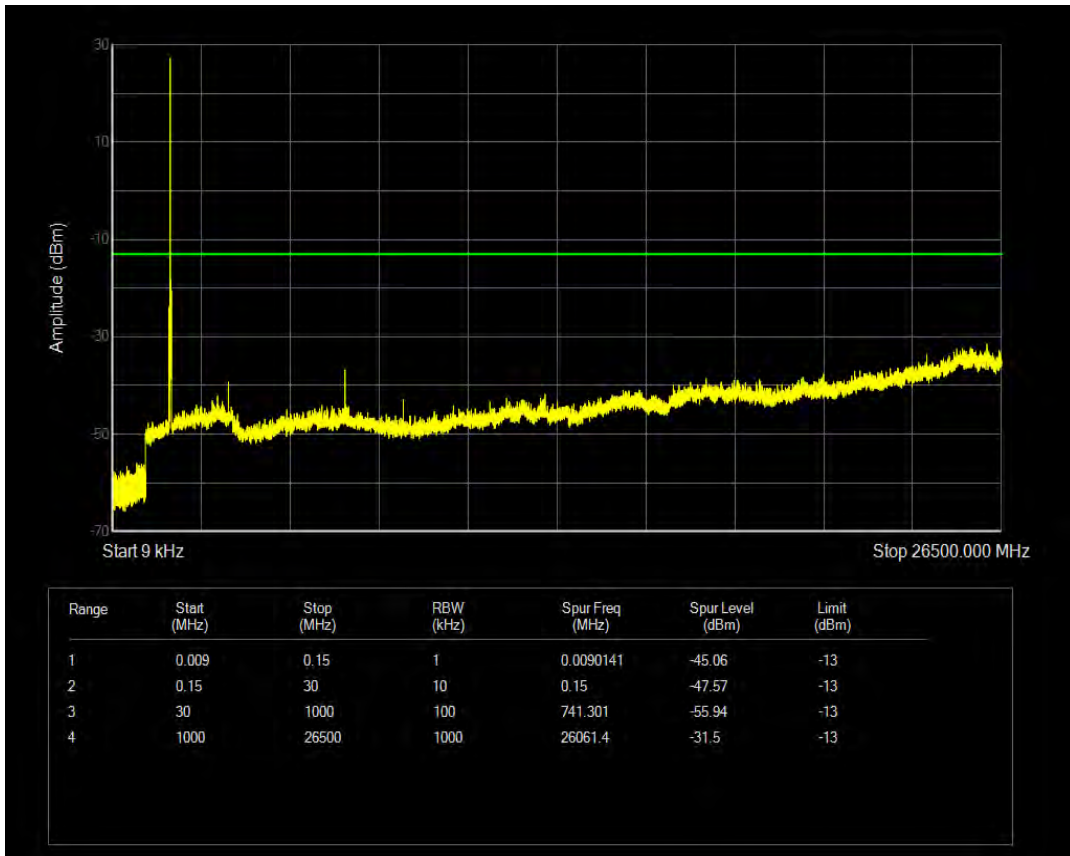

Band66 QAM16 BW=20MHz Channel=132322 RB Size=100 Position=#0

Band66 QAM16 BW=20MHz Channel=132322 RB Size=1 Position=#0