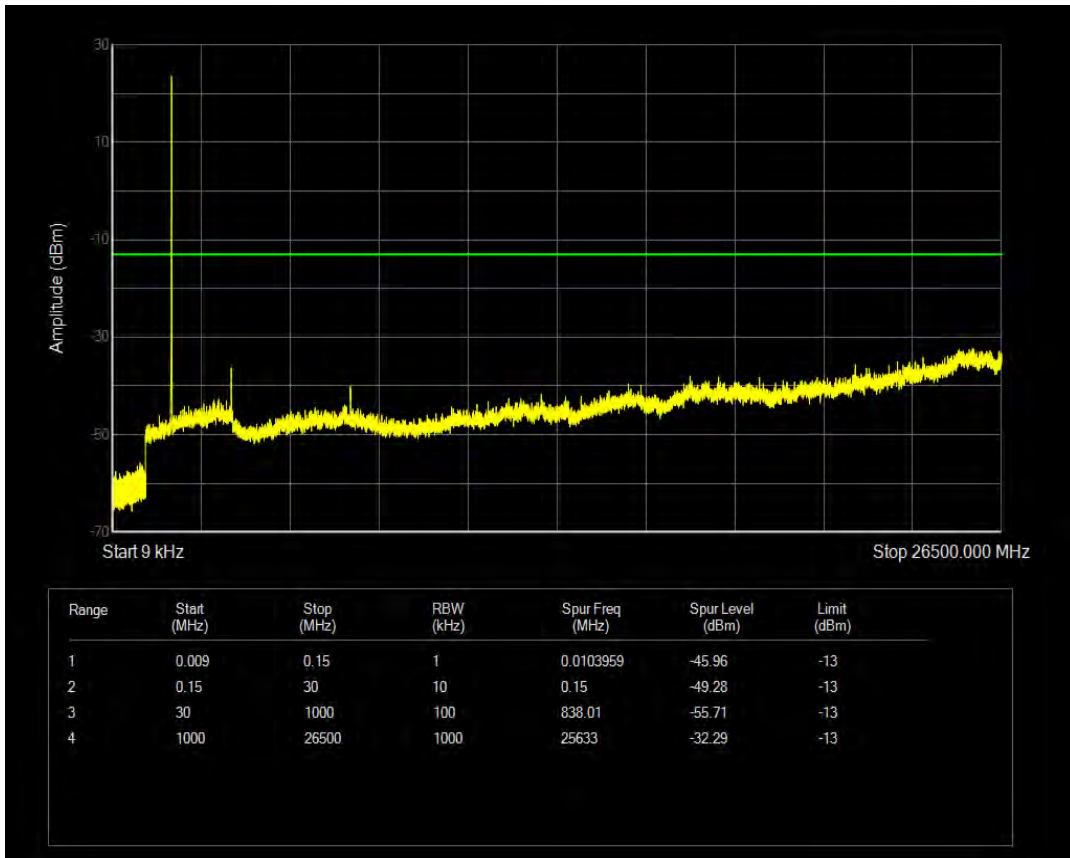

Band66 QAM16 BW=5MHz Channel=132322 RB Size=1 Position=#0

Band66 QAM16 BW=5MHz Channel=132322 RB Size=25 Position=#0

Band66 QPSK BW=5MHz Channel=132647 RB Size=1 Position=#0

Band66 QPSK BW=5MHz Channel=132647 RB Size=25 Position=#0