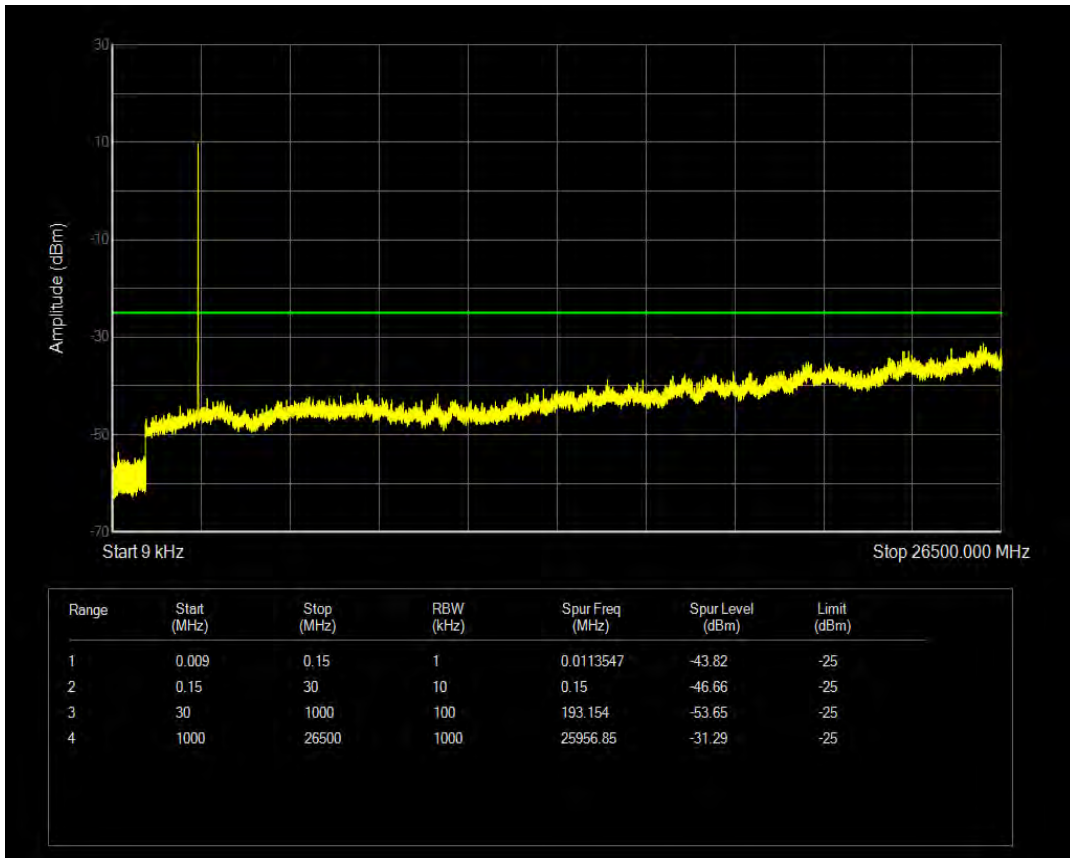

Band7 QPSK BW=5MHz Channel=21100 RB Size=25 Position=#0

Band7 QAM16 BW=5MHz Channel=21100 RB Size=25 Position=#0

Band7 QPSK BW=5MHz Channel=21425 RB Size=1 Position=#0

Band7 QPSK BW=5MHz Channel=21425 RB Size=25 Position=#0