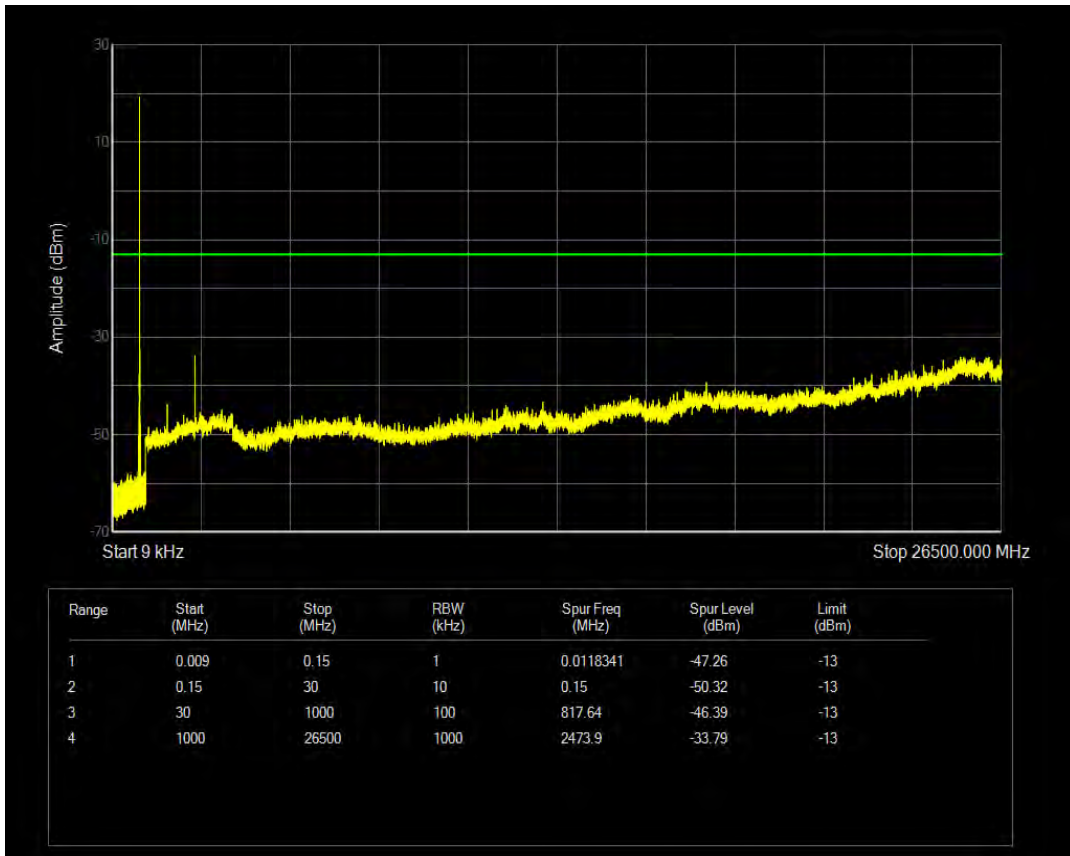

Band5 QAM16 BW=1.4MHz Channel=20407 RB Size=1 Position=#0

Band5 QAM16 BW=1.4MHz Channel=20407 RB Size=6 Position=#0

Band5 QPSK BW=1.4MHz Channel=20525 RB Size=1 Position=#0

Band5 QPSK BW=1.4MHz Channel=20525 RB Size=6 Position=#0

Band5 QAM16 BW=1.4MHz Channel=20525 RB Size=1 Position=#0

Band5 QAM16 BW=1.4MHz Channel=20525 RB Size=6 Position=#0

Band5 QPSK BW=1.4MHz Channel=20643 RB Size=1 Position=#0

Band5 QPSK BW=1.4MHz Channel=20643 RB Size=6 Position=#0