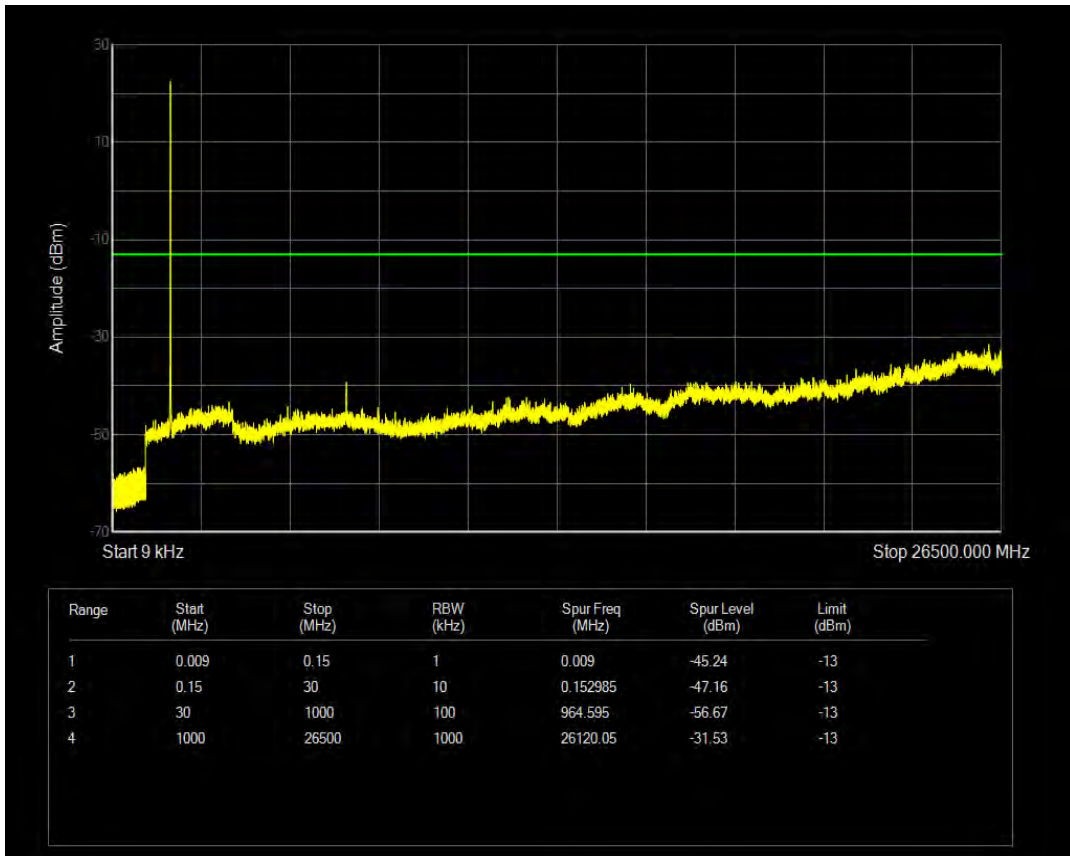

Band66 QPSK BW=5MHz Channel=132647 RB Size=1 Position=#0

Band66 QAM16 BW=5MHz Channel=132322 RB Size=25 Position=#0