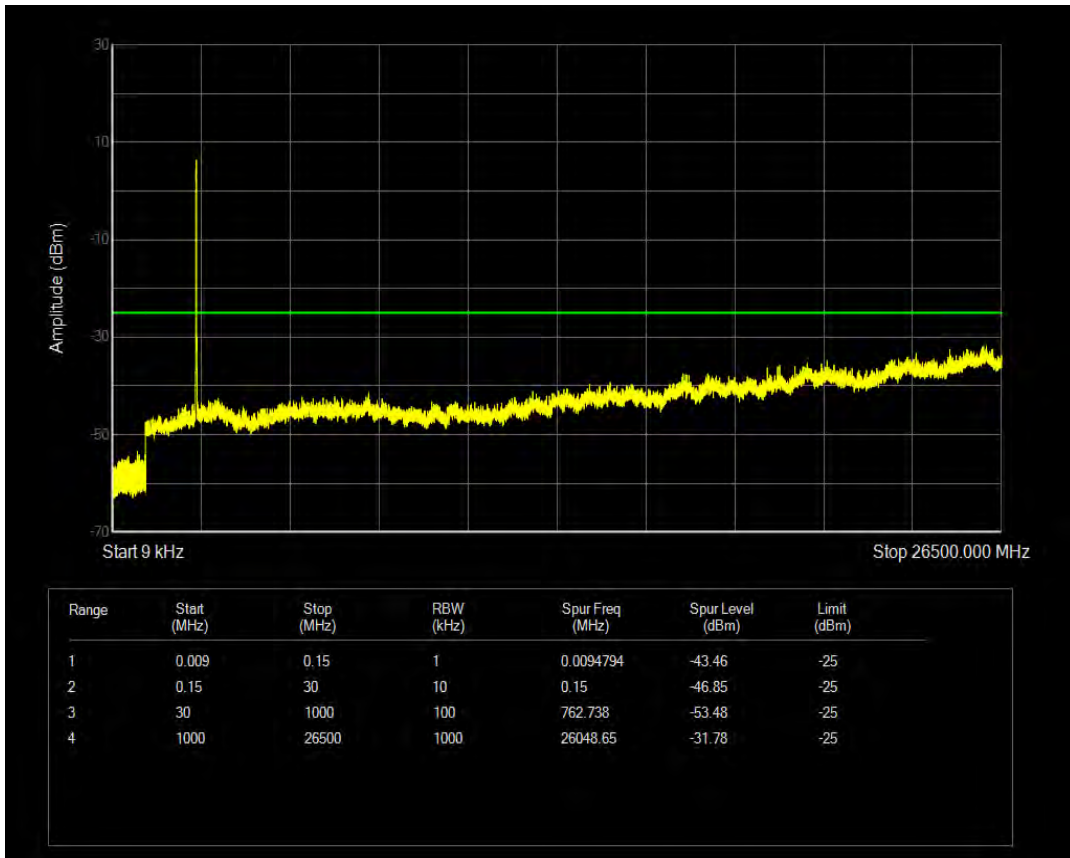

Band7 QAM16 BW=15MHz Channel=21375 RB Size=1 Position=#0

Band7 QAM16 BW=15MHz Channel=21375 RB Size=75 Position=#0

Band7 QPSK BW=20MHz Channel=20850 RB Size=1 Position=#0

Band7 QPSK BW=20MHz Channel=20850 RB Size=100 Position=#0

Band7 QAM16 BW=20MHz Channel=20850 RB Size=1 Position=#0

Band7 QAM16 BW=20MHz Channel=20850 RB Size=100 Position=#0

Band7 QPSK BW=20MHz Channel=21100 RB Size=1 Position=#0

Band7 QPSK BW=20MHz Channel=21100 RB Size=100 Position=#0