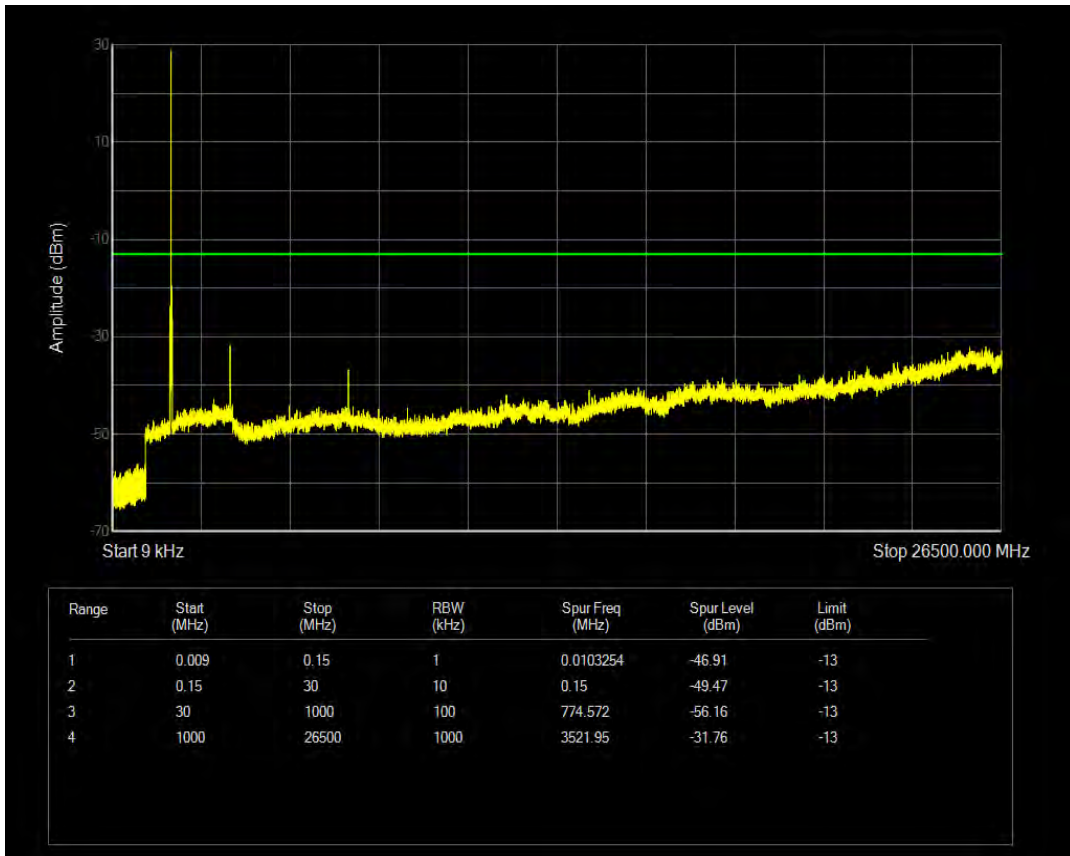

Band66 QAM16 BW=20MHz Channel=132572 RB Size=100 Position=#0

Band66 QAM16 BW=20MHz Channel=132572 RB Size=1 Position=#0