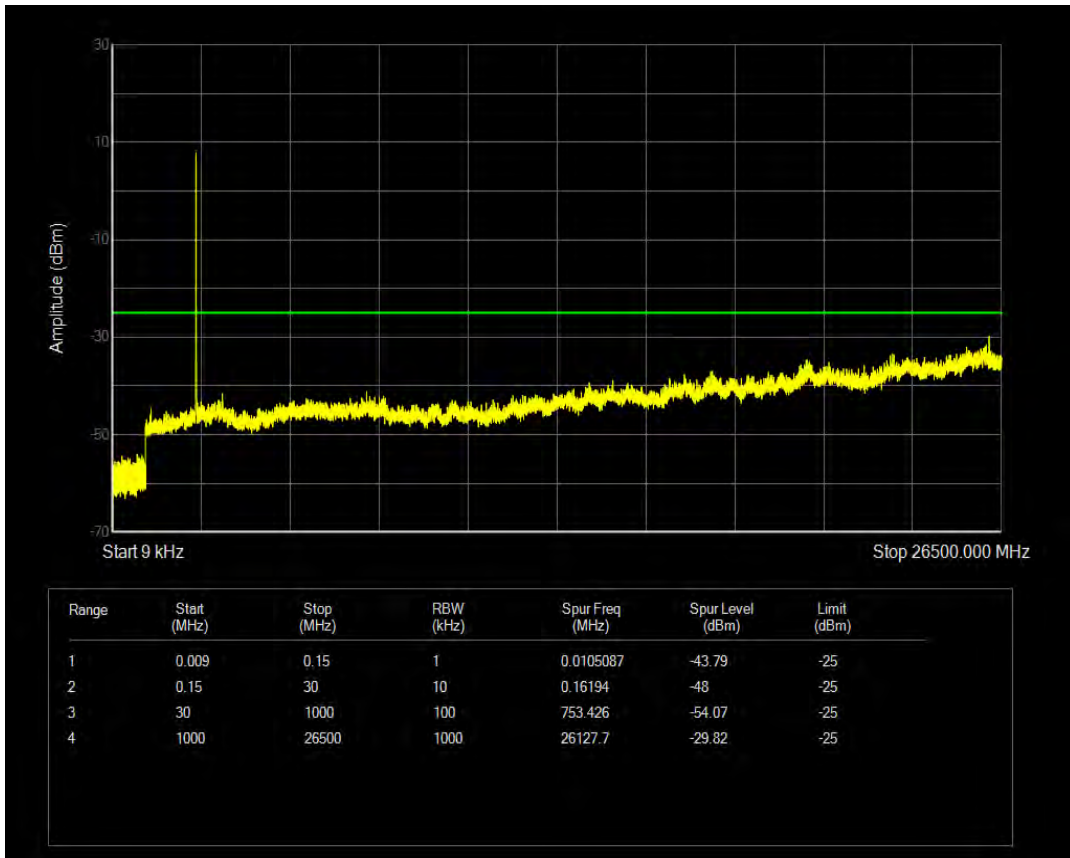

Band7 QPSK BW=10MHz Channel=21100 RB Size=1 Position=#0

Band7 QAM16 BW=10MHz Channel=20800 RB Size=50 Position=#0