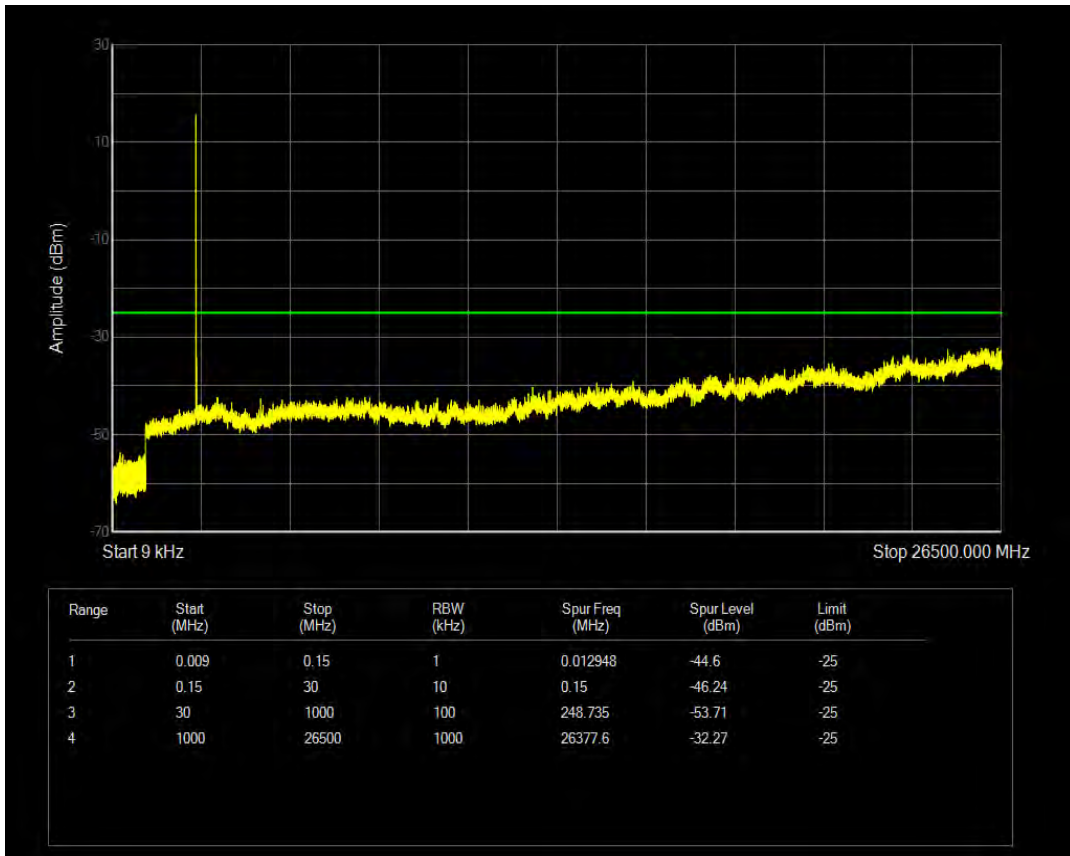

Band7 QAM16 BW=5MHz Channel=21425 RB Size=1 Position=#0

Band7 QAM16 BW=5MHz Channel=21425 RB Size=25 Position=#0

Band7 QPSK BW=10MHz Channel=20800 RB Size=1 Position=#0

Band7 QAM16 BW=10MHz Channel=20800 RB Size=1 Position=#0