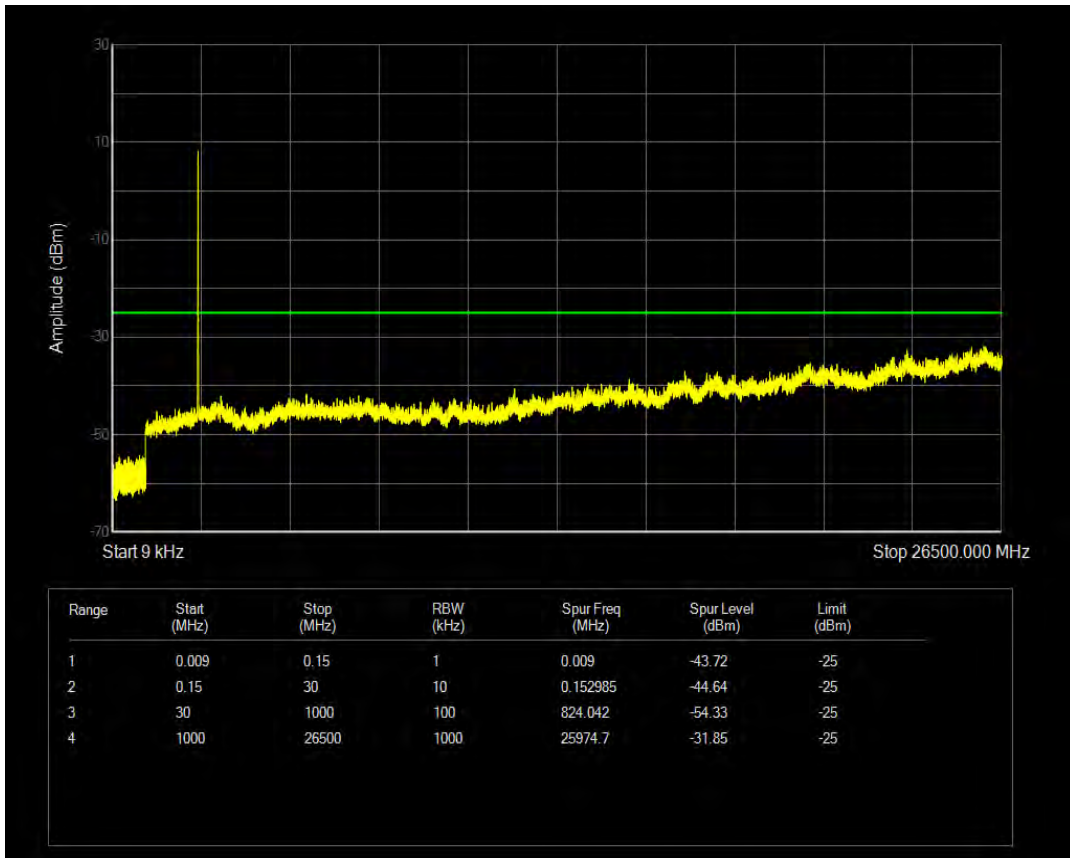

Band7 QAM16 BW=10MHz Channel=21100 RB Size=50 Position=#0

Band7 QAM16 BW=10MHz Channel=21100 RB Size=1 Position=#0

Band7 QPSK BW=10MHz Channel=21400 RB Size=1 Position=#0

Band7 QPSK BW=10MHz Channel=21400 RB Size=50 Position=#0