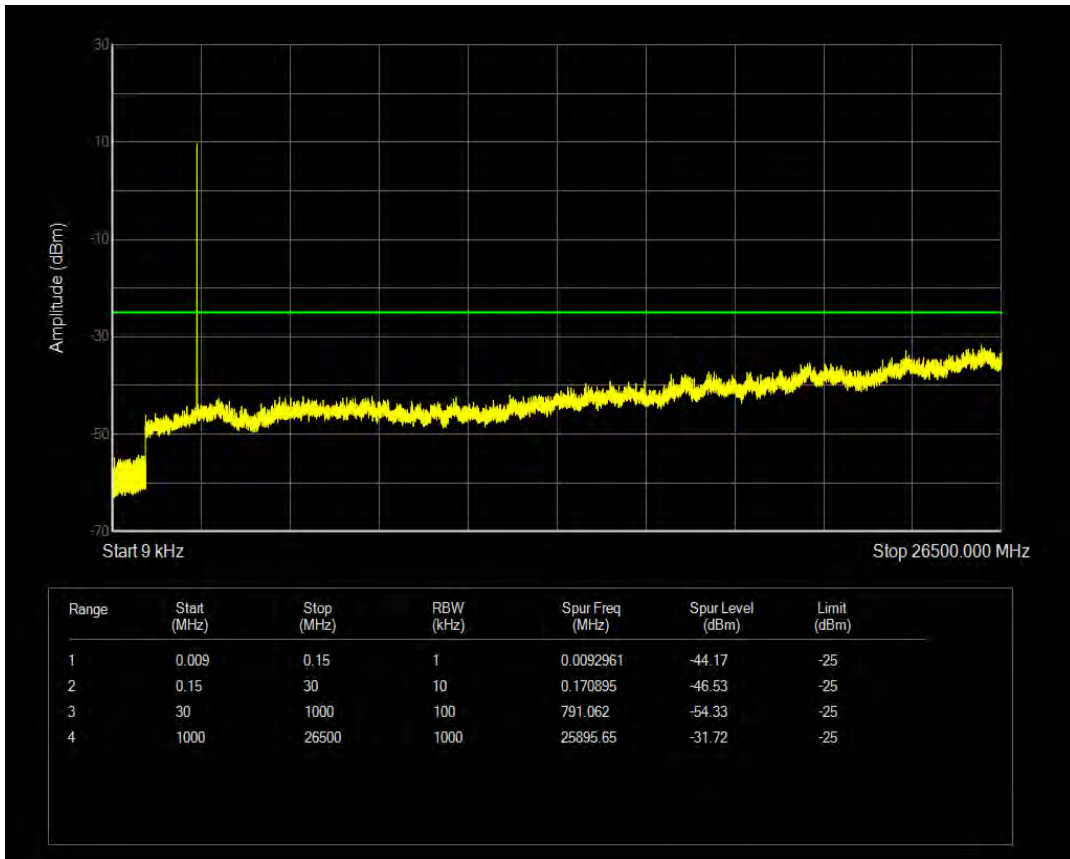

Band7 QAM16 BW=5MHz Channel=21100 RB Size=25 Position=#0

Band7 QPSK BW=5MHz Channel=21100 RB Size=25 Position=#0