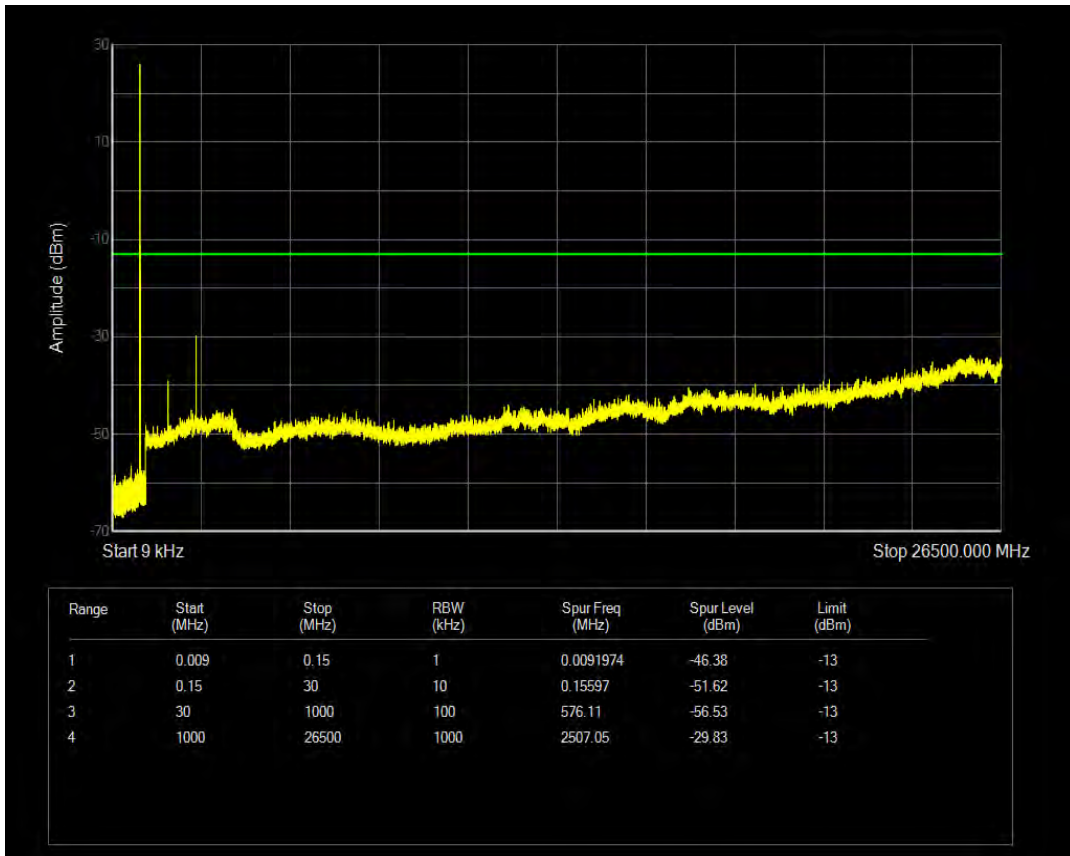

Band5 QAM16 BW=1.4MHz Channel=20407 RB Size=1 Position=#0

Band5 QAM16 BW=1.4MHz Channel=20407 RB Size=6 Position=#0

Band5 QPSK BW=1.4MHz Channel=20525 RB Size=1 Position=#0

Band5 QPSK BW=1.4MHz Channel=20525 RB Size=6 Position=#0

Band5 QAM16 BW=1.4MHz Channel=20525 RB Size=1 Position=#0

Band5 QAM16 BW=1.4MHz Channel=20525 RB Size=6 Position=#0

Band5 QPSK BW=1.4MHz Channel=20643 RB Size=1 Position=#0

Band5 QPSK BW=1.4MHz Channel=20643 RB Size=6 Position=#0