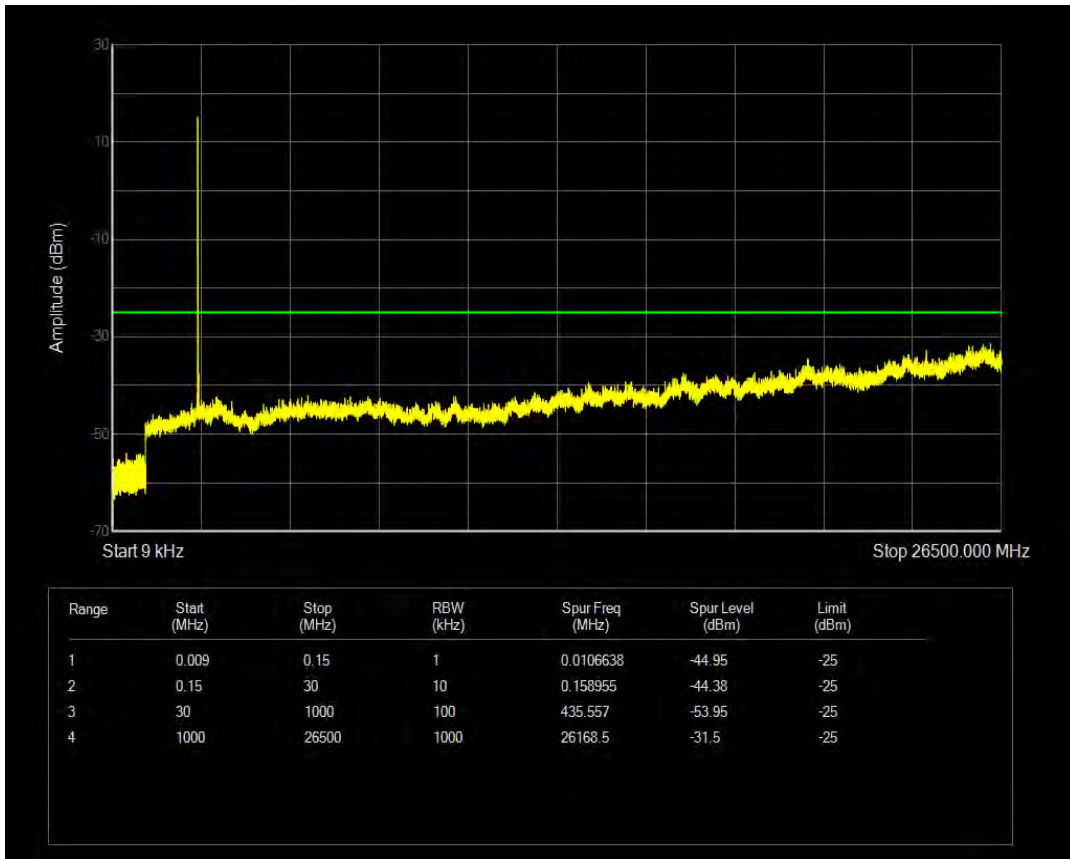

Band7 QAM16 BW=15MHz Channel=21375 RB Size=75 Position=#0

Band7 QAM16 BW=15MHz Channel=21375 RB Size=1 Position=#0