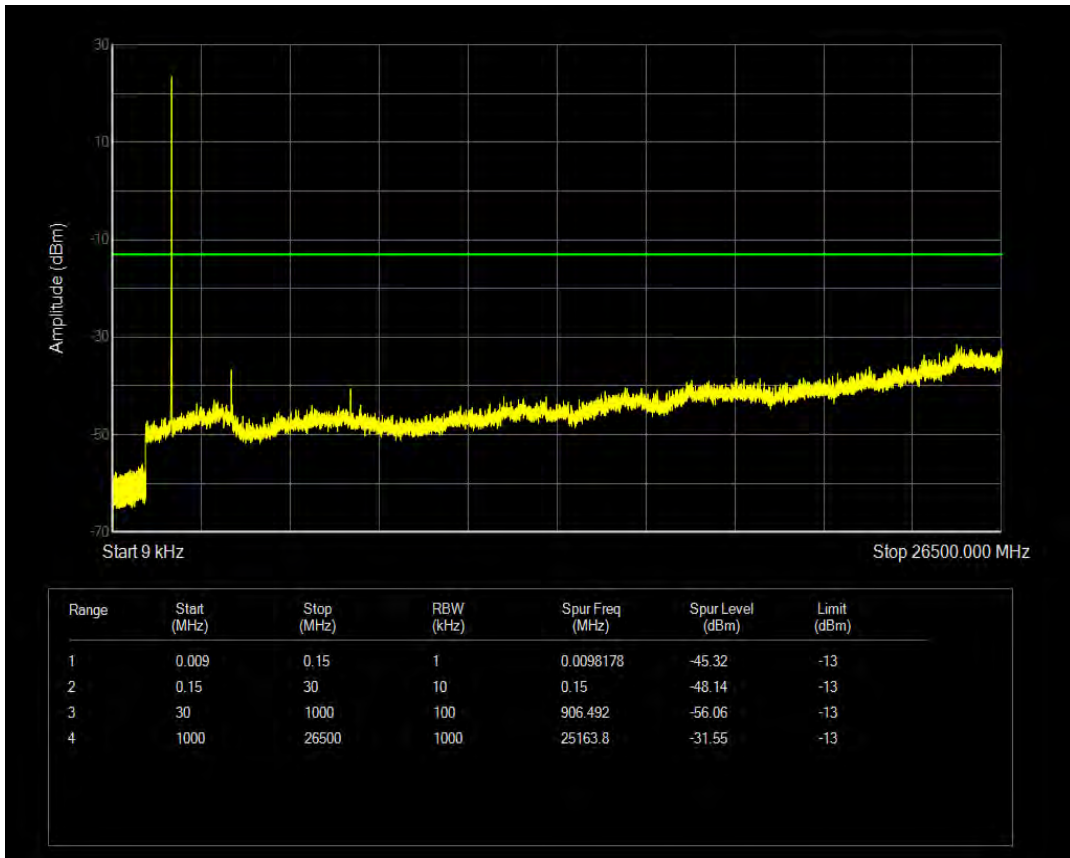

Band66 QPSK BW=10MHz Channel=132022 RB Size=1 Position=#0

Band66 QAM16 BW=5MHz Channel=132647 RB Size=25 Position=#0