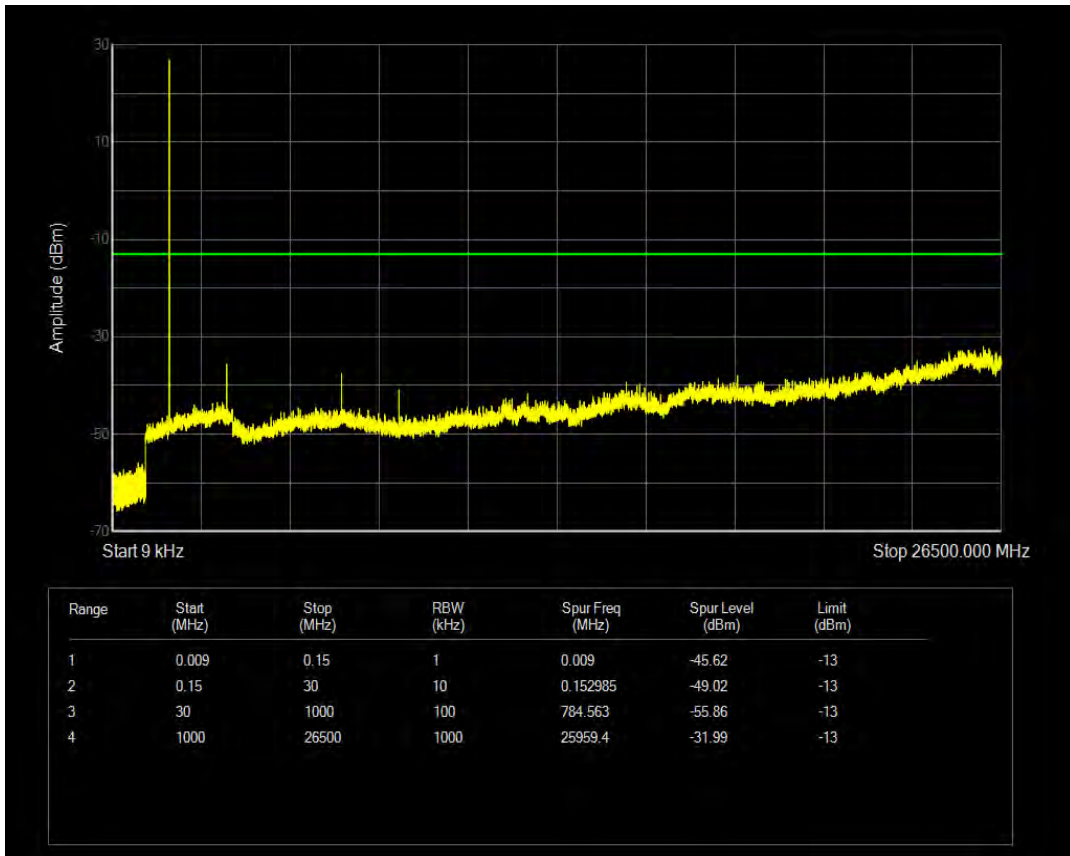

Band66 QPSK BW=3MHz Channel=131987 RB Size=15 Position=#0

Band66 QPSK BW=3MHz Channel=131987 RB Size=1 Position=#0