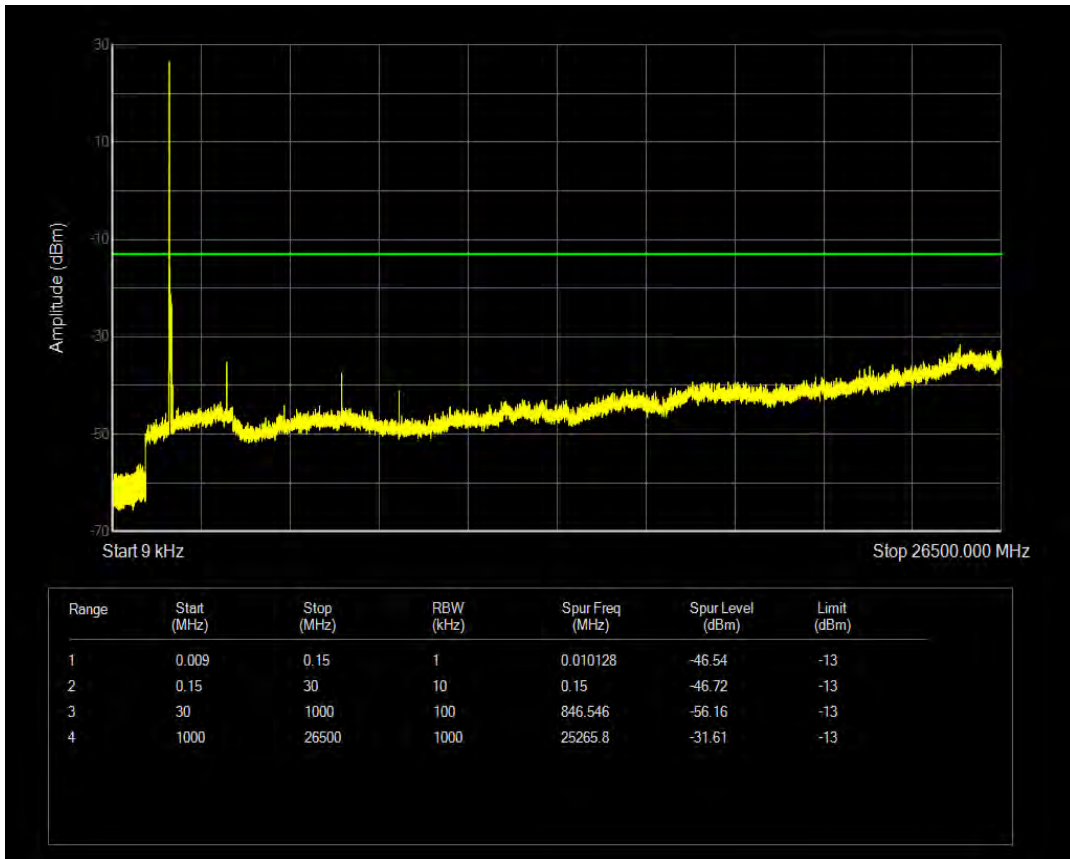

Band66 QPSK BW=20MHz Channel=132072 RB Size=100 Position=#0

Band66 QPSK BW=20MHz Channel=132072 RB Size=1 Position=#0