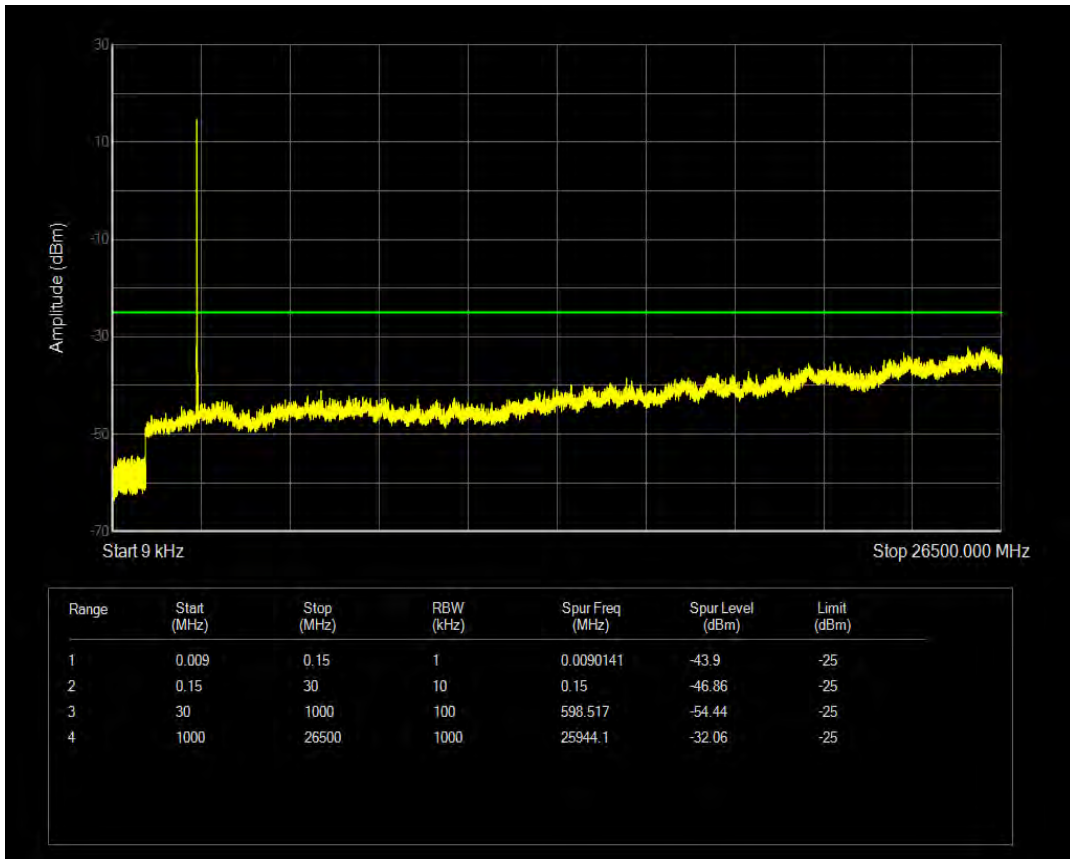

Band7 QAM16 BW=15MHz Channel=21100 RB Size=1 Position=#0

Band7 QPSK BW=15MHz Channel=21100 RB Size=1 Position=#0