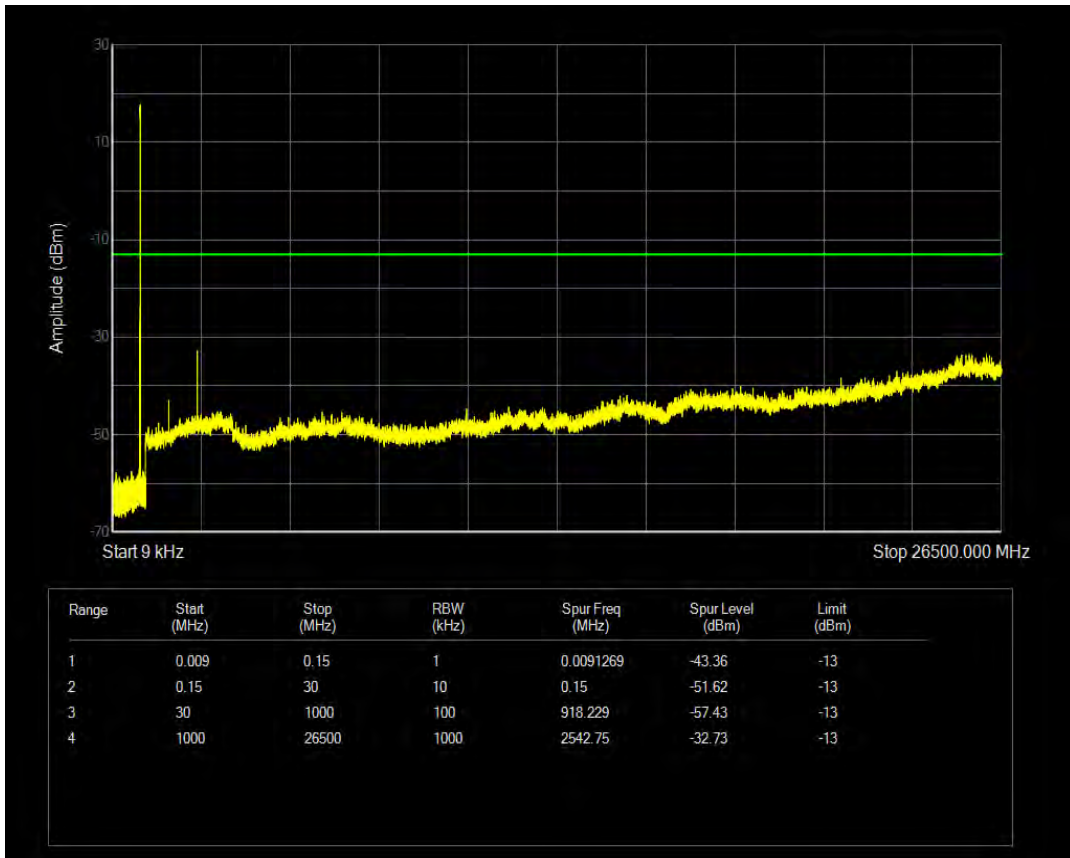

Band5 QAM16 BW=3MHz Channel=20525 RB Size=1 Position=#0

Band5 QAM16 BW=3MHz Channel=20525 RB Size=15 Position=#0

Band5 QPSK BW=3MHz Channel=20635 RB Size=1 Position=#0

Band5 QPSK BW=3MHz Channel=20635 RB Size=15 Position=#0