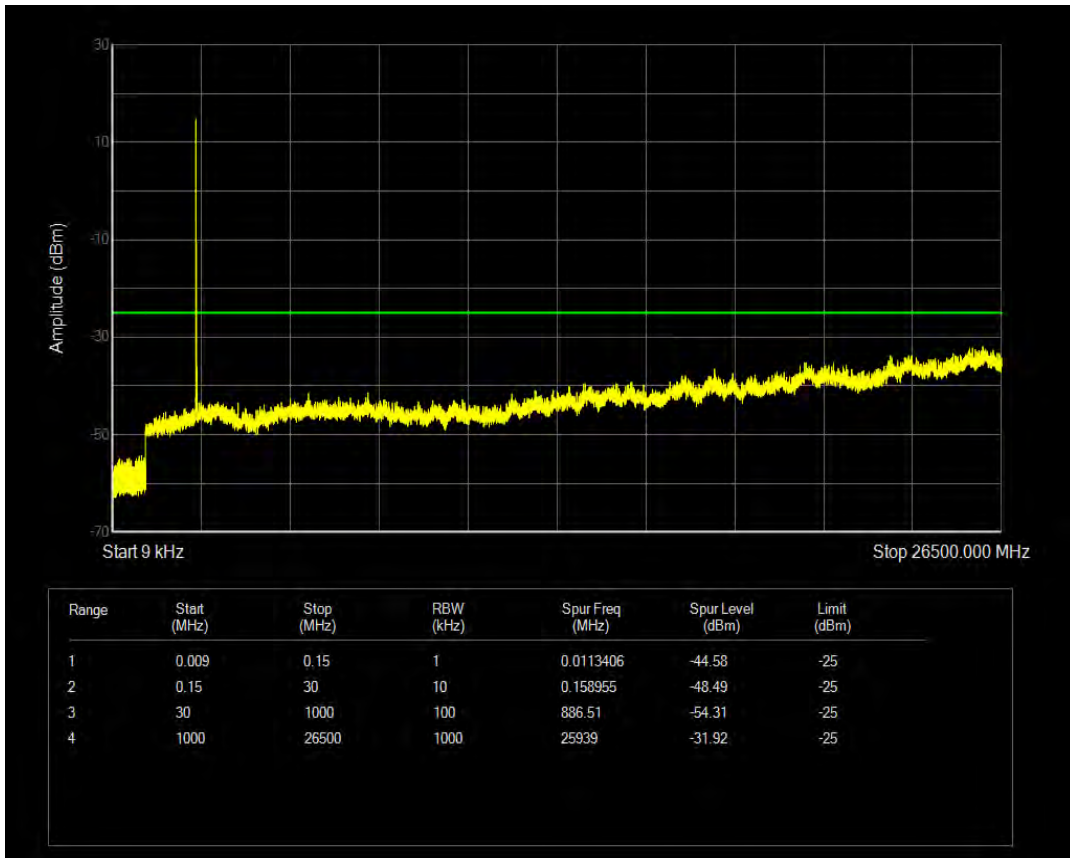

Band7 QAM16 BW=10MHz Channel=21400 RB Size=1 Position=#0

Band7 QAM16 BW=10MHz Channel=21400 RB Size=50 Position=#0

Band7 QPSK BW=15MHz Channel=20825 RB Size=75 Position=#0

Band7 QPSK BW=15MHz Channel=20825 RB Size=1 Position=#0