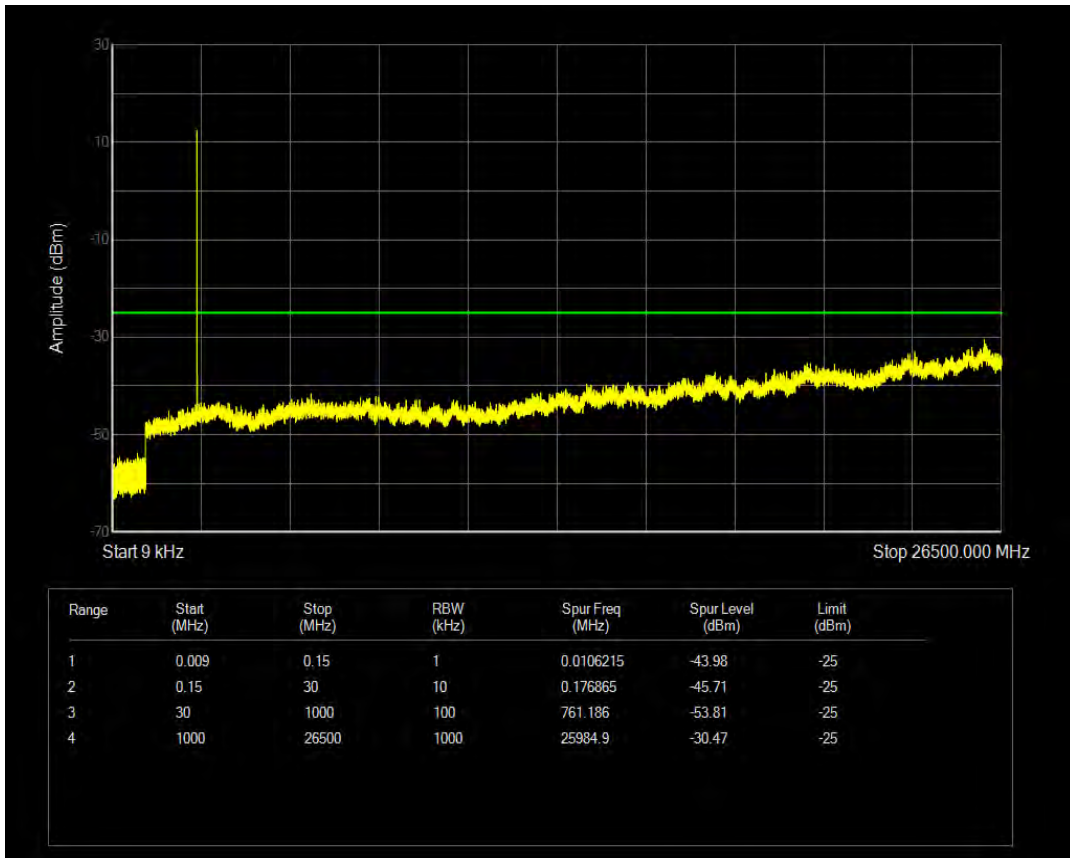

Band7 QAM16 BW=5MHz Channel=20775 RB Size=25 Position=#0

Band7 QAM16 BW=5MHz Channel=20775 RB Size=1 Position=#0

Band7 QPSK BW=5MHz Channel=21100 RB Size=1 Position=#0

Band7 QAM16 BW=5MHz Channel=21100 RB Size=1 Position=#0