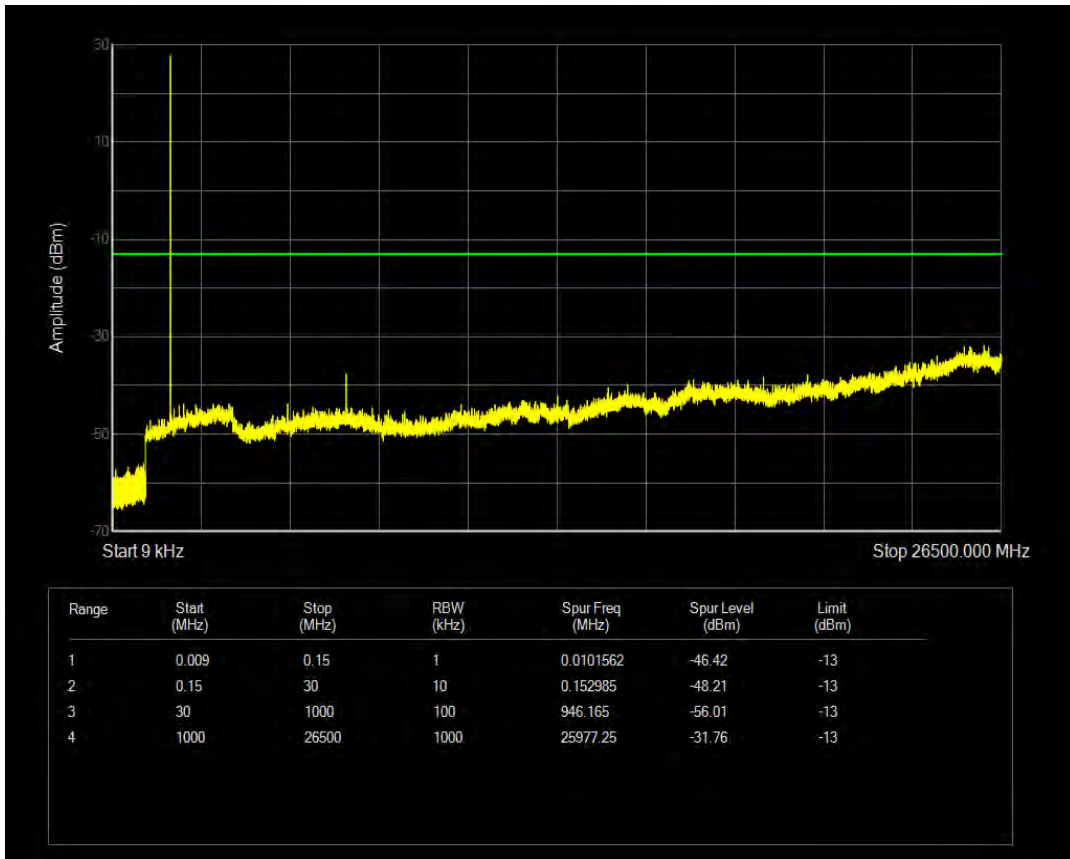

Band66 QPSK BW=1.4MHz Channel=132322 RB Size=6 Position=#0

Band66 QPSK BW=1.4MHz Channel=132322 RB Size=1 Position=#0