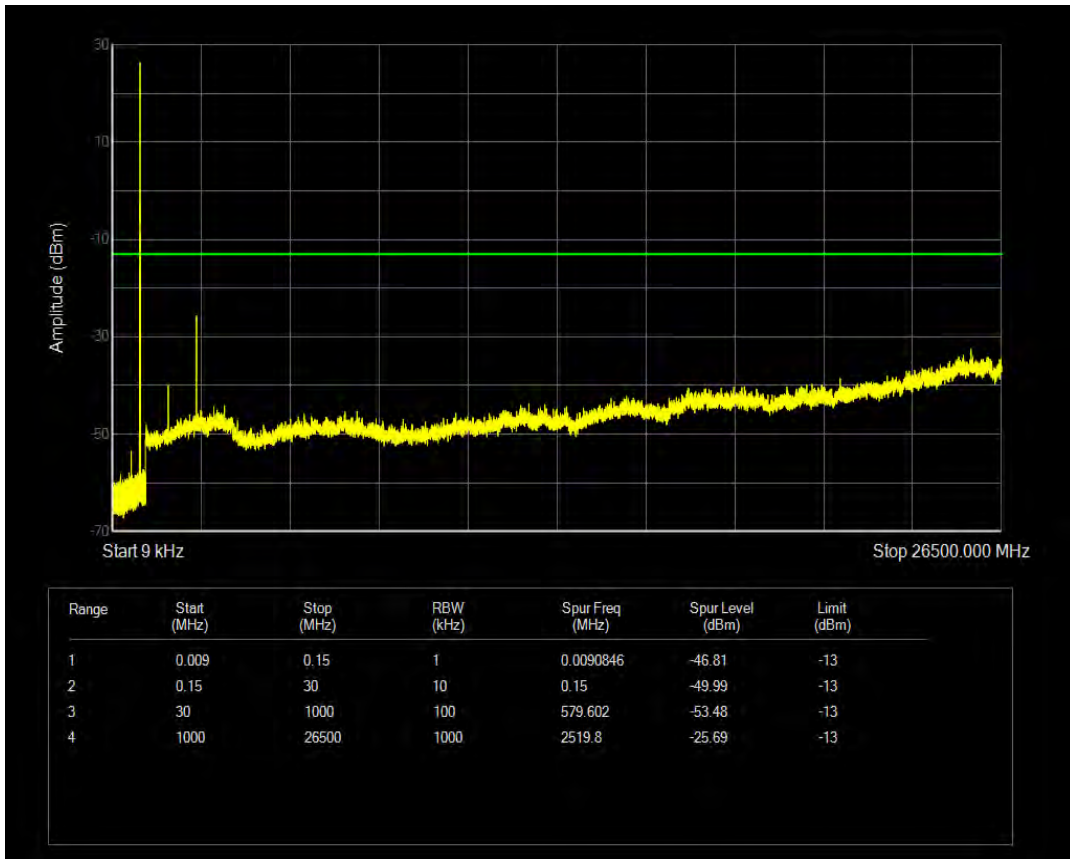

Band5 QAM16 BW=10MHz Channel=20525 RB Size=1 Position=#0

Band5 QAM16 BW=10MHz Channel=20525 RB Size=50 Position=#0

Band5 QPSK BW=10MHz Channel=20600 RB Size=1 Position=#0

Band5 QPSK BW=10MHz Channel=20600 RB Size=50 Position=#0

Band5 QAM16 BW=10MHz Channel=20600 RB Size=1 Position=#0

Band5 QAM16 BW=10MHz Channel=20600 RB Size=50 Position=#0

Band66 QPSK BW=1.4MHz Channel=131979 RB Size=1 Position=#0

Band66 QPSK BW=1.4MHz Channel=131979 RB Size=6 Position=#0