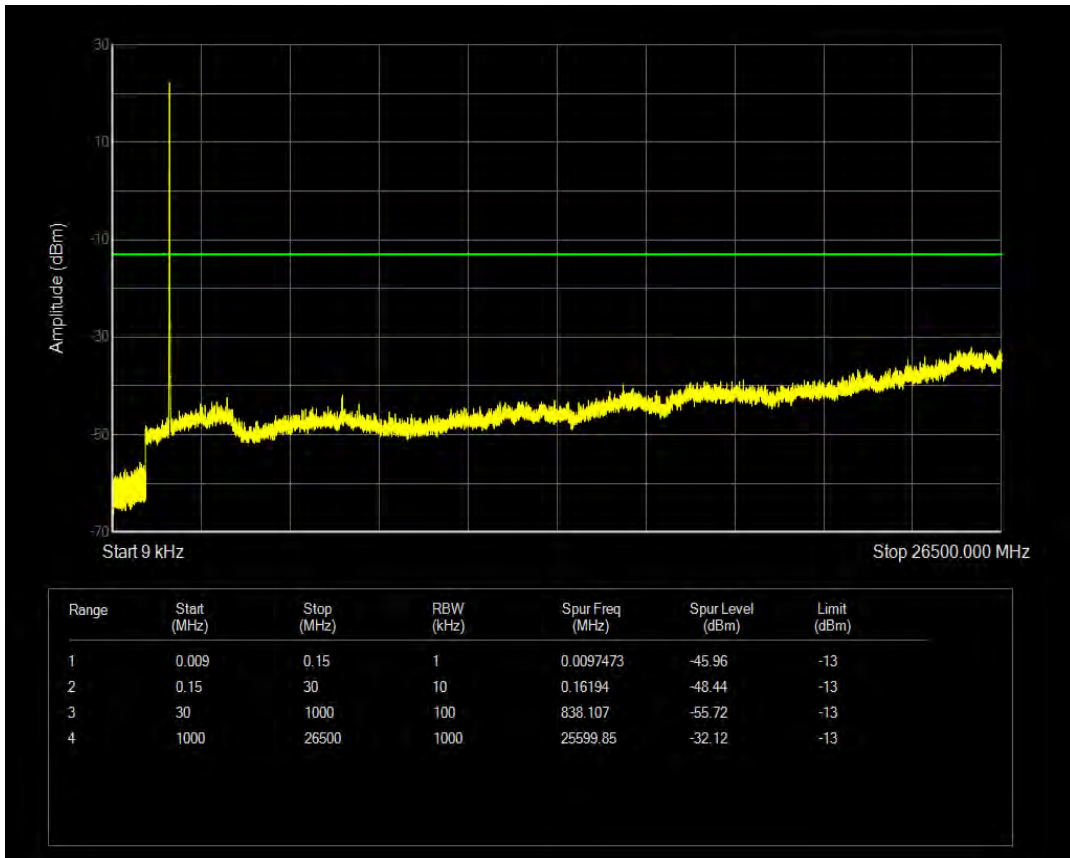

Band66 QPSK BW=10MHz Channel=132322 RB Size=1 Position=#0

Band66 QAM16 BW=10MHz Channel=132022 RB Size=50 Position=#0