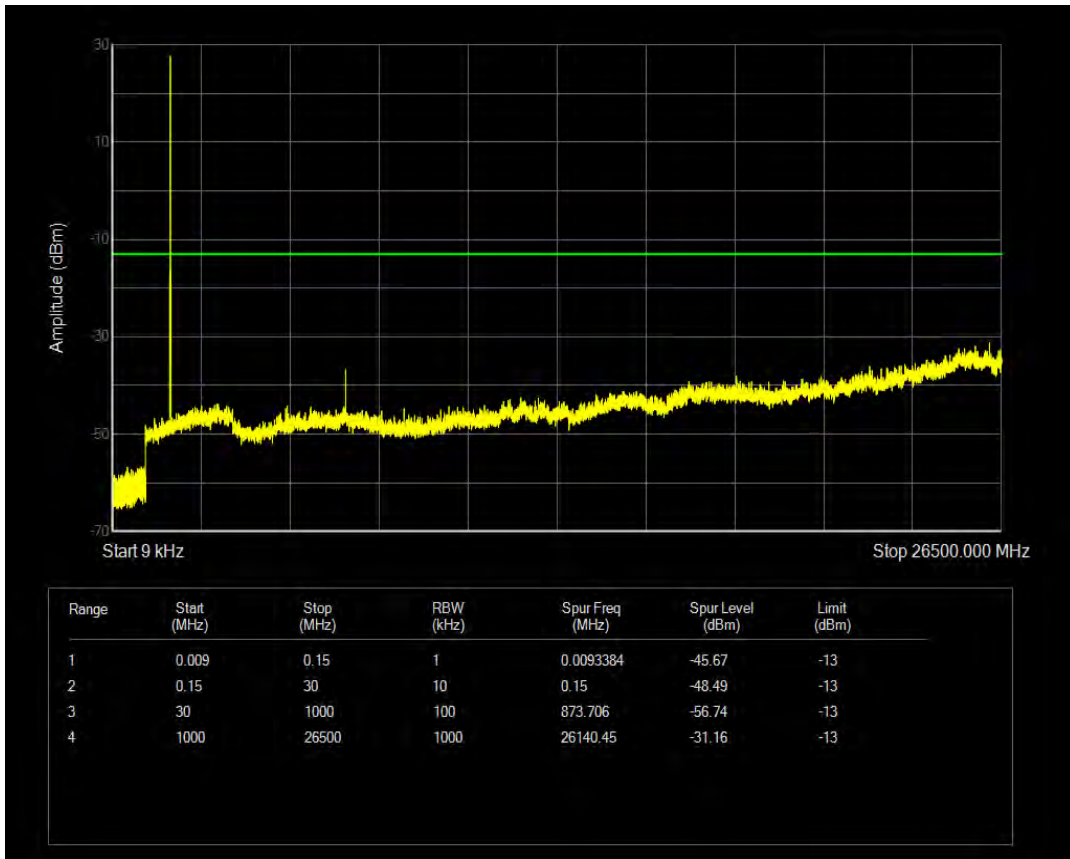

Band66 QAM16 BW=10MHz Channel=132322 RB Size=50 Position=#0

Band66 QAM16 BW=10MHz Channel=132322 RB Size=1 Position=#0