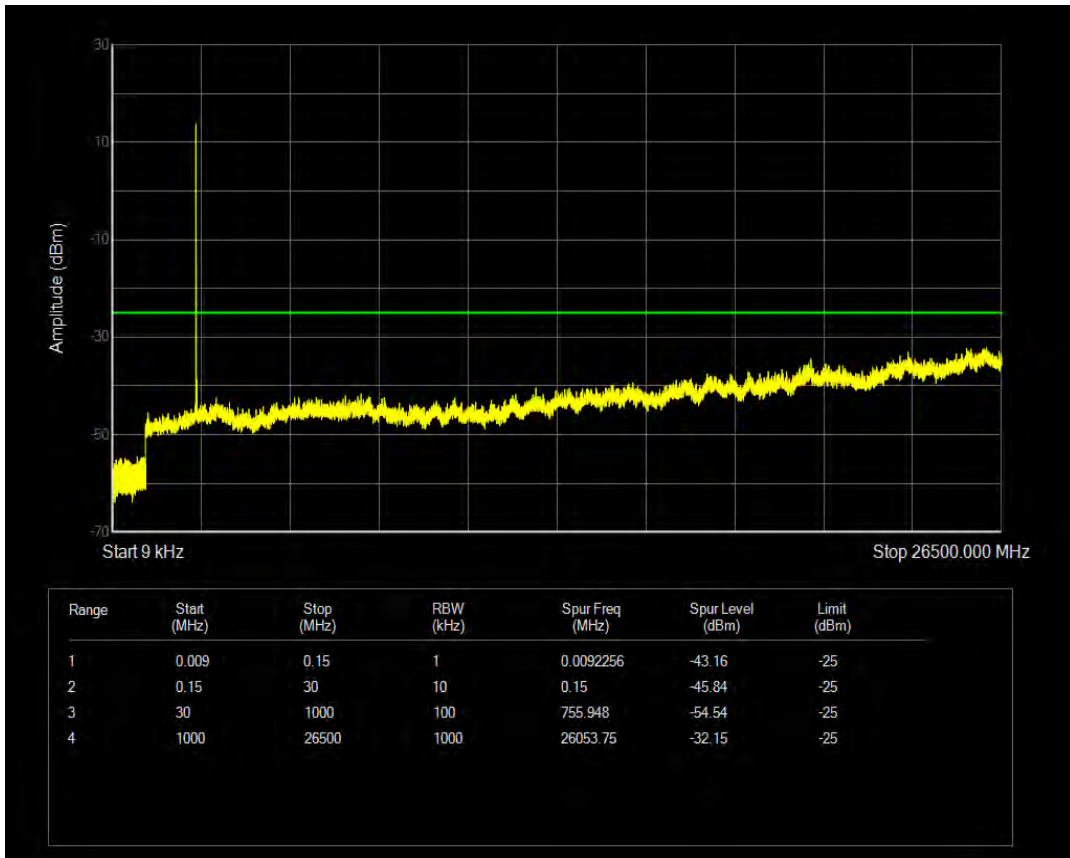

Band7 QPSK BW=15MHz Channel=21100 RB Size=1 Position=#0

Band7 QAM16 BW=15MHz Channel=20825 RB Size=1 Position=#0