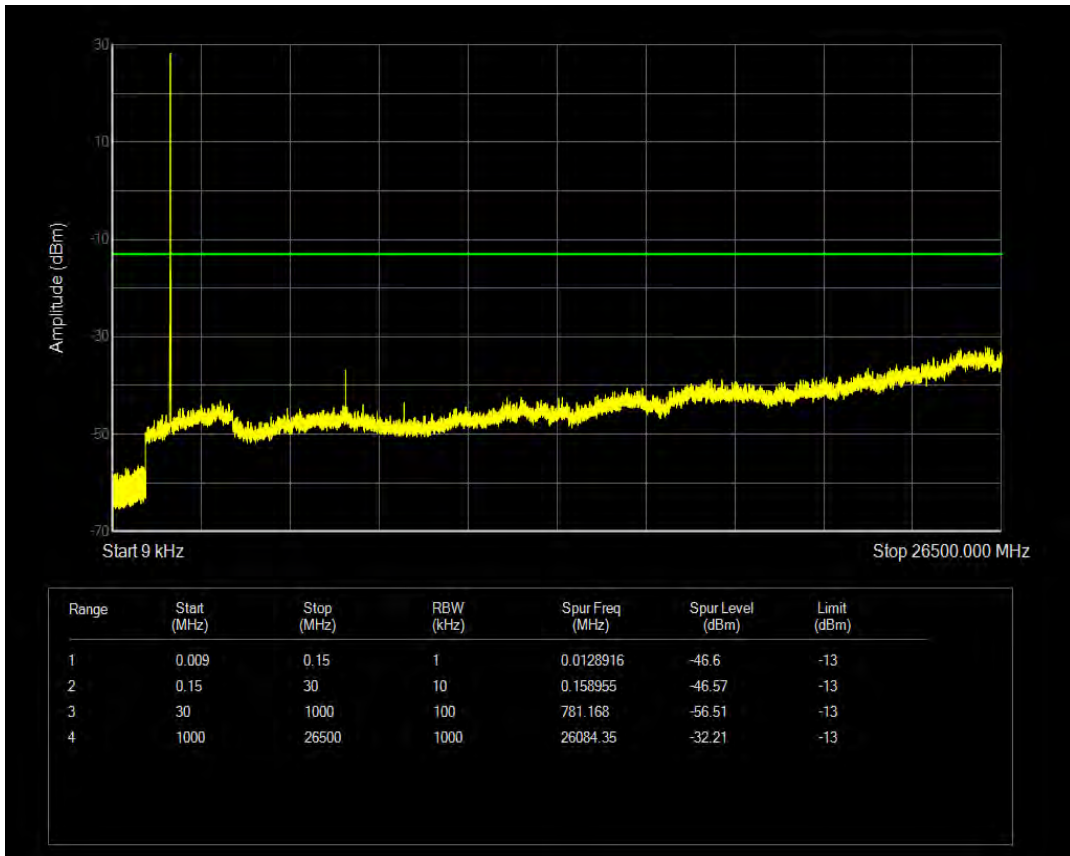

Band66 QPSK BW=10MHz Channel=132322 RB Size=50 Position=#0

Band66 QPSK BW=10MHz Channel=132322 RB Size=1 Position=#0