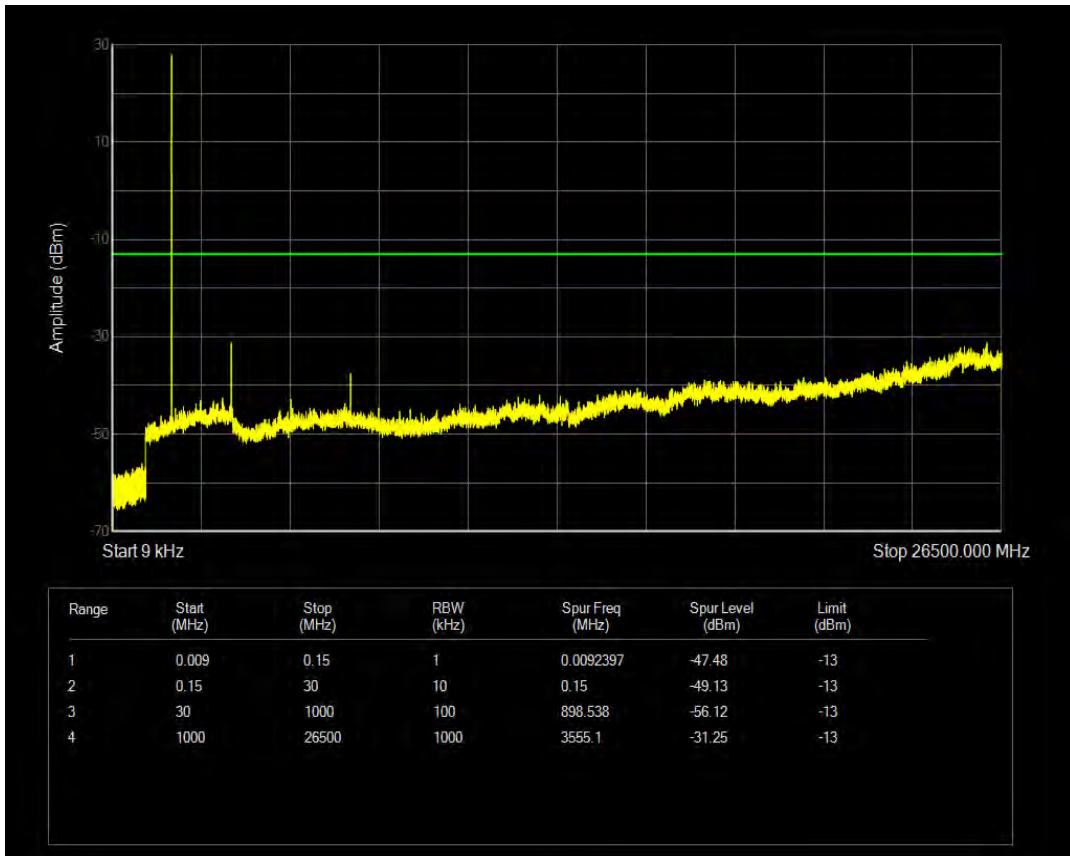

Band66 QPSK BW=3MHz Channel=132657 RB Size=15 Position=#0

Band66 QPSK BW=3MHz Channel=132657 RB Size=1 Position=#0