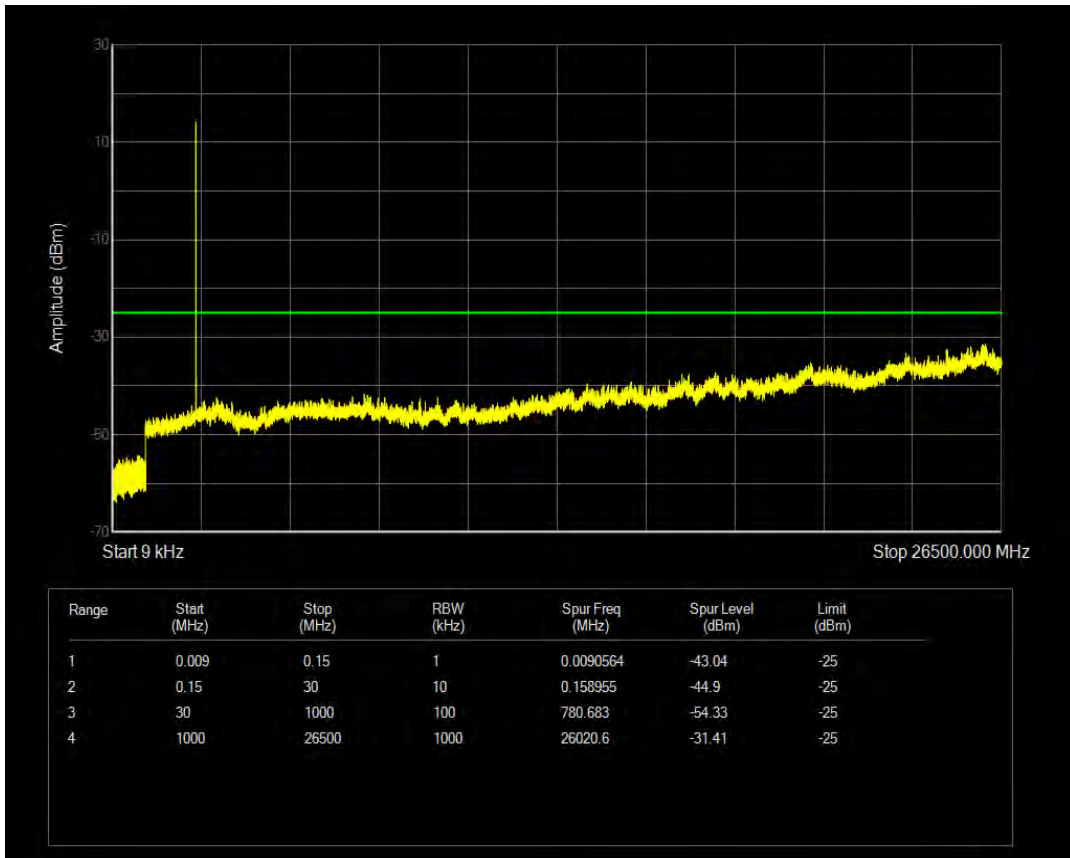

Band7 QPSK BW=5MHz Channel=21100 RB Size=1 Position=#0

Band7 QAM16 BW=5MHz Channel=20775 RB Size=1 Position=#0