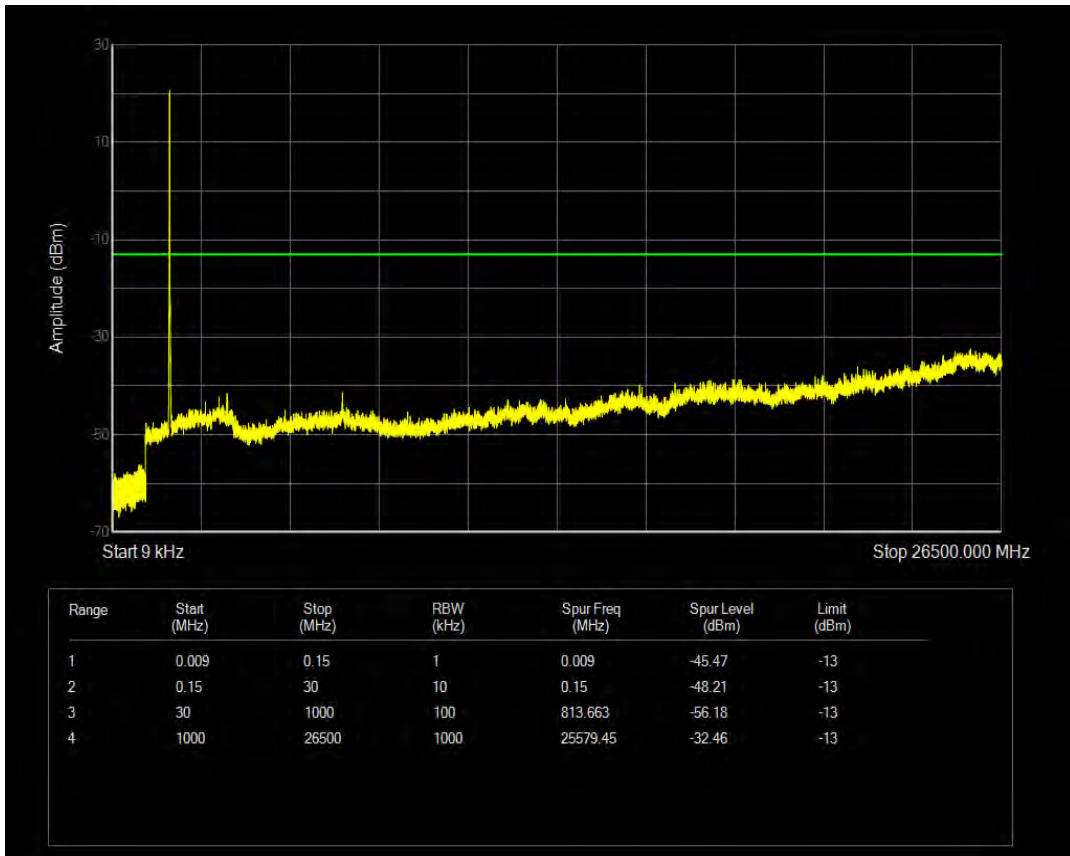

Band66 QAM16 BW=10MHz Channel=132622 RB Size=1 Position=#0

Band66 QAM16 BW=10MHz Channel=132622 RB Size=50 Position=#0

Band66 QPSK BW=15MHz Channel=132047 RB Size=1 Position=#0

Band66 QPSK BW=15MHz Channel=132047 RB Size=75 Position=#0