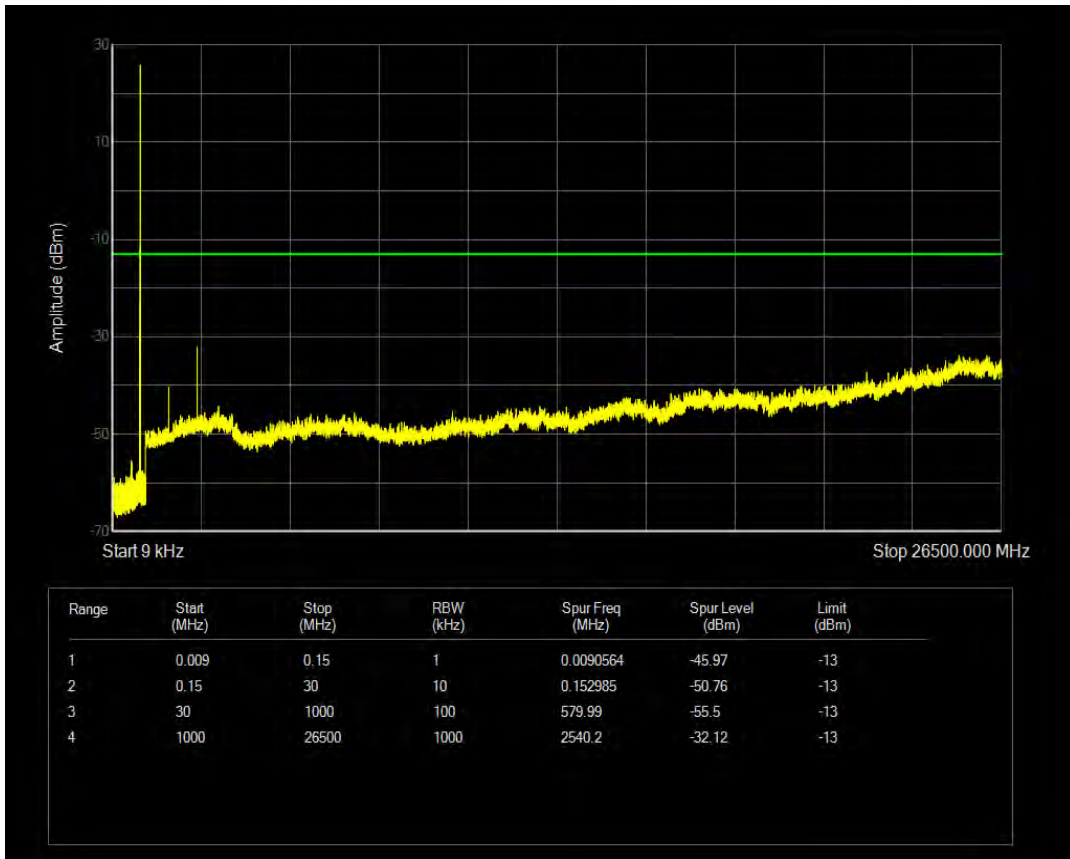

Band5 QAM16 BW=3MHz Channel=20635 RB Size=15 Position=#0

Band5 QAM16 BW=3MHz Channel=20635 RB Size=1 Position=#0