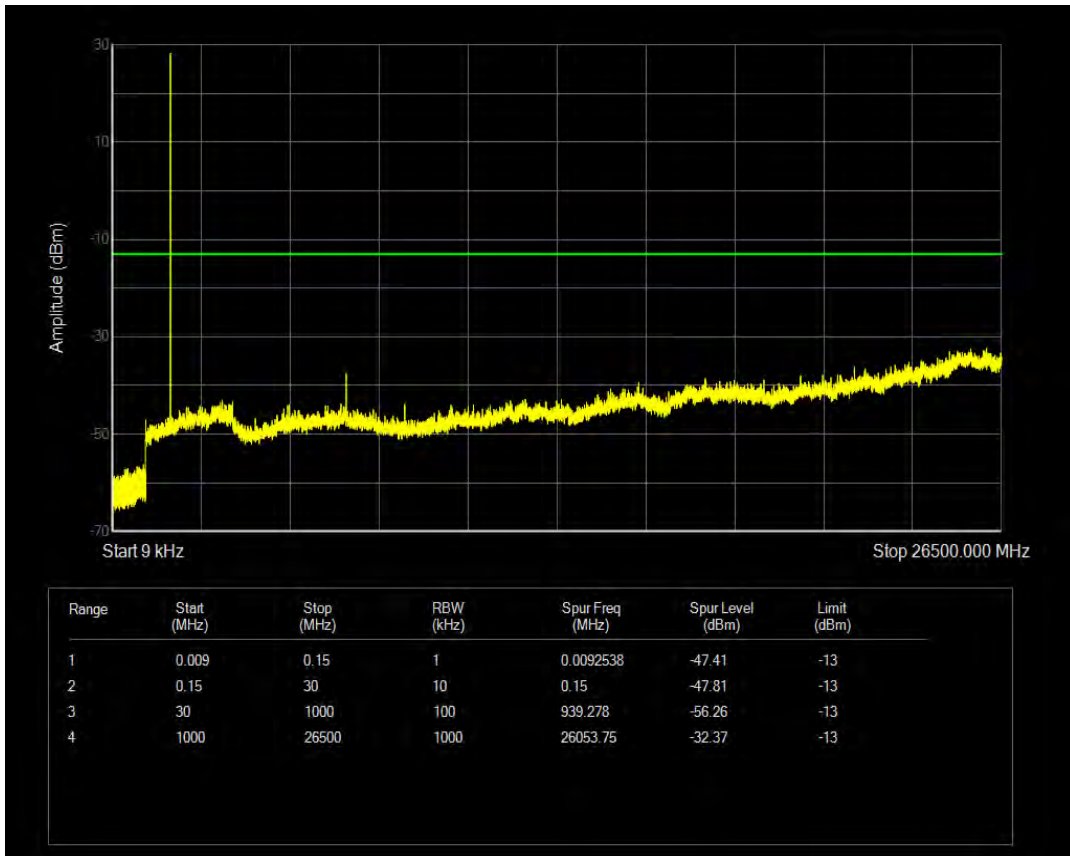

Band66 QAM16 BW=1.4MHz Channel=132322 RB Size=6 Position=#0

Band66 QAM16 BW=1.4MHz Channel=132322 RB Size=1 Position=#0