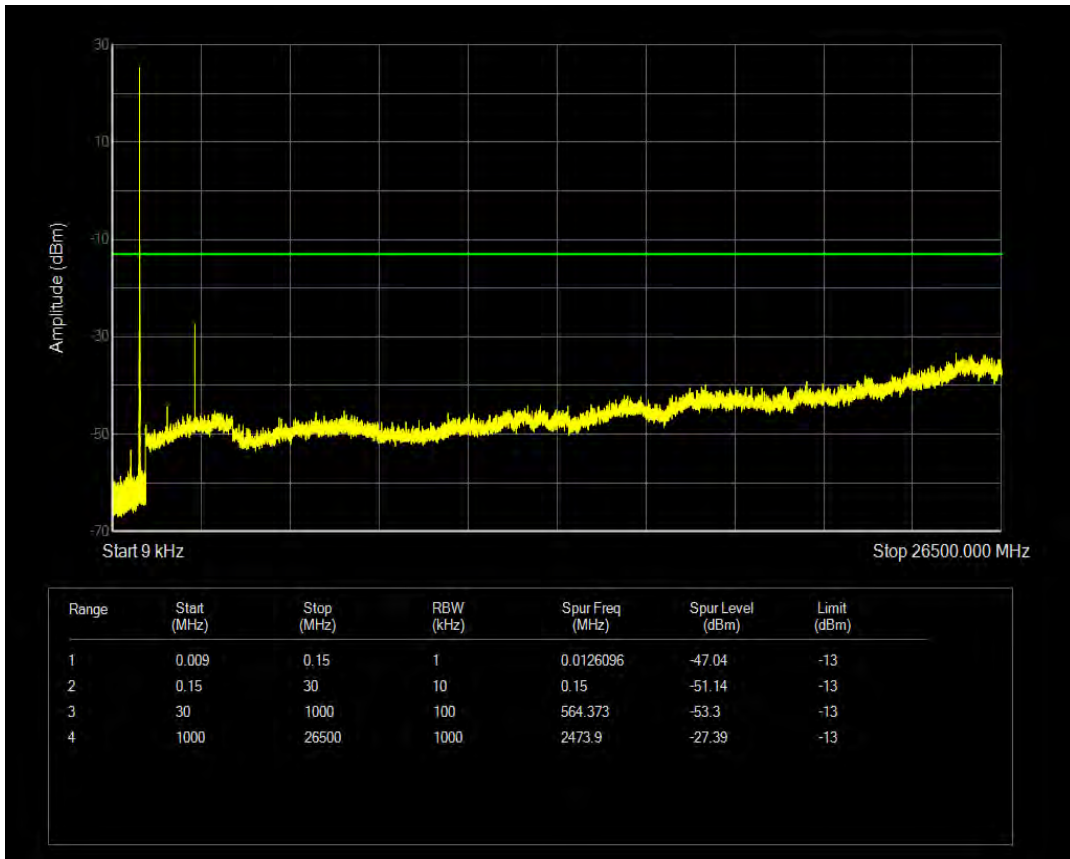

Band5 QAM16 BW=3MHz Channel=20635 RB Size=1 Position=#0

Band5 QAM16 BW=3MHz Channel=20635 RB Size=15 Position=#0

Band5 QPSK BW=5MHz Channel=20425 RB Size=1 Position=#0

Band5 QPSK BW=5MHz Channel=20425 RB Size=25 Position=#0

Band5 QAM16 BW=5MHz Channel=20425 RB Size=1 Position=#0

Band5 QAM16 BW=5MHz Channel=20425 RB Size=25 Position=#0

Band5 QPSK BW=5MHz Channel=20525 RB Size=1 Position=#0

Band5 QPSK BW=5MHz Channel=20525 RB Size=25 Position=#0