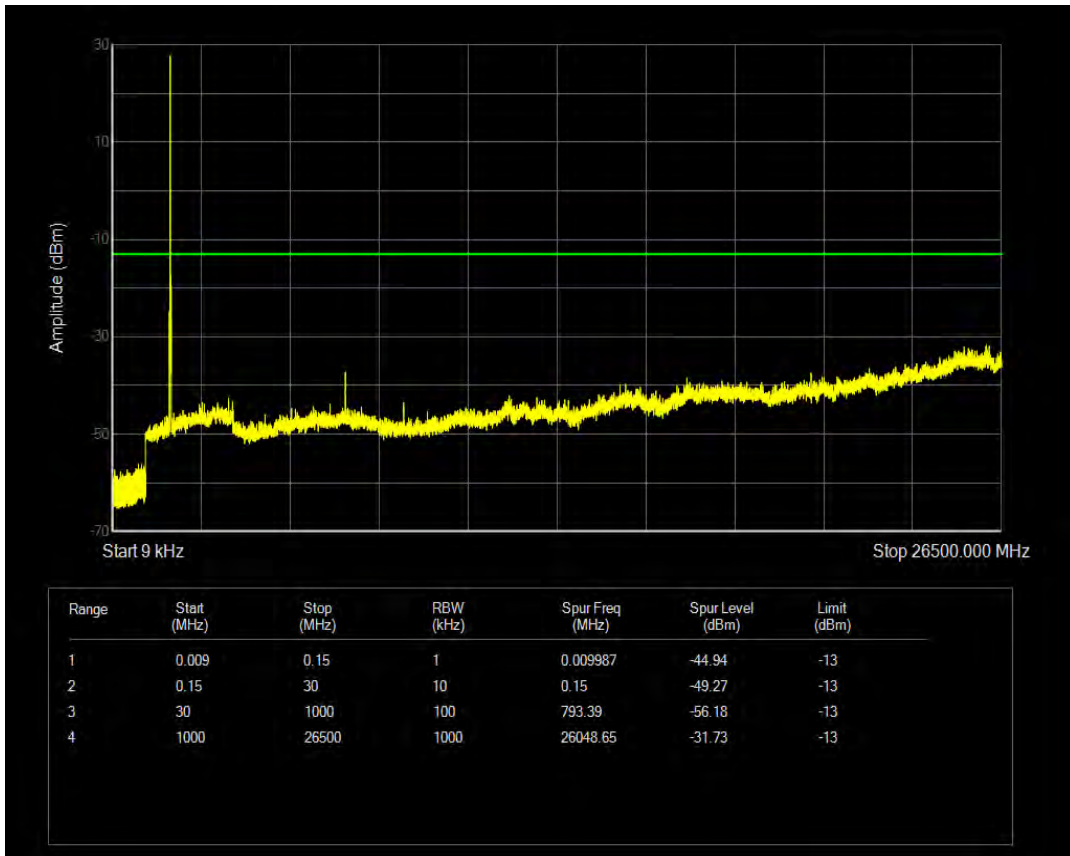

Band66 QPSK BW=15MHz Channel=132322 RB Size=75 Position=#0

Band66 QPSK BW=15MHz Channel=132322 RB Size=1 Position=#0