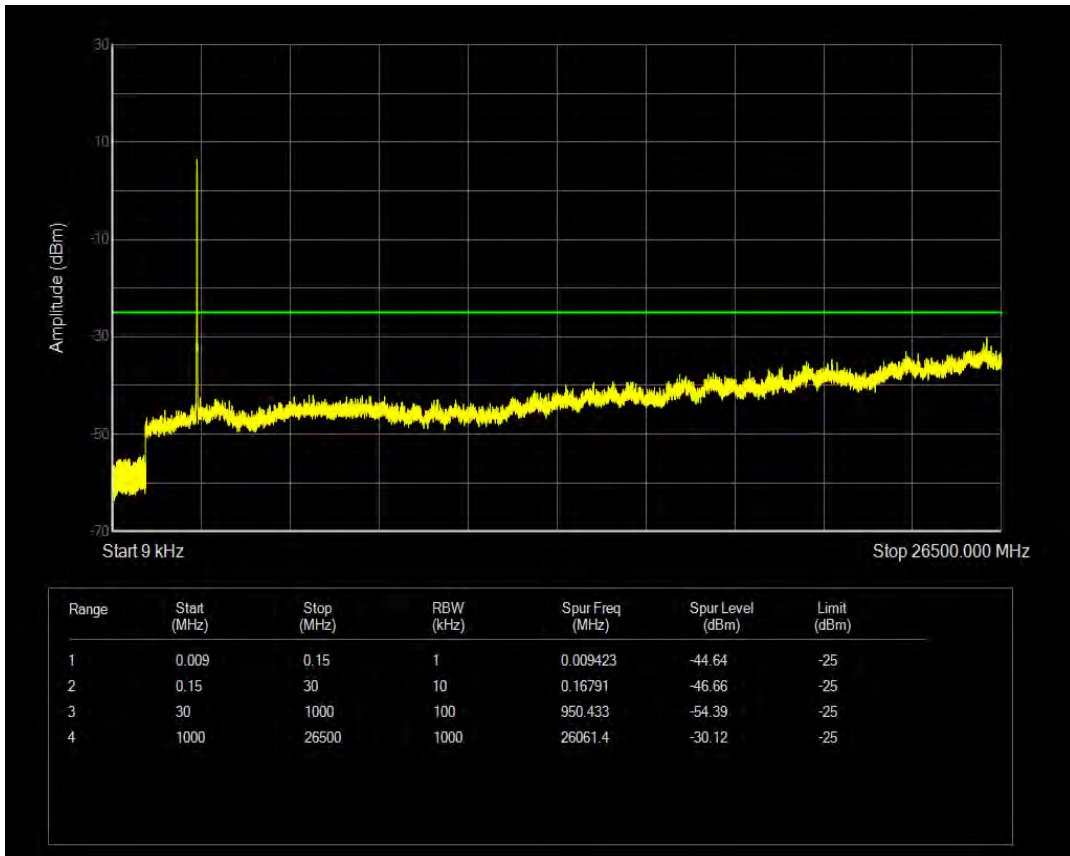

Band7 QAM16 BW=15MHz Channel=21100 RB Size=75 Position=#0

Band7 QPSK BW=15MHz Channel=21100 RB Size=75 Position=#0