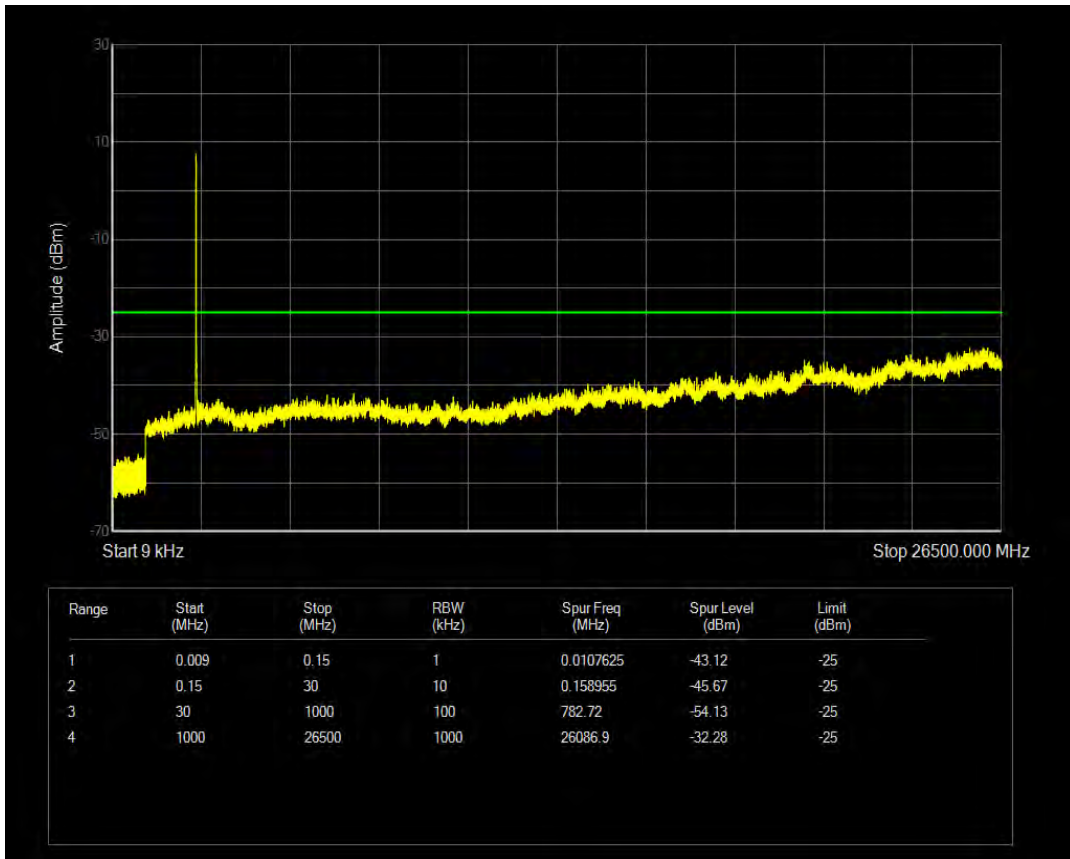

Band7 QAM16 BW=15MHz Channel=20825 RB Size=1 Position=#0

Band7 QAM16 BW=15MHz Channel=20825 RB Size=75 Position=#0