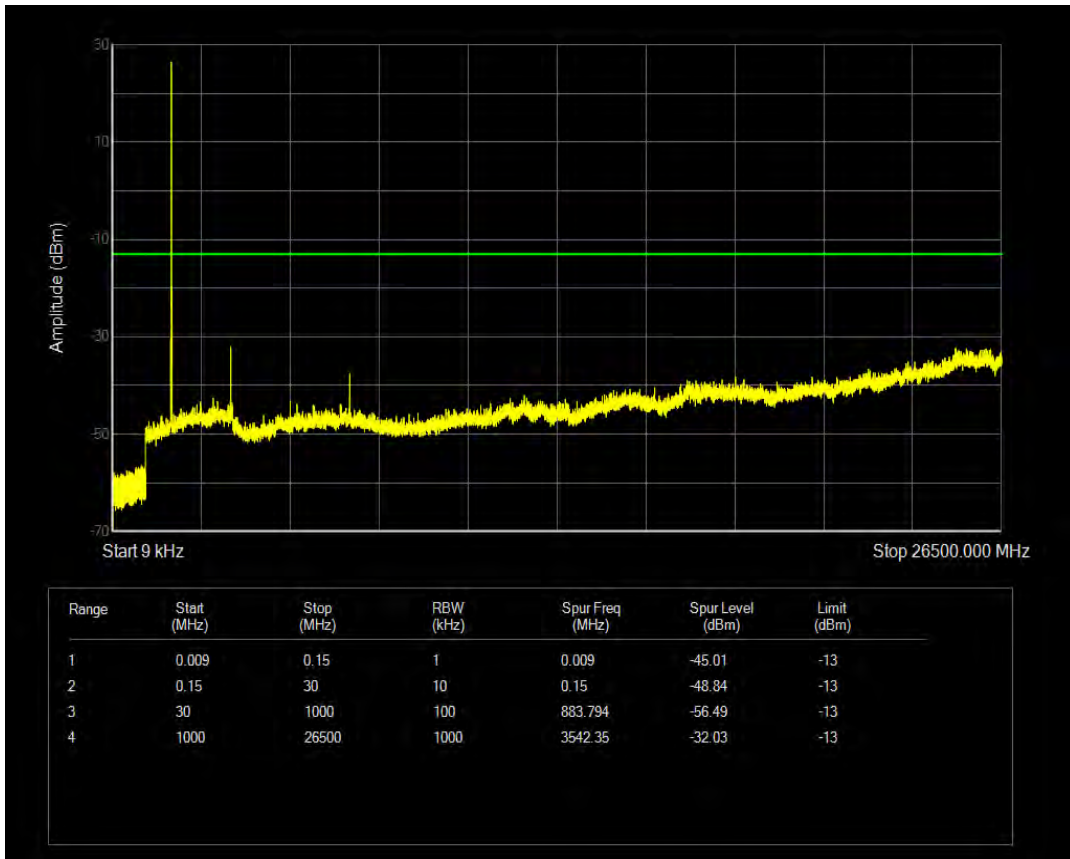

Band66 QPSK BW=10MHz Channel=132622 RB Size=50 Position=#0

Band66 QPSK BW=10MHz Channel=132622 RB Size=1 Position=#0