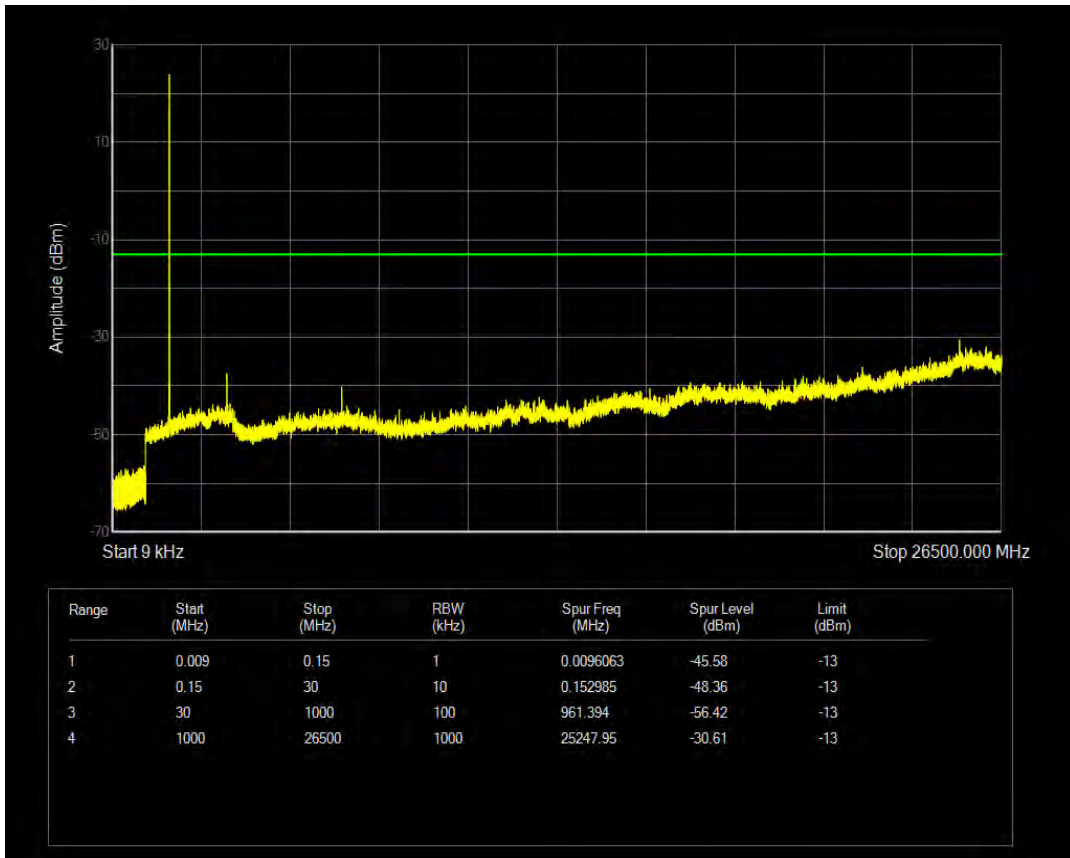

Band66 QPSK BW=3MHz Channel=132322 RB Size=1 Position=#0

Band66 QAM16 BW=3MHz Channel=131987 RB Size=15 Position=#0