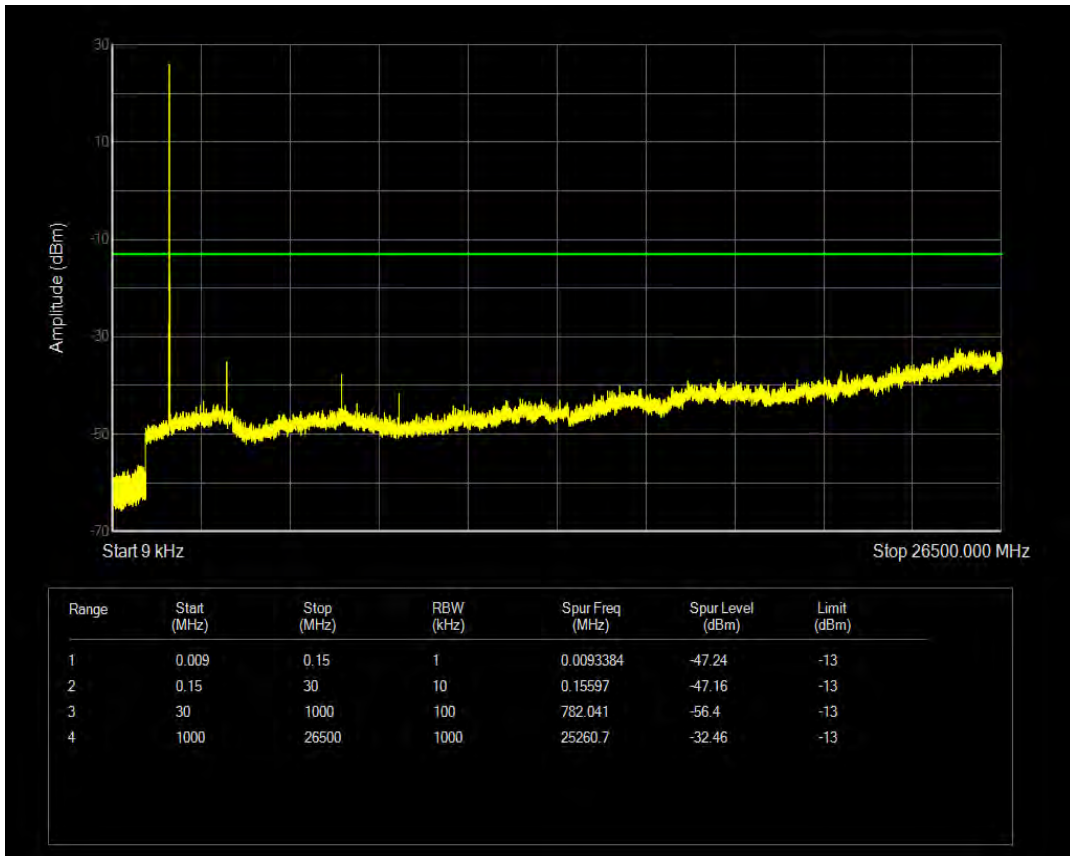

Band66 QPSK BW=10MHz Channel=132022 RB Size=50 Position=#0

Band66 QPSK BW=10MHz Channel=132022 RB Size=1 Position=#0