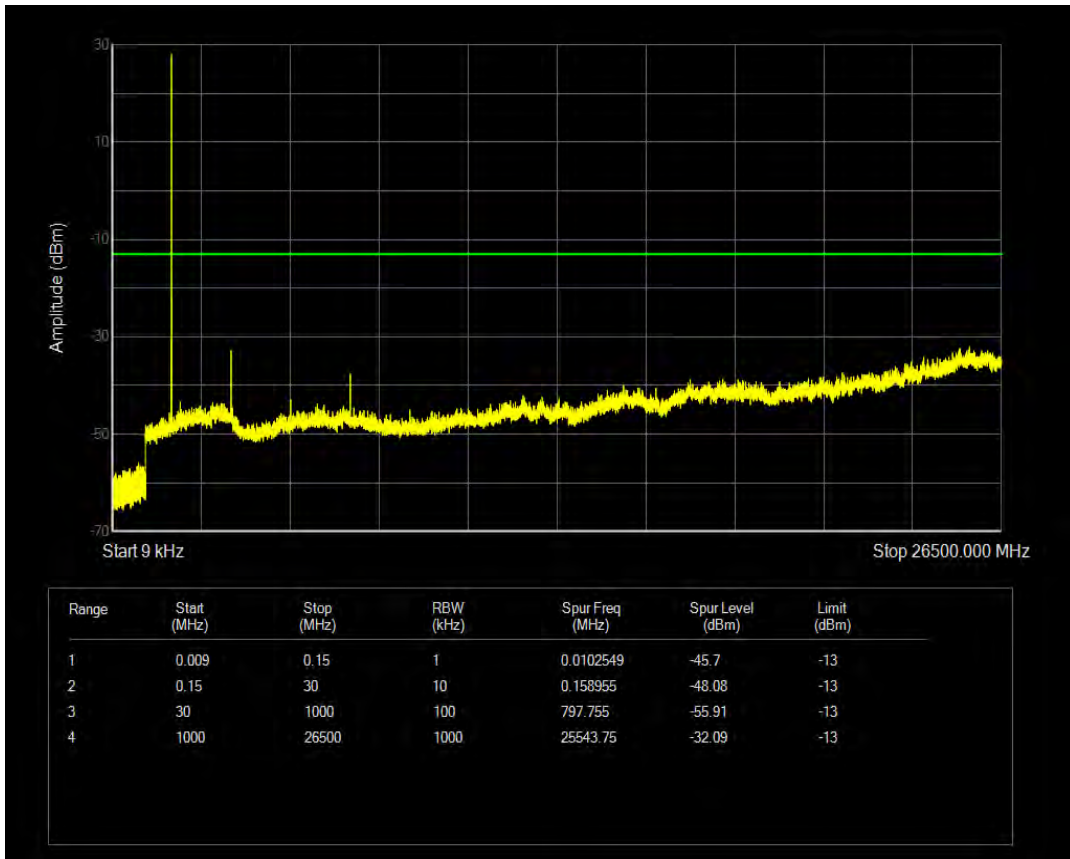

Band66 QPSK BW=5MHz Channel=132647 RB Size=25 Position=#0

Band66 QPSK BW=5MHz Channel=132647 RB Size=1 Position=#0