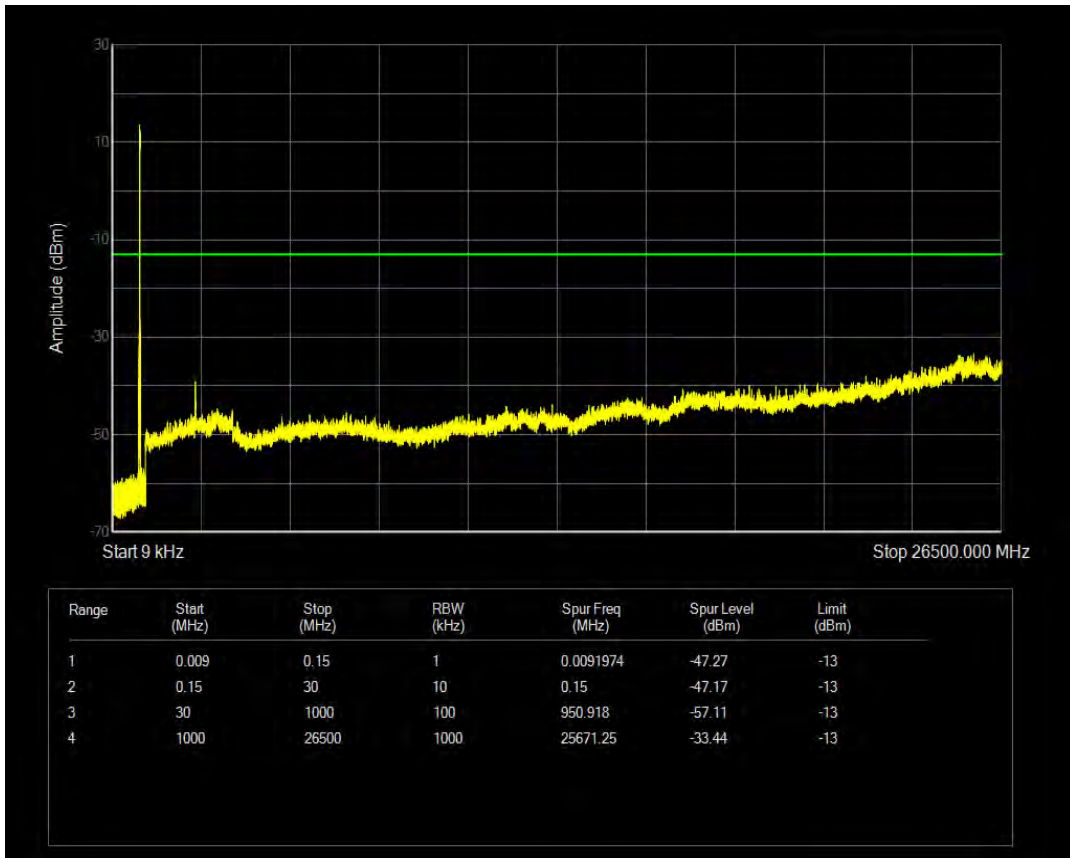

Band5 QAM16 BW=5MHz Channel=20625 RB Size=1 Position=#0

Band5 QAM16 BW=5MHz Channel=20625 RB Size=25 Position=#0

Band5 QPSK BW=10MHz Channel=20450 RB Size=1 Position=#0

Band5 QPSK BW=10MHz Channel=20450 RB Size=50 Position=#0

Band5 QAM16 BW=10MHz Channel=20450 RB Size=1 Position=#0

Band5 QAM16 BW=10MHz Channel=20450 RB Size=50 Position=#0

Band5 QPSK BW=10MHz Channel=20525 RB Size=1 Position=#0

Band5 QPSK BW=10MHz Channel=20525 RB Size=50 Position=#0