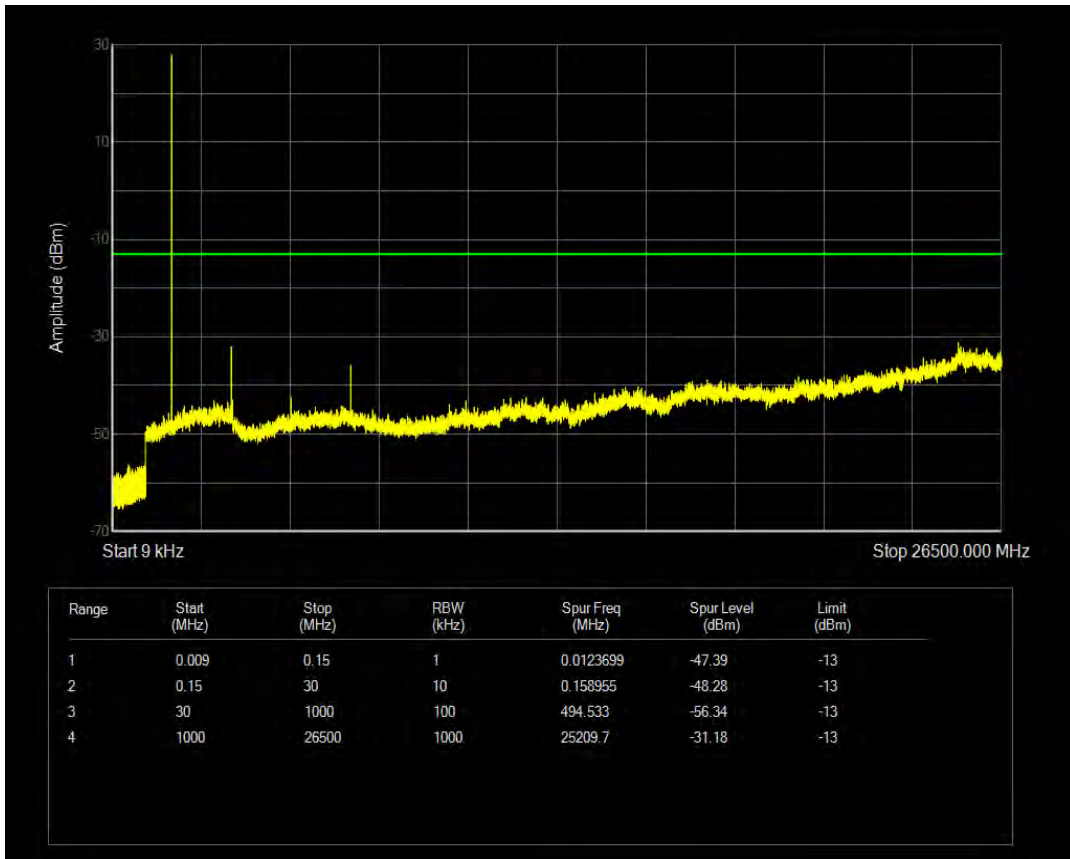

Band66 QAM16 BW=1.4MHz Channel=132665 RB Size=6 Position=#0

Band66 QAM16 BW=1.4MHz Channel=132665 RB Size=1 Position=#0