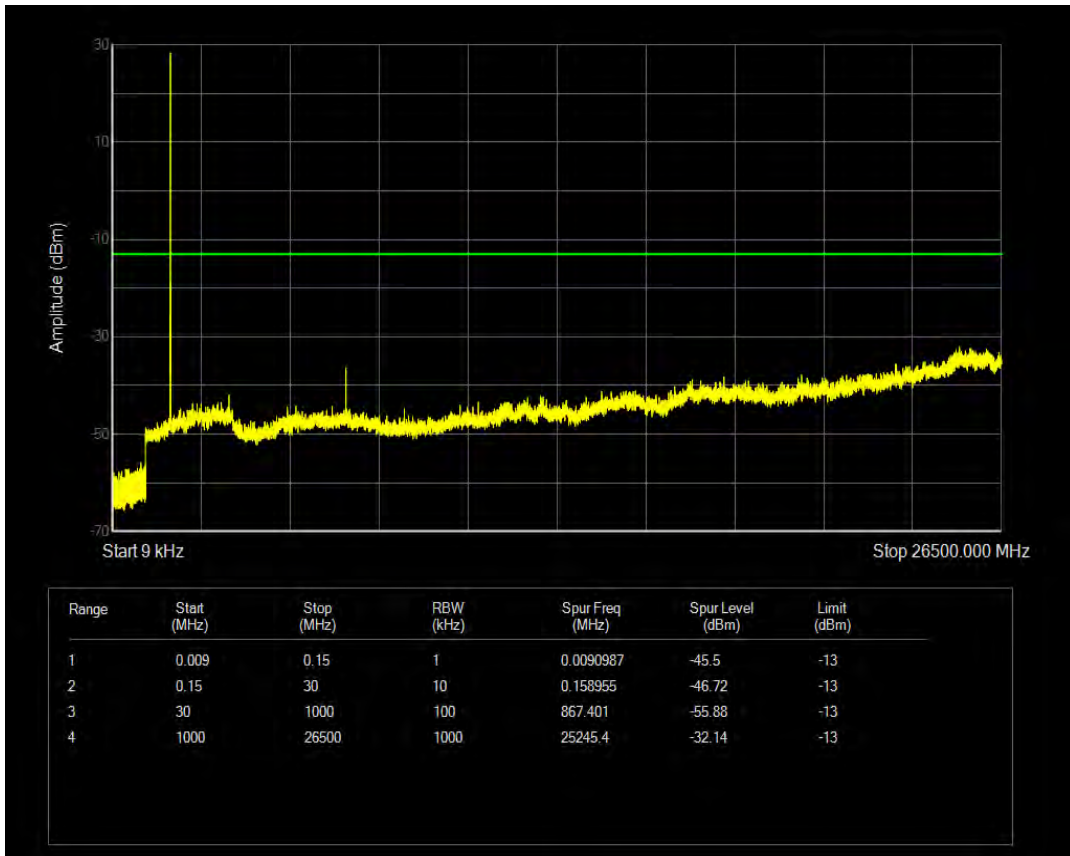

Band66 QAM16 BW=5MHz Channel=132322 RB Size=25 Position=#0

Band66 QAM16 BW=5MHz Channel=132322 RB Size=1 Position=#0