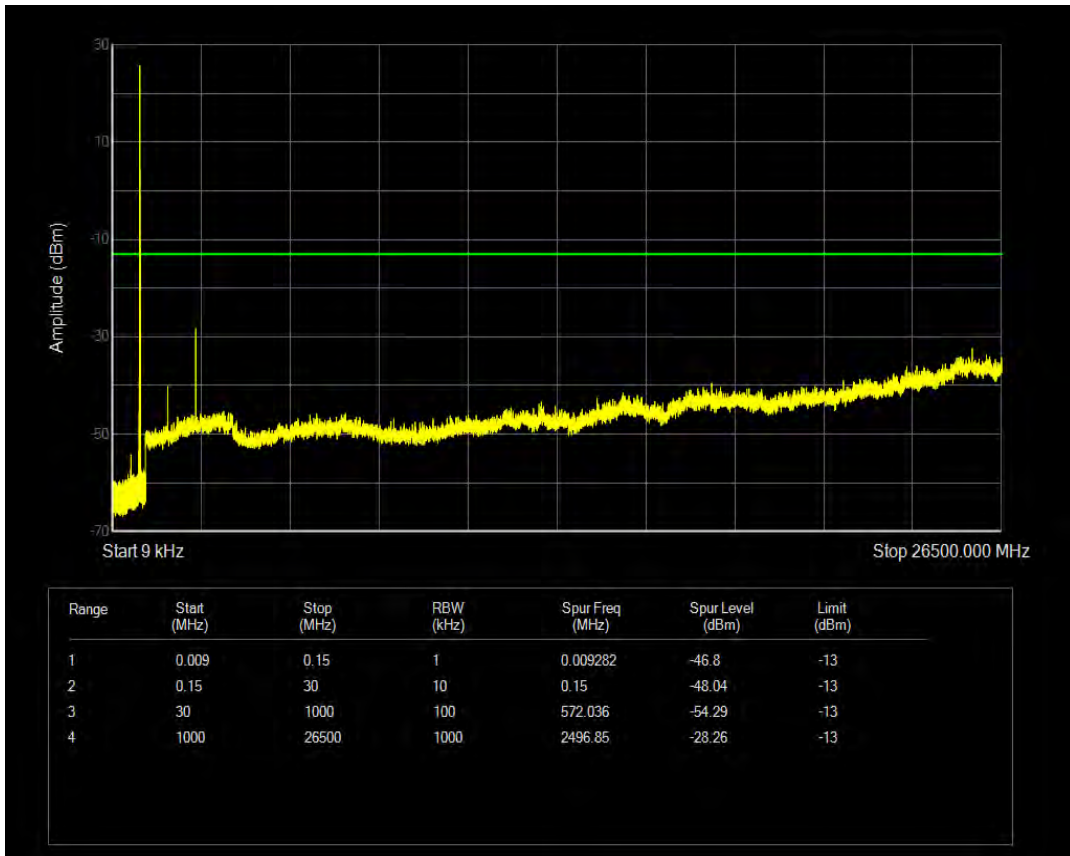

Band5 QAM16 BW=5MHz Channel=20625 RB Size=1 Position=#0

Band5 QAM16 BW=5MHz Channel=20625 RB Size=25 Position=#0

Band5 QPSK BW=10MHz Channel=20450 RB Size=1 Position=#0

Band5 QPSK BW=10MHz Channel=20450 RB Size=50 Position=#0

Band5 QAM16 BW=10MHz Channel=20450 RB Size=1 Position=#0

Band5 QAM16 BW=10MHz Channel=20450 RB Size=50 Position=#0

Band5 QPSK BW=10MHz Channel=20525 RB Size=1 Position=#0

Band5 QPSK BW=10MHz Channel=20525 RB Size=50 Position=#0