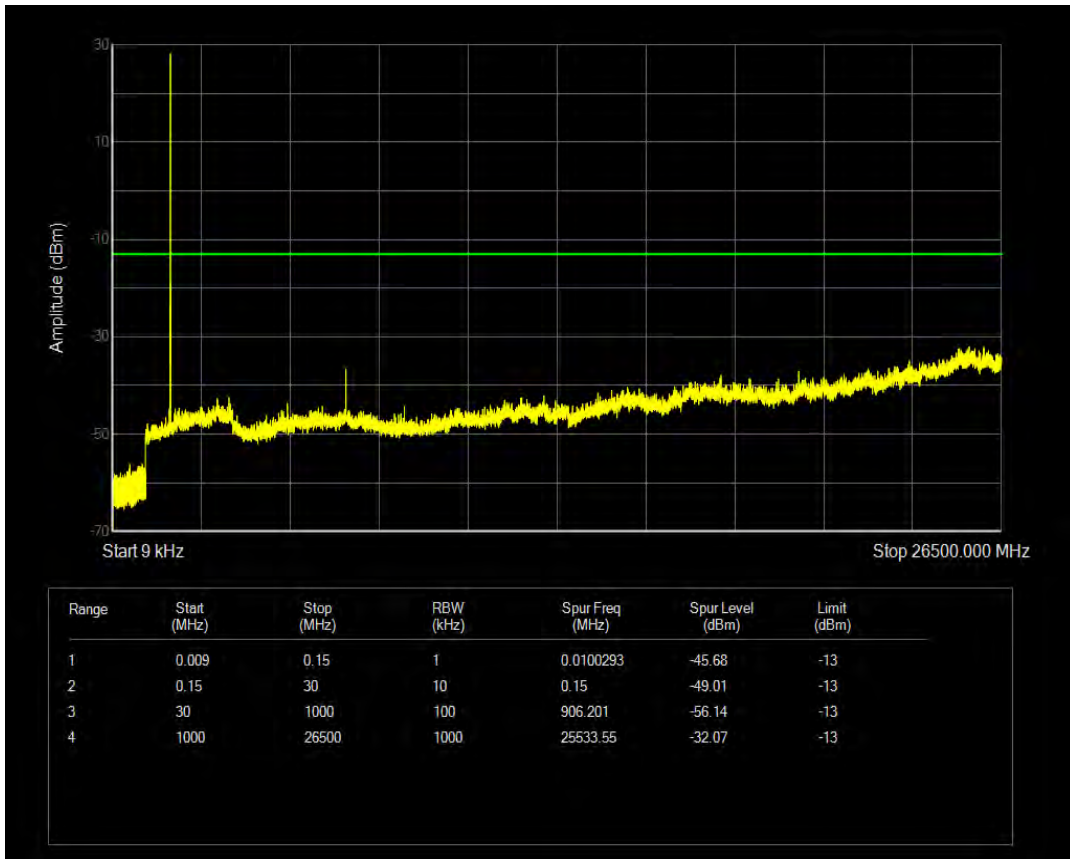

Band66 QPSK BW=5MHz Channel=132322 RB Size=25 Position=#0

Band66 QPSK BW=5MHz Channel=132322 RB Size=1 Position=#0