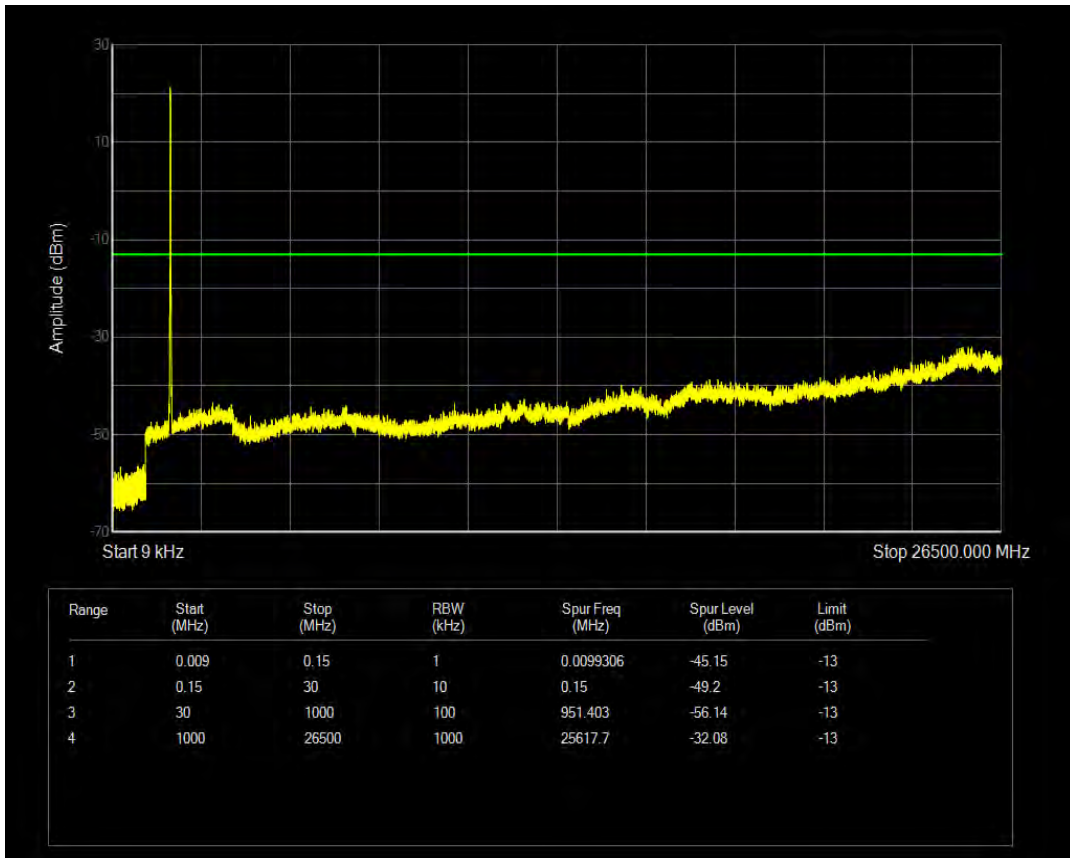

Band66 QPSK BW=15MHz Channel=132597 RB Size=1 Position=#0

Band66 QAM16 BW=15MHz Channel=132322 RB Size=75 Position=#0