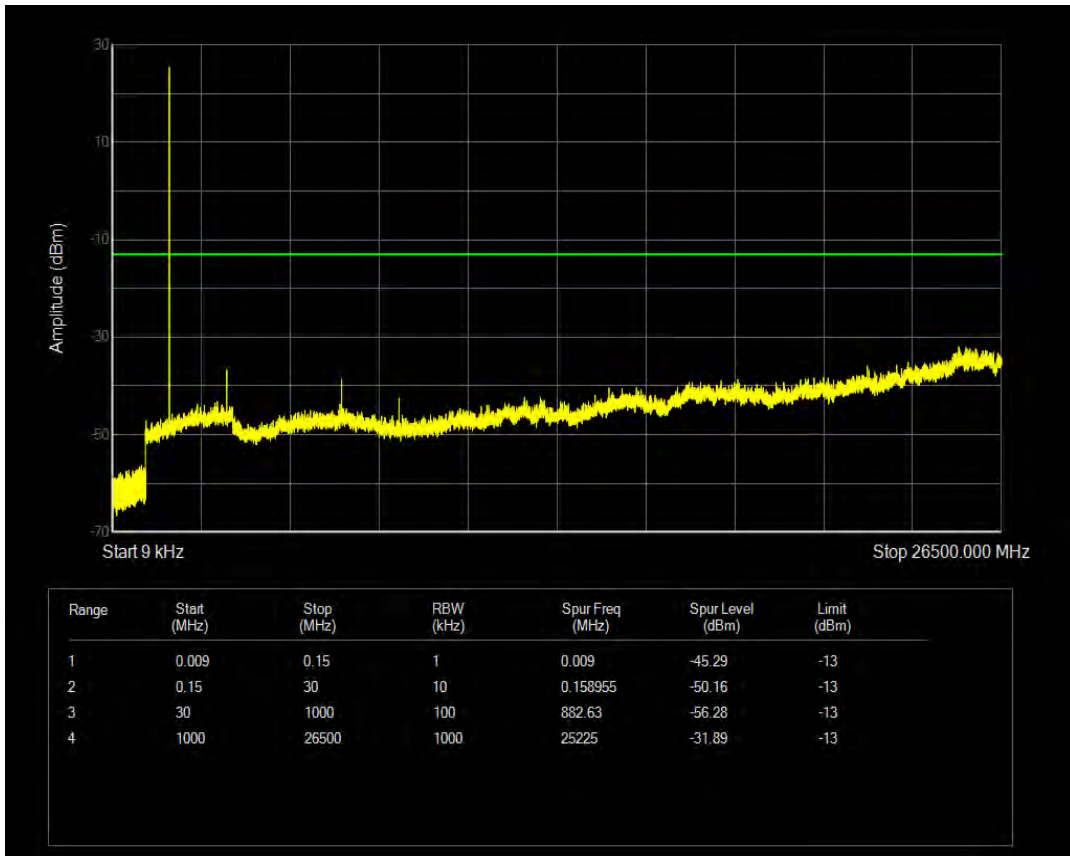

Band66 QPSK BW=1.4MHz Channel=132322 RB Size=1 Position=#0

Band66 QAM16 BW=1.4MHz Channel=131979 RB Size=6 Position=#0