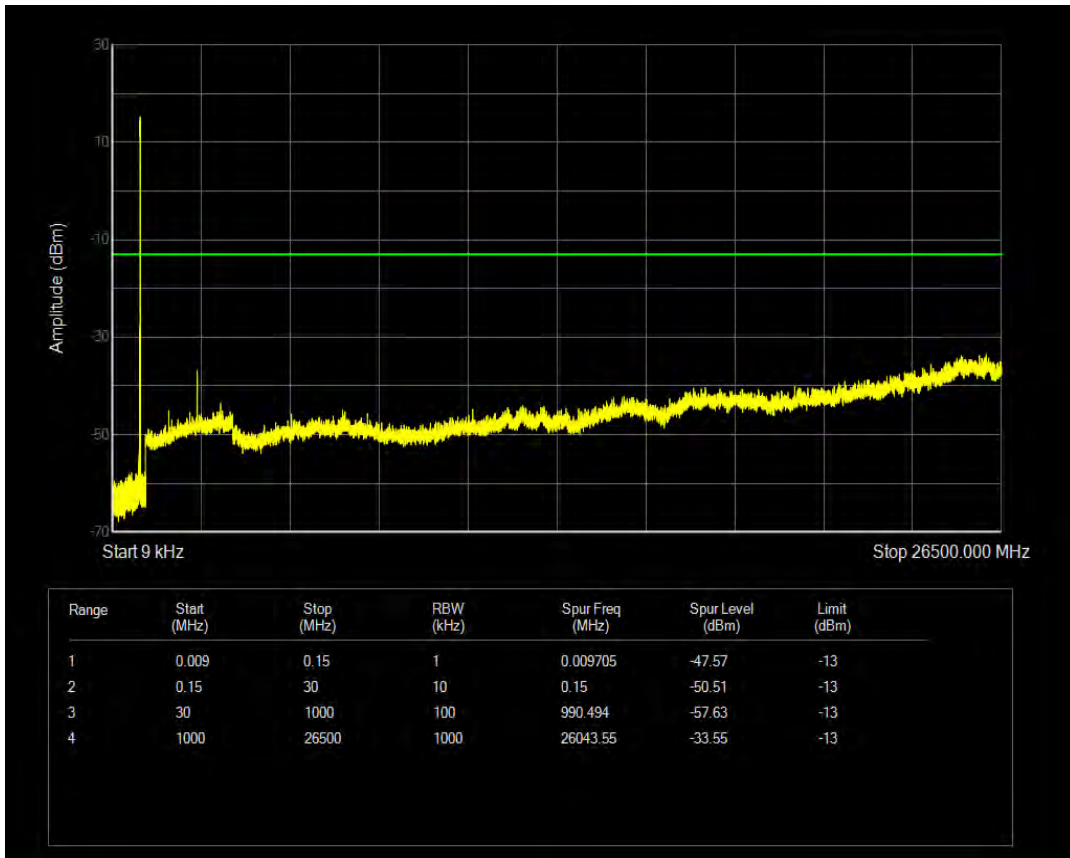

Band5 QPSK BW=10MHz Channel=20450 RB Size=1 Position=#0

Band5 QAM16 BW=5MHz Channel=20625 RB Size=25 Position=#0