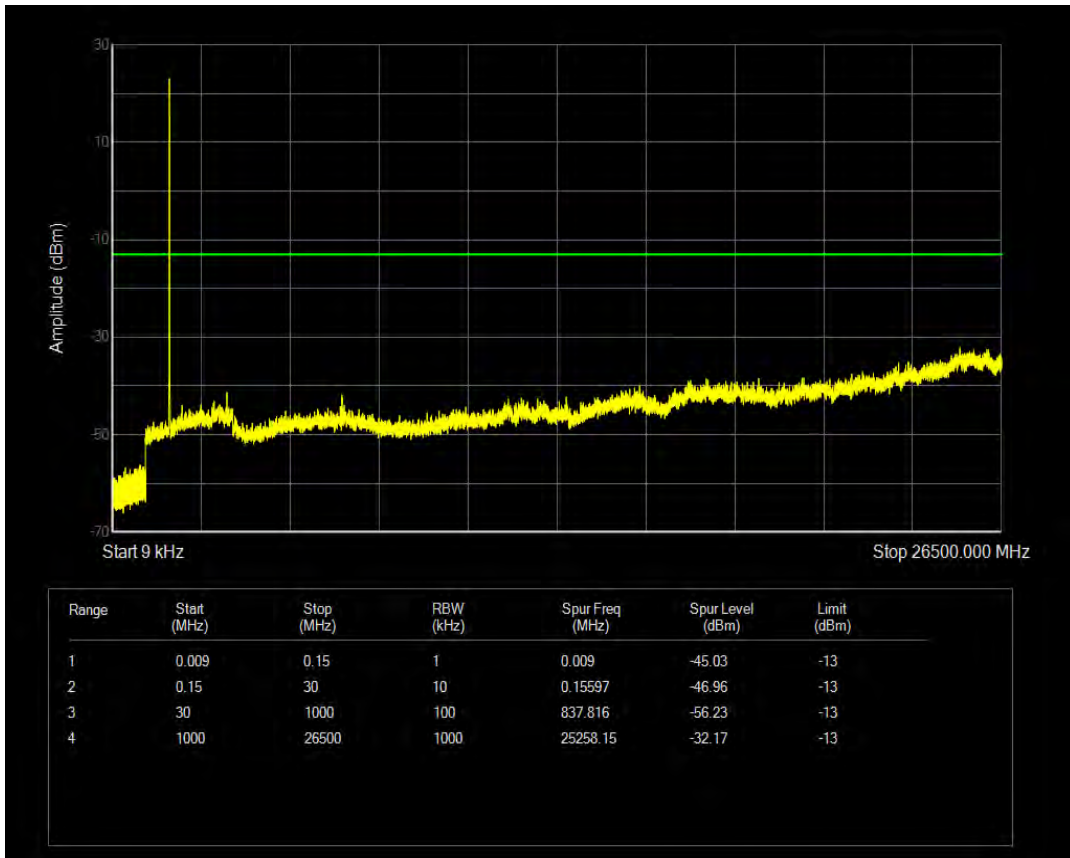

Band66 QPSK BW=5MHz Channel=132322 RB Size=1 Position=#0

Band66 QAM16 BW=5MHz Channel=131997 RB Size=25 Position=#0