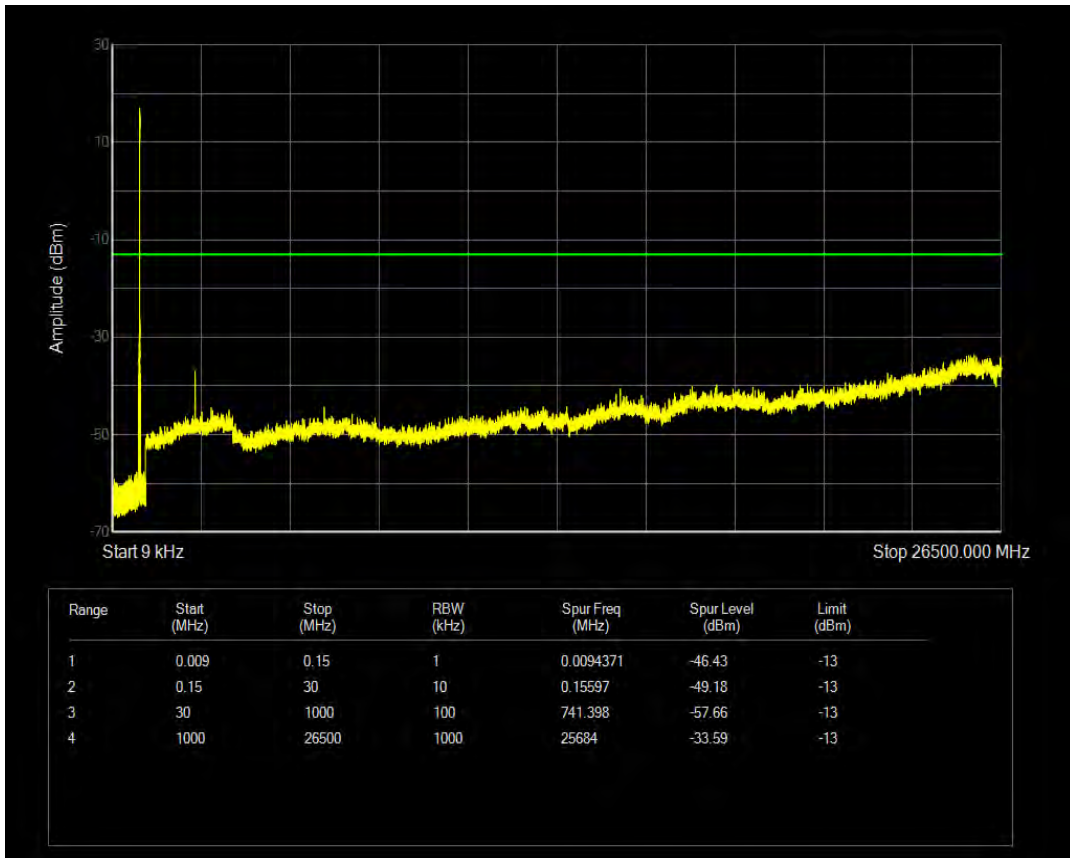

Band5 QAM16 BW=3MHz Channel=20635 RB Size=1 Position=#0

Band5 QAM16 BW=3MHz Channel=20635 RB Size=15 Position=#0

Band5 QPSK BW=5MHz Channel=20425 RB Size=1 Position=#0

Band5 QPSK BW=5MHz Channel=20425 RB Size=25 Position=#0

Band5 QAM16 BW=5MHz Channel=20425 RB Size=1 Position=#0

Band5 QAM16 BW=5MHz Channel=20425 RB Size=25 Position=#0

Band5 QPSK BW=5MHz Channel=20525 RB Size=1 Position=#0

Band5 QPSK BW=5MHz Channel=20525 RB Size=25 Position=#0