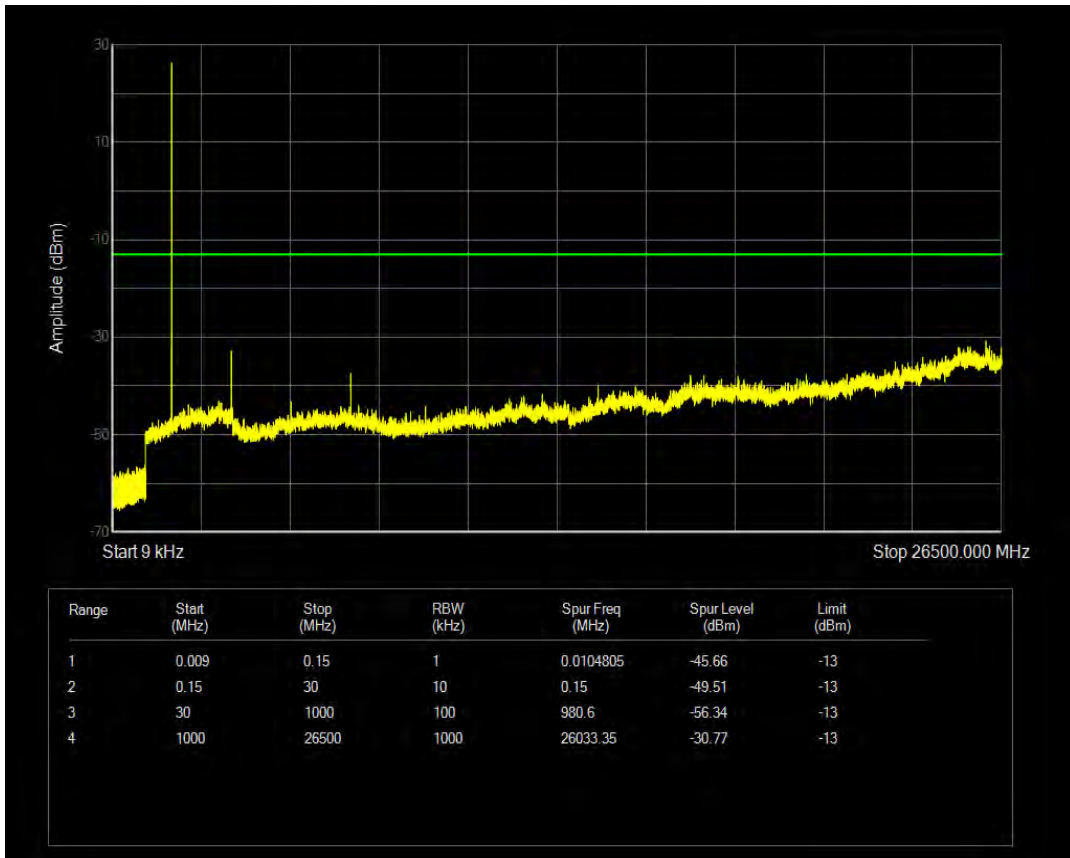

Band66 QAM16 BW=1.4MHz Channel=132322 RB Size=1 Position=#0

Band66 QAM16 BW=1.4MHz Channel=132322 RB Size=6 Position=#0

Band66 QPSK BW=1.4MHz Channel=132665 RB Size=1 Position=#0

Band66 QPSK BW=1.4MHz Channel=132665 RB Size=6 Position=#0