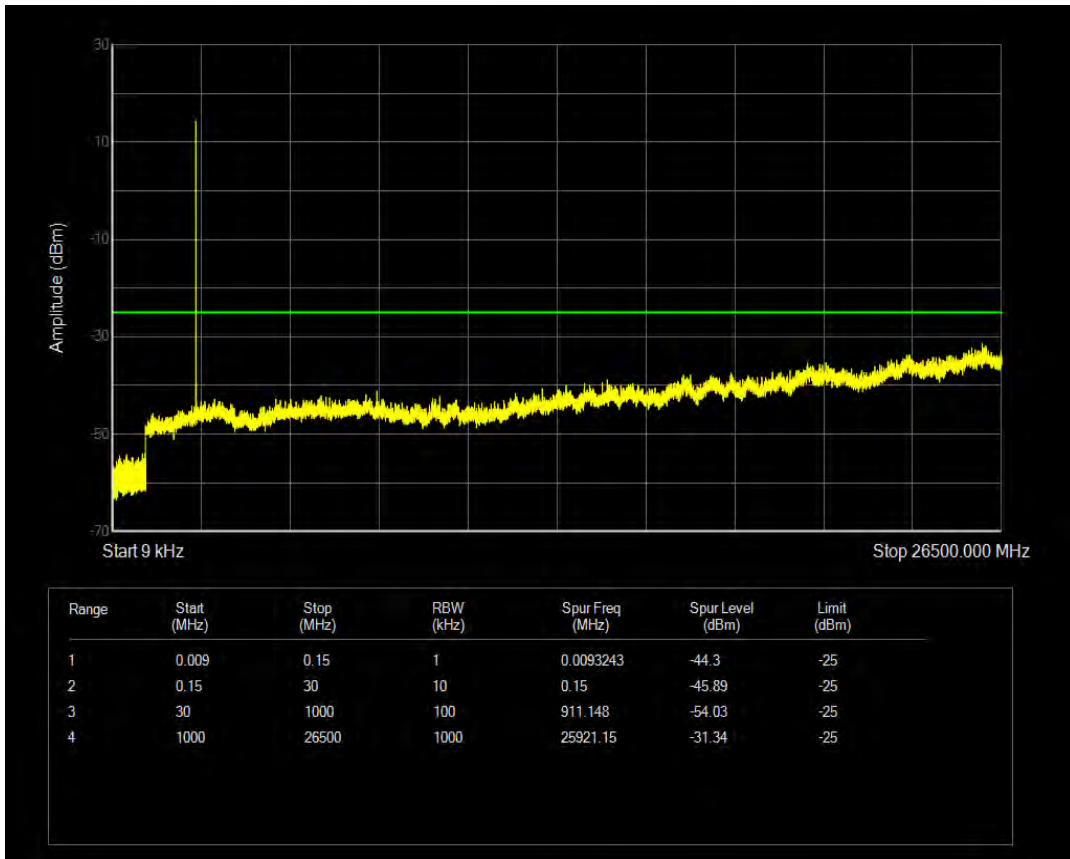

Band7 QPSK BW=5MHz Channel=20775 RB Size=25 Position=#0

Band7 QPSK BW=5MHz Channel=20775 RB Size=1 Position=#0