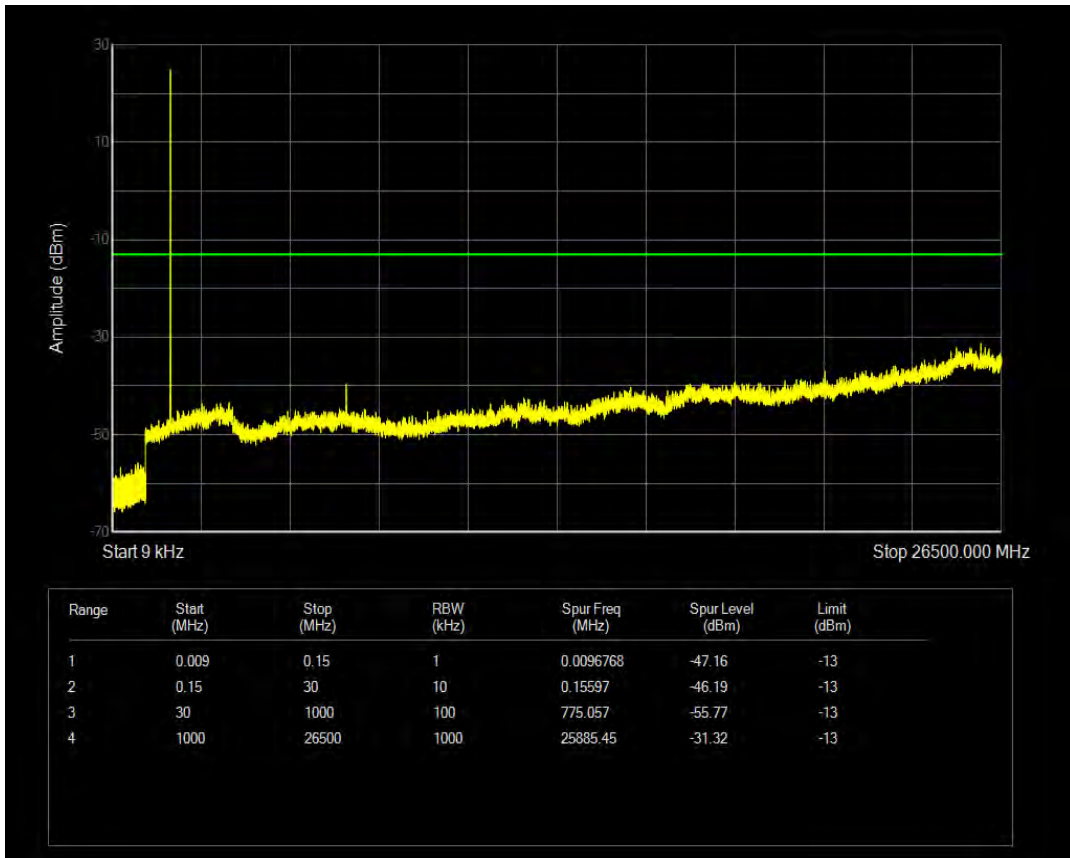

Band66 QPSK BW=3MHz Channel=132657 RB Size=1 Position=#0

Band66 QAM16 BW=3MHz Channel=132322 RB Size=15 Position=#0