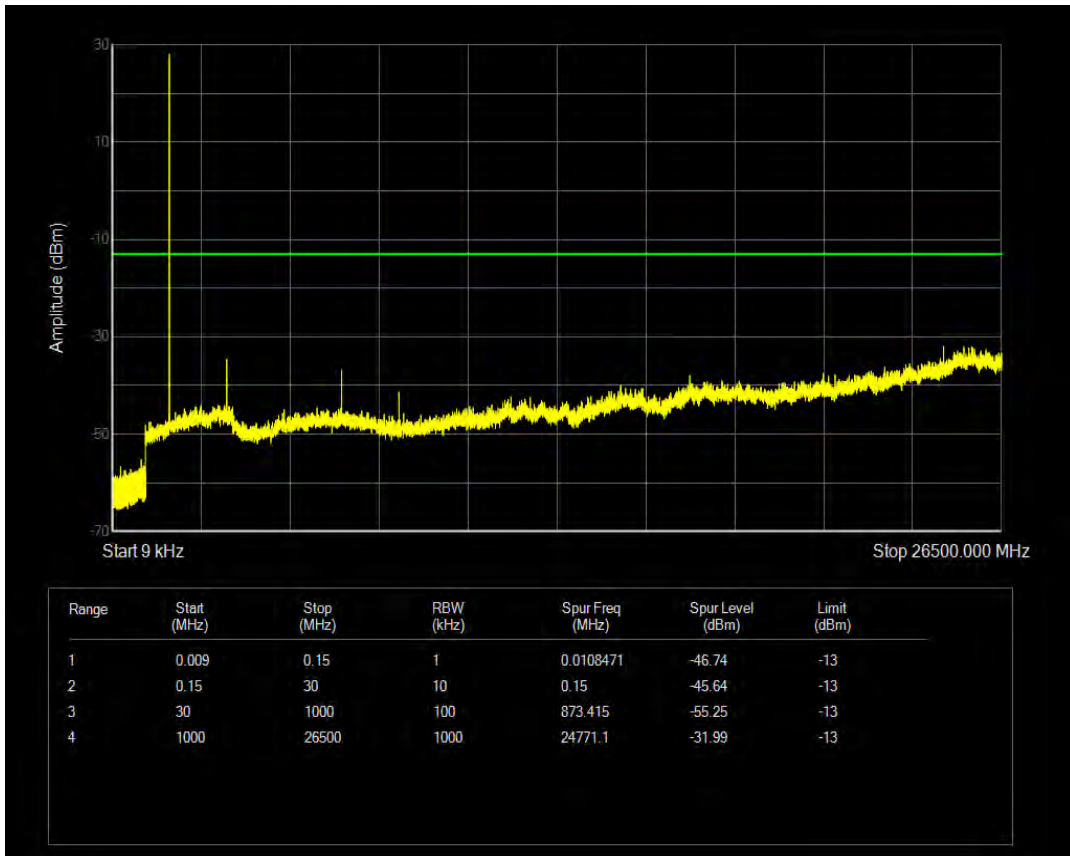

Band66 QAM16 BW=1.4MHz Channel=131979 RB Size=6 Position=#0

Band66 QAM16 BW=1.4MHz Channel=131979 RB Size=1 Position=#0