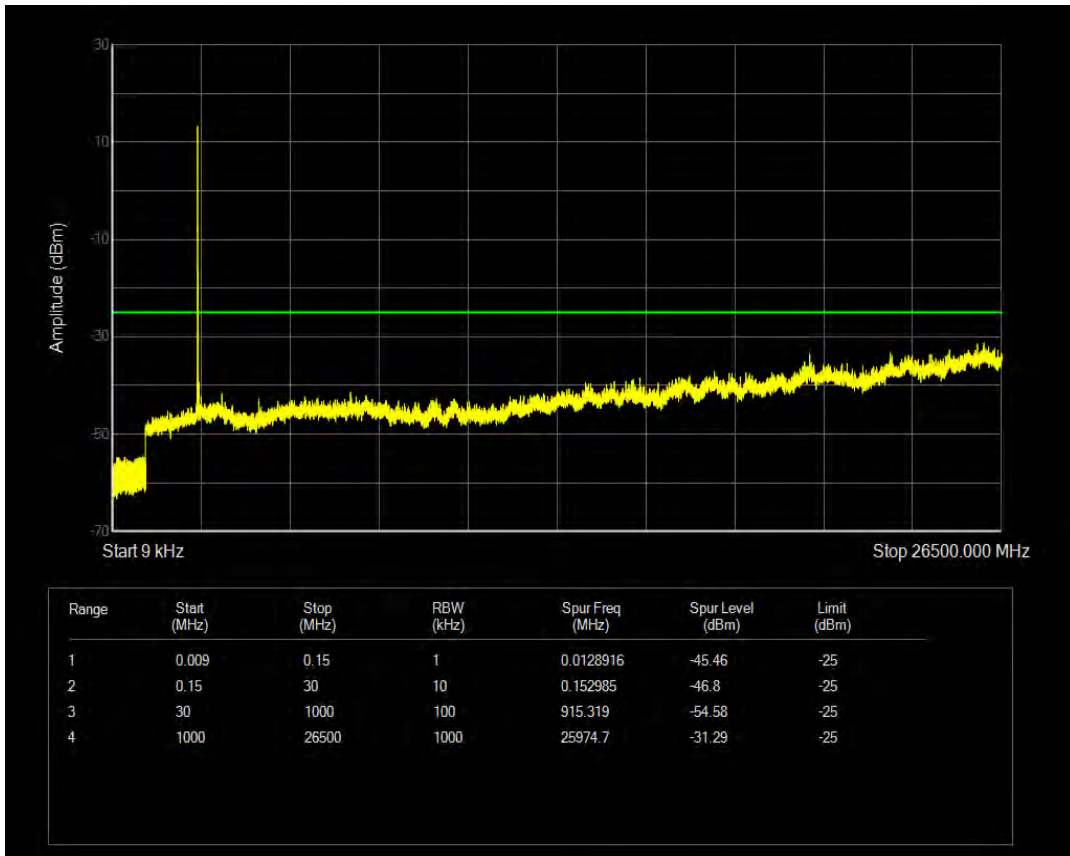

Band7 QAM16 BW=20MHz Channel=21350 RB Size=100 Position=#0

Band7 QAM16 BW=20MHz Channel=21350 RB Size=1 Position=#0