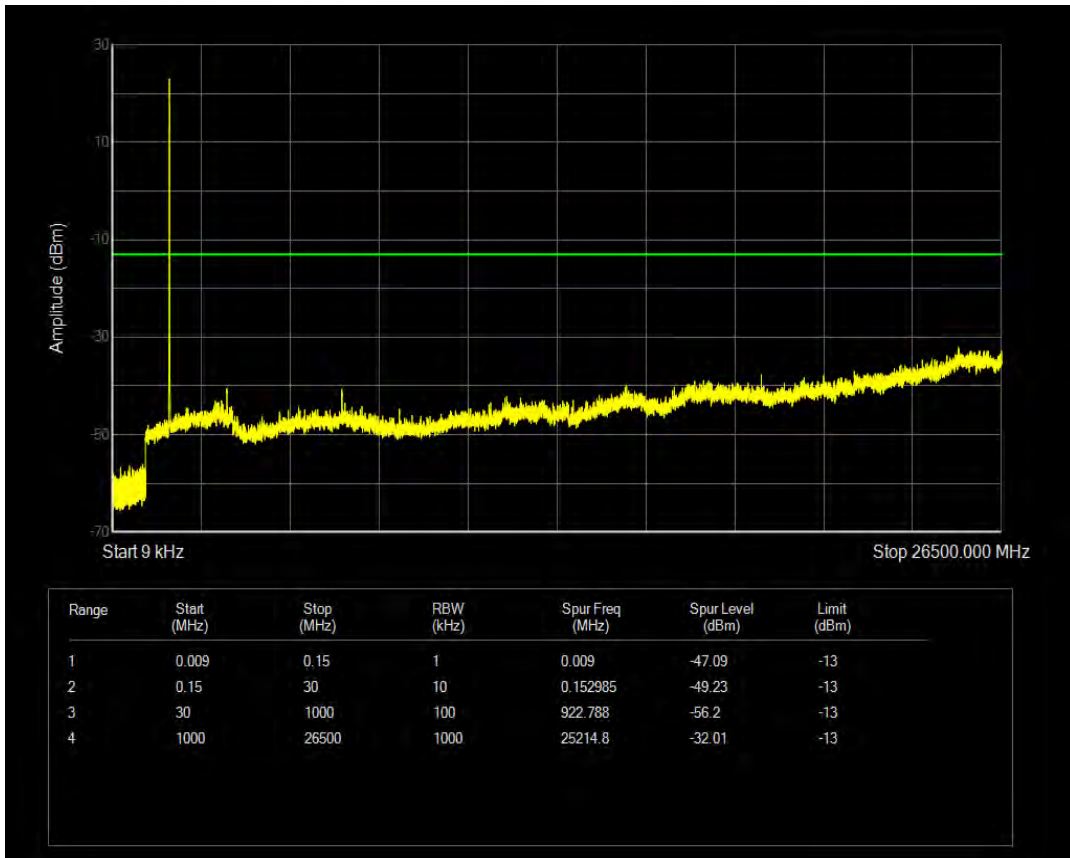

Band66 QAM16 BW=3MHz Channel=132657 RB Size=1 Position=#0

Band66 QAM16 BW=3MHz Channel=132657 RB Size=15 Position=#0

Band66 QPSK BW=5MHz Channel=131997 RB Size=1 Position=#0

Band66 QPSK BW=5MHz Channel=131997 RB Size=25 Position=#0