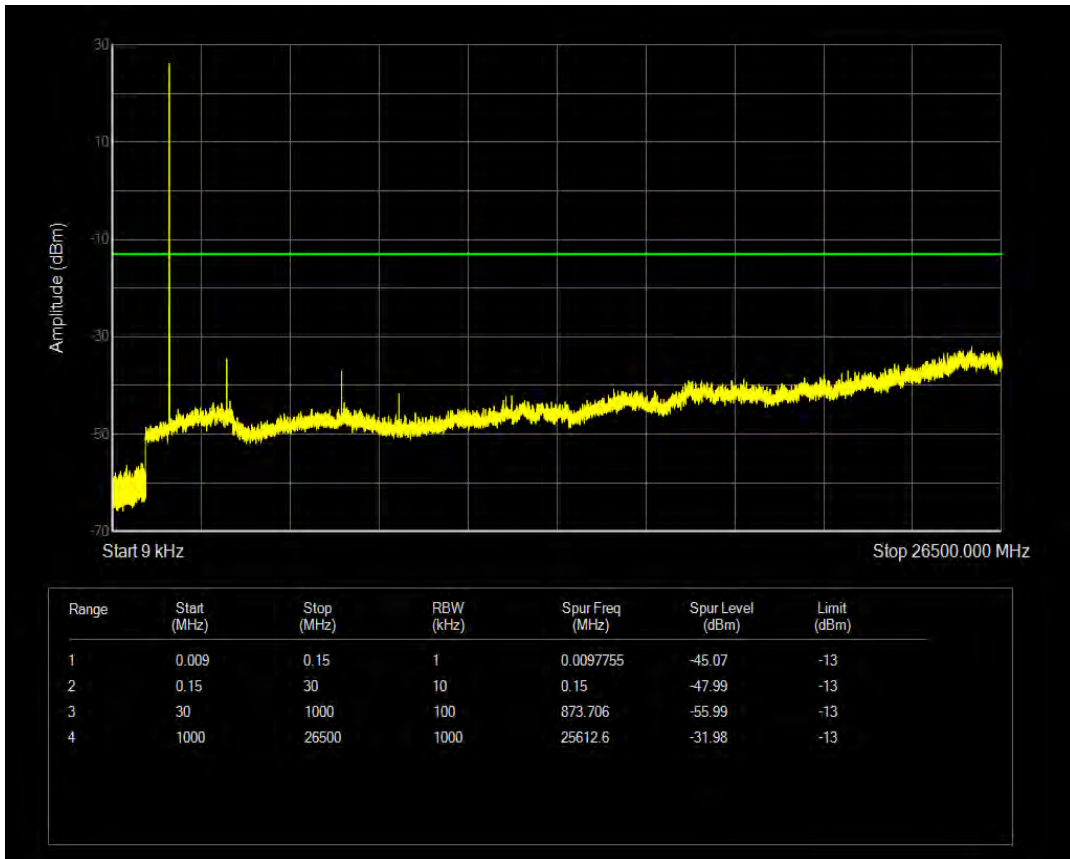

Band66 QAM16 BW=5MHz Channel=131997 RB Size=25 Position=#0

Band66 QAM16 BW=5MHz Channel=131997 RB Size=1 Position=#0