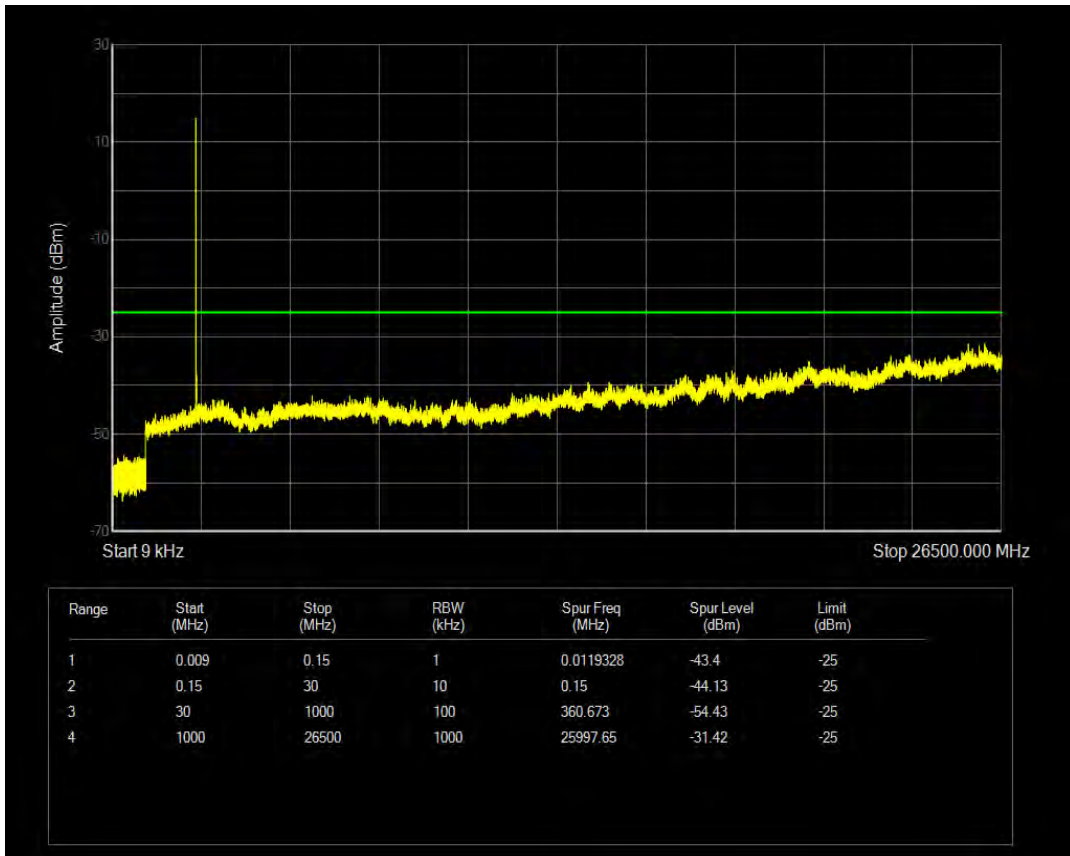

Band7 QAM16 BW=10MHz Channel=20800 RB Size=1 Position=#0

Band7 QPSK BW=10MHz Channel=20800 RB Size=1 Position=#0