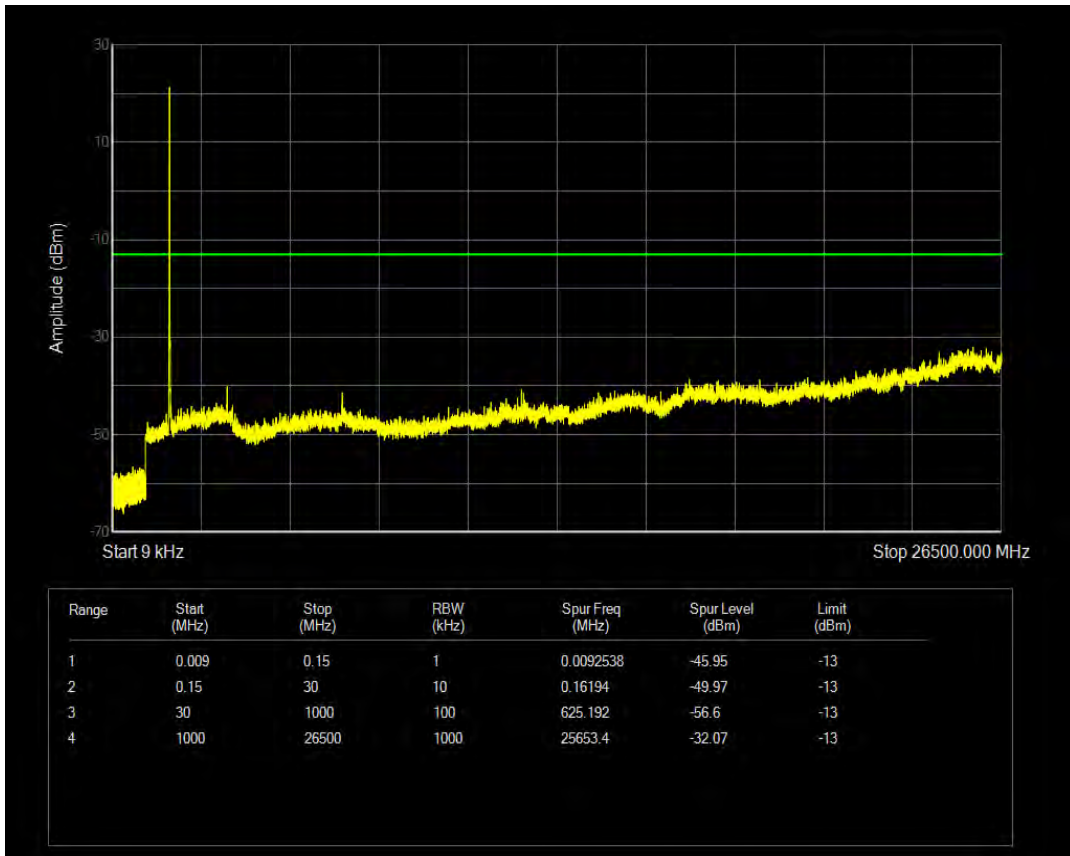

Band66 QAM16 BW=5MHz Channel=132647 RB Size=1 Position=#0

Band66 QAM16 BW=5MHz Channel=132647 RB Size=25 Position=#0

Band66 QPSK BW=10MHz Channel=132022 RB Size=1 Position=#0

Band66 QPSK BW=10MHz Channel=132022 RB Size=50 Position=#0