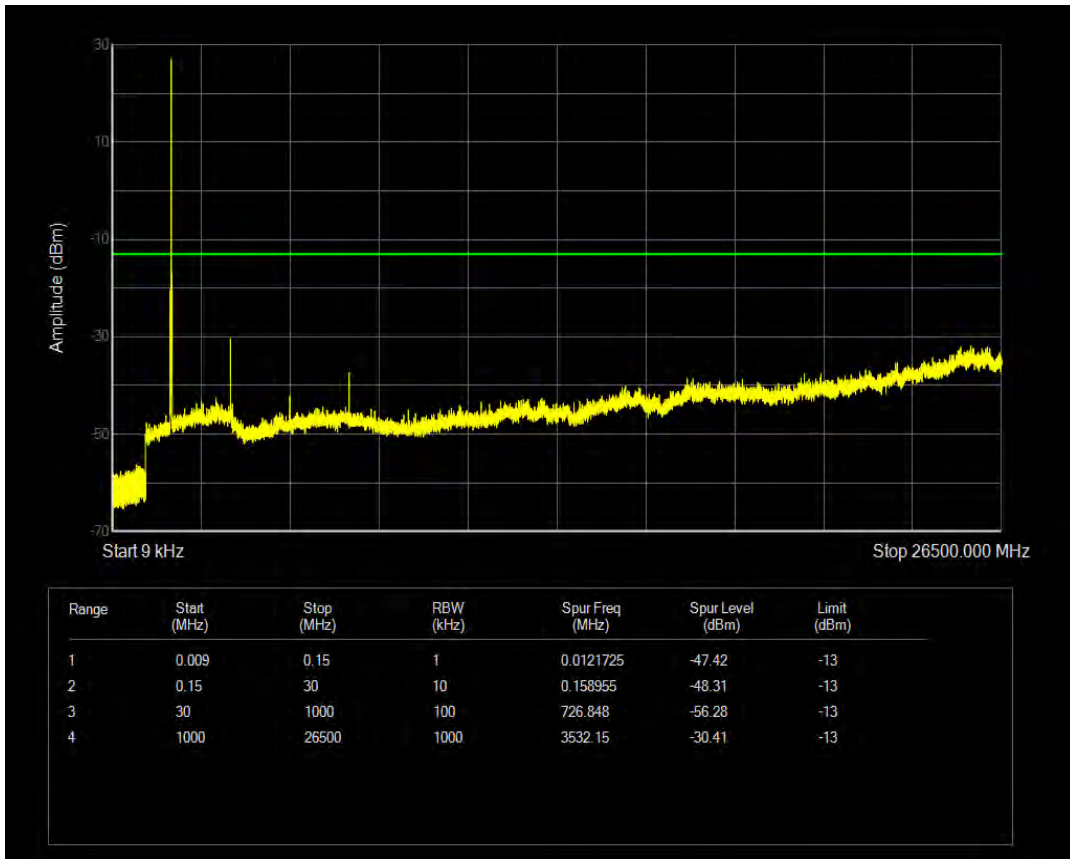

Band66 QPSK BW=15MHz Channel=132597 RB Size=75 Position=#0

Band66 QPSK BW=15MHz Channel=132597 RB Size=1 Position=#0