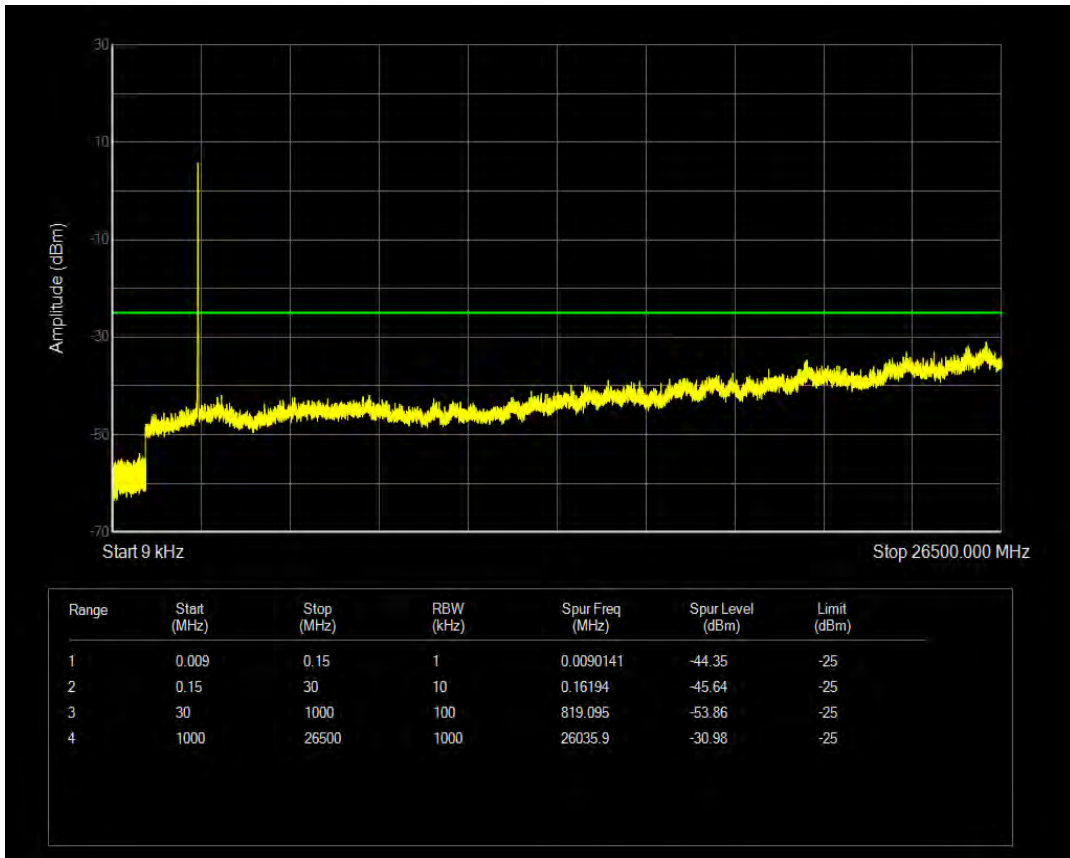

Band7 QPSK BW=20MHz Channel=20850 RB Size=1 Position=#0

Band7 QAM16 BW=15MHz Channel=21375 RB Size=75 Position=#0