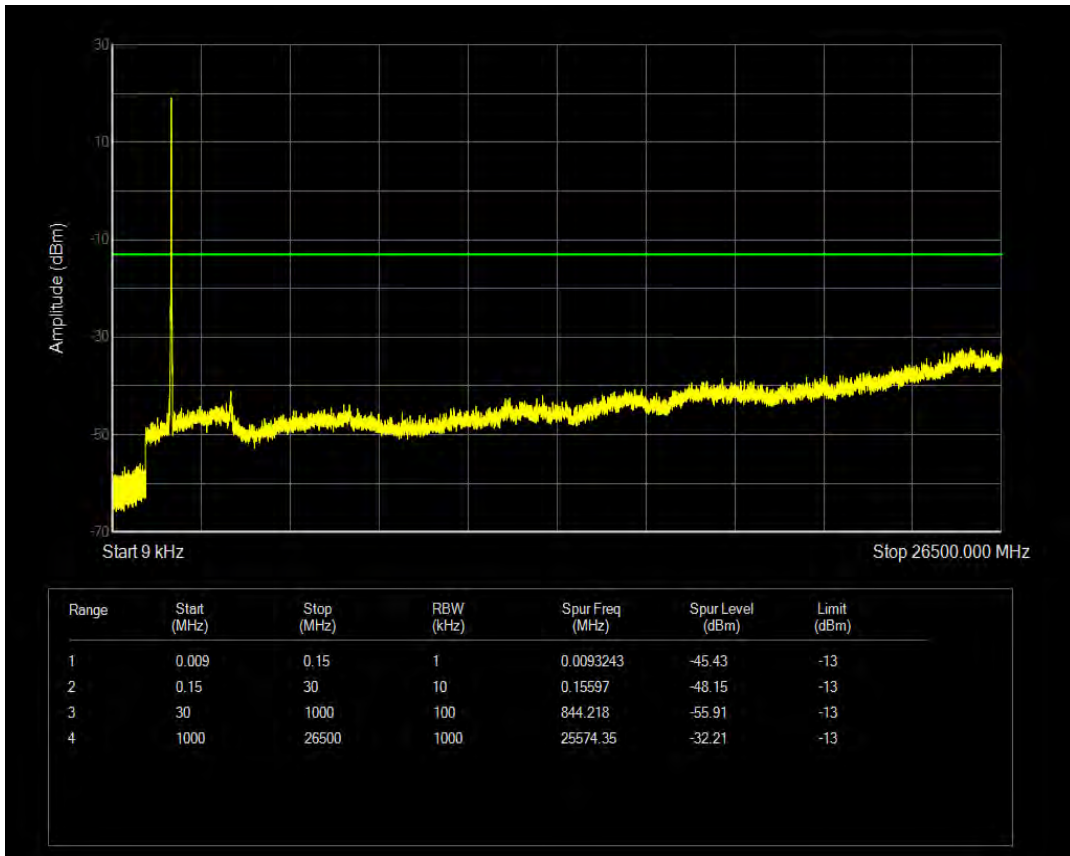

Band7 QPSK BW=5MHz Channel=20775 RB Size=1 Position=#0

Band66 QAM16 BW=20MHz Channel=132572 RB Size=100 Position=#0