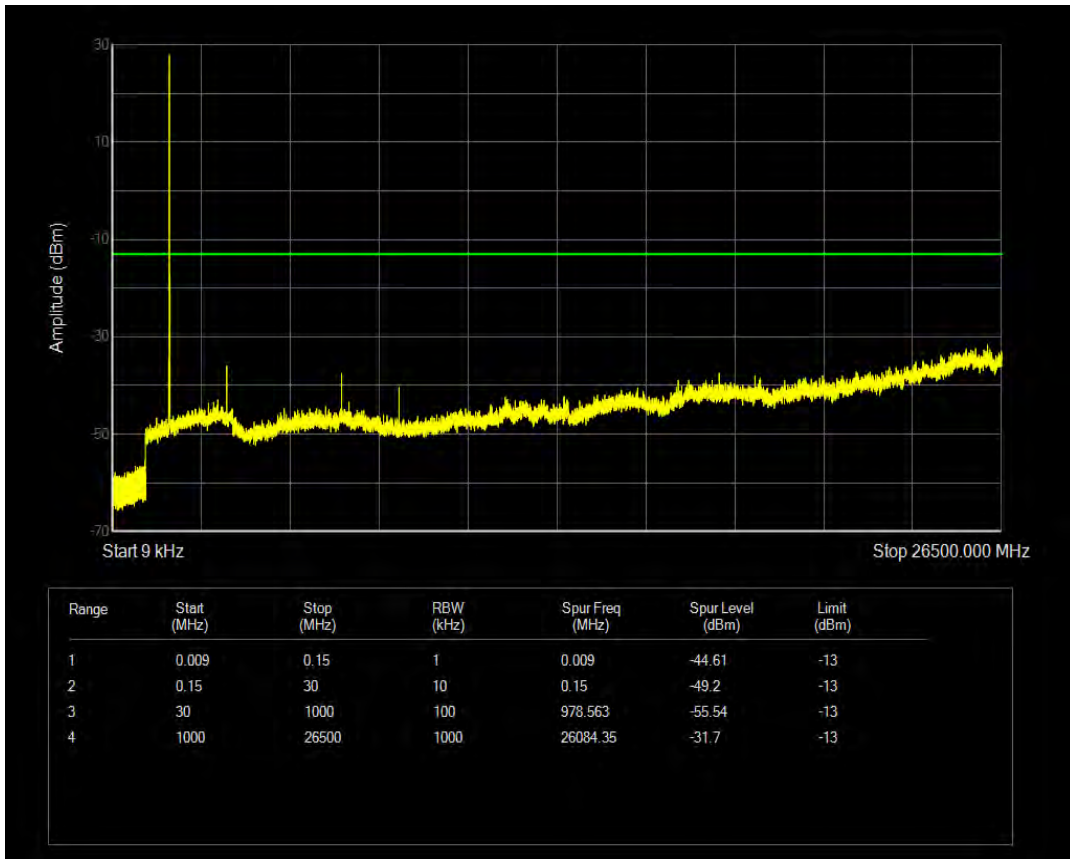

Band66 QAM16 BW=10MHz Channel=132022 RB Size=50 Position=#0

Band66 QAM16 BW=10MHz Channel=132022 RB Size=1 Position=#0