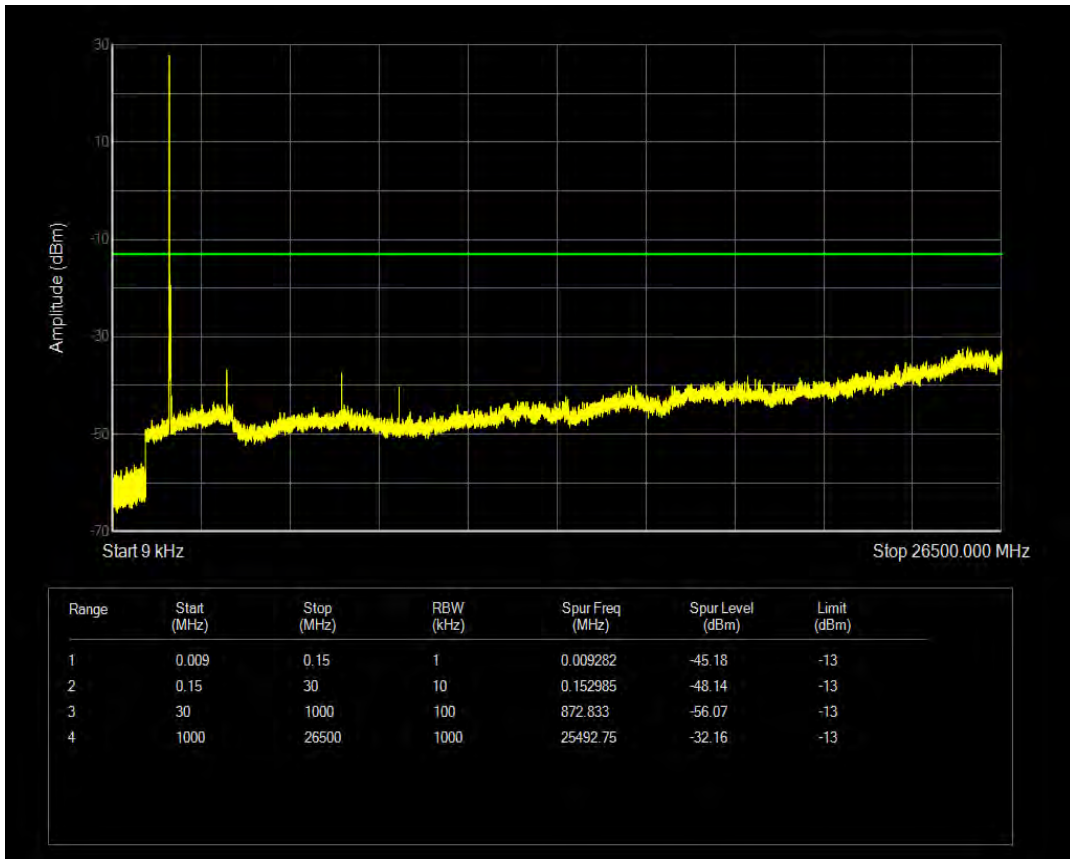

Band66 QAM16 BW=20MHz Channel=132072 RB Size=100 Position=#0

Band66 QAM16 BW=20MHz Channel=132072 RB Size=1 Position=#0