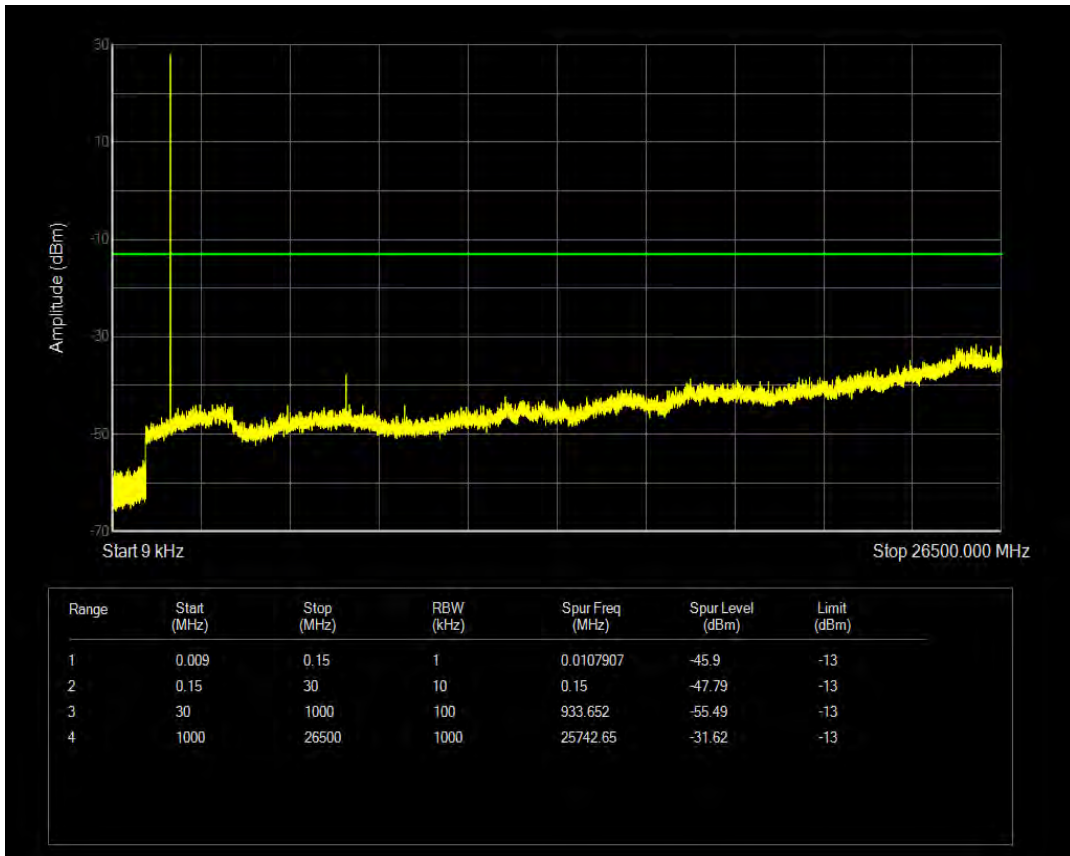

Band66 QPSK BW=3MHz Channel=132322 RB Size=15 Position=#0

Band66 QPSK BW=3MHz Channel=132322 RB Size=1 Position=#0