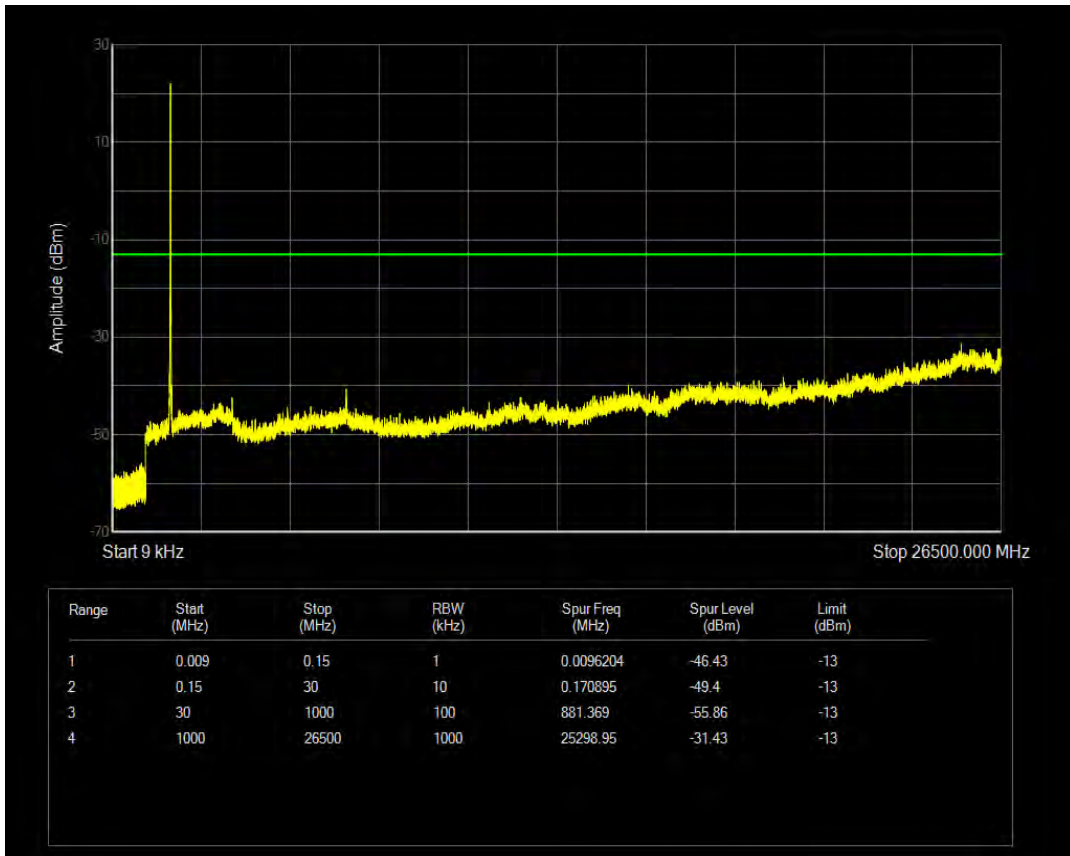

Band66 QAM16 BW=10MHz Channel=132022 RB Size=1 Position=#0

Band66 QAM16 BW=10MHz Channel=132022 RB Size=50 Position=#0

Band66 QPSK BW=10MHz Channel=132322 RB Size=1 Position=#0

Band66 QPSK BW=10MHz Channel=132322 RB Size=50 Position=#0