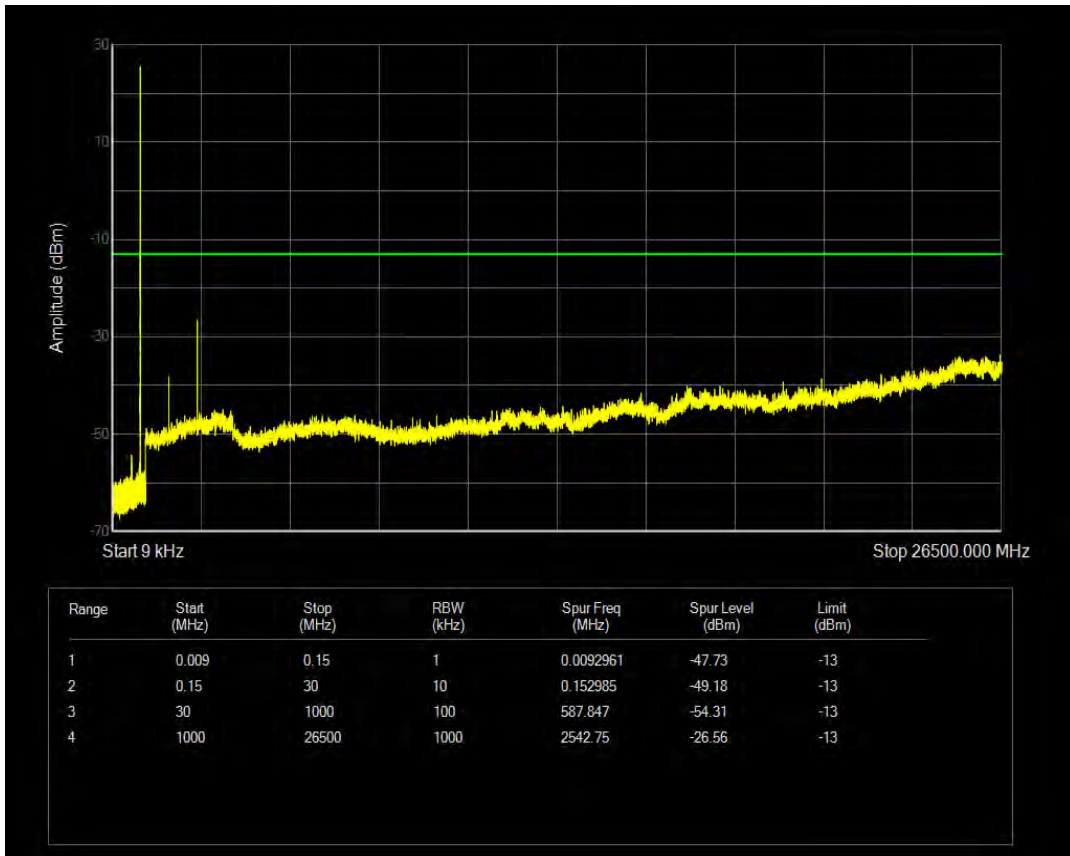

Band5 QAM16 BW=1.4MHz Channel=20407 RB Size=1 Position=#0

Band5 QAM16 BW=1.4MHz Channel=20407 RB Size=6 Position=#0

Band5 QPSK BW=1.4MHz Channel=20525 RB Size=1 Position=#0

Band5 QPSK BW=1.4MHz Channel=20525 RB Size=6 Position=#0

Band5 QAM16 BW=1.4MHz Channel=20525 RB Size=1 Position=#0

Band5 QAM16 BW=1.4MHz Channel=20525 RB Size=6 Position=#0

Band5 QPSK BW=1.4MHz Channel=20643 RB Size=1 Position=#0

Band5 QPSK BW=1.4MHz Channel=20643 RB Size=6 Position=#0