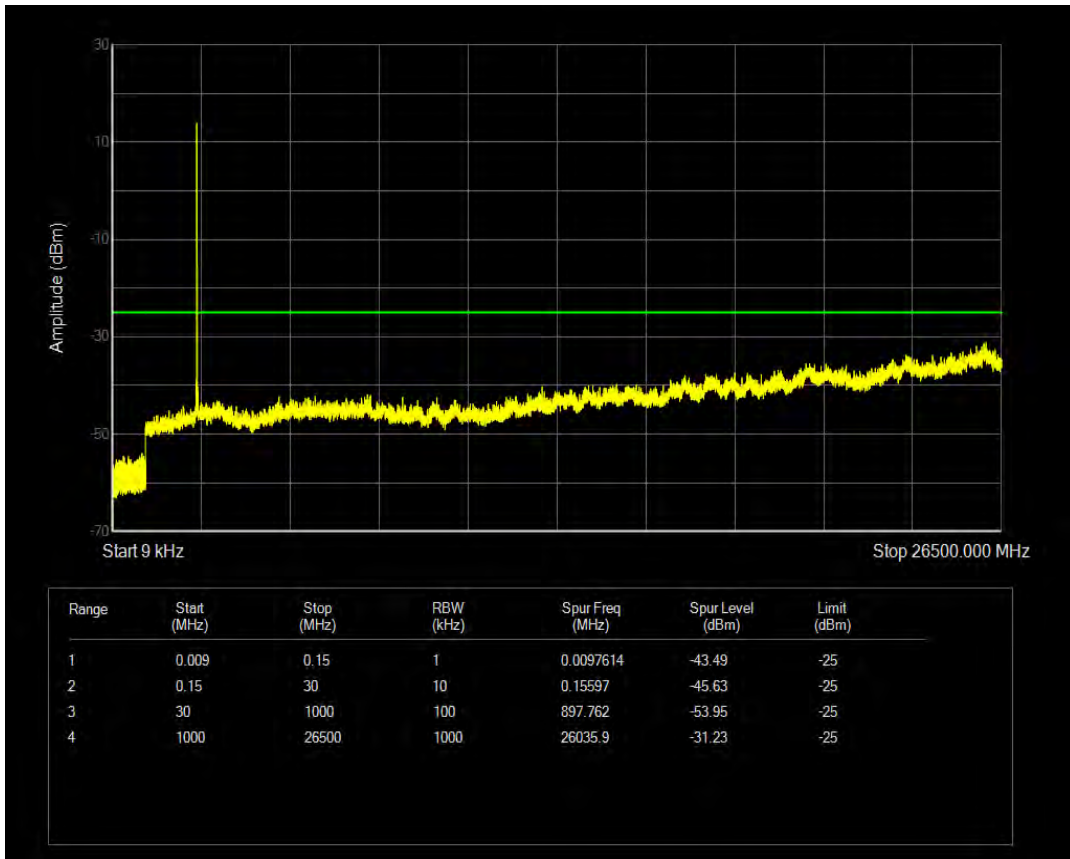

Band7 QAM16 BW=15MHz Channel=21375 RB Size=1 Position=#0

Band7 QAM16 BW=15MHz Channel=21375 RB Size=75 Position=#0

Band7 QPSK BW=20MHz Channel=20850 RB Size=1 Position=#0

Band7 QPSK BW=20MHz Channel=20850 RB Size=100 Position=#0

Band7 QAM16 BW=20MHz Channel=20850 RB Size=1 Position=#0

Band7 QAM16 BW=20MHz Channel=20850 RB Size=100 Position=#0

Band7 QPSK BW=20MHz Channel=21100 RB Size=1 Position=#0

Band7 QPSK BW=20MHz Channel=21100 RB Size=100 Position=#0