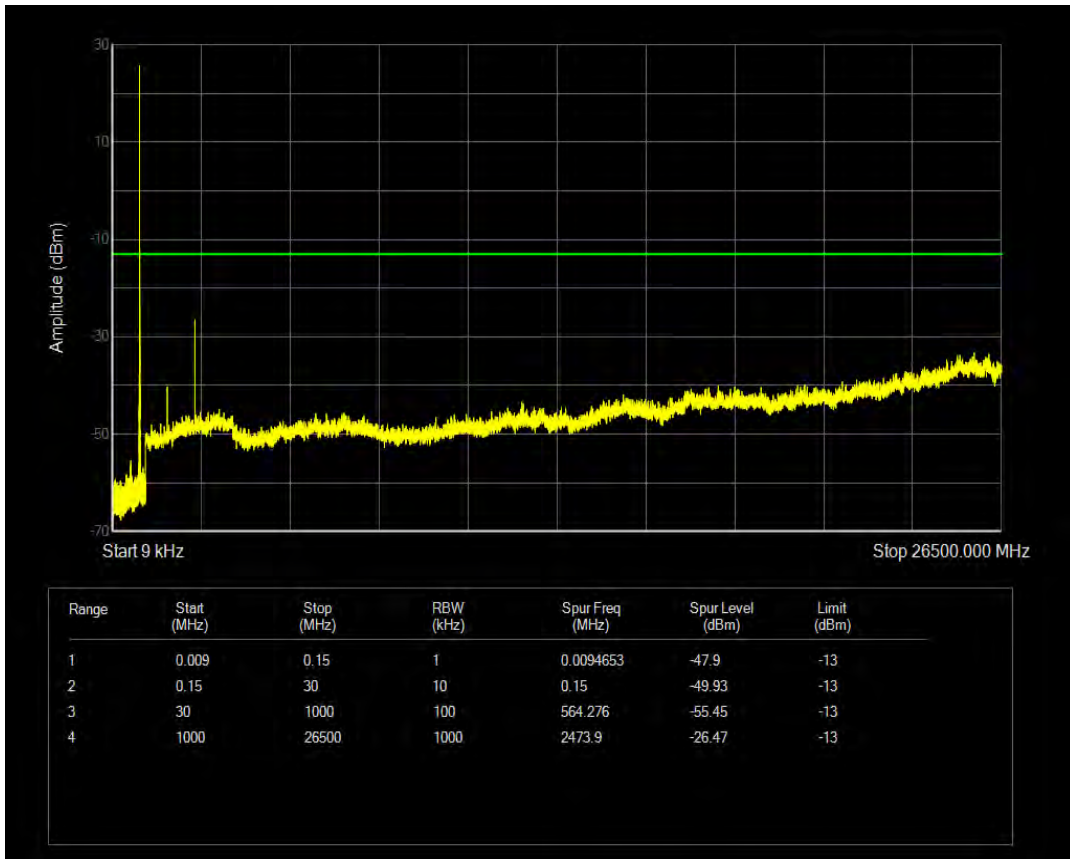

Band5 QPSK BW=5MHz Channel=20425 RB Size=25 Position=#0

Band5 QPSK BW=5MHz Channel=20425 RB Size=1 Position=#0