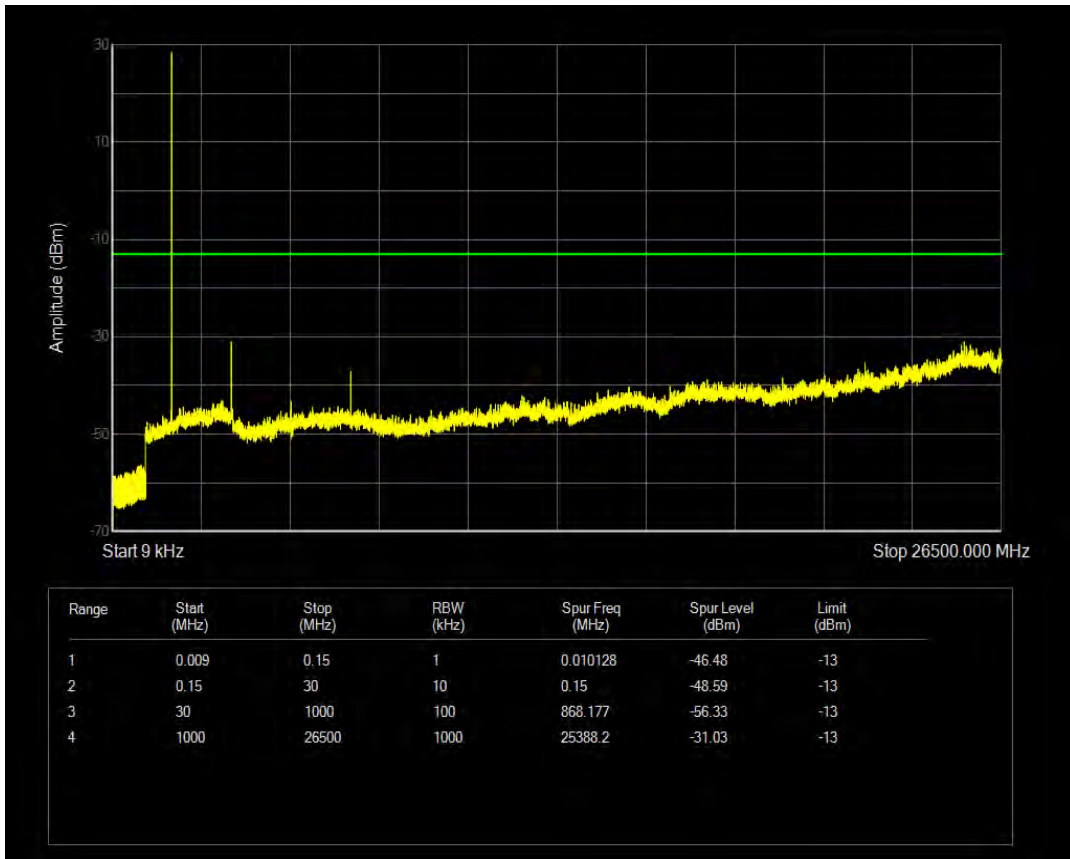

Band66 QPSK BW=1.4MHz Channel=132665 RB Size=6 Position=#0

Band66 QPSK BW=1.4MHz Channel=132665 RB Size=1 Position=#0