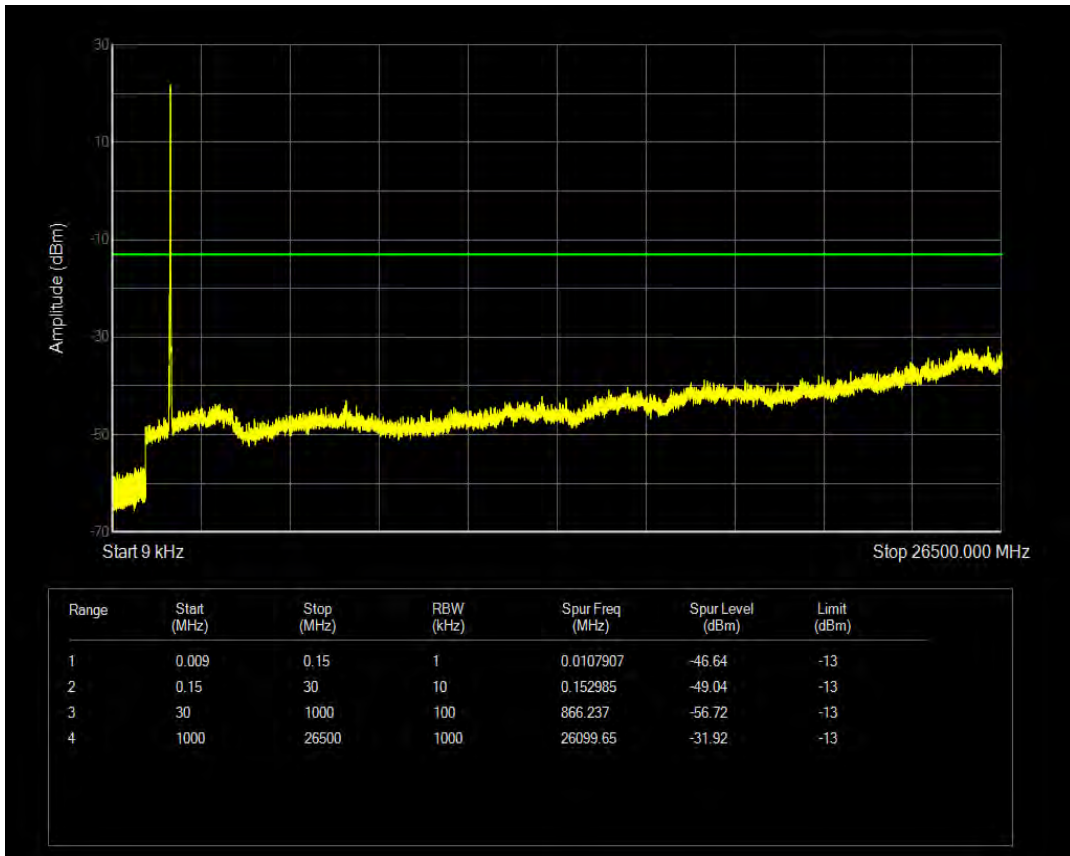

Band66 QAM16 BW=15MHz Channel=132047 RB Size=1 Position=#0

Band66 QAM16 BW=15MHz Channel=132047 RB Size=75 Position=#0

Band66 QPSK BW=15MHz Channel=132322 RB Size=1 Position=#0

Band66 QPSK BW=15MHz Channel=132322 RB Size=75 Position=#0