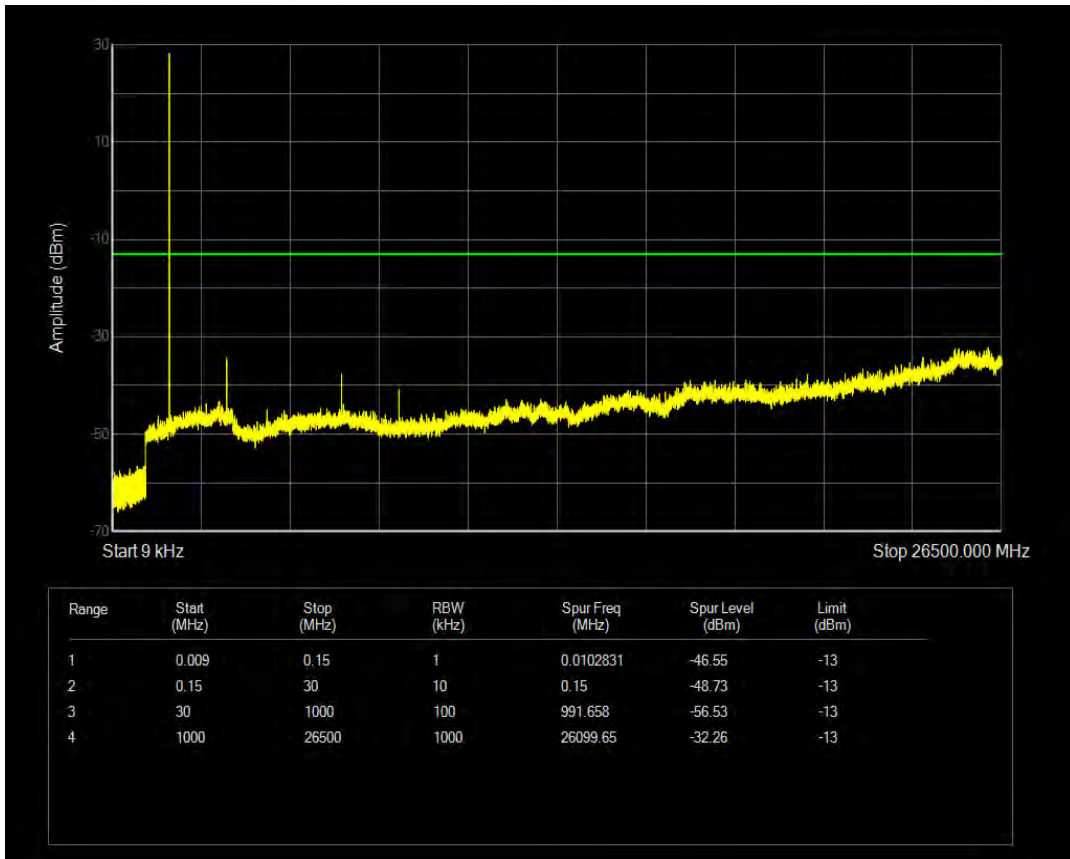

Band66 QAM16 BW=3MHz Channel=131987 RB Size=15 Position=#0

Band66 QAM16 BW=3MHz Channel=131987 RB Size=1 Position=#0