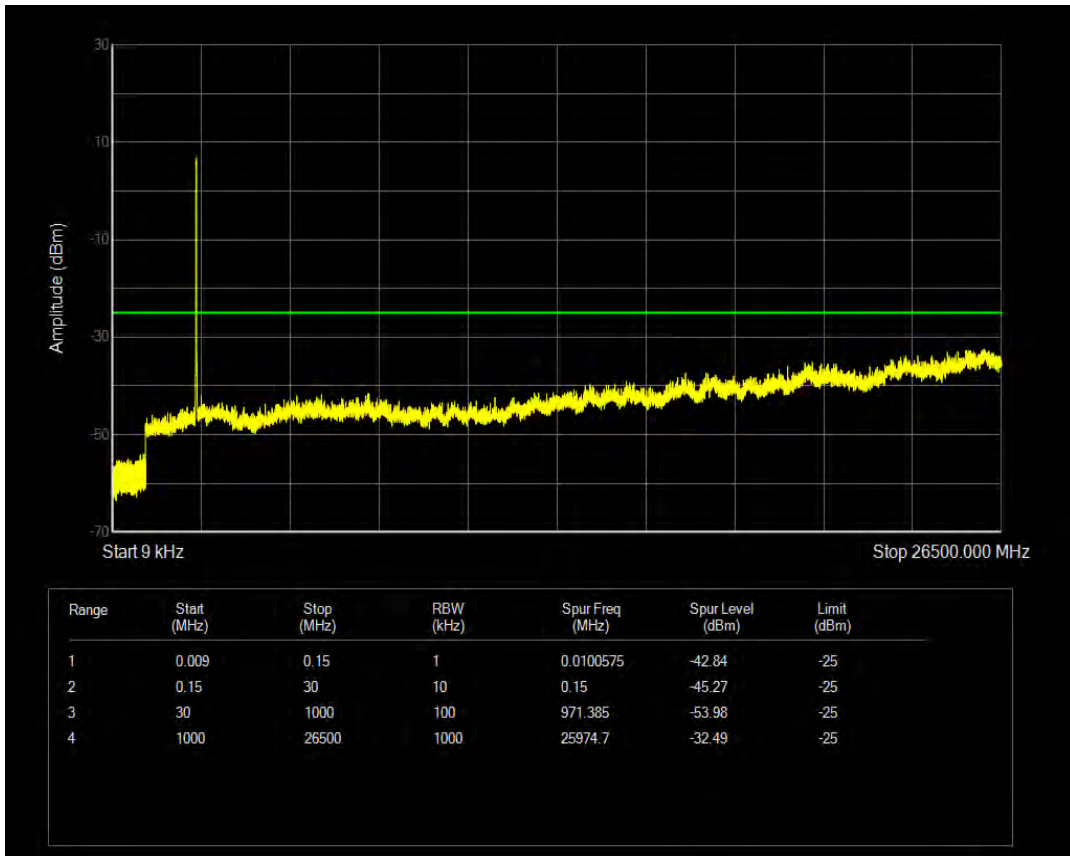

Band7 QAM16 BW=15MHz Channel=21375 RB Size=1 Position=#0

Band7 QAM16 BW=15MHz Channel=21375 RB Size=75 Position=#0

Band7 QPSK BW=20MHz Channel=20850 RB Size=1 Position=#0

Band7 QPSK BW=20MHz Channel=20850 RB Size=100 Position=#0