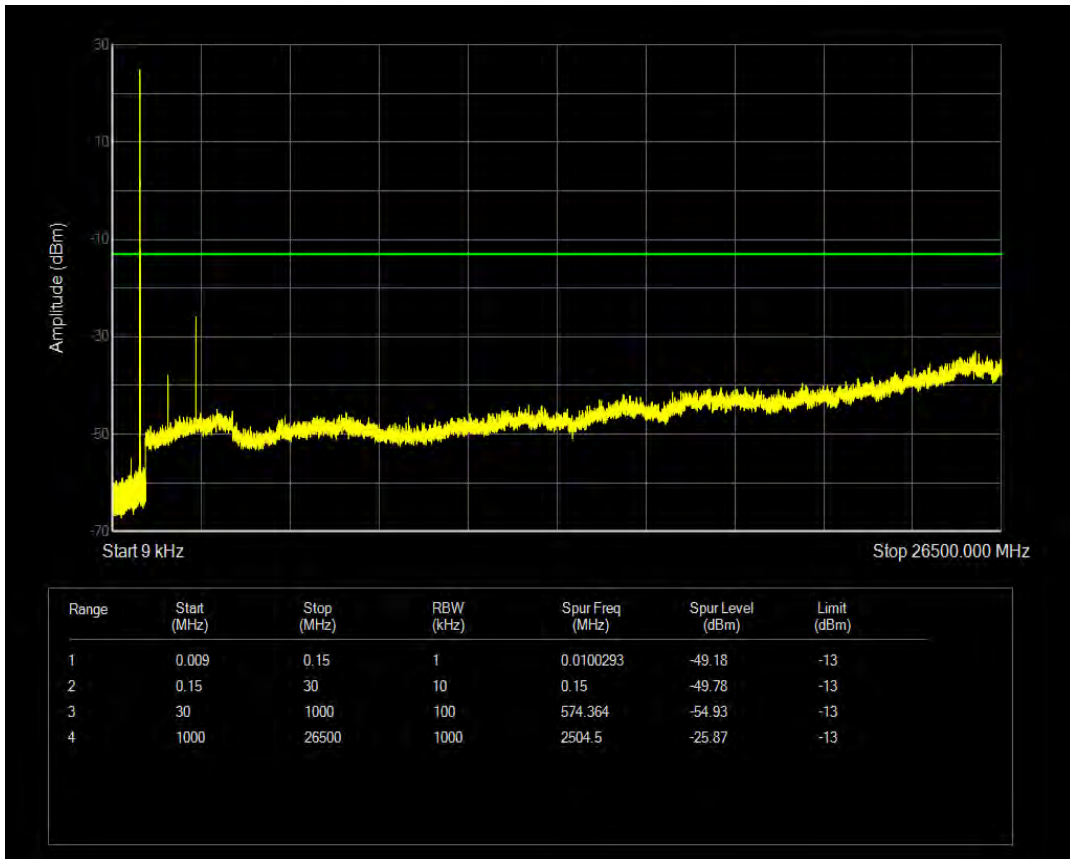

Band5 QPSK BW=5MHz Channel=20525 RB Size=25 Position=#0

Band5 QPSK BW=5MHz Channel=20525 RB Size=1 Position=#0