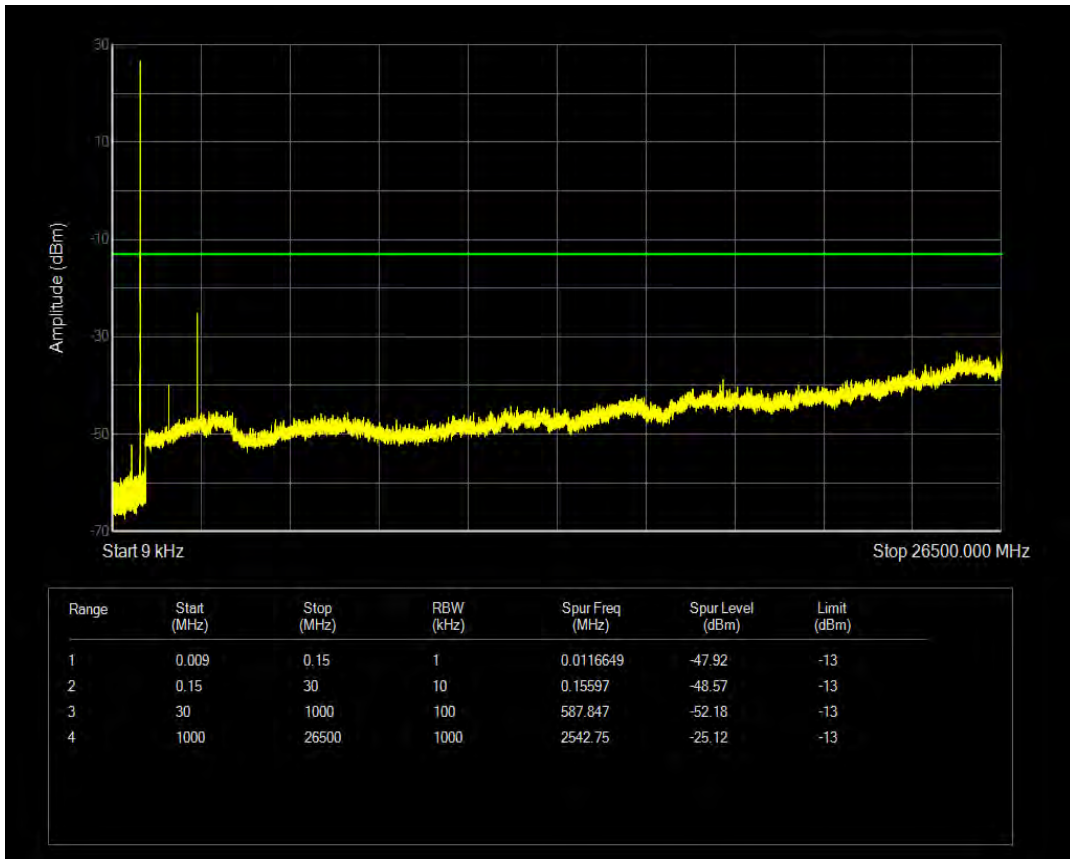

Band5 QAM16 BW=1.4MHz Channel=20407 RB Size=1 Position=#0

Band5 QAM16 BW=1.4MHz Channel=20407 RB Size=6 Position=#0

Band5 QPSK BW=1.4MHz Channel=20525 RB Size=1 Position=#0

Band5 QPSK BW=1.4MHz Channel=20525 RB Size=6 Position=#0

Band5 QAM16 BW=1.4MHz Channel=20525 RB Size=1 Position=#0

Band5 QAM16 BW=1.4MHz Channel=20525 RB Size=6 Position=#0

Band5 QPSK BW=1.4MHz Channel=20643 RB Size=1 Position=#0

Band5 QPSK BW=1.4MHz Channel=20643 RB Size=6 Position=#0

Band5 QAM16 BW=1.4MHz Channel=20643 RB Size=1 Position=#0

Band5 QAM16 BW=1.4MHz Channel=20643 RB Size=6 Position=#0

Band5 QPSK BW=3MHz Channel=20415 RB Size=1 Position=#0

Band5 QPSK BW=3MHz Channel=20415 RB Size=15 Position=#0