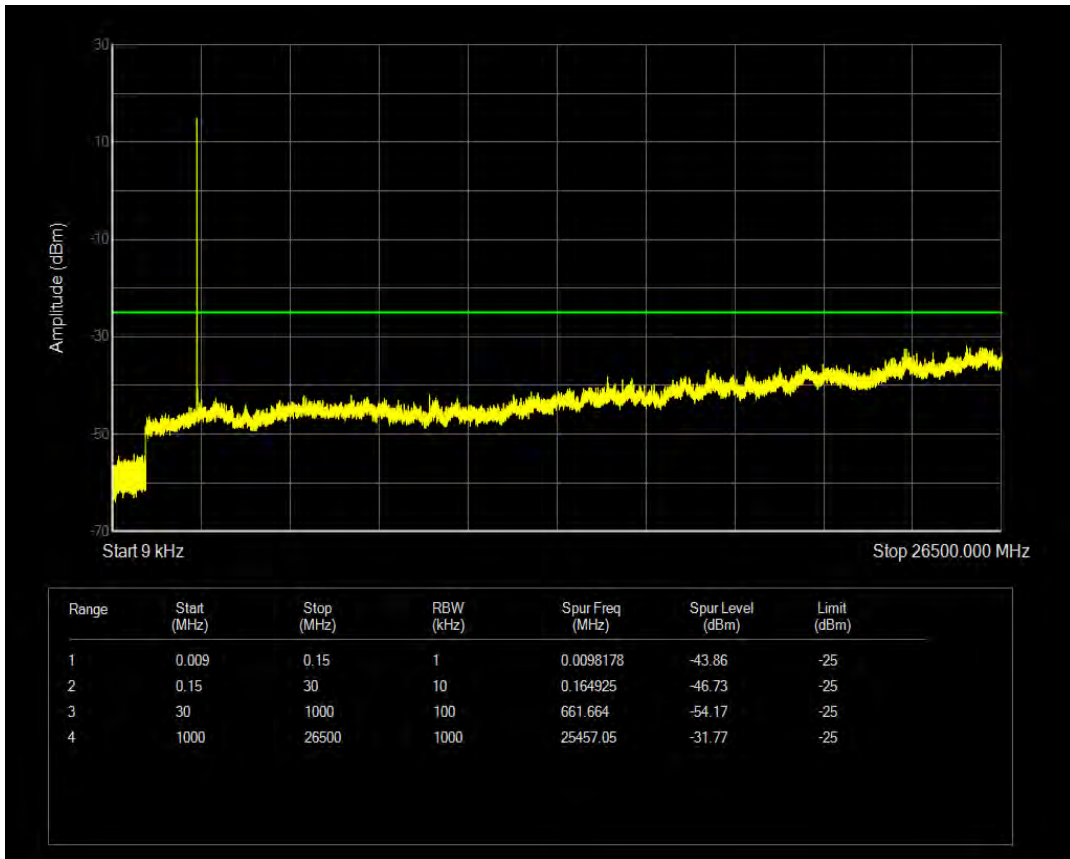

Band7 QPSK BW=10MHz Channel=21100 RB Size=50 Position=#0

Band7 QPSK BW=10MHz Channel=21100 RB Size=1 Position=#0