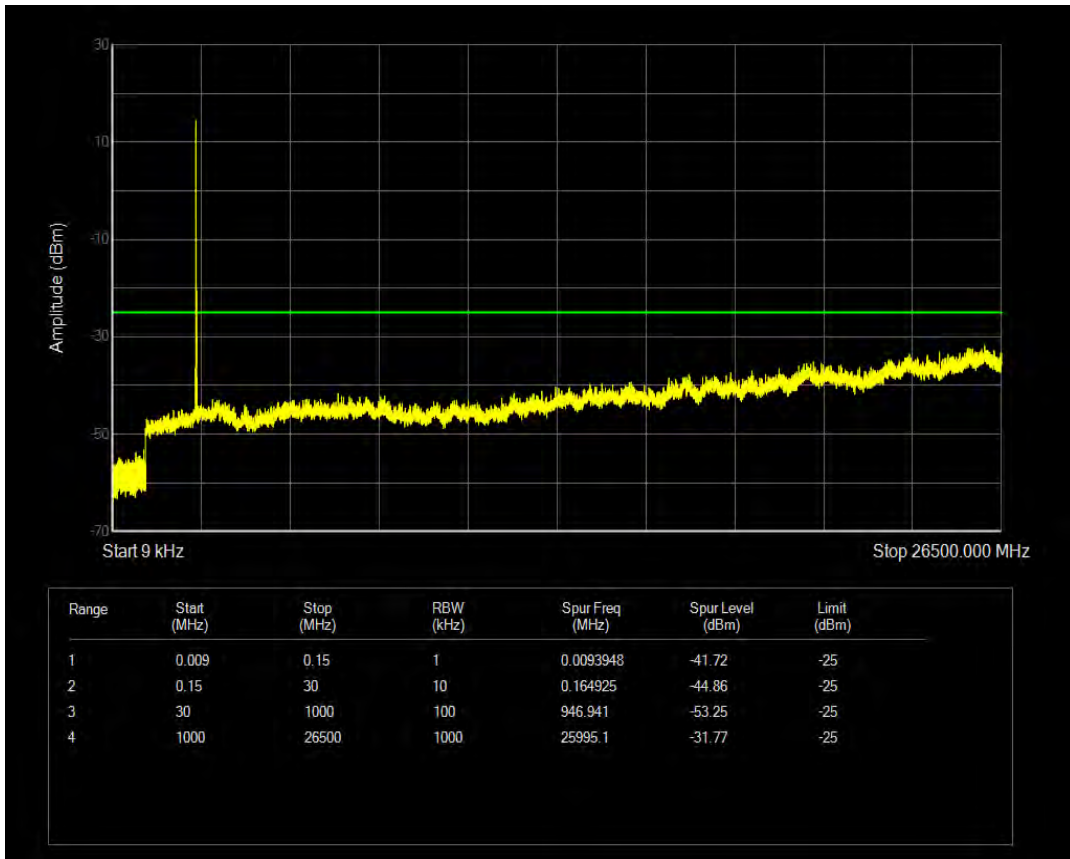

Band7 QAM16 BW=15MHz Channel=21375 RB Size=1 Position=#0

Band7 QAM16 BW=15MHz Channel=21375 RB Size=75 Position=#0

Band7 QPSK BW=20MHz Channel=20850 RB Size=1 Position=#0

Band7 QPSK BW=20MHz Channel=20850 RB Size=100 Position=#0

Band7 QAM16 BW=20MHz Channel=20850 RB Size=1 Position=#0

Band7 QAM16 BW=20MHz Channel=20850 RB Size=100 Position=#0

Band7 QPSK BW=20MHz Channel=21100 RB Size=1 Position=#0

Band7 QPSK BW=20MHz Channel=21100 RB Size=100 Position=#0