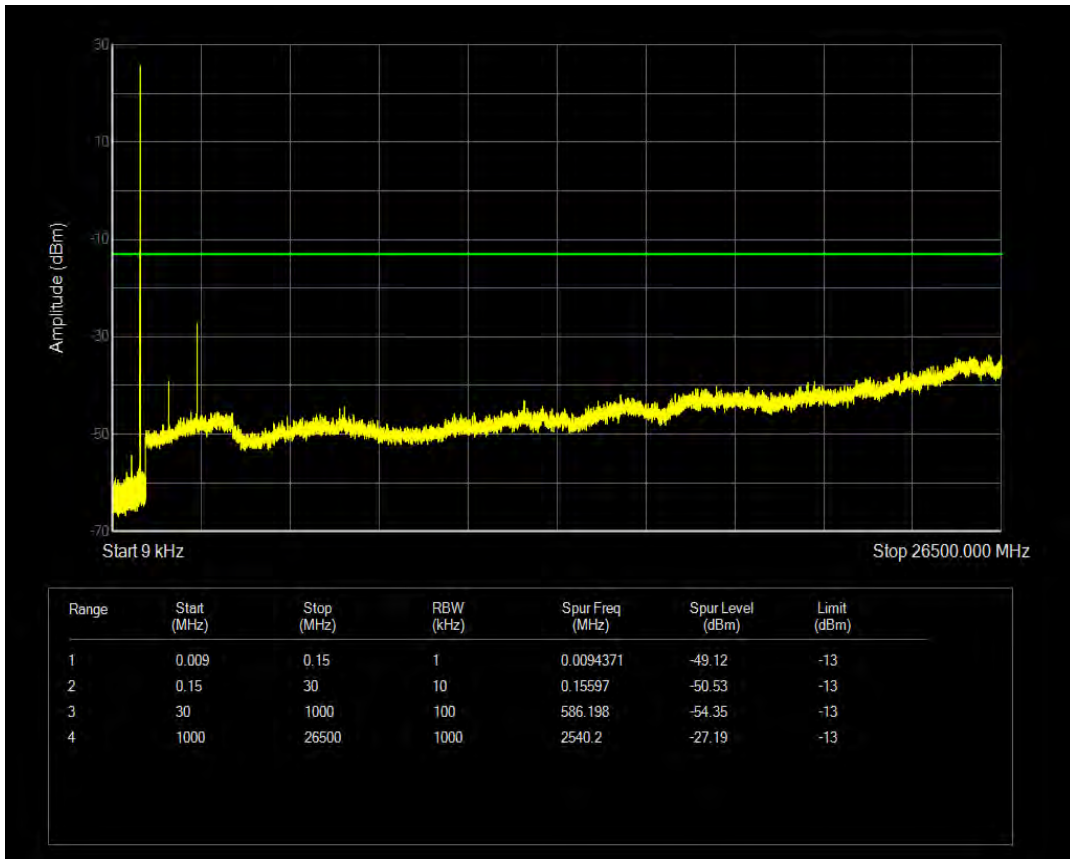

Band5 QPSK BW=3MHz Channel=20635 RB Size=15 Position=#0

Band5 QPSK BW=3MHz Channel=20635 RB Size=1 Position=#0