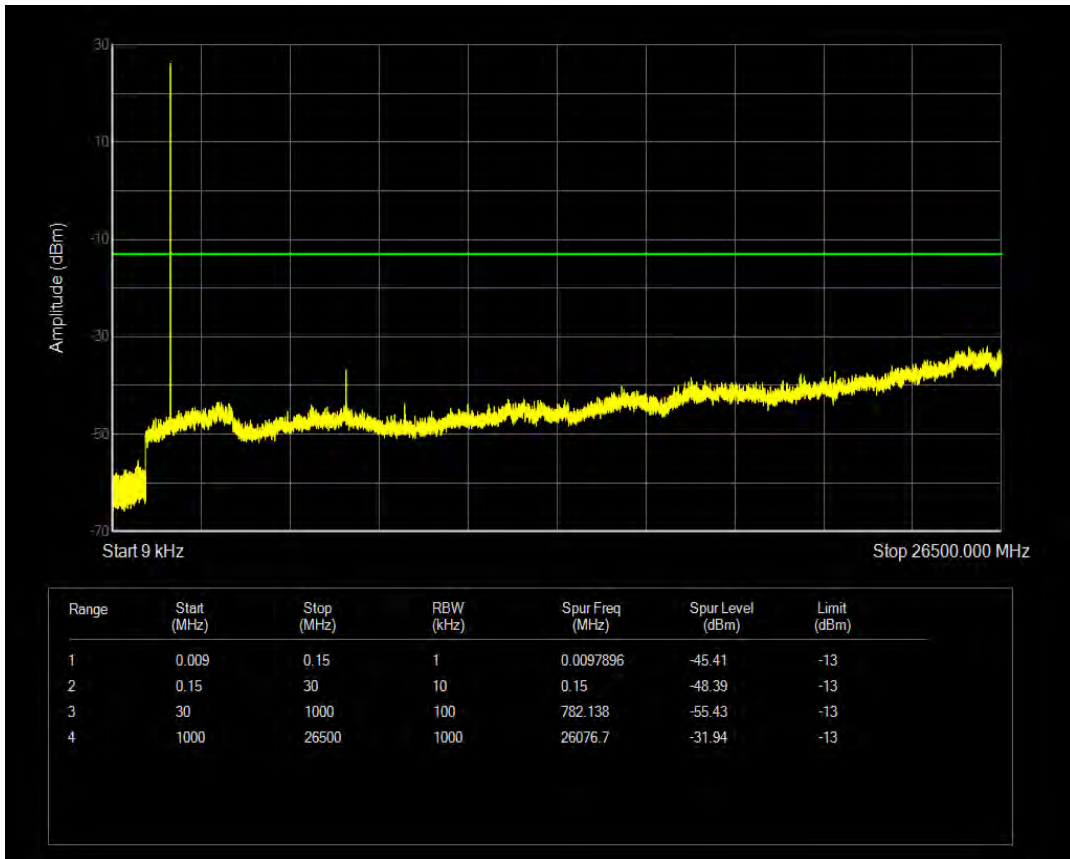

Band66 QAM16 BW=3MHz Channel=132322 RB Size=15 Position=#0

Band66 QAM16 BW=3MHz Channel=132322 RB Size=1 Position=#0