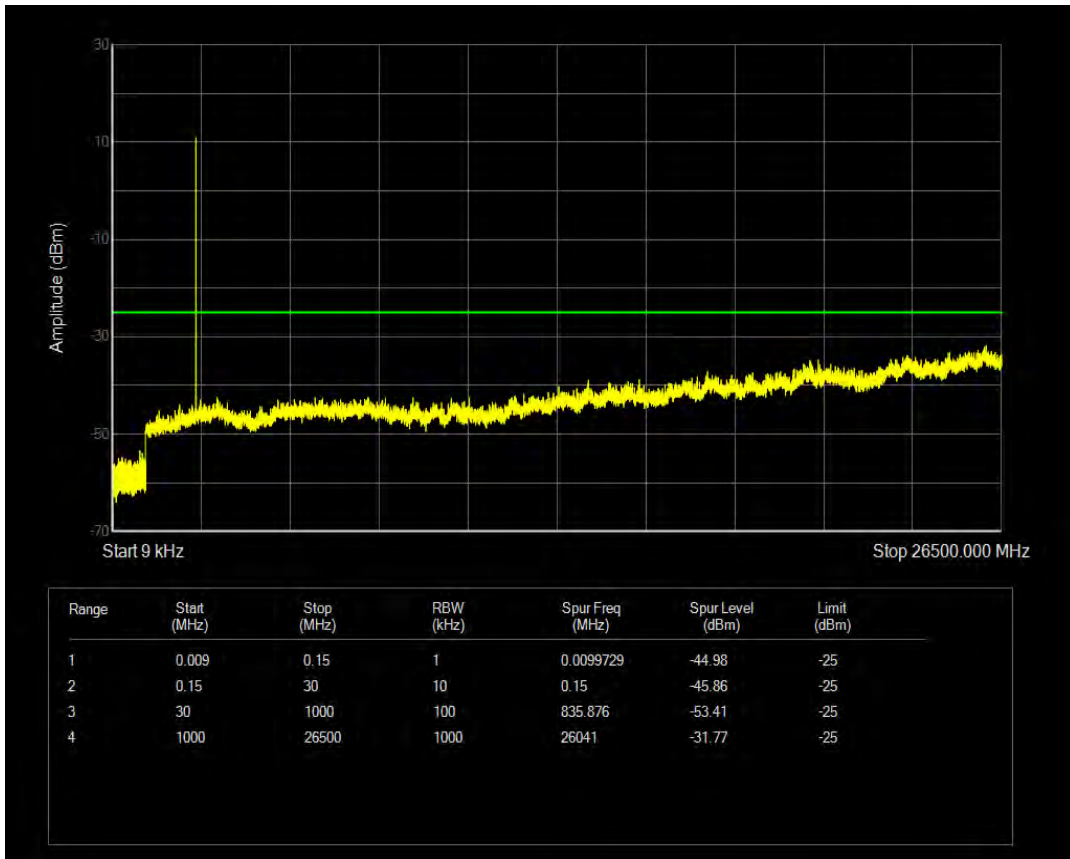

Band7 QAM16 BW=5MHz Channel=20775 RB Size=1 Position=#0

Band7 QAM16 BW=5MHz Channel=20775 RB Size=25 Position=#0