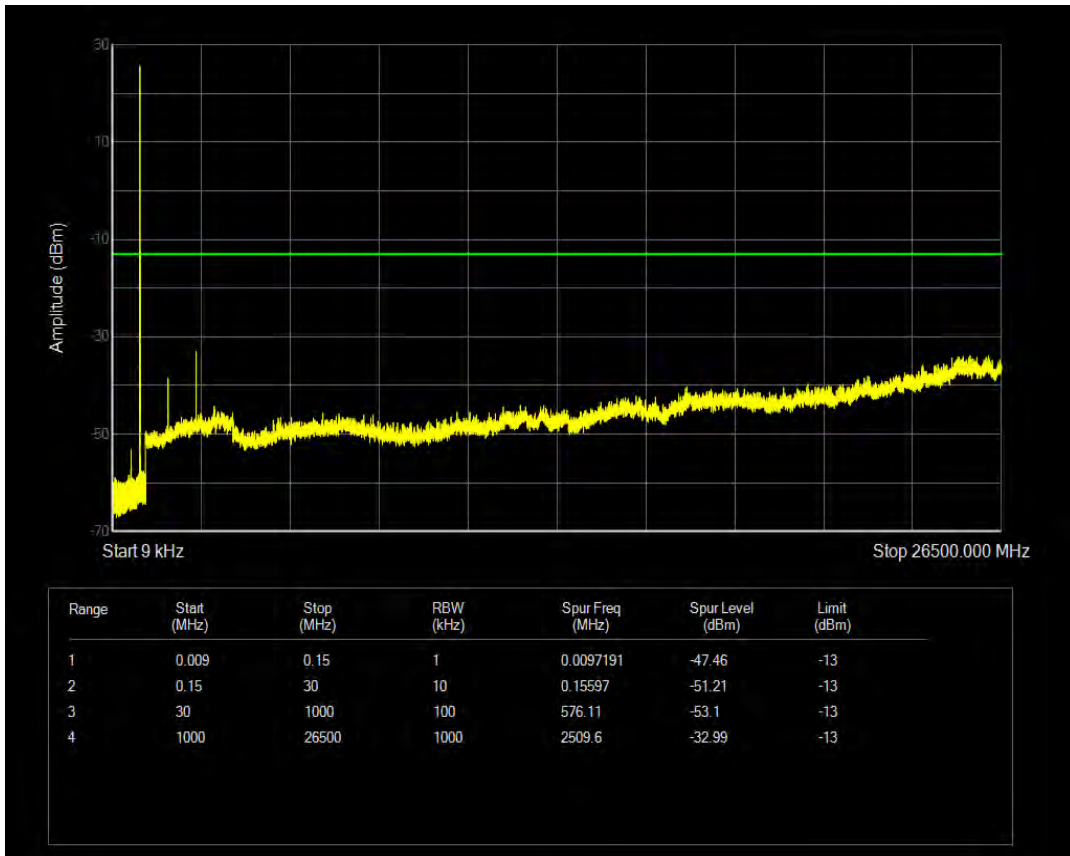

Band5 QAM16 BW=1.4MHz Channel=20407 RB Size=1 Position=#0

Band5 QAM16 BW=1.4MHz Channel=20407 RB Size=6 Position=#0

Band5 QPSK BW=1.4MHz Channel=20525 RB Size=1 Position=#0

Band5 QPSK BW=1.4MHz Channel=20525 RB Size=6 Position=#0

Band5 QAM16 BW=1.4MHz Channel=20525 RB Size=1 Position=#0

Band5 QAM16 BW=1.4MHz Channel=20525 RB Size=6 Position=#0

Band5 QPSK BW=1.4MHz Channel=20643 RB Size=1 Position=#0

Band5 QPSK BW=1.4MHz Channel=20643 RB Size=6 Position=#0