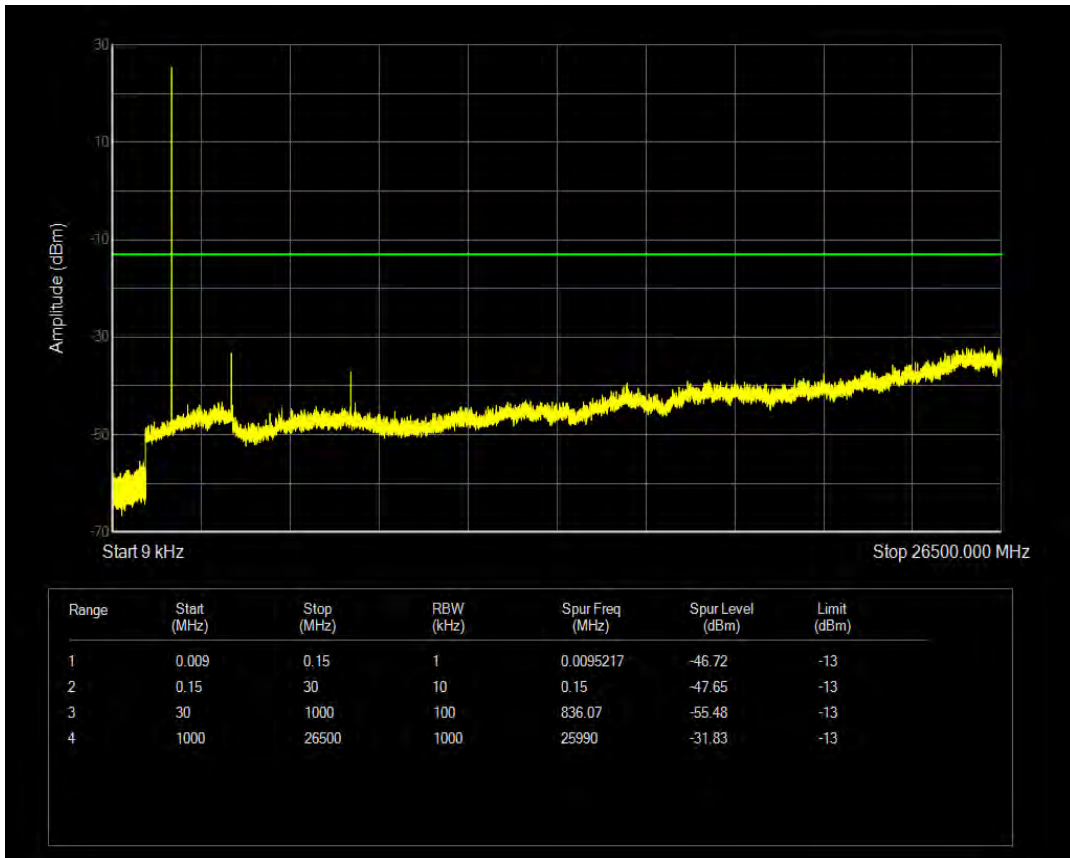

Band66 QPSK BW=3MHz Channel=131987 RB Size=1 Position=#0

Band66 QAM16 BW=1.4MHz Channel=132665 RB Size=6 Position=#0