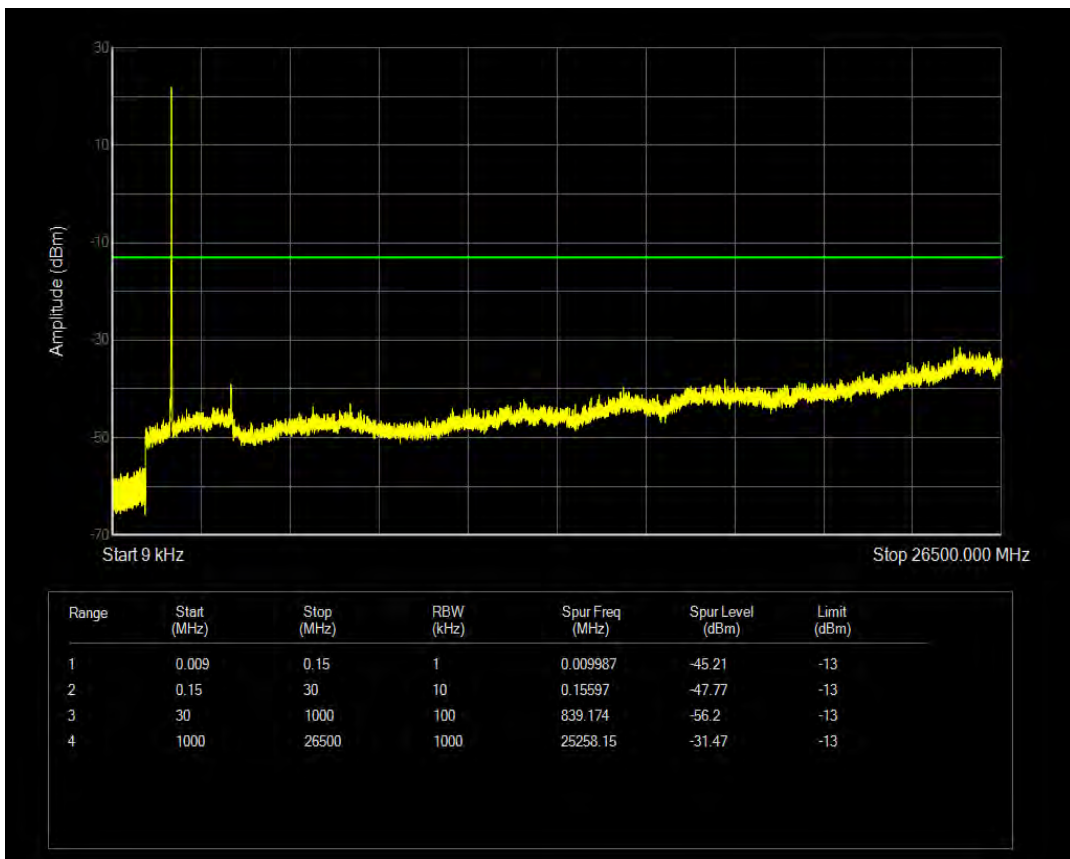

Band66 QPSK BW=15MHz Channel=132047 RB Size=1 Position=#0

Band66 QAM16 BW=10MHz Channel=132622 RB Size=50 Position=#0