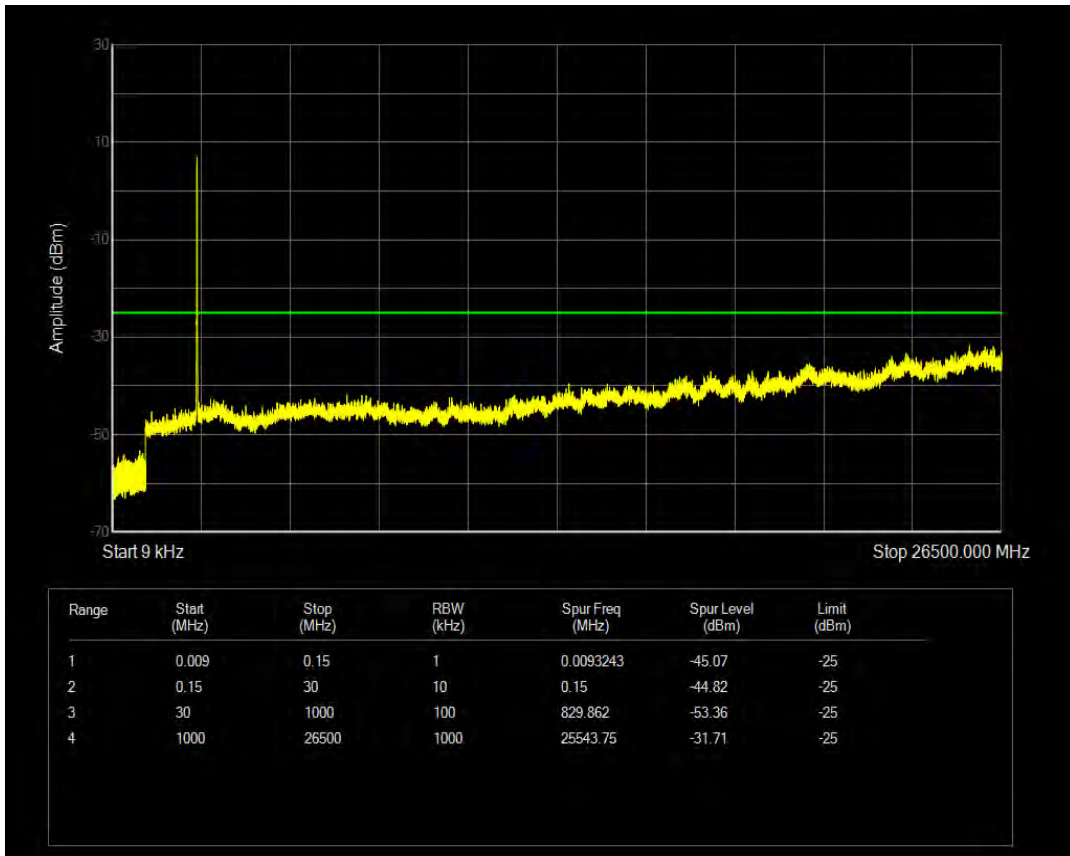

Band7 QPSK BW=15MHz Channel=21375 RB Size=75 Position=#0

Band7 QAM16 BW=15MHz Channel=21100 RB Size=75 Position=#0