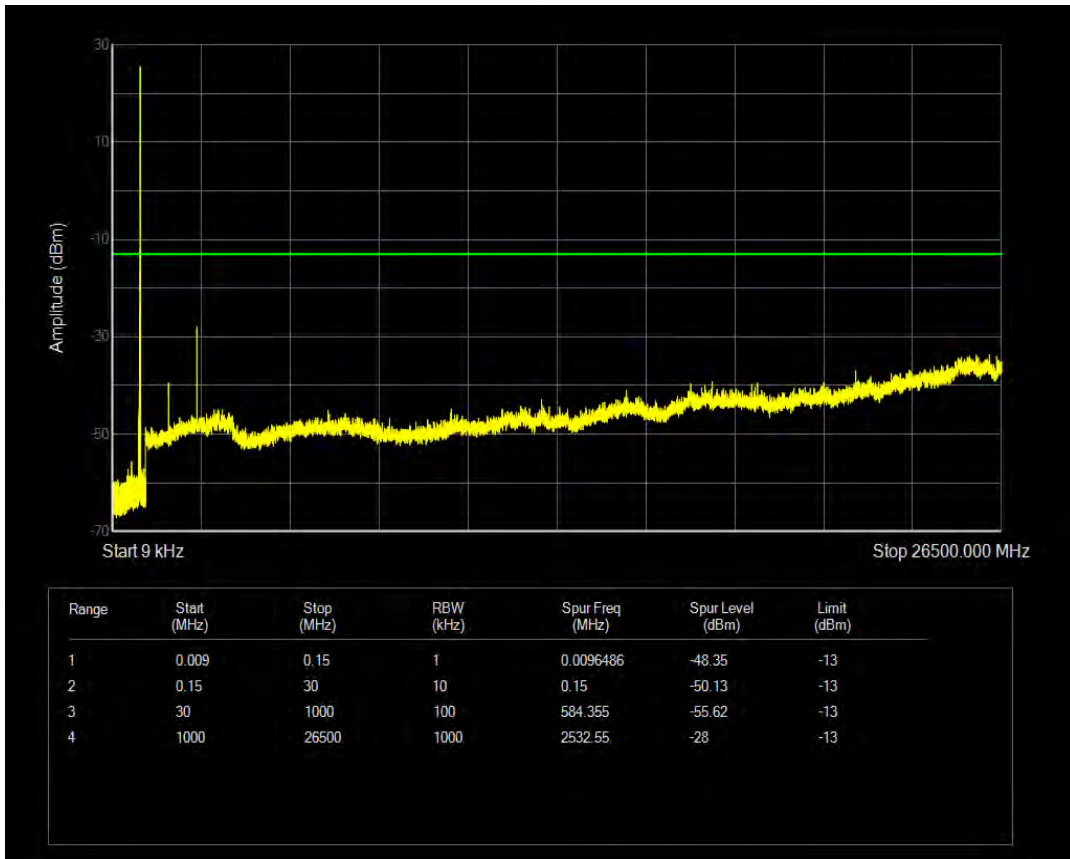

Band5 QAM16 BW=5MHz Channel=20425 RB Size=1 Position=#0

Band5 QAM16 BW=5MHz Channel=20425 RB Size=25 Position=#0

Band5 QPSK BW=5MHz Channel=20525 RB Size=1 Position=#0

Band5 QPSK BW=5MHz Channel=20525 RB Size=25 Position=#0

Band5 QAM16 BW=5MHz Channel=20525 RB Size=1 Position=#0

Band5 QAM16 BW=5MHz Channel=20525 RB Size=25 Position=#0

Band5 QPSK BW=5MHz Channel=20625 RB Size=1 Position=#0

Band5 QPSK BW=5MHz Channel=20625 RB Size=25 Position=#0