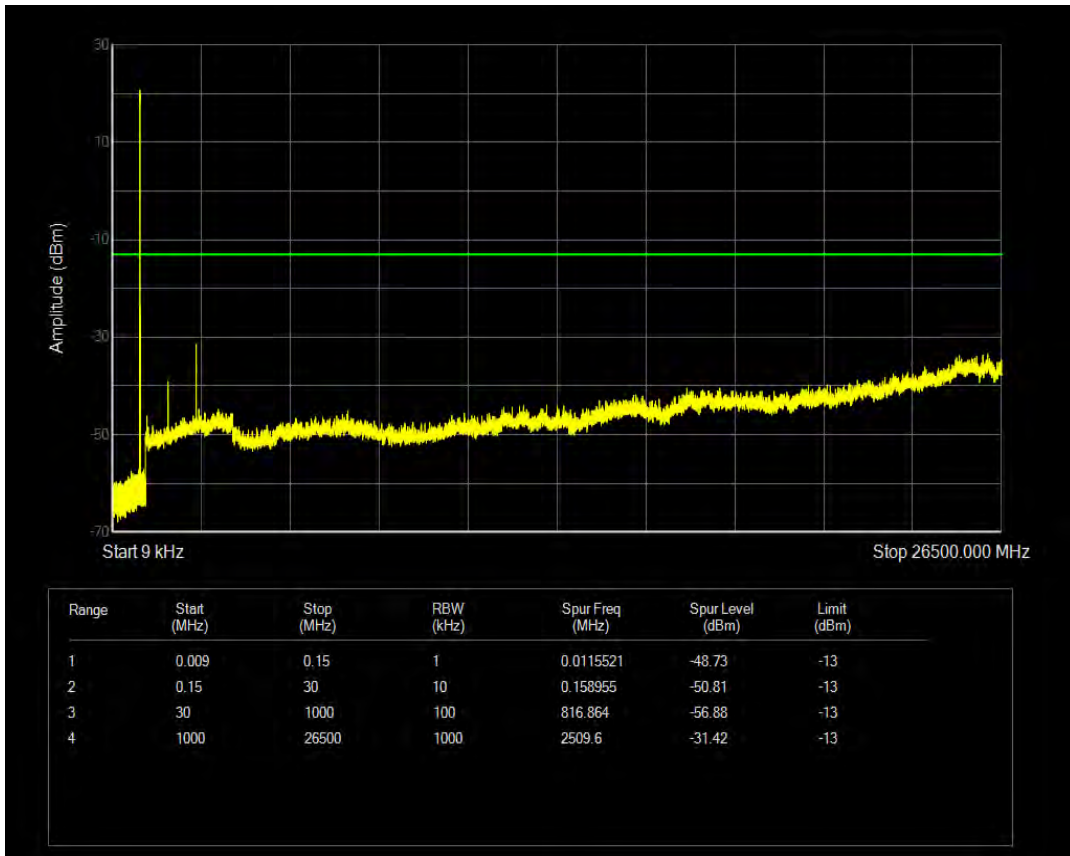

Band5 QAM16 BW=1.4MHz Channel=20407 RB Size=1 Position=#0

Band5 QAM16 BW=1.4MHz Channel=20407 RB Size=6 Position=#0

Band5 QPSK BW=1.4MHz Channel=20525 RB Size=1 Position=#0

Band5 QPSK BW=1.4MHz Channel=20525 RB Size=6 Position=#0

Band5 QAM16 BW=1.4MHz Channel=20525 RB Size=1 Position=#0

Band5 QAM16 BW=1.4MHz Channel=20525 RB Size=6 Position=#0

Band5 QPSK BW=1.4MHz Channel=20643 RB Size=1 Position=#0

Band5 QPSK BW=1.4MHz Channel=20643 RB Size=6 Position=#0