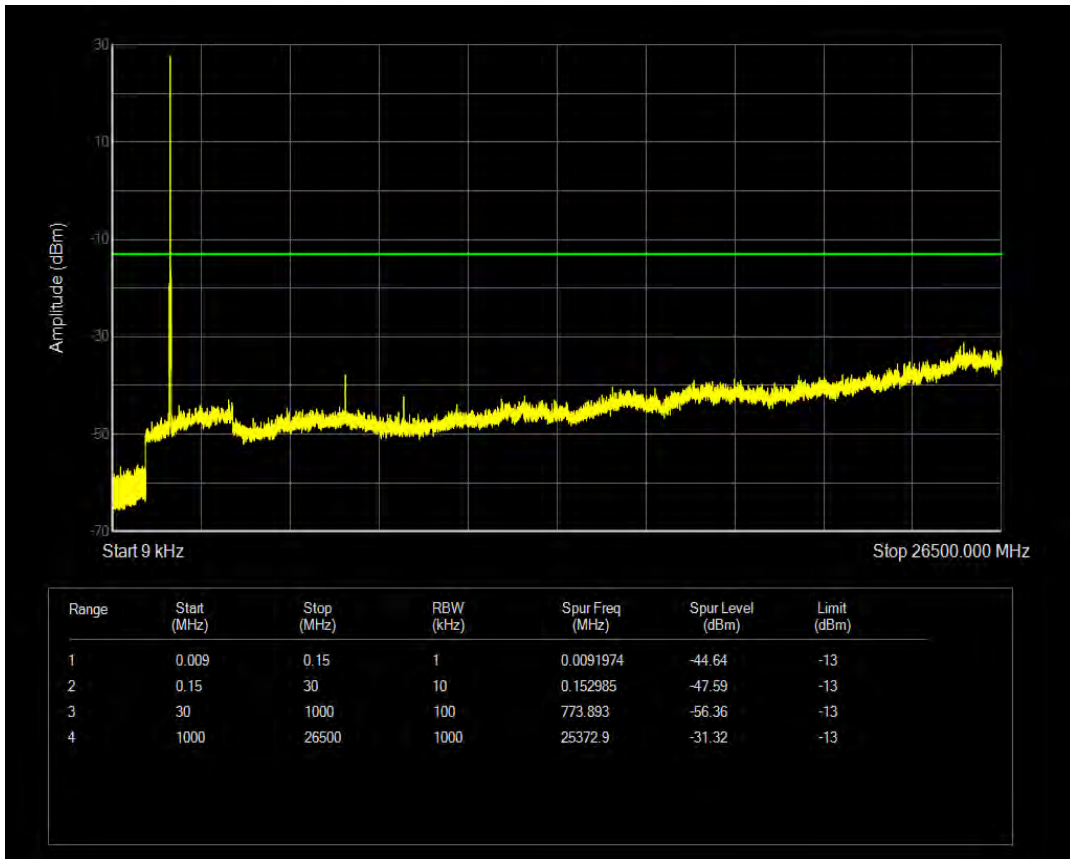

Band66 QAM16 BW=15MHz Channel=132322 RB Size=75 Position=#0

Band66 QAM16 BW=15MHz Channel=132322 RB Size=1 Position=#0