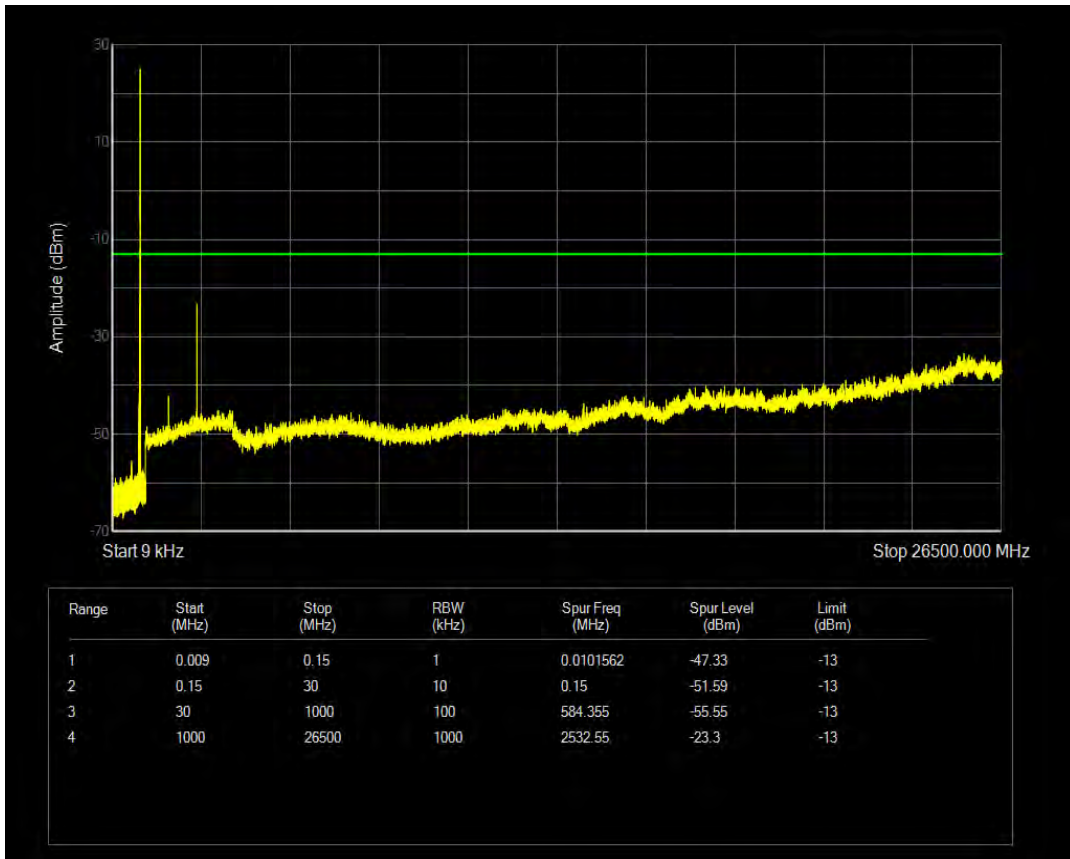

Band5 QAM16 BW=5MHz Channel=20525 RB Size=1 Position=#0

Band5 QAM16 BW=5MHz Channel=20525 RB Size=25 Position=#0

Band5 QPSK BW=5MHz Channel=20625 RB Size=1 Position=#0

Band5 QPSK BW=5MHz Channel=20625 RB Size=25 Position=#0

Band5 QAM16 BW=5MHz Channel=20625 RB Size=1 Position=#0

Band5 QAM16 BW=5MHz Channel=20625 RB Size=25 Position=#0

Band5 QPSK BW=10MHz Channel=20450 RB Size=1 Position=#0

Band5 QPSK BW=10MHz Channel=20450 RB Size=50 Position=#0