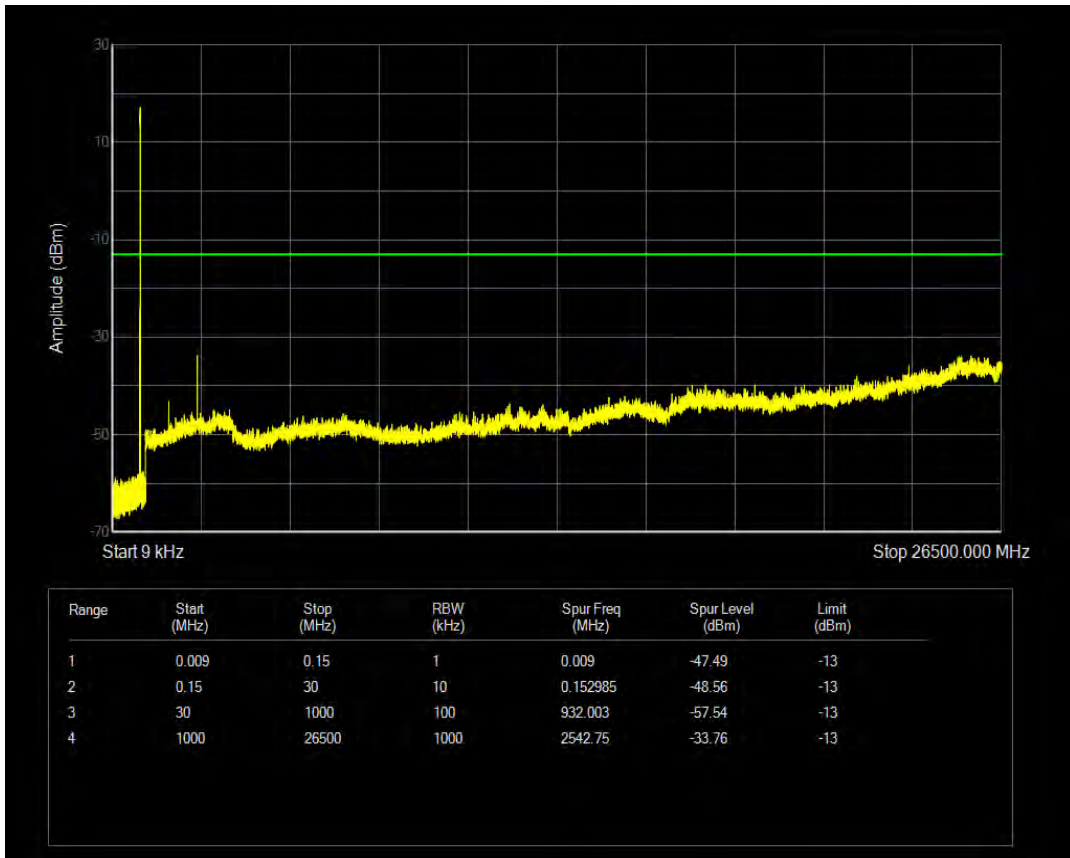

Band5 QPSK BW=5MHz Channel=20425 RB Size=1 Position=#0

Band5 QAM16 BW=3MHz Channel=20635 RB Size=15 Position=#0