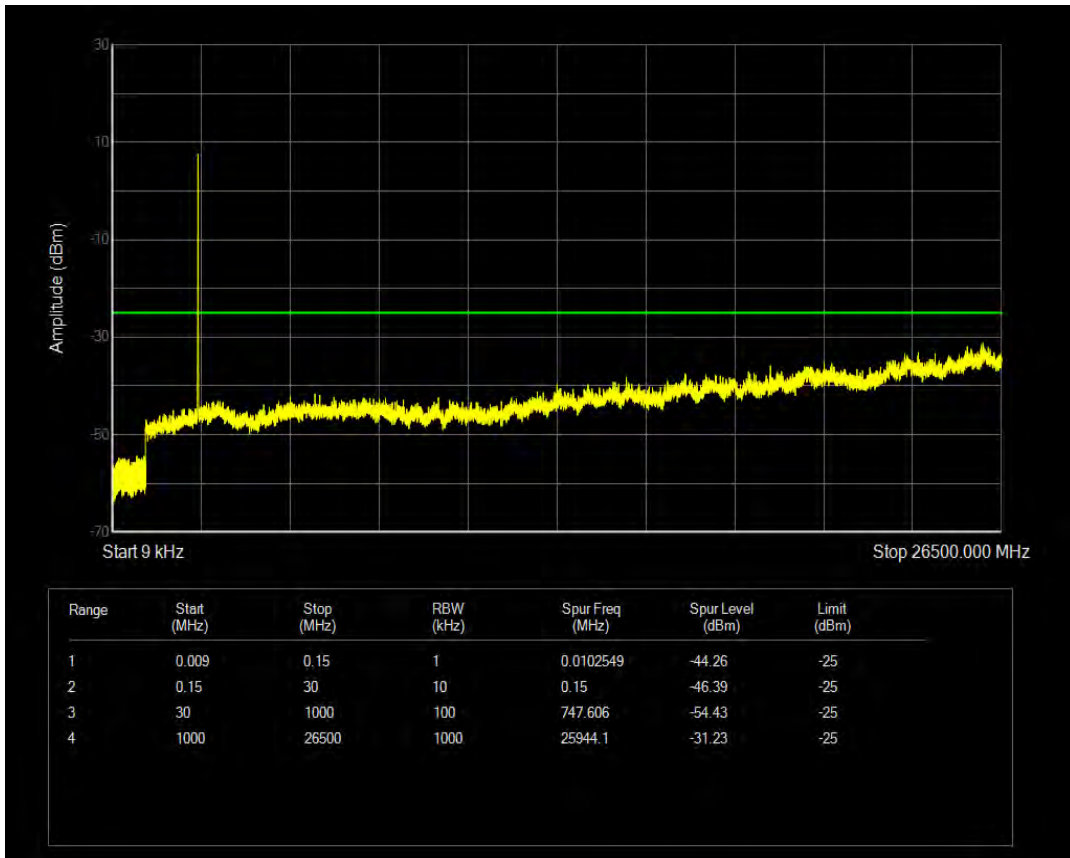

Band7 QPSK BW=15MHz Channel=20825 RB Size=75 Position=#0

Band7 QAM16 BW=10MHz Channel=21400 RB Size=50 Position=#0