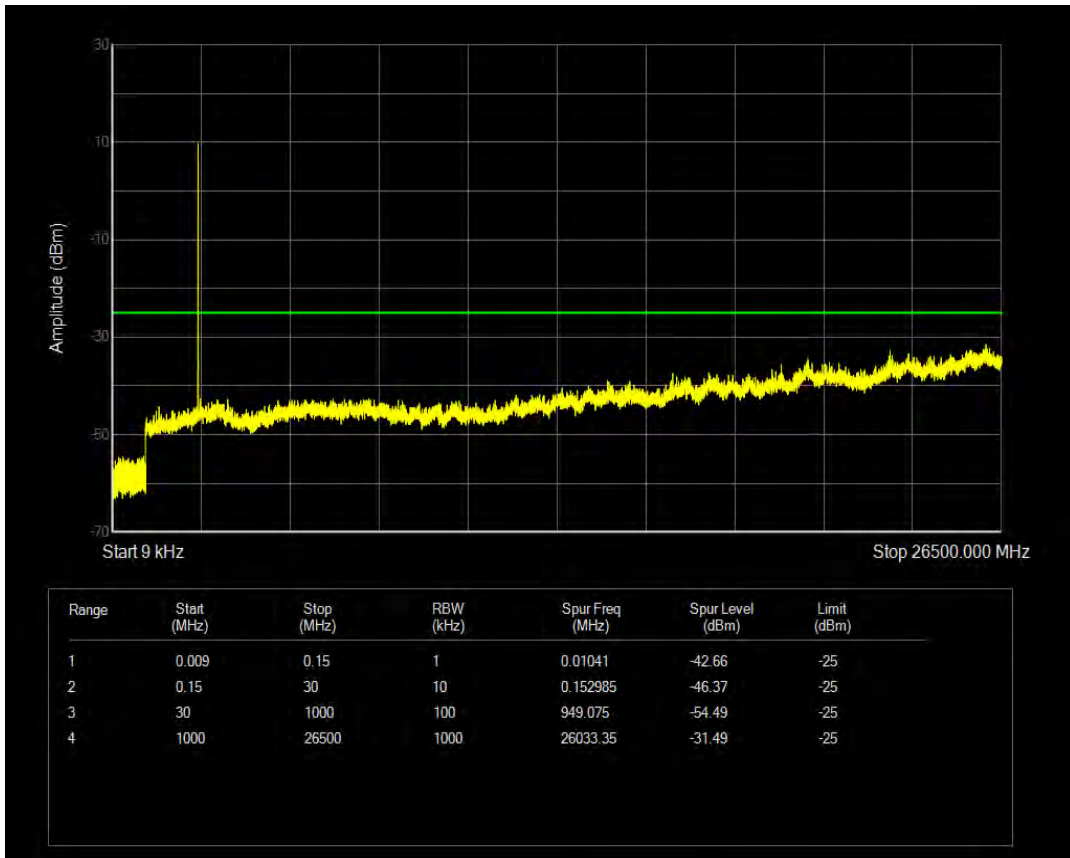

Band7 QPSK BW=10MHz Channel=20800 RB Size=1 Position=#0

Band7 QAM16 BW=5MHz Channel=21425 RB Size=25 Position=#0