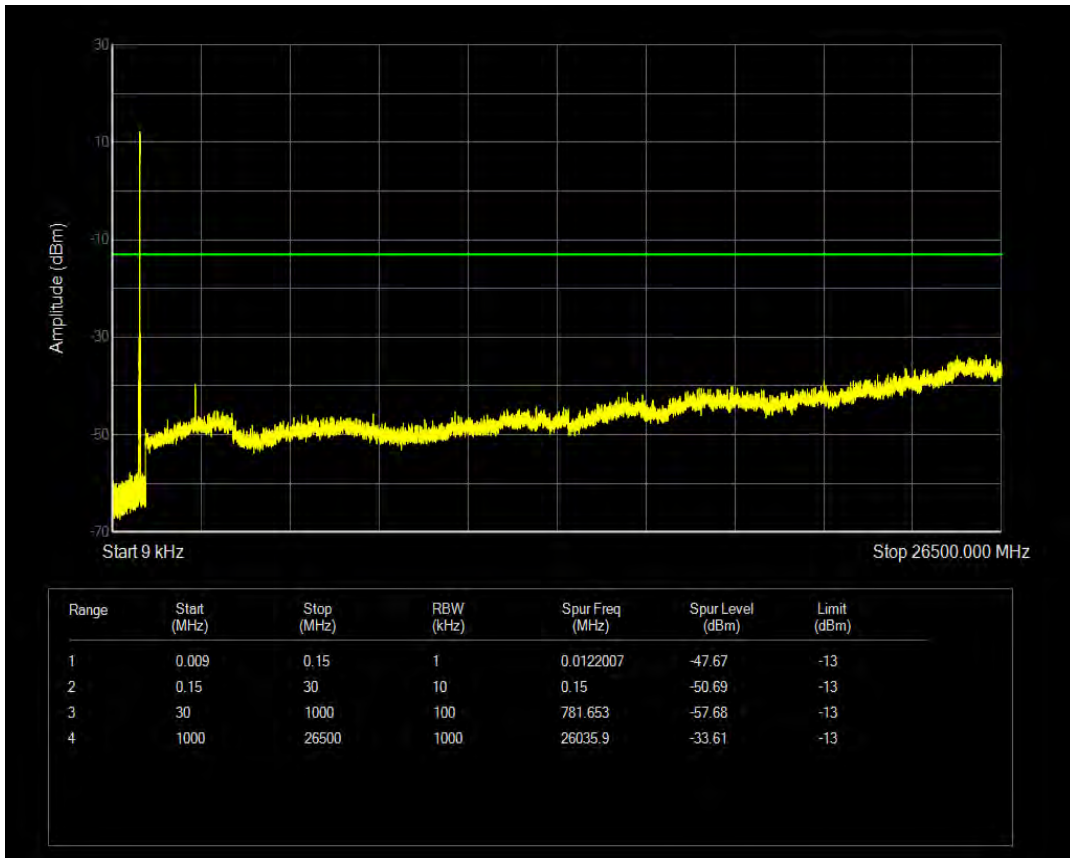

Band5 QPSK BW=10MHz Channel=20525 RB Size=1 Position=#0

Band5 QAM16 BW=10MHz Channel=20450 RB Size=50 Position=#0