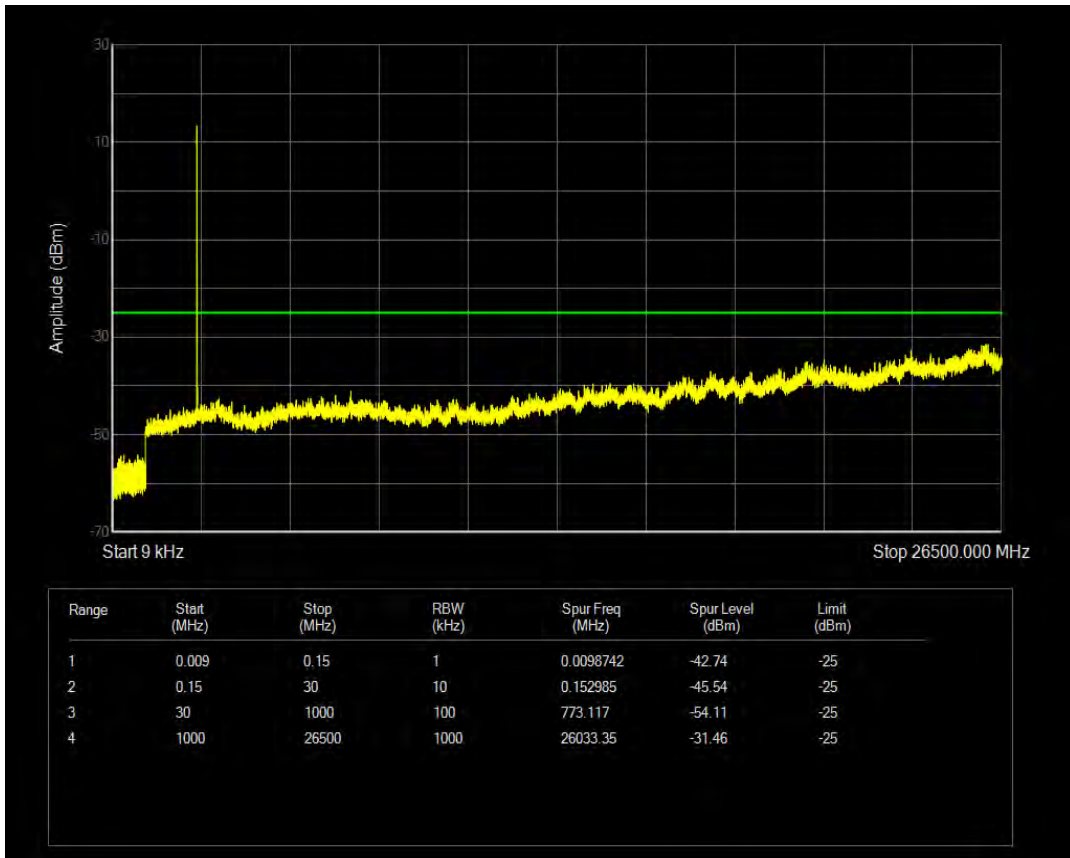

Band7 QPSK BW=10MHz Channel=21400 RB Size=1 Position=#0

Band7 QAM16 BW=10MHz Channel=21100 RB Size=1 Position=#0