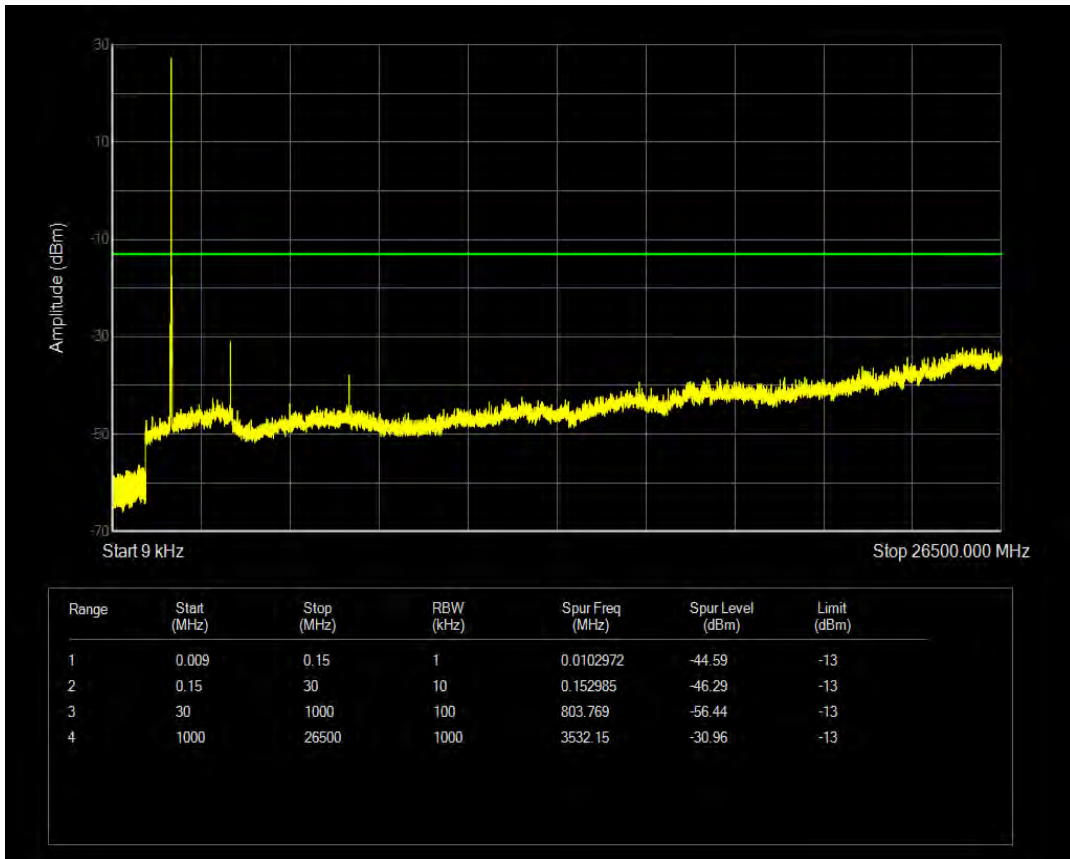

Band66 QAM16 BW=15MHz Channel=132597 RB Size=75 Position=#0

Band66 QAM16 BW=15MHz Channel=132597 RB Size=1 Position=#0