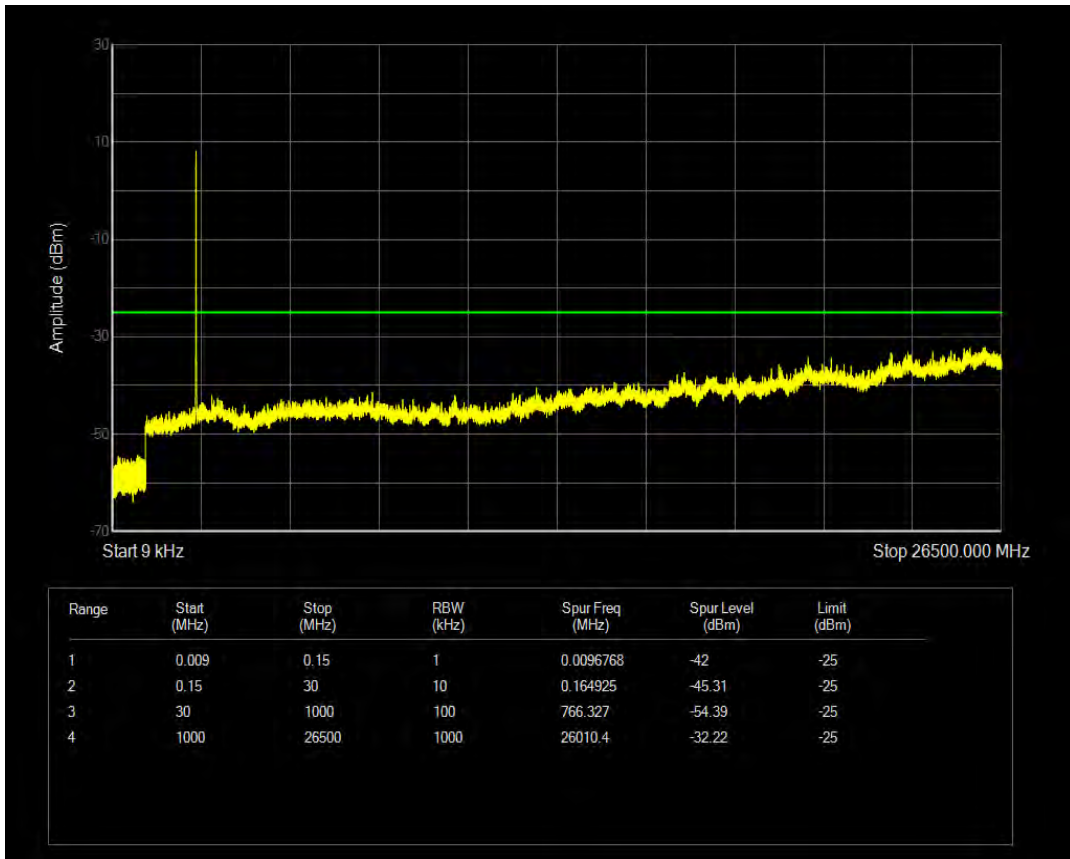

Band7 QAM16 BW=5MHz Channel=21425 RB Size=1 Position=#0

Band7 QAM16 BW=5MHz Channel=21425 RB Size=25 Position=#0

Band7 QPSK BW=10MHz Channel=20800 RB Size=1 Position=#0

Band7 QAM16 BW=10MHz Channel=20800 RB Size=1 Position=#0

Band7 QPSK BW=10MHz Channel=20800 RB Size=50 Position=#0

Band7 QAM16 BW=10MHz Channel=20800 RB Size=50 Position=#0

Band7 QPSK BW=10MHz Channel=21100 RB Size=1 Position=#0

Band7 QPSK BW=10MHz Channel=21100 RB Size=50 Position=#0