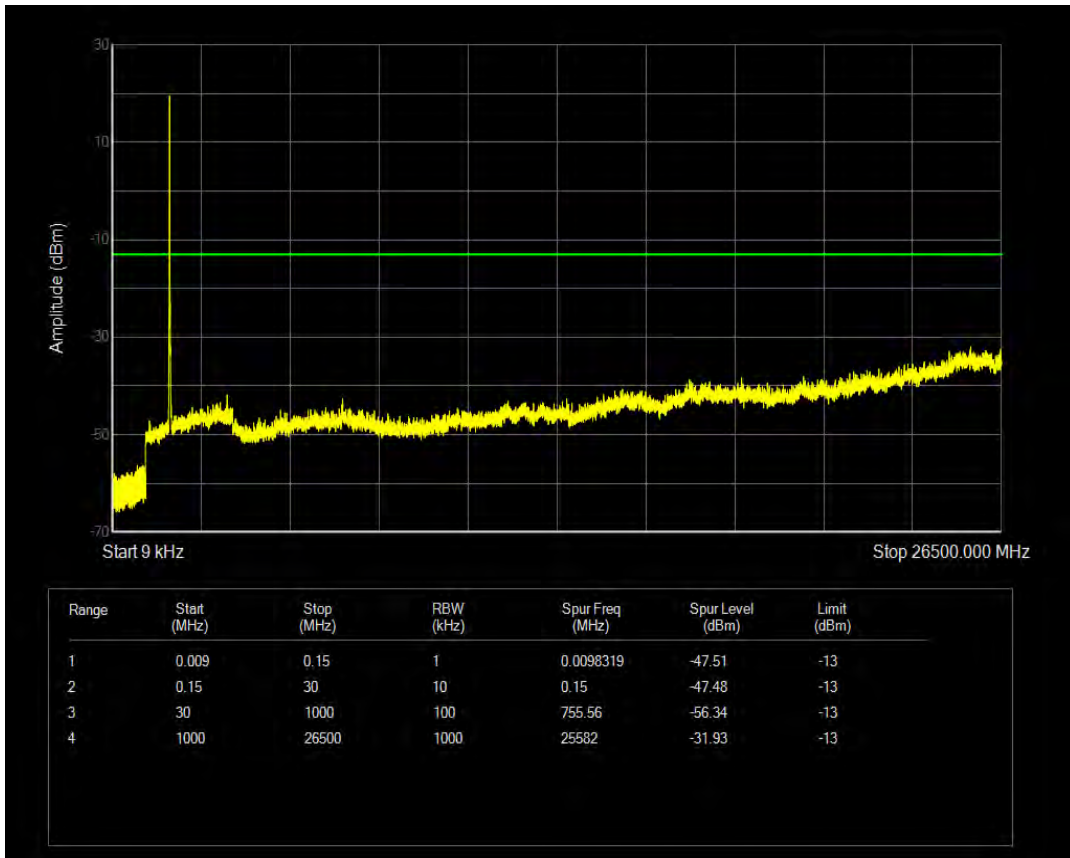

Band66 QPSK BW=15MHz Channel=132322 RB Size=1 Position=#0

Band66 QAM16 BW=15MHz Channel=132047 RB Size=75 Position=#0