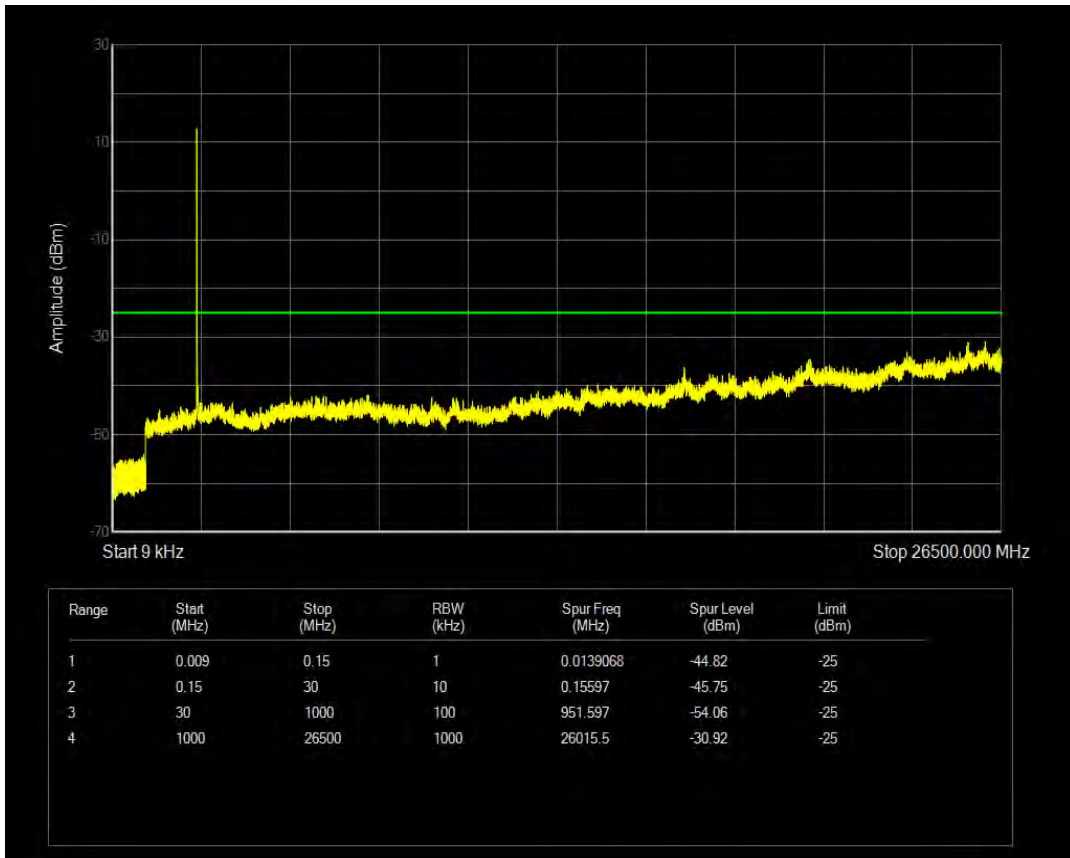

Band7 QAM16 BW=15MHz Channel=20825 RB Size=75 Position=#0

Band7 QAM16 BW=15MHz Channel=20825 RB Size=1 Position=#0

Band7 QPSK BW=15MHz Channel=21100 RB Size=1 Position=#0

Band7 QAM16 BW=15MHz Channel=21100 RB Size=1 Position=#0