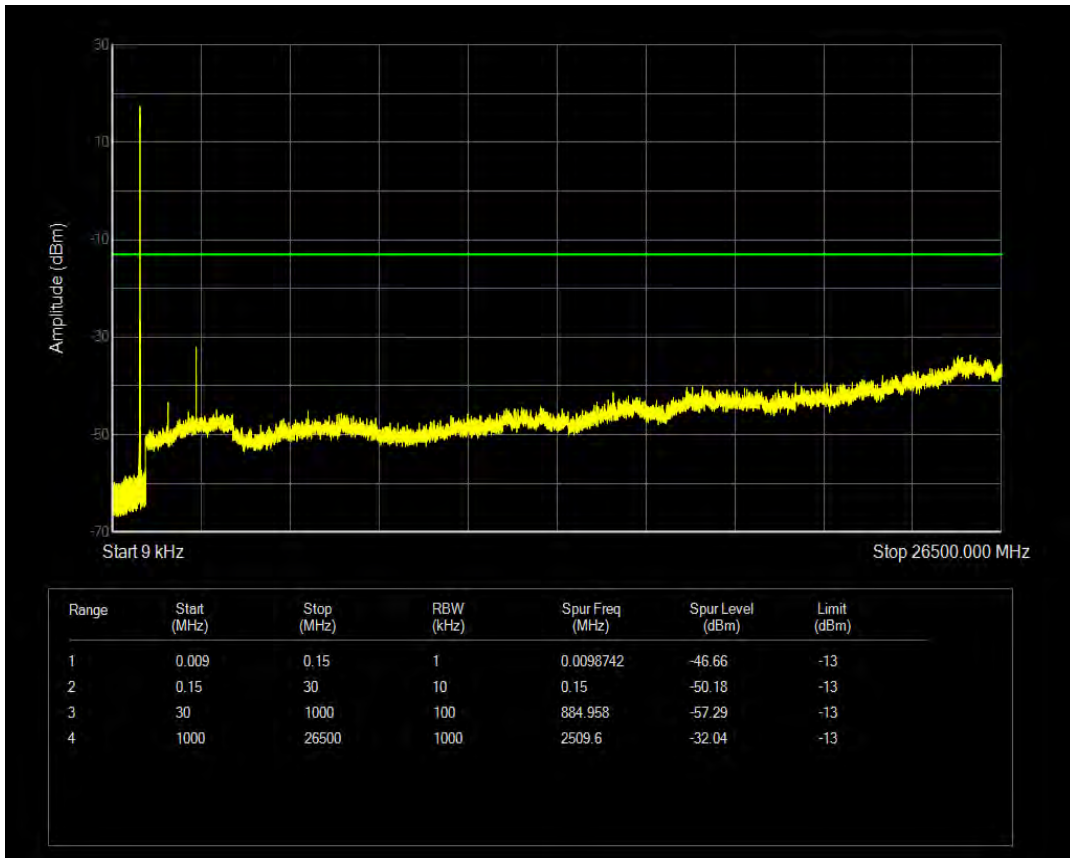

Band5 QPSK BW=3MHz Channel=20635 RB Size=1 Position=#0

Band5 QAM16 BW=3MHz Channel=20525 RB Size=15 Position=#0