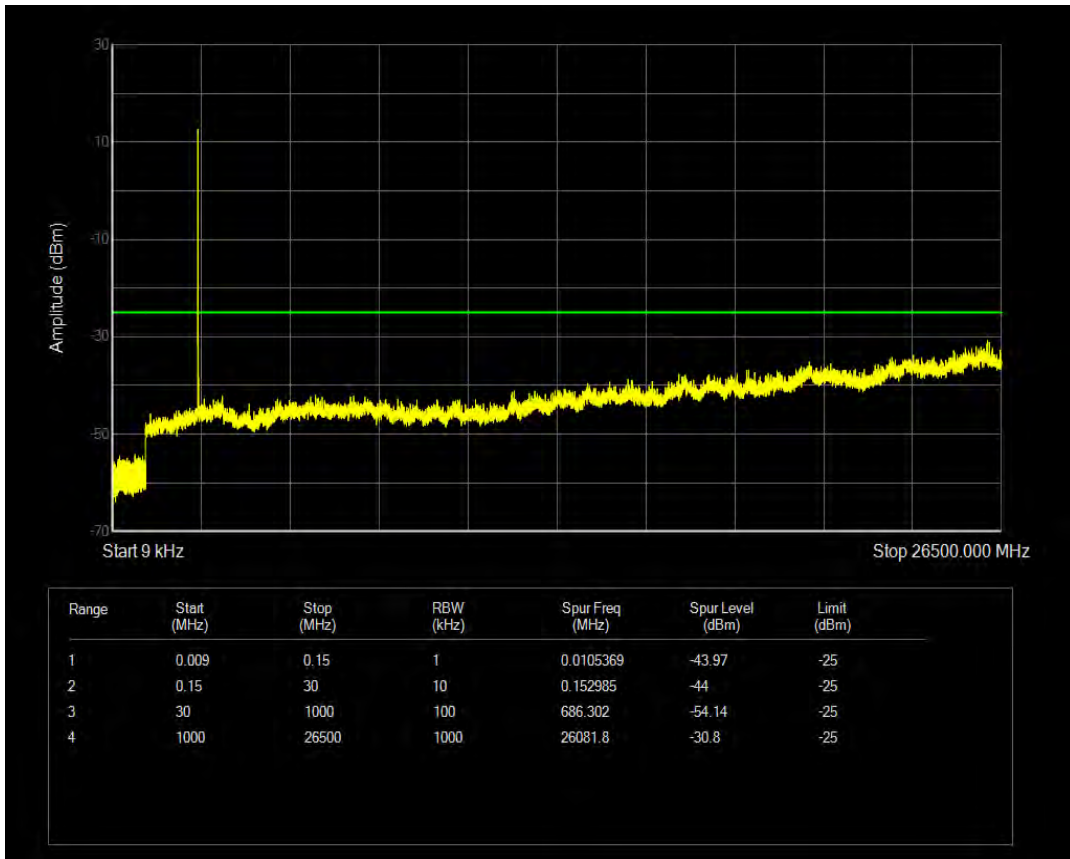

Band7 QAM16 BW=10MHz Channel=21400 RB Size=50 Position=#0

Band7 QAM16 BW=10MHz Channel=21400 RB Size=1 Position=#0