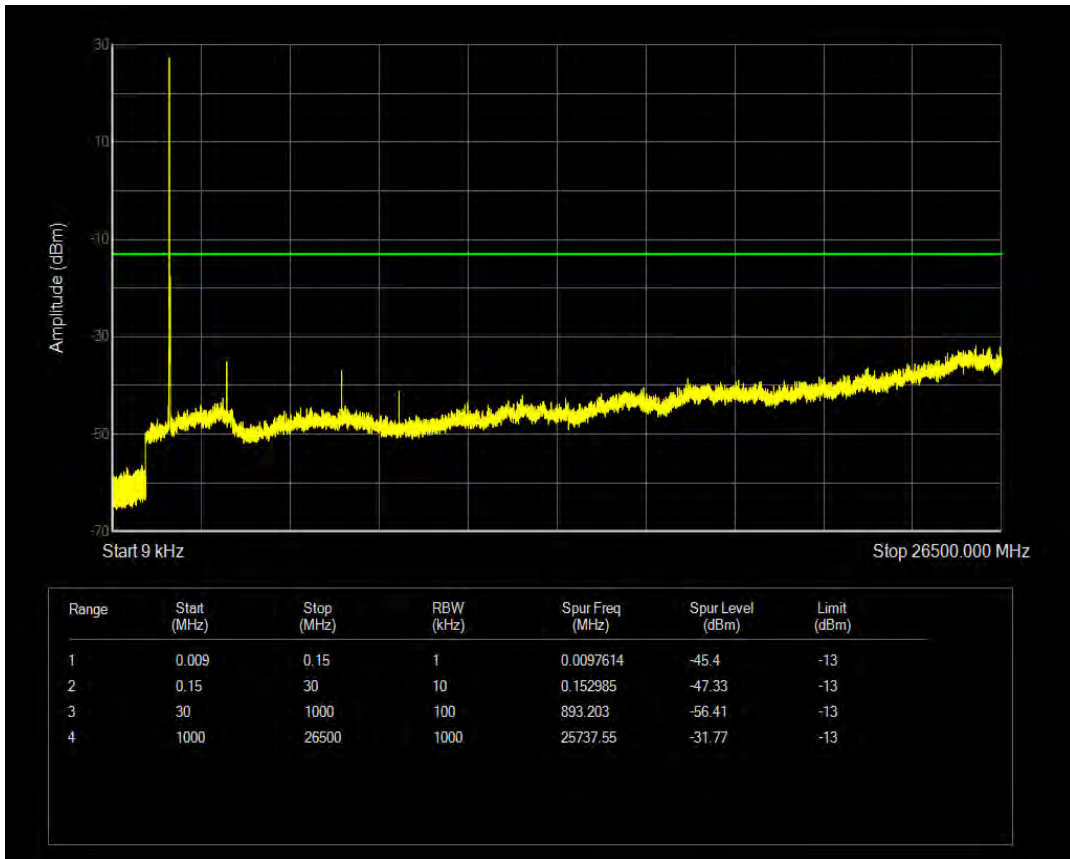

Band66 QAM16 BW=15MHz Channel=132047 RB Size=75 Position=#0

Band66 QAM16 BW=15MHz Channel=132047 RB Size=1 Position=#0