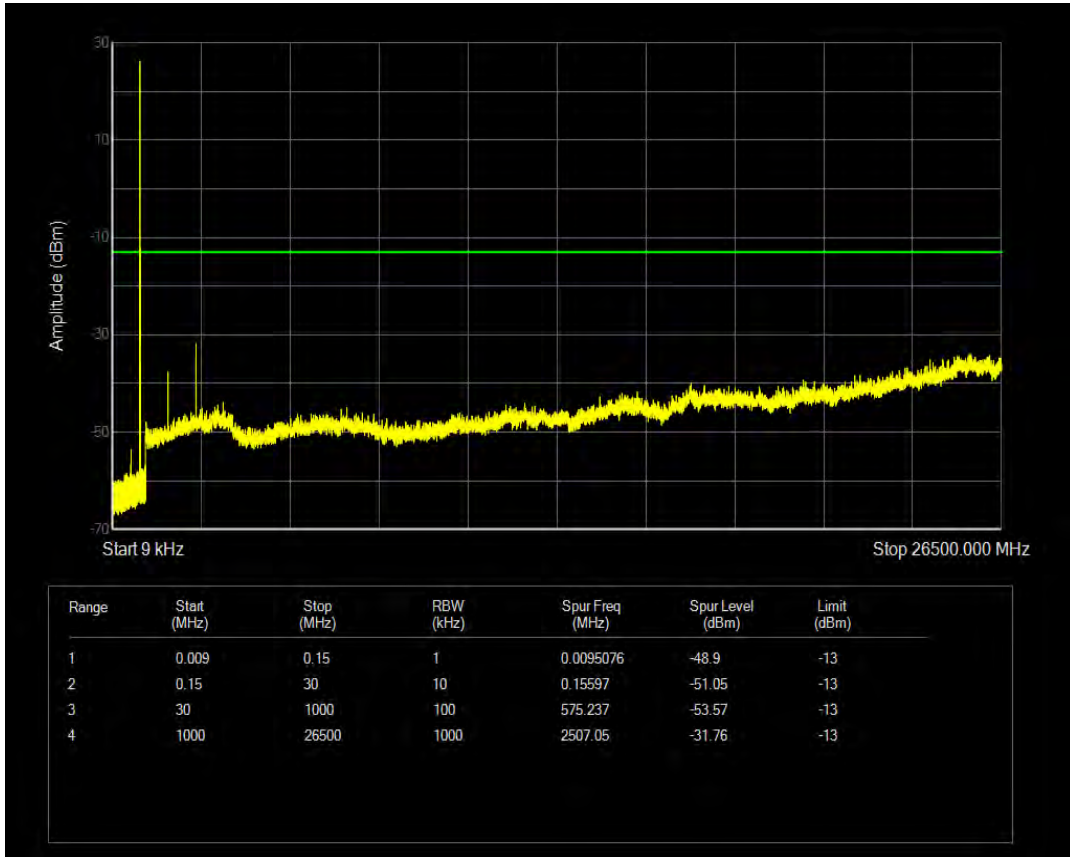

Band5 QAM16 BW=1.4MHz Channel=20643 RB Size=1 Position=#0

Band5 QAM16 BW=1.4MHz Channel=20643 RB Size=6 Position=#0

Band5 QPSK BW=3MHz Channel=20415 RB Size=1 Position=#0

Band5 QPSK BW=3MHz Channel=20415 RB Size=15 Position=#0

Band5 QAM16 BW=3MHz Channel=20415 RB Size=1 Position=#0

Band5 QAM16 BW=3MHz Channel=20415 RB Size=15 Position=#0

Band5 QPSK BW=3MHz Channel=20525 RB Size=1 Position=#0

Band5 QPSK BW=3MHz Channel=20525 RB Size=15 Position=#0

Band5 QAM16 BW=3MHz Channel=20525 RB Size=1 Position=#0

Band5 QAM16 BW=3MHz Channel=20525 RB Size=15 Position=#0

Band5 QPSK BW=3MHz Channel=20635 RB Size=1 Position=#0

Band5 QPSK BW=3MHz Channel=20635 RB Size=15 Position=#0