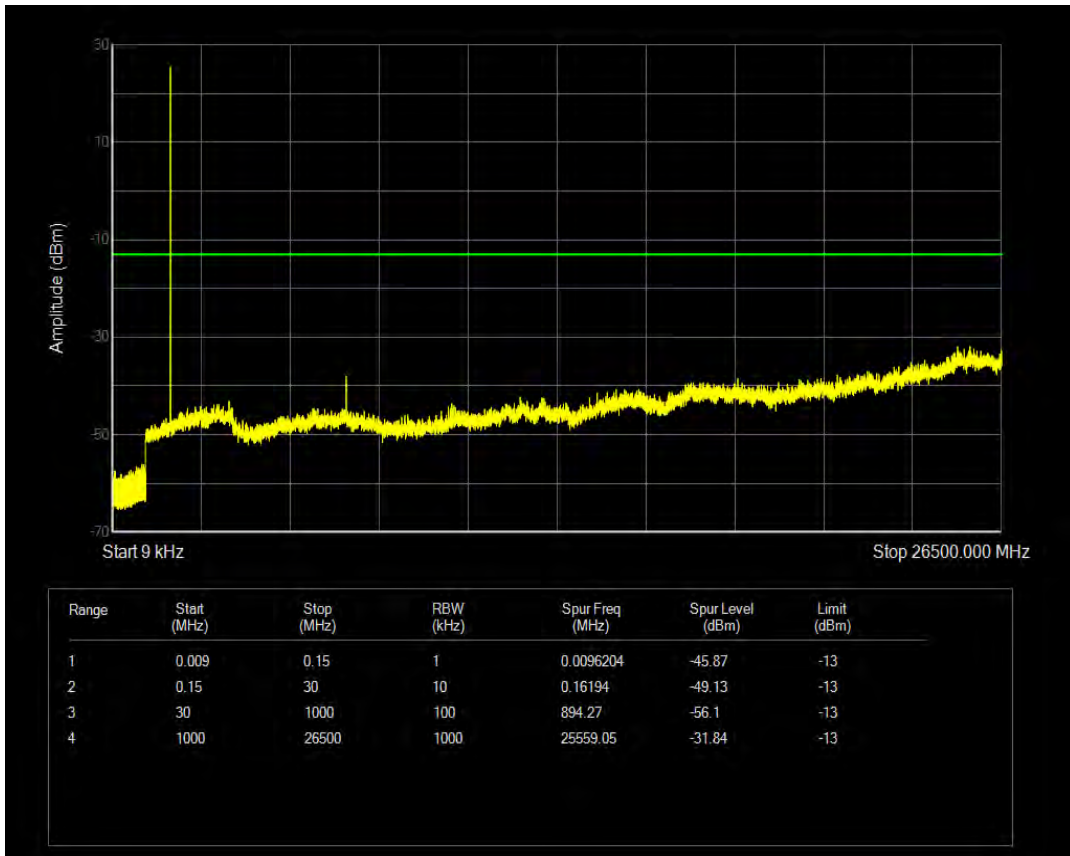

Band66 QPSK BW=1.4MHz Channel=132665 RB Size=1 Position=#0

Band66 QAM16 BW=1.4MHz Channel=132322 RB Size=6 Position=#0