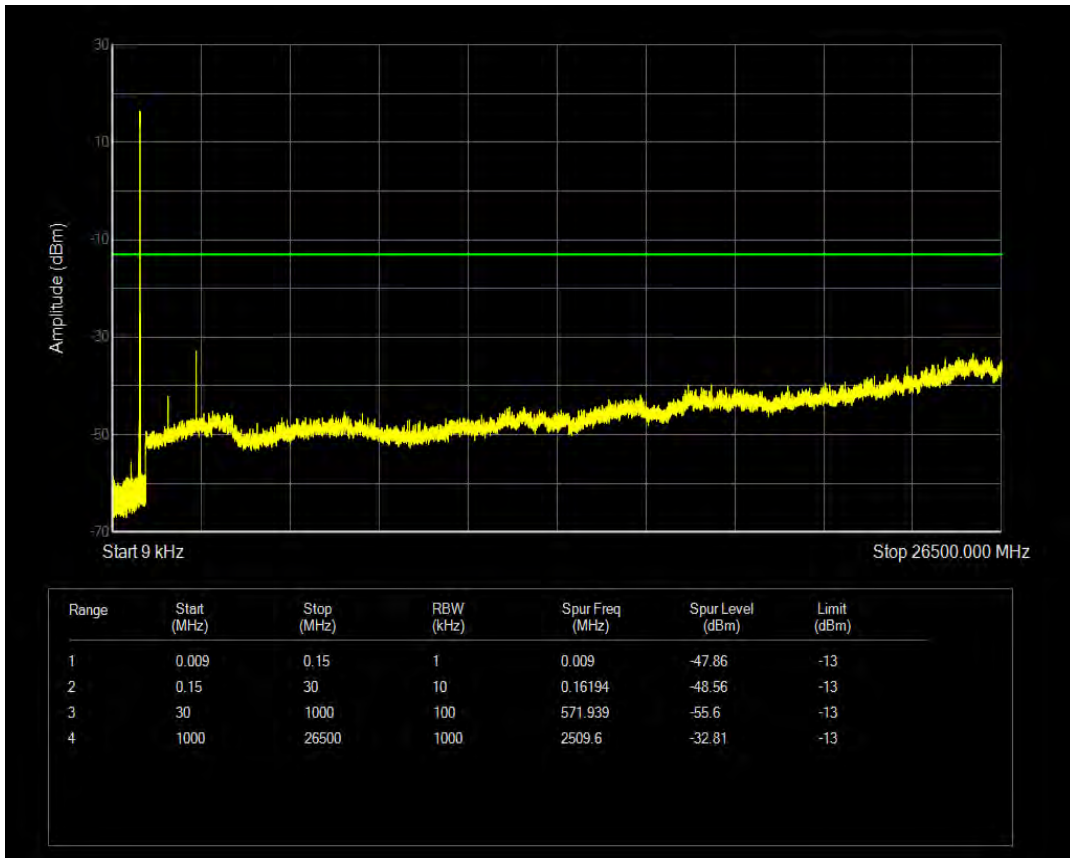

Band5 QAM16 BW=3MHz Channel=20415 RB Size=1 Position=#0

Band5 QAM16 BW=3MHz Channel=20415 RB Size=15 Position=#0

Band5 QPSK BW=3MHz Channel=20525 RB Size=1 Position=#0

Band5 QPSK BW=3MHz Channel=20525 RB Size=15 Position=#0