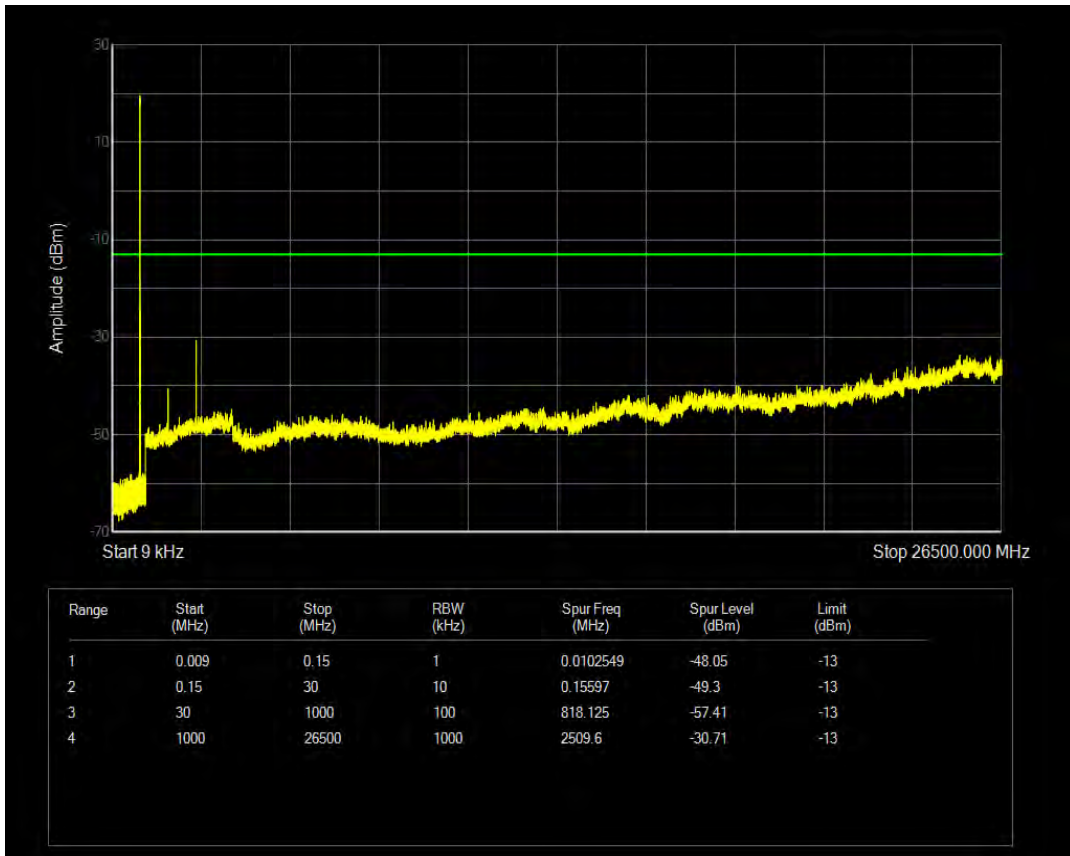

Band5 QAM16 BW=1.4MHz Channel=20407 RB Size=1 Position=#0

Band5 QAM16 BW=1.4MHz Channel=20407 RB Size=6 Position=#0

Band5 QPSK BW=1.4MHz Channel=20525 RB Size=1 Position=#0

Band5 QPSK BW=1.4MHz Channel=20525 RB Size=6 Position=#0

Band5 QAM16 BW=1.4MHz Channel=20525 RB Size=1 Position=#0

Band5 QAM16 BW=1.4MHz Channel=20525 RB Size=6 Position=#0

Band5 QPSK BW=1.4MHz Channel=20643 RB Size=1 Position=#0

Band5 QPSK BW=1.4MHz Channel=20643 RB Size=6 Position=#0