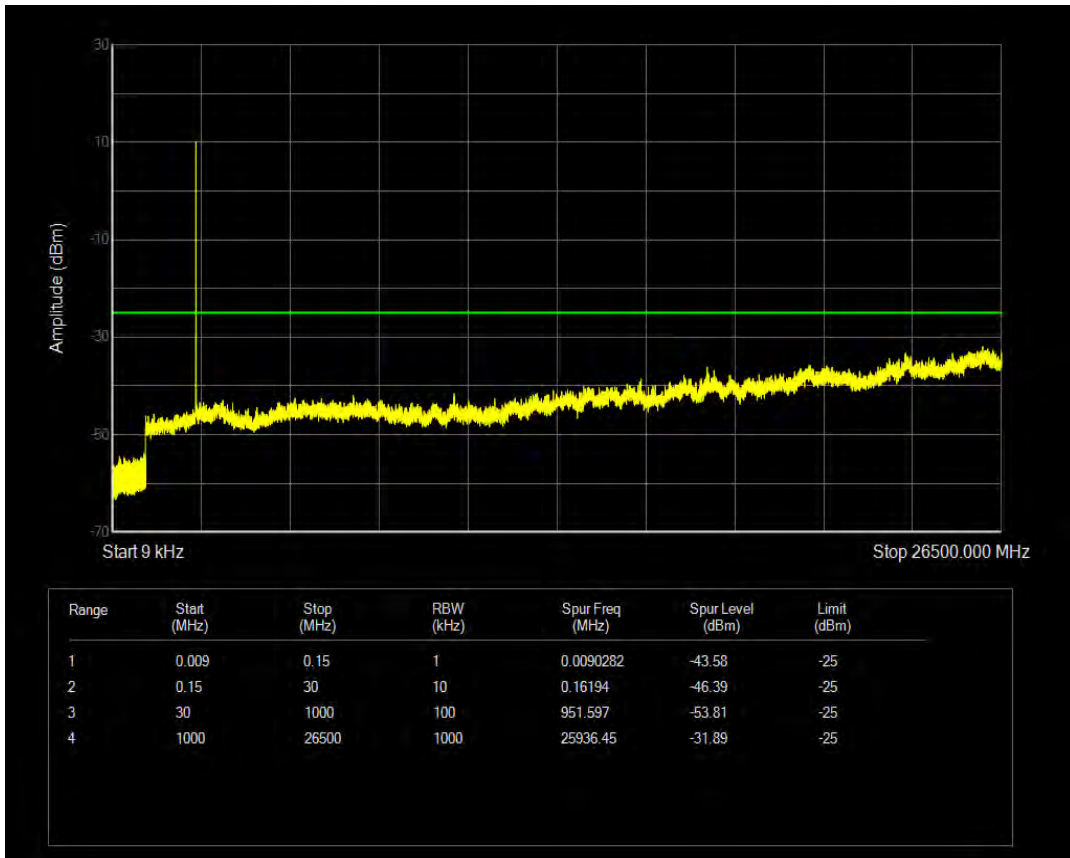

Band66 QAM16 BW=20MHz Channel=132572 RB Size=1 Position=#0

Band66 QAM16 BW=20MHz Channel=132572 RB Size=100 Position=#0

Band7 QPSK BW=5MHz Channel=20775 RB Size=1 Position=#0

Band7 QPSK BW=5MHz Channel=20775 RB Size=25 Position=#0