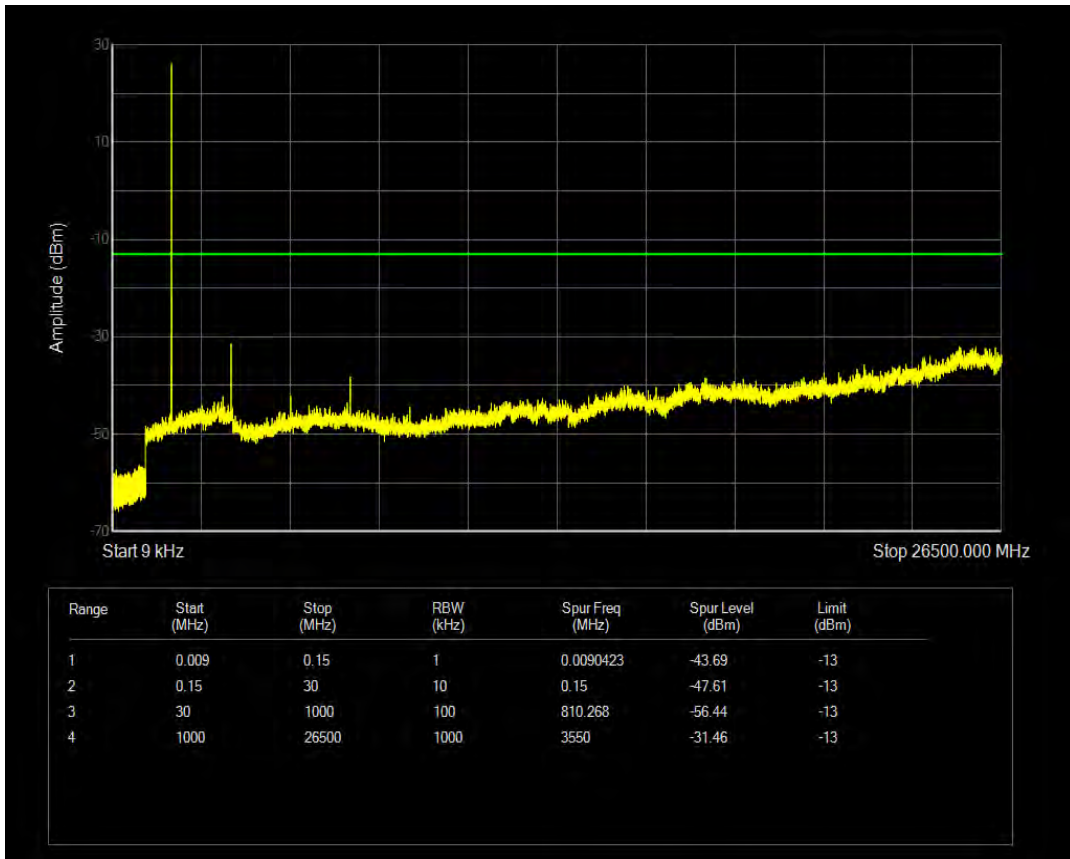

Band66 QAM16 BW=5MHz Channel=132647 RB Size=25 Position=#0

Band66 QAM16 BW=5MHz Channel=132647 RB Size=1 Position=#0