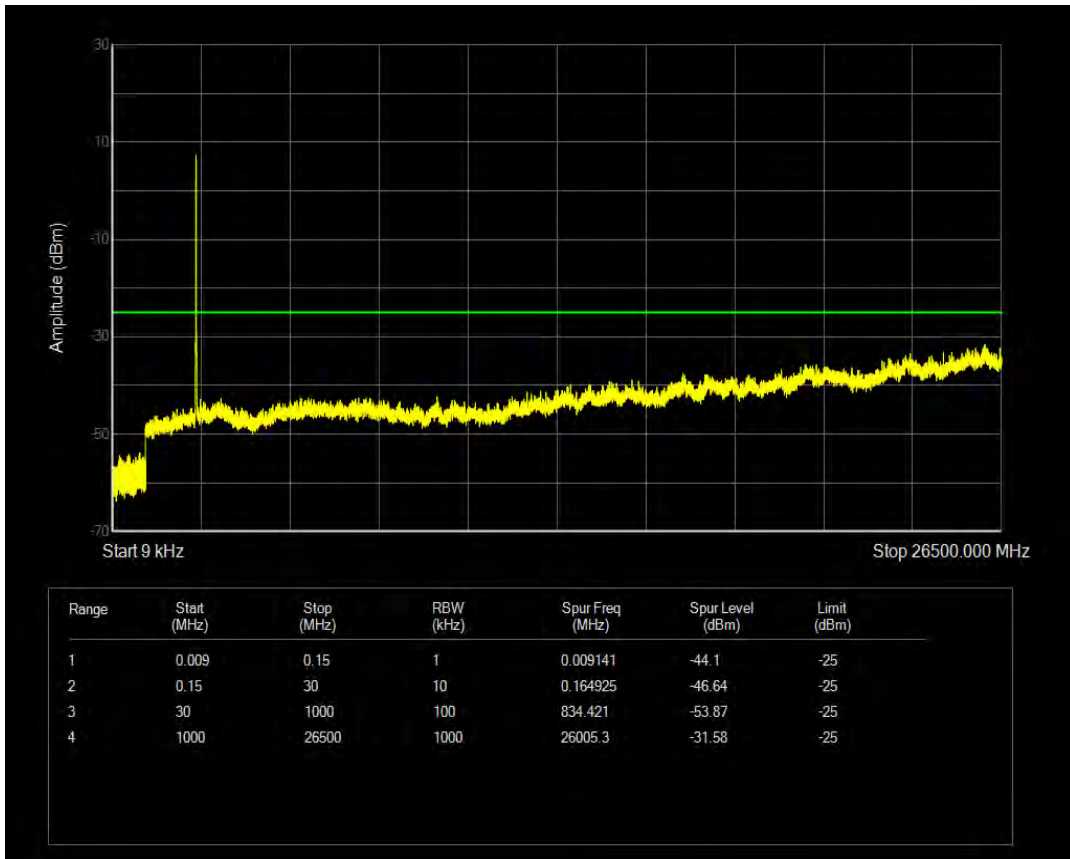

Band7 QPSK BW=15MHz Channel=20825 RB Size=1 Position=#0

Band7 QPSK BW=15MHz Channel=20825 RB Size=75 Position=#0