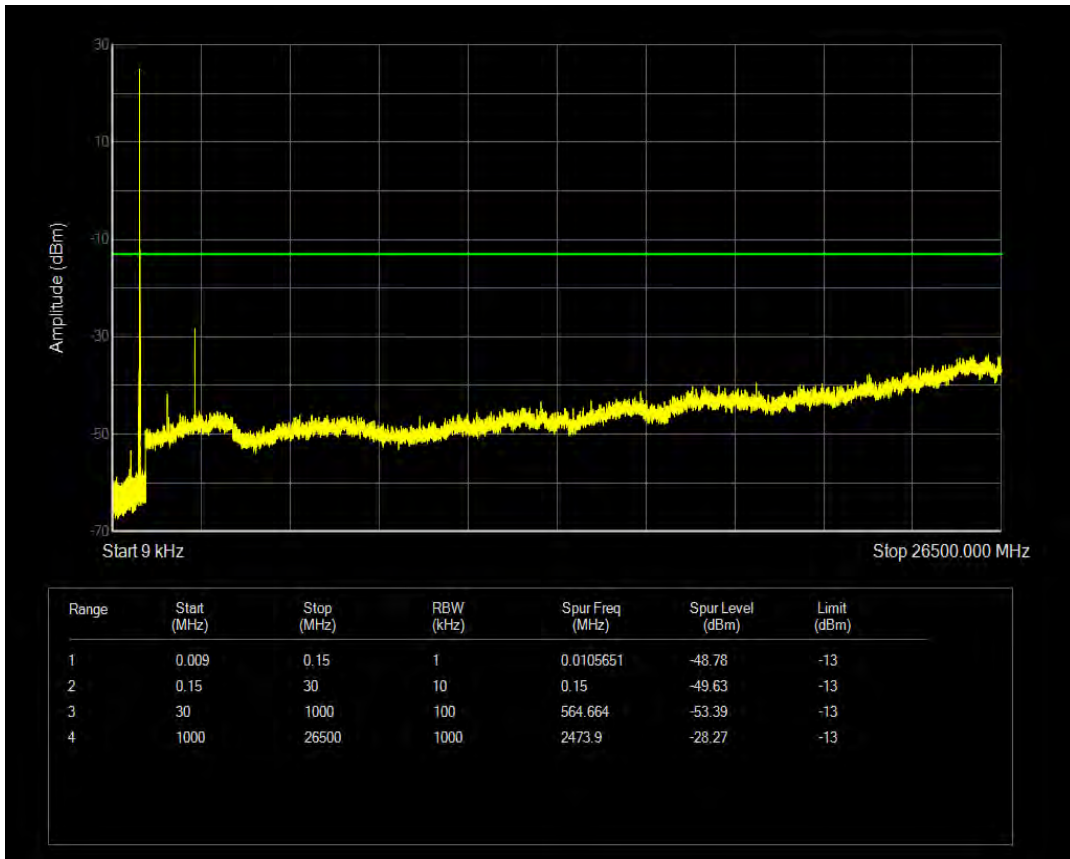

Band5 QAM16 BW=5MHz Channel=20525 RB Size=1 Position=#0

Band5 QAM16 BW=5MHz Channel=20525 RB Size=25 Position=#0

Band5 QPSK BW=5MHz Channel=20625 RB Size=1 Position=#0

Band5 QPSK BW=5MHz Channel=20625 RB Size=25 Position=#0

Band5 QAM16 BW=5MHz Channel=20625 RB Size=1 Position=#0

Band5 QAM16 BW=5MHz Channel=20625 RB Size=25 Position=#0

Band5 QPSK BW=10MHz Channel=20450 RB Size=1 Position=#0

Band5 QPSK BW=10MHz Channel=20450 RB Size=50 Position=#0