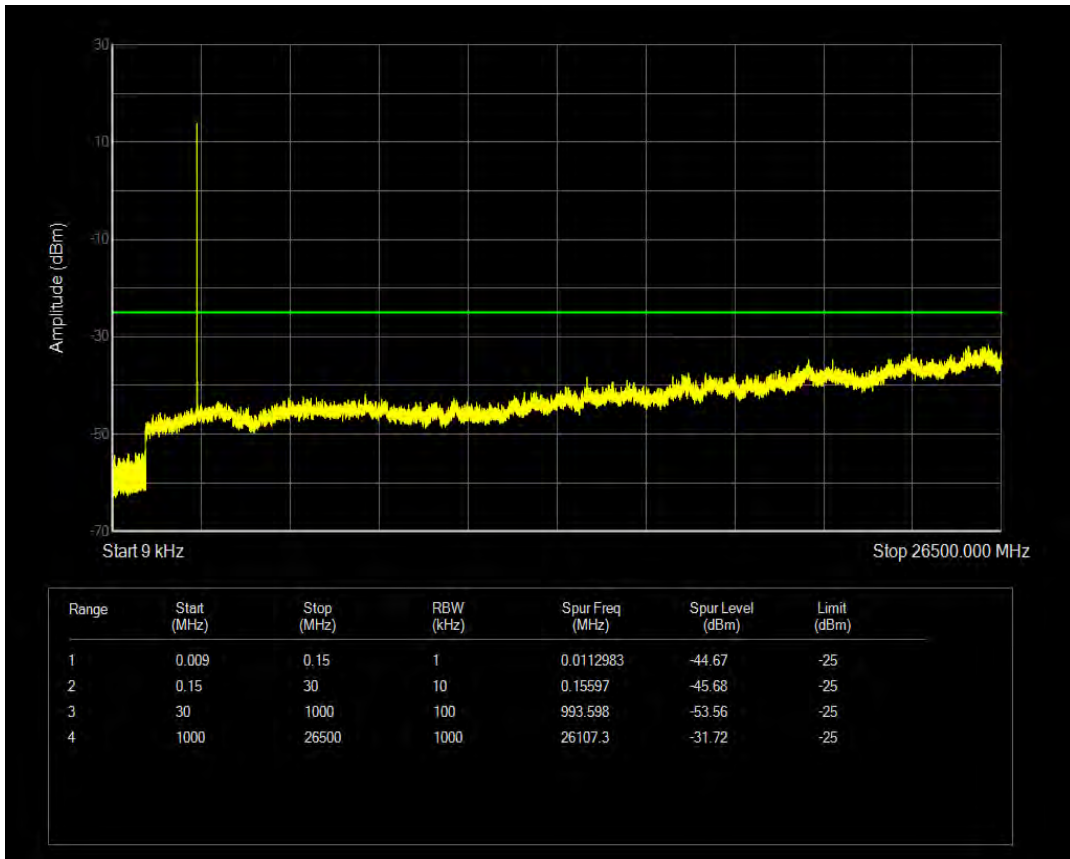

Band7 QAM16 BW=5MHz Channel=21100 RB Size=1 Position=#0

Band7 QPSK BW=5MHz Channel=21100 RB Size=1 Position=#0