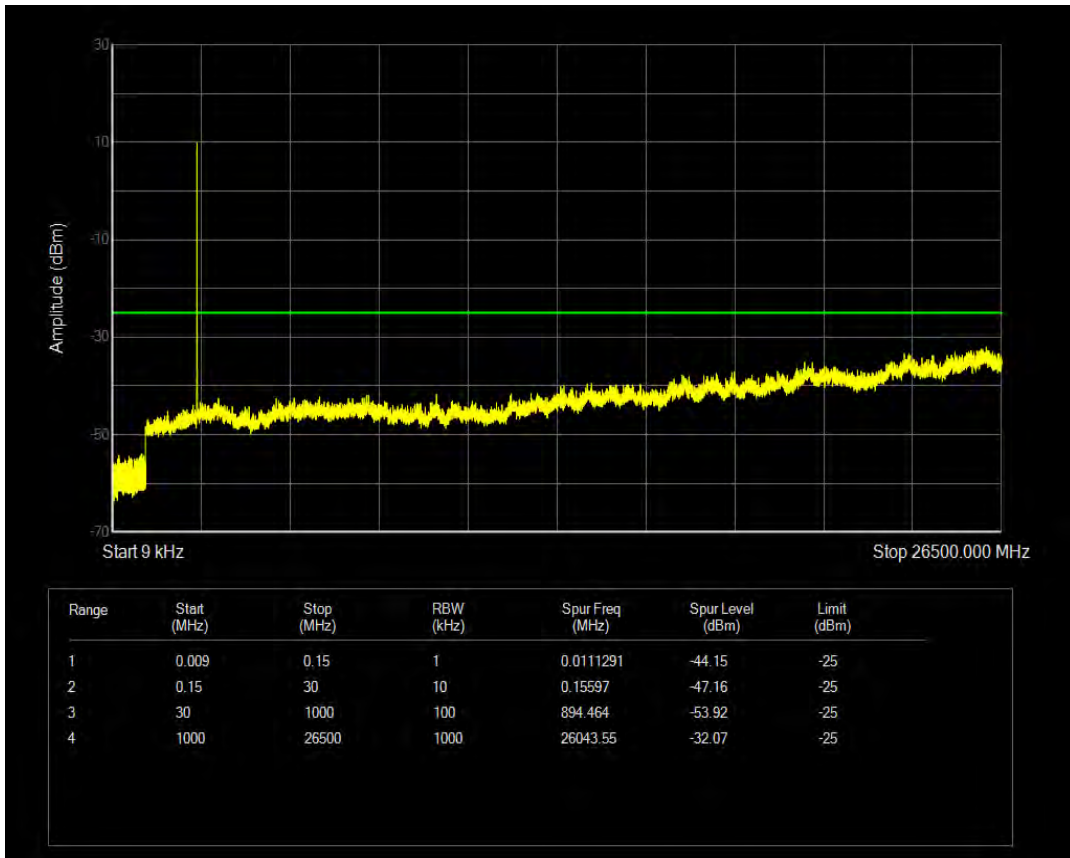

Band7 QPSK BW=5MHz Channel=21425 RB Size=1 Position=#0

Band7 QAM16 BW=5MHz Channel=21100 RB Size=25 Position=#0