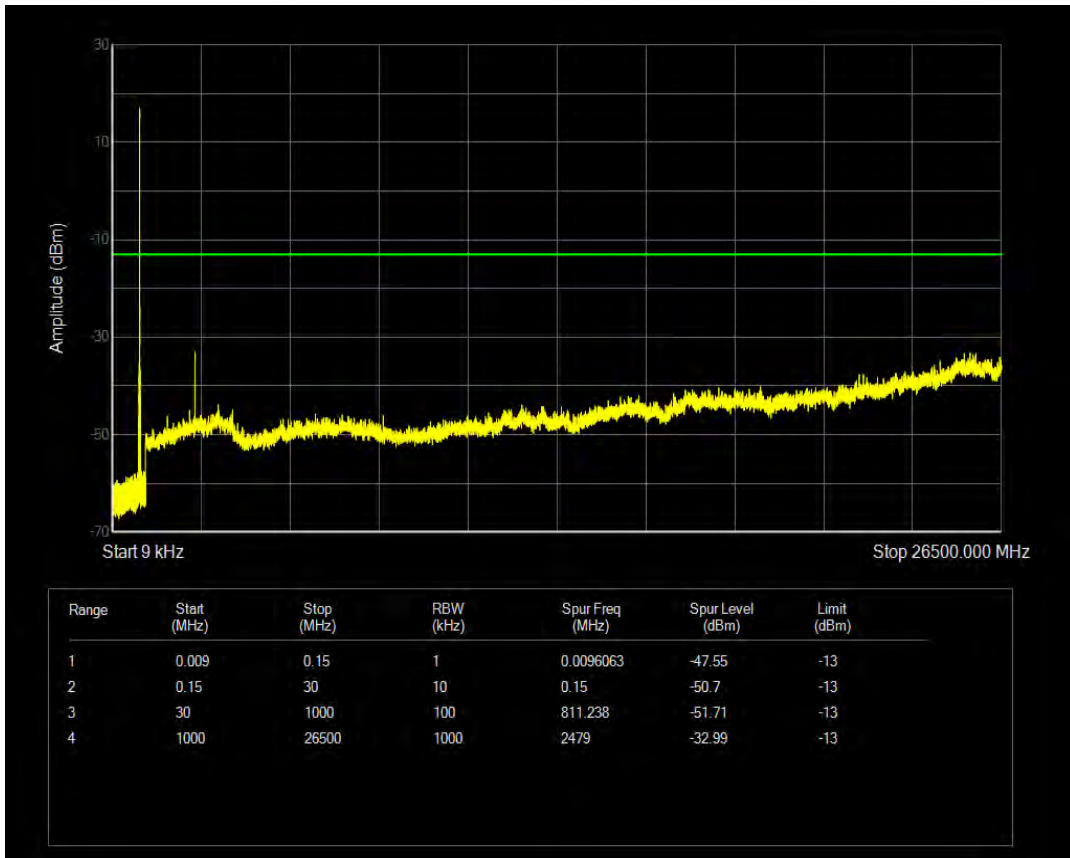

Band5 QPSK BW=3MHz Channel=20525 RB Size=1 Position=#0

Band5 QAM16 BW=3MHz Channel=20415 RB Size=15 Position=#0