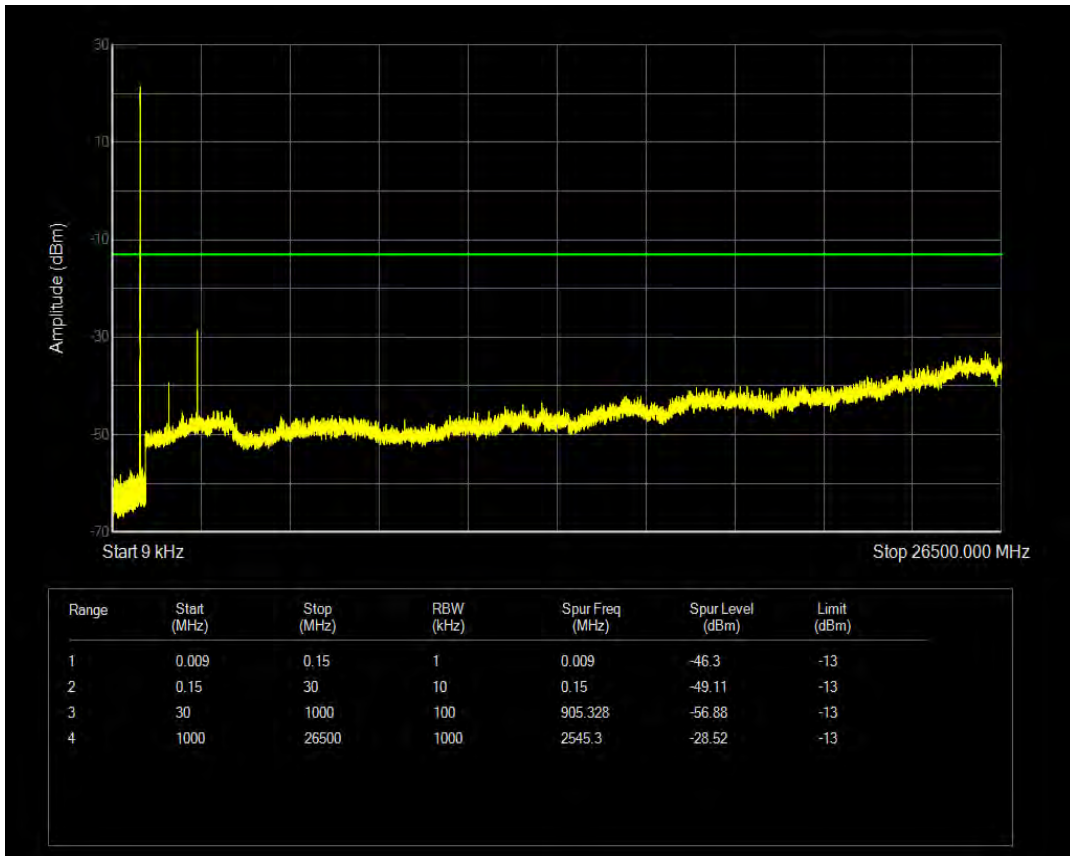

Band5 QAM16 BW=1.4MHz Channel=20407 RB Size=1 Position=#0

Band5 QAM16 BW=1.4MHz Channel=20407 RB Size=6 Position=#0

Band5 QPSK BW=1.4MHz Channel=20525 RB Size=1 Position=#0

Band5 QPSK BW=1.4MHz Channel=20525 RB Size=6 Position=#0

Band5 QAM16 BW=1.4MHz Channel=20525 RB Size=1 Position=#0

Band5 QAM16 BW=1.4MHz Channel=20525 RB Size=6 Position=#0

Band5 QPSK BW=1.4MHz Channel=20643 RB Size=1 Position=#0

Band5 QPSK BW=1.4MHz Channel=20643 RB Size=6 Position=#0

Band5 QAM16 BW=1.4MHz Channel=20643 RB Size=1 Position=#0

Band5 QAM16 BW=1.4MHz Channel=20643 RB Size=6 Position=#0

Band5 QPSK BW=3MHz Channel=20415 RB Size=1 Position=#0

Band5 QPSK BW=3MHz Channel=20415 RB Size=15 Position=#0