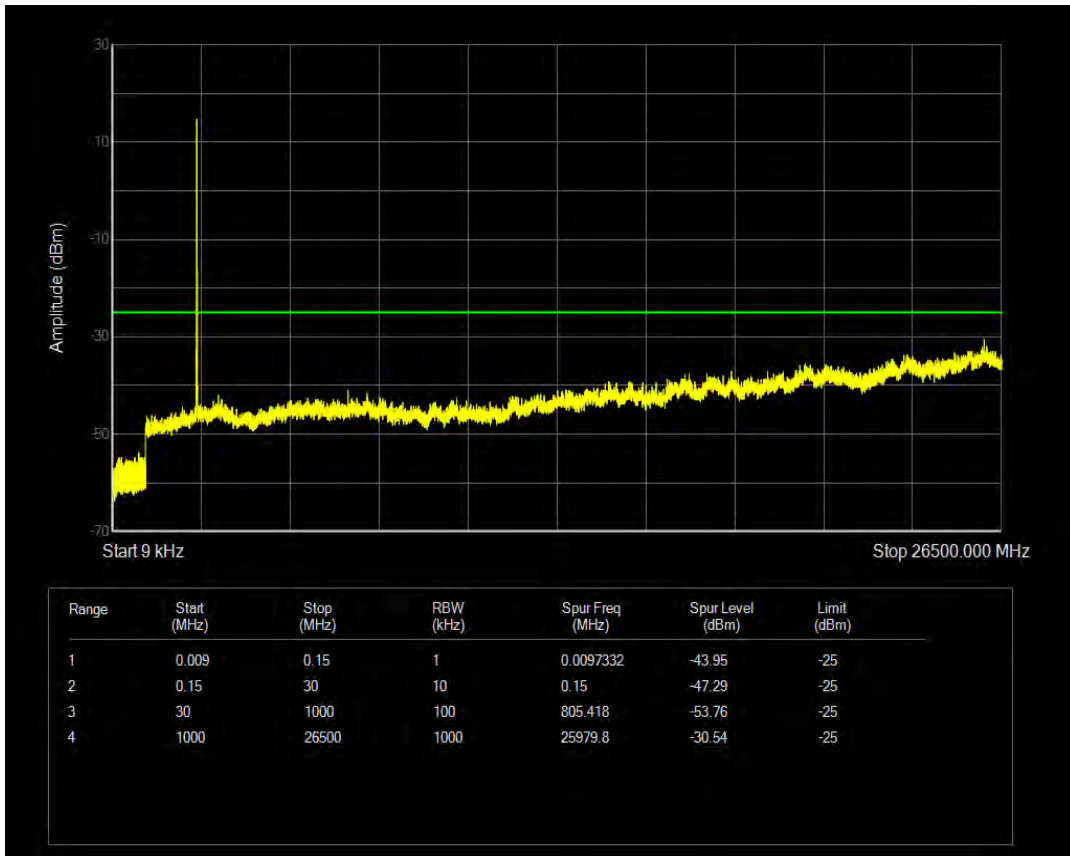

Band7 QAM16 BW=20MHz Channel=21100 RB Size=100 Position=#0

Band7 QAM16 BW=20MHz Channel=21100 RB Size=1 Position=#0