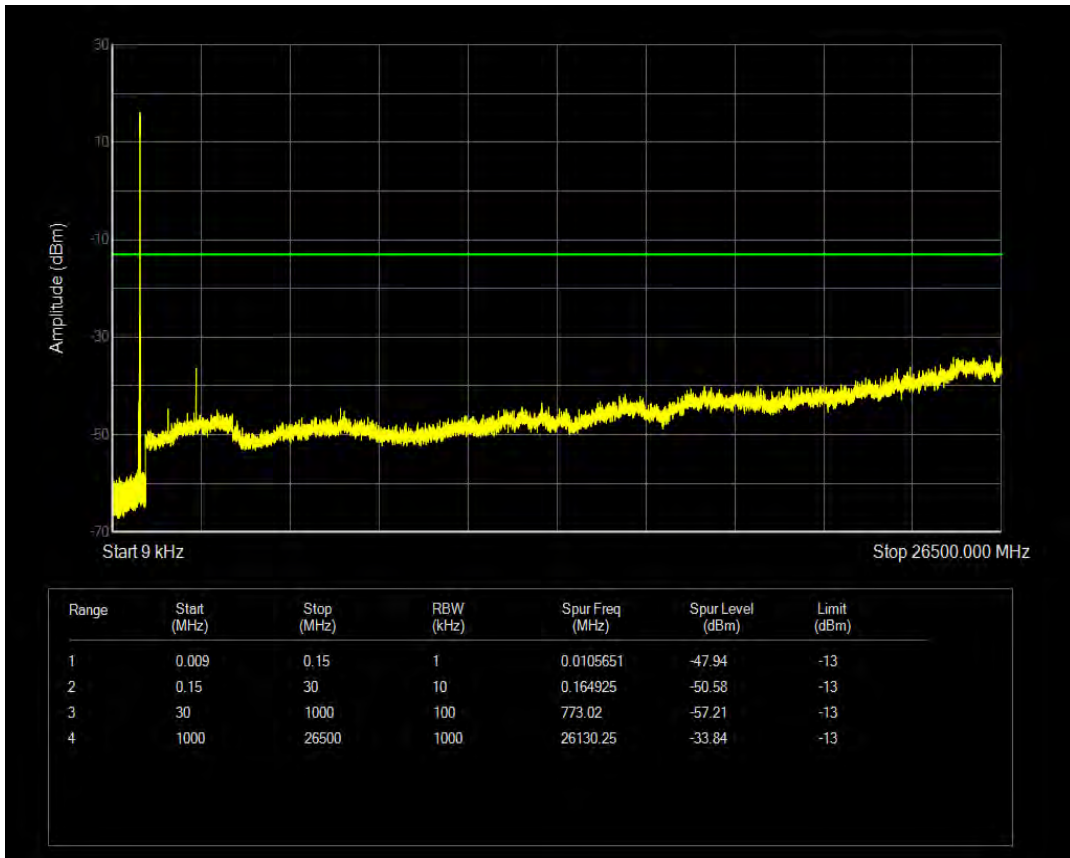

Band5 QAM16 BW=5MHz Channel=20425 RB Size=1 Position=#0

Band5 QAM16 BW=5MHz Channel=20425 RB Size=25 Position=#0

Band5 QPSK BW=5MHz Channel=20525 RB Size=1 Position=#0

Band5 QPSK BW=5MHz Channel=20525 RB Size=25 Position=#0

Band5 QAM16 BW=5MHz Channel=20525 RB Size=1 Position=#0

Band5 QAM16 BW=5MHz Channel=20525 RB Size=25 Position=#0

Band5 QPSK BW=5MHz Channel=20625 RB Size=1 Position=#0

Band5 QPSK BW=5MHz Channel=20625 RB Size=25 Position=#0