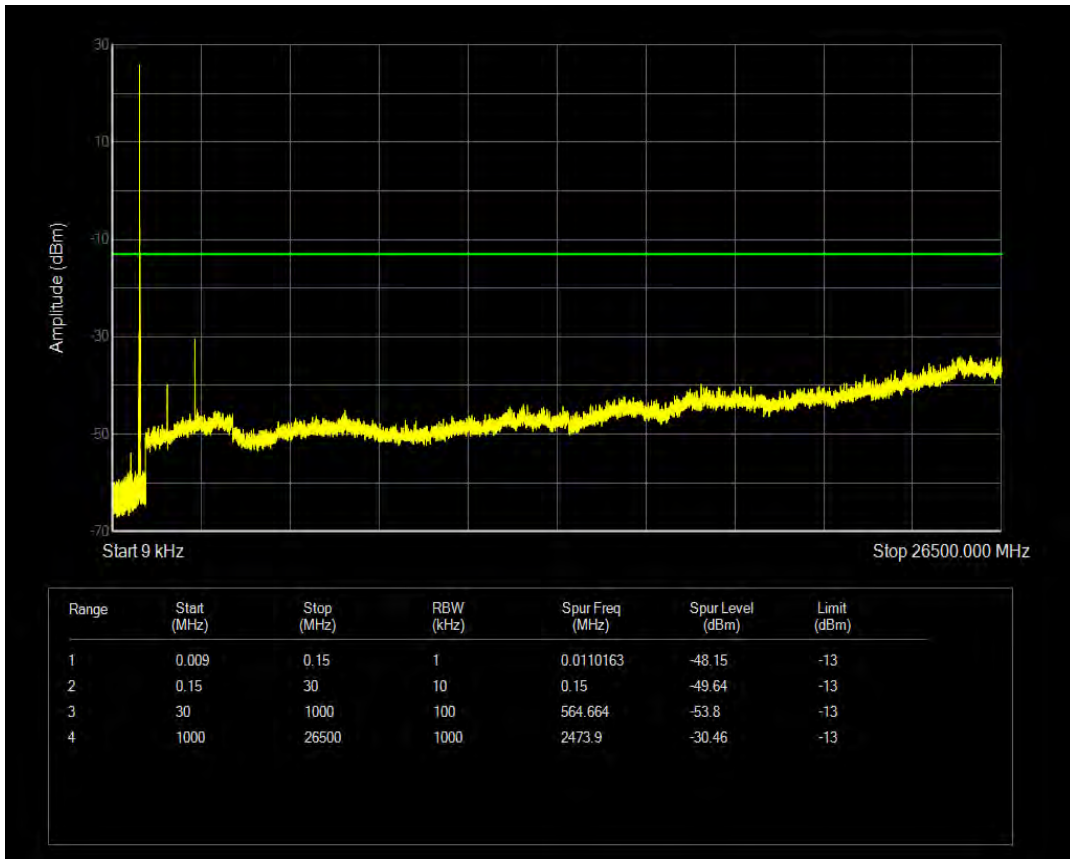

Band5 QAM16 BW=5MHz Channel=20625 RB Size=1 Position=#0

Band5 QAM16 BW=5MHz Channel=20625 RB Size=25 Position=#0

Band5 QPSK BW=10MHz Channel=20450 RB Size=1 Position=#0

Band5 QPSK BW=10MHz Channel=20450 RB Size=50 Position=#0

Band5 QAM16 BW=10MHz Channel=20450 RB Size=1 Position=#0

Band5 QAM16 BW=10MHz Channel=20450 RB Size=50 Position=#0

Band5 QPSK BW=10MHz Channel=20525 RB Size=1 Position=#0

Band5 QPSK BW=10MHz Channel=20525 RB Size=50 Position=#0