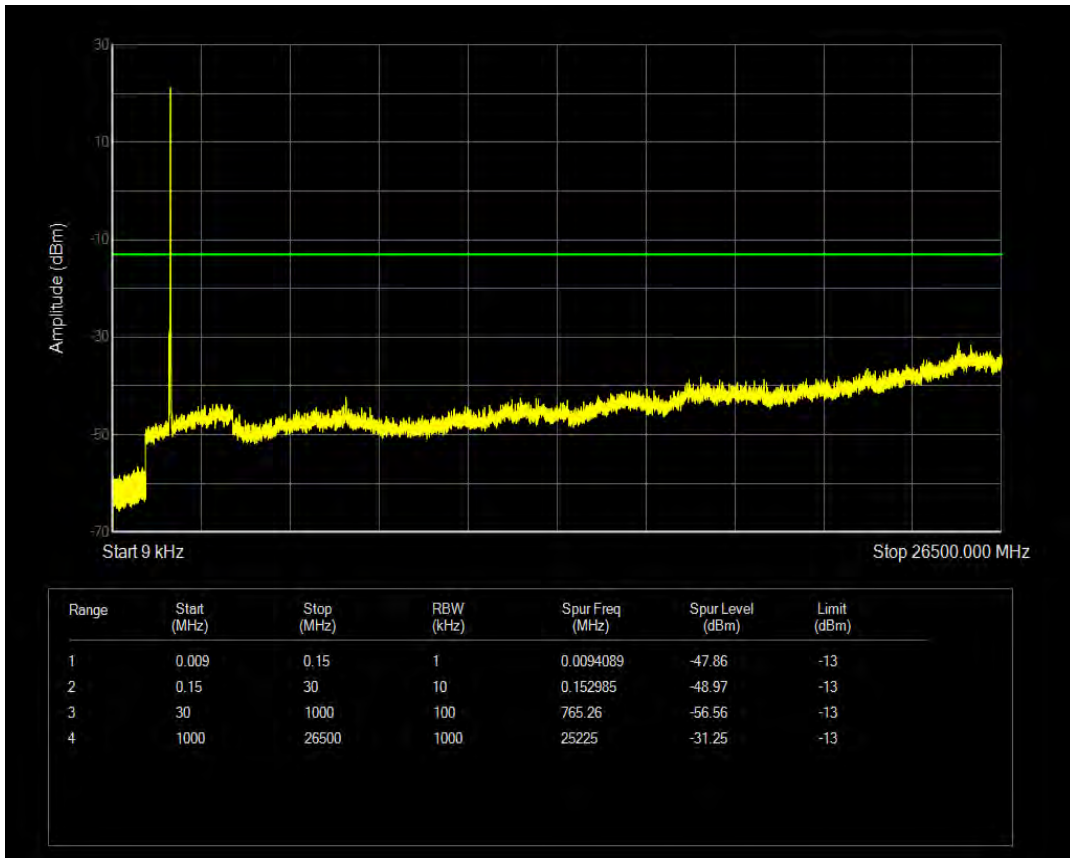

Band66 QPSK BW=10MHz Channel=132622 RB Size=1 Position=#0

Band66 QAM16 BW=10MHz Channel=132322 RB Size=50 Position=#0