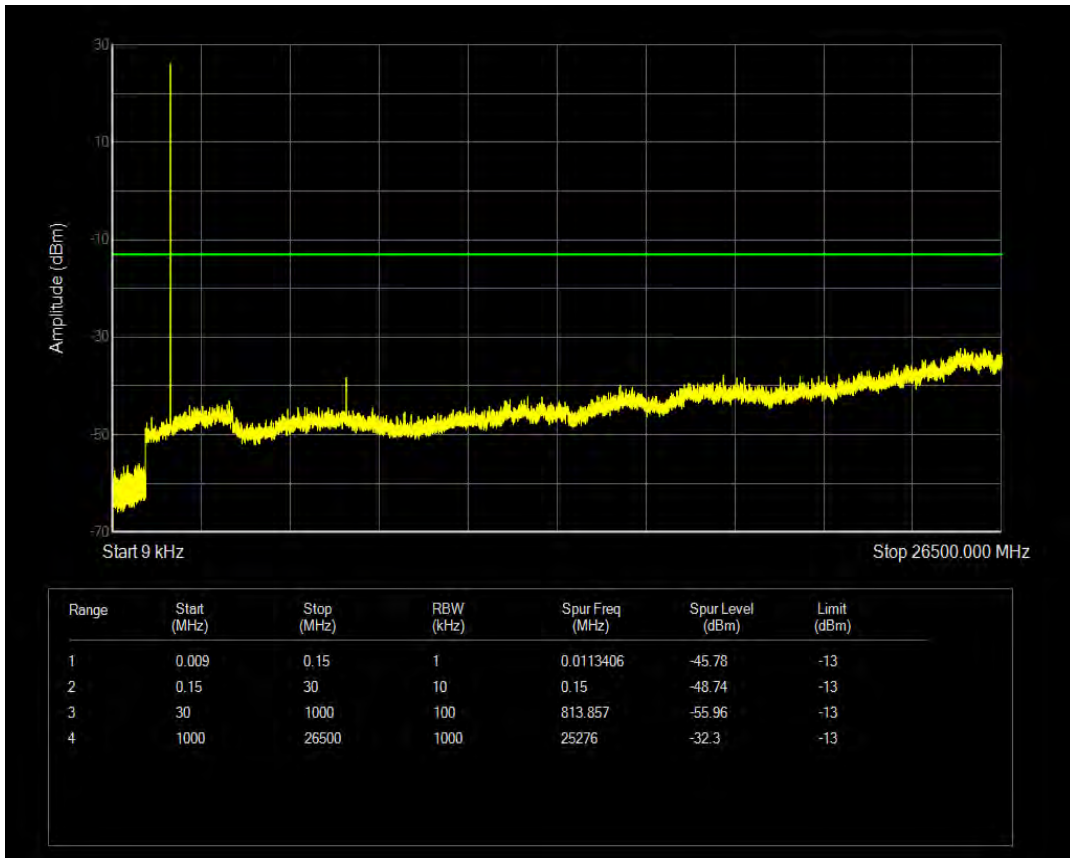

Band66 QAM16 BW=1.4MHz Channel=131979 RB Size=1 Position=#0

Band66 QAM16 BW=1.4MHz Channel=131979 RB Size=6 Position=#0

Band66 QPSK BW=1.4MHz Channel=132322 RB Size=1 Position=#0

Band66 QPSK BW=1.4MHz Channel=132322 RB Size=6 Position=#0