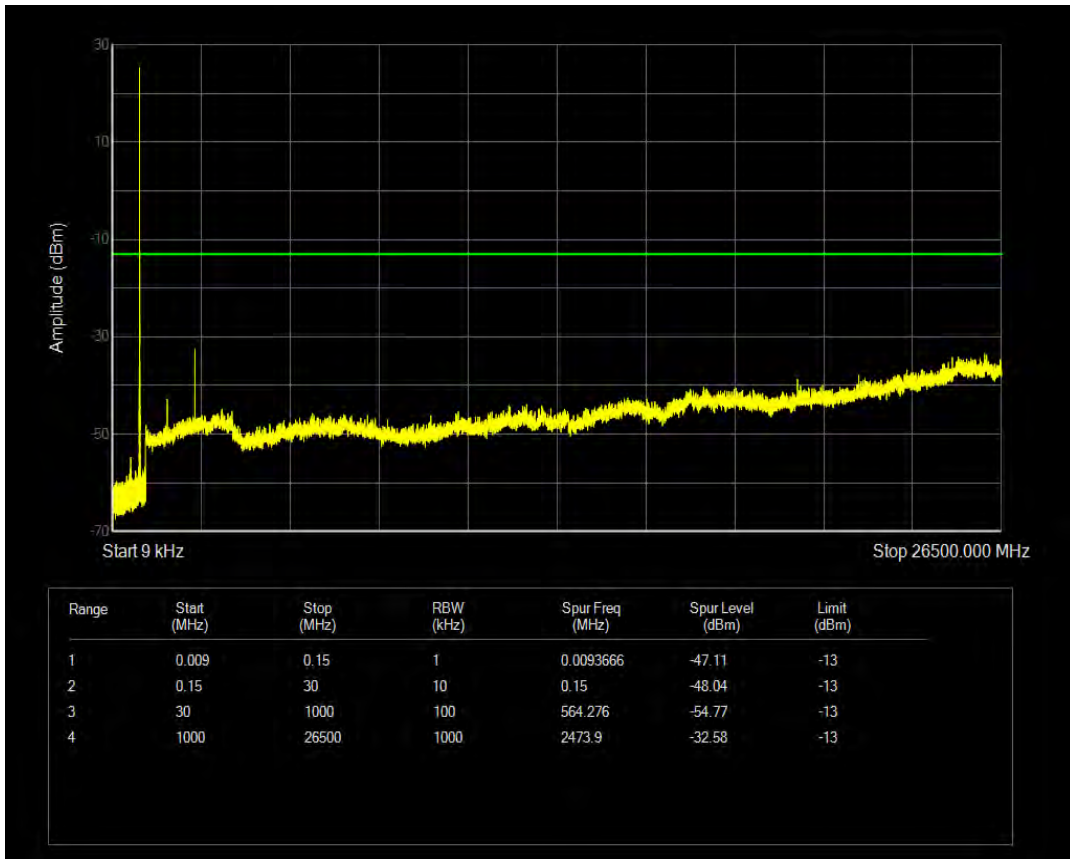

Band5 QAM16 BW=1.4MHz Channel=20407 RB Size=1 Position=#0

Band5 QAM16 BW=1.4MHz Channel=20407 RB Size=6 Position=#0

Band5 QPSK BW=1.4MHz Channel=20525 RB Size=1 Position=#0

Band5 QPSK BW=1.4MHz Channel=20525 RB Size=6 Position=#0

Band5 QAM16 BW=1.4MHz Channel=20525 RB Size=1 Position=#0

Band5 QAM16 BW=1.4MHz Channel=20525 RB Size=6 Position=#0

Band5 QPSK BW=1.4MHz Channel=20643 RB Size=1 Position=#0

Band5 QPSK BW=1.4MHz Channel=20643 RB Size=6 Position=#0

Band5 QAM16 BW=1.4MHz Channel=20643 RB Size=1 Position=#0

Band5 QAM16 BW=1.4MHz Channel=20643 RB Size=6 Position=#0

Band5 QPSK BW=3MHz Channel=20415 RB Size=1 Position=#0

Band5 QPSK BW=3MHz Channel=20415 RB Size=15 Position=#0