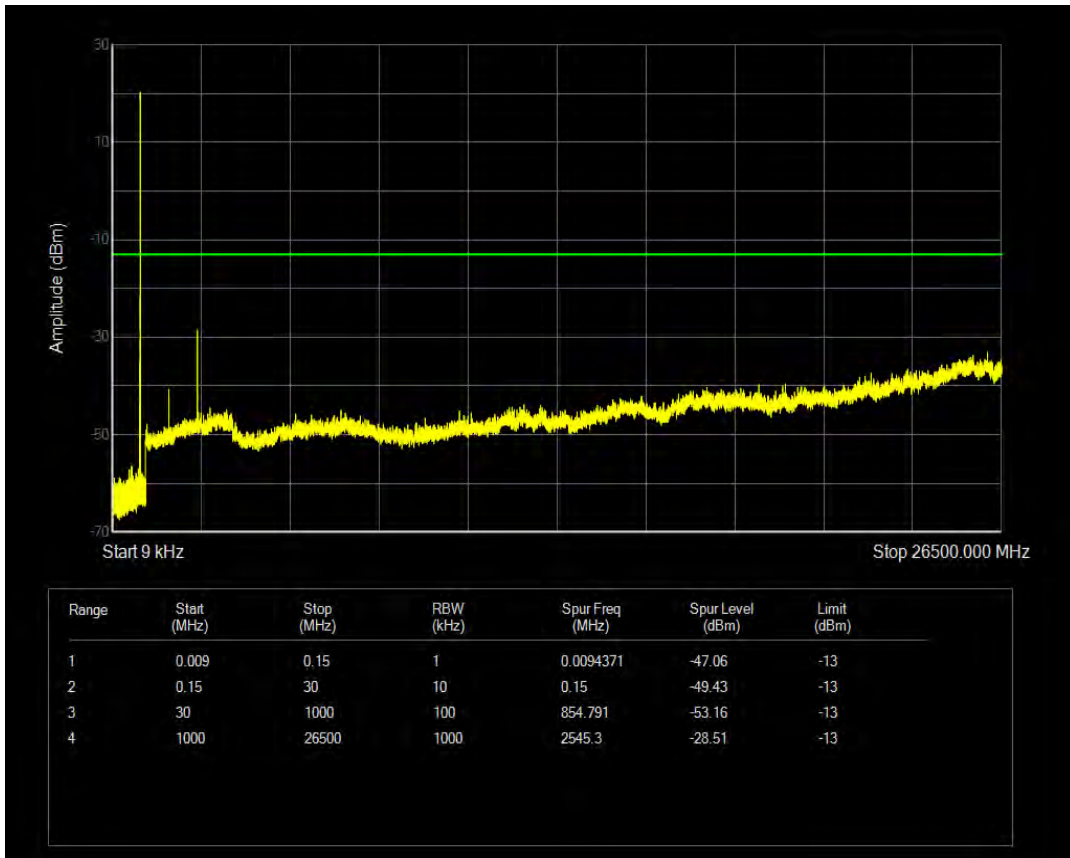

Band5 QAM16 BW=1.4MHz Channel=20407 RB Size=1 Position=#0

Band5 QAM16 BW=1.4MHz Channel=20407 RB Size=6 Position=#0

Band5 QPSK BW=1.4MHz Channel=20525 RB Size=1 Position=#0

Band5 QPSK BW=1.4MHz Channel=20525 RB Size=6 Position=#0

Band5 QAM16 BW=1.4MHz Channel=20525 RB Size=1 Position=#0

Band5 QAM16 BW=1.4MHz Channel=20525 RB Size=6 Position=#0

Band5 QPSK BW=1.4MHz Channel=20643 RB Size=1 Position=#0

Band5 QPSK BW=1.4MHz Channel=20643 RB Size=6 Position=#0

Band5 QAM16 BW=1.4MHz Channel=20643 RB Size=1 Position=#0

Band5 QAM16 BW=1.4MHz Channel=20643 RB Size=6 Position=#0

Band5 QPSK BW=3MHz Channel=20415 RB Size=1 Position=#0

Band5 QPSK BW=3MHz Channel=20415 RB Size=15 Position=#0