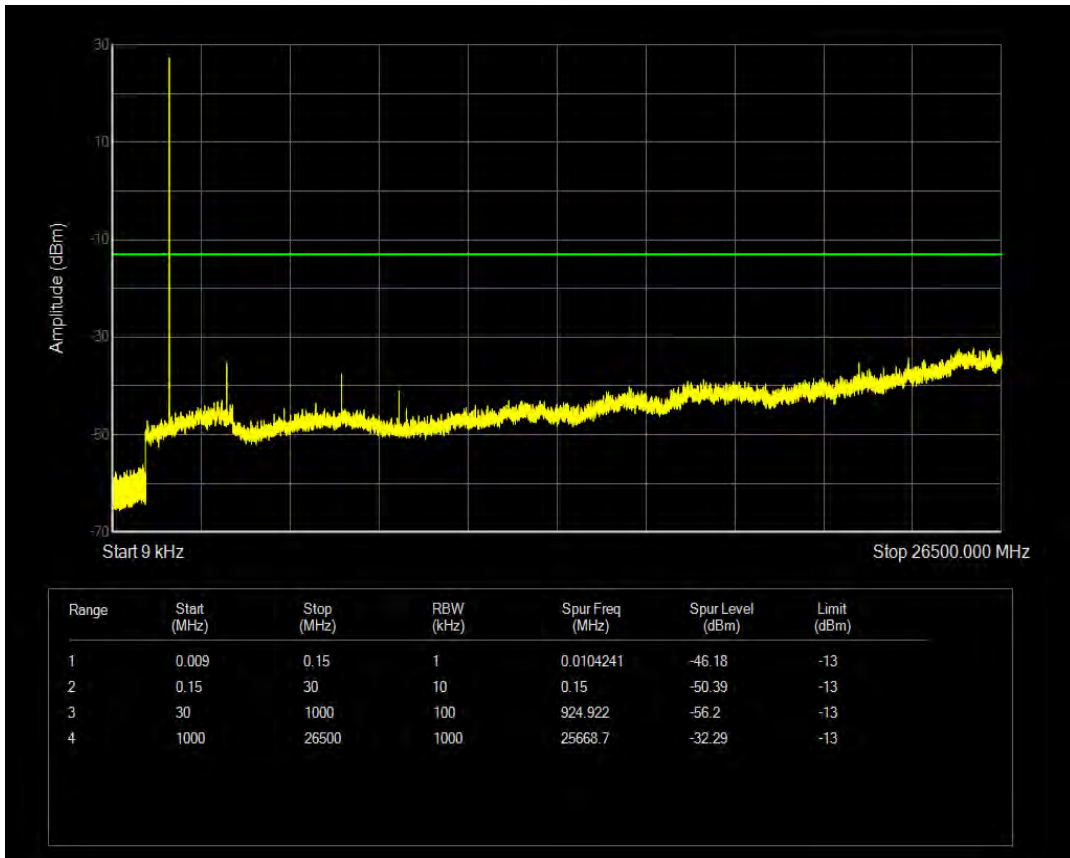

Band5 QAM16 BW=10MHz Channel=20600 RB Size=1 Position=#0

Band5 QAM16 BW=10MHz Channel=20600 RB Size=50 Position=#0

Band66 QPSK BW=1.4MHz Channel=131979 RB Size=1 Position=#0

Band66 QPSK BW=1.4MHz Channel=131979 RB Size=6 Position=#0