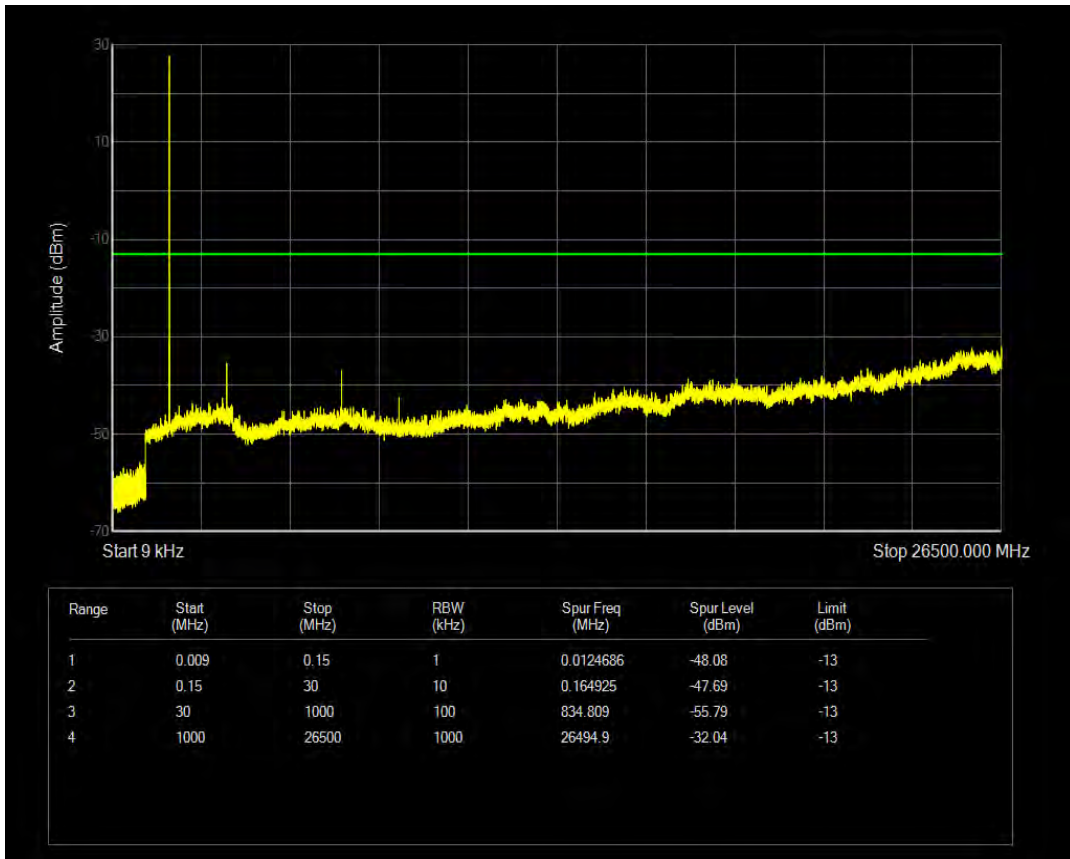

Band66 QPSK BW=5MHz Channel=131997 RB Size=25 Position=#0

Band66 QPSK BW=5MHz Channel=131997 RB Size=1 Position=#0