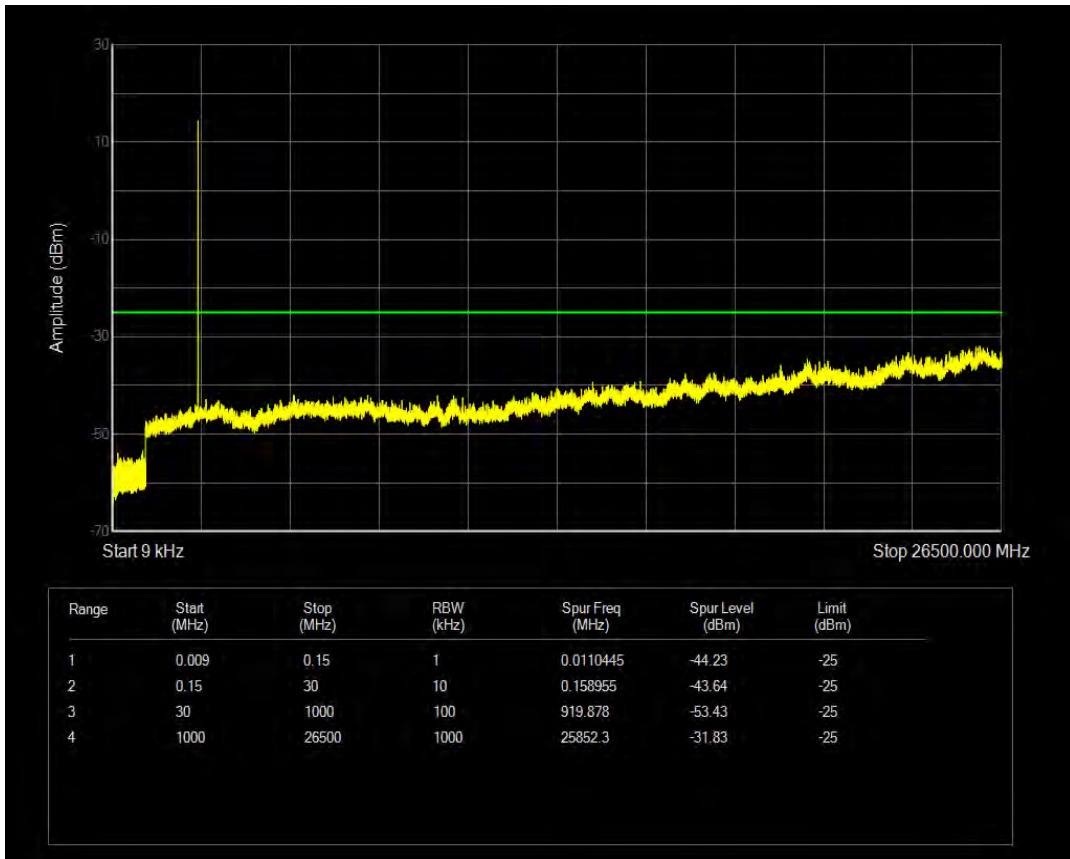

Band7 QPSK BW=5MHz Channel=21425 RB Size=25 Position=#0

Band7 QPSK BW=5MHz Channel=21425 RB Size=1 Position=#0