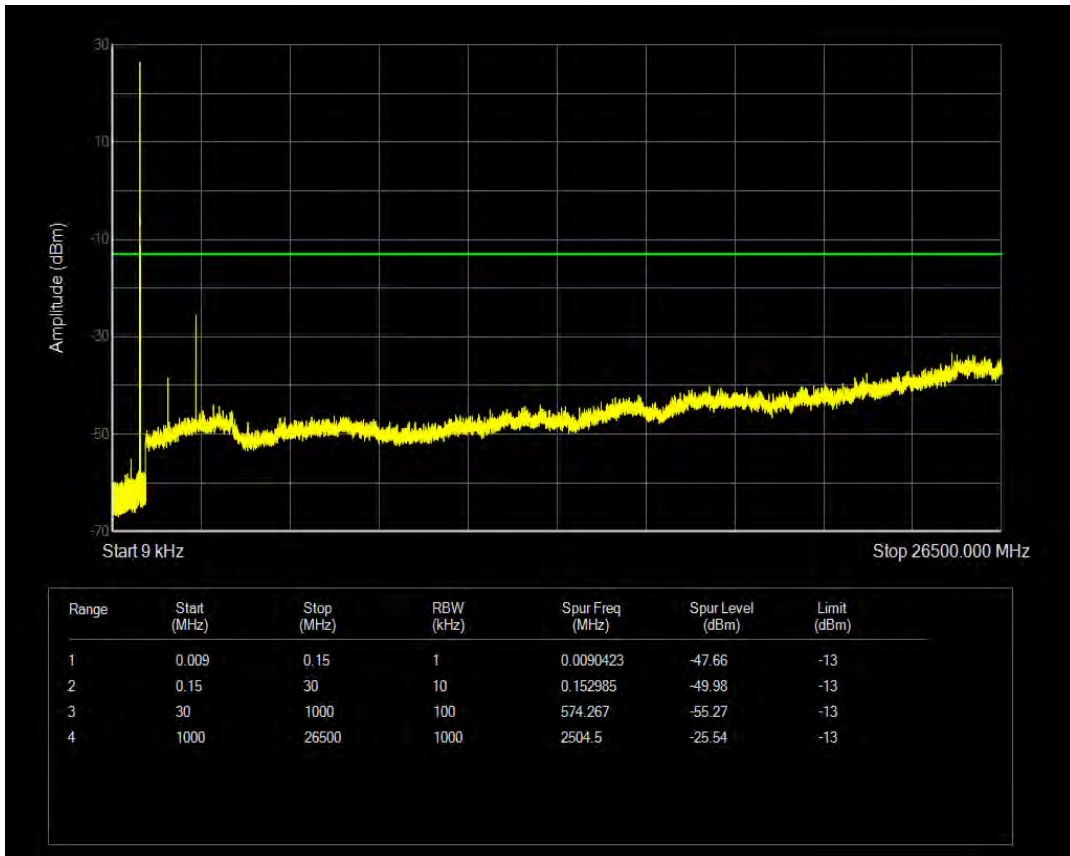

Band5 QAM16 BW=5MHz Channel=20525 RB Size=25 Position=#0

Band5 QAM16 BW=5MHz Channel=20525 RB Size=1 Position=#0