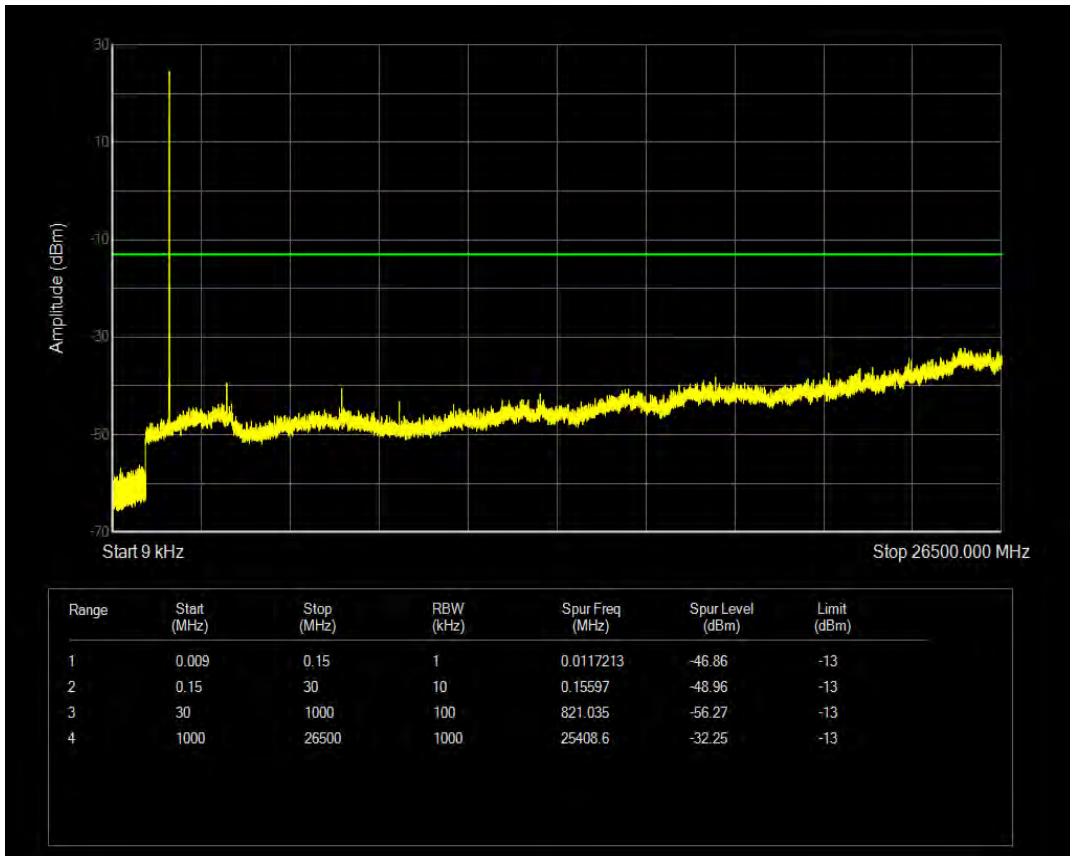

Band66 QAM16 BW=1.4MHz Channel=132665 RB Size=1 Position=#0

Band66 QAM16 BW=1.4MHz Channel=132665 RB Size=6 Position=#0

Band66 QPSK BW=3MHz Channel=131987 RB Size=1 Position=#0

Band66 QPSK BW=3MHz Channel=131987 RB Size=15 Position=#0