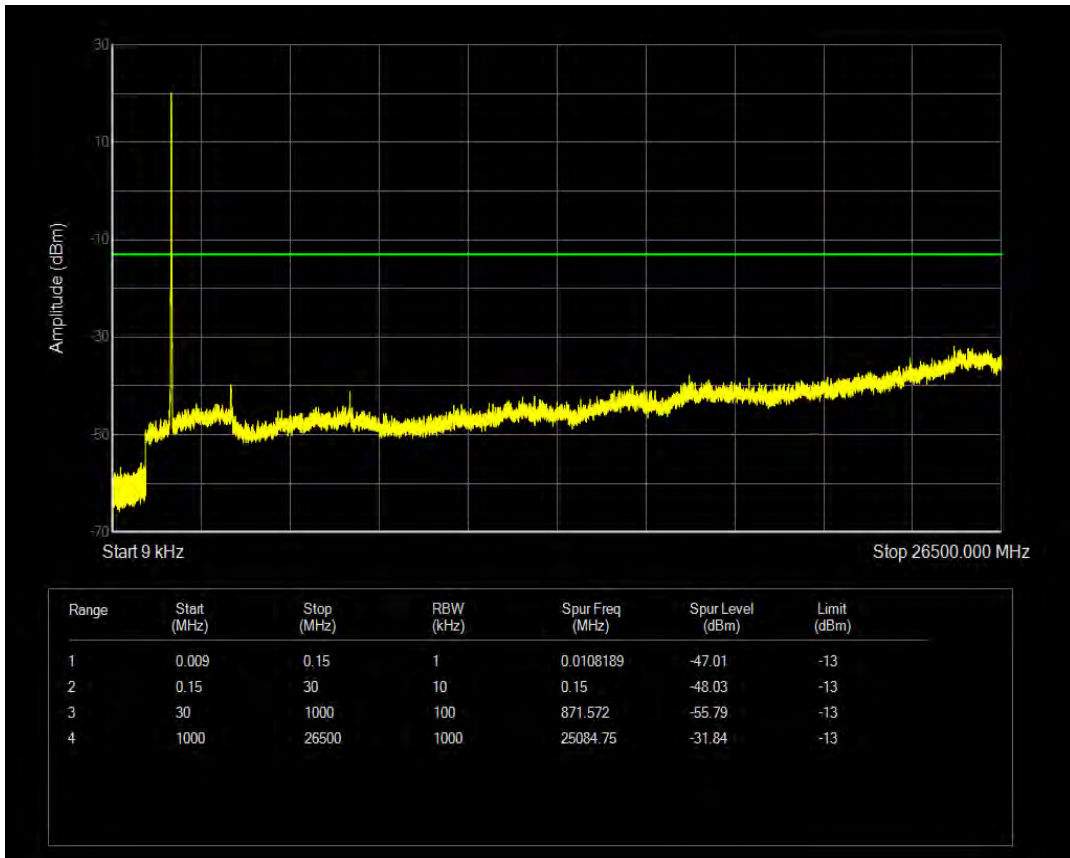

Band66 QPSK BW=20MHz Channel=132072 RB Size=1 Position=#0

Band66 QAM16 BW=15MHz Channel=132597 RB Size=75 Position=#0