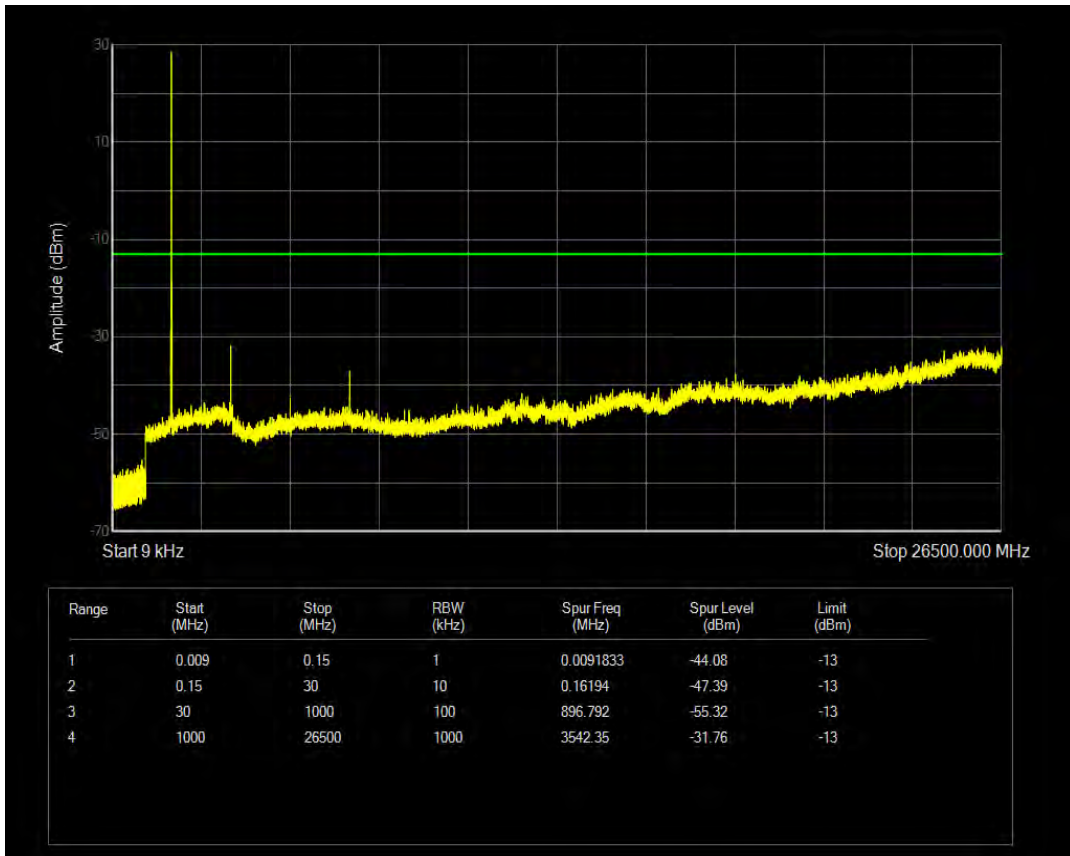

Band66 QAM16 BW=10MHz Channel=132622 RB Size=50 Position=#0

Band66 QAM16 BW=10MHz Channel=132622 RB Size=1 Position=#0