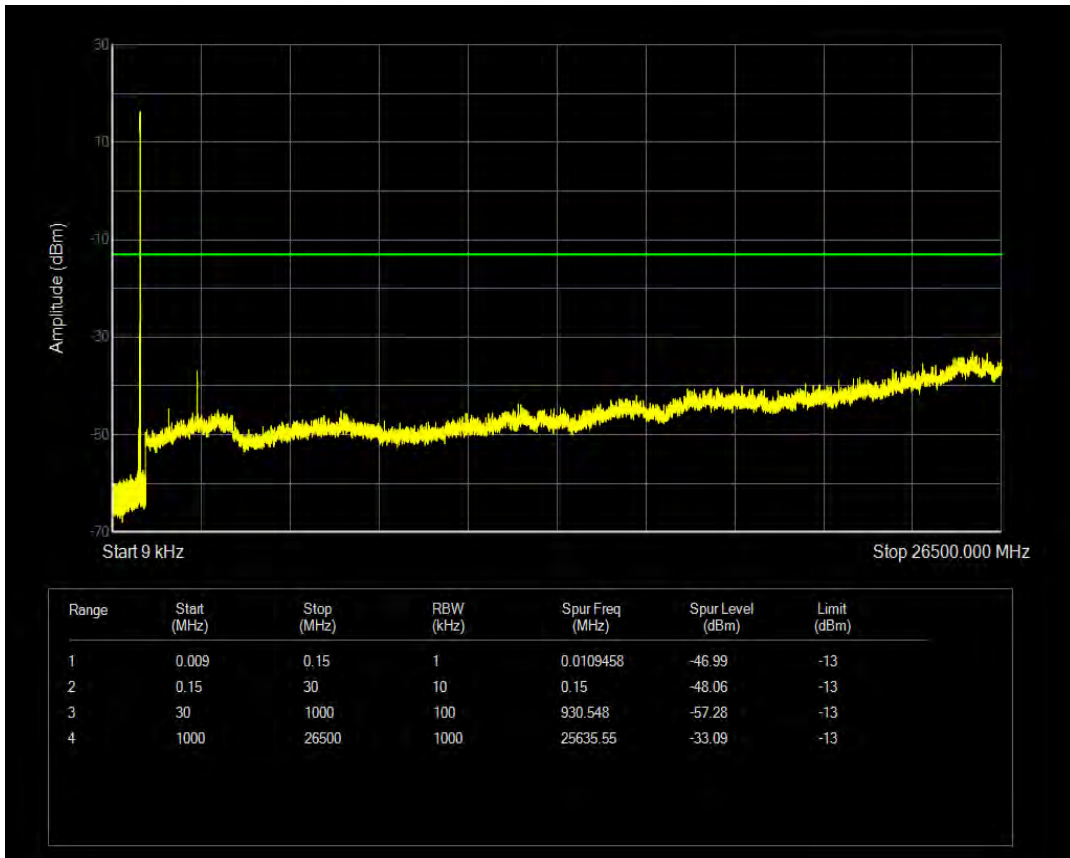

Band5 QAM16 BW=5MHz Channel=20525 RB Size=1 Position=#0

Band5 QAM16 BW=5MHz Channel=20525 RB Size=25 Position=#0

Band5 QPSK BW=5MHz Channel=20625 RB Size=1 Position=#0

Band5 QPSK BW=5MHz Channel=20625 RB Size=25 Position=#0