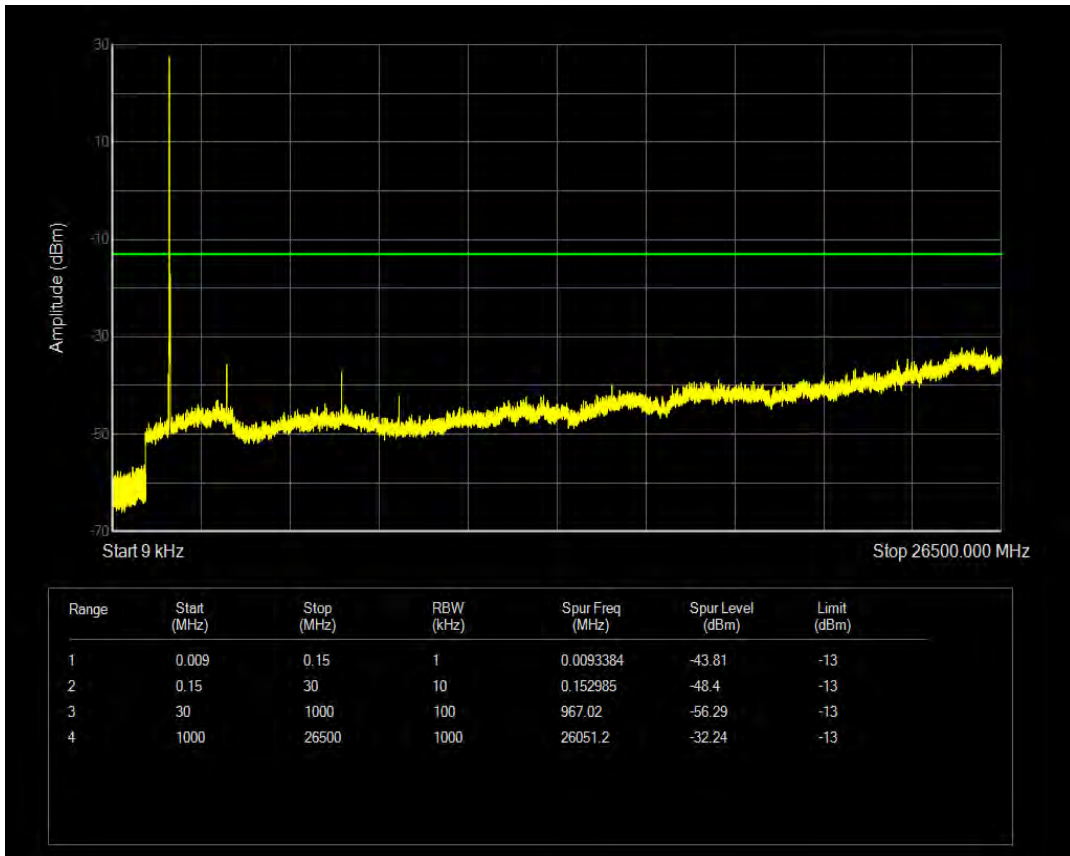

Band66 QPSK BW=15MHz Channel=132047 RB Size=75 Position=#0

Band66 QPSK BW=15MHz Channel=132047 RB Size=1 Position=#0