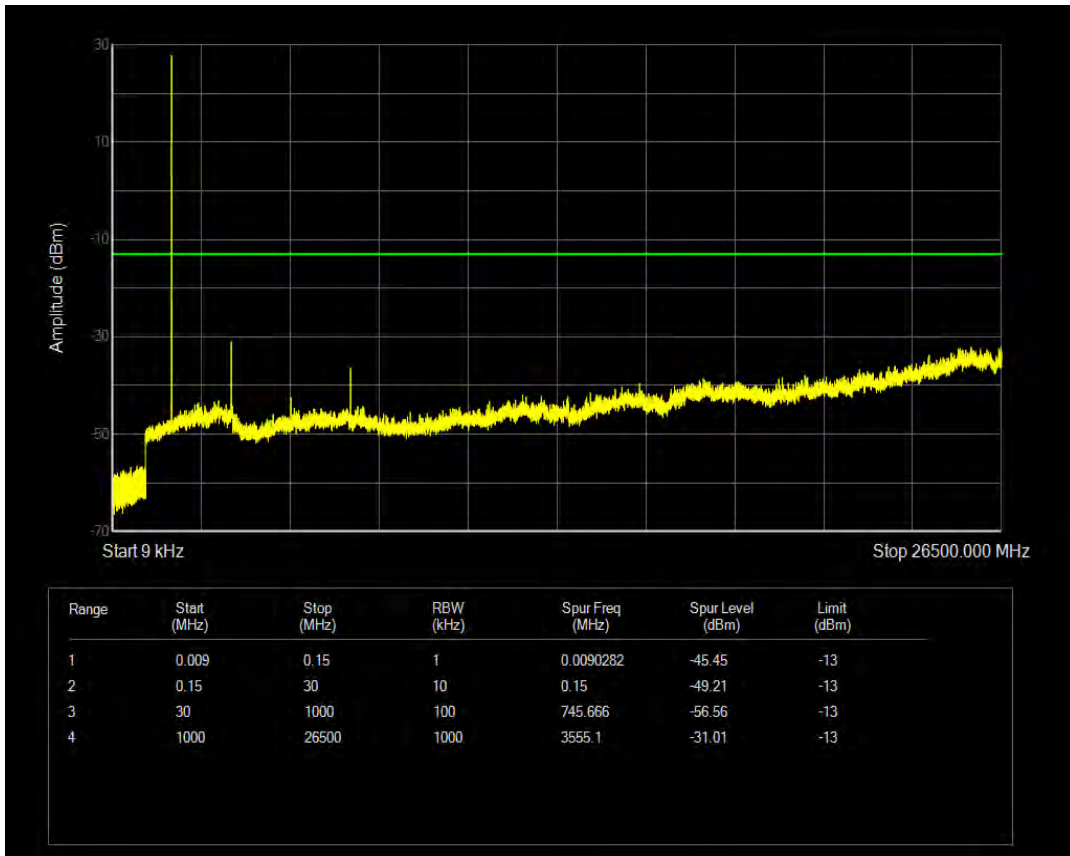

Band66 QAM16 BW=3MHz Channel=132657 RB Size=15 Position=#0

Band66 QAM16 BW=3MHz Channel=132657 RB Size=1 Position=#0