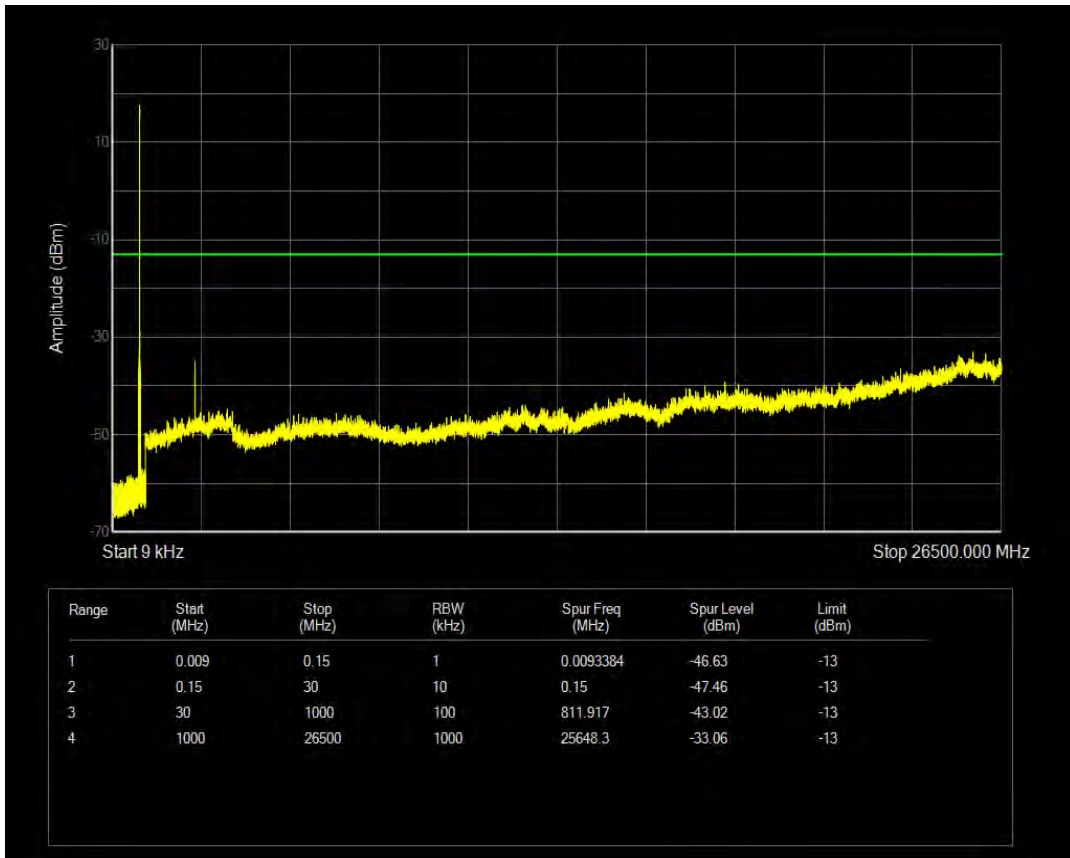

Band5 QAM16 BW=1.4MHz Channel=20643 RB Size=1 Position=#0

Band5 QAM16 BW=1.4MHz Channel=20643 RB Size=6 Position=#0

Band5 QPSK BW=3MHz Channel=20415 RB Size=1 Position=#0

Band5 QPSK BW=3MHz Channel=20415 RB Size=15 Position=#0