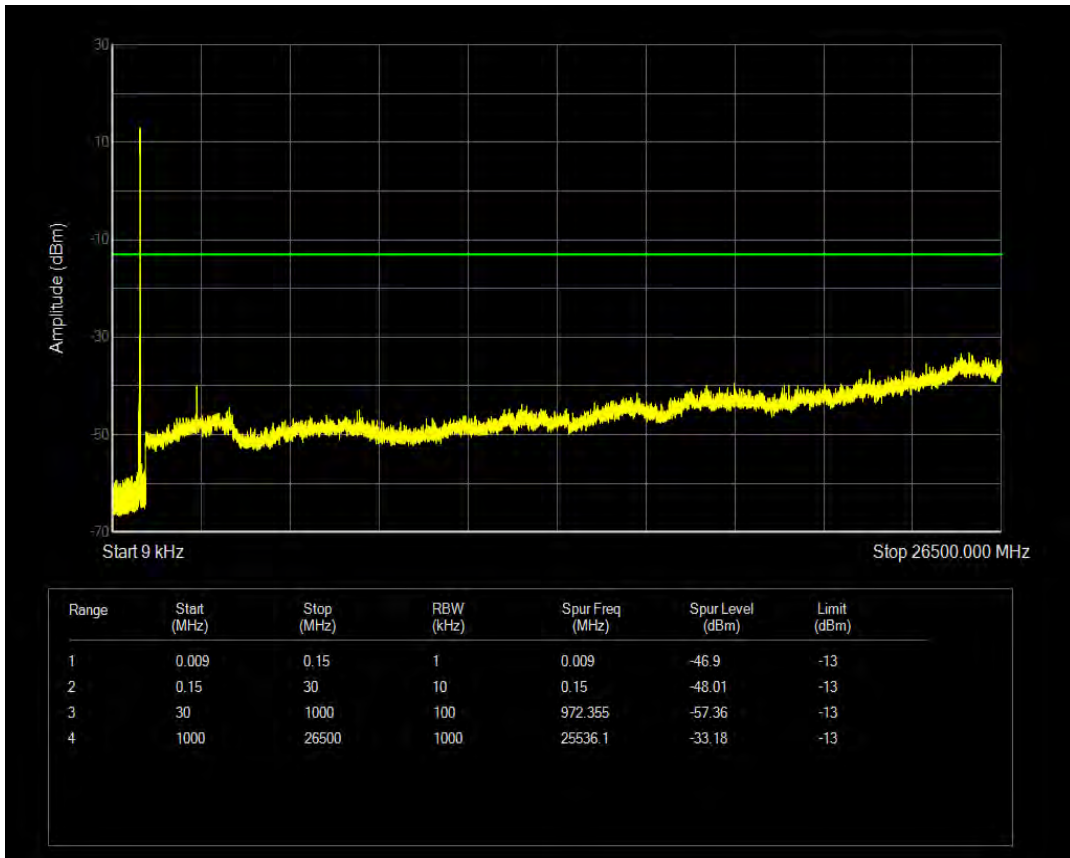

Band66 QPSK BW=1.4MHz Channel=131979 RB Size=1 Position=#0

Band5 QAM16 BW=10MHz Channel=20600 RB Size=50 Position=#0