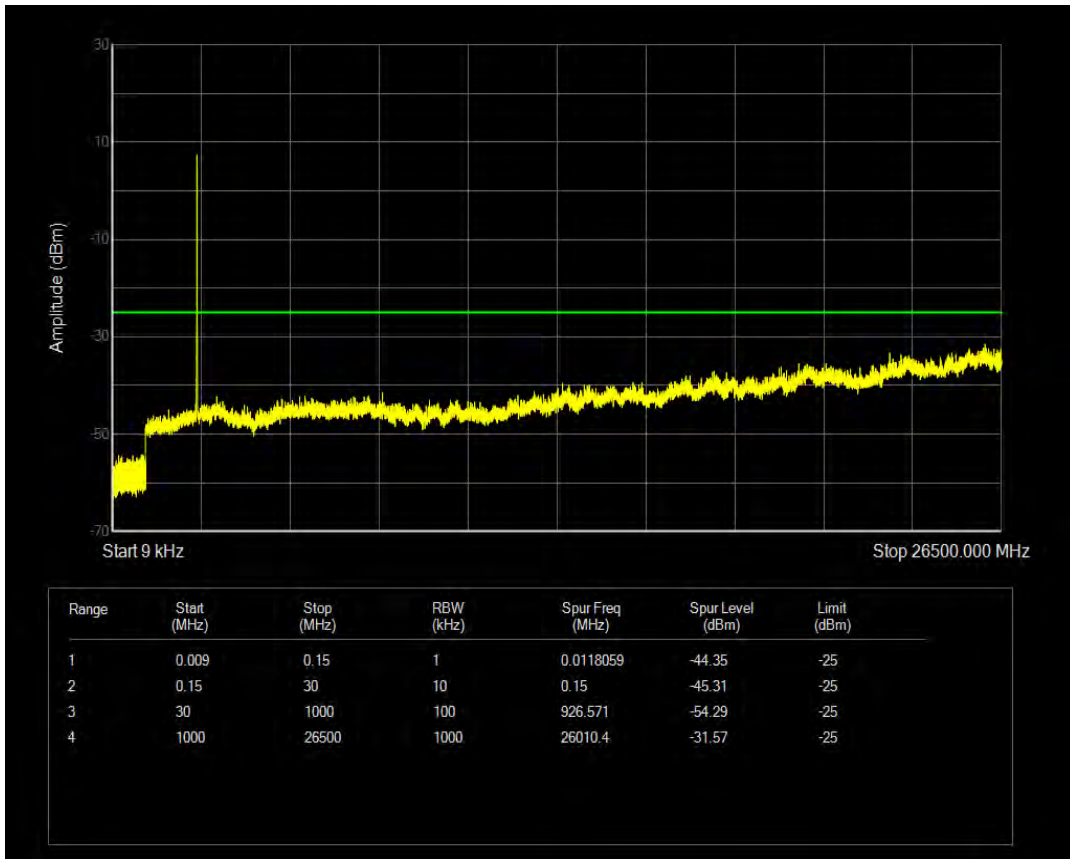

Band7 QAM16 BW=10MHz Channel=21100 RB Size=1 Position=#0

Band7 QAM16 BW=10MHz Channel=21100 RB Size=50 Position=#0