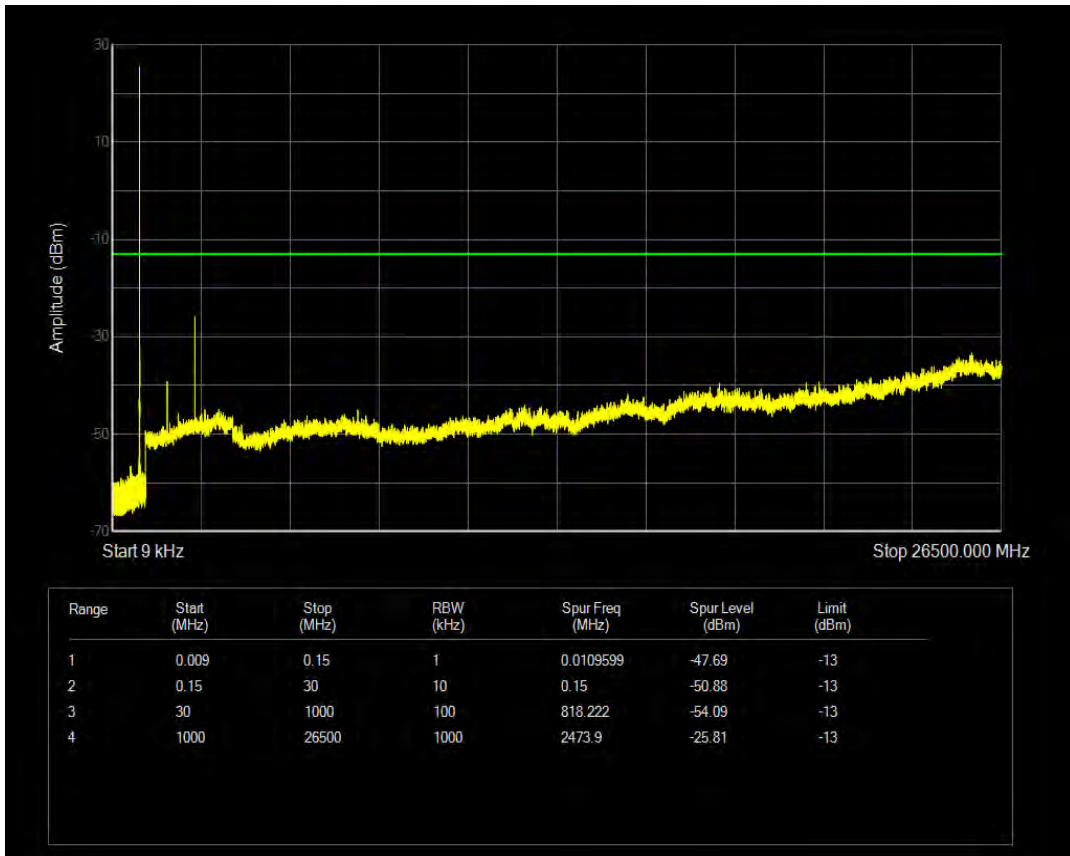

Band5 QAM16 BW=1.4MHz Channel=20407 RB Size=1 Position=#0

Band5 QAM16 BW=1.4MHz Channel=20407 RB Size=6 Position=#0

Band5 QPSK BW=1.4MHz Channel=20525 RB Size=1 Position=#0

Band5 QPSK BW=1.4MHz Channel=20525 RB Size=6 Position=#0

Band5 QAM16 BW=1.4MHz Channel=20525 RB Size=1 Position=#0

Band5 QAM16 BW=1.4MHz Channel=20525 RB Size=6 Position=#0

Band5 QPSK BW=1.4MHz Channel=20643 RB Size=1 Position=#0

Band5 QPSK BW=1.4MHz Channel=20643 RB Size=6 Position=#0