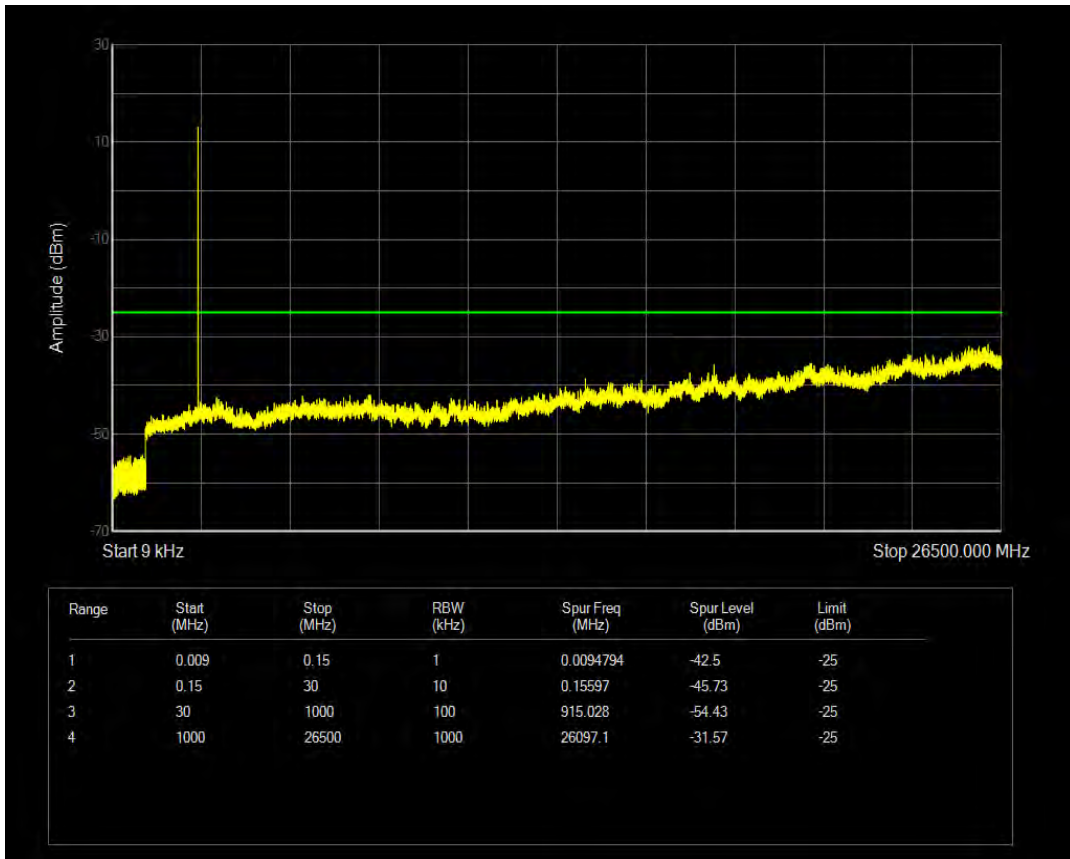

Band7 QAM16 BW=5MHz Channel=21425 RB Size=25 Position=#0

Band7 QAM16 BW=5MHz Channel=21425 RB Size=1 Position=#0