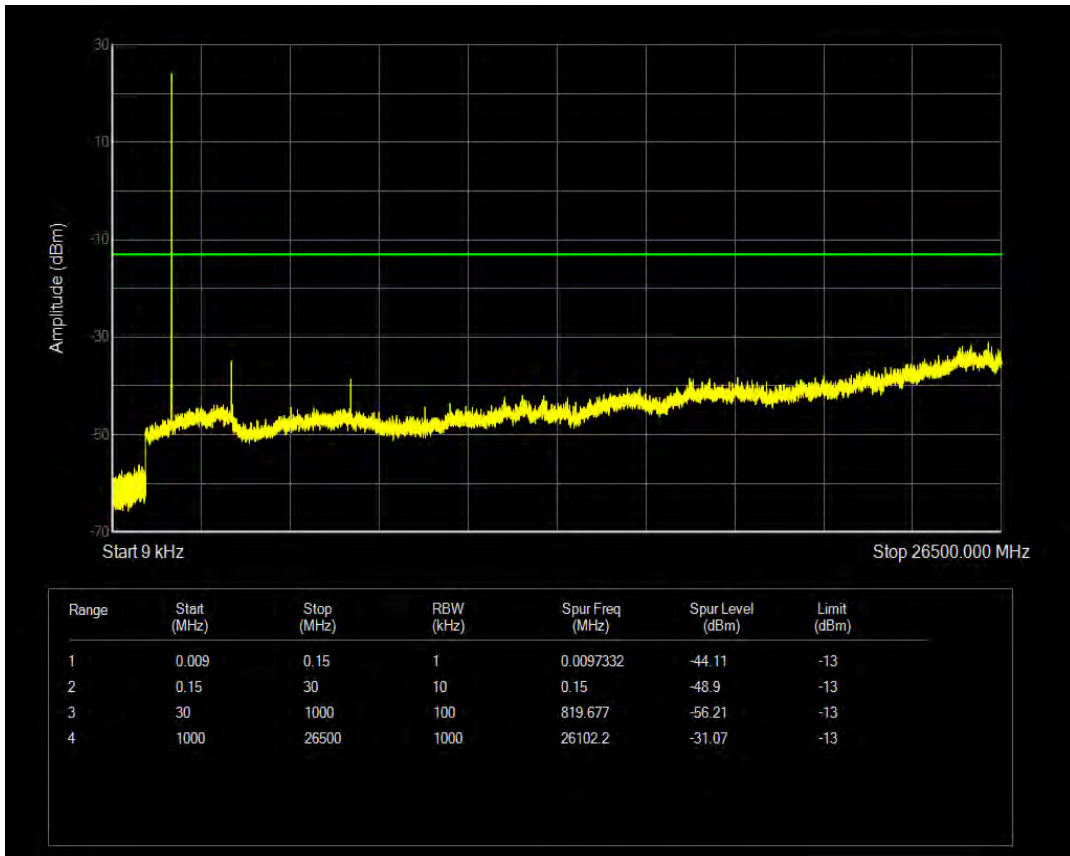

Band66 QAM16 BW=3MHz Channel=132322 RB Size=1 Position=#0

Band66 QAM16 BW=3MHz Channel=132322 RB Size=15 Position=#0

Band66 QPSK BW=3MHz Channel=132657 RB Size=1 Position=#0

Band66 QPSK BW=3MHz Channel=132657 RB Size=15 Position=#0