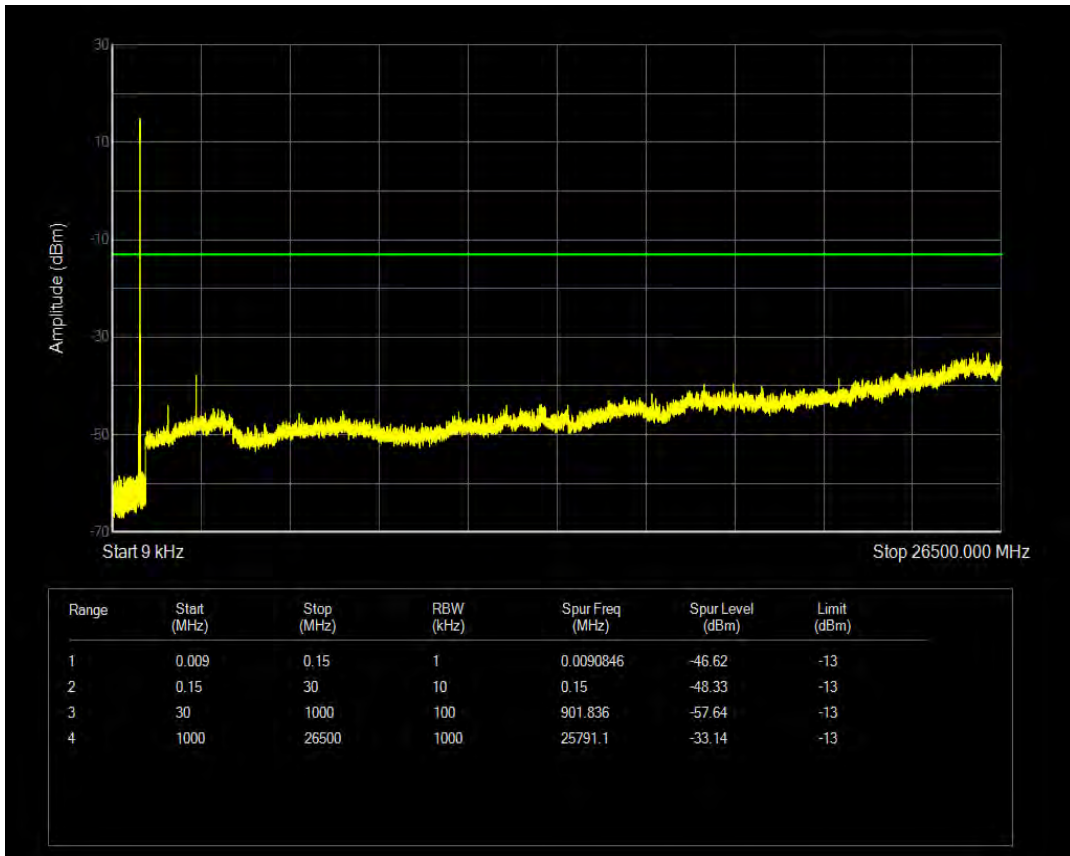

Band5 QAM16 BW=5MHz Channel=20425 RB Size=1 Position=#0

Band5 QAM16 BW=5MHz Channel=20425 RB Size=25 Position=#0

Band5 QPSK BW=5MHz Channel=20525 RB Size=1 Position=#0

Band5 QPSK BW=5MHz Channel=20525 RB Size=25 Position=#0

Band5 QAM16 BW=5MHz Channel=20525 RB Size=1 Position=#0

Band5 QAM16 BW=5MHz Channel=20525 RB Size=25 Position=#0

Band5 QPSK BW=5MHz Channel=20625 RB Size=1 Position=#0

Band5 QPSK BW=5MHz Channel=20625 RB Size=25 Position=#0