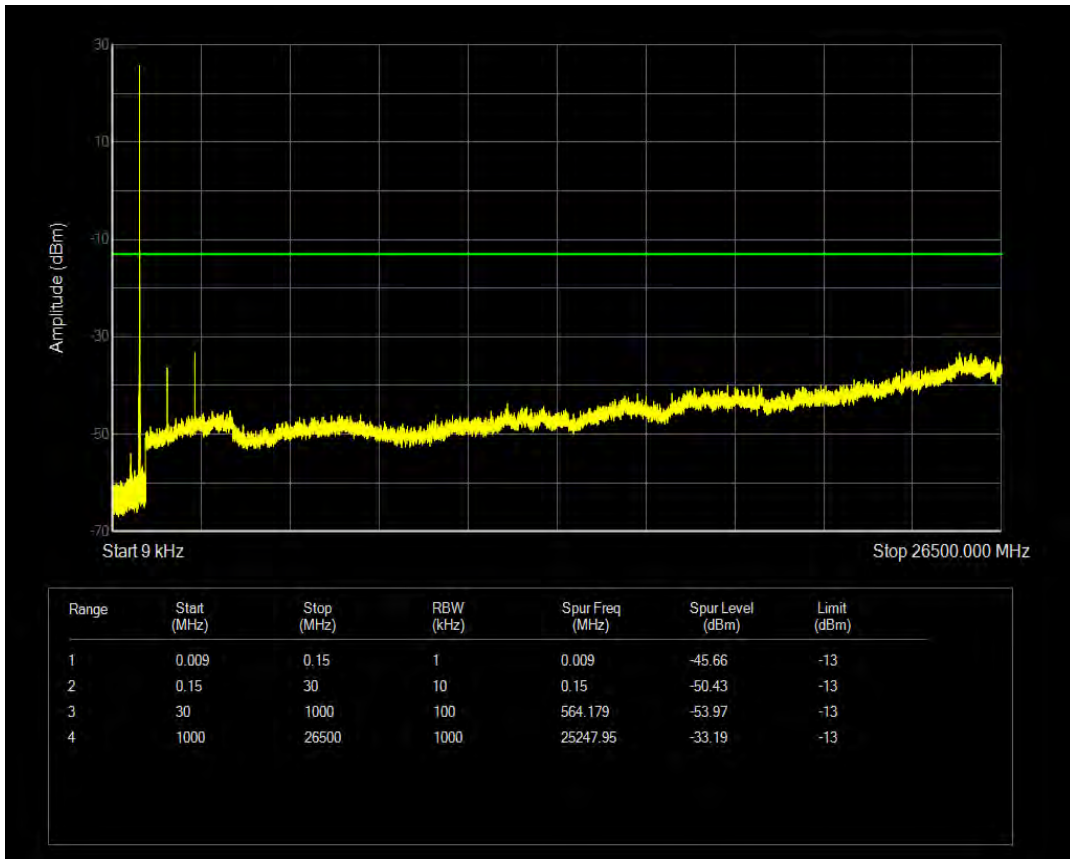

Band5 QAM16 BW=1.4MHz Channel=20525 RB Size=1 Position=#0

Band5 QAM16 BW=1.4MHz Channel=20525 RB Size=6 Position=#0

Band5 QPSK BW=1.4MHz Channel=20643 RB Size=1 Position=#0

Band5 QPSK BW=1.4MHz Channel=20643 RB Size=6 Position=#0

Band5 QAM16 BW=1.4MHz Channel=20643 RB Size=1 Position=#0

Band5 QAM16 BW=1.4MHz Channel=20643 RB Size=6 Position=#0

Band5 QPSK BW=3MHz Channel=20415 RB Size=1 Position=#0

Band5 QPSK BW=3MHz Channel=20415 RB Size=15 Position=#0

Band5 QAM16 BW=3MHz Channel=20415 RB Size=1 Position=#0

Band5 QAM16 BW=3MHz Channel=20415 RB Size=15 Position=#0

Band5 QPSK BW=3MHz Channel=20525 RB Size=1 Position=#0

Band5 QPSK BW=3MHz Channel=20525 RB Size=15 Position=#0