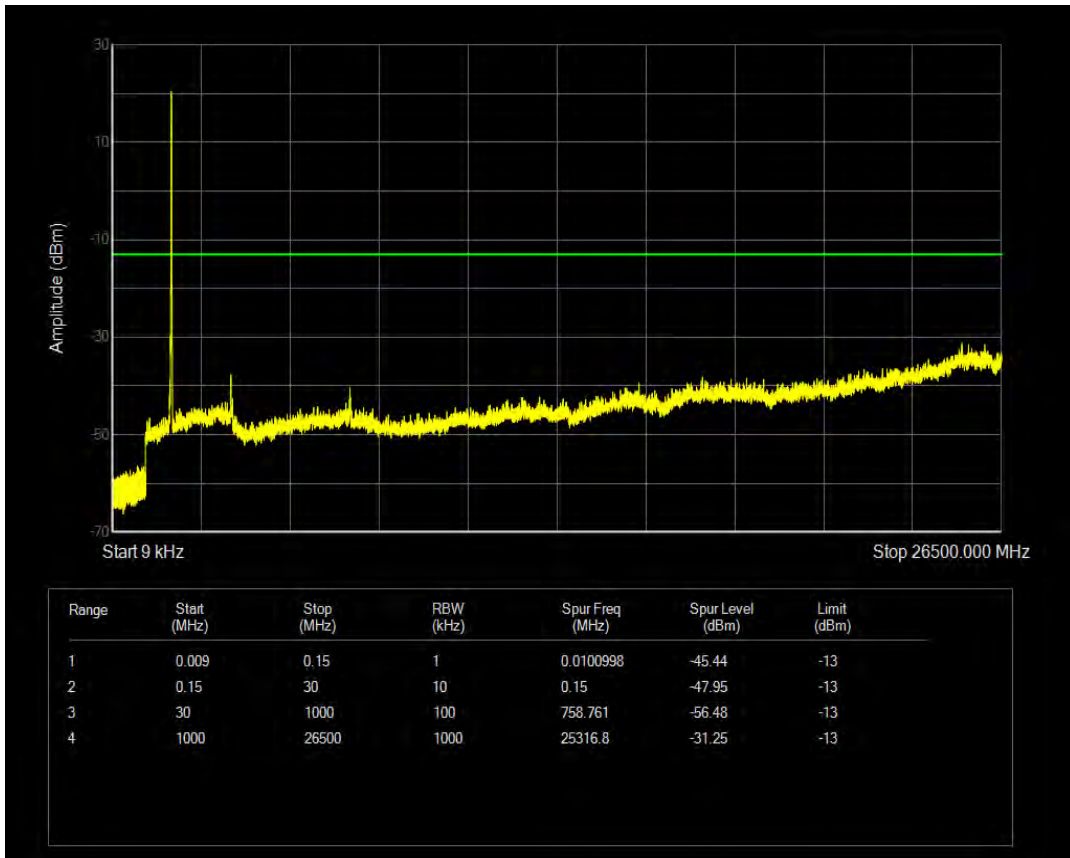

Band66 QAM16 BW=15MHz Channel=132322 RB Size=1 Position=#0

Band66 QAM16 BW=15MHz Channel=132322 RB Size=75 Position=#0

Band66 QPSK BW=15MHz Channel=132597 RB Size=1 Position=#0

Band66 QPSK BW=15MHz Channel=132597 RB Size=75 Position=#0