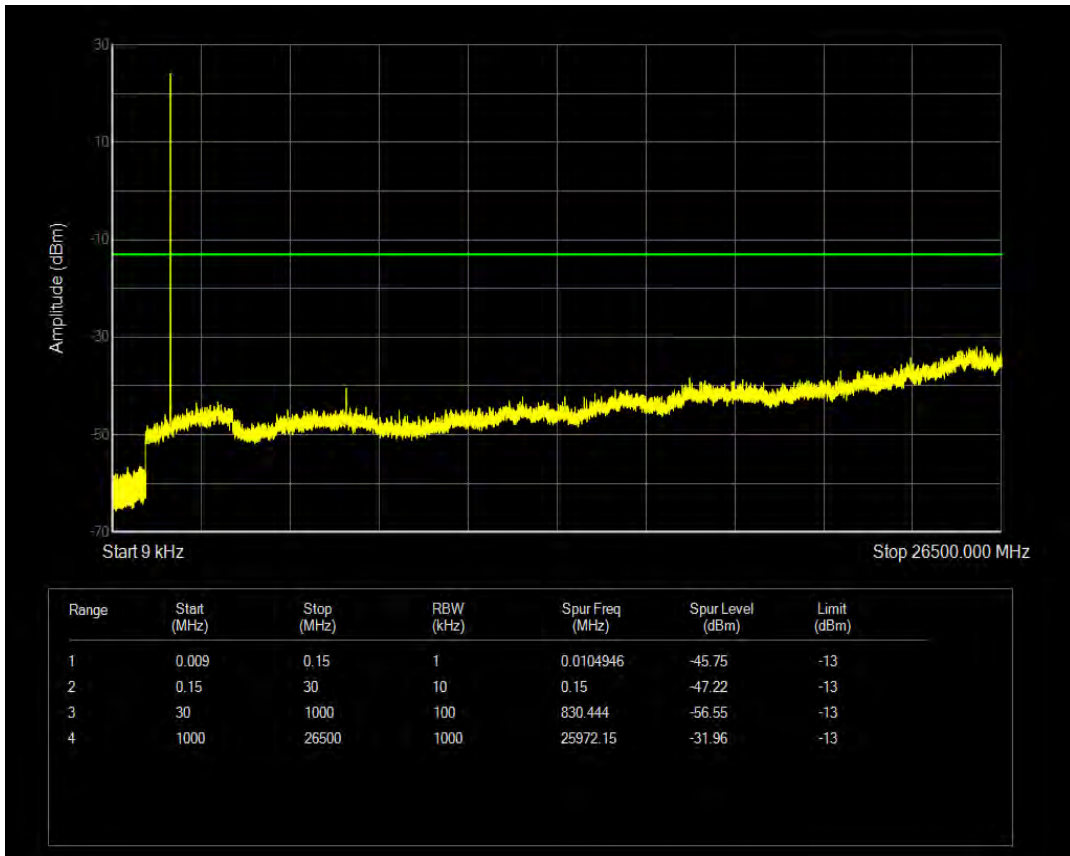

Band66 QAM16 BW=3MHz Channel=131987 RB Size=1 Position=#0

Band66 QAM16 BW=3MHz Channel=131987 RB Size=15 Position=#0

Band66 QPSK BW=3MHz Channel=132322 RB Size=1 Position=#0

Band66 QPSK BW=3MHz Channel=132322 RB Size=15 Position=#0