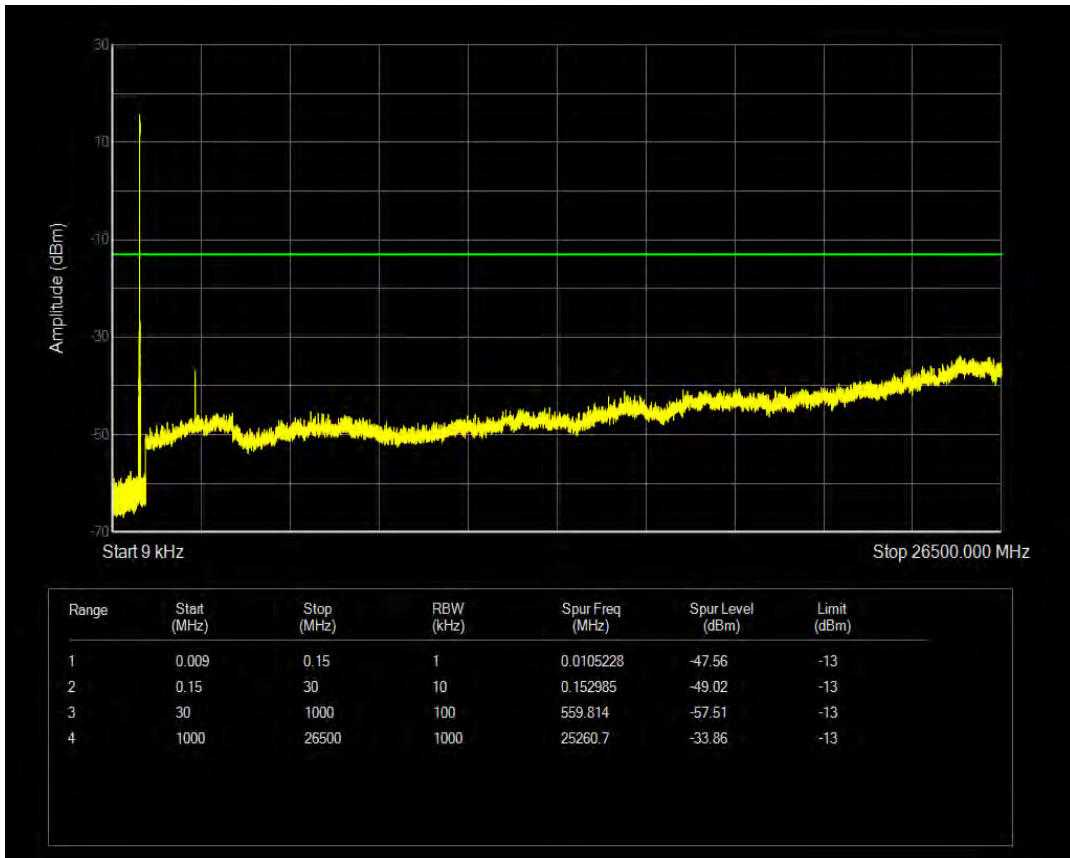

Band5 QAM16 BW=3MHz Channel=20635 RB Size=1 Position=#0

Band5 QAM16 BW=3MHz Channel=20635 RB Size=15 Position=#0

Band5 QPSK BW=5MHz Channel=20425 RB Size=1 Position=#0

Band5 QPSK BW=5MHz Channel=20425 RB Size=25 Position=#0

Band5 QAM16 BW=5MHz Channel=20425 RB Size=1 Position=#0

Band5 QAM16 BW=5MHz Channel=20425 RB Size=25 Position=#0

Band5 QPSK BW=5MHz Channel=20525 RB Size=1 Position=#0

Band5 QPSK BW=5MHz Channel=20525 RB Size=25 Position=#0