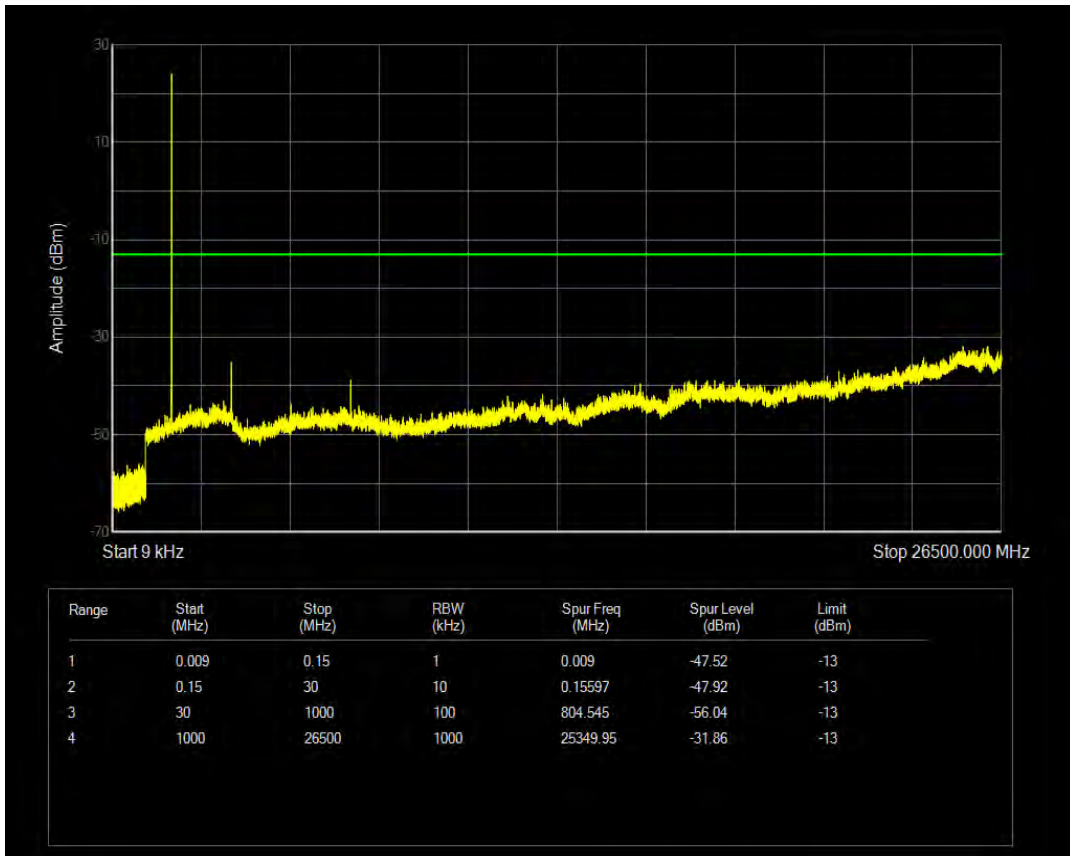

Band66 QPSK BW=5MHz Channel=131997 RB Size=1 Position=#0

Band66 QAM16 BW=3MHz Channel=132657 RB Size=15 Position=#0