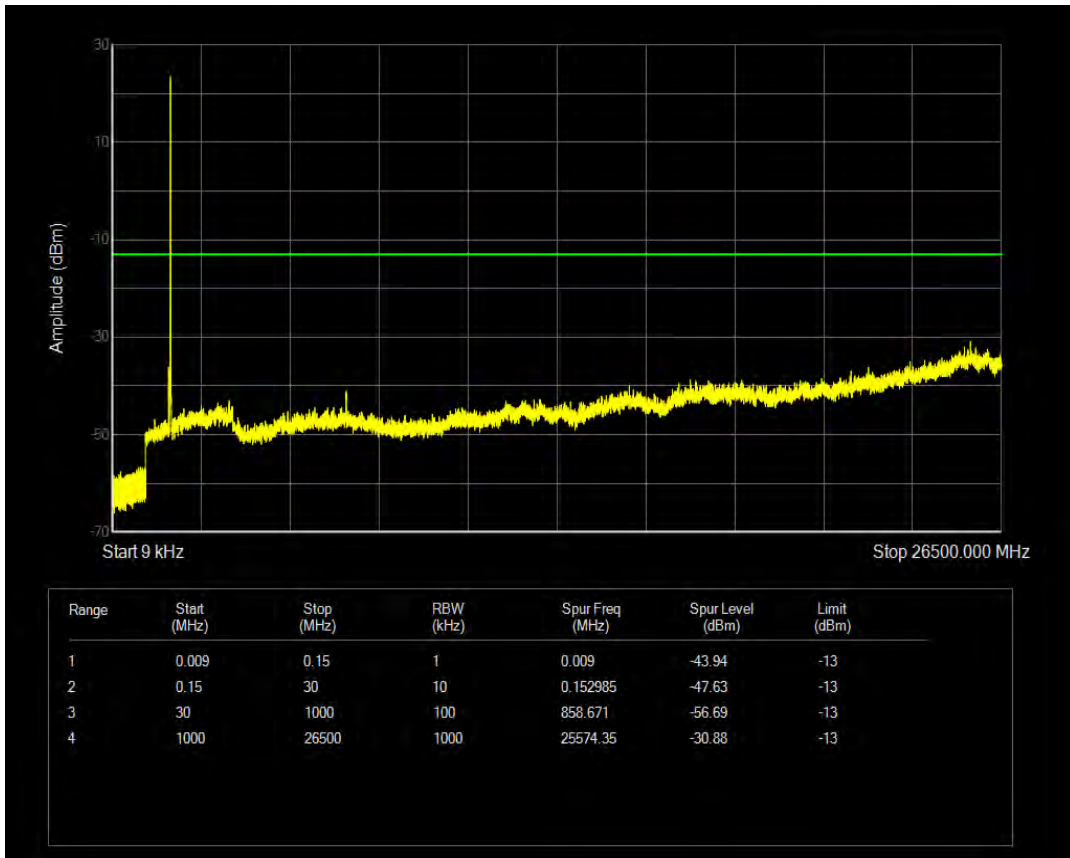

Band66 QAM16 BW=5MHz Channel=131997 RB Size=1 Position=#0

Band66 QAM16 BW=5MHz Channel=131997 RB Size=25 Position=#0

Band66 QPSK BW=5MHz Channel=132322 RB Size=1 Position=#0

Band66 QPSK BW=5MHz Channel=132322 RB Size=25 Position=#0