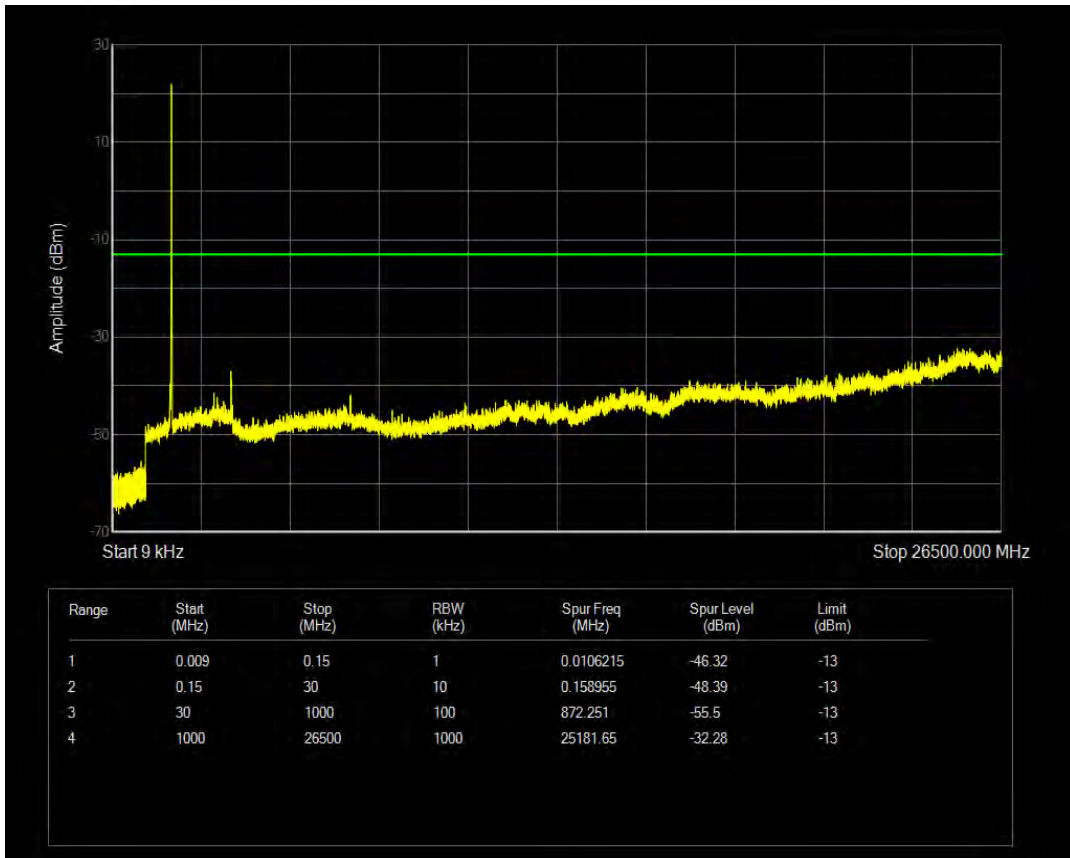

Band66 QAM16 BW=10MHz Channel=132322 RB Size=1 Position=#0

Band66 QAM16 BW=10MHz Channel=132322 RB Size=50 Position=#0

Band66 QPSK BW=10MHz Channel=132622 RB Size=1 Position=#0

Band66 QPSK BW=10MHz Channel=132622 RB Size=50 Position=#0