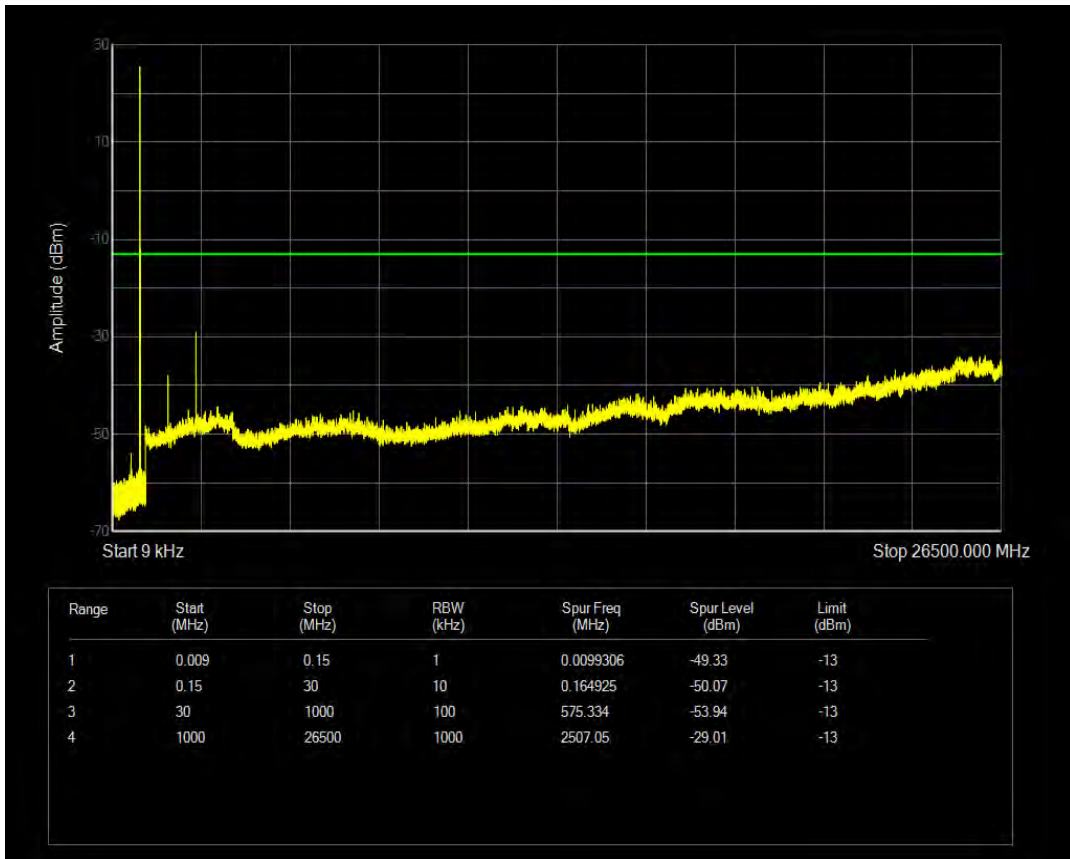

Band5 QAM16 BW=1.4MHz Channel=20525 RB Size=1 Position=#0

Band5 QAM16 BW=1.4MHz Channel=20525 RB Size=6 Position=#0

Band5 QPSK BW=1.4MHz Channel=20643 RB Size=1 Position=#0

Band5 QPSK BW=1.4MHz Channel=20643 RB Size=6 Position=#0

Band5 QAM16 BW=1.4MHz Channel=20643 RB Size=1 Position=#0

Band5 QAM16 BW=1.4MHz Channel=20643 RB Size=6 Position=#0

Band5 QPSK BW=3MHz Channel=20415 RB Size=1 Position=#0

Band5 QPSK BW=3MHz Channel=20415 RB Size=15 Position=#0

Band5 QAM16 BW=3MHz Channel=20415 RB Size=1 Position=#0

Band5 QAM16 BW=3MHz Channel=20415 RB Size=15 Position=#0

Band5 QPSK BW=3MHz Channel=20525 RB Size=1 Position=#0

Band5 QPSK BW=3MHz Channel=20525 RB Size=15 Position=#0