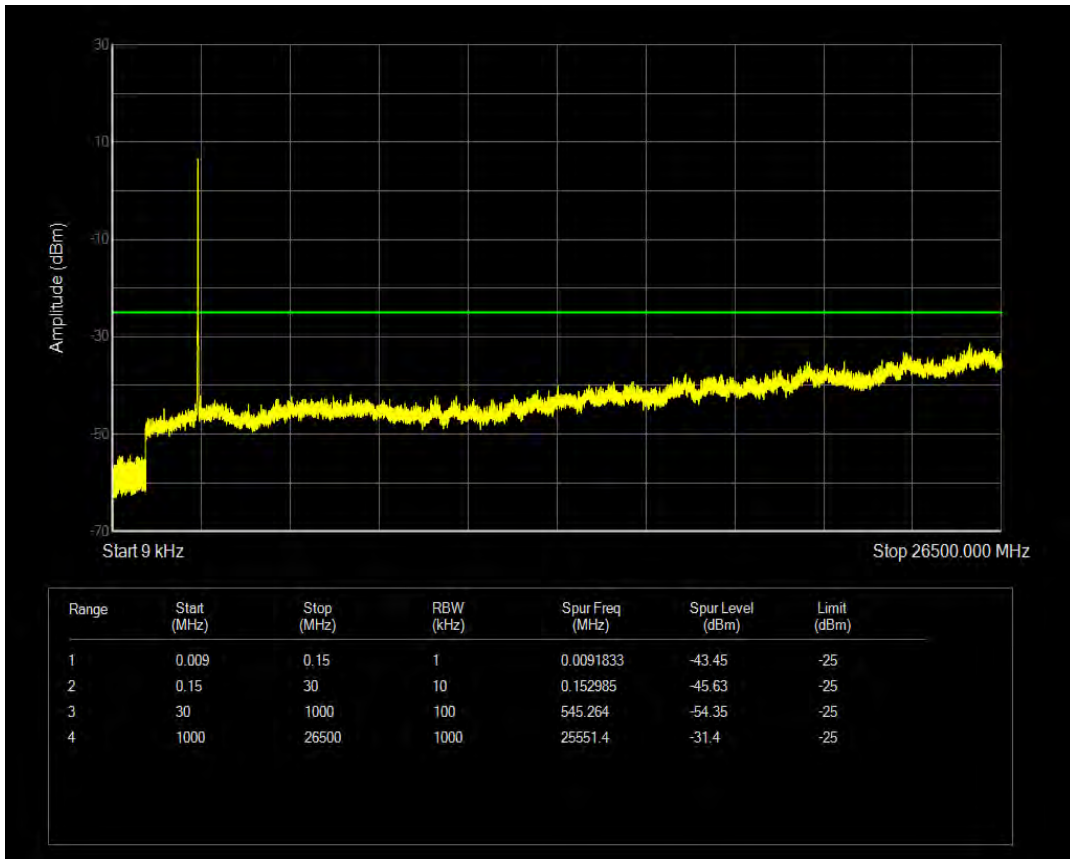

Band7 QPSK BW=15MHz Channel=21375 RB Size=1 Position=#0

Band7 QPSK BW=15MHz Channel=21375 RB Size=75 Position=#0