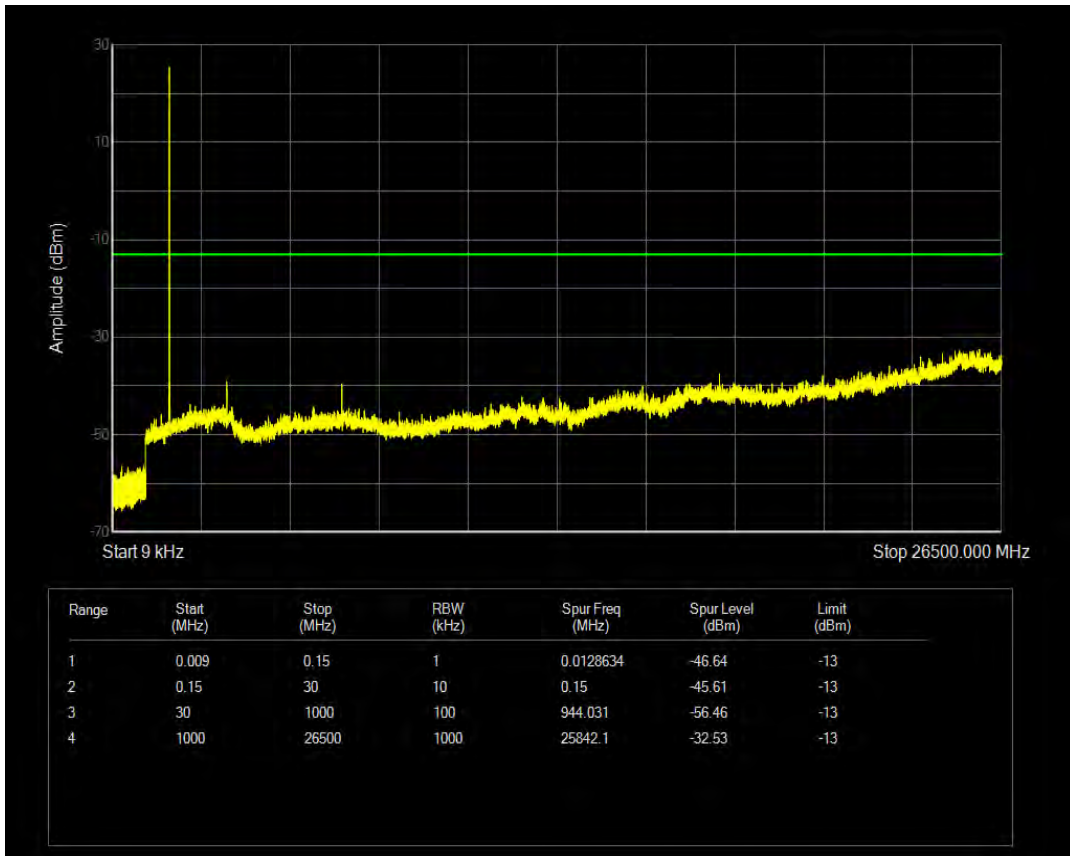

Band4 QPSK BW=3MHz Channel=19965 RB Size=1 Position=#0

Band4 QPSK BW=3MHz Channel=19965 RB Size=15 Position=#0

Band4 QAM16 BW=3MHz Channel=19965 RB Size=1 Position=#0

Band4 QAM16 BW=3MHz Channel=19965 RB Size=15 Position=#0