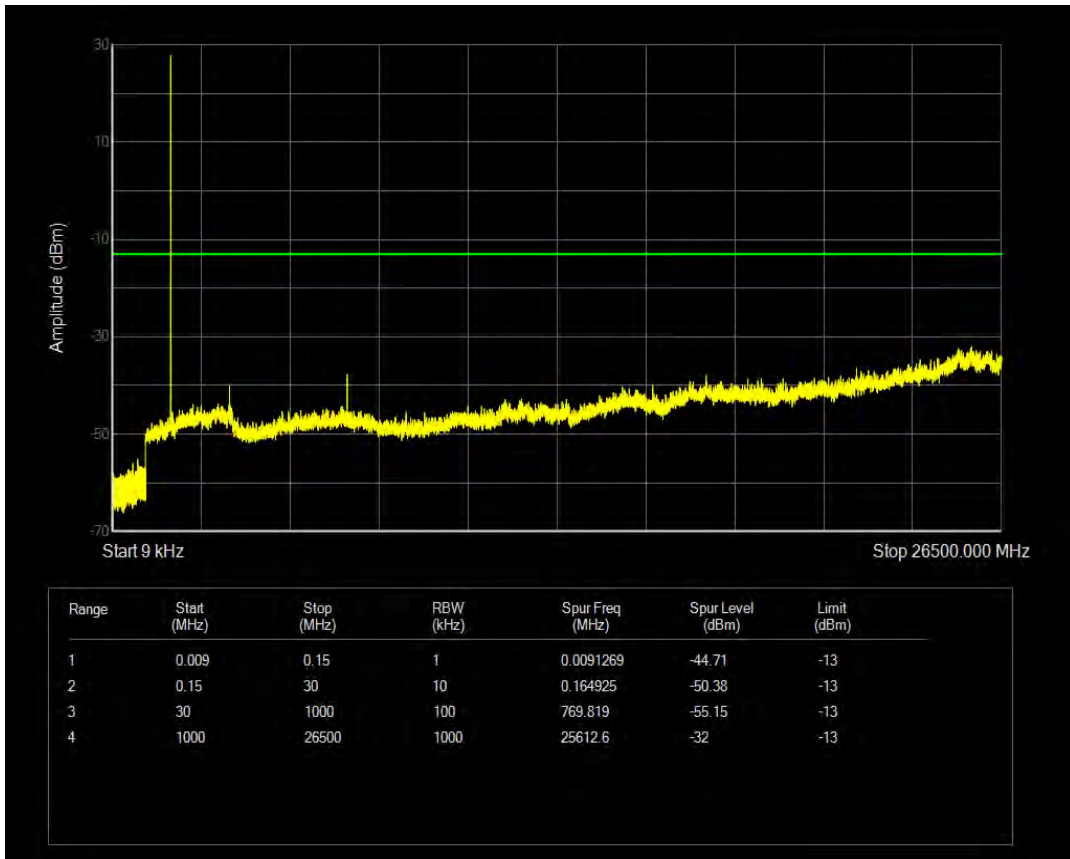

Band4 QAM16 BW=3MHz Channel=20385 RB Size=15 Position=#0

Band4 QAM16 BW=3MHz Channel=20385 RB Size=1 Position=#0