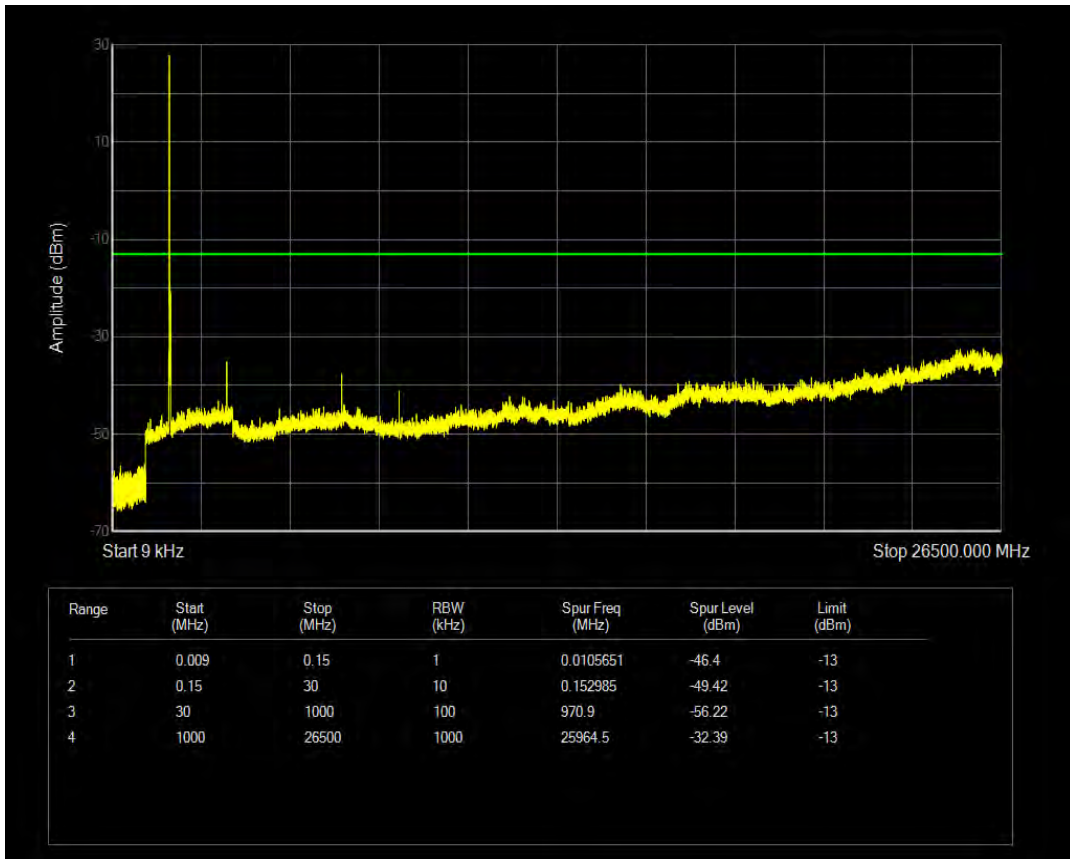

Band4 QPSK BW=15MHz Channel=20325 RB Size=1 Position=#0

Band4 QPSK BW=15MHz Channel=20325 RB Size=75 Position=#0

Band4 QAM16 BW=15MHz Channel=20325 RB Size=1 Position=#0

Band4 QAM16 BW=15MHz Channel=20325 RB Size=75 Position=#0

Band4 QPSK BW=20MHz Channel=20050 RB Size=1 Position=#0

Band4 QPSK BW=20MHz Channel=20050 RB Size=100 Position=#0

Band4 QAM16 BW=20MHz Channel=20050 RB Size=1 Position=#0

Band4 QAM16 BW=20MHz Channel=20050 RB Size=100 Position=#0