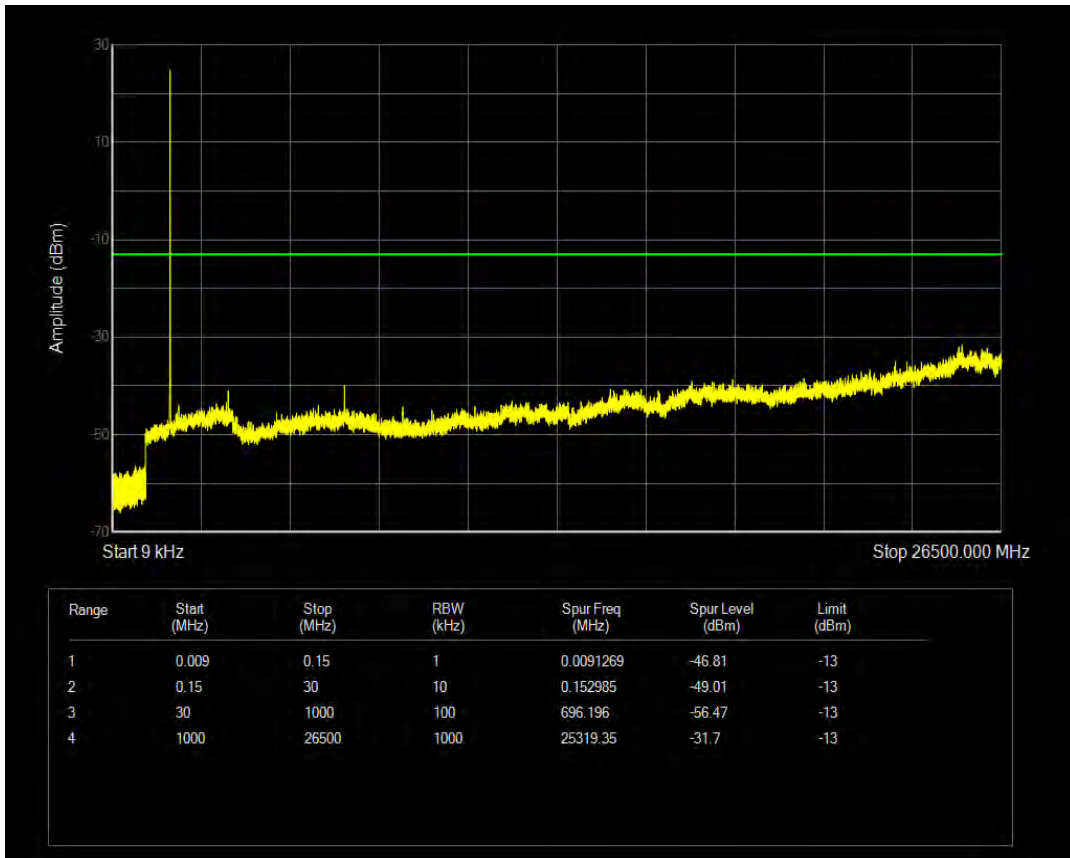

Band4 QPSK BW=3MHz Channel=20175 RB Size=1 Position=#0

Band4 QPSK BW=3MHz Channel=20175 RB Size=15 Position=#0

Band4 QAM16 BW=3MHz Channel=20175 RB Size=1 Position=#0

Band4 QAM16 BW=3MHz Channel=20175 RB Size=15 Position=#0