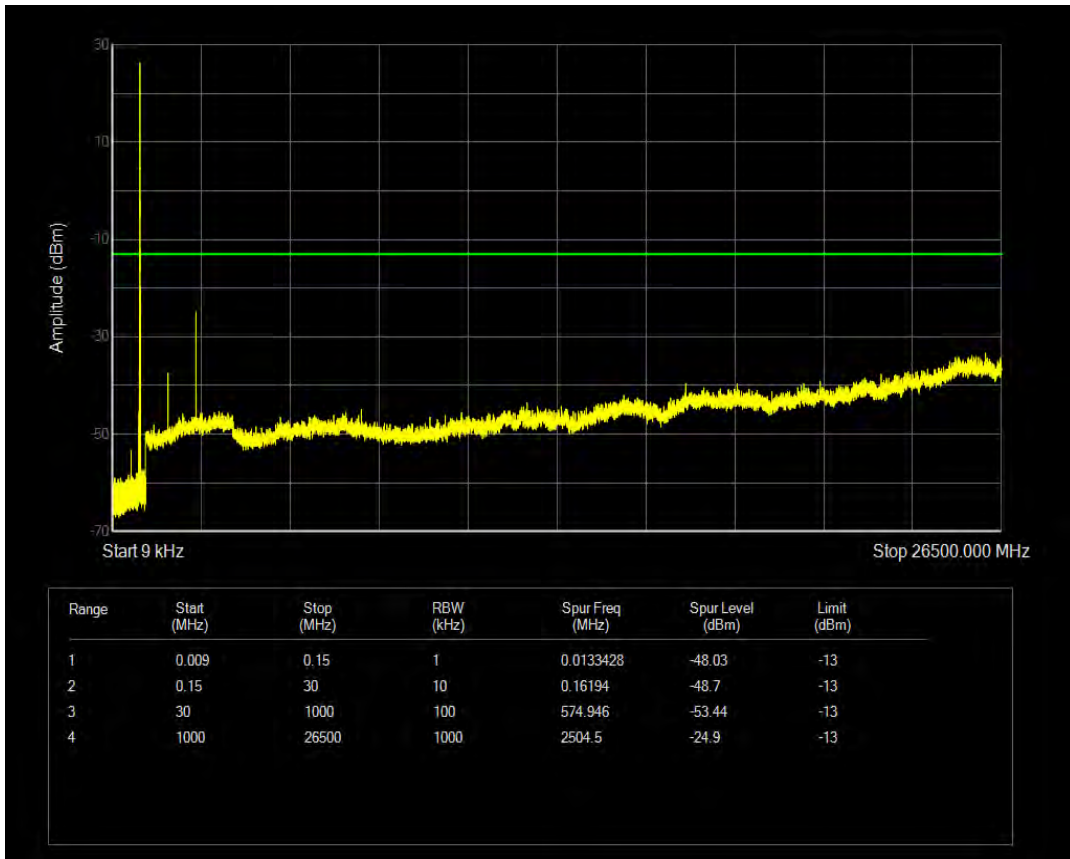

Band26(824-849) QPSK BW=15MHz Channel=26915 RB Size=1 Position=#0

Band26(824-849) QPSK BW=15MHz Channel=26915 RB Size=75 Position=#0

Band26(824-849) QAM16 BW=15MHz Channel=26915 RB Size=1 Position=#0

Band26(824-849) QAM16 BW=15MHz Channel=26915 RB Size=75 Position=#0

Band26(824-849) QPSK BW=15MHz Channel=26965 RB Size=1 Position=#0

Band26(824-849) QPSK BW=15MHz Channel=26965 RB Size=75 Position=#0

Band26(824-849) QAM16 BW=15MHz Channel=26965 RB Size=1 Position=#0

Band26(824-849) QAM16 BW=15MHz Channel=26965 RB Size=75 Position=#0