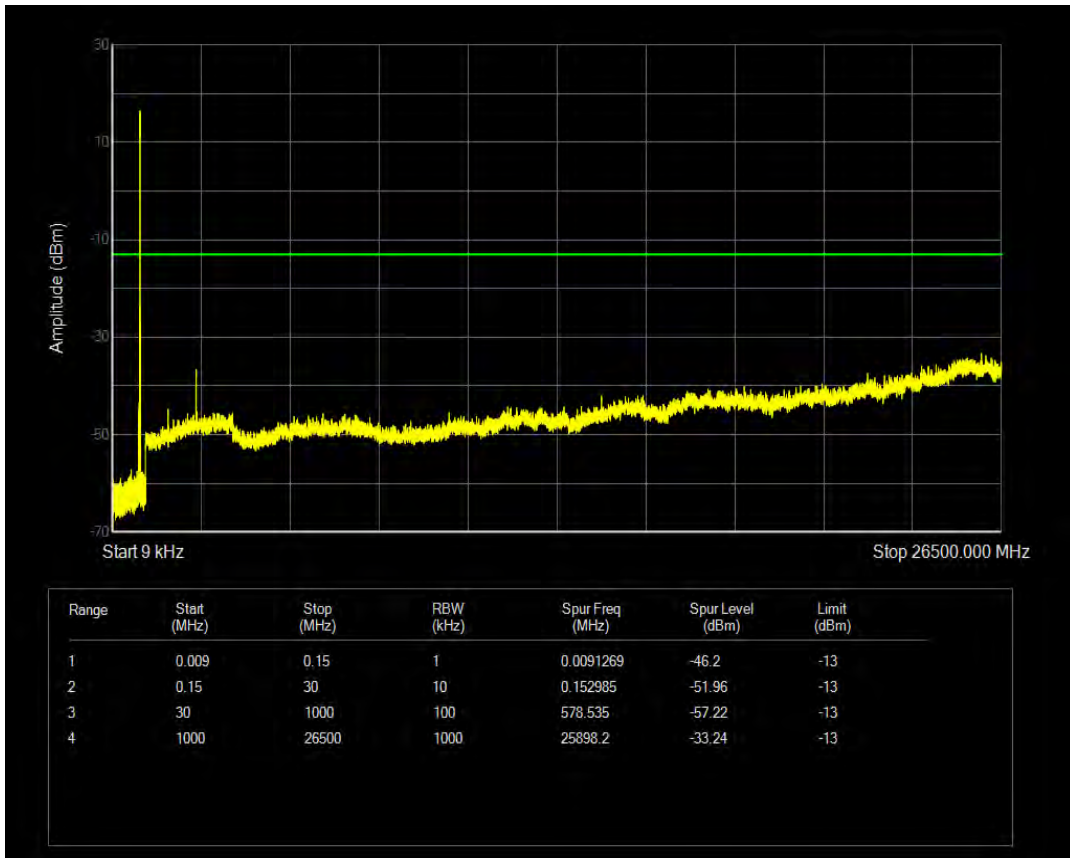

Band26(824-849) QPSK BW=5MHz Channel=26815 RB Size=1 Position=#0

Band26(824-849) QPSK BW=5MHz Channel=26815 RB Size=25 Position=#0

Band26(824-849) QAM16 BW=5MHz Channel=26815 RB Size=1 Position=#0

Band26(824-849) QAM16 BW=5MHz Channel=26815 RB Size=25 Position=#0

Band26(824-849) QPSK BW=5MHz Channel=26915 RB Size=1 Position=#0

Band26(824-849) QPSK BW=5MHz Channel=26915 RB Size=25 Position=#0

Band26(824-849) QAM16 BW=5MHz Channel=26915 RB Size=1 Position=#0

Band26(824-849) QAM16 BW=5MHz Channel=26915 RB Size=25 Position=#0