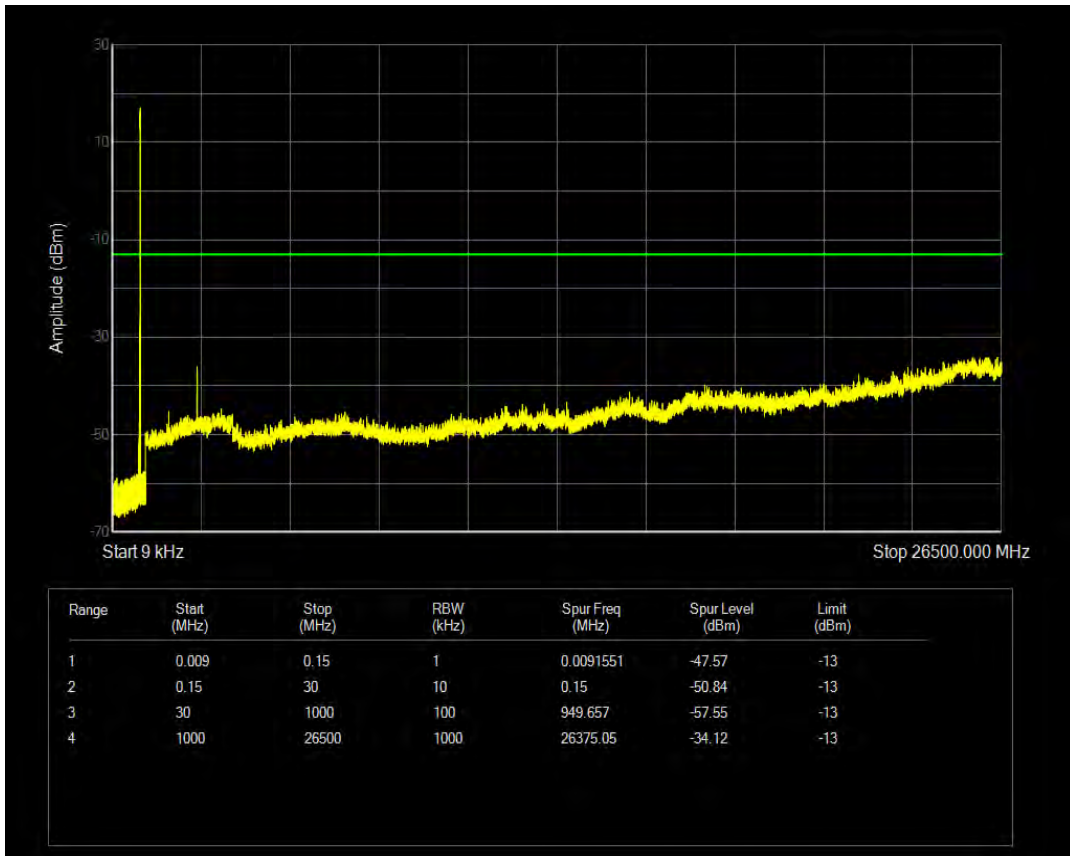

Band26(824-849) QPSK BW=5MHz Channel=26915 RB Size=1 Position=#0

Band26(824-849) QPSK BW=5MHz Channel=26915 RB Size=25 Position=#0

Band26(824-849) QAM16 BW=5MHz Channel=26915 RB Size=1 Position=#0

Band26(824-849) QAM16 BW=5MHz Channel=26915 RB Size=25 Position=#0

Band26(824-849) QPSK BW=5MHz Channel=27015 RB Size=1 Position=#0

Band26(824-849) QPSK BW=5MHz Channel=27015 RB Size=25 Position=#0

Band26(824-849) QAM16 BW=5MHz Channel=27015 RB Size=1 Position=#0

Band26(824-849) QAM16 BW=5MHz Channel=27015 RB Size=25 Position=#0