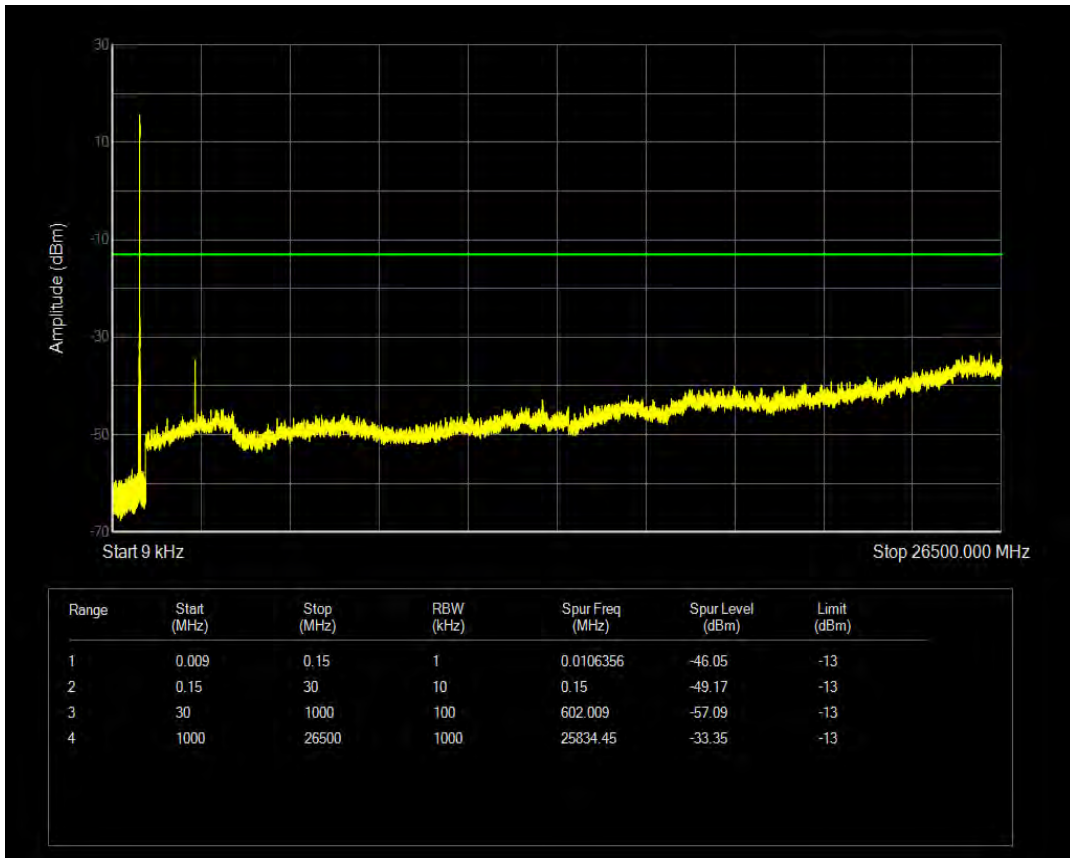

Band26(824-849) QPSK BW=5MHz Channel=26815 RB Size=1 Position=#0

Band26(824-849) QPSK BW=5MHz Channel=26815 RB Size=25 Position=#0

Band26(824-849) QAM16 BW=5MHz Channel=26815 RB Size=1 Position=#0

Band26(824-849) QAM16 BW=5MHz Channel=26815 RB Size=25 Position=#0

Band26(824-849) QPSK BW=5MHz Channel=26915 RB Size=1 Position=#0

Band26(824-849) QPSK BW=5MHz Channel=26915 RB Size=25 Position=#0

Band26(824-849) QAM16 BW=5MHz Channel=26915 RB Size=1 Position=#0

Band26(824-849) QAM16 BW=5MHz Channel=26915 RB Size=25 Position=#0