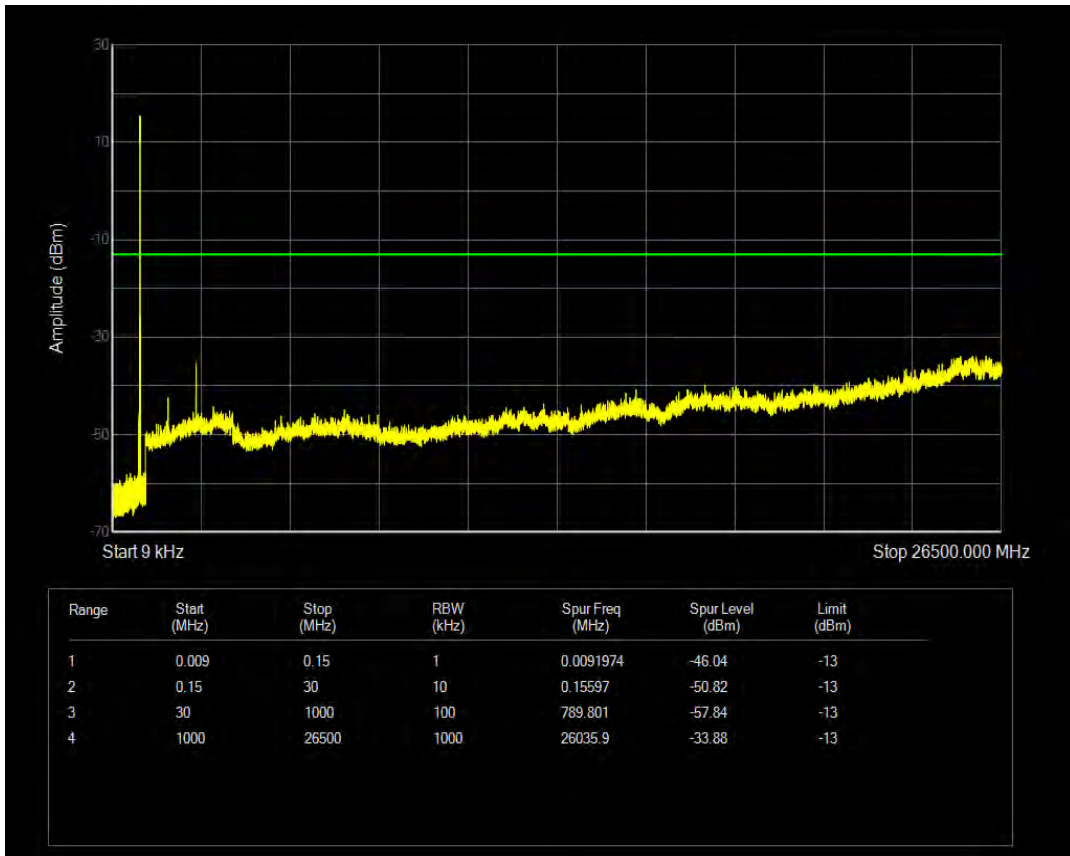

Band26(824-849) QPSK BW=5MHz Channel=26915 RB Size=1 Position=#0

Band26(824-849) QPSK BW=5MHz Channel=26915 RB Size=25 Position=#0

Band26(824-849) QAM16 BW=5MHz Channel=26915 RB Size=1 Position=#0

Band26(824-849) QAM16 BW=5MHz Channel=26915 RB Size=25 Position=#0