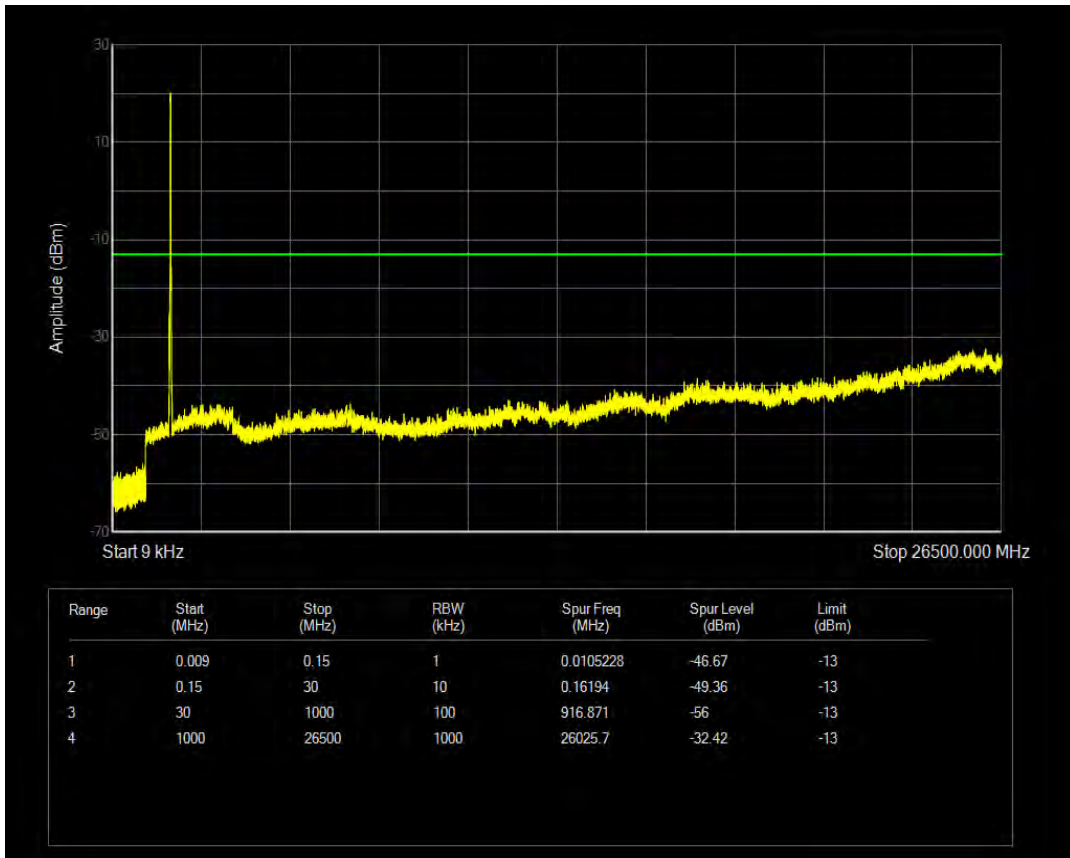

Band4 QPSK BW=15MHz Channel=20325 RB Size=1 Position=#0

Band4 QPSK BW=15MHz Channel=20325 RB Size=75 Position=#0

Band4 QAM16 BW=15MHz Channel=20325 RB Size=1 Position=#0

Band4 QAM16 BW=15MHz Channel=20325 RB Size=75 Position=#0

Band4 QPSK BW=20MHz Channel=20050 RB Size=1 Position=#0

Band4 QPSK BW=20MHz Channel=20050 RB Size=100 Position=#0

Band4 QAM16 BW=20MHz Channel=20050 RB Size=1 Position=#0

Band4 QAM16 BW=20MHz Channel=20050 RB Size=100 Position=#0