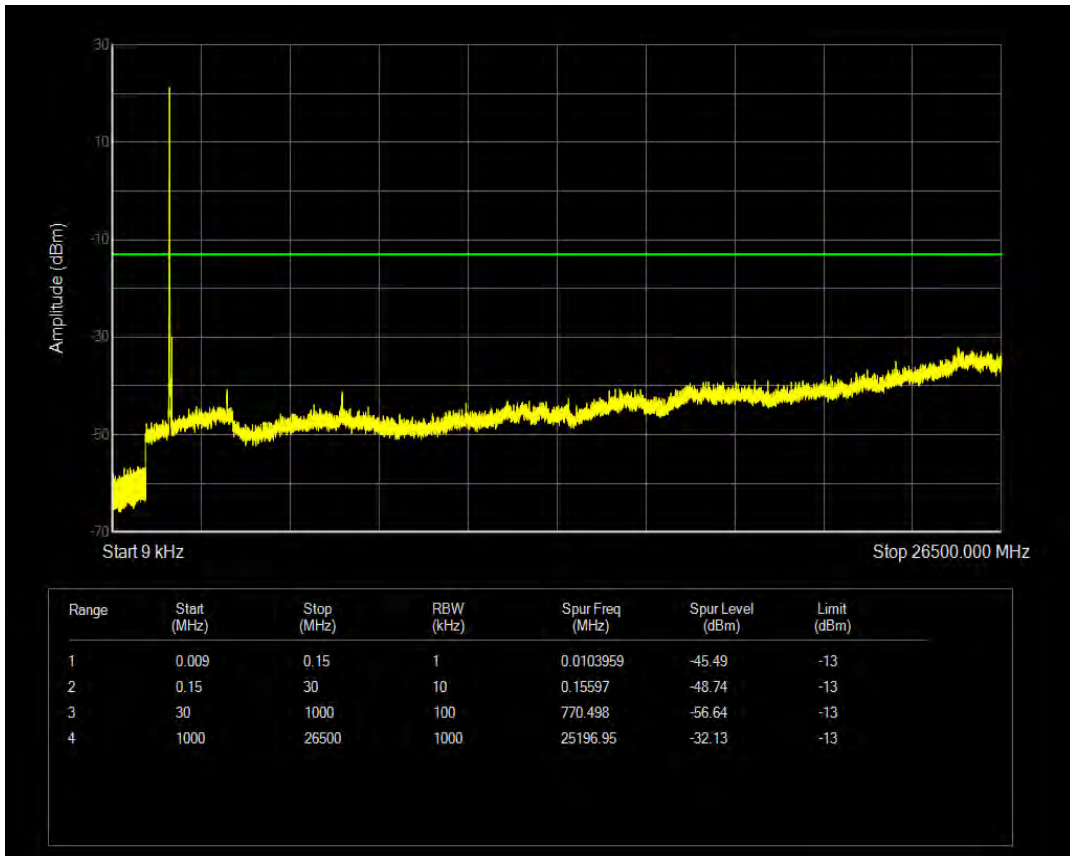

Band4 QPSK BW=5MHz Channel=20375 RB Size=1 Position=#0

Band4 QPSK BW=5MHz Channel=20375 RB Size=25 Position=#0

Band4 QAM16 BW=5MHz Channel=20375 RB Size=1 Position=#0

Band4 QAM16 BW=5MHz Channel=20375 RB Size=25 Position=#0

Band4 QPSK BW=10MHz Channel=20000 RB Size=1 Position=#0

Band4 QPSK BW=10MHz Channel=20000 RB Size=50 Position=#0

Band4 QAM16 BW=10MHz Channel=20000 RB Size=1 Position=#0

Band4 QAM16 BW=10MHz Channel=20000 RB Size=50 Position=#0