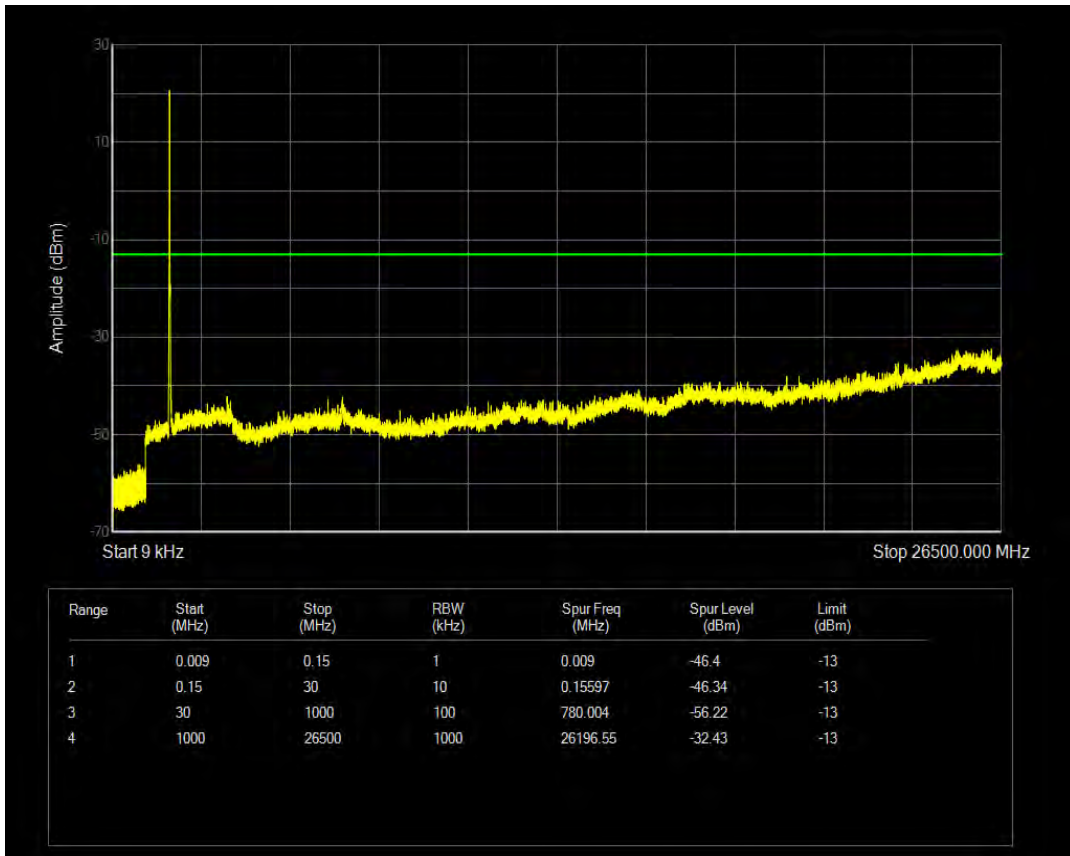

Band4 QPSK BW=10MHz Channel=20350 RB Size=1 Position=#0

Band4 QPSK BW=10MHz Channel=20350 RB Size=50 Position=#0

Band4 QAM16 BW=10MHz Channel=20350 RB Size=1 Position=#0

Band4 QAM16 BW=10MHz Channel=20350 RB Size=50 Position=#0

Band4 QPSK BW=15MHz Channel=20025 RB Size=1 Position=#0

Band4 QPSK BW=15MHz Channel=20025 RB Size=75 Position=#0

Band4 QAM16 BW=15MHz Channel=20025 RB Size=1 Position=#0

Band4 QAM16 BW=15MHz Channel=20025 RB Size=75 Position=#0