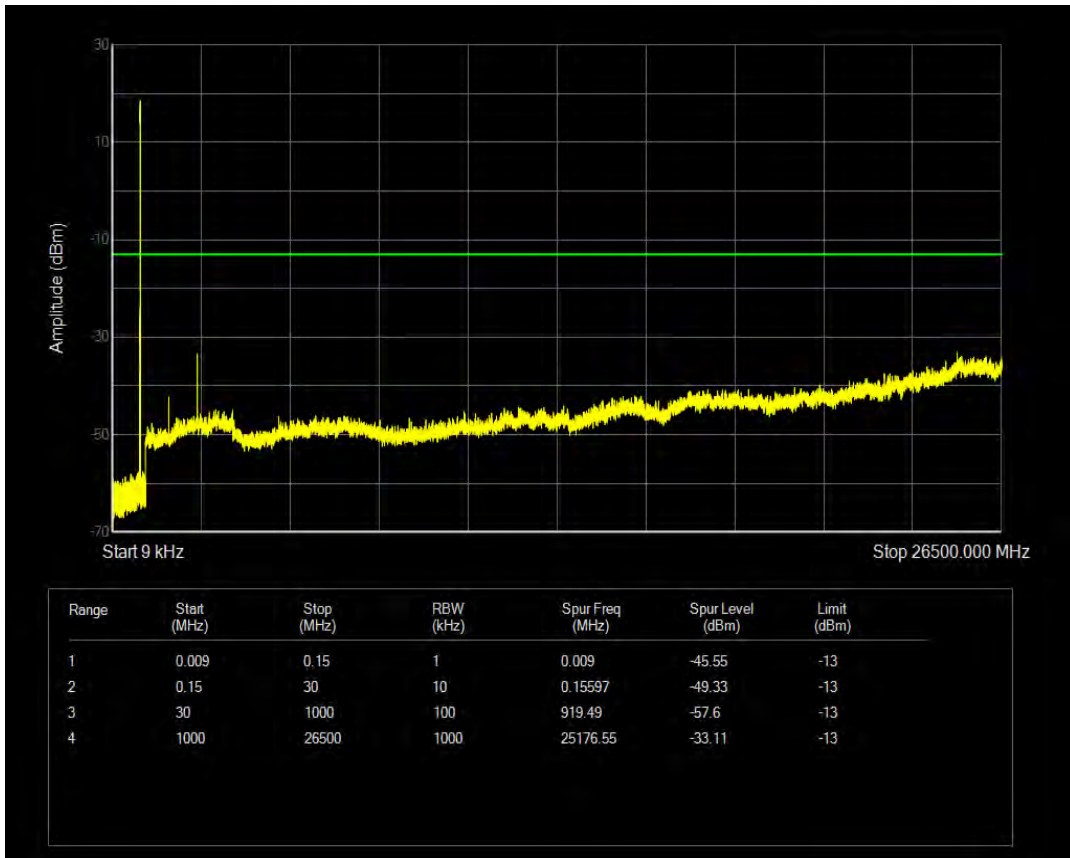

Band26(824-849) QPSK BW=3MHz Channel=27025 RB Size=1 Position=#0

Band26(824-849) QPSK BW=3MHz Channel=27025 RB Size=15 Position=#0

Band26(824-849) QAM16 BW=3MHz Channel=27025 RB Size=1 Position=#0

Band26(824-849) QAM16 BW=3MHz Channel=27025 RB Size=15 Position=#0

Band26(824-849) QPSK BW=5MHz Channel=26815 RB Size=1 Position=#0

Band26(824-849) QPSK BW=5MHz Channel=26815 RB Size=25 Position=#0

Band26(824-849) QAM16 BW=5MHz Channel=26815 RB Size=1 Position=#0

Band26(824-849) QAM16 BW=5MHz Channel=26815 RB Size=25 Position=#0