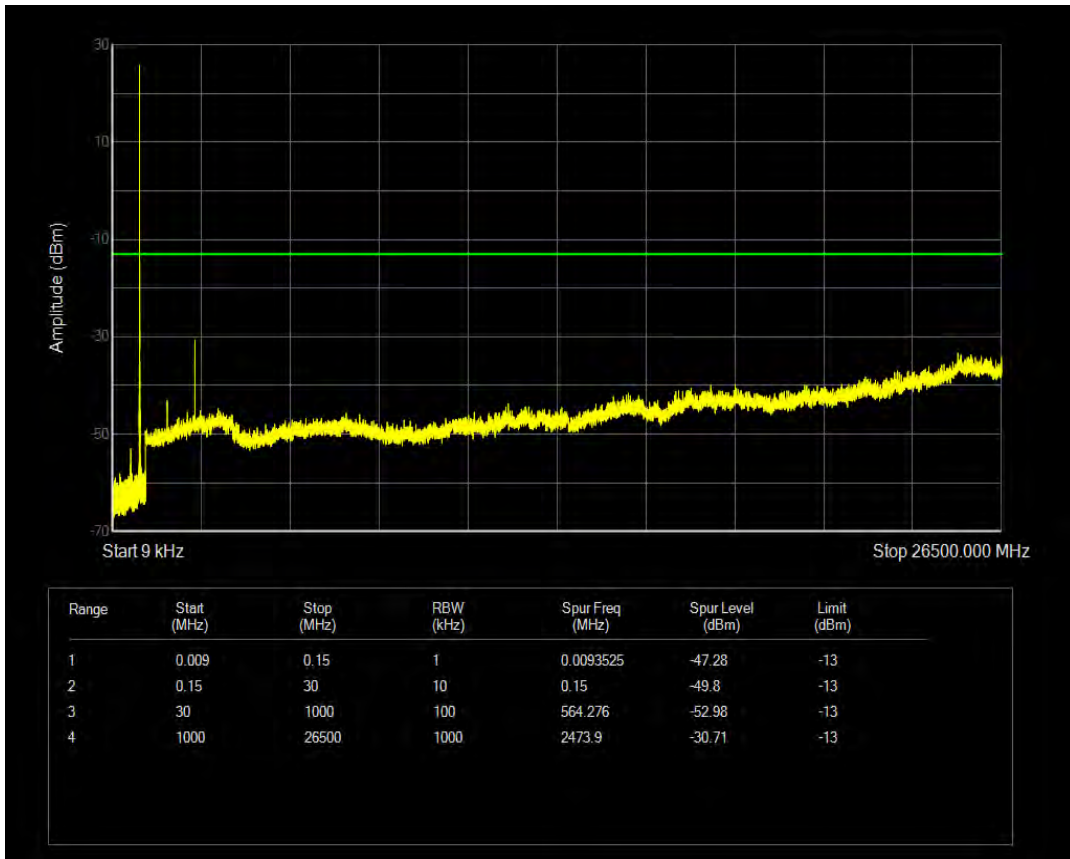

Band26(824-849) QPSK BW=3MHz Channel=26805 RB Size=1 Position=#0

Band26(824-849) QPSK BW=3MHz Channel=26805 RB Size=15 Position=#0

Band26(824-849) QAM16 BW=3MHz Channel=26805 RB Size=1 Position=#0

Band26(824-849) QAM16 BW=3MHz Channel=26805 RB Size=15 Position=#0

Band26(824-849) QPSK BW=3MHz Channel=26915 RB Size=1 Position=#0

Band26(824-849) QPSK BW=3MHz Channel=26915 RB Size=15 Position=#0

Band26(824-849) QAM16 BW=3MHz Channel=26915 RB Size=1 Position=#0

Band26(824-849) QAM16 BW=3MHz Channel=26915 RB Size=15 Position=#0