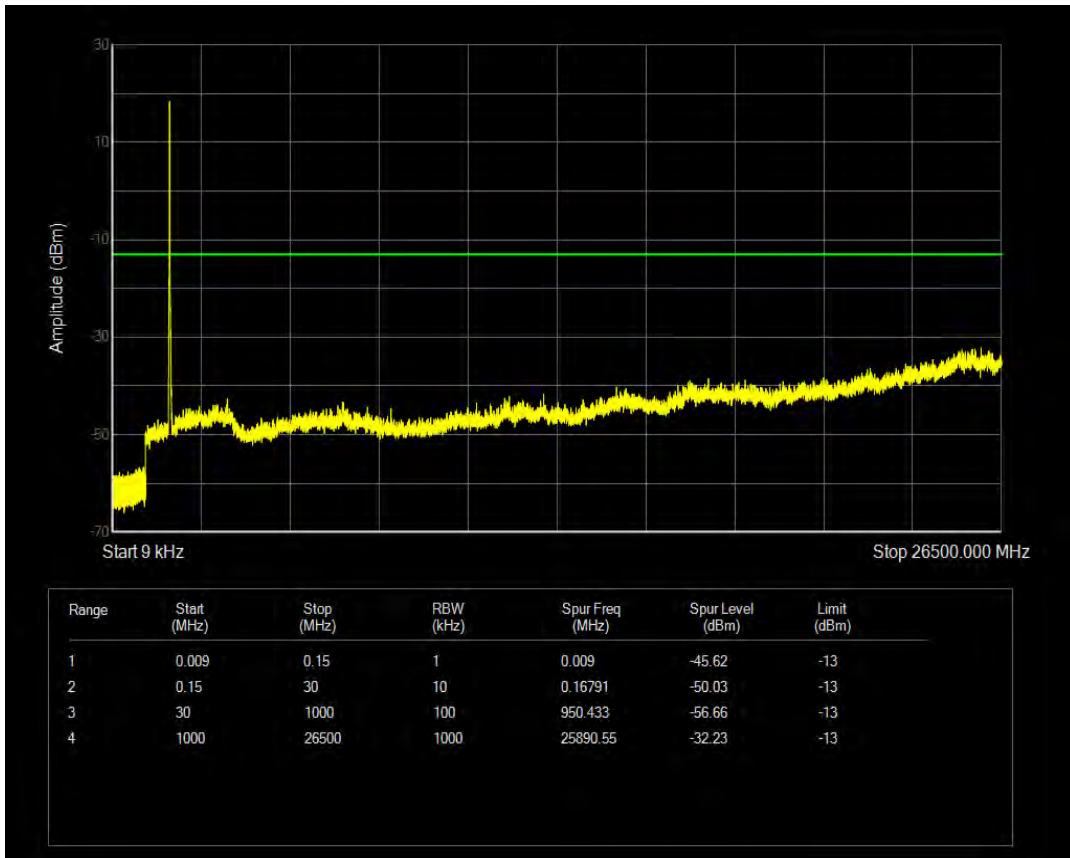

Band4 QPSK BW=20MHz Channel=20050 RB Size=1 Position=#0

Band4 QPSK BW=20MHz Channel=20050 RB Size=100 Position=#0

Band4 QAM16 BW=20MHz Channel=20050 RB Size=1 Position=#0

Band4 QAM16 BW=20MHz Channel=20050 RB Size=100 Position=#0

Band4 QPSK BW=20MHz Channel=20175 RB Size=1 Position=#0

Band4 QPSK BW=20MHz Channel=20175 RB Size=100 Position=#0

Band4 QAM16 BW=20MHz Channel=20175 RB Size=1 Position=#0

Band4 QAM16 BW=20MHz Channel=20175 RB Size=100 Position=#0