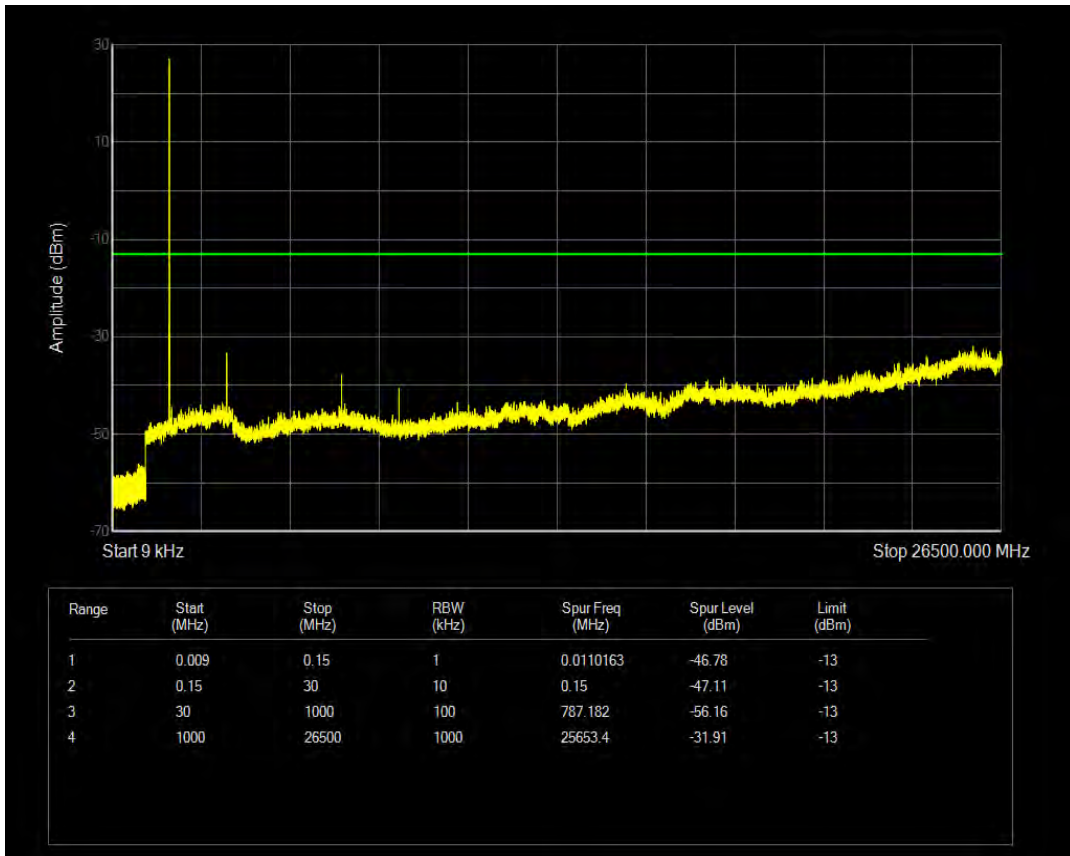

Band4 QPSK BW=3MHz Channel=20385 RB Size=1 Position=#0

Band4 QPSK BW=3MHz Channel=20385 RB Size=15 Position=#0

Band4 QAM16 BW=3MHz Channel=20385 RB Size=1 Position=#0

Band4 QAM16 BW=3MHz Channel=20385 RB Size=15 Position=#0

Band4 QPSK BW=5MHz Channel=19975 RB Size=1 Position=#0

Band4 QPSK BW=5MHz Channel=19975 RB Size=25 Position=#0

Band4 QAM16 BW=5MHz Channel=19975 RB Size=1 Position=#0

Band4 QAM16 BW=5MHz Channel=19975 RB Size=25 Position=#0