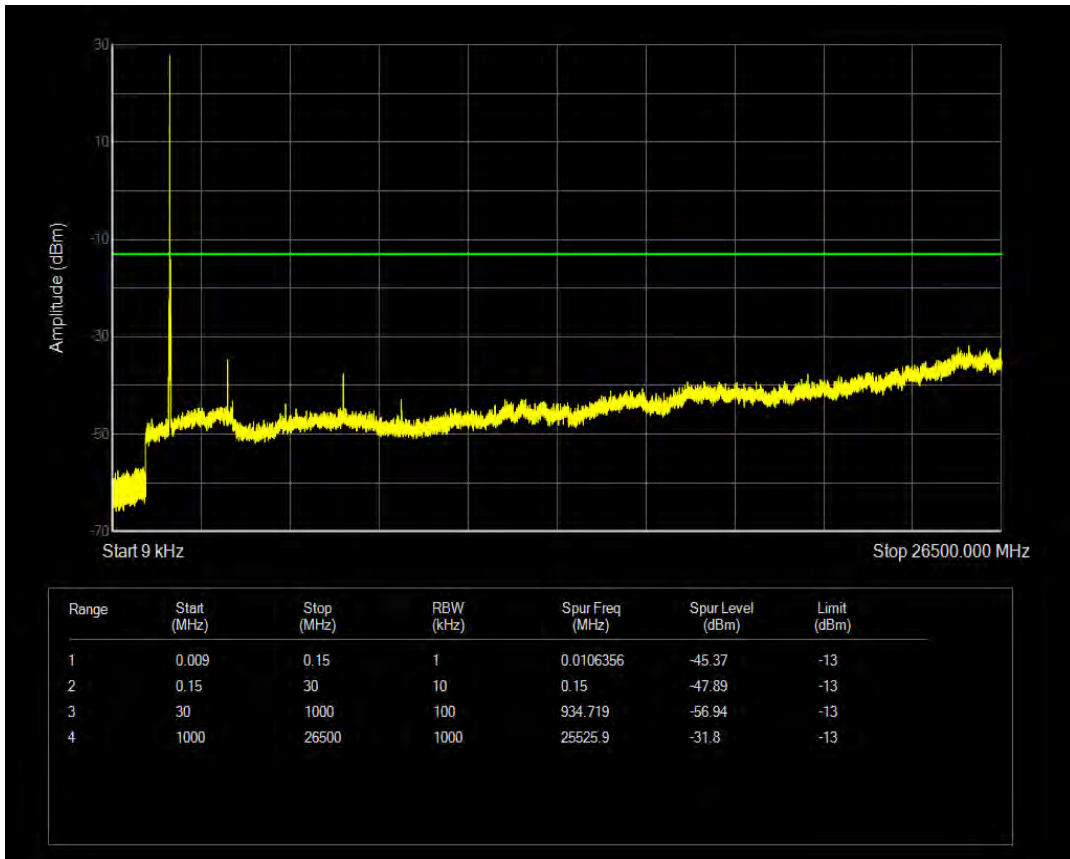

Band4 QPSK BW=20MHz Channel=20050 RB Size=1 Position=#0

Band4 QPSK BW=20MHz Channel=20050 RB Size=100 Position=#0

Band4 QAM16 BW=20MHz Channel=20050 RB Size=1 Position=#0

Band4 QAM16 BW=20MHz Channel=20050 RB Size=100 Position=#0

Band4 QPSK BW=20MHz Channel=20175 RB Size=1 Position=#0

Band4 QPSK BW=20MHz Channel=20175 RB Size=100 Position=#0

Band4 QAM16 BW=20MHz Channel=20175 RB Size=1 Position=#0

Band4 QAM16 BW=20MHz Channel=20175 RB Size=100 Position=#0