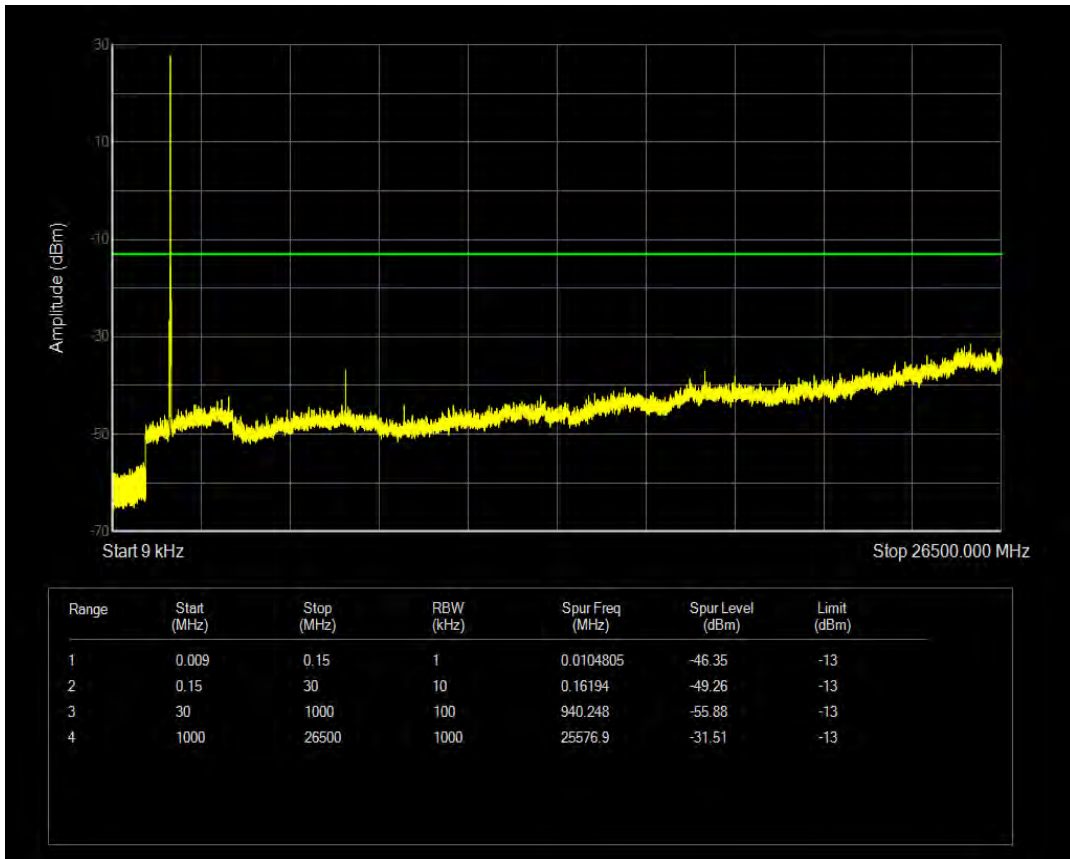

Band4 QPSK BW=15MHz Channel=20025 RB Size=1 Position=#0

Band4 QPSK BW=15MHz Channel=20025 RB Size=75 Position=#0

Band4 QAM16 BW=15MHz Channel=20025 RB Size=1 Position=#0

Band4 QAM16 BW=15MHz Channel=20025 RB Size=75 Position=#0

Band4 QPSK BW=15MHz Channel=20175 RB Size=1 Position=#0

Band4 QPSK BW=15MHz Channel=20175 RB Size=75 Position=#0

Band4 QAM16 BW=15MHz Channel=20175 RB Size=1 Position=#0

Band4 QAM16 BW=15MHz Channel=20175 RB Size=75 Position=#0

Band4 QPSK BW=15MHz Channel=20325 RB Size=1 Position=#0

Band4 QPSK BW=15MHz Channel=20325 RB Size=75 Position=#0

Band4 QAM16 BW=15MHz Channel=20325 RB Size=1 Position=#0

Band4 QAM16 BW=15MHz Channel=20325 RB Size=75 Position=#0