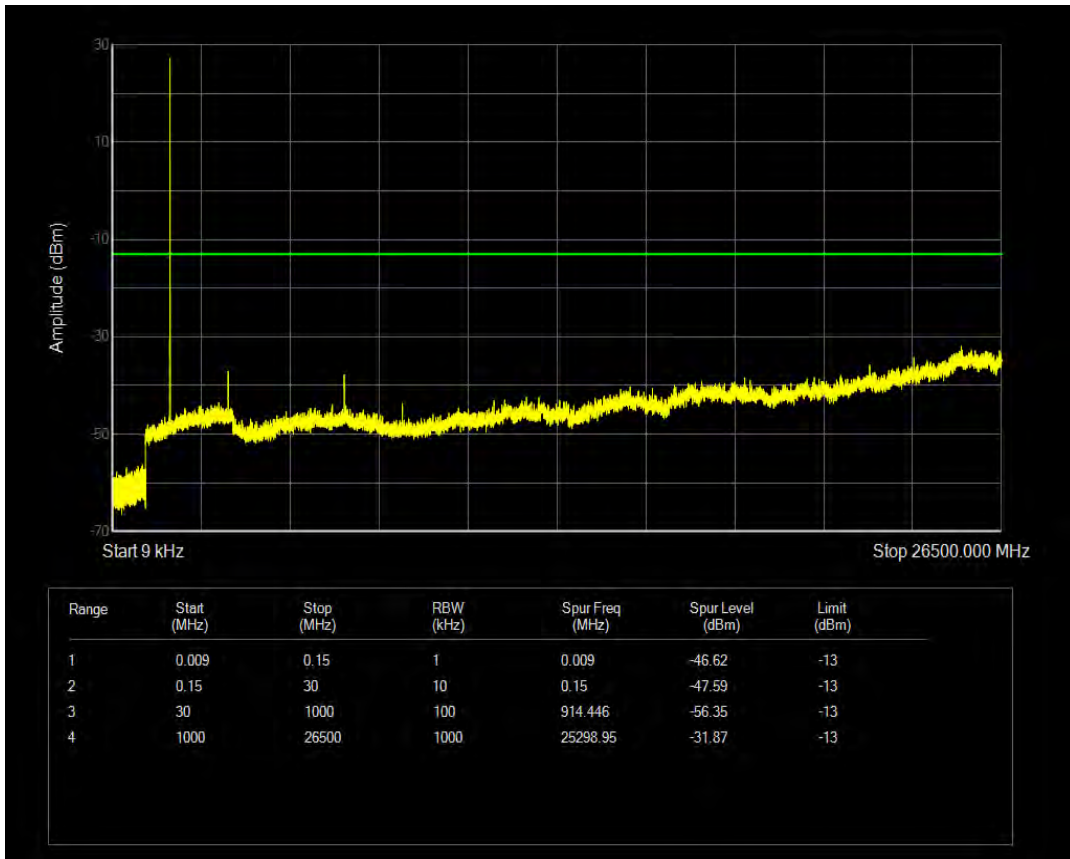

Band4 QAM16 BW=5MHz Channel=20175 RB Size=25 Position=#0

Band4 QAM16 BW=5MHz Channel=20175 RB Size=1 Position=#0