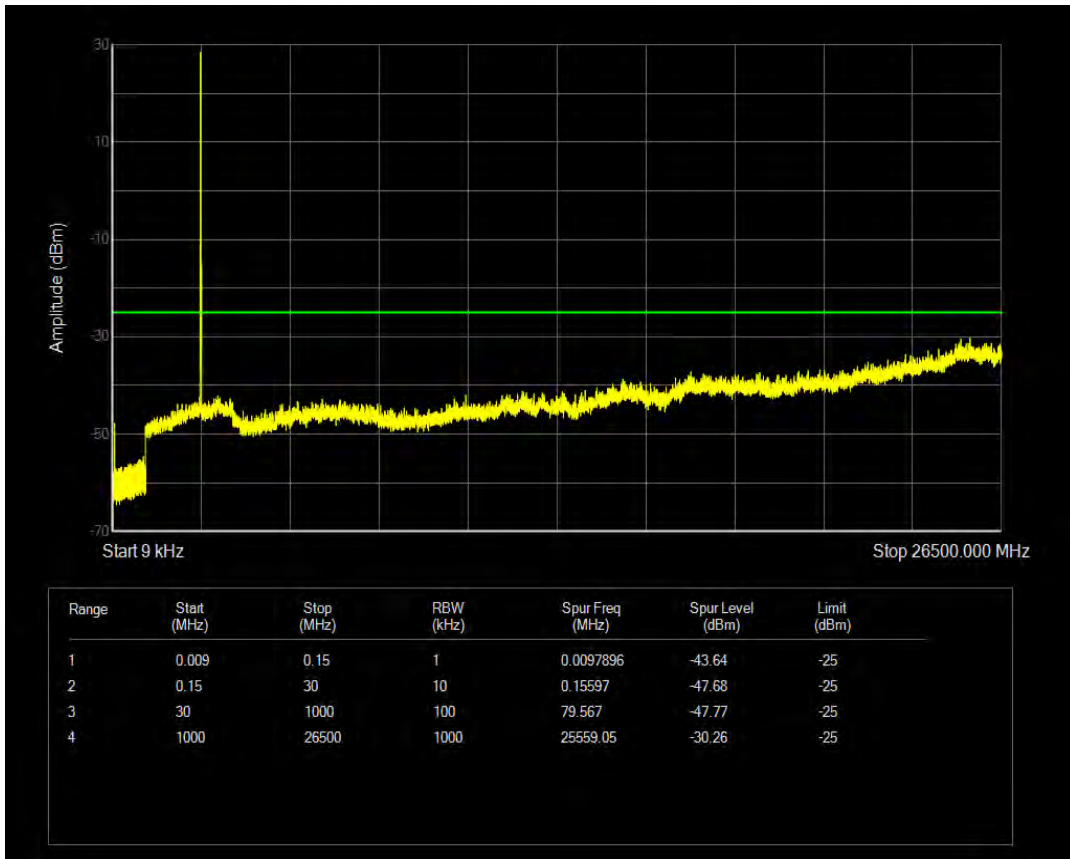

Band41(2535-2655) QAM16 BW=15MHz Channel=41165 RB Size=75 Position=#0

Band41(2535-2655) QAM16 BW=15MHz Channel=41165 RB Size=1 Position=#0