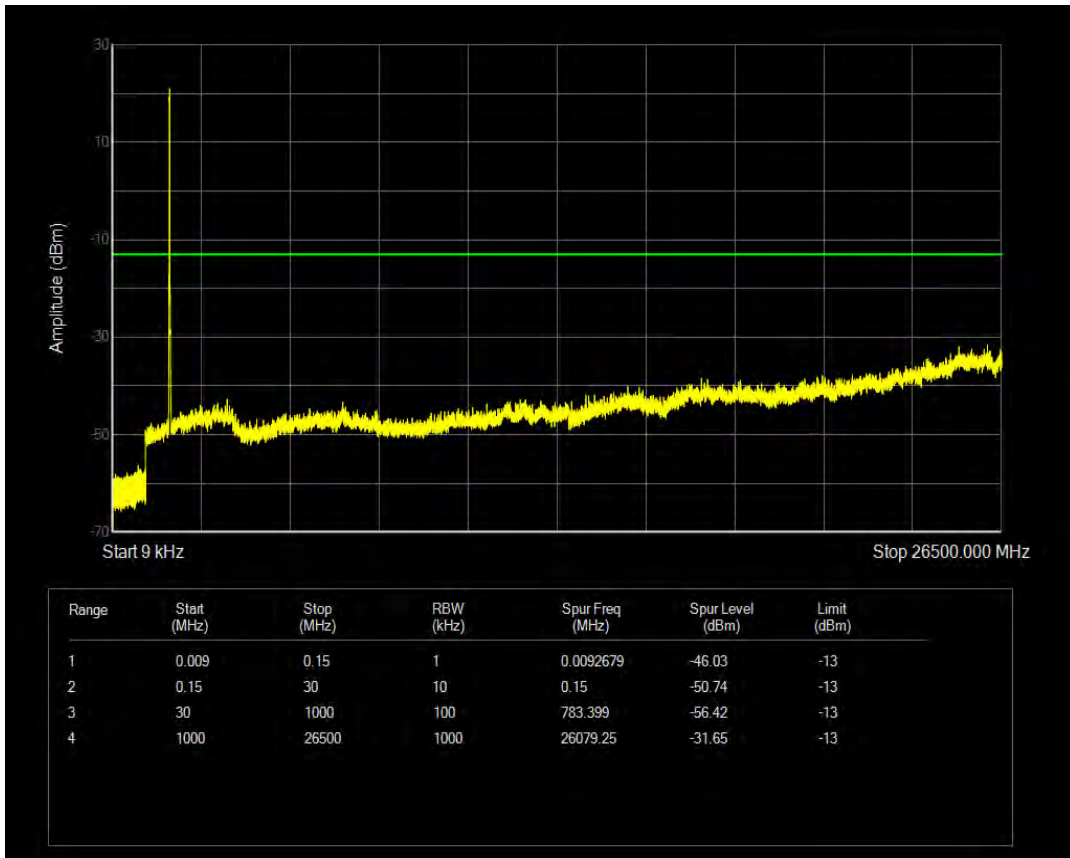

Band4 QPSK BW=15MHz Channel=20025 RB Size=1 Position=#0

Band4 QPSK BW=15MHz Channel=20025 RB Size=75 Position=#0

Band4 QAM16 BW=15MHz Channel=20025 RB Size=1 Position=#0

Band4 QAM16 BW=15MHz Channel=20025 RB Size=75 Position=#0