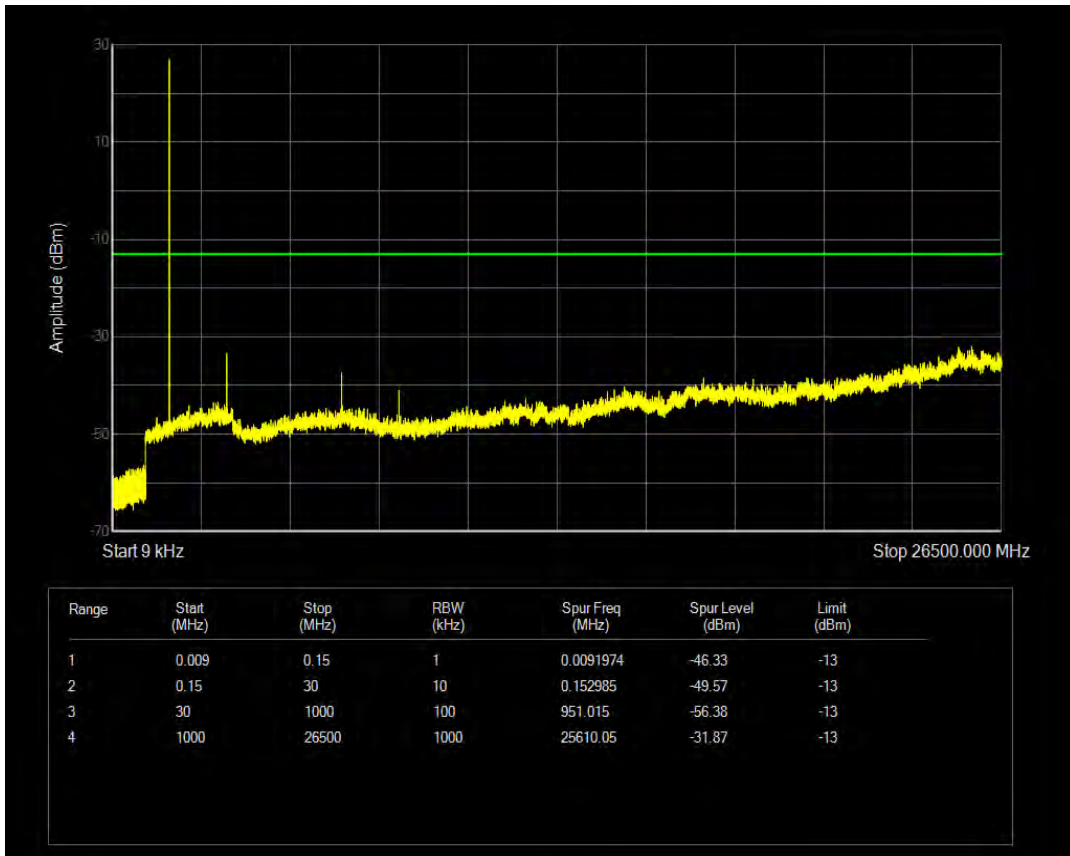

Band4 QAM16 BW=3MHz Channel=19965 RB Size=15 Position=#0

Band4 QAM16 BW=3MHz Channel=19965 RB Size=1 Position=#0