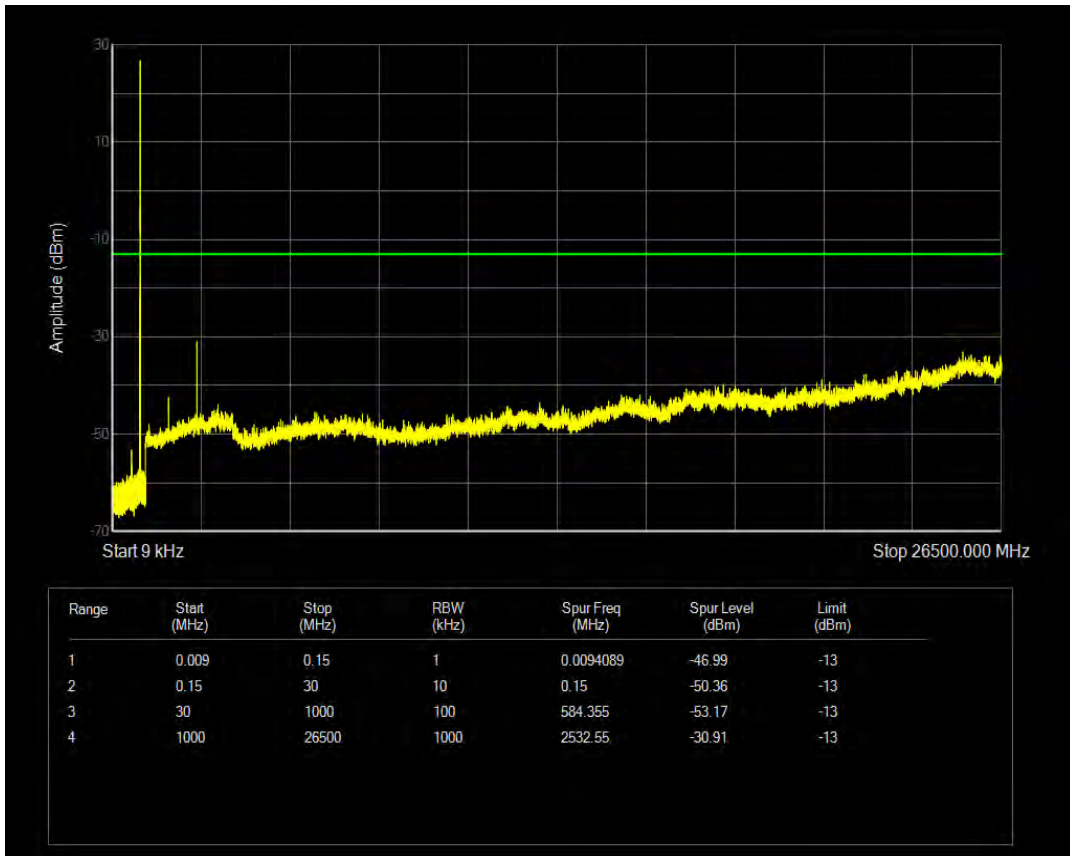

Band26(824-849) QAM16 BW=5MHz Channel=27015 RB Size=25 Position=#0

Band26(824-849) QAM16 BW=5MHz Channel=27015 RB Size=1 Position=#0