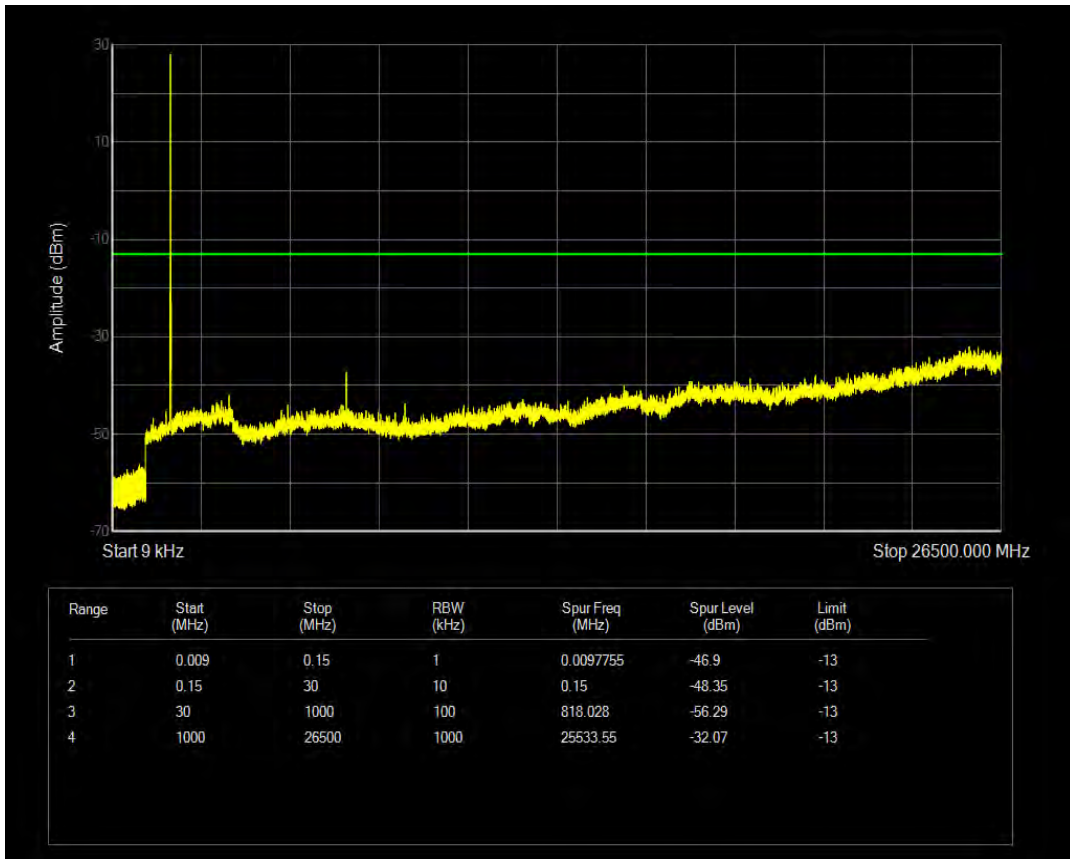

Band4 QPSK BW=10MHz Channel=20000 RB Size=1 Position=#0

Band4 QPSK BW=10MHz Channel=20000 RB Size=50 Position=#0

Band4 QAM16 BW=10MHz Channel=20000 RB Size=1 Position=#0

Band4 QAM16 BW=10MHz Channel=20000 RB Size=50 Position=#0

Band4 QPSK BW=10MHz Channel=20175 RB Size=1 Position=#0

Band4 QPSK BW=10MHz Channel=20175 RB Size=50 Position=#0

Band4 QAM16 BW=10MHz Channel=20175 RB Size=1 Position=#0

Band4 QAM16 BW=10MHz Channel=20175 RB Size=50 Position=#0

Band4 QPSK BW=10MHz Channel=20350 RB Size=1 Position=#0

Band4 QPSK BW=10MHz Channel=20350 RB Size=50 Position=#0

Band4 QAM16 BW=10MHz Channel=20350 RB Size=1 Position=#0

Band4 QAM16 BW=10MHz Channel=20350 RB Size=50 Position=#0