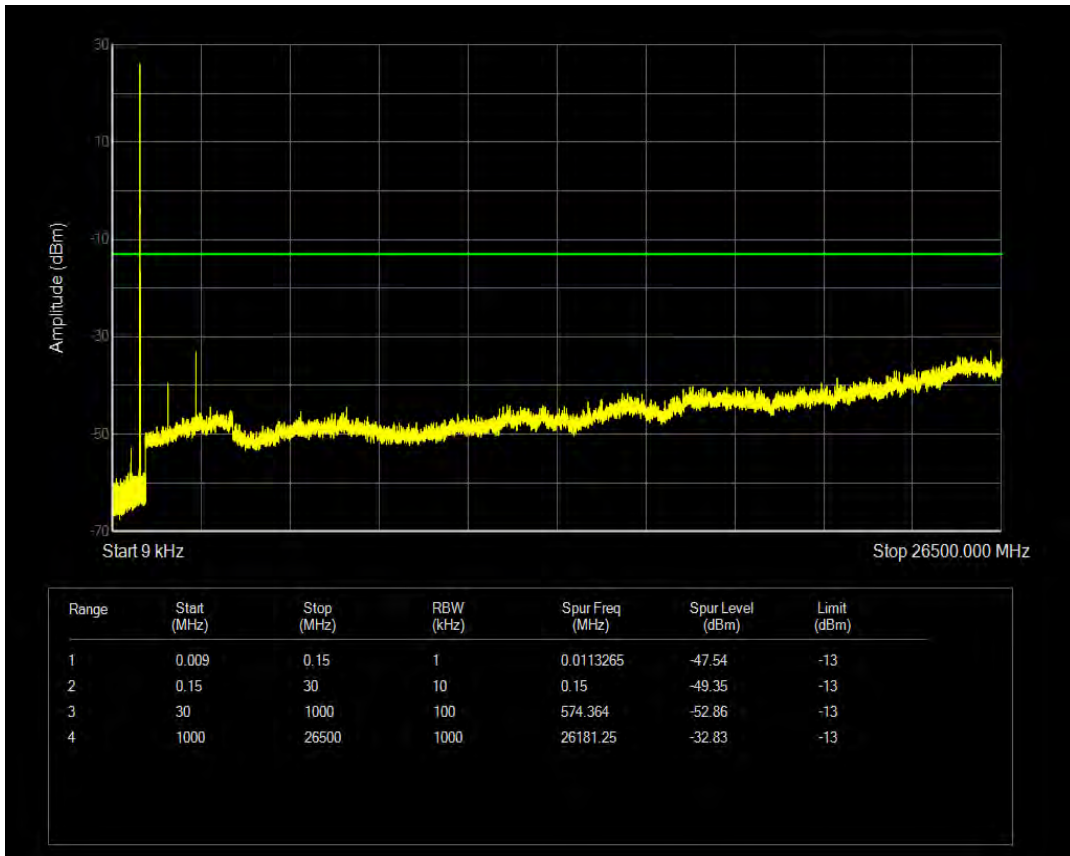

Band26(824-849) QPSK BW=5MHz Channel=26815 RB Size=1 Position=#0

Band26(824-849) QPSK BW=5MHz Channel=26815 RB Size=25 Position=#0

Band26(824-849) QAM16 BW=5MHz Channel=26815 RB Size=1 Position=#0

Band26(824-849) QAM16 BW=5MHz Channel=26815 RB Size=25 Position=#0

Band26(824-849) QPSK BW=5MHz Channel=26915 RB Size=1 Position=#0

Band26(824-849) QPSK BW=5MHz Channel=26915 RB Size=25 Position=#0

Band26(824-849) QAM16 BW=5MHz Channel=26915 RB Size=1 Position=#0

Band26(824-849) QAM16 BW=5MHz Channel=26915 RB Size=25 Position=#0