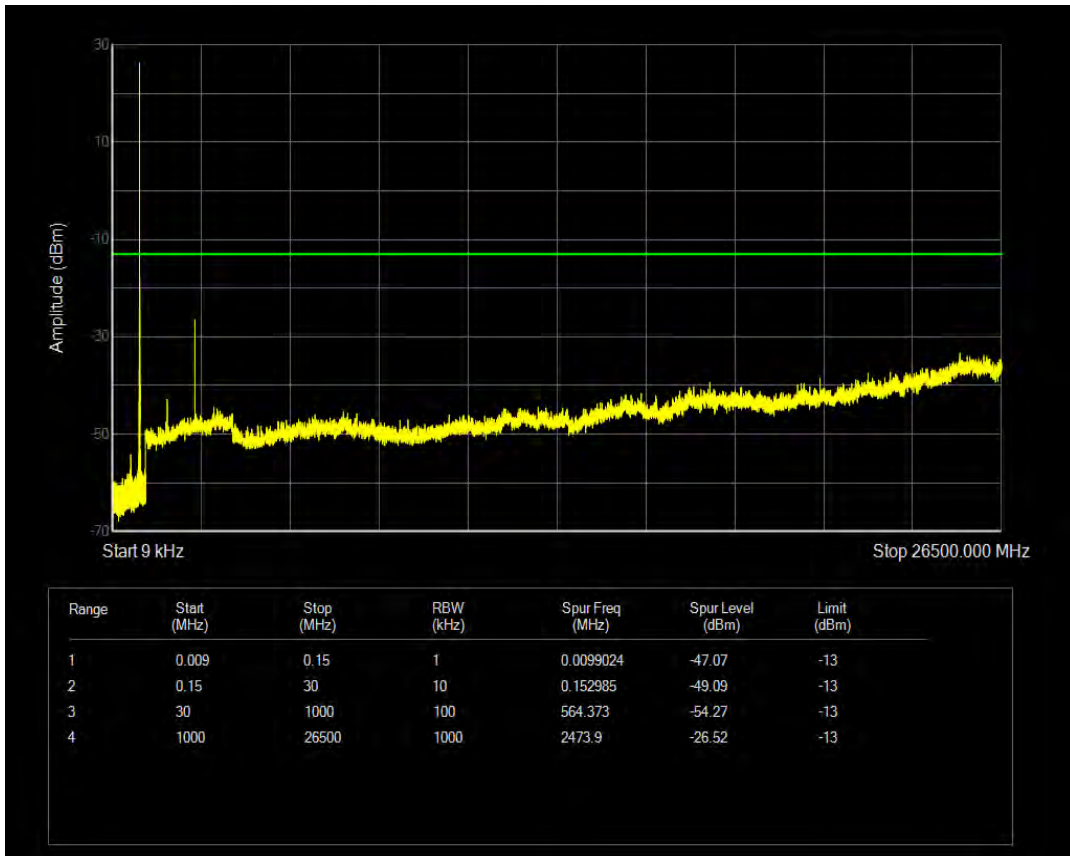

Band26(824-849) QPSK BW=3MHz Channel=27025 RB Size=1 Position=#0

Band26(824-849) QPSK BW=3MHz Channel=27025 RB Size=15 Position=#0

Band26(824-849) QAM16 BW=3MHz Channel=27025 RB Size=1 Position=#0

Band26(824-849) QAM16 BW=3MHz Channel=27025 RB Size=15 Position=#0

Band26(824-849) QPSK BW=5MHz Channel=26815 RB Size=1 Position=#0

Band26(824-849) QPSK BW=5MHz Channel=26815 RB Size=25 Position=#0

Band26(824-849) QAM16 BW=5MHz Channel=26815 RB Size=1 Position=#0

Band26(824-849) QAM16 BW=5MHz Channel=26815 RB Size=25 Position=#0