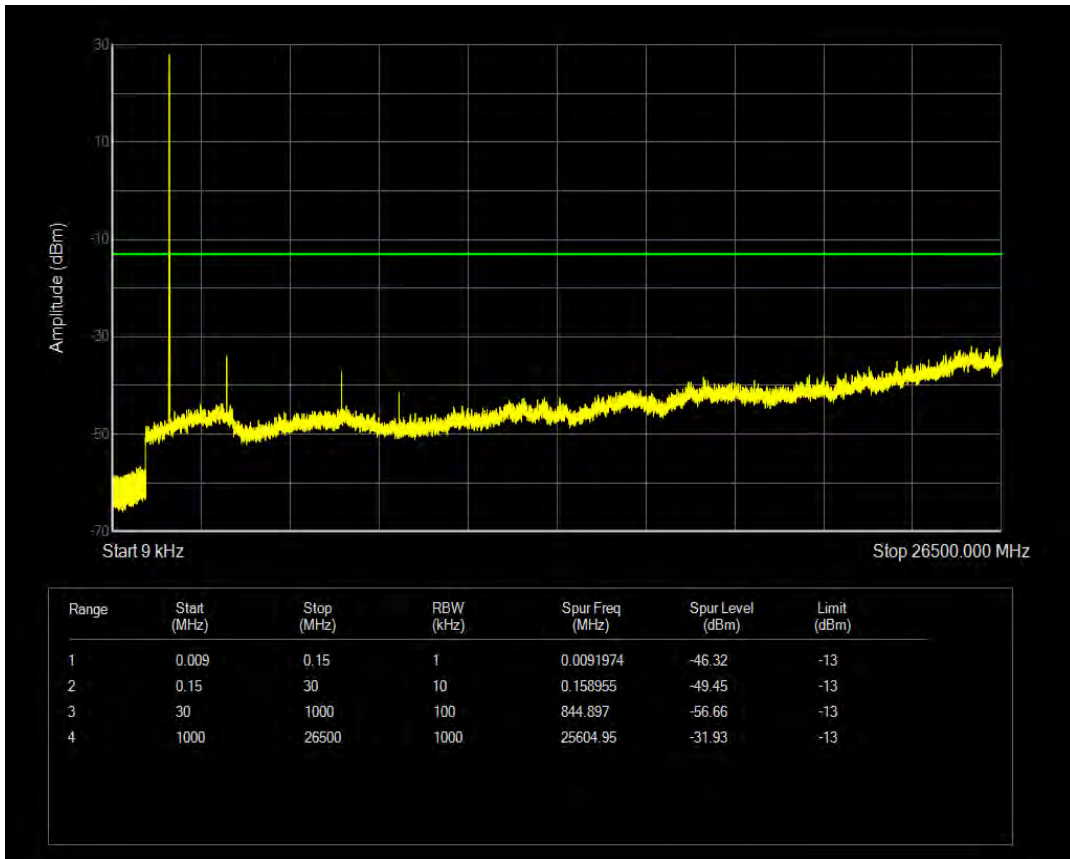

Band4 QPSK BW=5MHz Channel=20375 RB Size=1 Position=#0

Band4 QPSK BW=5MHz Channel=20375 RB Size=25 Position=#0

Band4 QAM16 BW=5MHz Channel=20375 RB Size=1 Position=#0

Band4 QAM16 BW=5MHz Channel=20375 RB Size=25 Position=#0

Band4 QPSK BW=10MHz Channel=20000 RB Size=1 Position=#0

Band4 QPSK BW=10MHz Channel=20000 RB Size=50 Position=#0

Band4 QAM16 BW=10MHz Channel=20000 RB Size=1 Position=#0

Band4 QAM16 BW=10MHz Channel=20000 RB Size=50 Position=#0