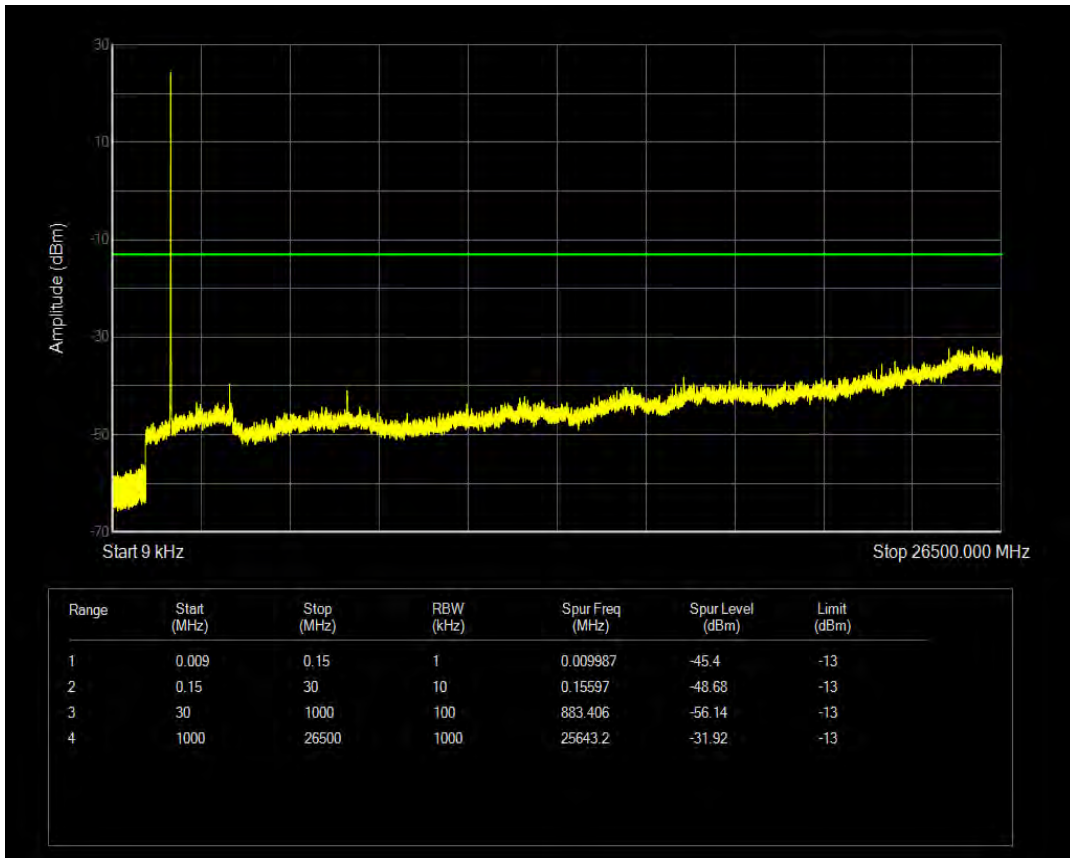

Band4 QPSK BW=5MHz Channel=20375 RB Size=1 Position=#0

Band4 QPSK BW=5MHz Channel=20375 RB Size=25 Position=#0

Band4 QAM16 BW=5MHz Channel=20375 RB Size=1 Position=#0

Band4 QAM16 BW=5MHz Channel=20375 RB Size=25 Position=#0

Band4 QPSK BW=10MHz Channel=20000 RB Size=1 Position=#0

Band4 QPSK BW=10MHz Channel=20000 RB Size=50 Position=#0

Band4 QAM16 BW=10MHz Channel=20000 RB Size=1 Position=#0

Band4 QAM16 BW=10MHz Channel=20000 RB Size=50 Position=#0