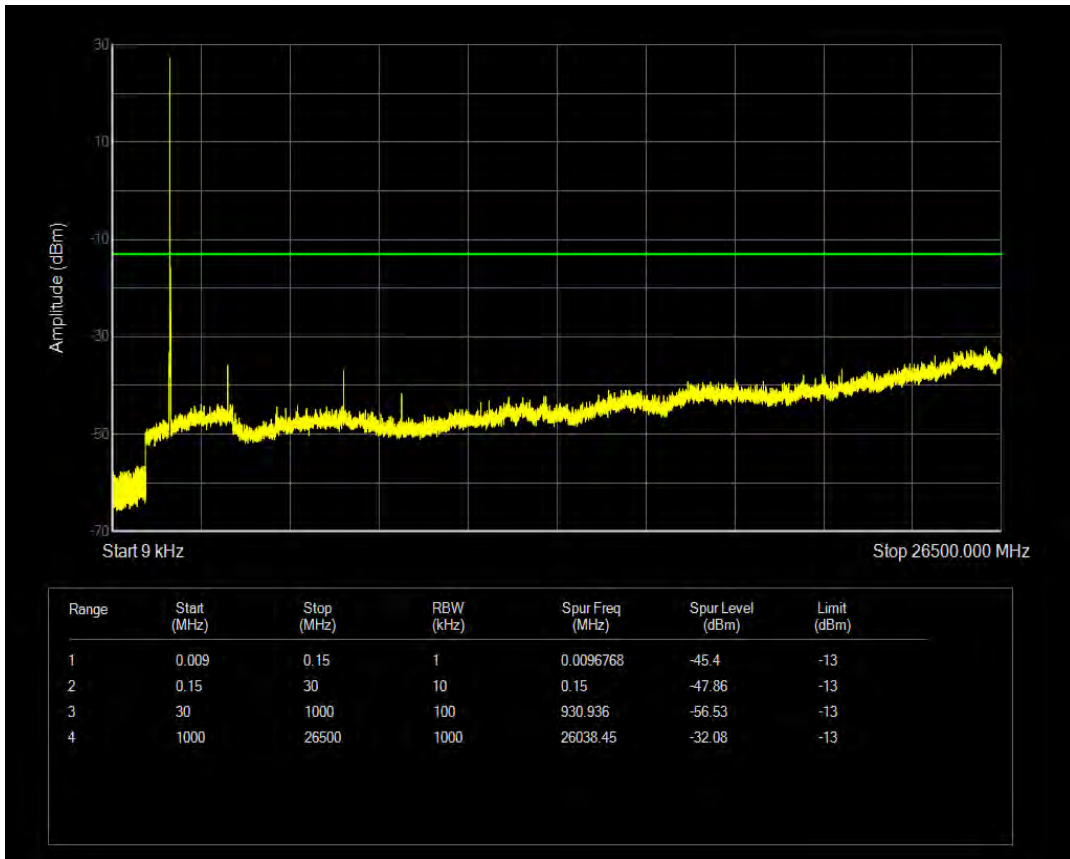

Band4 QAM16 BW=15MHz Channel=20175 RB Size=75 Position=#0

Band4 QAM16 BW=15MHz Channel=20175 RB Size=1 Position=#0