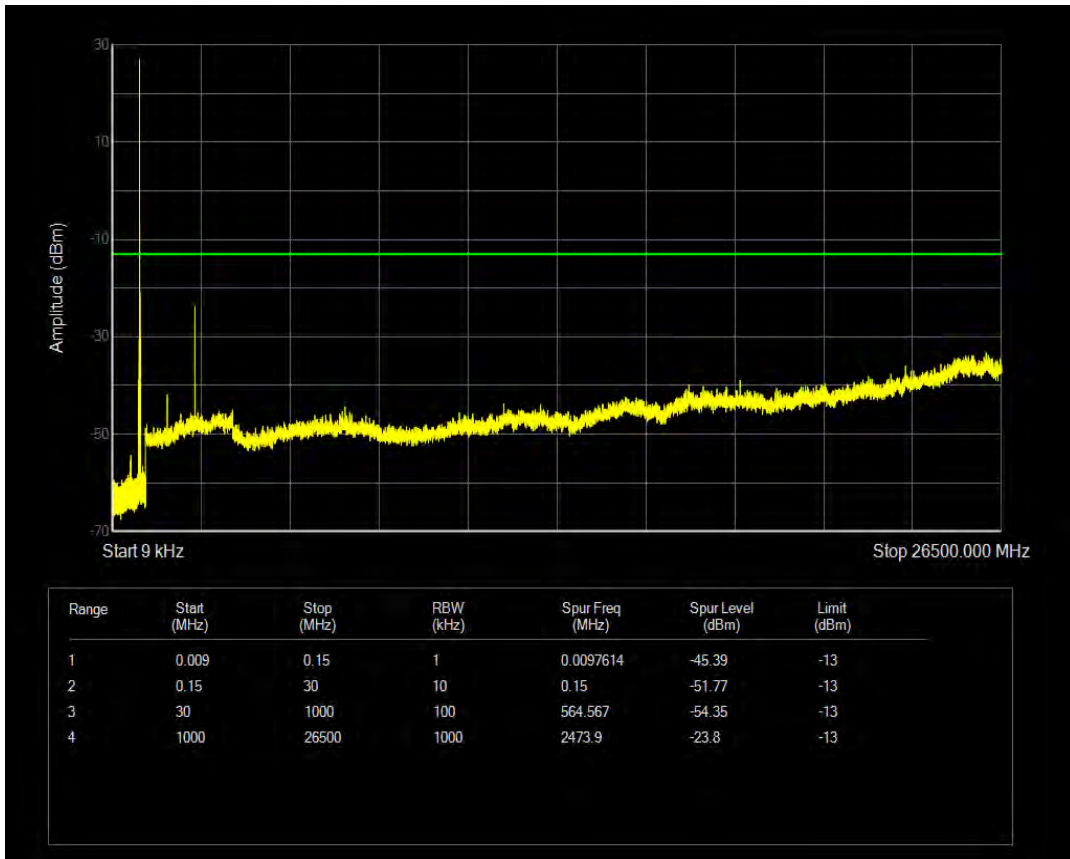

Band26(824-849) QPSK BW=5MHz Channel=27015 RB Size=1 Position=#0

Band26(824-849) QPSK BW=5MHz Channel=27015 RB Size=25 Position=#0

Band26(824-849) QAM16 BW=5MHz Channel=27015 RB Size=1 Position=#0

Band26(824-849) QAM16 BW=5MHz Channel=27015 RB Size=25 Position=#0

Band26(824-849) QPSK BW=10MHz Channel=26840 RB Size=1 Position=#0

Band26(824-849) QPSK BW=10MHz Channel=26840 RB Size=50 Position=#0

Band26(824-849) QAM16 BW=10MHz Channel=26840 RB Size=1 Position=#0

Band26(824-849) QAM16 BW=10MHz Channel=26840 RB Size=50 Position=#0