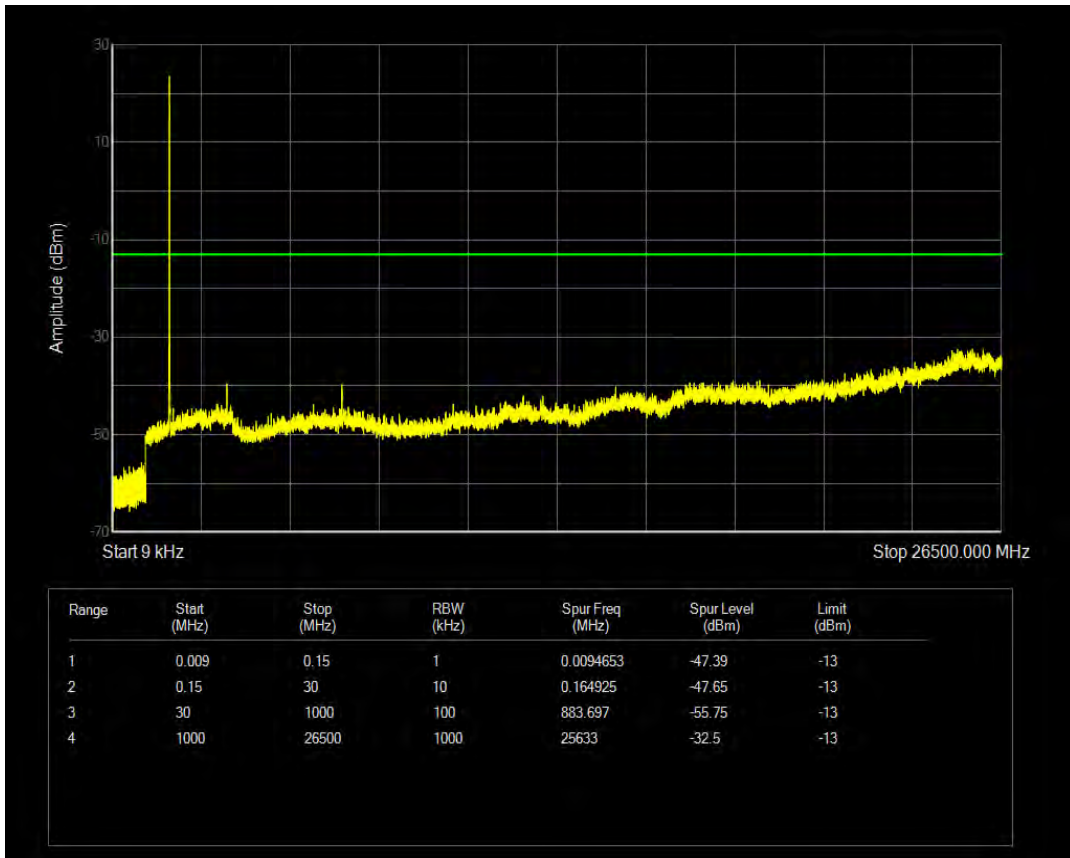

Band4 QAM16 BW=5MHz Channel=19975 RB Size=1 Position=#0

Band4 QPSK BW=5MHz Channel=19975 RB Size=25 Position=#0