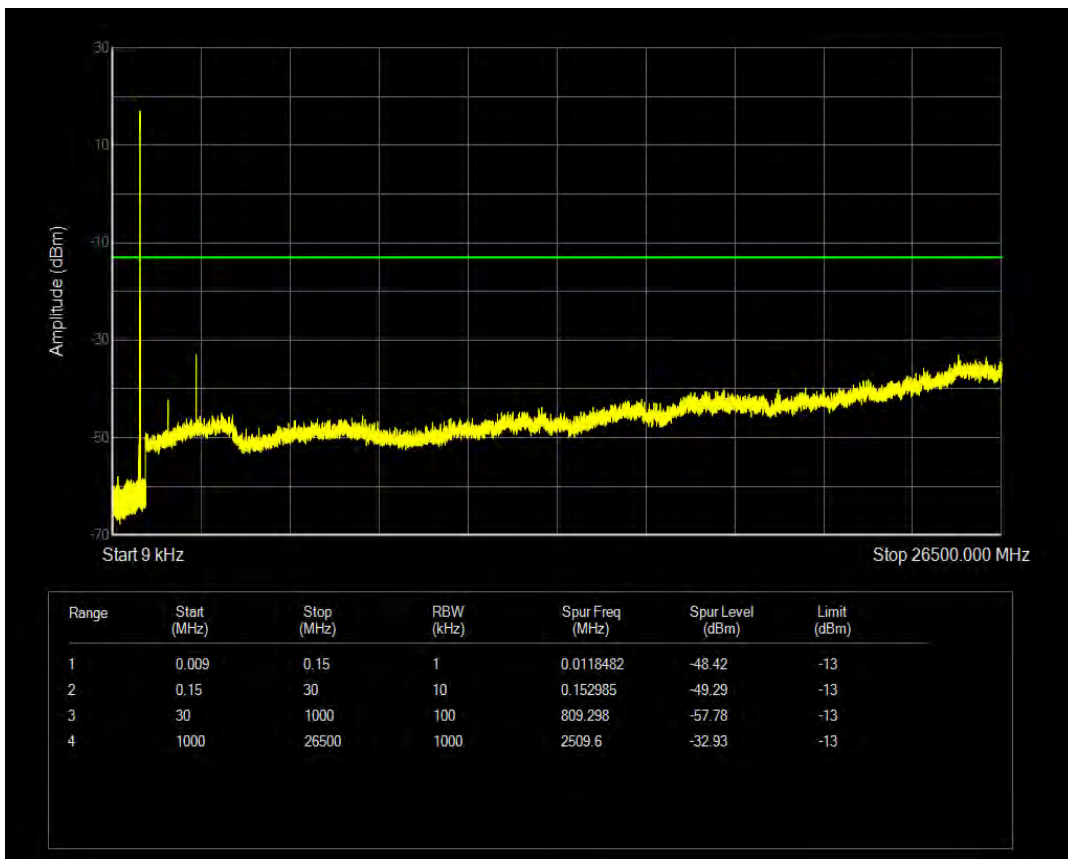

Band26(824-849) QPSK BW=3MHz Channel=26915 RB Size=1 Position=#0

Band26(824-849) QPSK BW=3MHz Channel=26915 RB Size=15 Position=#0

Band26(824-849) QAM16 BW=3MHz Channel=26915 RB Size=1 Position=#0

Band26(824-849) QAM16 BW=3MHz Channel=26915 RB Size=15 Position=#0