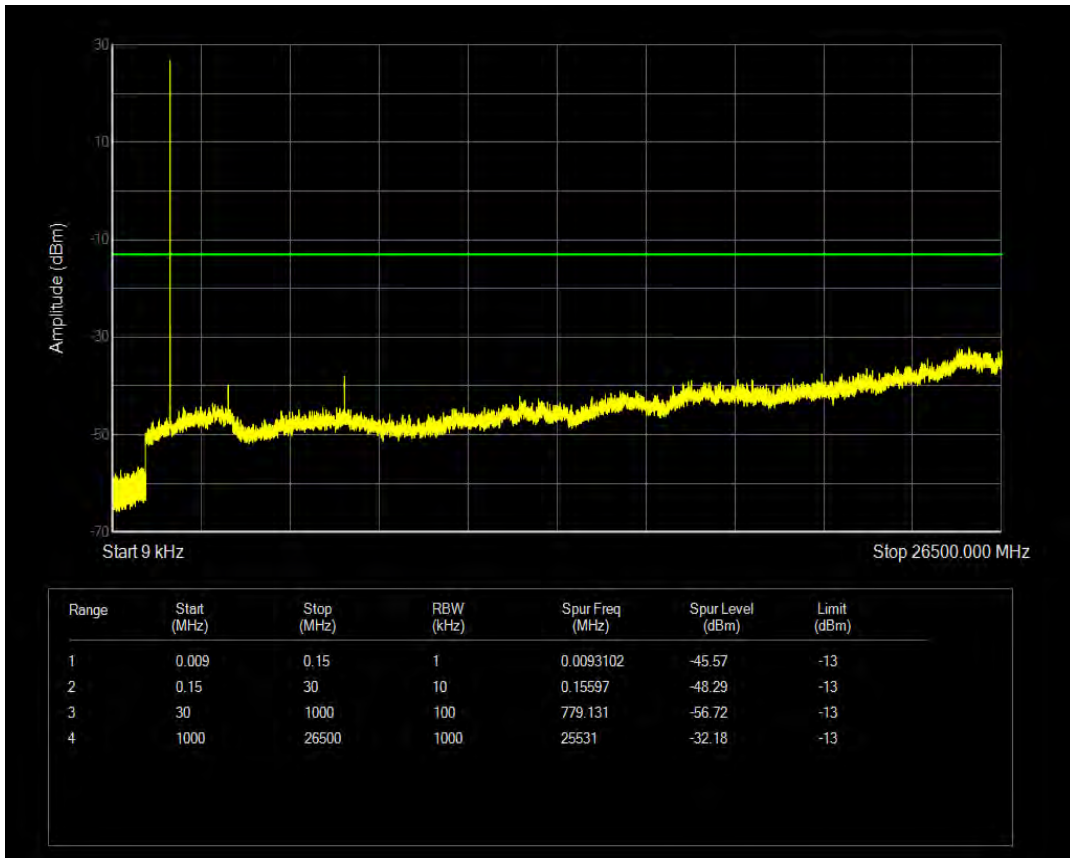

Band4 QPSK BW=1.4MHz Channel=20175 RB Size=1 Position=#0

Band4 QPSK BW=1.4MHz Channel=20175 RB Size=6 Position=#0

Band4 QAM16 BW=1.4MHz Channel=20175 RB Size=1 Position=#0

Band4 QAM16 BW=1.4MHz Channel=20175 RB Size=6 Position=#0