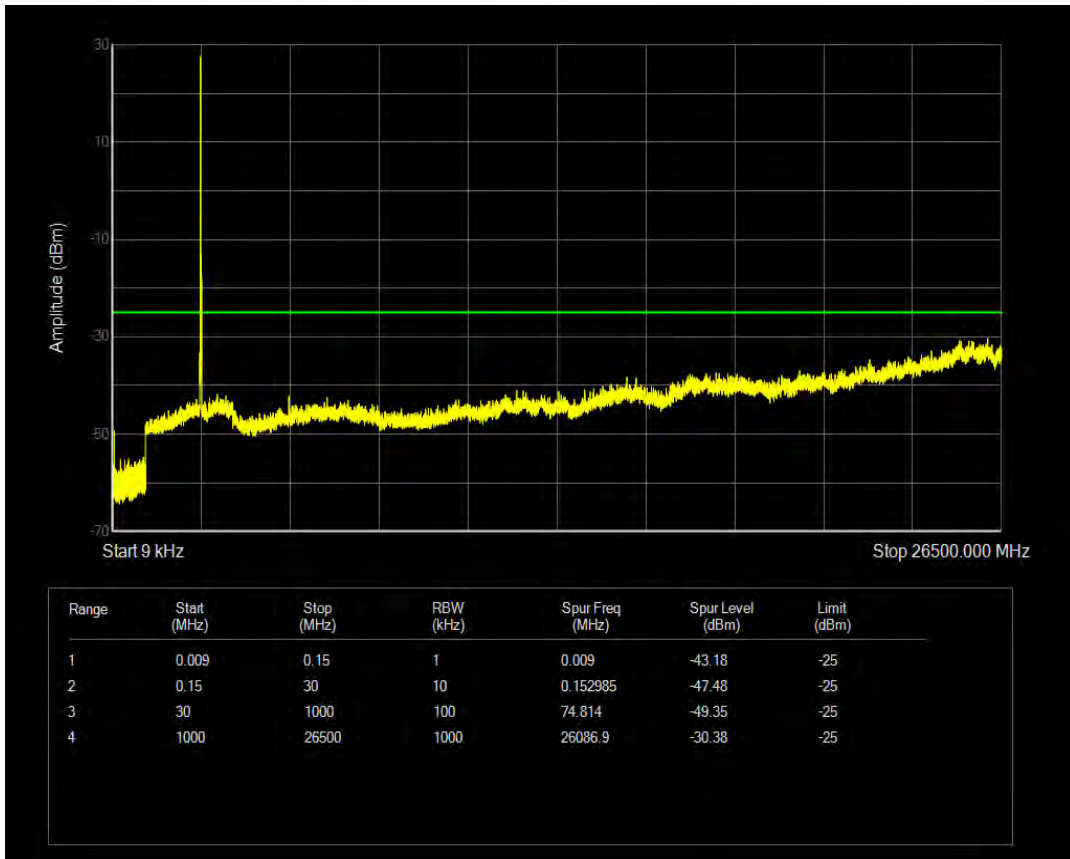

Band41(2535-2655) QAM16 BW=20MHz Channel=41140 RB Size=100 Position=#0

Band41(2535-2655) QAM16 BW=20MHz Channel=41140 RB Size=1 Position=#0