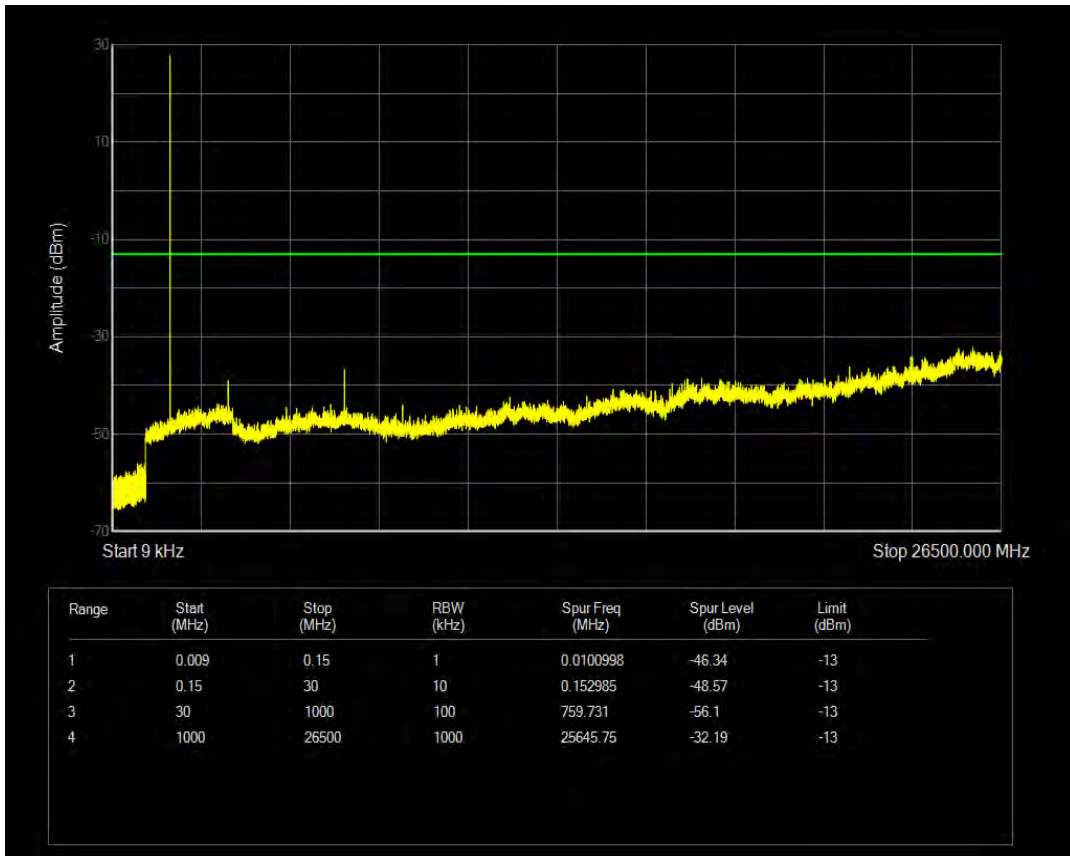

Band4 QPSK BW=1.4MHz Channel=20175 RB Size=6 Position=#0

Band4 QPSK BW=1.4MHz Channel=20175 RB Size=1 Position=#0