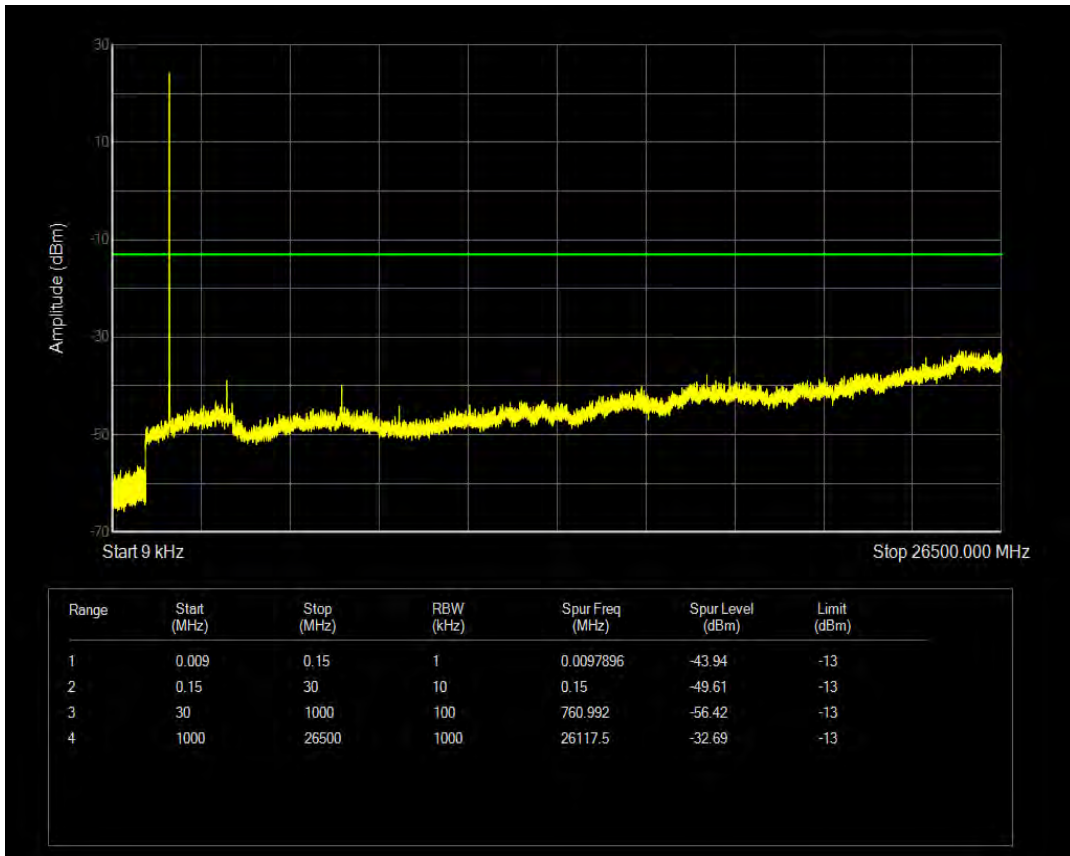

Band4 QAM16 BW=3MHz Channel=19965 RB Size=1 Position=#0

Band4 QPSK BW=3MHz Channel=19965 RB Size=15 Position=#0