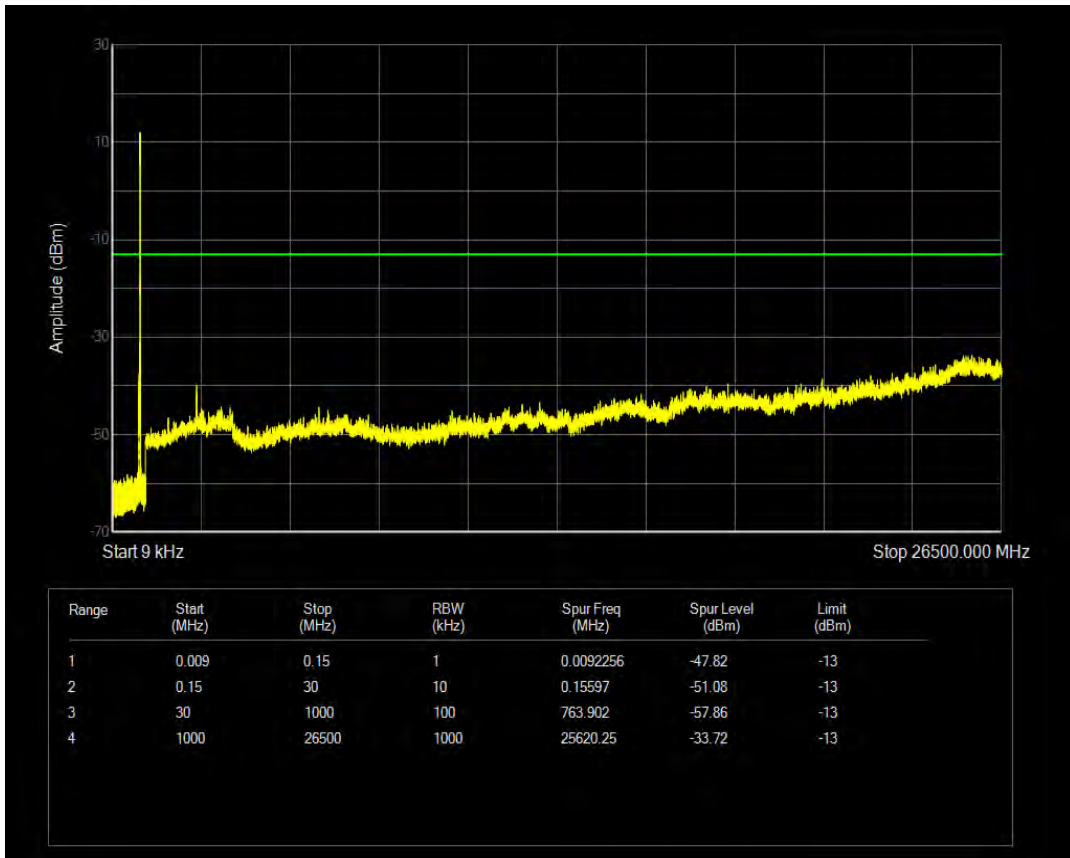

Band26(824-849) QPSK BW=15MHz Channel=26965 RB Size=1 Position=#0

Band26(824-849) QPSK BW=15MHz Channel=26965 RB Size=75 Position=#0

Band26(824-849) QAM16 BW=15MHz Channel=26965 RB Size=1 Position=#0

Band26(824-849) QAM16 BW=15MHz Channel=26965 RB Size=75 Position=#0