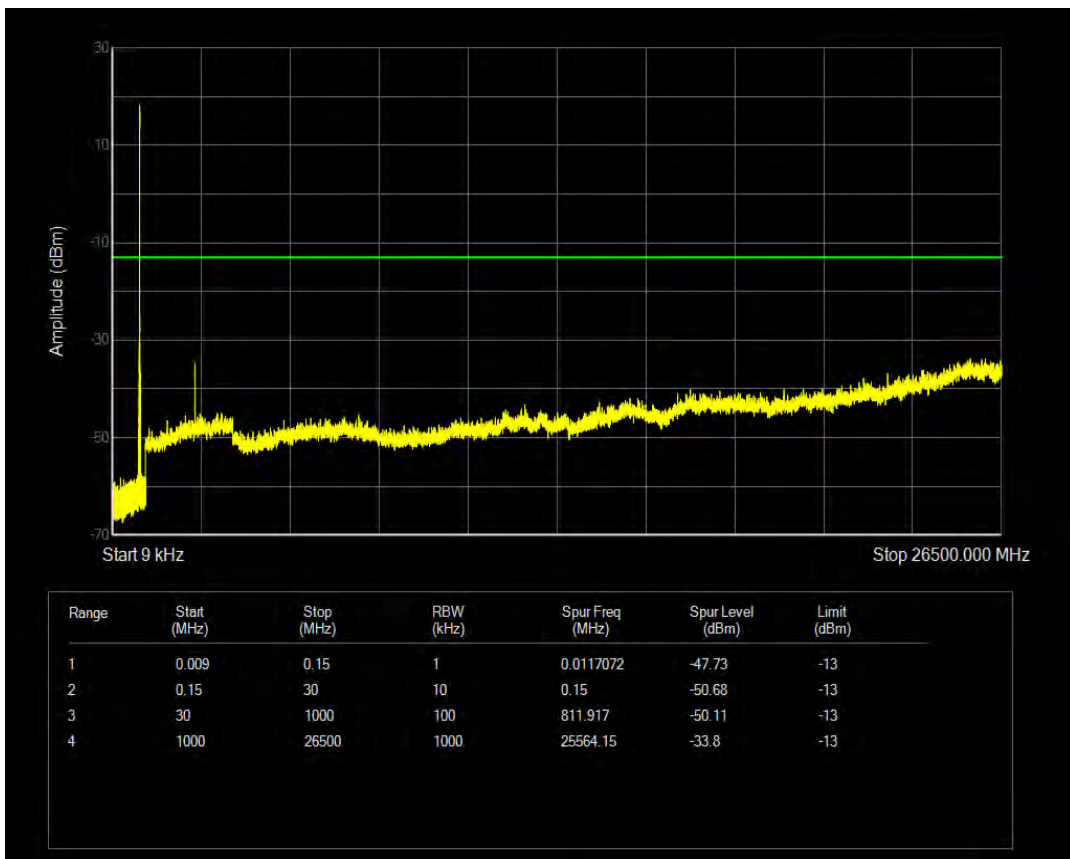

Band26(824-849) QPSK BW=3MHz Channel=26805 RB Size=1 Position=#0

Band26(824-849) QPSK BW=3MHz Channel=26805 RB Size=15 Position=#0

Band26(824-849) QAM16 BW=3MHz Channel=26805 RB Size=1 Position=#0

Band26(824-849) QAM16 BW=3MHz Channel=26805 RB Size=15 Position=#0

Band26(824-849) QPSK BW=3MHz Channel=26915 RB Size=1 Position=#0

Band26(824-849) QPSK BW=3MHz Channel=26915 RB Size=15 Position=#0

Band26(824-849) QAM16 BW=3MHz Channel=26915 RB Size=1 Position=#0

Band26(824-849) QAM16 BW=3MHz Channel=26915 RB Size=15 Position=#0