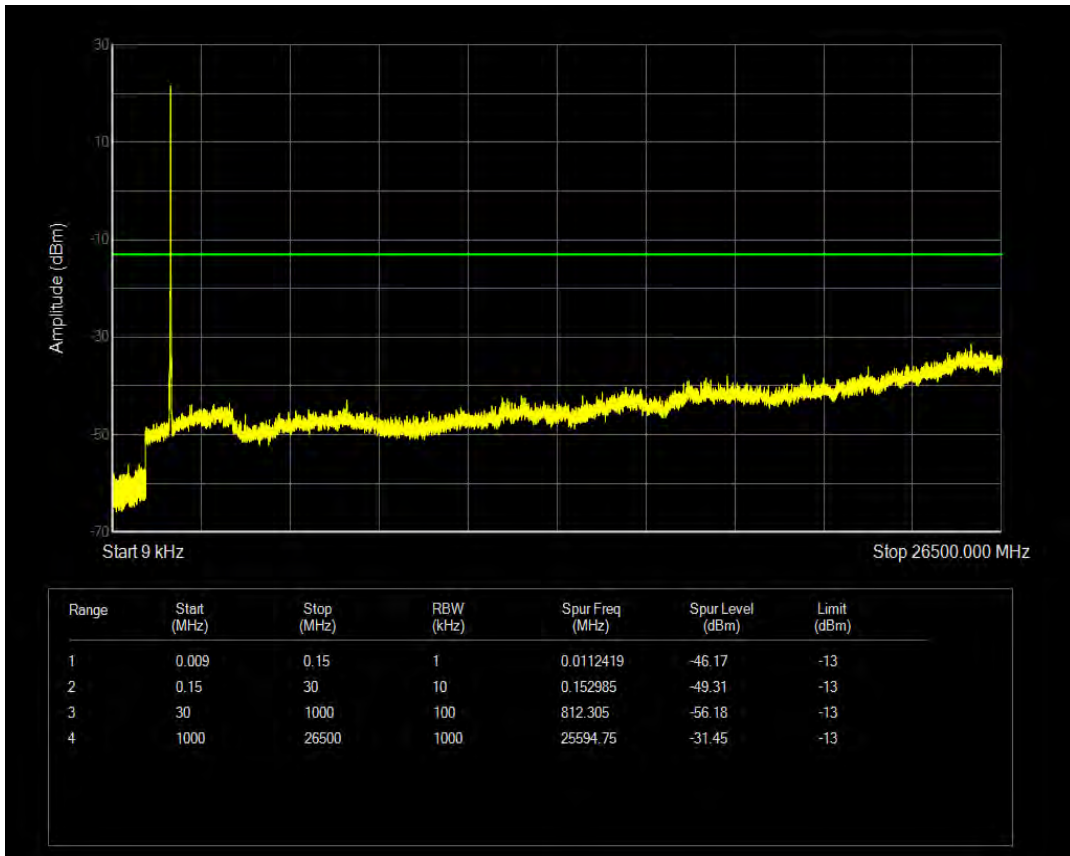

Band4 QPSK BW=10MHz Channel=20350 RB Size=1 Position=#0

Band4 QPSK BW=10MHz Channel=20350 RB Size=50 Position=#0

Band4 QAM16 BW=10MHz Channel=20350 RB Size=1 Position=#0

Band4 QAM16 BW=10MHz Channel=20350 RB Size=50 Position=#0

Band4 QPSK BW=15MHz Channel=20025 RB Size=1 Position=#0

Band4 QPSK BW=15MHz Channel=20025 RB Size=75 Position=#0

Band4 QAM16 BW=15MHz Channel=20025 RB Size=1 Position=#0

Band4 QAM16 BW=15MHz Channel=20025 RB Size=75 Position=#0