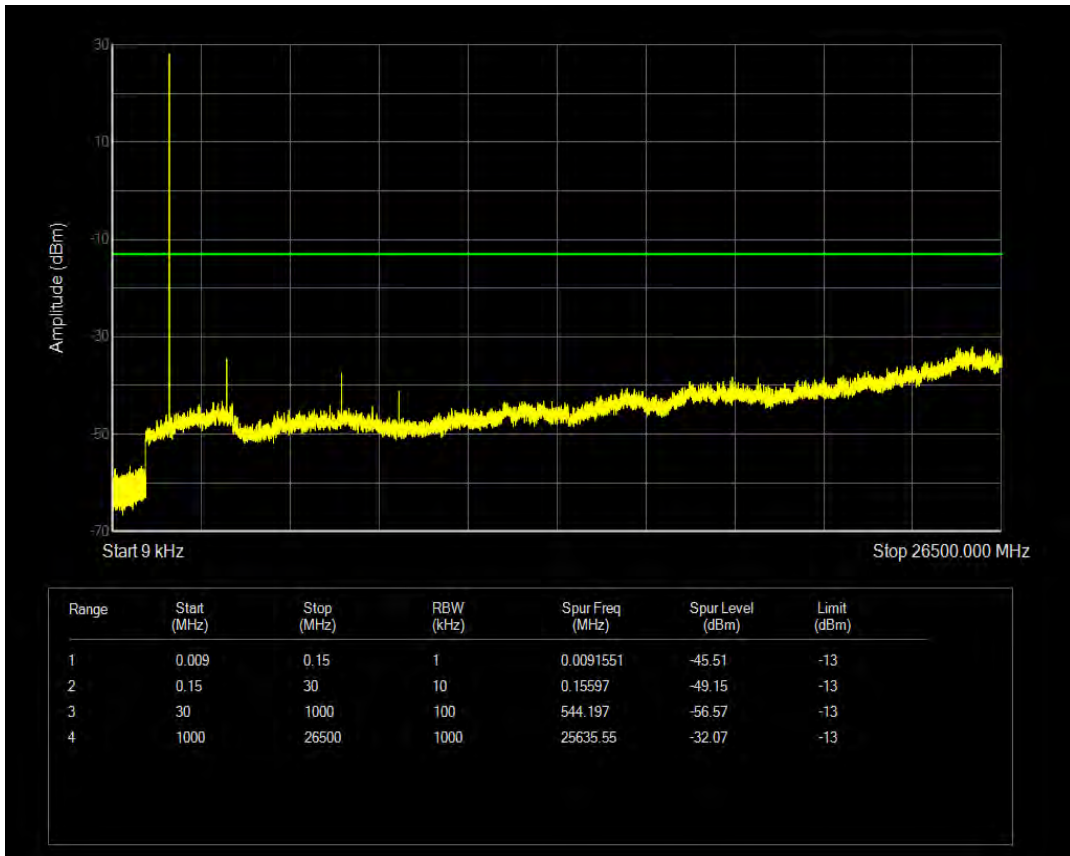

Band26(824-849) QPSK BW=15MHz Channel=26965 RB Size=1 Position=#0

Band26(824-849) QPSK BW=15MHz Channel=26965 RB Size=75 Position=#0

Band26(824-849) QAM16 BW=15MHz Channel=26965 RB Size=1 Position=#0

Band26(824-849) QAM16 BW=15MHz Channel=26965 RB Size=75 Position=#0

Band4 QPSK BW=1.4MHz Channel=19957 RB Size=1 Position=#0

Band4 QPSK BW=1.4MHz Channel=19957 RB Size=6 Position=#0

Band4 QAM16 BW=1.4MHz Channel=19957 RB Size=1 Position=#0

Band4 QAM16 BW=1.4MHz Channel=19957 RB Size=6 Position=#0