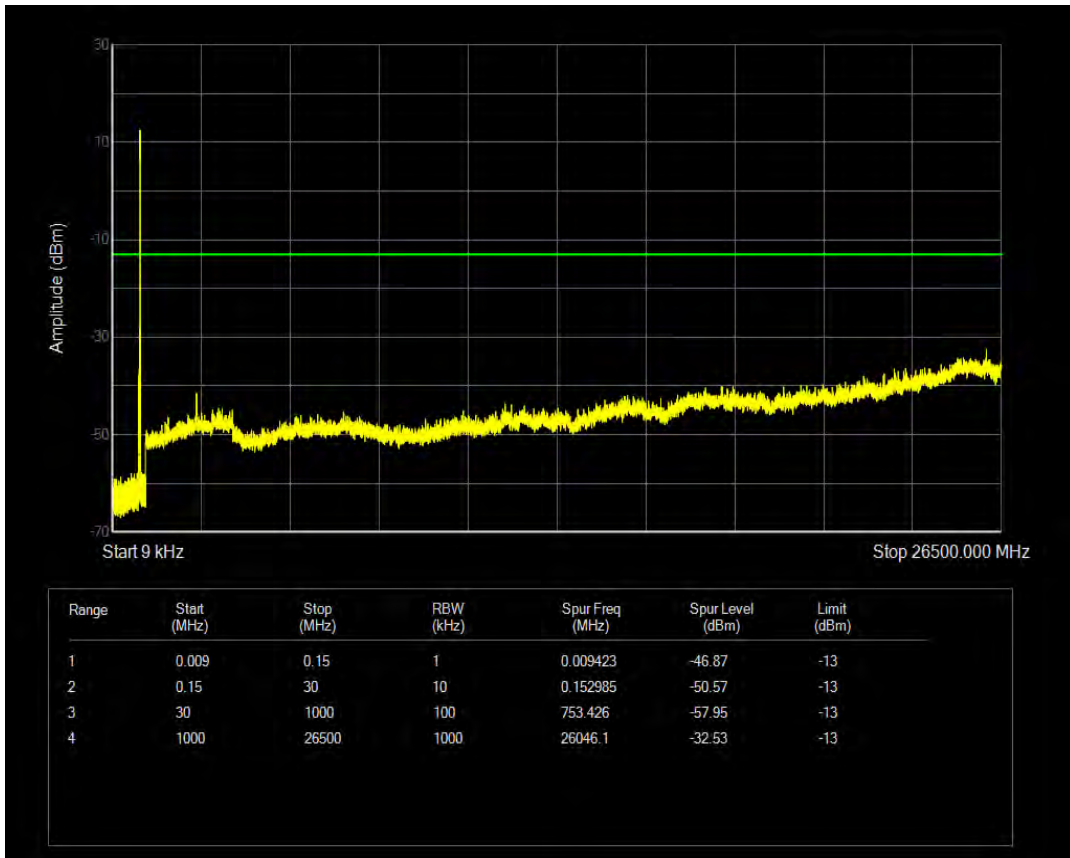

Band26(824-849) QAM16 BW=15MHz Channel=26965 RB Size=1 Position=#0

Band26(824-849) QPSK BW=15MHz Channel=26965 RB Size=75 Position=#0