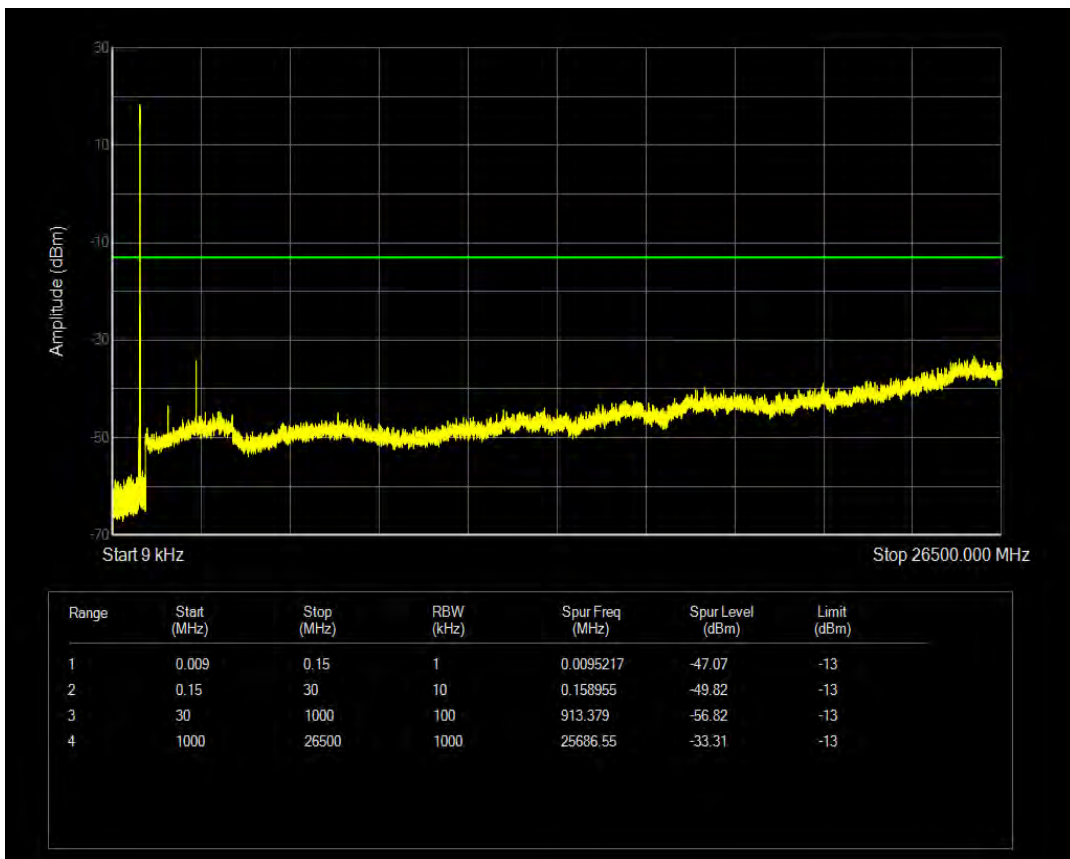

Band26(824-849) QPSK BW=3MHz Channel=26805 RB Size=1 Position=#0

Band26(824-849) QPSK BW=3MHz Channel=26805 RB Size=15 Position=#0

Band26(824-849) QAM16 BW=3MHz Channel=26805 RB Size=1 Position=#0

Band26(824-849) QAM16 BW=3MHz Channel=26805 RB Size=15 Position=#0

Band26(824-849) QPSK BW=3MHz Channel=26915 RB Size=1 Position=#0

Band26(824-849) QPSK BW=3MHz Channel=26915 RB Size=15 Position=#0

Band26(824-849) QAM16 BW=3MHz Channel=26915 RB Size=1 Position=#0

Band26(824-849) QAM16 BW=3MHz Channel=26915 RB Size=15 Position=#0