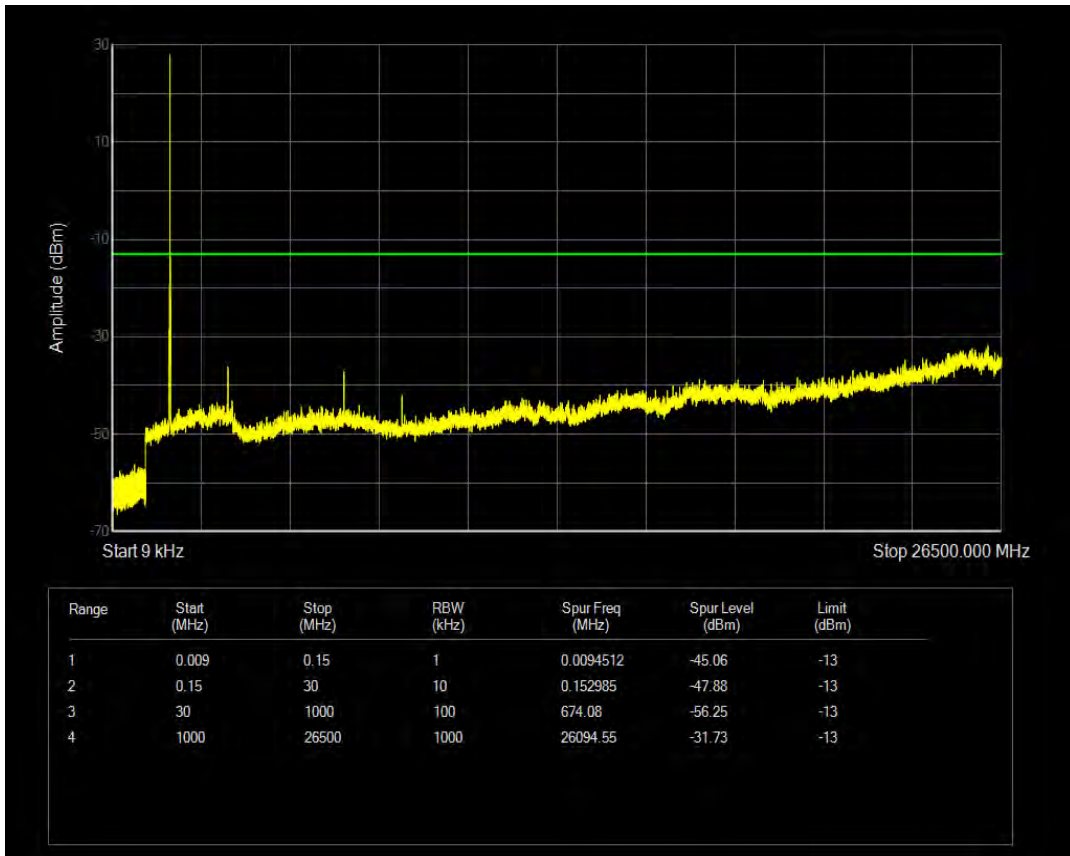

Band4 QPSK BW=10MHz Channel=20175 RB Size=50 Position=#0

Band4 QPSK BW=10MHz Channel=20175 RB Size=1 Position=#0