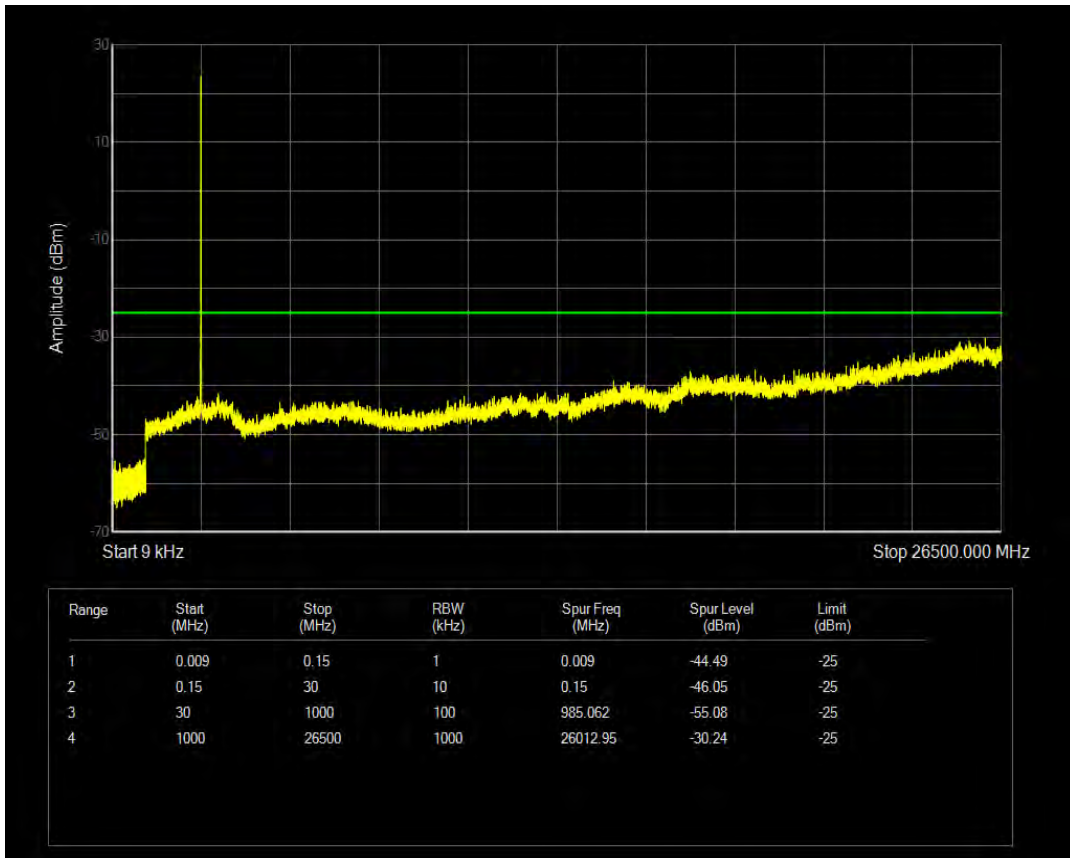

Band41(2535-2655) QAM16 BW=5MHz Channel=41215 RB Size=1 Position=#0

Band41(2535-2655) QPSK BW=5MHz Channel=41215 RB Size=25 Position=#0