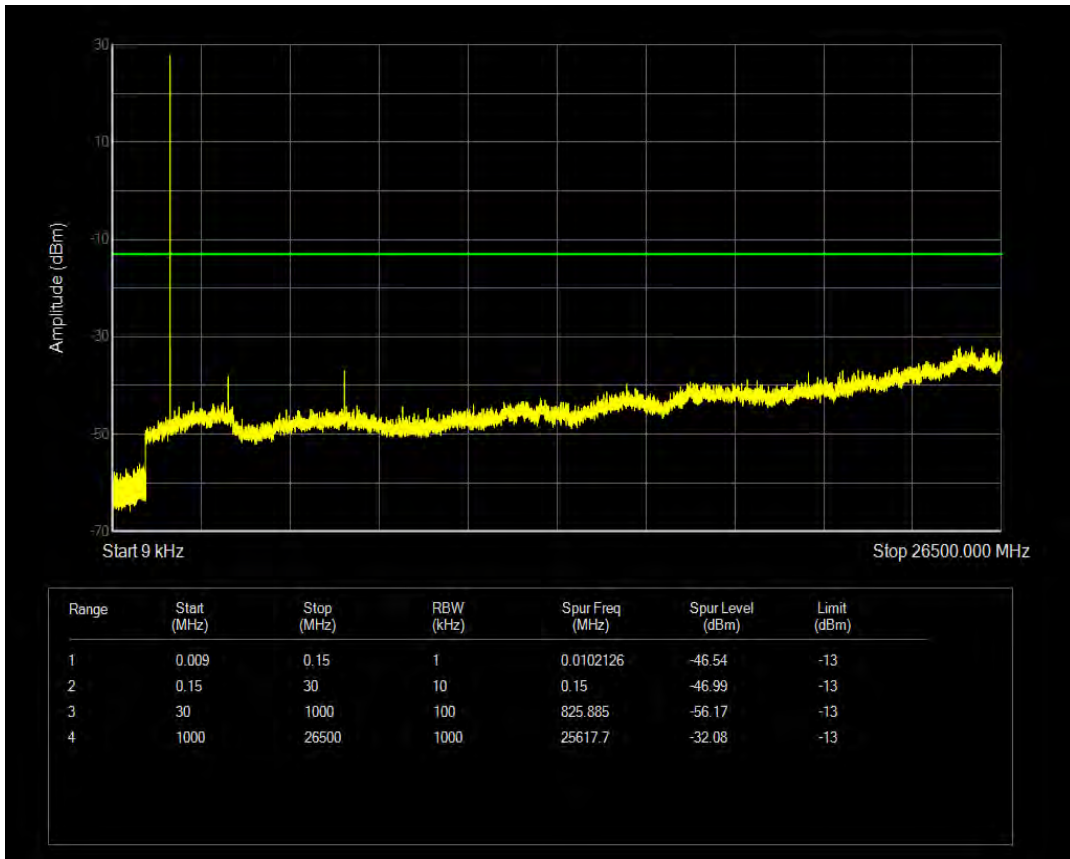

Band4 QAM16 BW=1.4MHz Channel=20175 RB Size=6 Position=#0

Band4 QAM16 BW=1.4MHz Channel=20175 RB Size=1 Position=#0