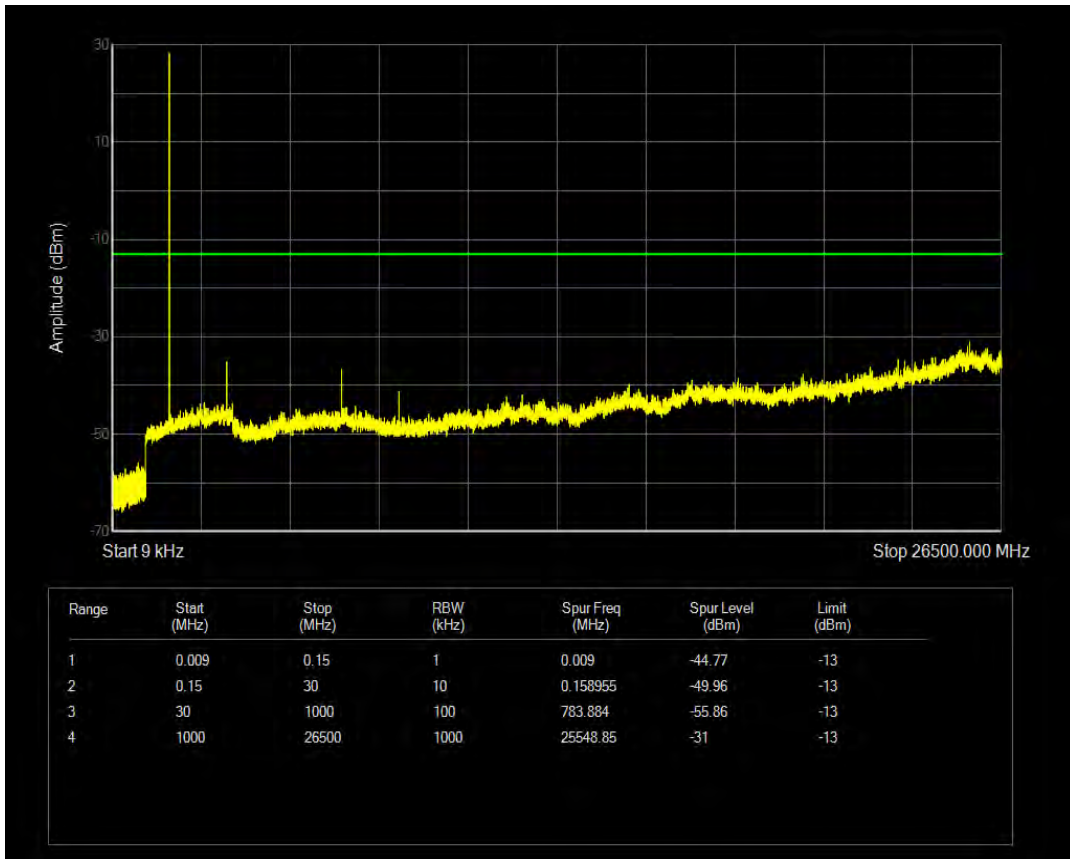

Band4 QAM16 BW=1.4MHz Channel=19957 RB Size=6 Position=#0

Band4 QAM16 BW=1.4MHz Channel=19957 RB Size=1 Position=#0