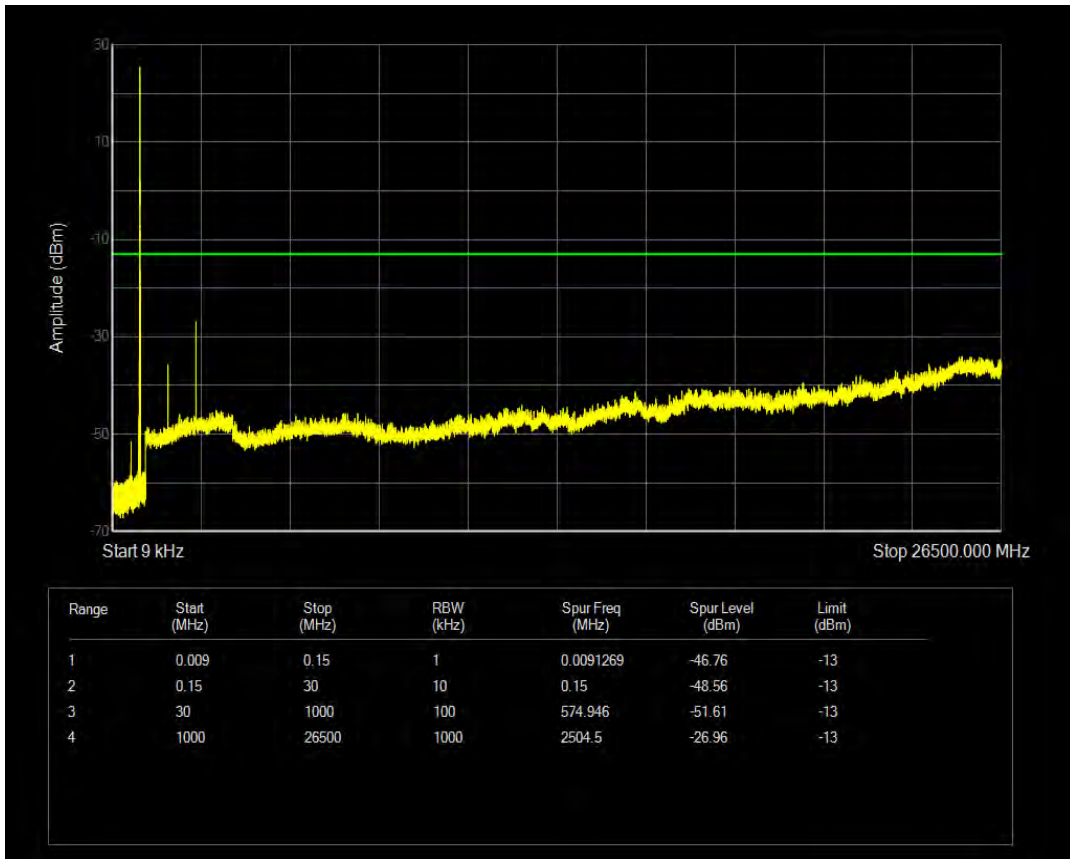

Band26(824-849) QPSK BW=15MHz Channel=26915 RB Size=1 Position=#0

Band26(824-849) QPSK BW=15MHz Channel=26915 RB Size=75 Position=#0

Band26(824-849) QAM16 BW=15MHz Channel=26915 RB Size=1 Position=#0

Band26(824-849) QAM16 BW=15MHz Channel=26915 RB Size=75 Position=#0

Band26(824-849) QPSK BW=15MHz Channel=26965 RB Size=1 Position=#0

Band26(824-849) QPSK BW=15MHz Channel=26965 RB Size=75 Position=#0

Band26(824-849) QAM16 BW=15MHz Channel=26965 RB Size=1 Position=#0

Band26(824-849) QAM16 BW=15MHz Channel=26965 RB Size=75 Position=#0