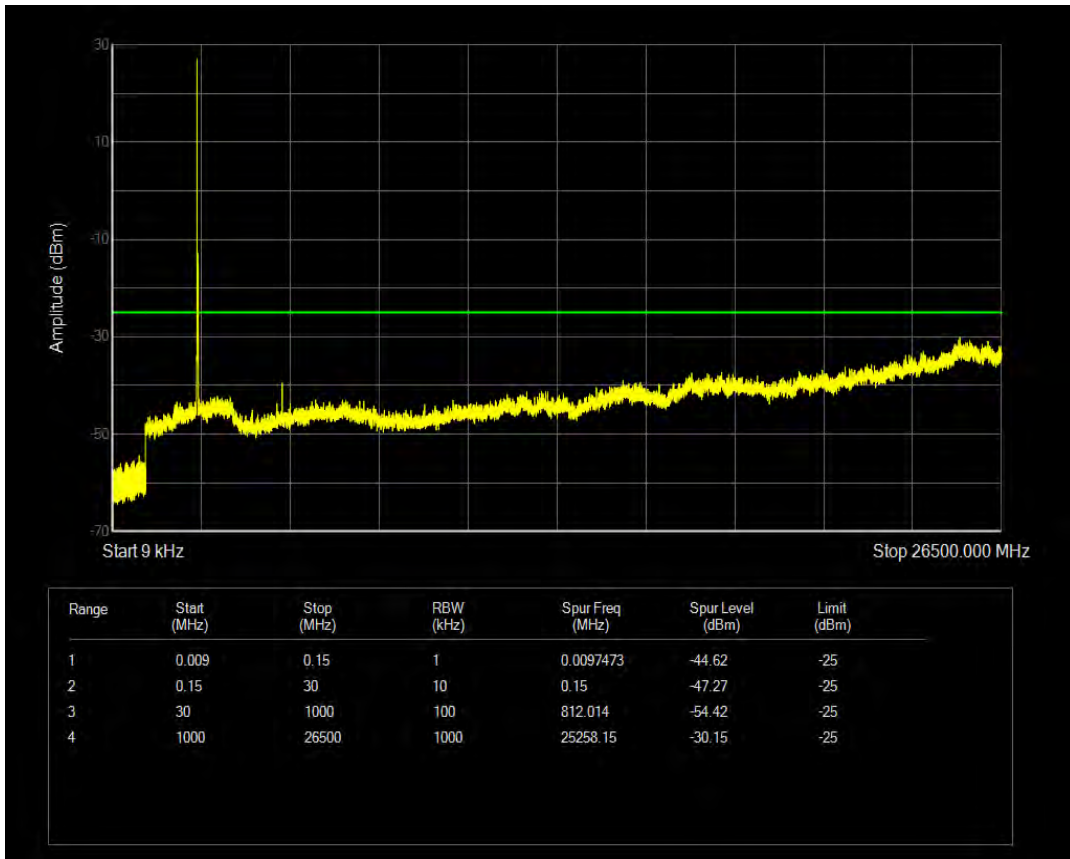

Band41(2535-2655) QAM16 BW=20MHz Channel=40140 RB Size=100 Position=#0

Band41(2535-2655) QAM16 BW=20MHz Channel=40140 RB Size=1 Position=#0