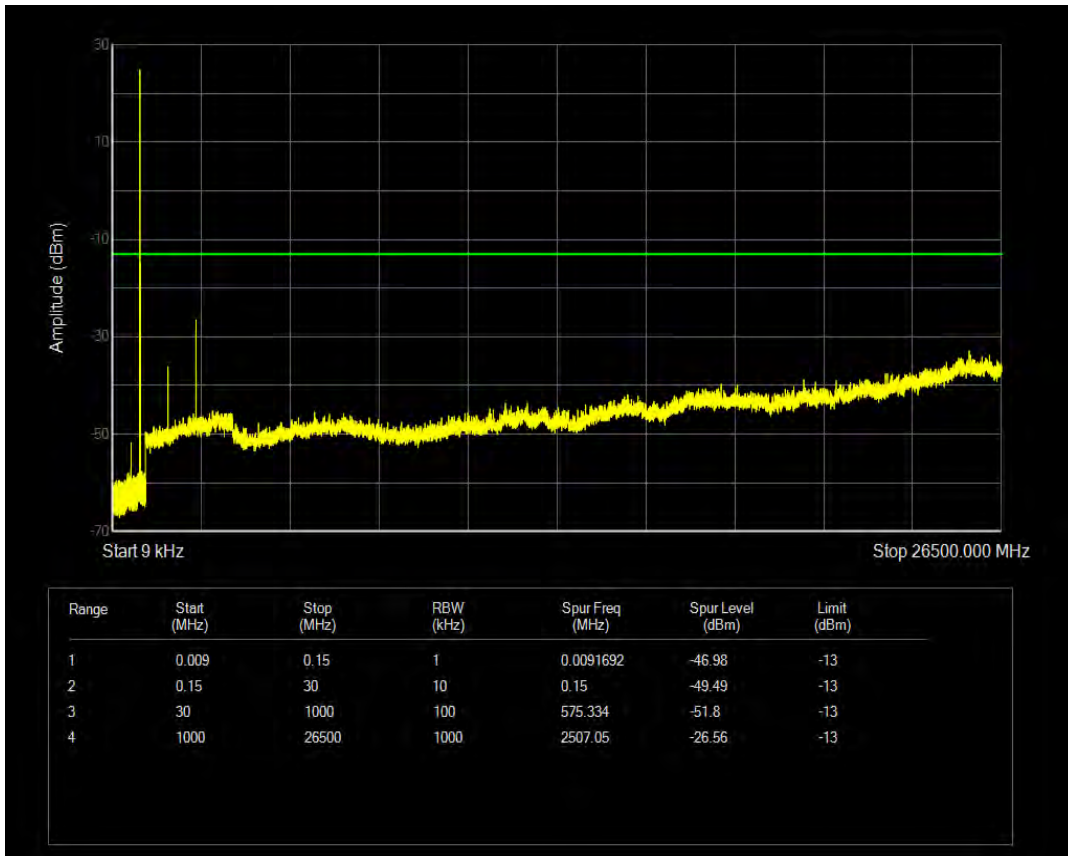

Band26(824-849) QPSK BW=3MHz Channel=26805 RB Size=1 Position=#0

Band26(824-849) QPSK BW=3MHz Channel=26805 RB Size=15 Position=#0

Band26(824-849) QAM16 BW=3MHz Channel=26805 RB Size=1 Position=#0

Band26(824-849) QAM16 BW=3MHz Channel=26805 RB Size=15 Position=#0

Band26(824-849) QPSK BW=3MHz Channel=26915 RB Size=1 Position=#0

Band26(824-849) QPSK BW=3MHz Channel=26915 RB Size=15 Position=#0

Band26(824-849) QAM16 BW=3MHz Channel=26915 RB Size=1 Position=#0

Band26(824-849) QAM16 BW=3MHz Channel=26915 RB Size=15 Position=#0