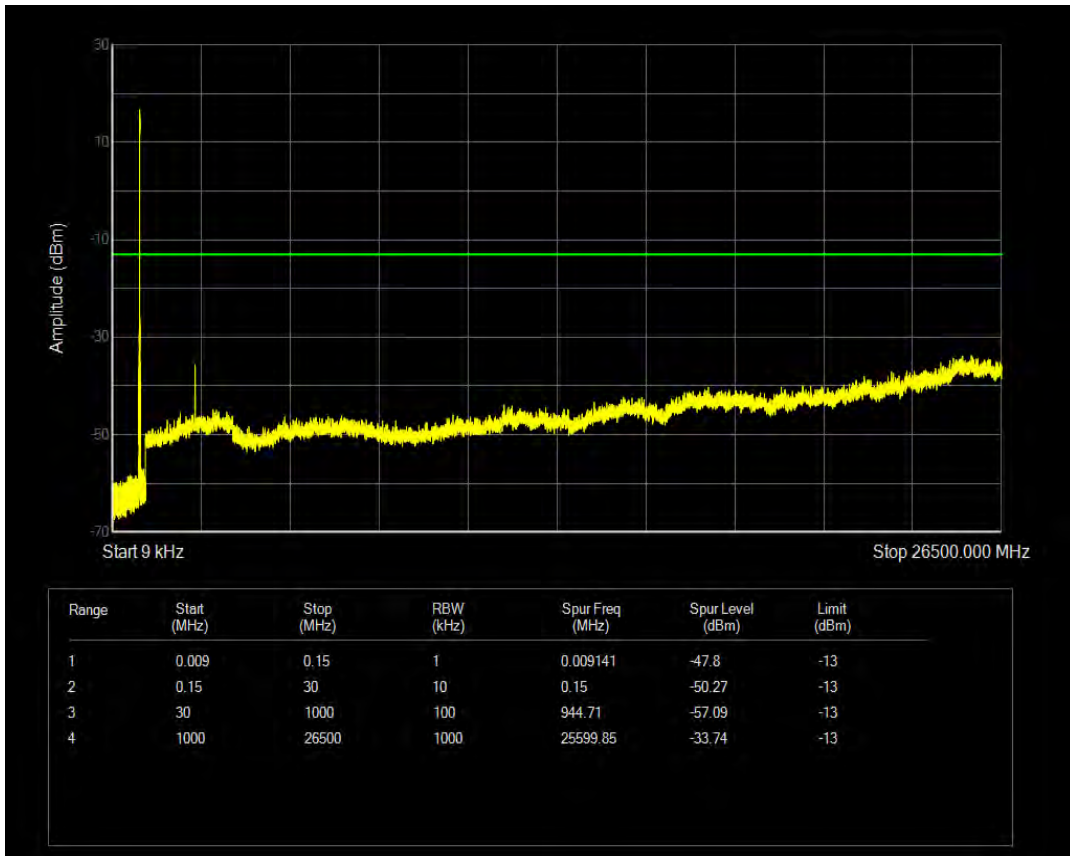

Band26(824-849) QPSK BW=3MHz Channel=27025 RB Size=1 Position=#0

Band26(824-849) QPSK BW=3MHz Channel=27025 RB Size=15 Position=#0

Band26(824-849) QAM16 BW=3MHz Channel=27025 RB Size=1 Position=#0

Band26(824-849) QAM16 BW=3MHz Channel=27025 RB Size=15 Position=#0

Band26(824-849) QPSK BW=5MHz Channel=26815 RB Size=1 Position=#0

Band26(824-849) QPSK BW=5MHz Channel=26815 RB Size=25 Position=#0

Band26(824-849) QAM16 BW=5MHz Channel=26815 RB Size=1 Position=#0

Band26(824-849) QAM16 BW=5MHz Channel=26815 RB Size=25 Position=#0