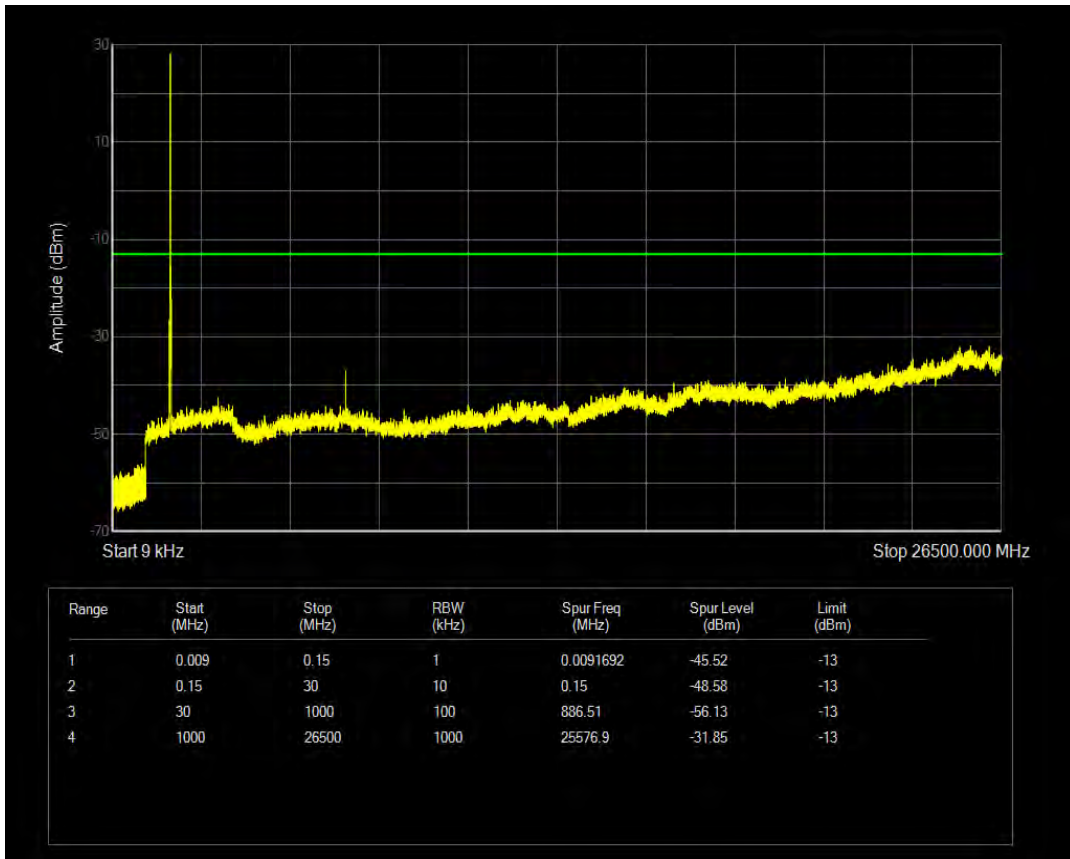

Band4 QAM16 BW=15MHz Channel=20325 RB Size=75 Position=#0

Band4 QAM16 BW=15MHz Channel=20325 RB Size=1 Position=#0