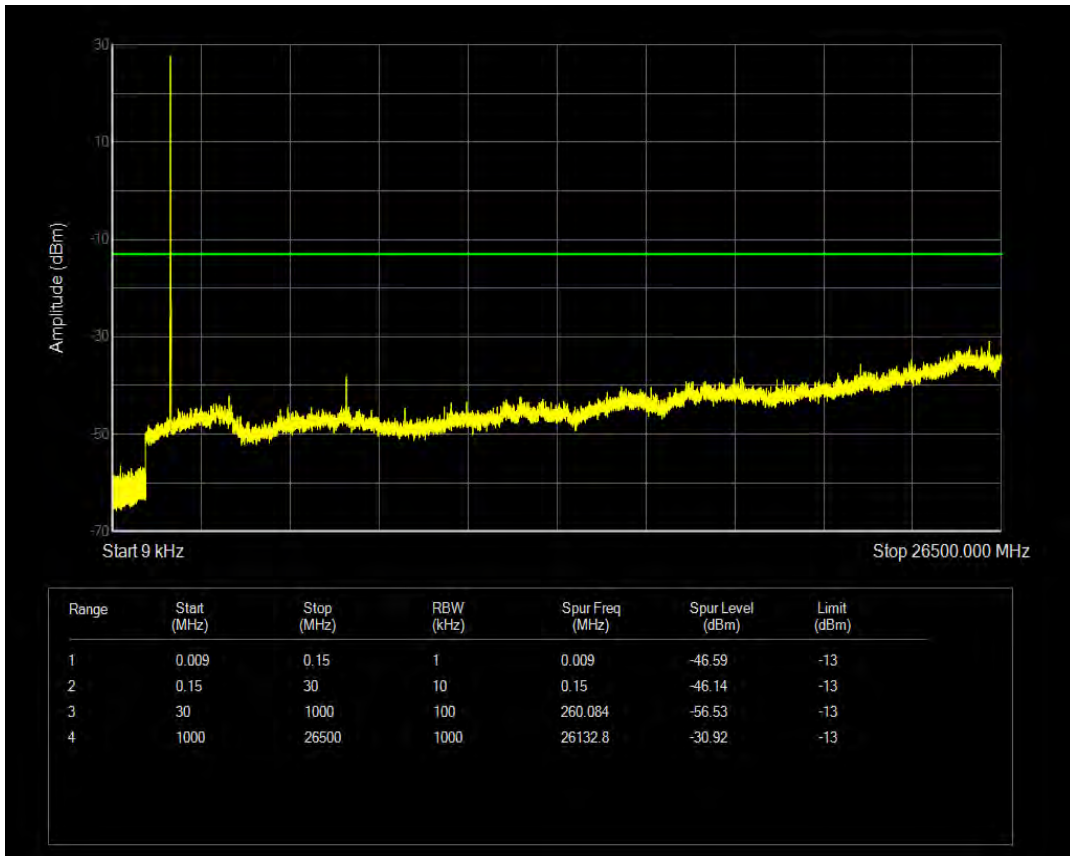

Band4 QPSK BW=10MHz Channel=20000 RB Size=1 Position=#0

Band4 QPSK BW=10MHz Channel=20000 RB Size=50 Position=#0

Band4 QAM16 BW=10MHz Channel=20000 RB Size=1 Position=#0

Band4 QAM16 BW=10MHz Channel=20000 RB Size=50 Position=#0

Band4 QPSK BW=10MHz Channel=20175 RB Size=1 Position=#0

Band4 QPSK BW=10MHz Channel=20175 RB Size=50 Position=#0

Band4 QAM16 BW=10MHz Channel=20175 RB Size=1 Position=#0

Band4 QAM16 BW=10MHz Channel=20175 RB Size=50 Position=#0

Band4 QPSK BW=10MHz Channel=20350 RB Size=1 Position=#0

Band4 QPSK BW=10MHz Channel=20350 RB Size=50 Position=#0

Band4 QAM16 BW=10MHz Channel=20350 RB Size=1 Position=#0

Band4 QAM16 BW=10MHz Channel=20350 RB Size=50 Position=#0