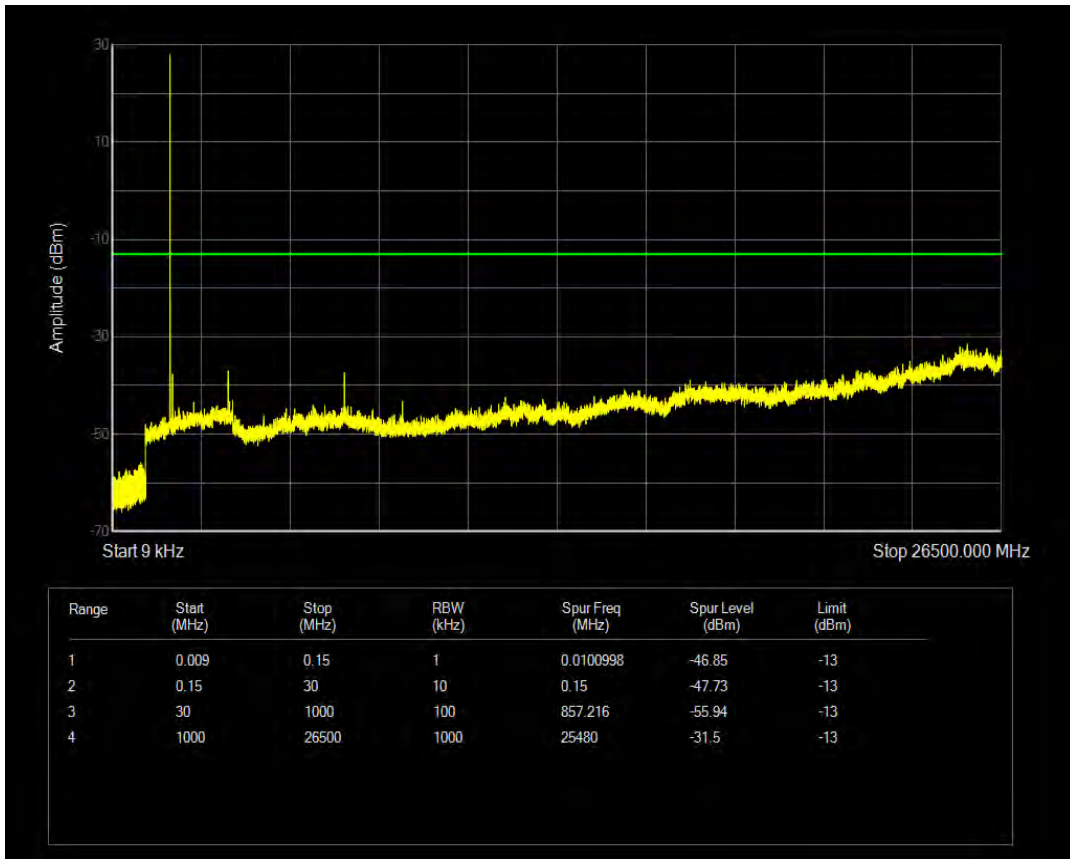

Band4 QPSK BW=3MHz Channel=20175 RB Size=15 Position=#0

Band4 QPSK BW=3MHz Channel=20175 RB Size=1 Position=#0