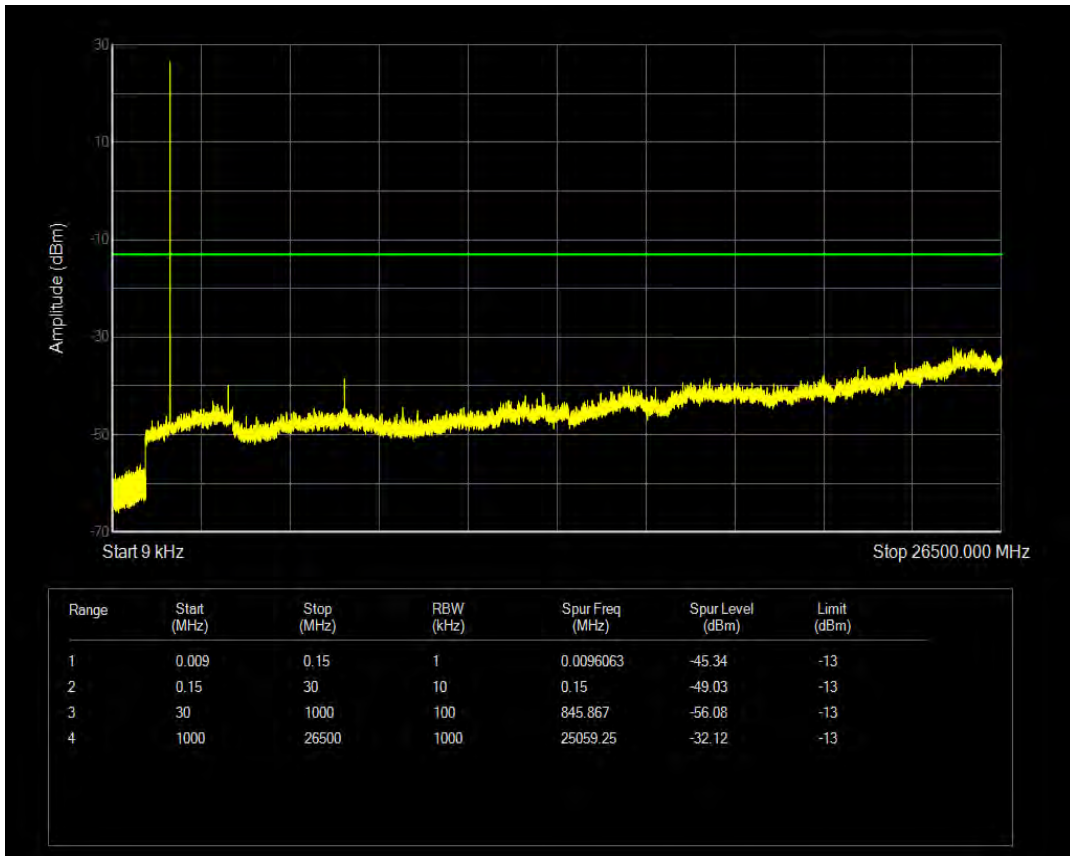

Band4 QAM16 BW=1.4MHz Channel=20175 RB Size=1 Position=#0

Band4 QPSK BW=1.4MHz Channel=20175 RB Size=6 Position=#0