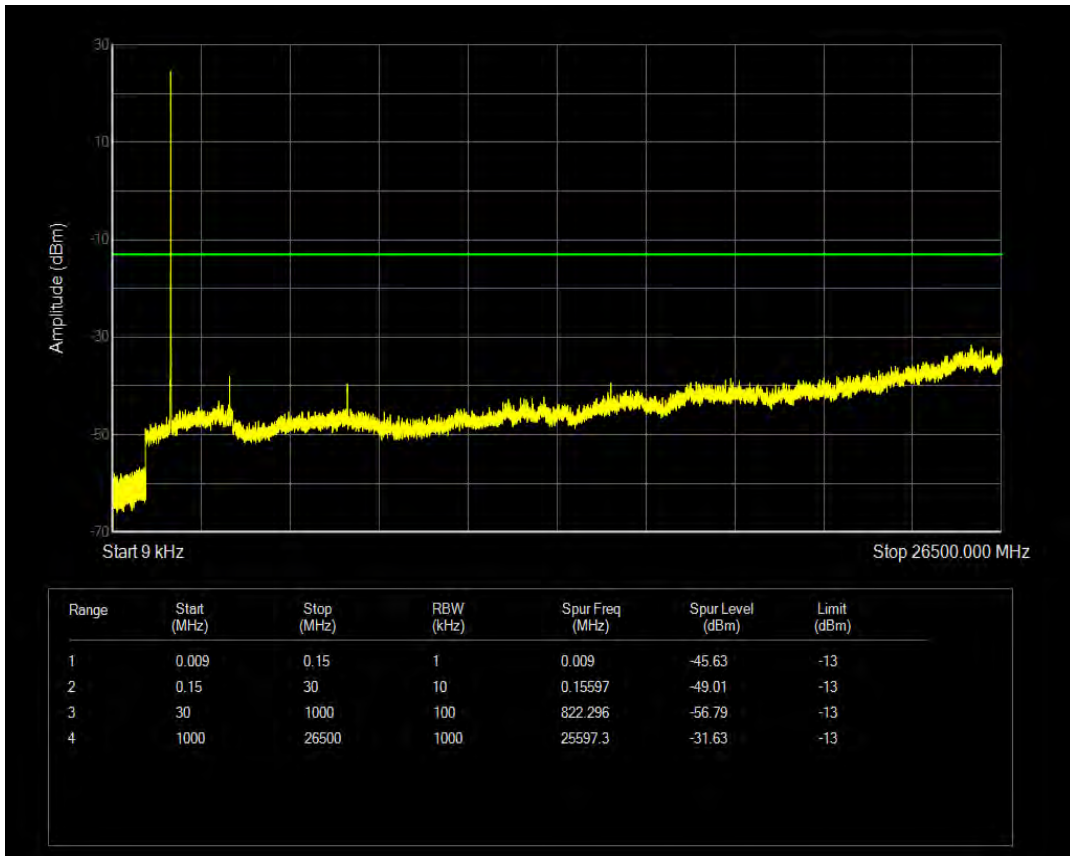

Band4 QAM16 BW=3MHz Channel=20385 RB Size=1 Position=#0

Band4 QPSK BW=3MHz Channel=20385 RB Size=15 Position=#0