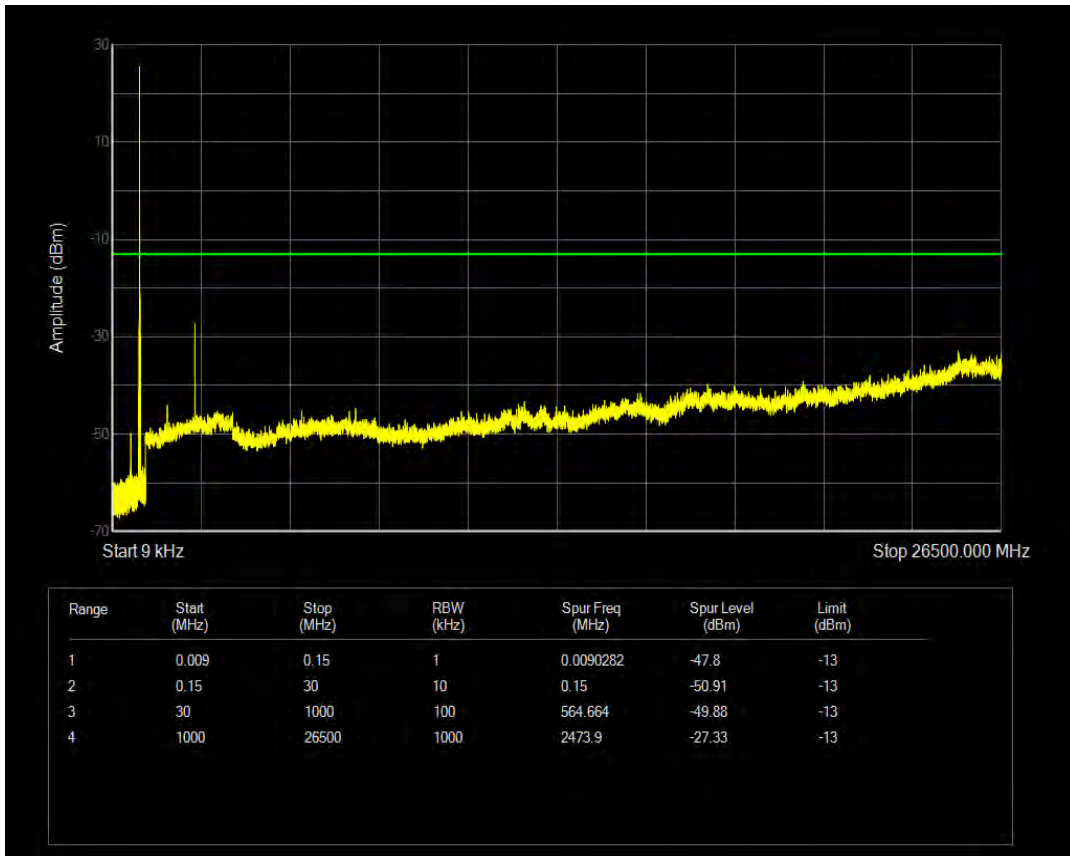

Band26(824-849) QPSK BW=5MHz Channel=27015 RB Size=1 Position=#0

Band26(824-849) QPSK BW=5MHz Channel=27015 RB Size=25 Position=#0

Band26(824-849) QAM16 BW=5MHz Channel=27015 RB Size=1 Position=#0

Band26(824-849) QAM16 BW=5MHz Channel=27015 RB Size=25 Position=#0

Band26(824-849) QPSK BW=10MHz Channel=26840 RB Size=1 Position=#0

Band26(824-849) QPSK BW=10MHz Channel=26840 RB Size=50 Position=#0

Band26(824-849) QAM16 BW=10MHz Channel=26840 RB Size=1 Position=#0

Band26(824-849) QAM16 BW=10MHz Channel=26840 RB Size=50 Position=#0