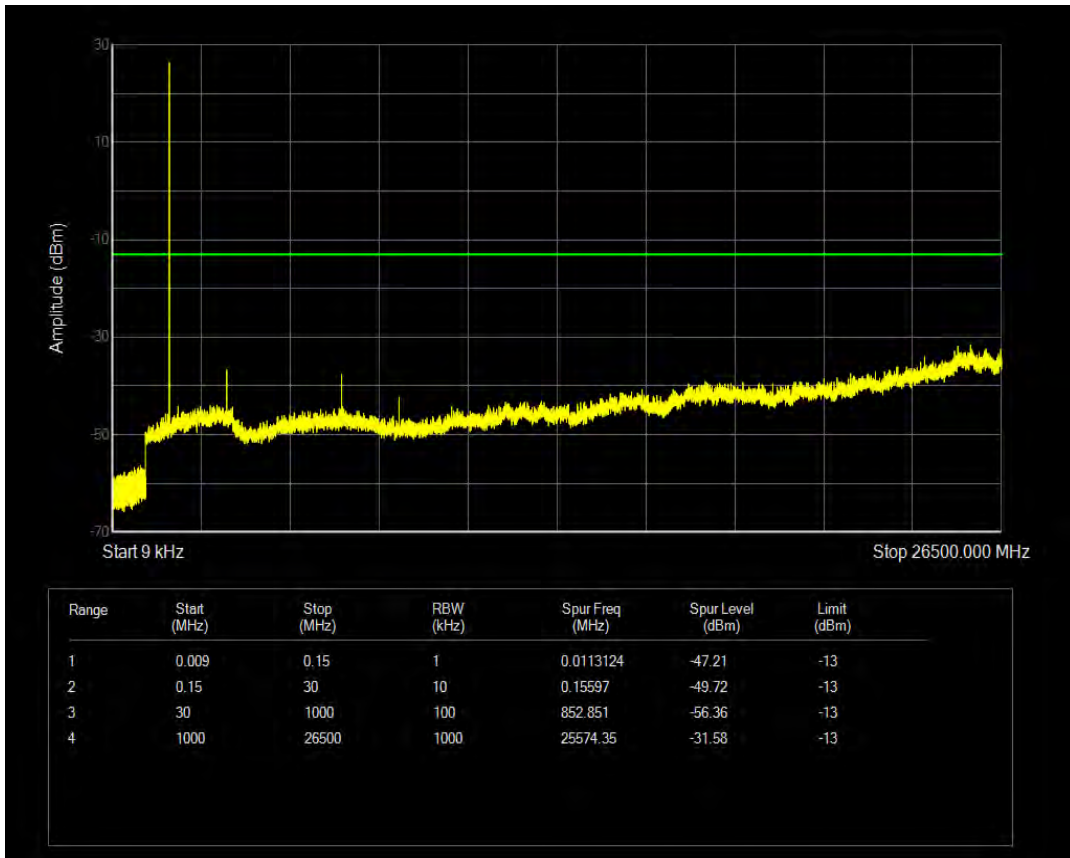

Band4 QPSK BW=1.4MHz Channel=19957 RB Size=1 Position=#0

Band4 QPSK BW=1.4MHz Channel=19957 RB Size=6 Position=#0

Band4 QAM16 BW=1.4MHz Channel=19957 RB Size=1 Position=#0

Band4 QAM16 BW=1.4MHz Channel=19957 RB Size=6 Position=#0