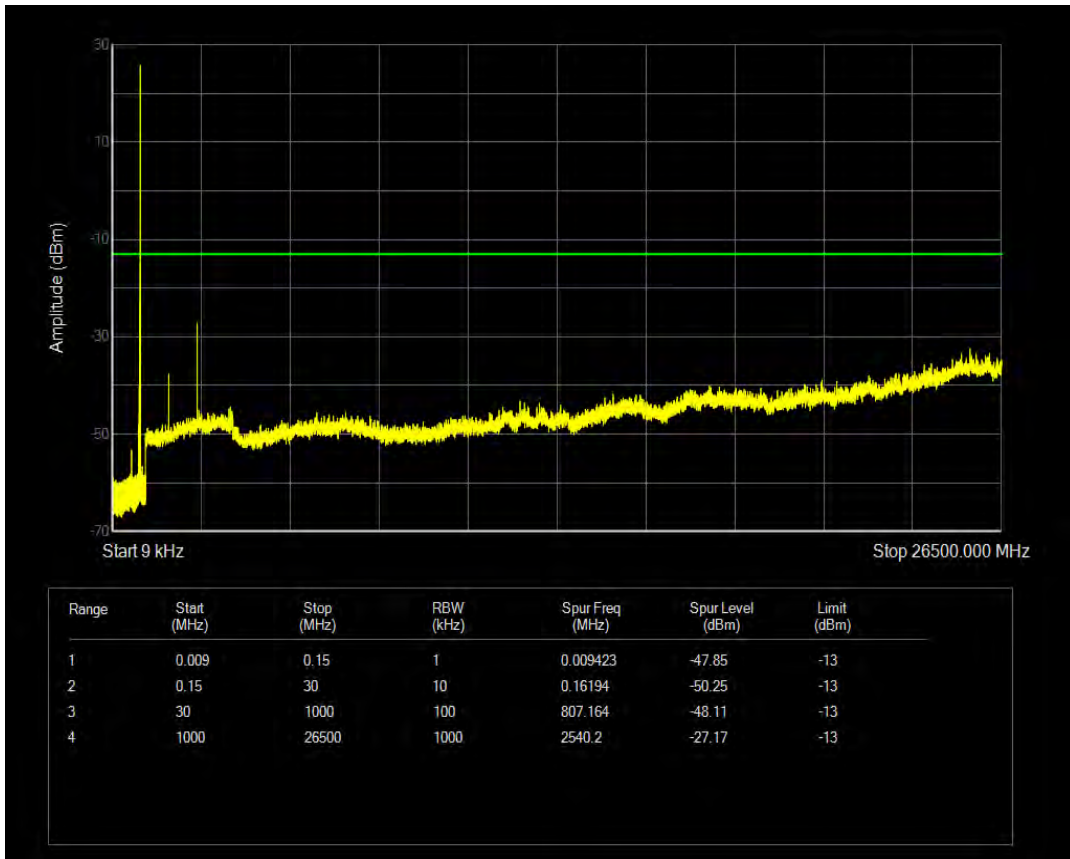

Band26(824-849) QPSK BW=3MHz Channel=26915 RB Size=1 Position=#0

Band26(824-849) QPSK BW=3MHz Channel=26915 RB Size=15 Position=#0

Band26(824-849) QAM16 BW=3MHz Channel=26915 RB Size=1 Position=#0

Band26(824-849) QAM16 BW=3MHz Channel=26915 RB Size=15 Position=#0

Band26(824-849) QPSK BW=3MHz Channel=27025 RB Size=1 Position=#0

Band26(824-849) QPSK BW=3MHz Channel=27025 RB Size=15 Position=#0

Band26(824-849) QAM16 BW=3MHz Channel=27025 RB Size=1 Position=#0

Band26(824-849) QAM16 BW=3MHz Channel=27025 RB Size=15 Position=#0