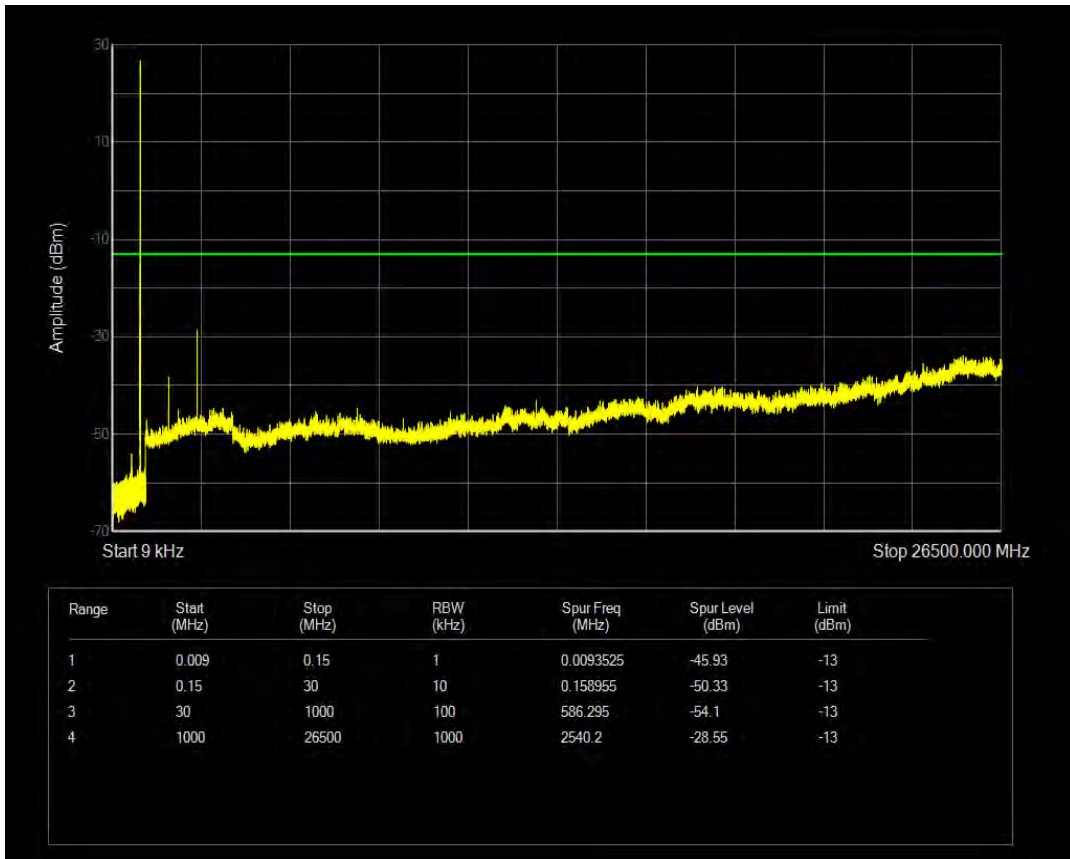

Band26(824-849) QPSK BW=3MHz Channel=26915 RB Size=1 Position=#0

Band26(824-849) QPSK BW=3MHz Channel=26915 RB Size=15 Position=#0

Band26(824-849) QAM16 BW=3MHz Channel=26915 RB Size=1 Position=#0

Band26(824-849) QAM16 BW=3MHz Channel=26915 RB Size=15 Position=#0

Band26(824-849) QPSK BW=3MHz Channel=27025 RB Size=1 Position=#0

Band26(824-849) QPSK BW=3MHz Channel=27025 RB Size=15 Position=#0

Band26(824-849) QAM16 BW=3MHz Channel=27025 RB Size=1 Position=#0

Band26(824-849) QAM16 BW=3MHz Channel=27025 RB Size=15 Position=#0