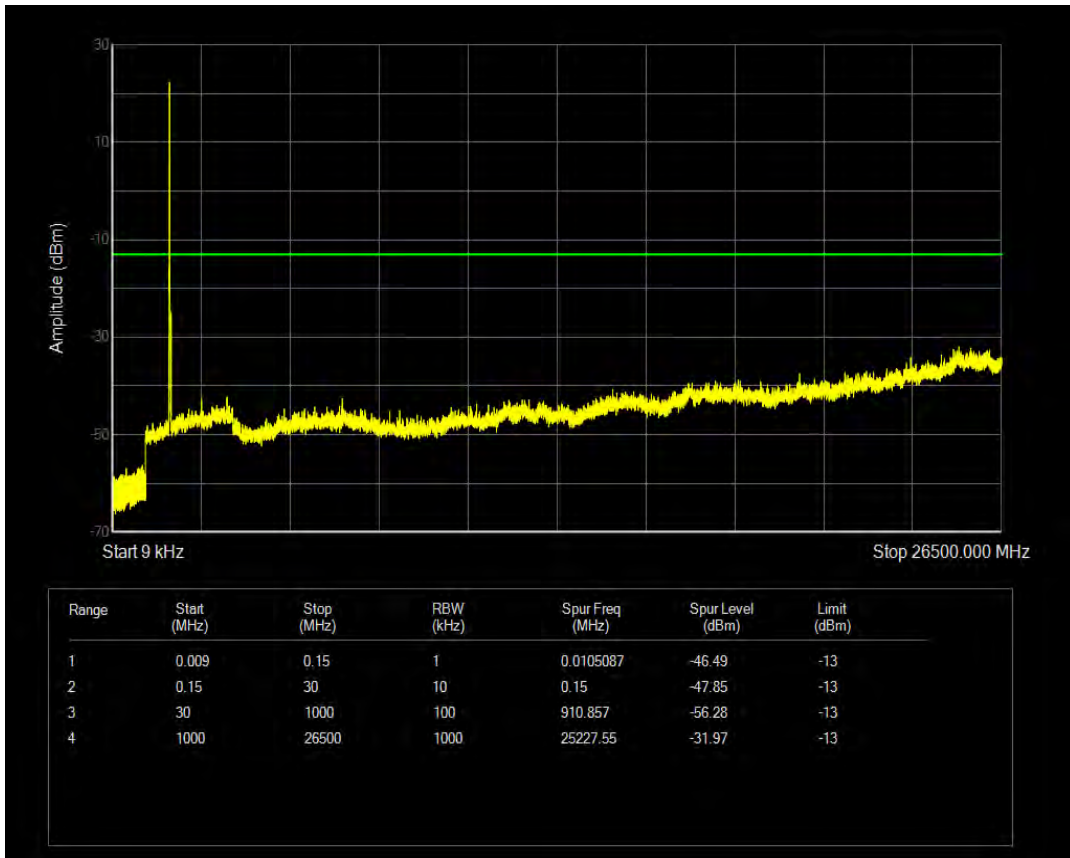

Band4 QPSK BW=10MHz Channel=20000 RB Size=1 Position=#0

Band4 QPSK BW=10MHz Channel=20000 RB Size=50 Position=#0

Band4 QAM16 BW=10MHz Channel=20000 RB Size=1 Position=#0

Band4 QAM16 BW=10MHz Channel=20000 RB Size=50 Position=#0

Band4 QPSK BW=10MHz Channel=20175 RB Size=1 Position=#0

Band4 QPSK BW=10MHz Channel=20175 RB Size=50 Position=#0

Band4 QAM16 BW=10MHz Channel=20175 RB Size=1 Position=#0

Band4 QAM16 BW=10MHz Channel=20175 RB Size=50 Position=#0