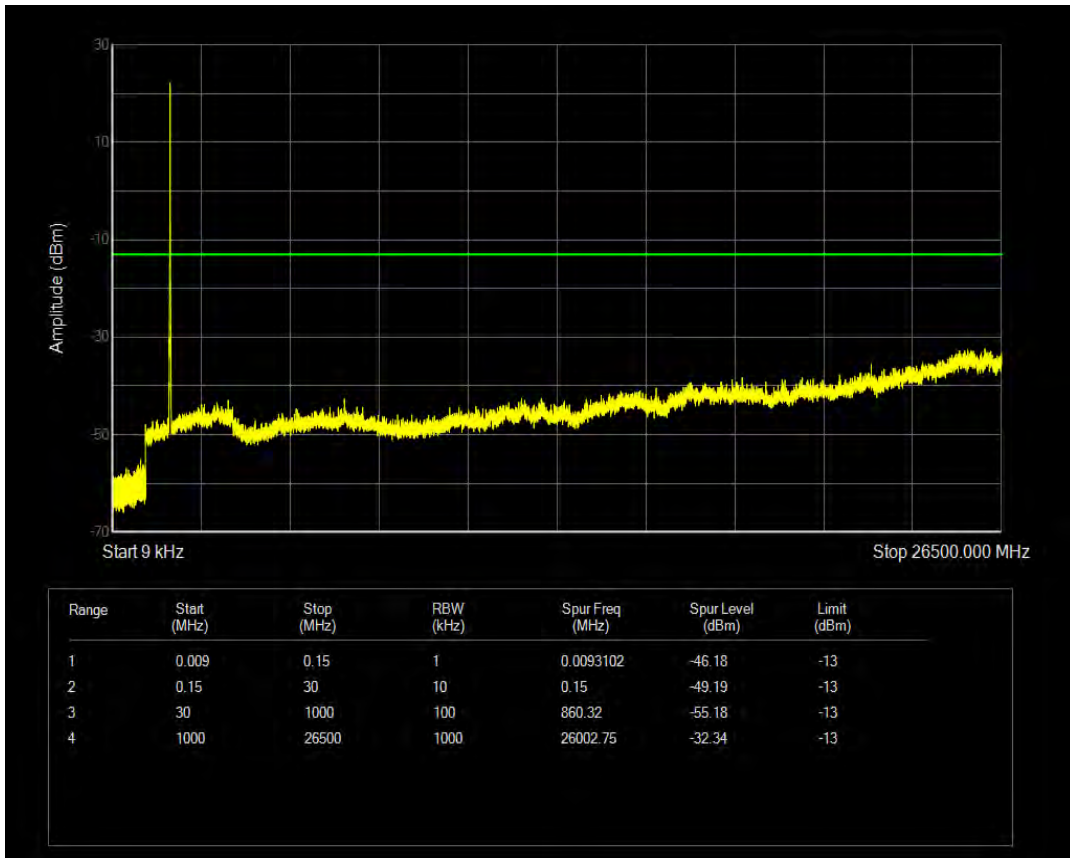

Band4 QPSK BW=10MHz Channel=20175 RB Size=1 Position=#0

Band4 QPSK BW=10MHz Channel=20175 RB Size=50 Position=#0

Band4 QAM16 BW=10MHz Channel=20175 RB Size=1 Position=#0

Band4 QAM16 BW=10MHz Channel=20175 RB Size=50 Position=#0