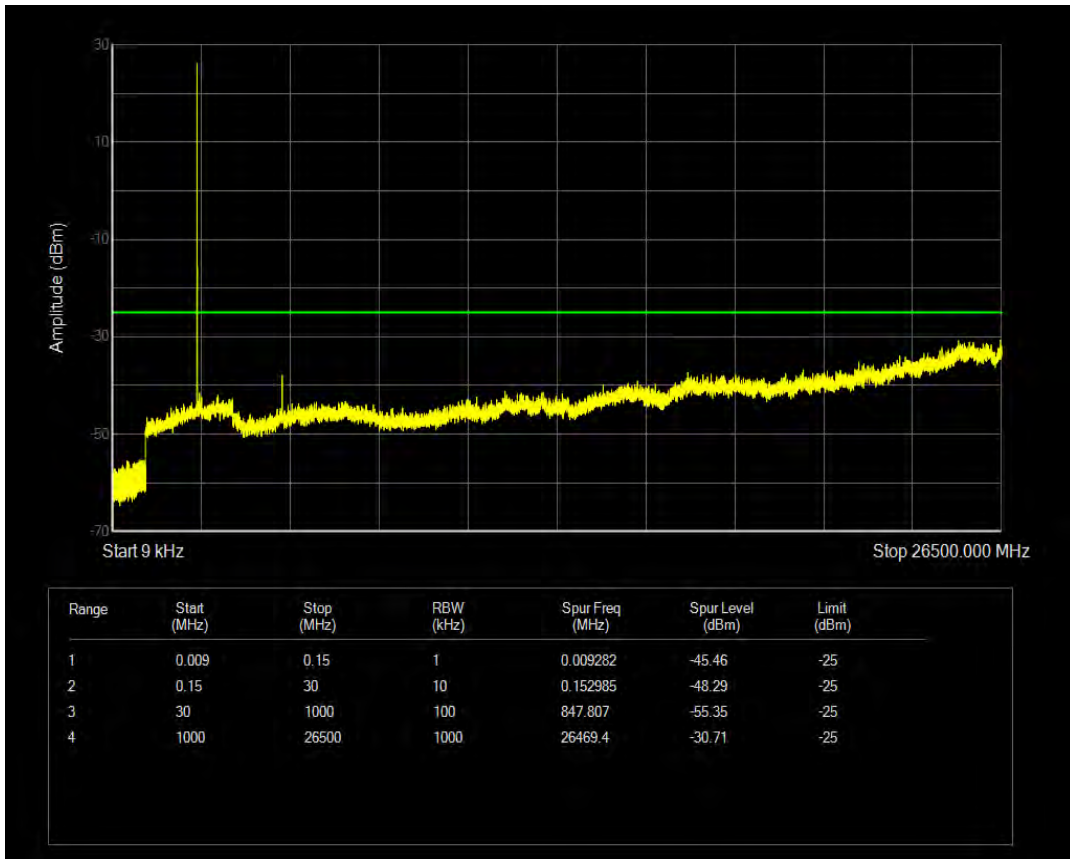

Band41(2535-2655) QAM16 BW=5MHz Channel=40065 RB Size=25 Position=#0

Band41(2535-2655) QAM16 BW=5MHz Channel=40065 RB Size=1 Position=#0