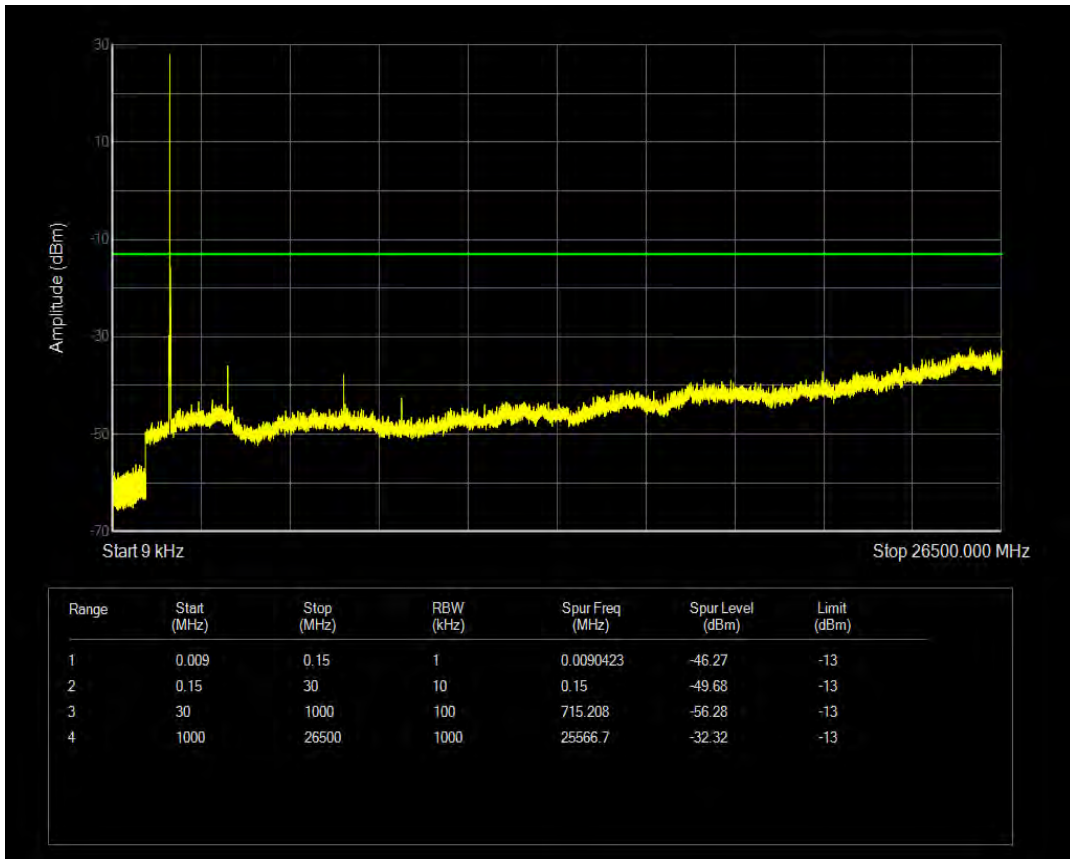

Band4 QPSK BW=15MHz Channel=20175 RB Size=75 Position=#0

Band4 QPSK BW=15MHz Channel=20175 RB Size=1 Position=#0