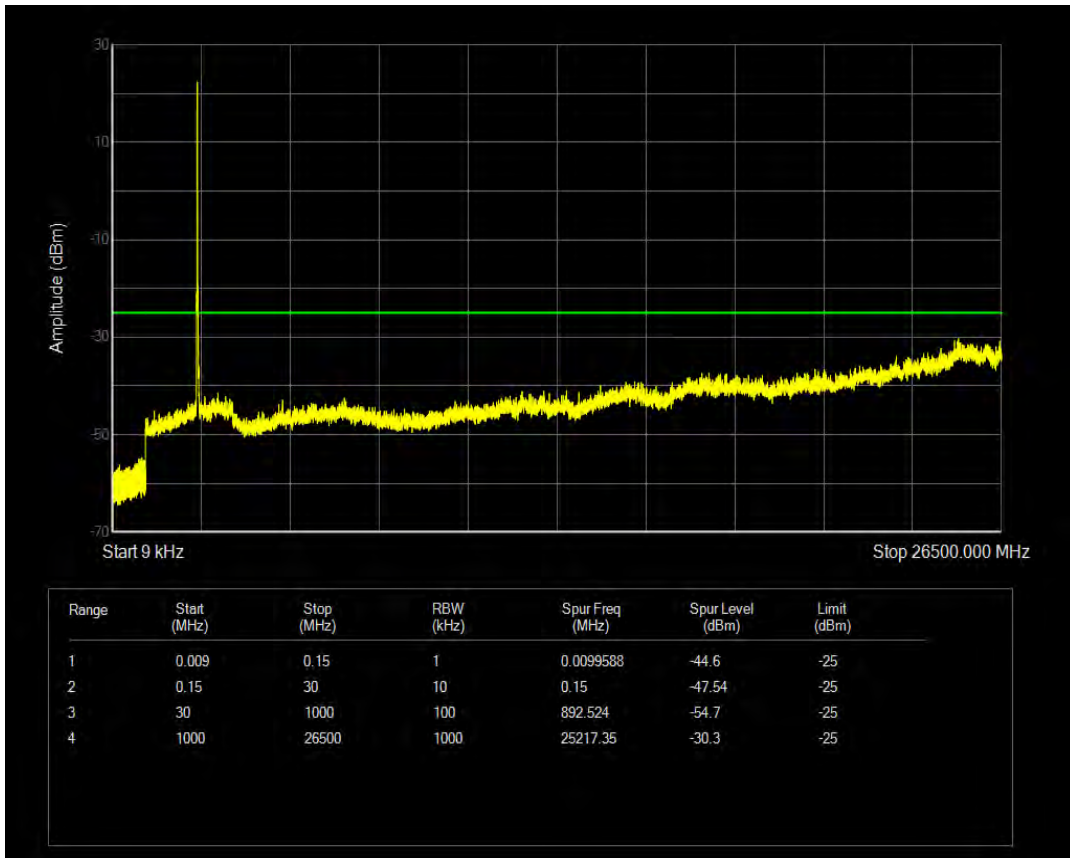

Band41(2535-2655) QAM16 BW=15MHz Channel=40115 RB Size=1 Position=#0

Band41(2535-2655) QPSK BW=15MHz Channel=40115 RB Size=75 Position=#0