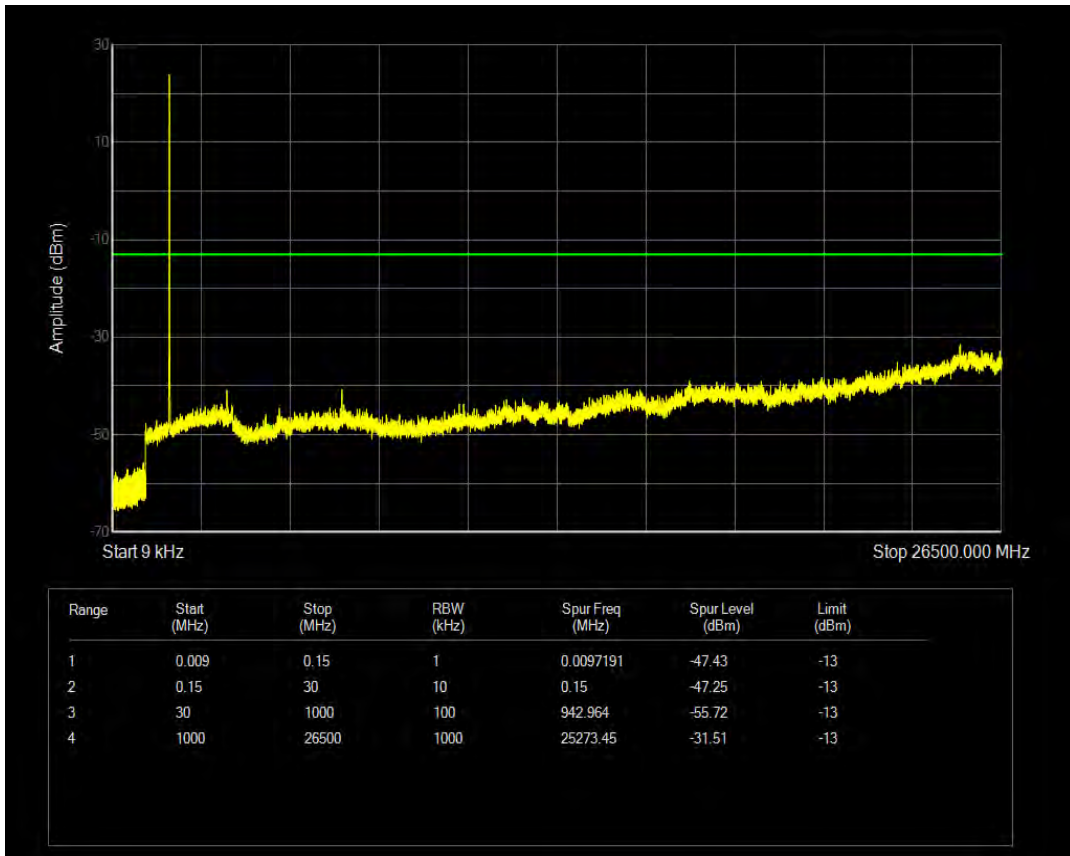

Band4 QPSK BW=5MHz Channel=19975 RB Size=1 Position=#0

Band4 QPSK BW=5MHz Channel=19975 RB Size=25 Position=#0

Band4 QAM16 BW=5MHz Channel=19975 RB Size=1 Position=#0

Band4 QAM16 BW=5MHz Channel=19975 RB Size=25 Position=#0