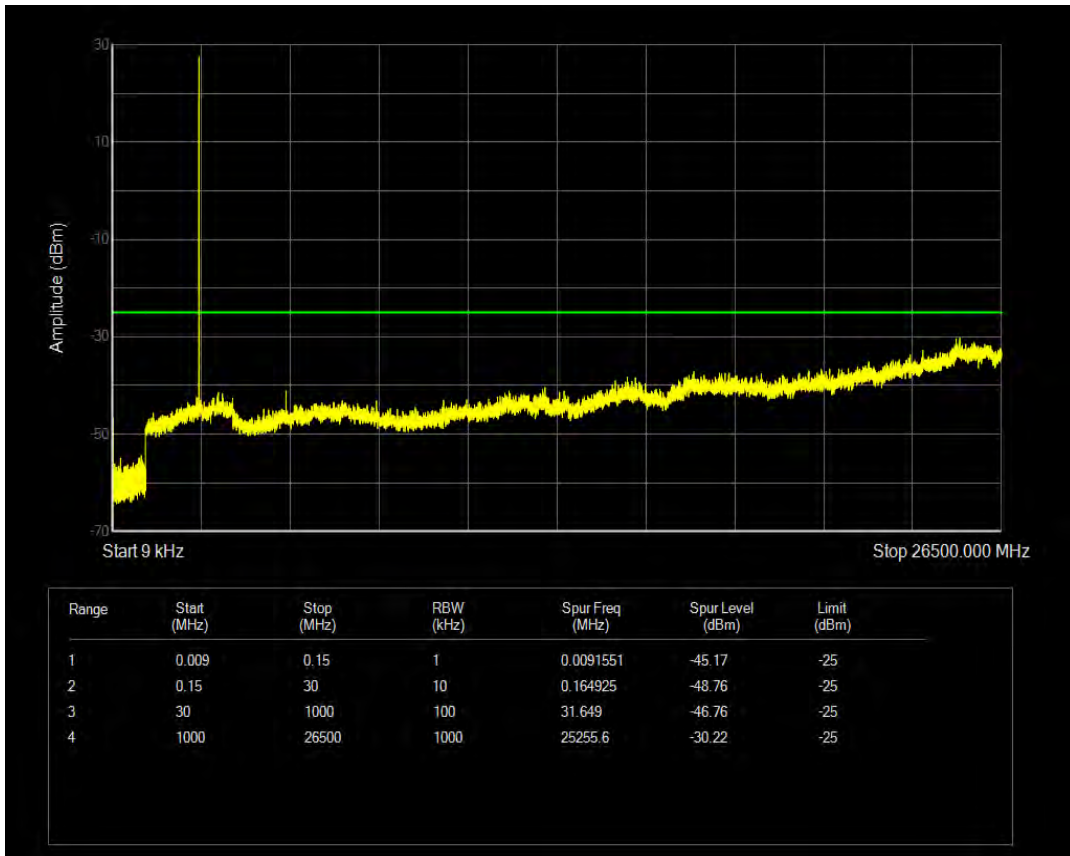

Band41(2535-2655) QAM16 BW=5MHz Channel=40640 RB Size=25 Position=#0

Band41(2535-2655) QAM16 BW=5MHz Channel=40640 RB Size=1 Position=#0