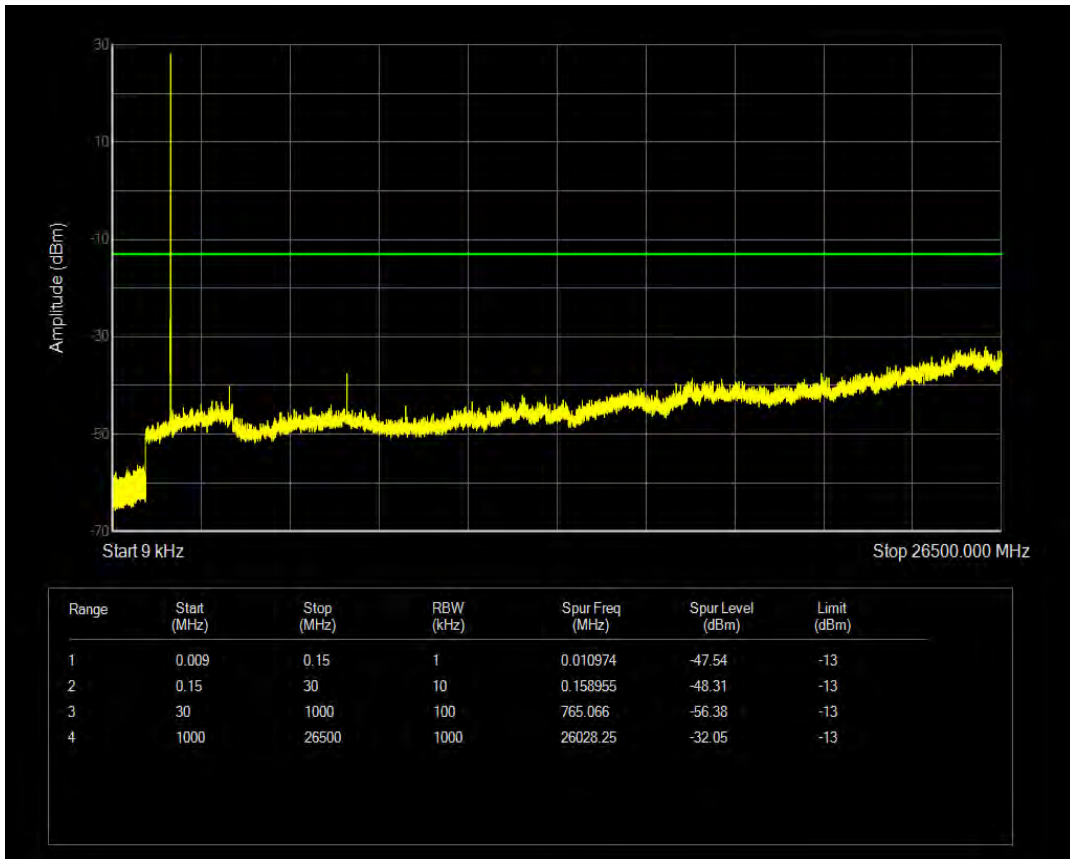

Band4 QPSK BW=5MHz Channel=20375 RB Size=25 Position=#0

Band4 QPSK BW=5MHz Channel=20375 RB Size=1 Position=#0