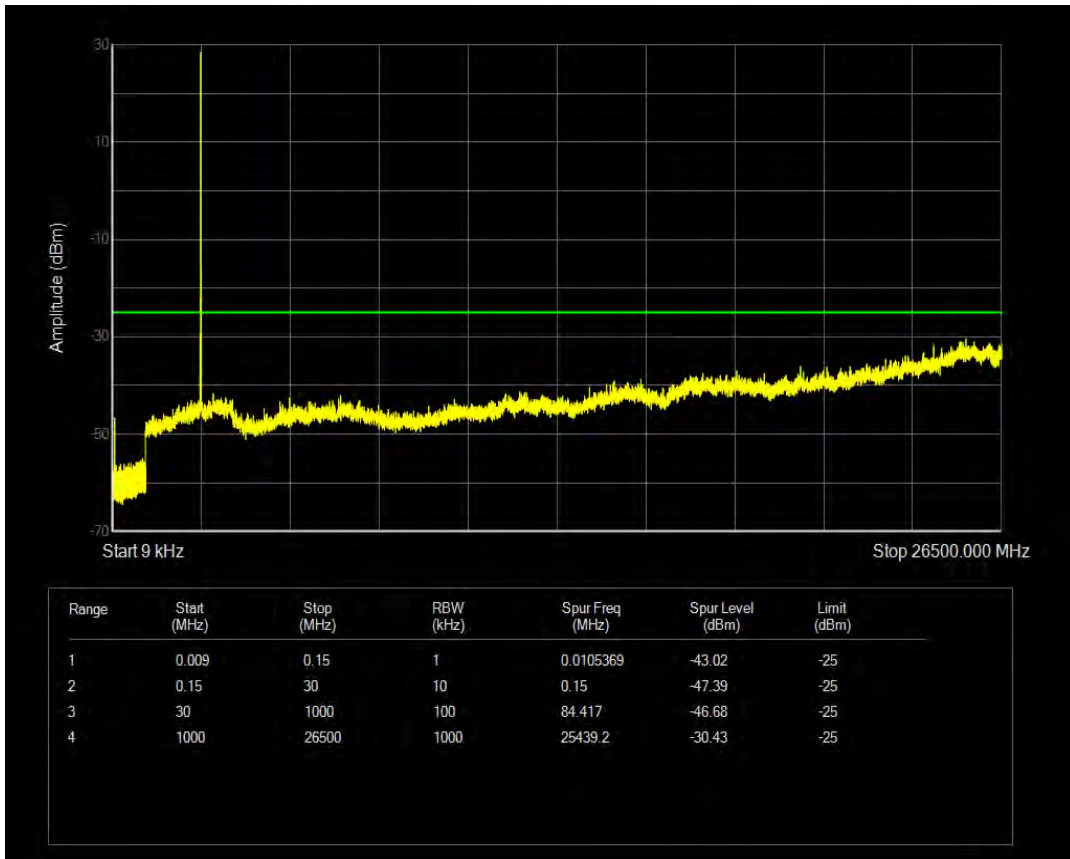

Band41(2535-2655) QAM16 BW=10MHz Channel=41190 RB Size=50 Position=#0

Band41(2535-2655) QAM16 BW=10MHz Channel=41190 RB Size=1 Position=#0