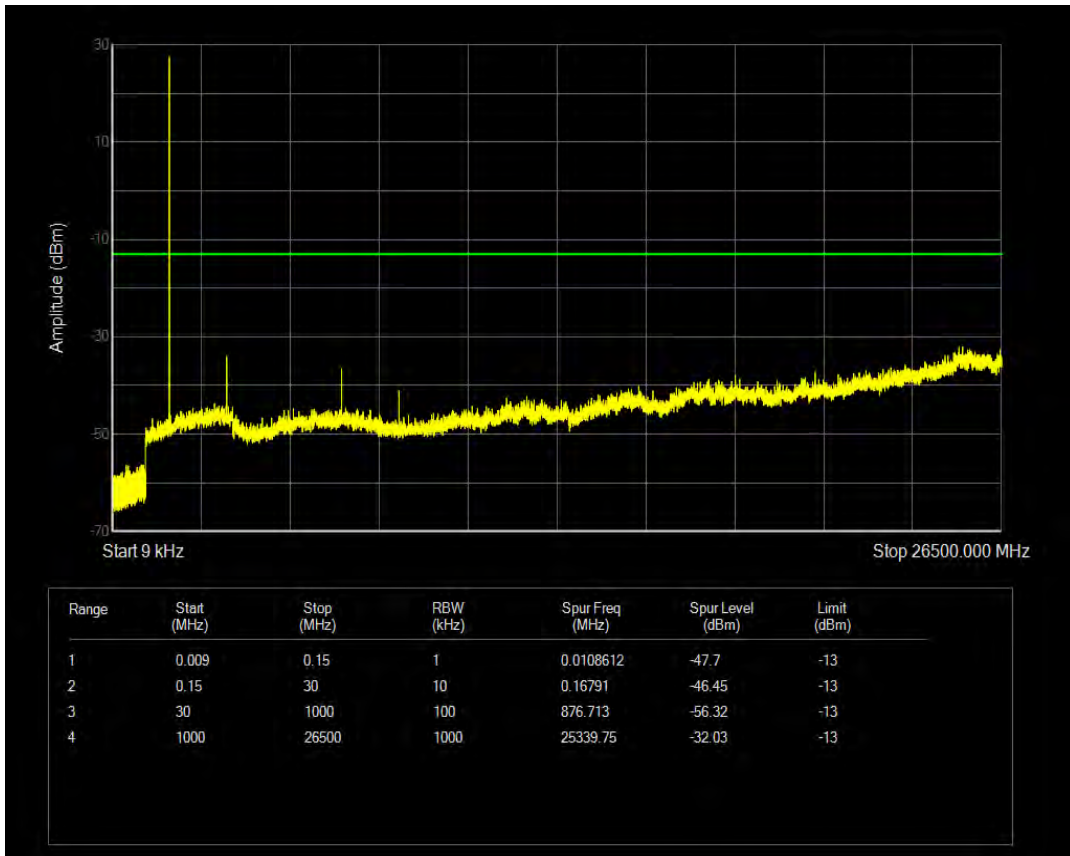

Band4 QPSK BW=3MHz Channel=19965 RB Size=15 Position=#0

Band4 QPSK BW=3MHz Channel=19965 RB Size=1 Position=#0