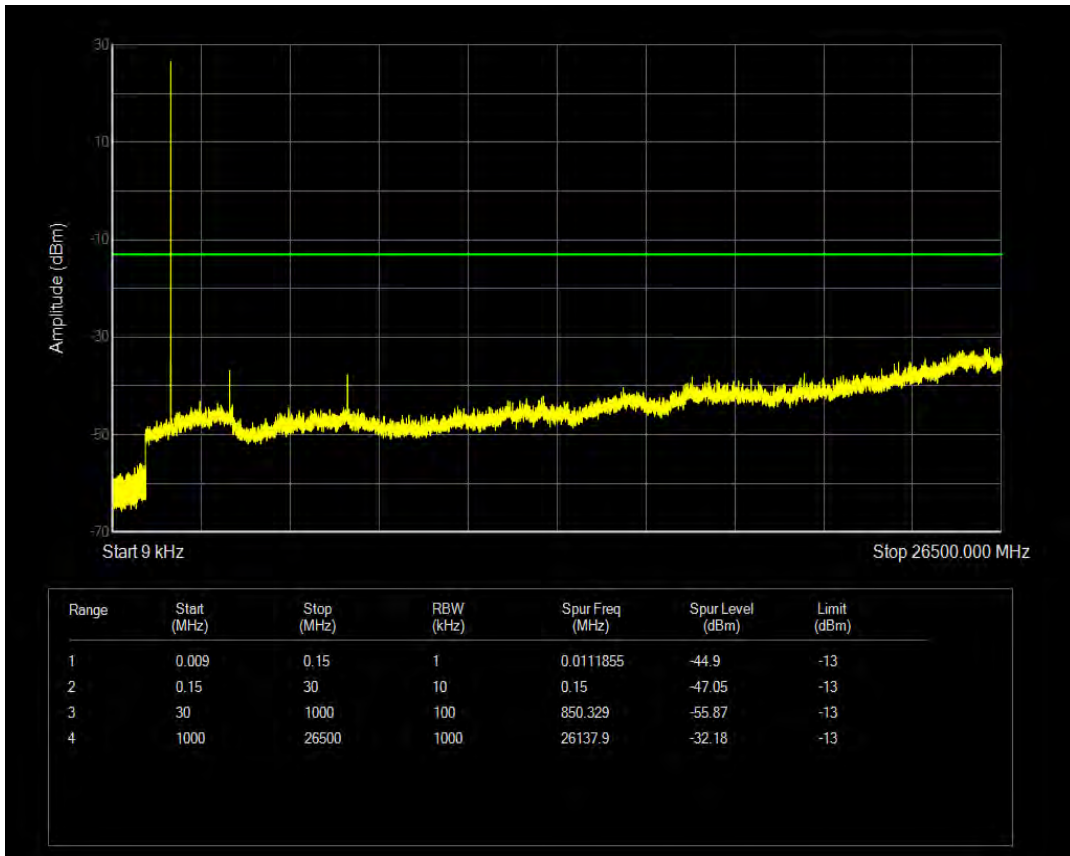

Band4 QAM16 BW=1.4MHz Channel=20393 RB Size=1 Position=#0

Band4 QPSK BW=1.4MHz Channel=20393 RB Size=6 Position=#0