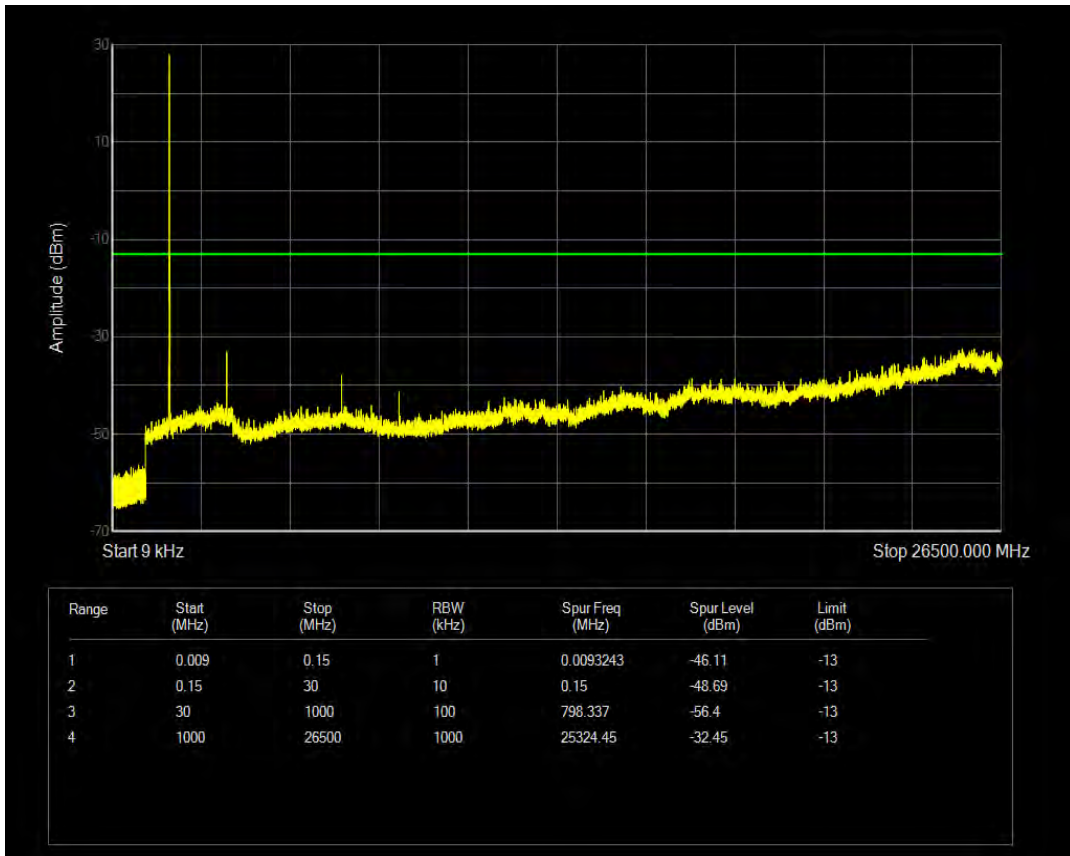

Band4 QPSK BW=5MHz Channel=20375 RB Size=1 Position=#0

Band4 QPSK BW=5MHz Channel=20375 RB Size=25 Position=#0

Band4 QAM16 BW=5MHz Channel=20375 RB Size=1 Position=#0

Band4 QAM16 BW=5MHz Channel=20375 RB Size=25 Position=#0

Band4 QPSK BW=10MHz Channel=20000 RB Size=1 Position=#0

Band4 QPSK BW=10MHz Channel=20000 RB Size=50 Position=#0

Band4 QAM16 BW=10MHz Channel=20000 RB Size=1 Position=#0

Band4 QAM16 BW=10MHz Channel=20000 RB Size=50 Position=#0