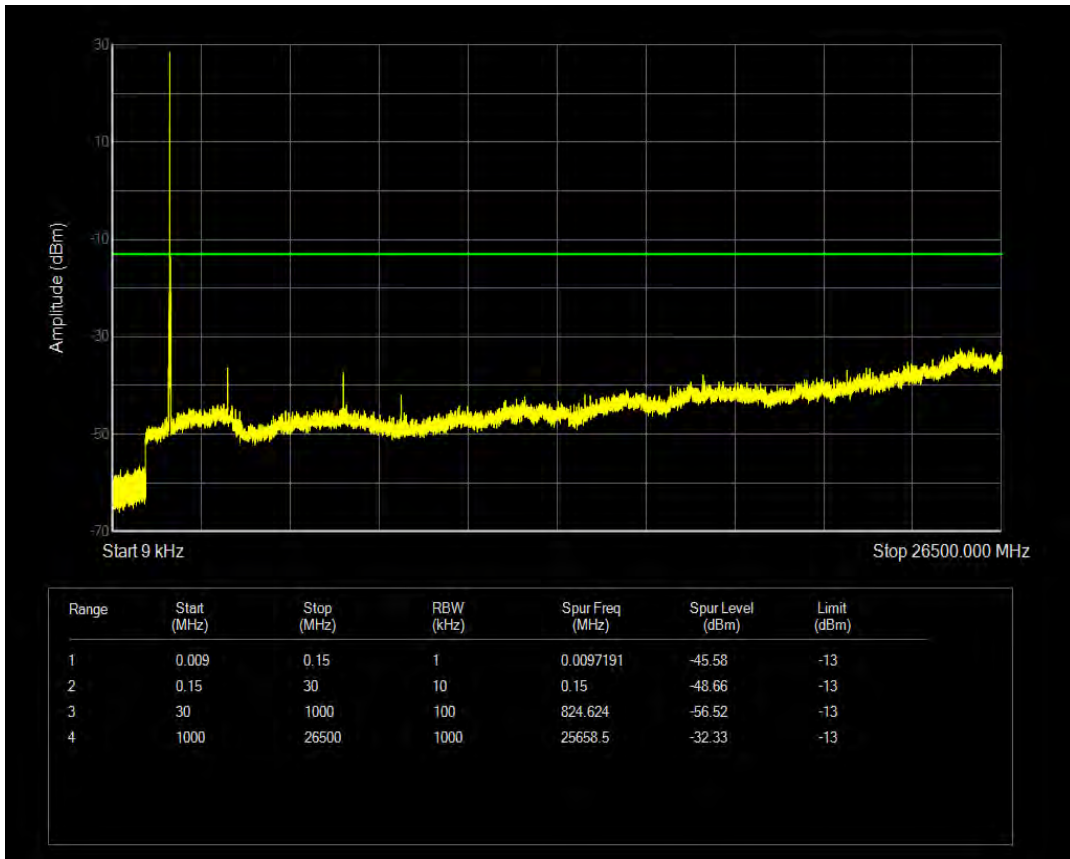

Band4 QPSK BW=20MHz Channel=20050 RB Size=1 Position=#0

Band4 QPSK BW=20MHz Channel=20050 RB Size=100 Position=#0

Band4 QAM16 BW=20MHz Channel=20050 RB Size=1 Position=#0

Band4 QAM16 BW=20MHz Channel=20050 RB Size=100 Position=#0

Band4 QPSK BW=20MHz Channel=20175 RB Size=1 Position=#0

Band4 QPSK BW=20MHz Channel=20175 RB Size=100 Position=#0

Band4 QAM16 BW=20MHz Channel=20175 RB Size=1 Position=#0

Band4 QAM16 BW=20MHz Channel=20175 RB Size=100 Position=#0