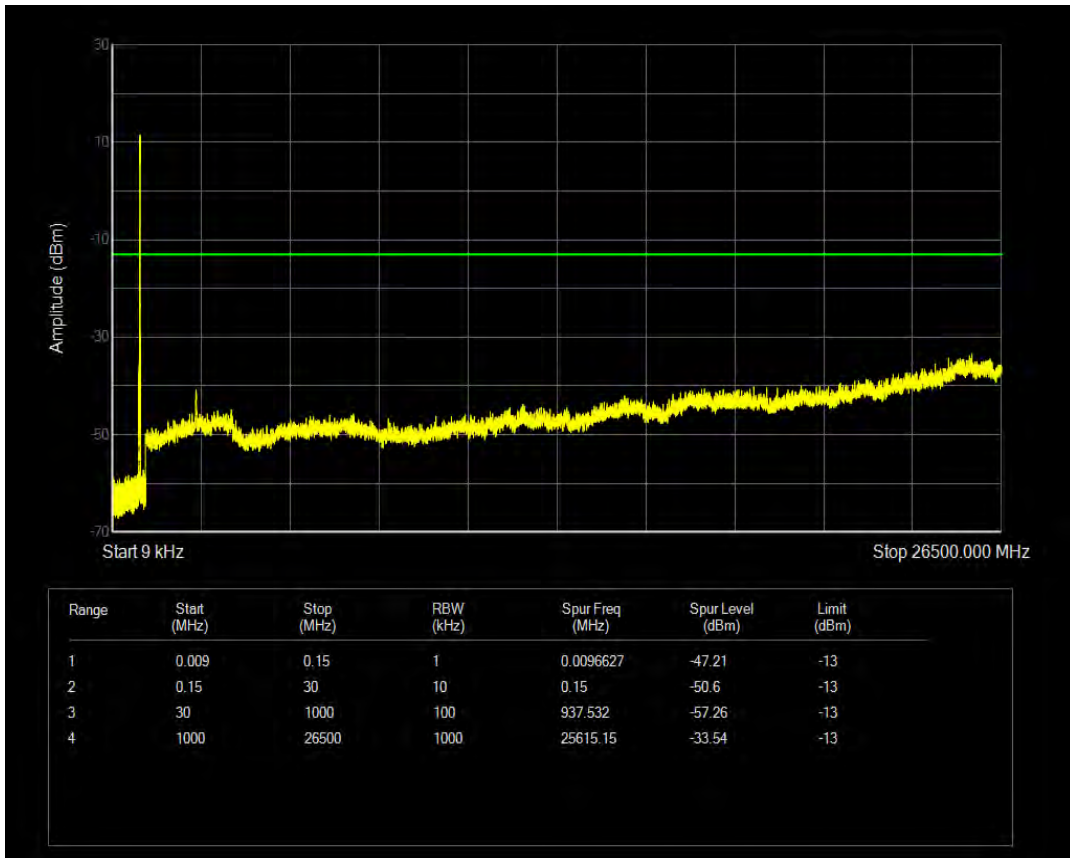

Band26(824-849) QPSK BW=15MHz Channel=26915 RB Size=1 Position=#0

Band26(824-849) QPSK BW=15MHz Channel=26915 RB Size=75 Position=#0

Band26(824-849) QAM16 BW=15MHz Channel=26915 RB Size=1 Position=#0

Band26(824-849) QAM16 BW=15MHz Channel=26915 RB Size=75 Position=#0