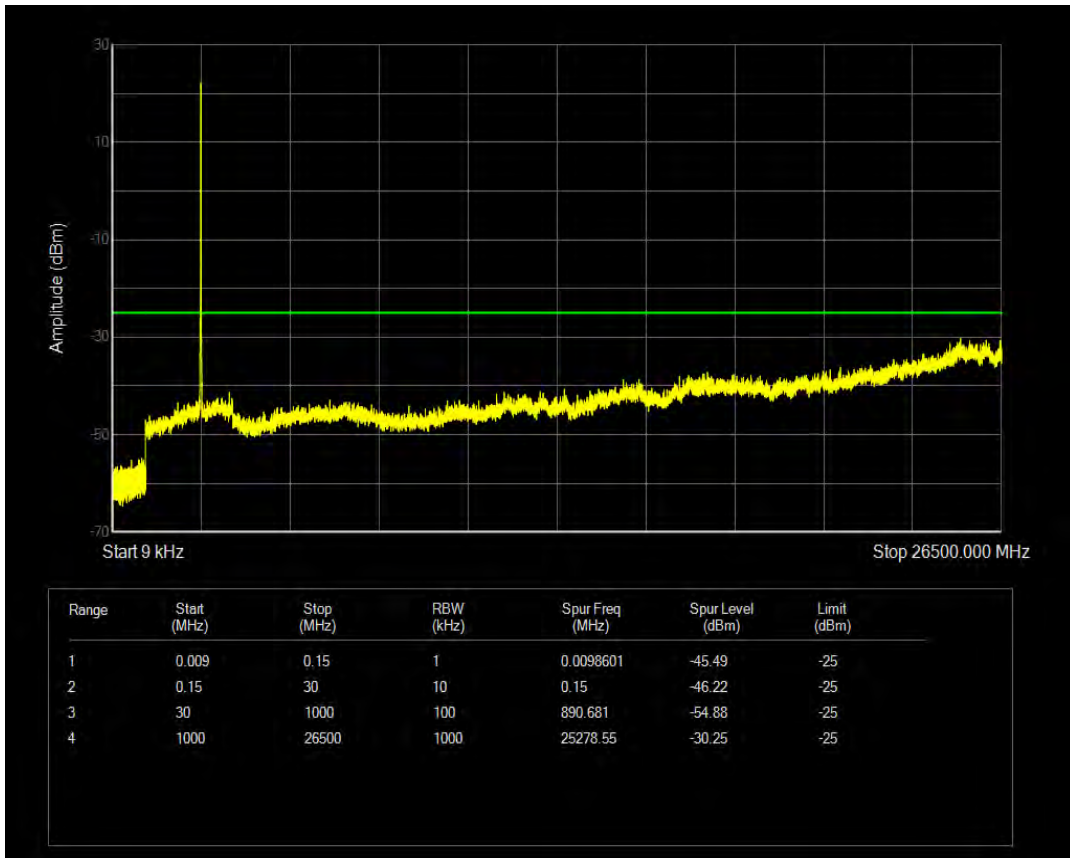

Band41(2535-2655) QAM16 BW=10MHz Channel=41190 RB Size=1 Position=#0

Band41(2535-2655) QPSK BW=10MHz Channel=41190 RB Size=50 Position=#0