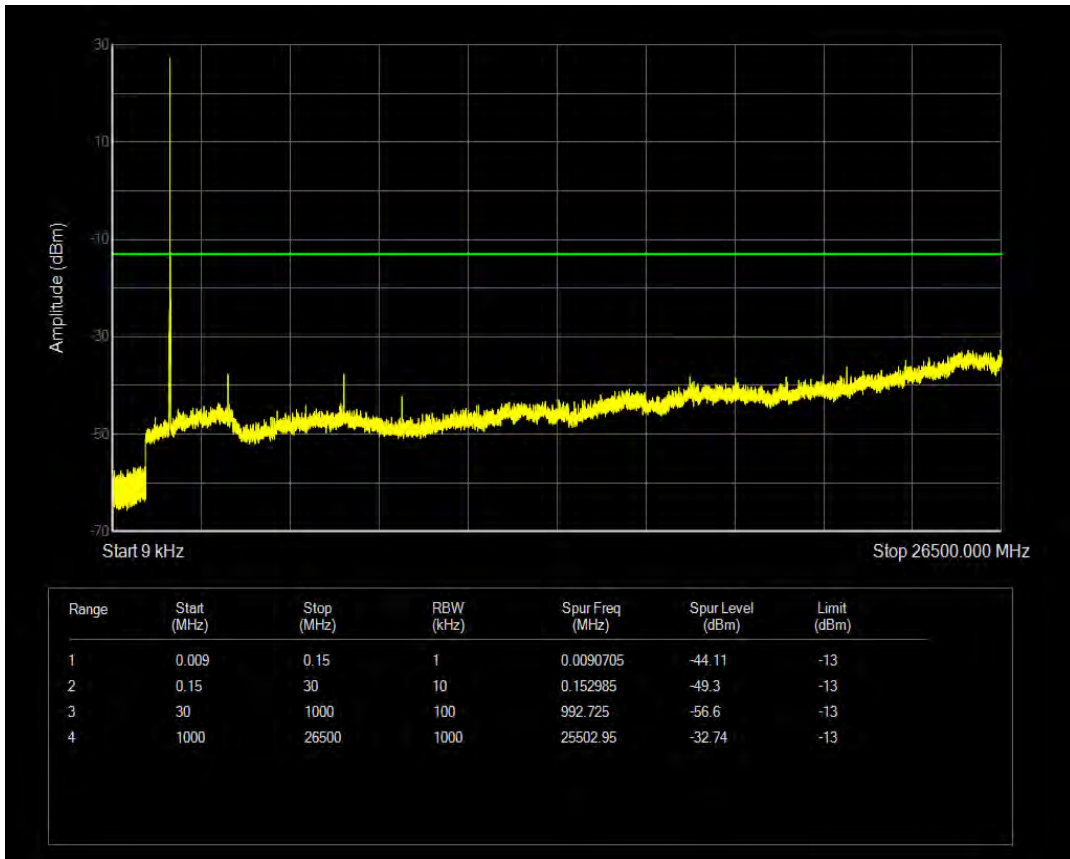

Band4 QPSK BW=10MHz Channel=20000 RB Size=1 Position=#0

Band4 QPSK BW=10MHz Channel=20000 RB Size=50 Position=#0

Band4 QAM16 BW=10MHz Channel=20000 RB Size=1 Position=#0

Band4 QAM16 BW=10MHz Channel=20000 RB Size=50 Position=#0

Band4 QPSK BW=10MHz Channel=20175 RB Size=1 Position=#0

Band4 QPSK BW=10MHz Channel=20175 RB Size=50 Position=#0

Band4 QAM16 BW=10MHz Channel=20175 RB Size=1 Position=#0

Band4 QAM16 BW=10MHz Channel=20175 RB Size=50 Position=#0