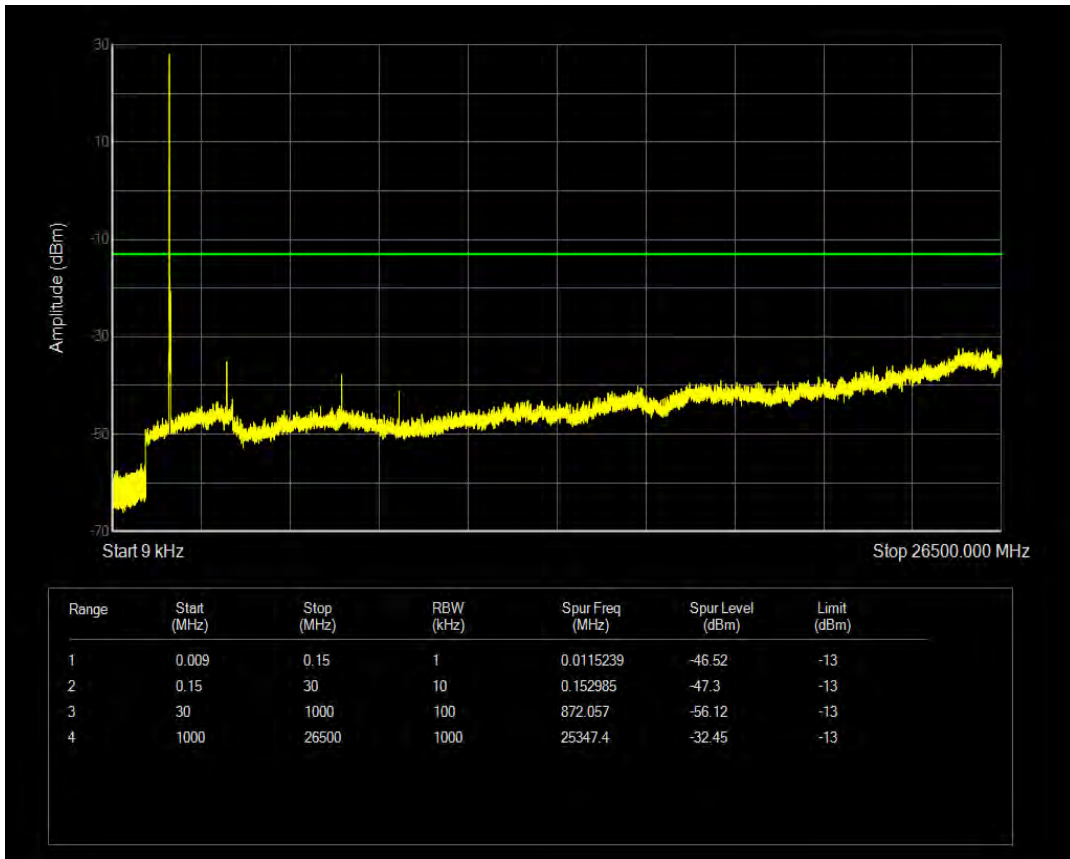

Band4 QPSK BW=15MHz Channel=20325 RB Size=1 Position=#0

Band4 QPSK BW=15MHz Channel=20325 RB Size=75 Position=#0

Band4 QAM16 BW=15MHz Channel=20325 RB Size=1 Position=#0

Band4 QAM16 BW=15MHz Channel=20325 RB Size=75 Position=#0

Band4 QPSK BW=20MHz Channel=20050 RB Size=1 Position=#0

Band4 QPSK BW=20MHz Channel=20050 RB Size=100 Position=#0

Band4 QAM16 BW=20MHz Channel=20050 RB Size=1 Position=#0

Band4 QAM16 BW=20MHz Channel=20050 RB Size=100 Position=#0