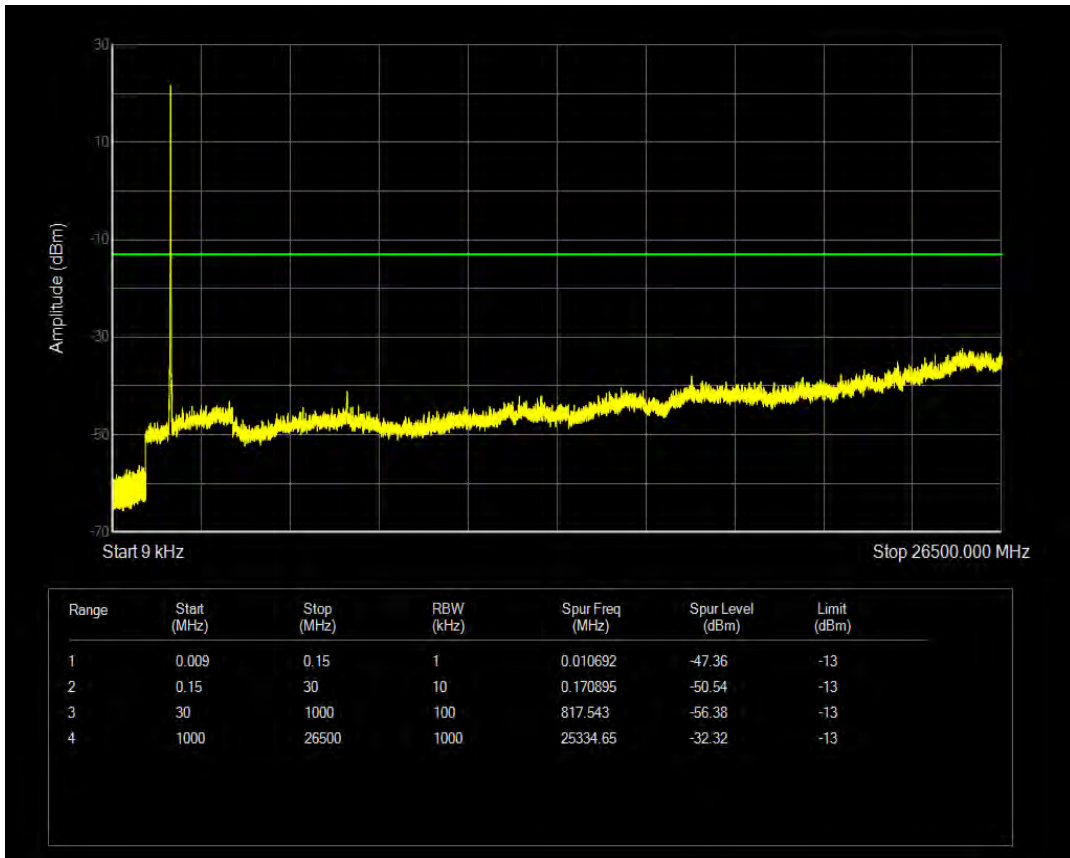

Band4 QPSK BW=10MHz Channel=20000 RB Size=1 Position=#0

Band4 QPSK BW=10MHz Channel=20000 RB Size=50 Position=#0

Band4 QAM16 BW=10MHz Channel=20000 RB Size=1 Position=#0

Band4 QAM16 BW=10MHz Channel=20000 RB Size=50 Position=#0

Band4 QPSK BW=10MHz Channel=20175 RB Size=1 Position=#0

Band4 QPSK BW=10MHz Channel=20175 RB Size=50 Position=#0

Band4 QAM16 BW=10MHz Channel=20175 RB Size=1 Position=#0

Band4 QAM16 BW=10MHz Channel=20175 RB Size=50 Position=#0

Band4 QPSK BW=10MHz Channel=20350 RB Size=1 Position=#0

Band4 QPSK BW=10MHz Channel=20350 RB Size=50 Position=#0

Band4 QAM16 BW=10MHz Channel=20350 RB Size=1 Position=#0

Band4 QAM16 BW=10MHz Channel=20350 RB Size=50 Position=#0