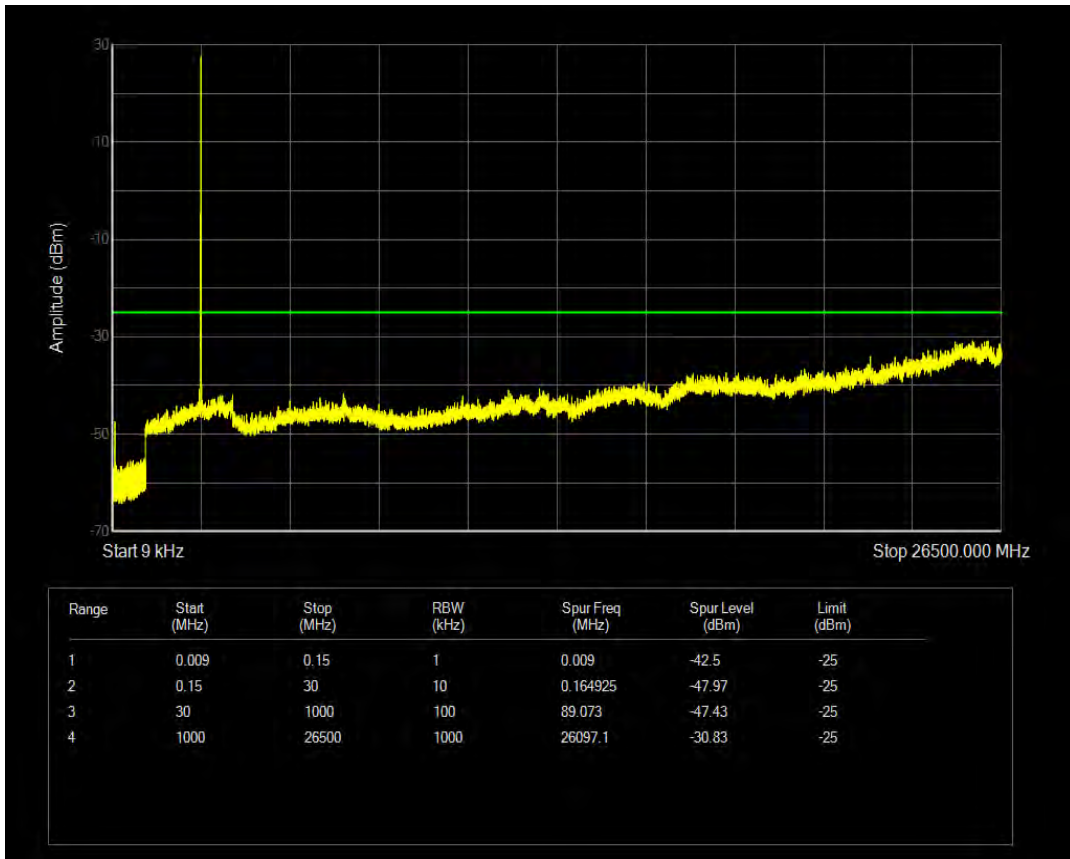

Band41(2535-2655) QAM16 BW=5MHz Channel=40640 RB Size=1 Position=#0

Band41(2535-2655) QAM16 BW=5MHz Channel=40640 RB Size=25 Position=#0

Band41(2535-2655) QPSK BW=5MHz Channel=41215 RB Size=1 Position=#0