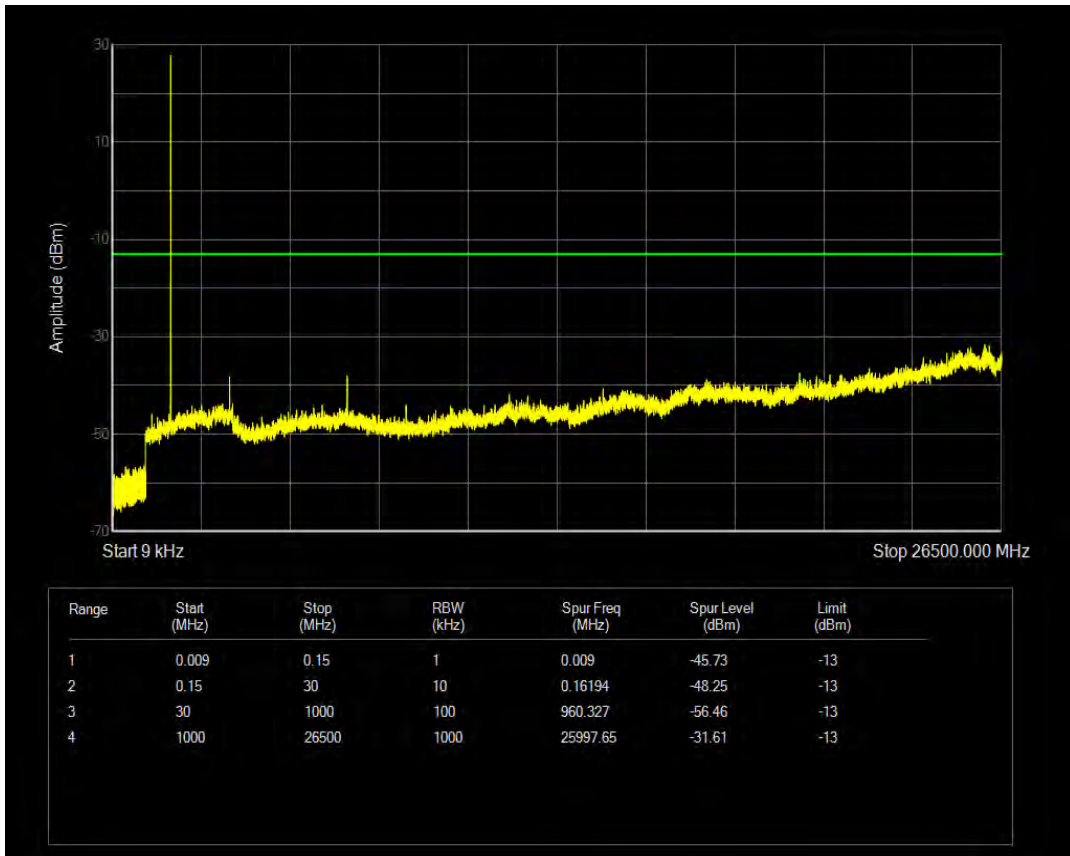

Band4 QPSK BW=3MHz Channel=20385 RB Size=15 Position=#0

Band4 QPSK BW=3MHz Channel=20385 RB Size=1 Position=#0