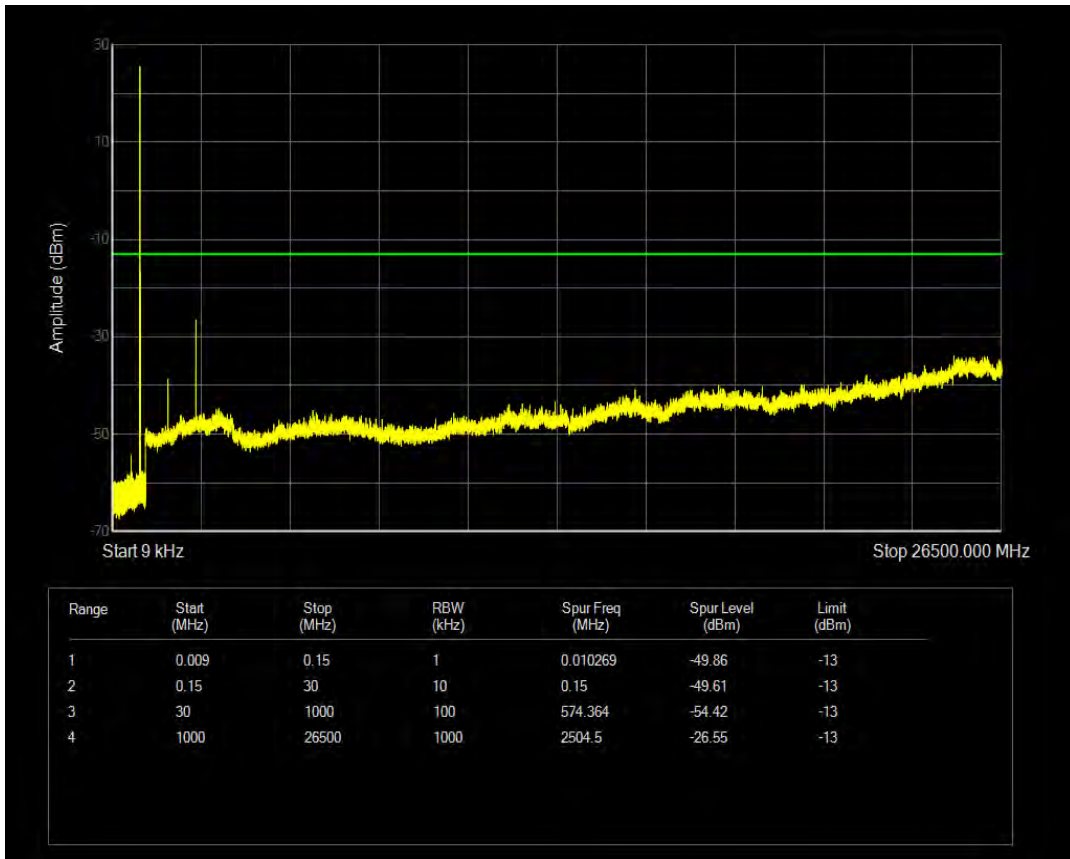

Band26(824-849) QPSK BW=5MHz Channel=26815 RB Size=1 Position=#0

Band26(824-849) QPSK BW=5MHz Channel=26815 RB Size=25 Position=#0

Band26(824-849) QAM16 BW=5MHz Channel=26815 RB Size=1 Position=#0

Band26(824-849) QAM16 BW=5MHz Channel=26815 RB Size=25 Position=#0

Band26(824-849) QPSK BW=5MHz Channel=26915 RB Size=1 Position=#0

Band26(824-849) QPSK BW=5MHz Channel=26915 RB Size=25 Position=#0

Band26(824-849) QAM16 BW=5MHz Channel=26915 RB Size=1 Position=#0

Band26(824-849) QAM16 BW=5MHz Channel=26915 RB Size=25 Position=#0