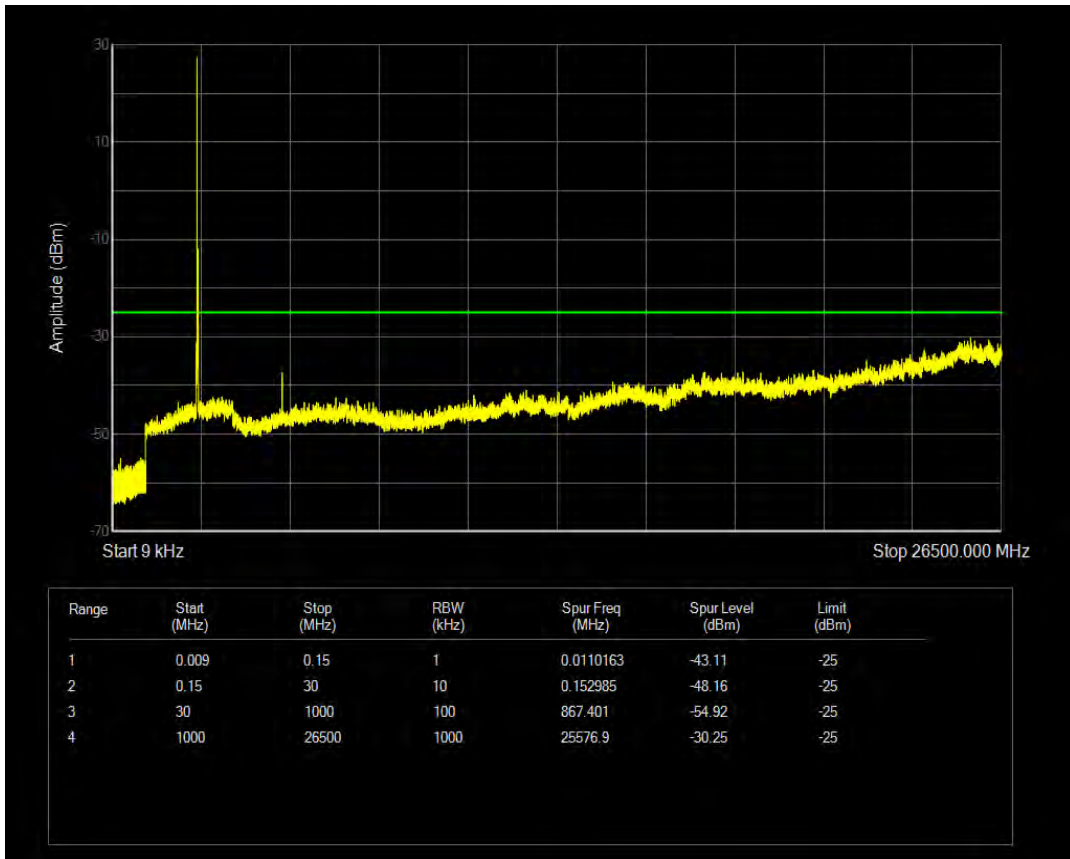

Band41(2535-2655) QPSK BW=20MHz Channel=40140 RB Size=100 Position=#0

Band41(2535-2655) QPSK BW=20MHz Channel=40140 RB Size=1 Position=#0