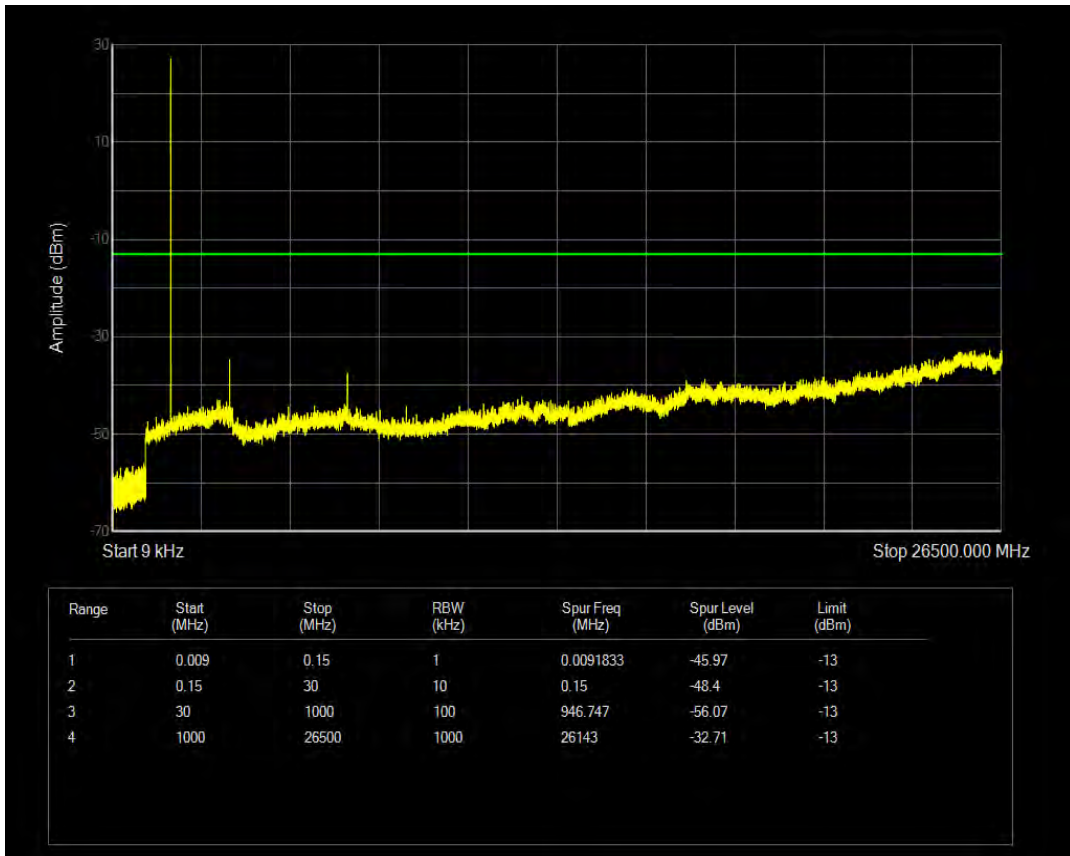

Band4 QPSK BW=1.4MHz Channel=20393 RB Size=6 Position=#0

Band4 QPSK BW=1.4MHz Channel=20393 RB Size=1 Position=#0