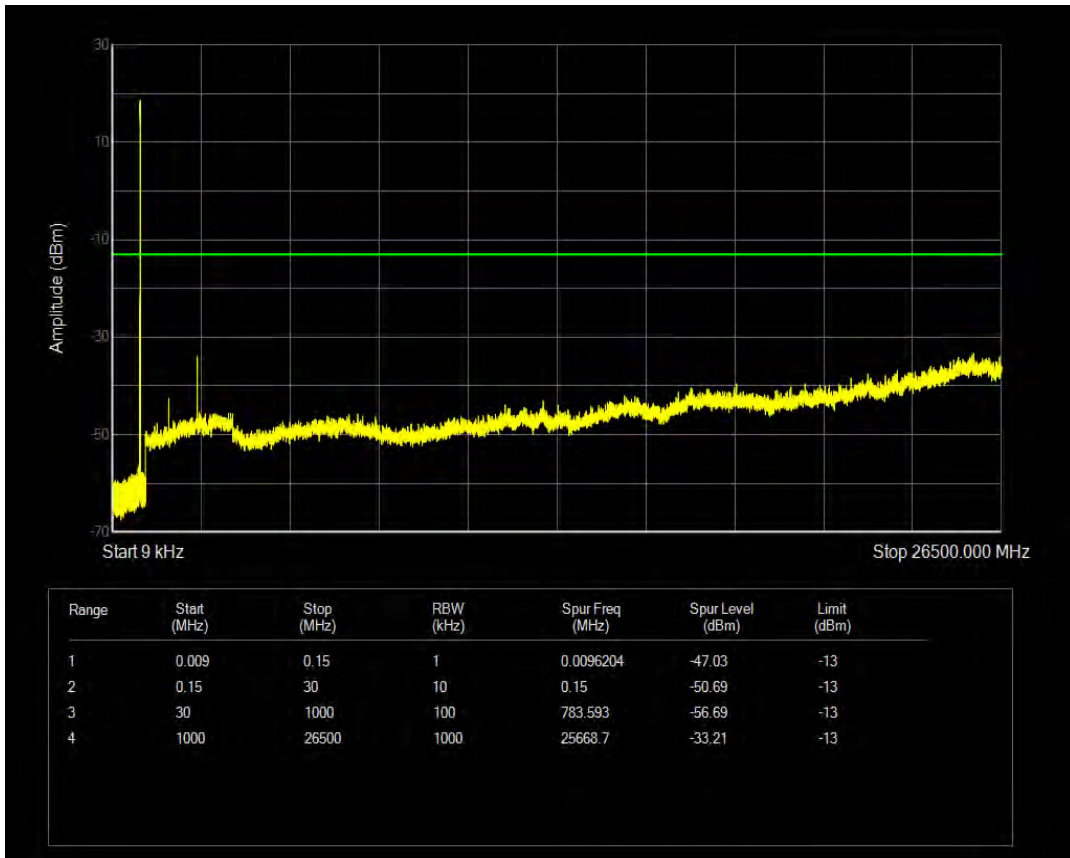

Band26(824-849) QPSK BW=3MHz Channel=26915 RB Size=1 Position=#0

Band26(824-849) QPSK BW=3MHz Channel=26915 RB Size=15 Position=#0

Band26(824-849) QAM16 BW=3MHz Channel=26915 RB Size=1 Position=#0

Band26(824-849) QAM16 BW=3MHz Channel=26915 RB Size=15 Position=#0

Band26(824-849) QPSK BW=3MHz Channel=27025 RB Size=1 Position=#0

Band26(824-849) QPSK BW=3MHz Channel=27025 RB Size=15 Position=#0

Band26(824-849) QAM16 BW=3MHz Channel=27025 RB Size=1 Position=#0

Band26(824-849) QAM16 BW=3MHz Channel=27025 RB Size=15 Position=#0