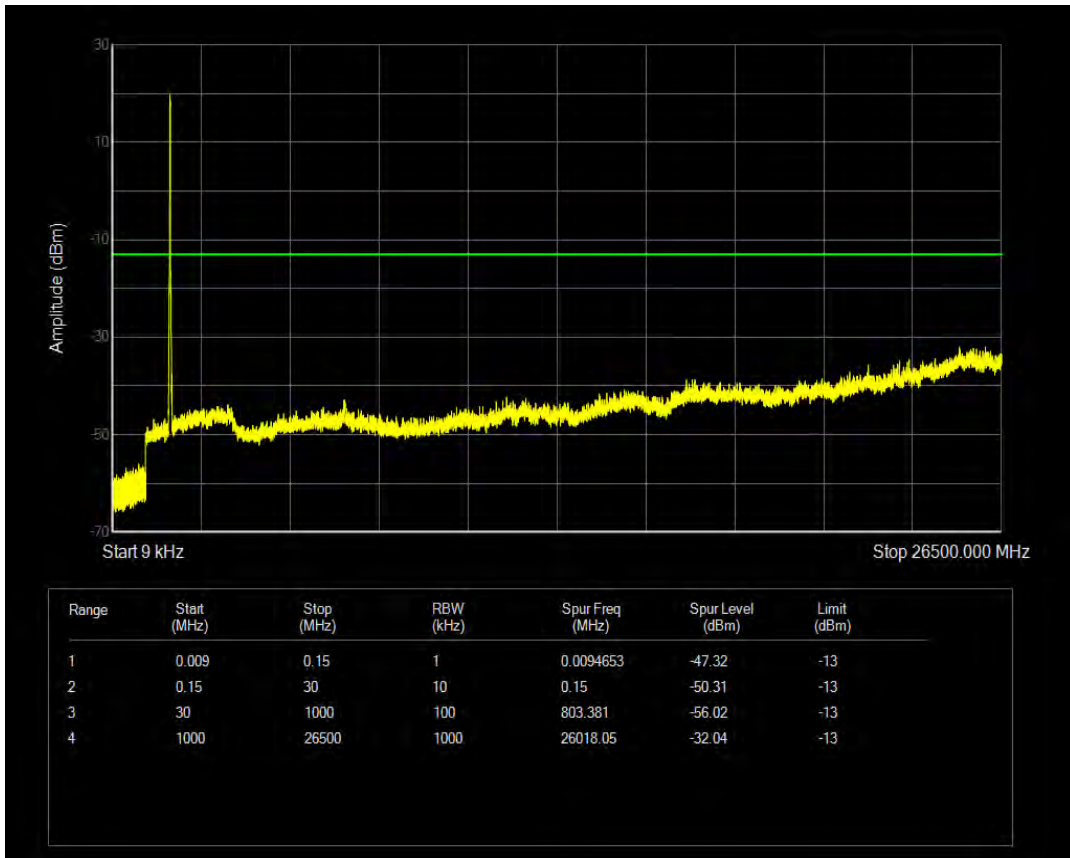

Band4 QPSK BW=20MHz Channel=20050 RB Size=1 Position=#0

Band4 QPSK BW=20MHz Channel=20050 RB Size=100 Position=#0

Band4 QAM16 BW=20MHz Channel=20050 RB Size=1 Position=#0

Band4 QAM16 BW=20MHz Channel=20050 RB Size=100 Position=#0

Band4 QPSK BW=20MHz Channel=20175 RB Size=1 Position=#0

Band4 QPSK BW=20MHz Channel=20175 RB Size=100 Position=#0

Band4 QAM16 BW=20MHz Channel=20175 RB Size=1 Position=#0

Band4 QAM16 BW=20MHz Channel=20175 RB Size=100 Position=#0