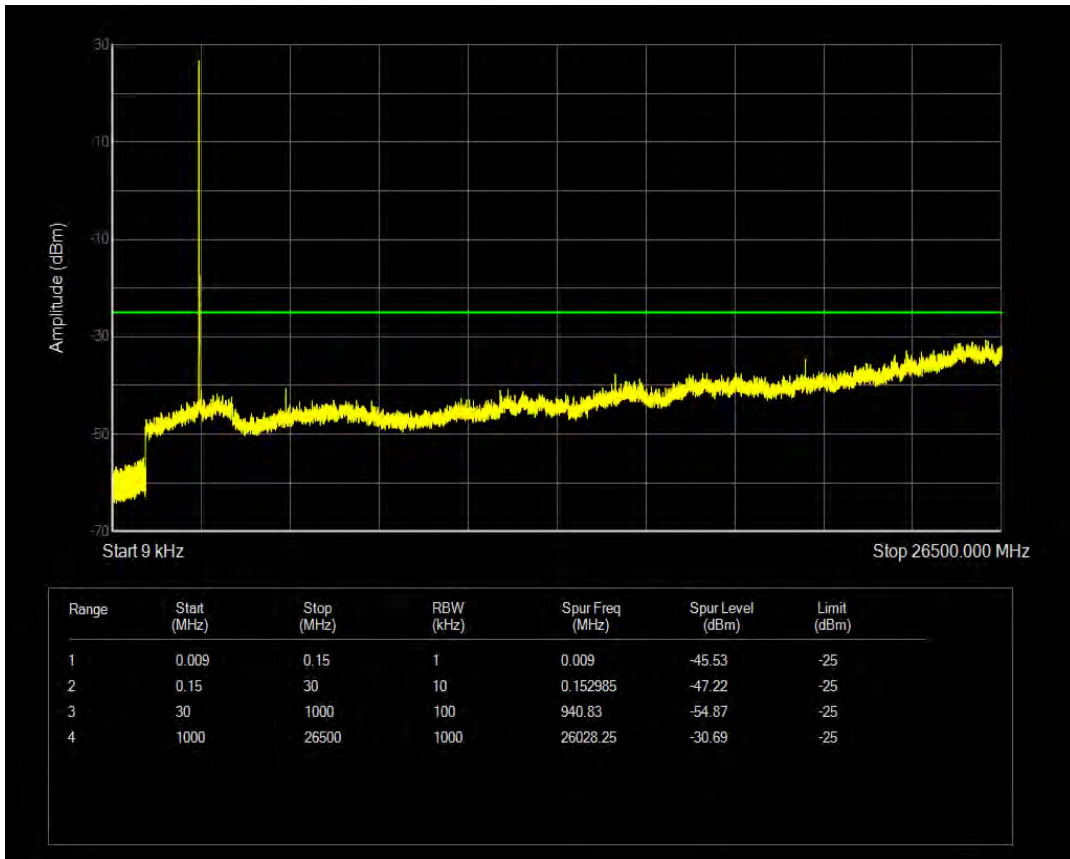

Band41(2535-2655) QAM16 BW=10MHz Channel=40640 RB Size=50 Position=#0

Band41(2535-2655) QAM16 BW=10MHz Channel=40640 RB Size=1 Position=#0