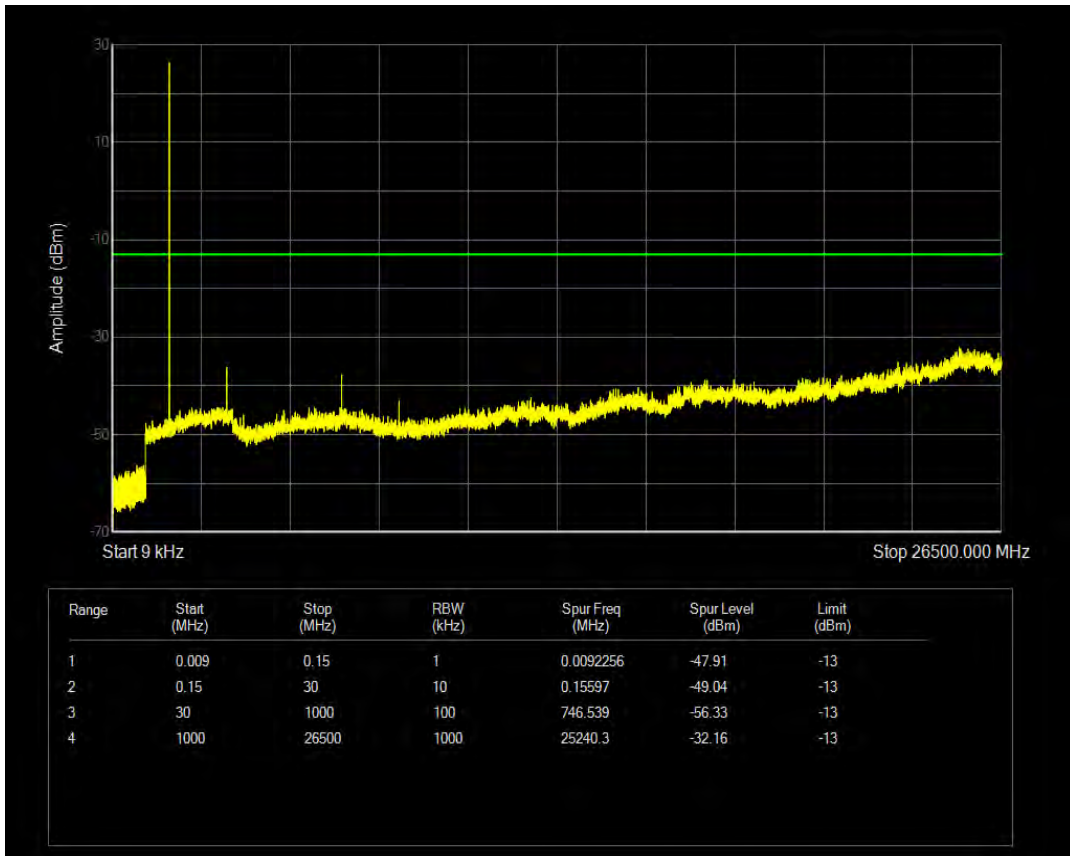

Band26(824-849) QPSK BW=15MHz Channel=26965 RB Size=1 Position=#0

Band26(824-849) QPSK BW=15MHz Channel=26965 RB Size=75 Position=#0

Band26(824-849) QAM16 BW=15MHz Channel=26965 RB Size=1 Position=#0

Band26(824-849) QAM16 BW=15MHz Channel=26965 RB Size=75 Position=#0

Band4 QPSK BW=1.4MHz Channel=19957 RB Size=1 Position=#0

Band4 QPSK BW=1.4MHz Channel=19957 RB Size=6 Position=#0

Band4 QAM16 BW=1.4MHz Channel=19957 RB Size=1 Position=#0

Band4 QAM16 BW=1.4MHz Channel=19957 RB Size=6 Position=#0