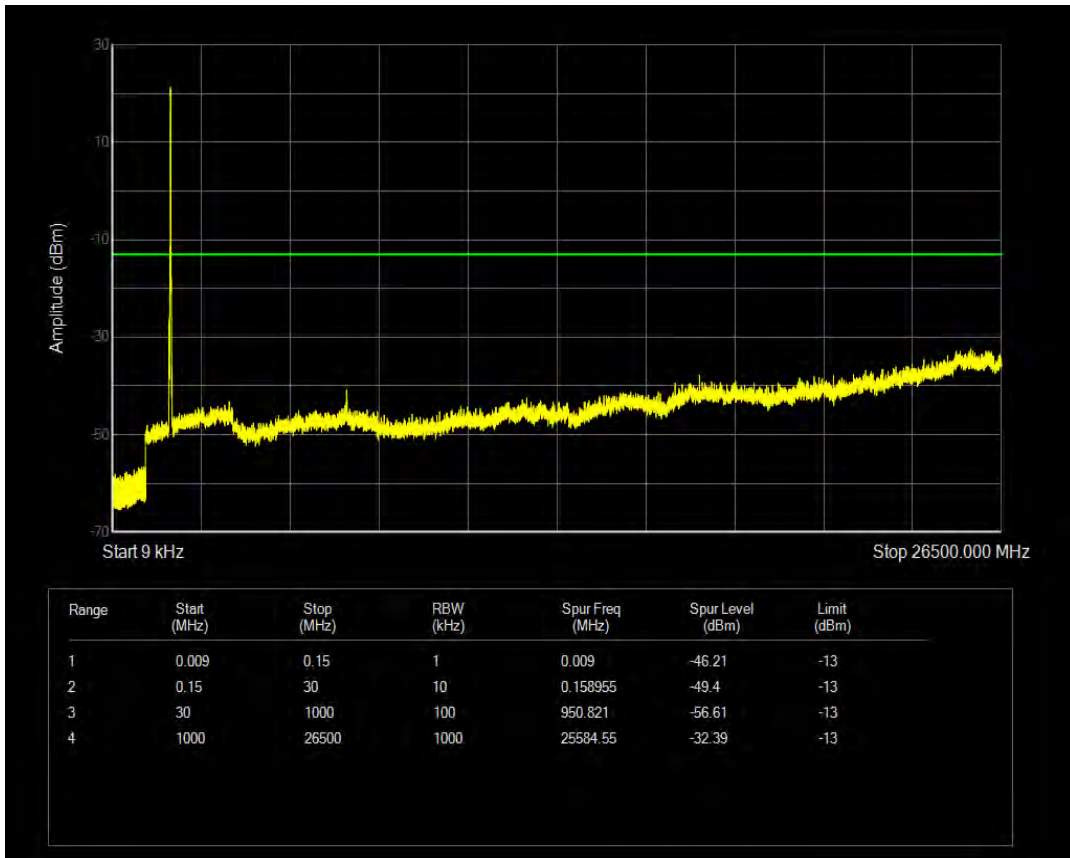

Band4 QAM16 BW=15MHz Channel=20325 RB Size=1 Position=#0

Band4 QPSK BW=15MHz Channel=20325 RB Size=75 Position=#0