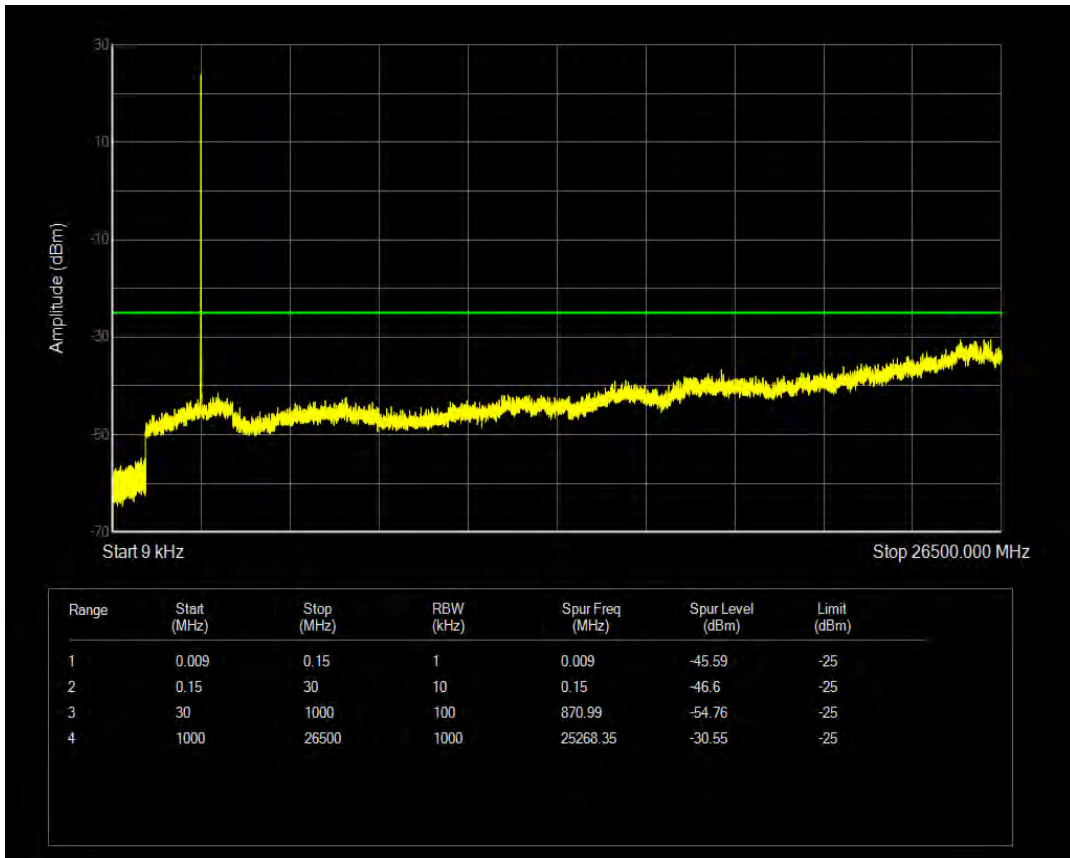

Band41(2535-2655) QPSK BW=10MHz Channel=40090 RB Size=1 Position=#0

Band41(2535-2655) QAM16 BW=5MHz Channel=41215 RB Size=25 Position=#0