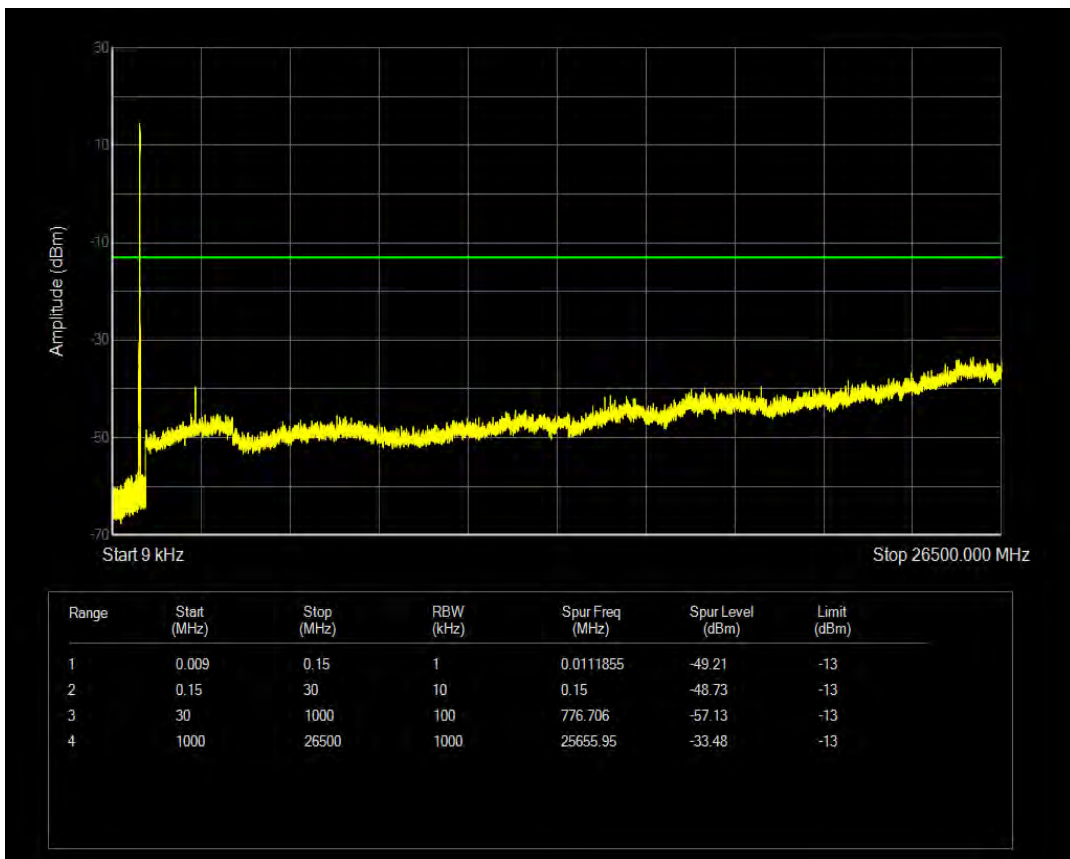

Band26(824-849) QPSK BW=5MHz Channel=27015 RB Size=1 Position=#0

Band26(824-849) QPSK BW=5MHz Channel=27015 RB Size=25 Position=#0

Band26(824-849) QAM16 BW=5MHz Channel=27015 RB Size=1 Position=#0

Band26(824-849) QAM16 BW=5MHz Channel=27015 RB Size=25 Position=#0

Band26(824-849) QPSK BW=10MHz Channel=26840 RB Size=1 Position=#0

Band26(824-849) QPSK BW=10MHz Channel=26840 RB Size=50 Position=#0

Band26(824-849) QAM16 BW=10MHz Channel=26840 RB Size=1 Position=#0

Band26(824-849) QAM16 BW=10MHz Channel=26840 RB Size=50 Position=#0