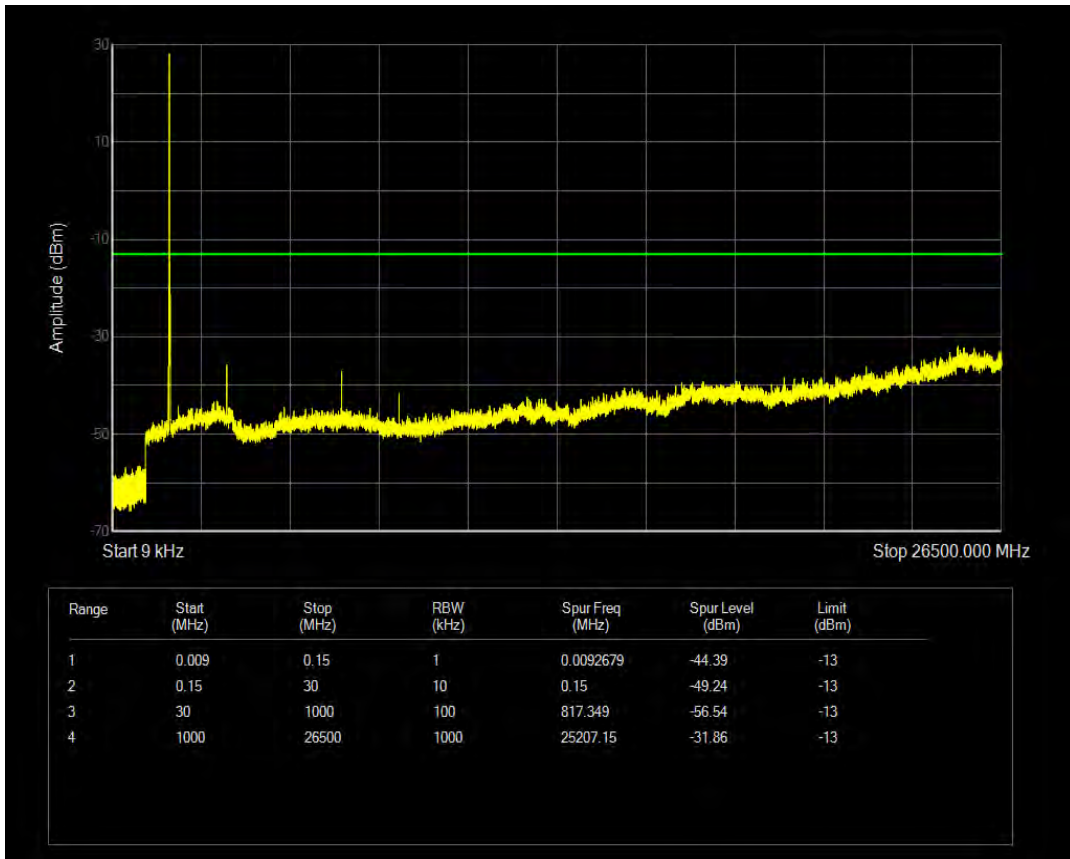

Band4 QPSK BW=10MHz Channel=20350 RB Size=1 Position=#0

Band4 QPSK BW=10MHz Channel=20350 RB Size=50 Position=#0

Band4 QAM16 BW=10MHz Channel=20350 RB Size=1 Position=#0

Band4 QAM16 BW=10MHz Channel=20350 RB Size=50 Position=#0

Band4 QPSK BW=15MHz Channel=20025 RB Size=1 Position=#0

Band4 QPSK BW=15MHz Channel=20025 RB Size=75 Position=#0

Band4 QAM16 BW=15MHz Channel=20025 RB Size=1 Position=#0

Band4 QAM16 BW=15MHz Channel=20025 RB Size=75 Position=#0