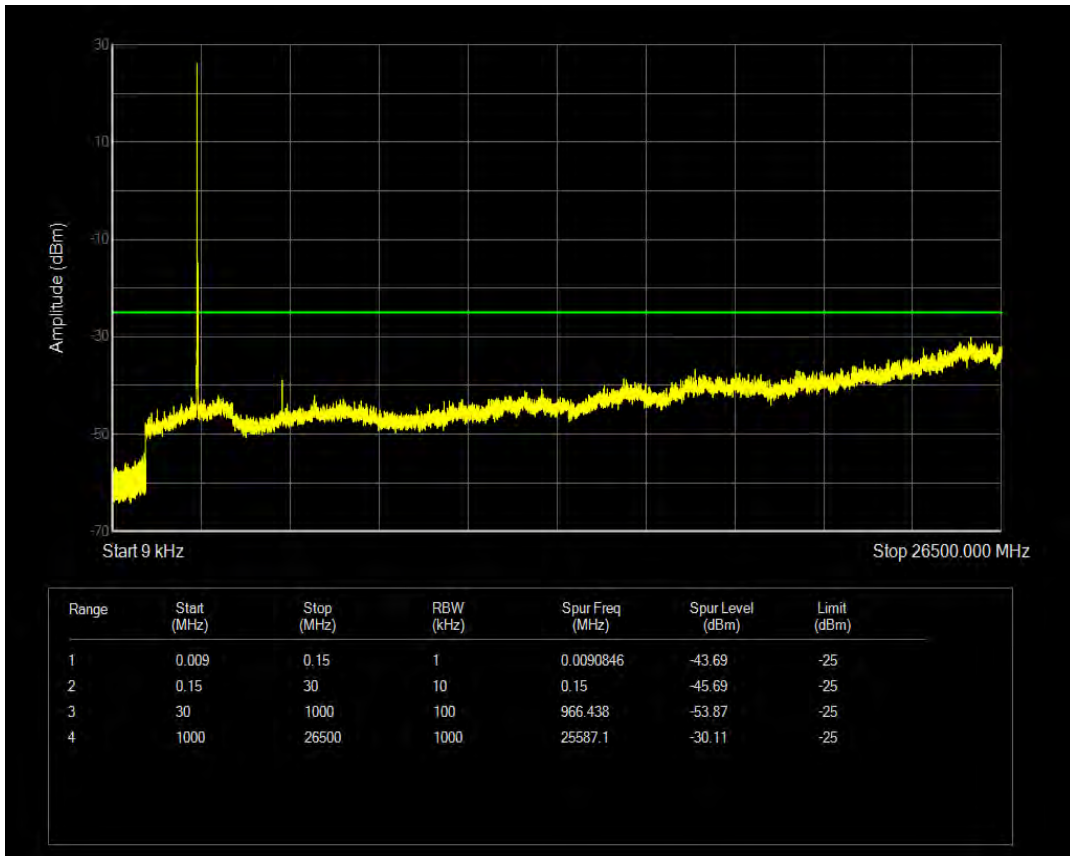

Band41(2535-2655) QAM16 BW=15MHz Channel=40115 RB Size=75 Position=#0

Band41(2535-2655) QAM16 BW=15MHz Channel=40115 RB Size=1 Position=#0