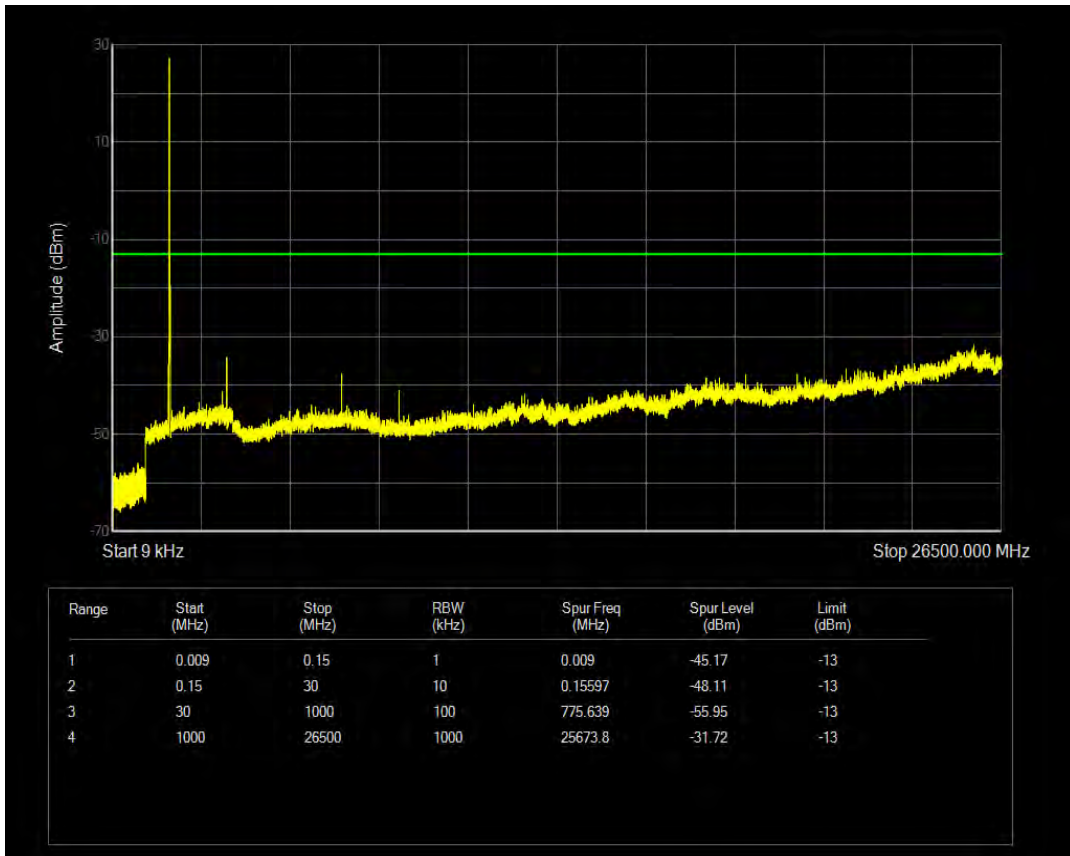

Band4 QPSK BW=10MHz Channel=20350 RB Size=1 Position=#0

Band4 QPSK BW=10MHz Channel=20350 RB Size=50 Position=#0

Band4 QAM16 BW=10MHz Channel=20350 RB Size=1 Position=#0

Band4 QAM16 BW=10MHz Channel=20350 RB Size=50 Position=#0

Band4 QPSK BW=15MHz Channel=20025 RB Size=1 Position=#0

Band4 QPSK BW=15MHz Channel=20025 RB Size=75 Position=#0

Band4 QAM16 BW=15MHz Channel=20025 RB Size=1 Position=#0

Band4 QAM16 BW=15MHz Channel=20025 RB Size=75 Position=#0