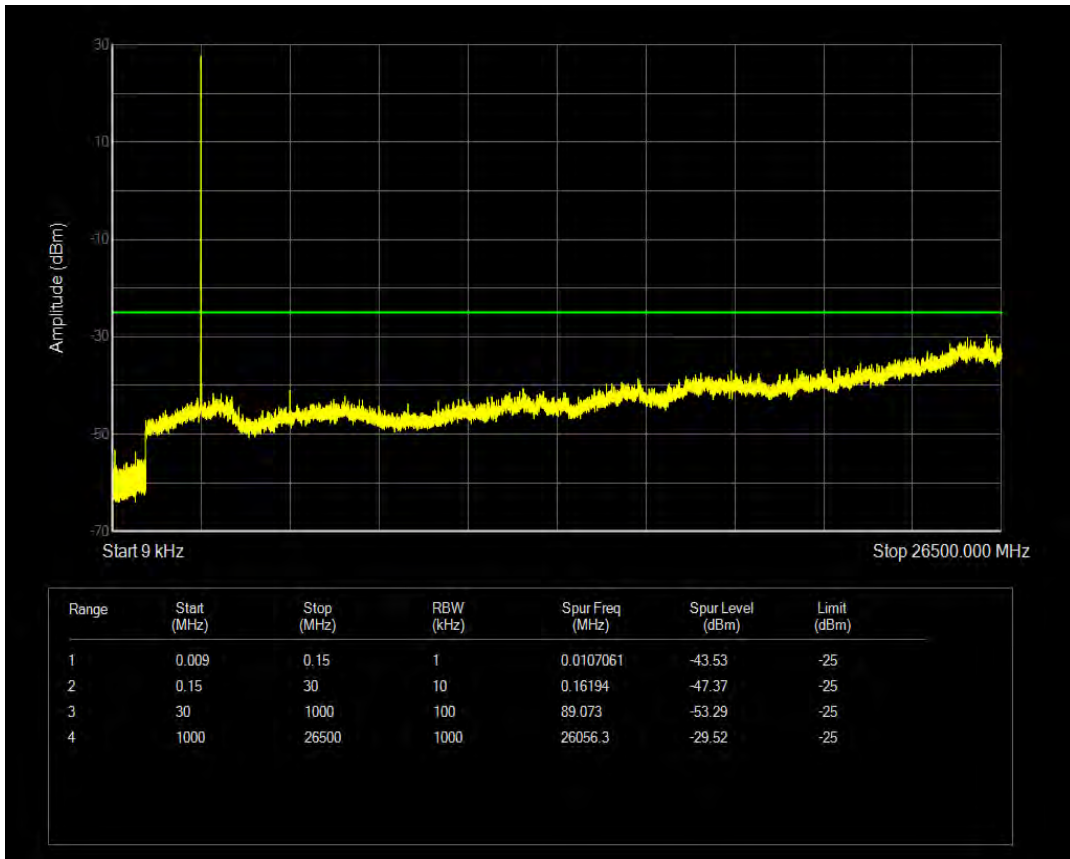

Band41(2535-2655) QAM16 BW=5MHz Channel=41215 RB Size=25 Position=#0

Band41(2535-2655) QAM16 BW=5MHz Channel=41215 RB Size=1 Position=#0