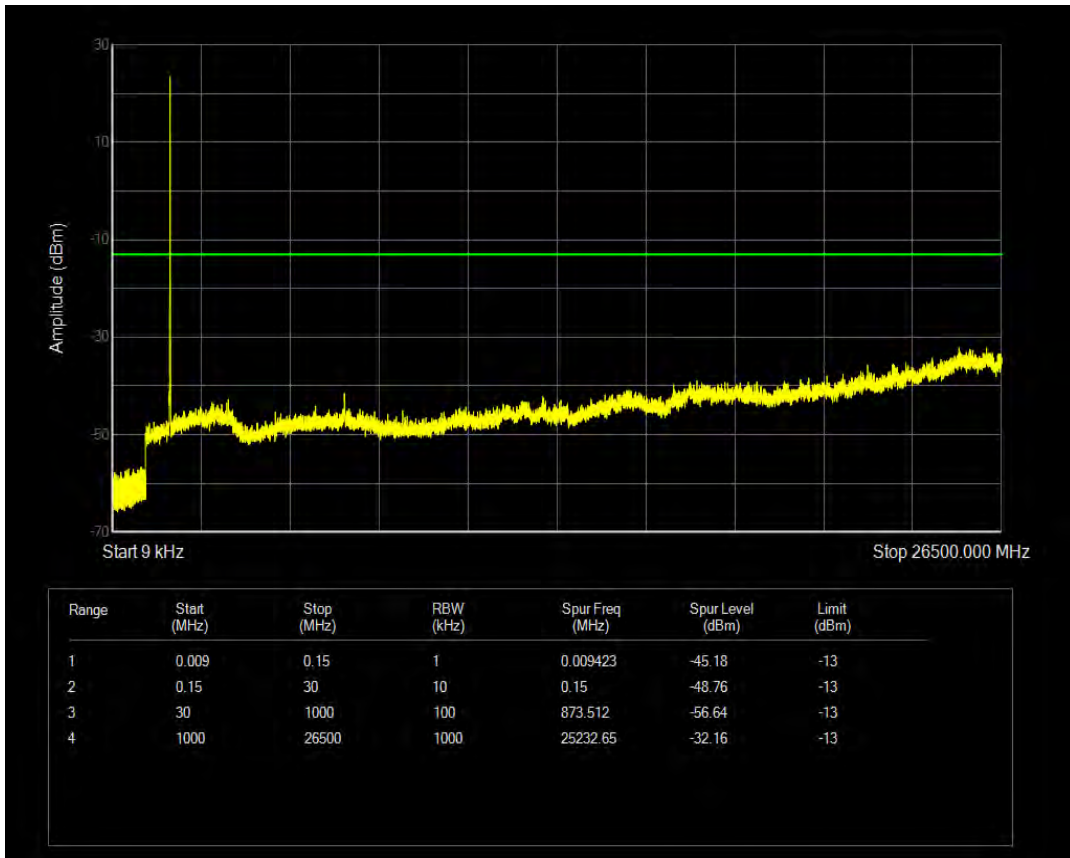

Band4 QPSK BW=5MHz Channel=20175 RB Size=1 Position=#0

Band4 QPSK BW=5MHz Channel=20175 RB Size=25 Position=#0

Band4 QAM16 BW=5MHz Channel=20175 RB Size=1 Position=#0

Band4 QAM16 BW=5MHz Channel=20175 RB Size=25 Position=#0