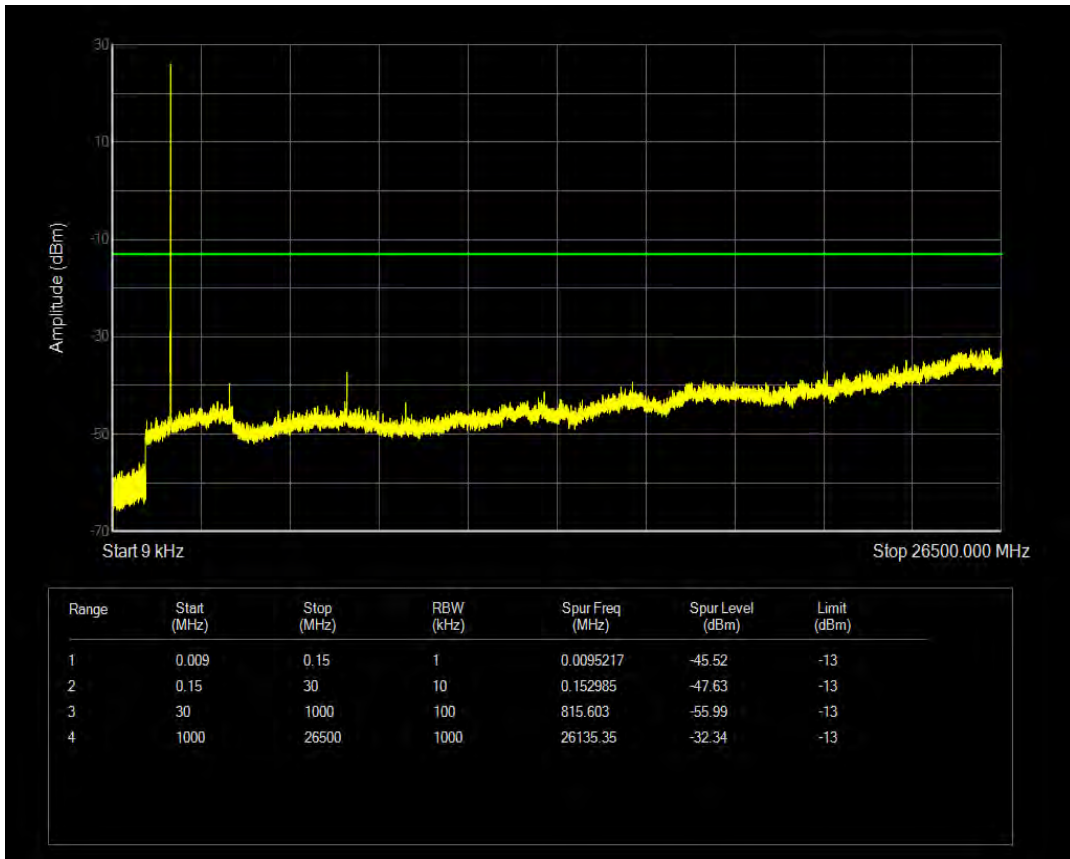

Band4 QPSK BW=5MHz Channel=19975 RB Size=1 Position=#0

Band4 QPSK BW=5MHz Channel=19975 RB Size=25 Position=#0

Band4 QAM16 BW=5MHz Channel=19975 RB Size=1 Position=#0

Band4 QAM16 BW=5MHz Channel=19975 RB Size=25 Position=#0

Band4 QPSK BW=5MHz Channel=20175 RB Size=1 Position=#0

Band4 QPSK BW=5MHz Channel=20175 RB Size=25 Position=#0

Band4 QAM16 BW=5MHz Channel=20175 RB Size=1 Position=#0

Band4 QAM16 BW=5MHz Channel=20175 RB Size=25 Position=#0

Band4 QPSK BW=5MHz Channel=20375 RB Size=1 Position=#0

Band4 QPSK BW=5MHz Channel=20375 RB Size=25 Position=#0

Band4 QAM16 BW=5MHz Channel=20375 RB Size=1 Position=#0

Band4 QAM16 BW=5MHz Channel=20375 RB Size=25 Position=#0