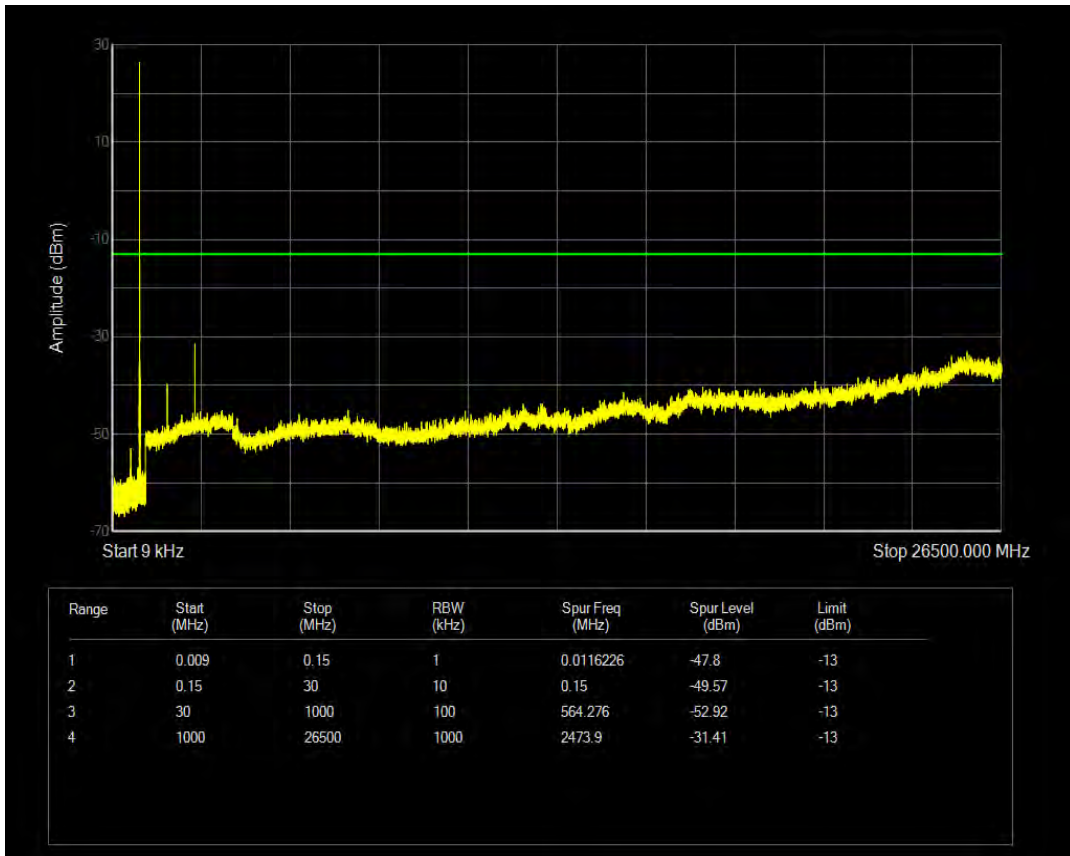

Band26(824-849) QPSK BW=3MHz Channel=26805 RB Size=1 Position=#0

Band26(824-849) QPSK BW=3MHz Channel=26805 RB Size=15 Position=#0

Band26(824-849) QAM16 BW=3MHz Channel=26805 RB Size=1 Position=#0

Band26(824-849) QAM16 BW=3MHz Channel=26805 RB Size=15 Position=#0

Band26(824-849) QPSK BW=3MHz Channel=26915 RB Size=1 Position=#0

Band26(824-849) QPSK BW=3MHz Channel=26915 RB Size=15 Position=#0

Band26(824-849) QAM16 BW=3MHz Channel=26915 RB Size=1 Position=#0

Band26(824-849) QAM16 BW=3MHz Channel=26915 RB Size=15 Position=#0