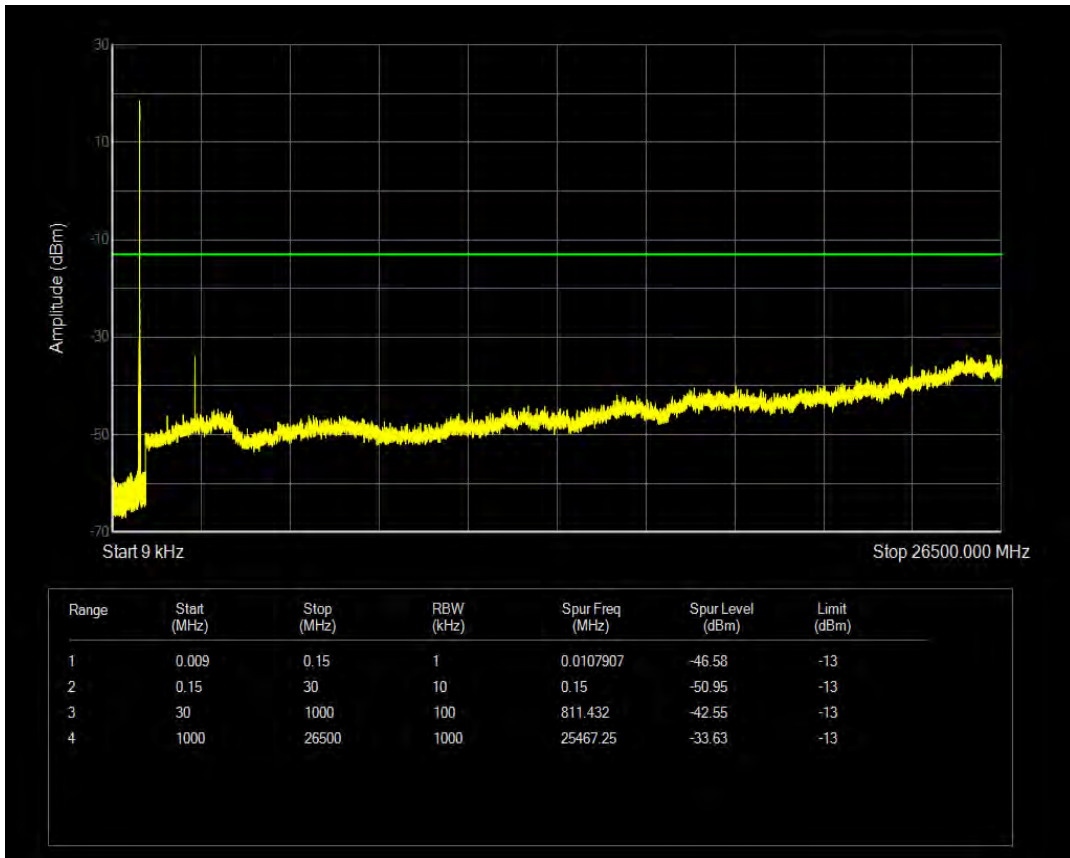

Band26(824-849) QPSK BW=3MHz Channel=26805 RB Size=1 Position=#0

Band26(824-849) QPSK BW=3MHz Channel=26805 RB Size=15 Position=#0

Band26(824-849) QAM16 BW=3MHz Channel=26805 RB Size=1 Position=#0

Band26(824-849) QAM16 BW=3MHz Channel=26805 RB Size=15 Position=#0

Band26(824-849) QPSK BW=3MHz Channel=26915 RB Size=1 Position=#0

Band26(824-849) QPSK BW=3MHz Channel=26915 RB Size=15 Position=#0

Band26(824-849) QAM16 BW=3MHz Channel=26915 RB Size=1 Position=#0

Band26(824-849) QAM16 BW=3MHz Channel=26915 RB Size=15 Position=#0