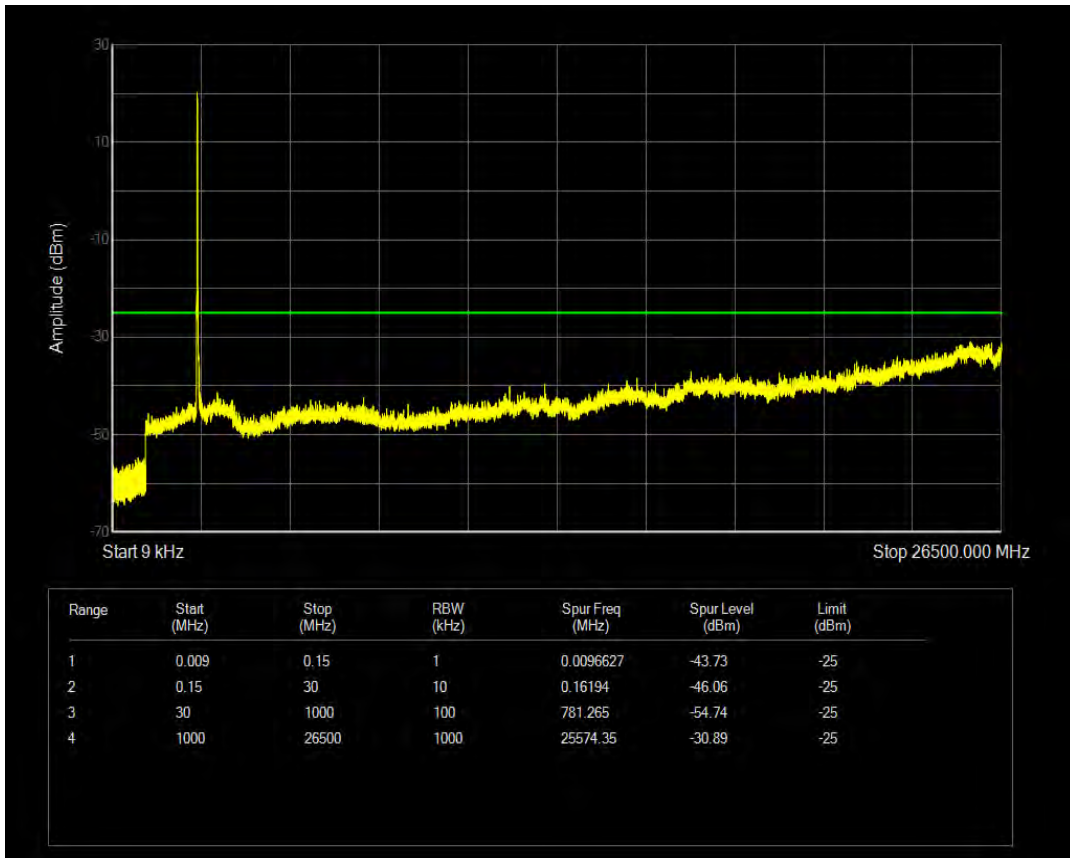

Band41(2535-2655) QAM16 BW=20MHz Channel=40140 RB Size=1 Position=#0

Band41(2535-2655) QPSK BW=20MHz Channel=40140 RB Size=100 Position=#0