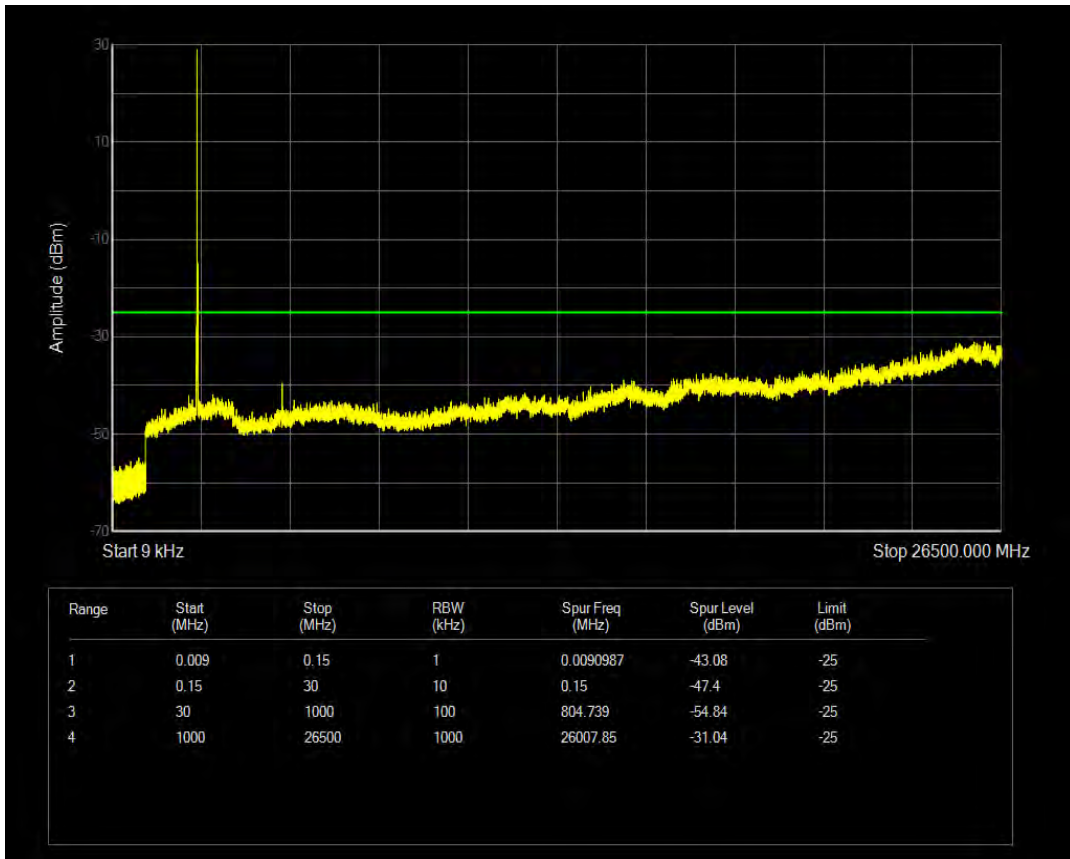

Band41(2535-2655) QPSK BW=15MHz Channel=40115 RB Size=75 Position=#0

Band41(2535-2655) QPSK BW=15MHz Channel=40115 RB Size=1 Position=#0