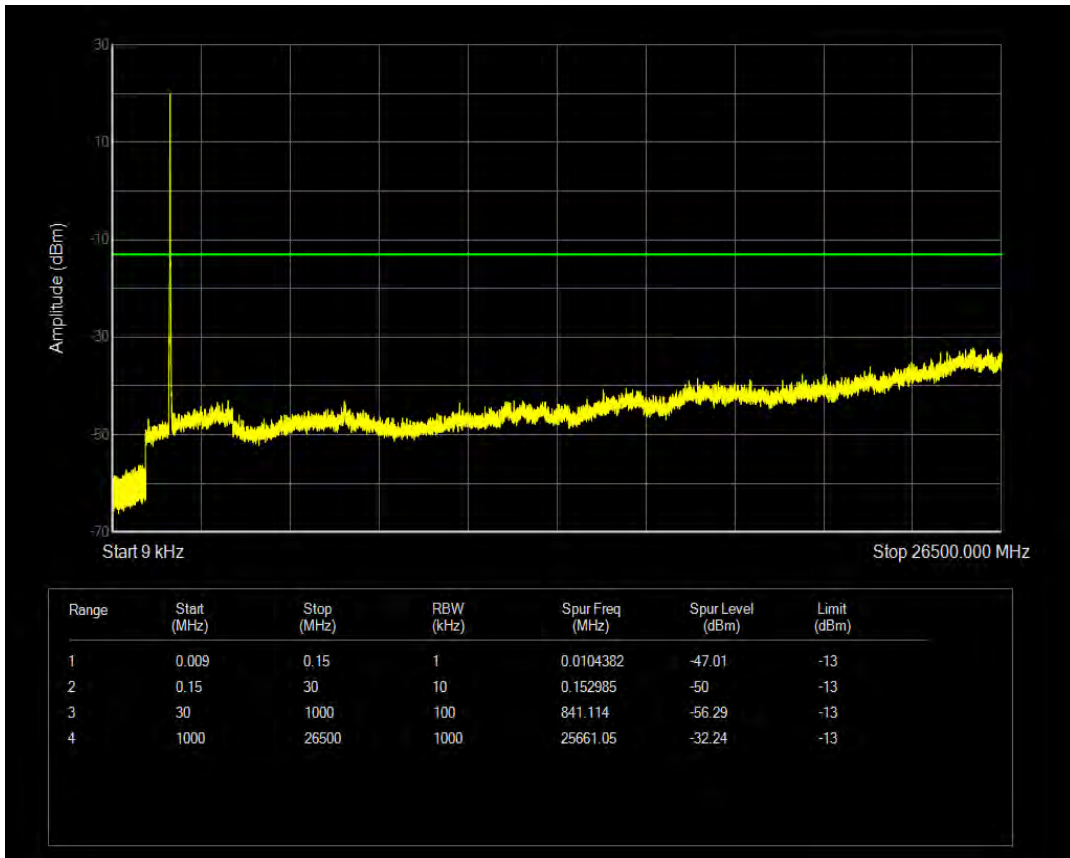

Band4 QPSK BW=15MHz Channel=20175 RB Size=1 Position=#0

Band4 QPSK BW=15MHz Channel=20175 RB Size=75 Position=#0

Band4 QAM16 BW=15MHz Channel=20175 RB Size=1 Position=#0

Band4 QAM16 BW=15MHz Channel=20175 RB Size=75 Position=#0