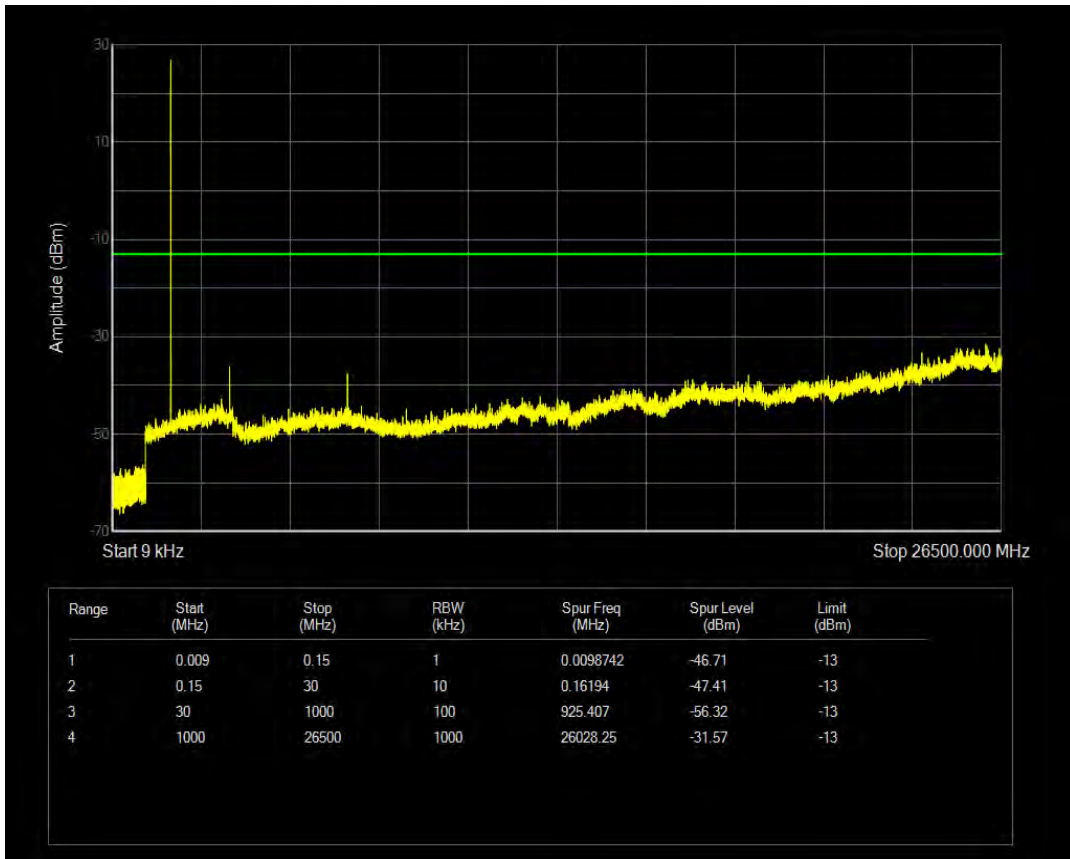

Band4 QAM16 BW=1.4MHz Channel=20393 RB Size=6 Position=#0

Band4 QAM16 BW=1.4MHz Channel=20393 RB Size=1 Position=#0