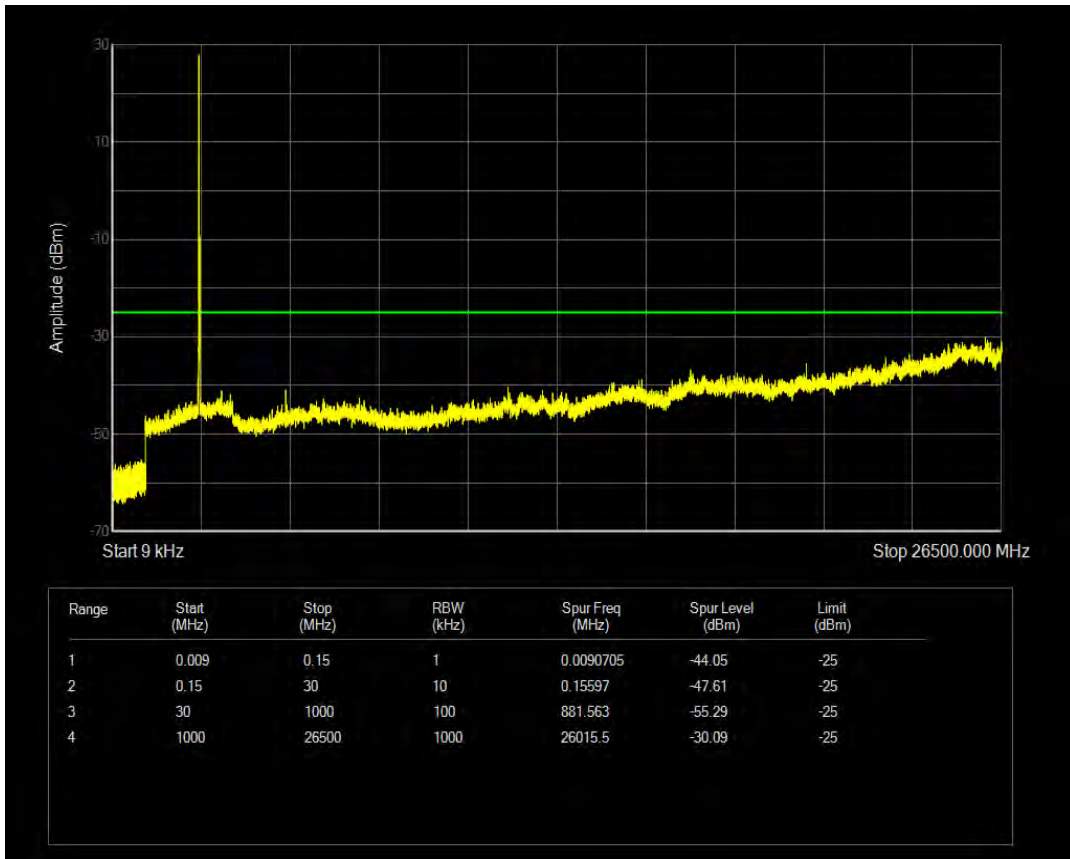

Band41(2535-2655) QAM16 BW=15MHz Channel=40640 RB Size=75 Position=#0

Band41(2535-2655) QAM16 BW=15MHz Channel=40640 RB Size=1 Position=#0