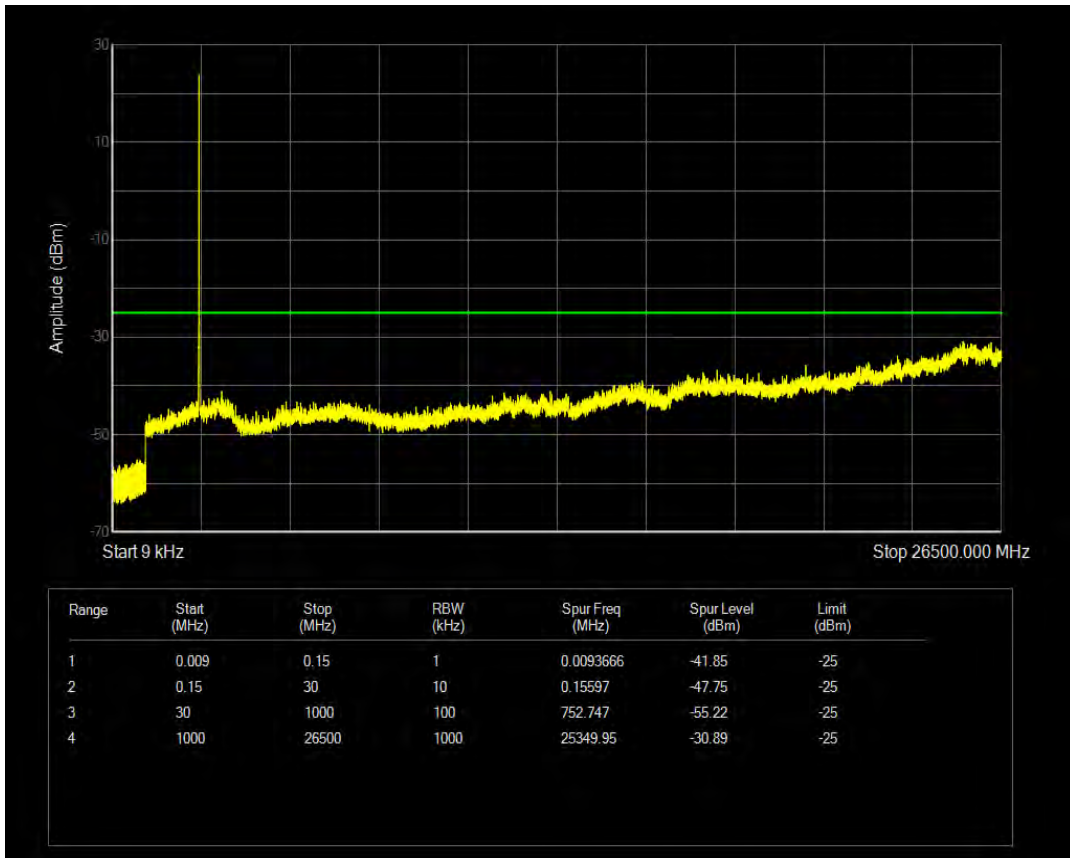

Band41(2535-2655) QAM16 BW=5MHz Channel=40640 RB Size=1 Position=#0

Band41(2535-2655) QPSK BW=5MHz Channel=40640 RB Size=25 Position=#0