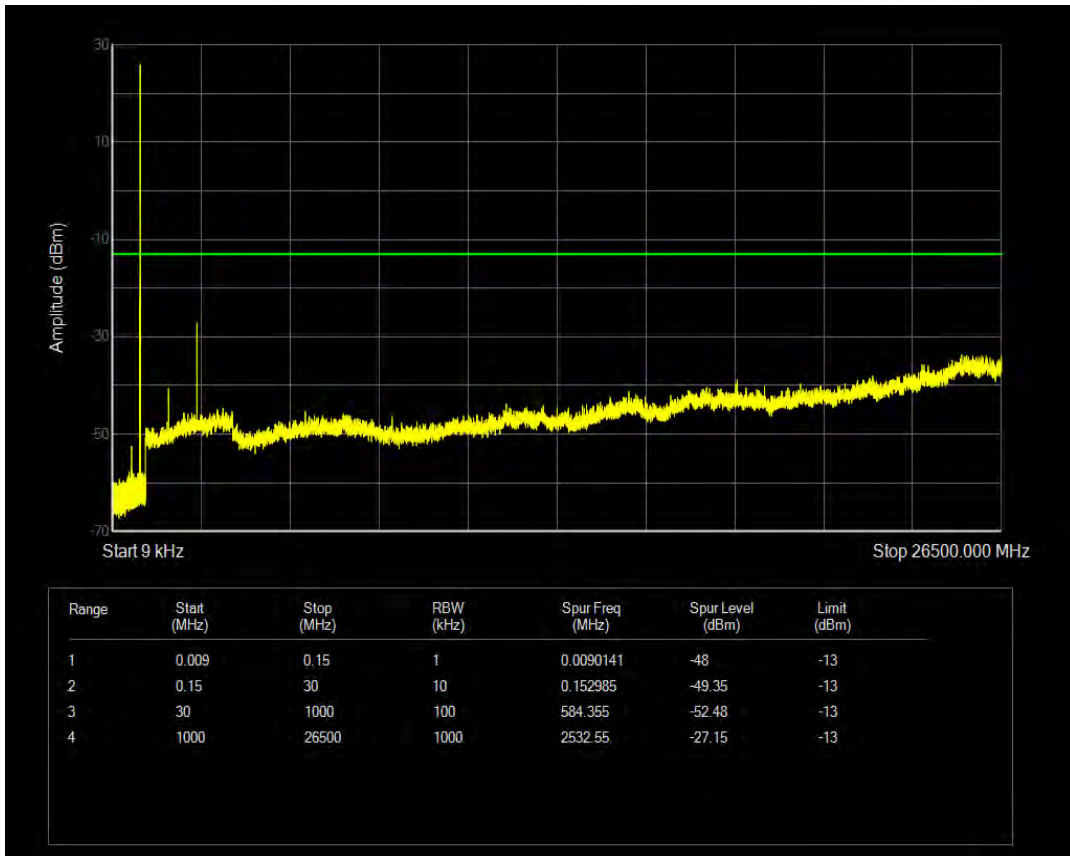

Band26(824-849) QPSK BW=5MHz Channel=26915 RB Size=1 Position=#0

Band26(824-849) QPSK BW=5MHz Channel=26915 RB Size=25 Position=#0

Band26(824-849) QAM16 BW=5MHz Channel=26915 RB Size=1 Position=#0

Band26(824-849) QAM16 BW=5MHz Channel=26915 RB Size=25 Position=#0

Band26(824-849) QPSK BW=5MHz Channel=27015 RB Size=1 Position=#0

Band26(824-849) QPSK BW=5MHz Channel=27015 RB Size=25 Position=#0

Band26(824-849) QAM16 BW=5MHz Channel=27015 RB Size=1 Position=#0

Band26(824-849) QAM16 BW=5MHz Channel=27015 RB Size=25 Position=#0