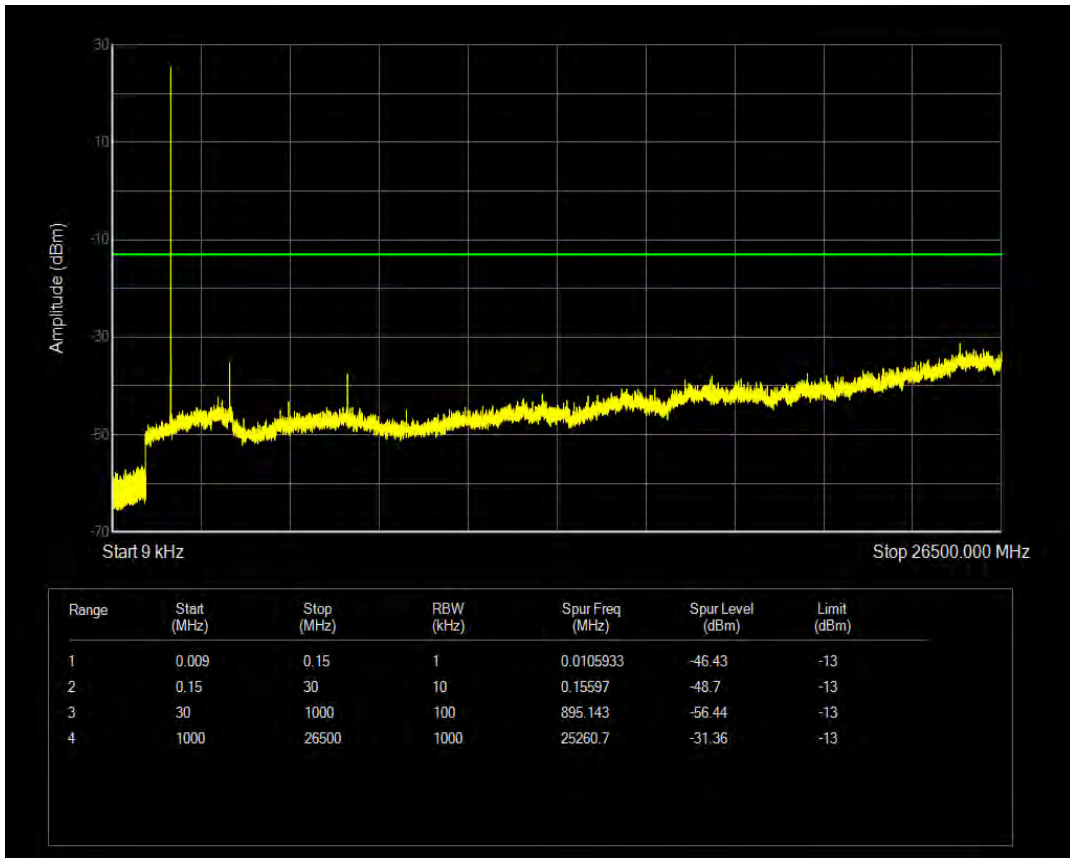

Band4 QPSK BW=1.4MHz Channel=20393 RB Size=1 Position=#0

Band4 QPSK BW=1.4MHz Channel=20393 RB Size=6 Position=#0

Band4 QAM16 BW=1.4MHz Channel=20393 RB Size=1 Position=#0

Band4 QAM16 BW=1.4MHz Channel=20393 RB Size=6 Position=#0