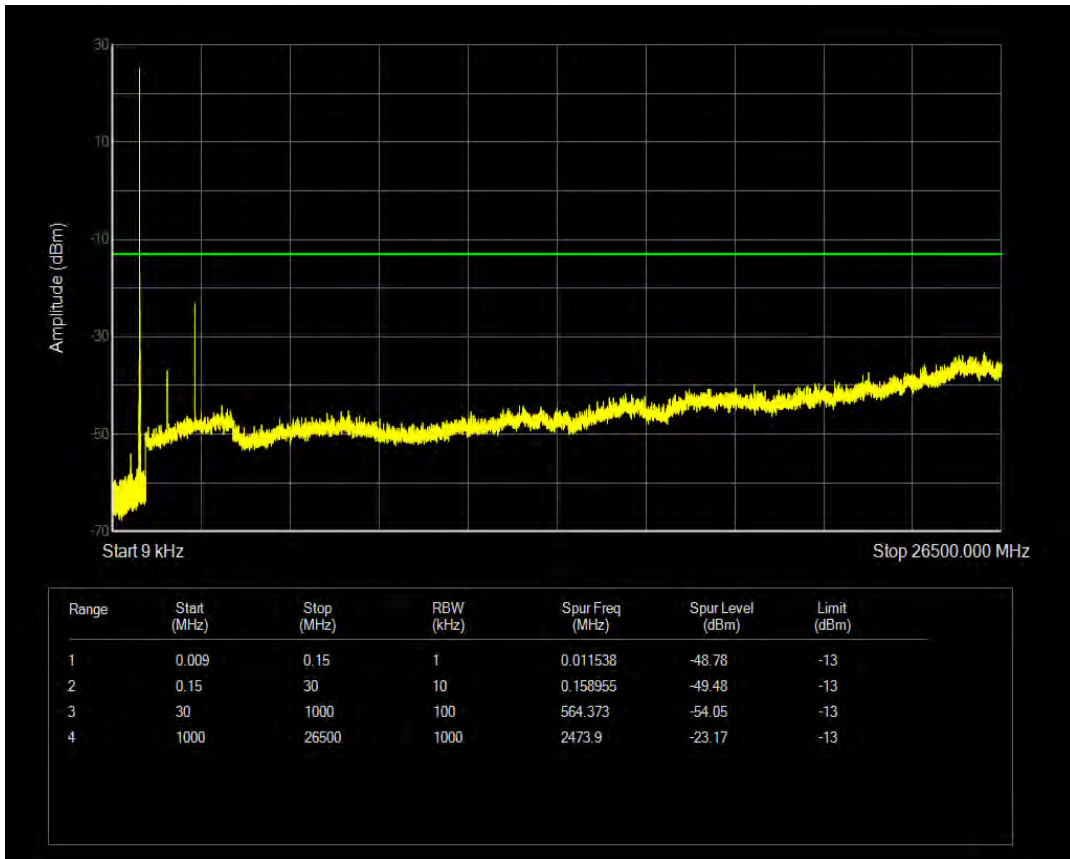

Band26(824-849) QPSK BW=3MHz Channel=27025 RB Size=1 Position=#0

Band26(824-849) QPSK BW=3MHz Channel=27025 RB Size=15 Position=#0

Band26(824-849) QAM16 BW=3MHz Channel=27025 RB Size=1 Position=#0

Band26(824-849) QAM16 BW=3MHz Channel=27025 RB Size=15 Position=#0

Band26(824-849) QPSK BW=5MHz Channel=26815 RB Size=1 Position=#0

Band26(824-849) QPSK BW=5MHz Channel=26815 RB Size=25 Position=#0

Band26(824-849) QAM16 BW=5MHz Channel=26815 RB Size=1 Position=#0

Band26(824-849) QAM16 BW=5MHz Channel=26815 RB Size=25 Position=#0