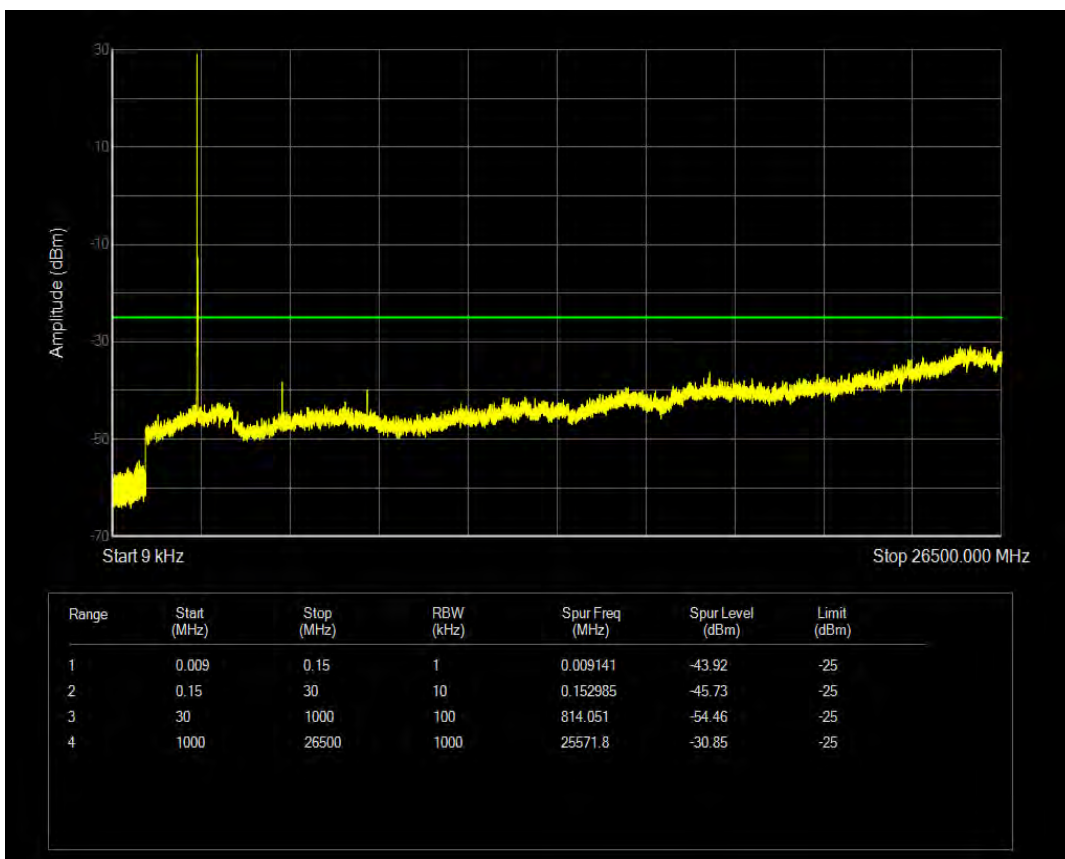

Band41(2535-2655) QAM16 BW=10MHz Channel=40090 RB Size=50 Position=#0

Band41(2535-2655) QAM16 BW=10MHz Channel=40090 RB Size=1 Position=#0