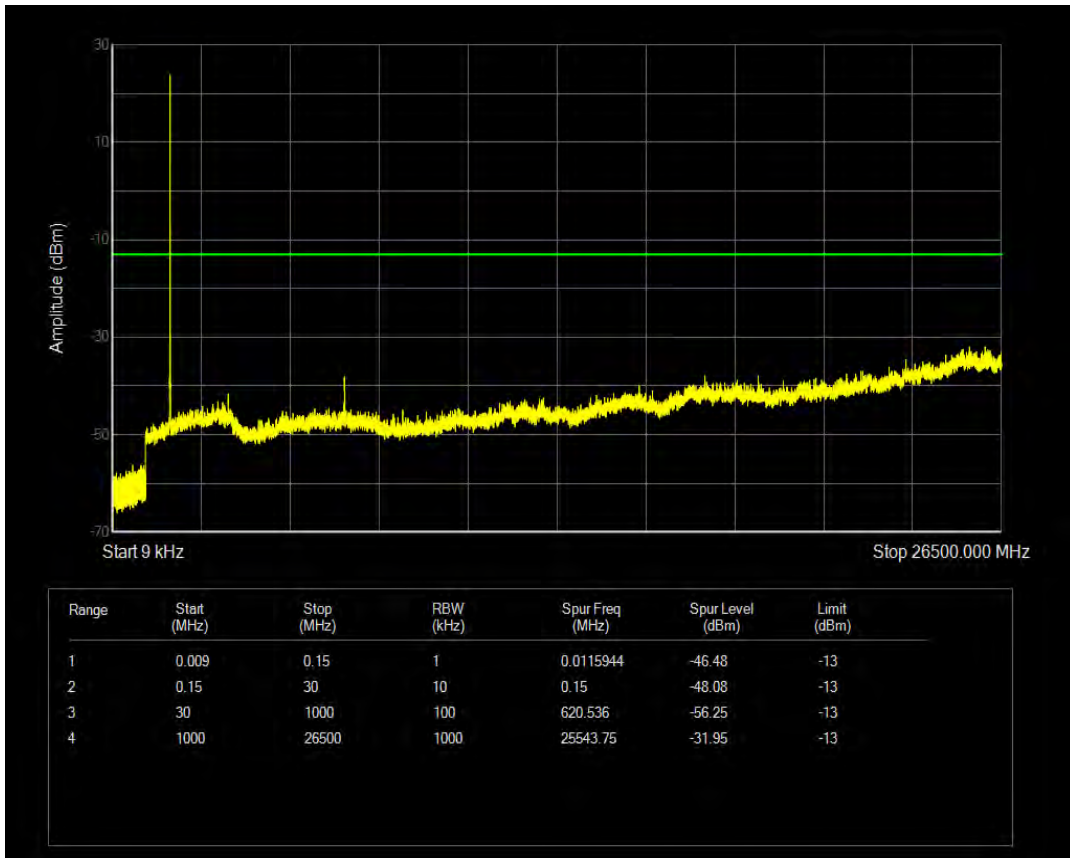

Band4 QAM16 BW=3MHz Channel=20175 RB Size=1 Position=#0

Band4 QPSK BW=3MHz Channel=20175 RB Size=15 Position=#0