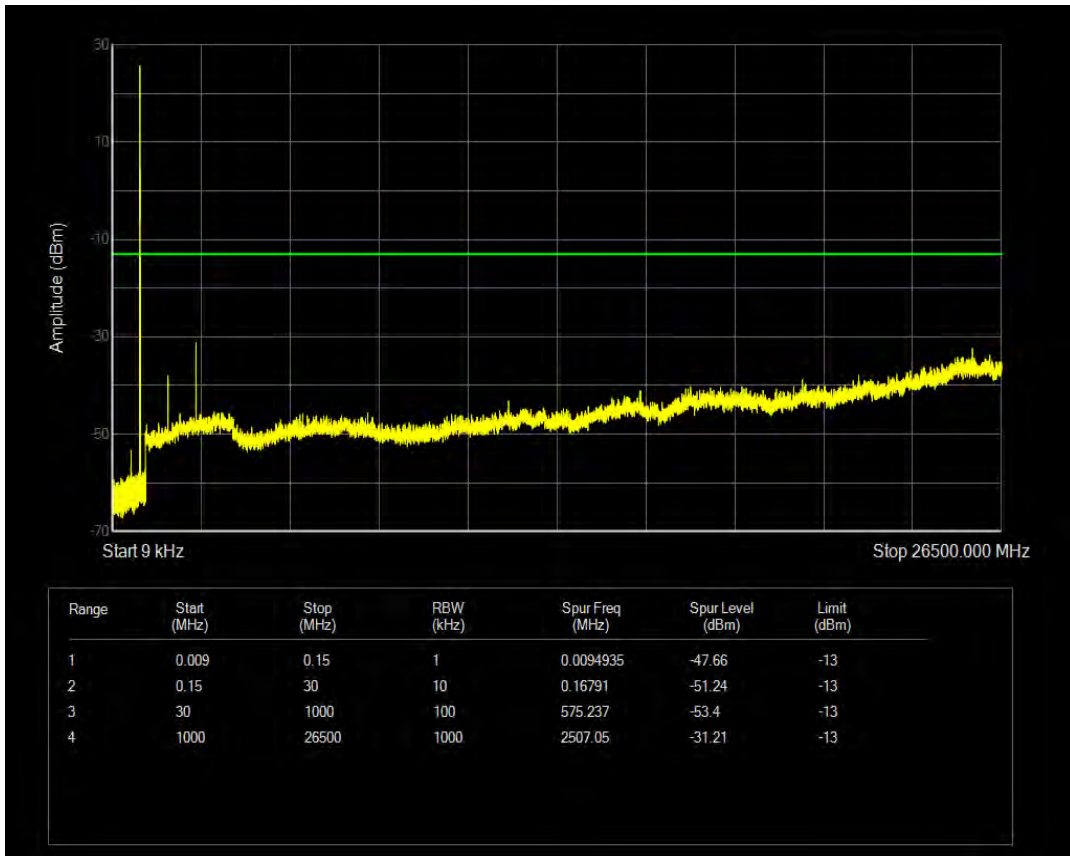

Band26(824-849) QPSK BW=3MHz Channel=26805 RB Size=1 Position=#0

Band26(824-849) QPSK BW=3MHz Channel=26805 RB Size=15 Position=#0

Band26(824-849) QAM16 BW=3MHz Channel=26805 RB Size=1 Position=#0

Band26(824-849) QAM16 BW=3MHz Channel=26805 RB Size=15 Position=#0

Band26(824-849) QPSK BW=3MHz Channel=26915 RB Size=1 Position=#0

Band26(824-849) QPSK BW=3MHz Channel=26915 RB Size=15 Position=#0

Band26(824-849) QAM16 BW=3MHz Channel=26915 RB Size=1 Position=#0

Band26(824-849) QAM16 BW=3MHz Channel=26915 RB Size=15 Position=#0