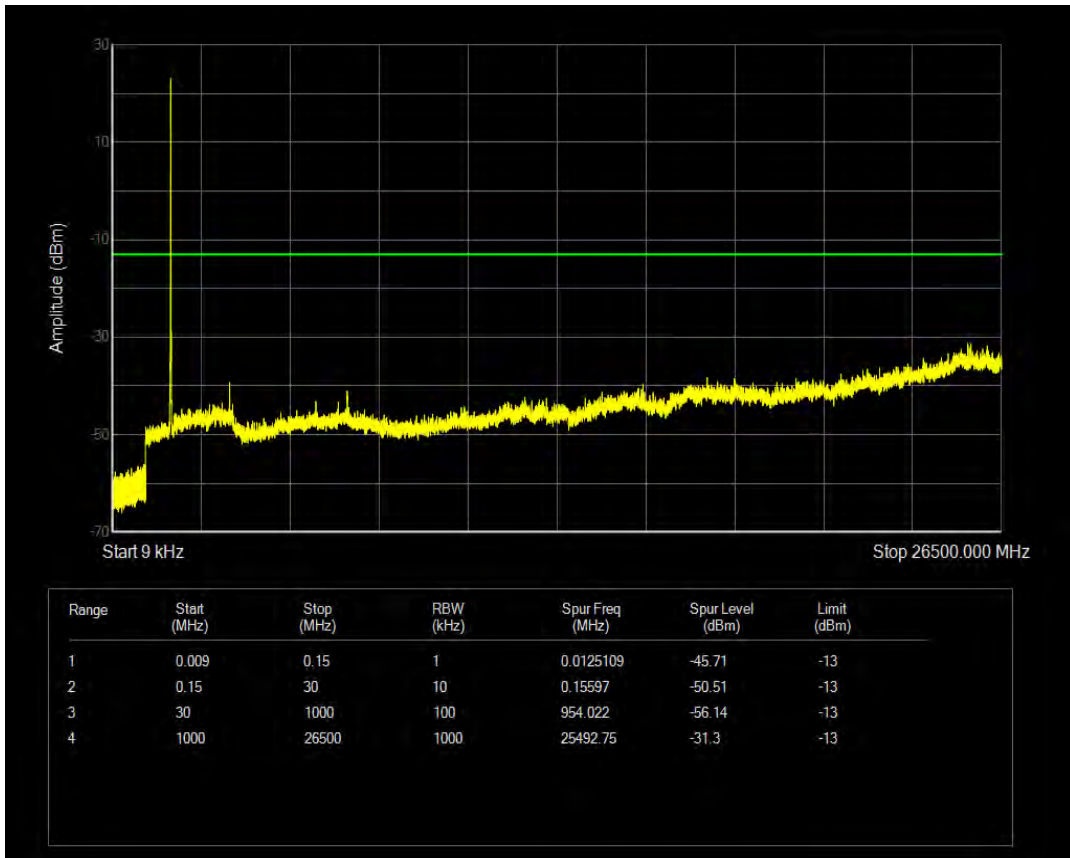

Band4 QAM16 BW=5MHz Channel=20375 RB Size=1 Position=#0

Band4 QPSK BW=5MHz Channel=20375 RB Size=25 Position=#0