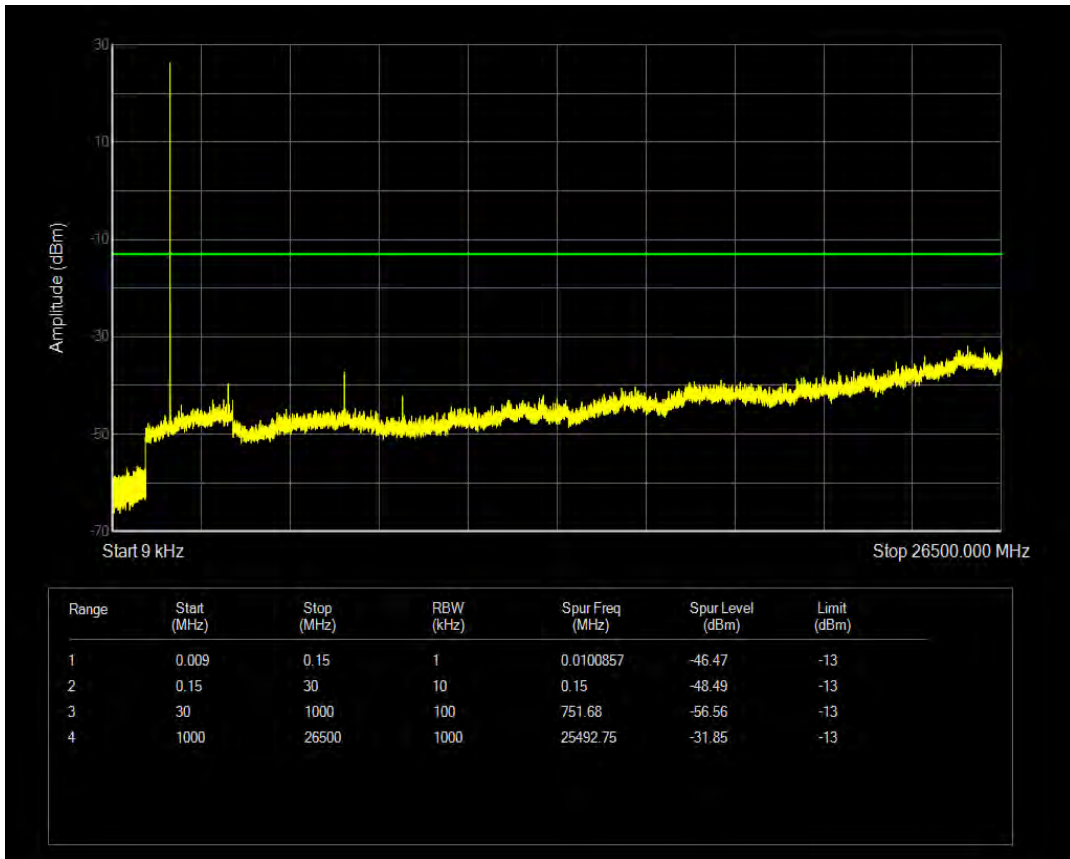

Band4 QAM16 BW=3MHz Channel=20175 RB Size=15 Position=#0

Band4 QAM16 BW=3MHz Channel=20175 RB Size=1 Position=#0