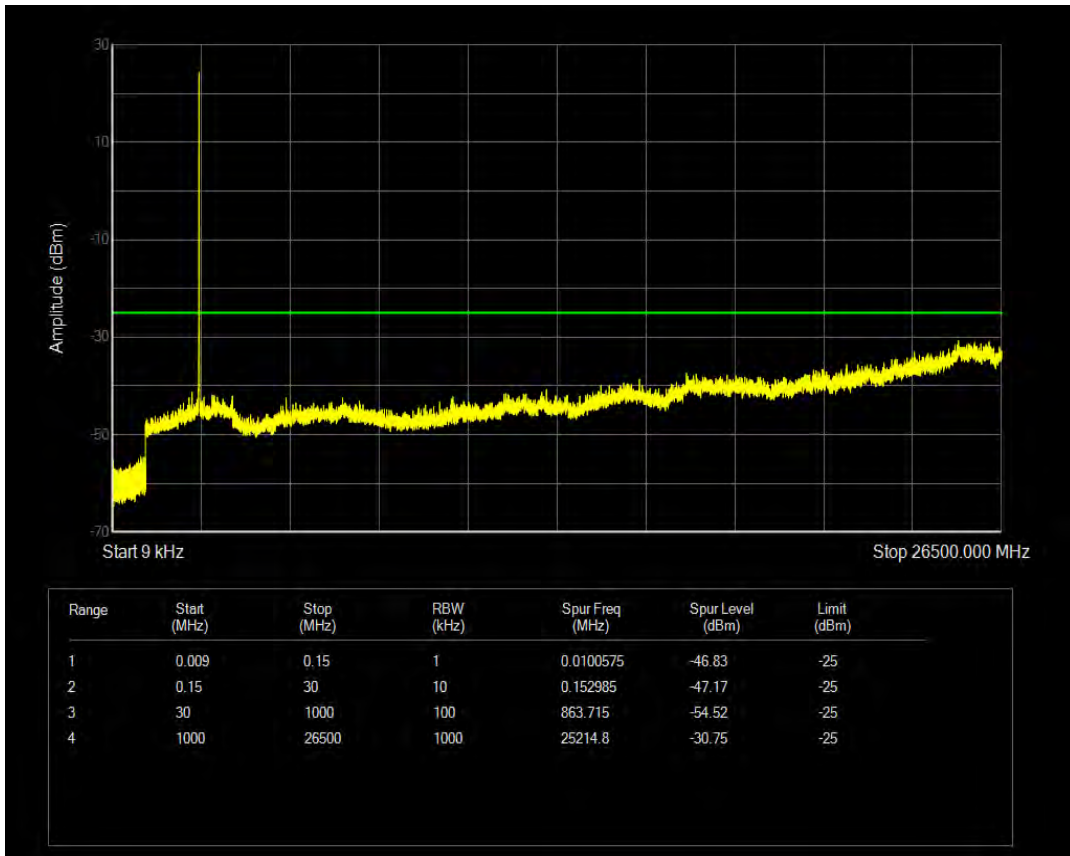

Band41(2535-2655) QPSK BW=5MHz Channel=41215 RB Size=1 Position=#0

Band41(2535-2655) QAM16 BW=5MHz Channel=40640 RB Size=25 Position=#0