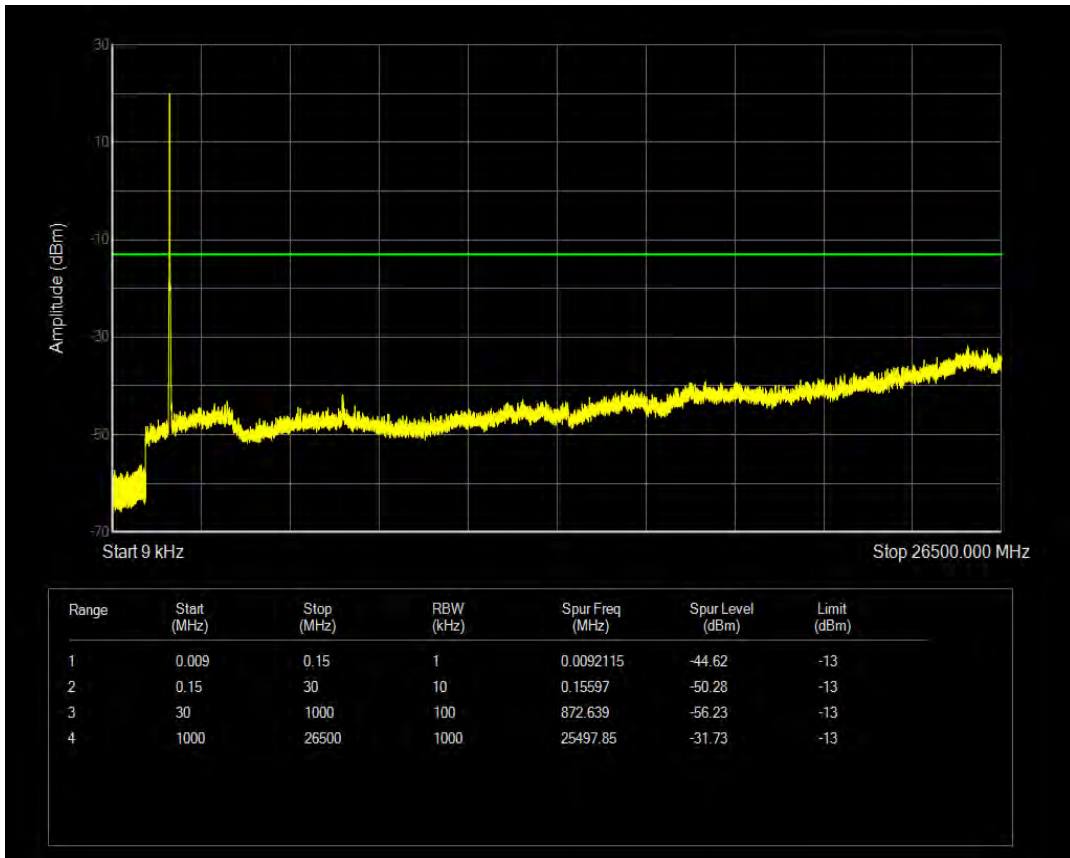

Band4 QPSK BW=15MHz Channel=20325 RB Size=1 Position=#0

Band4 QPSK BW=15MHz Channel=20325 RB Size=75 Position=#0

Band4 QAM16 BW=15MHz Channel=20325 RB Size=1 Position=#0

Band4 QAM16 BW=15MHz Channel=20325 RB Size=75 Position=#0

Band4 QPSK BW=20MHz Channel=20050 RB Size=1 Position=#0

Band4 QPSK BW=20MHz Channel=20050 RB Size=100 Position=#0

Band4 QAM16 BW=20MHz Channel=20050 RB Size=1 Position=#0

Band4 QAM16 BW=20MHz Channel=20050 RB Size=100 Position=#0