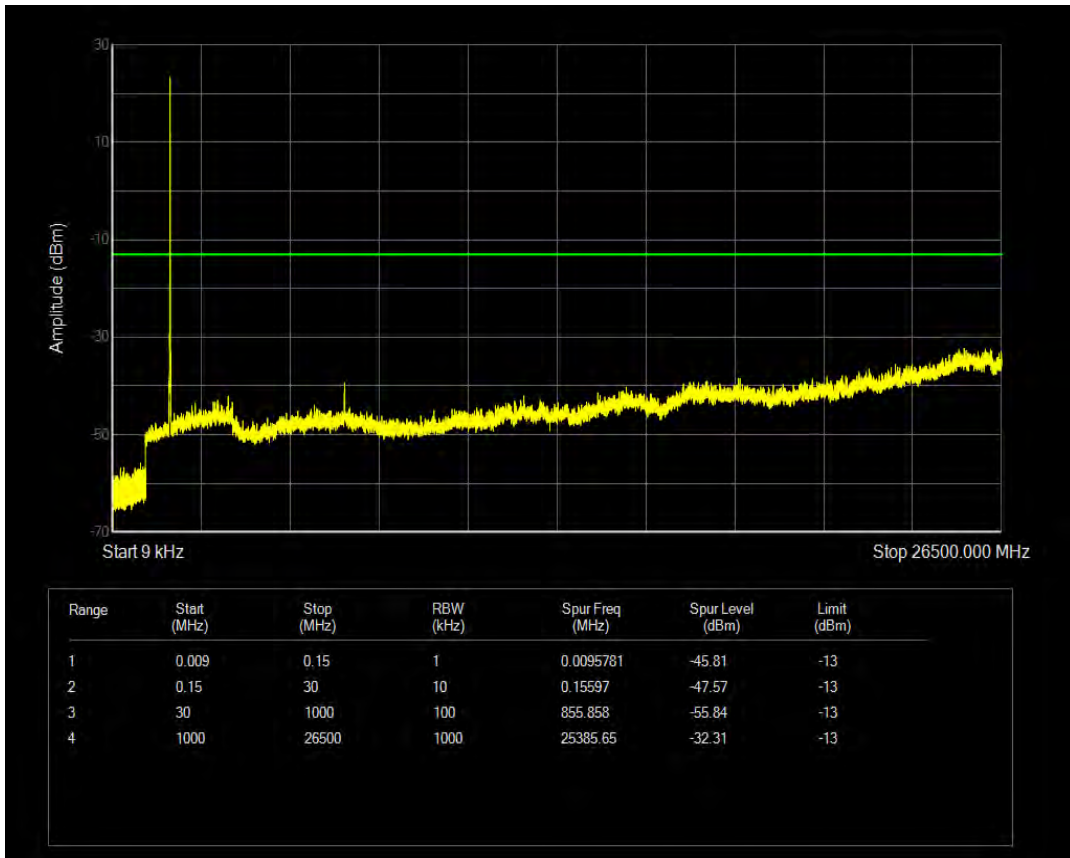

Band4 QAM16 BW=5MHz Channel=20175 RB Size=1 Position=#0

Band4 QPSK BW=5MHz Channel=20175 RB Size=25 Position=#0