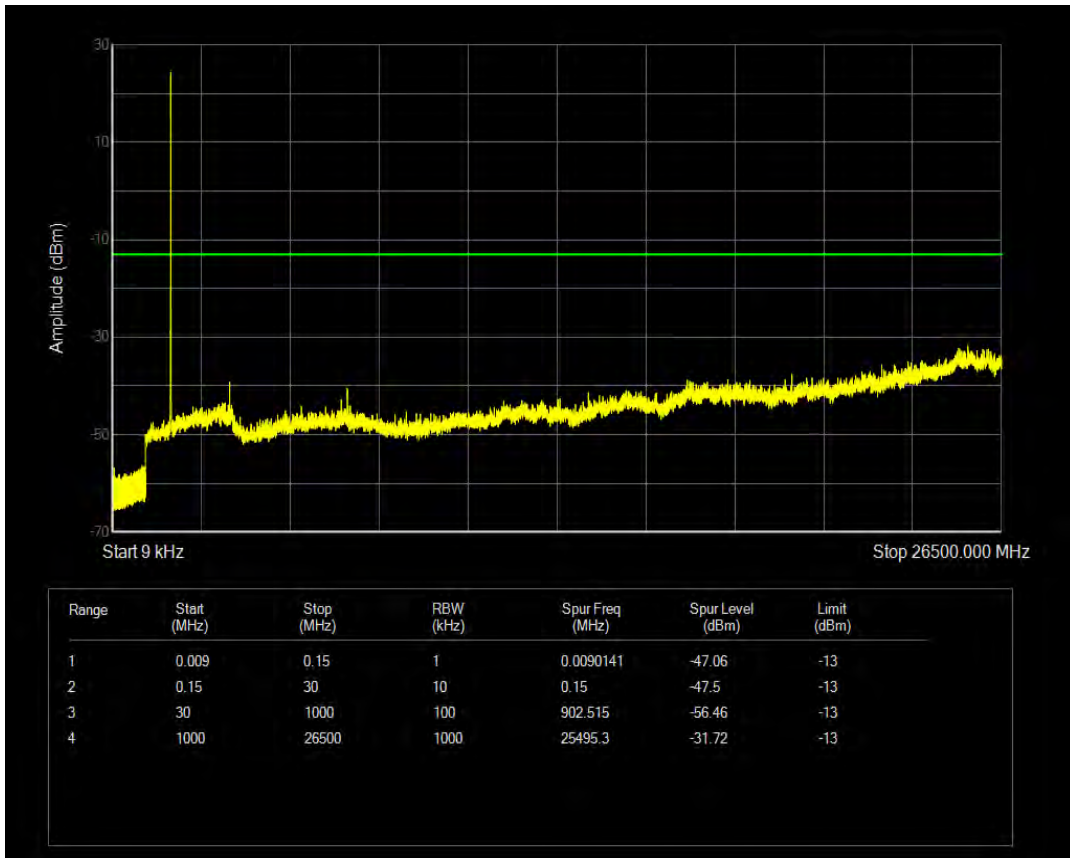

Band4 QPSK BW=3MHz Channel=20385 RB Size=1 Position=#0

Band4 QPSK BW=3MHz Channel=20385 RB Size=15 Position=#0

Band4 QAM16 BW=3MHz Channel=20385 RB Size=1 Position=#0

Band4 QAM16 BW=3MHz Channel=20385 RB Size=15 Position=#0

Band4 QPSK BW=5MHz Channel=19975 RB Size=1 Position=#0

Band4 QPSK BW=5MHz Channel=19975 RB Size=25 Position=#0

Band4 QAM16 BW=5MHz Channel=19975 RB Size=1 Position=#0

Band4 QAM16 BW=5MHz Channel=19975 RB Size=25 Position=#0