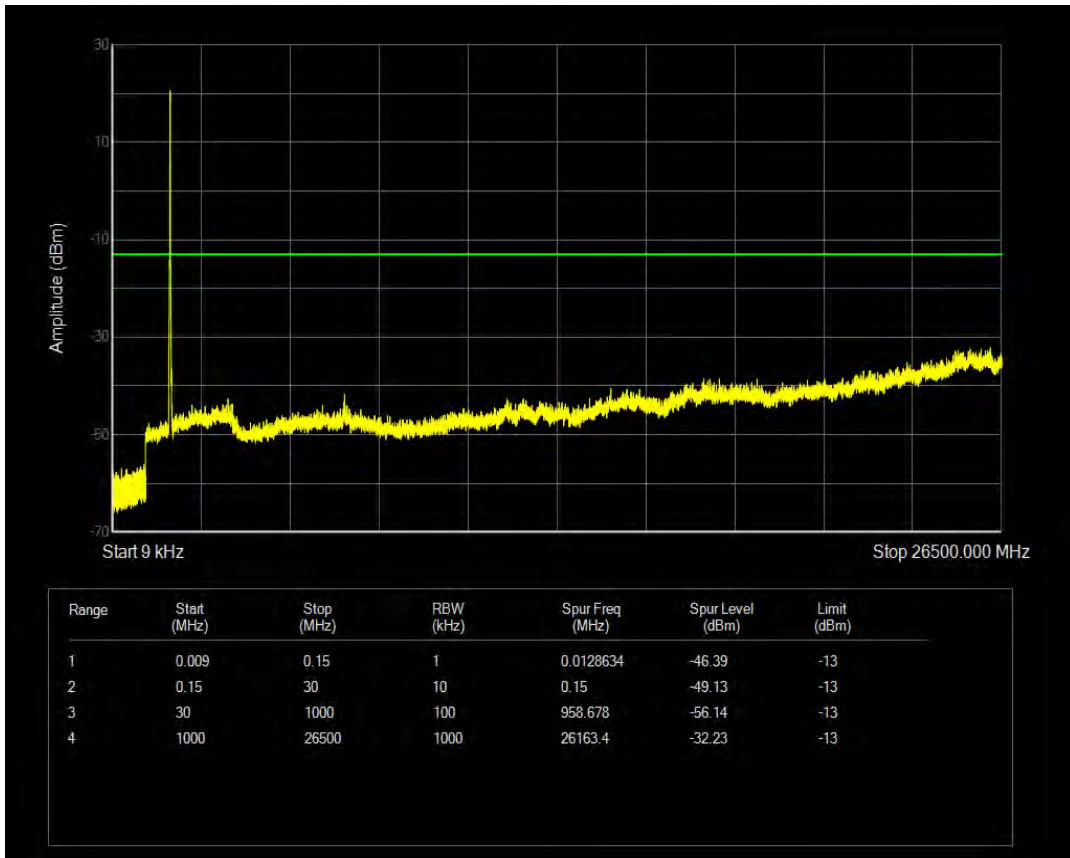

Band4 QAM16 BW=15MHz Channel=20175 RB Size=1 Position=#0

Band4 QPSK BW=15MHz Channel=20175 RB Size=75 Position=#0