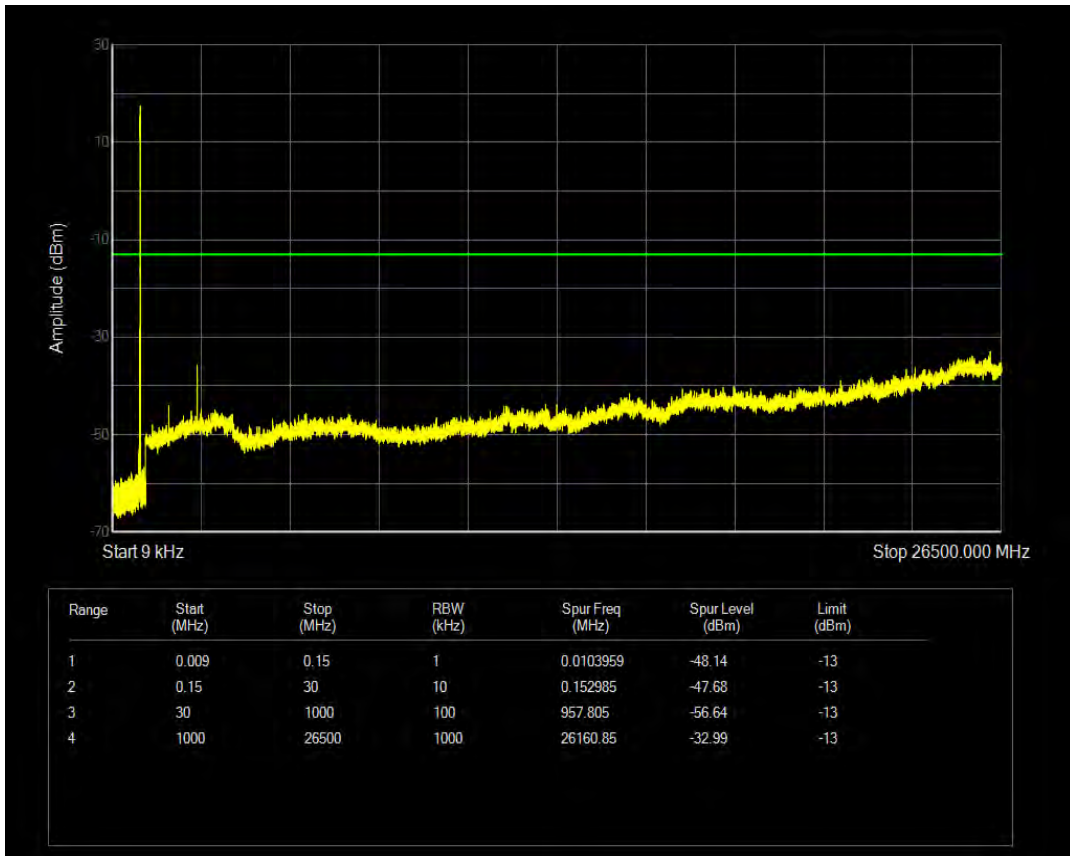

Band26(824-849) QPSK BW=5MHz Channel=27015 RB Size=1 Position=#0

Band26(824-849) QPSK BW=5MHz Channel=27015 RB Size=25 Position=#0

Band26(824-849) QAM16 BW=5MHz Channel=27015 RB Size=1 Position=#0

Band26(824-849) QAM16 BW=5MHz Channel=27015 RB Size=25 Position=#0

Band26(824-849) QPSK BW=10MHz Channel=26840 RB Size=1 Position=#0

Band26(824-849) QPSK BW=10MHz Channel=26840 RB Size=50 Position=#0

Band26(824-849) QAM16 BW=10MHz Channel=26840 RB Size=1 Position=#0

Band26(824-849) QAM16 BW=10MHz Channel=26840 RB Size=50 Position=#0