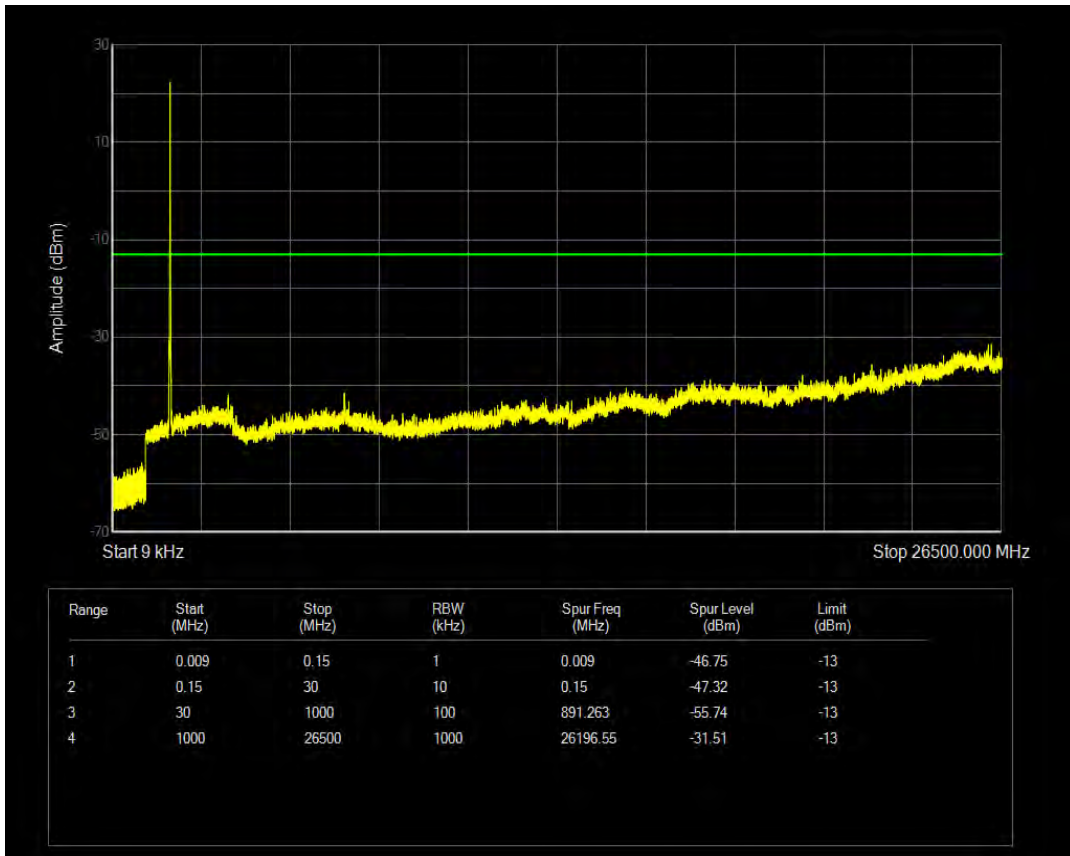

Band4 QAM16 BW=10MHz Channel=20175 RB Size=1 Position=#0

Band4 QPSK BW=10MHz Channel=20175 RB Size=50 Position=#0