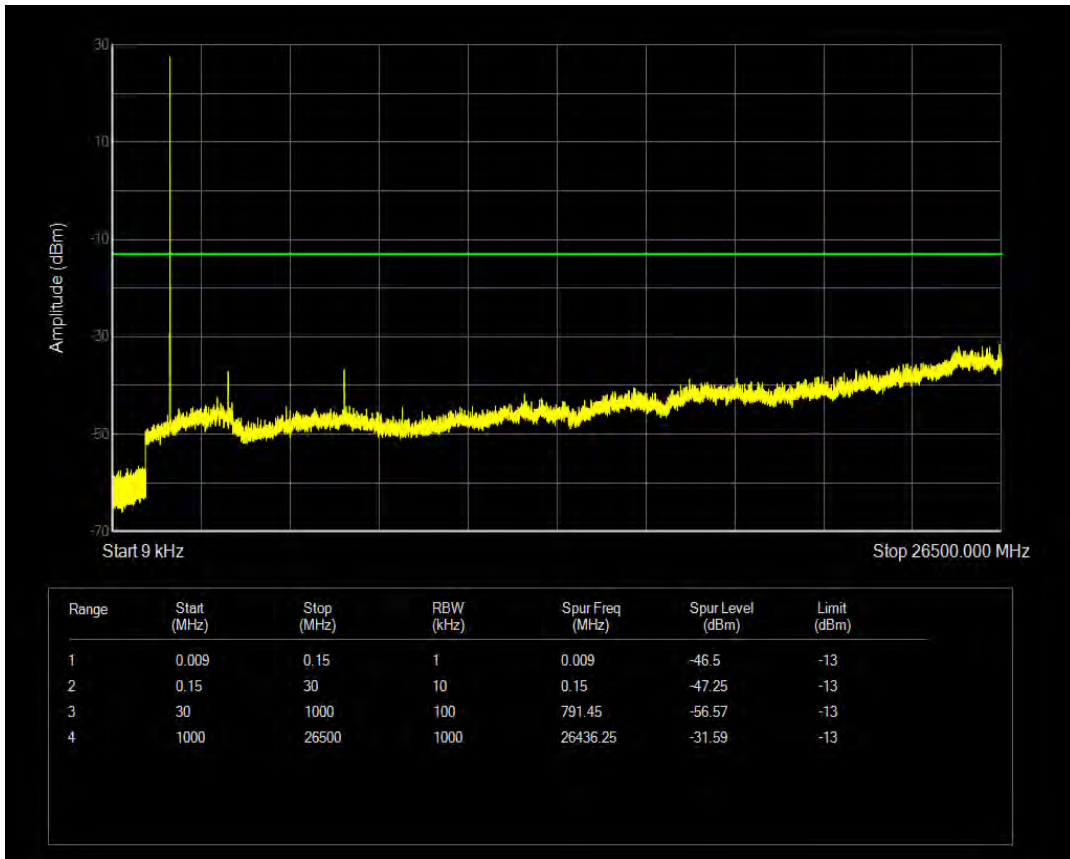

Band4 QPSK BW=5MHz Channel=20175 RB Size=25 Position=#0

Band4 QPSK BW=5MHz Channel=20175 RB Size=1 Position=#0