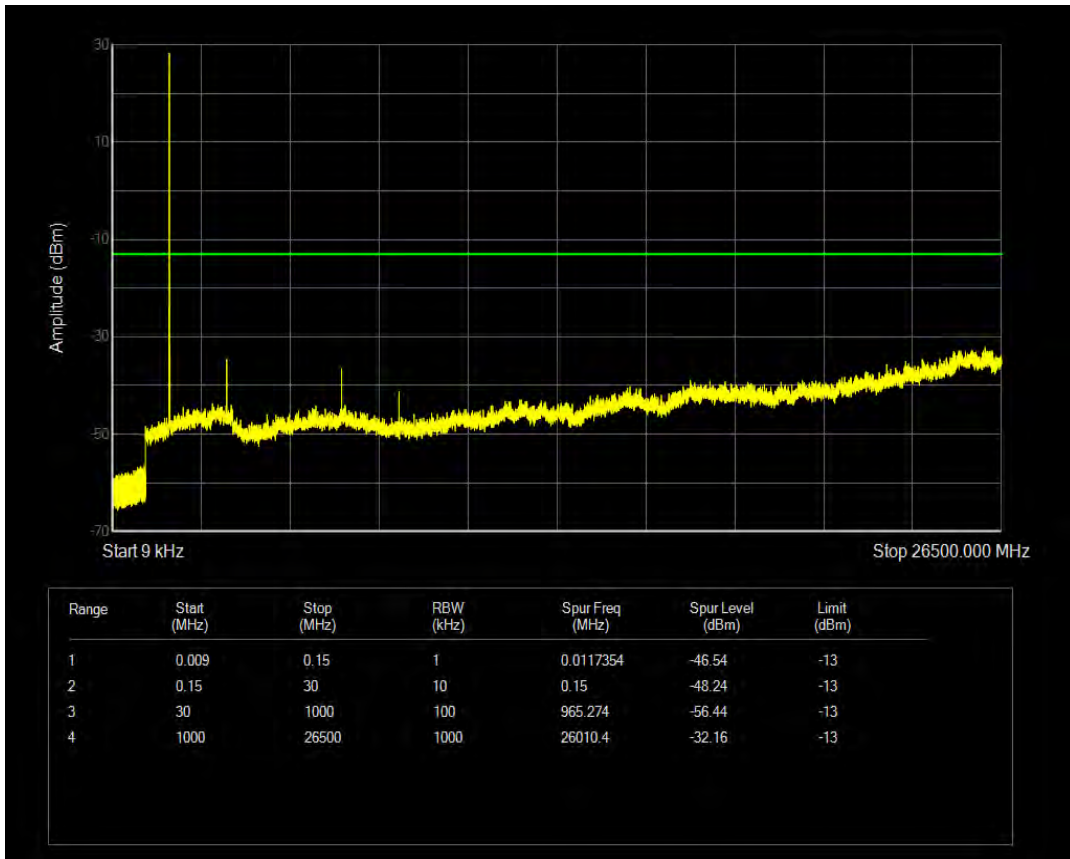

Band4 QPSK BW=3MHz Channel=20385 RB Size=1 Position=#0

Band4 QPSK BW=3MHz Channel=20385 RB Size=15 Position=#0

Band4 QAM16 BW=3MHz Channel=20385 RB Size=1 Position=#0

Band4 QAM16 BW=3MHz Channel=20385 RB Size=15 Position=#0

Band4 QPSK BW=5MHz Channel=19975 RB Size=1 Position=#0

Band4 QPSK BW=5MHz Channel=19975 RB Size=25 Position=#0

Band4 QAM16 BW=5MHz Channel=19975 RB Size=1 Position=#0

Band4 QAM16 BW=5MHz Channel=19975 RB Size=25 Position=#0