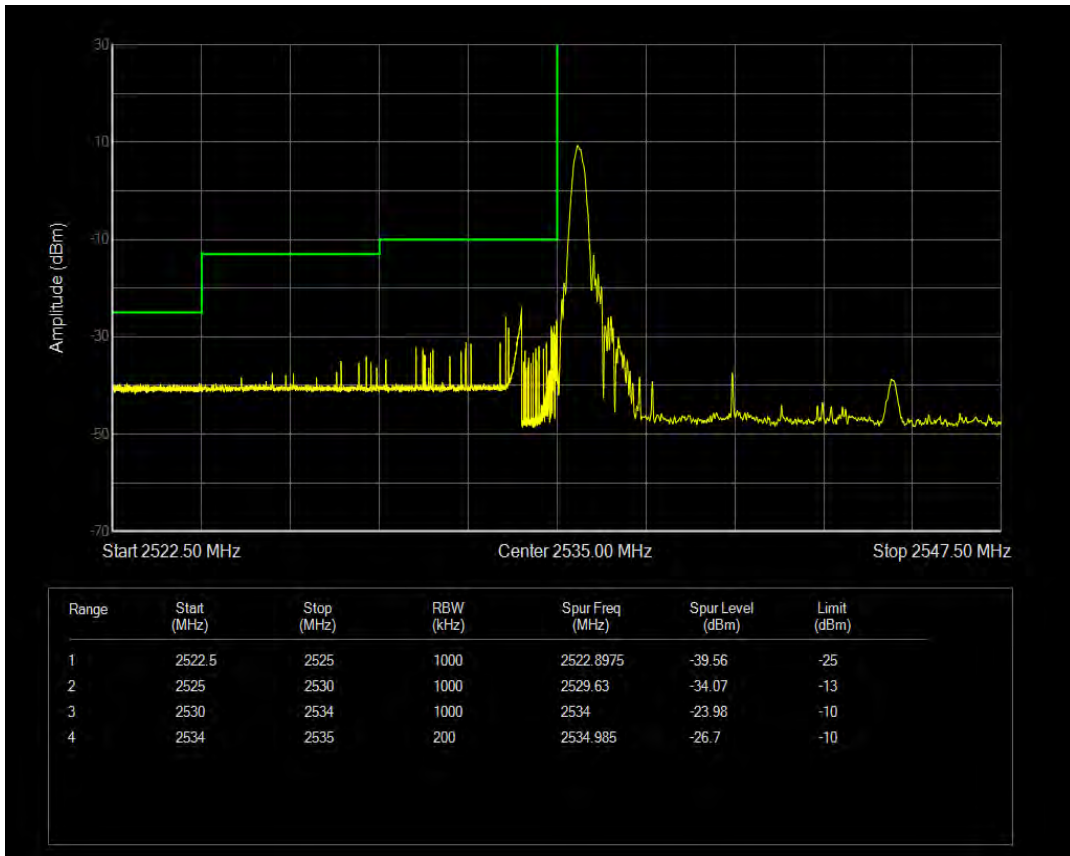

Band41(2535-2655) QPSK BW=10MHz Channel=40090 RB Size=1 Position=#0