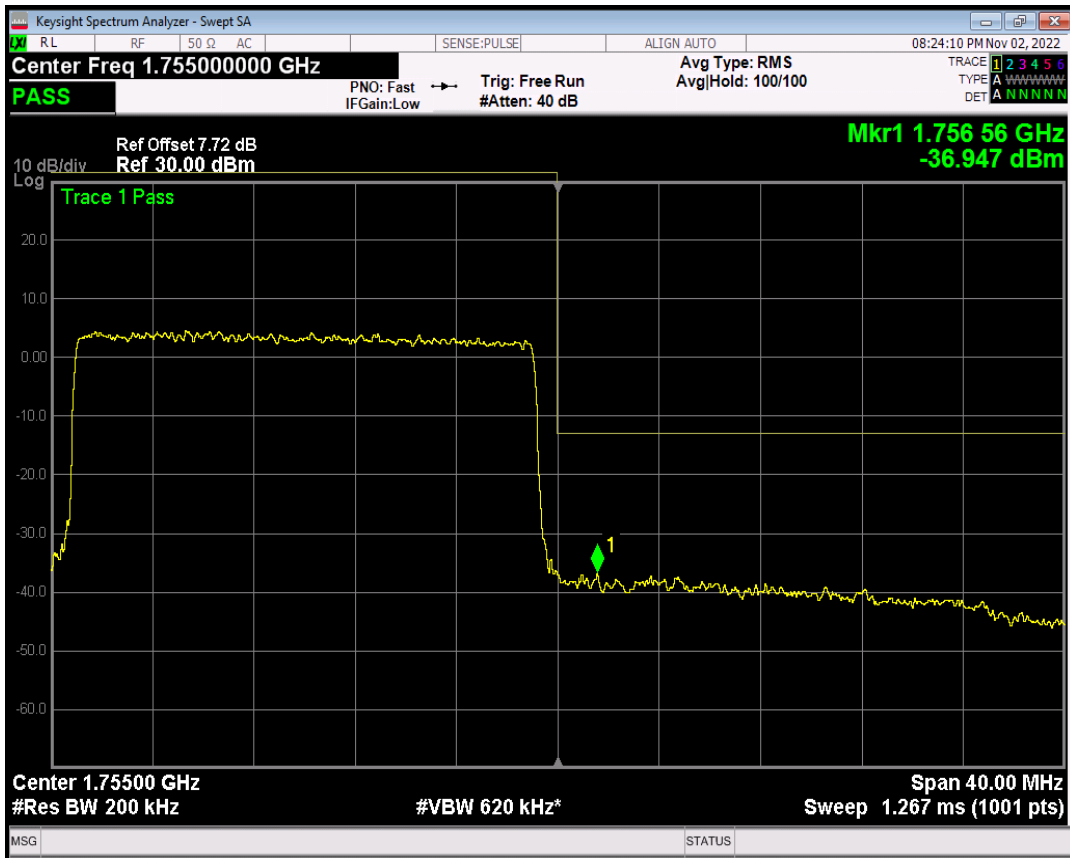

Band4 QAM16 BW=20MHz Channel=20300 RB Size=100 Position=#0