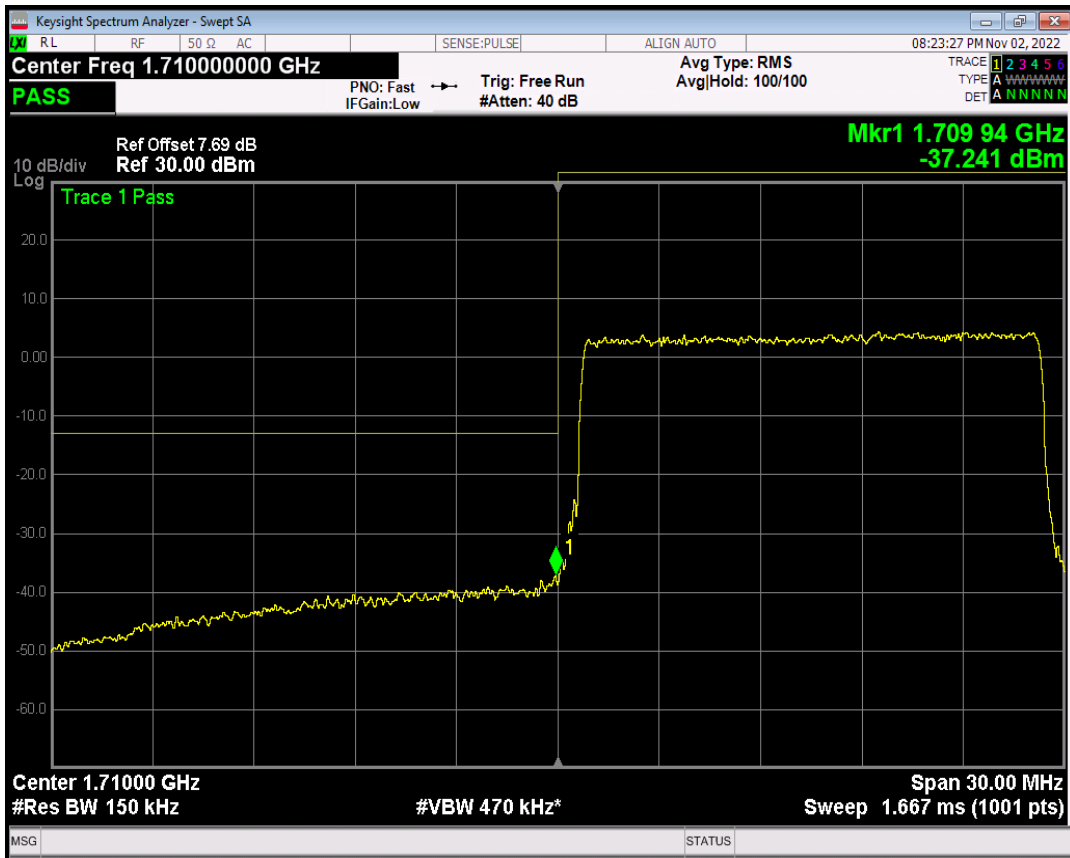

Band4 QPSK BW=15MHz Channel=20025 RB Size=75 Position=#0

Band4 QAM16 BW=15MHz Channel=20025 RB Size=1 Position=#0

Band4 QAM16 BW=15MHz Channel=20025 RB Size=1 Position=#Max

Band4 QAM16 BW=15MHz Channel=20025 RB Size=75 Position=#0