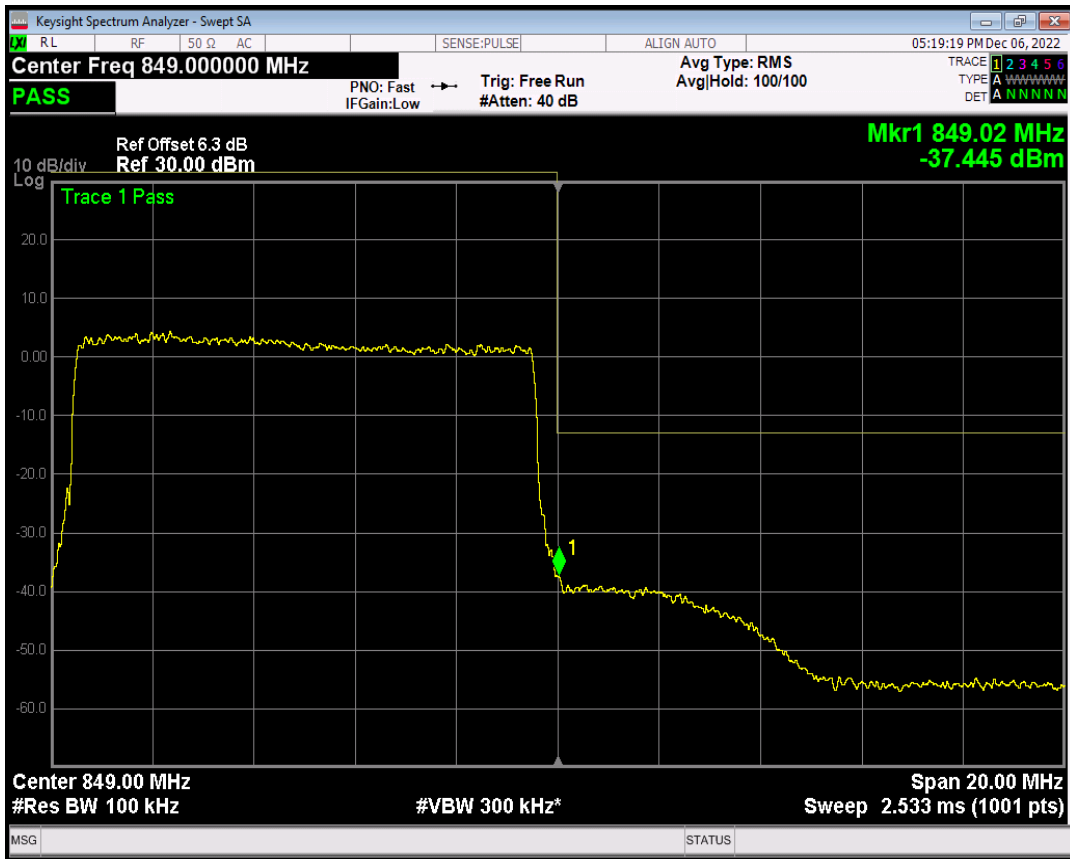

Band5 QAM16 BW=10MHz Channel=20450 RB Size=50 Position=#0

Band5 QAM16 BW=10MHz Channel=20600 RB Size=1 Position=#0

Band5 QAM16 BW=10MHz Channel=20600 RB Size=1 Position=#Max

Band5 QAM16 BW=10MHz Channel=20600 RB Size=50 Position=#0