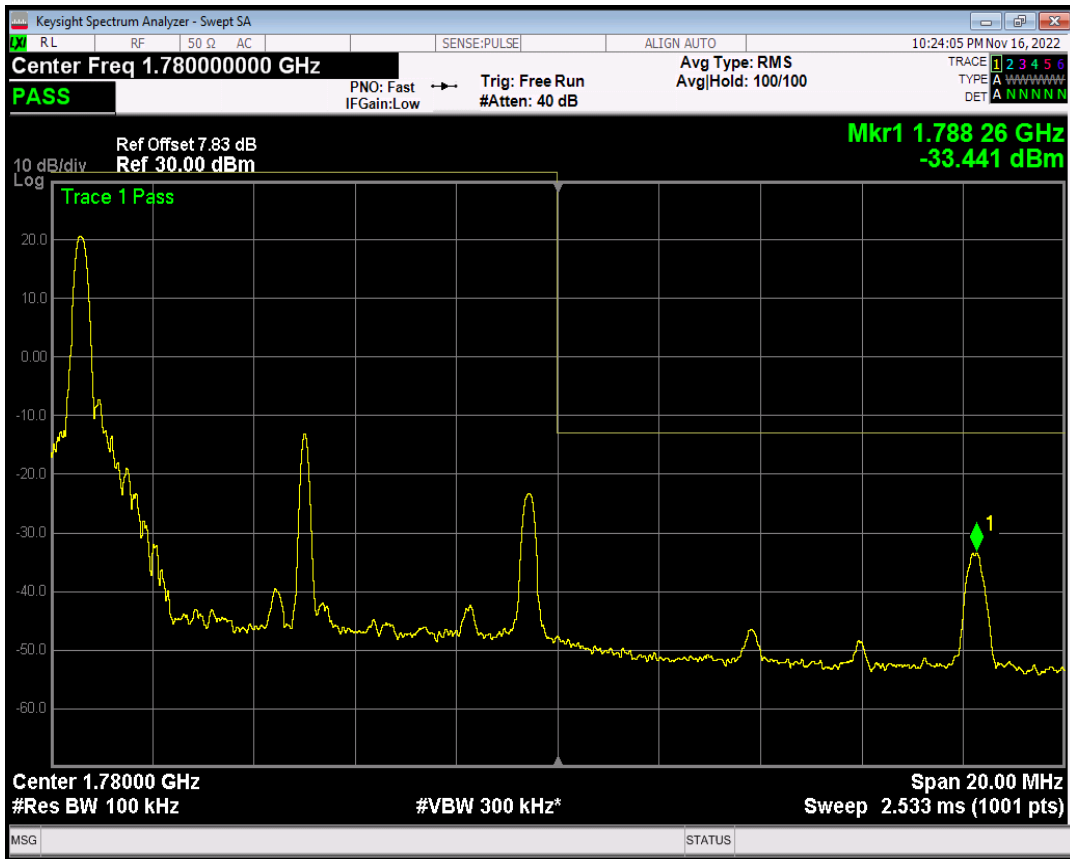

Band66 QAM16 BW=10MHz Channel=132022 RB Size=1 Position=#0

Band66 QAM16 BW=10MHz Channel=132022 RB Size=1 Position=#Max

Band66 QAM16 BW=10MHz Channel=132022 RB Size=50 Position=#0

Band66 QPSK BW=10MHz Channel=132622 RB Size=1 Position=#0