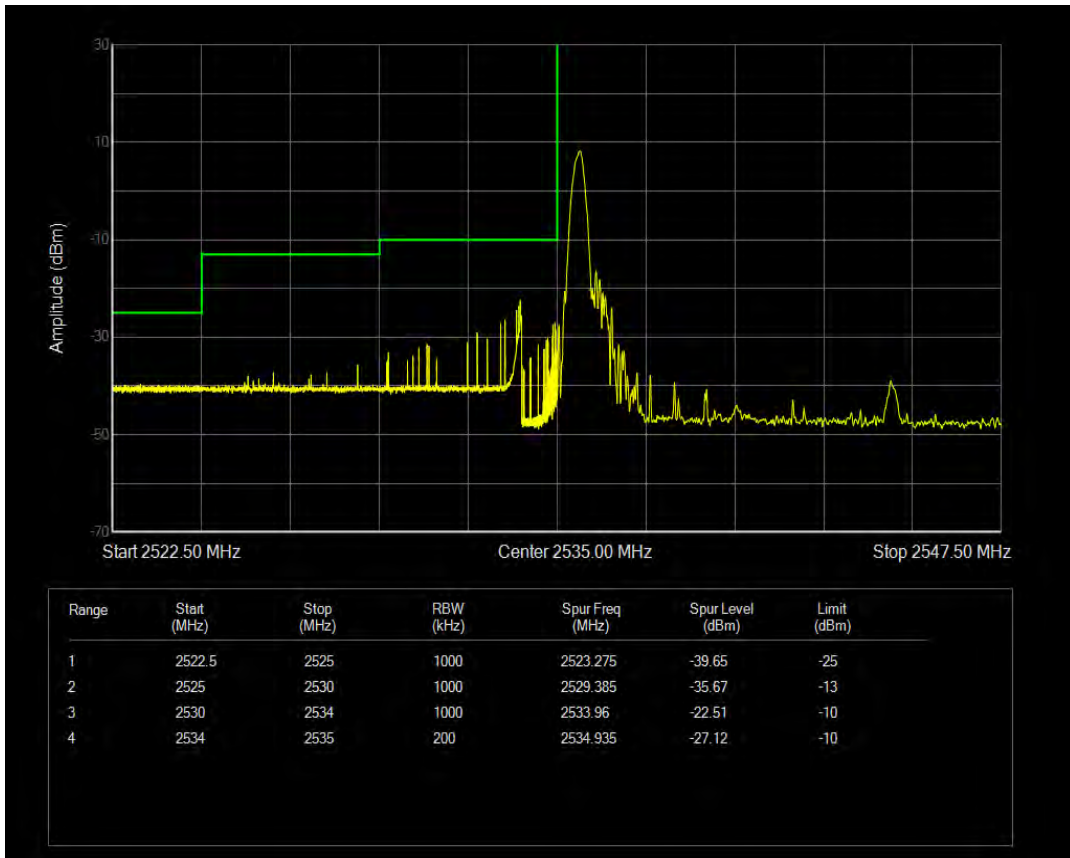

Band41(2535-2655) QAM16 BW=10MHz Channel=40090 RB Size=1 Position=#0