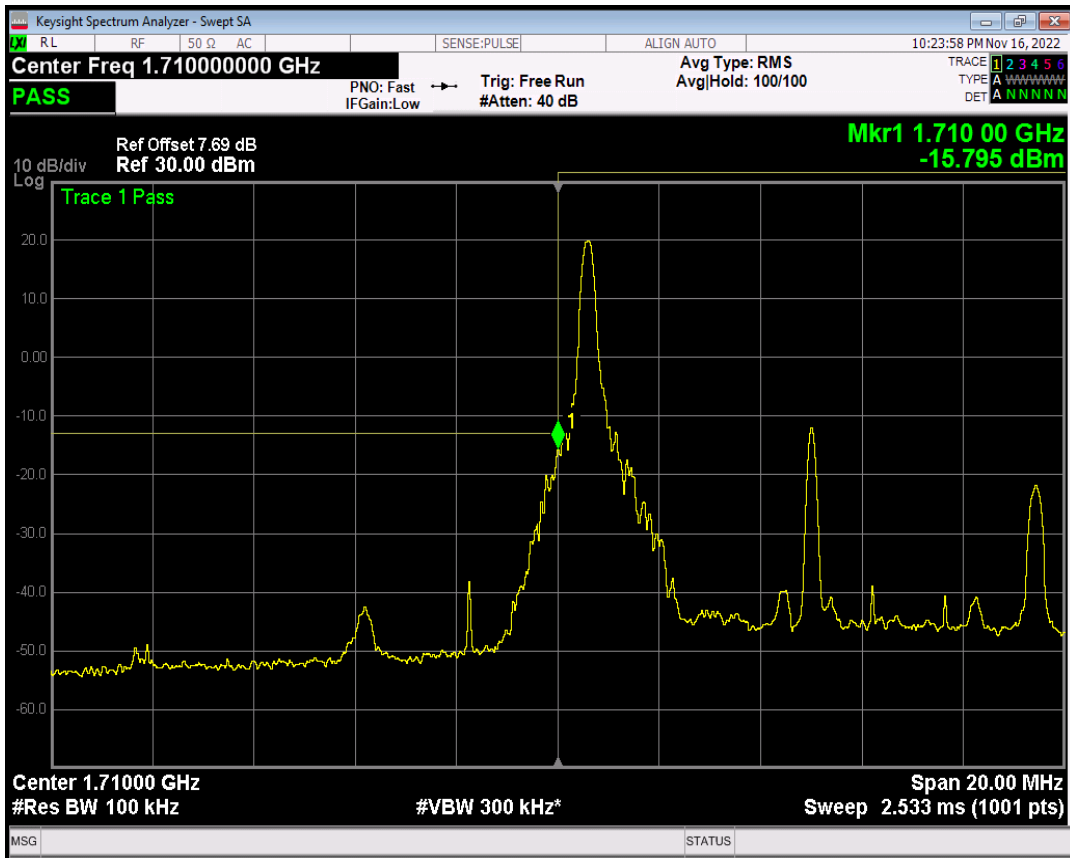

Band66 QAM16 BW=10MHz Channel=132022 RB Size=1 Position=#0