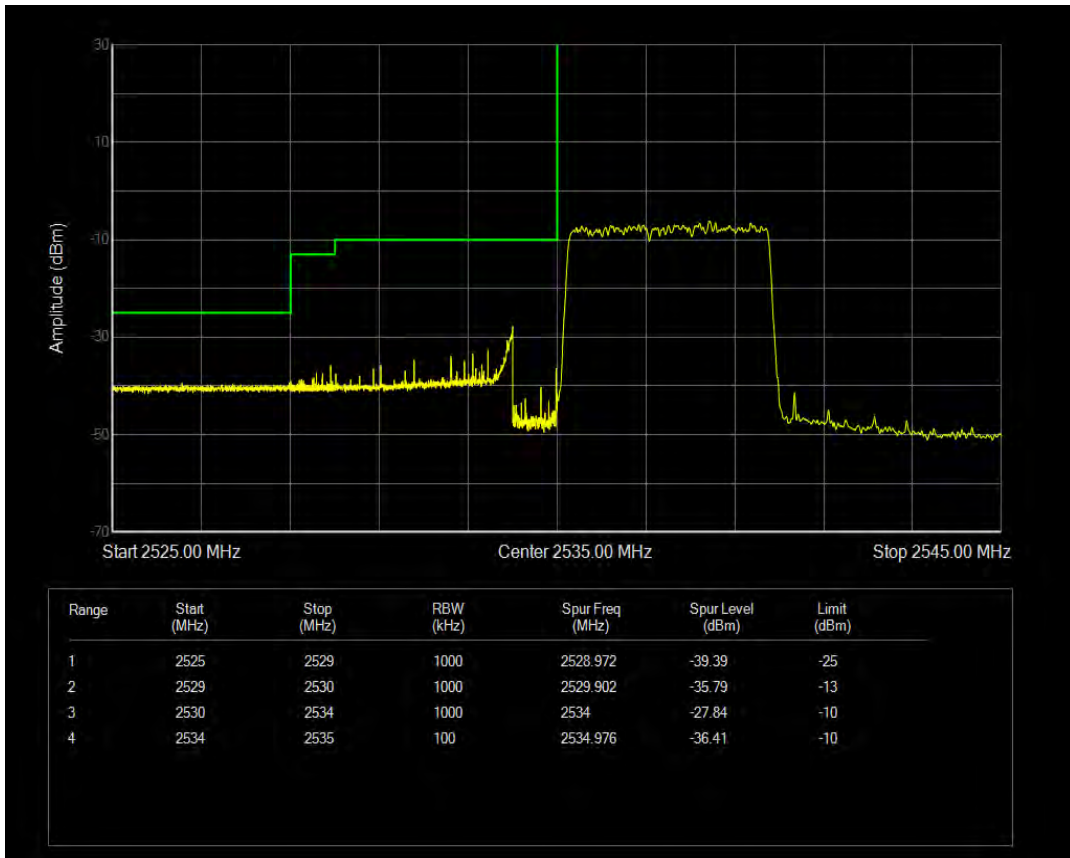

Band41(2535-2655) QAM16 BW=5MHz Channel=40065 RB Size=25 Position=#0