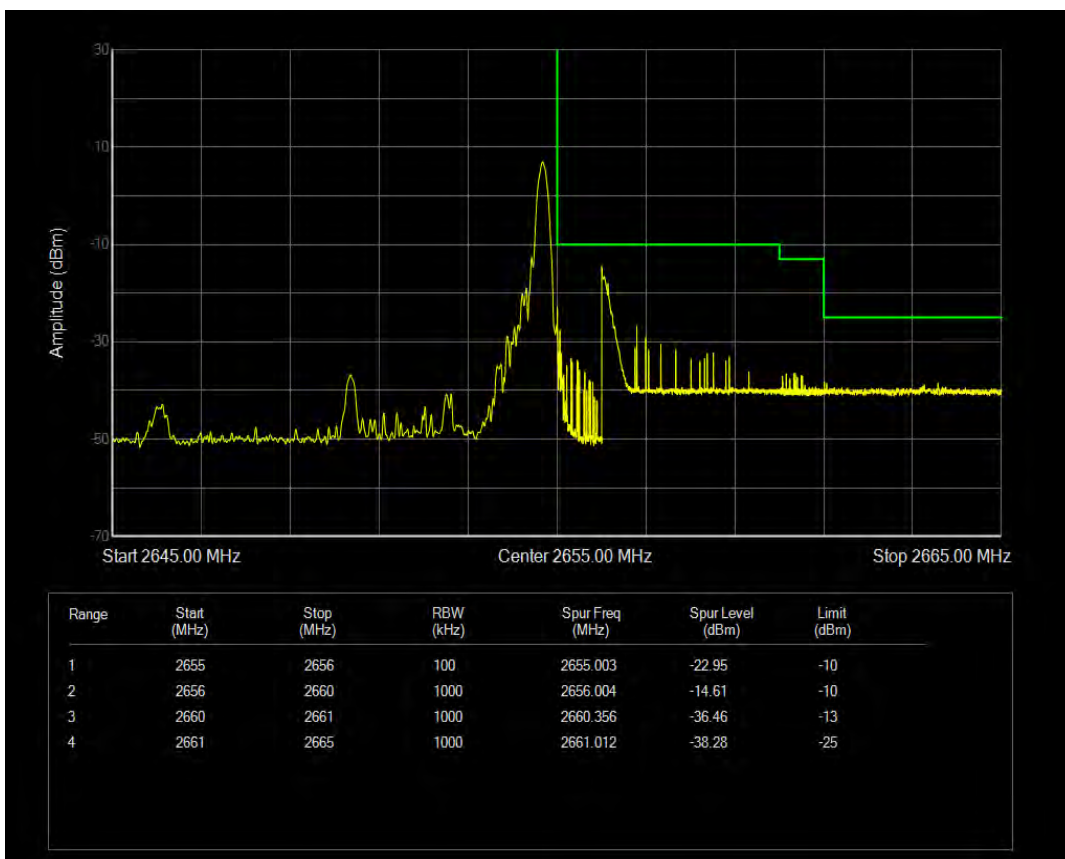

Band41(2535-2655) QPSK BW=5MHz Channel=41215 RB Size=25 Position=#0

Band41(2535-2655) QAM16 BW=5MHz Channel=41215 RB Size=1 Position=#0

Band41(2535-2655) QAM16 BW=5MHz Channel=41215 RB Size=1 Position=#Max