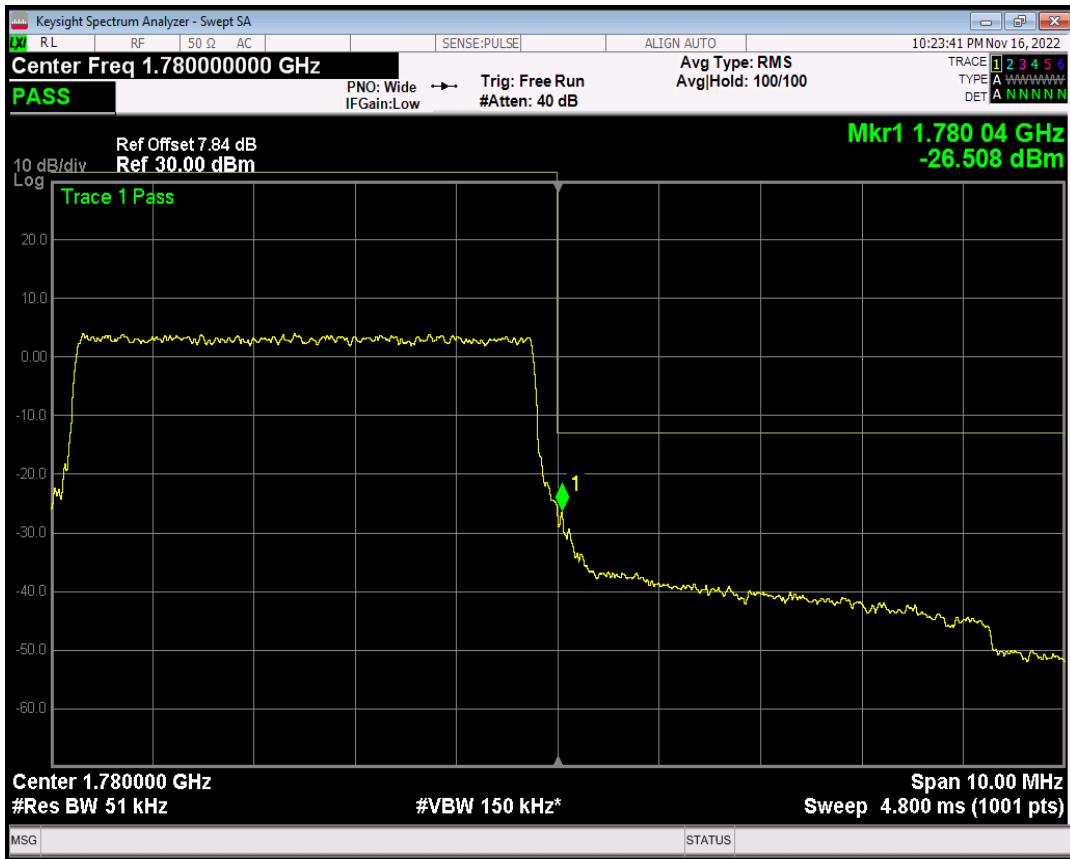

Band66 QPSK BW=5MHz Channel=132647 RB Size=25 Position=#0