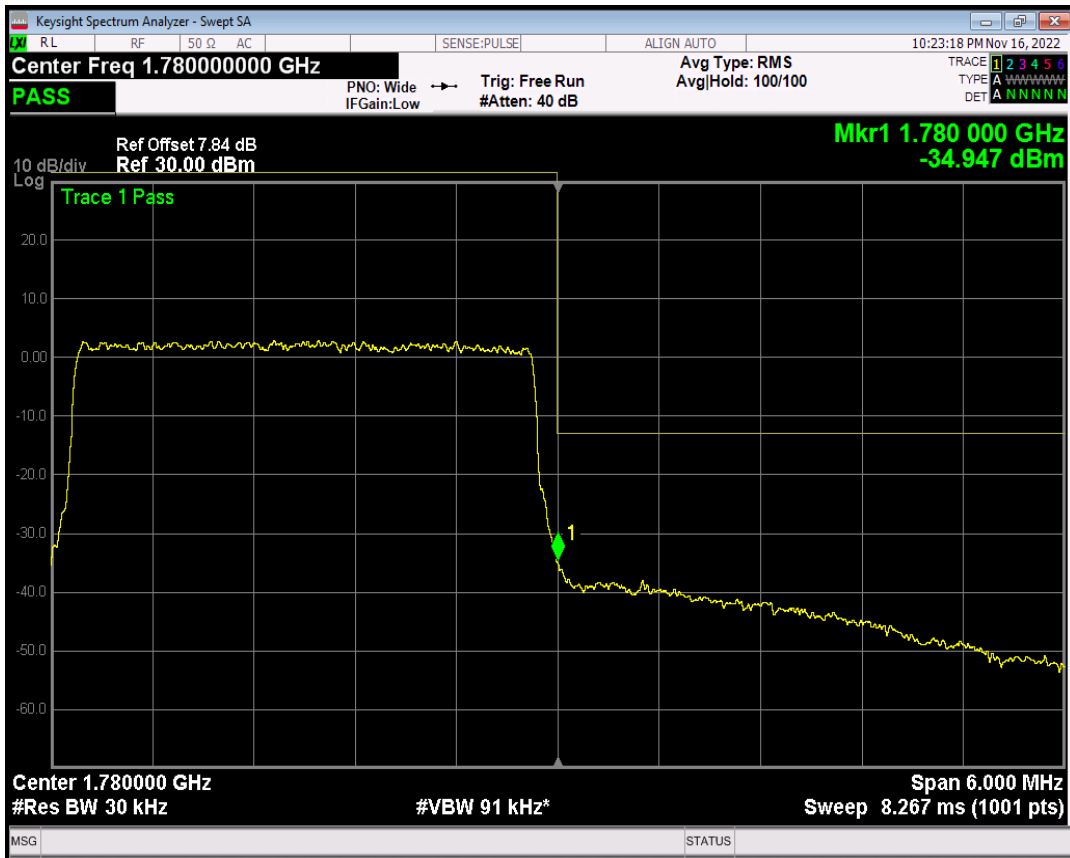

Band66 QAM16 BW=3MHz Channel=132657 RB Size=15 Position=#0