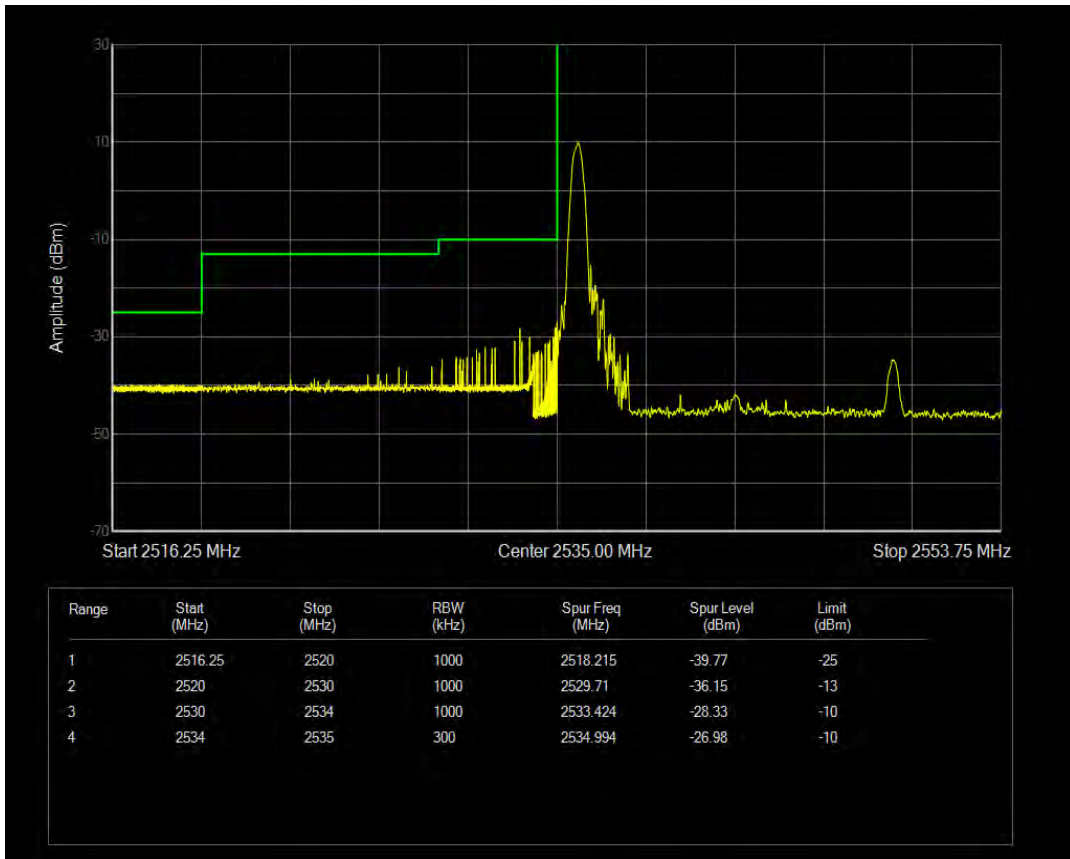

Band41(2535-2655) QPSK BW=15MHz Channel=40115 RB Size=1 Position=#0