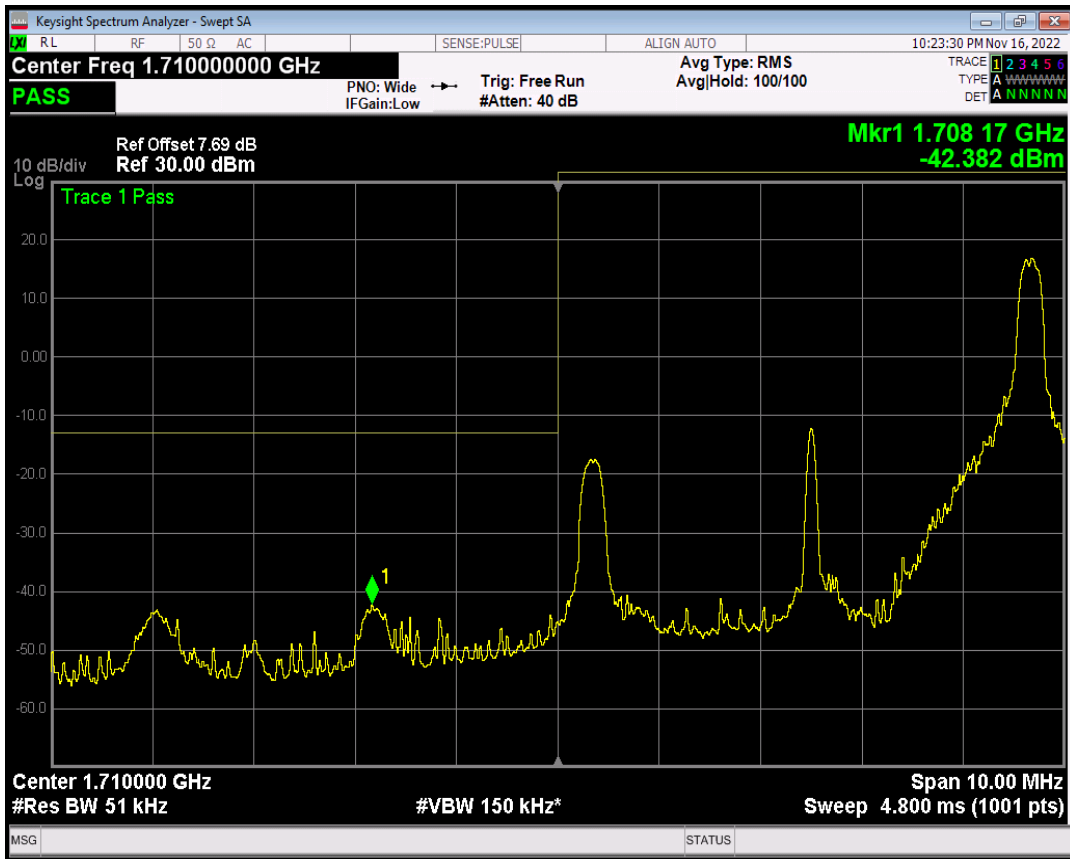

Band66 QAM16 BW=5MHz Channel=131997 RB Size=1 Position=#Max