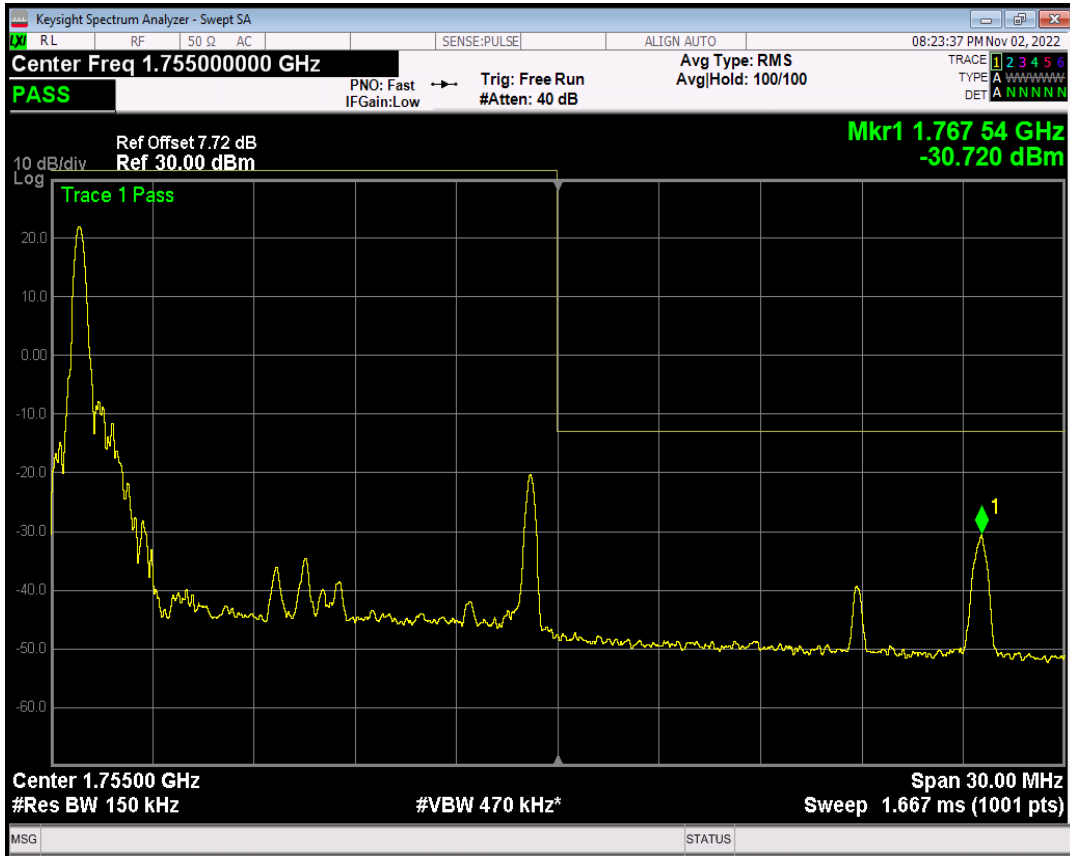

Band4 QPSK BW=15MHz Channel=20325 RB Size=1 Position=#0

Band4 QPSK BW=15MHz Channel=20325 RB Size=1 Position=#Max

Band4 QPSK BW=15MHz Channel=20325 RB Size=75 Position=#0

Band4 QAM16 BW=15MHz Channel=20325 RB Size=1 Position=#0