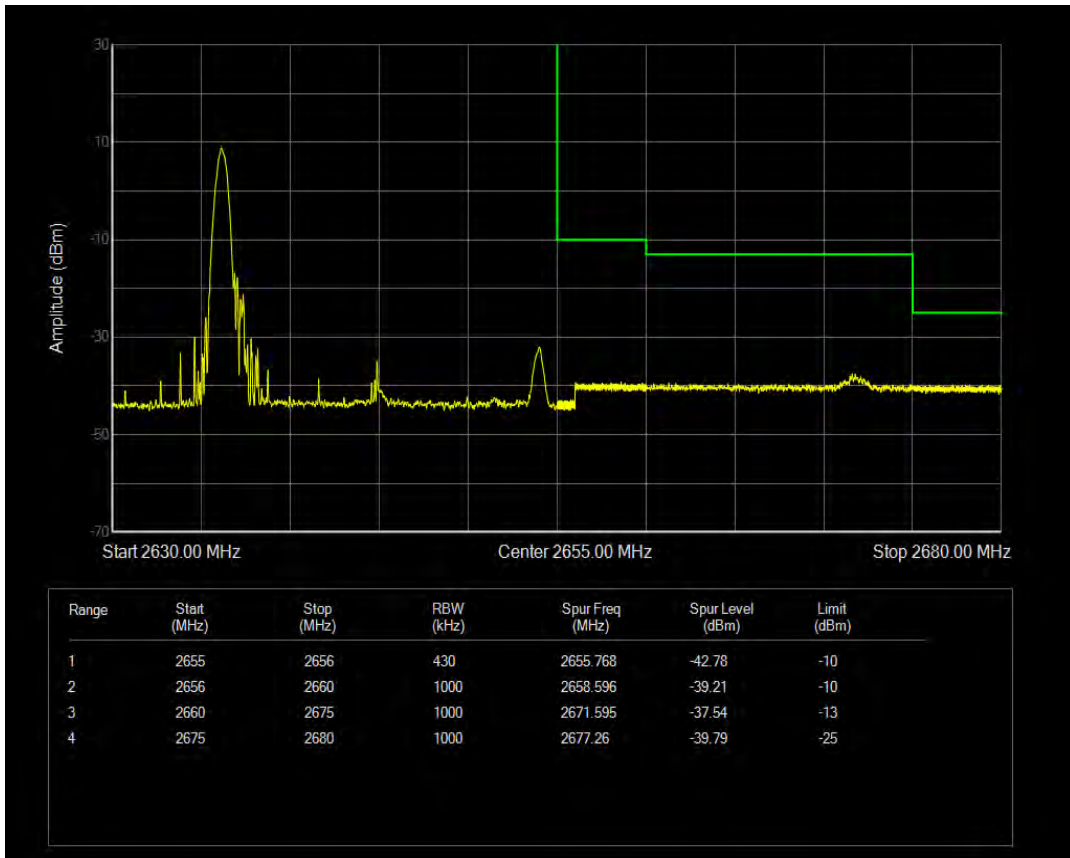

Band41(2535-2655) QAM16 BW=20MHz Channel=41140 RB Size=1 Position=#0