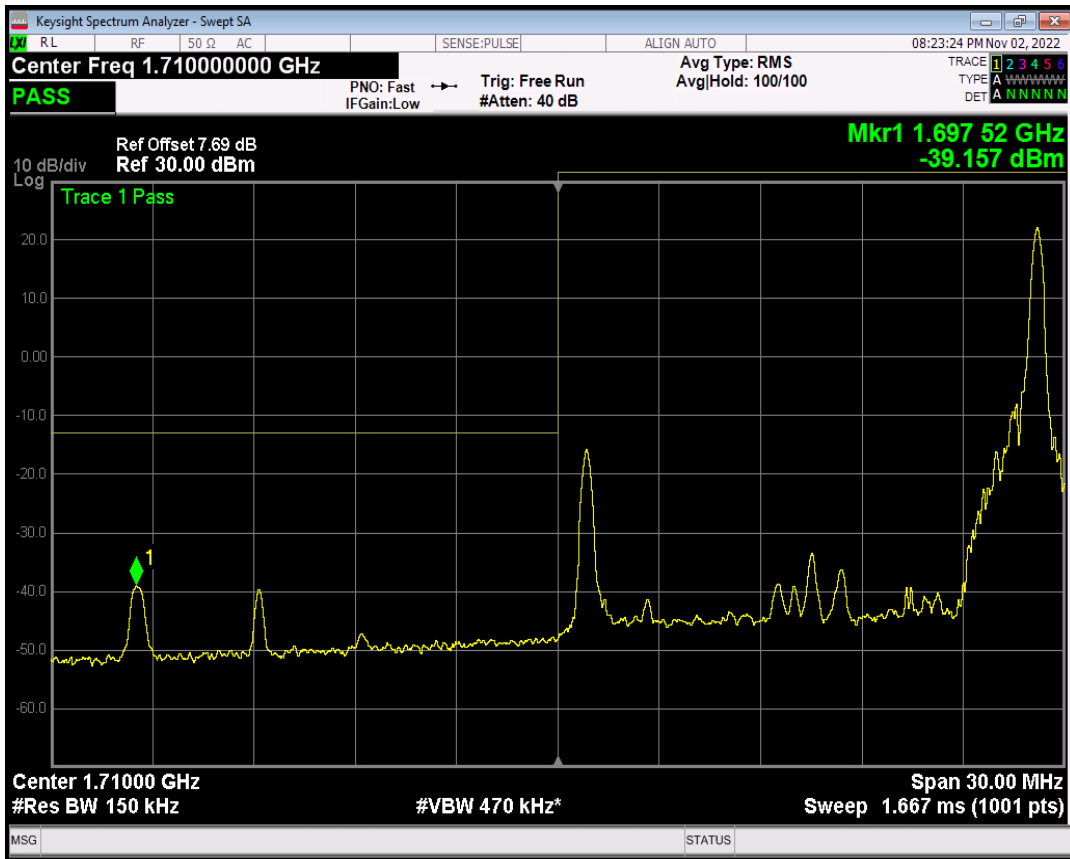

Band4 QPSK BW=15MHz Channel=20025 RB Size=75 Position=#0

Band4 QAM16 BW=15MHz Channel=20025 RB Size=1 Position=#0

Band4 QAM16 BW=15MHz Channel=20025 RB Size=1 Position=#Max

Band4 QAM16 BW=15MHz Channel=20025 RB Size=75 Position=#0