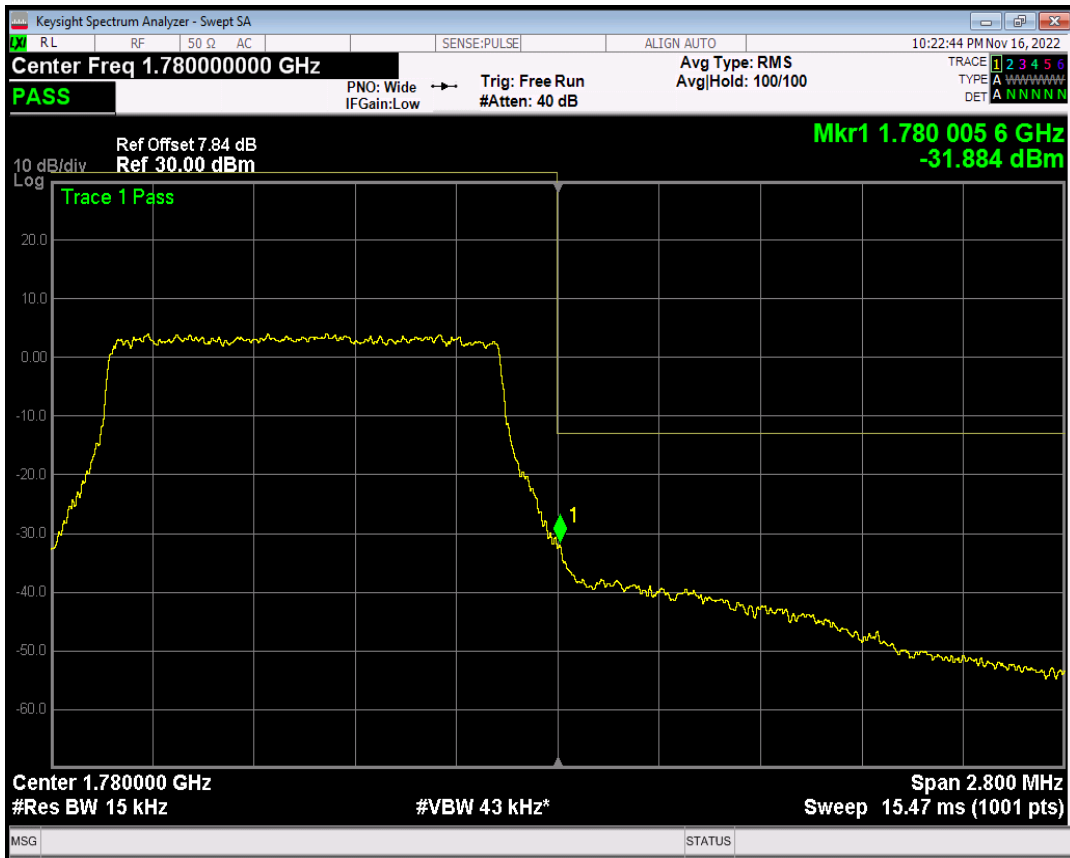

Band66 QAM16 BW=1.4MHz Channel=132665 RB Size=6 Position=#0