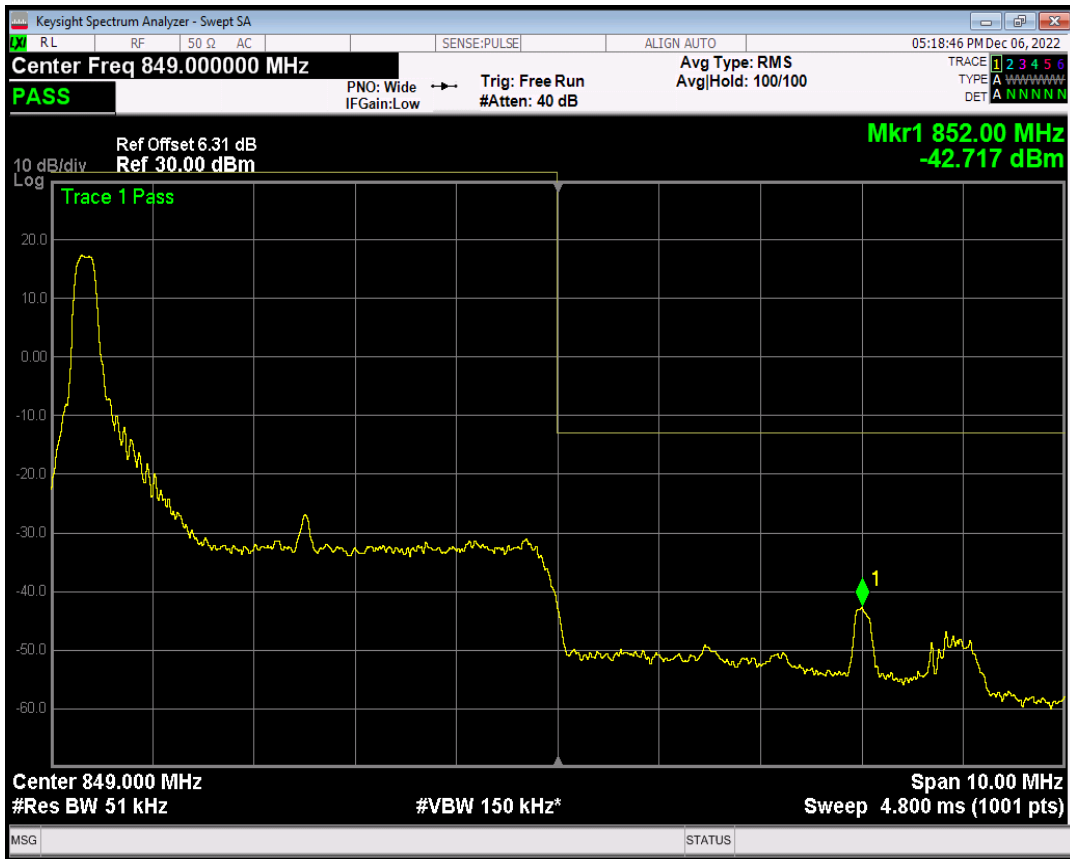

Band5 QAM16 BW=5MHz Channel=20425 RB Size=1 Position=#0

Band5 QAM16 BW=5MHz Channel=20425 RB Size=1 Position=#Max

Band5 QAM16 BW=5MHz Channel=20425 RB Size=25 Position=#0

Band5 QAM16 BW=5MHz Channel=20625 RB Size=1 Position=#0