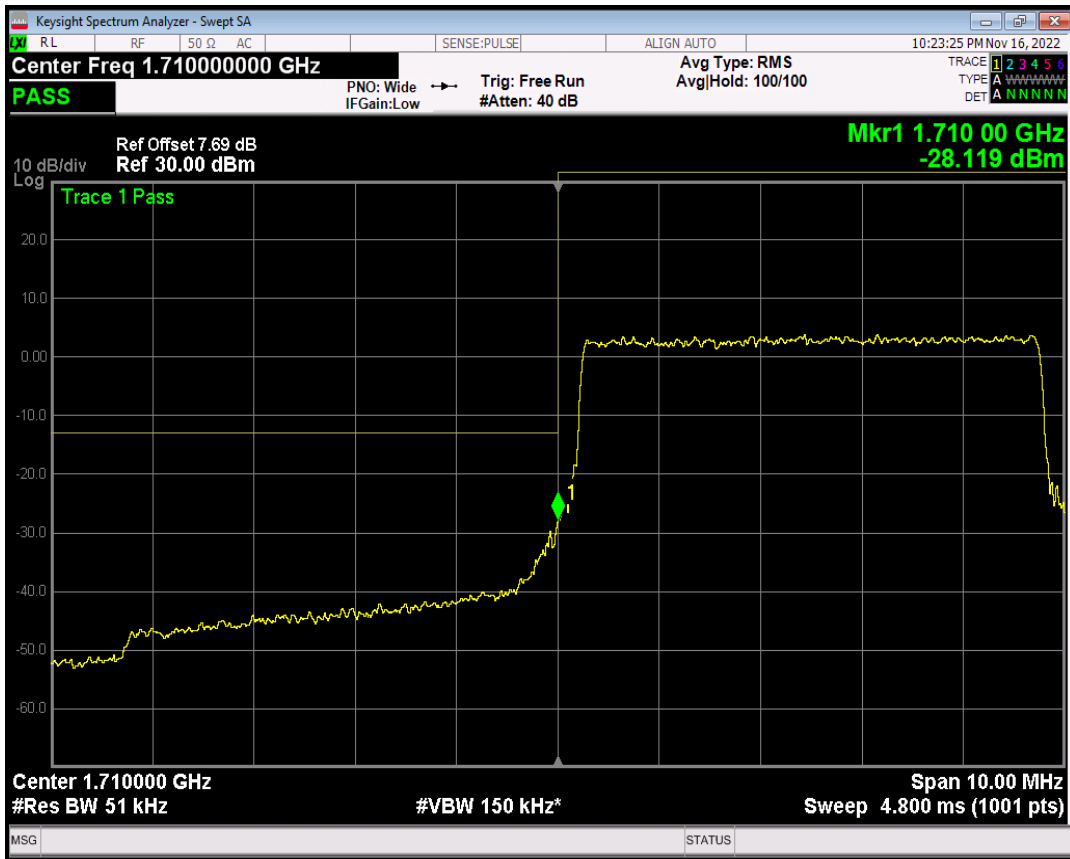

Band66 QAM16 BW=3MHz Channel=132657 RB Size=15 Position=#0

Band66 QPSK BW=5MHz Channel=131997 RB Size=1 Position=#0

Band66 QPSK BW=5MHz Channel=131997 RB Size=1 Position=#Max

Band66 QPSK BW=5MHz Channel=131997 RB Size=25 Position=#0