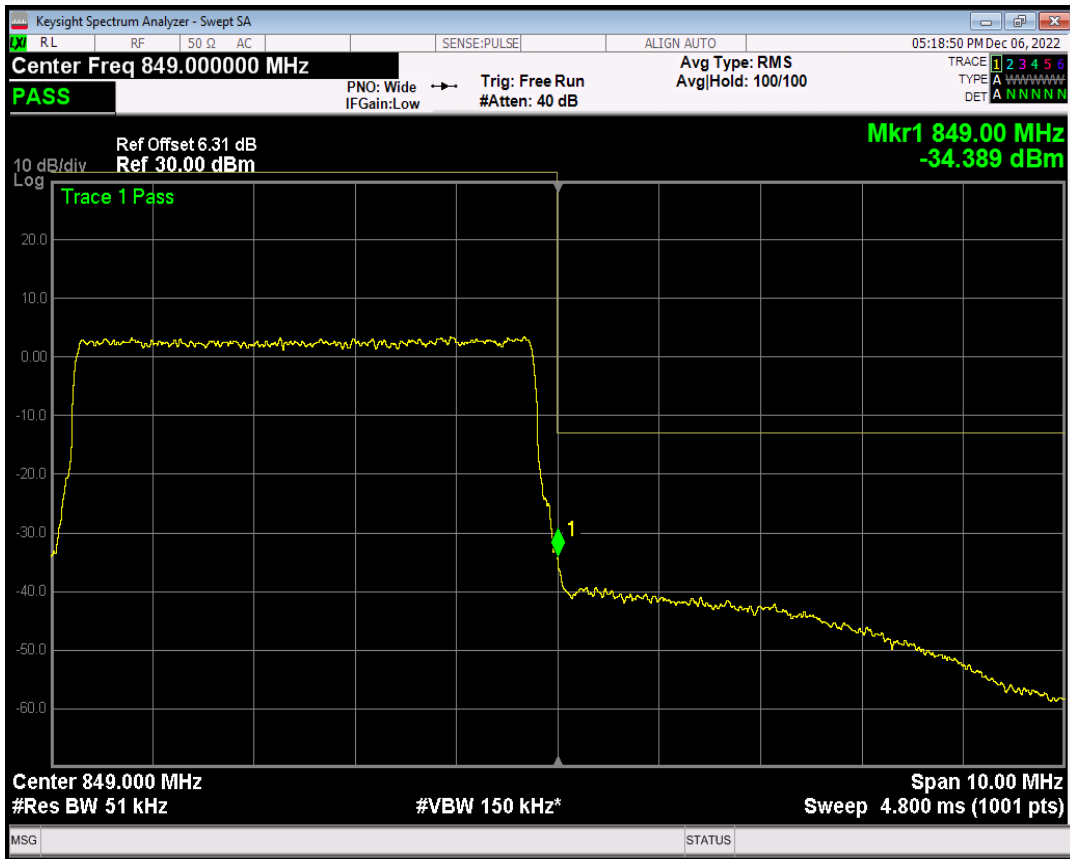

Band5 QAM16 BW=5MHz Channel=20625 RB Size=25 Position=#0