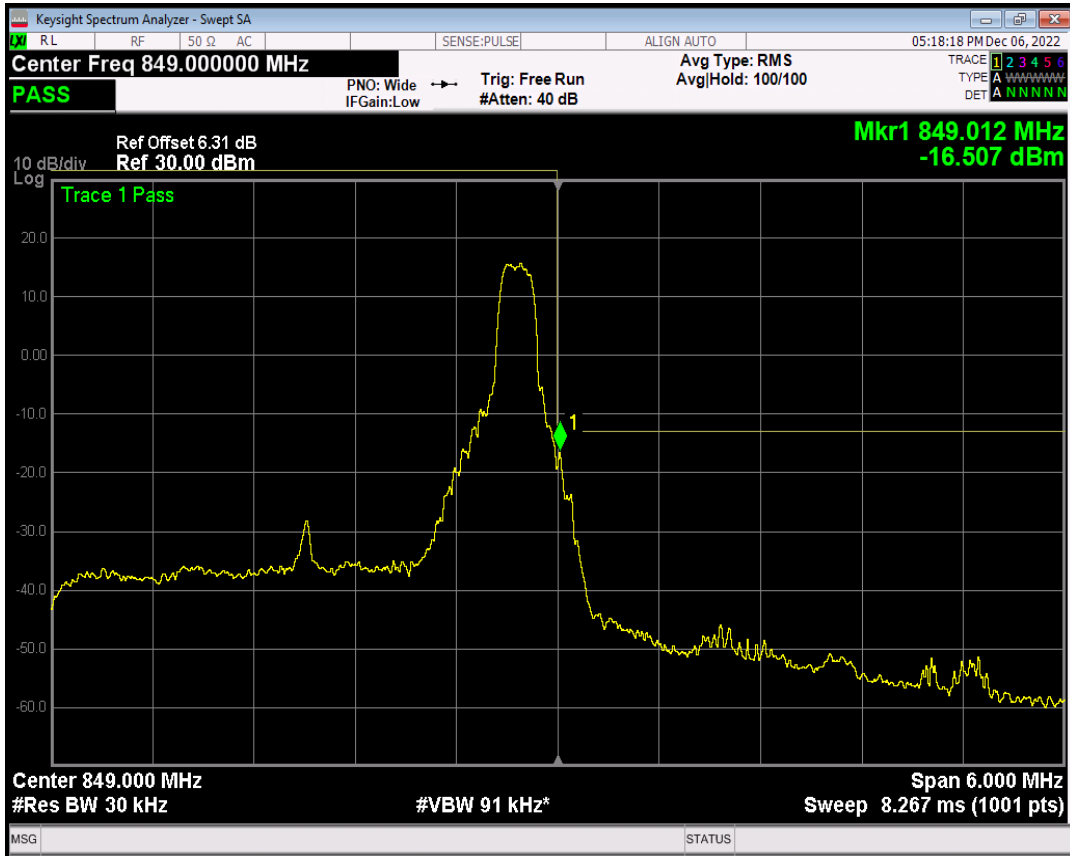

Band5 QAM16 BW=3MHz Channel=20635 RB Size=1 Position=#Max