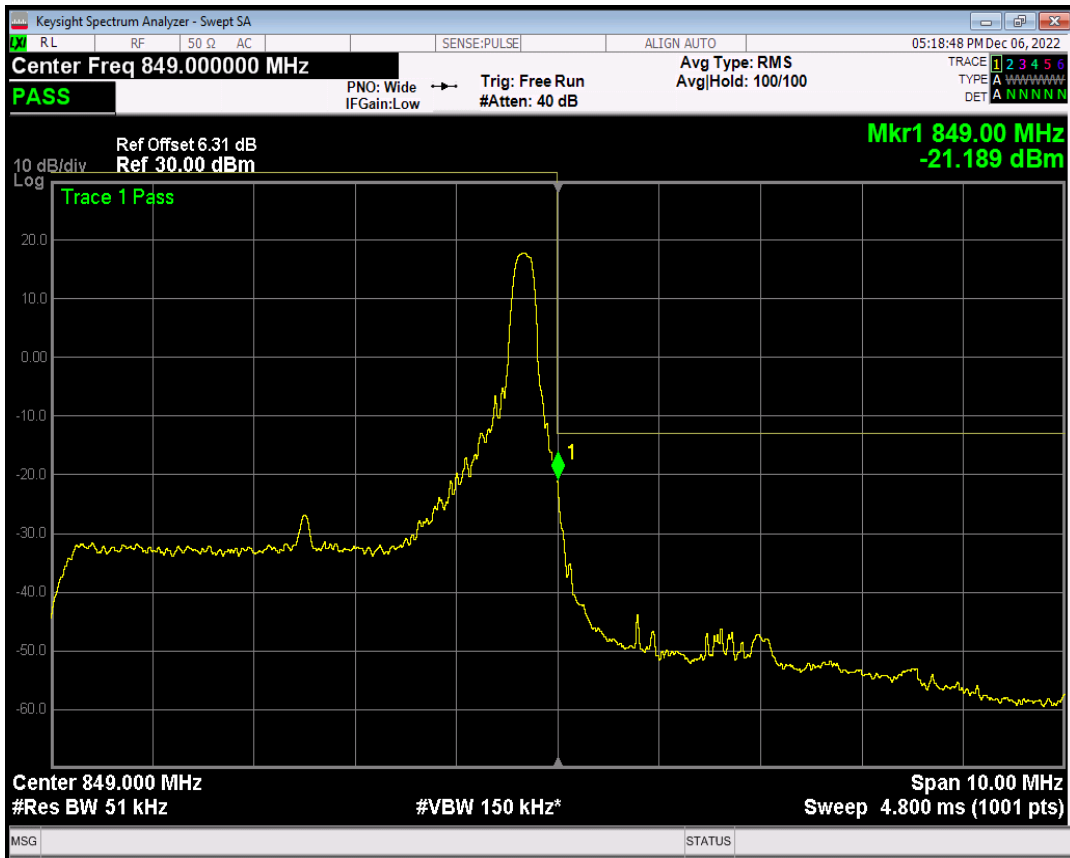

Band5 QAM16 BW=5MHz Channel=20625 RB Size=1 Position=#Max