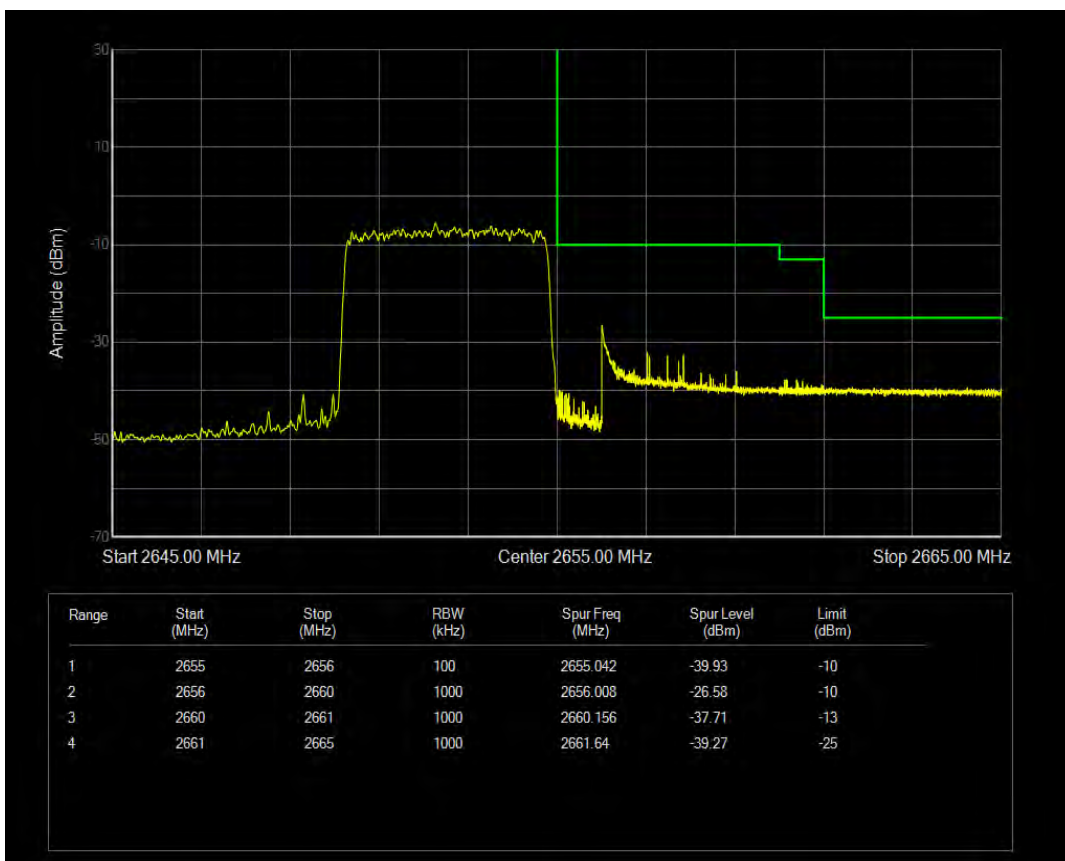

Band41(2535-2655) QAM16 BW=5MHz Channel=41215 RB Size=25 Position=#0