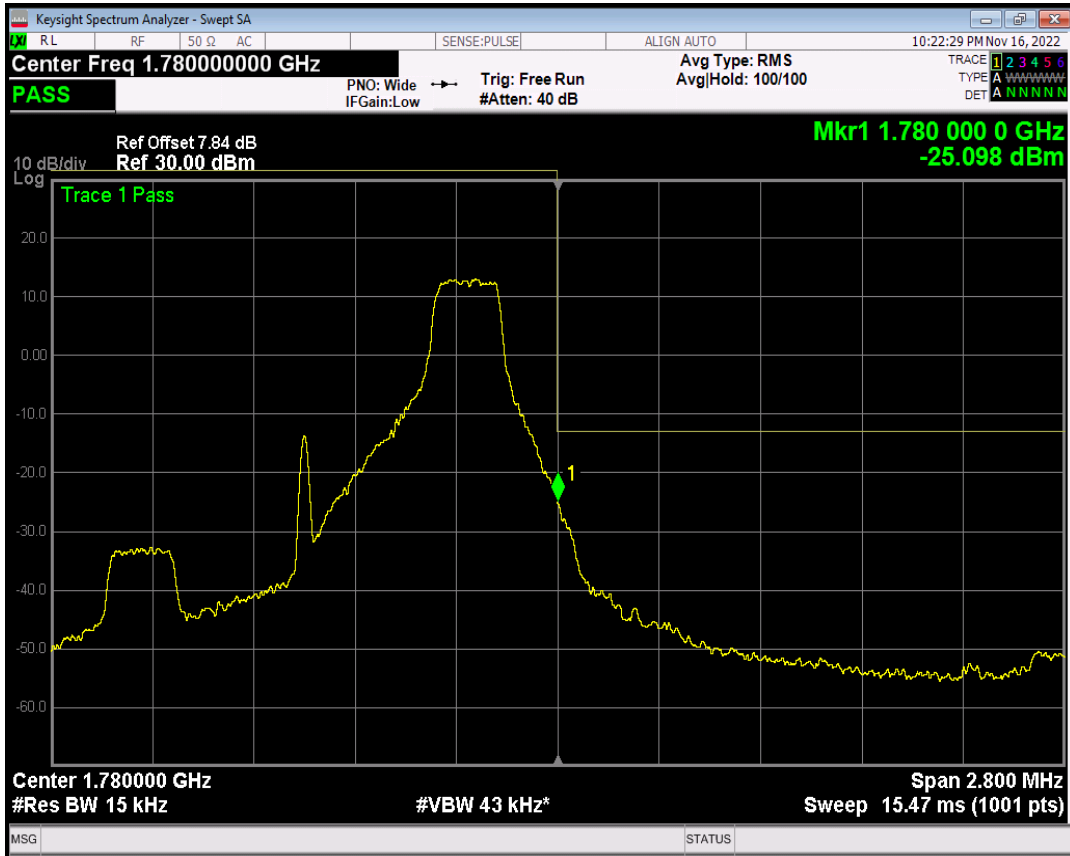

Band66 QPSK BW=1.4MHz Channel=132665 RB Size=1 Position=#Max