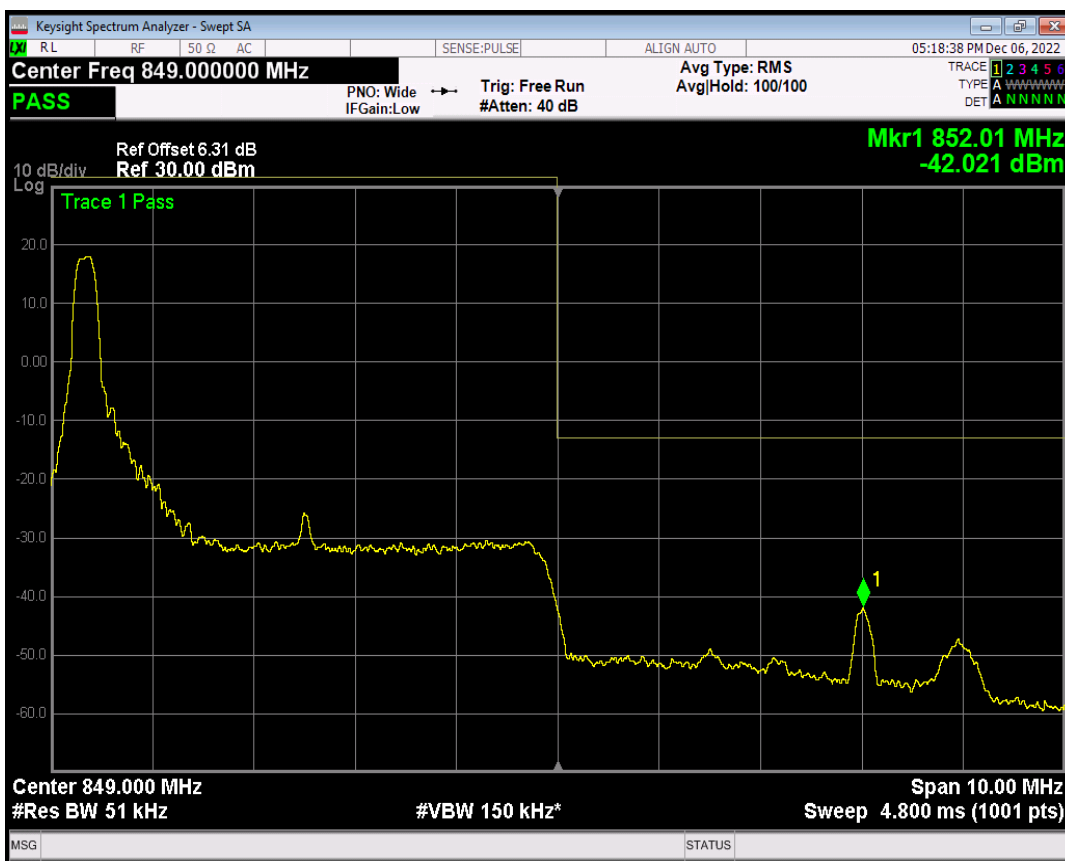

Band5 QPSK BW=5MHz Channel=20625 RB Size=1 Position=#0