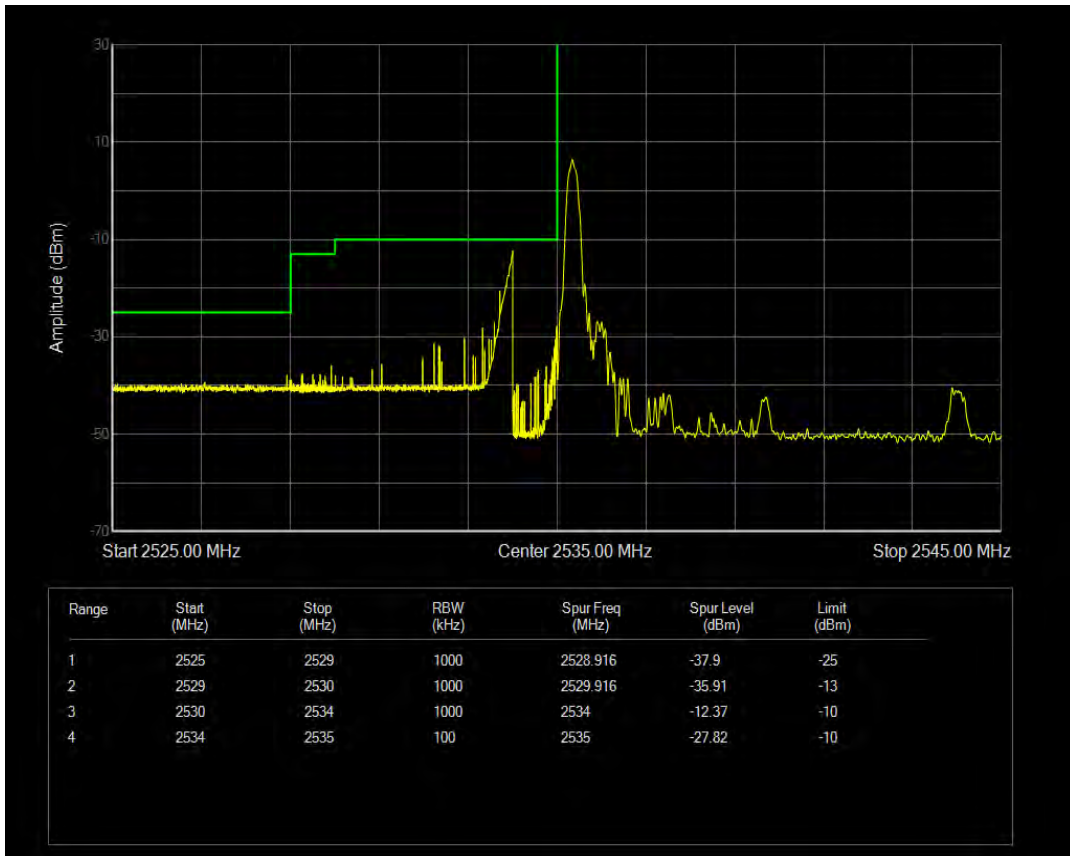

Band4 QPSK BW=20MHz Channel=20050 RB Size=100 Position=#0

Band4 QAM16 BW=20MHz Channel=20050 RB Size=1 Position=#0

Band4 QAM16 BW=20MHz Channel=20050 RB Size=1 Position=#Max

Band4 QAM16 BW=20MHz Channel=20050 RB Size=100 Position=#0

Band4 QPSK BW=20MHz Channel=20300 RB Size=1 Position=#0

Band4 QPSK BW=20MHz Channel=20300 RB Size=1 Position=#Max

Band4 QPSK BW=20MHz Channel=20300 RB Size=100 Position=#0

Band4 QAM16 BW=20MHz Channel=20300 RB Size=1 Position=#0

Band4 QAM16 BW=20MHz Channel=20300 RB Size=1 Position=#Max

Band4 QAM16 BW=20MHz Channel=20300 RB Size=100 Position=#0

Band41(2535-2655) QPSK BW=5MHz Channel=40065 RB Size=1 Position=#0

Band41(2535-2655) QPSK BW=5MHz Channel=40065 RB Size=1 Position=#Max