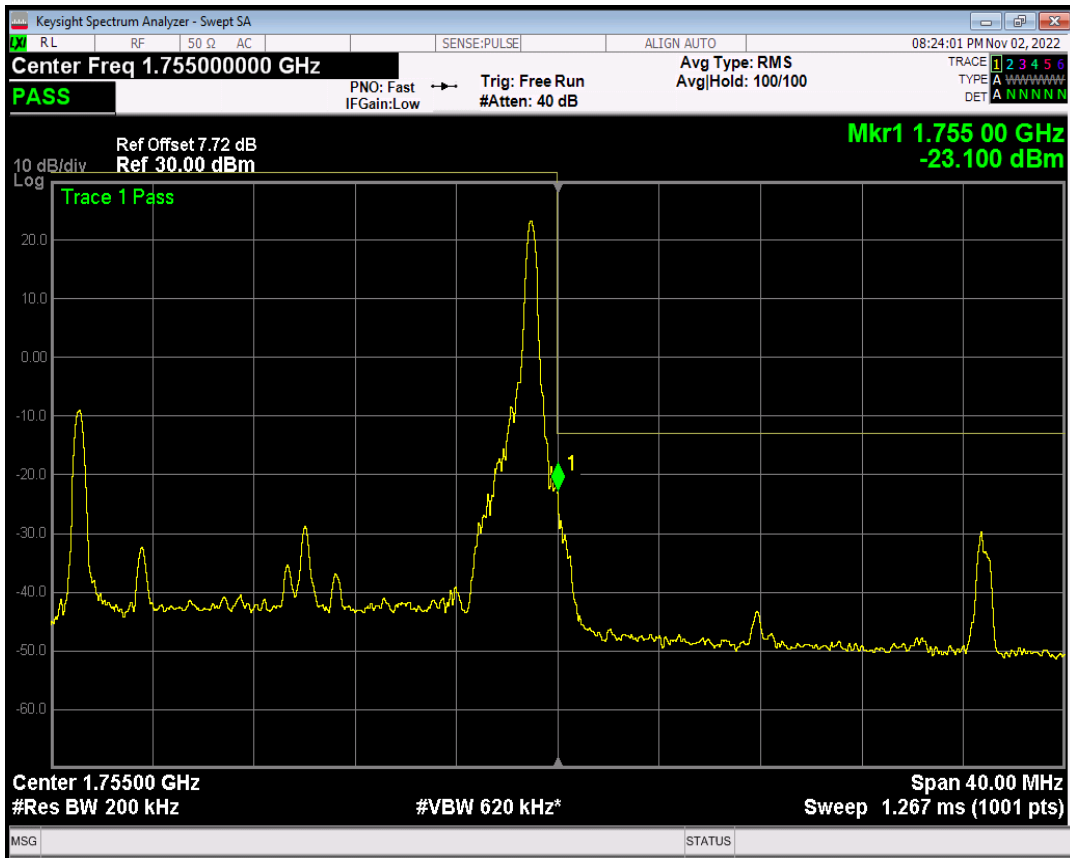

Band4 QPSK BW=20MHz Channel=20300 RB Size=1 Position=#Max