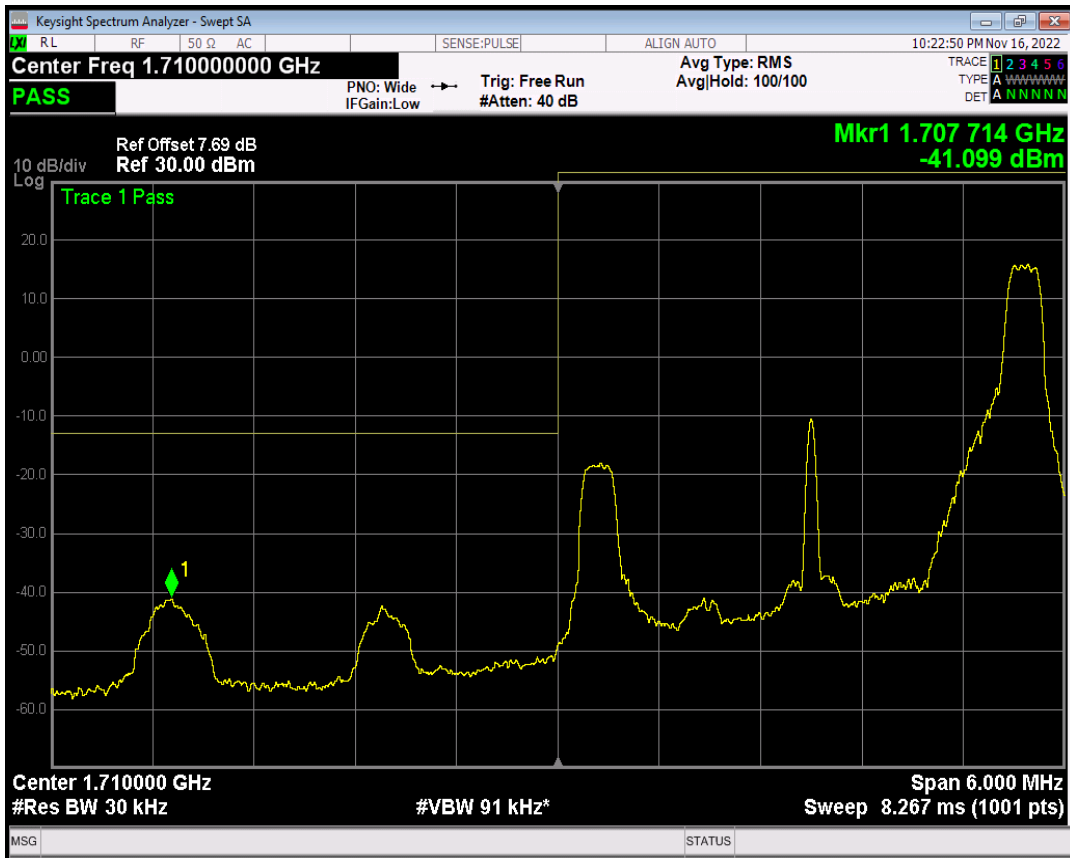

Band66 QAM16 BW=1.4MHz Channel=132665 RB Size=6 Position=#0

Band66 QPSK BW=3MHz Channel=131987 RB Size=1 Position=#0

Band66 QPSK BW=3MHz Channel=131987 RB Size=1 Position=#Max

Band66 QPSK BW=3MHz Channel=131987 RB Size=15 Position=#0