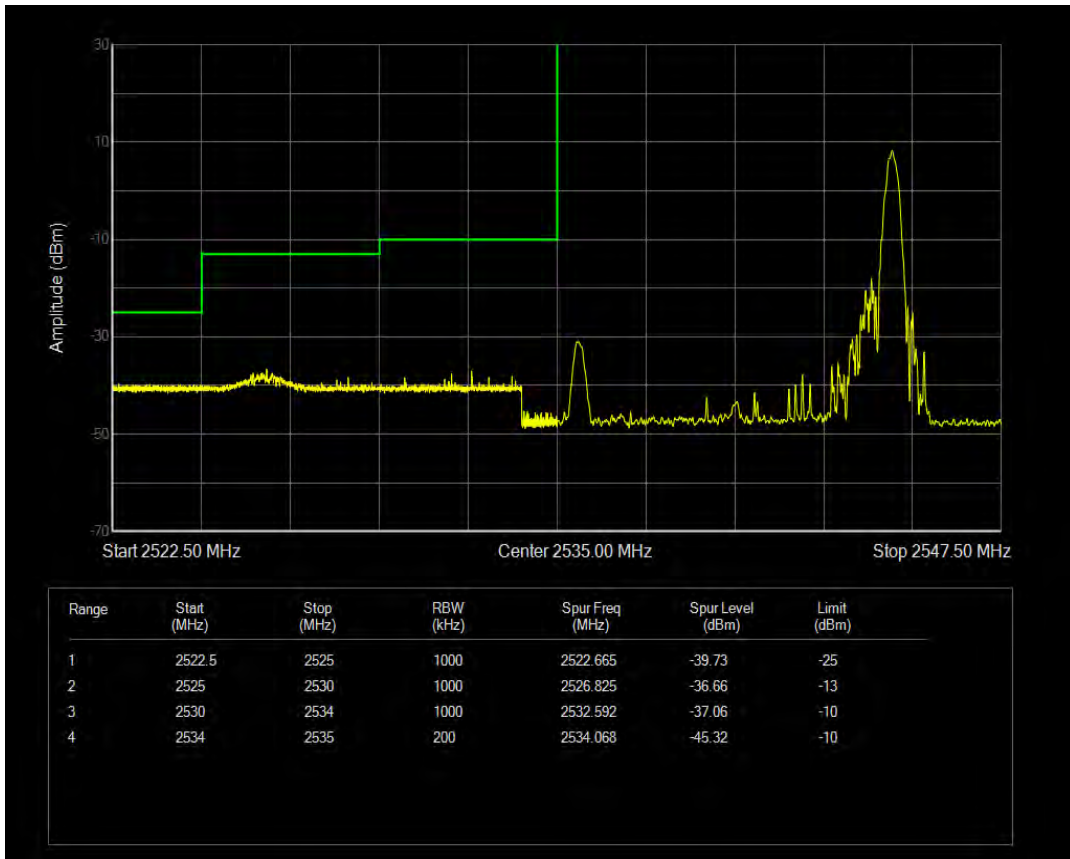

Band41(2535-2655) QAM16 BW=10MHz Channel=40090 RB Size=1 Position=#Max