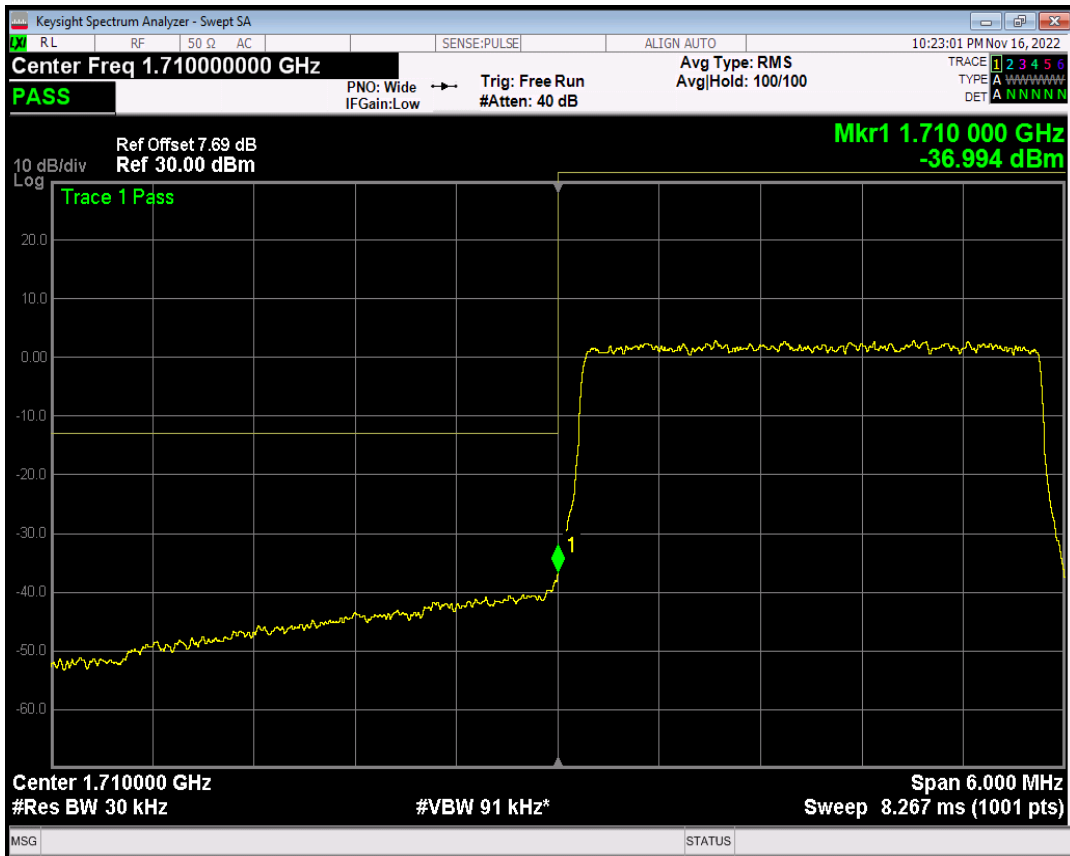

Band66 QAM16 BW=3MHz Channel=131987 RB Size=15 Position=#0