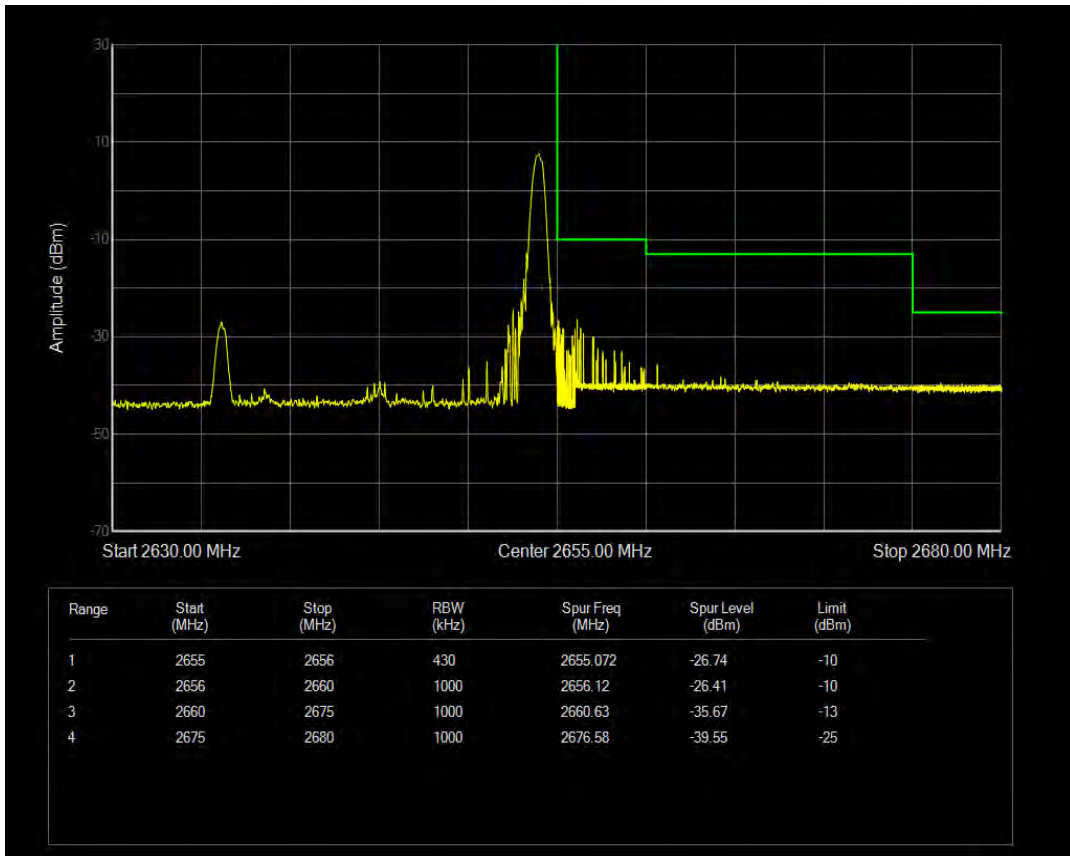

Band41(2535-2655) QAM16 BW=20MHz Channel=41140 RB Size=1 Position=#Max