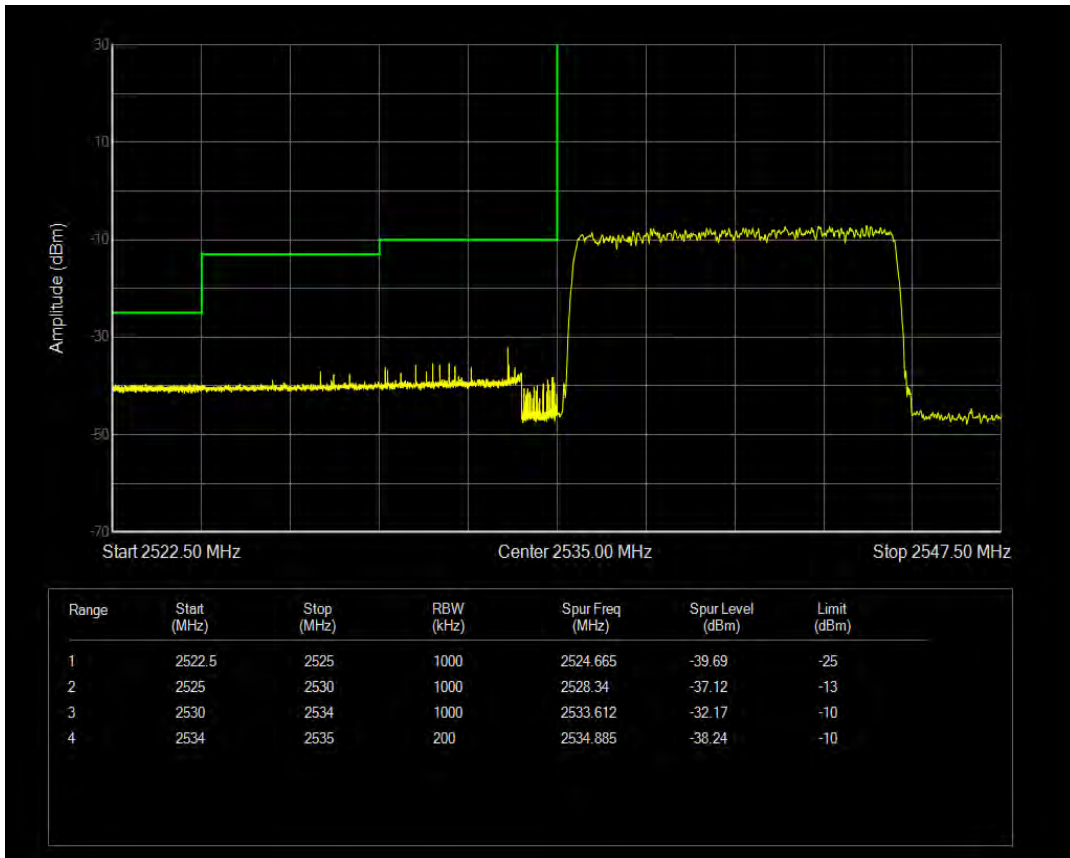

Band41(2535-2655) QAM16 BW=10MHz Channel=40090 RB Size=50 Position=#0