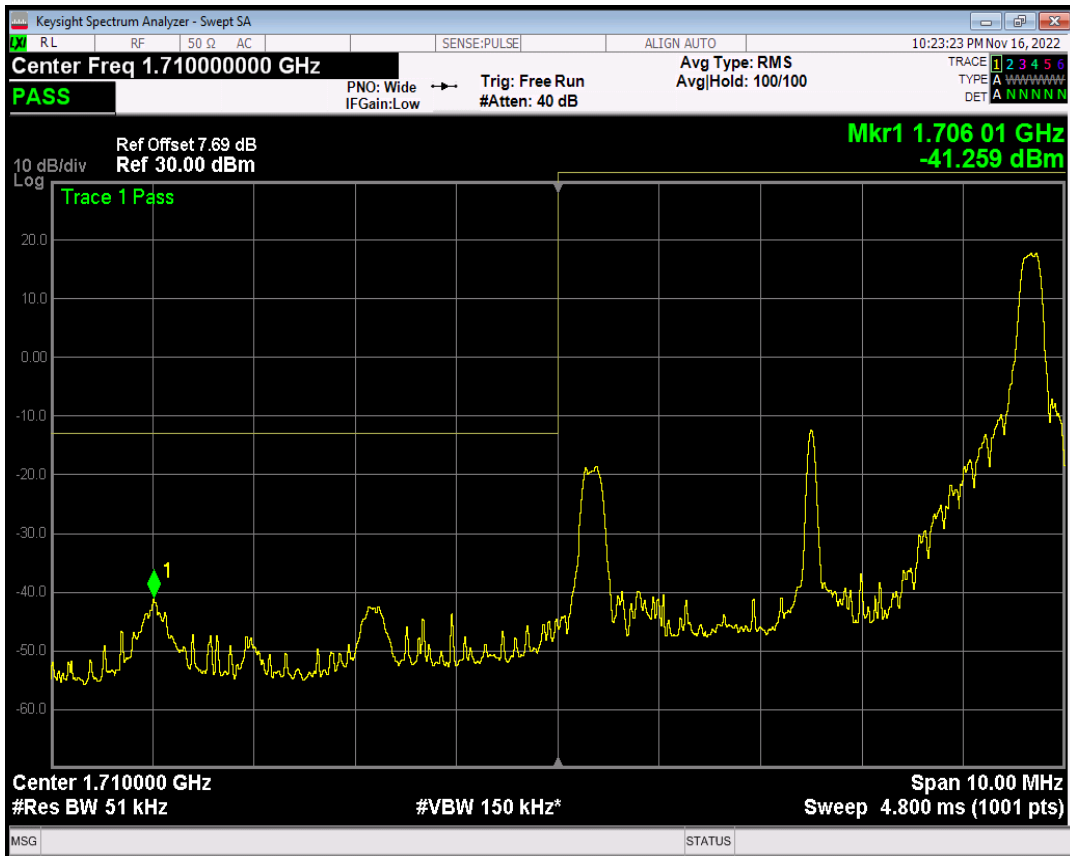

Band66 QAM16 BW=3MHz Channel=132657 RB Size=15 Position=#0

Band66 QPSK BW=5MHz Channel=131997 RB Size=1 Position=#0

Band66 QPSK BW=5MHz Channel=131997 RB Size=1 Position=#Max

Band66 QPSK BW=5MHz Channel=131997 RB Size=25 Position=#0