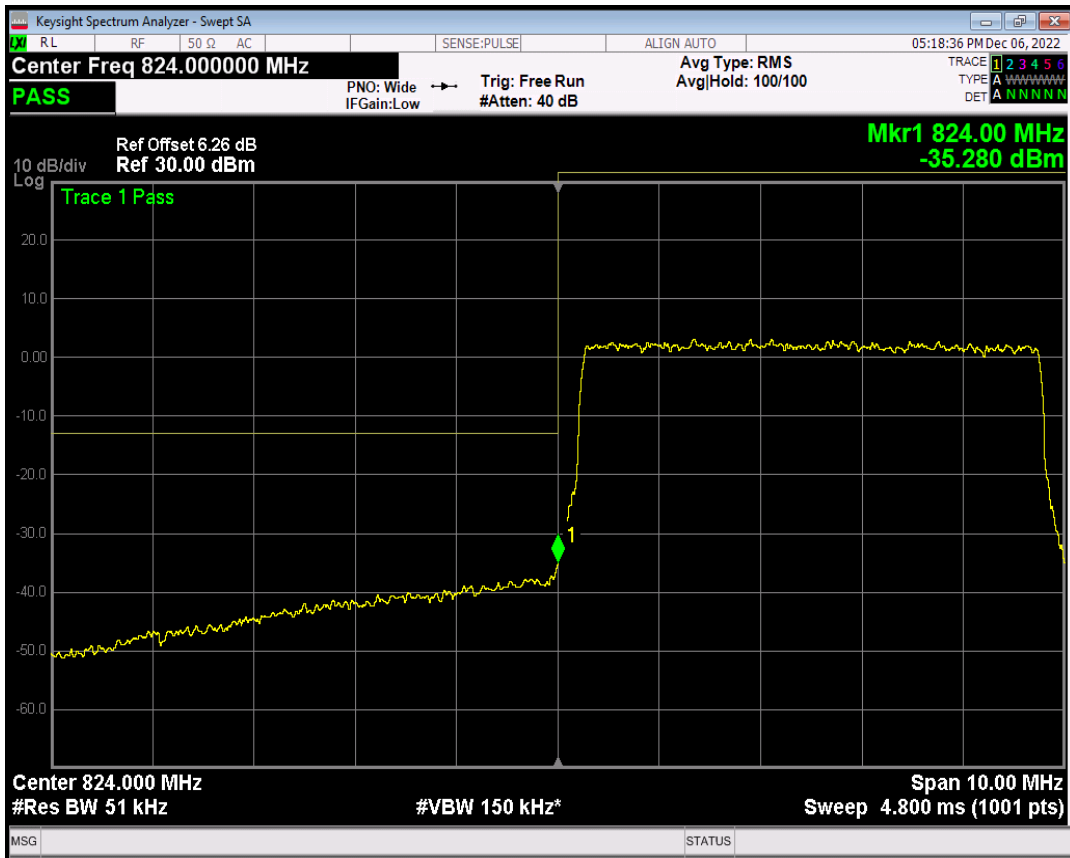

Band5 QAM16 BW=5MHz Channel=20425 RB Size=25 Position=#0