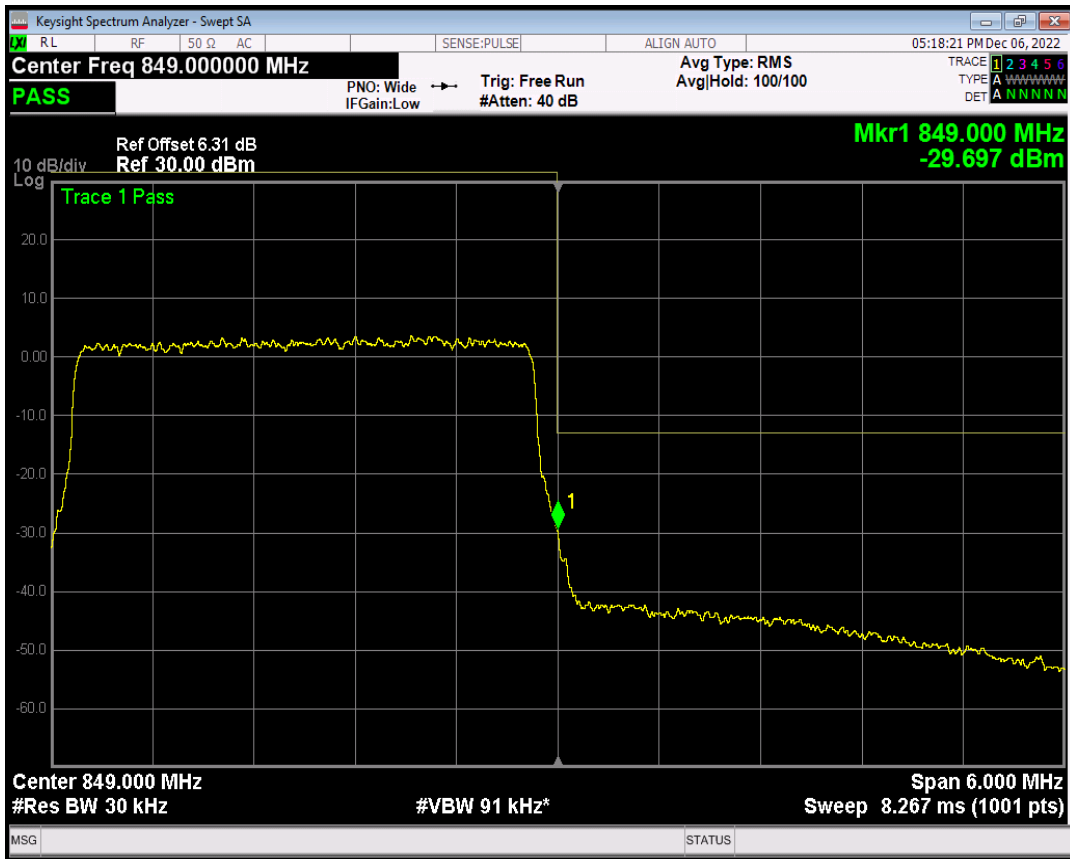

Band5 QAM16 BW=3MHz Channel=20415 RB Size=15 Position=#0

Band5 QAM16 BW=3MHz Channel=20635 RB Size=1 Position=#0

Band5 QAM16 BW=3MHz Channel=20635 RB Size=1 Position=#Max

Band5 QAM16 BW=3MHz Channel=20635 RB Size=15 Position=#0