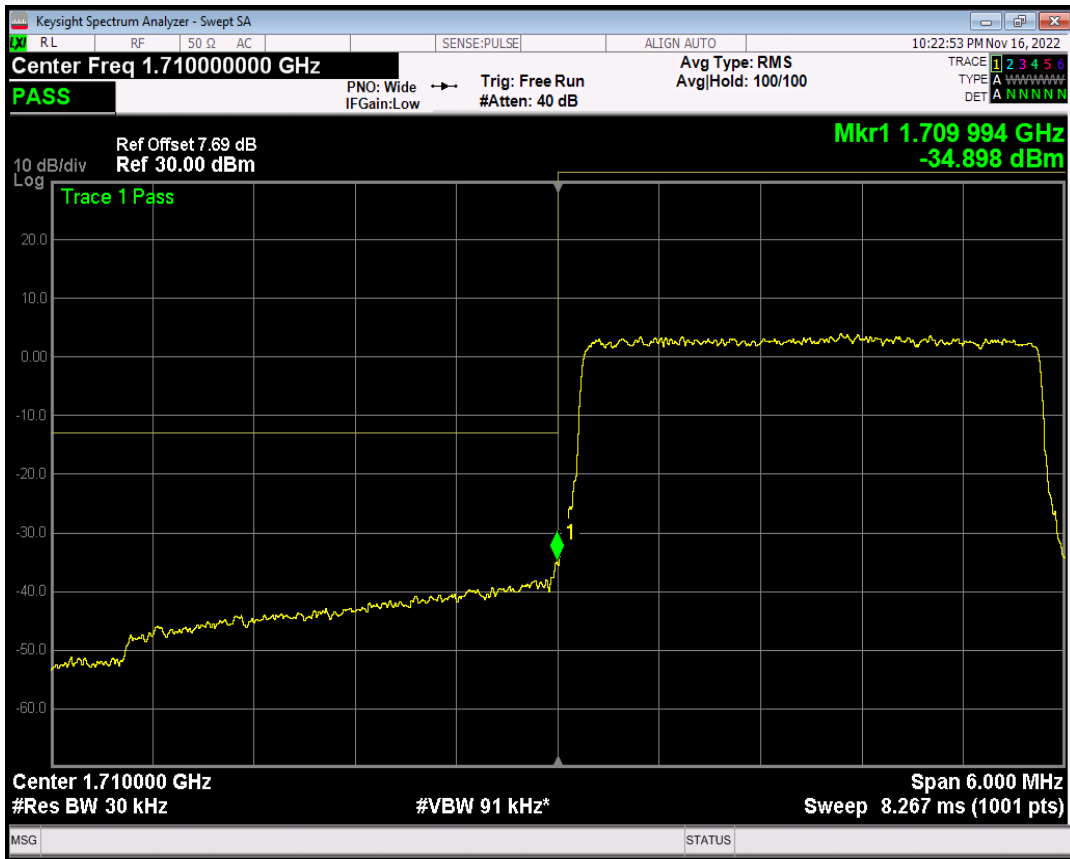

Band66 QAM16 BW=1.4MHz Channel=132665 RB Size=6 Position=#0

Band66 QPSK BW=3MHz Channel=131987 RB Size=1 Position=#0

Band66 QPSK BW=3MHz Channel=131987 RB Size=1 Position=#Max

Band66 QPSK BW=3MHz Channel=131987 RB Size=15 Position=#0