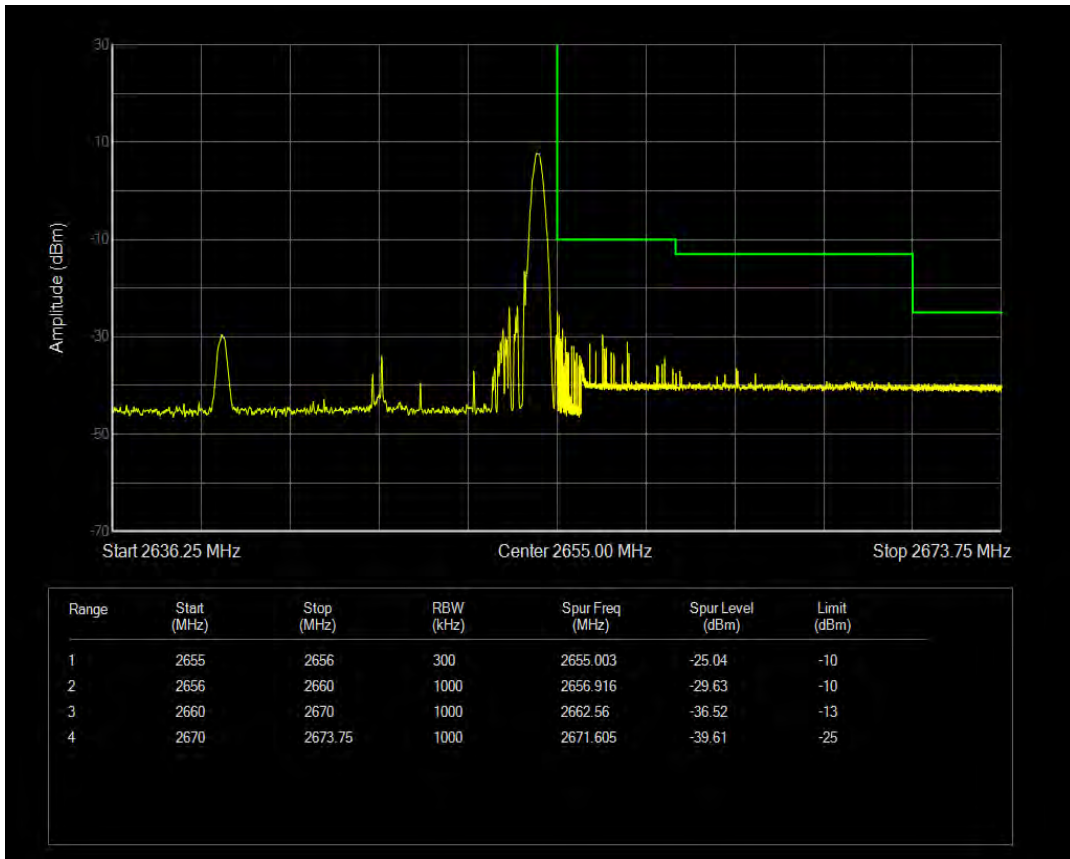

Band41(2535-2655) QPSK BW=15MHz Channel=41165 RB Size=75 Position=#0

Band41(2535-2655) QAM16 BW=15MHz Channel=41165 RB Size=1 Position=#0

Band41(2535-2655) QAM16 BW=15MHz Channel=41165 RB Size=1 Position=#Max