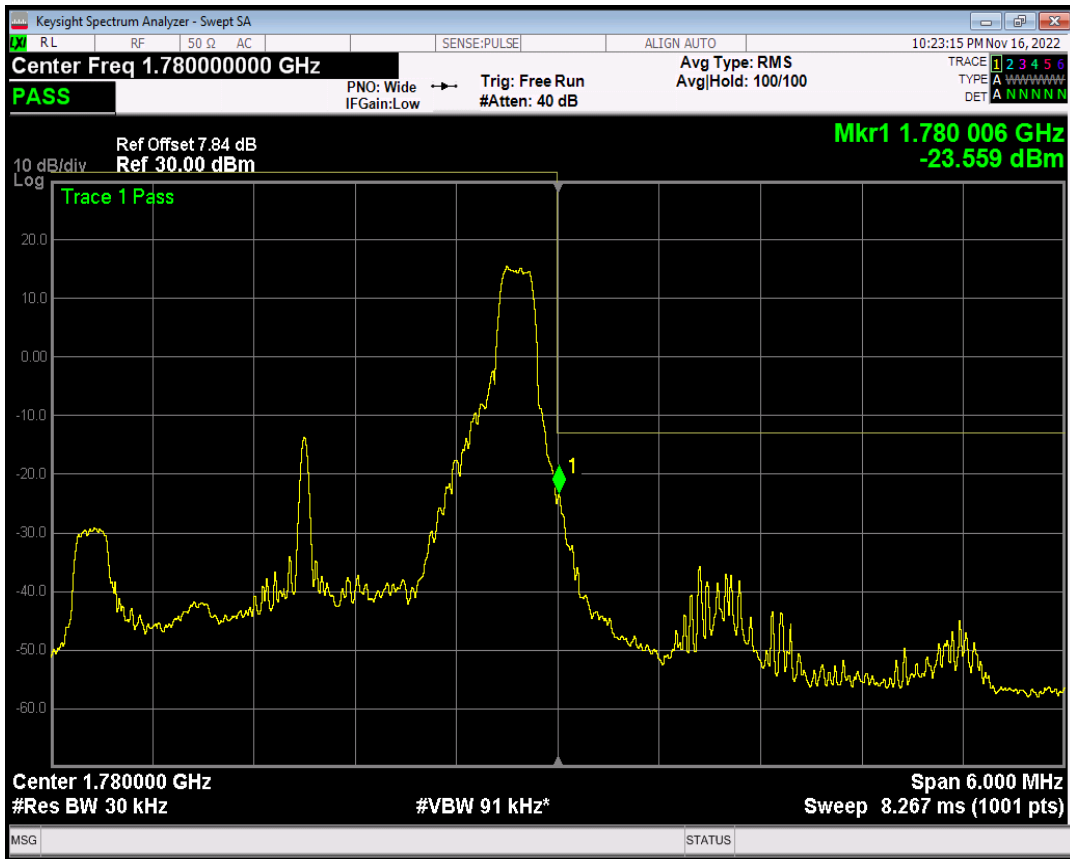

Band66 QPSK BW=3MHz Channel=132657 RB Size=1 Position=#Max

Band66 QPSK BW=3MHz Channel=132657 RB Size=15 Position=#0

Band66 QAM16 BW=3MHz Channel=132657 RB Size=1 Position=#0

Band66 QAM16 BW=3MHz Channel=132657 RB Size=1 Position=#Max