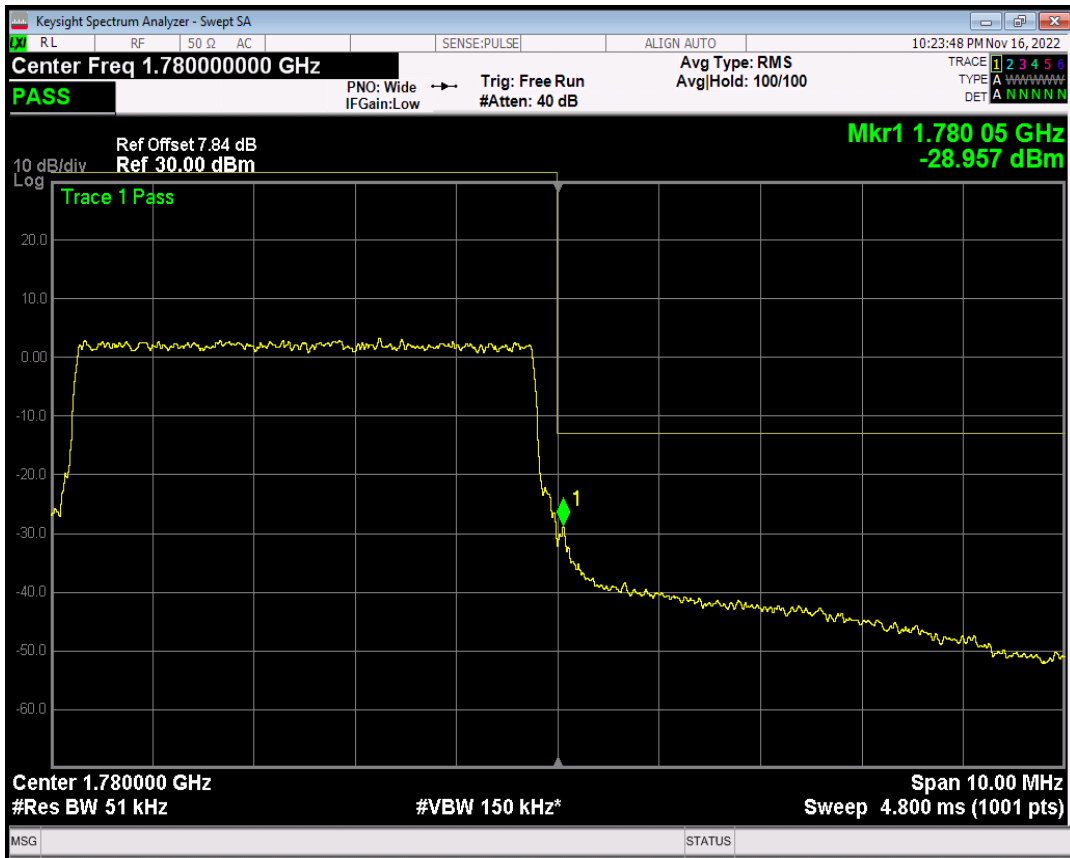

Band66 QAM16 BW=5MHz Channel=132647 RB Size=25 Position=#0