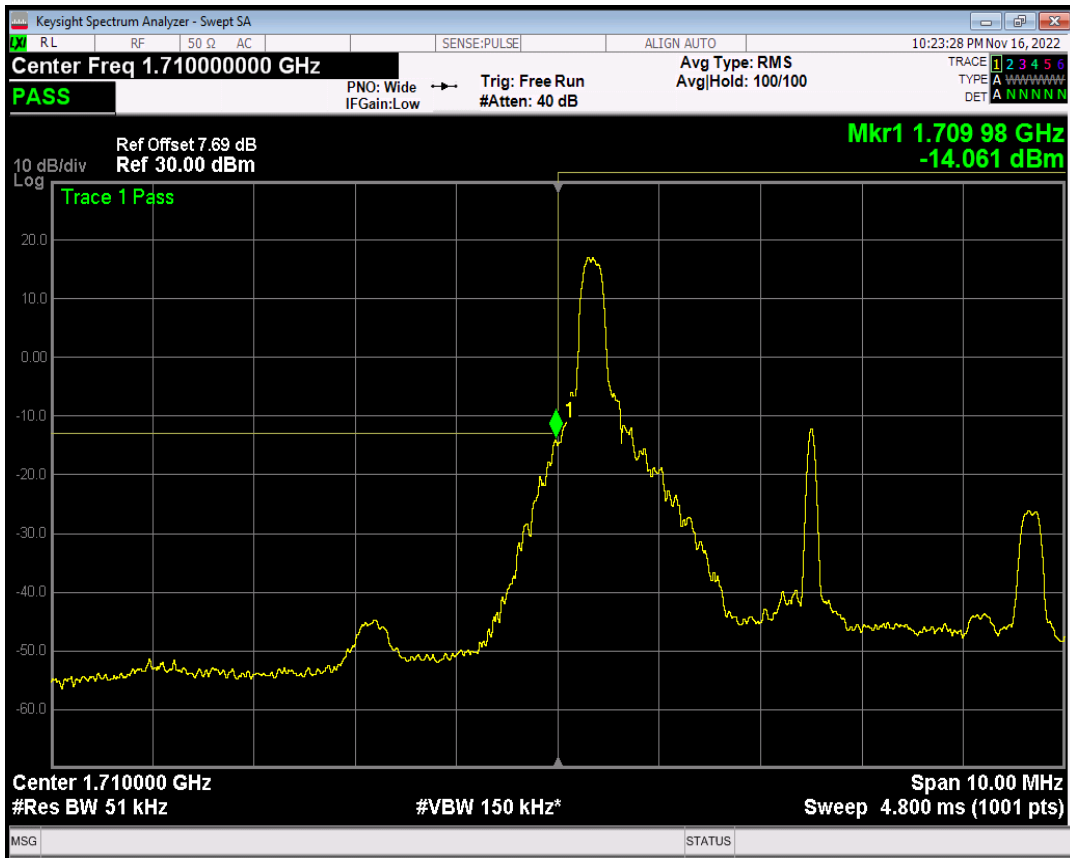

Band66 QAM16 BW=5MHz Channel=131997 RB Size=1 Position=#0