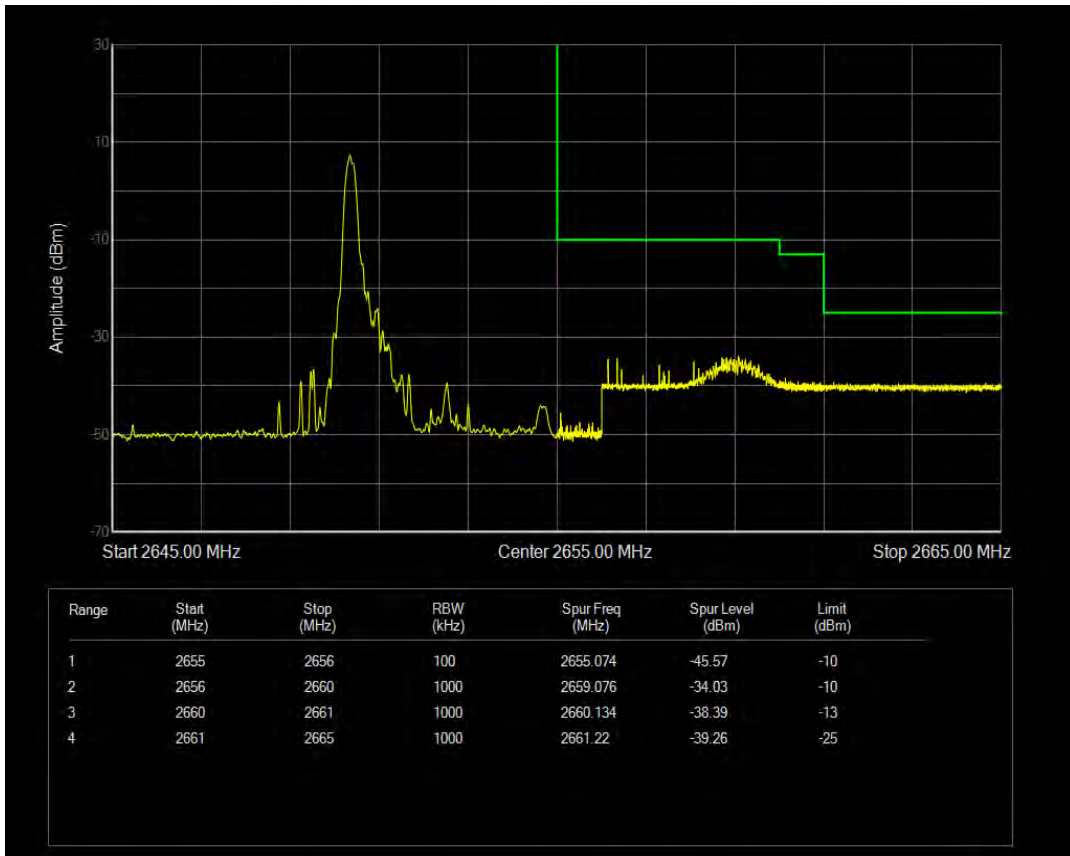

Band41(2535-2655) QAM16 BW=5MHz Channel=41215 RB Size=1 Position=#0