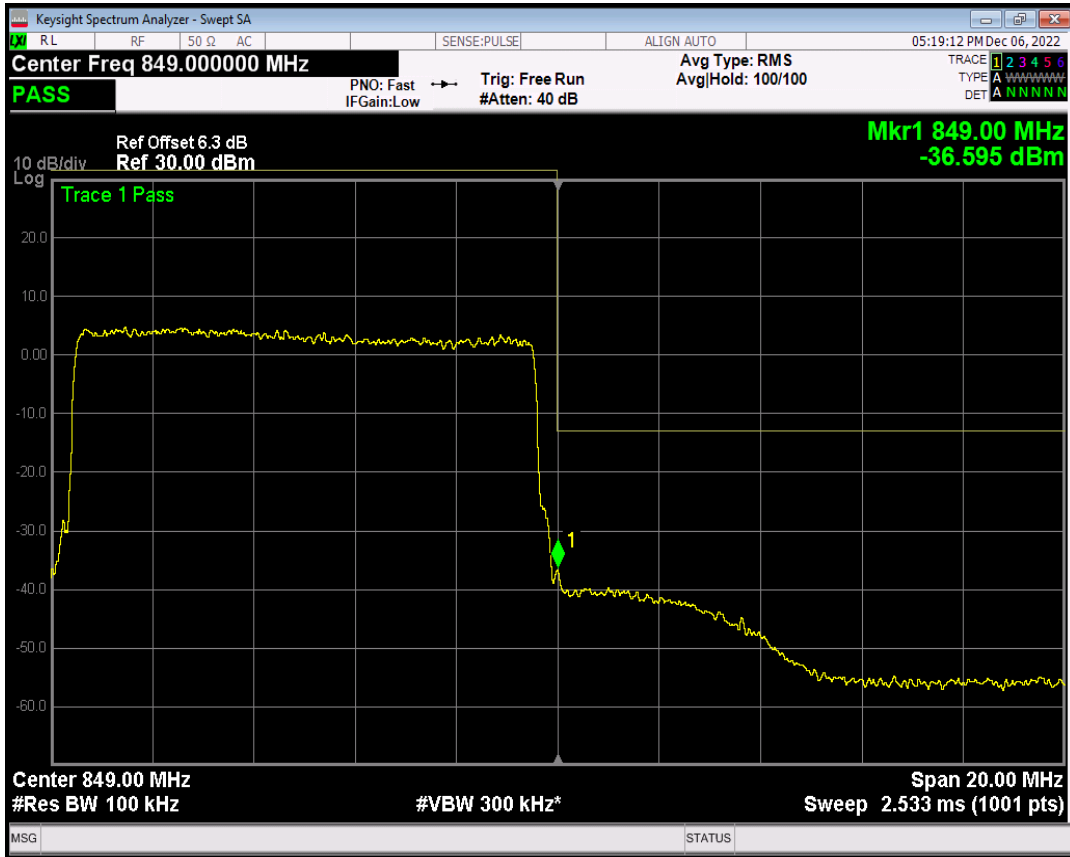

Band5 QPSK BW=10MHz Channel=20600 RB Size=50 Position=#0