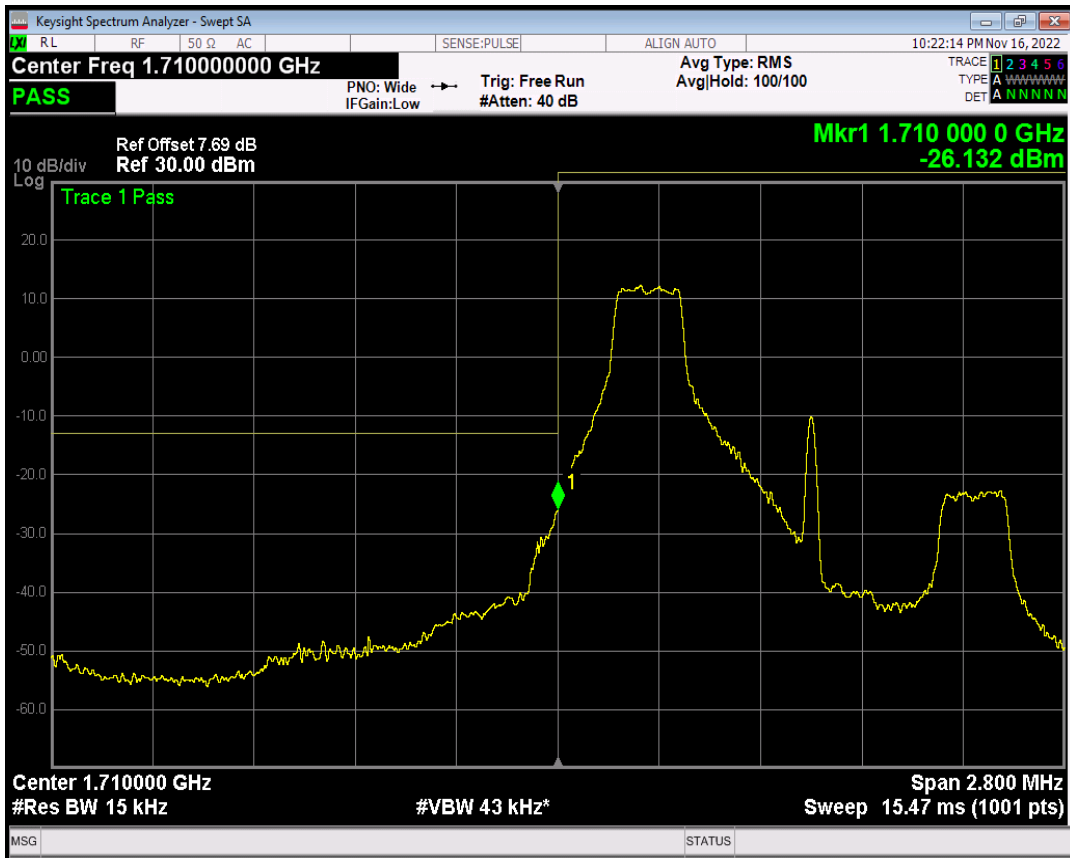

Band66 QAM16 BW=1.4MHz Channel=131979 RB Size=1 Position=#0