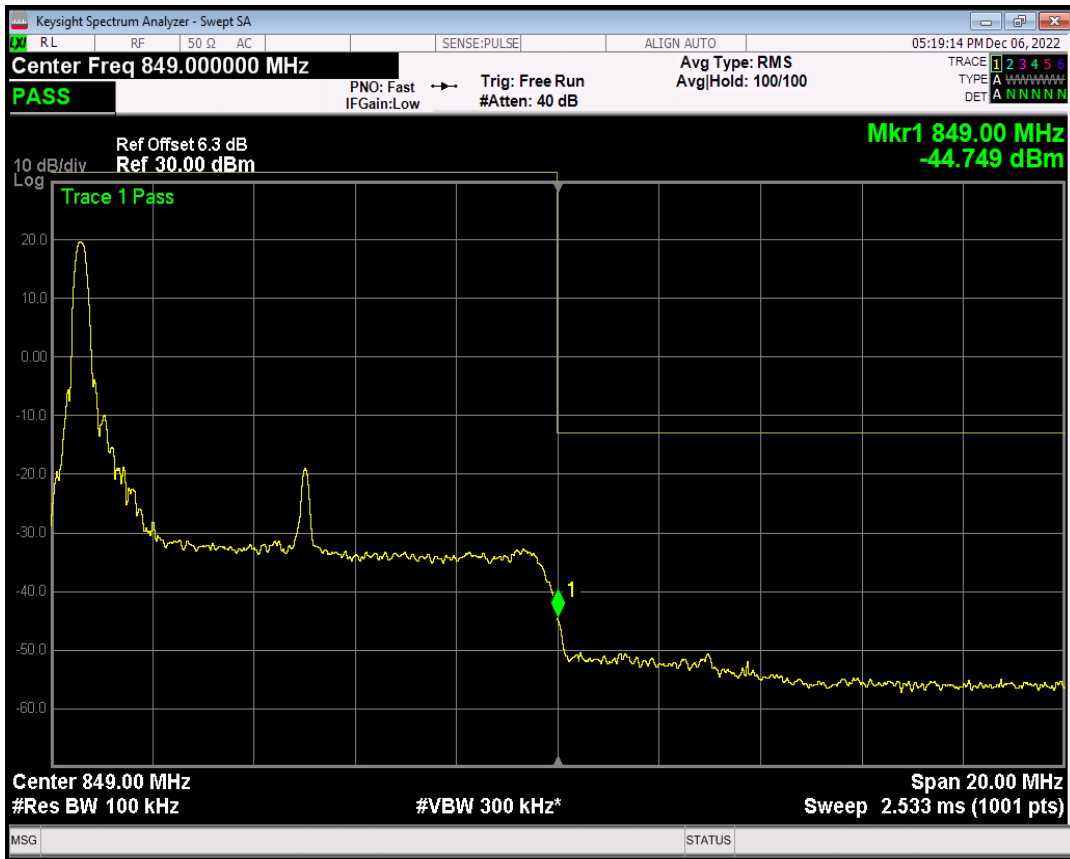

Band5 QAM16 BW=10MHz Channel=20600 RB Size=1 Position=#0