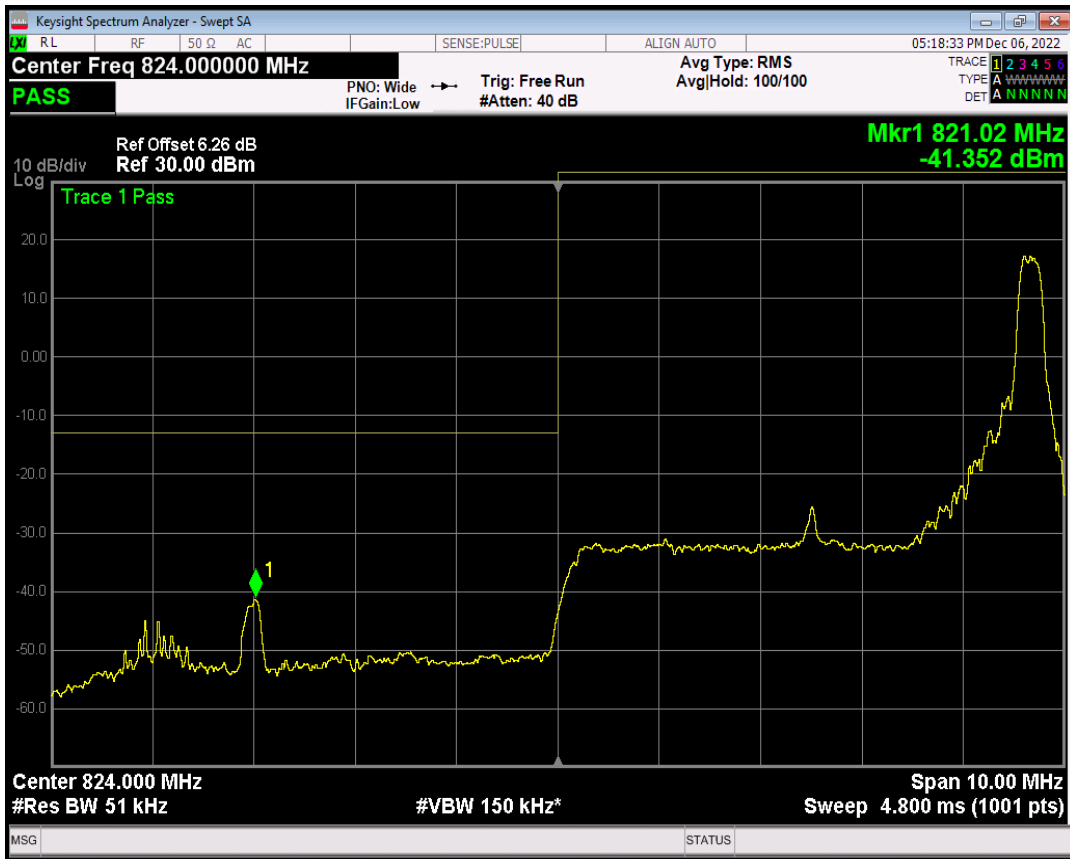

Band5 QAM16 BW=5MHz Channel=20425 RB Size=1 Position=#Max