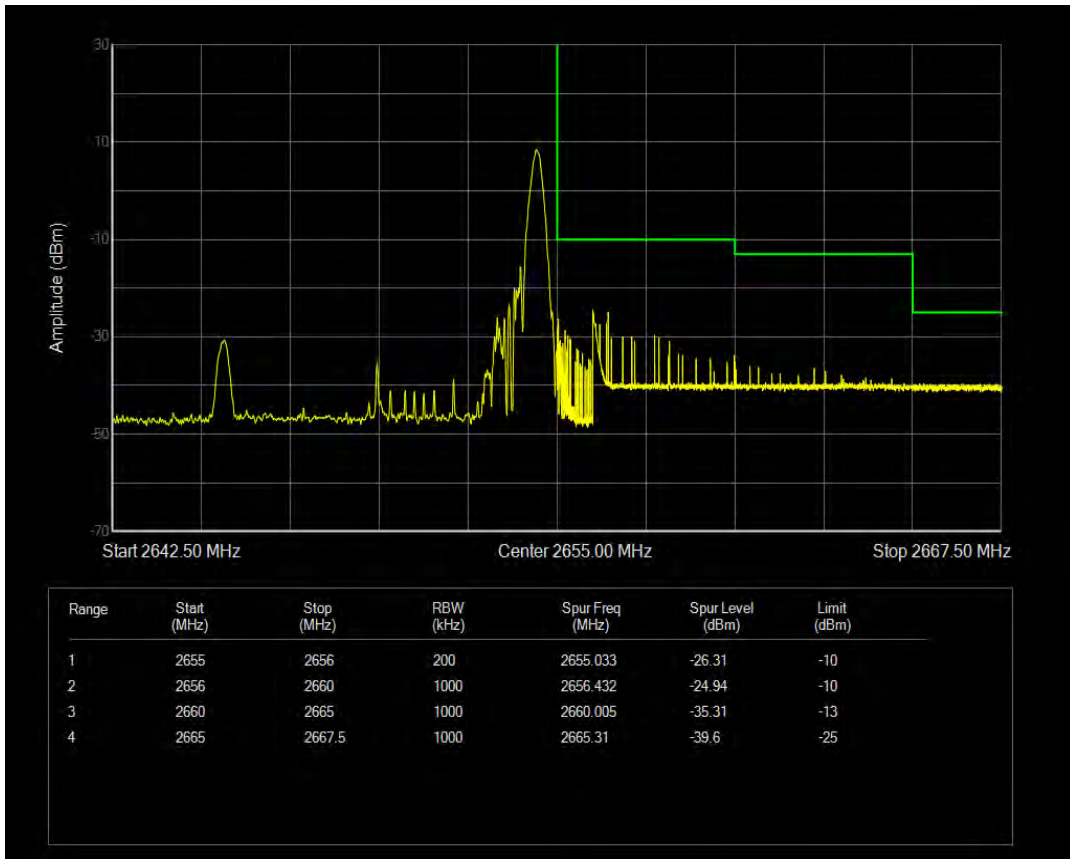

Band41(2535-2655) QAM16 BW=10MHz Channel=41190 RB Size=1 Position=#Max