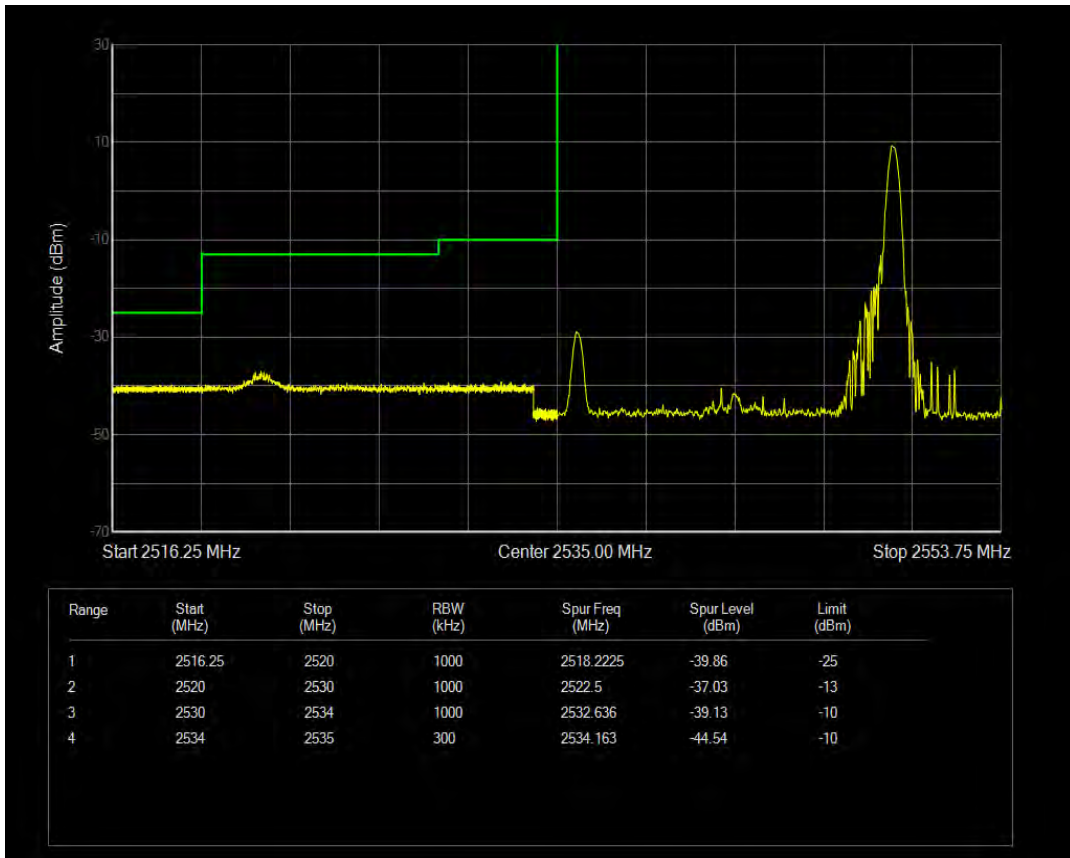

Band41(2535-2655) QPSK BW=15MHz Channel=40115 RB Size=1 Position=#Max