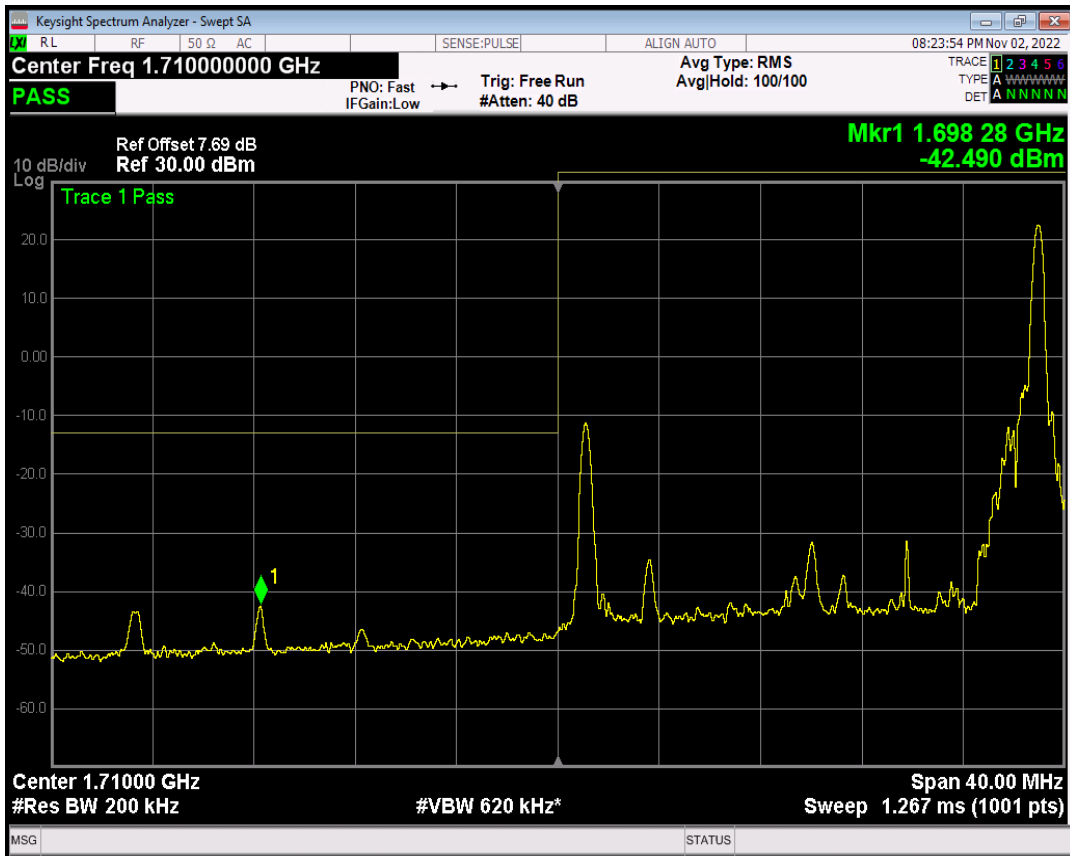

Band4 QAM16 BW=20MHz Channel=20050 RB Size=1 Position=#Max