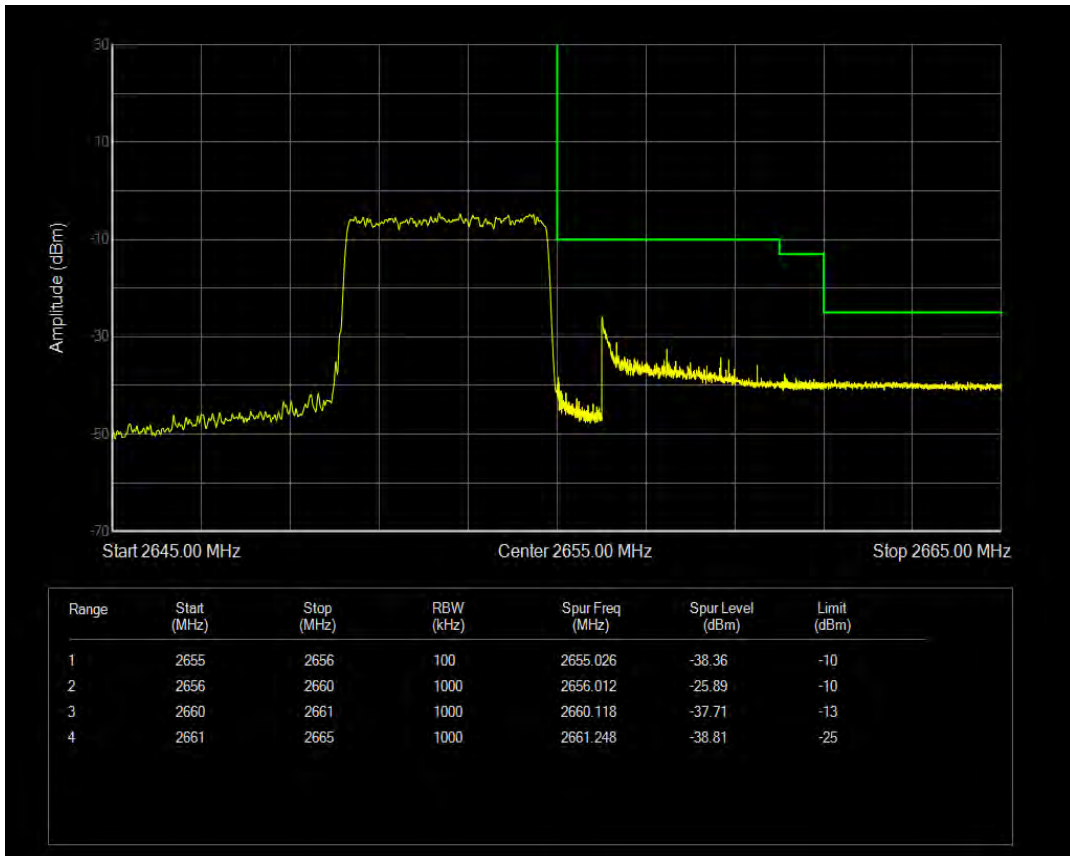

Band41(2535-2655) QPSK BW=5MHz Channel=41215 RB Size=25 Position=#0