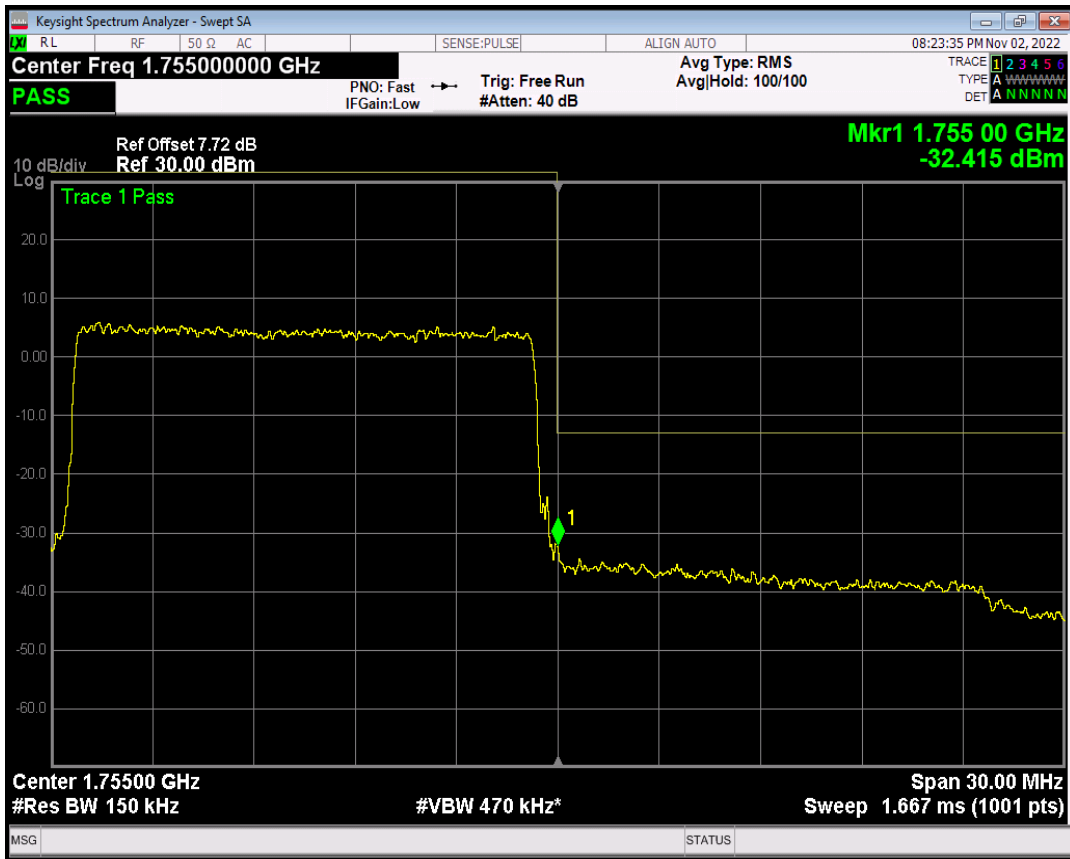

Band4 QPSK BW=15MHz Channel=20325 RB Size=75 Position=#0