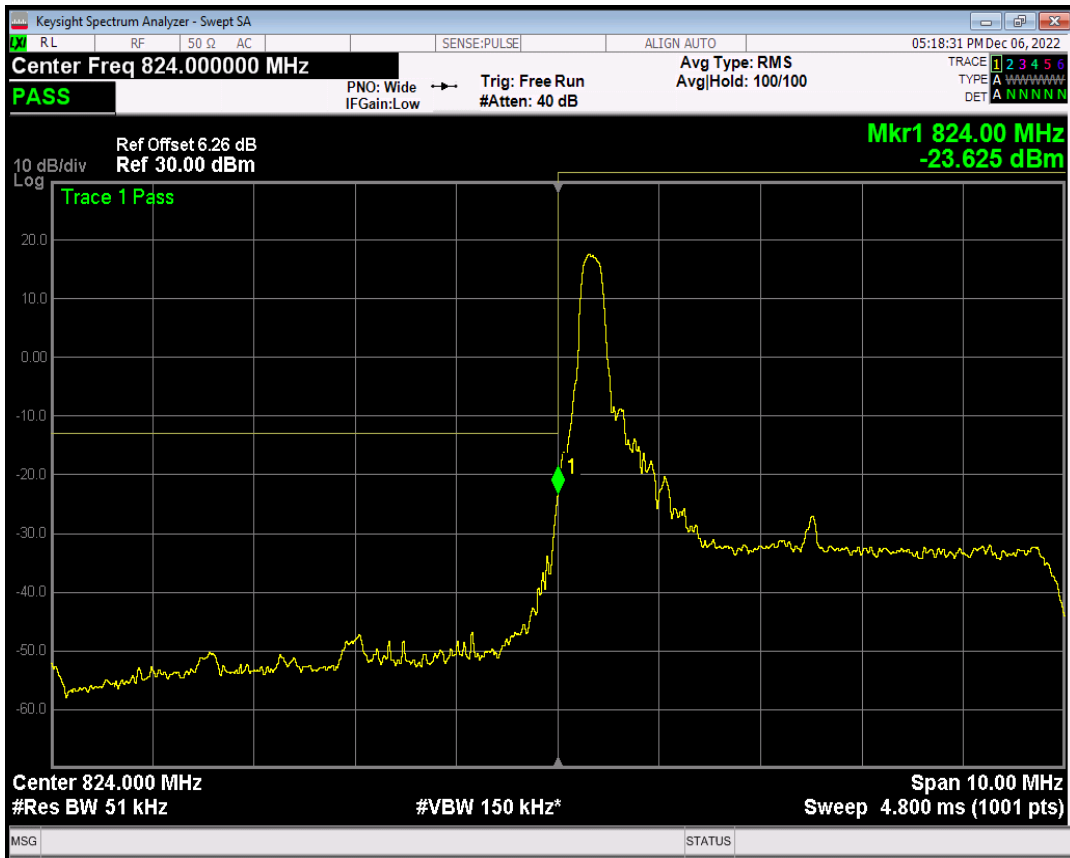

Band5 QAM16 BW=5MHz Channel=20425 RB Size=1 Position=#0