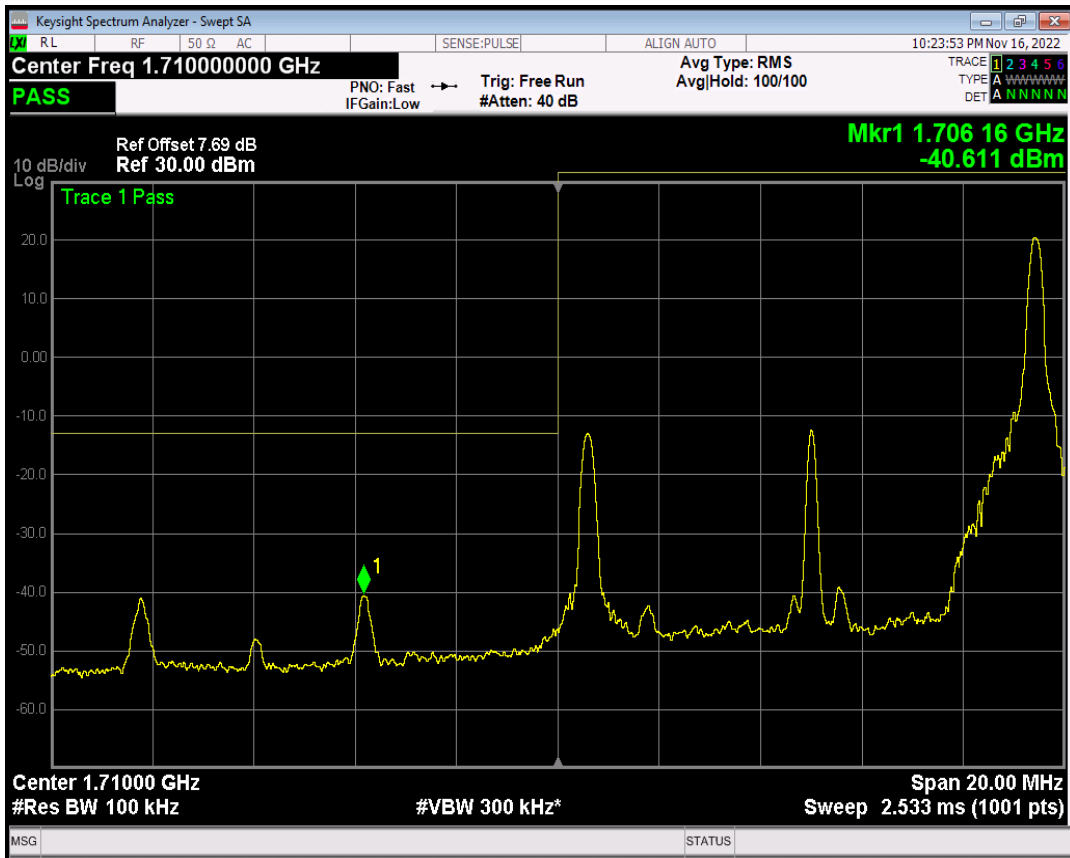

Band66 QPSK BW=10MHz Channel=132022 RB Size=1 Position=#Max