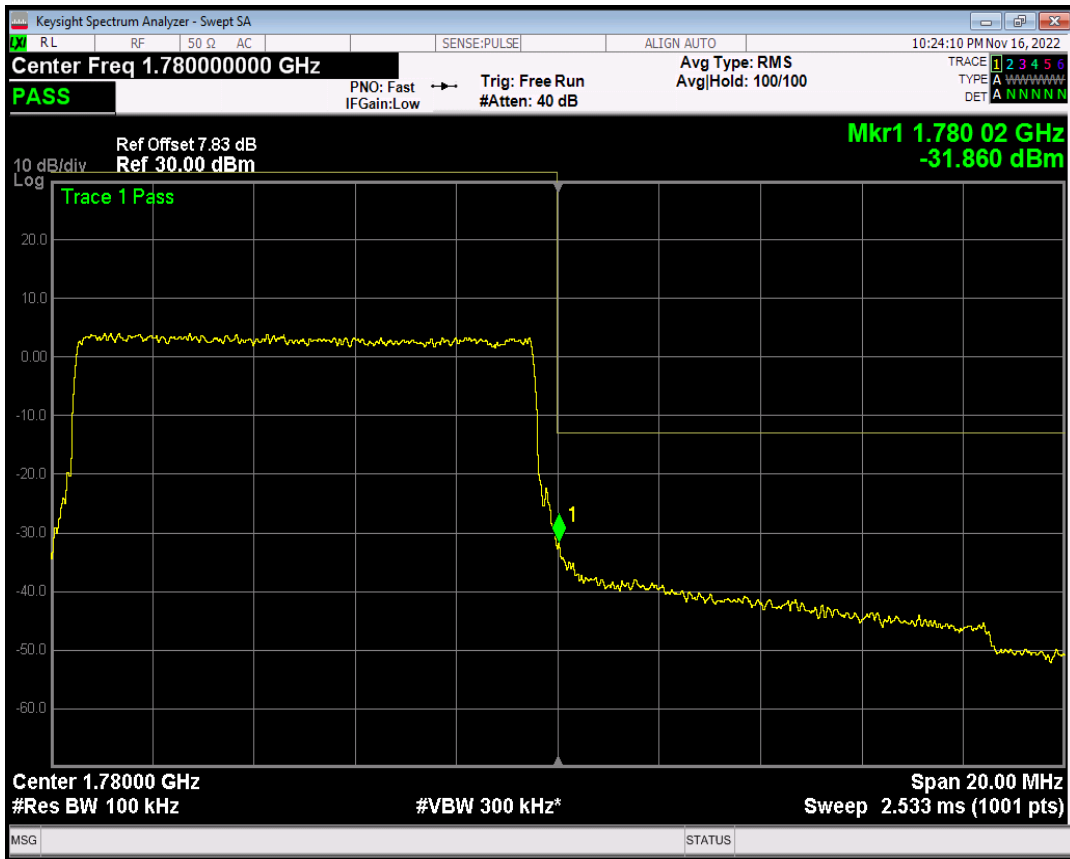

Band66 QPSK BW=10MHz Channel=132622 RB Size=50 Position=#0