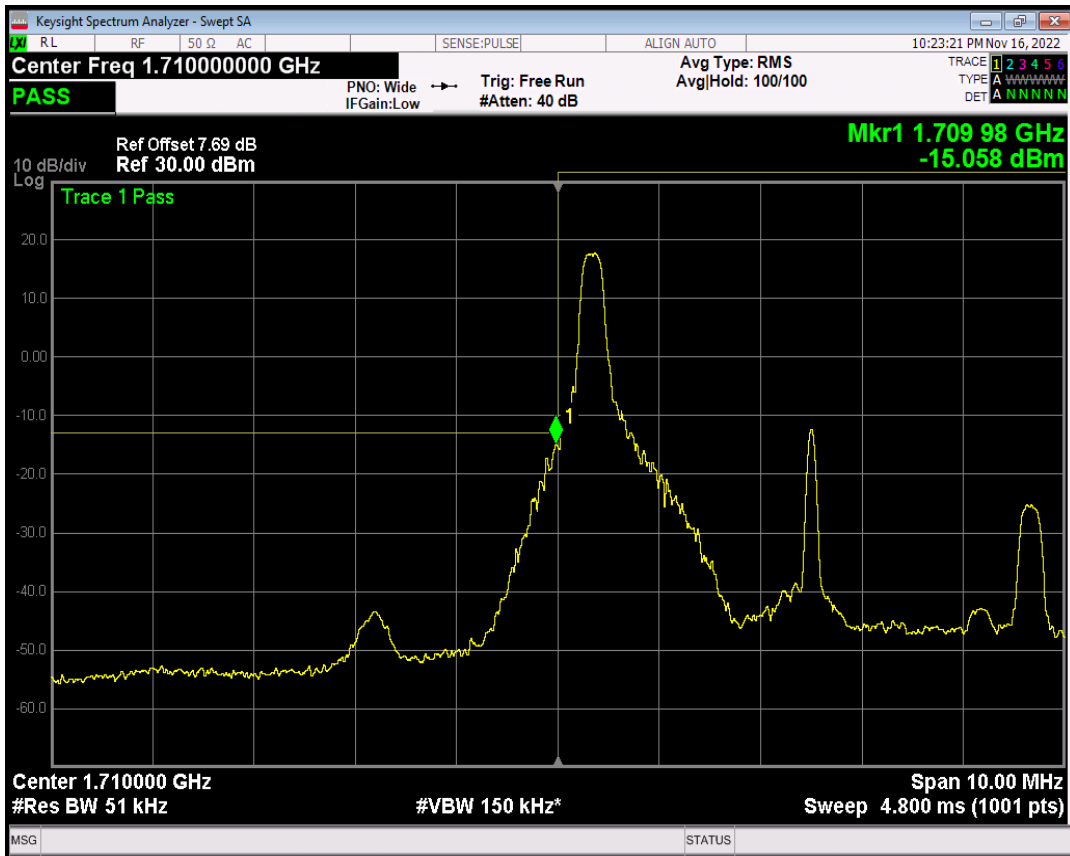

Band66 QPSK BW=5MHz Channel=131997 RB Size=1 Position=#0