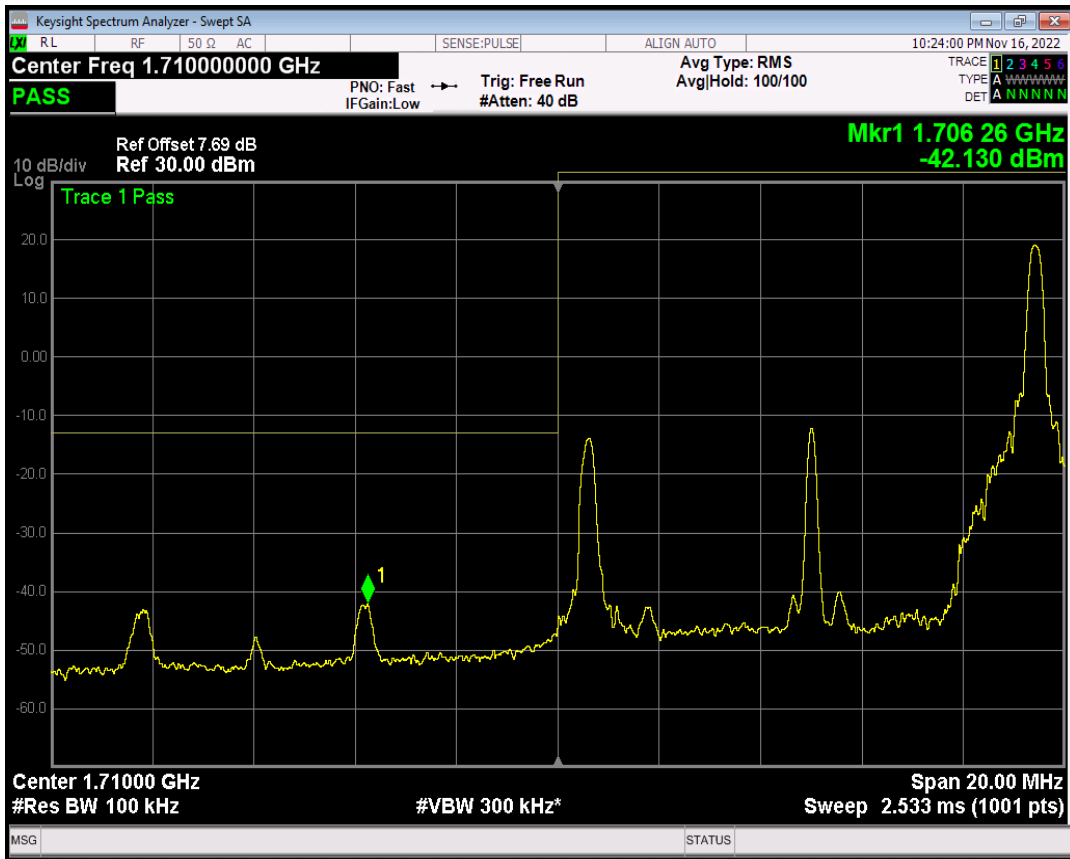

Band66 QAM16 BW=10MHz Channel=132022 RB Size=1 Position=#Max