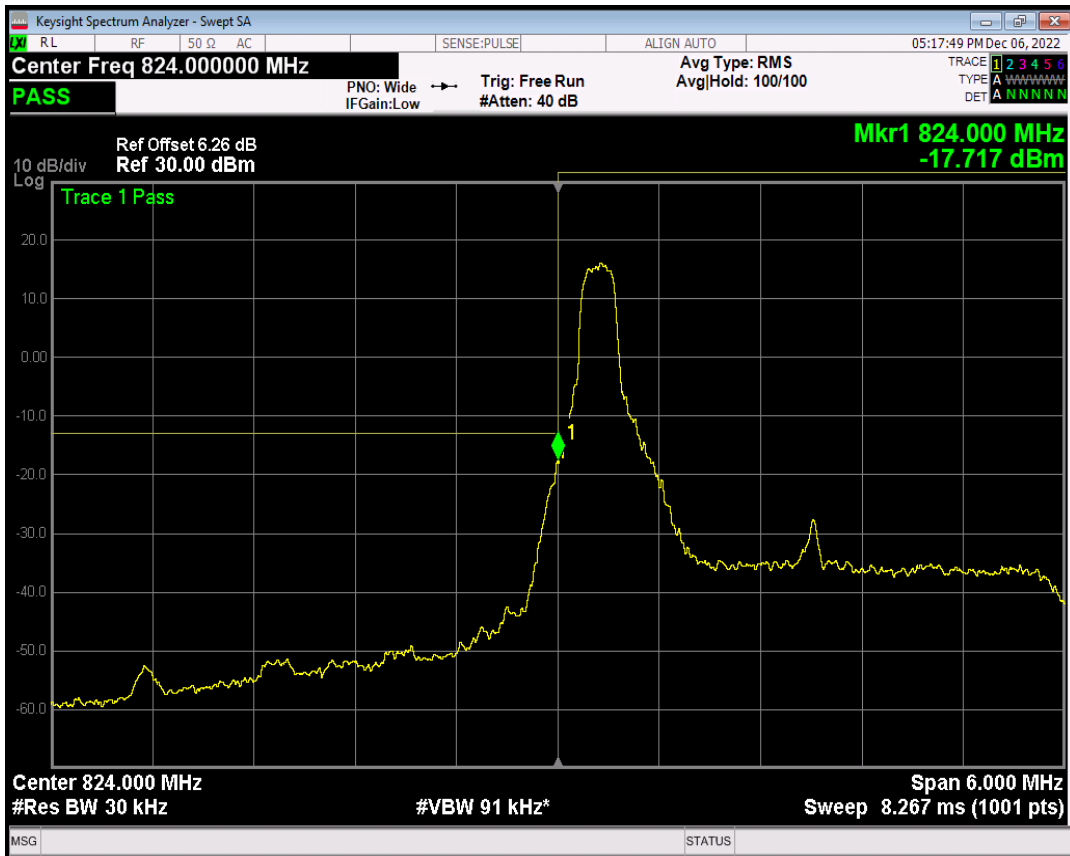

Band5 QPSK BW=3MHz Channel=20415 RB Size=1 Position=#0