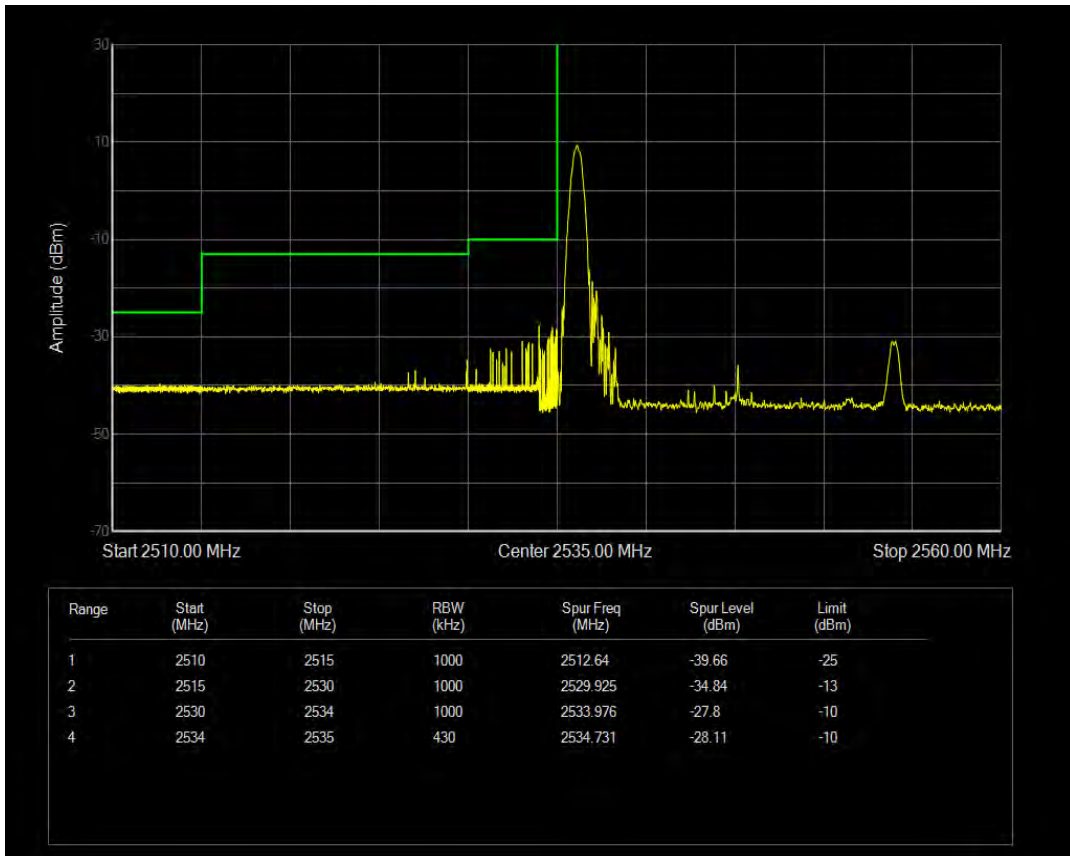

Band41(2535-2655) QPSK BW=20MHz Channel=40140 RB Size=1 Position=#0