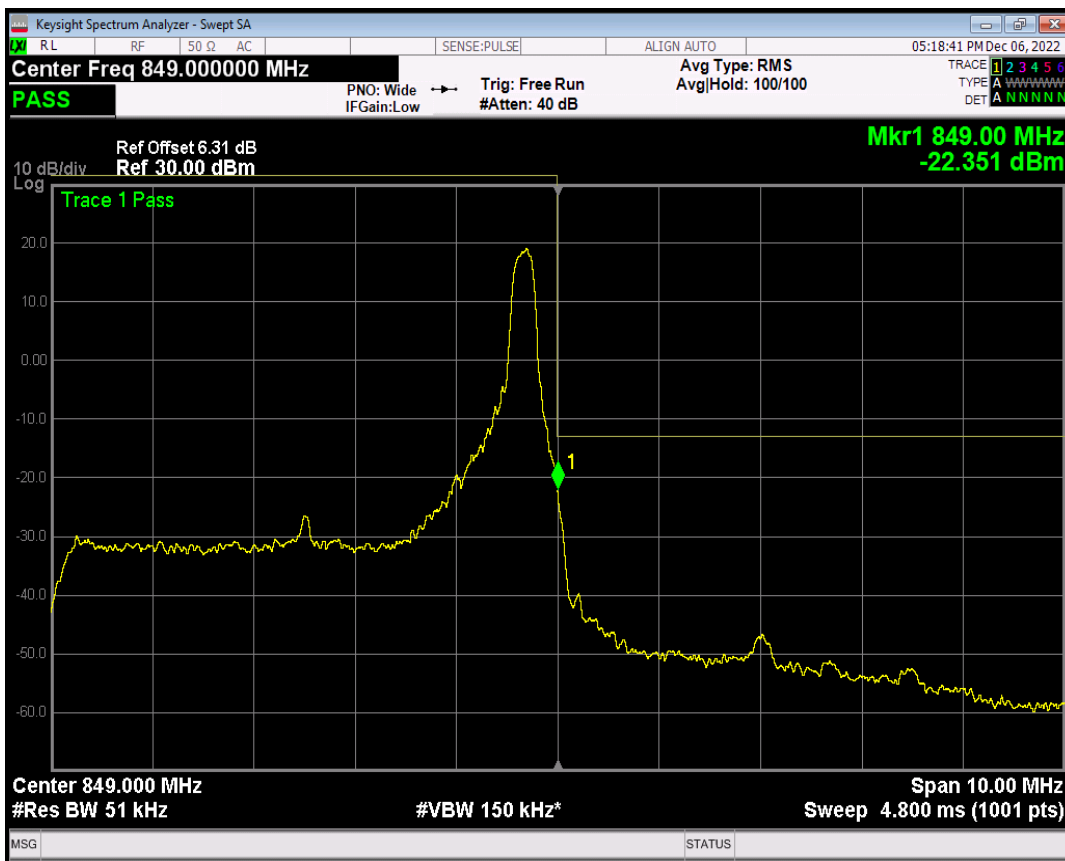

Band5 QPSK BW=5MHz Channel=20625 RB Size=1 Position=#Max