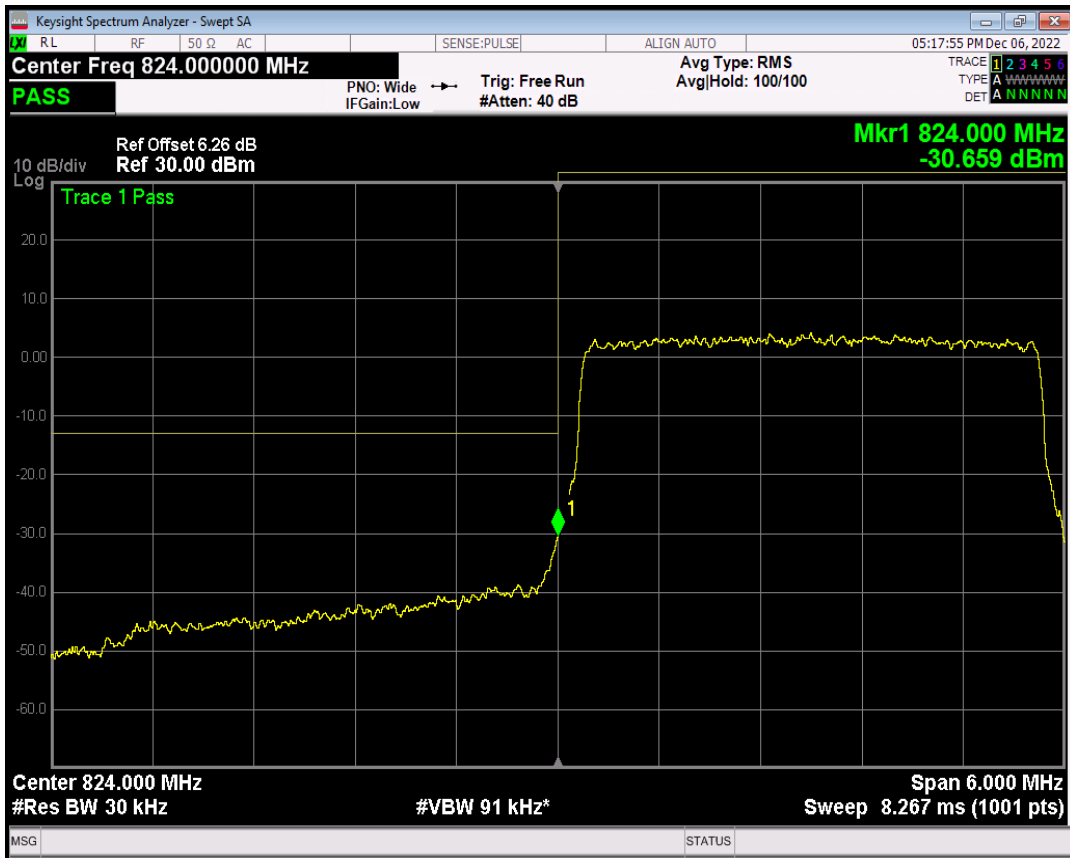

Band5 QPSK BW=3MHz Channel=20415 RB Size=15 Position=#0