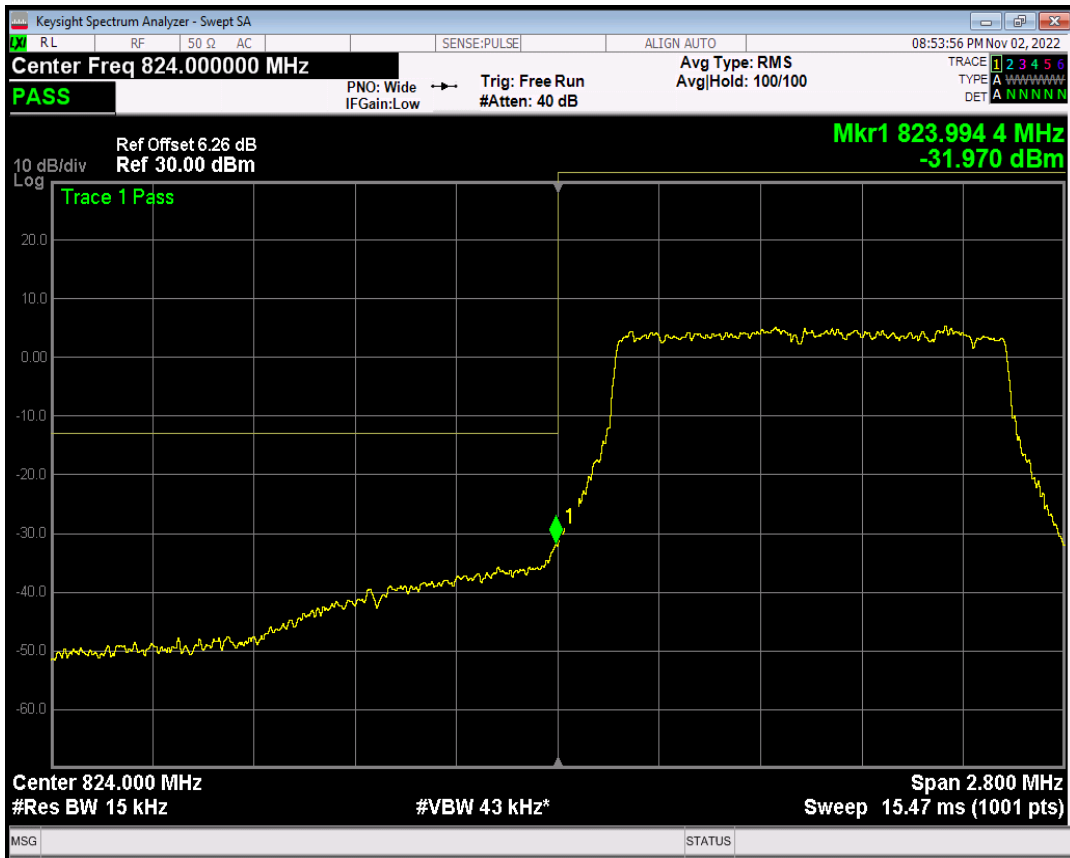

Band5 QAM16 BW=1.4MHz Channel=20407 RB Size=6 Position=#0