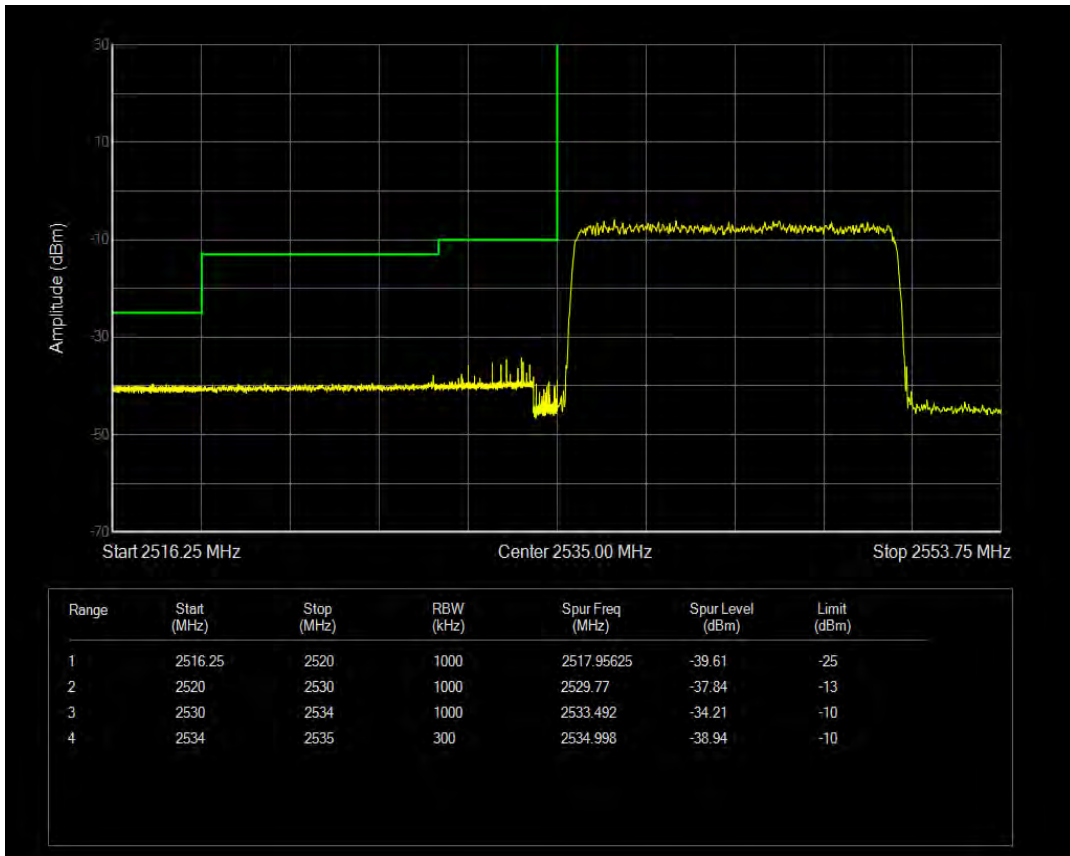

Band41(2535-2655) QAM16 BW=15MHz Channel=40115 RB Size=75 Position=#0