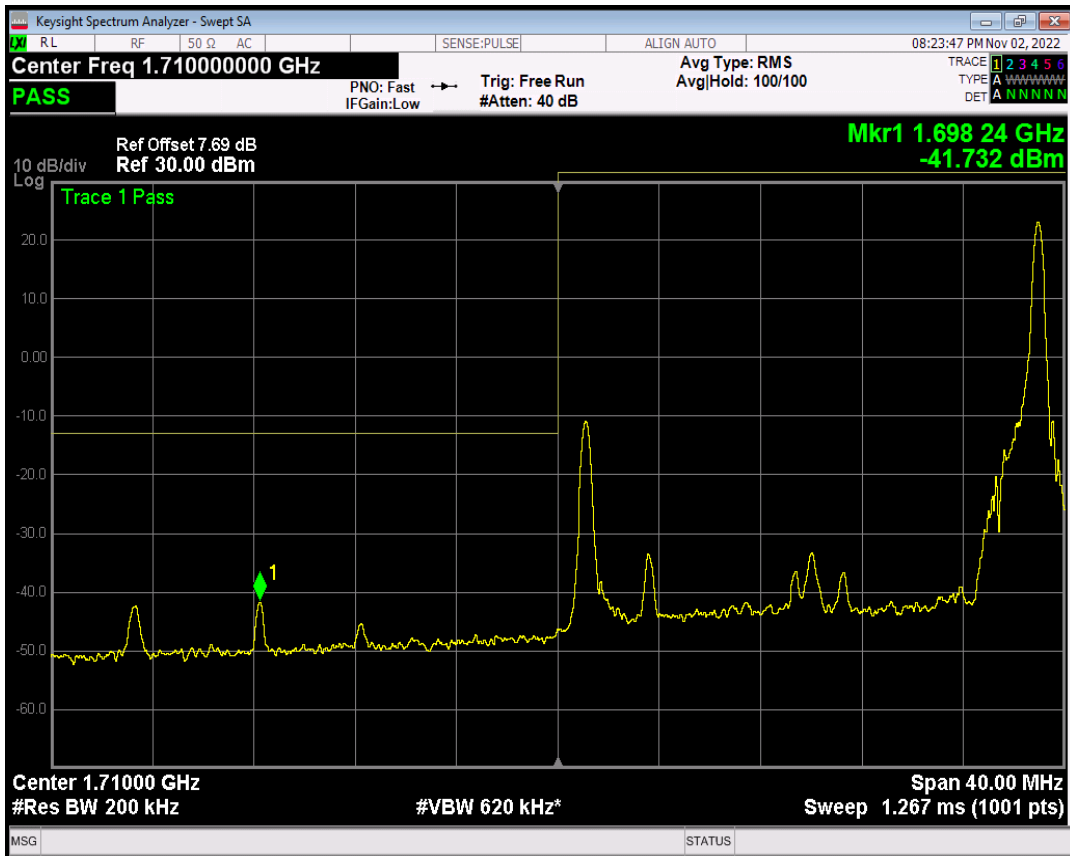

Band4 QAM16 BW=15MHz Channel=20325 RB Size=1 Position=#Max

Band4 QAM16 BW=15MHz Channel=20325 RB Size=75 Position=#0

Band4 QPSK BW=20MHz Channel=20050 RB Size=1 Position=#0

Band4 QPSK BW=20MHz Channel=20050 RB Size=1 Position=#Max