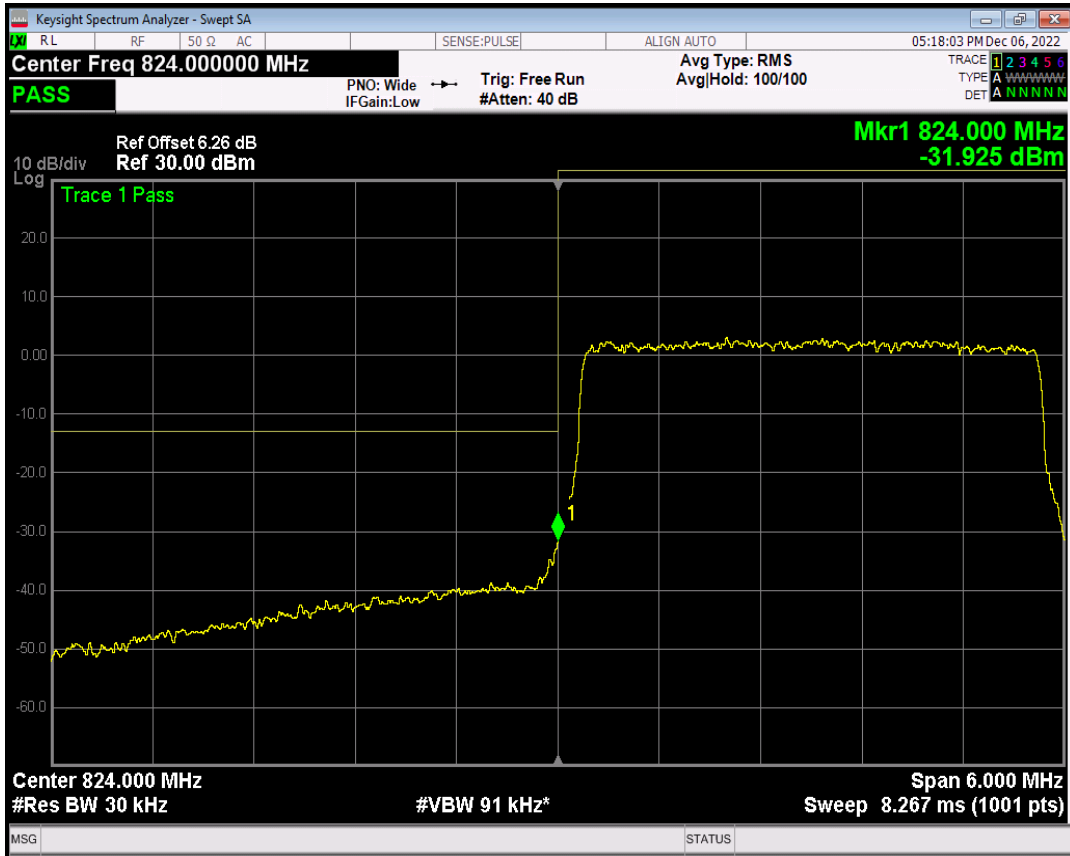

Band5 QAM16 BW=3MHz Channel=20415 RB Size=15 Position=#0