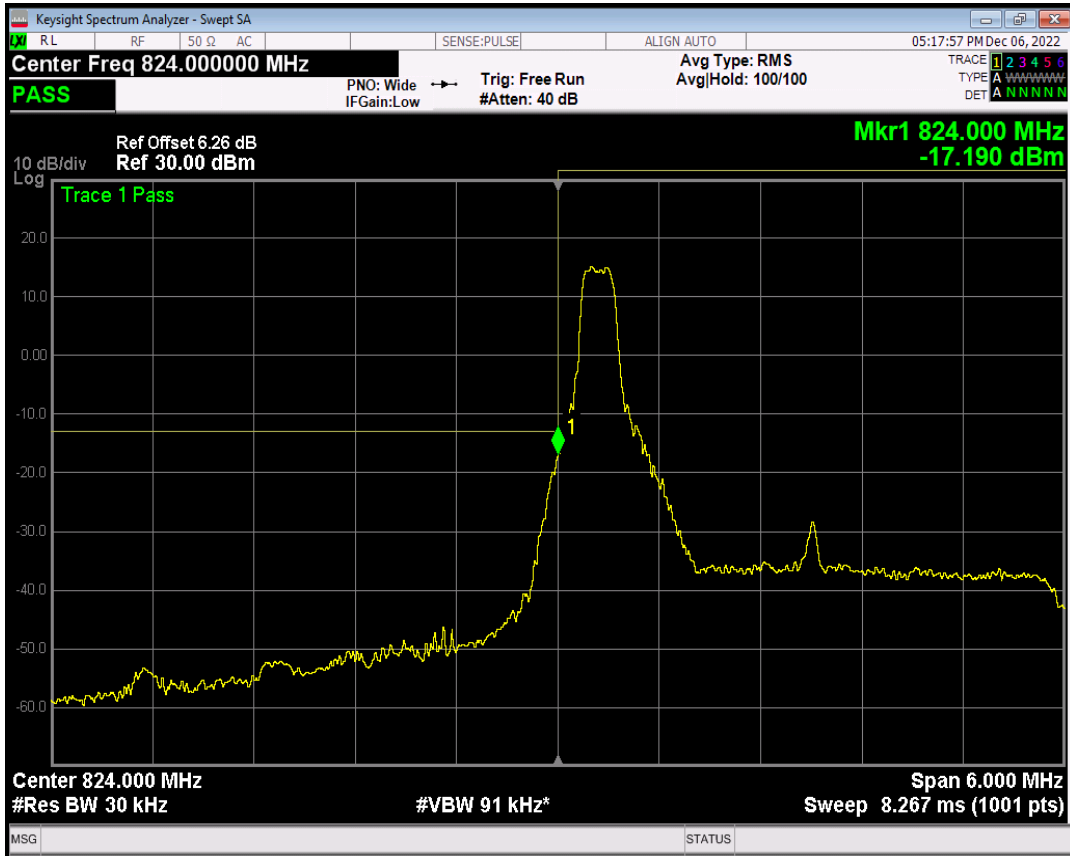

Band5 QAM16 BW=3MHz Channel=20415 RB Size=1 Position=#0