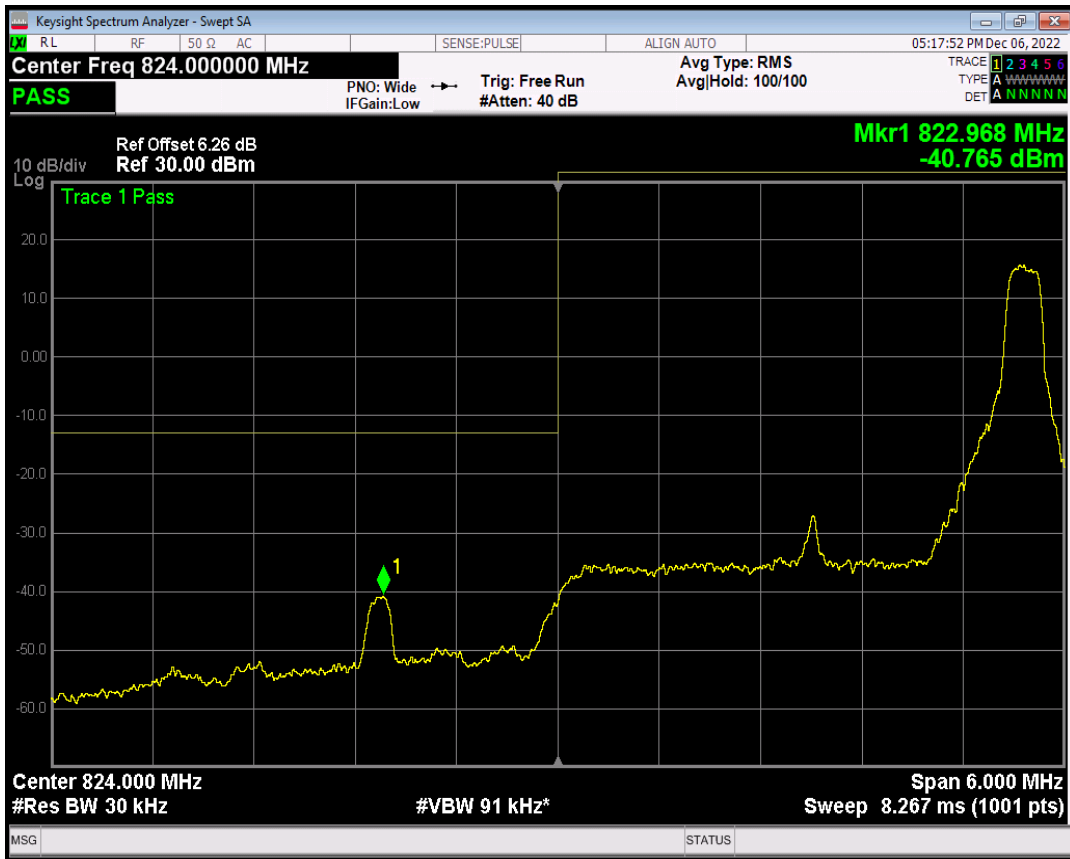

Band5 QPSK BW=3MHz Channel=20415 RB Size=1 Position=#Max