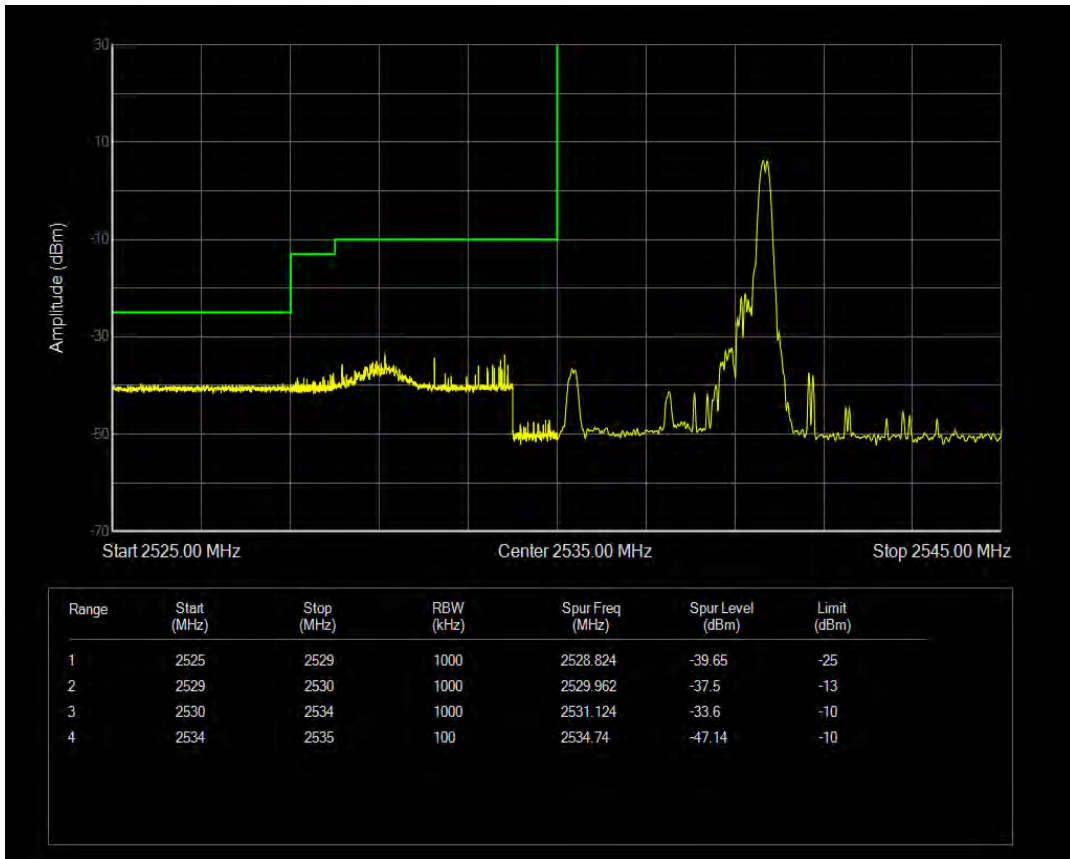

Band41(2535-2655) QAM16 BW=5MHz Channel=40065 RB Size=1 Position=#Max