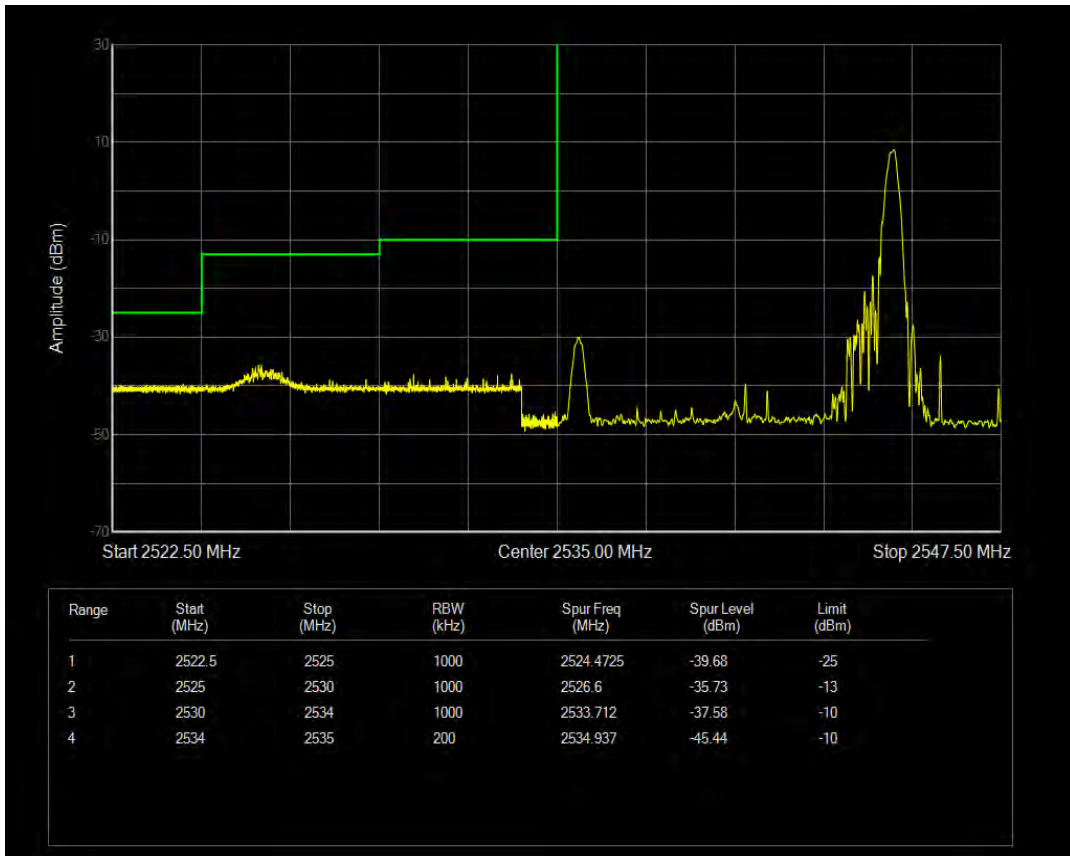

Band41(2535-2655) QPSK BW=10MHz Channel=40090 RB Size=1 Position=#Max