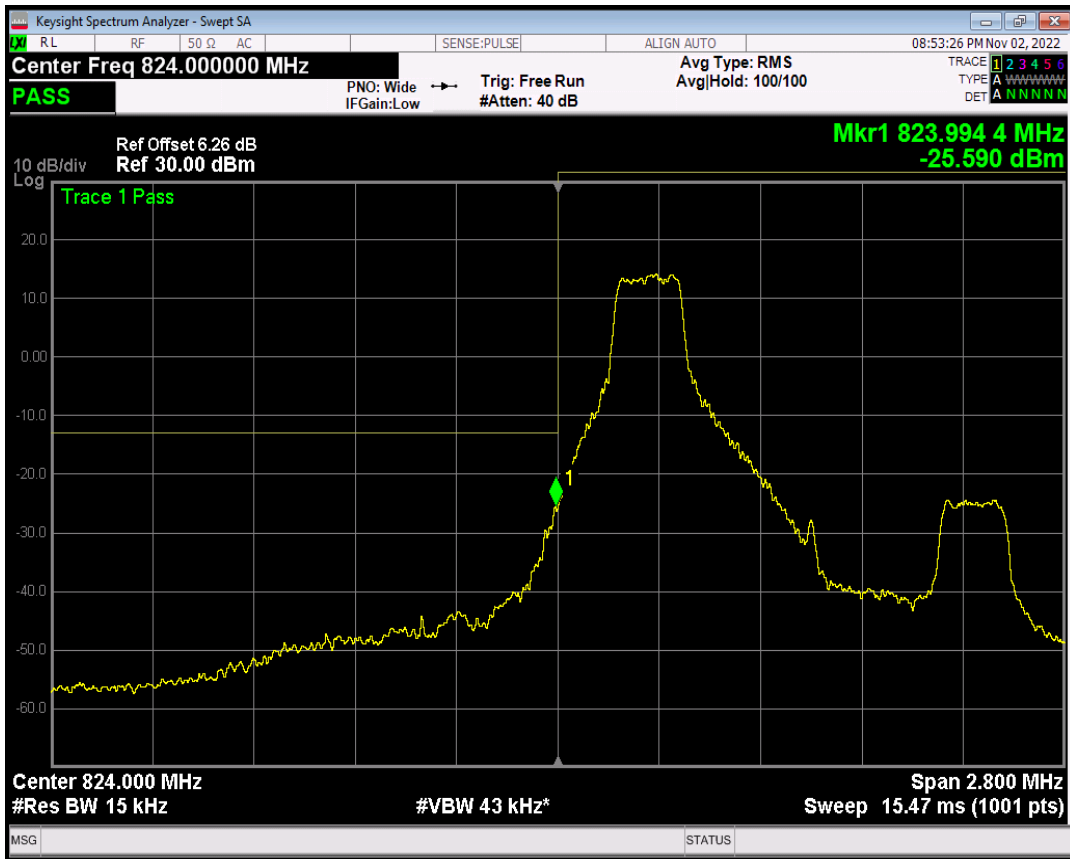

Band5 QPSK BW=1.4MHz Channel=20407 RB Size=1 Position=#0