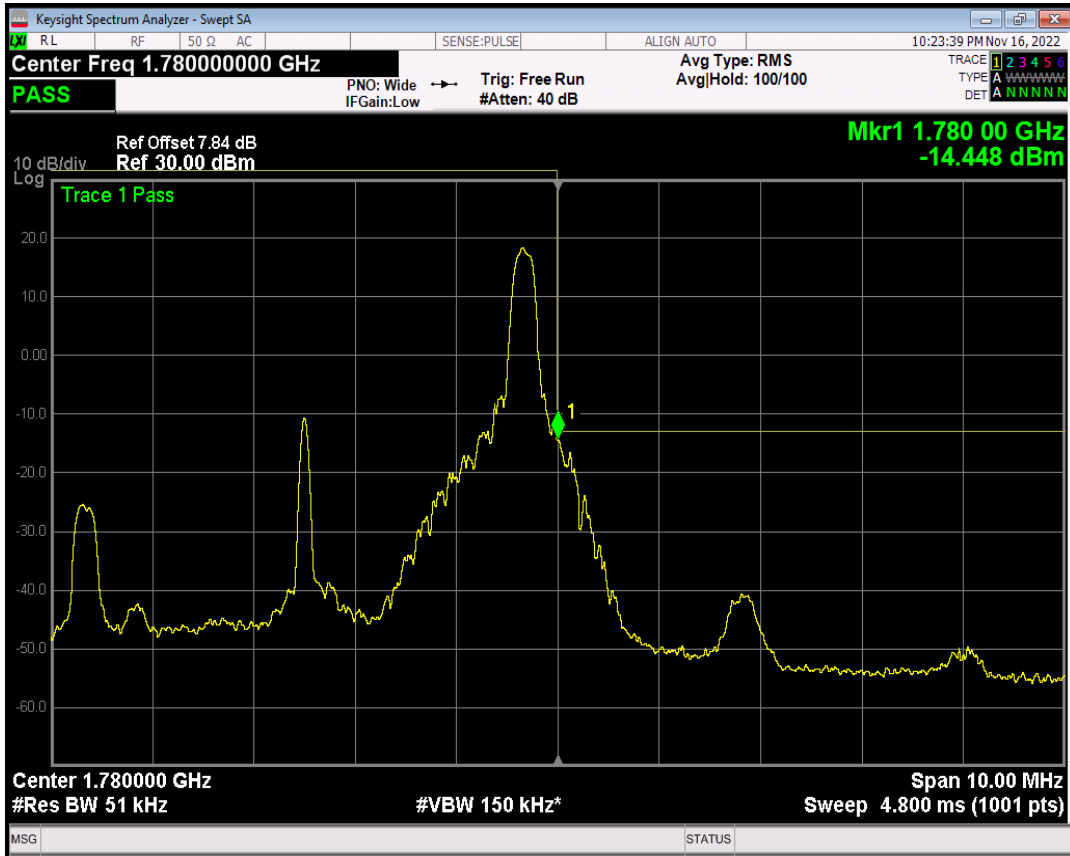

Band66 QPSK BW=5MHz Channel=132647 RB Size=1 Position=#Max