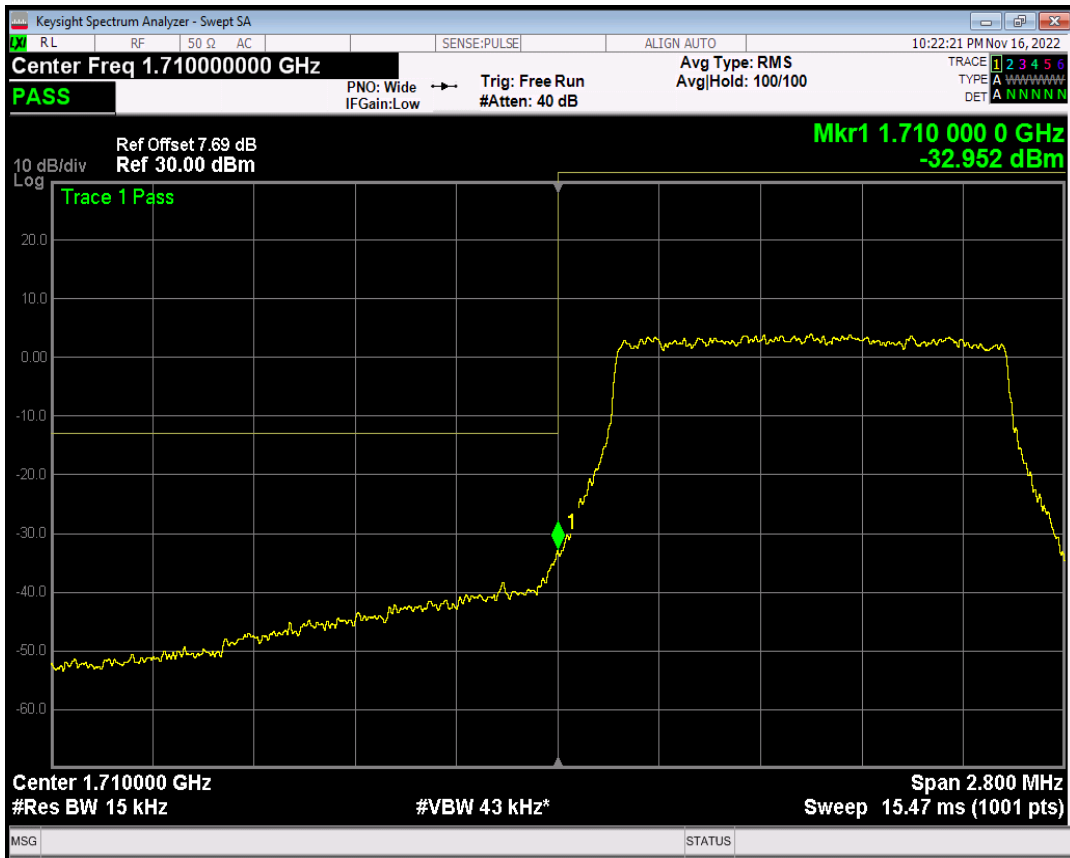

Band66 QAM16 BW=1.4MHz Channel=131979 RB Size=6 Position=#0