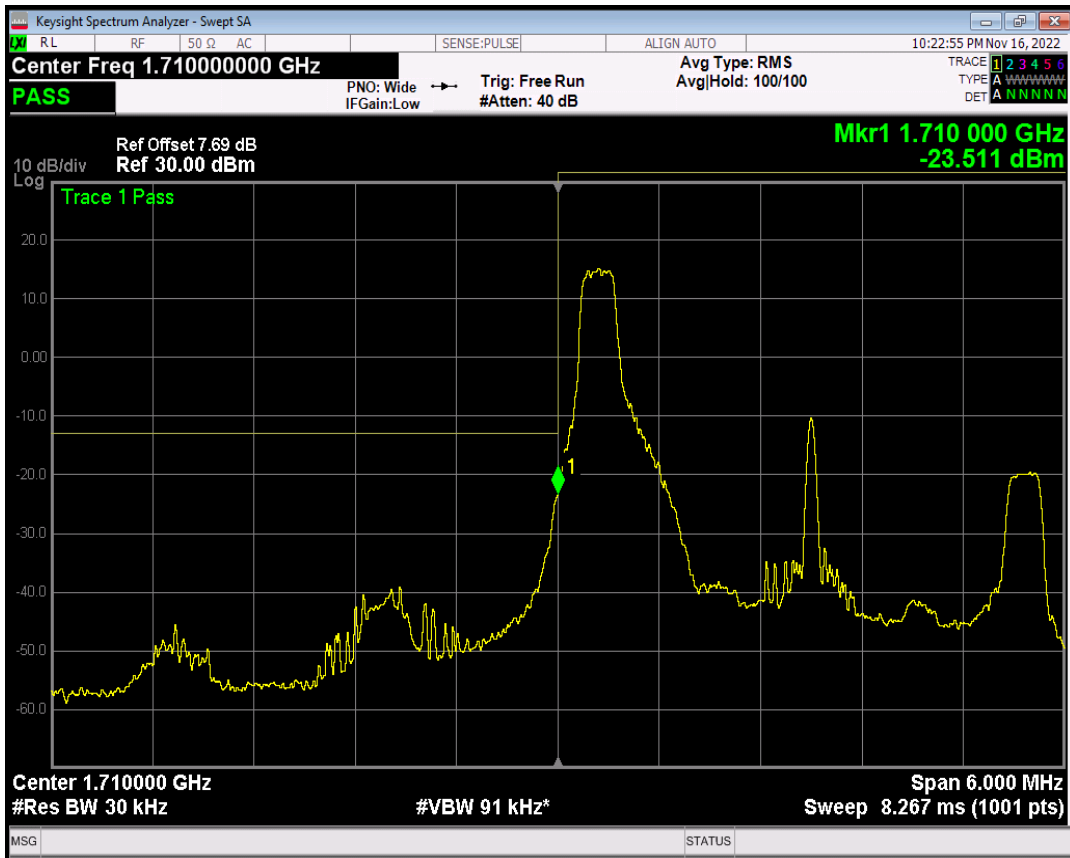

Band66 QAM16 BW=3MHz Channel=131987 RB Size=1 Position=#0