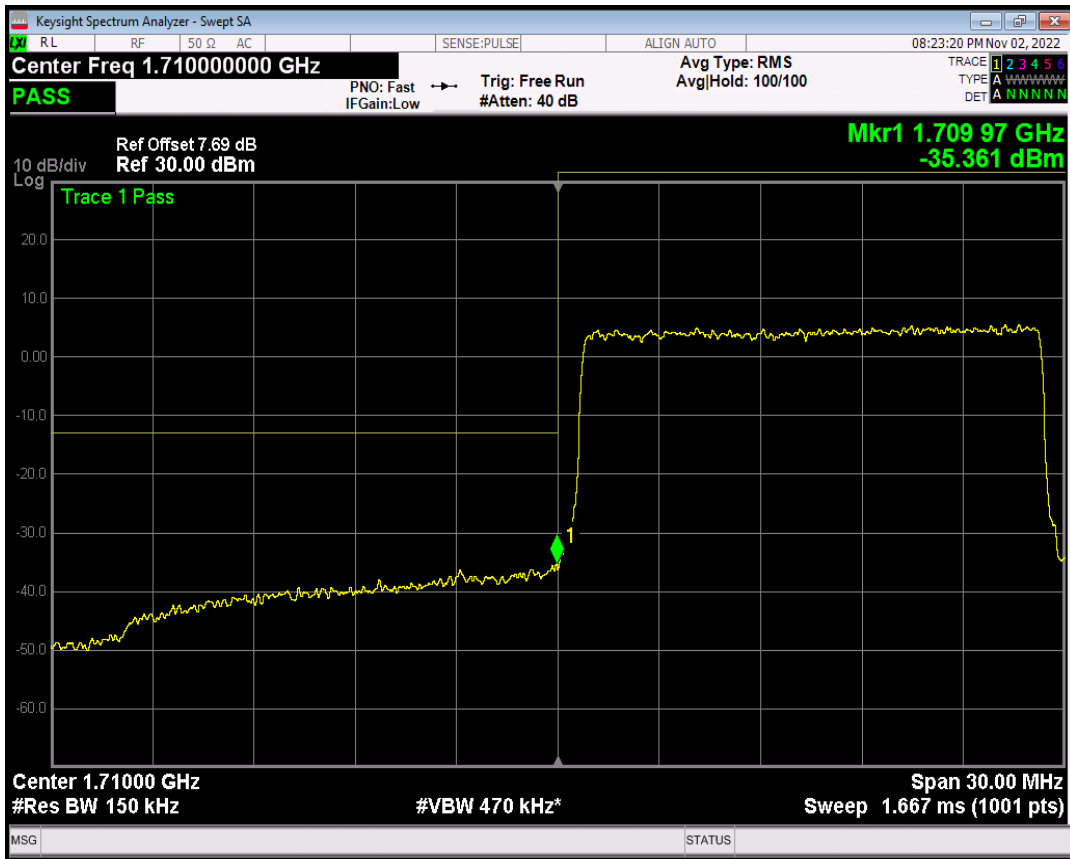

Band4 QPSK BW=15MHz Channel=20025 RB Size=75 Position=#0

Band4 QAM16 BW=15MHz Channel=20025 RB Size=1 Position=#0

Band4 QAM16 BW=15MHz Channel=20025 RB Size=1 Position=#Max

Band4 QAM16 BW=15MHz Channel=20025 RB Size=75 Position=#0