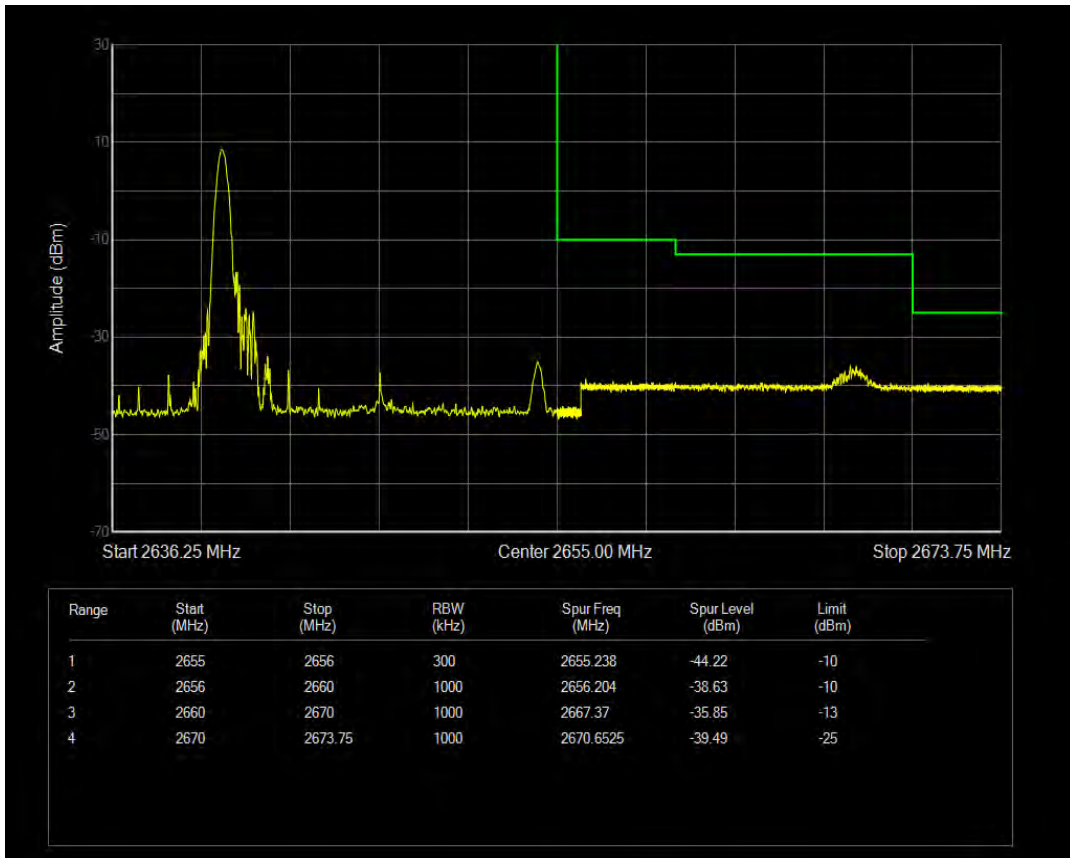

Band41(2535-2655) QAM16 BW=15MHz Channel=41165 RB Size=1 Position=#0