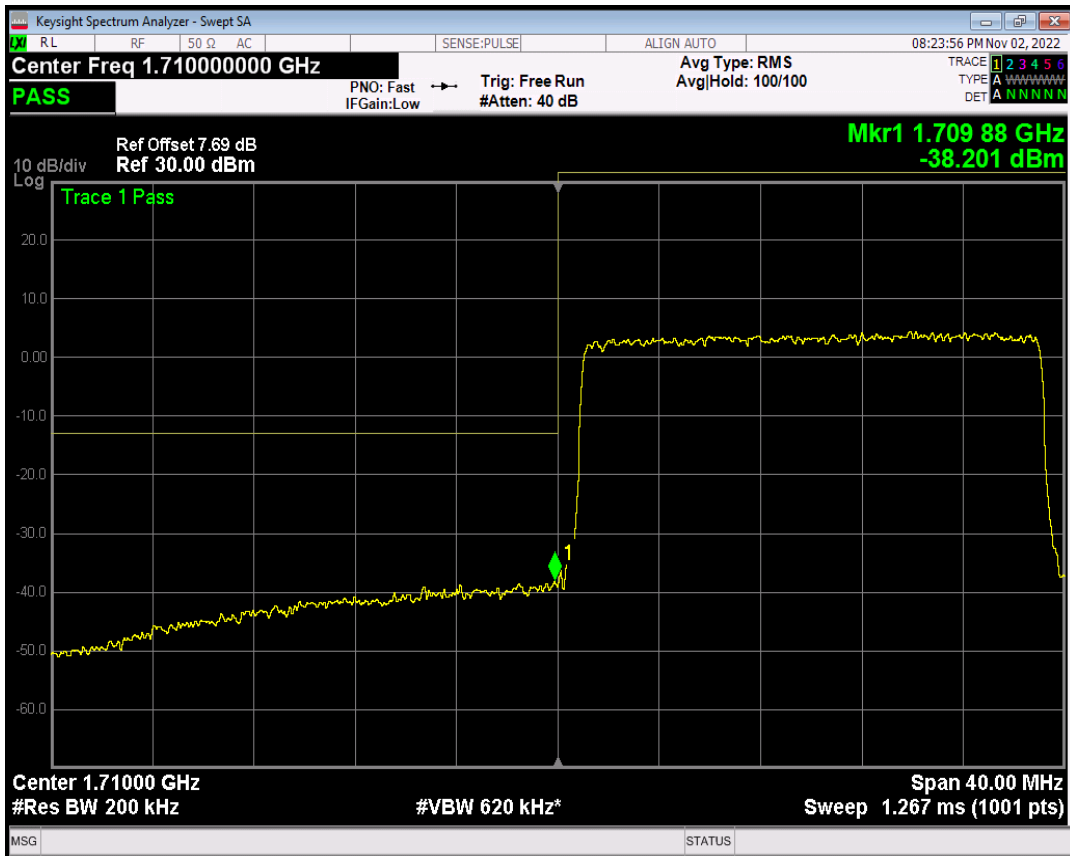

Band4 QPSK BW=20MHz Channel=20050 RB Size=100 Position=#0

Band4 QAM16 BW=20MHz Channel=20050 RB Size=1 Position=#0

Band4 QAM16 BW=20MHz Channel=20050 RB Size=1 Position=#Max

Band4 QAM16 BW=20MHz Channel=20050 RB Size=100 Position=#0

Band4 QPSK BW=20MHz Channel=20300 RB Size=1 Position=#0

Band4 QPSK BW=20MHz Channel=20300 RB Size=1 Position=#Max

Band4 QPSK BW=20MHz Channel=20300 RB Size=100 Position=#0

Band4 QAM16 BW=20MHz Channel=20300 RB Size=1 Position=#0