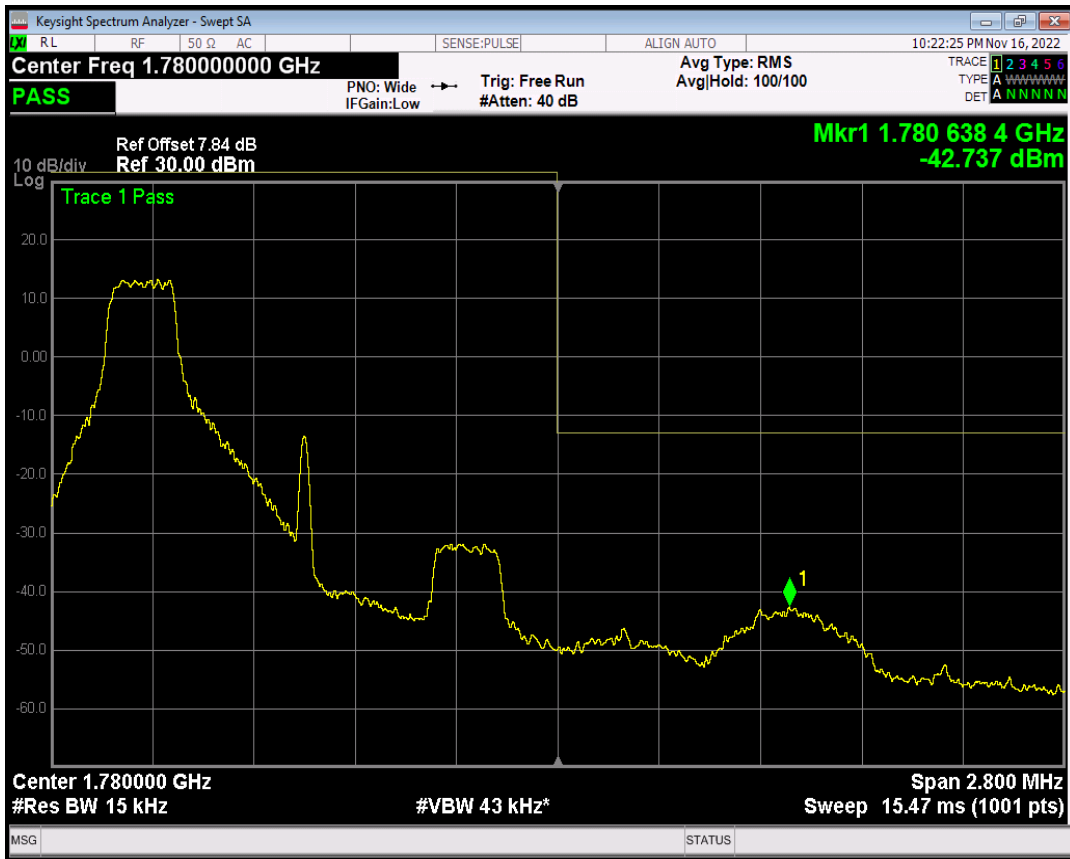

Band66 QAM16 BW=1.4MHz Channel=131979 RB Size=1 Position=#0

Band66 QAM16 BW=1.4MHz Channel=131979 RB Size=1 Position=#Max

Band66 QAM16 BW=1.4MHz Channel=131979 RB Size=6 Position=#0

Band66 QPSK BW=1.4MHz Channel=132665 RB Size=1 Position=#0