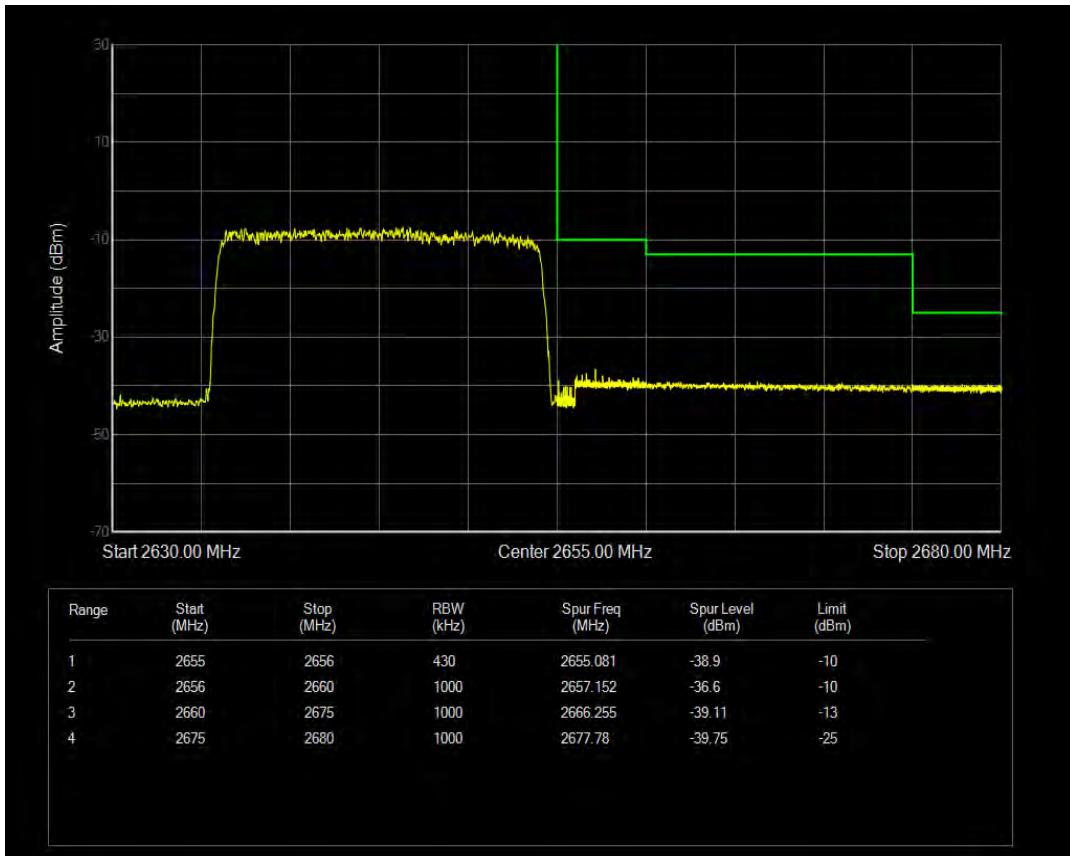

Band41(2535-2655) QAM16 BW=20MHz Channel=41140 RB Size=100 Position=#0