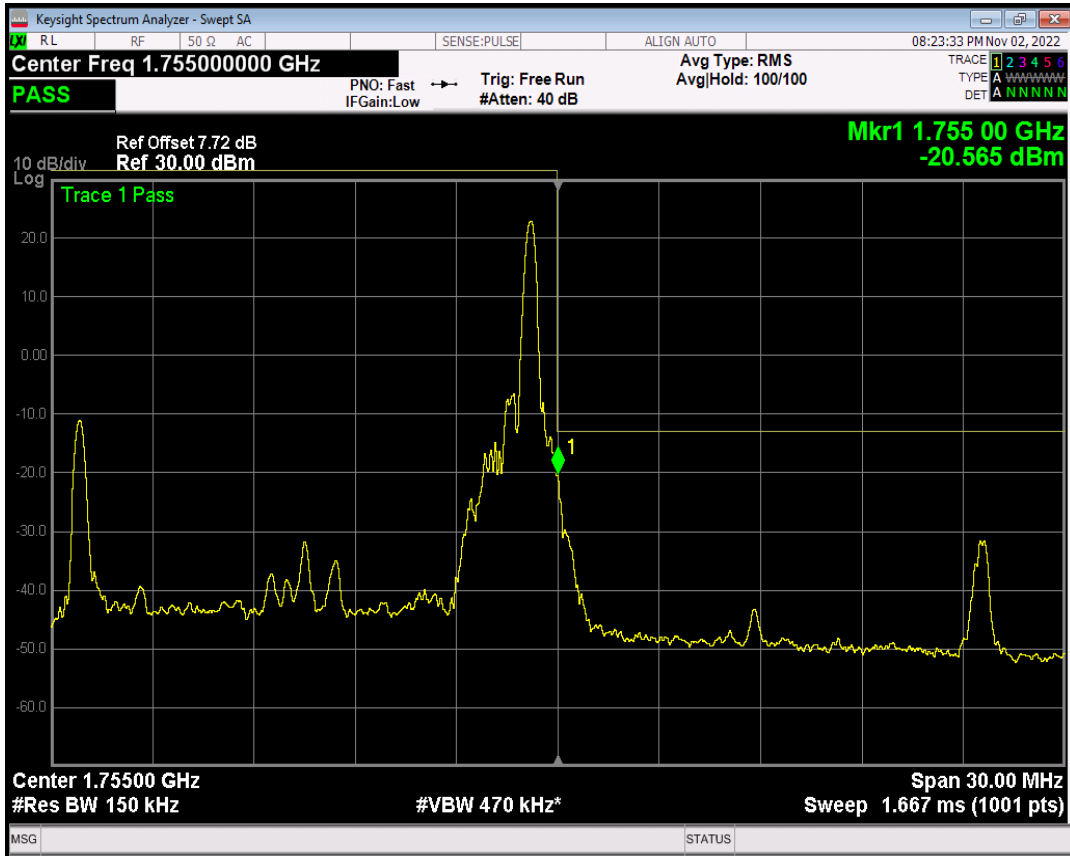

Band4 QPSK BW=15MHz Channel=20325 RB Size=1 Position=#Max