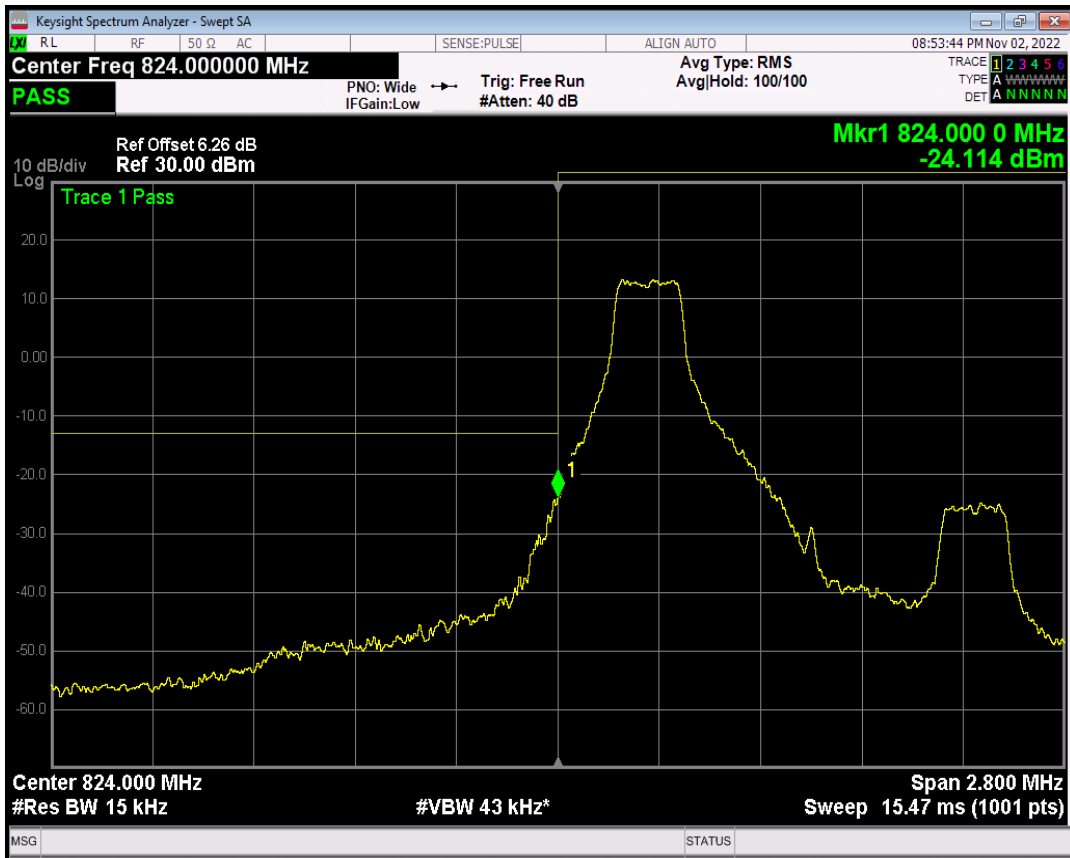

Band5 QAM16 BW=1.4MHz Channel=20407 RB Size=1 Position=#0