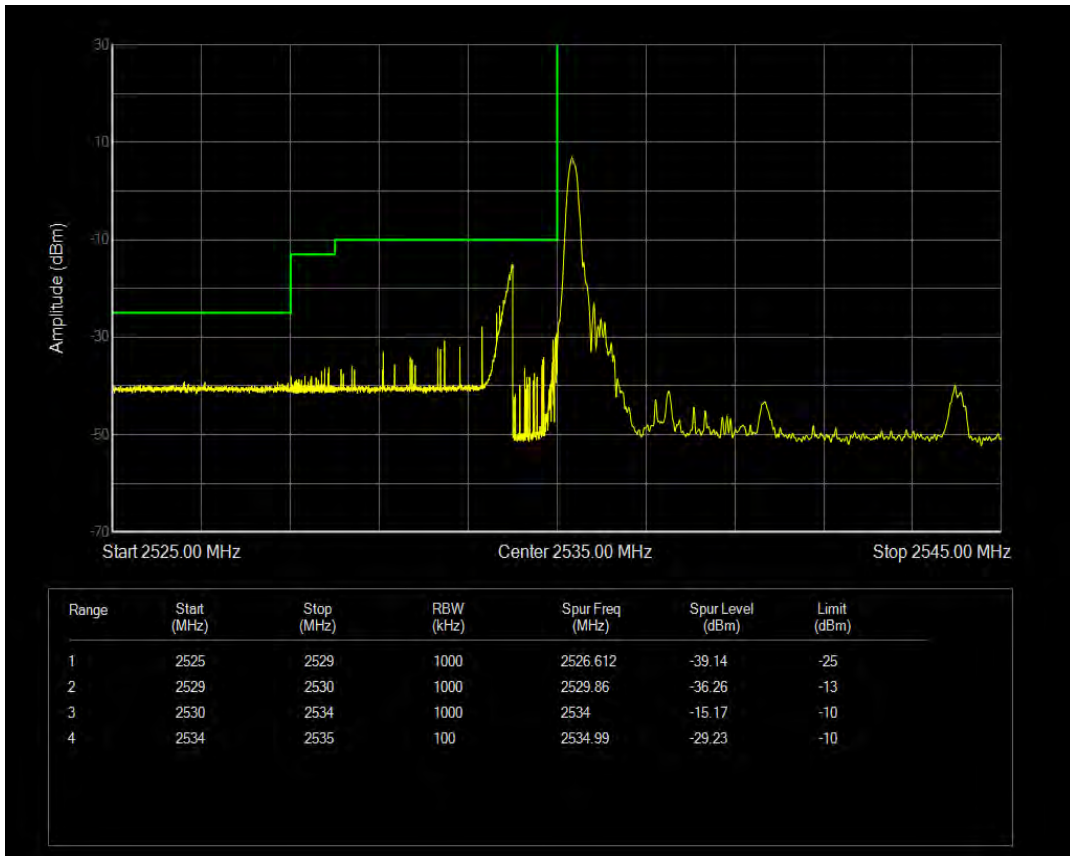

Band41(2535-2655) QAM16 BW=5MHz Channel=40065 RB Size=1 Position=#0