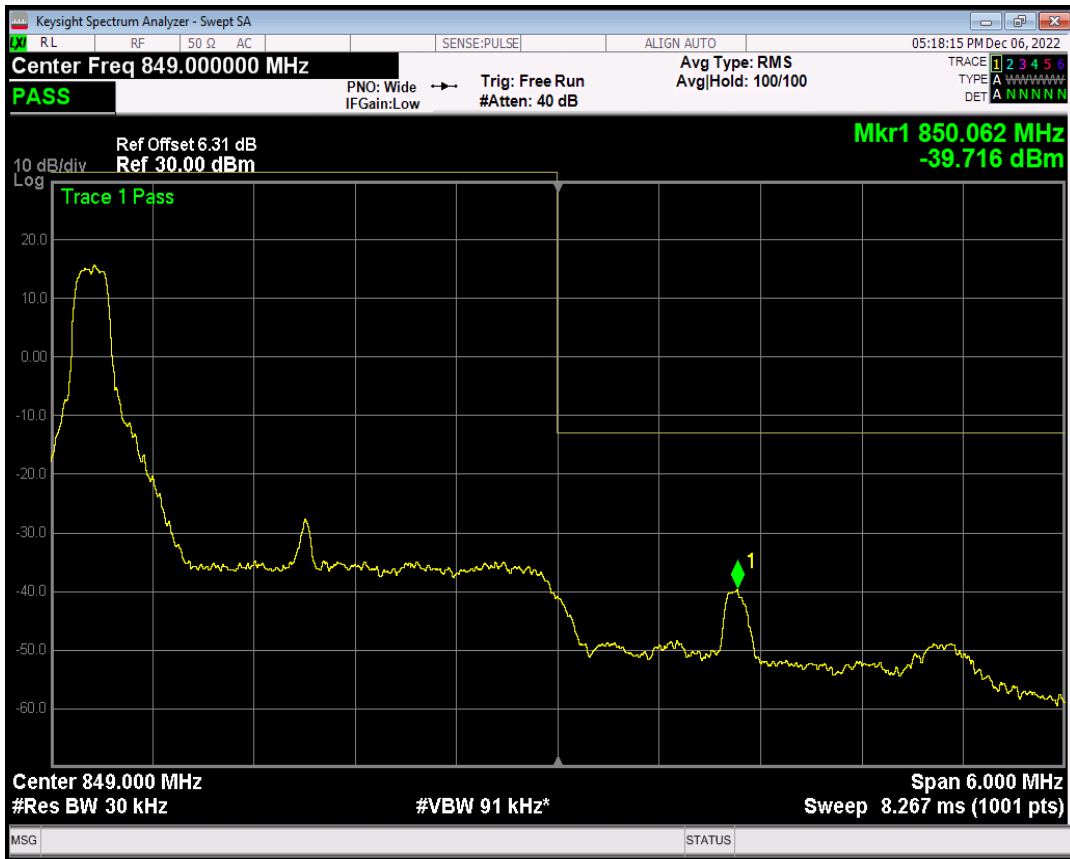

Band5 QAM16 BW=3MHz Channel=20635 RB Size=1 Position=#0