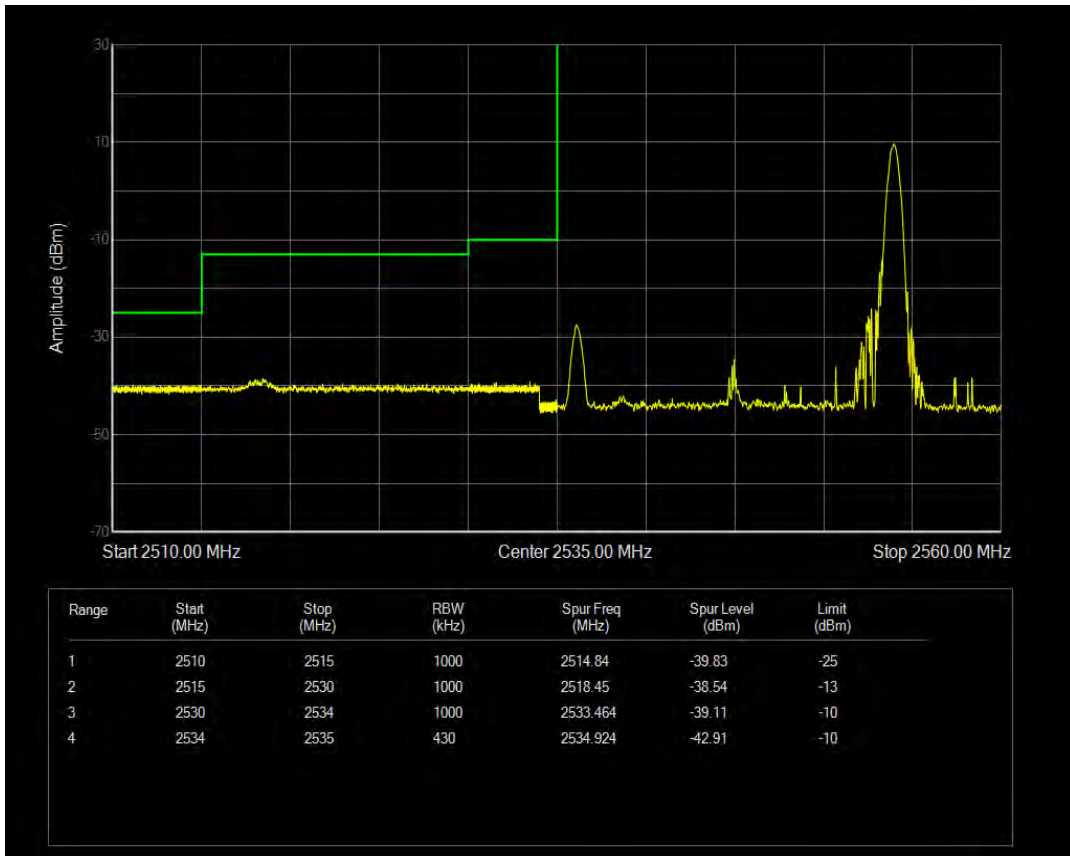

Band41(2535-2655) QPSK BW=20MHz Channel=40140 RB Size=1 Position=#Max