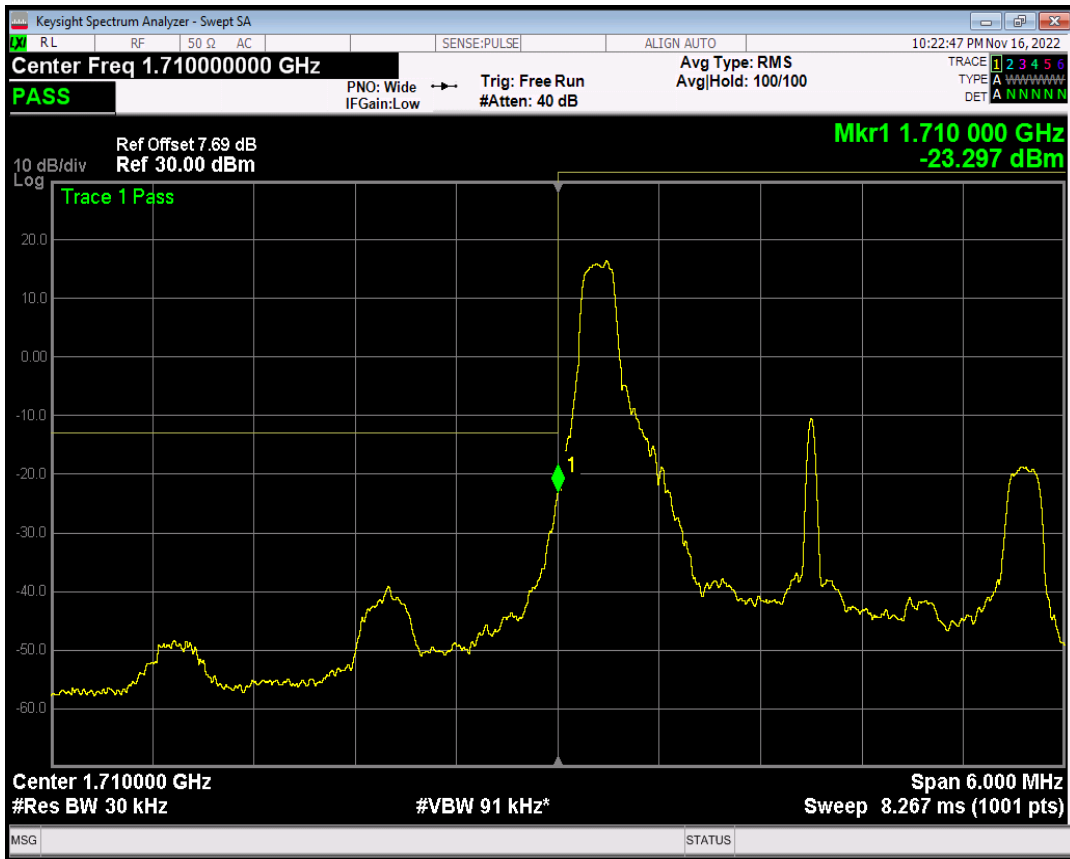

Band66 QPSK BW=3MHz Channel=131987 RB Size=1 Position=#0