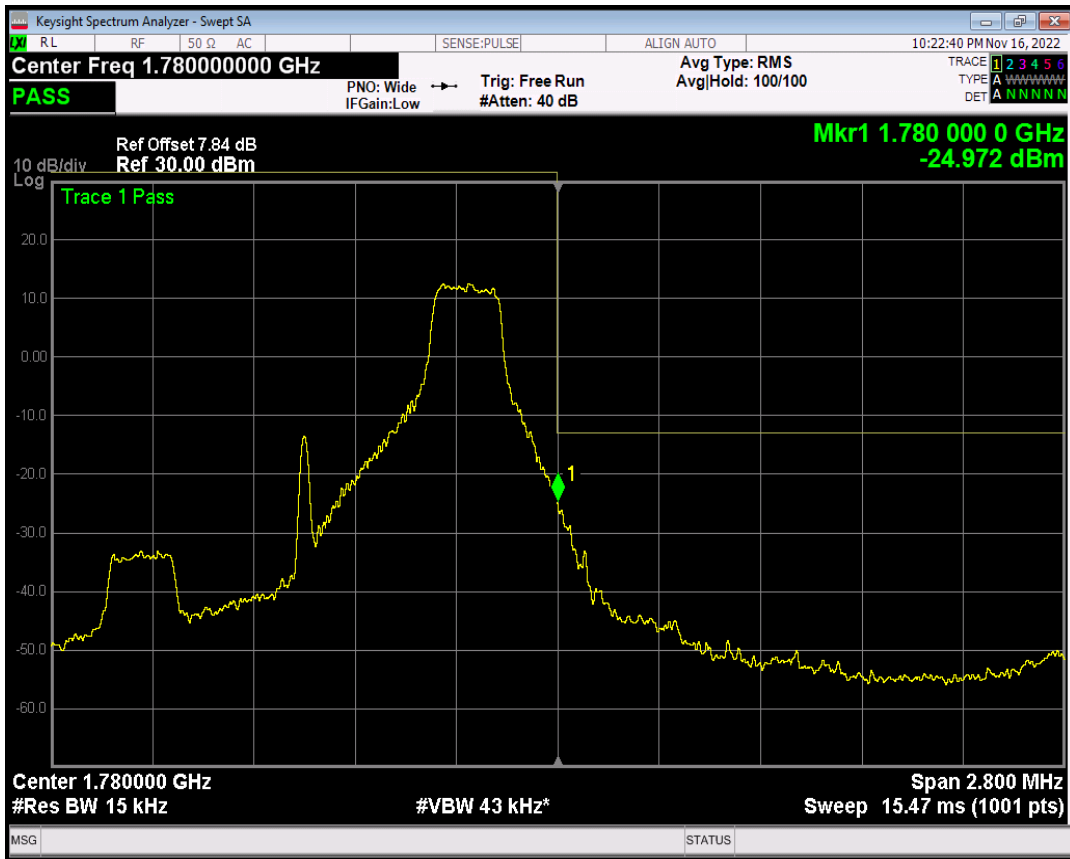

Band66 QPSK BW=1.4MHz Channel=132665 RB Size=1 Position=#Max

Band66 QPSK BW=1.4MHz Channel=132665 RB Size=6 Position=#0

Band66 QAM16 BW=1.4MHz Channel=132665 RB Size=1 Position=#0

Band66 QAM16 BW=1.4MHz Channel=132665 RB Size=1 Position=#Max