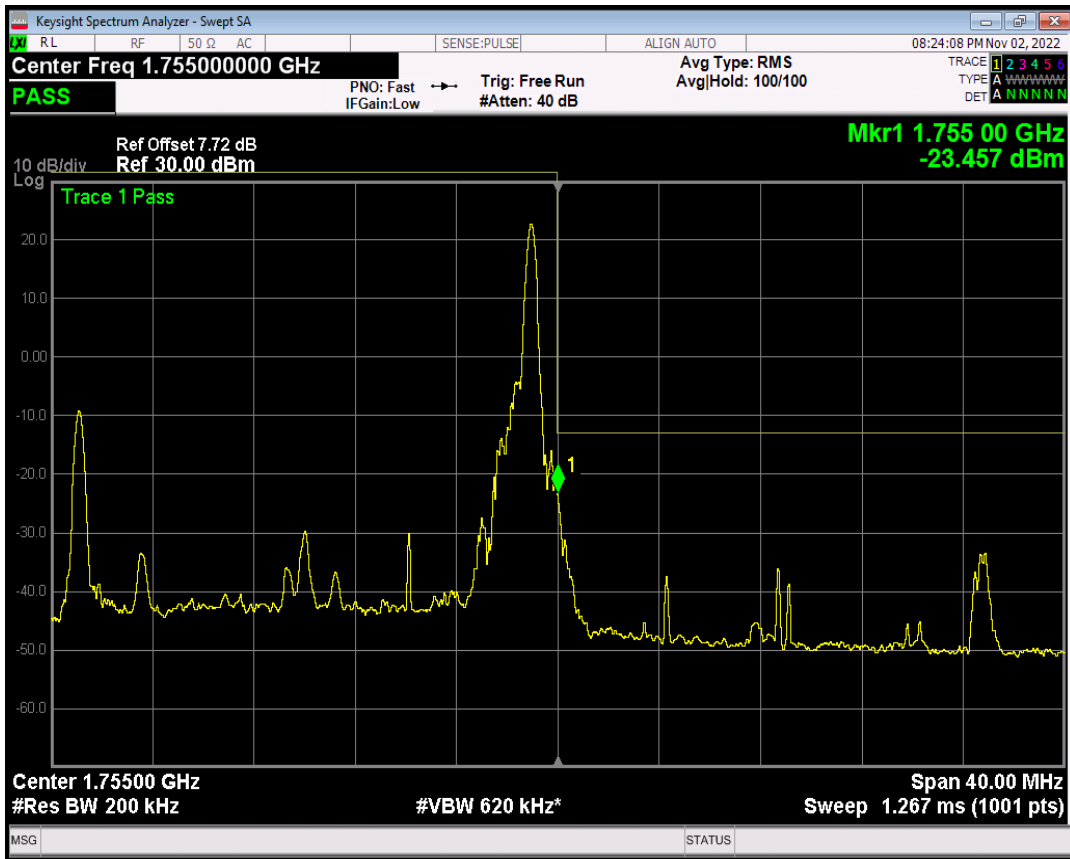

Band4 QAM16 BW=20MHz Channel=20300 RB Size=1 Position=#Max