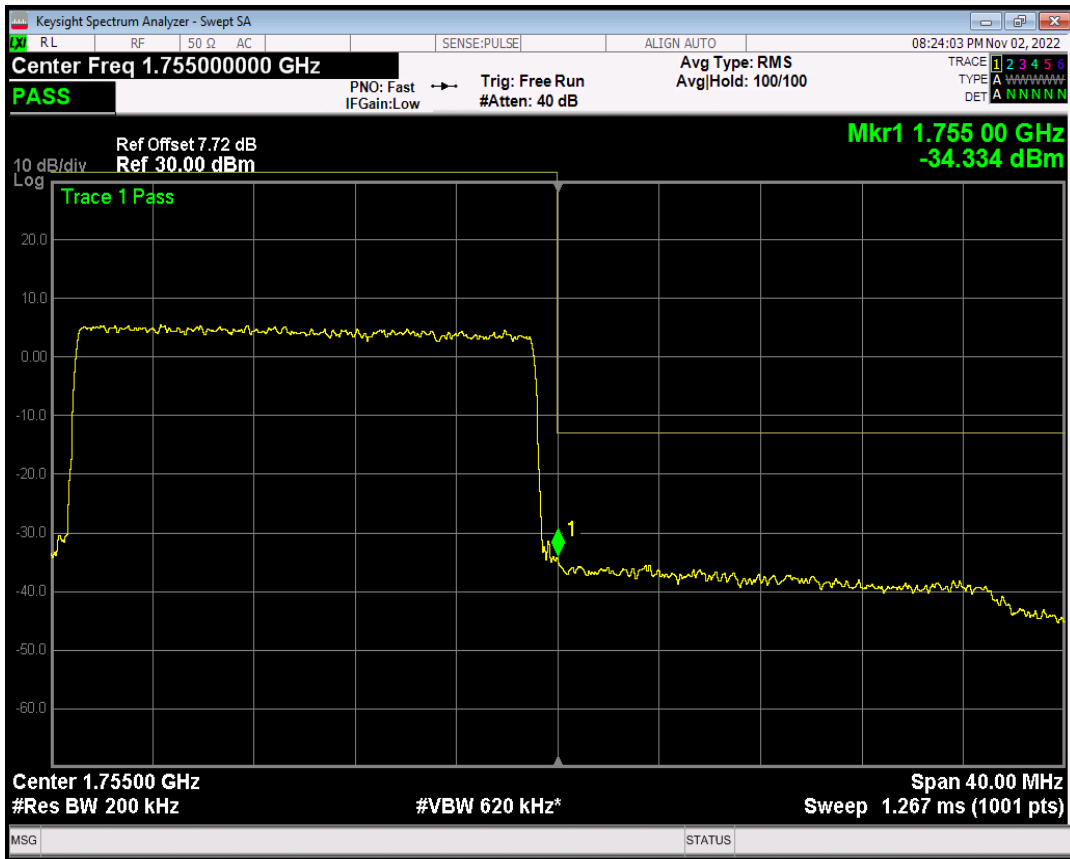

Band4 QPSK BW=20MHz Channel=20050 RB Size=100 Position=#0

Band4 QAM16 BW=20MHz Channel=20050 RB Size=1 Position=#0

Band4 QAM16 BW=20MHz Channel=20050 RB Size=1 Position=#Max

Band4 QAM16 BW=20MHz Channel=20050 RB Size=100 Position=#0

Band4 QPSK BW=20MHz Channel=20300 RB Size=1 Position=#0

Band4 QPSK BW=20MHz Channel=20300 RB Size=1 Position=#Max

Band4 QPSK BW=20MHz Channel=20300 RB Size=100 Position=#0

Band4 QAM16 BW=20MHz Channel=20300 RB Size=1 Position=#0