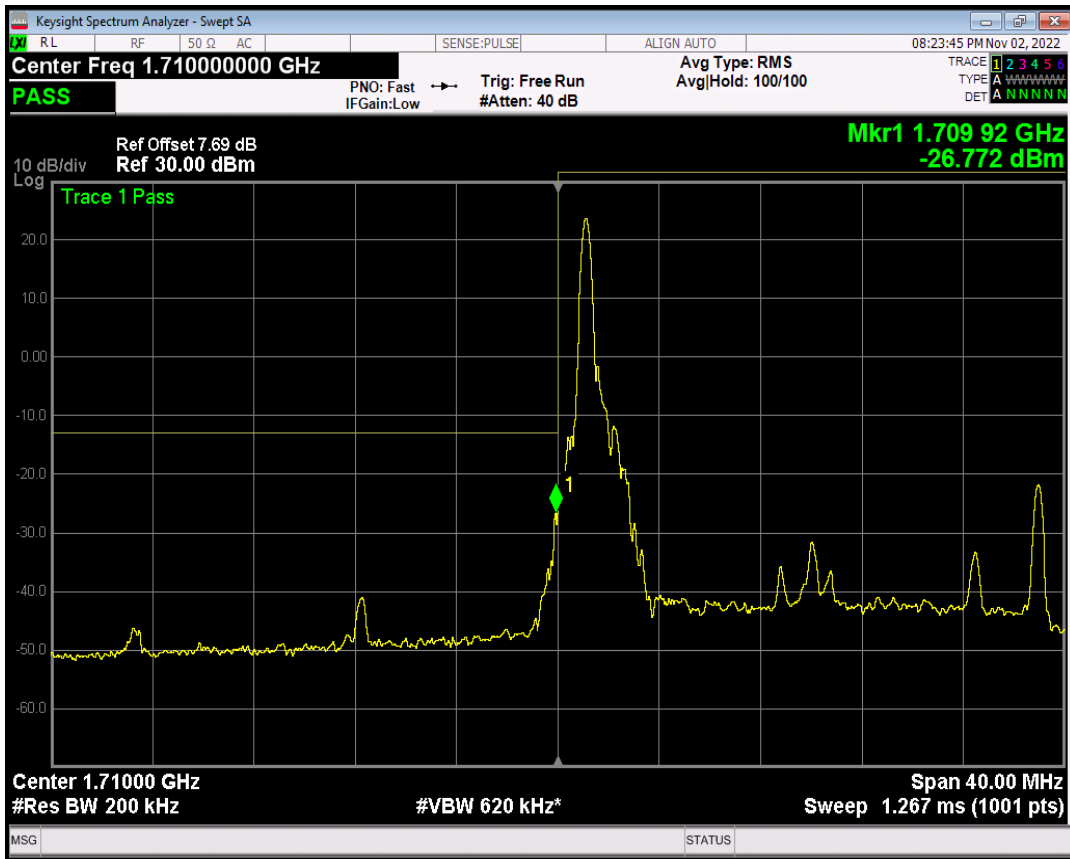

Band4 QPSK BW=20MHz Channel=20050 RB Size=1 Position=#0