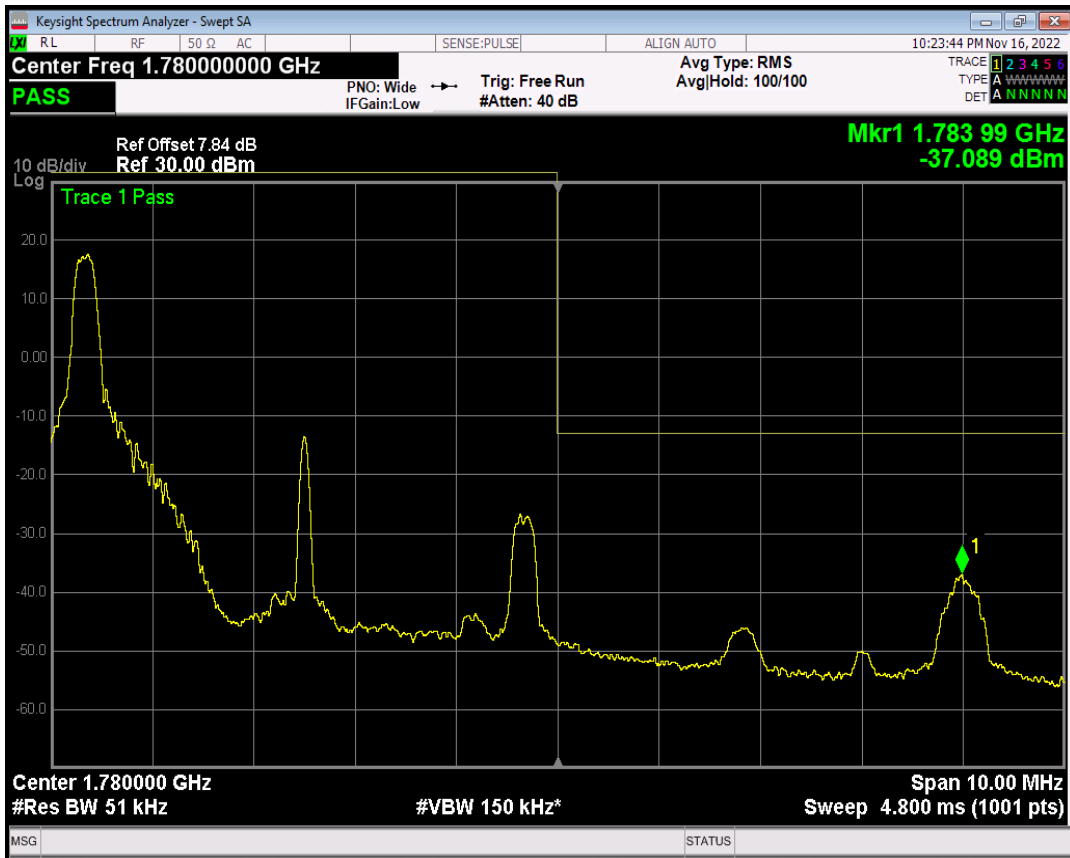

Band66 QAM16 BW=5MHz Channel=132647 RB Size=1 Position=#0