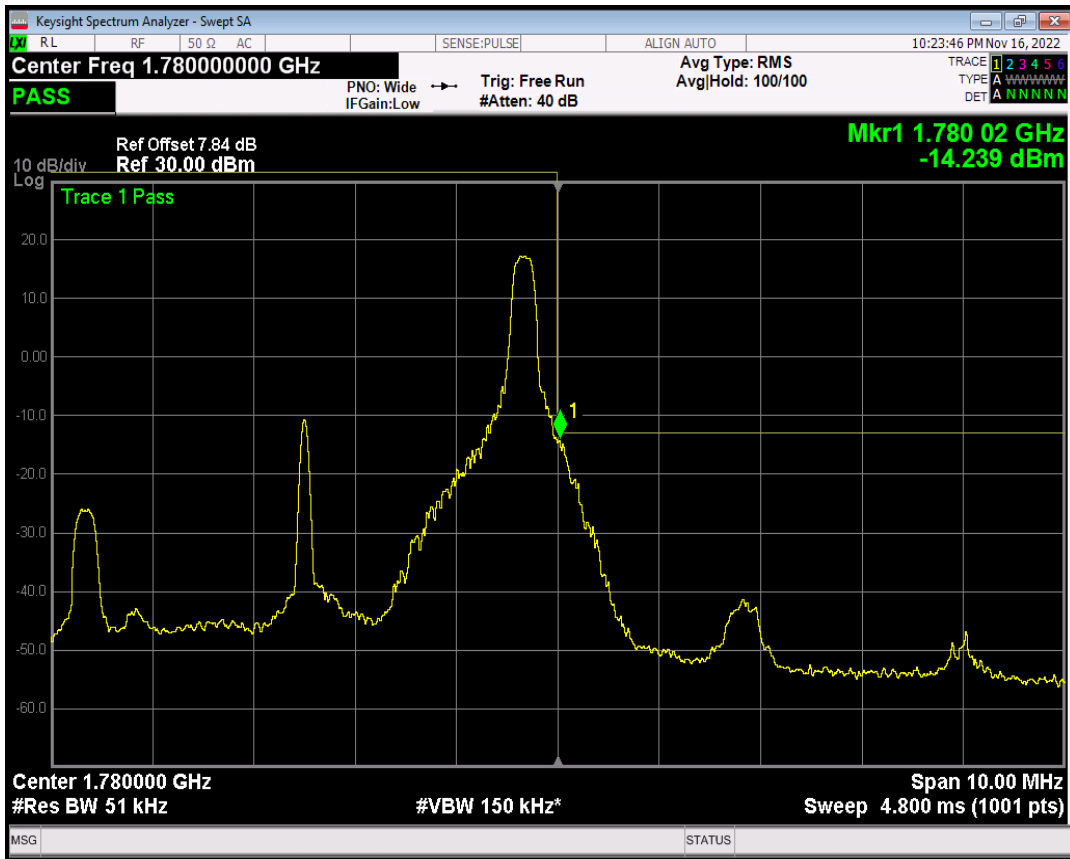

Band66 QPSK BW=5MHz Channel=132647 RB Size=1 Position=#Max

Band66 QPSK BW=5MHz Channel=132647 RB Size=25 Position=#0

Band66 QAM16 BW=5MHz Channel=132647 RB Size=1 Position=#0

Band66 QAM16 BW=5MHz Channel=132647 RB Size=1 Position=#Max