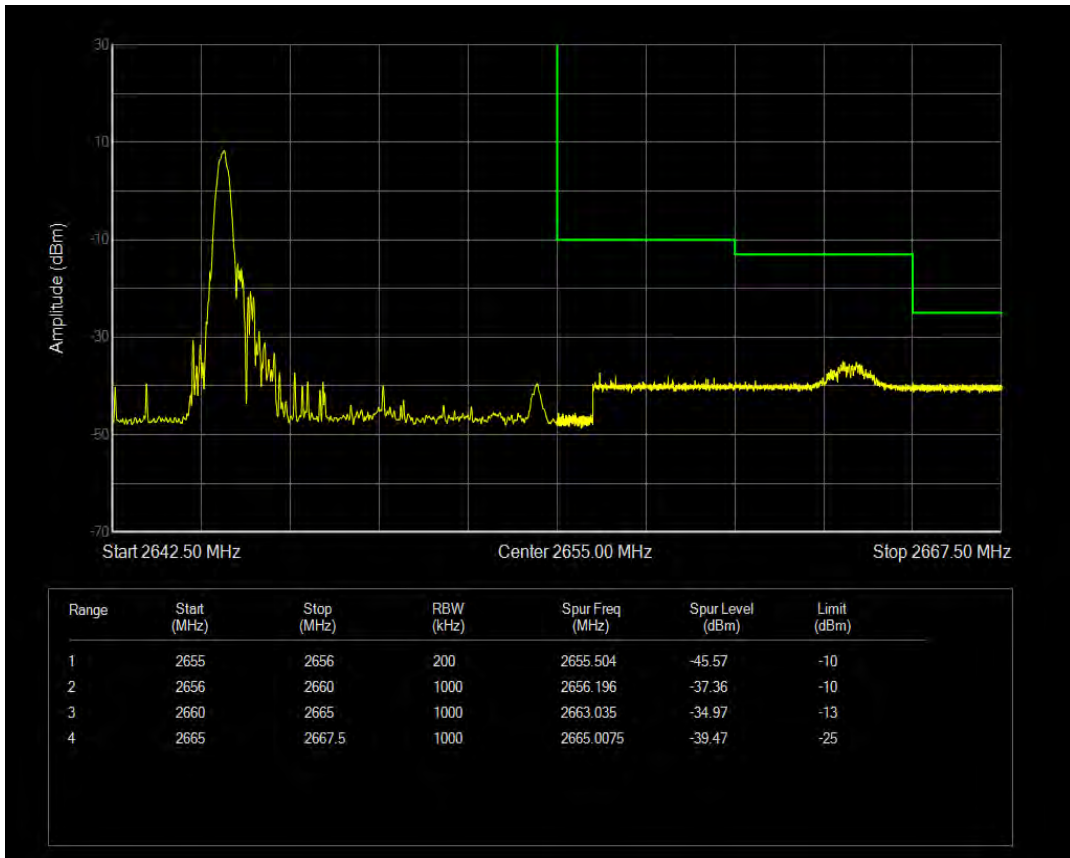

Band41(2535-2655) QAM16 BW=10MHz Channel=41190 RB Size=1 Position=#0