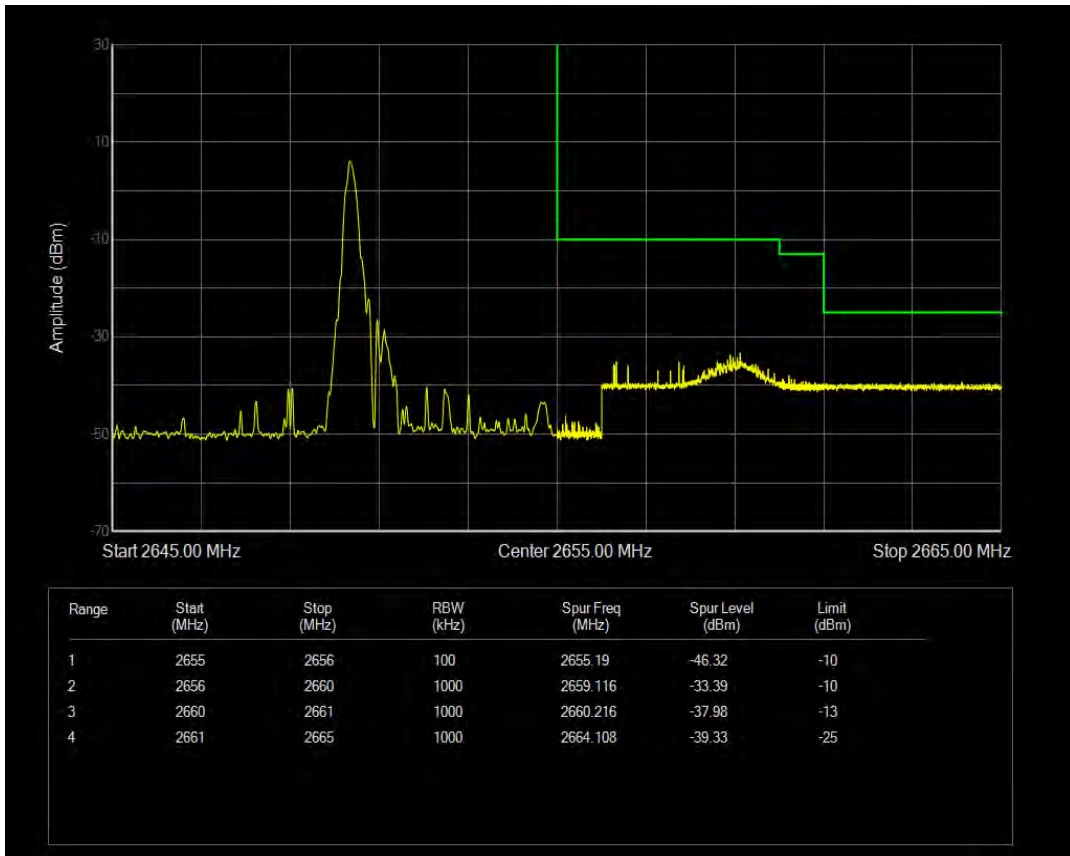

Band41(2535-2655) QPSK BW=5MHz Channel=41215 RB Size=1 Position=#0