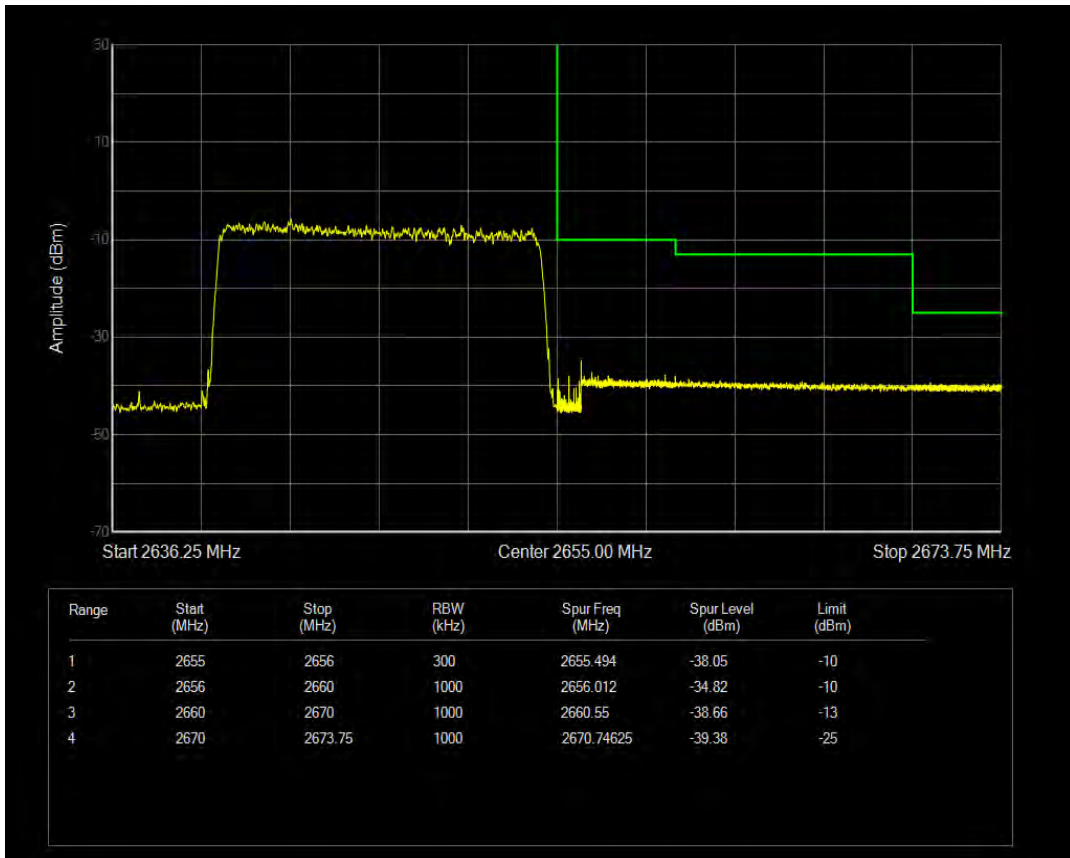

Band41(2535-2655) QAM16 BW=15MHz Channel=41165 RB Size=75 Position=#0