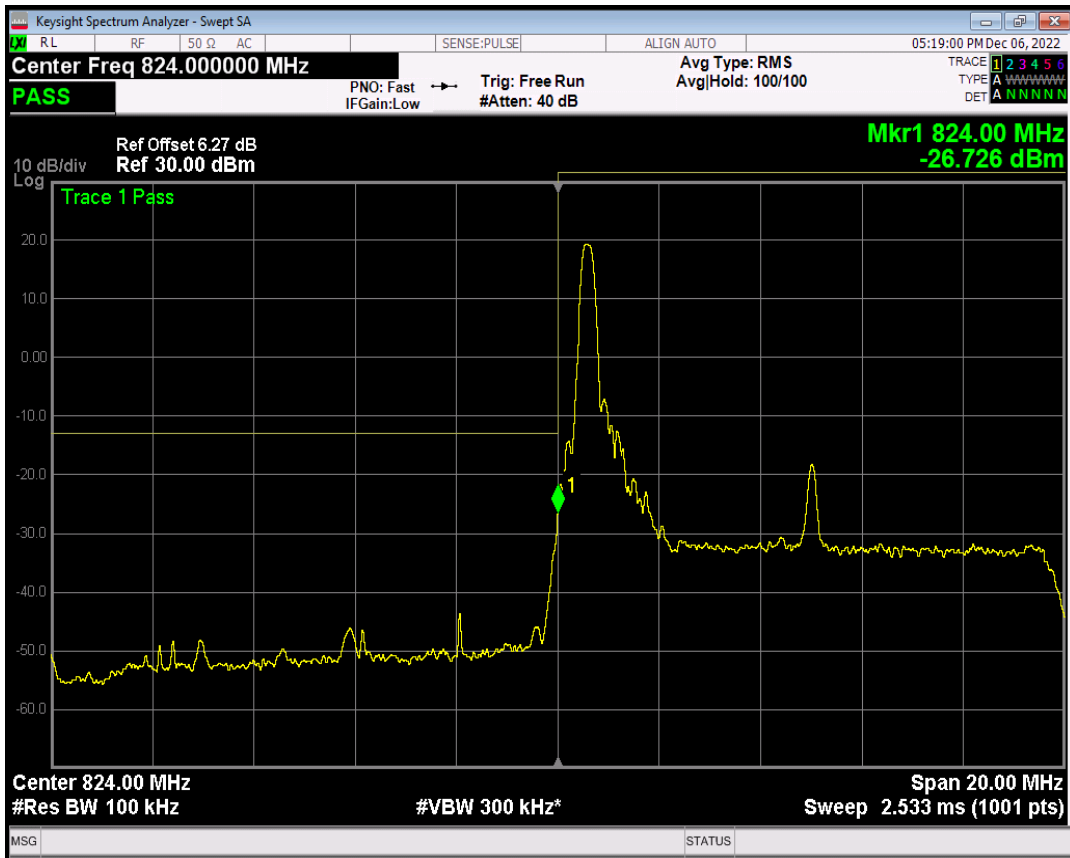

Band5 QAM16 BW=5MHz Channel=20625 RB Size=1 Position=#Max

Band5 QAM16 BW=5MHz Channel=20625 RB Size=25 Position=#0

Band5 QAM16 BW=10MHz Channel=20450 RB Size=1 Position=#0

Band5 QAM16 BW=10MHz Channel=20450 RB Size=1 Position=#Max