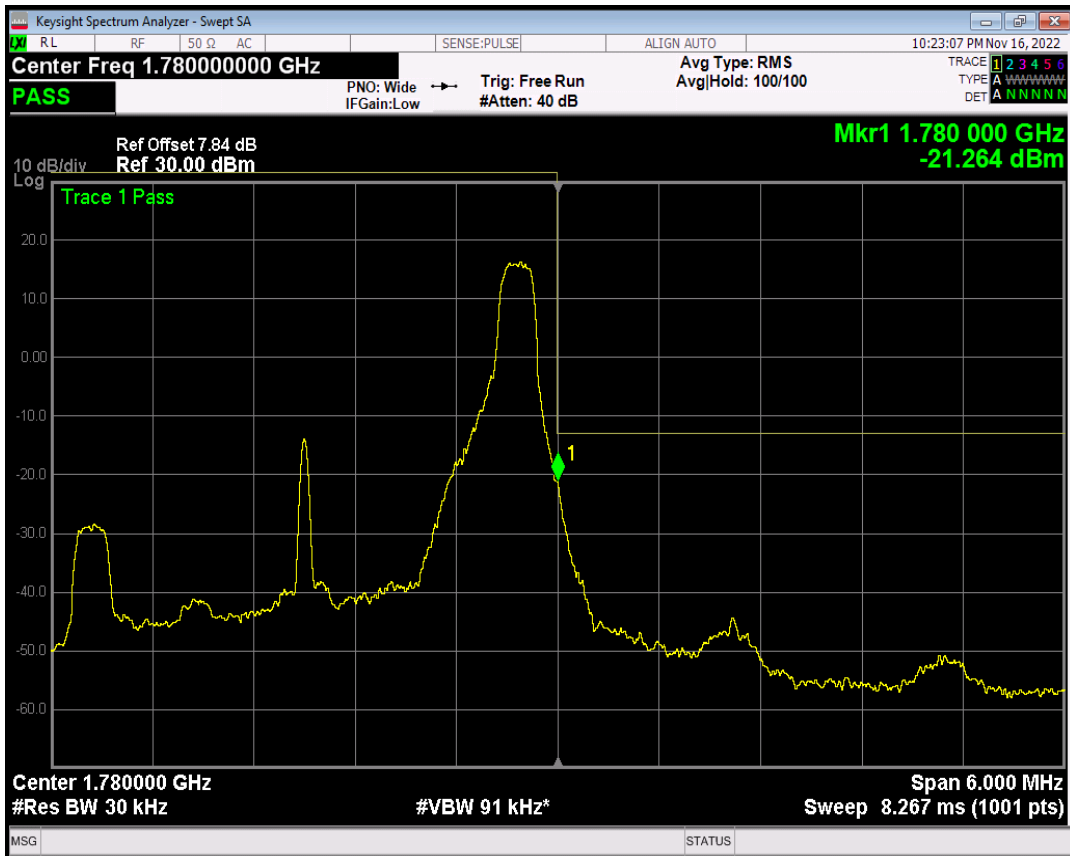

Band66 QPSK BW=3MHz Channel=132657 RB Size=1 Position=#Max