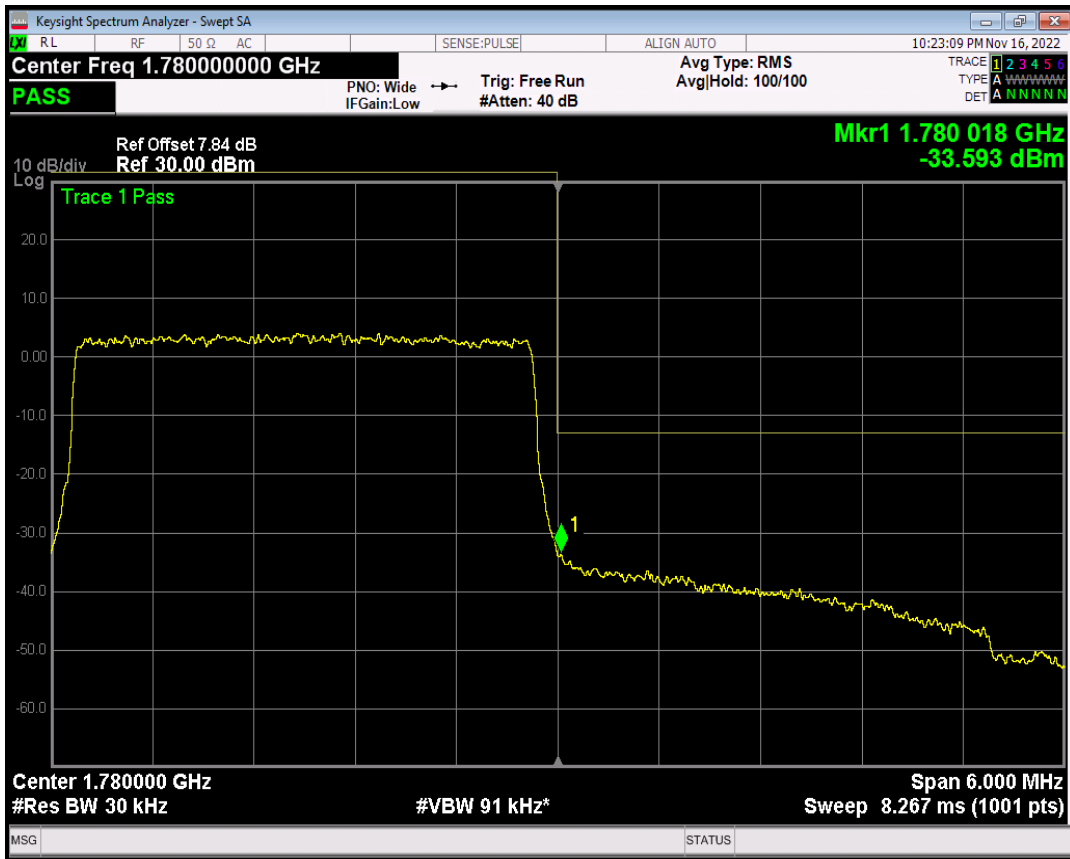

Band66 QPSK BW=3MHz Channel=132657 RB Size=15 Position=#0