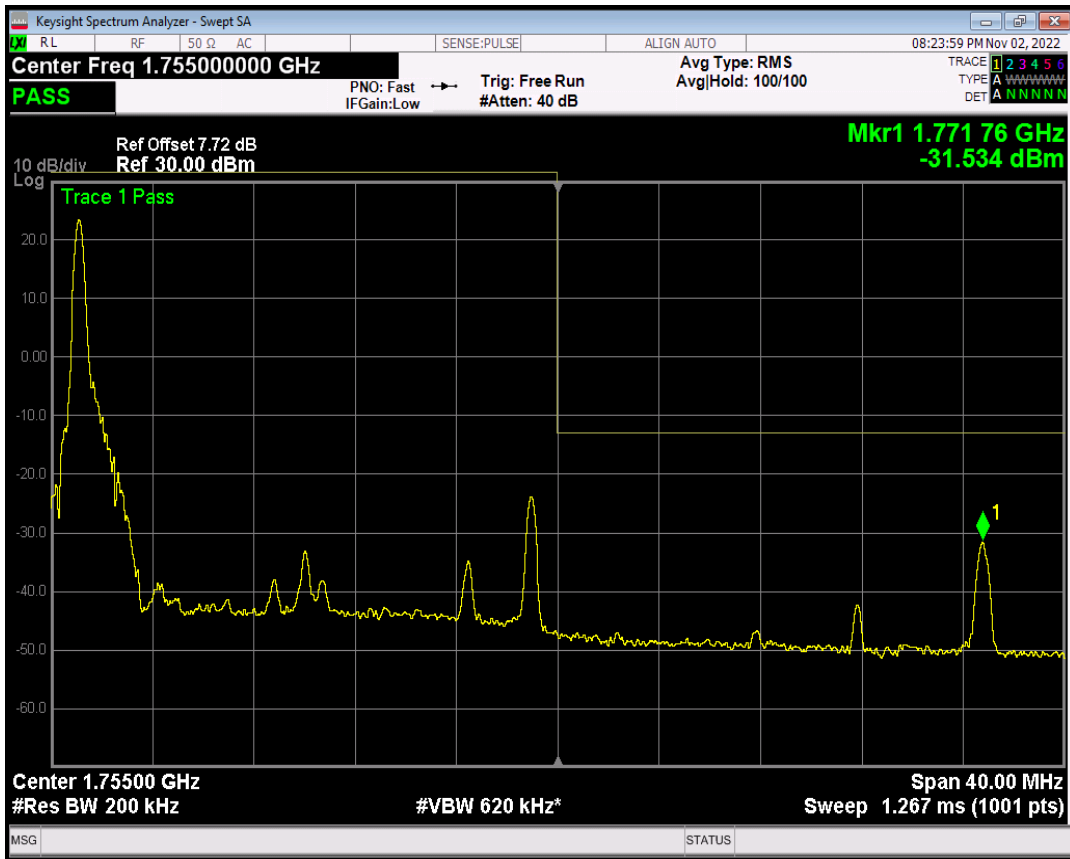

Band4 QPSK BW=20MHz Channel=20300 RB Size=1 Position=#0