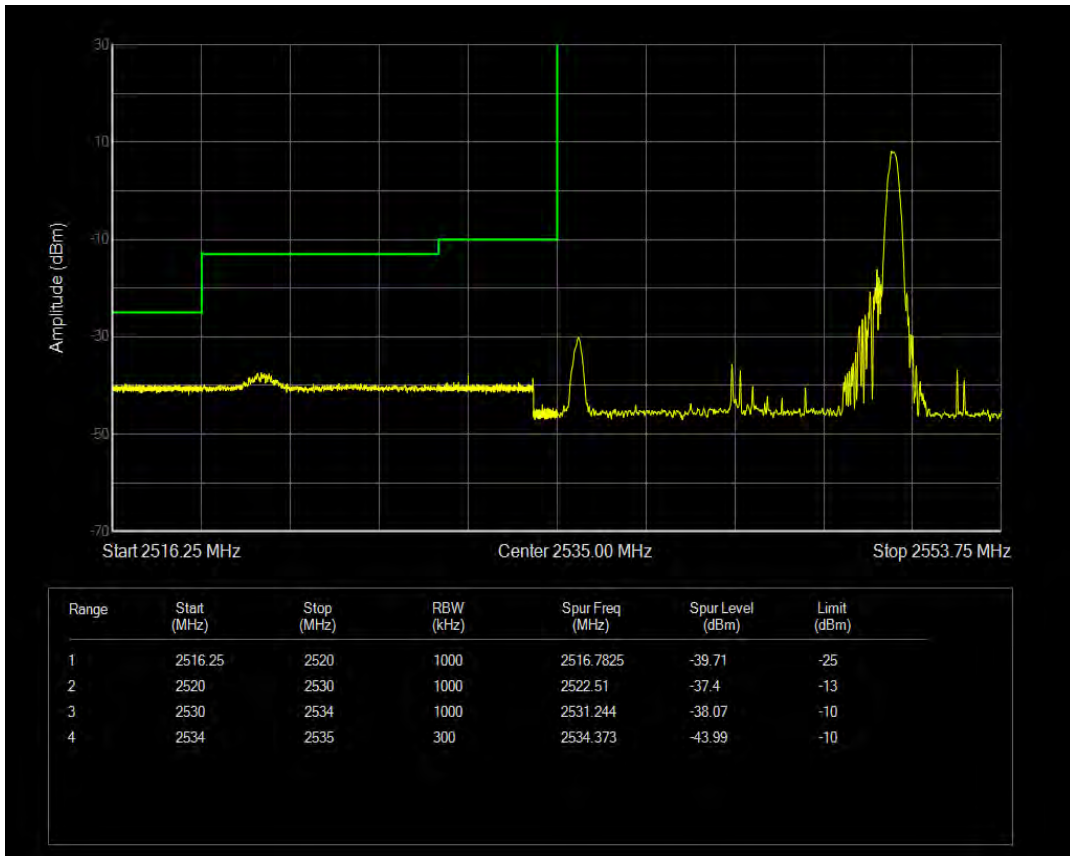

Band41(2535-2655) QAM16 BW=15MHz Channel=40115 RB Size=1 Position=#Max