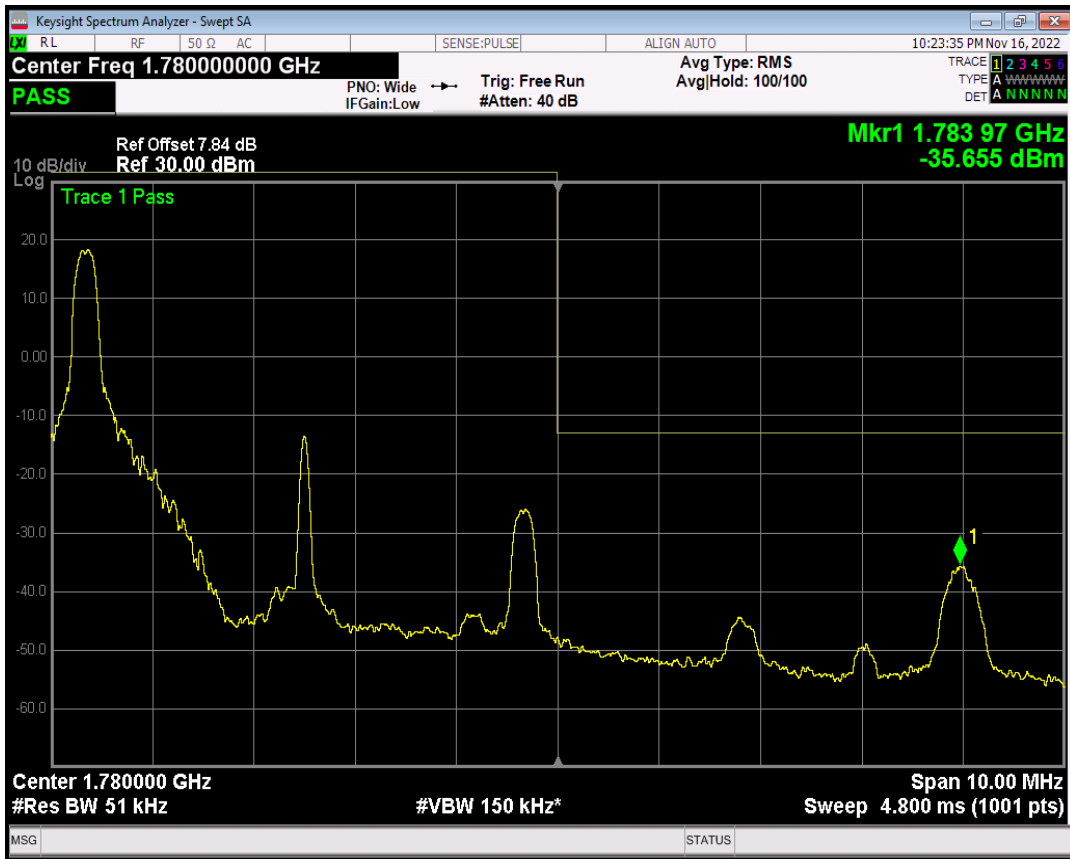

Band66 QAM16 BW=5MHz Channel=131997 RB Size=1 Position=#0

Band66 QAM16 BW=5MHz Channel=131997 RB Size=1 Position=#Max

Band66 QAM16 BW=5MHz Channel=131997 RB Size=25 Position=#0

Band66 QPSK BW=5MHz Channel=132647 RB Size=1 Position=#0