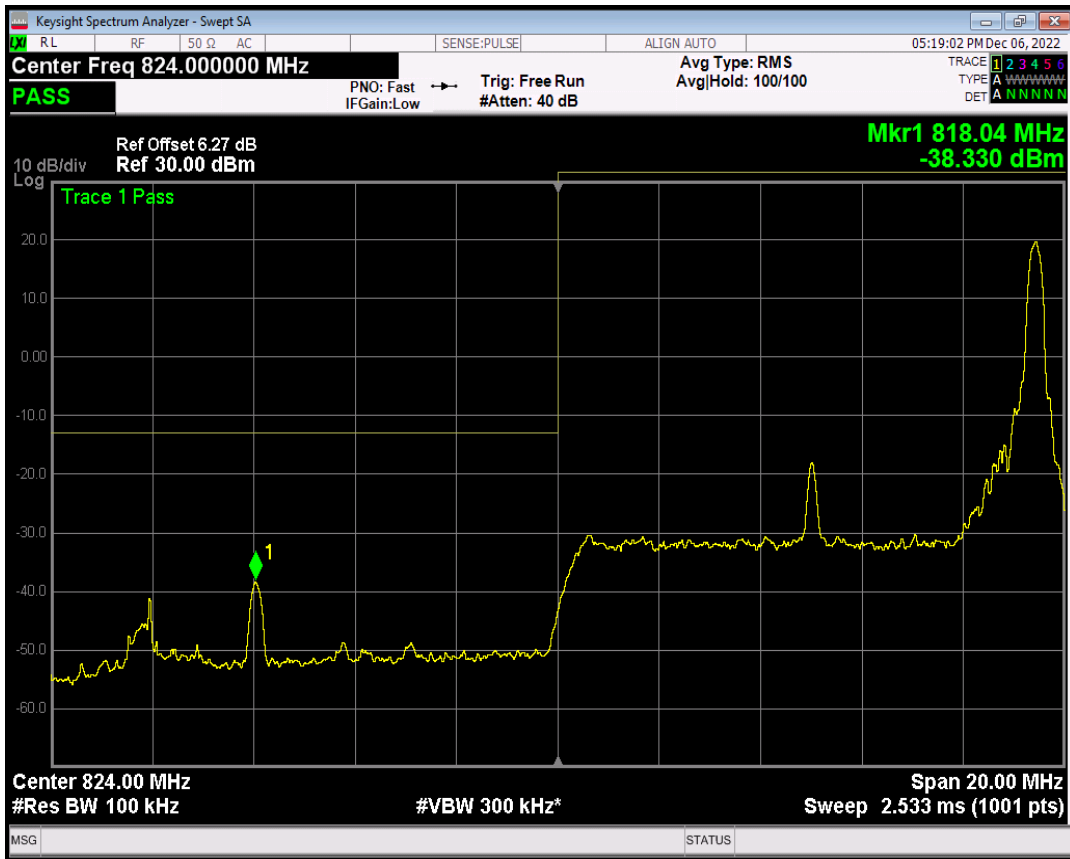

Band5 QAM16 BW=5MHz Channel=20625 RB Size=1 Position=#Max

Band5 QAM16 BW=5MHz Channel=20625 RB Size=25 Position=#0

Band5 QAM16 BW=10MHz Channel=20450 RB Size=1 Position=#0

Band5 QAM16 BW=10MHz Channel=20450 RB Size=1 Position=#Max