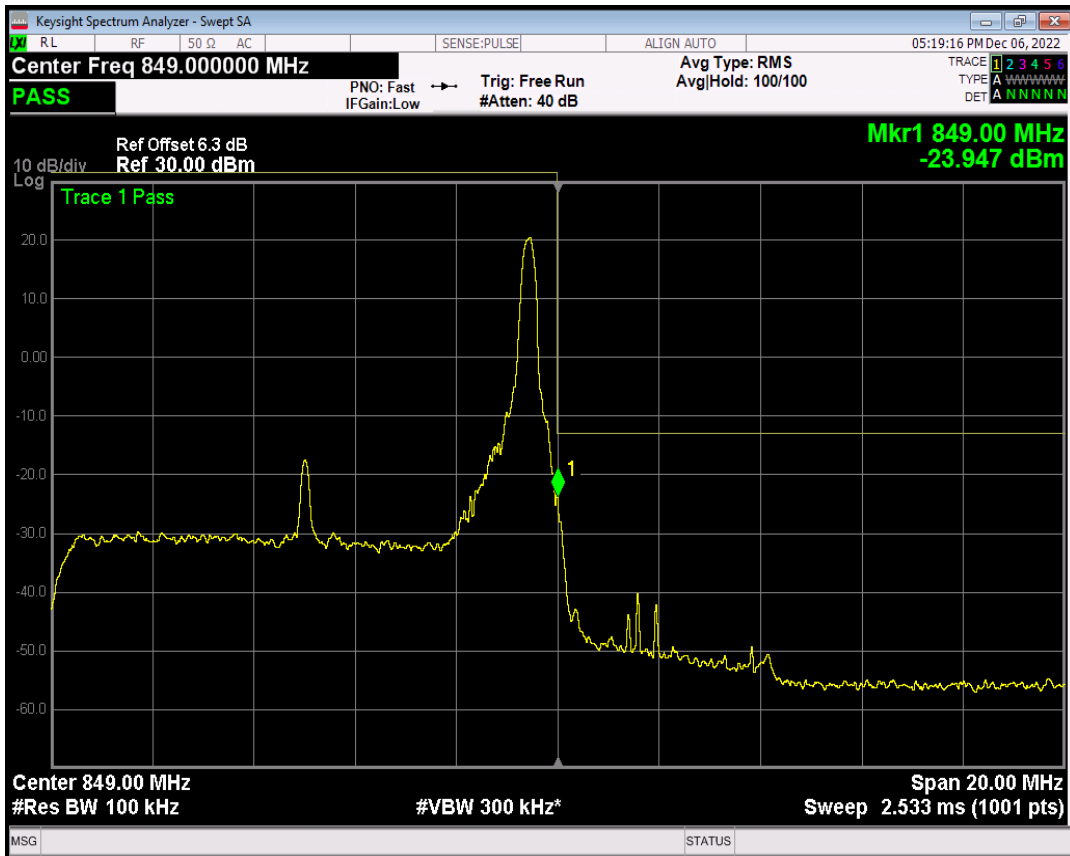

Band5 QAM16 BW=10MHz Channel=20600 RB Size=1 Position=#Max