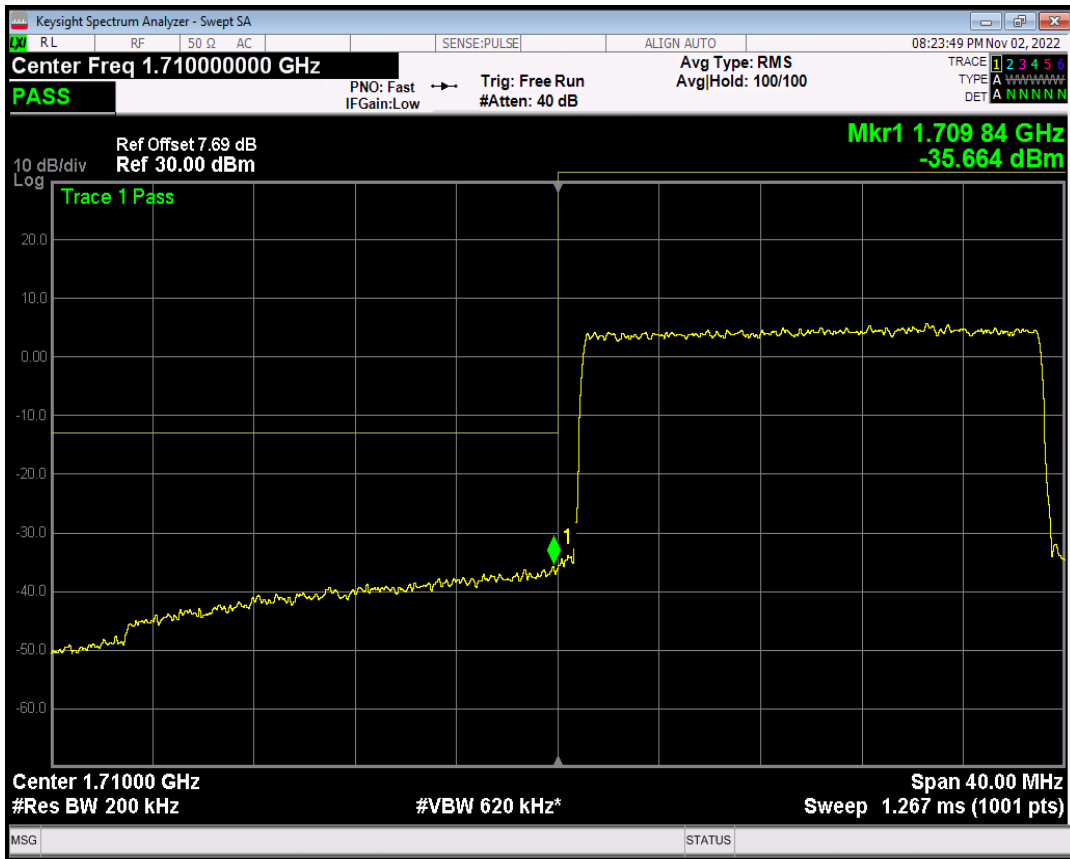

Band4 QAM16 BW=15MHz Channel=20325 RB Size=1 Position=#Max

Band4 QAM16 BW=15MHz Channel=20325 RB Size=75 Position=#0

Band4 QPSK BW=20MHz Channel=20050 RB Size=1 Position=#0

Band4 QPSK BW=20MHz Channel=20050 RB Size=1 Position=#Max

Band4 QPSK BW=20MHz Channel=20050 RB Size=100 Position=#0

Band4 QAM16 BW=20MHz Channel=20050 RB Size=1 Position=#0

Band4 QAM16 BW=20MHz Channel=20050 RB Size=1 Position=#Max

Band4 QAM16 BW=20MHz Channel=20050 RB Size=100 Position=#0