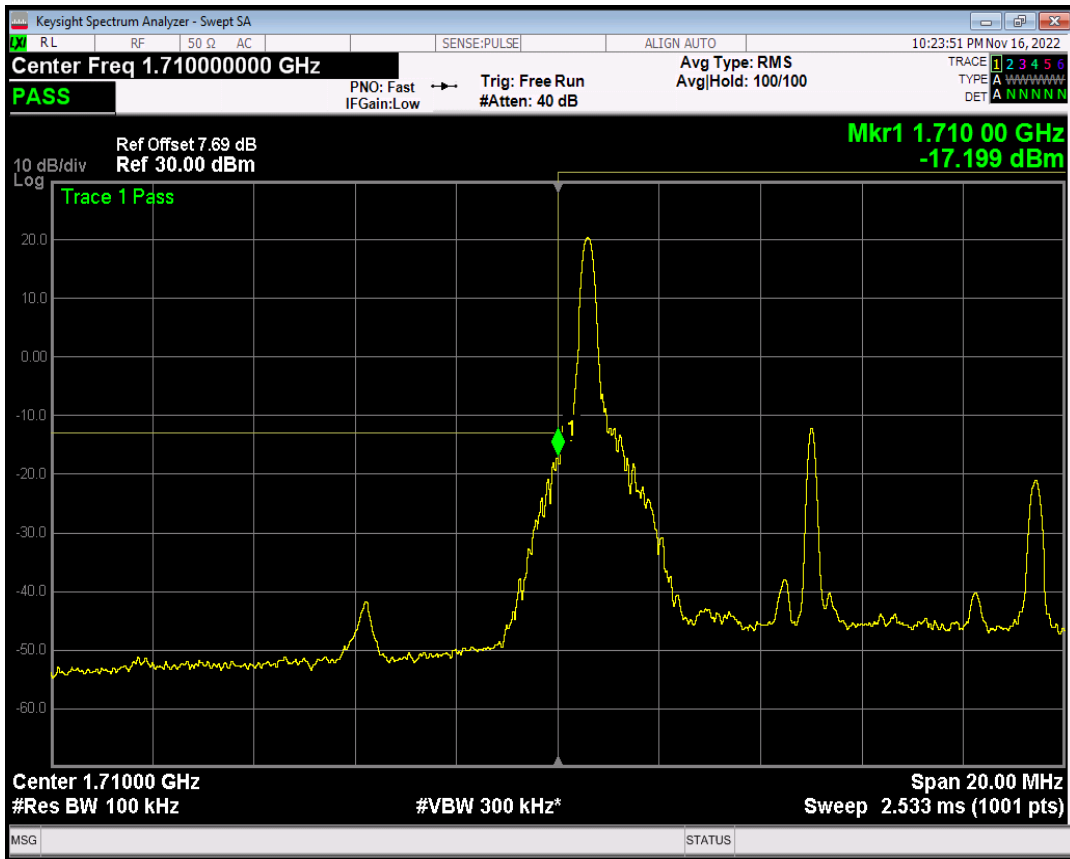

Band66 QPSK BW=10MHz Channel=132022 RB Size=1 Position=#0