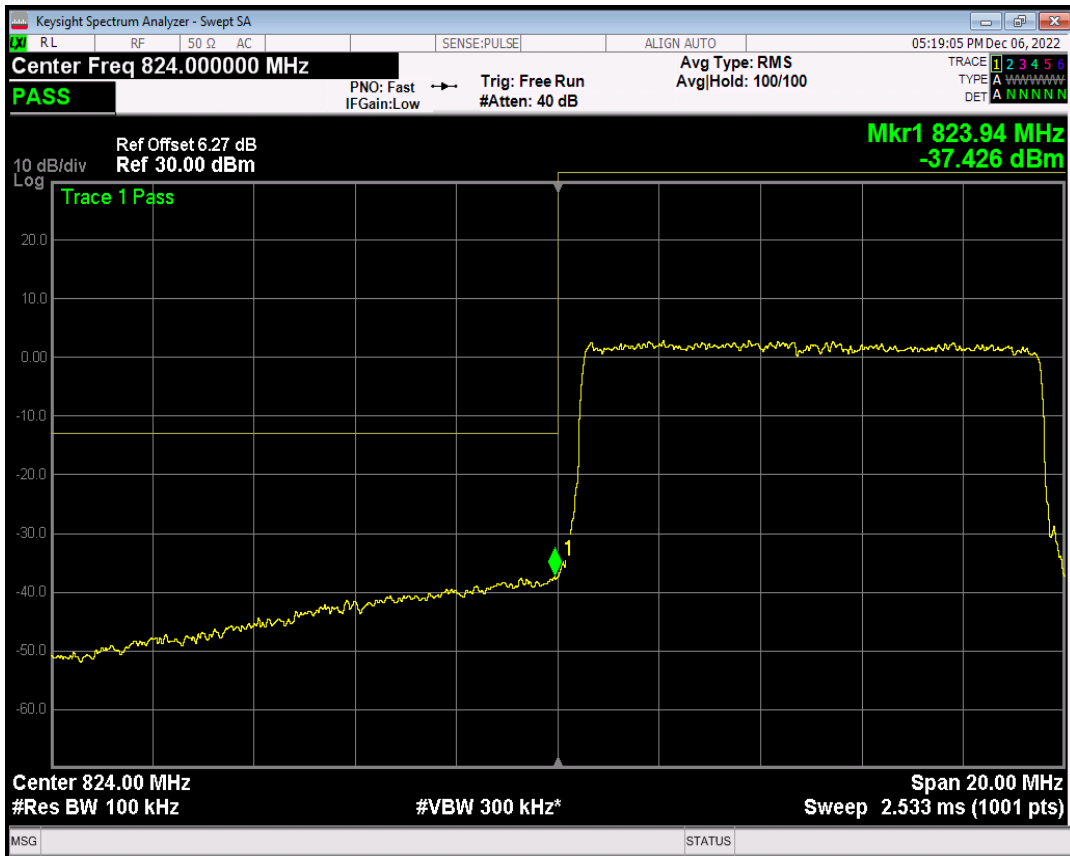

Band5 QAM16 BW=10MHz Channel=20450 RB Size=50 Position=#0