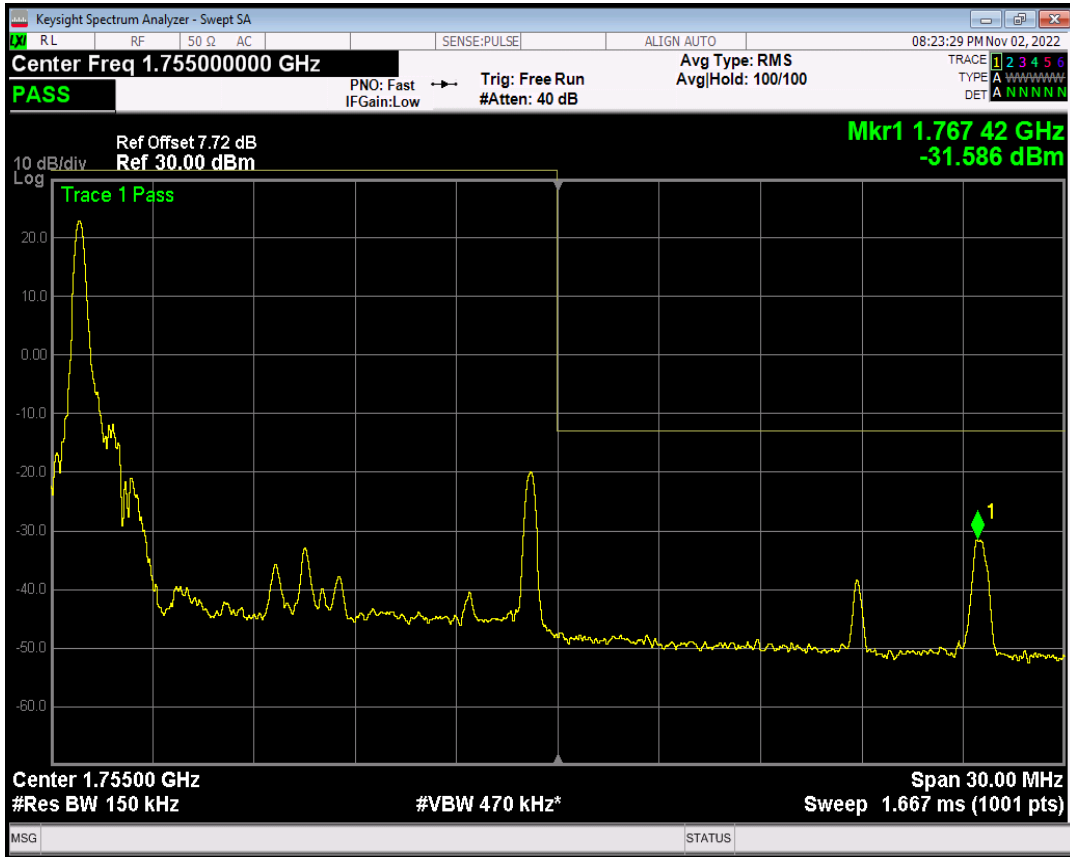

Band4 QPSK BW=15MHz Channel=20325 RB Size=1 Position=#0