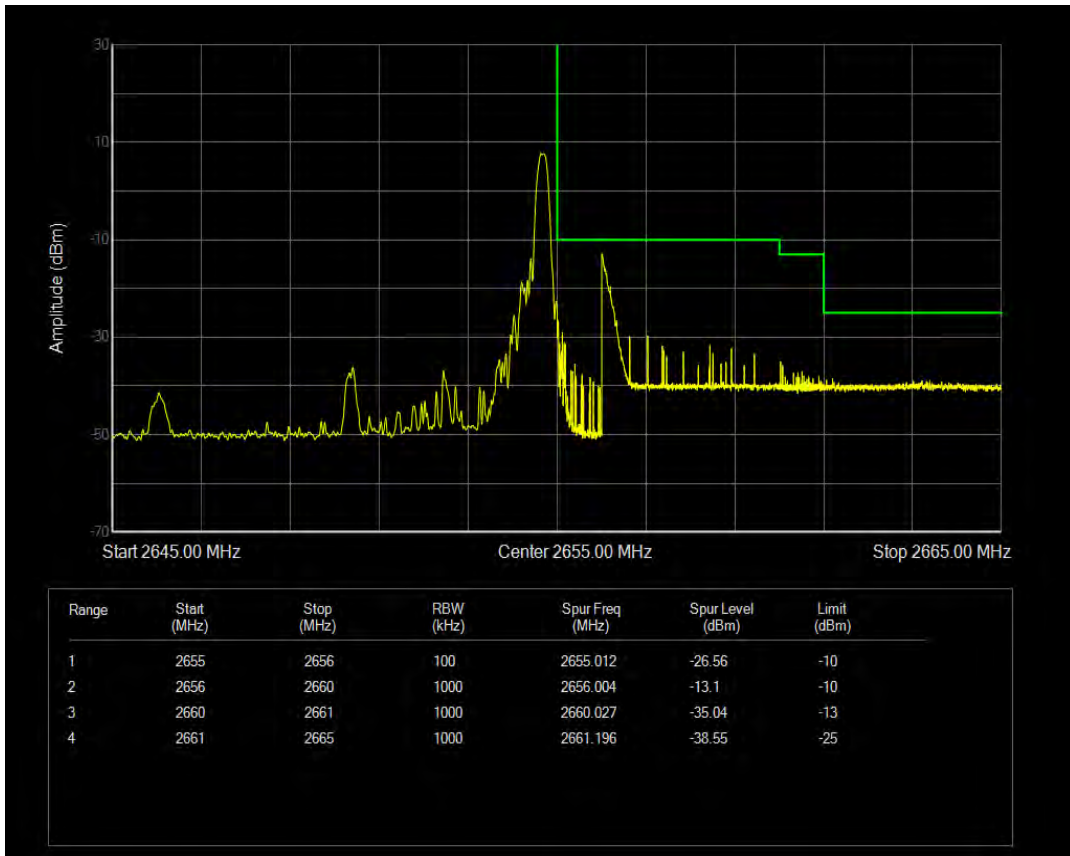

Band41(2535-2655) QAM16 BW=5MHz Channel=40065 RB Size=25 Position=#0

Band41(2535-2655) QPSK BW=5MHz Channel=41215 RB Size=1 Position=#0

Band41(2535-2655) QPSK BW=5MHz Channel=41215 RB Size=1 Position=#Max