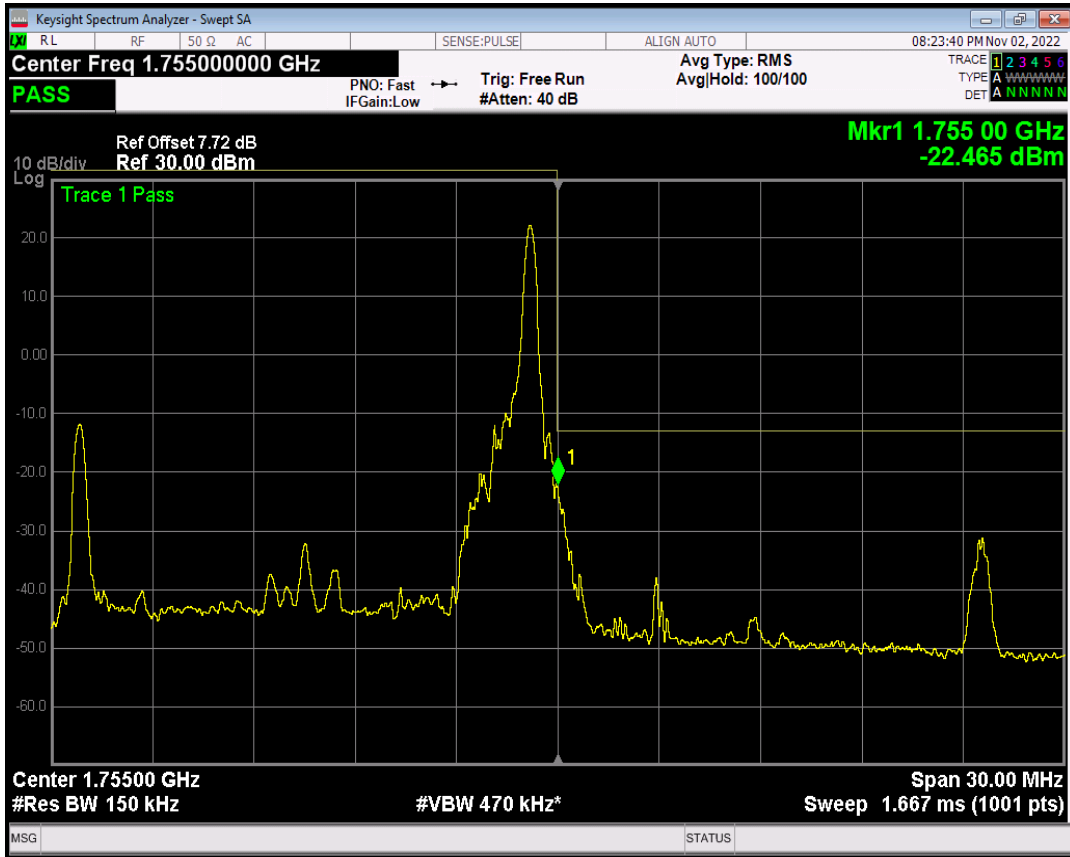

Band4 QAM16 BW=15MHz Channel=20325 RB Size=1 Position=#Max