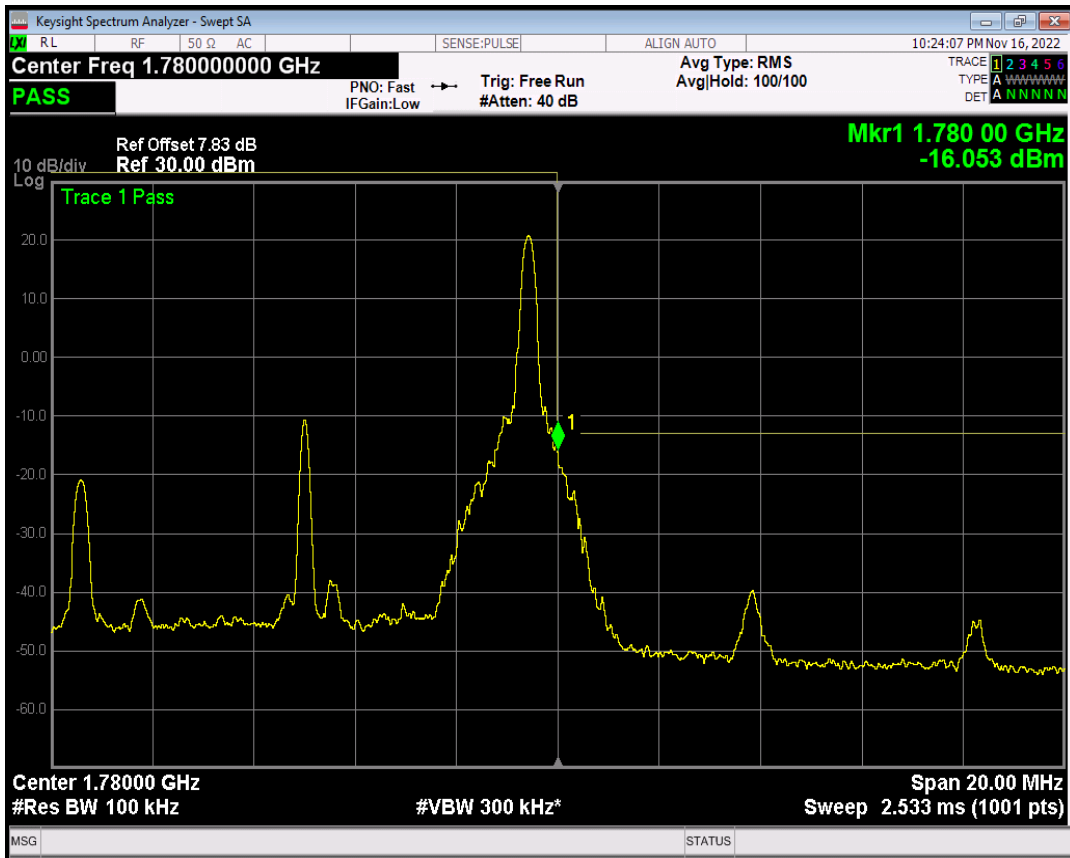

Band66 QPSK BW=10MHz Channel=132622 RB Size=1 Position=#Max