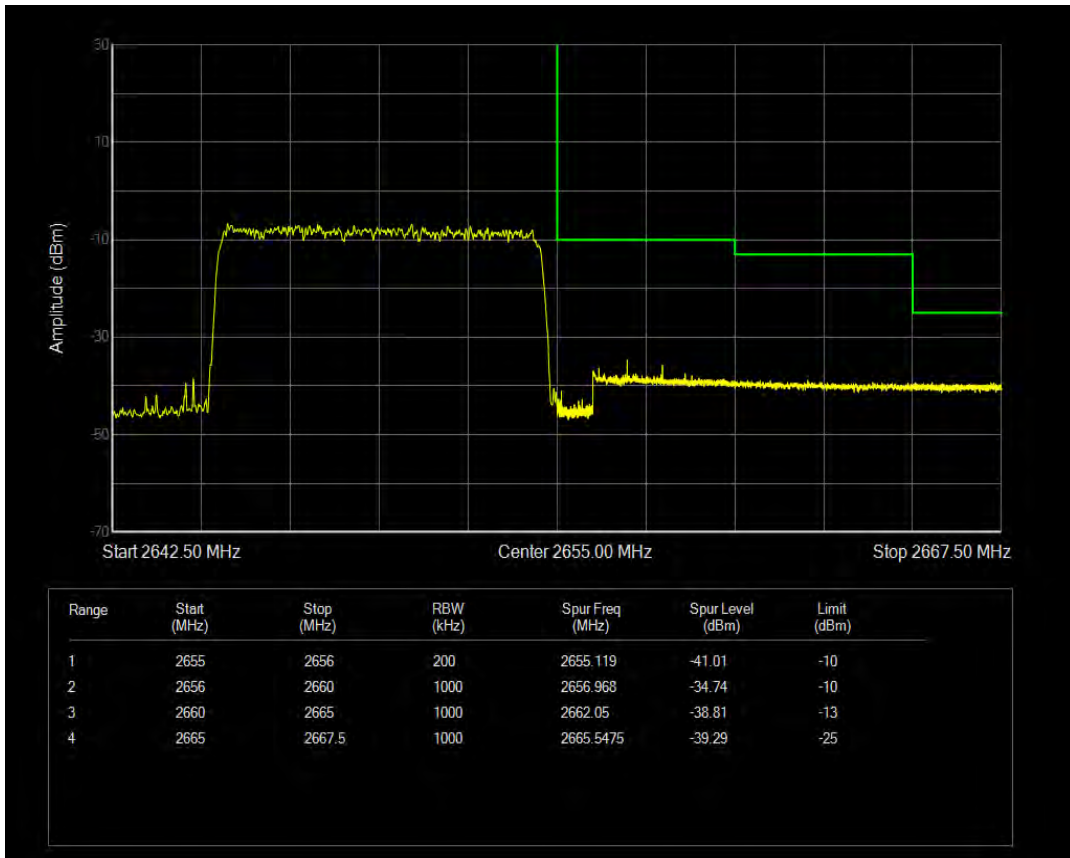

Band41(2535-2655) QAM16 BW=10MHz Channel=41190 RB Size=50 Position=#0