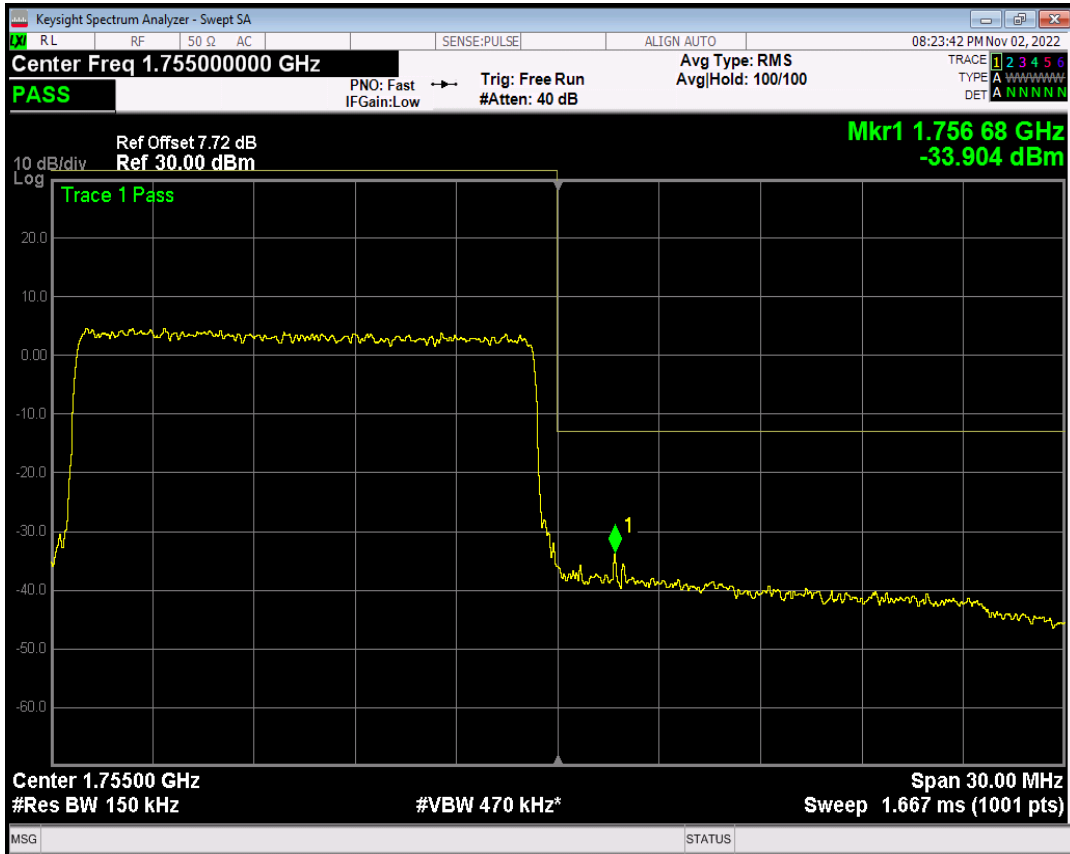

Band4 QAM16 BW=15MHz Channel=20325 RB Size=75 Position=#0