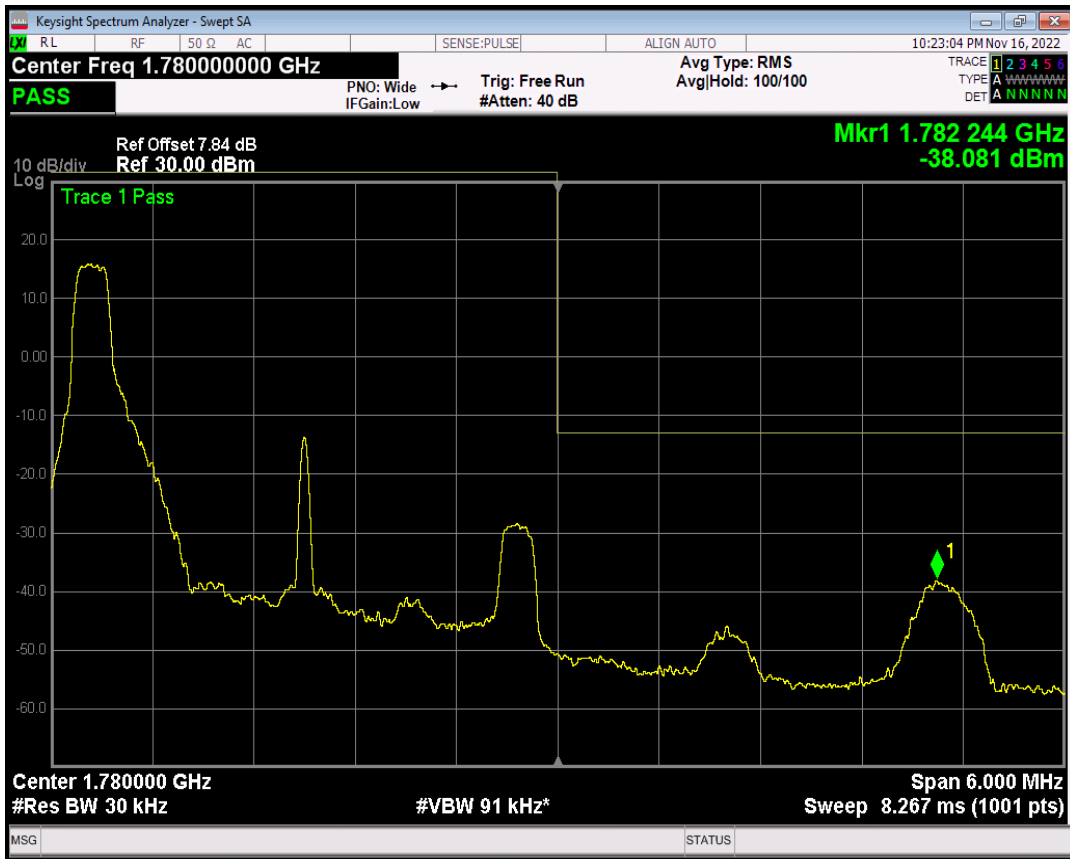

Band66 QAM16 BW=3MHz Channel=131987 RB Size=1 Position=#0

Band66 QAM16 BW=3MHz Channel=131987 RB Size=1 Position=#Max

Band66 QAM16 BW=3MHz Channel=131987 RB Size=15 Position=#0

Band66 QPSK BW=3MHz Channel=132657 RB Size=1 Position=#0