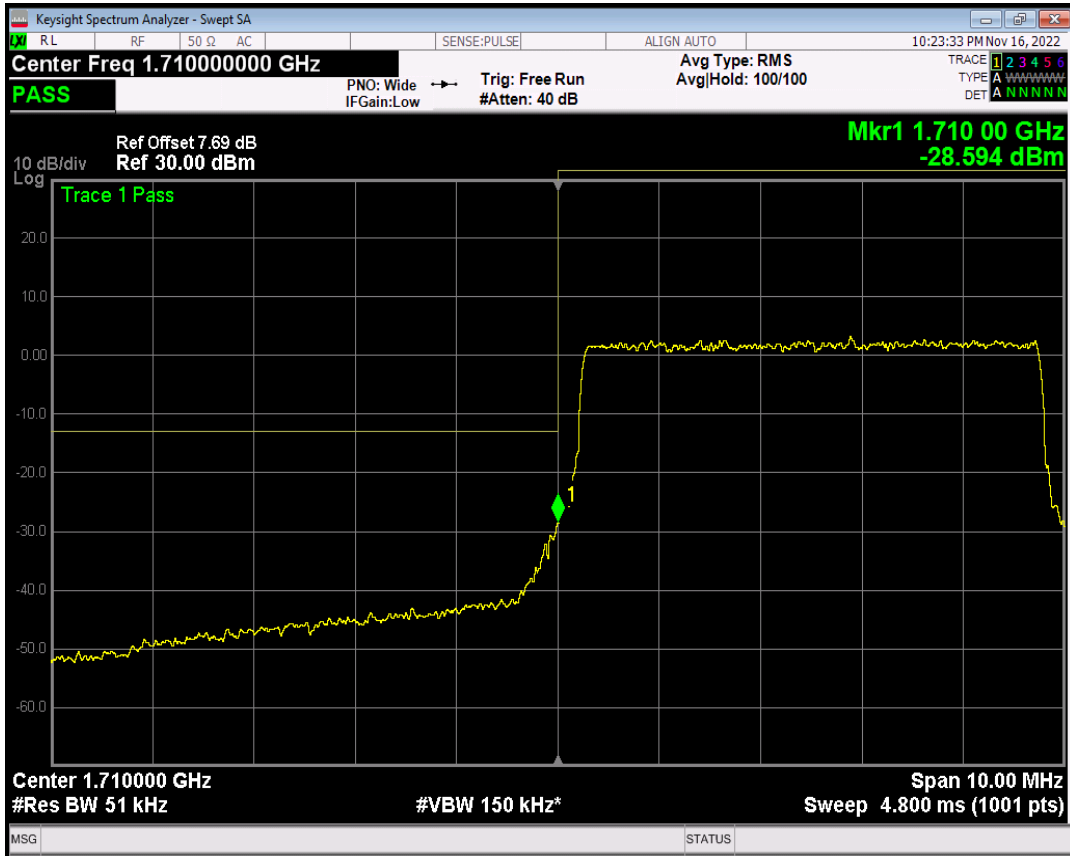

Band66 QAM16 BW=5MHz Channel=131997 RB Size=25 Position=#0