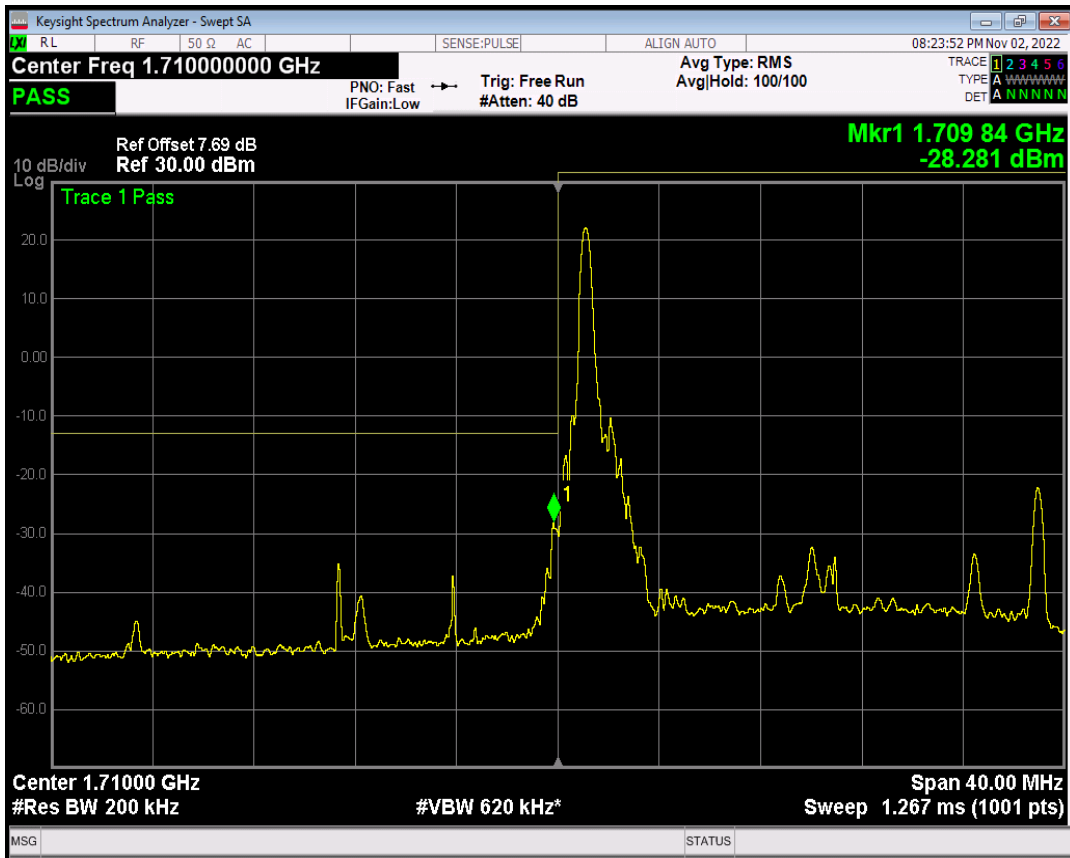

Band4 QAM16 BW=15MHz Channel=20325 RB Size=1 Position=#Max

Band4 QAM16 BW=15MHz Channel=20325 RB Size=75 Position=#0

Band4 QPSK BW=20MHz Channel=20050 RB Size=1 Position=#0

Band4 QPSK BW=20MHz Channel=20050 RB Size=1 Position=#Max

Band4 QPSK BW=20MHz Channel=20050 RB Size=100 Position=#0

Band4 QAM16 BW=20MHz Channel=20050 RB Size=1 Position=#0

Band4 QAM16 BW=20MHz Channel=20050 RB Size=1 Position=#Max

Band4 QAM16 BW=20MHz Channel=20050 RB Size=100 Position=#0