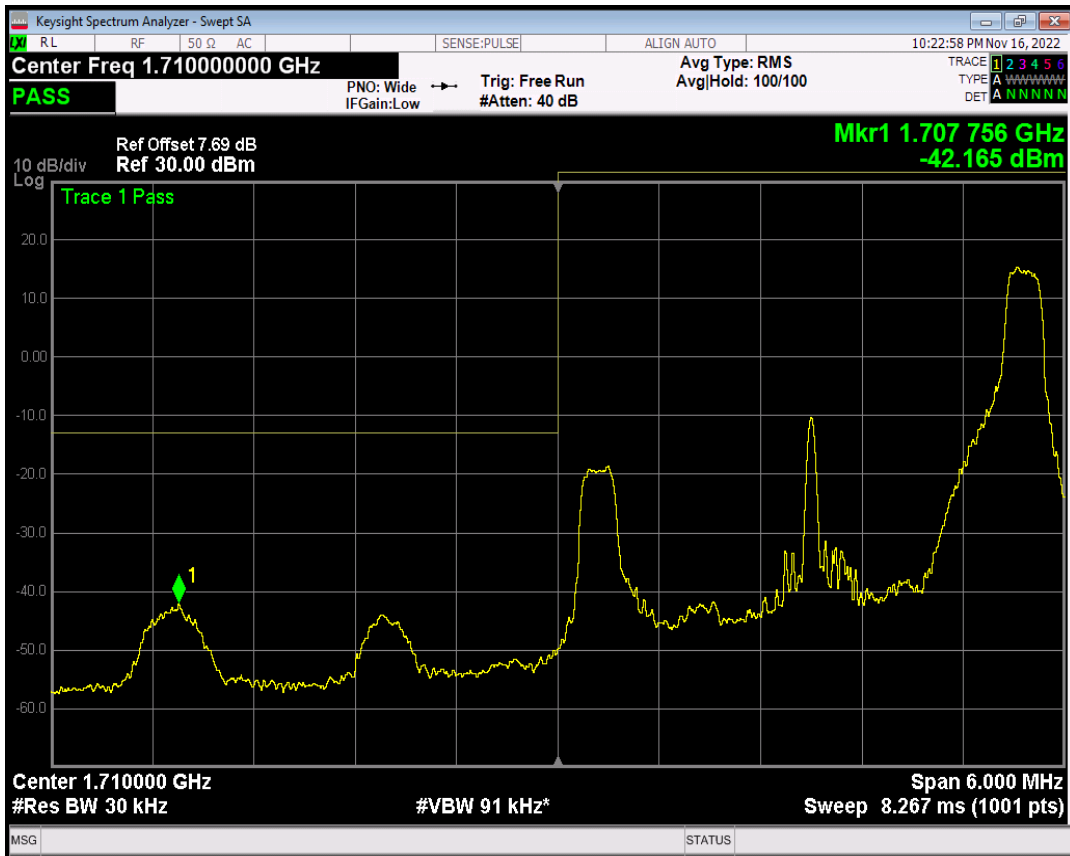

Band66 QAM16 BW=3MHz Channel=131987 RB Size=1 Position=#Max