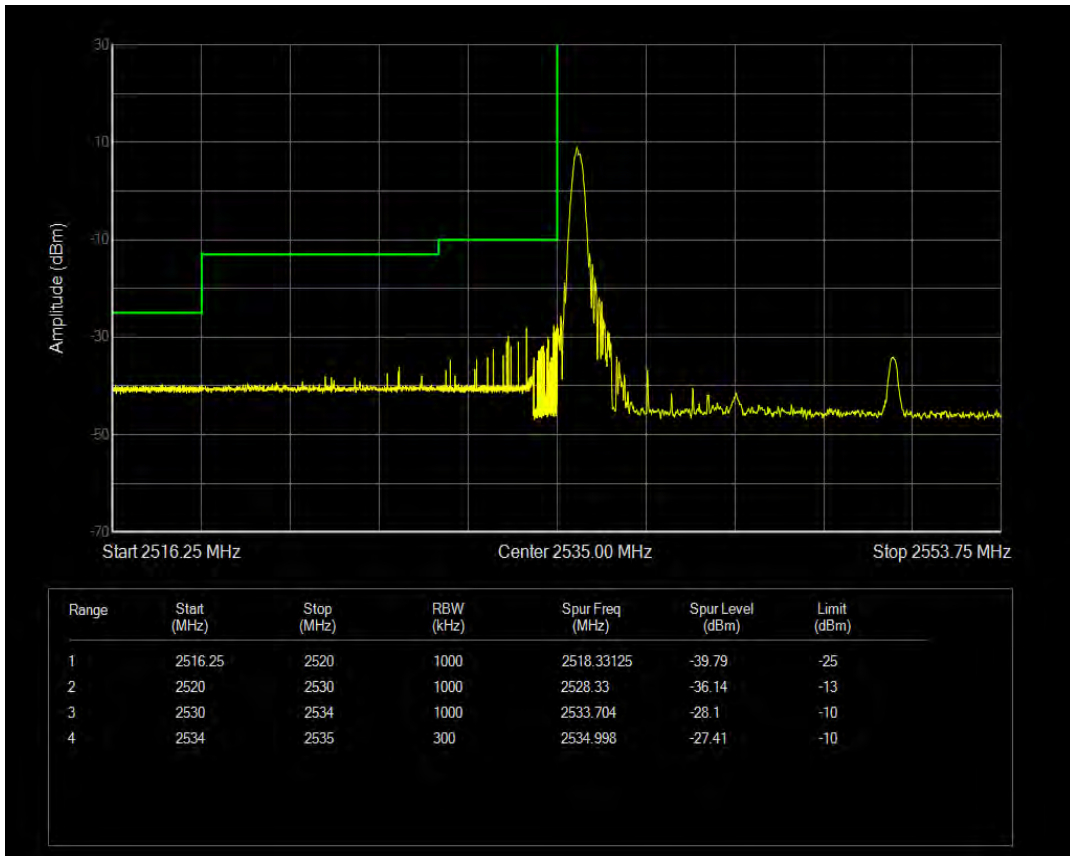

Band41(2535-2655) QAM16 BW=15MHz Channel=40115 RB Size=1 Position=#0