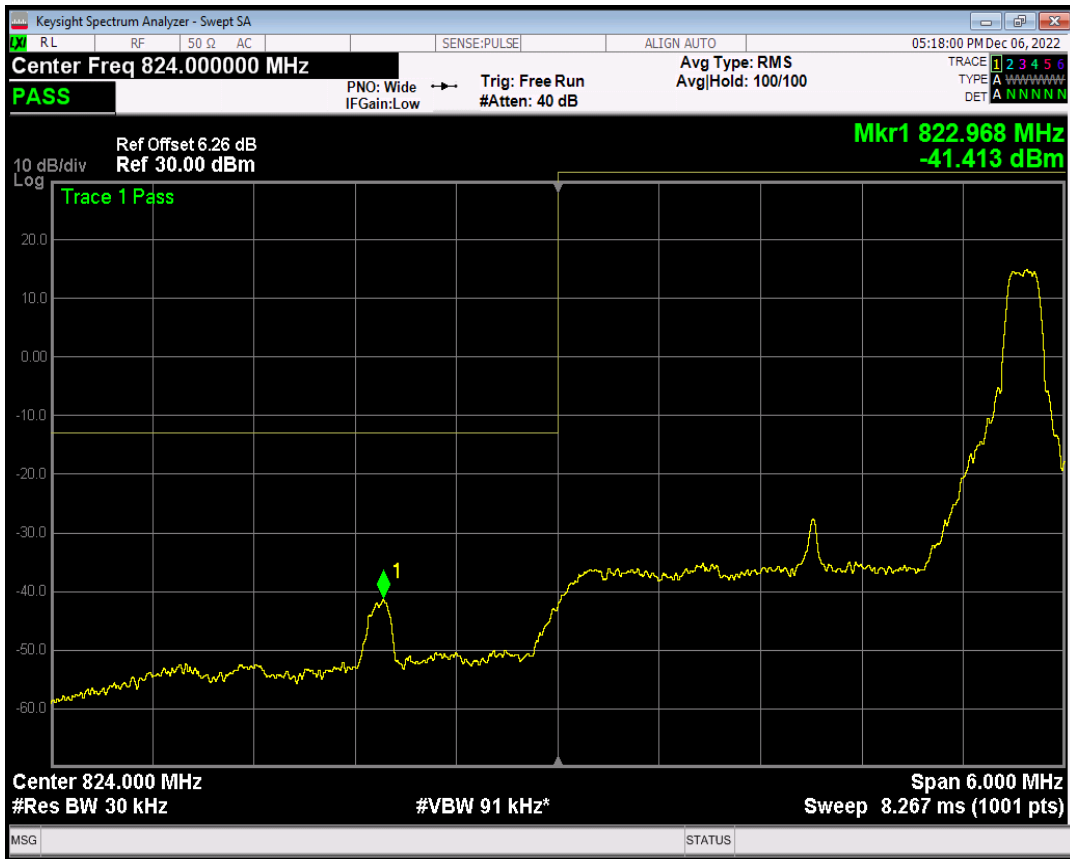

Band5 QAM16 BW=1.4MHz Channel=20643 RB Size=6 Position=#0

Band5 QPSK BW=10MHz Channel=20600 RB Size=50 Position=#0

Band5 QAM16 BW=3MHz Channel=20415 RB Size=1 Position=#0

Band5 QAM16 BW=3MHz Channel=20415 RB Size=1 Position=#Max