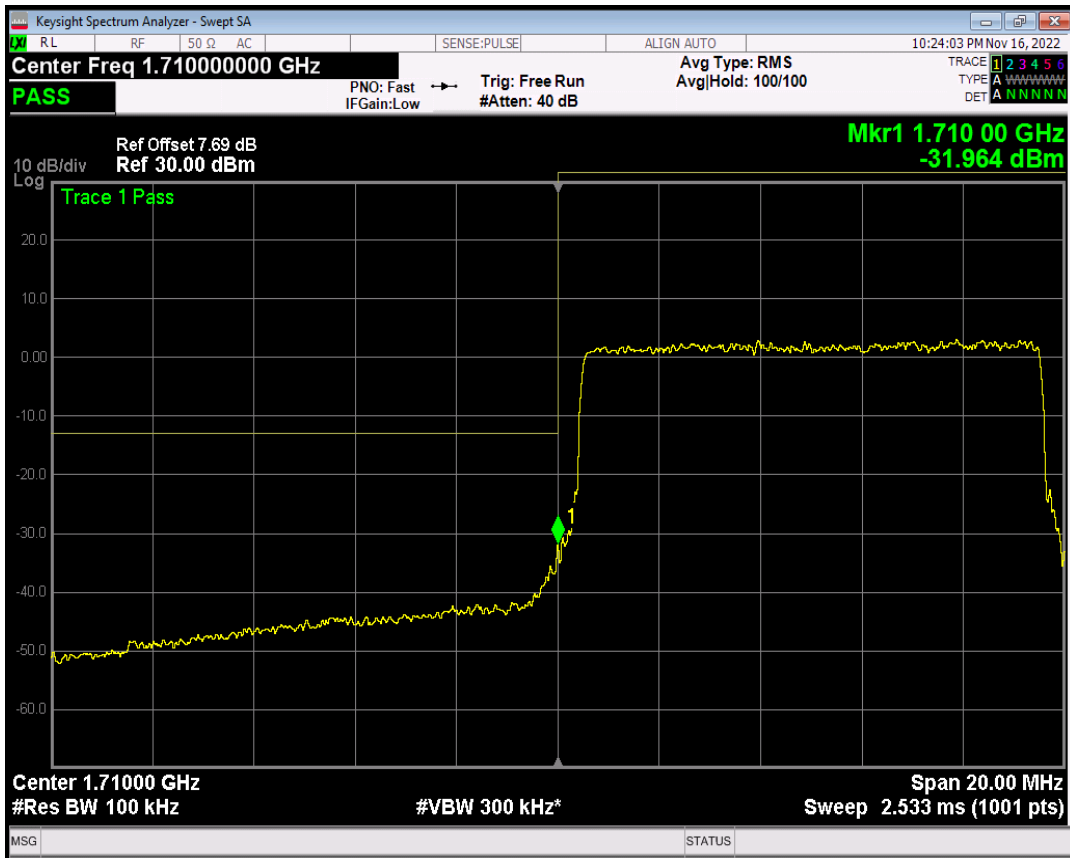

Band66 QAM16 BW=10MHz Channel=132022 RB Size=50 Position=#0