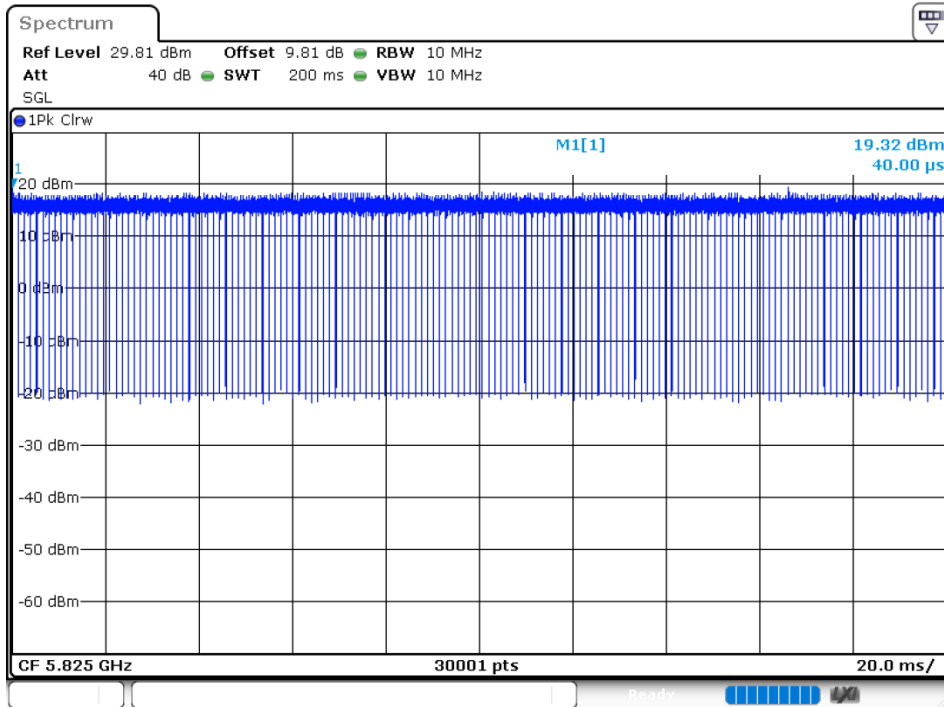

Duty Cycle NVNT 802.11ac40 5795MHz

Duty Cycle NVNT 802.11ac80 5775MHz

Duty Cycle NVNT 802.11n(HT20) 5745MHz

Duty Cycle NVNT 802.11n(HT20) 5785MHz

Duty Cycle NVNT 802.11n(HT20) 5825MHz

Duty Cycle NVNT 802.11n(HT40) 5755MHz