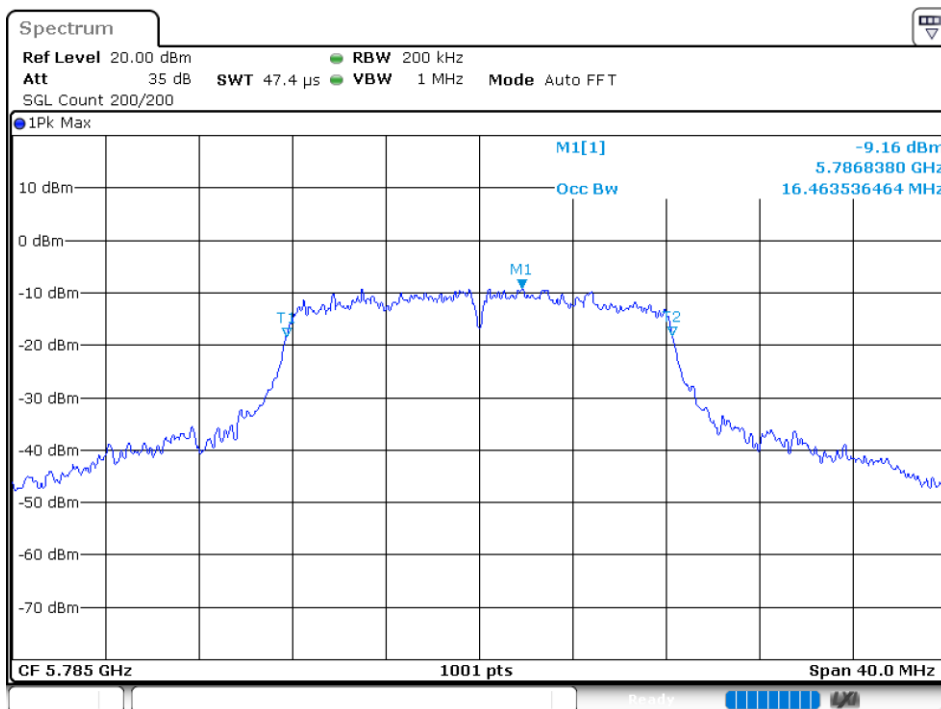

OBW NVNT 802.11a 5785MHz Ant1