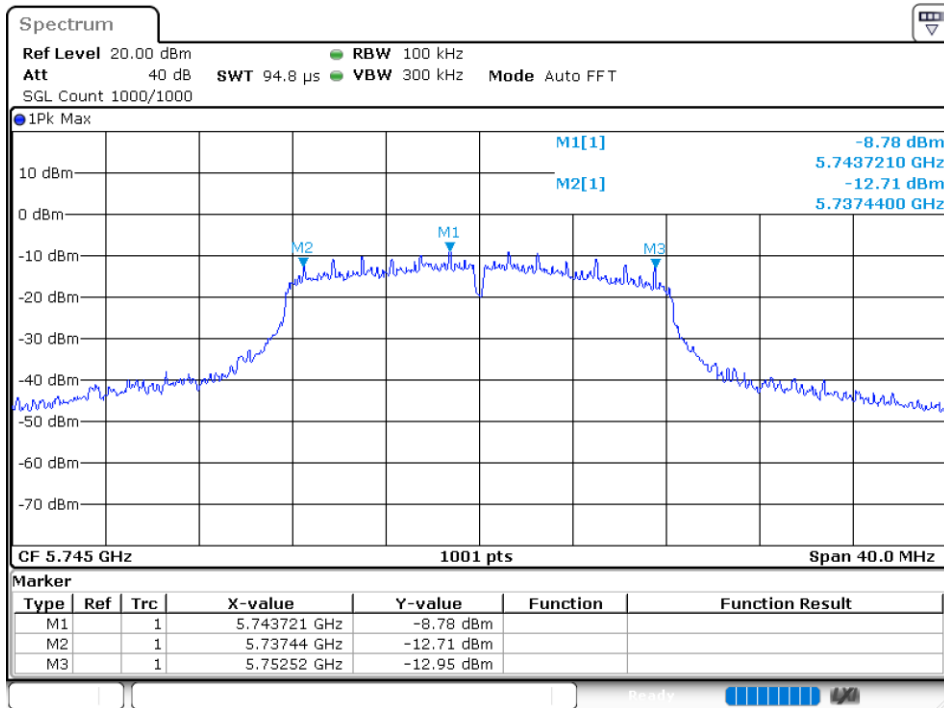

-6dB Emission Bandwidth

Condition	Mode	Frequency (MHz)	Antenna	-6 dB Bandwidth (MHz)	Limit -6 dB Bandwidth (MHz)	Verdict
NVNT	802.11a	5745	Ant 1	15.08	0.5	Pass
NVNT	802.11a	5785	Ant 1	15.32	0.5	Pass
NVNT	802.11a	5825	Ant 1	15.12	0.5	Pass
NVNT	802.11ac20	5745	Ant 1	15.08	0.5	Pass
NVNT	802.11ac20	5785	Ant 1	15.12	0.5	Pass
NVNT	802.11ac20	5825	Ant 1	15.08	0.5	Pass
NVNT	802.11ac40	5755	Ant 1	32.56	0.5	Pass
NVNT	802.11ac40	5795	Ant 1	33.92	0.5	Pass
NVNT	802.11ac80	5775	Ant 1	76.48	0.5	Pass
NVNT	802.11n(HT20)	5745	Ant 1	15.96	0.5	Pass
NVNT	802.11n(HT20)	5785	Ant 1	13.88	0.5	Pass
NVNT	802.11n(HT20)	5825	Ant 1	15.08	0.5	Pass
NVNT	802.11n(HT40)	5755	Ant 1	31.28	0.5	Pass
NVNT	802.11n(HT40)	5795	Ant 1	33.92	0.5	Pass

EBW NVNT 802.11a 5745MHz Ant1