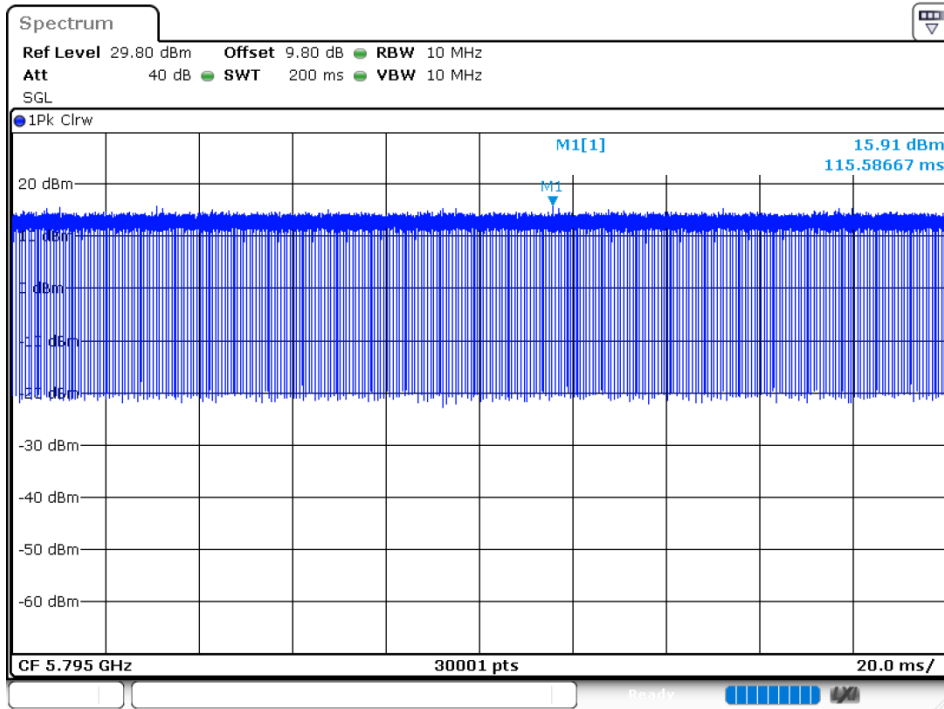

Duty Cycle NVNT 802.11n(HT40) 5795MHz

Maximum Conducted Output Power

Condition	Mode	Frequency (MHz)	Antenna	Conducted Power (dBm)	Duty Factor (dB)	Total Power (dBm)	Limit (dBm)	Verdict
NVNT	802.11a	5745	Ant 1	9.94	0.09	10.03	30	Pass
NVNT	802.11a	5785	Ant 1	9.74	0.09	9.83	30	Pass
NVNT	802.11a	5825	Ant 1	9.03	0.09	9.12	30	Pass
NVNT	802.11ac20	5745	Ant 1	9.99	0.1	10.09	30	Pass
NVNT	802.11ac20	5785	Ant 1	9.8	0.1	9.9	30	Pass
NVNT	802.11ac20	5825	Ant 1	10.14	0.1	10.24	30	Pass
NVNT	802.11ac40	5755	Ant 1	9.41	0.19	9.6	30	Pass
NVNT	802.11ac40	5795	Ant 1	9.53	0.19	9.72	30	Pass
NVNT	802.11ac80	5775	Ant 1	9.05	0.37	9.42	30	Pass
NVNT	802.11n(HT20)	5745	Ant 1	10.14	0.1	10.24	30	Pass
NVNT	802.11n(HT20)	5785	Ant 1	9.81	0.1	9.91	30	Pass
NVNT	802.11n(HT20)	5825	Ant 1	10.16	0.1	10.26	30	Pass
NVNT	802.11n(HT40)	5755	Ant 1	9.29	0.19	9.48	30	Pass
NVNT	802.11n(HT40)	5795	Ant 1	8.87	0.19	9.06	30	Pass