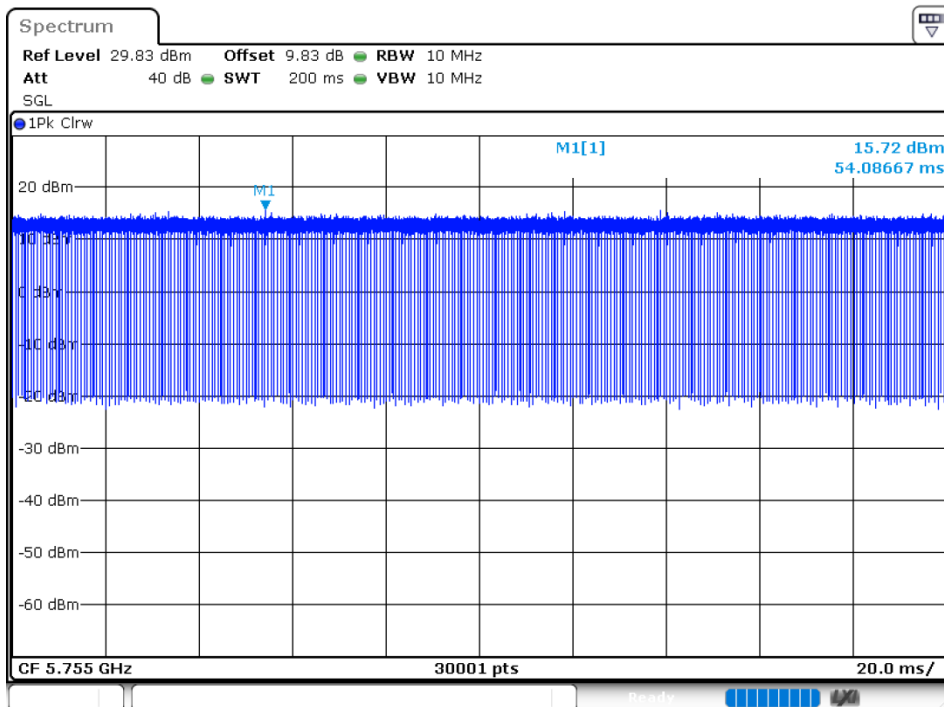

Duty Cycle NVNT 802.11ac40 5795MHz

Duty Cycle NVNT 802.11ac80 5775MHz

Duty Cycle NVNT 802.11n(HT20) 5745MHz

Duty Cycle NVNT 802.11n(HT20) 5785MHz

Duty Cycle NVNT 802.11n(HT20) 5825MHz

Duty Cycle NVNT 802.11n(HT40) 5755MHz