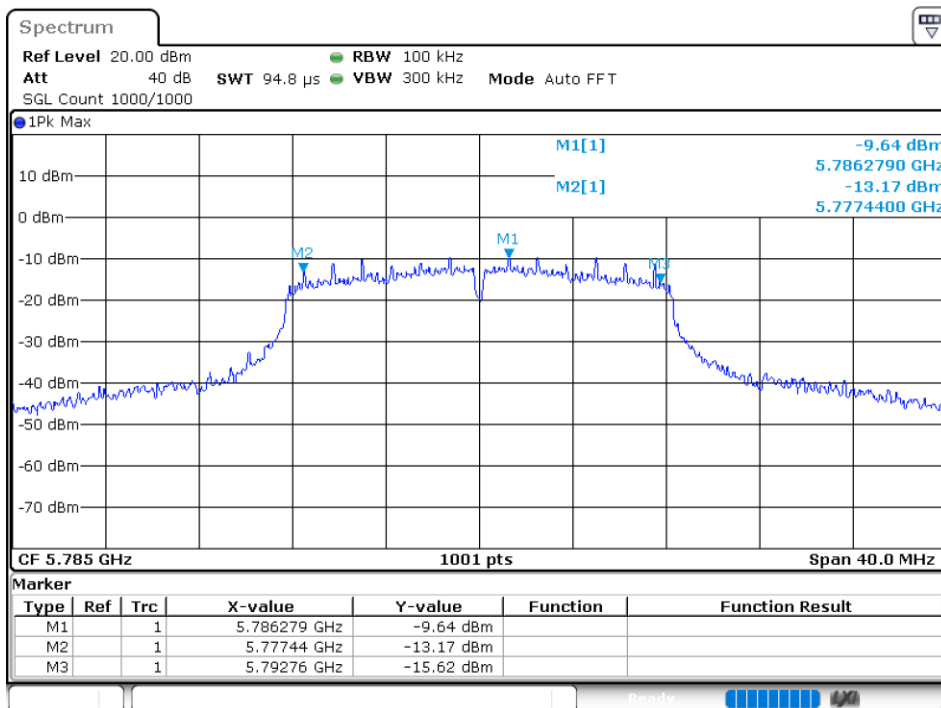

EBW NVNT 802.11a 5785MHz Ant1