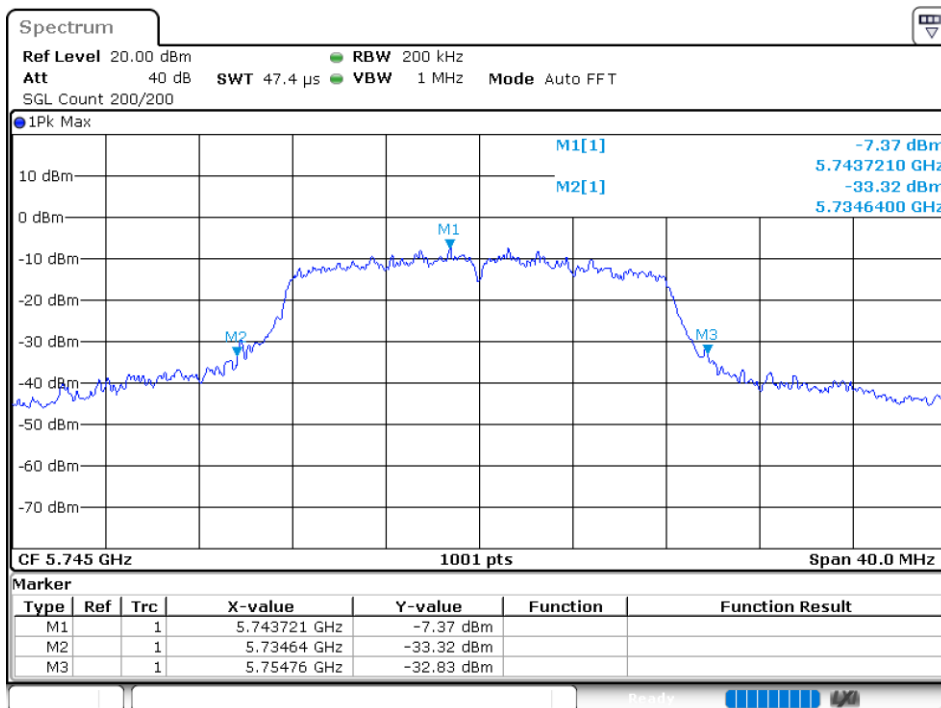

-26 dB BW NVNT 802.11a 5745MHz Ant1