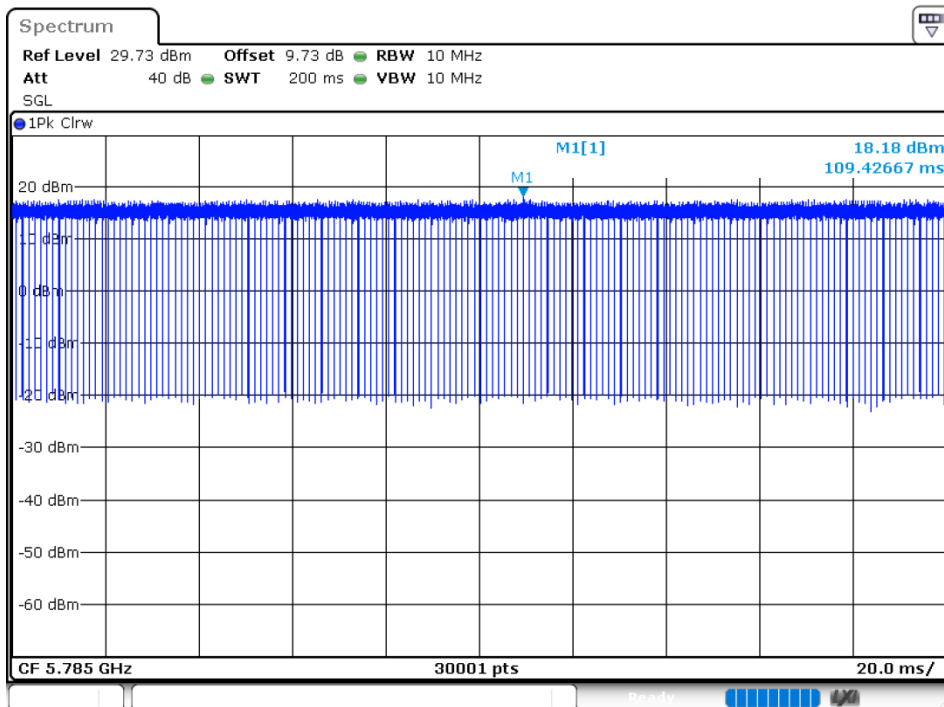

Duty Cycle NVNT 802.11ac40 5795MHz

Duty Cycle NVNT 802.11ac80 5775MHz

Duty Cycle NVNT 802.11n(HT20) 5745MHz

Duty Cycle NVNT 802.11n(HT20) 5785MHz

Duty Cycle NVNT 802.11n(HT20) 5825MHz

Duty Cycle NVNT 802.11n(HT40) 5755MHz