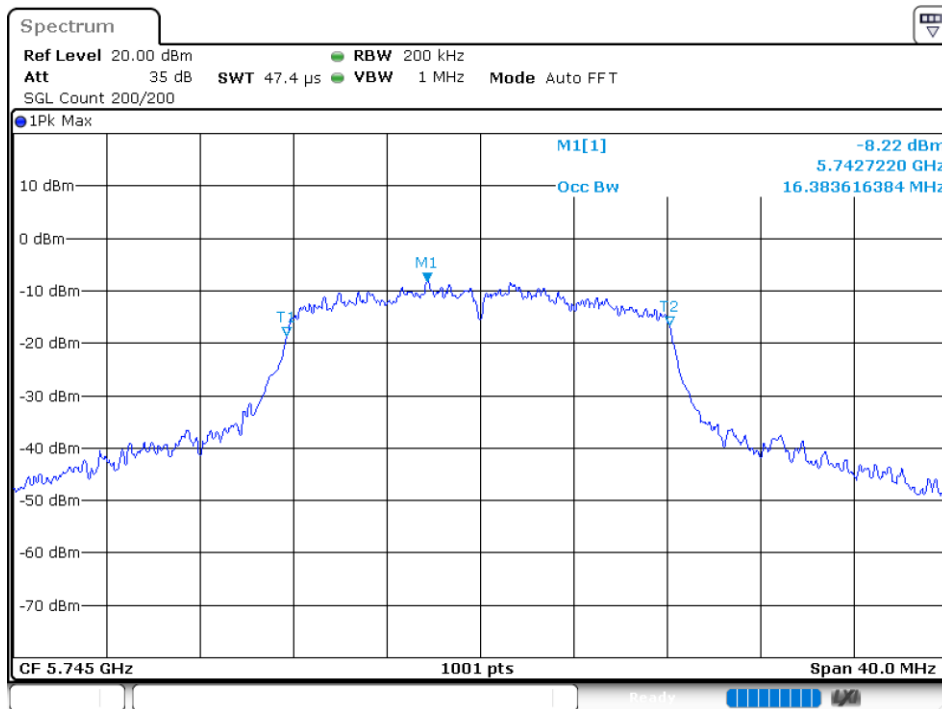

Occupied Channel Bandwidth

Condition	Mode	Frequency (MHz)	Antenna	99% OBW (MHz)	-26 dB Bandwidth (MHz)	Limit -26 dB Bandwidth (MHz)	Verdict
NVNT	802.11a	5745	Ant 1	16.3836	20.12	0.5	Pass
NVNT	802.11a	5785	Ant 1	16.4635	19.8	0.5	Pass
NVNT	802.11a	5825	Ant 1	16.5035	19.76	0.5	Pass
NVNT	802.11ac20	5745	Ant 1	17.5025	20.04	0.5	Pass
NVNT	802.11ac20	5785	Ant 1	17.5824	19.76	0.5	Pass
NVNT	802.11ac20	5825	Ant 1	17.5025	19.84	0.5	Pass
NVNT	802.11ac40	5755	Ant 1	36.6034	51.6	0.5	Pass
NVNT	802.11ac40	5795	Ant 1	36.5235	54	0.5	Pass
NVNT	802.11ac80	5775	Ant 1	76.8831	102.56	0.5	Pass
NVNT	802.11n(HT20)	5745	Ant 1	17.5824	20.4	0.5	Pass
NVNT	802.11n(HT20)	5785	Ant 1	17.5824	20.12	0.5	Pass
NVNT	802.11n(HT20)	5825	Ant 1	17.5025	19.84	0.5	Pass
NVNT	802.11n(HT40)	5755	Ant 1	36.5235	44.72	0.5	Pass
NVNT	802.11n(HT40)	5795	Ant 1	36.4436	40.72	0.5	Pass

OBW NVNT 802.11a 5745MHz Ant1