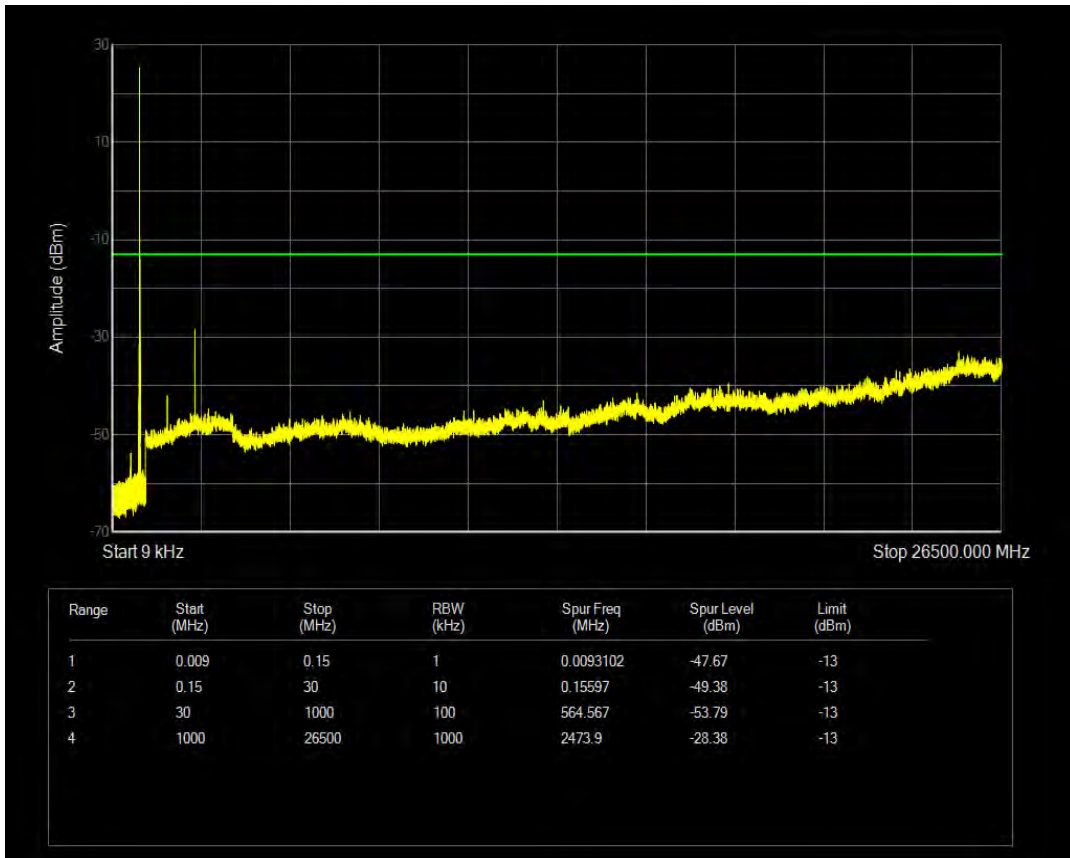

Band5 QPSK BW=5MHz Channel=20625 RB Size=25 Position=#0

Band5 QAM16 BW=5MHz Channel=20625 RB Size=1 Position=#0

Band5 QAM16 BW=5MHz Channel=20625 RB Size=25 Position=#0

Band5 QPSK BW=10MHz Channel=20450 RB Size=1 Position=#0

Band5 QPSK BW=10MHz Channel=20450 RB Size=50 Position=#0

Band5 QAM16 BW=10MHz Channel=20450 RB Size=1 Position=#0

Band5 QAM16 BW=10MHz Channel=20450 RB Size=50 Position=#0

Band5 QPSK BW=10MHz Channel=20525 RB Size=1 Position=#0