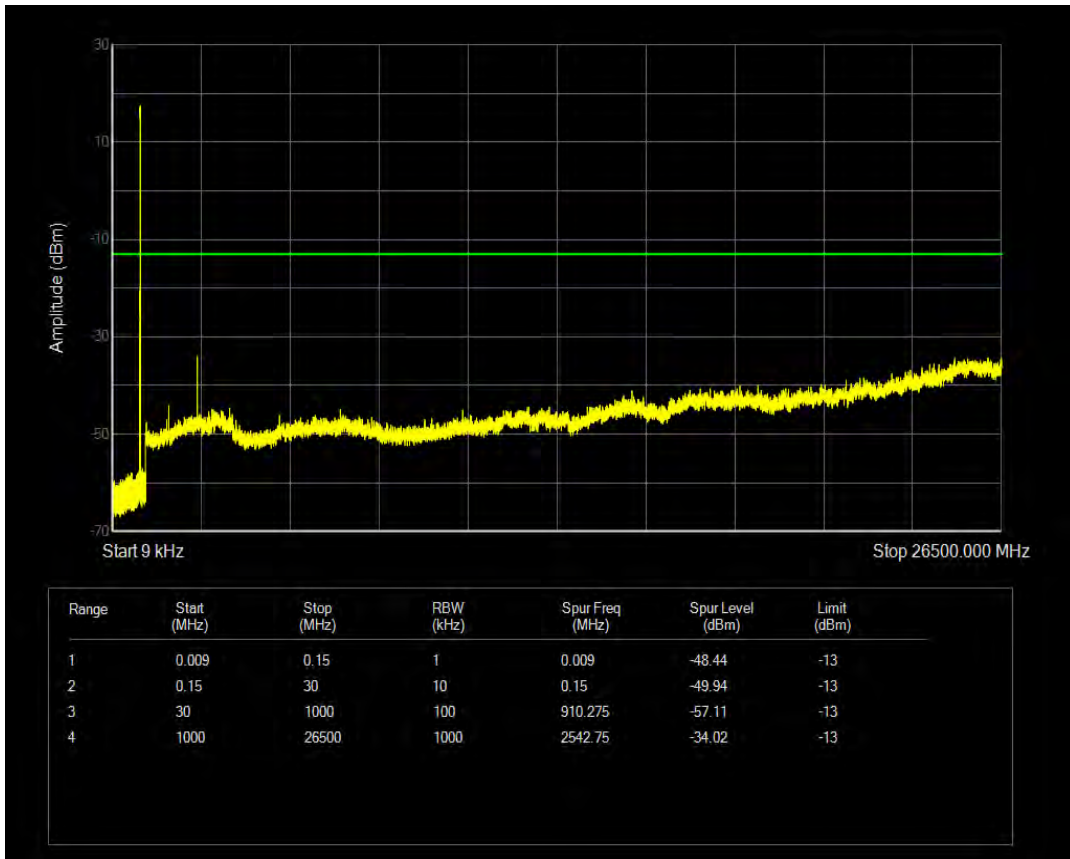

Band5 QPSK BW=3MHz Channel=20525 RB Size=15 Position=#0

Band5 QAM16 BW=3MHz Channel=20525 RB Size=1 Position=#0

Band5 QAM16 BW=3MHz Channel=20525 RB Size=15 Position=#0

Band5 QPSK BW=3MHz Channel=20635 RB Size=1 Position=#0

Band5 QPSK BW=3MHz Channel=20635 RB Size=15 Position=#0

Band5 QAM16 BW=3MHz Channel=20635 RB Size=1 Position=#0

Band5 QAM16 BW=3MHz Channel=20635 RB Size=15 Position=#0

Band5 QPSK BW=5MHz Channel=20425 RB Size=1 Position=#0