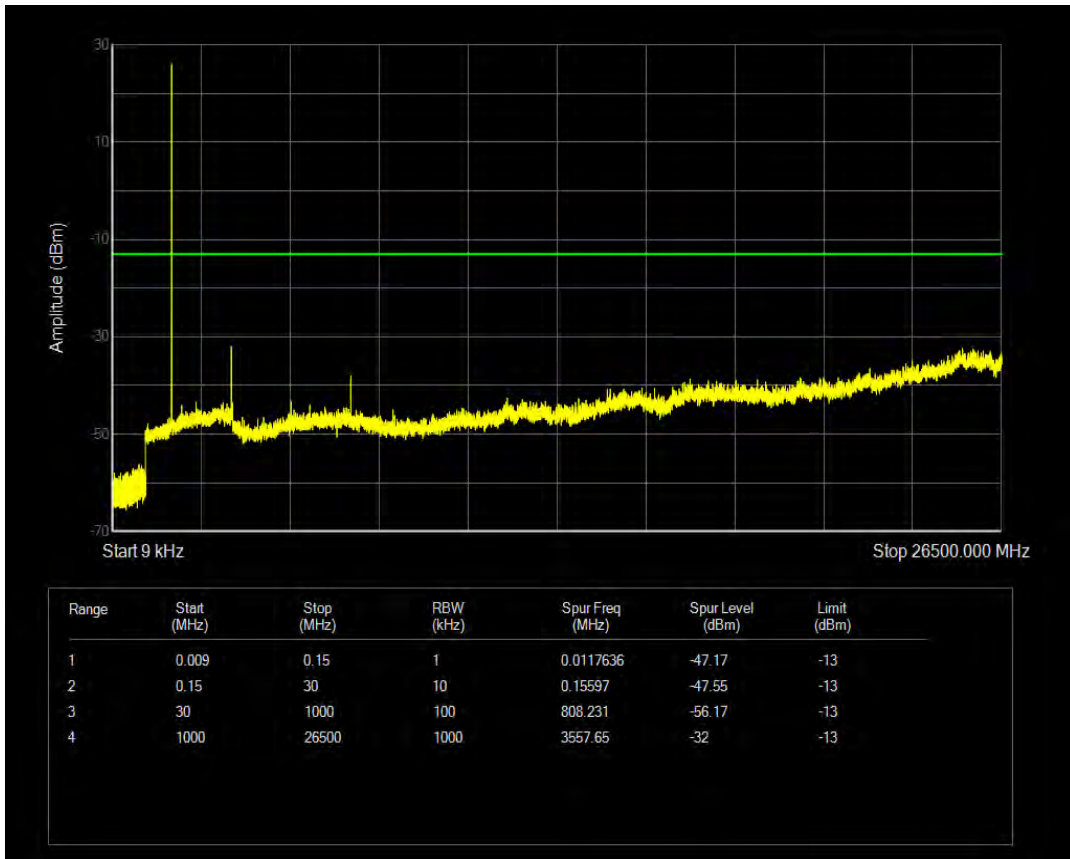

Band66 QAM16 BW=1.4MHz Channel=132665 RB Size=6 Position=#0