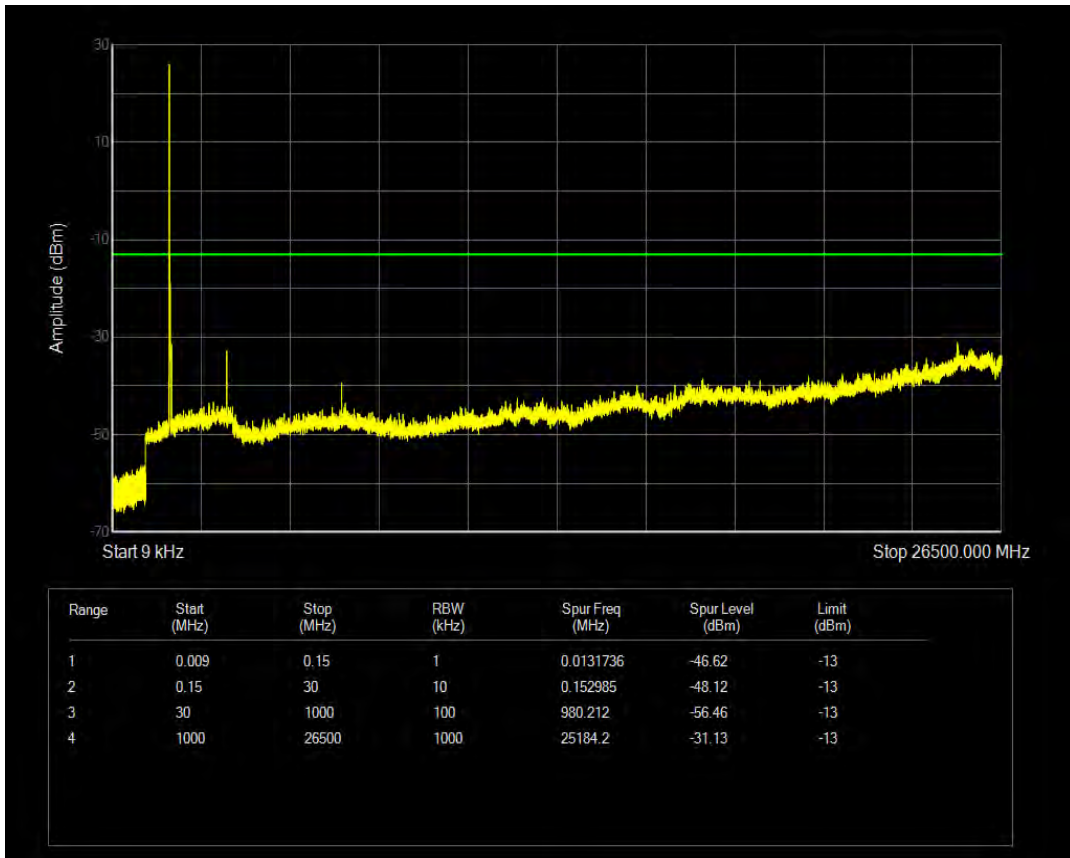

Band66 QAM16 BW=15MHz Channel=132047 RB Size=1 Position=#0