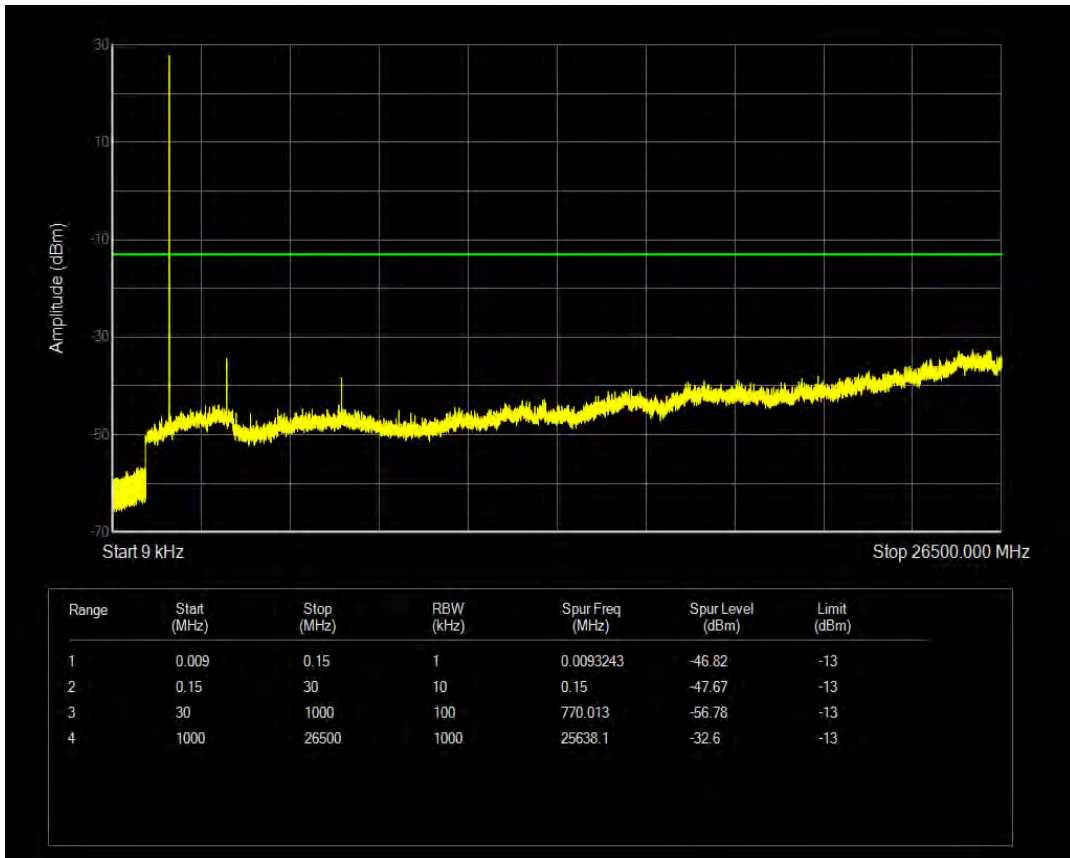

Band66 QPSK BW=1.4MHz Channel=132665 RB Size=6 Position=#0

Band66 QAM16 BW=1.4MHz Channel=132665 RB Size=1 Position=#0

Band66 QAM16 BW=1.4MHz Channel=132665 RB Size=6 Position=#0

Band66 QPSK BW=3MHz Channel=131987 RB Size=1 Position=#0