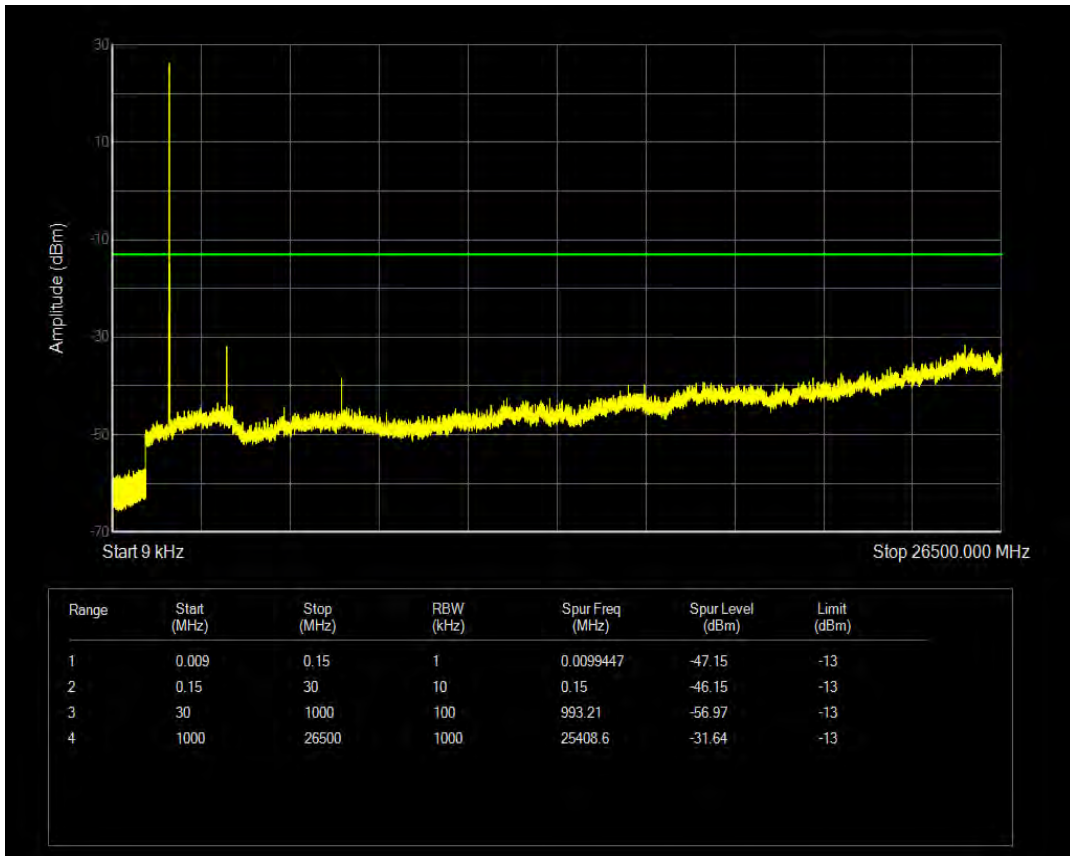

Band66 QAM16 BW=10MHz Channel=132022 RB Size=1 Position=#0