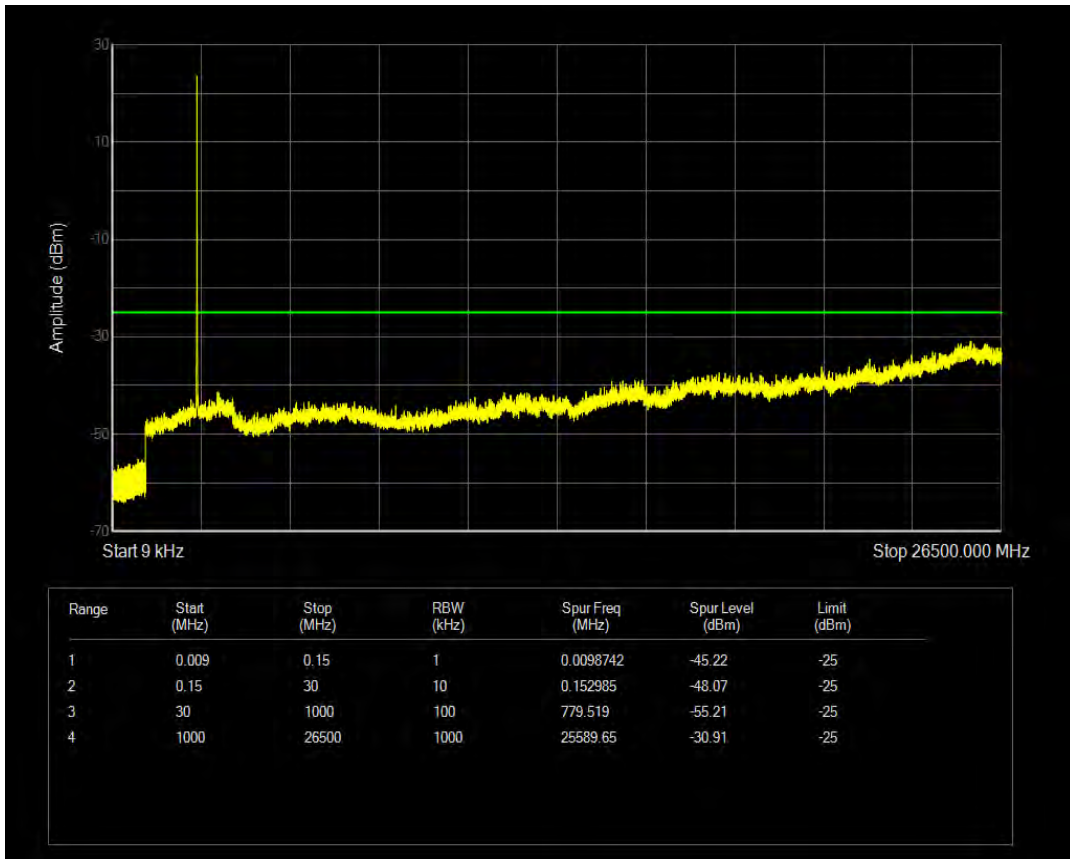

Band7 QPSK BW=5MHz Channel=20775 RB Size=25 Position=#0

Band7 QAM16 BW=5MHz Channel=20775 RB Size=1 Position=#0

Band7 QAM16 BW=5MHz Channel=20775 RB Size=25 Position=#0

Band7 QPSK BW=5MHz Channel=21100 RB Size=1 Position=#0

Band7 QPSK BW=5MHz Channel=21100 RB Size=25 Position=#0

Band7 QAM16 BW=5MHz Channel=21100 RB Size=1 Position=#0

Band7 QAM16 BW=5MHz Channel=21100 RB Size=25 Position=#0

Band7 QPSK BW=5MHz Channel=21425 RB Size=1 Position=#0