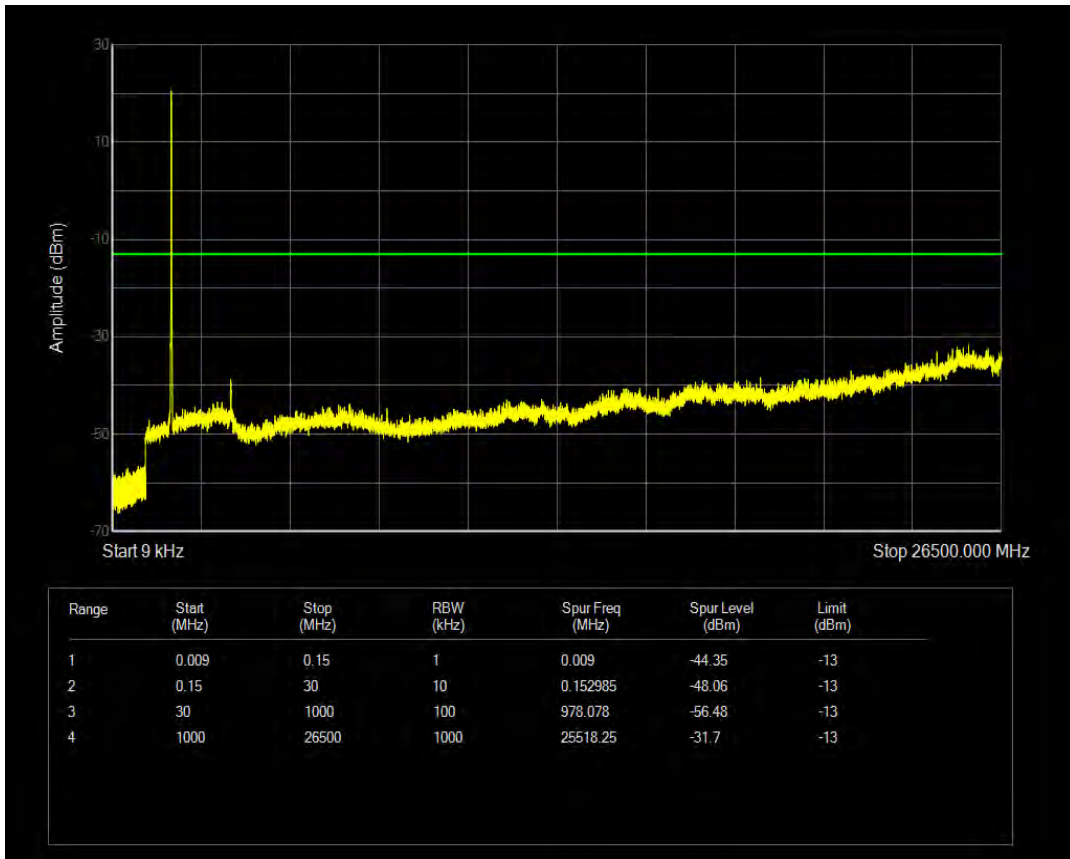

Band66 QPSK BW=15MHz Channel=132597 RB Size=75 Position=#0