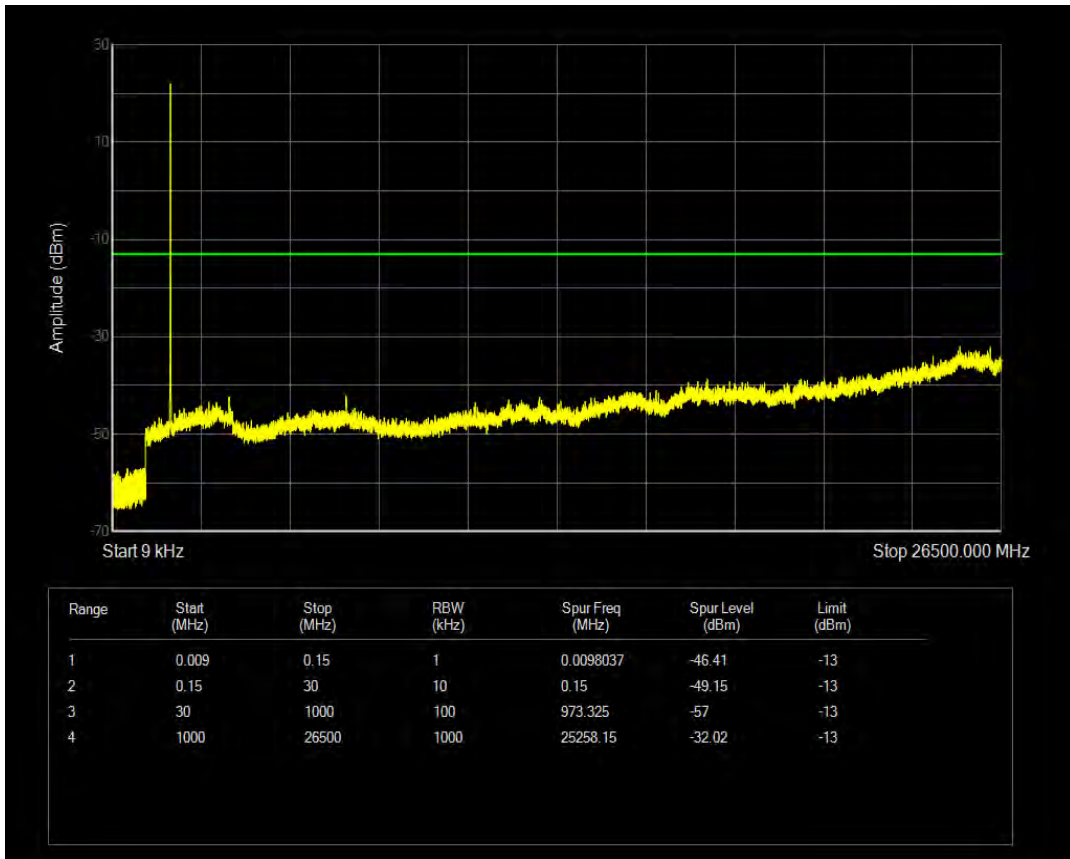

Band66 QPSK BW=5MHz Channel=132322 RB Size=25 Position=#0