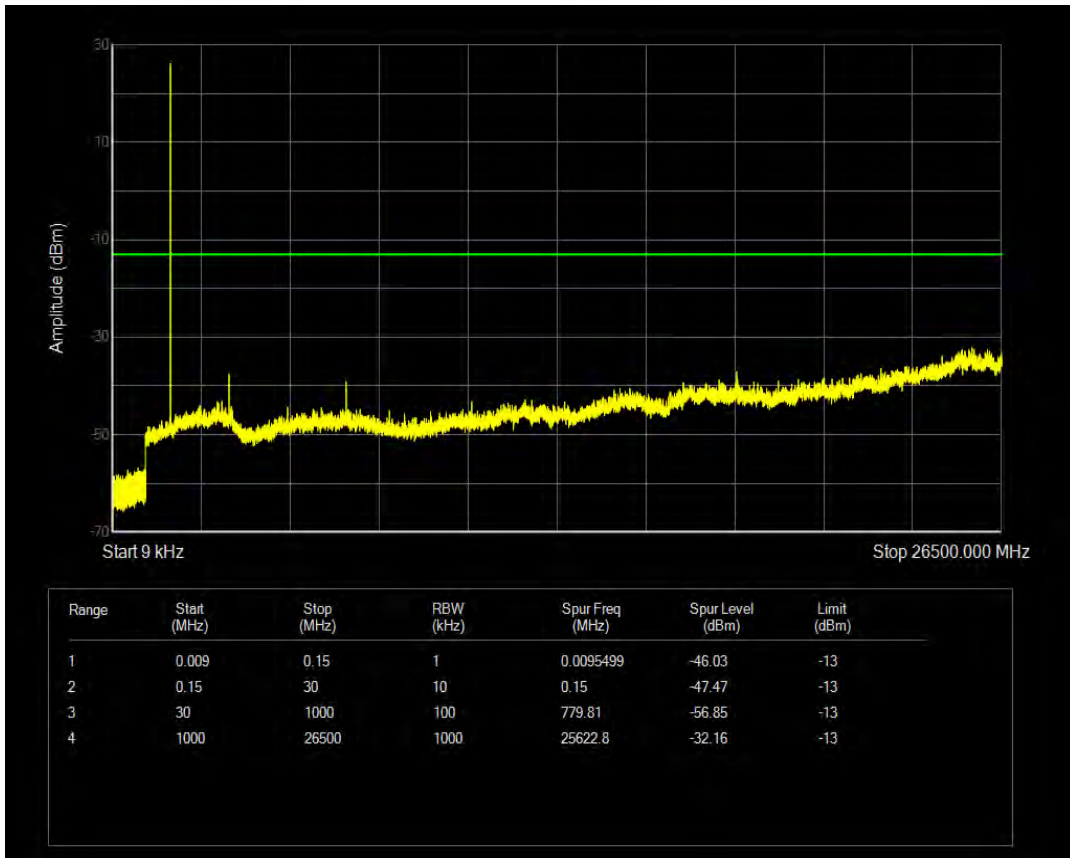

Band66 QAM16 BW=1.4MHz Channel=132322 RB Size=1 Position=#0