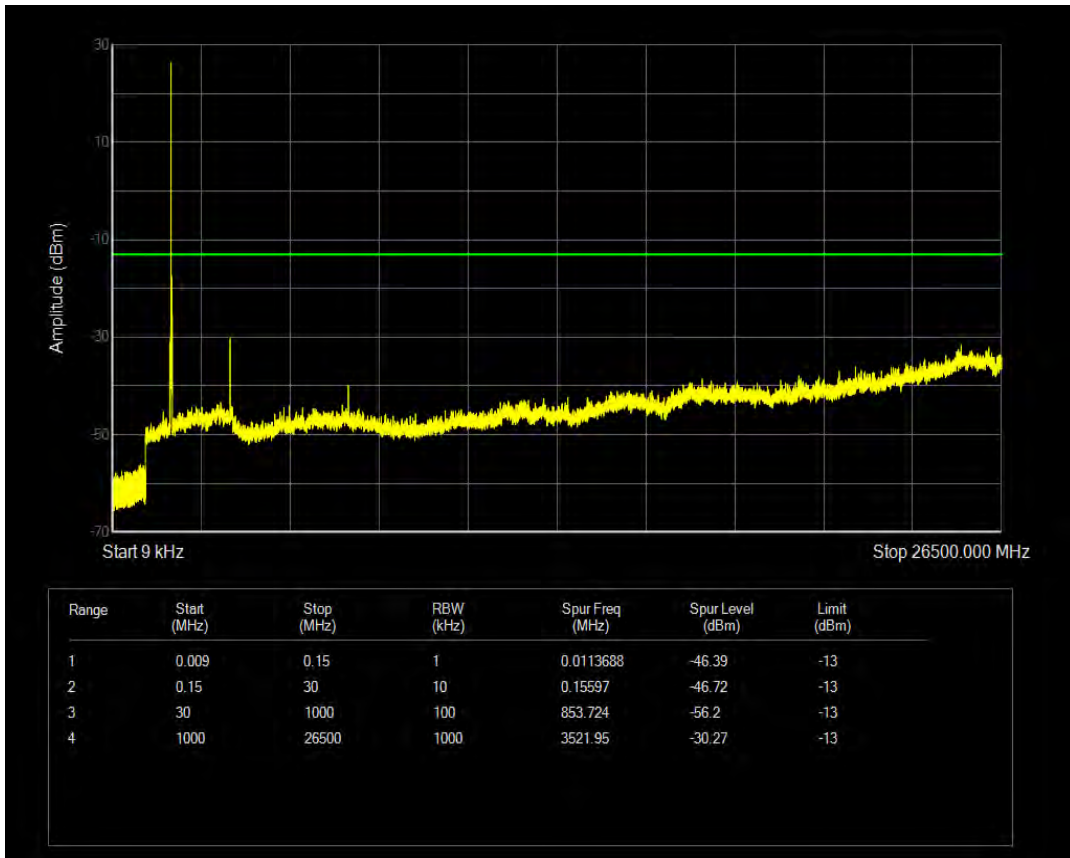

Band66 QAM16 BW=20MHz Channel=132572 RB Size=1 Position=#0