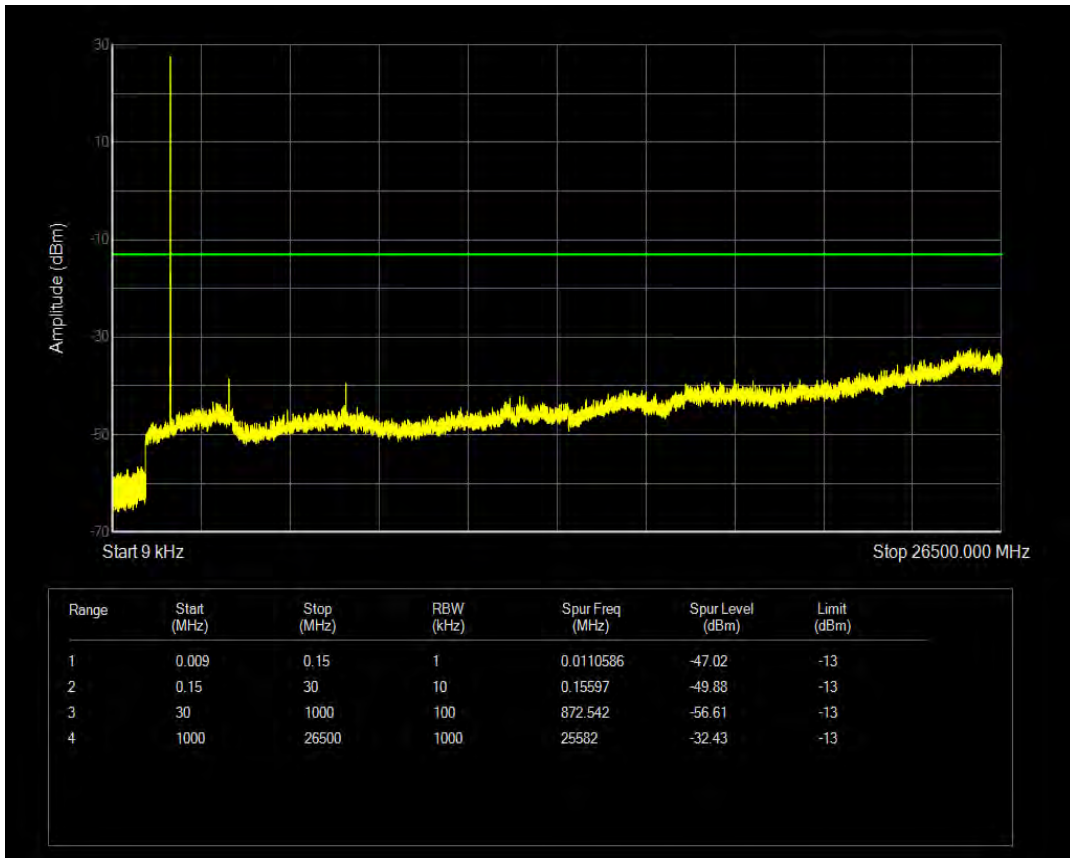

Band66 QAM16 BW=5MHz Channel=132322 RB Size=1 Position=#0