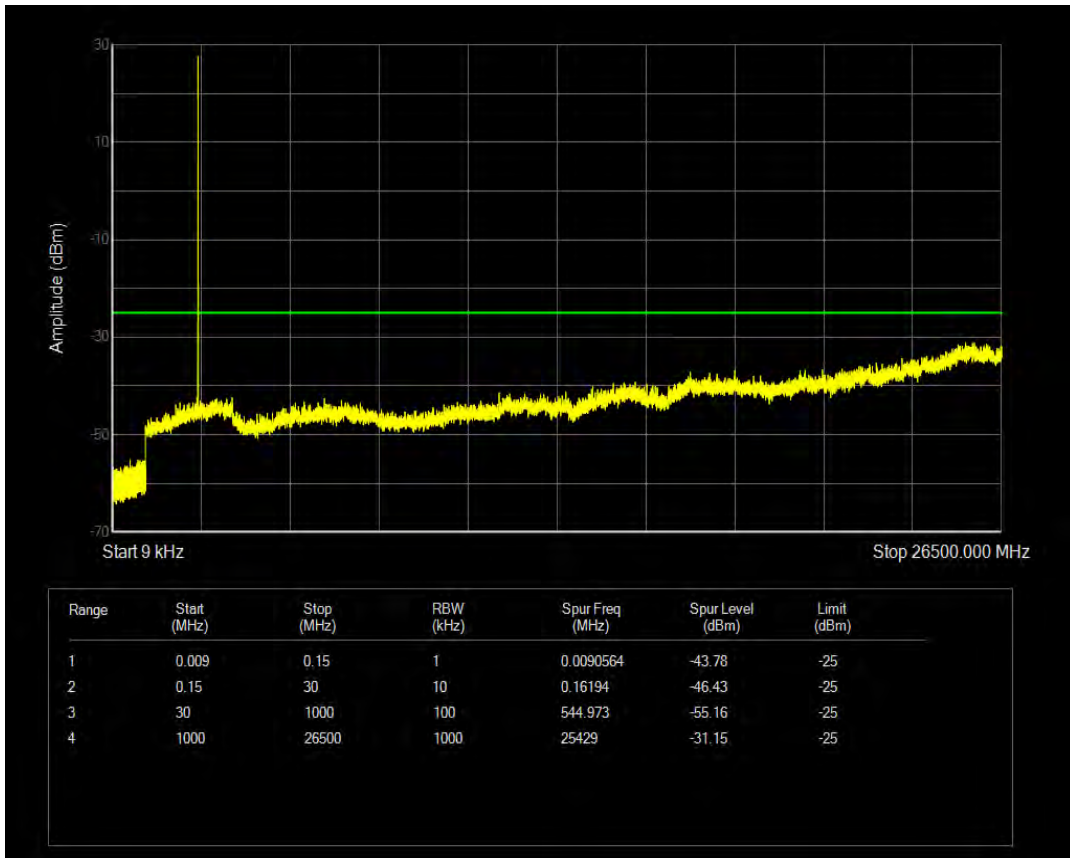

Band7 QAM16 BW=5MHz Channel=21425 RB Size=1 Position=#0