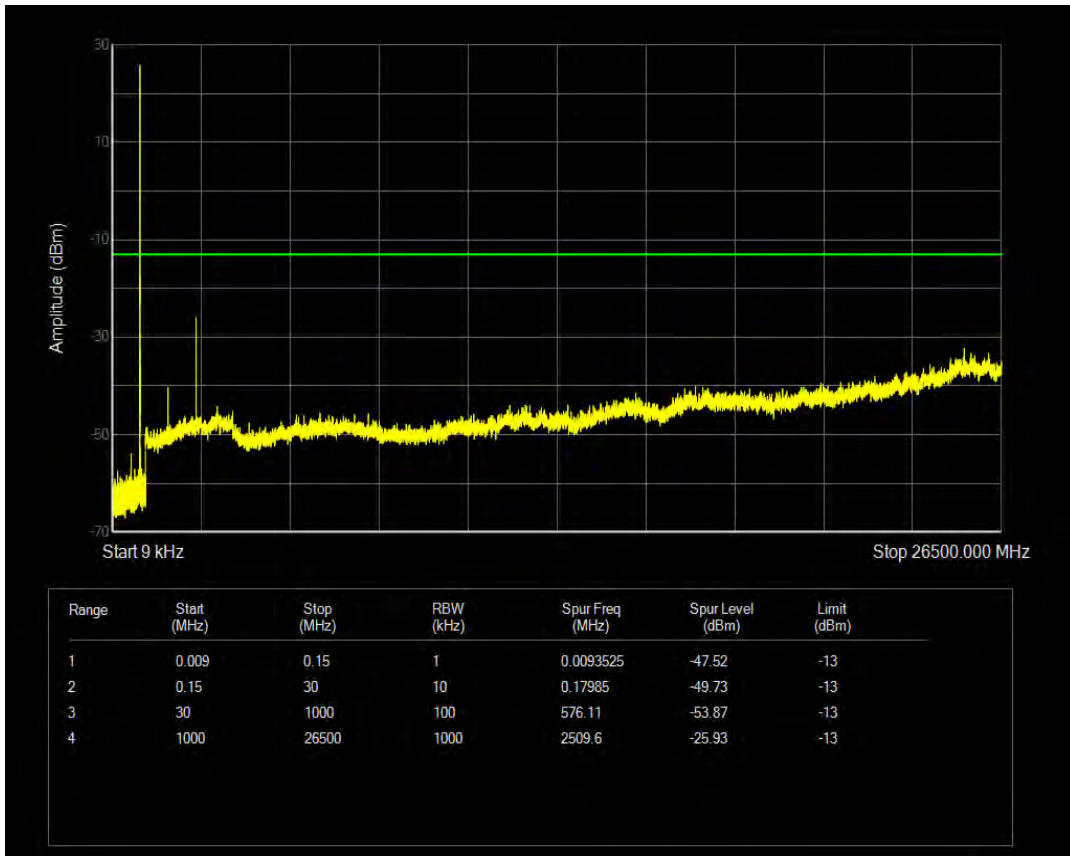

Band5 QPSK BW=1.4MHz Channel=20525 RB Size=6 Position=#0

Band5 QAM16 BW=1.4MHz Channel=20525 RB Size=1 Position=#0

Band5 QAM16 BW=1.4MHz Channel=20525 RB Size=6 Position=#0

Band5 QPSK BW=1.4MHz Channel=20643 RB Size=1 Position=#0

Band5 QPSK BW=1.4MHz Channel=20643 RB Size=6 Position=#0

Band5 QAM16 BW=1.4MHz Channel=20643 RB Size=1 Position=#0

Band5 QAM16 BW=1.4MHz Channel=20643 RB Size=6 Position=#0

Band5 QPSK BW=3MHz Channel=20415 RB Size=1 Position=#0