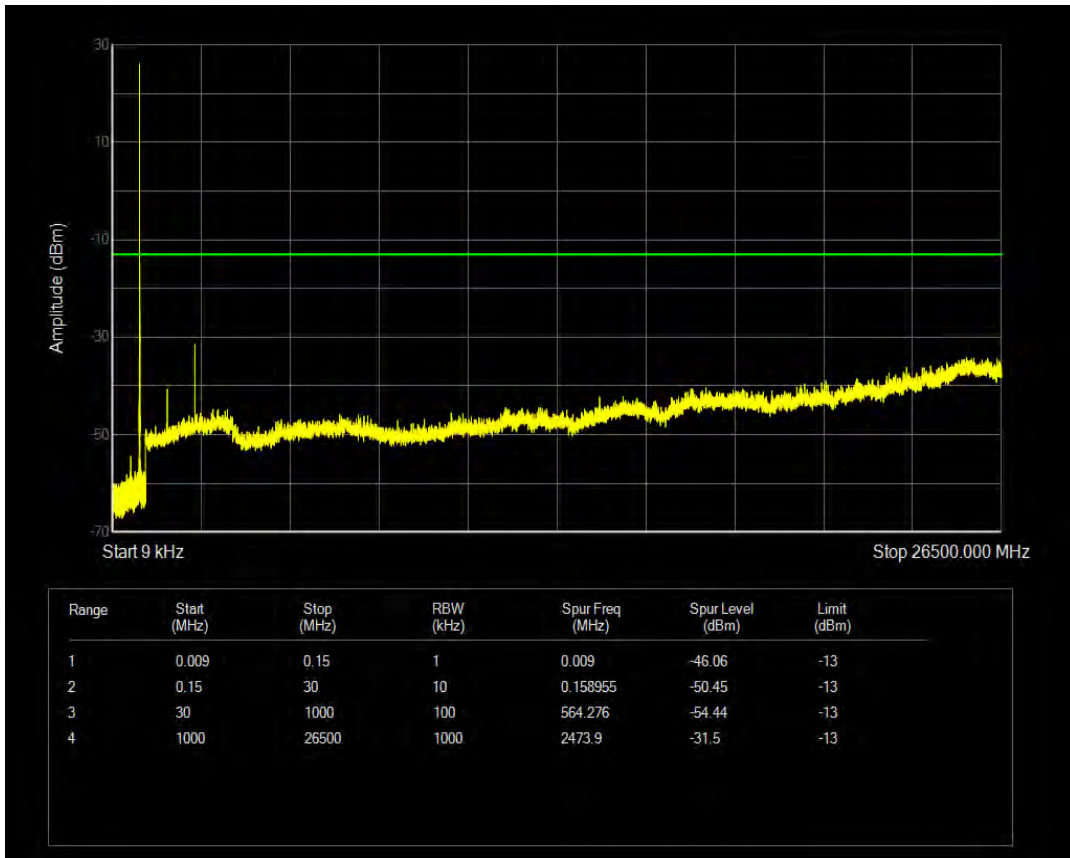

Band5 QPSK BW=1.4MHz Channel=20525 RB Size=6 Position=#0

Band5 QAM16 BW=1.4MHz Channel=20525 RB Size=1 Position=#0

Band5 QAM16 BW=1.4MHz Channel=20525 RB Size=6 Position=#0

Band5 QPSK BW=1.4MHz Channel=20643 RB Size=1 Position=#0

Band5 QPSK BW=1.4MHz Channel=20643 RB Size=6 Position=#0

Band5 QAM16 BW=1.4MHz Channel=20643 RB Size=1 Position=#0

Band5 QAM16 BW=1.4MHz Channel=20643 RB Size=6 Position=#0

Band5 QPSK BW=3MHz Channel=20415 RB Size=1 Position=#0

Band5 QPSK BW=3MHz Channel=20415 RB Size=15 Position=#0

Band5 QAM16 BW=3MHz Channel=20415 RB Size=1 Position=#0

Band5 QAM16 BW=3MHz Channel=20415 RB Size=15 Position=#0

Band5 QPSK BW=3MHz Channel=20525 RB Size=1 Position=#0