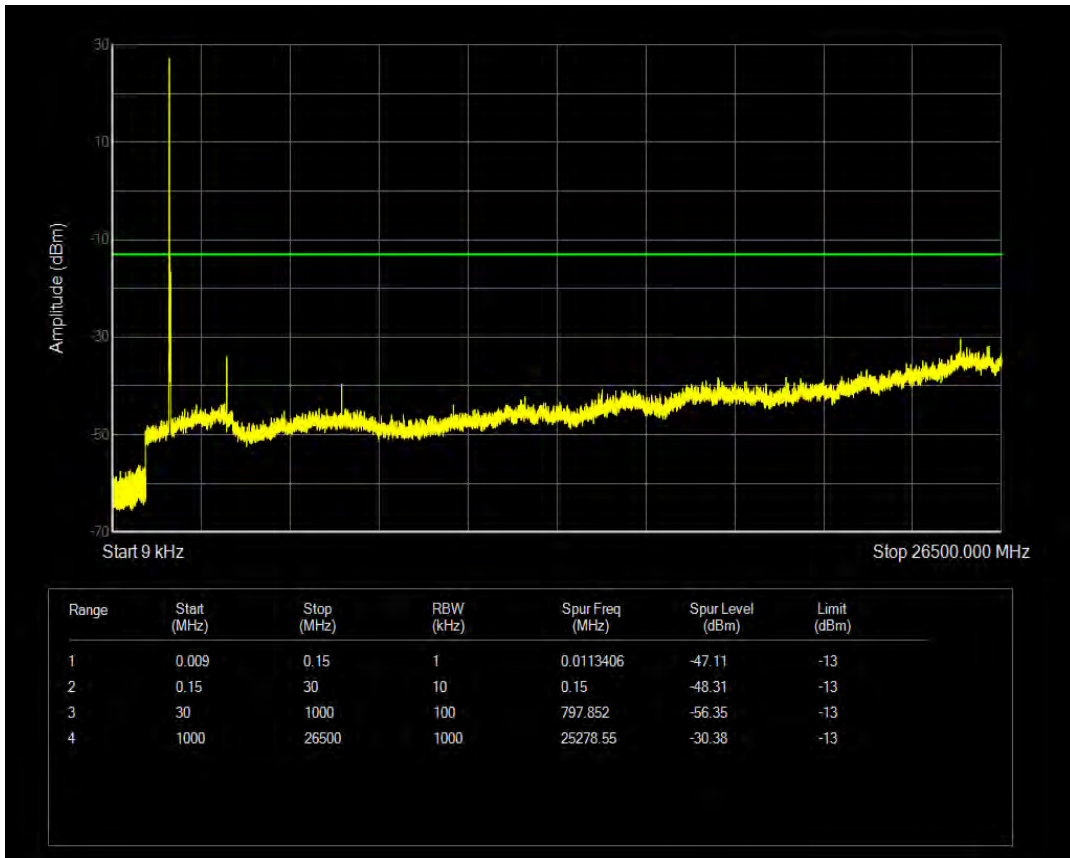

Band66 QPSK BW=15MHz Channel=132597 RB Size=75 Position=#0

Band66 QAM16 BW=15MHz Channel=132597 RB Size=1 Position=#0

Band66 QAM16 BW=15MHz Channel=132597 RB Size=75 Position=#0

Band66 QPSK BW=20MHz Channel=132072 RB Size=1 Position=#0