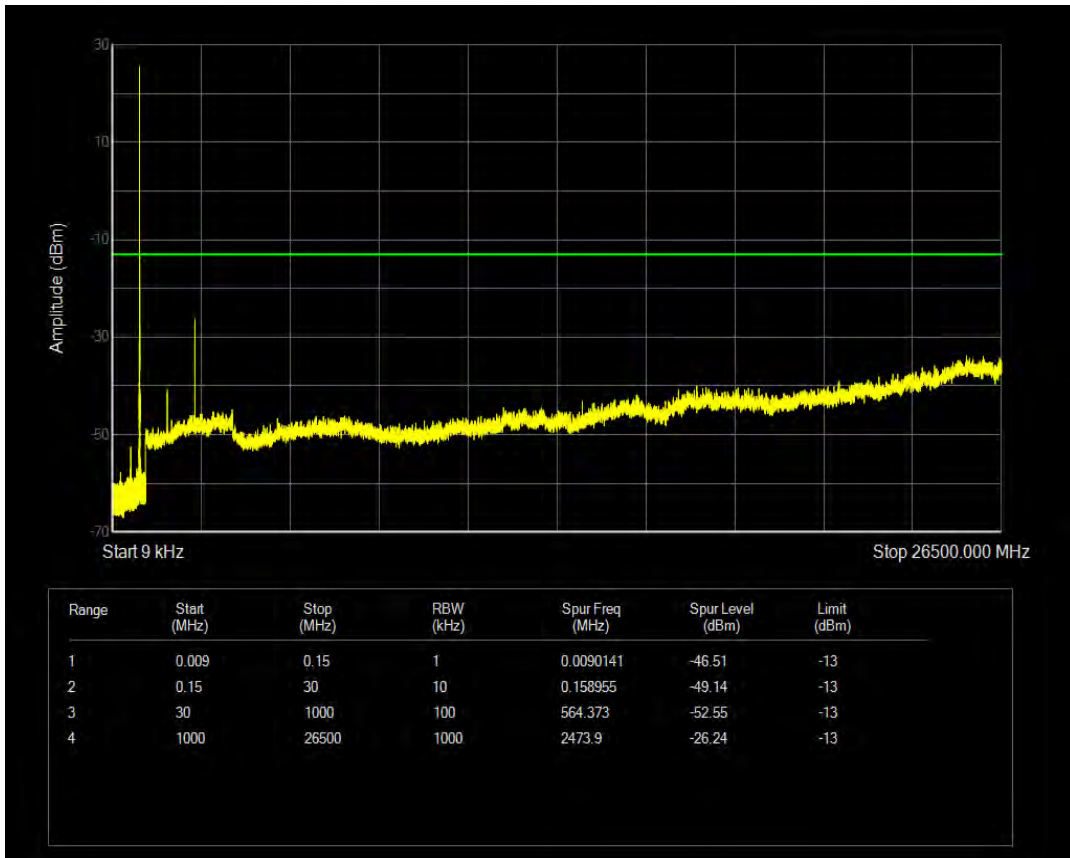

Band5 QPSK BW=3MHz Channel=20635 RB Size=15 Position=#0

Band5 QAM16 BW=3MHz Channel=20635 RB Size=1 Position=#0

Band5 QAM16 BW=3MHz Channel=20635 RB Size=15 Position=#0

Band5 QPSK BW=5MHz Channel=20425 RB Size=1 Position=#0

Band5 QPSK BW=5MHz Channel=20425 RB Size=25 Position=#0

Band5 QAM16 BW=5MHz Channel=20425 RB Size=1 Position=#0

Band5 QAM16 BW=5MHz Channel=20425 RB Size=25 Position=#0

Band5 QPSK BW=5MHz Channel=20525 RB Size=1 Position=#0