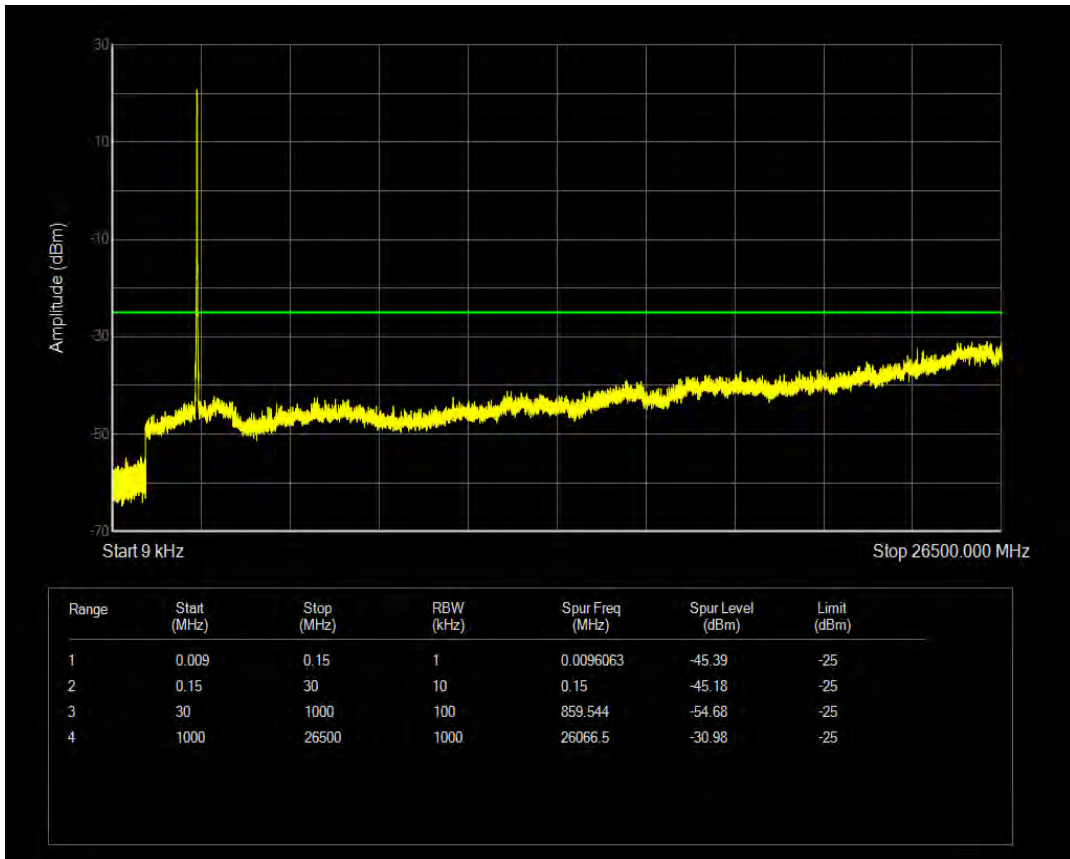

Band7 QPSK BW=15MHz Channel=21100 RB Size=75 Position=#0