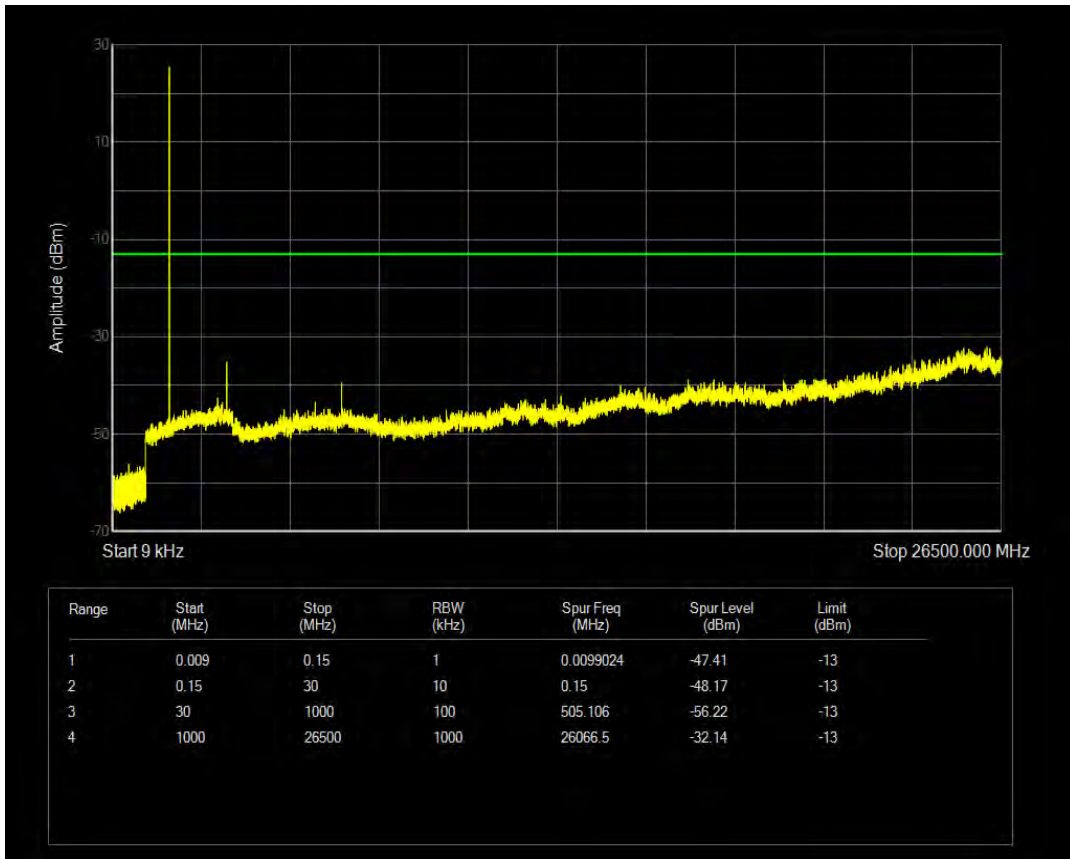

Band66 QPSK BW=1.4MHz Channel=131979 RB Size=6 Position=#0