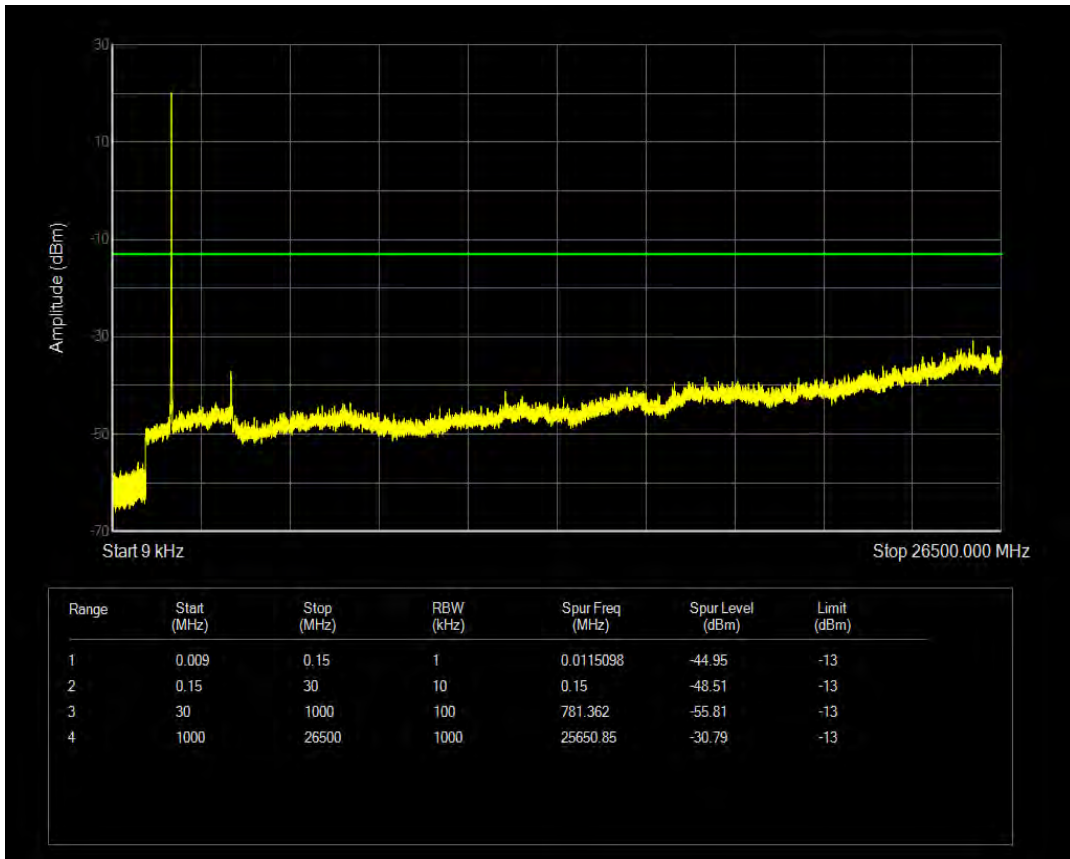

Band66 QAM16 BW=10MHz Channel=132622 RB Size=50 Position=#0