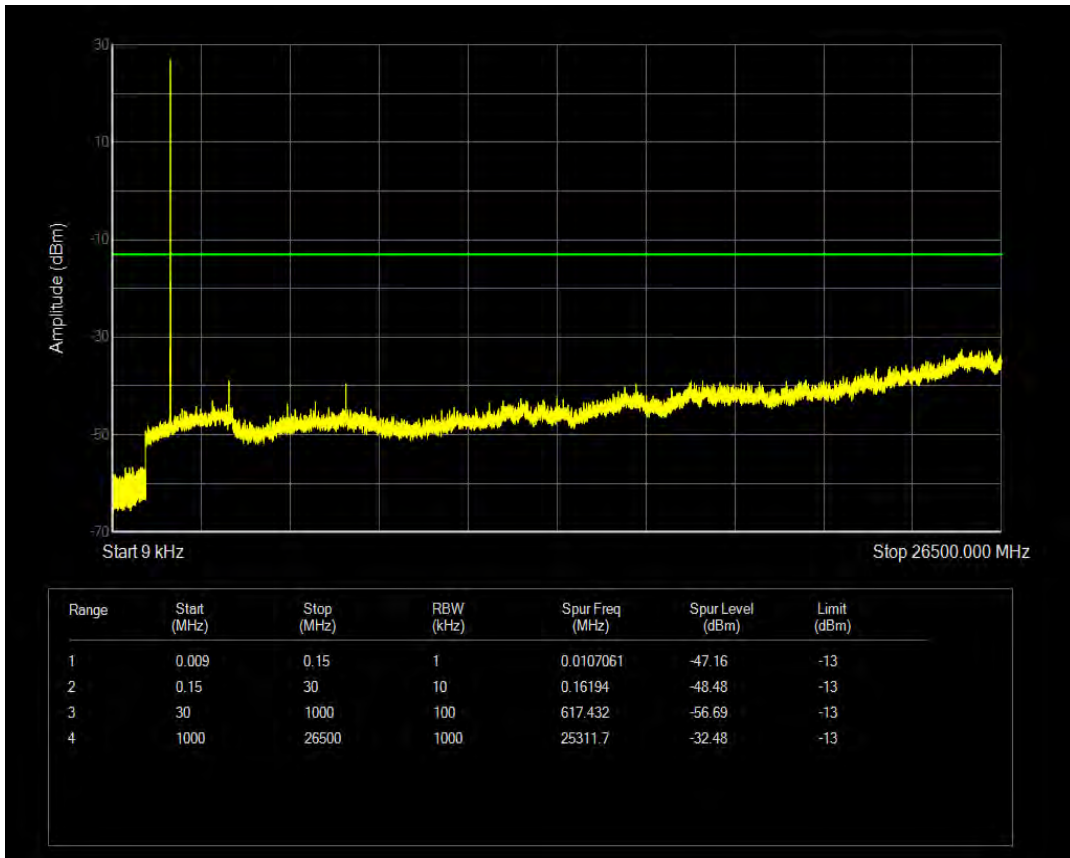

Band66 QPSK BW=5MHz Channel=131997 RB Size=25 Position=#0

Band66 QAM16 BW=5MHz Channel=131997 RB Size=1 Position=#0

Band66 QAM16 BW=5MHz Channel=131997 RB Size=25 Position=#0

Band66 QPSK BW=5MHz Channel=132322 RB Size=1 Position=#0