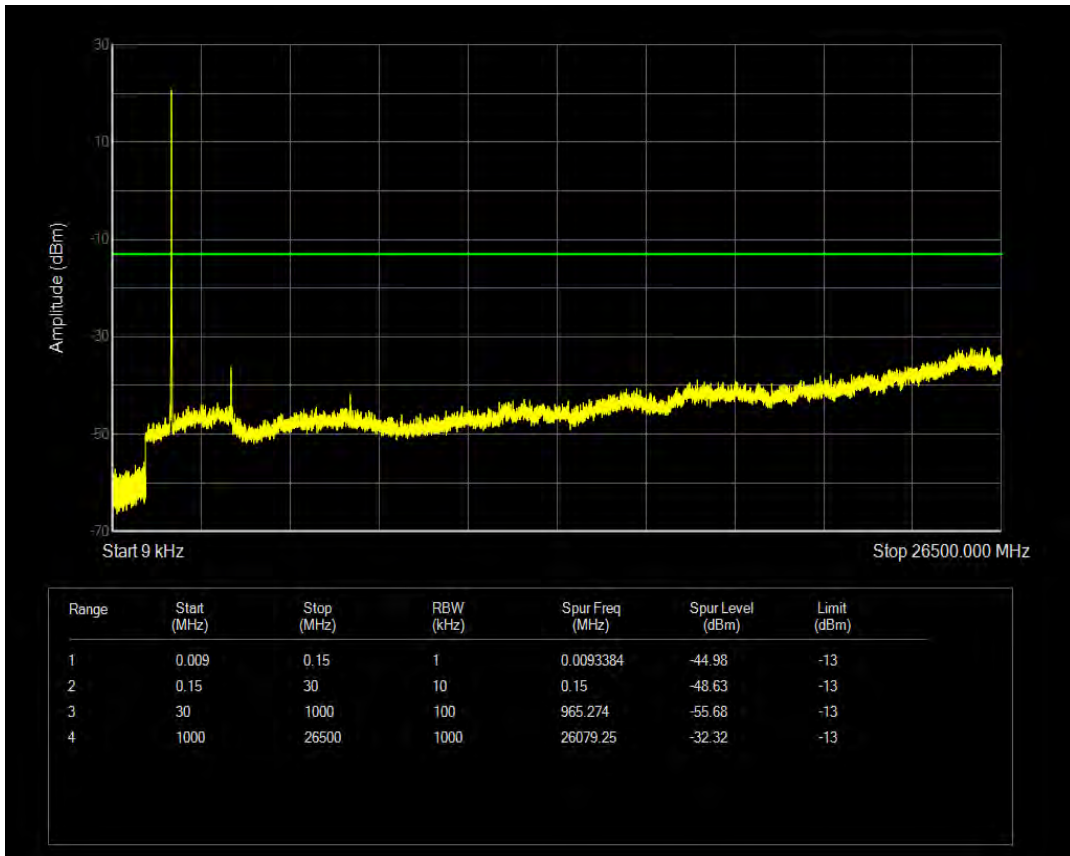

Band66 QPSK BW=10MHz Channel=132622 RB Size=50 Position=#0