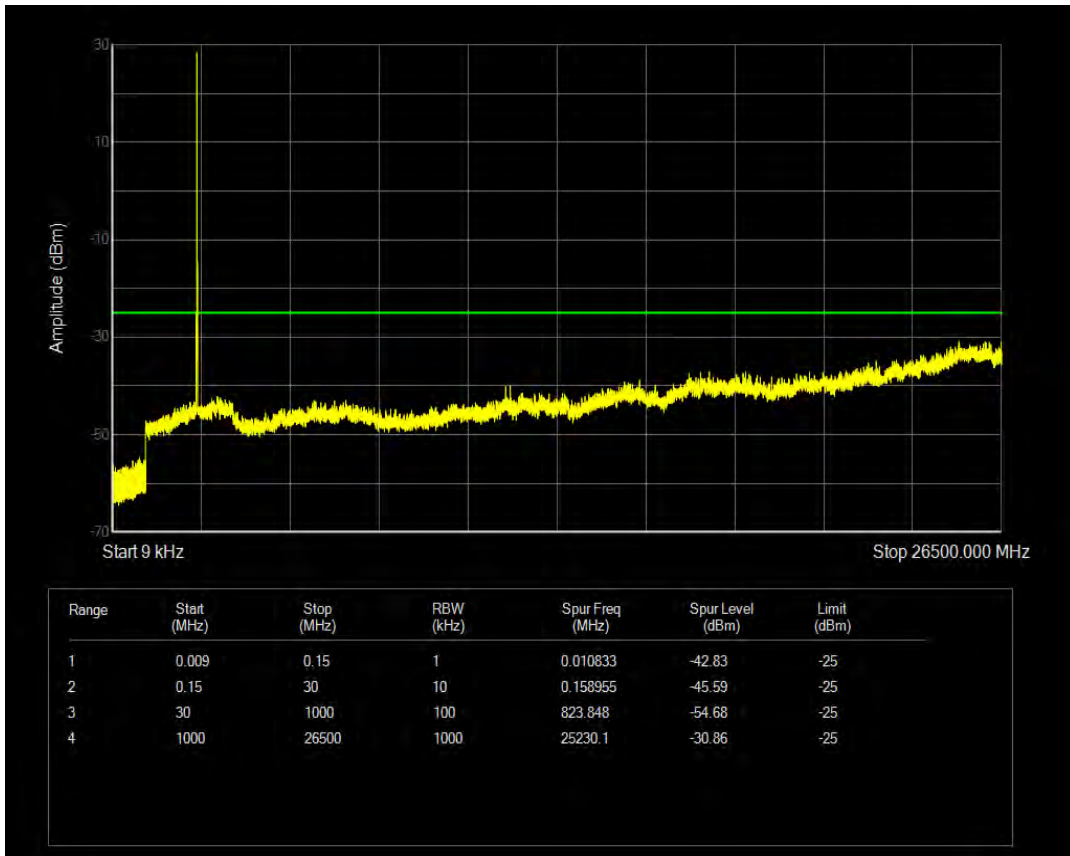

Band7 QPSK BW=10MHz Channel=20800 RB Size=50 Position=#0

Band7 QAM16 BW=10MHz Channel=20800 RB Size=1 Position=#0

Band7 QAM16 BW=10MHz Channel=20800 RB Size=50 Position=#0

Band7 QPSK BW=10MHz Channel=21100 RB Size=1 Position=#0