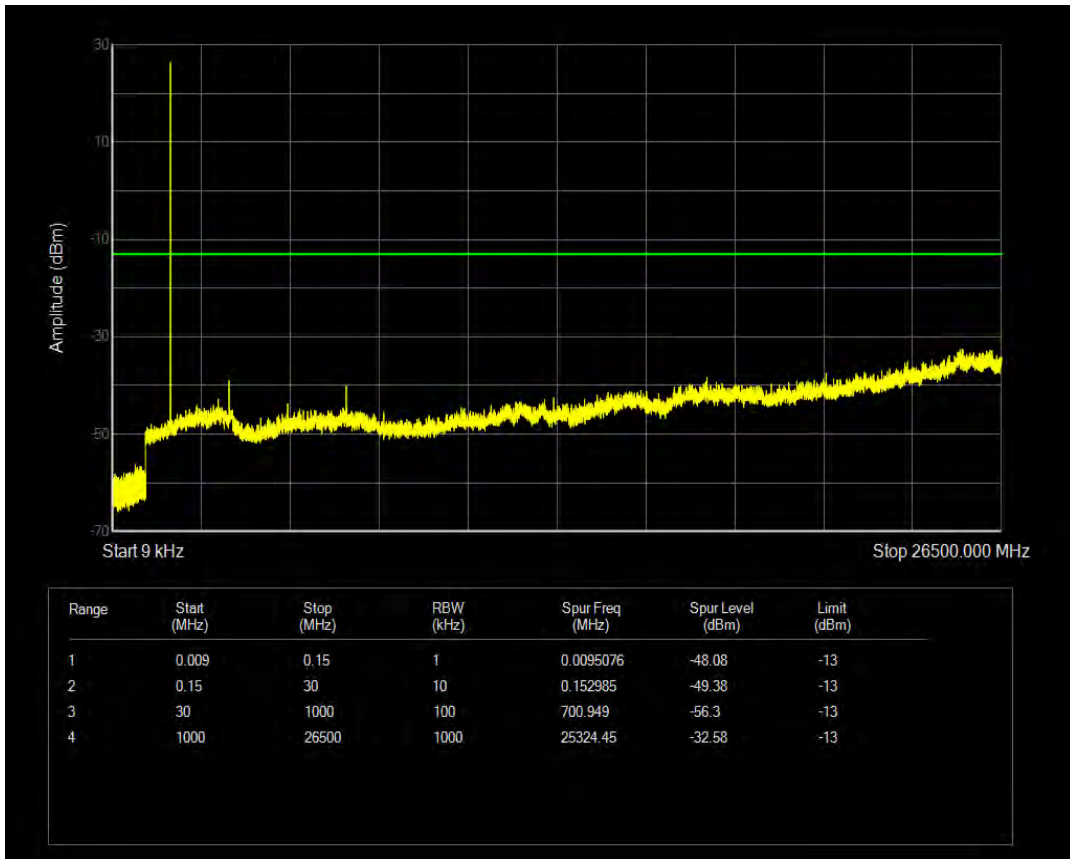

Band66 QPSK BW=1.4MHz Channel=132322 RB Size=6 Position=#0