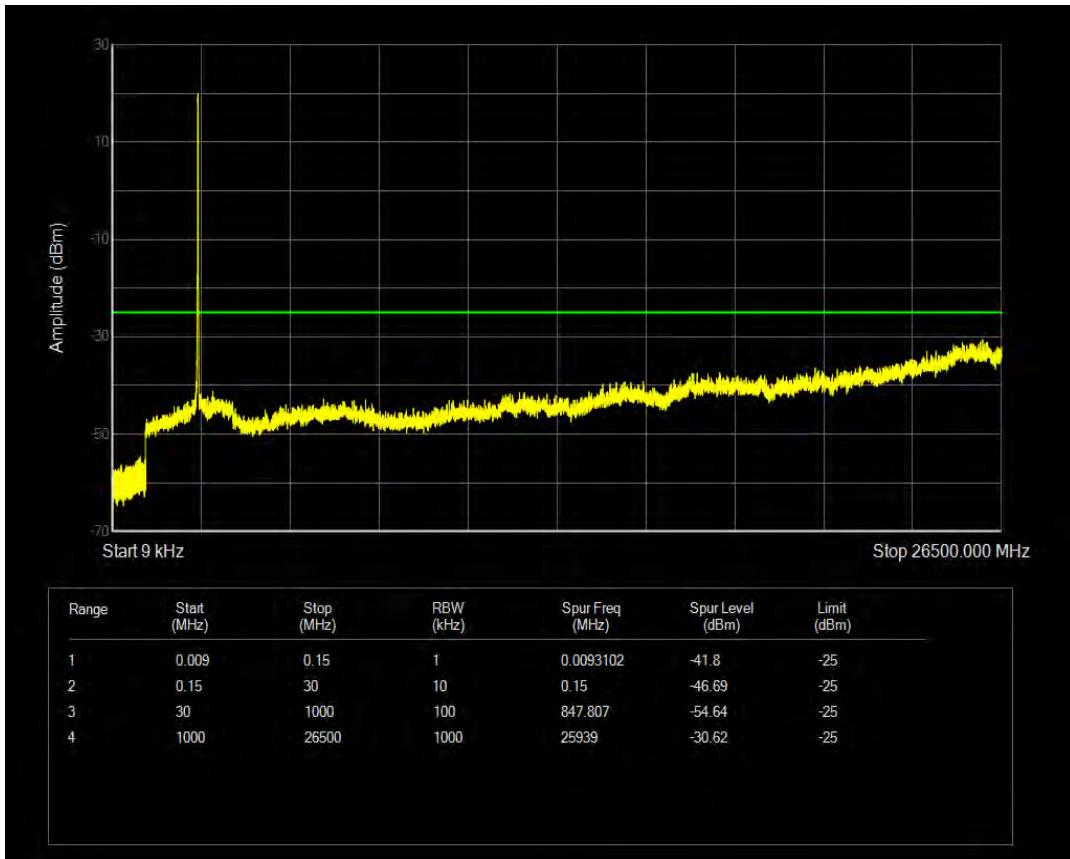

Band7 QAM16 BW=15MHz Channel=21375 RB Size=75 Position=#0