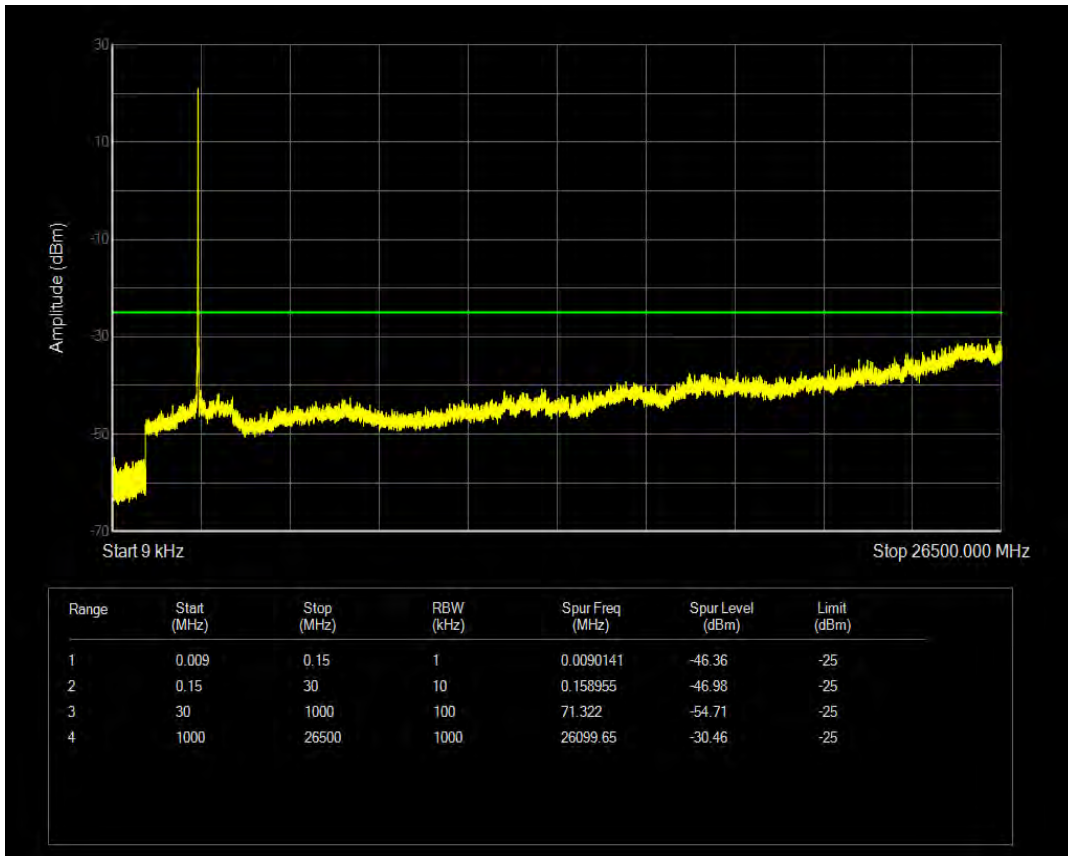

Band7 QAM16 BW=10MHz Channel=21400 RB Size=50 Position=#0