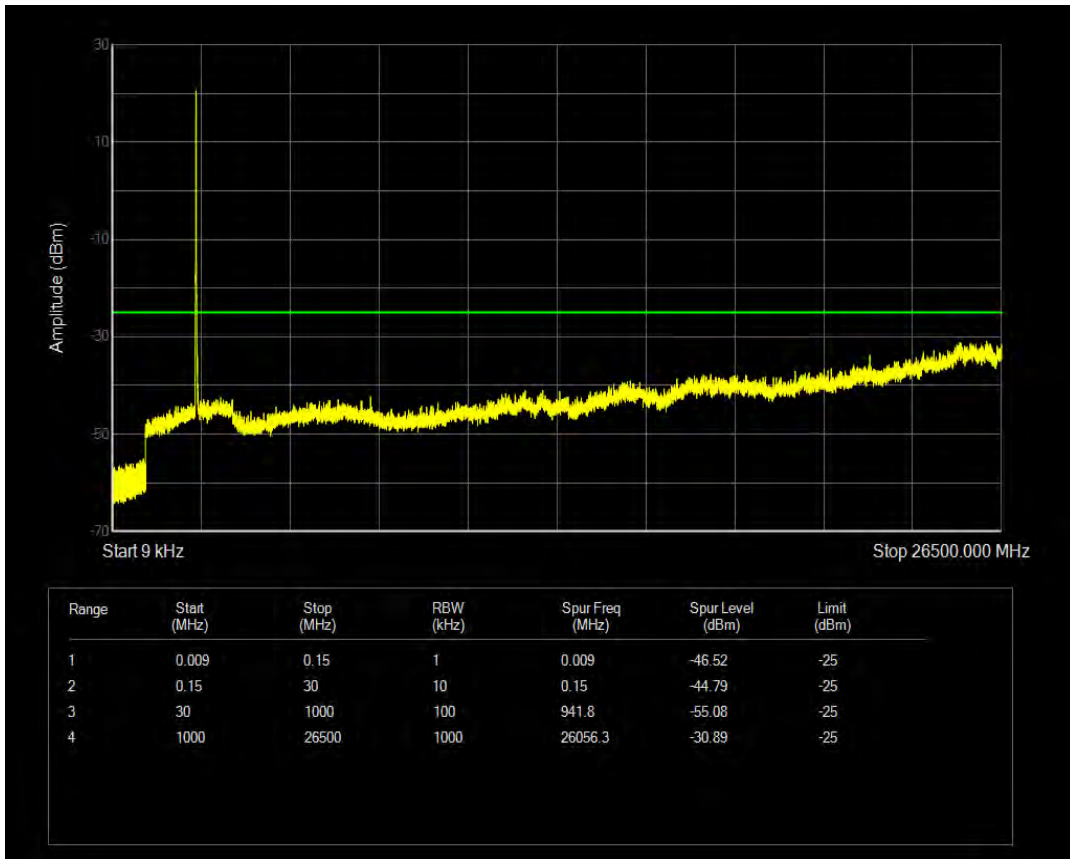

Band7 QAM16 BW=15MHz Channel=20825 RB Size=75 Position=#0