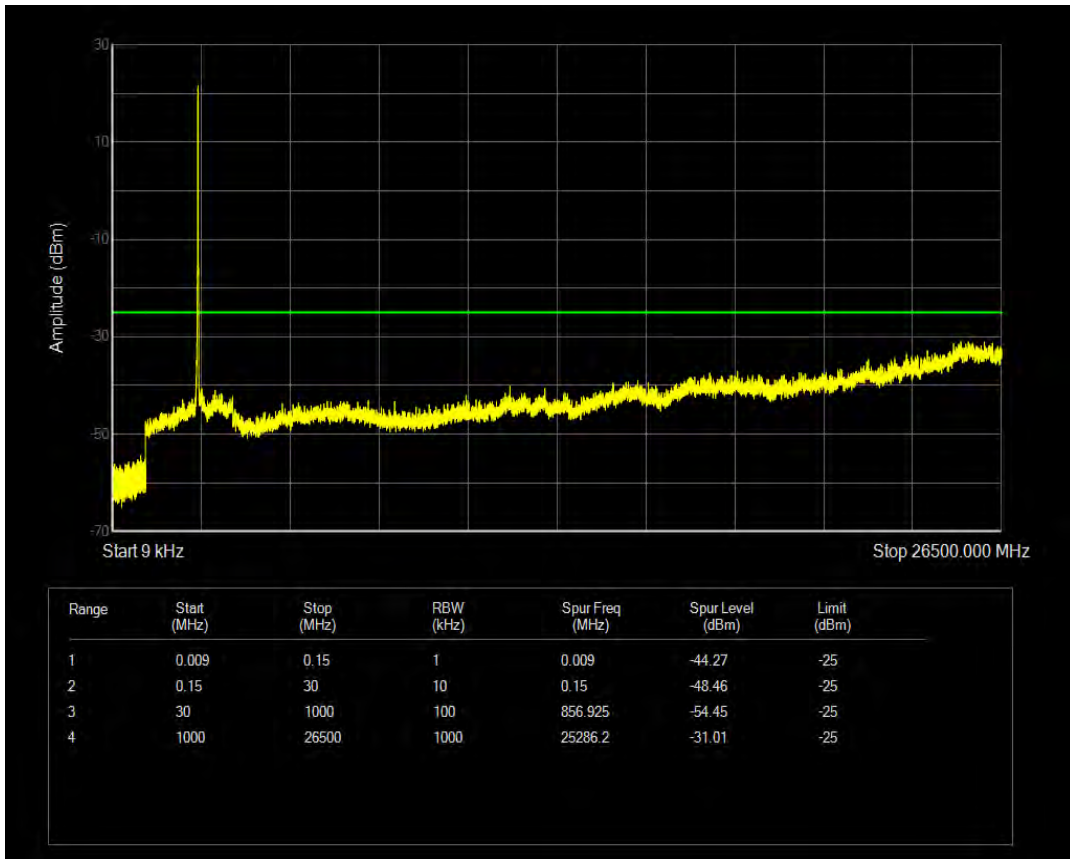

Band7 QPSK BW=15MHz Channel=21375 RB Size=75 Position=#0