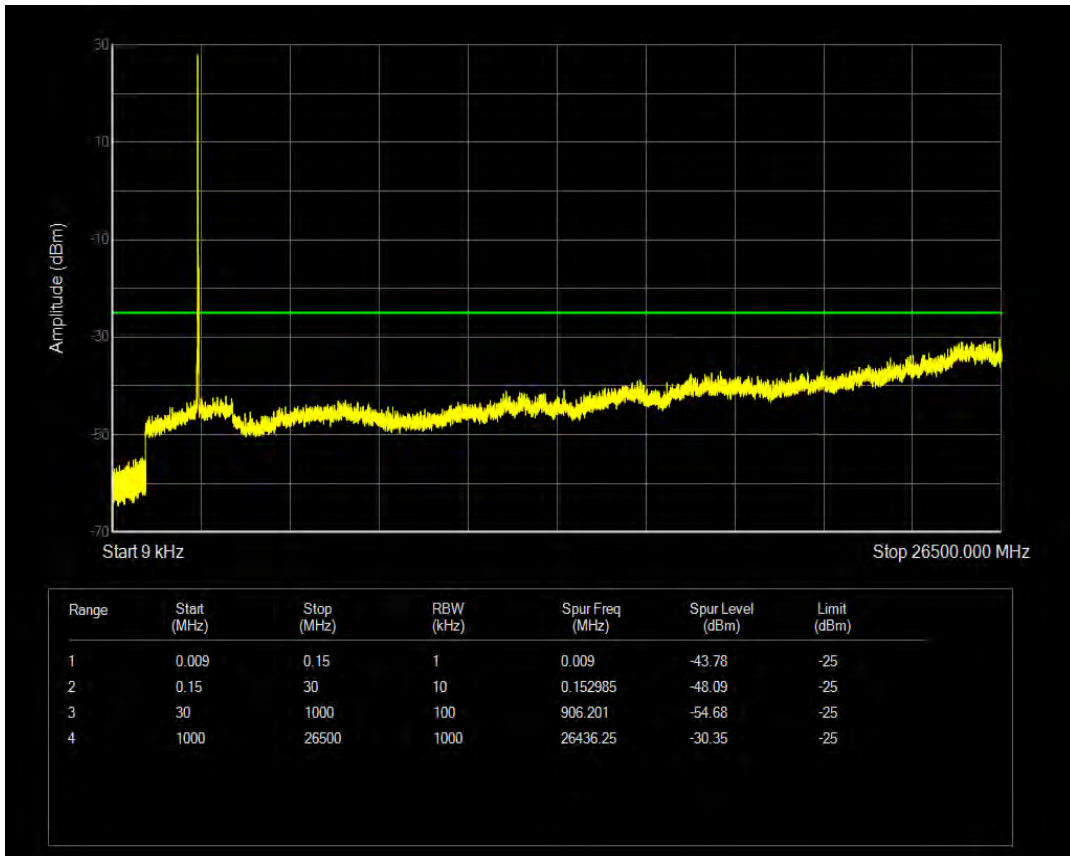

Band7 QPSK BW=15MHz Channel=21100 RB Size=75 Position=#0

Band7 QAM16 BW=15MHz Channel=21100 RB Size=1 Position=#0

Band7 QAM16 BW=15MHz Channel=21100 RB Size=75 Position=#0

Band7 QPSK BW=15MHz Channel=21375 RB Size=1 Position=#0