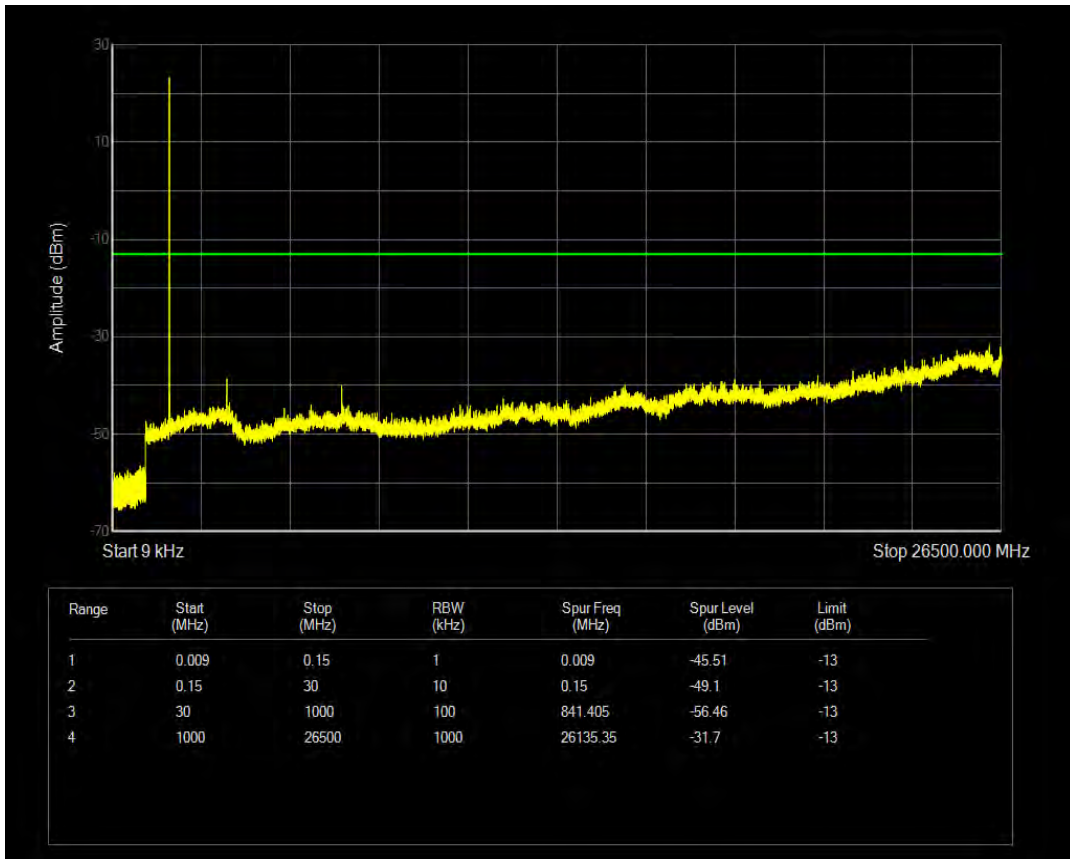

Band66 QAM16 BW=3MHz Channel=131987 RB Size=15 Position=#0