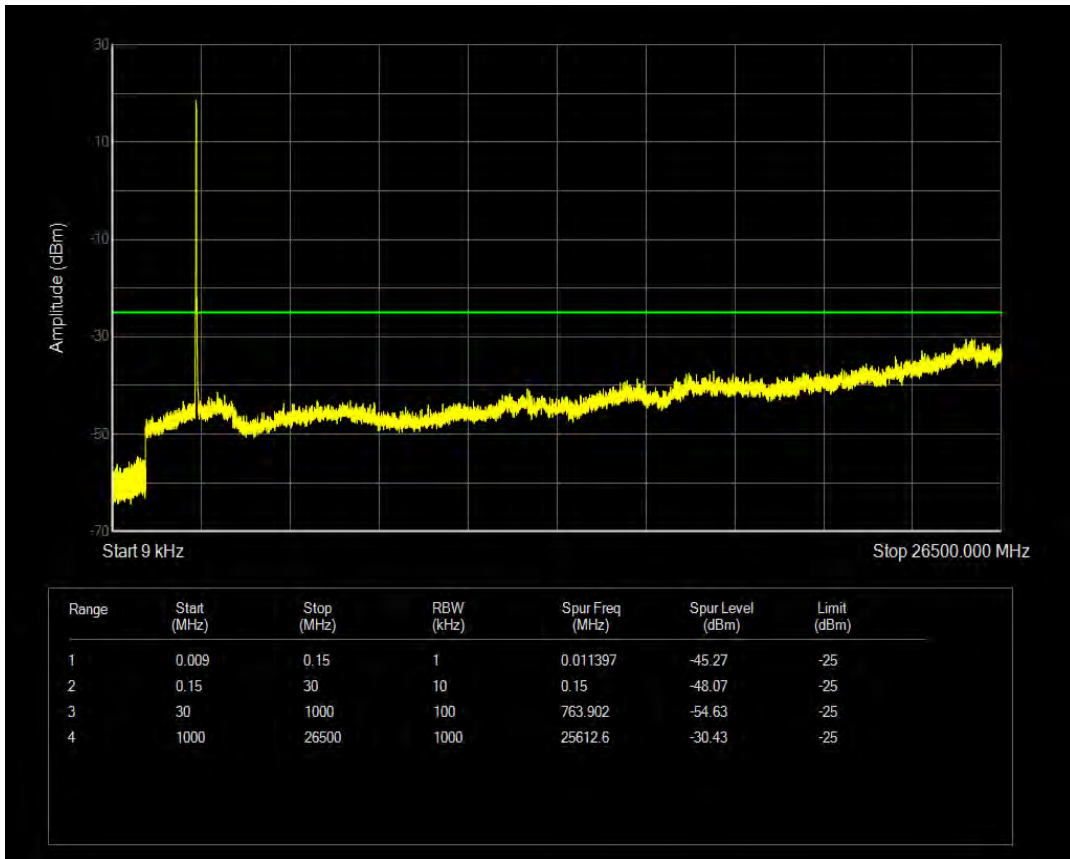

Band7 QPSK BW=15MHz Channel=21375 RB Size=75 Position=#0

Band7 QAM16 BW=15MHz Channel=21375 RB Size=1 Position=#0

Band7 QAM16 BW=15MHz Channel=21375 RB Size=75 Position=#0

Band7 QPSK BW=20MHz Channel=20850 RB Size=1 Position=#0

Band7 QPSK BW=20MHz Channel=20850 RB Size=100 Position=#0

Band7 QAM16 BW=20MHz Channel=20850 RB Size=1 Position=#0

Band7 QAM16 BW=20MHz Channel=20850 RB Size=100 Position=#0

Band7 QPSK BW=20MHz Channel=21100 RB Size=1 Position=#0