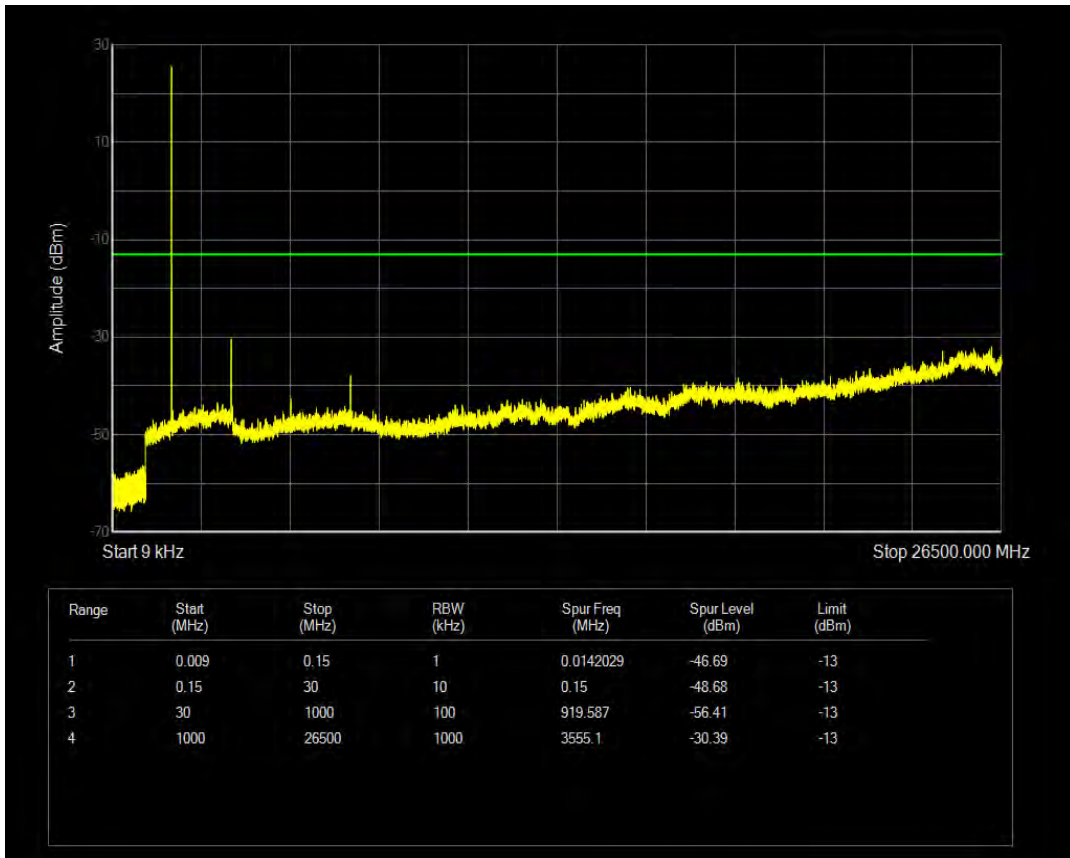

Band66 QPSK BW=3MHz Channel=132322 RB Size=15 Position=#0

Band66 QAM16 BW=3MHz Channel=132322 RB Size=1 Position=#0

Band66 QAM16 BW=3MHz Channel=132322 RB Size=15 Position=#0

Band66 QPSK BW=3MHz Channel=132657 RB Size=1 Position=#0