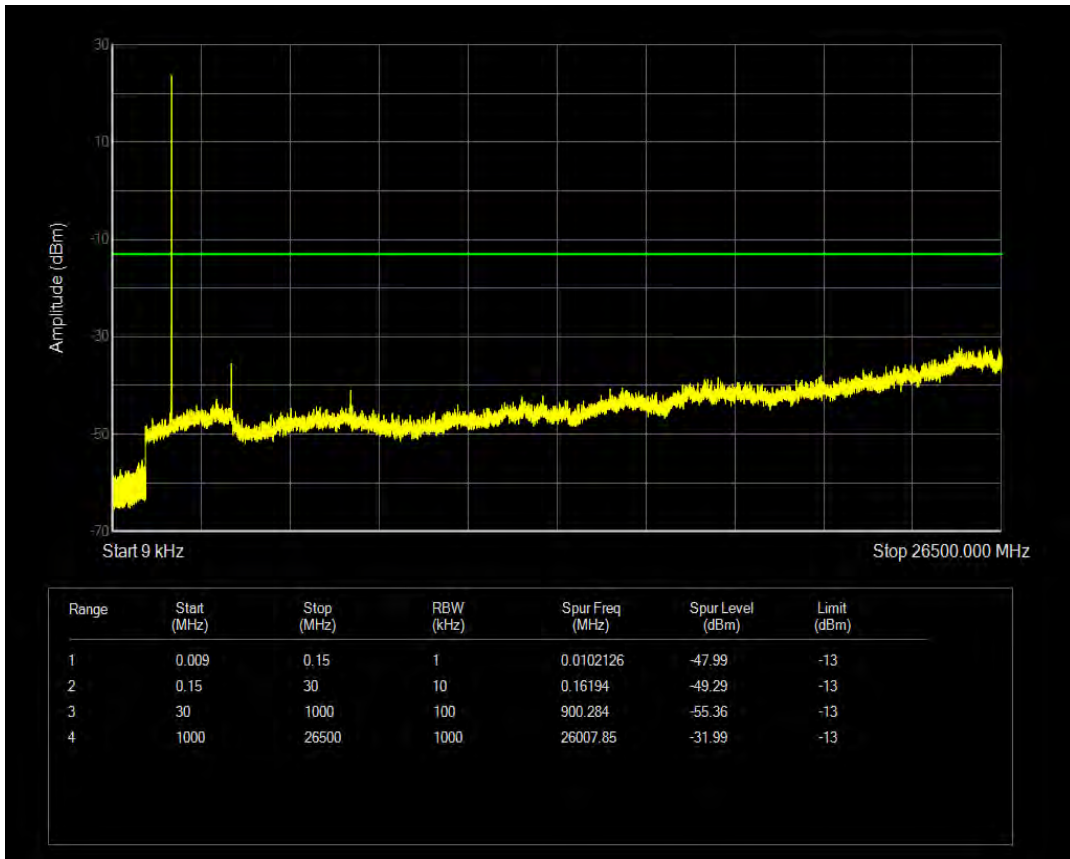

Band66 QPSK BW=3MHz Channel=132657 RB Size=15 Position=#0