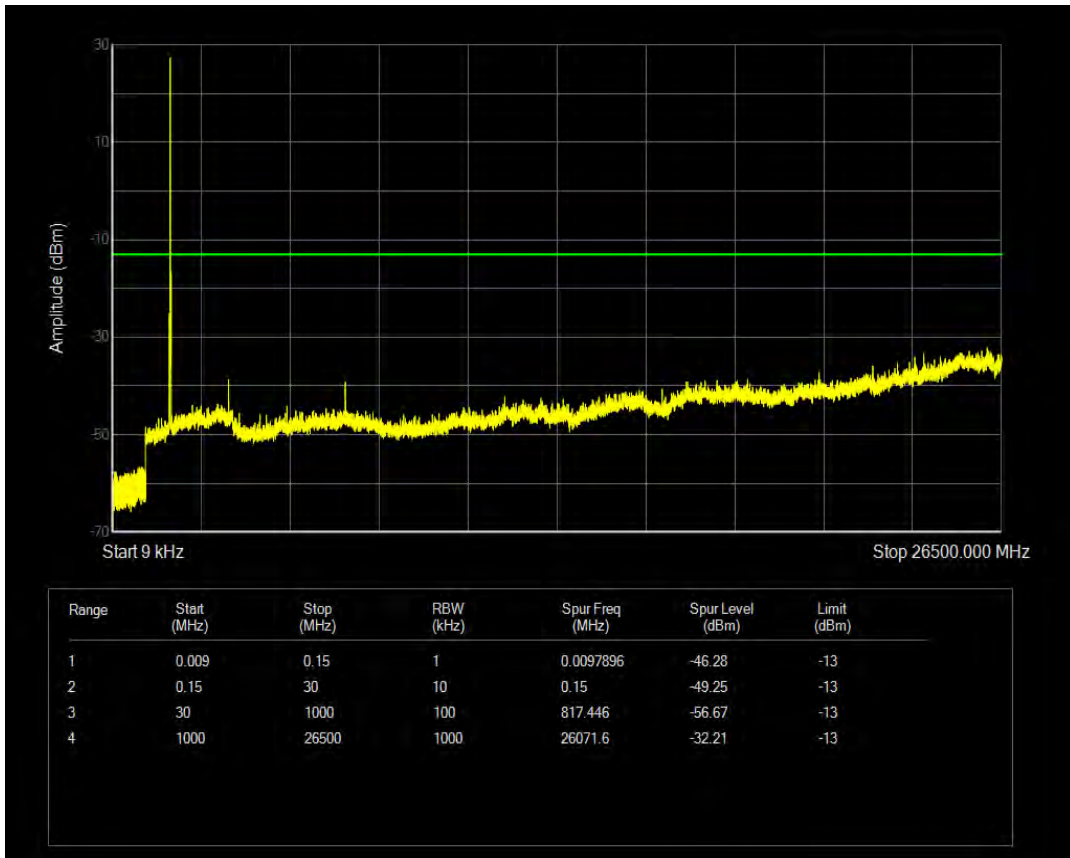

Band66 QPSK BW=15MHz Channel=132047 RB Size=75 Position=#0

Band66 QAM16 BW=15MHz Channel=132047 RB Size=1 Position=#0

Band66 QAM16 BW=15MHz Channel=132047 RB Size=75 Position=#0

Band66 QPSK BW=15MHz Channel=132322 RB Size=1 Position=#0