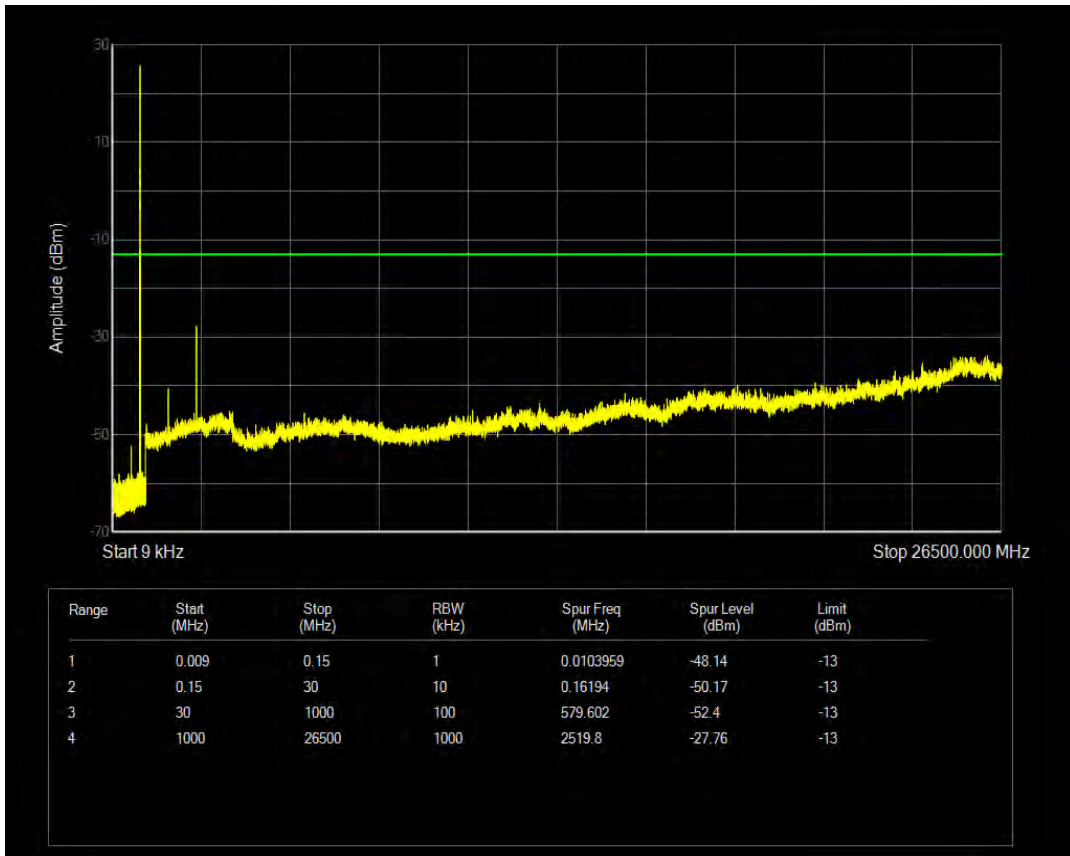

Band5 QPSK BW=10MHz Channel=20525 RB Size=50 Position=#0

Band5 QAM16 BW=10MHz Channel=20525 RB Size=1 Position=#0

Band5 QAM16 BW=10MHz Channel=20525 RB Size=50 Position=#0

Band5 QPSK BW=10MHz Channel=20600 RB Size=1 Position=#0

Band5 QPSK BW=10MHz Channel=20600 RB Size=50 Position=#0

Band5 QAM16 BW=10MHz Channel=20600 RB Size=1 Position=#0

Band5 QAM16 BW=10MHz Channel=20600 RB Size=50 Position=#0

Band66 QPSK BW=1.4MHz Channel=131979 RB Size=1 Position=#0