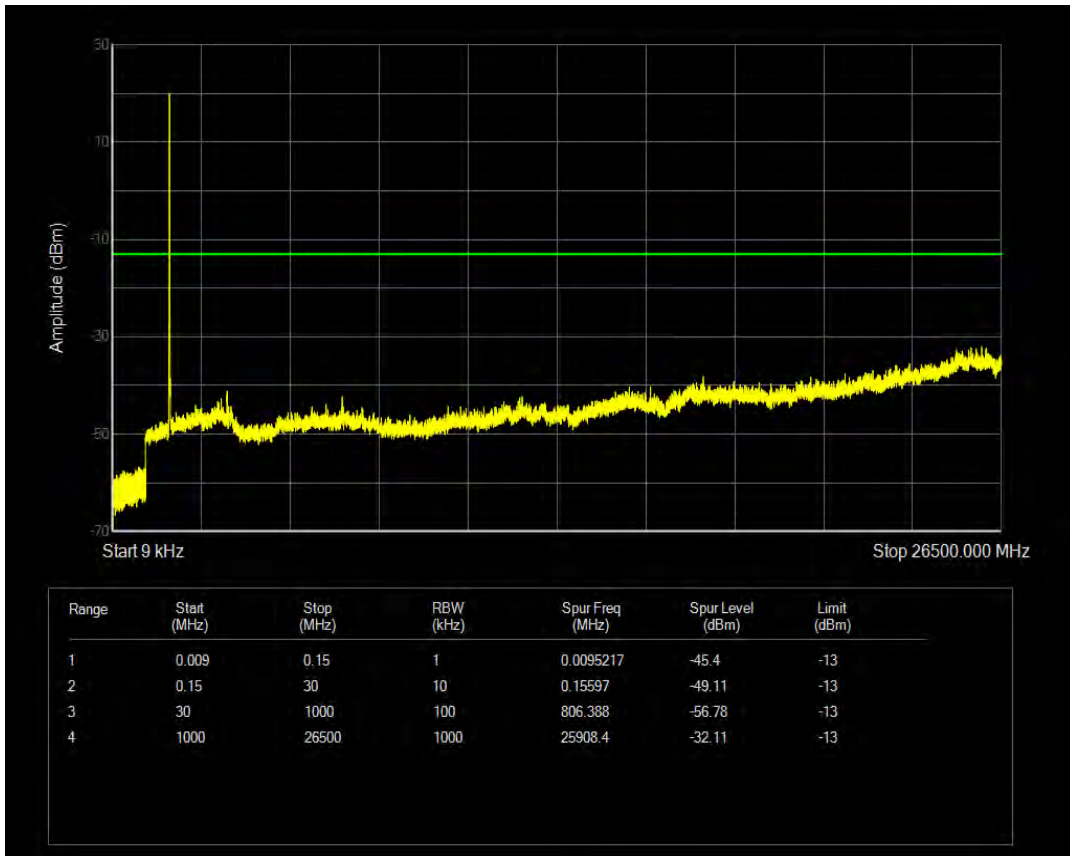

Band66 QAM16 BW=10MHz Channel=132022 RB Size=50 Position=#0