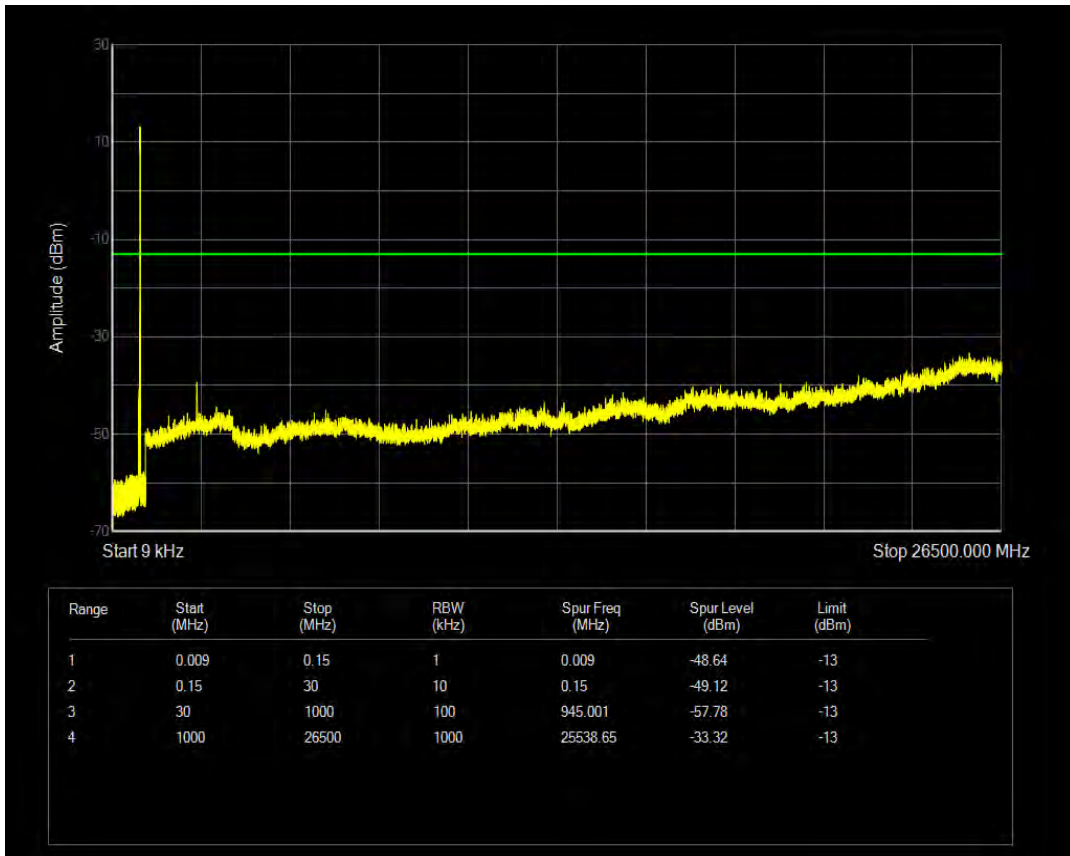

Band5 QPSK BW=10MHz Channel=20525 RB Size=50 Position=#0

Band5 QAM16 BW=10MHz Channel=20525 RB Size=1 Position=#0

Band5 QAM16 BW=10MHz Channel=20525 RB Size=50 Position=#0

Band5 QPSK BW=10MHz Channel=20600 RB Size=1 Position=#0

Band5 QPSK BW=10MHz Channel=20600 RB Size=50 Position=#0

Band5 QAM16 BW=10MHz Channel=20600 RB Size=1 Position=#0

Band5 QAM16 BW=10MHz Channel=20600 RB Size=50 Position=#0

Band66 QPSK BW=1.4MHz Channel=131979 RB Size=1 Position=#0