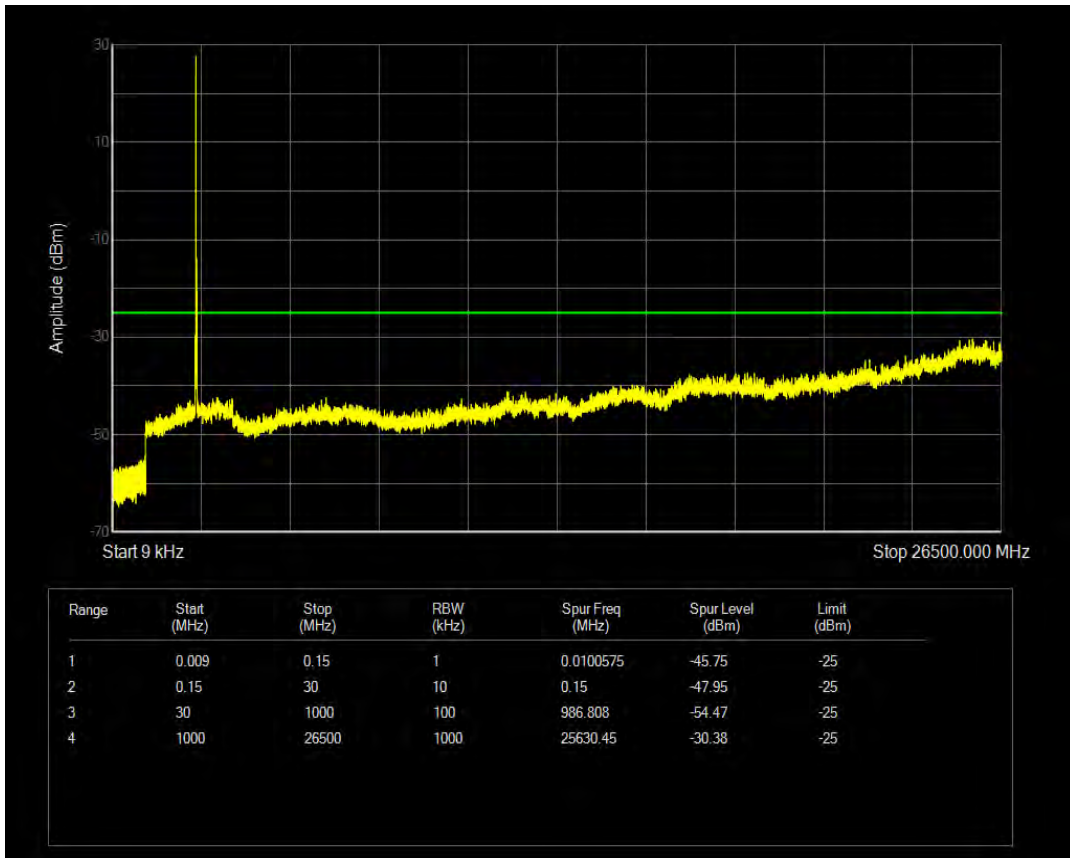

Band7 QPSK BW=15MHz Channel=21375 RB Size=75 Position=#0

Band7 QAM16 BW=15MHz Channel=21375 RB Size=1 Position=#0

Band7 QAM16 BW=15MHz Channel=21375 RB Size=75 Position=#0

Band7 QPSK BW=20MHz Channel=20850 RB Size=1 Position=#0

Band7 QPSK BW=20MHz Channel=20850 RB Size=100 Position=#0

Band7 QAM16 BW=20MHz Channel=20850 RB Size=1 Position=#0

Band7 QAM16 BW=20MHz Channel=20850 RB Size=100 Position=#0

Band7 QPSK BW=20MHz Channel=21100 RB Size=1 Position=#0