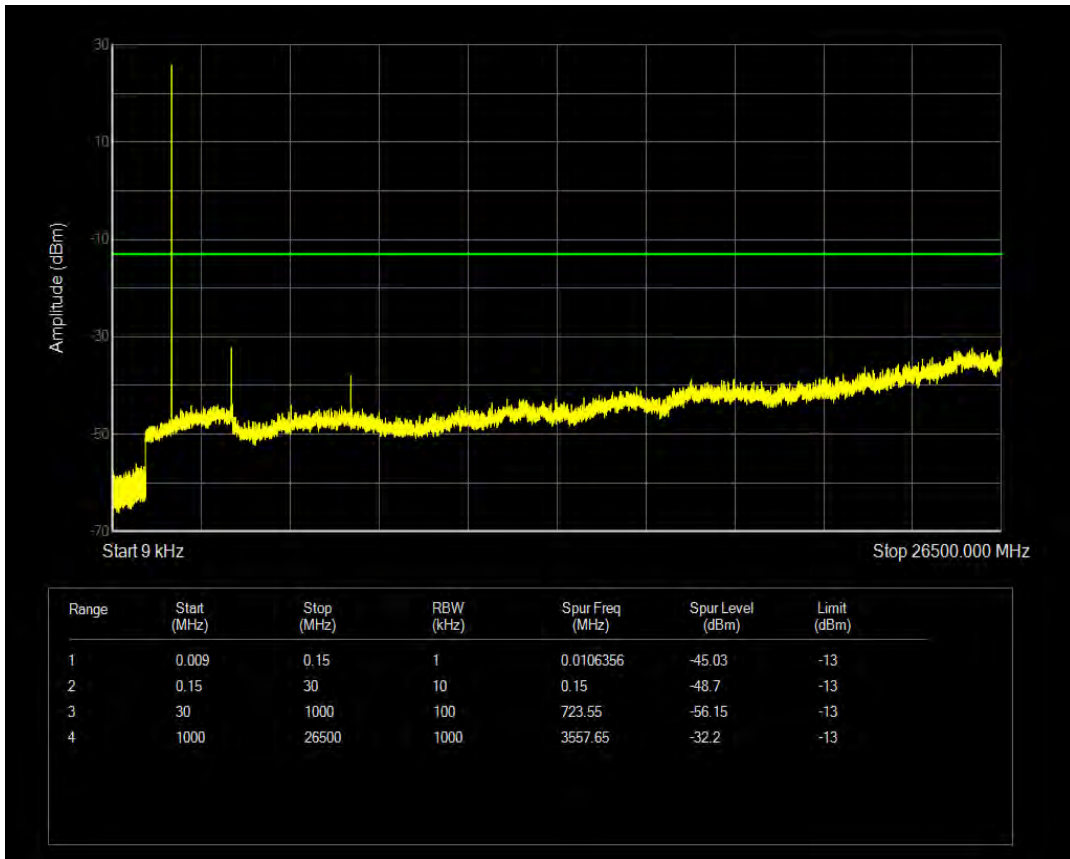

Band66 QPSK BW=1.4MHz Channel=132665 RB Size=6 Position=#0