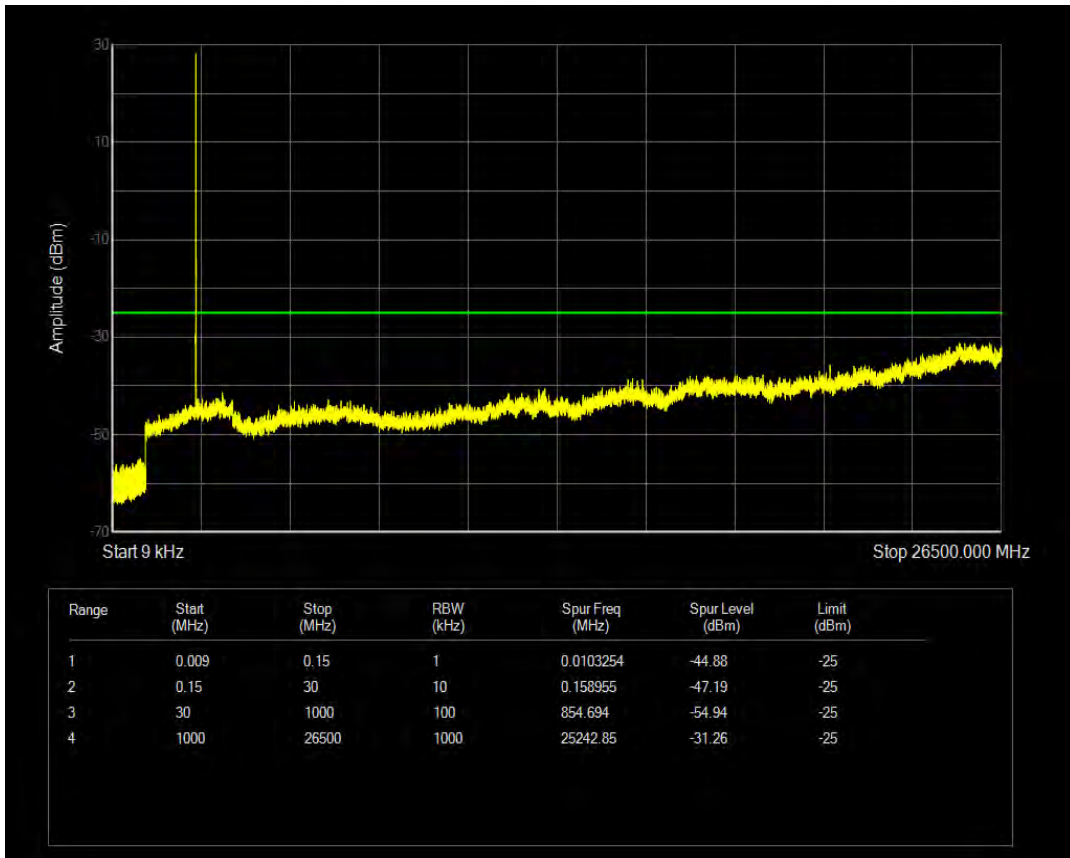

Band66 QPSK BW=20MHz Channel=132572 RB Size=100 Position=#0

Band66 QAM16 BW=20MHz Channel=132572 RB Size=1 Position=#0

Band66 QAM16 BW=20MHz Channel=132572 RB Size=100 Position=#0

Band7 QPSK BW=5MHz Channel=20775 RB Size=1 Position=#0