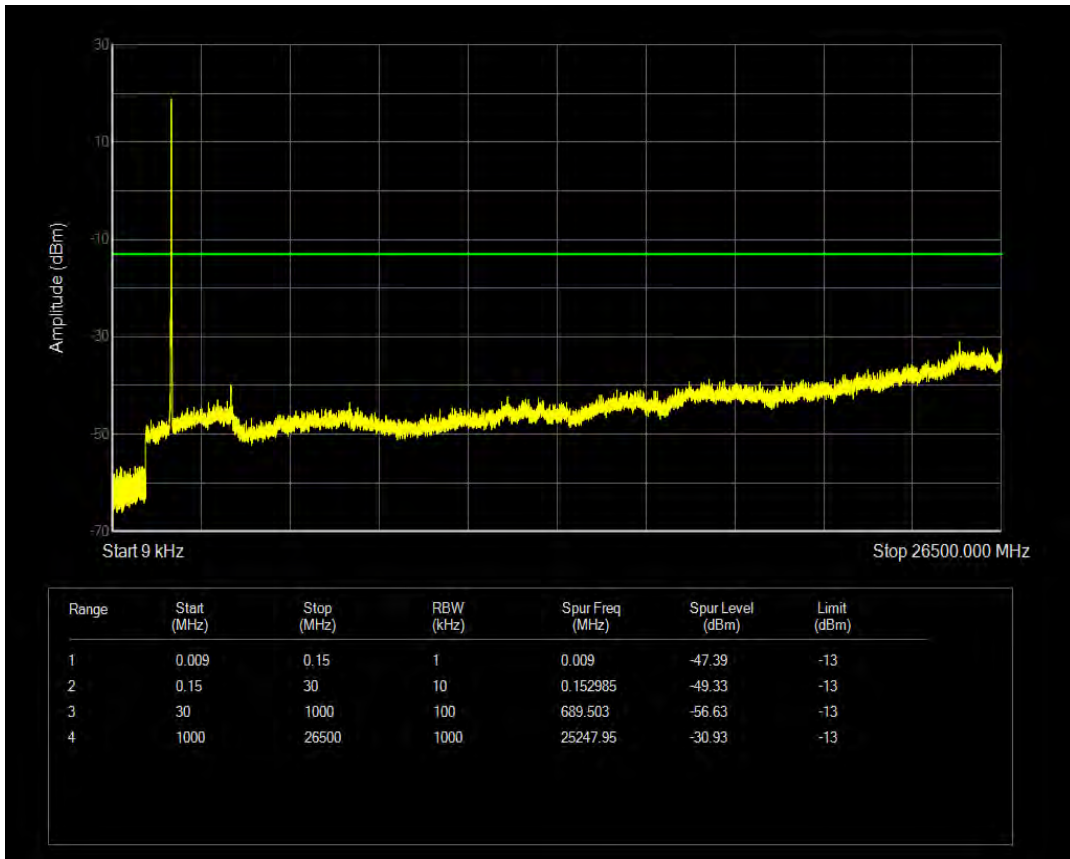

Band66 QAM16 BW=15MHz Channel=132597 RB Size=75 Position=#0