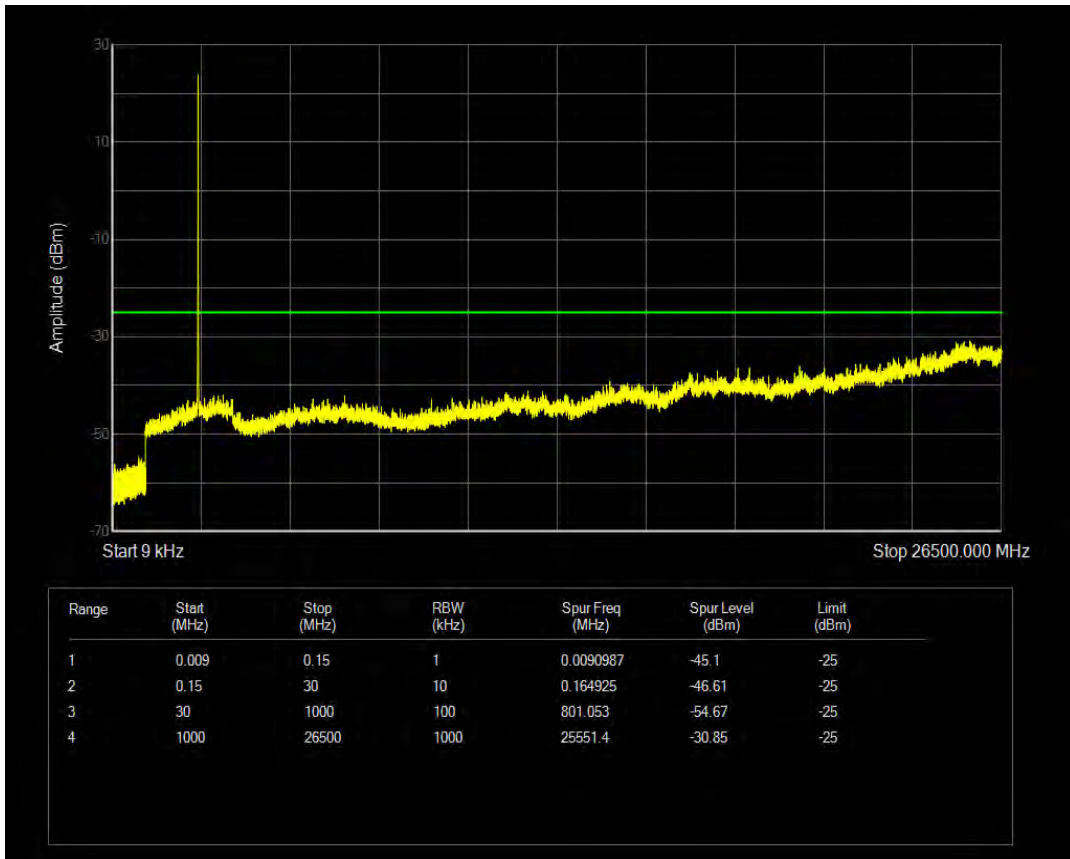

Band7 QPSK BW=5MHz Channel=21100 RB Size=25 Position=#0

Band7 QAM16 BW=5MHz Channel=21100 RB Size=1 Position=#0

Band7 QAM16 BW=5MHz Channel=21100 RB Size=25 Position=#0

Band7 QPSK BW=5MHz Channel=21425 RB Size=1 Position=#0

Band7 QPSK BW=5MHz Channel=21425 RB Size=25 Position=#0

Band7 QAM16 BW=5MHz Channel=21425 RB Size=1 Position=#0

Band7 QAM16 BW=5MHz Channel=21425 RB Size=25 Position=#0

Band7 QPSK BW=10MHz Channel=20800 RB Size=1 Position=#0