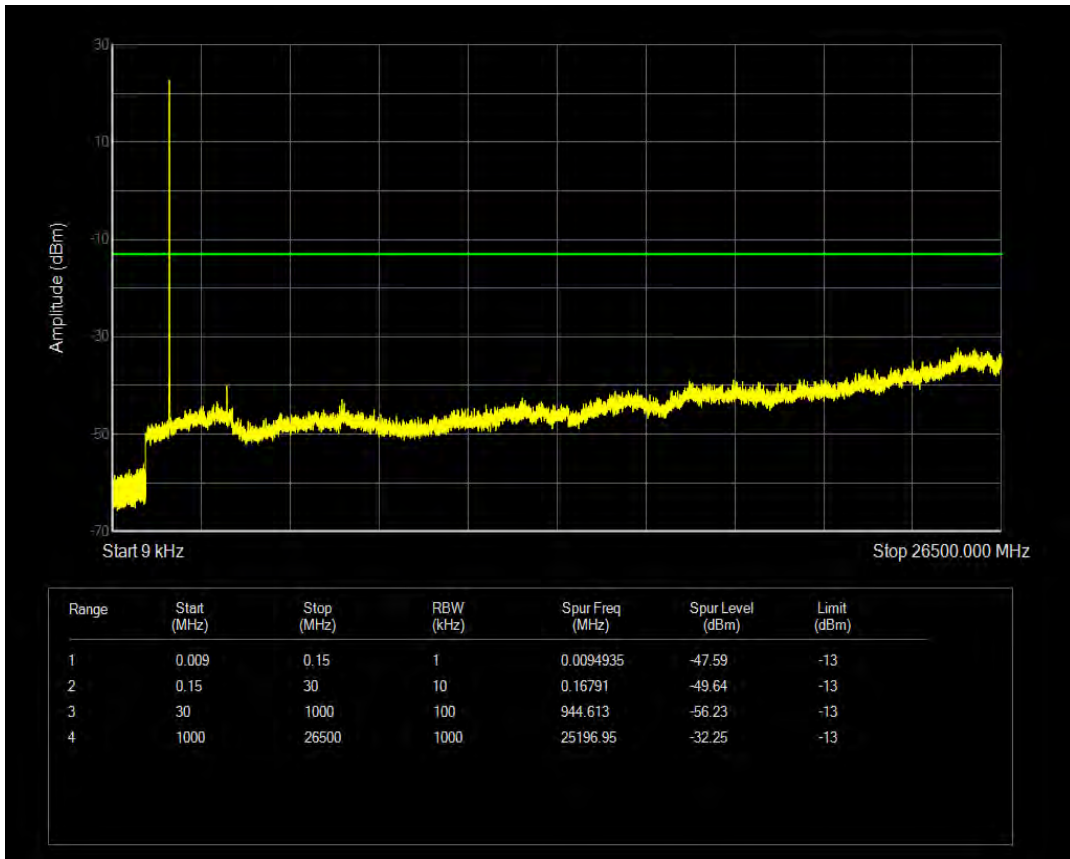

Band66 QAM16 BW=5MHz Channel=131997 RB Size=25 Position=#0