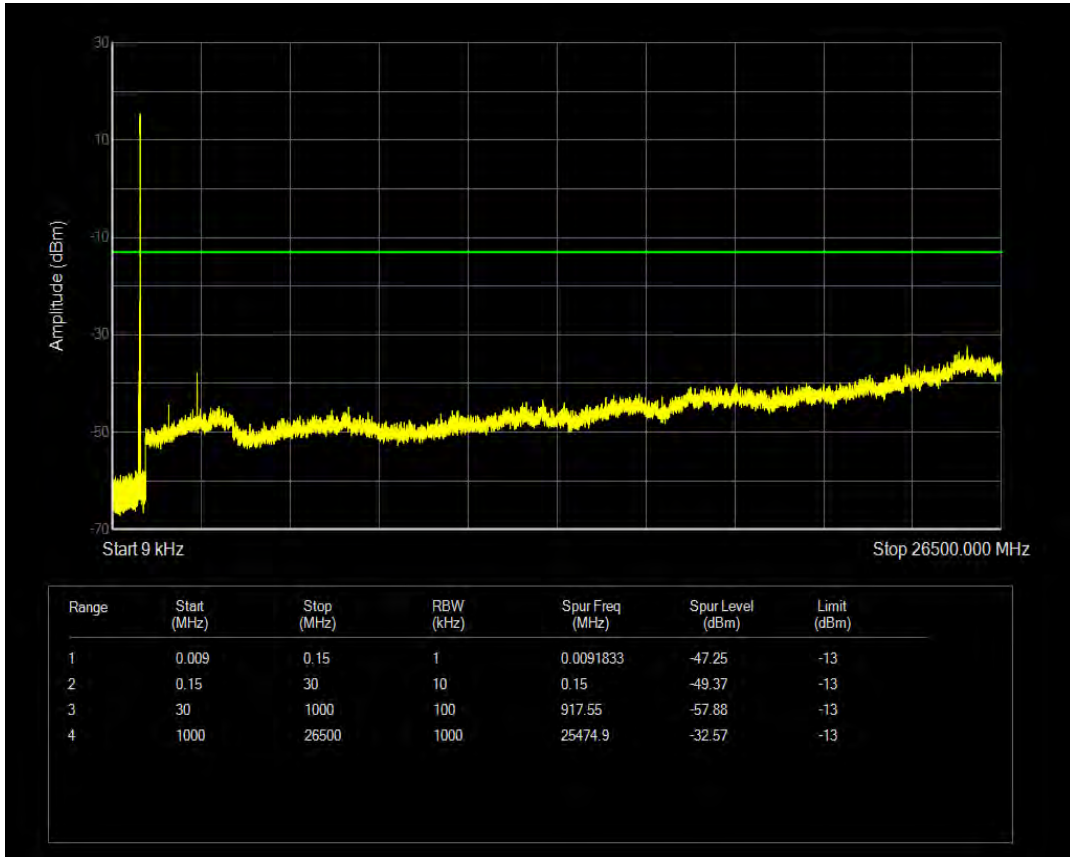

Band5 QPSK BW=5MHz Channel=20425 RB Size=25 Position=#0

Band5 QAM16 BW=5MHz Channel=20425 RB Size=1 Position=#0

Band5 QAM16 BW=5MHz Channel=20425 RB Size=25 Position=#0

Band5 QPSK BW=5MHz Channel=20525 RB Size=1 Position=#0

Band5 QPSK BW=5MHz Channel=20525 RB Size=25 Position=#0

Band5 QAM16 BW=5MHz Channel=20525 RB Size=1 Position=#0

Band5 QAM16 BW=5MHz Channel=20525 RB Size=25 Position=#0

Band5 QPSK BW=5MHz Channel=20625 RB Size=1 Position=#0

Band5 QPSK BW=5MHz Channel=20625 RB Size=25 Position=#0

Band5 QAM16 BW=5MHz Channel=20625 RB Size=1 Position=#0

Band5 QAM16 BW=5MHz Channel=20625 RB Size=25 Position=#0

Band5 QPSK BW=10MHz Channel=20450 RB Size=1 Position=#0