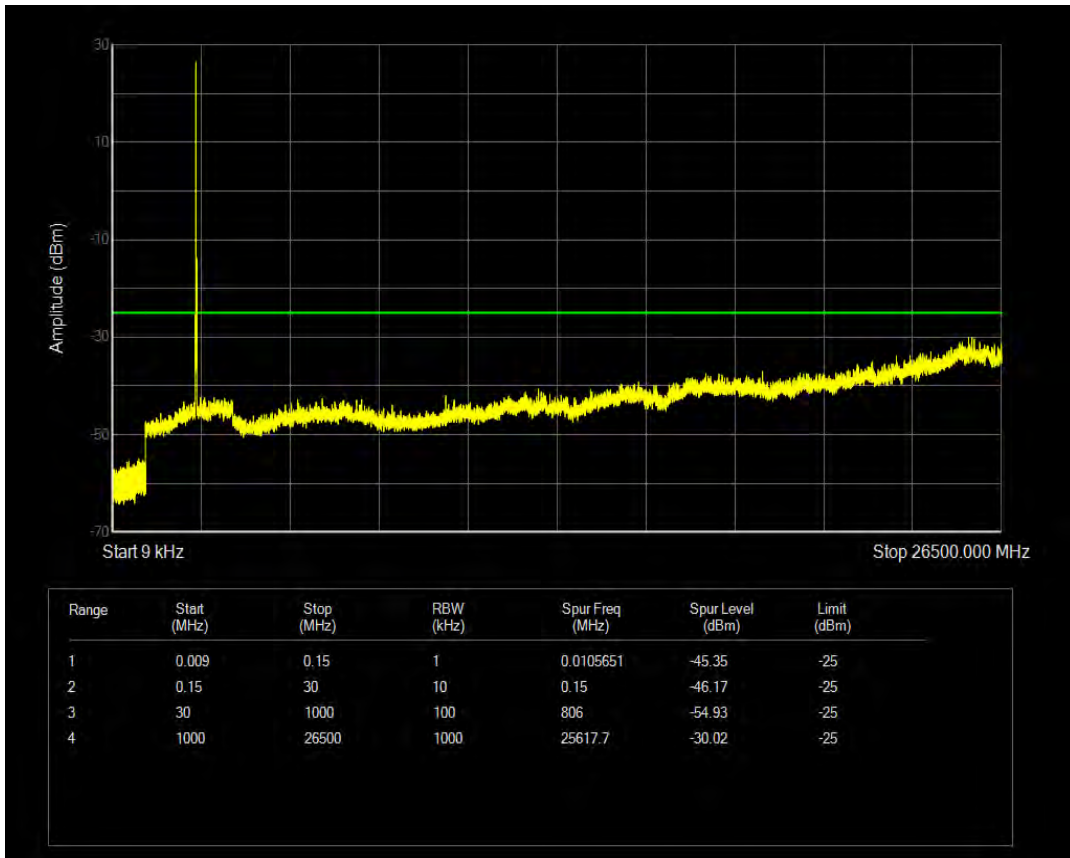

Band7 QAM16 BW=15MHz Channel=20825 RB Size=1 Position=#0