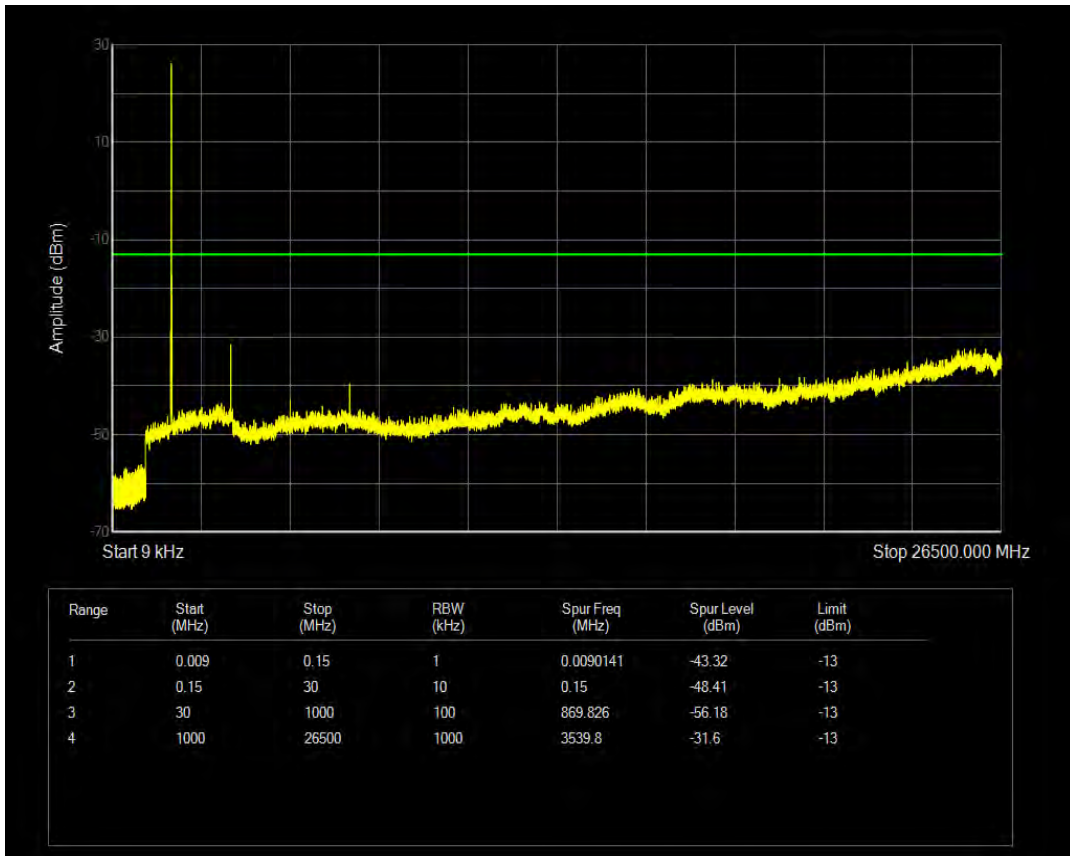

Band66 QAM16 BW=10MHz Channel=132622 RB Size=1 Position=#0