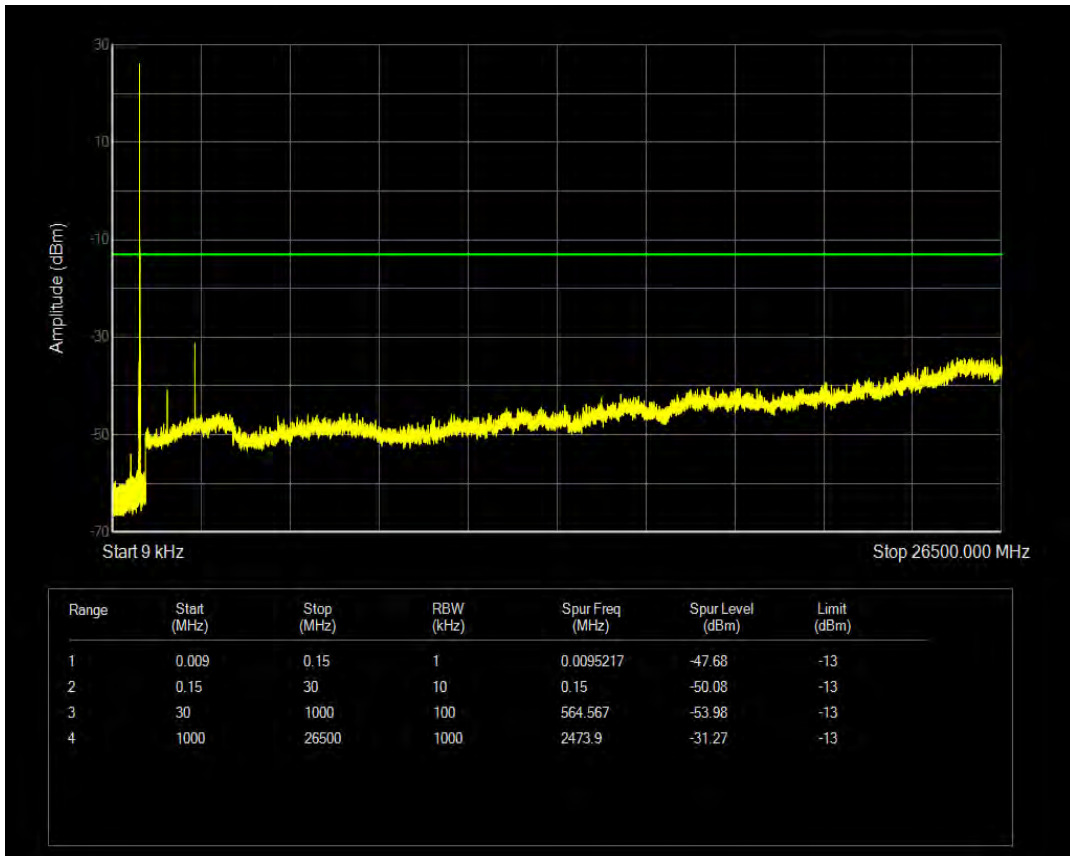

Band5 QAM16 BW=10MHz Channel=20450 RB Size=1 Position=#0