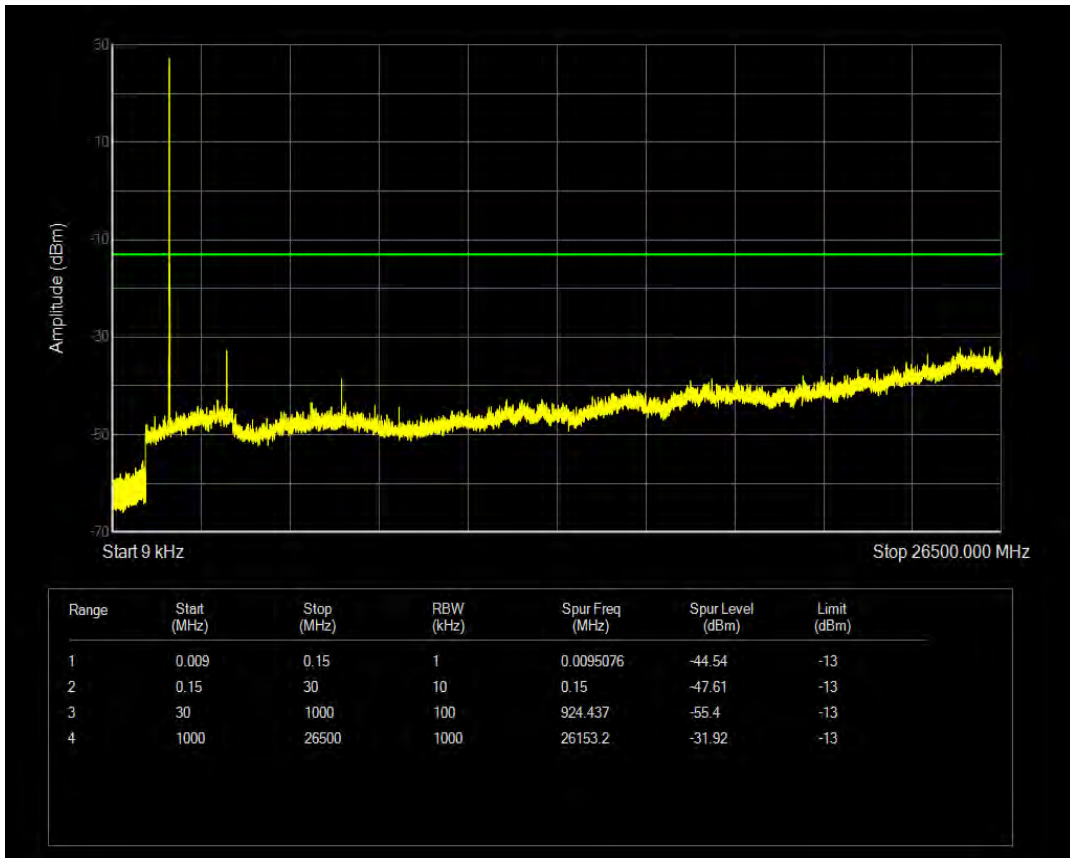

Band66 QPSK BW=5MHz Channel=132647 RB Size=25 Position=#0

Band66 QAM16 BW=5MHz Channel=132647 RB Size=1 Position=#0

Band66 QAM16 BW=5MHz Channel=132647 RB Size=25 Position=#0

Band66 QPSK BW=10MHz Channel=132022 RB Size=1 Position=#0