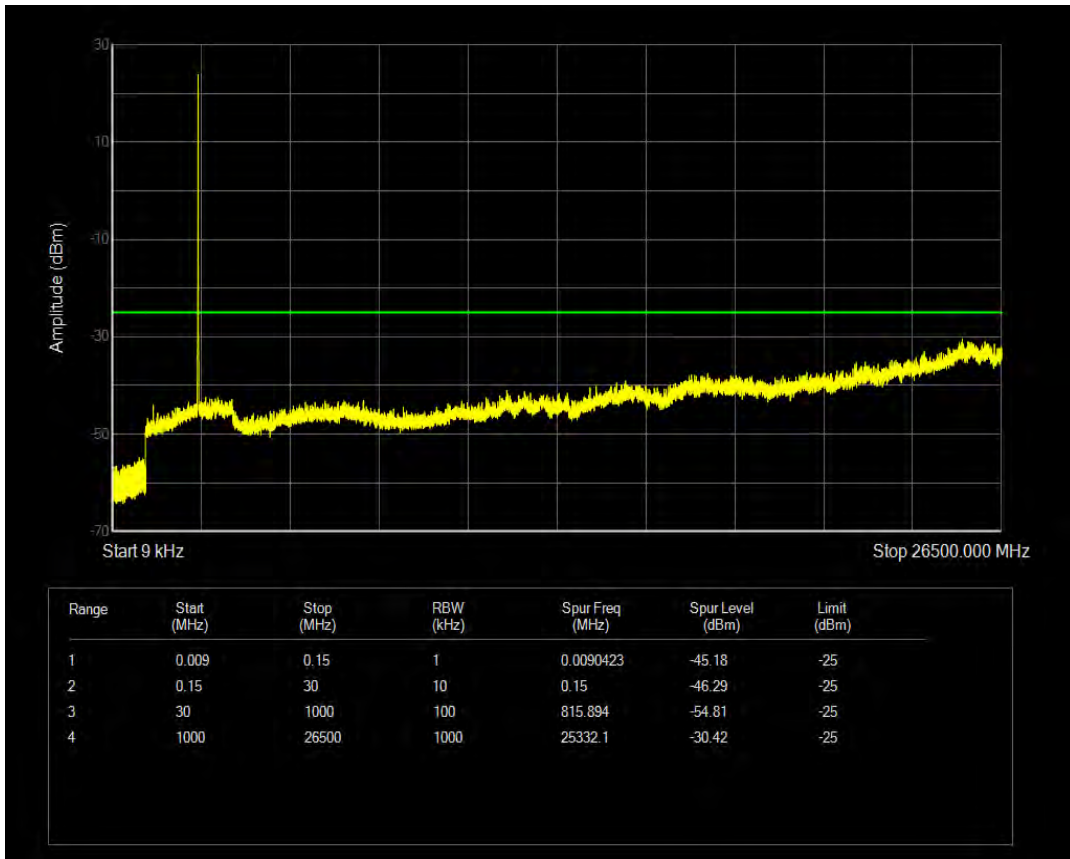

Band7 QPSK BW=5MHz Channel=21100 RB Size=25 Position=#0

Band7 QAM16 BW=5MHz Channel=21100 RB Size=1 Position=#0

Band7 QAM16 BW=5MHz Channel=21100 RB Size=25 Position=#0

Band7 QPSK BW=5MHz Channel=21425 RB Size=1 Position=#0

Band7 QPSK BW=5MHz Channel=21425 RB Size=25 Position=#0

Band7 QAM16 BW=5MHz Channel=21425 RB Size=1 Position=#0

Band7 QAM16 BW=5MHz Channel=21425 RB Size=25 Position=#0

Band7 QPSK BW=10MHz Channel=20800 RB Size=1 Position=#0