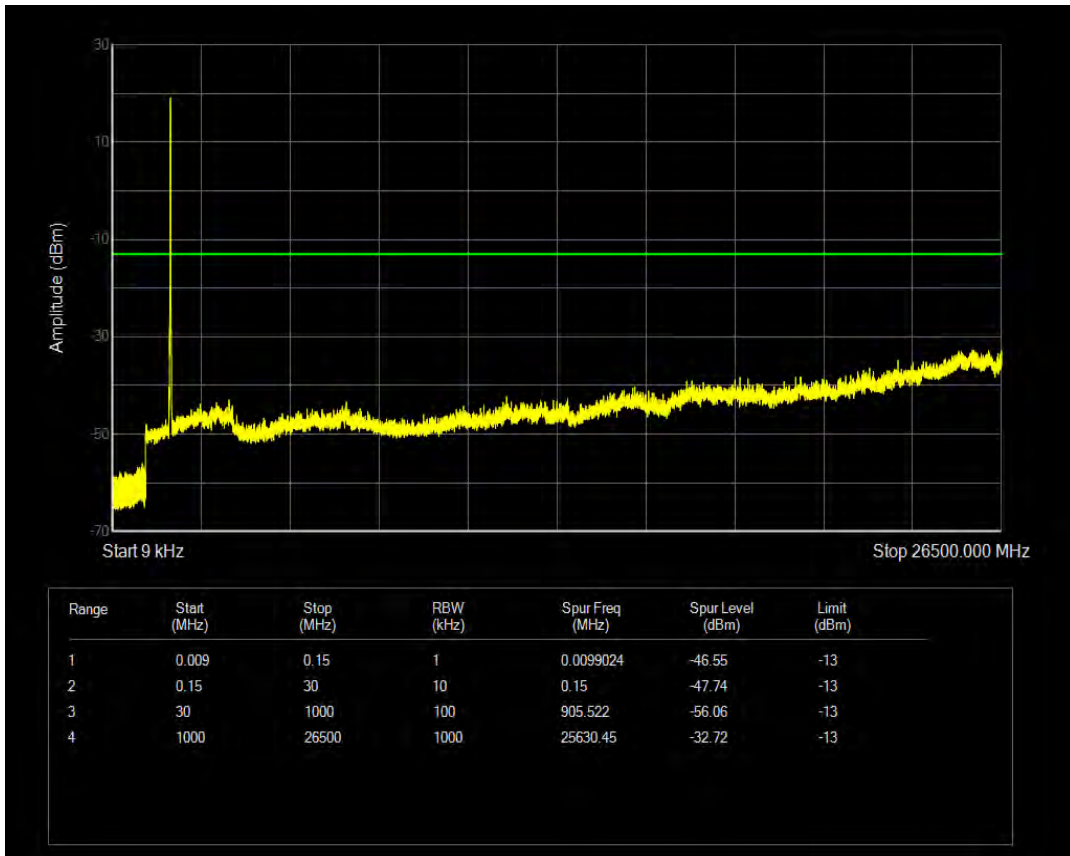

Band66 QAM16 BW=15MHz Channel=132322 RB Size=75 Position=#0