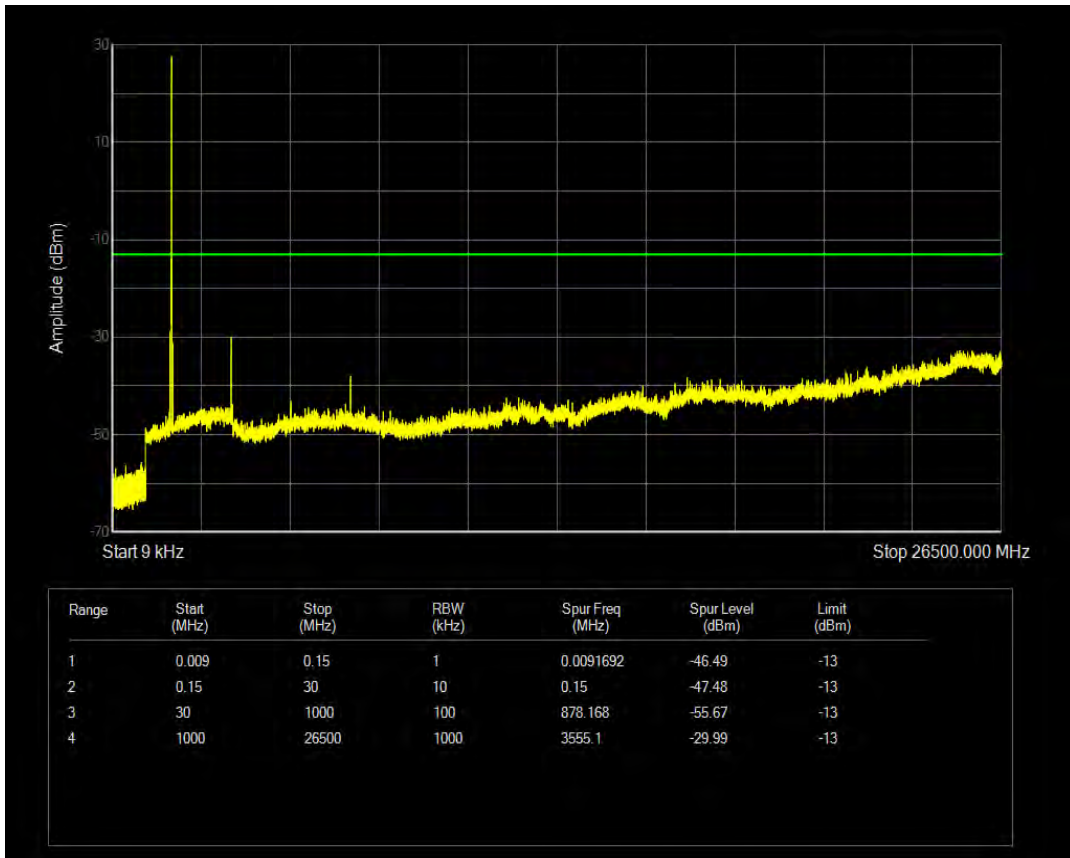

Band66 QAM16 BW=3MHz Channel=132657 RB Size=1 Position=#0