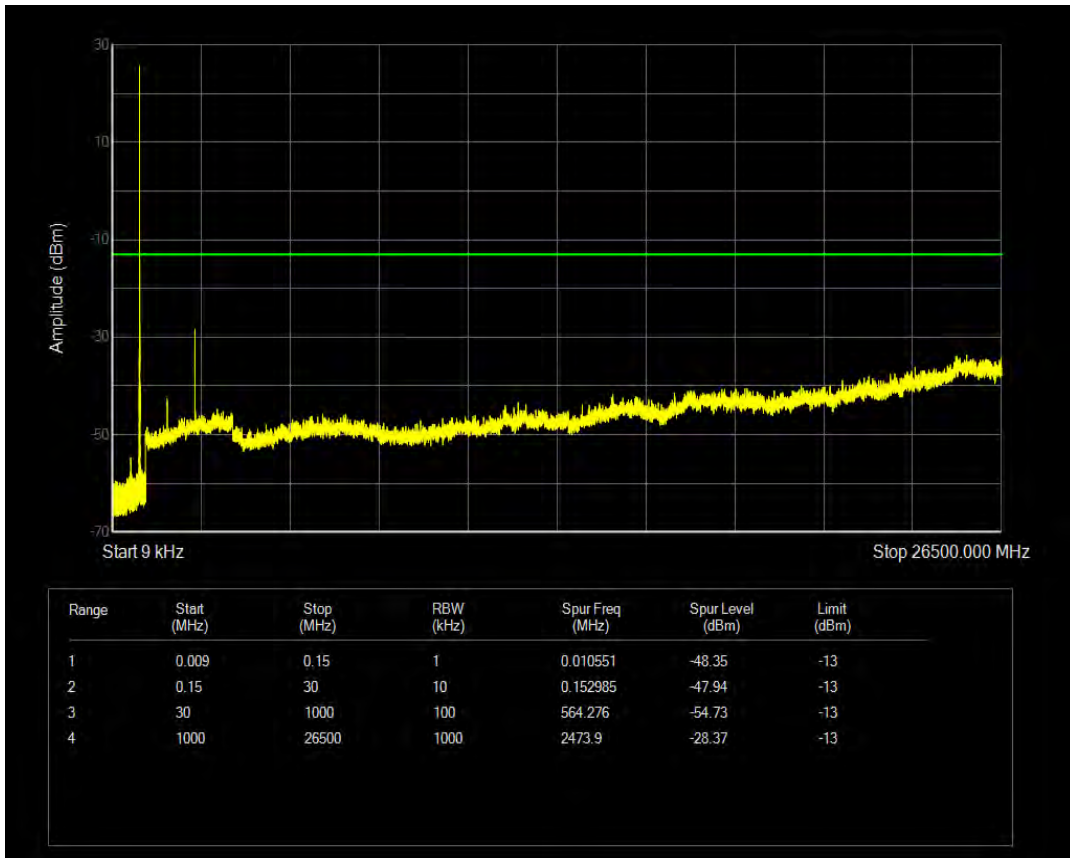

Band5 QPSK BW=3MHz Channel=20635 RB Size=15 Position=#0

Band5 QAM16 BW=3MHz Channel=20635 RB Size=1 Position=#0

Band5 QAM16 BW=3MHz Channel=20635 RB Size=15 Position=#0

Band5 QPSK BW=5MHz Channel=20425 RB Size=1 Position=#0

Band5 QPSK BW=5MHz Channel=20425 RB Size=25 Position=#0

Band5 QAM16 BW=5MHz Channel=20425 RB Size=1 Position=#0

Band5 QAM16 BW=5MHz Channel=20425 RB Size=25 Position=#0

Band5 QPSK BW=5MHz Channel=20525 RB Size=1 Position=#0