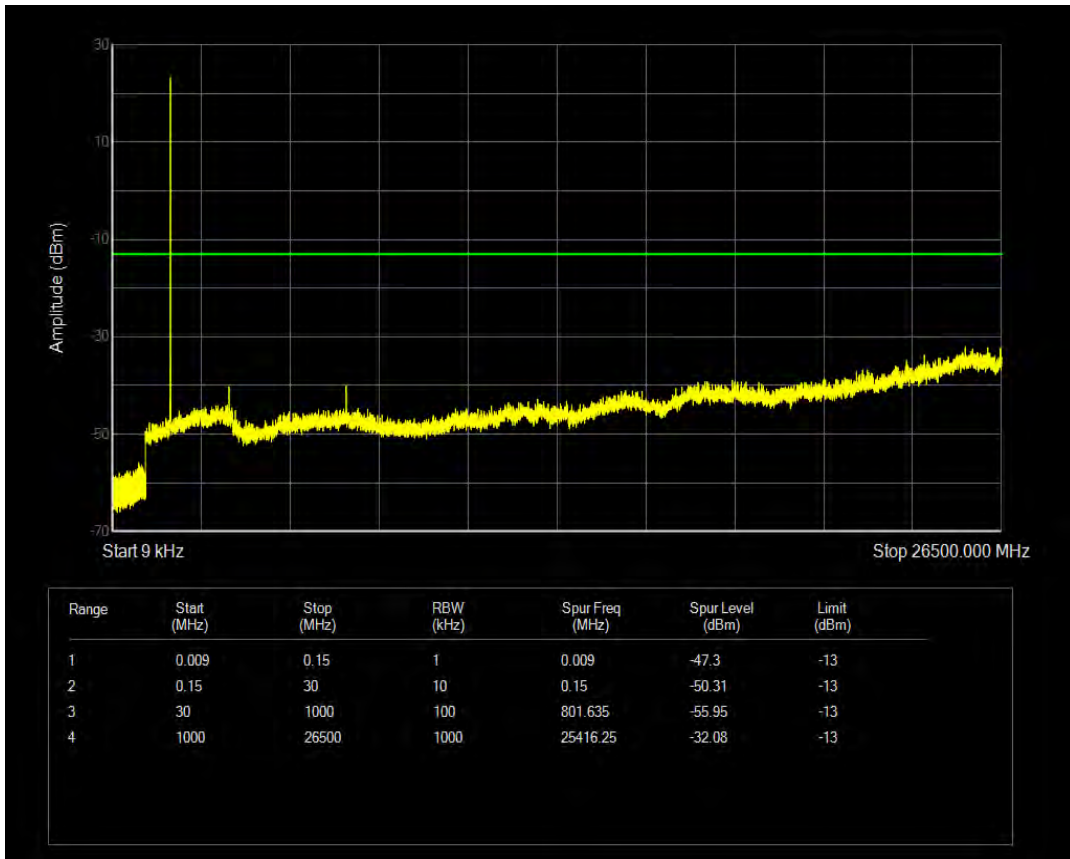

Band66 QAM16 BW=3MHz Channel=132322 RB Size=15 Position=#0