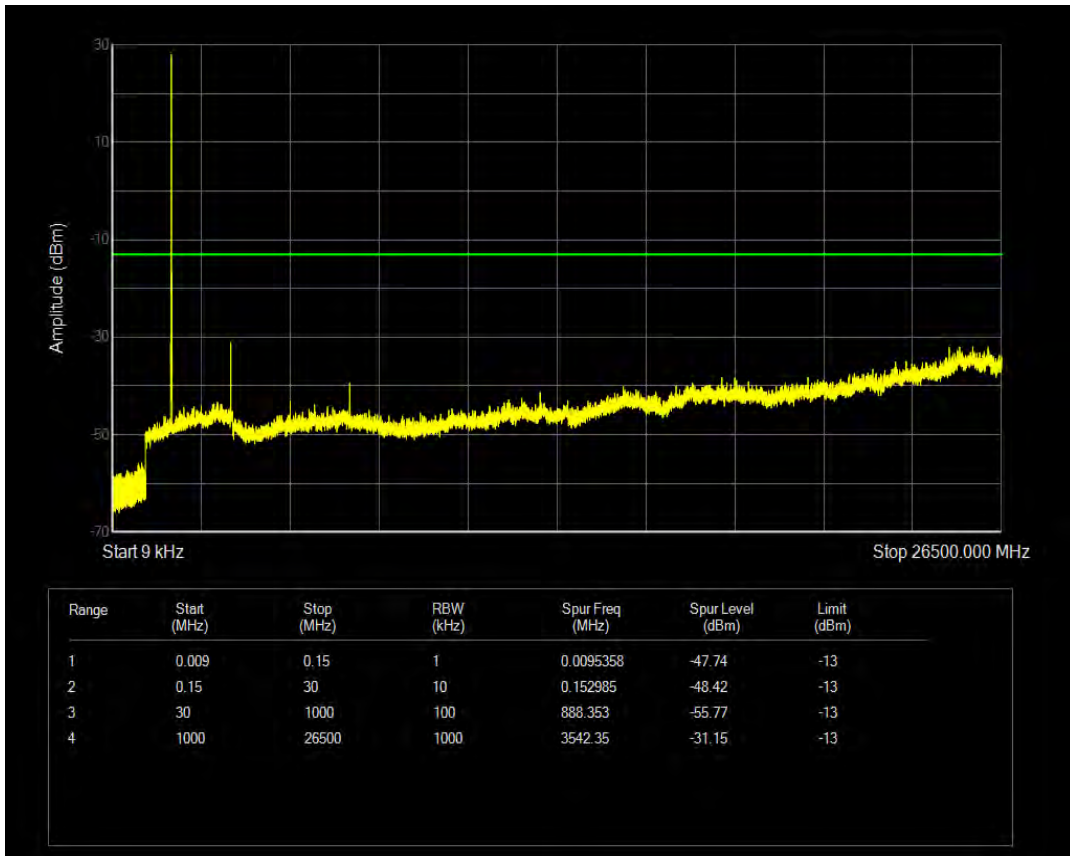

Band66 QPSK BW=10MHz Channel=132322 RB Size=50 Position=#0

Band66 QAM16 BW=10MHz Channel=132322 RB Size=1 Position=#0

Band66 QAM16 BW=10MHz Channel=132322 RB Size=50 Position=#0

Band66 QPSK BW=10MHz Channel=132622 RB Size=1 Position=#0