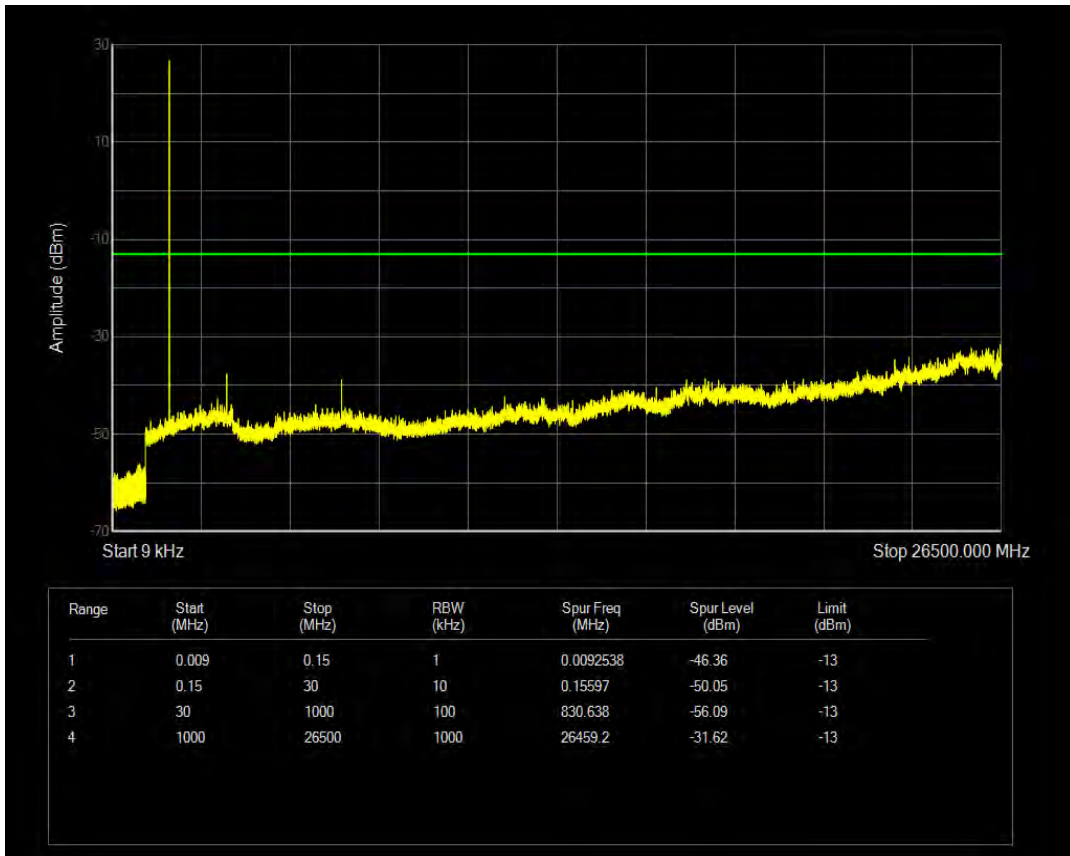

Band66 QAM16 BW=1.4MHz Channel=131979 RB Size=6 Position=#0