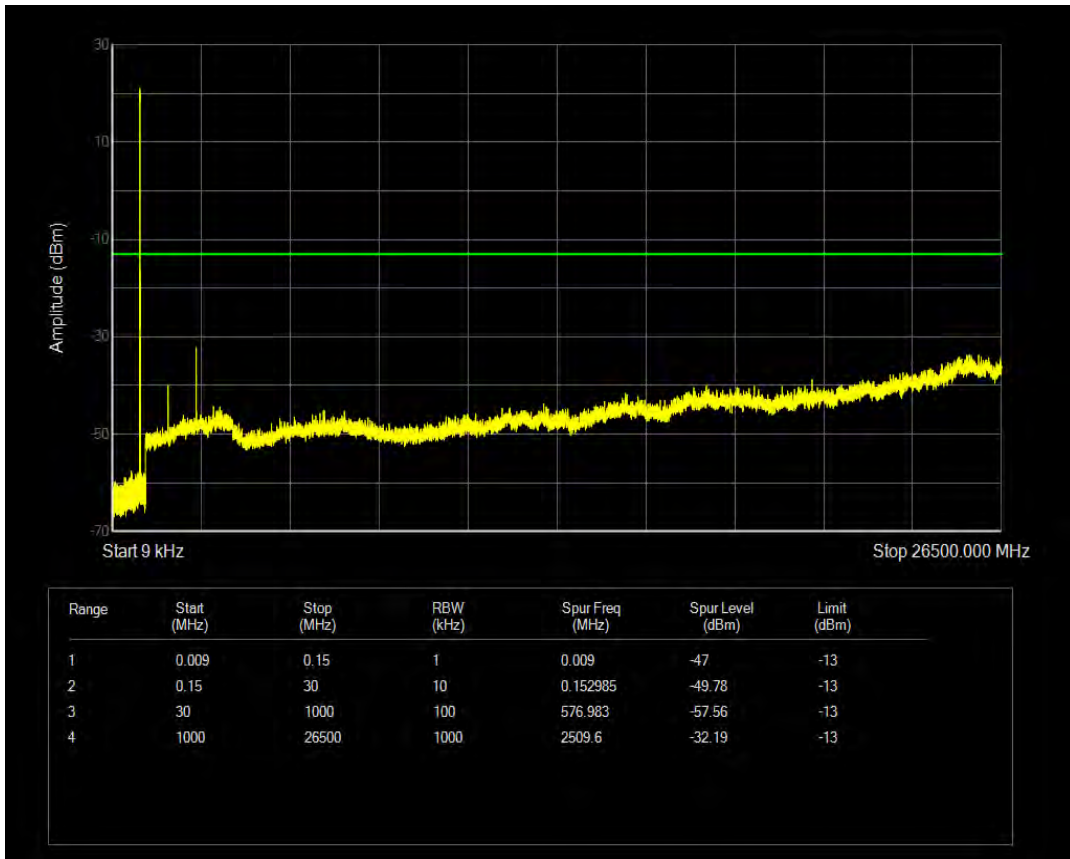

Band5 QPSK BW=1.4MHz Channel=20525 RB Size=6 Position=#0

Band5 QAM16 BW=1.4MHz Channel=20525 RB Size=1 Position=#0

Band5 QAM16 BW=1.4MHz Channel=20525 RB Size=6 Position=#0

Band5 QPSK BW=1.4MHz Channel=20643 RB Size=1 Position=#0

Band5 QPSK BW=1.4MHz Channel=20643 RB Size=6 Position=#0

Band5 QAM16 BW=1.4MHz Channel=20643 RB Size=1 Position=#0

Band5 QAM16 BW=1.4MHz Channel=20643 RB Size=6 Position=#0

Band5 QPSK BW=3MHz Channel=20415 RB Size=1 Position=#0