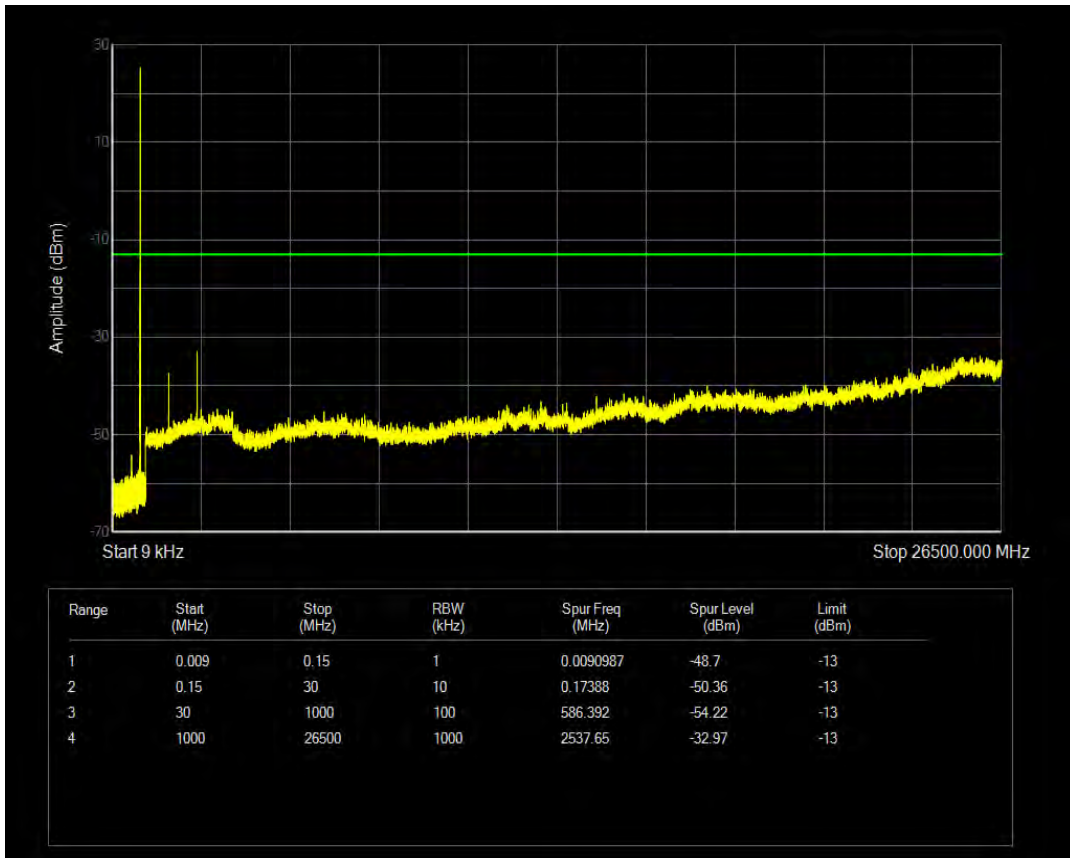

Band5 QPSK BW=3MHz Channel=20525 RB Size=15 Position=#0

Band5 QAM16 BW=3MHz Channel=20525 RB Size=1 Position=#0

Band5 QAM16 BW=3MHz Channel=20525 RB Size=15 Position=#0

Band5 QPSK BW=3MHz Channel=20635 RB Size=1 Position=#0

Band5 QPSK BW=3MHz Channel=20635 RB Size=15 Position=#0

Band5 QAM16 BW=3MHz Channel=20635 RB Size=1 Position=#0

Band5 QAM16 BW=3MHz Channel=20635 RB Size=15 Position=#0

Band5 QPSK BW=5MHz Channel=20425 RB Size=1 Position=#0