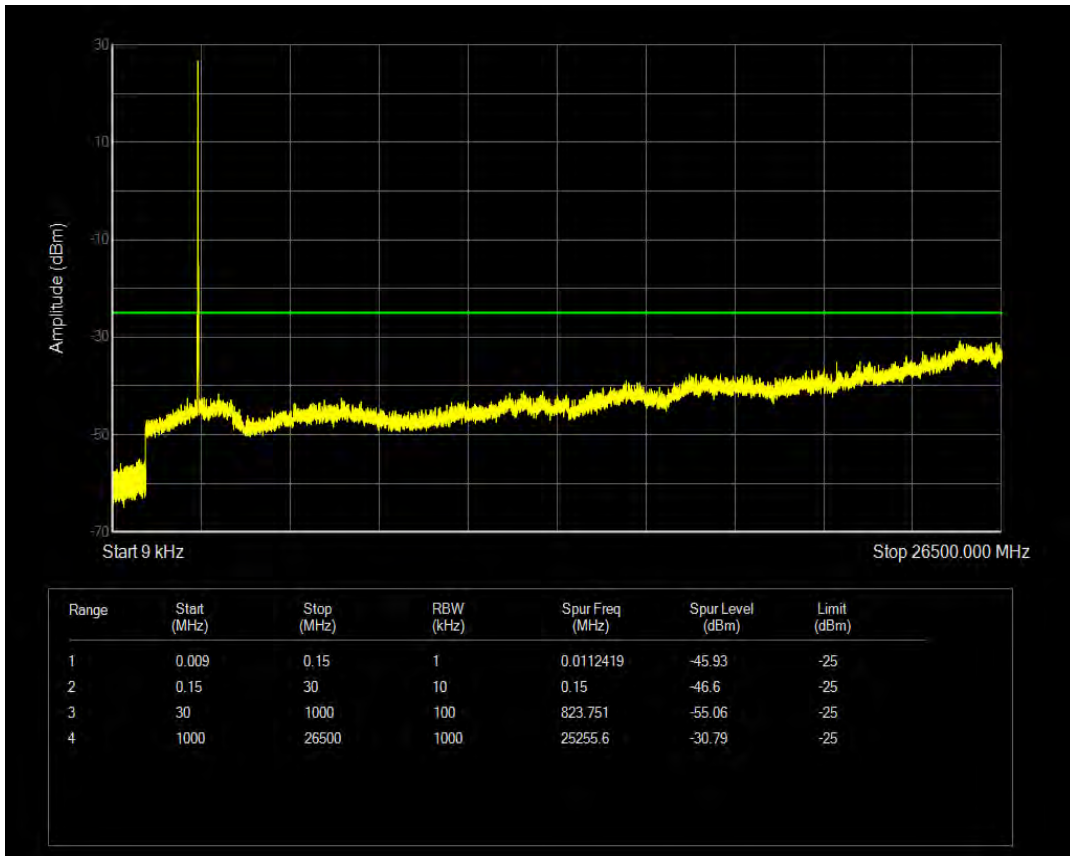

Band7 QAM16 BW=10MHz Channel=21400 RB Size=1 Position=#0