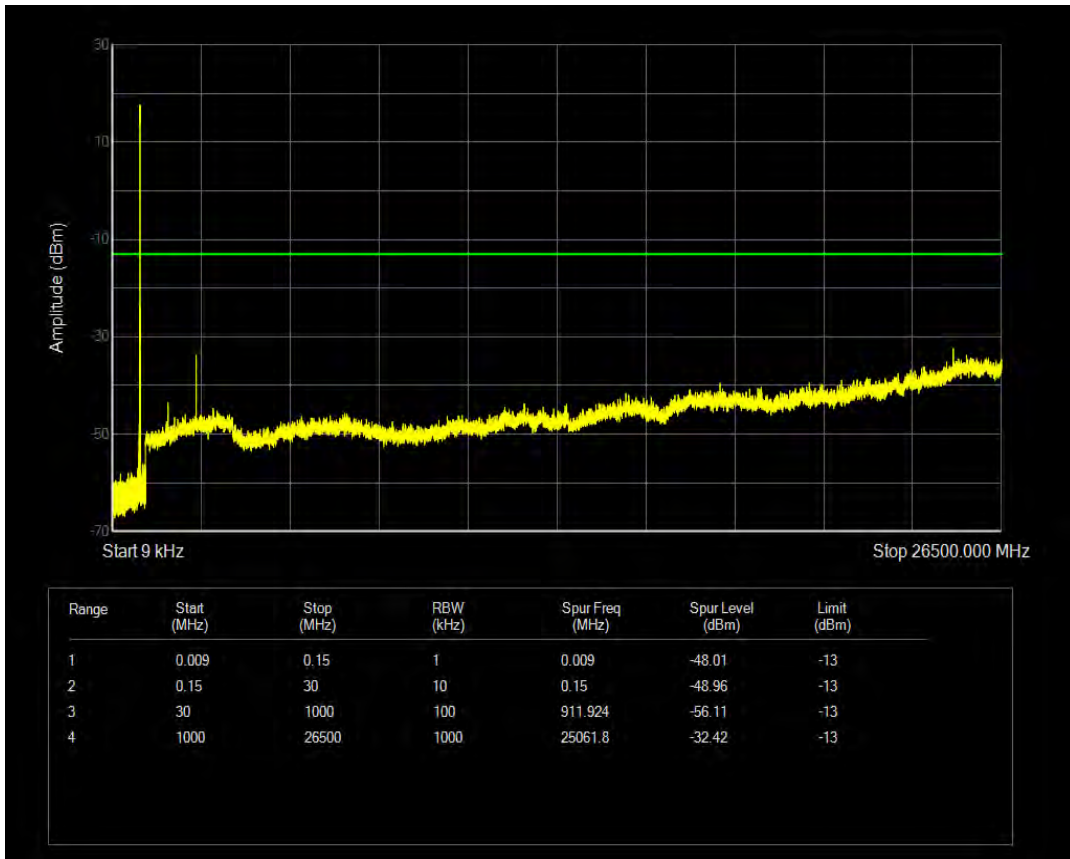

Band5 QPSK BW=1.4MHz Channel=20643 RB Size=6 Position=#0

Band5 QAM16 BW=1.4MHz Channel=20643 RB Size=1 Position=#0

Band5 QAM16 BW=1.4MHz Channel=20643 RB Size=6 Position=#0

Band5 QPSK BW=3MHz Channel=20415 RB Size=1 Position=#0

Band5 QPSK BW=3MHz Channel=20415 RB Size=15 Position=#0

Band5 QAM16 BW=3MHz Channel=20415 RB Size=1 Position=#0

Band5 QAM16 BW=3MHz Channel=20415 RB Size=15 Position=#0

Band5 QPSK BW=3MHz Channel=20525 RB Size=1 Position=#0

Band5 QPSK BW=3MHz Channel=20525 RB Size=15 Position=#0

Band5 QAM16 BW=3MHz Channel=20525 RB Size=1 Position=#0

Band5 QAM16 BW=3MHz Channel=20525 RB Size=15 Position=#0

Band5 QPSK BW=3MHz Channel=20635 RB Size=1 Position=#0