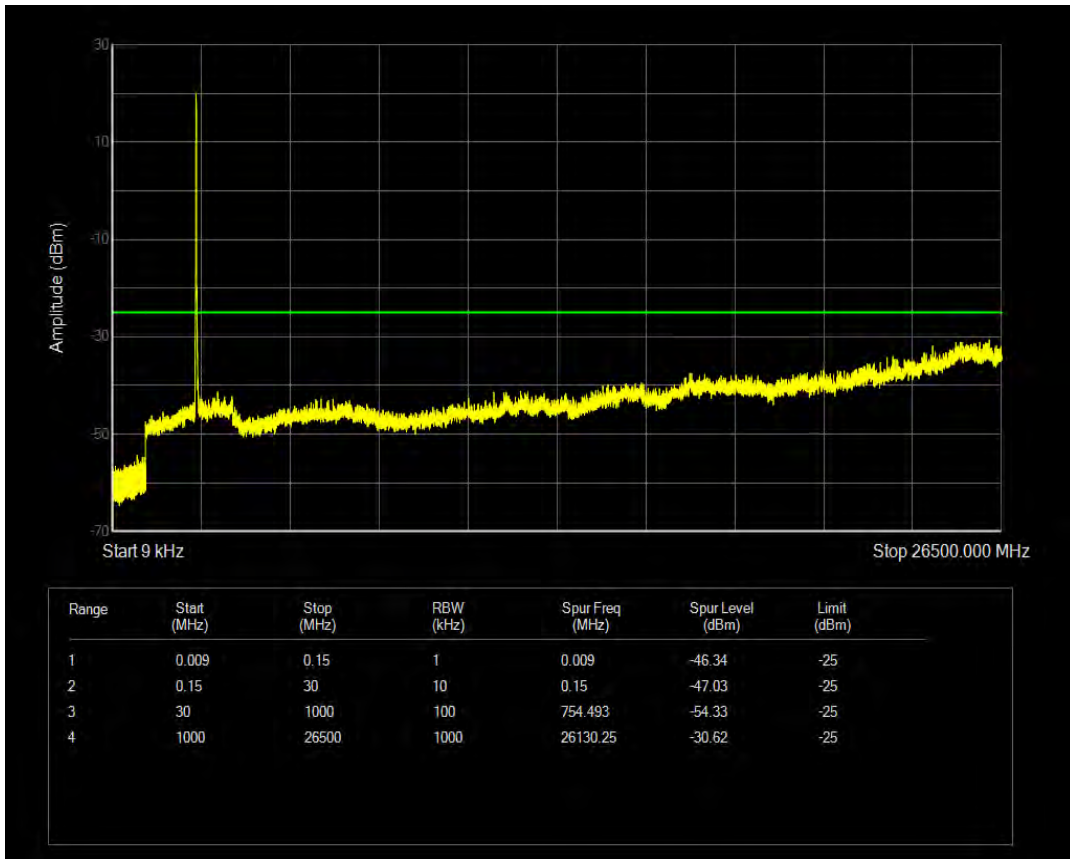

Band7 QPSK BW=15MHz Channel=21375 RB Size=75 Position=#0

Band7 QAM16 BW=15MHz Channel=21375 RB Size=1 Position=#0

Band7 QAM16 BW=15MHz Channel=21375 RB Size=75 Position=#0

Band7 QPSK BW=20MHz Channel=20850 RB Size=1 Position=#0

Band7 QPSK BW=20MHz Channel=20850 RB Size=100 Position=#0

Band7 QAM16 BW=20MHz Channel=20850 RB Size=1 Position=#0

Band7 QAM16 BW=20MHz Channel=20850 RB Size=100 Position=#0

Band7 QPSK BW=20MHz Channel=21100 RB Size=1 Position=#0