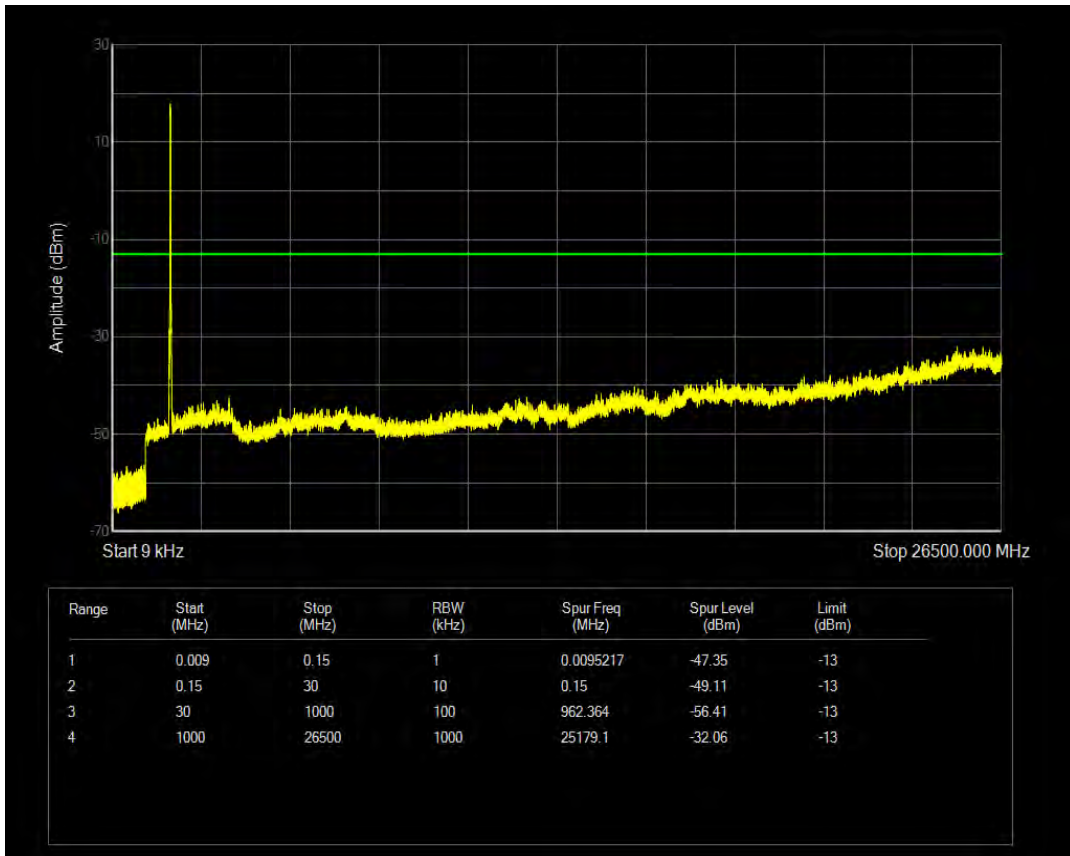

Band66 QAM16 BW=20MHz Channel=132322 RB Size=100 Position=#0