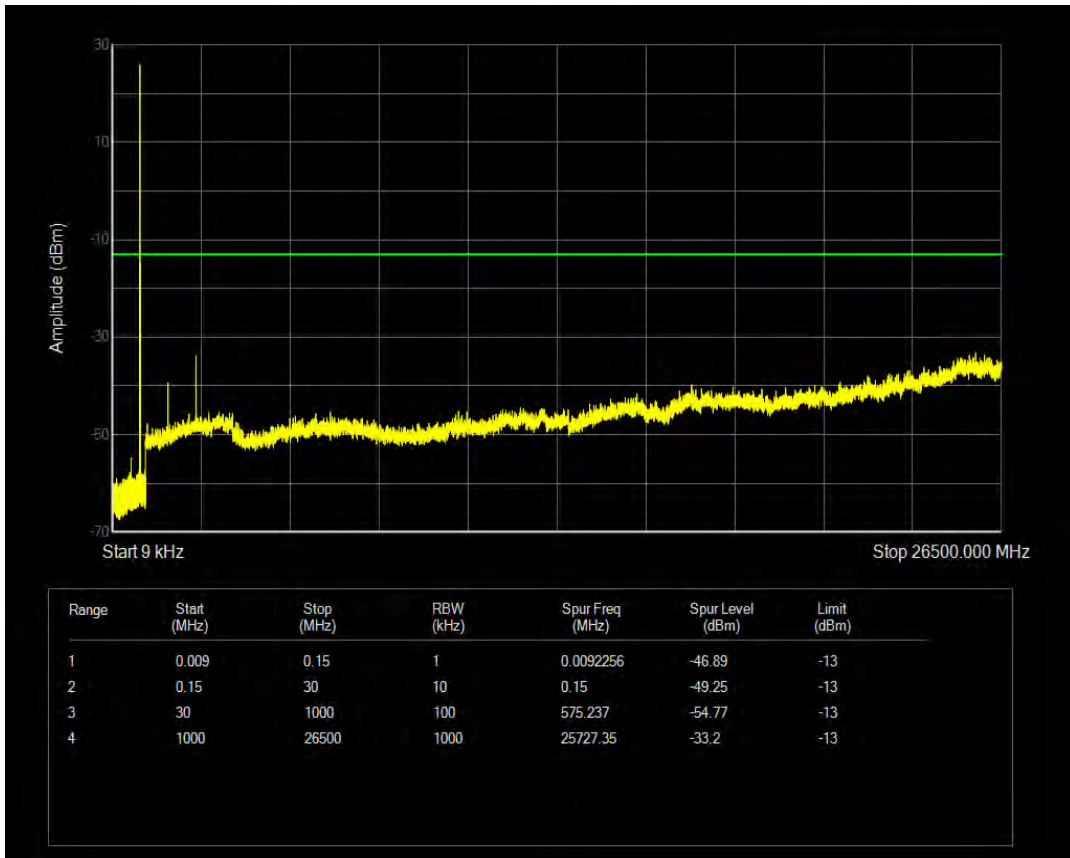

Band5 QPSK BW=1.4MHz Channel=20643 RB Size=6 Position=#0

Band5 QAM16 BW=1.4MHz Channel=20643 RB Size=1 Position=#0

Band5 QAM16 BW=1.4MHz Channel=20643 RB Size=6 Position=#0

Band5 QPSK BW=3MHz Channel=20415 RB Size=1 Position=#0

Band5 QPSK BW=3MHz Channel=20415 RB Size=15 Position=#0

Band5 QAM16 BW=3MHz Channel=20415 RB Size=1 Position=#0

Band5 QAM16 BW=3MHz Channel=20415 RB Size=15 Position=#0

Band5 QPSK BW=3MHz Channel=20525 RB Size=1 Position=#0

Band5 QPSK BW=3MHz Channel=20525 RB Size=15 Position=#0

Band5 QAM16 BW=3MHz Channel=20525 RB Size=1 Position=#0

Band5 QAM16 BW=3MHz Channel=20525 RB Size=15 Position=#0

Band5 QPSK BW=3MHz Channel=20635 RB Size=1 Position=#0