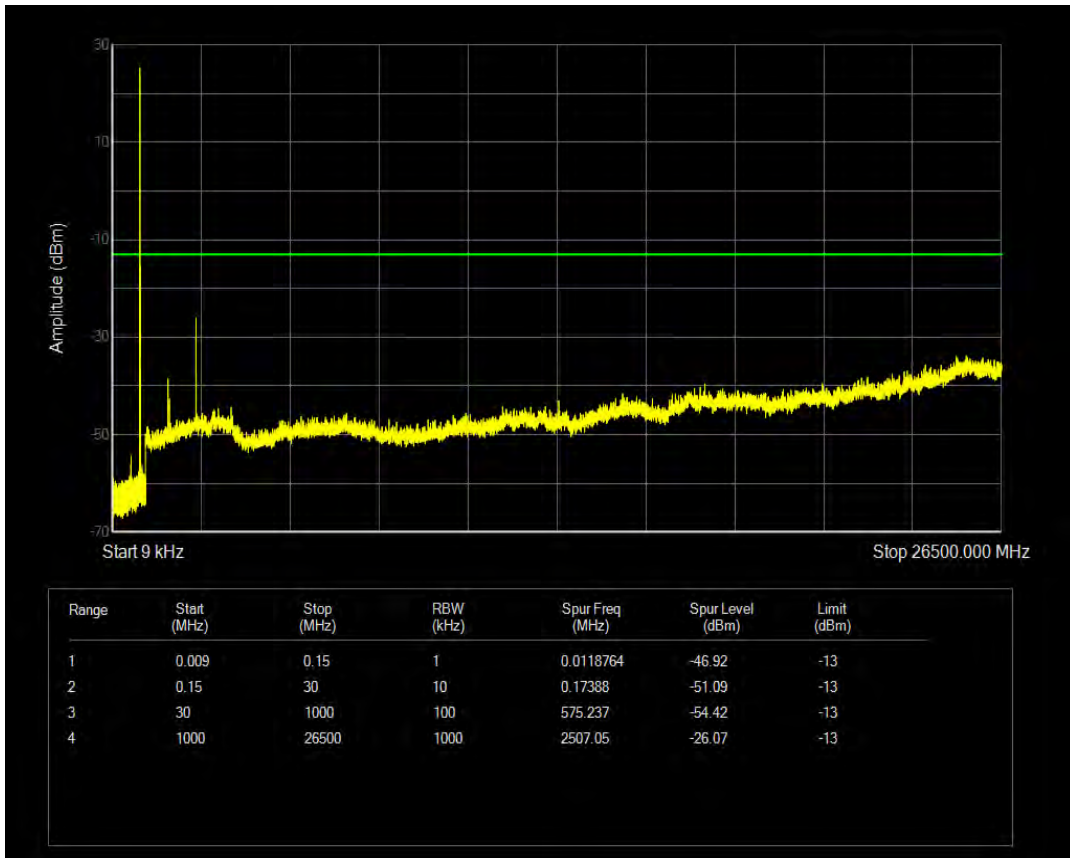

Band5 QPSK BW=1.4MHz Channel=20643 RB Size=6 Position=#0

Band5 QAM16 BW=1.4MHz Channel=20643 RB Size=1 Position=#0

Band5 QAM16 BW=1.4MHz Channel=20643 RB Size=6 Position=#0

Band5 QPSK BW=3MHz Channel=20415 RB Size=1 Position=#0

Band5 QPSK BW=3MHz Channel=20415 RB Size=15 Position=#0

Band5 QAM16 BW=3MHz Channel=20415 RB Size=1 Position=#0

Band5 QAM16 BW=3MHz Channel=20415 RB Size=15 Position=#0

Band5 QPSK BW=3MHz Channel=20525 RB Size=1 Position=#0

Band5 QPSK BW=3MHz Channel=20525 RB Size=15 Position=#0

Band5 QAM16 BW=3MHz Channel=20525 RB Size=1 Position=#0

Band5 QAM16 BW=3MHz Channel=20525 RB Size=15 Position=#0

Band5 QPSK BW=3MHz Channel=20635 RB Size=1 Position=#0