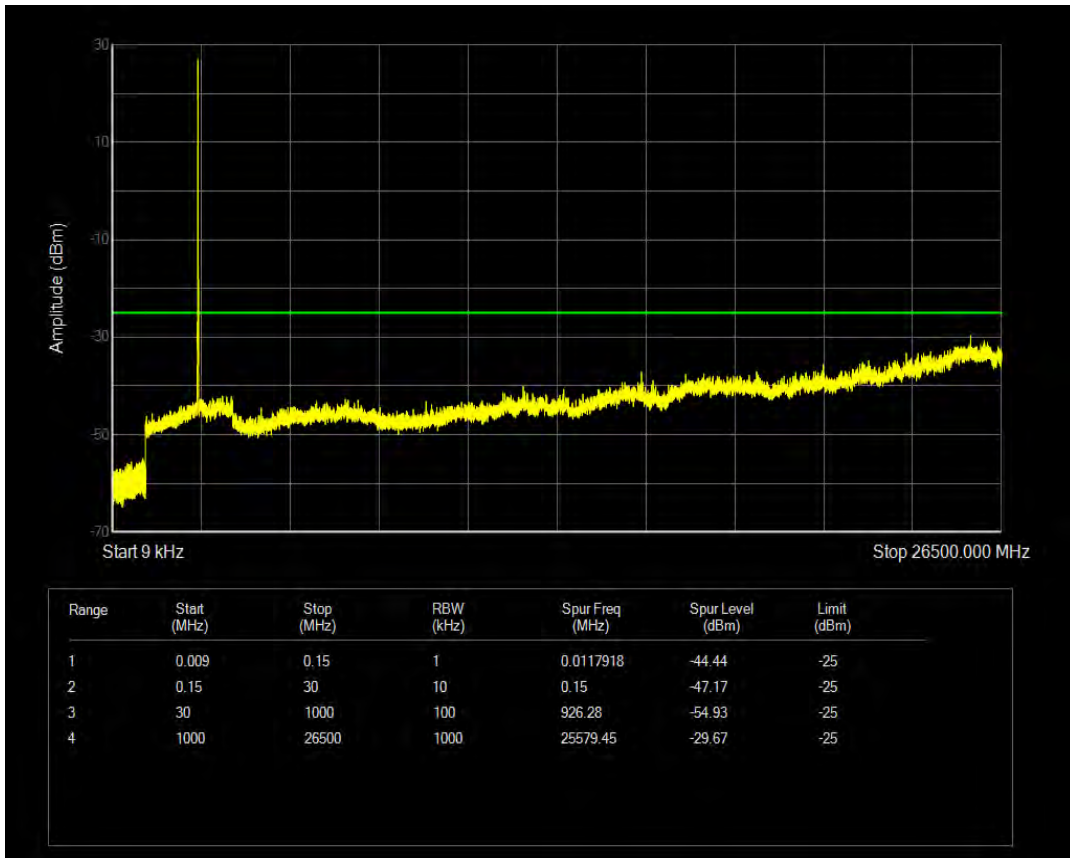

Band7 QPSK BW=10MHz Channel=20800 RB Size=50 Position=#0

Band7 QAM16 BW=10MHz Channel=20800 RB Size=1 Position=#0

Band7 QAM16 BW=10MHz Channel=20800 RB Size=50 Position=#0

Band7 QPSK BW=10MHz Channel=21100 RB Size=1 Position=#0

Band7 QPSK BW=10MHz Channel=21100 RB Size=50 Position=#0

Band7 QAM16 BW=10MHz Channel=21100 RB Size=1 Position=#0

Band7 QAM16 BW=10MHz Channel=21100 RB Size=50 Position=#0

Band7 QPSK BW=10MHz Channel=21400 RB Size=1 Position=#0