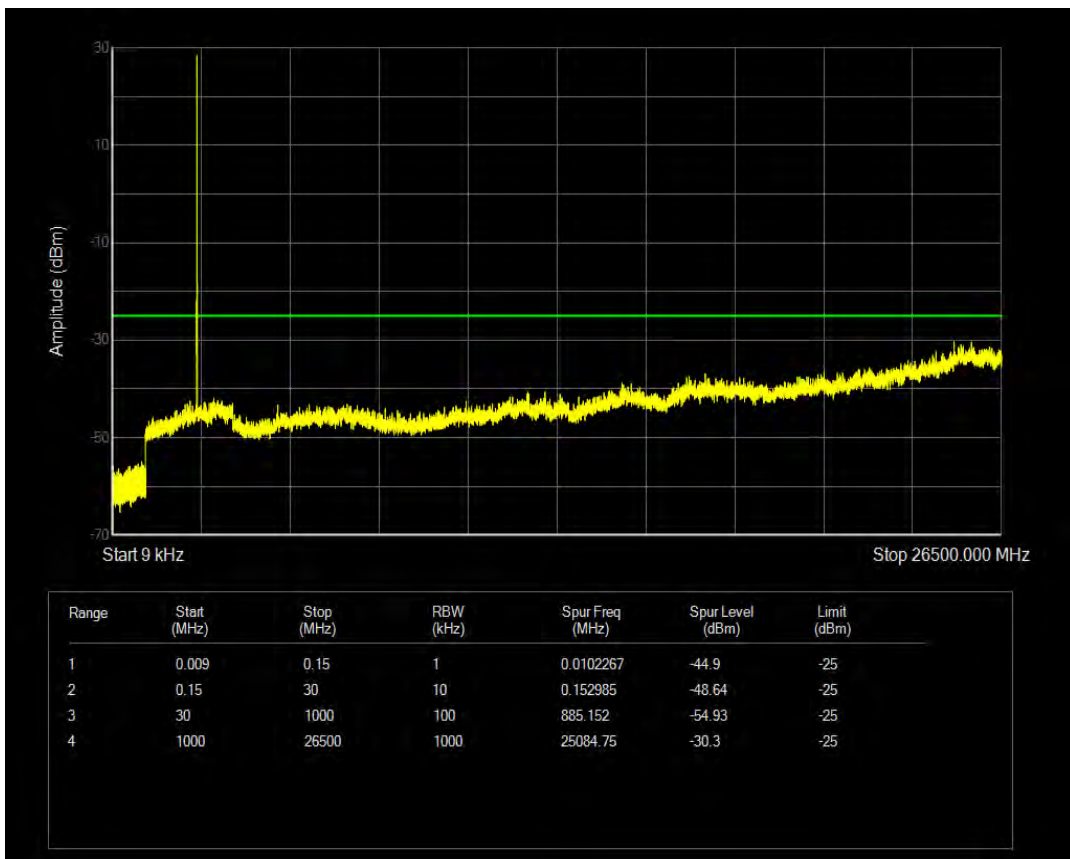

Band7 QPSK BW=5MHz Channel=20775 RB Size=25 Position=#0

Band7 QAM16 BW=5MHz Channel=20775 RB Size=1 Position=#0

Band7 QAM16 BW=5MHz Channel=20775 RB Size=25 Position=#0

Band7 QPSK BW=5MHz Channel=21100 RB Size=1 Position=#0