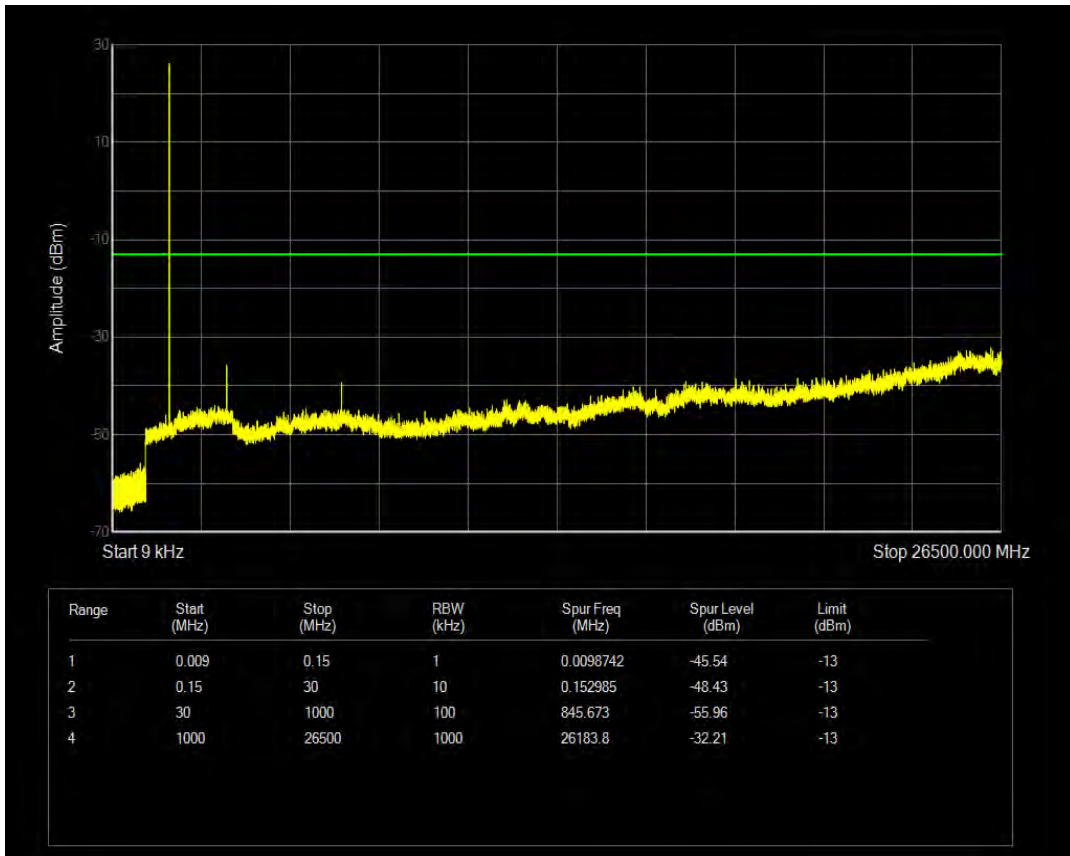

Band5 QPSK BW=10MHz Channel=20525 RB Size=50 Position=#0

Band5 QAM16 BW=10MHz Channel=20525 RB Size=1 Position=#0

Band5 QAM16 BW=10MHz Channel=20525 RB Size=50 Position=#0

Band5 QPSK BW=10MHz Channel=20600 RB Size=1 Position=#0

Band5 QPSK BW=10MHz Channel=20600 RB Size=50 Position=#0

Band5 QAM16 BW=10MHz Channel=20600 RB Size=1 Position=#0

Band5 QAM16 BW=10MHz Channel=20600 RB Size=50 Position=#0

Band66 QPSK BW=1.4MHz Channel=131979 RB Size=1 Position=#0