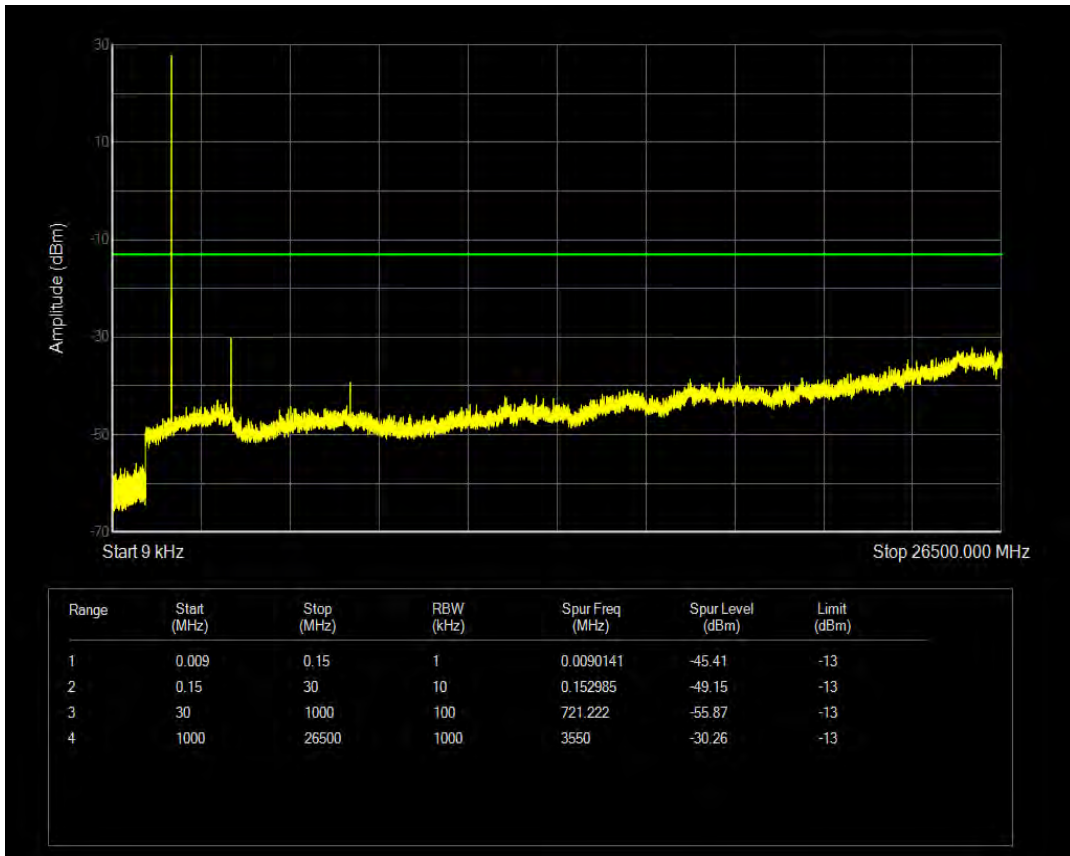

Band66 QAM16 BW=5MHz Channel=132647 RB Size=1 Position=#0