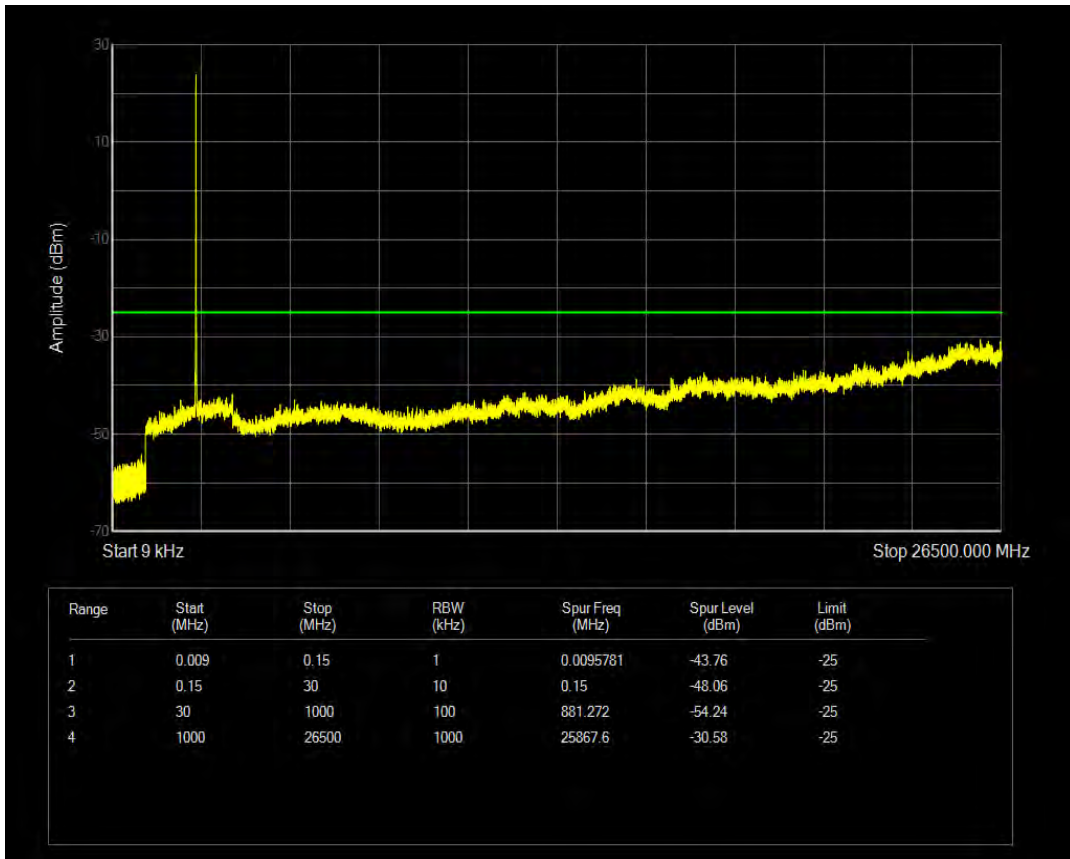

Band66 QPSK BW=20MHz Channel=132572 RB Size=100 Position=#0

Band66 QAM16 BW=20MHz Channel=132572 RB Size=1 Position=#0

Band66 QAM16 BW=20MHz Channel=132572 RB Size=100 Position=#0

Band7 QPSK BW=5MHz Channel=20775 RB Size=1 Position=#0

Band7 QPSK BW=5MHz Channel=20775 RB Size=25 Position=#0

Band7 QAM16 BW=5MHz Channel=20775 RB Size=1 Position=#0

Band7 QAM16 BW=5MHz Channel=20775 RB Size=25 Position=#0

Band7 QPSK BW=5MHz Channel=21100 RB Size=1 Position=#0