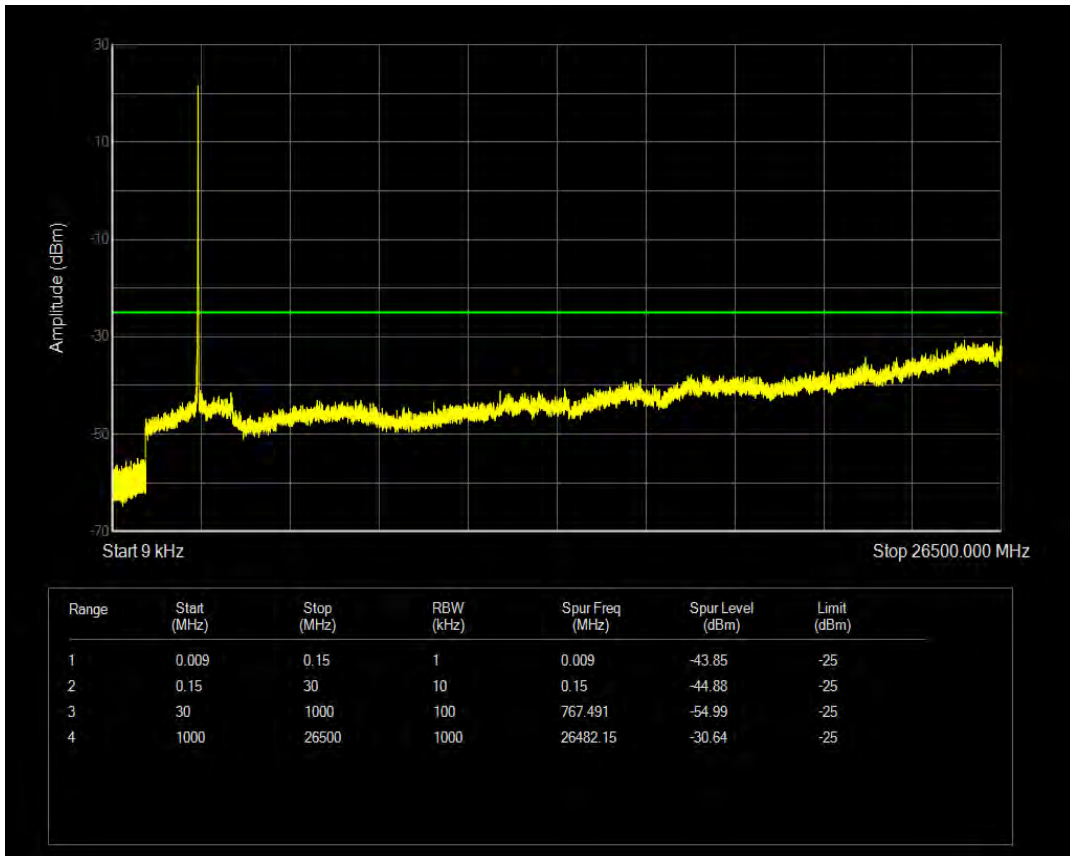

Band7 QPSK BW=10MHz Channel=21400 RB Size=50 Position=#0