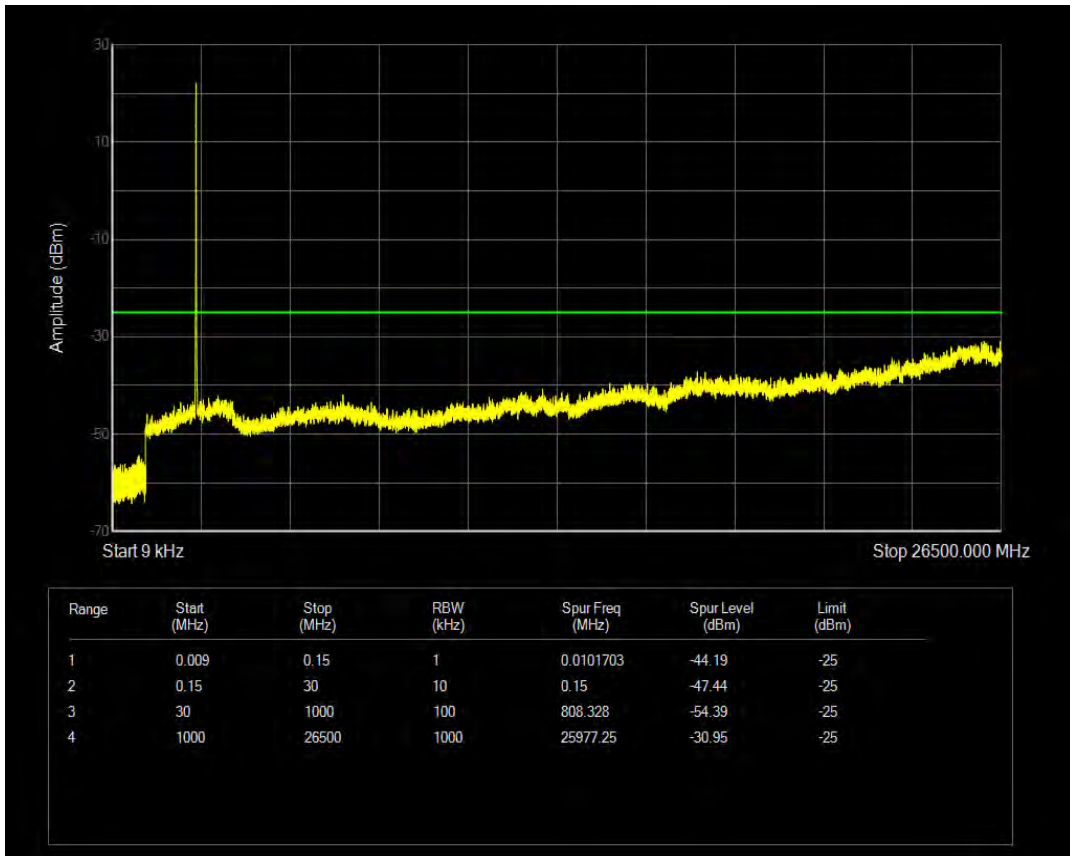

Band7 QAM16 BW=10MHz Channel=20800 RB Size=50 Position=#0