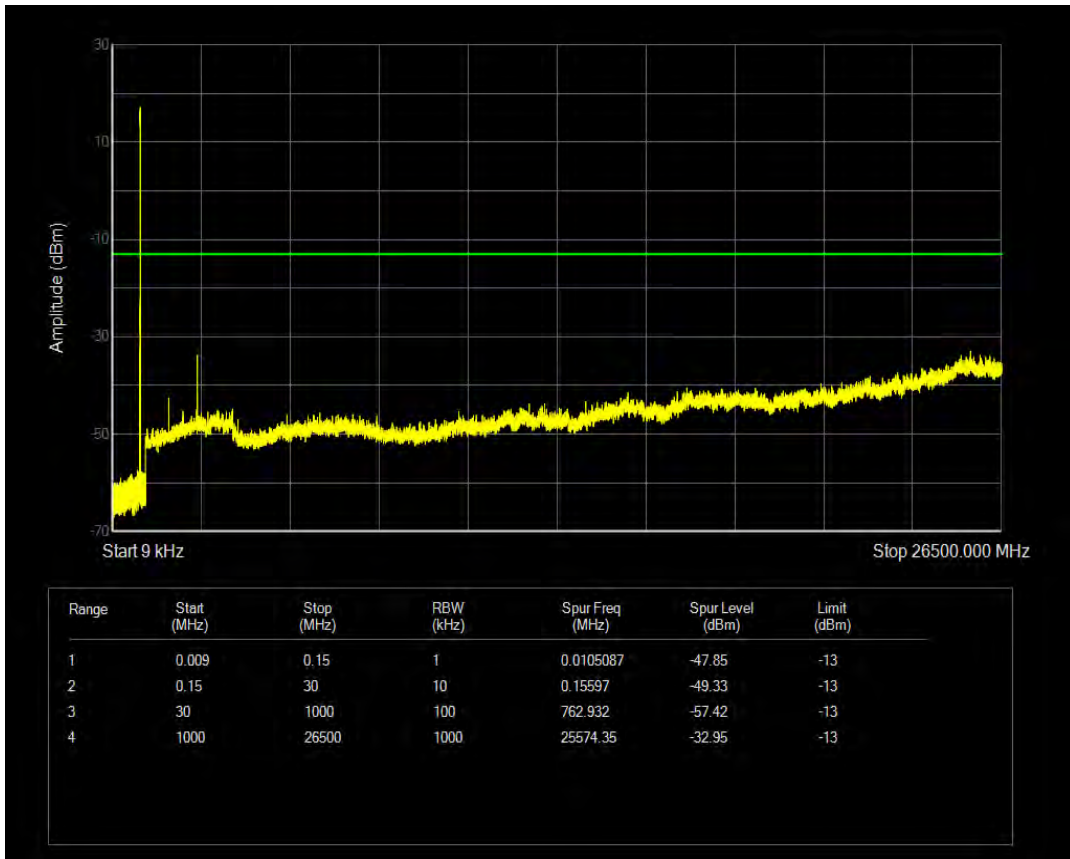

Band5 QPSK BW=3MHz Channel=20525 RB Size=15 Position=#0

Band5 QAM16 BW=3MHz Channel=20525 RB Size=1 Position=#0

Band5 QAM16 BW=3MHz Channel=20525 RB Size=15 Position=#0

Band5 QPSK BW=3MHz Channel=20635 RB Size=1 Position=#0

Band5 QPSK BW=3MHz Channel=20635 RB Size=15 Position=#0

Band5 QAM16 BW=3MHz Channel=20635 RB Size=1 Position=#0

Band5 QAM16 BW=3MHz Channel=20635 RB Size=15 Position=#0

Band5 QPSK BW=5MHz Channel=20425 RB Size=1 Position=#0