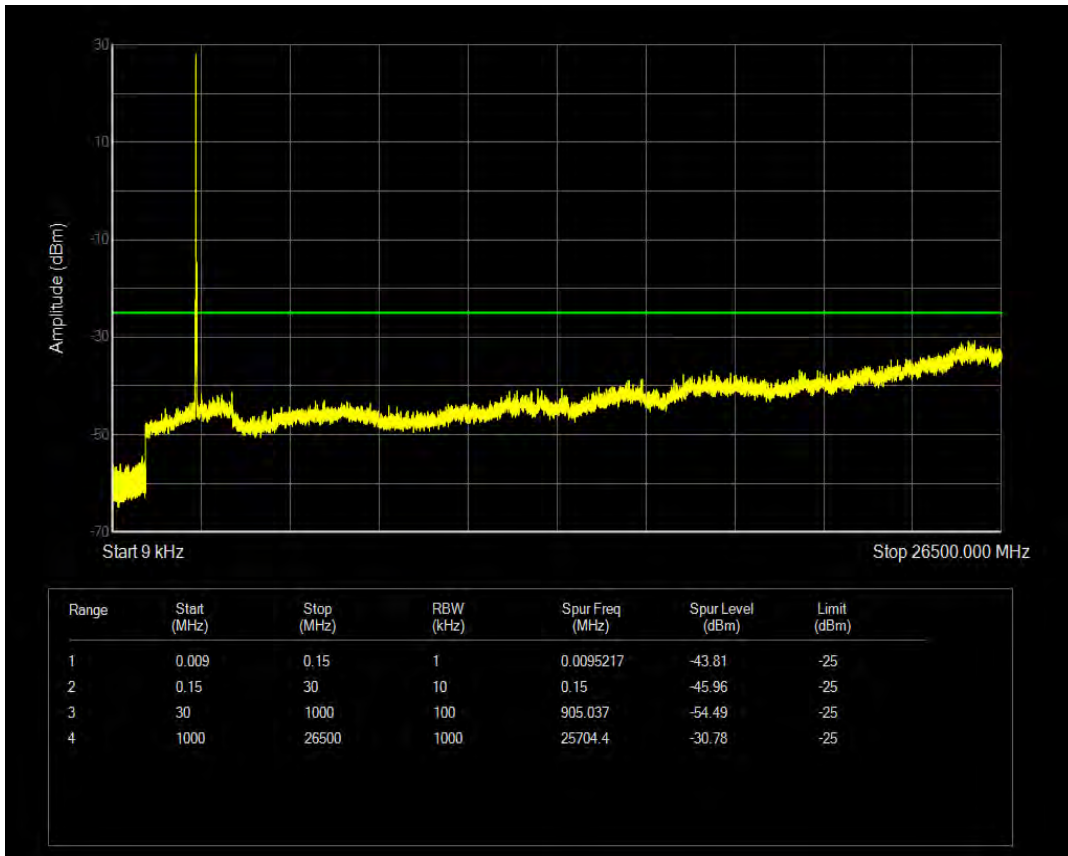

Band7 QPSK BW=10MHz Channel=21400 RB Size=50 Position=#0

Band7 QAM16 BW=10MHz Channel=21400 RB Size=1 Position=#0

Band7 QAM16 BW=10MHz Channel=21400 RB Size=50 Position=#0

Band7 QPSK BW=15MHz Channel=20825 RB Size=1 Position=#0