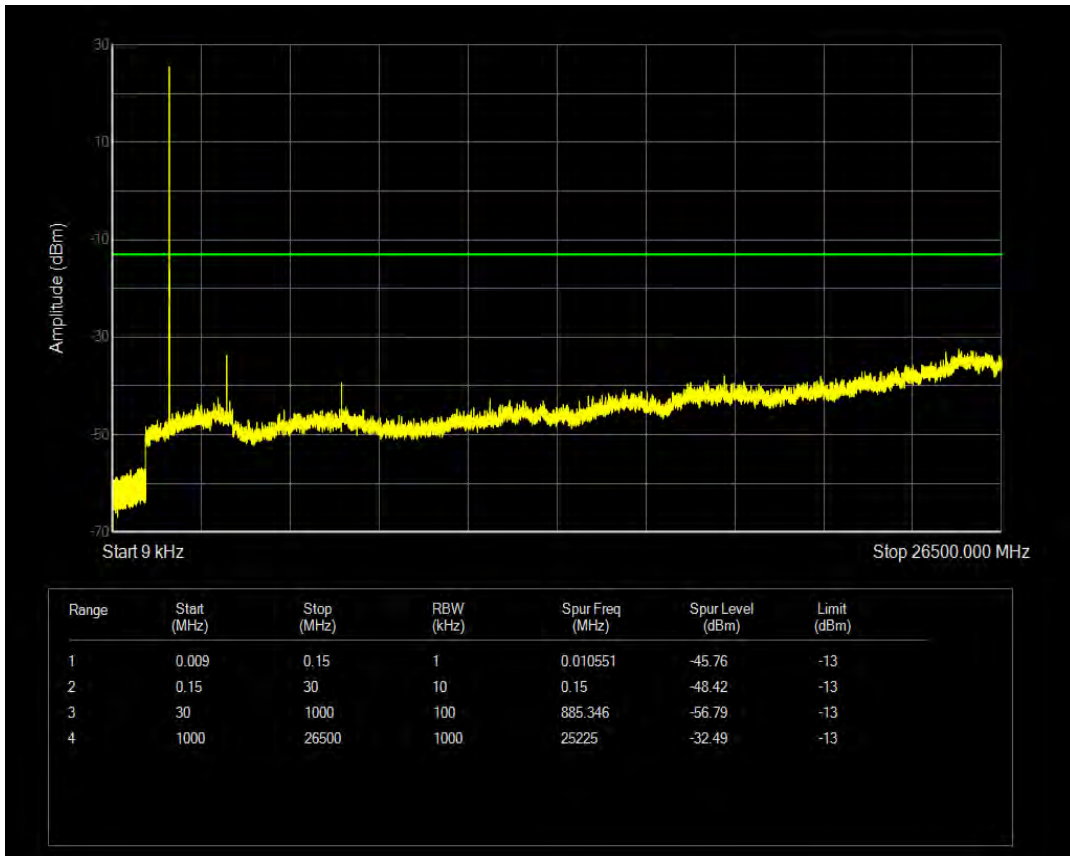

Band66 QPSK BW=3MHz Channel=132657 RB Size=15 Position=#0

Band66 QAM16 BW=3MHz Channel=132657 RB Size=1 Position=#0

Band66 QAM16 BW=3MHz Channel=132657 RB Size=15 Position=#0

Band66 QPSK BW=5MHz Channel=131997 RB Size=1 Position=#0