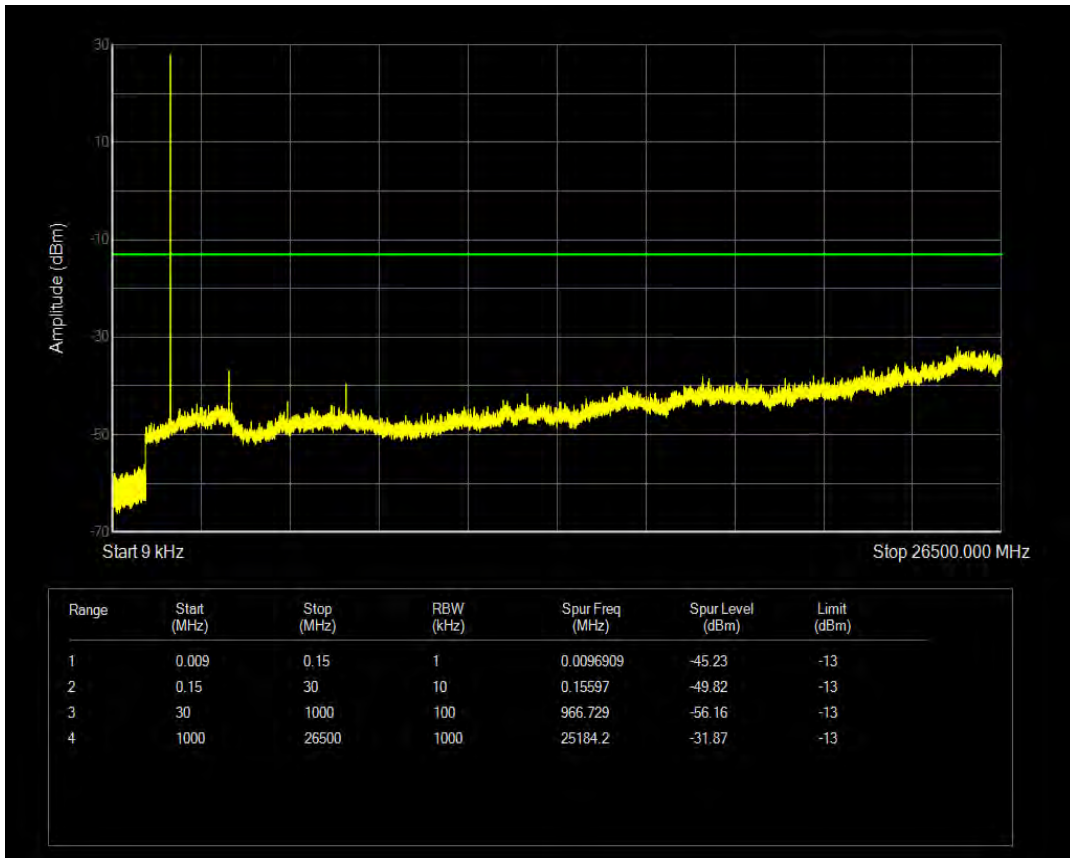

Band66 QPSK BW=3MHz Channel=131987 RB Size=15 Position=#0

Band66 QAM16 BW=3MHz Channel=131987 RB Size=1 Position=#0

Band66 QAM16 BW=3MHz Channel=131987 RB Size=15 Position=#0

Band66 QPSK BW=3MHz Channel=132322 RB Size=1 Position=#0