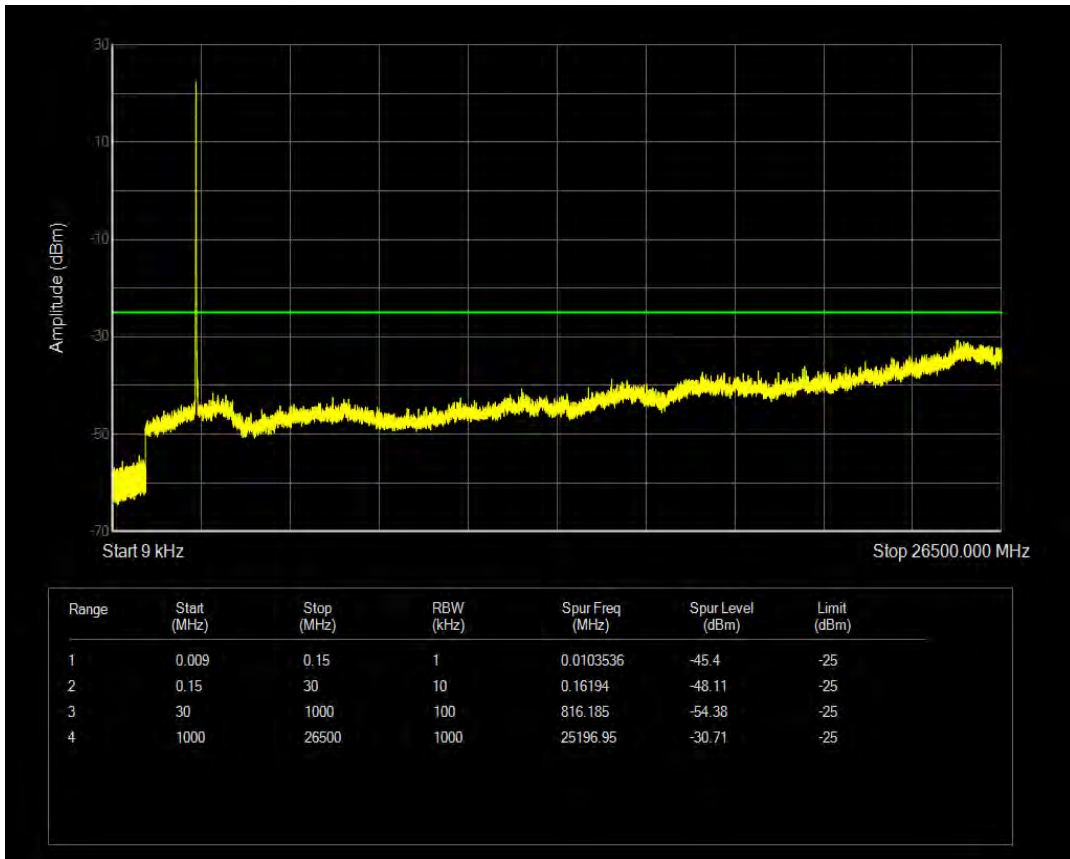

Band7 QPSK BW=5MHz Channel=21425 RB Size=25 Position=#0

Band7 QAM16 BW=5MHz Channel=21425 RB Size=1 Position=#0

Band7 QAM16 BW=5MHz Channel=21425 RB Size=25 Position=#0

Band7 QPSK BW=10MHz Channel=20800 RB Size=1 Position=#0

Band7 QPSK BW=10MHz Channel=20800 RB Size=50 Position=#0

Band7 QAM16 BW=10MHz Channel=20800 RB Size=1 Position=#0

Band7 QAM16 BW=10MHz Channel=20800 RB Size=50 Position=#0

Band7 QPSK BW=10MHz Channel=21100 RB Size=1 Position=#0