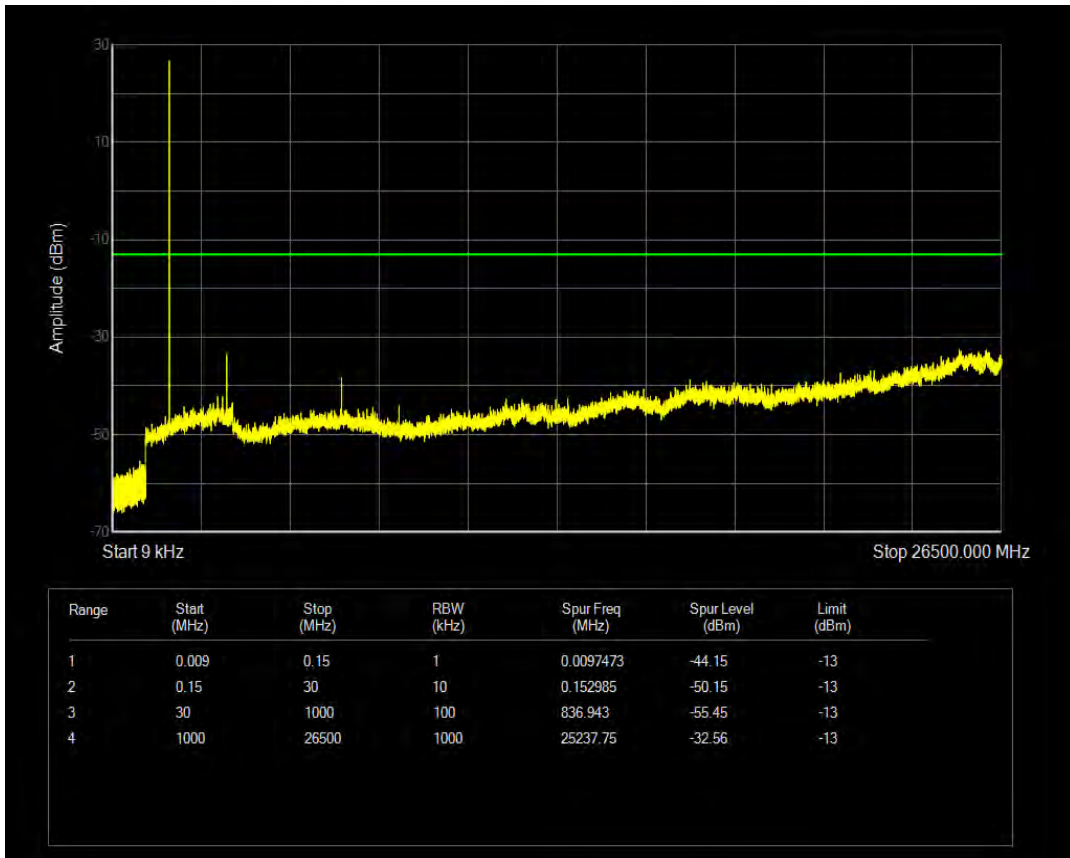

Band66 QAM16 BW=3MHz Channel=131987 RB Size=1 Position=#0