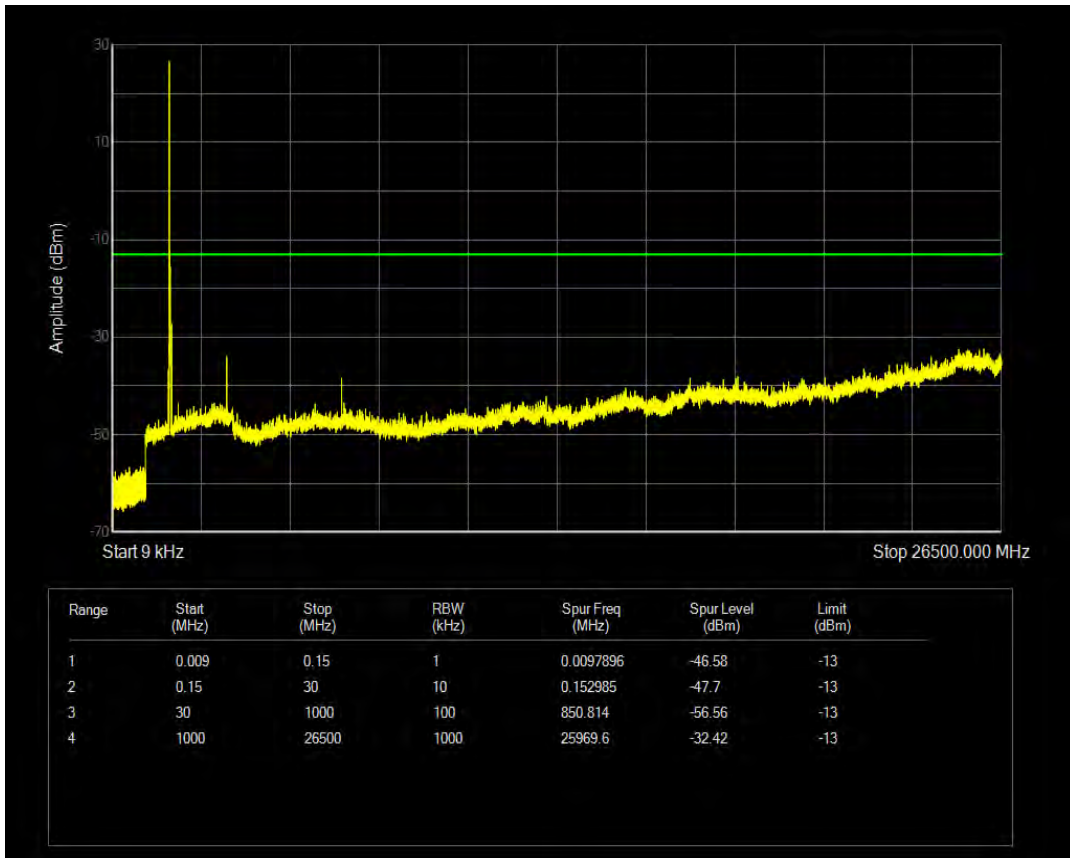

Band66 QPSK BW=10MHz Channel=132622 RB Size=50 Position=#0

Band66 QAM16 BW=10MHz Channel=132622 RB Size=1 Position=#0

Band66 QAM16 BW=10MHz Channel=132622 RB Size=50 Position=#0

Band66 QPSK BW=15MHz Channel=132047 RB Size=1 Position=#0