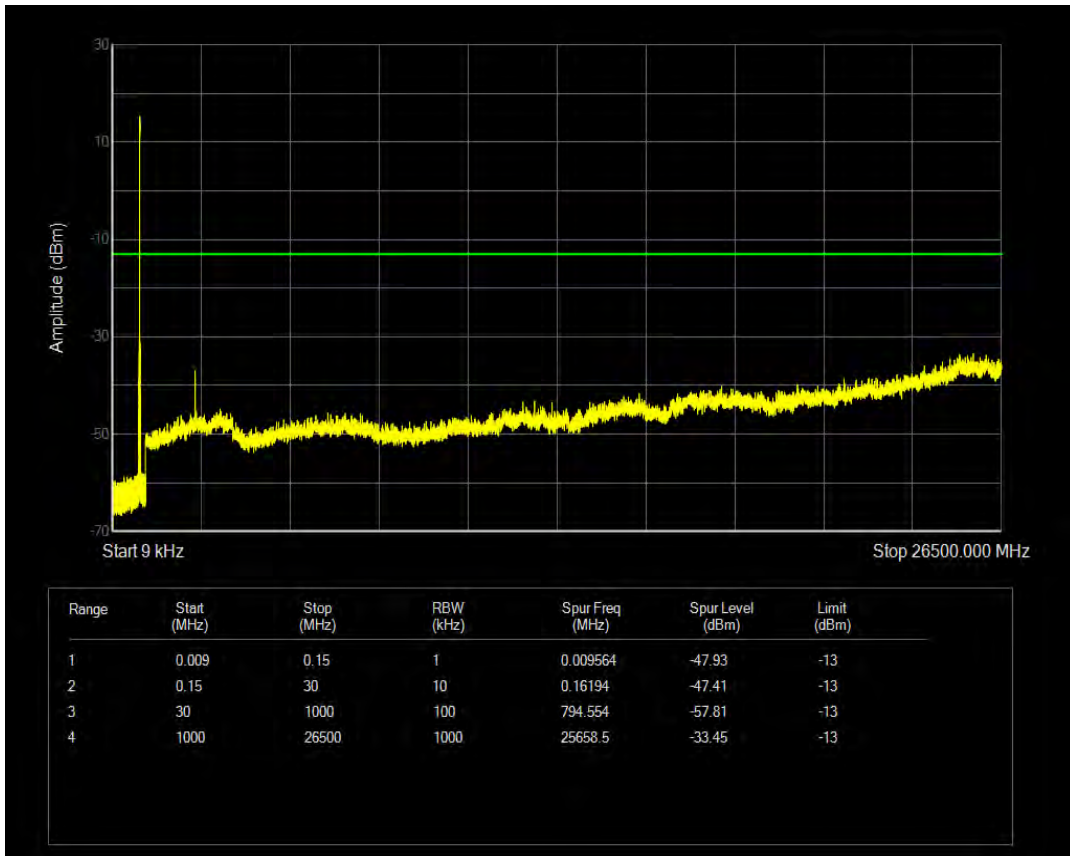

Band5 QPSK BW=3MHz Channel=20635 RB Size=15 Position=#0

Band5 QAM16 BW=3MHz Channel=20635 RB Size=1 Position=#0

Band5 QAM16 BW=3MHz Channel=20635 RB Size=15 Position=#0

Band5 QPSK BW=5MHz Channel=20425 RB Size=1 Position=#0

Band5 QPSK BW=5MHz Channel=20425 RB Size=25 Position=#0

Band5 QAM16 BW=5MHz Channel=20425 RB Size=1 Position=#0

Band5 QAM16 BW=5MHz Channel=20425 RB Size=25 Position=#0

Band5 QPSK BW=5MHz Channel=20525 RB Size=1 Position=#0