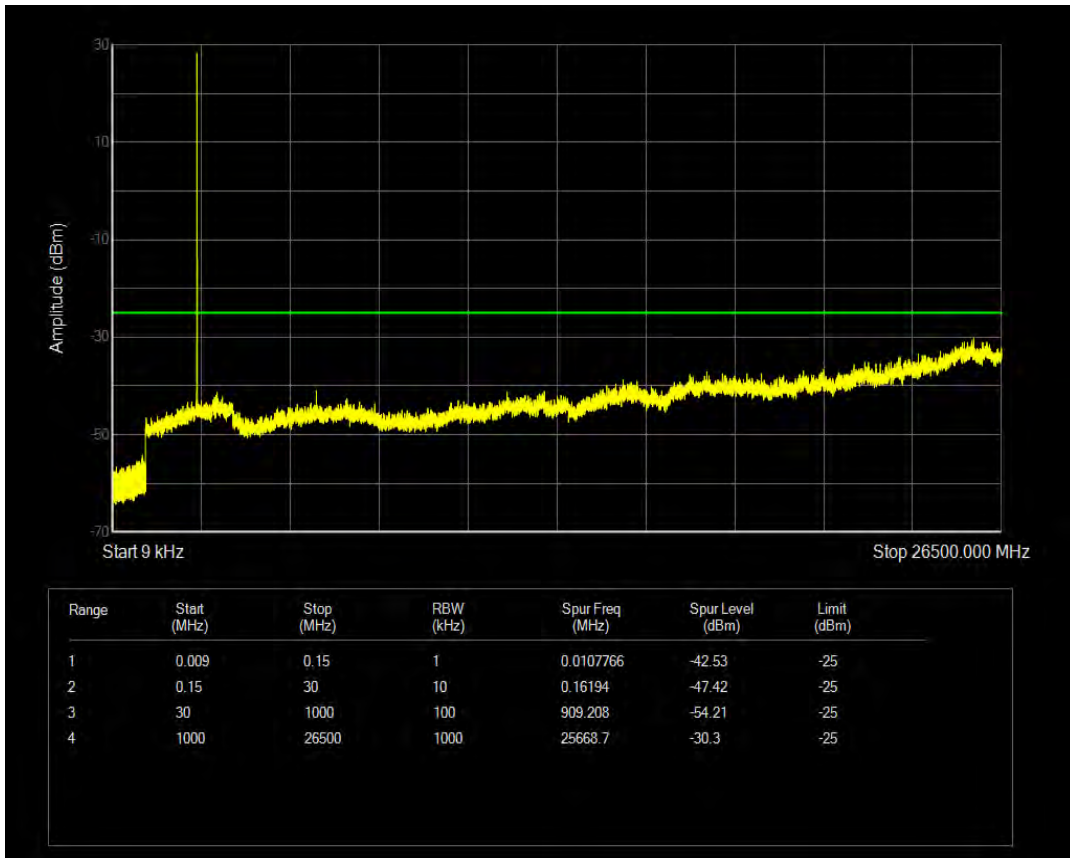

Band7 QAM16 BW=5MHz Channel=21100 RB Size=1 Position=#0