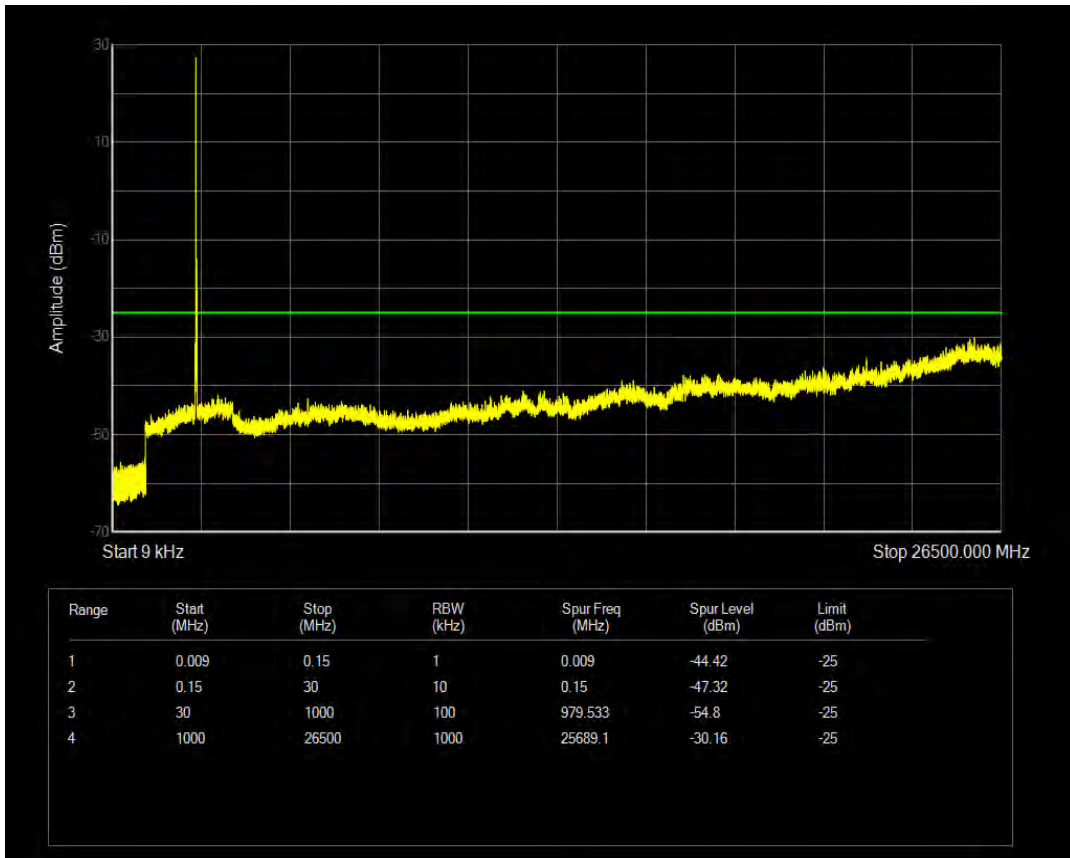

Band7 QPSK BW=15MHz Channel=21375 RB Size=75 Position=#0

Band7 QAM16 BW=15MHz Channel=21375 RB Size=1 Position=#0

Band7 QAM16 BW=15MHz Channel=21375 RB Size=75 Position=#0

Band7 QPSK BW=20MHz Channel=20850 RB Size=1 Position=#0

Band7 QPSK BW=20MHz Channel=20850 RB Size=100 Position=#0

Band7 QAM16 BW=20MHz Channel=20850 RB Size=1 Position=#0

Band7 QAM16 BW=20MHz Channel=20850 RB Size=100 Position=#0

Band7 QPSK BW=20MHz Channel=21100 RB Size=1 Position=#0