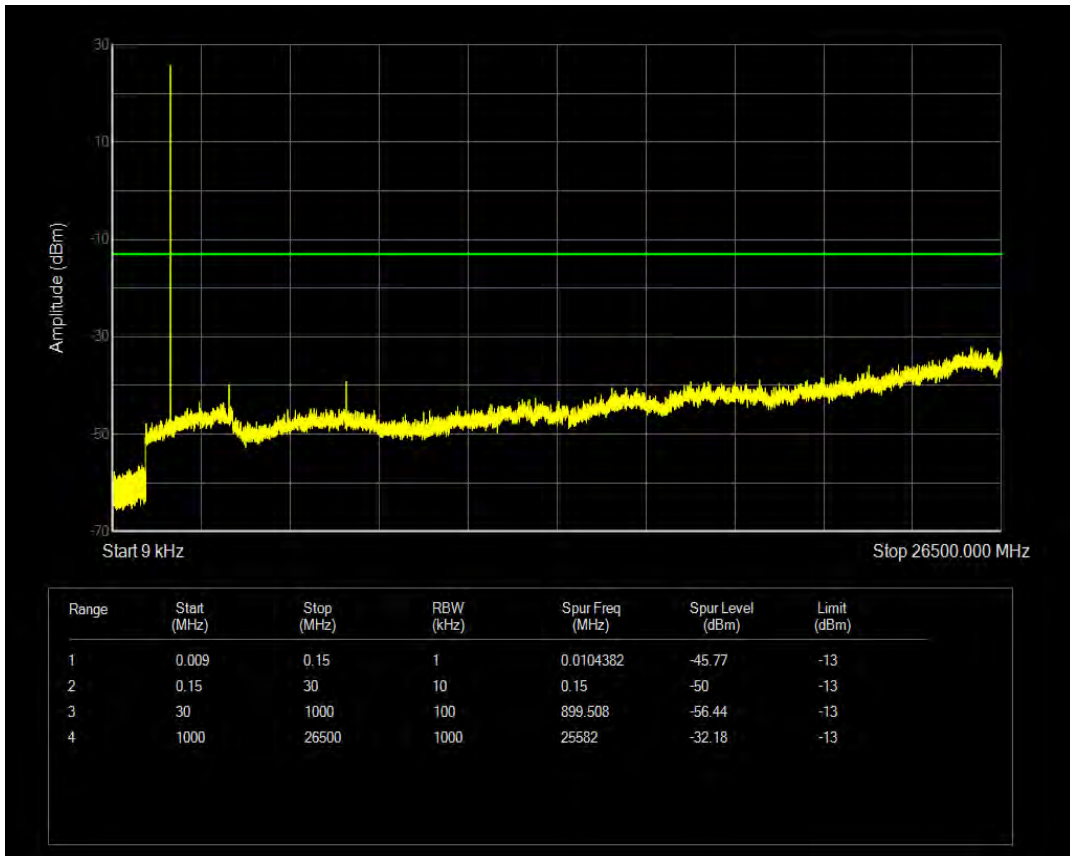

Band66 QAM16 BW=1.4MHz Channel=132322 RB Size=6 Position=#0