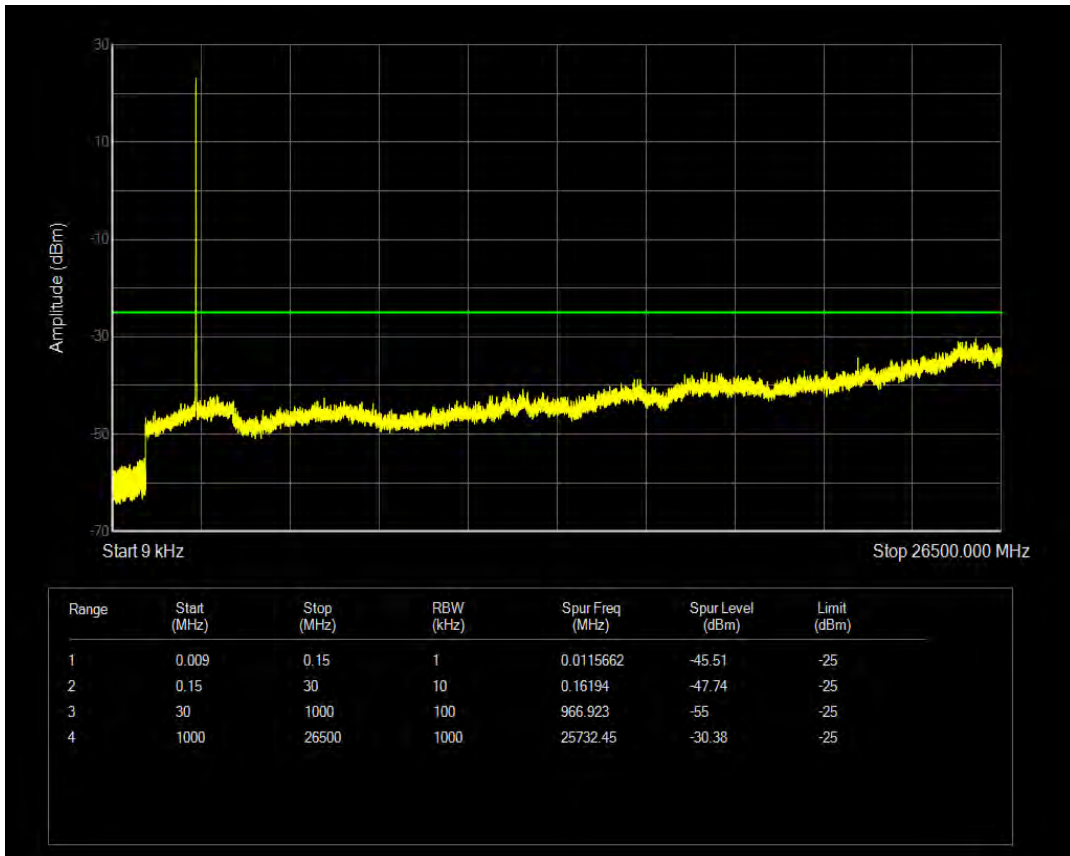

Band7 QAM16 BW=5MHz Channel=20775 RB Size=25 Position=#0