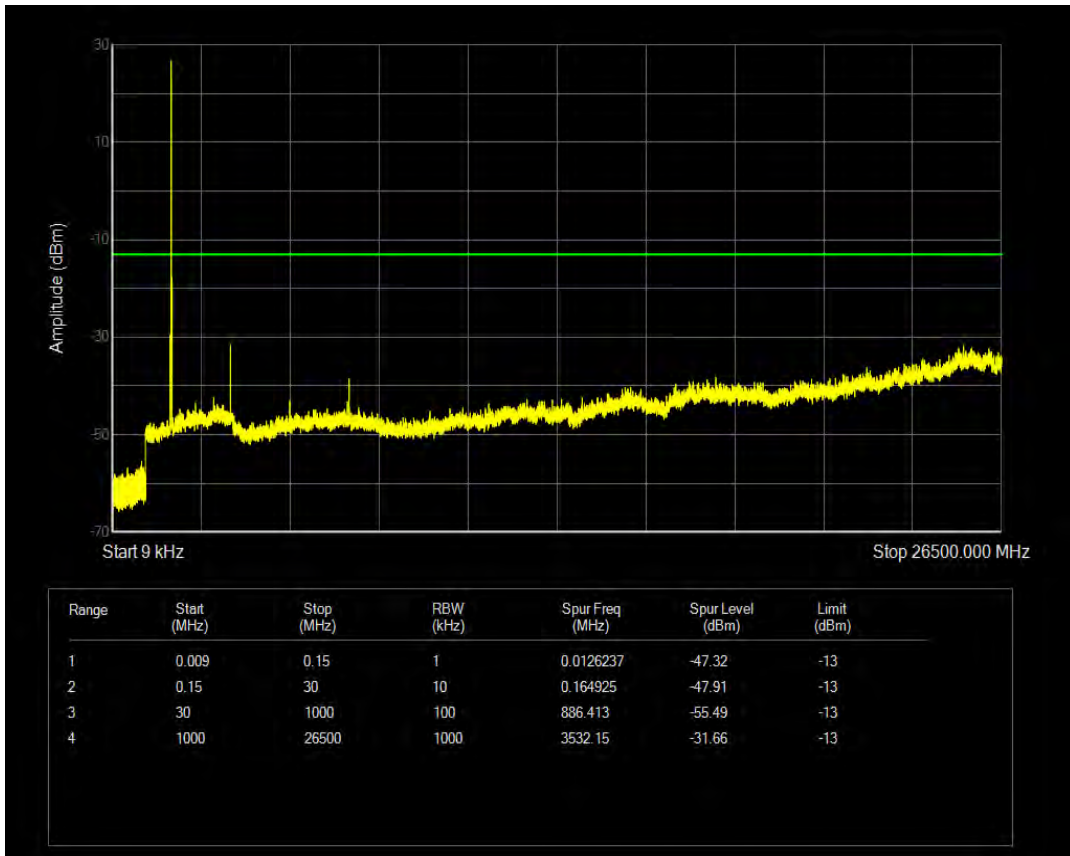

Band66 QPSK BW=15MHz Channel=132322 RB Size=75 Position=#0

Band66 QAM16 BW=15MHz Channel=132322 RB Size=1 Position=#0

Band66 QAM16 BW=15MHz Channel=132322 RB Size=75 Position=#0

Band66 QPSK BW=15MHz Channel=132597 RB Size=1 Position=#0