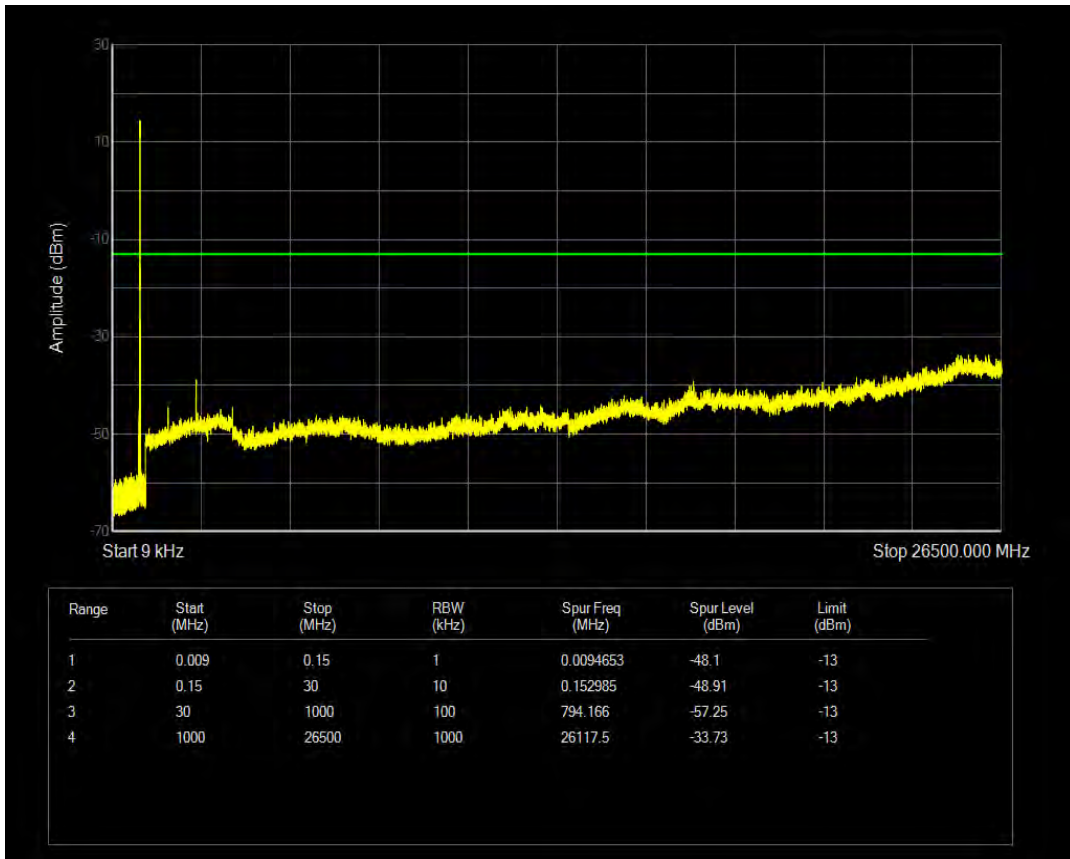

Band5 QPSK BW=5MHz Channel=20425 RB Size=25 Position=#0

Band5 QAM16 BW=5MHz Channel=20425 RB Size=1 Position=#0

Band5 QAM16 BW=5MHz Channel=20425 RB Size=25 Position=#0

Band5 QPSK BW=5MHz Channel=20525 RB Size=1 Position=#0

Band5 QPSK BW=5MHz Channel=20525 RB Size=25 Position=#0

Band5 QAM16 BW=5MHz Channel=20525 RB Size=1 Position=#0

Band5 QAM16 BW=5MHz Channel=20525 RB Size=25 Position=#0

Band5 QPSK BW=5MHz Channel=20625 RB Size=1 Position=#0