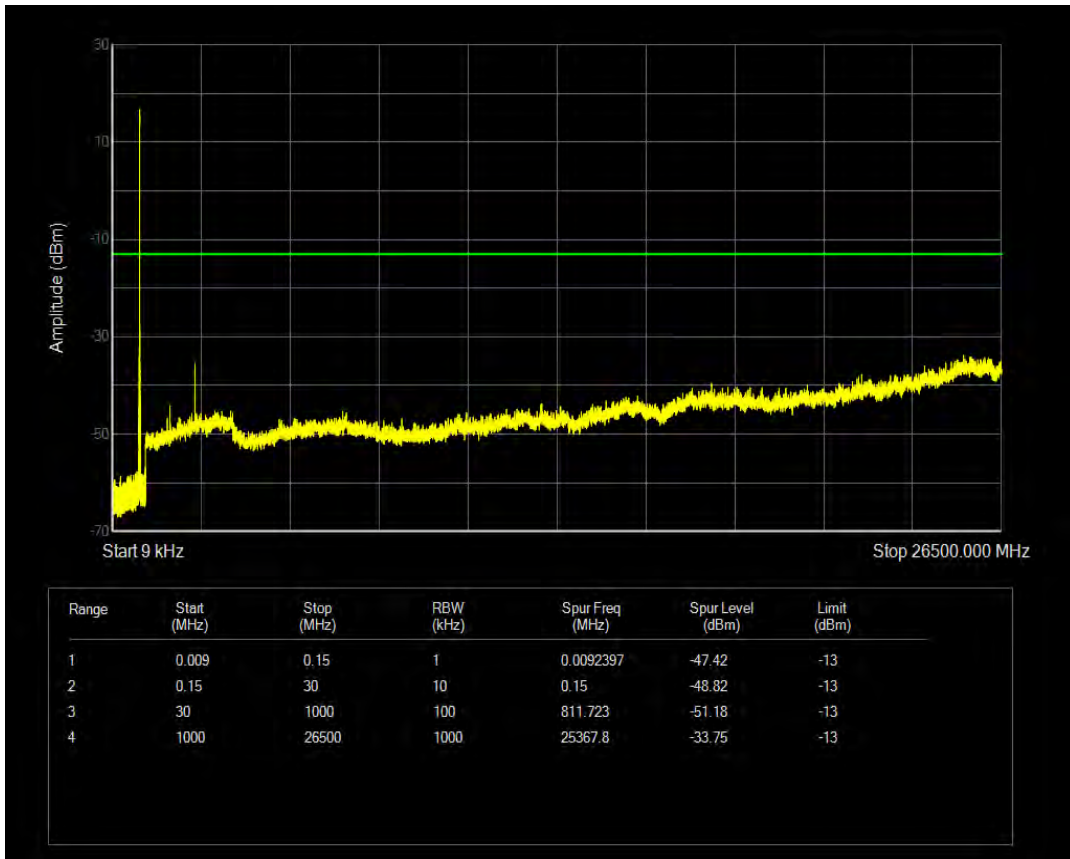

Band5 QPSK BW=1.4MHz Channel=20525 RB Size=6 Position=#0

Band5 QAM16 BW=1.4MHz Channel=20525 RB Size=1 Position=#0

Band5 QAM16 BW=1.4MHz Channel=20525 RB Size=6 Position=#0

Band5 QPSK BW=1.4MHz Channel=20643 RB Size=1 Position=#0

Band5 QPSK BW=1.4MHz Channel=20643 RB Size=6 Position=#0

Band5 QAM16 BW=1.4MHz Channel=20643 RB Size=1 Position=#0

Band5 QAM16 BW=1.4MHz Channel=20643 RB Size=6 Position=#0

Band5 QPSK BW=3MHz Channel=20415 RB Size=1 Position=#0

Band5 QPSK BW=3MHz Channel=20415 RB Size=15 Position=#0

Band5 QAM16 BW=3MHz Channel=20415 RB Size=1 Position=#0

Band5 QAM16 BW=3MHz Channel=20415 RB Size=15 Position=#0

Band5 QPSK BW=3MHz Channel=20525 RB Size=1 Position=#0