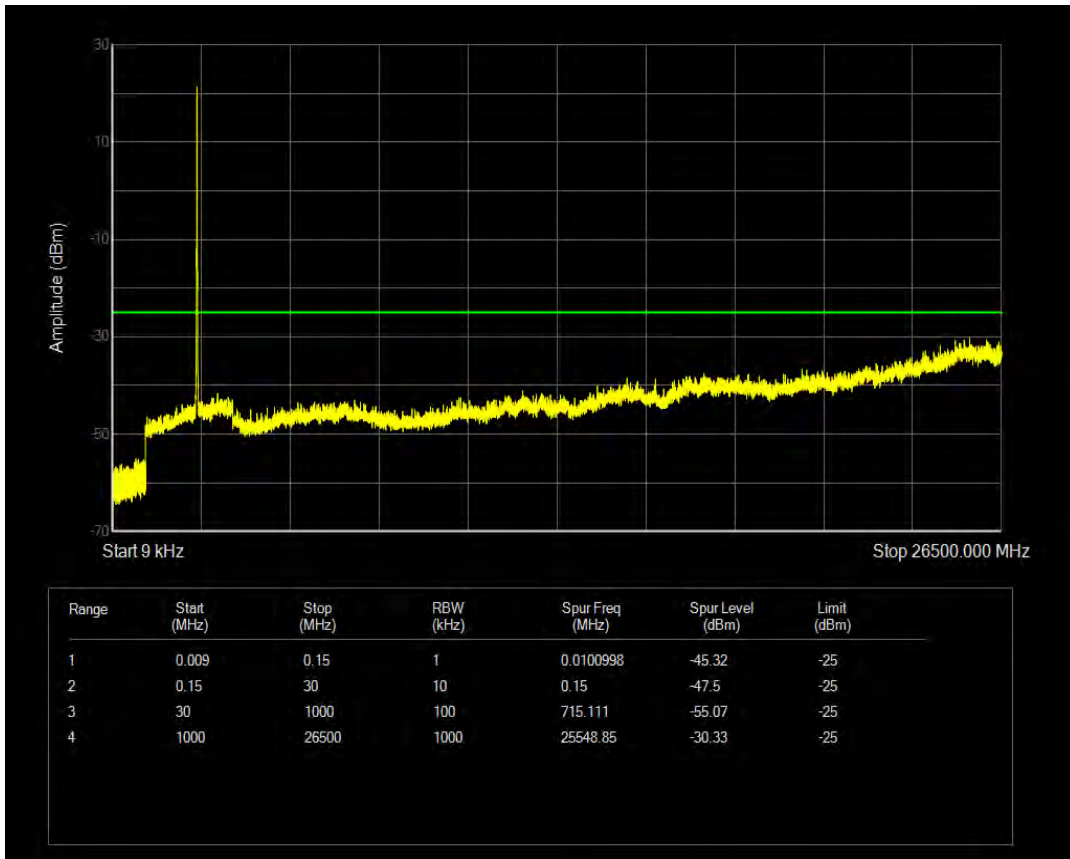

Band7 QPSK BW=10MHz Channel=20800 RB Size=50 Position=#0

Band7 QAM16 BW=10MHz Channel=20800 RB Size=1 Position=#0

Band7 QAM16 BW=10MHz Channel=20800 RB Size=50 Position=#0

Band7 QPSK BW=10MHz Channel=21100 RB Size=1 Position=#0

Band7 QPSK BW=10MHz Channel=21100 RB Size=50 Position=#0

Band7 QAM16 BW=10MHz Channel=21100 RB Size=1 Position=#0

Band7 QAM16 BW=10MHz Channel=21100 RB Size=50 Position=#0

Band7 QPSK BW=10MHz Channel=21400 RB Size=1 Position=#0