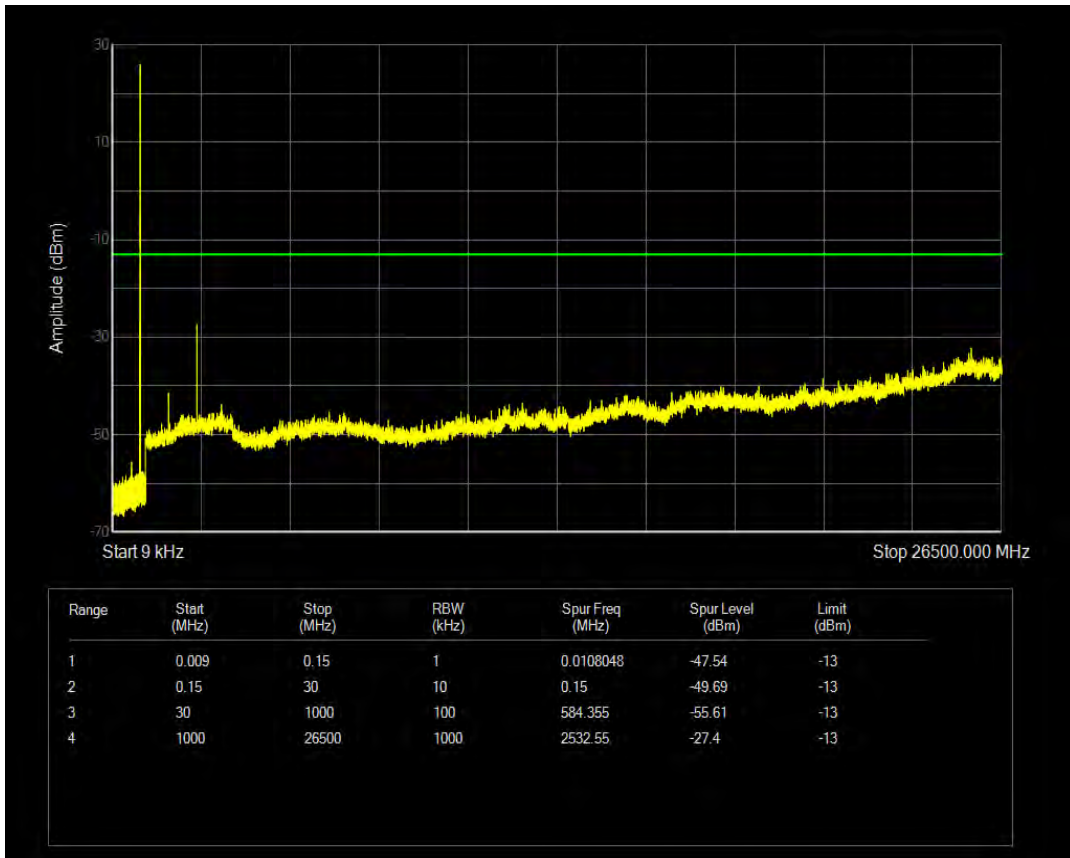

Band5 QPSK BW=5MHz Channel=20525 RB Size=25 Position=#0

Band5 QAM16 BW=5MHz Channel=20525 RB Size=1 Position=#0

Band5 QAM16 BW=5MHz Channel=20525 RB Size=25 Position=#0

Band5 QPSK BW=5MHz Channel=20625 RB Size=1 Position=#0

Band5 QPSK BW=5MHz Channel=20625 RB Size=25 Position=#0

Band5 QAM16 BW=5MHz Channel=20625 RB Size=1 Position=#0

Band5 QAM16 BW=5MHz Channel=20625 RB Size=25 Position=#0

Band5 QPSK BW=10MHz Channel=20450 RB Size=1 Position=#0