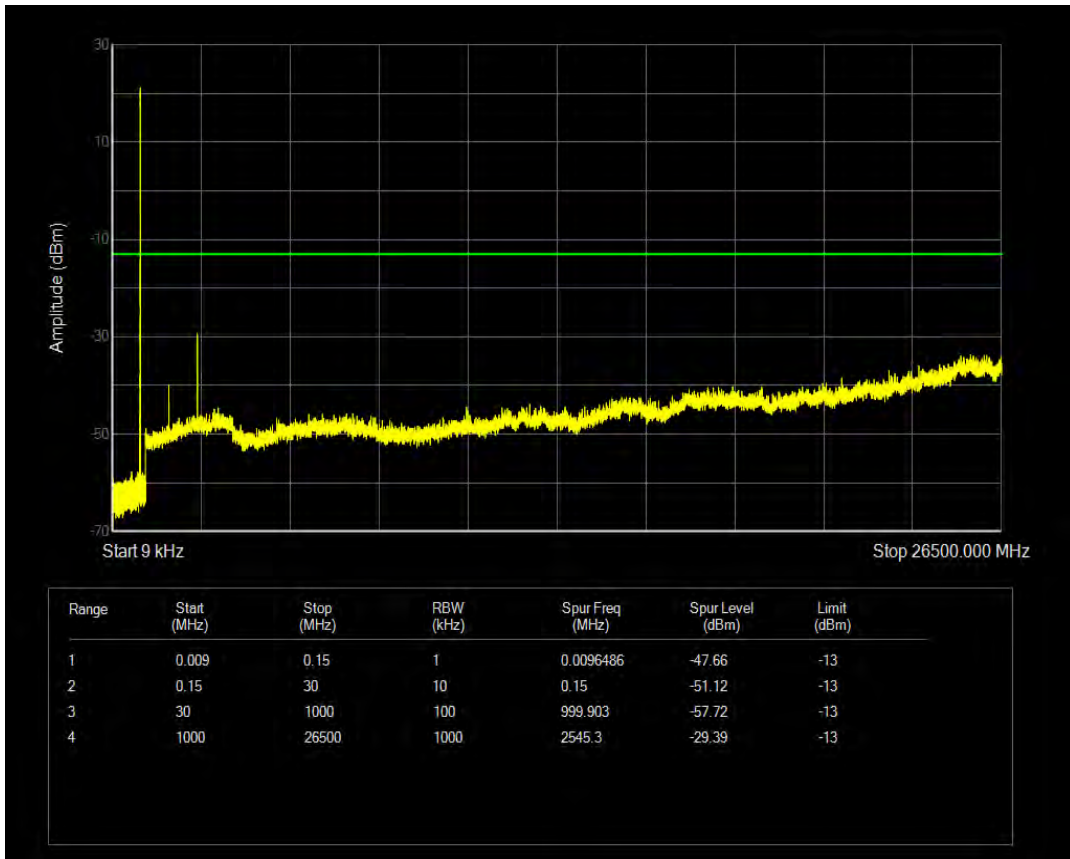

Band5 QPSK BW=1.4MHz Channel=20525 RB Size=6 Position=#0

Band5 QAM16 BW=1.4MHz Channel=20525 RB Size=1 Position=#0

Band5 QAM16 BW=1.4MHz Channel=20525 RB Size=6 Position=#0

Band5 QPSK BW=1.4MHz Channel=20643 RB Size=1 Position=#0

Band5 QPSK BW=1.4MHz Channel=20643 RB Size=6 Position=#0

Band5 QAM16 BW=1.4MHz Channel=20643 RB Size=1 Position=#0

Band5 QAM16 BW=1.4MHz Channel=20643 RB Size=6 Position=#0

Band5 QPSK BW=3MHz Channel=20415 RB Size=1 Position=#0