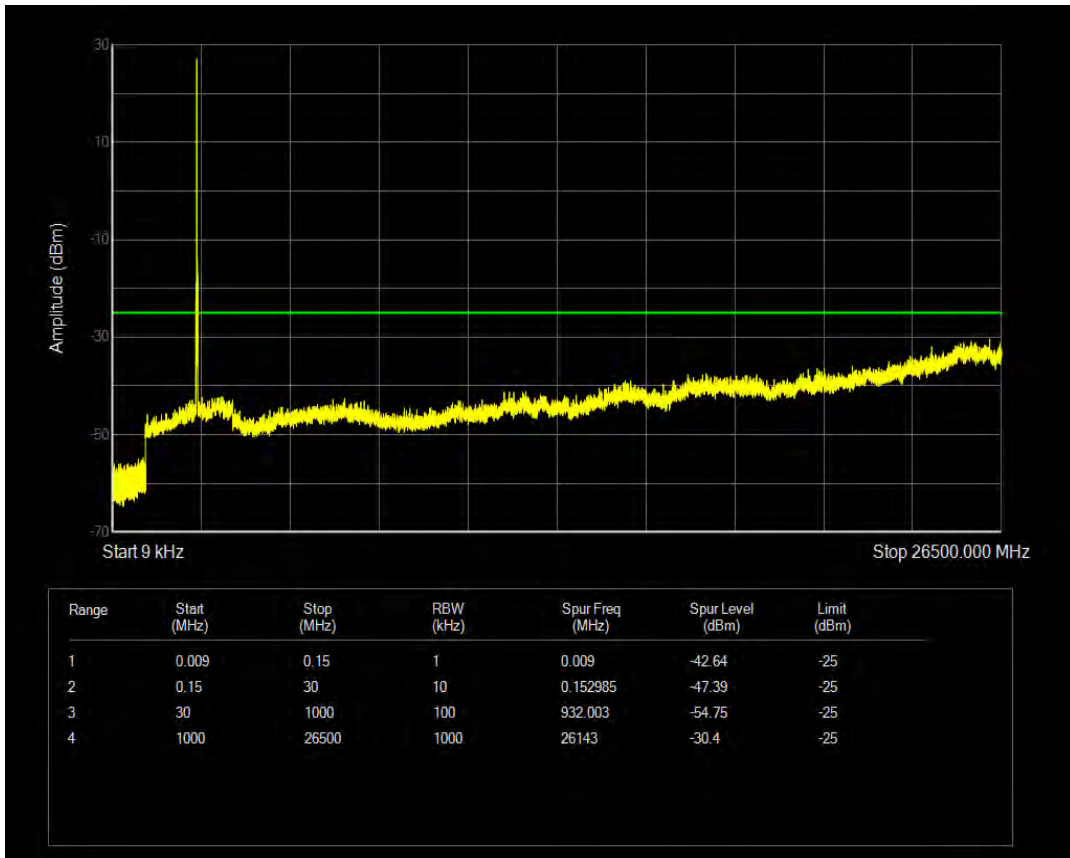

Band7 QPSK BW=15MHz Channel=20825 RB Size=75 Position=#0

Band7 QAM16 BW=15MHz Channel=20825 RB Size=1 Position=#0

Band7 QAM16 BW=15MHz Channel=20825 RB Size=75 Position=#0

Band7 QPSK BW=15MHz Channel=21100 RB Size=1 Position=#0