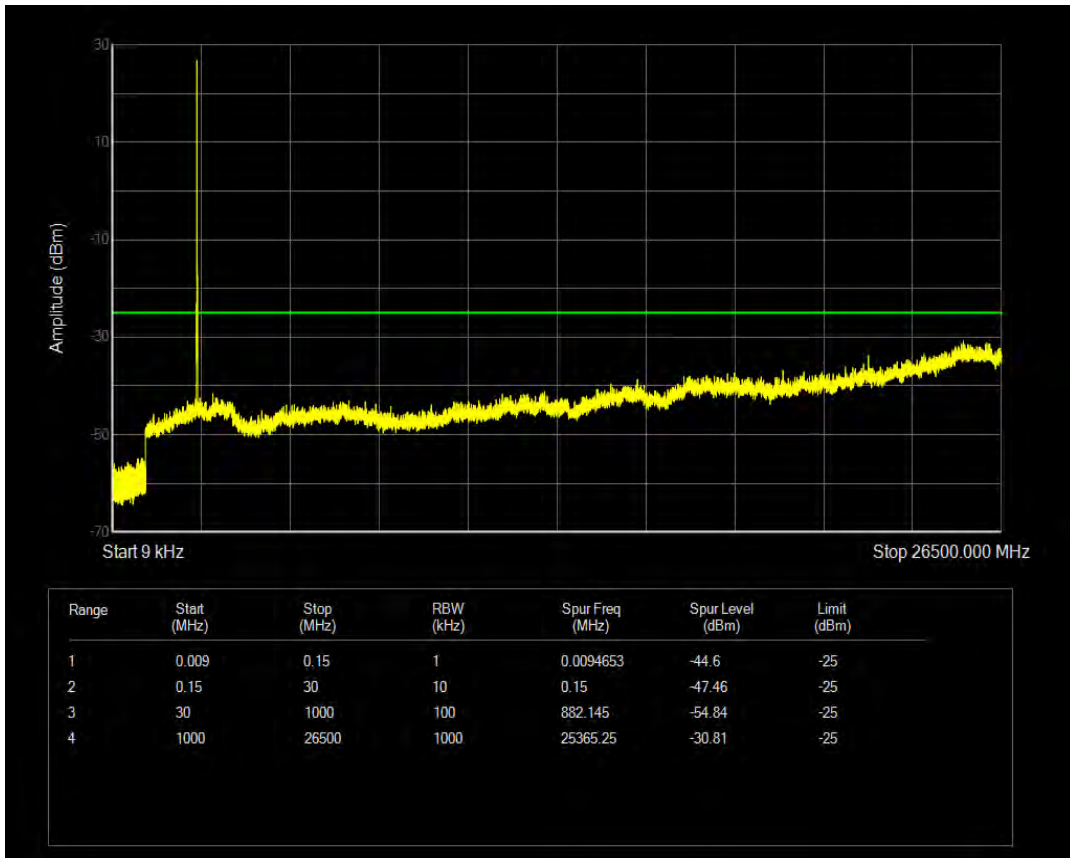

Band7 QAM16 BW=10MHz Channel=21100 RB Size=1 Position=#0