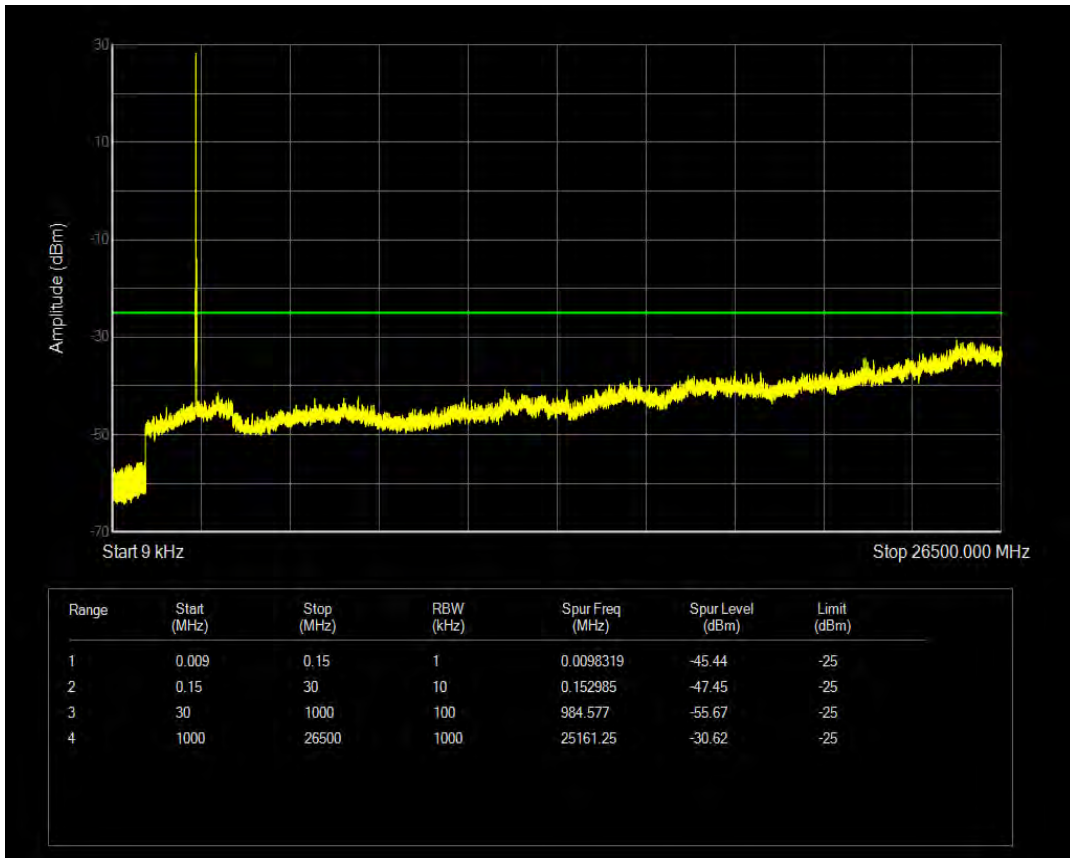

Band7 QPSK BW=5MHz Channel=21425 RB Size=25 Position=#0

Band7 QAM16 BW=5MHz Channel=21425 RB Size=1 Position=#0

Band7 QAM16 BW=5MHz Channel=21425 RB Size=25 Position=#0

Band7 QPSK BW=10MHz Channel=20800 RB Size=1 Position=#0

Band7 QPSK BW=10MHz Channel=20800 RB Size=50 Position=#0

Band7 QAM16 BW=10MHz Channel=20800 RB Size=1 Position=#0

Band7 QAM16 BW=10MHz Channel=20800 RB Size=50 Position=#0

Band7 QPSK BW=10MHz Channel=21100 RB Size=1 Position=#0