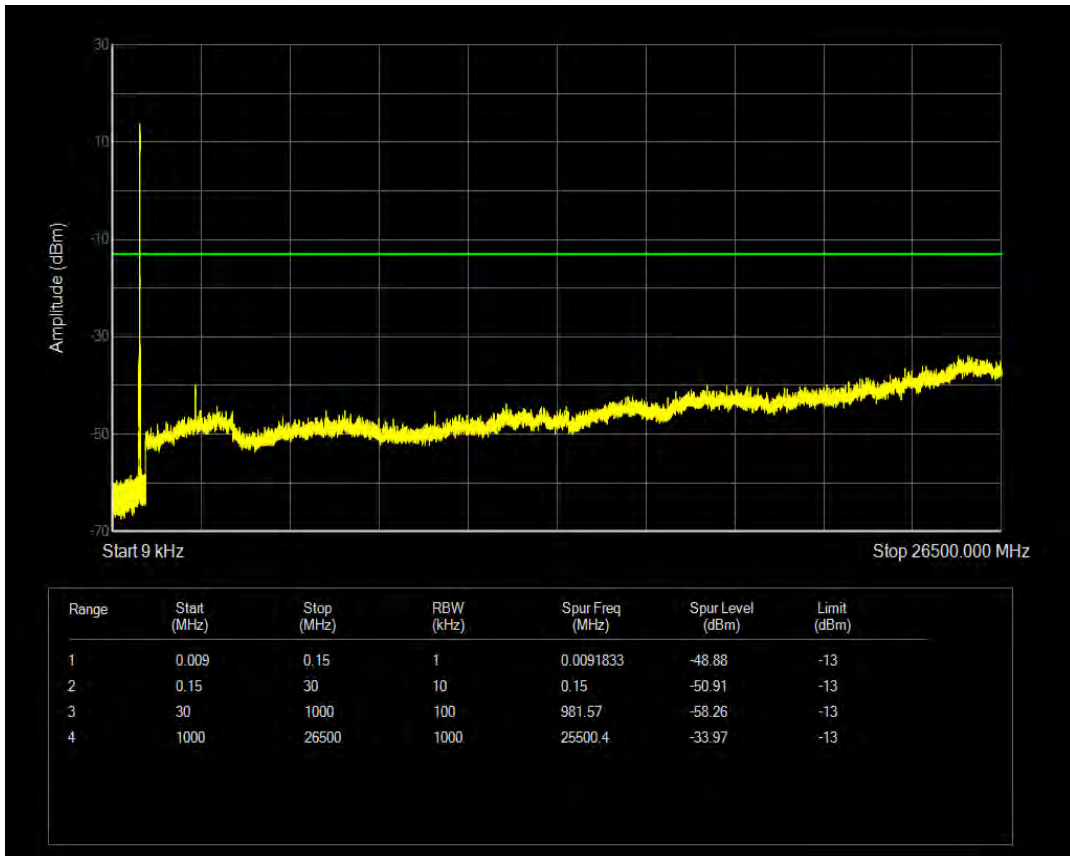

Band5 QPSK BW=5MHz Channel=20625 RB Size=25 Position=#0

Band5 QAM16 BW=5MHz Channel=20625 RB Size=1 Position=#0

Band5 QAM16 BW=5MHz Channel=20625 RB Size=25 Position=#0

Band5 QPSK BW=10MHz Channel=20450 RB Size=1 Position=#0

Band5 QPSK BW=10MHz Channel=20450 RB Size=50 Position=#0

Band5 QAM16 BW=10MHz Channel=20450 RB Size=1 Position=#0

Band5 QAM16 BW=10MHz Channel=20450 RB Size=50 Position=#0

Band5 QPSK BW=10MHz Channel=20525 RB Size=1 Position=#0