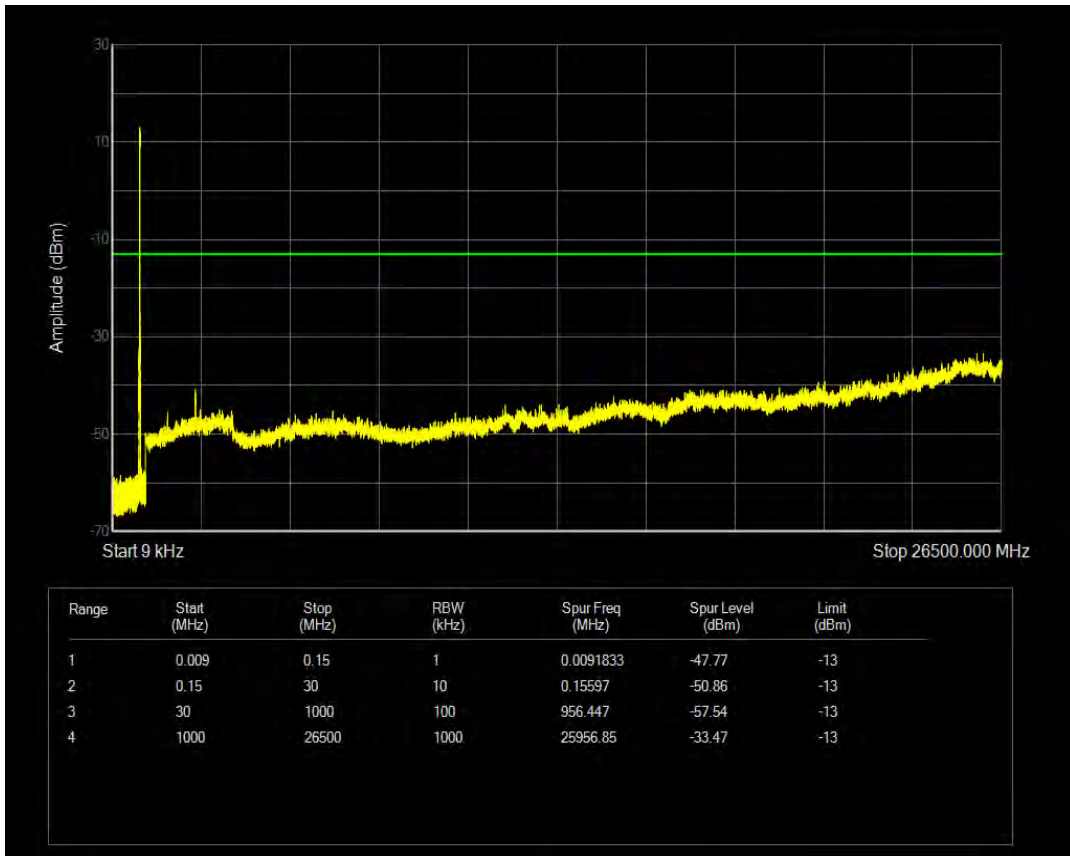

Band5 QPSK BW=5MHz Channel=20625 RB Size=25 Position=#0

Band5 QAM16 BW=5MHz Channel=20625 RB Size=1 Position=#0

Band5 QAM16 BW=5MHz Channel=20625 RB Size=25 Position=#0

Band5 QPSK BW=10MHz Channel=20450 RB Size=1 Position=#0

Band5 QPSK BW=10MHz Channel=20450 RB Size=50 Position=#0

Band5 QAM16 BW=10MHz Channel=20450 RB Size=1 Position=#0

Band5 QAM16 BW=10MHz Channel=20450 RB Size=50 Position=#0

Band5 QPSK BW=10MHz Channel=20525 RB Size=1 Position=#0