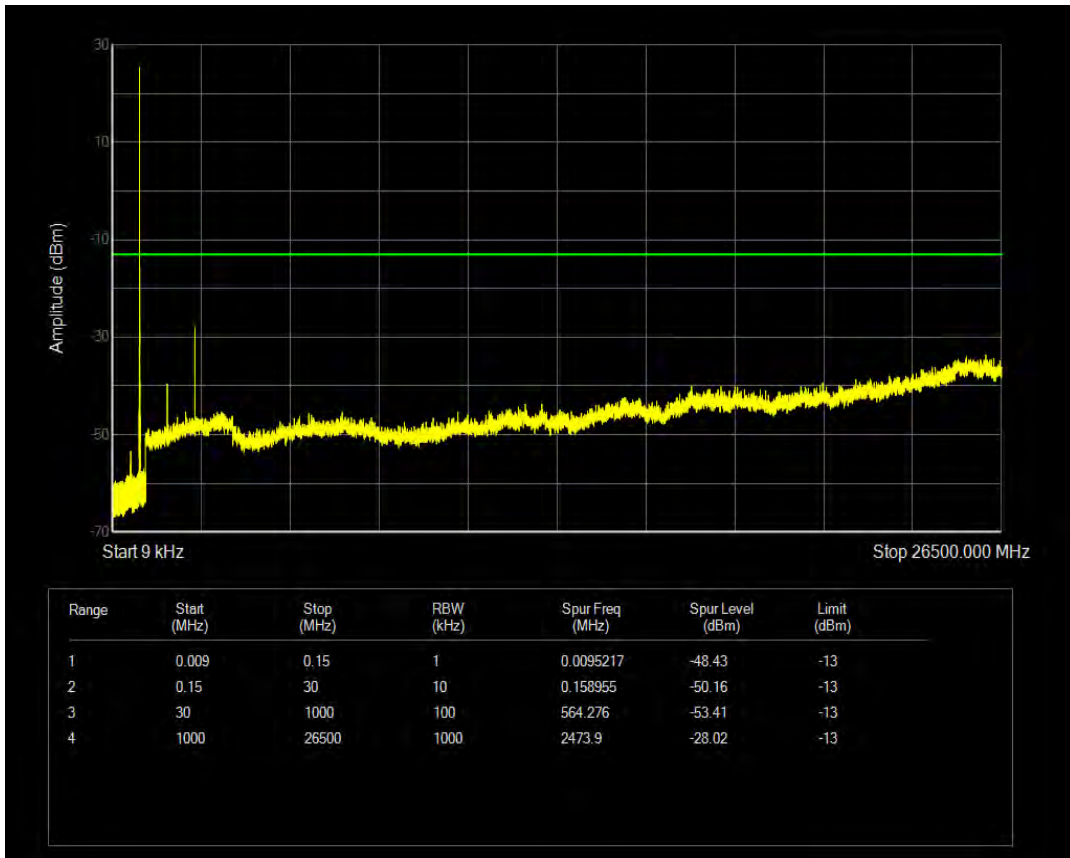

Band5 QPSK BW=1.4MHz Channel=20525 RB Size=6 Position=#0

Band5 QAM16 BW=1.4MHz Channel=20525 RB Size=1 Position=#0

Band5 QAM16 BW=1.4MHz Channel=20525 RB Size=6 Position=#0

Band5 QPSK BW=1.4MHz Channel=20643 RB Size=1 Position=#0

Band5 QPSK BW=1.4MHz Channel=20643 RB Size=6 Position=#0

Band5 QAM16 BW=1.4MHz Channel=20643 RB Size=1 Position=#0

Band5 QAM16 BW=1.4MHz Channel=20643 RB Size=6 Position=#0

Band5 QPSK BW=3MHz Channel=20415 RB Size=1 Position=#0

Band5 QPSK BW=3MHz Channel=20415 RB Size=15 Position=#0

Band5 QAM16 BW=3MHz Channel=20415 RB Size=1 Position=#0

Band5 QAM16 BW=3MHz Channel=20415 RB Size=15 Position=#0

Band5 QPSK BW=3MHz Channel=20525 RB Size=1 Position=#0