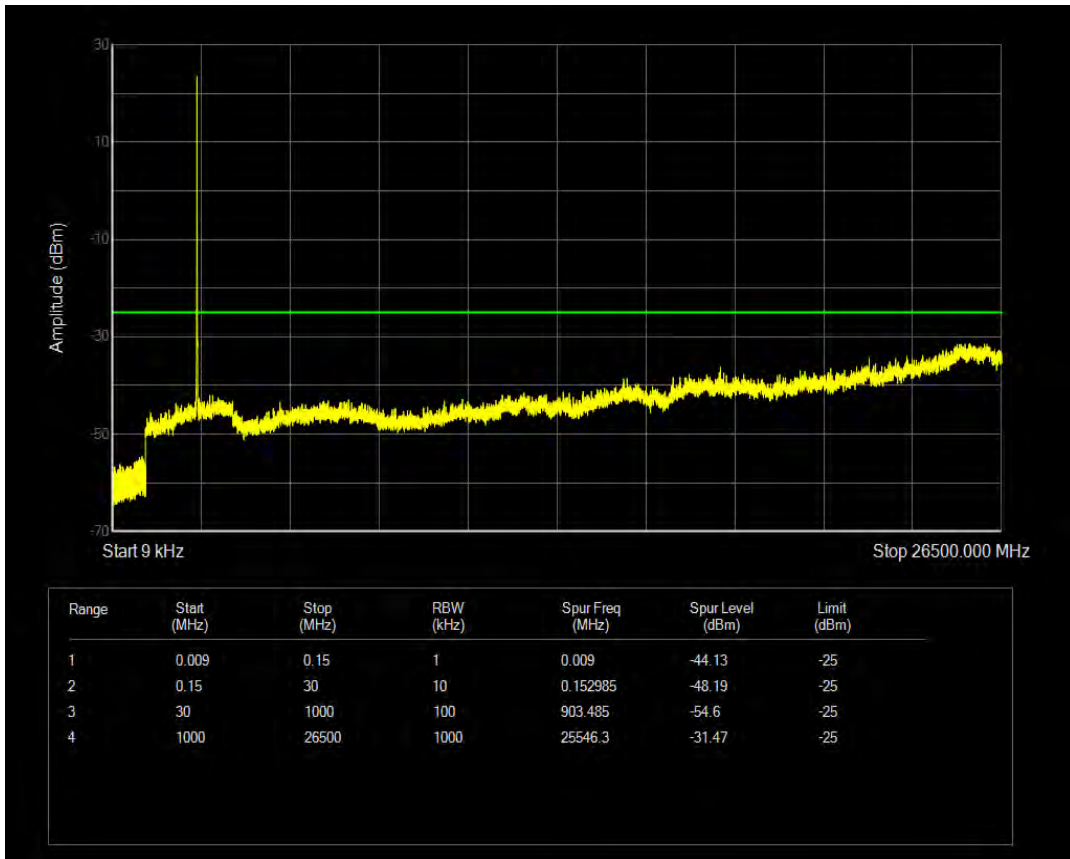

Band7 QPSK BW=5MHz Channel=21100 RB Size=25 Position=#0