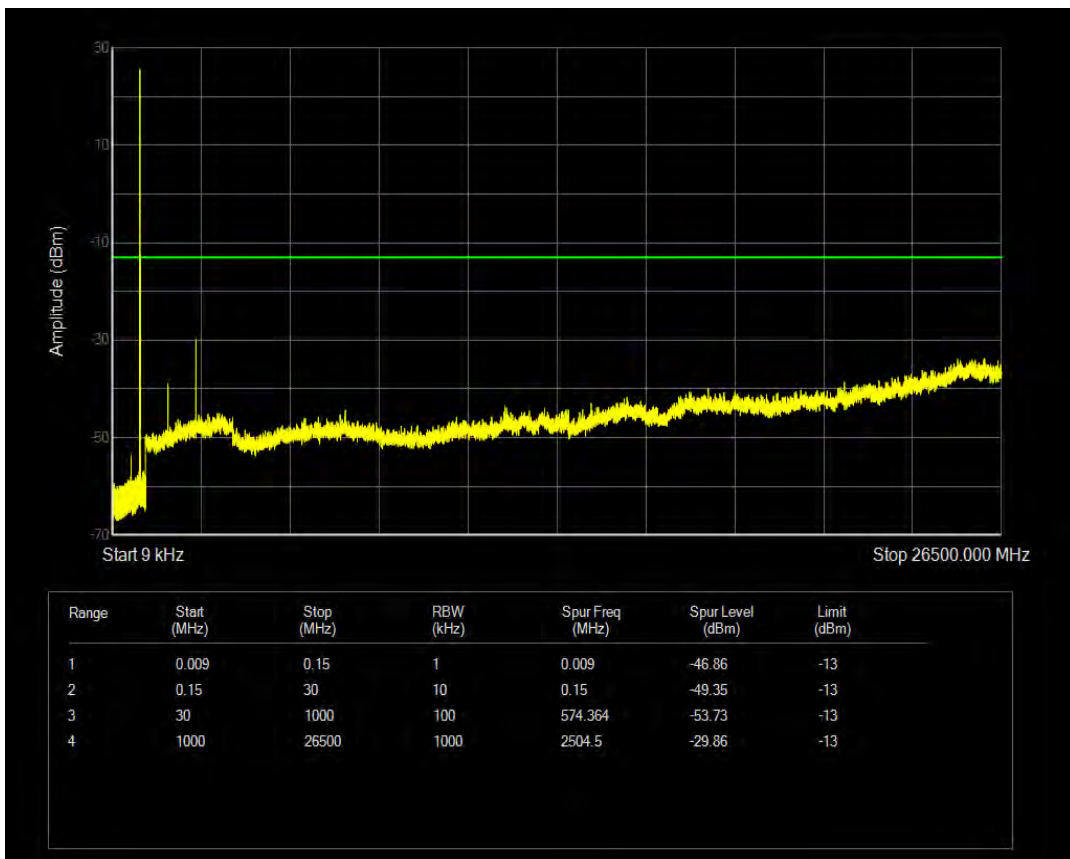

Band5 QPSK BW=5MHz Channel=20425 RB Size=25 Position=#0

Band5 QAM16 BW=5MHz Channel=20425 RB Size=1 Position=#0

Band5 QAM16 BW=5MHz Channel=20425 RB Size=25 Position=#0

Band5 QPSK BW=5MHz Channel=20525 RB Size=1 Position=#0

Band5 QPSK BW=5MHz Channel=20525 RB Size=25 Position=#0

Band5 QAM16 BW=5MHz Channel=20525 RB Size=1 Position=#0

Band5 QAM16 BW=5MHz Channel=20525 RB Size=25 Position=#0

Band5 QPSK BW=5MHz Channel=20625 RB Size=1 Position=#0