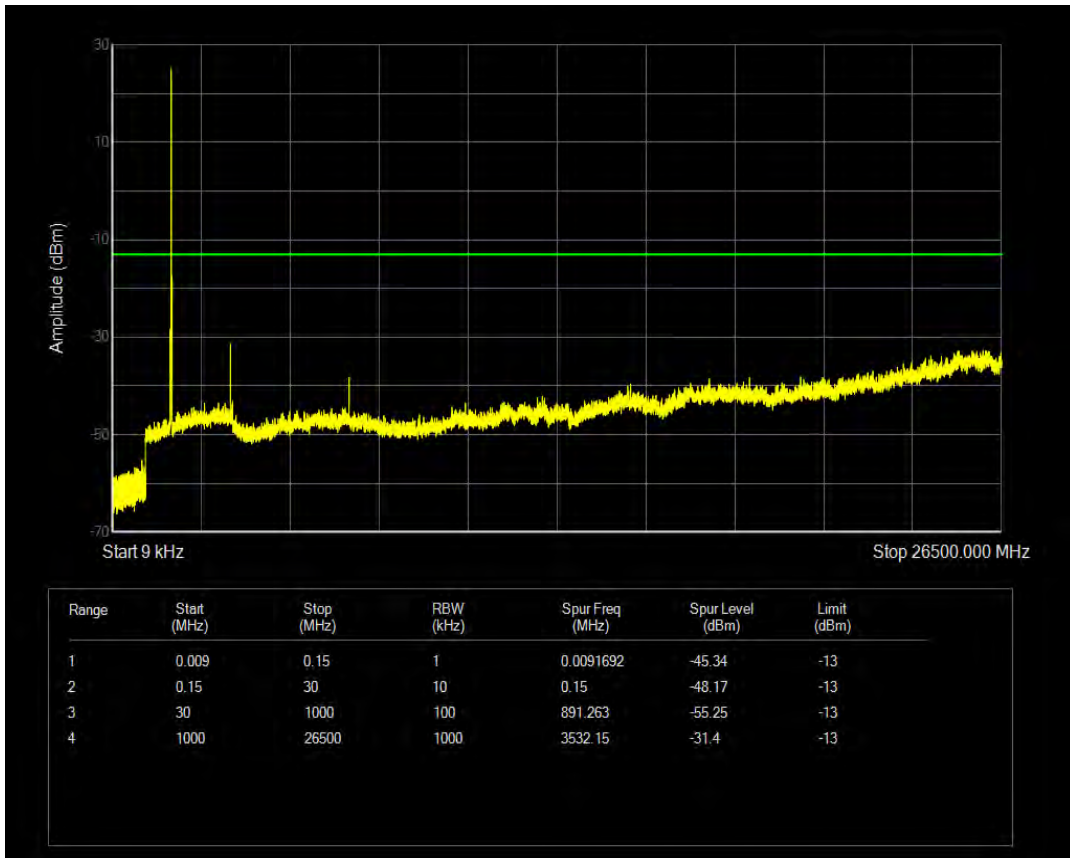

Band66 QAM16 BW=15MHz Channel=132597 RB Size=1 Position=#0