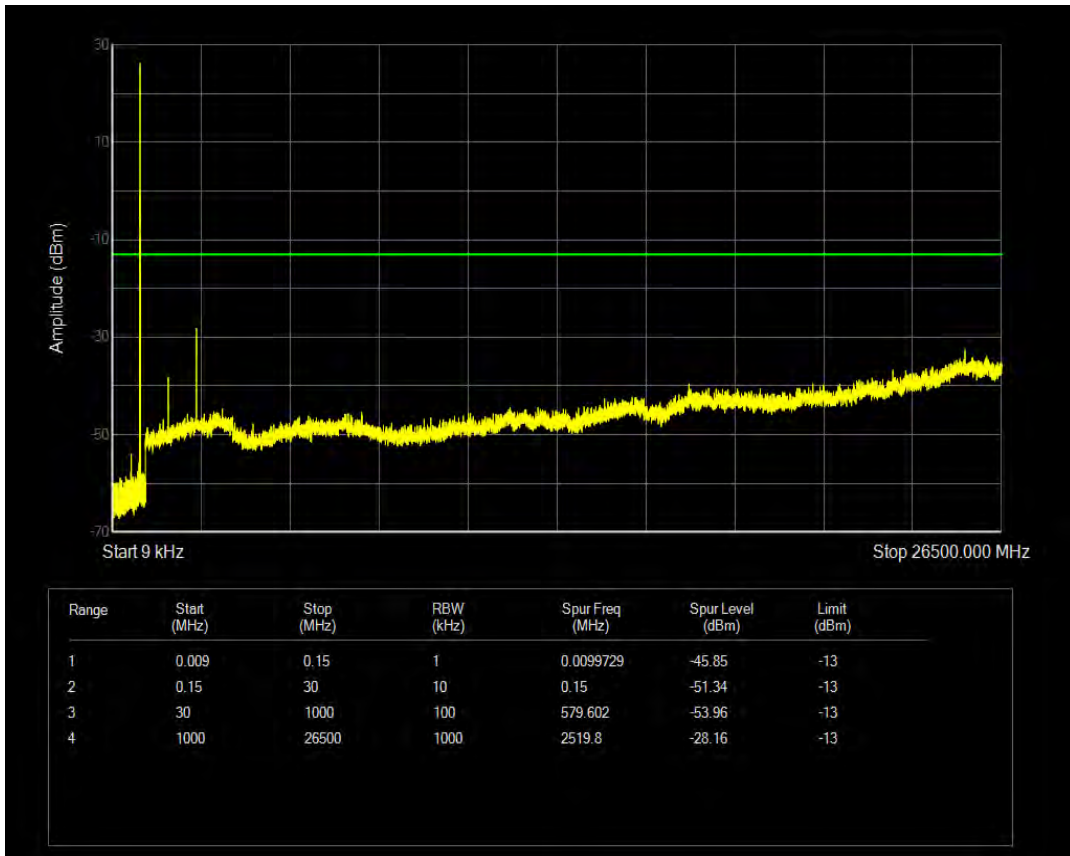

Band5 QPSK BW=10MHz Channel=20525 RB Size=50 Position=#0

Band5 QAM16 BW=10MHz Channel=20525 RB Size=1 Position=#0

Band5 QAM16 BW=10MHz Channel=20525 RB Size=50 Position=#0

Band5 QPSK BW=10MHz Channel=20600 RB Size=1 Position=#0

Band5 QPSK BW=10MHz Channel=20600 RB Size=50 Position=#0

Band5 QAM16 BW=10MHz Channel=20600 RB Size=1 Position=#0

Band5 QAM16 BW=10MHz Channel=20600 RB Size=50 Position=#0

Band66 QPSK BW=1.4MHz Channel=131979 RB Size=1 Position=#0