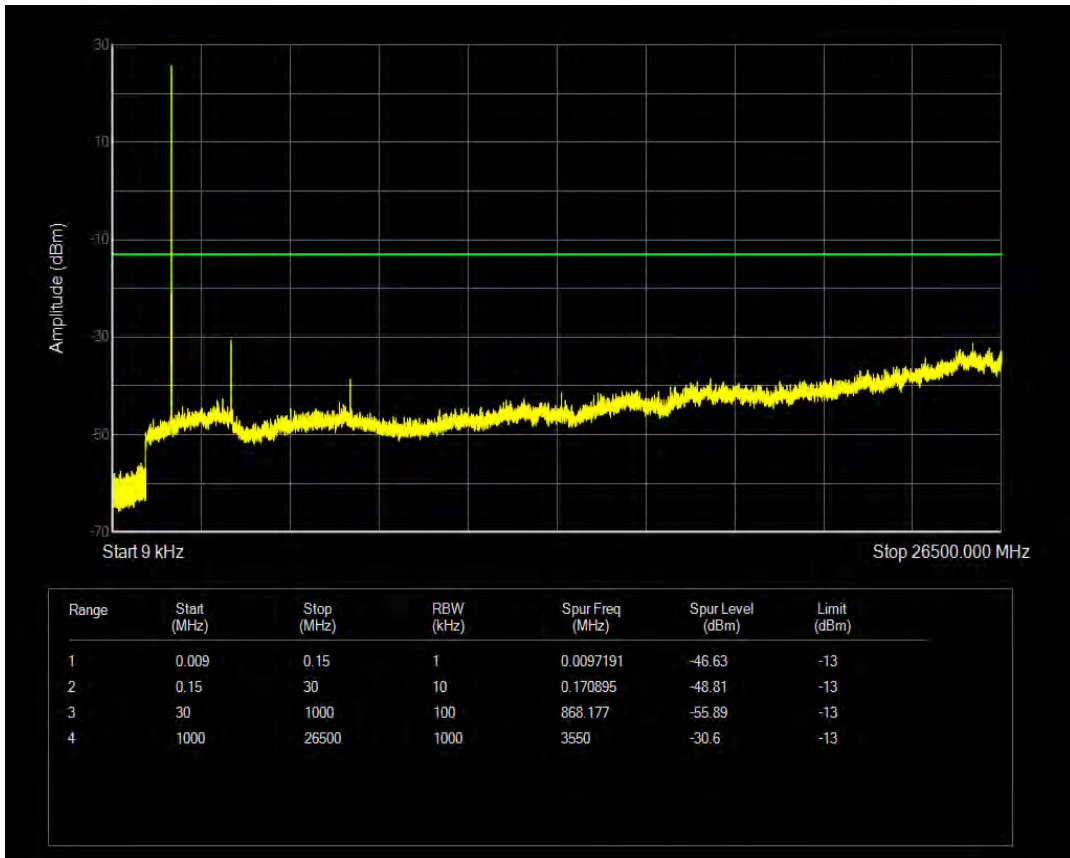

Band66 QPSK BW=5MHz Channel=132322 RB Size=25 Position=#0

Band66 QAM16 BW=5MHz Channel=132322 RB Size=1 Position=#0

Band66 QAM16 BW=5MHz Channel=132322 RB Size=25 Position=#0

Band66 QPSK BW=5MHz Channel=132647 RB Size=1 Position=#0