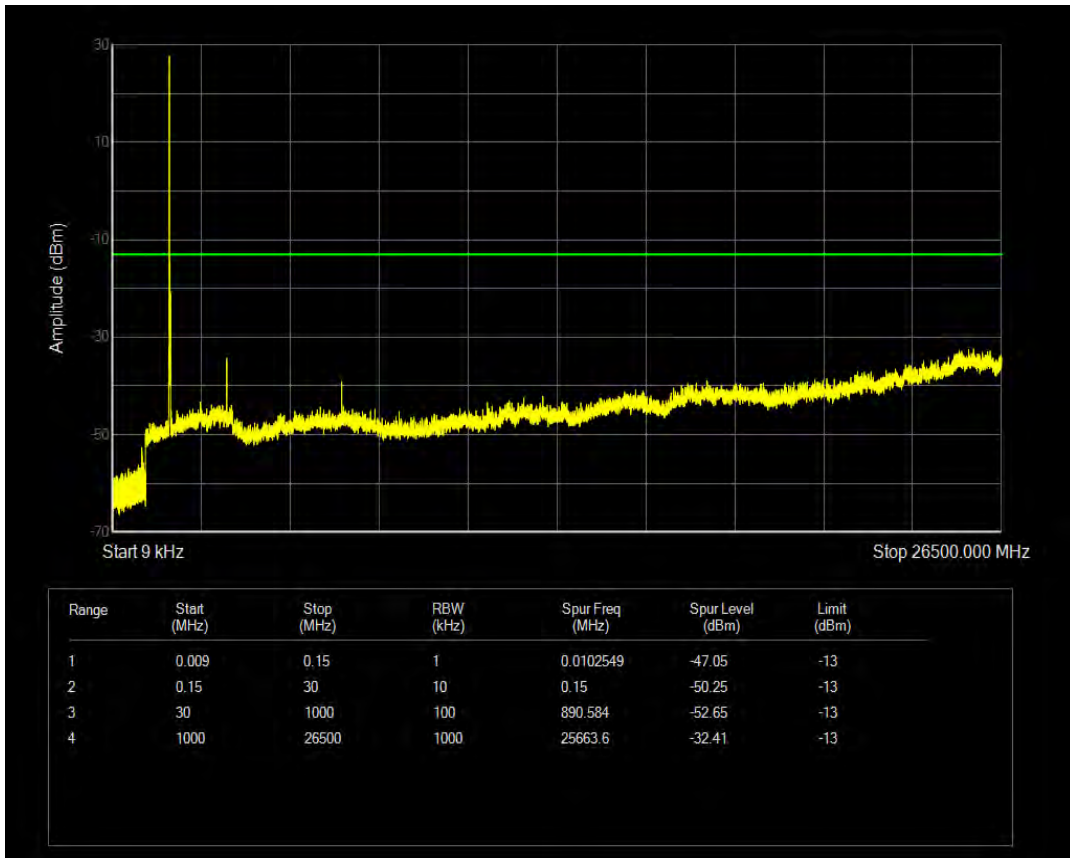

Band66 QAM16 BW=20MHz Channel=132072 RB Size=1 Position=#0