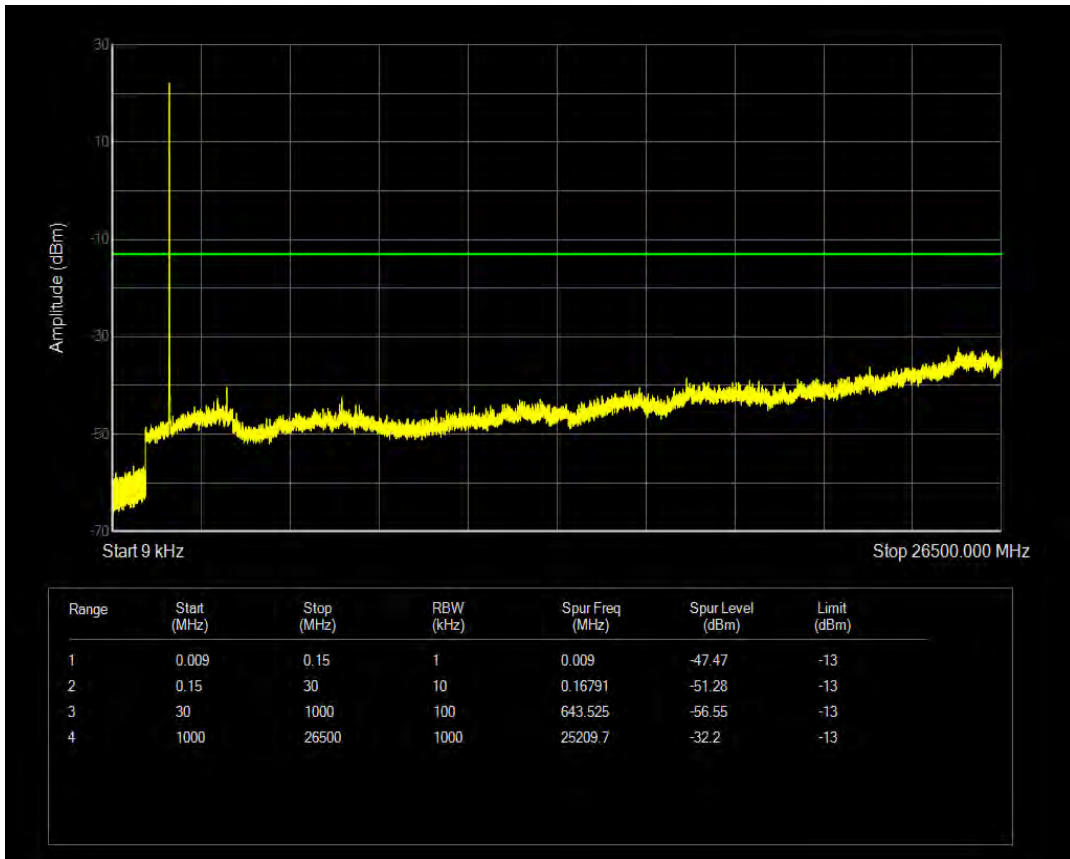

Band66 QPSK BW=5MHz Channel=131997 RB Size=25 Position=#0