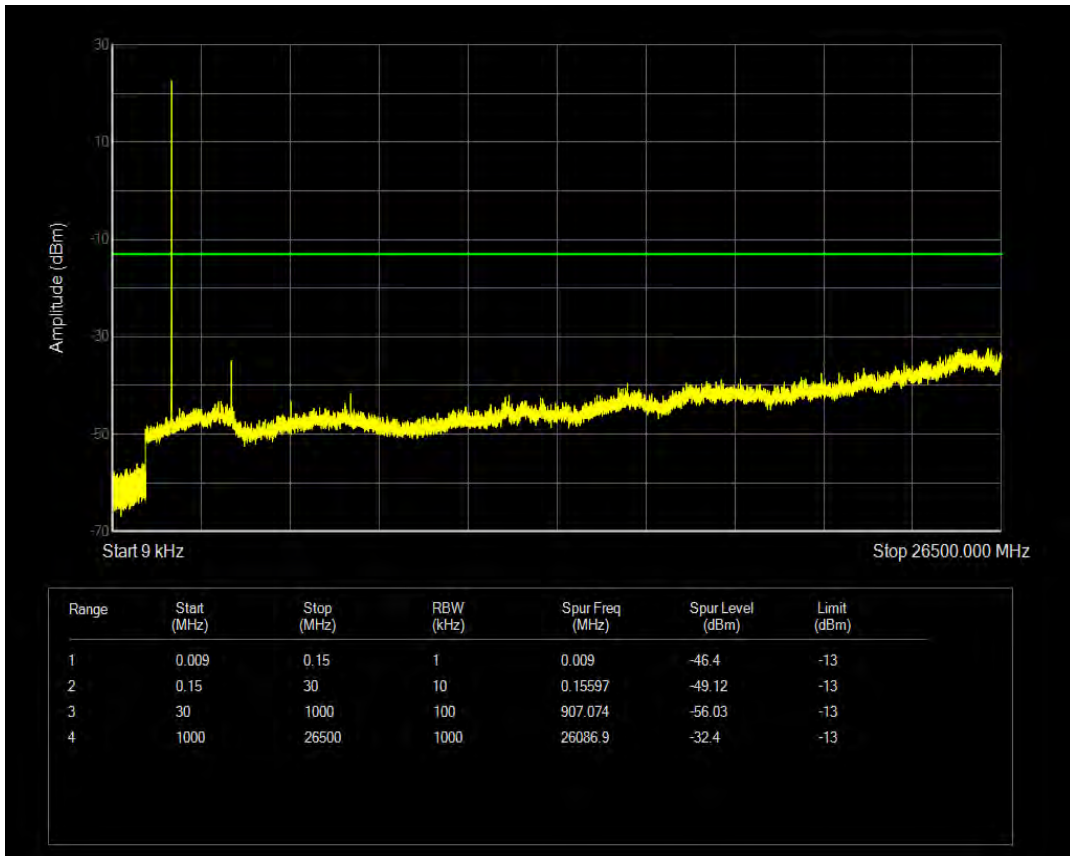

Band66 QAM16 BW=3MHz Channel=132657 RB Size=15 Position=#0