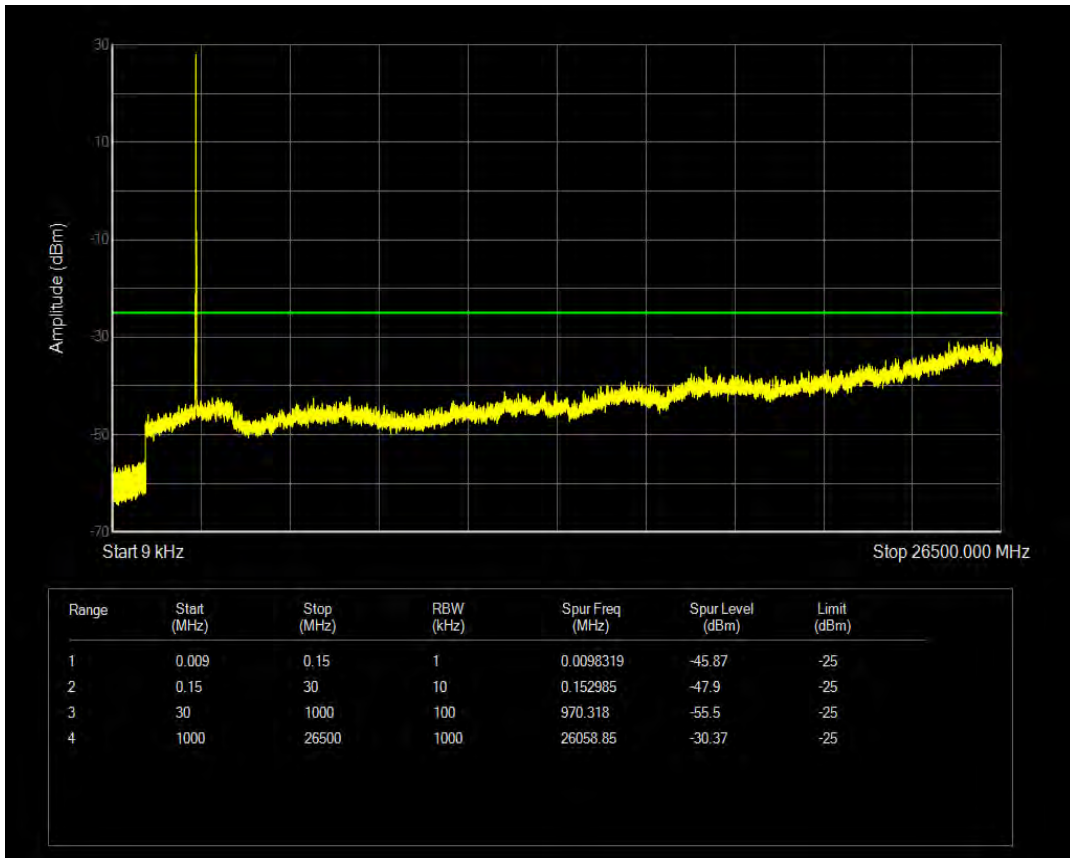

Band7 QPSK BW=5MHz Channel=21425 RB Size=25 Position=#0

Band7 QAM16 BW=5MHz Channel=21425 RB Size=1 Position=#0

Band7 QAM16 BW=5MHz Channel=21425 RB Size=25 Position=#0

Band7 QPSK BW=10MHz Channel=20800 RB Size=1 Position=#0

Band7 QPSK BW=10MHz Channel=20800 RB Size=50 Position=#0

Band7 QAM16 BW=10MHz Channel=20800 RB Size=1 Position=#0

Band7 QAM16 BW=10MHz Channel=20800 RB Size=50 Position=#0

Band7 QPSK BW=10MHz Channel=21100 RB Size=1 Position=#0