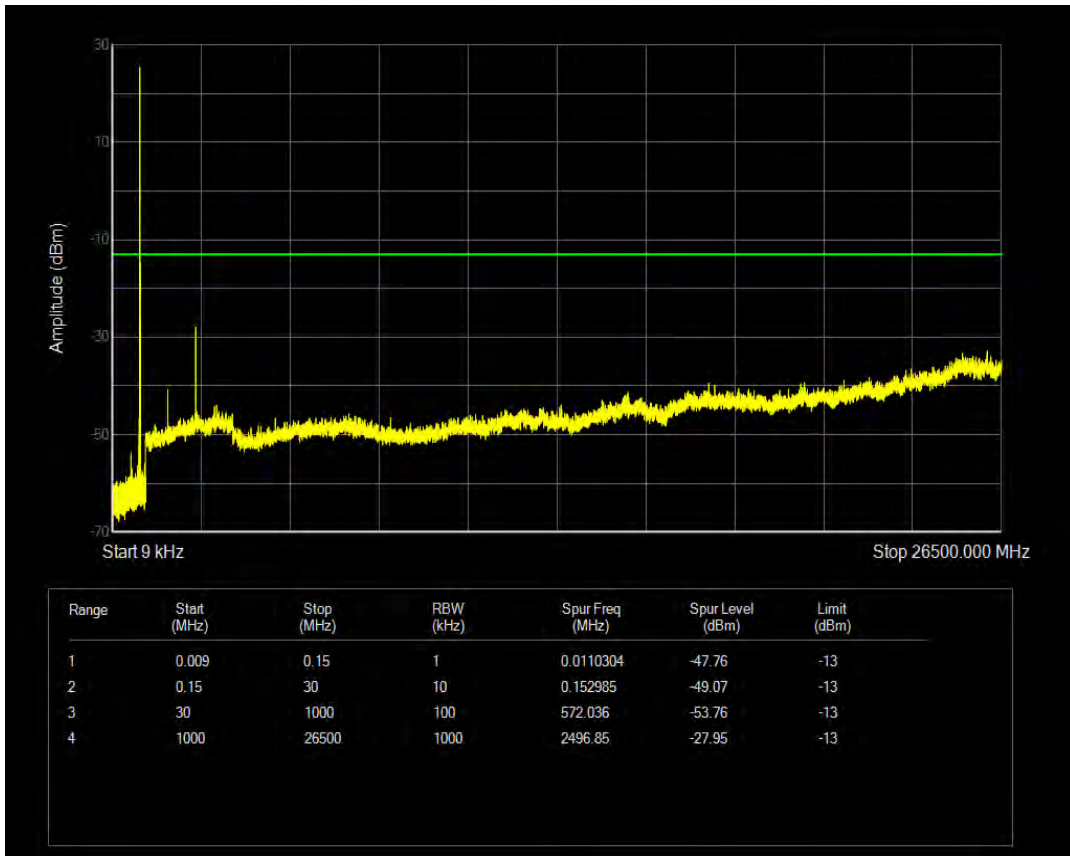

Band5 QPSK BW=5MHz Channel=20625 RB Size=25 Position=#0

Band5 QAM16 BW=5MHz Channel=20625 RB Size=1 Position=#0

Band5 QAM16 BW=5MHz Channel=20625 RB Size=25 Position=#0

Band5 QPSK BW=10MHz Channel=20450 RB Size=1 Position=#0

Band5 QPSK BW=10MHz Channel=20450 RB Size=50 Position=#0

Band5 QAM16 BW=10MHz Channel=20450 RB Size=1 Position=#0

Band5 QAM16 BW=10MHz Channel=20450 RB Size=50 Position=#0

Band5 QPSK BW=10MHz Channel=20525 RB Size=1 Position=#0

Band5 QPSK BW=10MHz Channel=20525 RB Size=50 Position=#0

Band5 QAM16 BW=10MHz Channel=20525 RB Size=1 Position=#0

Band5 QAM16 BW=10MHz Channel=20525 RB Size=50 Position=#0

Band5 QPSK BW=10MHz Channel=20600 RB Size=1 Position=#0