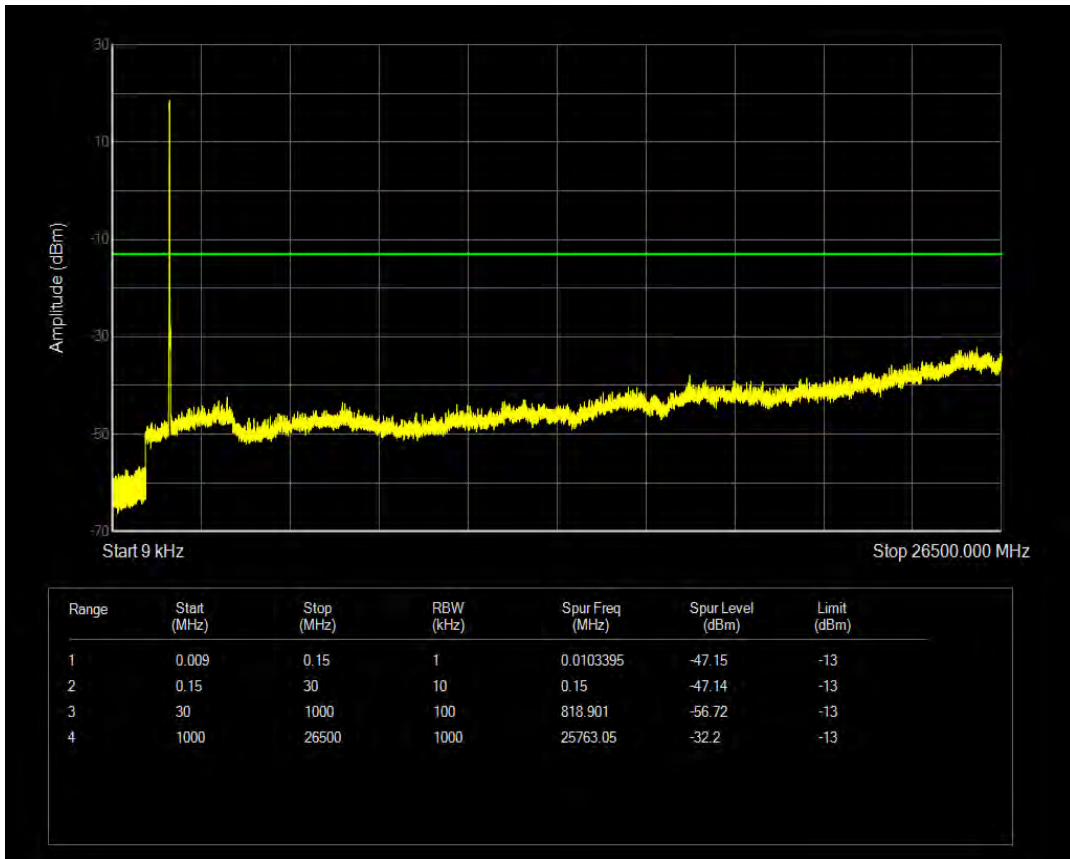

Band66 QAM16 BW=15MHz Channel=132047 RB Size=75 Position=#0