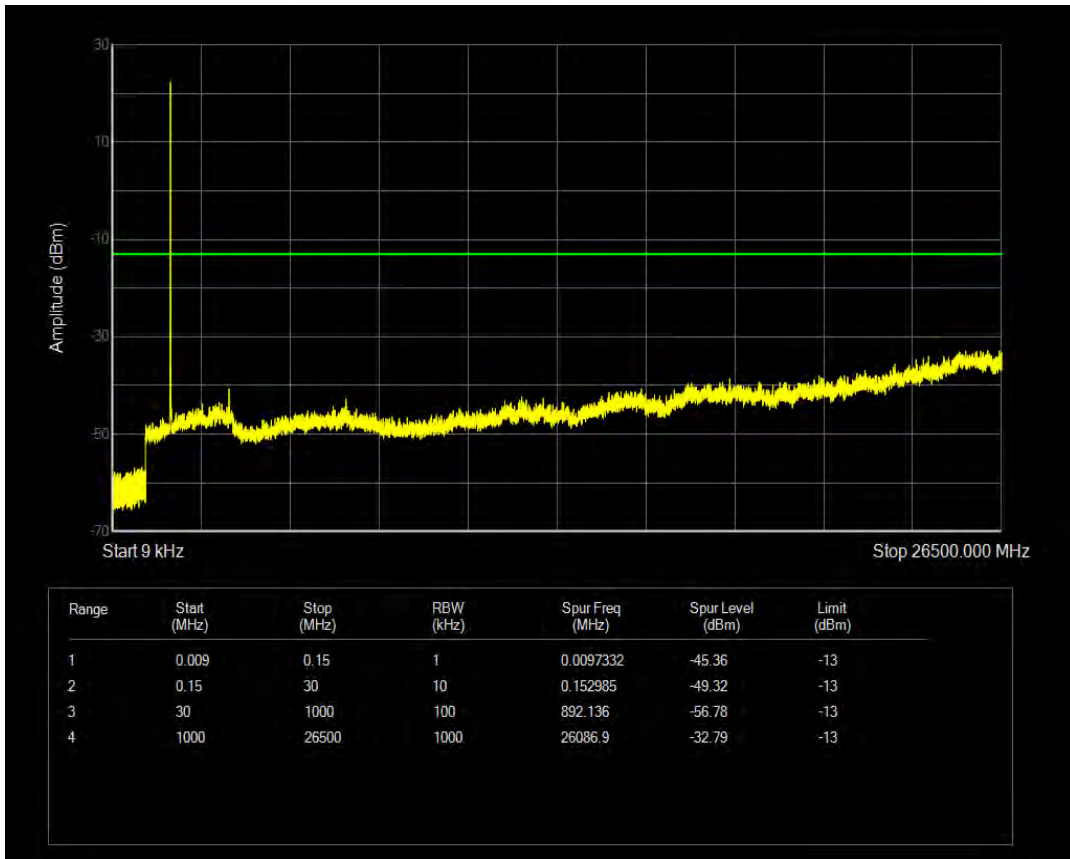

Band66 QAM16 BW=5MHz Channel=132322 RB Size=25 Position=#0