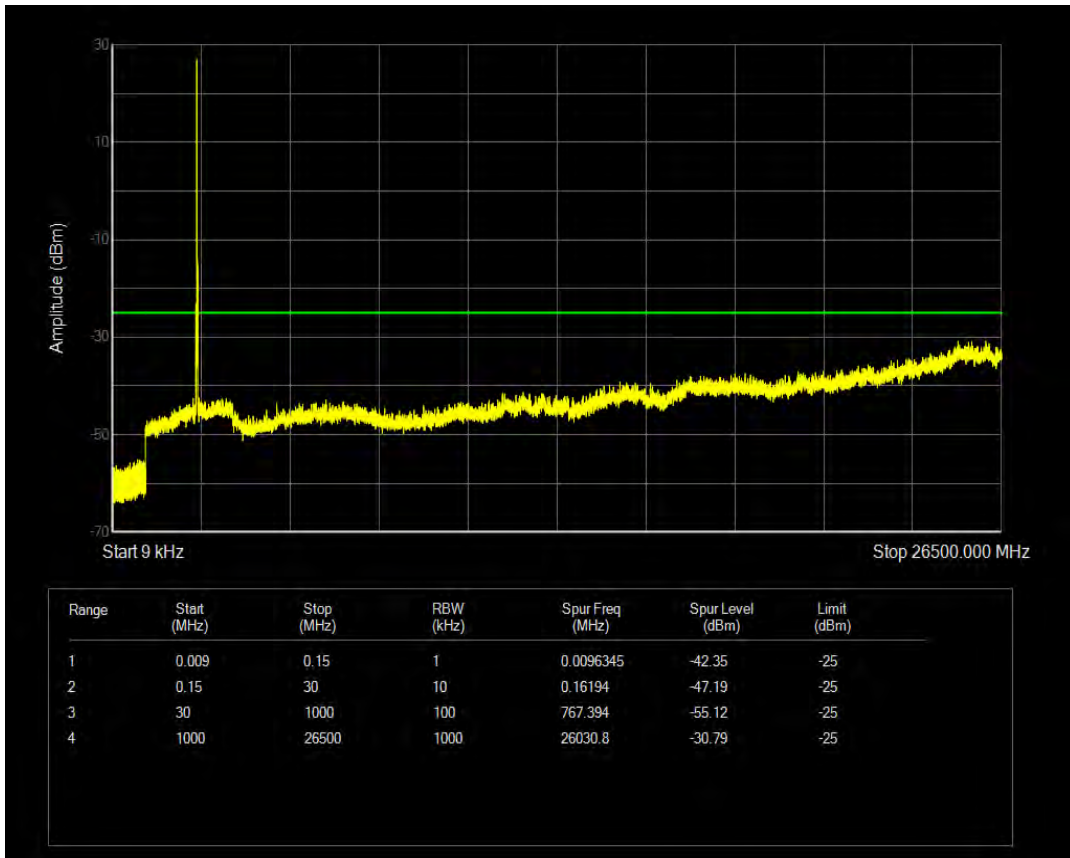

Band7 QAM16 BW=15MHz Channel=21100 RB Size=1 Position=#0