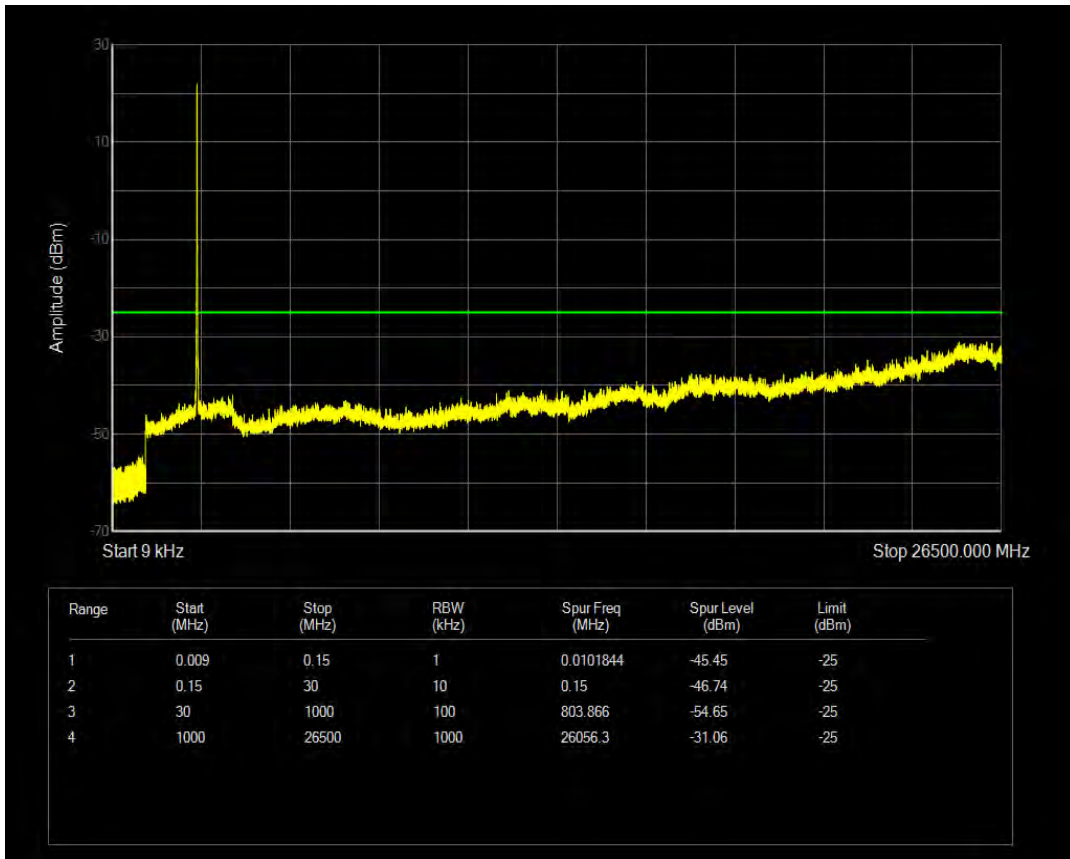

Band7 QPSK BW=10MHz Channel=20800 RB Size=50 Position=#0

Band7 QAM16 BW=10MHz Channel=20800 RB Size=1 Position=#0

Band7 QAM16 BW=10MHz Channel=20800 RB Size=50 Position=#0

Band7 QPSK BW=10MHz Channel=21100 RB Size=1 Position=#0

Band7 QPSK BW=10MHz Channel=21100 RB Size=50 Position=#0

Band7 QAM16 BW=10MHz Channel=21100 RB Size=1 Position=#0

Band7 QAM16 BW=10MHz Channel=21100 RB Size=50 Position=#0

Band7 QPSK BW=10MHz Channel=21400 RB Size=1 Position=#0