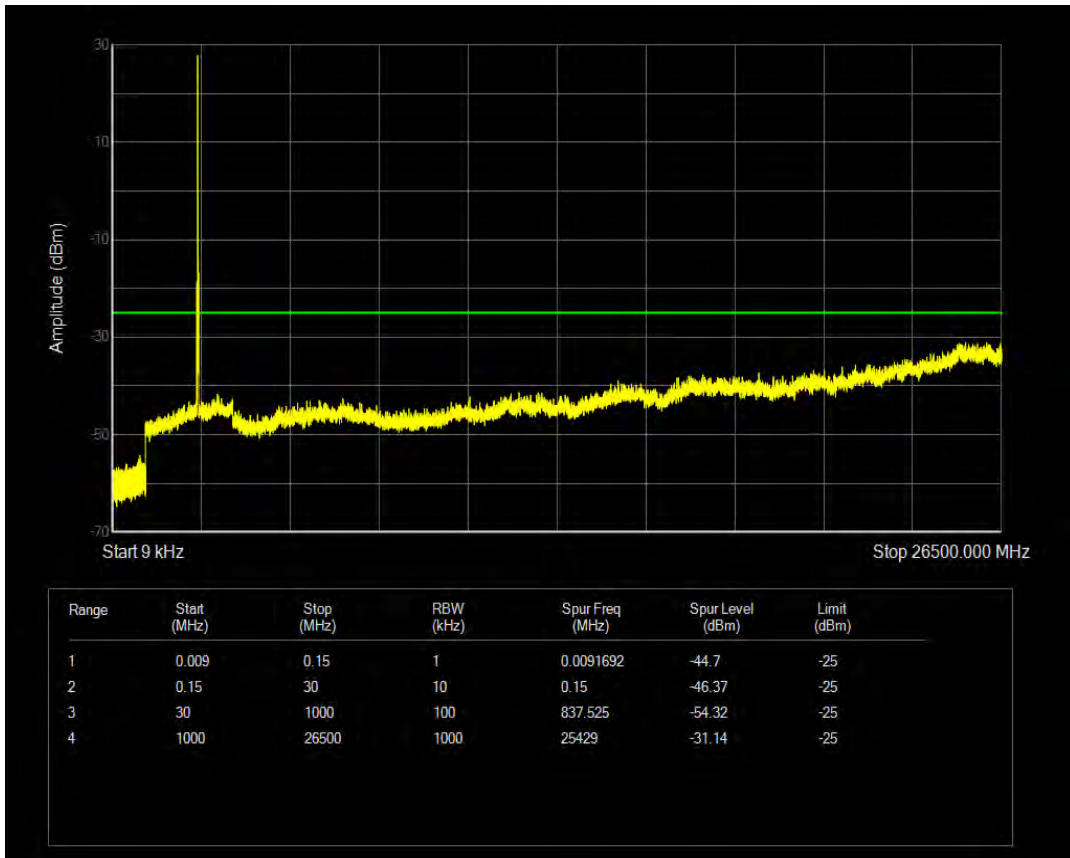

Band7 QAM16 BW=15MHz Channel=21375 RB Size=1 Position=#0