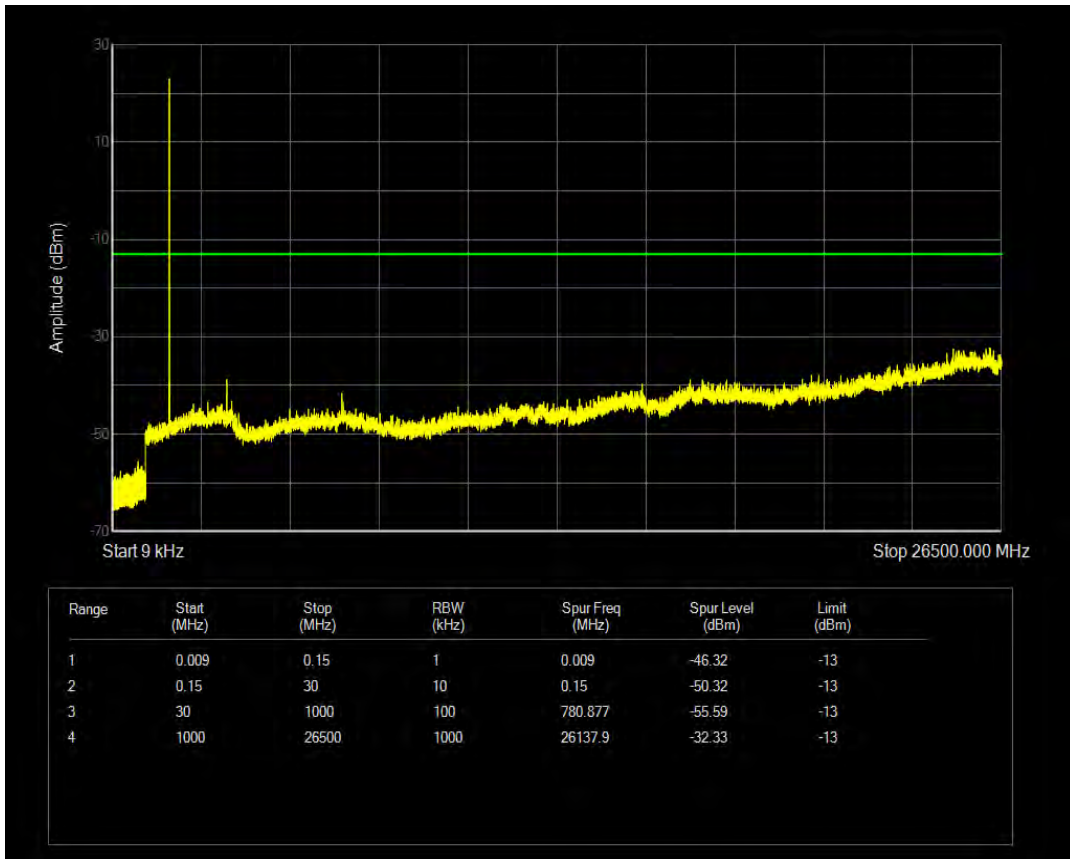

Band66 QPSK BW=3MHz Channel=131987 RB Size=15 Position=#0