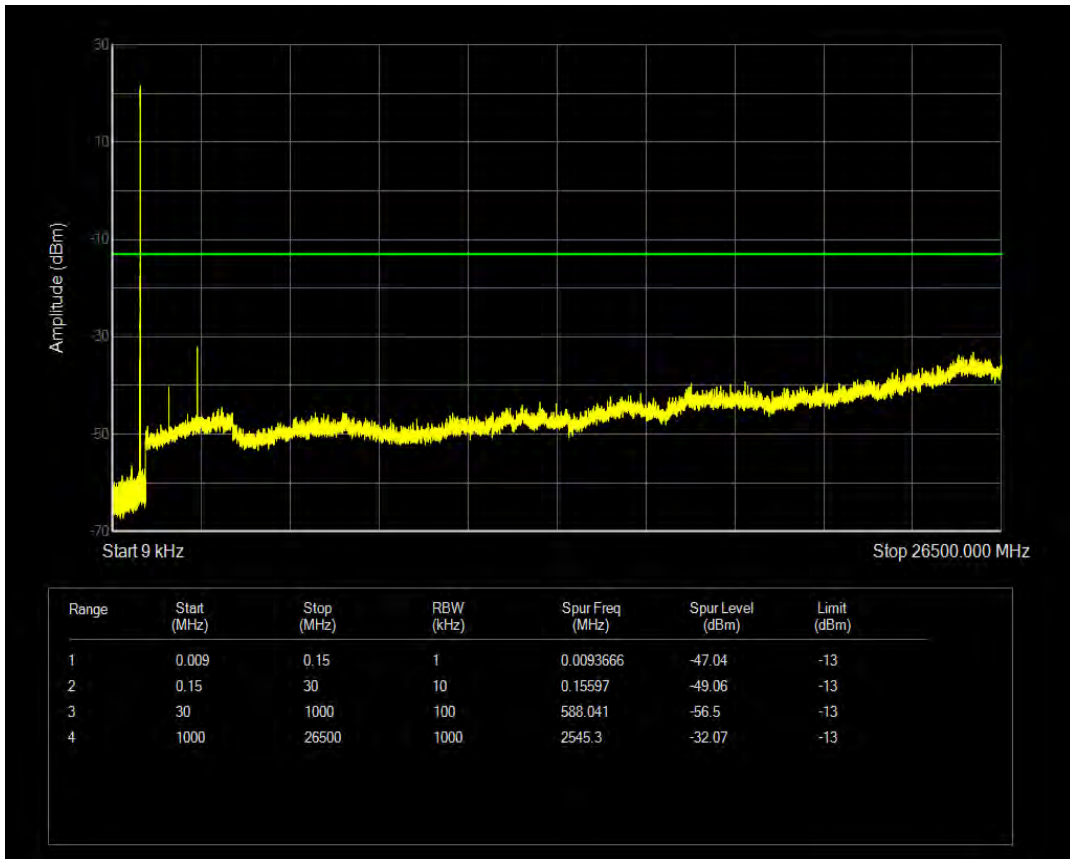

Band5 QPSK BW=1.4MHz Channel=20525 RB Size=6 Position=#0

Band5 QAM16 BW=1.4MHz Channel=20525 RB Size=1 Position=#0

Band5 QAM16 BW=1.4MHz Channel=20525 RB Size=6 Position=#0

Band5 QPSK BW=1.4MHz Channel=20643 RB Size=1 Position=#0

Band5 QPSK BW=1.4MHz Channel=20643 RB Size=6 Position=#0

Band5 QAM16 BW=1.4MHz Channel=20643 RB Size=1 Position=#0

Band5 QAM16 BW=1.4MHz Channel=20643 RB Size=6 Position=#0

Band5 QPSK BW=3MHz Channel=20415 RB Size=1 Position=#0