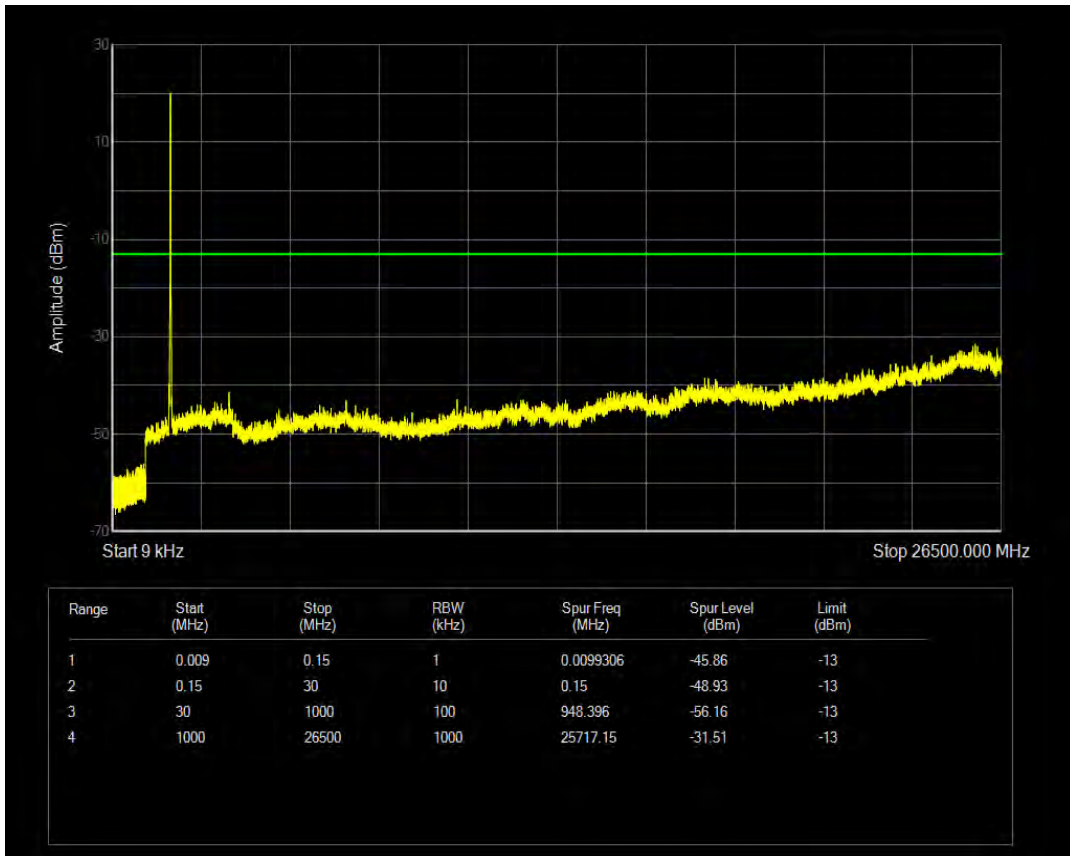

Band66 QPSK BW=15MHz Channel=132322 RB Size=75 Position=#0