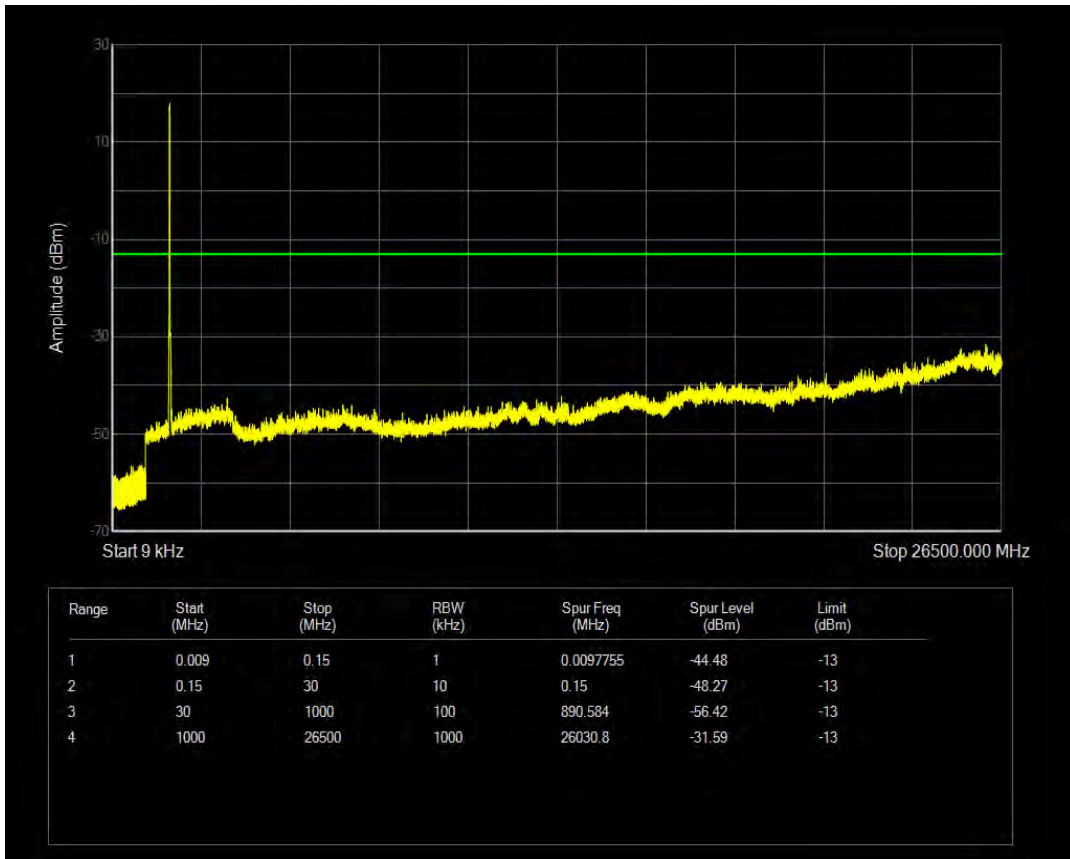

Band66 QPSK BW=20MHz Channel=132072 RB Size=100 Position=#0