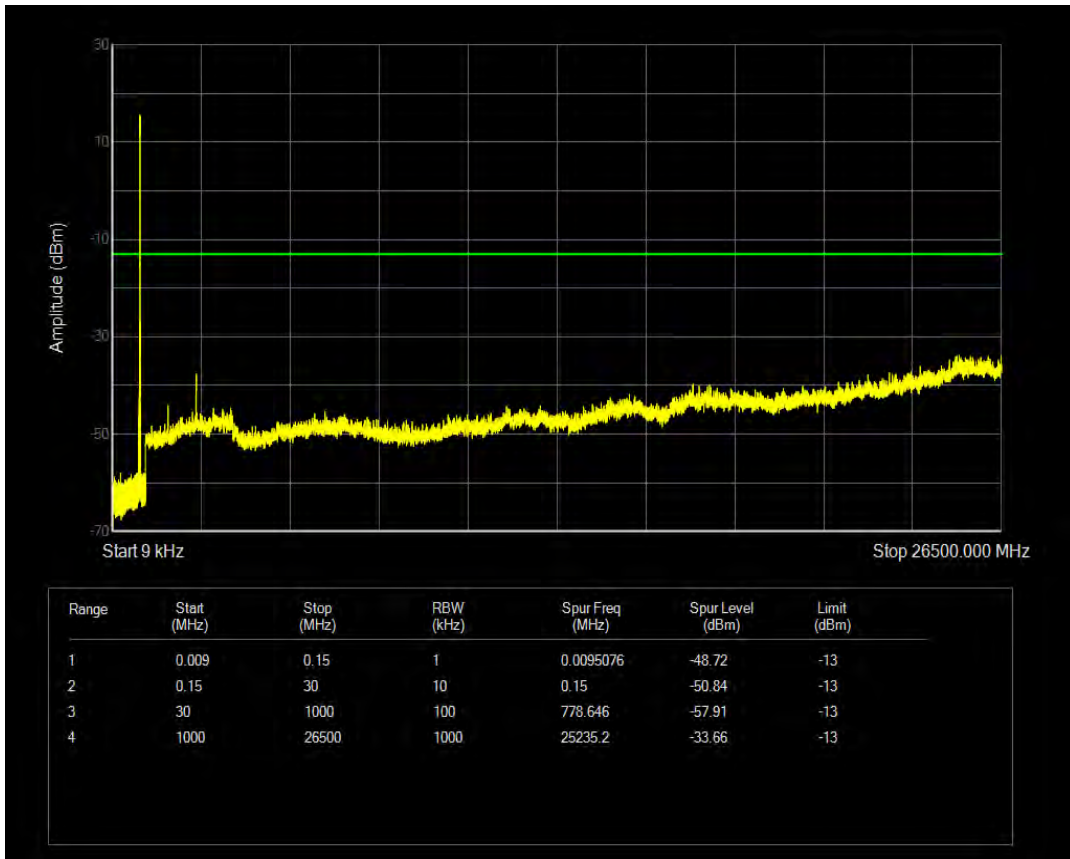

Band5 QPSK BW=5MHz Channel=20425 RB Size=25 Position=#0

Band5 QAM16 BW=5MHz Channel=20425 RB Size=1 Position=#0

Band5 QAM16 BW=5MHz Channel=20425 RB Size=25 Position=#0

Band5 QPSK BW=5MHz Channel=20525 RB Size=1 Position=#0

Band5 QPSK BW=5MHz Channel=20525 RB Size=25 Position=#0

Band5 QAM16 BW=5MHz Channel=20525 RB Size=1 Position=#0

Band5 QAM16 BW=5MHz Channel=20525 RB Size=25 Position=#0

Band5 QPSK BW=5MHz Channel=20625 RB Size=1 Position=#0