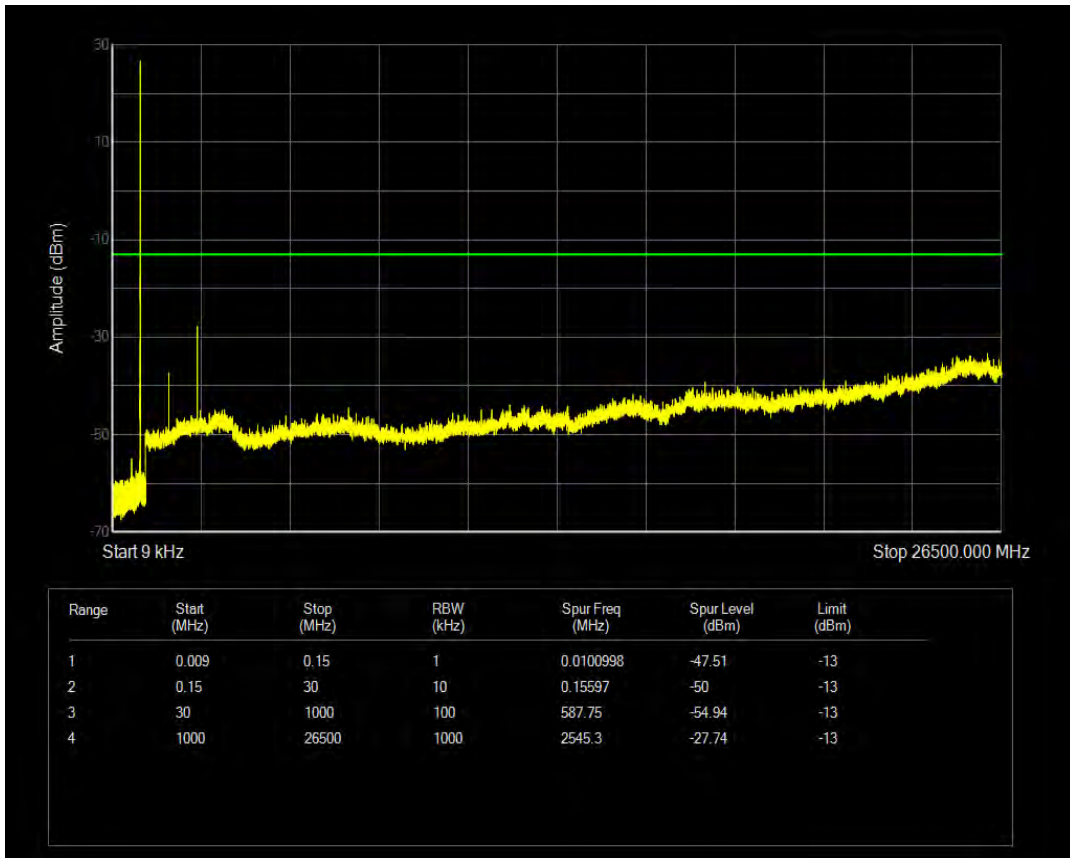

Band5 QPSK BW=1.4MHz Channel=20525 RB Size=6 Position=#0

Band5 QAM16 BW=1.4MHz Channel=20525 RB Size=1 Position=#0

Band5 QAM16 BW=1.4MHz Channel=20525 RB Size=6 Position=#0

Band5 QPSK BW=1.4MHz Channel=20643 RB Size=1 Position=#0

Band5 QPSK BW=1.4MHz Channel=20643 RB Size=6 Position=#0

Band5 QAM16 BW=1.4MHz Channel=20643 RB Size=1 Position=#0

Band5 QAM16 BW=1.4MHz Channel=20643 RB Size=6 Position=#0

Band5 QPSK BW=3MHz Channel=20415 RB Size=1 Position=#0