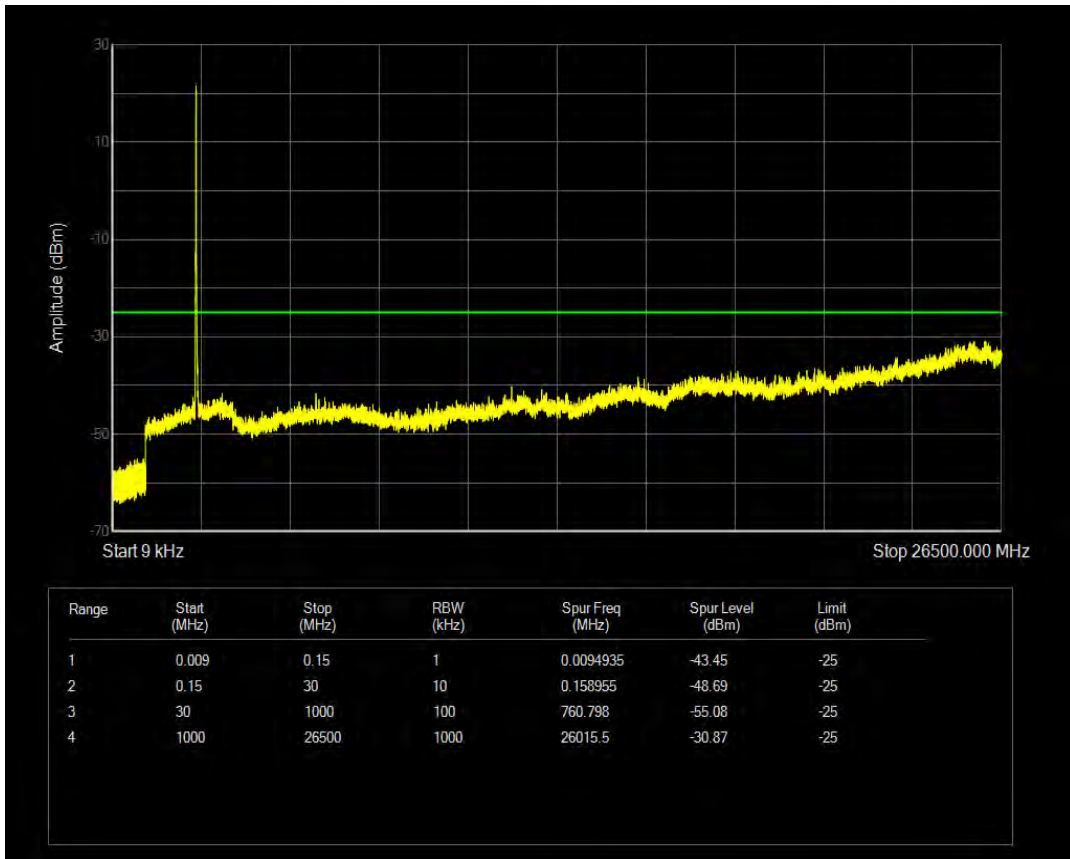

Band7 QPSK BW=15MHz Channel=20825 RB Size=75 Position=#0