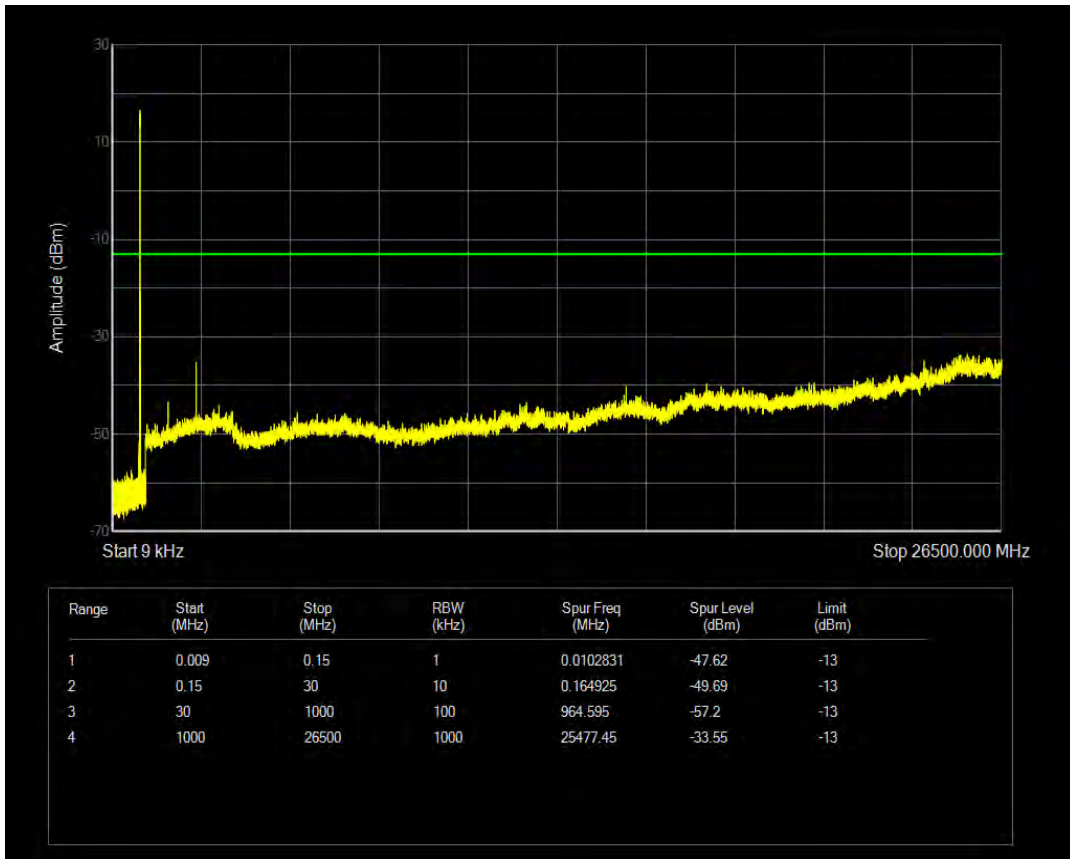

Band5 QPSK BW=1.4MHz Channel=20643 RB Size=6 Position=#0

Band5 QAM16 BW=1.4MHz Channel=20643 RB Size=1 Position=#0

Band5 QAM16 BW=1.4MHz Channel=20643 RB Size=6 Position=#0

Band5 QPSK BW=3MHz Channel=20415 RB Size=1 Position=#0

Band5 QPSK BW=3MHz Channel=20415 RB Size=15 Position=#0

Band5 QAM16 BW=3MHz Channel=20415 RB Size=1 Position=#0

Band5 QAM16 BW=3MHz Channel=20415 RB Size=15 Position=#0

Band5 QPSK BW=3MHz Channel=20525 RB Size=1 Position=#0

Band5 QPSK BW=3MHz Channel=20525 RB Size=15 Position=#0

Band5 QAM16 BW=3MHz Channel=20525 RB Size=1 Position=#0

Band5 QAM16 BW=3MHz Channel=20525 RB Size=15 Position=#0

Band5 QPSK BW=3MHz Channel=20635 RB Size=1 Position=#0