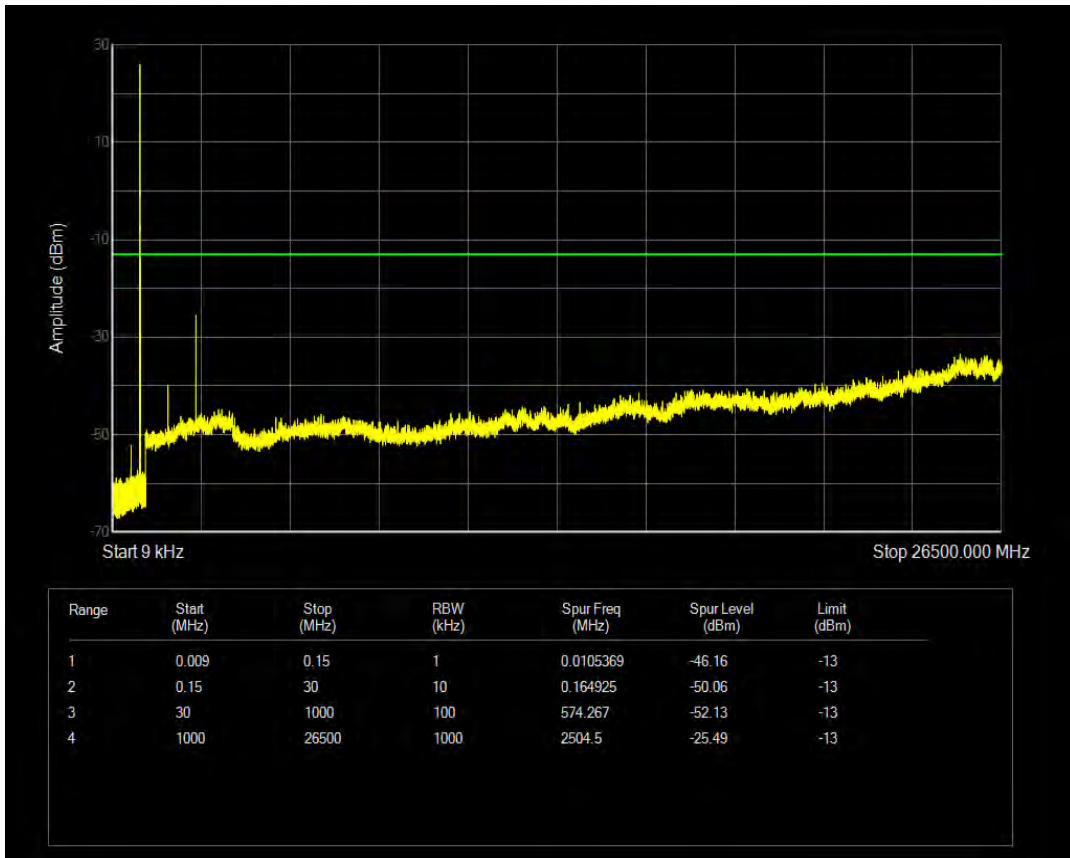

Band5 QPSK BW=5MHz Channel=20425 RB Size=25 Position=#0

Band5 QAM16 BW=5MHz Channel=20425 RB Size=1 Position=#0

Band5 QAM16 BW=5MHz Channel=20425 RB Size=25 Position=#0

Band5 QPSK BW=5MHz Channel=20525 RB Size=1 Position=#0

Band5 QPSK BW=5MHz Channel=20525 RB Size=25 Position=#0

Band5 QAM16 BW=5MHz Channel=20525 RB Size=1 Position=#0

Band5 QAM16 BW=5MHz Channel=20525 RB Size=25 Position=#0

Band5 QPSK BW=5MHz Channel=20625 RB Size=1 Position=#0