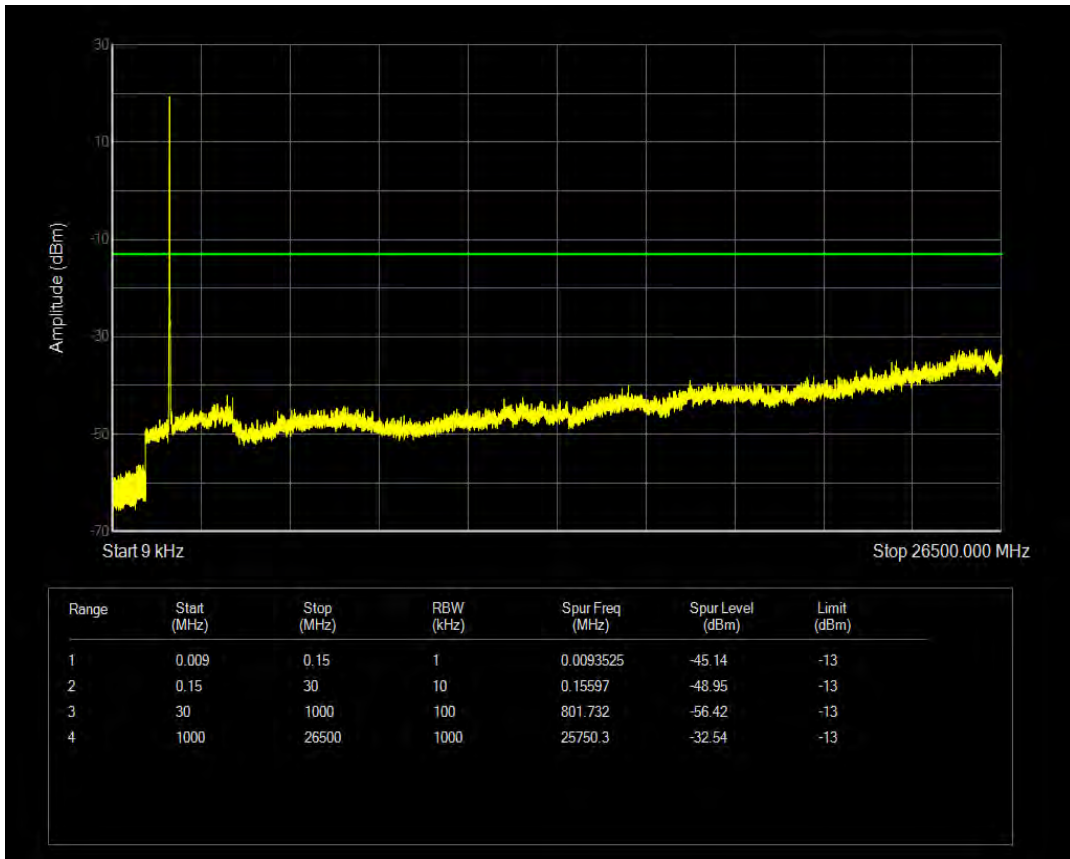

Band66 QPSK BW=15MHz Channel=132047 RB Size=75 Position=#0