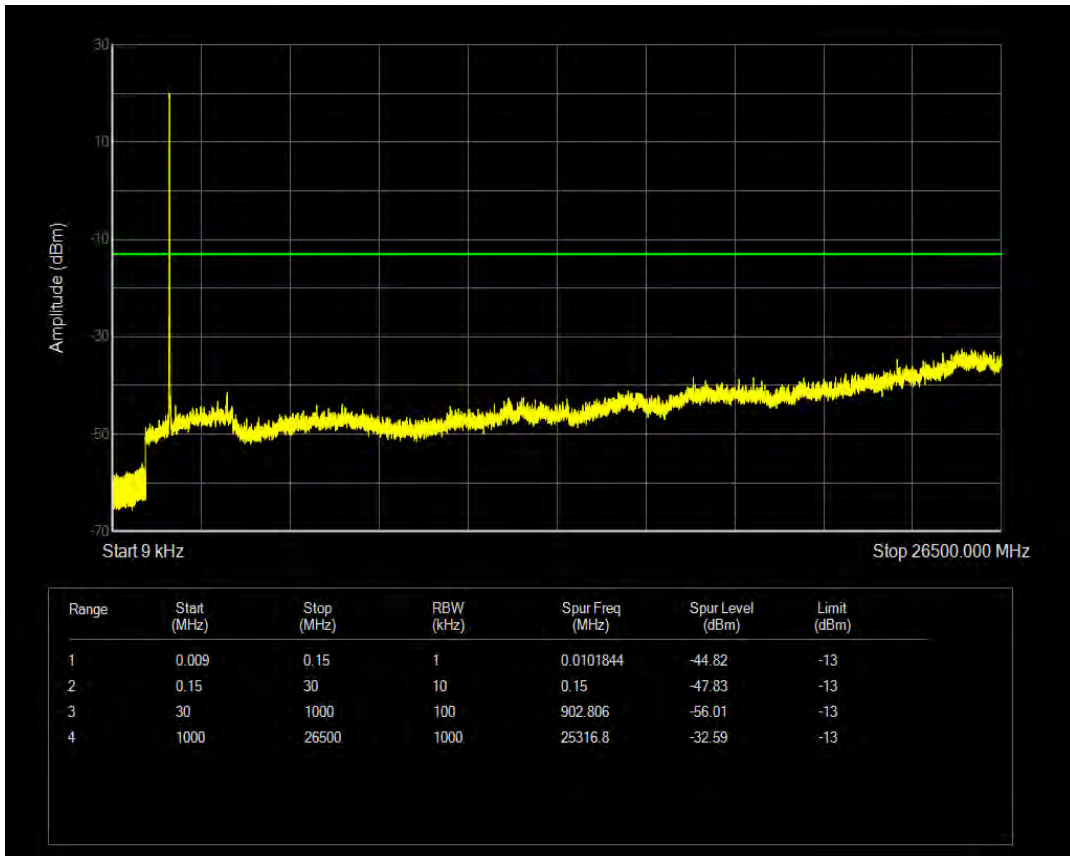

Band66 QPSK BW=10MHz Channel=132022 RB Size=50 Position=#0