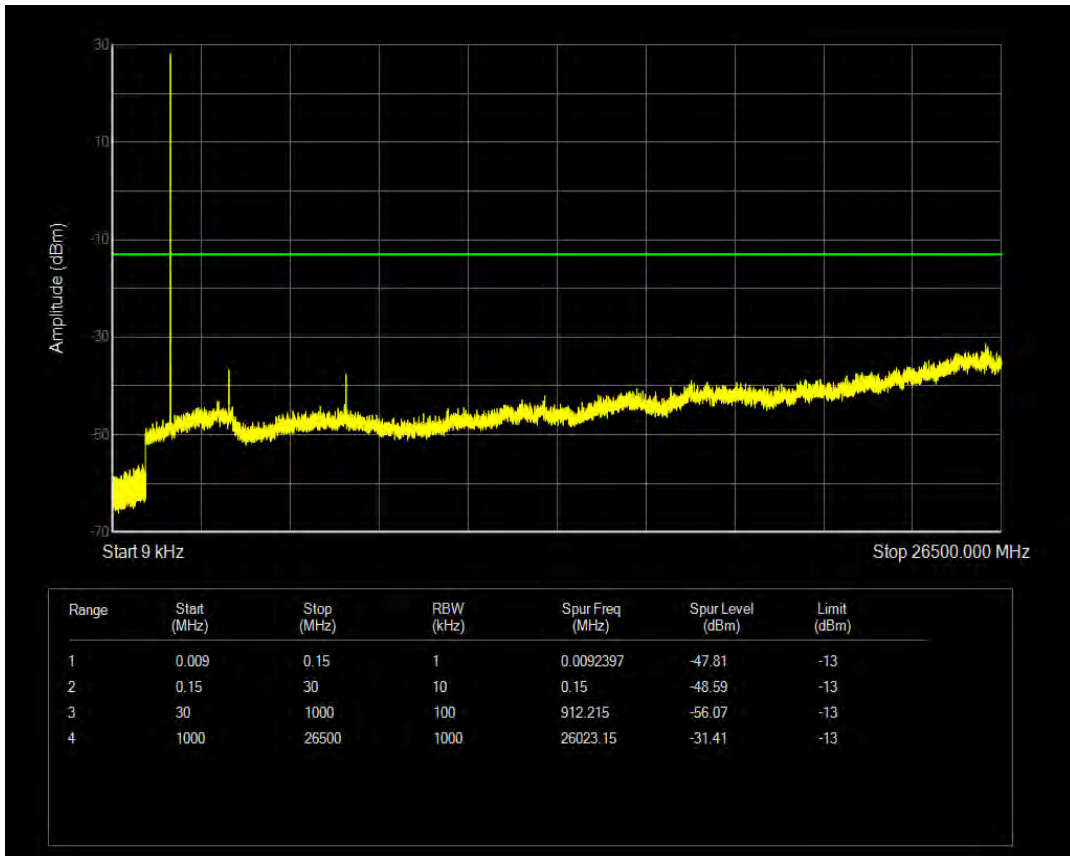

Band66 QAM16 BW=3MHz Channel=132322 RB Size=1 Position=#0