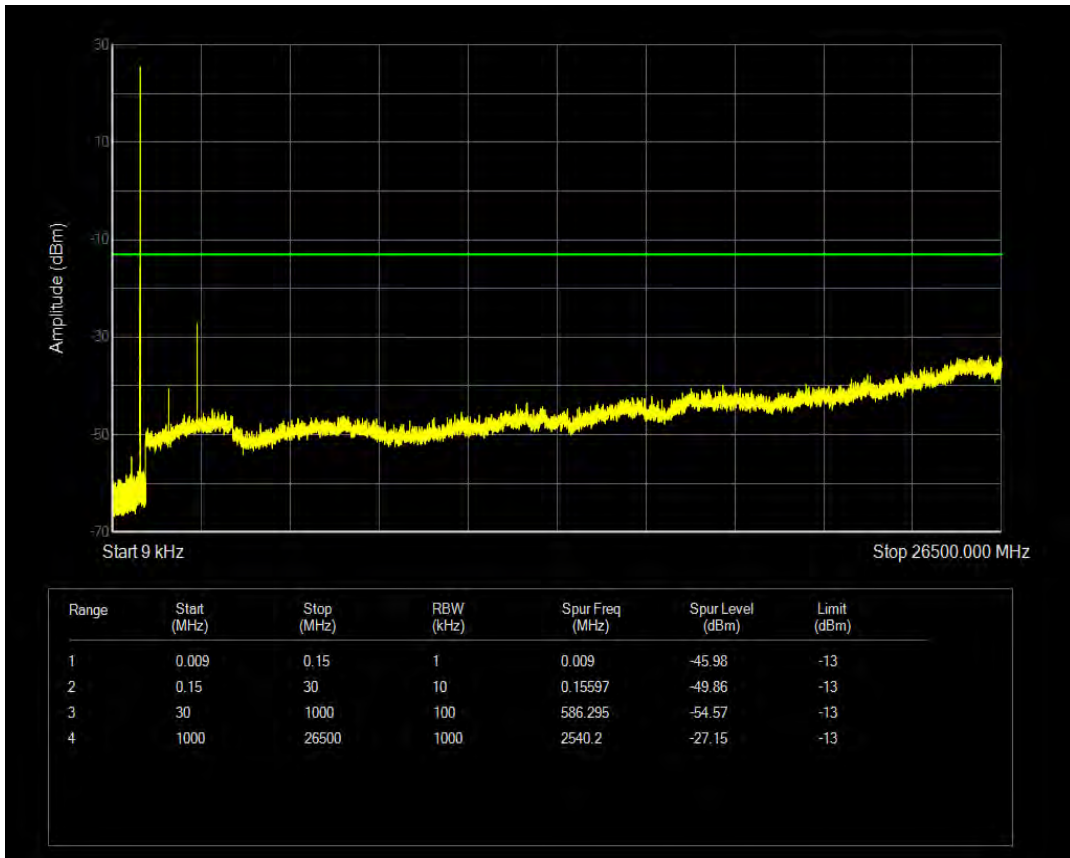

Band5 QAM16 BW=3MHz Channel=20635 RB Size=1 Position=#0