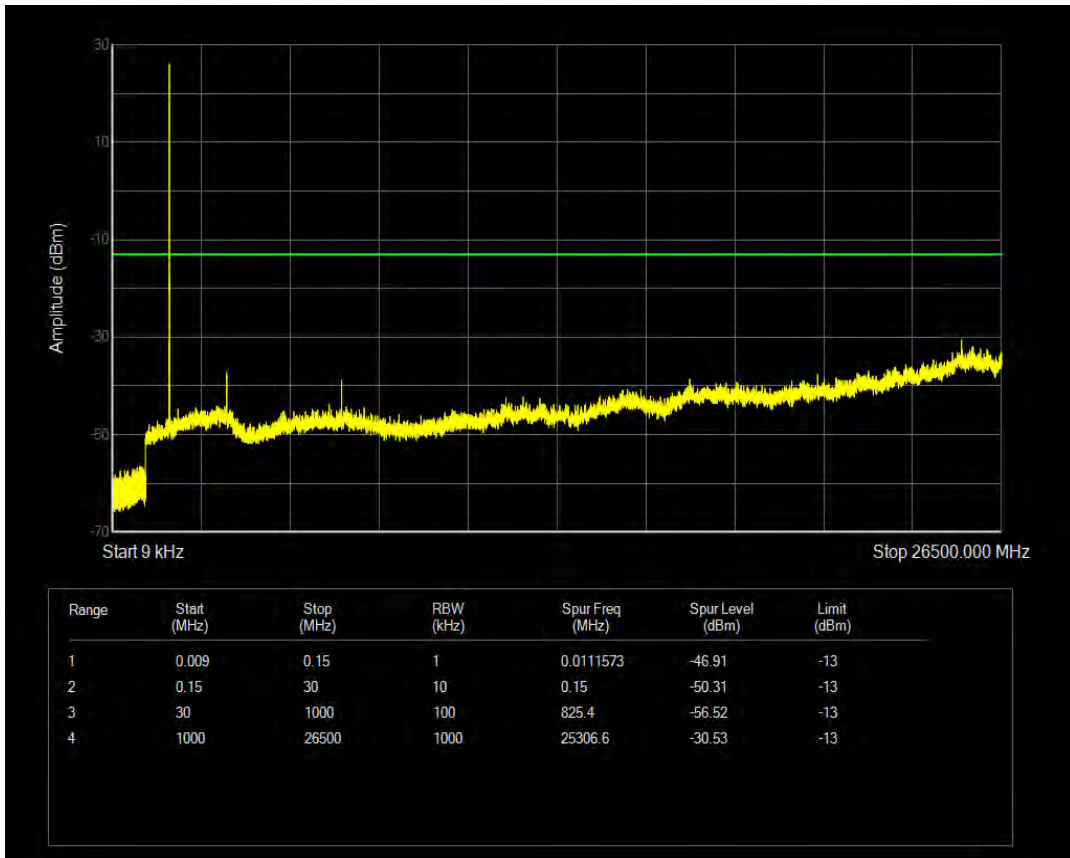

Band66 QAM16 BW=5MHz Channel=131997 RB Size=1 Position=#0