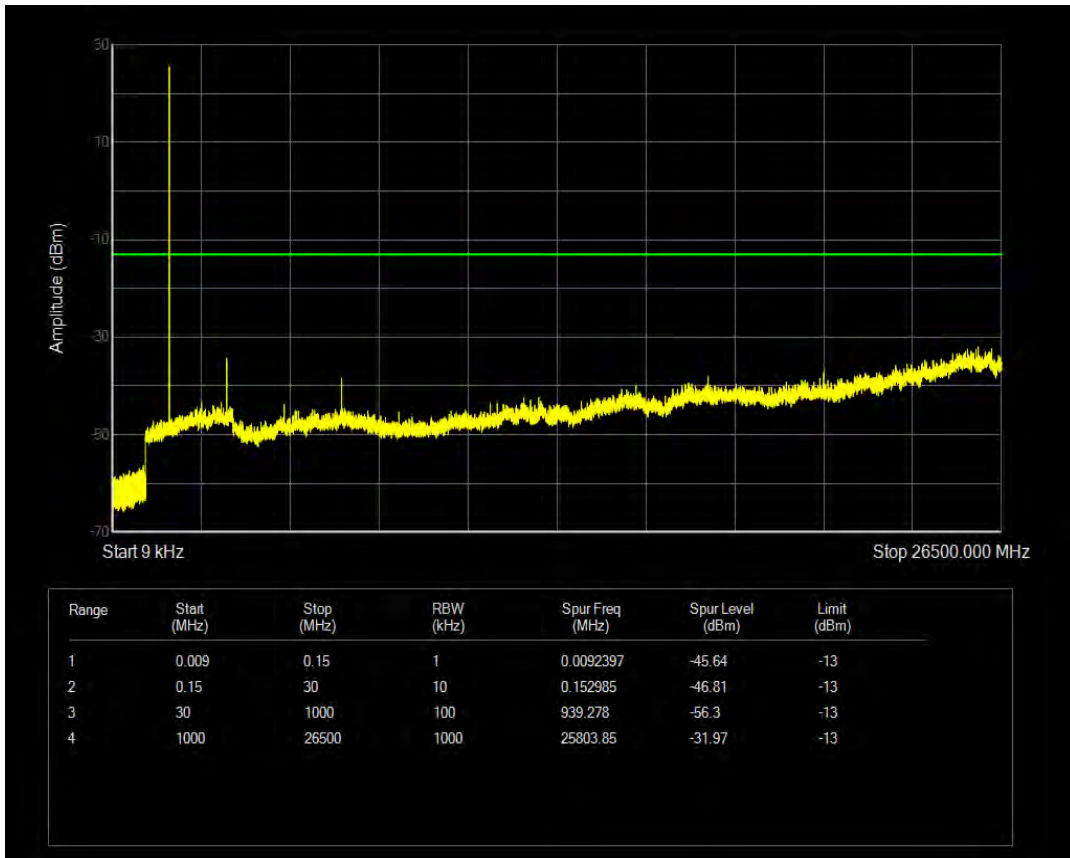

Band66 QAM16 BW=1.4MHz Channel=131979 RB Size=1 Position=#0