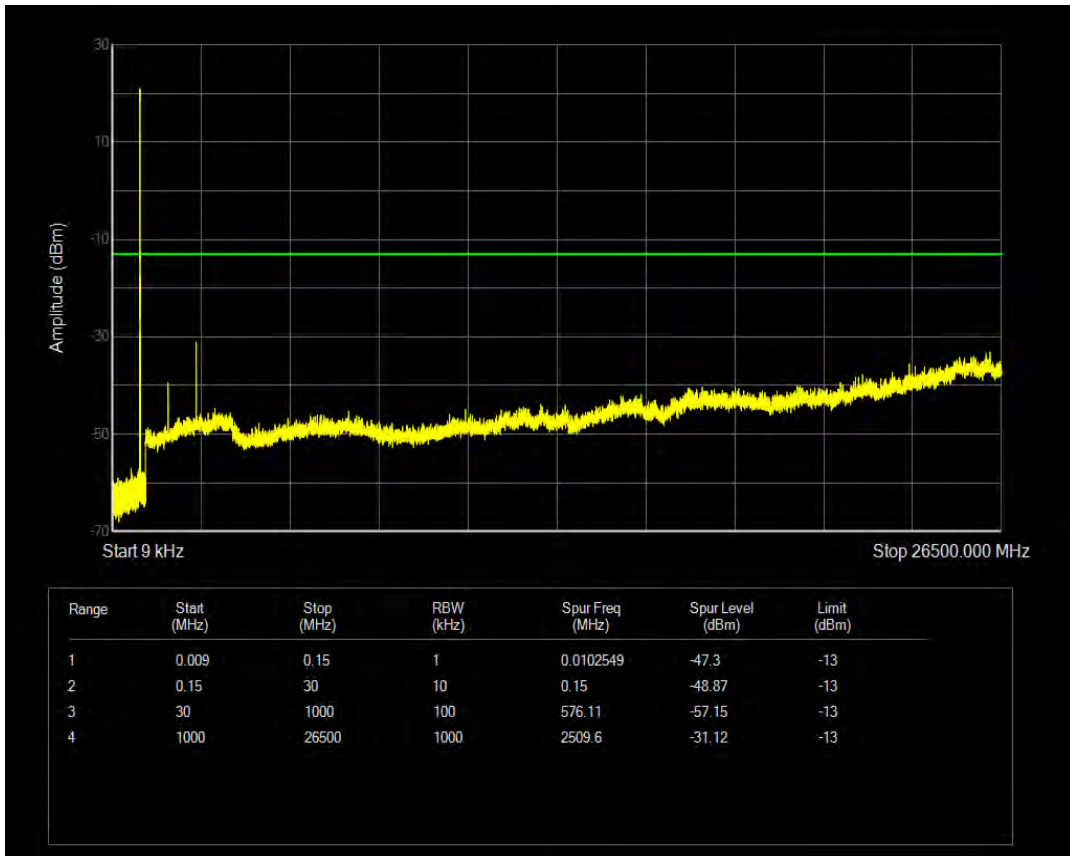

Band5 QPSK BW=1.4MHz Channel=20525 RB Size=6 Position=#0

Band5 QAM16 BW=1.4MHz Channel=20525 RB Size=1 Position=#0

Band5 QAM16 BW=1.4MHz Channel=20525 RB Size=6 Position=#0

Band5 QPSK BW=1.4MHz Channel=20643 RB Size=1 Position=#0

Band5 QPSK BW=1.4MHz Channel=20643 RB Size=6 Position=#0

Band5 QAM16 BW=1.4MHz Channel=20643 RB Size=1 Position=#0

Band5 QAM16 BW=1.4MHz Channel=20643 RB Size=6 Position=#0

Band5 QPSK BW=3MHz Channel=20415 RB Size=1 Position=#0