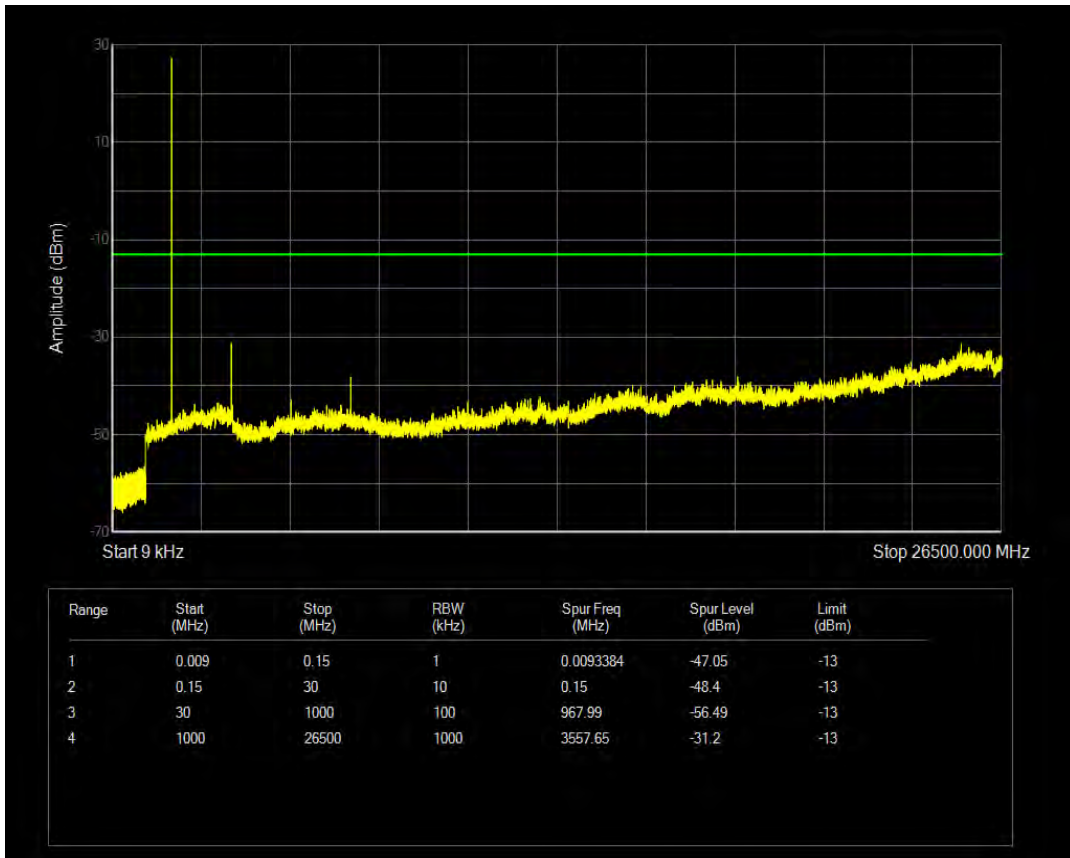

Band66 QAM16 BW=1.4MHz Channel=132665 RB Size=1 Position=#0