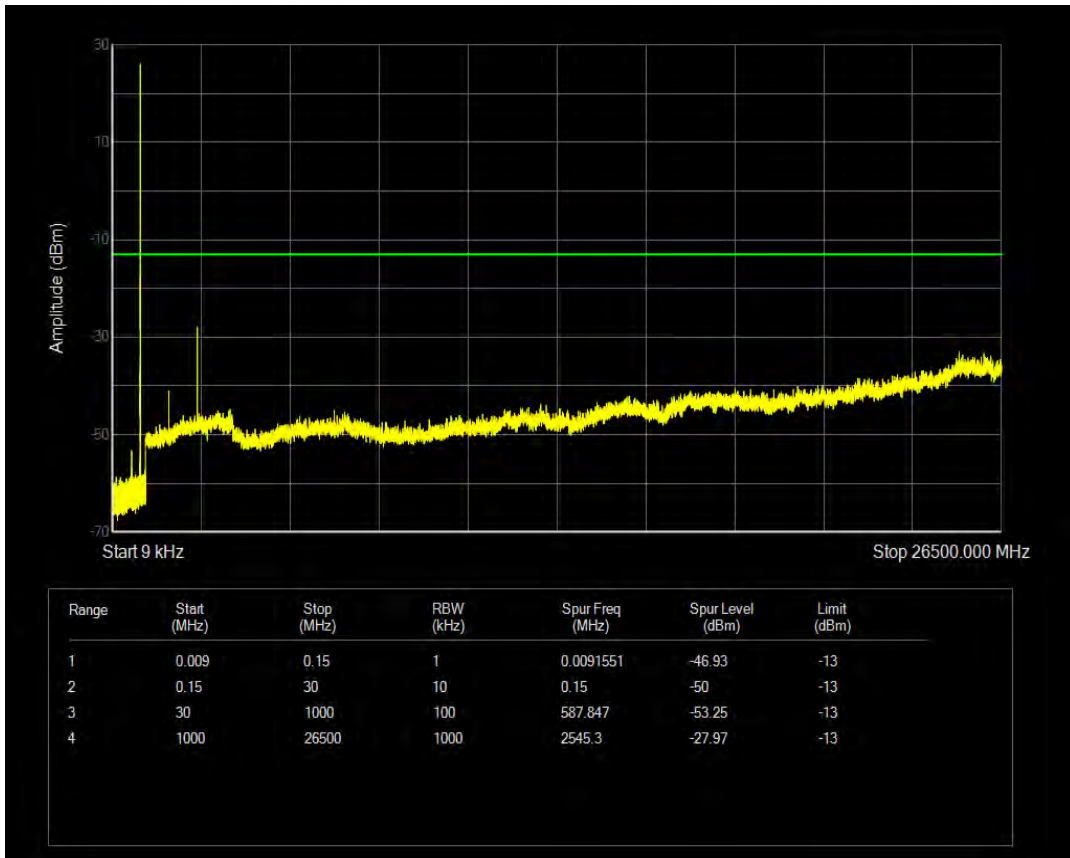

Band5 QPSK BW=1.4MHz Channel=20525 RB Size=6 Position=#0

Band5 QAM16 BW=1.4MHz Channel=20525 RB Size=1 Position=#0

Band5 QAM16 BW=1.4MHz Channel=20525 RB Size=6 Position=#0

Band5 QPSK BW=1.4MHz Channel=20643 RB Size=1 Position=#0

Band5 QPSK BW=1.4MHz Channel=20643 RB Size=6 Position=#0

Band5 QAM16 BW=1.4MHz Channel=20643 RB Size=1 Position=#0

Band5 QAM16 BW=1.4MHz Channel=20643 RB Size=6 Position=#0

Band5 QPSK BW=3MHz Channel=20415 RB Size=1 Position=#0