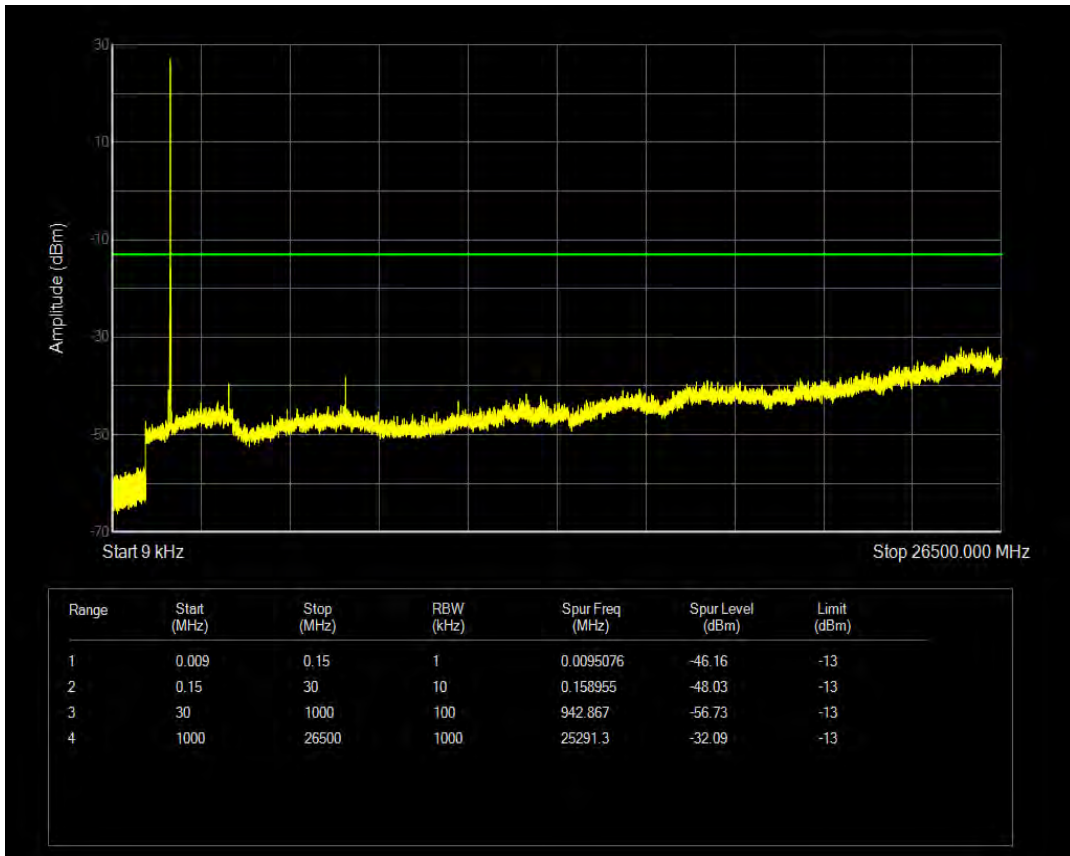

Band66 QAM16 BW=10MHz Channel=132322 RB Size=1 Position=#0