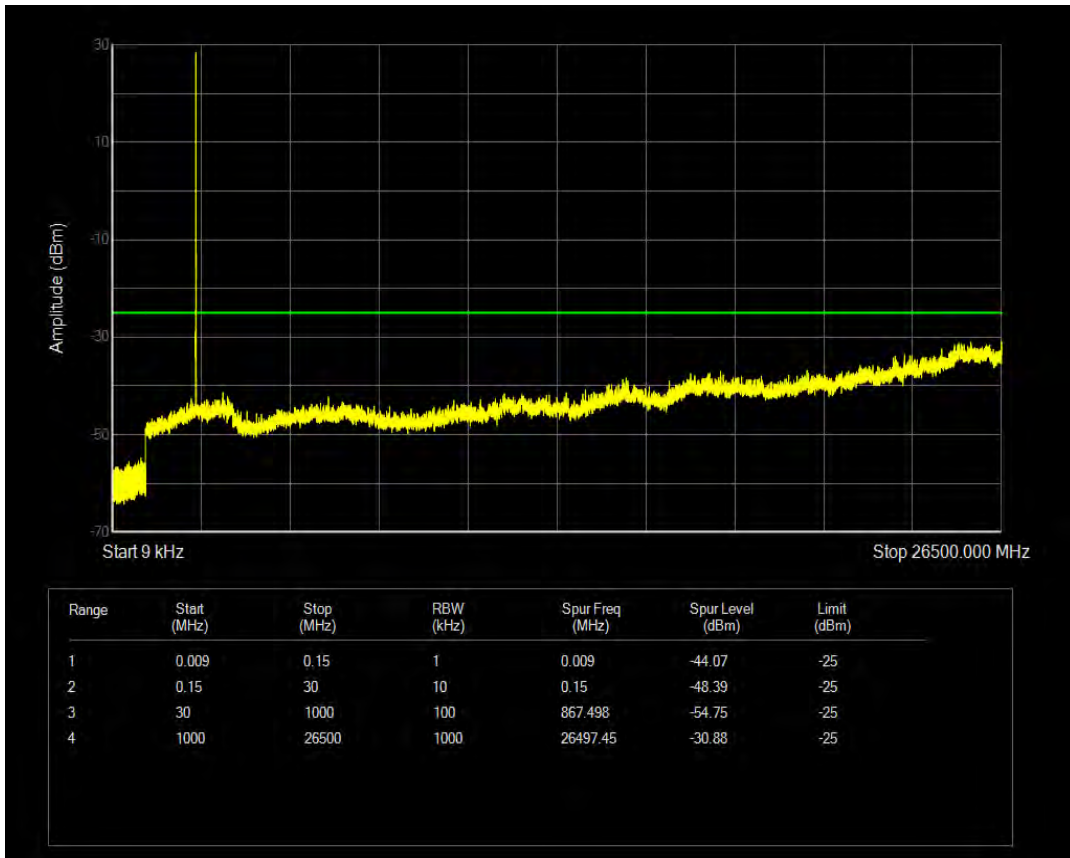

Band7 QAM16 BW=5MHz Channel=20775 RB Size=1 Position=#0