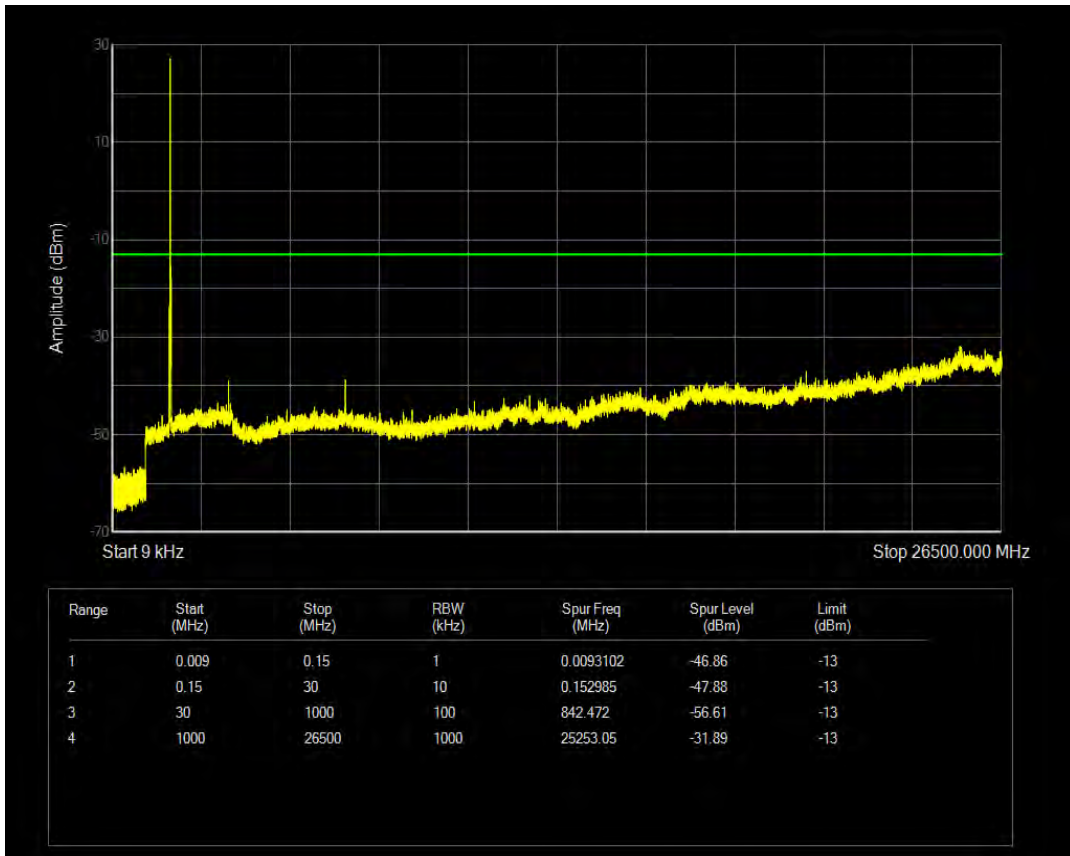

Band66 QAM16 BW=15MHz Channel=132322 RB Size=1 Position=#0