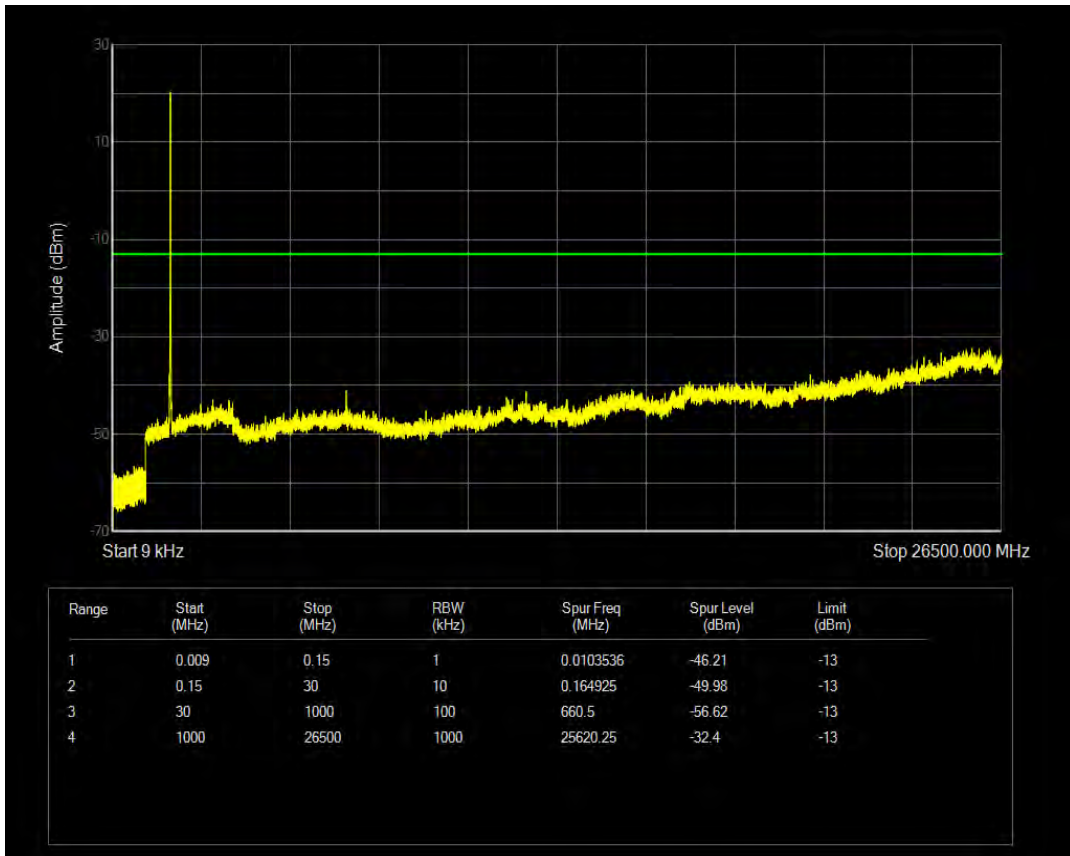

Band66 QAM16 BW=10MHz Channel=132322 RB Size=50 Position=#0