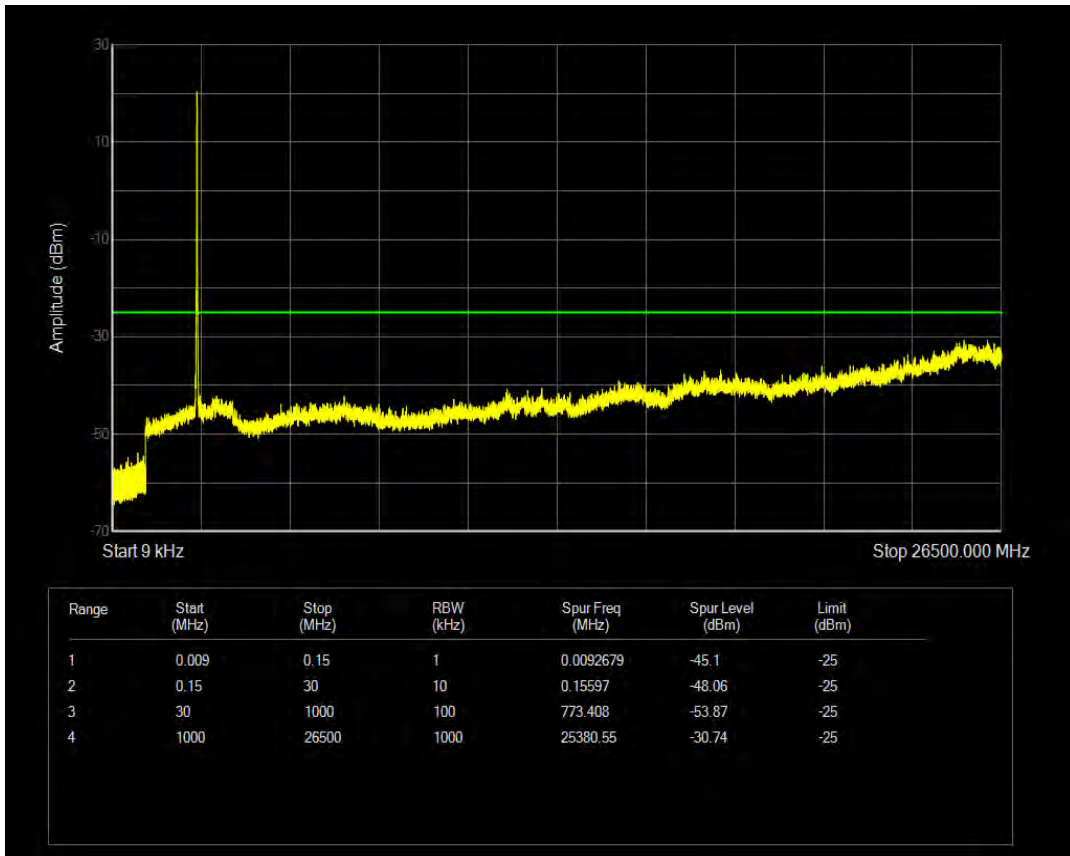

Band7 QAM16 BW=15MHz Channel=21100 RB Size=75 Position=#0