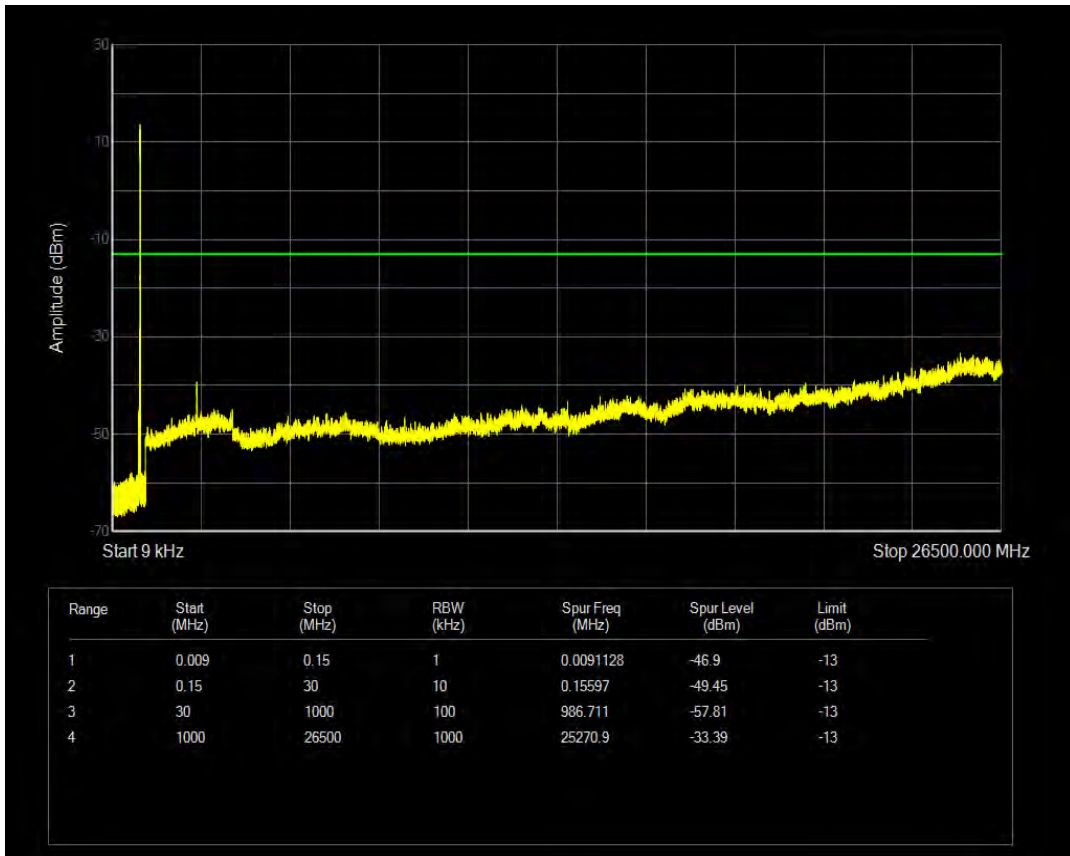

Band5 QPSK BW=10MHz Channel=20525 RB Size=50 Position=#0

Band5 QAM16 BW=10MHz Channel=20525 RB Size=1 Position=#0

Band5 QAM16 BW=10MHz Channel=20525 RB Size=50 Position=#0

Band5 QPSK BW=10MHz Channel=20600 RB Size=1 Position=#0

Band5 QPSK BW=10MHz Channel=20600 RB Size=50 Position=#0

Band5 QAM16 BW=10MHz Channel=20600 RB Size=1 Position=#0

Band5 QAM16 BW=10MHz Channel=20600 RB Size=50 Position=#0

Band66 QPSK BW=1.4MHz Channel=131979 RB Size=1 Position=#0