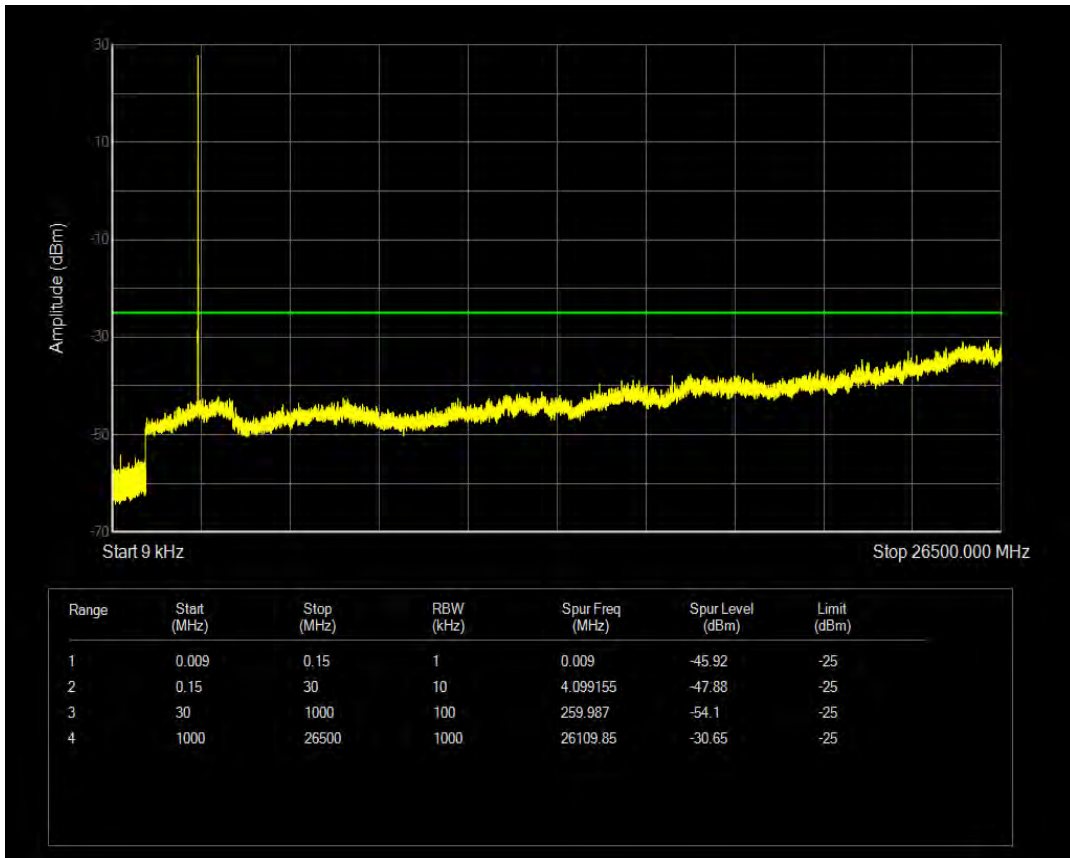

Band7 QPSK BW=5MHz Channel=21100 RB Size=25 Position=#0

Band7 QAM16 BW=5MHz Channel=21100 RB Size=1 Position=#0

Band7 QAM16 BW=5MHz Channel=21100 RB Size=25 Position=#0

Band7 QPSK BW=5MHz Channel=21425 RB Size=1 Position=#0