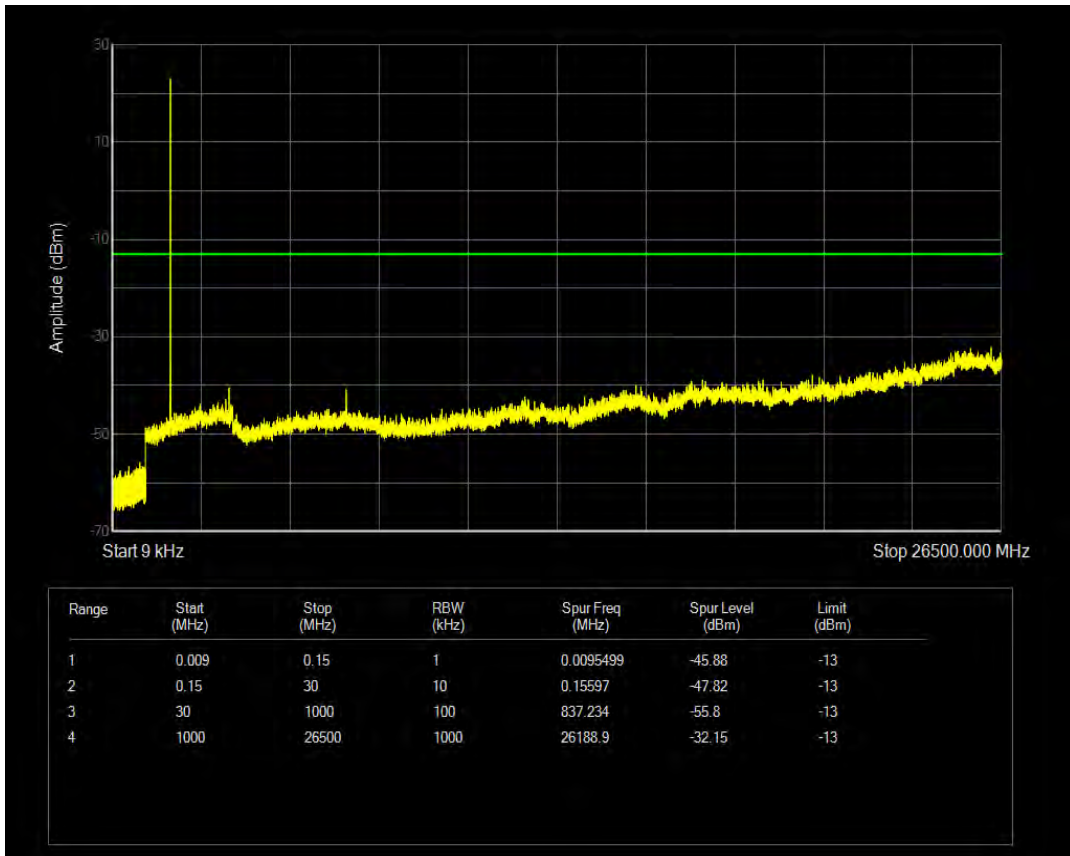

Band66 QPSK BW=3MHz Channel=132322 RB Size=15 Position=#0