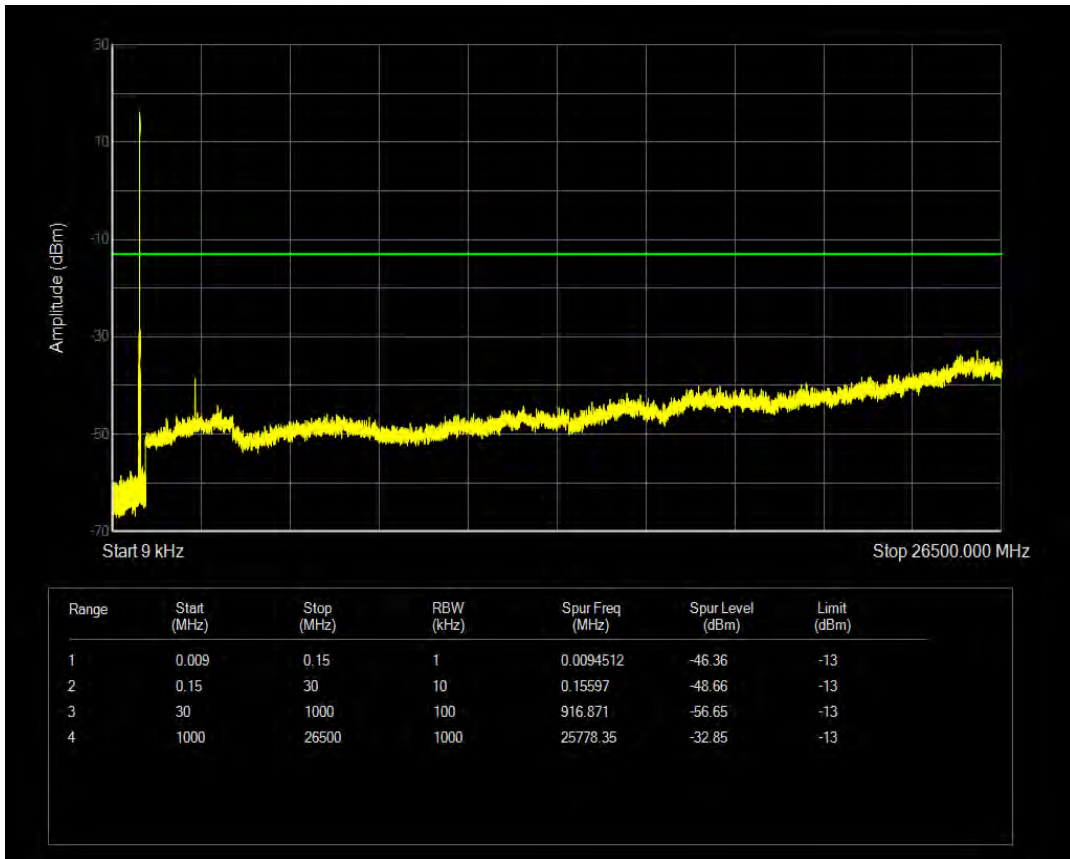

Band5 QPSK BW=3MHz Channel=20635 RB Size=15 Position=#0

Band5 QAM16 BW=3MHz Channel=20635 RB Size=1 Position=#0

Band5 QAM16 BW=3MHz Channel=20635 RB Size=15 Position=#0

Band5 QPSK BW=5MHz Channel=20425 RB Size=1 Position=#0

Band5 QPSK BW=5MHz Channel=20425 RB Size=25 Position=#0

Band5 QAM16 BW=5MHz Channel=20425 RB Size=1 Position=#0

Band5 QAM16 BW=5MHz Channel=20425 RB Size=25 Position=#0

Band5 QPSK BW=5MHz Channel=20525 RB Size=1 Position=#0