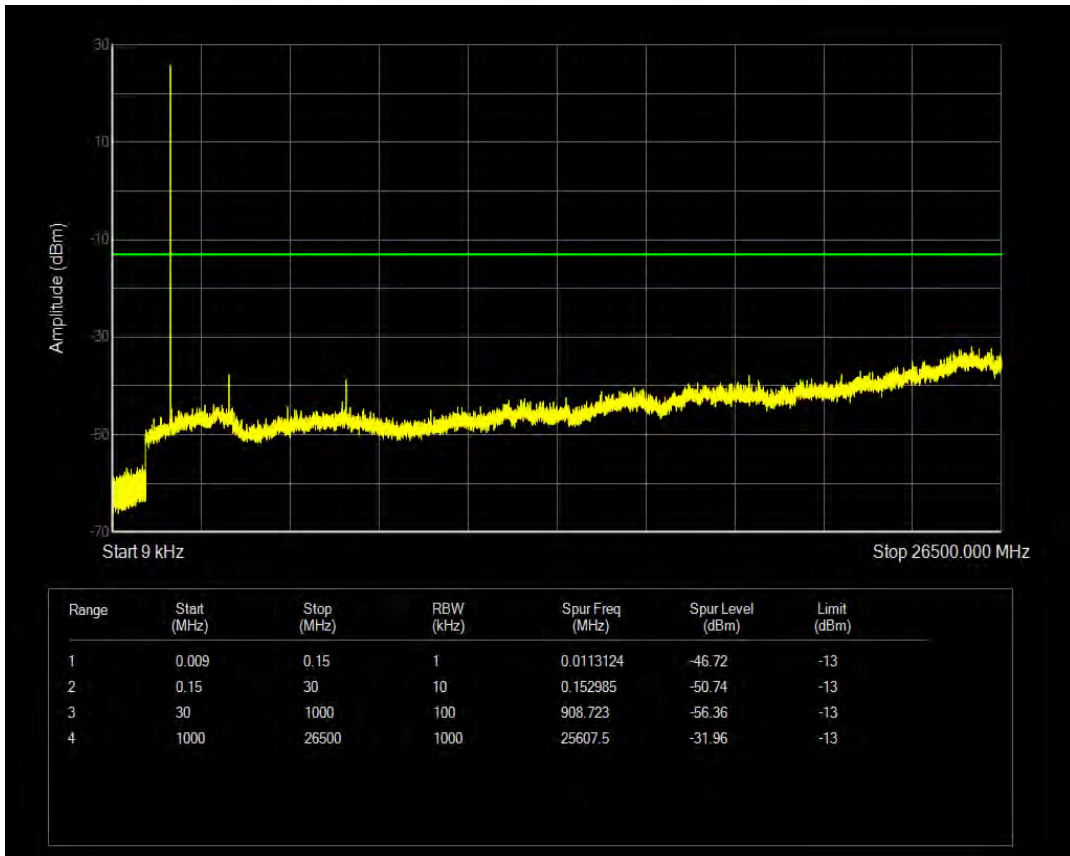

Band5 QPSK BW=10MHz Channel=20600 RB Size=50 Position=#0

Band5 QAM16 BW=10MHz Channel=20600 RB Size=1 Position=#0

Band5 QAM16 BW=10MHz Channel=20600 RB Size=50 Position=#0

Band66 QPSK BW=1.4MHz Channel=131979 RB Size=1 Position=#0

Band66 QPSK BW=1.4MHz Channel=131979 RB Size=6 Position=#0

Band66 QAM16 BW=1.4MHz Channel=131979 RB Size=1 Position=#0

Band66 QAM16 BW=1.4MHz Channel=131979 RB Size=6 Position=#0

Band66 QPSK BW=1.4MHz Channel=132322 RB Size=1 Position=#0