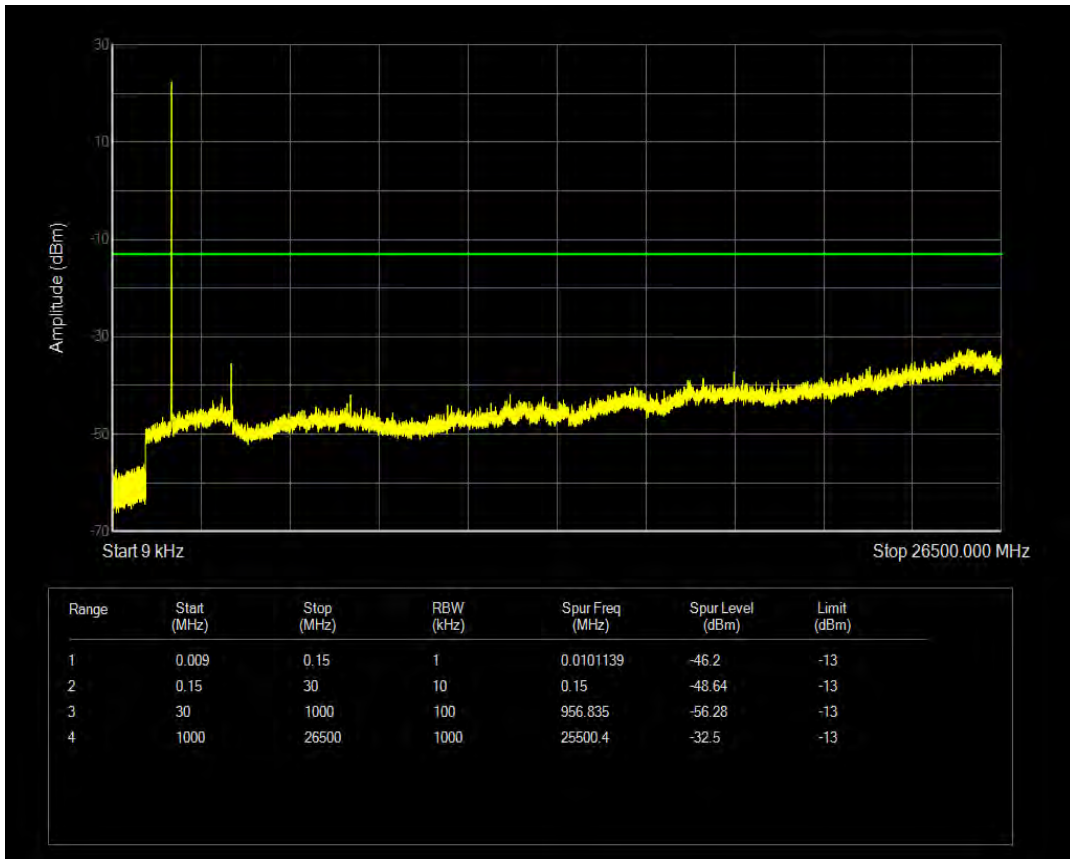

Band66 QAM16 BW=5MHz Channel=132647 RB Size=25 Position=#0