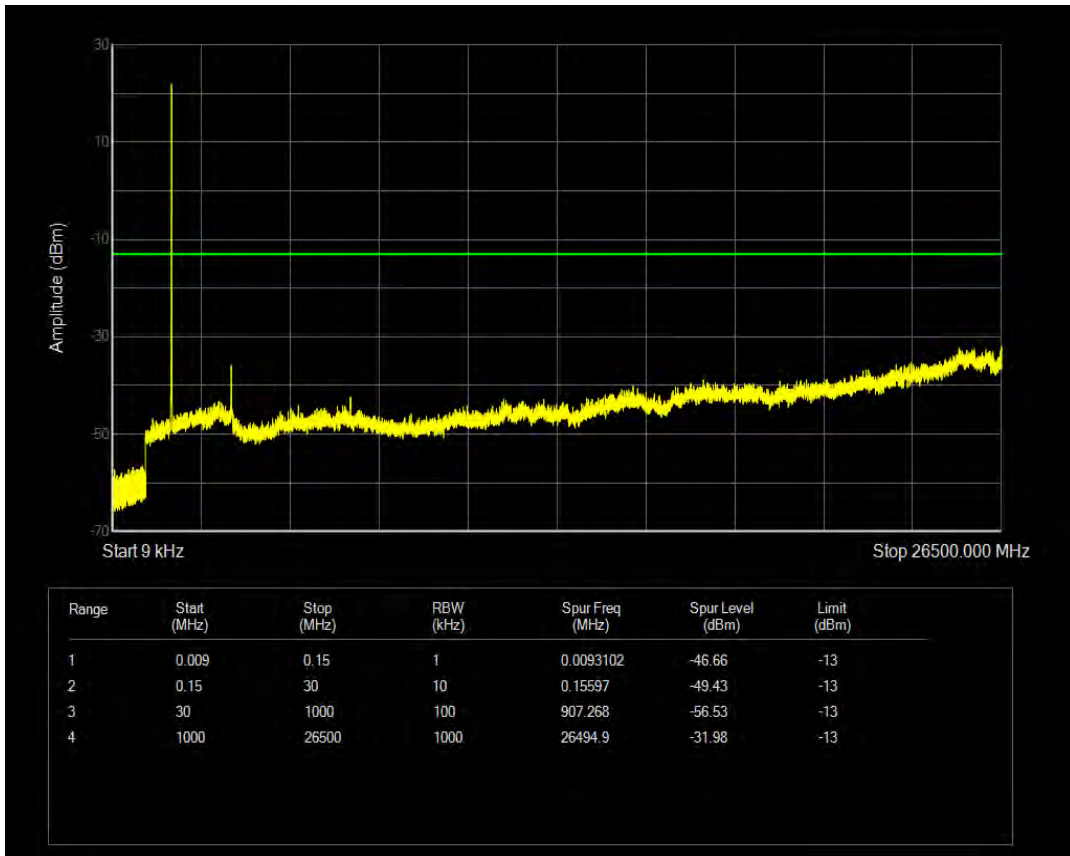

Band66 QPSK BW=5MHz Channel=132647 RB Size=25 Position=#0