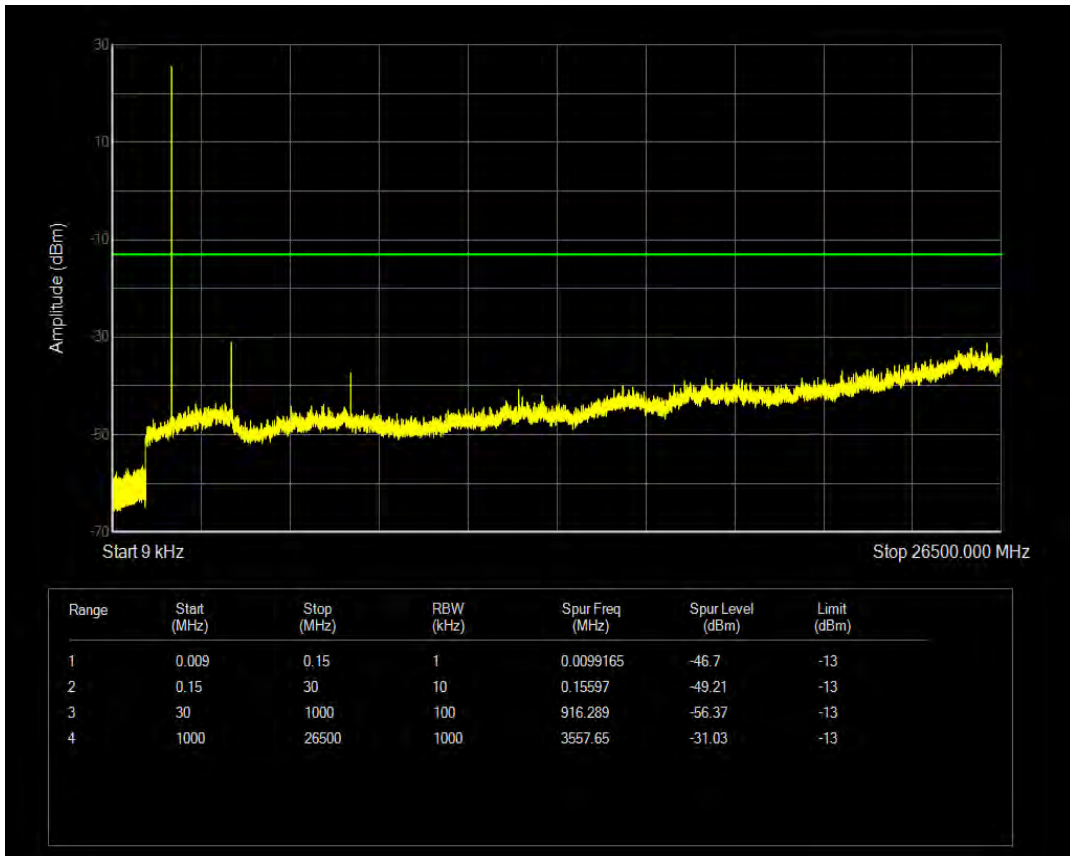

Band66 QPSK BW=1.4MHz Channel=132322 RB Size=6 Position=#0

Band66 QAM16 BW=1.4MHz Channel=132322 RB Size=1 Position=#0

Band66 QAM16 BW=1.4MHz Channel=132322 RB Size=6 Position=#0

Band66 QPSK BW=1.4MHz Channel=132665 RB Size=1 Position=#0