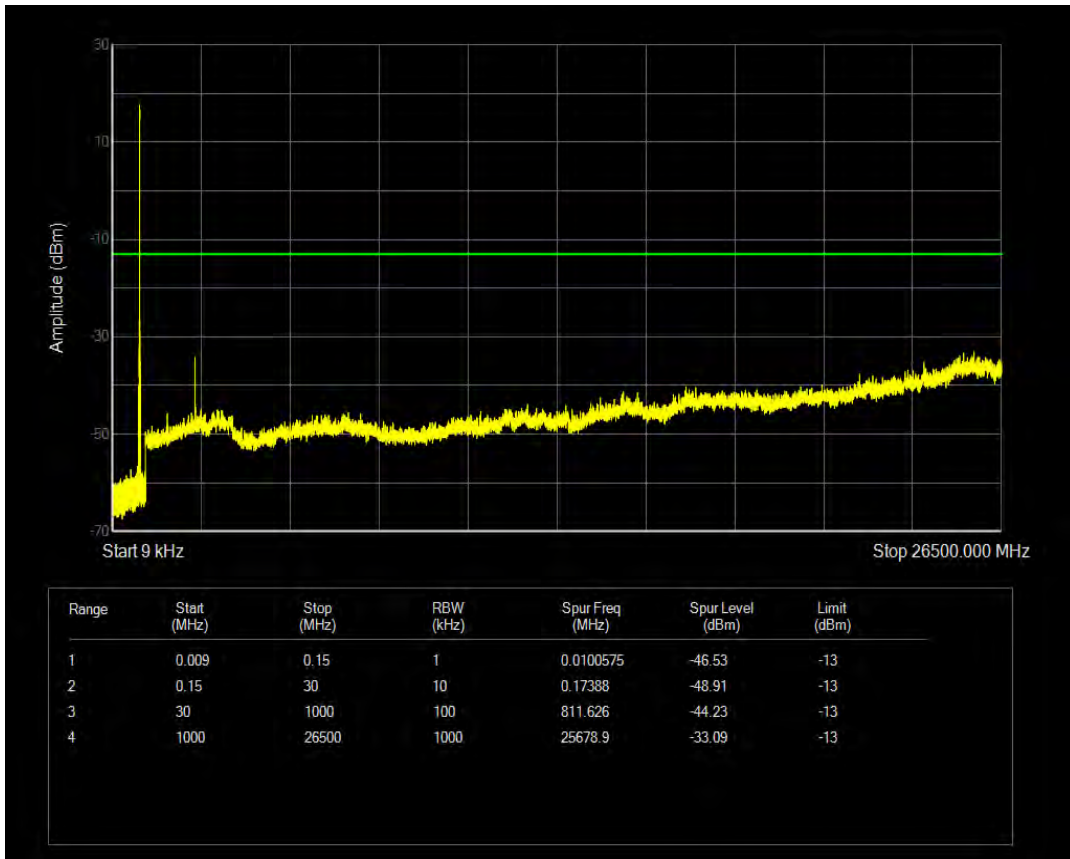

Band5 QPSK BW=1.4MHz Channel=20525 RB Size=6 Position=#0

Band5 QAM16 BW=1.4MHz Channel=20525 RB Size=1 Position=#0

Band5 QAM16 BW=1.4MHz Channel=20525 RB Size=6 Position=#0

Band5 QPSK BW=1.4MHz Channel=20643 RB Size=1 Position=#0

Band5 QPSK BW=1.4MHz Channel=20643 RB Size=6 Position=#0

Band5 QAM16 BW=1.4MHz Channel=20643 RB Size=1 Position=#0

Band5 QAM16 BW=1.4MHz Channel=20643 RB Size=6 Position=#0

Band5 QPSK BW=3MHz Channel=20415 RB Size=1 Position=#0

Band5 QPSK BW=3MHz Channel=20415 RB Size=15 Position=#0

Band5 QAM16 BW=3MHz Channel=20415 RB Size=1 Position=#0

Band5 QAM16 BW=3MHz Channel=20415 RB Size=15 Position=#0

Band5 QPSK BW=3MHz Channel=20525 RB Size=1 Position=#0