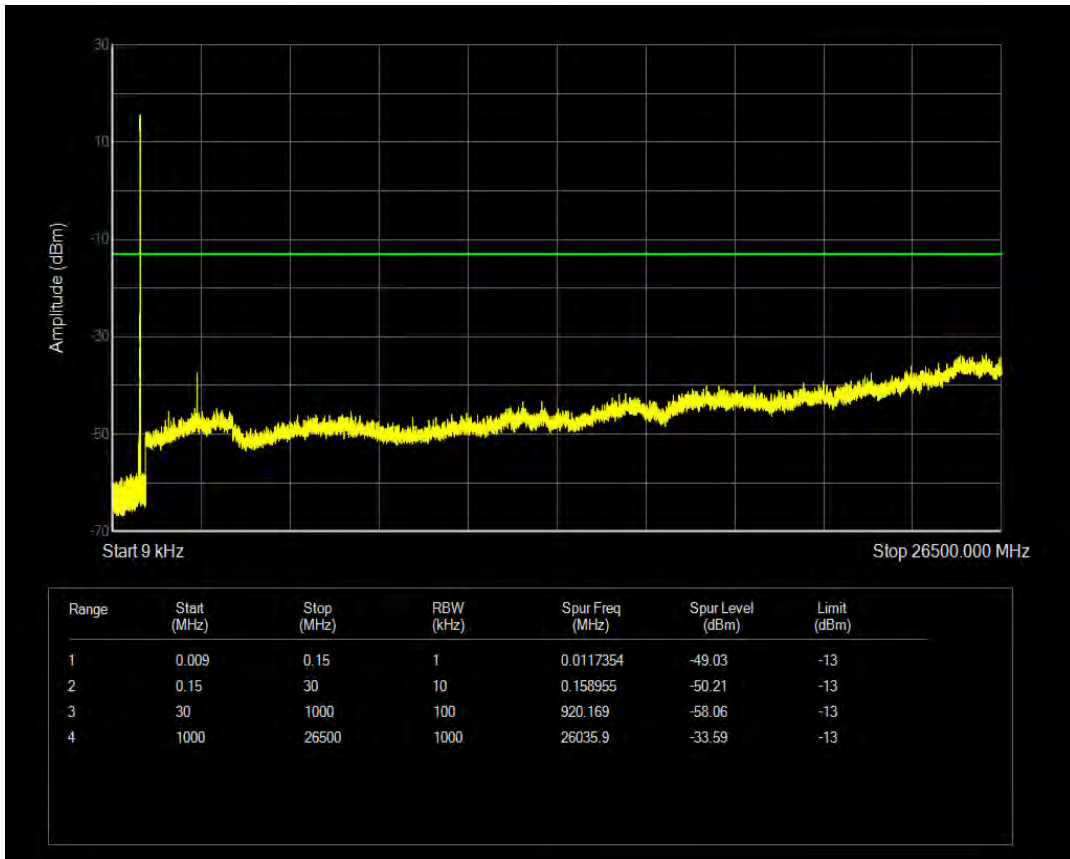

Band5 QPSK BW=5MHz Channel=20525 RB Size=25 Position=#0

Band5 QAM16 BW=5MHz Channel=20525 RB Size=1 Position=#0

Band5 QAM16 BW=5MHz Channel=20525 RB Size=25 Position=#0

Band5 QPSK BW=5MHz Channel=20625 RB Size=1 Position=#0

Band5 QPSK BW=5MHz Channel=20625 RB Size=25 Position=#0

Band5 QAM16 BW=5MHz Channel=20625 RB Size=1 Position=#0

Band5 QAM16 BW=5MHz Channel=20625 RB Size=25 Position=#0

Band5 QPSK BW=10MHz Channel=20450 RB Size=1 Position=#0