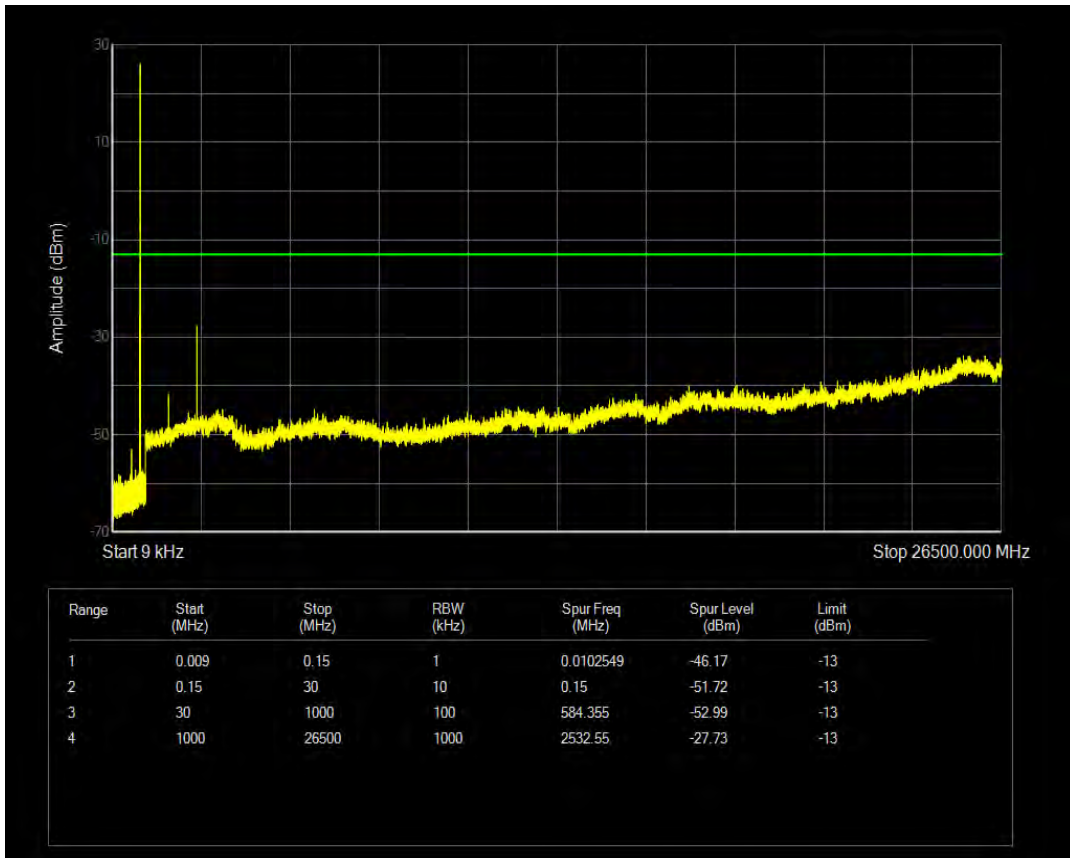

Band5 QPSK BW=5MHz Channel=20525 RB Size=25 Position=#0

Band5 QAM16 BW=5MHz Channel=20525 RB Size=1 Position=#0

Band5 QAM16 BW=5MHz Channel=20525 RB Size=25 Position=#0

Band5 QPSK BW=5MHz Channel=20625 RB Size=1 Position=#0

Band5 QPSK BW=5MHz Channel=20625 RB Size=25 Position=#0

Band5 QAM16 BW=5MHz Channel=20625 RB Size=1 Position=#0

Band5 QAM16 BW=5MHz Channel=20625 RB Size=25 Position=#0

Band5 QPSK BW=10MHz Channel=20450 RB Size=1 Position=#0