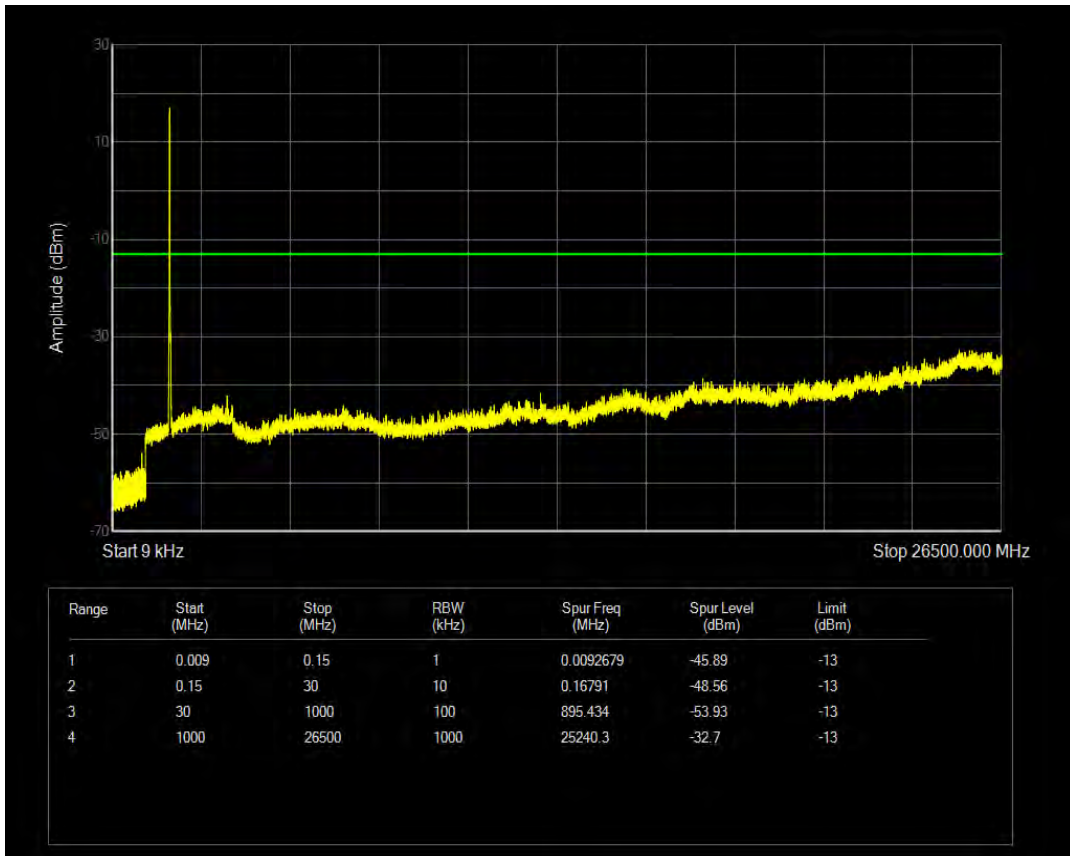

Band66 QAM16 BW=20MHz Channel=132072 RB Size=100 Position=#0