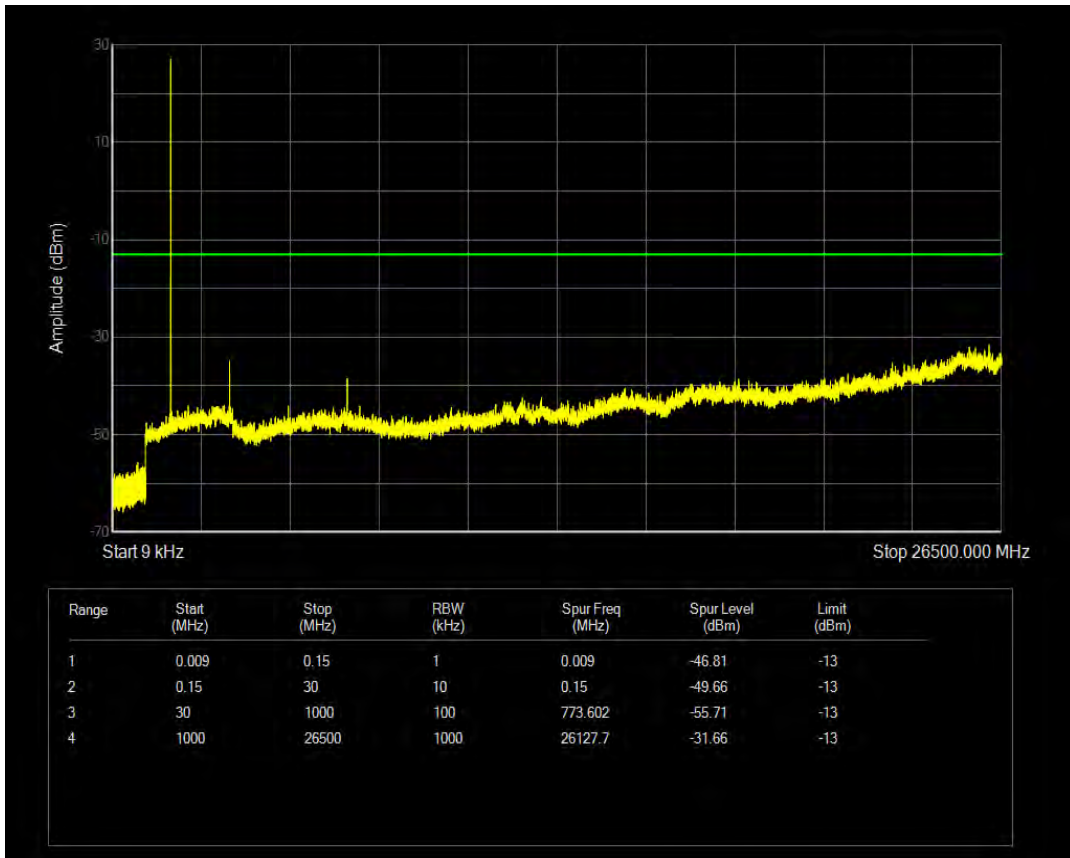

Band4 QPSK BW=3MHz Channel=20385 RB Size=15 Position=#0

Band4 QPSK BW=3MHz Channel=20385 RB Size=1 Position=#0