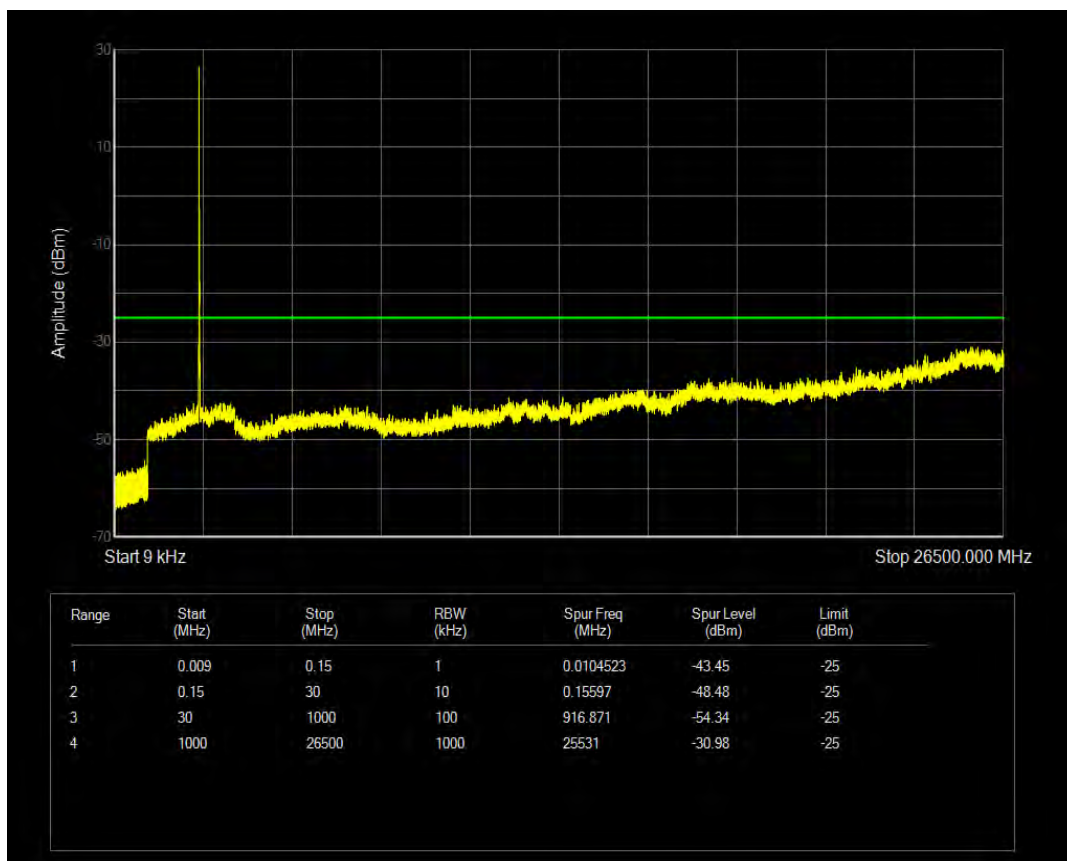

Band41(2535-2655) QAM16 BW=15MHz Channel=40115 RB Size=75 Position=#0

Band41(2535-2655) QAM16 BW=15MHz Channel=40115 RB Size=1 Position=#0