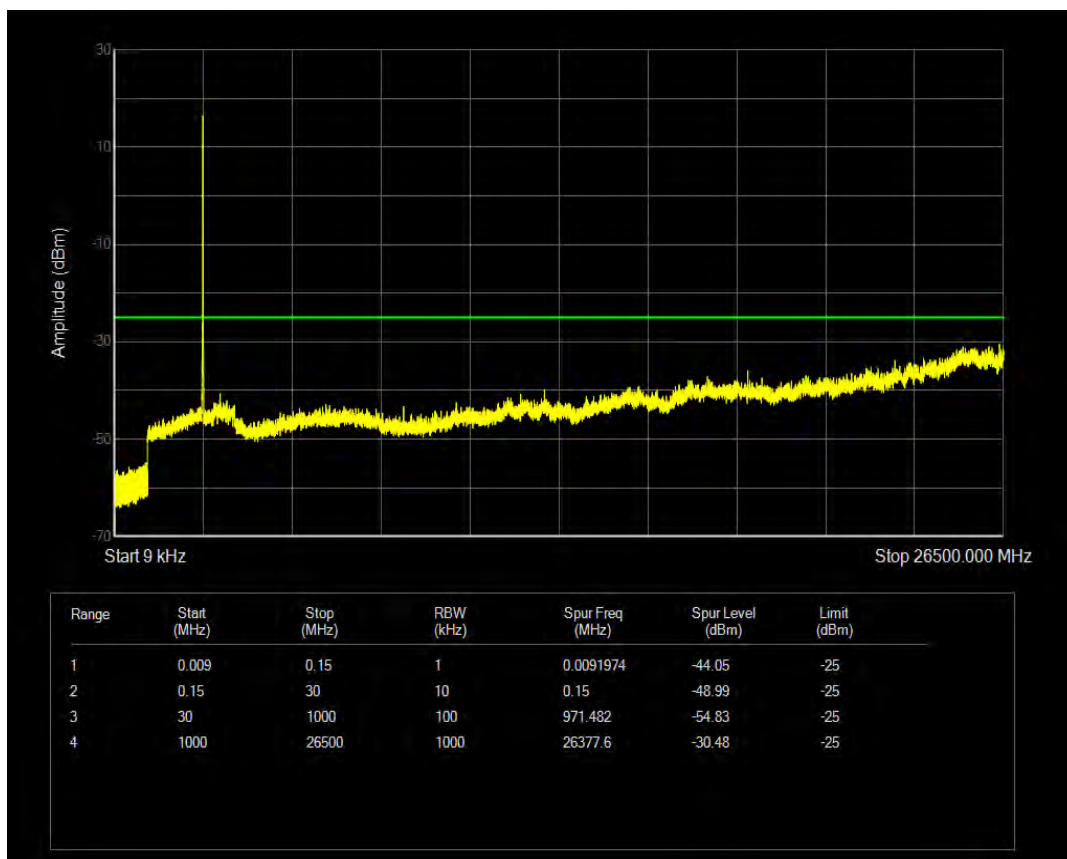

Band41(2535-2655) QAM16 BW=15MHz Channel=40115 RB Size=1 Position=#0

Band41(2535-2655) QAM16 BW=10MHz Channel=41190 RB Size=50 Position=#0