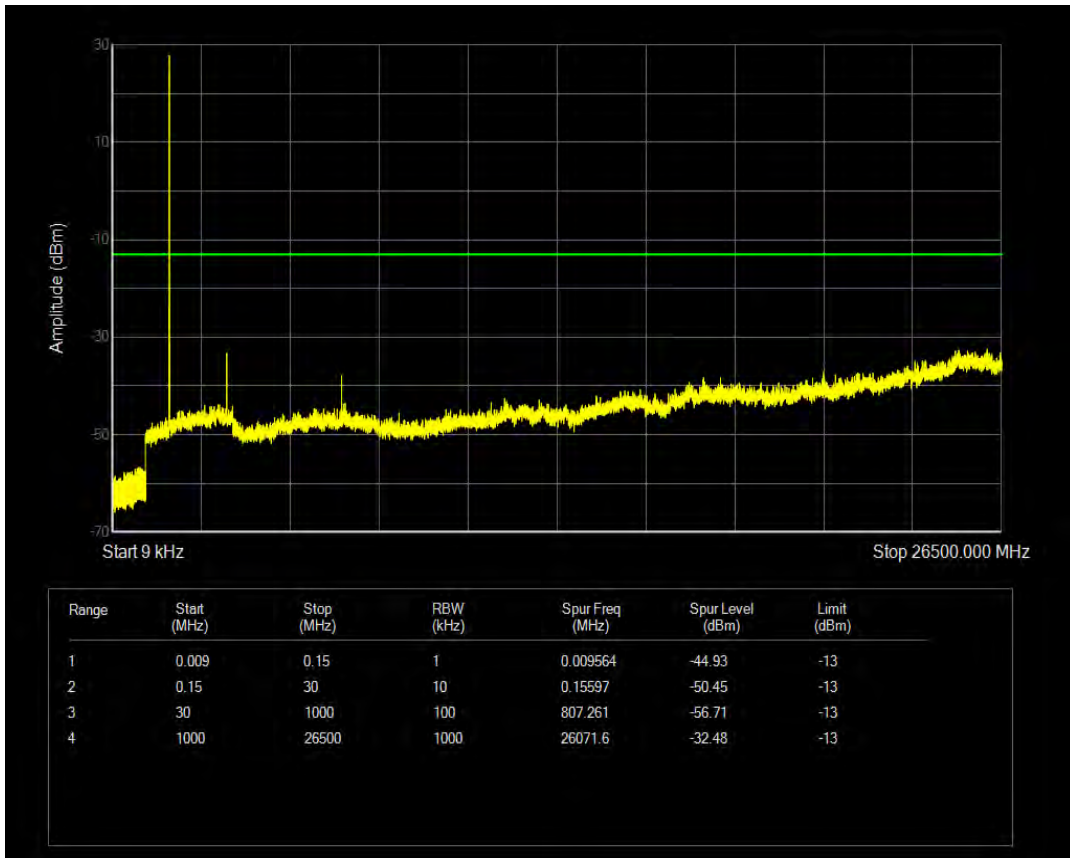

Band4 QPSK BW=5MHz Channel=19975 RB Size=25 Position=#0

Band4 QPSK BW=5MHz Channel=19975 RB Size=1 Position=#0