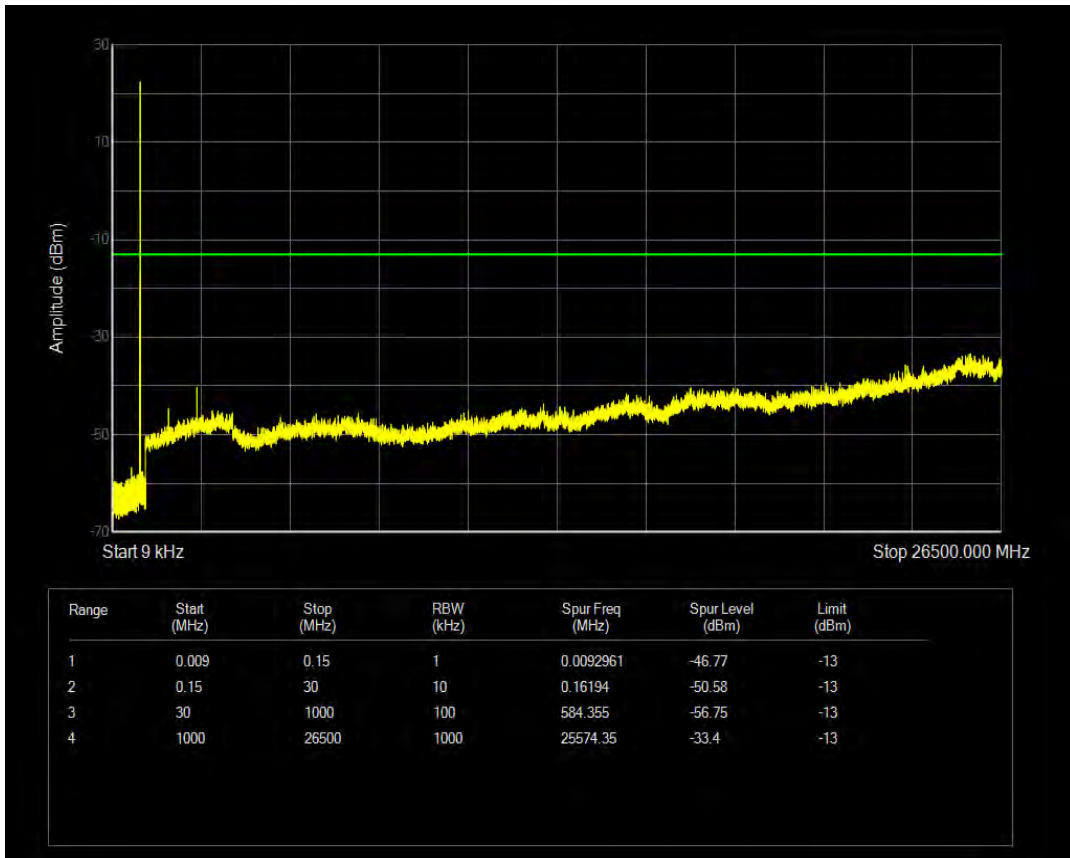

Band26(824-849) QAM16 BW=5MHz Channel=26915 RB Size=25 Position=#0

Band26(824-849) QPSK BW=5MHz Channel=27015 RB Size=1 Position=#0

Band26(824-849) QPSK BW=5MHz Channel=27015 RB Size=25 Position=#0

Band26(824-849) QAM16 BW=5MHz Channel=27015 RB Size=1 Position=#0

Band26(824-849) QAM16 BW=5MHz Channel=27015 RB Size=25 Position=#0

Band26(824-849) QPSK BW=10MHz Channel=26840 RB Size=1 Position=#0

Band26(824-849) QPSK BW=10MHz Channel=26840 RB Size=50 Position=#0

Band26(824-849) QAM16 BW=10MHz Channel=26840 RB Size=1 Position=#0