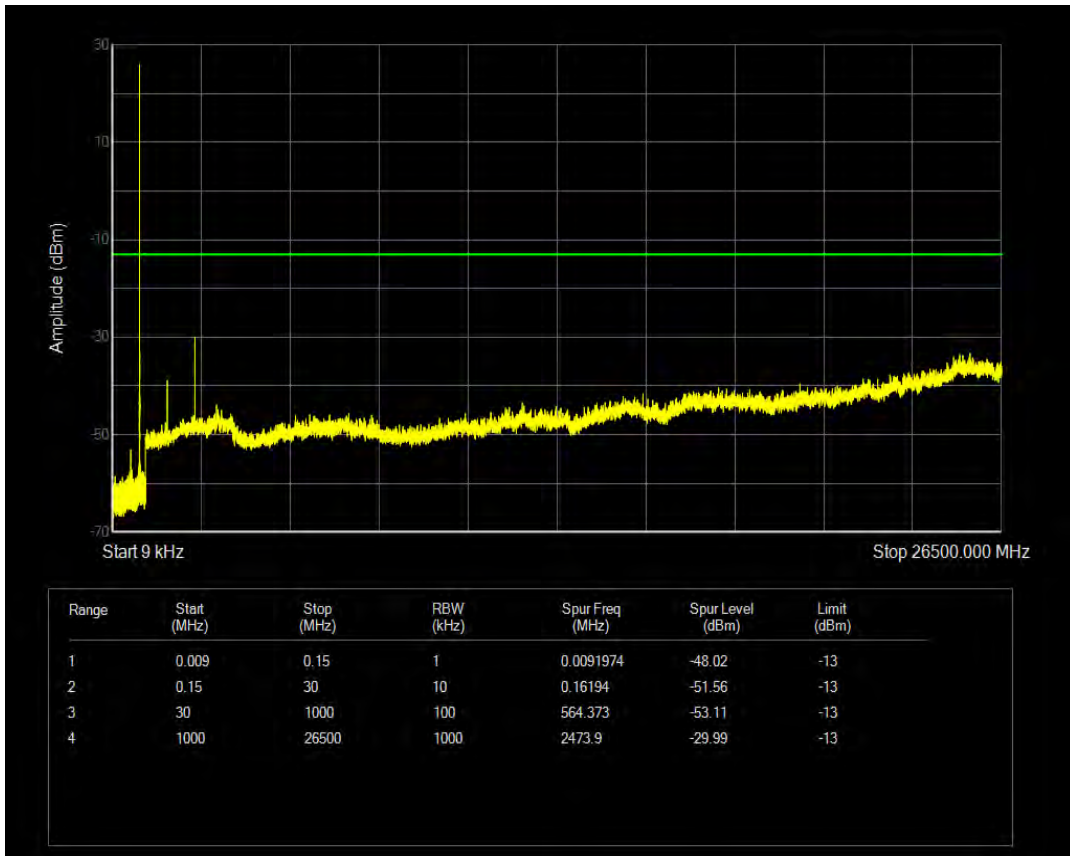

Band41(2535-2655) QPSK BW=5MHz Channel=41215 RB Size=1 Position=#0

Band41(2535-2655) QPSK BW=5MHz Channel=41215 RB Size=25 Position=#0

Band5 QPSK BW=1.4MHz Channel=20407 RB Size=1 Position=#0

Band5 QPSK BW=1.4MHz Channel=20407 RB Size=6 Position=#0

Band5 QAM16 BW=1.4MHz Channel=20407 RB Size=1 Position=#0

Band5 QAM16 BW=1.4MHz Channel=20407 RB Size=6 Position=#0

Band5 QPSK BW=1.4MHz Channel=20525 RB Size=1 Position=#0