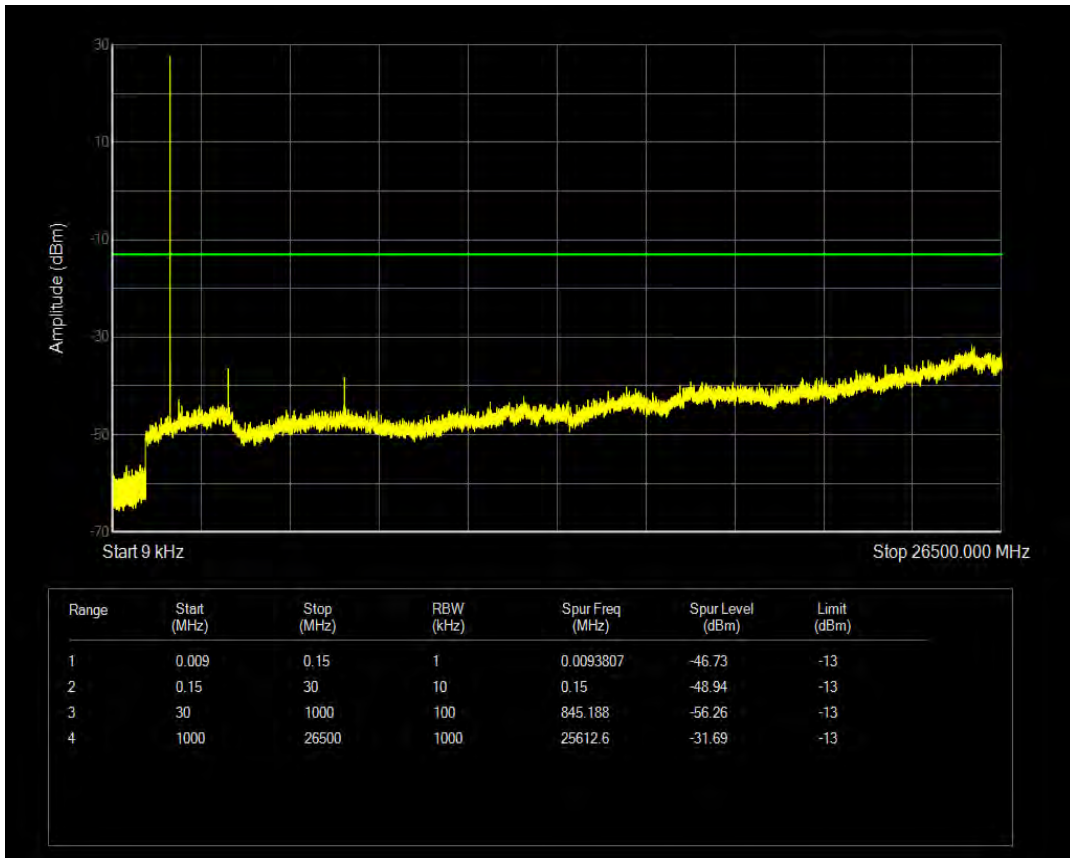

Band26(824-849) QAM16 BW=15MHz Channel=26965 RB Size=75 Position=#0

Band4 QPSK BW=1.4MHz Channel=19957 RB Size=1 Position=#0

Band4 QPSK BW=1.4MHz Channel=19957 RB Size=6 Position=#0

Band4 QAM16 BW=1.4MHz Channel=19957 RB Size=1 Position=#0

Band4 QAM16 BW=1.4MHz Channel=19957 RB Size=6 Position=#0

Band4 QPSK BW=1.4MHz Channel=20175 RB Size=1 Position=#0

Band4 QPSK BW=1.4MHz Channel=20175 RB Size=6 Position=#0

Band4 QAM16 BW=1.4MHz Channel=20175 RB Size=1 Position=#0