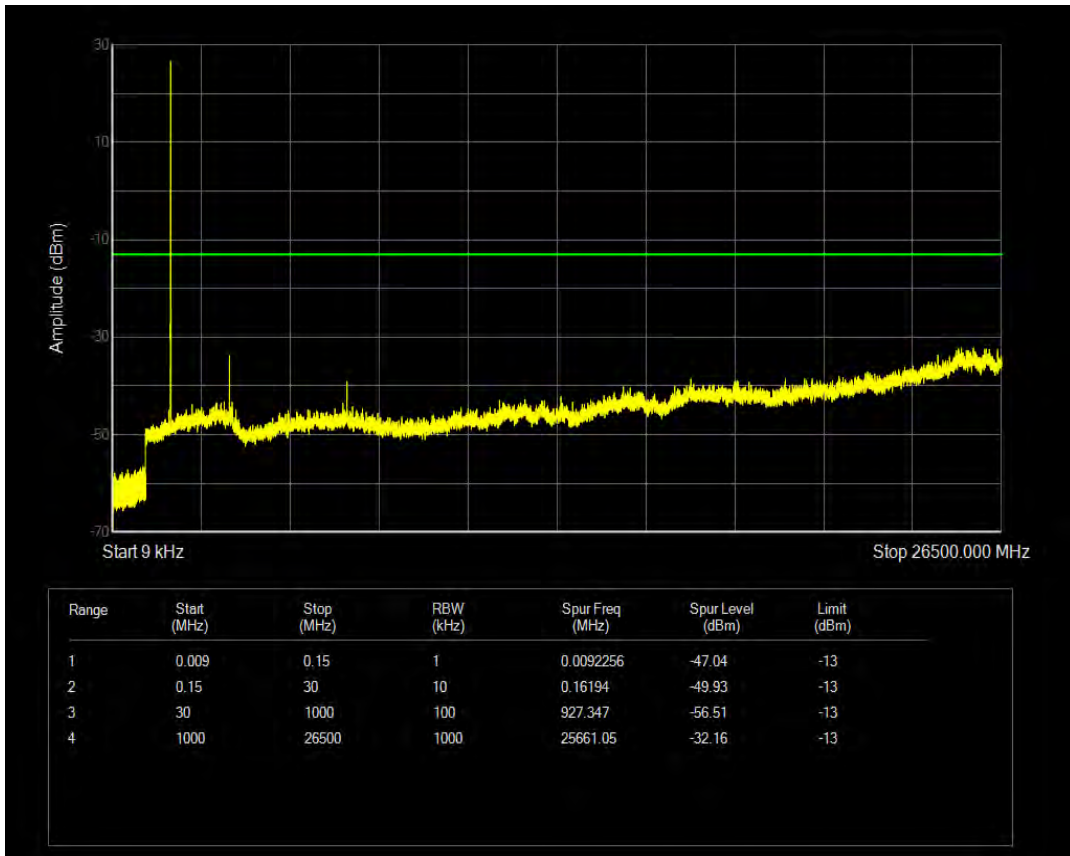

Band4 QAM16 BW=5MHz Channel=20175 RB Size=25 Position=#0

Band4 QPSK BW=5MHz Channel=20375 RB Size=1 Position=#0

Band4 QPSK BW=5MHz Channel=20375 RB Size=25 Position=#0

Band4 QAM16 BW=5MHz Channel=20375 RB Size=1 Position=#0

Band4 QAM16 BW=5MHz Channel=20375 RB Size=25 Position=#0

Band4 QPSK BW=10MHz Channel=20000 RB Size=1 Position=#0

Band4 QPSK BW=10MHz Channel=20000 RB Size=50 Position=#0

Band4 QAM16 BW=10MHz Channel=20000 RB Size=1 Position=#0