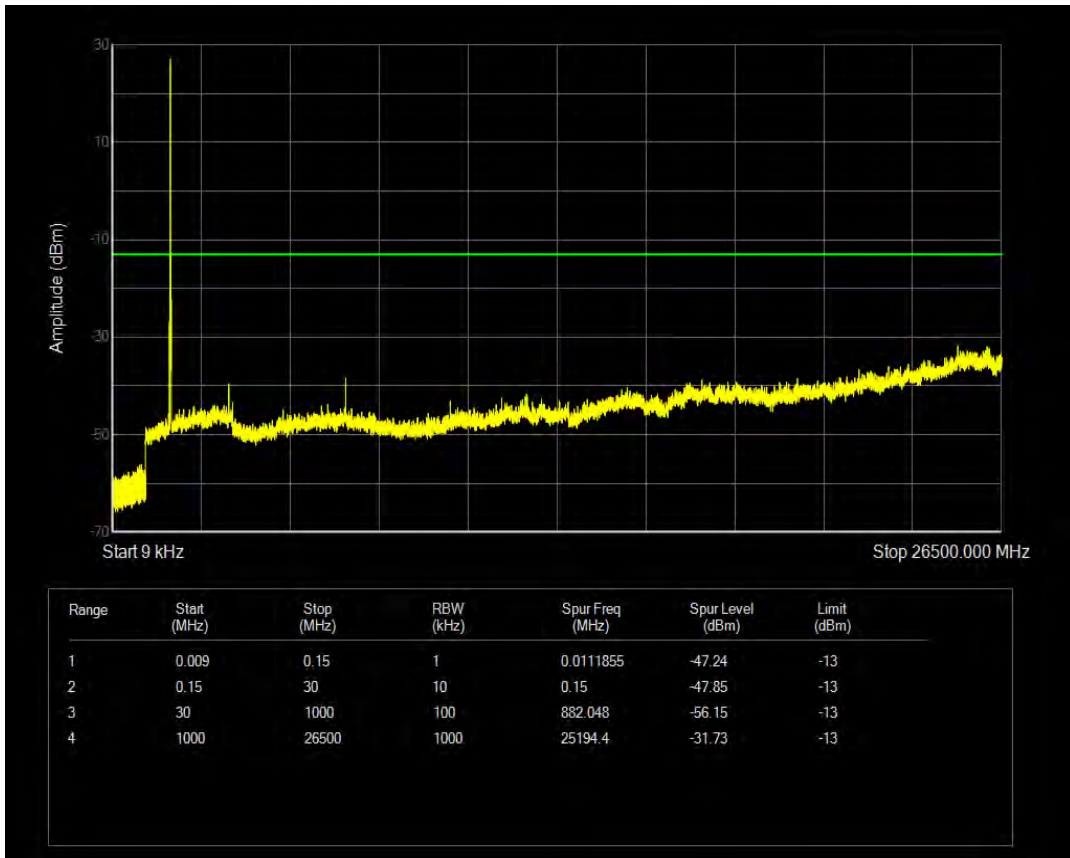

Band4 QAM16 BW=15MHz Channel=20175 RB Size=75 Position=#0

Band4 QPSK BW=15MHz Channel=20325 RB Size=1 Position=#0

Band4 QPSK BW=15MHz Channel=20325 RB Size=75 Position=#0

Band4 QAM16 BW=15MHz Channel=20325 RB Size=1 Position=#0

Band4 QAM16 BW=15MHz Channel=20325 RB Size=75 Position=#0

Band4 QPSK BW=20MHz Channel=20050 RB Size=1 Position=#0

Band4 QPSK BW=20MHz Channel=20050 RB Size=100 Position=#0

Band4 QAM16 BW=20MHz Channel=20050 RB Size=1 Position=#0