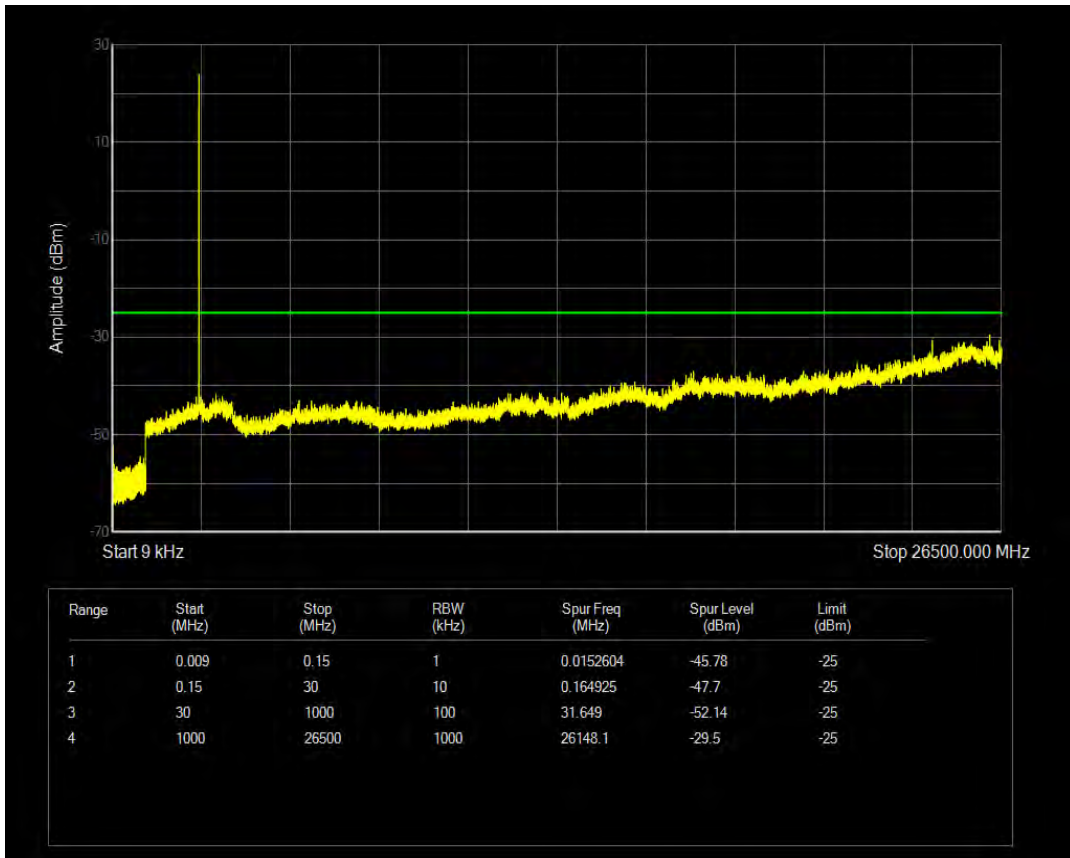

Band41(2535-2655) QAM16 BW=5MHz Channel=40640 RB Size=25 Position=#0

Band41(2535-2655) QAM16 BW=5MHz Channel=40640 RB Size=1 Position=#0