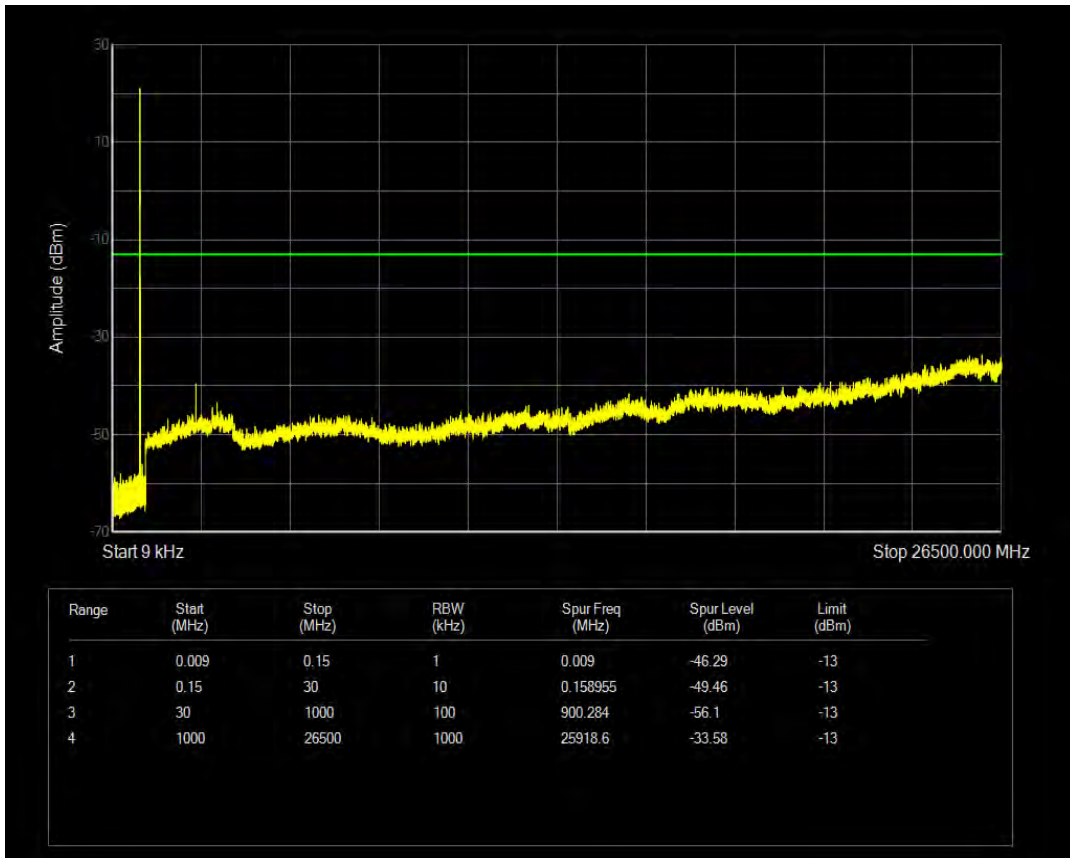

Band26(824-849) QAM16 BW=5MHz Channel=26815 RB Size=25 Position=#0

Band26(824-849) QPSK BW=5MHz Channel=26915 RB Size=1 Position=#0

Band26(824-849) QPSK BW=5MHz Channel=26915 RB Size=25 Position=#0

Band26(824-849) QAM16 BW=5MHz Channel=26915 RB Size=1 Position=#0

Band26(824-849) QAM16 BW=5MHz Channel=26915 RB Size=25 Position=#0

Band26(824-849) QPSK BW=5MHz Channel=27015 RB Size=1 Position=#0

Band26(824-849) QPSK BW=5MHz Channel=27015 RB Size=25 Position=#0

Band26(824-849) QAM16 BW=5MHz Channel=27015 RB Size=1 Position=#0