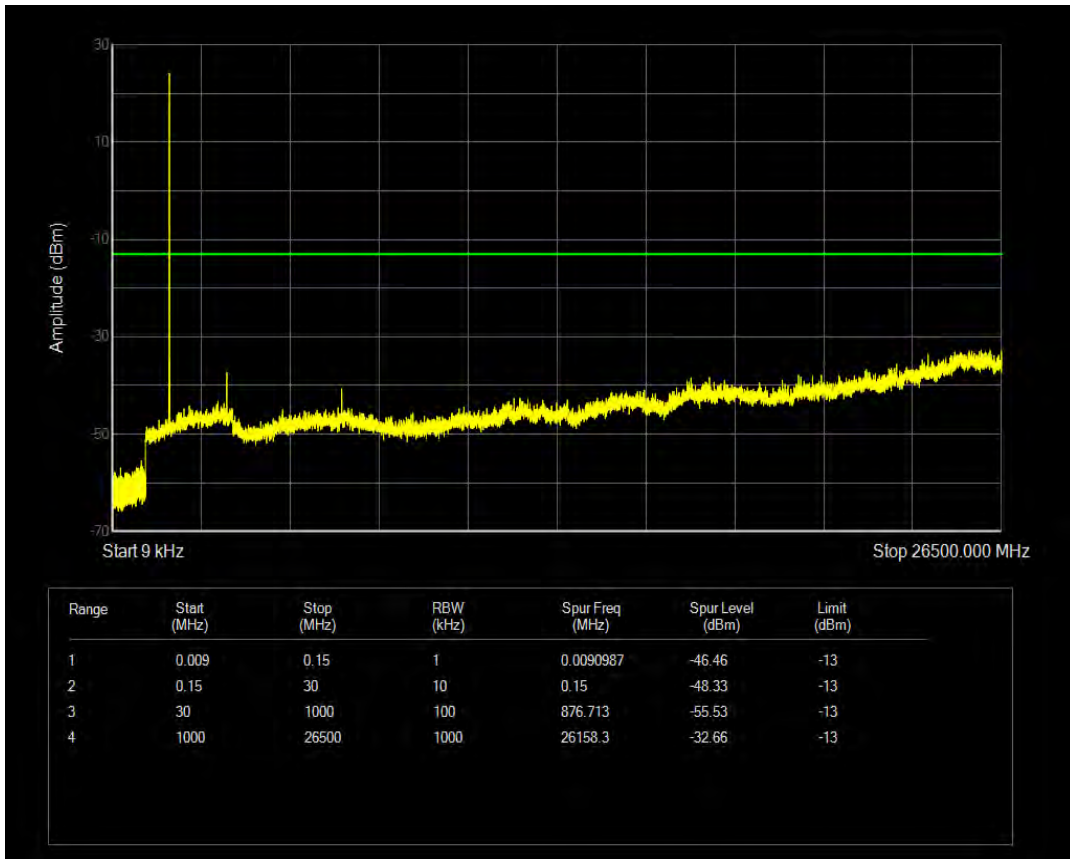

Band4 QAM16 BW=3MHz Channel=19965 RB Size=1 Position=#0

Band4 QPSK BW=3MHz Channel=19965 RB Size=15 Position=#0