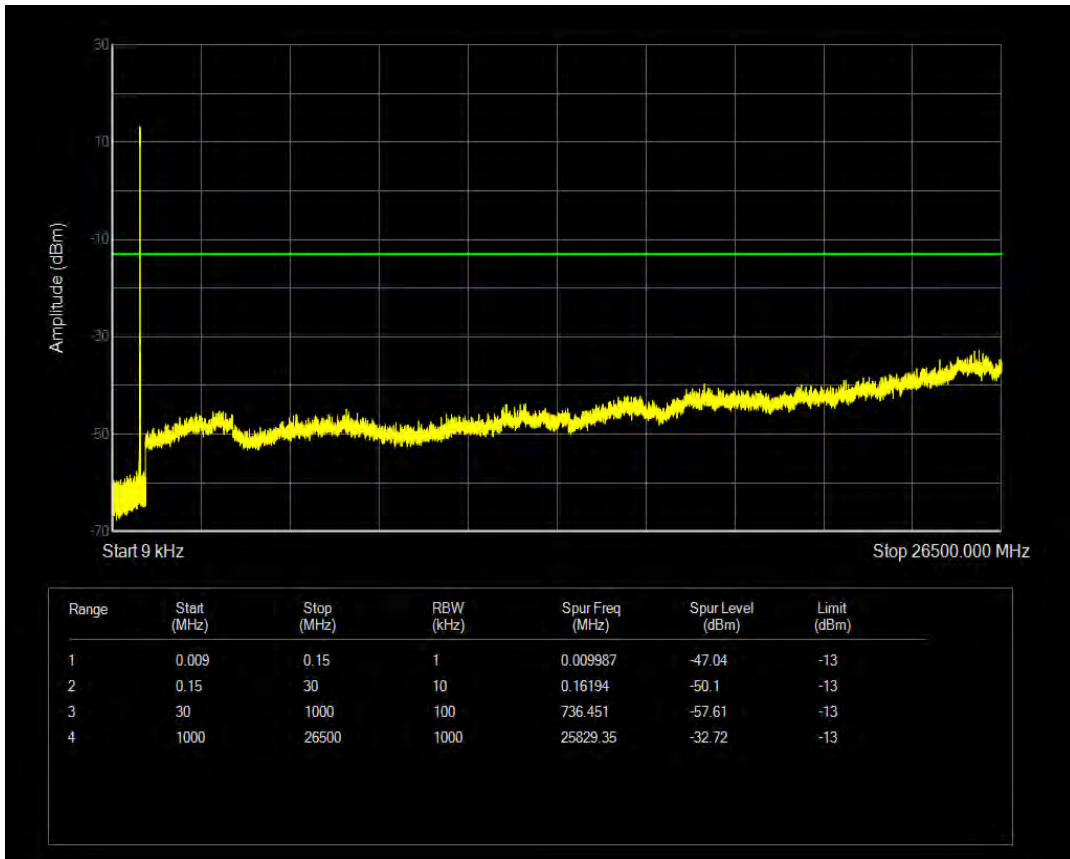

Band26(824-849) QAM16 BW=3MHz Channel=26805 RB Size=15 Position=#0

Band26(824-849) QPSK BW=3MHz Channel=26915 RB Size=1 Position=#0

Band26(824-849) QPSK BW=3MHz Channel=26915 RB Size=15 Position=#0

Band26(824-849) QAM16 BW=3MHz Channel=26915 RB Size=1 Position=#0

Band26(824-849) QAM16 BW=3MHz Channel=26915 RB Size=15 Position=#0

Band26(824-849) QPSK BW=3MHz Channel=27025 RB Size=1 Position=#0

Band26(824-849) QPSK BW=3MHz Channel=27025 RB Size=15 Position=#0

Band26(824-849) QAM16 BW=3MHz Channel=27025 RB Size=1 Position=#0