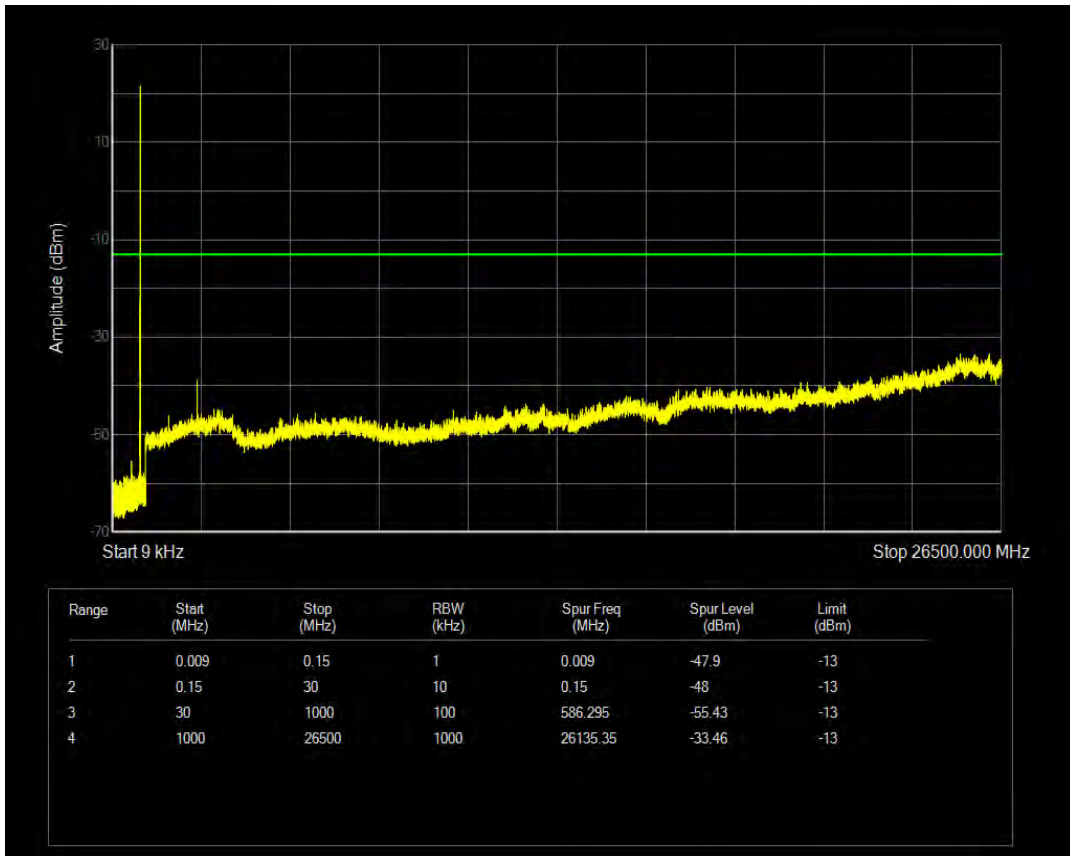

Band26(824-849) QPSK BW=3MHz Channel=27025 RB Size=15 Position=#0

Band26(824-849) QPSK BW=3MHz Channel=27025 RB Size=1 Position=#0