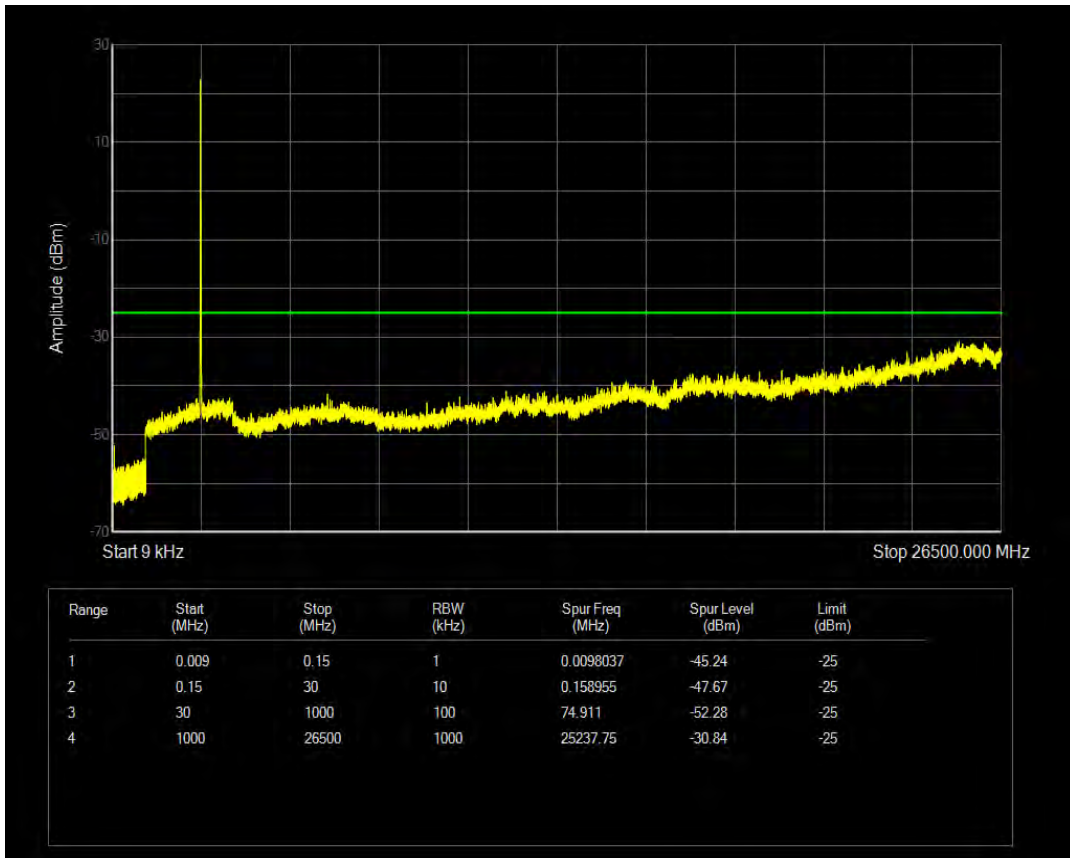

Band41(2535-2655) QAM16 BW=20MHz Channel=41140 RB Size=100 Position=#0

Band41(2535-2655) QAM16 BW=20MHz Channel=41140 RB Size=1 Position=#0