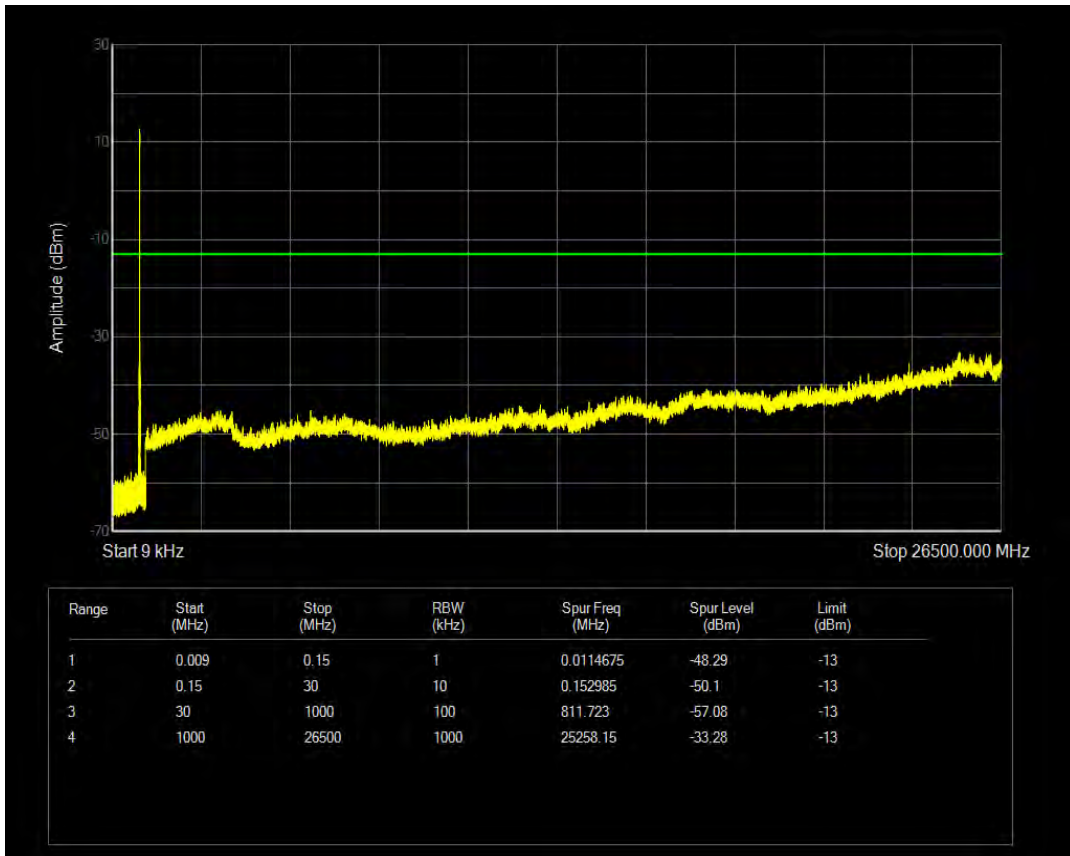

Band26(824-849) QAM16 BW=3MHz Channel=26805 RB Size=15 Position=#0

Band26(824-849) QPSK BW=3MHz Channel=26915 RB Size=1 Position=#0

Band26(824-849) QPSK BW=3MHz Channel=26915 RB Size=15 Position=#0

Band26(824-849) QAM16 BW=3MHz Channel=26915 RB Size=1 Position=#0

Band26(824-849) QAM16 BW=3MHz Channel=26915 RB Size=15 Position=#0

Band26(824-849) QPSK BW=3MHz Channel=27025 RB Size=1 Position=#0

Band26(824-849) QPSK BW=3MHz Channel=27025 RB Size=15 Position=#0

Band26(824-849) QAM16 BW=3MHz Channel=27025 RB Size=1 Position=#0