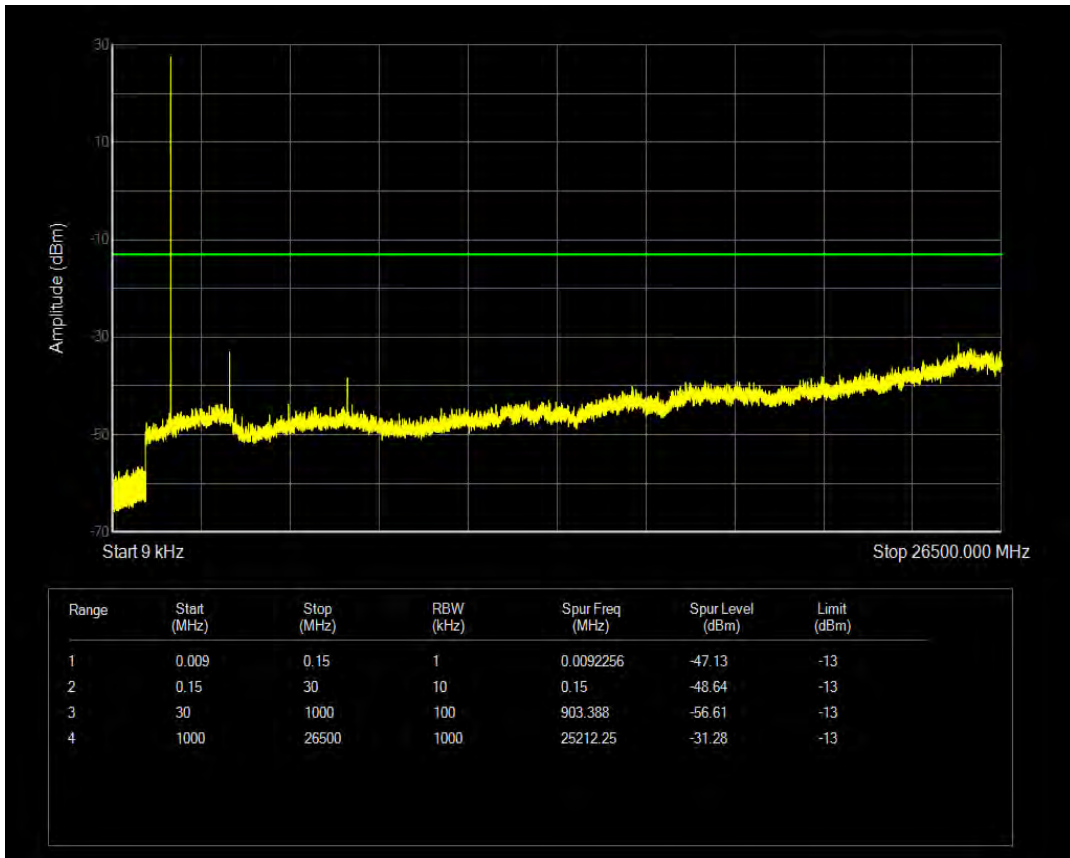

Band4 QPSK BW=1.4MHz Channel=20393 RB Size=6 Position=#0

Band4 QPSK BW=1.4MHz Channel=20393 RB Size=1 Position=#0