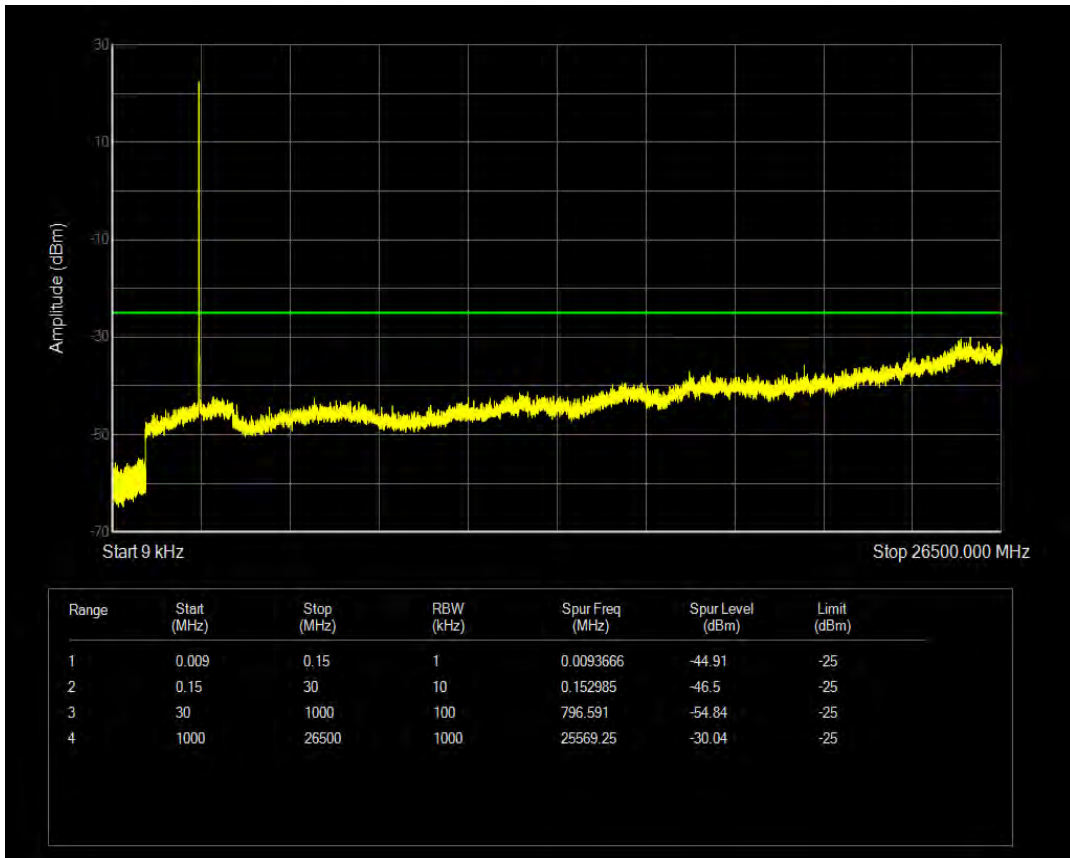

Band4 QAM16 BW=20MHz Channel=20175 RB Size=100 Position=#0

Band4 QPSK BW=20MHz Channel=20300 RB Size=1 Position=#0

Band4 QPSK BW=20MHz Channel=20300 RB Size=100 Position=#0

Band4 QAM16 BW=20MHz Channel=20300 RB Size=1 Position=#0

Band4 QAM16 BW=20MHz Channel=20300 RB Size=100 Position=#0

Band41(2535-2655) QAM16 BW=10MHz Channel=40090 RB Size=1 Position=#0

Band41(2535-2655) QAM16 BW=10MHz Channel=40090 RB Size=50 Position=#0

Band41(2535-2655) QAM16 BW=10MHz Channel=40640 RB Size=1 Position=#0