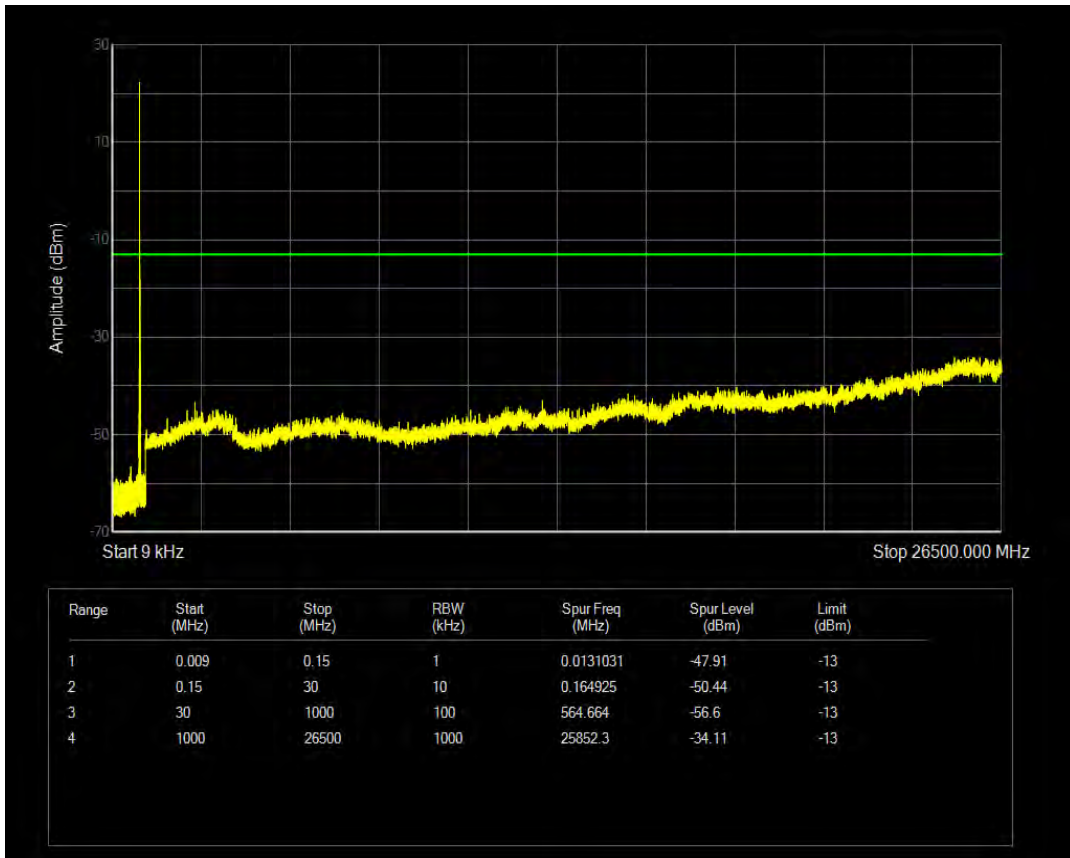

Band26(824-849) QAM16 BW=5MHz Channel=26915 RB Size=25 Position=#0

Band26(824-849) QPSK BW=5MHz Channel=27015 RB Size=1 Position=#0

Band26(824-849) QPSK BW=5MHz Channel=27015 RB Size=25 Position=#0

Band26(824-849) QAM16 BW=5MHz Channel=27015 RB Size=1 Position=#0

Band26(824-849) QAM16 BW=5MHz Channel=27015 RB Size=25 Position=#0

Band26(824-849) QPSK BW=10MHz Channel=26840 RB Size=1 Position=#0

Band26(824-849) QPSK BW=10MHz Channel=26840 RB Size=50 Position=#0

Band26(824-849) QAM16 BW=10MHz Channel=26840 RB Size=1 Position=#0