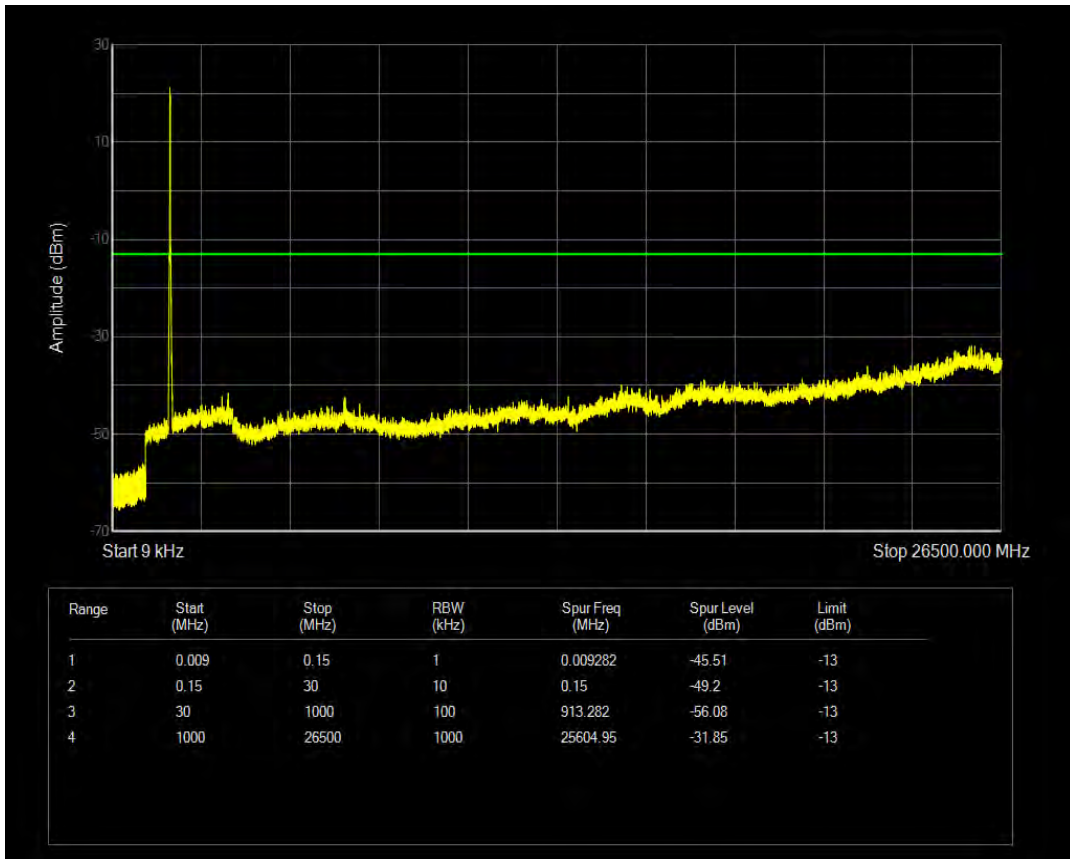

Band4 QAM16 BW=15MHz Channel=20325 RB Size=75 Position=#0

Band4 QPSK BW=20MHz Channel=20050 RB Size=1 Position=#0

Band4 QPSK BW=20MHz Channel=20050 RB Size=100 Position=#0

Band4 QAM16 BW=20MHz Channel=20050 RB Size=1 Position=#0

Band4 QAM16 BW=20MHz Channel=20050 RB Size=100 Position=#0

Band4 QPSK BW=20MHz Channel=20175 RB Size=1 Position=#0

Band4 QPSK BW=20MHz Channel=20175 RB Size=100 Position=#0

Band4 QAM16 BW=20MHz Channel=20175 RB Size=1 Position=#0