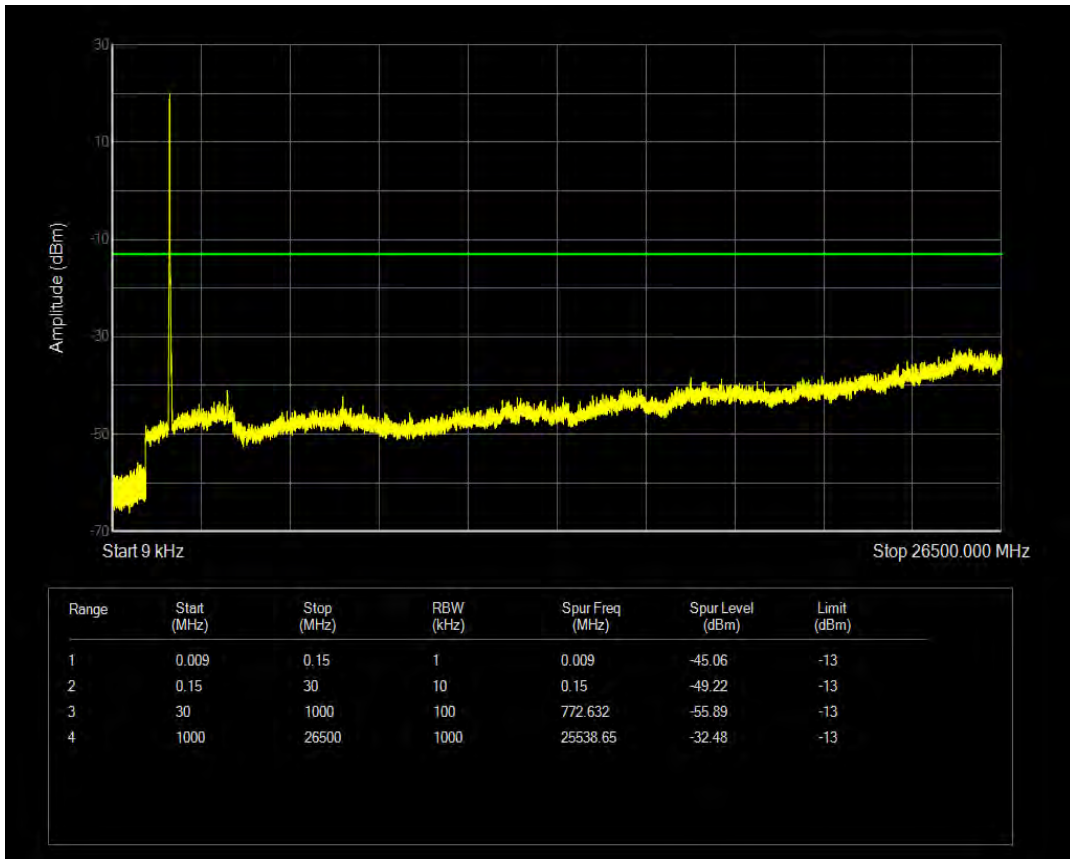

Band4 QAM16 BW=15MHz Channel=20175 RB Size=75 Position=#0

Band4 QPSK BW=15MHz Channel=20325 RB Size=1 Position=#0

Band4 QPSK BW=15MHz Channel=20325 RB Size=75 Position=#0

Band4 QAM16 BW=15MHz Channel=20325 RB Size=1 Position=#0

Band4 QAM16 BW=15MHz Channel=20325 RB Size=75 Position=#0

Band4 QPSK BW=20MHz Channel=20050 RB Size=1 Position=#0

Band4 QPSK BW=20MHz Channel=20050 RB Size=100 Position=#0

Band4 QAM16 BW=20MHz Channel=20050 RB Size=1 Position=#0