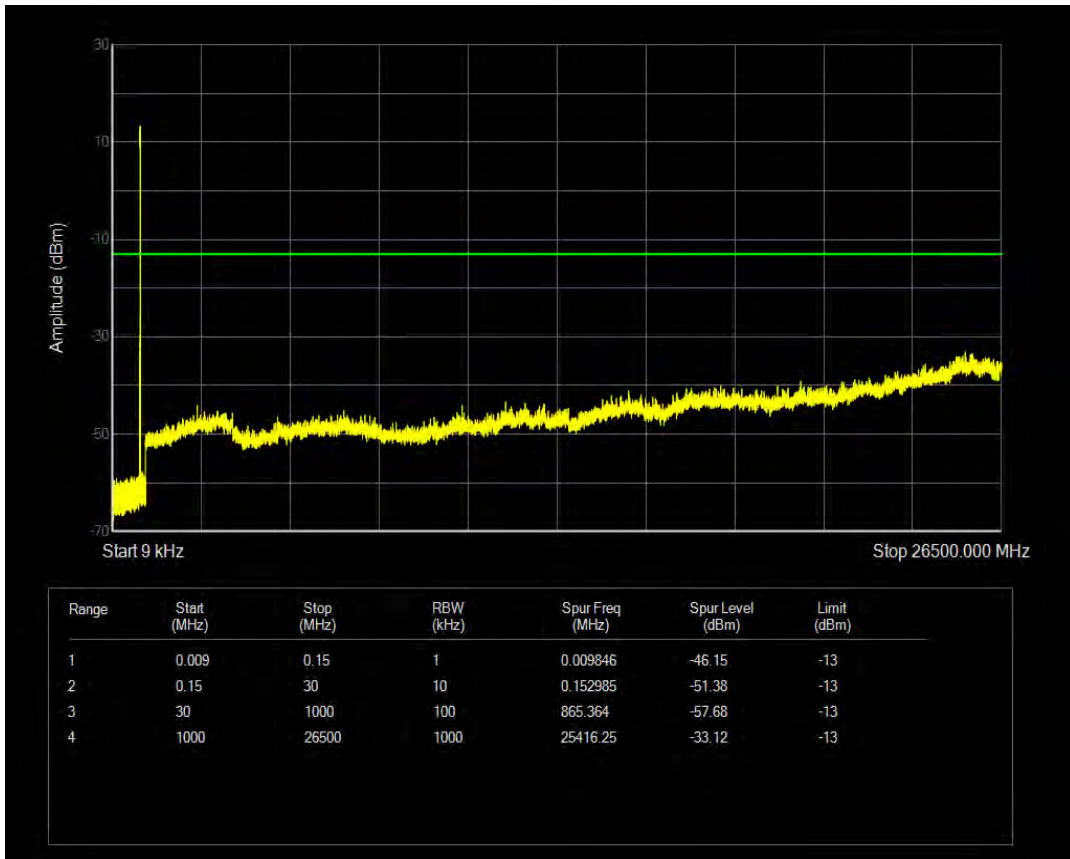

Band26(824-849) QAM16 BW=3MHz Channel=26915 RB Size=15 Position=#0

Band26(824-849) QPSK BW=3MHz Channel=27025 RB Size=1 Position=#0

Band26(824-849) QPSK BW=3MHz Channel=27025 RB Size=15 Position=#0

Band26(824-849) QAM16 BW=3MHz Channel=27025 RB Size=1 Position=#0

Band26(824-849) QAM16 BW=3MHz Channel=27025 RB Size=15 Position=#0

Band26(824-849) QPSK BW=5MHz Channel=26815 RB Size=1 Position=#0

Band26(824-849) QPSK BW=5MHz Channel=26815 RB Size=25 Position=#0

Band26(824-849) QAM16 BW=5MHz Channel=26815 RB Size=1 Position=#0