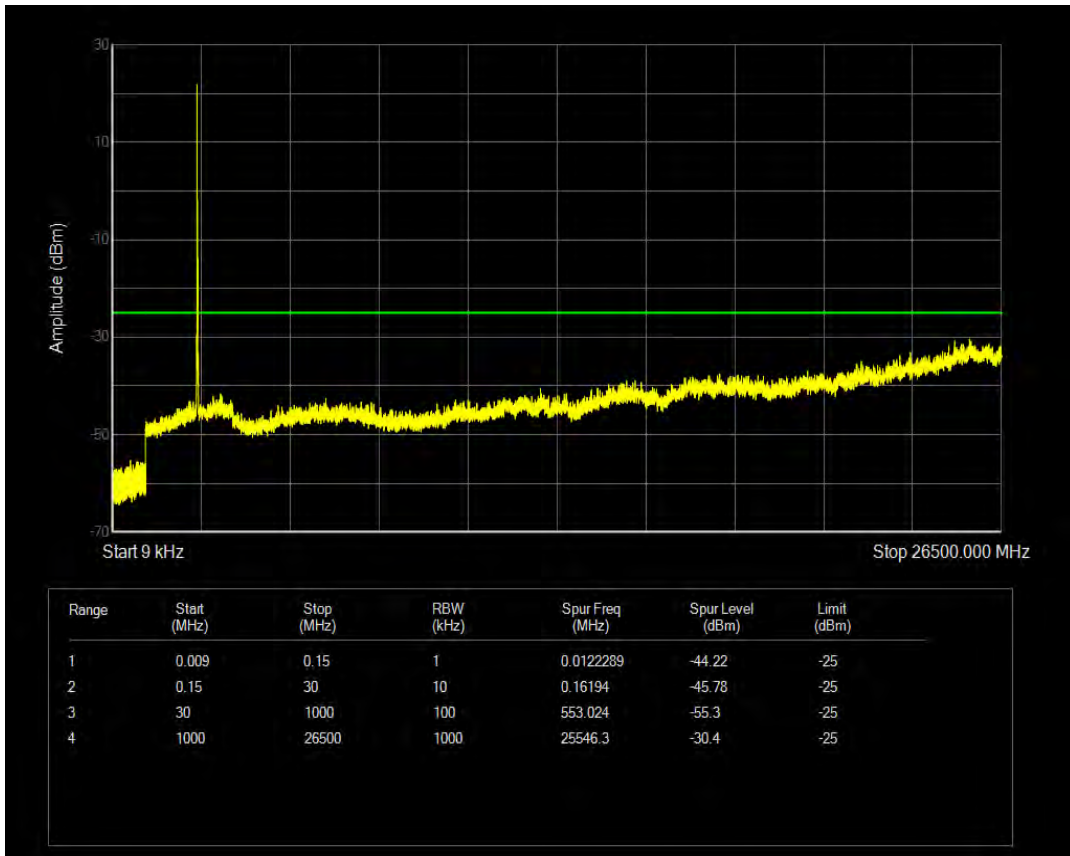

Band41(2535-2655) QAM16 BW=20MHz Channel=40140 RB Size=100 Position=#0

Band41(2535-2655) QAM16 BW=20MHz Channel=40140 RB Size=1 Position=#0