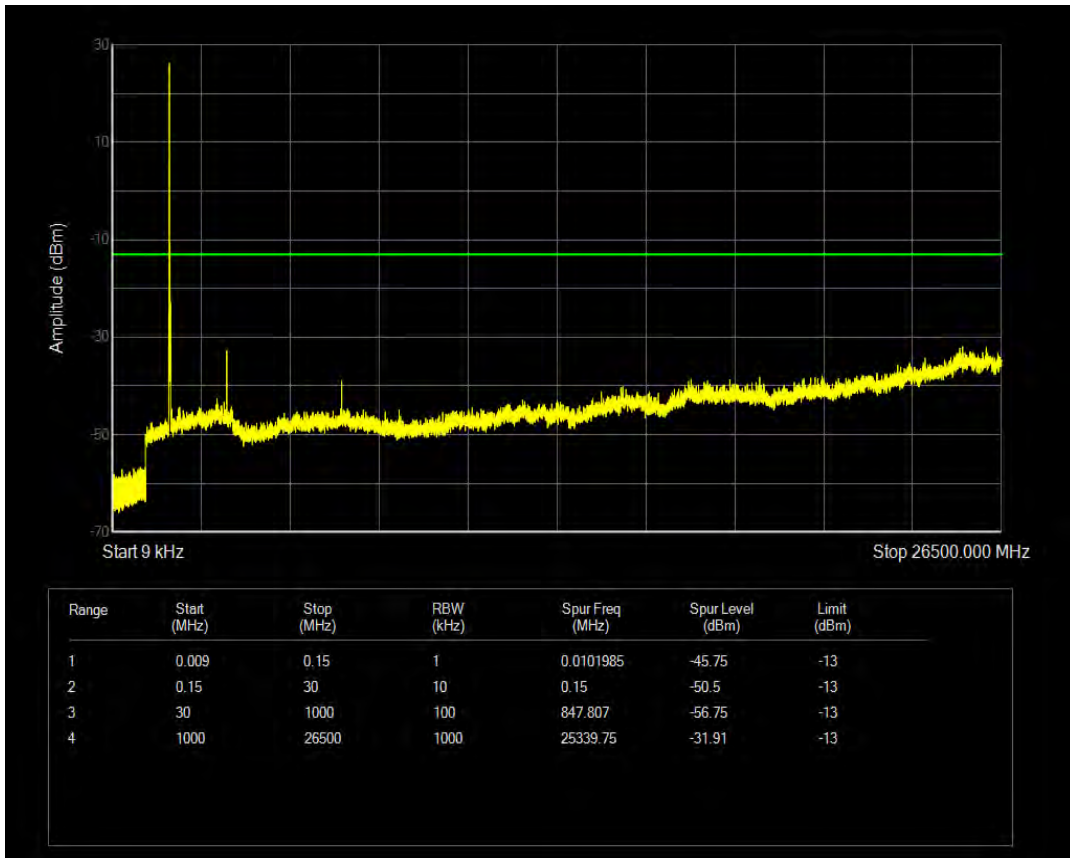

Band4 QAM16 BW=15MHz Channel=20325 RB Size=75 Position=#0

Band4 QPSK BW=20MHz Channel=20050 RB Size=1 Position=#0

Band4 QPSK BW=20MHz Channel=20050 RB Size=100 Position=#0

Band4 QAM16 BW=20MHz Channel=20050 RB Size=1 Position=#0

Band4 QAM16 BW=20MHz Channel=20050 RB Size=100 Position=#0

Band4 QPSK BW=20MHz Channel=20175 RB Size=1 Position=#0

Band4 QPSK BW=20MHz Channel=20175 RB Size=100 Position=#0

Band4 QAM16 BW=20MHz Channel=20175 RB Size=1 Position=#0