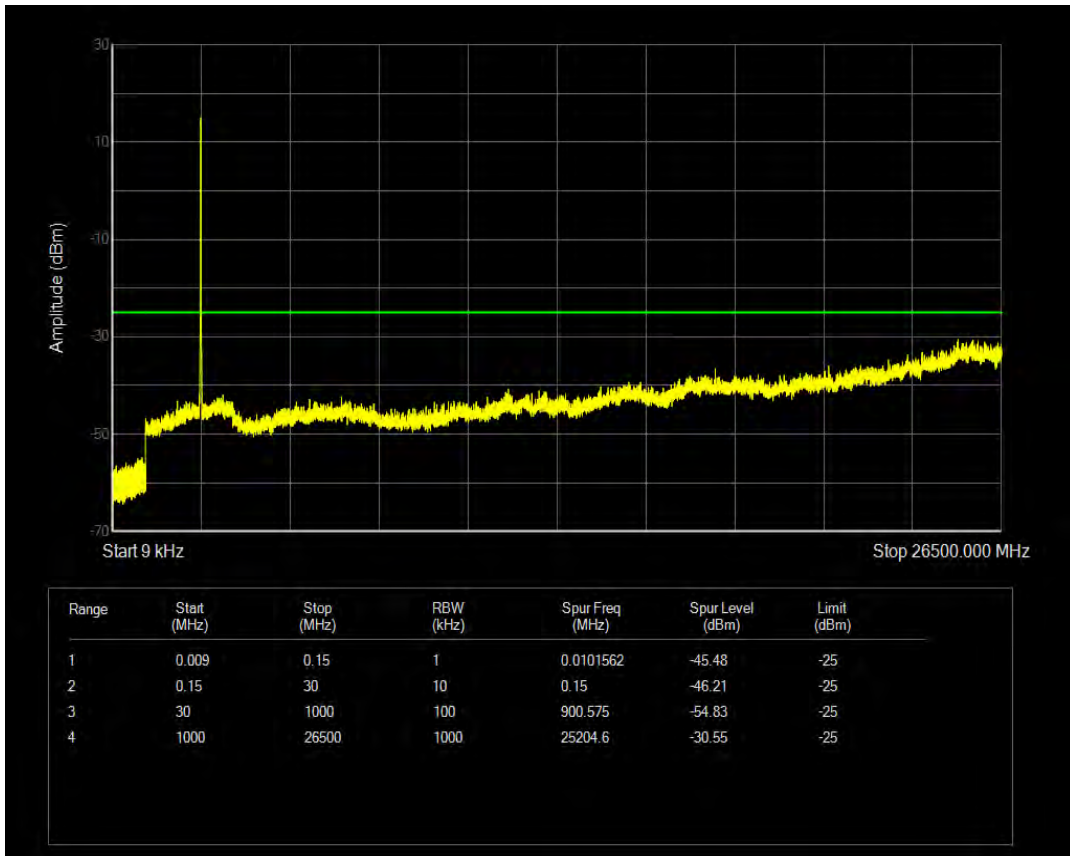

Band41(2535-2655) QAM16 BW=15MHz Channel=40640 RB Size=75 Position=#0

Band41(2535-2655) QAM16 BW=15MHz Channel=41165 RB Size=1 Position=#0

Band41(2535-2655) QAM16 BW=15MHz Channel=41165 RB Size=75 Position=#0