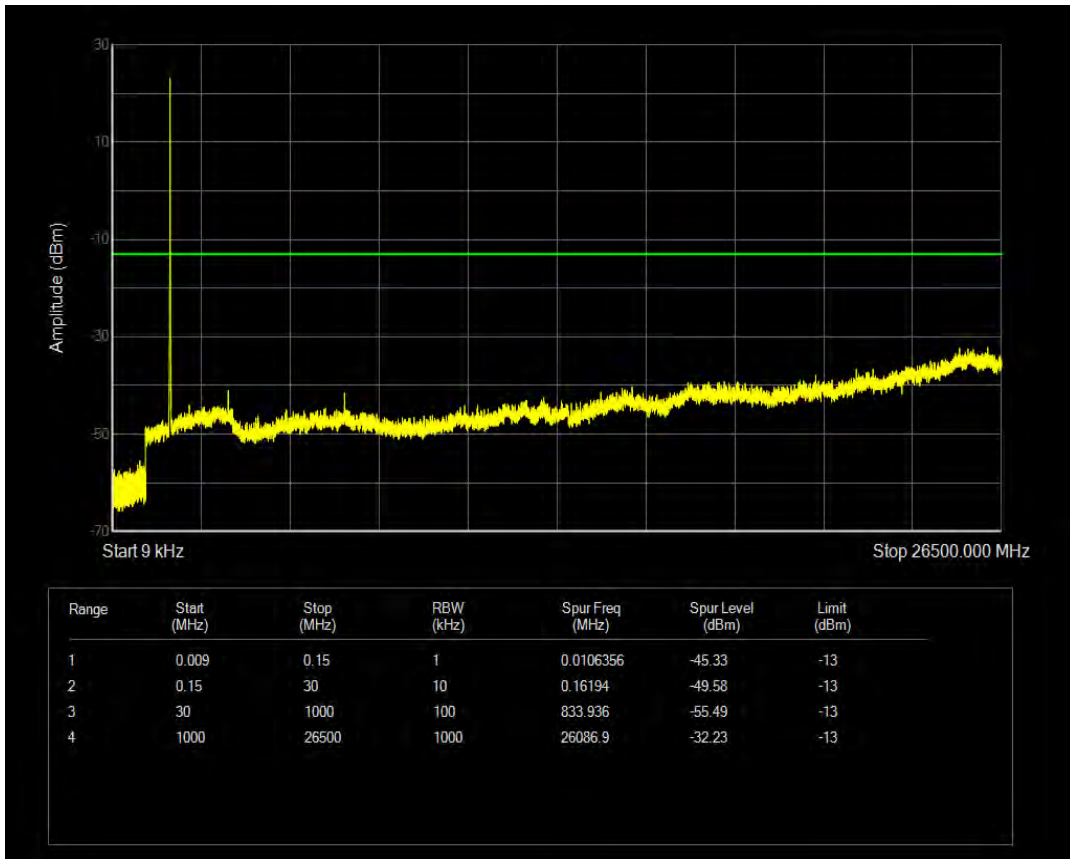

Band4 QAM16 BW=3MHz Channel=20385 RB Size=15 Position=#0

Band4 QPSK BW=5MHz Channel=19975 RB Size=1 Position=#0

Band4 QPSK BW=5MHz Channel=19975 RB Size=25 Position=#0

Band4 QAM16 BW=5MHz Channel=19975 RB Size=1 Position=#0

Band4 QAM16 BW=5MHz Channel=19975 RB Size=25 Position=#0

Band4 QPSK BW=5MHz Channel=20175 RB Size=1 Position=#0

Band4 QPSK BW=5MHz Channel=20175 RB Size=25 Position=#0

Band4 QAM16 BW=5MHz Channel=20175 RB Size=1 Position=#0