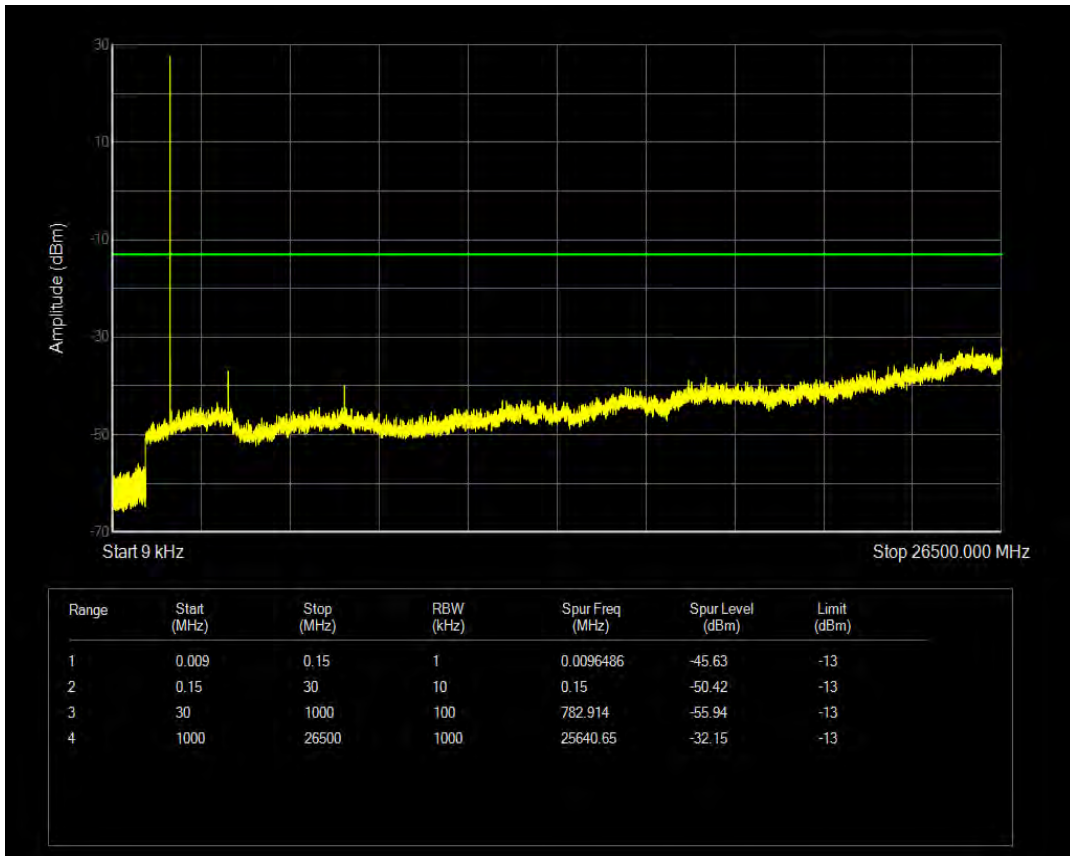

Band4 QAM16 BW=1.4MHz Channel=19957 RB Size=6 Position=#0

Band4 QPSK BW=1.4MHz Channel=20175 RB Size=1 Position=#0

Band4 QPSK BW=1.4MHz Channel=20175 RB Size=6 Position=#0

Band4 QAM16 BW=1.4MHz Channel=20175 RB Size=1 Position=#0