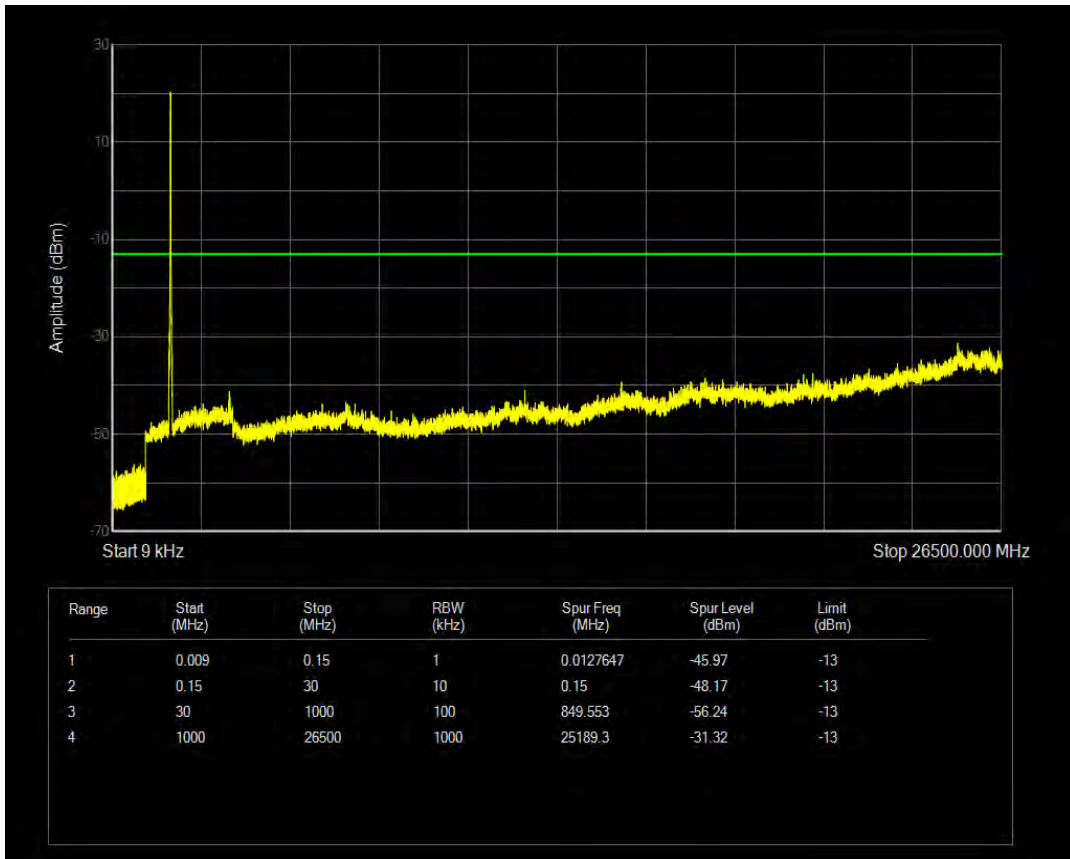

Band4 QAM16 BW=15MHz Channel=20175 RB Size=75 Position=#0

Band4 QPSK BW=15MHz Channel=20325 RB Size=1 Position=#0

Band4 QPSK BW=15MHz Channel=20325 RB Size=75 Position=#0

Band4 QAM16 BW=15MHz Channel=20325 RB Size=1 Position=#0

Band4 QAM16 BW=15MHz Channel=20325 RB Size=75 Position=#0

Band4 QPSK BW=20MHz Channel=20050 RB Size=1 Position=#0

Band4 QPSK BW=20MHz Channel=20050 RB Size=100 Position=#0

Band4 QAM16 BW=20MHz Channel=20050 RB Size=1 Position=#0