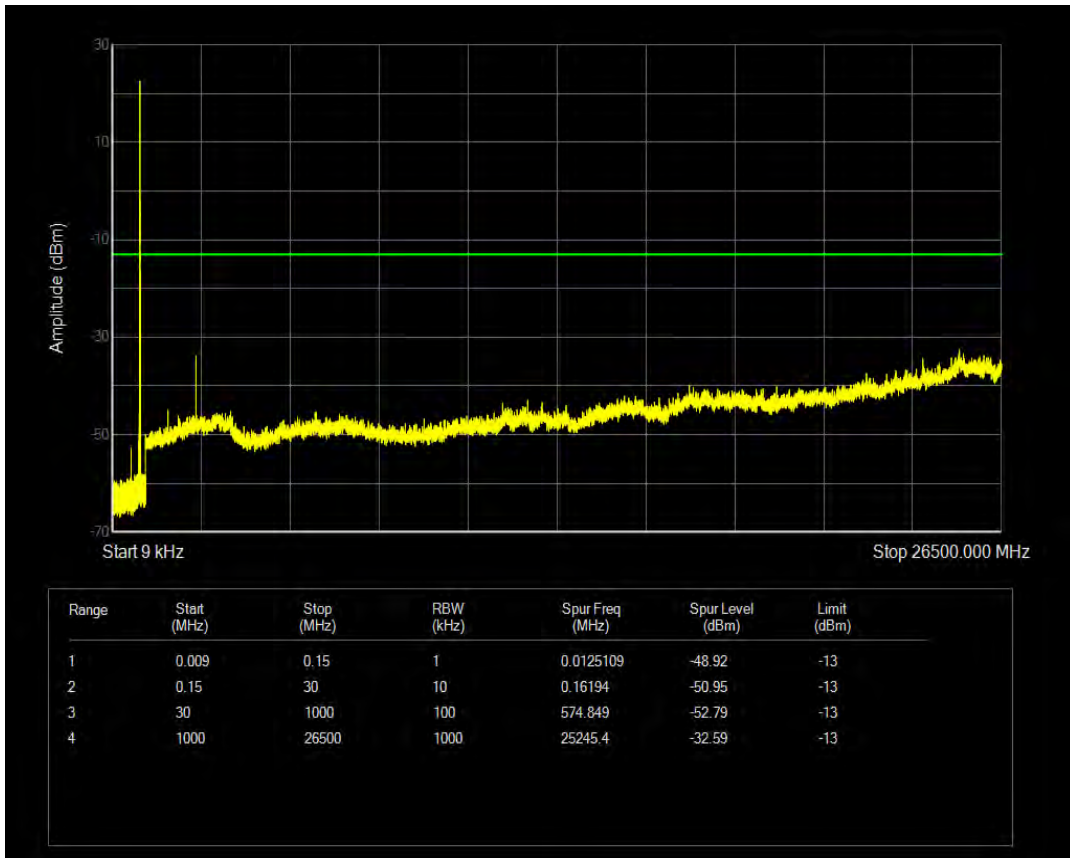

Band26(824-849) QAM16 BW=15MHz Channel=26915 RB Size=75 Position=#0

Band26(824-849) QPSK BW=15MHz Channel=26965 RB Size=1 Position=#0

Band26(824-849) QPSK BW=15MHz Channel=26965 RB Size=75 Position=#0

Band26(824-849) QAM16 BW=15MHz Channel=26965 RB Size=1 Position=#0