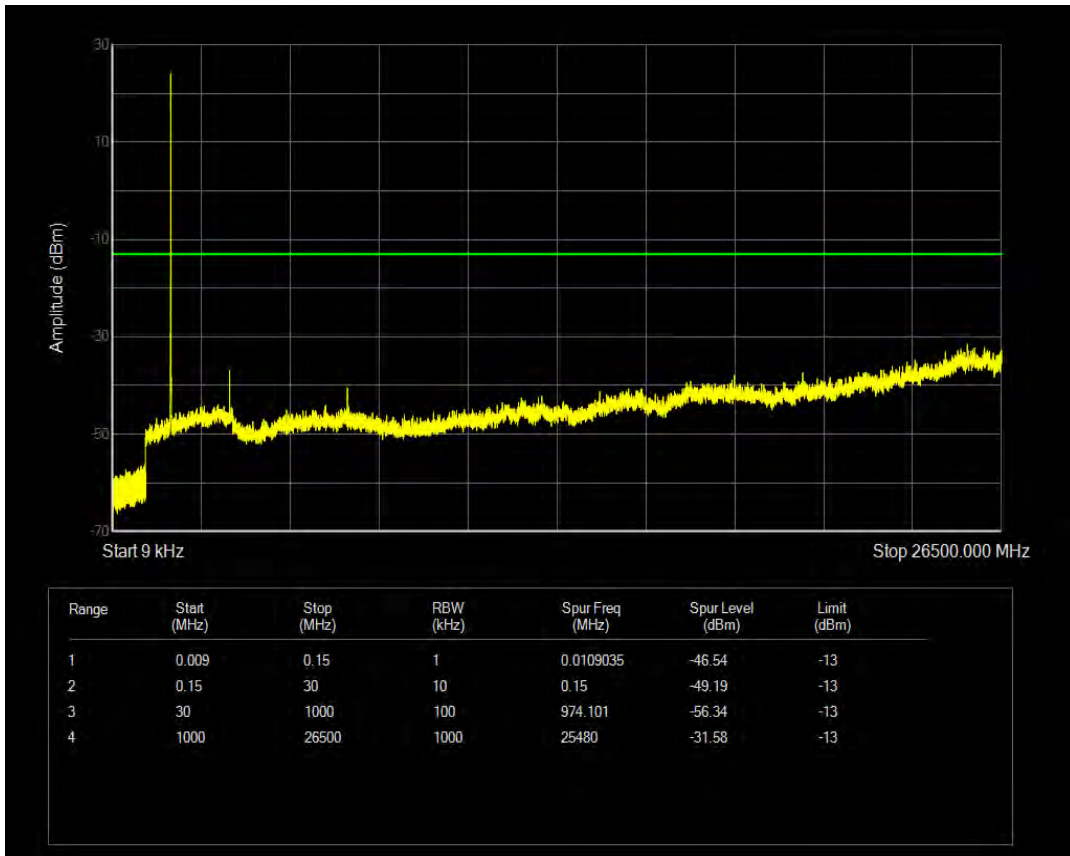

Band4 QAM16 BW=3MHz Channel=20385 RB Size=1 Position=#0

Band4 QPSK BW=3MHz Channel=20385 RB Size=15 Position=#0