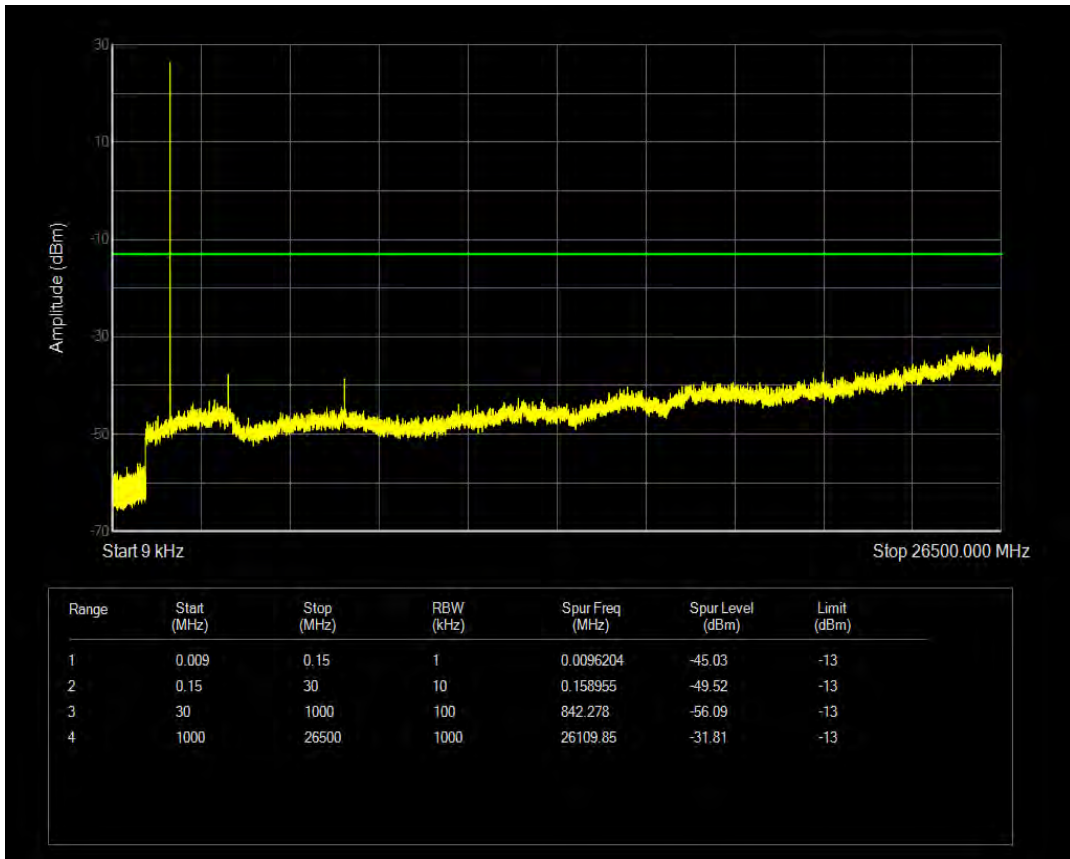

Band4 QPSK BW=1.4MHz Channel=20393 RB Size=1 Position=#0

Band4 QAM16 BW=1.4MHz Channel=20175 RB Size=6 Position=#0