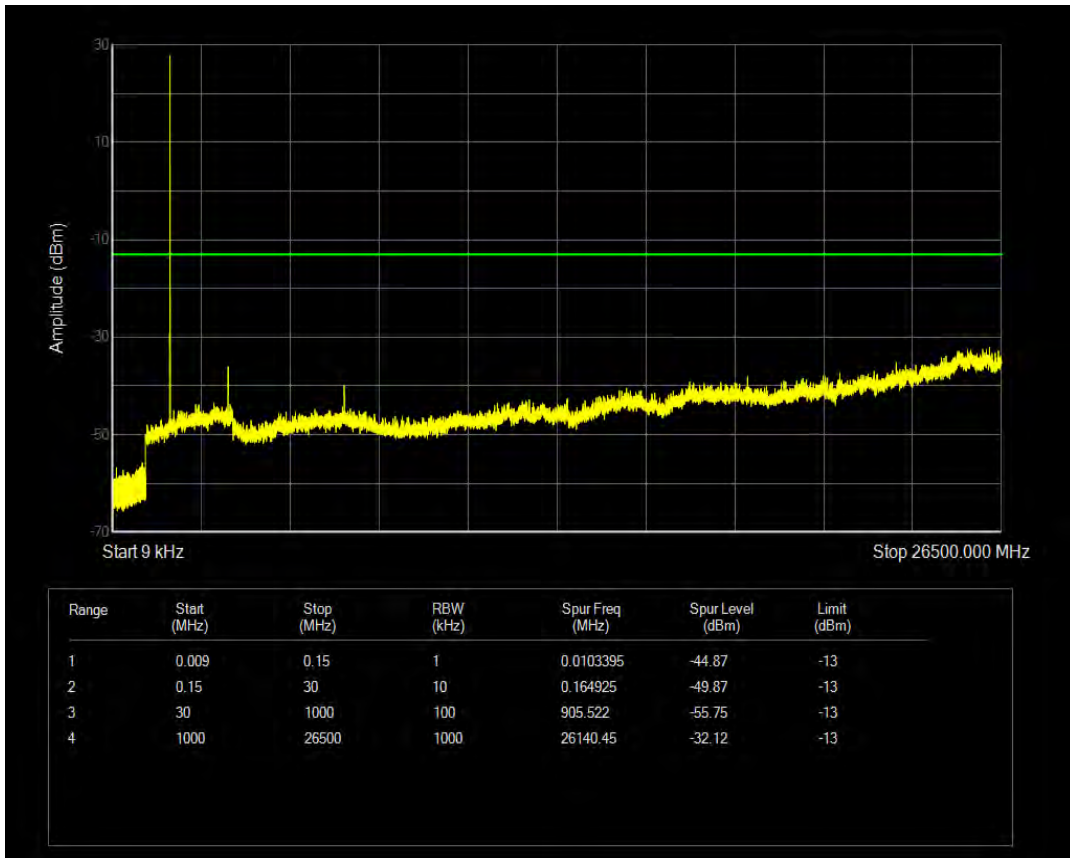

Band4 QAM16 BW=5MHz Channel=19975 RB Size=25 Position=#0

Band4 QPSK BW=5MHz Channel=20175 RB Size=1 Position=#0

Band4 QPSK BW=5MHz Channel=20175 RB Size=25 Position=#0

Band4 QAM16 BW=5MHz Channel=20175 RB Size=1 Position=#0