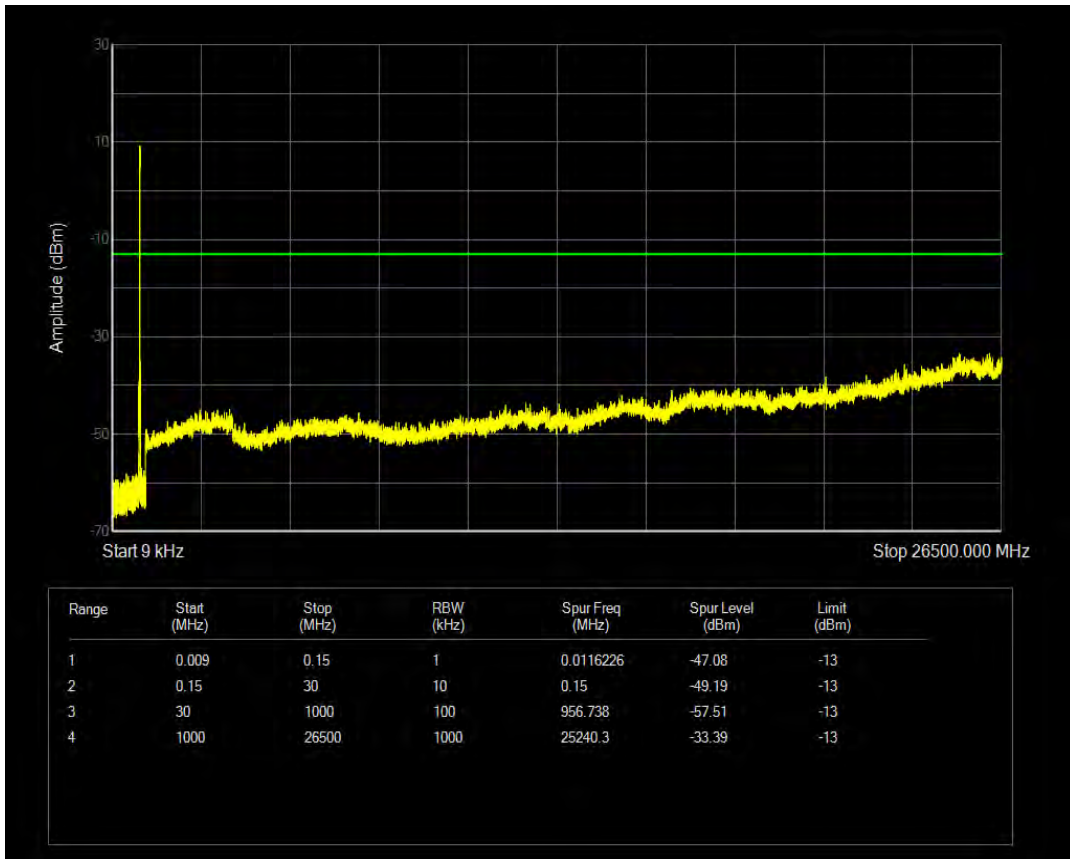

Band26(824-849) QAM16 BW=5MHz Channel=26915 RB Size=25 Position=#0

Band26(824-849) QPSK BW=5MHz Channel=27015 RB Size=1 Position=#0

Band26(824-849) QPSK BW=5MHz Channel=27015 RB Size=25 Position=#0

Band26(824-849) QAM16 BW=5MHz Channel=27015 RB Size=1 Position=#0

Band26(824-849) QAM16 BW=5MHz Channel=27015 RB Size=25 Position=#0

Band26(824-849) QPSK BW=10MHz Channel=26840 RB Size=1 Position=#0

Band26(824-849) QPSK BW=10MHz Channel=26840 RB Size=50 Position=#0

Band26(824-849) QAM16 BW=10MHz Channel=26840 RB Size=1 Position=#0