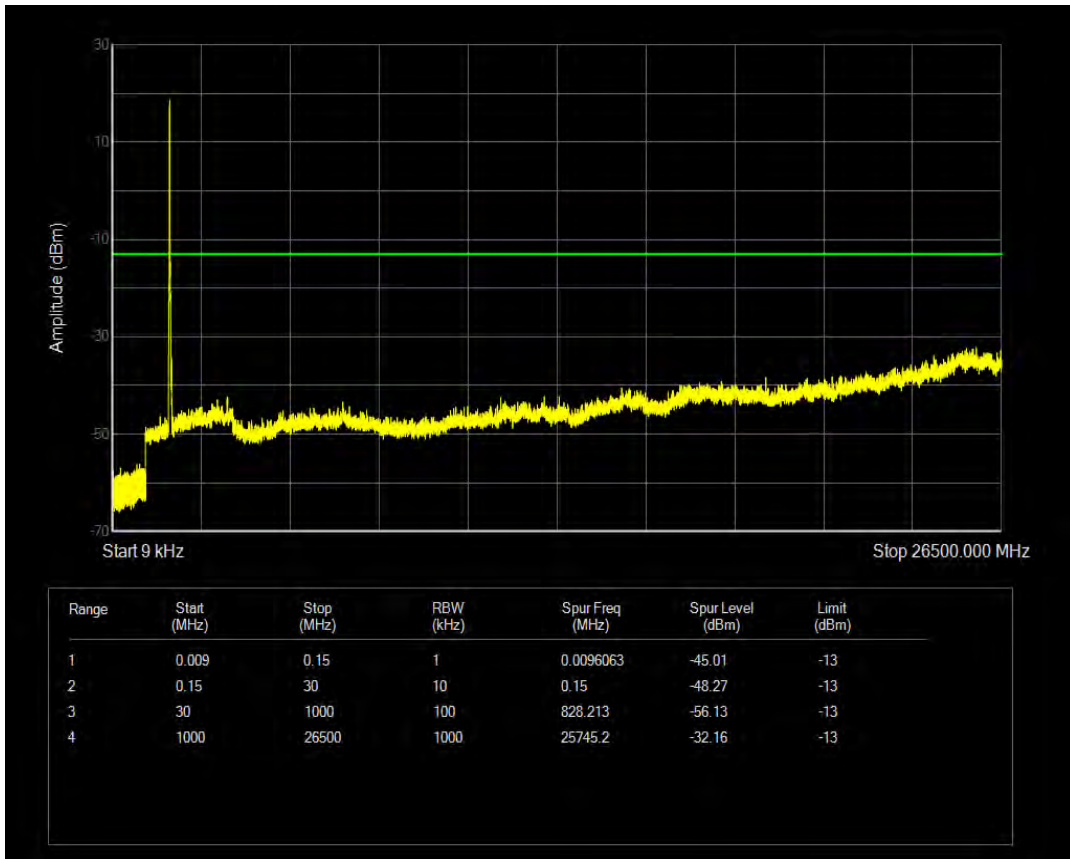

Band4 QAM16 BW=15MHz Channel=20325 RB Size=75 Position=#0

Band4 QPSK BW=20MHz Channel=20050 RB Size=1 Position=#0

Band4 QPSK BW=20MHz Channel=20050 RB Size=100 Position=#0

Band4 QAM16 BW=20MHz Channel=20050 RB Size=1 Position=#0

Band4 QAM16 BW=20MHz Channel=20050 RB Size=100 Position=#0

Band4 QPSK BW=20MHz Channel=20175 RB Size=1 Position=#0

Band4 QPSK BW=20MHz Channel=20175 RB Size=100 Position=#0

Band4 QAM16 BW=20MHz Channel=20175 RB Size=1 Position=#0