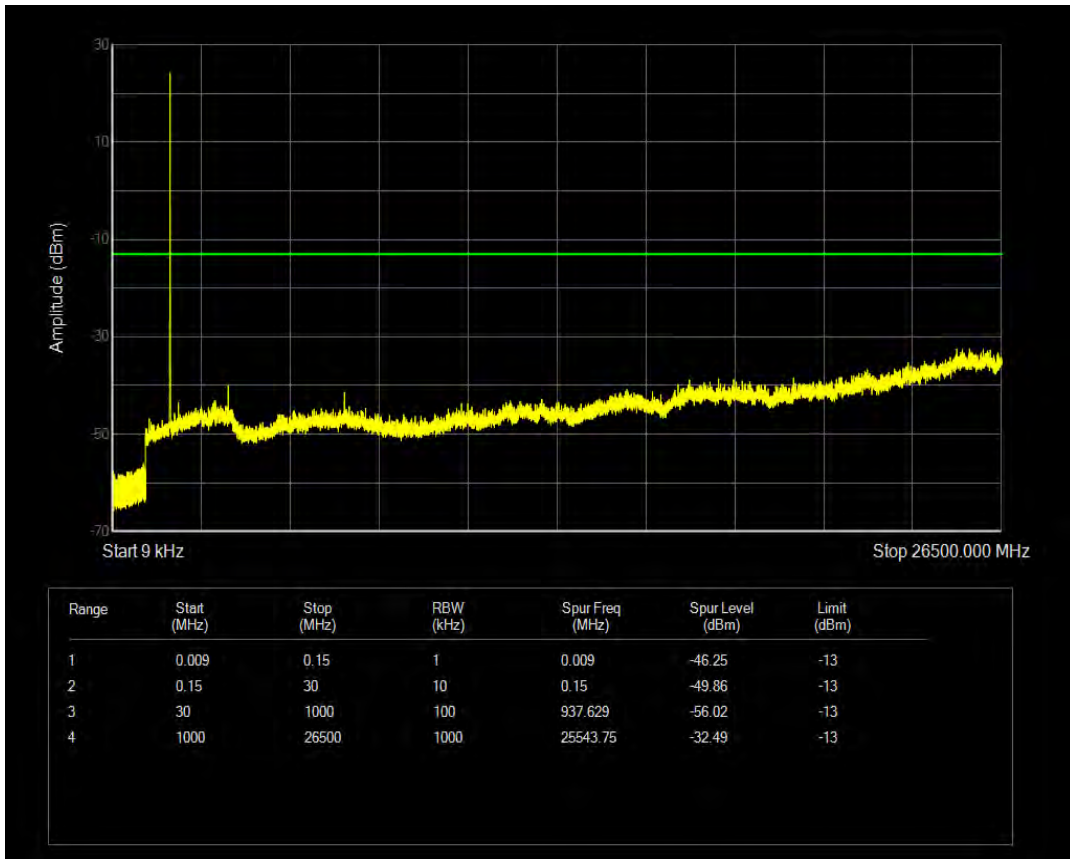

Band4 QPSK BW=3MHz Channel=20385 RB Size=1 Position=#0

Band4 QAM16 BW=3MHz Channel=20175 RB Size=15 Position=#0