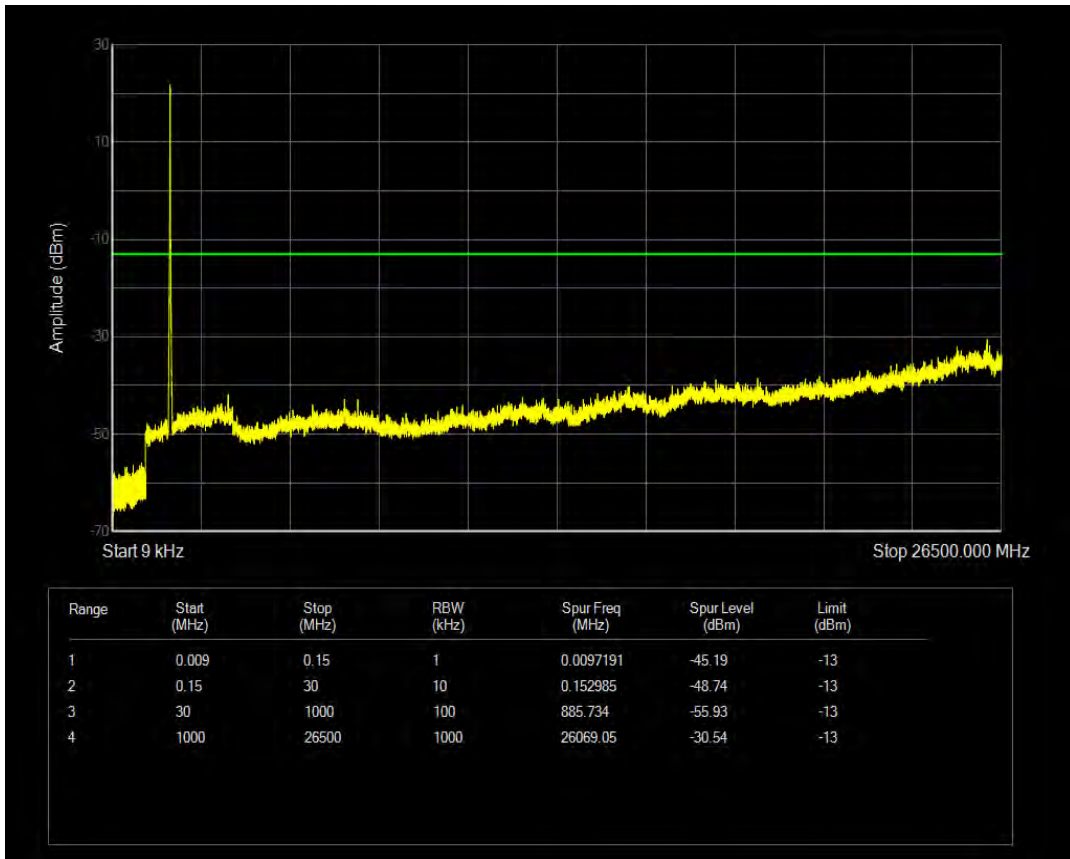

Band4 QAM16 BW=10MHz Channel=20350 RB Size=50 Position=#0

Band4 QPSK BW=15MHz Channel=20025 RB Size=1 Position=#0

Band4 QPSK BW=15MHz Channel=20025 RB Size=75 Position=#0

Band4 QAM16 BW=15MHz Channel=20025 RB Size=1 Position=#0

Band4 QAM16 BW=15MHz Channel=20025 RB Size=75 Position=#0

Band4 QPSK BW=15MHz Channel=20175 RB Size=1 Position=#0

Band4 QPSK BW=15MHz Channel=20175 RB Size=75 Position=#0

Band4 QAM16 BW=15MHz Channel=20175 RB Size=1 Position=#0