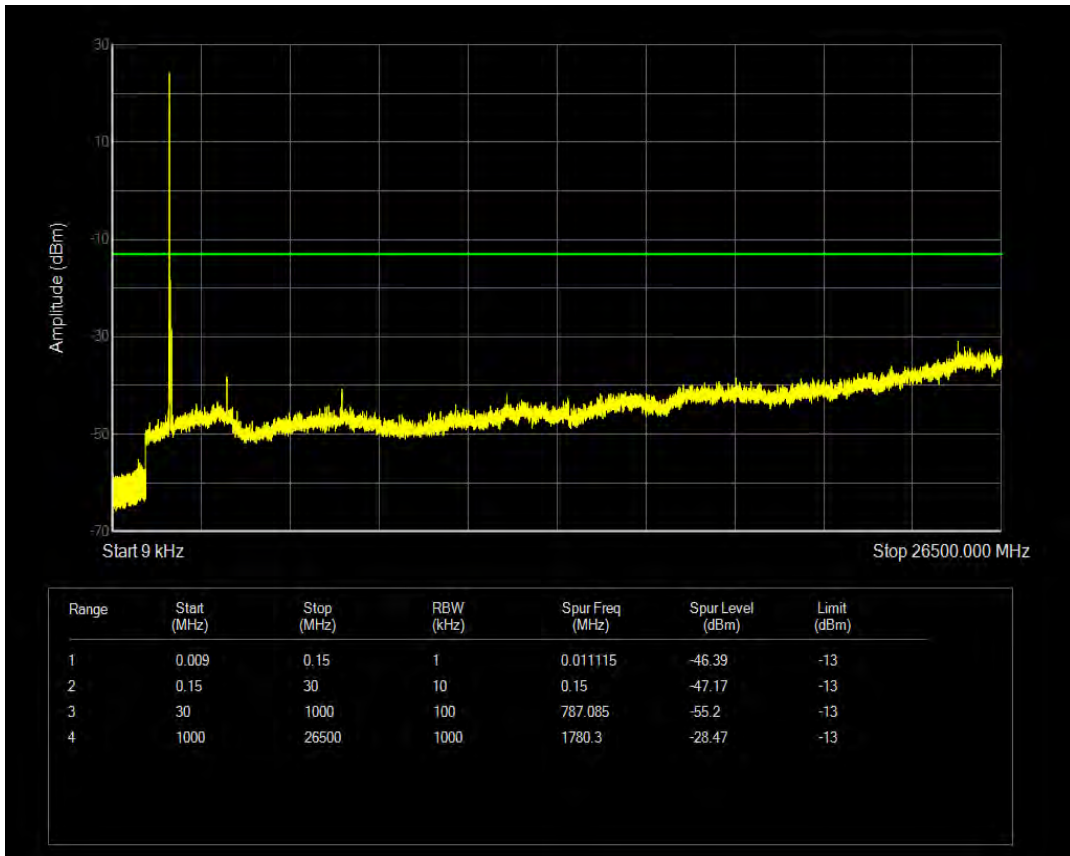

Band4 QAM16 BW=5MHz Channel=19975 RB Size=1 Position=#0

Band4 QPSK BW=5MHz Channel=19975 RB Size=25 Position=#0