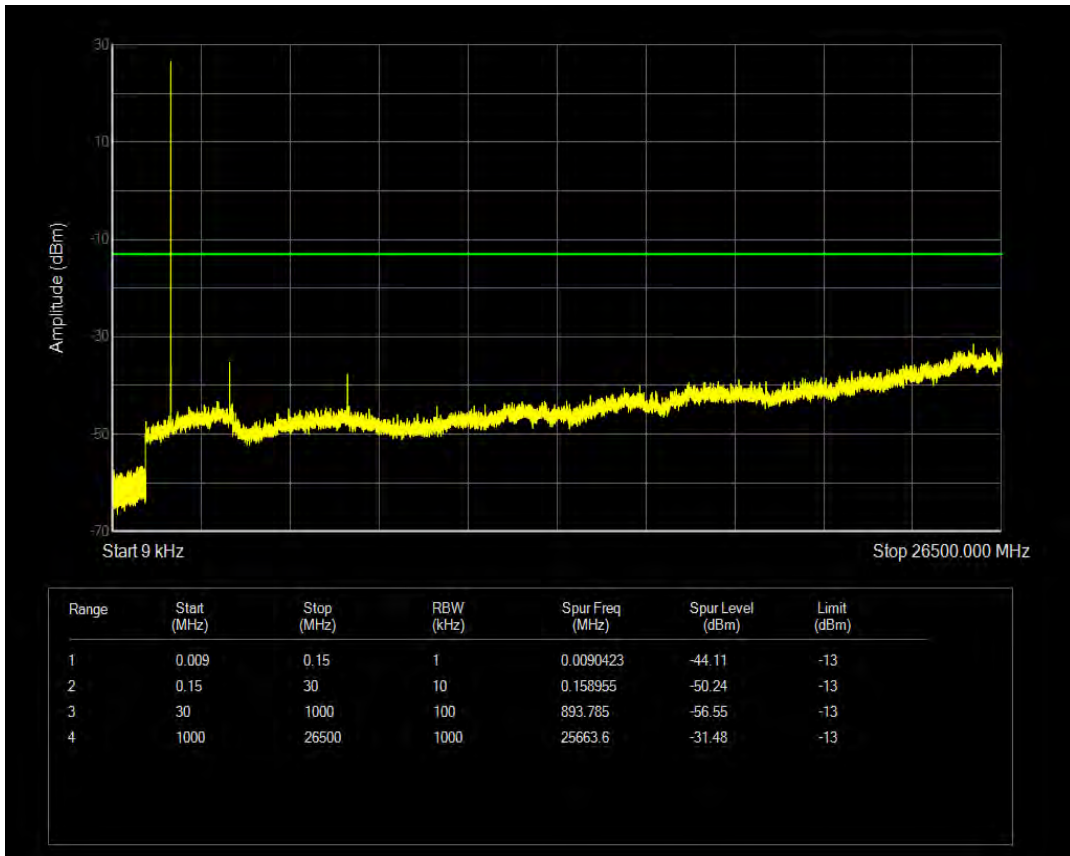

Band4 QPSK BW=3MHz Channel=19965 RB Size=1 Position=#0

Band4 QAM16 BW=1.4MHz Channel=20393 RB Size=6 Position=#0