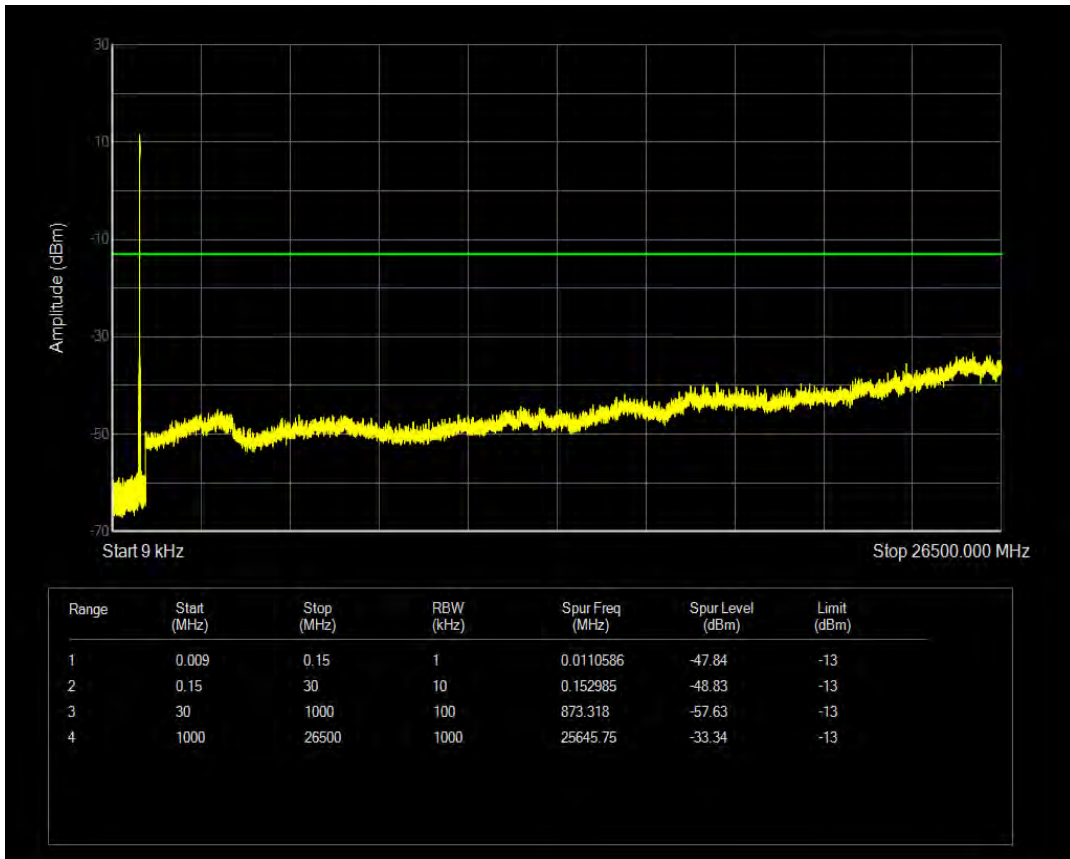

Band26(824-849) QAM16 BW=3MHz Channel=27025 RB Size=15 Position=#0

Band26(824-849) QPSK BW=5MHz Channel=26815 RB Size=1 Position=#0

Band26(824-849) QPSK BW=5MHz Channel=26815 RB Size=25 Position=#0

Band26(824-849) QAM16 BW=5MHz Channel=26815 RB Size=1 Position=#0

Band26(824-849) QAM16 BW=5MHz Channel=26815 RB Size=25 Position=#0

Band26(824-849) QPSK BW=5MHz Channel=26915 RB Size=1 Position=#0

Band26(824-849) QPSK BW=5MHz Channel=26915 RB Size=25 Position=#0

Band26(824-849) QAM16 BW=5MHz Channel=26915 RB Size=1 Position=#0