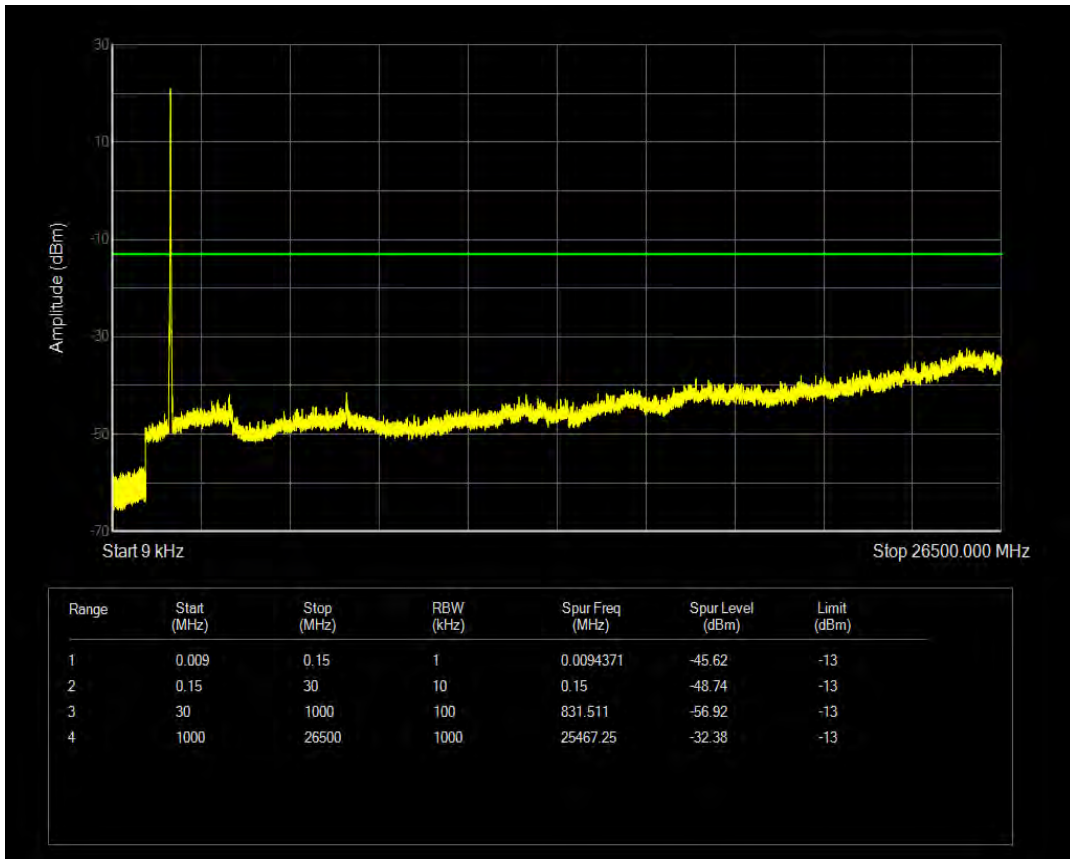

Band4 QAM16 BW=15MHz Channel=20325 RB Size=1 Position=#0

Band4 QPSK BW=15MHz Channel=20325 RB Size=75 Position=#0