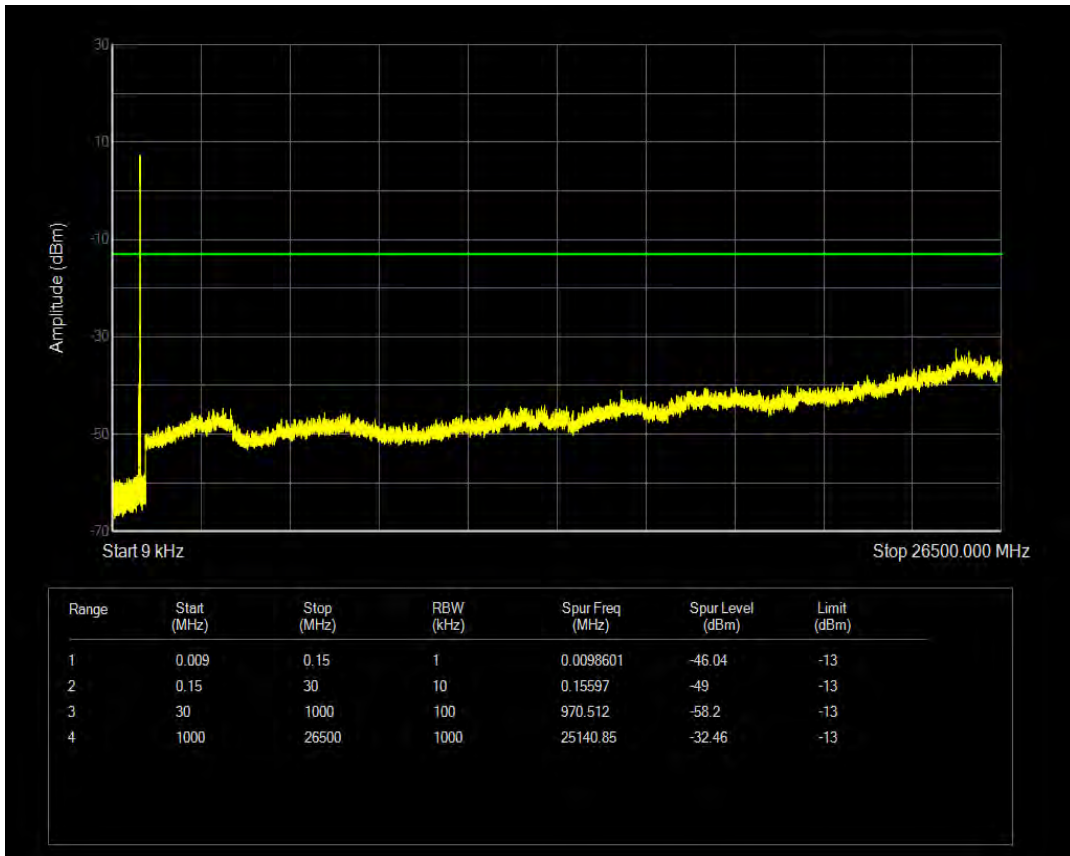

Band4 QPSK BW=1.4MHz Channel=19957 RB Size=1 Position=#0

Band26(824-849) QAM16 BW=15MHz Channel=26965 RB Size=75 Position=#0