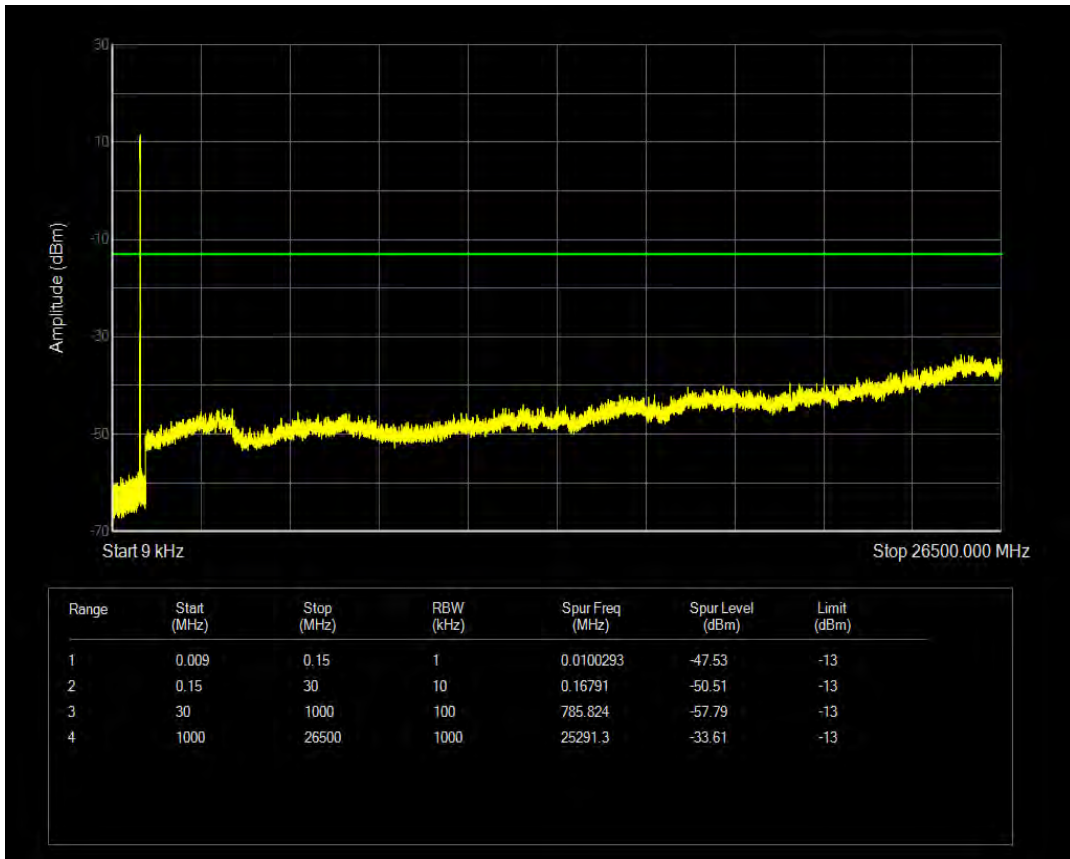

Band26(824-849) QAM16 BW=5MHz Channel=26915 RB Size=25 Position=#0

Band26(824-849) QPSK BW=5MHz Channel=27015 RB Size=1 Position=#0

Band26(824-849) QPSK BW=5MHz Channel=27015 RB Size=25 Position=#0

Band26(824-849) QAM16 BW=5MHz Channel=27015 RB Size=1 Position=#0

Band26(824-849) QAM16 BW=5MHz Channel=27015 RB Size=25 Position=#0

Band26(824-849) QPSK BW=10MHz Channel=26840 RB Size=1 Position=#0

Band26(824-849) QPSK BW=10MHz Channel=26840 RB Size=50 Position=#0

Band26(824-849) QAM16 BW=10MHz Channel=26840 RB Size=1 Position=#0