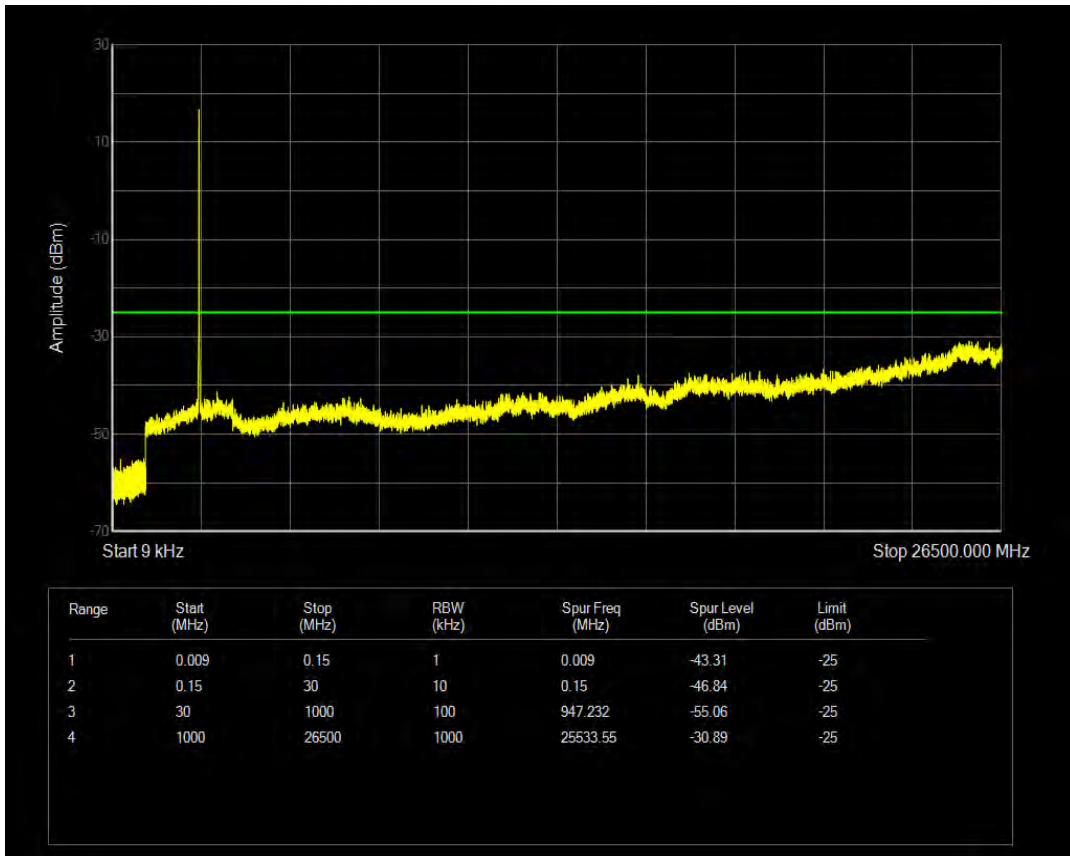

Band41(2535-2655) QAM16 BW=10MHz Channel=41190 RB Size=1 Position=#0

Band41(2535-2655) QAM16 BW=10MHz Channel=40640 RB Size=50 Position=#0