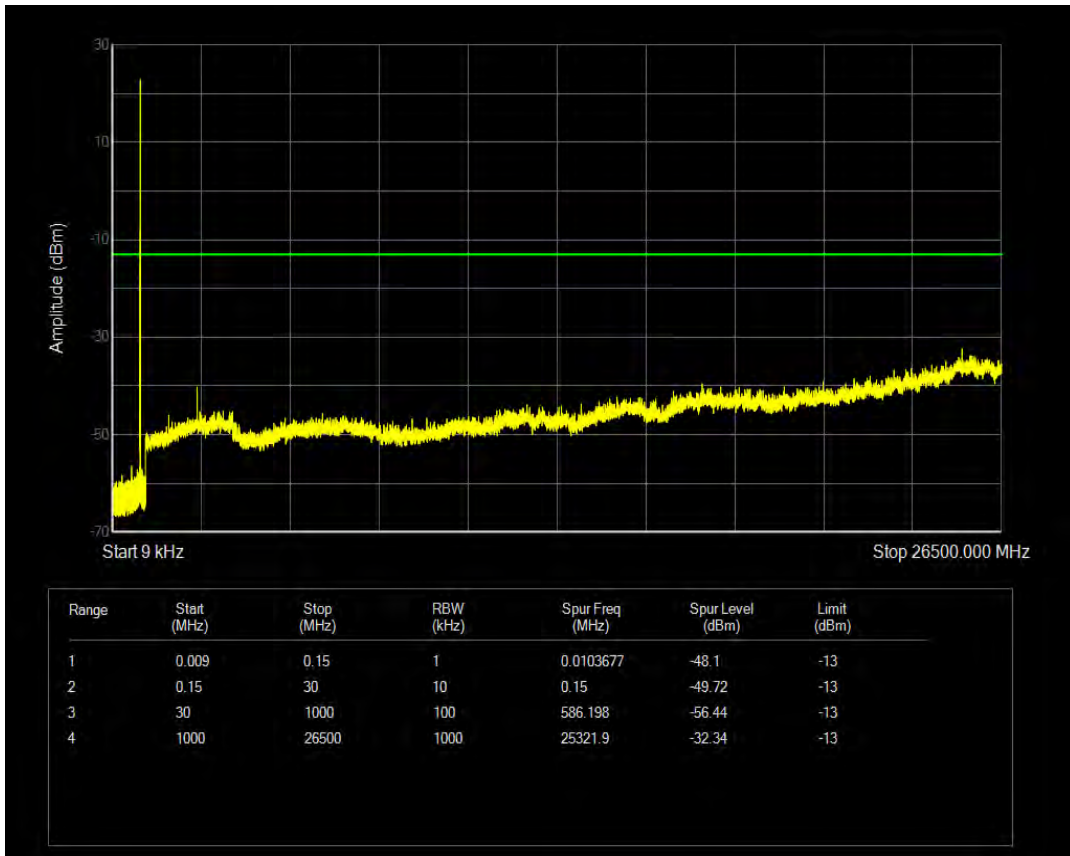

Band26(824-849) QAM16 BW=3MHz Channel=26915 RB Size=15 Position=#0

Band26(824-849) QPSK BW=3MHz Channel=27025 RB Size=1 Position=#0

Band26(824-849) QPSK BW=3MHz Channel=27025 RB Size=15 Position=#0

Band26(824-849) QAM16 BW=3MHz Channel=27025 RB Size=1 Position=#0

Band26(824-849) QAM16 BW=3MHz Channel=27025 RB Size=15 Position=#0

Band26(824-849) QPSK BW=5MHz Channel=26815 RB Size=1 Position=#0

Band26(824-849) QPSK BW=5MHz Channel=26815 RB Size=25 Position=#0

Band26(824-849) QAM16 BW=5MHz Channel=26815 RB Size=1 Position=#0