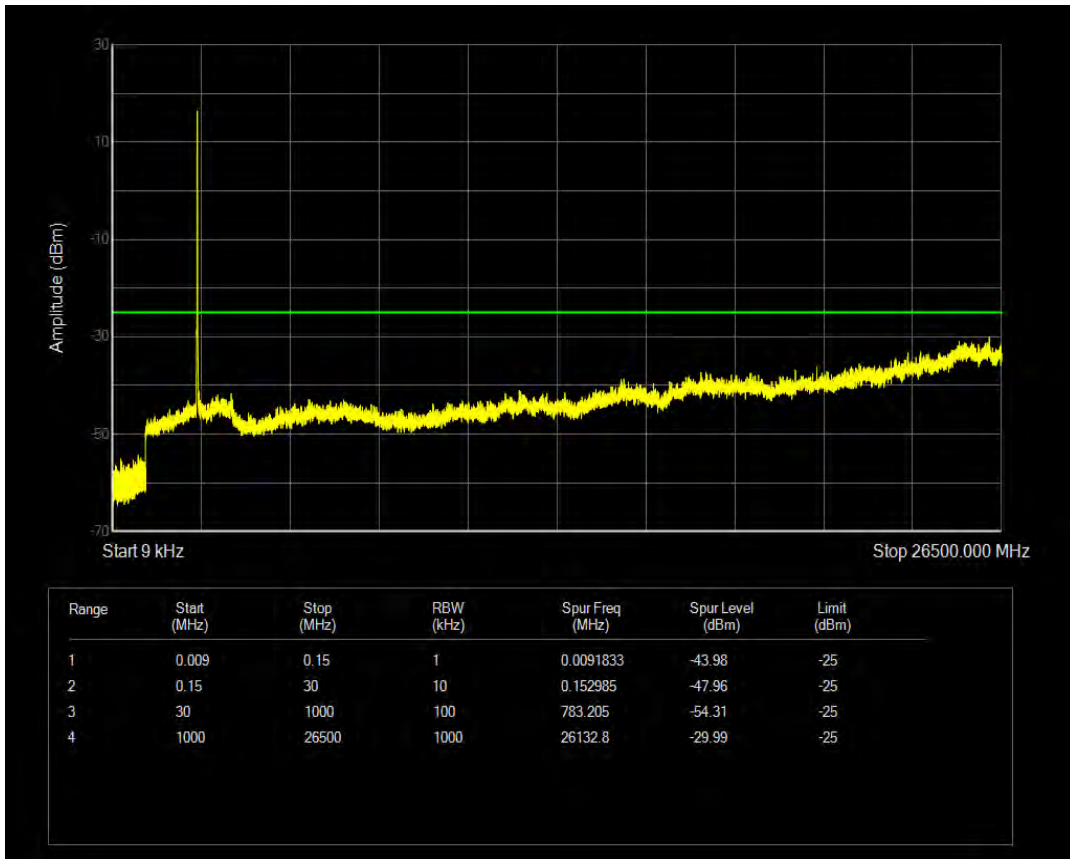

Band41(2535-2655) QAM16 BW=15MHz Channel=40640 RB Size=1 Position=#0

Band41(2535-2655) QAM16 BW=15MHz Channel=40115 RB Size=75 Position=#0