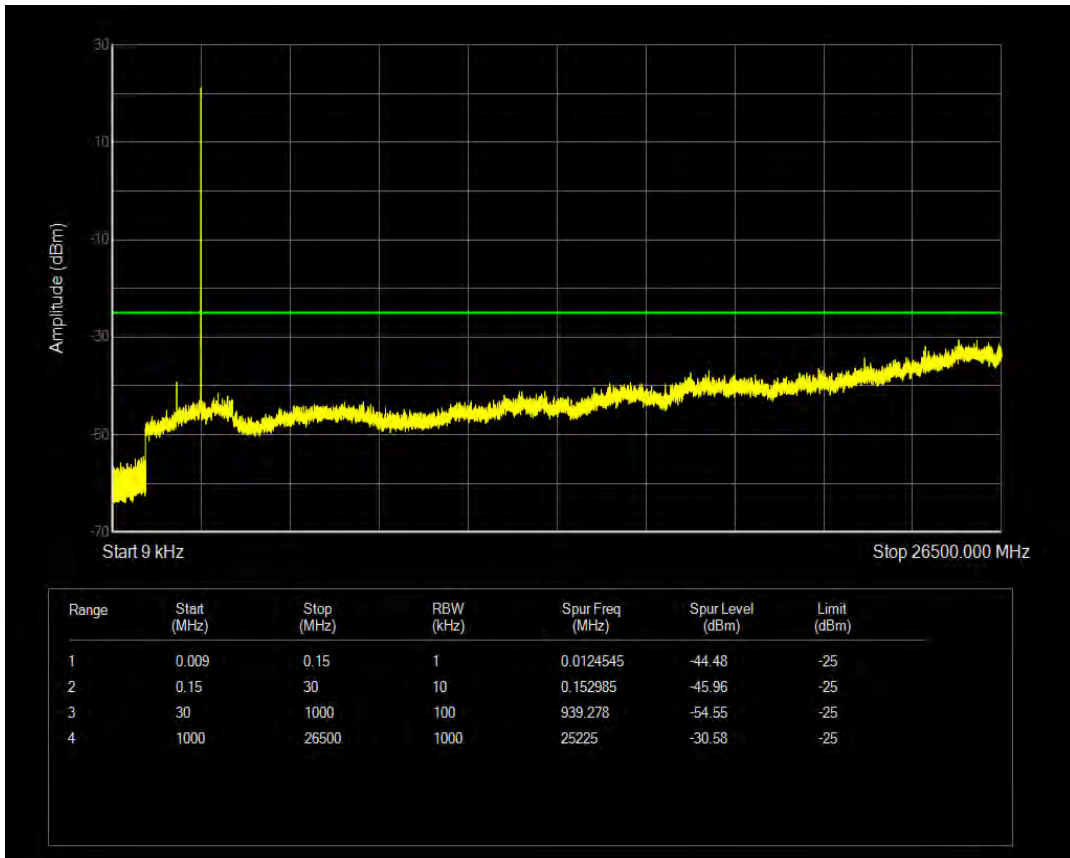

Band41(2535-2655) QAM16 BW=5MHz Channel=41215 RB Size=25 Position=#0

Band41(2535-2655) QAM16 BW=5MHz Channel=41215 RB Size=1 Position=#0