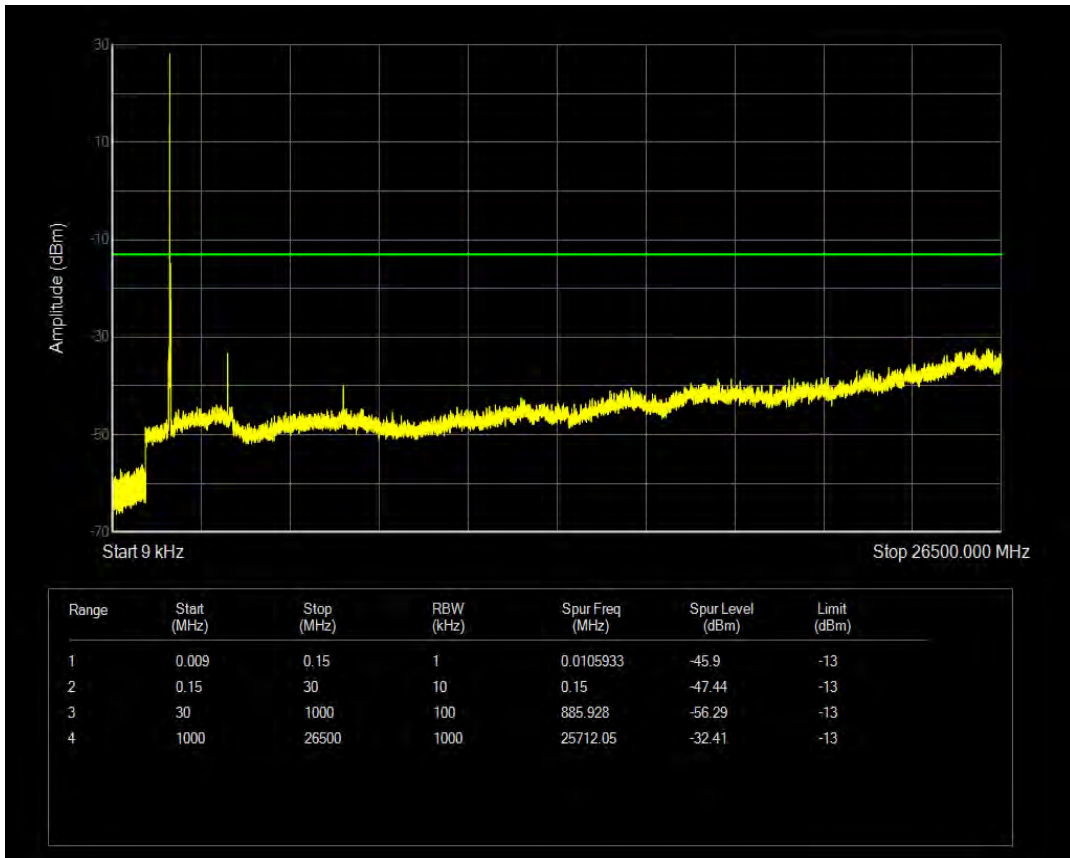

Band4 QAM16 BW=15MHz Channel=20325 RB Size=75 Position=#0

Band4 QPSK BW=20MHz Channel=20050 RB Size=1 Position=#0

Band4 QPSK BW=20MHz Channel=20050 RB Size=100 Position=#0

Band4 QAM16 BW=20MHz Channel=20050 RB Size=1 Position=#0

Band4 QAM16 BW=20MHz Channel=20050 RB Size=100 Position=#0

Band4 QPSK BW=20MHz Channel=20175 RB Size=1 Position=#0

Band4 QPSK BW=20MHz Channel=20175 RB Size=100 Position=#0

Band4 QAM16 BW=20MHz Channel=20175 RB Size=1 Position=#0