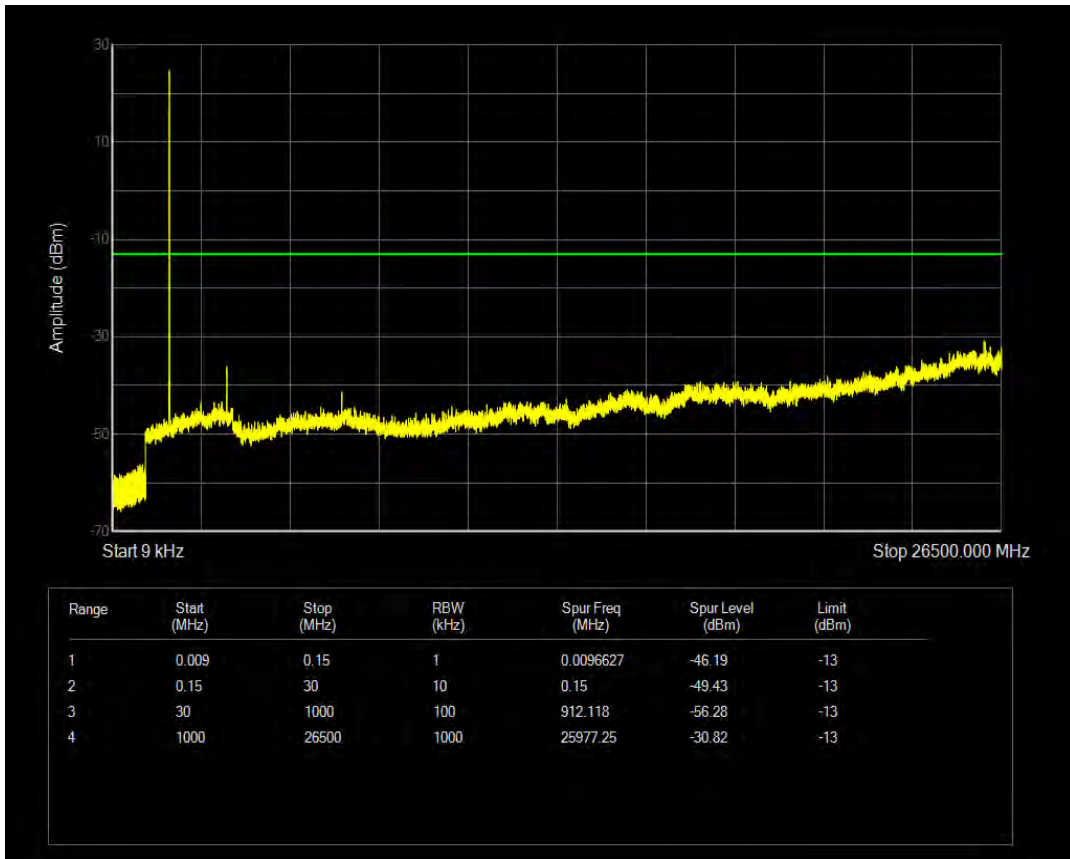

Band4 QPSK BW=3MHz Channel=20175 RB Size=1 Position=#0

Band4 QAM16 BW=3MHz Channel=19965 RB Size=15 Position=#0