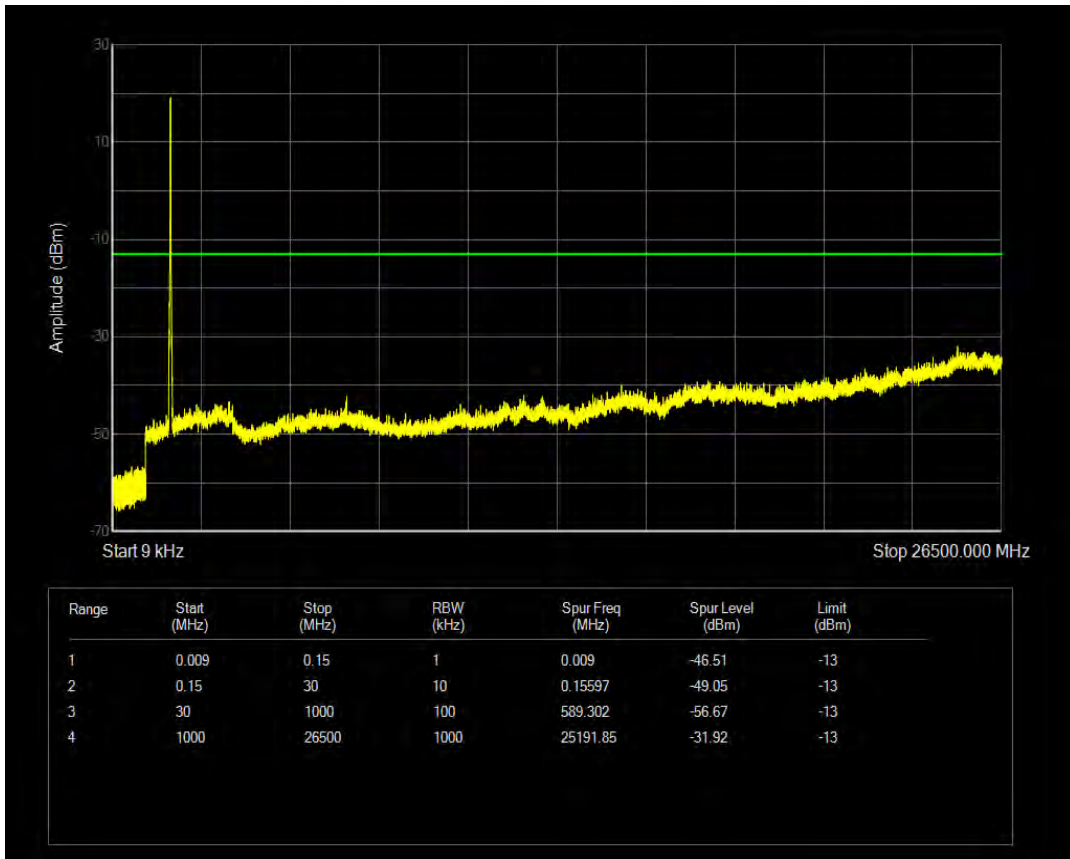

Band4 QAM16 BW=20MHz Channel=20050 RB Size=100 Position=#0

Band4 QPSK BW=20MHz Channel=20175 RB Size=1 Position=#0

Band4 QPSK BW=20MHz Channel=20175 RB Size=100 Position=#0

Band4 QAM16 BW=20MHz Channel=20175 RB Size=1 Position=#0

Band4 QAM16 BW=20MHz Channel=20175 RB Size=100 Position=#0

Band4 QPSK BW=20MHz Channel=20300 RB Size=1 Position=#0

Band4 QPSK BW=20MHz Channel=20300 RB Size=100 Position=#0

Band4 QAM16 BW=20MHz Channel=20300 RB Size=1 Position=#0

Band4 QAM16 BW=20MHz Channel=20300 RB Size=100 Position=#0

Band41(2535-2655) QAM16 BW=10MHz Channel=40090 RB Size=1 Position=#0

Band41(2535-2655) QAM16 BW=10MHz Channel=40090 RB Size=50 Position=#0

Band41(2535-2655) QAM16 BW=10MHz Channel=40640 RB Size=1 Position=#0