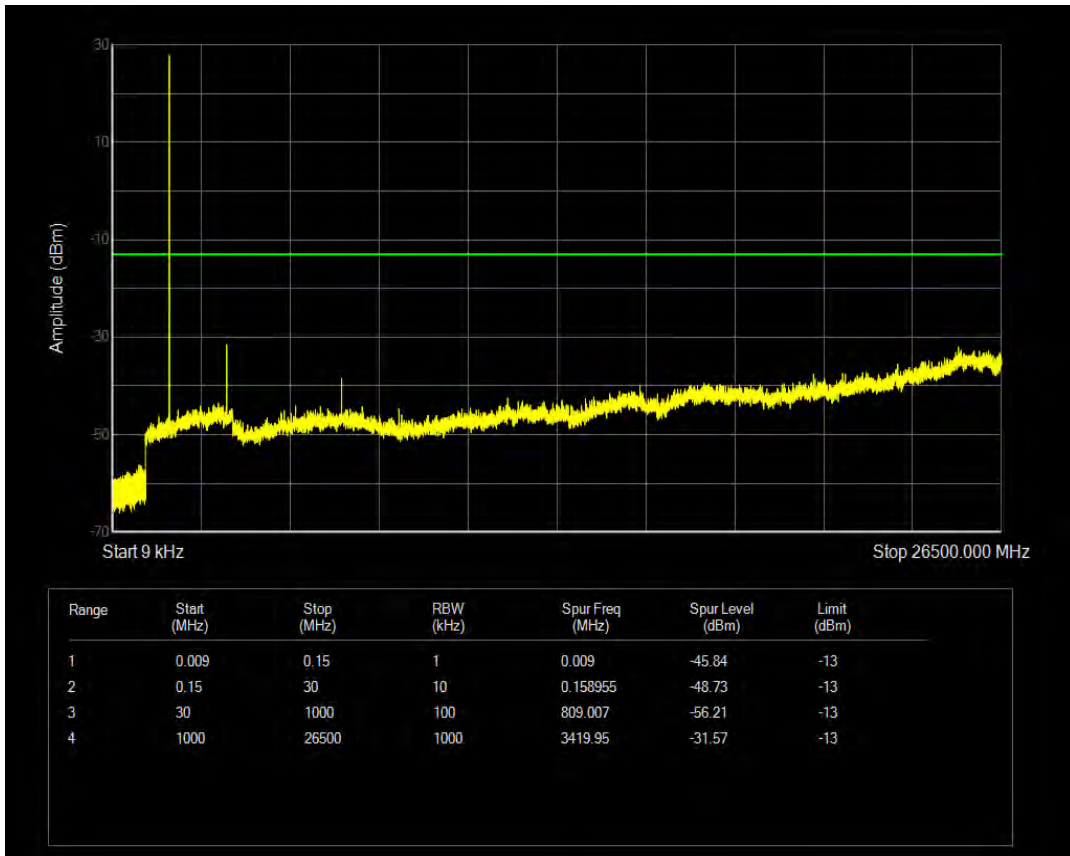

Band4 QPSK BW=3MHz Channel=19965 RB Size=15 Position=#0

Band4 QPSK BW=3MHz Channel=19965 RB Size=1 Position=#0