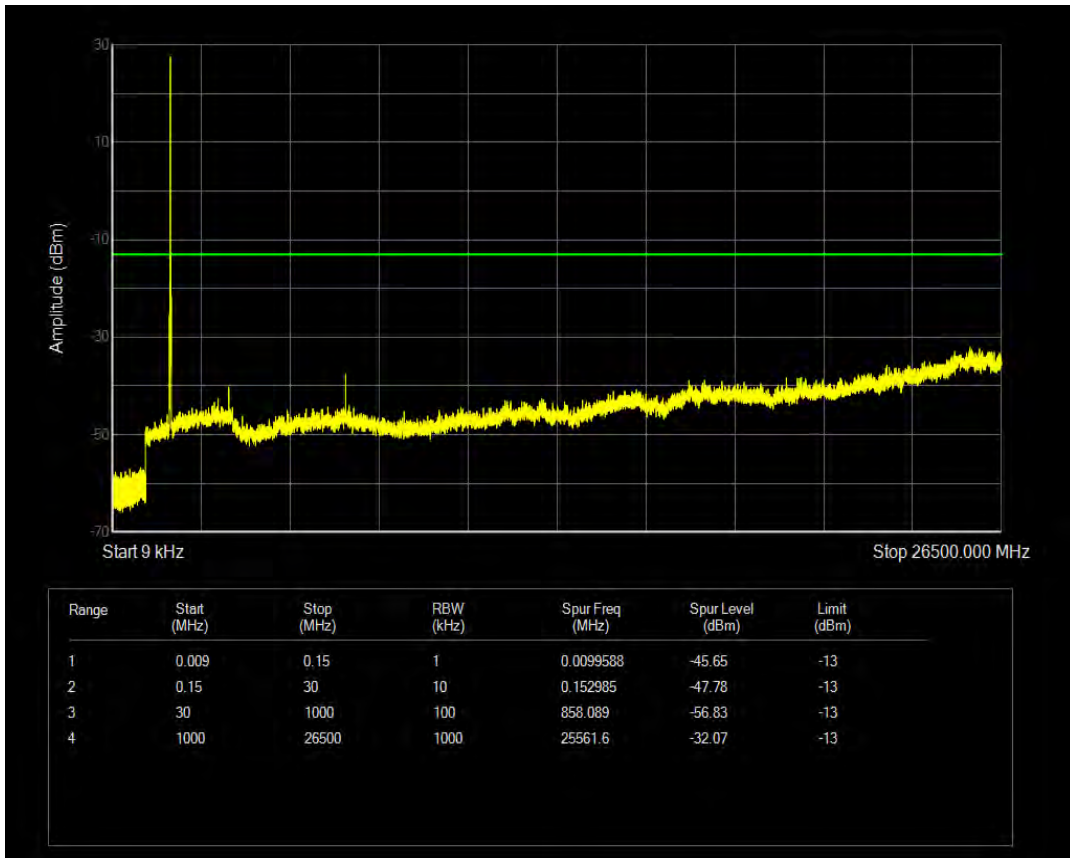

Band4 QPSK BW=15MHz Channel=20325 RB Size=75 Position=#0

Band4 QPSK BW=15MHz Channel=20325 RB Size=1 Position=#0