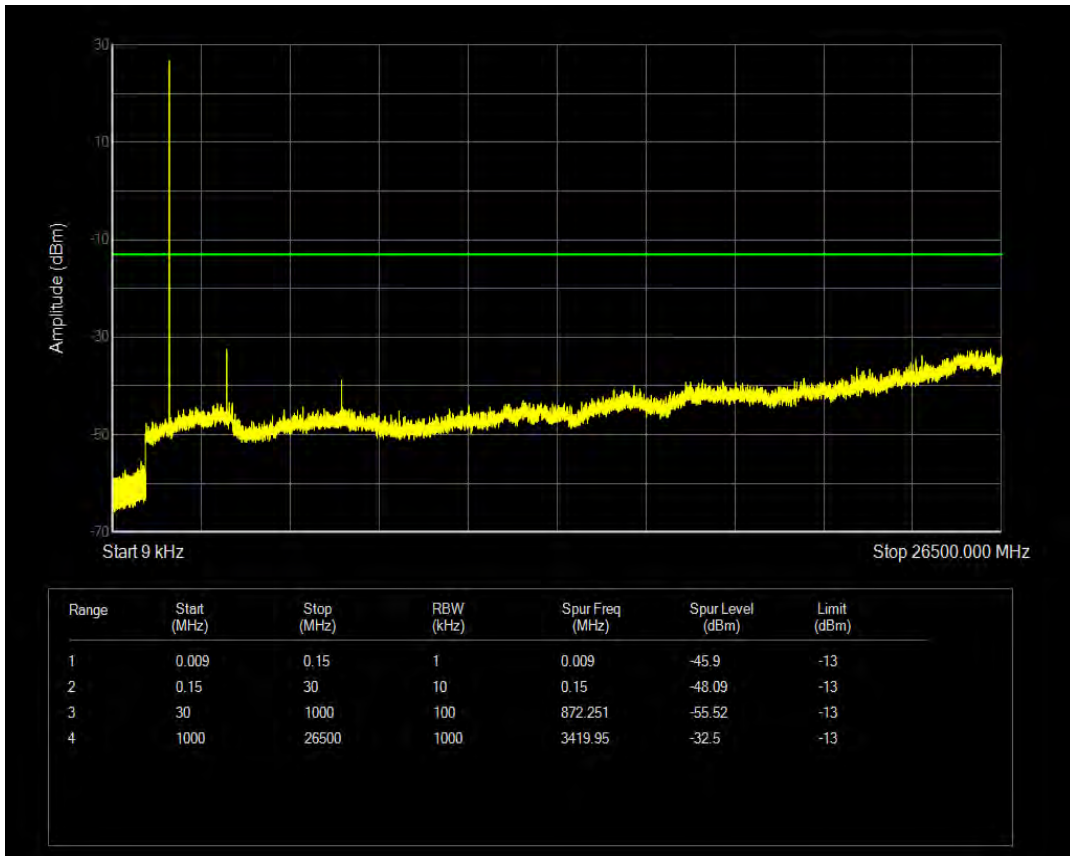

Band26(824-849) QAM16 BW=15MHz Channel=26965 RB Size=75 Position=#0

Band4 QPSK BW=1.4MHz Channel=19957 RB Size=1 Position=#0

Band4 QPSK BW=1.4MHz Channel=19957 RB Size=6 Position=#0

Band4 QAM16 BW=1.4MHz Channel=19957 RB Size=1 Position=#0