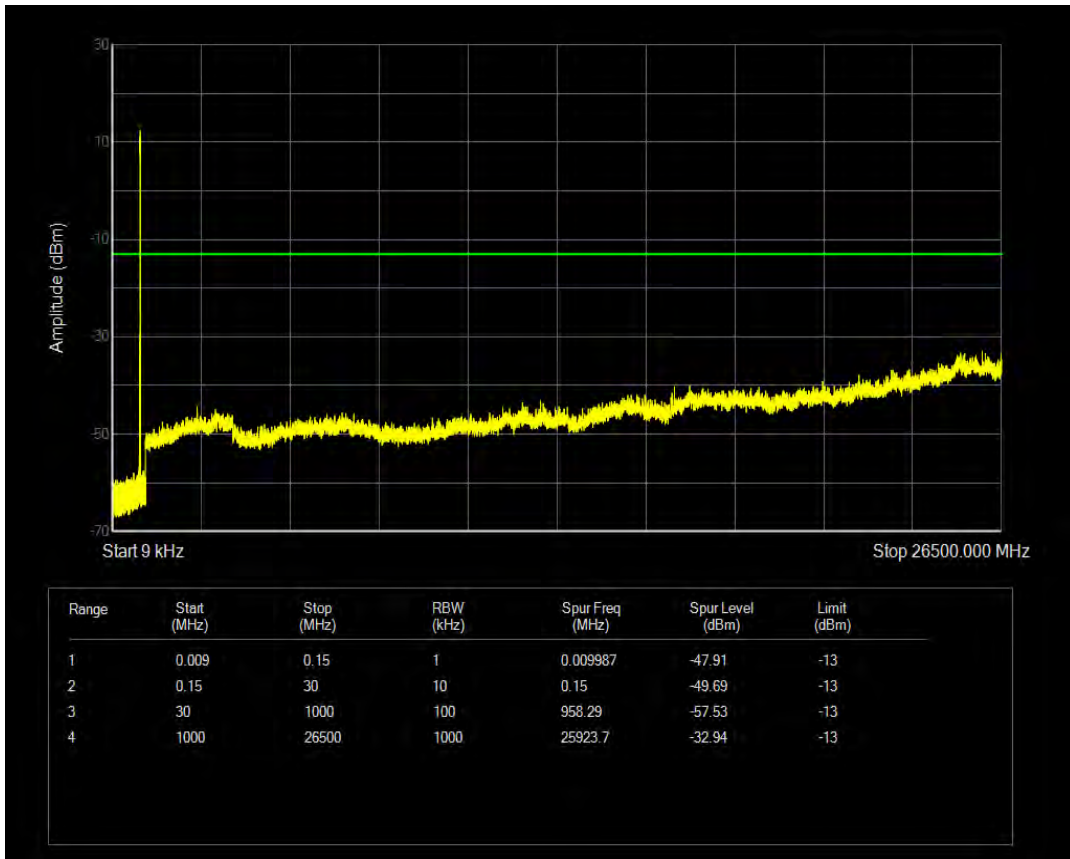

Band26(824-849) QAM16 BW=5MHz Channel=26815 RB Size=25 Position=#0

Band26(824-849) QPSK BW=5MHz Channel=26915 RB Size=1 Position=#0

Band26(824-849) QPSK BW=5MHz Channel=26915 RB Size=25 Position=#0

Band26(824-849) QAM16 BW=5MHz Channel=26915 RB Size=1 Position=#0

Band26(824-849) QAM16 BW=5MHz Channel=26915 RB Size=25 Position=#0

Band26(824-849) QPSK BW=5MHz Channel=27015 RB Size=1 Position=#0

Band26(824-849) QPSK BW=5MHz Channel=27015 RB Size=25 Position=#0

Band26(824-849) QAM16 BW=5MHz Channel=27015 RB Size=1 Position=#0