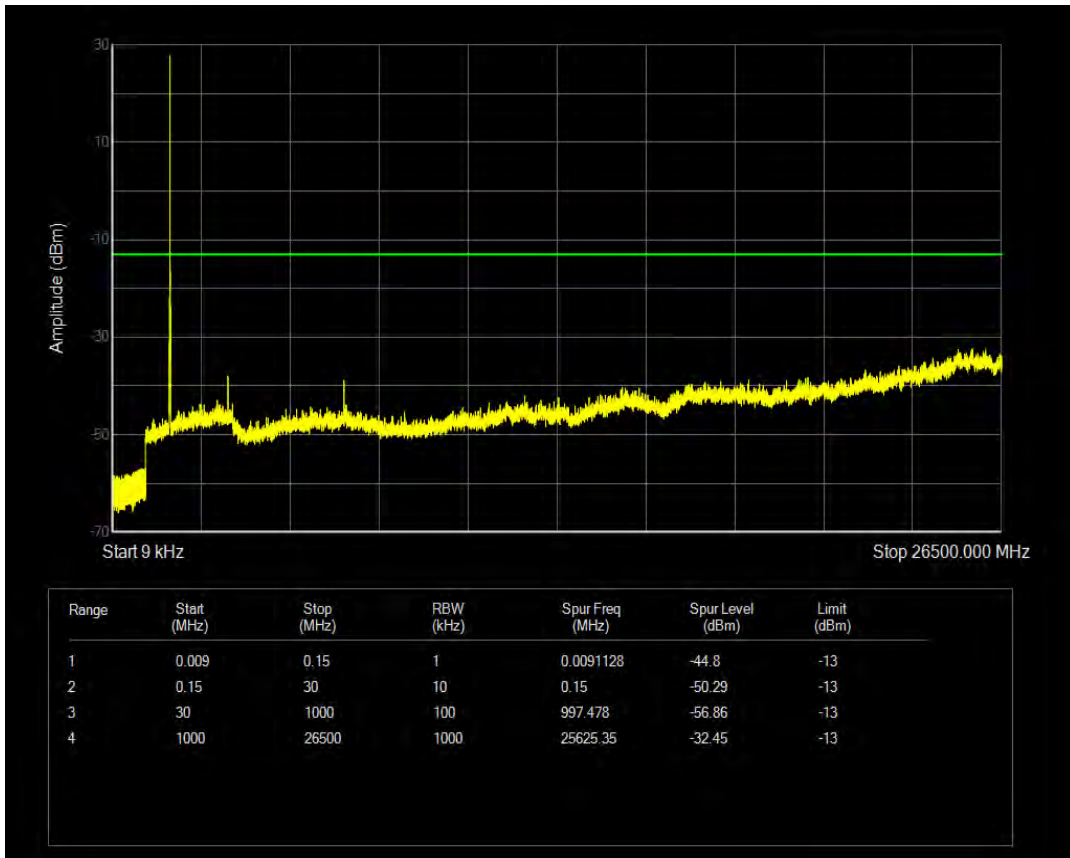

Band4 QAM16 BW=5MHz Channel=20375 RB Size=25 Position=#0

Band4 QPSK BW=10MHz Channel=20000 RB Size=1 Position=#0

Band4 QPSK BW=10MHz Channel=20000 RB Size=50 Position=#0

Band4 QAM16 BW=10MHz Channel=20000 RB Size=1 Position=#0

Band4 QAM16 BW=10MHz Channel=20000 RB Size=50 Position=#0

Band4 QPSK BW=10MHz Channel=20175 RB Size=1 Position=#0

Band4 QPSK BW=10MHz Channel=20175 RB Size=50 Position=#0

Band4 QAM16 BW=10MHz Channel=20175 RB Size=1 Position=#0