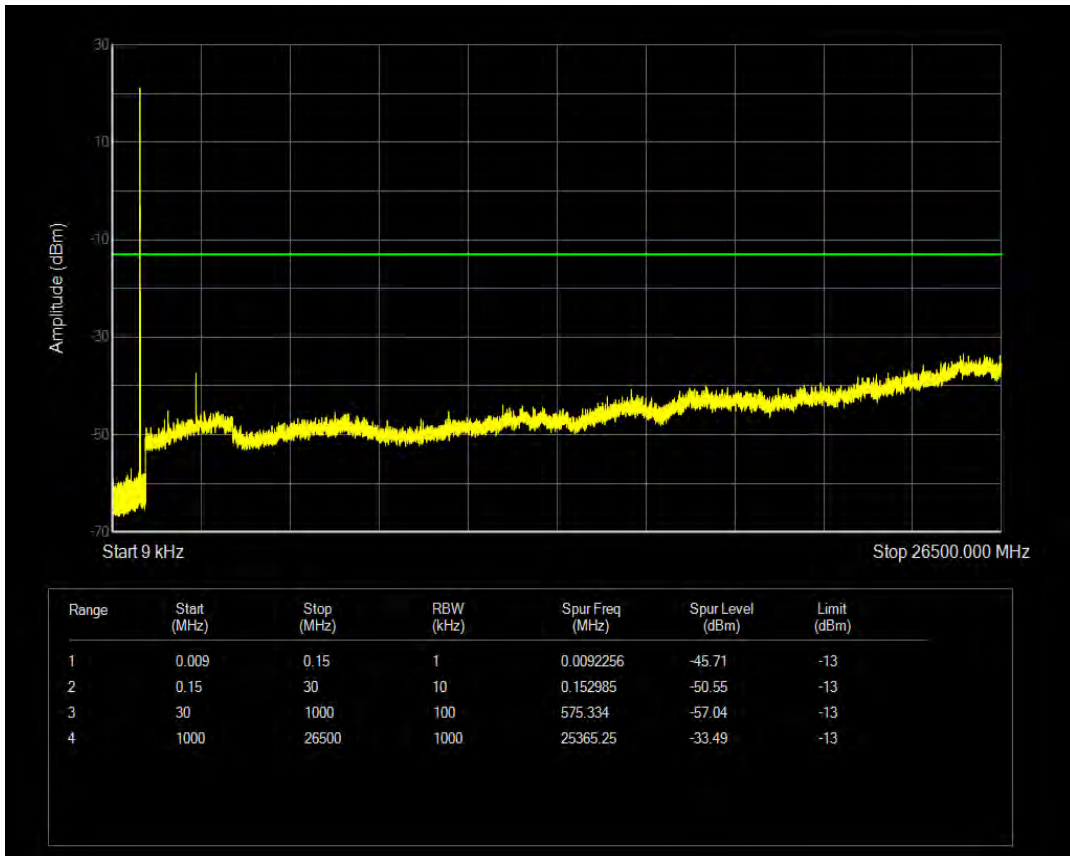

Band26(824-849) QAM16 BW=3MHz Channel=26805 RB Size=15 Position=#0

Band26(824-849) QPSK BW=3MHz Channel=26915 RB Size=1 Position=#0

Band26(824-849) QPSK BW=3MHz Channel=26915 RB Size=15 Position=#0

Band26(824-849) QAM16 BW=3MHz Channel=26915 RB Size=1 Position=#0

Band26(824-849) QAM16 BW=3MHz Channel=26915 RB Size=15 Position=#0

Band26(824-849) QPSK BW=3MHz Channel=27025 RB Size=1 Position=#0

Band26(824-849) QPSK BW=3MHz Channel=27025 RB Size=15 Position=#0

Band26(824-849) QAM16 BW=3MHz Channel=27025 RB Size=1 Position=#0