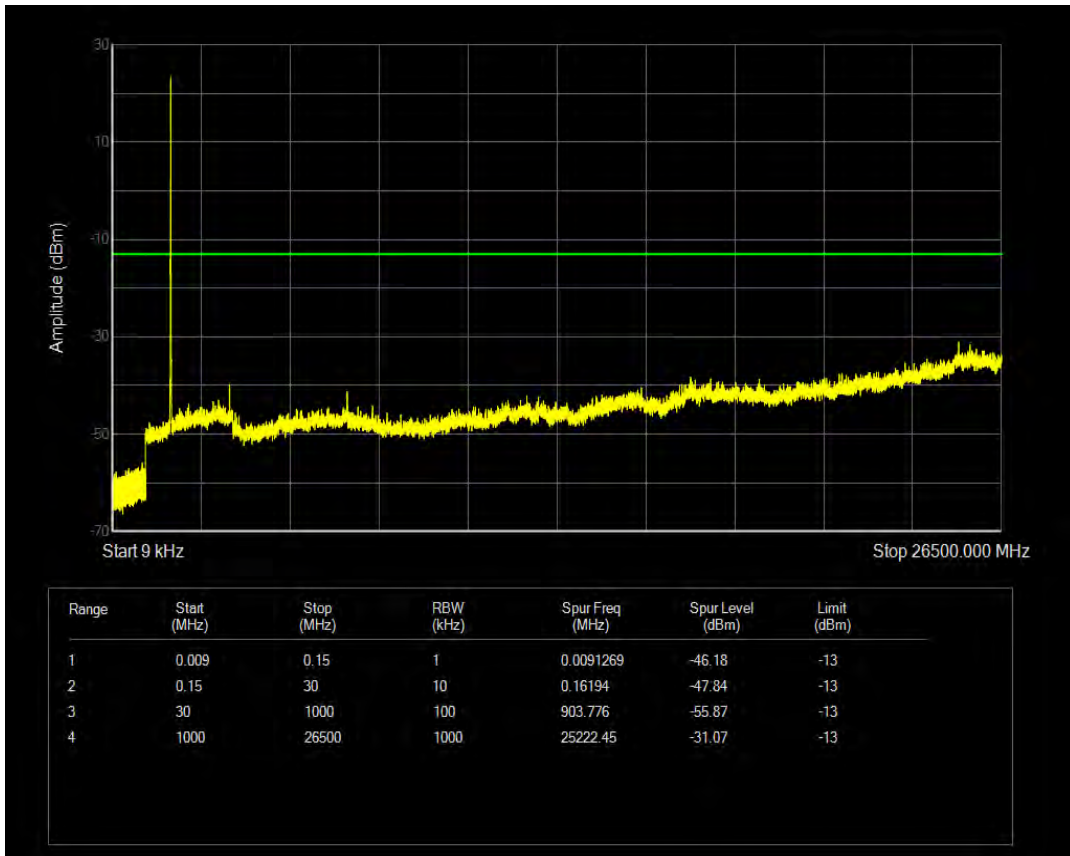

Band4 QAM16 BW=5MHz Channel=20175 RB Size=25 Position=#0

Band4 QPSK BW=5MHz Channel=20375 RB Size=1 Position=#0

Band4 QPSK BW=5MHz Channel=20375 RB Size=25 Position=#0

Band4 QAM16 BW=5MHz Channel=20375 RB Size=1 Position=#0

Band4 QAM16 BW=5MHz Channel=20375 RB Size=25 Position=#0

Band4 QPSK BW=10MHz Channel=20000 RB Size=1 Position=#0

Band4 QPSK BW=10MHz Channel=20000 RB Size=50 Position=#0

Band4 QAM16 BW=10MHz Channel=20000 RB Size=1 Position=#0