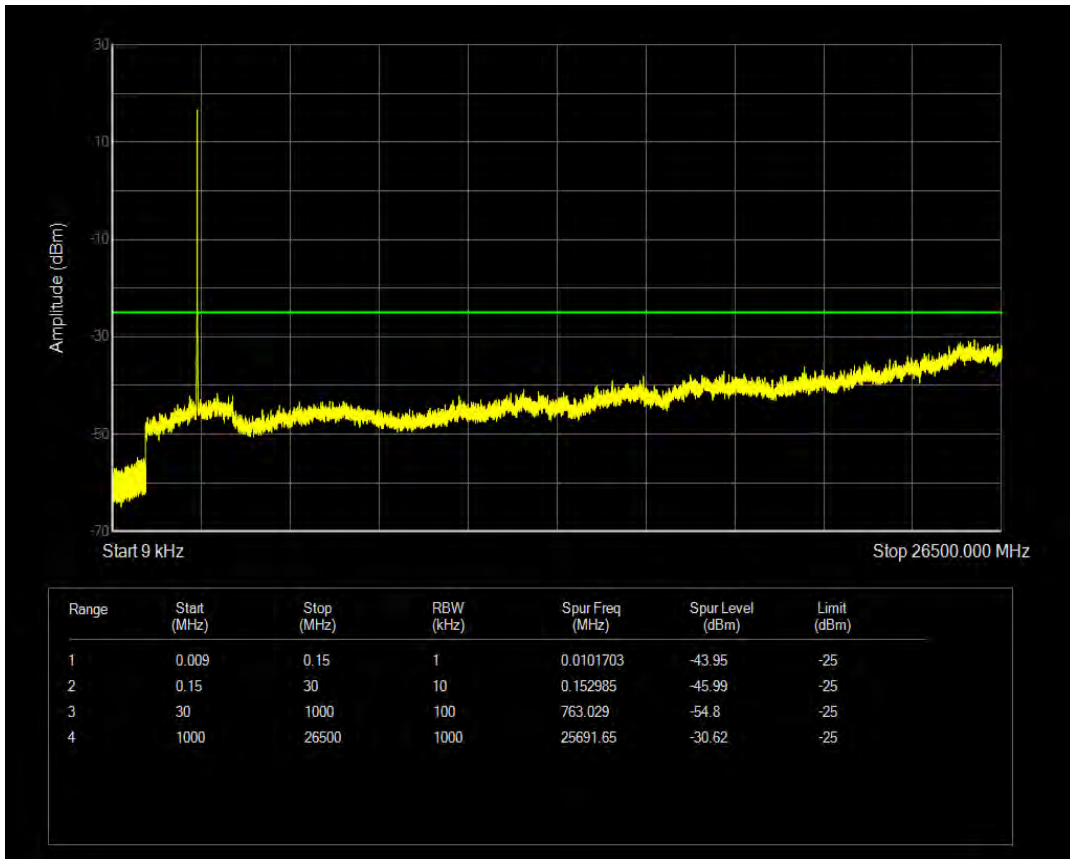

Band4 QAM16 BW=20MHz Channel=20050 RB Size=100 Position=#0

Band4 QPSK BW=20MHz Channel=20175 RB Size=1 Position=#0

Band4 QPSK BW=20MHz Channel=20175 RB Size=100 Position=#0

Band4 QAM16 BW=20MHz Channel=20175 RB Size=1 Position=#0

Band4 QAM16 BW=20MHz Channel=20175 RB Size=100 Position=#0

Band4 QPSK BW=20MHz Channel=20300 RB Size=1 Position=#0

Band4 QPSK BW=20MHz Channel=20300 RB Size=100 Position=#0

Band4 QAM16 BW=20MHz Channel=20300 RB Size=1 Position=#0

Band4 QAM16 BW=20MHz Channel=20300 RB Size=100 Position=#0

Band41(2535-2655) QAM16 BW=10MHz Channel=40090 RB Size=1 Position=#0

Band41(2535-2655) QAM16 BW=10MHz Channel=40090 RB Size=50 Position=#0

Band41(2535-2655) QAM16 BW=10MHz Channel=40640 RB Size=1 Position=#0