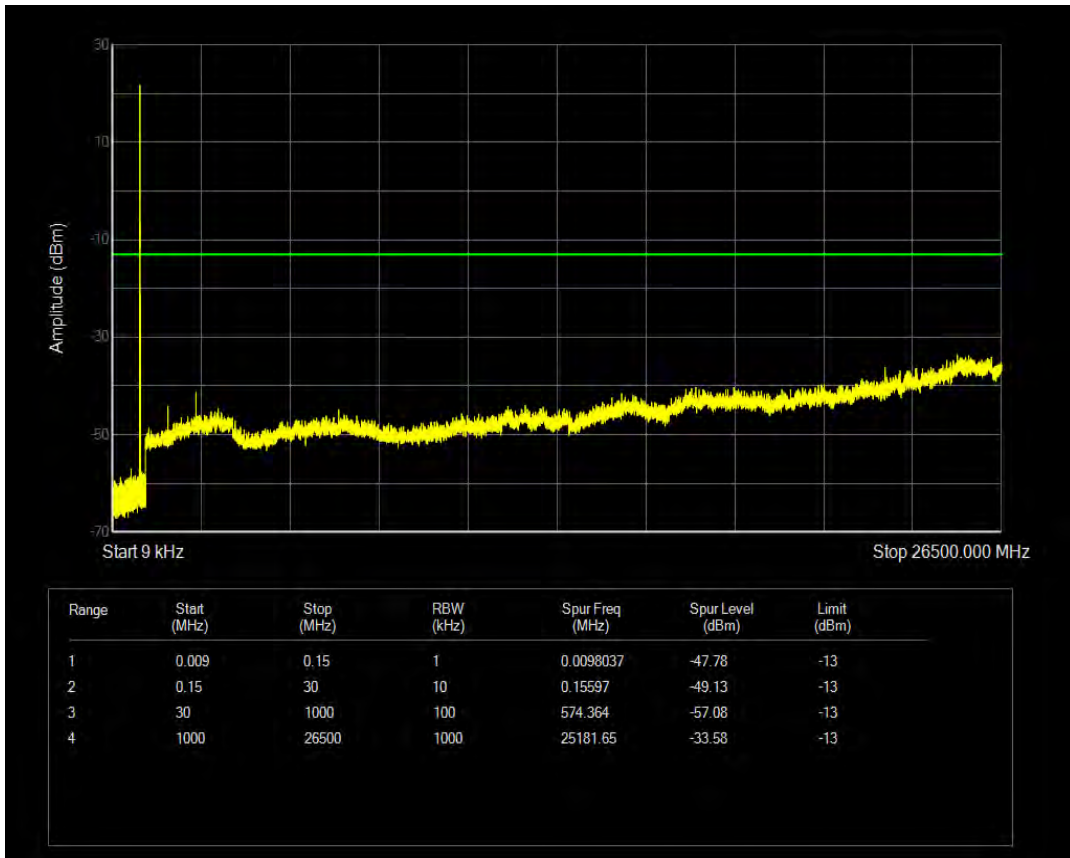

Band26(824-849) QAM16 BW=3MHz Channel=27025 RB Size=15 Position=#0

Band26(824-849) QPSK BW=5MHz Channel=26815 RB Size=1 Position=#0

Band26(824-849) QPSK BW=5MHz Channel=26815 RB Size=25 Position=#0

Band26(824-849) QAM16 BW=5MHz Channel=26815 RB Size=1 Position=#0

Band26(824-849) QAM16 BW=5MHz Channel=26815 RB Size=25 Position=#0

Band26(824-849) QPSK BW=5MHz Channel=26915 RB Size=1 Position=#0

Band26(824-849) QPSK BW=5MHz Channel=26915 RB Size=25 Position=#0

Band26(824-849) QAM16 BW=5MHz Channel=26915 RB Size=1 Position=#0