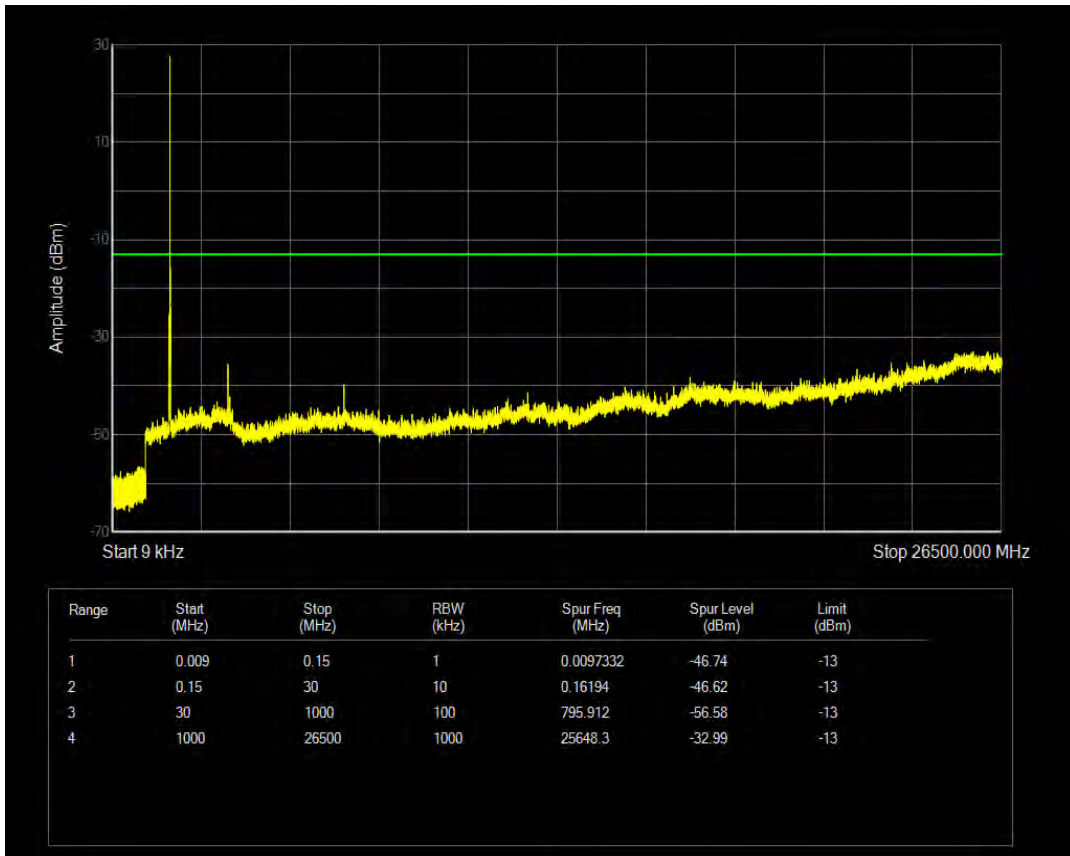

Band4 QAM16 BW=10MHz Channel=20000 RB Size=50 Position=#0

Band4 QPSK BW=10MHz Channel=20175 RB Size=1 Position=#0

Band4 QPSK BW=10MHz Channel=20175 RB Size=50 Position=#0

Band4 QAM16 BW=10MHz Channel=20175 RB Size=1 Position=#0

Band4 QAM16 BW=10MHz Channel=20175 RB Size=50 Position=#0

Band4 QPSK BW=10MHz Channel=20350 RB Size=1 Position=#0

Band4 QPSK BW=10MHz Channel=20350 RB Size=50 Position=#0

Band4 QAM16 BW=10MHz Channel=20350 RB Size=1 Position=#0