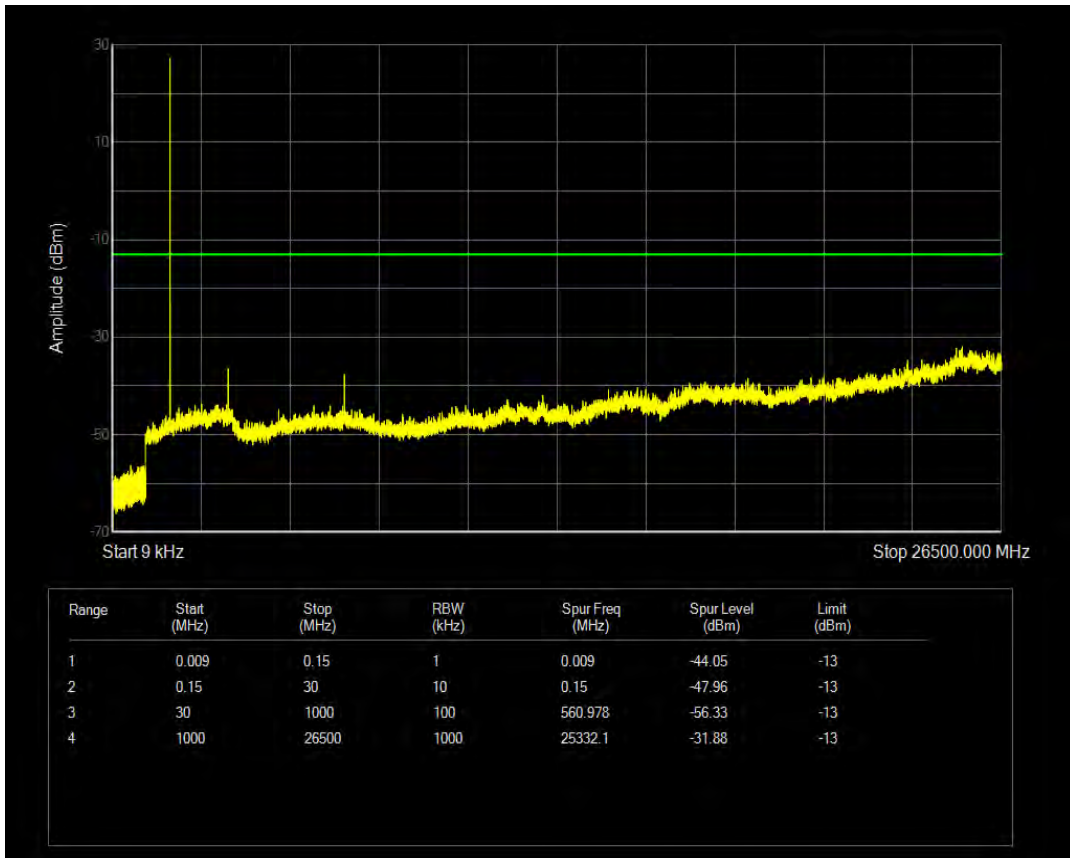

Band4 QPSK BW=3MHz Channel=20175 RB Size=15 Position=#0

Band4 QPSK BW=3MHz Channel=20175 RB Size=1 Position=#0