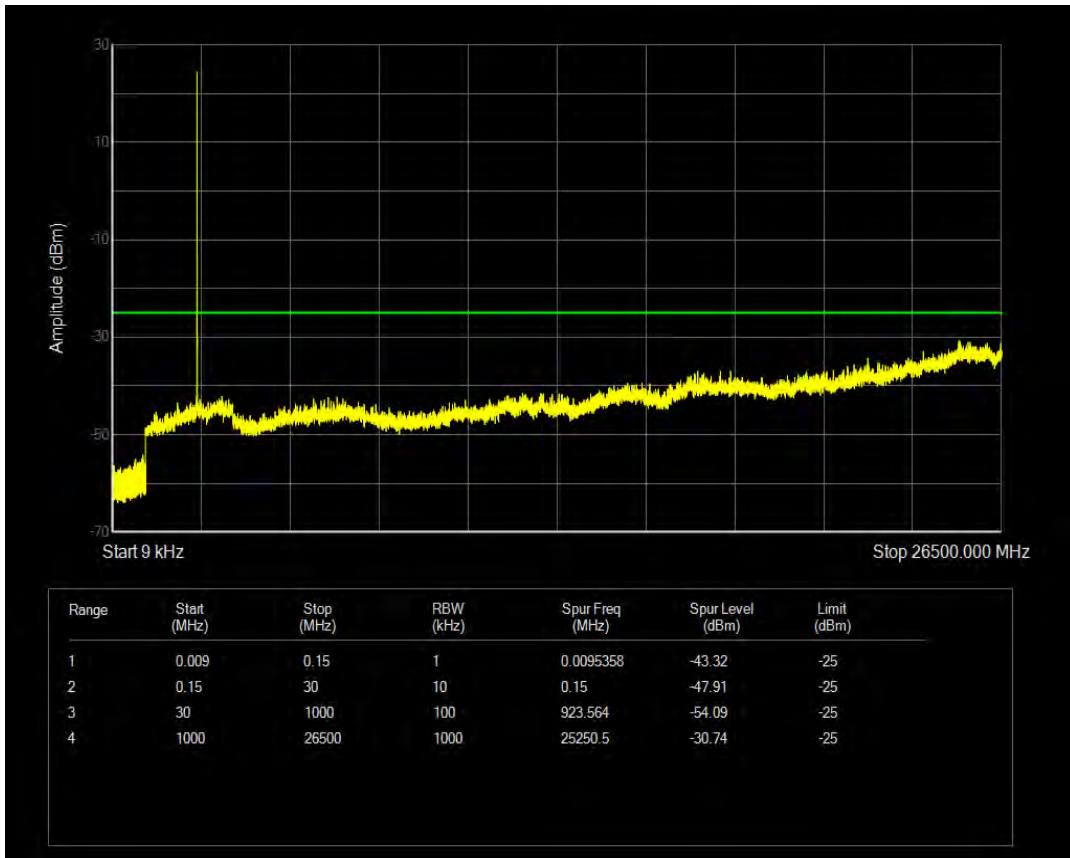

Band41(2535-2655) QAM16 BW=5MHz Channel=40065 RB Size=25 Position=#0

Band41(2535-2655) QAM16 BW=5MHz Channel=40065 RB Size=1 Position=#0