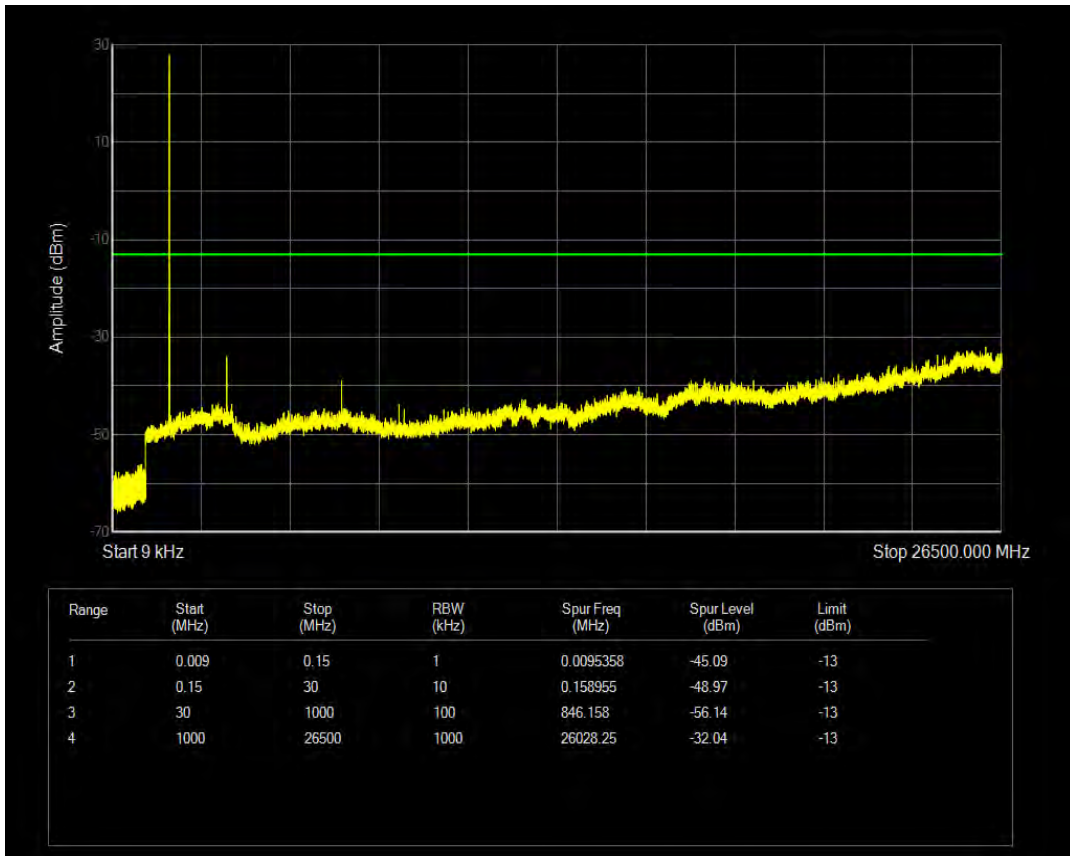

Band4 QAM16 BW=3MHz Channel=20385 RB Size=15 Position=#0

Band4 QPSK BW=5MHz Channel=19975 RB Size=1 Position=#0

Band4 QPSK BW=5MHz Channel=19975 RB Size=25 Position=#0

Band4 QAM16 BW=5MHz Channel=19975 RB Size=1 Position=#0