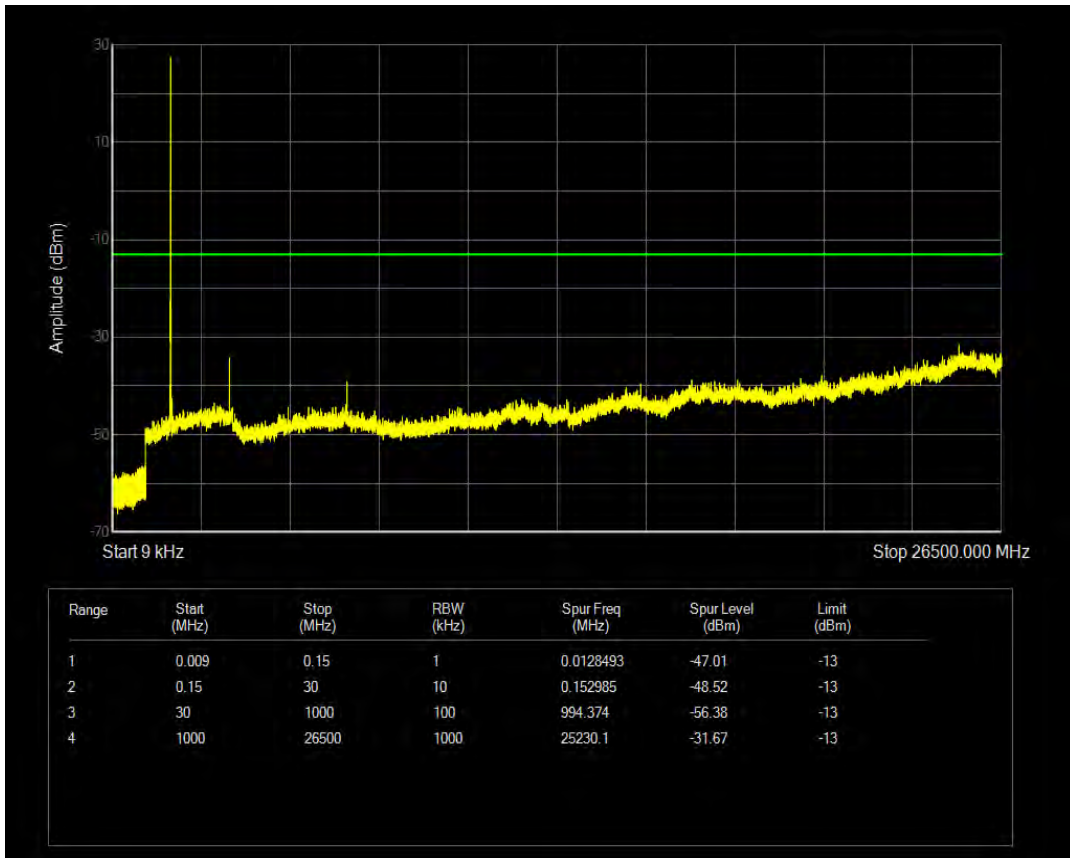

Band4 QPSK BW=5MHz Channel=20375 RB Size=25 Position=#0

Band4 QPSK BW=5MHz Channel=20375 RB Size=1 Position=#0