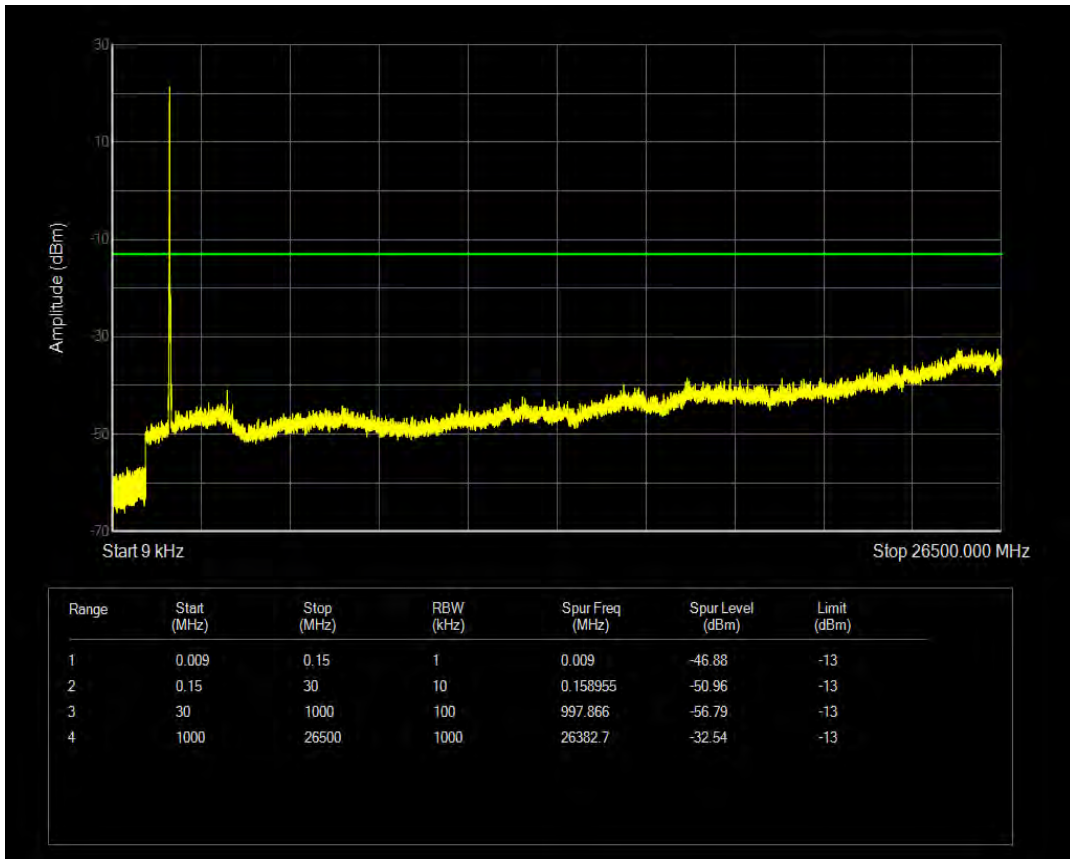

Band4 QAM16 BW=10MHz Channel=20175 RB Size=50 Position=#0

Band4 QPSK BW=10MHz Channel=20350 RB Size=1 Position=#0

Band4 QPSK BW=10MHz Channel=20350 RB Size=50 Position=#0

Band4 QAM16 BW=10MHz Channel=20350 RB Size=1 Position=#0

Band4 QAM16 BW=10MHz Channel=20350 RB Size=50 Position=#0

Band4 QPSK BW=15MHz Channel=20025 RB Size=1 Position=#0

Band4 QPSK BW=15MHz Channel=20025 RB Size=75 Position=#0

Band4 QAM16 BW=15MHz Channel=20025 RB Size=1 Position=#0

Band4 QAM16 BW=15MHz Channel=20025 RB Size=75 Position=#0

Band4 QPSK BW=15MHz Channel=20175 RB Size=1 Position=#0

Band4 QPSK BW=15MHz Channel=20175 RB Size=75 Position=#0

Band4 QAM16 BW=15MHz Channel=20175 RB Size=1 Position=#0