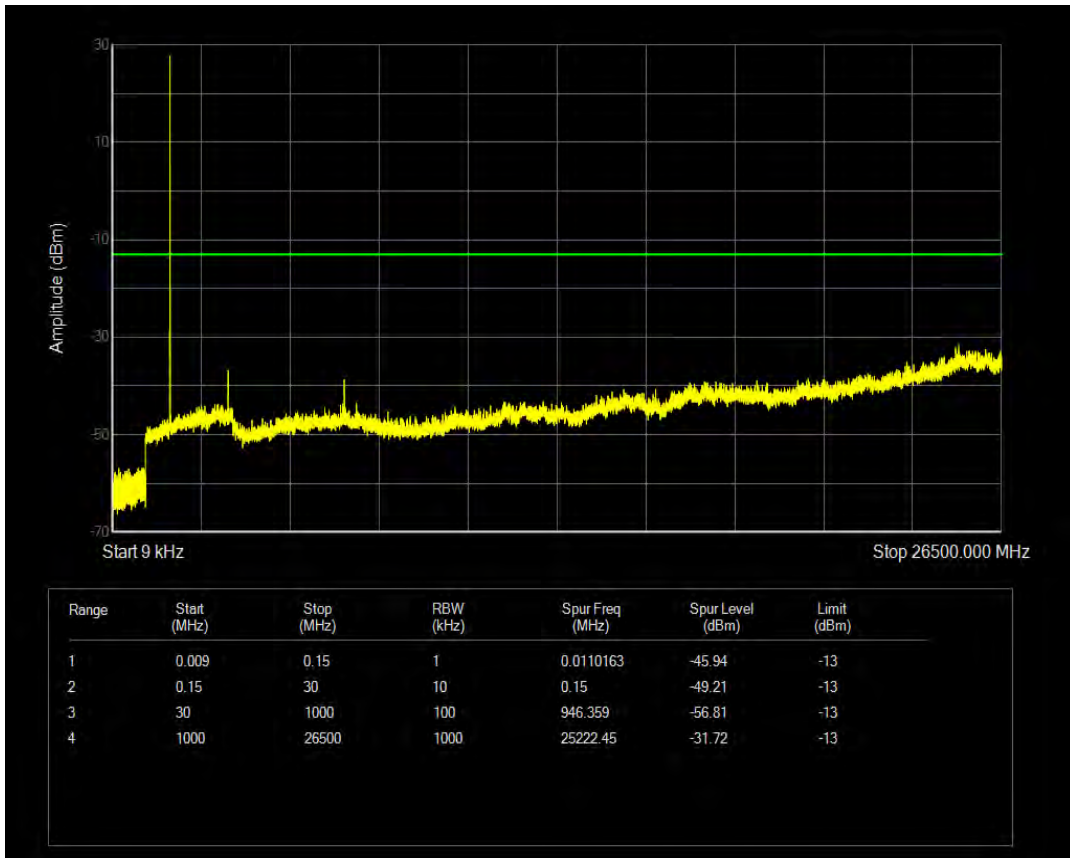

Band4 QPSK BW=5MHz Channel=20175 RB Size=25 Position=#0

Band4 QPSK BW=5MHz Channel=20175 RB Size=1 Position=#0