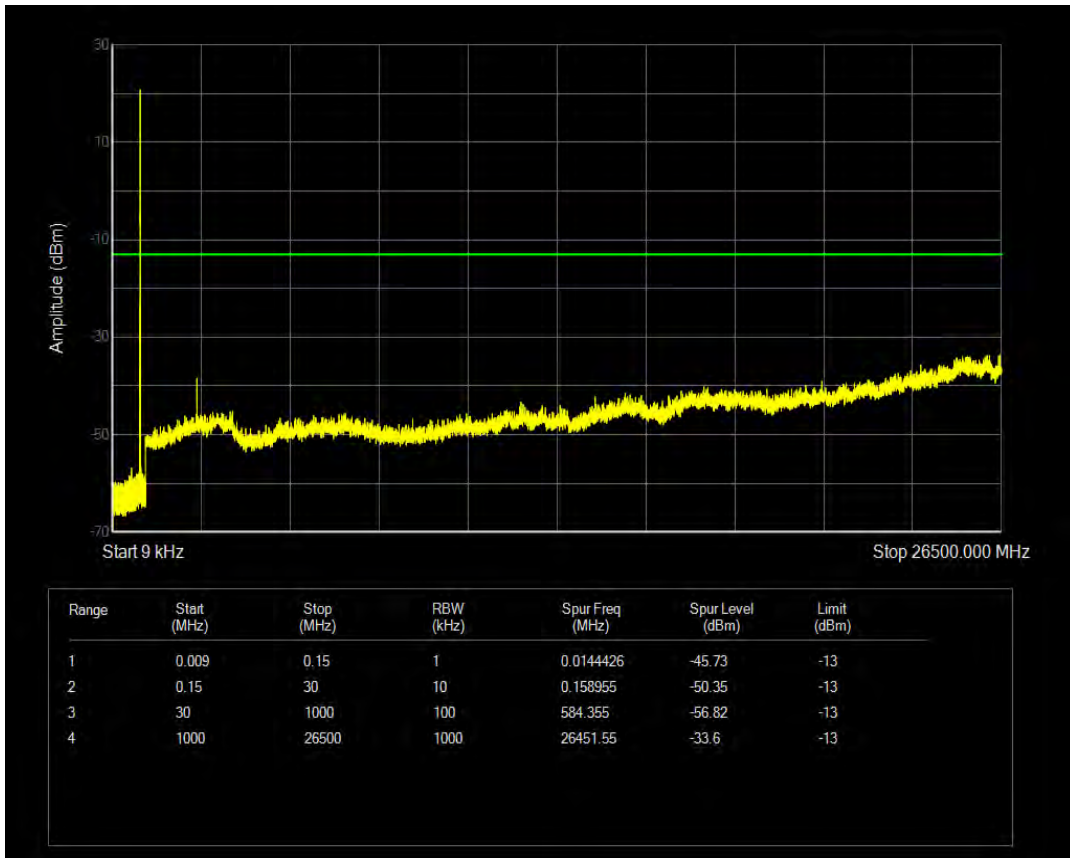

Band26(824-849) QAM16 BW=5MHz Channel=26815 RB Size=25 Position=#0

Band26(824-849) QPSK BW=5MHz Channel=26915 RB Size=1 Position=#0

Band26(824-849) QPSK BW=5MHz Channel=26915 RB Size=25 Position=#0

Band26(824-849) QAM16 BW=5MHz Channel=26915 RB Size=1 Position=#0

Band26(824-849) QAM16 BW=5MHz Channel=26915 RB Size=25 Position=#0

Band26(824-849) QPSK BW=5MHz Channel=27015 RB Size=1 Position=#0

Band26(824-849) QPSK BW=5MHz Channel=27015 RB Size=25 Position=#0

Band26(824-849) QAM16 BW=5MHz Channel=27015 RB Size=1 Position=#0