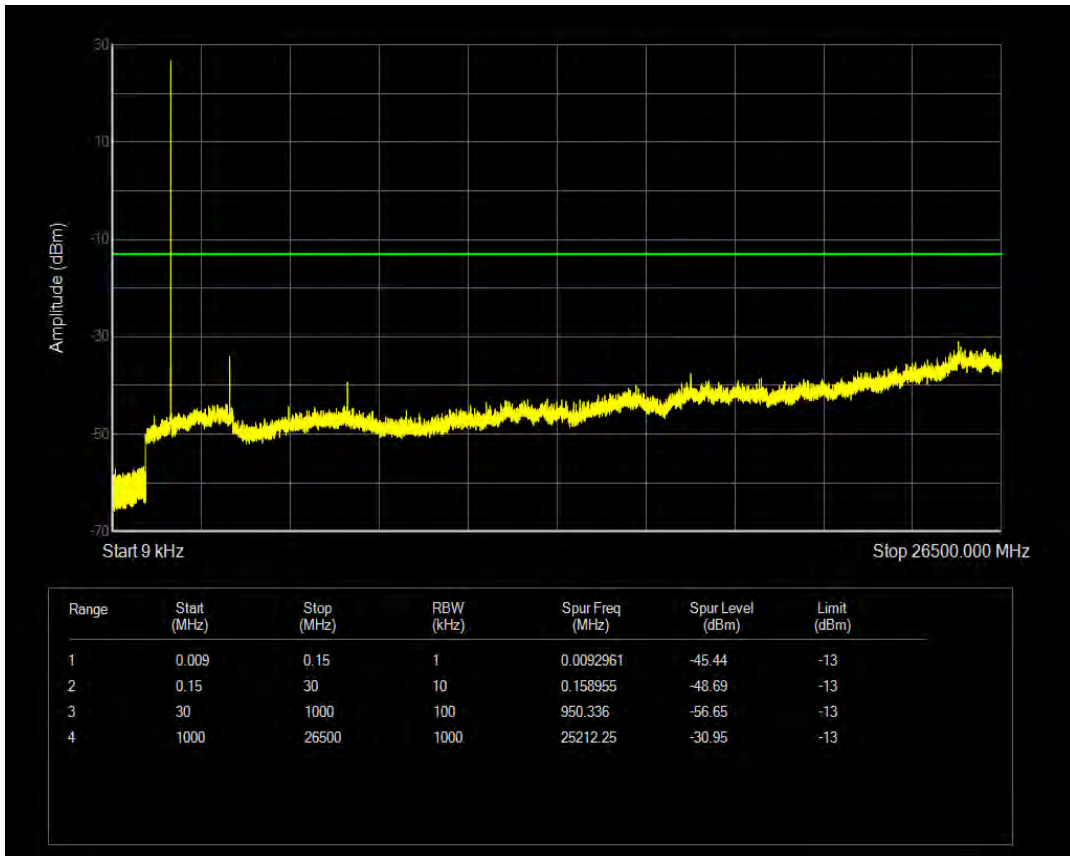

Band4 QAM16 BW=1.4MHz Channel=20393 RB Size=1 Position=#0

Band4 QPSK BW=1.4MHz Channel=20393 RB Size=6 Position=#0