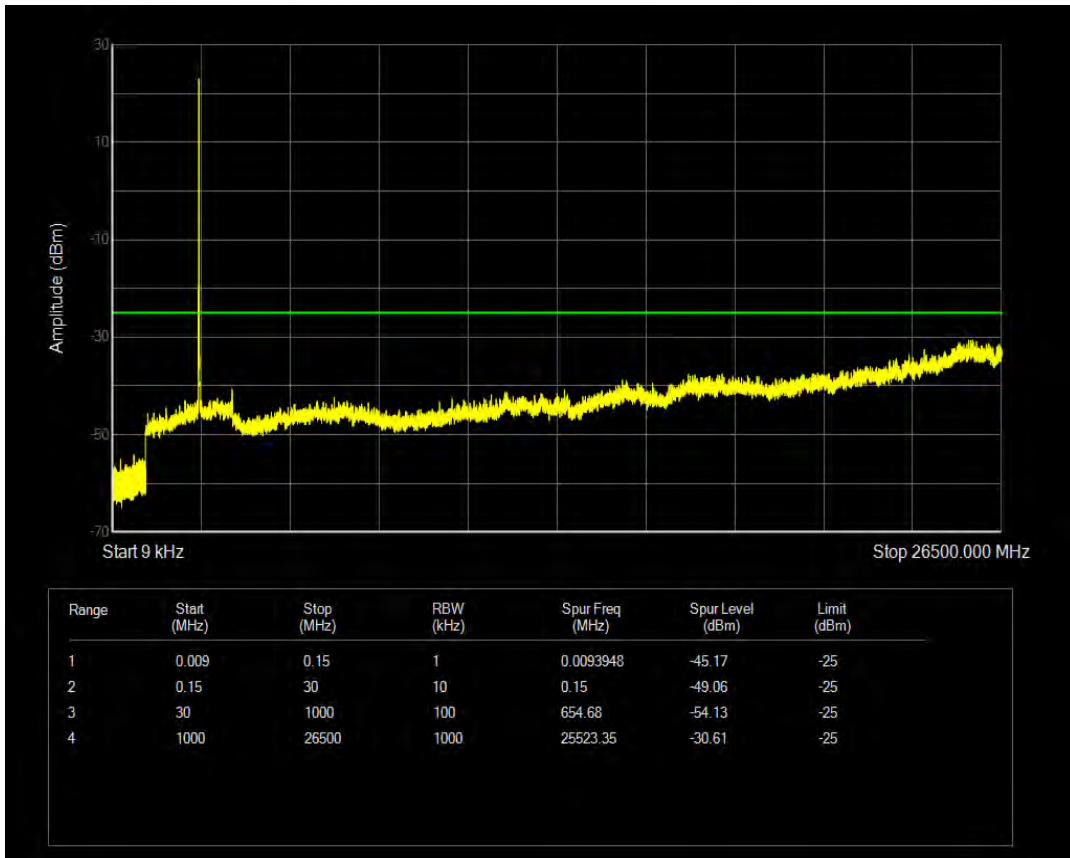

Band41(2535-2655) QAM16 BW=15MHz Channel=40640 RB Size=75 Position=#0

Band41(2535-2655) QAM16 BW=15MHz Channel=40640 RB Size=1 Position=#0