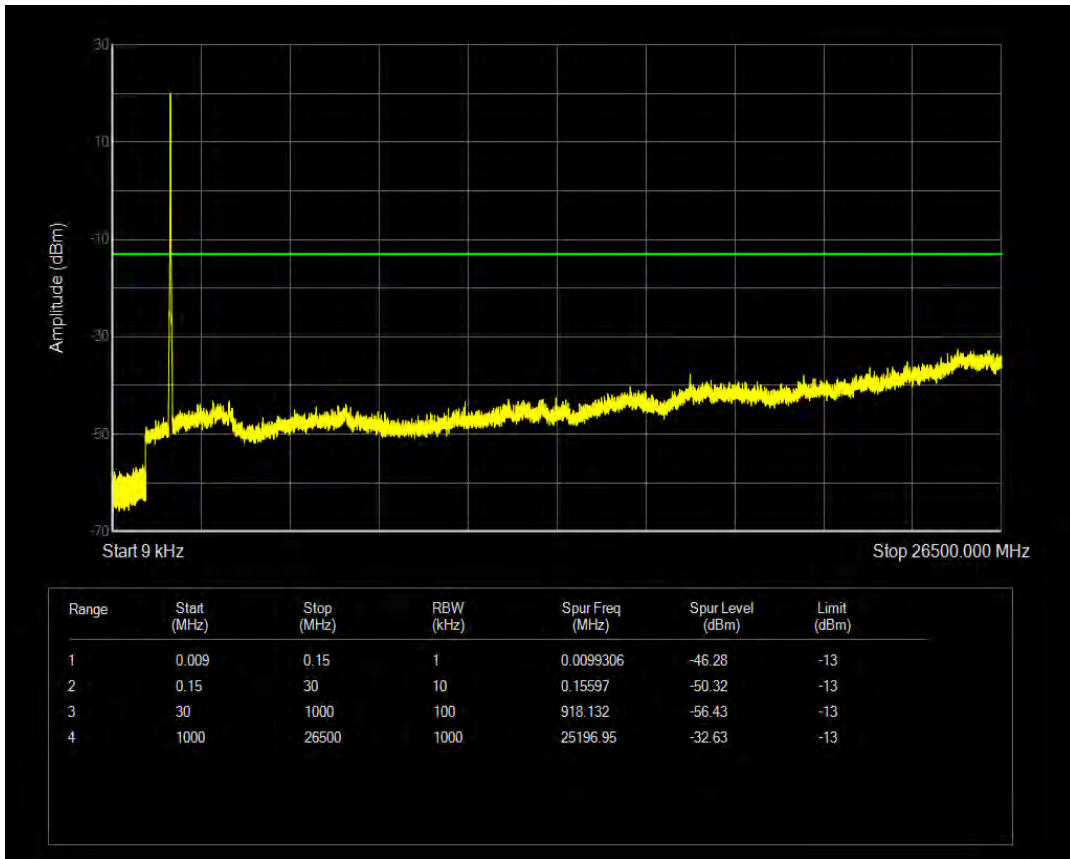

Band4 QAM16 BW=15MHz Channel=20325 RB Size=75 Position=#0

Band4 QPSK BW=20MHz Channel=20050 RB Size=1 Position=#0

Band4 QPSK BW=20MHz Channel=20050 RB Size=100 Position=#0

Band4 QAM16 BW=20MHz Channel=20050 RB Size=1 Position=#0

Band4 QAM16 BW=20MHz Channel=20050 RB Size=100 Position=#0

Band4 QPSK BW=20MHz Channel=20175 RB Size=1 Position=#0

Band4 QPSK BW=20MHz Channel=20175 RB Size=100 Position=#0

Band4 QAM16 BW=20MHz Channel=20175 RB Size=1 Position=#0

Band4 QAM16 BW=20MHz Channel=20175 RB Size=100 Position=#0

Band4 QPSK BW=20MHz Channel=20300 RB Size=1 Position=#0

Band4 QPSK BW=20MHz Channel=20300 RB Size=100 Position=#0

Band4 QAM16 BW=20MHz Channel=20300 RB Size=1 Position=#0