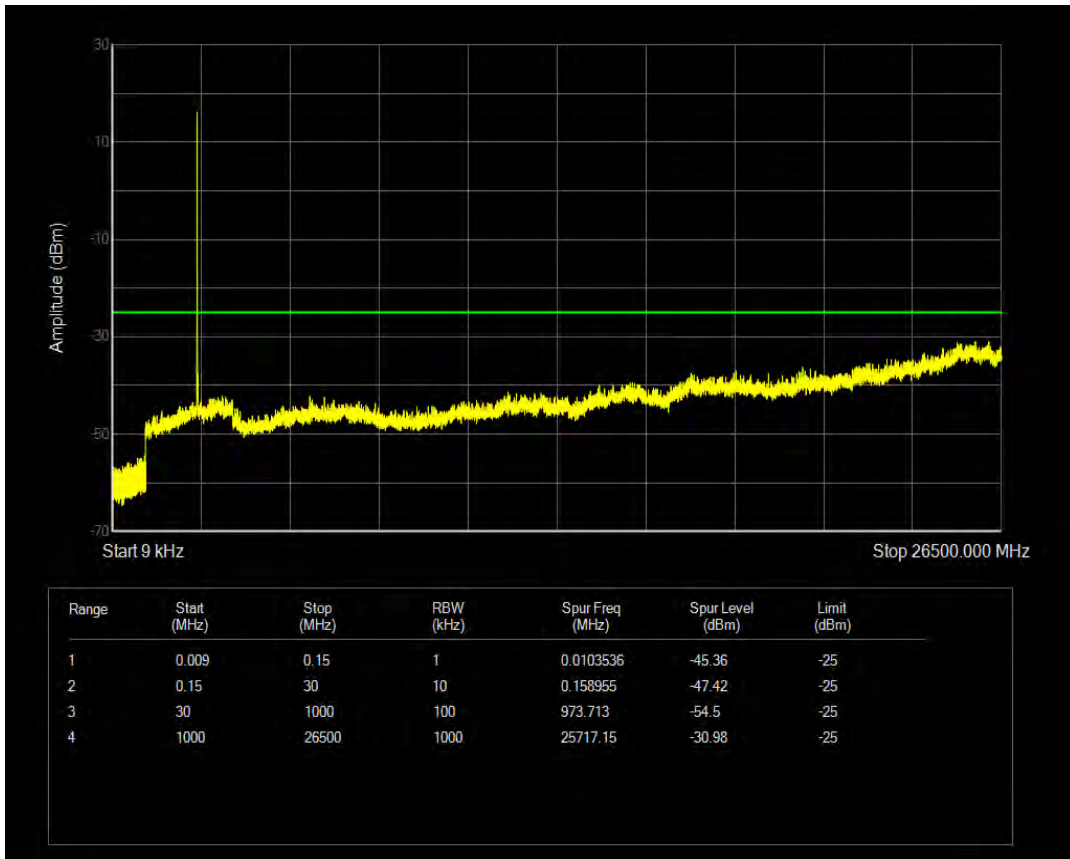

Band41(2535-2655) QAM16 BW=5MHz Channel=40640 RB Size=1 Position=#0

Band41(2535-2655) QAM16 BW=5MHz Channel=40065 RB Size=25 Position=#0