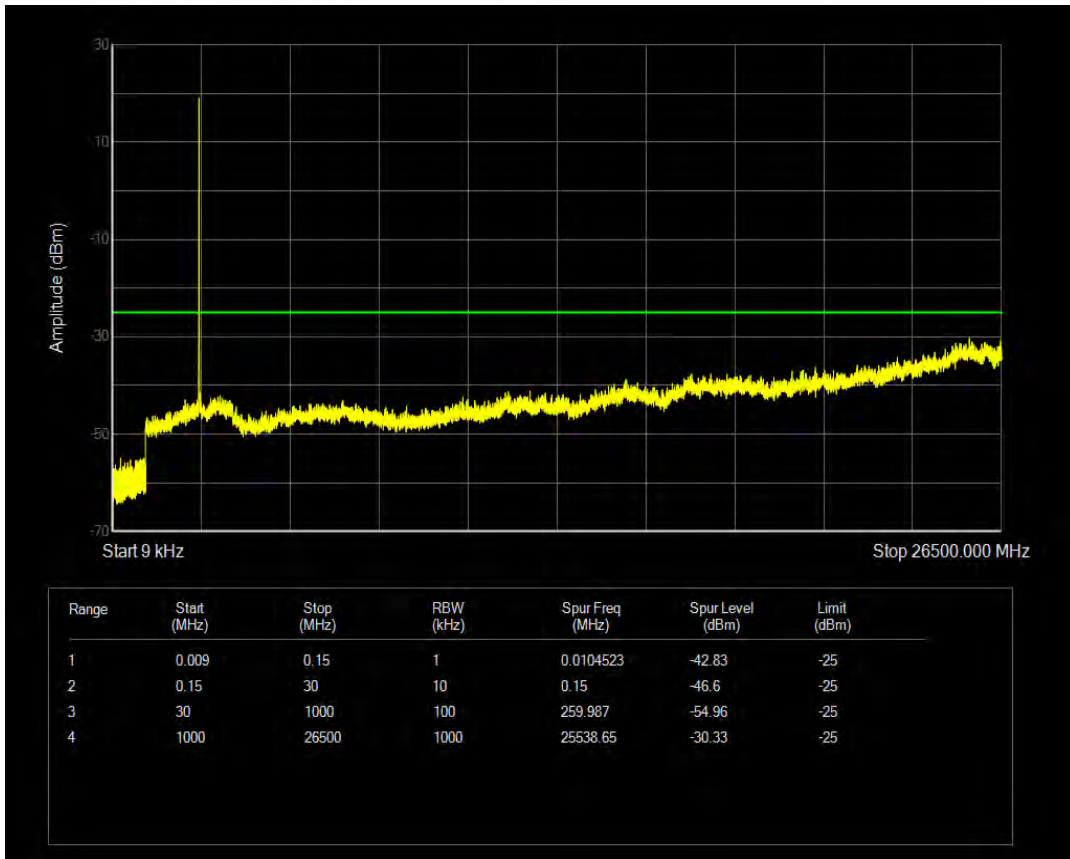

Band41(2535-2655) QAM16 BW=5MHz Channel=41215 RB Size=1 Position=#0

Band41(2535-2655) QAM16 BW=5MHz Channel=40640 RB Size=25 Position=#0