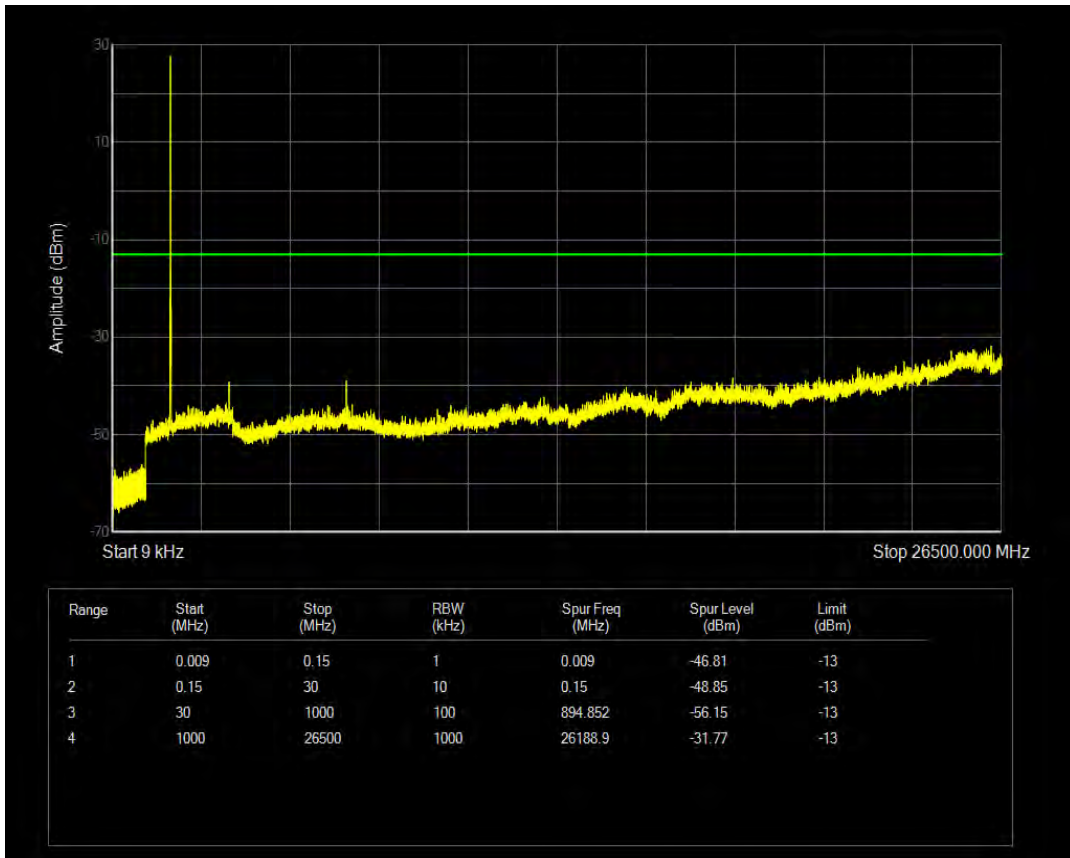

Band4 QAM16 BW=10MHz Channel=20000 RB Size=50 Position=#0

Band4 QPSK BW=10MHz Channel=20175 RB Size=1 Position=#0

Band4 QPSK BW=10MHz Channel=20175 RB Size=50 Position=#0

Band4 QAM16 BW=10MHz Channel=20175 RB Size=1 Position=#0

Band4 QAM16 BW=10MHz Channel=20175 RB Size=50 Position=#0

Band4 QPSK BW=10MHz Channel=20350 RB Size=1 Position=#0

Band4 QPSK BW=10MHz Channel=20350 RB Size=50 Position=#0

Band4 QAM16 BW=10MHz Channel=20350 RB Size=1 Position=#0