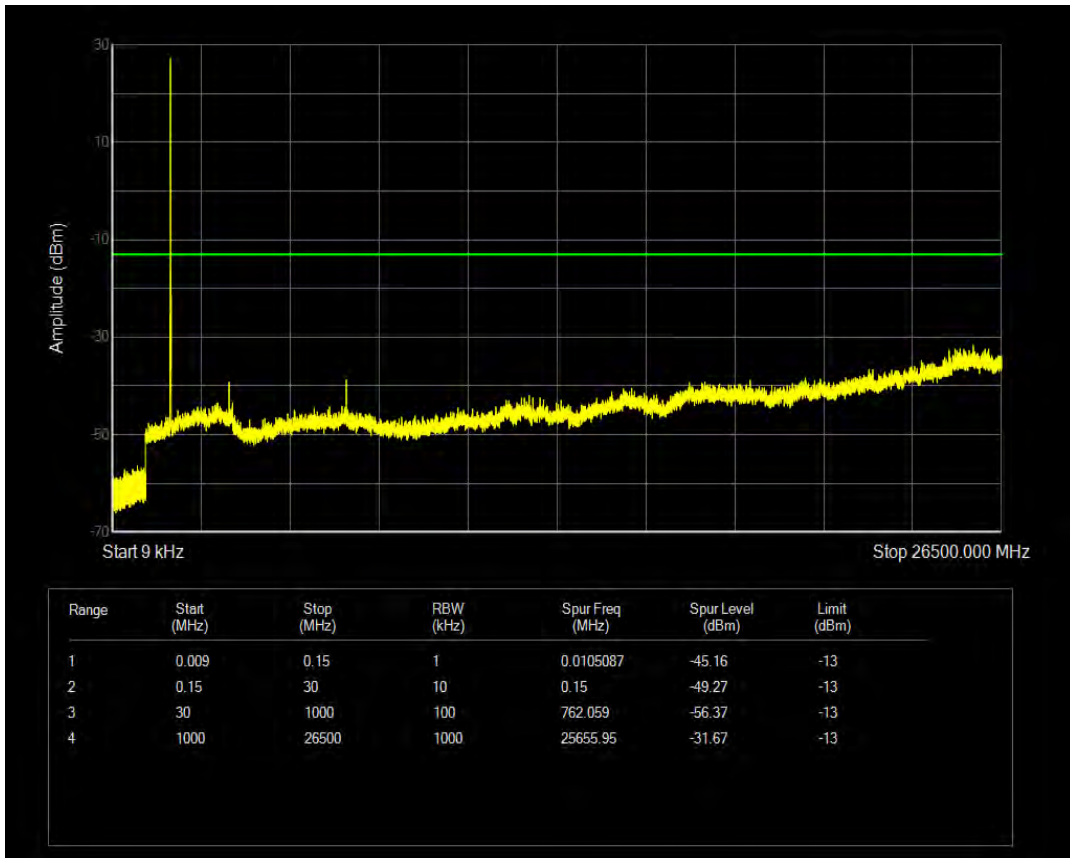

Band4 QAM16 BW=10MHz Channel=20000 RB Size=50 Position=#0

Band4 QPSK BW=10MHz Channel=20175 RB Size=1 Position=#0

Band4 QPSK BW=10MHz Channel=20175 RB Size=50 Position=#0

Band4 QAM16 BW=10MHz Channel=20175 RB Size=1 Position=#0

Band4 QAM16 BW=10MHz Channel=20175 RB Size=50 Position=#0

Band4 QPSK BW=10MHz Channel=20350 RB Size=1 Position=#0

Band4 QPSK BW=10MHz Channel=20350 RB Size=50 Position=#0

Band4 QAM16 BW=10MHz Channel=20350 RB Size=1 Position=#0

Band4 QAM16 BW=10MHz Channel=20350 RB Size=50 Position=#0

Band4 QPSK BW=15MHz Channel=20025 RB Size=1 Position=#0

Band4 QPSK BW=15MHz Channel=20025 RB Size=75 Position=#0

Band4 QAM16 BW=15MHz Channel=20025 RB Size=1 Position=#0