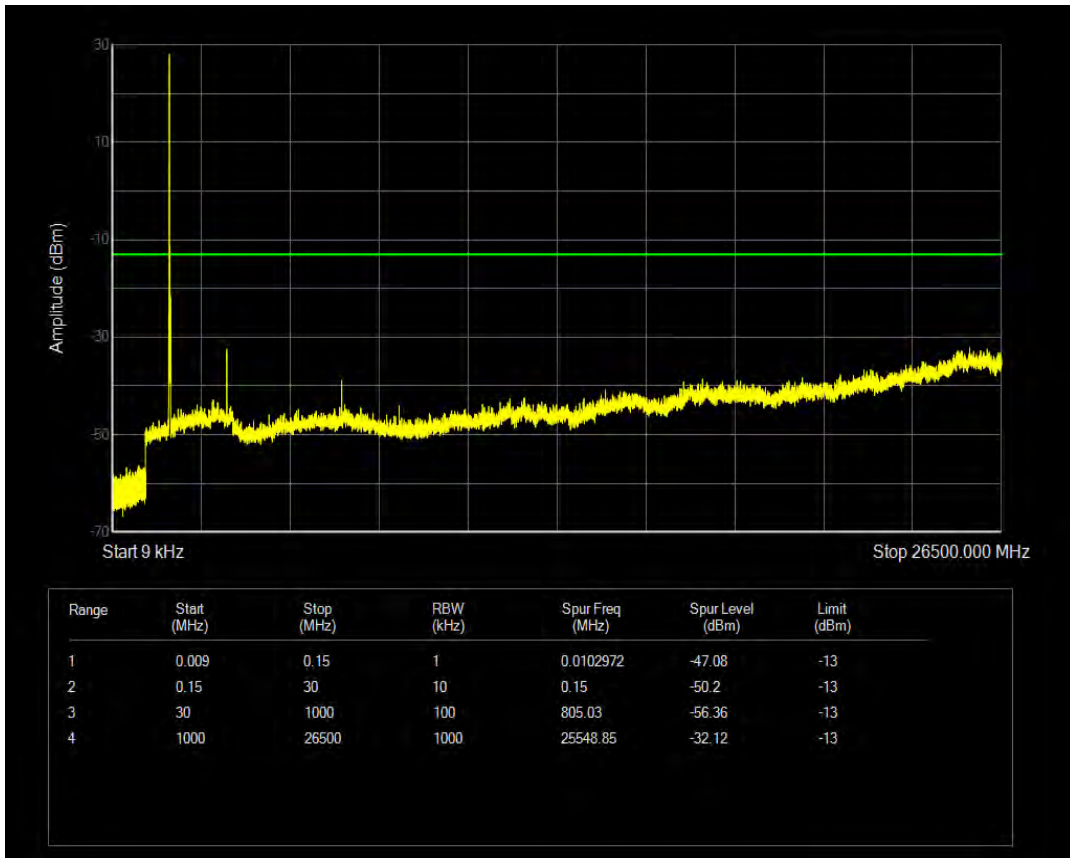

Band4 QAM16 BW=15MHz Channel=20175 RB Size=75 Position=#0

Band4 QPSK BW=15MHz Channel=20325 RB Size=1 Position=#0

Band4 QPSK BW=15MHz Channel=20325 RB Size=75 Position=#0

Band4 QAM16 BW=15MHz Channel=20325 RB Size=1 Position=#0

Band4 QAM16 BW=15MHz Channel=20325 RB Size=75 Position=#0

Band4 QPSK BW=20MHz Channel=20050 RB Size=1 Position=#0

Band4 QPSK BW=20MHz Channel=20050 RB Size=100 Position=#0

Band4 QAM16 BW=20MHz Channel=20050 RB Size=1 Position=#0