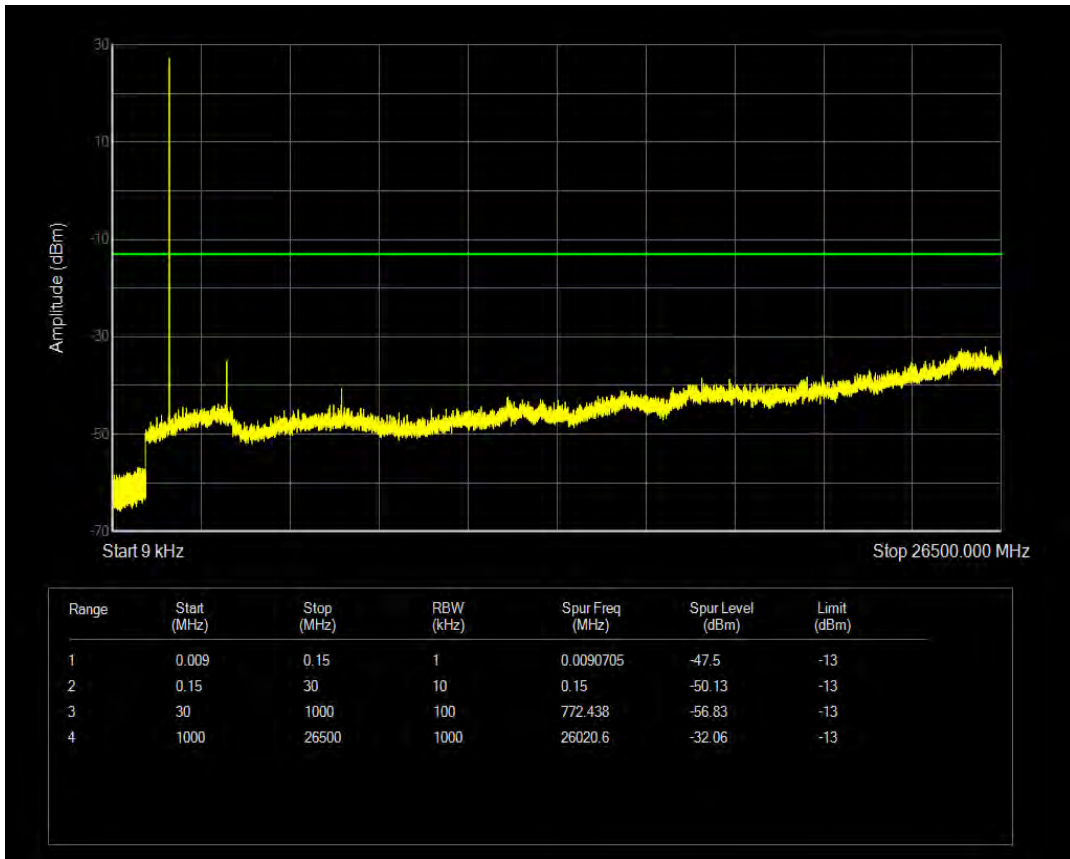

Band26(824-849) QAM16 BW=15MHz Channel=26965 RB Size=75 Position=#0

Band4 QPSK BW=1.4MHz Channel=19957 RB Size=1 Position=#0

Band4 QPSK BW=1.4MHz Channel=19957 RB Size=6 Position=#0

Band4 QAM16 BW=1.4MHz Channel=19957 RB Size=1 Position=#0

Band4 QAM16 BW=1.4MHz Channel=19957 RB Size=6 Position=#0

Band4 QPSK BW=1.4MHz Channel=20175 RB Size=1 Position=#0

Band4 QPSK BW=1.4MHz Channel=20175 RB Size=6 Position=#0

Band4 QAM16 BW=1.4MHz Channel=20175 RB Size=1 Position=#0