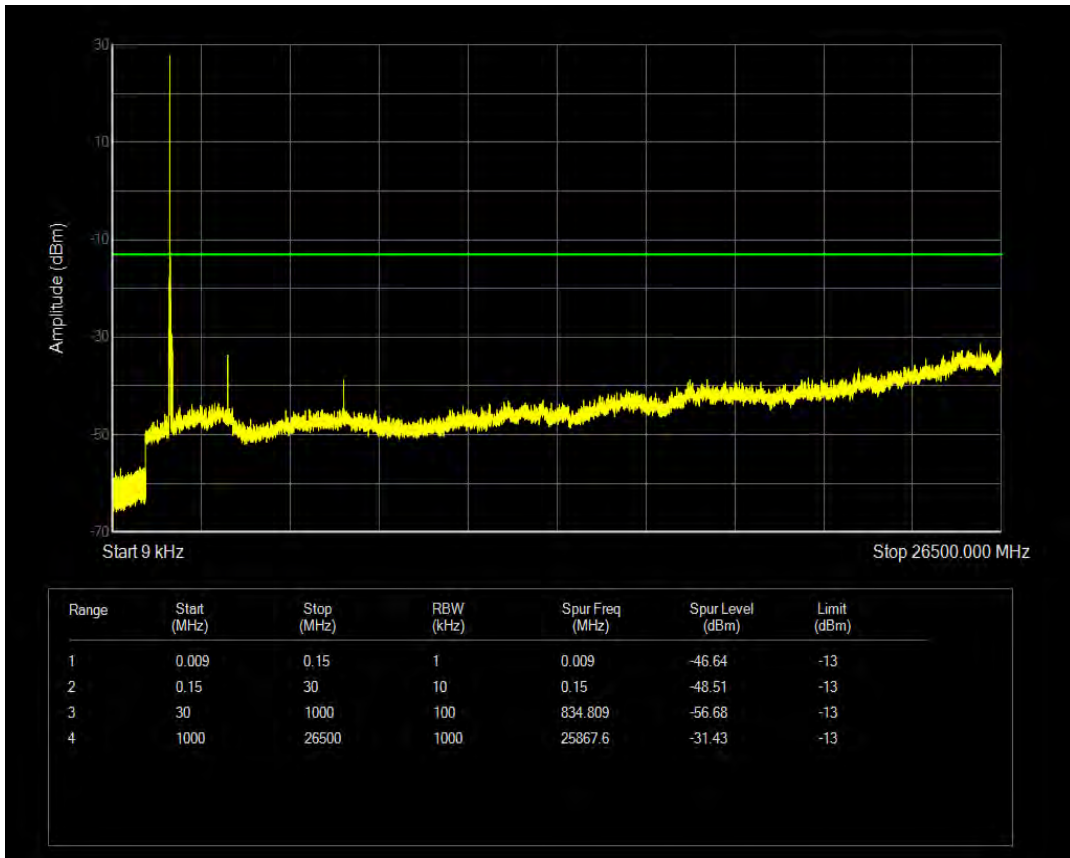

Band4 QAM16 BW=15MHz Channel=20025 RB Size=75 Position=#0

Band4 QPSK BW=15MHz Channel=20175 RB Size=1 Position=#0

Band4 QPSK BW=15MHz Channel=20175 RB Size=75 Position=#0

Band4 QAM16 BW=15MHz Channel=20175 RB Size=1 Position=#0