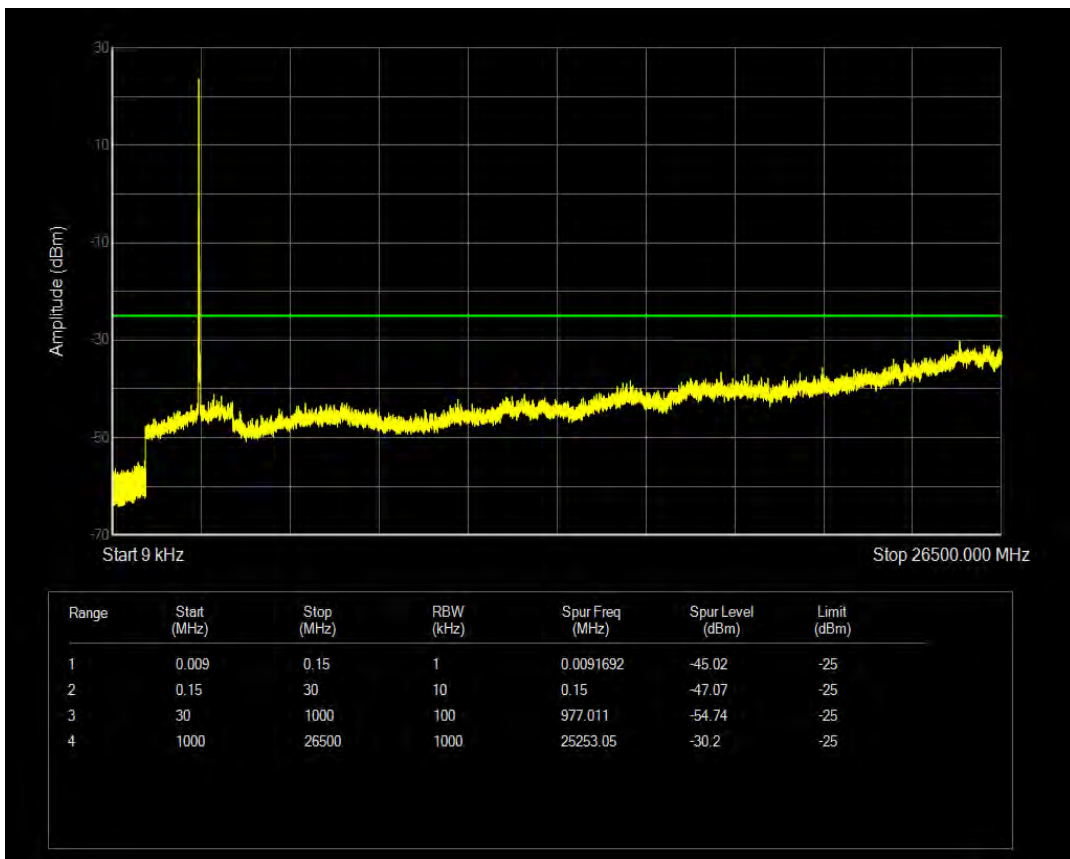

Band41(2535-2655) QAM16 BW=20MHz Channel=40640 RB Size=100 Position=#0

Band41(2535-2655) QAM16 BW=20MHz Channel=40640 RB Size=1 Position=#0