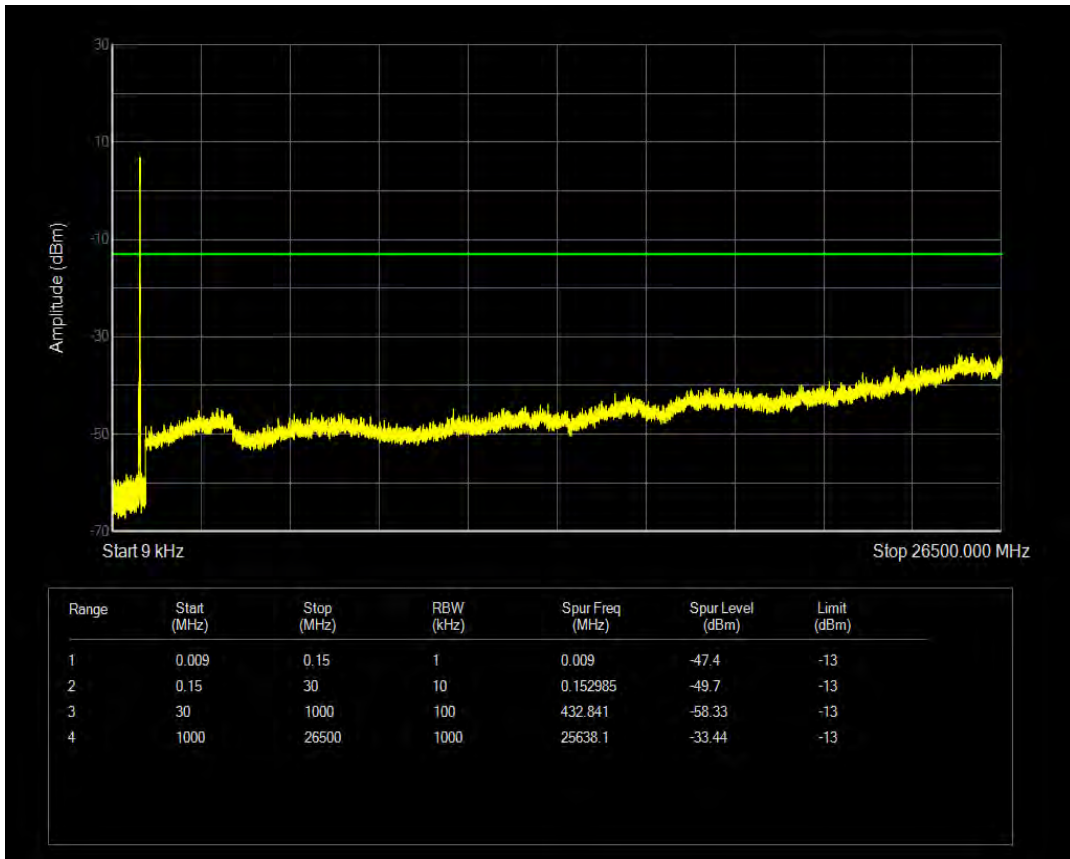

Band26(824-849) QAM16 BW=15MHz Channel=26865 RB Size=75 Position=#0

Band26(824-849) QPSK BW=15MHz Channel=26915 RB Size=1 Position=#0

Band26(824-849) QPSK BW=15MHz Channel=26915 RB Size=75 Position=#0

Band26(824-849) QAM16 BW=15MHz Channel=26915 RB Size=1 Position=#0

Band26(824-849) QAM16 BW=15MHz Channel=26915 RB Size=75 Position=#0

Band26(824-849) QPSK BW=15MHz Channel=26965 RB Size=1 Position=#0

Band26(824-849) QPSK BW=15MHz Channel=26965 RB Size=75 Position=#0

Band26(824-849) QAM16 BW=15MHz Channel=26965 RB Size=1 Position=#0