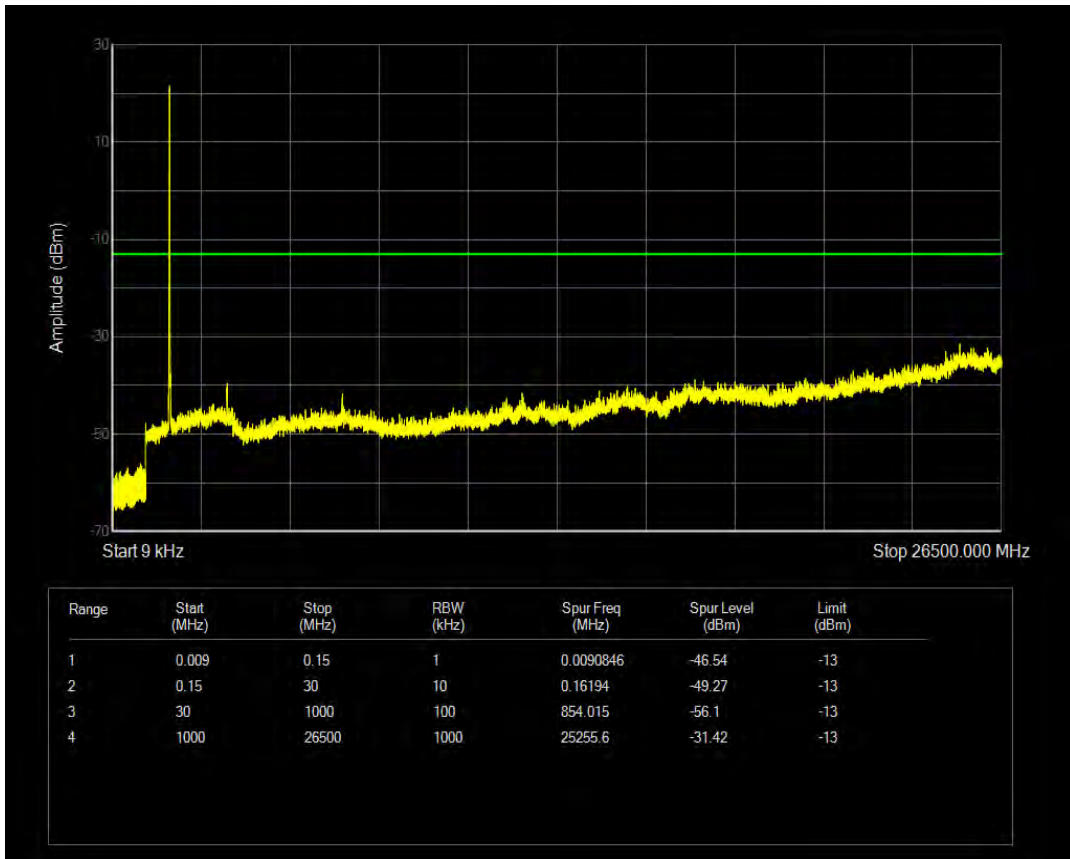

Band4 QAM16 BW=5MHz Channel=20175 RB Size=25 Position=#0

Band4 QPSK BW=5MHz Channel=20375 RB Size=1 Position=#0

Band4 QPSK BW=5MHz Channel=20375 RB Size=25 Position=#0

Band4 QAM16 BW=5MHz Channel=20375 RB Size=1 Position=#0

Band4 QAM16 BW=5MHz Channel=20375 RB Size=25 Position=#0

Band4 QPSK BW=10MHz Channel=20000 RB Size=1 Position=#0

Band4 QPSK BW=10MHz Channel=20000 RB Size=50 Position=#0

Band4 QAM16 BW=10MHz Channel=20000 RB Size=1 Position=#0