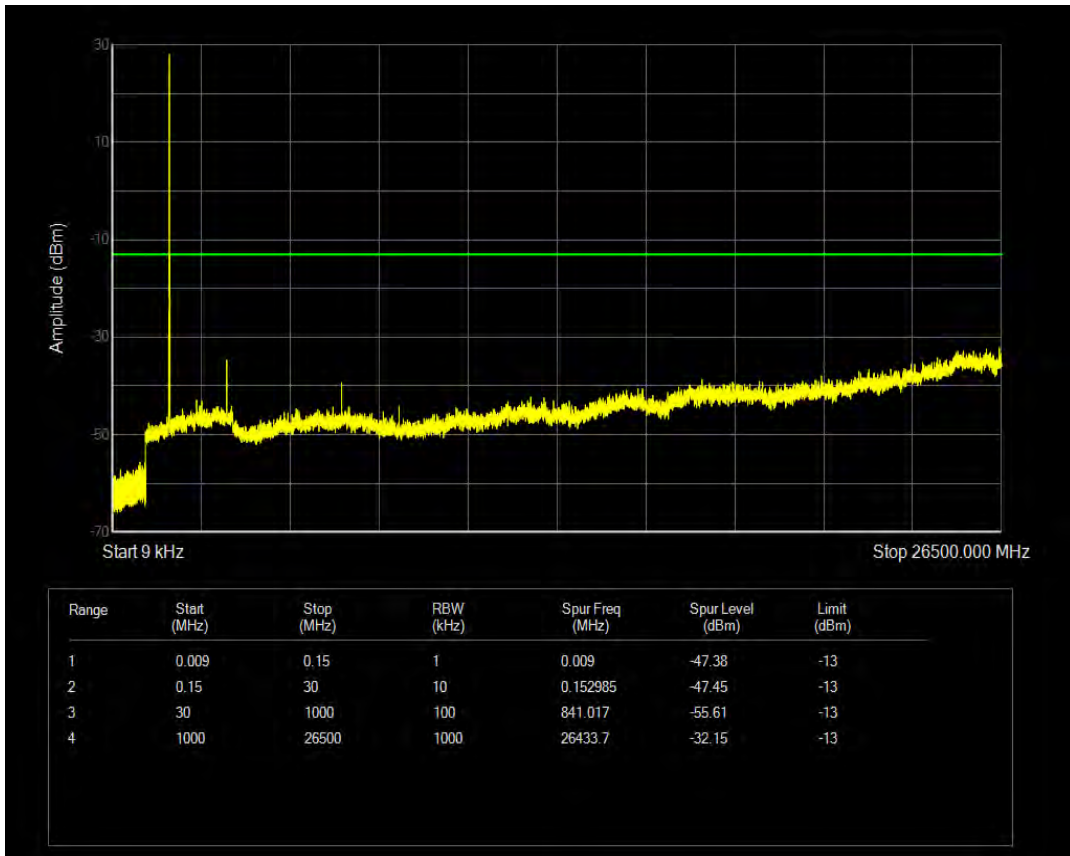

Band4 QAM16 BW=5MHz Channel=20175 RB Size=25 Position=#0

Band4 QPSK BW=5MHz Channel=20375 RB Size=1 Position=#0

Band4 QPSK BW=5MHz Channel=20375 RB Size=25 Position=#0

Band4 QAM16 BW=5MHz Channel=20375 RB Size=1 Position=#0

Band4 QAM16 BW=5MHz Channel=20375 RB Size=25 Position=#0

Band4 QPSK BW=10MHz Channel=20000 RB Size=1 Position=#0

Band4 QPSK BW=10MHz Channel=20000 RB Size=50 Position=#0

Band4 QAM16 BW=10MHz Channel=20000 RB Size=1 Position=#0