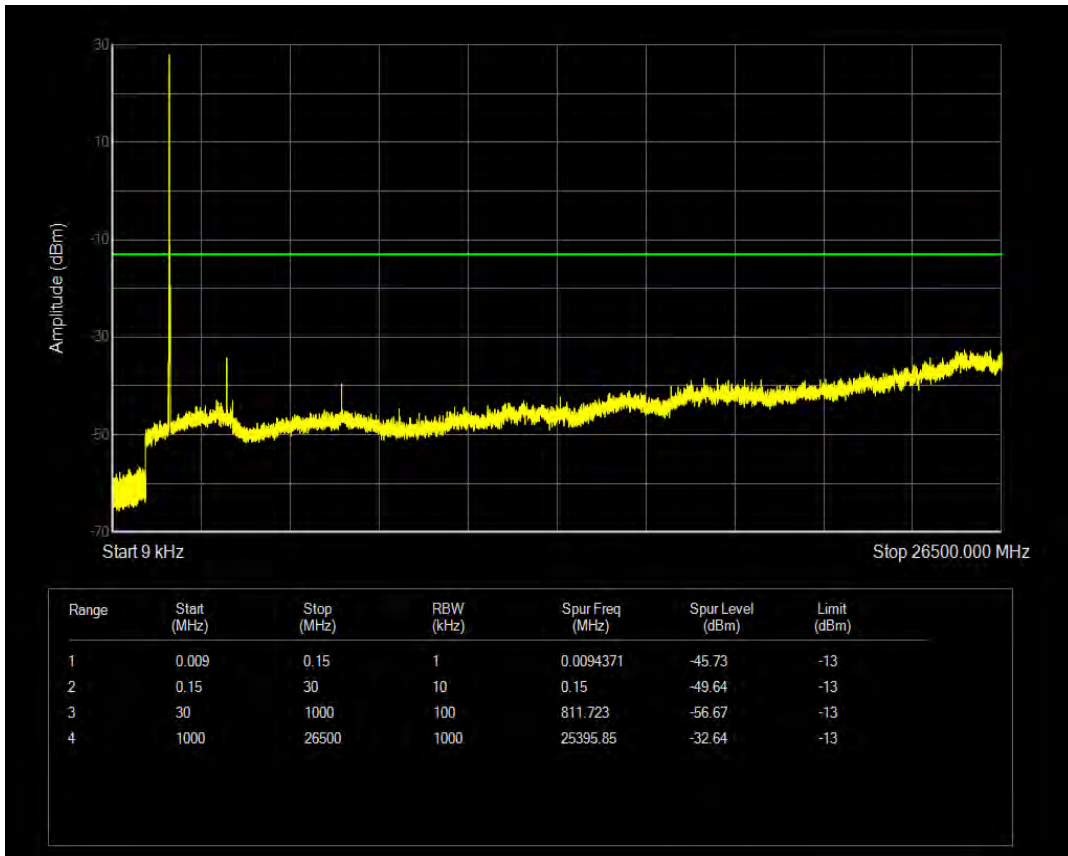

Band4 QAM16 BW=10MHz Channel=20175 RB Size=50 Position=#0

Band4 QPSK BW=10MHz Channel=20350 RB Size=1 Position=#0

Band4 QPSK BW=10MHz Channel=20350 RB Size=50 Position=#0

Band4 QAM16 BW=10MHz Channel=20350 RB Size=1 Position=#0

Band4 QAM16 BW=10MHz Channel=20350 RB Size=50 Position=#0

Band4 QPSK BW=15MHz Channel=20025 RB Size=1 Position=#0

Band4 QPSK BW=15MHz Channel=20025 RB Size=75 Position=#0

Band4 QAM16 BW=15MHz Channel=20025 RB Size=1 Position=#0