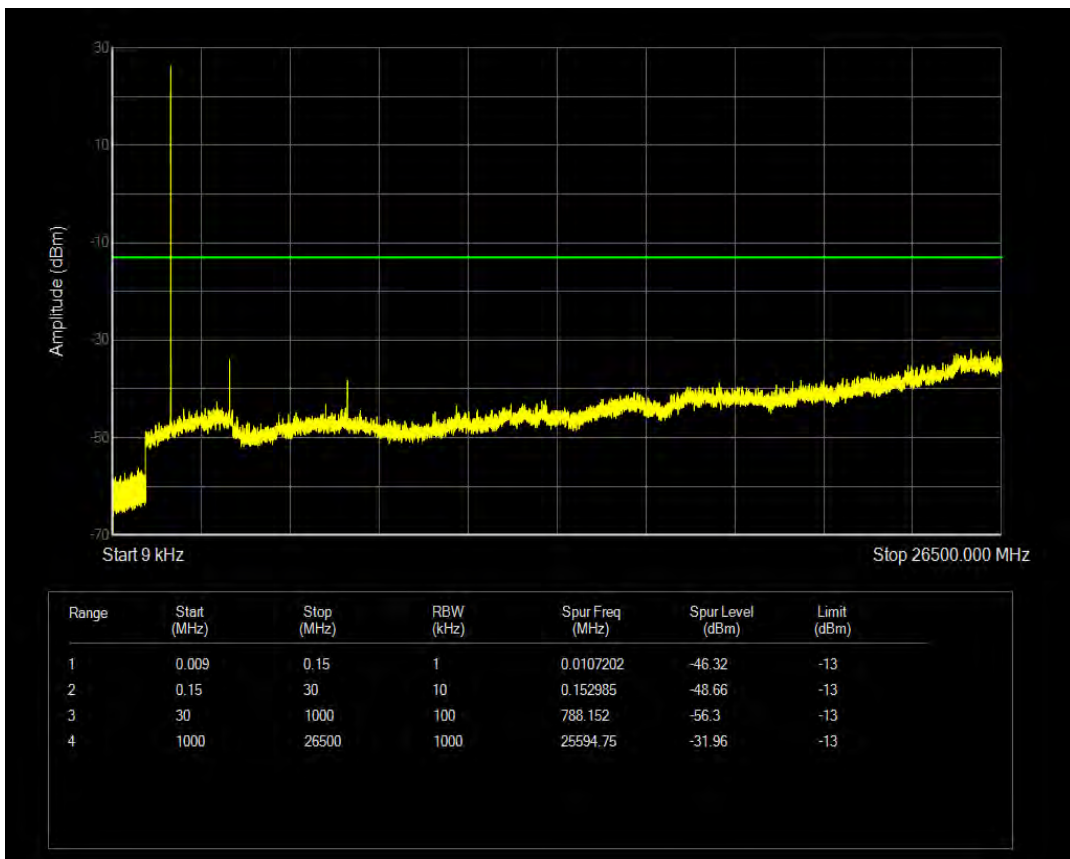

Band4 QAM16 BW=1.4MHz Channel=20175 RB Size=6 Position=#0

Band4 QPSK BW=1.4MHz Channel=20393 RB Size=1 Position=#0

Band4 QPSK BW=1.4MHz Channel=20393 RB Size=6 Position=#0

Band4 QAM16 BW=1.4MHz Channel=20393 RB Size=1 Position=#0