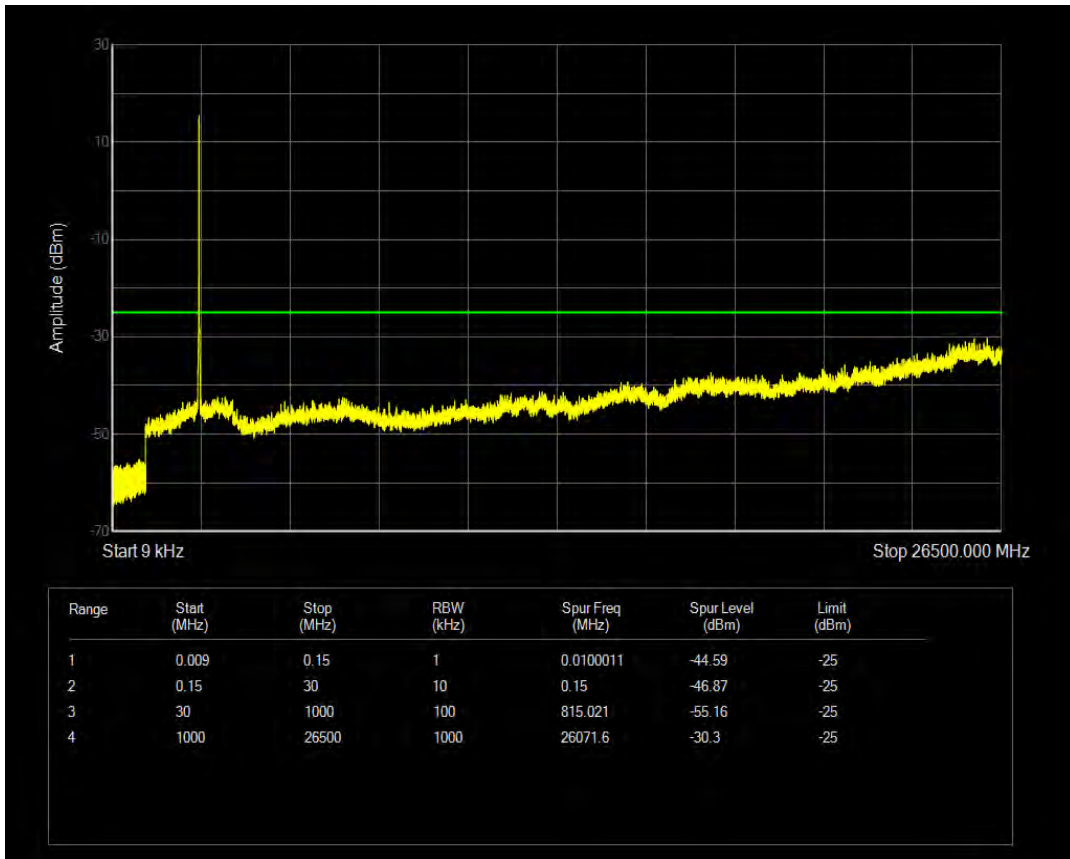

Band41(2535-2655) QAM16 BW=15MHz Channel=41165 RB Size=1 Position=#0

Band41(2535-2655) QAM16 BW=15MHz Channel=40640 RB Size=75 Position=#0