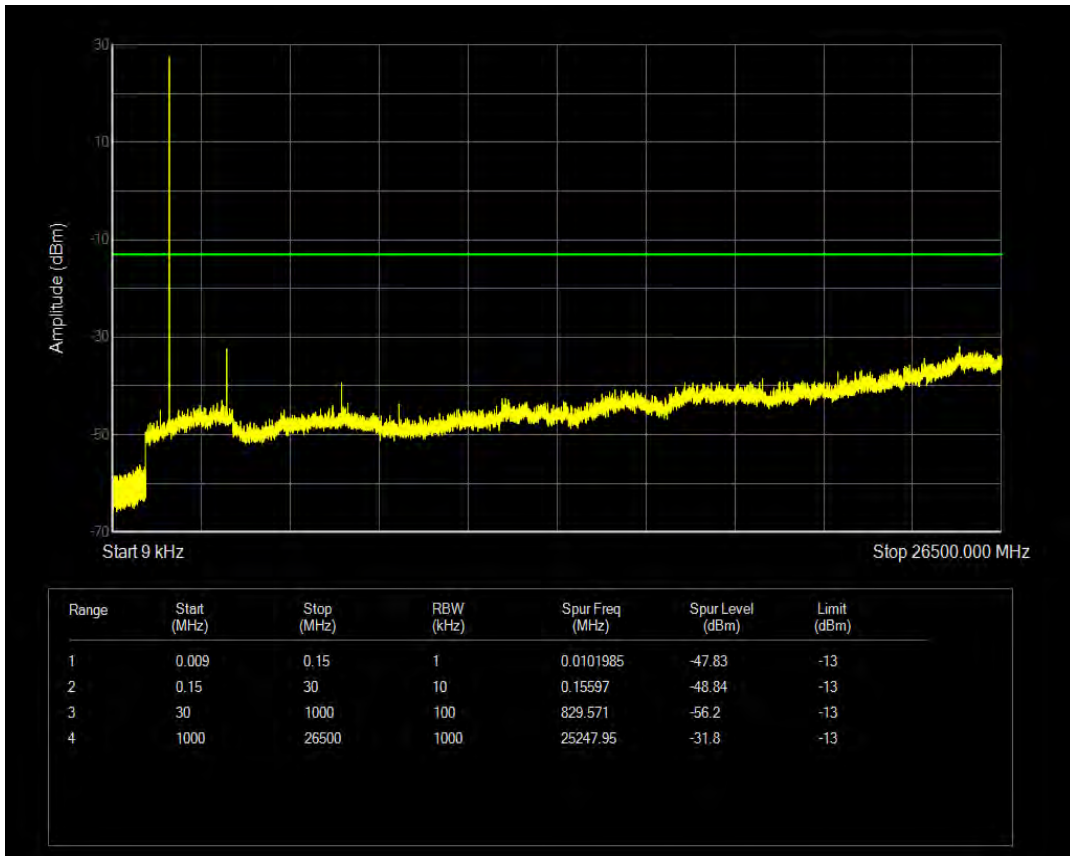

Band4 QPSK BW=1.4MHz Channel=19957 RB Size=6 Position=#0

Band4 QPSK BW=1.4MHz Channel=19957 RB Size=1 Position=#0