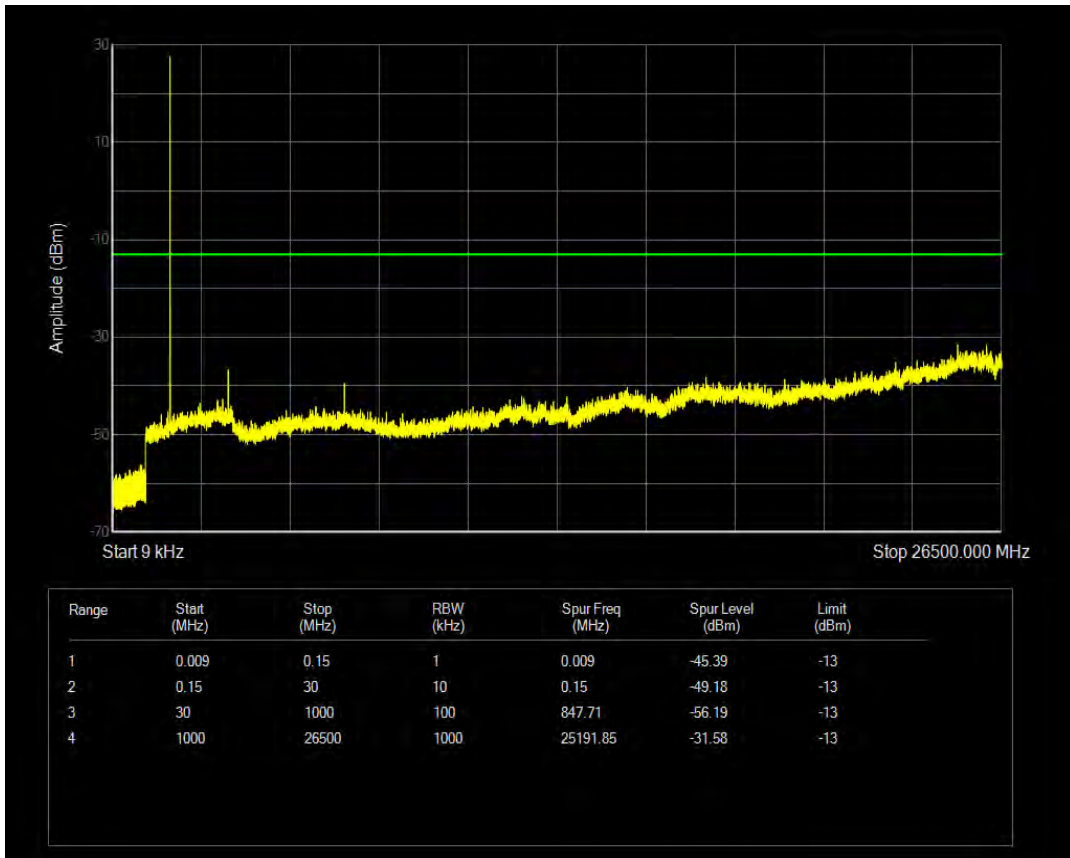

Band4 QAM16 BW=3MHz Channel=19965 RB Size=15 Position=#0

Band4 QPSK BW=3MHz Channel=20175 RB Size=1 Position=#0

Band4 QPSK BW=3MHz Channel=20175 RB Size=15 Position=#0

Band4 QAM16 BW=3MHz Channel=20175 RB Size=1 Position=#0