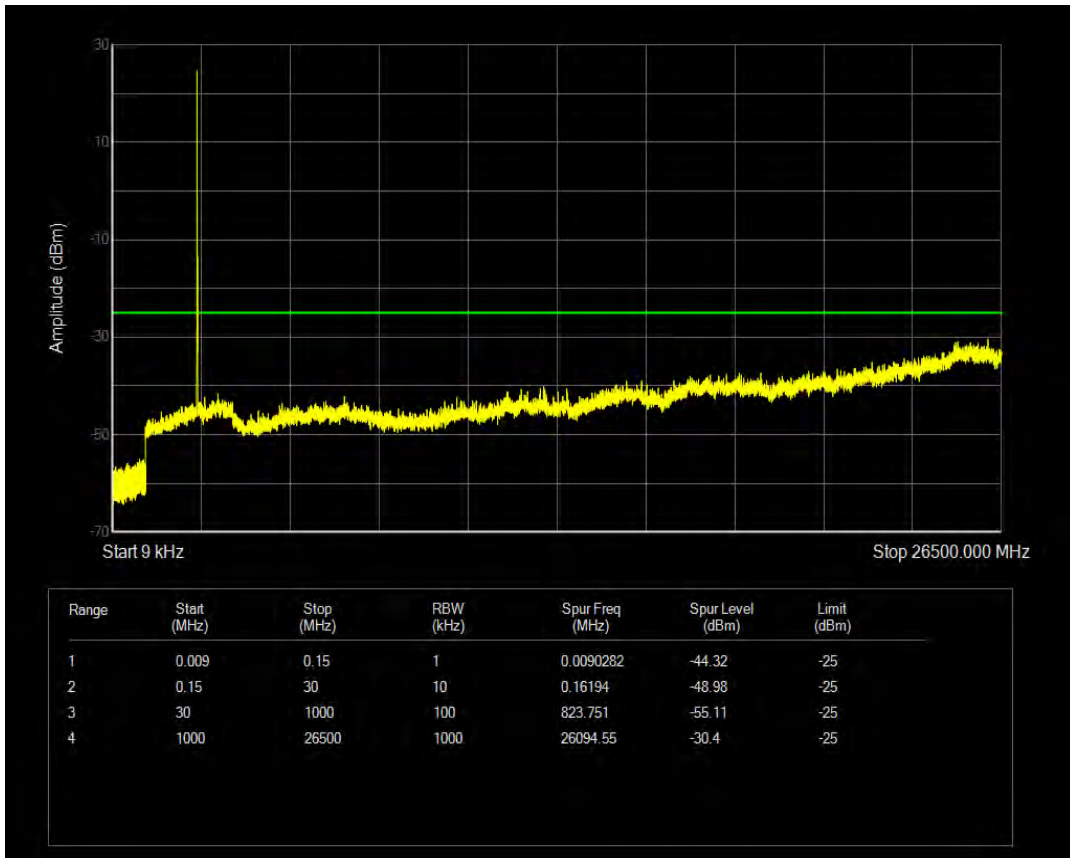

Band41(2535-2655) QPSK BW=10MHz Channel=40090 RB Size=50 Position=#0

Band41(2535-2655) QPSK BW=10MHz Channel=40090 RB Size=1 Position=#0