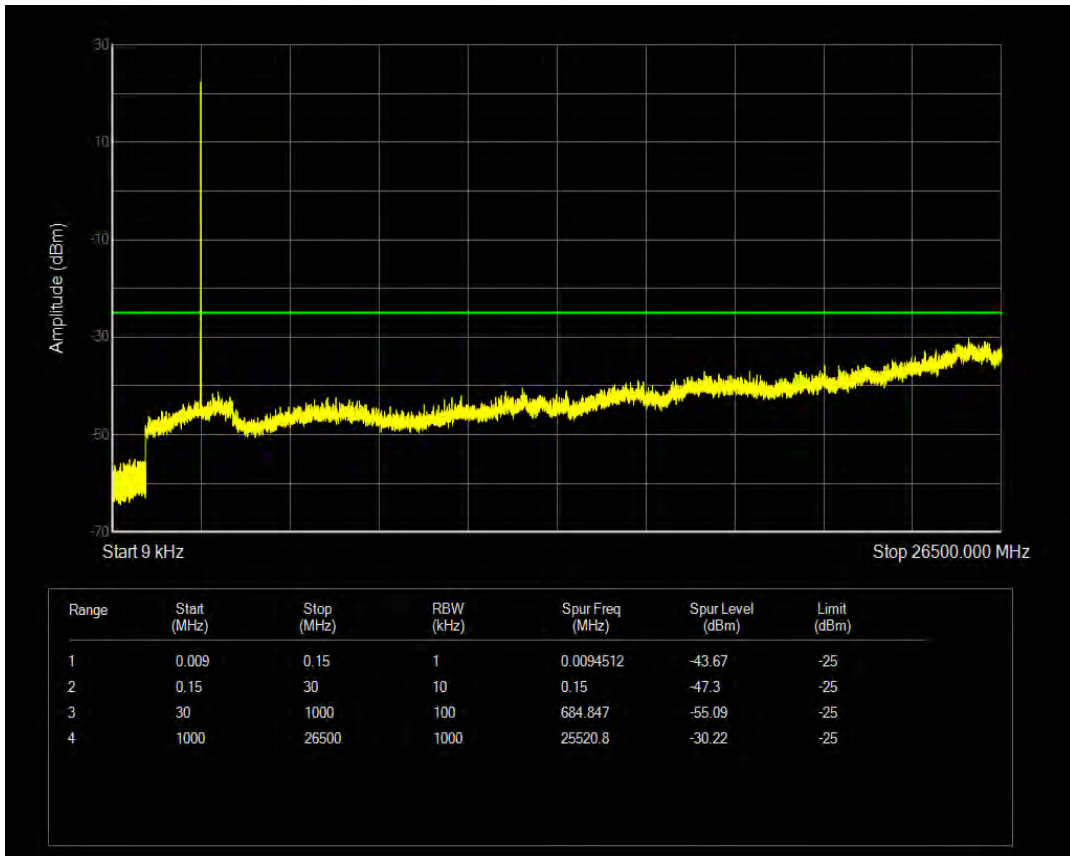

Band41(2535-2655) QAM16 BW=10MHz Channel=41190 RB Size=50 Position=#0

Band41(2535-2655) QAM16 BW=10MHz Channel=41190 RB Size=1 Position=#0