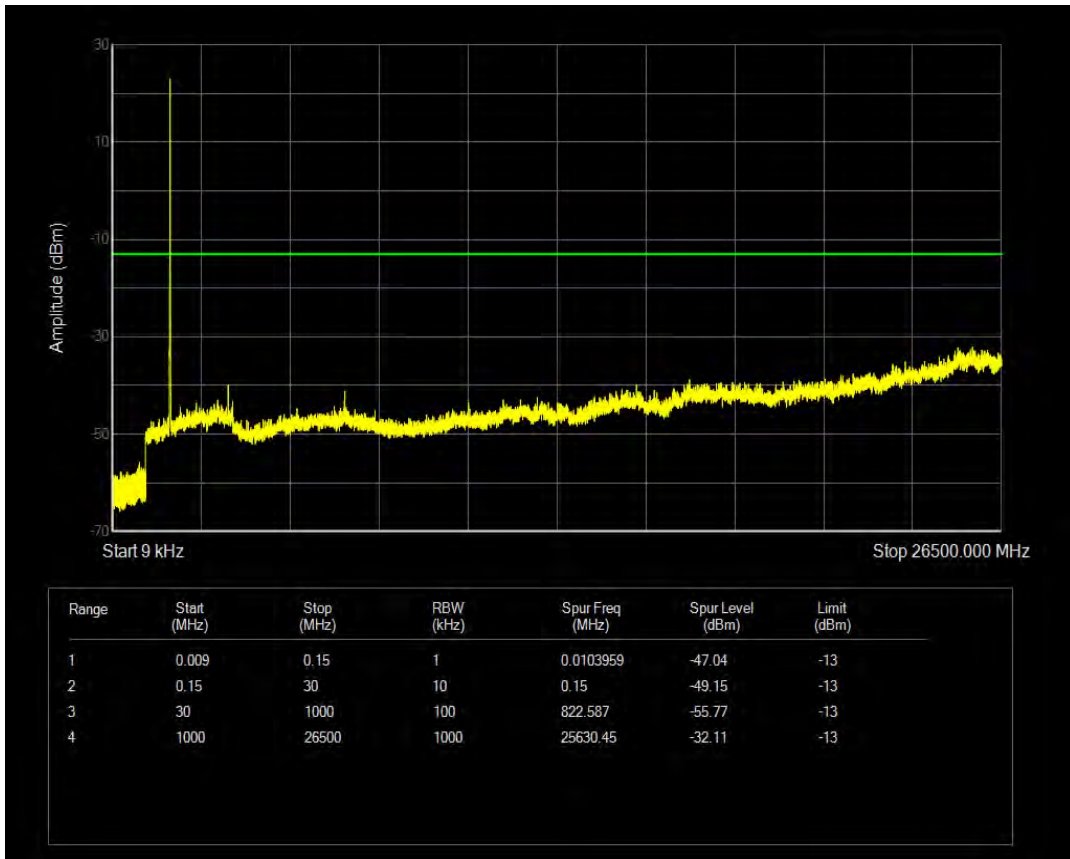

Band4 QAM16 BW=5MHz Channel=19975 RB Size=25 Position=#0

Band4 QPSK BW=5MHz Channel=20175 RB Size=1 Position=#0

Band4 QPSK BW=5MHz Channel=20175 RB Size=25 Position=#0

Band4 QAM16 BW=5MHz Channel=20175 RB Size=1 Position=#0

Band4 QAM16 BW=5MHz Channel=20175 RB Size=25 Position=#0

Band4 QPSK BW=5MHz Channel=20375 RB Size=1 Position=#0

Band4 QPSK BW=5MHz Channel=20375 RB Size=25 Position=#0

Band4 QAM16 BW=5MHz Channel=20375 RB Size=1 Position=#0