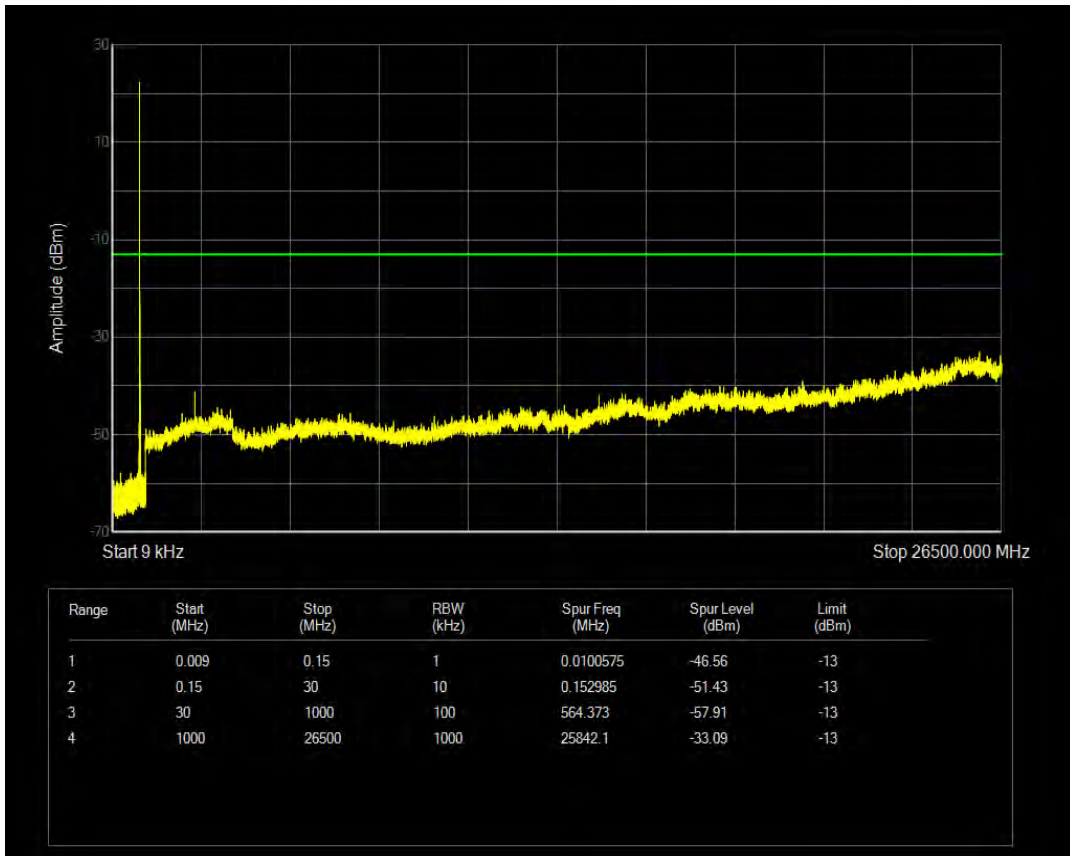

Band26(824-849) QAM16 BW=3MHz Channel=27025 RB Size=15 Position=#0

Band26(824-849) QPSK BW=5MHz Channel=26815 RB Size=1 Position=#0

Band26(824-849) QPSK BW=5MHz Channel=26815 RB Size=25 Position=#0

Band26(824-849) QAM16 BW=5MHz Channel=26815 RB Size=1 Position=#0

Band26(824-849) QAM16 BW=5MHz Channel=26815 RB Size=25 Position=#0

Band26(824-849) QPSK BW=5MHz Channel=26915 RB Size=1 Position=#0

Band26(824-849) QPSK BW=5MHz Channel=26915 RB Size=25 Position=#0

Band26(824-849) QAM16 BW=5MHz Channel=26915 RB Size=1 Position=#0