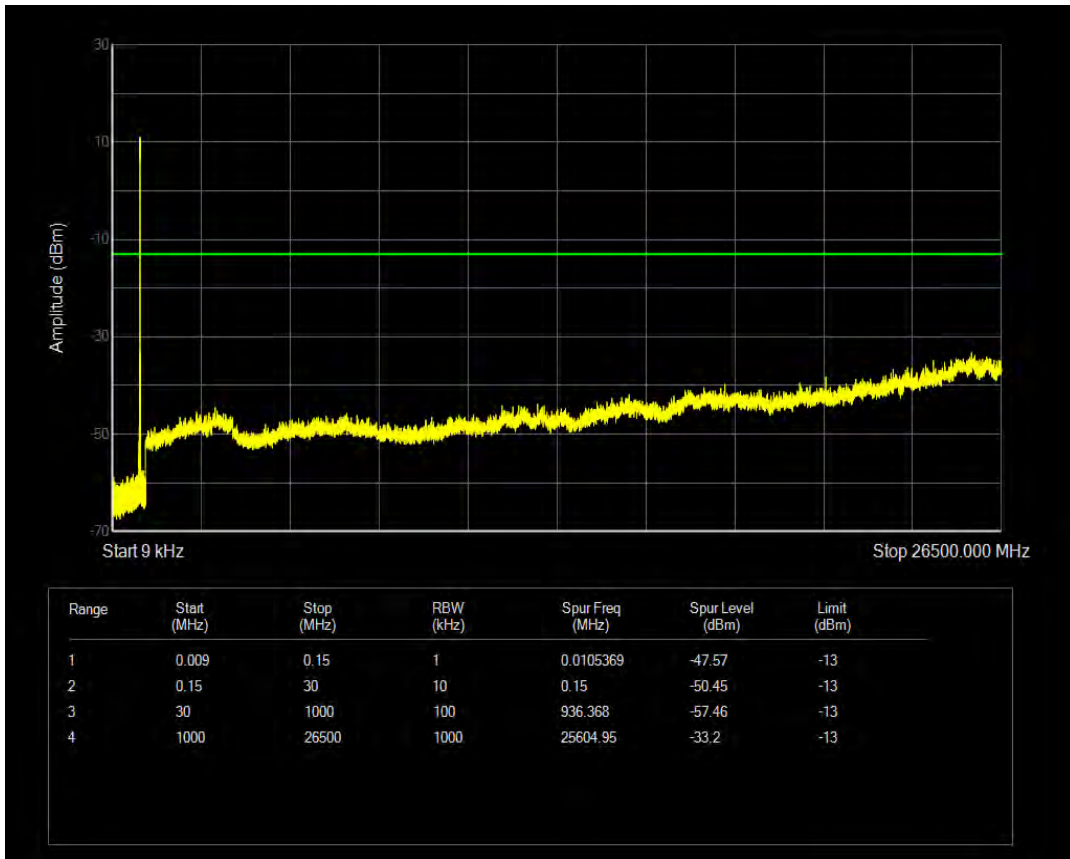

Band26(824-849) QAM16 BW=5MHz Channel=26815 RB Size=25 Position=#0

Band26(824-849) QPSK BW=5MHz Channel=26915 RB Size=1 Position=#0

Band26(824-849) QPSK BW=5MHz Channel=26915 RB Size=25 Position=#0

Band26(824-849) QAM16 BW=5MHz Channel=26915 RB Size=1 Position=#0

Band26(824-849) QAM16 BW=5MHz Channel=26915 RB Size=25 Position=#0

Band26(824-849) QPSK BW=5MHz Channel=27015 RB Size=1 Position=#0

Band26(824-849) QPSK BW=5MHz Channel=27015 RB Size=25 Position=#0

Band26(824-849) QAM16 BW=5MHz Channel=27015 RB Size=1 Position=#0