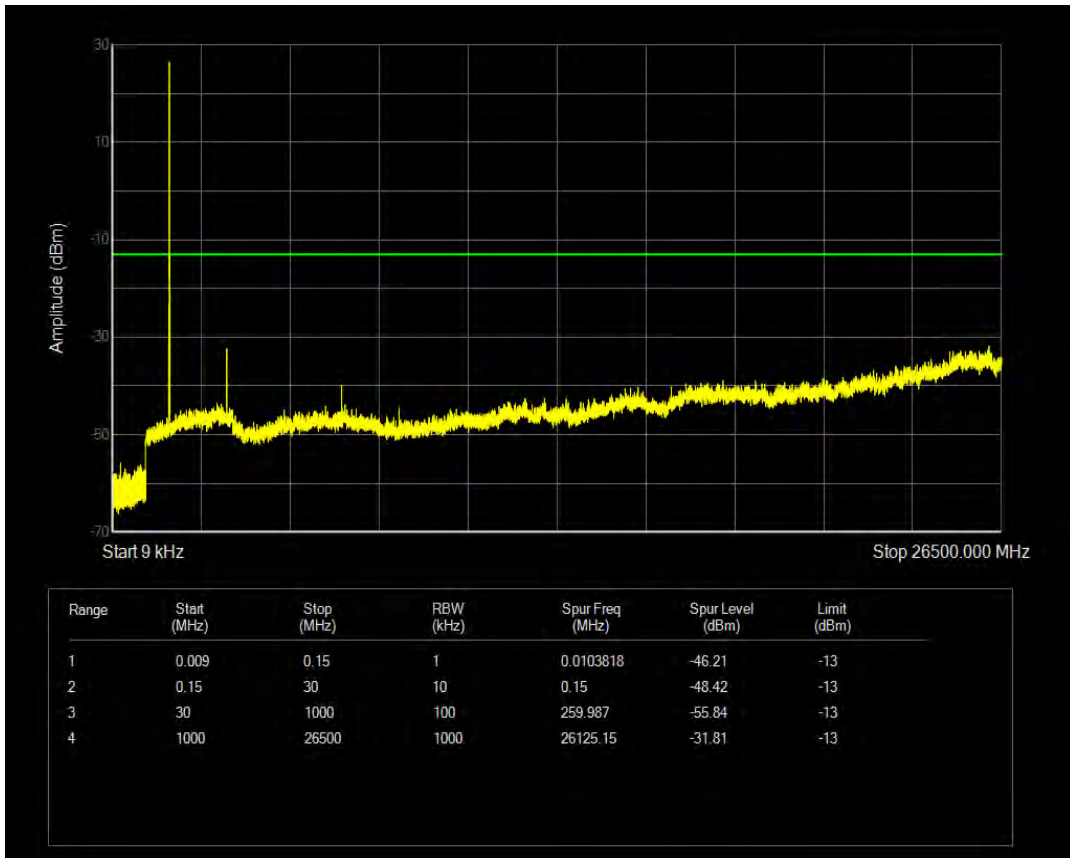

Band4 QAM16 BW=5MHz Channel=20375 RB Size=25 Position=#0

Band4 QPSK BW=10MHz Channel=20000 RB Size=1 Position=#0

Band4 QPSK BW=10MHz Channel=20000 RB Size=50 Position=#0

Band4 QAM16 BW=10MHz Channel=20000 RB Size=1 Position=#0

Band4 QAM16 BW=10MHz Channel=20000 RB Size=50 Position=#0

Band4 QPSK BW=10MHz Channel=20175 RB Size=1 Position=#0

Band4 QPSK BW=10MHz Channel=20175 RB Size=50 Position=#0

Band4 QAM16 BW=10MHz Channel=20175 RB Size=1 Position=#0