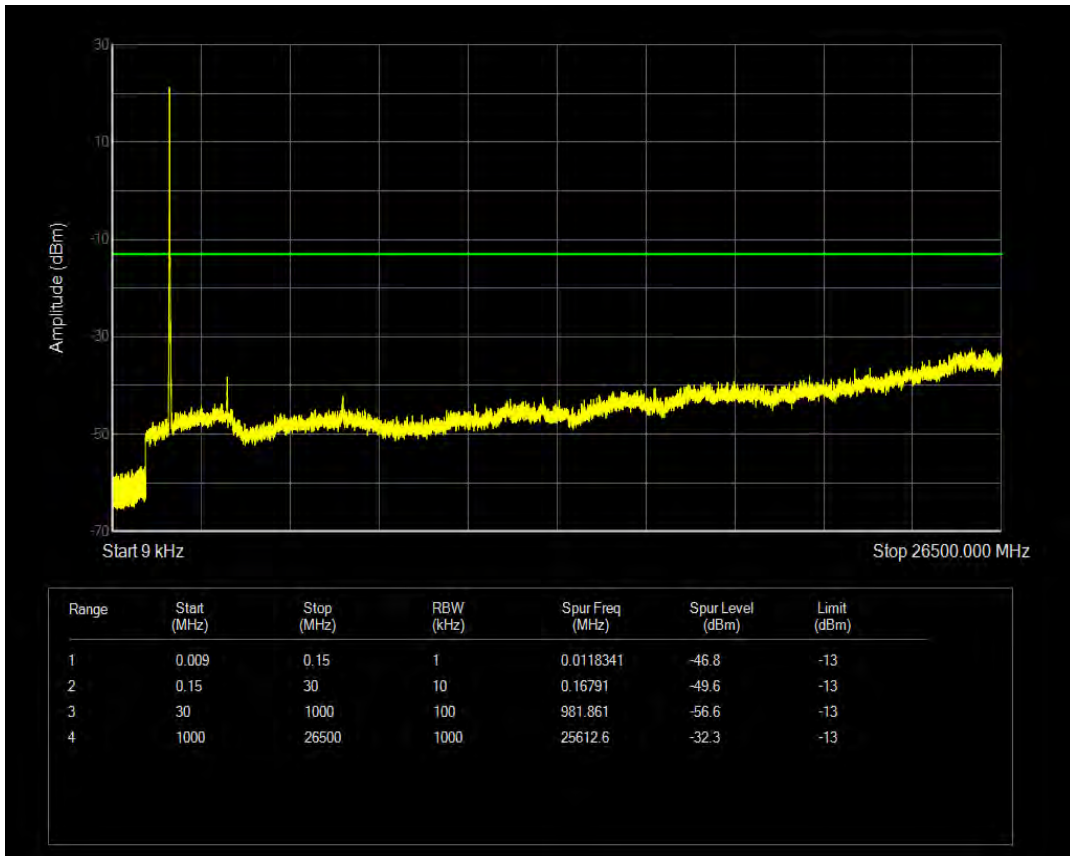

Band4 QAM16 BW=10MHz Channel=20175 RB Size=50 Position=#0

Band4 QPSK BW=10MHz Channel=20350 RB Size=1 Position=#0

Band4 QPSK BW=10MHz Channel=20350 RB Size=50 Position=#0

Band4 QAM16 BW=10MHz Channel=20350 RB Size=1 Position=#0

Band4 QAM16 BW=10MHz Channel=20350 RB Size=50 Position=#0

Band4 QPSK BW=15MHz Channel=20025 RB Size=1 Position=#0

Band4 QPSK BW=15MHz Channel=20025 RB Size=75 Position=#0

Band4 QAM16 BW=15MHz Channel=20025 RB Size=1 Position=#0