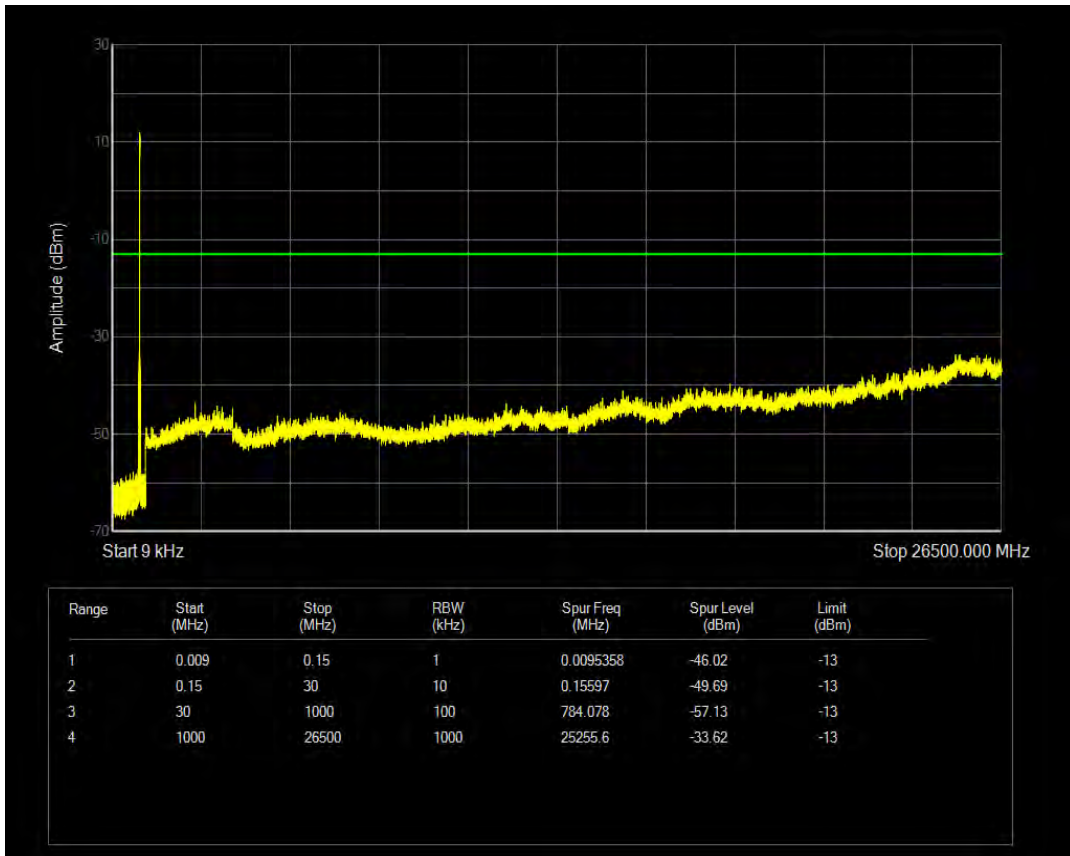

Band26(824-849) QAM16 BW=3MHz Channel=26915 RB Size=15 Position=#0

Band26(824-849) QPSK BW=3MHz Channel=27025 RB Size=1 Position=#0

Band26(824-849) QPSK BW=3MHz Channel=27025 RB Size=15 Position=#0

Band26(824-849) QAM16 BW=3MHz Channel=27025 RB Size=1 Position=#0

Band26(824-849) QAM16 BW=3MHz Channel=27025 RB Size=15 Position=#0

Band26(824-849) QPSK BW=5MHz Channel=26815 RB Size=1 Position=#0

Band26(824-849) QPSK BW=5MHz Channel=26815 RB Size=25 Position=#0

Band26(824-849) QAM16 BW=5MHz Channel=26815 RB Size=1 Position=#0