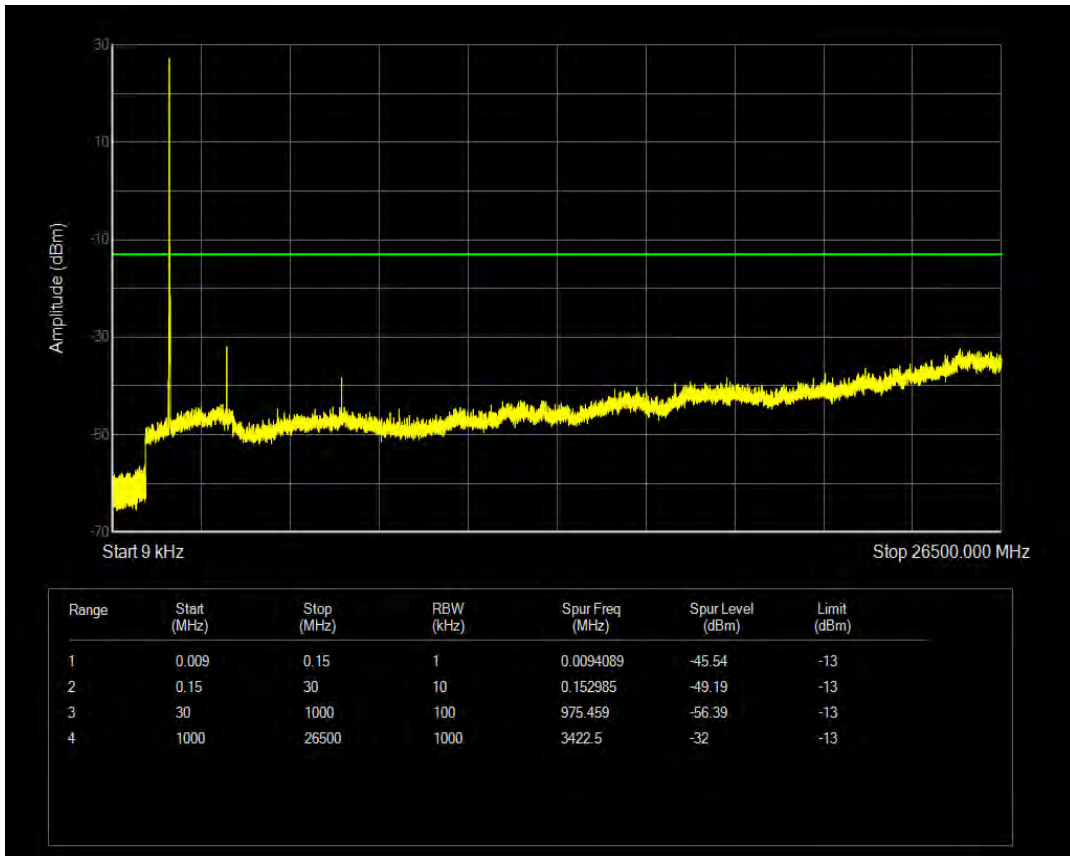

Band4 QAM16 BW=10MHz Channel=20350 RB Size=50 Position=#0

Band4 QPSK BW=15MHz Channel=20025 RB Size=1 Position=#0

Band4 QPSK BW=15MHz Channel=20025 RB Size=75 Position=#0

Band4 QAM16 BW=15MHz Channel=20025 RB Size=1 Position=#0