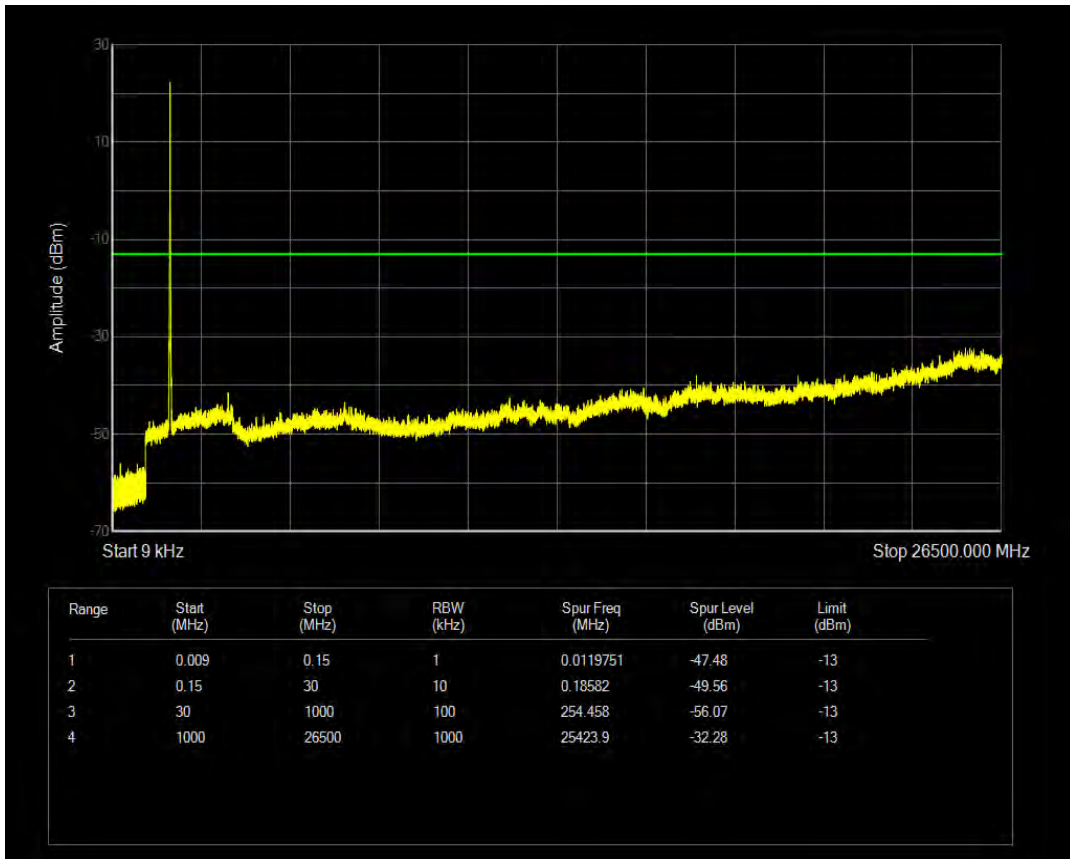

Band4 QAM16 BW=5MHz Channel=20375 RB Size=25 Position=#0

Band4 QPSK BW=10MHz Channel=20000 RB Size=1 Position=#0

Band4 QPSK BW=10MHz Channel=20000 RB Size=50 Position=#0

Band4 QAM16 BW=10MHz Channel=20000 RB Size=1 Position=#0

Band4 QAM16 BW=10MHz Channel=20000 RB Size=50 Position=#0

Band4 QPSK BW=10MHz Channel=20175 RB Size=1 Position=#0

Band4 QPSK BW=10MHz Channel=20175 RB Size=50 Position=#0

Band4 QAM16 BW=10MHz Channel=20175 RB Size=1 Position=#0

Band4 QAM16 BW=10MHz Channel=20175 RB Size=50 Position=#0

Band4 QPSK BW=10MHz Channel=20350 RB Size=1 Position=#0

Band4 QPSK BW=10MHz Channel=20350 RB Size=50 Position=#0

Band4 QAM16 BW=10MHz Channel=20350 RB Size=1 Position=#0