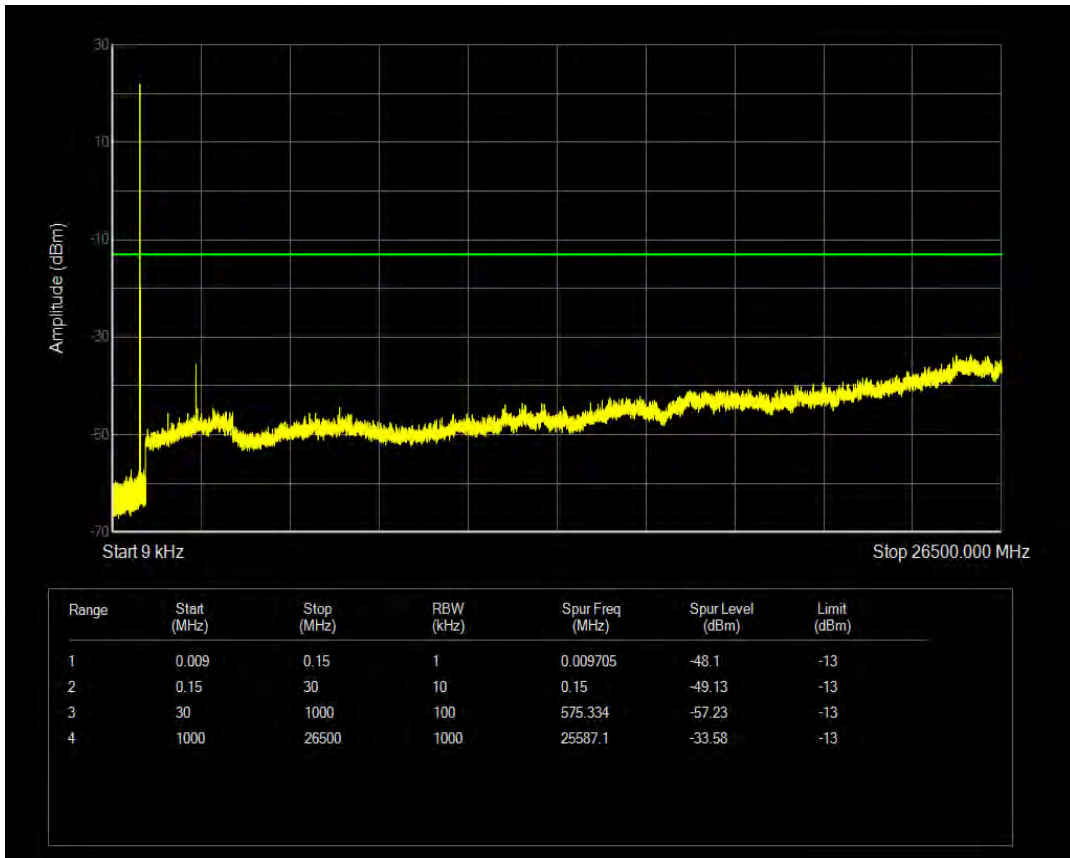

Band26(824-849) QAM16 BW=3MHz Channel=26805 RB Size=15 Position=#0

Band26(824-849) QPSK BW=3MHz Channel=26915 RB Size=1 Position=#0

Band26(824-849) QPSK BW=3MHz Channel=26915 RB Size=15 Position=#0

Band26(824-849) QAM16 BW=3MHz Channel=26915 RB Size=1 Position=#0