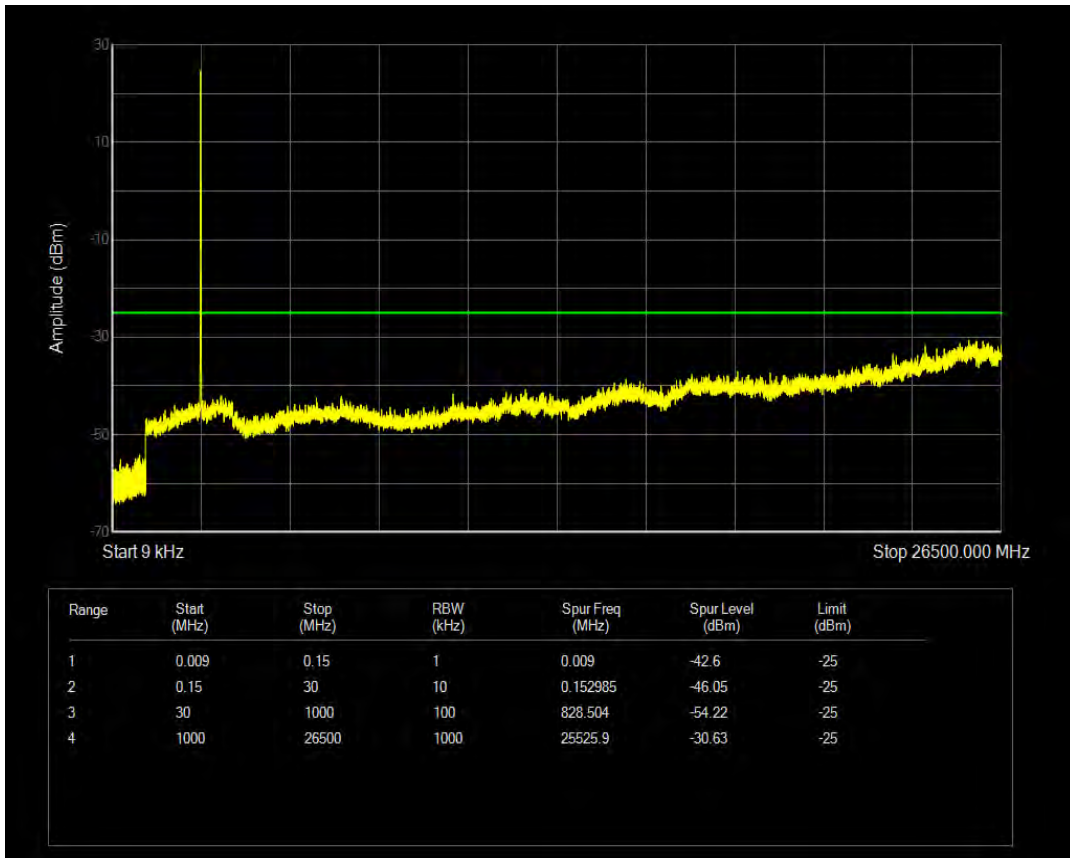

Band41(2535-2655) QAM16 BW=15MHz Channel=41165 RB Size=75 Position=#0

Band41(2535-2655) QAM16 BW=15MHz Channel=41165 RB Size=1 Position=#0