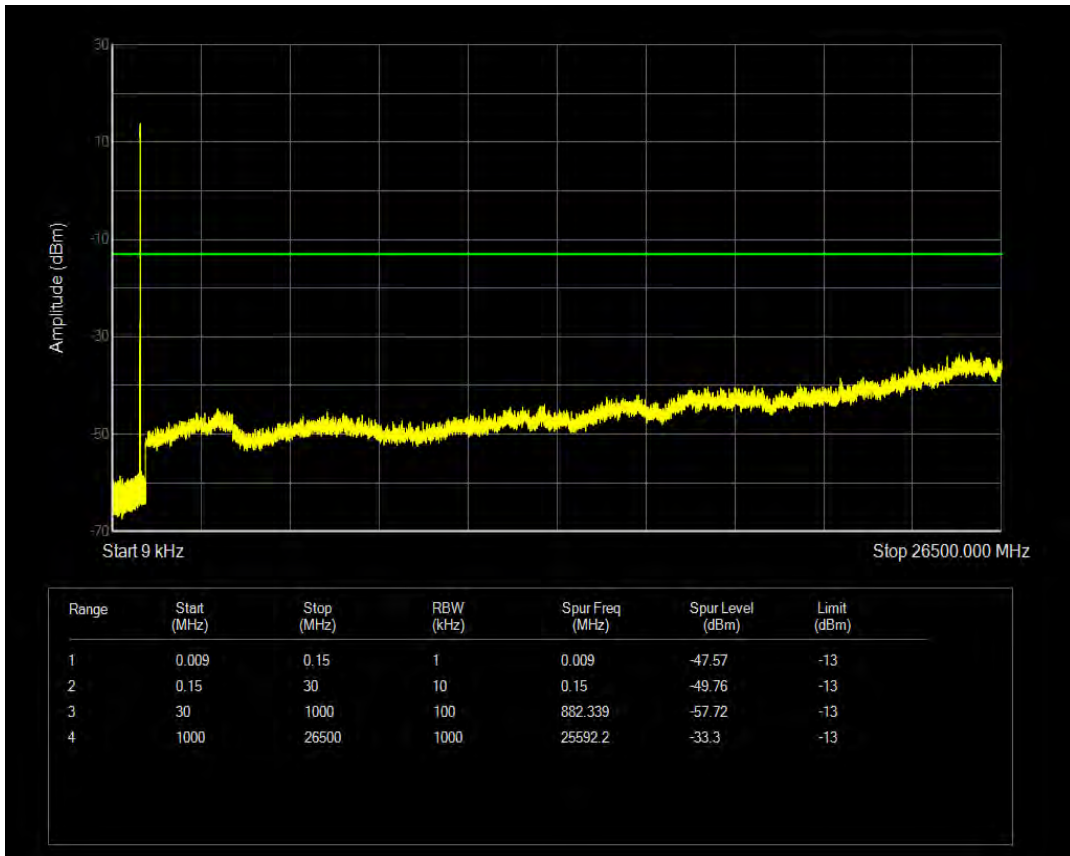

Band26(824-849) QAM16 BW=3MHz Channel=26805 RB Size=15 Position=#0

Band26(824-849) QPSK BW=3MHz Channel=26915 RB Size=1 Position=#0

Band26(824-849) QPSK BW=3MHz Channel=26915 RB Size=15 Position=#0

Band26(824-849) QAM16 BW=3MHz Channel=26915 RB Size=1 Position=#0

Band26(824-849) QAM16 BW=3MHz Channel=26915 RB Size=15 Position=#0

Band26(824-849) QPSK BW=3MHz Channel=27025 RB Size=1 Position=#0

Band26(824-849) QPSK BW=3MHz Channel=27025 RB Size=15 Position=#0

Band26(824-849) QAM16 BW=3MHz Channel=27025 RB Size=1 Position=#0