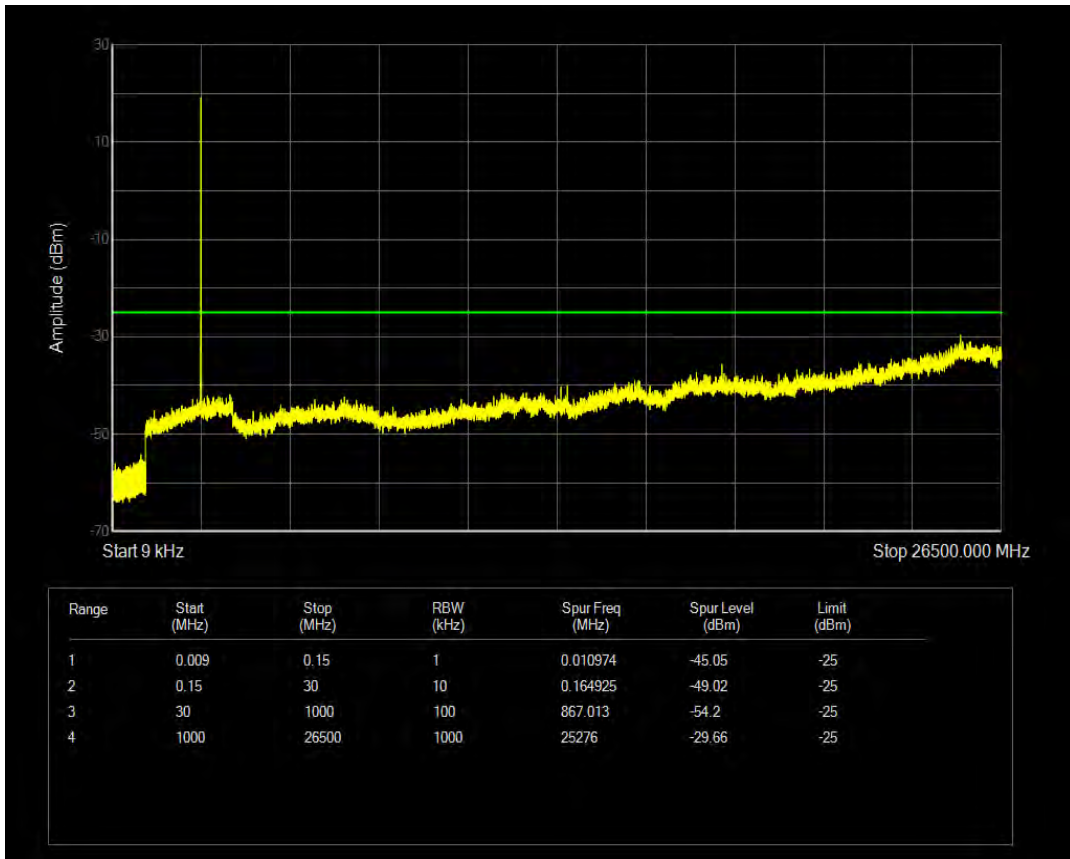

Band41(2535-2655) QPSK BW=10MHz Channel=40090 RB Size=1 Position=#0

Band41(2535-2655) QAM16 BW=5MHz Channel=41215 RB Size=25 Position=#0