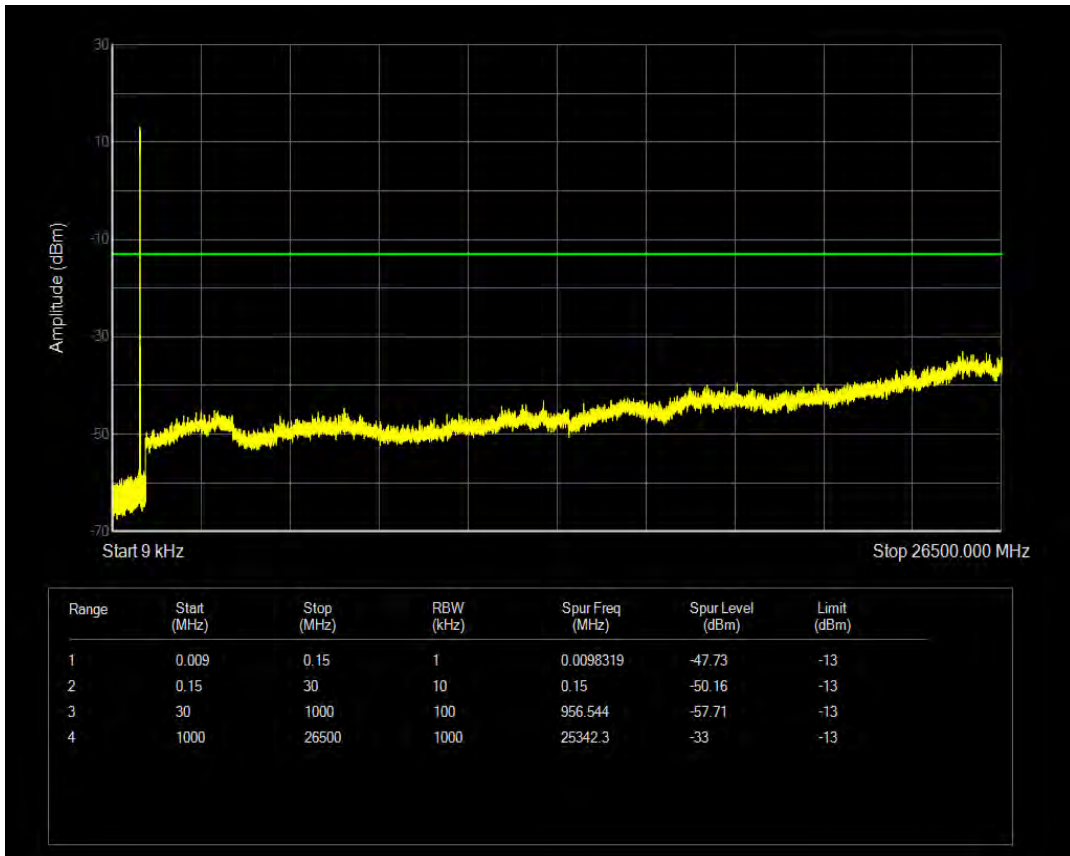

Band26(824-849) QAM16 BW=3MHz Channel=26805 RB Size=15 Position=#0

Band26(824-849) QPSK BW=3MHz Channel=26915 RB Size=1 Position=#0

Band26(824-849) QPSK BW=3MHz Channel=26915 RB Size=15 Position=#0

Band26(824-849) QAM16 BW=3MHz Channel=26915 RB Size=1 Position=#0

Band26(824-849) QAM16 BW=3MHz Channel=26915 RB Size=15 Position=#0

Band26(824-849) QPSK BW=3MHz Channel=27025 RB Size=1 Position=#0

Band26(824-849) QPSK BW=3MHz Channel=27025 RB Size=15 Position=#0

Band26(824-849) QAM16 BW=3MHz Channel=27025 RB Size=1 Position=#0