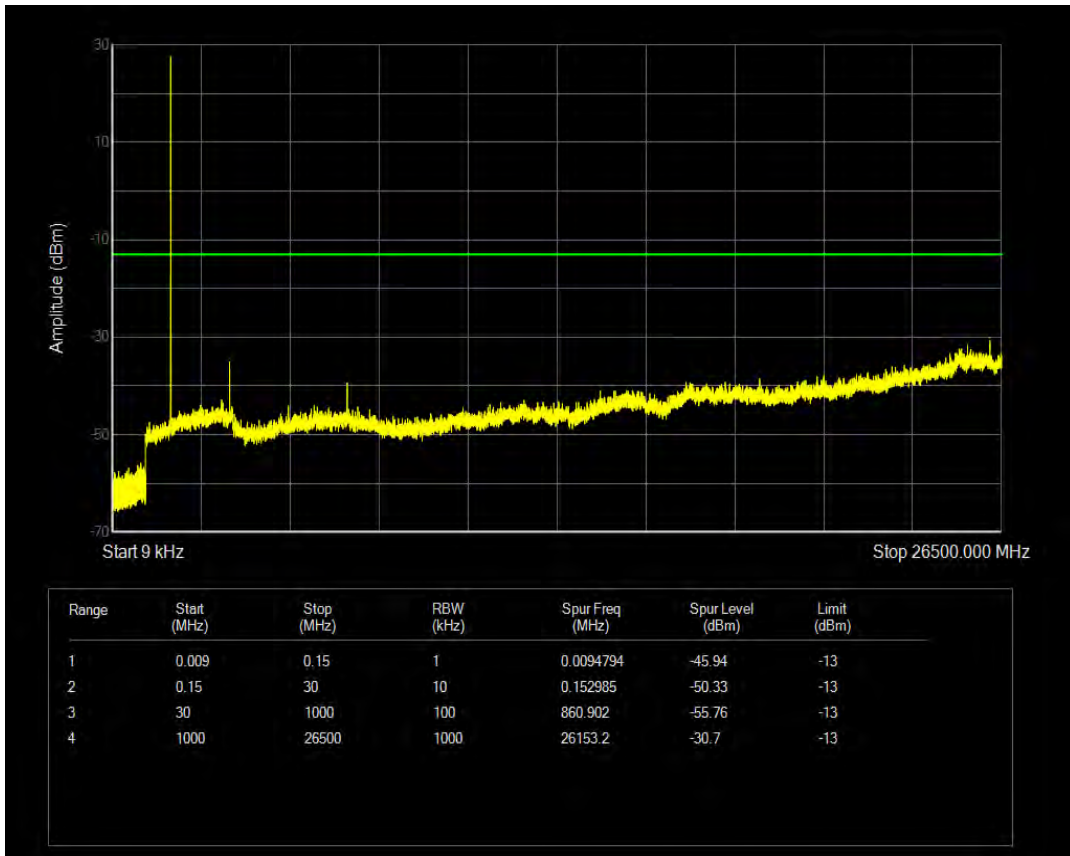

Band4 QAM16 BW=3MHz Channel=20175 RB Size=15 Position=#0

Band4 QPSK BW=3MHz Channel=20385 RB Size=1 Position=#0

Band4 QPSK BW=3MHz Channel=20385 RB Size=15 Position=#0

Band4 QAM16 BW=3MHz Channel=20385 RB Size=1 Position=#0