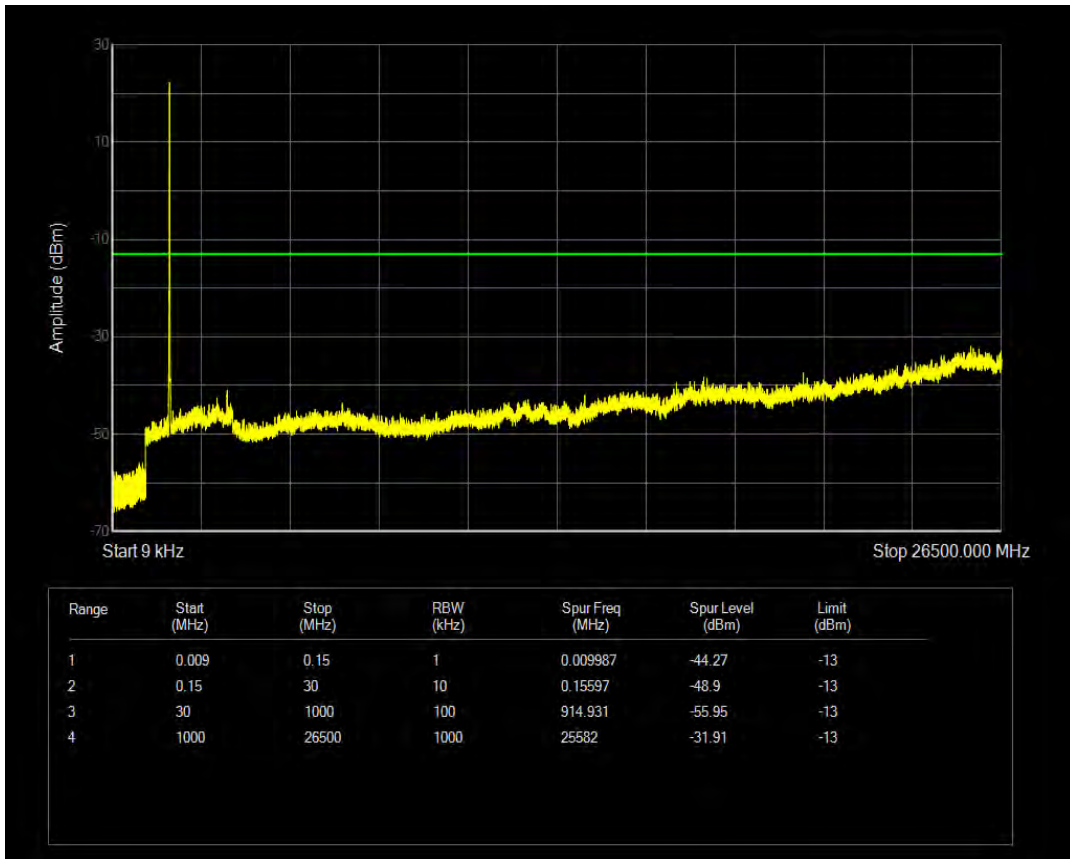

Band4 QAM16 BW=5MHz Channel=20375 RB Size=25 Position=#0

Band4 QPSK BW=10MHz Channel=20000 RB Size=1 Position=#0

Band4 QPSK BW=10MHz Channel=20000 RB Size=50 Position=#0

Band4 QAM16 BW=10MHz Channel=20000 RB Size=1 Position=#0

Band4 QAM16 BW=10MHz Channel=20000 RB Size=50 Position=#0

Band4 QPSK BW=10MHz Channel=20175 RB Size=1 Position=#0

Band4 QPSK BW=10MHz Channel=20175 RB Size=50 Position=#0

Band4 QAM16 BW=10MHz Channel=20175 RB Size=1 Position=#0