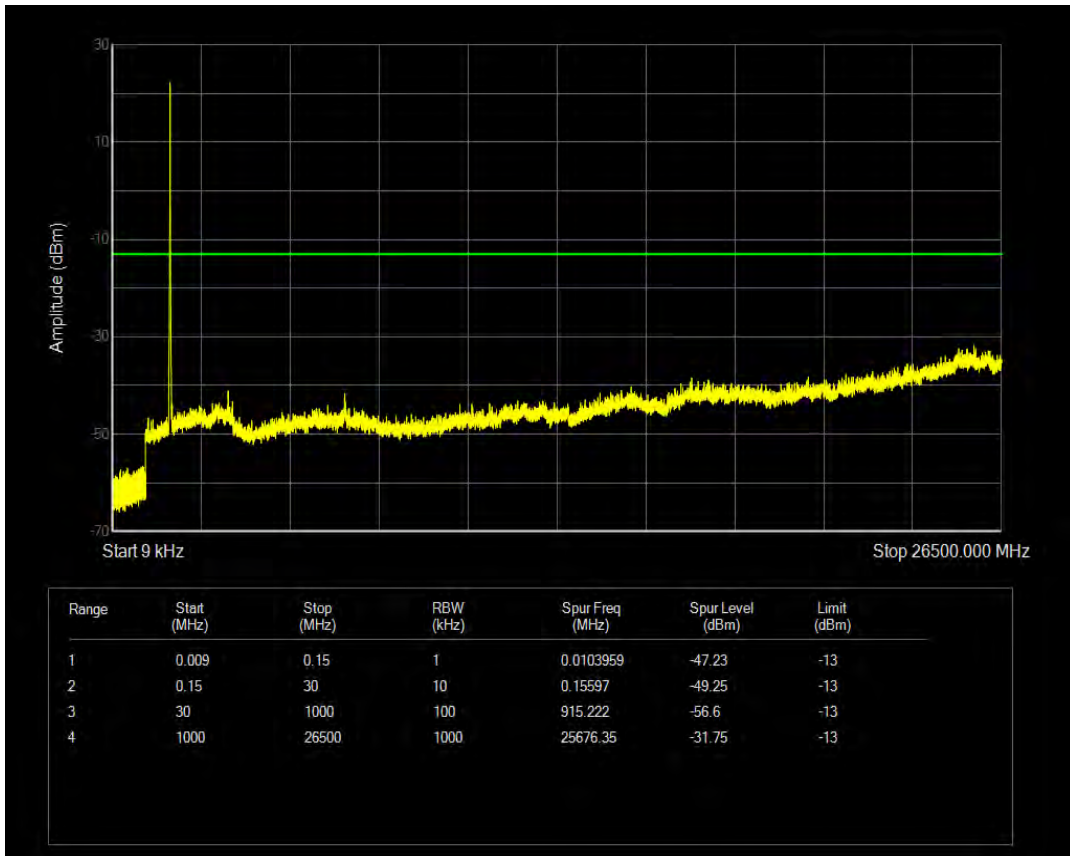

Band4 QAM16 BW=5MHz Channel=20375 RB Size=25 Position=#0

Band4 QPSK BW=10MHz Channel=20000 RB Size=1 Position=#0

Band4 QPSK BW=10MHz Channel=20000 RB Size=50 Position=#0

Band4 QAM16 BW=10MHz Channel=20000 RB Size=1 Position=#0

Band4 QAM16 BW=10MHz Channel=20000 RB Size=50 Position=#0

Band4 QPSK BW=10MHz Channel=20175 RB Size=1 Position=#0

Band4 QPSK BW=10MHz Channel=20175 RB Size=50 Position=#0

Band4 QAM16 BW=10MHz Channel=20175 RB Size=1 Position=#0