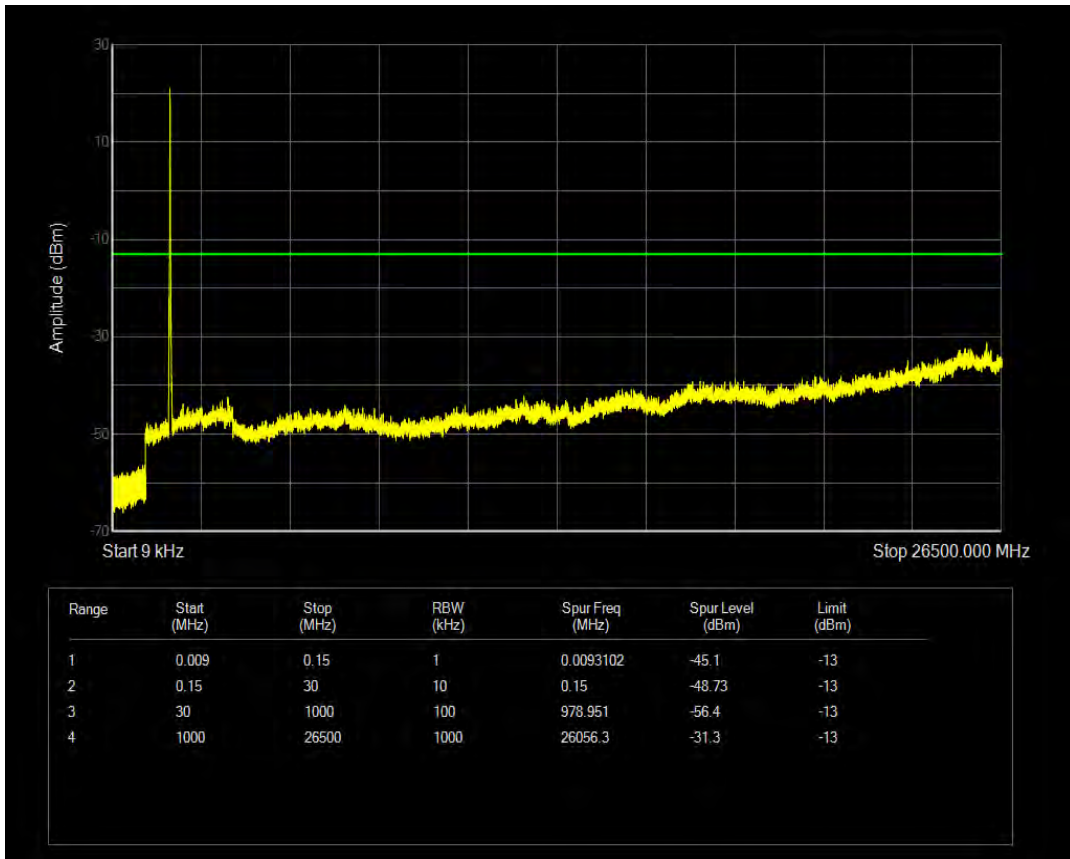

Band4 QPSK BW=15MHz Channel=20325 RB Size=1 Position=#0

Band4 QAM16 BW=15MHz Channel=20175 RB Size=75 Position=#0