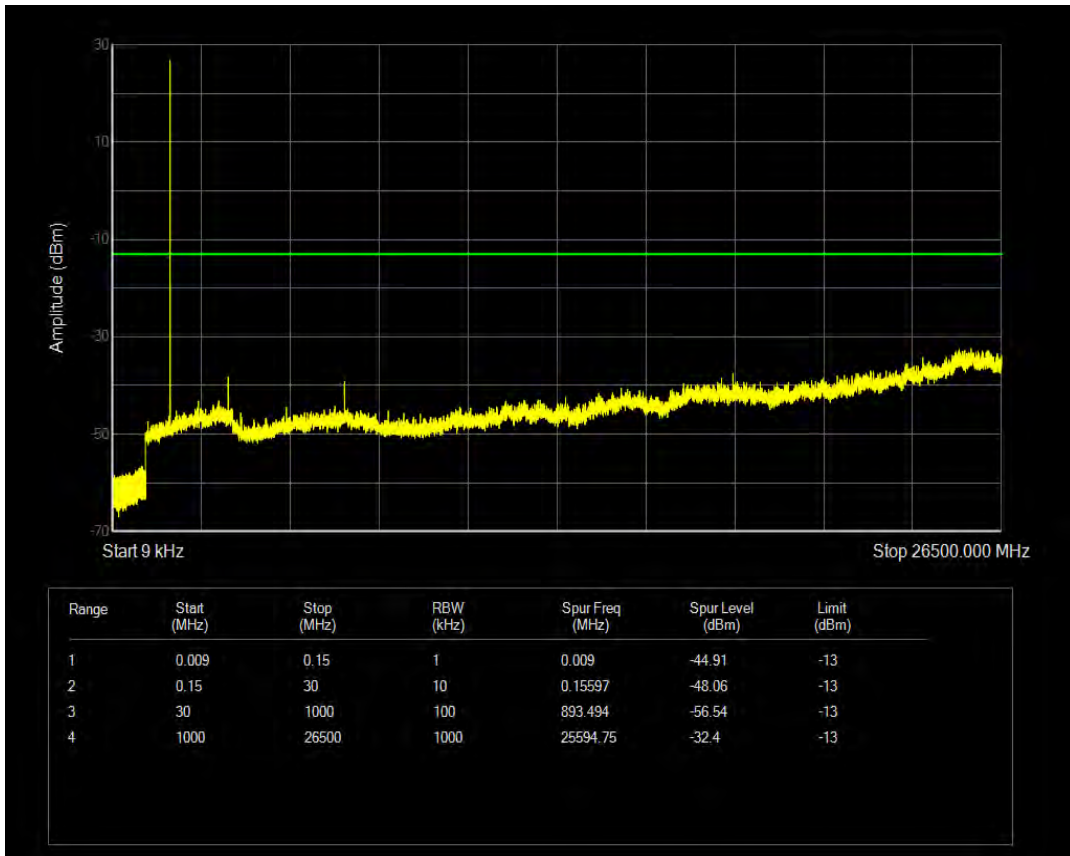

Band4 QAM16 BW=1.4MHz Channel=20175 RB Size=1 Position=#0

Band4 QPSK BW=1.4MHz Channel=20175 RB Size=6 Position=#0