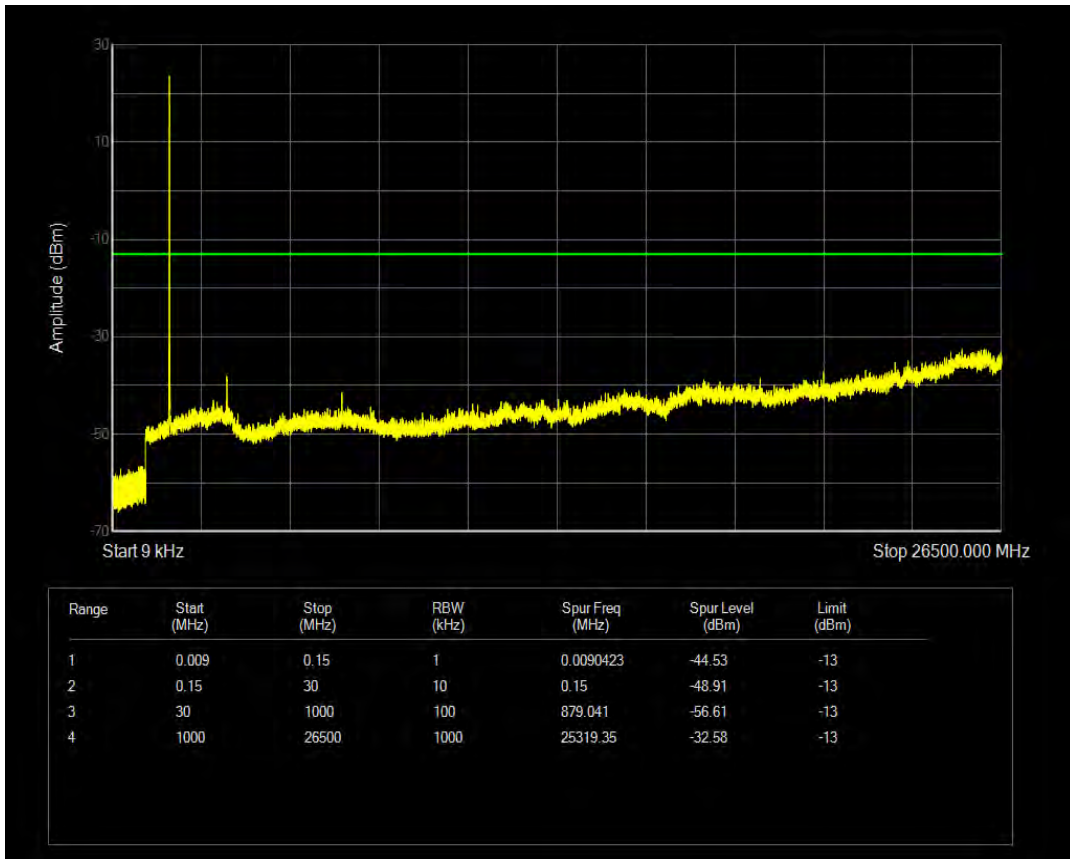

Band4 QAM16 BW=3MHz Channel=20385 RB Size=15 Position=#0

Band4 QPSK BW=5MHz Channel=19975 RB Size=1 Position=#0

Band4 QPSK BW=5MHz Channel=19975 RB Size=25 Position=#0

Band4 QAM16 BW=5MHz Channel=19975 RB Size=1 Position=#0

Band4 QAM16 BW=5MHz Channel=19975 RB Size=25 Position=#0

Band4 QPSK BW=5MHz Channel=20175 RB Size=1 Position=#0

Band4 QPSK BW=5MHz Channel=20175 RB Size=25 Position=#0

Band4 QAM16 BW=5MHz Channel=20175 RB Size=1 Position=#0