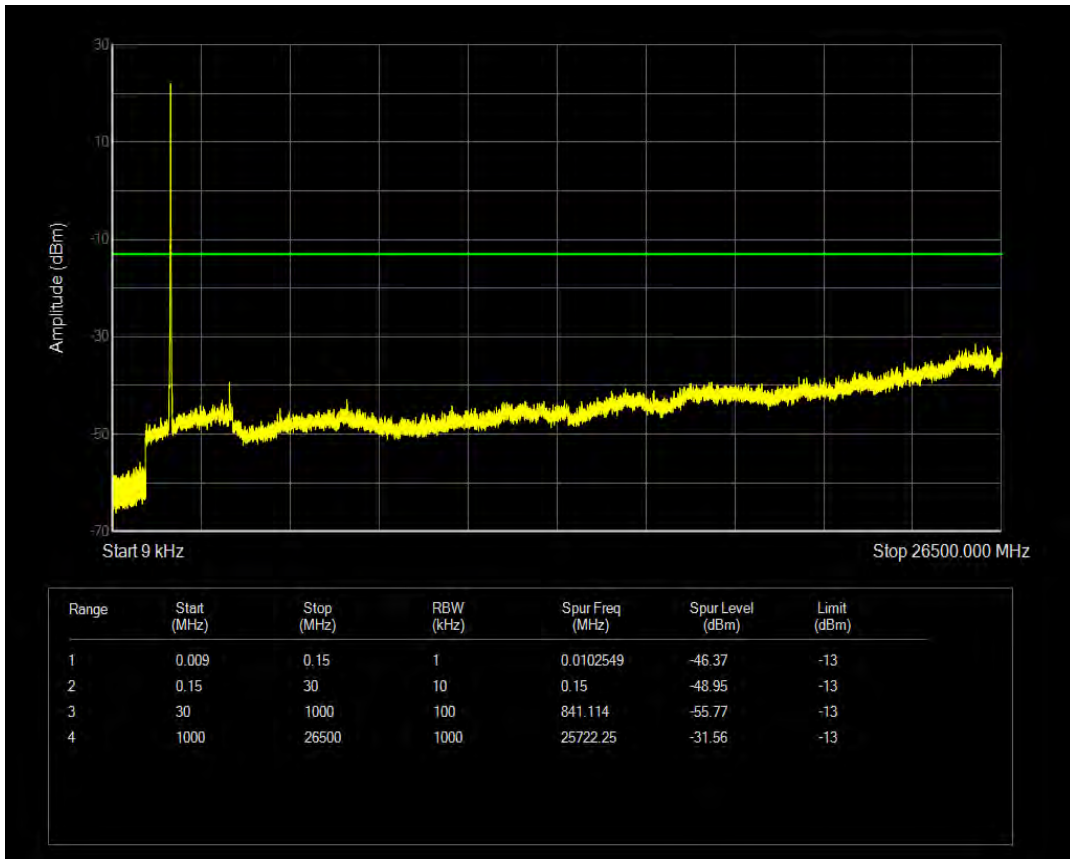

Band4 QAM16 BW=10MHz Channel=20000 RB Size=50 Position=#0

Band4 QPSK BW=10MHz Channel=20175 RB Size=1 Position=#0

Band4 QPSK BW=10MHz Channel=20175 RB Size=50 Position=#0

Band4 QAM16 BW=10MHz Channel=20175 RB Size=1 Position=#0

Band4 QAM16 BW=10MHz Channel=20175 RB Size=50 Position=#0

Band4 QPSK BW=10MHz Channel=20350 RB Size=1 Position=#0

Band4 QPSK BW=10MHz Channel=20350 RB Size=50 Position=#0

Band4 QAM16 BW=10MHz Channel=20350 RB Size=1 Position=#0