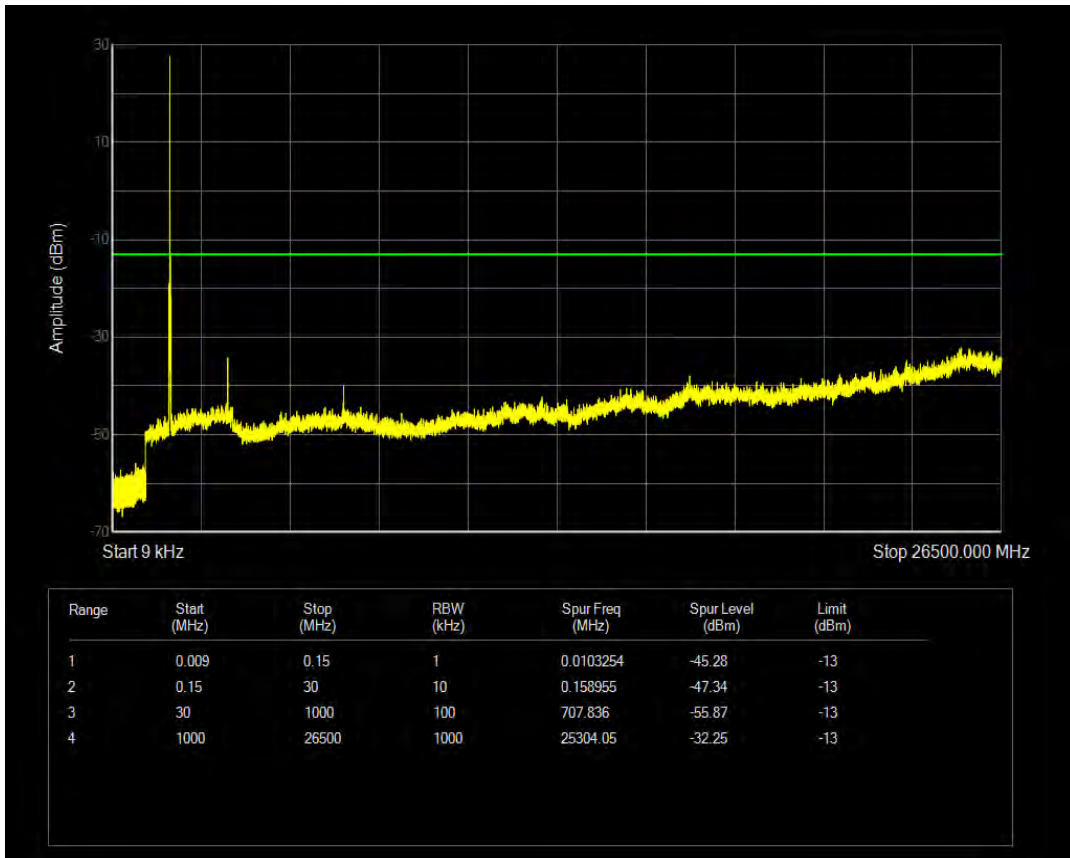

Band4 QPSK BW=15MHz Channel=20175 RB Size=75 Position=#0

Band4 QPSK BW=15MHz Channel=20175 RB Size=1 Position=#0