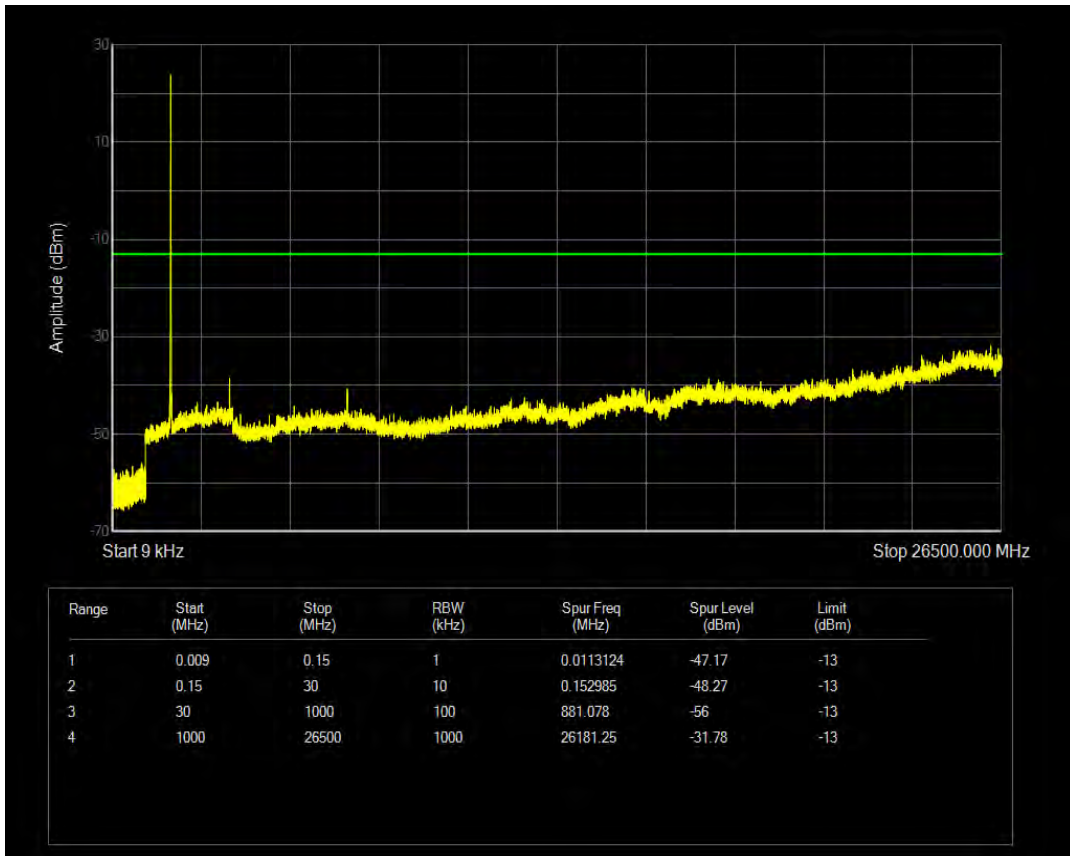

Band4 QAM16 BW=5MHz Channel=20375 RB Size=1 Position=#0

Band4 QPSK BW=5MHz Channel=20375 RB Size=25 Position=#0