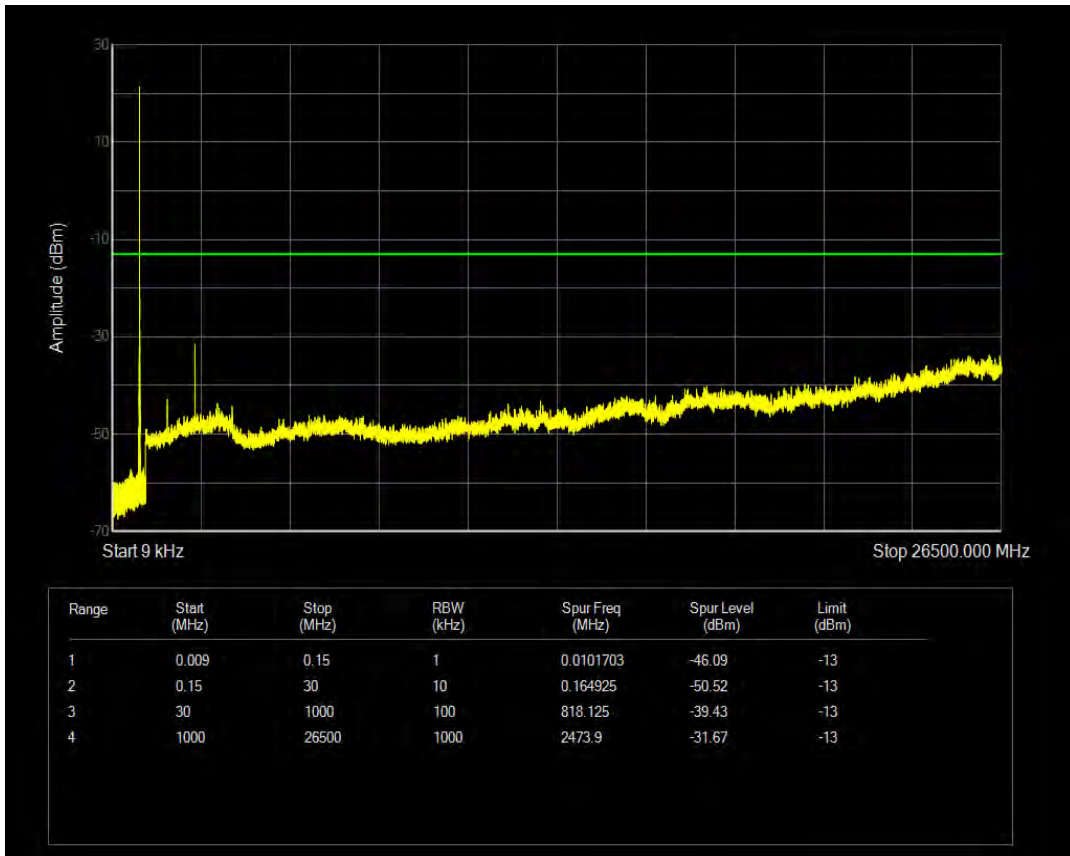

Band41(2535-2655) QPSK BW=5MHz Channel=41215 RB Size=1 Position=#0

Band41(2535-2655) QPSK BW=5MHz Channel=41215 RB Size=25 Position=#0

Band5 QPSK BW=1.4MHz Channel=20407 RB Size=1 Position=#0

Band5 QPSK BW=1.4MHz Channel=20407 RB Size=6 Position=#0

Band5 QAM16 BW=1.4MHz Channel=20407 RB Size=1 Position=#0

Band5 QAM16 BW=1.4MHz Channel=20407 RB Size=6 Position=#0

Band5 QPSK BW=1.4MHz Channel=20525 RB Size=1 Position=#0