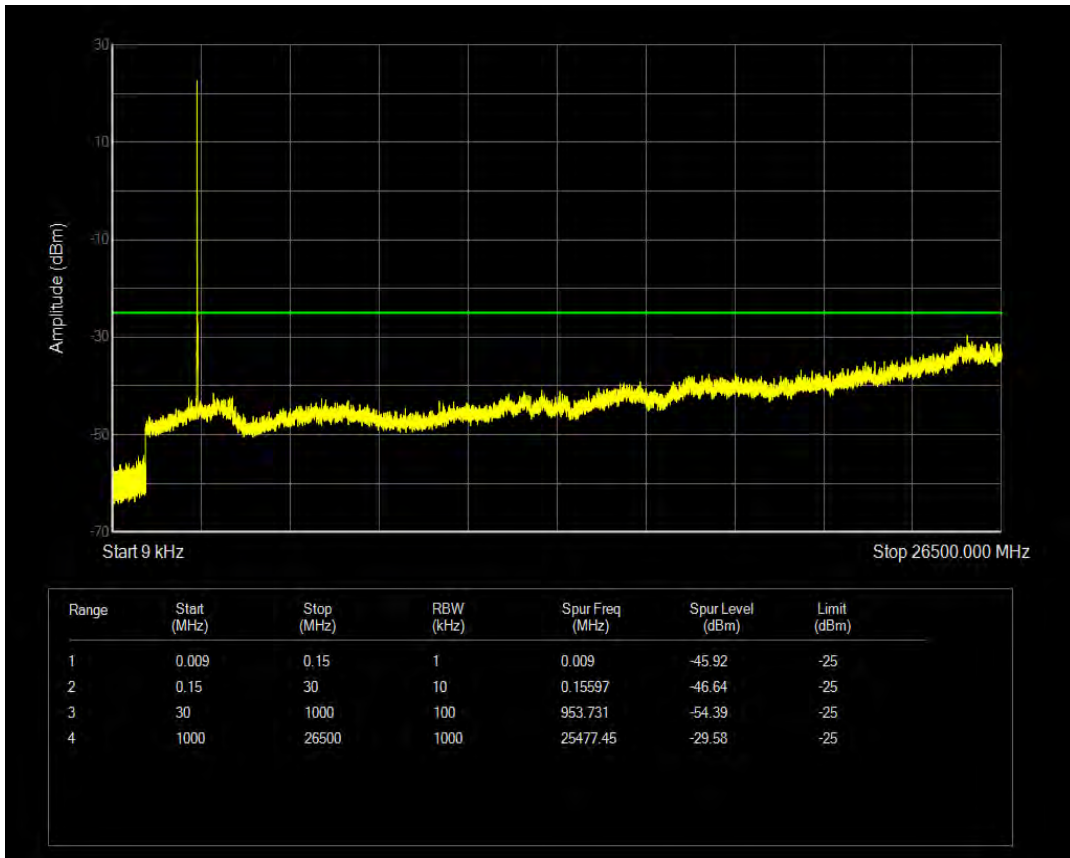

Band41(2535-2655) QAM16 BW=10MHz Channel=40090 RB Size=50 Position=#0

Band41(2535-2655) QAM16 BW=10MHz Channel=40090 RB Size=1 Position=#0