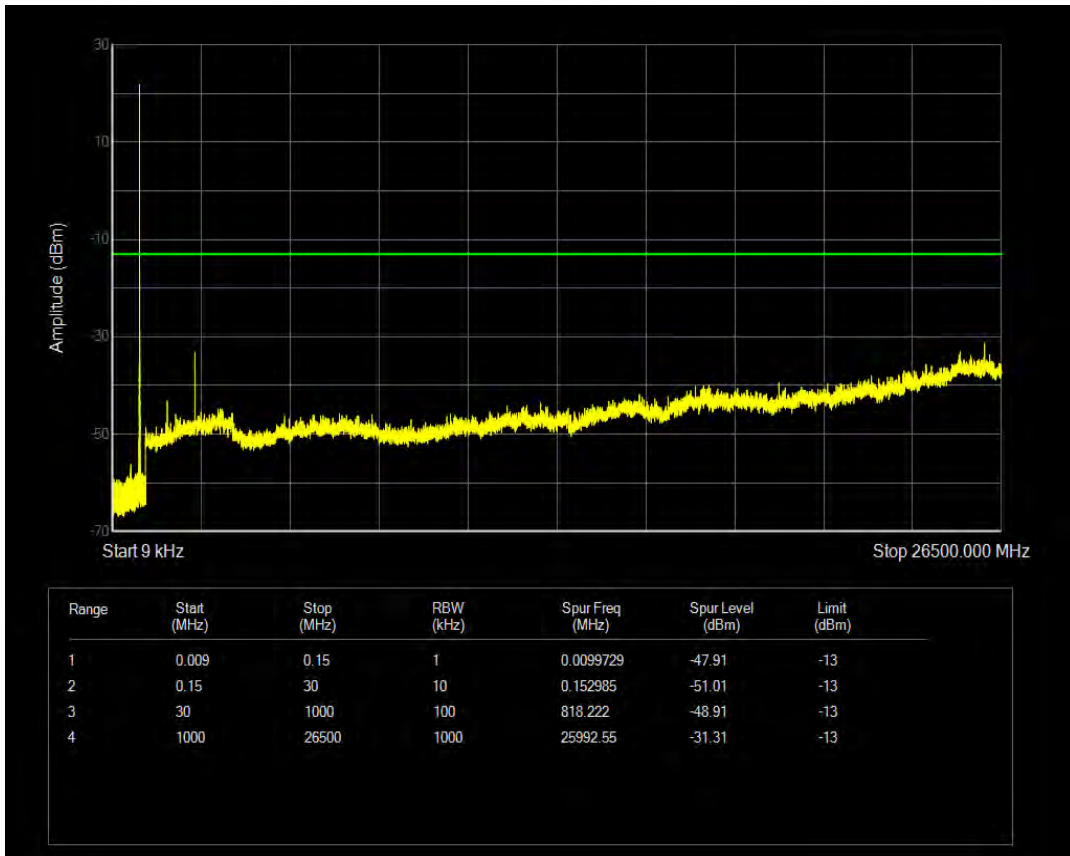

Band41(2535-2655) QPSK BW=5MHz Channel=41215 RB Size=1 Position=#0

Band41(2535-2655) QPSK BW=5MHz Channel=41215 RB Size=25 Position=#0

Band5 QPSK BW=1.4MHz Channel=20407 RB Size=1 Position=#0

Band5 QPSK BW=1.4MHz Channel=20407 RB Size=6 Position=#0

Band5 QAM16 BW=1.4MHz Channel=20407 RB Size=1 Position=#0

Band5 QAM16 BW=1.4MHz Channel=20407 RB Size=6 Position=#0

Band5 QPSK BW=1.4MHz Channel=20525 RB Size=1 Position=#0