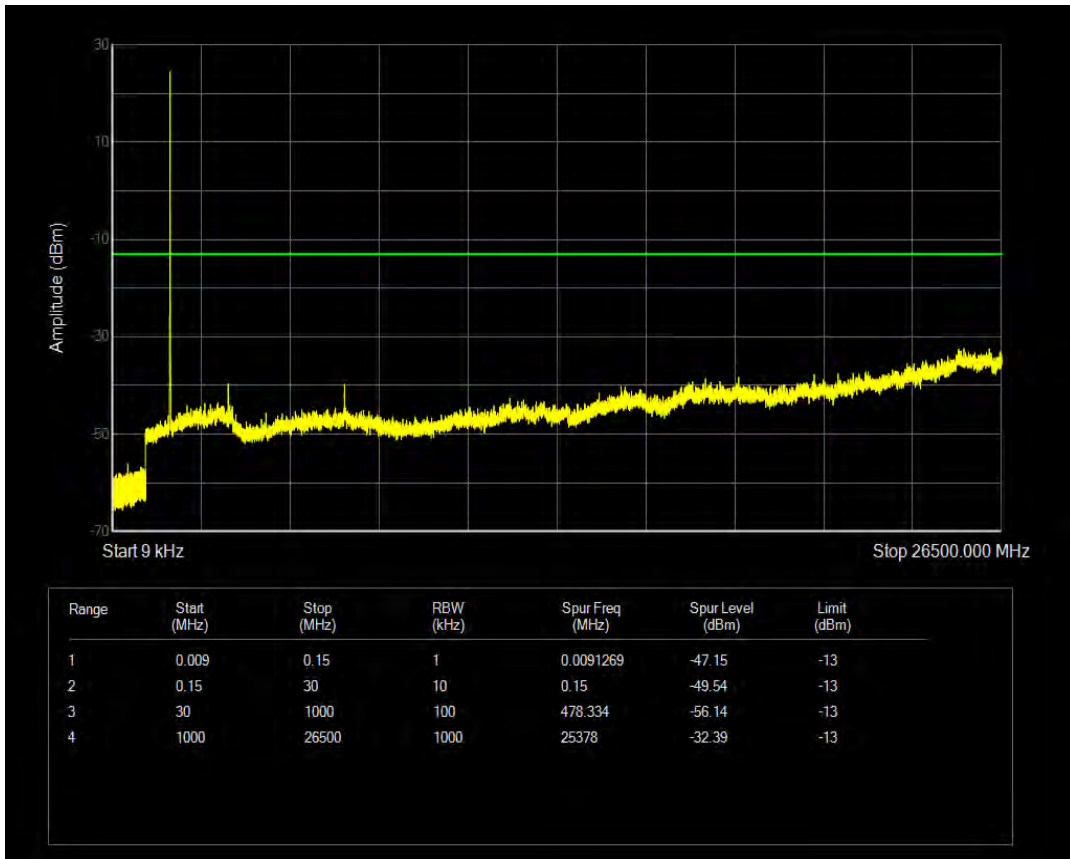

Band4 QAM16 BW=3MHz Channel=20175 RB Size=1 Position=#0

Band4 QPSK BW=3MHz Channel=20175 RB Size=15 Position=#0