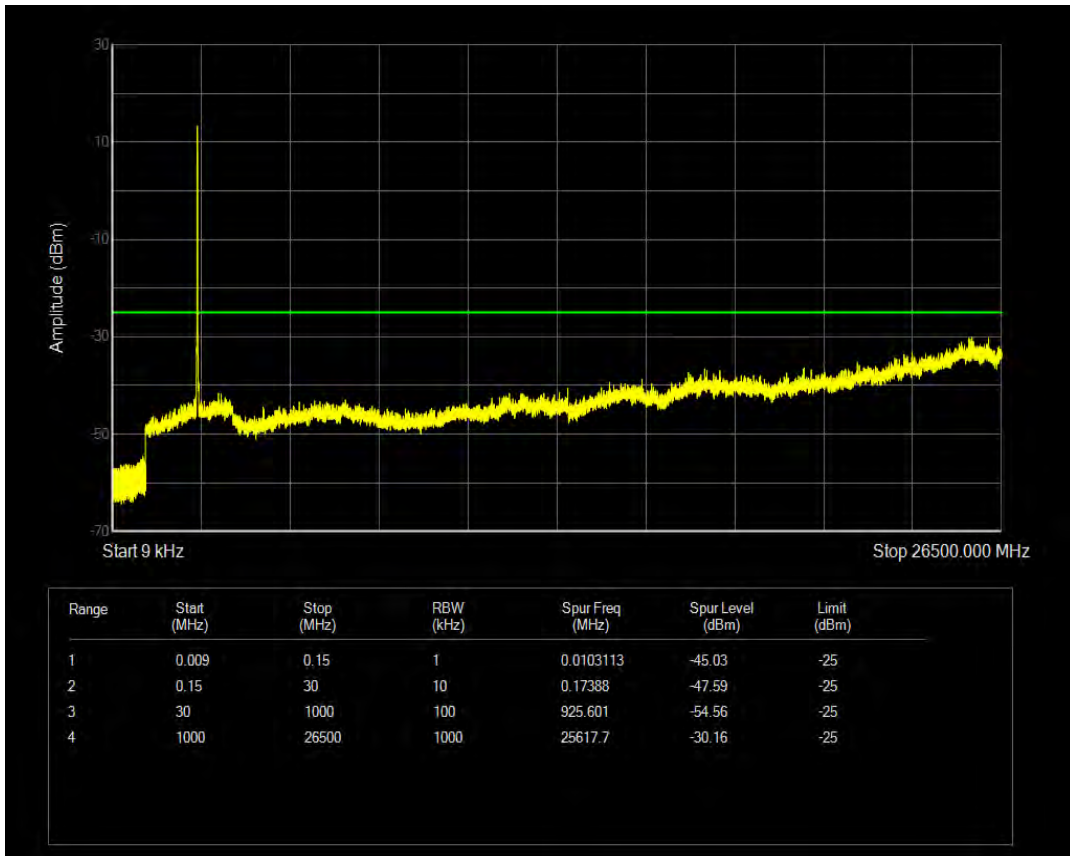

Band41(2535-2655) QAM16 BW=20MHz Channel=40640 RB Size=1 Position=#0

Band41(2535-2655) QAM16 BW=20MHz Channel=40140 RB Size=100 Position=#0