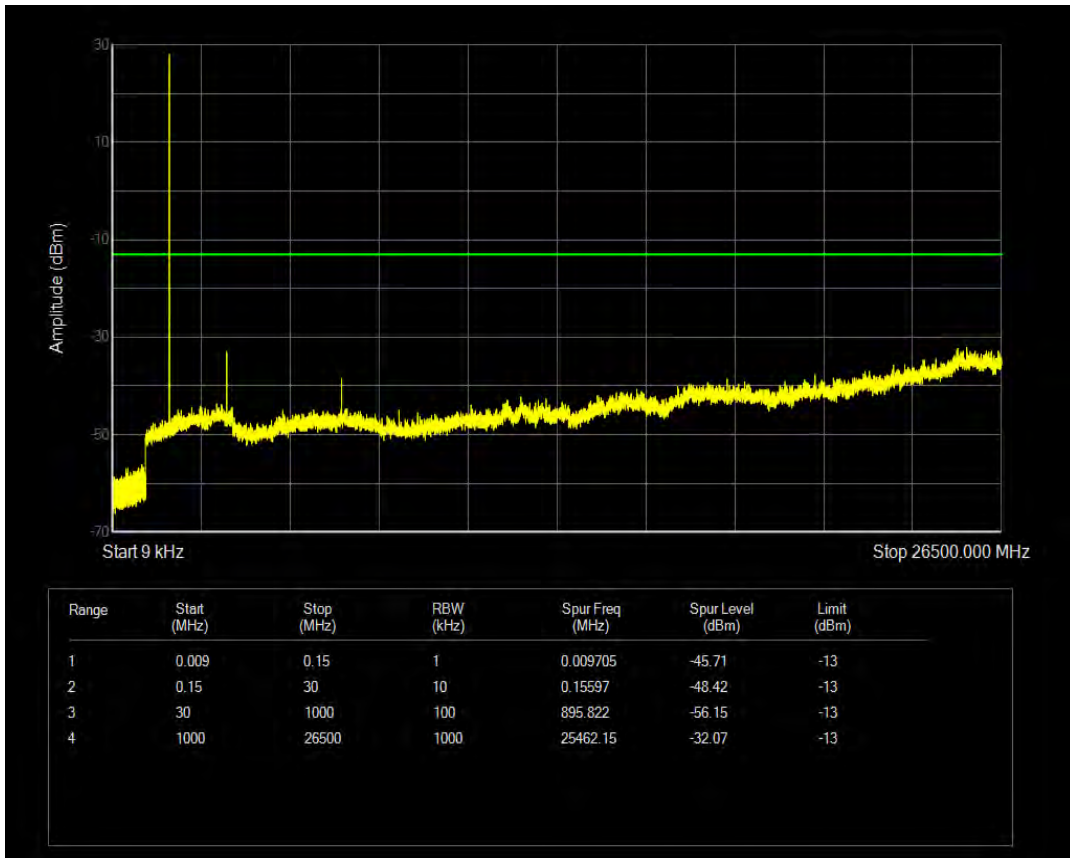

Band4 QAM16 BW=1.4MHz Channel=20393 RB Size=6 Position=#0

Band4 QPSK BW=3MHz Channel=19965 RB Size=1 Position=#0

Band4 QPSK BW=3MHz Channel=19965 RB Size=15 Position=#0

Band4 QAM16 BW=3MHz Channel=19965 RB Size=1 Position=#0