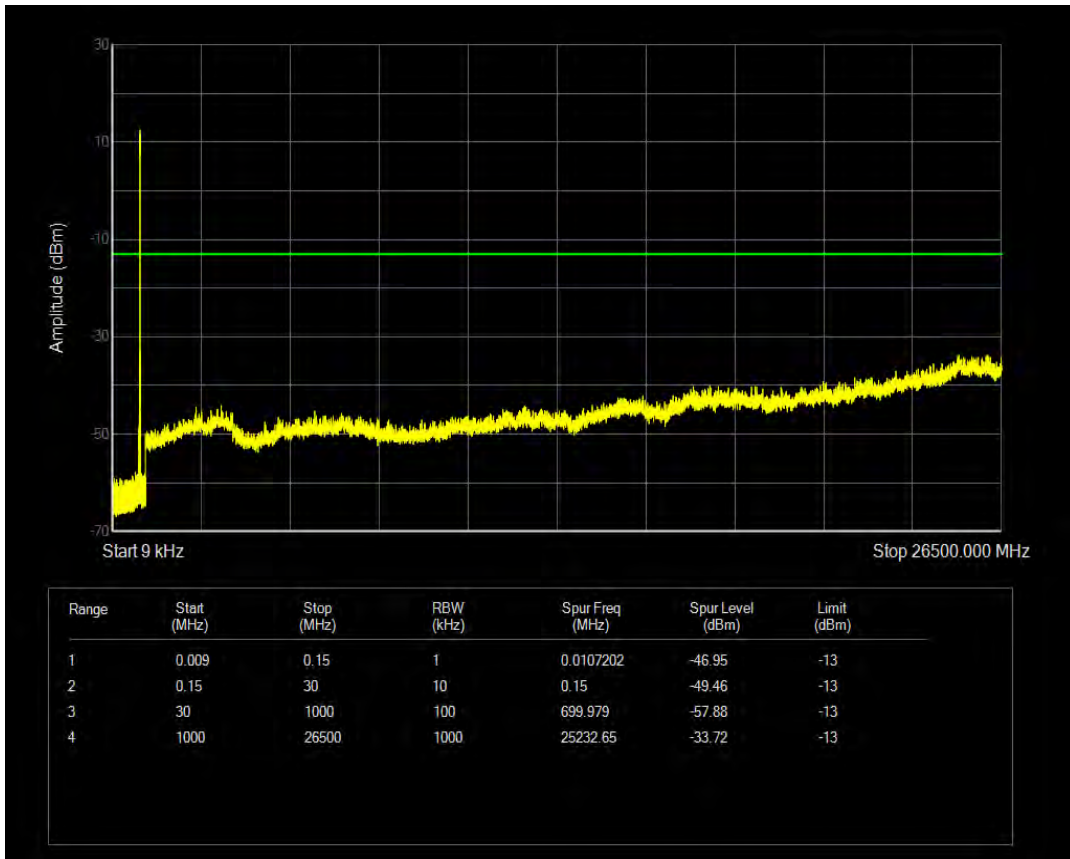

Band26(824-849) QAM16 BW=3MHz Channel=27025 RB Size=15 Position=#0

Band26(824-849) QPSK BW=5MHz Channel=26815 RB Size=1 Position=#0

Band26(824-849) QPSK BW=5MHz Channel=26815 RB Size=25 Position=#0

Band26(824-849) QAM16 BW=5MHz Channel=26815 RB Size=1 Position=#0

Band26(824-849) QAM16 BW=5MHz Channel=26815 RB Size=25 Position=#0

Band26(824-849) QPSK BW=5MHz Channel=26915 RB Size=1 Position=#0

Band26(824-849) QPSK BW=5MHz Channel=26915 RB Size=25 Position=#0

Band26(824-849) QAM16 BW=5MHz Channel=26915 RB Size=1 Position=#0