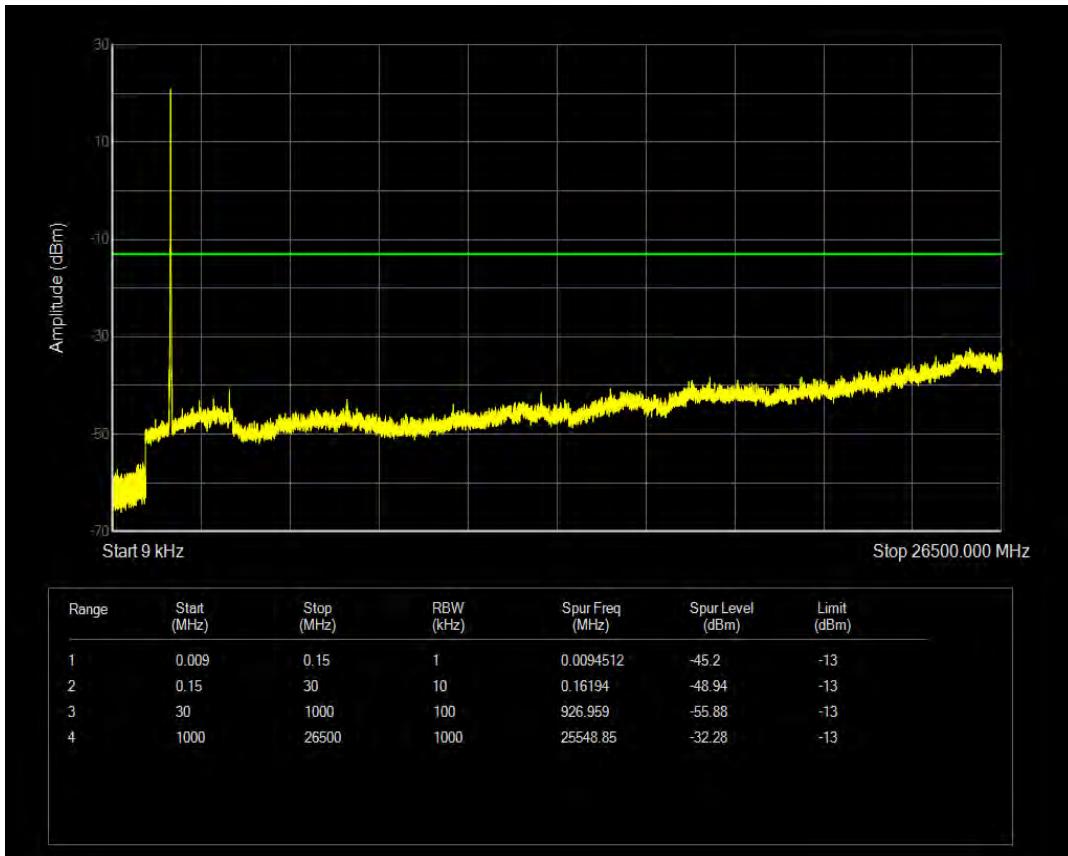

Band4 QAM16 BW=10MHz Channel=20000 RB Size=50 Position=#0

Band4 QPSK BW=10MHz Channel=20175 RB Size=1 Position=#0

Band4 QPSK BW=10MHz Channel=20175 RB Size=50 Position=#0

Band4 QAM16 BW=10MHz Channel=20175 RB Size=1 Position=#0

Band4 QAM16 BW=10MHz Channel=20175 RB Size=50 Position=#0

Band4 QPSK BW=10MHz Channel=20350 RB Size=1 Position=#0

Band4 QPSK BW=10MHz Channel=20350 RB Size=50 Position=#0

Band4 QAM16 BW=10MHz Channel=20350 RB Size=1 Position=#0

Band4 QAM16 BW=10MHz Channel=20350 RB Size=50 Position=#0

Band4 QPSK BW=15MHz Channel=20025 RB Size=1 Position=#0

Band4 QPSK BW=15MHz Channel=20025 RB Size=75 Position=#0

Band4 QAM16 BW=15MHz Channel=20025 RB Size=1 Position=#0