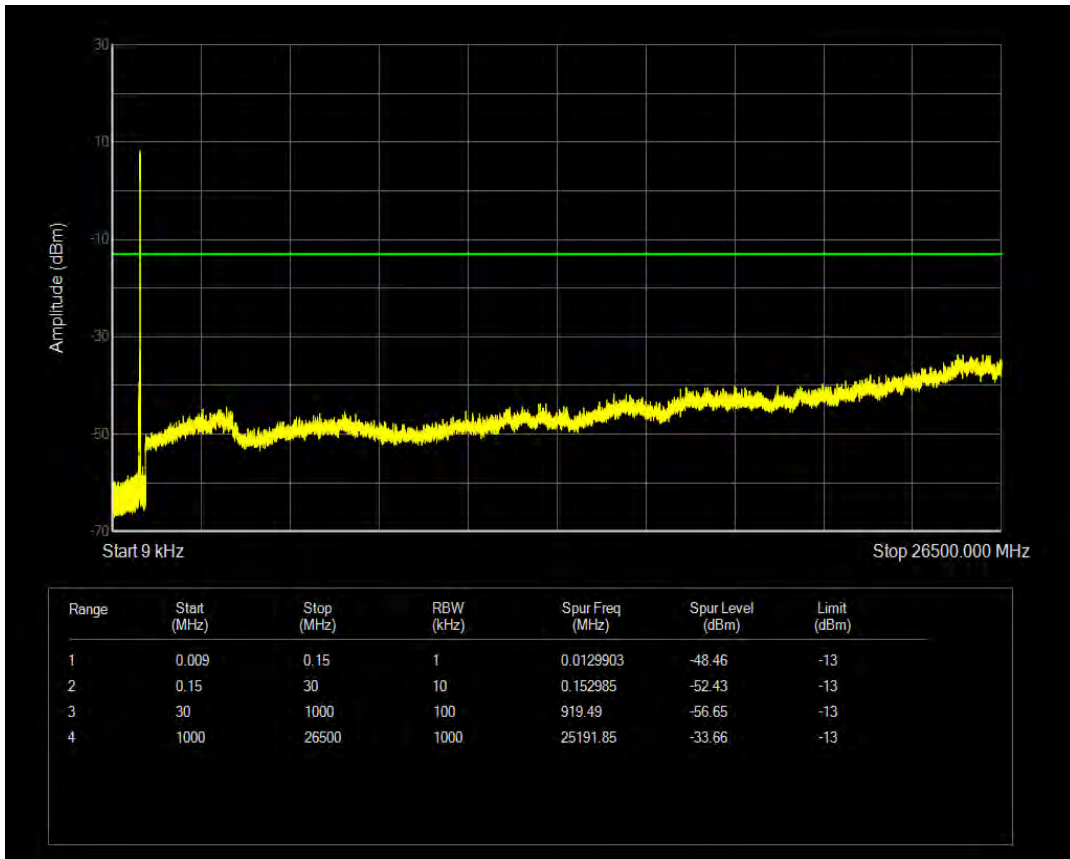

Band26(824-849) QAM16 BW=15MHz Channel=26865 RB Size=75 Position=#0

Band26(824-849) QPSK BW=15MHz Channel=26915 RB Size=1 Position=#0

Band26(824-849) QPSK BW=15MHz Channel=26915 RB Size=75 Position=#0

Band26(824-849) QAM16 BW=15MHz Channel=26915 RB Size=1 Position=#0

Band26(824-849) QAM16 BW=15MHz Channel=26915 RB Size=75 Position=#0

Band26(824-849) QPSK BW=15MHz Channel=26965 RB Size=1 Position=#0

Band26(824-849) QPSK BW=15MHz Channel=26965 RB Size=75 Position=#0

Band26(824-849) QAM16 BW=15MHz Channel=26965 RB Size=1 Position=#0