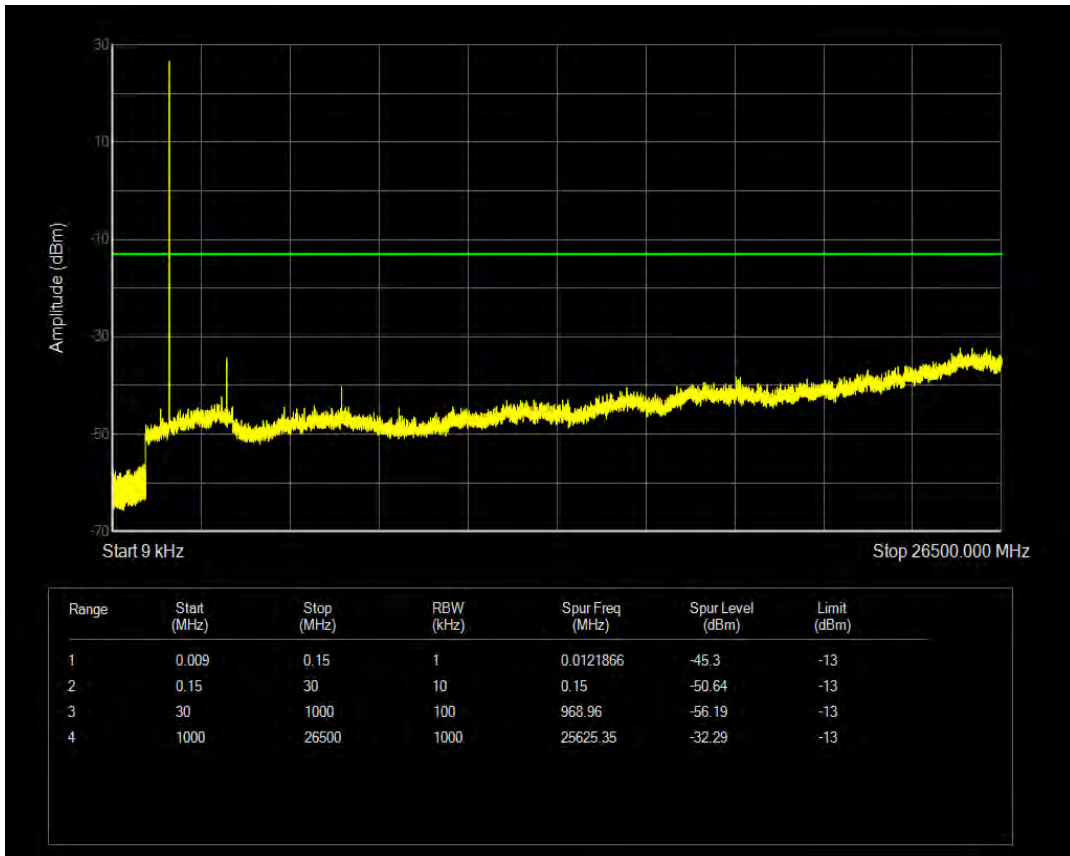

Band4 QAM16 BW=1.4MHz Channel=19957 RB Size=1 Position=#0

Band4 QPSK BW=1.4MHz Channel=19957 RB Size=6 Position=#0