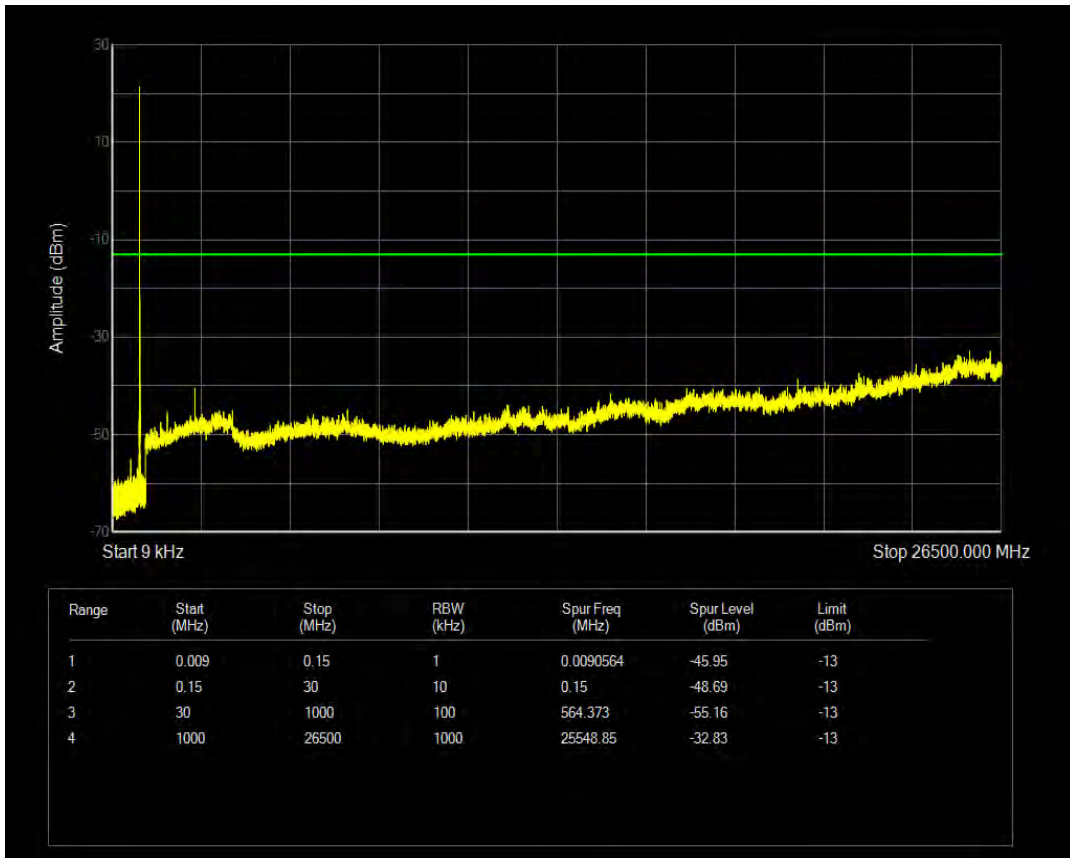

Band26(824-849) QAM16 BW=3MHz Channel=26915 RB Size=15 Position=#0

Band26(824-849) QPSK BW=3MHz Channel=27025 RB Size=1 Position=#0

Band26(824-849) QPSK BW=3MHz Channel=27025 RB Size=15 Position=#0

Band26(824-849) QAM16 BW=3MHz Channel=27025 RB Size=1 Position=#0

Band26(824-849) QAM16 BW=3MHz Channel=27025 RB Size=15 Position=#0

Band26(824-849) QPSK BW=5MHz Channel=26815 RB Size=1 Position=#0

Band26(824-849) QPSK BW=5MHz Channel=26815 RB Size=25 Position=#0

Band26(824-849) QAM16 BW=5MHz Channel=26815 RB Size=1 Position=#0