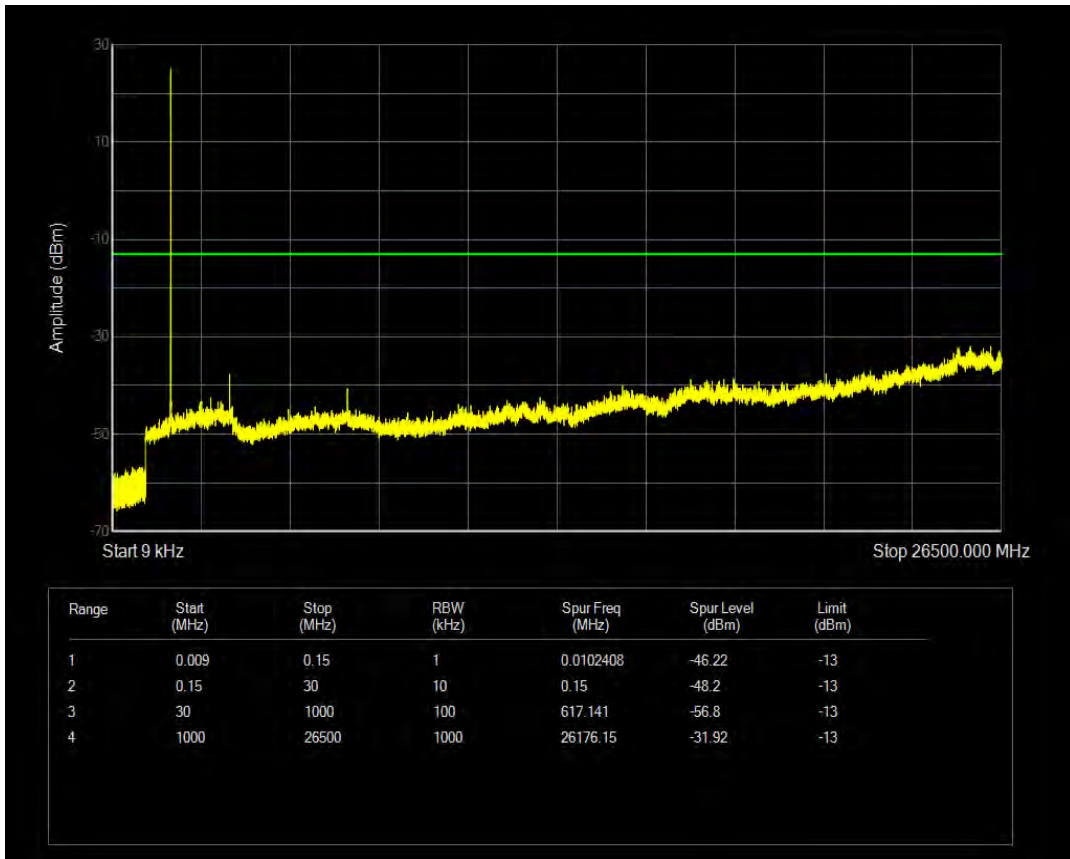

Band4 QAM16 BW=3MHz Channel=20175 RB Size=15 Position=#0

Band4 QPSK BW=3MHz Channel=20385 RB Size=1 Position=#0

Band4 QPSK BW=3MHz Channel=20385 RB Size=15 Position=#0

Band4 QAM16 BW=3MHz Channel=20385 RB Size=1 Position=#0

Band4 QAM16 BW=3MHz Channel=20385 RB Size=15 Position=#0

Band4 QPSK BW=5MHz Channel=19975 RB Size=1 Position=#0

Band4 QPSK BW=5MHz Channel=19975 RB Size=25 Position=#0

Band4 QAM16 BW=5MHz Channel=19975 RB Size=1 Position=#0