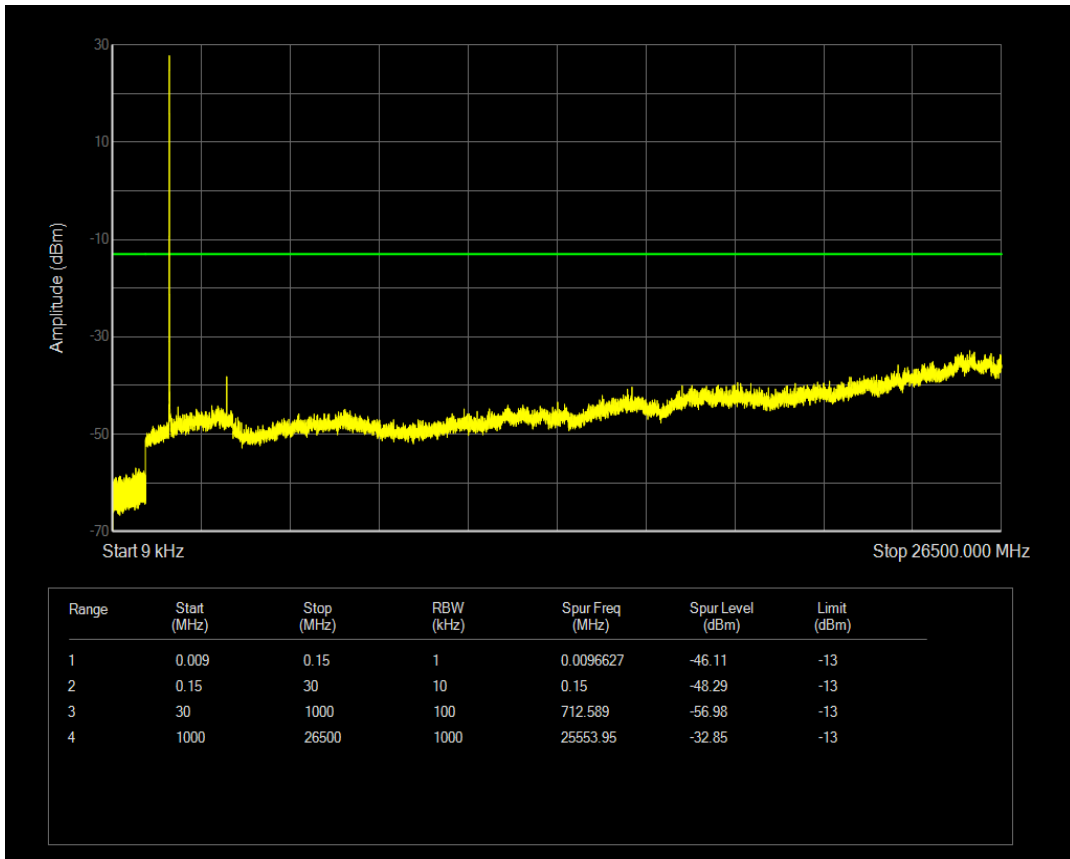

Band66 QPSK BW=1.4MHz Channel=132322 RB Size=6 Position=#0

Band66 16QAM BW=1.4MHz Channel=132322 RB Size=1 Position=#0

Band66 16QAM BW=1.4MHz Channel=132322 RB Size=6 Position=#0

Band66 QPSK BW=1.4MHz Channel=132665 RB Size=1 Position=#0

Band66 QPSK BW=1.4MHz Channel=132665 RB Size=6 Position=#0

Band66 16QAM BW=1.4MHz Channel=132665 RB Size=1 Position=#0

Band66 QPSK BW=3MHz Channel=131987 RB Size=1 Position=#0

Band66 16QAM BW=1.4MHz Channel=132665 RB Size=6 Position=#0