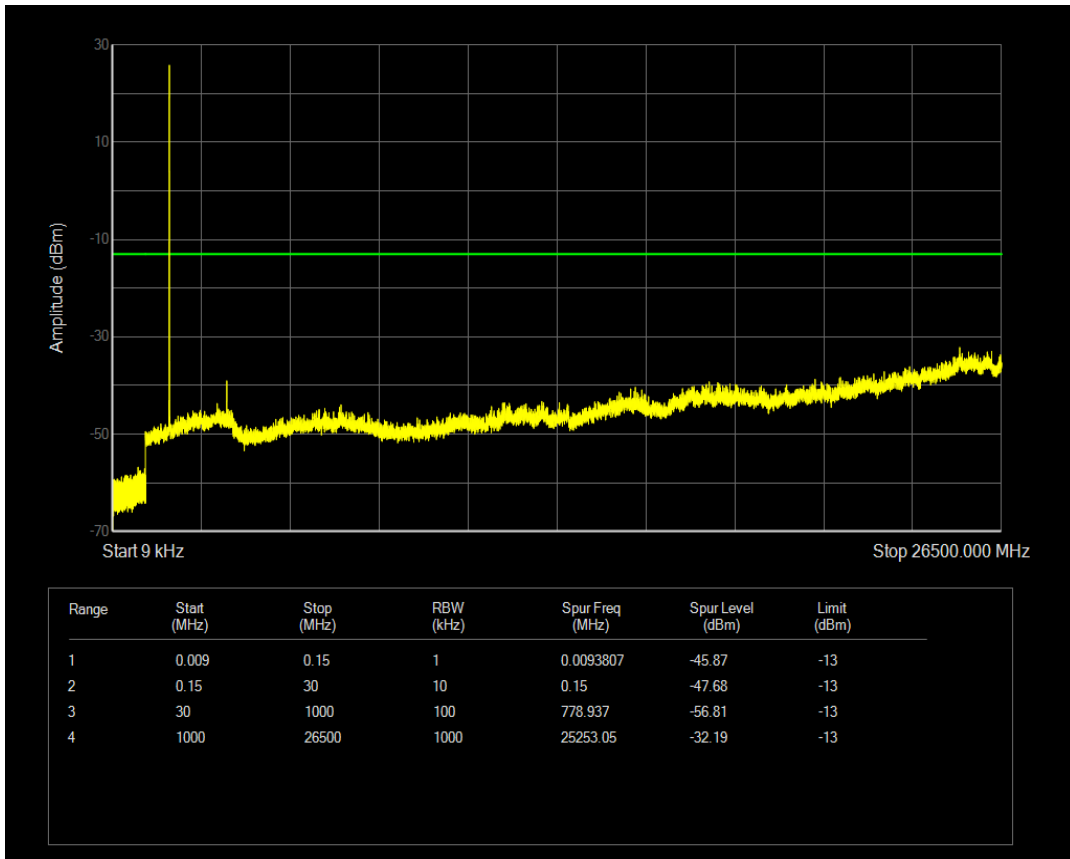

Band66 QPSK BW=1.4MHz Channel=131979 RB Size=6 Position=#0

Band66 16QAM BW=1.4MHz Channel=131979 RB Size=1 Position=#0

Band66 16QAM BW=1.4MHz Channel=131979 RB Size=6 Position=#0

Band66 QPSK BW=1.4MHz Channel=132322 RB Size=1 Position=#0

Band66 QPSK BW=1.4MHz Channel=132322 RB Size=6 Position=#0

Band66 16QAM BW=1.4MHz Channel=132322 RB Size=1 Position=#0

Band66 16QAM BW=1.4MHz Channel=132322 RB Size=6 Position=#0

Band66 QPSK BW=1.4MHz Channel=132665 RB Size=1 Position=#0