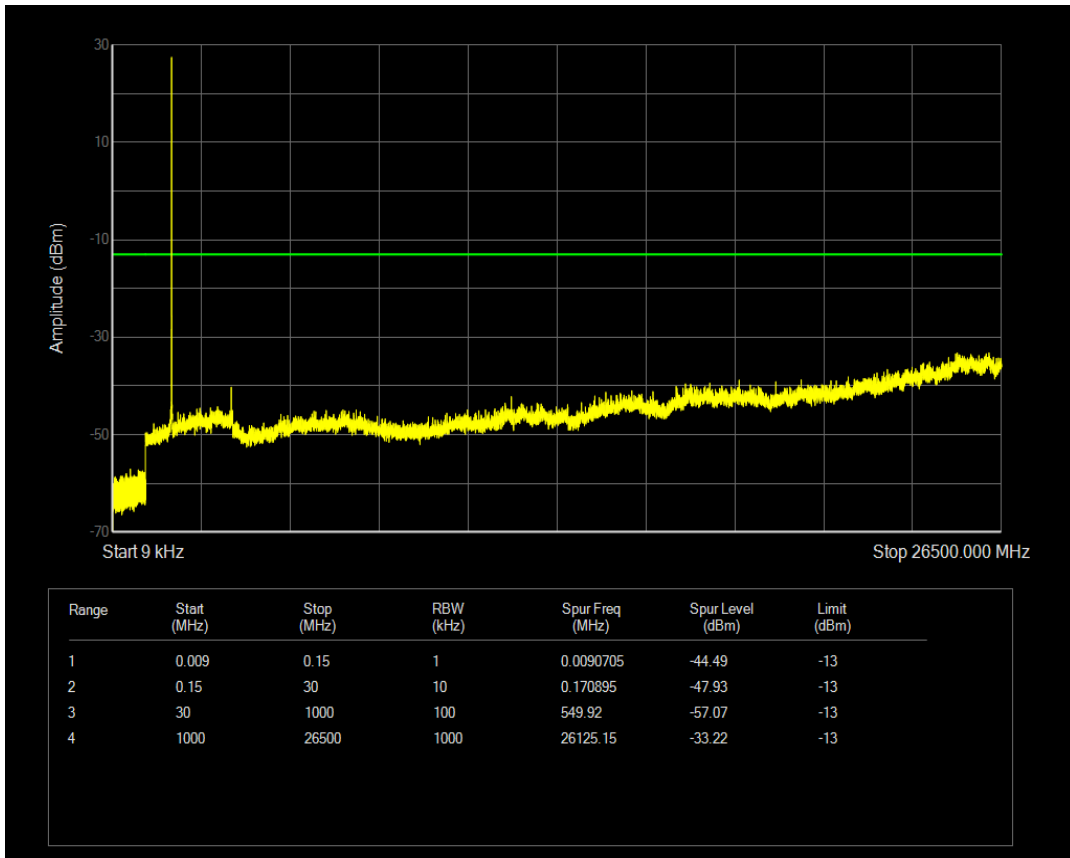

Band66 QPSK BW=3MHz Channel=132322 RB Size=15 Position=#0

Band66 16QAM BW=3MHz Channel=132322 RB Size=1 Position=#0

Band66 16QAM BW=3MHz Channel=132322 RB Size=15 Position=#0

Band66 QPSK BW=3MHz Channel=132657 RB Size=1 Position=#0