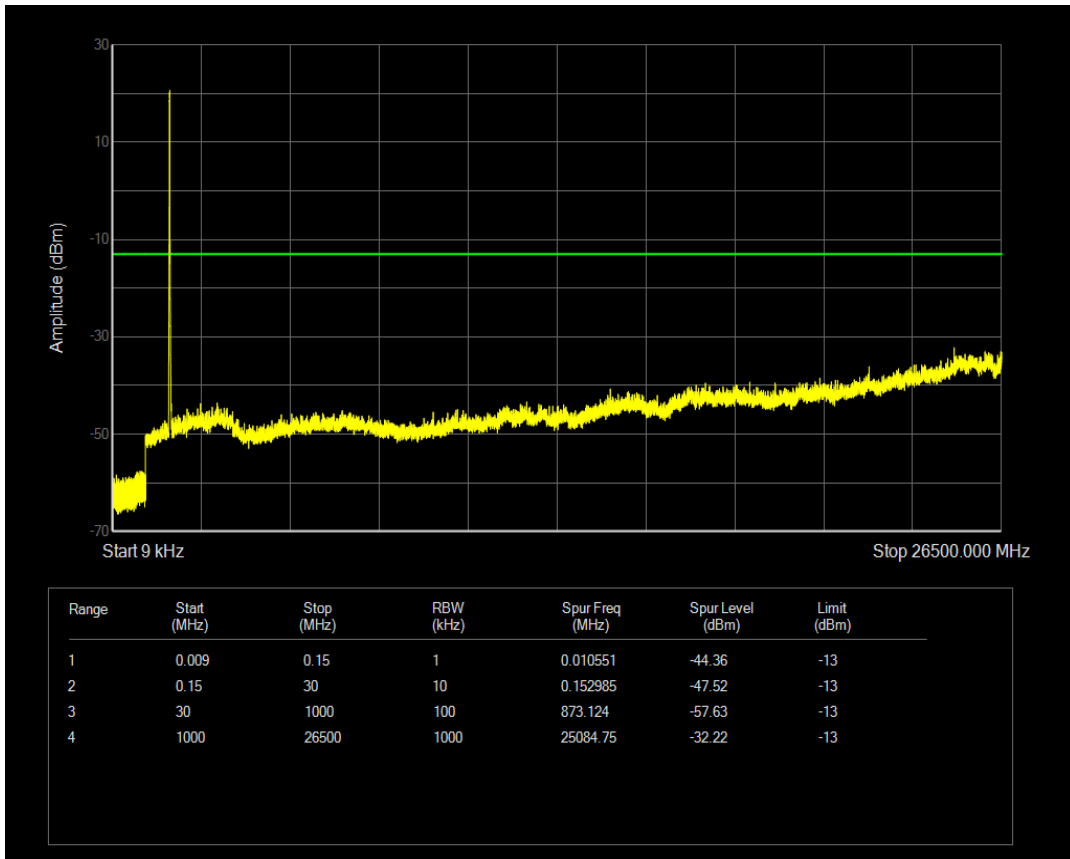

Band66 16QAM BW=15MHz Channel=132047 RB Size=75 Position=#0