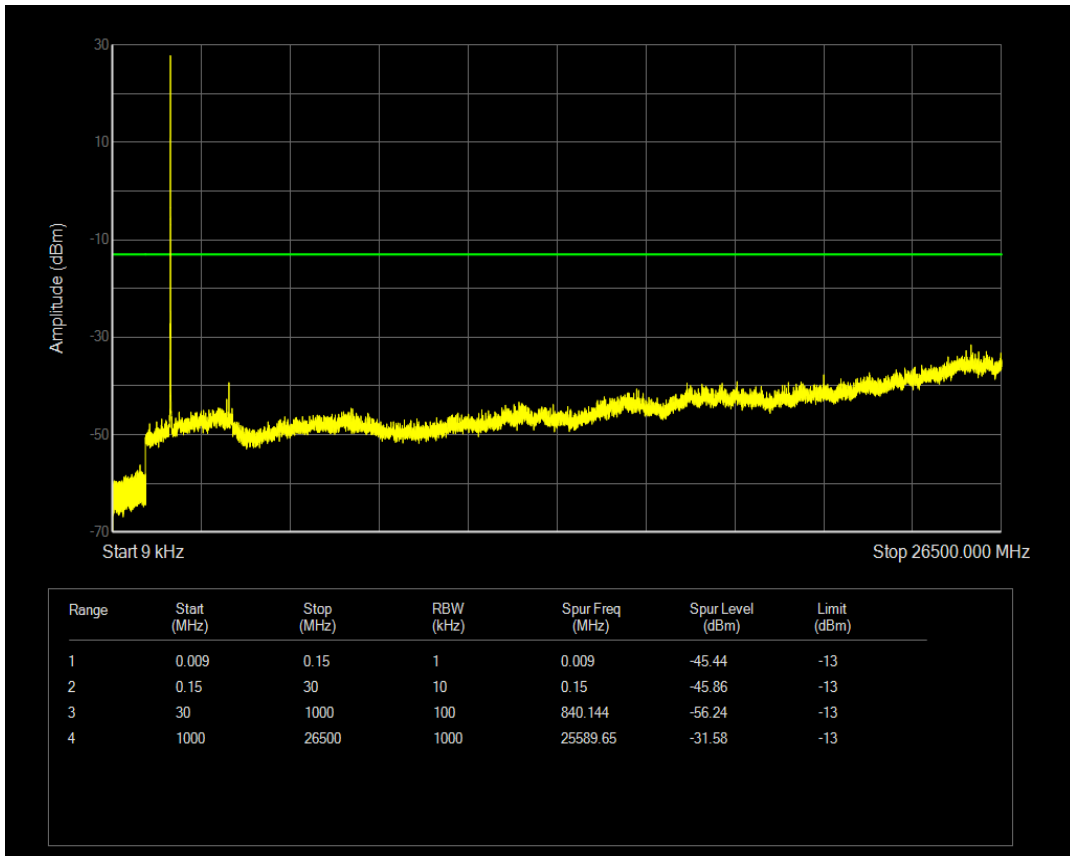

Band66 QPSK BW=5MHz Channel=131997 RB Size=25 Position=#0

Band66 16QAM BW=5MHz Channel=131997 RB Size=1 Position=#0

Band66 16QAM BW=5MHz Channel=131997 RB Size=25 Position=#0

Band66 QPSK BW=5MHz Channel=132322 RB Size=1 Position=#0