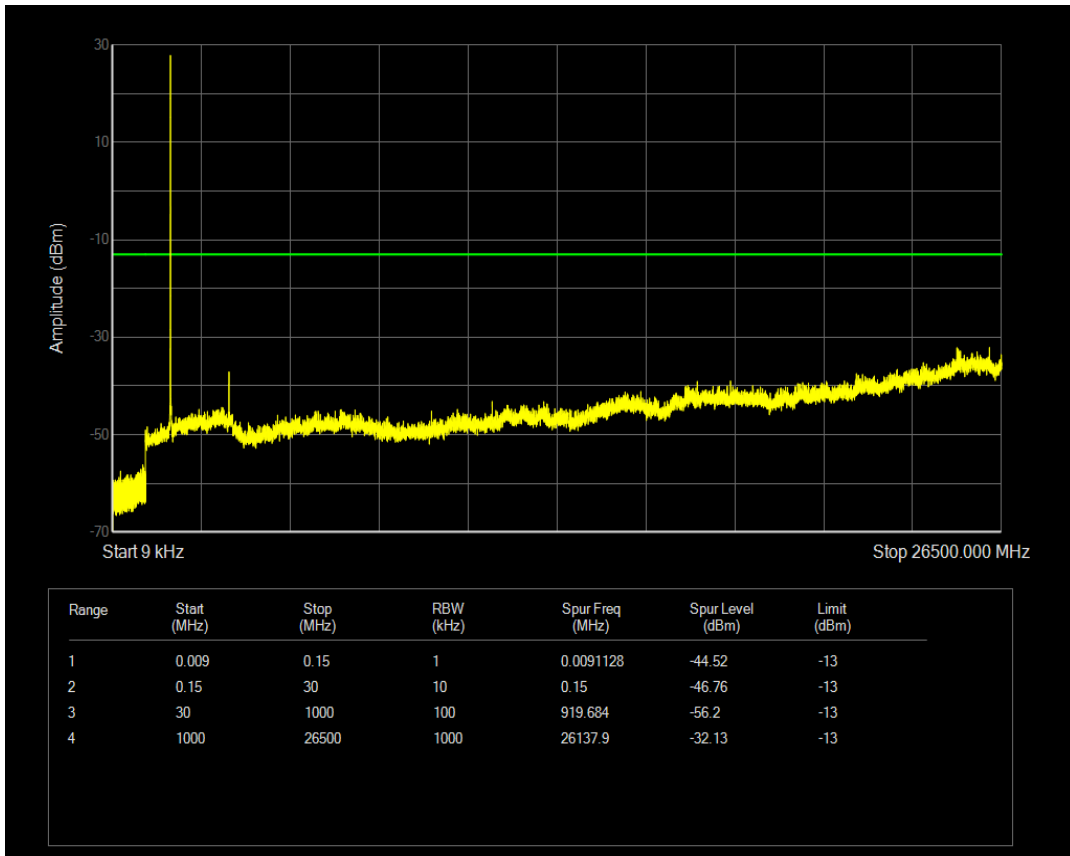

Band66 16QAM BW=3MHz Channel=132322 RB Size=1 Position=#0