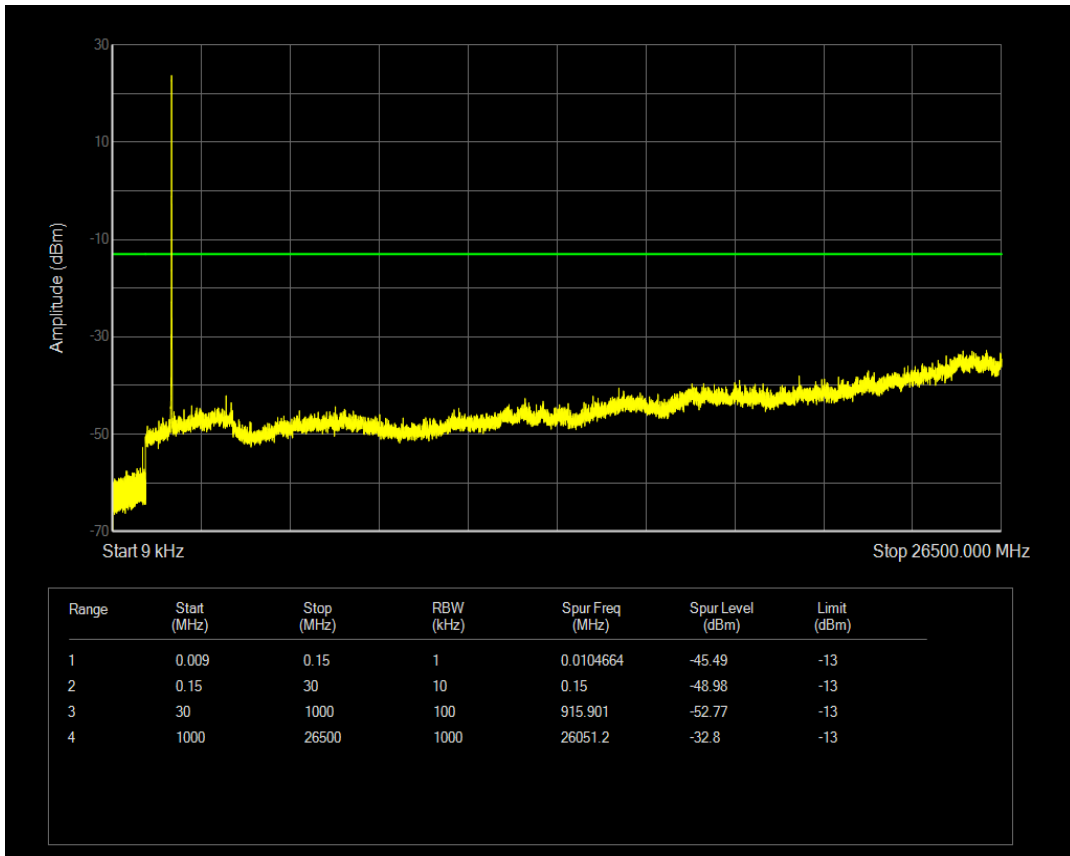

Band66 QPSK BW=5MHz Channel=132647 RB Size=25 Position=#0