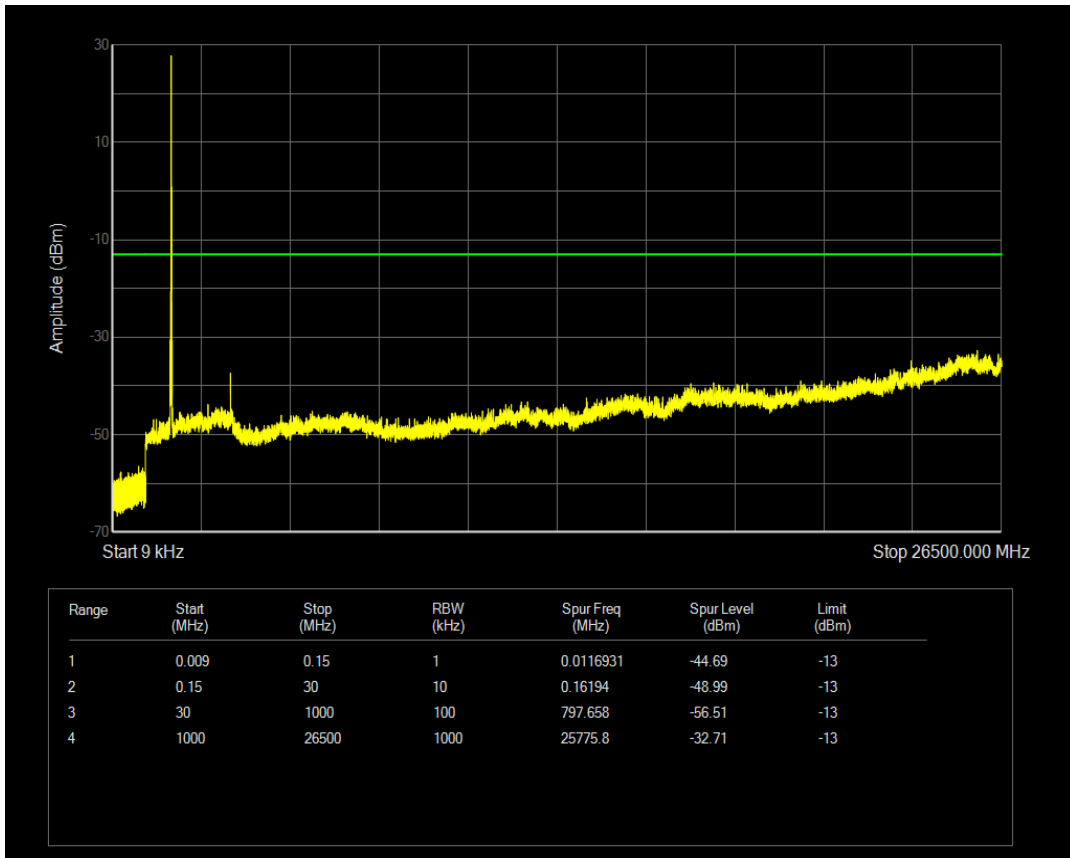

Band66 16QAM BW=15MHz Channel=132597 RB Size=1 Position=#0