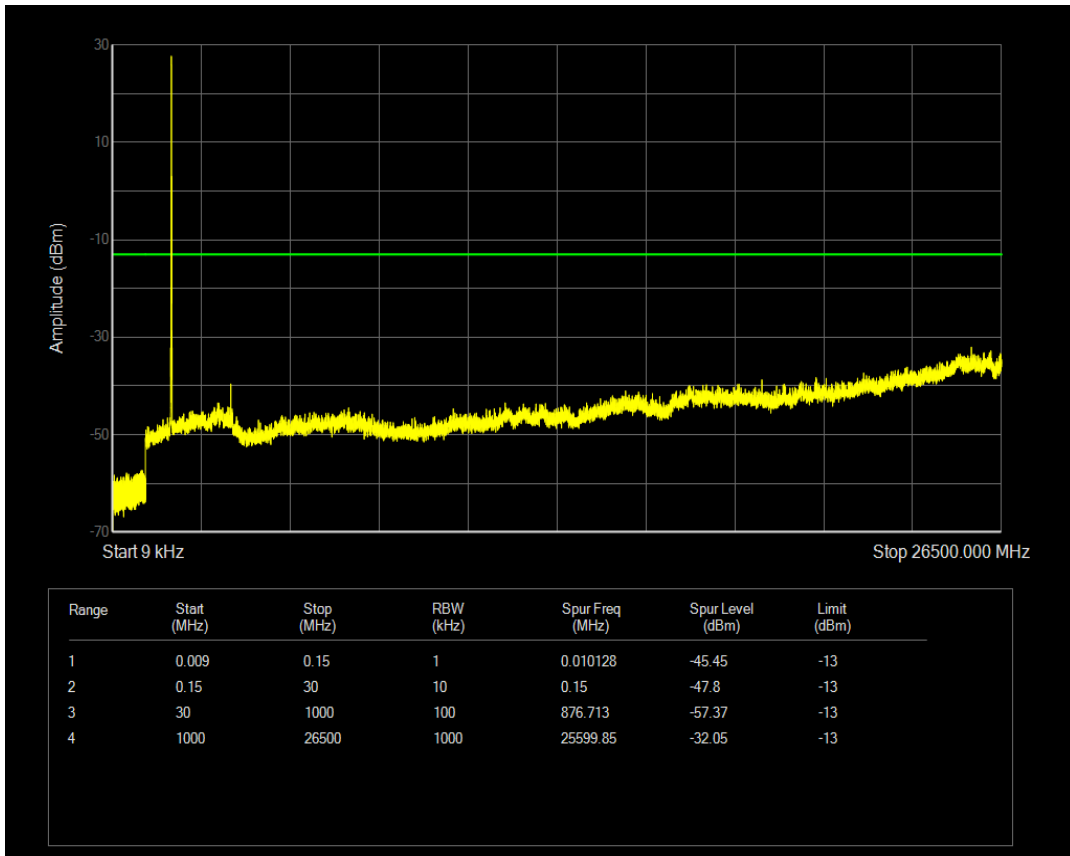

Band66 16QAM BW=10MHz Channel=132622 RB Size=1 Position=#0