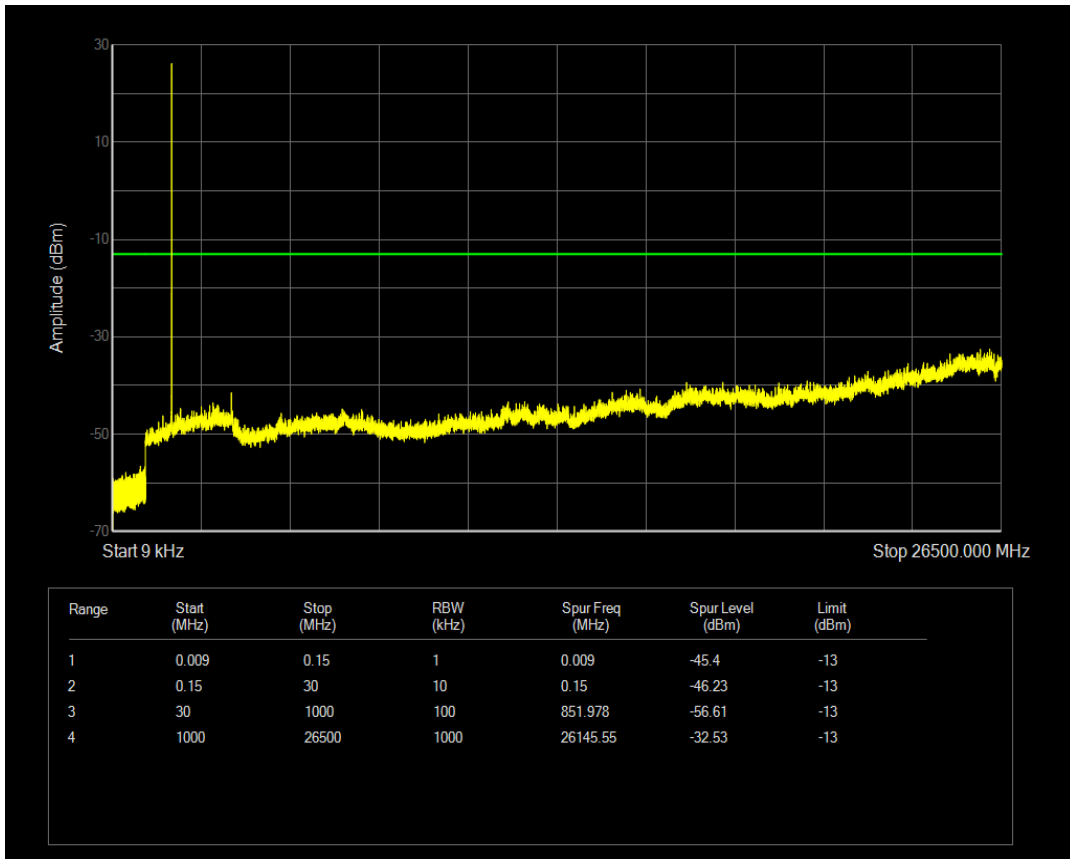

Band66 QPSK BW=1.4MHz Channel=132322 RB Size=6 Position=#0

Band66 16QAM BW=1.4MHz Channel=132322 RB Size=1 Position=#0

Band66 16QAM BW=1.4MHz Channel=132322 RB Size=6 Position=#0

Band66 QPSK BW=1.4MHz Channel=132665 RB Size=1 Position=#0

Band66 QPSK BW=1.4MHz Channel=132665 RB Size=6 Position=#0

Band66 16QAM BW=1.4MHz Channel=132665 RB Size=1 Position=#0

Band66 QPSK BW=3MHz Channel=131987 RB Size=1 Position=#0

Band66 16QAM BW=1.4MHz Channel=132665 RB Size=6 Position=#0