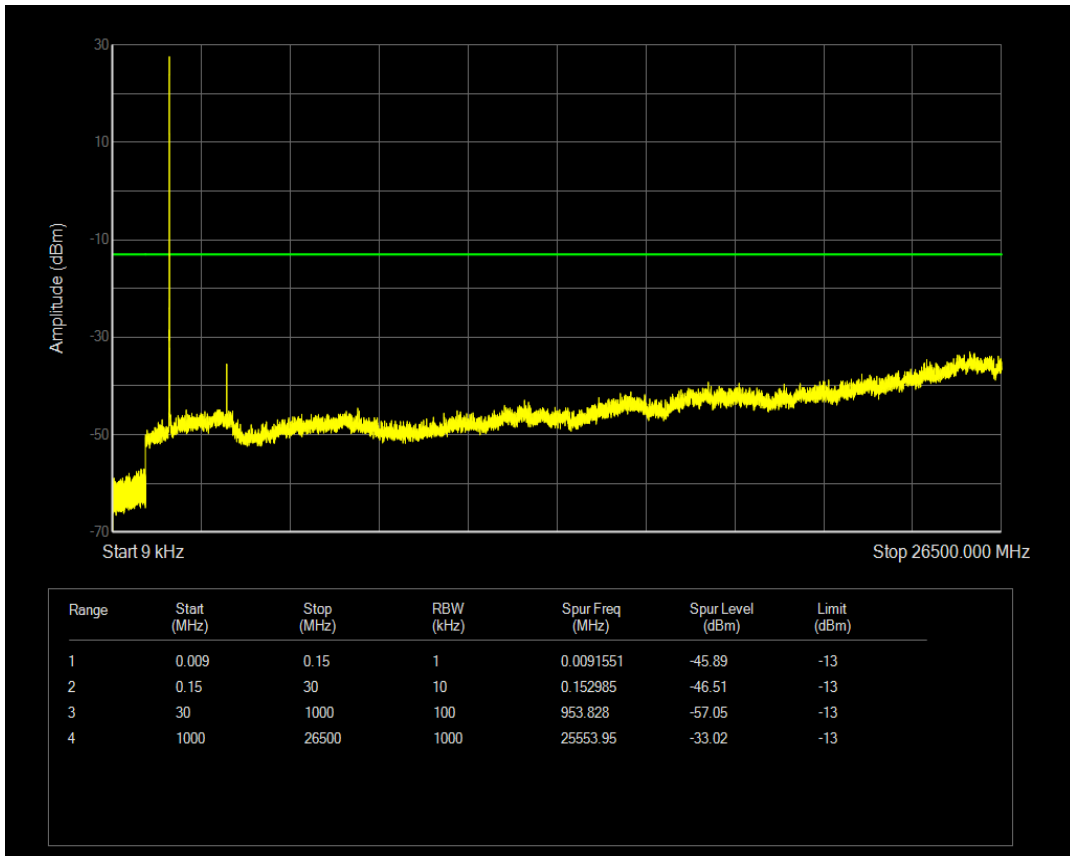

Band66 16QAM BW=5MHz Channel=131997 RB Size=1 Position=#0