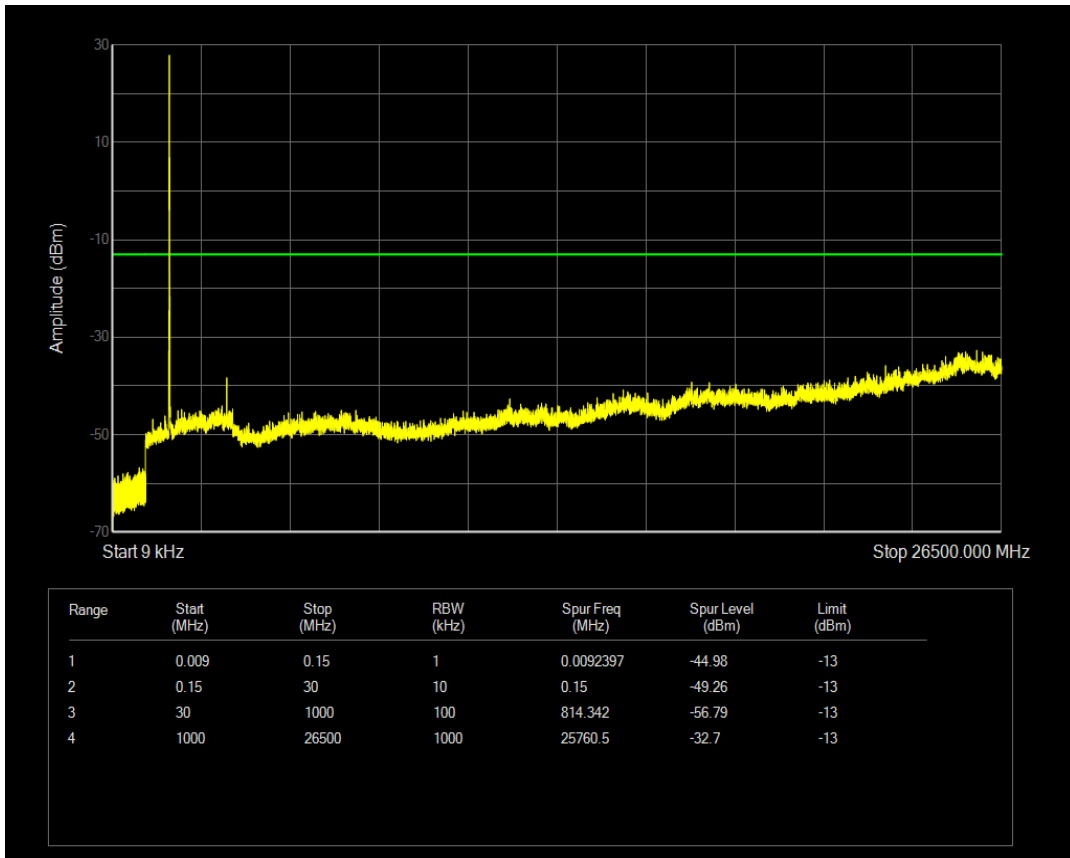

Band66 QPSK BW=5MHz Channel=132647 RB Size=25 Position=#0

Band66 16QAM BW=5MHz Channel=132647 RB Size=25 Position=#0

Band66 16QAM BW=5MHz Channel=132647 RB Size=1 Position=#0

Band66 QPSK BW=10MHz Channel=132022 RB Size=1 Position=#0