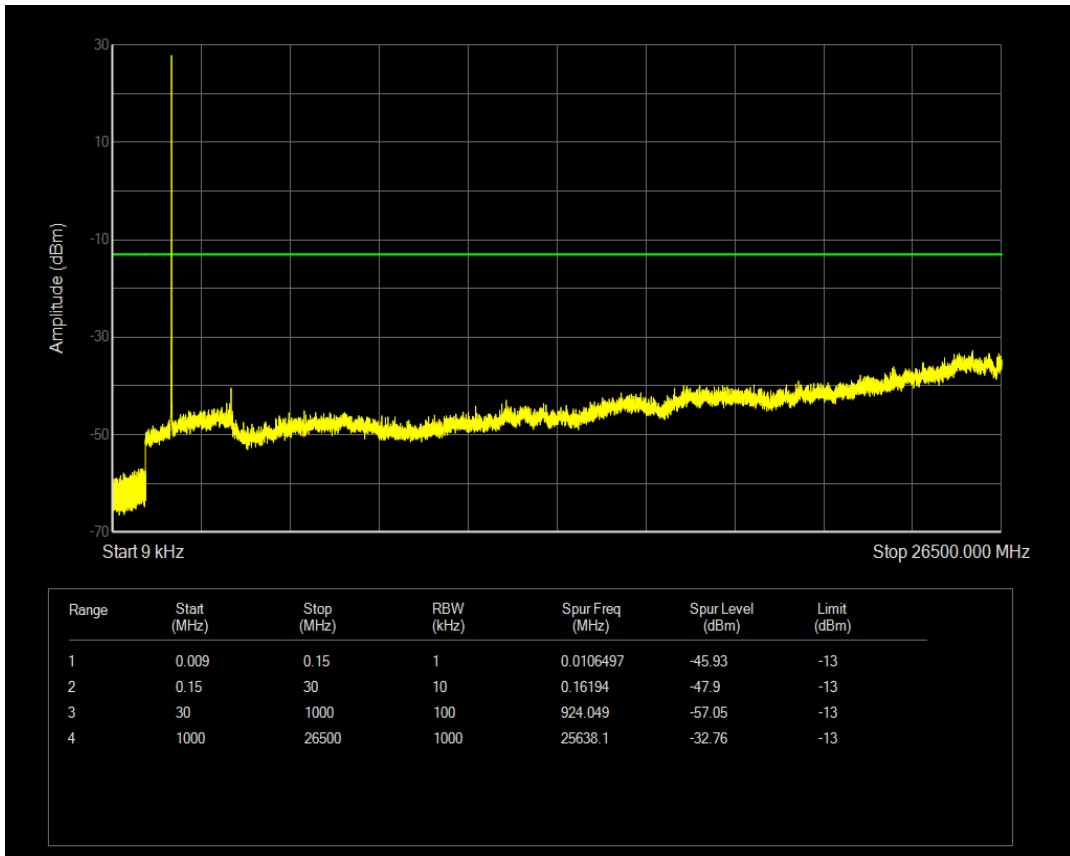

Band66 QPSK BW=5MHz Channel=132322 RB Size=25 Position=#0

Band66 16QAM BW=5MHz Channel=132322 RB Size=1 Position=#0

Band66 16QAM BW=5MHz Channel=132322 RB Size=25 Position=#0

Band66 QPSK BW=5MHz Channel=132647 RB Size=1 Position=#0