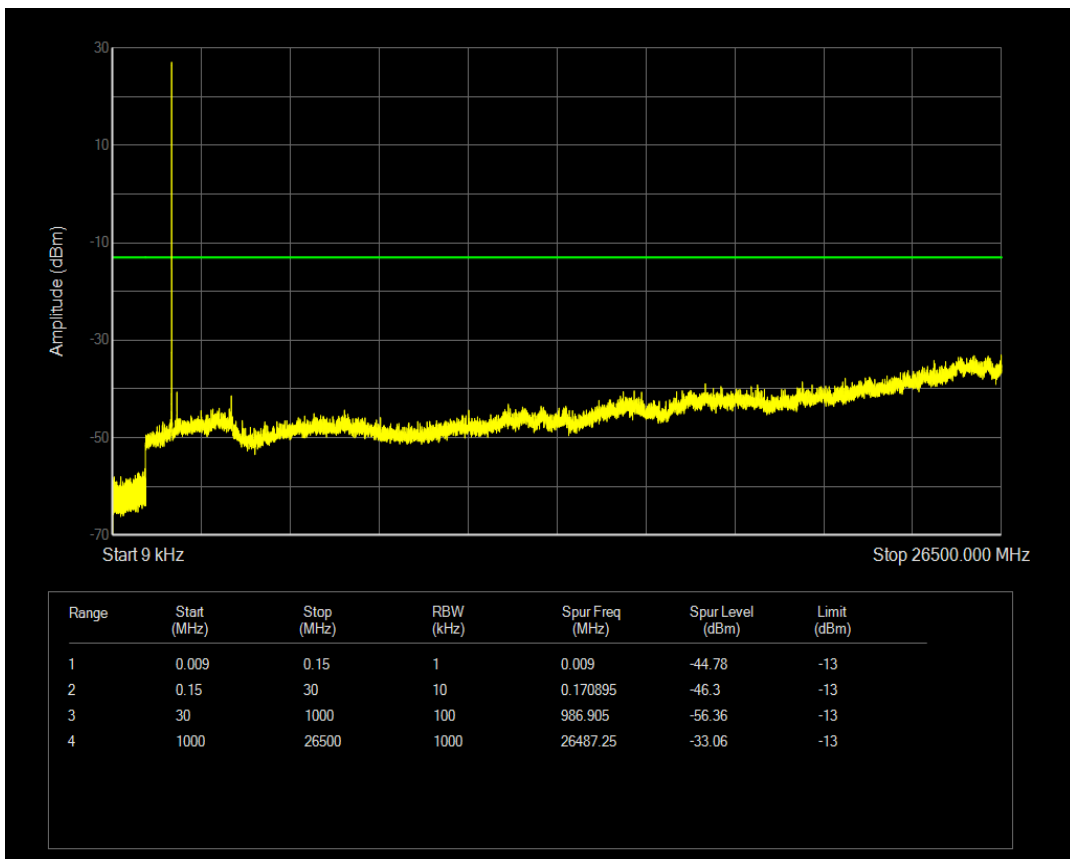

Band66 QPSK BW=1.4MHz Channel=132322 RB Size=6 Position=#0

Band66 16QAM BW=1.4MHz Channel=132322 RB Size=1 Position=#0

Band66 16QAM BW=1.4MHz Channel=132322 RB Size=6 Position=#0

Band66 QPSK BW=1.4MHz Channel=132665 RB Size=1 Position=#0