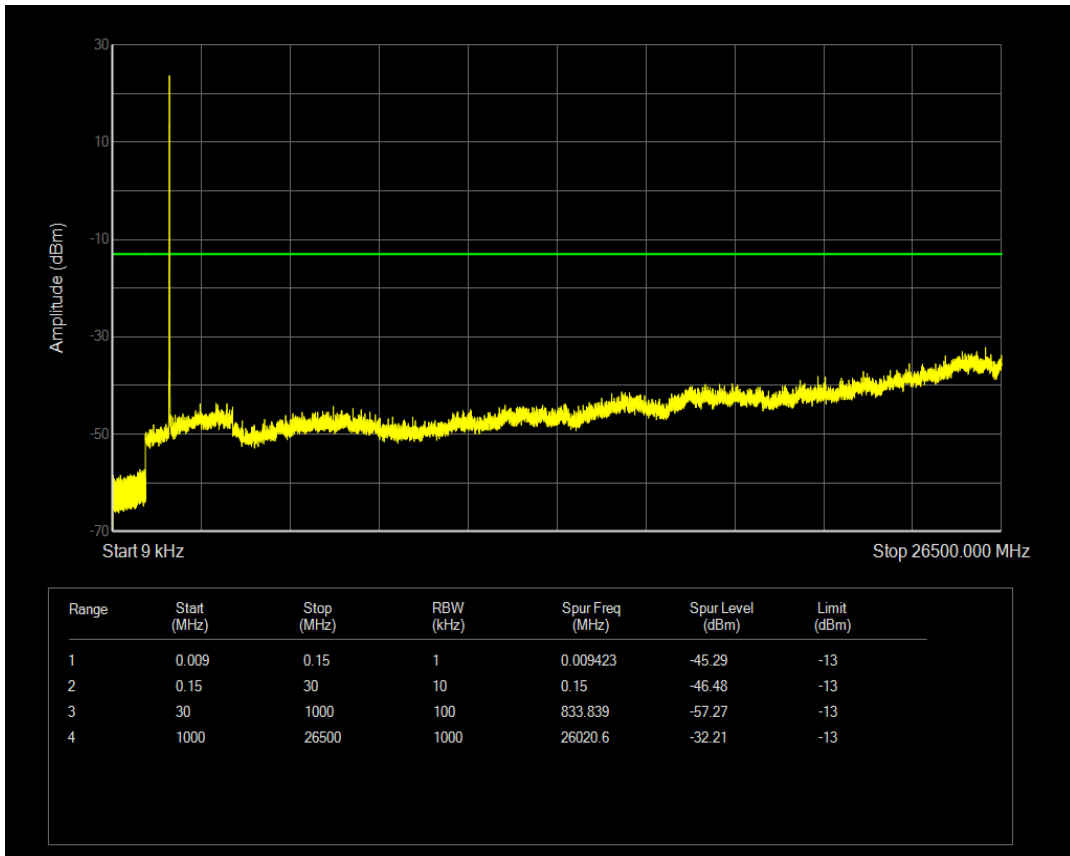

Band66 QPSK BW=5MHz Channel=131997 RB Size=25 Position=#0