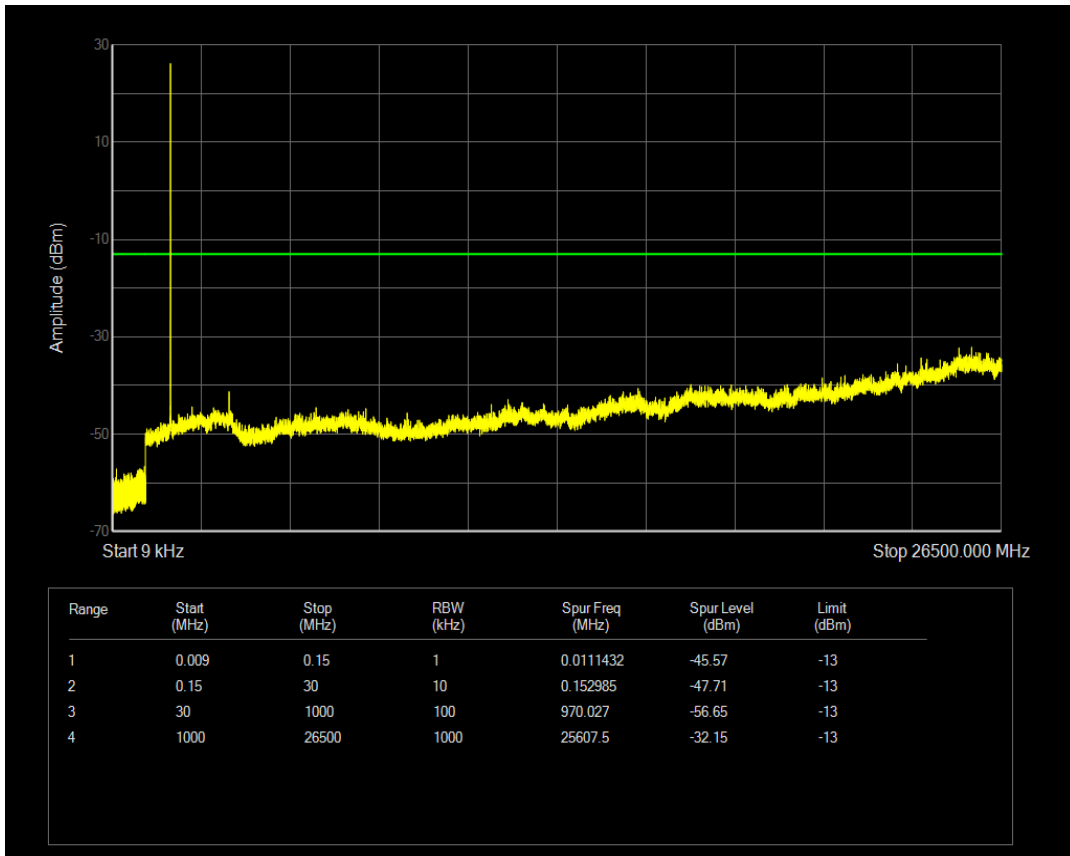

Band66 QPSK BW=1.4MHz Channel=131979 RB Size=6 Position=#0

Band66 16QAM BW=1.4MHz Channel=131979 RB Size=1 Position=#0

Band66 16QAM BW=1.4MHz Channel=131979 RB Size=6 Position=#0

Band66 QPSK BW=1.4MHz Channel=132322 RB Size=1 Position=#0

Band66 QPSK BW=1.4MHz Channel=132322 RB Size=6 Position=#0

Band66 16QAM BW=1.4MHz Channel=132322 RB Size=1 Position=#0

Band66 16QAM BW=1.4MHz Channel=132322 RB Size=6 Position=#0

Band66 QPSK BW=1.4MHz Channel=132665 RB Size=1 Position=#0