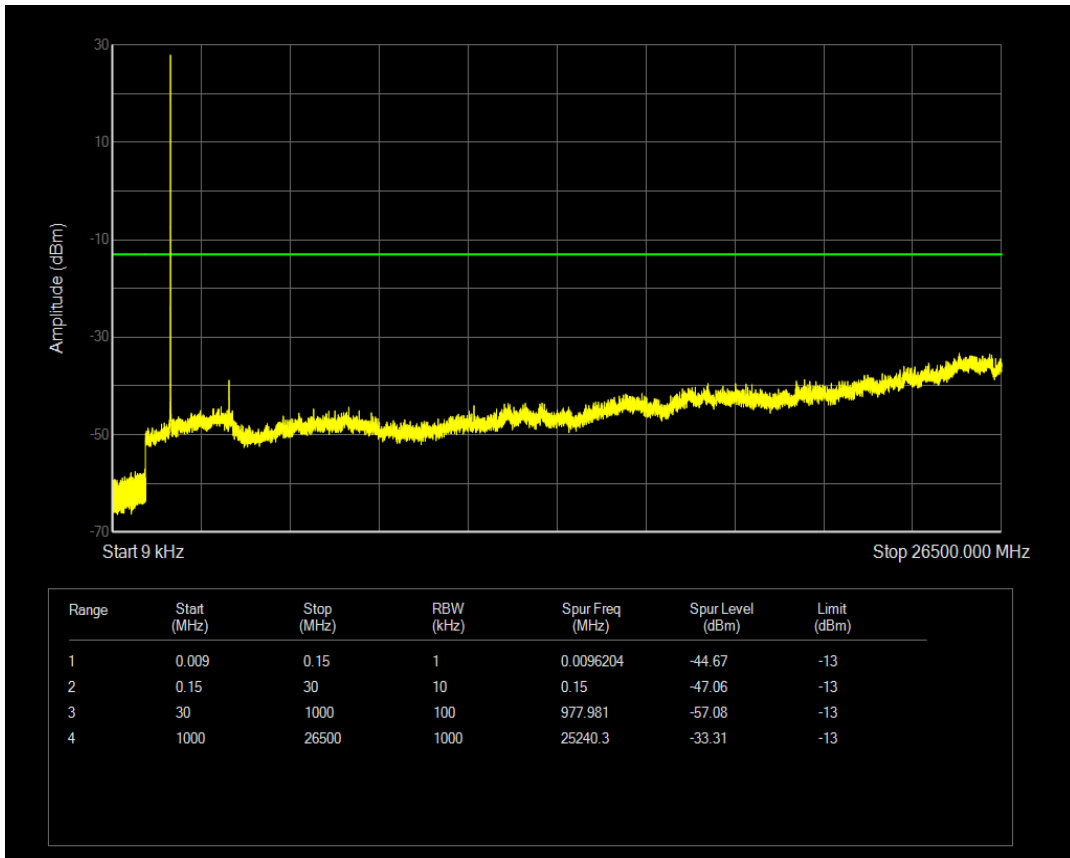

Band66 QPSK BW=1.4MHz Channel=131979 RB Size=6 Position=#0

Band66 16QAM BW=1.4MHz Channel=131979 RB Size=1 Position=#0

Band66 16QAM BW=1.4MHz Channel=131979 RB Size=6 Position=#0

Band66 QPSK BW=1.4MHz Channel=132322 RB Size=1 Position=#0

Band66 QPSK BW=1.4MHz Channel=132322 RB Size=6 Position=#0

Band66 16QAM BW=1.4MHz Channel=132322 RB Size=1 Position=#0

Band66 16QAM BW=1.4MHz Channel=132322 RB Size=6 Position=#0

Band66 QPSK BW=1.4MHz Channel=132665 RB Size=1 Position=#0