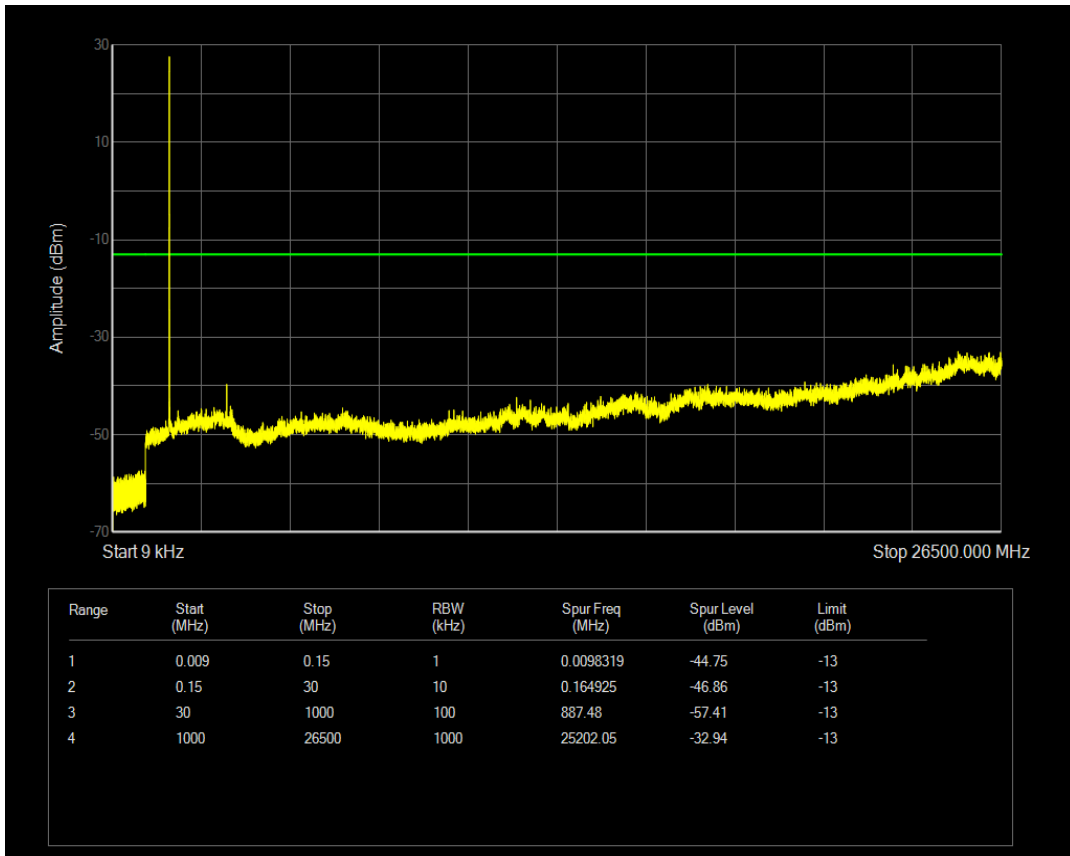

Band66 QPSK BW=1.4MHz Channel=131979 RB Size=6 Position=#0

Band66 16QAM BW=1.4MHz Channel=131979 RB Size=1 Position=#0

Band66 16QAM BW=1.4MHz Channel=131979 RB Size=6 Position=#0

Band66 QPSK BW=1.4MHz Channel=132322 RB Size=1 Position=#0

Band66 QPSK BW=1.4MHz Channel=132322 RB Size=6 Position=#0

Band66 16QAM BW=1.4MHz Channel=132322 RB Size=1 Position=#0

Band66 16QAM BW=1.4MHz Channel=132322 RB Size=6 Position=#0

Band66 QPSK BW=1.4MHz Channel=132665 RB Size=1 Position=#0