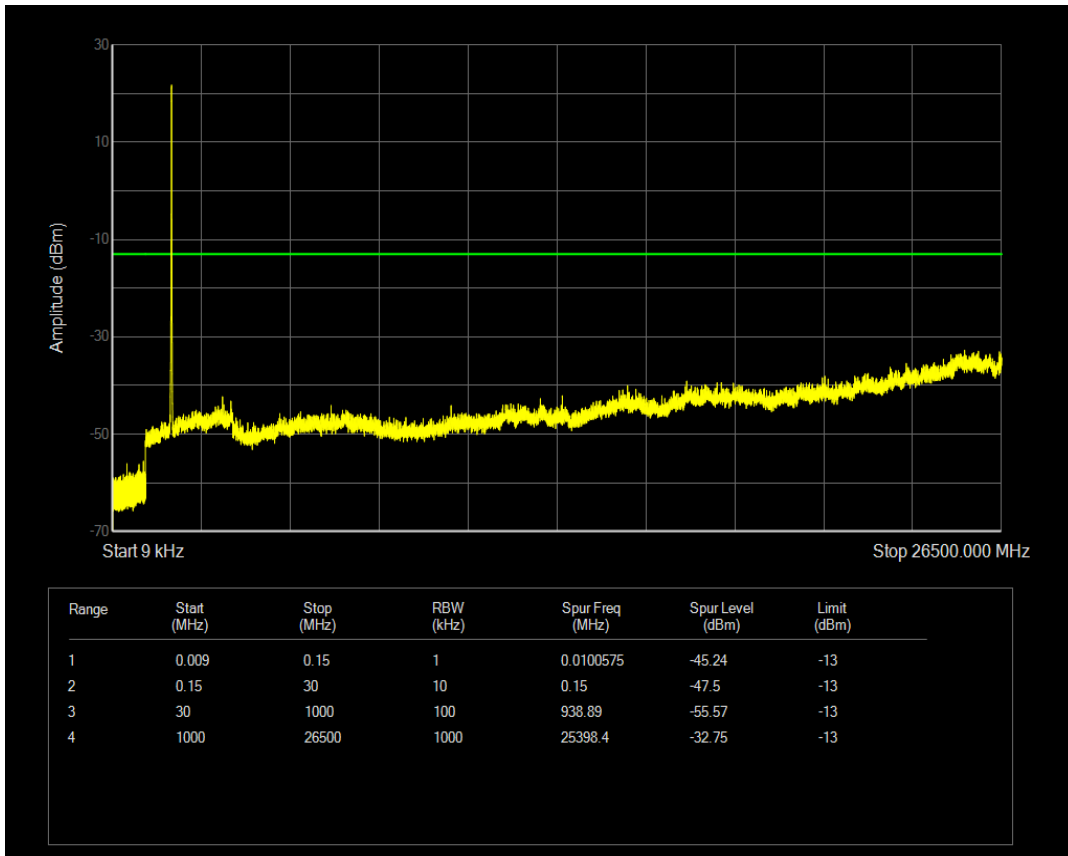

Band66 16QAM BW=10MHz Channel=132622 RB Size=50 Position=#0