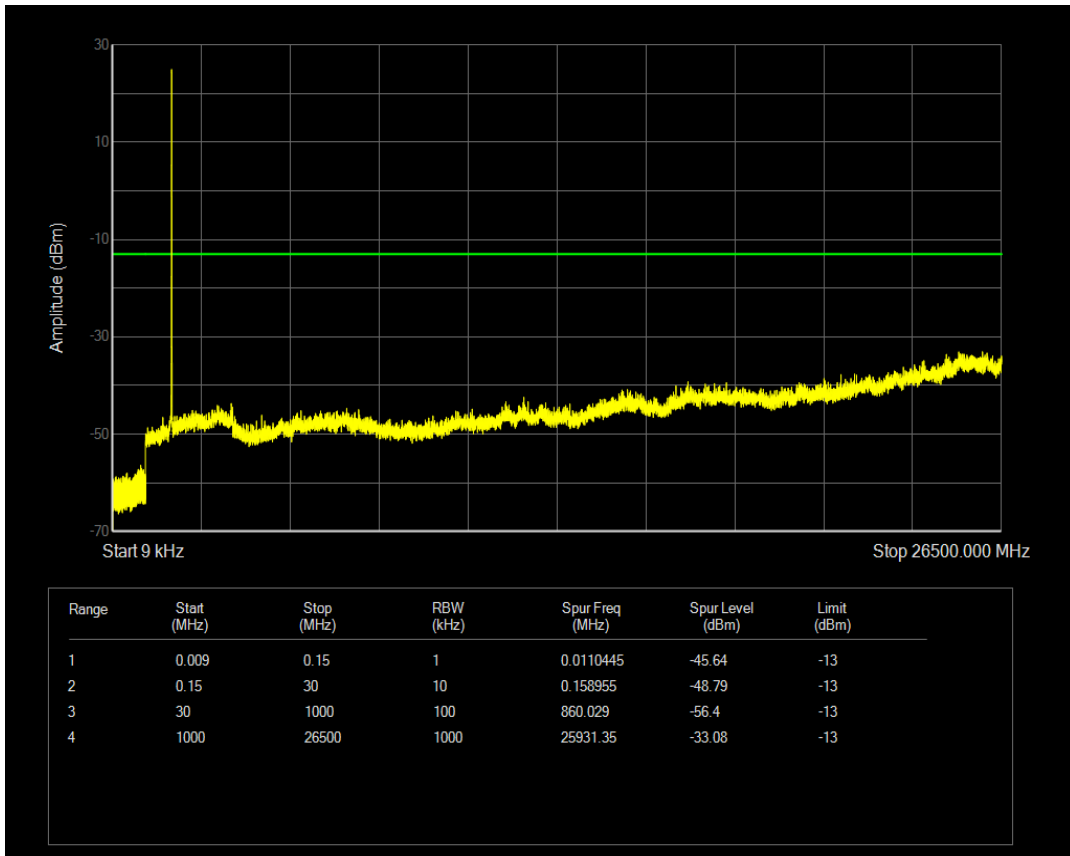

Band66 QPSK BW=3MHz Channel=132657 RB Size=15 Position=#0