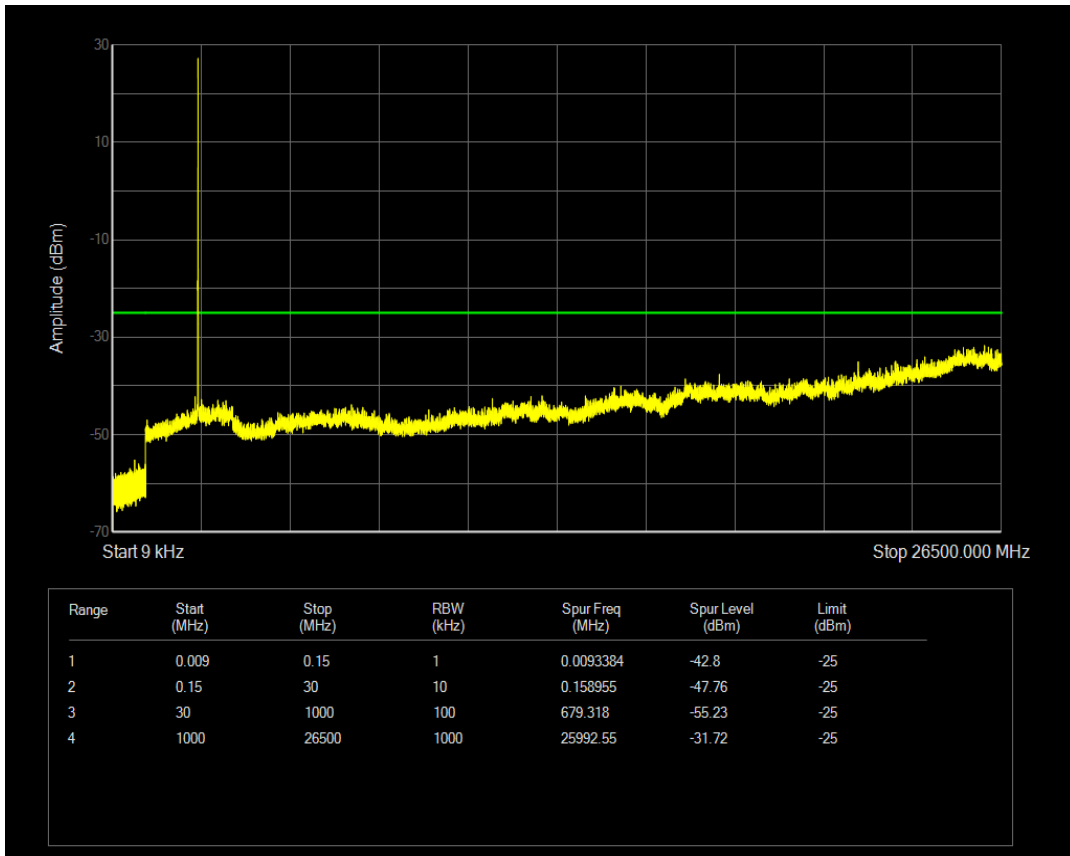

Band7 QPSK BW=5MHz Channel=21100 RB Size=25 Position=#0

Band7 16QAM BW=5MHz Channel=21100 RB Size=1 Position=#0

Band7 16QAM BW=5MHz Channel=21100 RB Size=25 Position=#0

Band7 QPSK BW=5MHz Channel=21425 RB Size=1 Position=#0

Band7 QPSK BW=5MHz Channel=21425 RB Size=25 Position=#0

Band7 16QAM BW=5MHz Channel=21425 RB Size=1 Position=#0

Band7 16QAM BW=5MHz Channel=21425 RB Size=25 Position=#0

Band7 QPSK BW=10MHz Channel=20800 RB Size=1 Position=#0