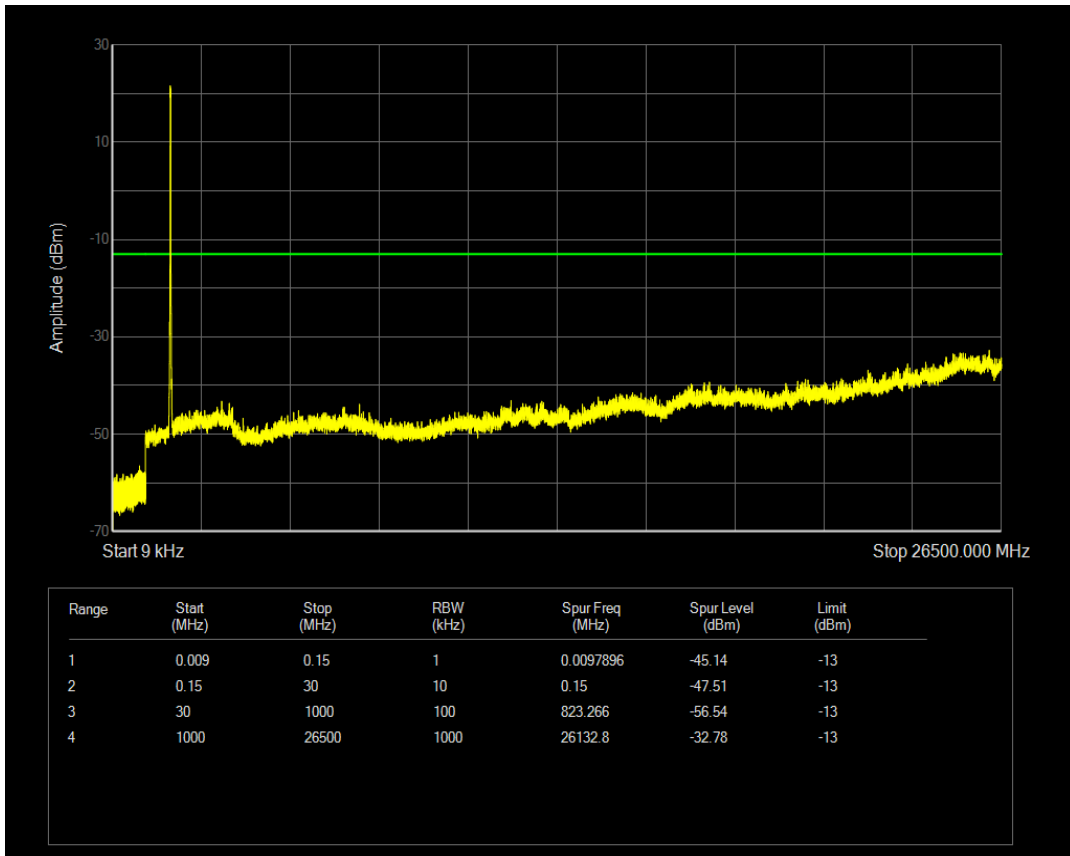

Band66 16QAM BW=15MHz Channel=132322 RB Size=75 Position=#0