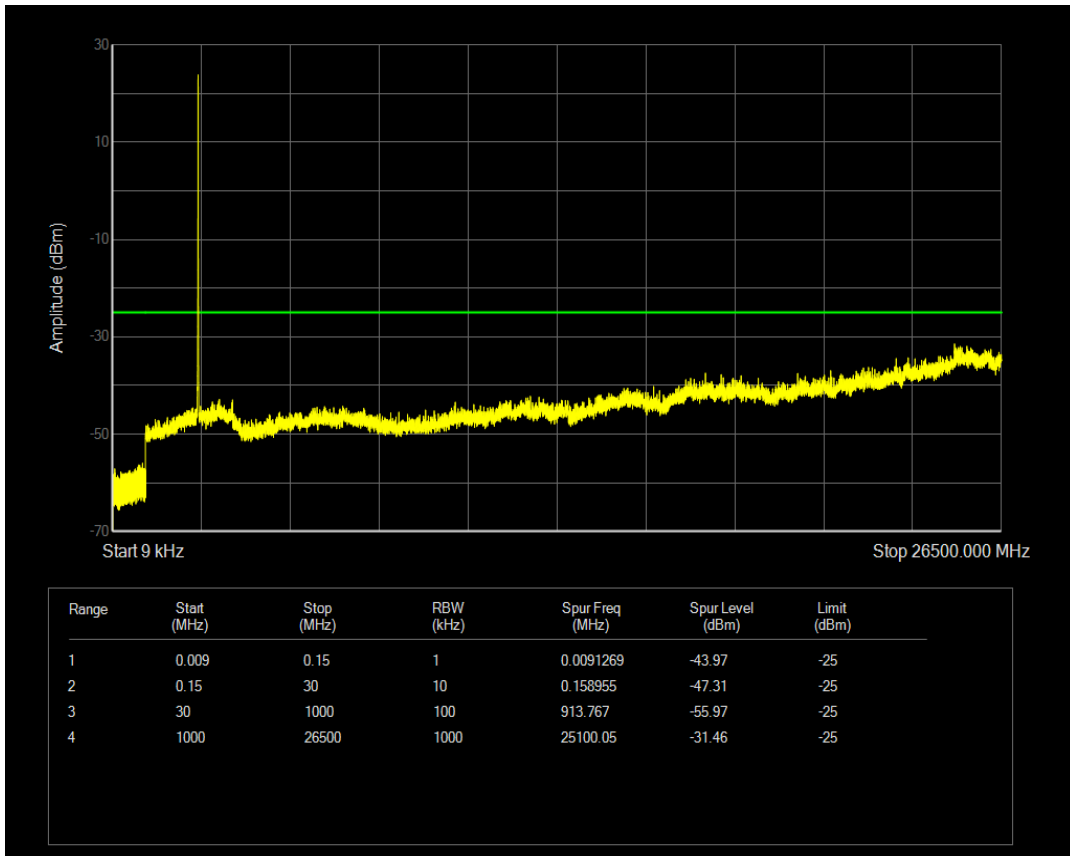

Band7 QPSK BW=5MHz Channel=21100 RB Size=25 Position=#0

Band7 16QAM BW=5MHz Channel=21100 RB Size=1 Position=#0

Band7 16QAM BW=5MHz Channel=21100 RB Size=25 Position=#0

Band7 QPSK BW=5MHz Channel=21425 RB Size=1 Position=#0

Band7 QPSK BW=5MHz Channel=21425 RB Size=25 Position=#0

Band7 16QAM BW=5MHz Channel=21425 RB Size=1 Position=#0

Band7 16QAM BW=5MHz Channel=21425 RB Size=25 Position=#0

Band7 QPSK BW=10MHz Channel=20800 RB Size=1 Position=#0