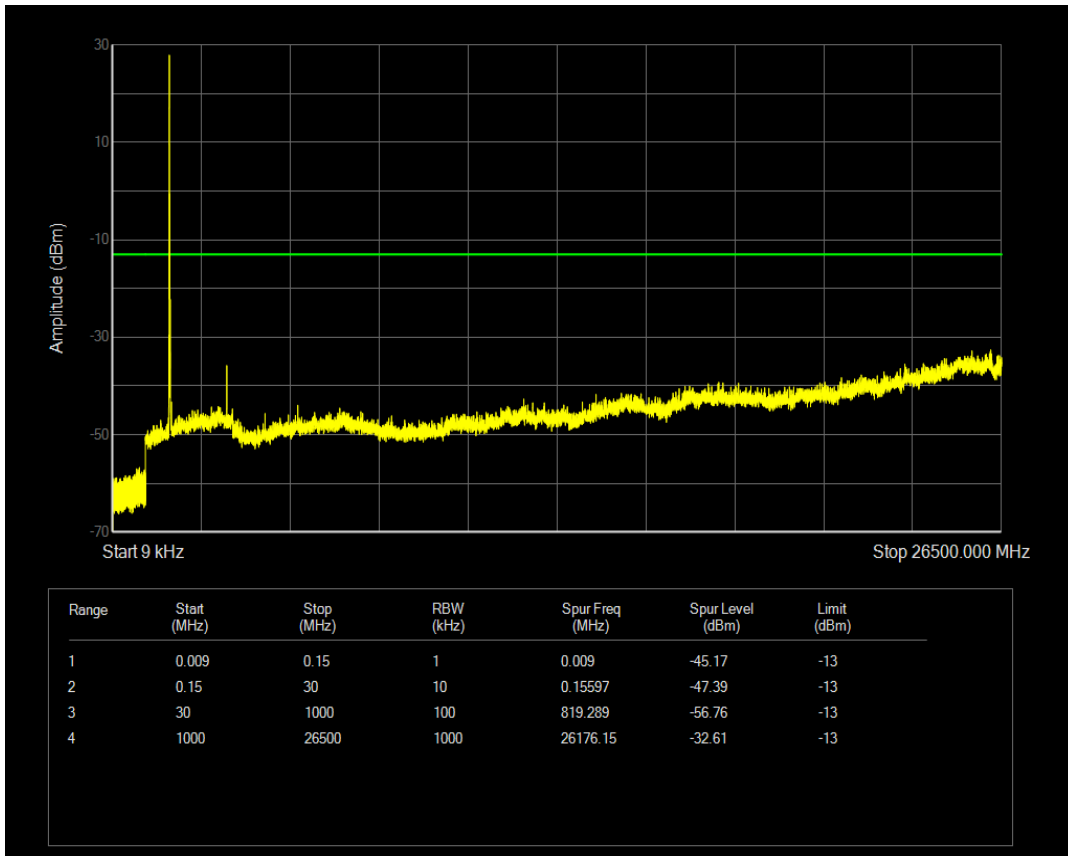

Band66 16QAM BW=15MHz Channel=132047 RB Size=1 Position=#0