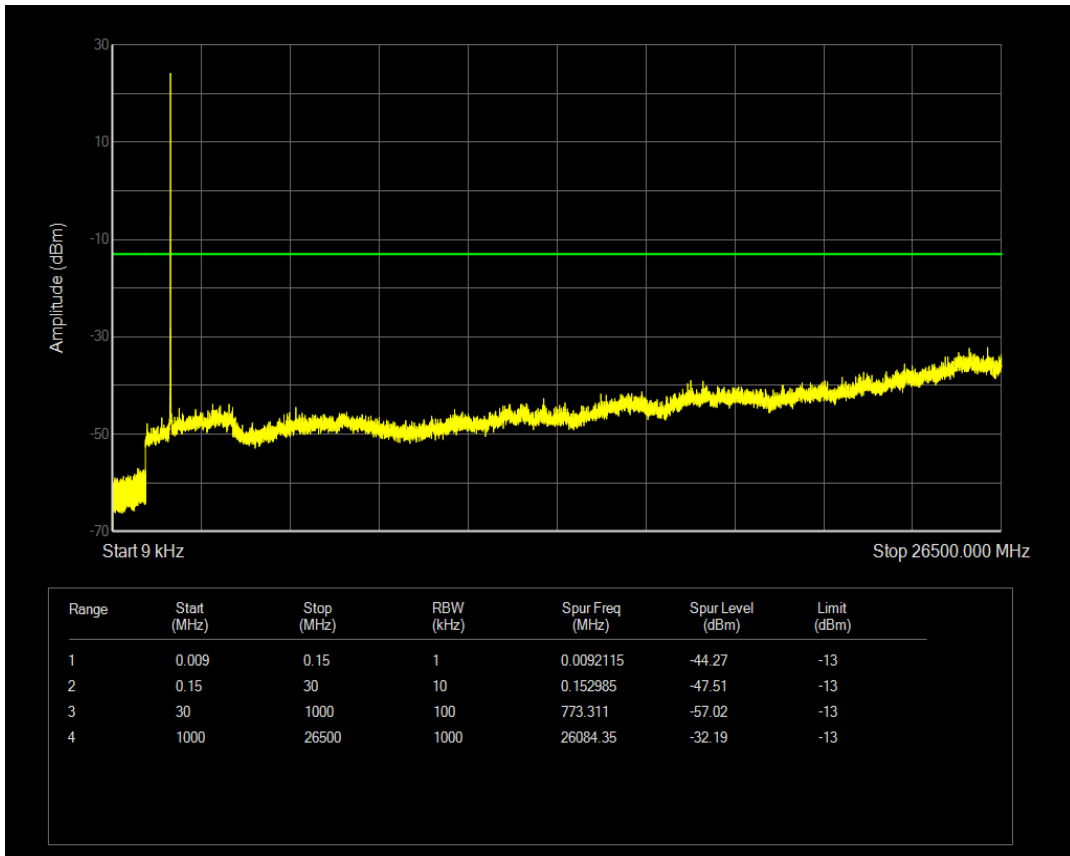

Band66 QPSK BW=3MHz Channel=132322 RB Size=15 Position=#0