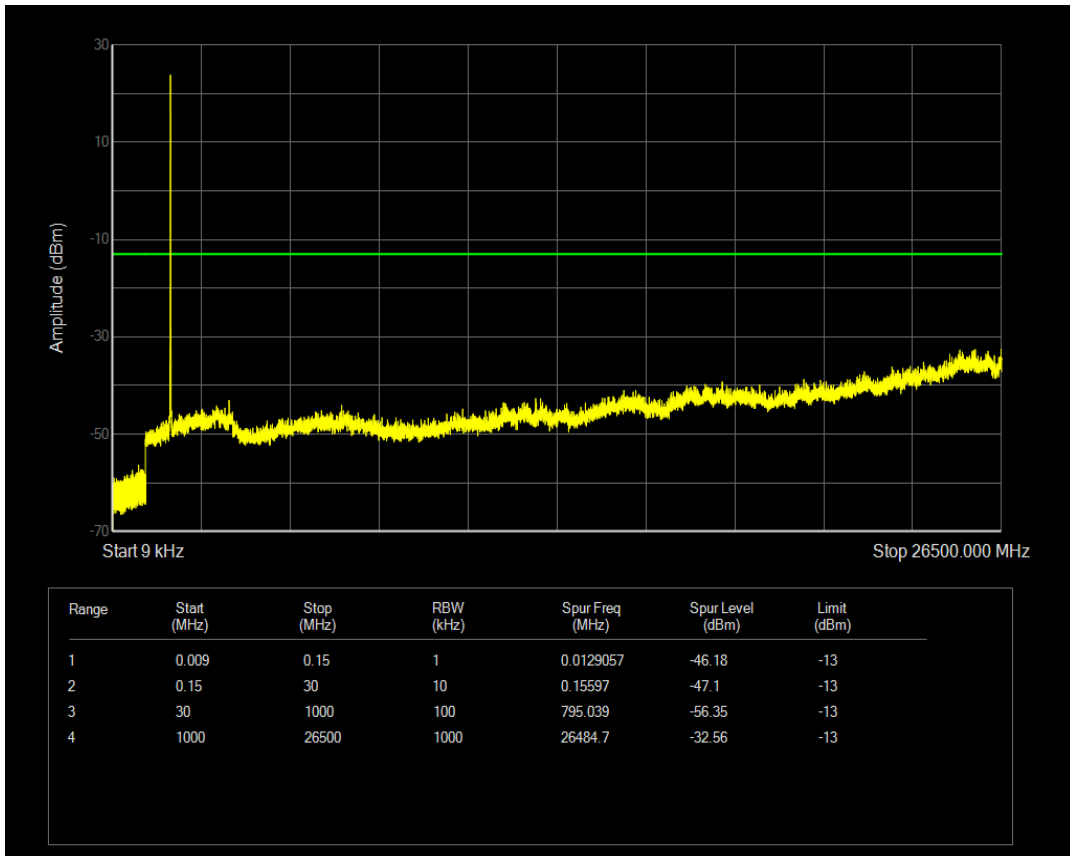

Band66 QPSK BW=5MHz Channel=132322 RB Size=25 Position=#0