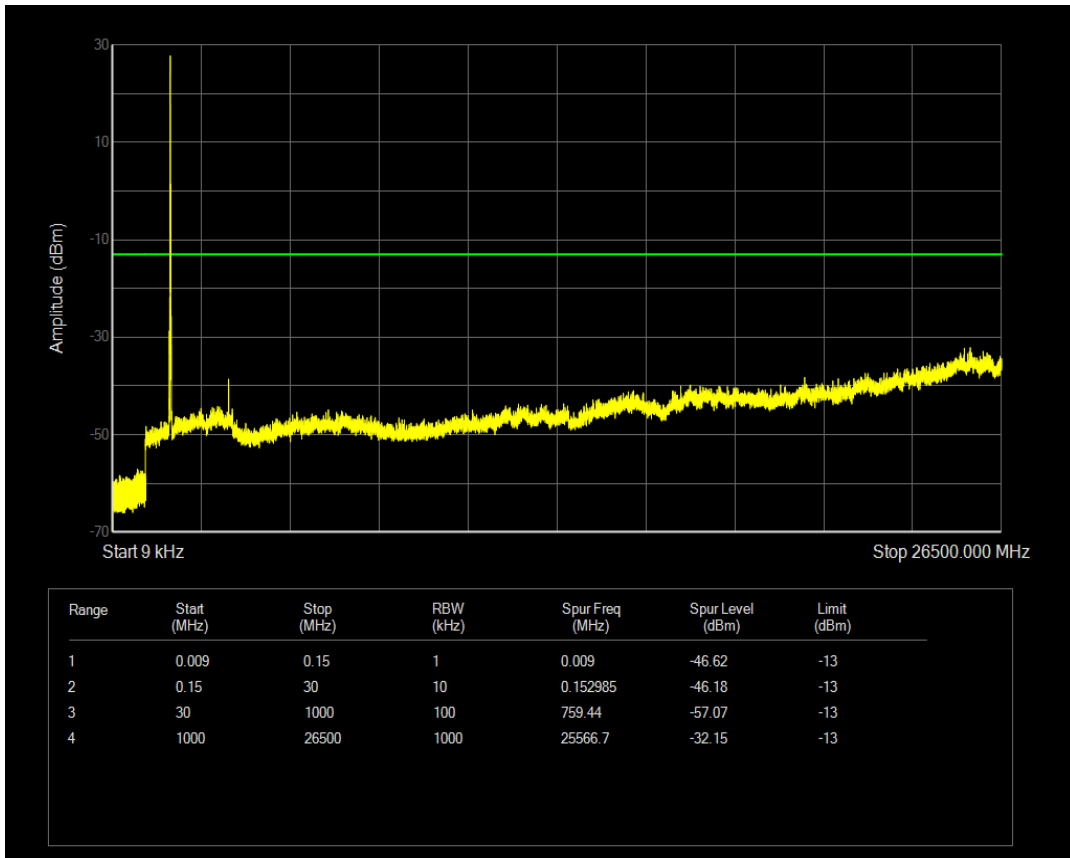

Band66 16QAM BW=15MHz Channel=132322 RB Size=1 Position=#0