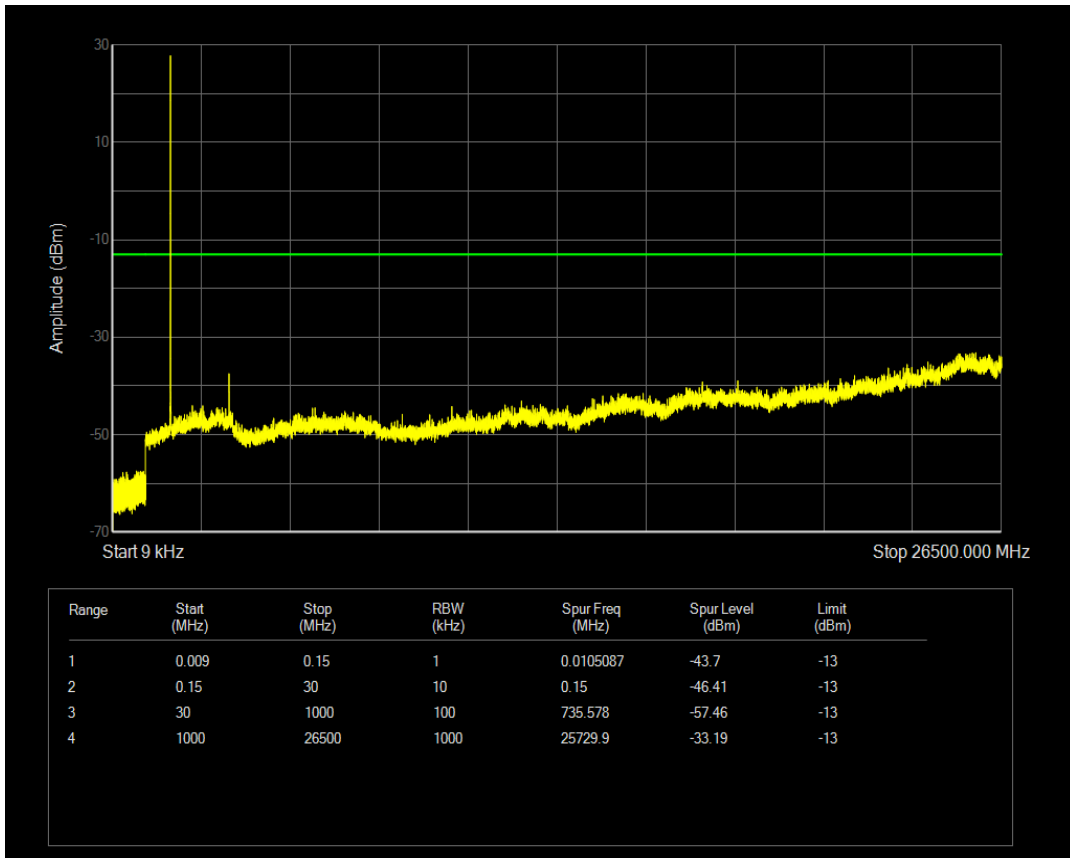

Band66 QPSK BW=1.4MHz Channel=131979 RB Size=6 Position=#0

Band66 16QAM BW=1.4MHz Channel=131979 RB Size=1 Position=#0

Band66 16QAM BW=1.4MHz Channel=131979 RB Size=6 Position=#0

Band66 QPSK BW=1.4MHz Channel=132322 RB Size=1 Position=#0

Band66 QPSK BW=1.4MHz Channel=132322 RB Size=6 Position=#0

Band66 16QAM BW=1.4MHz Channel=132322 RB Size=1 Position=#0

Band66 16QAM BW=1.4MHz Channel=132322 RB Size=6 Position=#0

Band66 QPSK BW=1.4MHz Channel=132665 RB Size=1 Position=#0