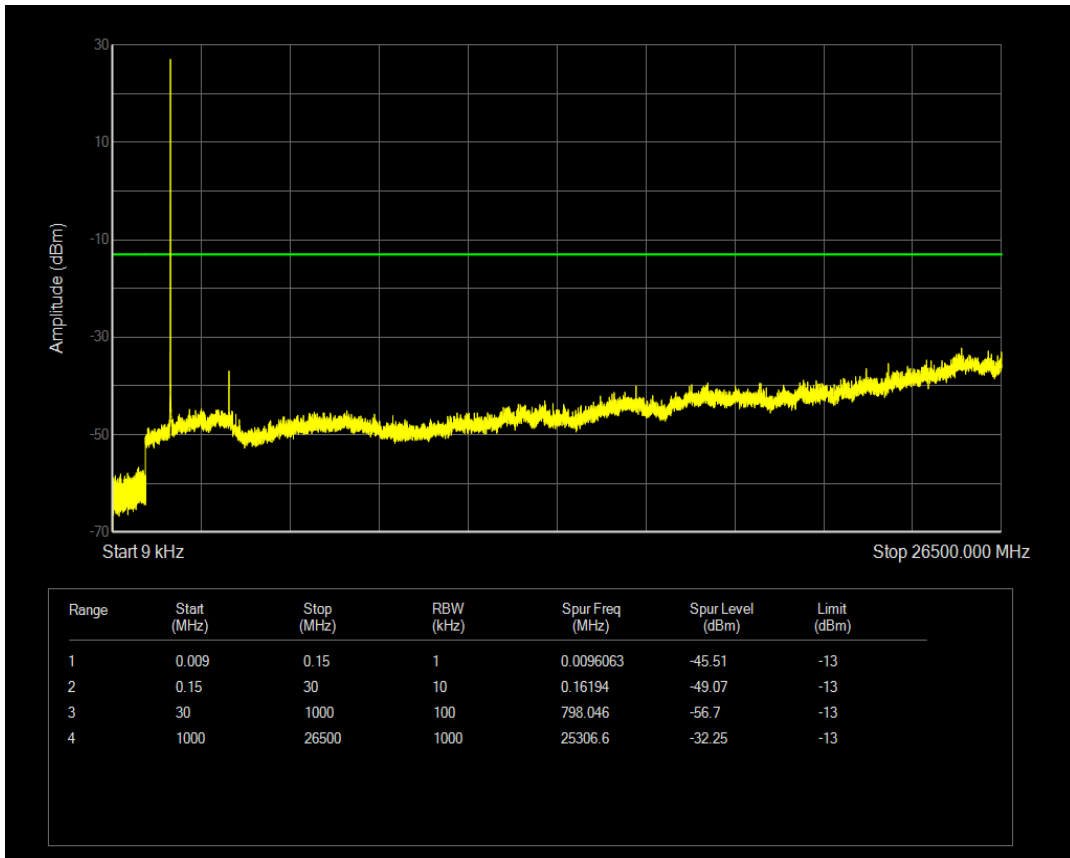

Band66 QPSK BW=3MHz Channel=131987 RB Size=15 Position=#0

Band66 16QAM BW=3MHz Channel=131987 RB Size=1 Position=#0

Band66 16QAM BW=3MHz Channel=131987 RB Size=15 Position=#0

Band66 QPSK BW=3MHz Channel=132322 RB Size=1 Position=#0