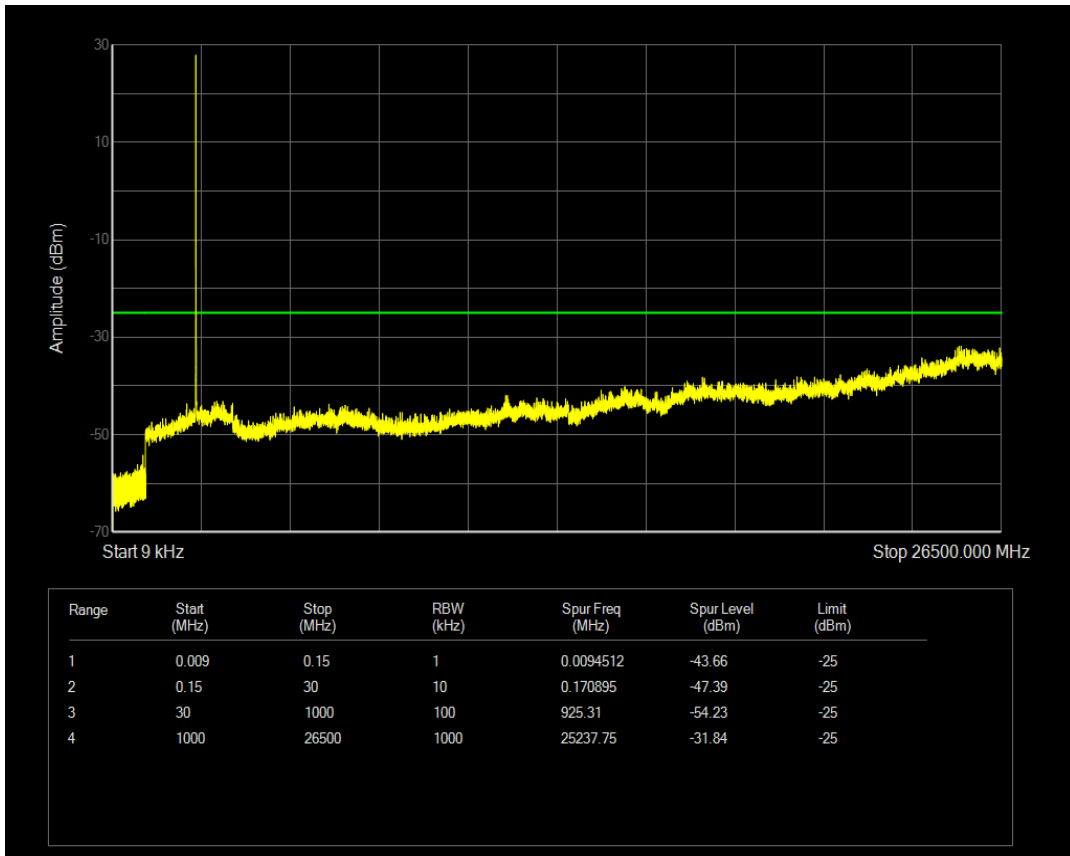

Band66 QPSK BW=20MHz Channel=132572 RB Size=100 Position=#0

Band66 16QAM BW=20MHz Channel=132572 RB Size=1 Position=#0

Band66 16QAM BW=20MHz Channel=132572 RB Size=100 Position=#0

Band7 QPSK BW=5MHz Channel=20775 RB Size=1 Position=#0

Band7 QPSK BW=5MHz Channel=20775 RB Size=25 Position=#0

Band7 16QAM BW=5MHz Channel=20775 RB Size=1 Position=#0

Band7 16QAM BW=5MHz Channel=20775 RB Size=25 Position=#0

Band7 QPSK BW=5MHz Channel=21100 RB Size=1 Position=#0