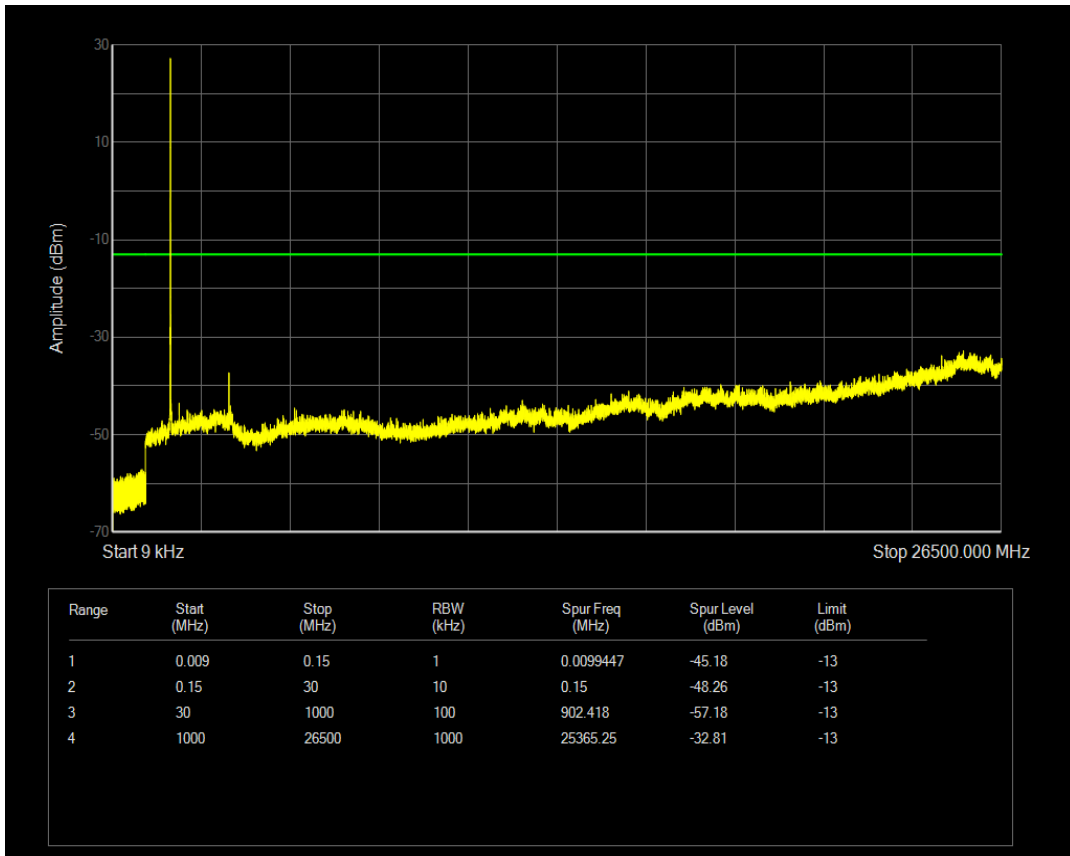

Band66 16QAM BW=5MHz Channel=132322 RB Size=1 Position=#0