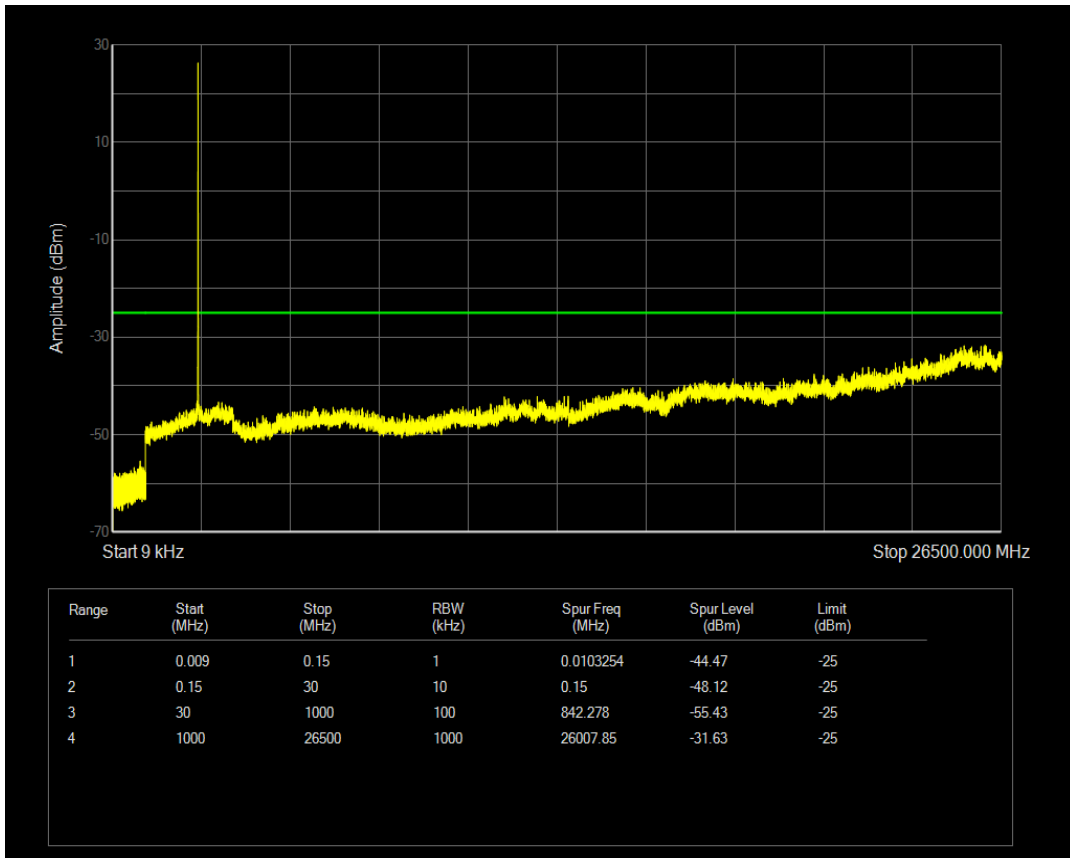

Band7 QPSK BW=5MHz Channel=21100 RB Size=25 Position=#0

Band7 16QAM BW=5MHz Channel=21100 RB Size=1 Position=#0

Band7 16QAM BW=5MHz Channel=21100 RB Size=25 Position=#0

Band7 QPSK BW=5MHz Channel=21425 RB Size=1 Position=#0

Band7 QPSK BW=5MHz Channel=21425 RB Size=25 Position=#0

Band7 16QAM BW=5MHz Channel=21425 RB Size=1 Position=#0

Band7 16QAM BW=5MHz Channel=21425 RB Size=25 Position=#0

Band7 QPSK BW=10MHz Channel=20800 RB Size=1 Position=#0