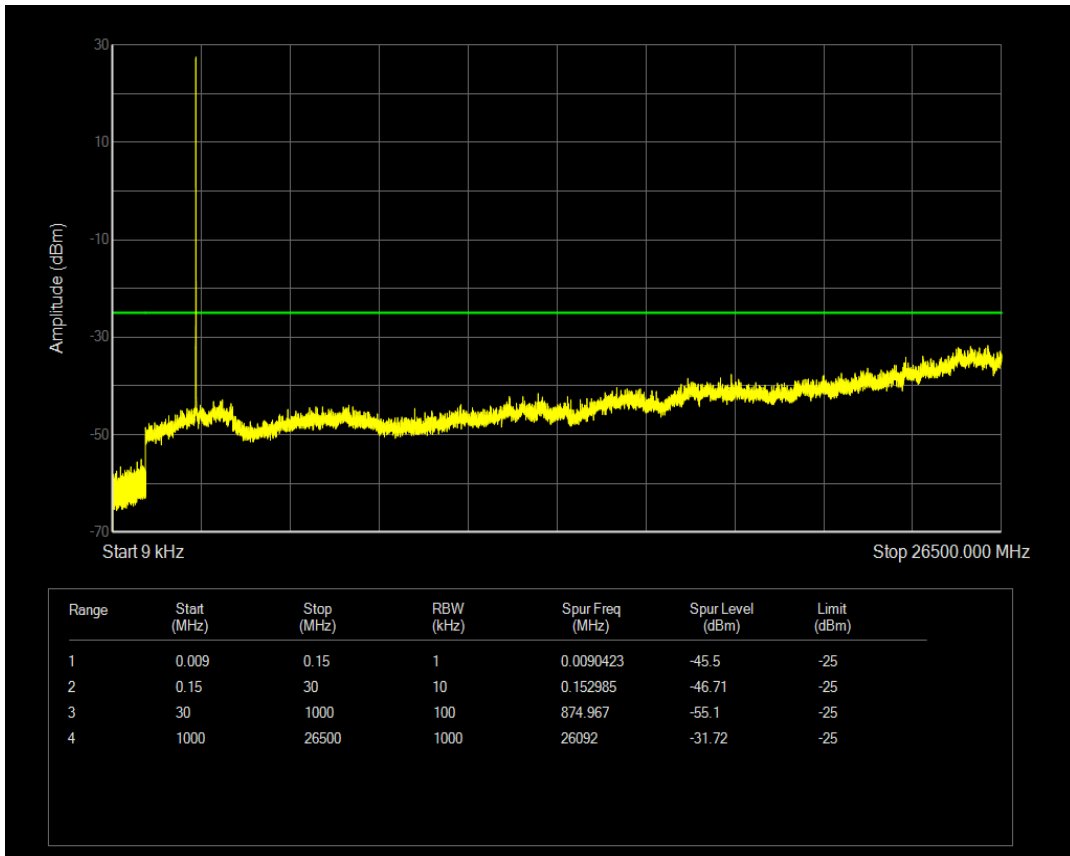

Band66 QPSK BW=20MHz Channel=132572 RB Size=100 Position=#0

Band66 16QAM BW=20MHz Channel=132572 RB Size=1 Position=#0

Band66 16QAM BW=20MHz Channel=132572 RB Size=100 Position=#0

Band7 QPSK BW=5MHz Channel=20775 RB Size=1 Position=#0

Band7 QPSK BW=5MHz Channel=20775 RB Size=25 Position=#0

Band7 16QAM BW=5MHz Channel=20775 RB Size=1 Position=#0

Band7 16QAM BW=5MHz Channel=20775 RB Size=25 Position=#0

Band7 QPSK BW=5MHz Channel=21100 RB Size=1 Position=#0