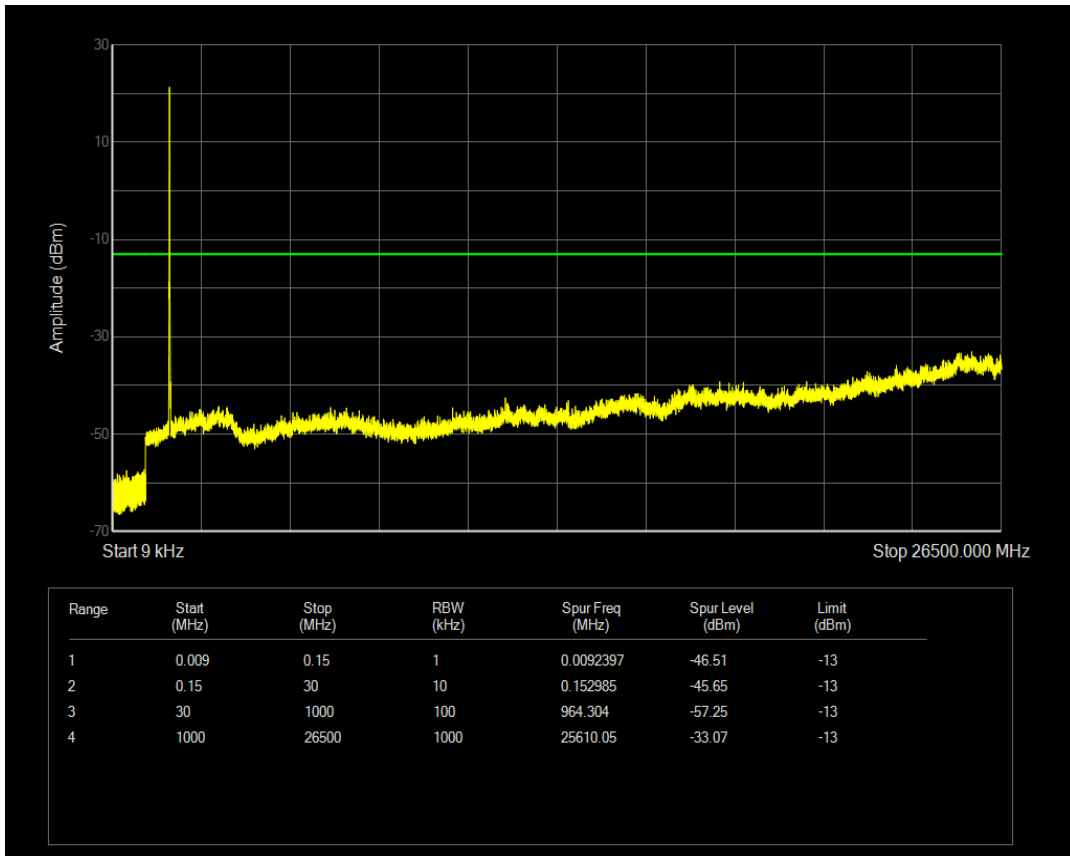

Band66 16QAM BW=10MHz Channel=132022 RB Size=50 Position=#0