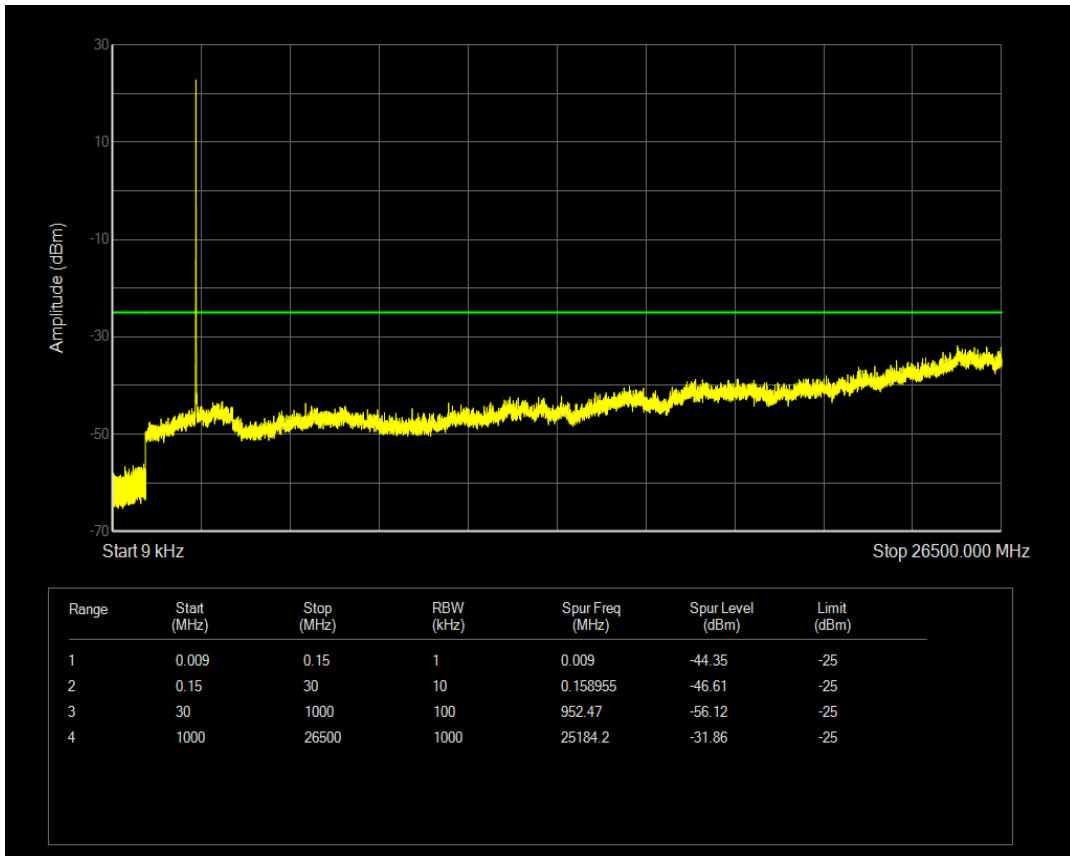

Band66 QPSK BW=20MHz Channel=132572 RB Size=100 Position=#0

Band66 16QAM BW=20MHz Channel=132572 RB Size=1 Position=#0

Band66 16QAM BW=20MHz Channel=132572 RB Size=100 Position=#0

Band7 QPSK BW=5MHz Channel=20775 RB Size=1 Position=#0

Band7 QPSK BW=5MHz Channel=20775 RB Size=25 Position=#0

Band7 16QAM BW=5MHz Channel=20775 RB Size=1 Position=#0

Band7 16QAM BW=5MHz Channel=20775 RB Size=25 Position=#0

Band7 QPSK BW=5MHz Channel=21100 RB Size=1 Position=#0