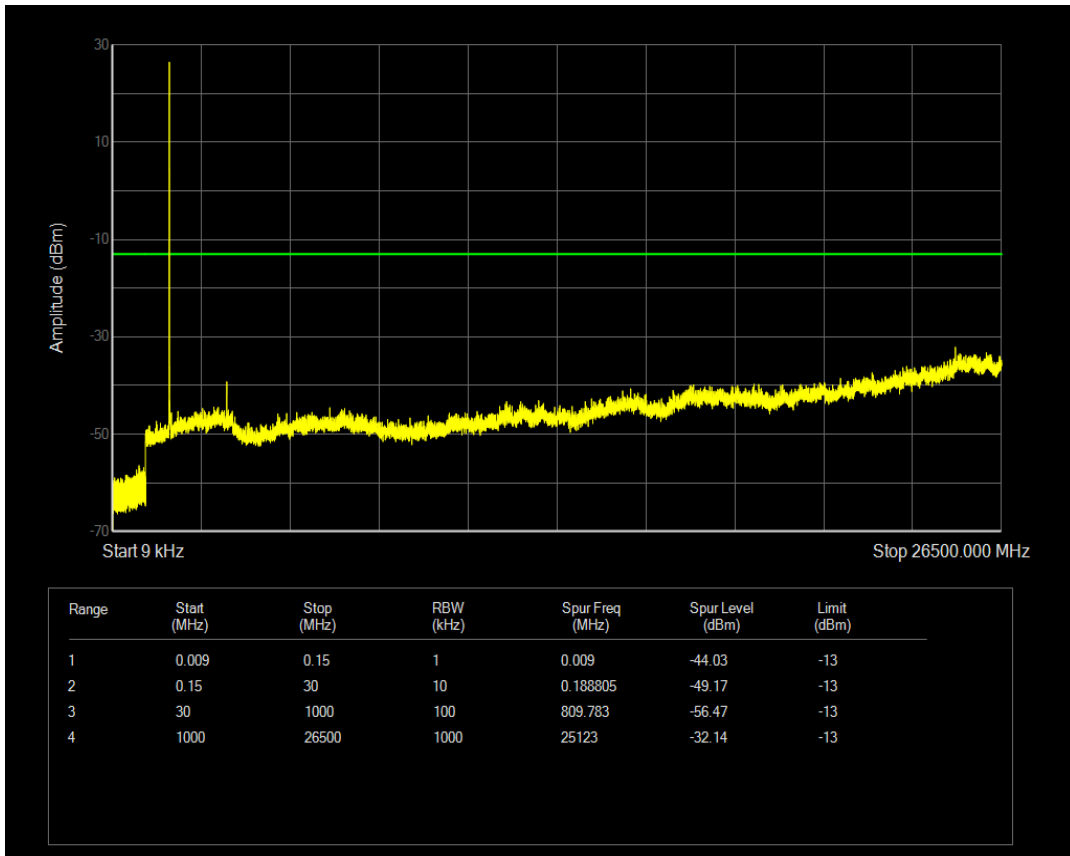

Band66 QPSK BW=1.4MHz Channel=131979 RB Size=6 Position=#0

Band66 16QAM BW=1.4MHz Channel=131979 RB Size=1 Position=#0

Band66 16QAM BW=1.4MHz Channel=131979 RB Size=6 Position=#0

Band66 QPSK BW=1.4MHz Channel=132322 RB Size=1 Position=#0

Band66 QPSK BW=1.4MHz Channel=132322 RB Size=6 Position=#0

Band66 16QAM BW=1.4MHz Channel=132322 RB Size=1 Position=#0

Band66 16QAM BW=1.4MHz Channel=132322 RB Size=6 Position=#0

Band66 QPSK BW=1.4MHz Channel=132665 RB Size=1 Position=#0