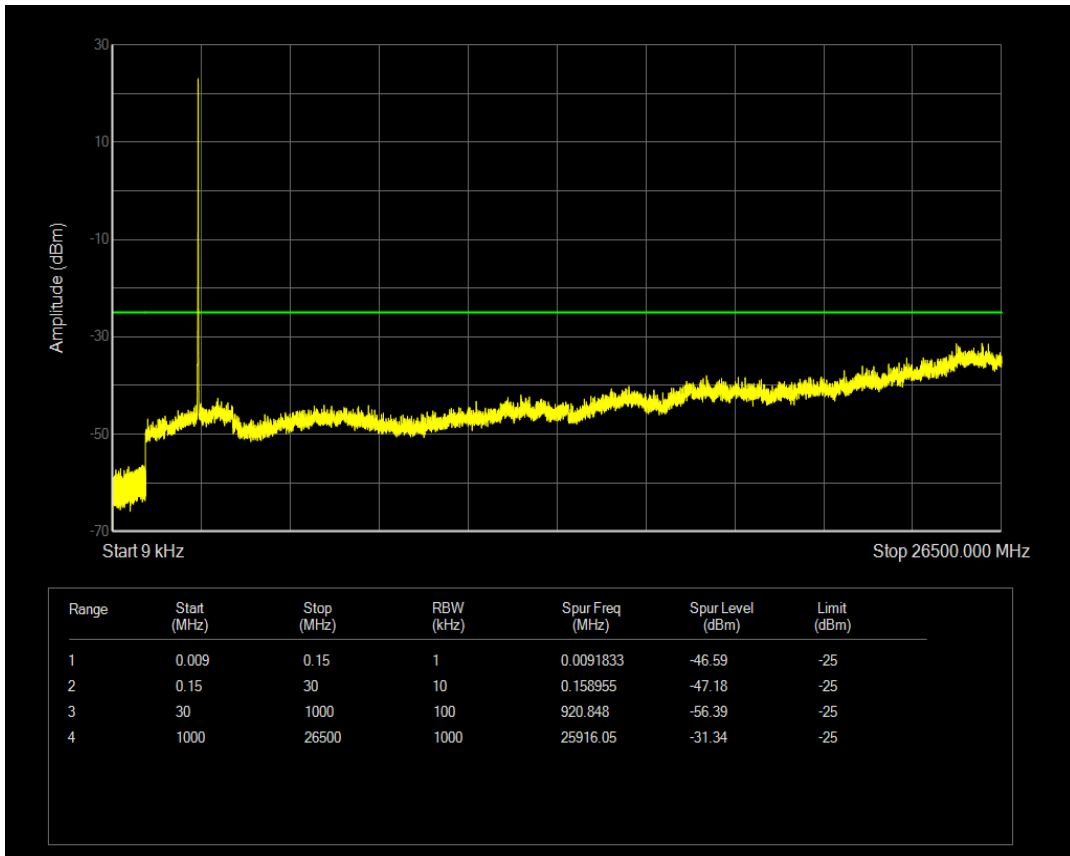

Band7 QPSK BW=5MHz Channel=21100 RB Size=25 Position=#0

Band7 16QAM BW=5MHz Channel=21100 RB Size=1 Position=#0

Band7 16QAM BW=5MHz Channel=21100 RB Size=25 Position=#0

Band7 QPSK BW=5MHz Channel=21425 RB Size=1 Position=#0

Band7 QPSK BW=5MHz Channel=21425 RB Size=25 Position=#0

Band7 16QAM BW=5MHz Channel=21425 RB Size=1 Position=#0

Band7 16QAM BW=5MHz Channel=21425 RB Size=25 Position=#0

Band7 QPSK BW=10MHz Channel=20800 RB Size=1 Position=#0