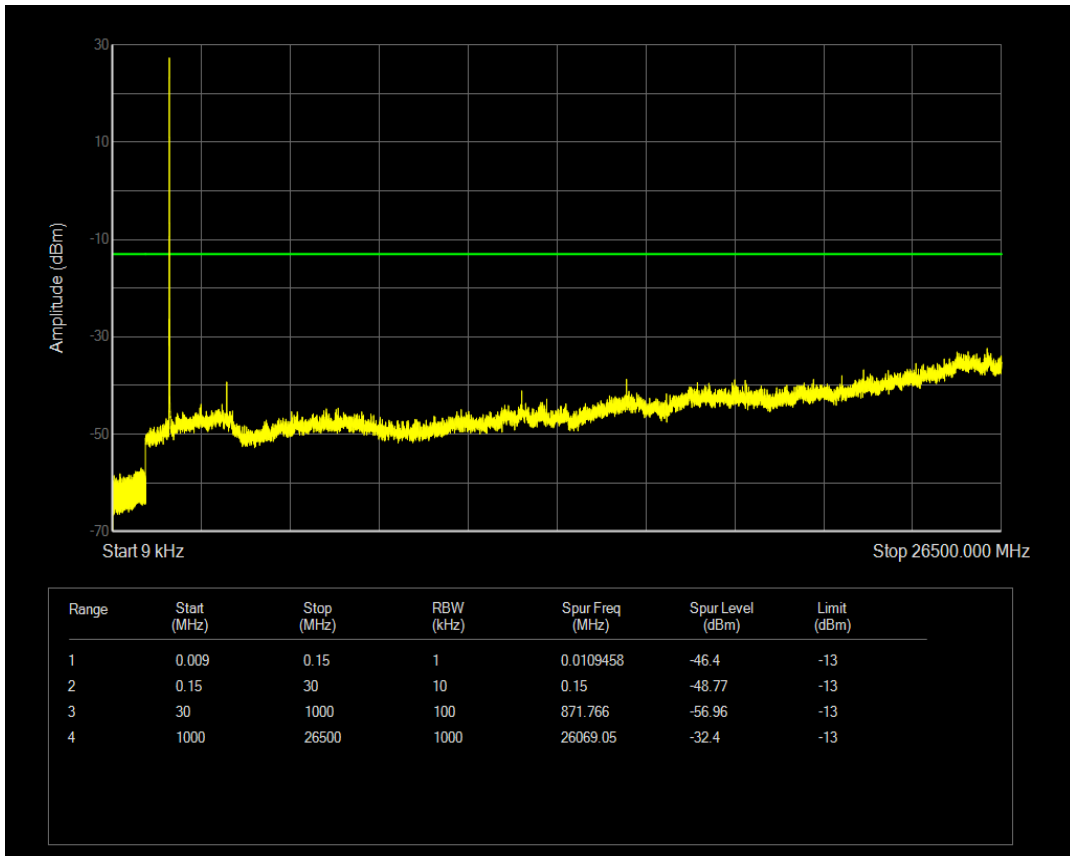

Band66 QPSK BW=5MHz Channel=131997 RB Size=1 Position=#0