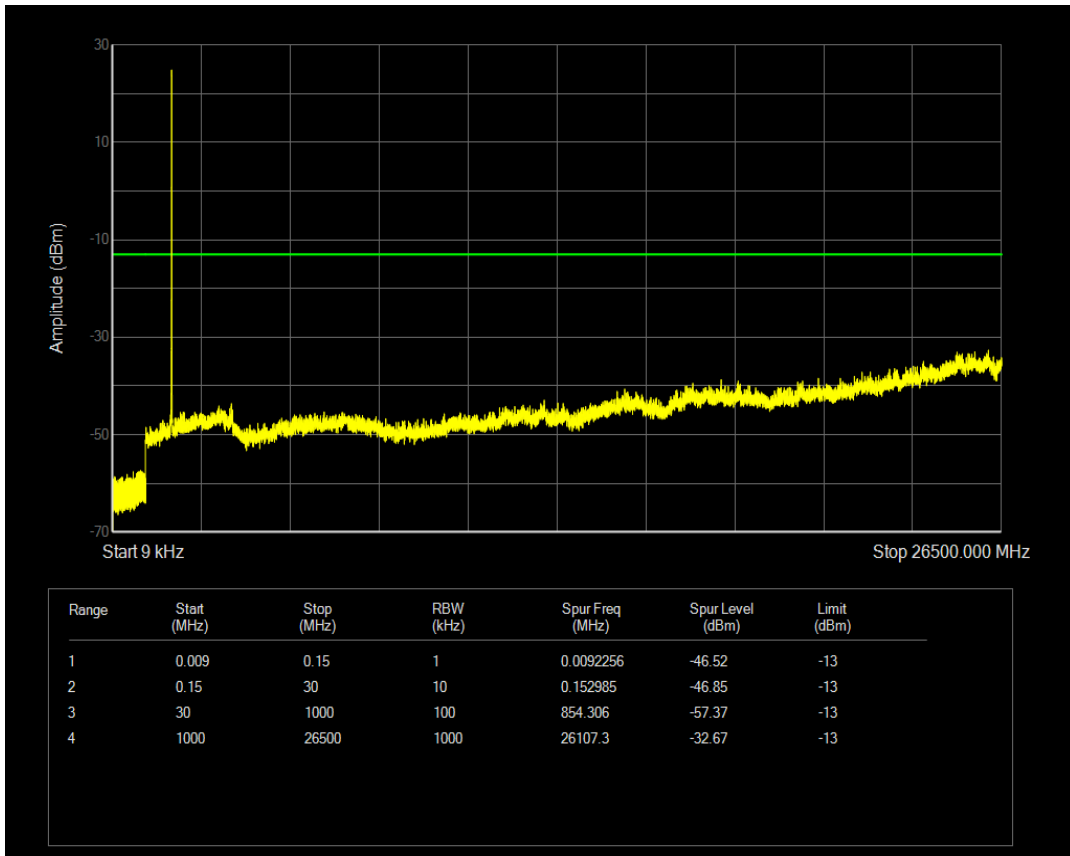

Band66 QPSK BW=3MHz Channel=132657 RB Size=15 Position=#0

Band66 16QAM BW=3MHz Channel=132657 RB Size=1 Position=#0

Band66 QPSK BW=5MHz Channel=131997 RB Size=1 Position=#0

Band66 16QAM BW=3MHz Channel=132657 RB Size=15 Position=#0