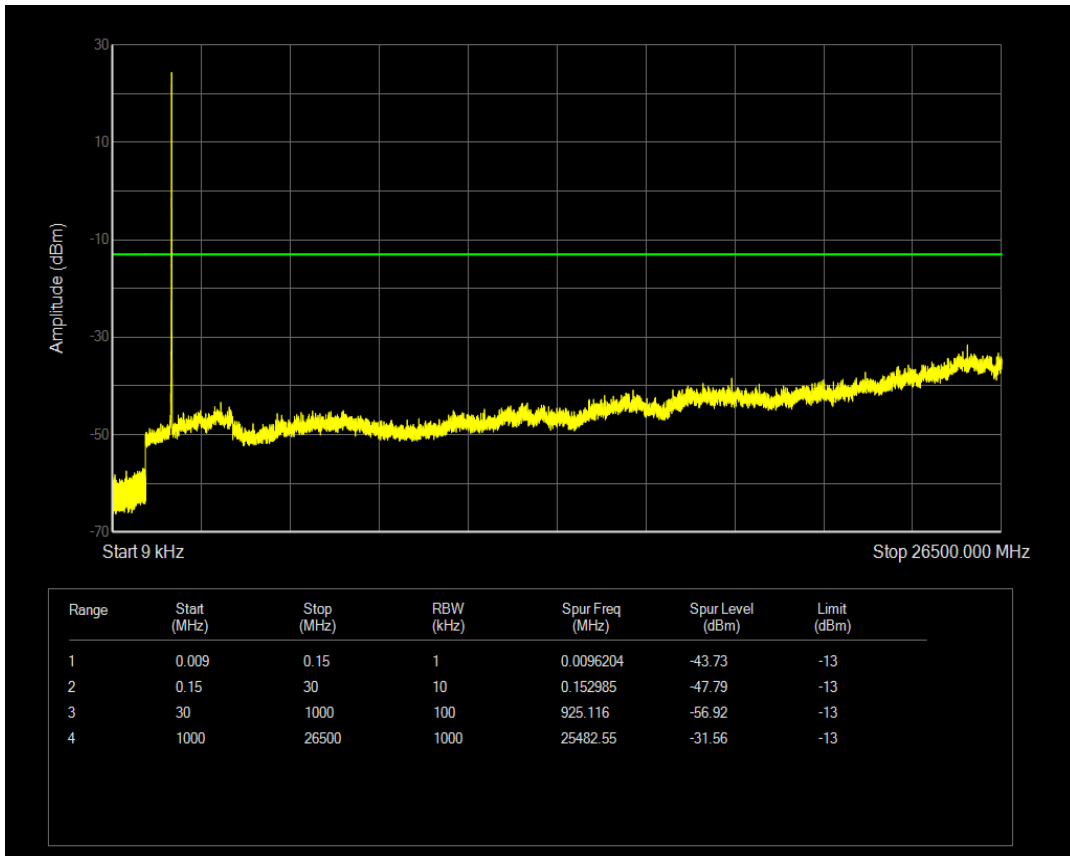

Band66 16QAM BW=5MHz Channel=132647 RB Size=25 Position=#0