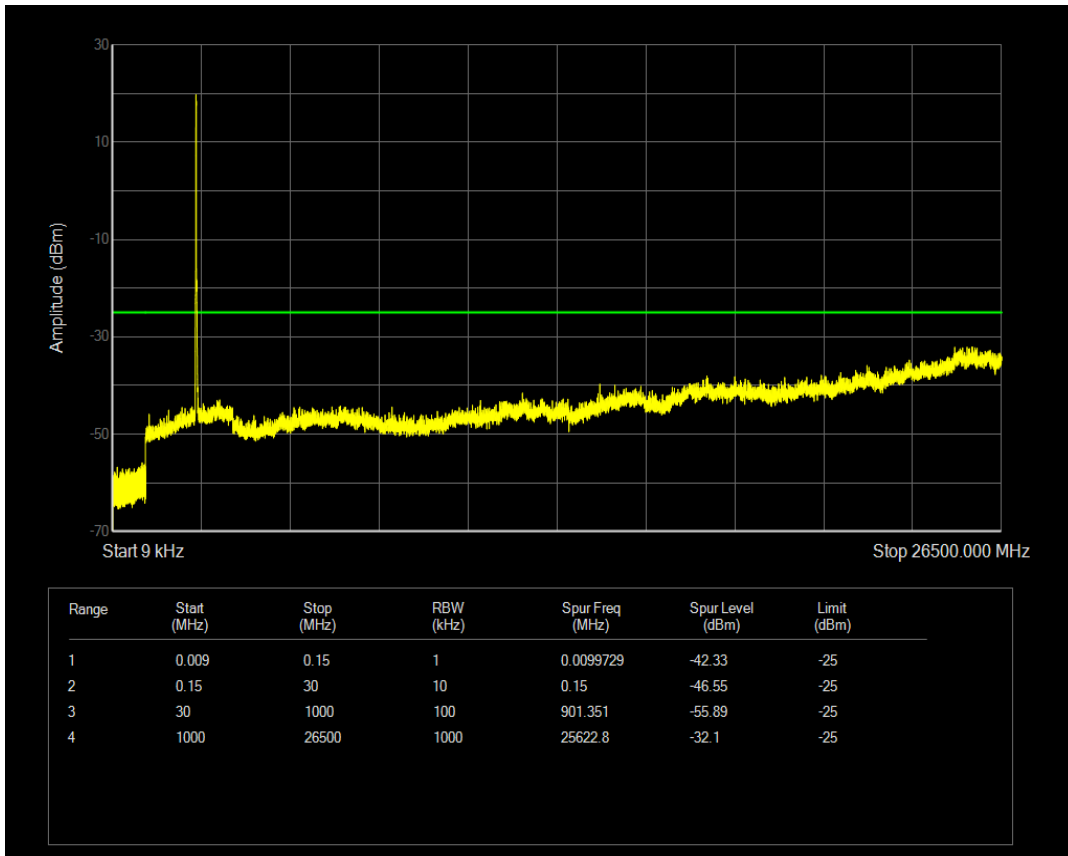

Band7 16QAM BW=15MHz Channel=20825 RB Size=75 Position=#0