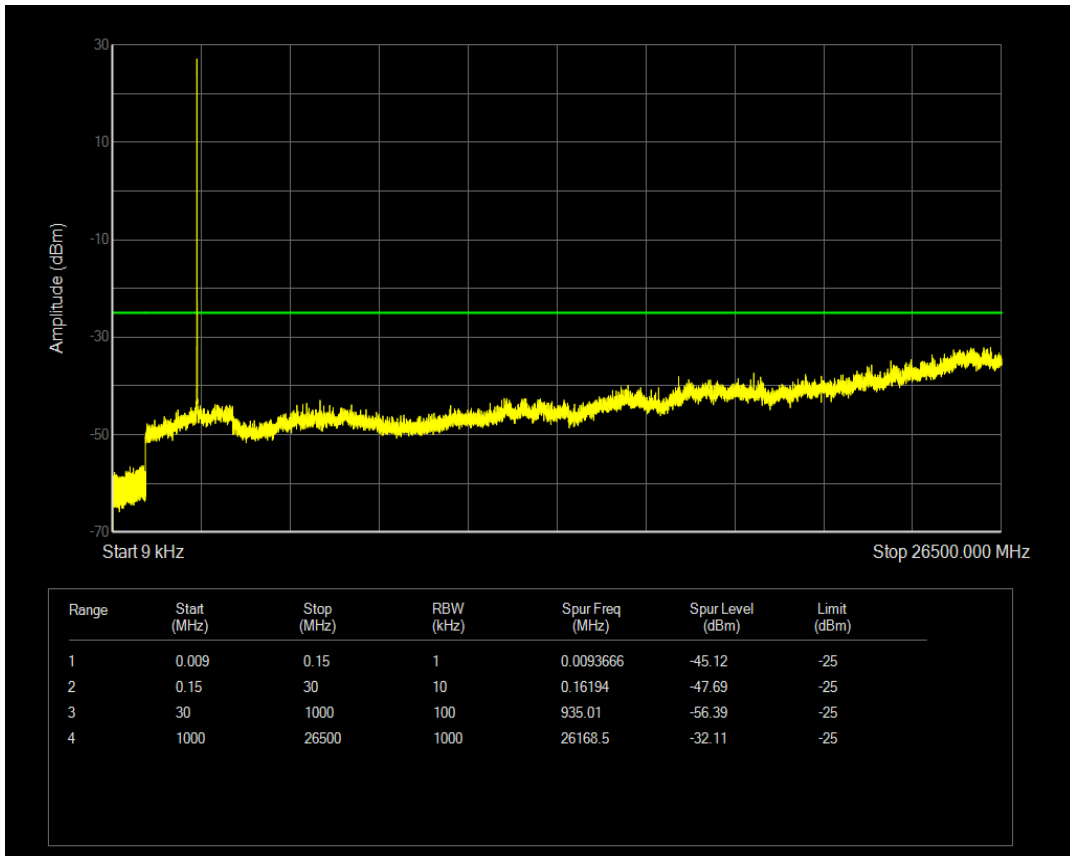

Band7 QPSK BW=5MHz Channel=20775 RB Size=25 Position=#0

Band7 16QAM BW=5MHz Channel=20775 RB Size=1 Position=#0

Band7 16QAM BW=5MHz Channel=20775 RB Size=25 Position=#0

Band7 QPSK BW=5MHz Channel=21100 RB Size=1 Position=#0

Band7 QPSK BW=5MHz Channel=21100 RB Size=25 Position=#0

Band7 16QAM BW=5MHz Channel=21100 RB Size=1 Position=#0

Band7 16QAM BW=5MHz Channel=21100 RB Size=25 Position=#0

Band7 QPSK BW=5MHz Channel=21425 RB Size=1 Position=#0