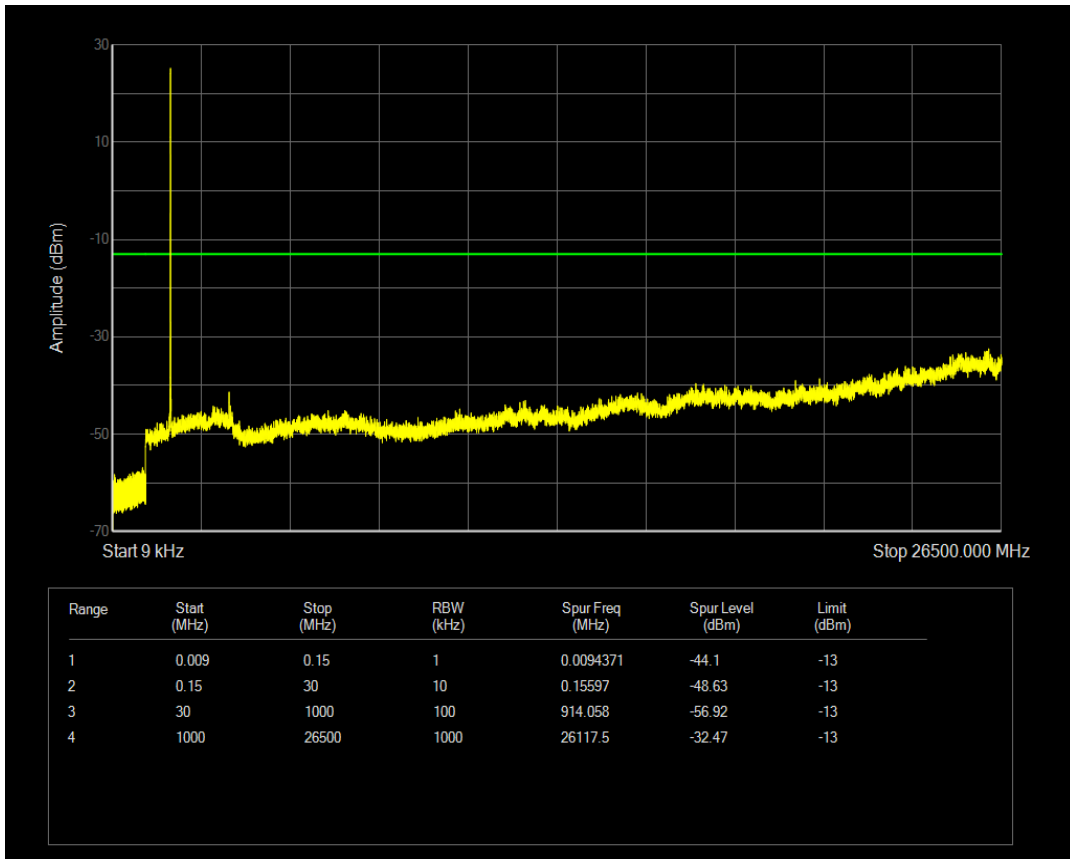

Band66 16QAM BW=3MHz Channel=132322 RB Size=15 Position=#0