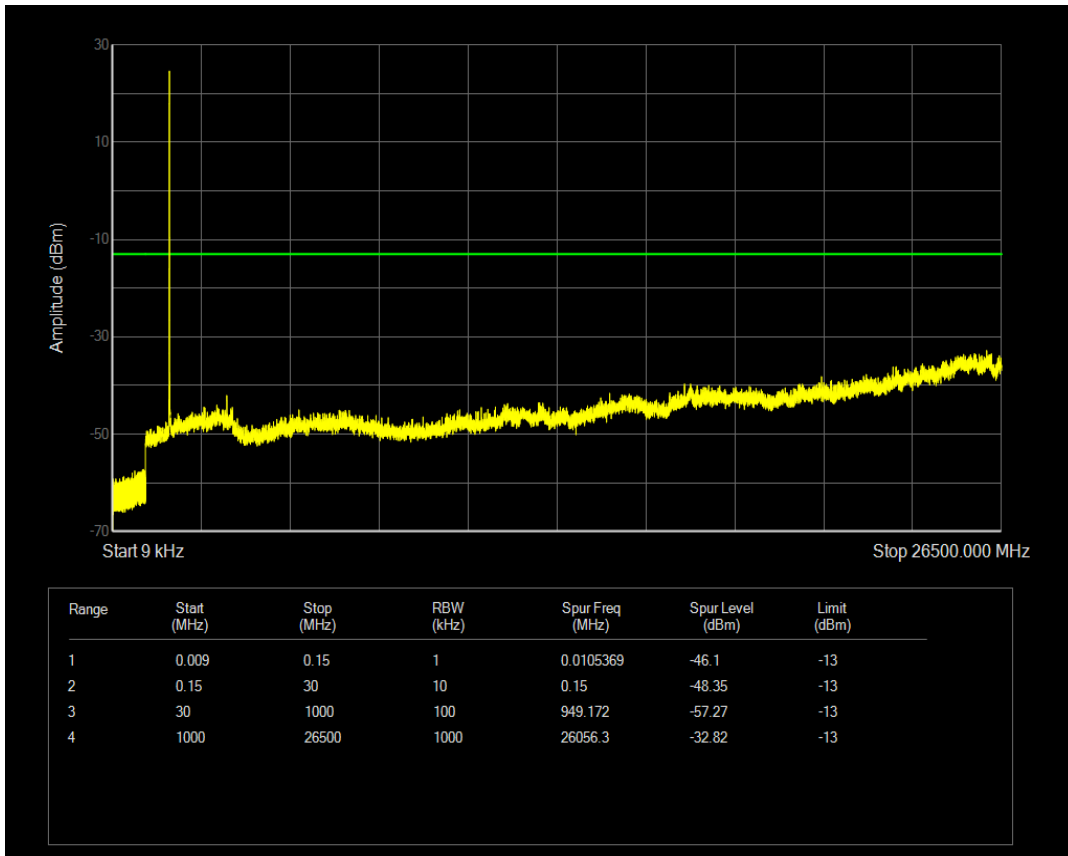

Band66 QPSK BW=3MHz Channel=131987 RB Size=15 Position=#0