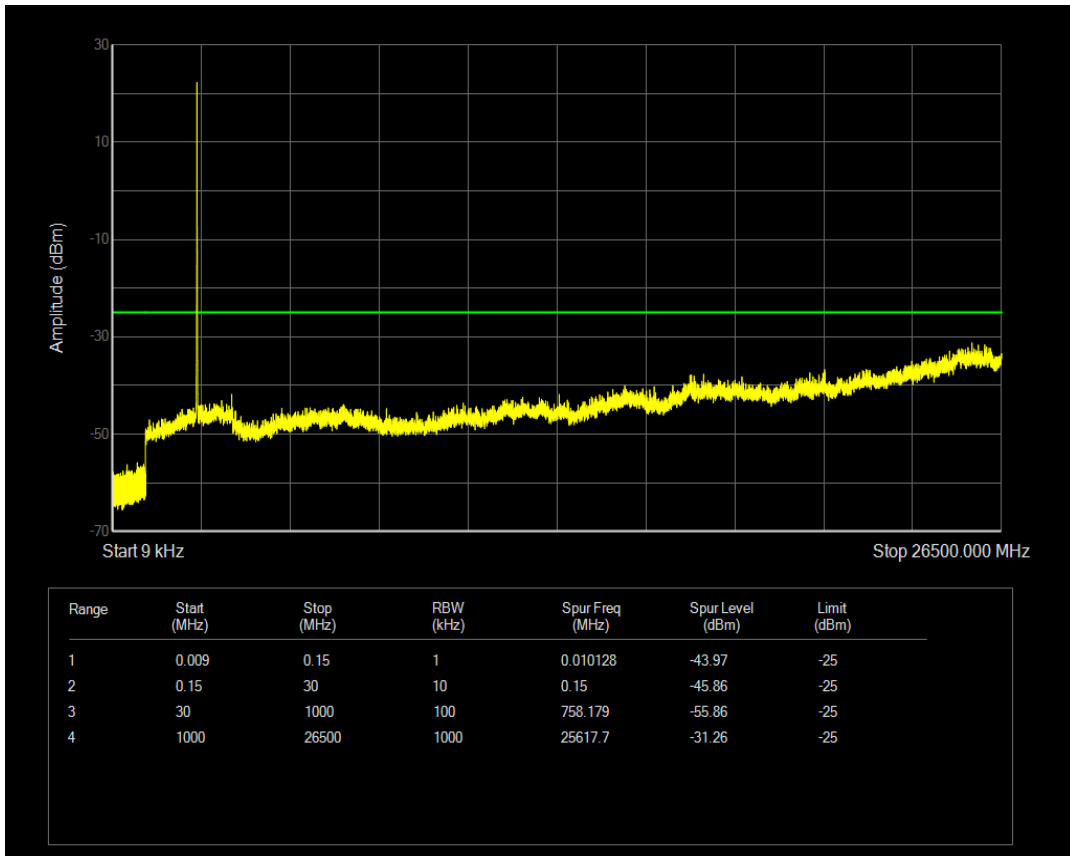

Band7 QPSK BW=5MHz Channel=20775 RB Size=25 Position=#0

Band7 16QAM BW=5MHz Channel=20775 RB Size=1 Position=#0

Band7 16QAM BW=5MHz Channel=20775 RB Size=25 Position=#0

Band7 QPSK BW=5MHz Channel=21100 RB Size=1 Position=#0

Band7 QPSK BW=5MHz Channel=21100 RB Size=25 Position=#0

Band7 16QAM BW=5MHz Channel=21100 RB Size=1 Position=#0

Band7 16QAM BW=5MHz Channel=21100 RB Size=25 Position=#0

Band7 QPSK BW=5MHz Channel=21425 RB Size=1 Position=#0