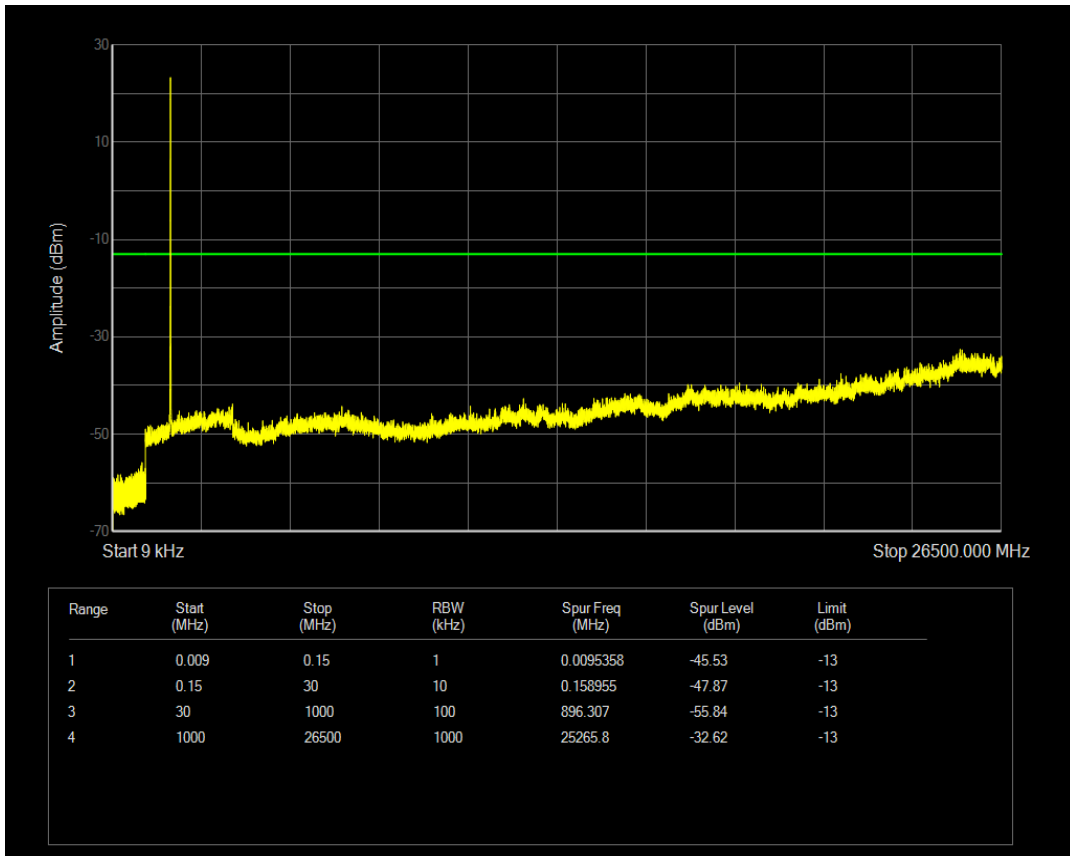

Band66 16QAM BW=5MHz Channel=132322 RB Size=25 Position=#0