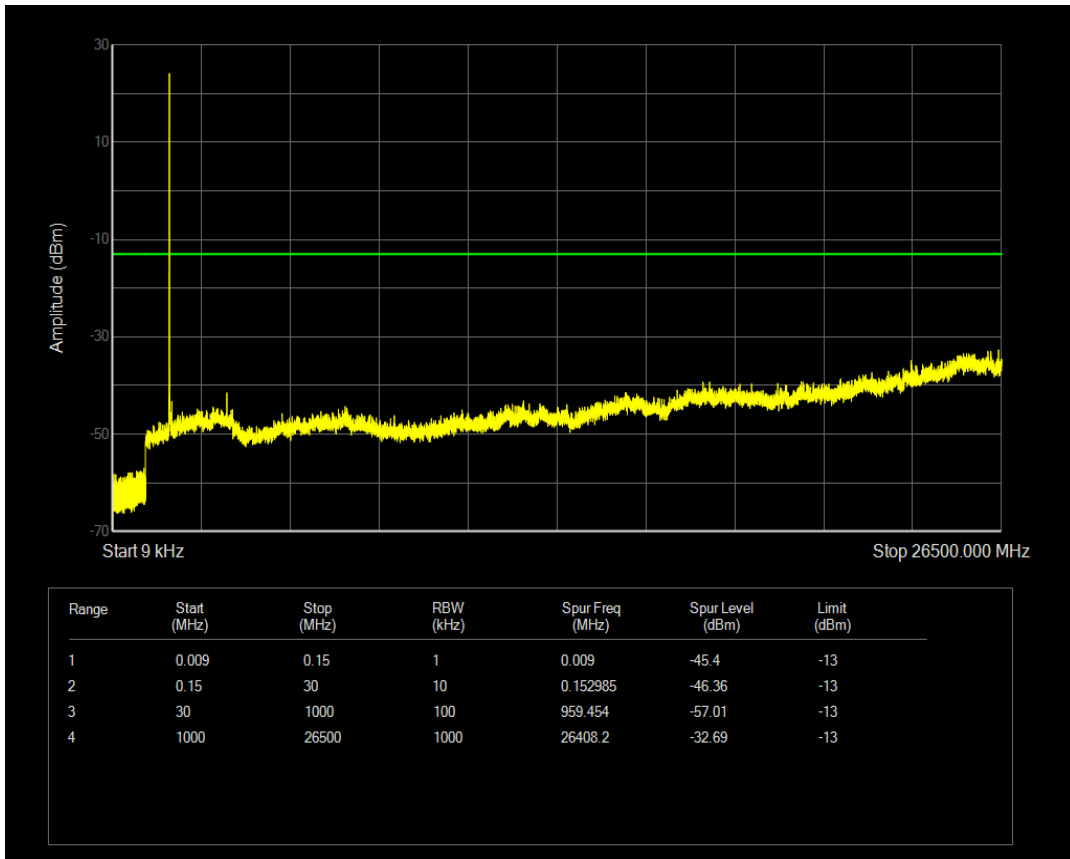

Band66 16QAM BW=3MHz Channel=131987 RB Size=15 Position=#0