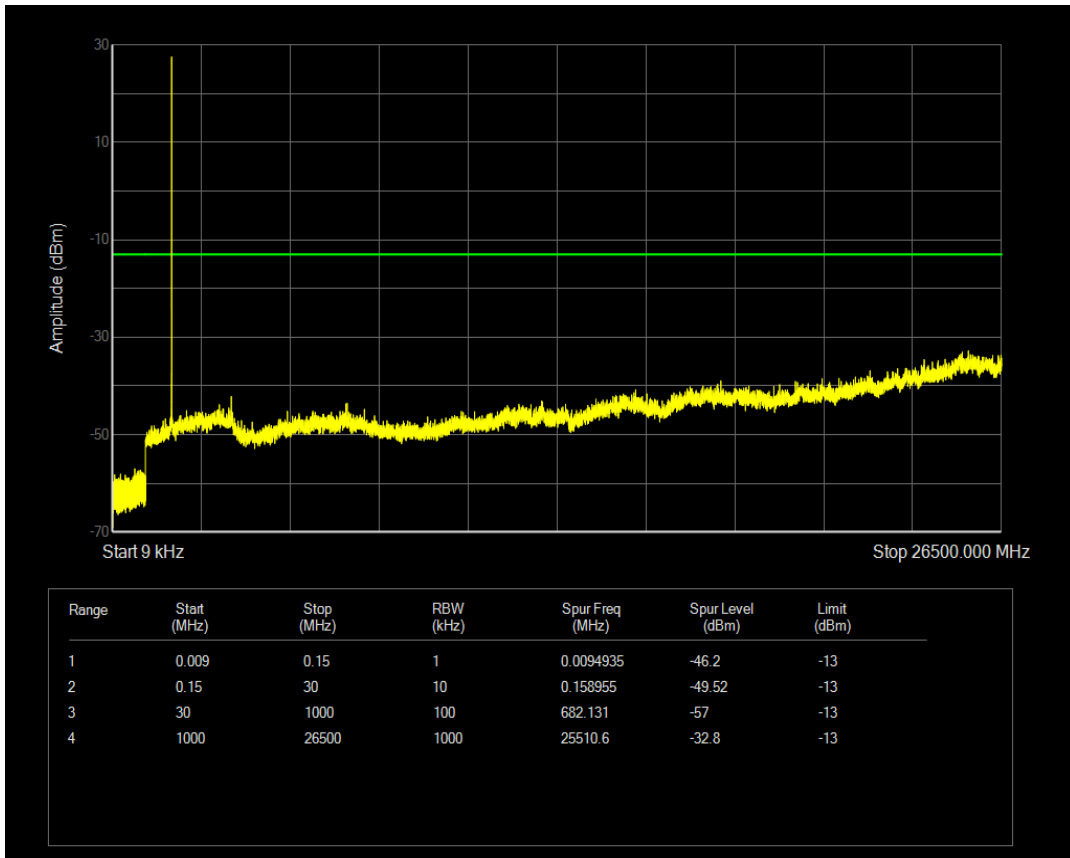

Band66 16QAM BW=1.4MHz Channel=132665 RB Size=1 Position=#0