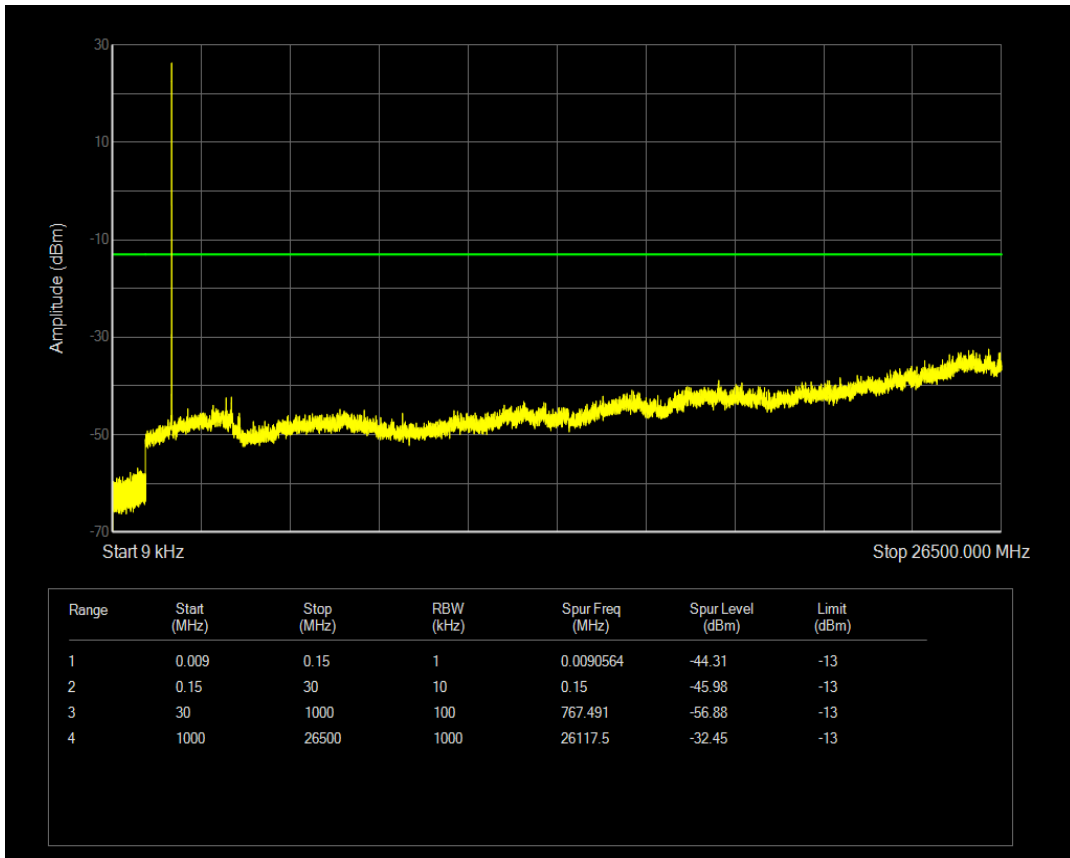

Band66 QPSK BW=1.4MHz Channel=132665 RB Size=6 Position=#0

Band66 16QAM BW=1.4MHz Channel=132665 RB Size=1 Position=#0

Band66 QPSK BW=3MHz Channel=131987 RB Size=1 Position=#0

Band66 16QAM BW=1.4MHz Channel=132665 RB Size=6 Position=#0