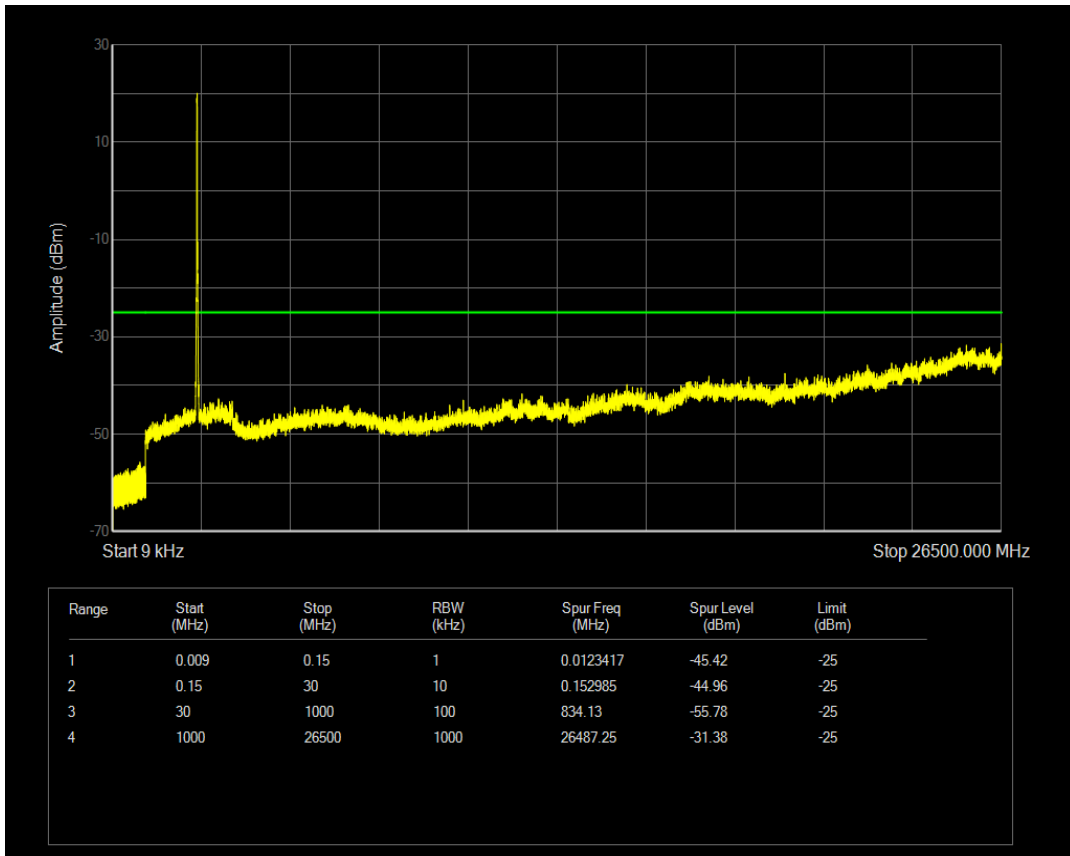

Band7 16QAM BW=15MHz Channel=21100 RB Size=75 Position=#0