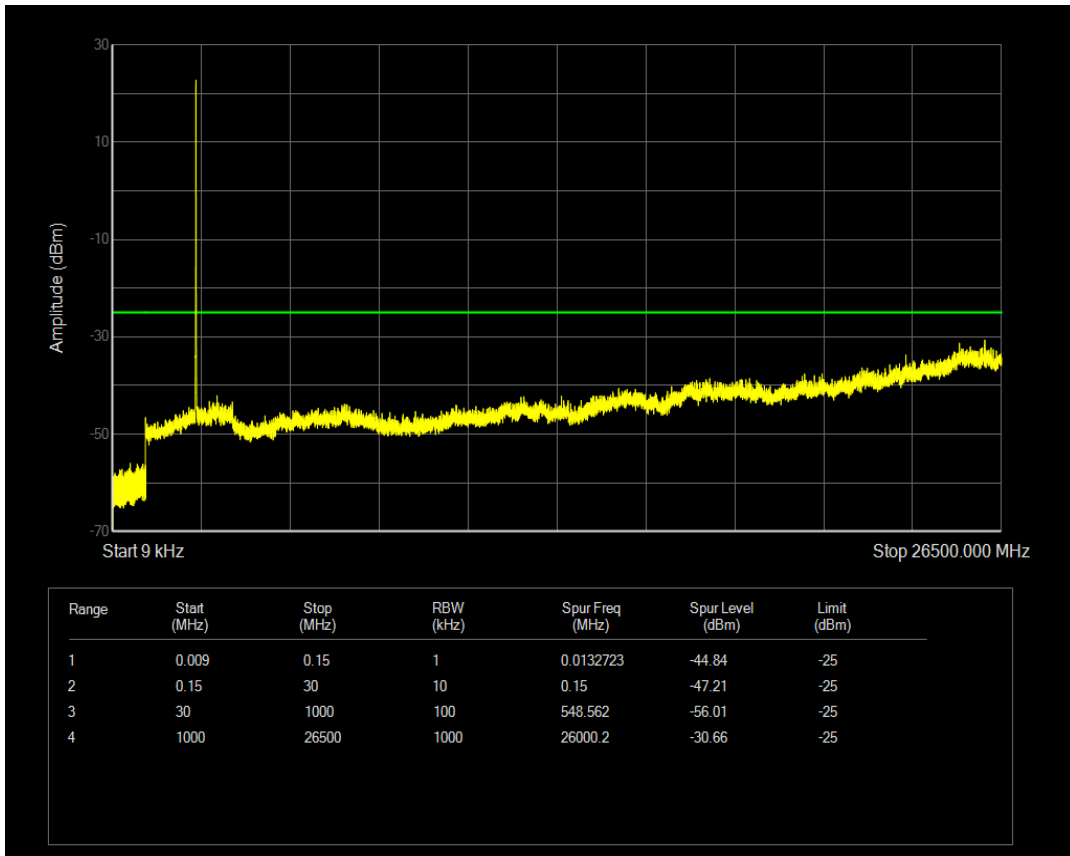

Band66 QPSK BW=20MHz Channel=132572 RB Size=100 Position=#0

Band66 16QAM BW=20MHz Channel=132572 RB Size=1 Position=#0

Band66 16QAM BW=20MHz Channel=132572 RB Size=100 Position=#0

Band7 QPSK BW=5MHz Channel=20775 RB Size=1 Position=#0

Band7 QPSK BW=5MHz Channel=20775 RB Size=25 Position=#0

Band7 16QAM BW=5MHz Channel=20775 RB Size=1 Position=#0

Band7 16QAM BW=5MHz Channel=20775 RB Size=25 Position=#0

Band7 QPSK BW=5MHz Channel=21100 RB Size=1 Position=#0