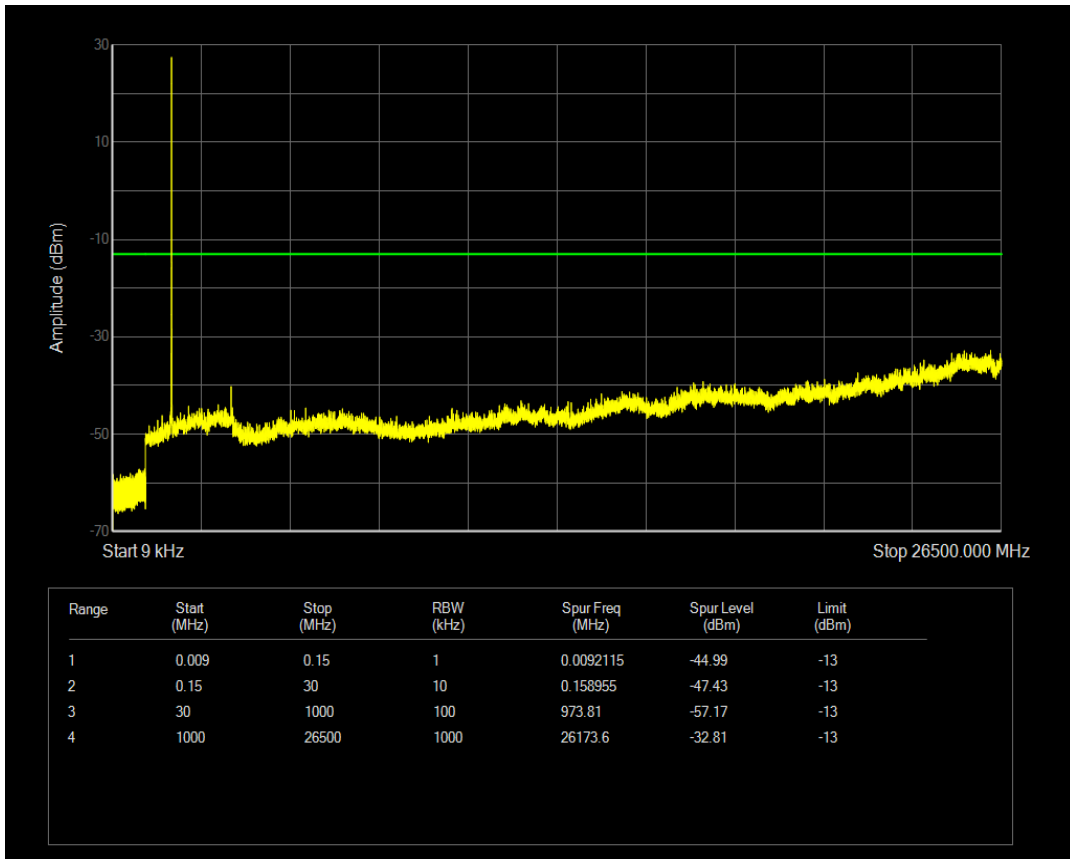

Band66 16QAM BW=5MHz Channel=132647 RB Size=1 Position=#0