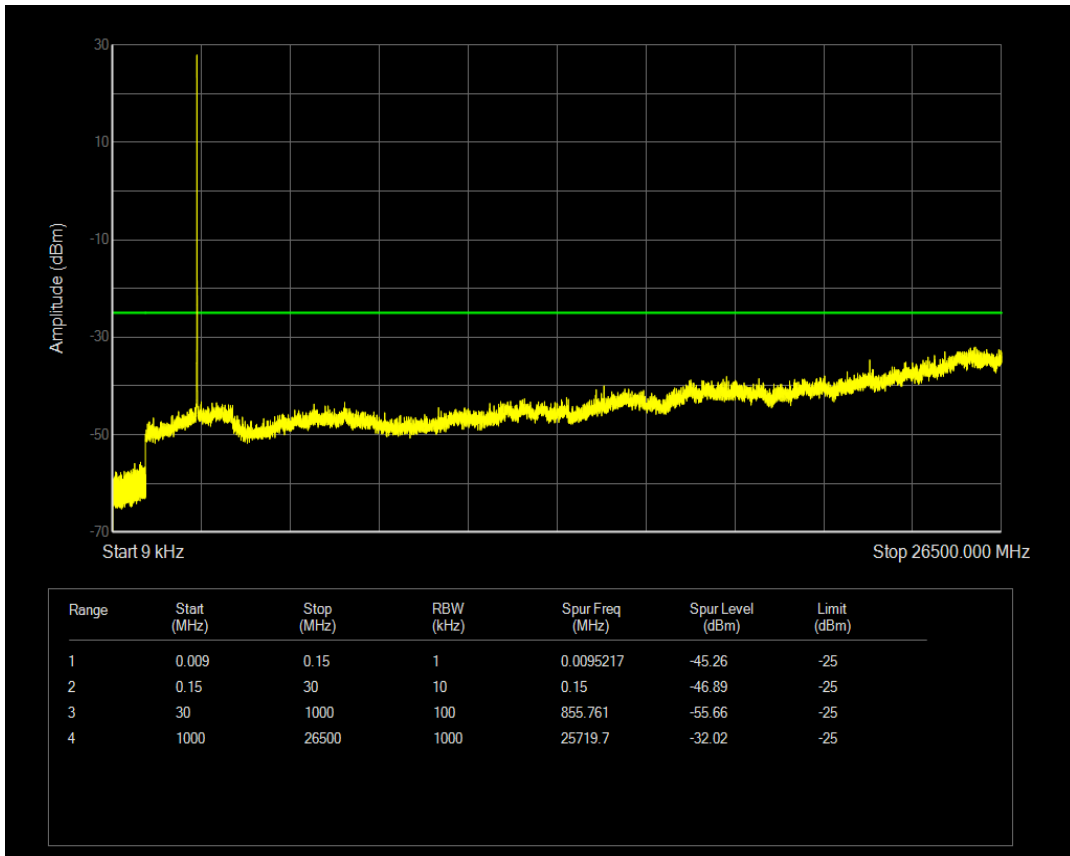

Band7 QPSK BW=5MHz Channel=20775 RB Size=25 Position=#0

Band7 16QAM BW=5MHz Channel=20775 RB Size=1 Position=#0

Band7 16QAM BW=5MHz Channel=20775 RB Size=25 Position=#0

Band7 QPSK BW=5MHz Channel=21100 RB Size=1 Position=#0

Band7 QPSK BW=5MHz Channel=21100 RB Size=25 Position=#0

Band7 16QAM BW=5MHz Channel=21100 RB Size=1 Position=#0

Band7 16QAM BW=5MHz Channel=21100 RB Size=25 Position=#0

Band7 QPSK BW=5MHz Channel=21425 RB Size=1 Position=#0