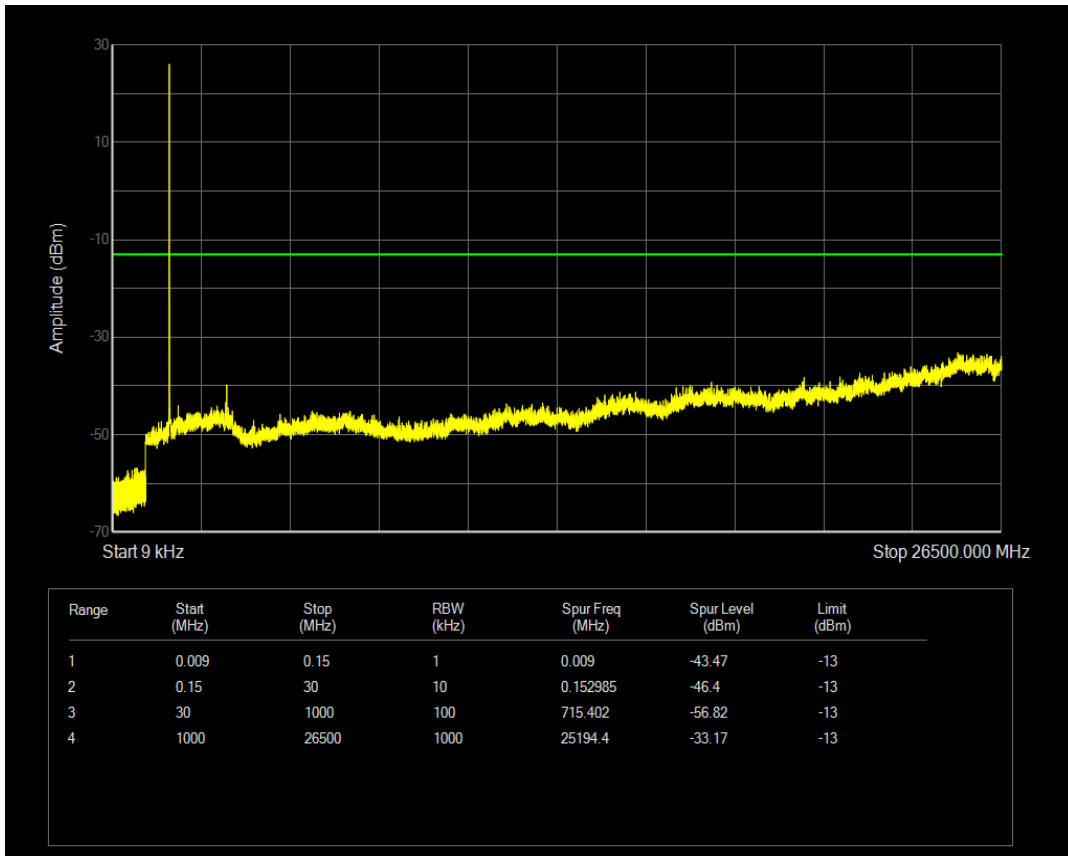

Band66 16QAM BW=3MHz Channel=131987 RB Size=1 Position=#0