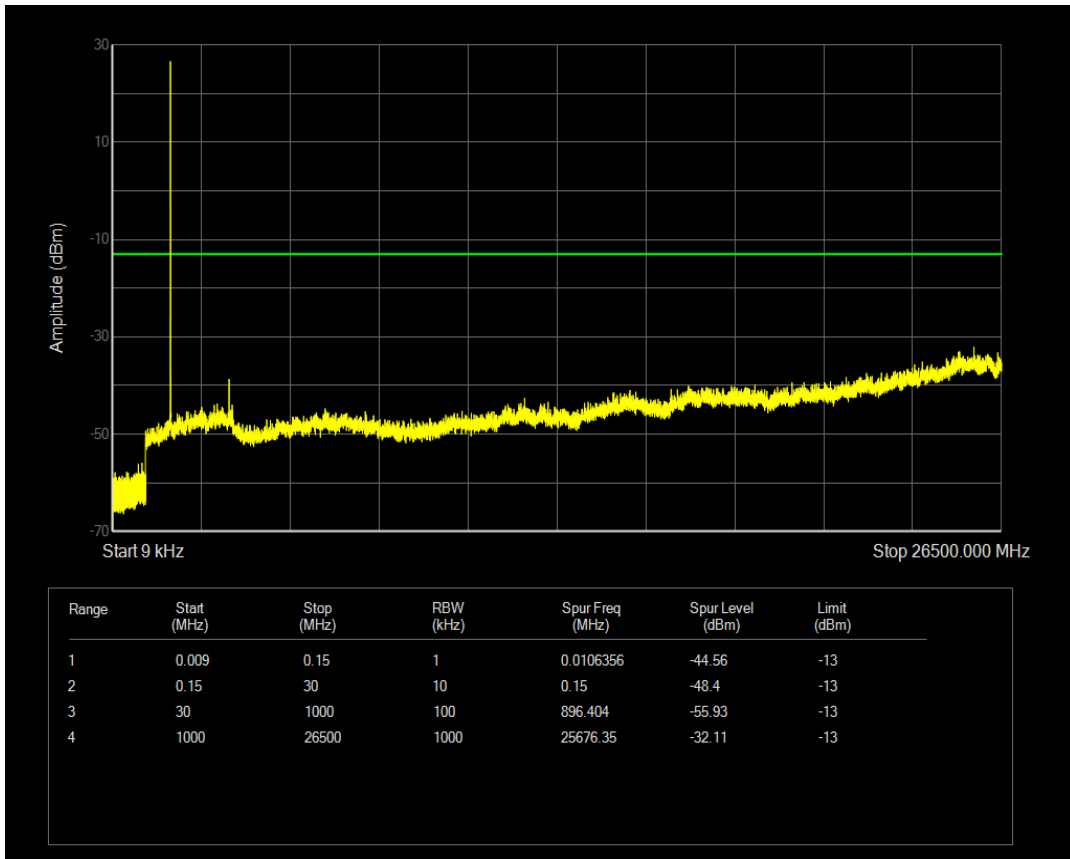

Band66 QPSK BW=1.4MHz Channel=131979 RB Size=6 Position=#0

Band66 16QAM BW=1.4MHz Channel=131979 RB Size=1 Position=#0

Band66 16QAM BW=1.4MHz Channel=131979 RB Size=6 Position=#0

Band66 QPSK BW=1.4MHz Channel=132322 RB Size=1 Position=#0

Band66 QPSK BW=1.4MHz Channel=132322 RB Size=6 Position=#0

Band66 16QAM BW=1.4MHz Channel=132322 RB Size=1 Position=#0

Band66 16QAM BW=1.4MHz Channel=132322 RB Size=6 Position=#0

Band66 QPSK BW=1.4MHz Channel=132665 RB Size=1 Position=#0