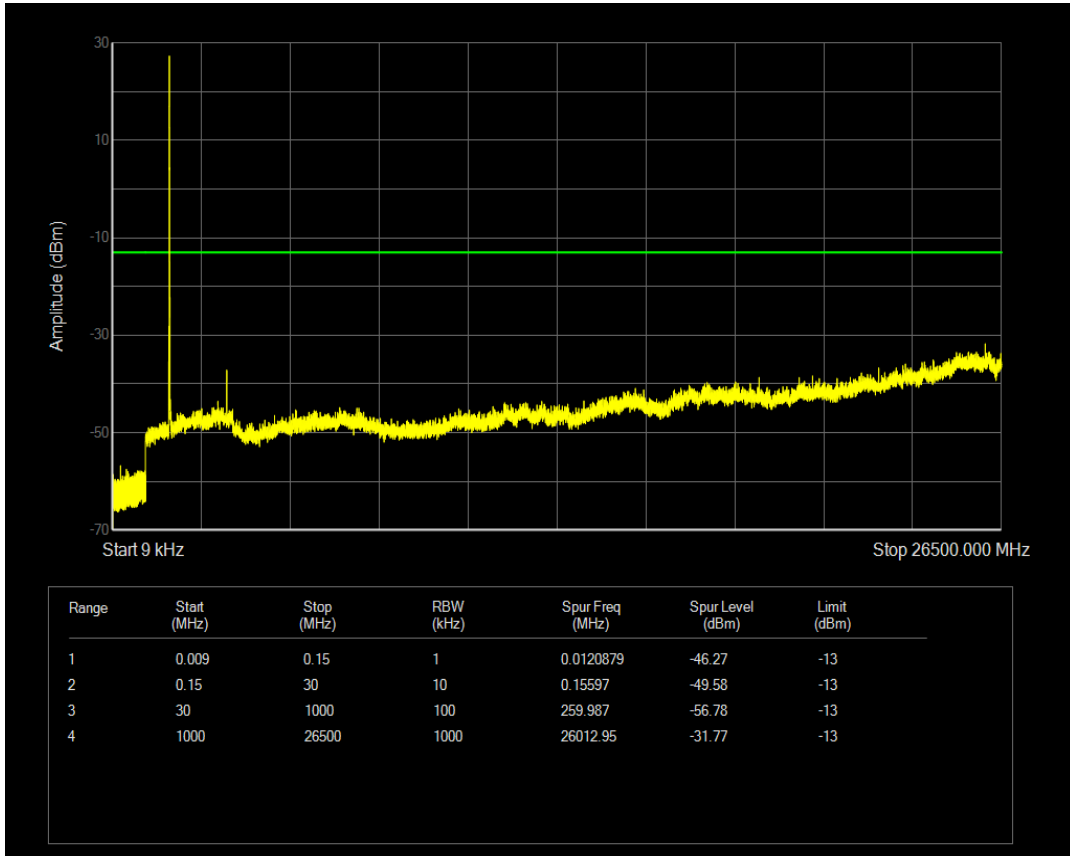

Band66 16QAM BW=10MHz Channel=132022 RB Size=1 Position=#0