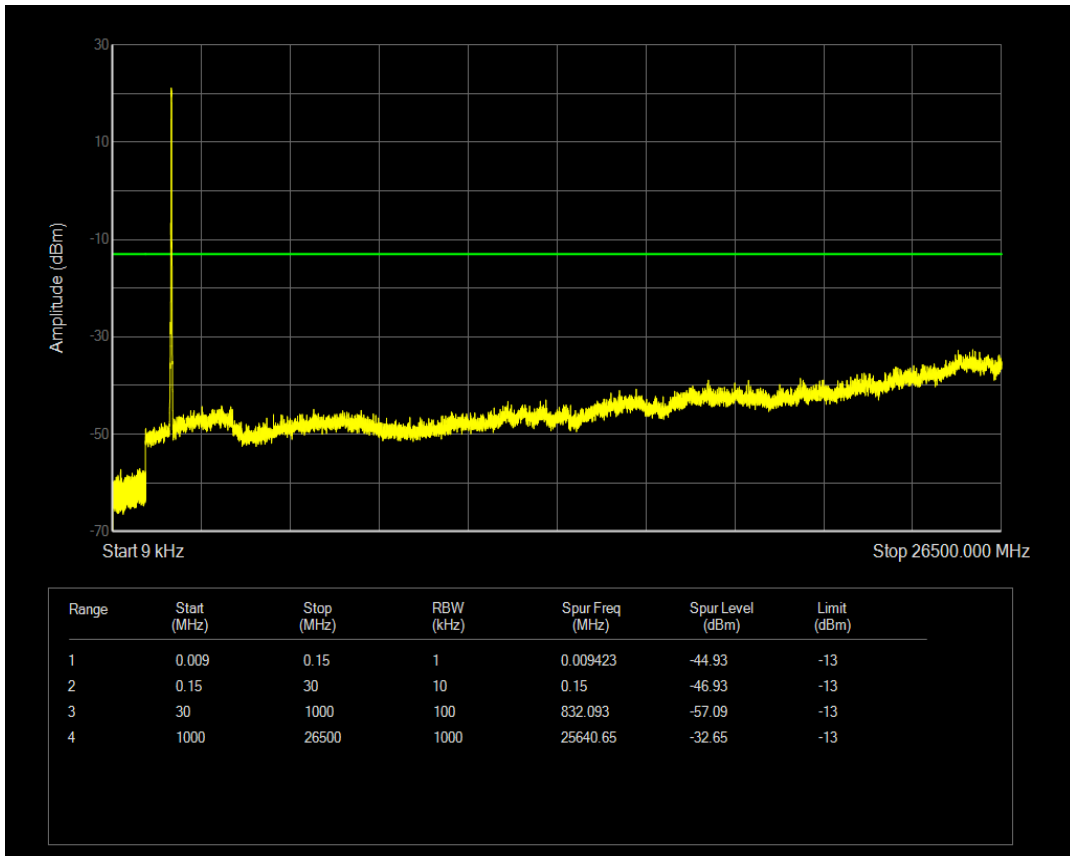

Band66 16QAM BW=15MHz Channel=132597 RB Size=75 Position=#0