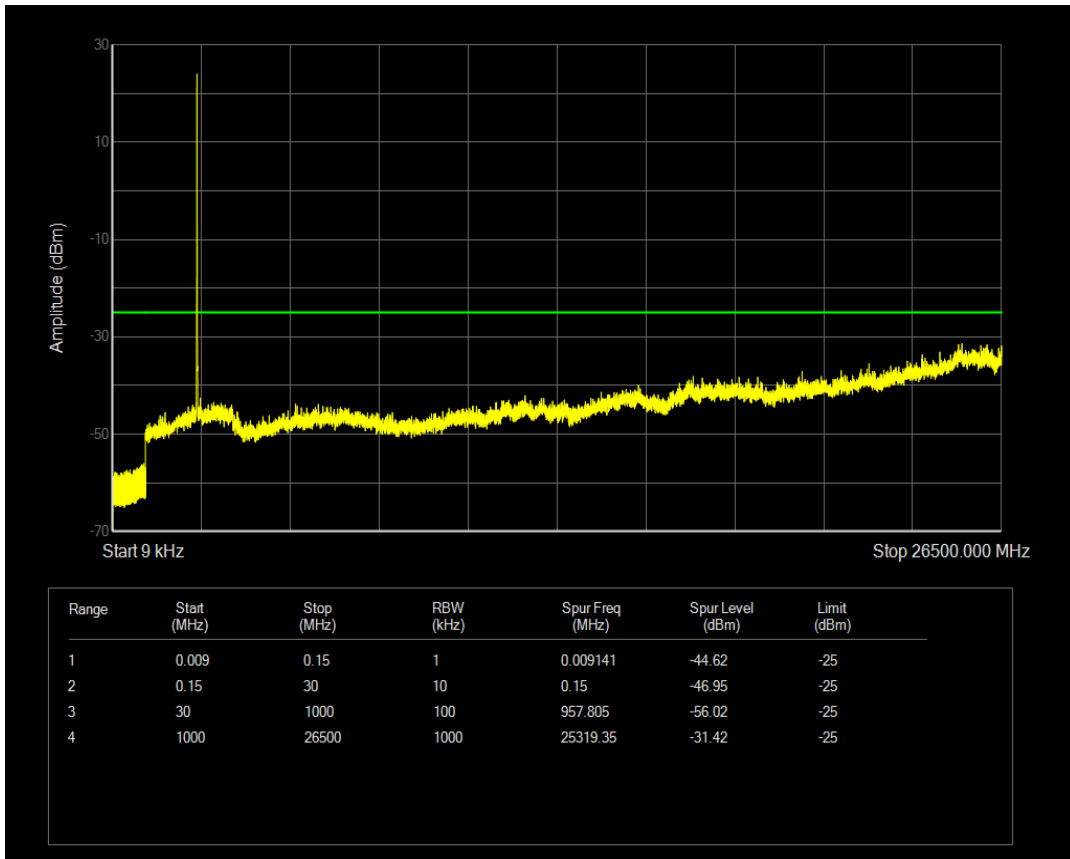

Band7 QPSK BW=5MHz Channel=20775 RB Size=25 Position=#0

Band7 16QAM BW=5MHz Channel=20775 RB Size=1 Position=#0

Band7 16QAM BW=5MHz Channel=20775 RB Size=25 Position=#0

Band7 QPSK BW=5MHz Channel=21100 RB Size=1 Position=#0

Band7 QPSK BW=5MHz Channel=21100 RB Size=25 Position=#0

Band7 16QAM BW=5MHz Channel=21100 RB Size=1 Position=#0

Band7 16QAM BW=5MHz Channel=21100 RB Size=25 Position=#0

Band7 QPSK BW=5MHz Channel=21425 RB Size=1 Position=#0