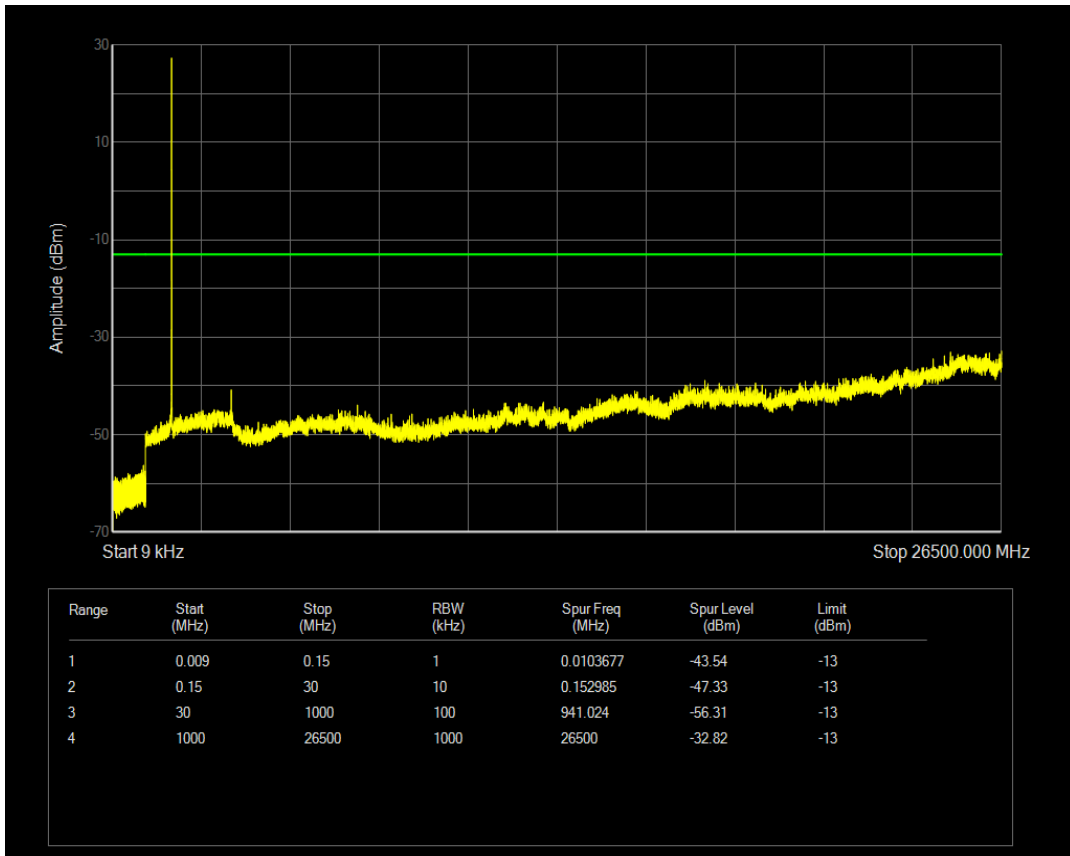

Band66 16QAM BW=3MHz Channel=132657 RB Size=1 Position=#0