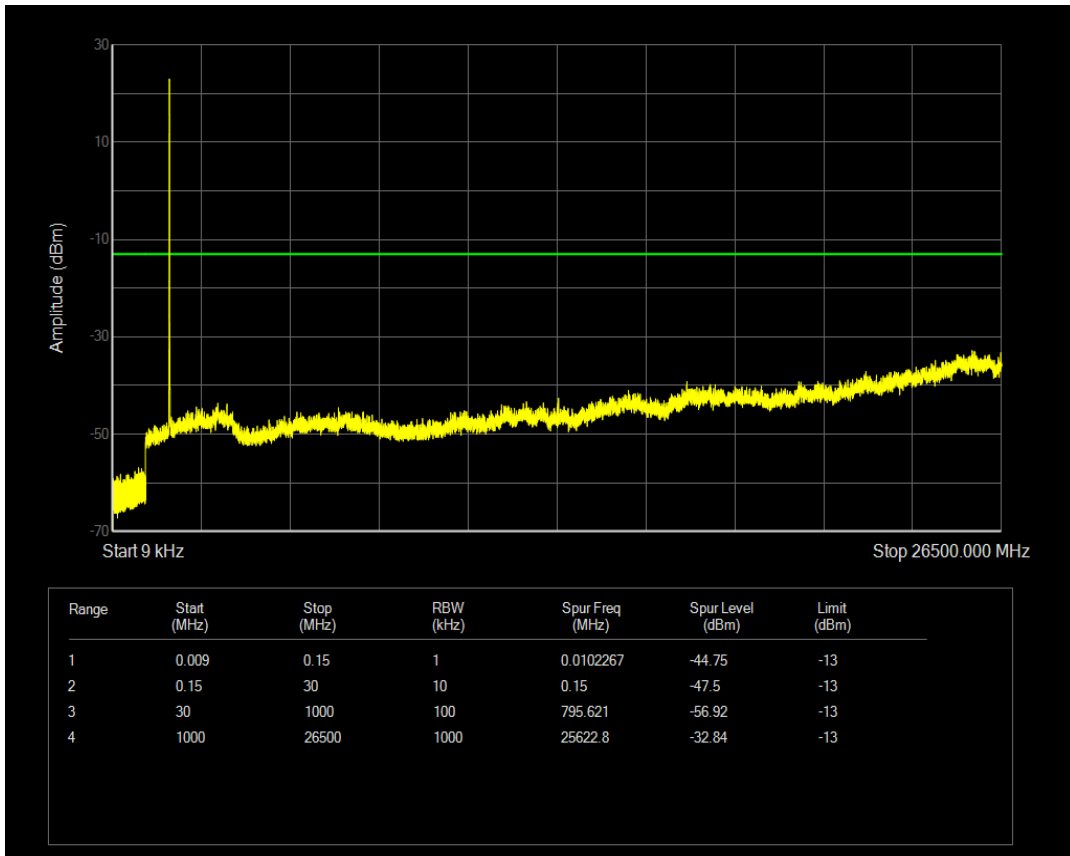

Band66 16QAM BW=5MHz Channel=131997 RB Size=25 Position=#0