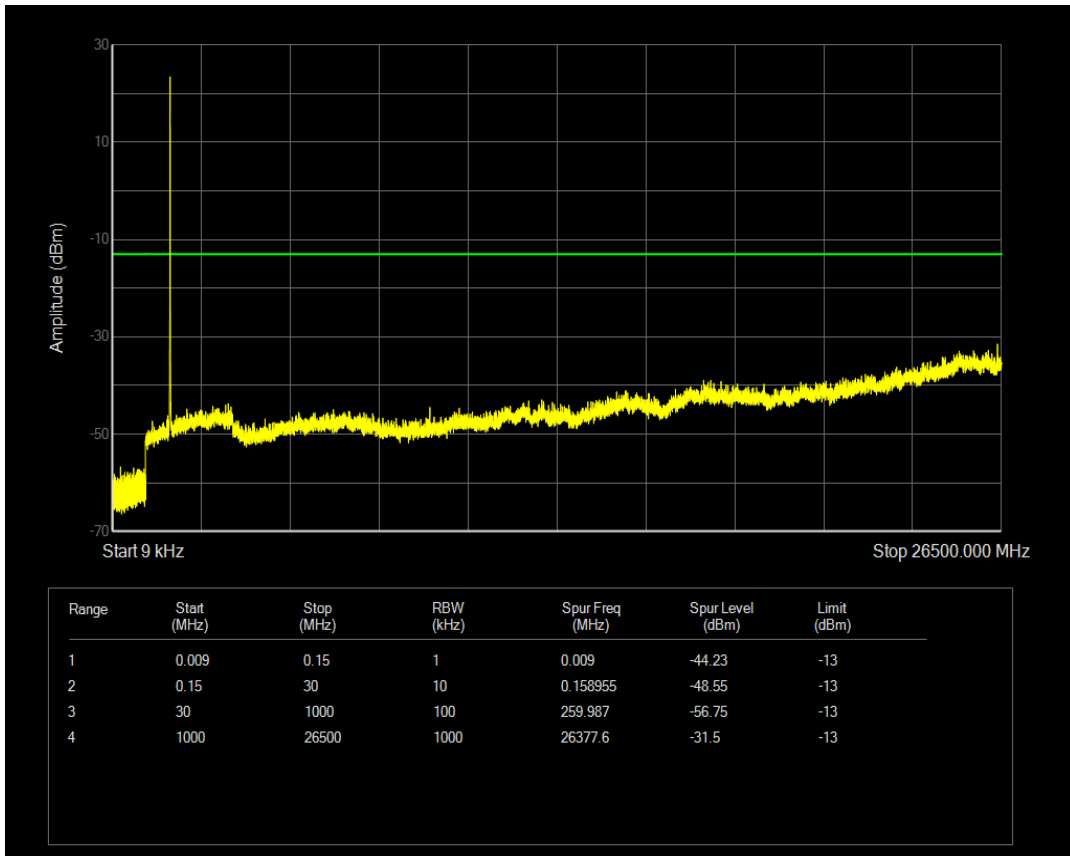

Band4 16QAM BW=5MHz Channel=19975 RB Size=25 Position=#0

Band4 QPSK BW=5MHz Channel=20175 RB Size=1 Position=#0

Band4 QPSK BW=5MHz Channel=20175 RB Size=25 Position=#0

Band4 16QAM BW=5MHz Channel=20175 RB Size=1 Position=#0

Band4 16QAM BW=5MHz Channel=20175 RB Size=25 Position=#0

Band4 QPSK BW=5MHz Channel=20375 RB Size=1 Position=#0

Band4 QPSK BW=5MHz Channel=20375 RB Size=25 Position=#0

Band4 16QAM BW=5MHz Channel=20375 RB Size=1 Position=#0