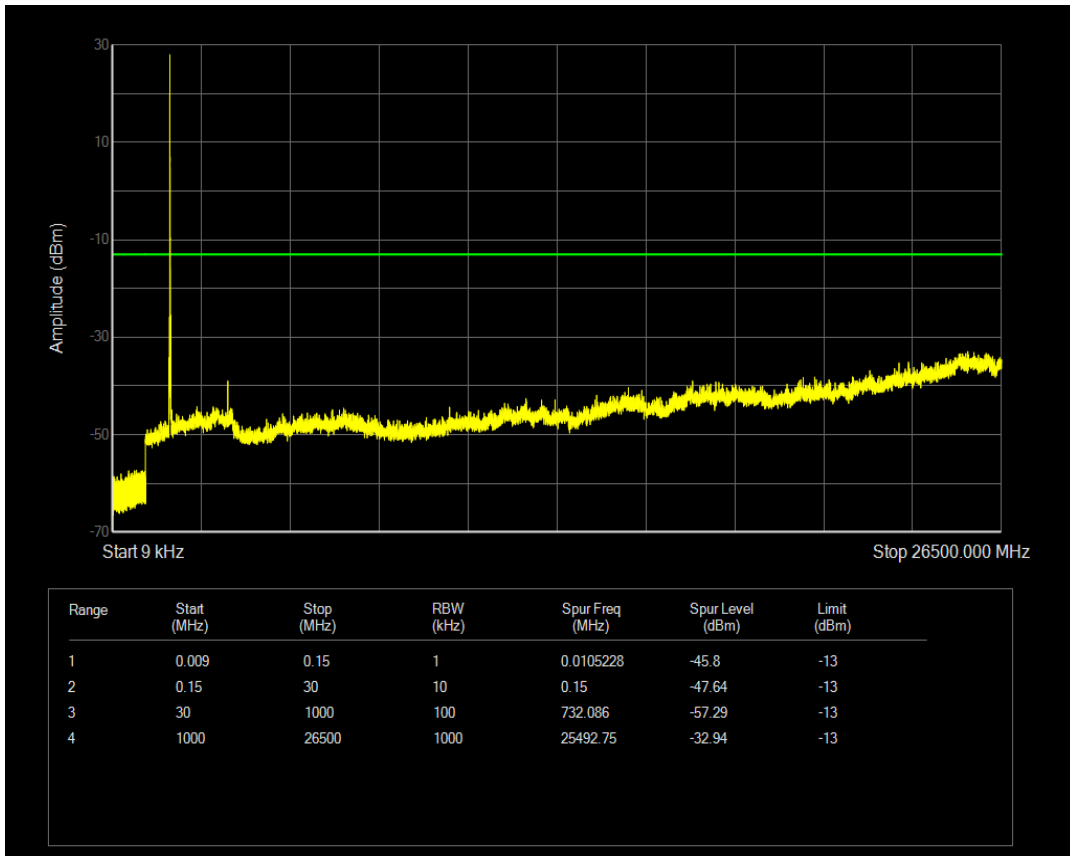

Band4 16QAM BW=15MHz Channel=20025 RB Size=75 Position=#0

Band4 QPSK BW=15MHz Channel=20175 RB Size=1 Position=#0

Band4 QPSK BW=15MHz Channel=20175 RB Size=75 Position=#0

Band4 16QAM BW=15MHz Channel=20175 RB Size=1 Position=#0