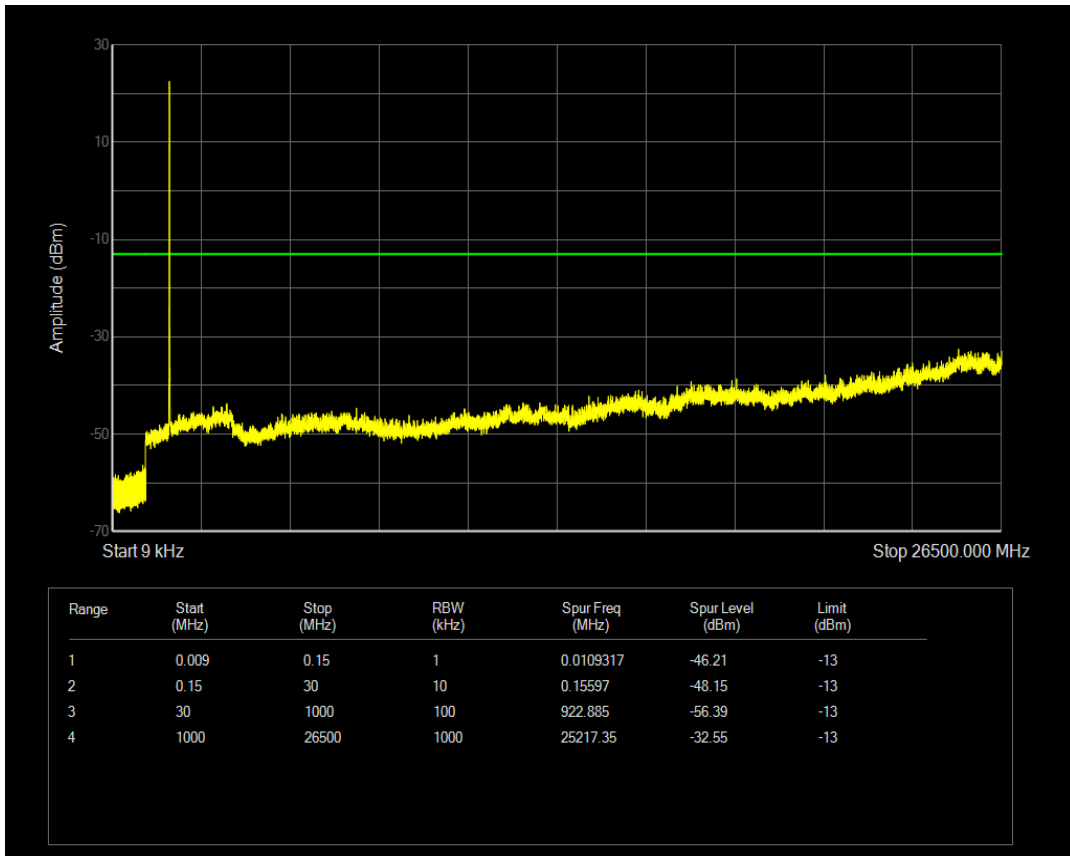

Band4 16QAM BW=3MHz Channel=20385 RB Size=15 Position=#0

Band4 QPSK BW=5MHz Channel=19975 RB Size=1 Position=#0

Band4 QPSK BW=5MHz Channel=19975 RB Size=25 Position=#0

Band4 16QAM BW=5MHz Channel=19975 RB Size=1 Position=#0

Band4 16QAM BW=5MHz Channel=19975 RB Size=25 Position=#0

Band4 QPSK BW=5MHz Channel=20175 RB Size=1 Position=#0

Band4 QPSK BW=5MHz Channel=20175 RB Size=25 Position=#0

Band4 16QAM BW=5MHz Channel=20175 RB Size=1 Position=#0