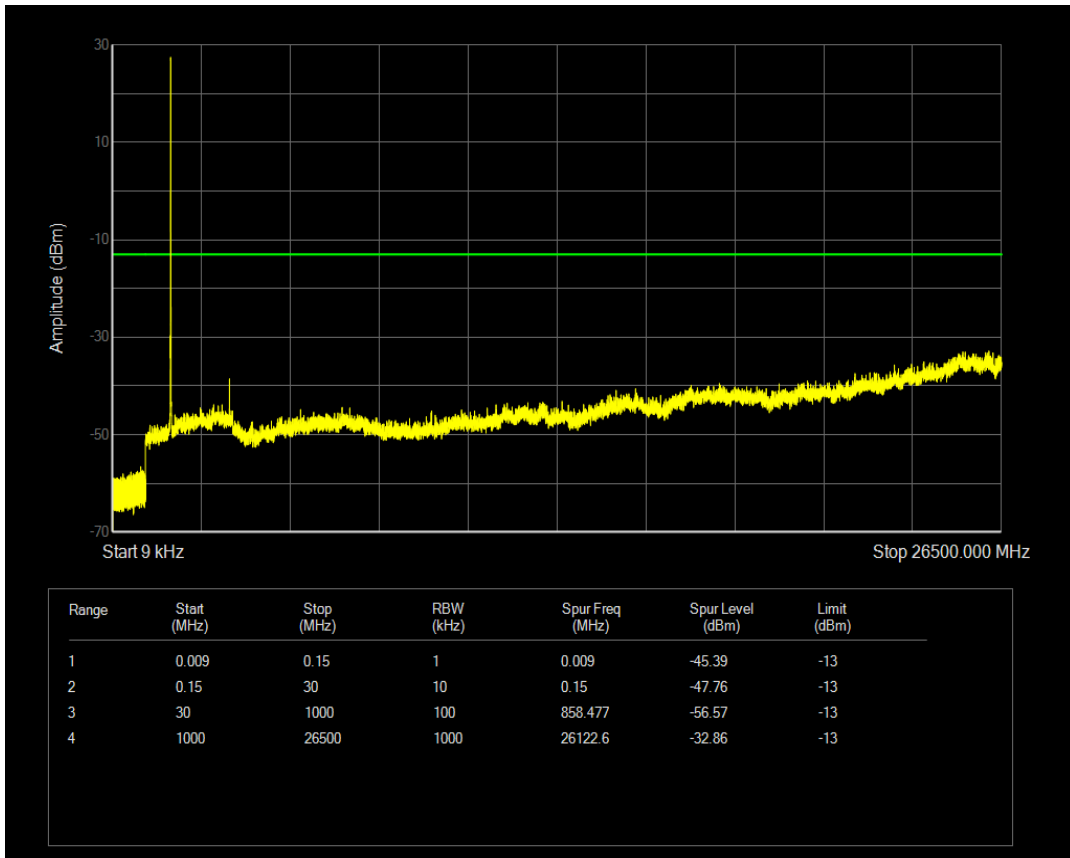

Band4 16QAM BW=5MHz Channel=20175 RB Size=25 Position=#0

Band4 QPSK BW=5MHz Channel=20375 RB Size=1 Position=#0

Band4 QPSK BW=5MHz Channel=20375 RB Size=25 Position=#0

Band4 16QAM BW=5MHz Channel=20375 RB Size=1 Position=#0

Band4 16QAM BW=5MHz Channel=20375 RB Size=25 Position=#0

Band4 QPSK BW=10MHz Channel=20000 RB Size=1 Position=#0

Band4 QPSK BW=10MHz Channel=20000 RB Size=50 Position=#0

Band4 16QAM BW=10MHz Channel=20000 RB Size=1 Position=#0