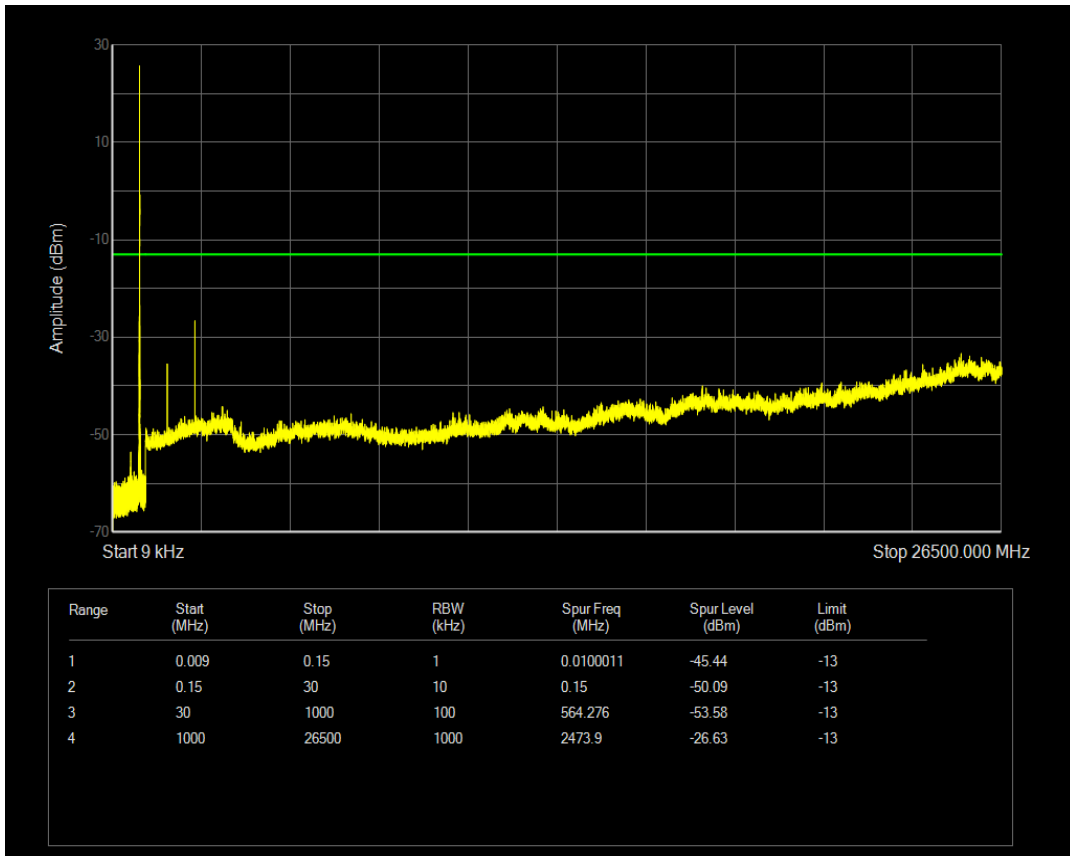

Band5 16QAM BW=3MHz Channel=20415 RB Size=15 Position=#0

Band5 16QAM BW=3MHz Channel=20415 RB Size=1 Position=#0