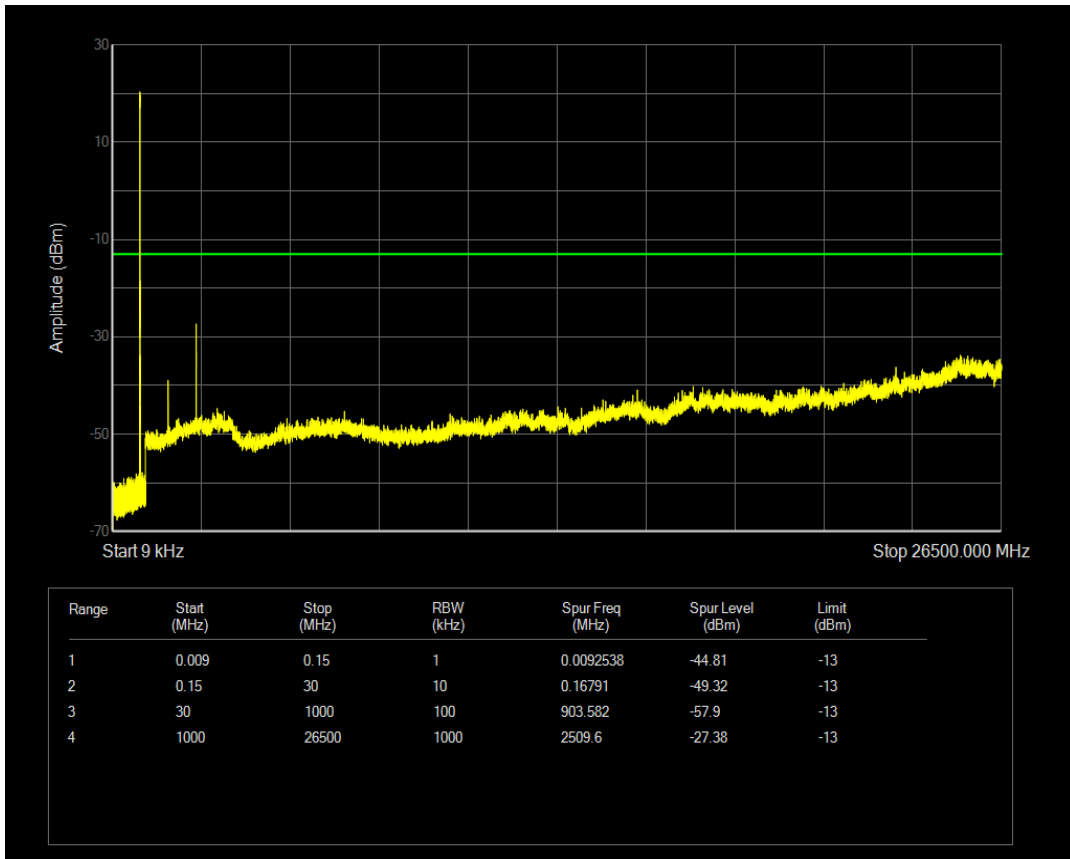

Band5 QPSK BW=1.4MHz Channel=20407 RB Size=1 Position=#0

Band5 QPSK BW=1.4MHz Channel=20407 RB Size=6 Position=#0

Band5 16QAM BW=1.4MHz Channel=20407 RB Size=1 Position=#0

Band5 16QAM BW=1.4MHz Channel=20407 RB Size=6 Position=#0

Band5 QPSK BW=1.4MHz Channel=20525 RB Size=1 Position=#0

Band5 QPSK BW=1.4MHz Channel=20525 RB Size=6 Position=#0

Band5 16QAM BW=1.4MHz Channel=20525 RB Size=1 Position=#0

Band5 16QAM BW=1.4MHz Channel=20525 RB Size=6 Position=#0

Band5 QPSK BW=1.4MHz Channel=20643 RB Size=1 Position=#0

Band5 QPSK BW=1.4MHz Channel=20643 RB Size=6 Position=#0

Band5 16QAM BW=1.4MHz Channel=20643 RB Size=1 Position=#0

Band5 16QAM BW=1.4MHz Channel=20643 RB Size=6 Position=#0