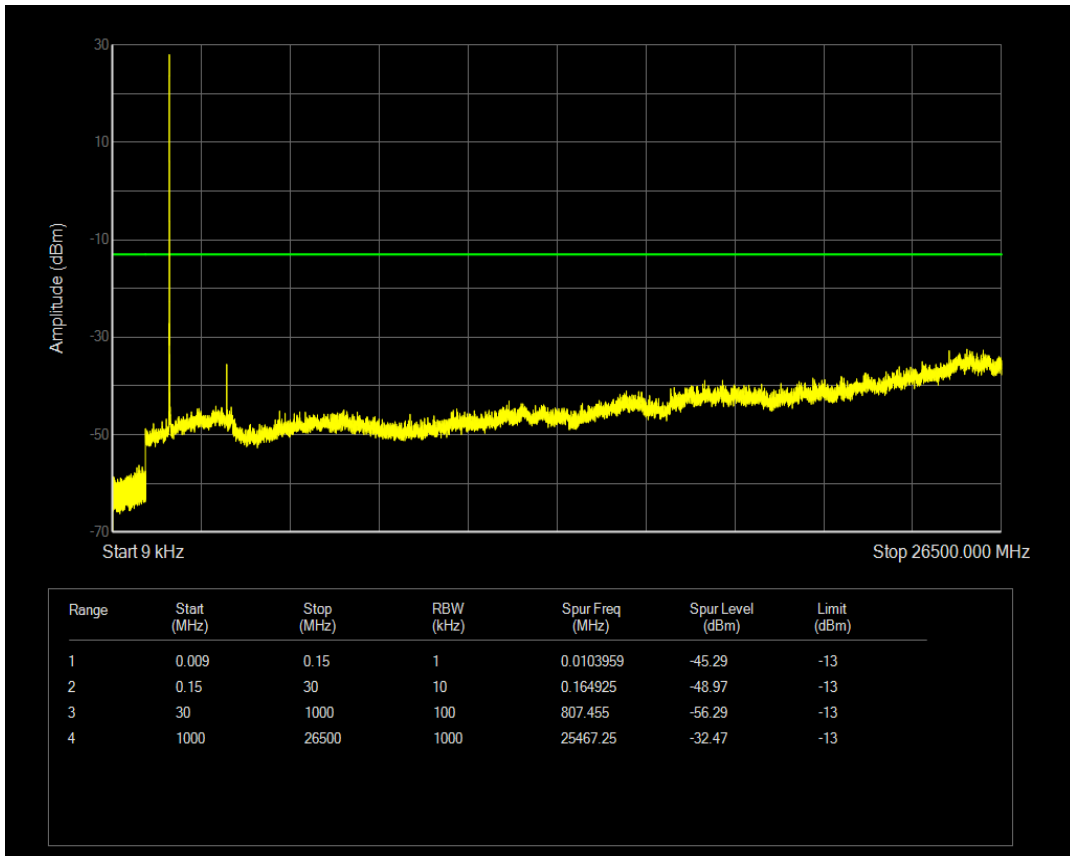

Band4 16QAM BW=3MHz Channel=20385 RB Size=15 Position=#0

Band4 QPSK BW=5MHz Channel=19975 RB Size=1 Position=#0

Band4 QPSK BW=5MHz Channel=19975 RB Size=25 Position=#0

Band4 16QAM BW=5MHz Channel=19975 RB Size=1 Position=#0

Band4 16QAM BW=5MHz Channel=19975 RB Size=25 Position=#0

Band4 QPSK BW=5MHz Channel=20175 RB Size=1 Position=#0

Band4 QPSK BW=5MHz Channel=20175 RB Size=25 Position=#0

Band4 16QAM BW=5MHz Channel=20175 RB Size=1 Position=#0