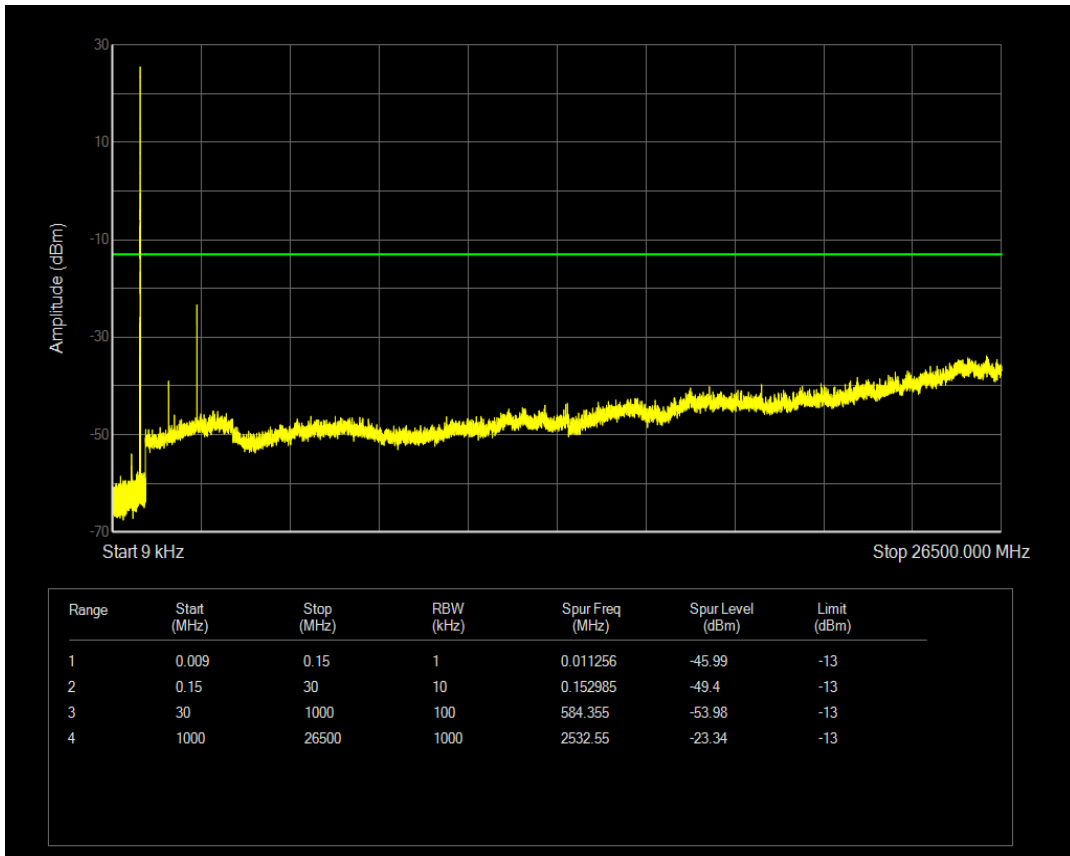

Band5 QPSK BW=5MHz Channel=20525 RB Size=1 Position=#0

Band5 QPSK BW=5MHz Channel=20525 RB Size=25 Position=#0

Band5 16QAM BW=5MHz Channel=20525 RB Size=1 Position=#0

Band5 16QAM BW=5MHz Channel=20525 RB Size=25 Position=#0

Band5 QPSK BW=5MHz Channel=20625 RB Size=1 Position=#0

Band5 QPSK BW=5MHz Channel=20625 RB Size=25 Position=#0

Band5 16QAM BW=5MHz Channel=20625 RB Size=1 Position=#0

Band5 16QAM BW=5MHz Channel=20625 RB Size=25 Position=#0