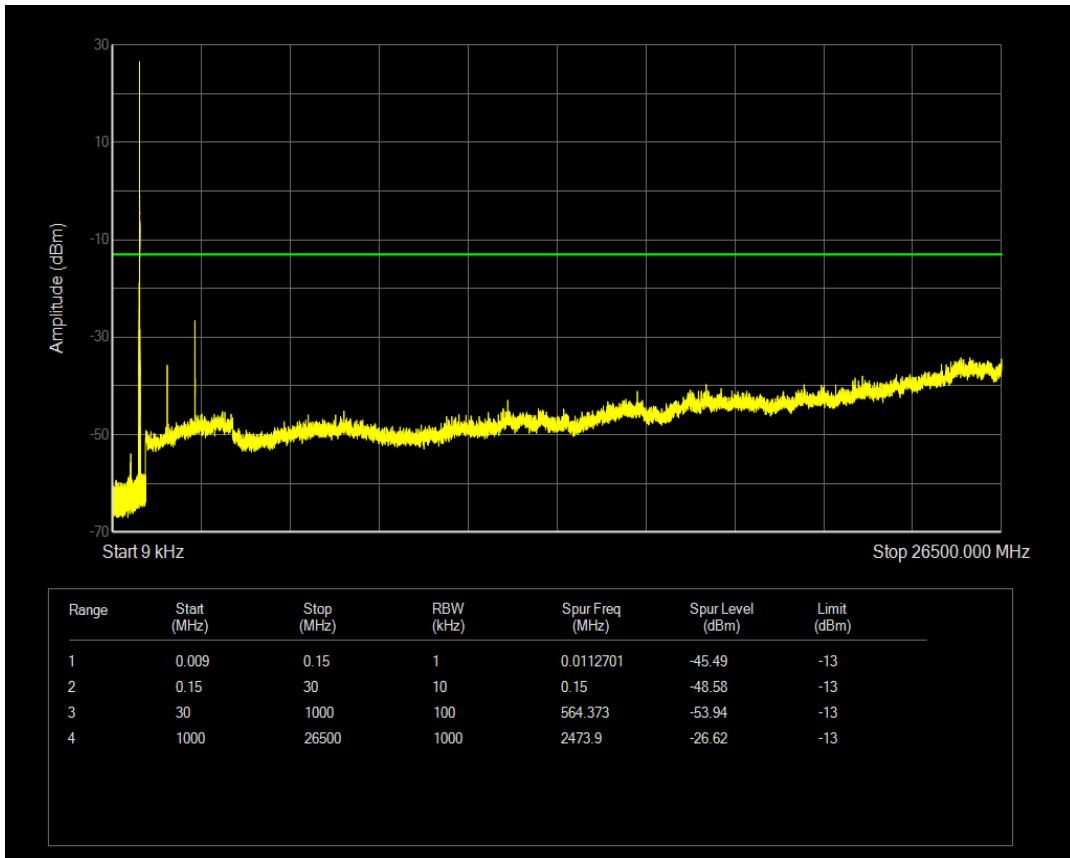

Band5 16QAM BW=5MHz Channel=20425 RB Size=25 Position=#0

Band5 16QAM BW=5MHz Channel=20425 RB Size=1 Position=#0