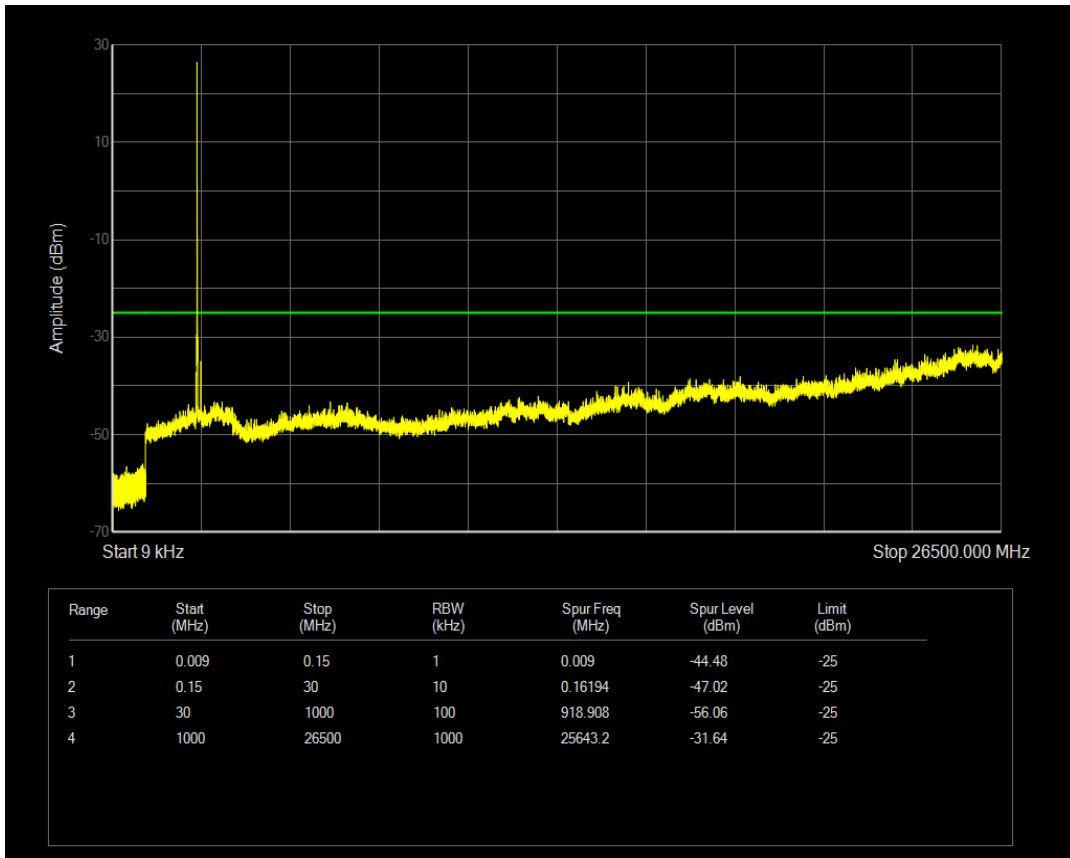

Band41(2535-2655) 16QAM BW=10MHz Channel=40090 RB Size=50 Position=#0

Band41(2535-2655) 16QAM BW=10MHz Channel=40090 RB Size=1 Position=#0