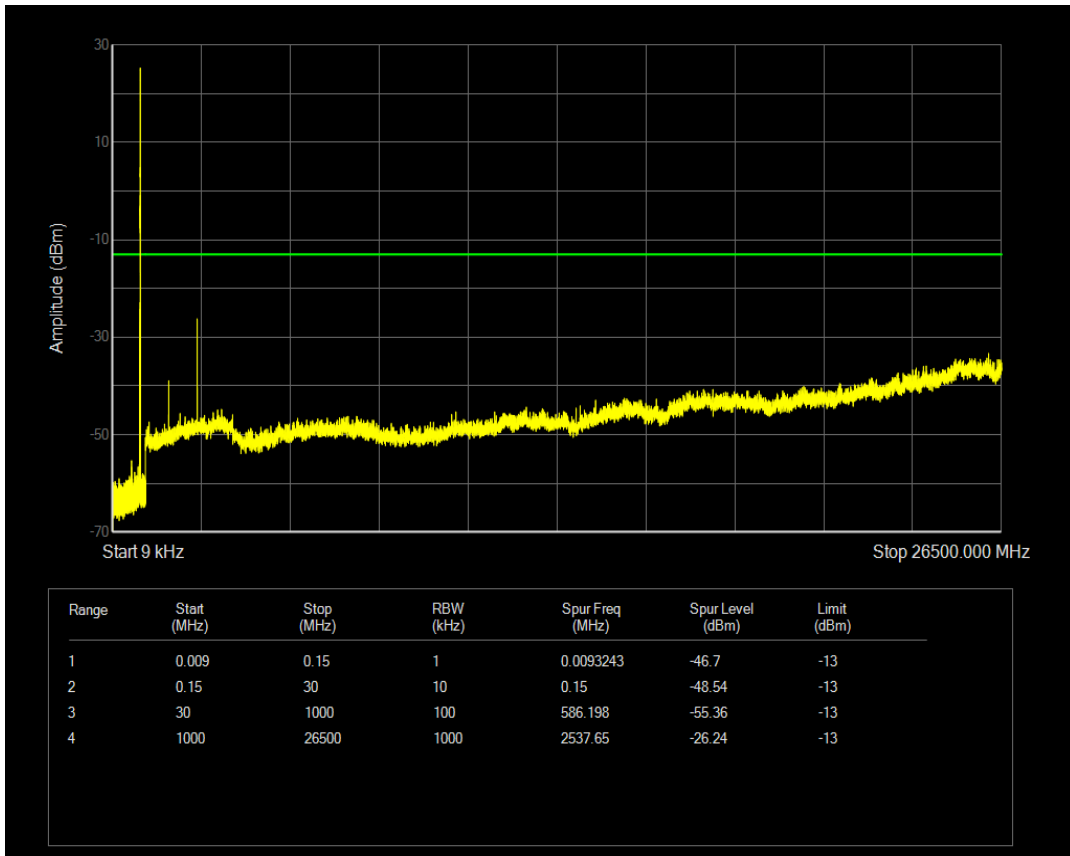

Band5 16QAM BW=3MHz Channel=20635 RB Size=15 Position=#0

Band5 16QAM BW=3MHz Channel=20635 RB Size=1 Position=#0