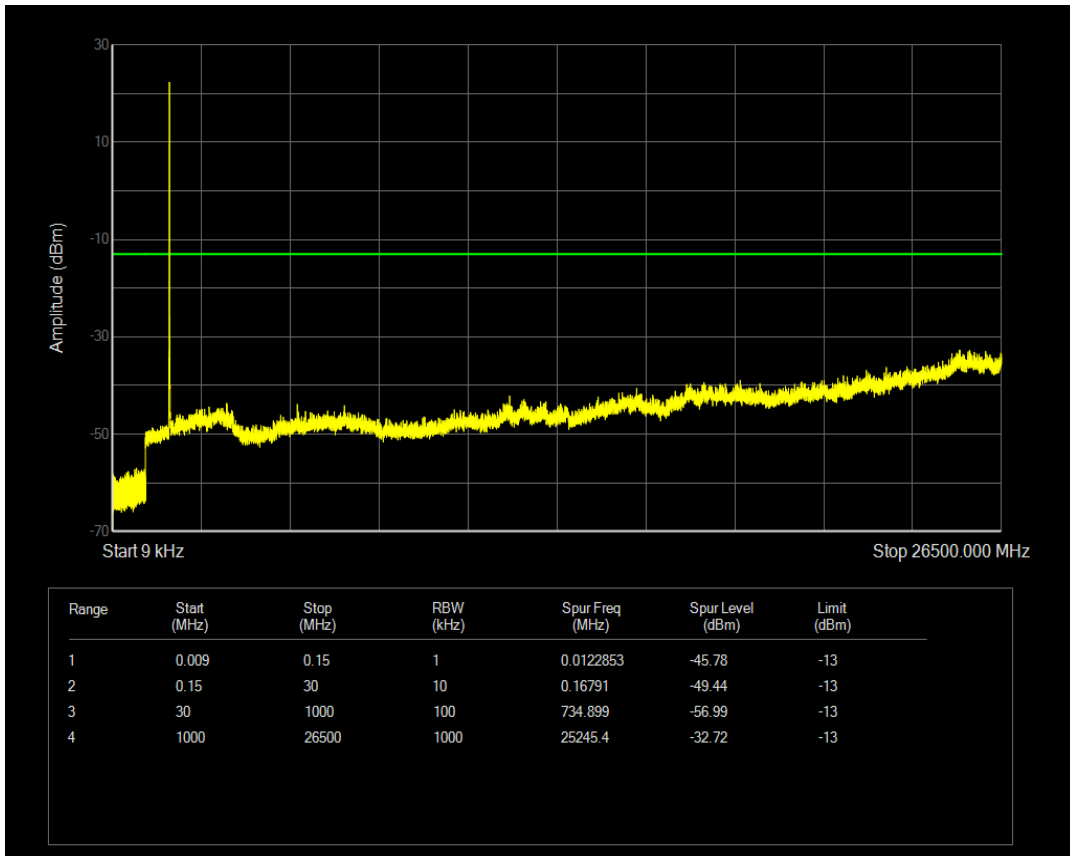

Band4 16QAM BW=3MHz Channel=20175 RB Size=15 Position=#0

Band4 QPSK BW=3MHz Channel=20385 RB Size=1 Position=#0

Band4 QPSK BW=3MHz Channel=20385 RB Size=15 Position=#0

Band4 16QAM BW=3MHz Channel=20385 RB Size=1 Position=#0

Band4 16QAM BW=3MHz Channel=20385 RB Size=15 Position=#0

Band4 QPSK BW=5MHz Channel=19975 RB Size=1 Position=#0

Band4 QPSK BW=5MHz Channel=19975 RB Size=25 Position=#0

Band4 16QAM BW=5MHz Channel=19975 RB Size=1 Position=#0