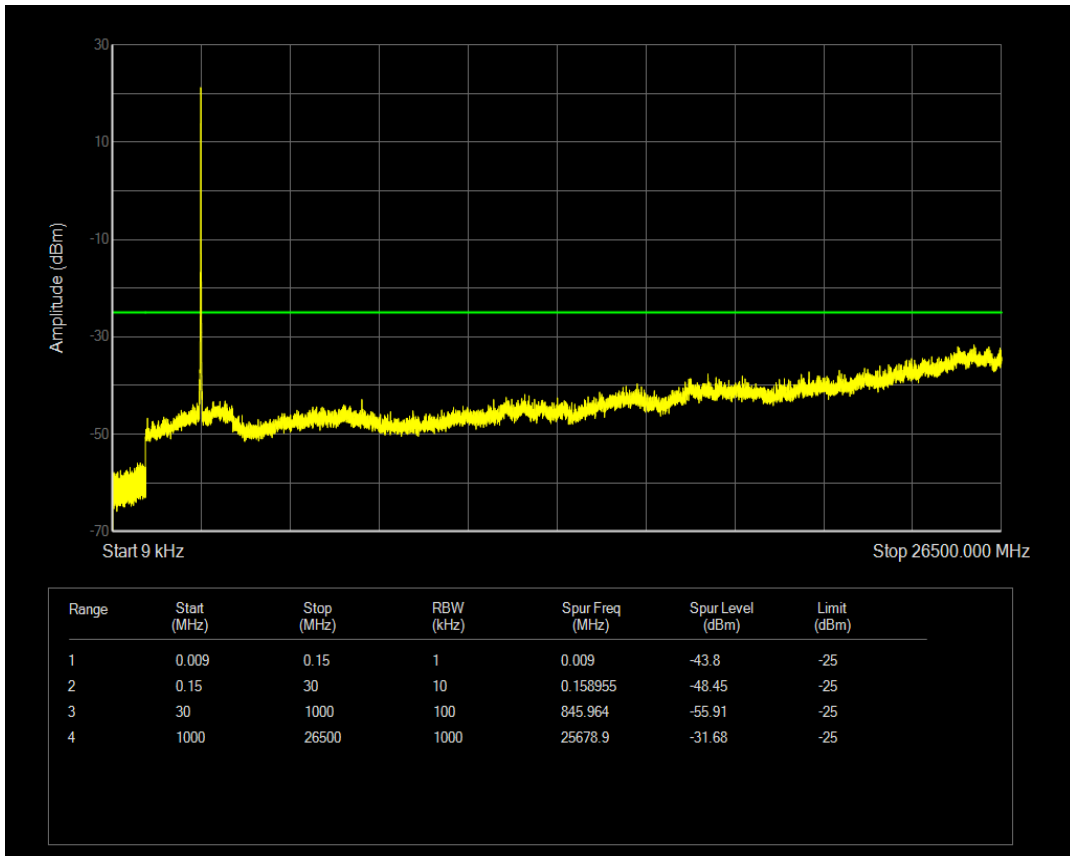

Band41 (2535-2655) 16QAM BW=10MHz Channel=41190 RB Size=1 Position=#0

Band41 (2535-2655) QPSK BW=10MHz Channel=41190 RB Size=50 Position=#0