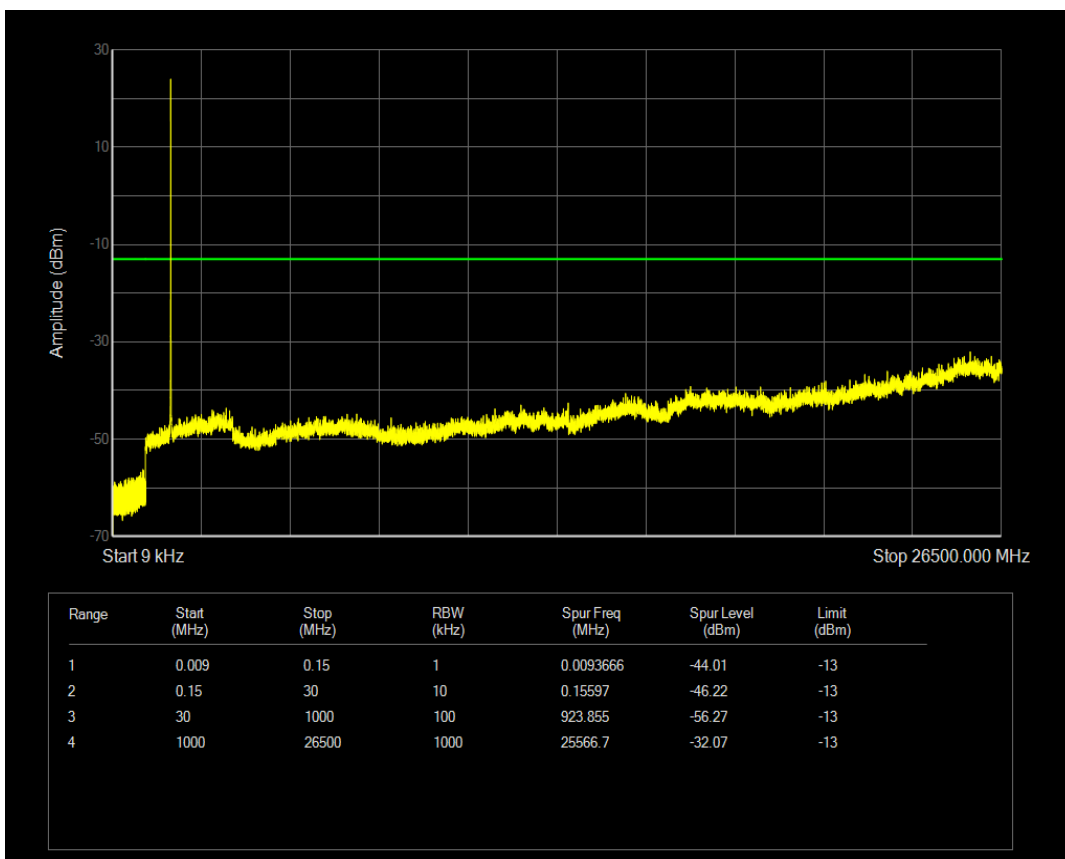

Band4 16QAM BW=3MHz Channel=20175 RB Size=15 Position=#0

Band4 QPSK BW=3MHz Channel=20385 RB Size=1 Position=#0

Band4 QPSK BW=3MHz Channel=20385 RB Size=15 Position=#0

Band4 16QAM BW=3MHz Channel=20385 RB Size=1 Position=#0

Band4 16QAM BW=3MHz Channel=20385 RB Size=15 Position=#0

Band4 QPSK BW=5MHz Channel=19975 RB Size=1 Position=#0

Band4 QPSK BW=5MHz Channel=19975 RB Size=25 Position=#0

Band4 16QAM BW=5MHz Channel=19975 RB Size=1 Position=#0