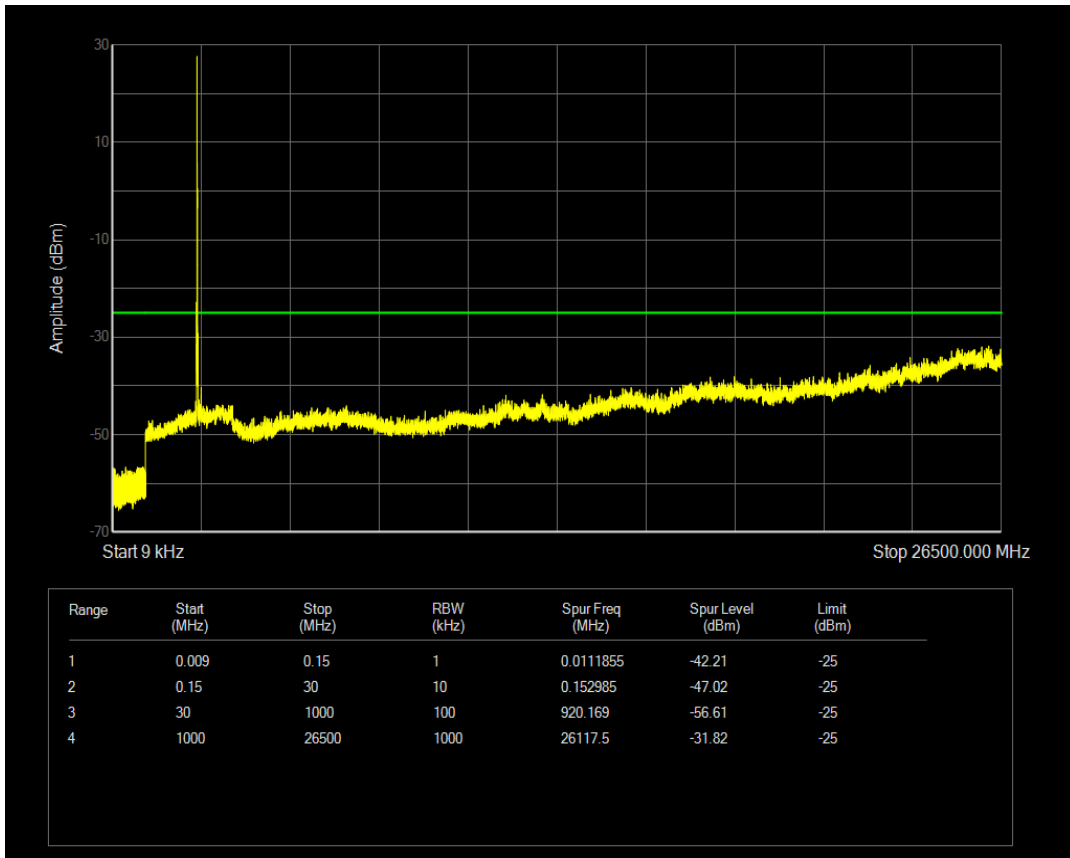

Band41(2535-2655) QPSK BW=15MHz Channel=40115 RB Size=75 Position=#0

Band41(2535-2655) QPSK BW=15MHz Channel=40115 RB Size=1 Position=#0