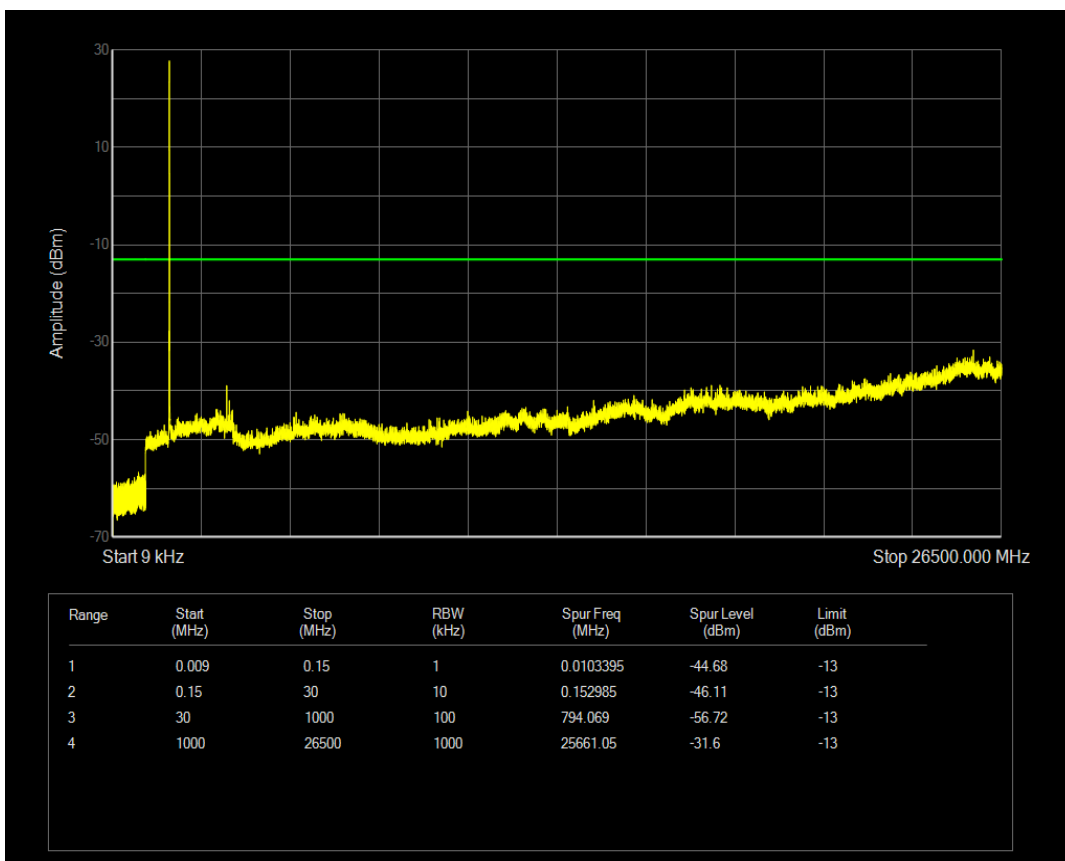

Band4 16QAM BW=3MHz Channel=20175 RB Size=15 Position=#0

Band4 QPSK BW=3MHz Channel=20385 RB Size=1 Position=#0

Band4 QPSK BW=3MHz Channel=20385 RB Size=15 Position=#0

Band4 16QAM BW=3MHz Channel=20385 RB Size=1 Position=#0

Band4 16QAM BW=3MHz Channel=20385 RB Size=15 Position=#0

Band4 QPSK BW=5MHz Channel=19975 RB Size=1 Position=#0

Band4 QPSK BW=5MHz Channel=19975 RB Size=25 Position=#0

Band4 16QAM BW=5MHz Channel=19975 RB Size=1 Position=#0