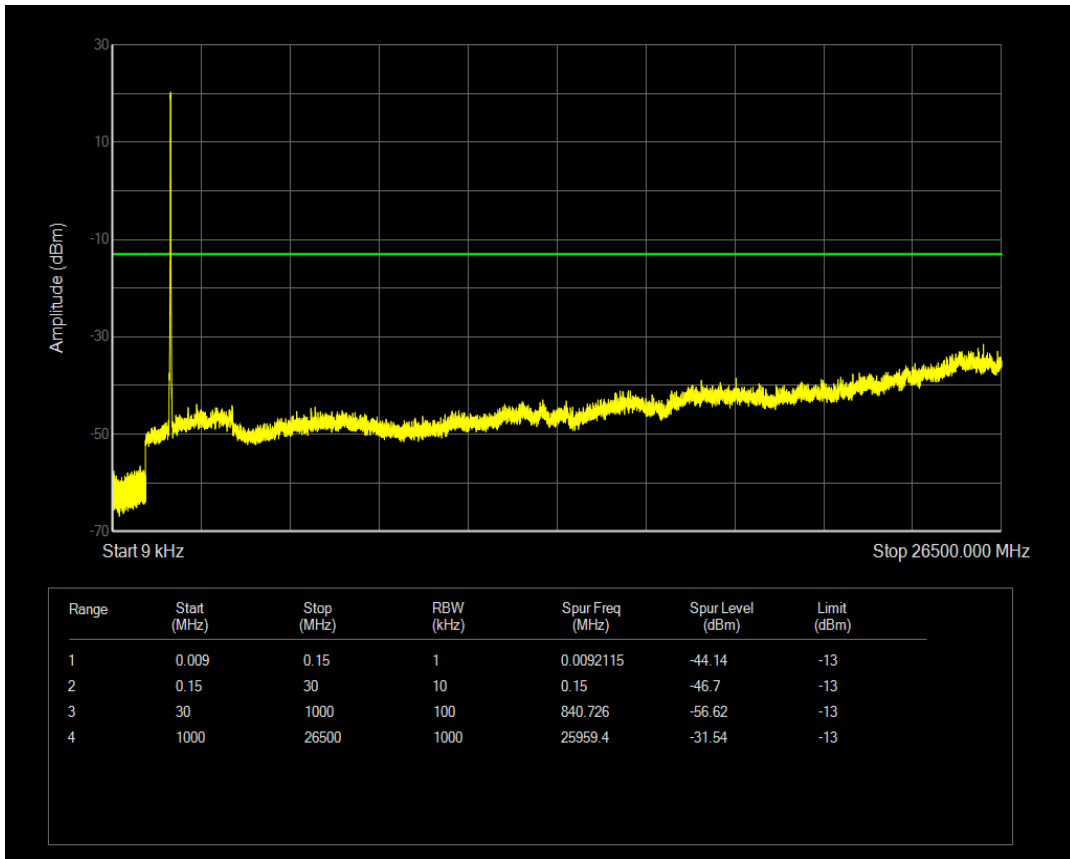

Band4 16QAM BW=15MHz Channel=20025 RB Size=75 Position=#0

Band4 QPSK BW=15MHz Channel=20175 RB Size=1 Position=#0

Band4 QPSK BW=15MHz Channel=20175 RB Size=75 Position=#0

Band4 16QAM BW=15MHz Channel=20175 RB Size=1 Position=#0

Band4 16QAM BW=15MHz Channel=20175 RB Size=75 Position=#0

Band4 QPSK BW=15MHz Channel=20325 RB Size=1 Position=#0

Band4 QPSK BW=15MHz Channel=20325 RB Size=75 Position=#0

Band4 16QAM BW=15MHz Channel=20325 RB Size=1 Position=#0