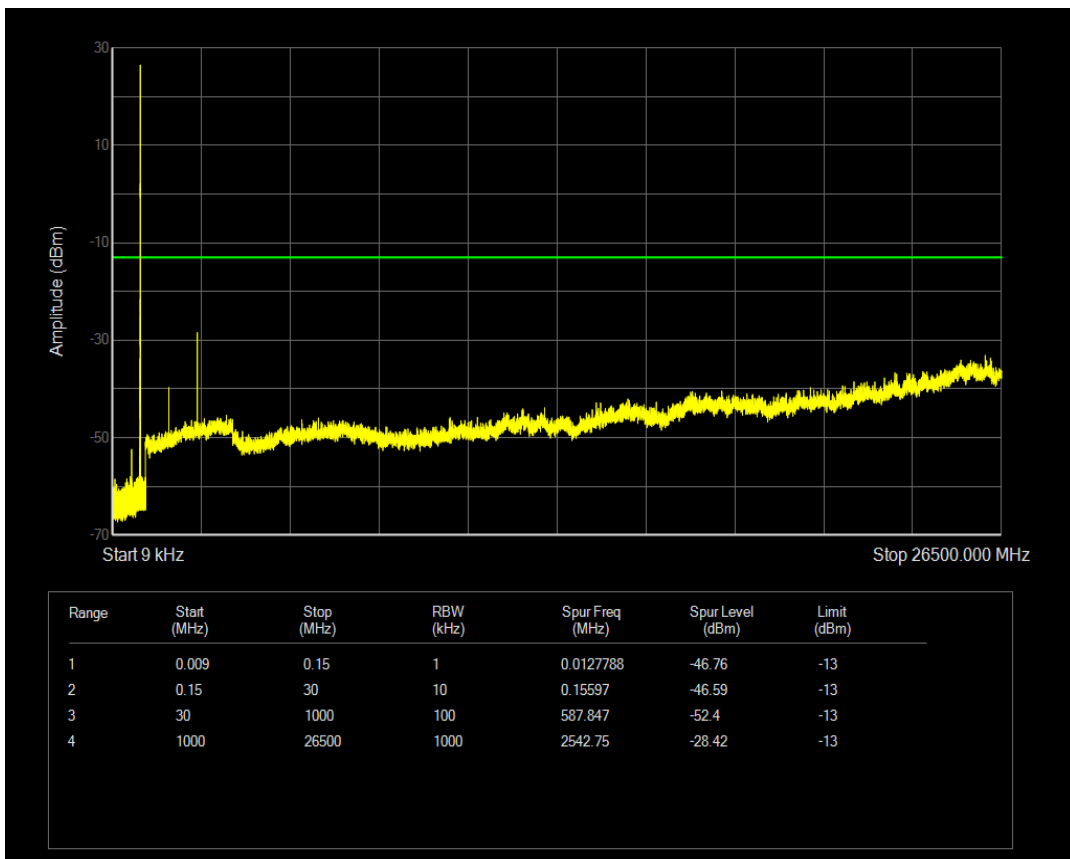

Band5 QPSK BW=1.4MHz Channel=20407 RB Size=1 Position=#0

Band5 QPSK BW=1.4MHz Channel=20407 RB Size=6 Position=#0

Band5 16QAM BW=1.4MHz Channel=20407 RB Size=1 Position=#0

Band5 16QAM BW=1.4MHz Channel=20407 RB Size=6 Position=#0

Band5 QPSK BW=1.4MHz Channel=20525 RB Size=1 Position=#0

Band5 QPSK BW=1.4MHz Channel=20525 RB Size=6 Position=#0

Band5 16QAM BW=1.4MHz Channel=20525 RB Size=1 Position=#0

Band5 16QAM BW=1.4MHz Channel=20525 RB Size=6 Position=#0

Band5 QPSK BW=1.4MHz Channel=20643 RB Size=1 Position=#0

Band5 QPSK BW=1.4MHz Channel=20643 RB Size=6 Position=#0

Band5 16QAM BW=1.4MHz Channel=20643 RB Size=1 Position=#0

Band5 16QAM BW=1.4MHz Channel=20643 RB Size=6 Position=#0