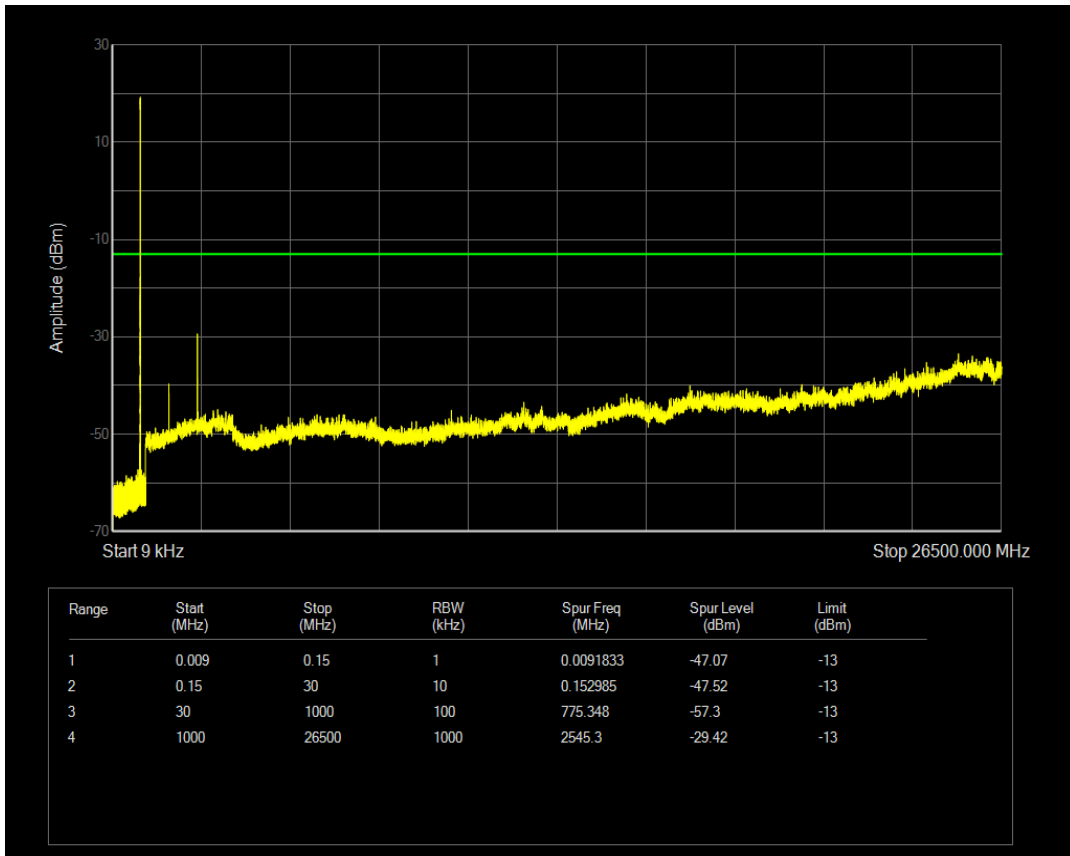

Band5 QPSK BW=1.4MHz Channel=20643 RB Size=1 Position=#0

Band5 QPSK BW=1.4MHz Channel=20643 RB Size=6 Position=#0

Band5 16QAM BW=1.4MHz Channel=20643 RB Size=1 Position=#0

Band5 16QAM BW=1.4MHz Channel=20643 RB Size=6 Position=#0