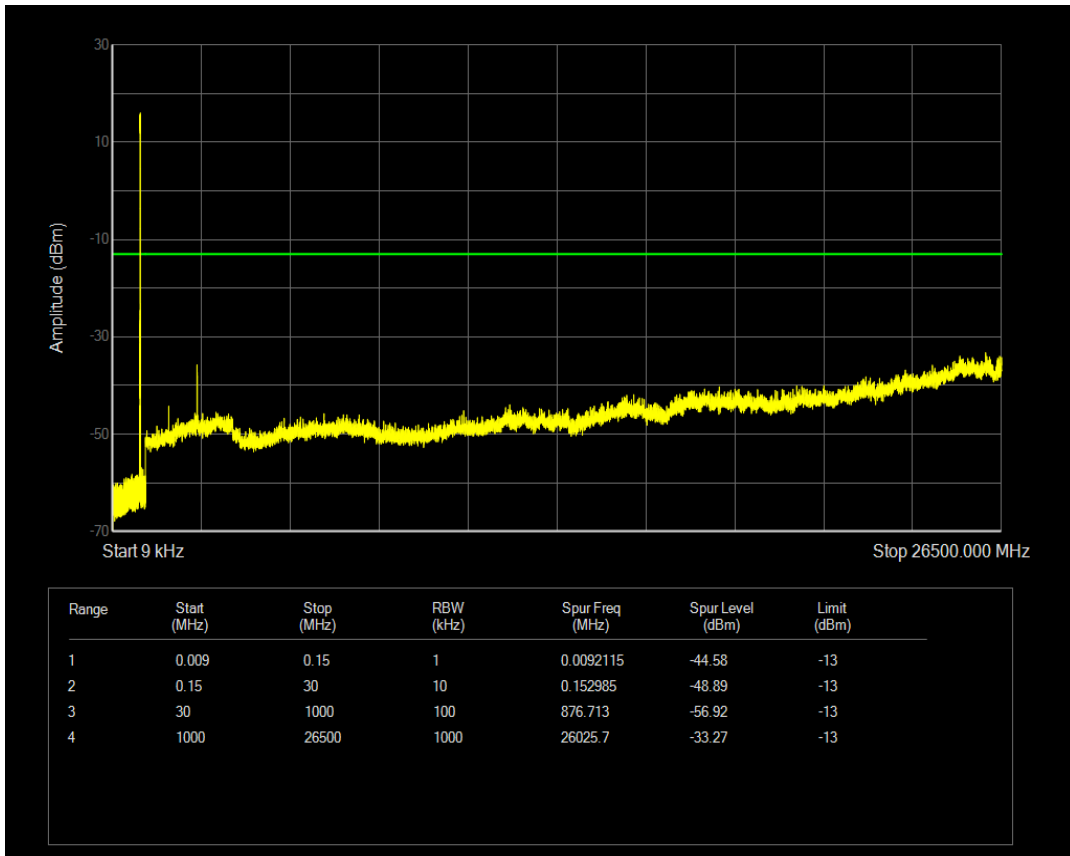

Band5 16QAM BW=5MHz Channel=20625 RB Size=1 Position=#0

Band5 QPSK BW=5MHz Channel=20625 RB Size=25 Position=#0