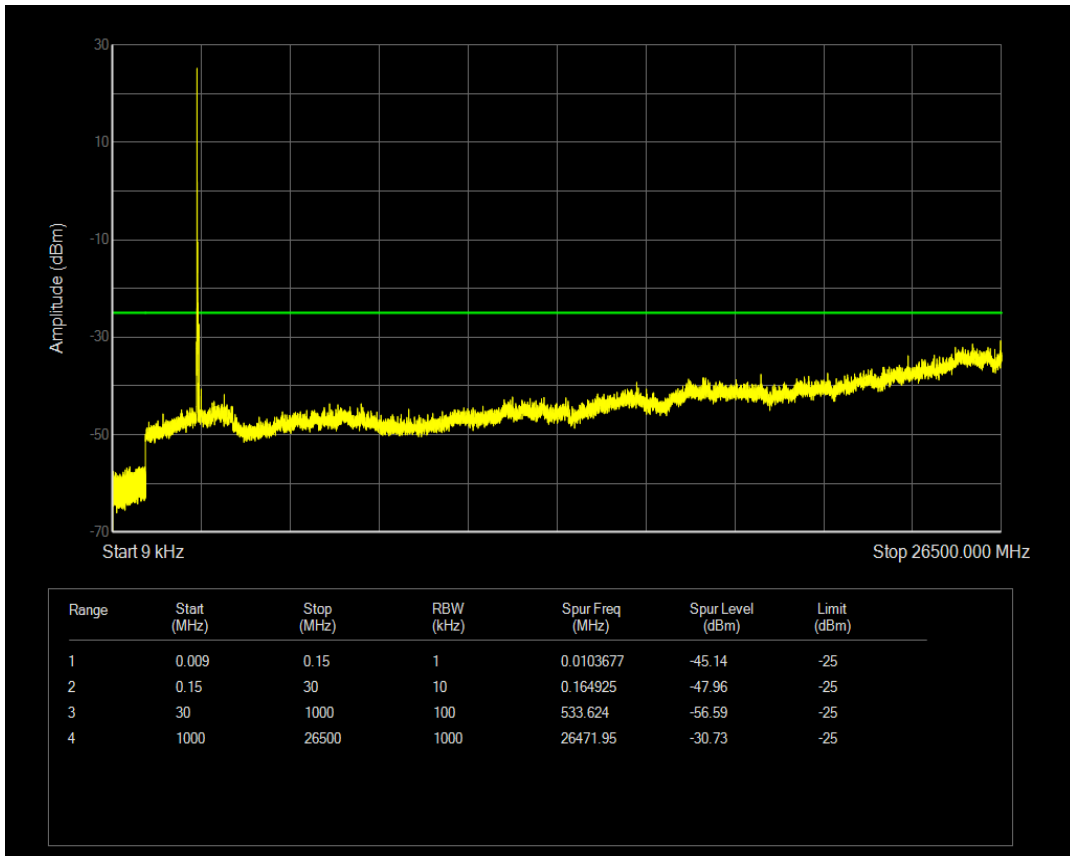

Band41(2535-2655) 16QAM BW=15MHz Channel=40115 RB Size=75 Position=#0

Band41(2535-2655) 16QAM BW=15MHz Channel=40115 RB Size=1 Position=#0