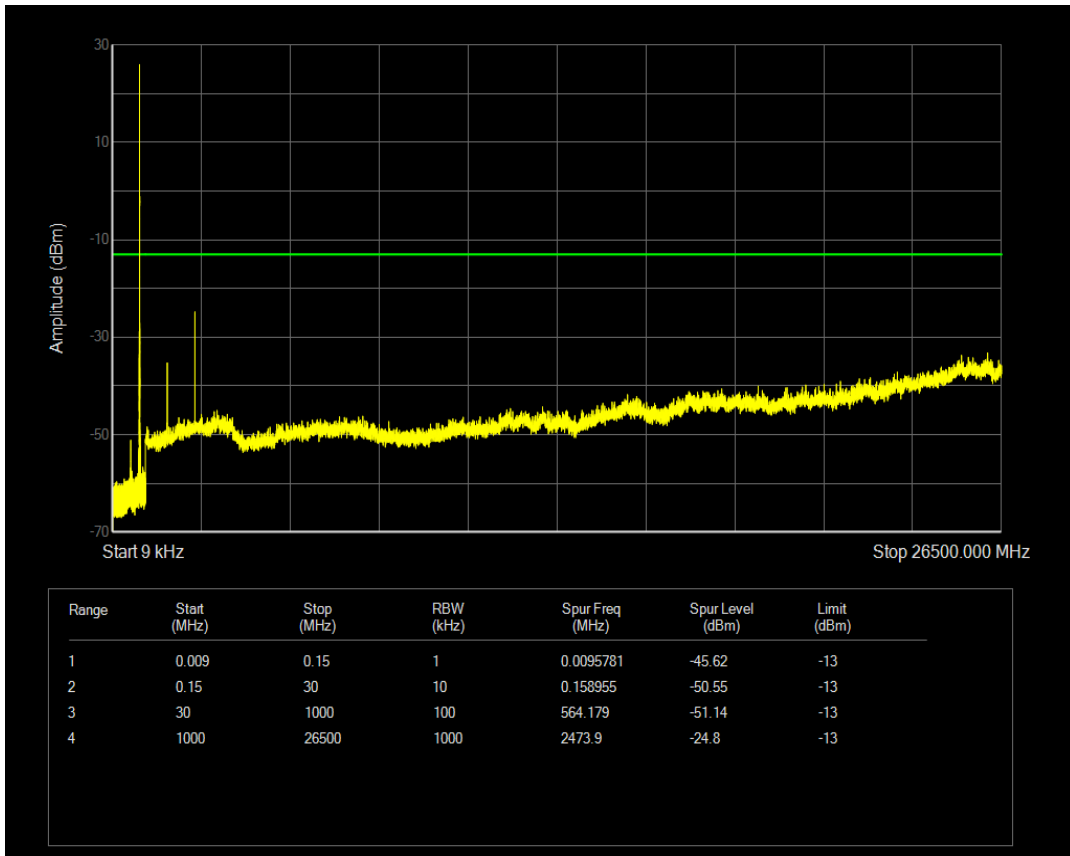

Band5 QPSK BW=3MHz Channel=20415 RB Size=15 Position=#0

Band5 QPSK BW=3MHz Channel=20415 RB Size=1 Position=#0