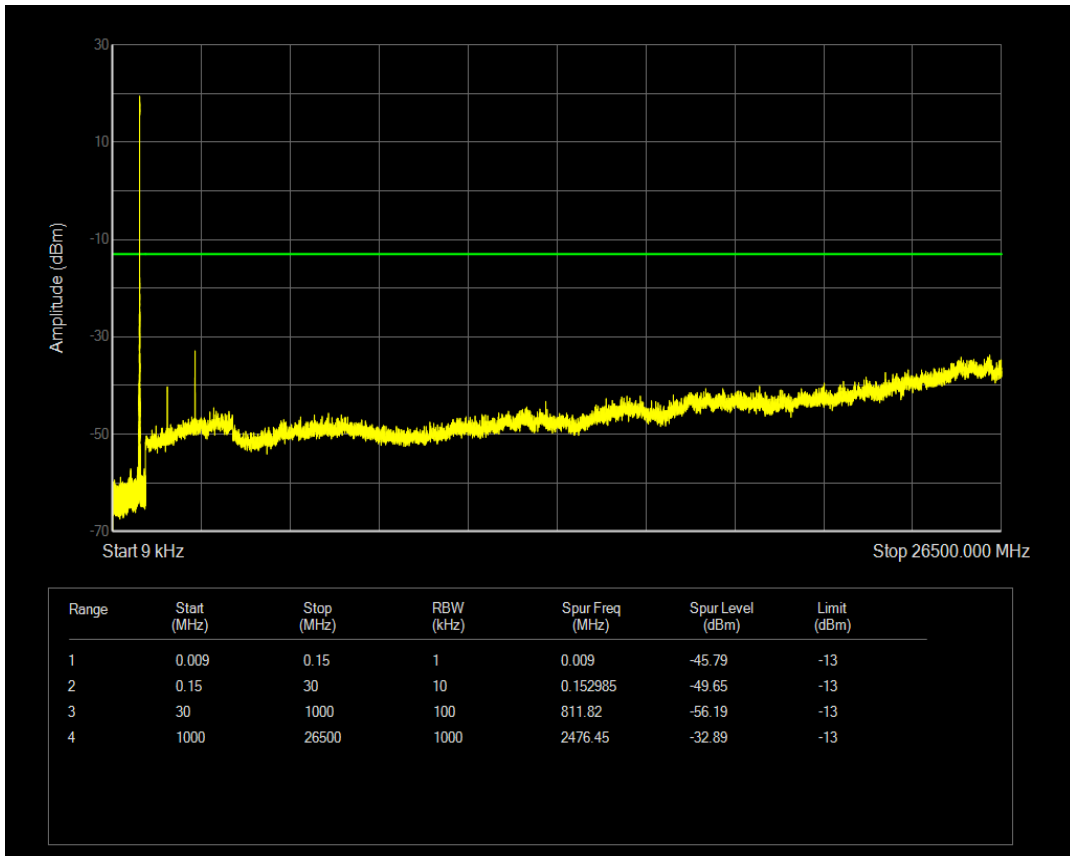

Band5 16QAM BW=3MHz Channel=20415 RB Size=1 Position=#0

Band5 QPSK BW=3MHz Channel=20415 RB Size=15 Position=#0