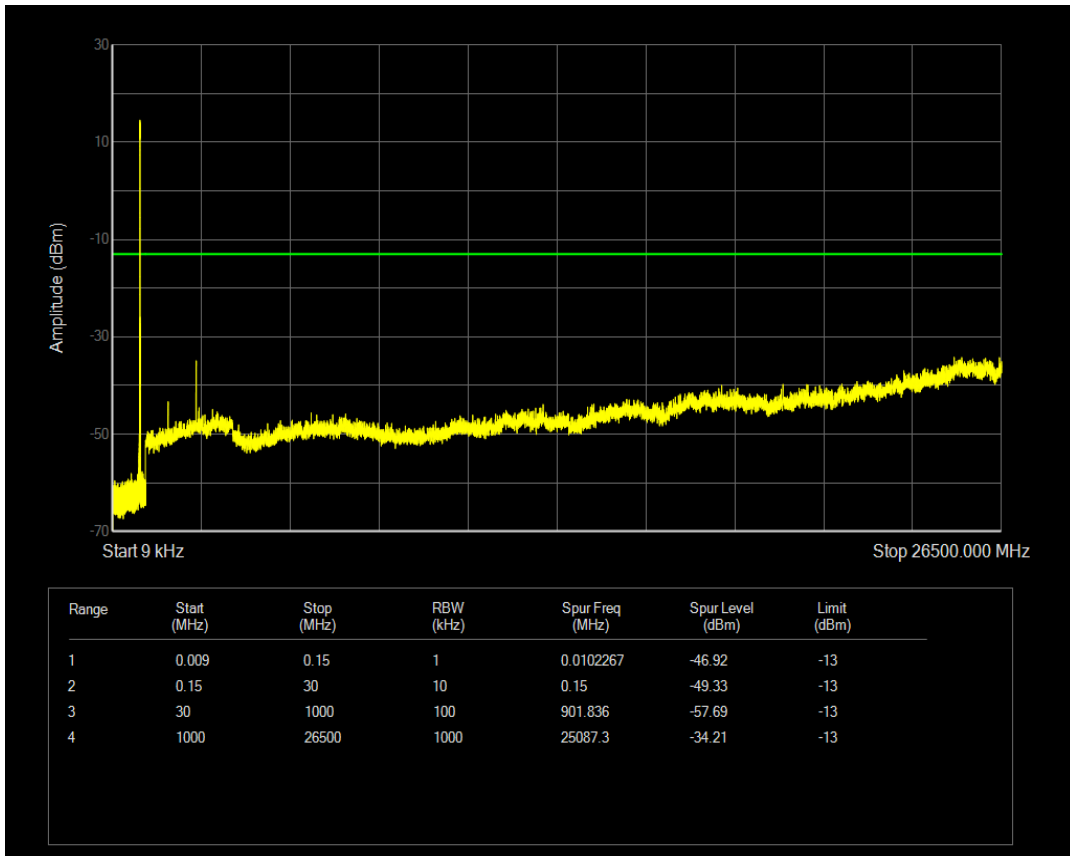

Band5 QPSK BW=5MHz Channel=20525 RB Size=1 Position=#0

Band5 QPSK BW=5MHz Channel=20525 RB Size=25 Position=#0

Band5 16QAM BW=5MHz Channel=20525 RB Size=1 Position=#0

Band5 16QAM BW=5MHz Channel=20525 RB Size=25 Position=#0

Band5 QPSK BW=5MHz Channel=20625 RB Size=1 Position=#0

Band5 QPSK BW=5MHz Channel=20625 RB Size=25 Position=#0

Band5 16QAM BW=5MHz Channel=20625 RB Size=1 Position=#0

Band5 16QAM BW=5MHz Channel=20625 RB Size=25 Position=#0