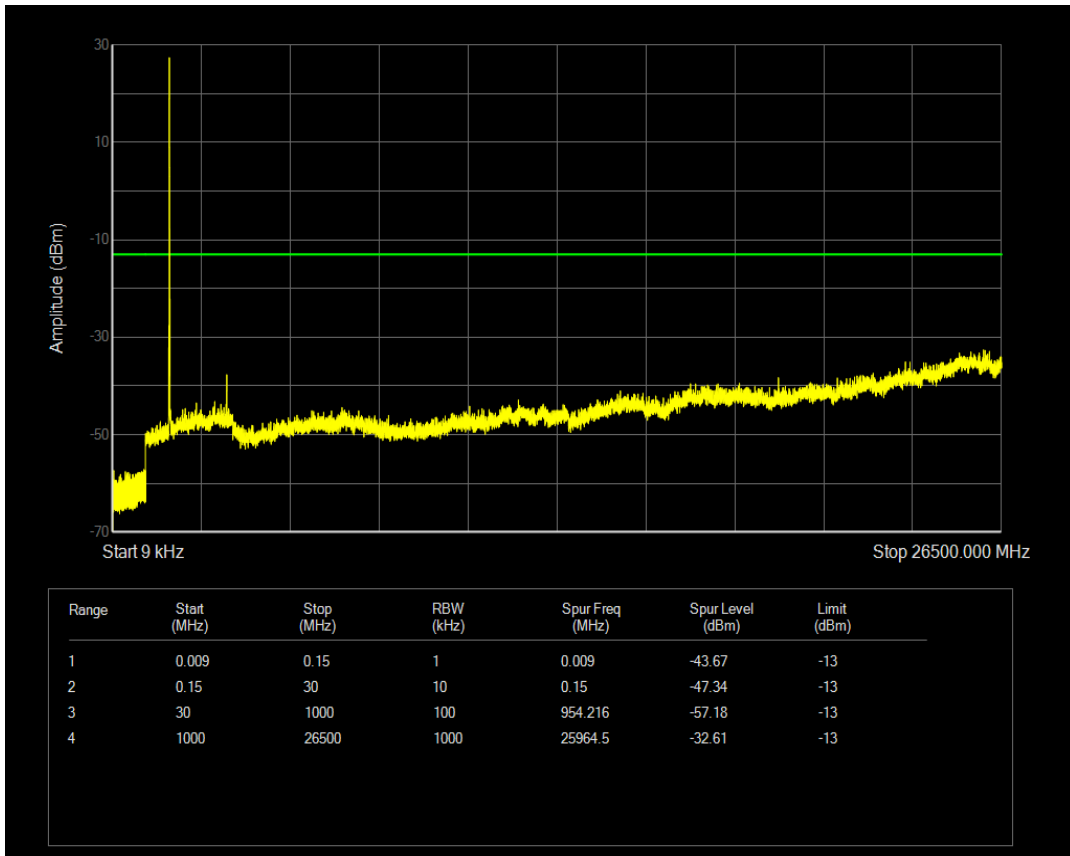

Band4 16QAM BW=5MHz Channel=20175 RB Size=25 Position=#0

Band4 QPSK BW=5MHz Channel=20375 RB Size=1 Position=#0

Band4 QPSK BW=5MHz Channel=20375 RB Size=25 Position=#0

Band4 16QAM BW=5MHz Channel=20375 RB Size=1 Position=#0

Band4 16QAM BW=5MHz Channel=20375 RB Size=25 Position=#0

Band4 QPSK BW=10MHz Channel=20000 RB Size=1 Position=#0

Band4 QPSK BW=10MHz Channel=20000 RB Size=50 Position=#0

Band4 16QAM BW=10MHz Channel=20000 RB Size=1 Position=#0