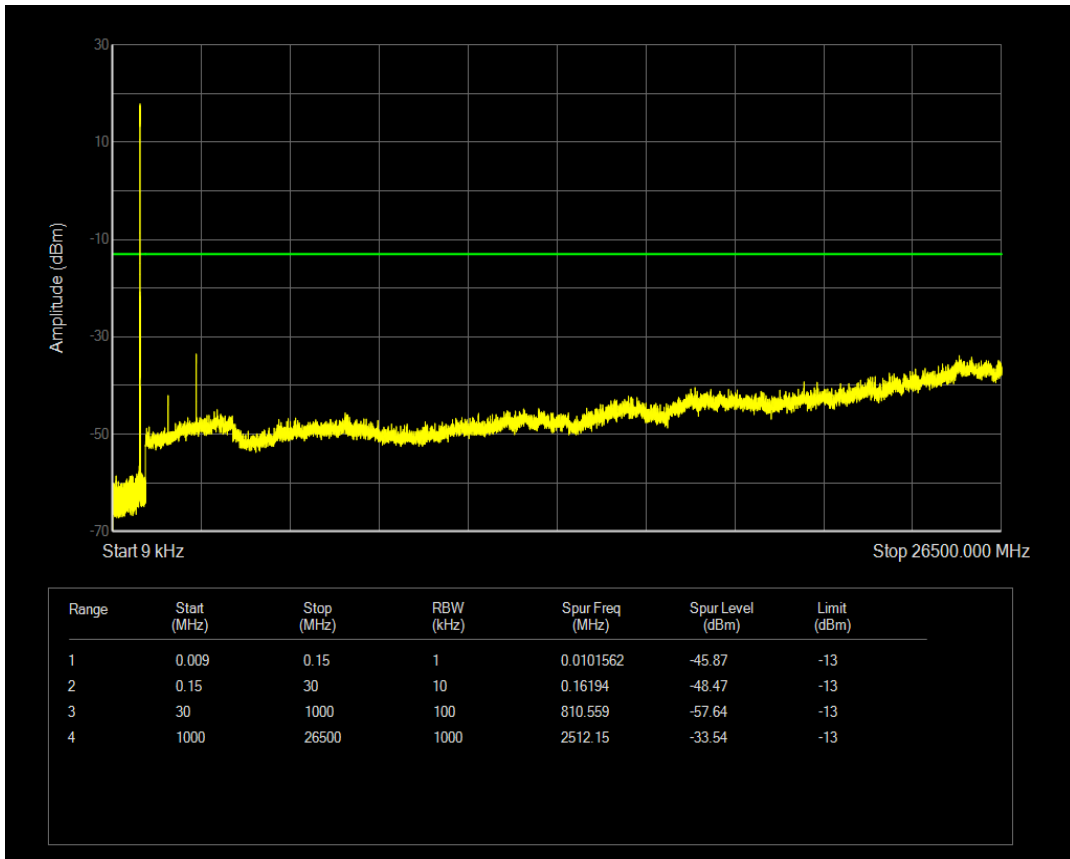

Band5 QPSK BW=1.4MHz Channel=20643 RB Size=1 Position=#0

Band5 QPSK BW=1.4MHz Channel=20643 RB Size=6 Position=#0

Band5 16QAM BW=1.4MHz Channel=20643 RB Size=1 Position=#0

Band5 16QAM BW=1.4MHz Channel=20643 RB Size=6 Position=#0

Band5 QPSK BW=3MHz Channel=20415 RB Size=1 Position=#0

Band5 QPSK BW=3MHz Channel=20415 RB Size=15 Position=#0

Band5 16QAM BW=3MHz Channel=20415 RB Size=1 Position=#0

Band5 16QAM BW=3MHz Channel=20415 RB Size=15 Position=#0

Band5 QPSK BW=3MHz Channel=20525 RB Size=1 Position=#0

Band5 QPSK BW=3MHz Channel=20525 RB Size=15 Position=#0

Band5 16QAM BW=3MHz Channel=20525 RB Size=1 Position=#0

Band5 16QAM BW=3MHz Channel=20525 RB Size=15 Position=#0