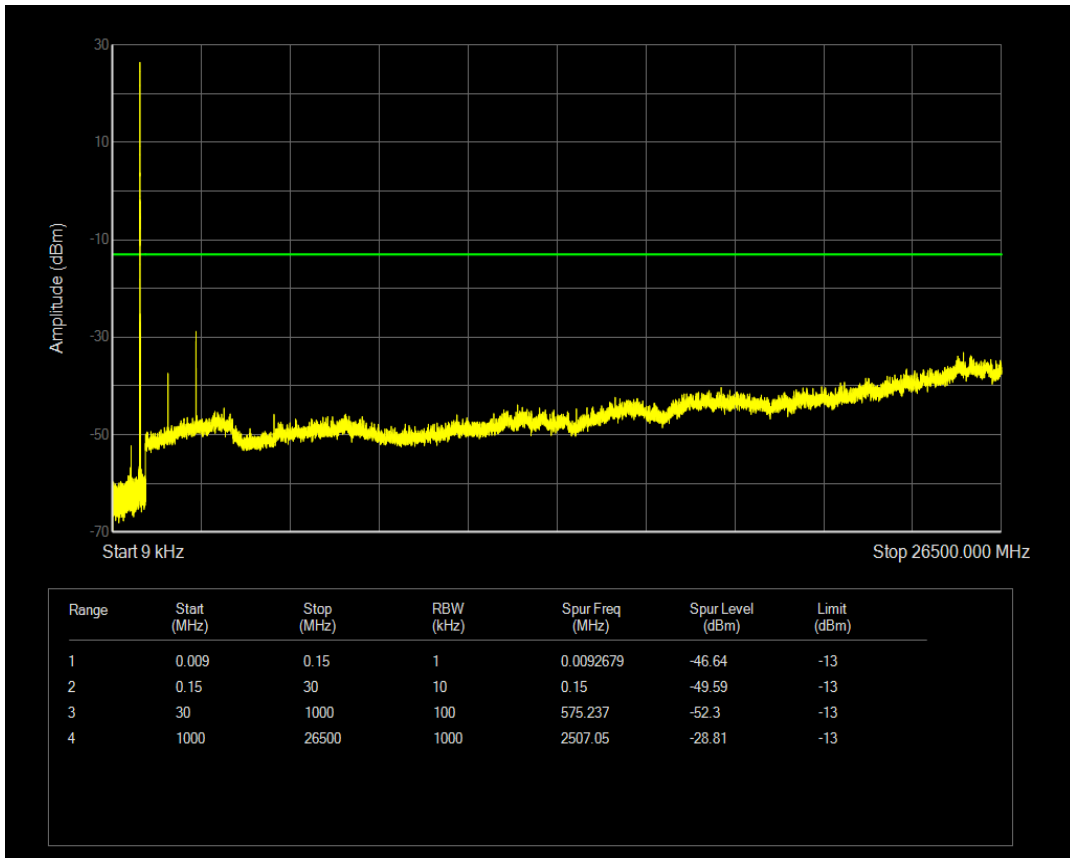

Band5 16QAM BW=3MHz Channel=20525 RB Size=15 Position=#0

Band5 16QAM BW=3MHz Channel=20525 RB Size=1 Position=#0