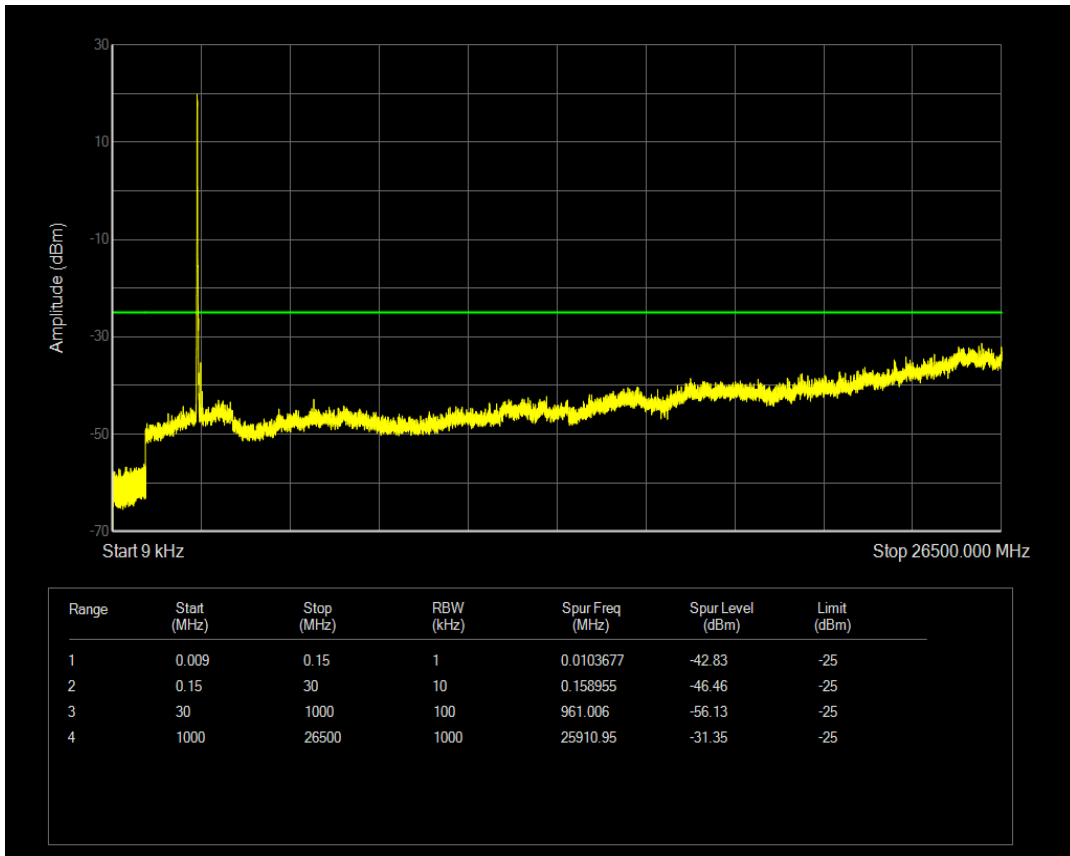

Band41(2535-2655) 16QAM BW=15MHz Channel=40115 RB Size=1 Position=#0

Band41(2535-2655) QPSK BW=15MHz Channel=40115 RB Size=75 Position=#0