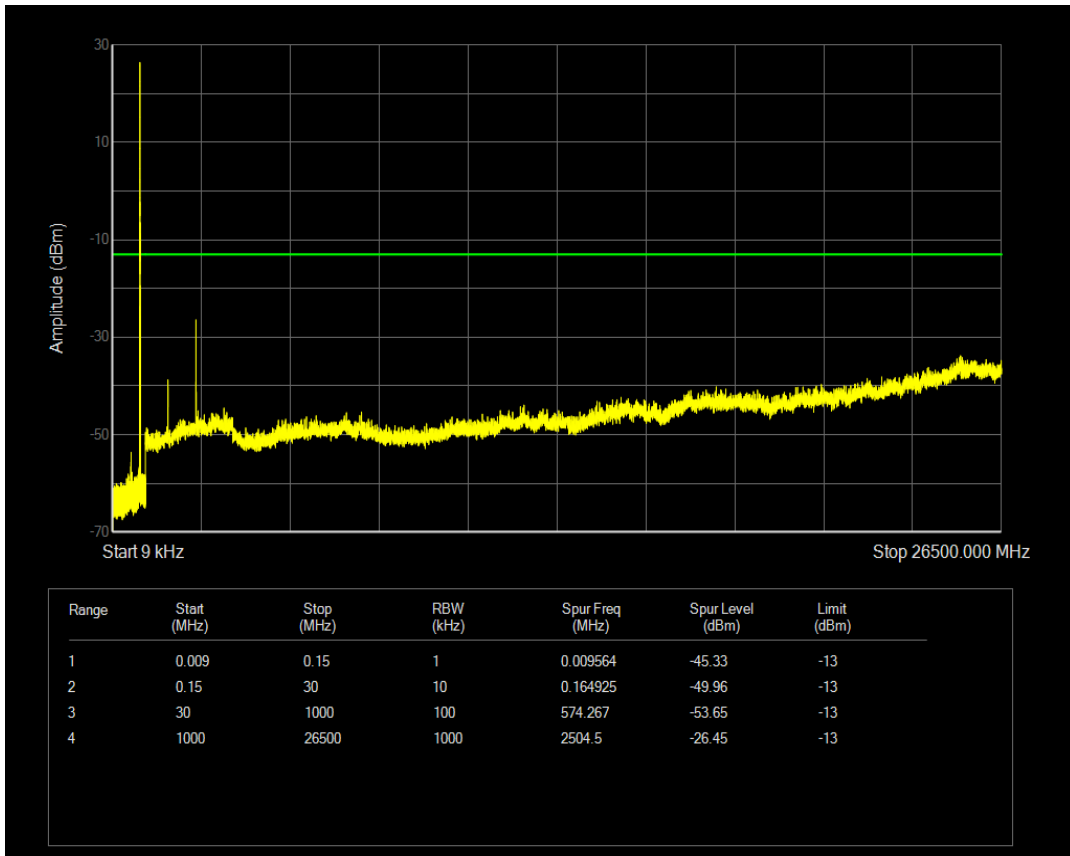

Band5 QPSK BW=5MHz Channel=20425 RB Size=1 Position=#0

Band5 QPSK BW=5MHz Channel=20425 RB Size=25 Position=#0

Band5 16QAM BW=5MHz Channel=20425 RB Size=1 Position=#0

Band5 16QAM BW=5MHz Channel=20425 RB Size=25 Position=#0

Band5 QPSK BW=5MHz Channel=20525 RB Size=1 Position=#0

Band5 QPSK BW=5MHz Channel=20525 RB Size=25 Position=#0

Band5 16QAM BW=5MHz Channel=20525 RB Size=1 Position=#0

Band5 16QAM BW=5MHz Channel=20525 RB Size=25 Position=#0