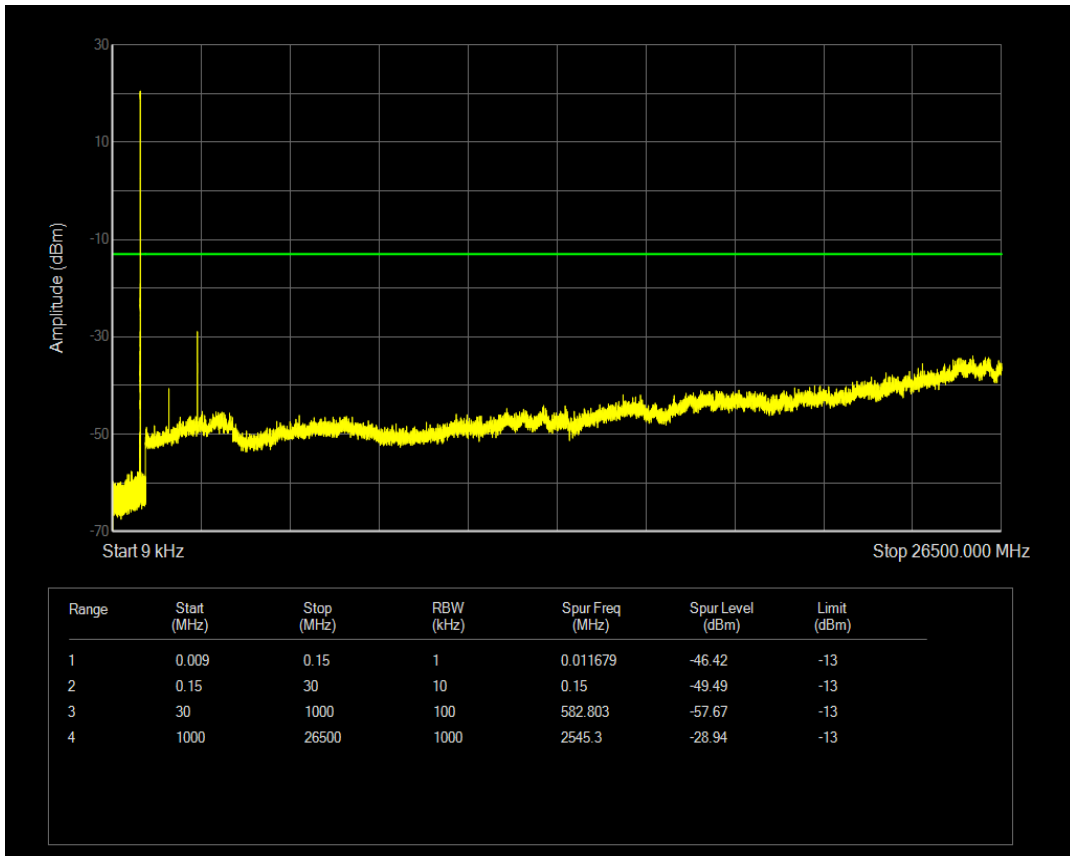

Band5 QPSK BW=1.4MHz Channel=20525 RB Size=1 Position=#0

Band5 QPSK BW=1.4MHz Channel=20525 RB Size=6 Position=#0

Band5 16QAM BW=1.4MHz Channel=20525 RB Size=1 Position=#0

Band5 16QAM BW=1.4MHz Channel=20525 RB Size=6 Position=#0

Band5 QPSK BW=1.4MHz Channel=20643 RB Size=1 Position=#0

Band5 QPSK BW=1.4MHz Channel=20643 RB Size=6 Position=#0

Band5 16QAM BW=1.4MHz Channel=20643 RB Size=1 Position=#0

Band5 16QAM BW=1.4MHz Channel=20643 RB Size=6 Position=#0