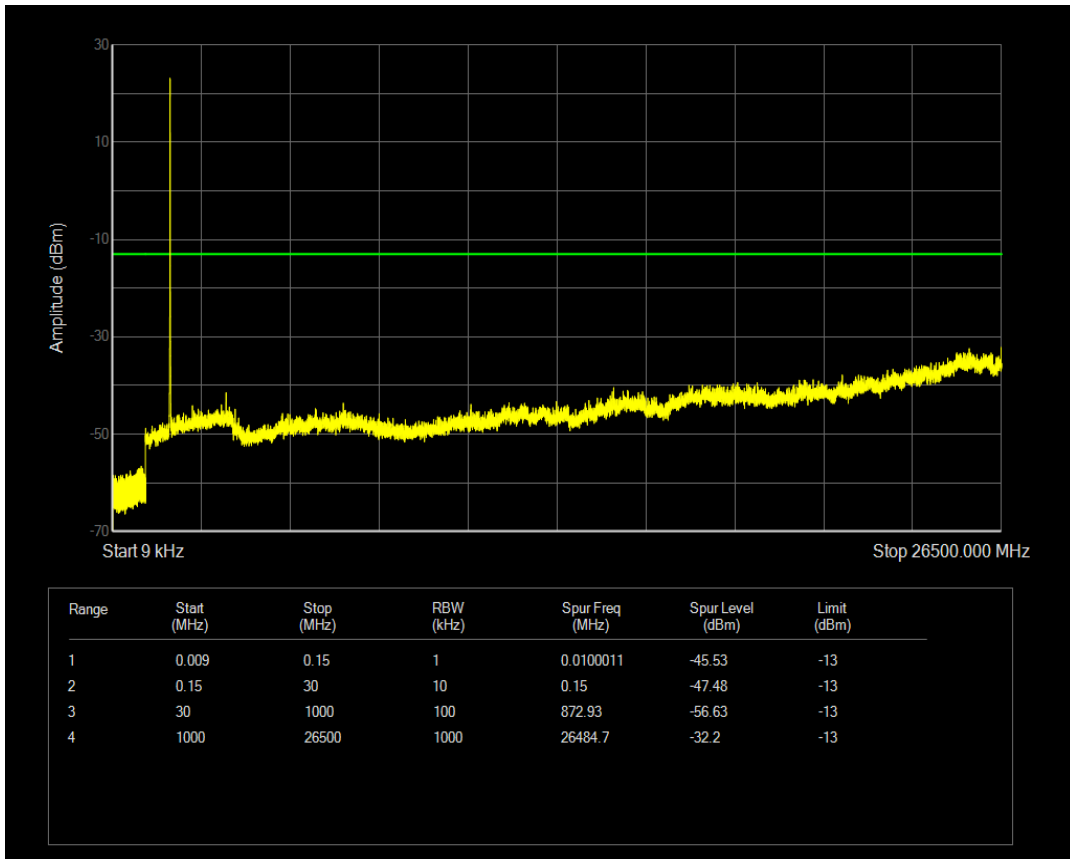

Band4 16QAM BW=3MHz Channel=20385 RB Size=15 Position=#0

Band4 QPSK BW=5MHz Channel=19975 RB Size=1 Position=#0

Band4 QPSK BW=5MHz Channel=19975 RB Size=25 Position=#0

Band4 16QAM BW=5MHz Channel=19975 RB Size=1 Position=#0

Band4 16QAM BW=5MHz Channel=19975 RB Size=25 Position=#0

Band4 QPSK BW=5MHz Channel=20175 RB Size=1 Position=#0

Band4 QPSK BW=5MHz Channel=20175 RB Size=25 Position=#0

Band4 16QAM BW=5MHz Channel=20175 RB Size=1 Position=#0