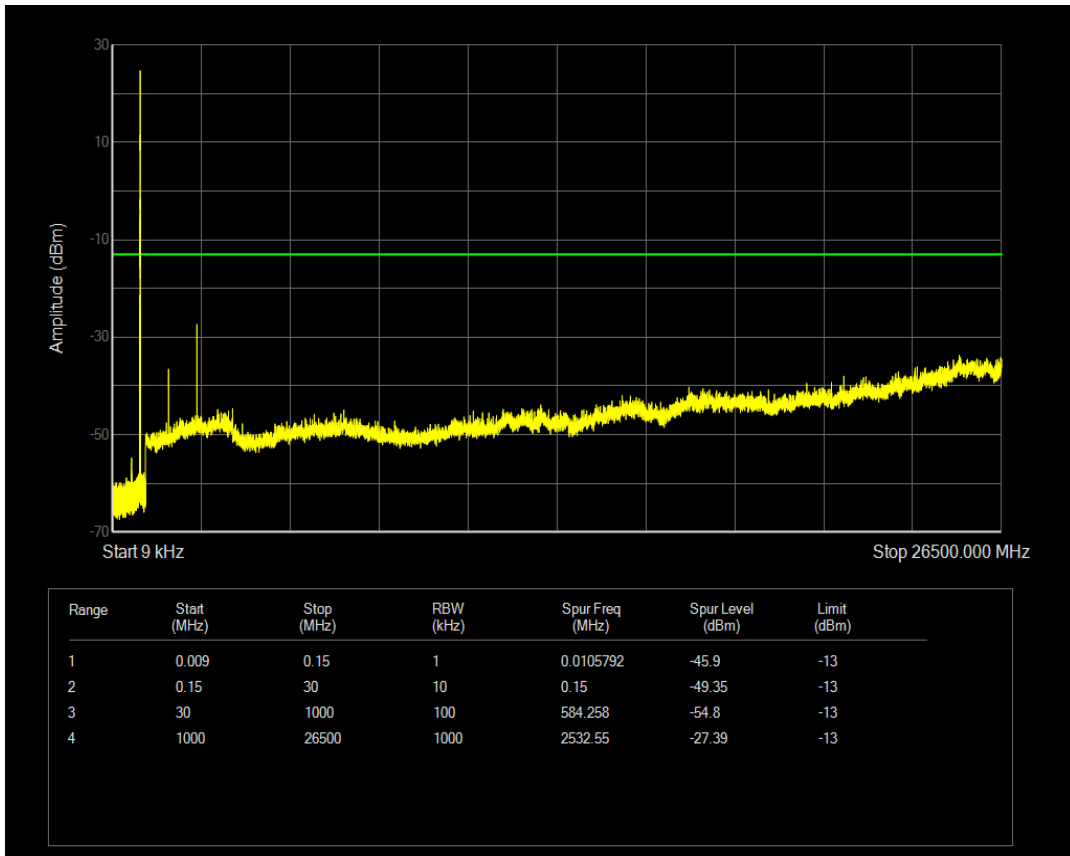

Band5 QPSK BW=5MHz Channel=20525 RB Size=1 Position=#0

Band5 QPSK BW=5MHz Channel=20525 RB Size=25 Position=#0

Band5 16QAM BW=5MHz Channel=20525 RB Size=1 Position=#0

Band5 16QAM BW=5MHz Channel=20525 RB Size=25 Position=#0

Band5 QPSK BW=5MHz Channel=20625 RB Size=1 Position=#0

Band5 QPSK BW=5MHz Channel=20625 RB Size=25 Position=#0

Band5 16QAM BW=5MHz Channel=20625 RB Size=1 Position=#0

Band5 16QAM BW=5MHz Channel=20625 RB Size=25 Position=#0