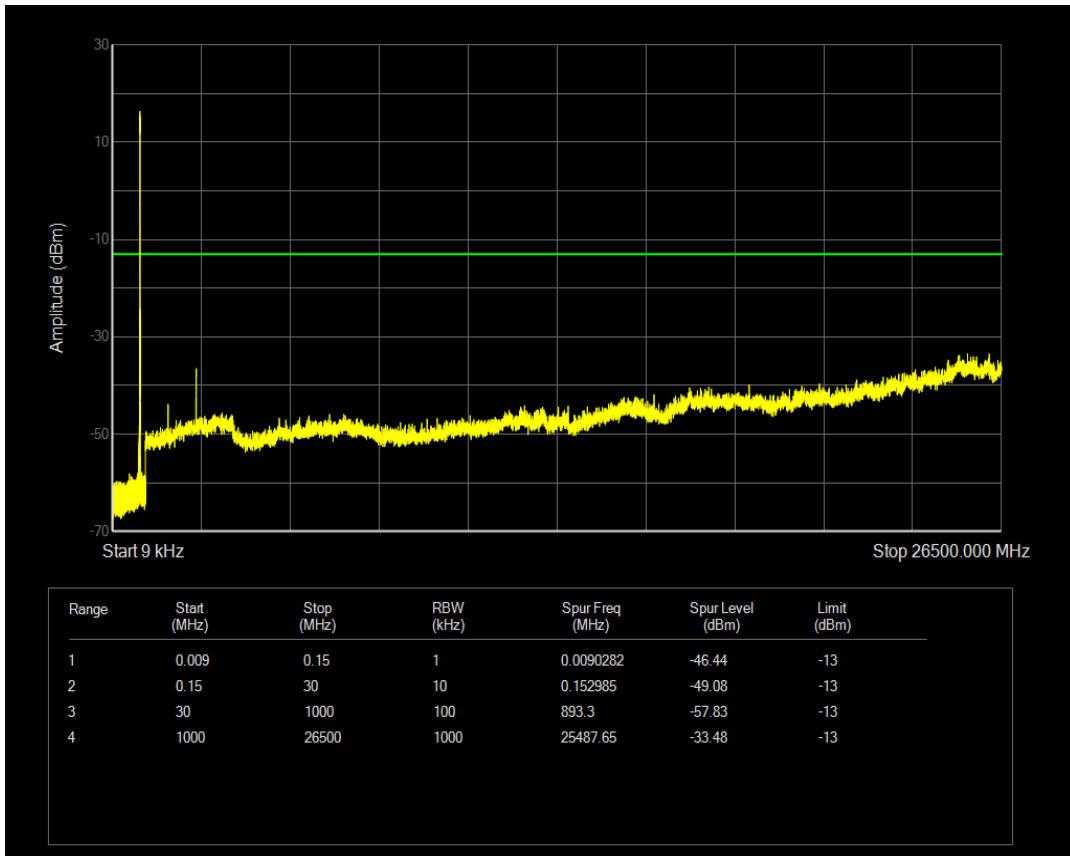

Band5 16QAM BW=5MHz Channel=20525 RB Size=1 Position=#0

Band5 QPSK BW=5MHz Channel=20525 RB Size=25 Position=#0