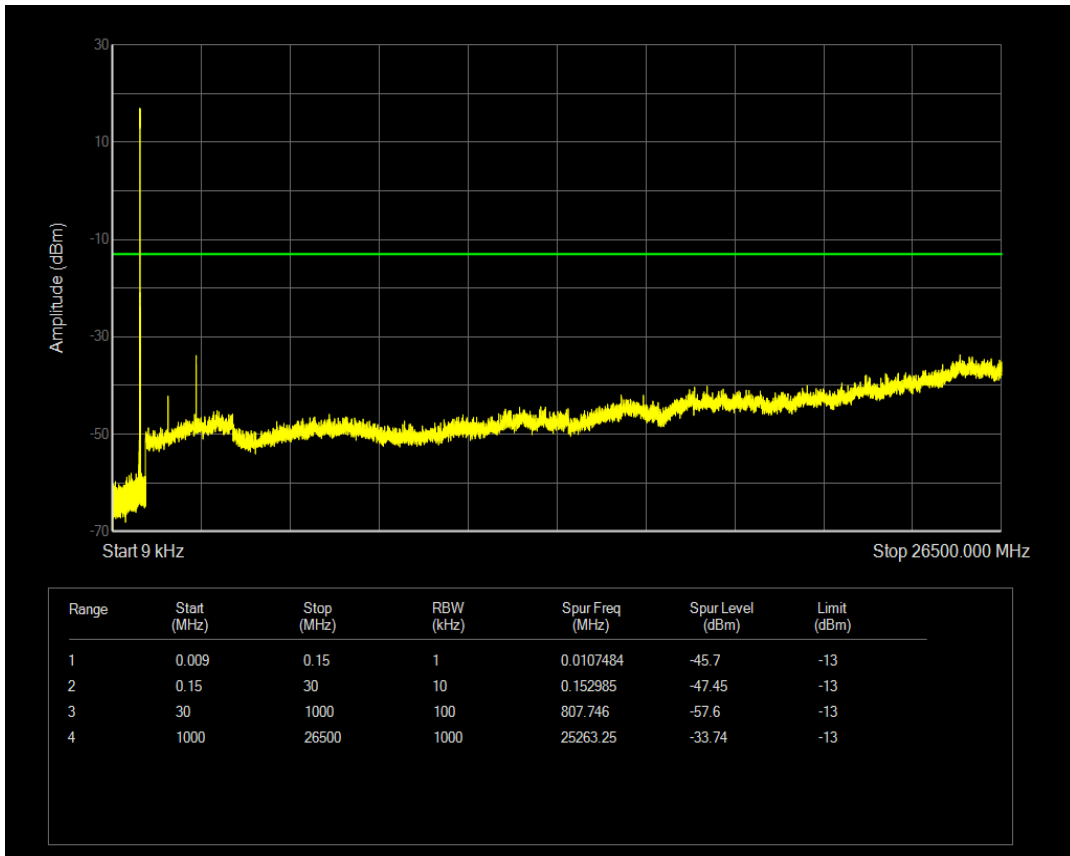

Band5 QPSK BW=3MHz Channel=20525 RB Size=1 Position=#0

Band5 QPSK BW=3MHz Channel=20525 RB Size=15 Position=#0

Band5 16QAM BW=3MHz Channel=20525 RB Size=1 Position=#0

Band5 16QAM BW=3MHz Channel=20525 RB Size=15 Position=#0