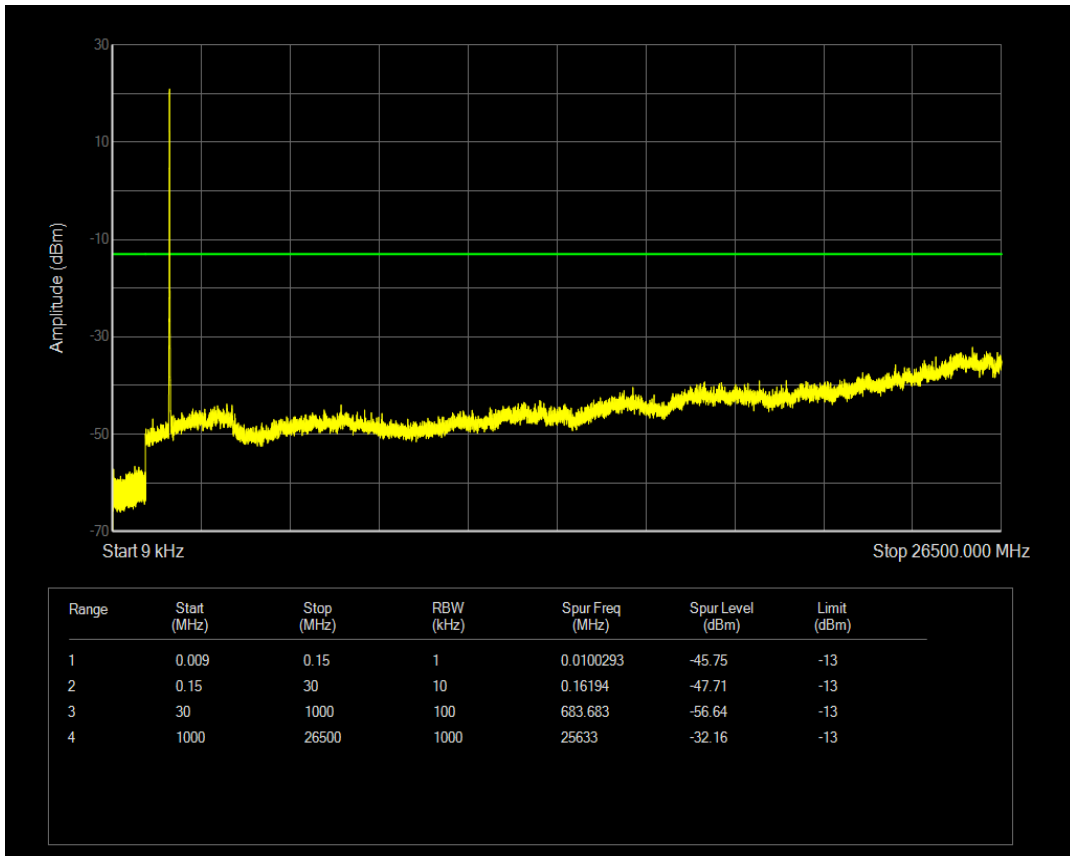

Band4 16QAM BW=5MHz Channel=20175 RB Size=25 Position=#0

Band4 QPSK BW=5MHz Channel=20375 RB Size=1 Position=#0

Band4 QPSK BW=5MHz Channel=20375 RB Size=25 Position=#0

Band4 16QAM BW=5MHz Channel=20375 RB Size=1 Position=#0

Band4 16QAM BW=5MHz Channel=20375 RB Size=25 Position=#0

Band4 QPSK BW=10MHz Channel=20000 RB Size=1 Position=#0

Band4 QPSK BW=10MHz Channel=20000 RB Size=50 Position=#0

Band4 16QAM BW=10MHz Channel=20000 RB Size=1 Position=#0