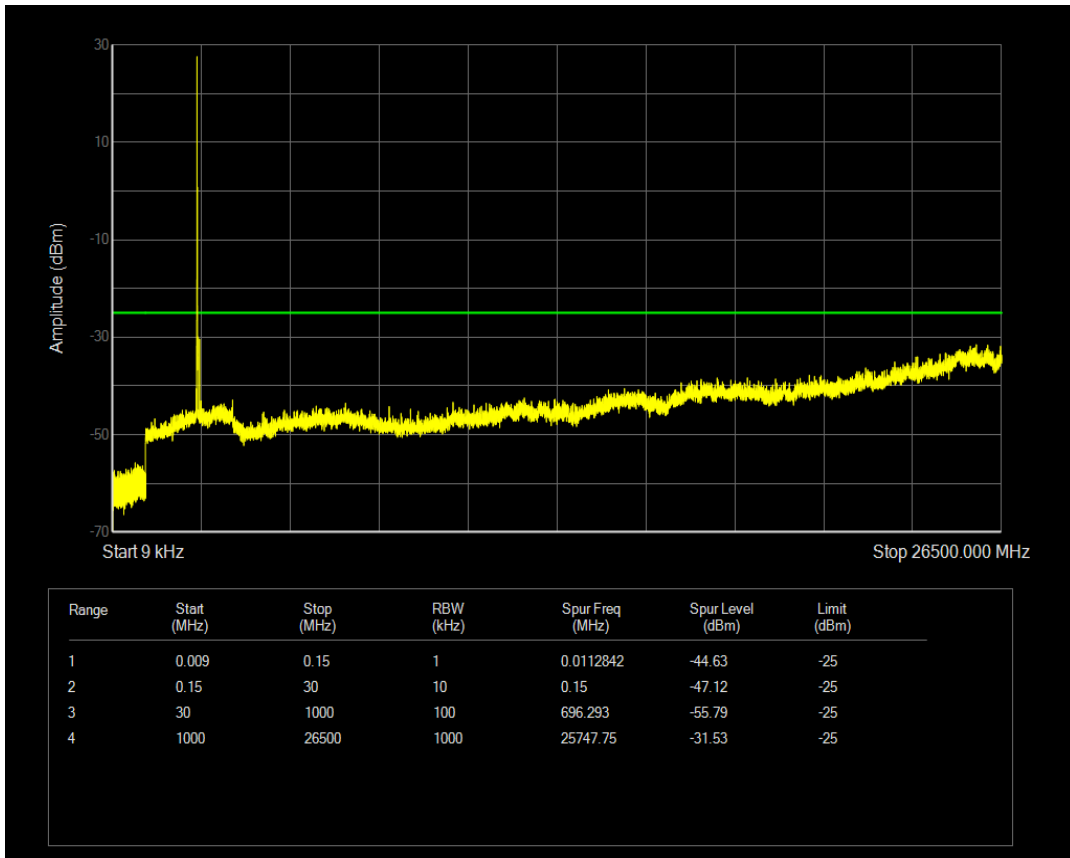

Band41(2535-2655) QPSK BW=10MHz Channel=40090 RB Size=50 Position=#0

Band41(2535-2655) QPSK BW=10MHz Channel=40090 RB Size=1 Position=#0