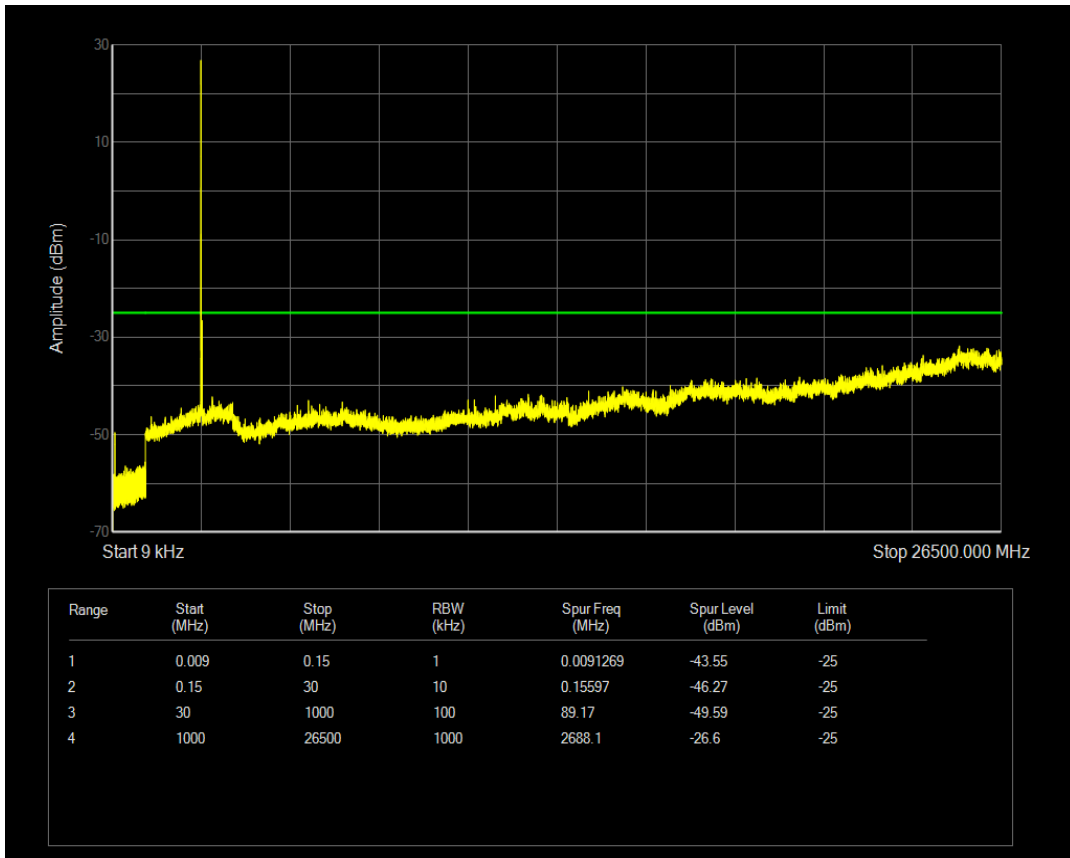

Band41(2535-2655) 16QAM BW=5MHz Channel=41215 RB Size=25 Position=#0

Band41(2535-2655) 16QAM BW=5MHz Channel=41215 RB Size=1 Position=#0