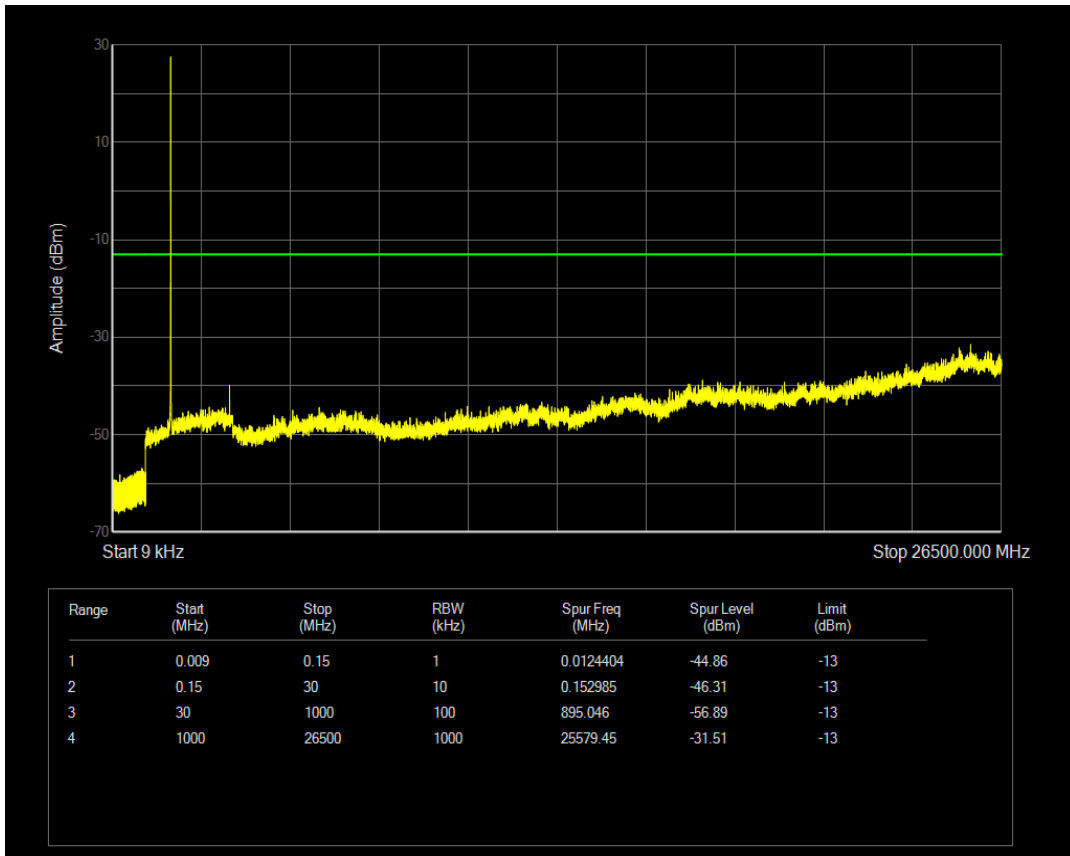

Band4 16QAM BW=3MHz Channel=20175 RB Size=15 Position=#0

Band4 QPSK BW=3MHz Channel=20385 RB Size=1 Position=#0

Band4 QPSK BW=3MHz Channel=20385 RB Size=15 Position=#0

Band4 16QAM BW=3MHz Channel=20385 RB Size=1 Position=#0

Band4 16QAM BW=3MHz Channel=20385 RB Size=15 Position=#0

Band4 QPSK BW=5MHz Channel=19975 RB Size=1 Position=#0

Band4 QPSK BW=5MHz Channel=19975 RB Size=25 Position=#0

Band4 16QAM BW=5MHz Channel=19975 RB Size=1 Position=#0