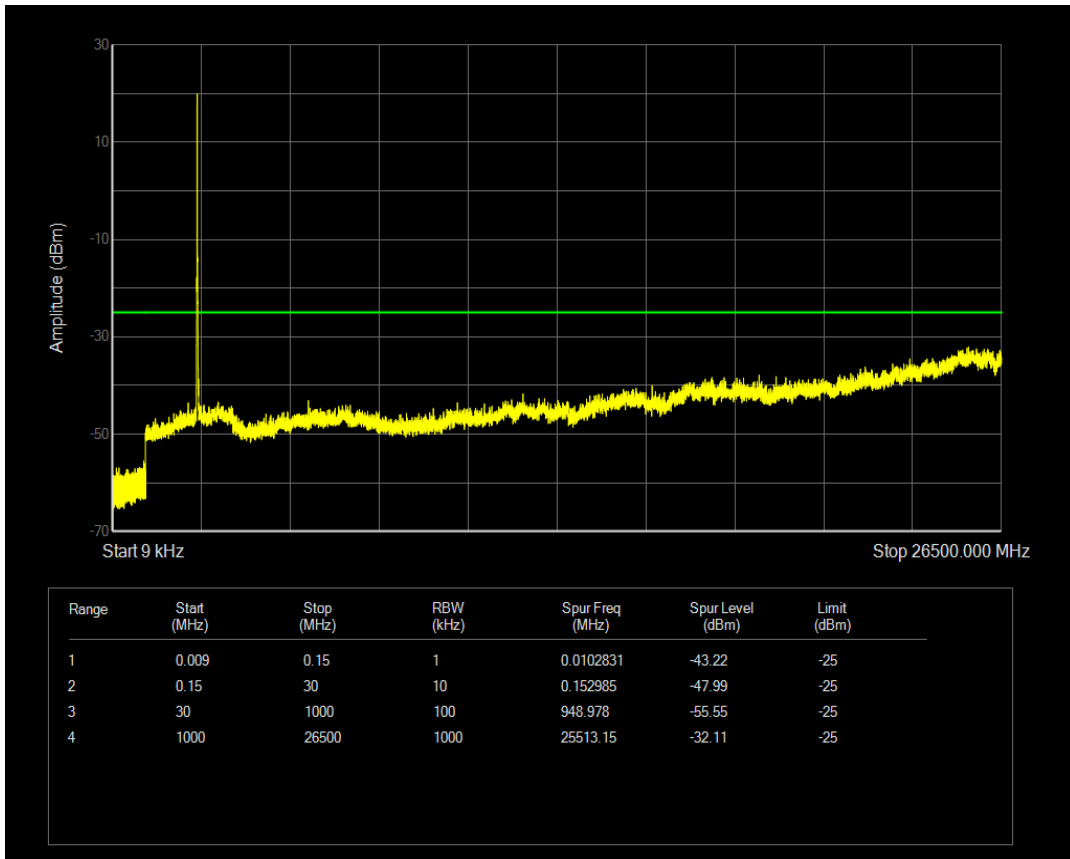

Band41(2535-2655) 16QAM BW=10MHz Channel=40090 RB Size=1 Position=#0

Band41(2535-2655) QPSK BW=10MHz Channel=40090 RB Size=50 Position=#0