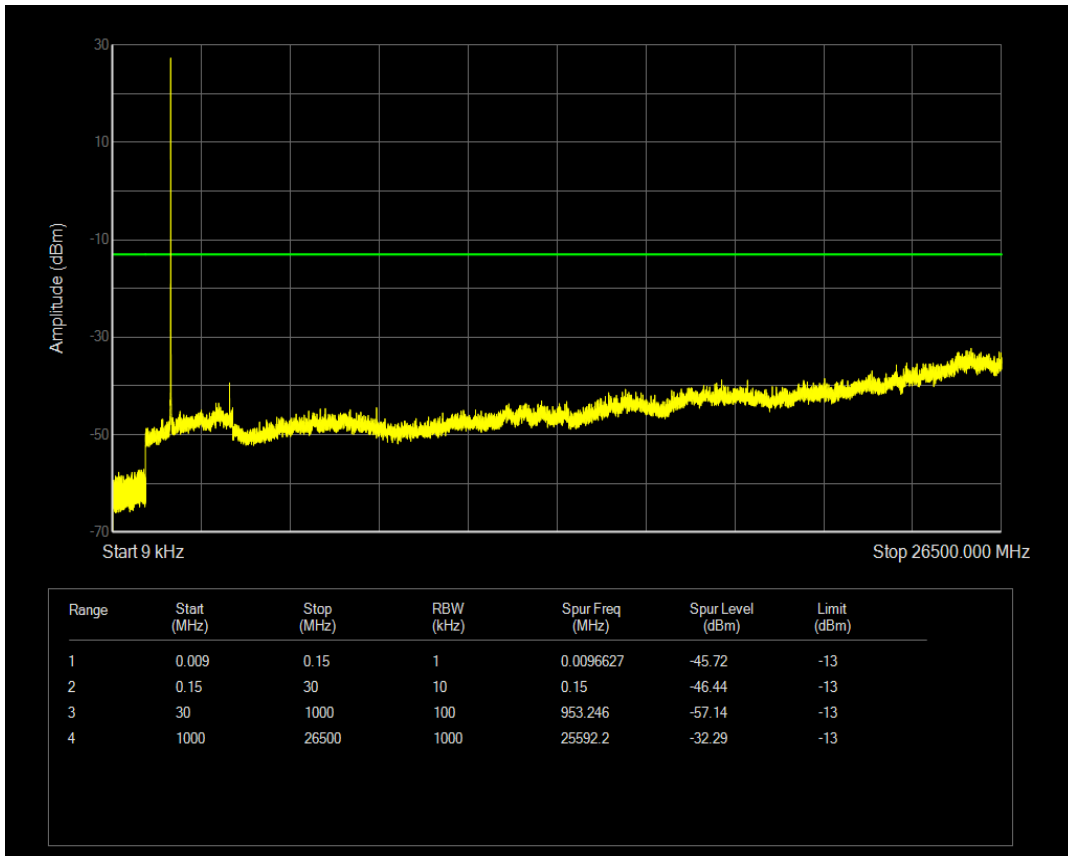

Band4 16QAM BW=3MHz Channel=20175 RB Size=15 Position=#0

Band4 QPSK BW=3MHz Channel=20385 RB Size=1 Position=#0

Band4 QPSK BW=3MHz Channel=20385 RB Size=15 Position=#0

Band4 16QAM BW=3MHz Channel=20385 RB Size=1 Position=#0

Band4 16QAM BW=3MHz Channel=20385 RB Size=15 Position=#0

Band4 QPSK BW=5MHz Channel=19975 RB Size=1 Position=#0

Band4 QPSK BW=5MHz Channel=19975 RB Size=25 Position=#0

Band4 16QAM BW=5MHz Channel=19975 RB Size=1 Position=#0