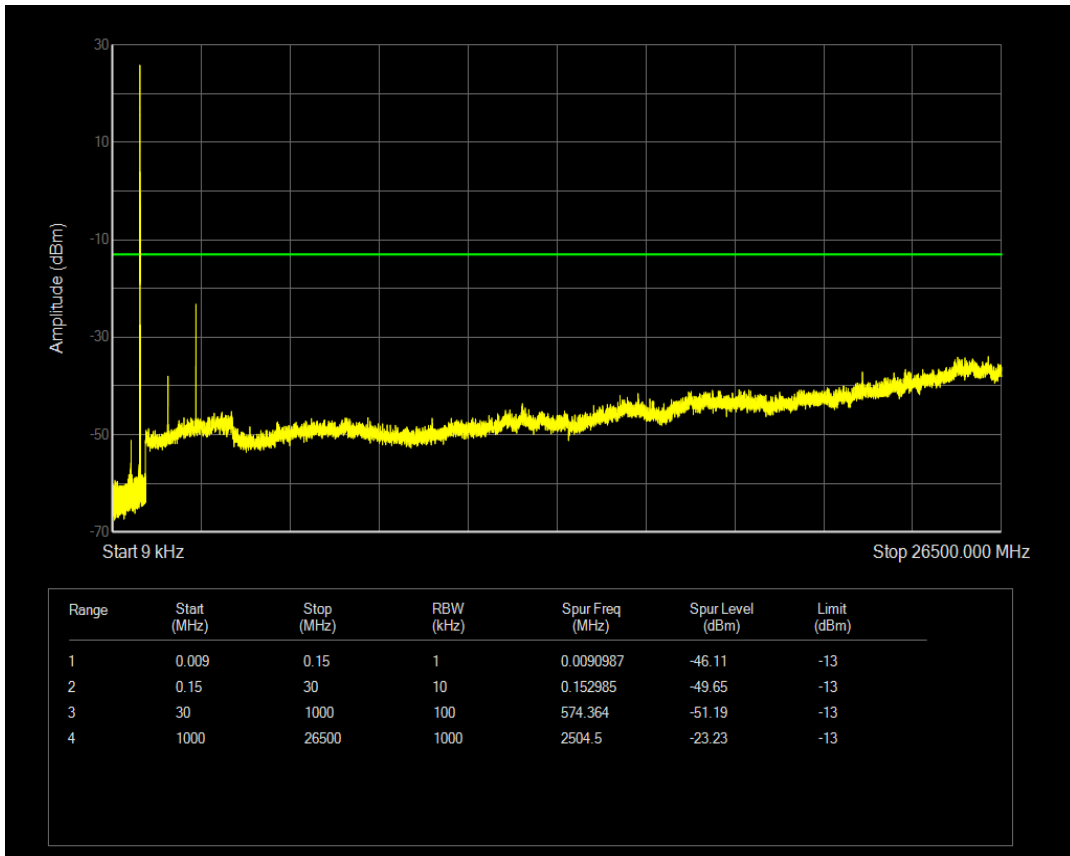

Band5 QPSK BW=5MHz Channel=20425 RB Size=1 Position=#0

Band5 QPSK BW=5MHz Channel=20425 RB Size=25 Position=#0

Band5 16QAM BW=5MHz Channel=20425 RB Size=1 Position=#0

Band5 16QAM BW=5MHz Channel=20425 RB Size=25 Position=#0

Band5 QPSK BW=5MHz Channel=20525 RB Size=1 Position=#0

Band5 QPSK BW=5MHz Channel=20525 RB Size=25 Position=#0

Band5 16QAM BW=5MHz Channel=20525 RB Size=1 Position=#0

Band5 16QAM BW=5MHz Channel=20525 RB Size=25 Position=#0