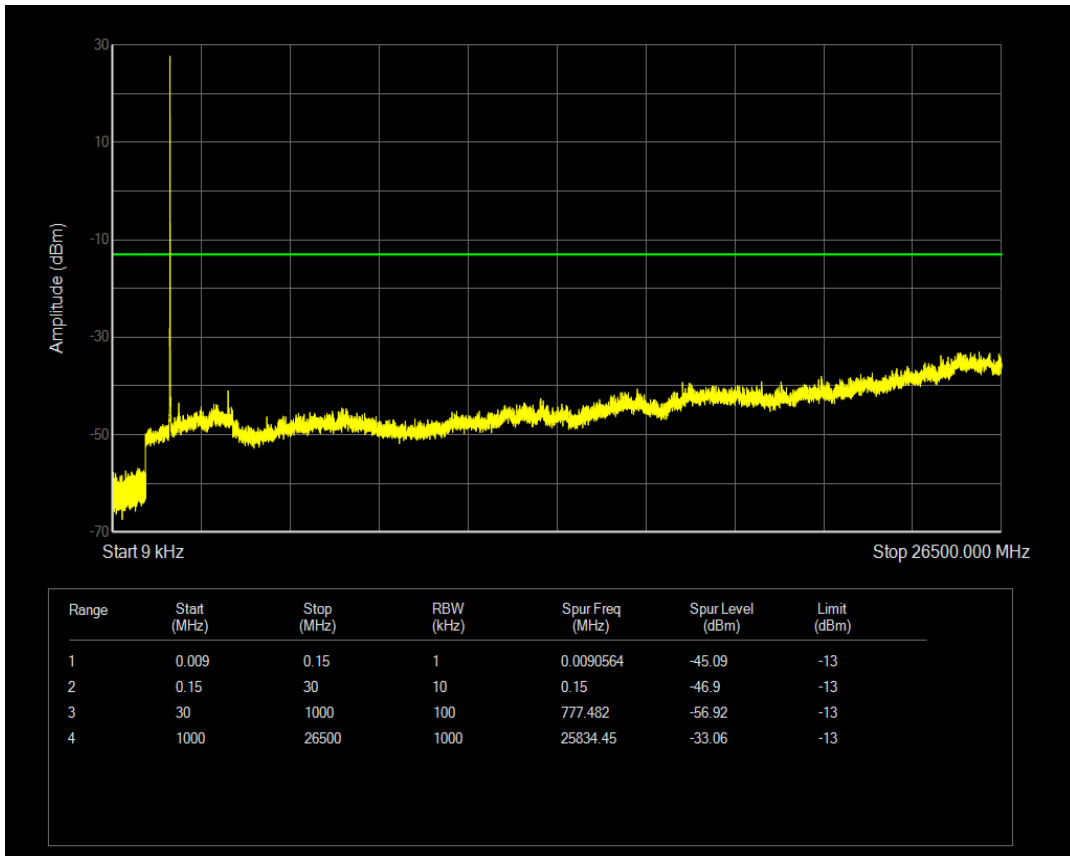

Band4 16QAM BW=3MHz Channel=20385 RB Size=15 Position=#0

Band4 QPSK BW=5MHz Channel=19975 RB Size=1 Position=#0

Band4 QPSK BW=5MHz Channel=19975 RB Size=25 Position=#0

Band4 16QAM BW=5MHz Channel=19975 RB Size=1 Position=#0

Band4 16QAM BW=5MHz Channel=19975 RB Size=25 Position=#0

Band4 QPSK BW=5MHz Channel=20175 RB Size=1 Position=#0

Band4 QPSK BW=5MHz Channel=20175 RB Size=25 Position=#0

Band4 16QAM BW=5MHz Channel=20175 RB Size=1 Position=#0