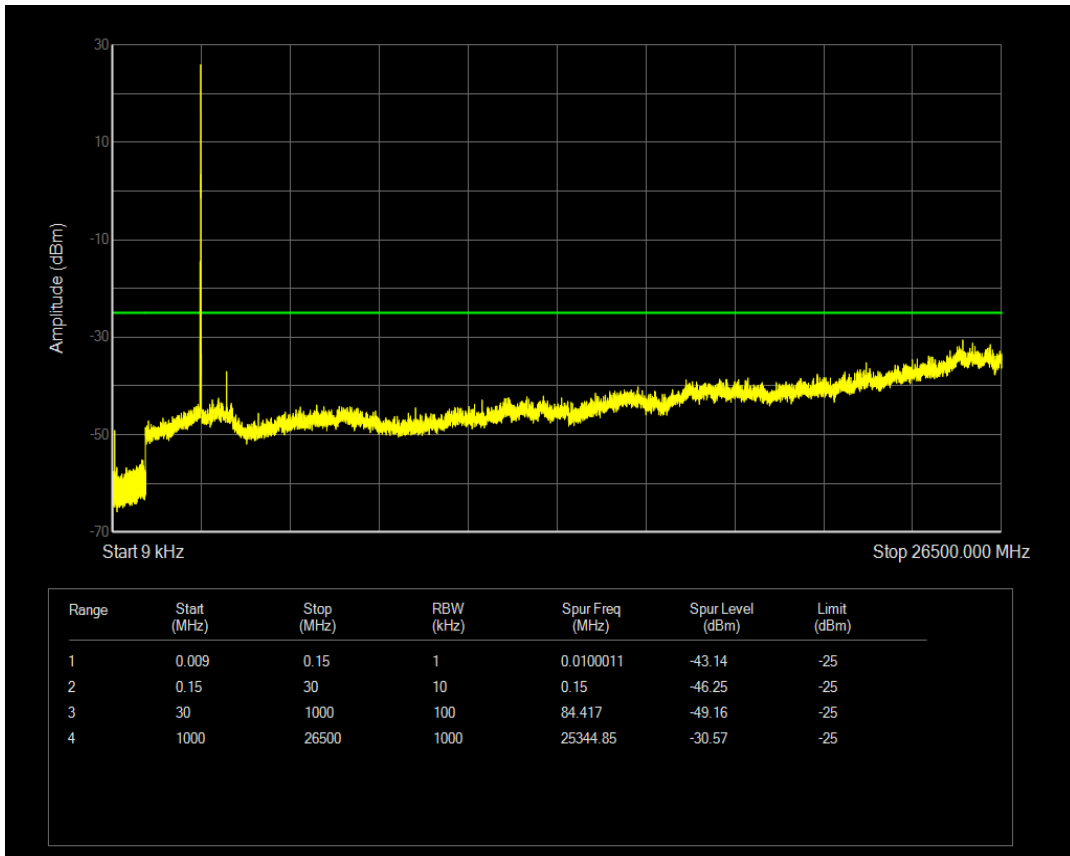

Band41(2535-2655) 16QAM BW=10MHz Channel=41190 RB Size=50 Position=#0

Band41 (2535-2655) 16QAM BW=10MHz Channel=41190 RB Size=1 Position=#0