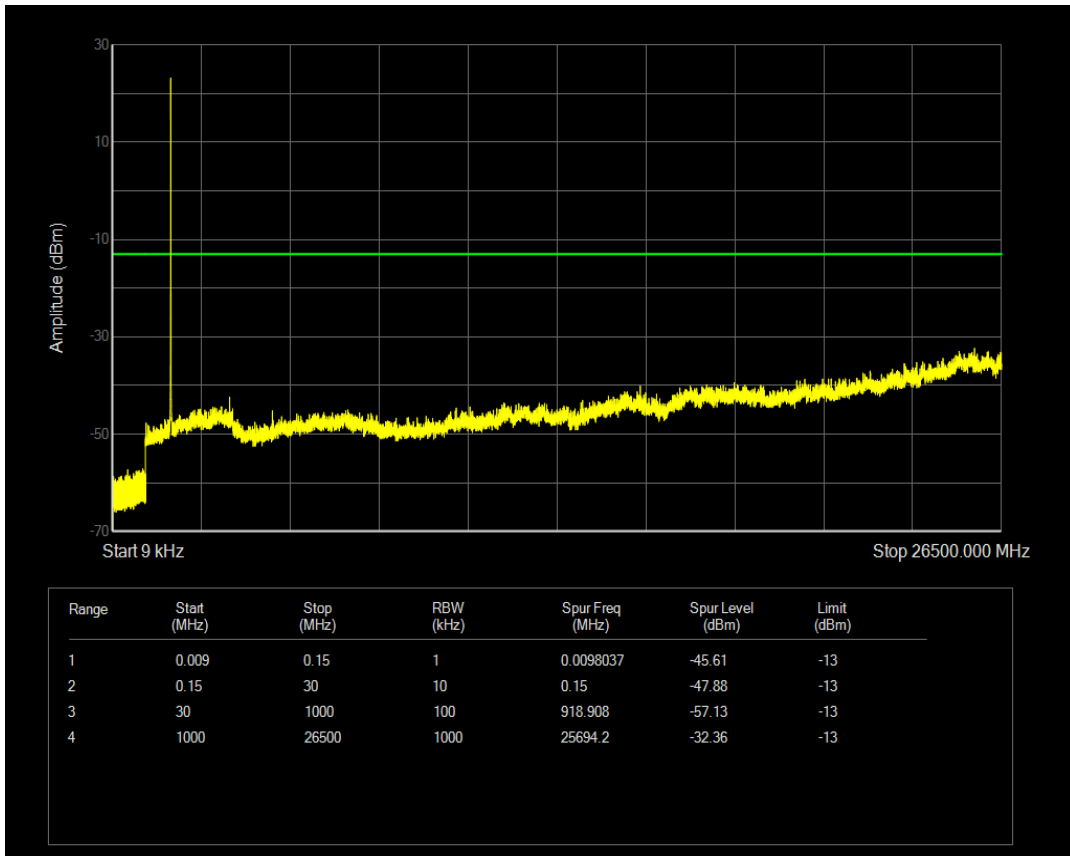

Band4 16QAM BW=3MHz Channel=20175 RB Size=15 Position=#0

Band4 QPSK BW=3MHz Channel=20385 RB Size=1 Position=#0

Band4 QPSK BW=3MHz Channel=20385 RB Size=15 Position=#0

Band4 16QAM BW=3MHz Channel=20385 RB Size=1 Position=#0

Band4 16QAM BW=3MHz Channel=20385 RB Size=15 Position=#0

Band4 QPSK BW=5MHz Channel=19975 RB Size=1 Position=#0

Band4 QPSK BW=5MHz Channel=19975 RB Size=25 Position=#0

Band4 16QAM BW=5MHz Channel=19975 RB Size=1 Position=#0