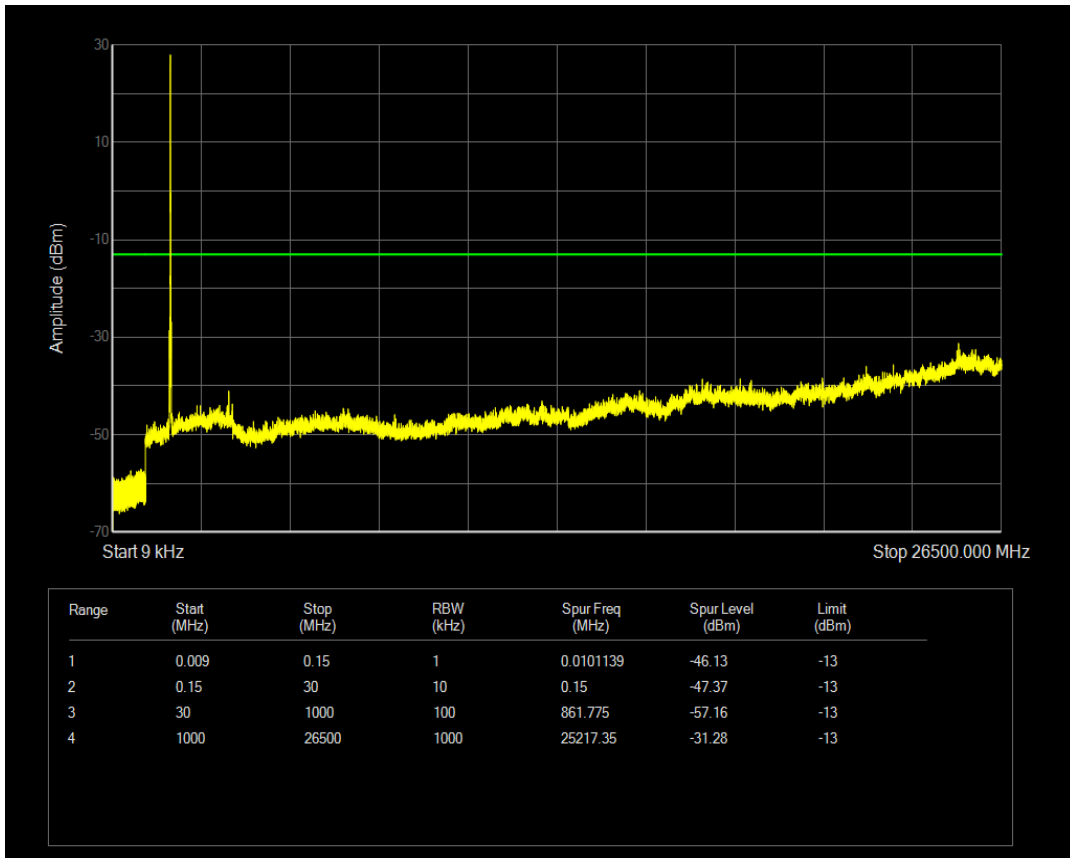

Band4 QPSK BW=15MHz Channel=20325 RB Size=75 Position=#0

Band4 QPSK BW=15MHz Channel=20325 RB Size=1 Position=#0