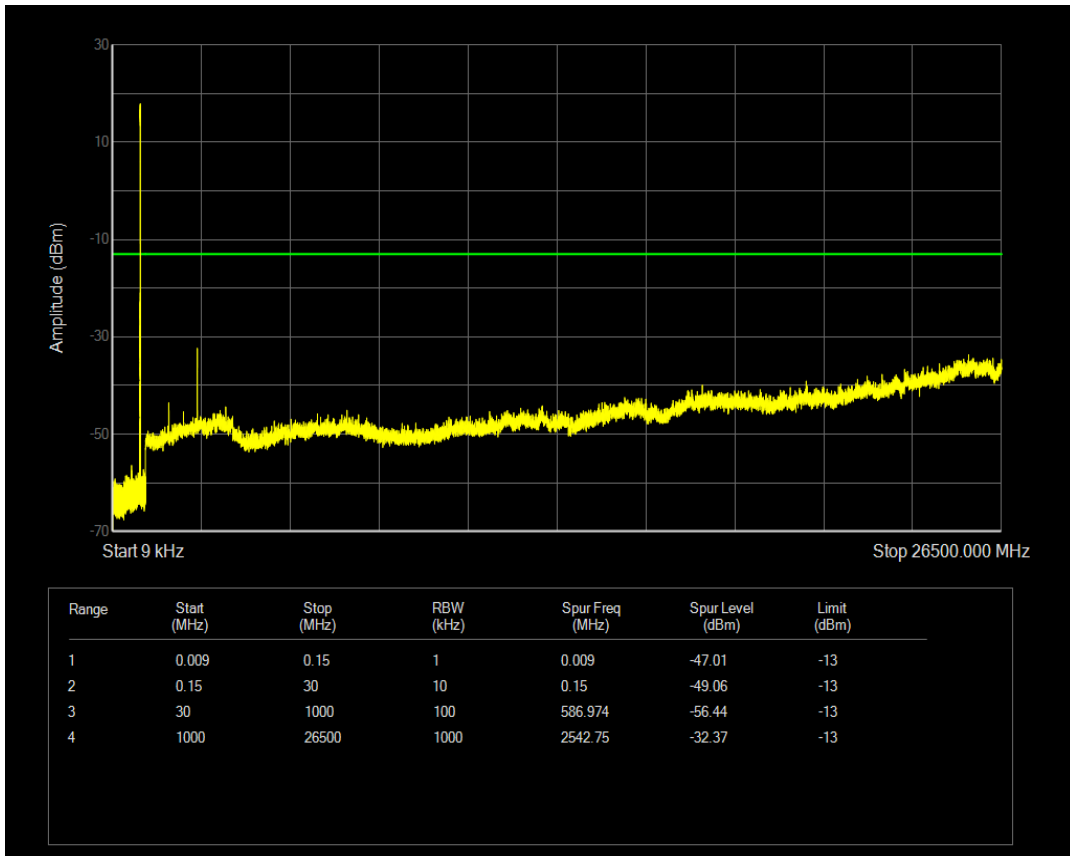

Band5 16QAM BW=3MHz Channel=20635 RB Size=1 Position=#0

Band5 QPSK BW=3MHz Channel=20635 RB Size=15 Position=#0