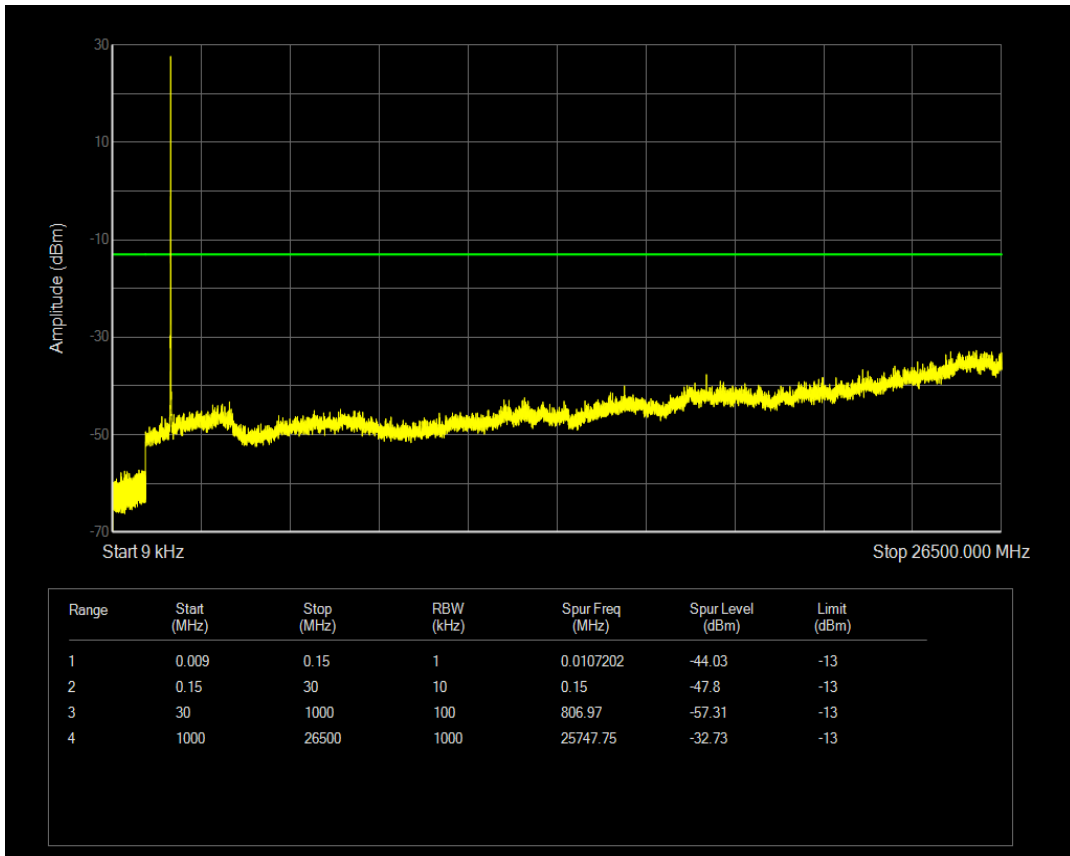

Band4 16QAM BW=5MHz Channel=19975 RB Size=25 Position=#0

Band4 QPSK BW=5MHz Channel=20175 RB Size=1 Position=#0

Band4 QPSK BW=5MHz Channel=20175 RB Size=25 Position=#0

Band4 16QAM BW=5MHz Channel=20175 RB Size=1 Position=#0

Band4 16QAM BW=5MHz Channel=20175 RB Size=25 Position=#0

Band4 QPSK BW=5MHz Channel=20375 RB Size=1 Position=#0

Band4 QPSK BW=5MHz Channel=20375 RB Size=25 Position=#0

Band4 16QAM BW=5MHz Channel=20375 RB Size=1 Position=#0