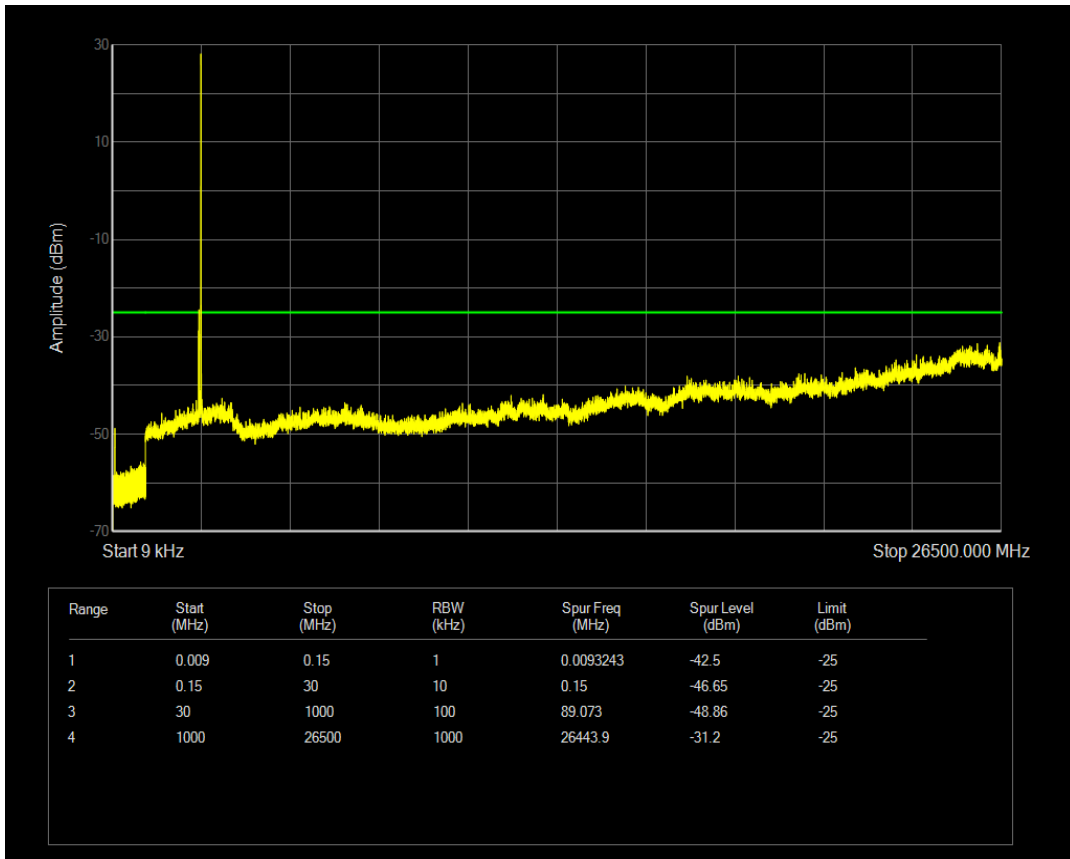

Band41(2535-2655) 16QAM BW=5MHz Channel=41215 RB Size=1 Position=#0

Band41(2535-2655) QPSK BW=5MHz Channel=41215 RB Size=1 Position=#0