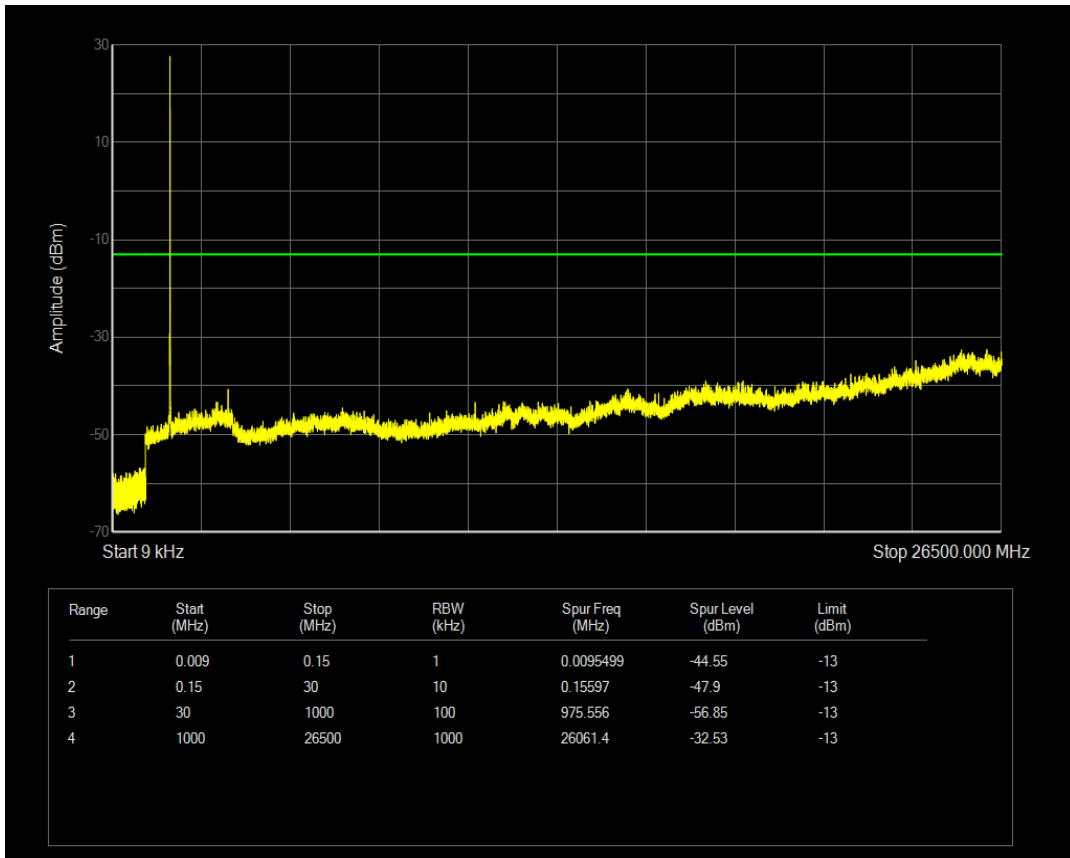

Band4 16QAM BW=5MHz Channel=19975 RB Size=25 Position=#0

Band4 QPSK BW=5MHz Channel=20175 RB Size=1 Position=#0

Band4 QPSK BW=5MHz Channel=20175 RB Size=25 Position=#0

Band4 16QAM BW=5MHz Channel=20175 RB Size=1 Position=#0

Band4 16QAM BW=5MHz Channel=20175 RB Size=25 Position=#0

Band4 QPSK BW=5MHz Channel=20375 RB Size=1 Position=#0

Band4 QPSK BW=5MHz Channel=20375 RB Size=25 Position=#0

Band4 16QAM BW=5MHz Channel=20375 RB Size=1 Position=#0