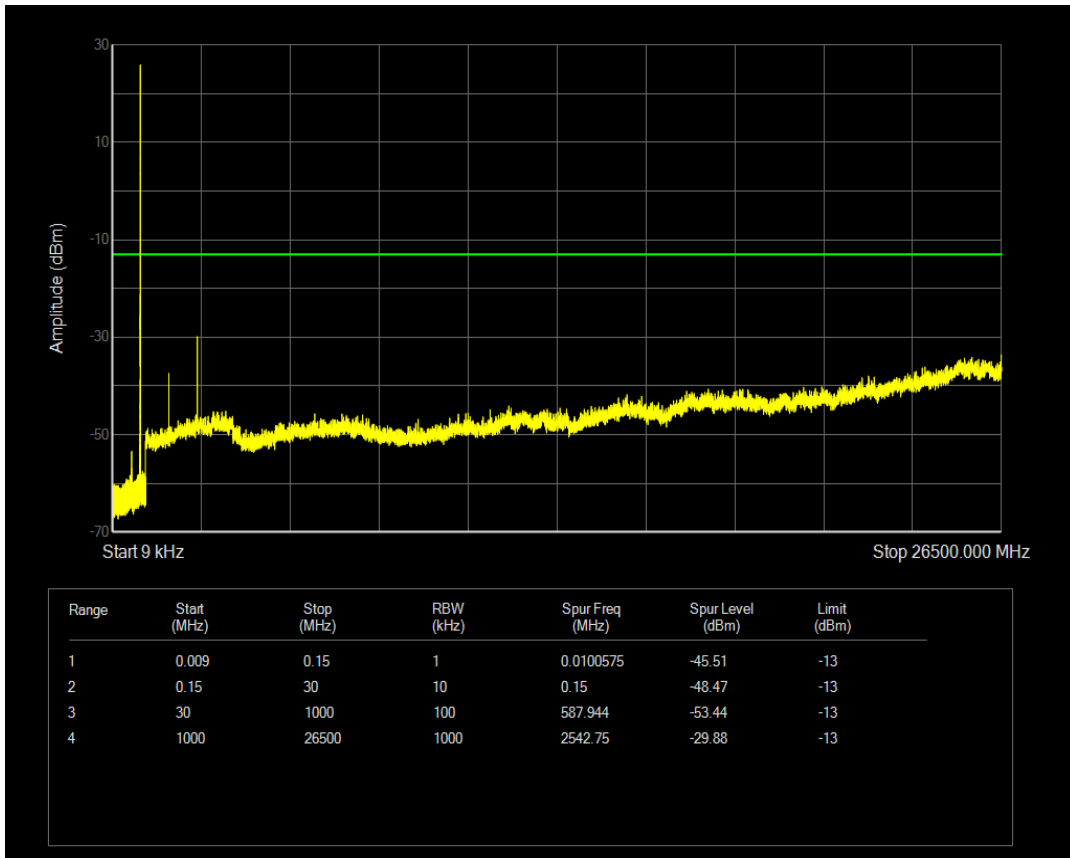

Band5 QPSK BW=1.4MHz Channel=20525 RB Size=1 Position=#0

Band5 QPSK BW=1.4MHz Channel=20525 RB Size=6 Position=#0

Band5 16QAM BW=1.4MHz Channel=20525 RB Size=1 Position=#0

Band5 16QAM BW=1.4MHz Channel=20525 RB Size=6 Position=#0

Band5 QPSK BW=1.4MHz Channel=20643 RB Size=1 Position=#0

Band5 QPSK BW=1.4MHz Channel=20643 RB Size=6 Position=#0

Band5 16QAM BW=1.4MHz Channel=20643 RB Size=1 Position=#0

Band5 16QAM BW=1.4MHz Channel=20643 RB Size=6 Position=#0