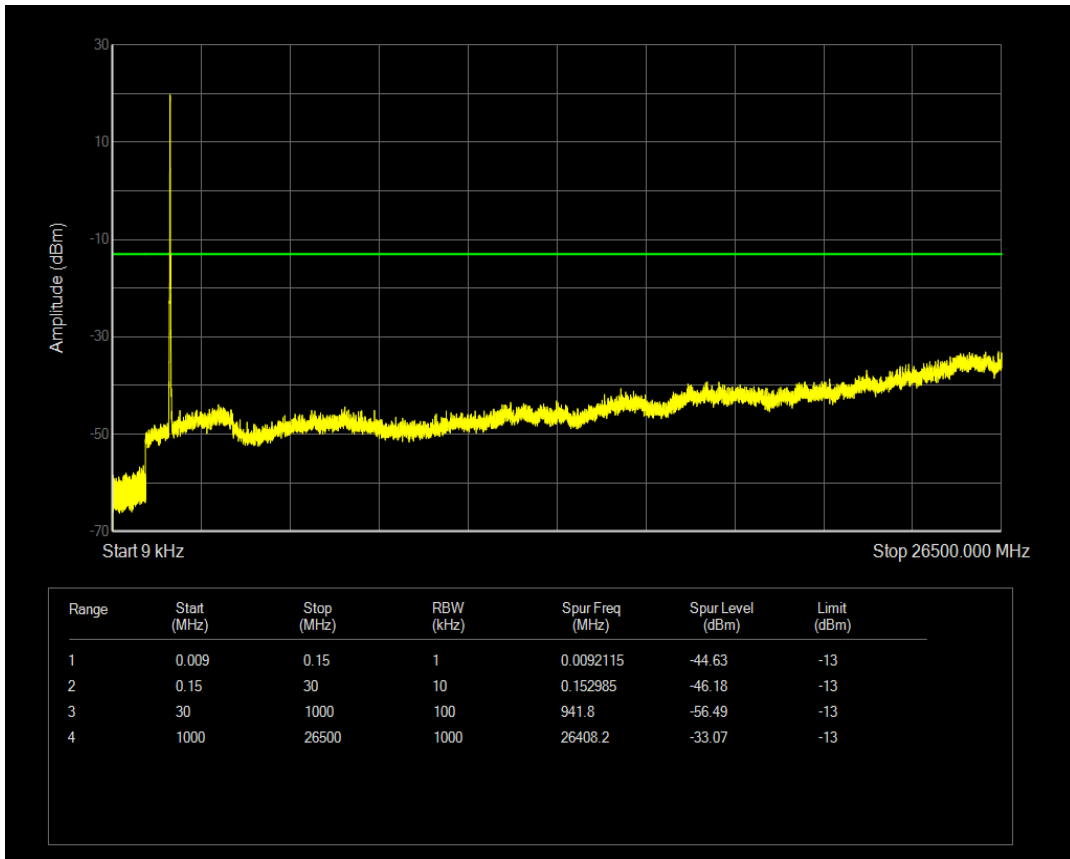

Band4 16QAM BW=15MHz Channel=20025 RB Size=75 Position=#0

Band4 QPSK BW=15MHz Channel=20175 RB Size=1 Position=#0

Band4 QPSK BW=15MHz Channel=20175 RB Size=75 Position=#0

Band4 16QAM BW=15MHz Channel=20175 RB Size=1 Position=#0

Band4 16QAM BW=15MHz Channel=20175 RB Size=75 Position=#0

Band4 QPSK BW=15MHz Channel=20325 RB Size=1 Position=#0

Band4 QPSK BW=15MHz Channel=20325 RB Size=75 Position=#0

Band4 16QAM BW=15MHz Channel=20325 RB Size=1 Position=#0