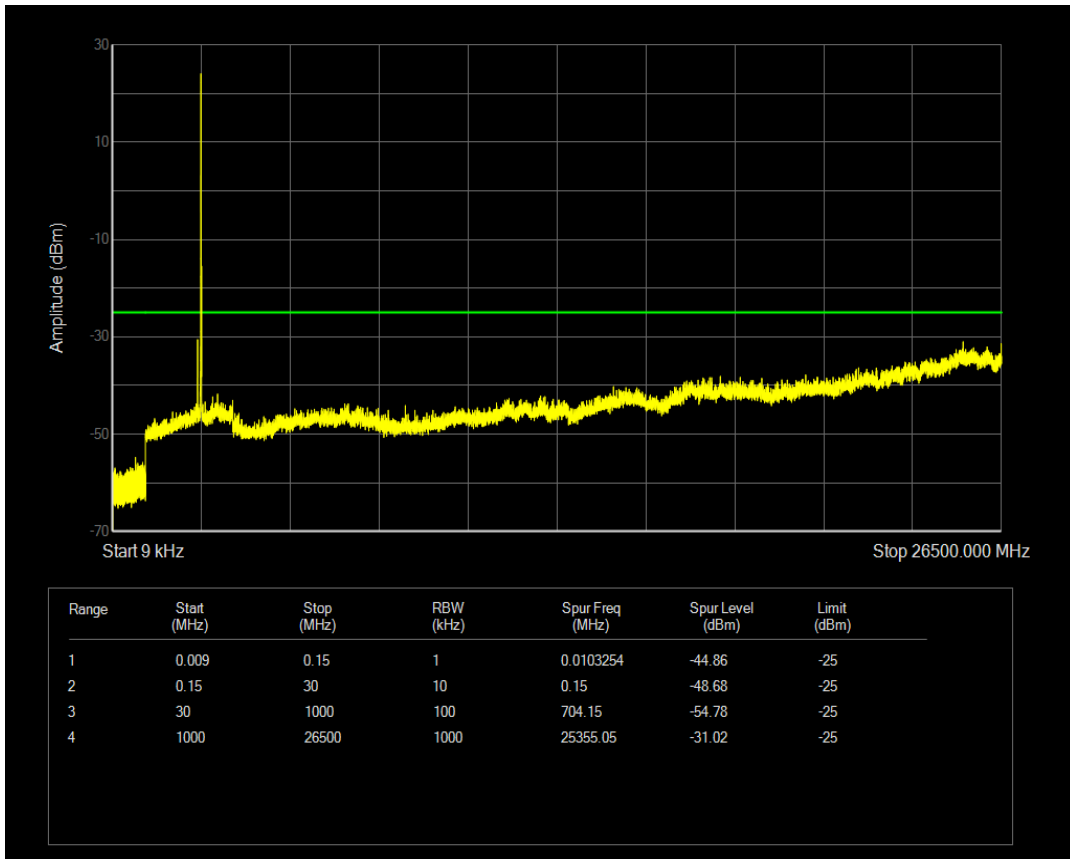

Band41(2535-2655) QPSK BW=5MHz Channel=41215 RB Size=1 Position=#0

Band41(2535-2655) 16QAM BW=5MHz Channel=41215 RB Size=1 Position=#0

Band41(2535-2655) 16QAM BW=5MHz Channel=41215 RB Size=25 Position=#0