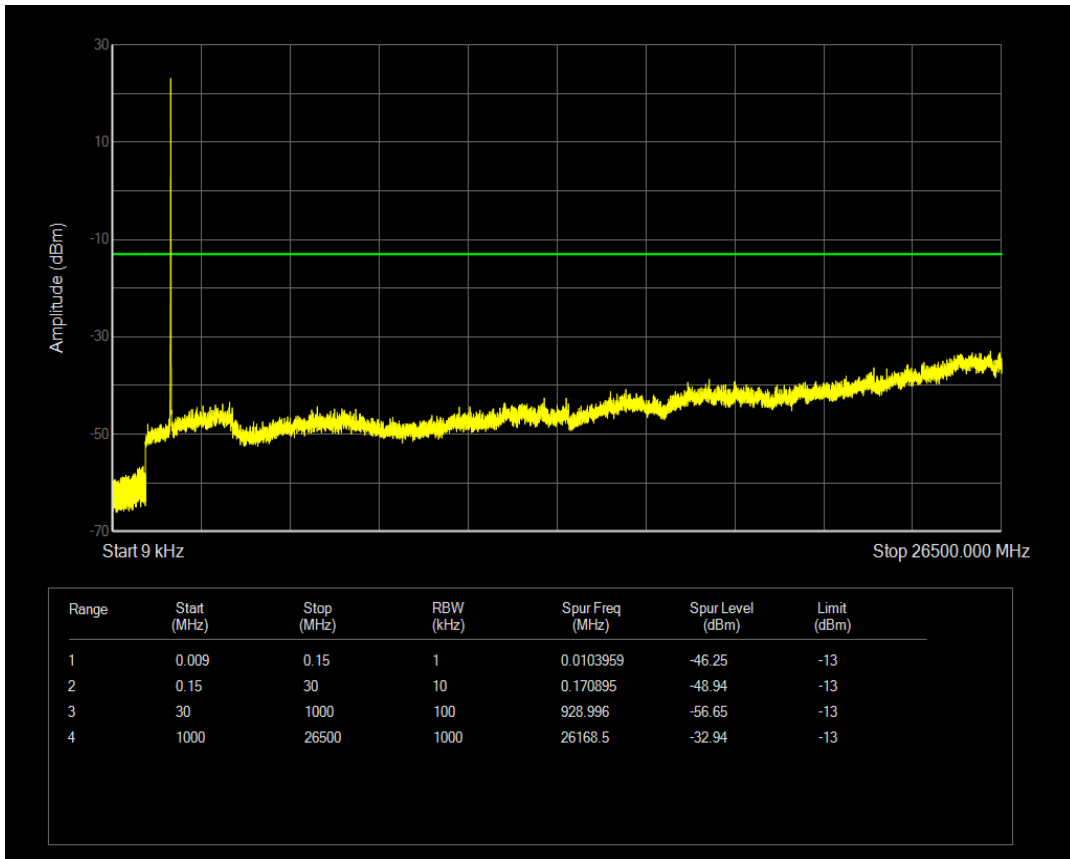

Band4 16QAM BW=5MHz Channel=19975 RB Size=25 Position=#0

Band4 QPSK BW=5MHz Channel=20175 RB Size=1 Position=#0

Band4 QPSK BW=5MHz Channel=20175 RB Size=25 Position=#0

Band4 16QAM BW=5MHz Channel=20175 RB Size=1 Position=#0

Band4 16QAM BW=5MHz Channel=20175 RB Size=25 Position=#0

Band4 QPSK BW=5MHz Channel=20375 RB Size=1 Position=#0

Band4 QPSK BW=5MHz Channel=20375 RB Size=25 Position=#0

Band4 16QAM BW=5MHz Channel=20375 RB Size=1 Position=#0