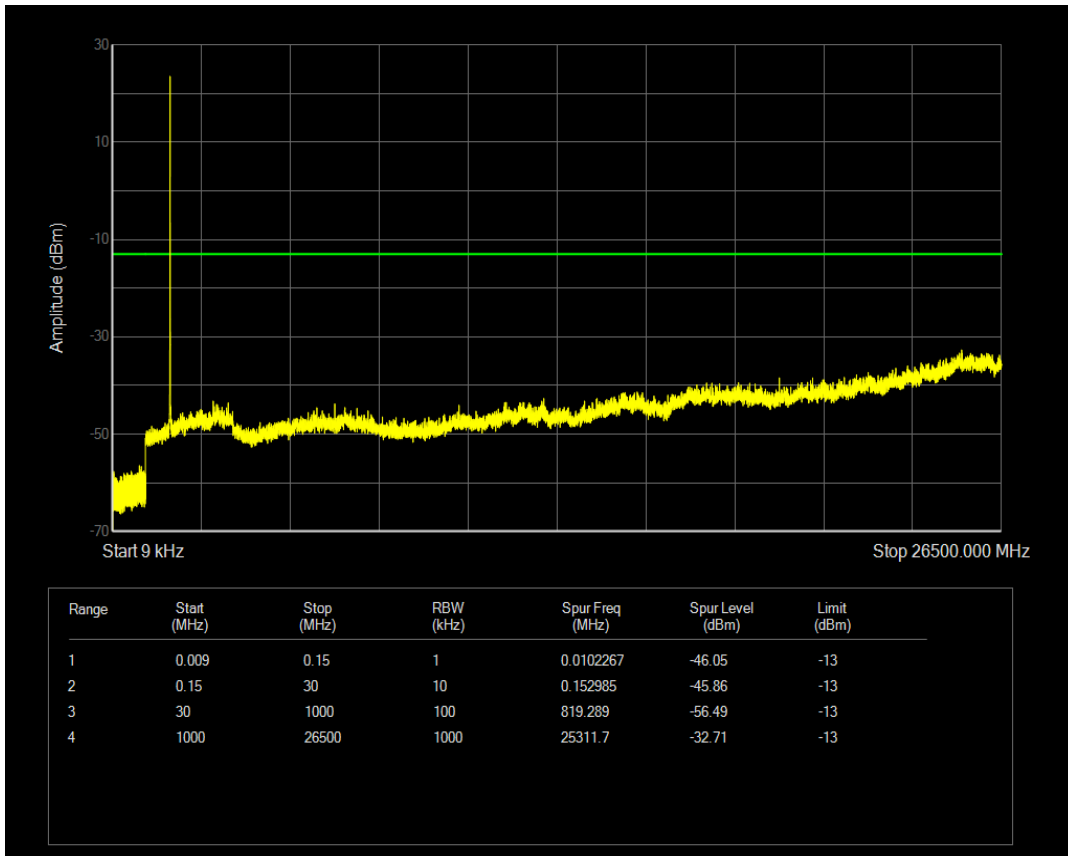

Band4 16QAM BW=3MHz Channel=20175 RB Size=15 Position=#0

Band4 QPSK BW=3MHz Channel=20385 RB Size=1 Position=#0

Band4 QPSK BW=3MHz Channel=20385 RB Size=15 Position=#0

Band4 16QAM BW=3MHz Channel=20385 RB Size=1 Position=#0

Band4 16QAM BW=3MHz Channel=20385 RB Size=15 Position=#0

Band4 QPSK BW=5MHz Channel=19975 RB Size=1 Position=#0

Band4 QPSK BW=5MHz Channel=19975 RB Size=25 Position=#0

Band4 16QAM BW=5MHz Channel=19975 RB Size=1 Position=#0