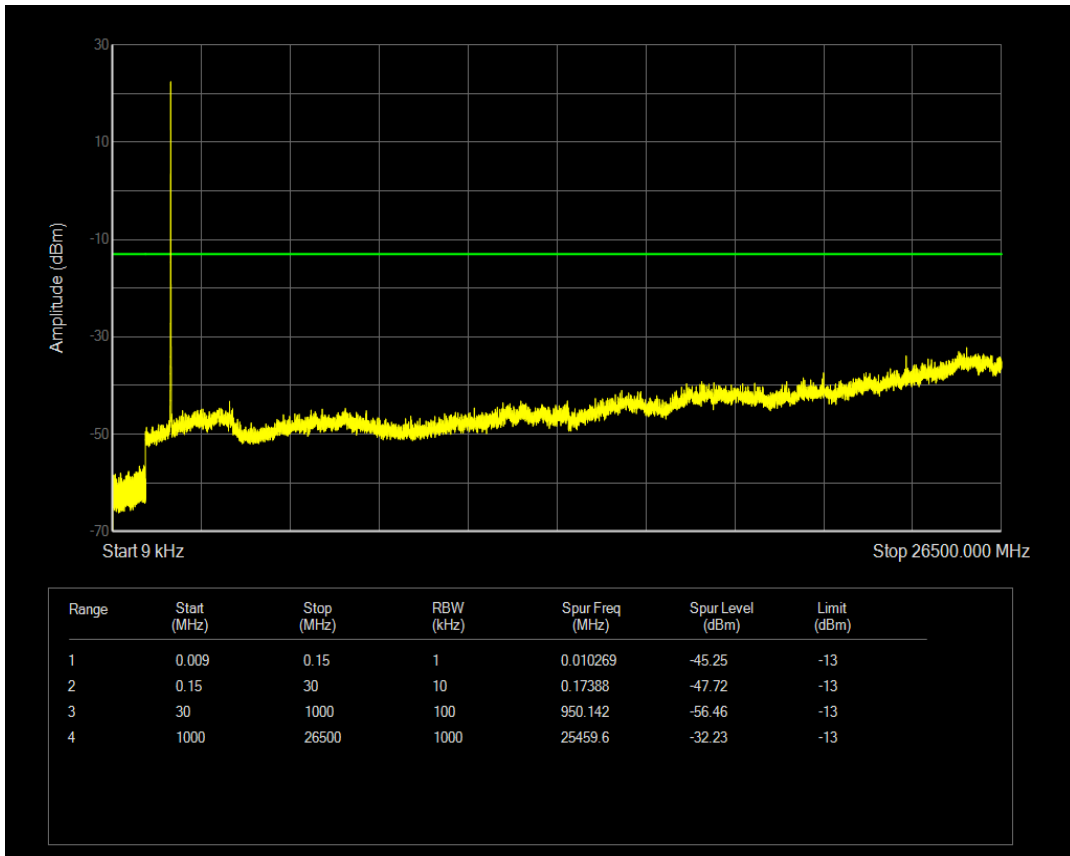

Band4 16QAM BW=5MHz Channel=20175 RB Size=25 Position=#0

Band4 QPSK BW=5MHz Channel=20375 RB Size=1 Position=#0

Band4 QPSK BW=5MHz Channel=20375 RB Size=25 Position=#0

Band4 16QAM BW=5MHz Channel=20375 RB Size=1 Position=#0

Band4 16QAM BW=5MHz Channel=20375 RB Size=25 Position=#0

Band4 QPSK BW=10MHz Channel=20000 RB Size=1 Position=#0

Band4 QPSK BW=10MHz Channel=20000 RB Size=50 Position=#0

Band4 16QAM BW=10MHz Channel=20000 RB Size=1 Position=#0