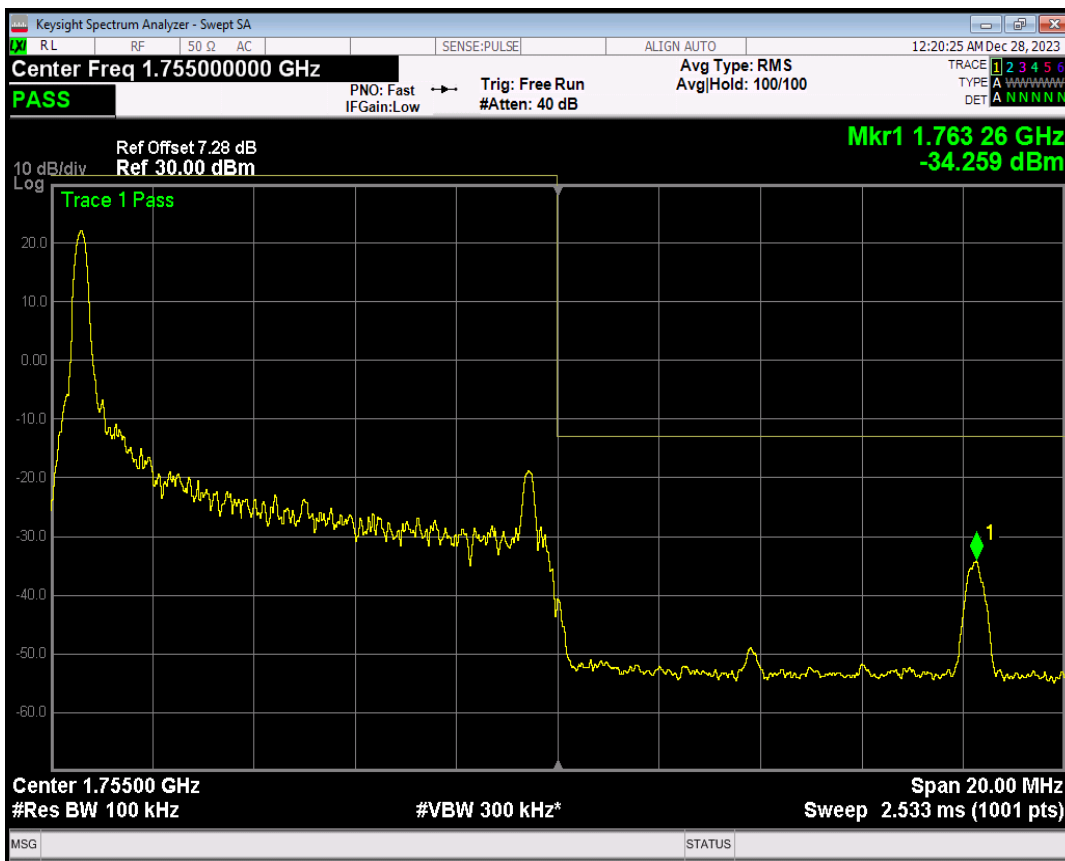

Band4 16QAM BW=10MHz Channel=20000 RB Size=1 Position=#0

Band4 16QAM BW=10MHz Channel=20000 RB Size=1 Position=#Max

Band4 16QAM BW=10MHz Channel=20000 RB Size=50 Position=#0

Band4 QPSK BW=10MHz Channel=20350 RB Size=1 Position=#0