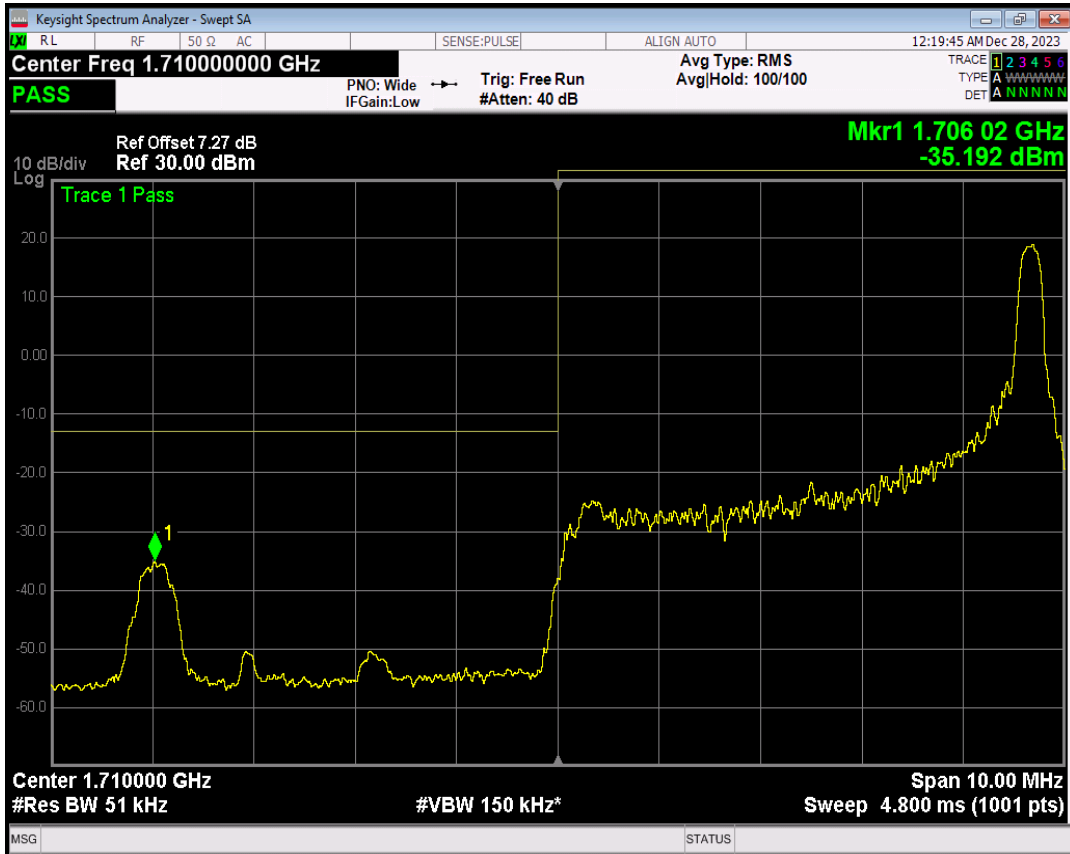

Band4 16QAM BW=5MHz Channel=19975 RB Size=1 Position=#Max