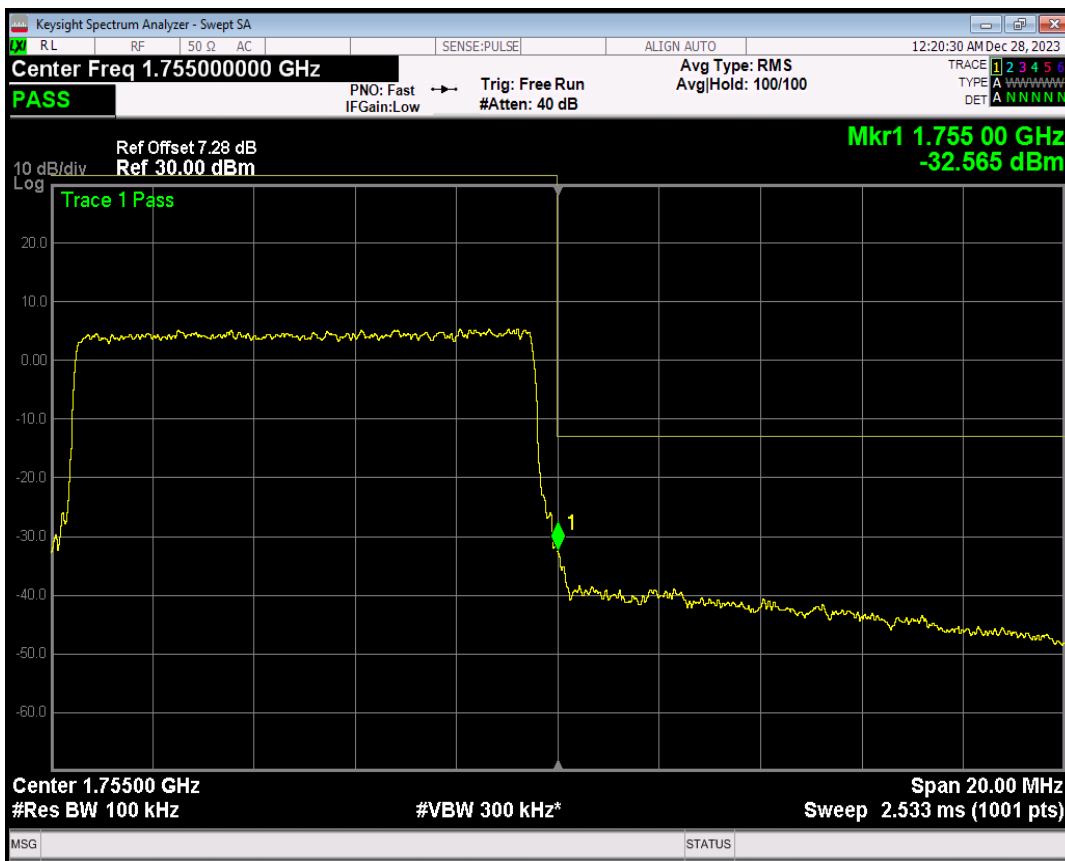

Band4 QPSK BW=10MHz Channel=20350 RB Size=50 Position=#0