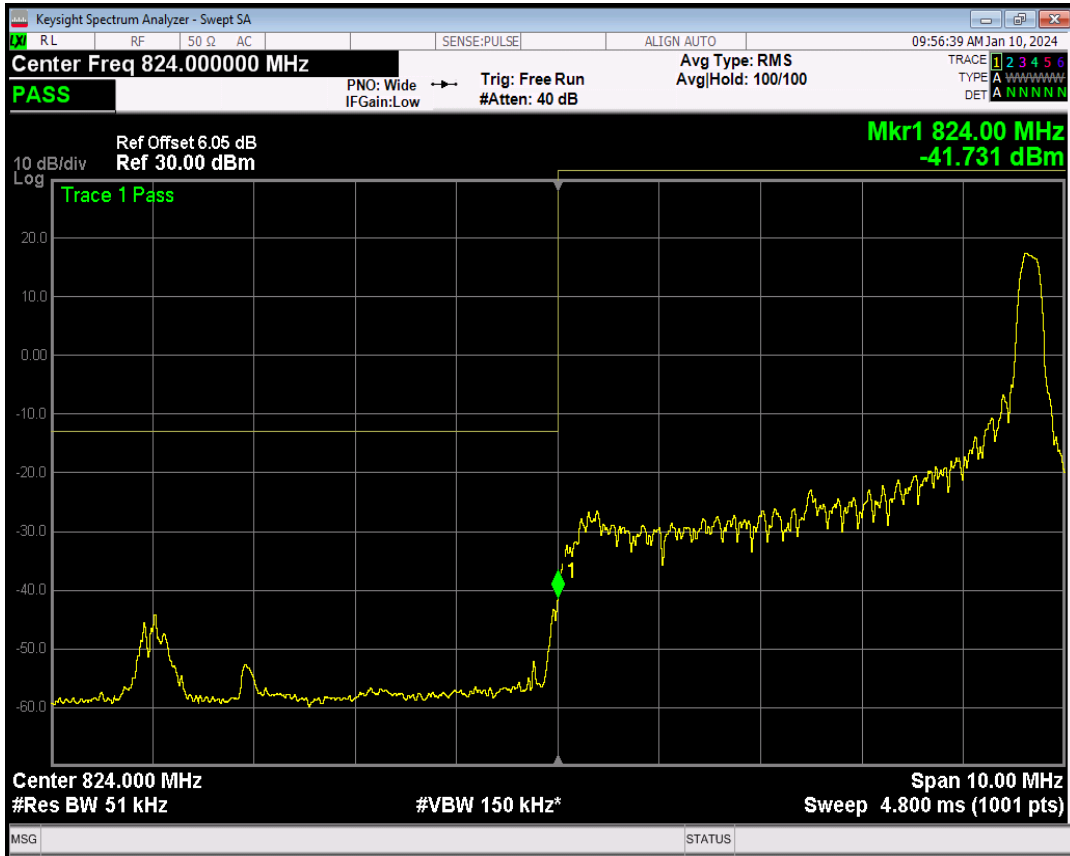

Band5 16QAM BW=5MHz Channel=20425 RB Size=25 Position=#0