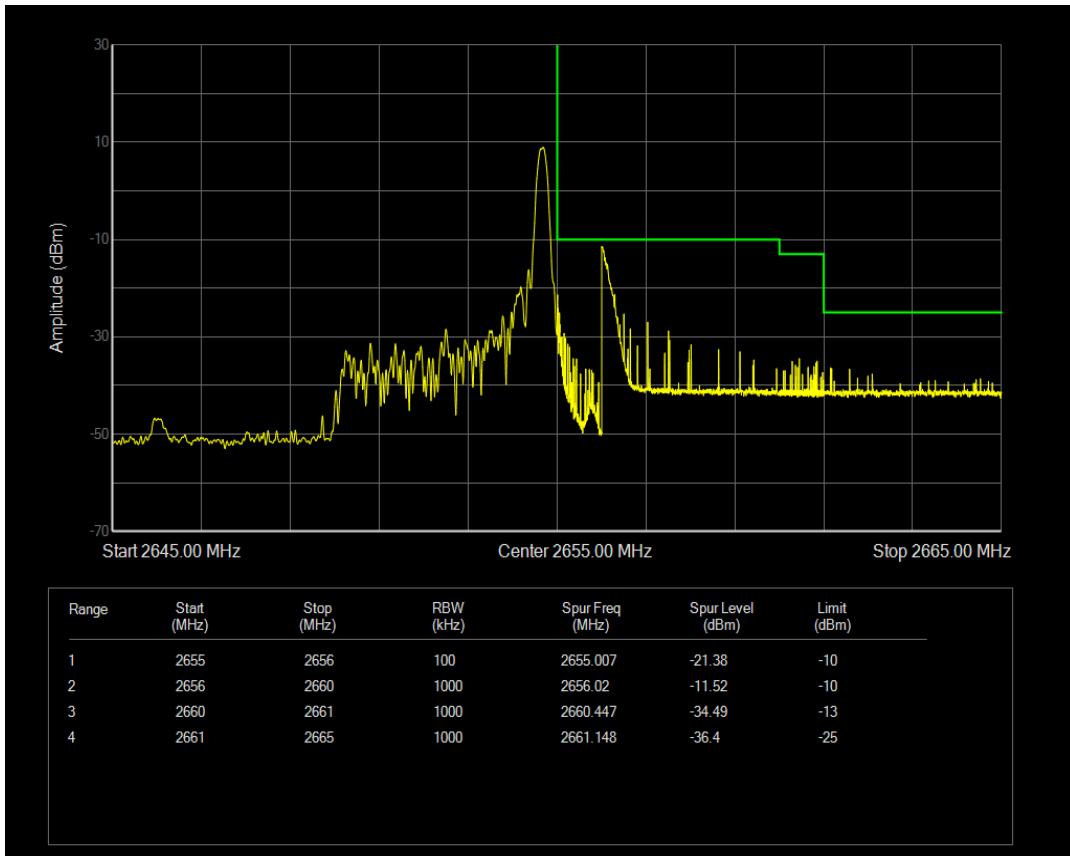

Band41(2535-2655) QPSK BW=5MHz Channel=41215 RB Size=1 Position=#Max