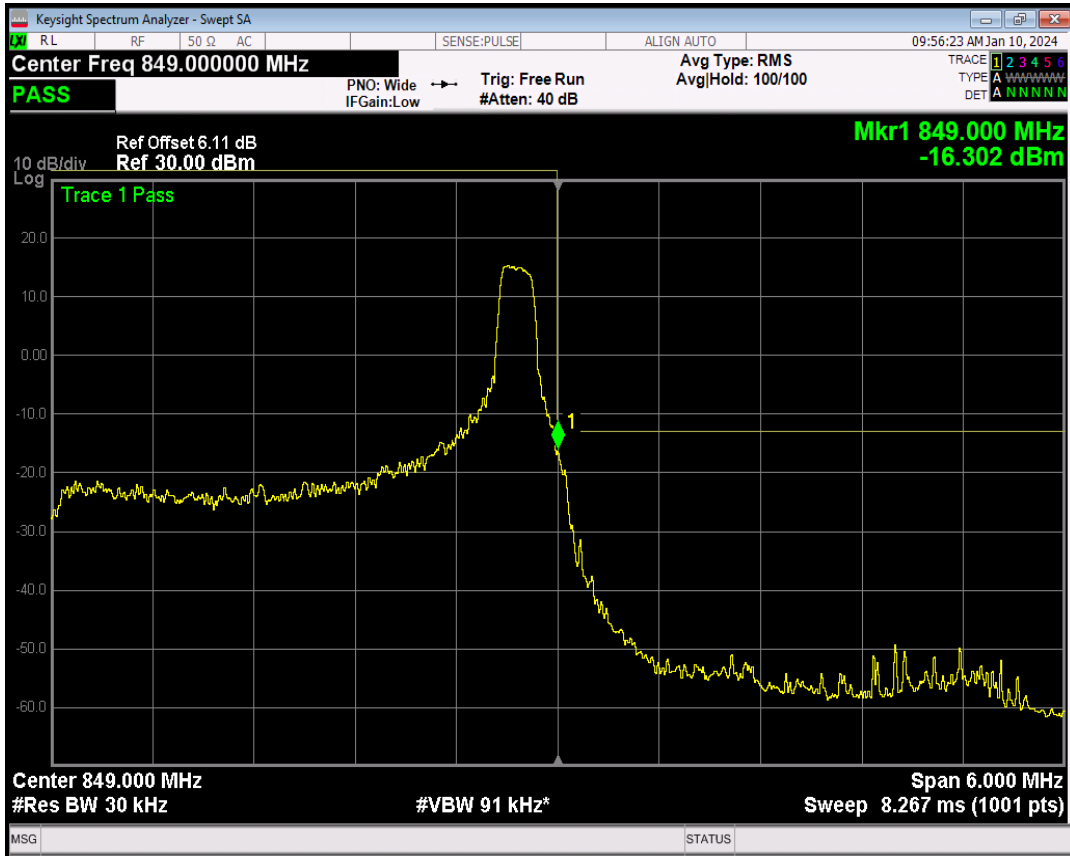

Band5 16QAM BW=3MHz Channel=20635 RB Size=15 Position=#0