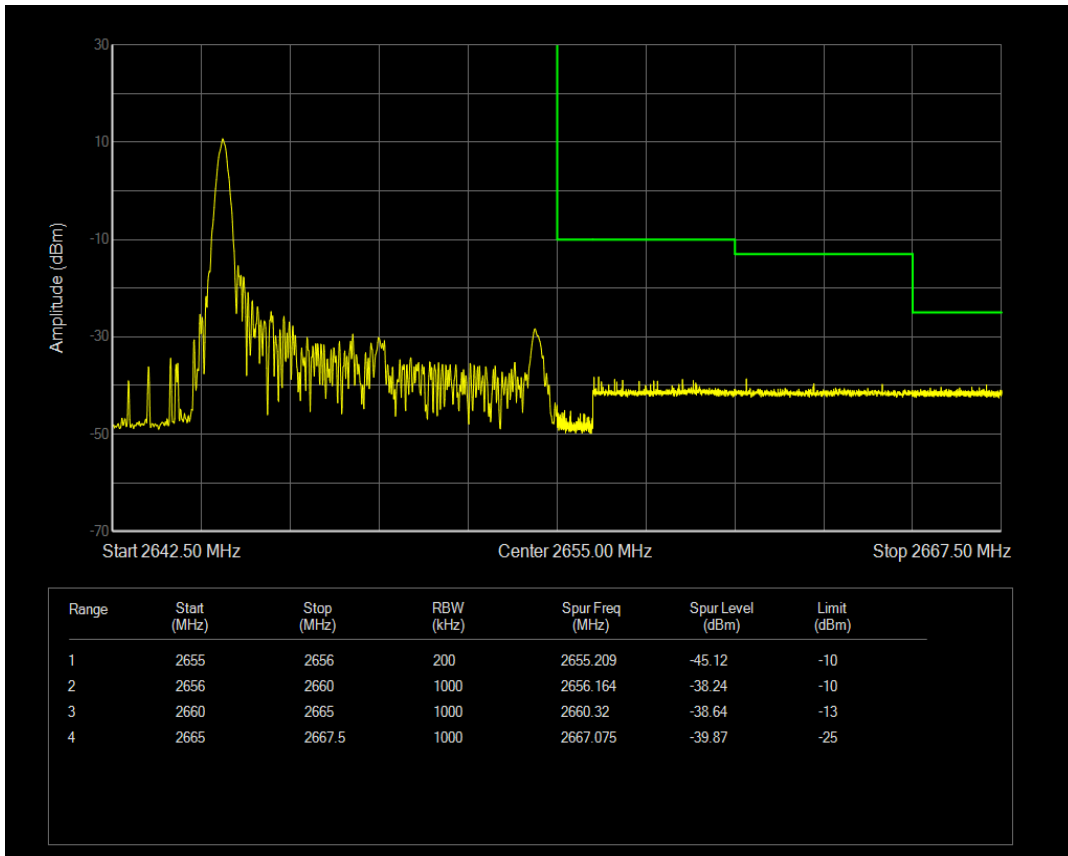

Band41(2535-2655) 16QAM BW=10MHz Channel=41190 RB Size=1 Position=#0