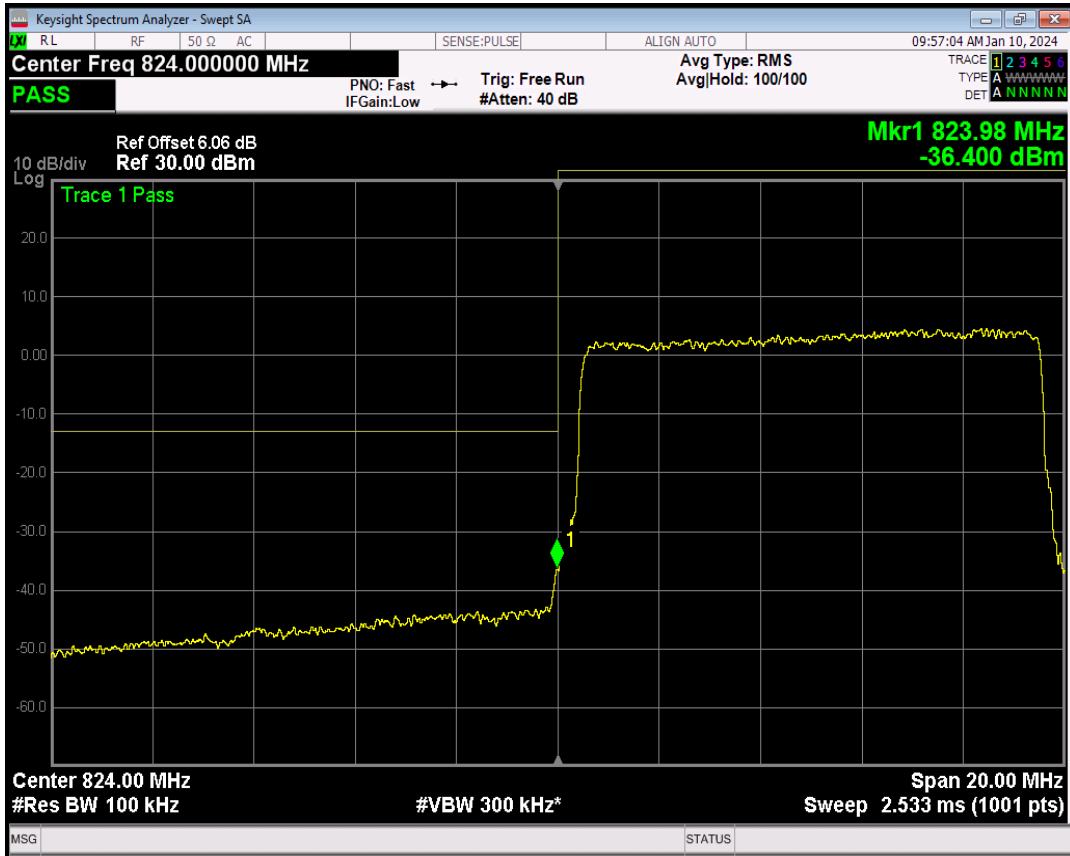

Band5 16QAM BW=10MHz Channel=20450 RB Size=1 Position=#0