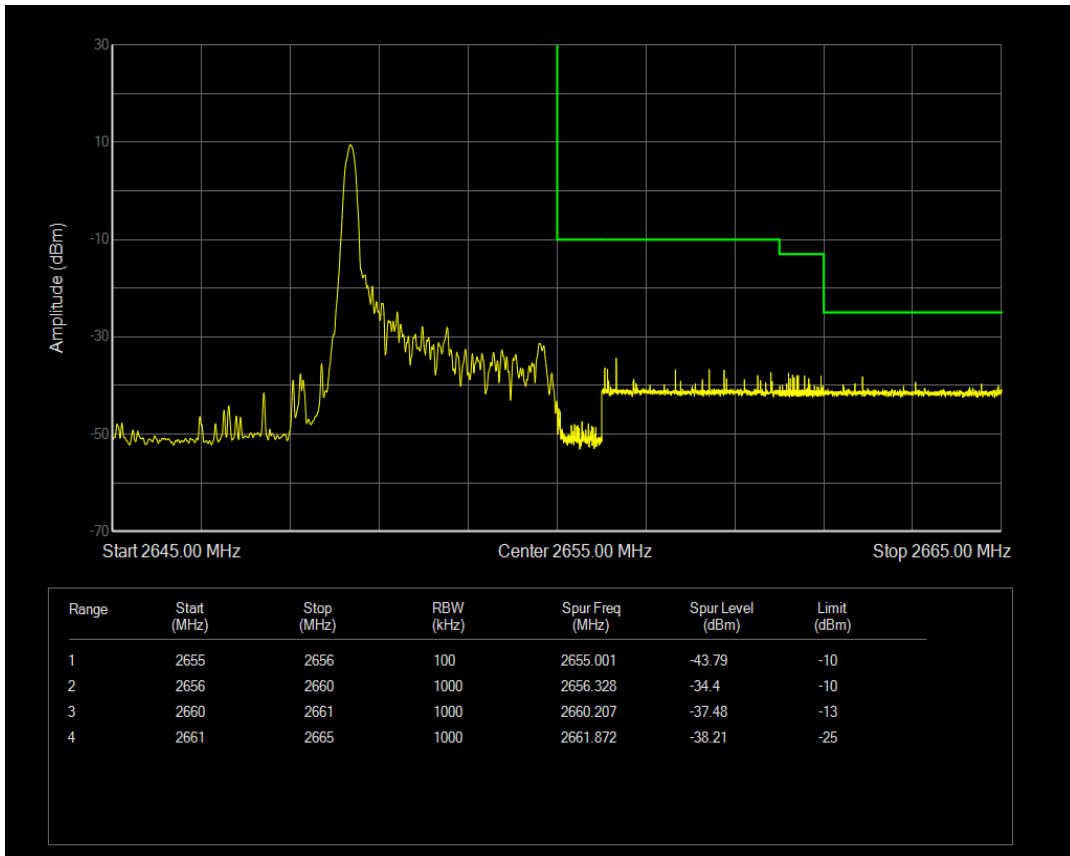

Band41(2535-2655) 16QAM BW=5MHz Channel=41215 RB Size=1 Position=#0