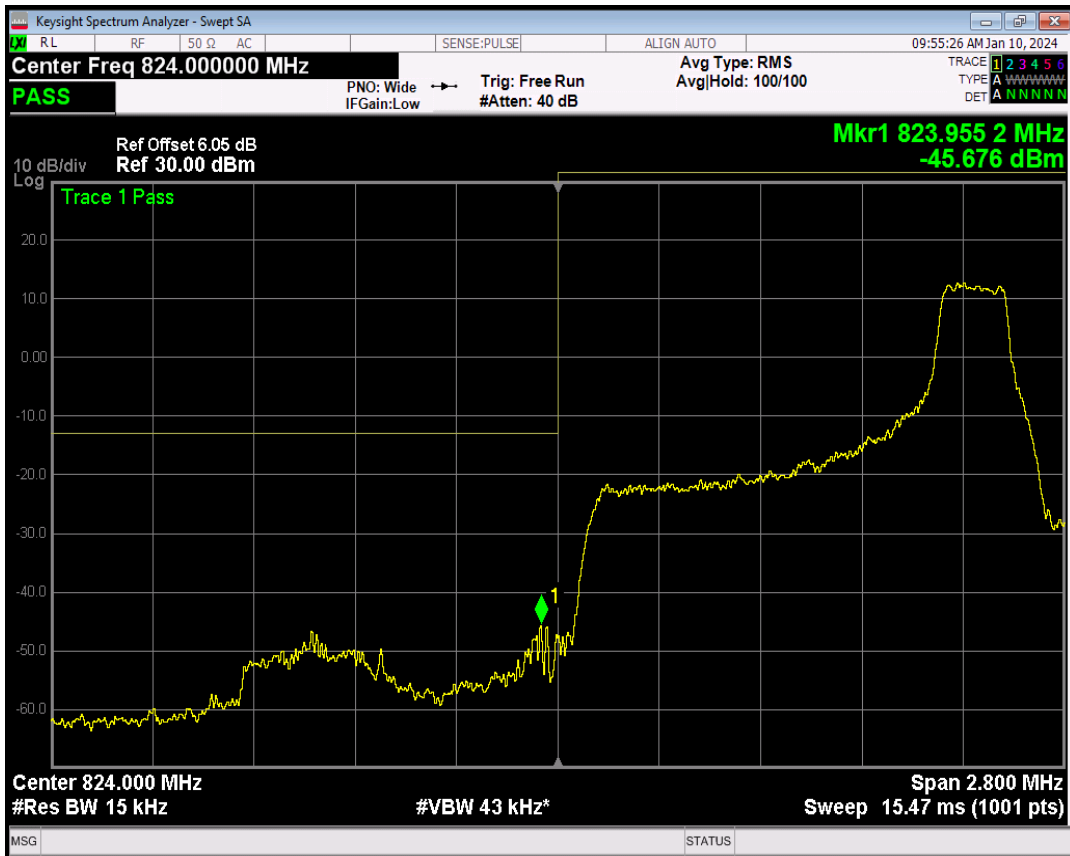

Band5 16QAM BW=1.4MHz Channel=20407 RB Size=1 Position=#Max