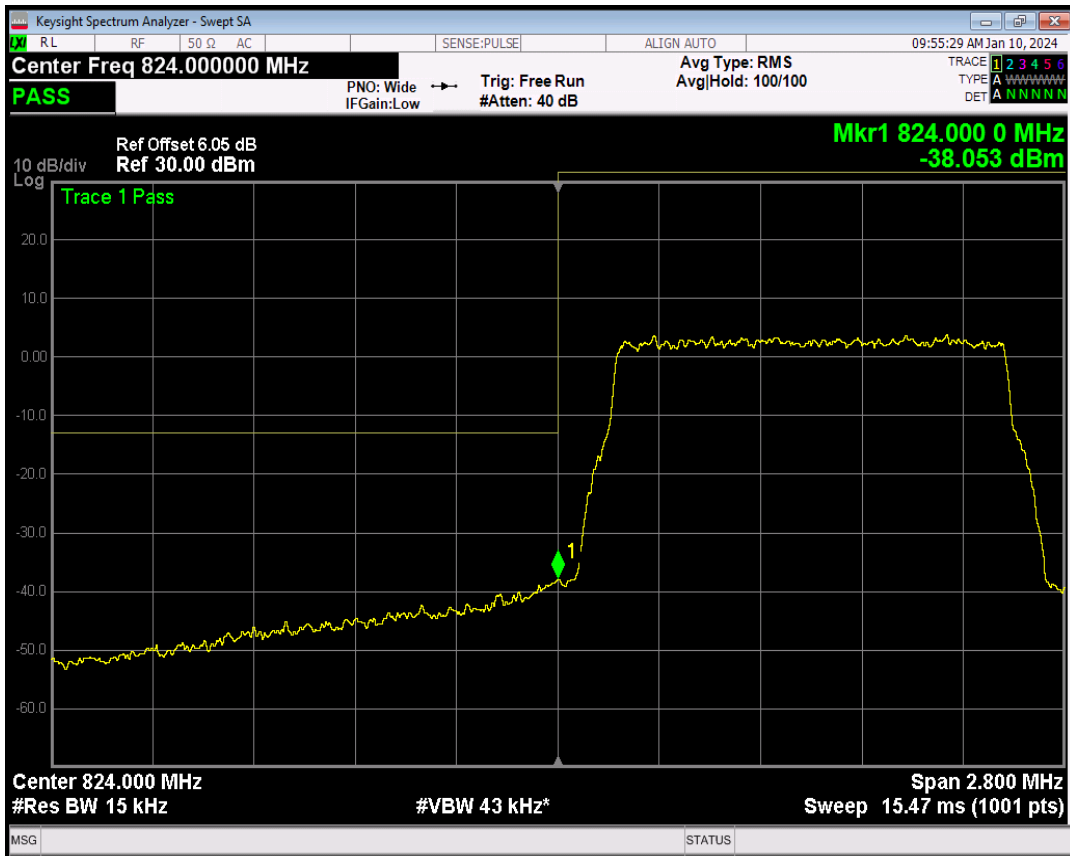

Band5 16QAM BW=1.4MHz Channel=20407 RB Size=6 Position=#0