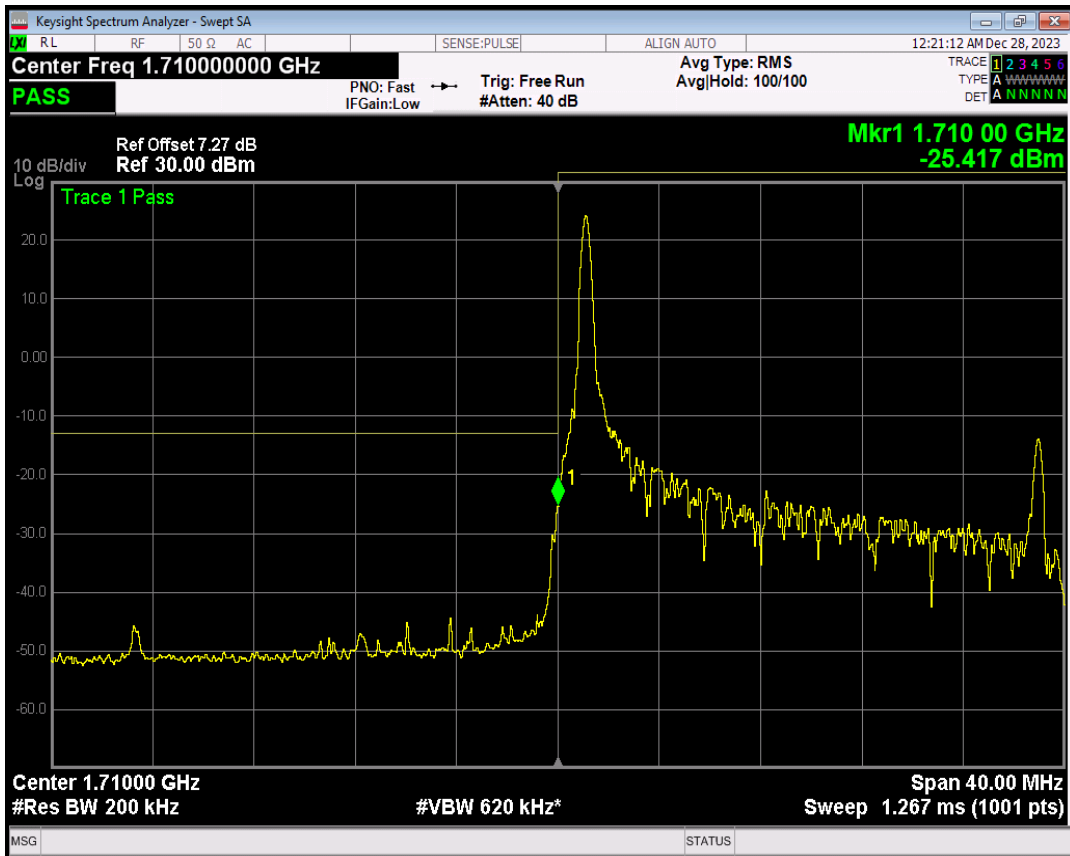

Band4 QPSK BW=20MHz Channel=20050 RB Size=1 Position=#0