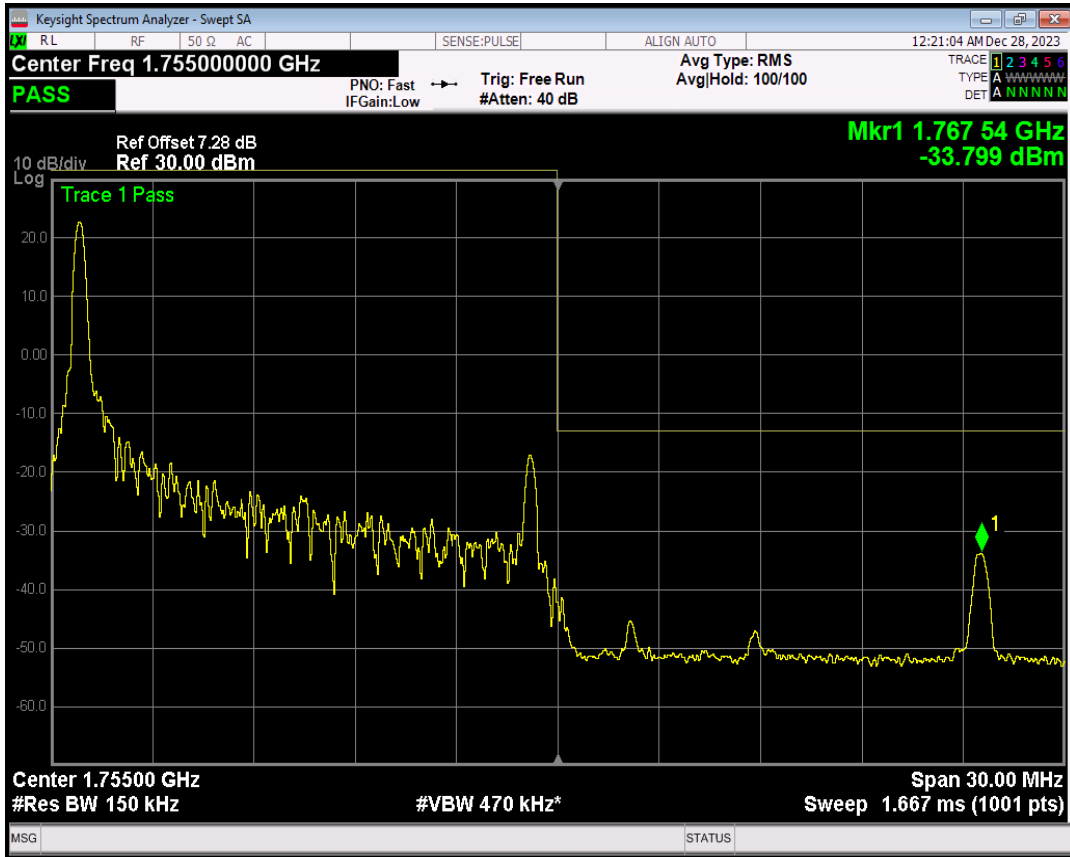

Band4 16QAM BW=15MHz Channel=20325 RB Size=1 Position=#0