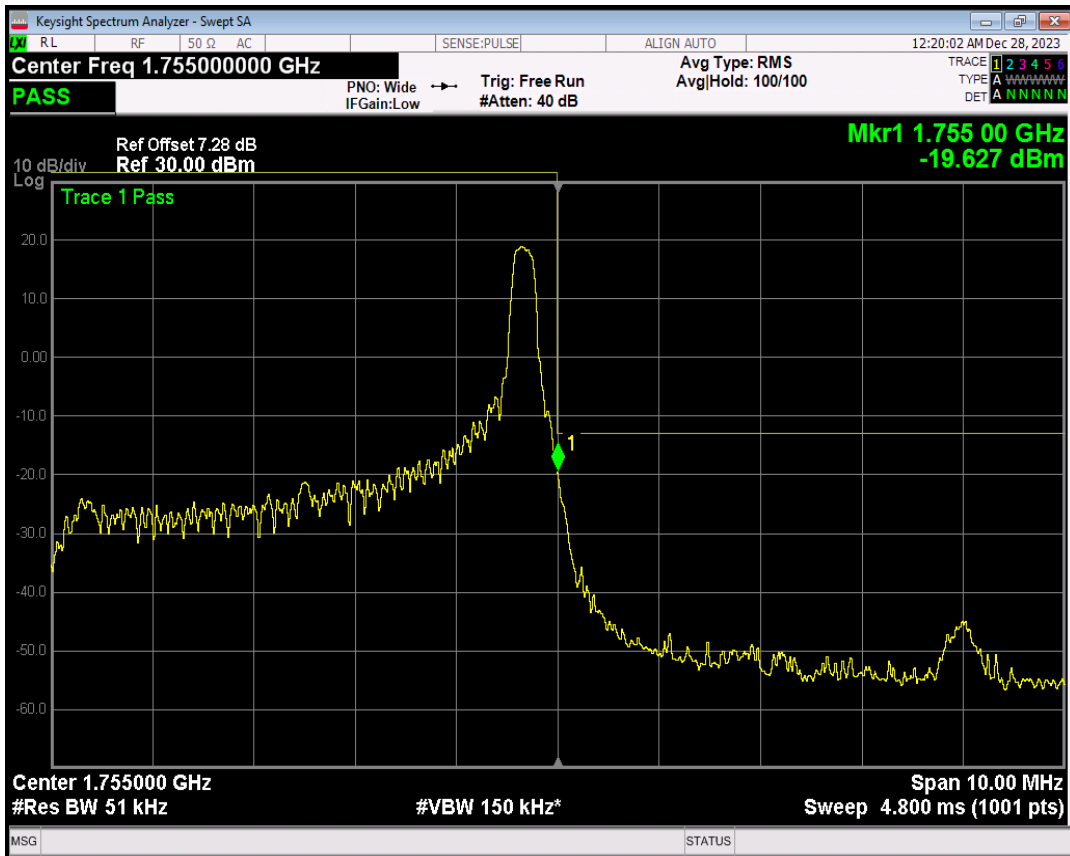

Band4 QPSK BW=5MHz Channel=20375 RB Size=1 Position=#Max

Band4 QPSK BW=5MHz Channel=20375 RB Size=25 Position=#0

Band4 16QAM BW=5MHz Channel=20375 RB Size=1 Position=#0

Band4 16QAM BW=5MHz Channel=20375 RB Size=1 Position=#Max