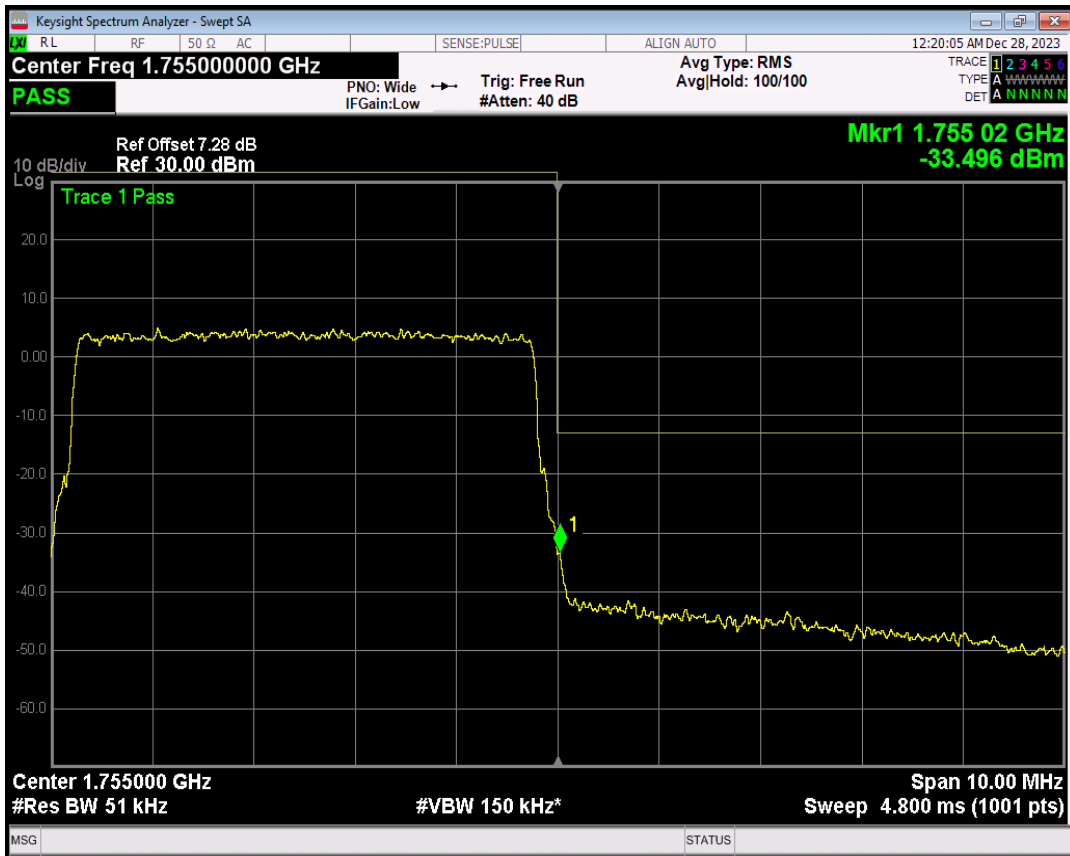

Band4 16QAM BW=5MHz Channel=20375 RB Size=25 Position=#0