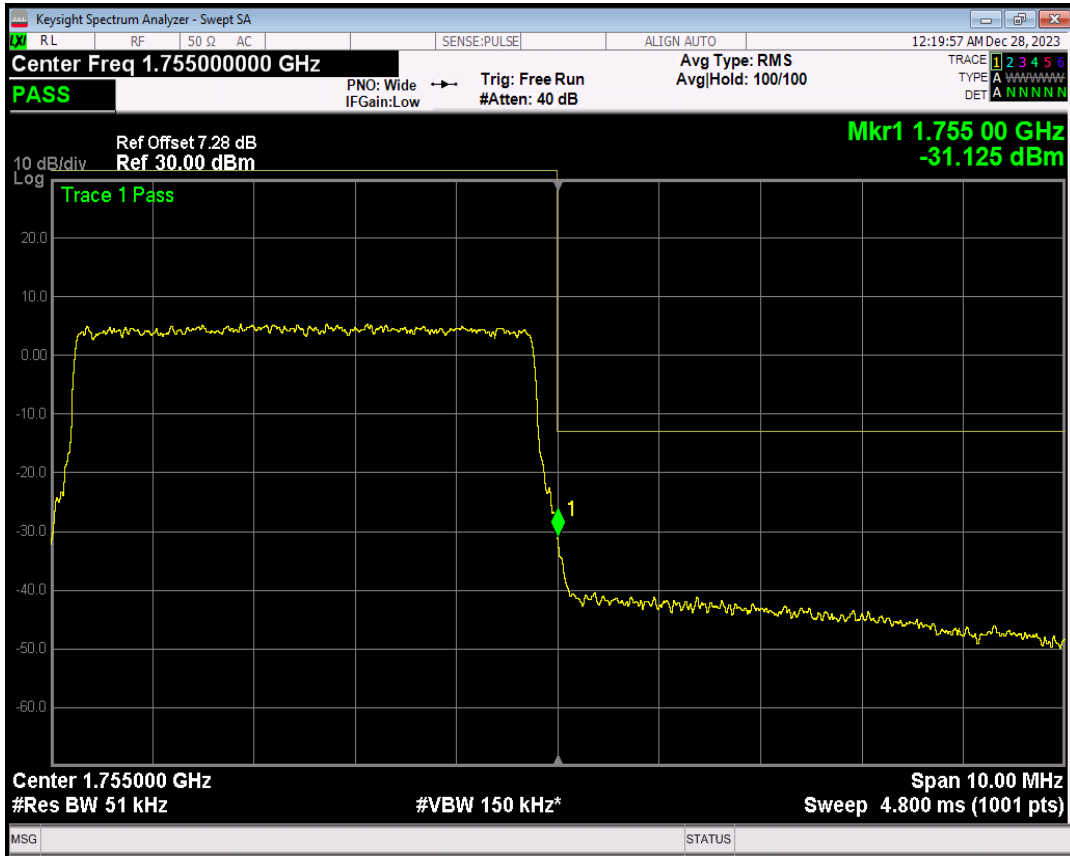

Band4 QPSK BW=5MHz Channel=20375 RB Size=25 Position=#0