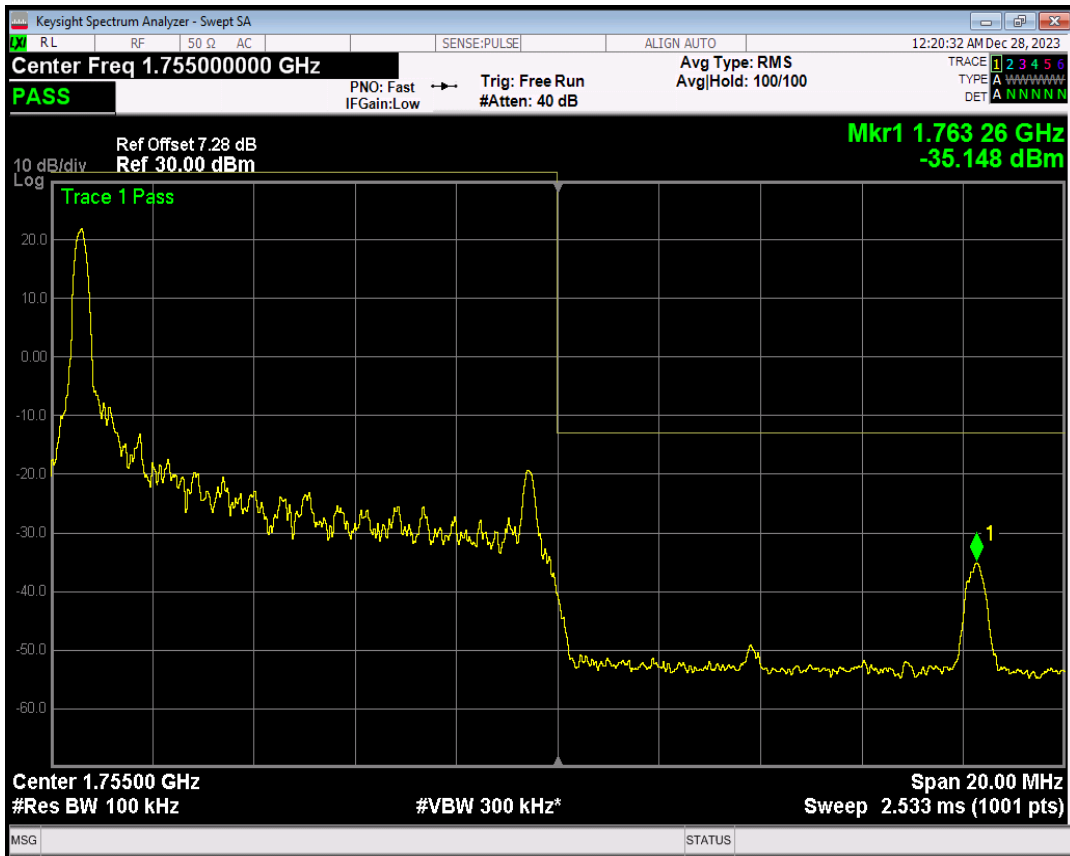

Band4 16QAM BW=10MHz Channel=20350 RB Size=1 Position=#0