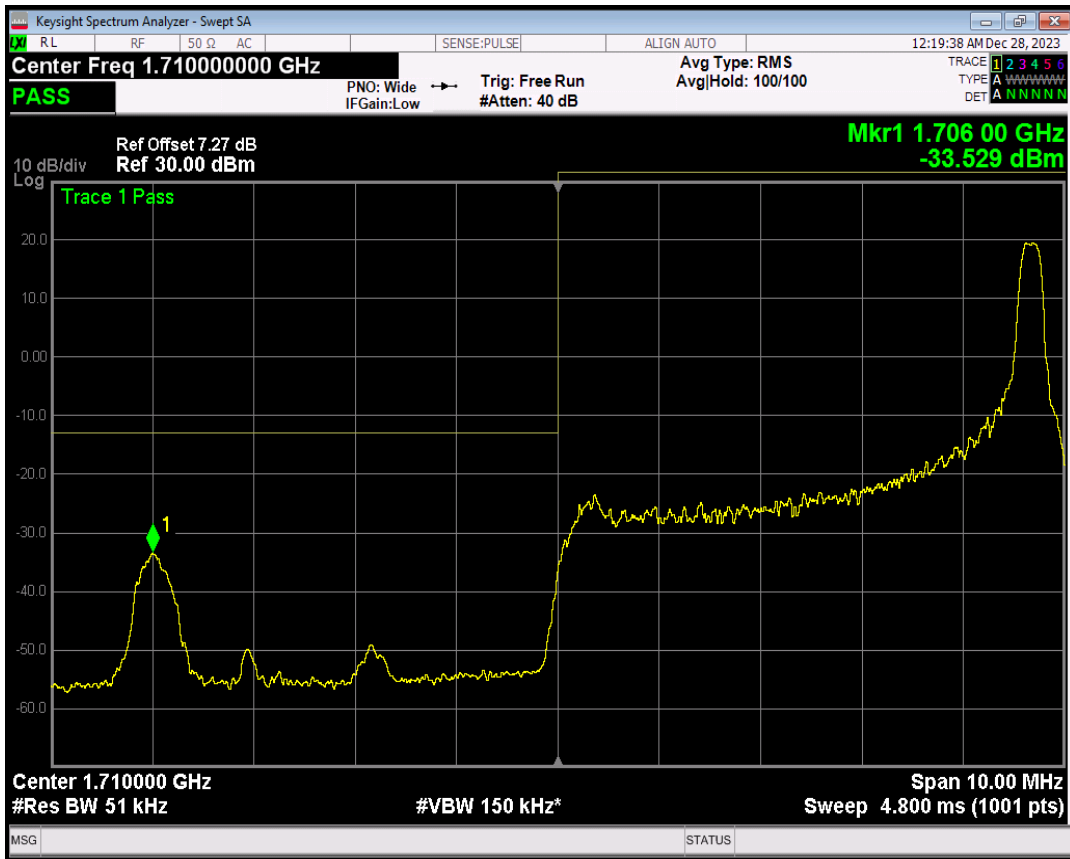

Band4 16QAM BW=3MHz Channel=20385 RB Size=15 Position=#0

Band4 QPSK BW=5MHz Channel=19975 RB Size=1 Position=#0

Band4 QPSK BW=5MHz Channel=19975 RB Size=1 Position=#Max

Band4 QPSK BW=5MHz Channel=19975 RB Size=25 Position=#0

Band4 16QAM BW=5MHz Channel=19975 RB Size=1 Position=#0

Band4 16QAM BW=5MHz Channel=19975 RB Size=1 Position=#Max

Band4 16QAM BW=5MHz Channel=19975 RB Size=25 Position=#0

Band4 QPSK BW=5MHz Channel=20375 RB Size=1 Position=#0