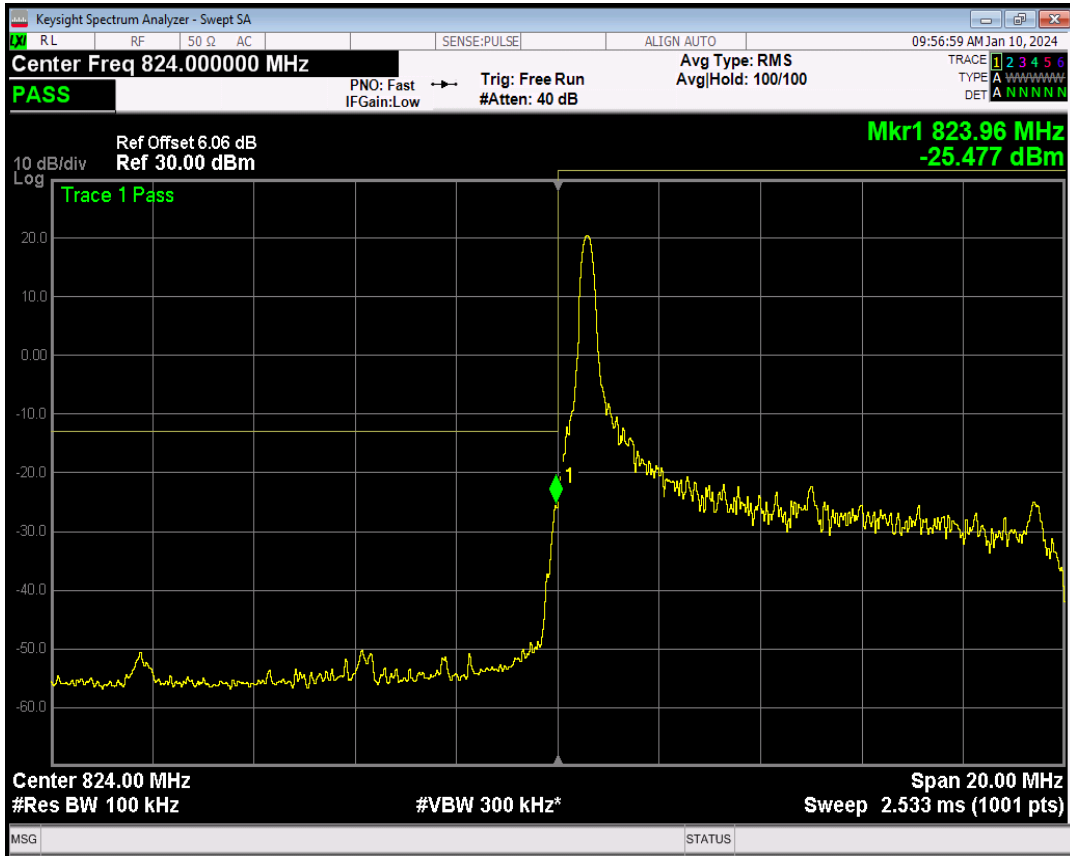

Band5 QPSK BW=10MHz Channel=20450 RB Size=1 Position=#Max