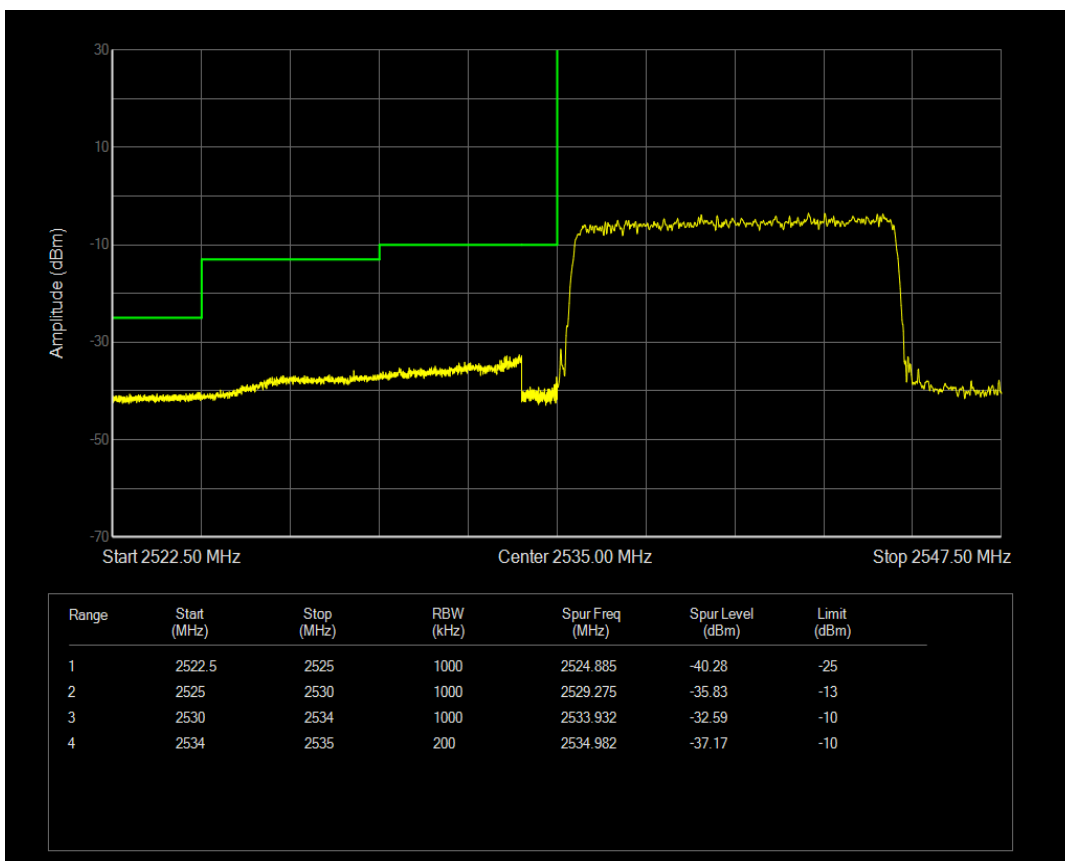

Band41(2535-2655) QPSK BW=10MHz Channel=40090 RB Size=50 Position=#0