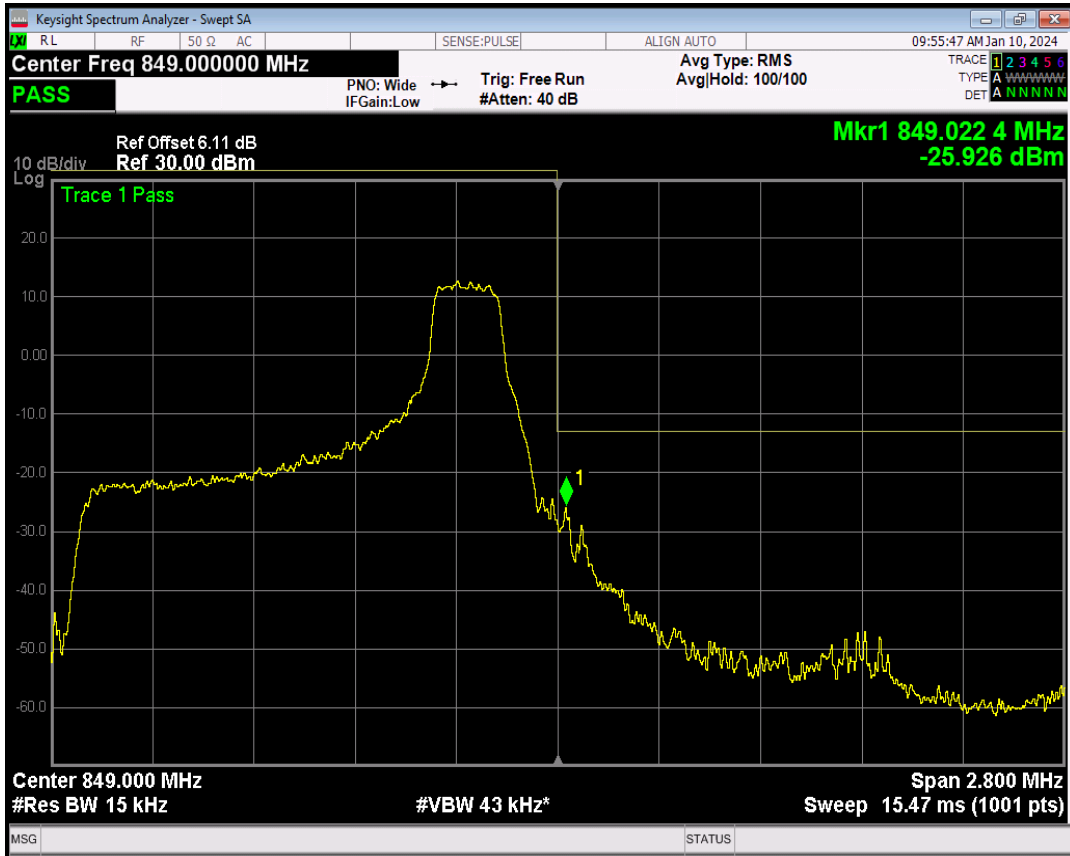

Band5 16QAM BW=1.4MHz Channel=20643 RB Size=1 Position=#Max