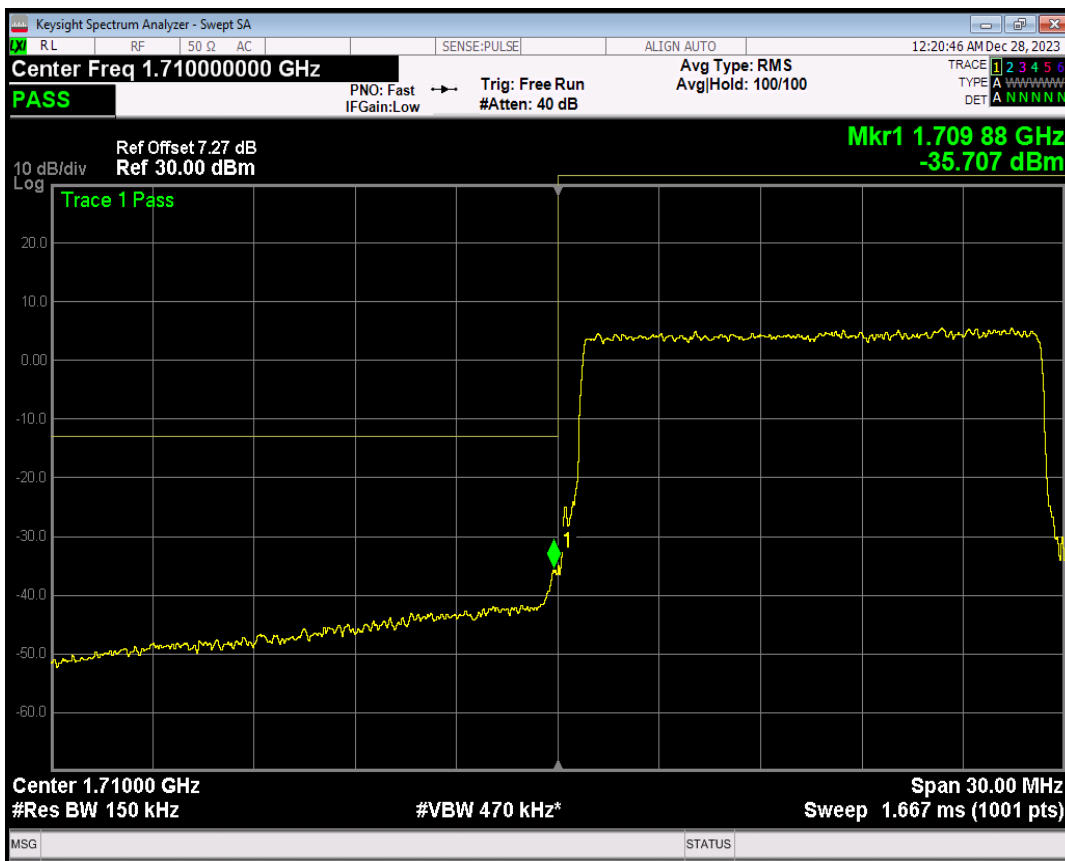

Band4 16QAM BW=10MHz Channel=20350 RB Size=50 Position=#0

Band4 QPSK BW=15MHz Channel=20025 RB Size=1 Position=#0

Band4 QPSK BW=15MHz Channel=20025 RB Size=1 Position=#Max

Band4 QPSK BW=15MHz Channel=20025 RB Size=75 Position=#0

Band4 16QAM BW=15MHz Channel=20025 RB Size=1 Position=#0

Band4 16QAM BW=15MHz Channel=20025 RB Size=1 Position=#Max

Band4 16QAM BW=15MHz Channel=20025 RB Size=75 Position=#0

Band4 QPSK BW=15MHz Channel=20325 RB Size=1 Position=#0