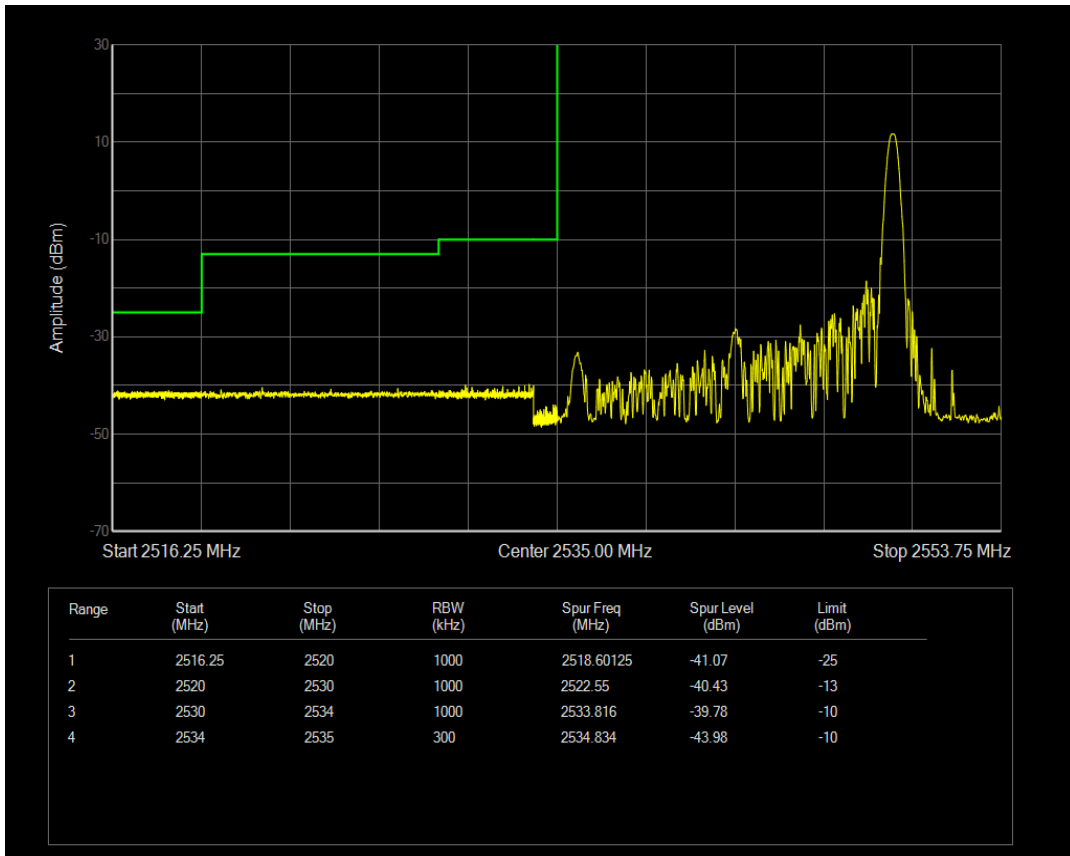

Band41(2535-2655) QPSK BW=15MHz Channel=40115 RB Size=1 Position=#Max