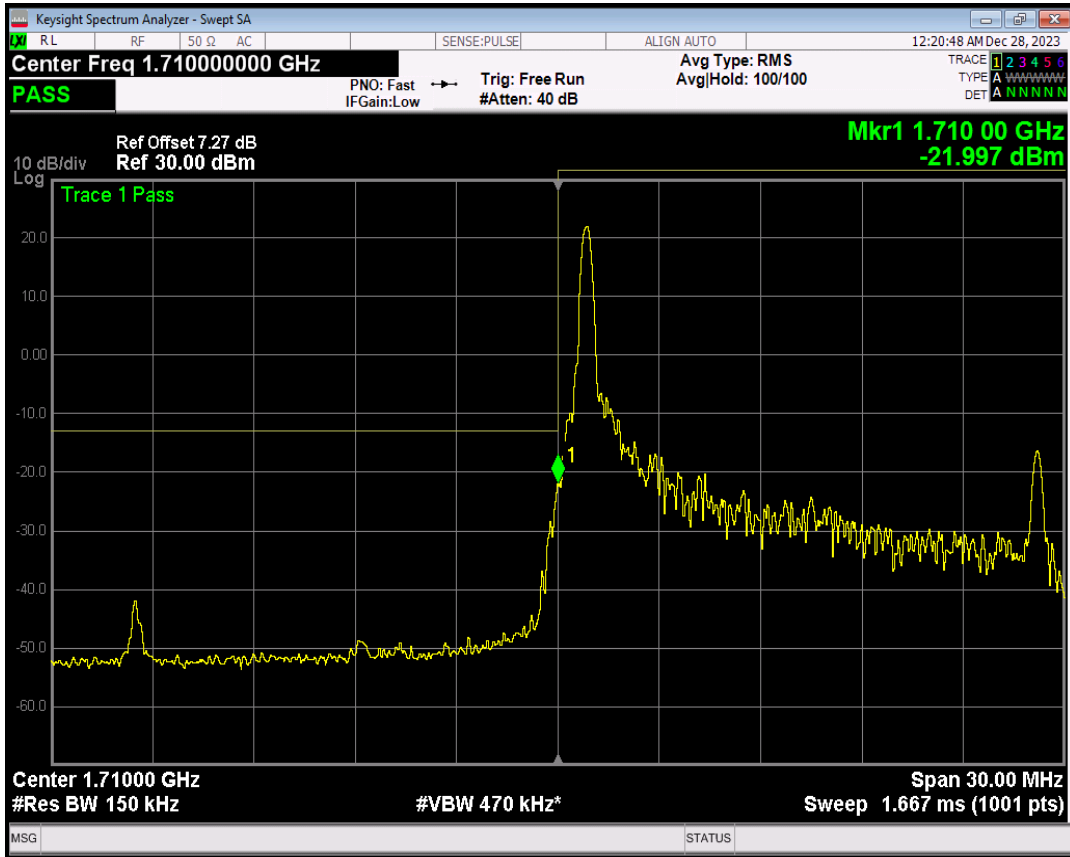

Band4 16QAM BW=15MHz Channel=20025 RB Size=1 Position=#0