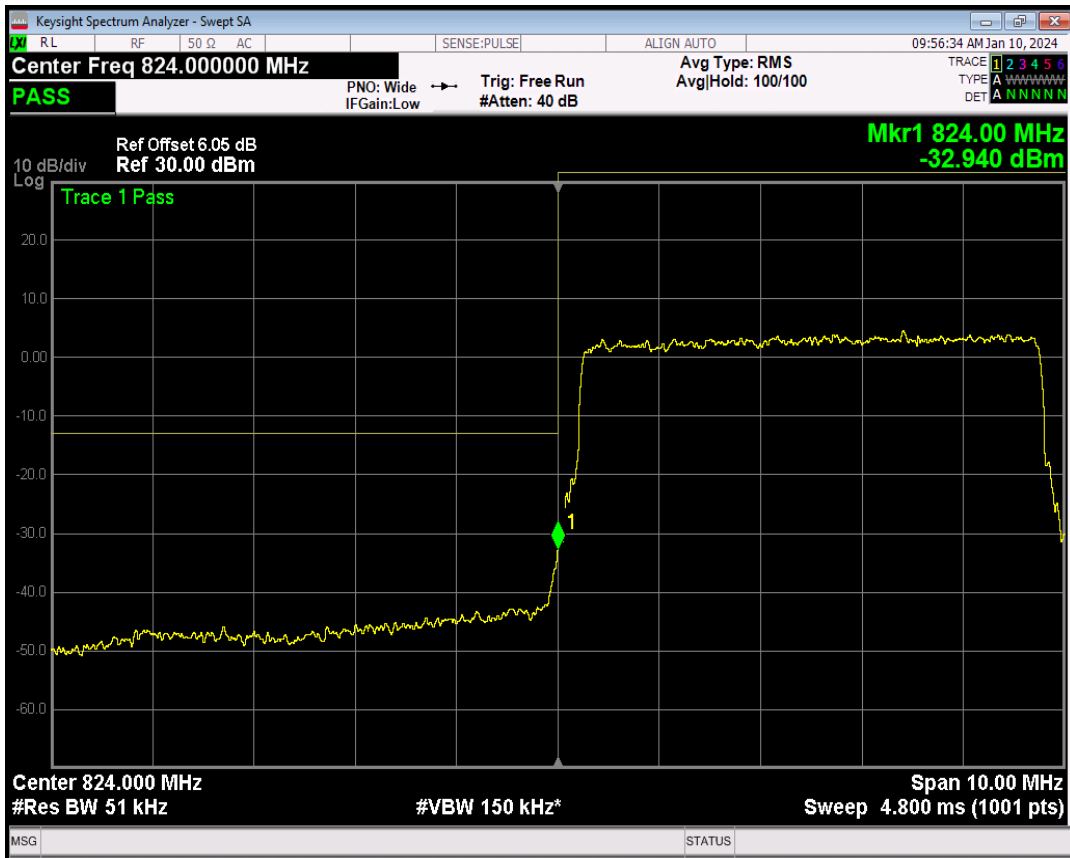

Band5 16QAM BW=5MHz Channel=20425 RB Size=1 Position=#0