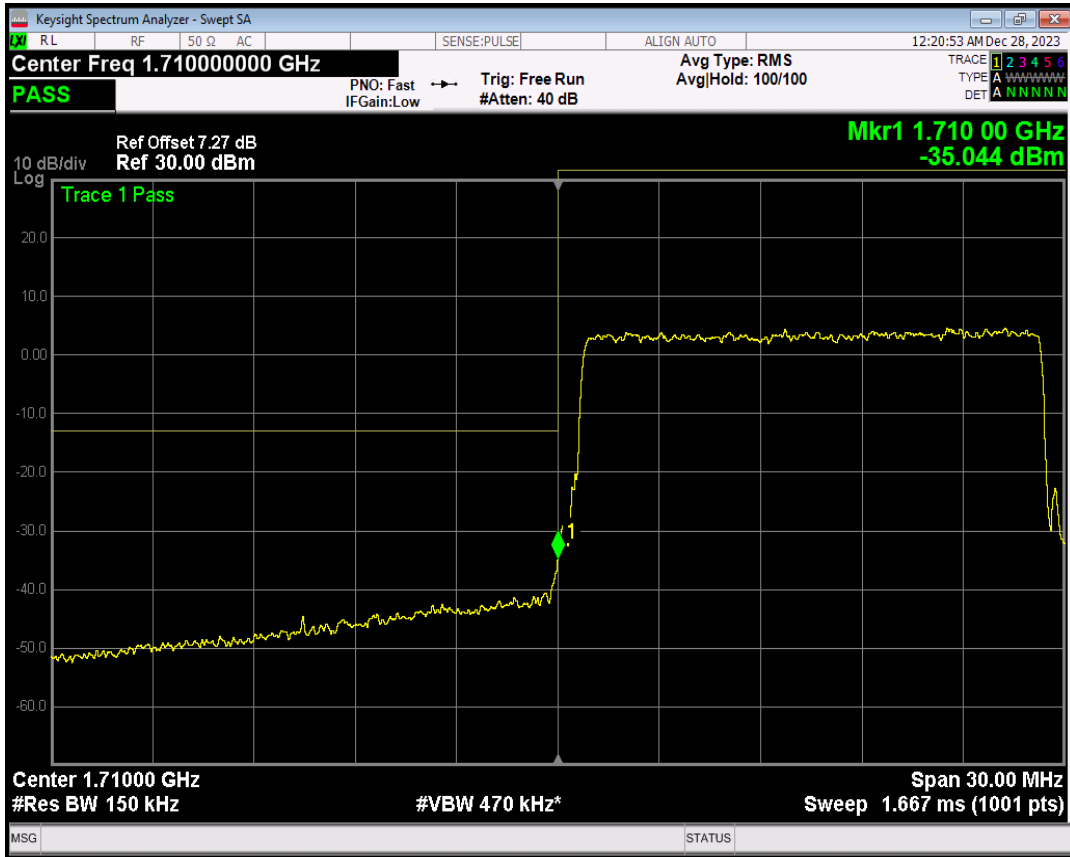

Band4 16QAM BW=10MHz Channel=20350 RB Size=50 Position=#0

Band4 QPSK BW=15MHz Channel=20025 RB Size=1 Position=#0

Band4 QPSK BW=15MHz Channel=20025 RB Size=1 Position=#Max

Band4 QPSK BW=15MHz Channel=20025 RB Size=75 Position=#0

Band4 16QAM BW=15MHz Channel=20025 RB Size=1 Position=#0

Band4 16QAM BW=15MHz Channel=20025 RB Size=1 Position=#Max

Band4 16QAM BW=15MHz Channel=20025 RB Size=75 Position=#0

Band4 QPSK BW=15MHz Channel=20325 RB Size=1 Position=#0