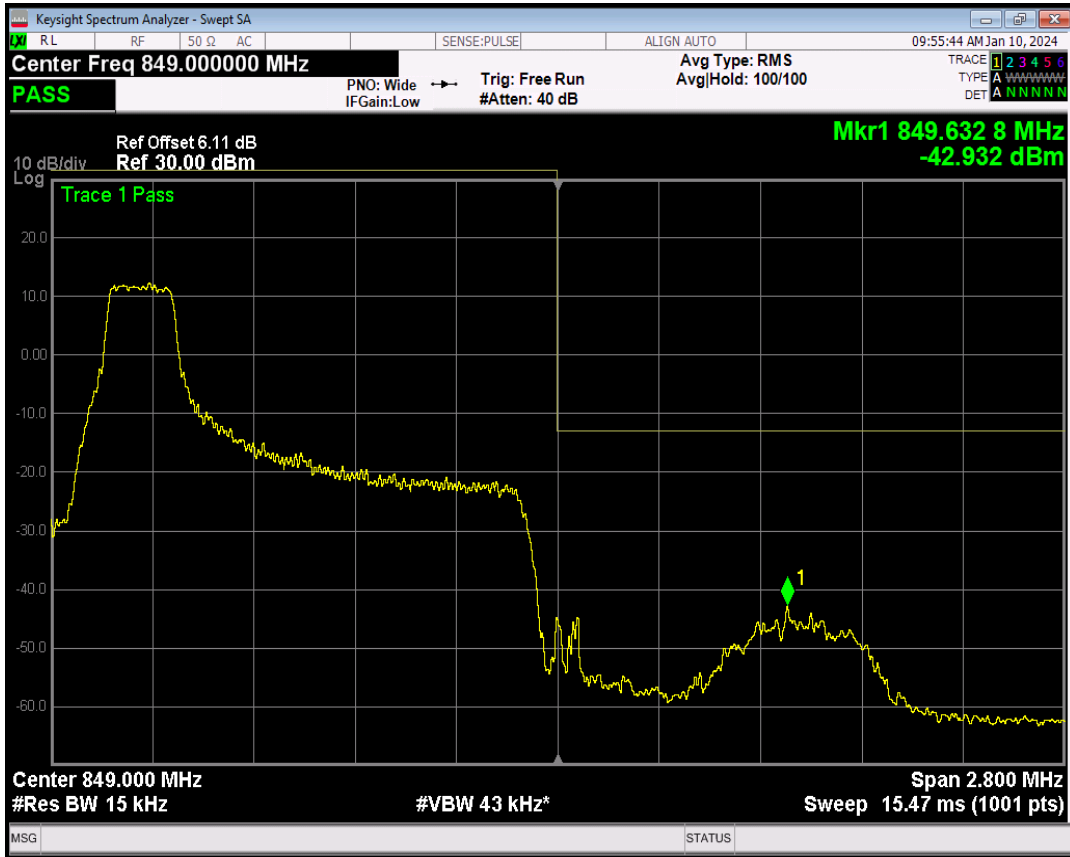

Band5 16QAM BW=1.4MHz Channel=20643 RB Size=1 Position=#0