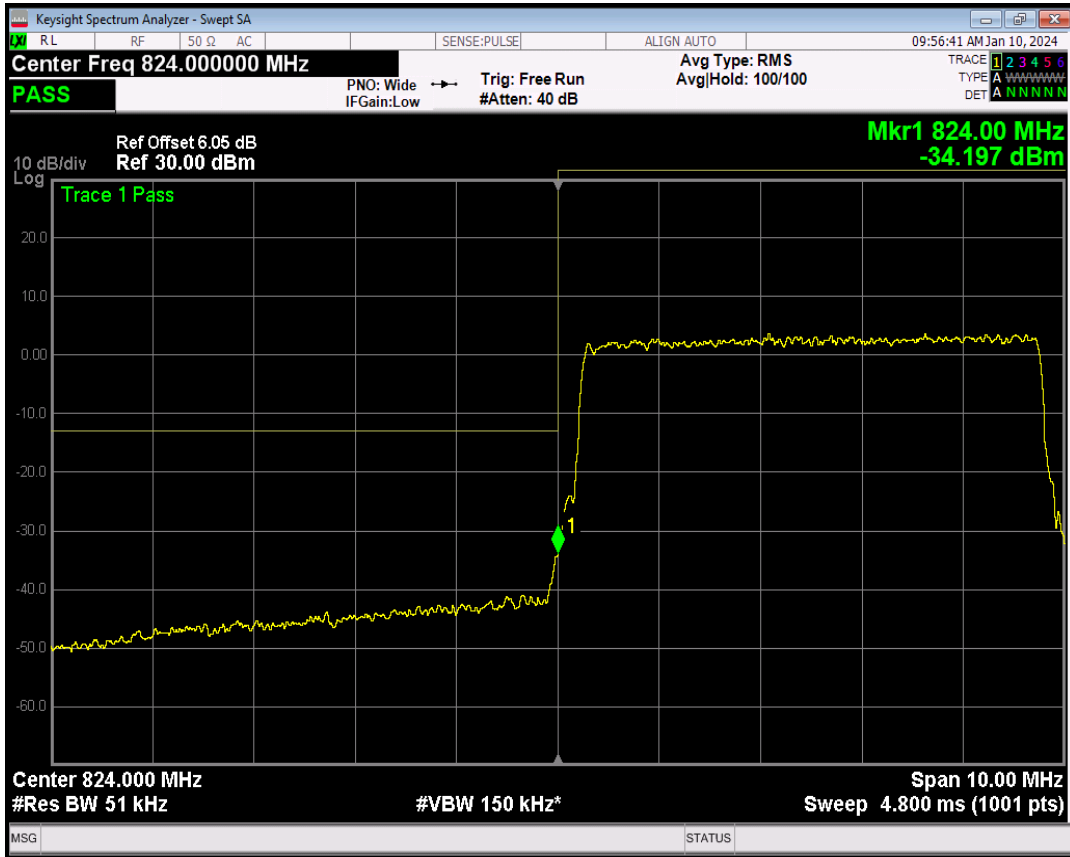

Band5 QPSK BW=5MHz Channel=20625 RB Size=1 Position=#0