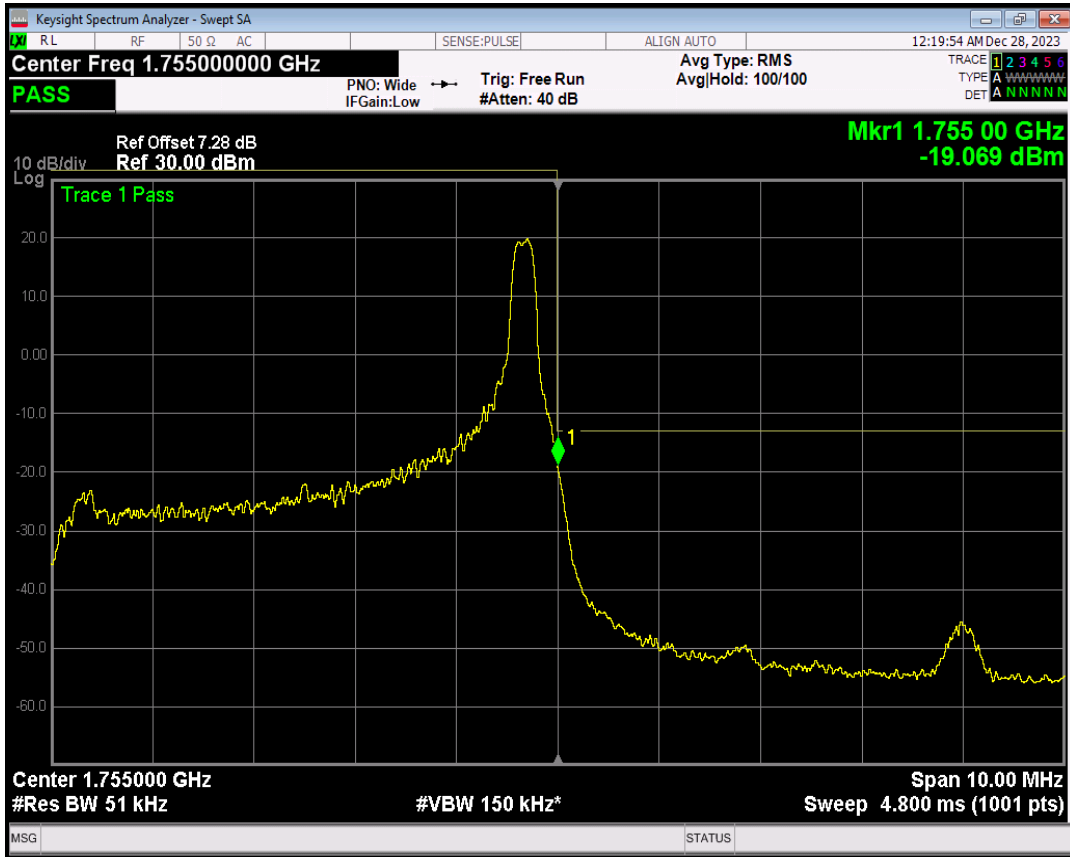

Band4 QPSK BW=5MHz Channel=20375 RB Size=1 Position=#Max