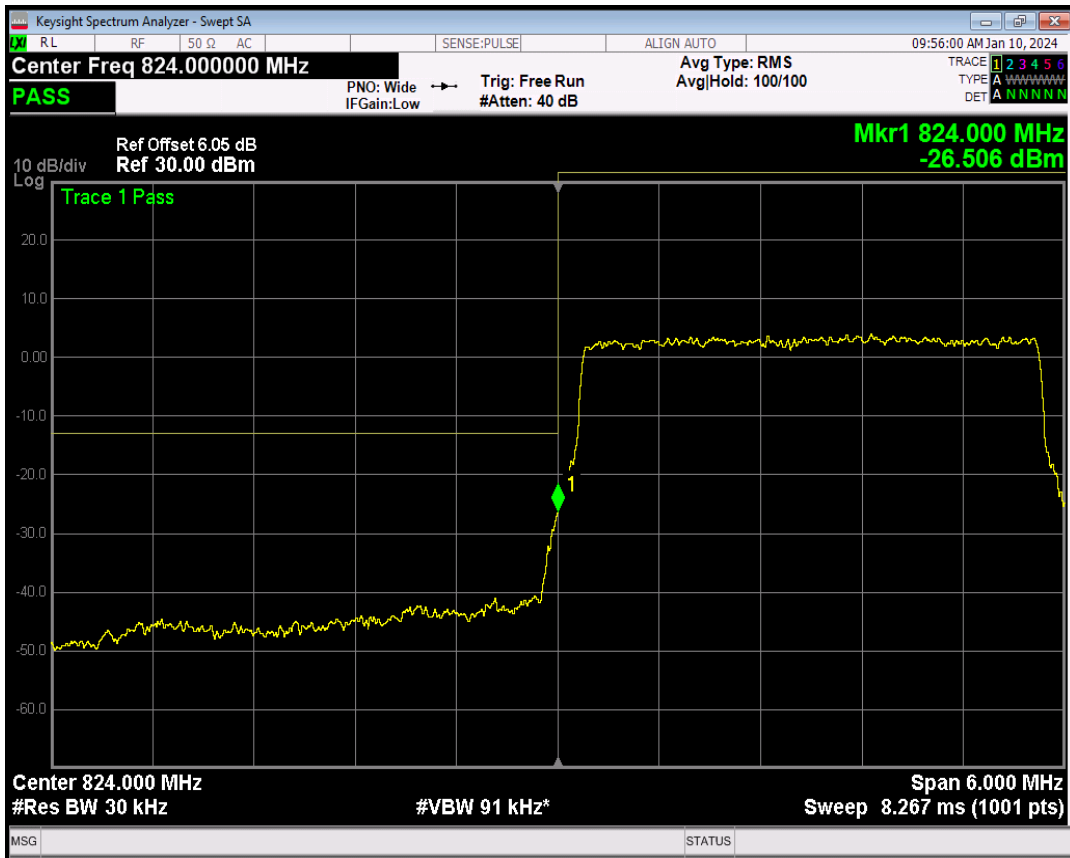

Band5 QPSK BW=3MHz Channel=20415 RB Size=15 Position=#0