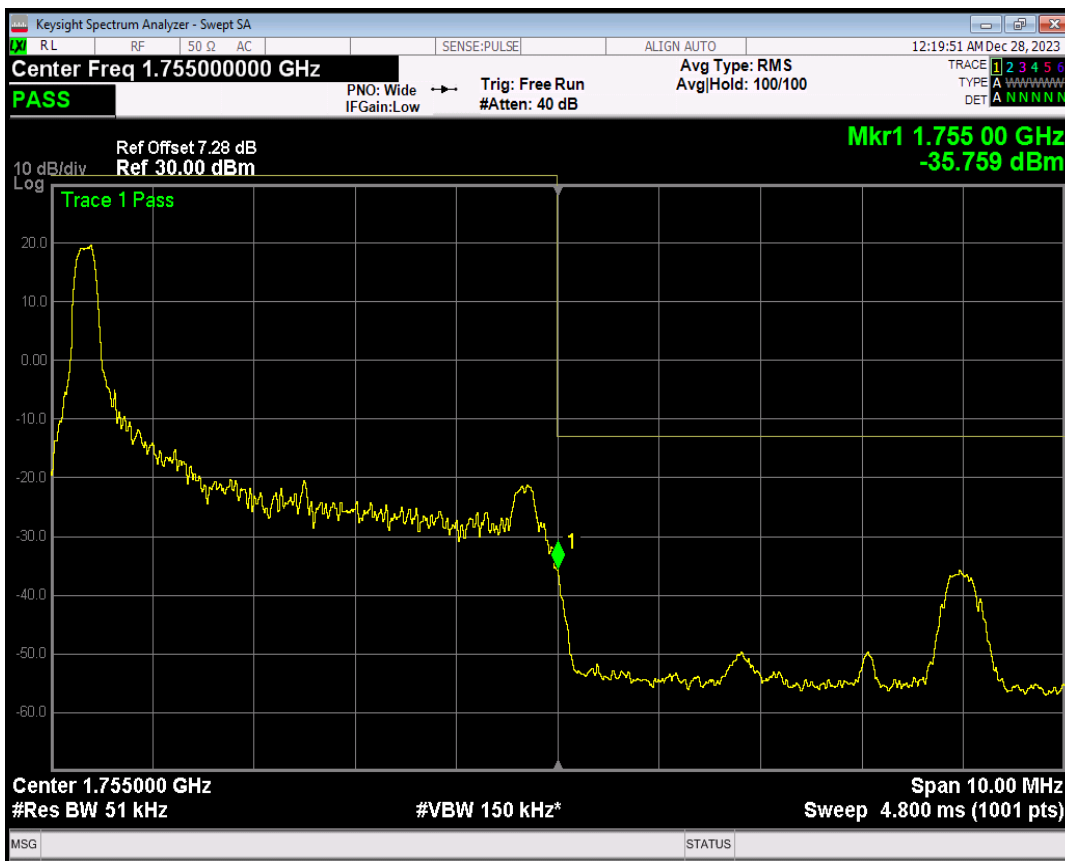

Band4 16QAM BW=5MHz Channel=19975 RB Size=1 Position=#0

Band4 16QAM BW=5MHz Channel=19975 RB Size=1 Position=#Max

Band4 16QAM BW=5MHz Channel=19975 RB Size=25 Position=#0

Band4 QPSK BW=5MHz Channel=20375 RB Size=1 Position=#0