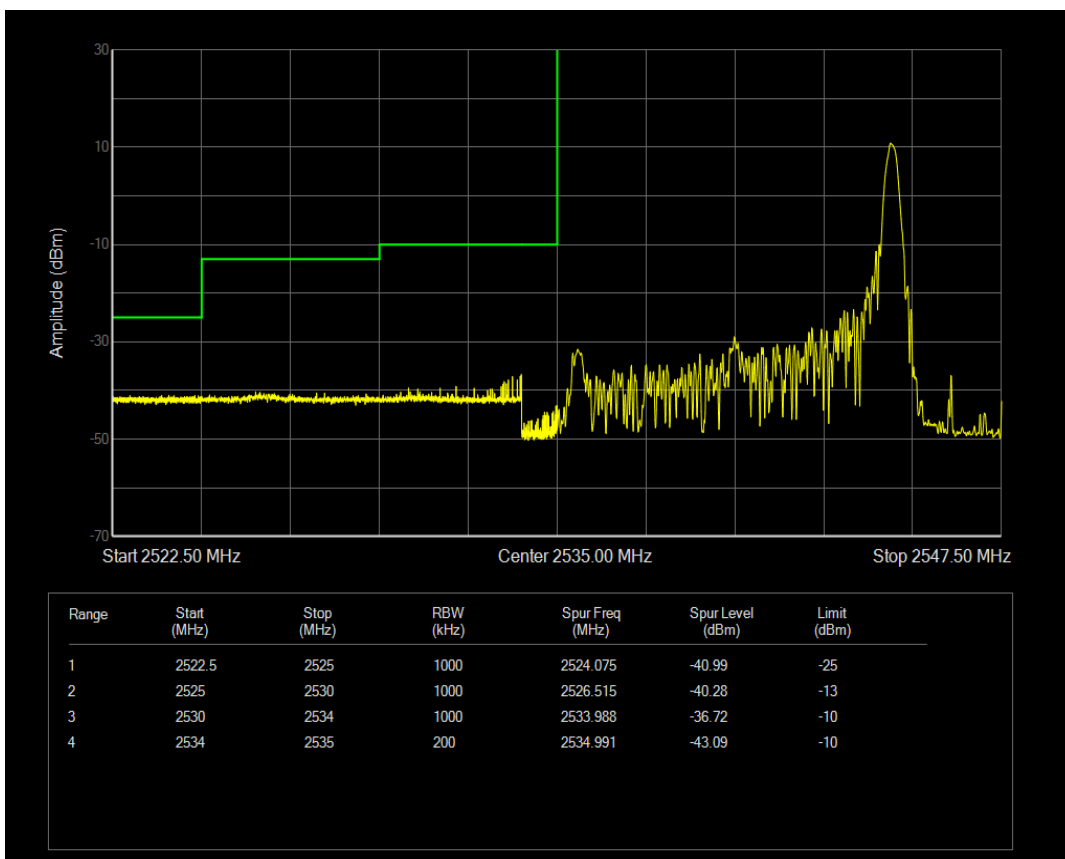

Band41(2535-2655) QPSK BW=10MHz Channel=40090 RB Size=1 Position=#Max