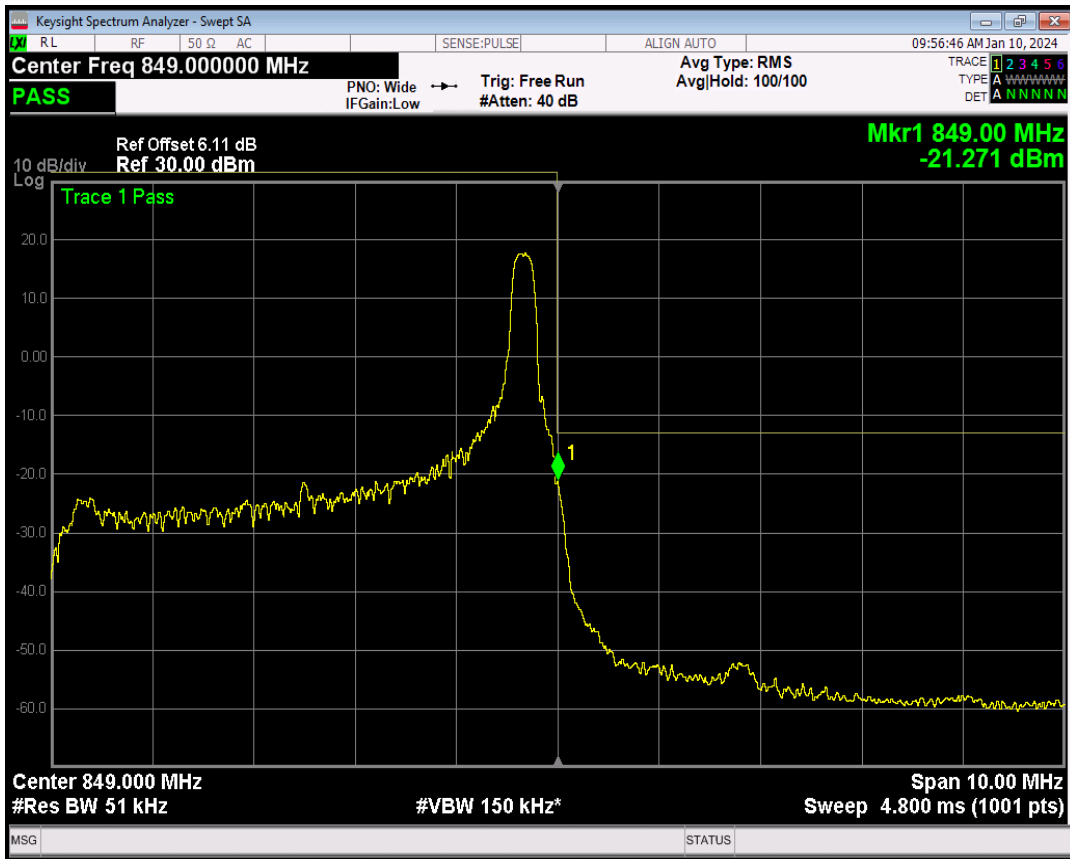

Band5 16QAM BW=5MHz Channel=20425 RB Size=1 Position=#Max

Band5 16QAM BW=5MHz Channel=20425 RB Size=25 Position=#0

Band5 QPSK BW=5MHz Channel=20625 RB Size=1 Position=#0

Band5 QPSK BW=5MHz Channel=20625 RB Size=1 Position=#Max