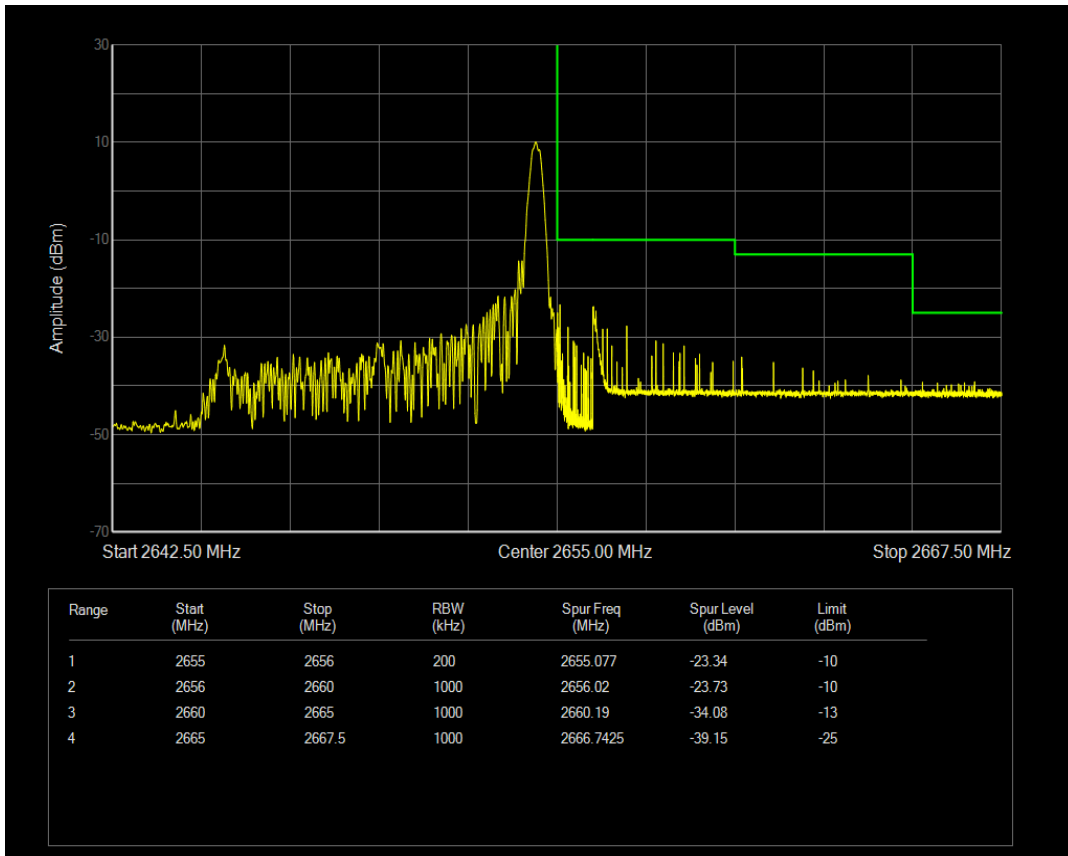

Band41(2535-2655) 16QAM BW=10MHz Channel=41190 RB Size=1 Position=#Max