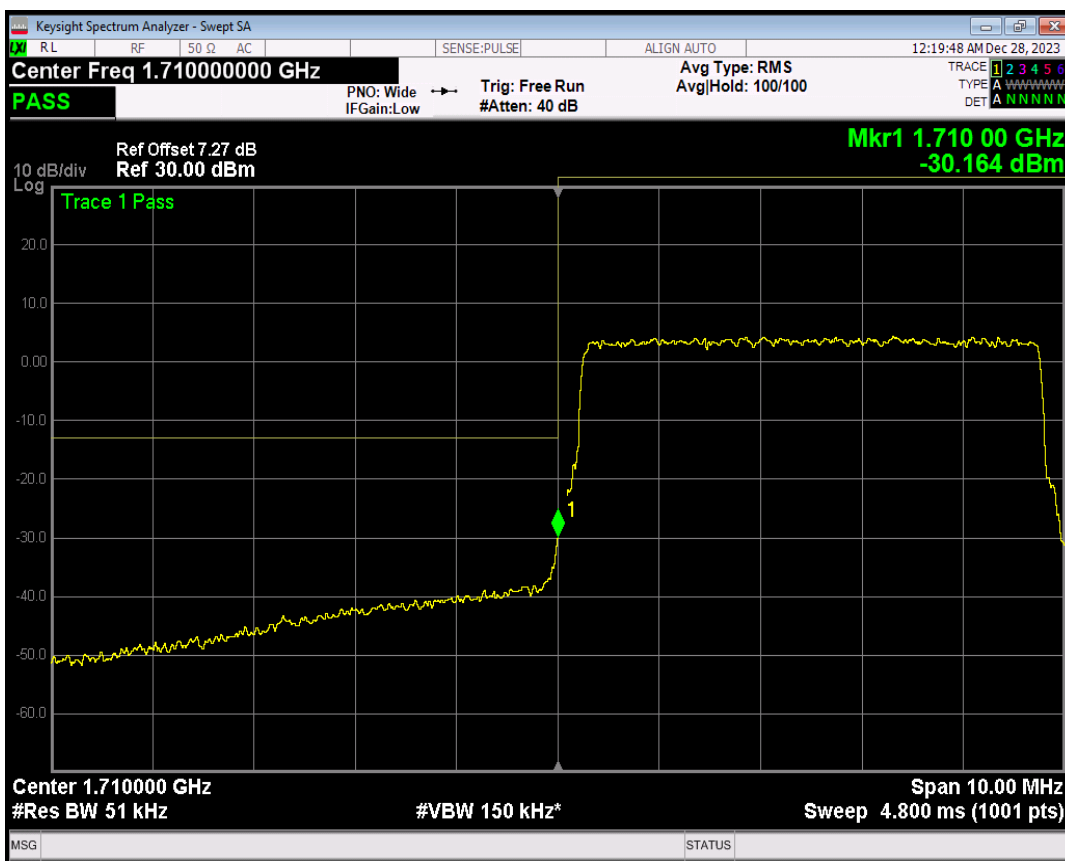

Band4 16QAM BW=5MHz Channel=19975 RB Size=25 Position=#0