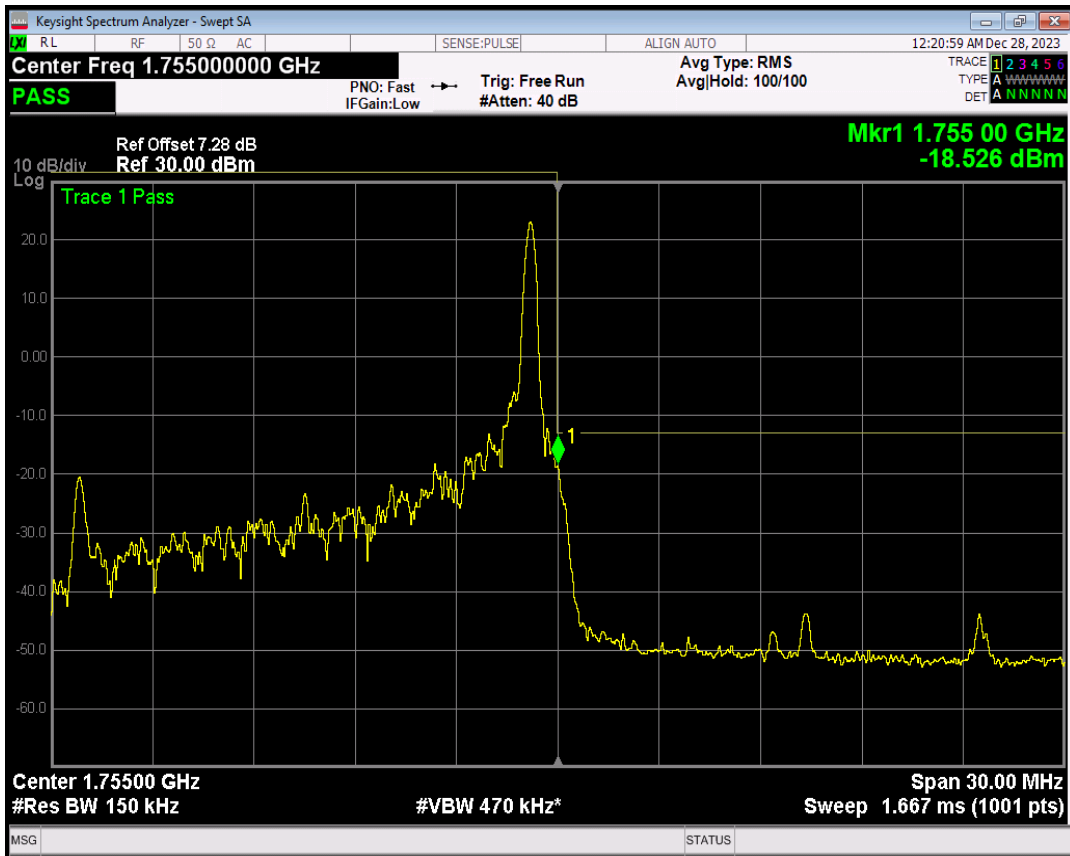

Band4 QPSK BW=15MHz Channel=20325 RB Size=1 Position=#Max