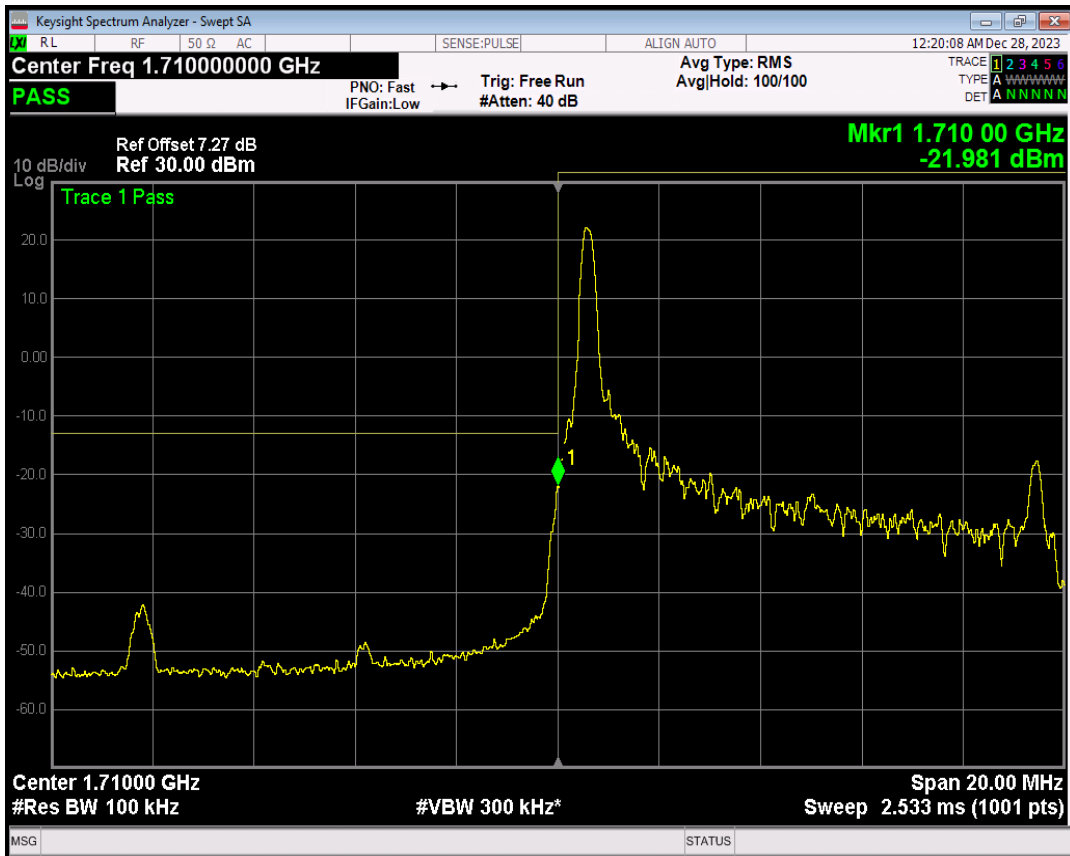

Band4 QPSK BW=10MHz Channel=20000 RB Size=1 Position=#0