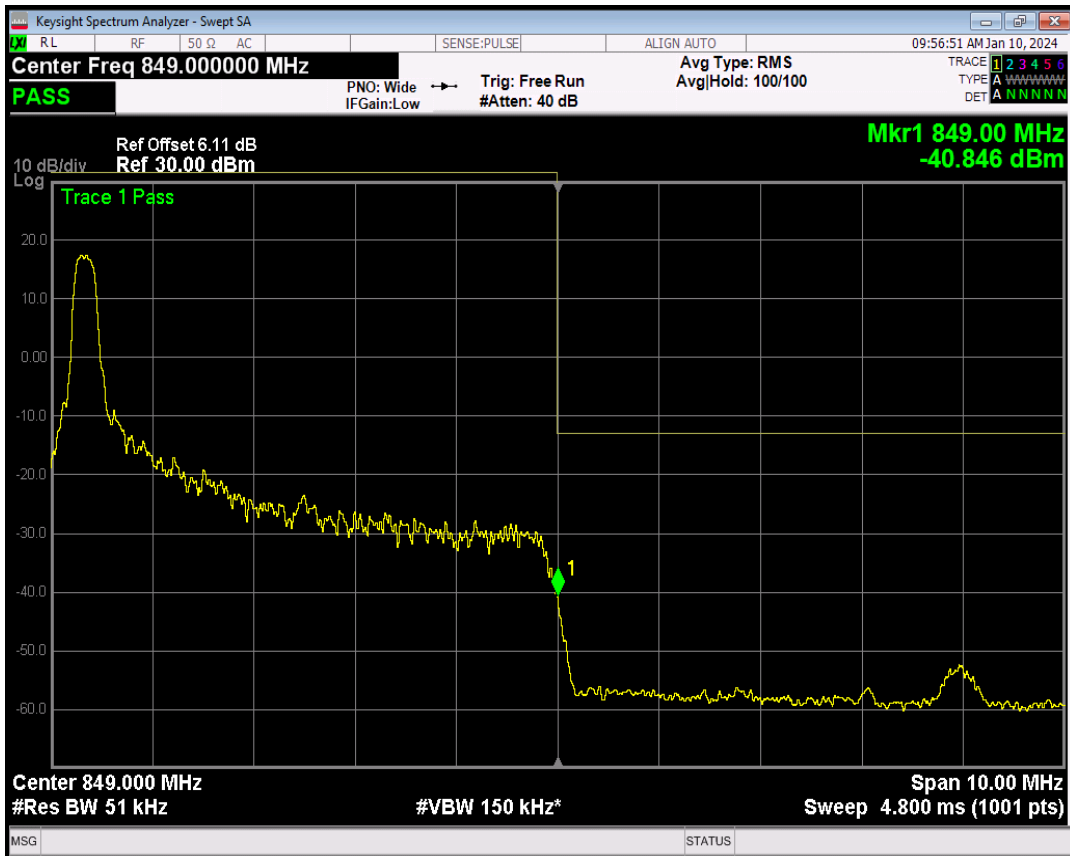

Band5 16QAM BW=5MHz Channel=20625 RB Size=25 Position=#0