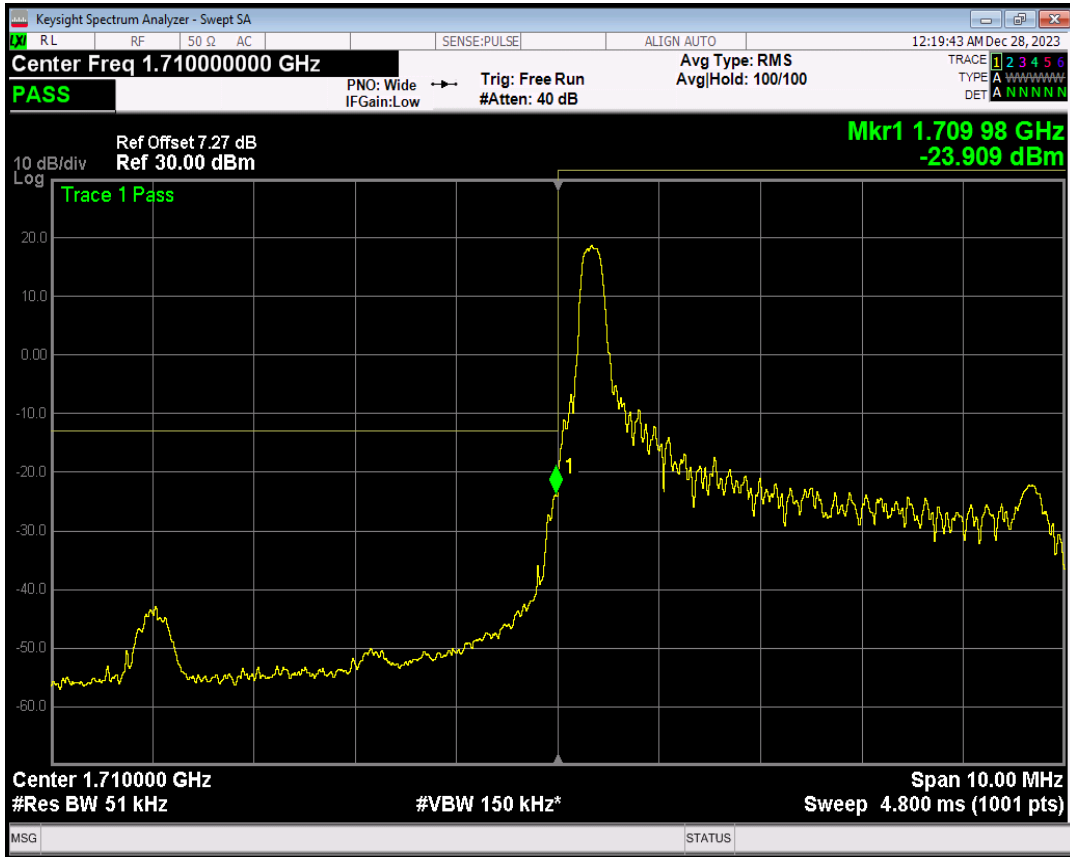

Band4 16QAM BW=5MHz Channel=19975 RB Size=1 Position=#0