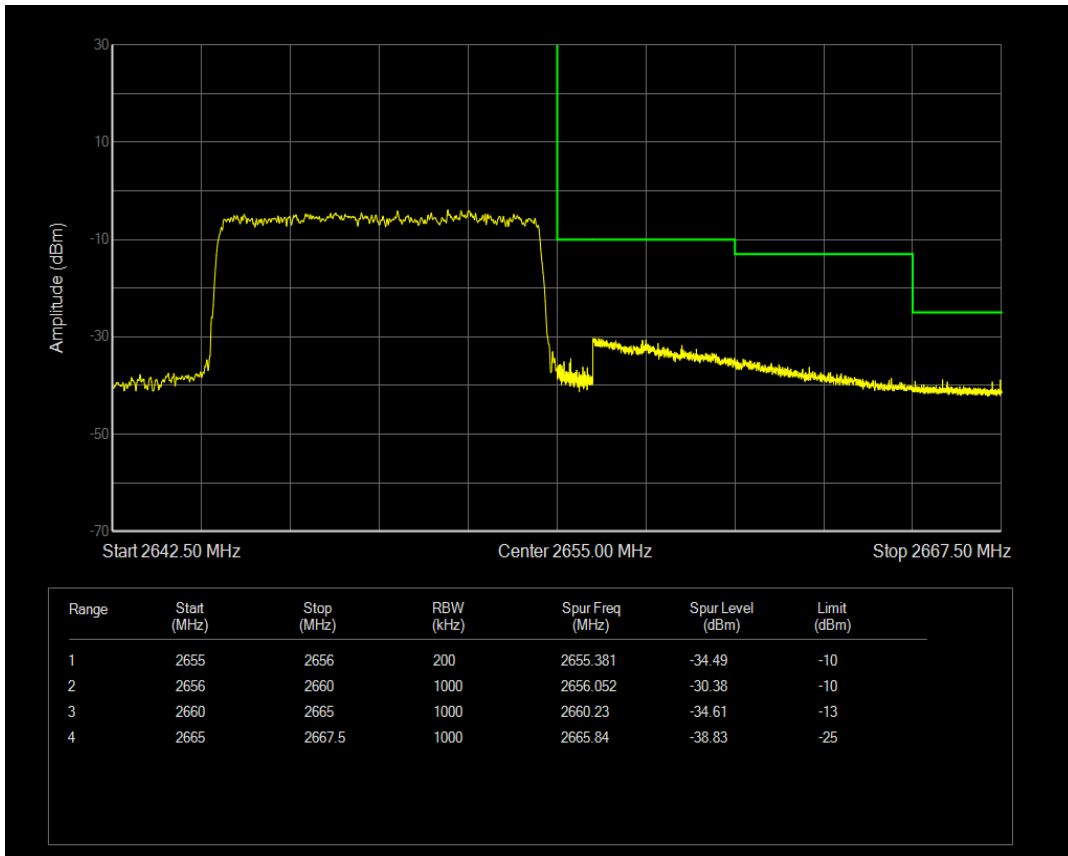

Band41(2535-2655) 16QAM BW=10MHz Channel=41190 RB Size=50 Position=#0