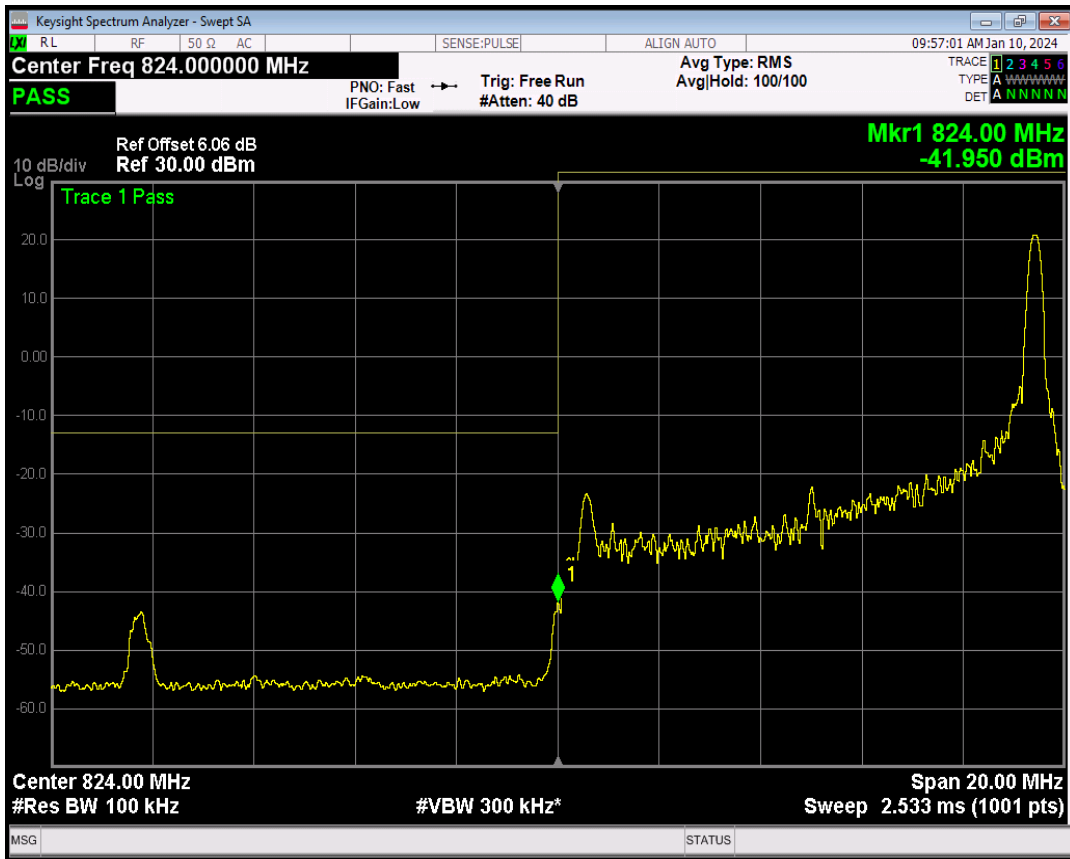

Band5 QPSK BW=10MHz Channel=20450 RB Size=50 Position=#0