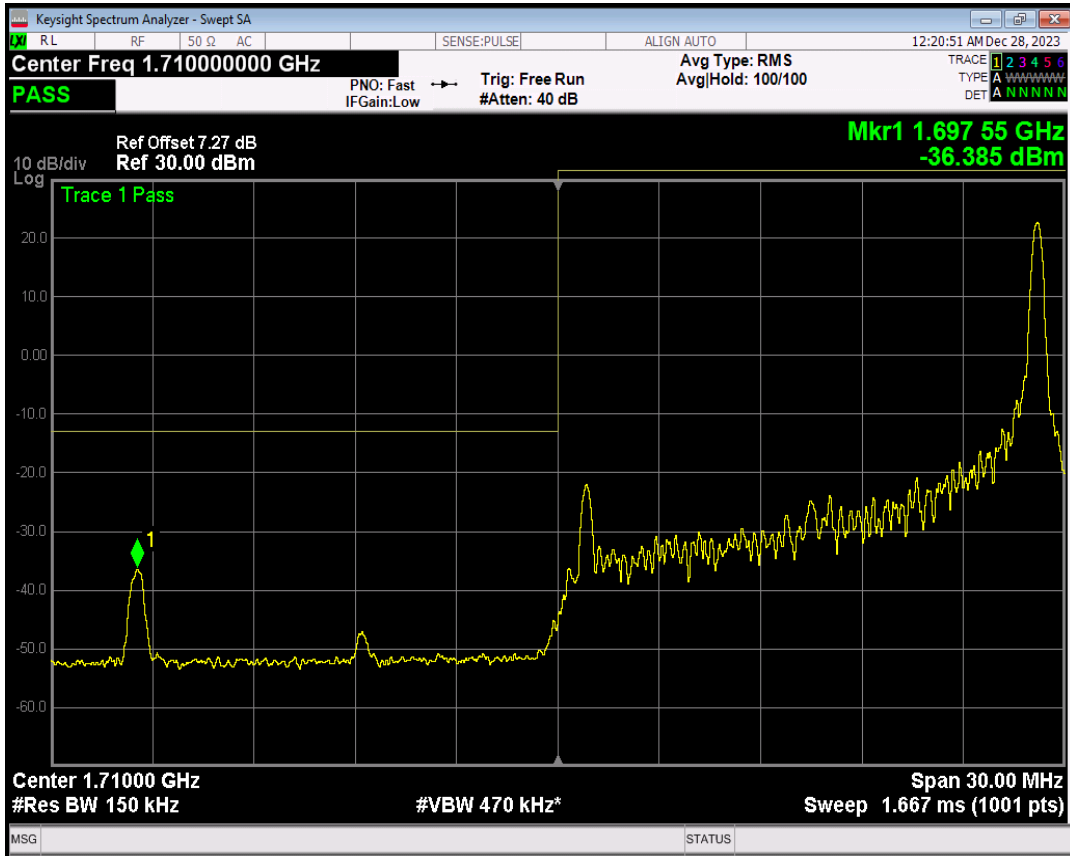

Band4 16QAM BW=10MHz Channel=20350 RB Size=50 Position=#0

Band4 QPSK BW=15MHz Channel=20025 RB Size=1 Position=#0

Band4 QPSK BW=15MHz Channel=20025 RB Size=1 Position=#Max

Band4 QPSK BW=15MHz Channel=20025 RB Size=75 Position=#0

Band4 16QAM BW=15MHz Channel=20025 RB Size=1 Position=#0

Band4 16QAM BW=15MHz Channel=20025 RB Size=1 Position=#Max

Band4 16QAM BW=15MHz Channel=20025 RB Size=75 Position=#0

Band4 QPSK BW=15MHz Channel=20325 RB Size=1 Position=#0