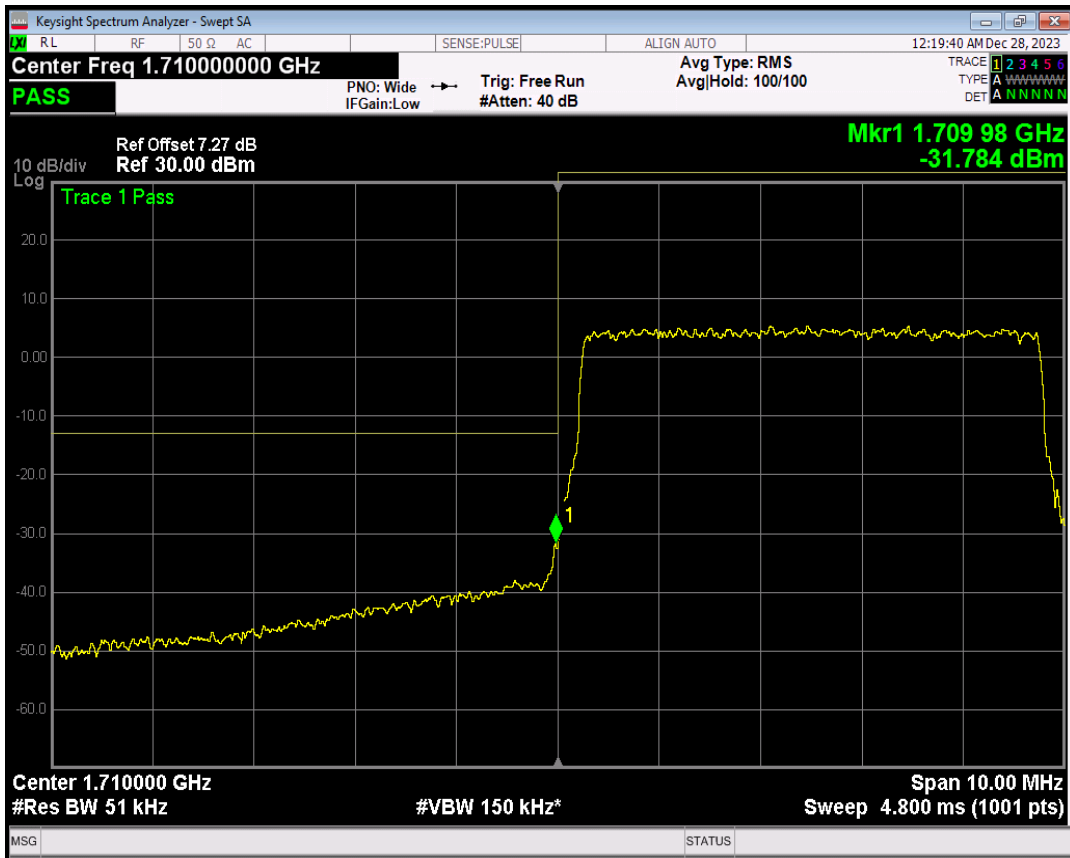

Band4 16QAM BW=3MHz Channel=20385 RB Size=15 Position=#0

Band4 QPSK BW=5MHz Channel=19975 RB Size=1 Position=#0

Band4 QPSK BW=5MHz Channel=19975 RB Size=1 Position=#Max

Band4 QPSK BW=5MHz Channel=19975 RB Size=25 Position=#0