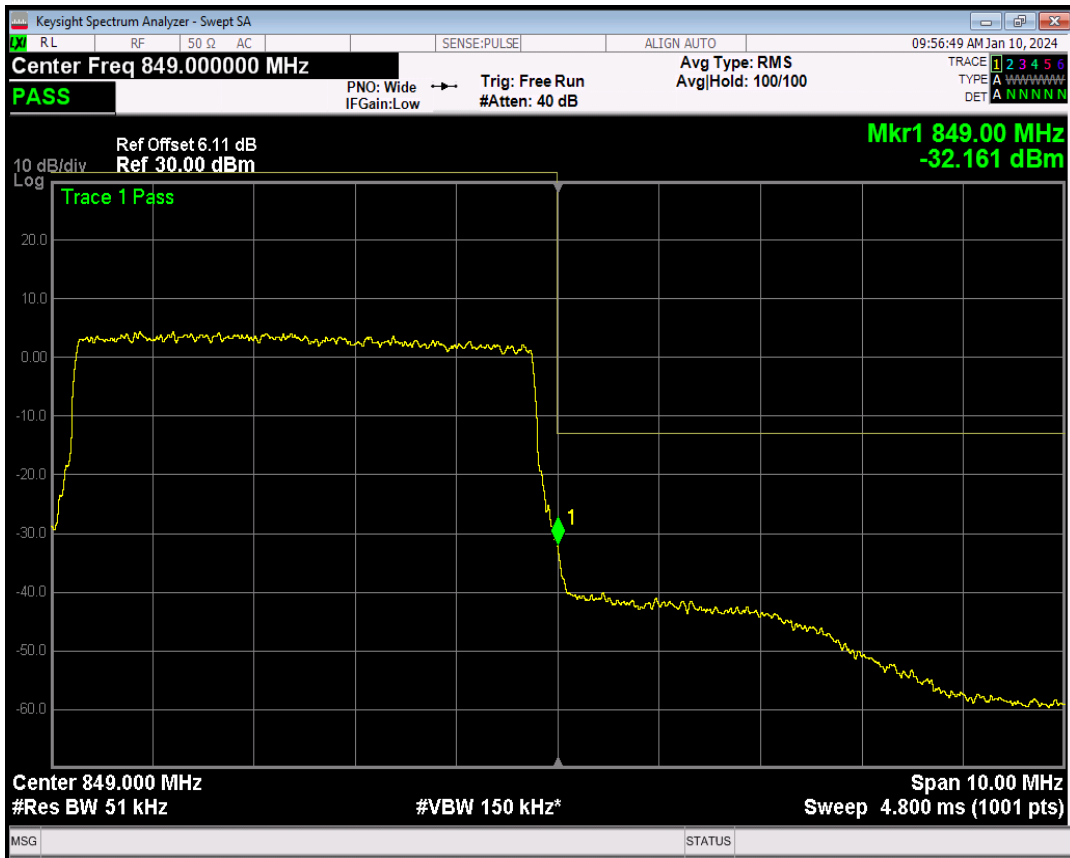

Band5 16QAM BW=5MHz Channel=20625 RB Size=1 Position=#Max