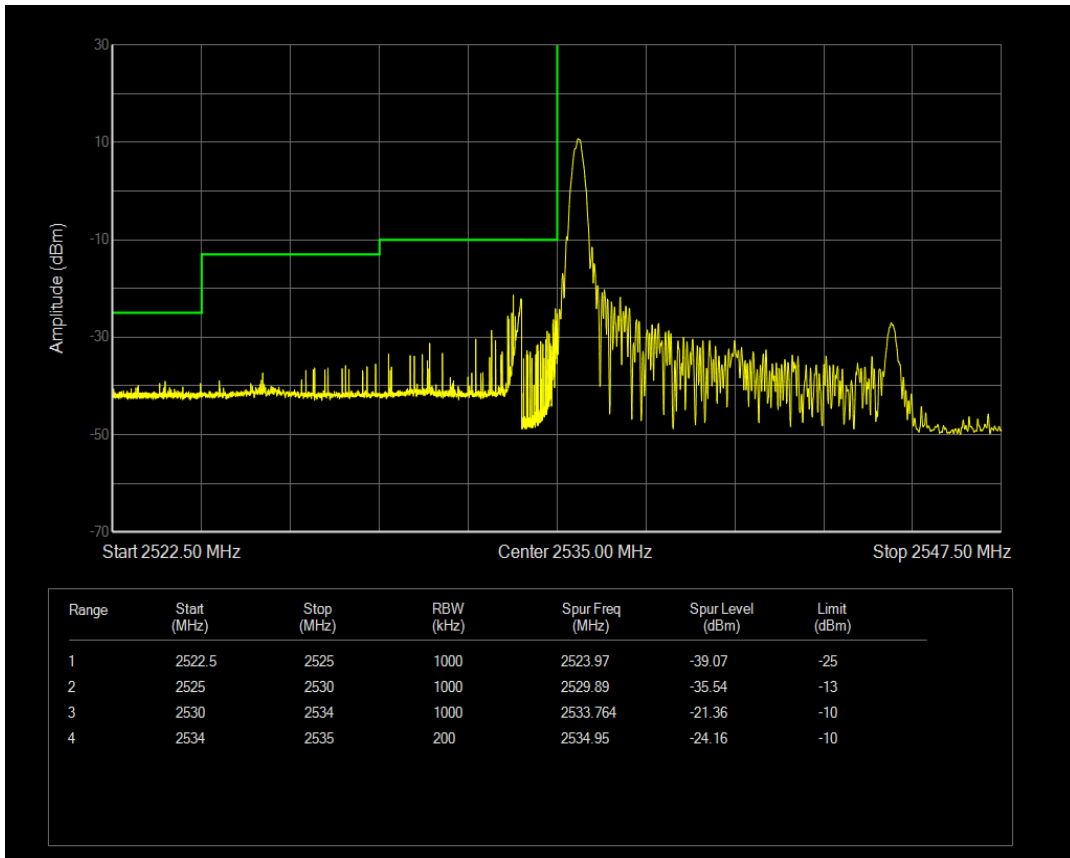

Band41(2535-2655) QPSK BW=10MHz Channel=40090 RB Size=1 Position=#0