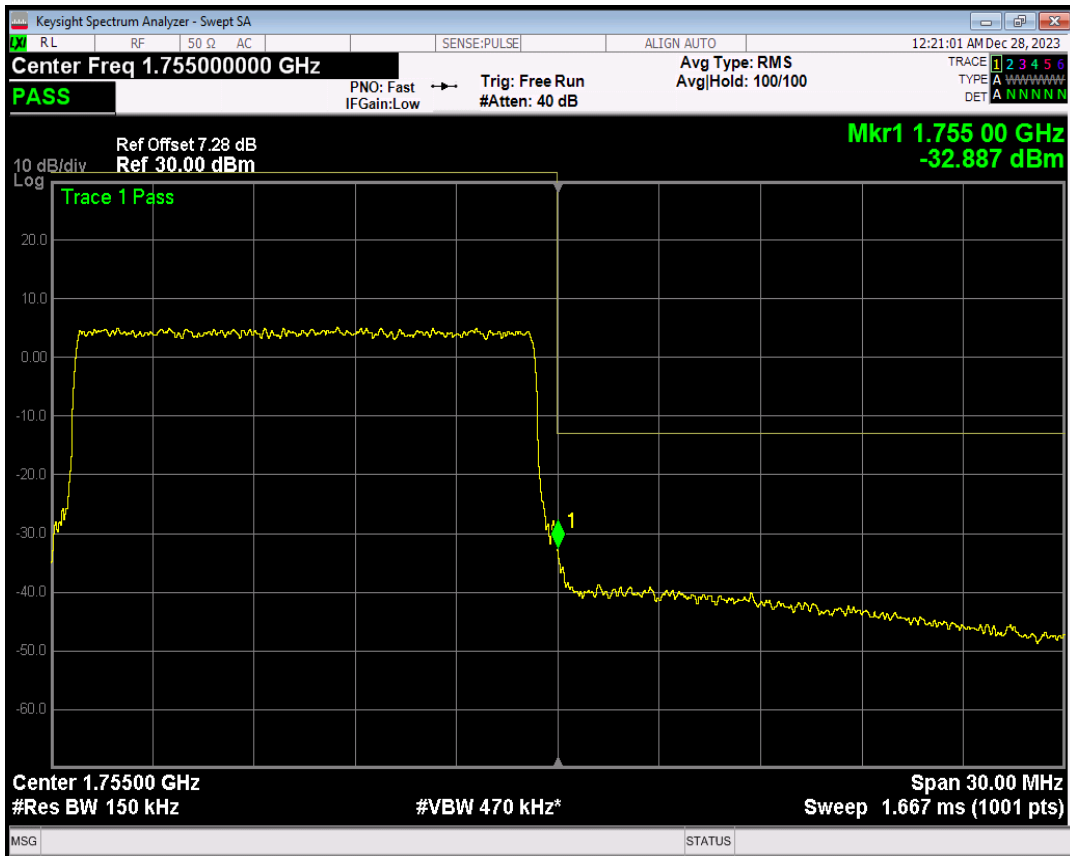

Band4 QPSK BW=15MHz Channel=20325 RB Size=75 Position=#0