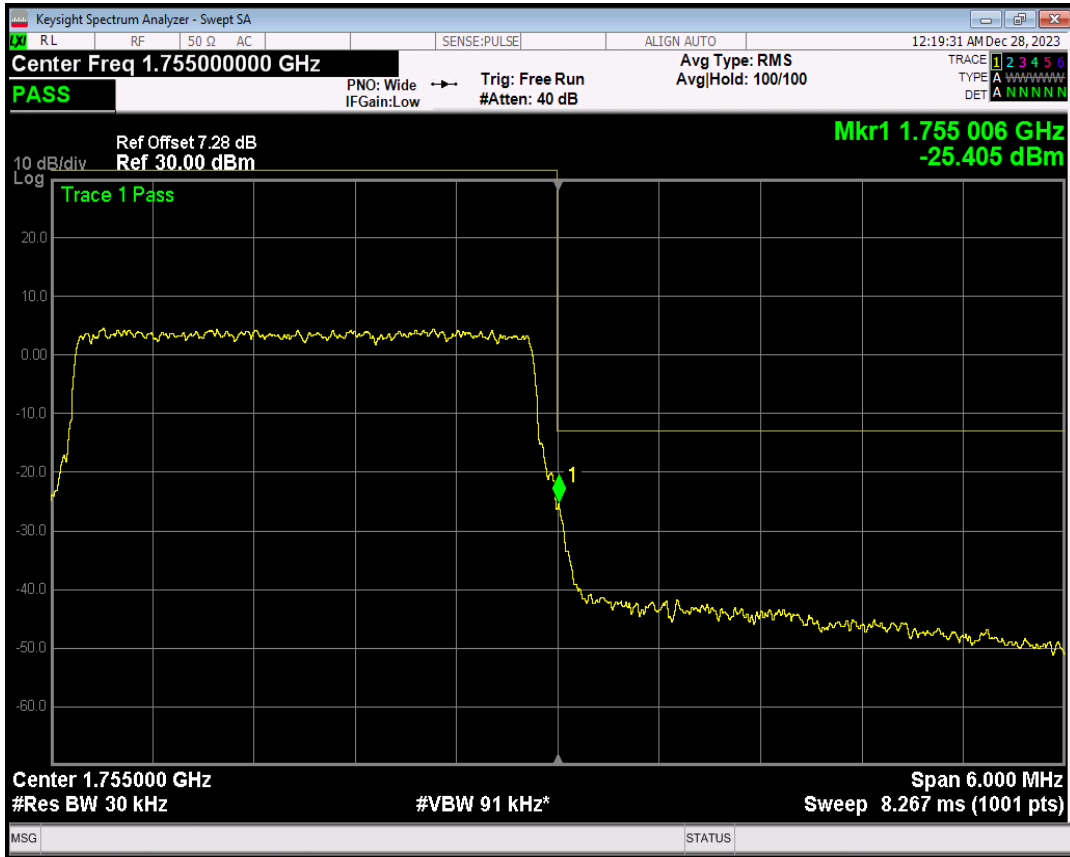

Band4 16QAM BW=3MHz Channel=20385 RB Size=15 Position=#0

Band4 QPSK BW=5MHz Channel=19975 RB Size=1 Position=#0

Band4 QPSK BW=5MHz Channel=19975 RB Size=1 Position=#Max

Band4 QPSK BW=5MHz Channel=19975 RB Size=25 Position=#0

Band4 16QAM BW=5MHz Channel=19975 RB Size=1 Position=#0

Band4 16QAM BW=5MHz Channel=19975 RB Size=1 Position=#Max

Band4 16QAM BW=5MHz Channel=19975 RB Size=25 Position=#0

Band4 QPSK BW=5MHz Channel=20375 RB Size=1 Position=#0