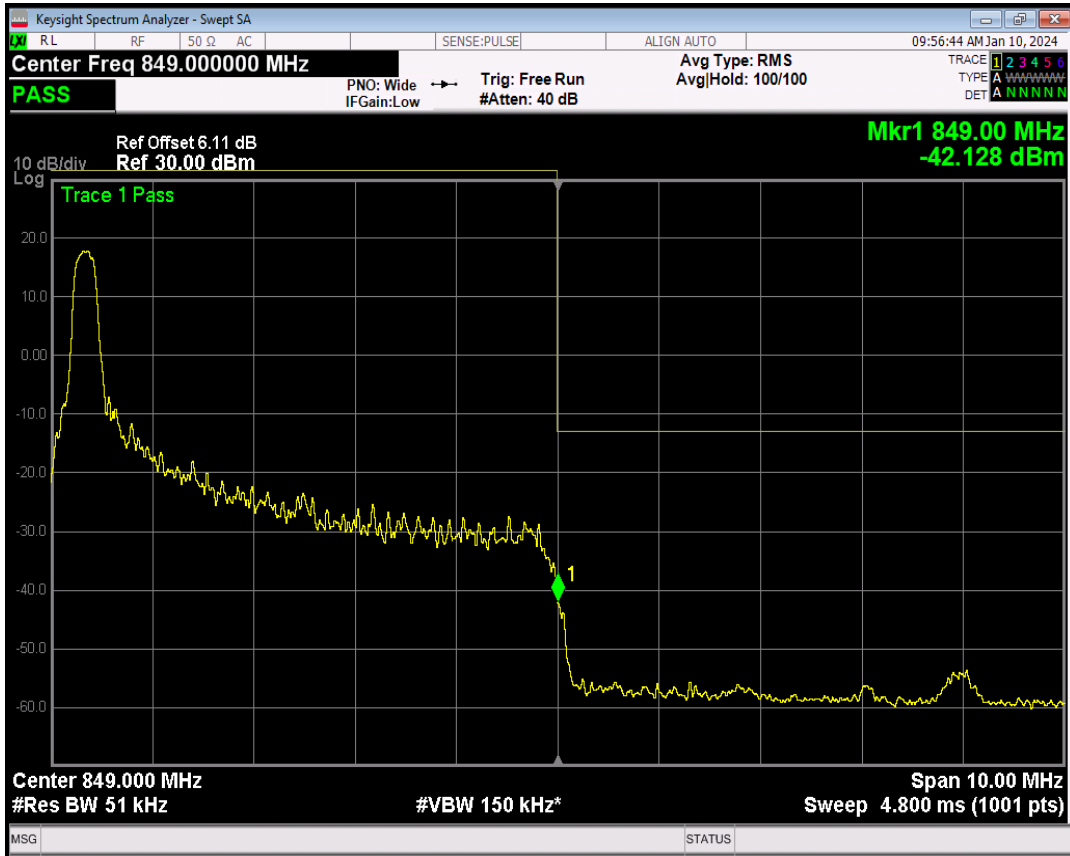

Band5 QPSK BW=5MHz Channel=20625 RB Size=1 Position=#Max