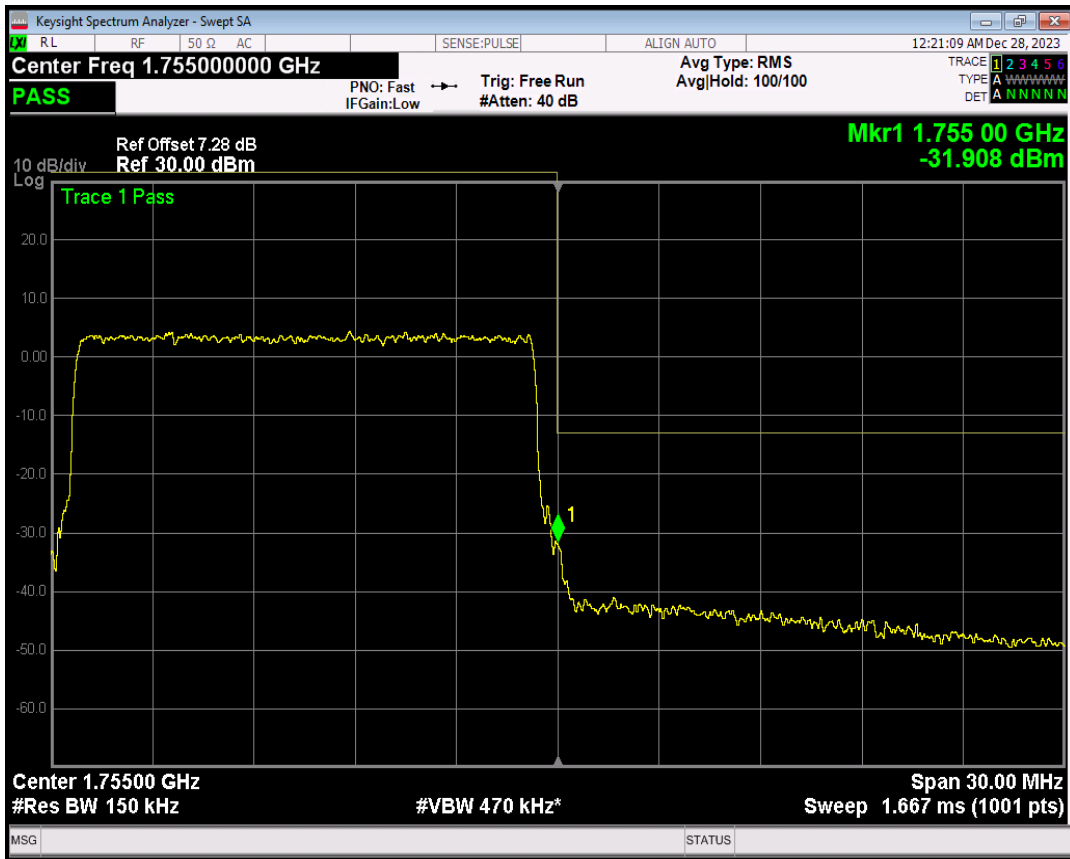

Band4 16QAM BW=15MHz Channel=20325 RB Size=75 Position=#0