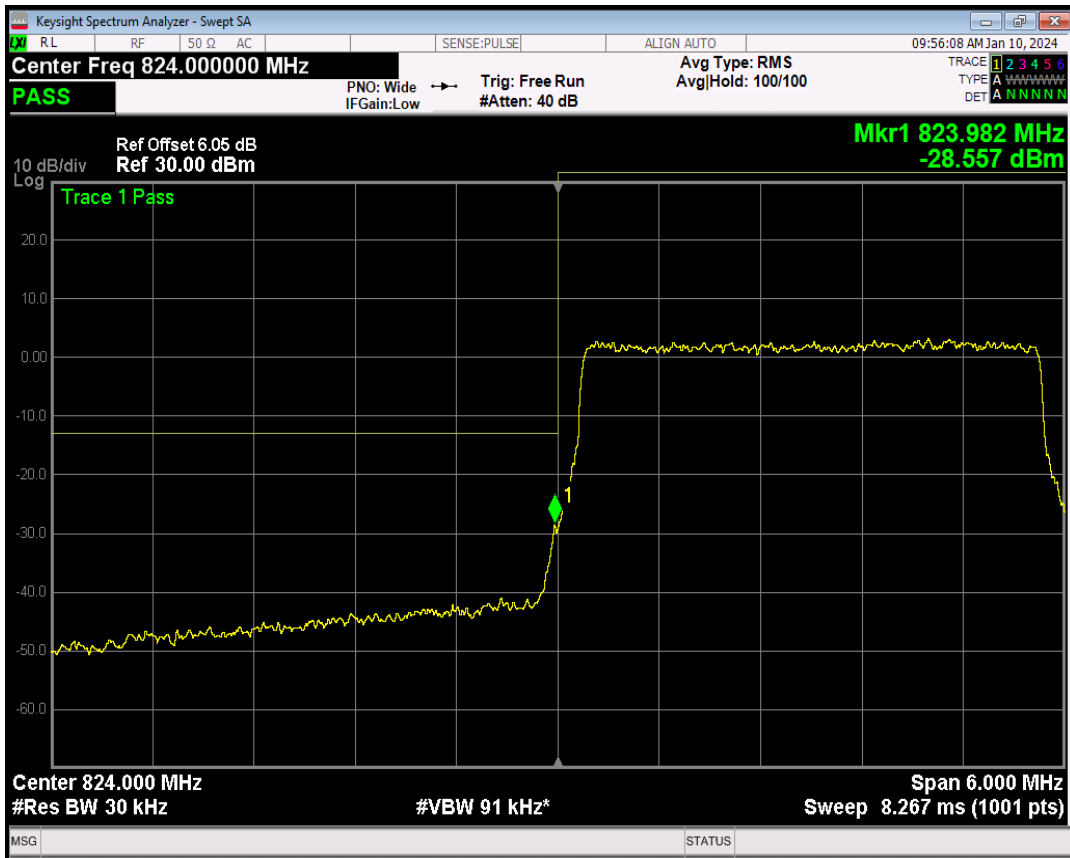

Band5 16QAM BW=3MHz Channel=20415 RB Size=1 Position=#Max

Band5 16QAM BW=3MHz Channel=20415 RB Size=15 Position=#0