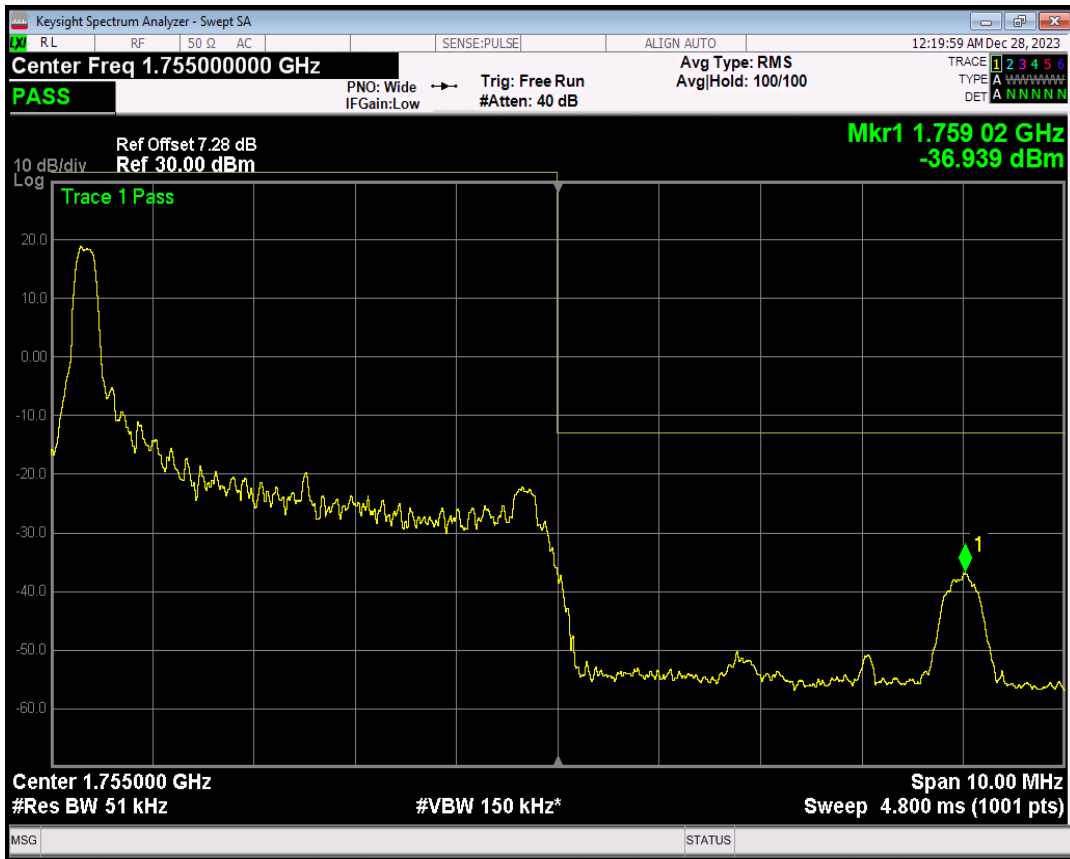

Band4 16QAM BW=5MHz Channel=20375 RB Size=1 Position=#0