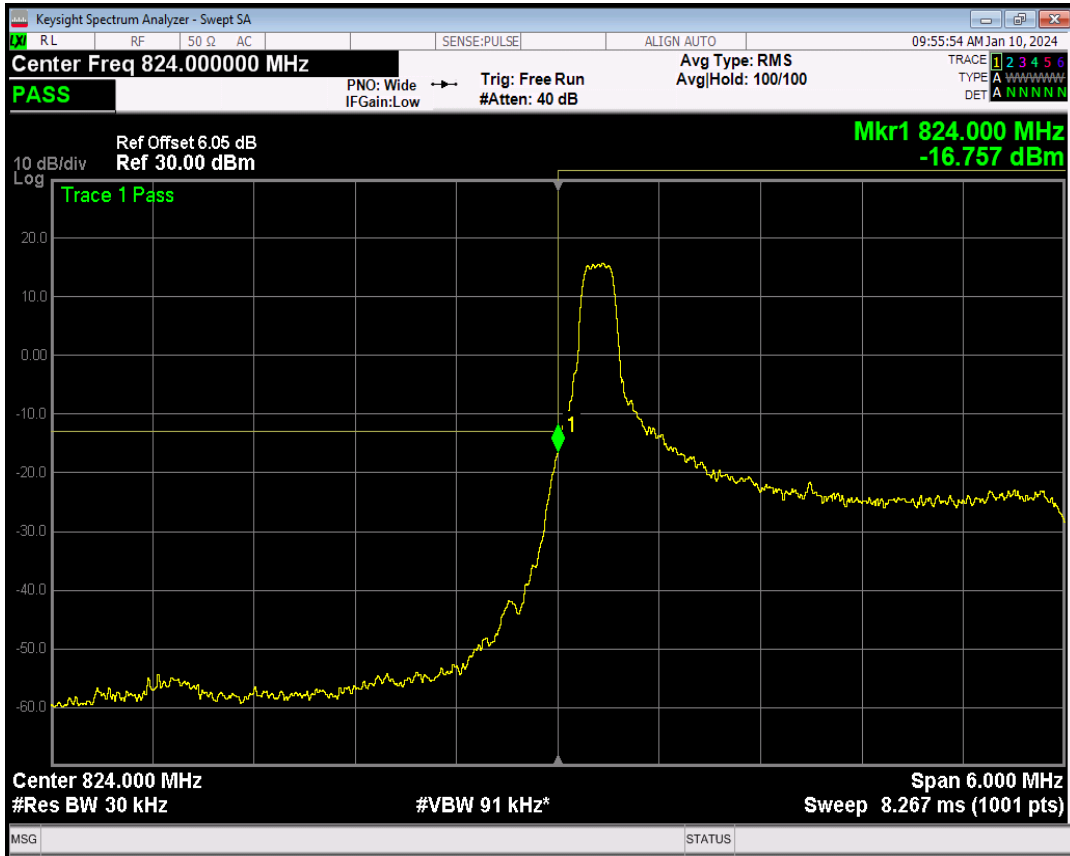

Band5 QPSK BW=3MHz Channel=20415 RB Size=1 Position=#0