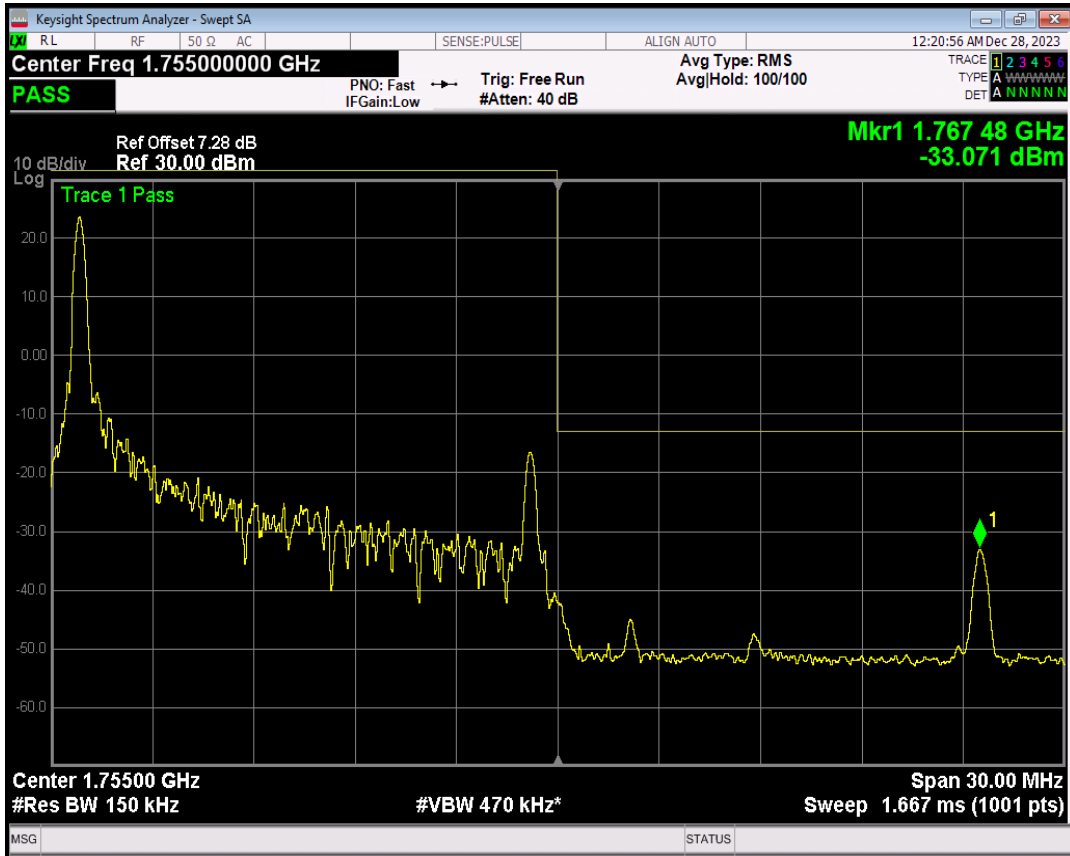

Band4 16QAM BW=15MHz Channel=20025 RB Size=1 Position=#0

Band4 16QAM BW=15MHz Channel=20025 RB Size=1 Position=#Max

Band4 16QAM BW=15MHz Channel=20025 RB Size=75 Position=#0

Band4 QPSK BW=15MHz Channel=20325 RB Size=1 Position=#0