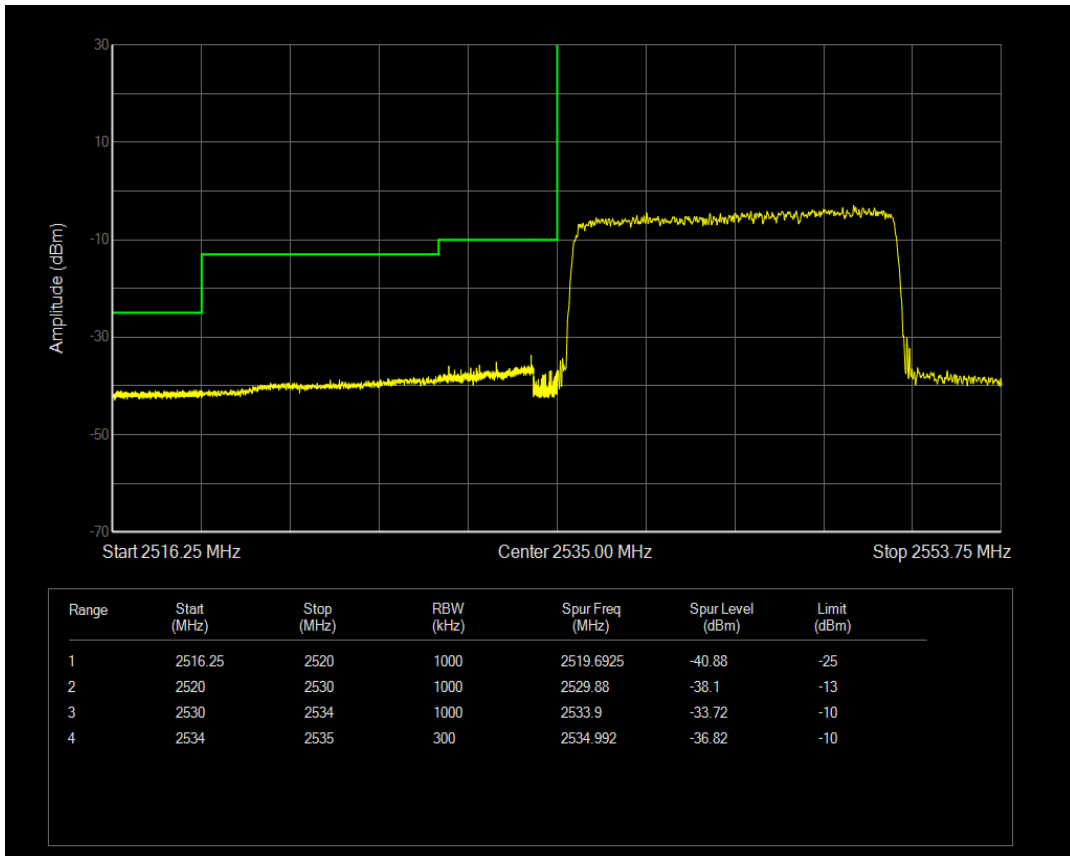

Band41(2535-2655) QPSK BW=15MHz Channel=40115 RB Size=75 Position=#0