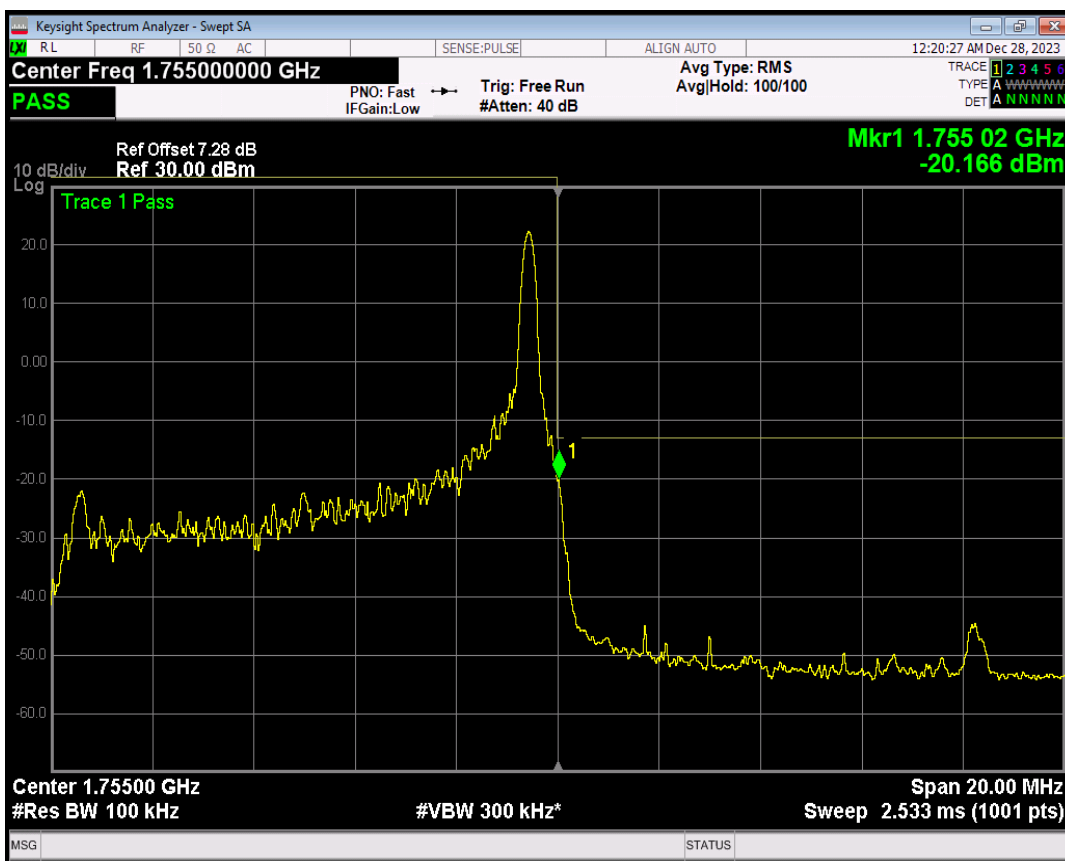

Band4 QPSK BW=10MHz Channel=20350 RB Size=1 Position=#Max