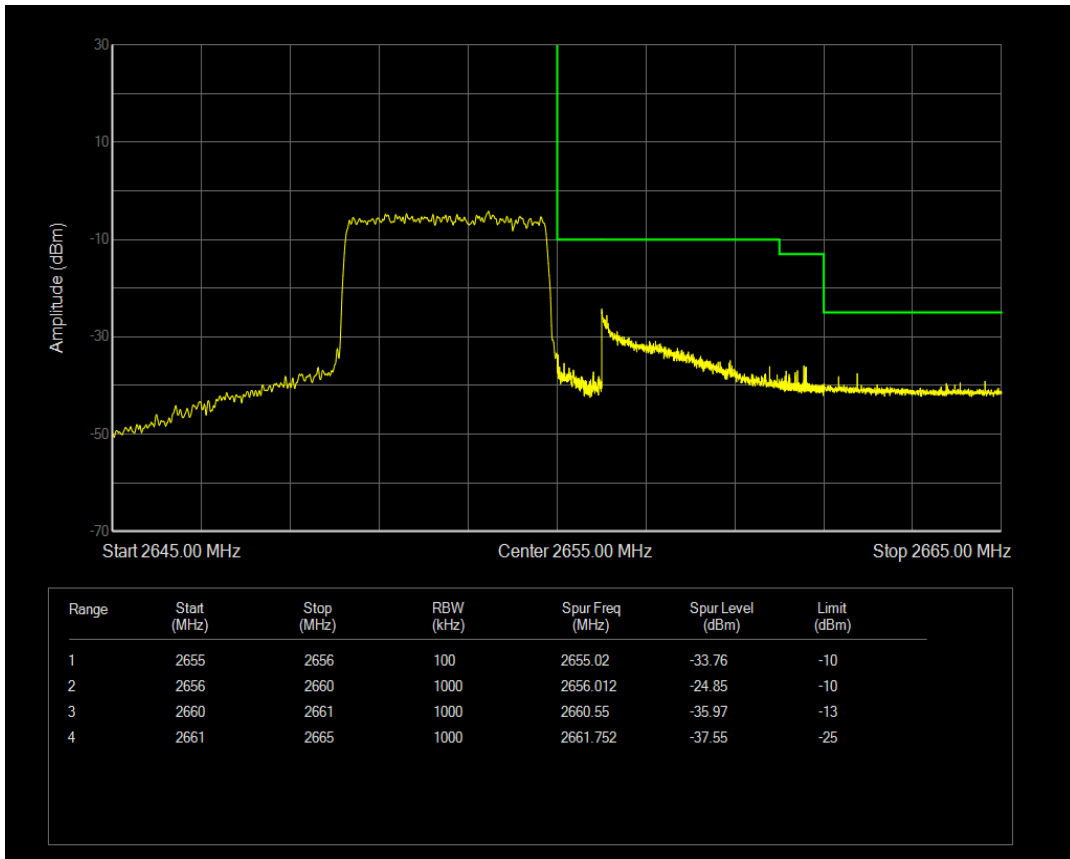

Band41(2535-2655) 16QAM BW=5MHz Channel=41215 RB Size=25 Position=#0