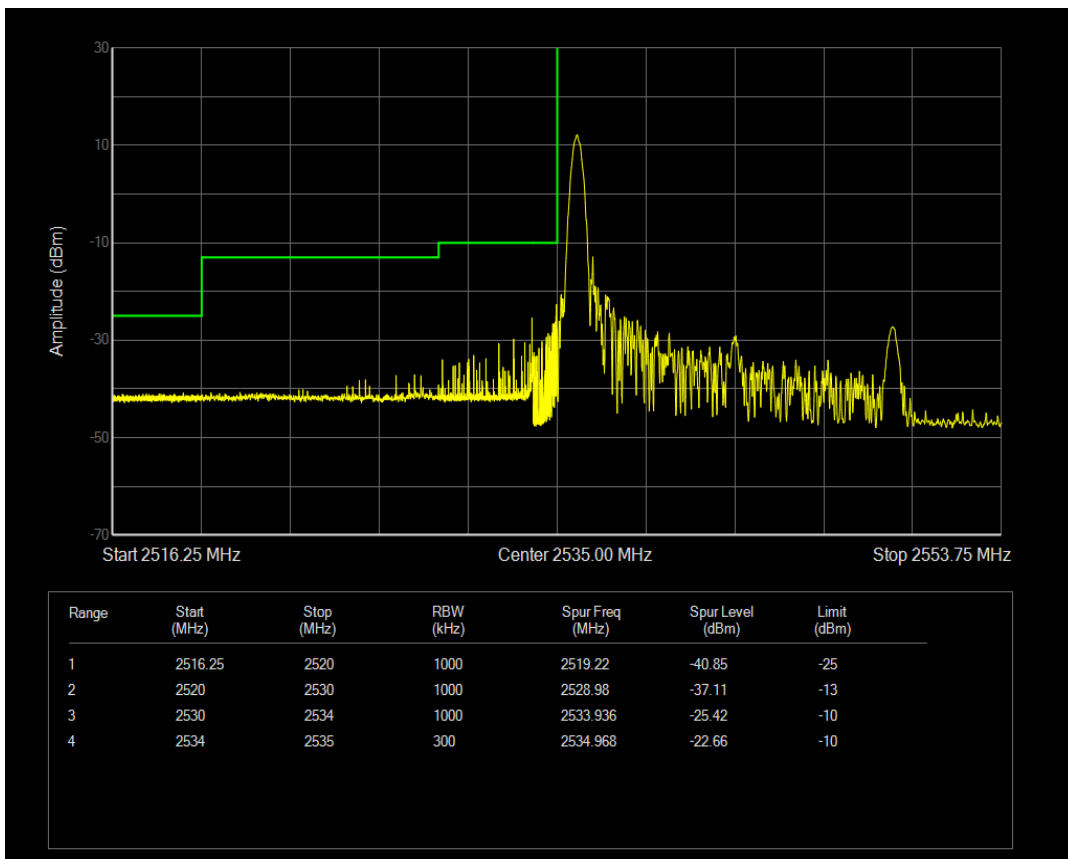

Band41(2535-2655) QPSK BW=15MHz Channel=40115 RB Size=1 Position=#0