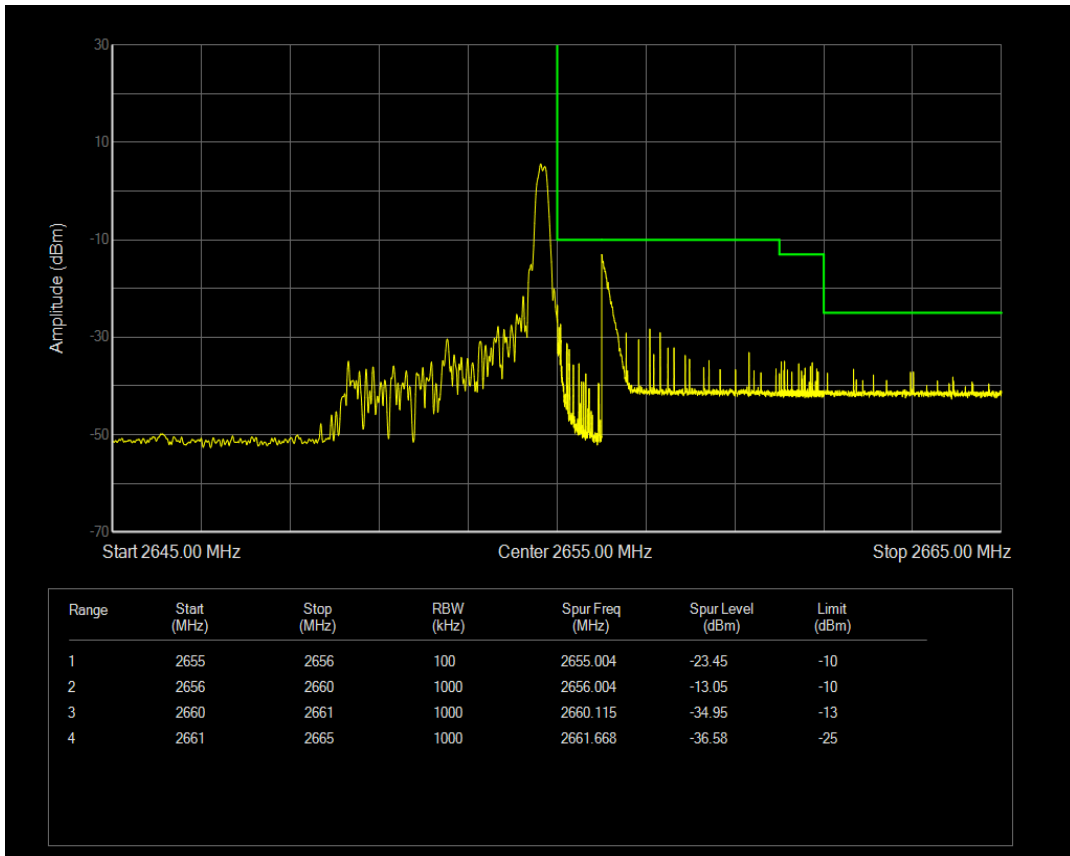

Band41(2535-2655) 16QAM BW=5MHz Channel=41215 RB Size=1 Position=#Max