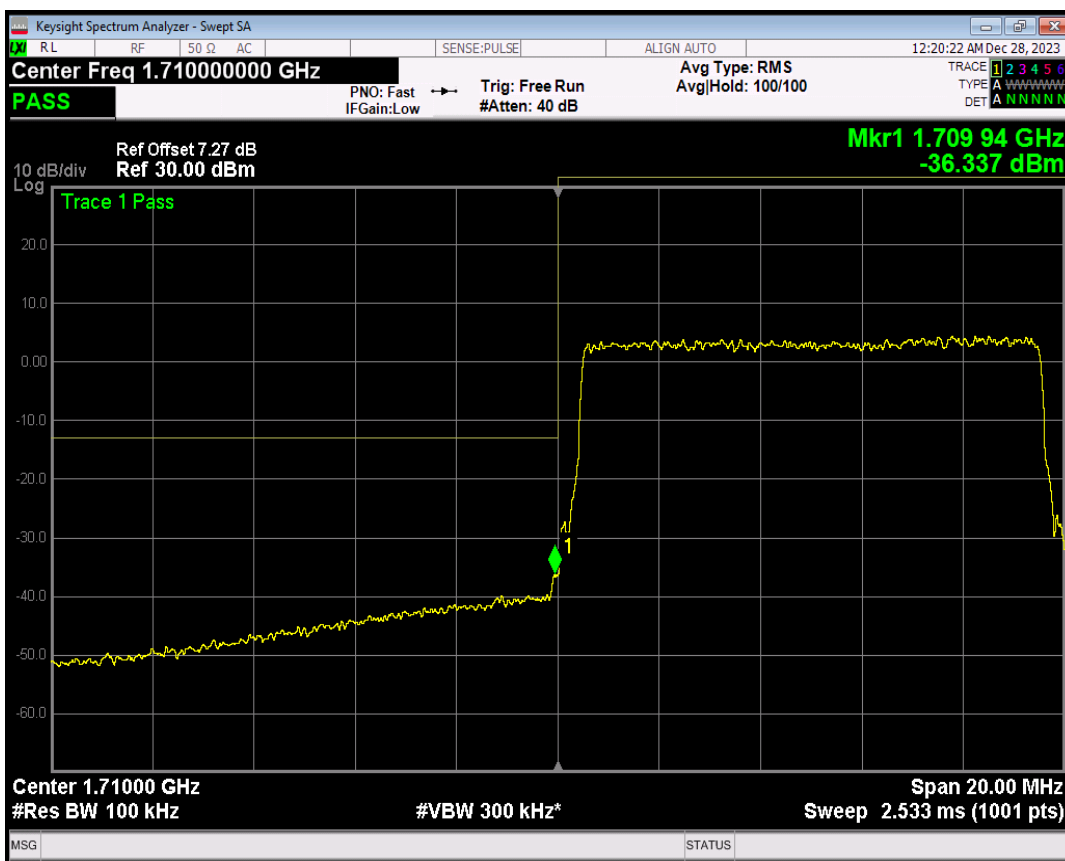

Band4 16QAM BW=10MHz Channel=20000 RB Size=50 Position=#0