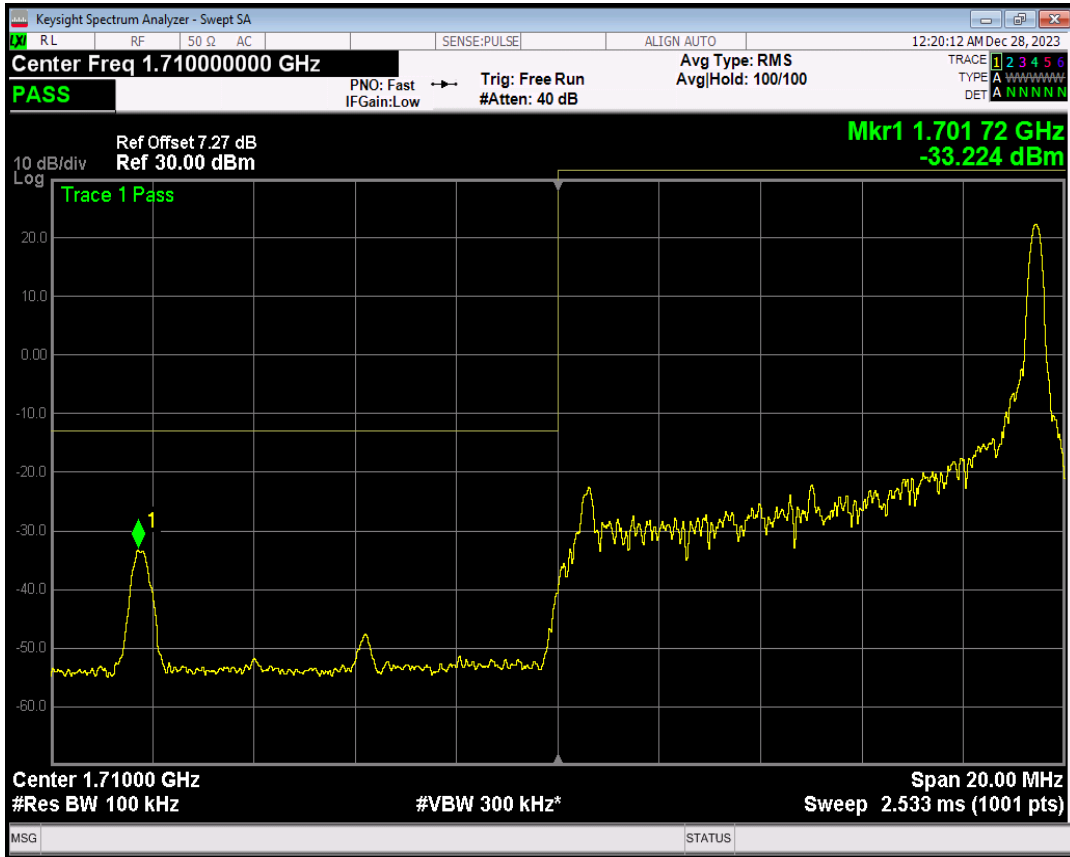

Band4 QPSK BW=5MHz Channel=20375 RB Size=1 Position=#Max

Band4 QPSK BW=5MHz Channel=20375 RB Size=25 Position=#0

Band4 16QAM BW=5MHz Channel=20375 RB Size=1 Position=#0

Band4 16QAM BW=5MHz Channel=20375 RB Size=1 Position=#Max

Band4 16QAM BW=5MHz Channel=20375 RB Size=25 Position=#0

Band4 QPSK BW=10MHz Channel=20000 RB Size=1 Position=#0

Band4 QPSK BW=10MHz Channel=20000 RB Size=1 Position=#Max

Band4 QPSK BW=10MHz Channel=20000 RB Size=50 Position=#0