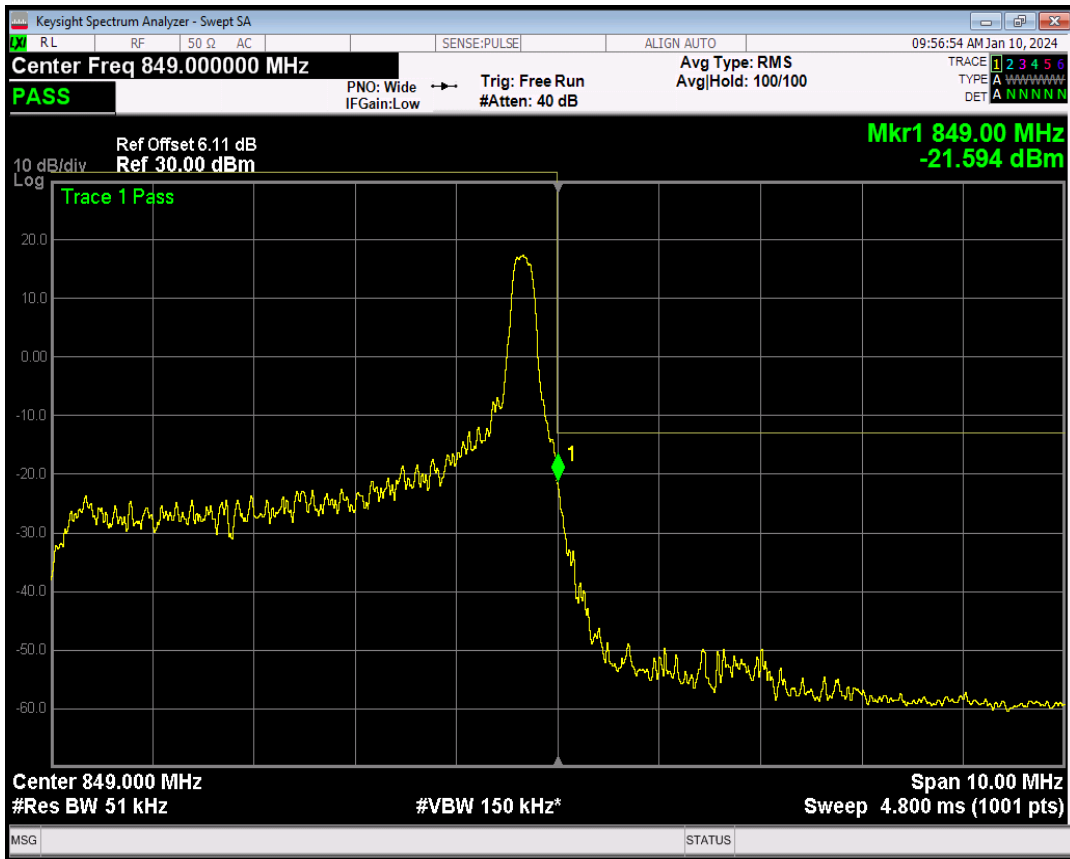

Band5 16QAM BW=5MHz Channel=20625 RB Size=1 Position=#0