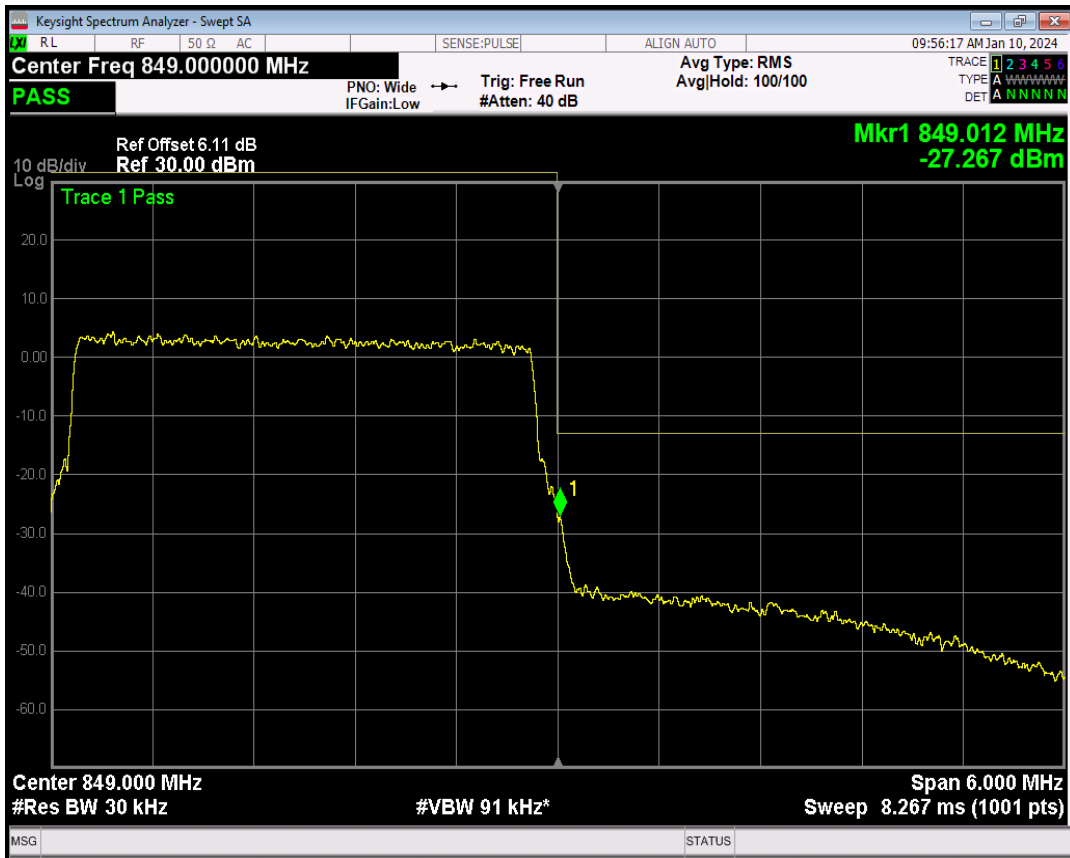

Band5 16QAM BW=3MHz Channel=20635 RB Size=1 Position=#0