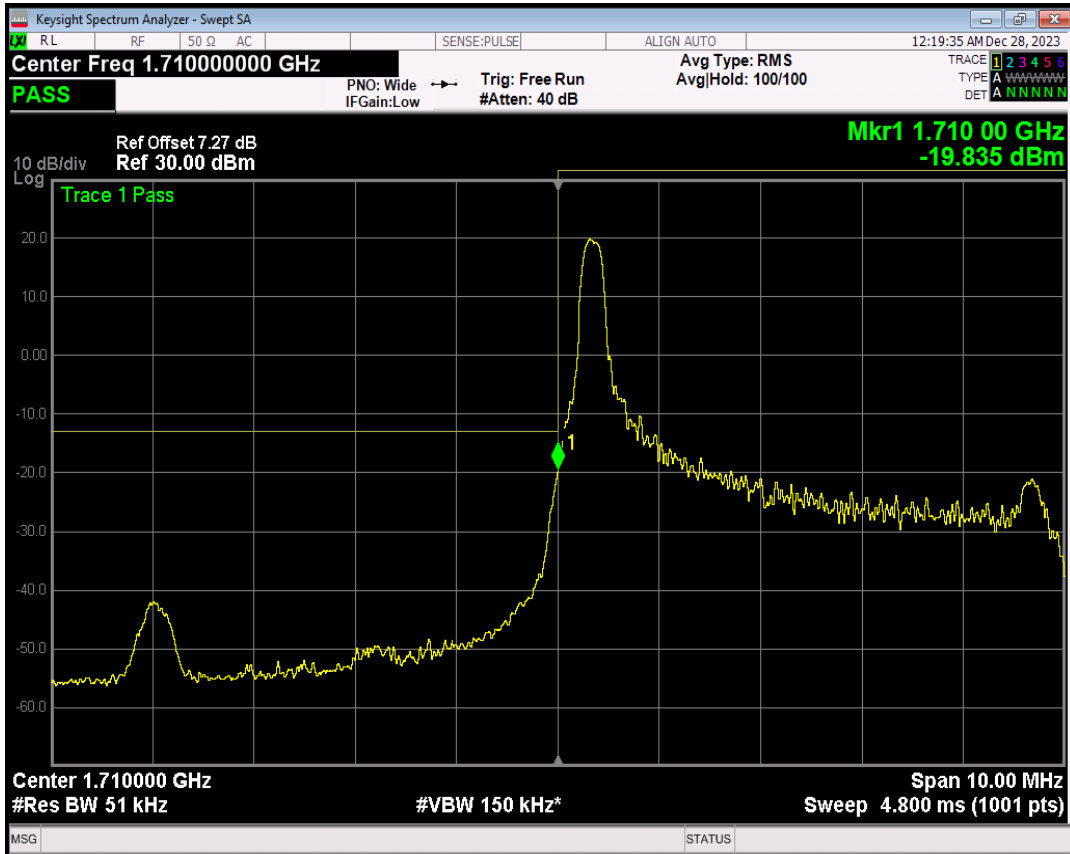

Band4 16QAM BW=3MHz Channel=20385 RB Size=15 Position=#0

Band4 QPSK BW=5MHz Channel=19975 RB Size=1 Position=#0

Band4 QPSK BW=5MHz Channel=19975 RB Size=1 Position=#Max

Band4 QPSK BW=5MHz Channel=19975 RB Size=25 Position=#0