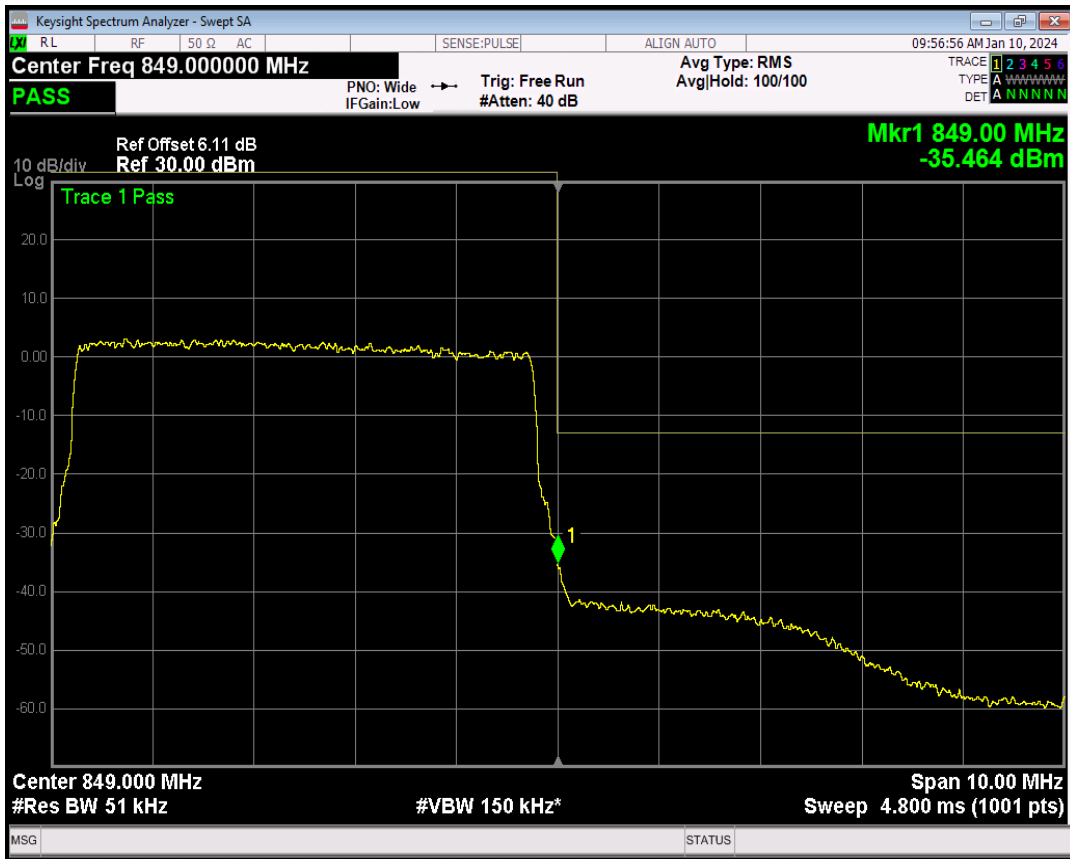

Band5 QPSK BW=5MHz Channel=20625 RB Size=25 Position=#0

Band5 16QAM BW=5MHz Channel=20625 RB Size=1 Position=#Max

Band5 16QAM BW=5MHz Channel=20625 RB Size=1 Position=#0

Band5 16QAM BW=5MHz Channel=20625 RB Size=25 Position=#0