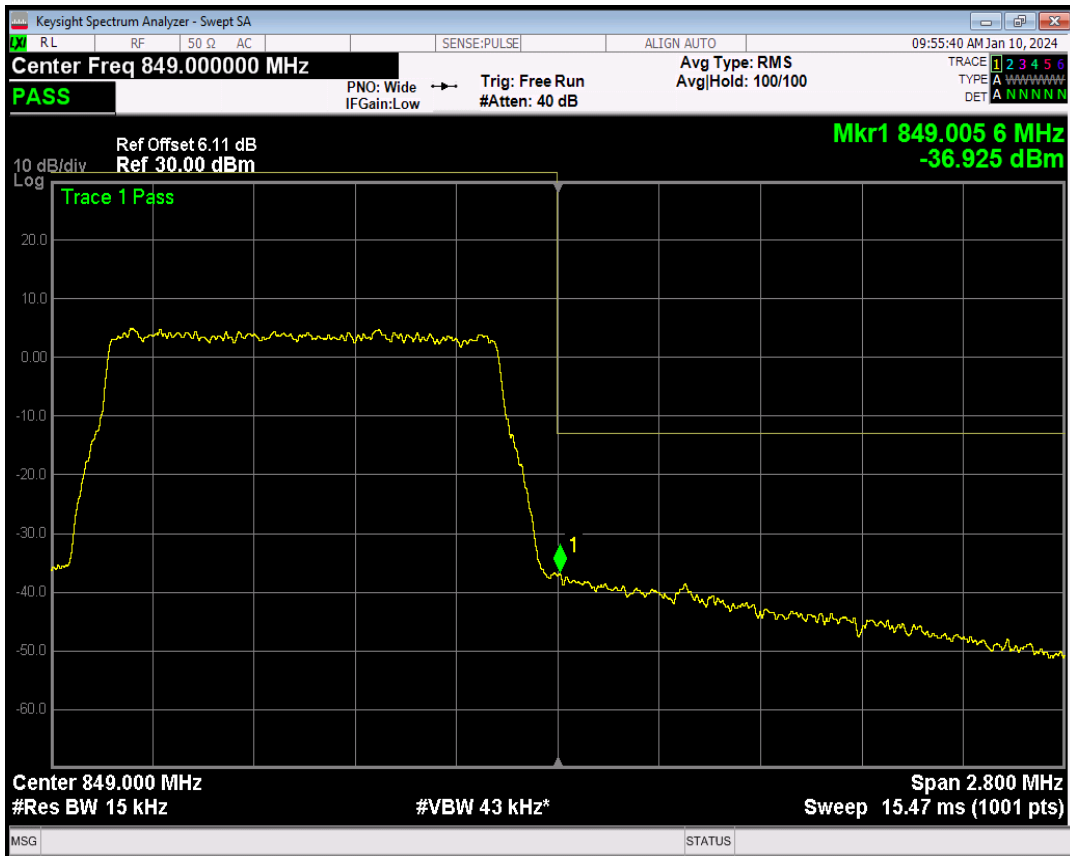

Band5 QPSK BW=1.4MHz Channel=20643 RB Size=6 Position=#0