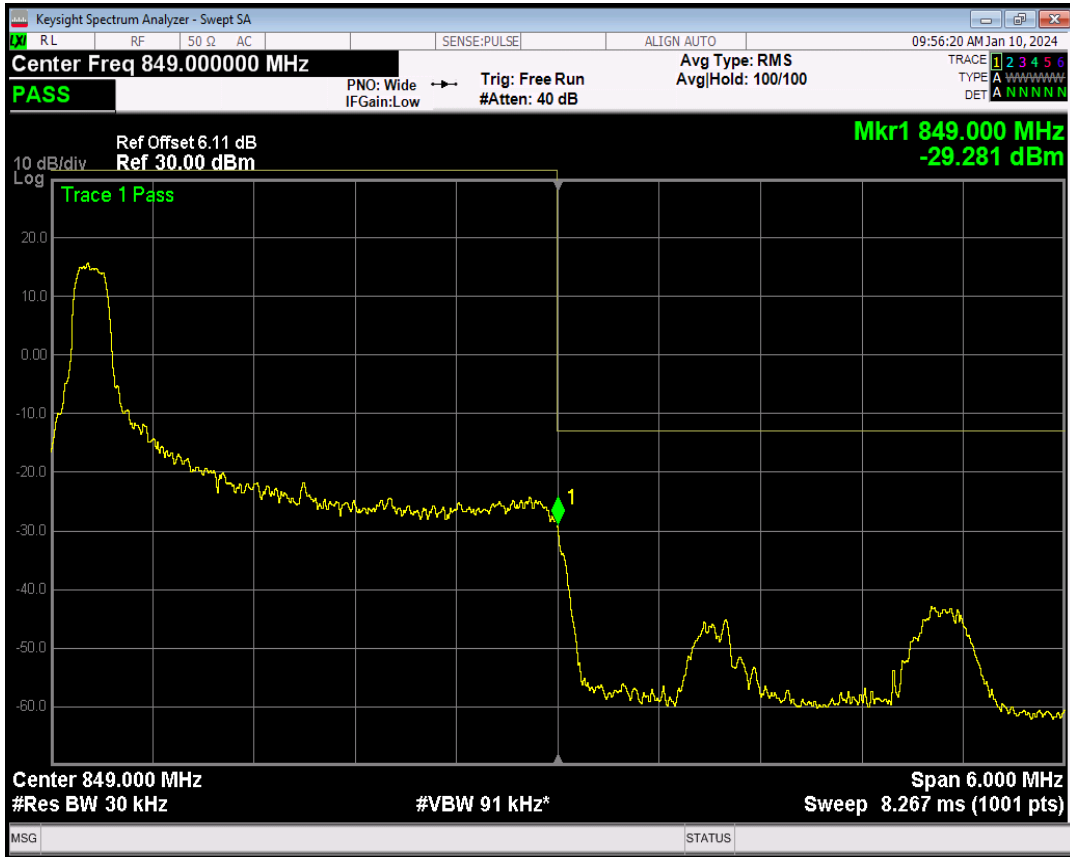

Band5 16QAM BW=3MHz Channel=20635 RB Size=1 Position=#Max