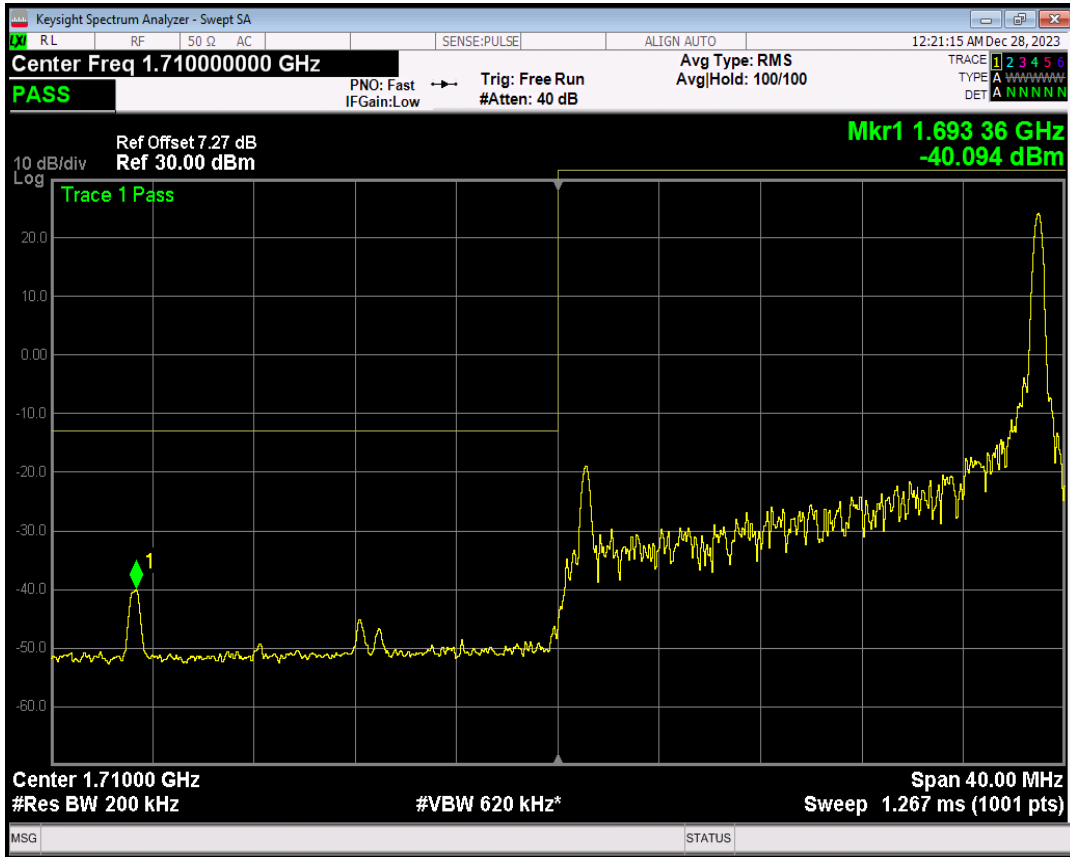

Band4 QPSK BW=20MHz Channel=20050 RB Size=1 Position=#Max