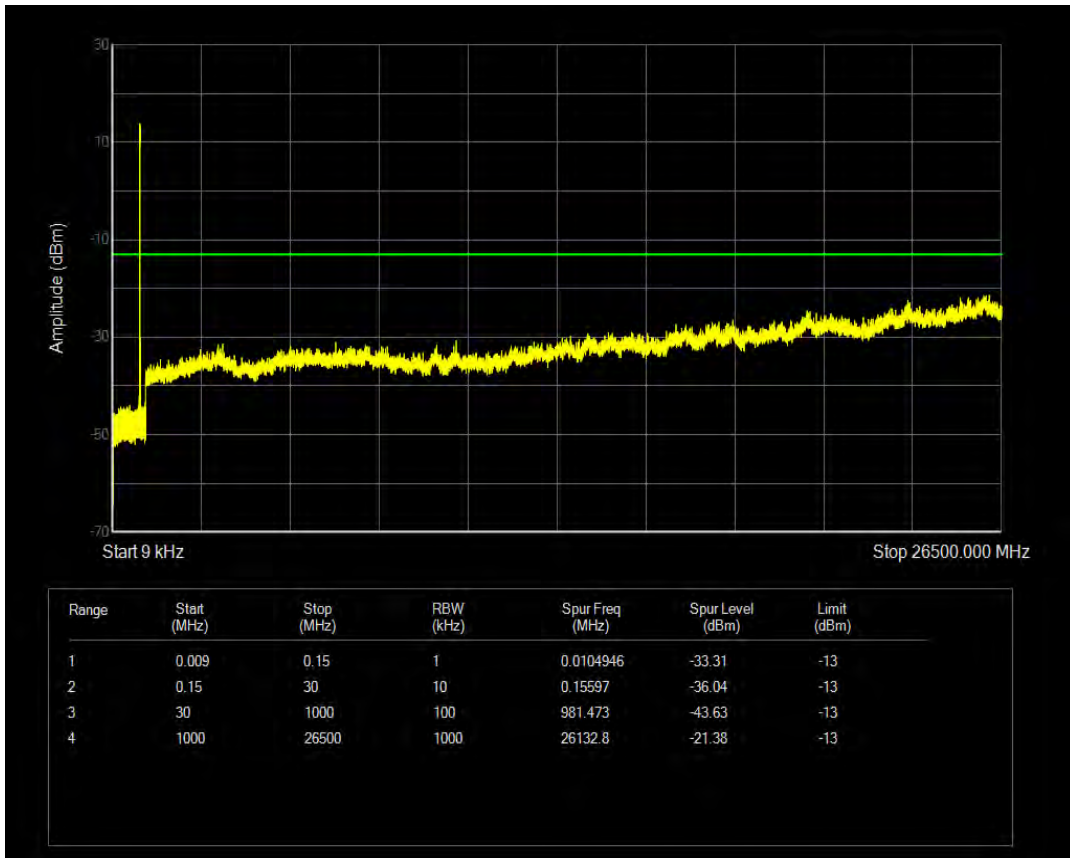

Band5 QPSK BW=5MHz Channel=20525 RB Size=1 Position=#0

Band5 16QAM BW=5MHz Channel=20425 RB Size=25 Position=#0