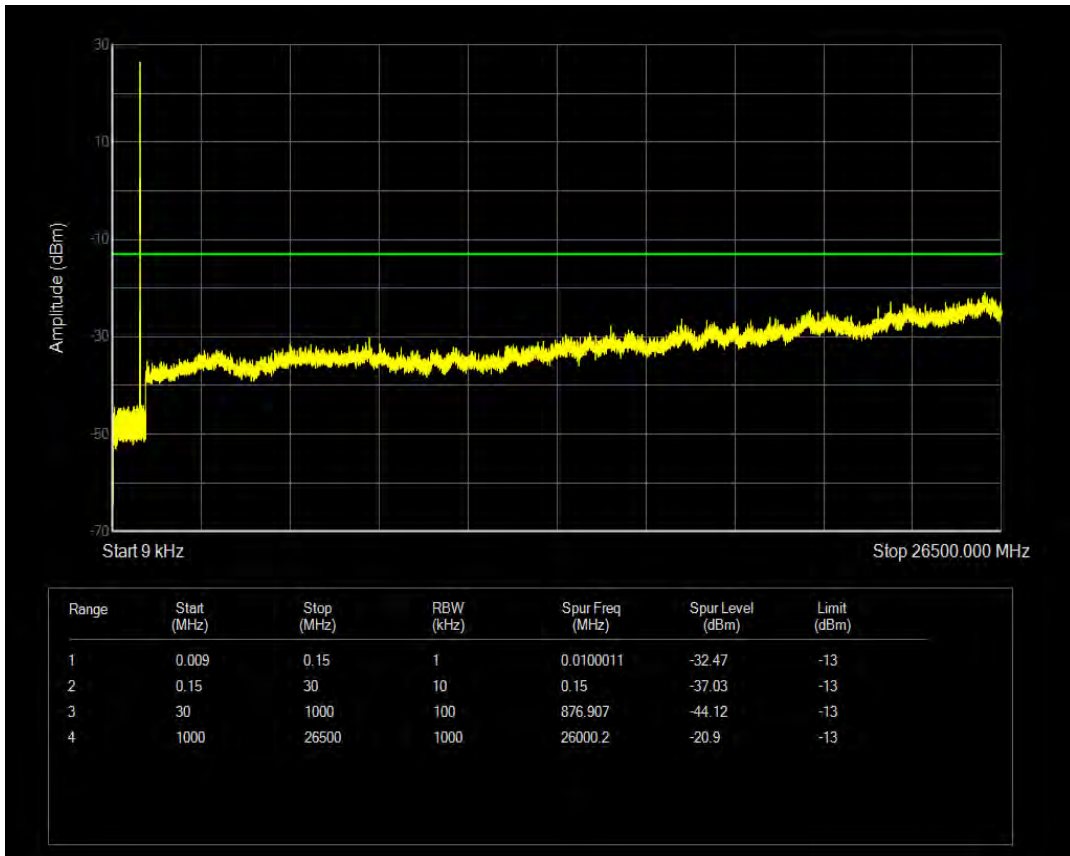

Band5 QPSK BW=1.4MHz Channel=20407 RB Size=6 Position=#0

Band5 16QAM BW=1.4MHz Channel=20407 RB Size=6 Position=#0

Band5 QPSK BW=1.4MHz Channel=20525 RB Size=1 Position=#0

Band5 QPSK BW=1.4MHz Channel=20525 RB Size=6 Position=#0

Band5 16QAM BW=1.4MHz Channel=20525 RB Size=1 Position=#0

Band5 QPSK BW=1.4MHz Channel=20643 RB Size=1 Position=#0

Band5 16QAM BW=1.4MHz Channel=20525 RB Size=6 Position=#0

Band5 QPSK BW=1.4MHz Channel=20643 RB Size=6 Position=#0