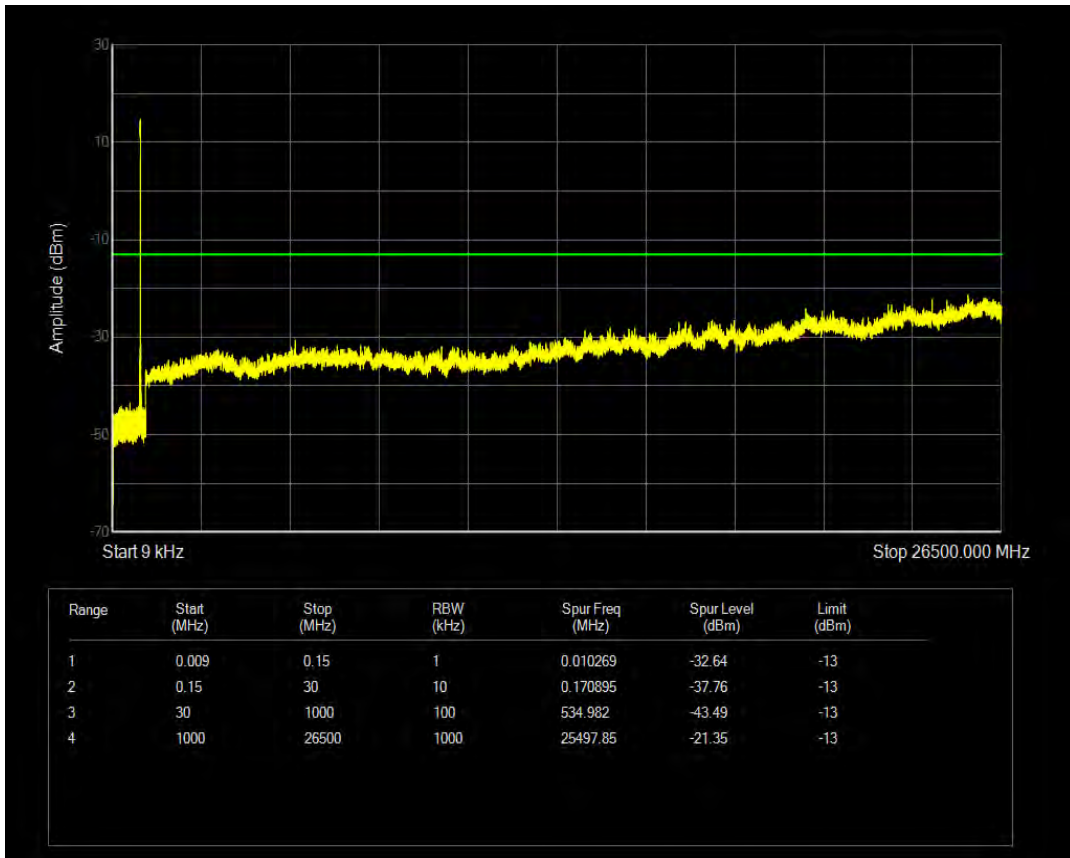

Band5 QPSK BW=5MHz Channel=20525 RB Size=25 Position=#0

Band5 16QAM BW=5MHz Channel=20525 RB Size=25 Position=#0

Band5 QPSK BW=5MHz Channel=20625 RB Size=1 Position=#0

Band5 QPSK BW=5MHz Channel=20625 RB Size=25 Position=#0