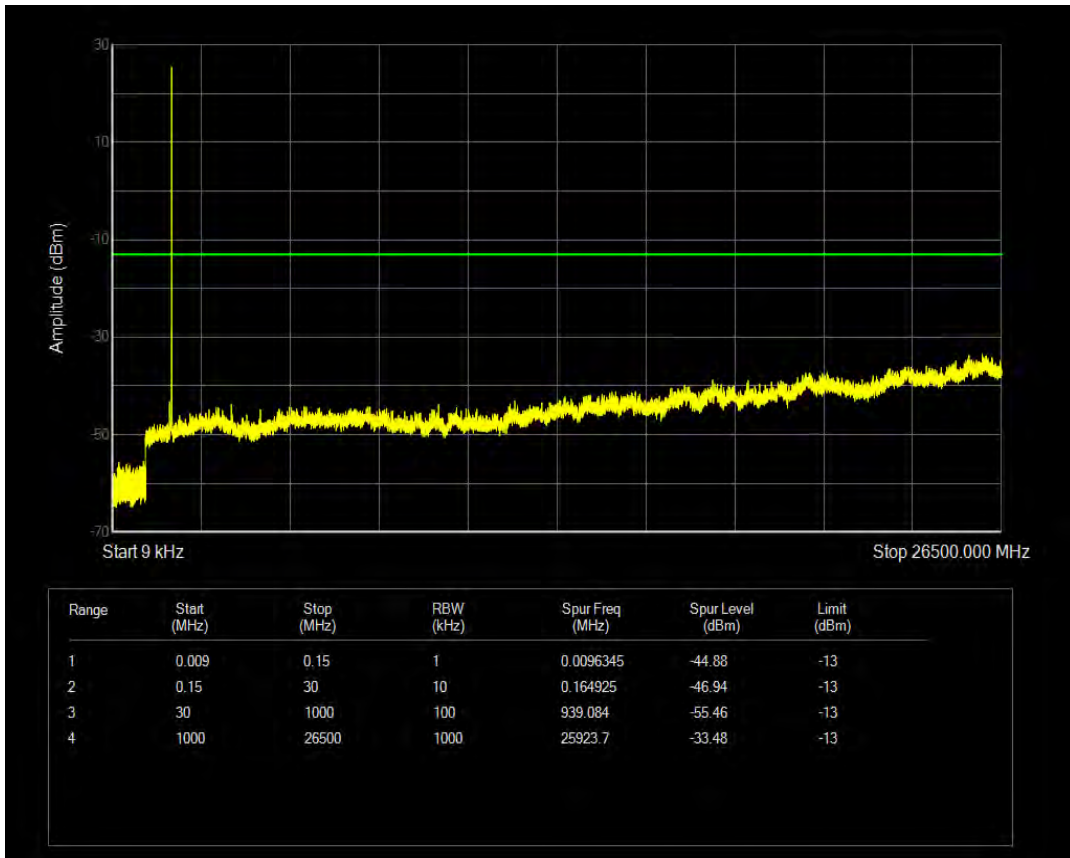

Band66 16QAM BW=1.4MHz Channel=132322 RB Size=1 Position=#0

Band66 QPSK BW=1.4MHz Channel=132665 RB Size=1 Position=#0

Band66 16QAM BW=1.4MHz Channel=132322 RB Size=6 Position=#0

Band66 QPSK BW=1.4MHz Channel=132665 RB Size=6 Position=#0