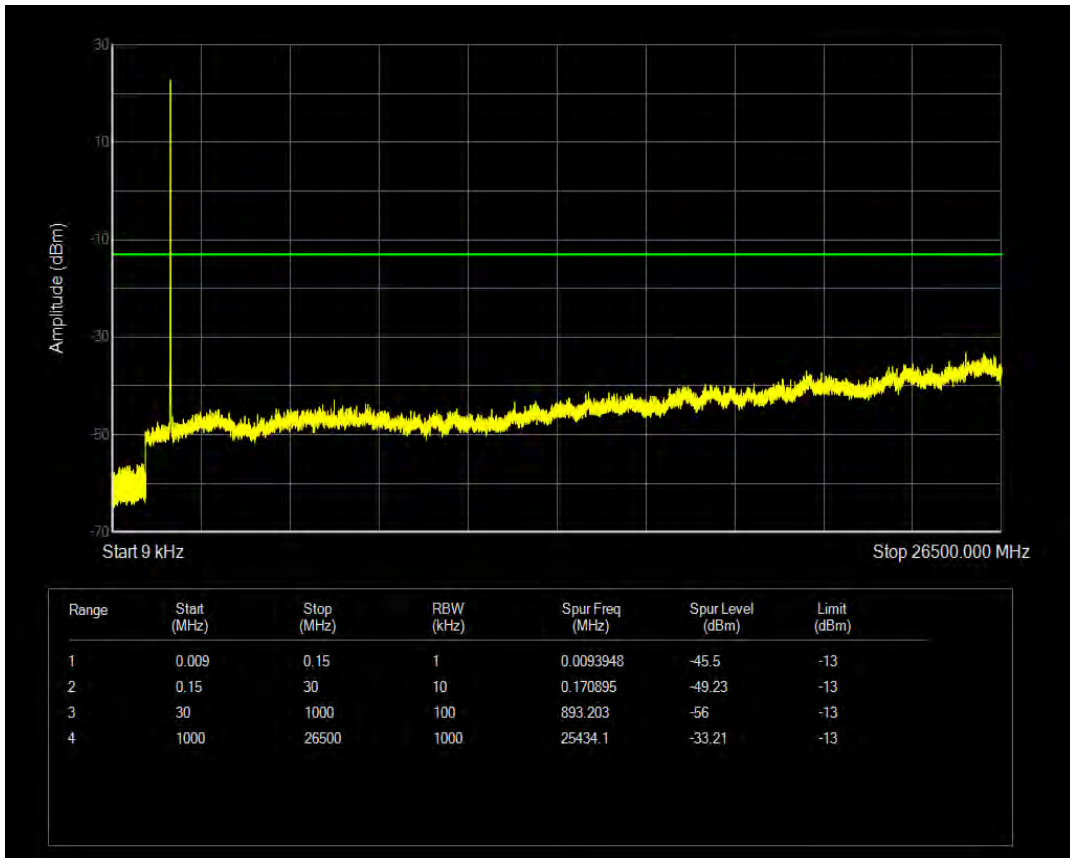

Band66 QPSK BW=5MHz Channel=132647 RB Size=1 Position=#0

Band66 16QAM BW=5MHz Channel=132322 RB Size=25 Position=#0