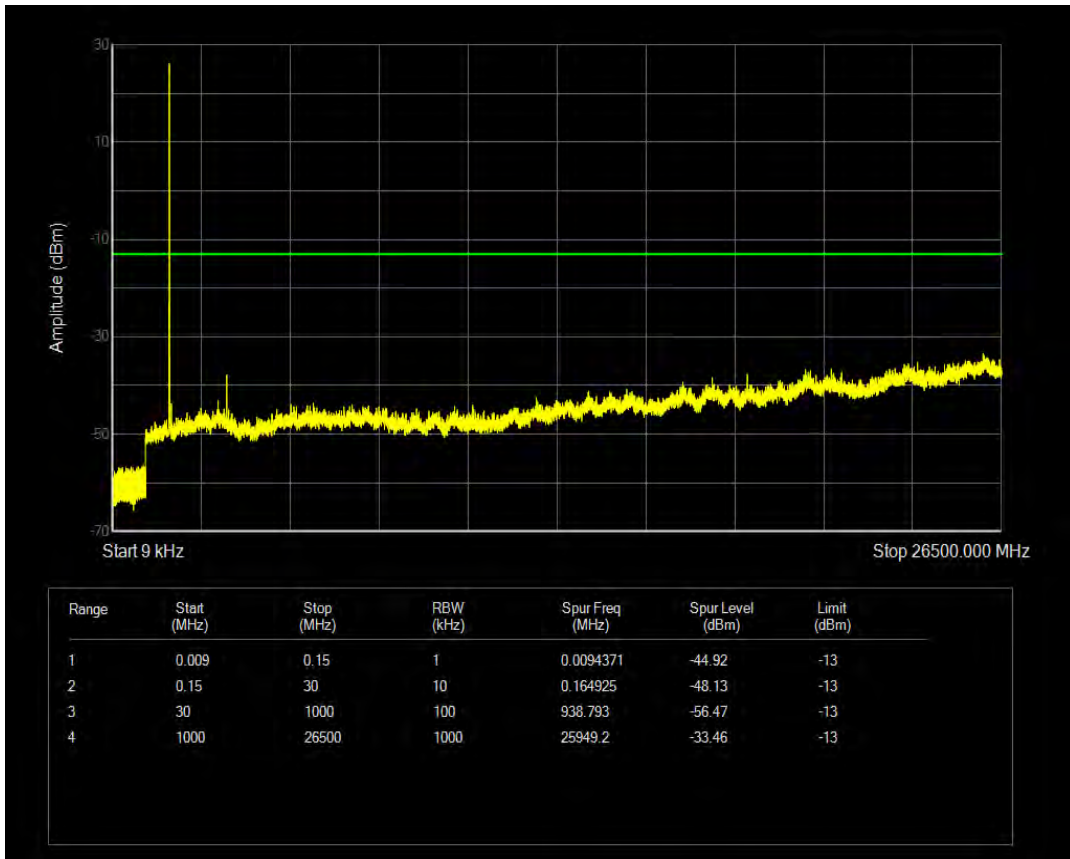

Band66 QPSK BW=5MHz Channel=131997 RB Size=25 Position=#0

Band66 QPSK BW=5MHz Channel=131997 RB Size=1 Position=#0