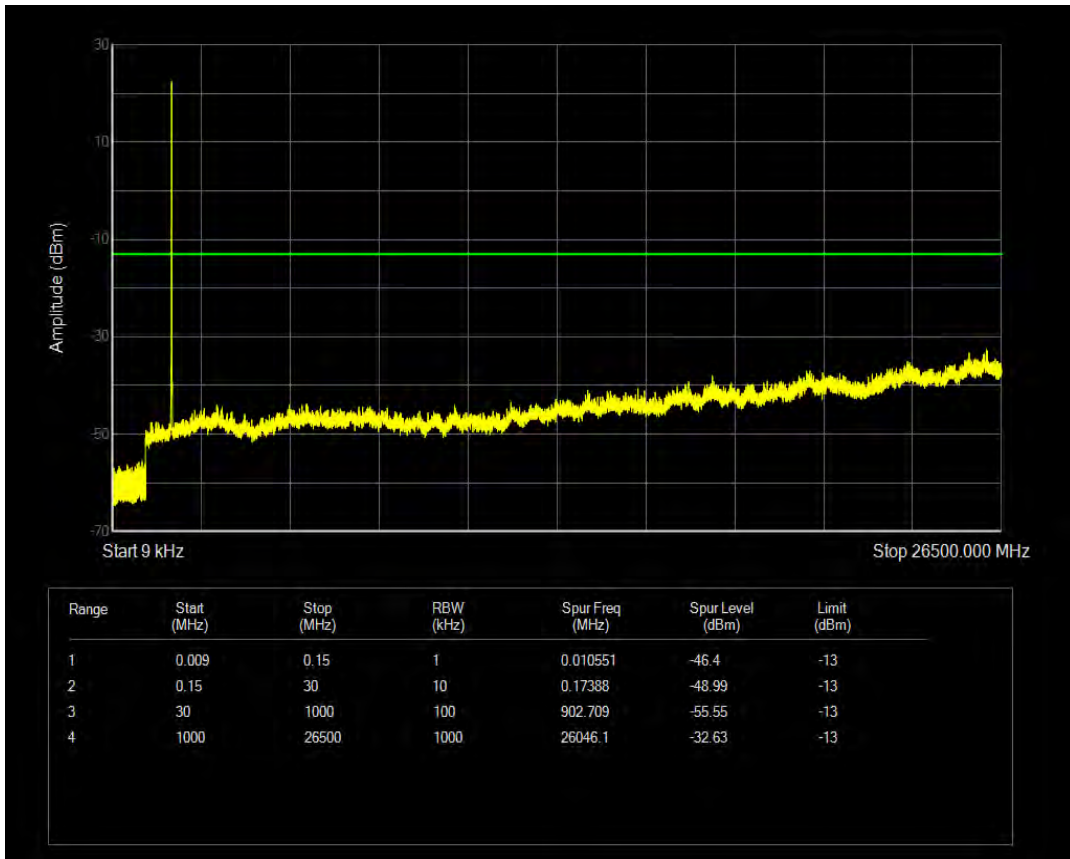

Band66 QPSK BW=10MHz Channel=132022 RB Size=50 Position=#0

Band66 16QAM BW=5MHz Channel=132647 RB Size=25 Position=#0