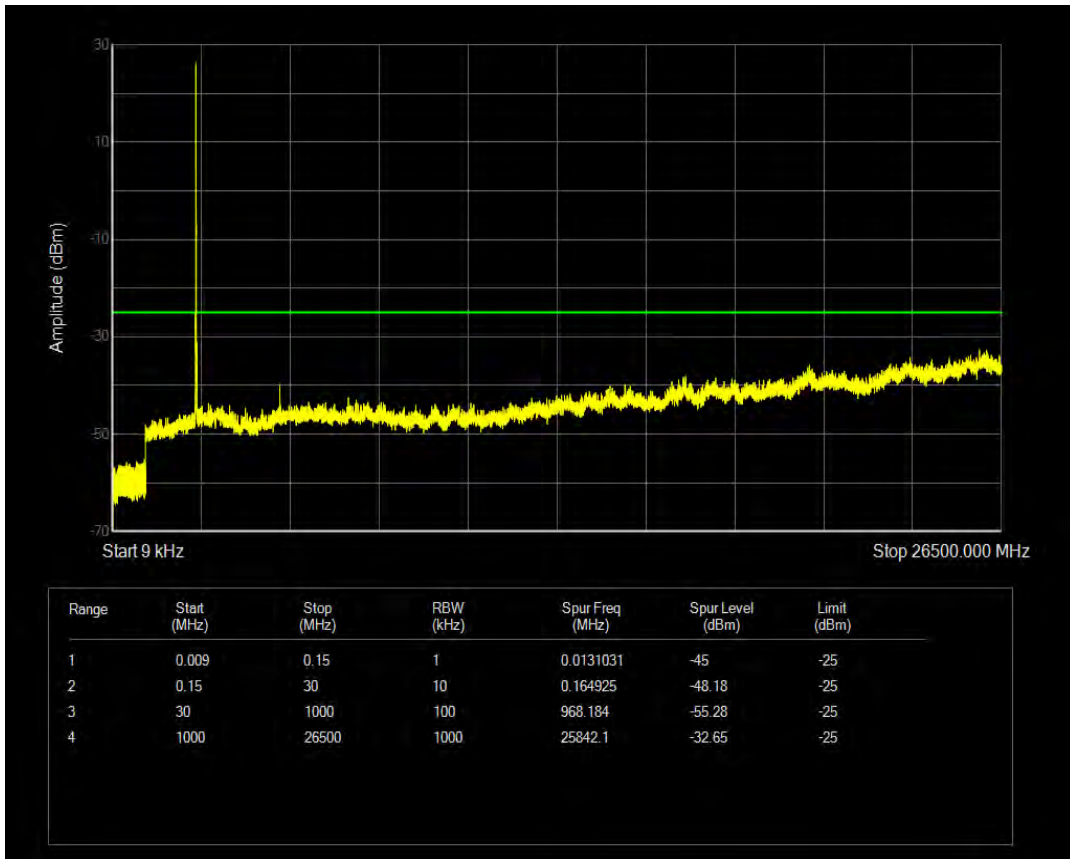

Band7 16QAM BW=15MHz Channel=20825 RB Size=75 Position=#0

Band7 16QAM BW=15MHz Channel=20825 RB Size=1 Position=#0