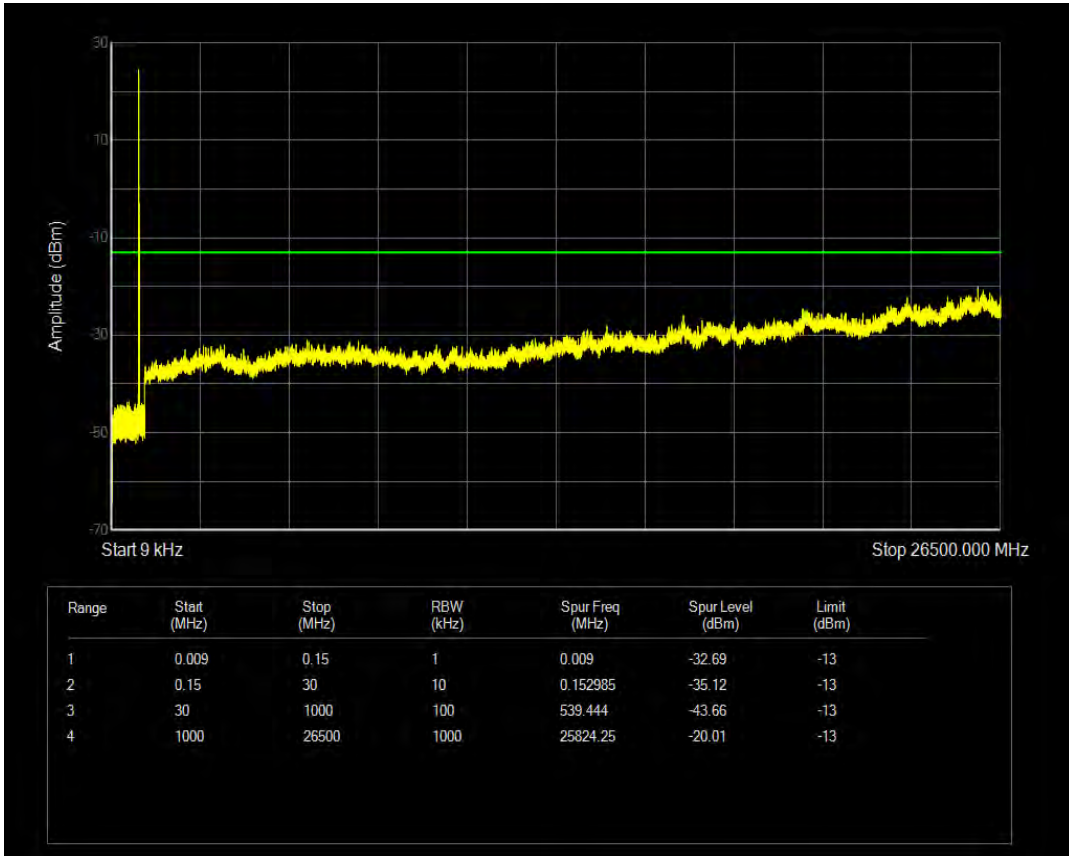

Band5 QPSK BW=5MHz Channel=20525 RB Size=25 Position=#0

Band5 16QAM BW=5MHz Channel=20525 RB Size=25 Position=#0

Band5 QPSK BW=5MHz Channel=20625 RB Size=1 Position=#0

Band5 QPSK BW=5MHz Channel=20625 RB Size=25 Position=#0

Band5 16QAM BW=5MHz Channel=20625 RB Size=1 Position=#0

Band5 QPSK BW=10MHz Channel=20450 RB Size=1 Position=#0

Band5 16QAM BW=5MHz Channel=20625 RB Size=25 Position=#0

Band5 QPSK BW=10MHz Channel=20450 RB Size=50 Position=#0