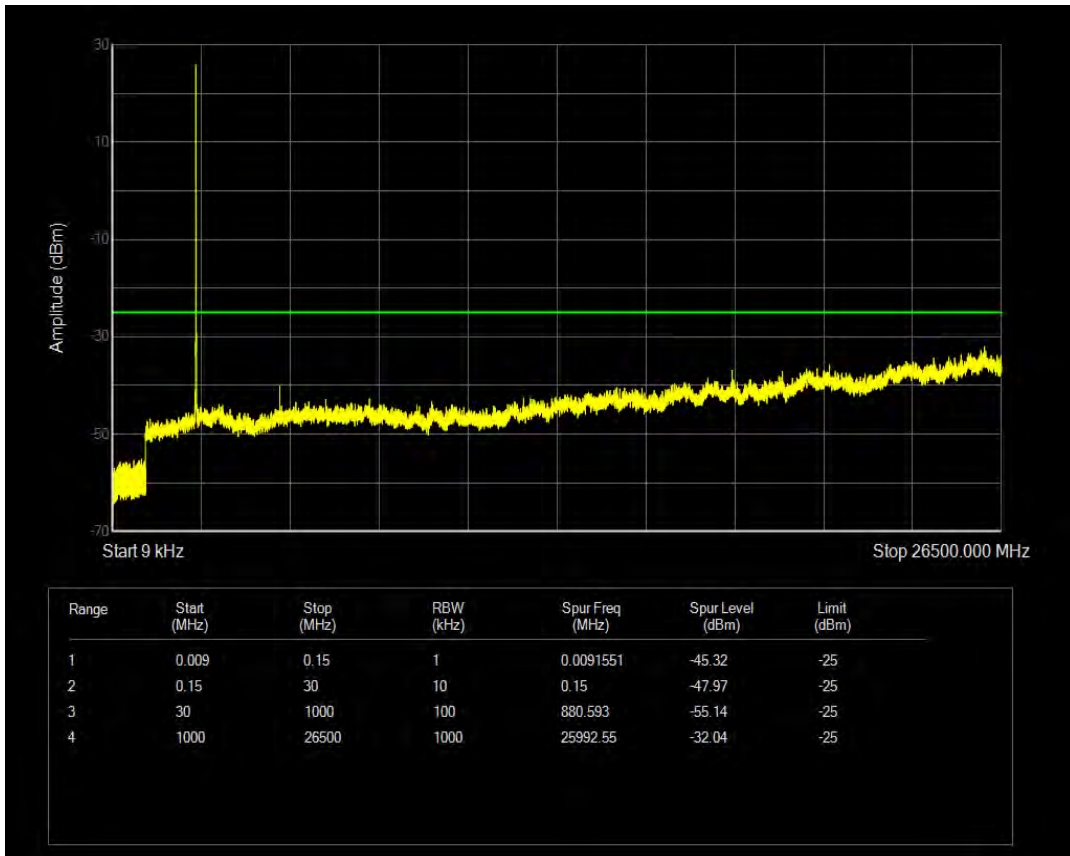

Band7 QPSK BW=10MHz Channel=20800 RB Size=50 Position=#0

Band7 QPSK BW=10MHz Channel=20800 RB Size=1 Position=#0