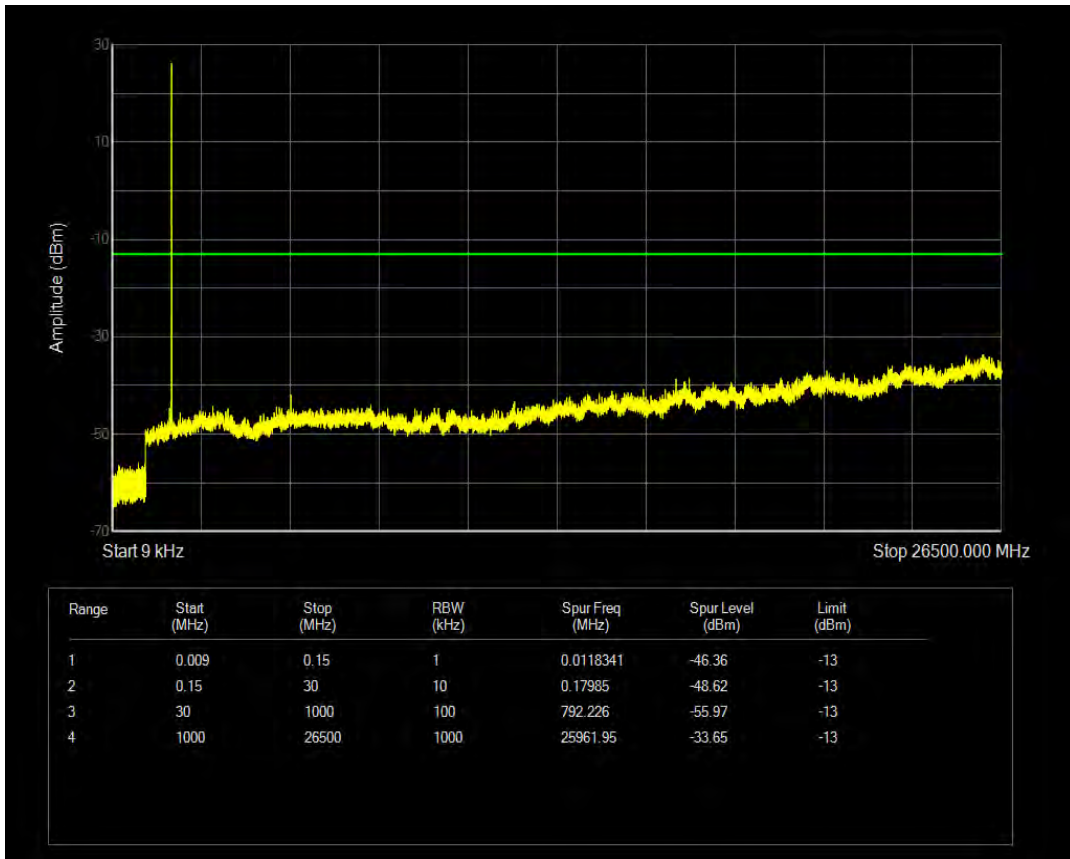

Band66 16QAM BW=3MHz Channel=132657 RB Size=15 Position=#0

Band66 16QAM BW=3MHz Channel=132657 RB Size=1 Position=#0