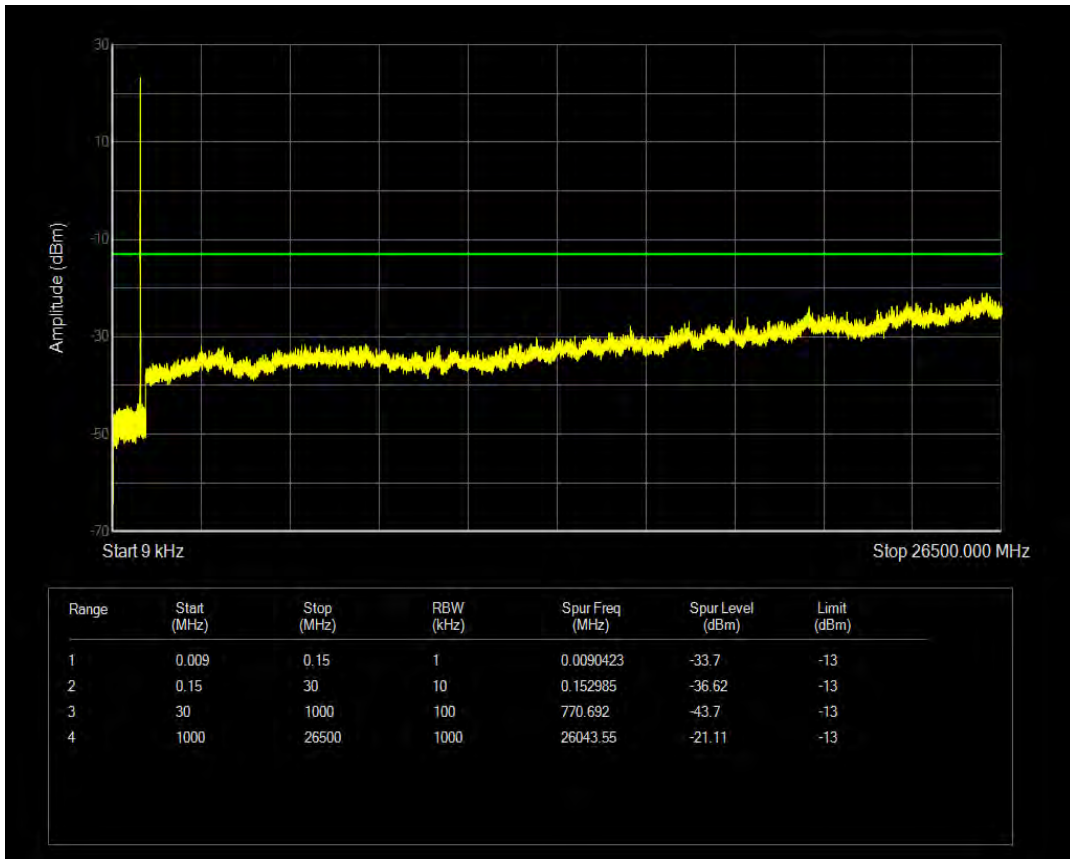

Band5 QPSK BW=5MHz Channel=20525 RB Size=25 Position=#0

Band5 16QAM BW=5MHz Channel=20525 RB Size=25 Position=#0

Band5 QPSK BW=5MHz Channel=20625 RB Size=1 Position=#0

Band5 QPSK BW=5MHz Channel=20625 RB Size=25 Position=#0