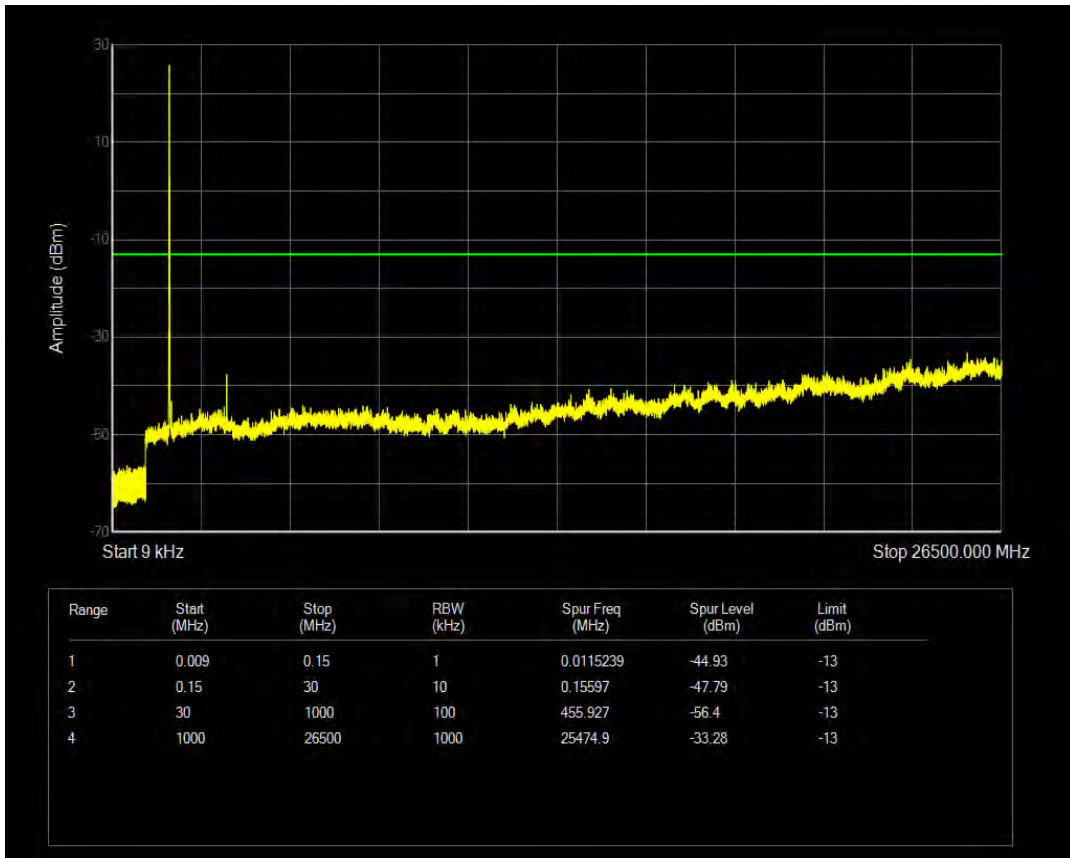

Band66 16QAM BW=5MHz Channel=132647 RB Size=25 Position=#0

Band66 QPSK BW=10MHz Channel=132022 RB Size=1 Position=#0