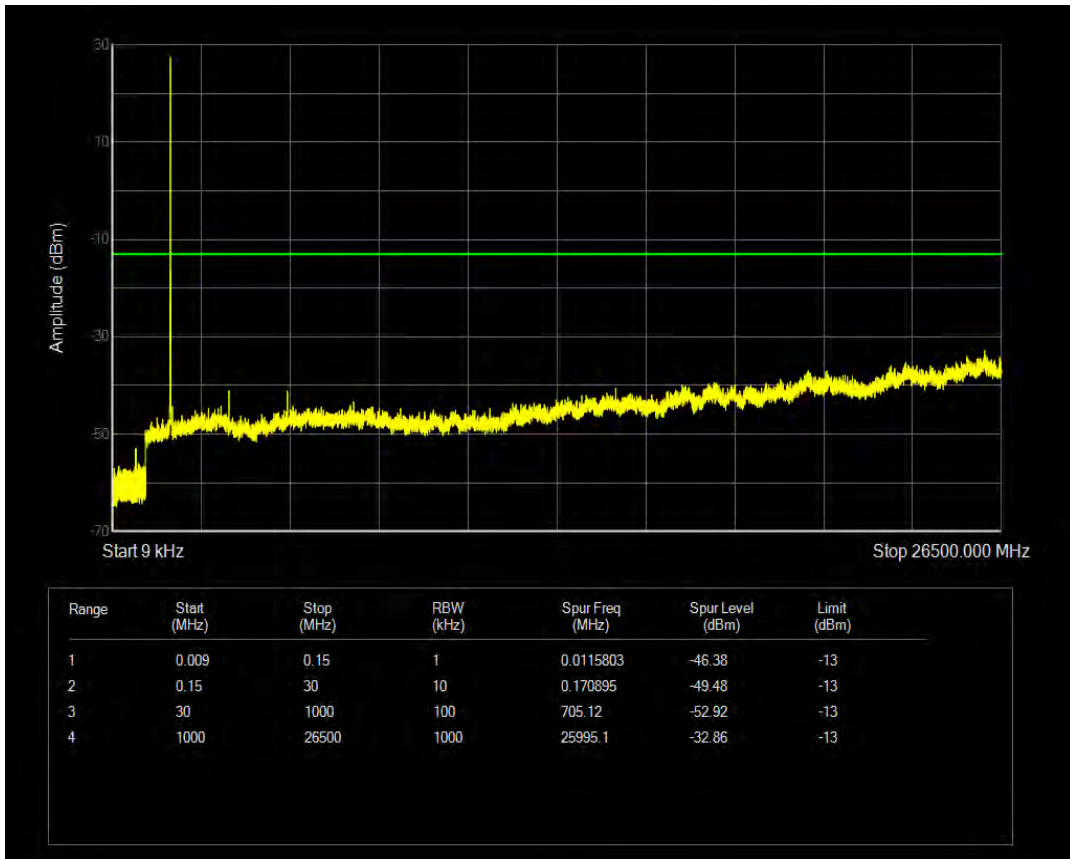

Band66 QPSK BW=5MHz Channel=132322 RB Size=25 Position=#0

Band66 QPSK BW=5MHz Channel=132322 RB Size=1 Position=#0