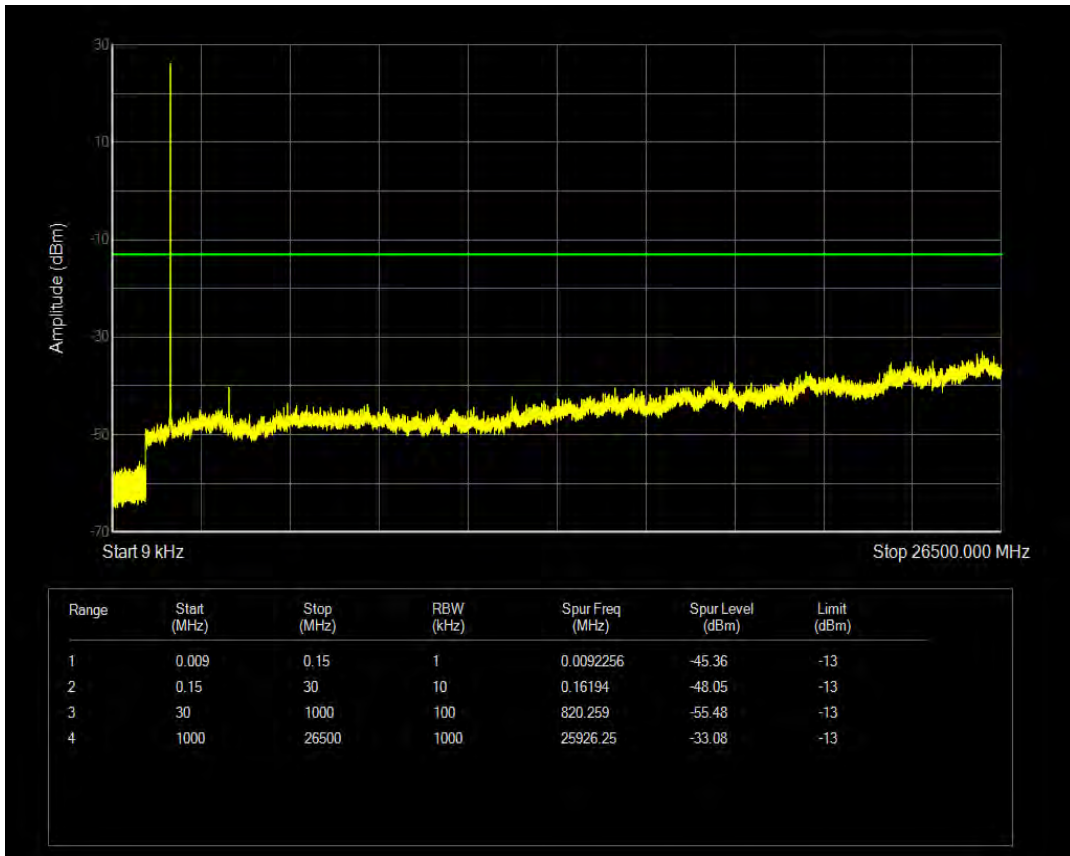

Band66 16QAM BW=3MHz Channel=131987 RB Size=1 Position=#0

Band66 16QAM BW=3MHz Channel=131987 RB Size=15 Position=#0

Band66 QPSK BW=3MHz Channel=132322 RB Size=1 Position=#0

Band66 16QAM BW=3MHz Channel=132322 RB Size=1 Position=#0