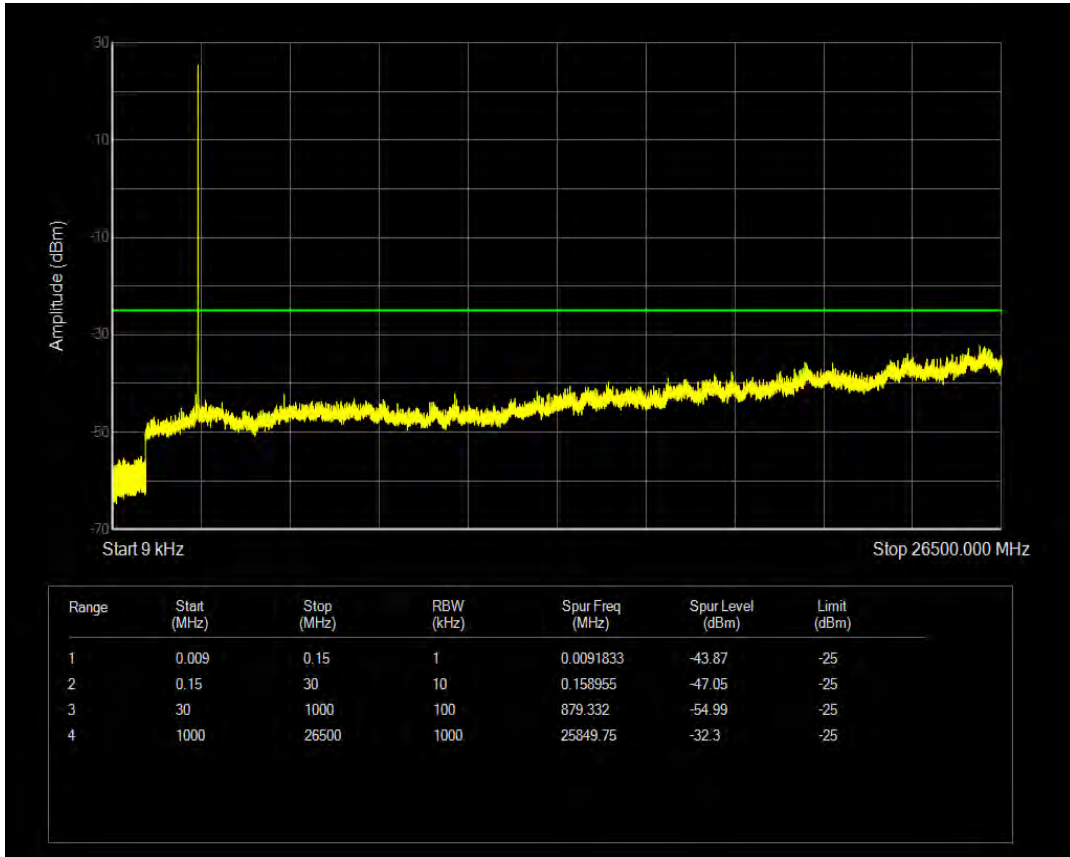

Band7 16QAM BW=5MHz Channel=21425 RB Size=25 Position=#0

Band7 16QAM BW=5MHz Channel=21425 RB Size=1 Position=#0