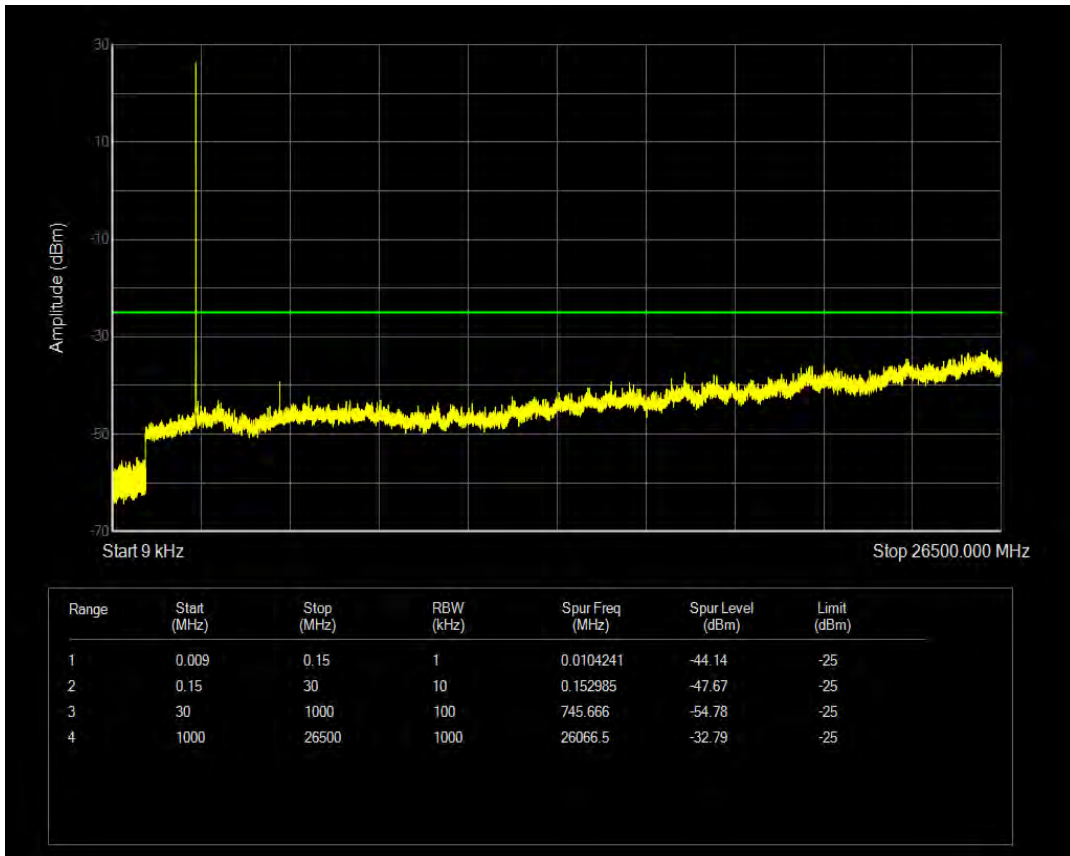

Band7 16QAM BW=5MHz Channel=20775 RB Size=25 Position=#0

Band7 16QAM BW=5MHz Channel=20775 RB Size=1 Position=#0