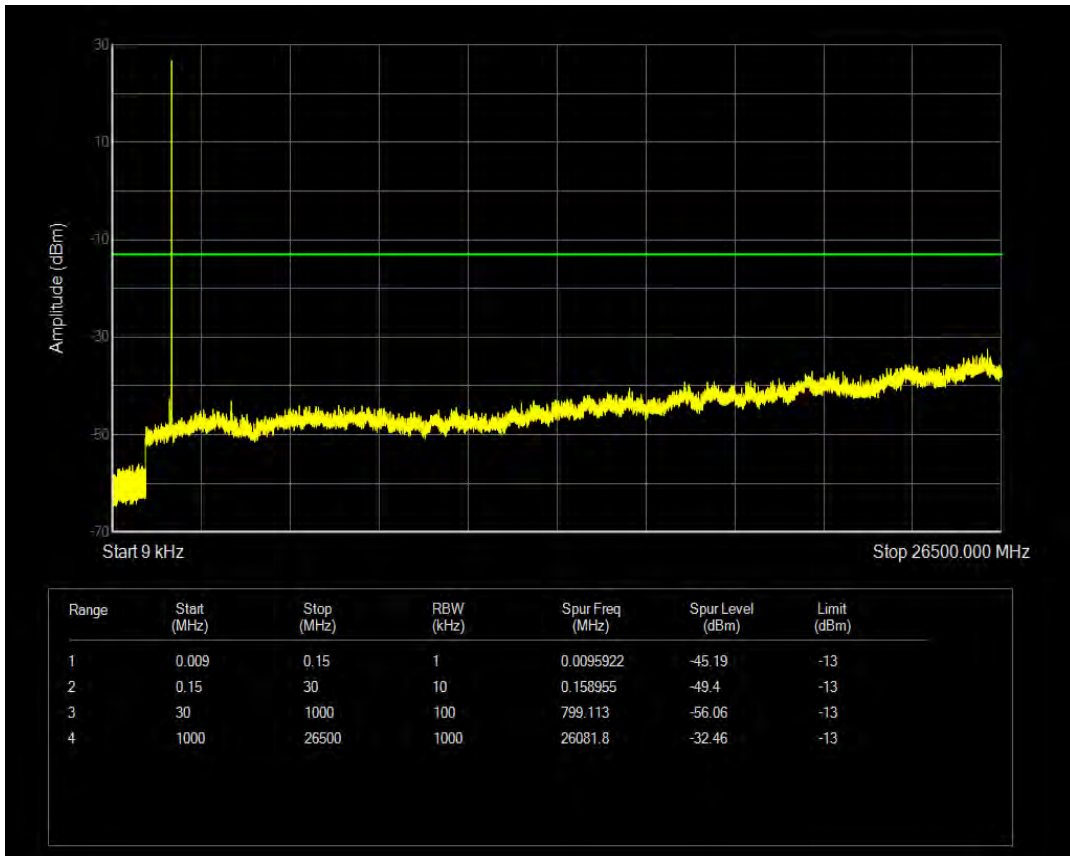

Band66 16QAM BW=1.4MHz Channel=132322 RB Size=6 Position=#0

Band66 QPSK BW=1.4MHz Channel=132665 RB Size=1 Position=#0