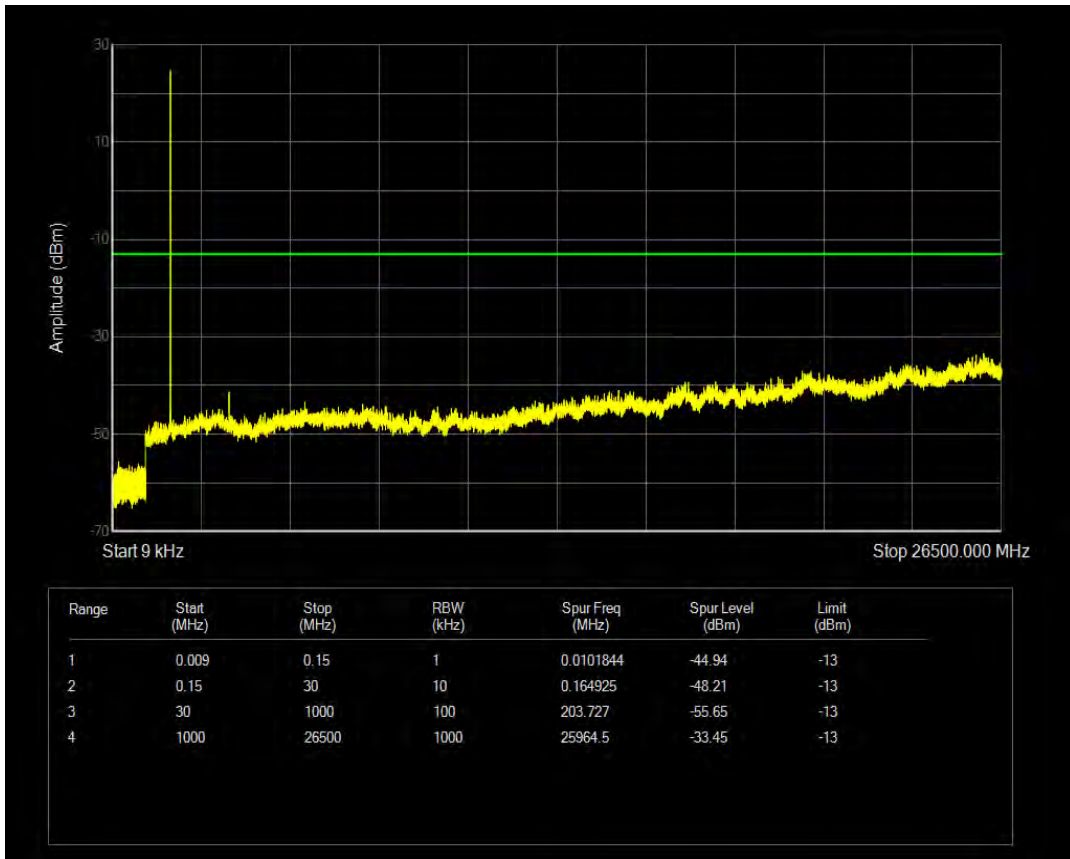

Band66 QPSK BW=1.4MHz Channel=132665 RB Size=6 Position=#0

Band66 16QAM BW=1.4MHz Channel=132322 RB Size=6 Position=#0