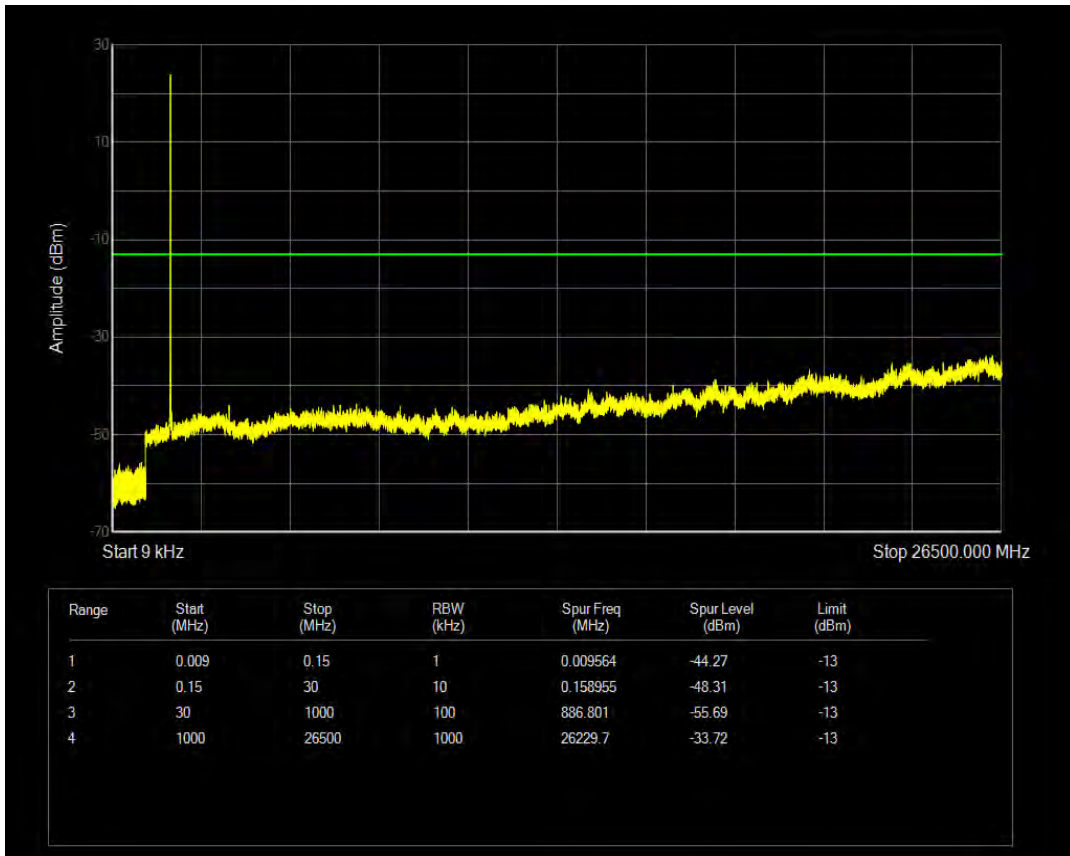

Band66 QPSK BW=3MHz Channel=132657 RB Size=1 Position=#0

Band66 16QAM BW=3MHz Channel=132322 RB Size=15 Position=#0