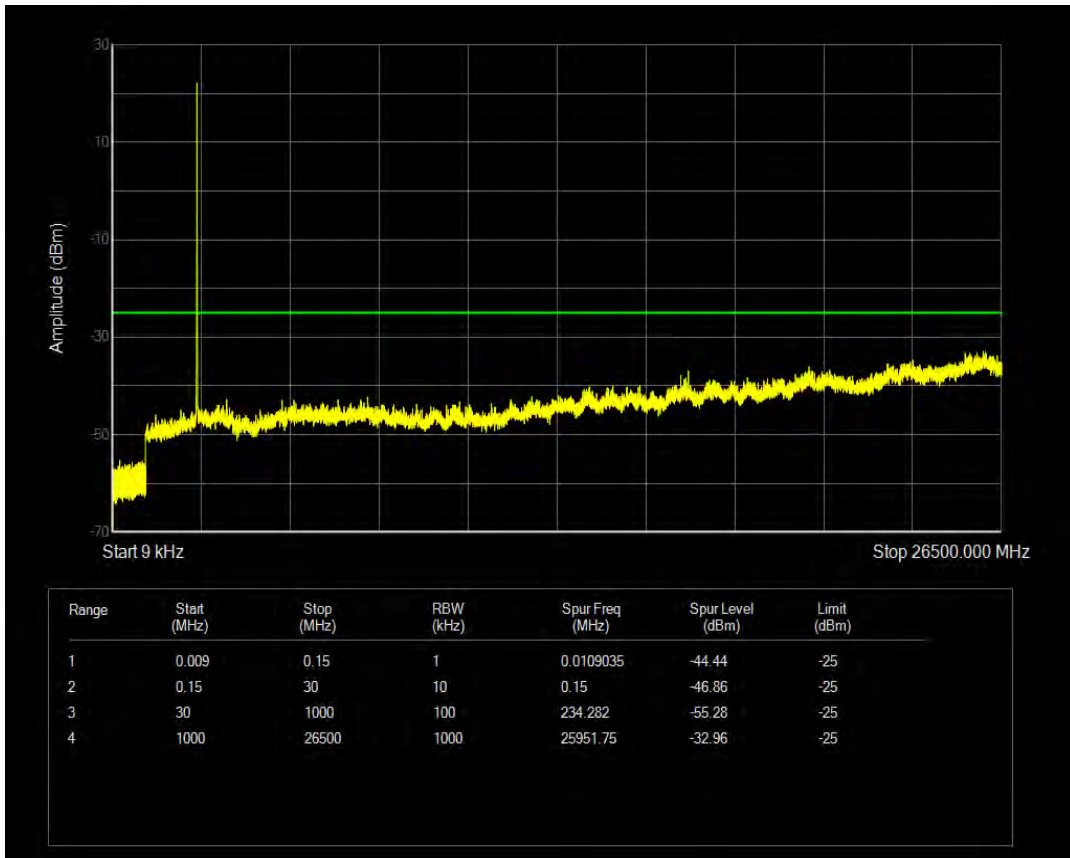

Band7 16QAM BW=5MHz Channel=20775 RB Size=1 Position=#0

Band7 16QAM BW=5MHz Channel=20775 RB Size=25 Position=#0

Band7 QPSK BW=5MHz Channel=21100 RB Size=1 Position=#0

Band7 QPSK BW=5MHz Channel=21100 RB Size=25 Position=#0