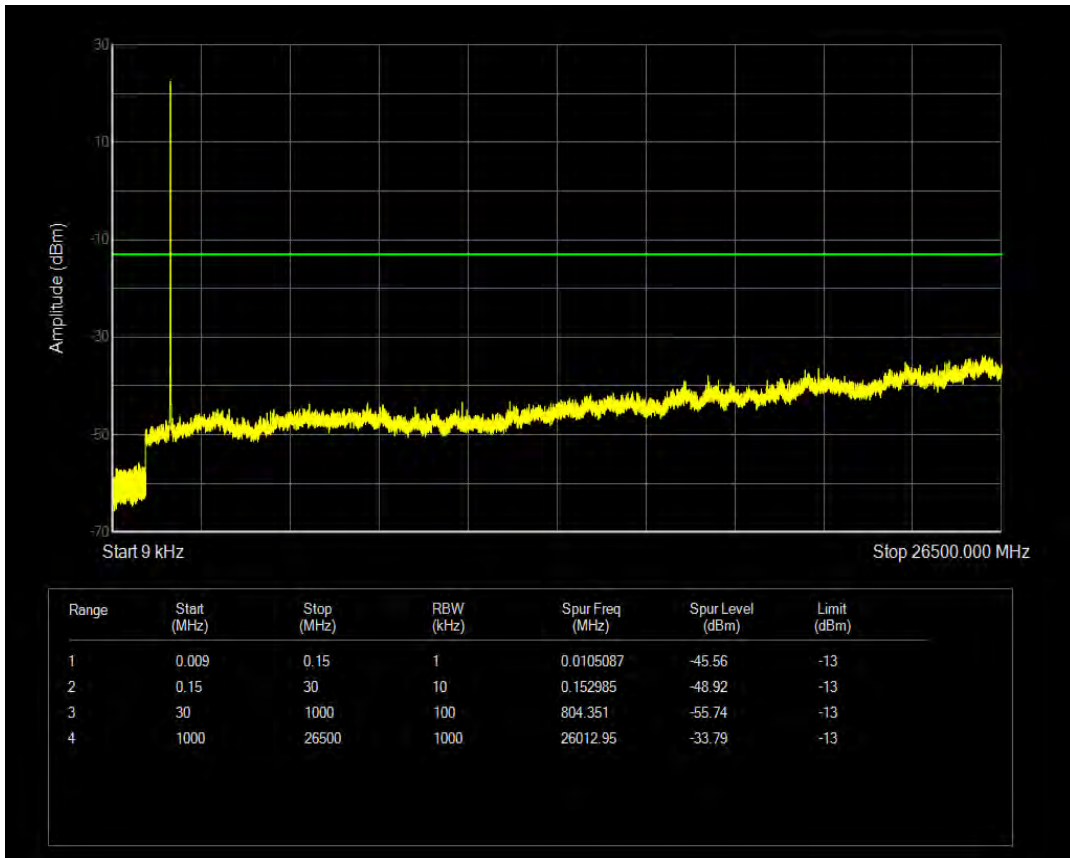

Band66 16QAM BW=5MHz Channel=131997 RB Size=1 Position=#0

Band66 16QAM BW=5MHz Channel=131997 RB Size=25 Position=#0

Band66 QPSK BW=5MHz Channel=132322 RB Size=1 Position=#0

Band66 QPSK BW=5MHz Channel=132322 RB Size=25 Position=#0