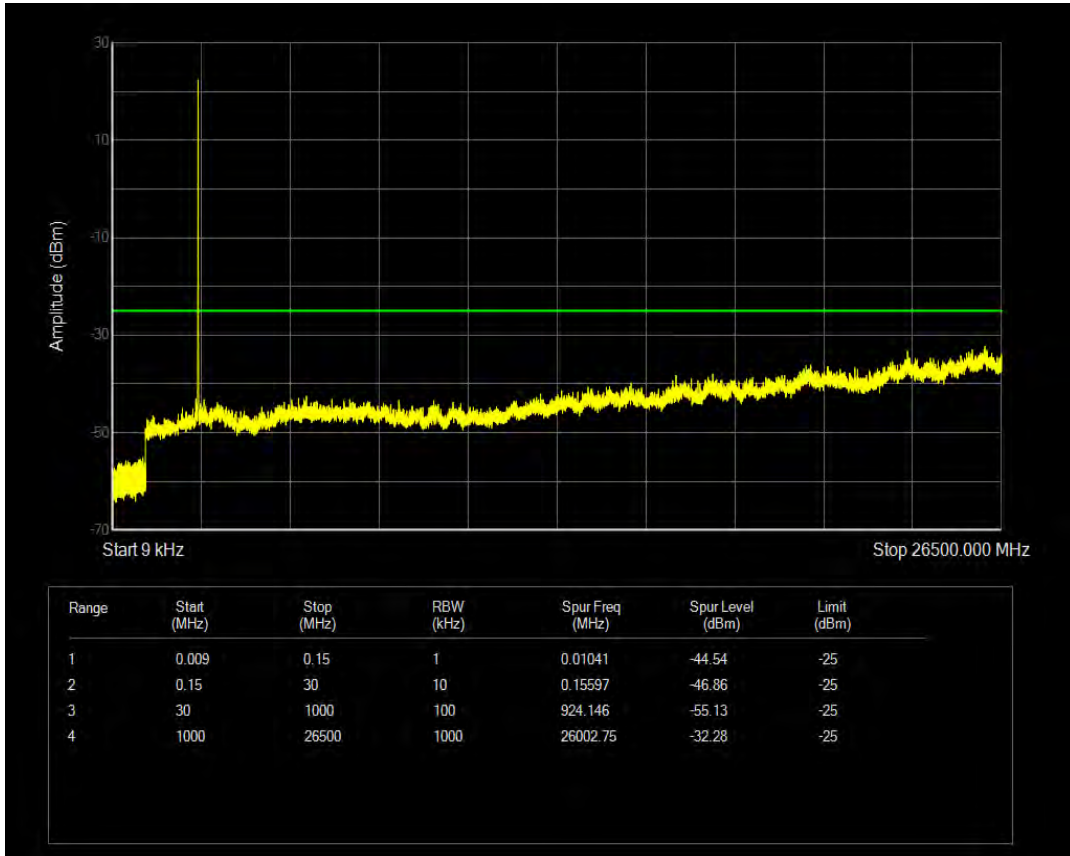

Band7 QPSK BW=10MHz Channel=20800 RB Size=1 Position=#0

Band7 16QAM BW=5MHz Channel=21425 RB Size=25 Position=#0