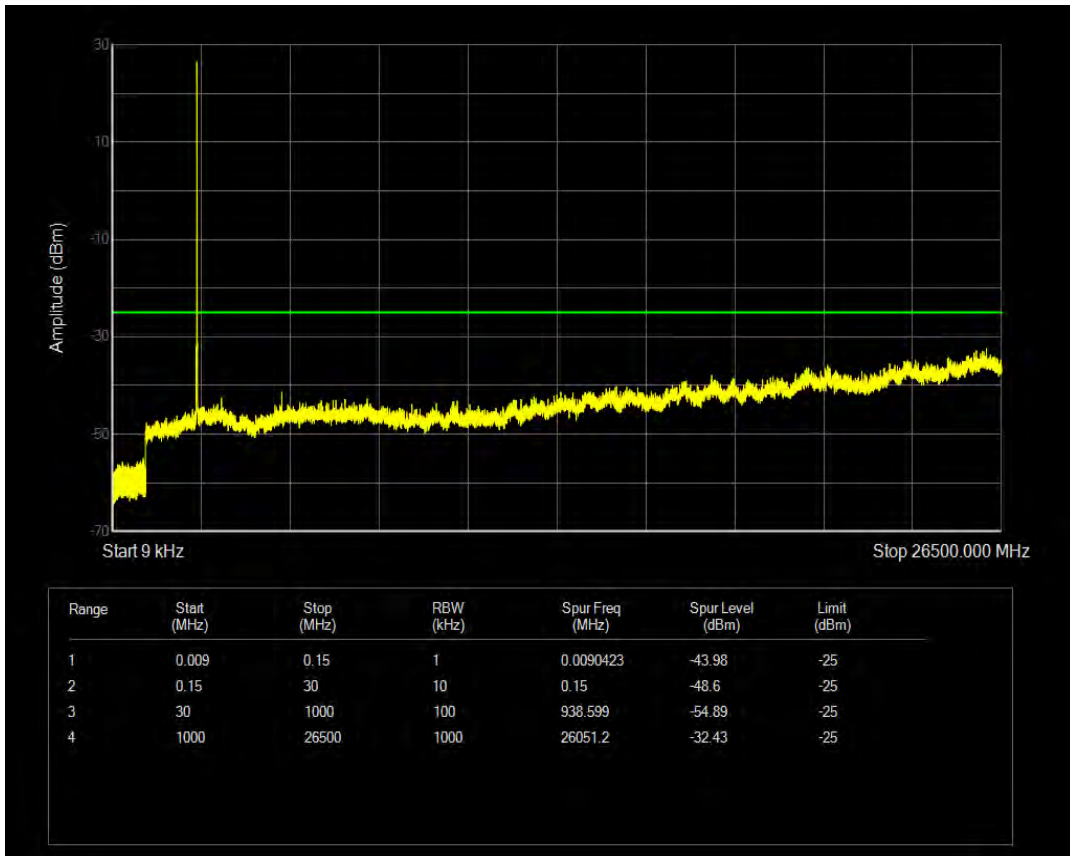

Band7 QPSK BW=10MHz Channel=21100 RB Size=50 Position=#0

Band7 QPSK BW=10MHz Channel=21100 RB Size=1 Position=#0