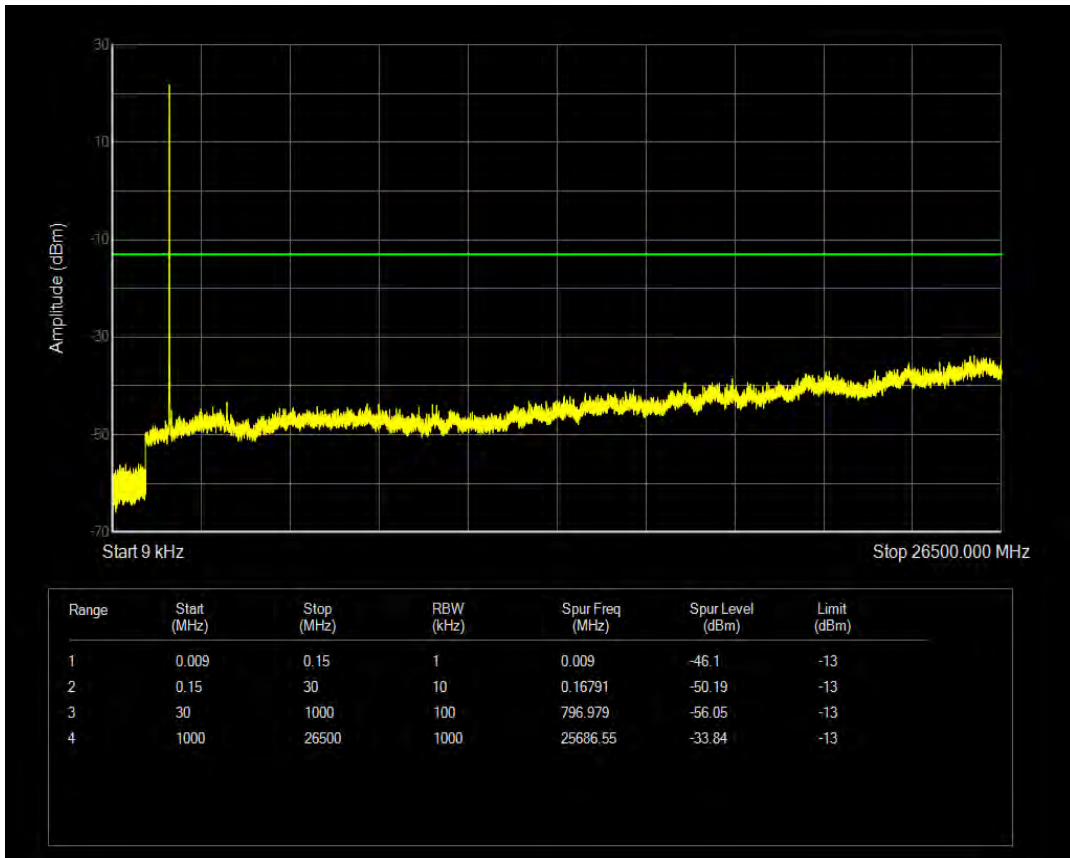

Band66 16QAM BW=3MHz Channel=132657 RB Size=1 Position=#0

Band66 16QAM BW=3MHz Channel=132657 RB Size=15 Position=#0

Band66 QPSK BW=5MHz Channel=131997 RB Size=1 Position=#0

Band66 QPSK BW=5MHz Channel=131997 RB Size=25 Position=#0