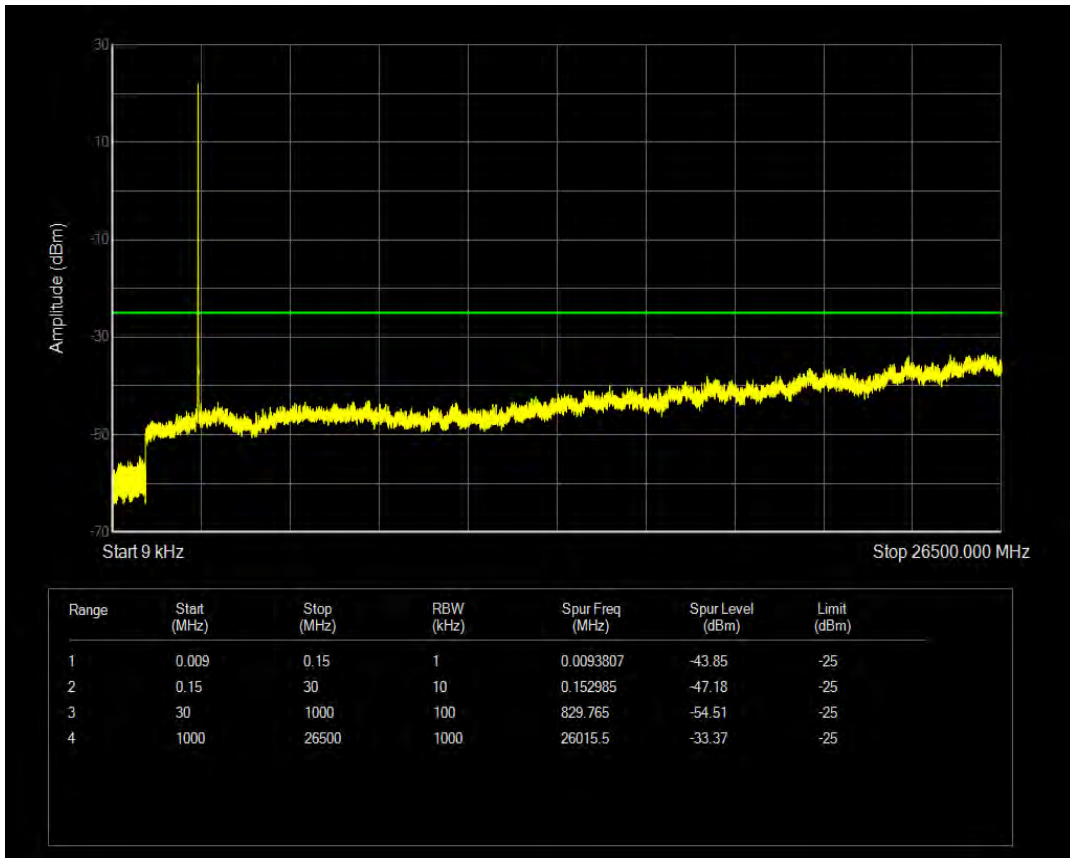

Band7 16QAM BW=5MHz Channel=21100 RB Size=1 Position=#0

Band7 16QAM BW=5MHz Channel=21100 RB Size=25 Position=#0

Band7 QPSK BW=5MHz Channel=21425 RB Size=1 Position=#0

Band7 QPSK BW=5MHz Channel=21425 RB Size=25 Position=#0