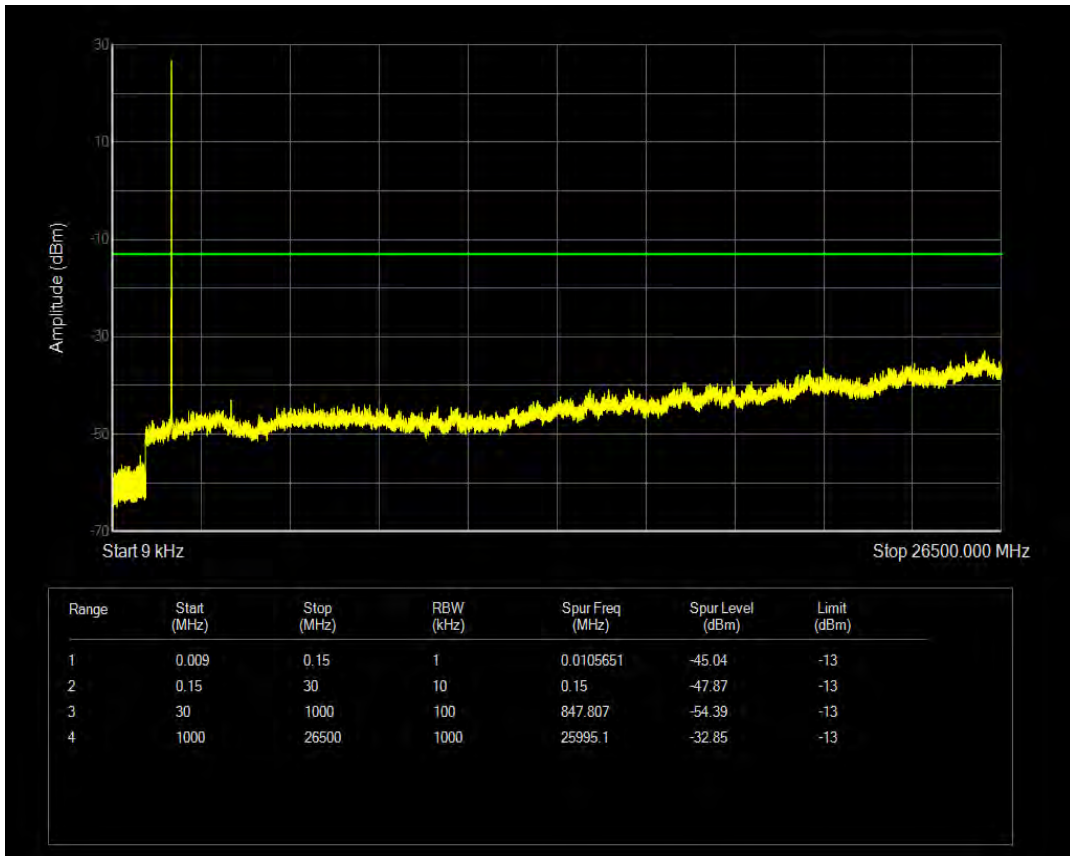

Band66 QPSK BW=5MHz Channel=132647 RB Size=25 Position=#0

Band66 QPSK BW=5MHz Channel=132647 RB Size=1 Position=#0