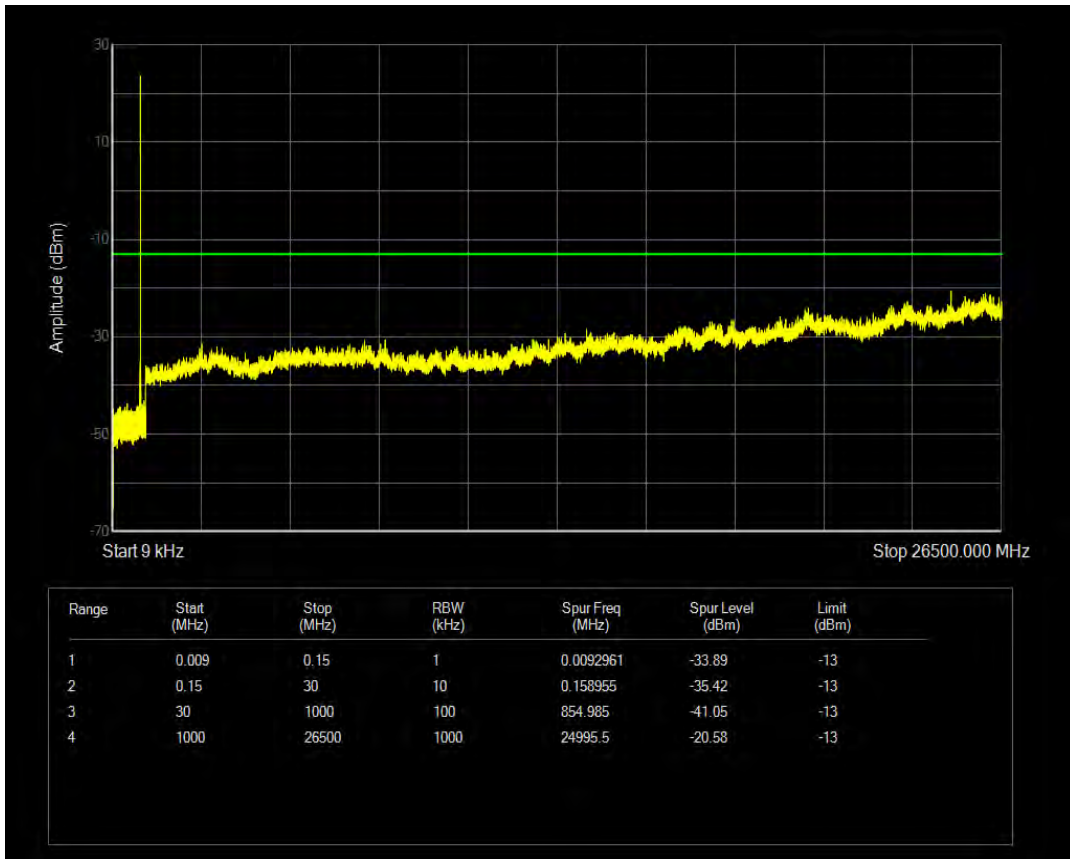

Band5 16QAM BW=1.4MHz Channel=20525 RB Size=1 Position=#0

Band5 QPSK BW=1.4MHz Channel=20643 RB Size=1 Position=#0

Band5 16QAM BW=1.4MHz Channel=20525 RB Size=6 Position=#0

Band5 QPSK BW=1.4MHz Channel=20643 RB Size=6 Position=#0

Band5 16QAM BW=1.4MHz Channel=20643 RB Size=1 Position=#0

Band5 16QAM BW=1.4MHz Channel=20643 RB Size=6 Position=#0

Band5 QPSK BW=3MHz Channel=20415 RB Size=1 Position=#0

Band5 QPSK BW=3MHz Channel=20415 RB Size=15 Position=#0