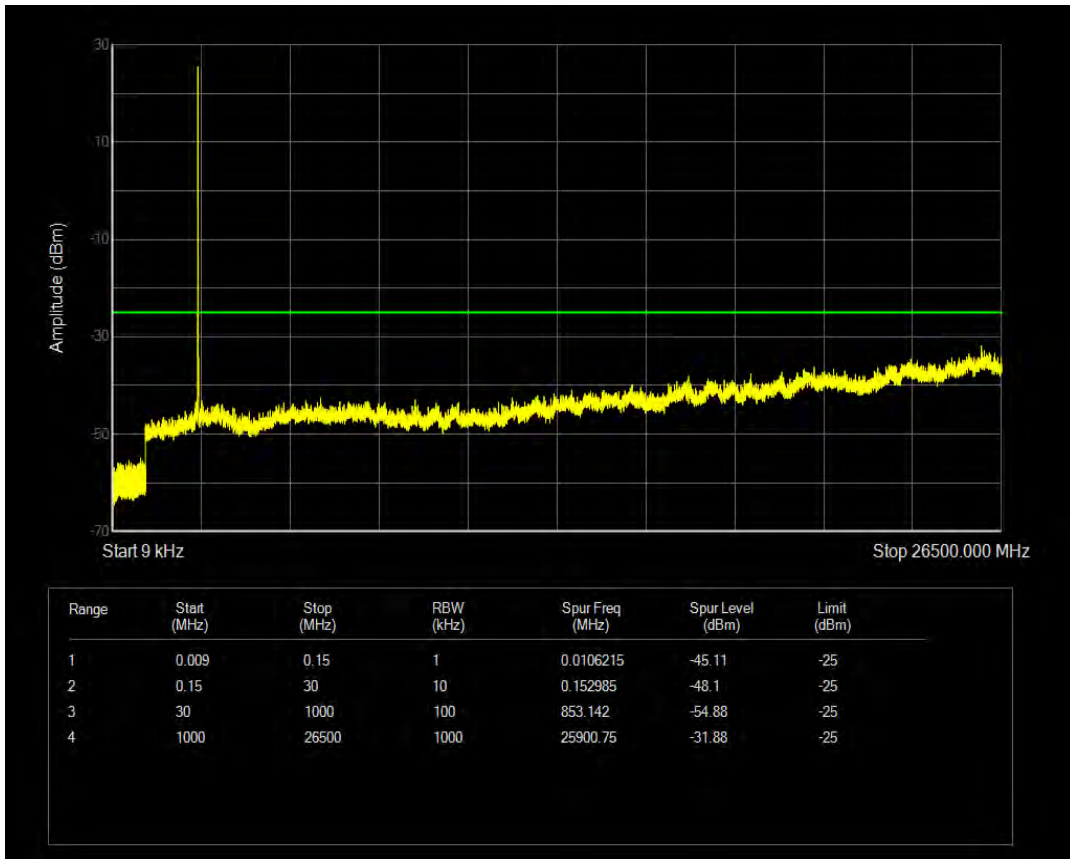

Band7 16QAM BW=10MHz Channel=21400 RB Size=50 Position=#0

Band7 16QAM BW=10MHz Channel=21400 RB Size=1 Position=#0