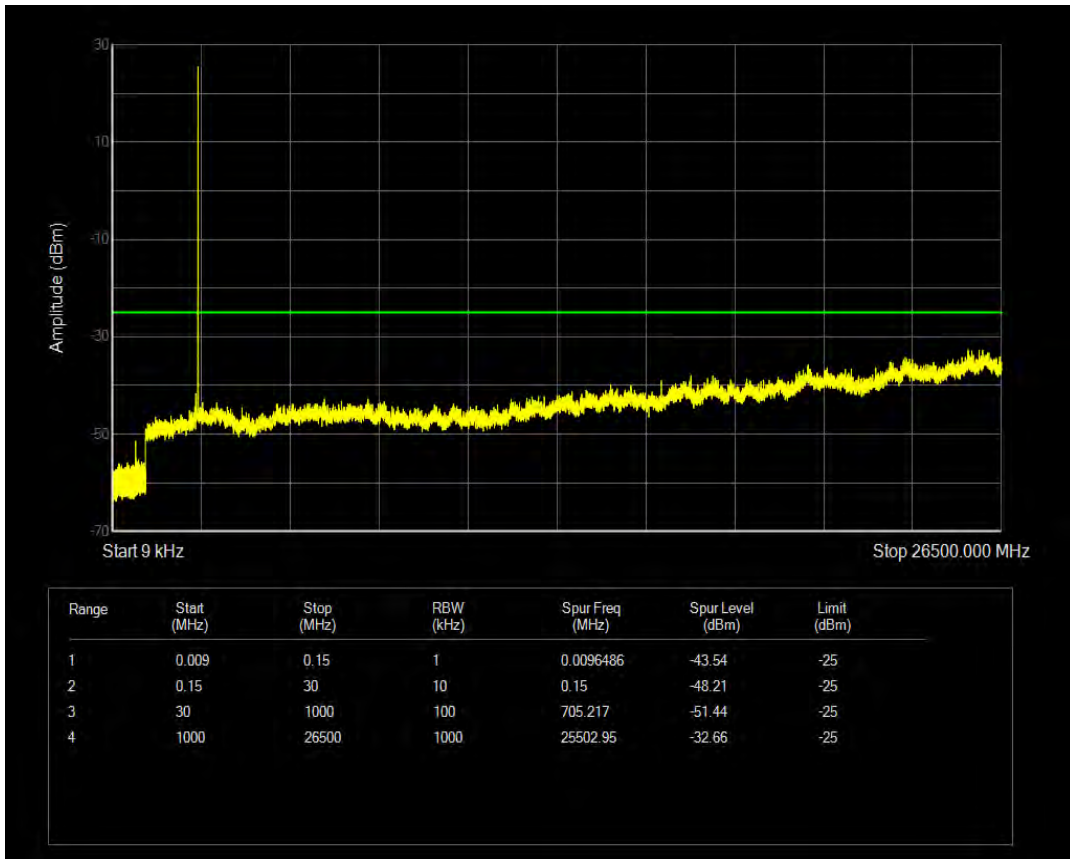

Band7 QPSK BW=5MHz Channel=21425 RB Size=25 Position=#0

Band7 QPSK BW=5MHz Channel=21425 RB Size=1 Position=#0