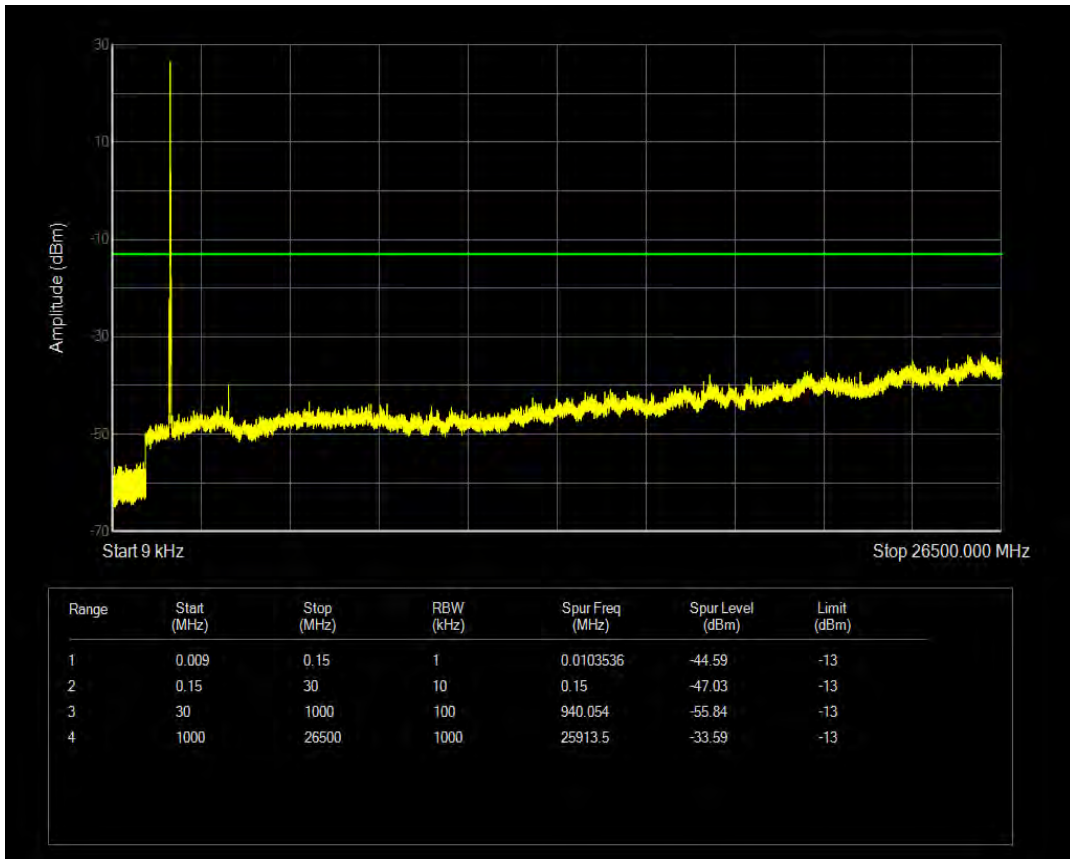

Band66 16QAM BW=15MHz Channel=132322 RB Size=75 Position=#0

Band66 16QAM BW=15MHz Channel=132322 RB Size=1 Position=#0