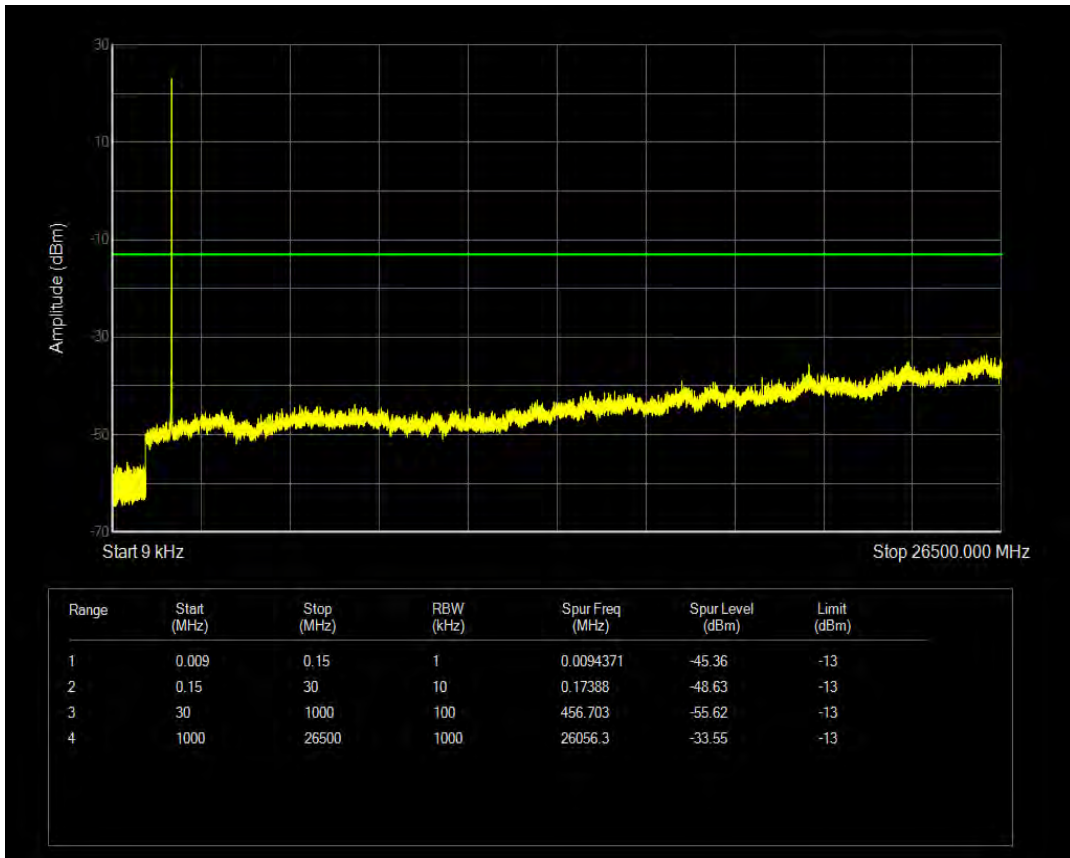

Band66 QPSK BW=5MHz Channel=131997 RB Size=1 Position=#0

Band66 16QAM BW=3MHz Channel=132657 RB Size=15 Position=#0