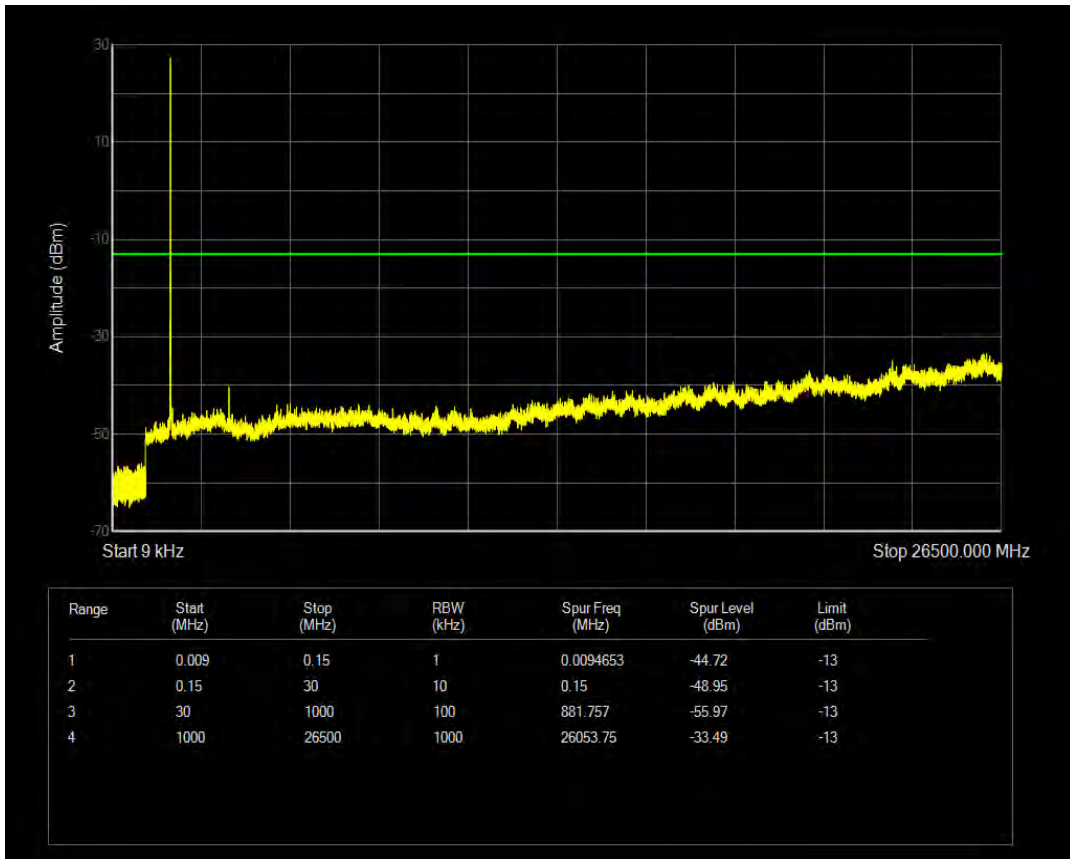

Band66 16QAM BW=5MHz Channel=132322 RB Size=25 Position=#0

Band66 16QAM BW=5MHz Channel=132322 RB Size=1 Position=#0