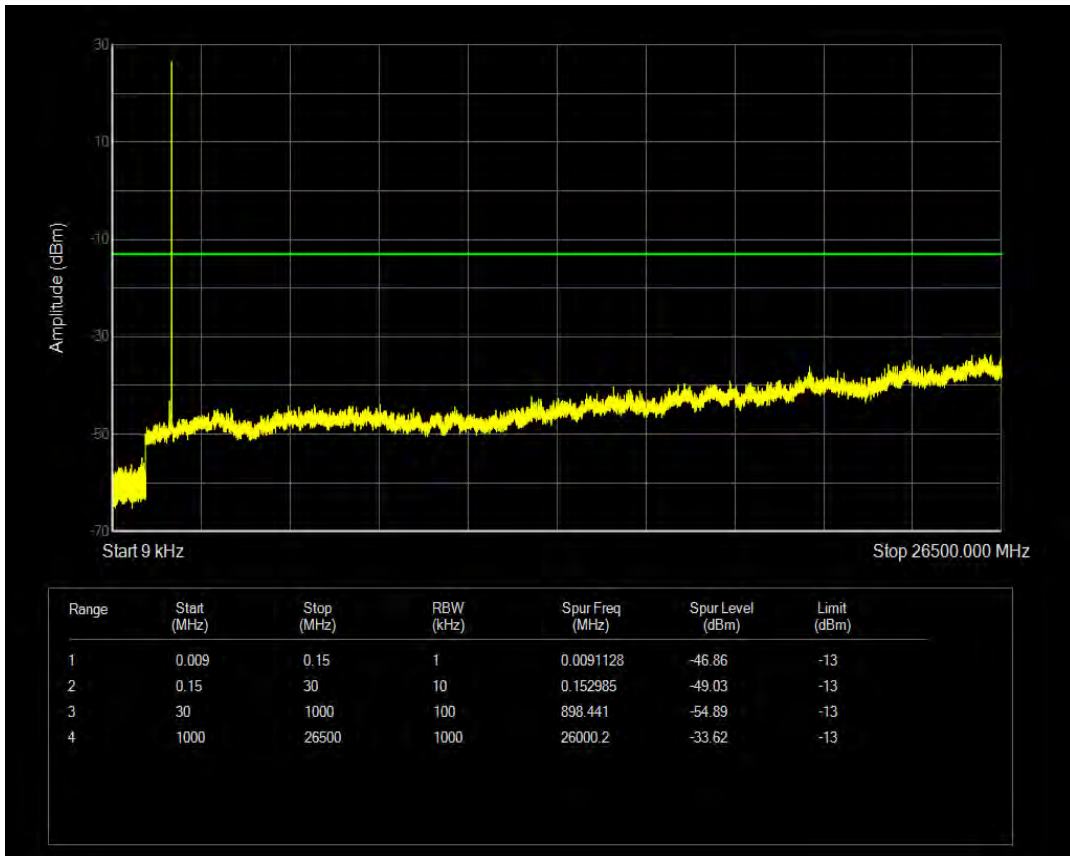

Band66 16QAM BW=1.4MHz Channel=132665 RB Size=6 Position=#0

Band66 16QAM BW=1.4MHz Channel=132665 RB Size=1 Position=#0