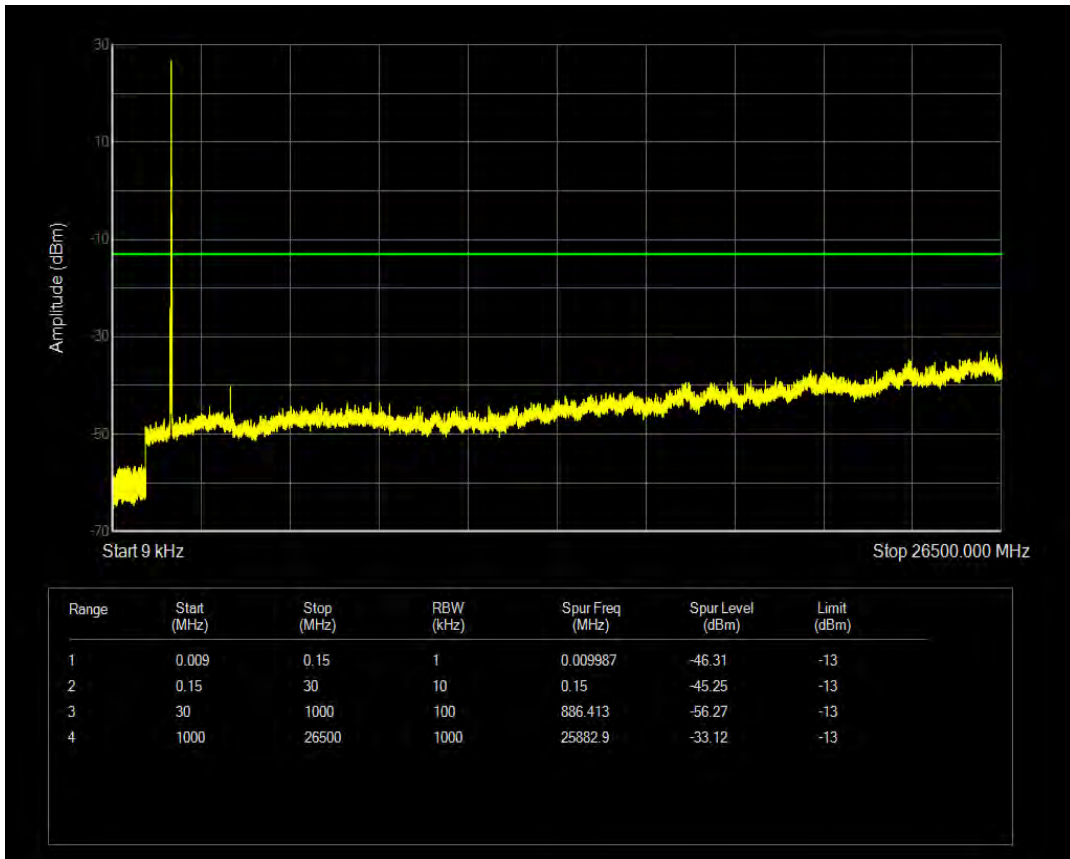

Band66 16QAM BW=15MHz Channel=132597 RB Size=75 Position=#0

Band66 16QAM BW=15MHz Channel=132597 RB Size=1 Position=#0