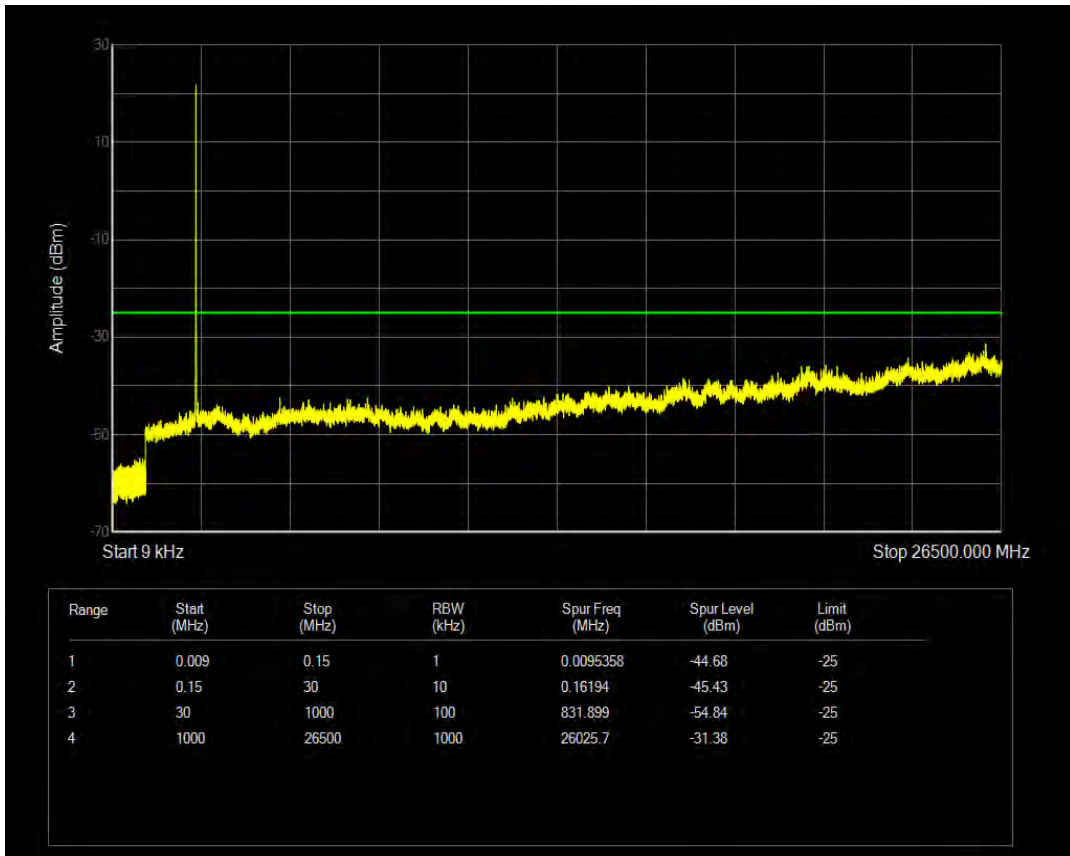

Band7 QPSK BW=5MHz Channel=21100 RB Size=1 Position=#0

Band7 16QAM BW=5MHz Channel=20775 RB Size=25 Position=#0