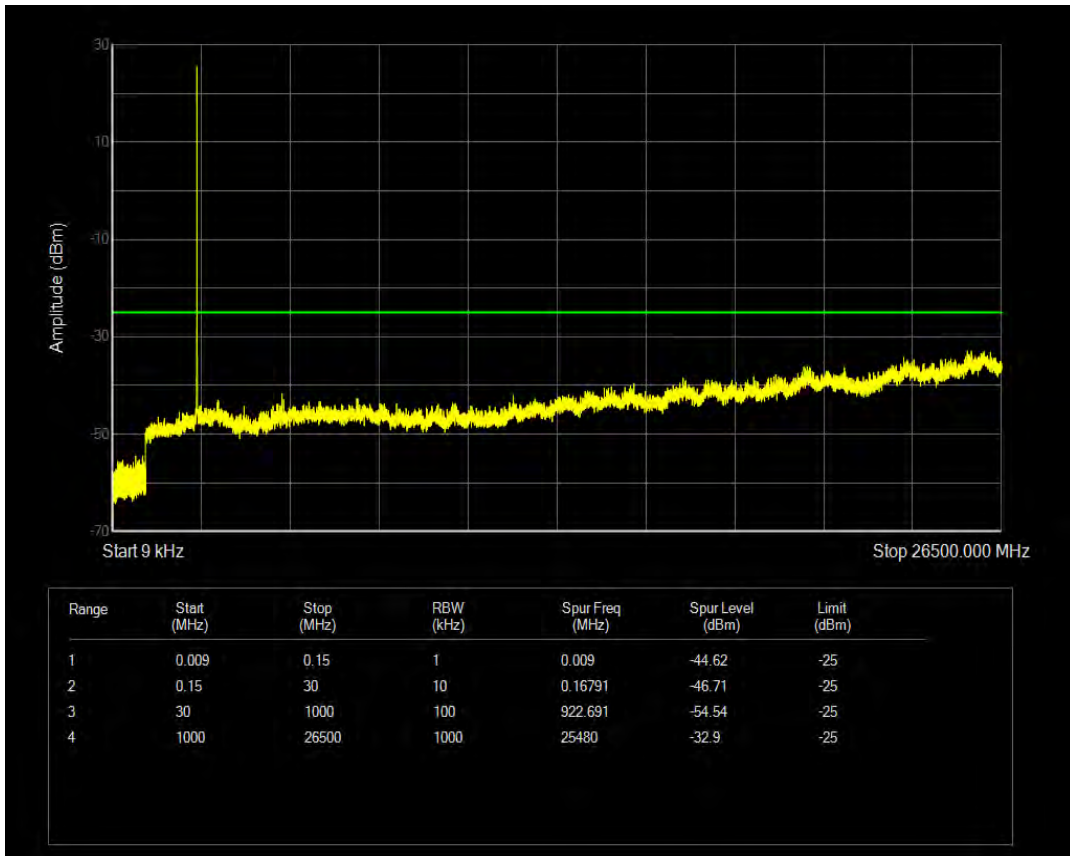

Band7 16QAM BW=5MHz Channel=21100 RB Size=25 Position=#0

Band7 16QAM BW=5MHz Channel=21100 RB Size=1 Position=#0