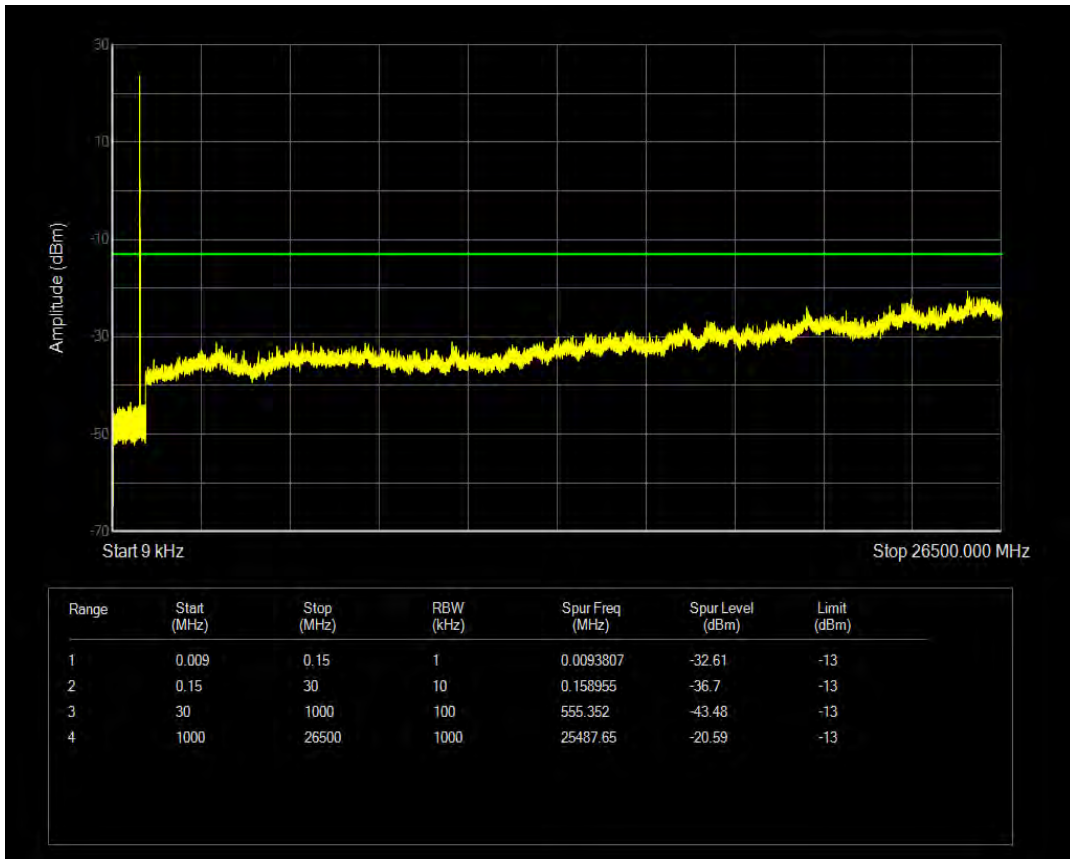

Band5 16QAM BW=3MHz Channel=20635 RB Size=1 Position=#0

Band5 QPSK BW=5MHz Channel=20425 RB Size=1 Position=#0

Band5 16QAM BW=3MHz Channel=20635 RB Size=15 Position=#0

Band5 QPSK BW=5MHz Channel=20425 RB Size=25 Position=#0

Band5 16QAM BW=5MHz Channel=20425 RB Size=1 Position=#0

Band5 16QAM BW=5MHz Channel=20425 RB Size=25 Position=#0

Band5 QPSK BW=5MHz Channel=20525 RB Size=1 Position=#0

Band5 16QAM BW=5MHz Channel=20525 RB Size=1 Position=#0