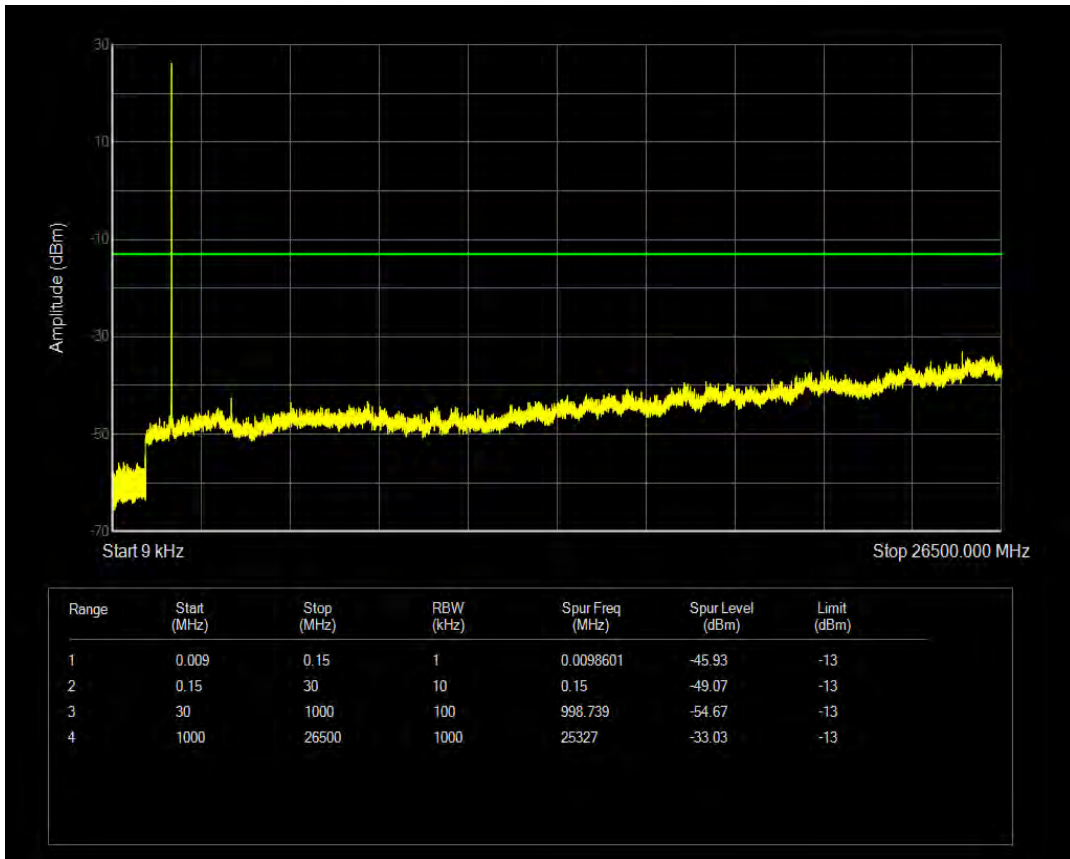

Band66 QPSK BW=3MHz Channel=132657 RB Size=15 Position=#0

Band66 QPSK BW=3MHz Channel=132657 RB Size=1 Position=#0