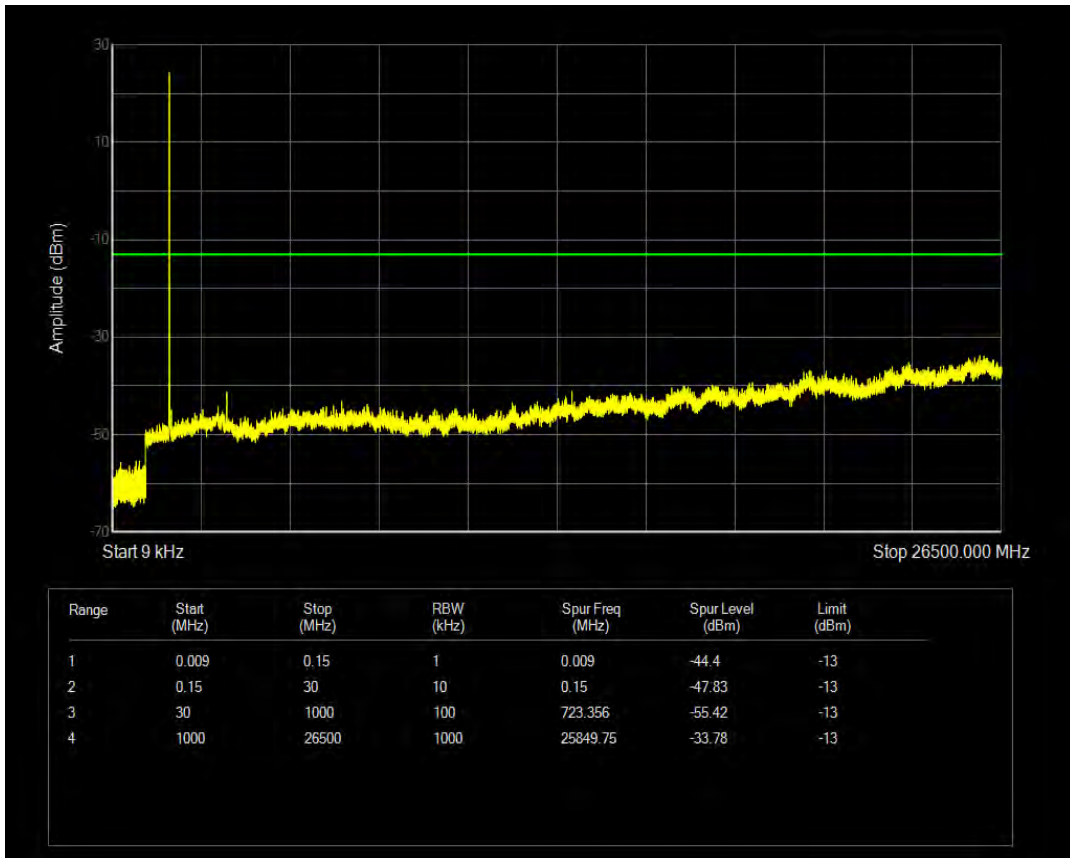

Band66 QPSK BW=3MHz Channel=132322 RB Size=1 Position=#0

Band66 16QAM BW=3MHz Channel=131987 RB Size=15 Position=#0