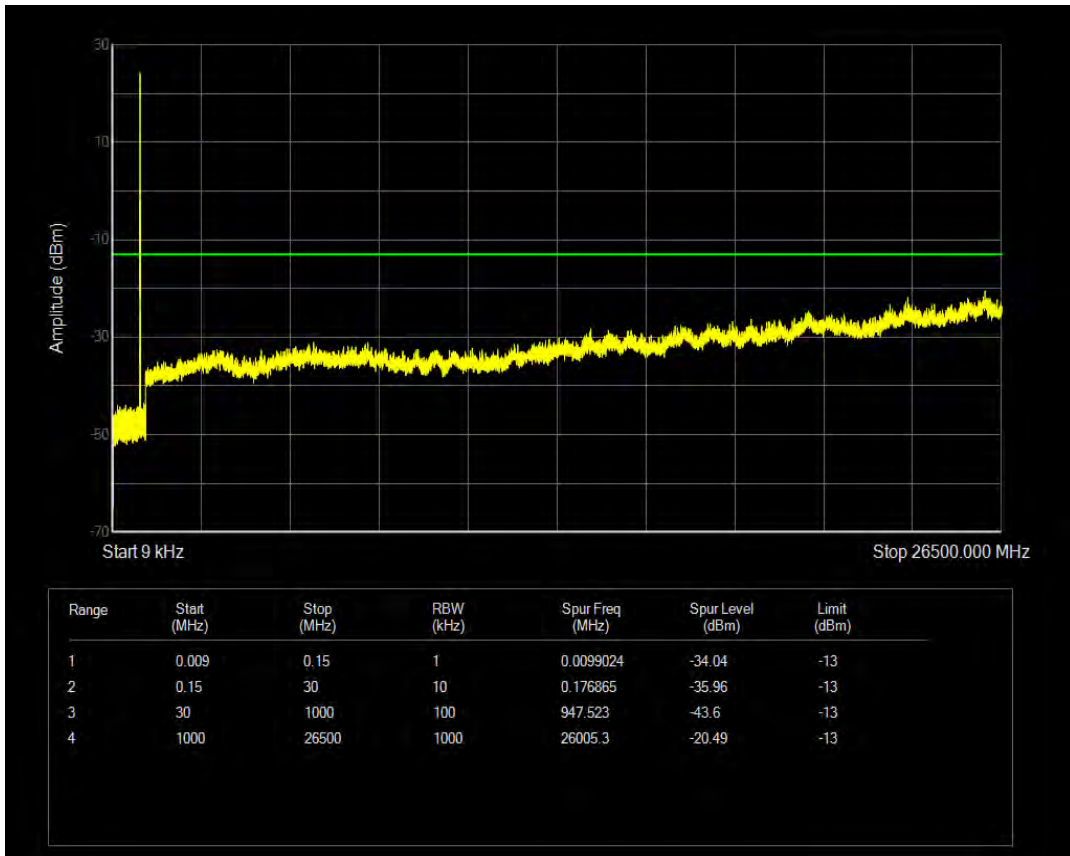

Band5 16QAM BW=5MHz Channel=20425 RB Size=1 Position=#0

Band5 16QAM BW=5MHz Channel=20425 RB Size=25 Position=#0

Band5 QPSK BW=5MHz Channel=20525 RB Size=1 Position=#0

Band5 16QAM BW=5MHz Channel=20525 RB Size=1 Position=#0