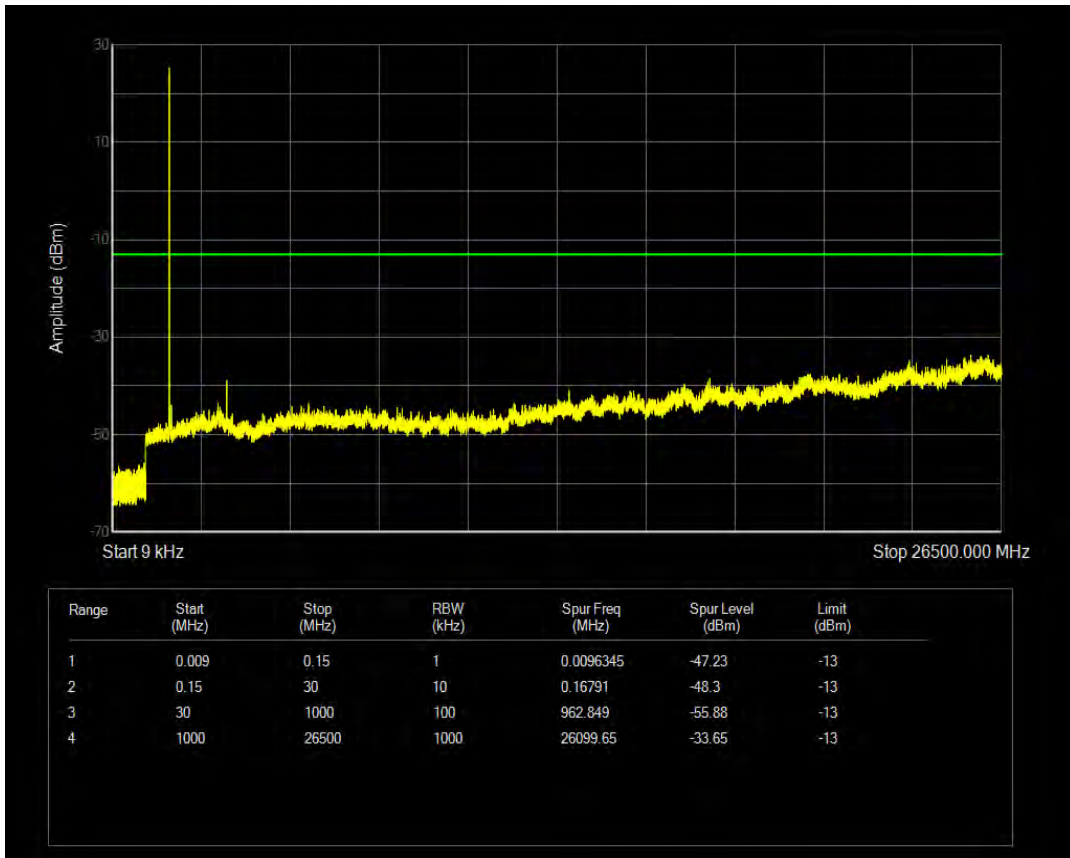

Band66 QPSK BW=1.4MHz Channel=132322 RB Size=1 Position=#0

Band66 16QAM BW=1.4MHz Channel=131979 RB Size=6 Position=#0