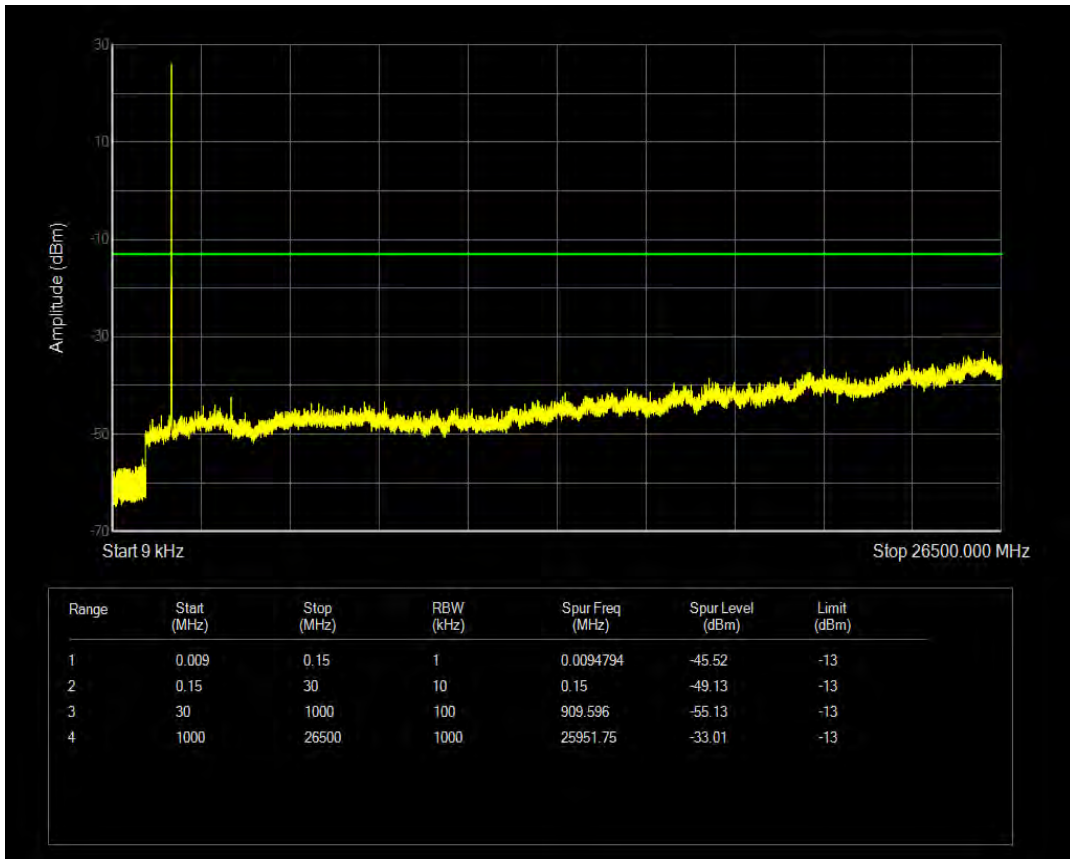

Band66 QPSK BW=10MHz Channel=132022 RB Size=1 Position=#0

Band66 16QAM BW=5MHz Channel=132647 RB Size=1 Position=#0