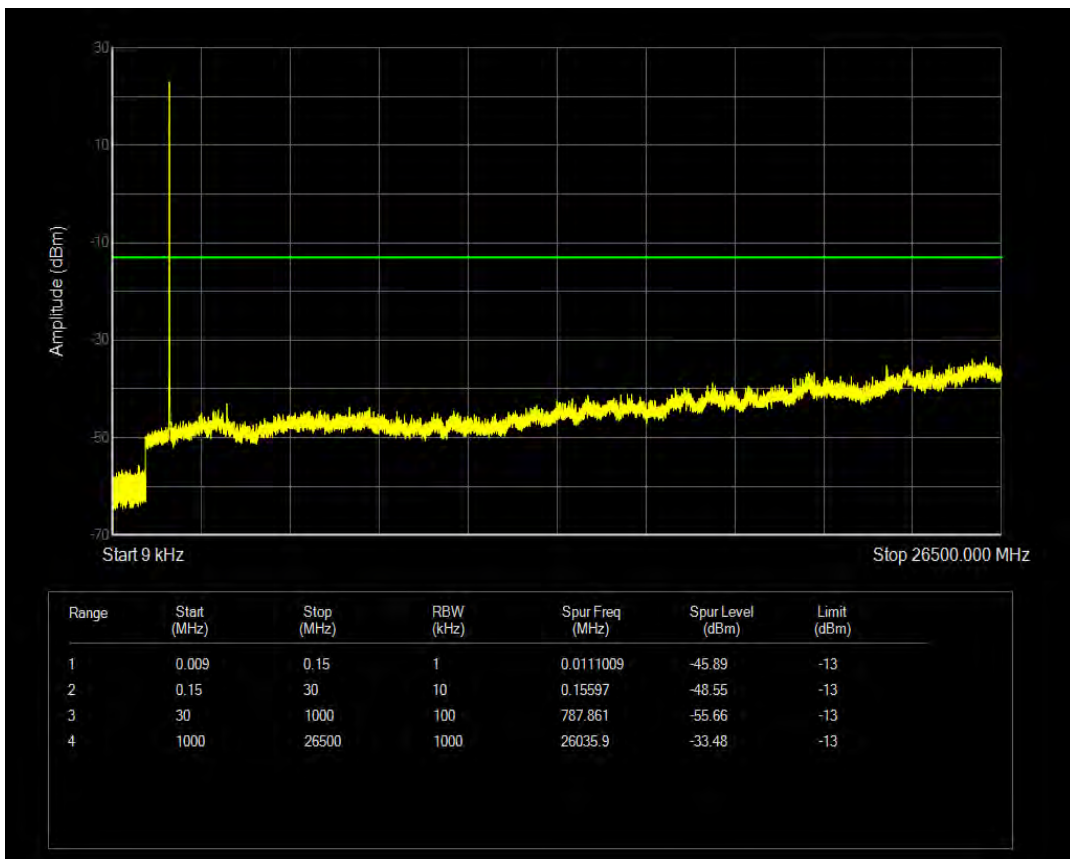

Band66 QPSK BW=5MHz Channel=132322 RB Size=1 Position=#0

Band66 16QAM BW=5MHz Channel=131997 RB Size=25 Position=#0