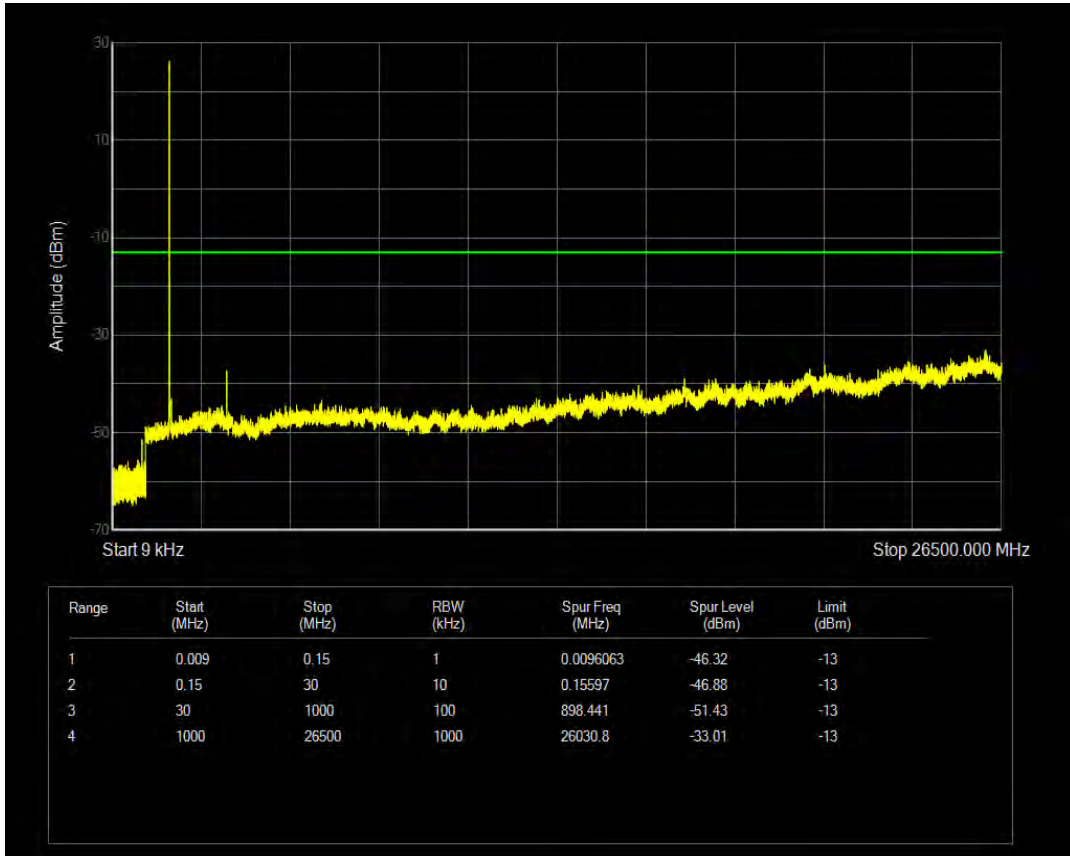

Band66 16QAM BW=1.4MHz Channel=132665 RB Size=1 Position=#0

Band66 16QAM BW=1.4MHz Channel=132665 RB Size=6 Position=#0

Band66 QPSK BW=3MHz Channel=131987 RB Size=15 Position=#0

Band66 QPSK BW=3MHz Channel=131987 RB Size=1 Position=#0