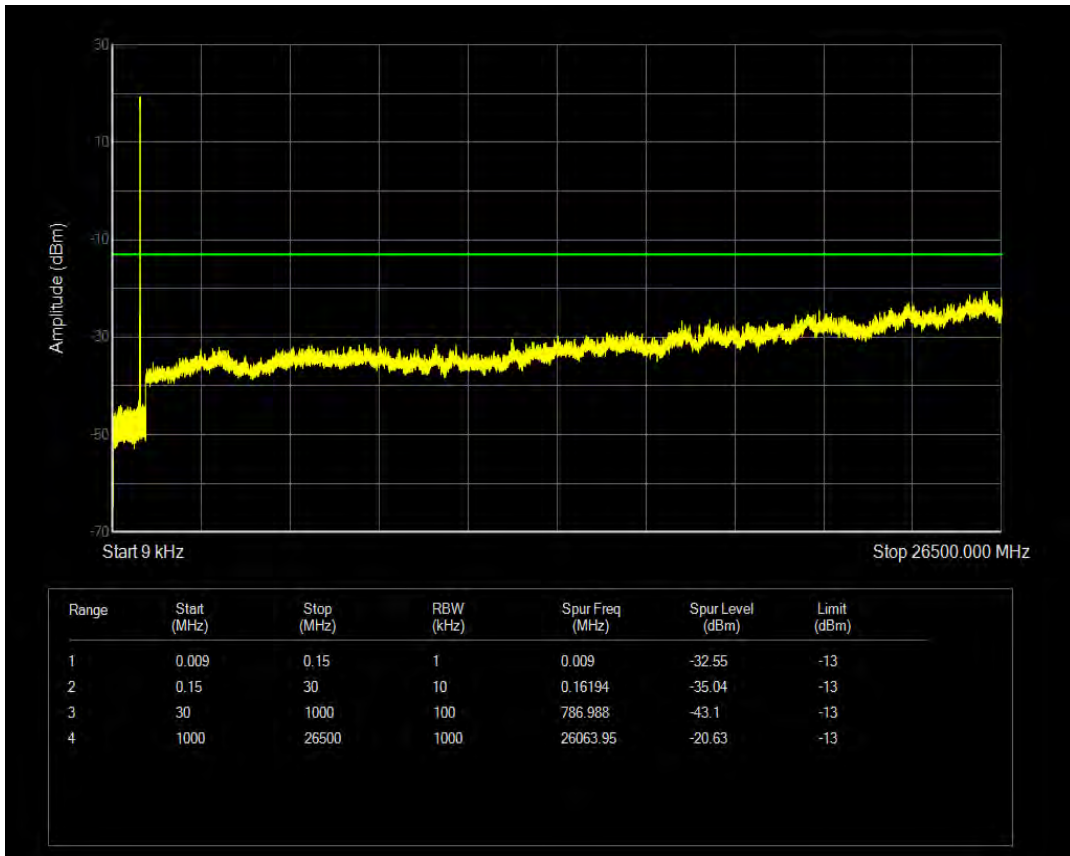

Band5 QPSK BW=1.4MHz Channel=20407 RB Size=6 Position=#0

Band5 16QAM BW=1.4MHz Channel=20407 RB Size=6 Position=#0

Band5 QPSK BW=1.4MHz Channel=20525 RB Size=1 Position=#0

Band5 QPSK BW=1.4MHz Channel=20525 RB Size=6 Position=#0

Band5 16QAM BW=1.4MHz Channel=20525 RB Size=1 Position=#0

Band5 QPSK BW=1.4MHz Channel=20643 RB Size=1 Position=#0

Band5 16QAM BW=1.4MHz Channel=20525 RB Size=6 Position=#0

Band5 QPSK BW=1.4MHz Channel=20643 RB Size=6 Position=#0