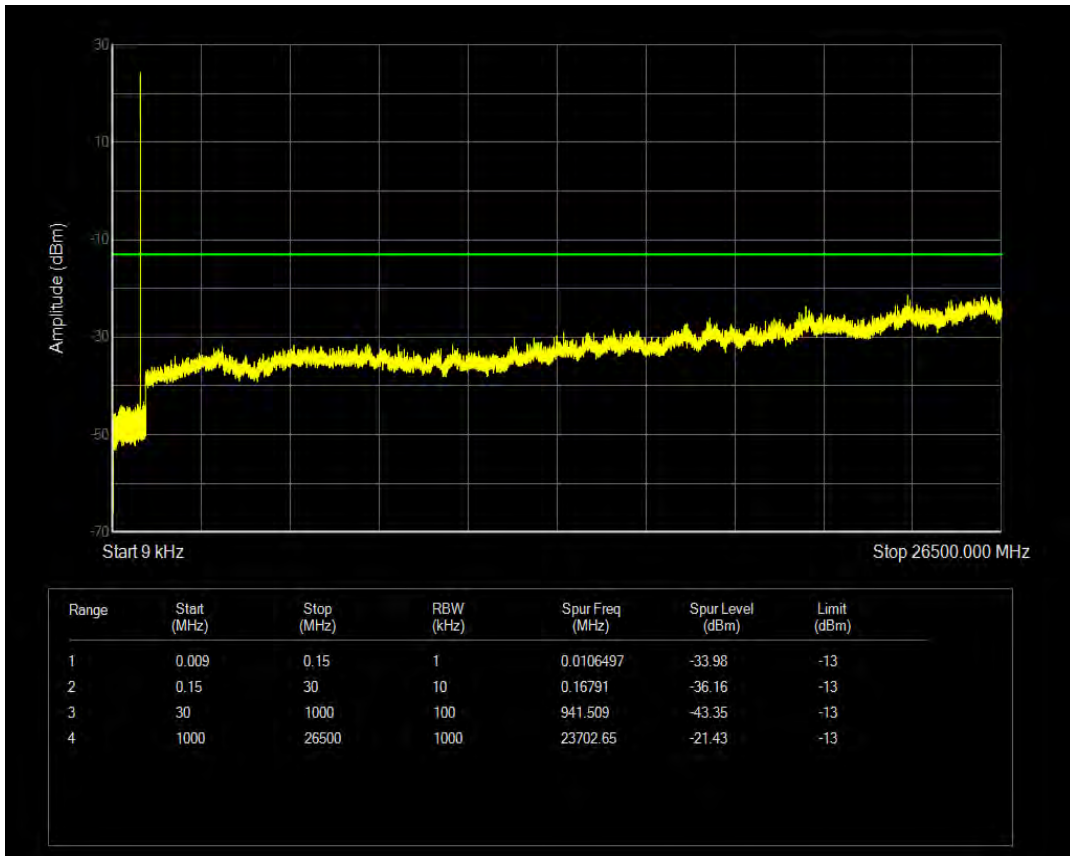

Band5 QPSK BW=1.4MHz Channel=20407 RB Size=6 Position=#0

Band5 16QAM BW=1.4MHz Channel=20407 RB Size=6 Position=#0

Band5 QPSK BW=1.4MHz Channel=20525 RB Size=1 Position=#0

Band5 QPSK BW=1.4MHz Channel=20525 RB Size=6 Position=#0

Band5 16QAM BW=1.4MHz Channel=20525 RB Size=1 Position=#0

Band5 QPSK BW=1.4MHz Channel=20643 RB Size=1 Position=#0

Band5 16QAM BW=1.4MHz Channel=20525 RB Size=6 Position=#0

Band5 QPSK BW=1.4MHz Channel=20643 RB Size=6 Position=#0