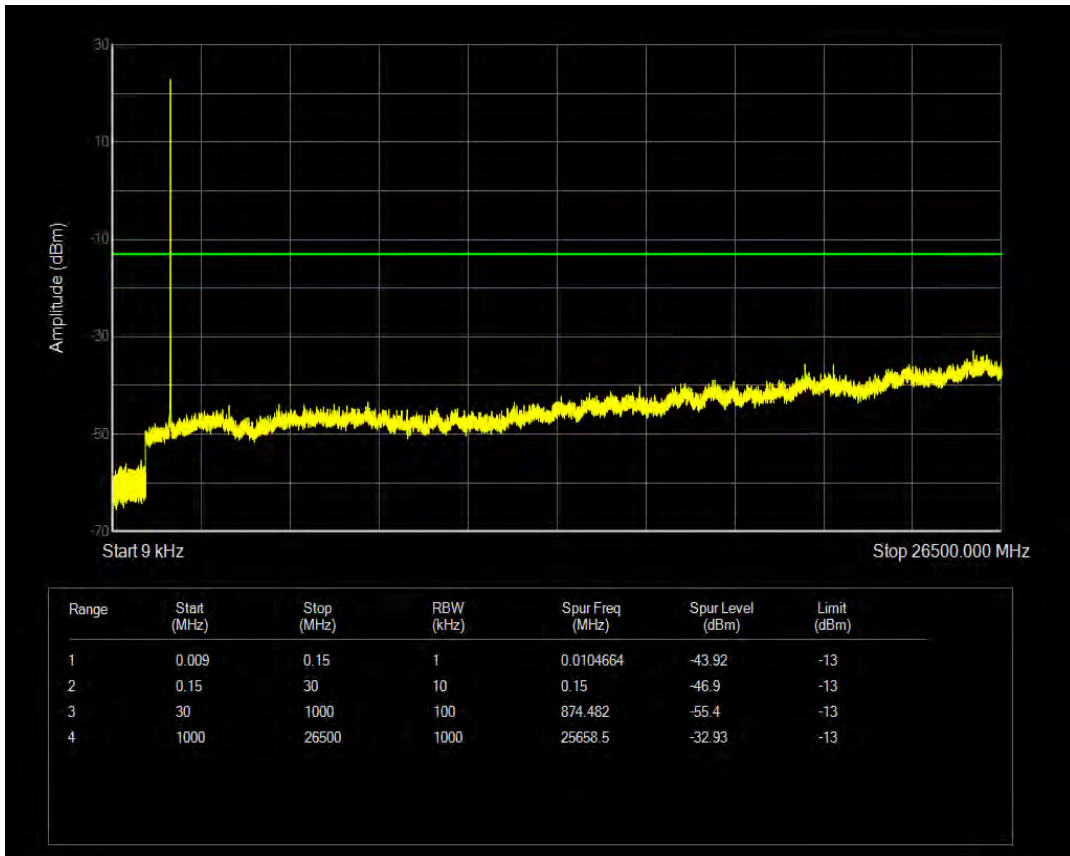

Band66 16QAM BW=3MHz Channel=132322 RB Size=15 Position=#0

Band66 QPSK BW=3MHz Channel=132322 RB Size=15 Position=#0