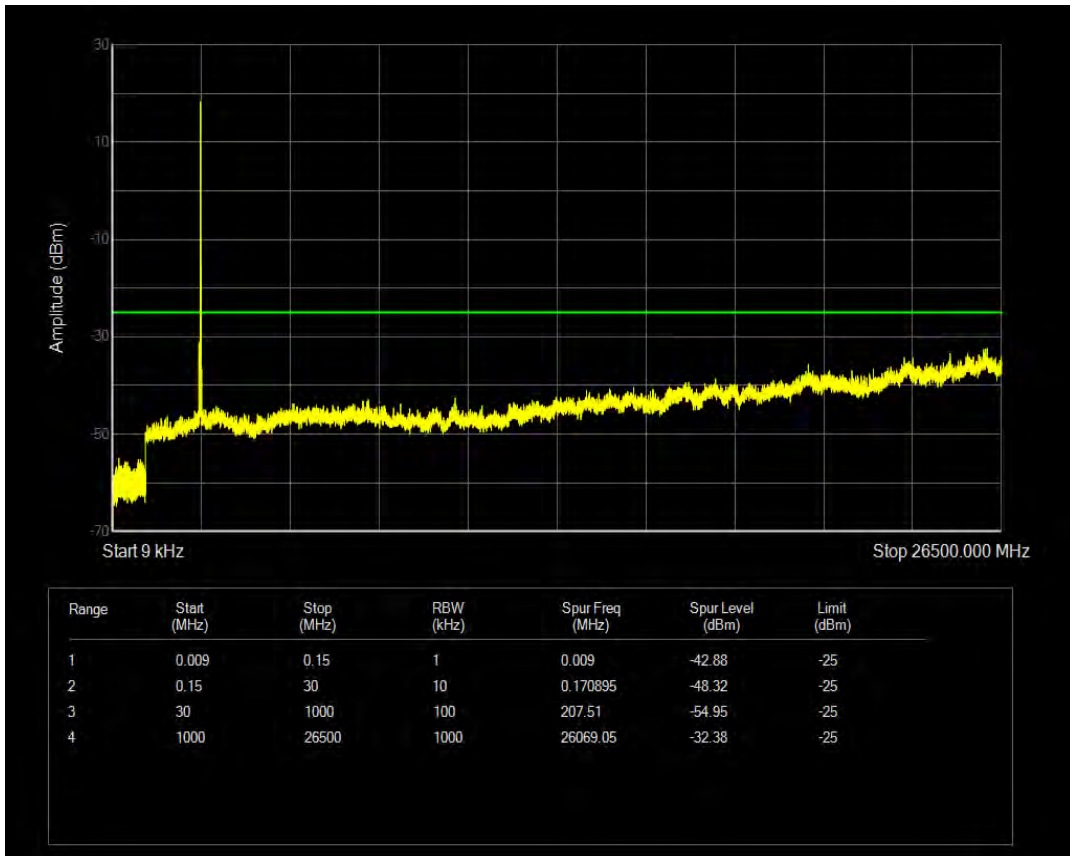

Band41 16QAM BW=20MHz Channel=41140 RB Size=100 Position=#0

Band41 16QAM BW=20MHz Channel=41140 RB Size=1 Position=#0