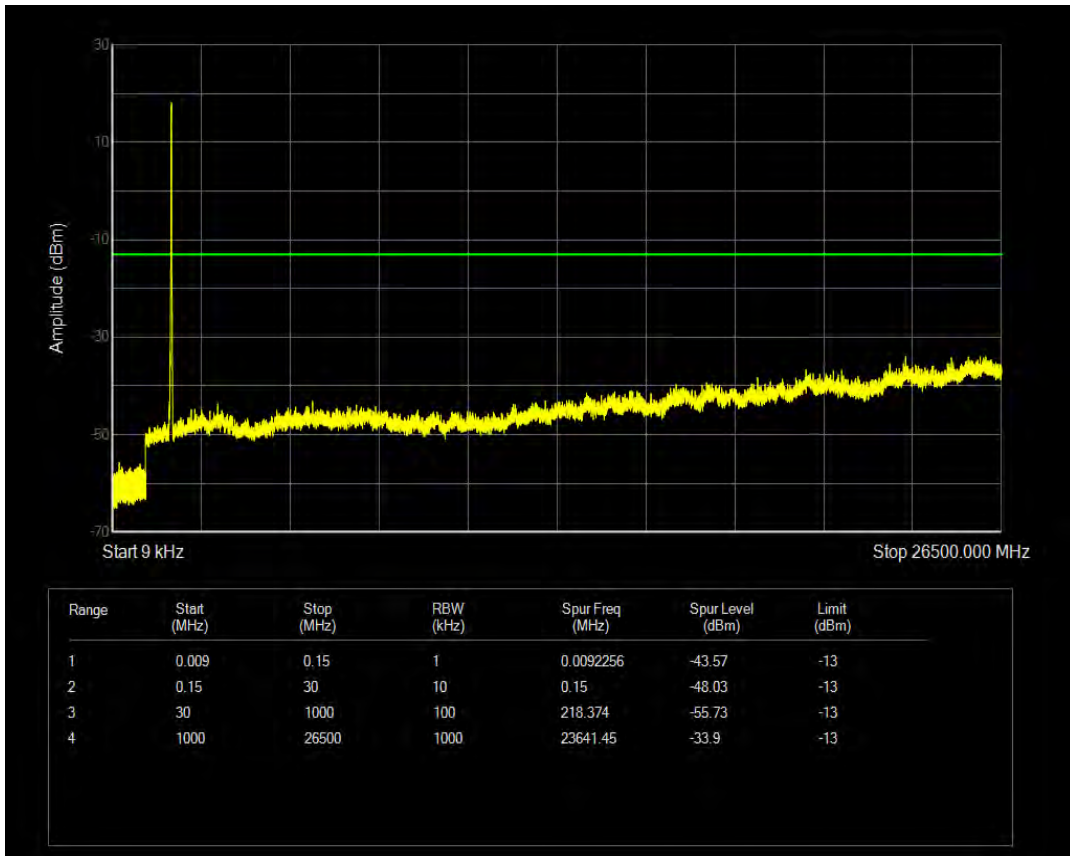

Band7 QPSK BW=5MHz Channel=20775 RB Size=1 Position=#0

Band66 16QAM BW=20MHz Channel=132572 RB Size=100 Position=#0