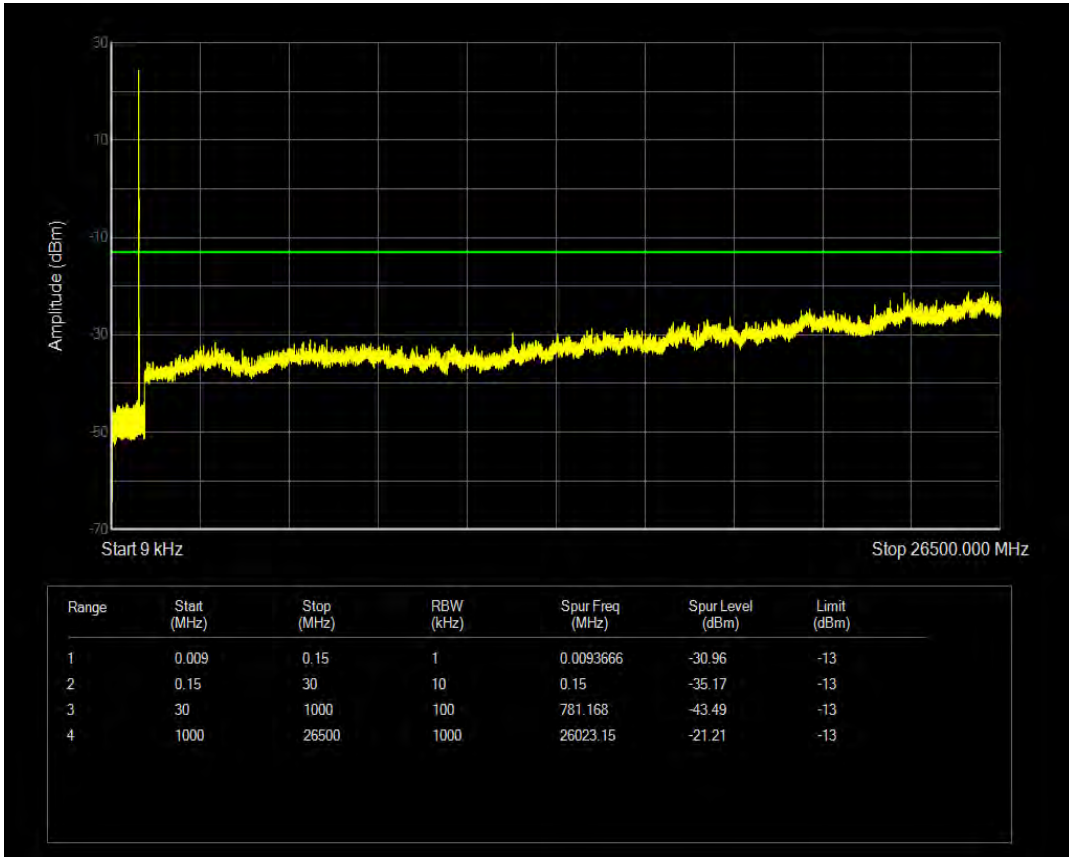

Band5 16QAM BW=3MHz Channel=20415 RB Size=15 Position=#0

Band5 16QAM BW=3MHz Channel=20415 RB Size=1 Position=#0