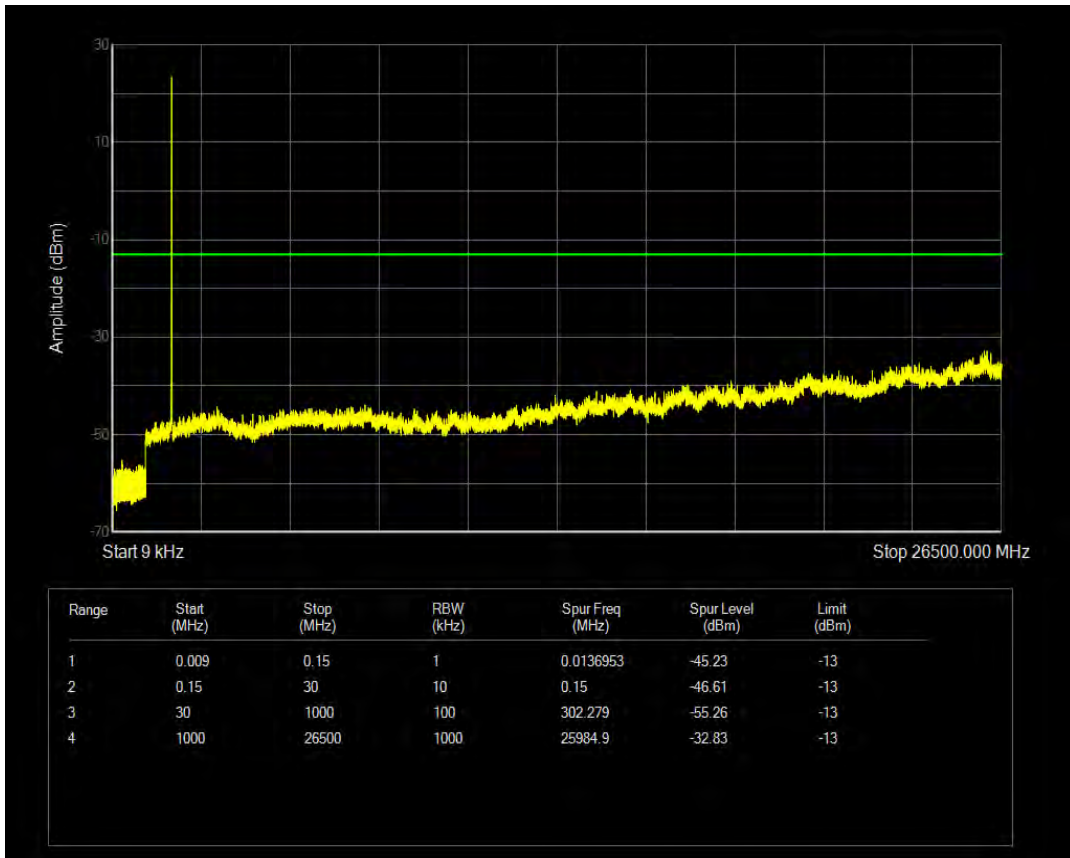

Band66 QPSK BW=3MHz Channel=132322 RB Size=15 Position=#0

Band66 16QAM BW=3MHz Channel=132322 RB Size=15 Position=#0

Band66 QPSK BW=3MHz Channel=132657 RB Size=1 Position=#0

Band66 QPSK BW=3MHz Channel=132657 RB Size=15 Position=#0