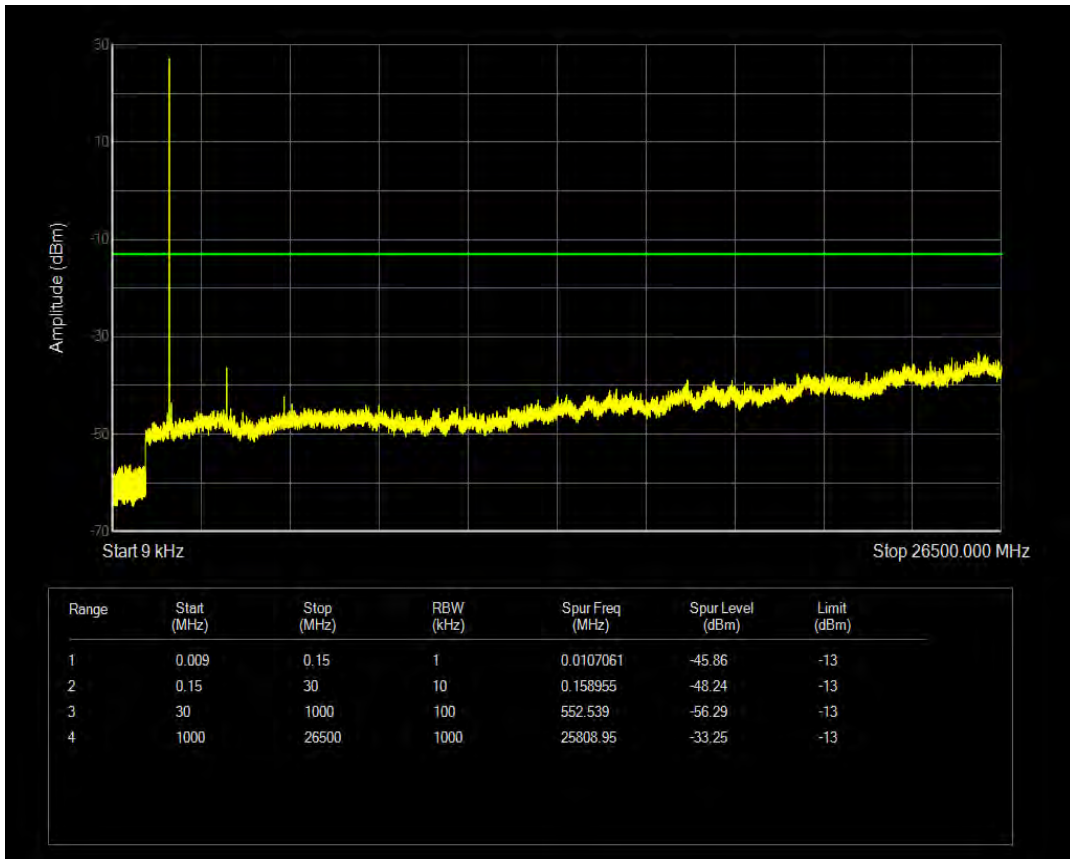

Band66 16QAM BW=1.4MHz Channel=131979 RB Size=6 Position=#0

Band66 16QAM BW=1.4MHz Channel=131979 RB Size=1 Position=#0