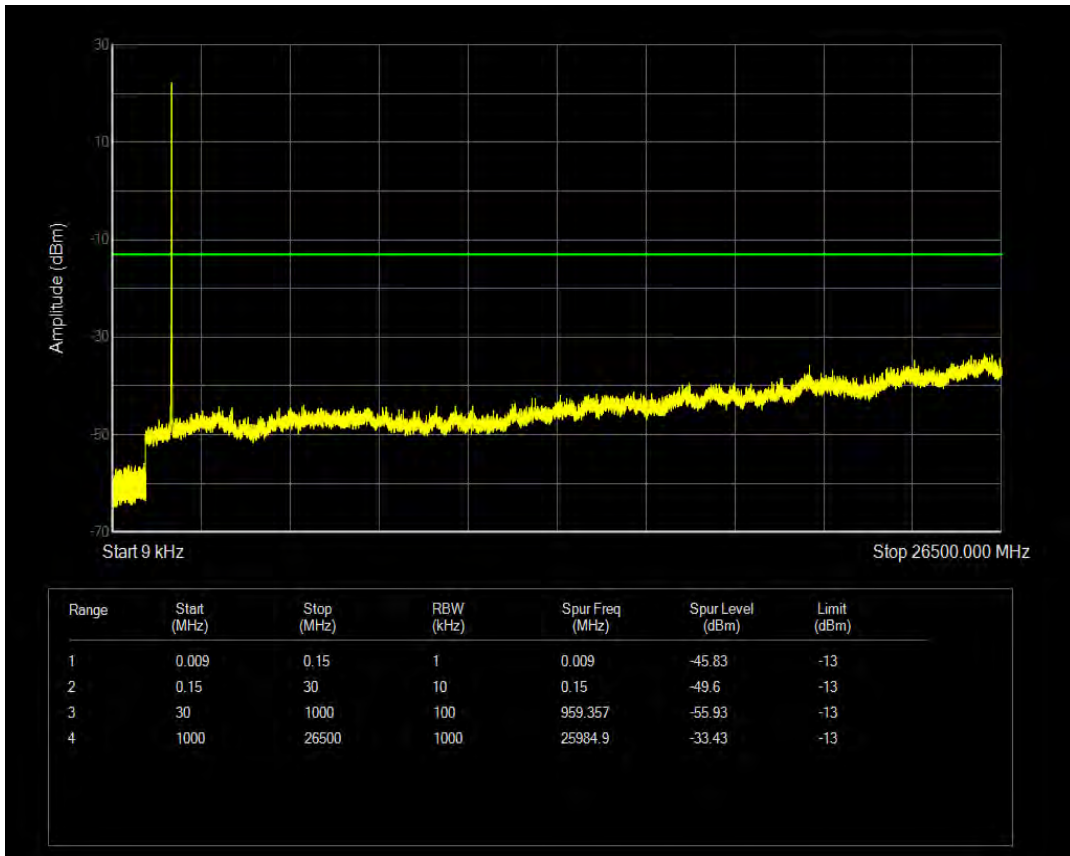

Band66 16QAM BW=5MHz Channel=132322 RB Size=1 Position=#0

Band66 16QAM BW=5MHz Channel=132322 RB Size=25 Position=#0

Band66 QPSK BW=5MHz Channel=132647 RB Size=1 Position=#0

Band66 QPSK BW=5MHz Channel=132647 RB Size=25 Position=#0