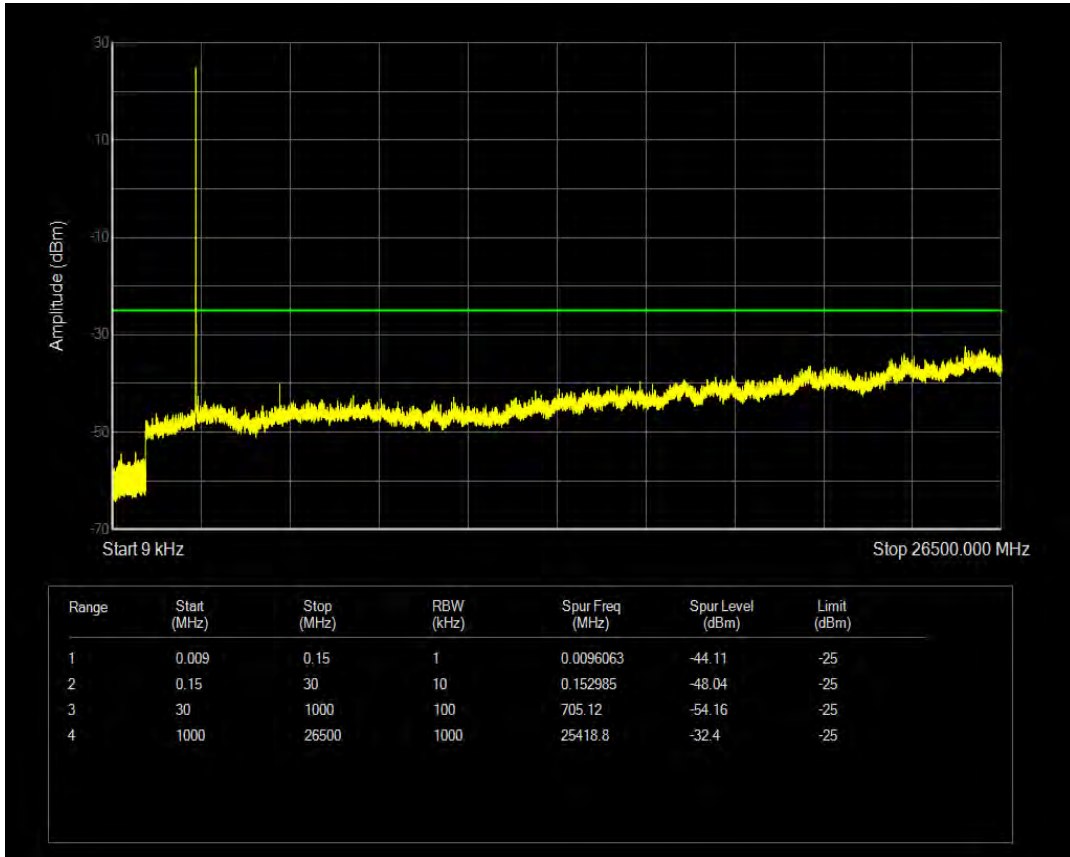

Band7 QPSK BW=5MHz Channel=20775 RB Size=25 Position=#0

Band7 QPSK BW=5MHz Channel=20775 RB Size=1 Position=#0