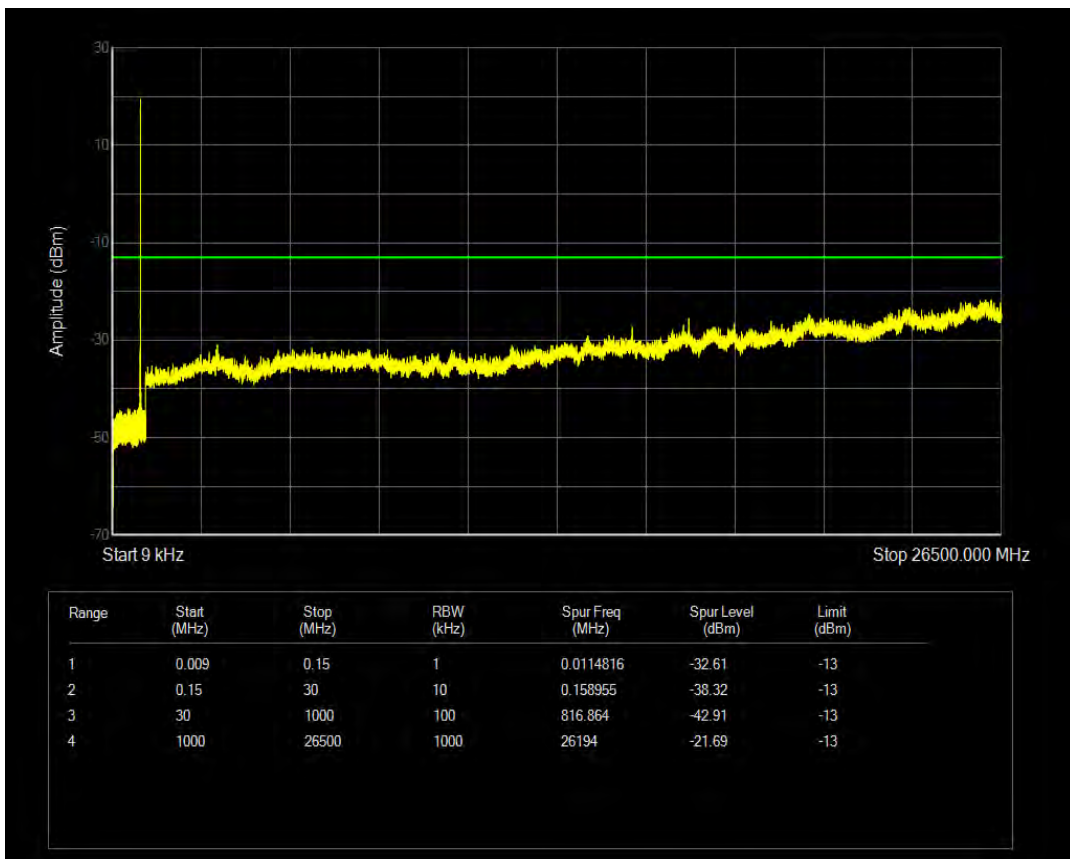

Band5 16QAM BW=1.4MHz Channel=20525 RB Size=1 Position=#0

Band5 QPSK BW=1.4MHz Channel=20643 RB Size=1 Position=#0

Band5 16QAM BW=1.4MHz Channel=20525 RB Size=6 Position=#0

Band5 QPSK BW=1.4MHz Channel=20643 RB Size=6 Position=#0