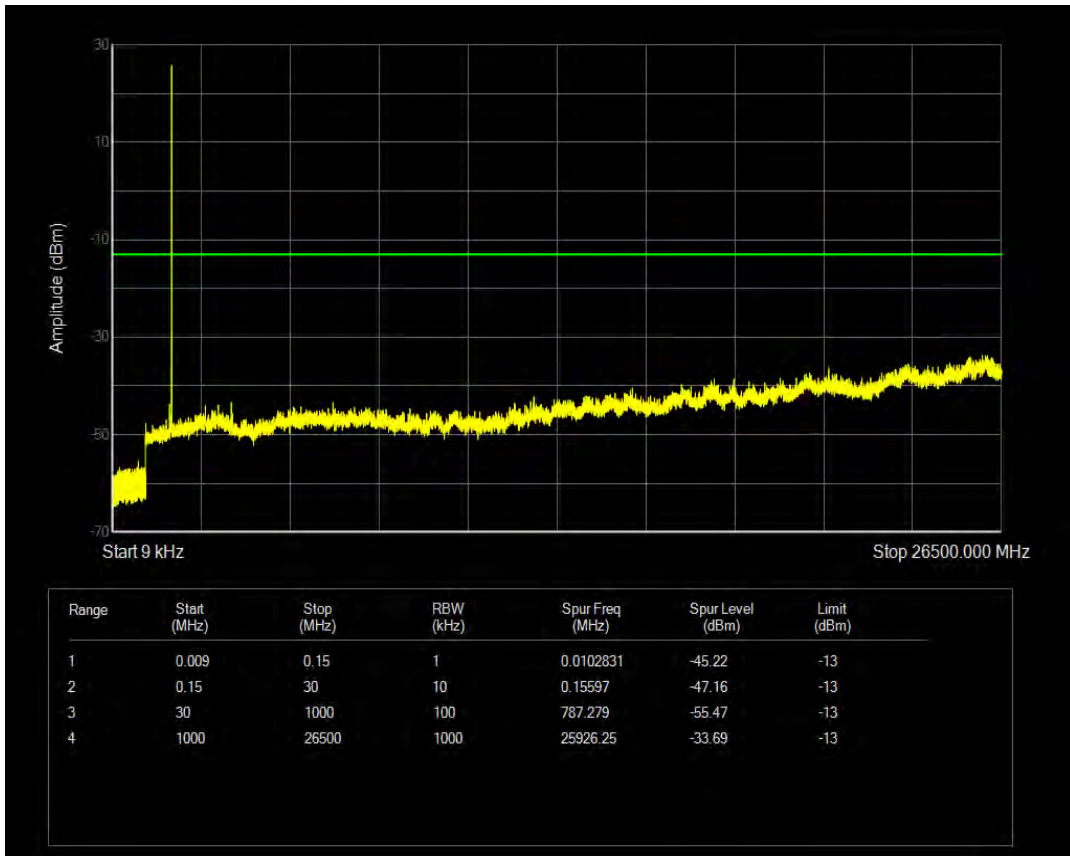

Band66 QPSK BW=3MHz Channel=131987 RB Size=15 Position=#0

Band66 16QAM BW=1.4MHz Channel=132665 RB Size=6 Position=#0