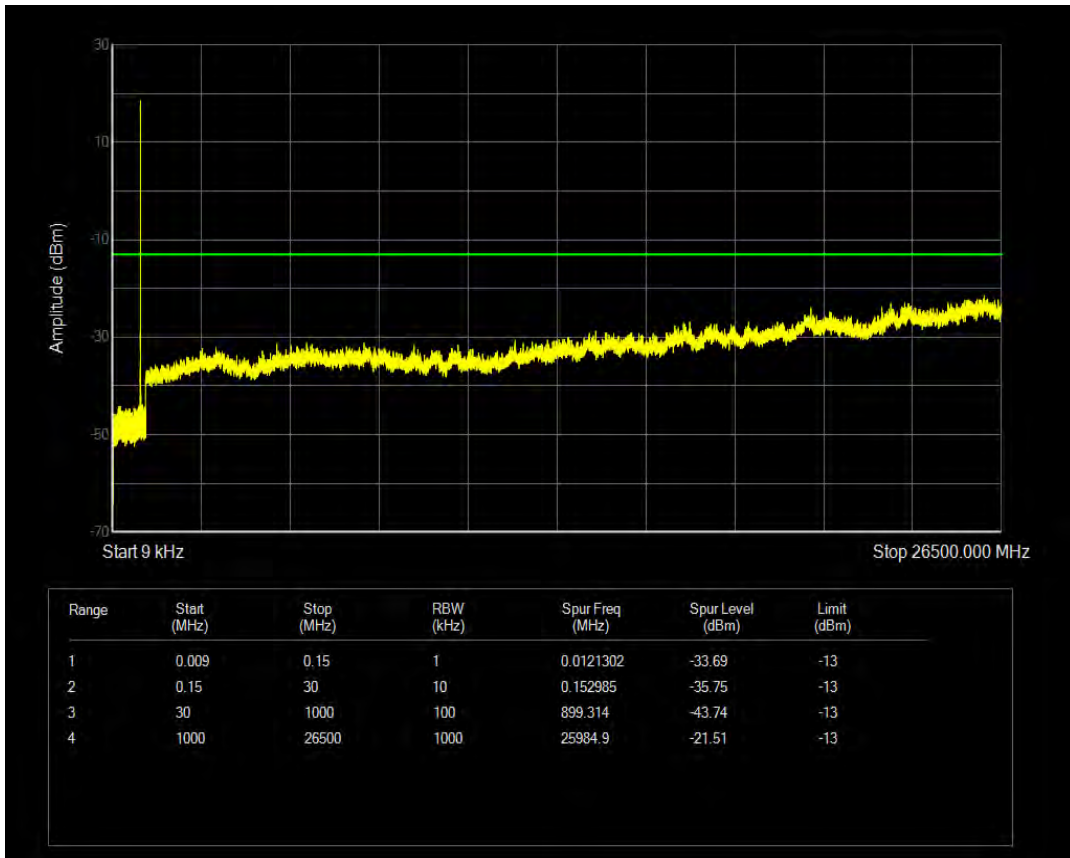

Band5 QPSK BW=3MHz Channel=20415 RB Size=1 Position=#0

Band5 16QAM BW=1.4MHz Channel=20643 RB Size=6 Position=#0