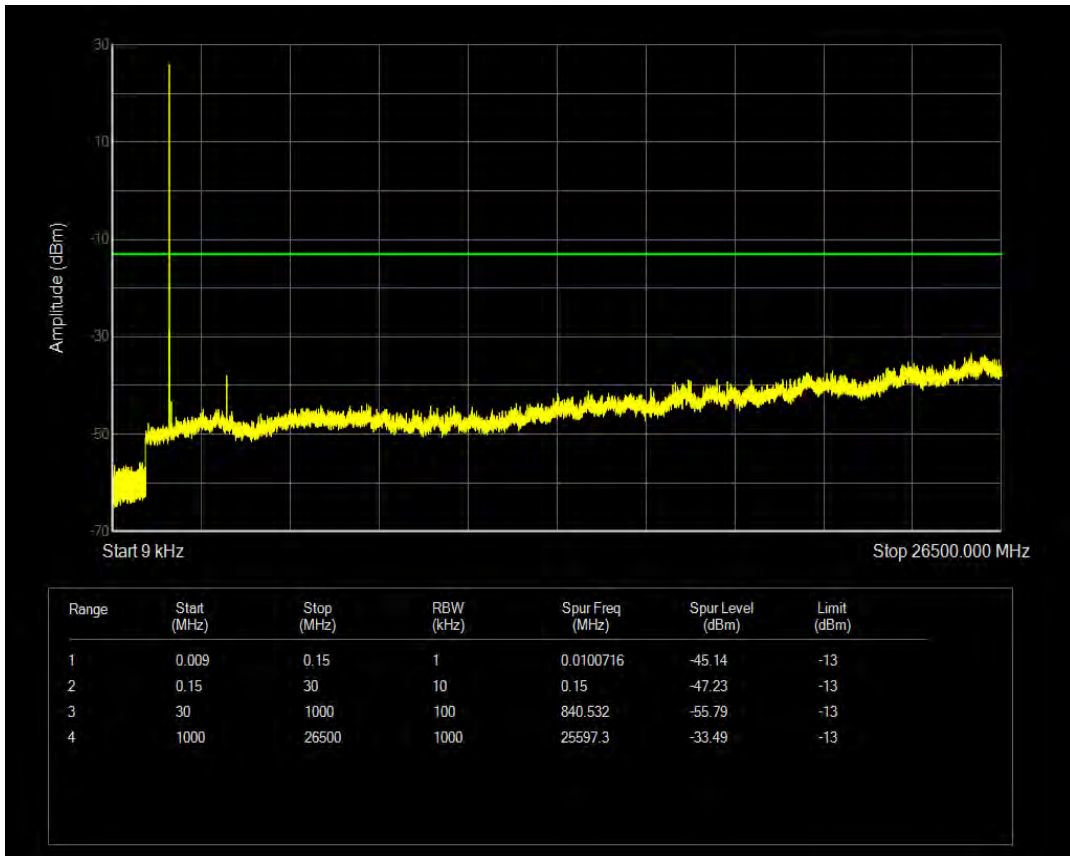

Band66 16QAM BW=5MHz Channel=131997 RB Size=25 Position=#0

Band66 16QAM BW=5MHz Channel=131997 RB Size=1 Position=#0