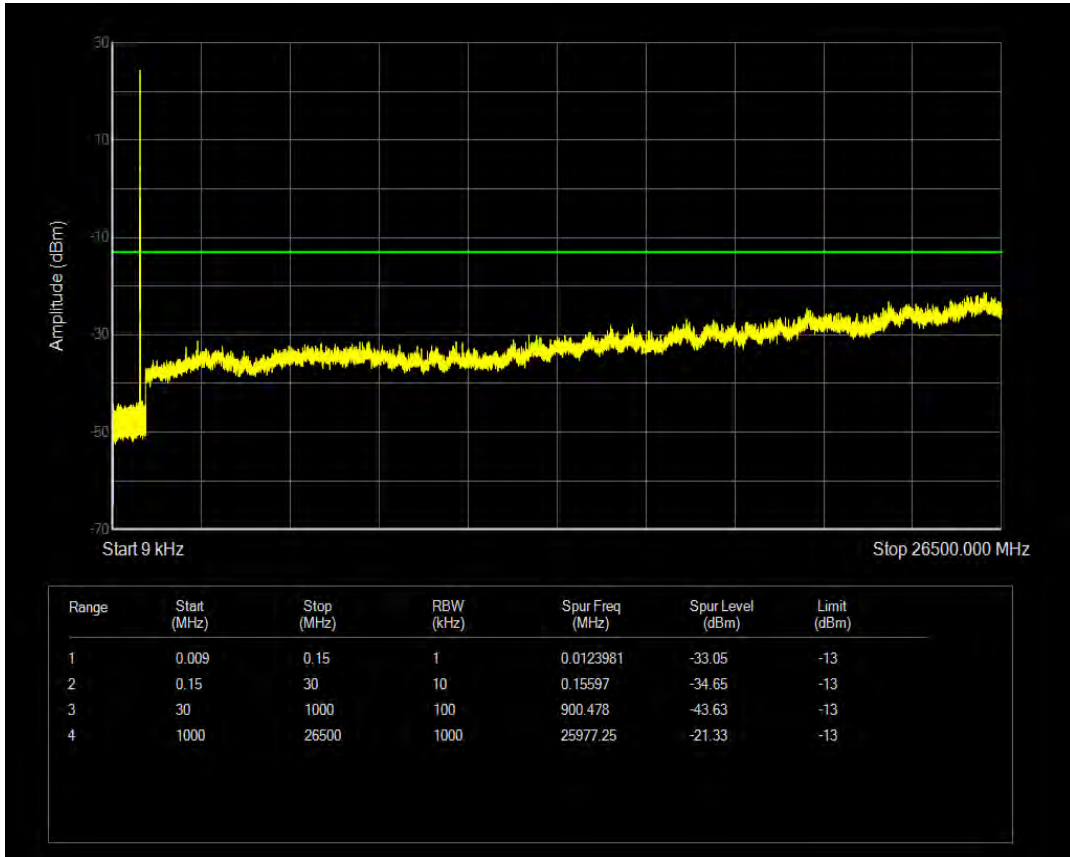

Band5 16QAM BW=5MHz Channel=20525 RB Size=1 Position=#0

Band5 QPSK BW=5MHz Channel=20525 RB Size=1 Position=#0