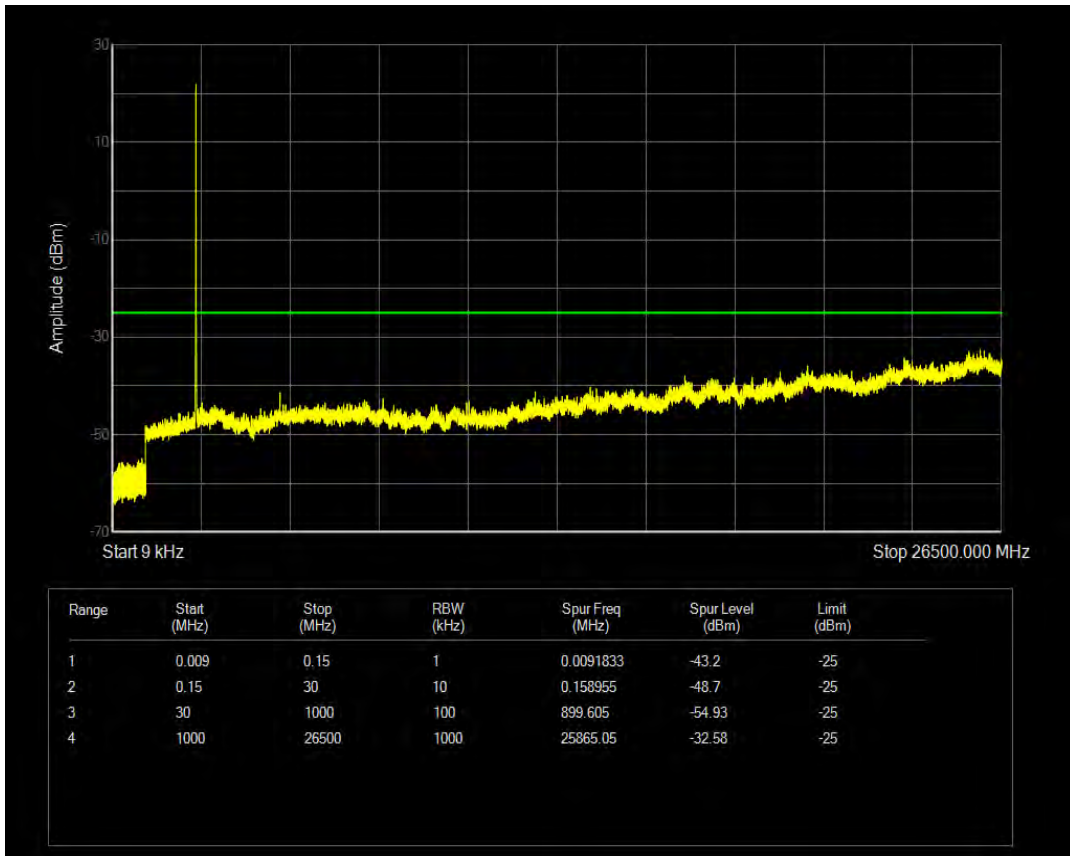

Band66 16QAM BW=20MHz Channel=132572 RB Size=1 Position=#0

Band66 16QAM BW=20MHz Channel=132572 RB Size=100 Position=#0

Band7 QPSK BW=5MHz Channel=20775 RB Size=1 Position=#0

Band7 QPSK BW=5MHz Channel=20775 RB Size=25 Position=#0