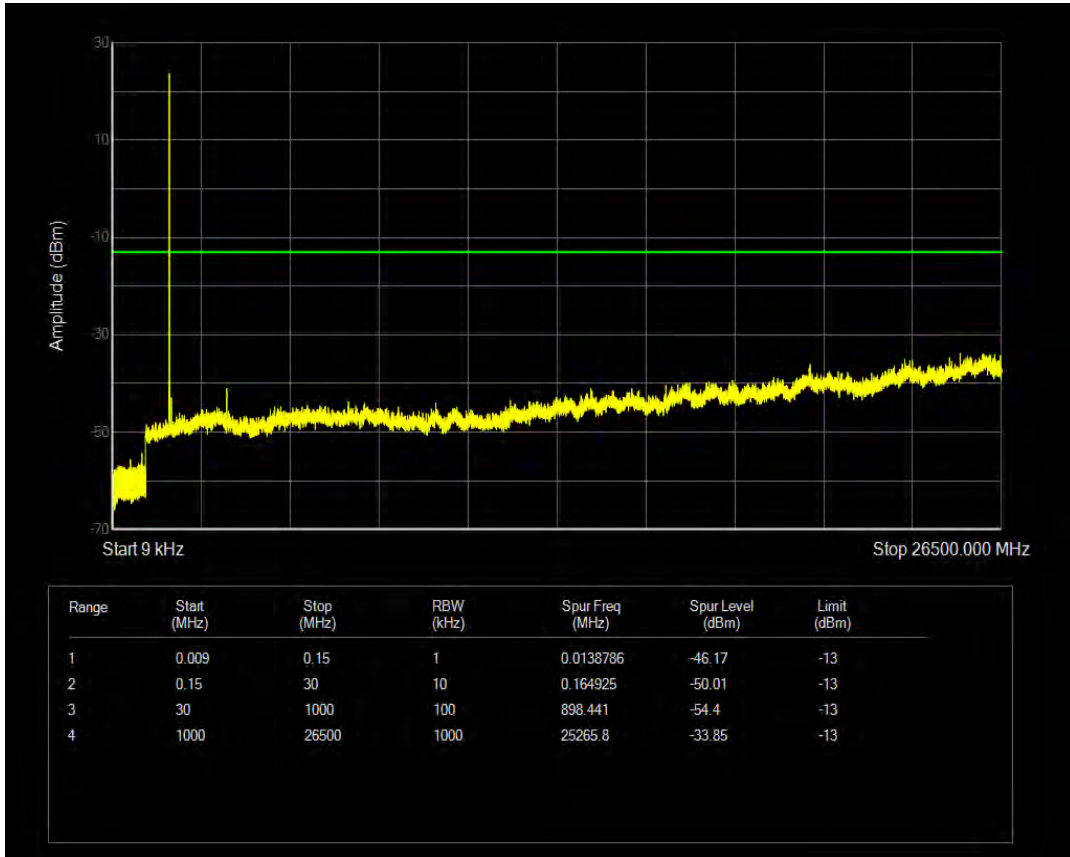

Band66 QPSK BW=3MHz Channel=131987 RB Size=1 Position=#0

Band66 QPSK BW=3MHz Channel=131987 RB Size=15 Position=#0