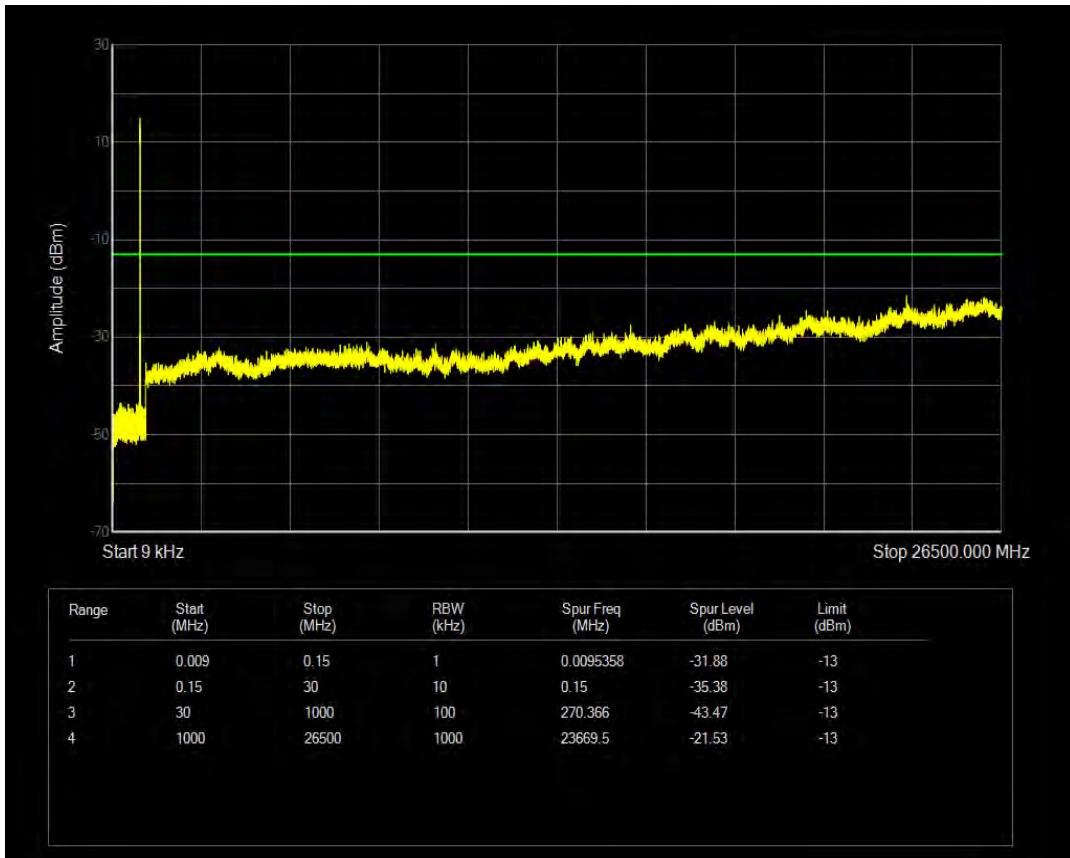

Band5 QPSK BW=5MHz Channel=20625 RB Size=1 Position=#0

Band5 16QAM BW=5MHz Channel=20525 RB Size=25 Position=#0