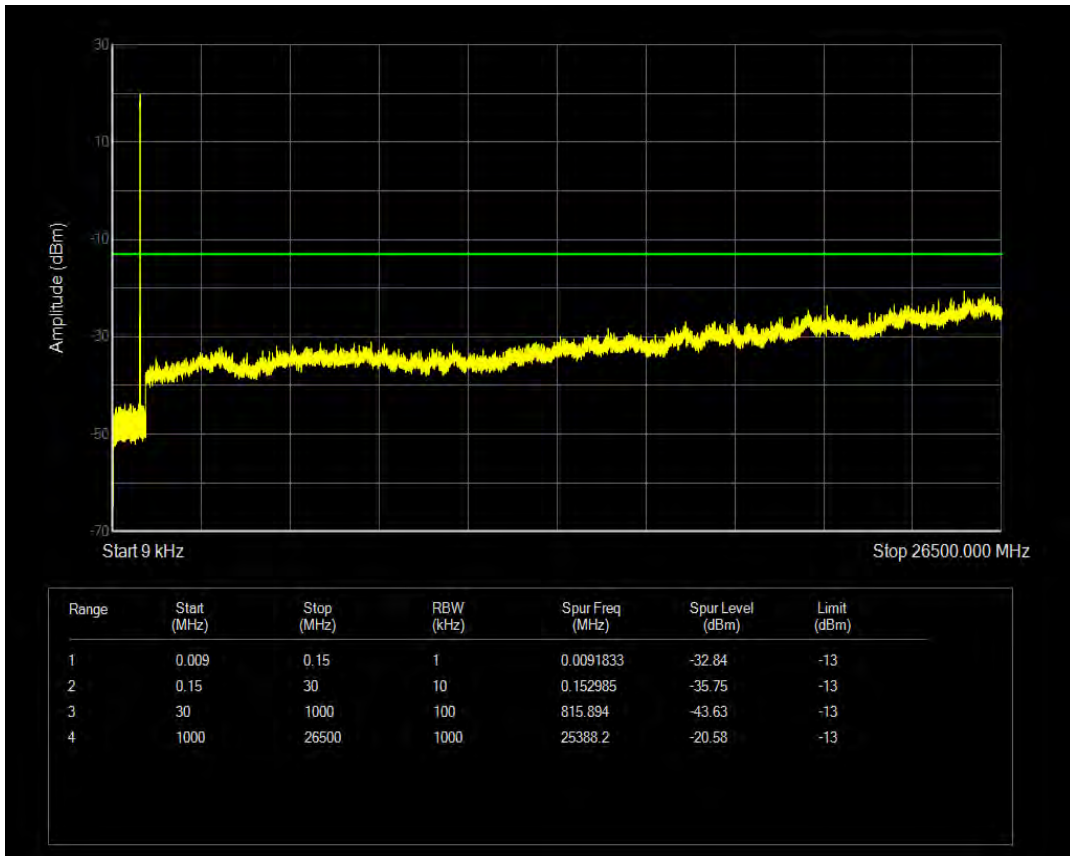

Band5 QPSK BW=1.4MHz Channel=20407 RB Size=6 Position=#0

Band5 16QAM BW=1.4MHz Channel=20407 RB Size=6 Position=#0

Band5 QPSK BW=1.4MHz Channel=20525 RB Size=1 Position=#0

Band5 QPSK BW=1.4MHz Channel=20525 RB Size=6 Position=#0

Band5 16QAM BW=1.4MHz Channel=20525 RB Size=1 Position=#0

Band5 QPSK BW=1.4MHz Channel=20643 RB Size=1 Position=#0

Band5 16QAM BW=1.4MHz Channel=20525 RB Size=6 Position=#0

Band5 QPSK BW=1.4MHz Channel=20643 RB Size=6 Position=#0