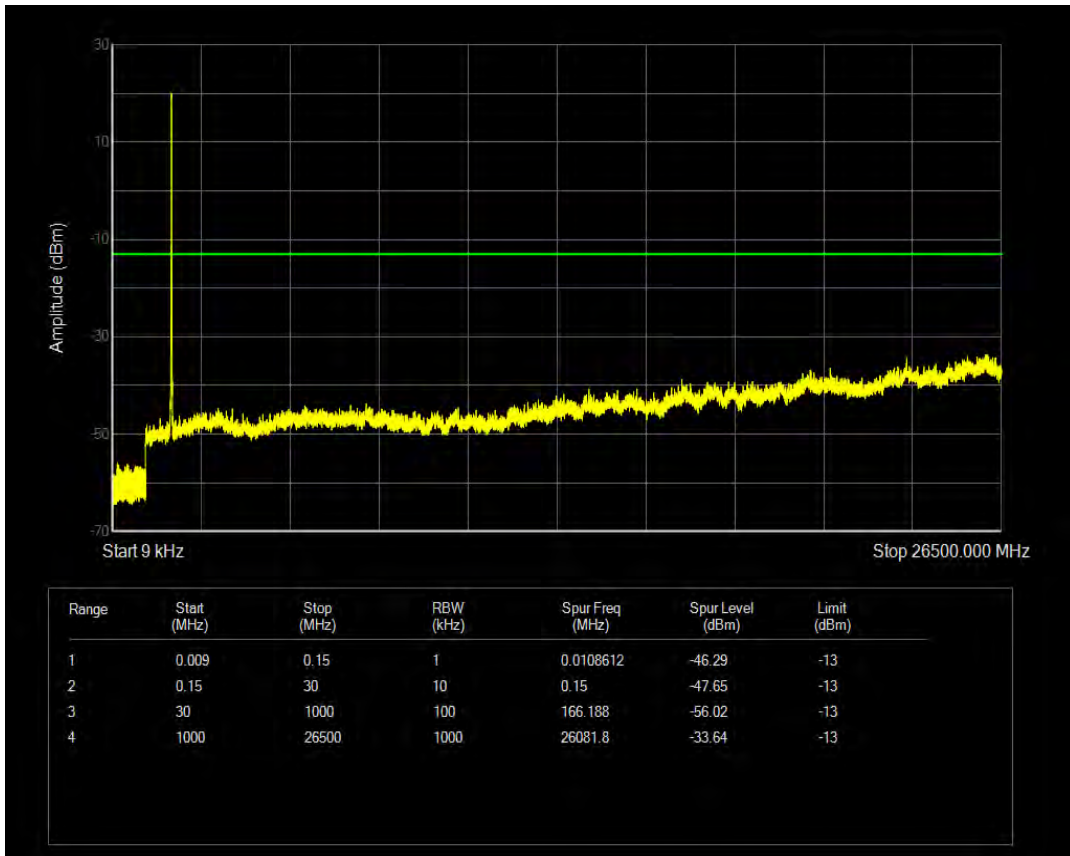

Band66 16QAM BW=10MHz Channel=132622 RB Size=1 Position=#0

Band66 16QAM BW=10MHz Channel=132622 RB Size=50 Position=#0