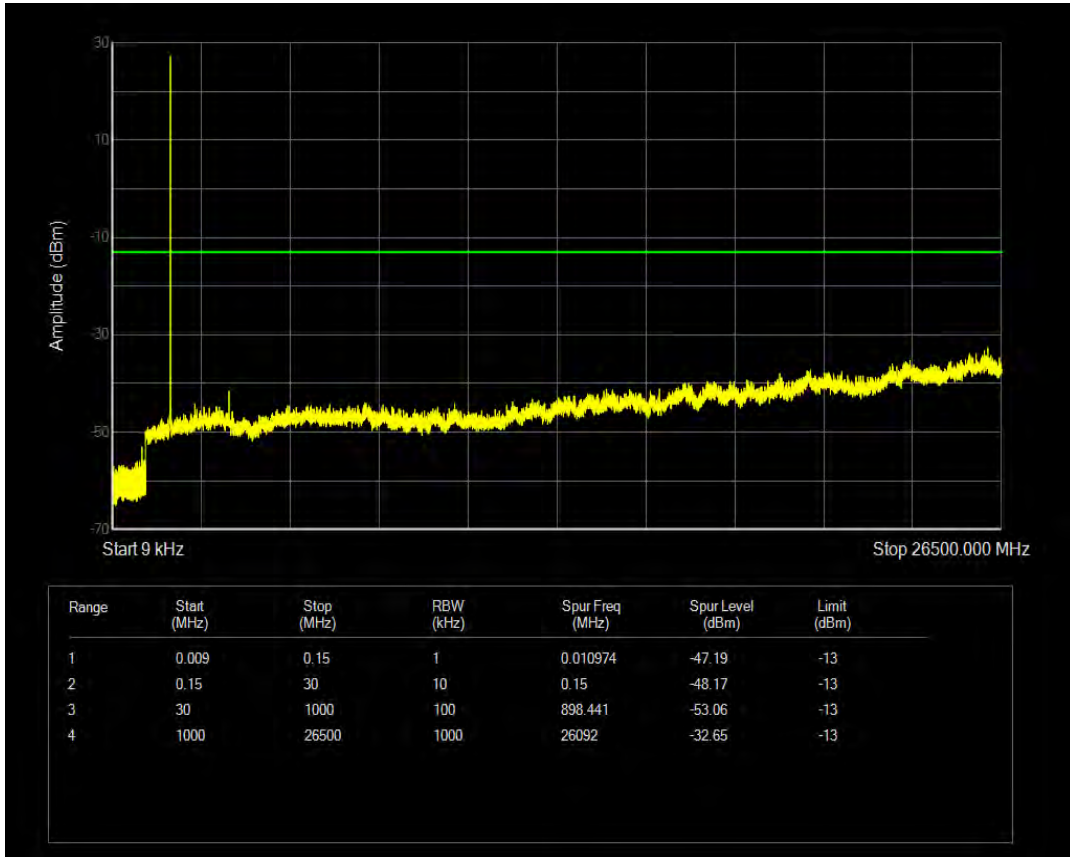

Band66 QPSK BW=1.4MHz Channel=132665 RB Size=1 Position=#0

Band66 16QAM BW=1.4MHz Channel=132322 RB Size=1 Position=#0