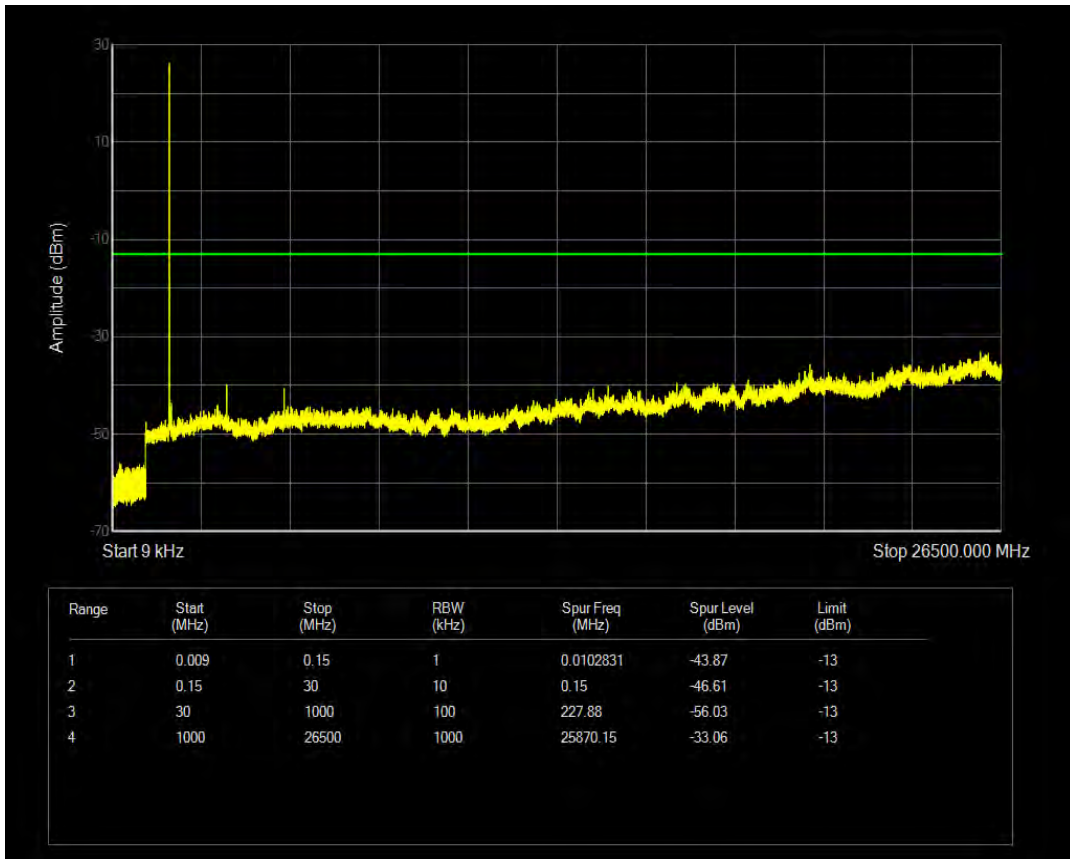

Band66 16QAM BW=3MHz Channel=131987 RB Size=15 Position=#0

Band66 16QAM BW=3MHz Channel=131987 RB Size=1 Position=#0