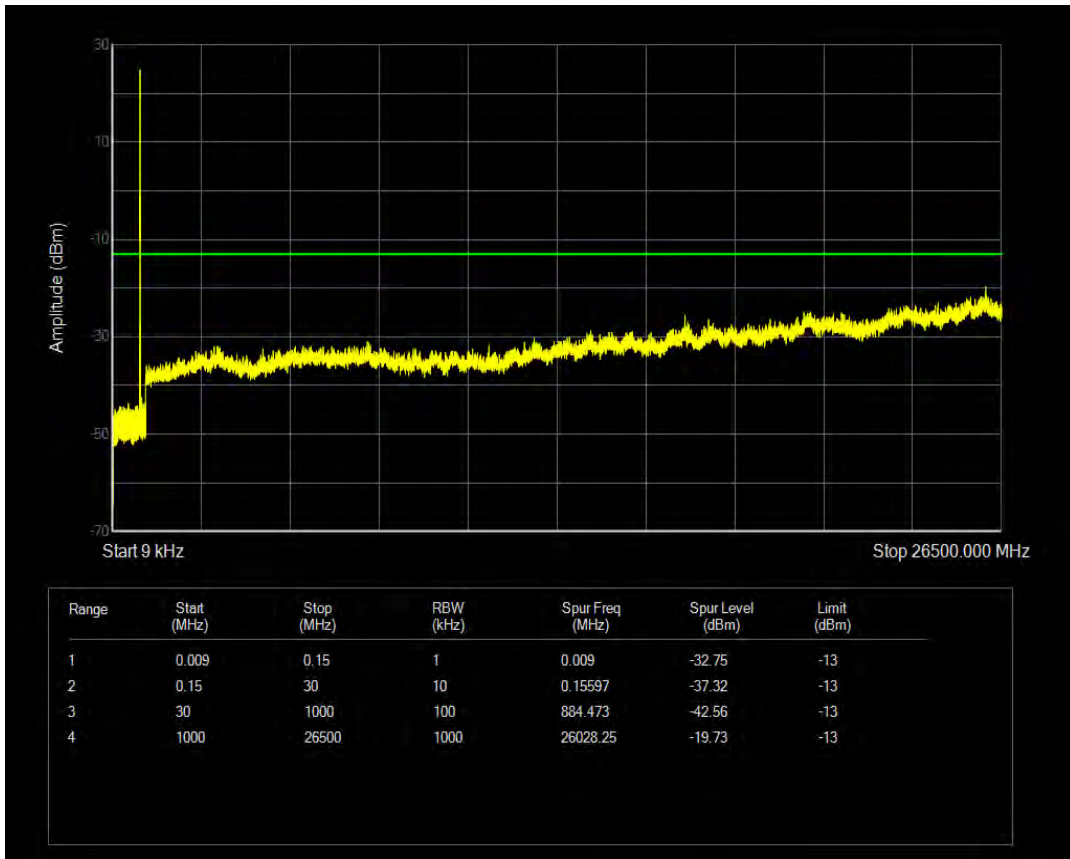

Band5 16QAM BW=3MHz Channel=20525 RB Size=15 Position=#0

Band5 16QAM BW=3MHz Channel=20525 RB Size=1 Position=#0