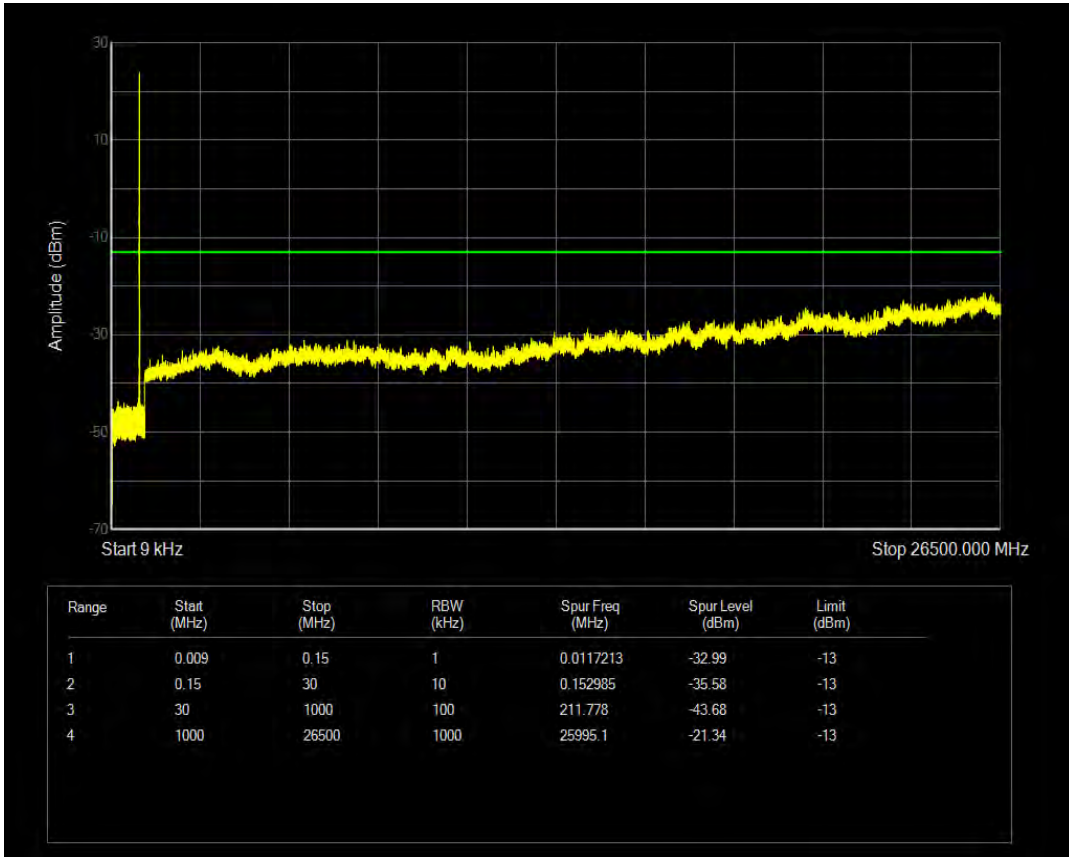

Band5 QPSK BW=5MHz Channel=20525 RB Size=25 Position=#0

Band5 16QAM BW=5MHz Channel=20525 RB Size=25 Position=#0

Band5 QPSK BW=5MHz Channel=20625 RB Size=1 Position=#0

Band5 QPSK BW=5MHz Channel=20625 RB Size=25 Position=#0

Band5 16QAM BW=5MHz Channel=20625 RB Size=1 Position=#0

Band5 QPSK BW=10MHz Channel=20450 RB Size=1 Position=#0

Band5 16QAM BW=5MHz Channel=20625 RB Size=25 Position=#0

Band5 QPSK BW=10MHz Channel=20450 RB Size=50 Position=#0