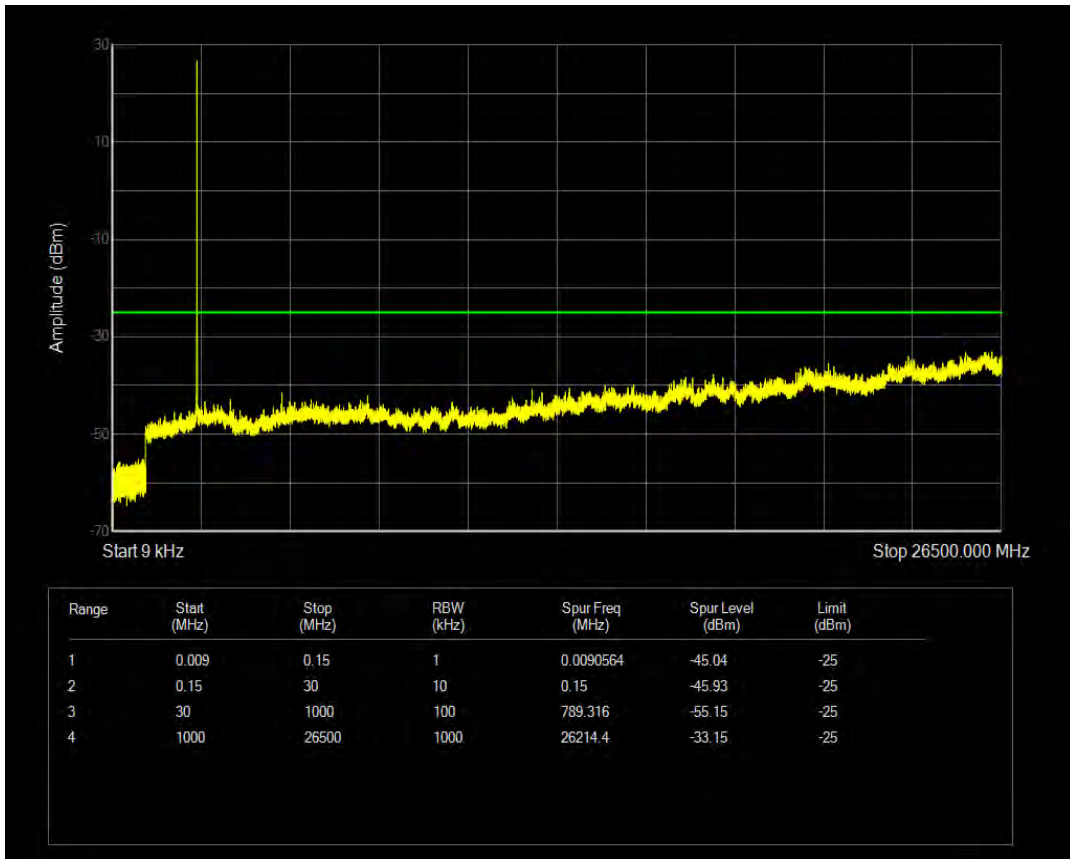

Band7 QPSK BW=5MHz Channel=21100 RB Size=25 Position=#0

Band7 QPSK BW=5MHz Channel=21100 RB Size=1 Position=#0