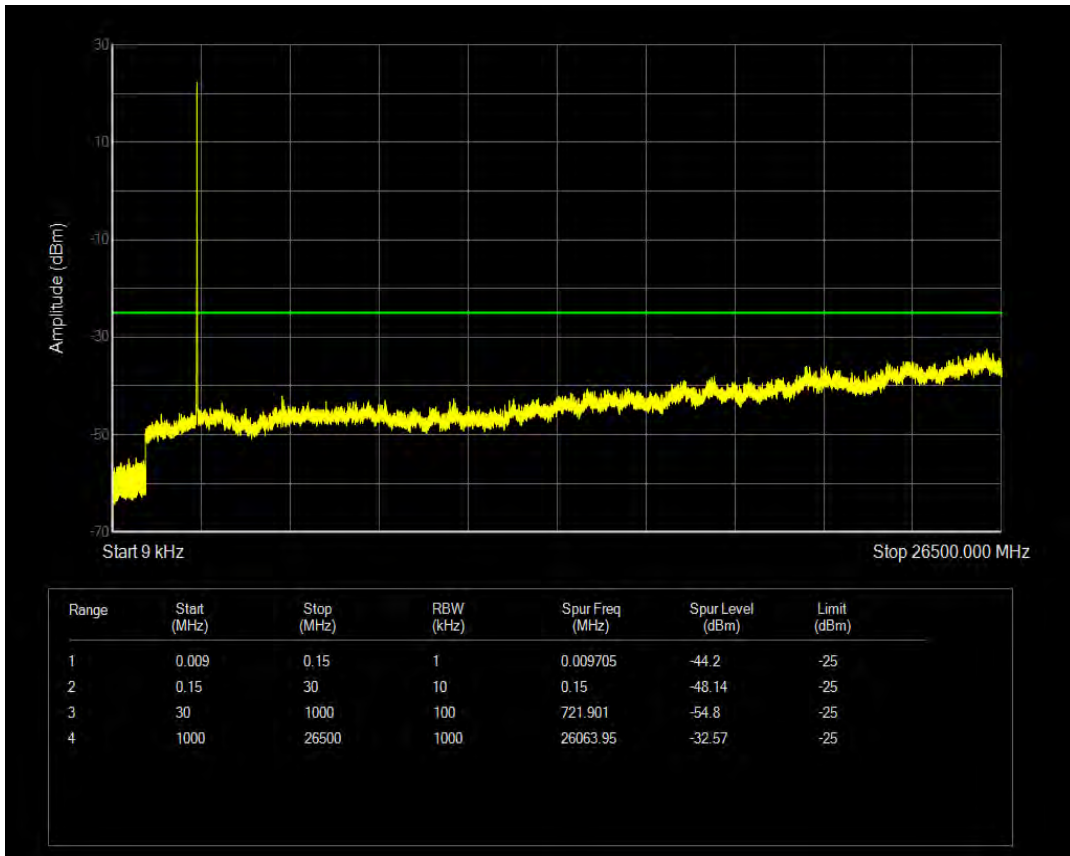

Band7 QPSK BW=5MHz Channel=21425 RB Size=1 Position=#0

Band7 16QAM BW=5MHz Channel=21100 RB Size=25 Position=#0