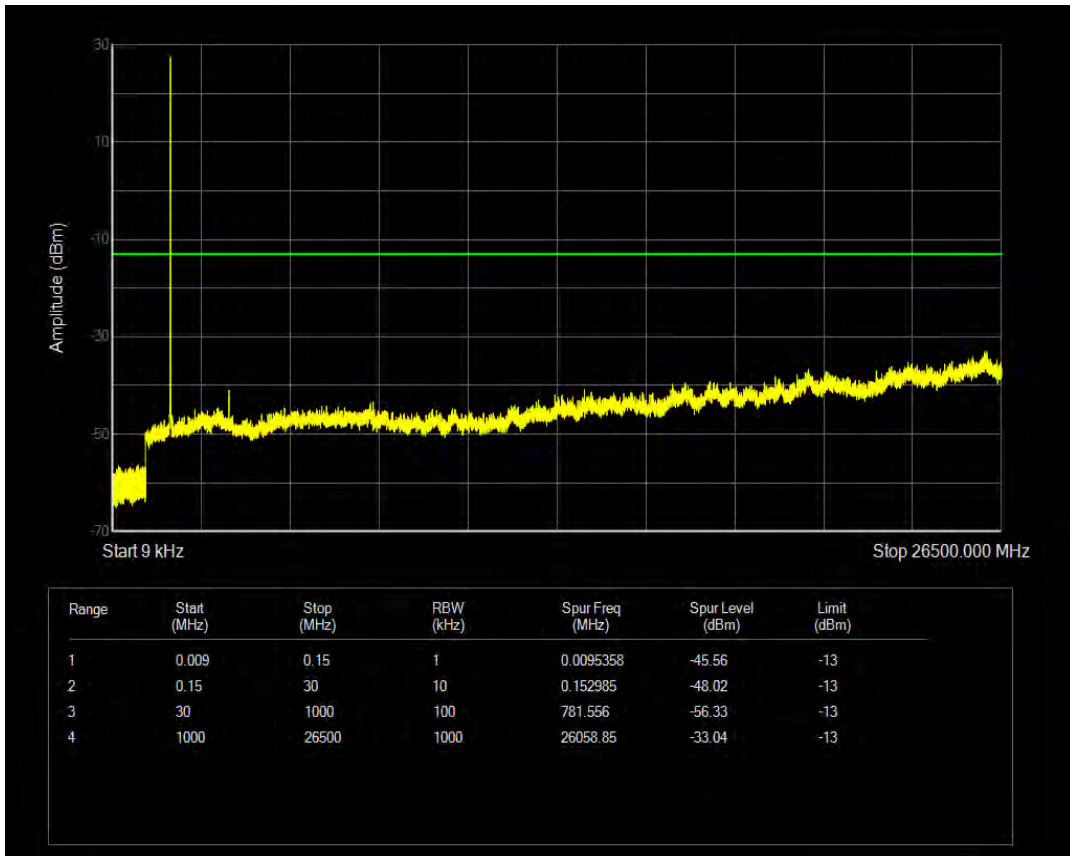

Band66 16QAM BW=3MHz Channel=132322 RB Size=1 Position=#0

Band66 QPSK BW=3MHz Channel=132322 RB Size=1 Position=#0