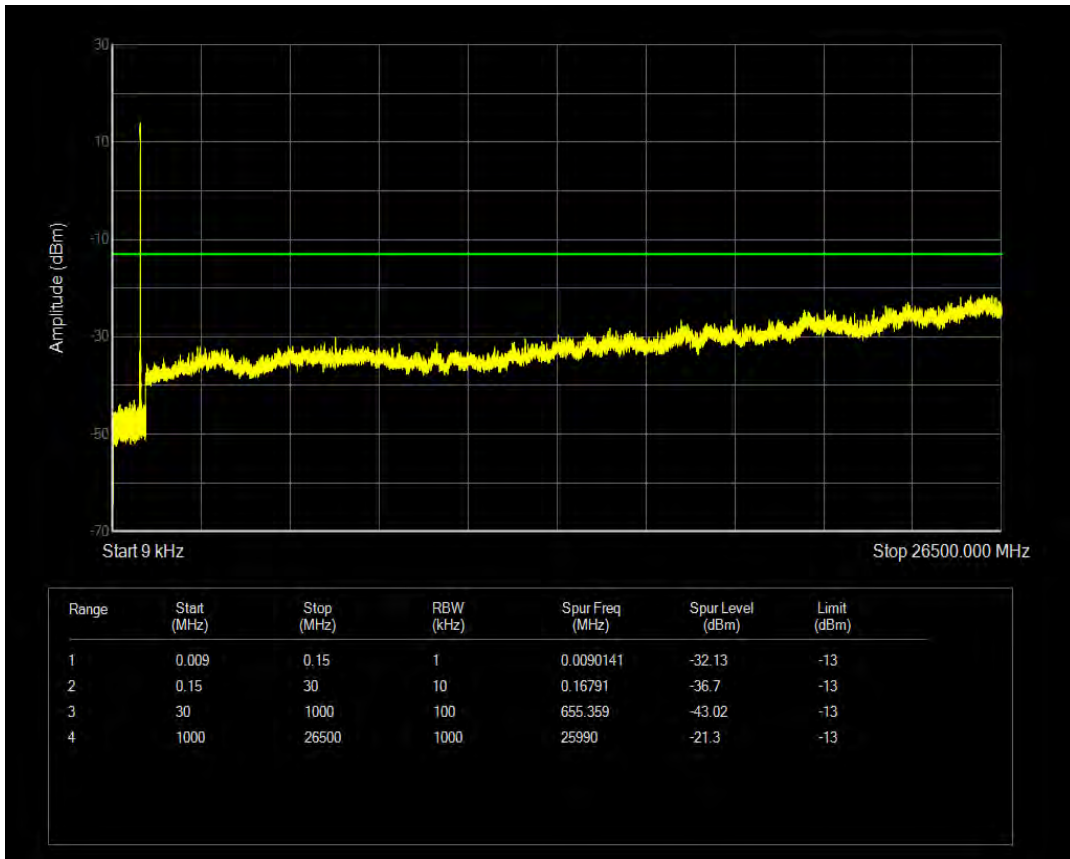

Band5 QPSK BW=10MHz Channel=20450 RB Size=50 Position=#0

Band5 16QAM BW=5MHz Channel=20625 RB Size=25 Position=#0