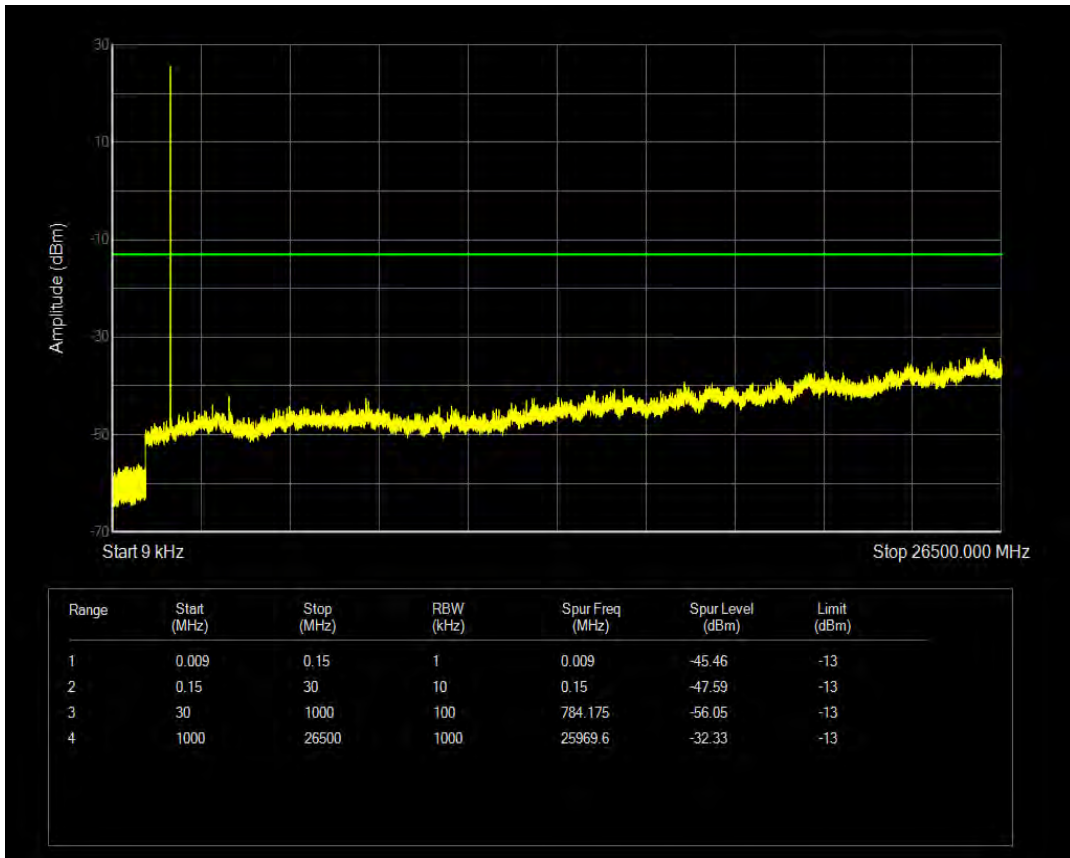

Band66 16QAM BW=1.4MHz Channel=131979 RB Size=1 Position=#0

Band66 16QAM BW=1.4MHz Channel=131979 RB Size=6 Position=#0

Band66 QPSK BW=1.4MHz Channel=132322 RB Size=1 Position=#0

Band66 QPSK BW=1.4MHz Channel=132322 RB Size=6 Position=#0