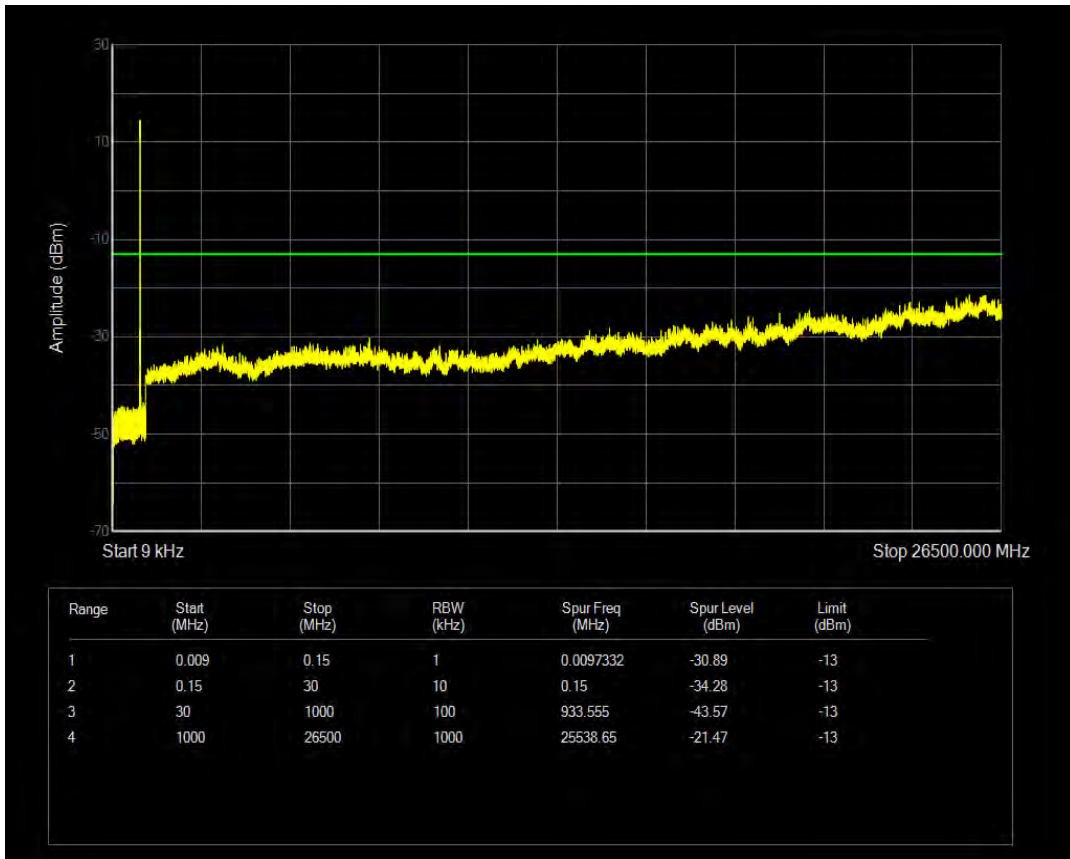

Band5 16QAM BW=5MHz Channel=20425 RB Size=1 Position=#0

Band5 16QAM BW=5MHz Channel=20425 RB Size=25 Position=#0

Band5 QPSK BW=5MHz Channel=20525 RB Size=1 Position=#0

Band5 16QAM BW=5MHz Channel=20525 RB Size=1 Position=#0

Band5 QPSK BW=5MHz Channel=20525 RB Size=25 Position=#0

Band5 16QAM BW=5MHz Channel=20525 RB Size=25 Position=#0

Band5 QPSK BW=5MHz Channel=20625 RB Size=1 Position=#0

Band5 QPSK BW=5MHz Channel=20625 RB Size=25 Position=#0