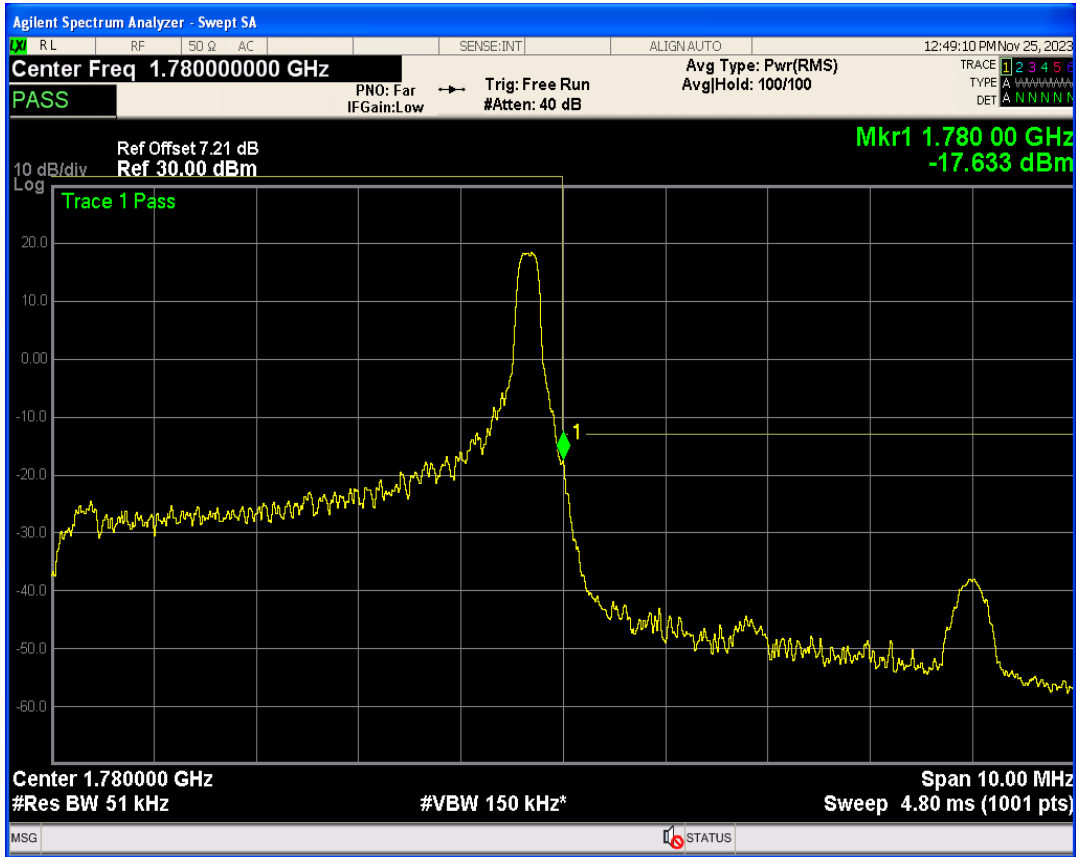

Band66 QPSK BW=5MHz Channel=132647 RB Size=1 Position=#Max