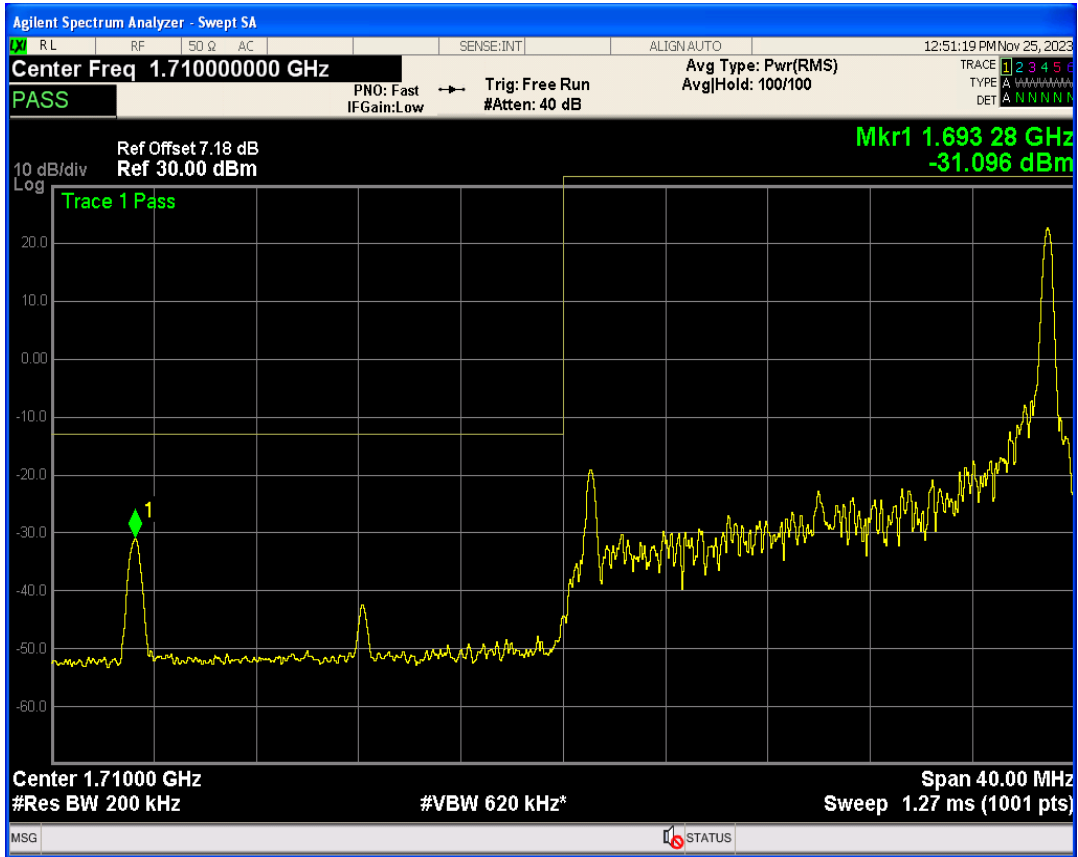

Band66 QPSK BW=20MHz Channel=132072 RB Size=1 Position=#Max