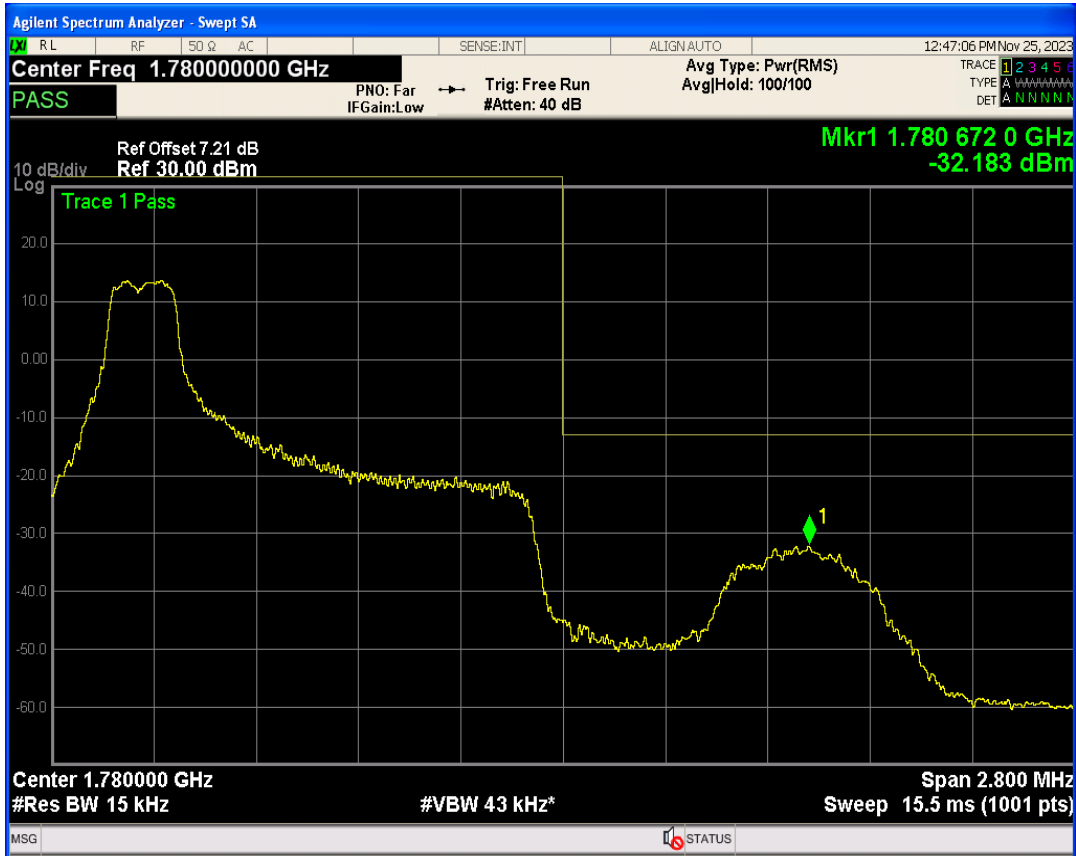

Band66 16QAM BW=1.4MHz Channel=131979 RB Size=1 Position=#0

Band66 16QAM BW=1.4MHz Channel=131979 RB Size=6 Position=#0

Band66 16QAM BW=1.4MHz Channel=131979 RB Size=1 Position=#Max

Band66 QPSK BW=1.4MHz Channel=132665 RB Size=1 Position=#0