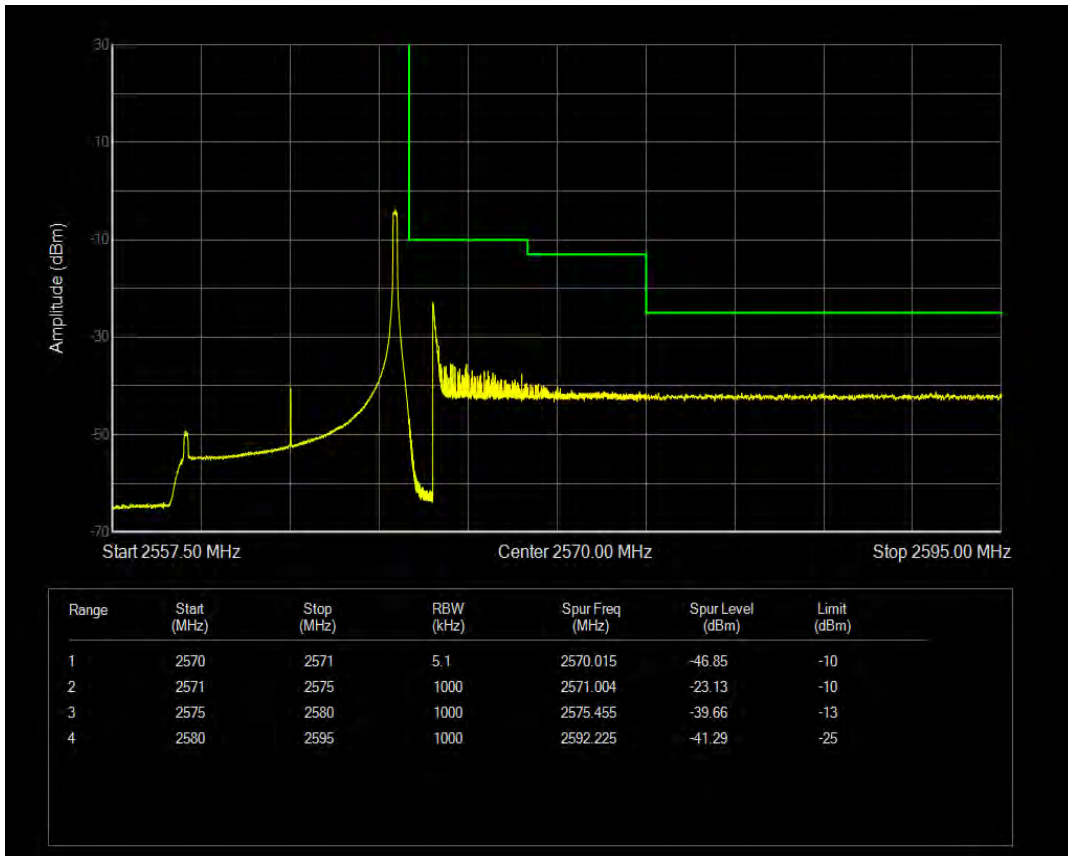

Band7 QPSK BW=10MHz Channel=21400 RB Size=1 Position=#Max

Band7 QPSK BW=10MHz Channel=21400 RB Size=50 Position=#0

Band7 16QAM BW=10MHz Channel=21400 RB Size=1 Position=#0

Band7 16QAM BW=10MHz Channel=21400 RB Size=1 Position=#Max