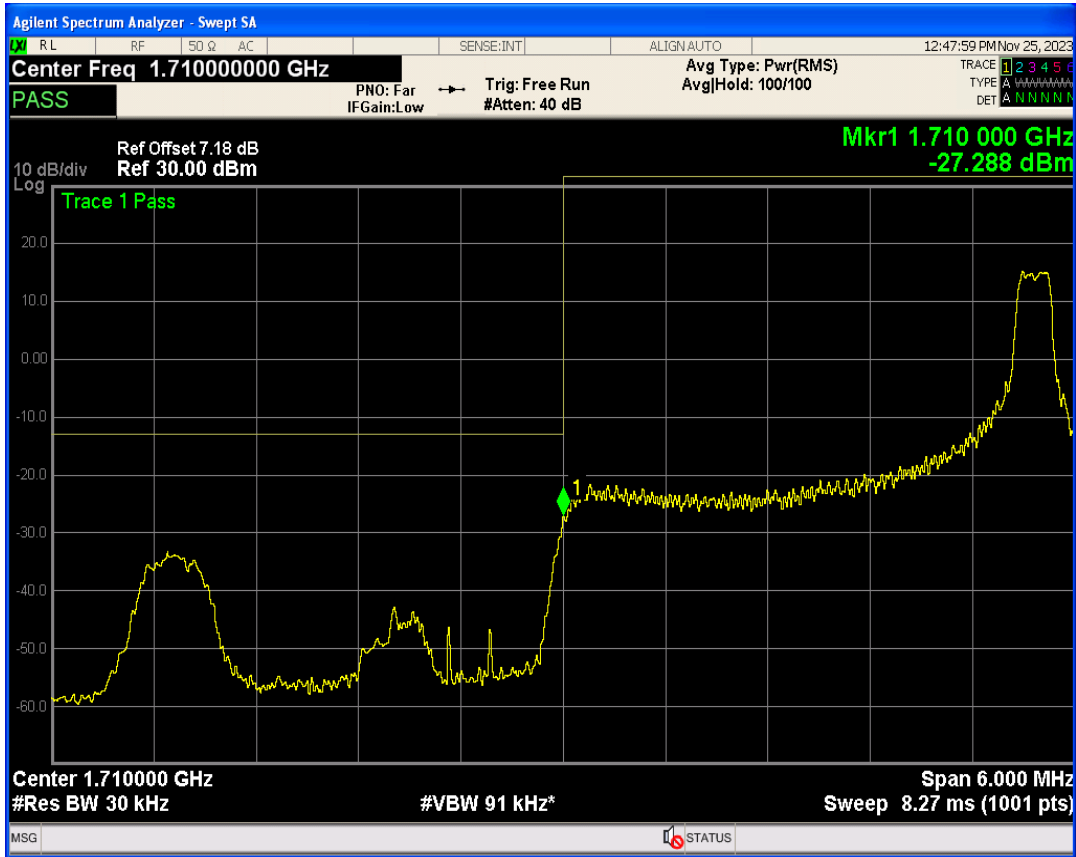

Band66 16QAM BW=3MHz Channel=131987 RB Size=1 Position=#Max