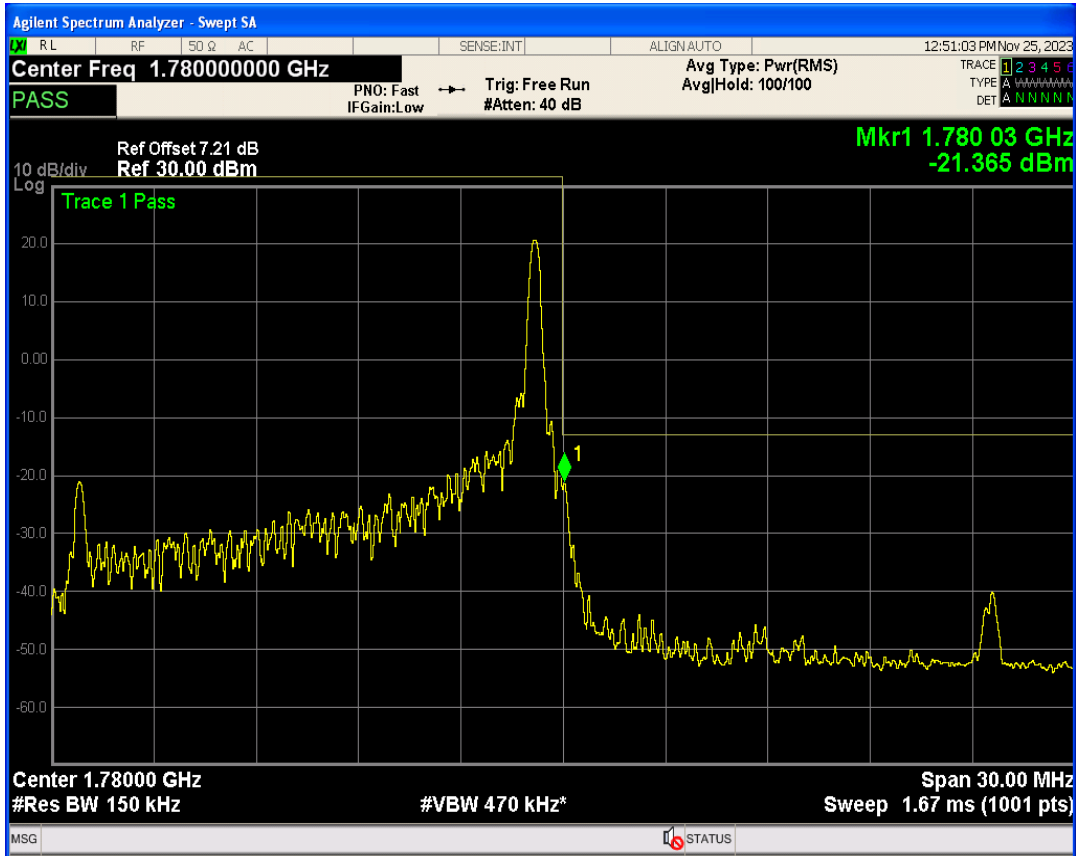

Band66 QPSK BW=15MHz Channel=132597 RB Size=1 Position=#Max

Band66 QPSK BW=15MHz Channel=132597 RB Size=75 Position=#0

Band66 16QAM BW=15MHz Channel=132597 RB Size=1 Position=#0

Band66 16QAM BW=15MHz Channel=132597 RB Size=1 Position=#Max