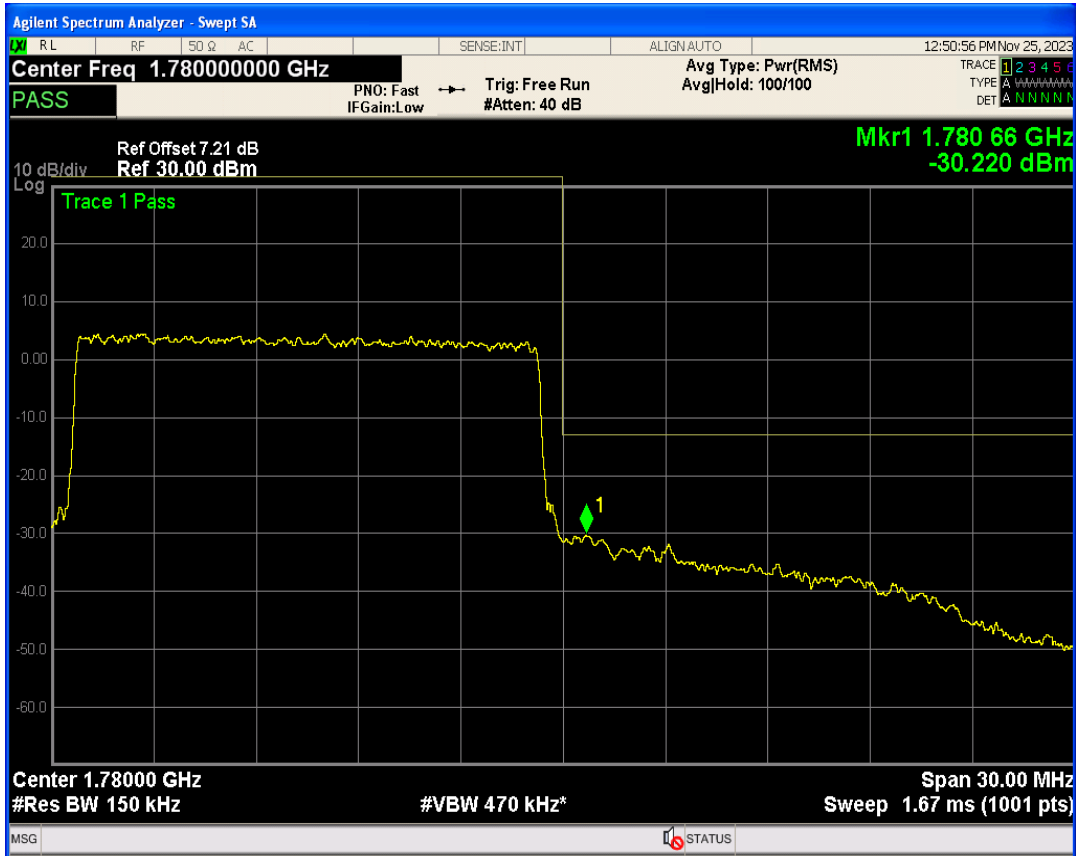

Band66 QPSK BW=15MHz Channel=132597 RB Size=75 Position=#0