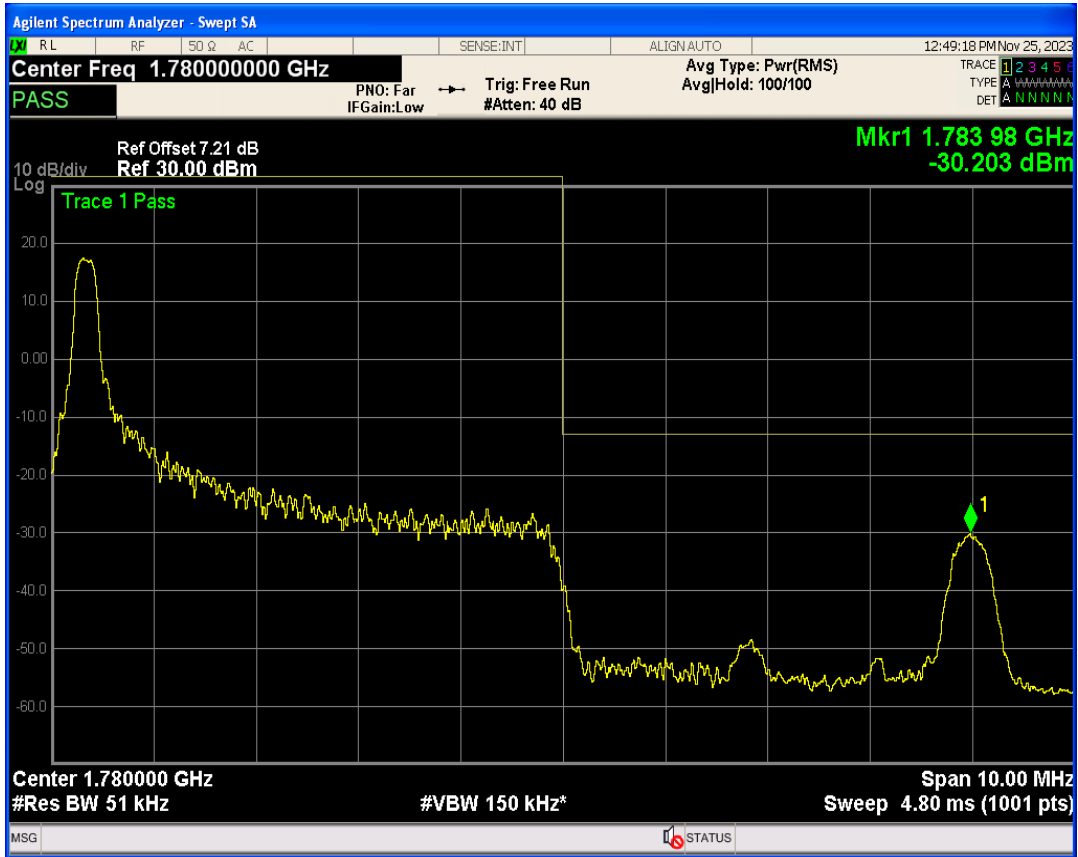

Band66 16QAM BW=5MHz Channel=132647 RB Size=1 Position=#0