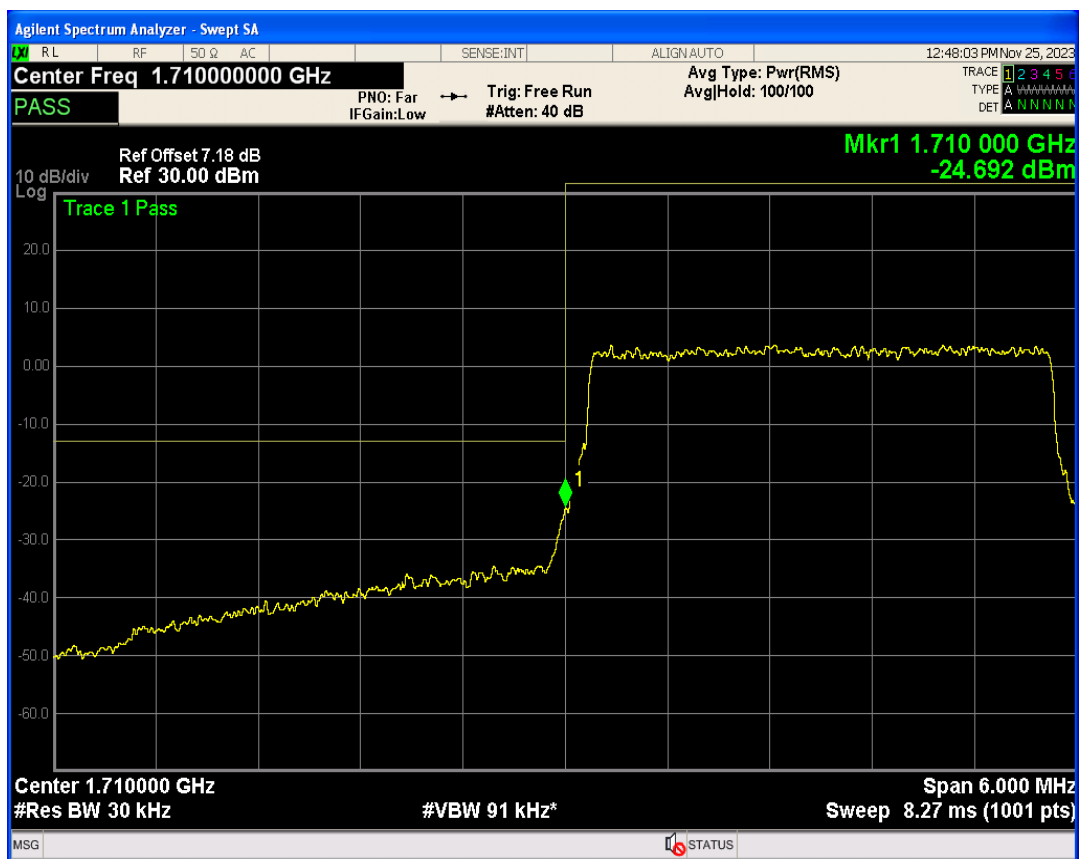

Band66 16QAM BW=3MHz Channel=131987 RB Size=15 Position=#0