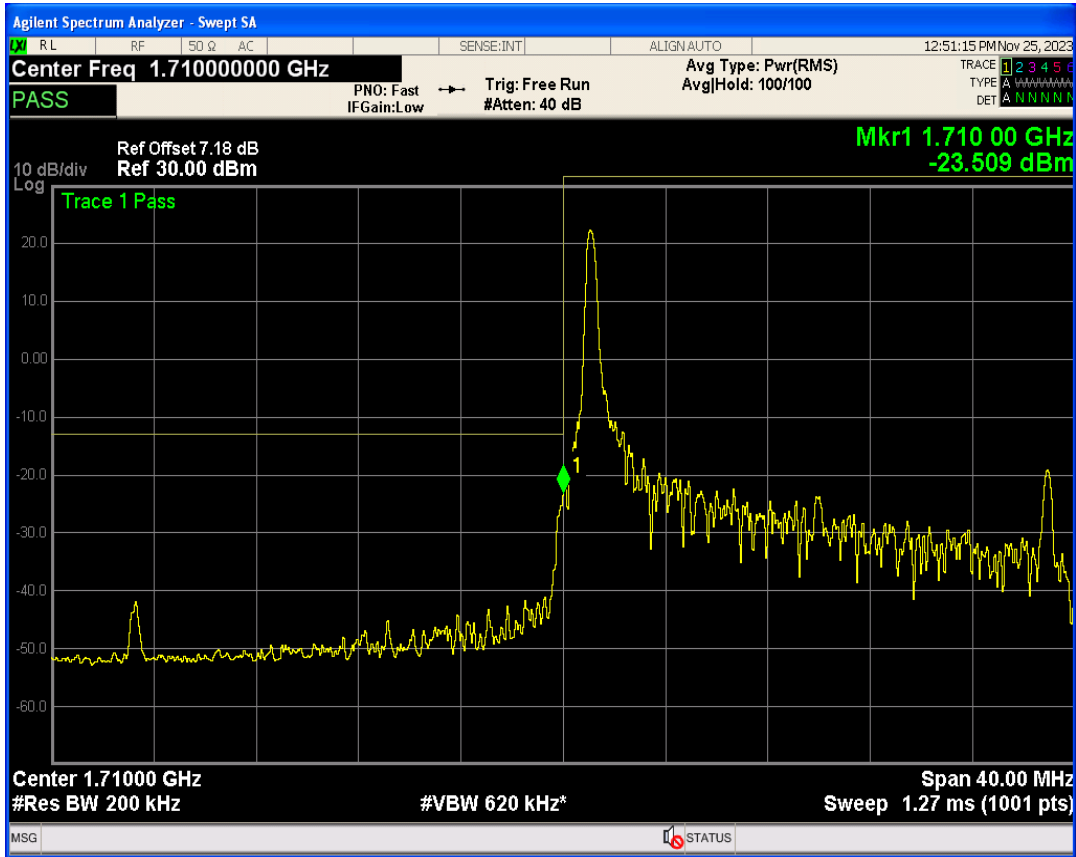

Band66 QPSK BW=20MHz Channel=132072 RB Size=1 Position=#0