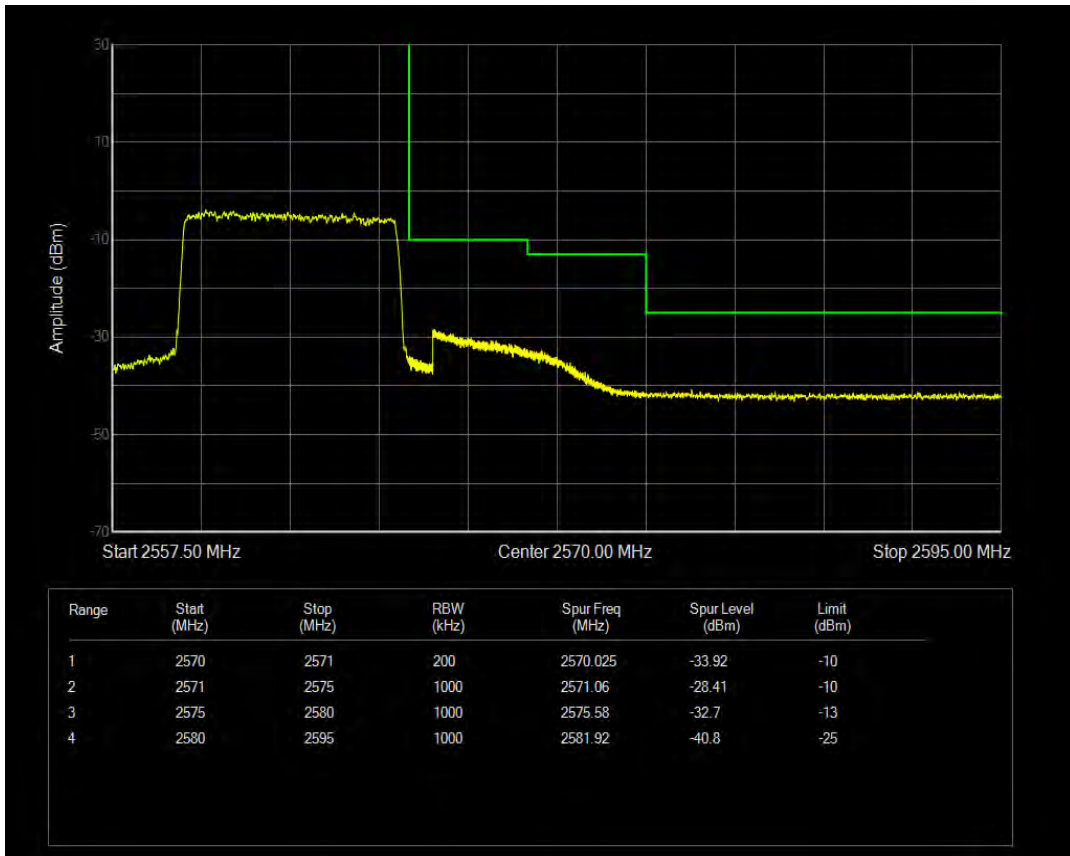

Band7 16QAM BW=10MHz Channel=20800 RB Size=1 Position=#0

Band7 16QAM BW=10MHz Channel=20800 RB Size=1 Position=#Max

Band7 16QAM BW=10MHz Channel=20800 RB Size=50 Position=#0

Band7 QPSK BW=10MHz Channel=21400 RB Size=1 Position=#0

Band7 QPSK BW=10MHz Channel=21400 RB Size=1 Position=#Max

Band7 QPSK BW=10MHz Channel=21400 RB Size=50 Position=#0

Band7 16QAM BW=10MHz Channel=21400 RB Size=1 Position=#0

Band7 16QAM BW=10MHz Channel=21400 RB Size=1 Position=#Max