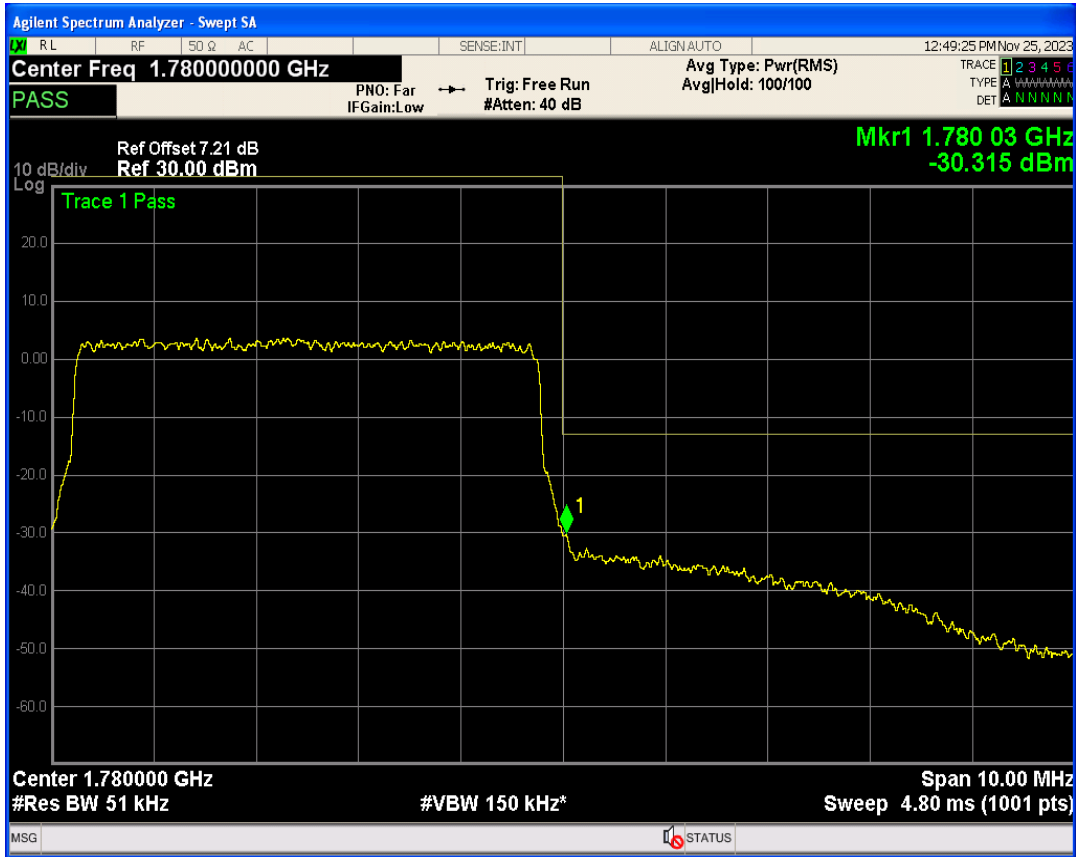

Band66 16QAM BW=5MHz Channel=132647 RB Size=25 Position=#0