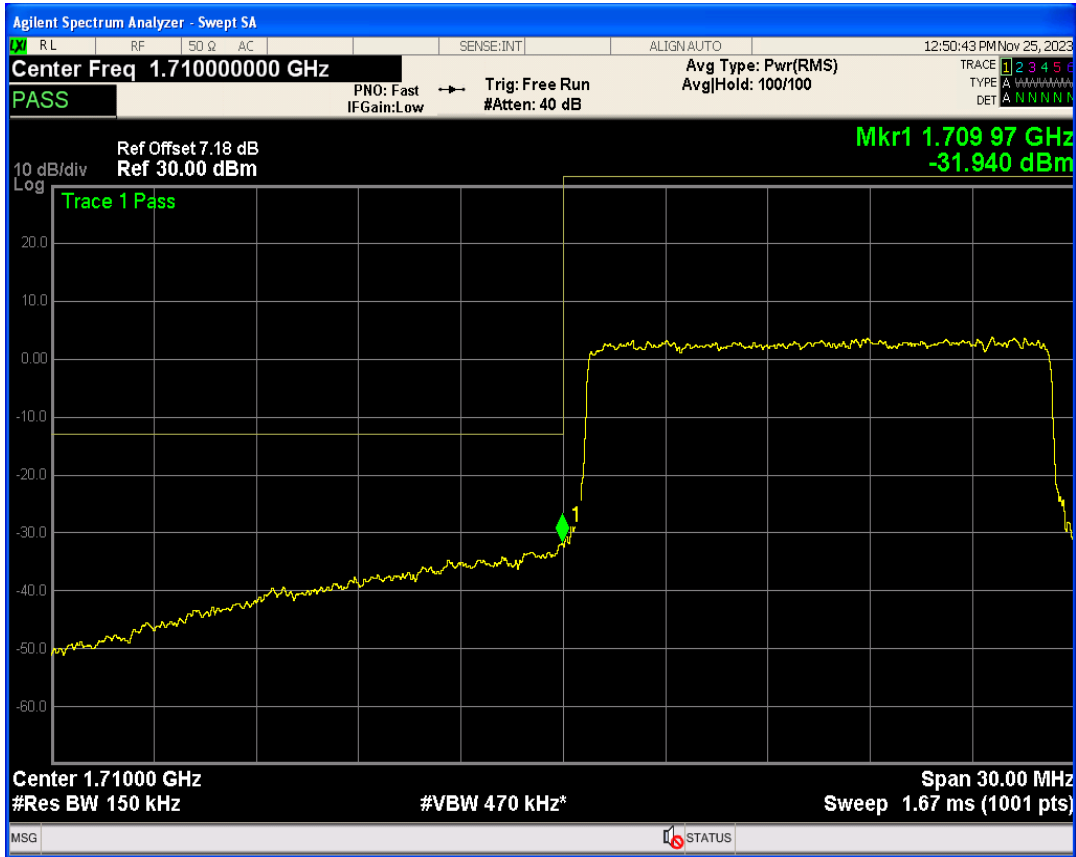

Band66 16QAM BW=15MHz Channel=132047 RB Size=75 Position=#0