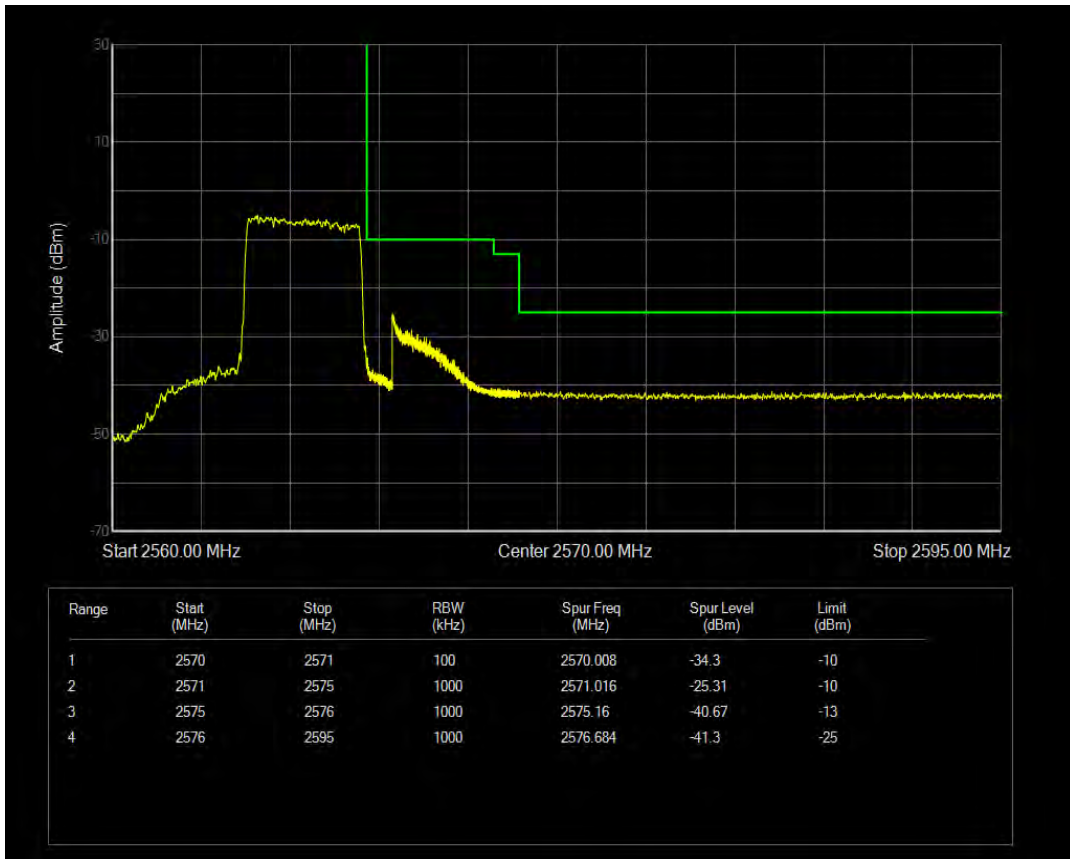

Band7 QPSK BW=5MHz Channel=21425 RB Size=1 Position=#Max

Band7 QPSK BW=5MHz Channel=21425 RB Size=25 Position=#0

Band7 16QAM BW=5MHz Channel=21425 RB Size=1 Position=#0

Band7 16QAM BW=5MHz Channel=21425 RB Size=1 Position=#Max

Band7 16QAM BW=5MHz Channel=21425 RB Size=25 Position=#0

Band7 QPSK BW=10MHz Channel=20800 RB Size=1 Position=#0

Band7 QPSK BW=10MHz Channel=20800 RB Size=1 Position=#Max

Band7 QPSK BW=10MHz Channel=20800 RB Size=50 Position=#0