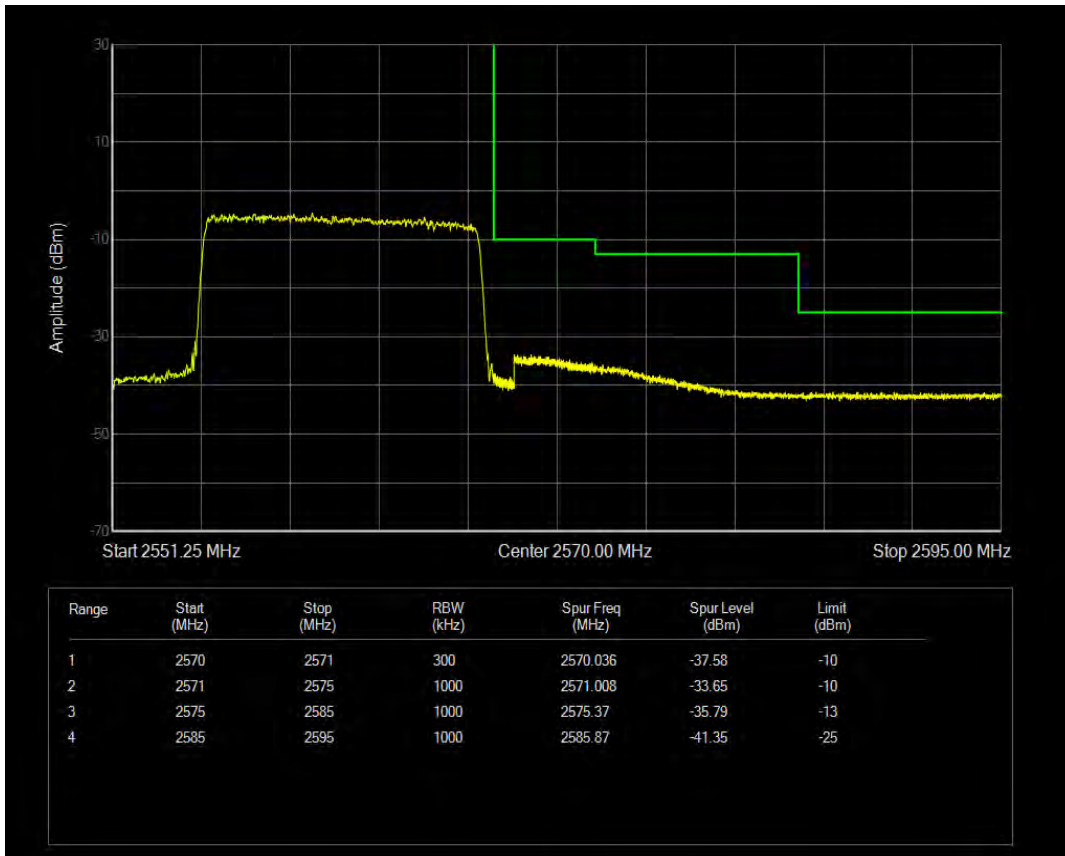

Band7 16QAM BW=15MHz Channel=21375 RB Size=75 Position=#0