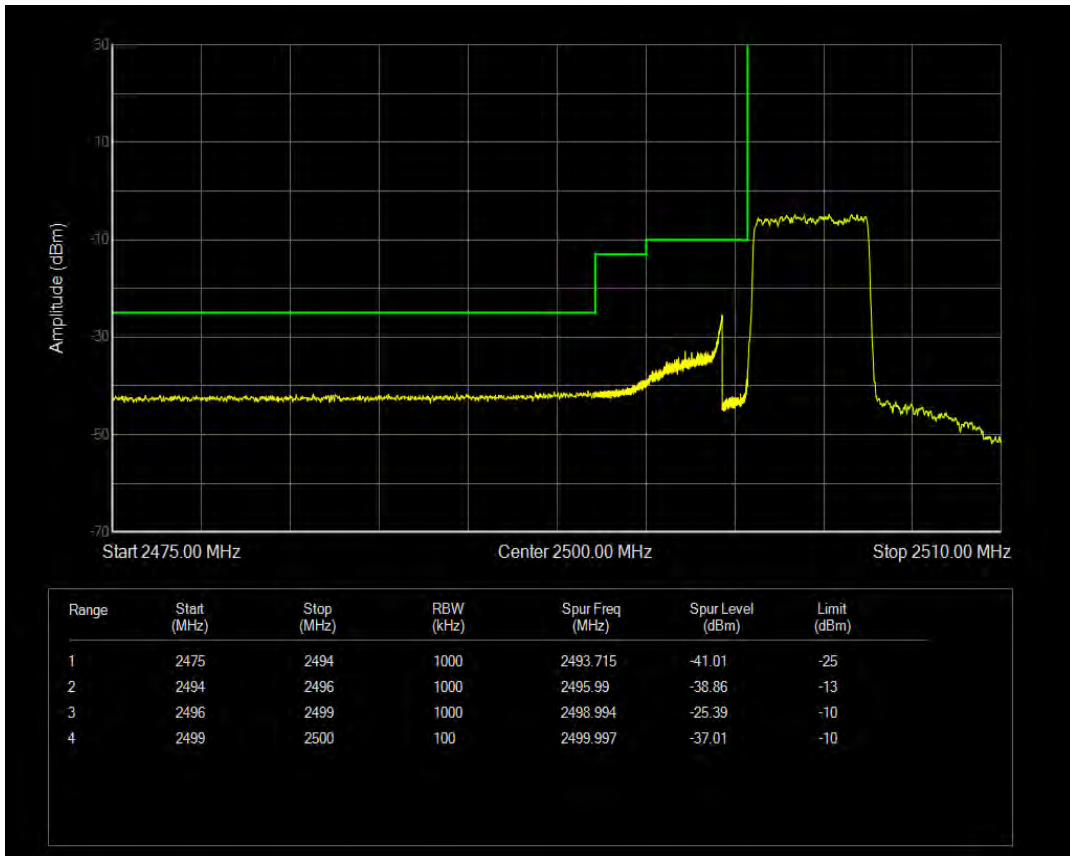

Band66 16QAM BW=20MHz Channel=132572 RB Size=100 Position=#0

Band7 QPSK BW=5MHz Channel=20775 RB Size=1 Position=#0

Band7 QPSK BW=5MHz Channel=20775 RB Size=1 Position=#Max

Band7 QPSK BW=5MHz Channel=20775 RB Size=25 Position=#0

Band7 16QAM BW=5MHz Channel=20775 RB Size=1 Position=#0

Band7 16QAM BW=5MHz Channel=20775 RB Size=1 Position=#Max

Band7 16QAM BW=5MHz Channel=20775 RB Size=25 Position=#0

Band7 QPSK BW=5MHz Channel=21425 RB Size=1 Position=#0