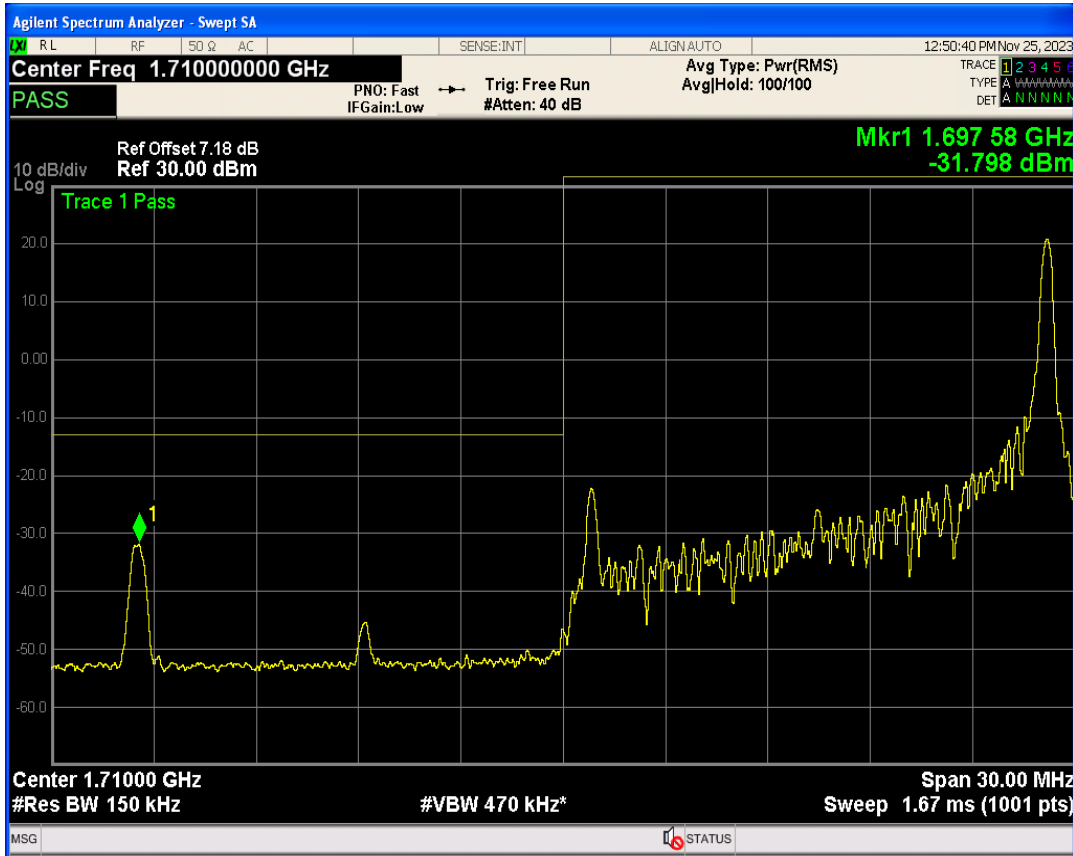

Band66 16QAM BW=15MHz Channel=132047 RB Size=1 Position=#Max