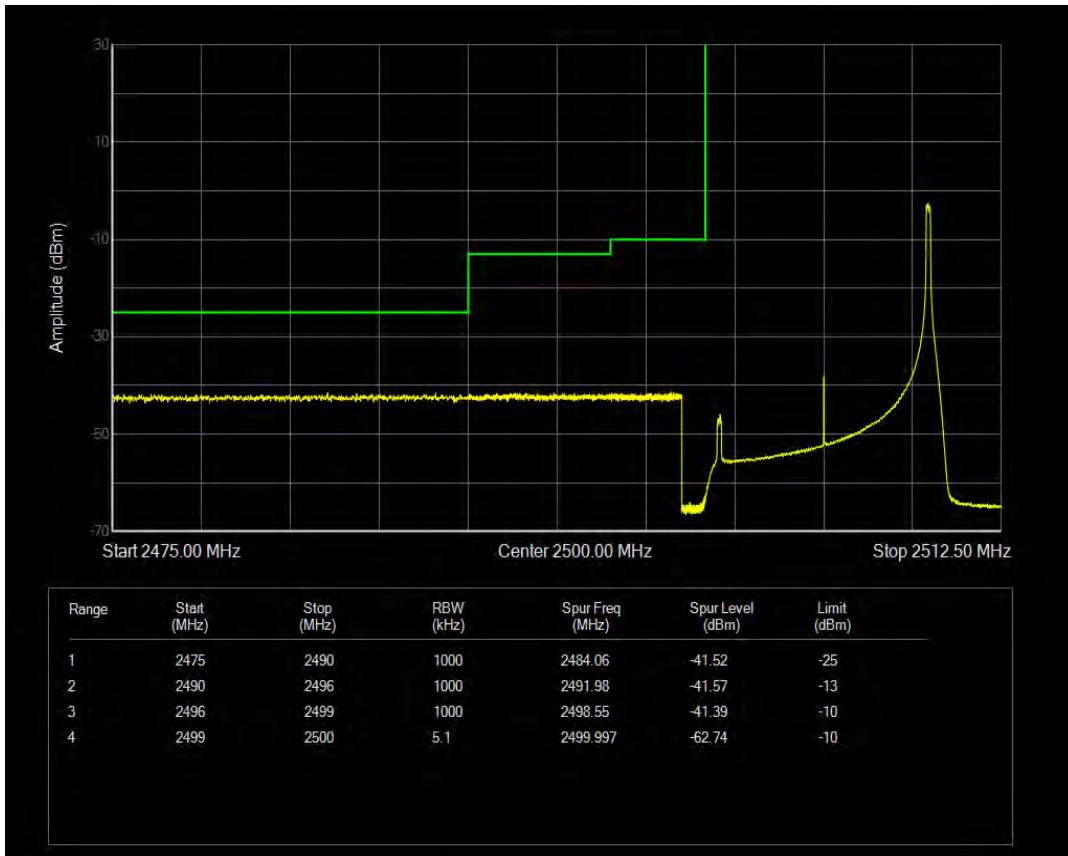

Band7 QPSK BW=5MHz Channel=21425 RB Size=1 Position=#Max

Band7 QPSK BW=5MHz Channel=21425 RB Size=25 Position=#0

Band7 16QAM BW=5MHz Channel=21425 RB Size=1 Position=#0

Band7 16QAM BW=5MHz Channel=21425 RB Size=1 Position=#Max

Band7 16QAM BW=5MHz Channel=21425 RB Size=25 Position=#0

Band7 QPSK BW=10MHz Channel=20800 RB Size=1 Position=#0

Band7 QPSK BW=10MHz Channel=20800 RB Size=1 Position=#Max

Band7 QPSK BW=10MHz Channel=20800 RB Size=50 Position=#0