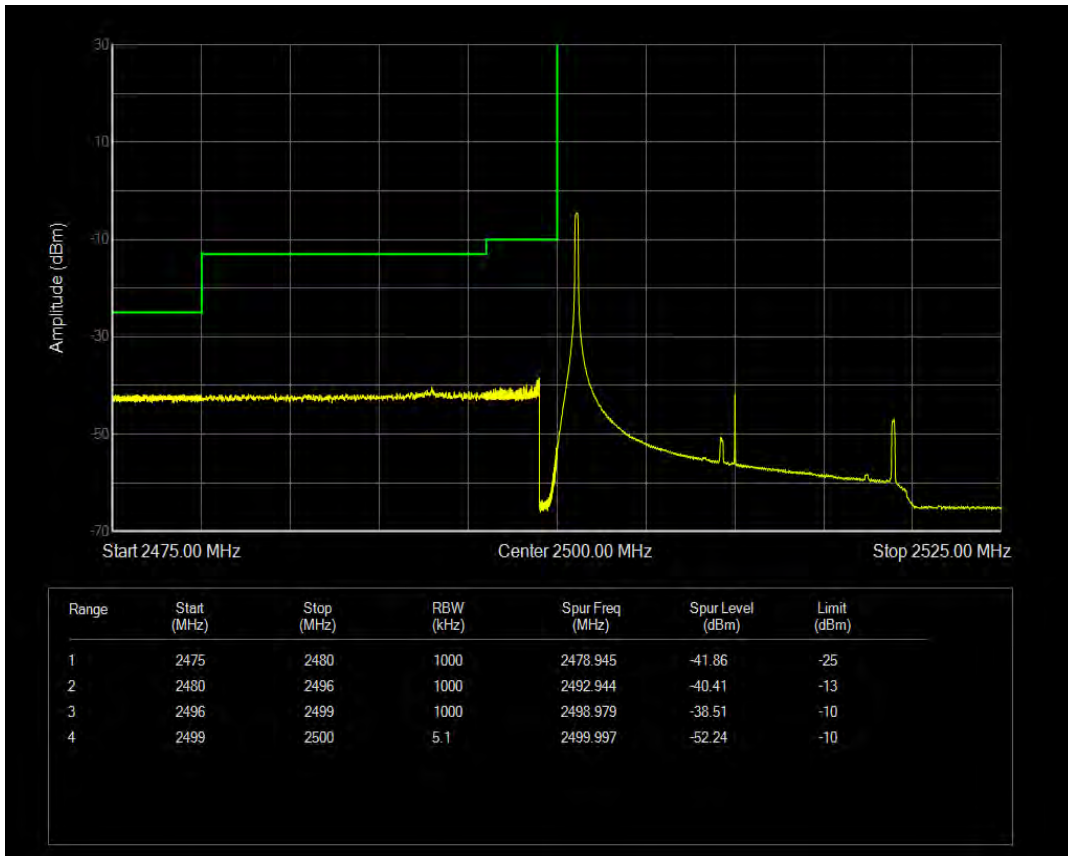

Band7 16QAM BW=20MHz Channel=20850 RB Size=1 Position=#0