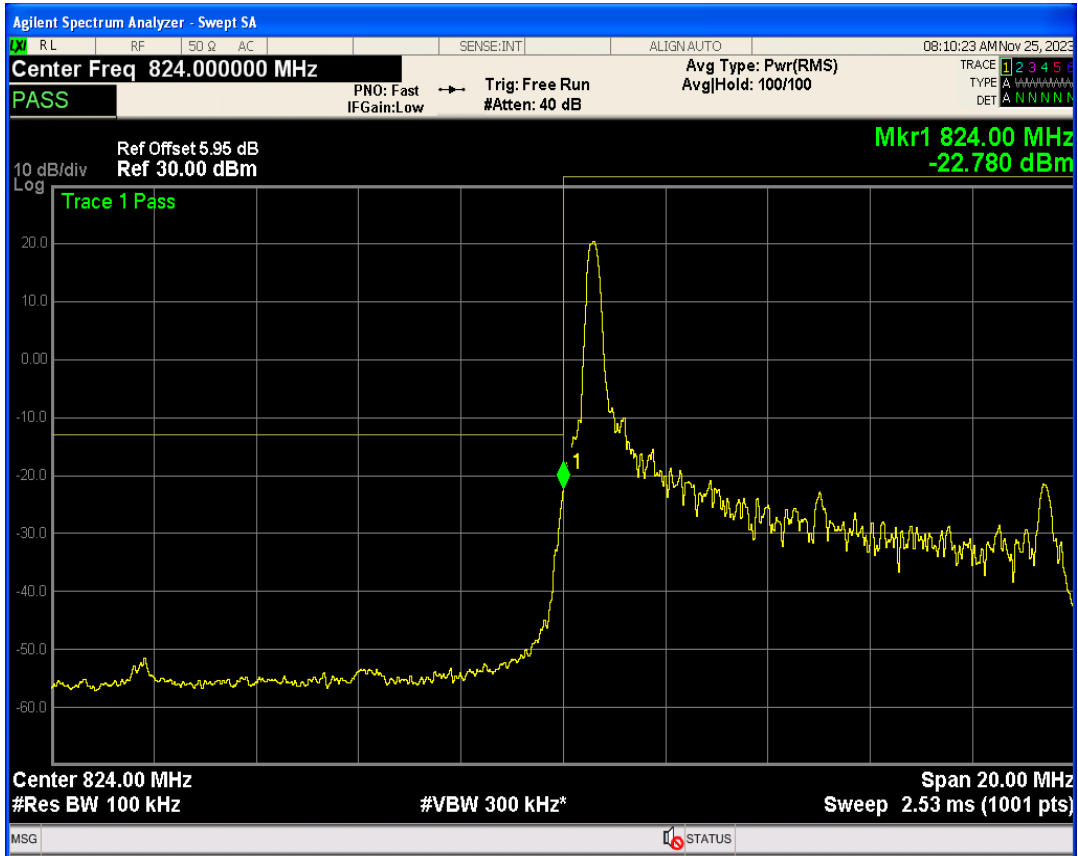

Band5 QPSK BW=10MHz Channel=20450 RB Size=1 Position=#0