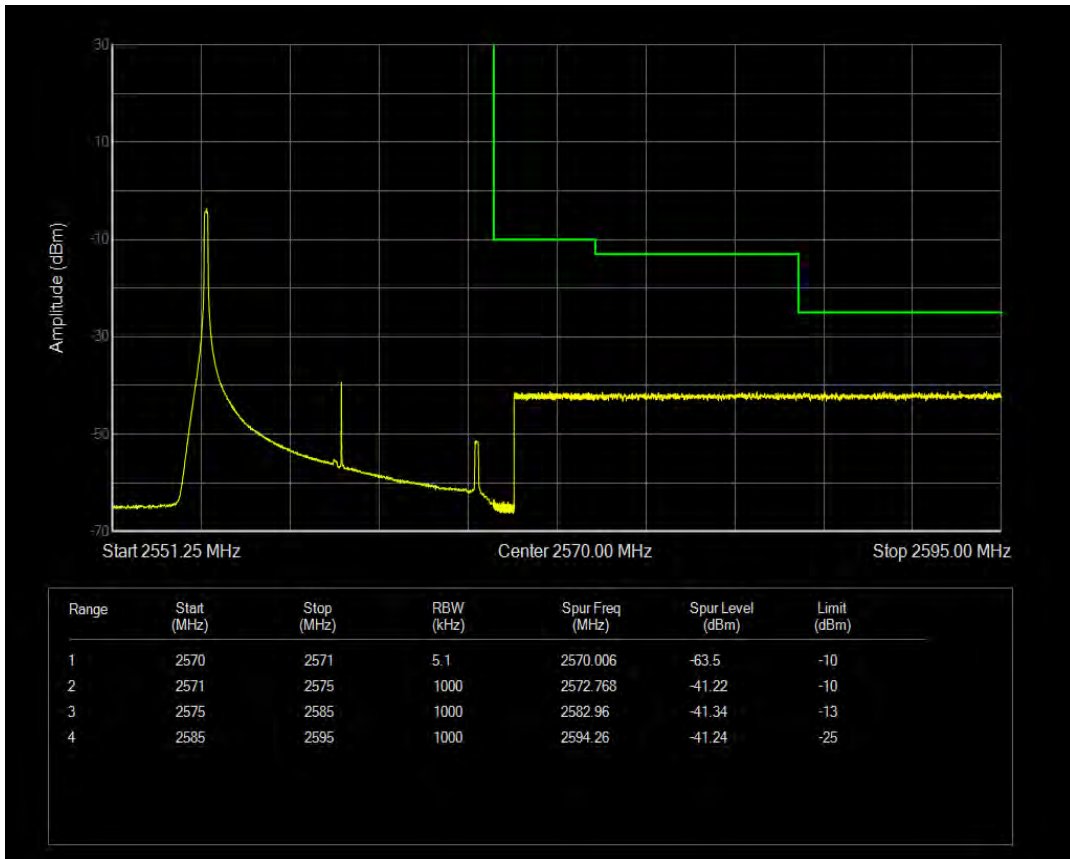

Band7 16QAM BW=15MHz Channel=21375 RB Size=1 Position=#0