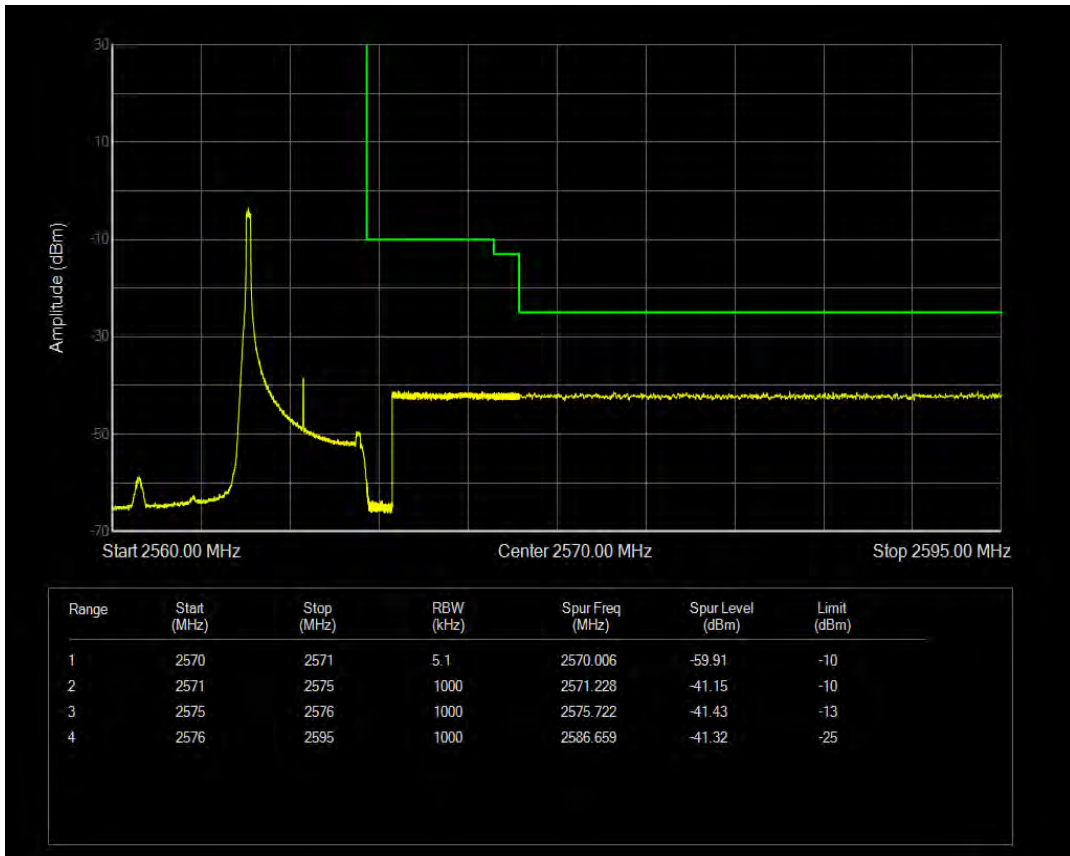

Band7 16QAM BW=5MHz Channel=21425 RB Size=1 Position=#0