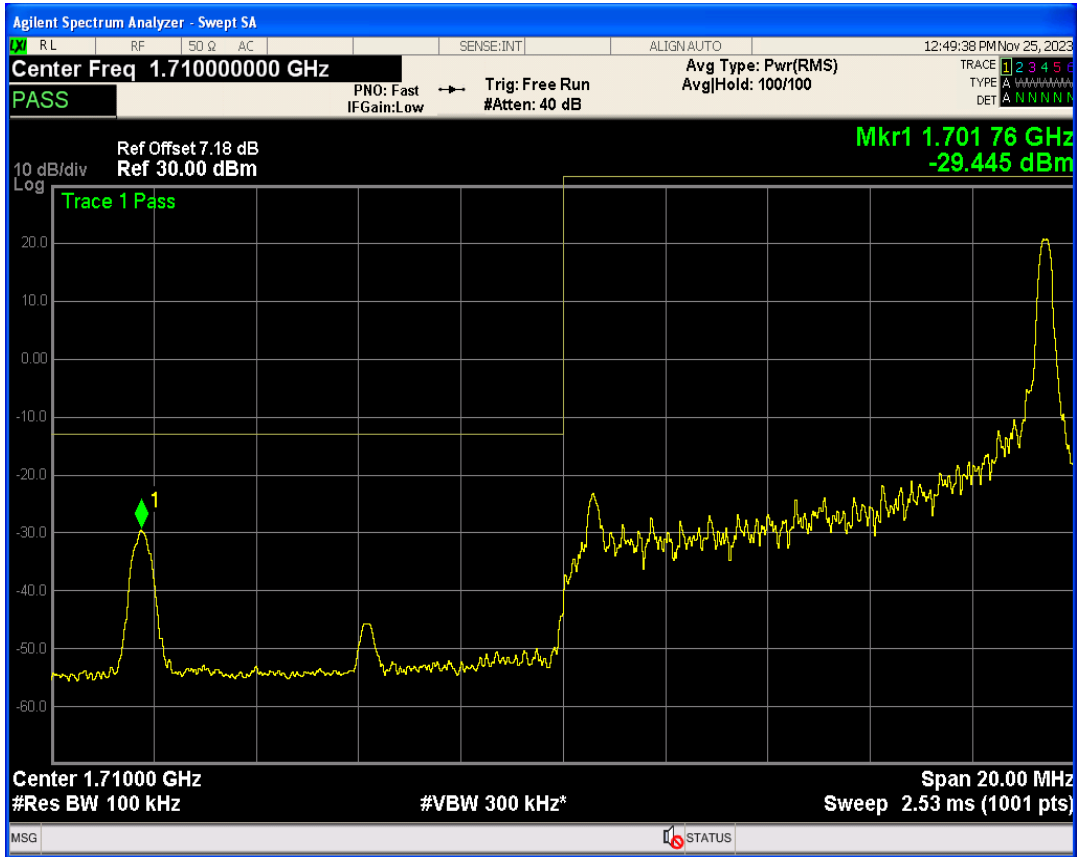

Band66 QPSK BW=10MHz Channel=132022 RB Size=1 Position=#Max