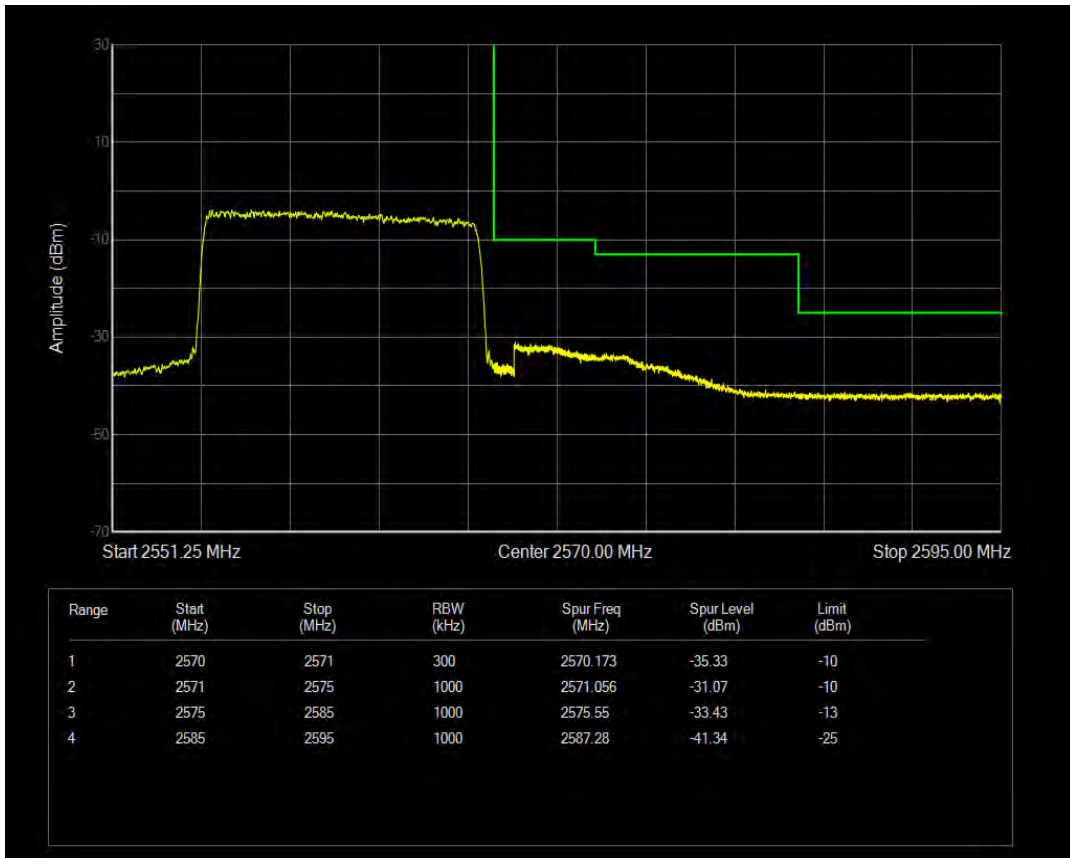

Band7 QPSK BW=15MHz Channel=21375 RB Size=75 Position=#0