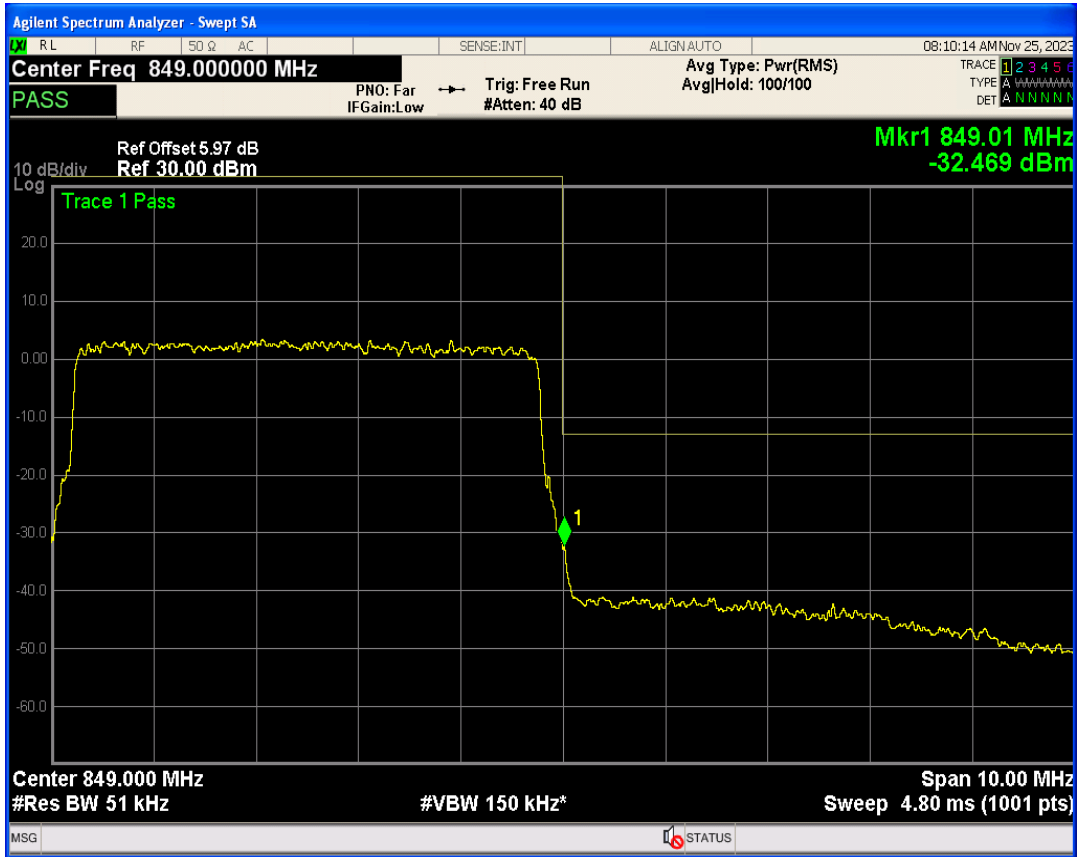

Band5 16QAM BW=5MHz Channel=20625 RB Size=25 Position=#0