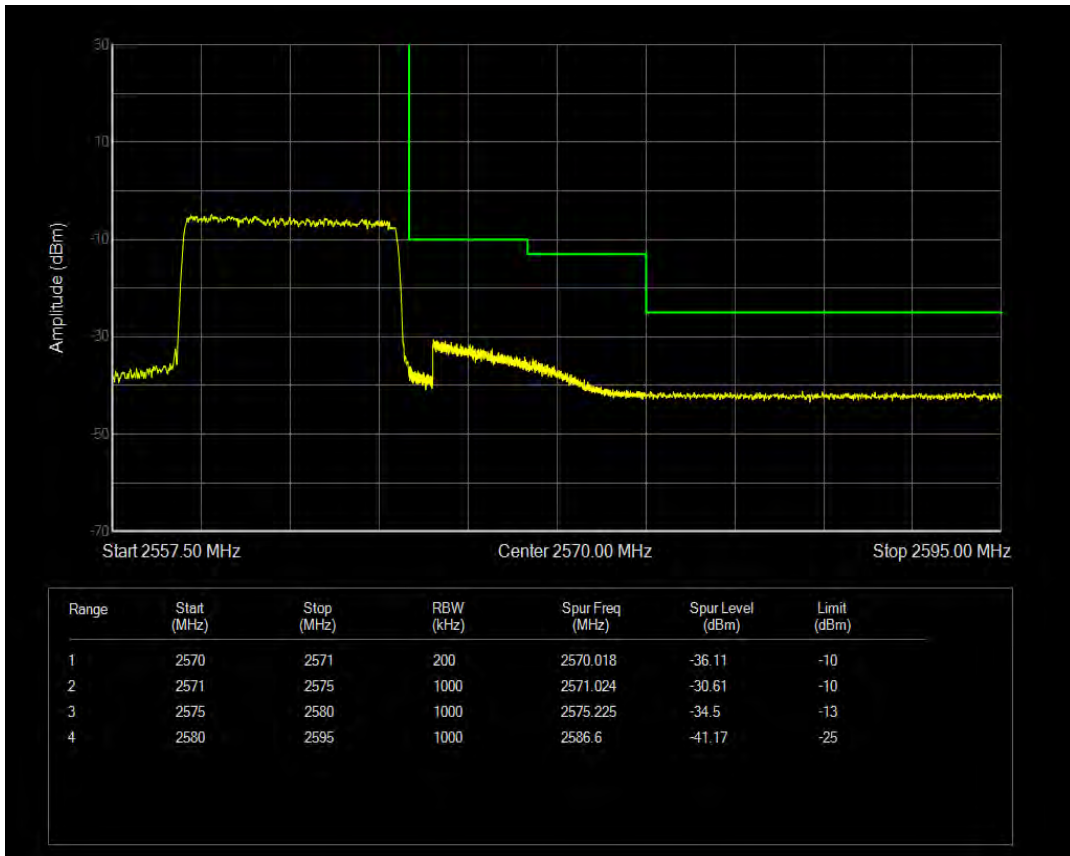

Band7 16QAM BW=10MHz Channel=21400 RB Size=50 Position=#0