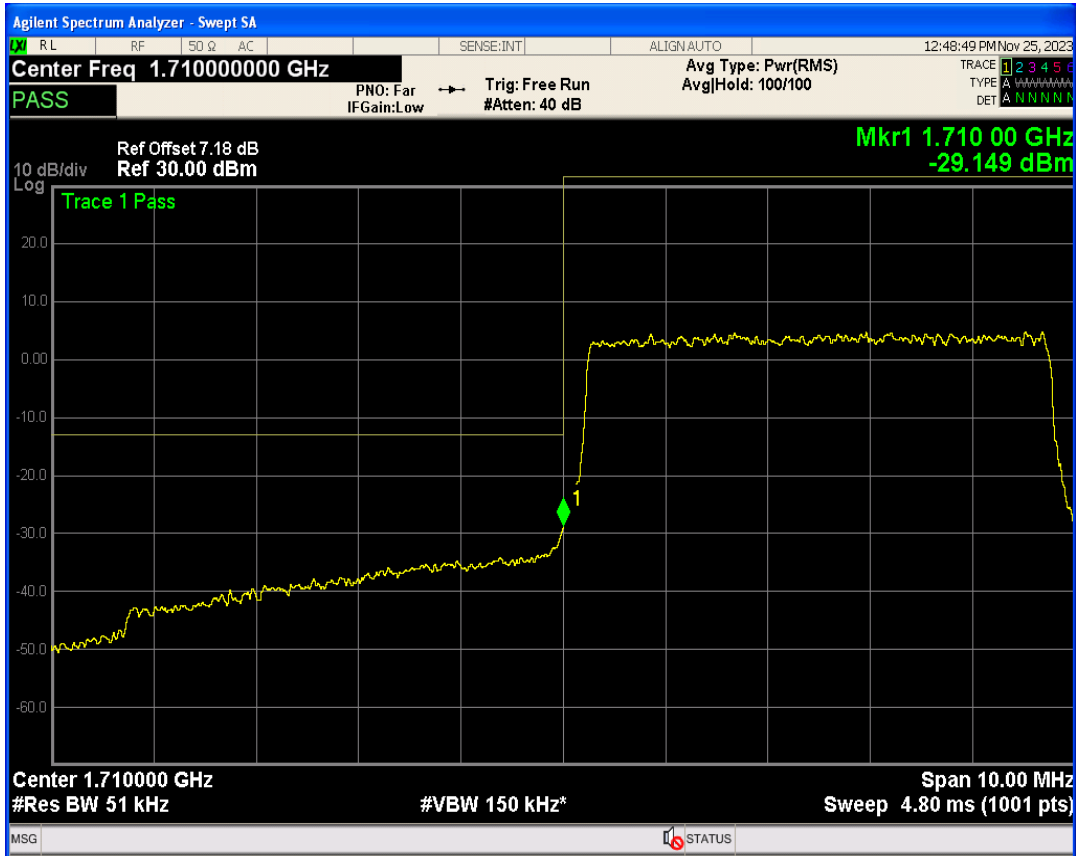

Band66 16QAM BW=3MHz Channel=132657 RB Size=15 Position=#0

Band66 QPSK BW=5MHz Channel=131997 RB Size=1 Position=#0

Band66 QPSK BW=5MHz Channel=131997 RB Size=1 Position=#Max

Band66 QPSK BW=5MHz Channel=131997 RB Size=25 Position=#0