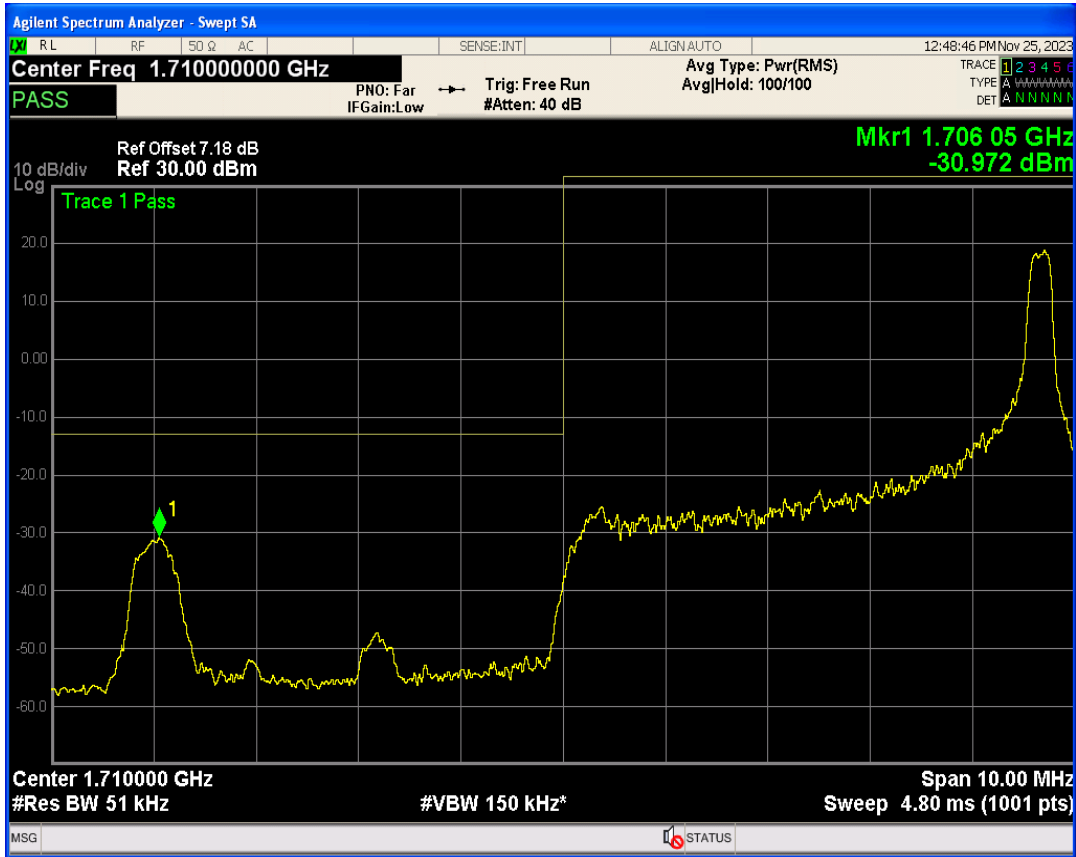

Band66 QPSK BW=5MHz Channel=131997 RB Size=1 Position=#Max