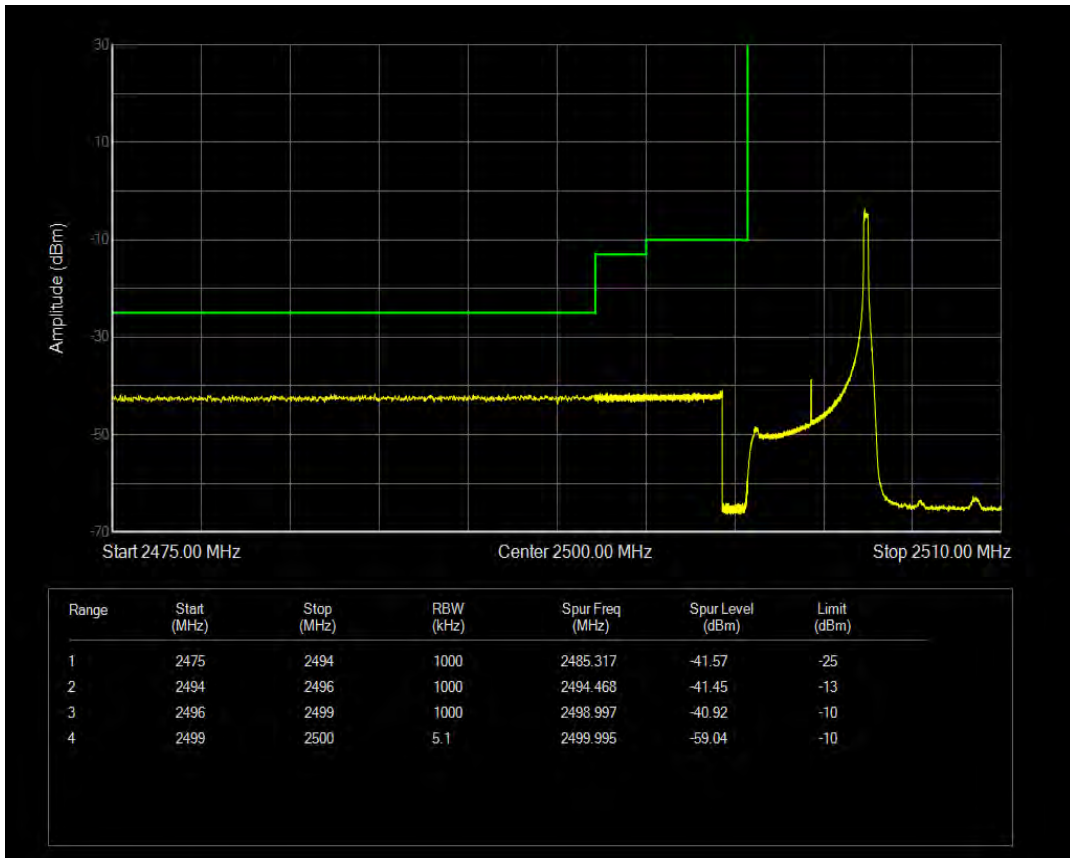

Band66 16QAM BW=20MHz Channel=132572 RB Size=100 Position=#0

Band7 QPSK BW=5MHz Channel=20775 RB Size=1 Position=#0

Band7 QPSK BW=5MHz Channel=20775 RB Size=1 Position=#Max

Band7 QPSK BW=5MHz Channel=20775 RB Size=25 Position=#0

Band7 16QAM BW=5MHz Channel=20775 RB Size=1 Position=#0

Band7 16QAM BW=5MHz Channel=20775 RB Size=1 Position=#Max

Band7 16QAM BW=5MHz Channel=20775 RB Size=25 Position=#0

Band7 QPSK BW=5MHz Channel=21425 RB Size=1 Position=#0