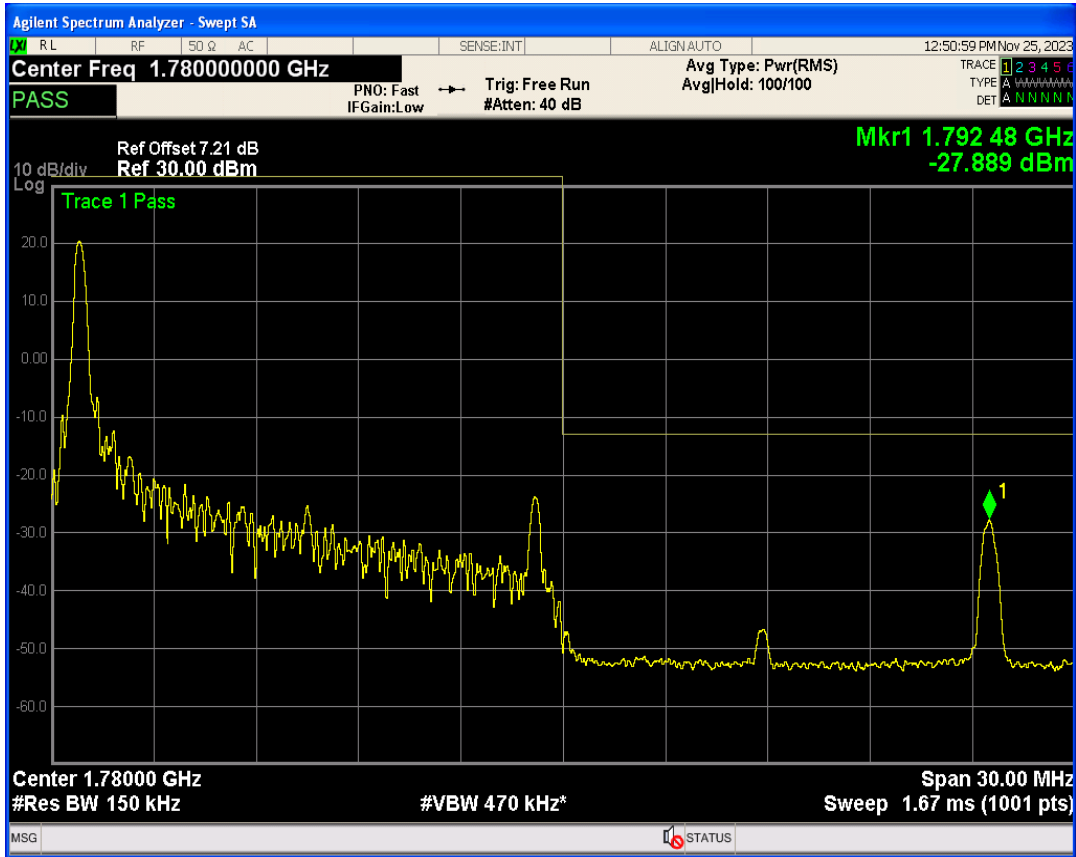

Band66 16QAM BW=15MHz Channel=132597 RB Size=1 Position=#0