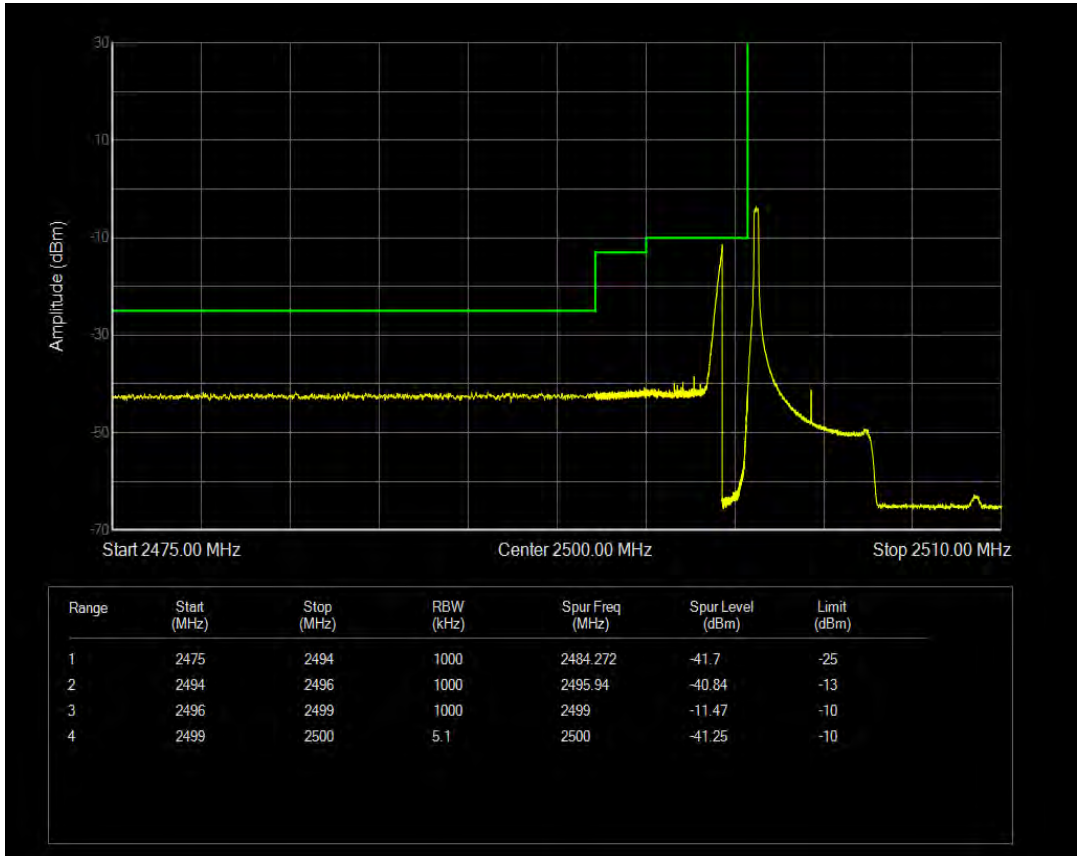

Band7 QPSK BW=5MHz Channel=20775 RB Size=1 Position=#0