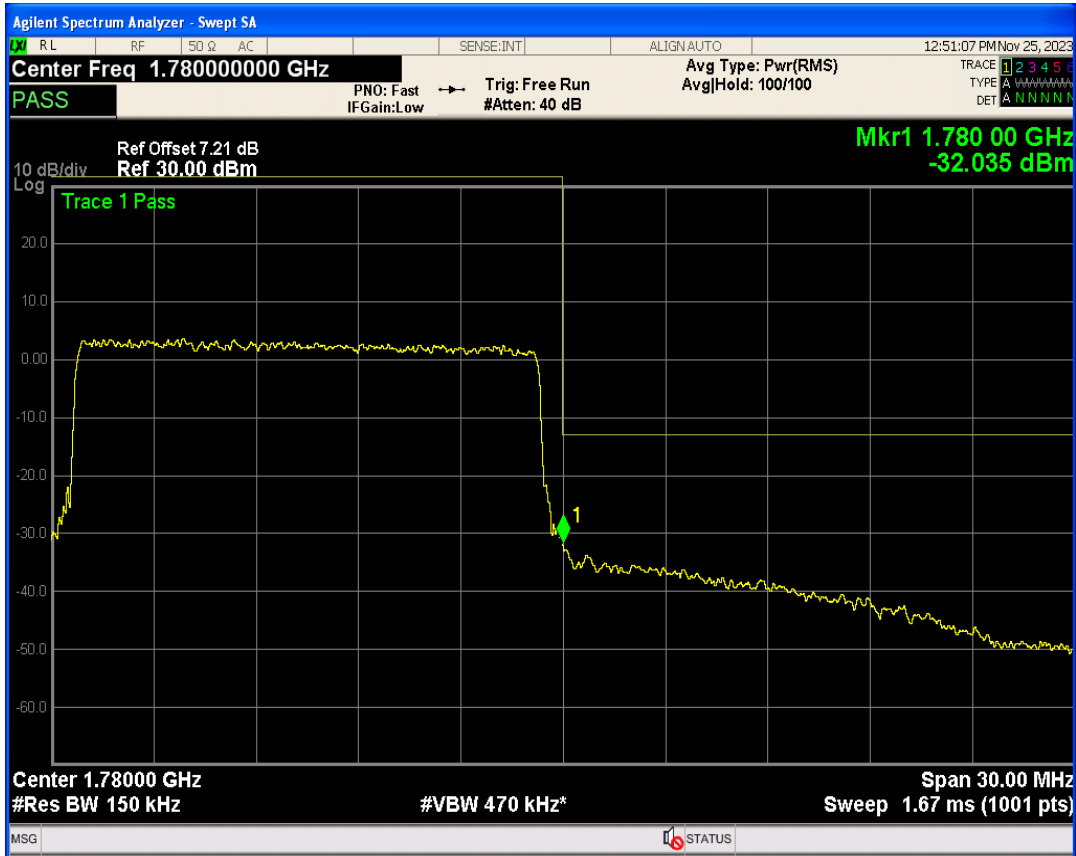

Band66 16QAM BW=15MHz Channel=132597 RB Size=75 Position=#0