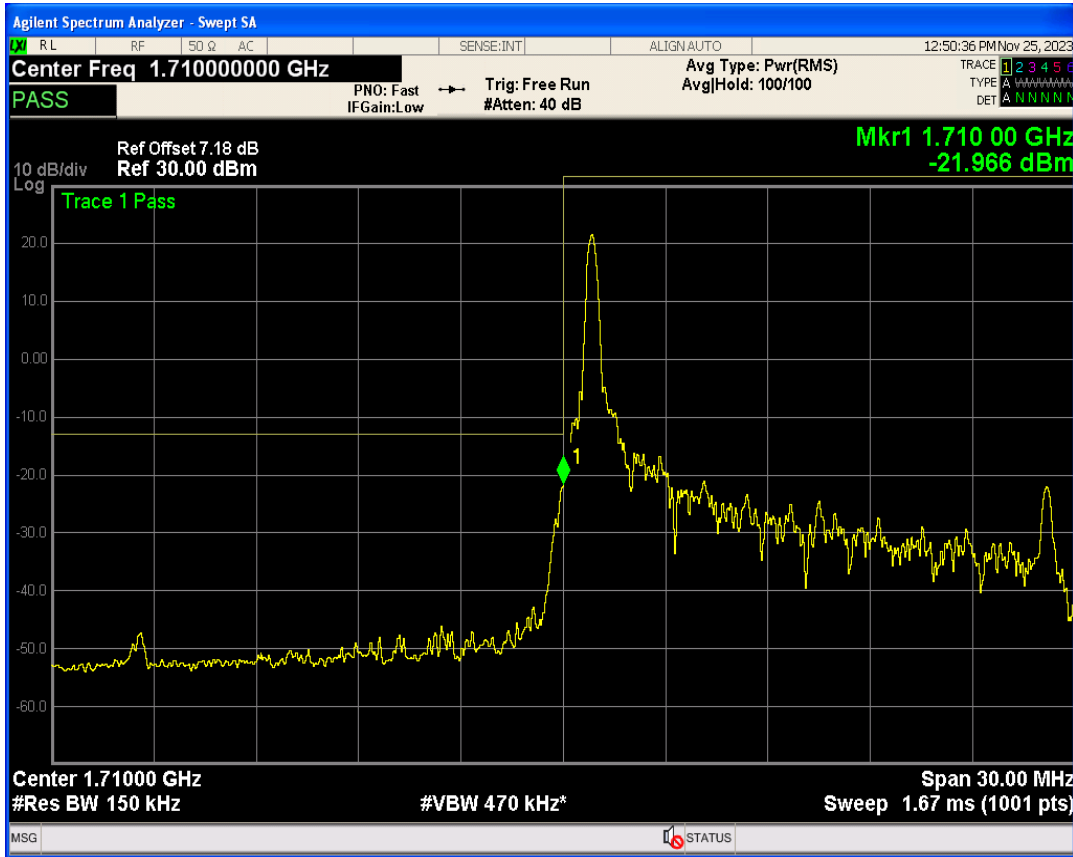

Band66 16QAM BW=15MHz Channel=132047 RB Size=1 Position=#0