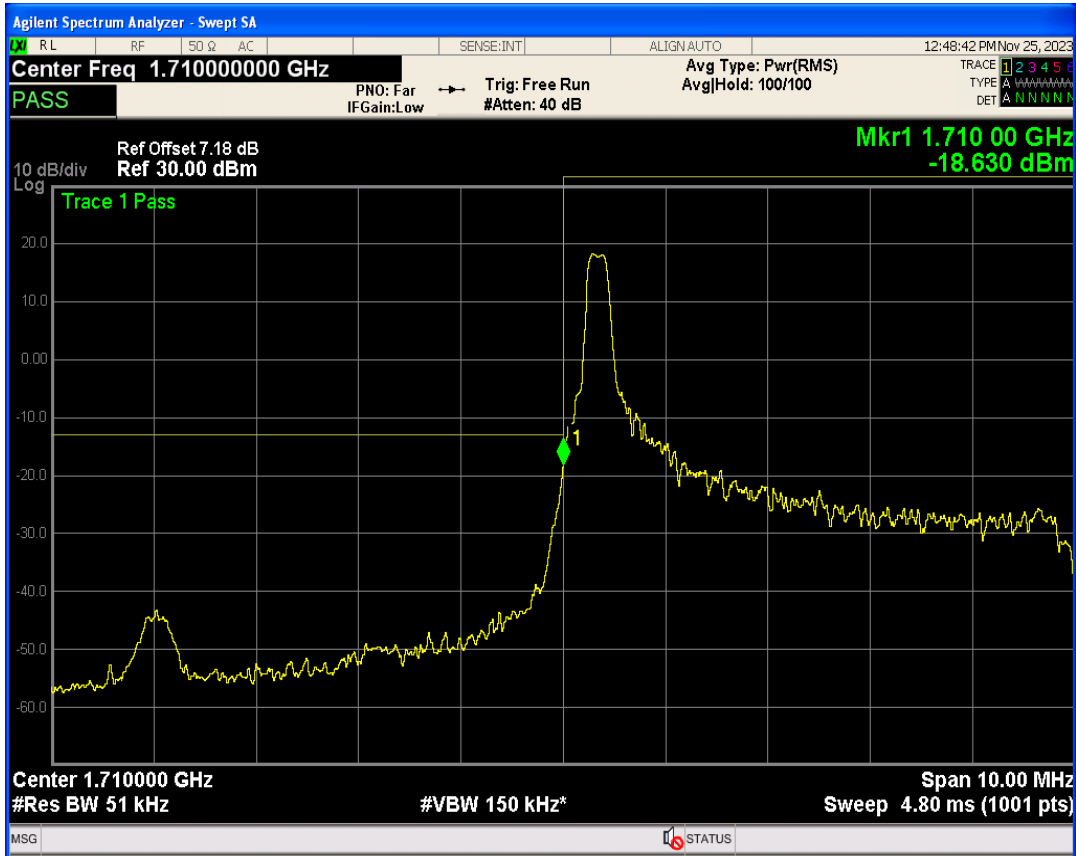

Band66 QPSK BW=5MHz Channel=131997 RB Size=1 Position=#0