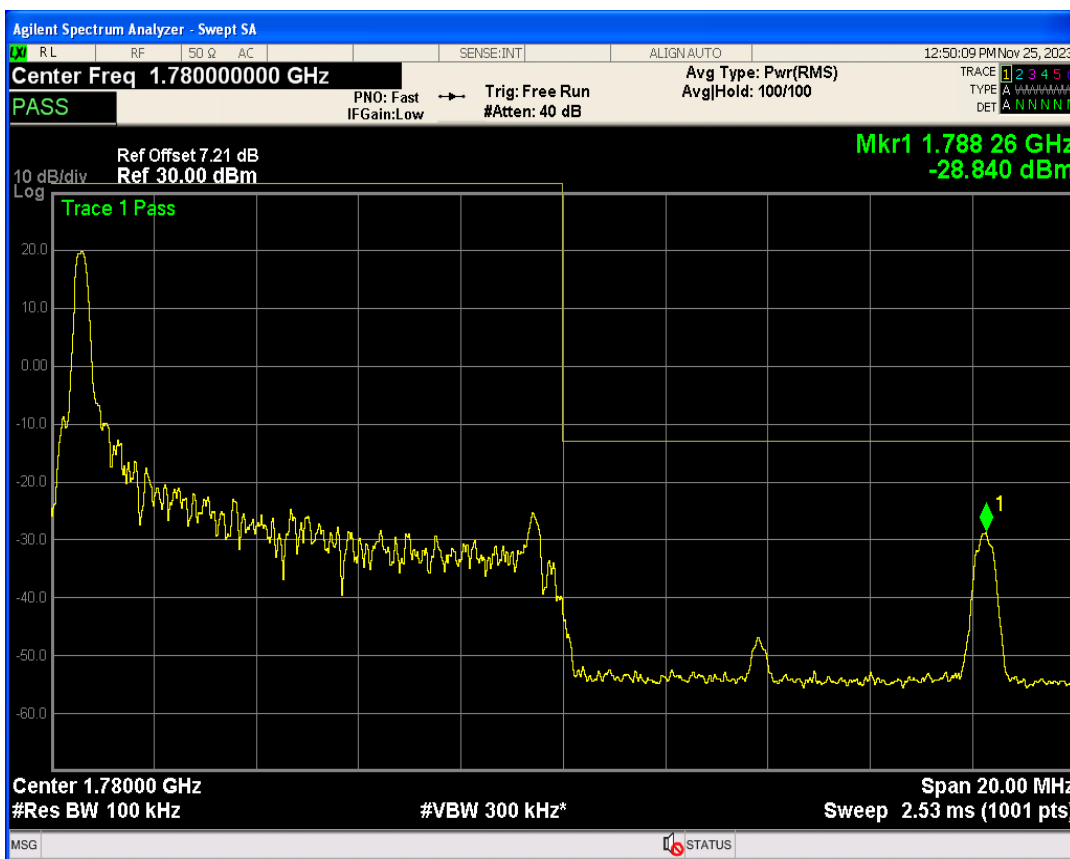

Band66 16QAM BW=10MHz Channel=132622 RB Size=1 Position=#0