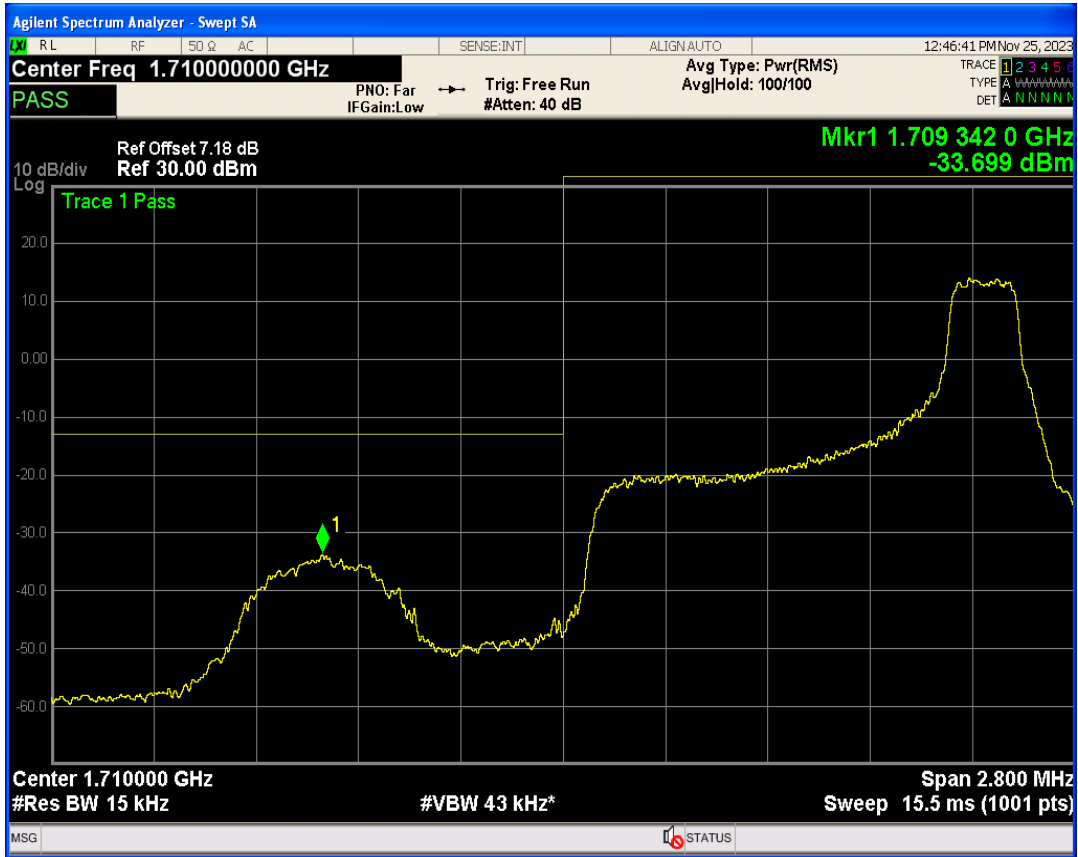

Band66 QPSK BW=1.4MHz Channel=131979 RB Size=1 Position=#Max