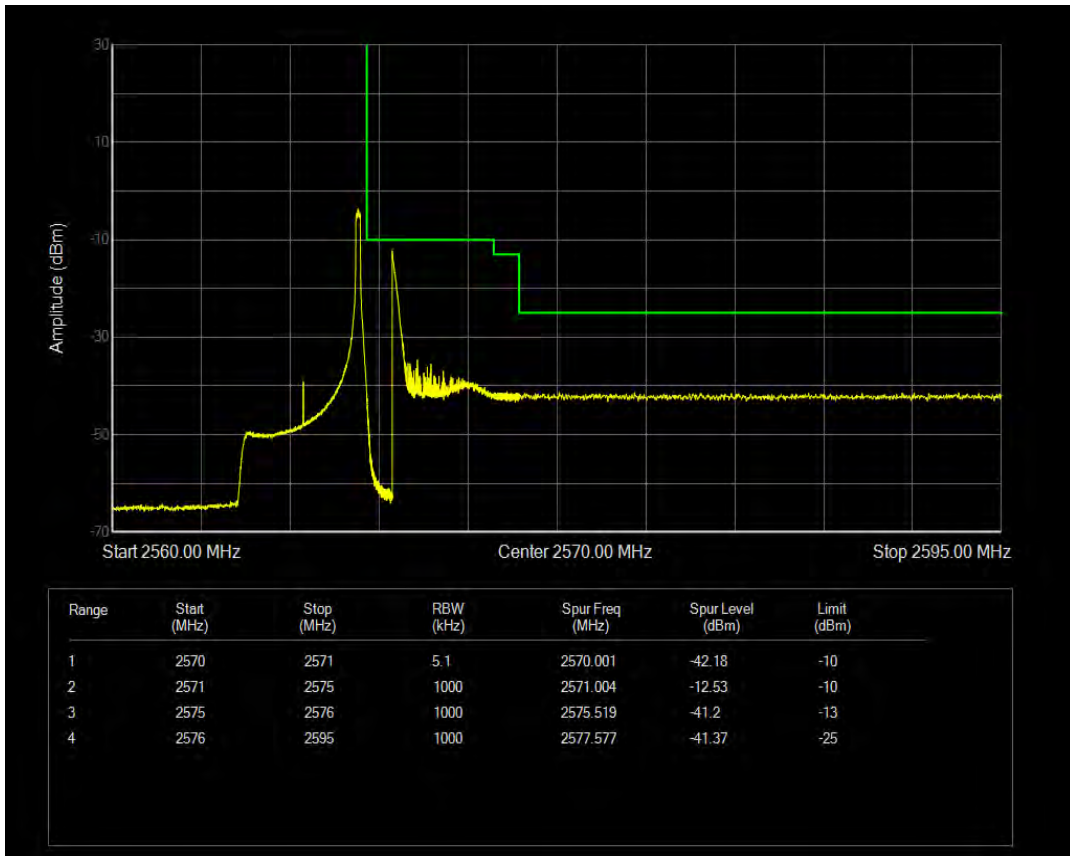

Band7 QPSK BW=5MHz Channel=21425 RB Size=1 Position=#Max

Band7 QPSK BW=5MHz Channel=21425 RB Size=25 Position=#0

Band7 16QAM BW=5MHz Channel=21425 RB Size=1 Position=#0

Band7 16QAM BW=5MHz Channel=21425 RB Size=1 Position=#Max