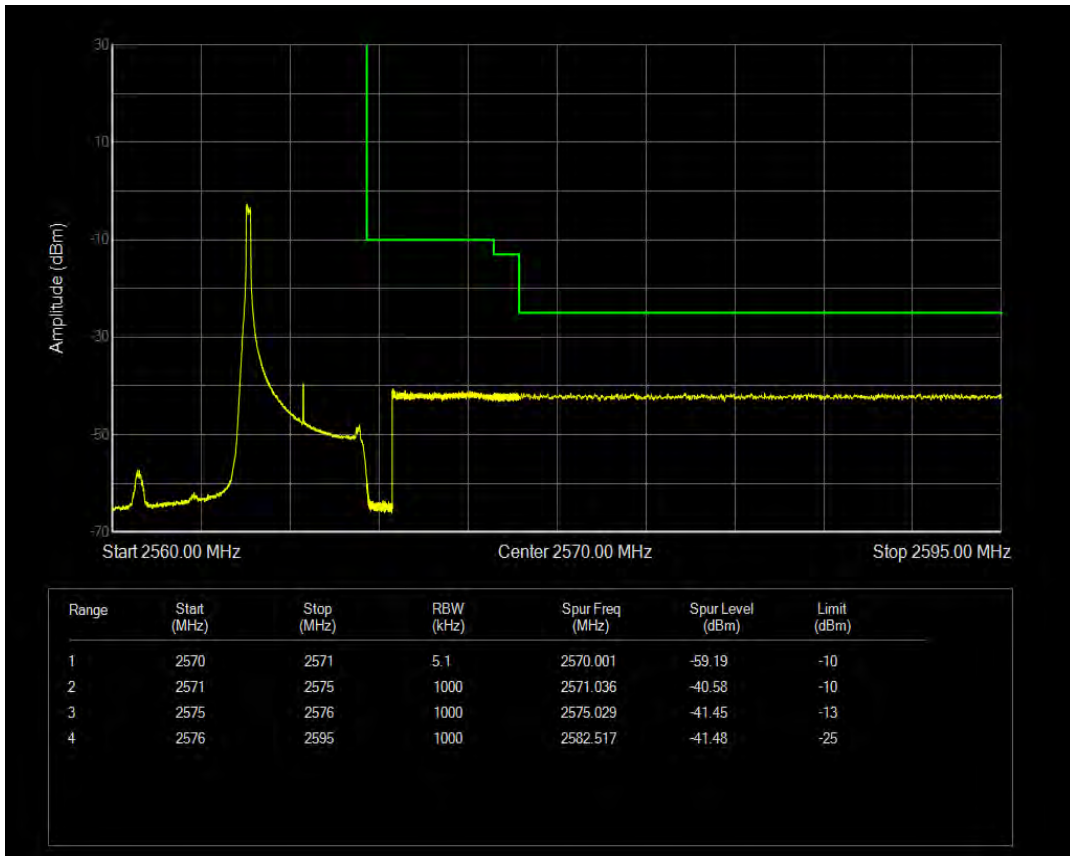

Band7 16QAM BW=5MHz Channel=20775 RB Size=1 Position=#0

Band7 16QAM BW=5MHz Channel=20775 RB Size=1 Position=#Max

Band7 16QAM BW=5MHz Channel=20775 RB Size=25 Position=#0

Band7 QPSK BW=5MHz Channel=21425 RB Size=1 Position=#0