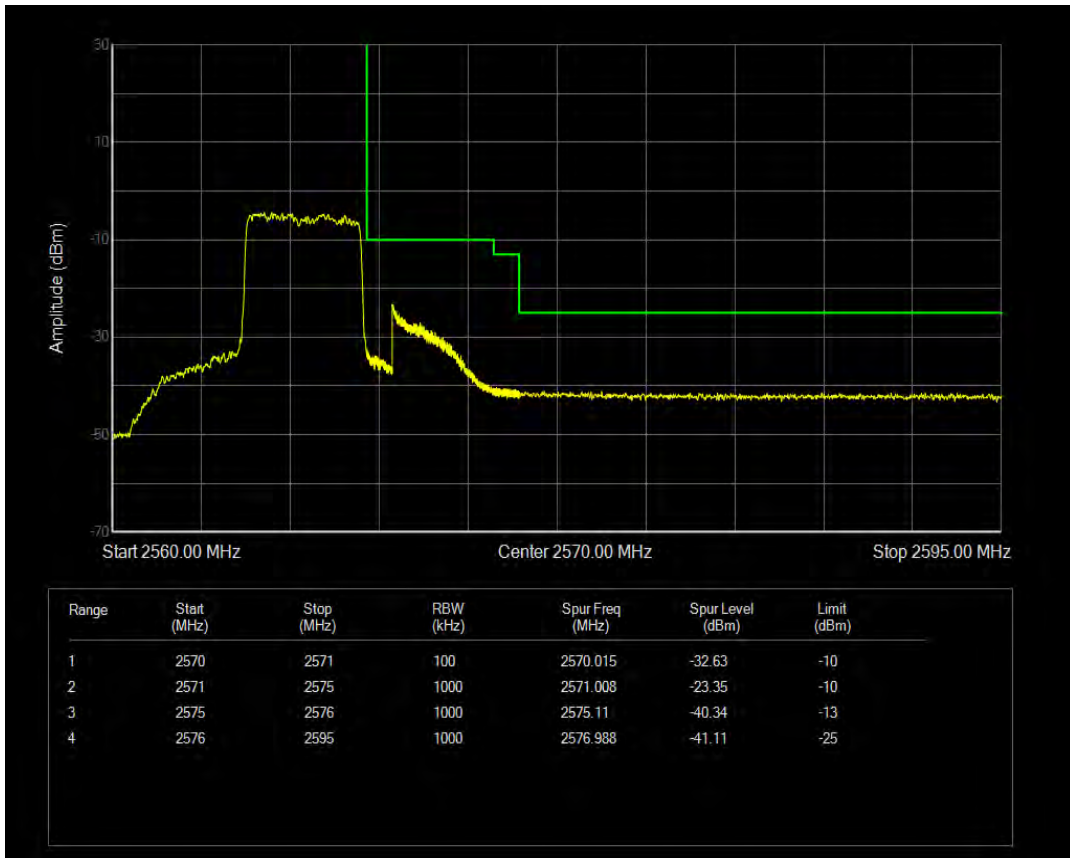

Band7 QPSK BW=5MHz Channel=21425 RB Size=25 Position=#0