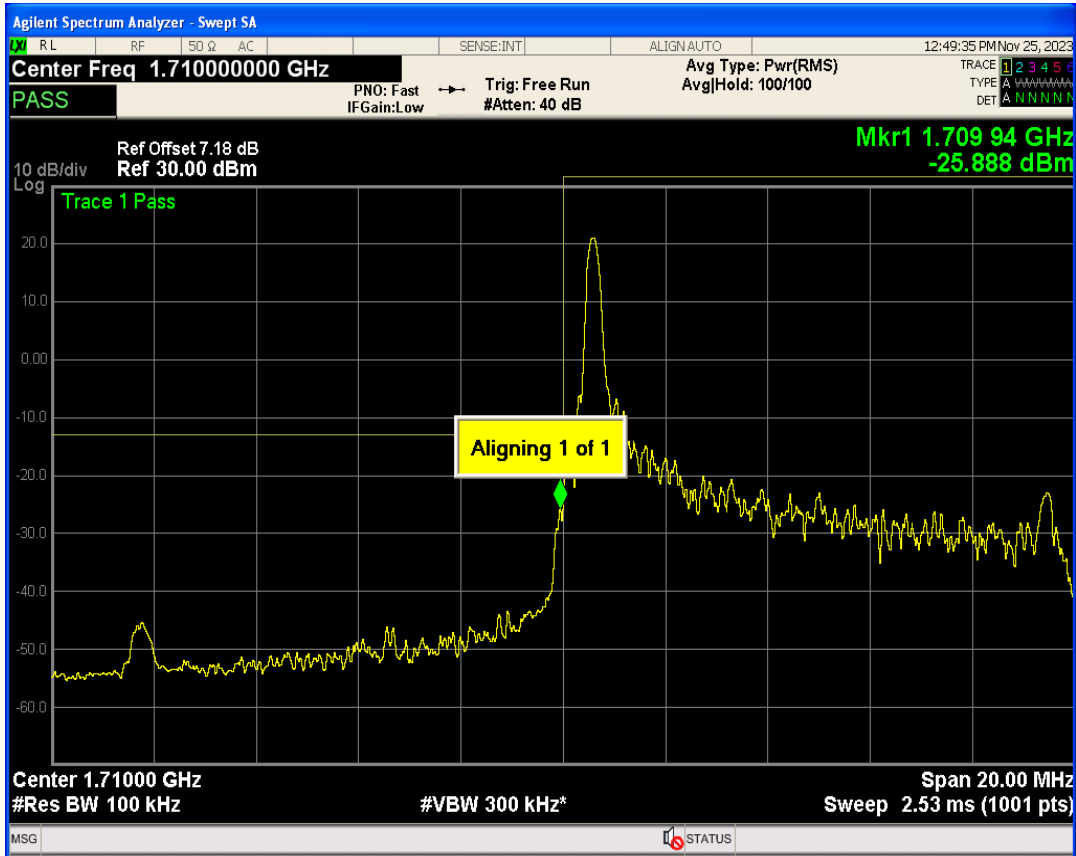

Band66 QPSK BW=10MHz Channel=132022 RB Size=1 Position=#0