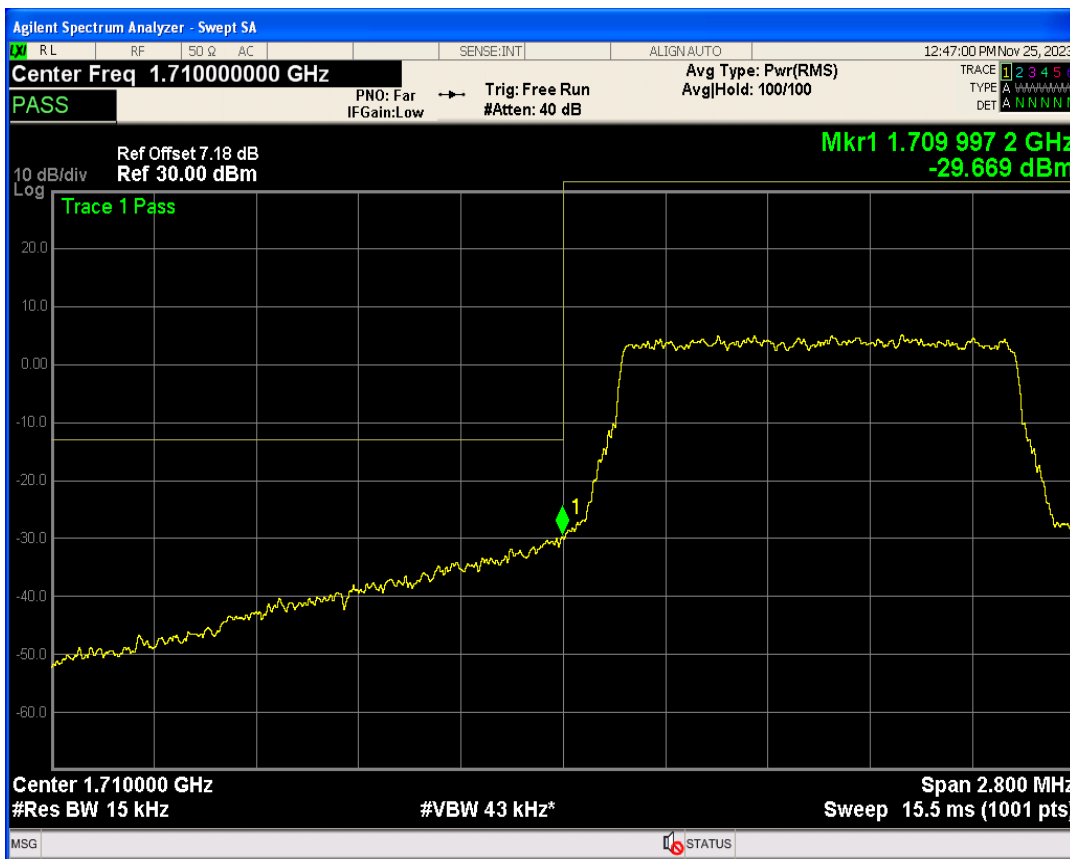

Band66 16QAM BW=1.4MHz Channel=131979 RB Size=6 Position=#0