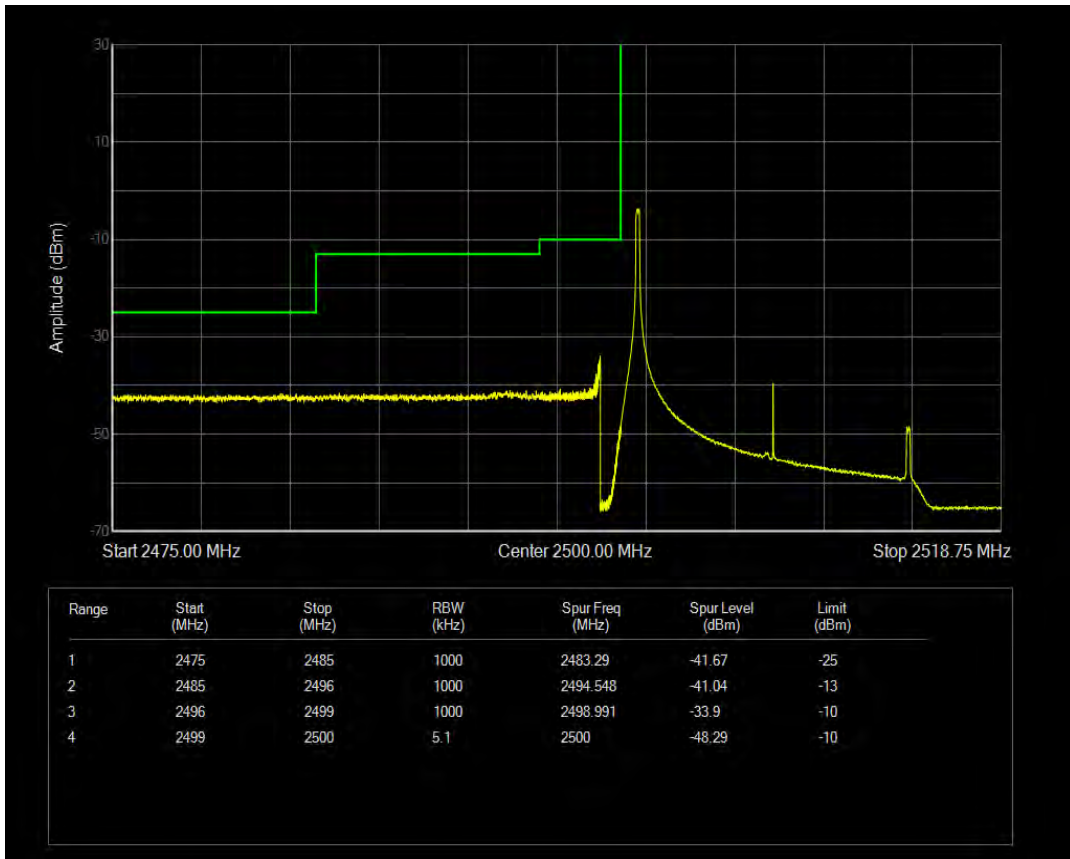

Band7 16QAM BW=15MHz Channel=20825 RB Size=1 Position=#0