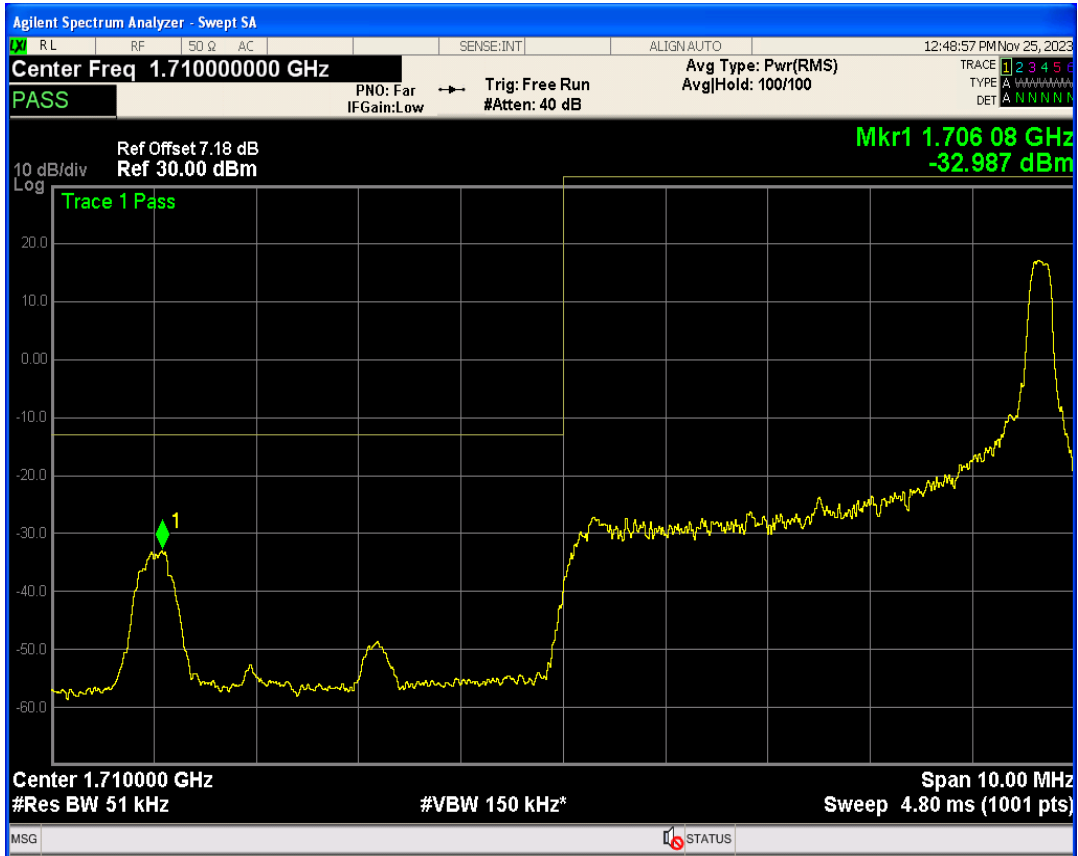

Band66 16QAM BW=5MHz Channel=131997 RB Size=1 Position=#Max