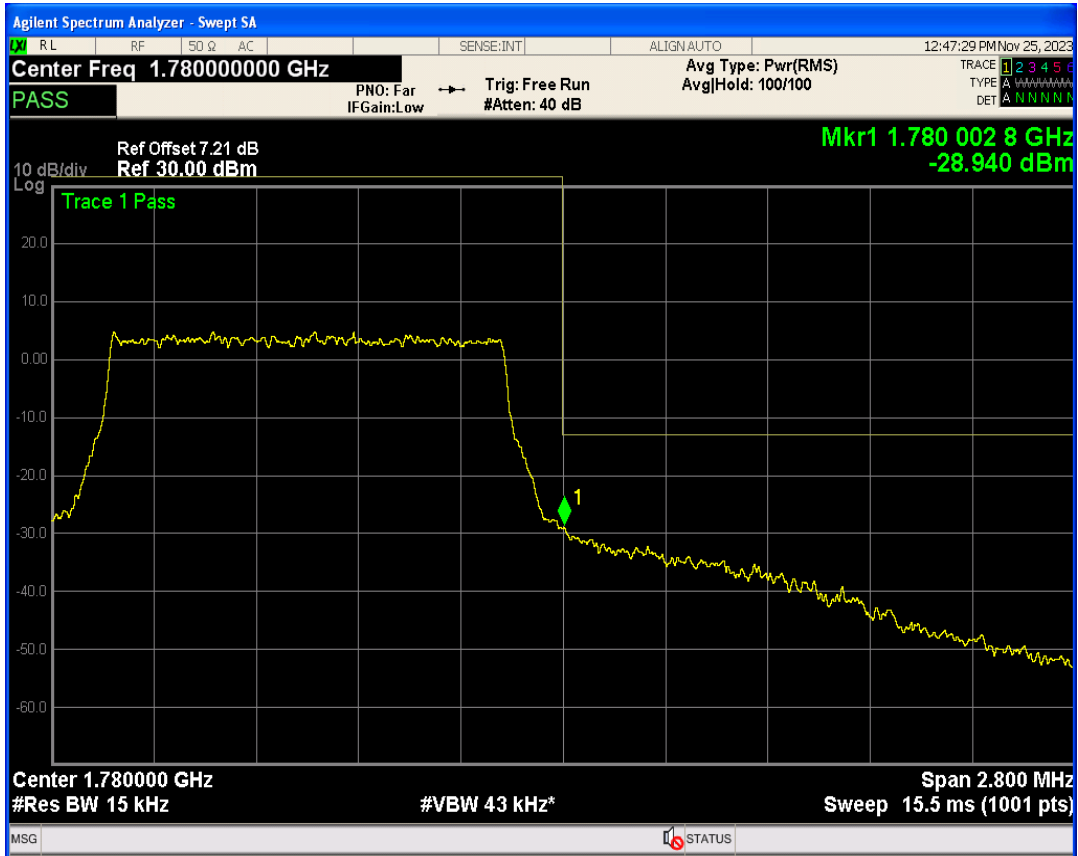

Band66 QPSK BW=1.4MHz Channel=132665 RB Size=1 Position=#Max

Band66 QPSK BW=1.4MHz Channel=132665 RB Size=6 Position=#0

Band66 16QAM BW=1.4MHz Channel=132665 RB Size=1 Position=#0

Band66 16QAM BW=1.4MHz Channel=132665 RB Size=6 Position=#0