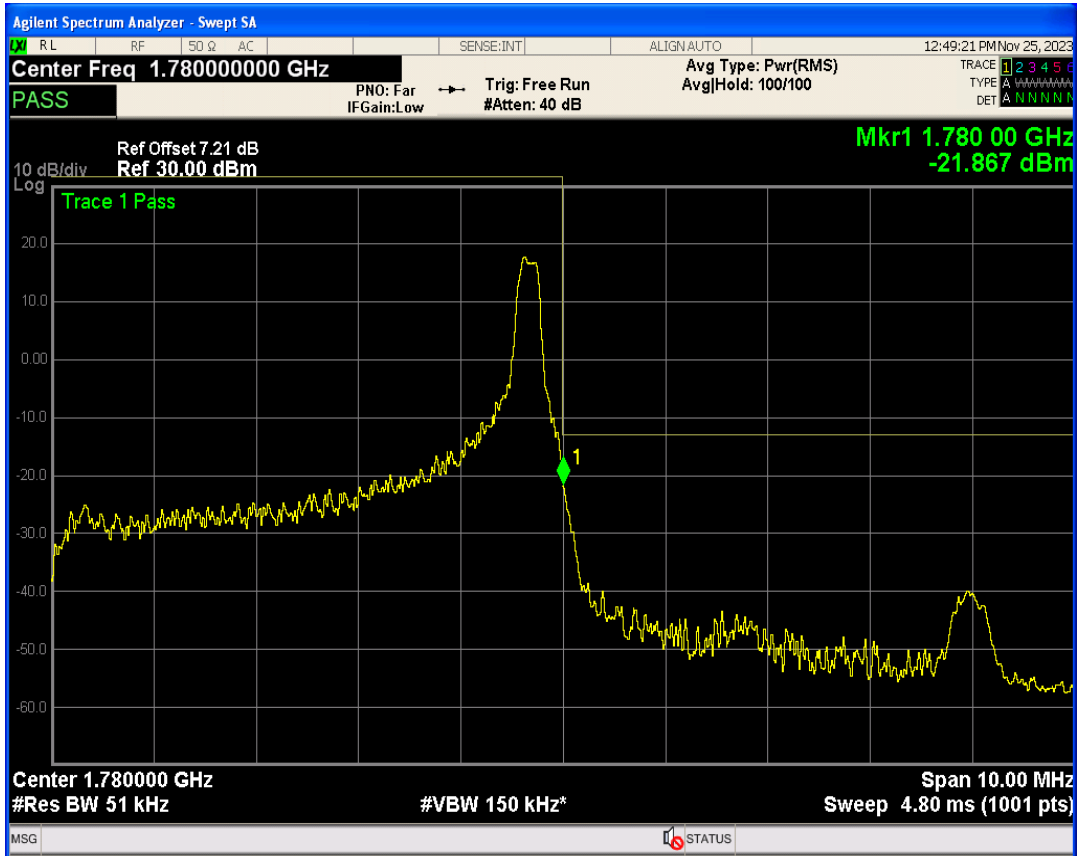

Band66 QPSK BW=5MHz Channel=132647 RB Size=1 Position=#Max

Band66 QPSK BW=5MHz Channel=132647 RB Size=25 Position=#0

Band66 16QAM BW=5MHz Channel=132647 RB Size=1 Position=#0

Band66 16QAM BW=5MHz Channel=132647 RB Size=1 Position=#Max