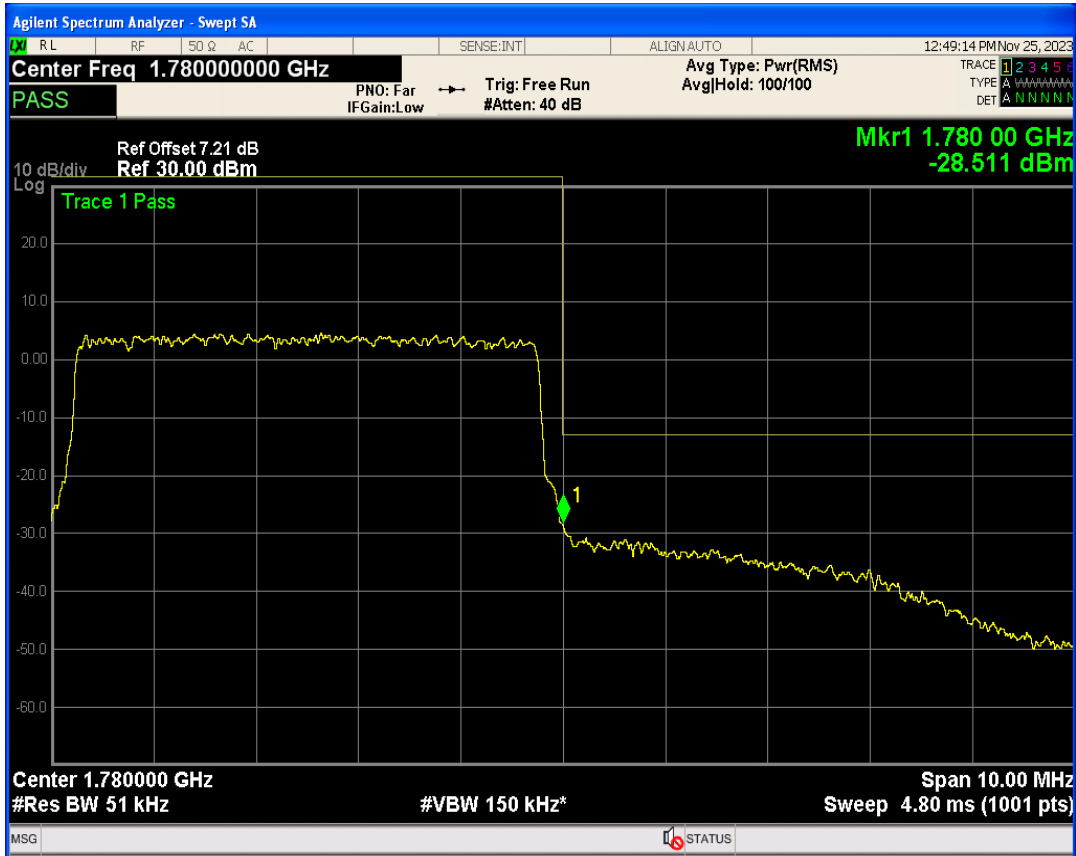

Band66 QPSK BW=5MHz Channel=132647 RB Size=25 Position=#0