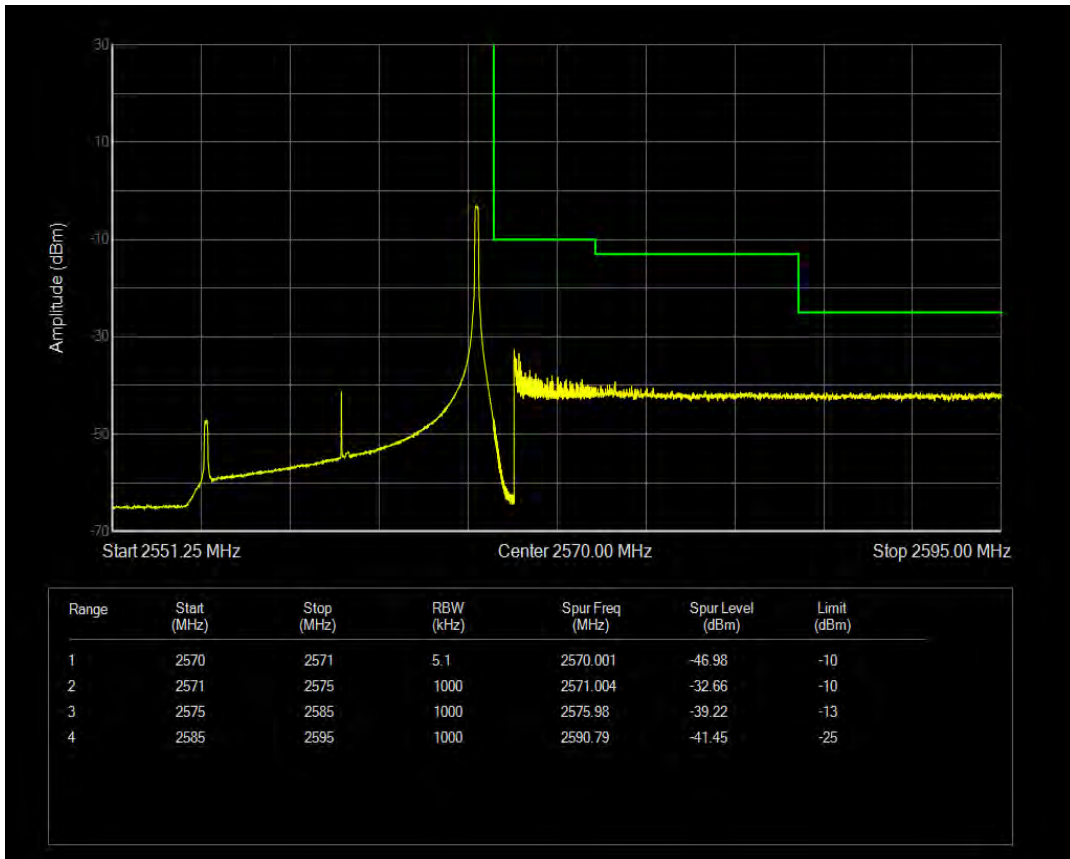

Band7 QPSK BW=15MHz Channel=21375 RB Size=1 Position=#Max