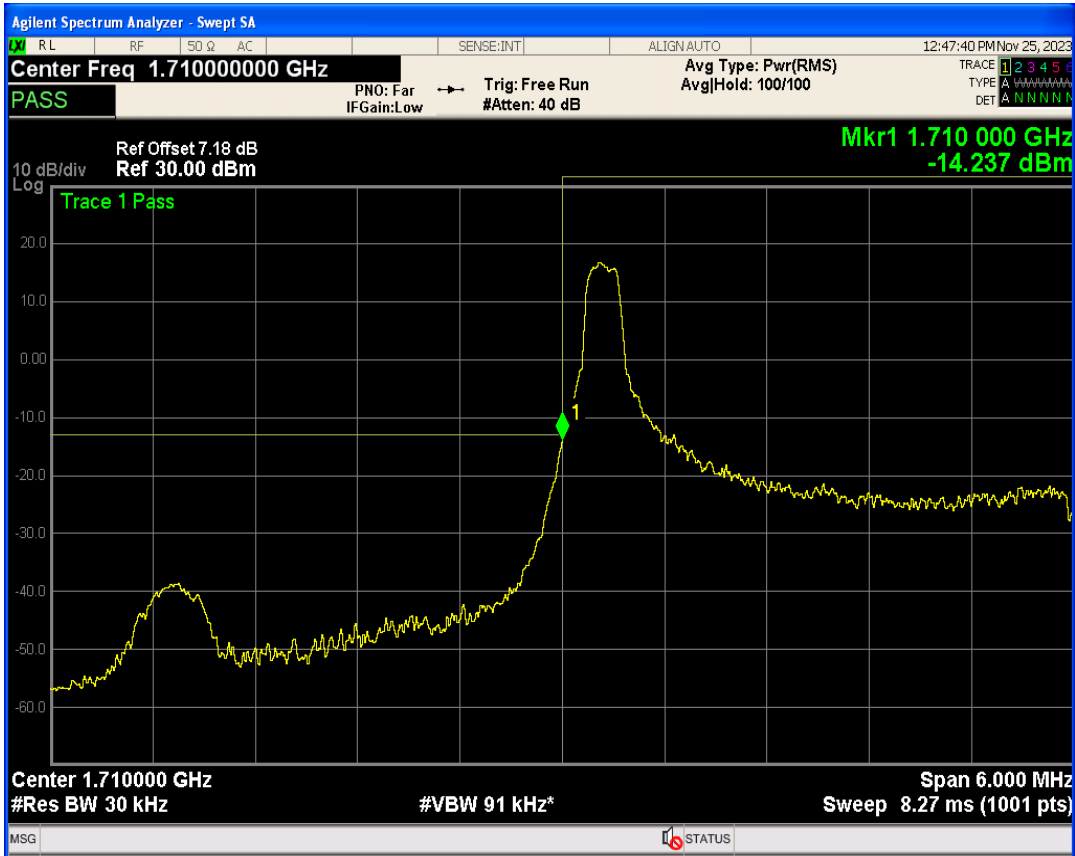

Band66 QPSK BW=3MHz Channel=131987 RB Size=1 Position=#0