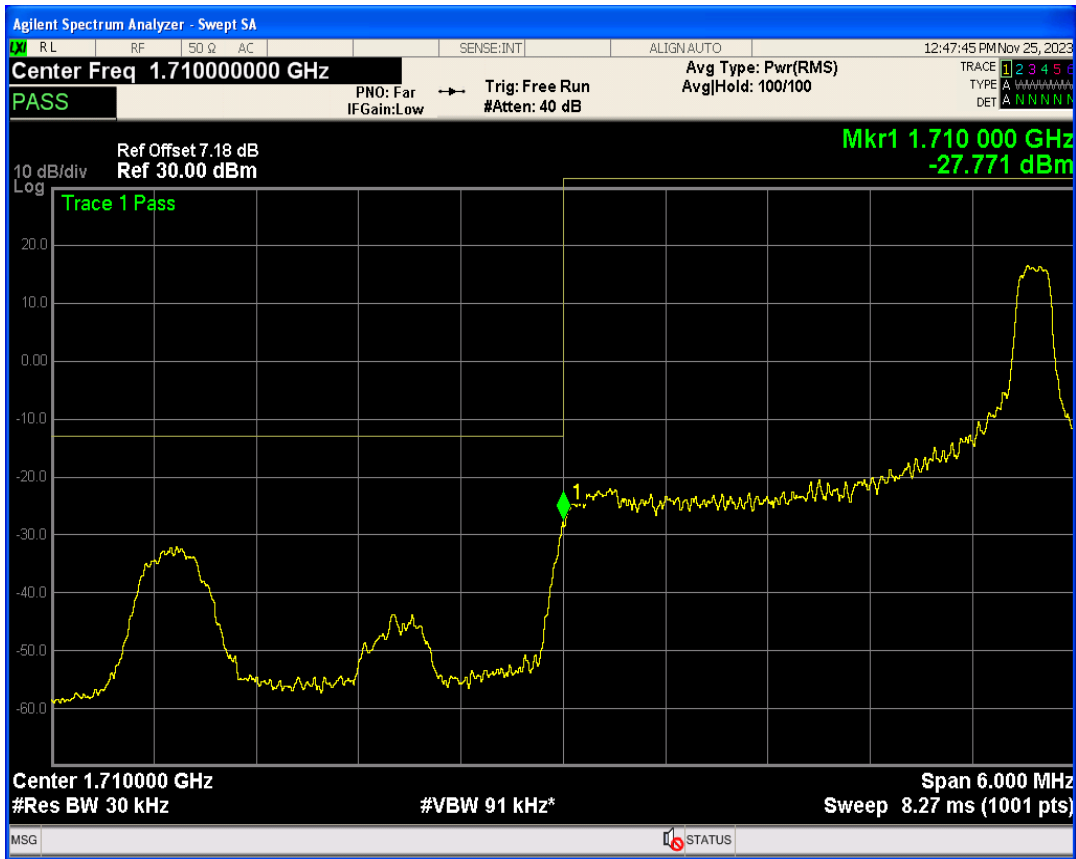

Band66 QPSK BW=3MHz Channel=131987 RB Size=1 Position=#Max