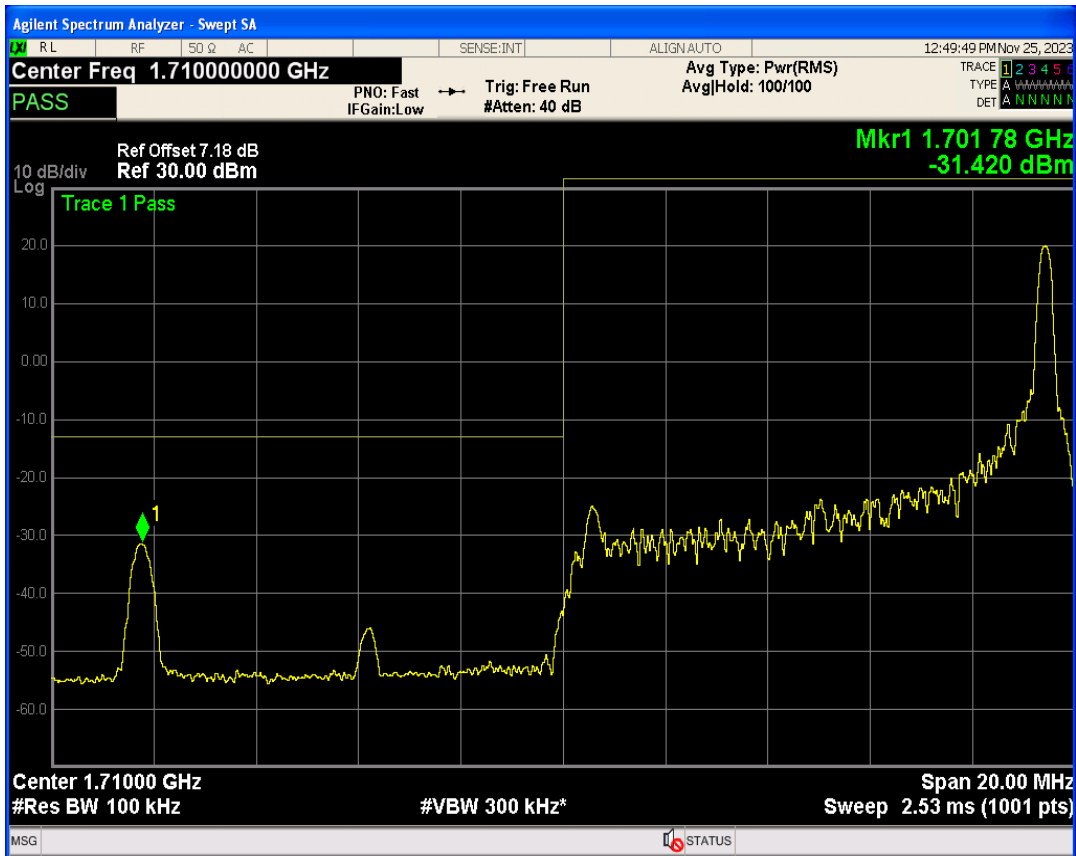

Band66 16QAM BW=10MHz Channel=132022 RB Size=1 Position=#Max