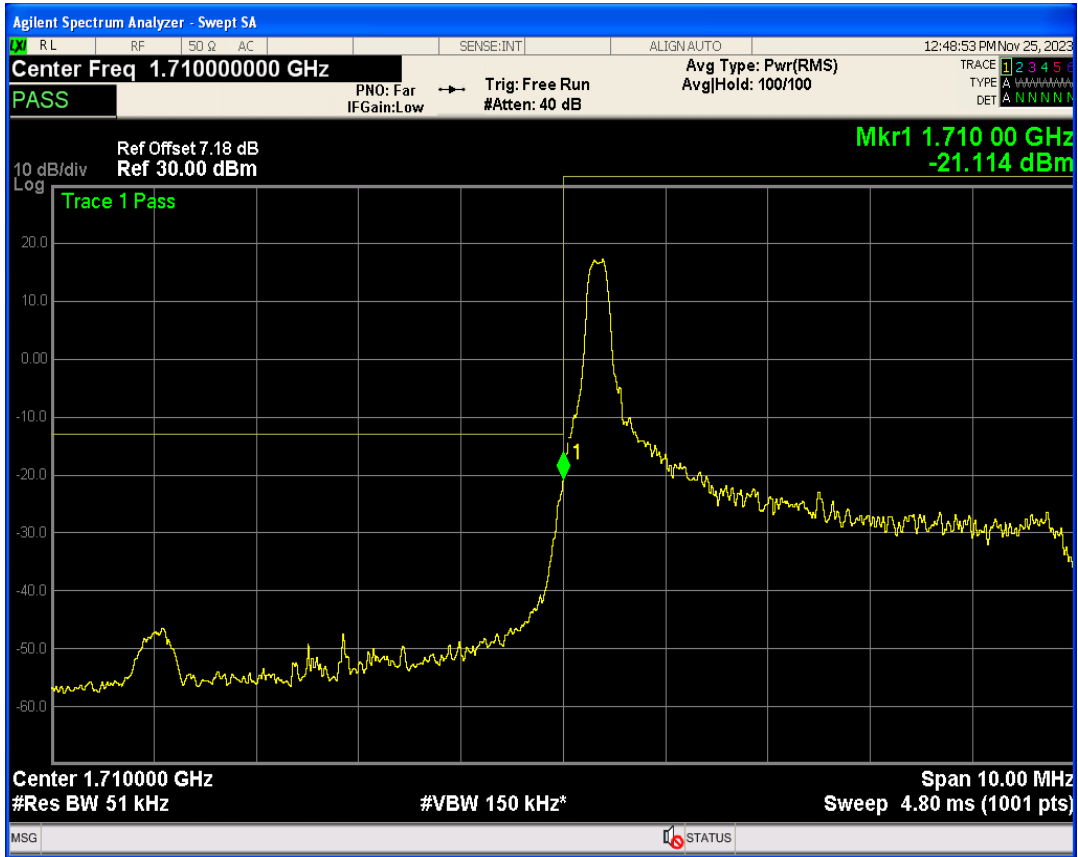

Band66 16QAM BW=5MHz Channel=131997 RB Size=1 Position=#0