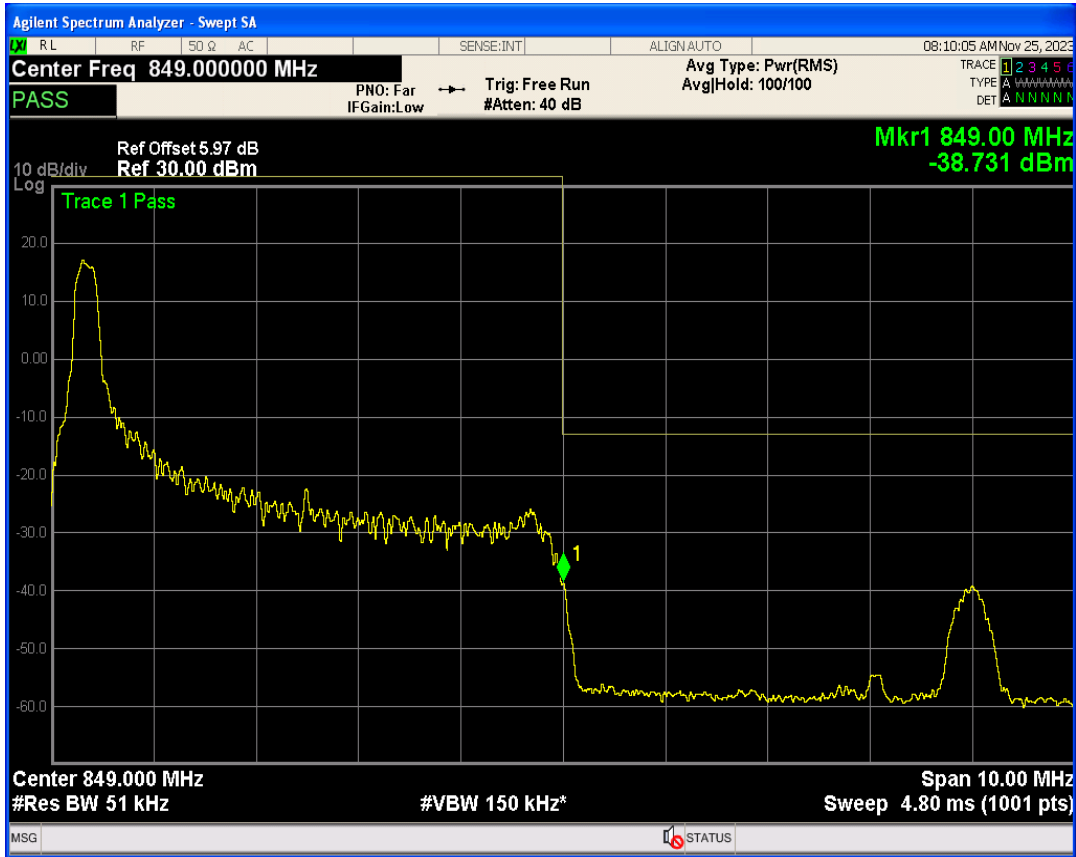

Band5 QPSK BW=5MHz Channel=20625 RB Size=1 Position=#Max

Band5 QPSK BW=5MHz Channel=20625 RB Size=25 Position=#0

Band5 16QAM BW=5MHz Channel=20625 RB Size=1 Position=#0

Band5 16QAM BW=5MHz Channel=20625 RB Size=1 Position=#Max