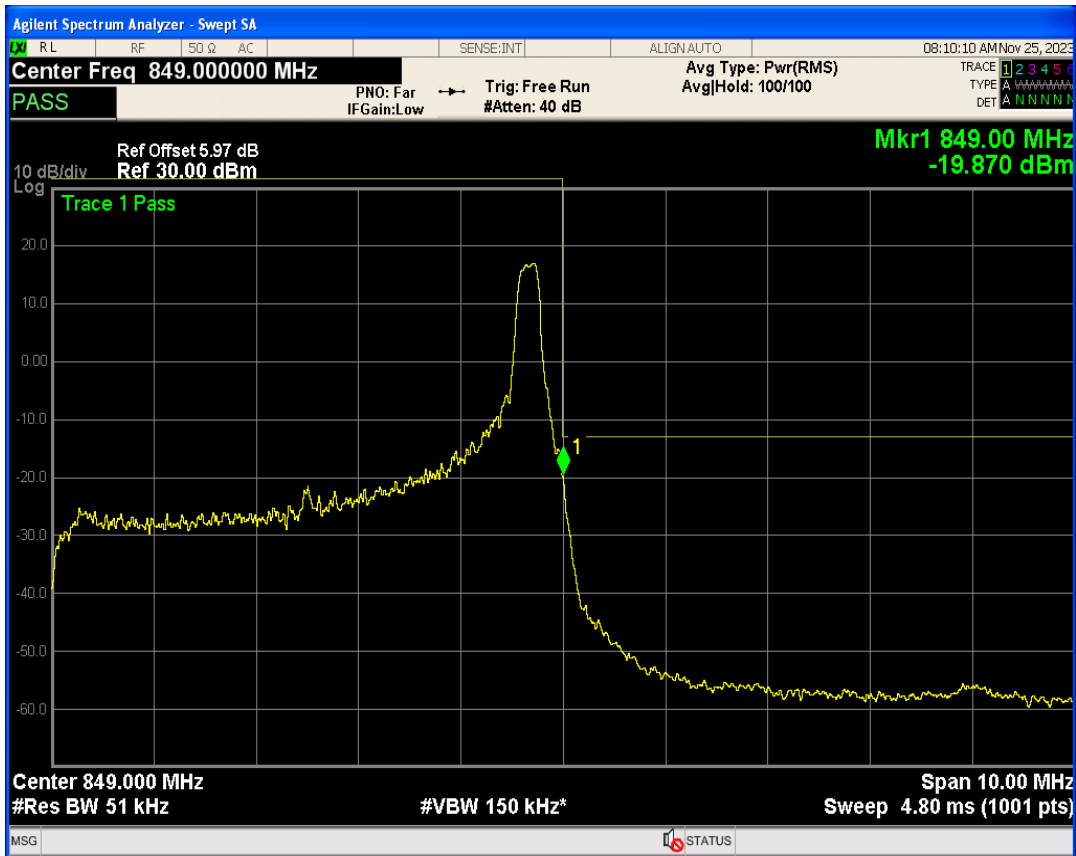

Band5 QPSK BW=5MHz Channel=20625 RB Size=1 Position=#Max

Band5 QPSK BW=5MHz Channel=20625 RB Size=25 Position=#0

Band5 16QAM BW=5MHz Channel=20625 RB Size=1 Position=#0

Band5 16QAM BW=5MHz Channel=20625 RB Size=1 Position=#Max