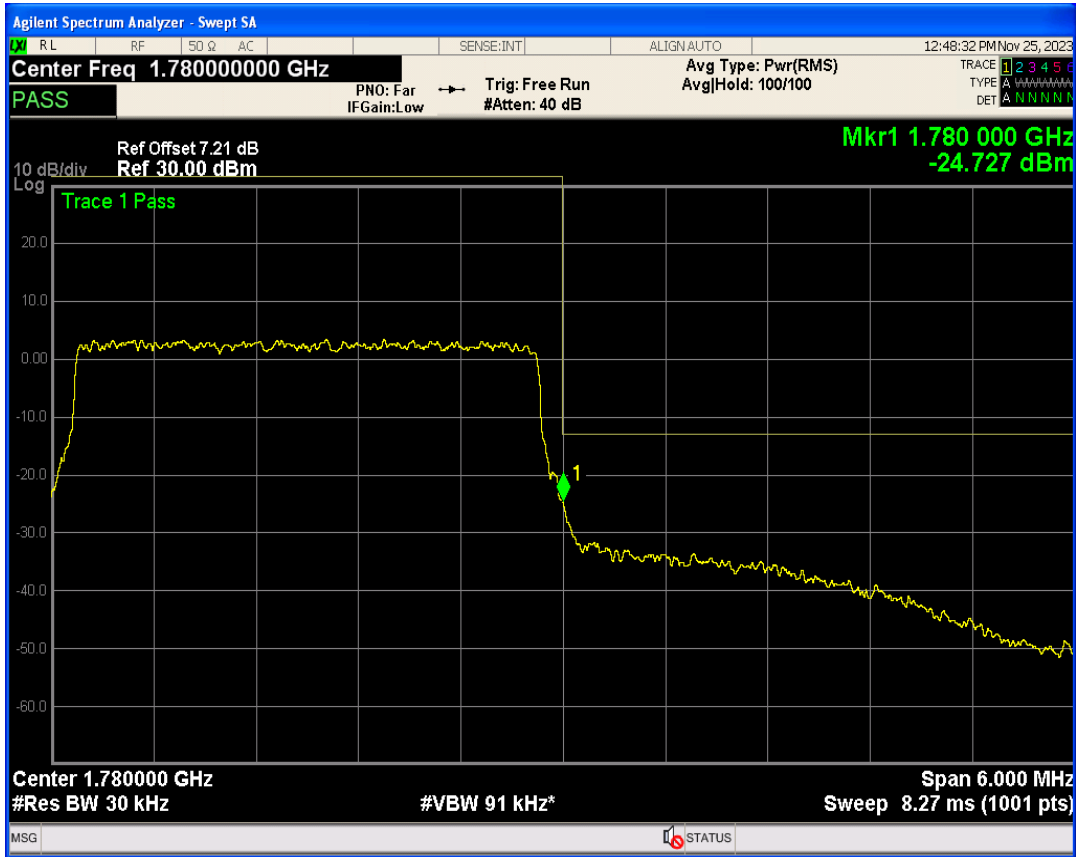

Band66 16QAM BW=3MHz Channel=132657 RB Size=15 Position=#0