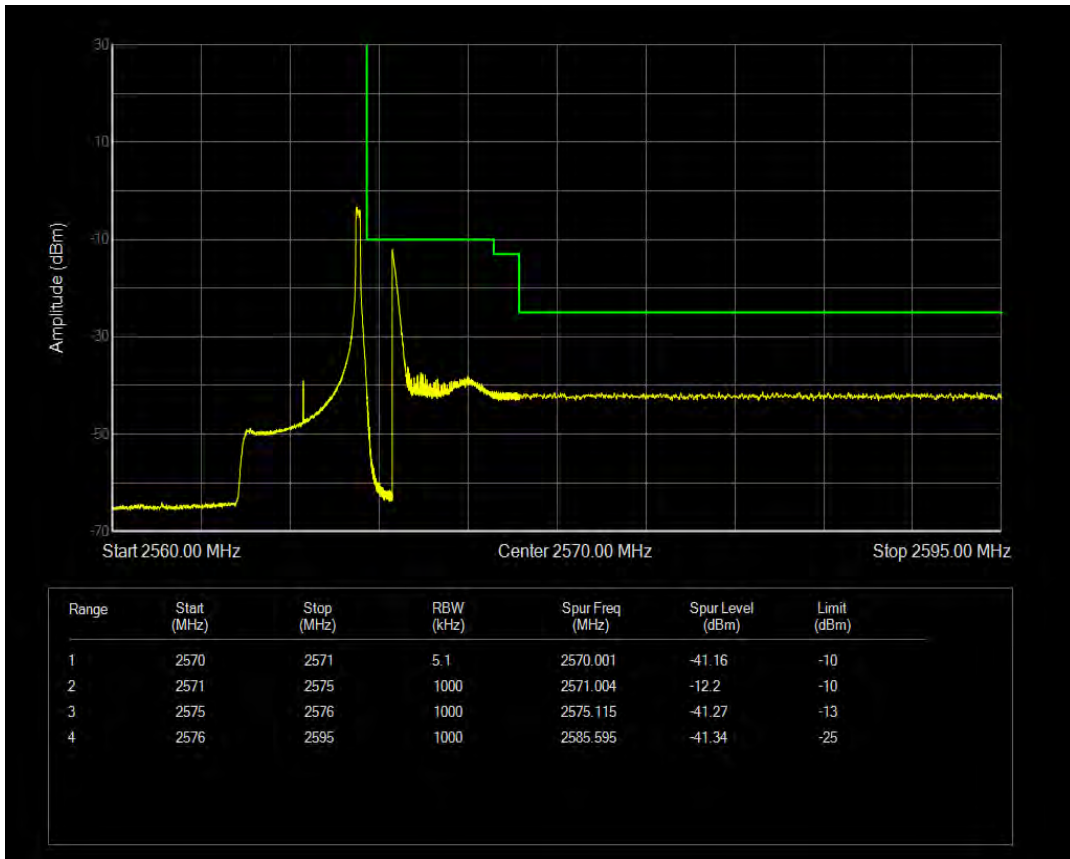

Band7 QPSK BW=5MHz Channel=21425 RB Size=1 Position=#Max