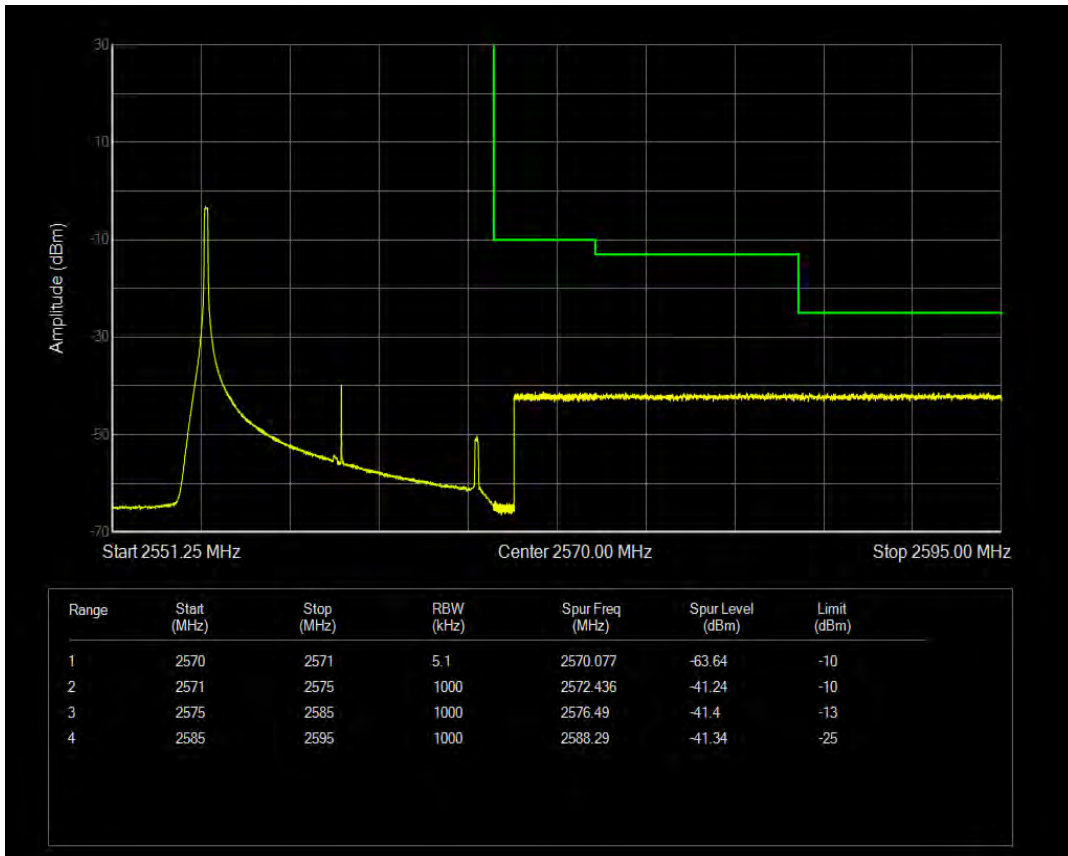

Band7 16QAM BW=15MHz Channel=20825 RB Size=1 Position=#0

Band7 16QAM BW=15MHz Channel=20825 RB Size=1 Position=#Max

Band7 16QAM BW=15MHz Channel=20825 RB Size=75 Position=#0

Band7 QPSK BW=15MHz Channel=21375 RB Size=1 Position=#0