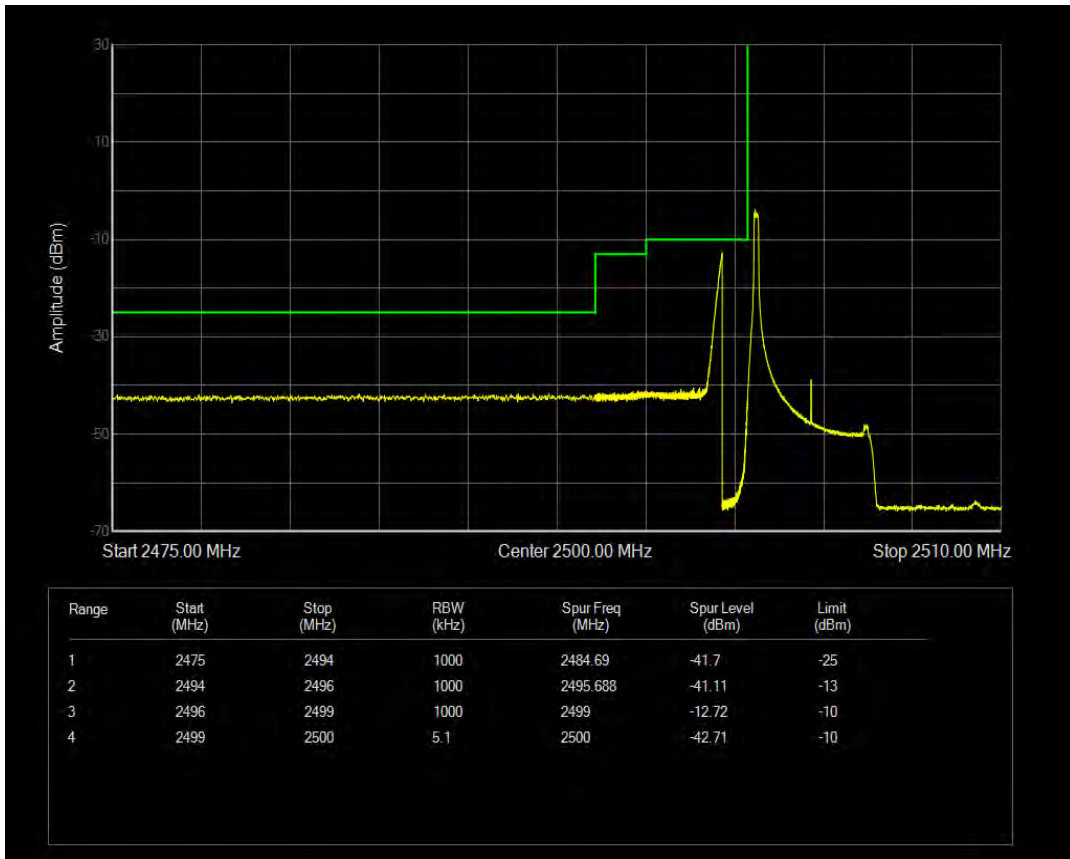

Band7 16QAM BW=5MHz Channel=20775 RB Size=1 Position=#0