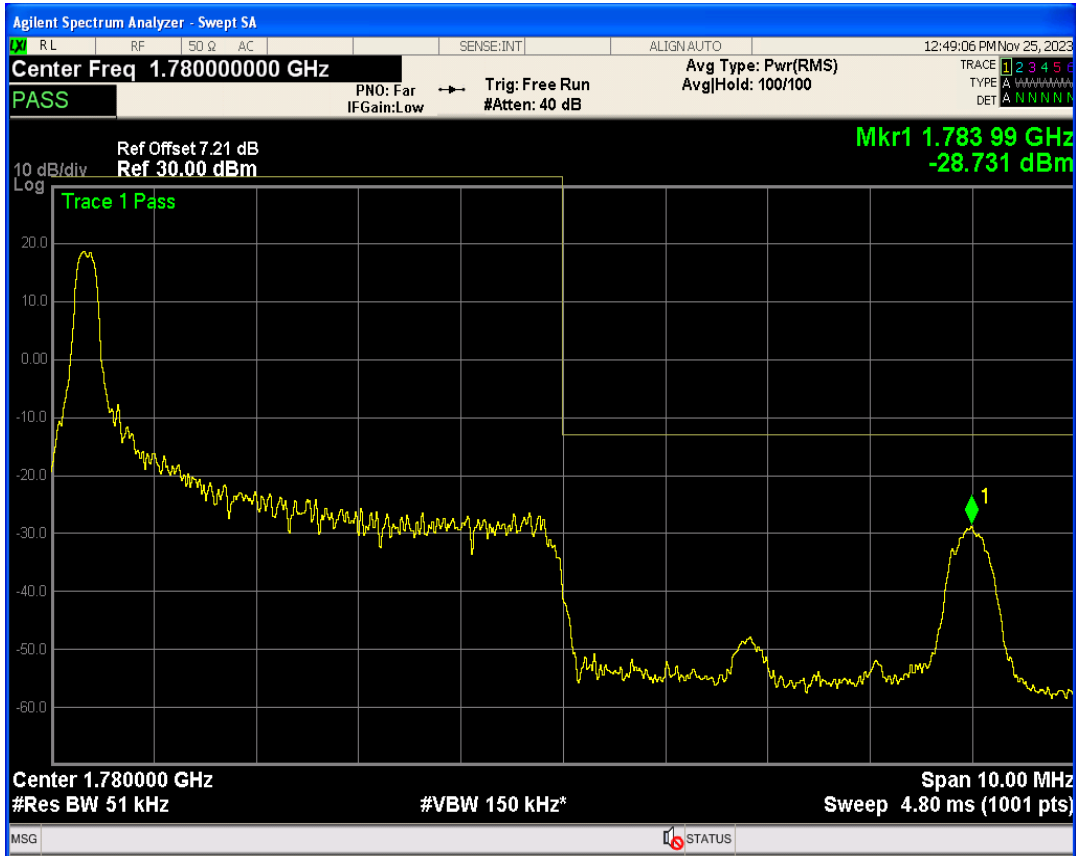

Band66 16QAM BW=5MHz Channel=131997 RB Size=1 Position=#0

Band66 16QAM BW=5MHz Channel=131997 RB Size=1 Position=#Max

Band66 16QAM BW=5MHz Channel=131997 RB Size=25 Position=#0

Band66 QPSK BW=5MHz Channel=132647 RB Size=1 Position=#0