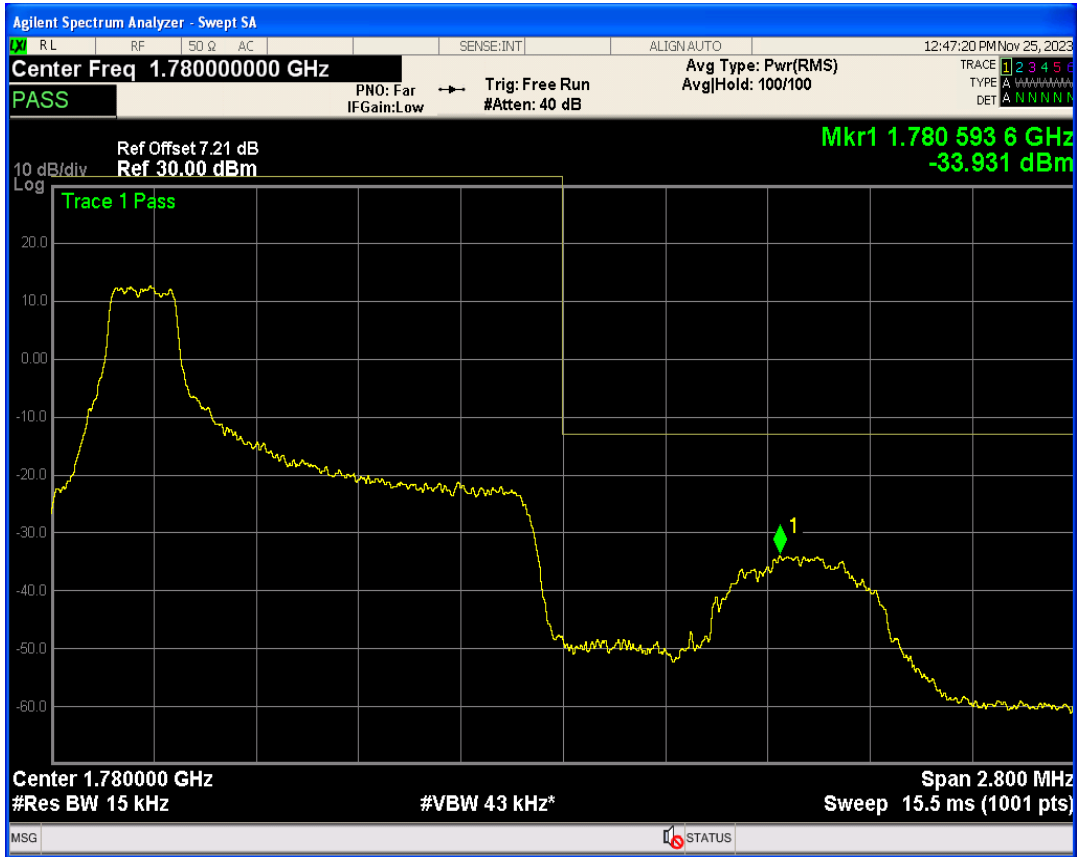

Band66 16QAM BW=1.4MHz Channel=132665 RB Size=1 Position=#0