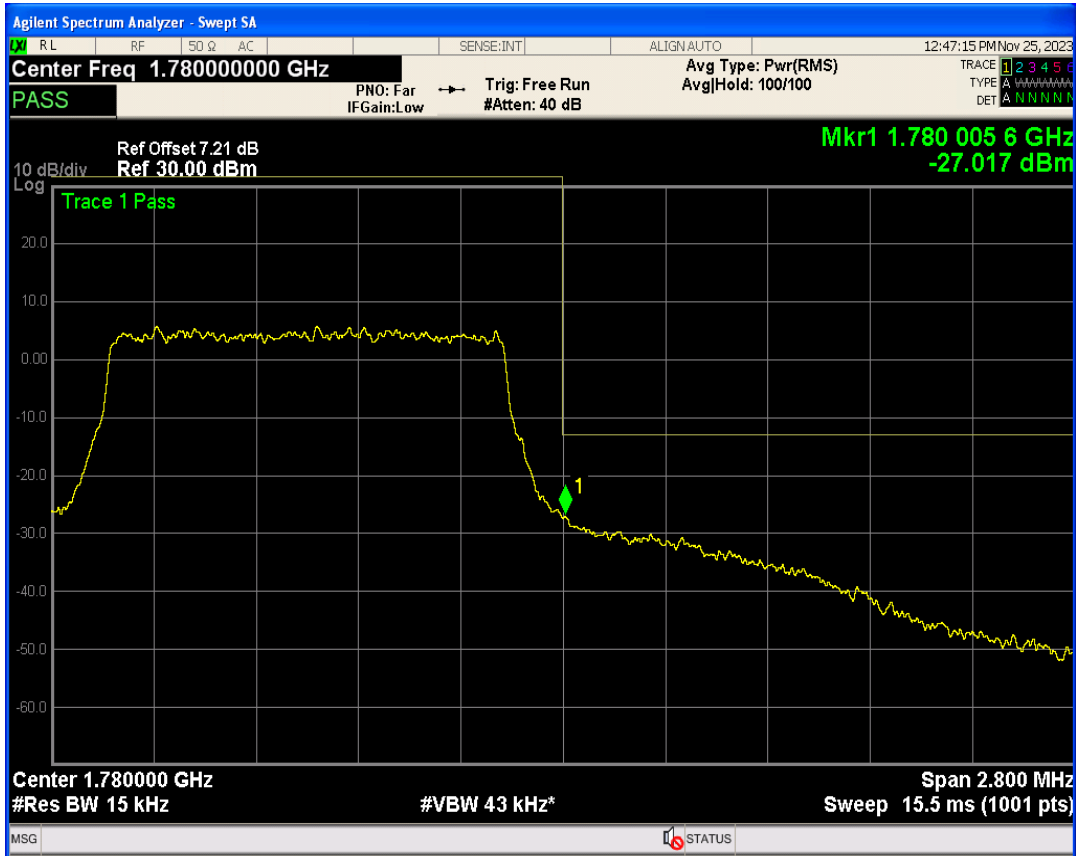

Band66 QPSK BW=1.4MHz Channel=132665 RB Size=6 Position=#0