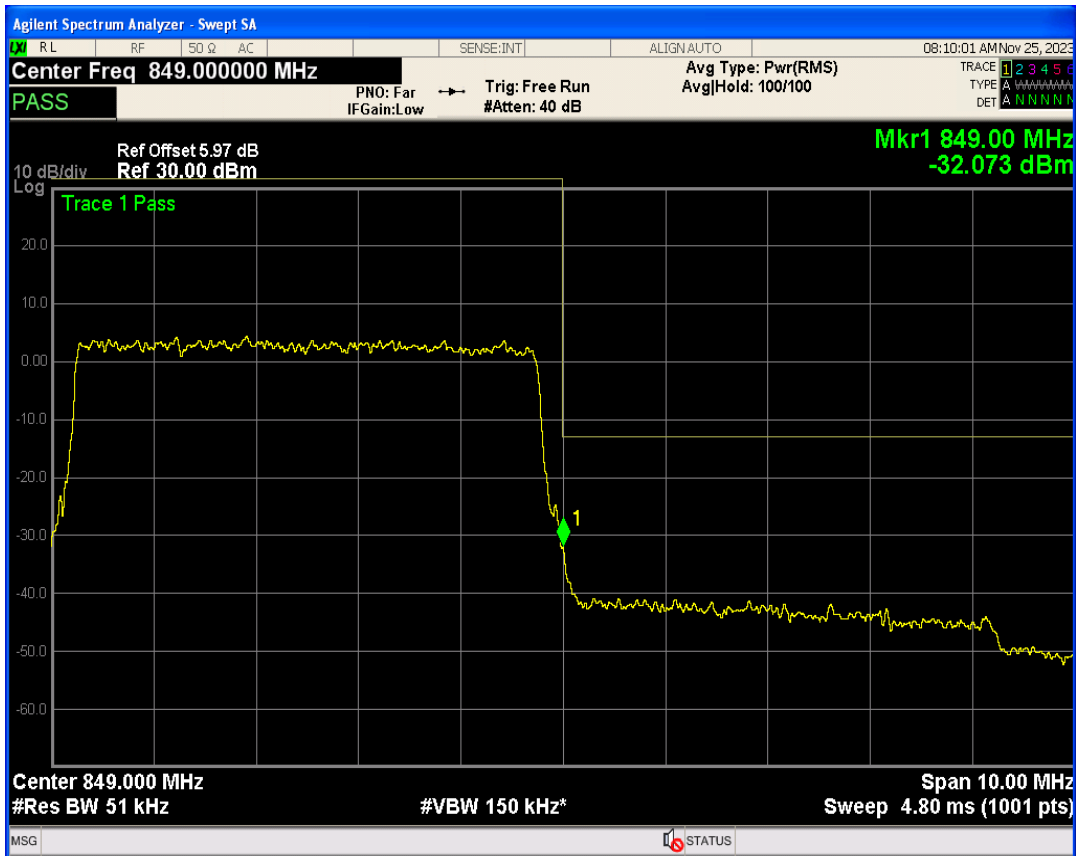

Band5 QPSK BW=5MHz Channel=20625 RB Size=1 Position=#Max

Band5 QPSK BW=5MHz Channel=20625 RB Size=25 Position=#0

Band5 16QAM BW=5MHz Channel=20625 RB Size=1 Position=#0

Band5 16QAM BW=5MHz Channel=20625 RB Size=1 Position=#Max