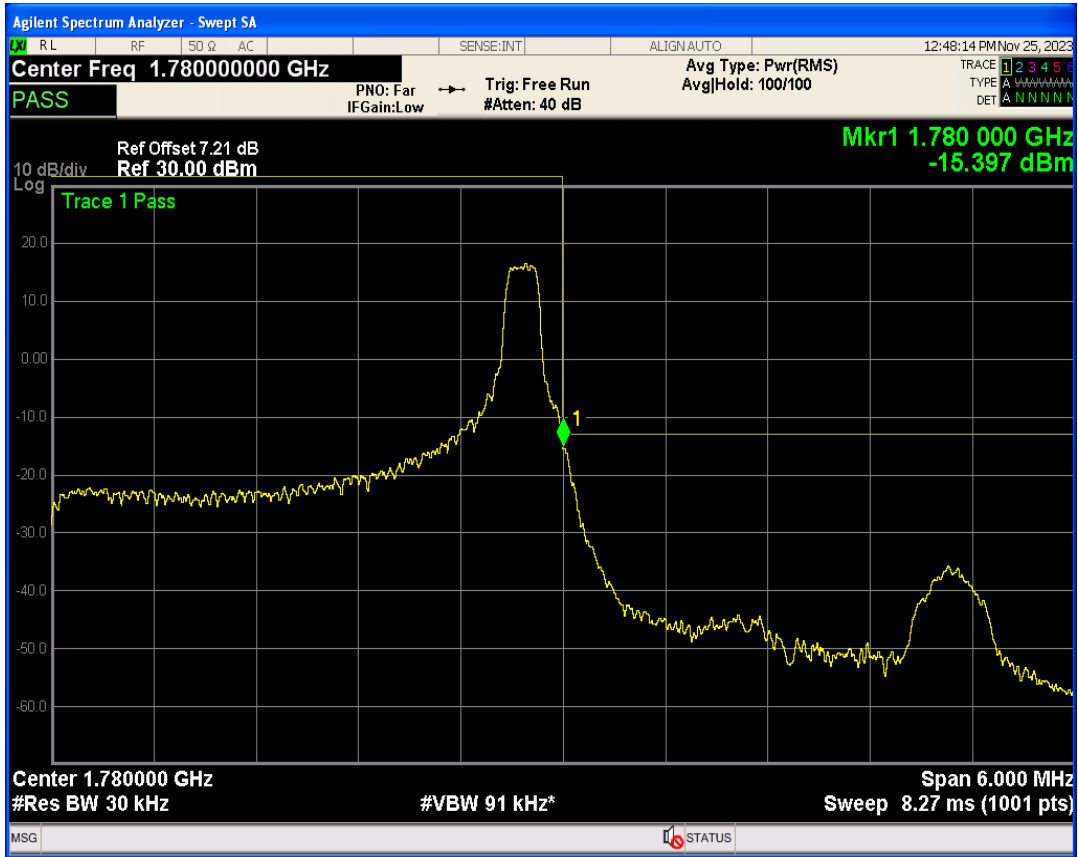

Band66 QPSK BW=3MHz Channel=132657 RB Size=1 Position=#Max