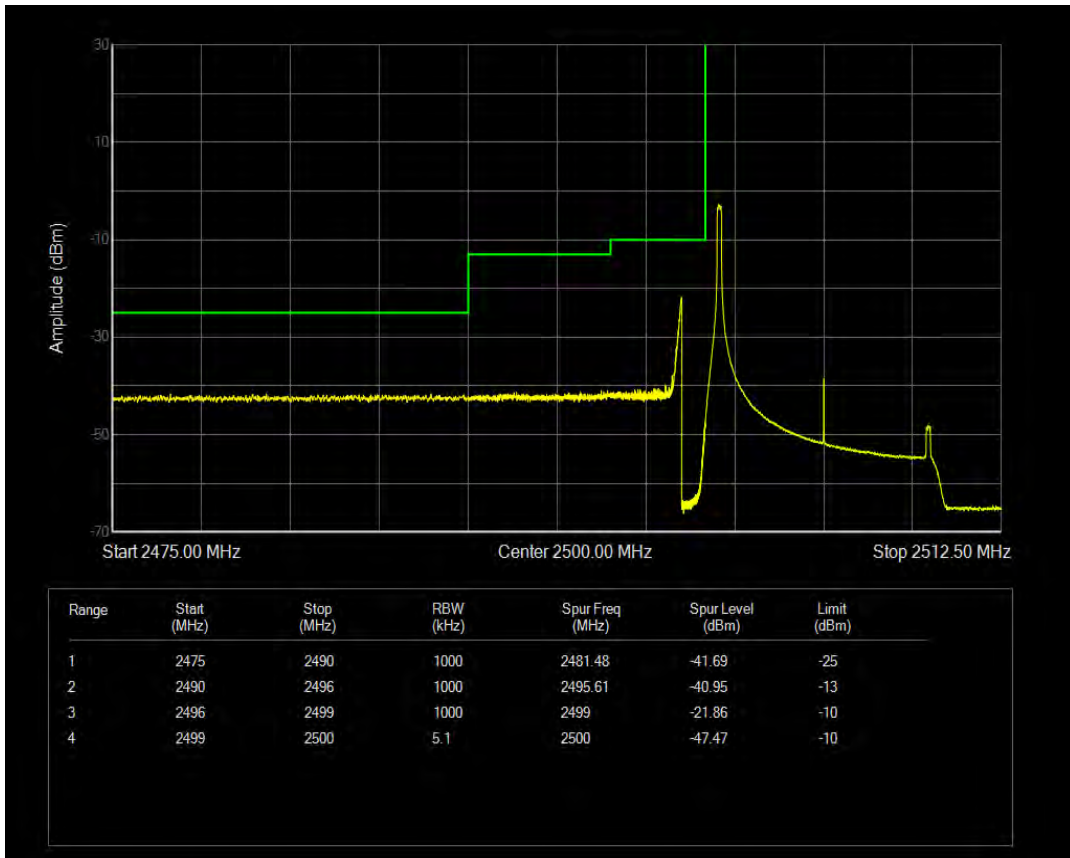

Band7 QPSK BW=5MHz Channel=21425 RB Size=1 Position=#Max

Band7 QPSK BW=5MHz Channel=21425 RB Size=25 Position=#0

Band7 16QAM BW=5MHz Channel=21425 RB Size=1 Position=#0

Band7 16QAM BW=5MHz Channel=21425 RB Size=1 Position=#Max

Band7 16QAM BW=5MHz Channel=21425 RB Size=25 Position=#0

Band7 QPSK BW=10MHz Channel=20800 RB Size=1 Position=#0

Band7 QPSK BW=10MHz Channel=20800 RB Size=1 Position=#Max

Band7 QPSK BW=10MHz Channel=20800 RB Size=50 Position=#0