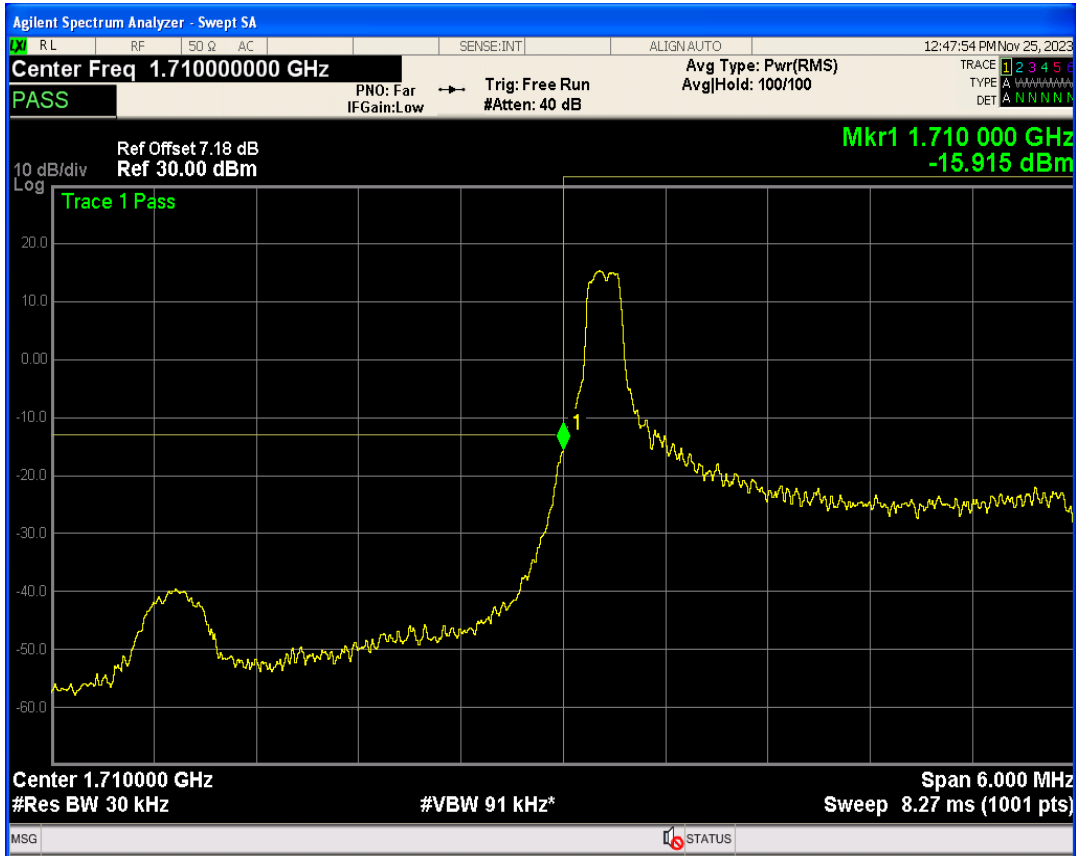

Band66 16QAM BW=3MHz Channel=131987 RB Size=1 Position=#0