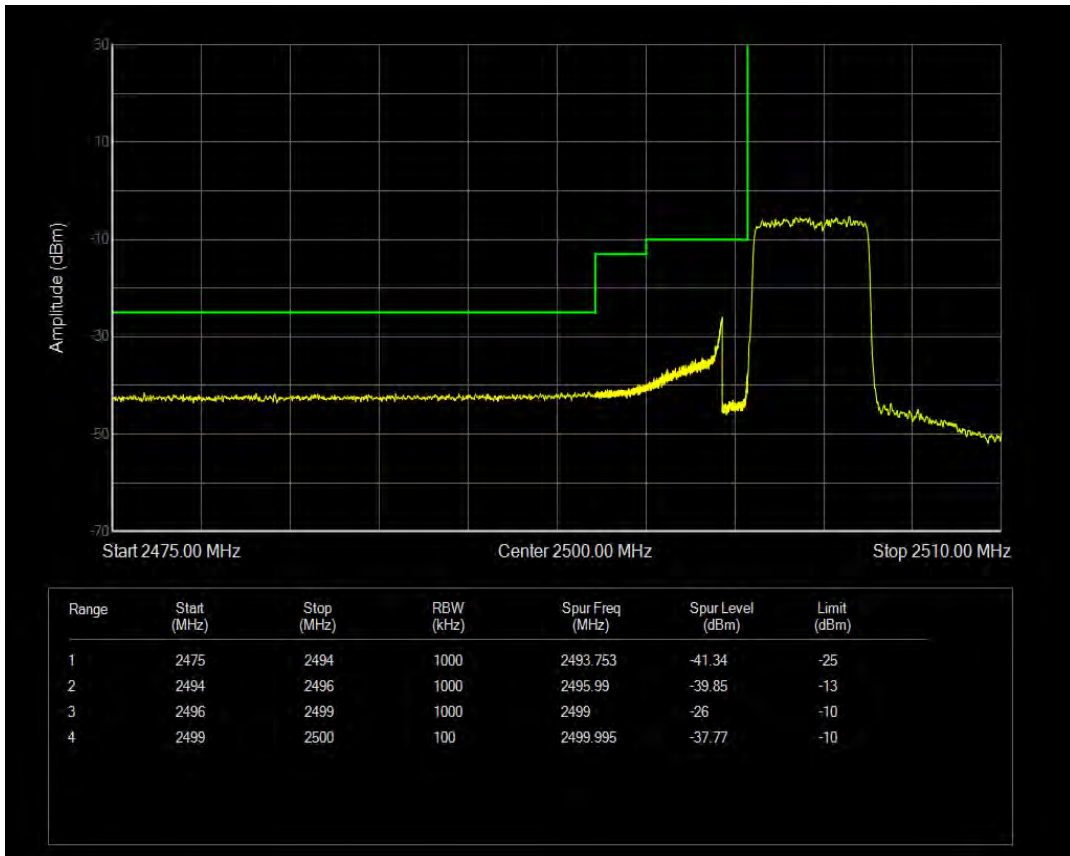

Band7 16QAM BW=5MHz Channel=20775 RB Size=25 Position=#0