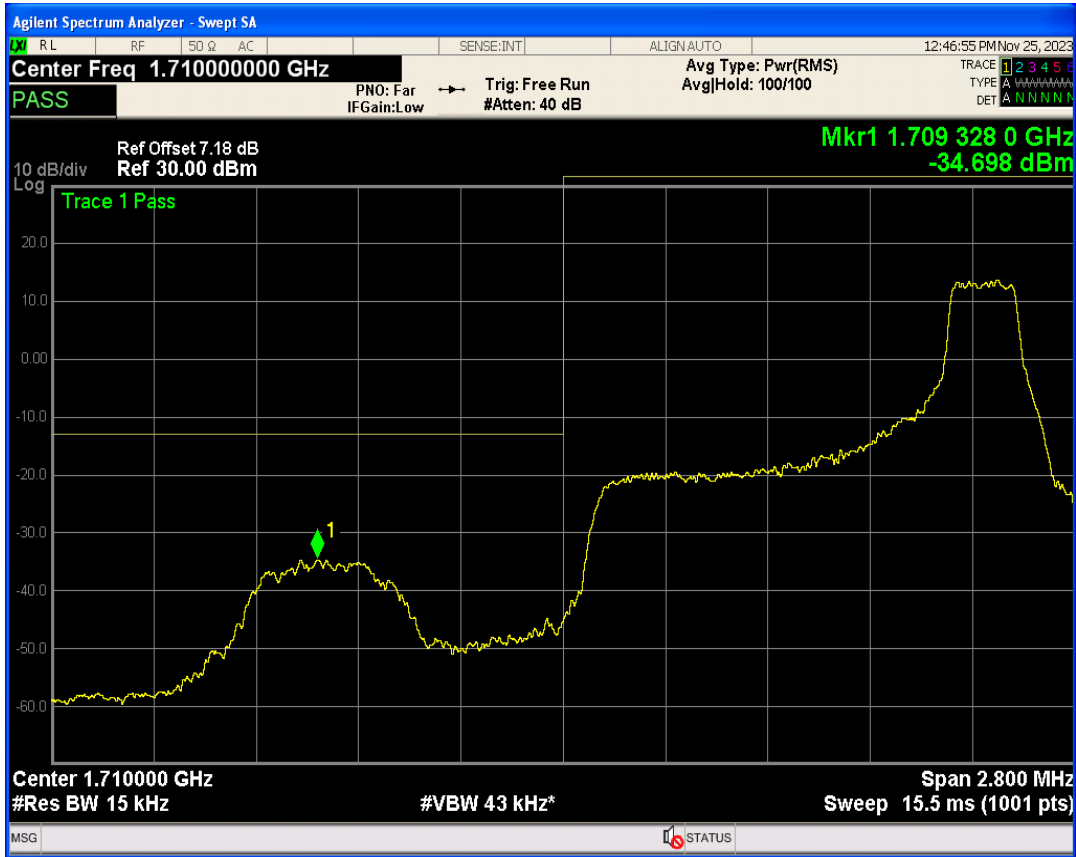

Band66 16QAM BW=1.4MHz Channel=131979 RB Size=1 Position=#Max