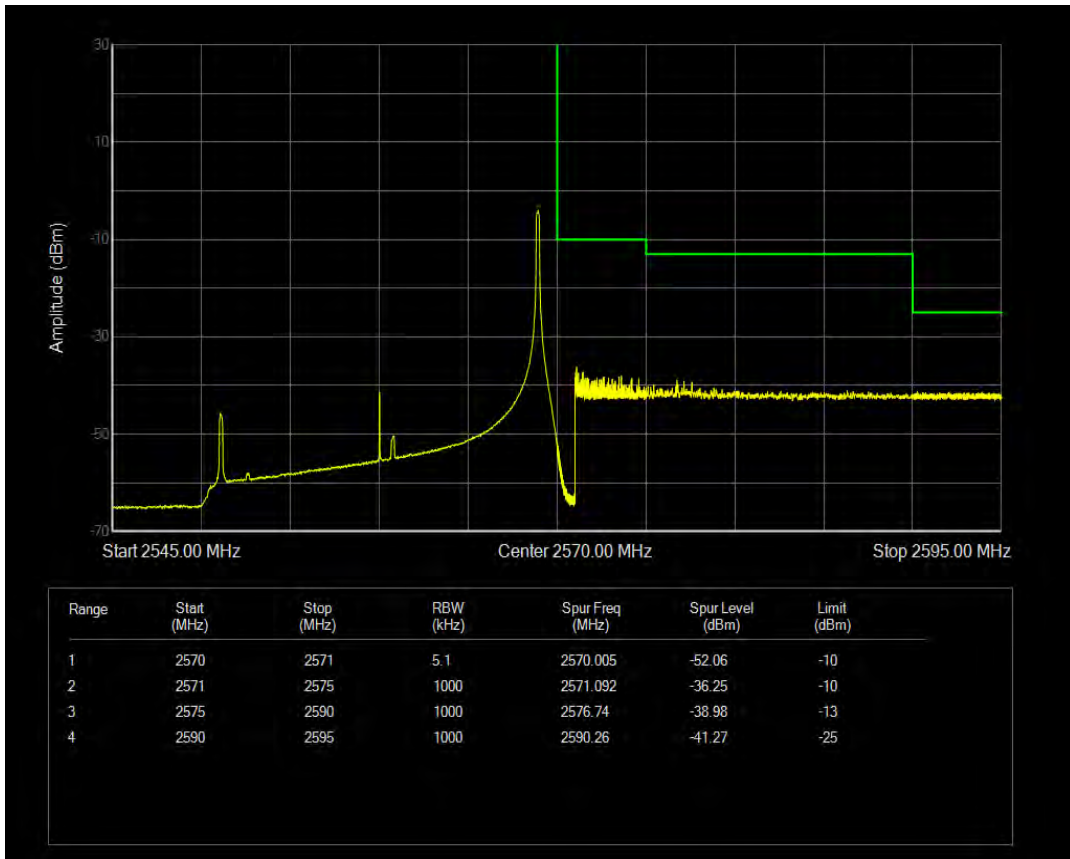

Band7 16QAM BW=20MHz Channel=21350 RB Size=1 Position=#Max

Out-of-band emissions

Band	Bandwidth (MHz)	UL Channel	RB Size	RB Position	Modulation	Spur Freq (MHz)	Spur Level (dBm)	Limit (dBm)	Verdict
Band41	5	40065	1	#0	QPSK	25502.95	-33.39	-25	PASS
Band41	5	40065	25	#0	QPSK	26102.20	-33.73	-25	PASS
Band41	5	40065	1	#0	16QAM	25987.45	-33.59	-25	PASS
Band41	5	40065	25	#0	16QAM	25844.65	-33.08	-25	PASS
Band41	5	40640	1	#0	QPSK	26252.65	-33.03	-25	PASS
Band41	5	40640	25	#0	QPSK	25502.95	-33.15	-25	PASS
Band41	5	40640	1	#0	16QAM	25569.25	-33.21	-25	PASS
Band41	5	40640	25	#0	16QAM	25928.80	-33.26	-25	PASS
Band41	5	41215	1	#0	QPSK	26012.95	-32.70	-25	PASS
Band41	5	41215	25	#0	QPSK	25959.40	-32.54	-25	PASS
Band41	5	41215	1	#0	16QAM	2683.00	-30.57	-25	PASS
Band41	5	41215	25	#0	16QAM	26048.65	-33.25	-25	PASS
Band41	10	40090	1	#0	QPSK	26275.60	-32.71	-25	PASS
Band41	10	40090	50	#0	QPSK	23669.50	-33.28	-25	PASS
Band41	10	40090	1	#0	16QAM	25523.35	-33.24	-25	PASS
Band41	10	40090	50	#0	16QAM	25862.50	-33.58	-25	PASS
Band41	10	40640	1	#0	QPSK	25293.85	-32.06	-25	PASS
Band41	10	40640	50	#0	QPSK	25903.30	-32.96	-25	PASS
Band41	10	40640	1	#0	16QAM	25964.50	-33.20	-25	PASS
Band41	10	40640	50	#0	16QAM	25847.20	-32.44	-25	PASS
Band41	10	41190	1	#0	QPSK	25987.45	-32.61	-25	PASS
Band41	10	41190	50	#0	QPSK	25944.10	-33.19	-25	PASS
Band41	10	41190	1	#0	16QAM	26018.05	-32.89	-25	PASS
Band41	10	41190	50	#0	16QAM	25515.70	-33.08	-25	PASS
Band41	15	40115	1	#0	QPSK	26010.40	-32.56	-25	PASS
Band41	15	40115	75	#0	QPSK	25944.10	-32.68	-25	PASS
Band41	15	40115	1	#0	16QAM	25763.05	-33.64	-25	PASS
Band41	15	40115	75	#0	16QAM	25587.10	-33.74	-25	PASS
Band41	15	40640	1	#0	QPSK	26018.05	-31.87	-25	PASS
Band41	15	40640	75	#0	QPSK	26331.70	-33.40	-25	PASS
Band41	15	40640	1	#0	16QAM	26012.95	-33.38	-25	PASS
Band41	15	40640	75	#0	16QAM	25956.85	-33.07	-25	PASS
Band41	15	41165	1	#0	QPSK	26224.60	-32.18	-25	PASS
Band41	15	41165	75	#0	QPSK	25923.70	-33.01	-25	PASS
Band41	15	41165	1	#0	16QAM	25916.05	-33.59	-25	PASS
Band41	15	41165	75	#0	16QAM	25870.15	-33.01	-25	PASS
Band41	20	40140	1	#0	QPSK	25939.00	-32.30	-25	PASS
Band41	20	40140	100	#0	QPSK	26007.85	-32.27	-25	PASS
Band41	20	40140	1	#0	16QAM	26071.60	-32.34	-25	PASS
Band41	20	40140	100	#0	16QAM	26122.60	-33.40	-25	PASS