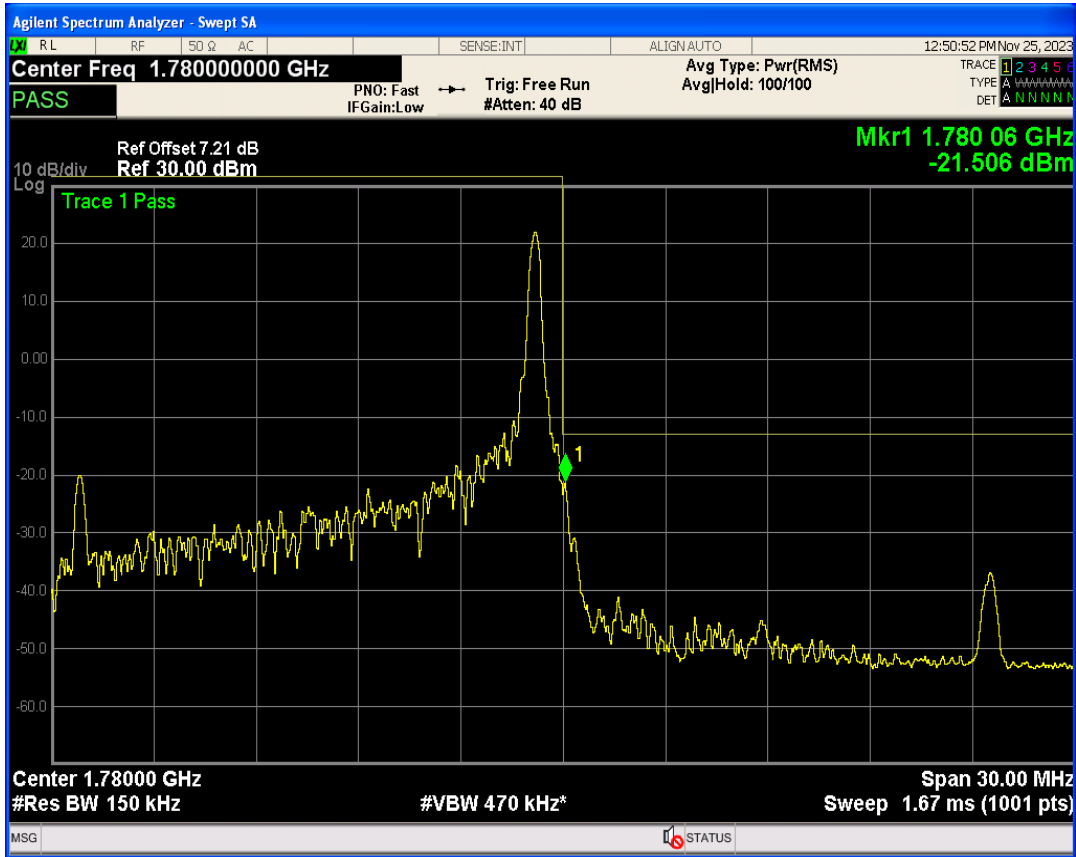

Band66 QPSK BW=15MHz Channel=132597 RB Size=1 Position=#Max