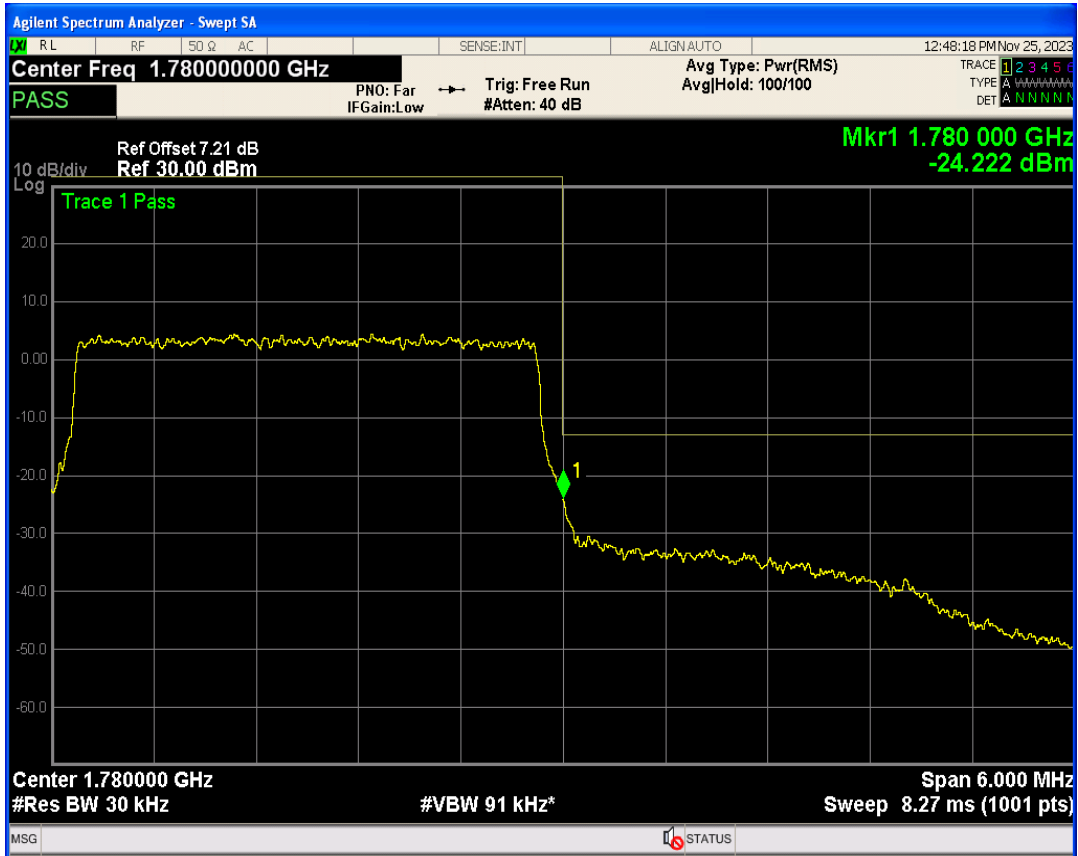

Band66 QPSK BW=3MHz Channel=132657 RB Size=15 Position=#0