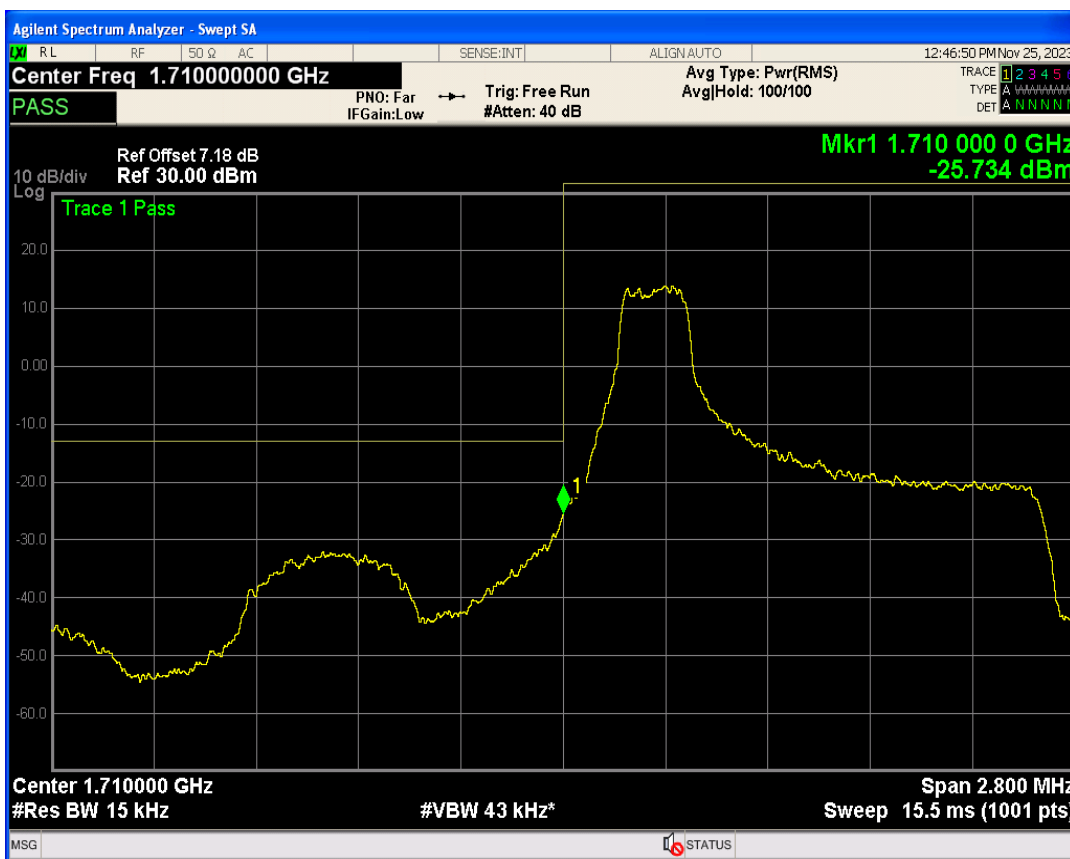

Band66 16QAM BW=1.4MHz Channel=131979 RB Size=1 Position=#0