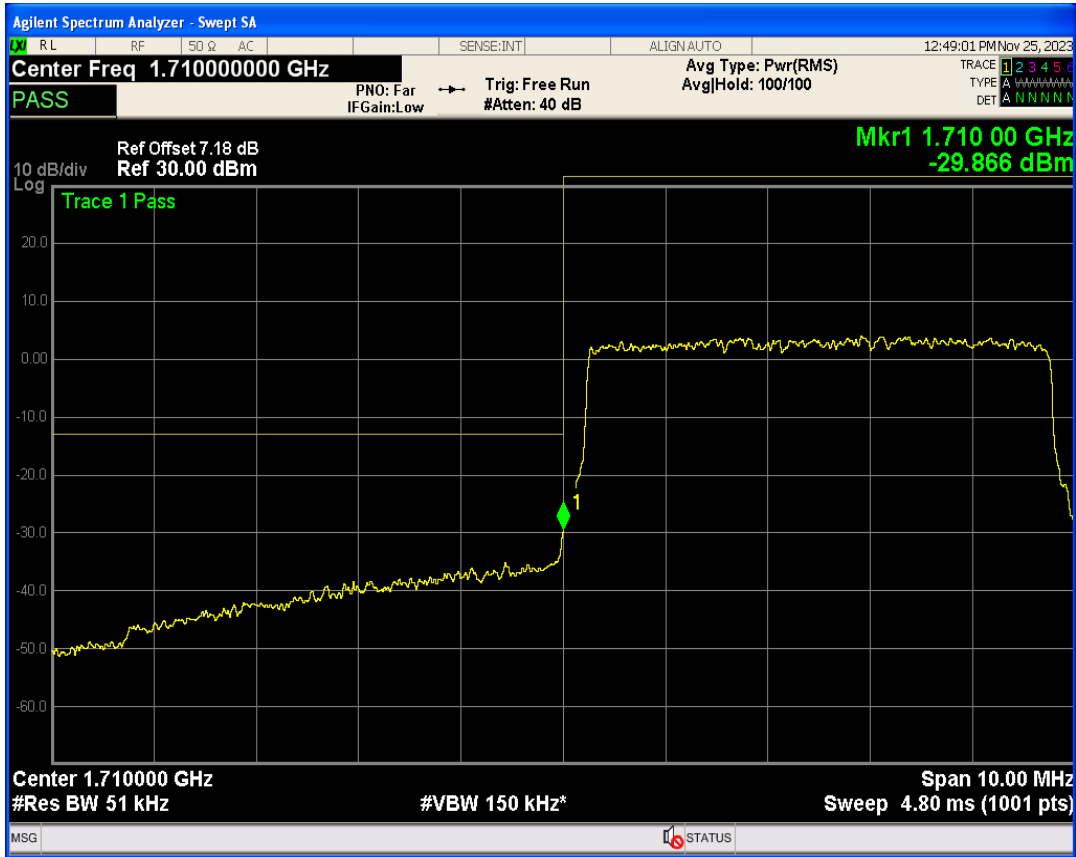

Band66 16QAM BW=5MHz Channel=131997 RB Size=25 Position=#0