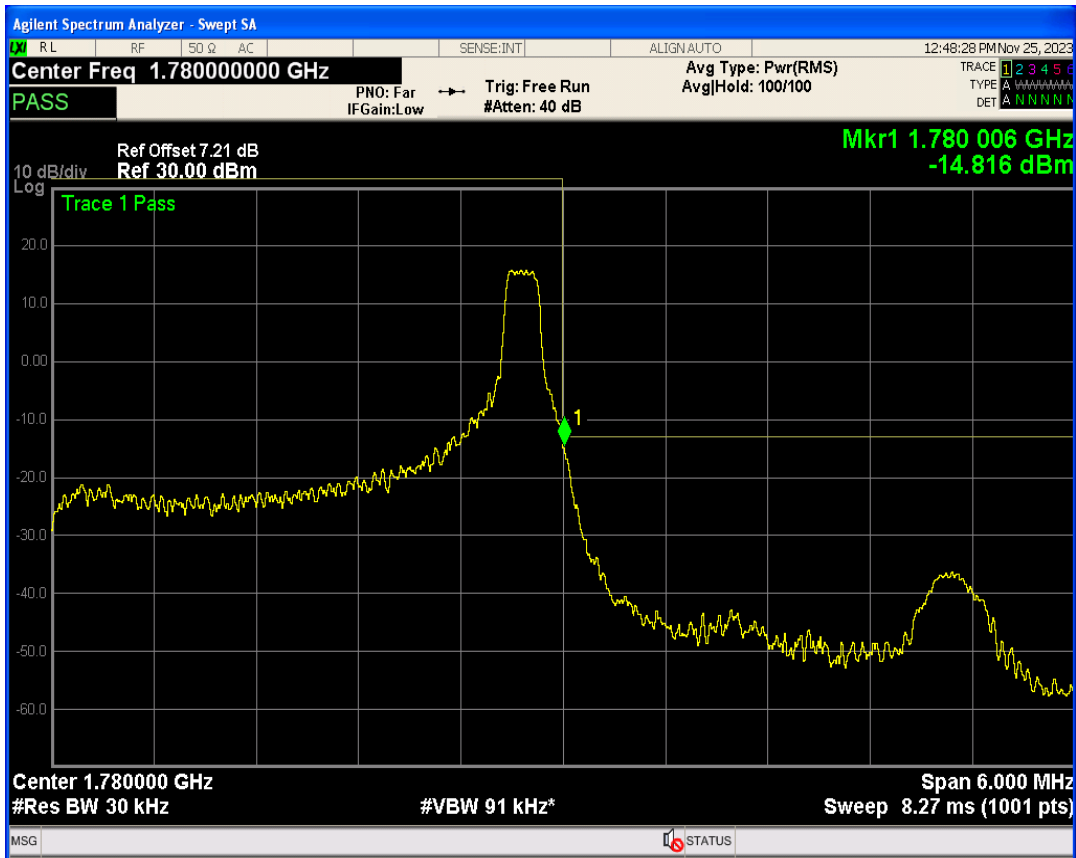

Band66 QPSK BW=3MHz Channel=132657 RB Size=1 Position=#Max

Band66 QPSK BW=3MHz Channel=132657 RB Size=15 Position=#0

Band66 16QAM BW=3MHz Channel=132657 RB Size=1 Position=#0

Band66 16QAM BW=3MHz Channel=132657 RB Size=1 Position=#Max