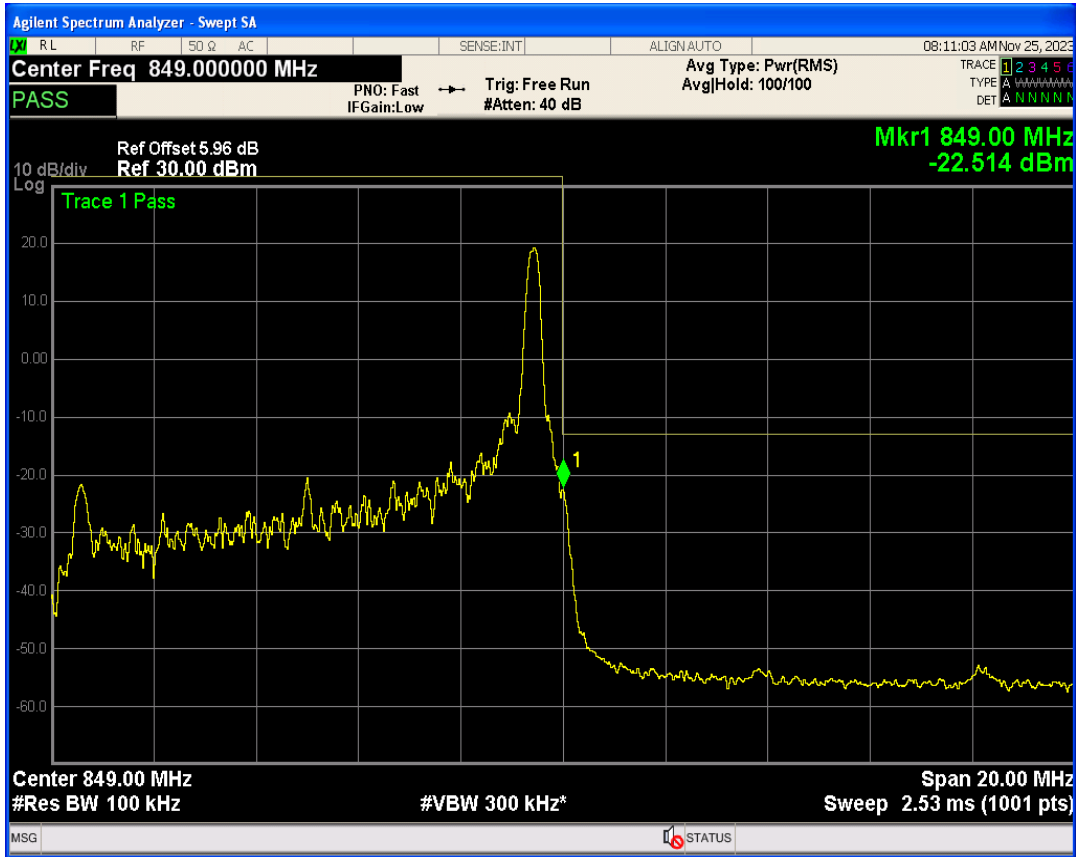

Band5 16QAM BW=10MHz Channel=20600 RB Size=1 Position=#Max