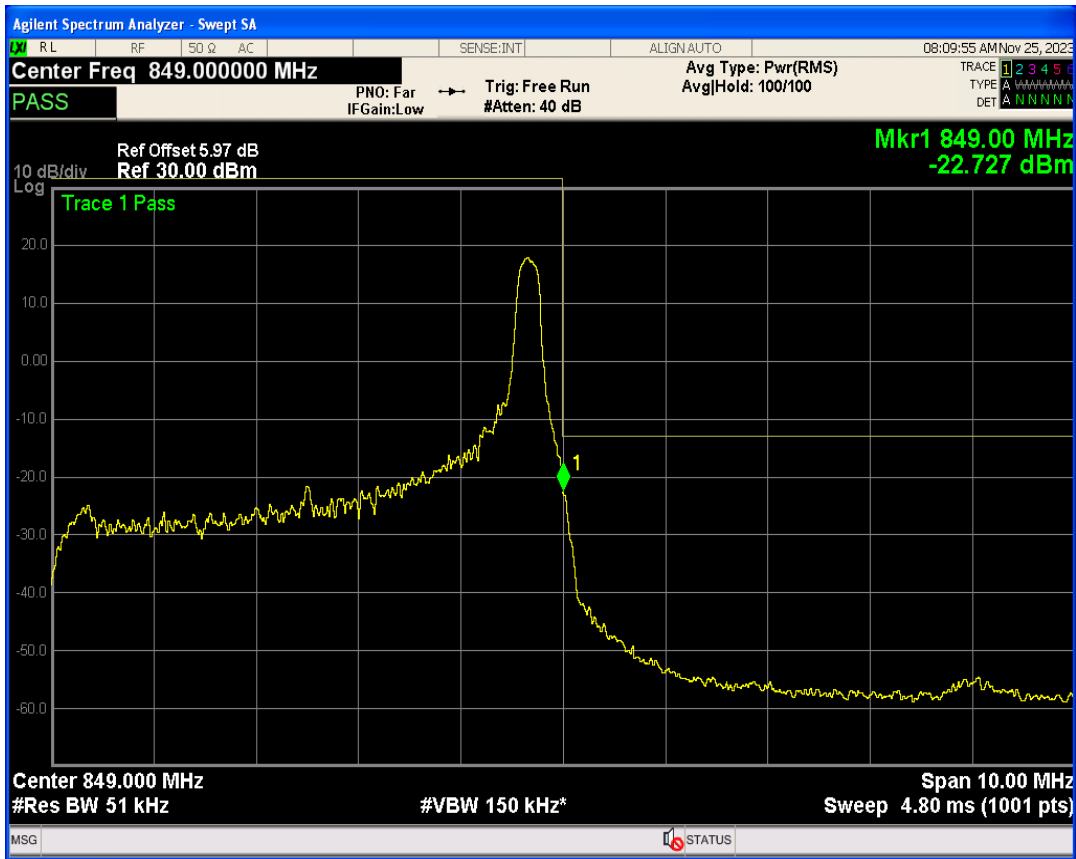

Band5 QPSK BW=5MHz Channel=20625 RB Size=1 Position=#Max

Band5 QPSK BW=5MHz Channel=20625 RB Size=25 Position=#0

Band5 16QAM BW=5MHz Channel=20625 RB Size=1 Position=#0

Band5 16QAM BW=5MHz Channel=20625 RB Size=1 Position=#Max