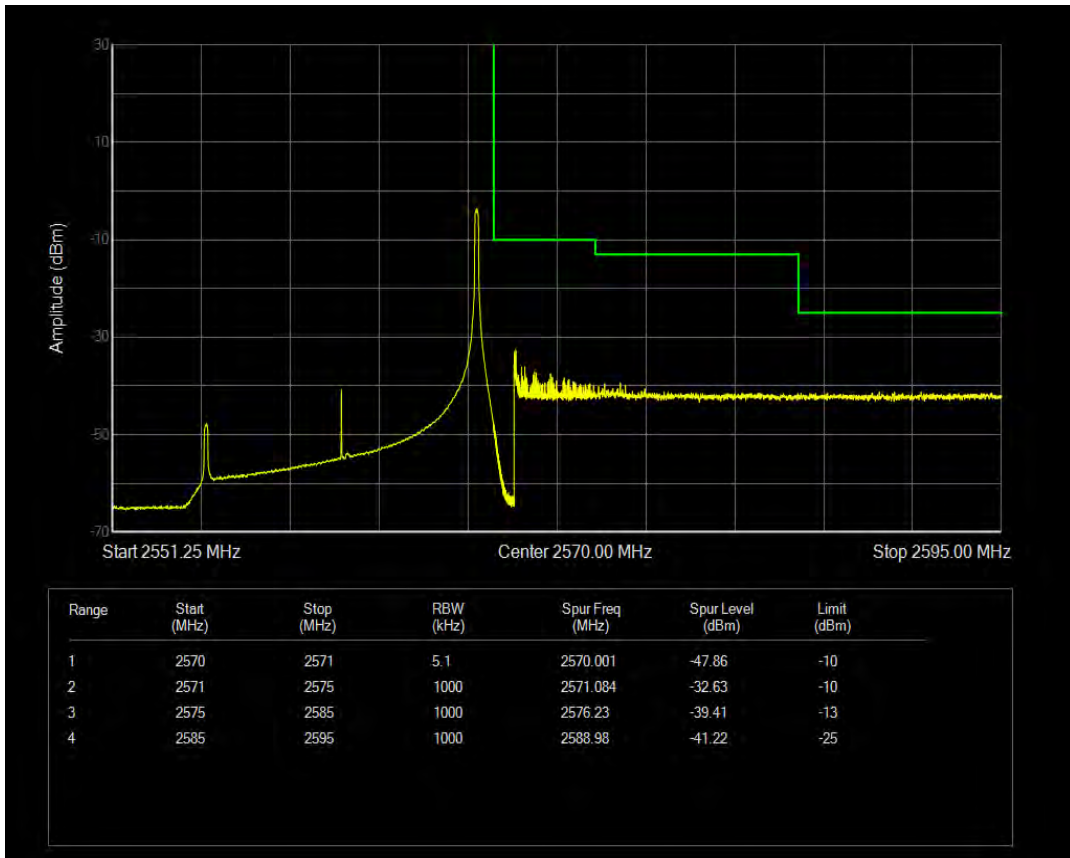

Band7 QPSK BW=15MHz Channel=21375 RB Size=1 Position=#Max

Band7 QPSK BW=15MHz Channel=21375 RB Size=75 Position=#0

Band7 16QAM BW=15MHz Channel=21375 RB Size=1 Position=#0

Band7 16QAM BW=15MHz Channel=21375 RB Size=1 Position=#Max