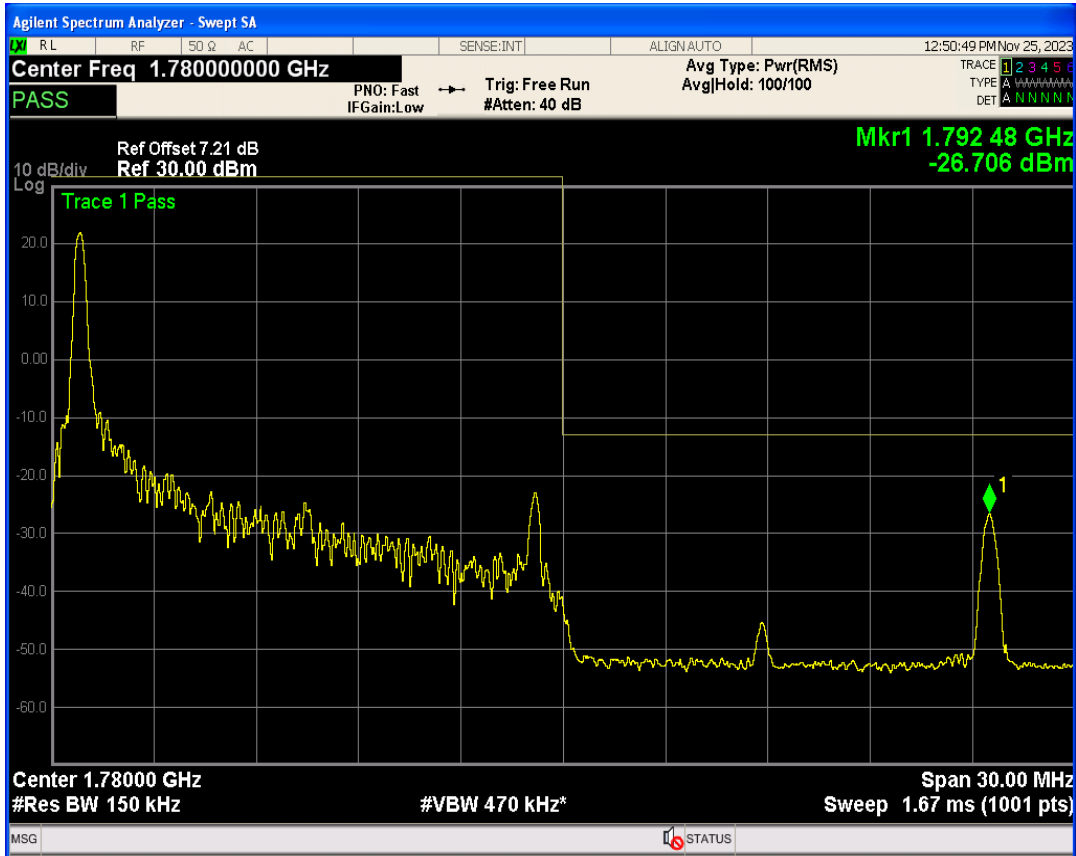

Band66 16QAM BW=15MHz Channel=132047 RB Size=1 Position=#0

Band66 16QAM BW=15MHz Channel=132047 RB Size=1 Position=#Max

Band66 16QAM BW=15MHz Channel=132047 RB Size=75 Position=#0

Band66 QPSK BW=15MHz Channel=132597 RB Size=1 Position=#0