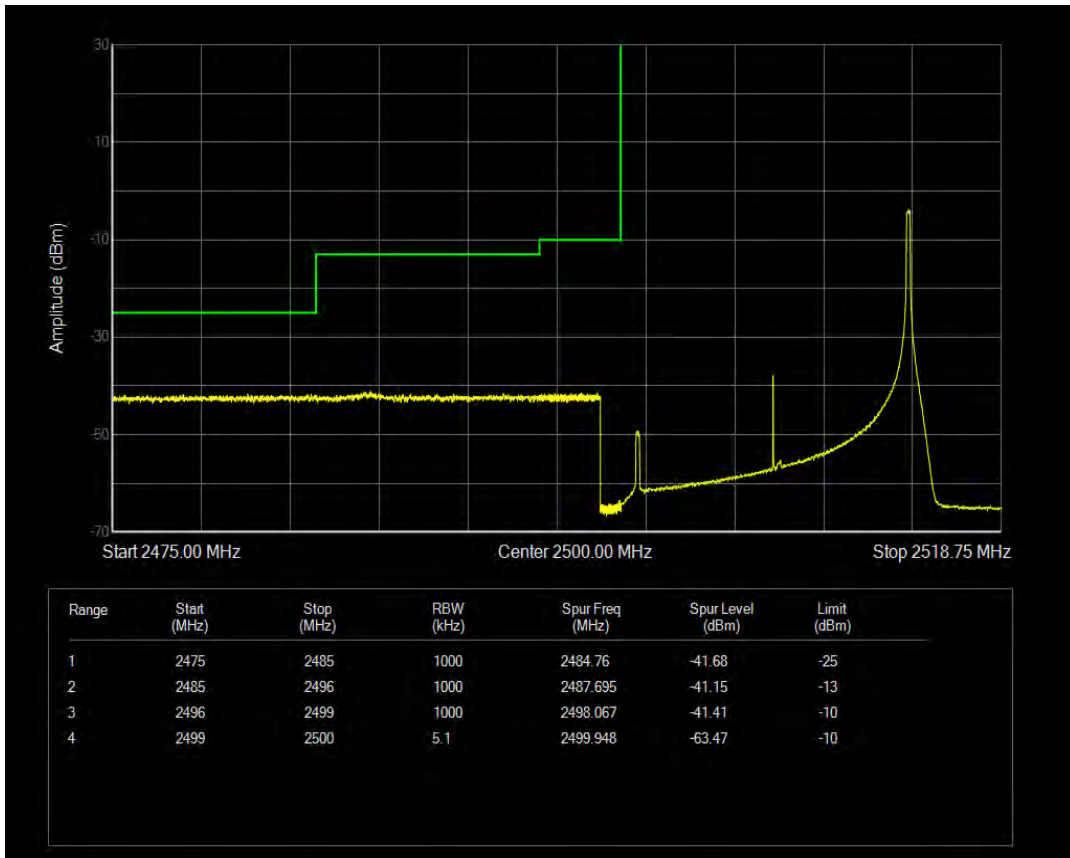

Band7 16QAM BW=15MHz Channel=20825 RB Size=1 Position=#Max