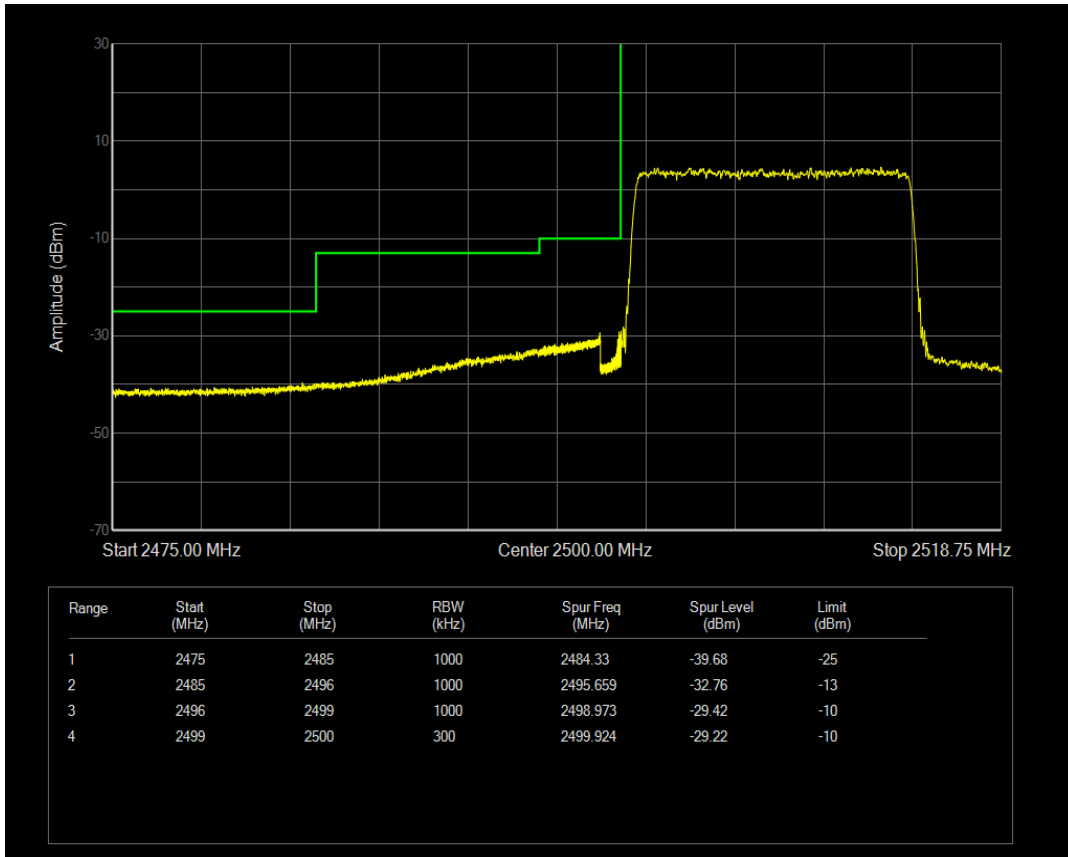

Band7 QPSK BW=10MHz Channel=21400 RB Size=50 Position=#0

Band7 16QAM BW=10MHz Channel=21400 RB Size=50 Position=#0

Band7 QPSK BW=15MHz Channel=20825 RB Size=75 Position=#0

Band7 16QAM BW=15MHz Channel=20825 RB Size=75 Position=#0

Band7 QPSK BW=15MHz Channel=21375 RB Size=75 Position=#0

Band7 16QAM BW=15MHz Channel=21375 RB Size=75 Position=#0

Band7 16QAM BW=20MHz Channel=20850 RB Size=100 Position=#0

Band7 QPSK BW=20MHz Channel=20850 RB Size=100 Position=#0

Band7 QPSK BW=20MHz Channel=21350 RB Size=100 Position=#0

Band7 16QAM BW=20MHz Channel=21350 RB Size=100 Position=#0

6 Out-of-band emissions

Band	Bandwidth (MHz)	UL Channel	RB Size	RB Position	Modulation	Spur Freq (MHz)	Spur Level (dBm)	Limit (dBm)	Verdict
Band7	5	20775	1	#0	QPSK	6159.50	-29.52	-25	PASS
Band7	5	20775	1	#0	16QAM	6292.95	-29.41	-25	PASS
Band7	5	21100	1	#0	QPSK	15399.85	-29.63	-25	PASS
Band7	5	21100	1	#0	16QAM	6181.60	-29.11	-25	PASS
Band7	5	21425	1	#0	QPSK	6917.70	-29.53	-25	PASS
Band7	5	21425	1	#0	16QAM	6185.00	-29.34	-25	PASS
Band7	10	20800	1	#0	QPSK	6332.90	-29.64	-25	PASS
Band7	10	20800	1	#0	16QAM	6220.70	-29.97	-25	PASS
Band7	10	21100	1	#0	QPSK	6903.25	-29.60	-25	PASS
Band7	10	21100	1	#0	16QAM	6186.70	-29.60	-25	PASS
Band7	10	21400	1	#0	QPSK	6298.05	-29.01	-25	PASS
Band7	10	21400	1	#0	16QAM	6230.05	-29.89	-25	PASS
Band7	15	20825	1	#0	QPSK	6836.10	-29.68	-25	PASS
Band7	15	20825	1	#0	16QAM	6335.45	-29.72	-25	PASS
Band7	15	21100	1	#0	QPSK	6129.75	-29.85	-25	PASS
Band7	15	21100	1	#0	16QAM	6840.35	-29.65	-25	PASS
Band7	15	21375	1	#0	QPSK	6237.70	-29.26	-25	PASS
Band7	15	21375	1	#0	16QAM	6207.10	-29.68	-25	PASS
Band7	20	20850	1	#0	QPSK	6191.80	-29.68	-25	PASS