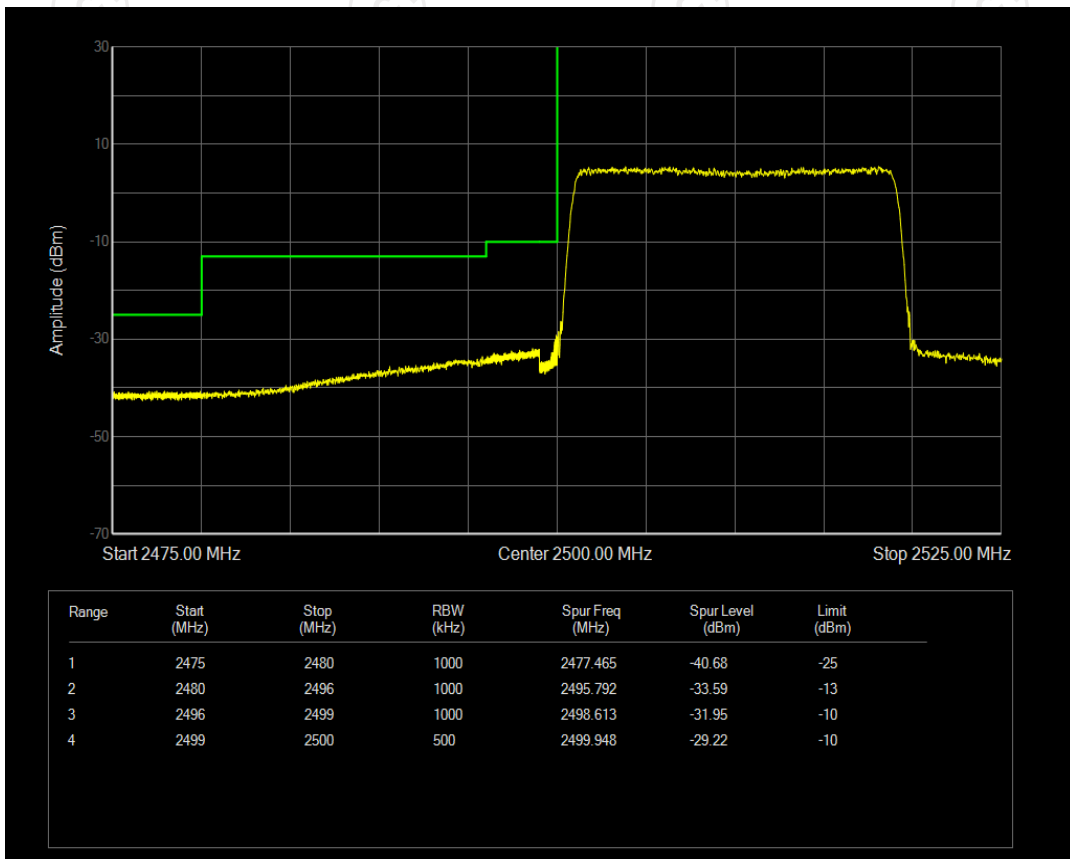

Band7 QPSK BW=10MHz Channel=21400 RB Size=50 Position=#0

Band7 16QAM BW=10MHz Channel=21400 RB Size=50 Position=#0

Band7 QPSK BW=15MHz Channel=20825 RB Size=75 Position=#0

Band7 16QAM BW=15MHz Channel=20825 RB Size=75 Position=#0

Band7 QPSK BW=15MHz Channel=21375 RB Size=75 Position=#0

Band7 16QAM BW=15MHz Channel=21375 RB Size=75 Position=#0

Band7 16QAM BW=20MHz Channel=20850 RB Size=100 Position=#0

Band7 QPSK BW=20MHz Channel=20850 RB Size=100 Position=#0

Band7 QPSK BW=20MHz Channel=21350 RB Size=100 Position=#0

Band7 16QAM BW=20MHz Channel=21350 RB Size=100 Position=#0

6 Out-of-band emissions

Band	Bandwidth (MHz)	UL Channel	RB Size	RB Position	Modulation	Spur Freq (MHz)	Spur Level (dBm)	Limit (dBm)	Verdict
Band7	5	20775	1	#0	QPSK	6159.50	-29.52	-25	PASS
Band7	5	20775	1	#0	16QAM	6292.95	-29.41	-25	PASS
Band7	5	21100	1	#0	QPSK	15399.85	-29.63	-25	PASS
Band7	5	21100	1	#0	16QAM	6181.60	-29.11	-25	PASS
Band7	5	21425	1	#0	QPSK	6917.70	-29.53	-25	PASS
Band7	5	21425	1	#0	16QAM	6185.00	-29.34	-25	PASS
Band7	10	20800	1	#0	QPSK	6332.90	-29.64	-25	PASS
Band7	10	20800	1	#0	16QAM	6220.70	-29.97	-25	PASS
Band7	10	21100	1	#0	QPSK	6903.25	-29.60	-25	PASS
Band7	10	21100	1	#0	16QAM	6186.70	-29.60	-25	PASS
Band7	10	21400	1	#0	QPSK	6298.05	-29.01	-25	PASS
Band7	10	21400	1	#0	16QAM	6230.05	-29.89	-25	PASS
Band7	15	20825	1	#0	QPSK	6836.10	-29.68	-25	PASS
Band7	15	20825	1	#0	16QAM	6335.45	-29.72	-25	PASS
Band7	15	21100	1	#0	QPSK	6129.75	-29.85	-25	PASS
Band7	15	21100	1	#0	16QAM	6840.35	-29.65	-25	PASS
Band7	15	21375	1	#0	QPSK	6237.70	-29.26	-25	PASS
Band7	15	21375	1	#0	16QAM	6207.10	-29.68	-25	PASS
Band7	20	20850	1	#0	QPSK	6191.80	-29.68	-25	PASS