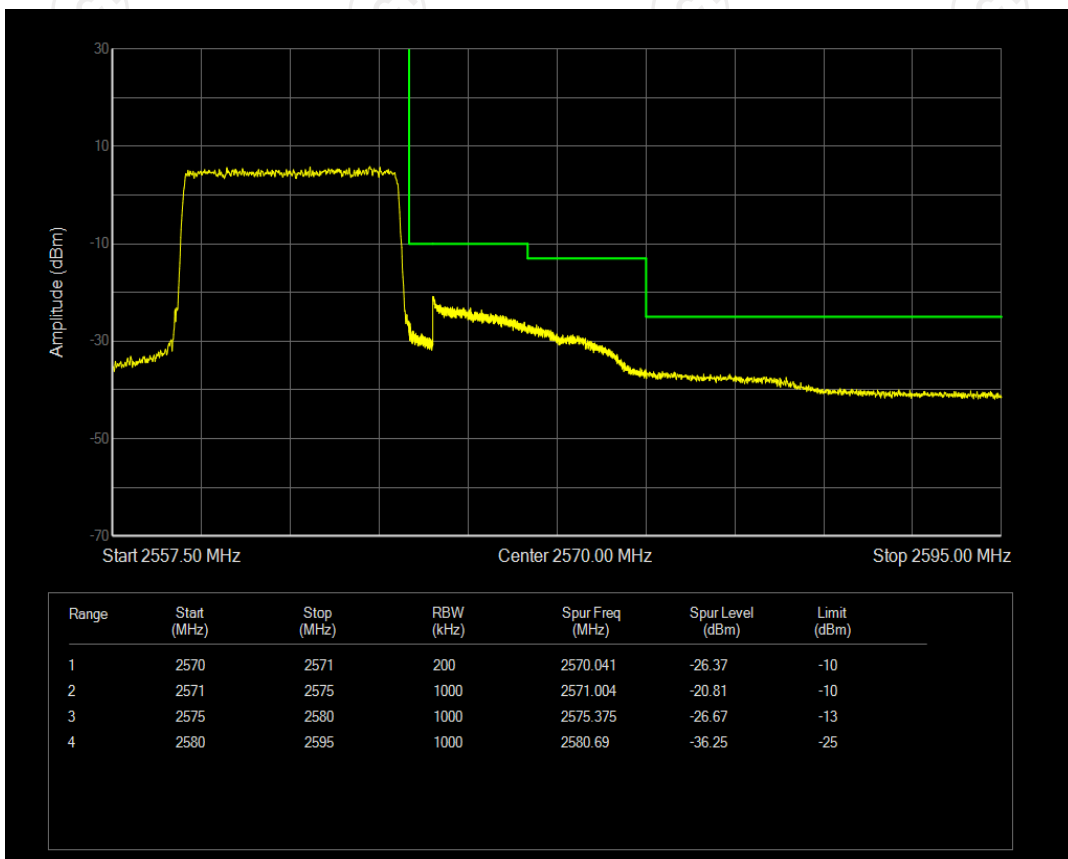

Band7 QPSK BW=10MHz Channel=21400 RB Size=50 Position=#0

Band7 16QAM BW=10MHz Channel=21400 RB Size=50 Position=#0

Band7 QPSK BW=15MHz Channel=20825 RB Size=75 Position=#0

Band7 16QAM BW=15MHz Channel=20825 RB Size=75 Position=#0

Band7 QPSK BW=15MHz Channel=21375 RB Size=75 Position=#0

Band7 16QAM BW=15MHz Channel=21375 RB Size=75 Position=#0

Band7 16QAM BW=20MHz Channel=20850 RB Size=100 Position=#0

Band7 QPSK BW=20MHz Channel=20850 RB Size=100 Position=#0

Band7 QPSK BW=20MHz Channel=21350 RB Size=100 Position=#0

Band7 16QAM BW=20MHz Channel=21350 RB Size=100 Position=#0

6 Out-of-band emissions

Band	Bandwidth (MHz)	UL Channel	RB Size	RB Position	Modulation	Spur Freq (MHz)	Spur Level (dBm)	Limit (dBm)	Verdict
Band7	5	20775	1	#0	QPSK	6159.50	-29.52	-25	PASS
Band7	5	20775	1	#0	16QAM	6292.95	-29.41	-25	PASS
Band7	5	21100	1	#0	QPSK	15399.85	-29.63	-25	PASS
Band7	5	21100	1	#0	16QAM	6181.60	-29.11	-25	PASS
Band7	5	21425	1	#0	QPSK	6917.70	-29.53	-25	PASS
Band7	5	21425	1	#0	16QAM	6185.00	-29.34	-25	PASS
Band7	10	20800	1	#0	QPSK	6332.90	-29.64	-25	PASS
Band7	10	20800	1	#0	16QAM	6220.70	-29.97	-25	PASS
Band7	10	21100	1	#0	QPSK	6903.25	-29.60	-25	PASS
Band7	10	21100	1	#0	16QAM	6186.70	-29.60	-25	PASS
Band7	10	21400	1	#0	QPSK	6298.05	-29.01	-25	PASS
Band7	10	21400	1	#0	16QAM	6230.05	-29.89	-25	PASS
Band7	15	20825	1	#0	QPSK	6836.10	-29.68	-25	PASS
Band7	15	20825	1	#0	16QAM	6335.45	-29.72	-25	PASS
Band7	15	21100	1	#0	QPSK	6129.75	-29.85	-25	PASS
Band7	15	21100	1	#0	16QAM	6840.35	-29.65	-25	PASS
Band7	15	21375	1	#0	QPSK	6237.70	-29.26	-25	PASS
Band7	15	21375	1	#0	16QAM	6207.10	-29.68	-25	PASS
Band7	20	20850	1	#0	QPSK	6191.80	-29.68	-25	PASS