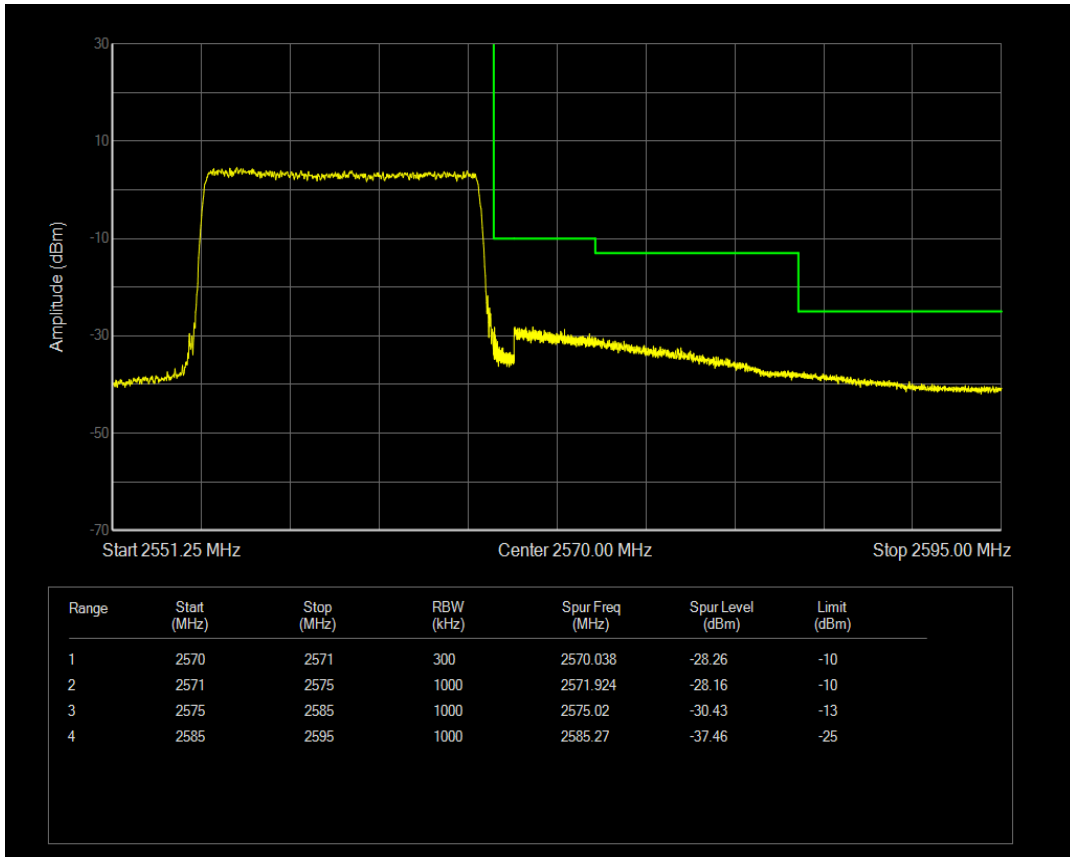

Band7 QPSK BW=10MHz Channel=21400 RB Size=50 Position=#0

Band7 16QAM BW=10MHz Channel=21400 RB Size=50 Position=#0

Band7 QPSK BW=15MHz Channel=20825 RB Size=75 Position=#0

Band7 16QAM BW=15MHz Channel=20825 RB Size=75 Position=#0

Band7 QPSK BW=15MHz Channel=21375 RB Size=75 Position=#0

Band7 16QAM BW=15MHz Channel=21375 RB Size=75 Position=#0

Band7 16QAM BW=20MHz Channel=20850 RB Size=100 Position=#0

Band7 QPSK BW=20MHz Channel=20850 RB Size=100 Position=#0

Band7 QPSK BW=20MHz Channel=21350 RB Size=100 Position=#0

Band7 16QAM BW=20MHz Channel=21350 RB Size=100 Position=#0

6 Out-of-band emissions

Band	Bandwidth (MHz)	UL Channel	RB Size	RB Position	Modulation	Spur Freq (MHz)	Spur Level (dBm)	Limit (dBm)	Verdict
Band7	5	20775	1	#0	QPSK	6159.50	-29.52	-25	PASS
Band7	5	20775	1	#0	16QAM	6292.95	-29.41	-25	PASS
Band7	5	21100	1	#0	QPSK	15399.85	-29.63	-25	PASS
Band7	5	21100	1	#0	16QAM	6181.60	-29.11	-25	PASS
Band7	5	21425	1	#0	QPSK	6917.70	-29.53	-25	PASS
Band7	5	21425	1	#0	16QAM	6185.00	-29.34	-25	PASS
Band7	10	20800	1	#0	QPSK	6332.90	-29.64	-25	PASS
Band7	10	20800	1	#0	16QAM	6220.70	-29.97	-25	PASS
Band7	10	21100	1	#0	QPSK	6903.25	-29.60	-25	PASS
Band7	10	21100	1	#0	16QAM	6186.70	-29.60	-25	PASS
Band7	10	21400	1	#0	QPSK	6298.05	-29.01	-25	PASS
Band7	10	21400	1	#0	16QAM	6230.05	-29.89	-25	PASS
Band7	15	20825	1	#0	QPSK	6836.10	-29.68	-25	PASS
Band7	15	20825	1	#0	16QAM	6335.45	-29.72	-25	PASS
Band7	15	21100	1	#0	QPSK	6129.75	-29.85	-25	PASS
Band7	15	21100	1	#0	16QAM	6840.35	-29.65	-25	PASS
Band7	15	21375	1	#0	QPSK	6237.70	-29.26	-25	PASS
Band7	15	21375	1	#0	16QAM	6207.10	-29.68	-25	PASS
Band7	20	20850	1	#0	QPSK	6191.80	-29.68	-25	PASS