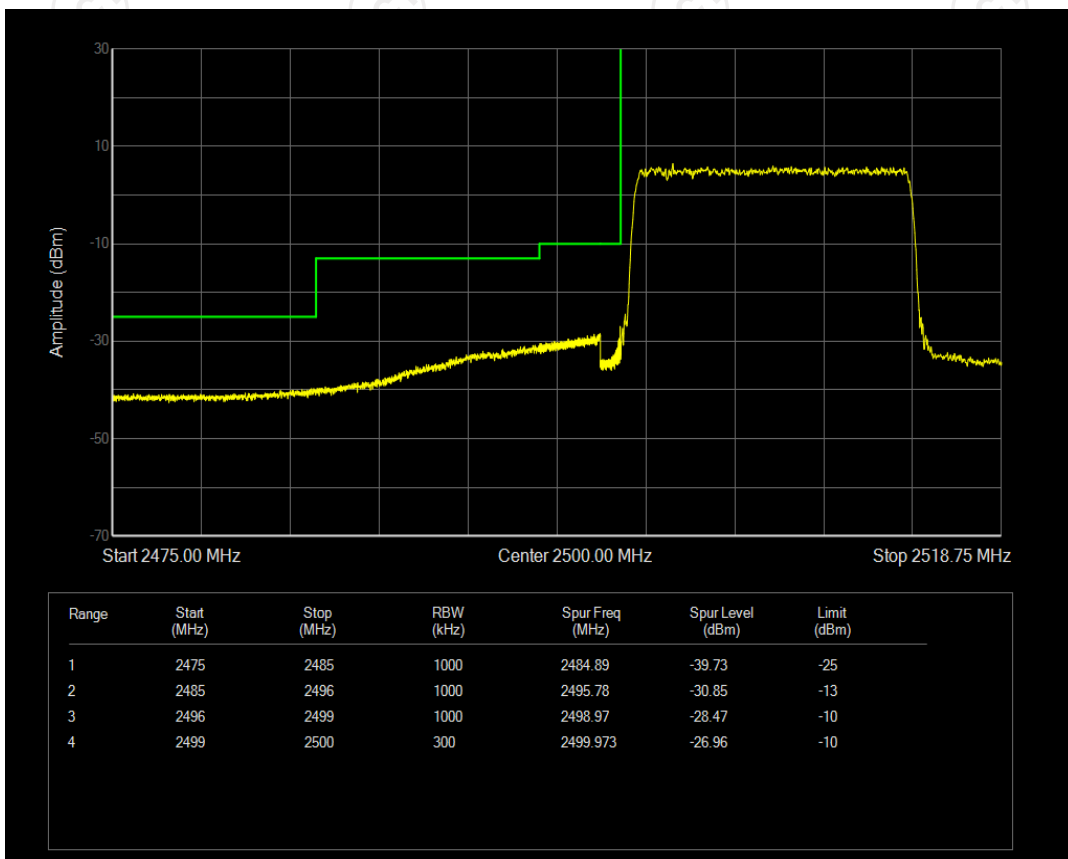

Band7 QPSK BW=10MHz Channel=21400 RB Size=50 Position=#0

Band7 16QAM BW=10MHz Channel=21400 RB Size=50 Position=#0

Band7 QPSK BW=15MHz Channel=20825 RB Size=75 Position=#0

Band7 16QAM BW=15MHz Channel=20825 RB Size=75 Position=#0

Band7 QPSK BW=15MHz Channel=21375 RB Size=75 Position=#0

Band7 16QAM BW=15MHz Channel=21375 RB Size=75 Position=#0

Band7 16QAM BW=20MHz Channel=20850 RB Size=100 Position=#0

Band7 QPSK BW=20MHz Channel=20850 RB Size=100 Position=#0

Band7 QPSK BW=20MHz Channel=21350 RB Size=100 Position=#0

Band7 16QAM BW=20MHz Channel=21350 RB Size=100 Position=#0

6 Out-of-band emissions

Band	Bandwidth (MHz)	UL Channel	RB Size	RB Position	Modulation	Spur Freq (MHz)	Spur Level (dBm)	Limit (dBm)	Verdict
Band7	5	20775	1	#0	QPSK	6159.50	-29.52	-25	PASS
Band7	5	20775	1	#0	16QAM	6292.95	-29.41	-25	PASS
Band7	5	21100	1	#0	QPSK	15399.85	-29.63	-25	PASS
Band7	5	21100	1	#0	16QAM	6181.60	-29.11	-25	PASS
Band7	5	21425	1	#0	QPSK	6917.70	-29.53	-25	PASS
Band7	5	21425	1	#0	16QAM	6185.00	-29.34	-25	PASS
Band7	10	20800	1	#0	QPSK	6332.90	-29.64	-25	PASS
Band7	10	20800	1	#0	16QAM	6220.70	-29.97	-25	PASS
Band7	10	21100	1	#0	QPSK	6903.25	-29.60	-25	PASS
Band7	10	21100	1	#0	16QAM	6186.70	-29.60	-25	PASS
Band7	10	21400	1	#0	QPSK	6298.05	-29.01	-25	PASS
Band7	10	21400	1	#0	16QAM	6230.05	-29.89	-25	PASS
Band7	15	20825	1	#0	QPSK	6836.10	-29.68	-25	PASS
Band7	15	20825	1	#0	16QAM	6335.45	-29.72	-25	PASS
Band7	15	21100	1	#0	QPSK	6129.75	-29.85	-25	PASS
Band7	15	21100	1	#0	16QAM	6840.35	-29.65	-25	PASS
Band7	15	21375	1	#0	QPSK	6237.70	-29.26	-25	PASS
Band7	15	21375	1	#0	16QAM	6207.10	-29.68	-25	PASS
Band7	20	20850	1	#0	QPSK	6191.80	-29.68	-25	PASS