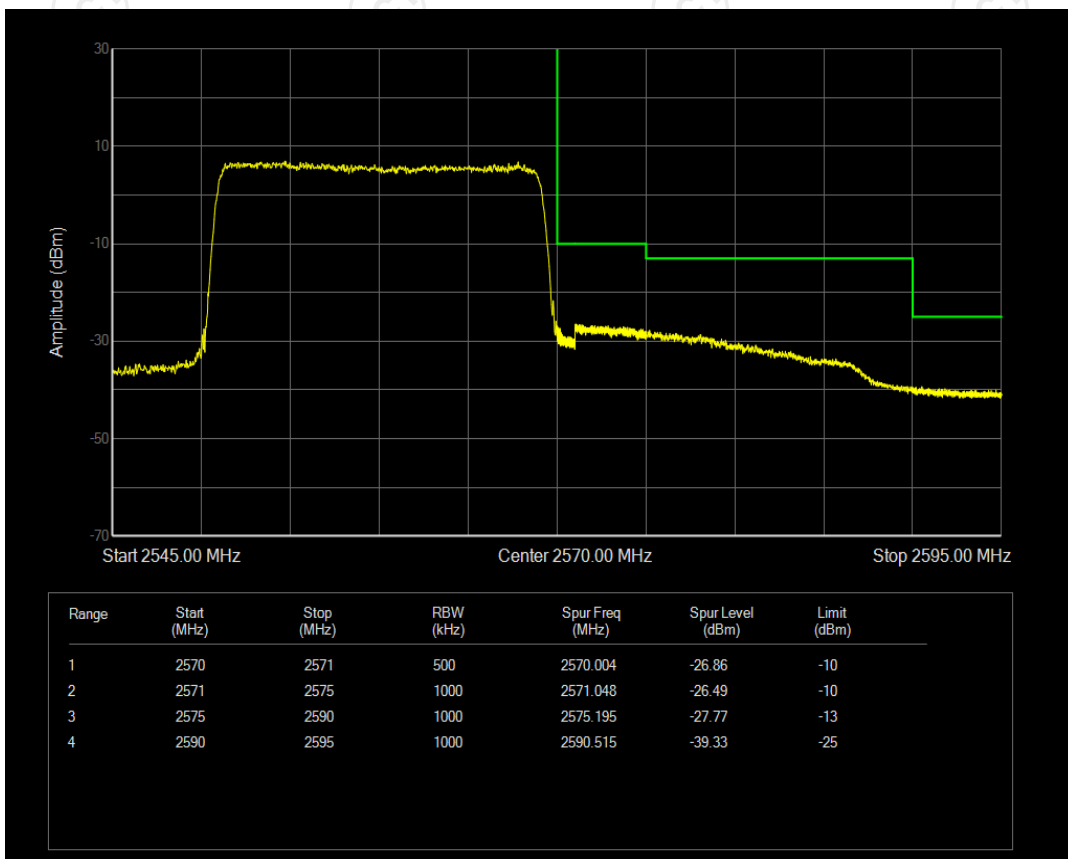

Band7 QPSK BW=10MHz Channel=21400 RB Size=50 Position=#0

Band7 16QAM BW=10MHz Channel=21400 RB Size=50 Position=#0

Band7 QPSK BW=15MHz Channel=20825 RB Size=75 Position=#0

Band7 16QAM BW=15MHz Channel=20825 RB Size=75 Position=#0

Band7 QPSK BW=15MHz Channel=21375 RB Size=75 Position=#0

Band7 16QAM BW=15MHz Channel=21375 RB Size=75 Position=#0

Band7 16QAM BW=20MHz Channel=20850 RB Size=100 Position=#0

Band7 QPSK BW=20MHz Channel=20850 RB Size=100 Position=#0

Band7 QPSK BW=20MHz Channel=21350 RB Size=100 Position=#0

Band7 16QAM BW=20MHz Channel=21350 RB Size=100 Position=#0

6 Out-of-band emissions

Band	Bandwidth (MHz)	UL Channel	RB Size	RB Position	Modulation	Spur Freq (MHz)	Spur Level (dBm)	Limit (dBm)	Verdict
Band7	5	20775	1	#0	QPSK	6159.50	-29.52	-25	PASS
Band7	5	20775	1	#0	16QAM	6292.95	-29.41	-25	PASS
Band7	5	21100	1	#0	QPSK	15399.85	-29.63	-25	PASS
Band7	5	21100	1	#0	16QAM	6181.60	-29.11	-25	PASS
Band7	5	21425	1	#0	QPSK	6917.70	-29.53	-25	PASS
Band7	5	21425	1	#0	16QAM	6185.00	-29.34	-25	PASS
Band7	10	20800	1	#0	QPSK	6332.90	-29.64	-25	PASS
Band7	10	20800	1	#0	16QAM	6220.70	-29.97	-25	PASS
Band7	10	21100	1	#0	QPSK	6903.25	-29.60	-25	PASS
Band7	10	21100	1	#0	16QAM	6186.70	-29.60	-25	PASS
Band7	10	21400	1	#0	QPSK	6298.05	-29.01	-25	PASS
Band7	10	21400	1	#0	16QAM	6230.05	-29.89	-25	PASS
Band7	15	20825	1	#0	QPSK	6836.10	-29.68	-25	PASS
Band7	15	20825	1	#0	16QAM	6335.45	-29.72	-25	PASS
Band7	15	21100	1	#0	QPSK	6129.75	-29.85	-25	PASS
Band7	15	21100	1	#0	16QAM	6840.35	-29.65	-25	PASS
Band7	15	21375	1	#0	QPSK	6237.70	-29.26	-25	PASS
Band7	15	21375	1	#0	16QAM	6207.10	-29.68	-25	PASS
Band7	20	20850	1	#0	QPSK	6191.80	-29.68	-25	PASS