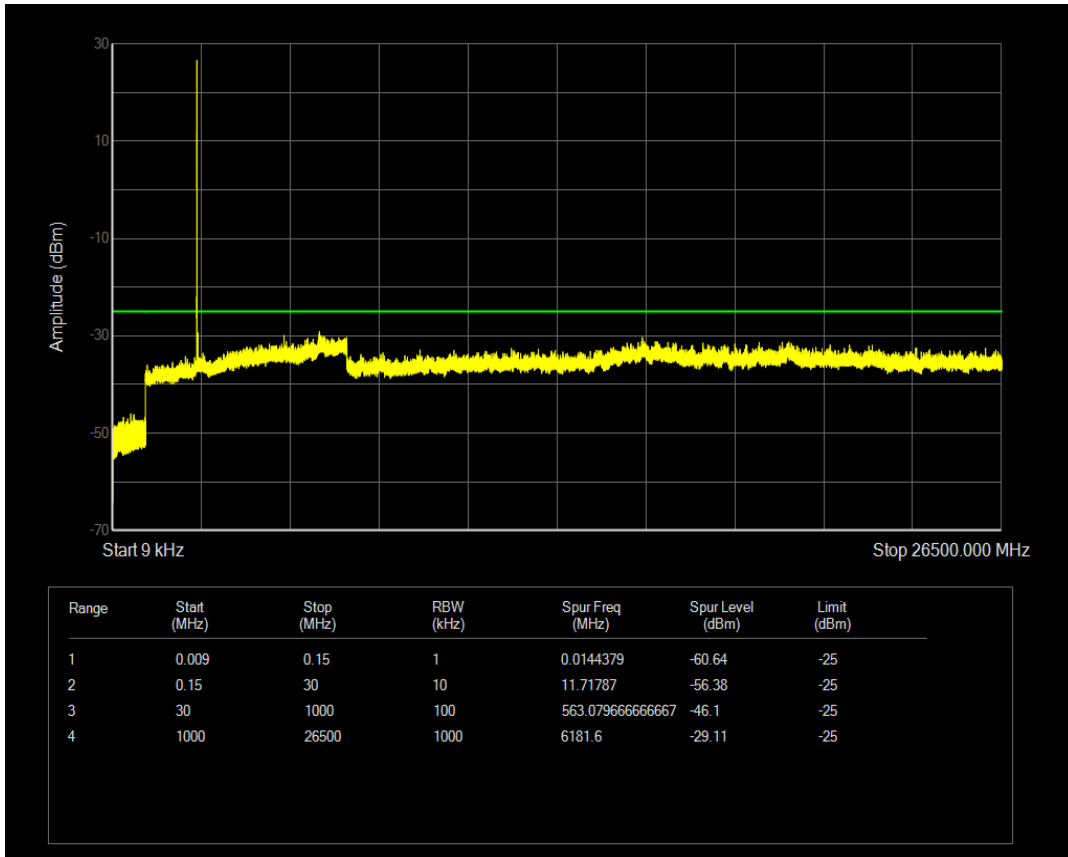

Band7 QPSK BW=5MHz Channel=20775 RB Size=1 Position=#0

Band7 16QAM BW=5MHz Channel=20775 RB Size=1 Position=#0

Band7 QPSK BW=5MHz Channel=21100 RB Size=1 Position=#0

Band7 16QAM BW=5MHz Channel=21100 RB Size=1 Position=#0

Band7 QPSK BW=5MHz Channel=21425 RB Size=1 Position=#0

Band7 16QAM BW=5MHz Channel=21425 RB Size=1 Position=#0

Band7 QPSK BW=10MHz Channel=20800 RB Size=1 Position=#0

Band7 16QAM BW=10MHz Channel=20800 RB Size=1 Position=#0