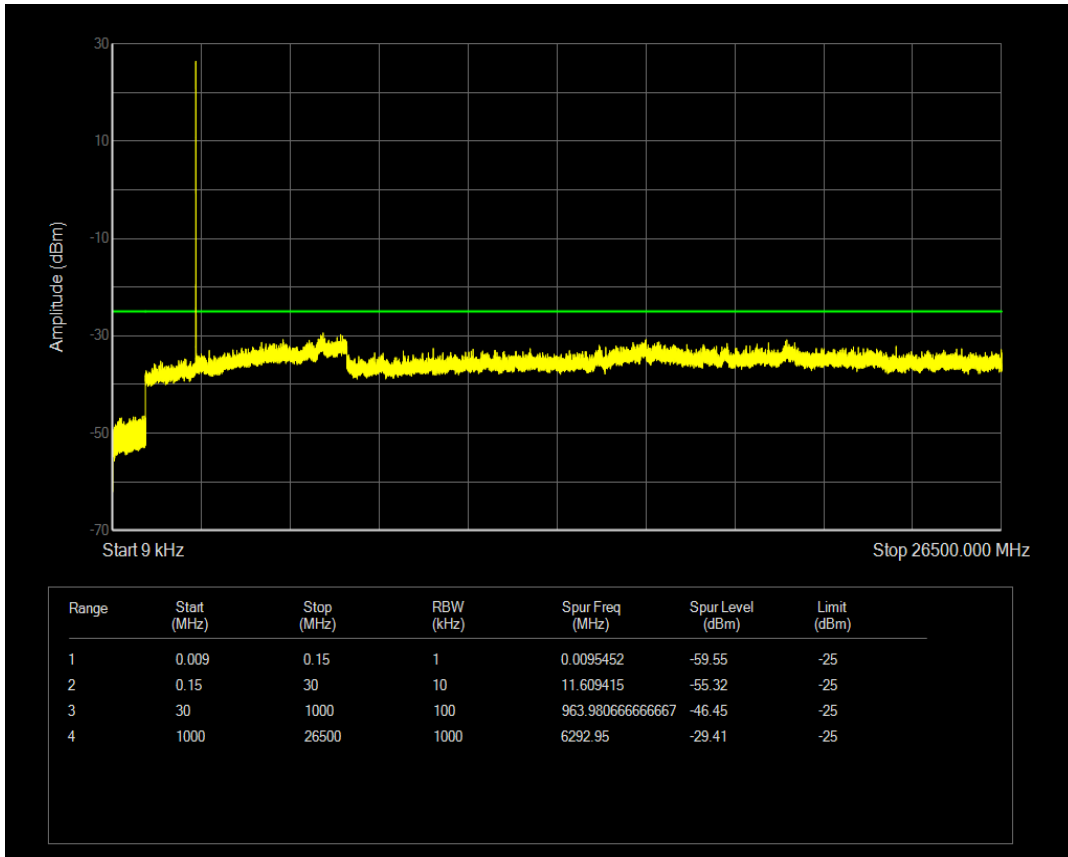

Band7 16QAM BW=5MHz Channel=20775 RB Size=1 Position=#0