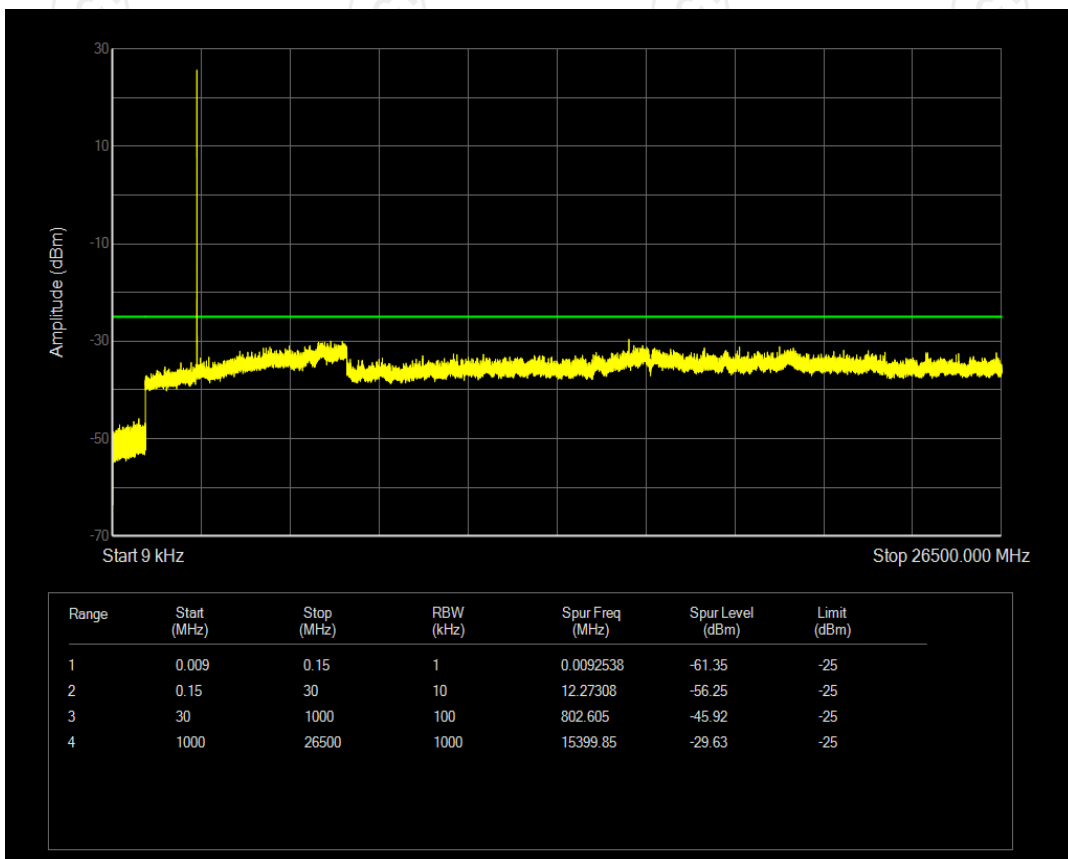

Band7 QPSK BW=20MHz Channel=21350 RB Size=100 Position=#0

Band7 16QAM BW=20MHz Channel=21350 RB Size=100 Position=#0

6 Out-of-band emissions

Band	Bandwidth (MHz)	UL Channel	RB Size	RB Position	Modulation	Spur Freq (MHz)	Spur Level (dBm)	Limit (dBm)	Verdict
Band7	5	20775	1	#0	QPSK	6159.50	-29.52	-25	PASS
Band7	5	20775	1	#0	16QAM	6292.95	-29.41	-25	PASS
Band7	5	21100	1	#0	QPSK	15399.85	-29.63	-25	PASS
Band7	5	21100	1	#0	16QAM	6181.60	-29.11	-25	PASS
Band7	5	21425	1	#0	QPSK	6917.70	-29.53	-25	PASS
Band7	5	21425	1	#0	16QAM	6185.00	-29.34	-25	PASS
Band7	10	20800	1	#0	QPSK	6332.90	-29.64	-25	PASS
Band7	10	20800	1	#0	16QAM	6220.70	-29.97	-25	PASS
Band7	10	21100	1	#0	QPSK	6903.25	-29.60	-25	PASS
Band7	10	21100	1	#0	16QAM	6186.70	-29.60	-25	PASS
Band7	10	21400	1	#0	QPSK	6298.05	-29.01	-25	PASS
Band7	10	21400	1	#0	16QAM	6230.05	-29.89	-25	PASS
Band7	15	20825	1	#0	QPSK	6836.10	-29.68	-25	PASS
Band7	15	20825	1	#0	16QAM	6335.45	-29.72	-25	PASS
Band7	15	21100	1	#0	QPSK	6129.75	-29.85	-25	PASS
Band7	15	21100	1	#0	16QAM	6840.35	-29.65	-25	PASS
Band7	15	21375	1	#0	QPSK	6237.70	-29.26	-25	PASS
Band7	15	21375	1	#0	16QAM	6207.10	-29.68	-25	PASS
Band7	20	20850	1	#0	QPSK	6191.80	-29.68	-25	PASS

Band7 QPSK BW=5MHz Channel=20775 RB Size=1 Position=#0

Band7 16QAM BW=5MHz Channel=20775 RB Size=1 Position=#0

Band7 QPSK BW=5MHz Channel=21100 RB Size=1 Position=#0

Band7 16QAM BW=5MHz Channel=21100 RB Size=1 Position=#0