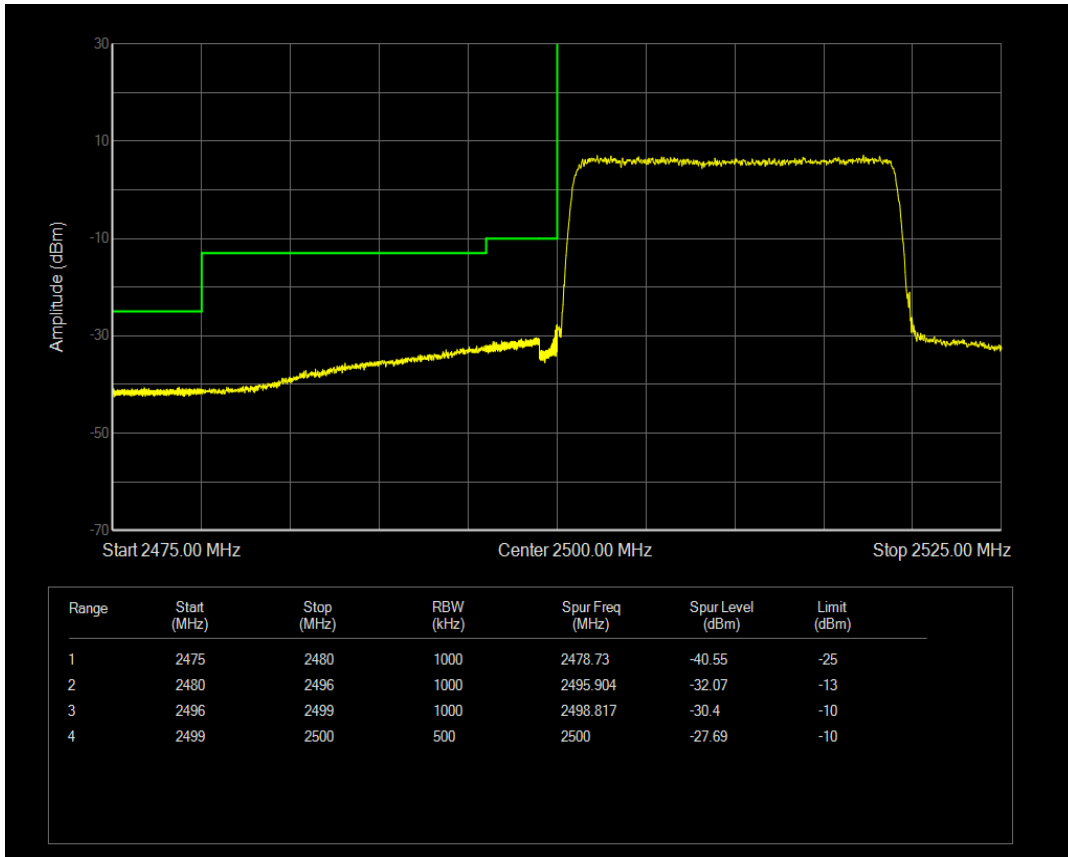

Band7 QPSK BW=10MHz Channel=21400 RB Size=50 Position=#0

Band7 16QAM BW=10MHz Channel=21400 RB Size=50 Position=#0

Band7 QPSK BW=15MHz Channel=20825 RB Size=75 Position=#0

Band7 16QAM BW=15MHz Channel=20825 RB Size=75 Position=#0

Band7 QPSK BW=15MHz Channel=21375 RB Size=75 Position=#0

Band7 16QAM BW=15MHz Channel=21375 RB Size=75 Position=#0

Band7 16QAM BW=20MHz Channel=20850 RB Size=100 Position=#0

Band7 QPSK BW=20MHz Channel=20850 RB Size=100 Position=#0

Band7 QPSK BW=20MHz Channel=21350 RB Size=100 Position=#0

Band7 16QAM BW=20MHz Channel=21350 RB Size=100 Position=#0

6 Out-of-band emissions

Band	Bandwidth (MHz)	UL Channel	RB Size	RB Position	Modulation	Spur Freq (MHz)	Spur Level (dBm)	Limit (dBm)	Verdict
Band7	5	20775	1	#0	QPSK	6159.50	-29.52	-25	PASS
Band7	5	20775	1	#0	16QAM	6292.95	-29.41	-25	PASS
Band7	5	21100	1	#0	QPSK	15399.85	-29.63	-25	PASS
Band7	5	21100	1	#0	16QAM	6181.60	-29.11	-25	PASS
Band7	5	21425	1	#0	QPSK	6917.70	-29.53	-25	PASS
Band7	5	21425	1	#0	16QAM	6185.00	-29.34	-25	PASS
Band7	10	20800	1	#0	QPSK	6332.90	-29.64	-25	PASS
Band7	10	20800	1	#0	16QAM	6220.70	-29.97	-25	PASS
Band7	10	21100	1	#0	QPSK	6903.25	-29.60	-25	PASS
Band7	10	21100	1	#0	16QAM	6186.70	-29.60	-25	PASS
Band7	10	21400	1	#0	QPSK	6298.05	-29.01	-25	PASS
Band7	10	21400	1	#0	16QAM	6230.05	-29.89	-25	PASS
Band7	15	20825	1	#0	QPSK	6836.10	-29.68	-25	PASS
Band7	15	20825	1	#0	16QAM	6335.45	-29.72	-25	PASS
Band7	15	21100	1	#0	QPSK	6129.75	-29.85	-25	PASS
Band7	15	21100	1	#0	16QAM	6840.35	-29.65	-25	PASS
Band7	15	21375	1	#0	QPSK	6237.70	-29.26	-25	PASS
Band7	15	21375	1	#0	16QAM	6207.10	-29.68	-25	PASS
Band7	20	20850	1	#0	QPSK	6191.80	-29.68	-25	PASS