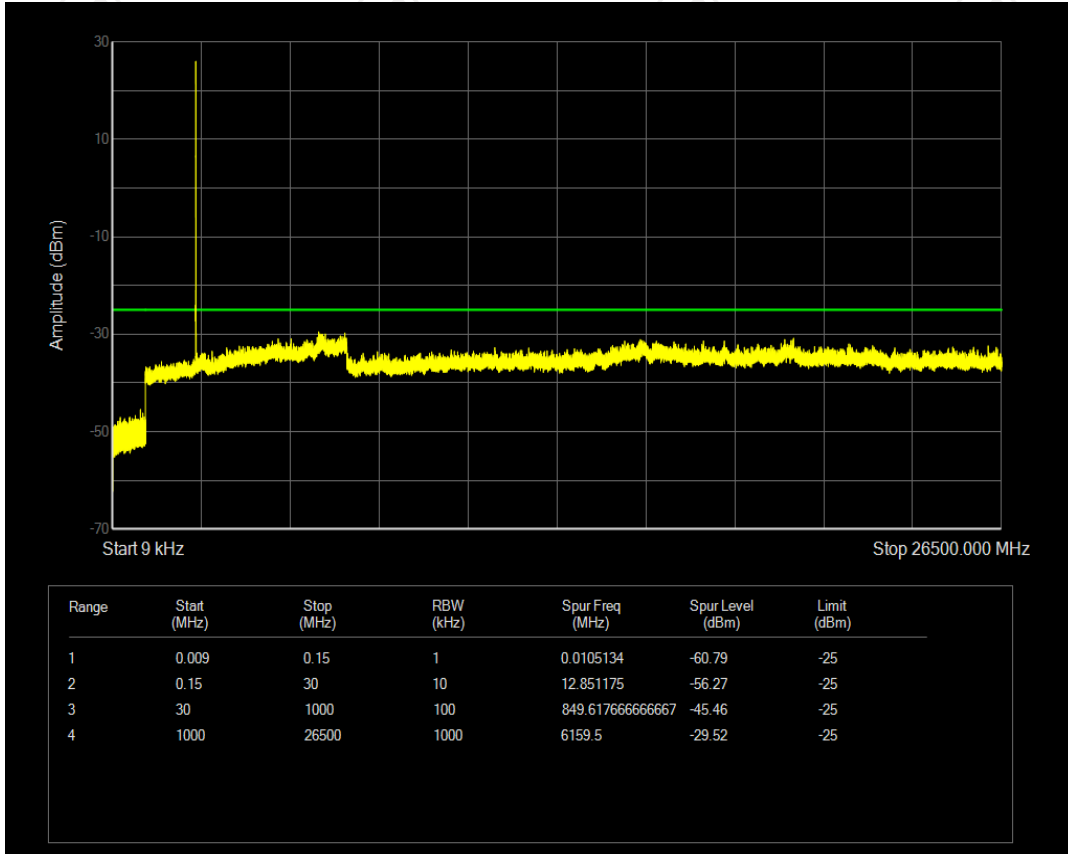

Band7	20	20850	1	#0	16QAM	6955.95	-29.60	-25	PASS
Band7	20	21100	1	#0	QPSK	6317.60	-29.86	-25	PASS
Band7	20	21100	1	#0	16QAM	6280.20	-28.88	-25	PASS
Band7	20	21350	1	#0	QPSK	6876.90	-28.66	-25	PASS
Band7	20	21350	1	#0	16QAM	6977.20	-30.18	-25	PASS

Band7 QPSK BW=5MHz Channel=20775 RB Size=1 Position=#0