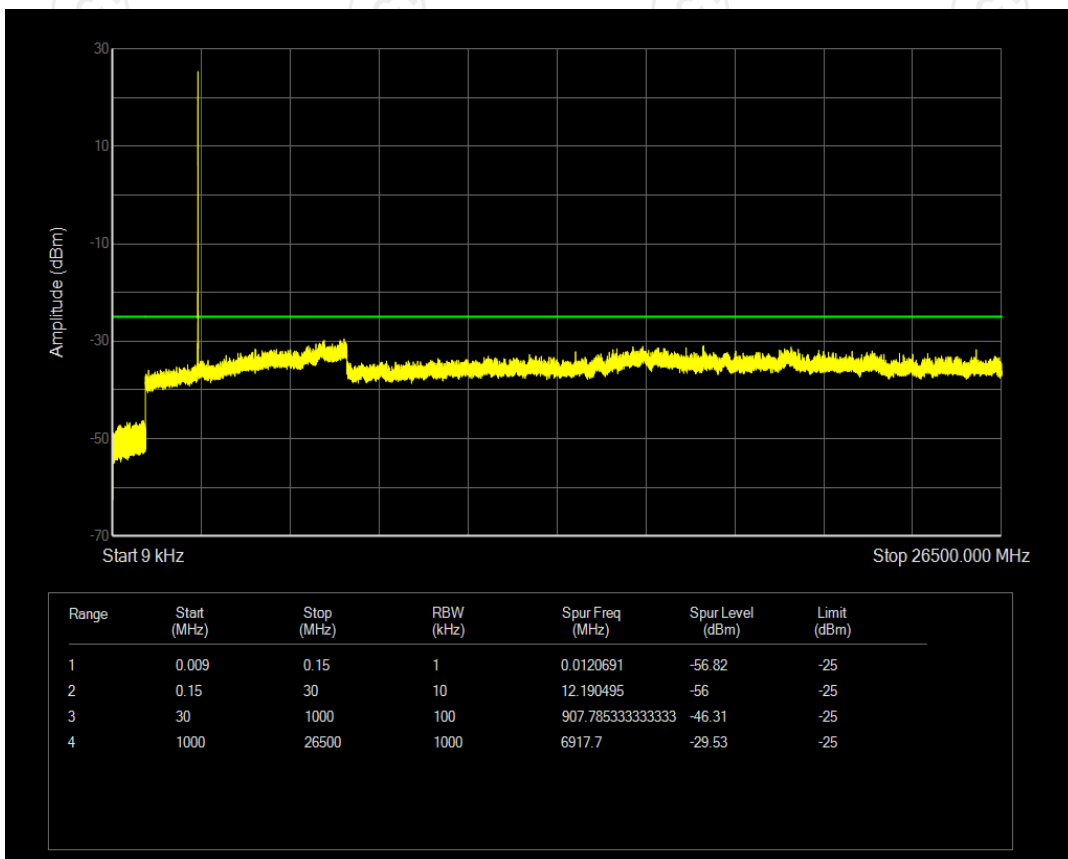

Band7 QPSK BW=5MHz Channel=20775 RB Size=1 Position=#0

Band7 16QAM BW=5MHz Channel=20775 RB Size=1 Position=#0

Band7 QPSK BW=5MHz Channel=21100 RB Size=1 Position=#0

Band7 16QAM BW=5MHz Channel=21100 RB Size=1 Position=#0

Band7 QPSK BW=5MHz Channel=21425 RB Size=1 Position=#0

Band7 16QAM BW=5MHz Channel=21425 RB Size=1 Position=#0

Band7 QPSK BW=10MHz Channel=20800 RB Size=1 Position=#0

Band7 16QAM BW=10MHz Channel=20800 RB Size=1 Position=#0