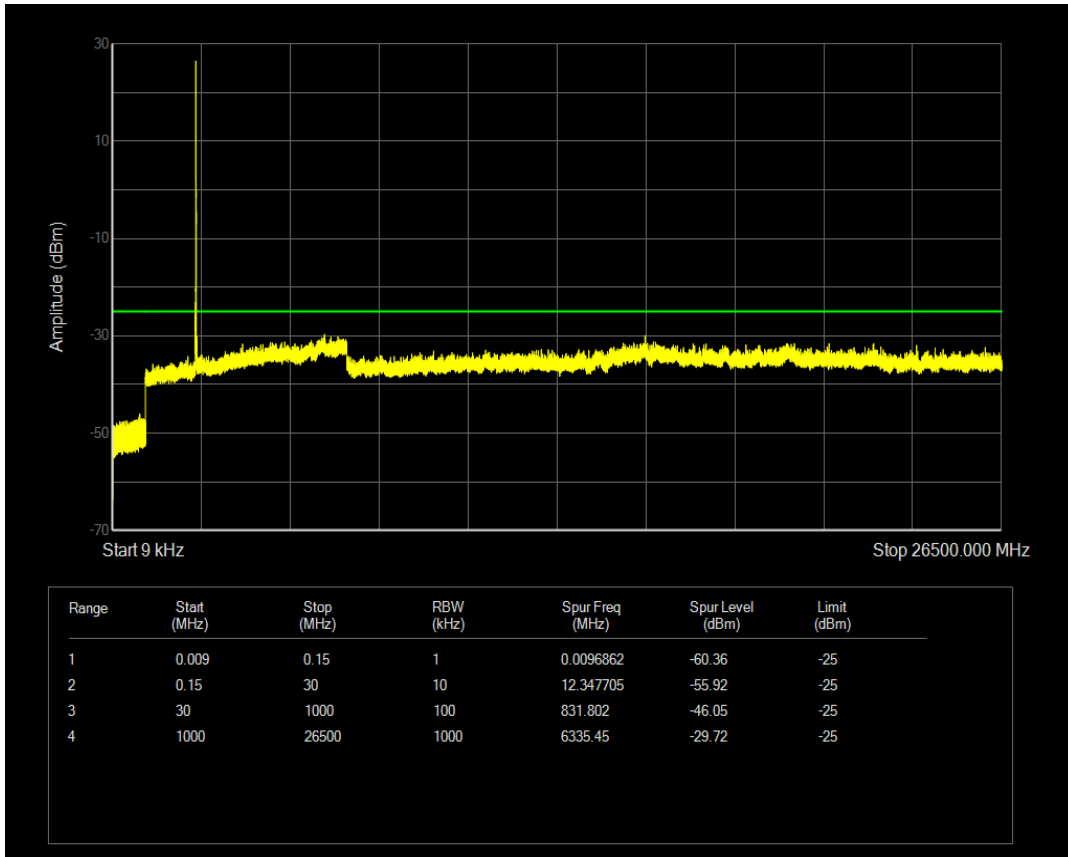

Band7 16QAM BW=15MHz Channel=20825 RB Size=1 Position=#0