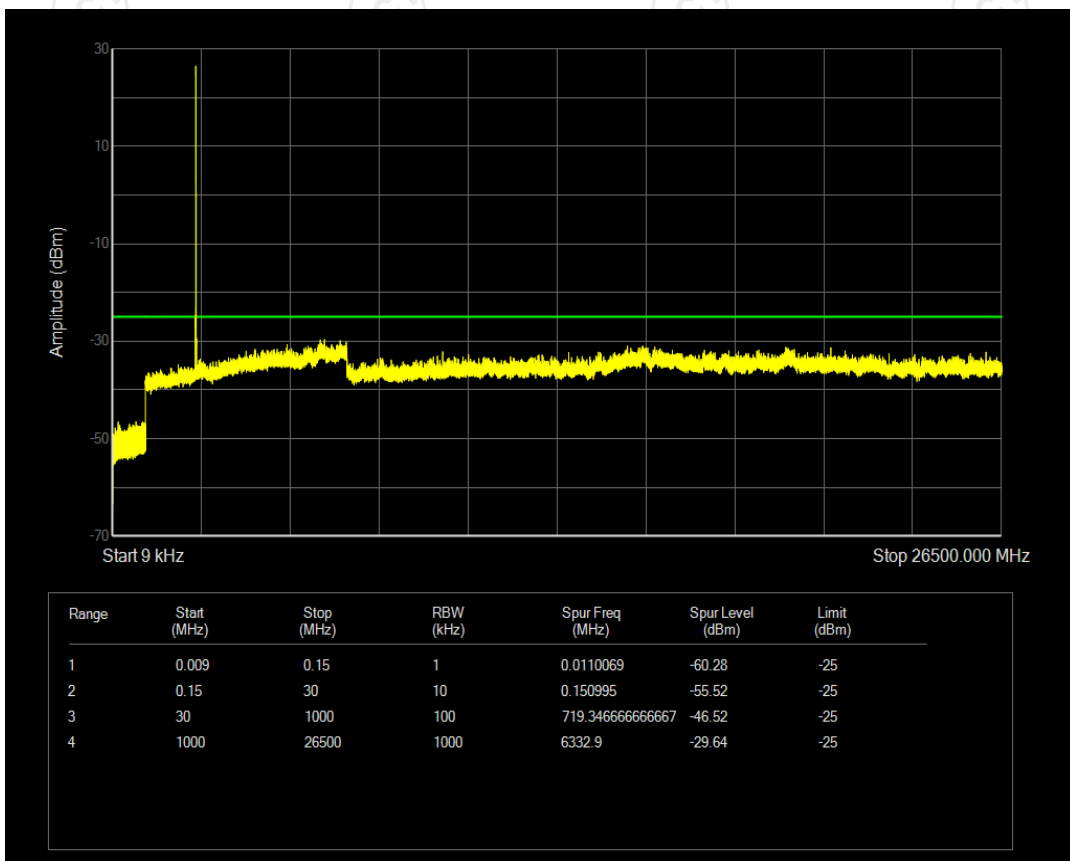

Band7 QPSK BW=5MHz Channel=20775 RB Size=1 Position=#0

Band7 16QAM BW=5MHz Channel=20775 RB Size=1 Position=#0

Band7 QPSK BW=5MHz Channel=21100 RB Size=1 Position=#0

Band7 16QAM BW=5MHz Channel=21100 RB Size=1 Position=#0

Band7 QPSK BW=5MHz Channel=21425 RB Size=1 Position=#0

Band7 16QAM BW=5MHz Channel=21425 RB Size=1 Position=#0

Band7 QPSK BW=10MHz Channel=20800 RB Size=1 Position=#0

Band7 16QAM BW=10MHz Channel=20800 RB Size=1 Position=#0