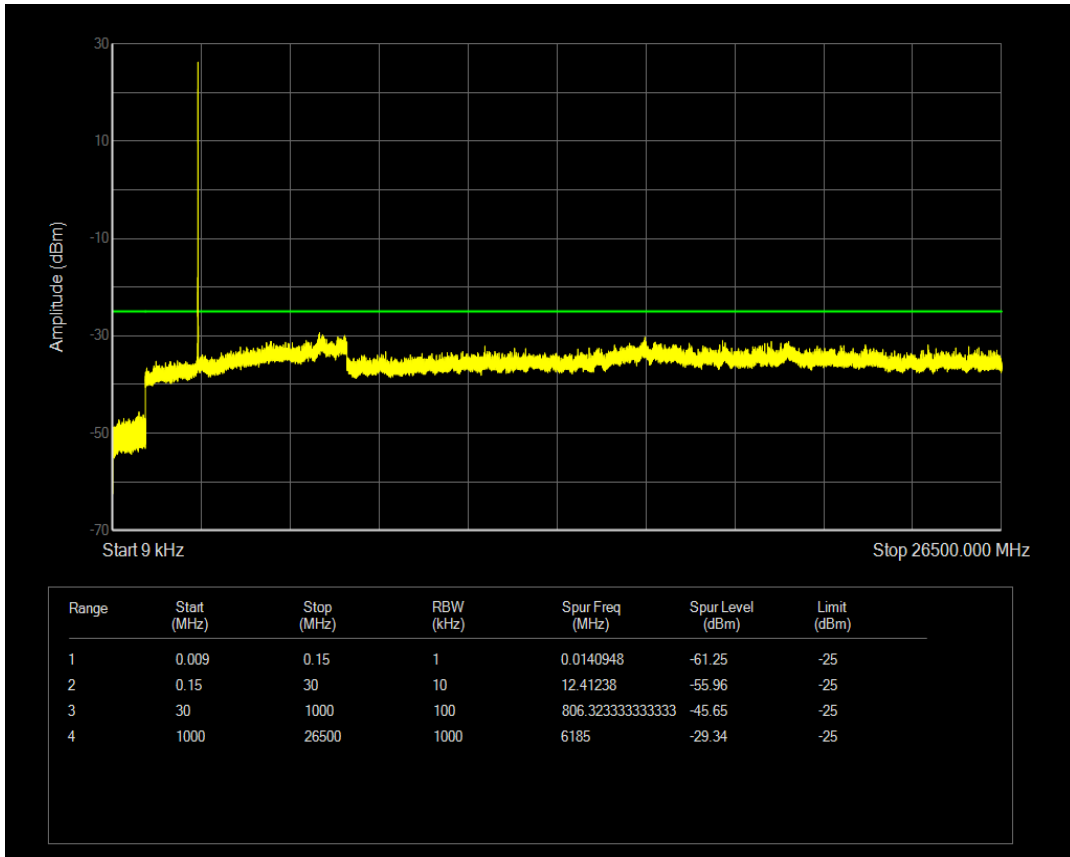

Band7 QPSK BW=5MHz Channel=20775 RB Size=1 Position=#0

Band7 16QAM BW=5MHz Channel=20775 RB Size=1 Position=#0

Band7 QPSK BW=5MHz Channel=21100 RB Size=1 Position=#0

Band7 16QAM BW=5MHz Channel=21100 RB Size=1 Position=#0

Band7 QPSK BW=5MHz Channel=21425 RB Size=1 Position=#0

Band7 16QAM BW=5MHz Channel=21425 RB Size=1 Position=#0

Band7 QPSK BW=10MHz Channel=20800 RB Size=1 Position=#0

Band7 16QAM BW=10MHz Channel=20800 RB Size=1 Position=#0