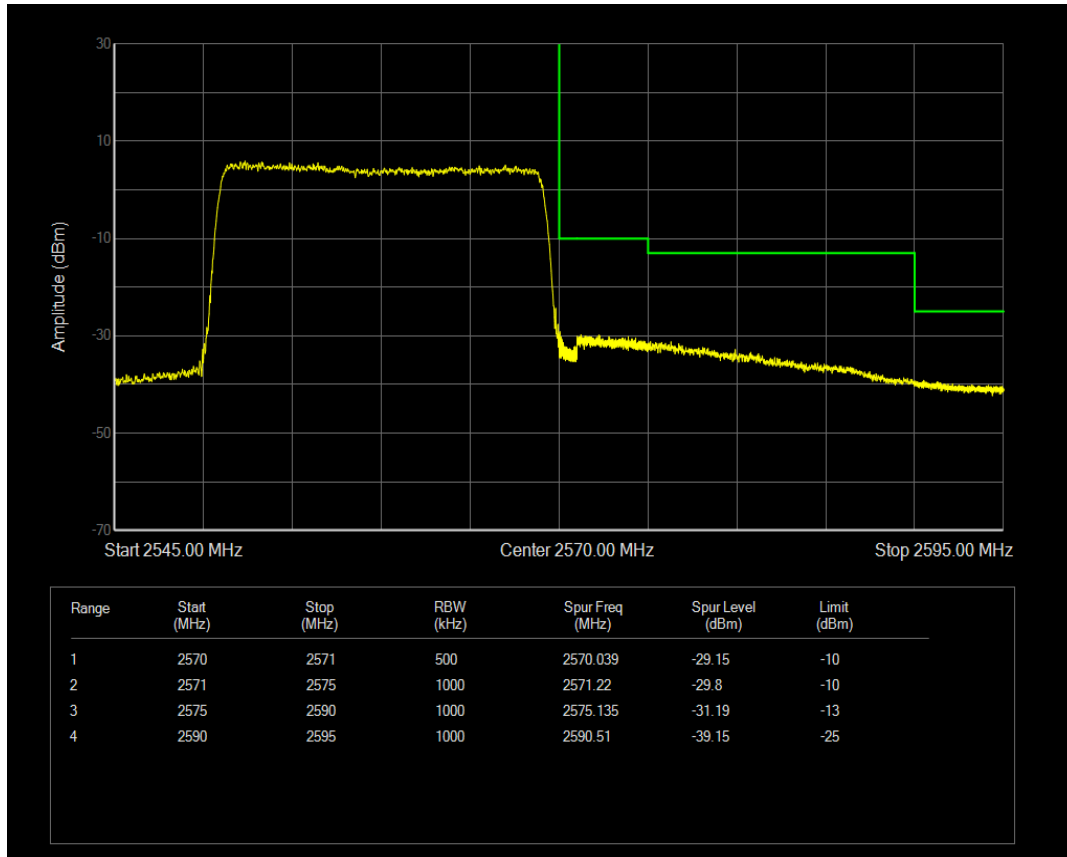

Band7 QPSK BW=10MHz Channel=21400 RB Size=50 Position=#0

Band7 16QAM BW=10MHz Channel=21400 RB Size=50 Position=#0

Band7 QPSK BW=15MHz Channel=20825 RB Size=75 Position=#0

Band7 16QAM BW=15MHz Channel=20825 RB Size=75 Position=#0

Band7 QPSK BW=15MHz Channel=21375 RB Size=75 Position=#0

Band7 16QAM BW=15MHz Channel=21375 RB Size=75 Position=#0

Band7 16QAM BW=20MHz Channel=20850 RB Size=100 Position=#0

Band7 QPSK BW=20MHz Channel=20850 RB Size=100 Position=#0

Band7 QPSK BW=20MHz Channel=21350 RB Size=100 Position=#0

Band7 16QAM BW=20MHz Channel=21350 RB Size=100 Position=#0

6 Out-of-band emissions

Band	Bandwidth (MHz)	UL Channel	RB Size	RB Position	Modulation	Spur Freq (MHz)	Spur Level (dBm)	Limit (dBm)	Verdict
Band7	5	20775	1	#0	QPSK	6159.50	-29.52	-25	PASS
Band7	5	20775	1	#0	16QAM	6292.95	-29.41	-25	PASS
Band7	5	21100	1	#0	QPSK	15399.85	-29.63	-25	PASS
Band7	5	21100	1	#0	16QAM	6181.60	-29.11	-25	PASS
Band7	5	21425	1	#0	QPSK	6917.70	-29.53	-25	PASS
Band7	5	21425	1	#0	16QAM	6185.00	-29.34	-25	PASS
Band7	10	20800	1	#0	QPSK	6332.90	-29.64	-25	PASS
Band7	10	20800	1	#0	16QAM	6220.70	-29.97	-25	PASS
Band7	10	21100	1	#0	QPSK	6903.25	-29.60	-25	PASS
Band7	10	21100	1	#0	16QAM	6186.70	-29.60	-25	PASS
Band7	10	21400	1	#0	QPSK	6298.05	-29.01	-25	PASS
Band7	10	21400	1	#0	16QAM	6230.05	-29.89	-25	PASS
Band7	15	20825	1	#0	QPSK	6836.10	-29.68	-25	PASS
Band7	15	20825	1	#0	16QAM	6335.45	-29.72	-25	PASS
Band7	15	21100	1	#0	QPSK	6129.75	-29.85	-25	PASS
Band7	15	21100	1	#0	16QAM	6840.35	-29.65	-25	PASS
Band7	15	21375	1	#0	QPSK	6237.70	-29.26	-25	PASS
Band7	15	21375	1	#0	16QAM	6207.10	-29.68	-25	PASS
Band7	20	20850	1	#0	QPSK	6191.80	-29.68	-25	PASS