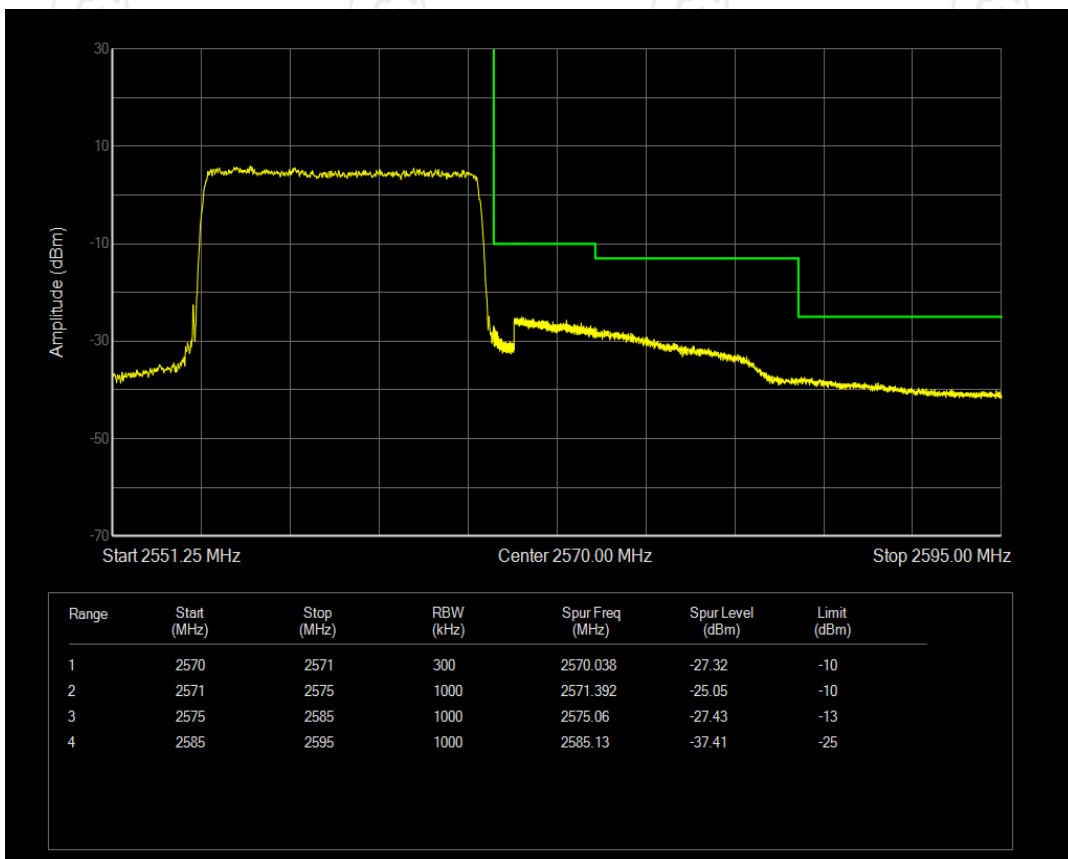

Band7 QPSK BW=10MHz Channel=21400 RB Size=50 Position=#0

Band7 16QAM BW=10MHz Channel=21400 RB Size=50 Position=#0

Band7 QPSK BW=15MHz Channel=20825 RB Size=75 Position=#0

Band7 16QAM BW=15MHz Channel=20825 RB Size=75 Position=#0

Band7 QPSK BW=15MHz Channel=21375 RB Size=75 Position=#0

Band7 16QAM BW=15MHz Channel=21375 RB Size=75 Position=#0

Band7 16QAM BW=20MHz Channel=20850 RB Size=100 Position=#0

Band7 QPSK BW=20MHz Channel=20850 RB Size=100 Position=#0

Band7 QPSK BW=20MHz Channel=21350 RB Size=100 Position=#0

Band7 16QAM BW=20MHz Channel=21350 RB Size=100 Position=#0

6 Out-of-band emissions

Band	Bandwidth (MHz)	UL Channel	RB Size	RB Position	Modulation	Spur Freq (MHz)	Spur Level (dBm)	Limit (dBm)	Verdict
Band7	5	20775	1	#0	QPSK	6159.50	-29.52	-25	PASS
Band7	5	20775	1	#0	16QAM	6292.95	-29.41	-25	PASS
Band7	5	21100	1	#0	QPSK	15399.85	-29.63	-25	PASS
Band7	5	21100	1	#0	16QAM	6181.60	-29.11	-25	PASS
Band7	5	21425	1	#0	QPSK	6917.70	-29.53	-25	PASS
Band7	5	21425	1	#0	16QAM	6185.00	-29.34	-25	PASS
Band7	10	20800	1	#0	QPSK	6332.90	-29.64	-25	PASS
Band7	10	20800	1	#0	16QAM	6220.70	-29.97	-25	PASS
Band7	10	21100	1	#0	QPSK	6903.25	-29.60	-25	PASS
Band7	10	21100	1	#0	16QAM	6186.70	-29.60	-25	PASS
Band7	10	21400	1	#0	QPSK	6298.05	-29.01	-25	PASS
Band7	10	21400	1	#0	16QAM	6230.05	-29.89	-25	PASS
Band7	15	20825	1	#0	QPSK	6836.10	-29.68	-25	PASS
Band7	15	20825	1	#0	16QAM	6335.45	-29.72	-25	PASS
Band7	15	21100	1	#0	QPSK	6129.75	-29.85	-25	PASS
Band7	15	21100	1	#0	16QAM	6840.35	-29.65	-25	PASS
Band7	15	21375	1	#0	QPSK	6237.70	-29.26	-25	PASS
Band7	15	21375	1	#0	16QAM	6207.10	-29.68	-25	PASS
Band7	20	20850	1	#0	QPSK	6191.80	-29.68	-25	PASS