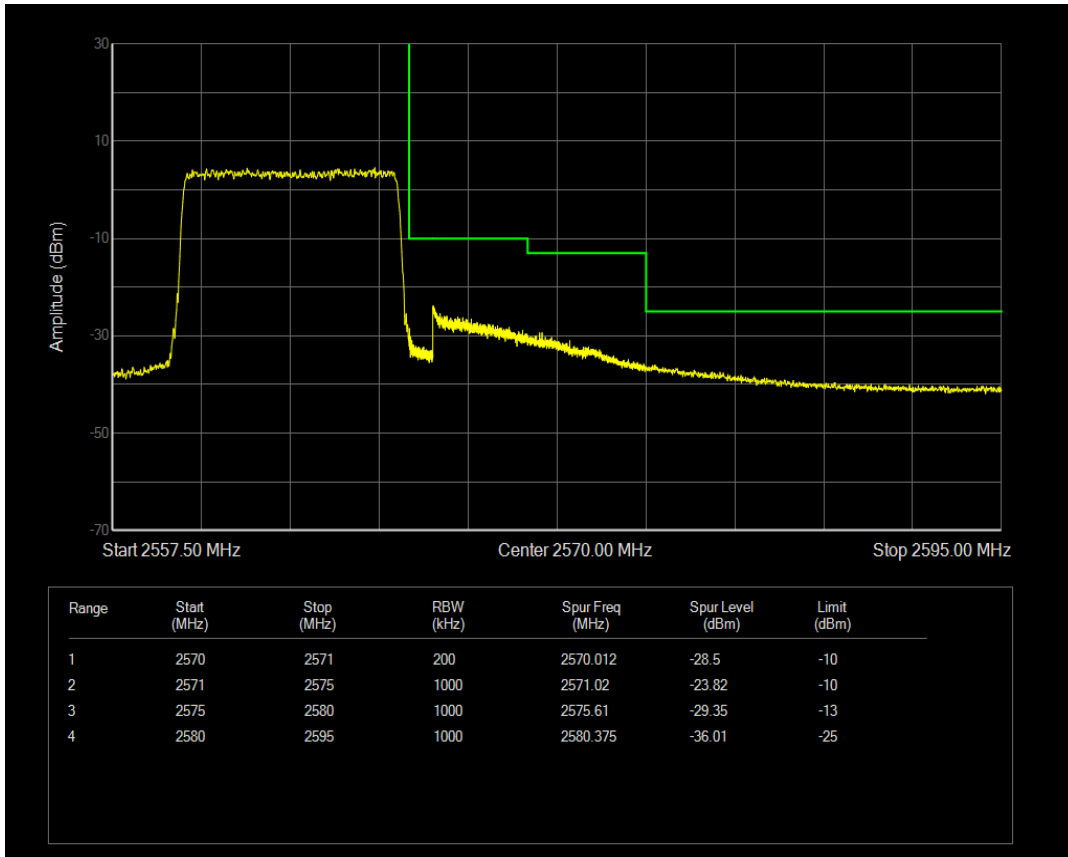

Band7 QPSK BW=10MHz Channel=21400 RB Size=50 Position=#0

Band7 16QAM BW=10MHz Channel=21400 RB Size=50 Position=#0

Band7 QPSK BW=15MHz Channel=20825 RB Size=75 Position=#0

Band7 16QAM BW=15MHz Channel=20825 RB Size=75 Position=#0

Band7 QPSK BW=15MHz Channel=21375 RB Size=75 Position=#0

Band7 16QAM BW=15MHz Channel=21375 RB Size=75 Position=#0

Band7 16QAM BW=20MHz Channel=20850 RB Size=100 Position=#0

Band7 QPSK BW=20MHz Channel=20850 RB Size=100 Position=#0

Band7 QPSK BW=20MHz Channel=21350 RB Size=100 Position=#0

Band7 16QAM BW=20MHz Channel=21350 RB Size=100 Position=#0

6 Out-of-band emissions

Band	Bandwidth (MHz)	UL Channel	RB Size	RB Position	Modulation	Spur Freq (MHz)	Spur Level (dBm)	Limit (dBm)	Verdict
Band7	5	20775	1	#0	QPSK	6159.50	-29.52	-25	PASS
Band7	5	20775	1	#0	16QAM	6292.95	-29.41	-25	PASS
Band7	5	21100	1	#0	QPSK	15399.85	-29.63	-25	PASS
Band7	5	21100	1	#0	16QAM	6181.60	-29.11	-25	PASS
Band7	5	21425	1	#0	QPSK	6917.70	-29.53	-25	PASS
Band7	5	21425	1	#0	16QAM	6185.00	-29.34	-25	PASS
Band7	10	20800	1	#0	QPSK	6332.90	-29.64	-25	PASS
Band7	10	20800	1	#0	16QAM	6220.70	-29.97	-25	PASS
Band7	10	21100	1	#0	QPSK	6903.25	-29.60	-25	PASS
Band7	10	21100	1	#0	16QAM	6186.70	-29.60	-25	PASS
Band7	10	21400	1	#0	QPSK	6298.05	-29.01	-25	PASS
Band7	10	21400	1	#0	16QAM	6230.05	-29.89	-25	PASS
Band7	15	20825	1	#0	QPSK	6836.10	-29.68	-25	PASS
Band7	15	20825	1	#0	16QAM	6335.45	-29.72	-25	PASS
Band7	15	21100	1	#0	QPSK	6129.75	-29.85	-25	PASS
Band7	15	21100	1	#0	16QAM	6840.35	-29.65	-25	PASS
Band7	15	21375	1	#0	QPSK	6237.70	-29.26	-25	PASS
Band7	15	21375	1	#0	16QAM	6207.10	-29.68	-25	PASS
Band7	20	20850	1	#0	QPSK	6191.80	-29.68	-25	PASS