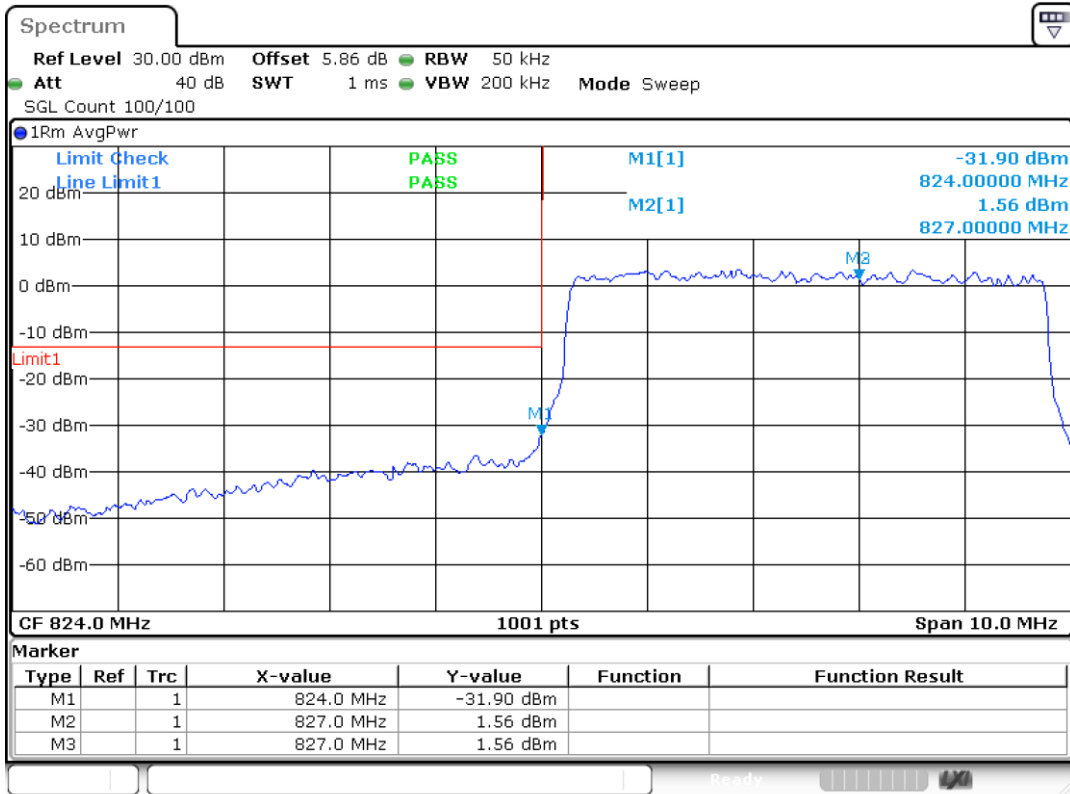

Date: 25.MAR.2024 12:08:41

Band5 QPSK BW=3MHz Channel=20635 RB Size=15 Position=#0

Date: 25.MAR.2024 12:08:46

Band5 16QAM BW=3MHz Channel=20635 RB Size=15 Position=#0

Date: 25.MAR.2024 12:08:50

Band5 QPSK BW=5MHz Channel=20425 RB Size=25 Position=#0

Date: 25.MAR.2024 12:08:56

Band5 16QAM BW=5MHz Channel=20425 RB Size=25 Position=#0

Date: 25.MAR.2024 12:09:01

Band5 QPSK BW=5MHz Channel=20625 RB Size=25 Position=#0

Date: 25.MAR.2024 12:09:06

Band5 16QAM BW=5MHz Channel=20625 RB Size=25 Position=#0