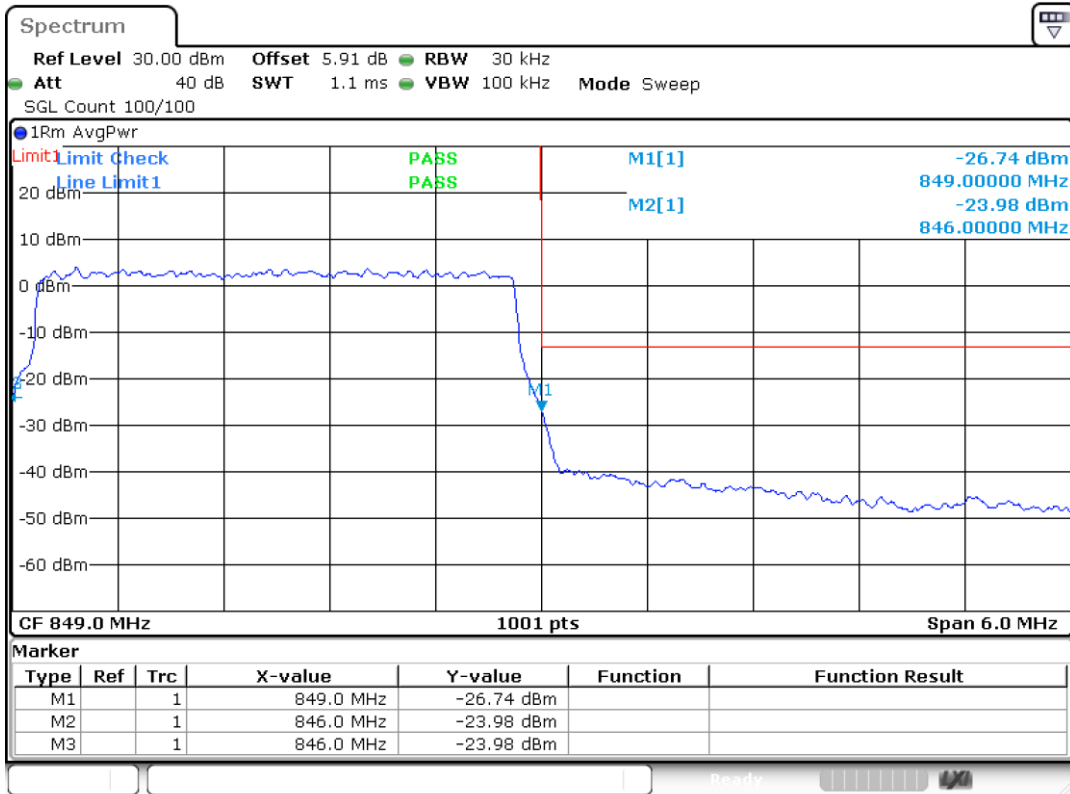

Band5 16QAM BW=1.4MHz Channel=20643 RB Size=6 Position=#0

Date: 25.MAR.2024 12:08:30

Band5 QPSK BW=3MHz Channel=20415 RB Size=15 Position=#0

Date: 25.MAR.2024 12:08:36

Band5 16QAM BW=3MHz Channel=20415 RB Size=15 Position=#0

Date: 25.MAR.2024 12:08:41

Band5 QPSK BW=3MHz Channel=20635 RB Size=15 Position=#0

Date: 25.MAR.2024 12:08:46

Band5 16QAM BW=3MHz Channel=20635 RB Size=15 Position=#0

Date: 25.MAR.2024 12:08:50

Band5 QPSK BW=5MHz Channel=20425 RB Size=25 Position=#0