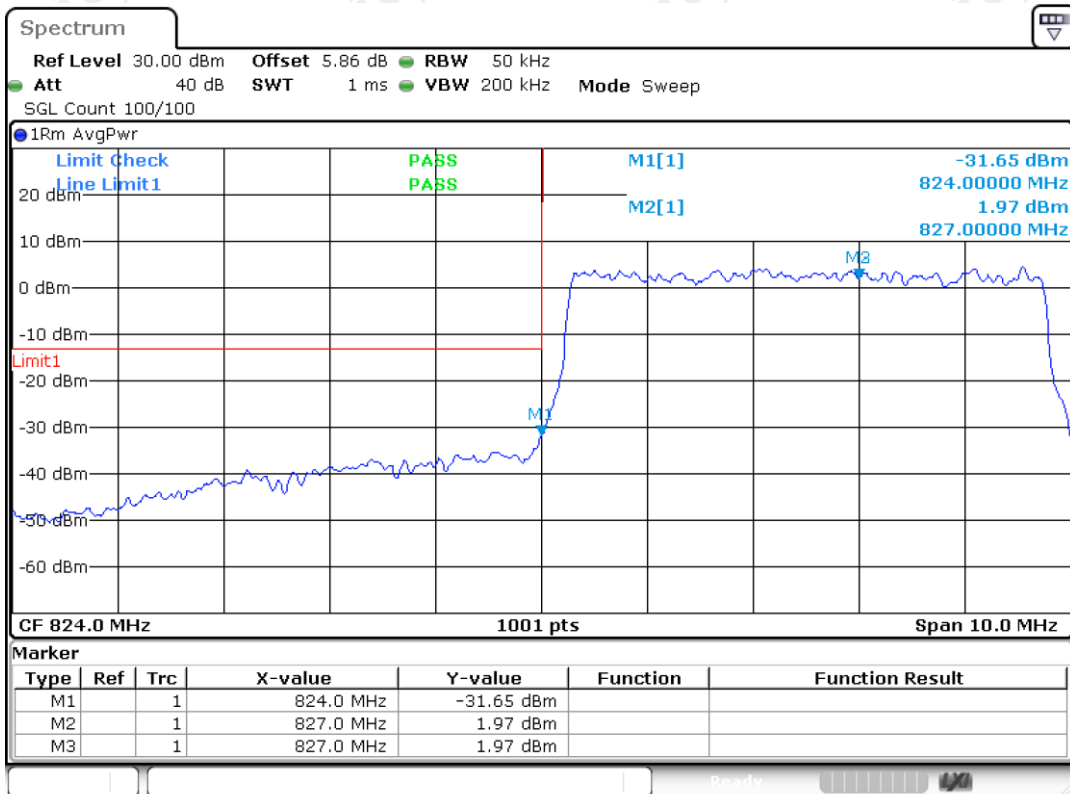

Date: 25.MAR.2024 12:08:41

Band5 QPSK BW=3MHz Channel=20635 RB Size=15 Position=#0

Date: 25.MAR.2024 12:08:46

Band5 16QAM BW=3MHz Channel=20635 RB Size=15 Position=#0

Date: 25.MAR.2024 12:08:50

Band5 QPSK BW=5MHz Channel=20425 RB Size=25 Position=#0

Date: 25.MAR.2024 12:08:56

Band5 16QAM BW=5MHz Channel=20425 RB Size=25 Position=#0

Date: 25.MAR.2024 12:09:01

Band5 QPSK BW=5MHz Channel=20625 RB Size=25 Position=#0

Date: 25.MAR.2024 12:09:06

Band5 16QAM BW=5MHz Channel=20625 RB Size=25 Position=#0