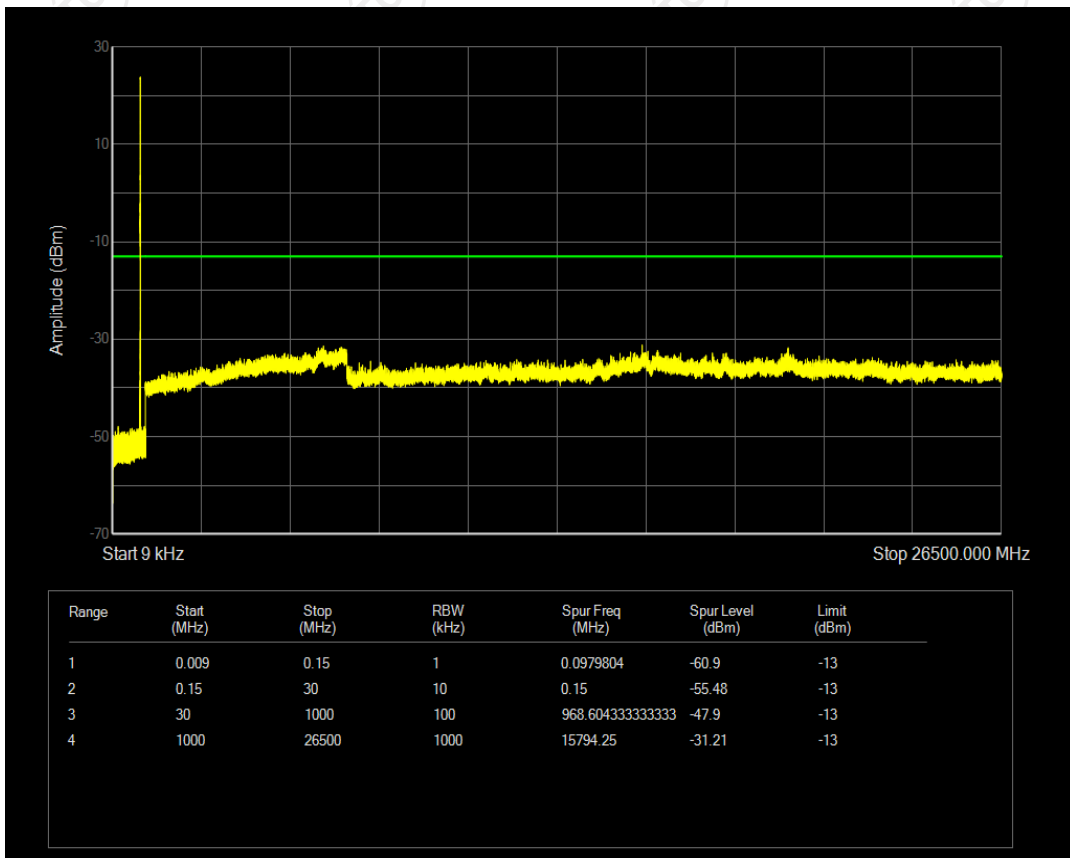

Band5 16QAM BW=3MHz Channel=20415 RB Size=1 Position=#0

Band5 16QAM BW=3MHz Channel=20525 RB Size=1 Position=#0

Band5 16QAM BW=3MHz Channel=20635 RB Size=1 Position=#0

Band5 QPSK BW=3MHz Channel=20635 RB Size=1 Position=#0

Band5 QPSK BW=5MHz Channel=20425 RB Size=1 Position=#0

Band5 16QAM BW=5MHz Channel=20425 RB Size=1 Position=#0

Band5 16QAM BW=5MHz Channel=20525 RB Size=1 Position=#0

Band5 QPSK BW=5MHz Channel=20525 RB Size=1 Position=#0