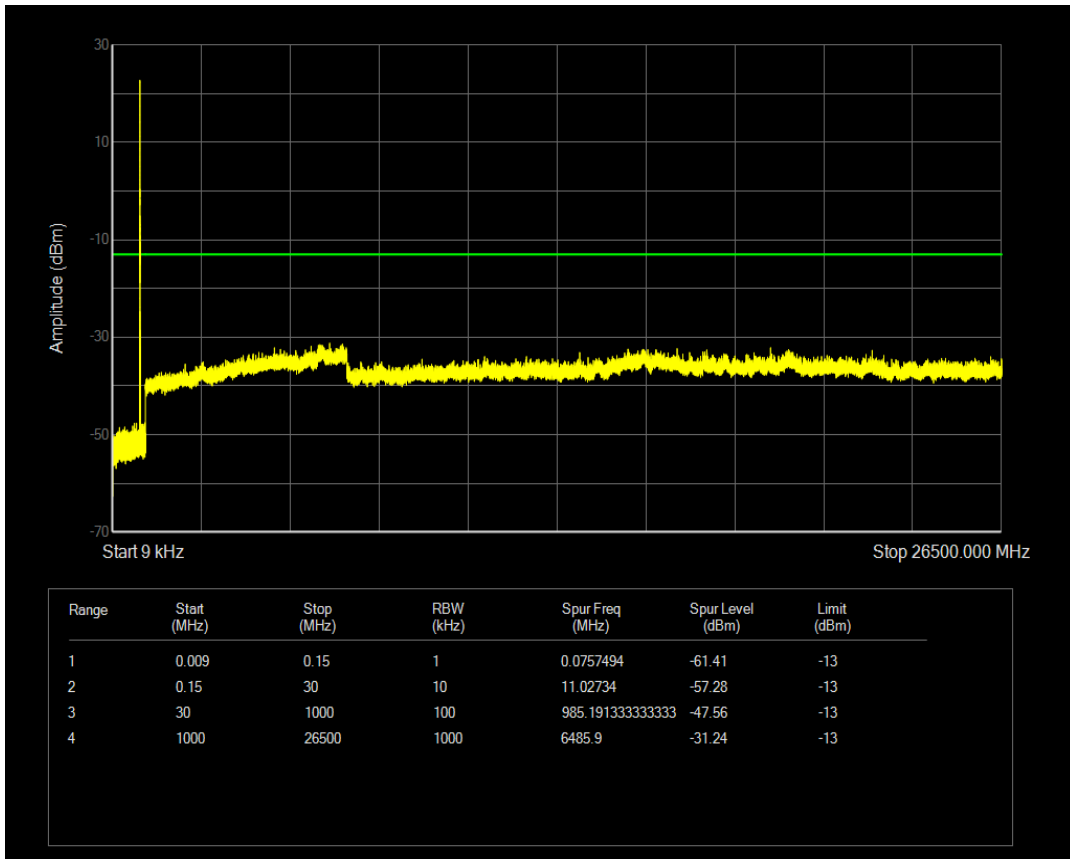

Band5 QPSK BW=5MHz Channel=20425 RB Size=1 Position=#0

Band5 16QAM BW=5MHz Channel=20425 RB Size=1 Position=#0

Band5 16QAM BW=5MHz Channel=20525 RB Size=1 Position=#0

Band5 QPSK BW=5MHz Channel=20525 RB Size=1 Position=#0

Band5 QPSK BW=5MHz Channel=20625 RB Size=1 Position=#0

Band5 16QAM BW=5MHz Channel=20625 RB Size=1 Position=#0

Band5 16QAM BW=10MHz Channel=20450 RB Size=1 Position=#0

Band5 QPSK BW=10MHz Channel=20450 RB Size=1 Position=#0