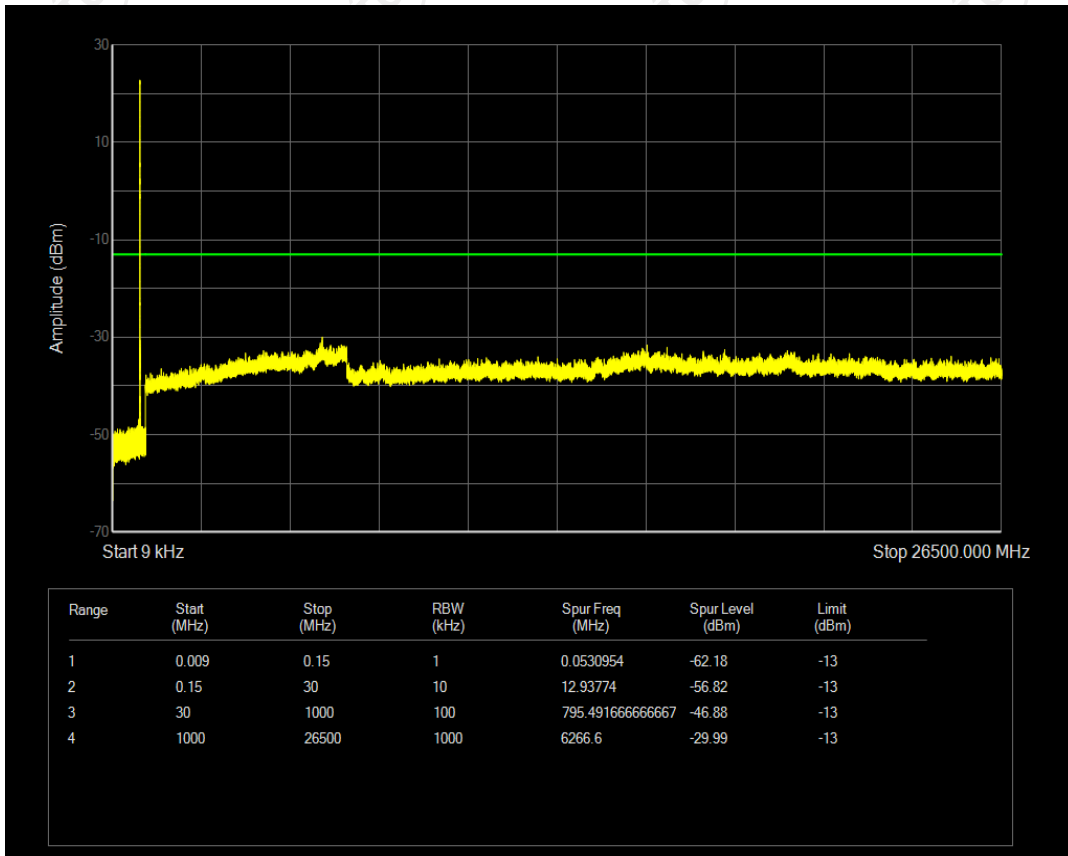

Date: 25.MAR.2024 12:09:26

Band5 16QAM BW=10MHz Channel=20600 RB Size=50 Position=#0

Date: 25.MAR.2024 12:09:32

6 Out-of-band emissions

Band	Bandwidth (MHz)	UL Channel	RB Size	RB Position	Modulation	Spur Freq (MHz)	Spur Level (dBm)	Limit (dBm)	Verdict
Band5	1.4	20407	1	#0	QPSK	6249.60	-31.31	-13	PASS
Band5	1.4	20407	1	#0	16QAM	6192.65	-29.67	-13	PASS
Band5	1.4	20525	1	#0	QPSK	6266.60	-29.99	-13	PASS
Band5	1.4	20525	1	#0	16QAM	6311.65	-31.19	-13	PASS
Band5	1.4	20643	1	#0	QPSK	6258.95	-31.05	-13	PASS
Band5	1.4	20643	1	#0	16QAM	6851.40	-31.14	-13	PASS
Band5	3	20415	1	#0	QPSK	6866.70	-30.94	-13	PASS
Band5	3	20415	1	#0	16QAM	6703.50	-31.35	-13	PASS
Band5	3	20525	1	#0	QPSK	6149.30	-31.13	-13	PASS
Band5	3	20525	1	#0	16QAM	6221.55	-31.15	-13	PASS
Band5	3	20635	1	#0	QPSK	15794.25	-31.21	-13	PASS
Band5	3	20635	1	#0	16QAM	5356.25	-30.72	-13	PASS
Band5	5	20425	1	#0	QPSK	6988.25	-30.95	-13	PASS
Band5	5	20425	1	#0	16QAM	6496.95	-30.45	-13	PASS
Band5	5	20525	1	#0	QPSK	6485.90	-31.24	-13	PASS
Band5	5	20525	1	#0	16QAM	6237.70	-30.75	-13	PASS
Band5	5	20625	1	#0	QPSK	6300.60	-31.08	-13	PASS
Band5	5	20625	1	#0	16QAM	6139.10	-31.34	-13	PASS

Band5 QPSK BW=1.4MHz Channel=20407 RB Size=1 Position=#0

Band5 16QAM BW=1.4MHz Channel=20407 RB Size=1 Position=#0

Band5 QPSK BW=1.4MHz Channel=20525 RB Size=1 Position=#0

Band5 16QAM BW=1.4MHz Channel=20525 RB Size=1 Position=#0