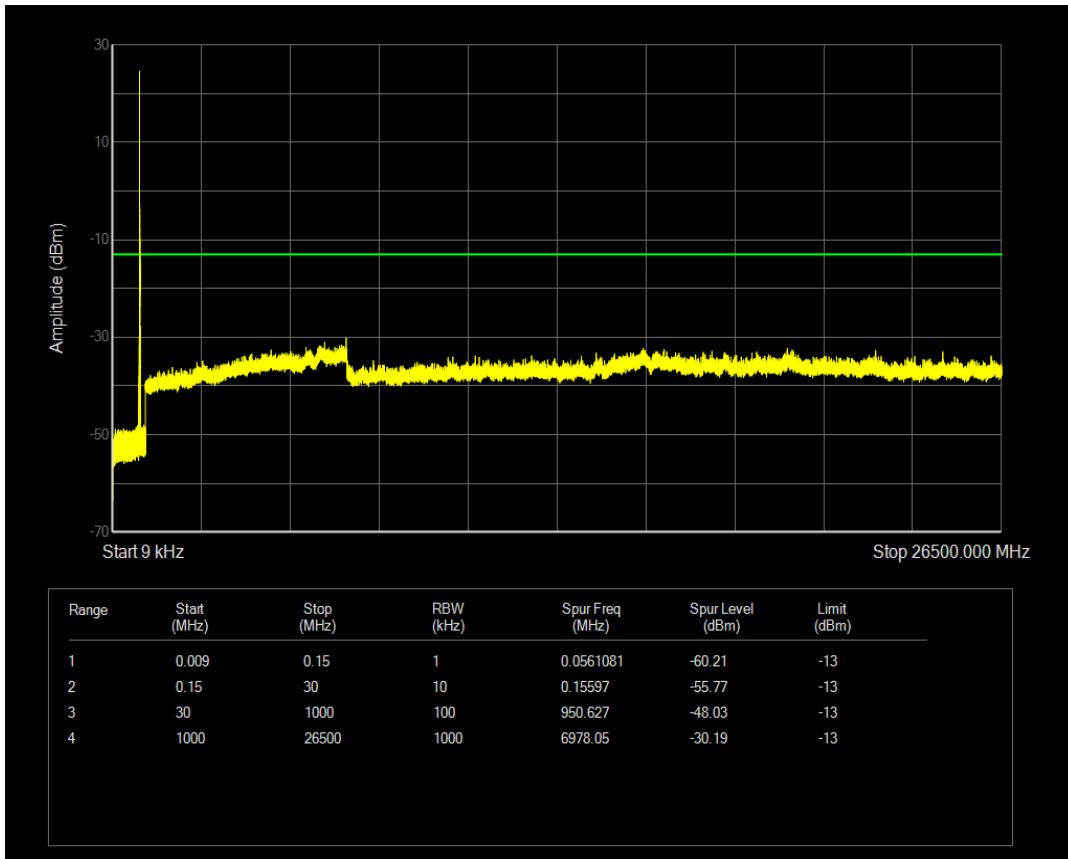

Band5 QPSK BW=5MHz Channel=20425 RB Size=1 Position=#0

Band5 16QAM BW=5MHz Channel=20425 RB Size=1 Position=#0

Band5 16QAM BW=5MHz Channel=20525 RB Size=1 Position=#0

Band5 QPSK BW=5MHz Channel=20525 RB Size=1 Position=#0

Band5 QPSK BW=5MHz Channel=20625 RB Size=1 Position=#0

Band5 16QAM BW=5MHz Channel=20625 RB Size=1 Position=#0

Band5 16QAM BW=10MHz Channel=20450 RB Size=1 Position=#0

Band5 QPSK BW=10MHz Channel=20450 RB Size=1 Position=#0