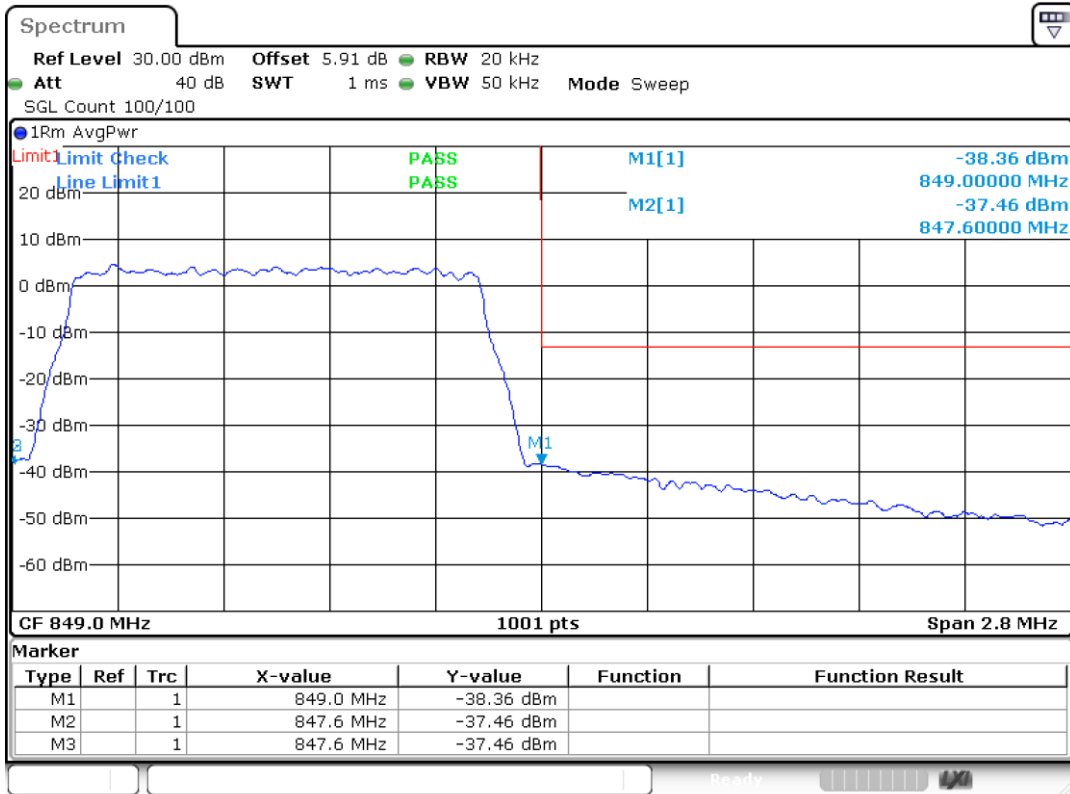

Band5 16QAM BW=1.4MHz Channel=20643 RB Size=6 Position=#0

Date: 25.MAR.2024 12:08:30

Band5 QPSK BW=3MHz Channel=20415 RB Size=15 Position=#0

Date: 25.MAR.2024 12:08:36

Band5 16QAM BW=3MHz Channel=20415 RB Size=15 Position=#0

Date: 25.MAR.2024 12:08:41

Band5 QPSK BW=3MHz Channel=20635 RB Size=15 Position=#0

Date: 25.MAR.2024 12:08:46

Band5 16QAM BW=3MHz Channel=20635 RB Size=15 Position=#0

Date: 25.MAR.2024 12:08:50

Band5 QPSK BW=5MHz Channel=20425 RB Size=25 Position=#0