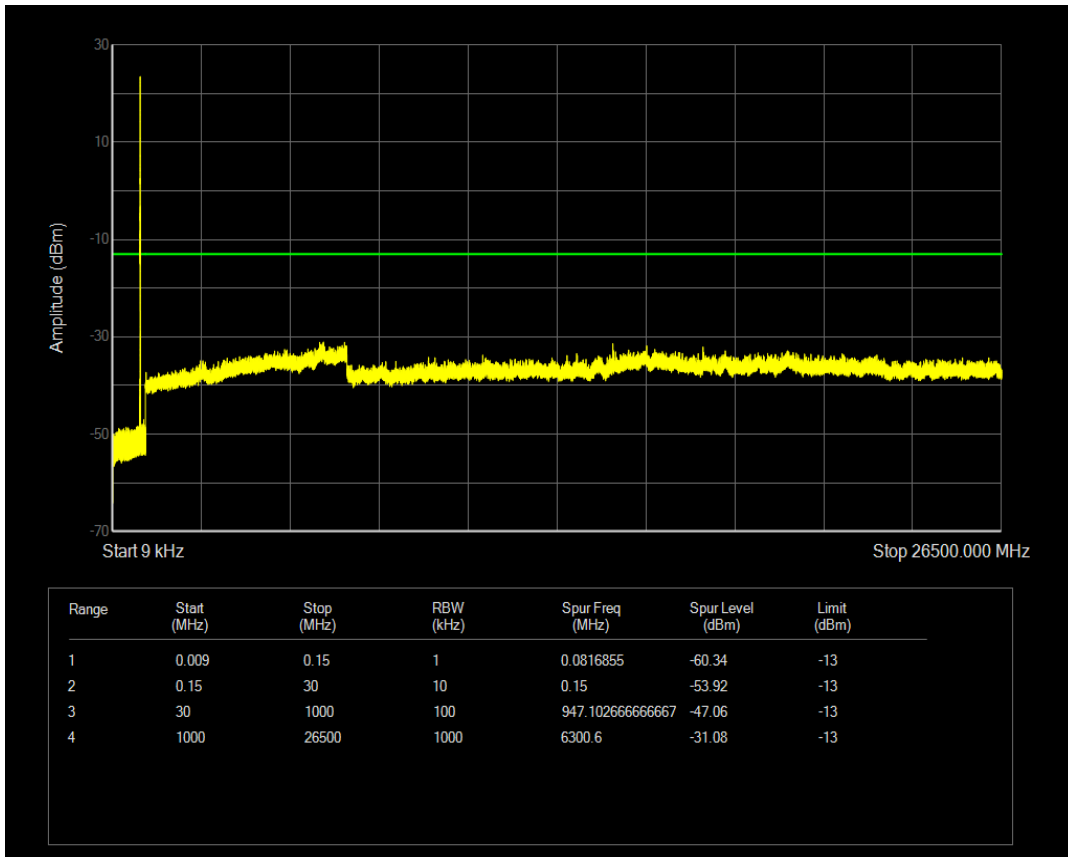

Band5 QPSK BW=5MHz Channel=20425 RB Size=1 Position=#0

Band5 16QAM BW=5MHz Channel=20425 RB Size=1 Position=#0

Band5 16QAM BW=5MHz Channel=20525 RB Size=1 Position=#0

Band5 QPSK BW=5MHz Channel=20525 RB Size=1 Position=#0

Band5 QPSK BW=5MHz Channel=20625 RB Size=1 Position=#0

Band5 16QAM BW=5MHz Channel=20625 RB Size=1 Position=#0

Band5 16QAM BW=10MHz Channel=20450 RB Size=1 Position=#0

Band5 QPSK BW=10MHz Channel=20450 RB Size=1 Position=#0