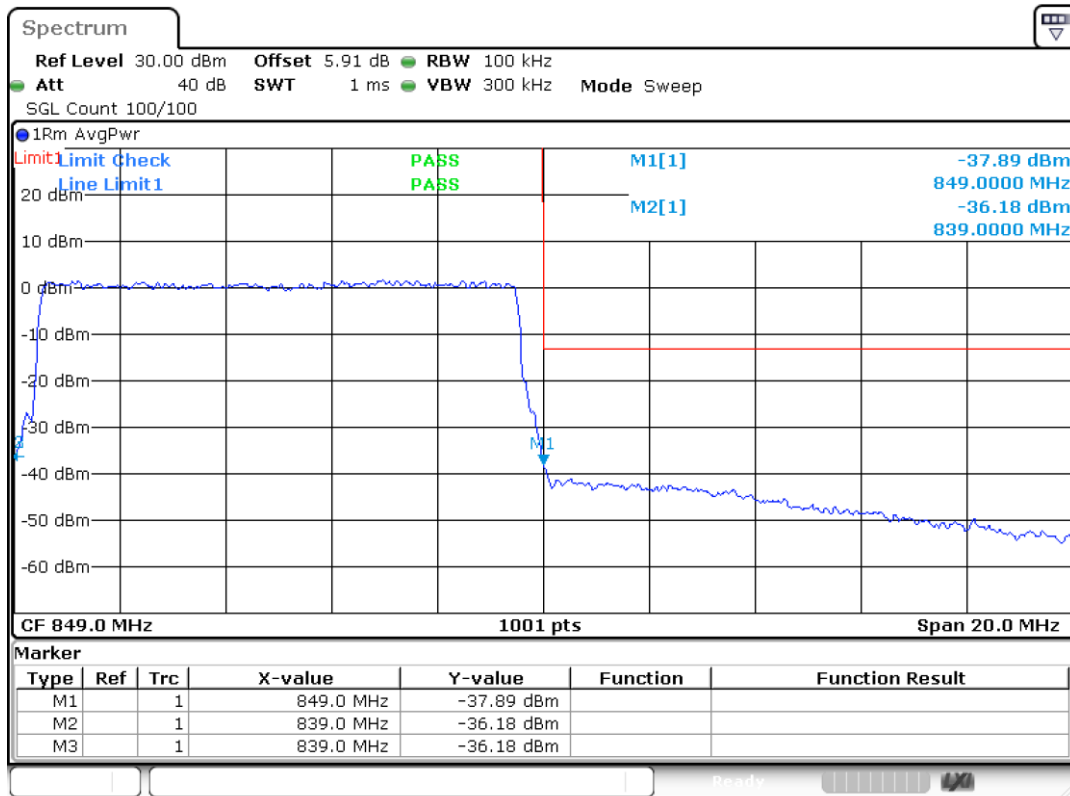

Date: 25.MAR.2024 12:09:10

Band5 QPSK BW=10MHz Channel=20450 RB Size=50 Position=#0

Date: 25.MAR.2024 12:09:16

Band5 16QAM BW=10MHz Channel=20450 RB Size=50 Position=#0

Date: 25.MAR.2024 12:09:21

Band5 QPSK BW=10MHz Channel=20600 RB Size=50 Position=#0

Date: 25.MAR.2024 12:09:26

Band5 16QAM BW=10MHz Channel=20600 RB Size=50 Position=#0

Date: 25.MAR.2024 12:09:32

6 Out-of-band emissions

Band	Bandwidth (MHz)	UL Channel	RB Size	RB Position	Modulation	Spur Freq (MHz)	Spur Level (dBm)	Limit (dBm)	Verdict
Band5	1.4	20407	1	#0	QPSK	6249.60	-31.31	-13	PASS
Band5	1.4	20407	1	#0	16QAM	6192.65	-29.67	-13	PASS
Band5	1.4	20525	1	#0	QPSK	6266.60	-29.99	-13	PASS
Band5	1.4	20525	1	#0	16QAM	6311.65	-31.19	-13	PASS
Band5	1.4	20643	1	#0	QPSK	6258.95	-31.05	-13	PASS
Band5	1.4	20643	1	#0	16QAM	6851.40	-31.14	-13	PASS
Band5	3	20415	1	#0	QPSK	6866.70	-30.94	-13	PASS
Band5	3	20415	1	#0	16QAM	6703.50	-31.35	-13	PASS
Band5	3	20525	1	#0	QPSK	6149.30	-31.13	-13	PASS
Band5	3	20525	1	#0	16QAM	6221.55	-31.15	-13	PASS
Band5	3	20635	1	#0	QPSK	15794.25	-31.21	-13	PASS
Band5	3	20635	1	#0	16QAM	5356.25	-30.72	-13	PASS
Band5	5	20425	1	#0	QPSK	6988.25	-30.95	-13	PASS
Band5	5	20425	1	#0	16QAM	6496.95	-30.45	-13	PASS
Band5	5	20525	1	#0	QPSK	6485.90	-31.24	-13	PASS
Band5	5	20525	1	#0	16QAM	6237.70	-30.75	-13	PASS
Band5	5	20625	1	#0	QPSK	6300.60	-31.08	-13	PASS
Band5	5	20625	1	#0	16QAM	6139.10	-31.34	-13	PASS