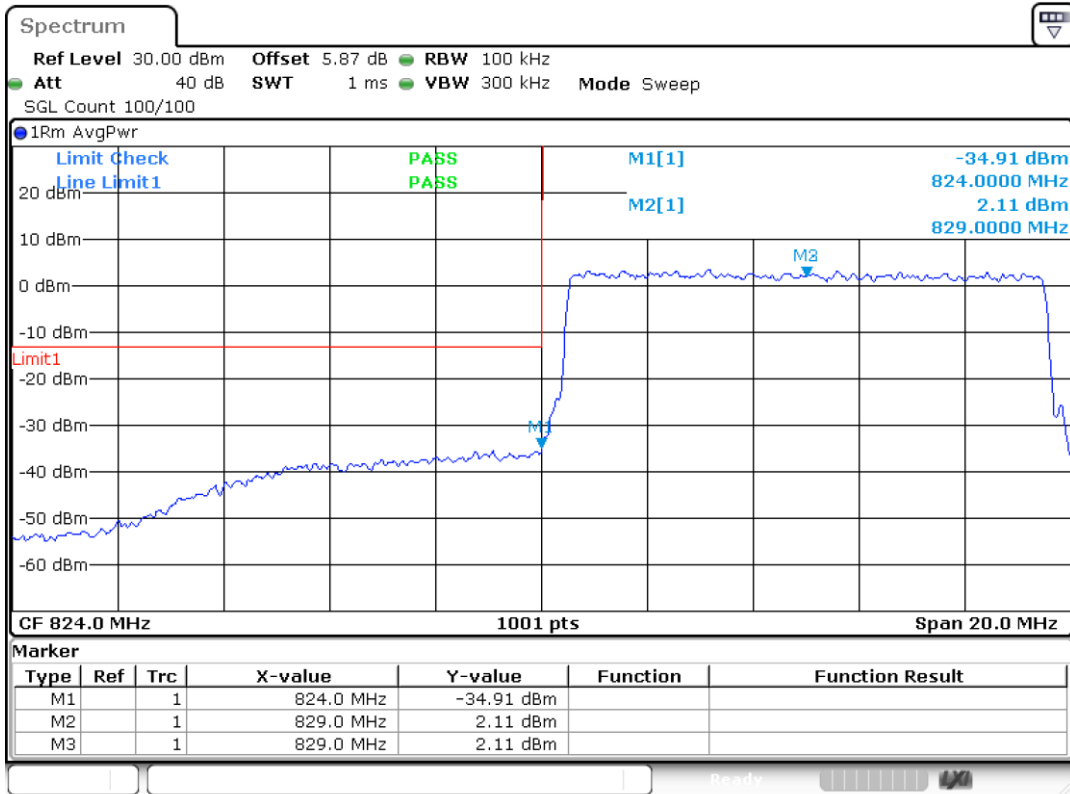

Date: 25.MAR.2024 12:08:56

Band5 16QAM BW=5MHz Channel=20425 RB Size=25 Position=#0

Date: 25.MAR.2024 12:09:01

Band5 QPSK BW=5MHz Channel=20625 RB Size=25 Position=#0

Date: 25.MAR.2024 12:09:06

Band5 16QAM BW=5MHz Channel=20625 RB Size=25 Position=#0

Date: 25.MAR.2024 12:09:10

Band5 QPSK BW=10MHz Channel=20450 RB Size=50 Position=#0

Date: 25.MAR.2024 12:09:16

Band5 16QAM BW=10MHz Channel=20450 RB Size=50 Position=#0

Date: 25.MAR.2024 12:09:21

Band5 QPSK BW=10MHz Channel=20600 RB Size=50 Position=#0