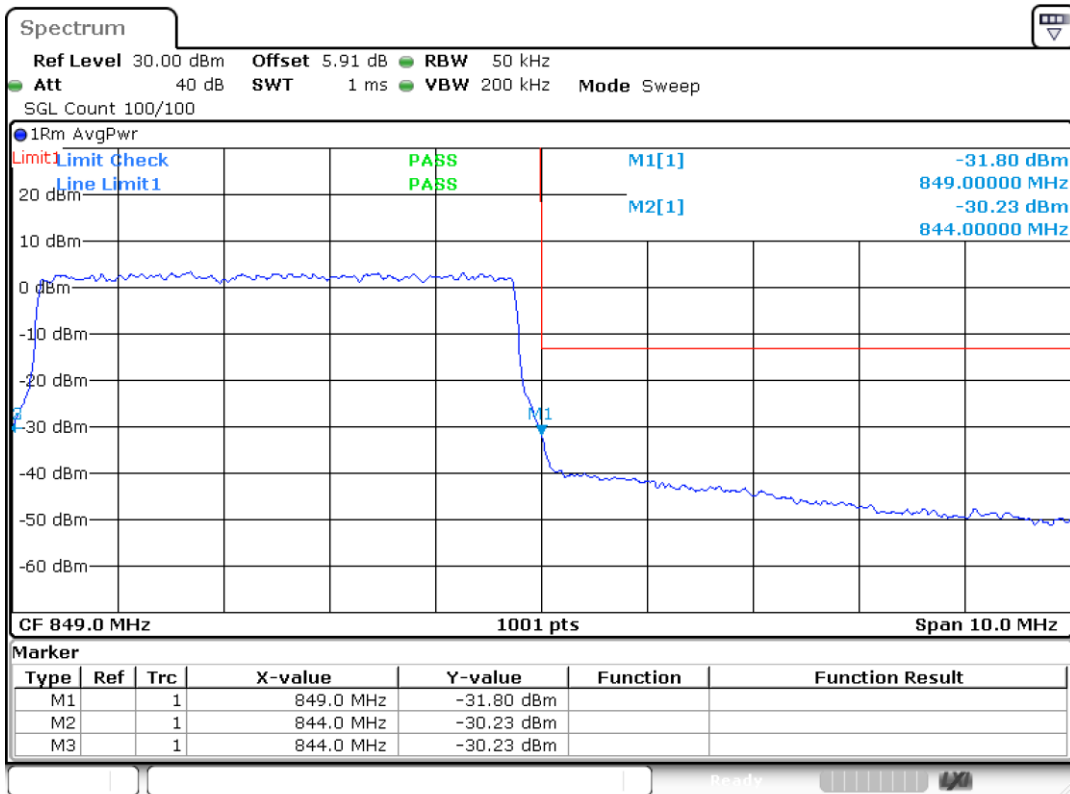

Date: 25.MAR.2024 12:08:41

Band5 QPSK BW=3MHz Channel=20635 RB Size=15 Position=#0

Date: 25.MAR.2024 12:08:46

Band5 16QAM BW=3MHz Channel=20635 RB Size=15 Position=#0

Date: 25.MAR.2024 12:08:50

Band5 QPSK BW=5MHz Channel=20425 RB Size=25 Position=#0

Date: 25.MAR.2024 12:08:56

Band5 16QAM BW=5MHz Channel=20425 RB Size=25 Position=#0

Date: 25.MAR.2024 12:09:01

Band5 QPSK BW=5MHz Channel=20625 RB Size=25 Position=#0

Date: 25.MAR.2024 12:09:06

Band5 16QAM BW=5MHz Channel=20625 RB Size=25 Position=#0