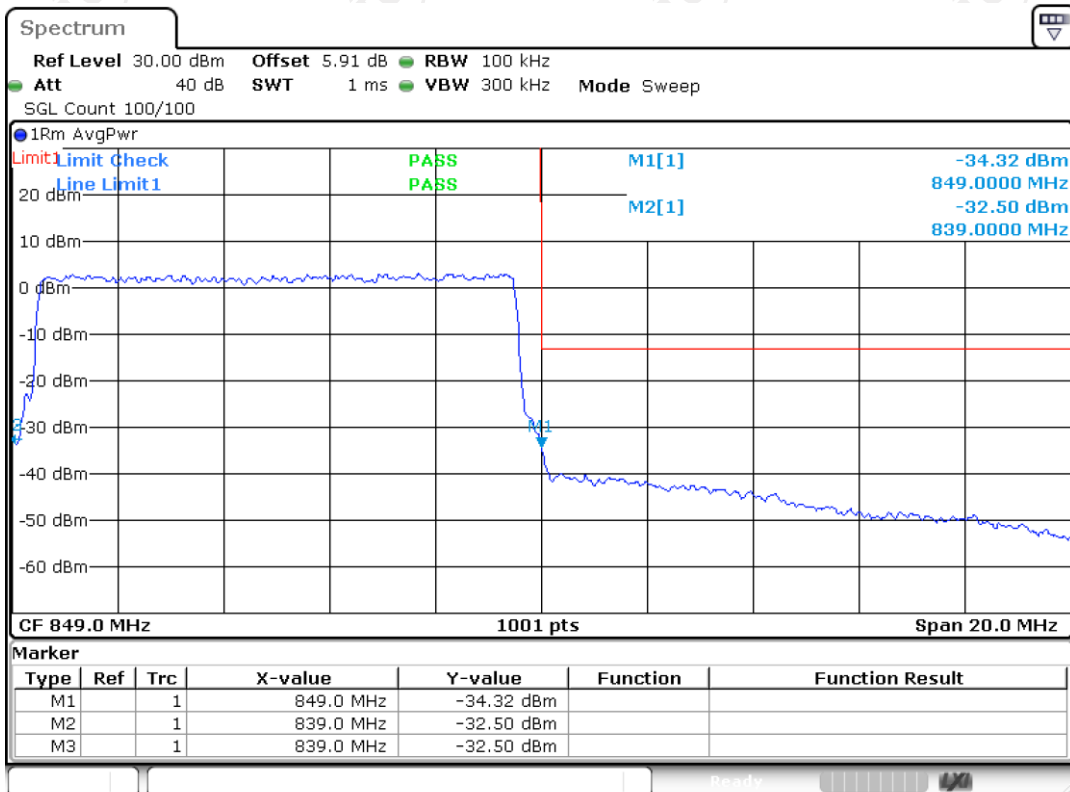

Date: 25.MAR.2024 12:09:10

Band5 QPSK BW=10MHz Channel=20450 RB Size=50 Position=#0

Date: 25.MAR.2024 12:09:16

Band5 16QAM BW=10MHz Channel=20450 RB Size=50 Position=#0

Date: 25.MAR.2024 12:09:21

Band5 QPSK BW=10MHz Channel=20600 RB Size=50 Position=#0

Date: 25.MAR.2024 12:09:26

Band5 16QAM BW=10MHz Channel=20600 RB Size=50 Position=#0

Date: 25.MAR.2024 12:09:32

6 Out-of-band emissions

Band	Bandwidth (MHz)	UL Channel	RB Size	RB Position	Modulation	Spur Freq (MHz)	Spur Level (dBm)	Limit (dBm)	Verdict
Band5	1.4	20407	1	#0	QPSK	6249.60	-31.31	-13	PASS
Band5	1.4	20407	1	#0	16QAM	6192.65	-29.67	-13	PASS
Band5	1.4	20525	1	#0	QPSK	6266.60	-29.99	-13	PASS
Band5	1.4	20525	1	#0	16QAM	6311.65	-31.19	-13	PASS
Band5	1.4	20643	1	#0	QPSK	6258.95	-31.05	-13	PASS
Band5	1.4	20643	1	#0	16QAM	6851.40	-31.14	-13	PASS
Band5	3	20415	1	#0	QPSK	6866.70	-30.94	-13	PASS
Band5	3	20415	1	#0	16QAM	6703.50	-31.35	-13	PASS
Band5	3	20525	1	#0	QPSK	6149.30	-31.13	-13	PASS
Band5	3	20525	1	#0	16QAM	6221.55	-31.15	-13	PASS
Band5	3	20635	1	#0	QPSK	15794.25	-31.21	-13	PASS
Band5	3	20635	1	#0	16QAM	5356.25	-30.72	-13	PASS
Band5	5	20425	1	#0	QPSK	6988.25	-30.95	-13	PASS
Band5	5	20425	1	#0	16QAM	6496.95	-30.45	-13	PASS
Band5	5	20525	1	#0	QPSK	6485.90	-31.24	-13	PASS
Band5	5	20525	1	#0	16QAM	6237.70	-30.75	-13	PASS
Band5	5	20625	1	#0	QPSK	6300.60	-31.08	-13	PASS
Band5	5	20625	1	#0	16QAM	6139.10	-31.34	-13	PASS