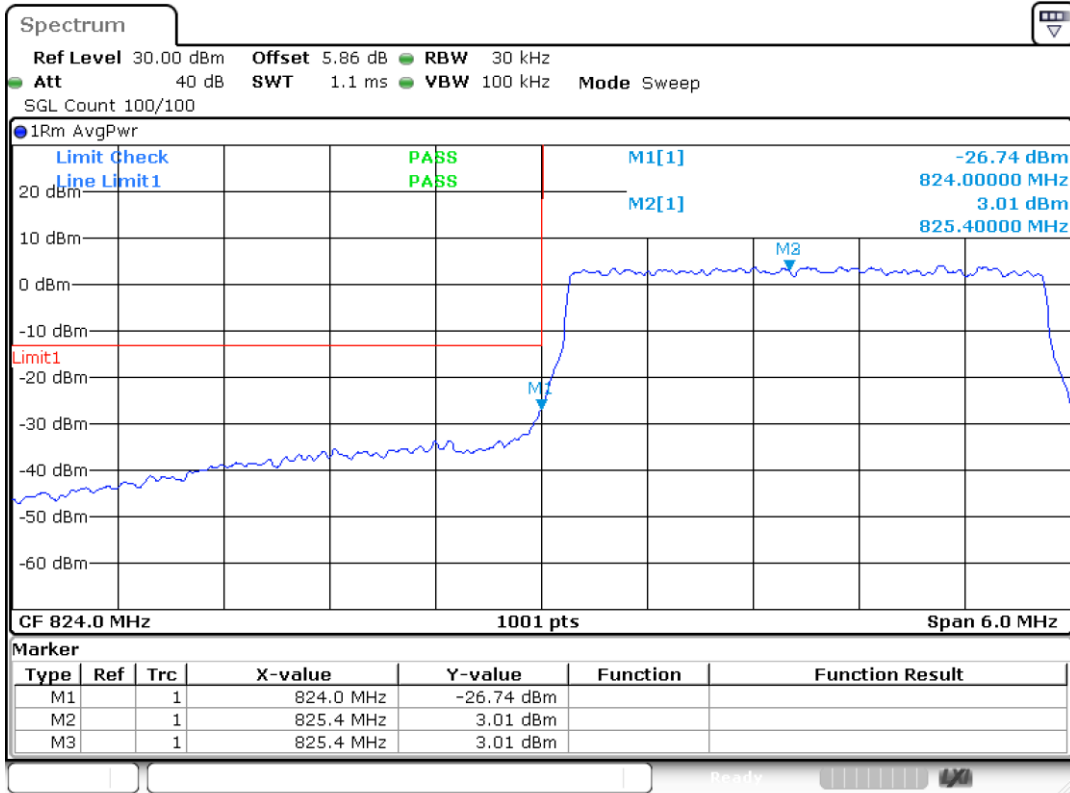

Band5 16QAM BW=1.4MHz Channel=20643 RB Size=6 Position=#0

Date: 25.MAR.2024 12:08:30

Band5 QPSK BW=3MHz Channel=20415 RB Size=15 Position=#0

Date: 25.MAR.2024 12:08:36

Band5 16QAM BW=3MHz Channel=20415 RB Size=15 Position=#0

Date: 25.MAR.2024 12:08:41

Band5 QPSK BW=3MHz Channel=20635 RB Size=15 Position=#0

Date: 25.MAR.2024 12:08:46

Band5 16QAM BW=3MHz Channel=20635 RB Size=15 Position=#0

Date: 25.MAR.2024 12:08:50

Band5 QPSK BW=5MHz Channel=20425 RB Size=25 Position=#0