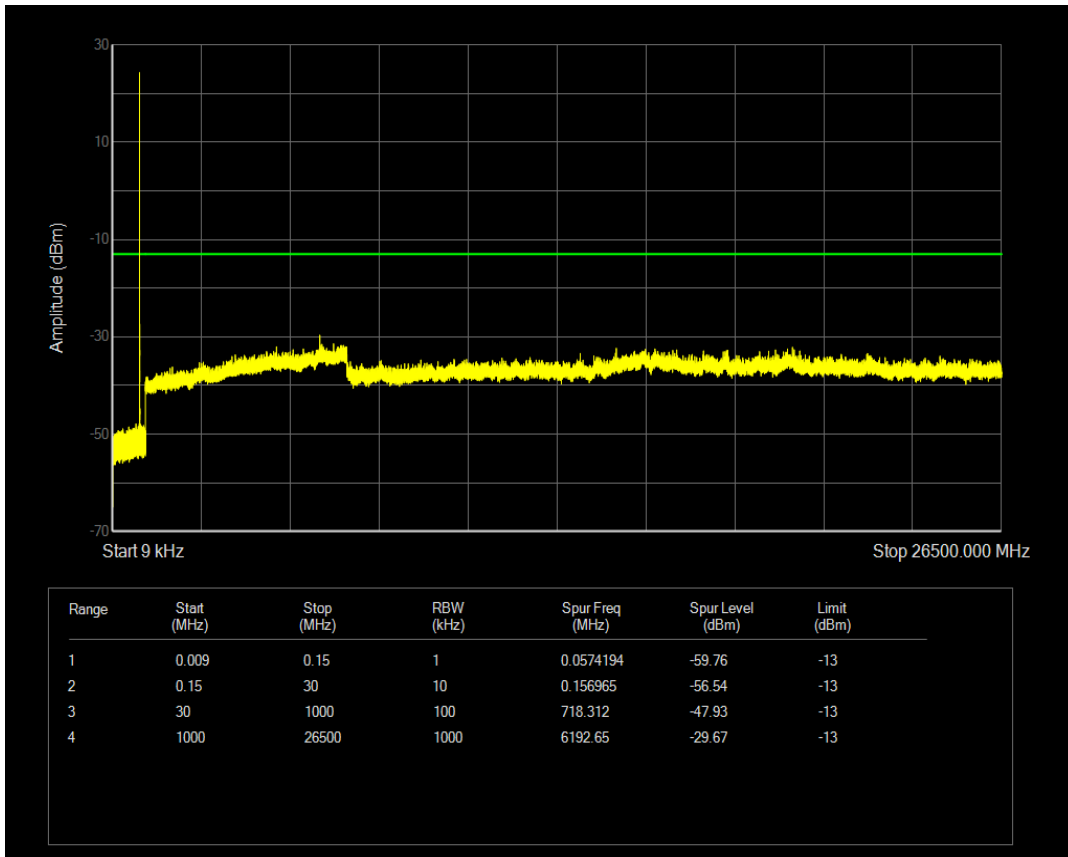

Band5 16QAM BW=1.4MHz Channel=20407 RB Size=1 Position=#0