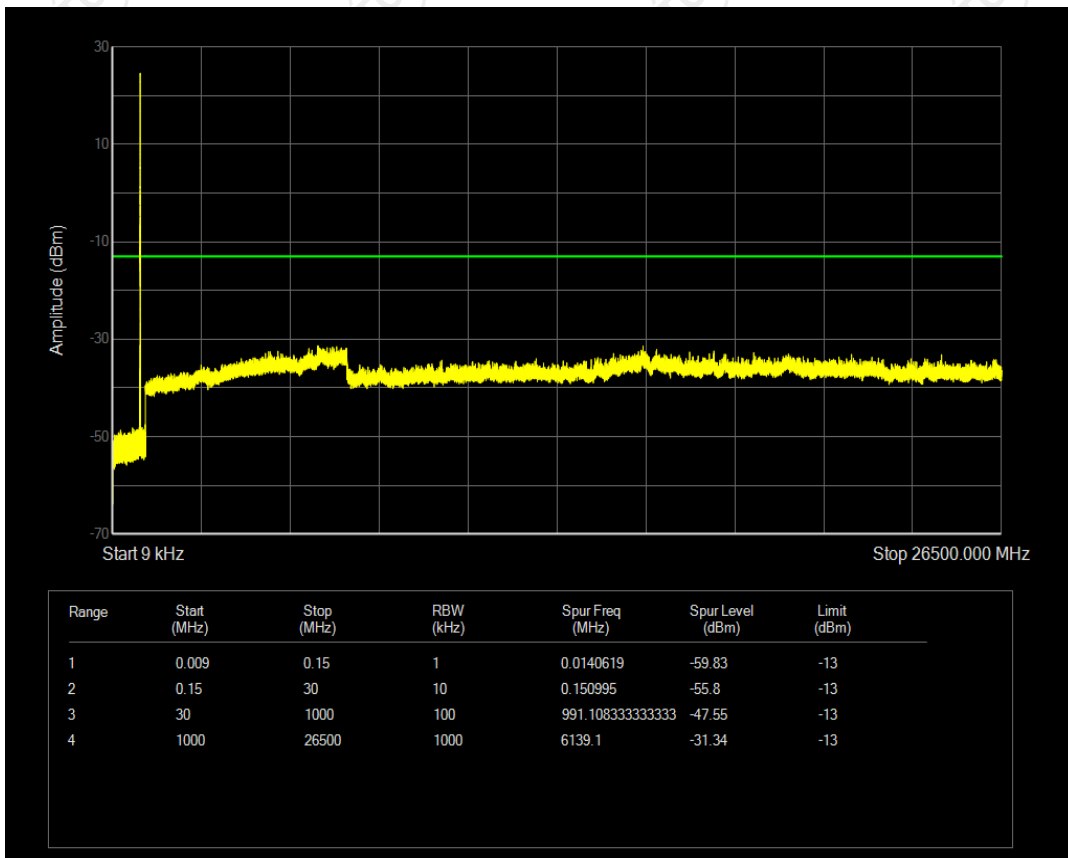

Band5 QPSK BW=5MHz Channel=20425 RB Size=1 Position=#0

Band5 16QAM BW=5MHz Channel=20425 RB Size=1 Position=#0

Band5 16QAM BW=5MHz Channel=20525 RB Size=1 Position=#0

Band5 QPSK BW=5MHz Channel=20525 RB Size=1 Position=#0

Band5 QPSK BW=5MHz Channel=20625 RB Size=1 Position=#0

Band5 16QAM BW=5MHz Channel=20625 RB Size=1 Position=#0

Band5 16QAM BW=10MHz Channel=20450 RB Size=1 Position=#0

Band5 QPSK BW=10MHz Channel=20450 RB Size=1 Position=#0