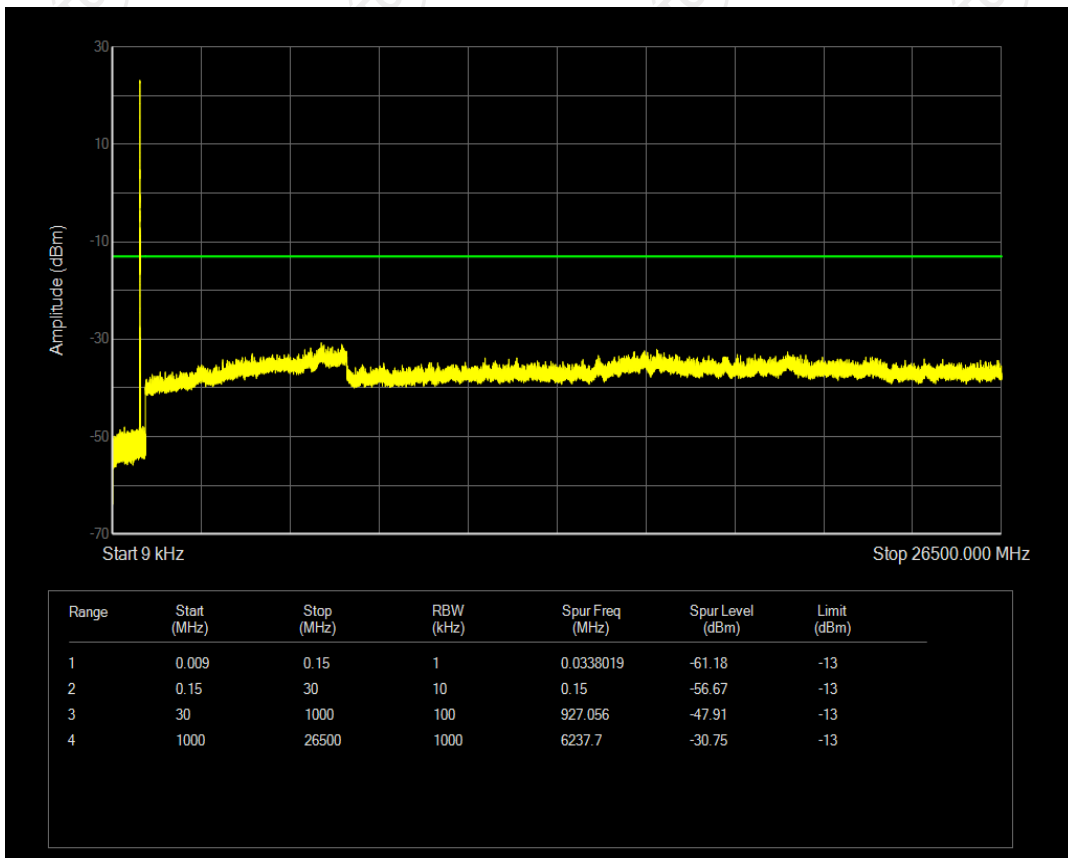

Band5 16QAM BW=3MHz Channel=20415 RB Size=1 Position=#0

Band5 16QAM BW=3MHz Channel=20525 RB Size=1 Position=#0

Band5 16QAM BW=3MHz Channel=20635 RB Size=1 Position=#0

Band5 QPSK BW=3MHz Channel=20635 RB Size=1 Position=#0

Band5 QPSK BW=5MHz Channel=20425 RB Size=1 Position=#0

Band5 16QAM BW=5MHz Channel=20425 RB Size=1 Position=#0

Band5 16QAM BW=5MHz Channel=20525 RB Size=1 Position=#0

Band5 QPSK BW=5MHz Channel=20525 RB Size=1 Position=#0