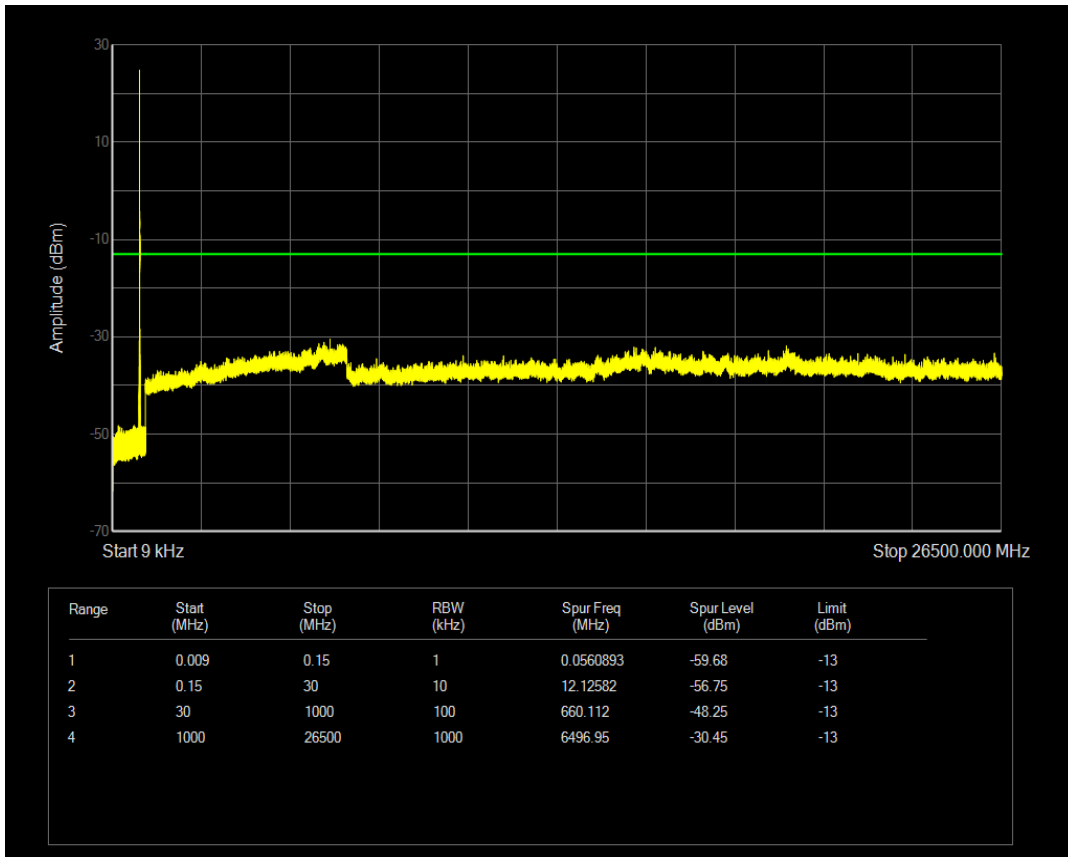

Band5 16QAM BW=3MHz Channel=20415 RB Size=1 Position=#0

Band5 16QAM BW=3MHz Channel=20525 RB Size=1 Position=#0

Band5 16QAM BW=3MHz Channel=20635 RB Size=1 Position=#0

Band5 QPSK BW=3MHz Channel=20635 RB Size=1 Position=#0

Band5 QPSK BW=5MHz Channel=20425 RB Size=1 Position=#0

Band5 16QAM BW=5MHz Channel=20425 RB Size=1 Position=#0

Band5 16QAM BW=5MHz Channel=20525 RB Size=1 Position=#0

Band5 QPSK BW=5MHz Channel=20525 RB Size=1 Position=#0