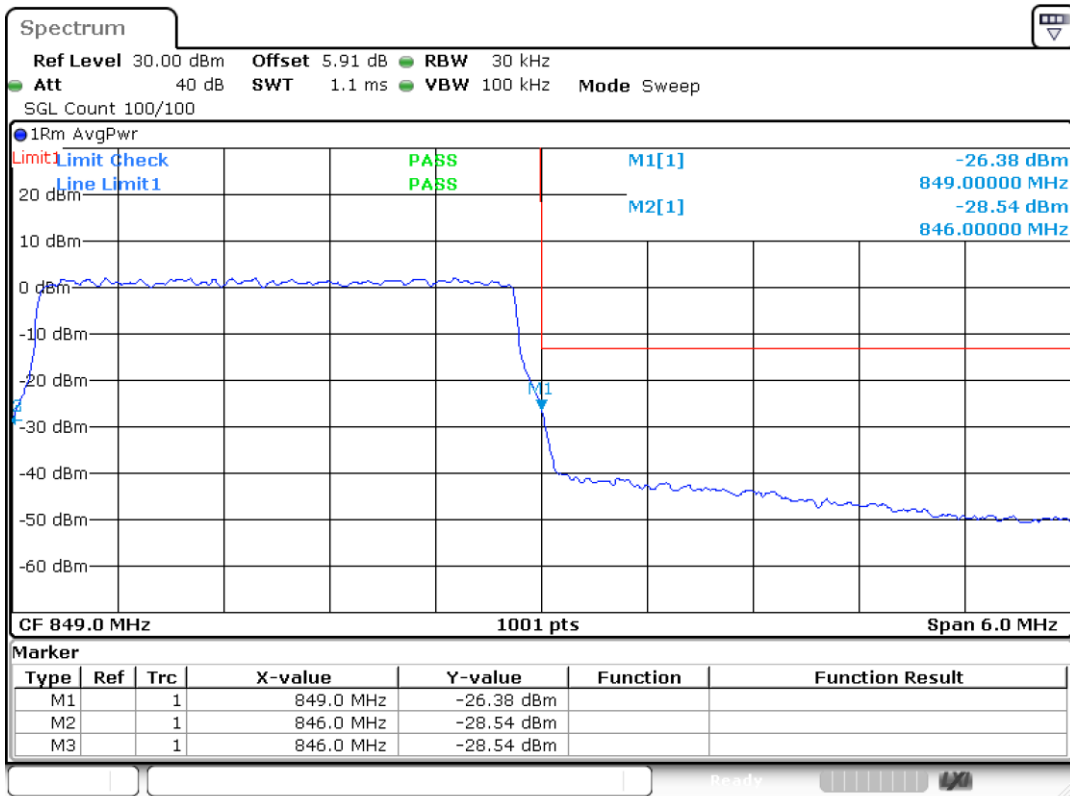

Band5 16QAM BW=1.4MHz Channel=20643 RB Size=6 Position=#0

Date: 25.MAR.2024 12:08:30

Band5 QPSK BW=3MHz Channel=20415 RB Size=15 Position=#0

Date: 25.MAR.2024 12:08:36

Band5 16QAM BW=3MHz Channel=20415 RB Size=15 Position=#0

Date: 25.MAR.2024 12:08:41

Band5 QPSK BW=3MHz Channel=20635 RB Size=15 Position=#0

Date: 25.MAR.2024 12:08:46

Band5 16QAM BW=3MHz Channel=20635 RB Size=15 Position=#0

Date: 25.MAR.2024 12:08:50

Band5 QPSK BW=5MHz Channel=20425 RB Size=25 Position=#0