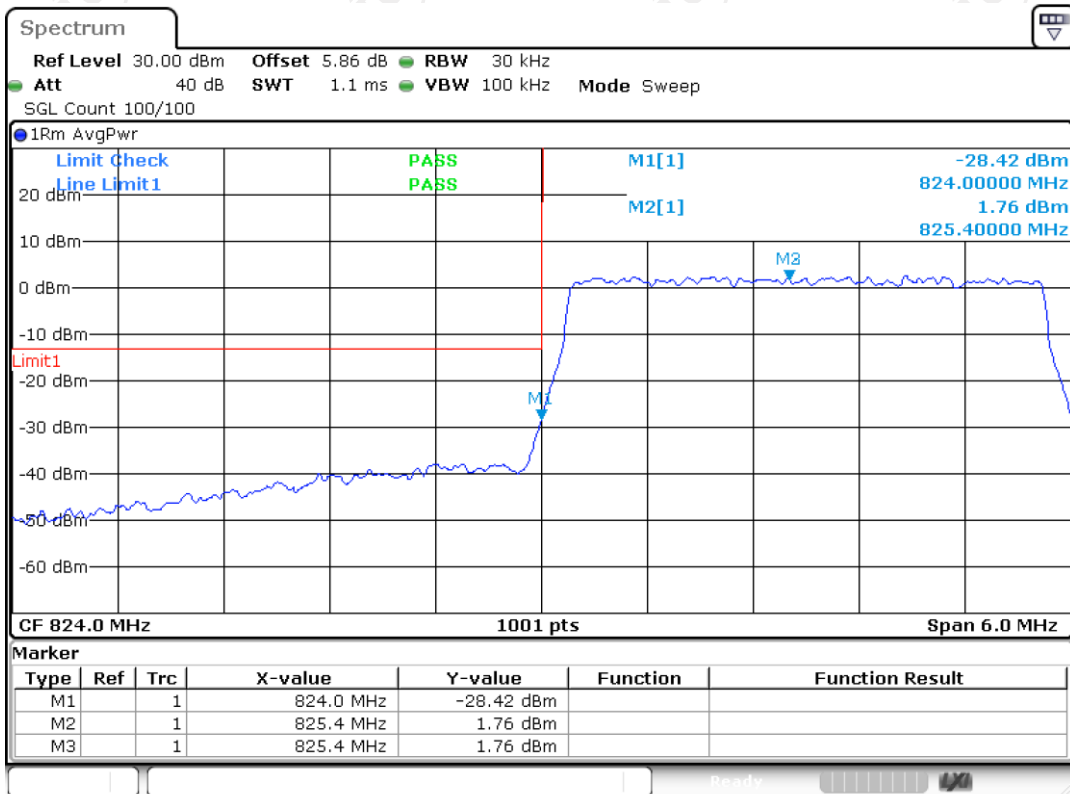

Band5 16QAM BW=1.4MHz Channel=20643 RB Size=6 Position=#0

Date: 25.MAR.2024 12:08:30

Band5 QPSK BW=3MHz Channel=20415 RB Size=15 Position=#0

Date: 25.MAR.2024 12:08:36

Band5 16QAM BW=3MHz Channel=20415 RB Size=15 Position=#0

Date: 25.MAR.2024 12:08:41

Band5 QPSK BW=3MHz Channel=20635 RB Size=15 Position=#0

Date: 25.MAR.2024 12:08:46

Band5 16QAM BW=3MHz Channel=20635 RB Size=15 Position=#0

Date: 25.MAR.2024 12:08:50

Band5 QPSK BW=5MHz Channel=20425 RB Size=25 Position=#0