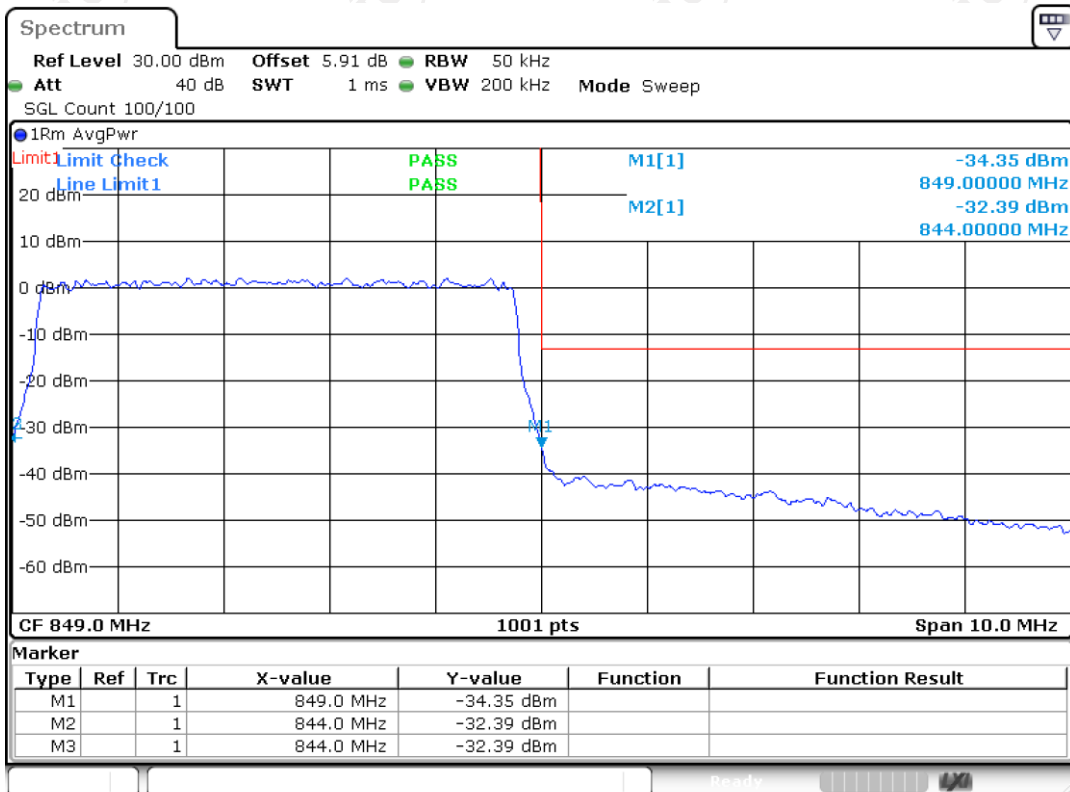

Date: 25.MAR.2024 12:08:56

Band5 16QAM BW=5MHz Channel=20425 RB Size=25 Position=#0

Date: 25.MAR.2024 12:09:01

Band5 QPSK BW=5MHz Channel=20625 RB Size=25 Position=#0

Date: 25.MAR.2024 12:09:06

Band5 16QAM BW=5MHz Channel=20625 RB Size=25 Position=#0

Date: 25.MAR.2024 12:09:10

Band5 QPSK BW=10MHz Channel=20450 RB Size=50 Position=#0

Date: 25.MAR.2024 12:09:16

Band5 16QAM BW=10MHz Channel=20450 RB Size=50 Position=#0

Date: 25.MAR.2024 12:09:21

Band5 QPSK BW=10MHz Channel=20600 RB Size=50 Position=#0