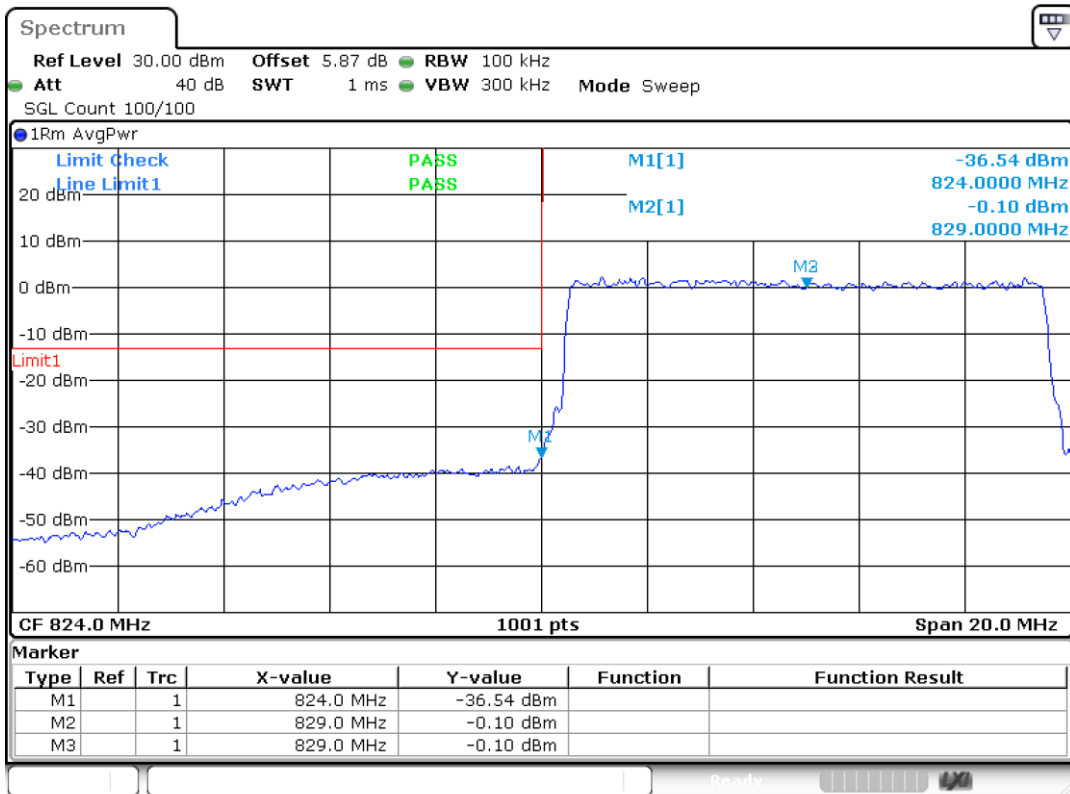

Date: 25.MAR.2024 12:08:56

Band5 16QAM BW=5MHz Channel=20425 RB Size=25 Position=#0

Date: 25.MAR.2024 12:09:01

Band5 QPSK BW=5MHz Channel=20625 RB Size=25 Position=#0

Date: 25.MAR.2024 12:09:06

Band5 16QAM BW=5MHz Channel=20625 RB Size=25 Position=#0

Date: 25.MAR.2024 12:09:10

Band5 QPSK BW=10MHz Channel=20450 RB Size=50 Position=#0

Date: 25.MAR.2024 12:09:16

Band5 16QAM BW=10MHz Channel=20450 RB Size=50 Position=#0

Date: 25.MAR.2024 12:09:21

Band5 QPSK BW=10MHz Channel=20600 RB Size=50 Position=#0