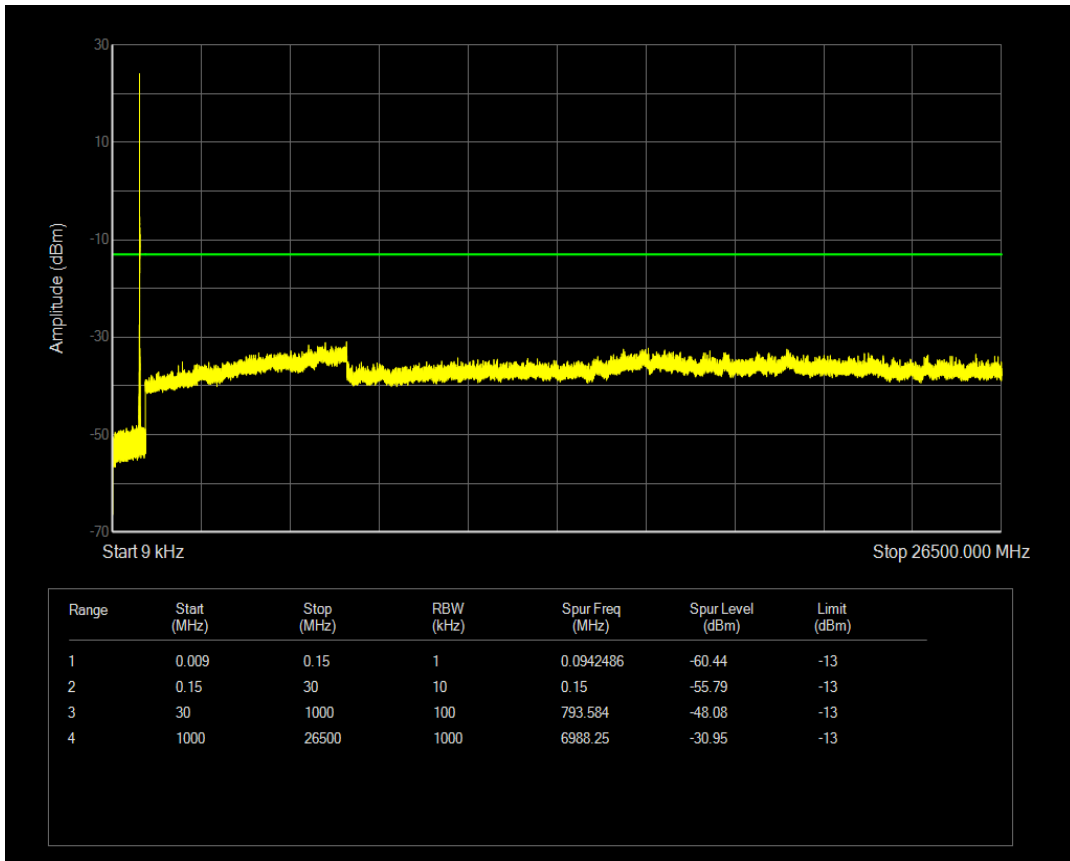

Band5 16QAM BW=1.4MHz Channel=20643 RB Size=1 Position=#0

Band5 QPSK BW=1.4MHz Channel=20643 RB Size=1 Position=#0

Band5 QPSK BW=3MHz Channel=20415 RB Size=1 Position=#0

Band5 QPSK BW=3MHz Channel=20525 RB Size=1 Position=#0

Band5 16QAM BW=3MHz Channel=20415 RB Size=1 Position=#0

Band5 16QAM BW=3MHz Channel=20525 RB Size=1 Position=#0

Band5 16QAM BW=3MHz Channel=20635 RB Size=1 Position=#0

Band5 QPSK BW=3MHz Channel=20635 RB Size=1 Position=#0

Band5 QPSK BW=5MHz Channel=20425 RB Size=1 Position=#0

Band5 16QAM BW=5MHz Channel=20425 RB Size=1 Position=#0

Band5 16QAM BW=5MHz Channel=20525 RB Size=1 Position=#0

Band5 QPSK BW=5MHz Channel=20525 RB Size=1 Position=#0