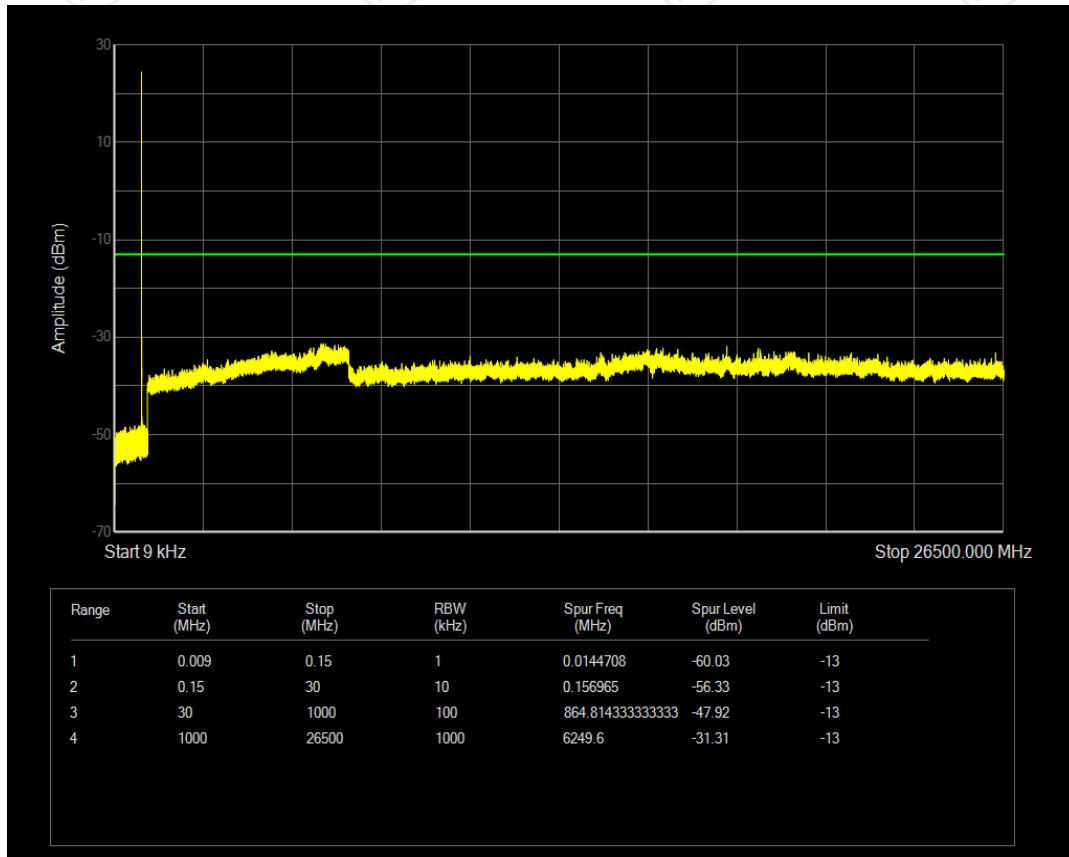

Band5	10	20450	1	#0	QPSK	6502.05	-30.78	-13	PASS
Band5	10	20450	1	#0	16QAM	6978.05	-30.19	-13	PASS
Band5	10	20525	1	#0	QPSK	6213.90	-31.29	-13	PASS
Band5	10	20525	1	#0	16QAM	6847.15	-30.84	-13	PASS
Band5	10	20600	1	#0	QPSK	5816.95	-31.23	-13	PASS
Band5	10	20600	1	#0	16QAM	6111.05	-31.07	-13	PASS

Band5 QPSK BW=1.4MHz Channel=20407 RB Size=1 Position=#0