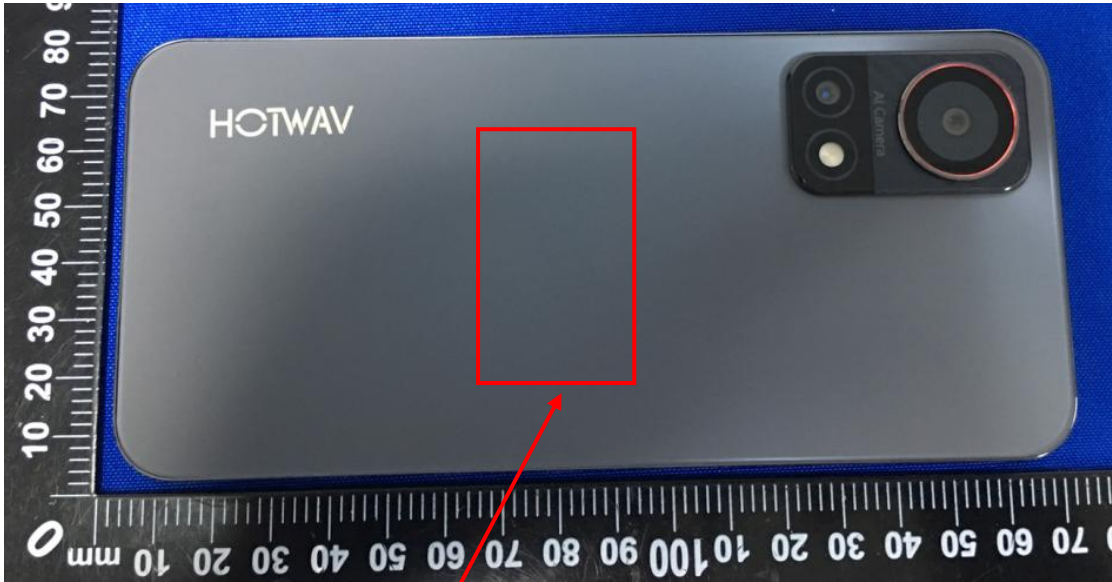

Label Artwork and Location

Model: Note 13

Label:

Size: L*W= 46*28mm

Location