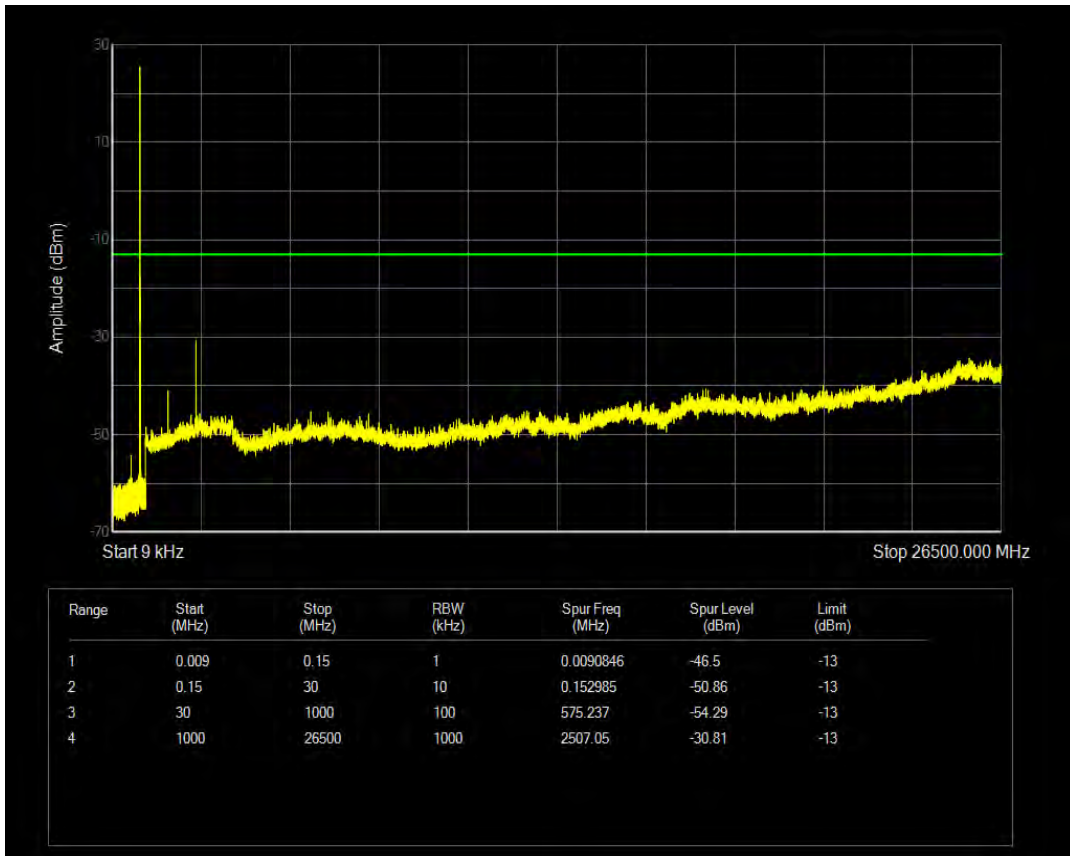

Band5 QAM16 BW=3MHz Channel=20415 RB Size=15 Position=#0

Band5 QPSK BW=3MHz Channel=20525 RB Size=1 Position=#0

Band5 QPSK BW=3MHz Channel=20525 RB Size=15 Position=#0

Band5 QAM16 BW=3MHz Channel=20525 RB Size=1 Position=#0