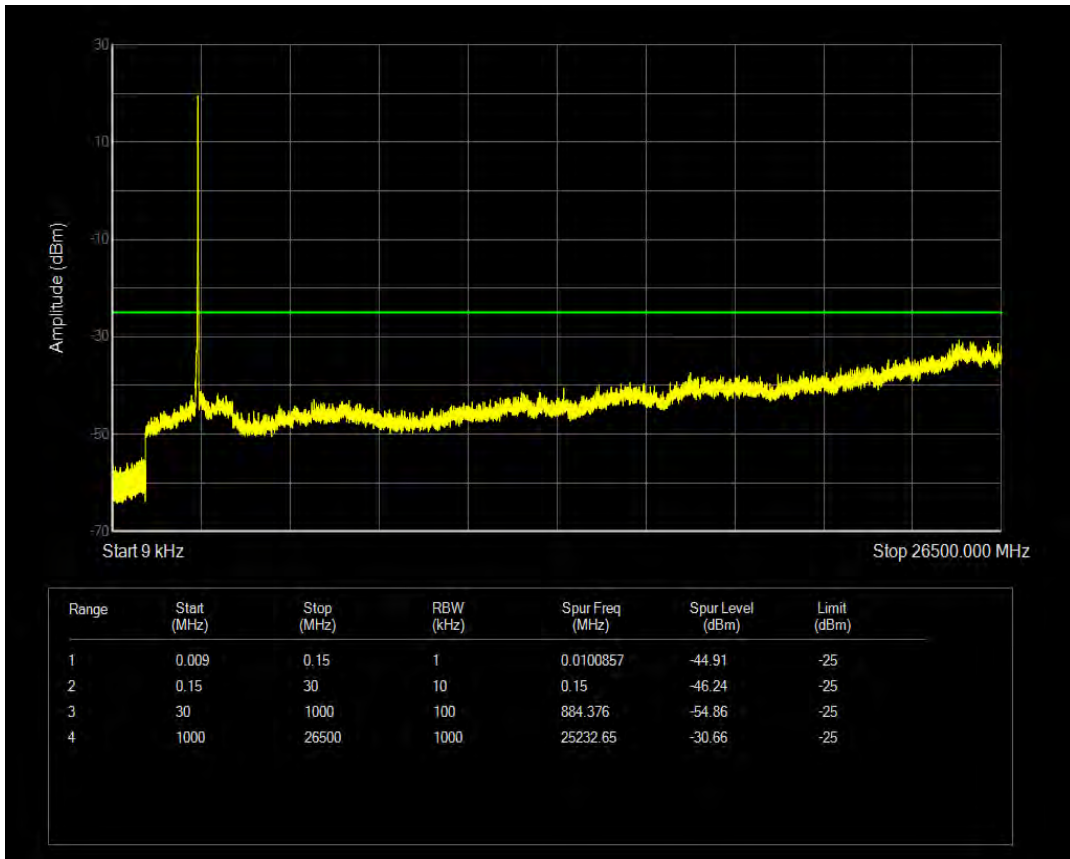

Band7 QPSK BW=15MHz Channel=21375 RB Size=75 Position=#0