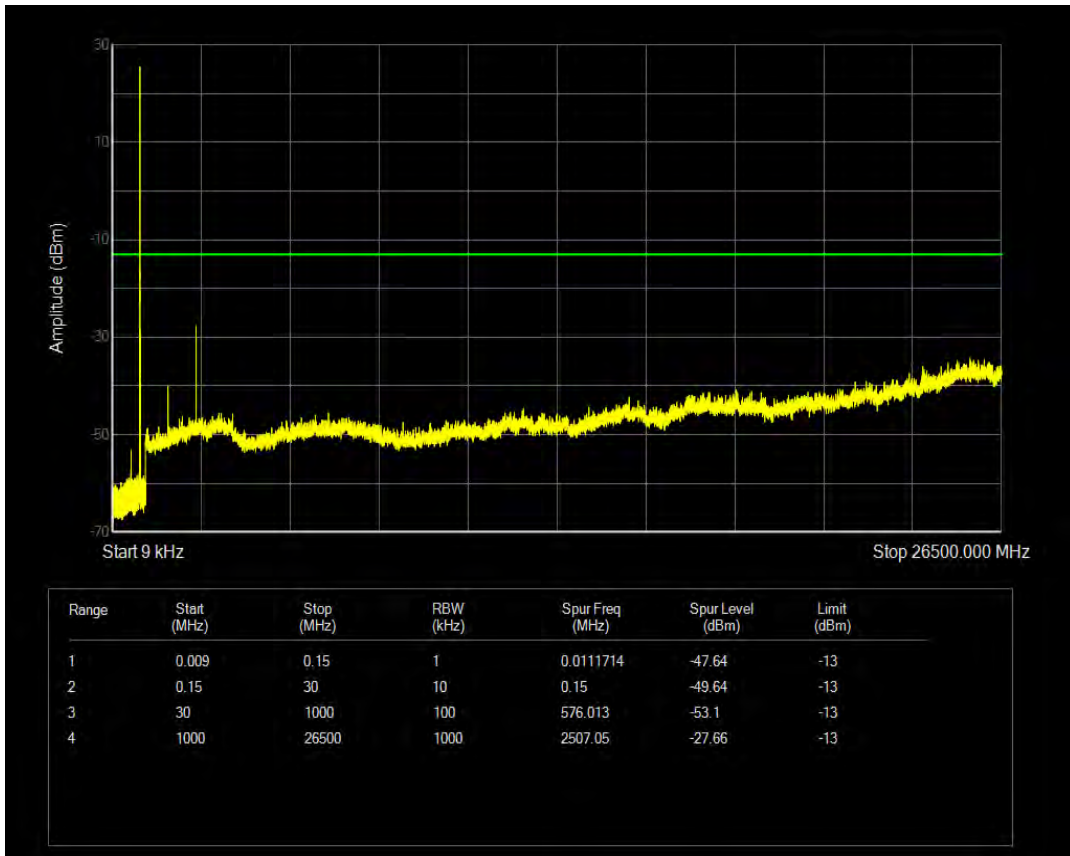

Band5 QAM16 BW=1.4MHz Channel=20407 RB Size=6 Position=#0

Band5 QPSK BW=1.4MHz Channel=20525 RB Size=1 Position=#0

Band5 QPSK BW=1.4MHz Channel=20525 RB Size=6 Position=#0

Band5 QAM16 BW=1.4MHz Channel=20525 RB Size=1 Position=#0

Band5 QAM16 BW=1.4MHz Channel=20525 RB Size=6 Position=#0

Band5 QPSK BW=1.4MHz Channel=20643 RB Size=1 Position=#0

Band5 QPSK BW=1.4MHz Channel=20643 RB Size=6 Position=#0

Band5 QAM16 BW=1.4MHz Channel=20643 RB Size=1 Position=#0