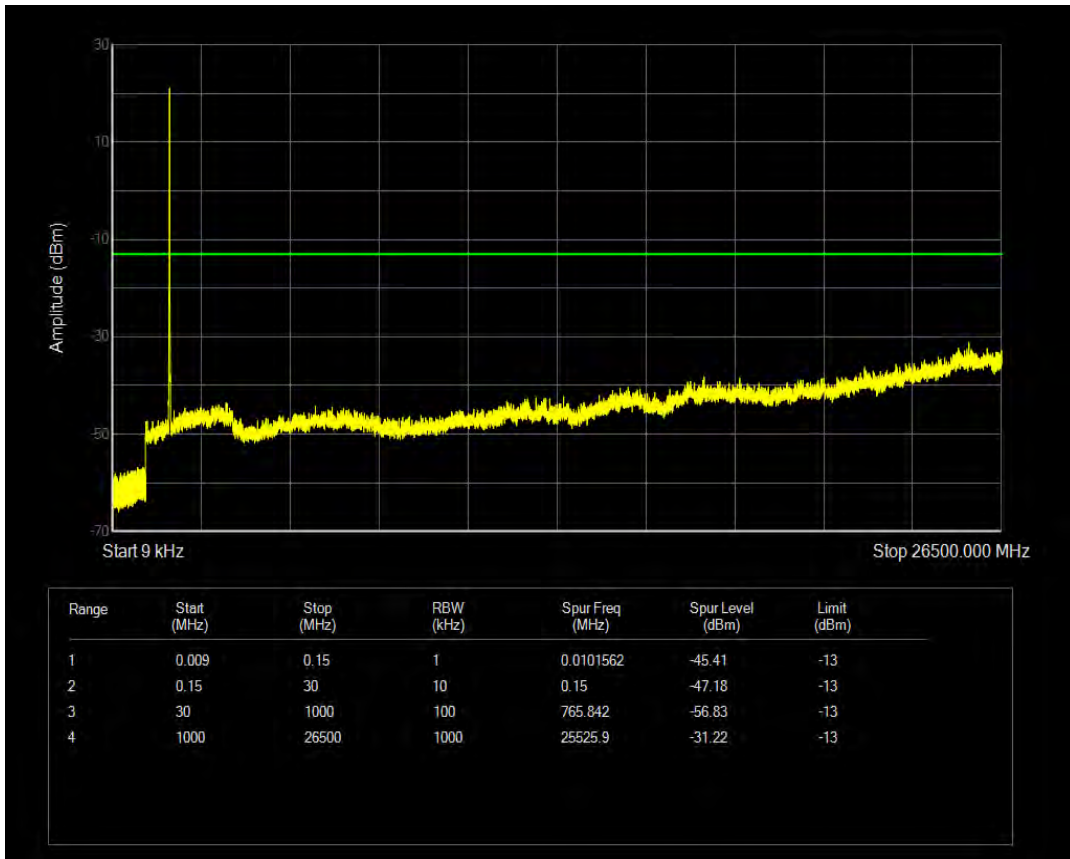

Band66 QPSK BW=10MHz Channel=132022 RB Size=50 Position=#0