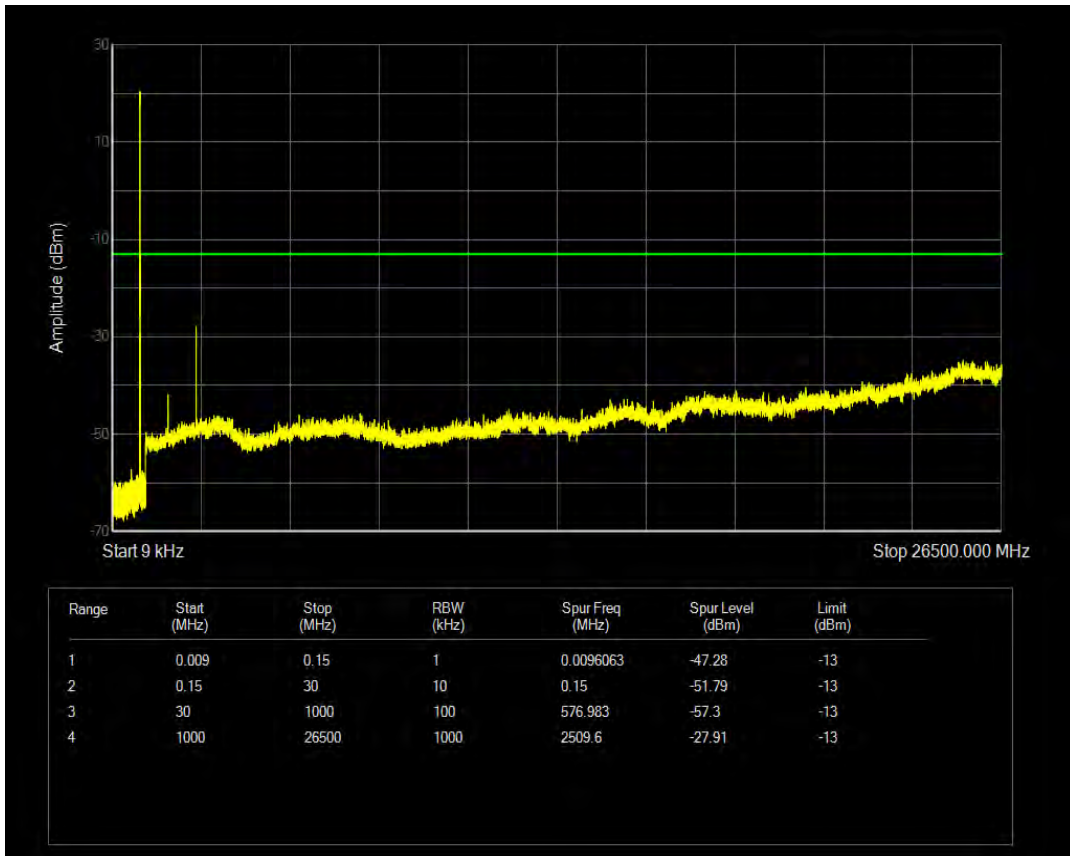

Band41(2535-2655) QAM16 BW=20MHz Channel=41140 RB Size=100 Position=#0

Band5 QPSK BW=1.4MHz Channel=20407 RB Size=1 Position=#0

Band5 QPSK BW=1.4MHz Channel=20407 RB Size=6 Position=#0

Band5 QAM16 BW=1.4MHz Channel=20407 RB Size=1 Position=#0

Band5 QAM16 BW=1.4MHz Channel=20407 RB Size=6 Position=#0

Band5 QPSK BW=1.4MHz Channel=20525 RB Size=1 Position=#0

Band5 QPSK BW=1.4MHz Channel=20525 RB Size=6 Position=#0

Band5 QAM16 BW=1.4MHz Channel=20525 RB Size=1 Position=#0