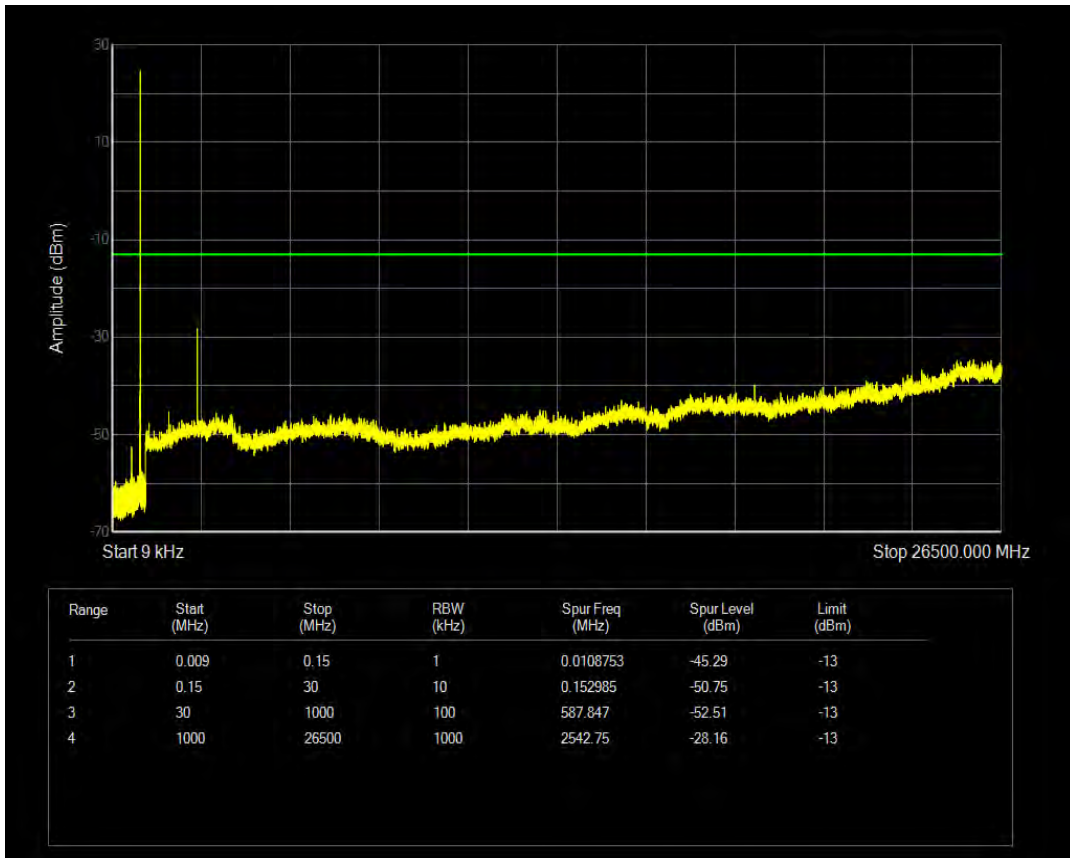

Band5 QAM16 BW=1.4MHz Channel=20407 RB Size=6 Position=#0

Band5 QPSK BW=1.4MHz Channel=20525 RB Size=1 Position=#0

Band5 QPSK BW=1.4MHz Channel=20525 RB Size=6 Position=#0

Band5 QAM16 BW=1.4MHz Channel=20525 RB Size=1 Position=#0

Band5 QAM16 BW=1.4MHz Channel=20525 RB Size=6 Position=#0

Band5 QPSK BW=1.4MHz Channel=20643 RB Size=1 Position=#0

Band5 QPSK BW=1.4MHz Channel=20643 RB Size=6 Position=#0

Band5 QAM16 BW=1.4MHz Channel=20643 RB Size=1 Position=#0