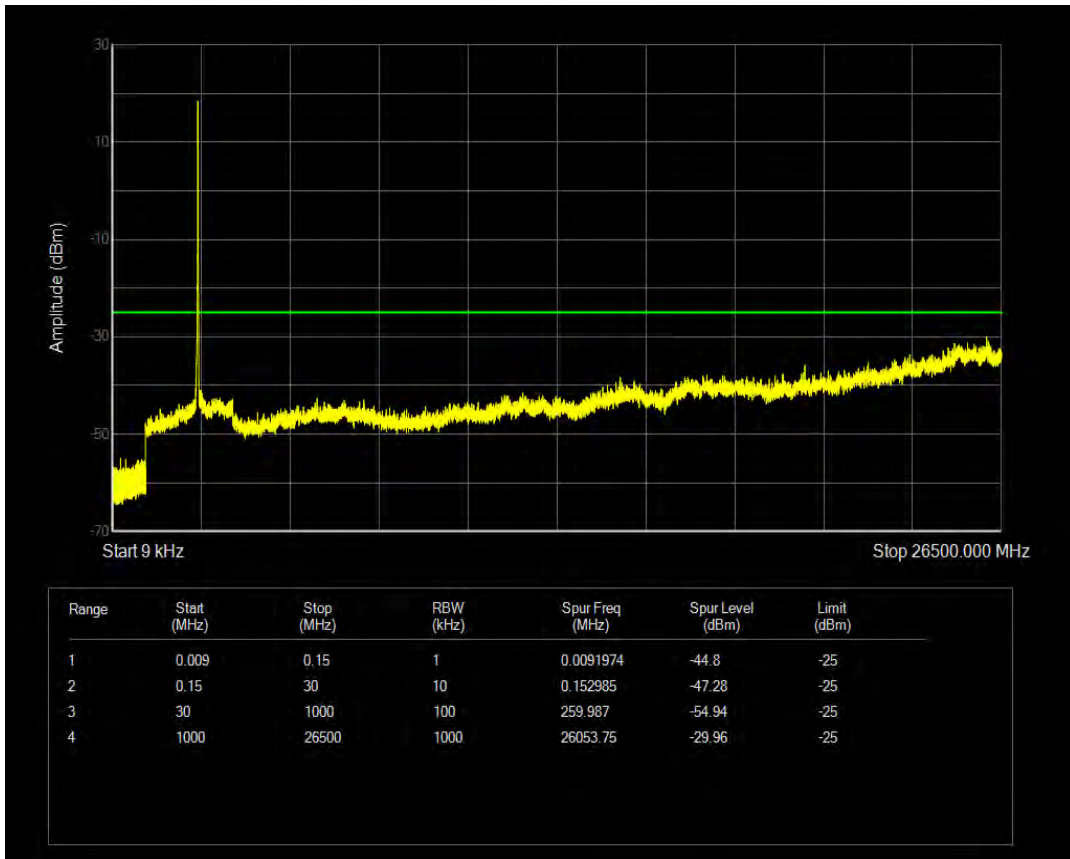

Band7 QAM16 BW=15MHz Channel=21375 RB Size=75 Position=#0