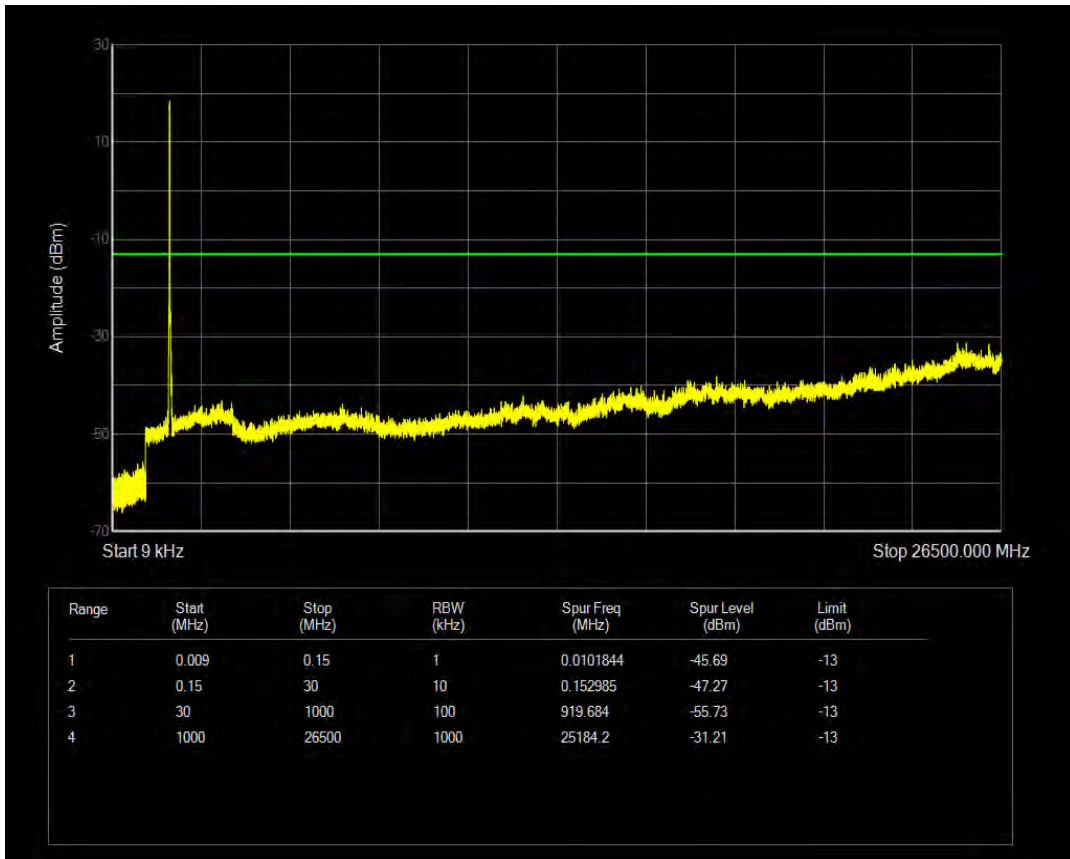

Band66 QPSK BW=20MHz Channel=132072 RB Size=100 Position=#0