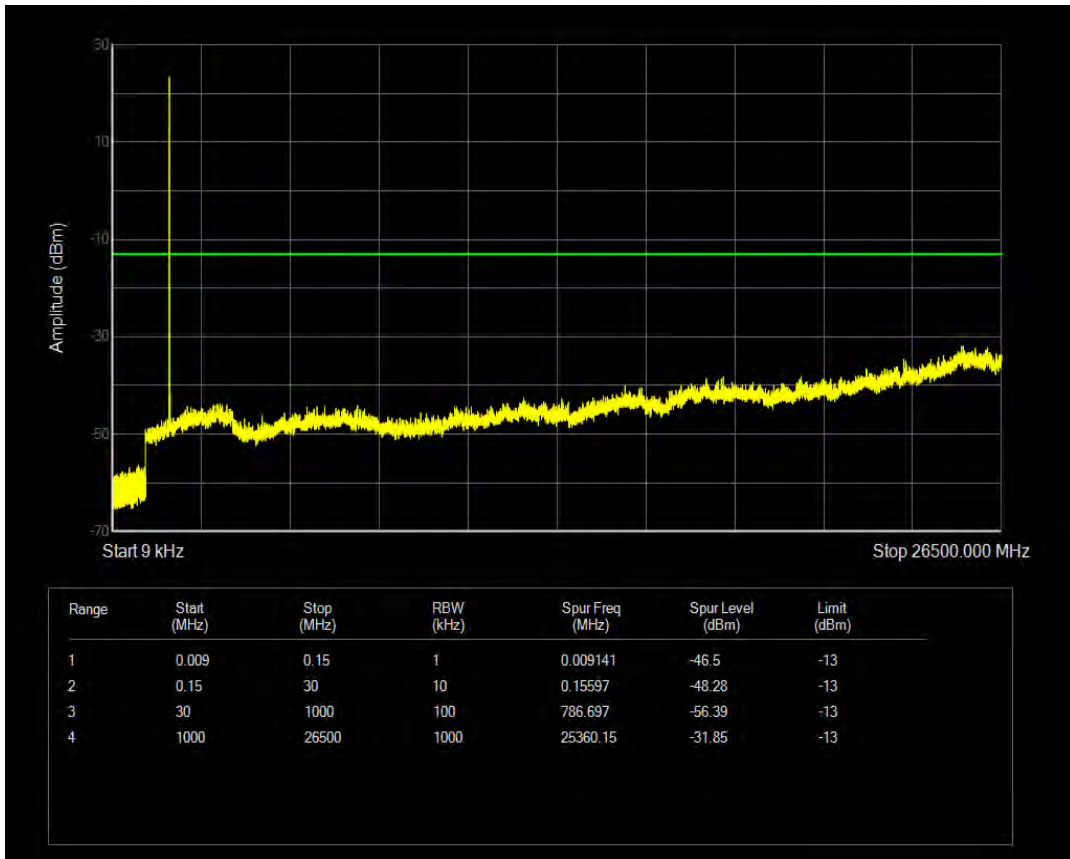

Band66 QAM16 BW=3MHz Channel=131987 RB Size=15 Position=#0