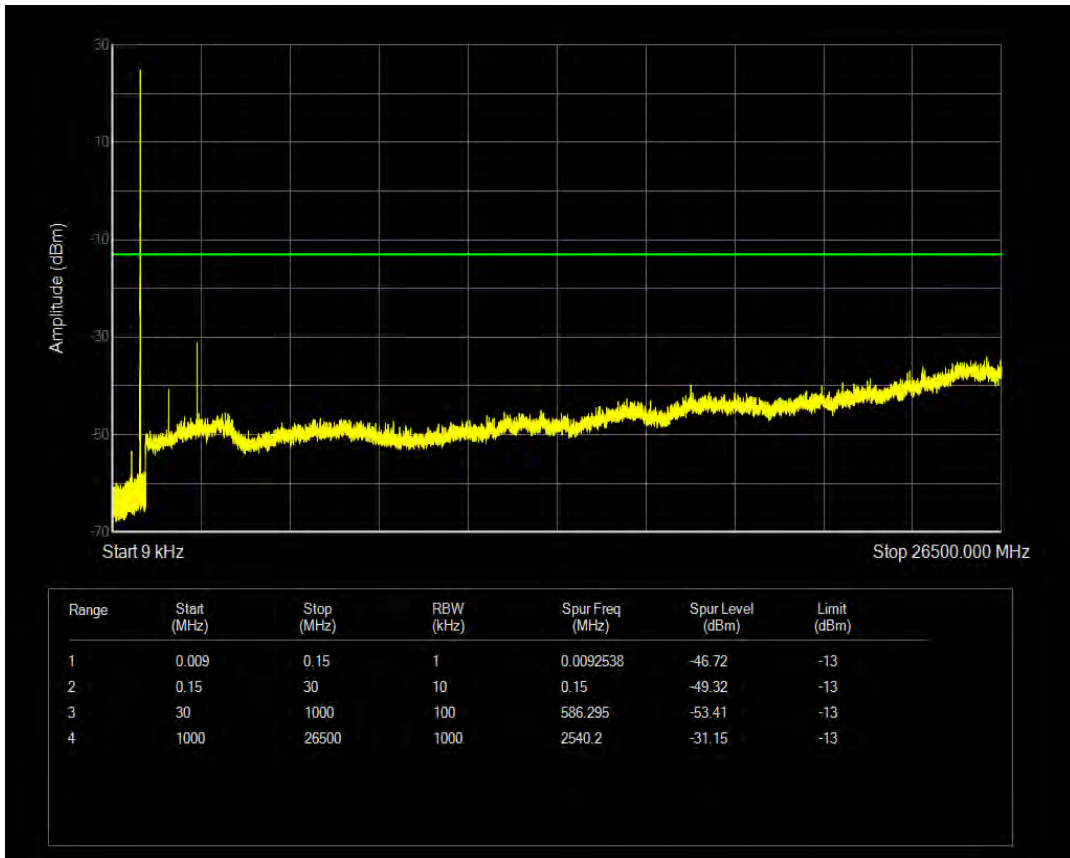

Band5 QPSK BW=3MHz Channel=20635 RB Size=1 Position=#0