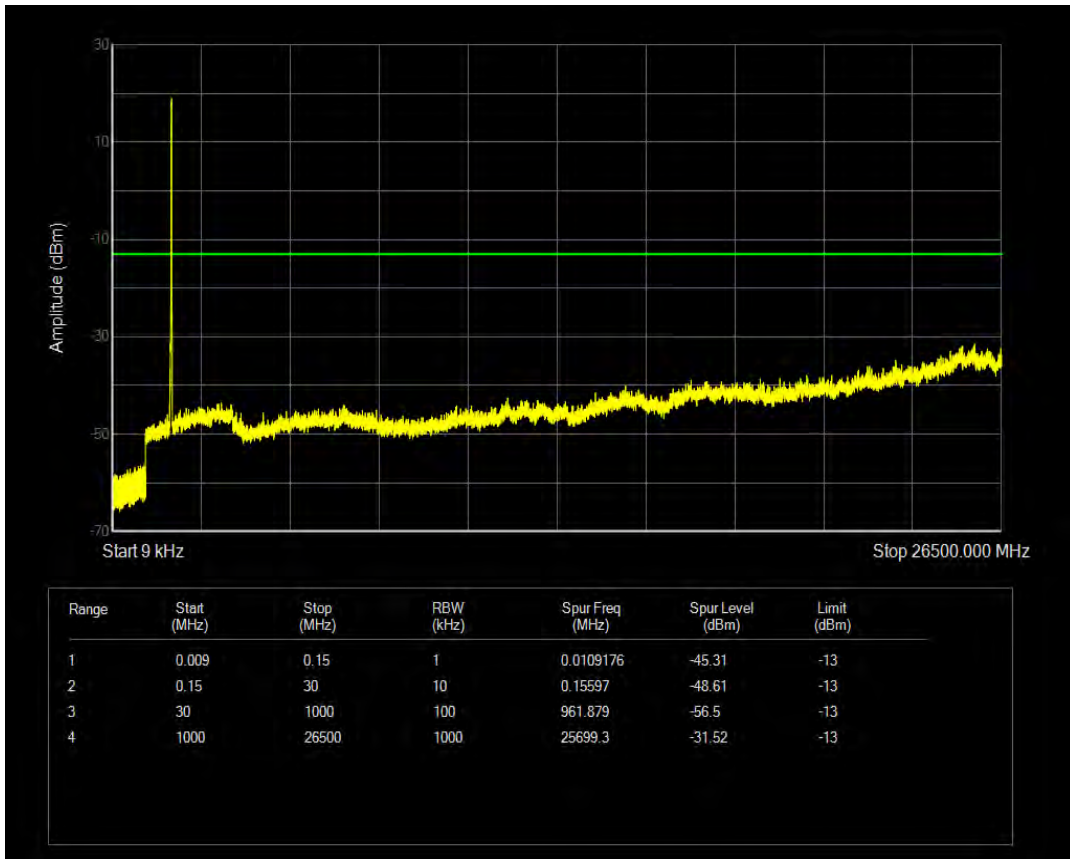

Band66 QPSK BW=15MHz Channel=132597 RB Size=75 Position=#0