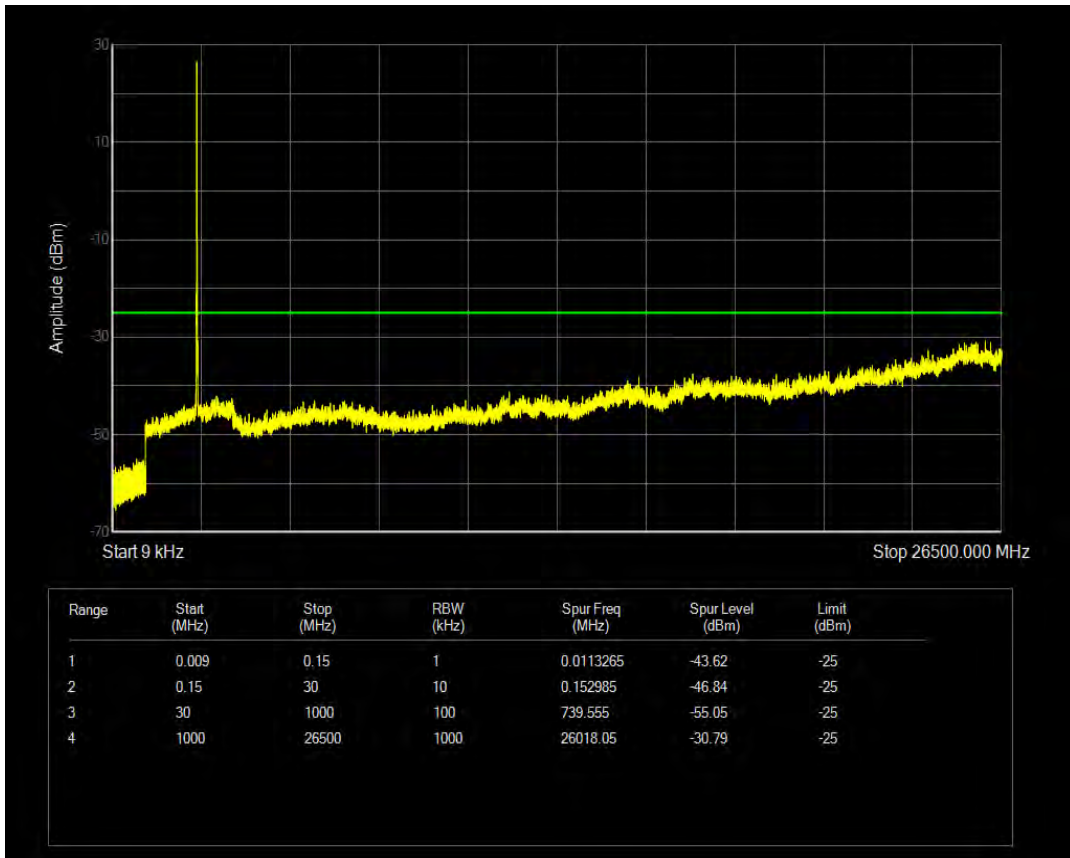

Band7 QPSK BW=15MHz Channel=21100 RB Size=1 Position=#0