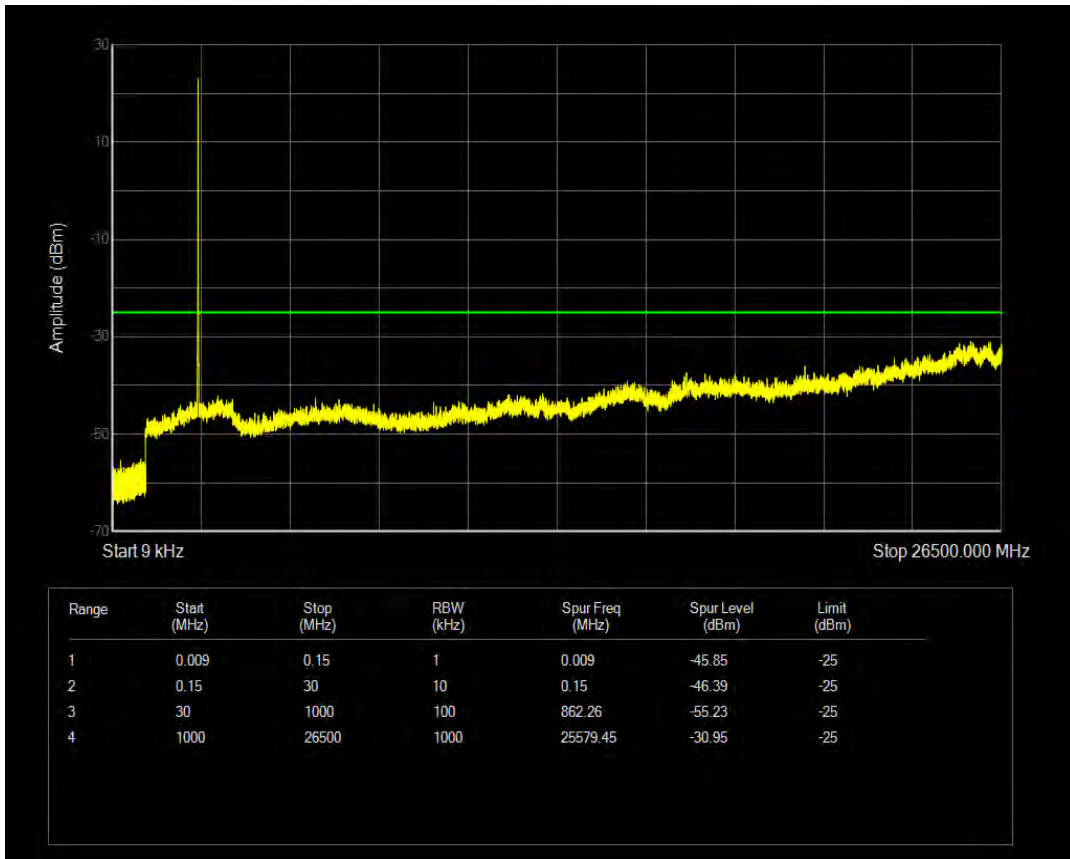

Band7 QAM16 BW=5MHz Channel=21100 RB Size=25 Position=#0

Band7 QPSK BW=5MHz Channel=21425 RB Size=1 Position=#0

Band7 QPSK BW=5MHz Channel=21425 RB Size=25 Position=#0

Band7 QAM16 BW=5MHz Channel=21425 RB Size=1 Position=#0

Band7 QAM16 BW=5MHz Channel=21425 RB Size=25 Position=#0

Band7 QPSK BW=10MHz Channel=20800 RB Size=1 Position=#0

Band7 QPSK BW=10MHz Channel=20800 RB Size=50 Position=#0

Band7 QAM16 BW=10MHz Channel=20800 RB Size=1 Position=#0