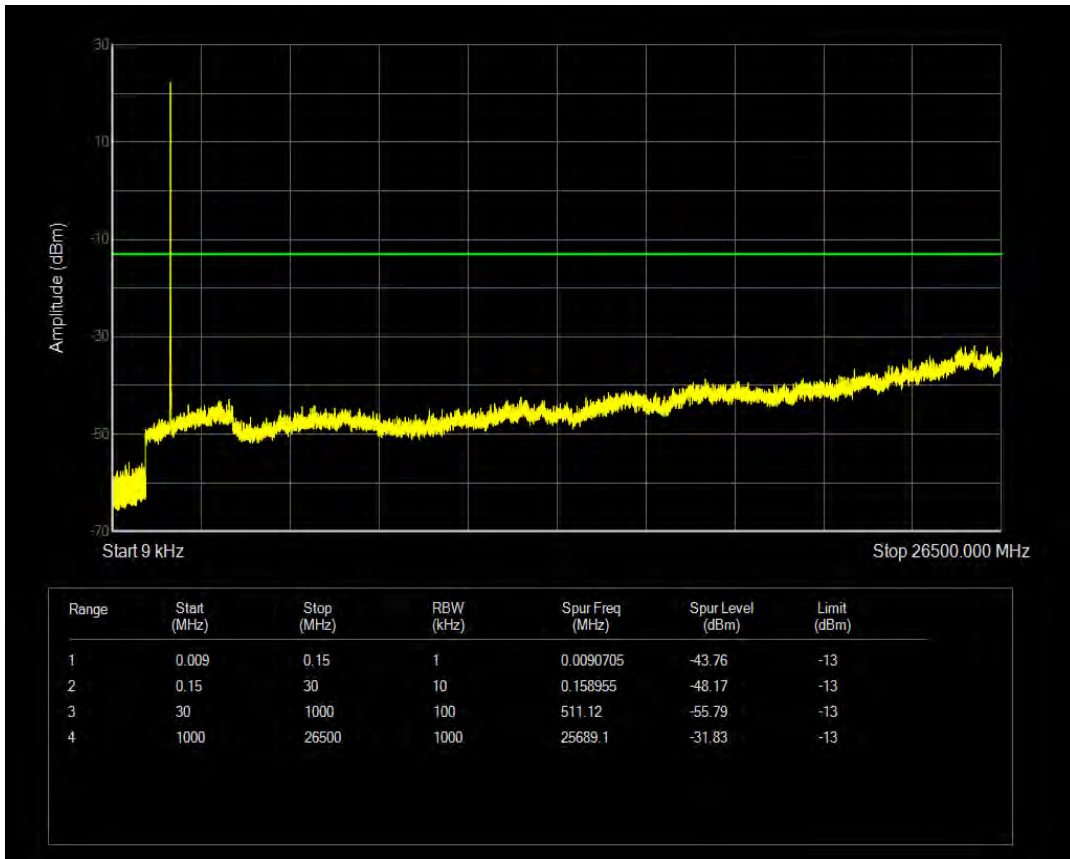

Band66 QPSK BW=5MHz Channel=132322 RB Size=25 Position=#0