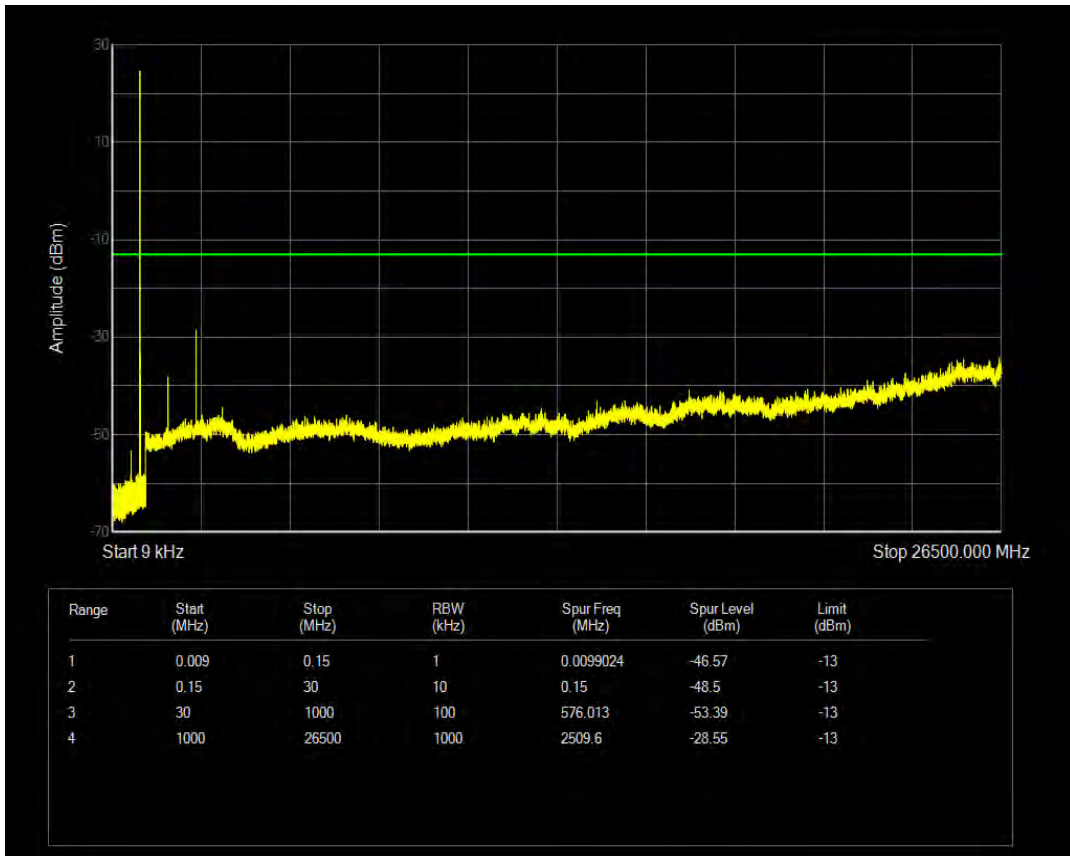

Band41(2535-2655) QAM16 BW=20MHz Channel=41140 RB Size=100 Position=#0

Band5 QPSK BW=1.4MHz Channel=20407 RB Size=1 Position=#0

Band5 QPSK BW=1.4MHz Channel=20407 RB Size=6 Position=#0

Band5 QAM16 BW=1.4MHz Channel=20407 RB Size=1 Position=#0

Band5 QAM16 BW=1.4MHz Channel=20407 RB Size=6 Position=#0

Band5 QPSK BW=1.4MHz Channel=20525 RB Size=1 Position=#0

Band5 QPSK BW=1.4MHz Channel=20525 RB Size=6 Position=#0

Band5 QAM16 BW=1.4MHz Channel=20525 RB Size=1 Position=#0