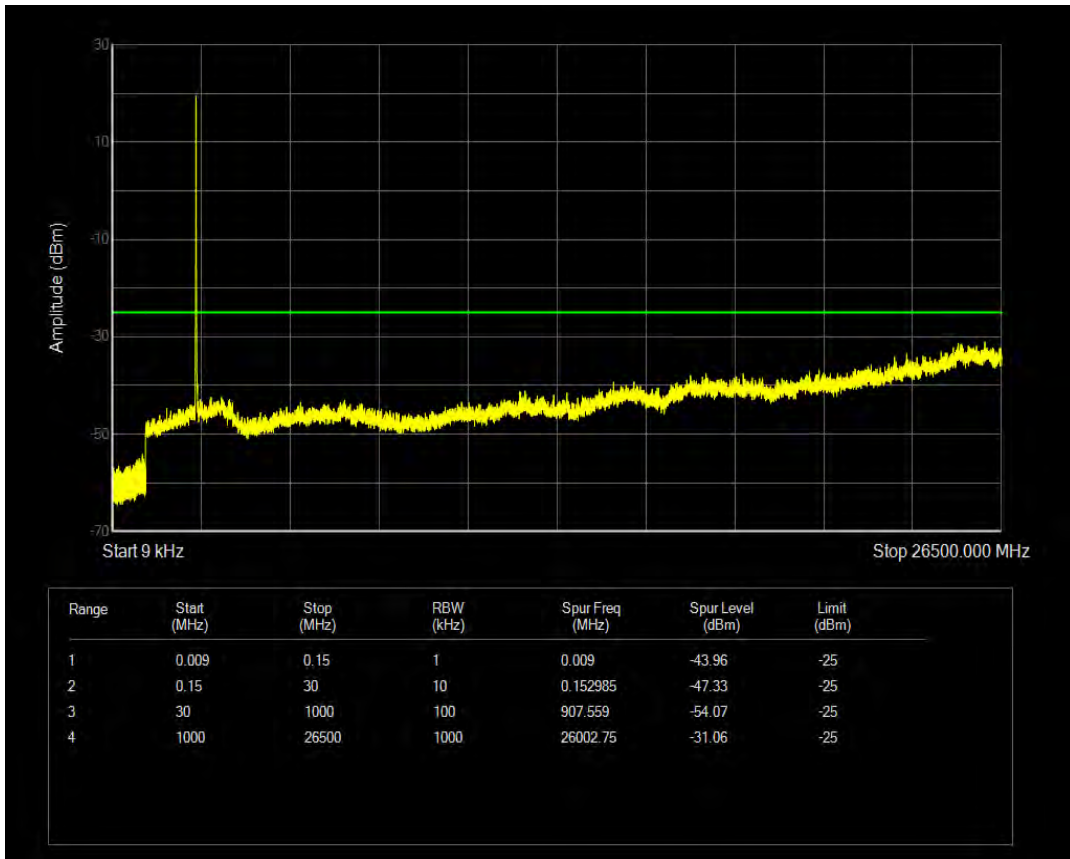

Band7 QAM16 BW=10MHz Channel=20800 RB Size=50 Position=#0