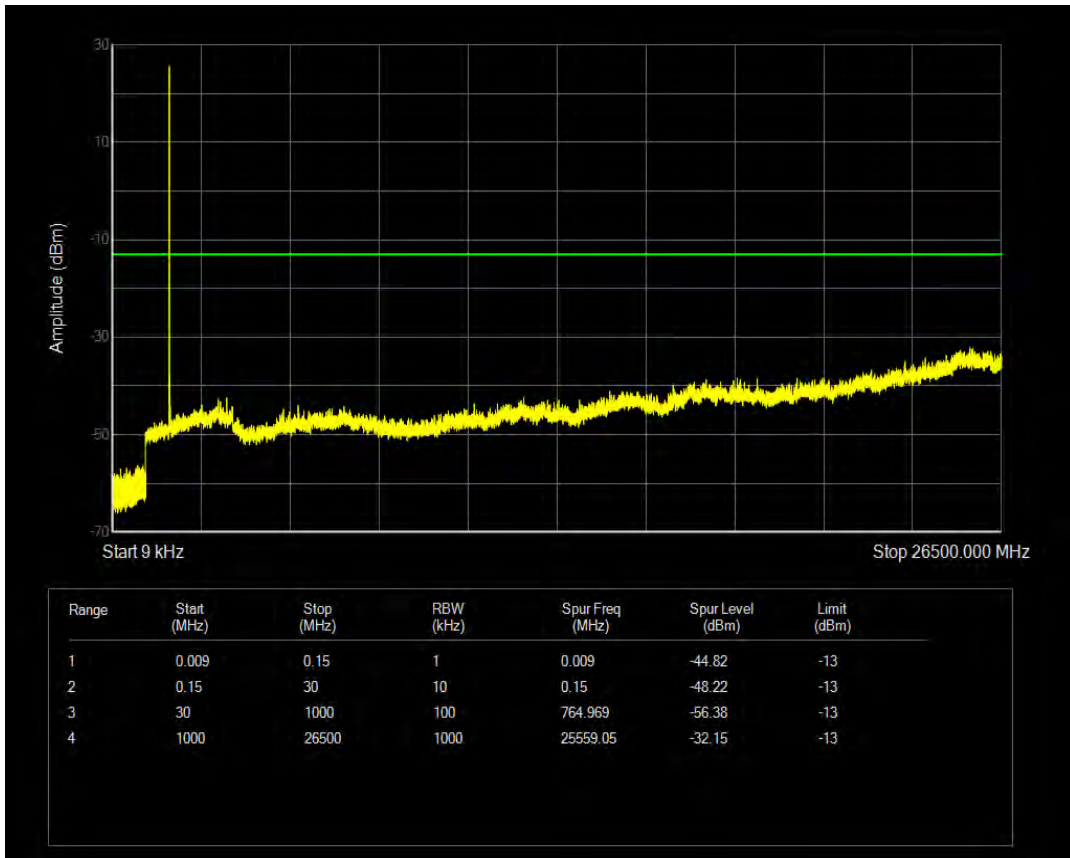

Band5 QAM16 BW=10MHz Channel=20600 RB Size=50 Position=#0

Band66 QPSK BW=1.4MHz Channel=131979 RB Size=1 Position=#0

Band66 QPSK BW=1.4MHz Channel=131979 RB Size=6 Position=#0

Band66 QAM16 BW=1.4MHz Channel=131979 RB Size=1 Position=#0