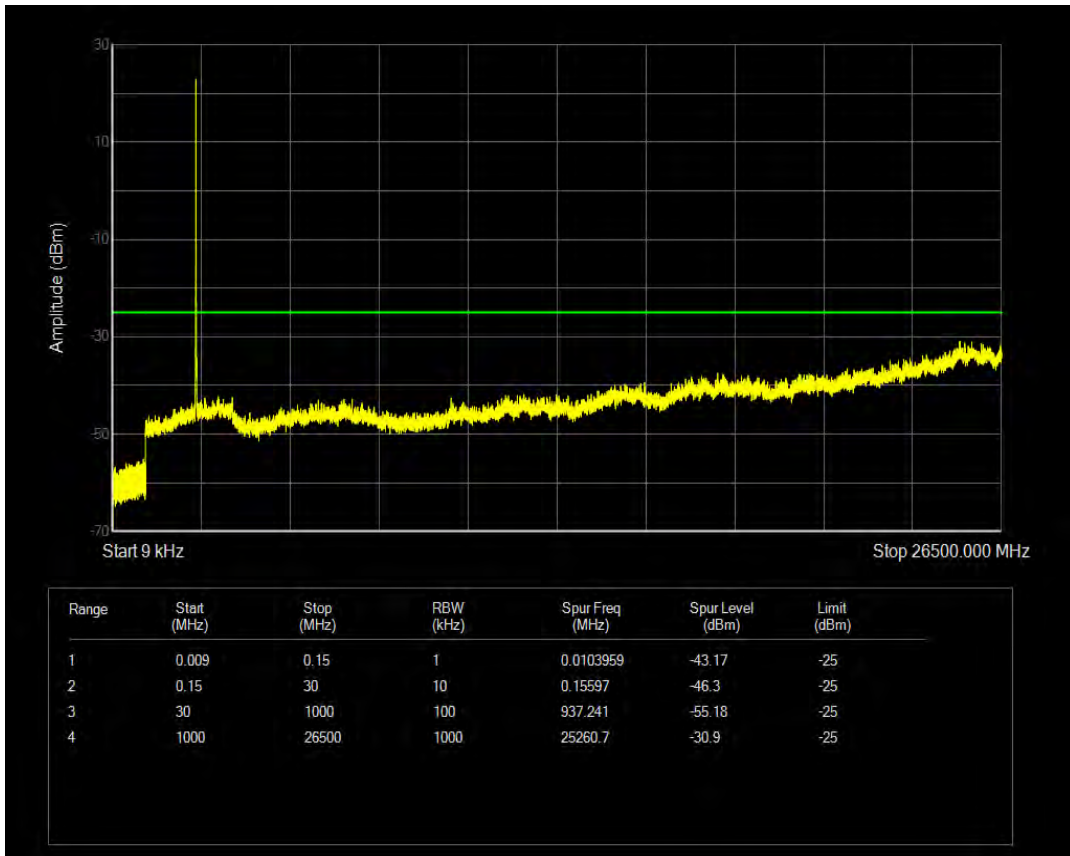

Band7 QAM16 BW=5MHz Channel=20775 RB Size=25 Position=#0