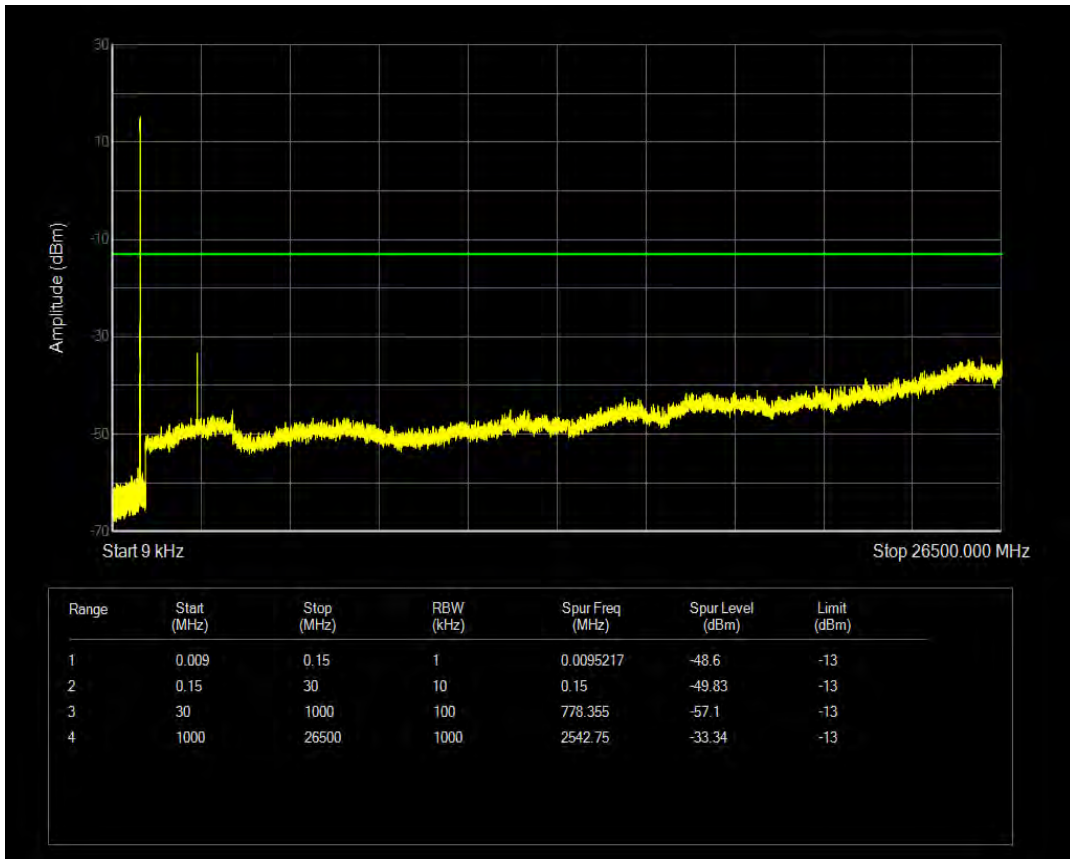

Band5 QAM16 BW=3MHz Channel=20525 RB Size=15 Position=#0

Band5 QPSK BW=3MHz Channel=20635 RB Size=1 Position=#0

Band5 QPSK BW=3MHz Channel=20635 RB Size=15 Position=#0

Band5 QAM16 BW=3MHz Channel=20635 RB Size=1 Position=#0

Band5 QAM16 BW=3MHz Channel=20635 RB Size=15 Position=#0

Band5 QPSK BW=5MHz Channel=20425 RB Size=1 Position=#0

Band5 QPSK BW=5MHz Channel=20425 RB Size=25 Position=#0

Band5 QAM16 BW=5MHz Channel=20425 RB Size=1 Position=#0