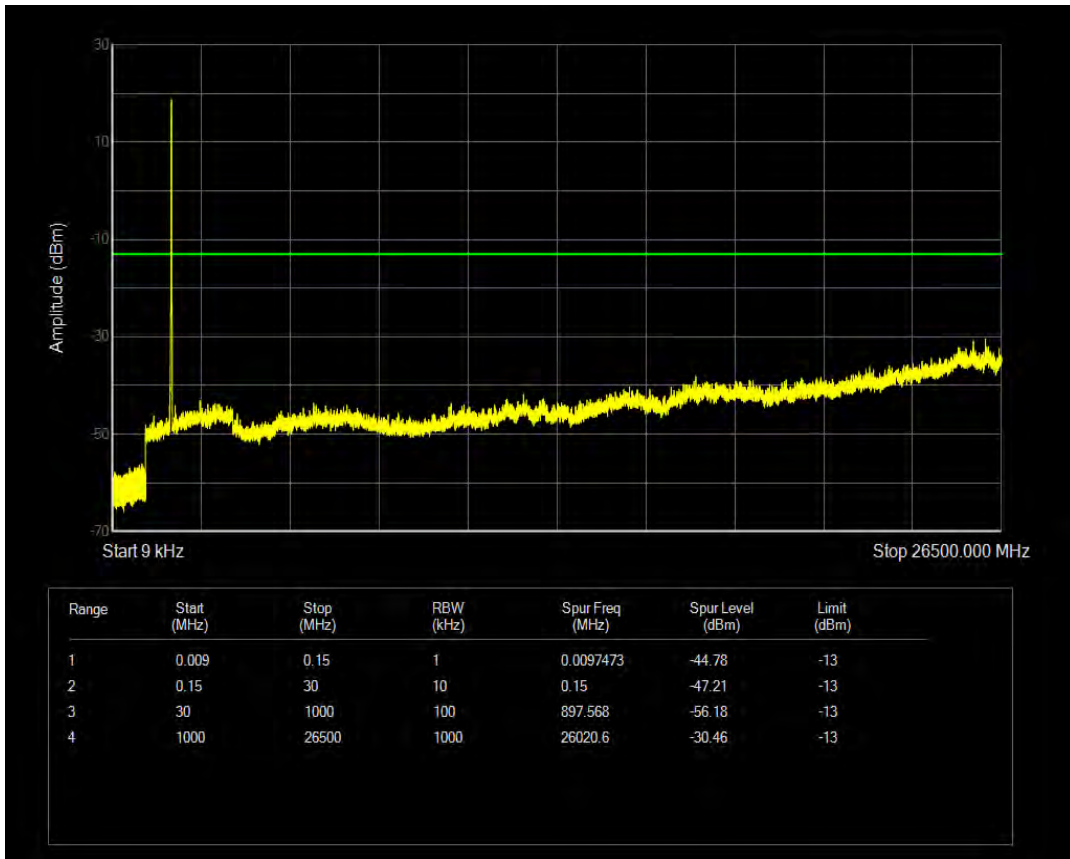

Band66 QAM16 BW=15MHz Channel=132597 RB Size=75 Position=#0