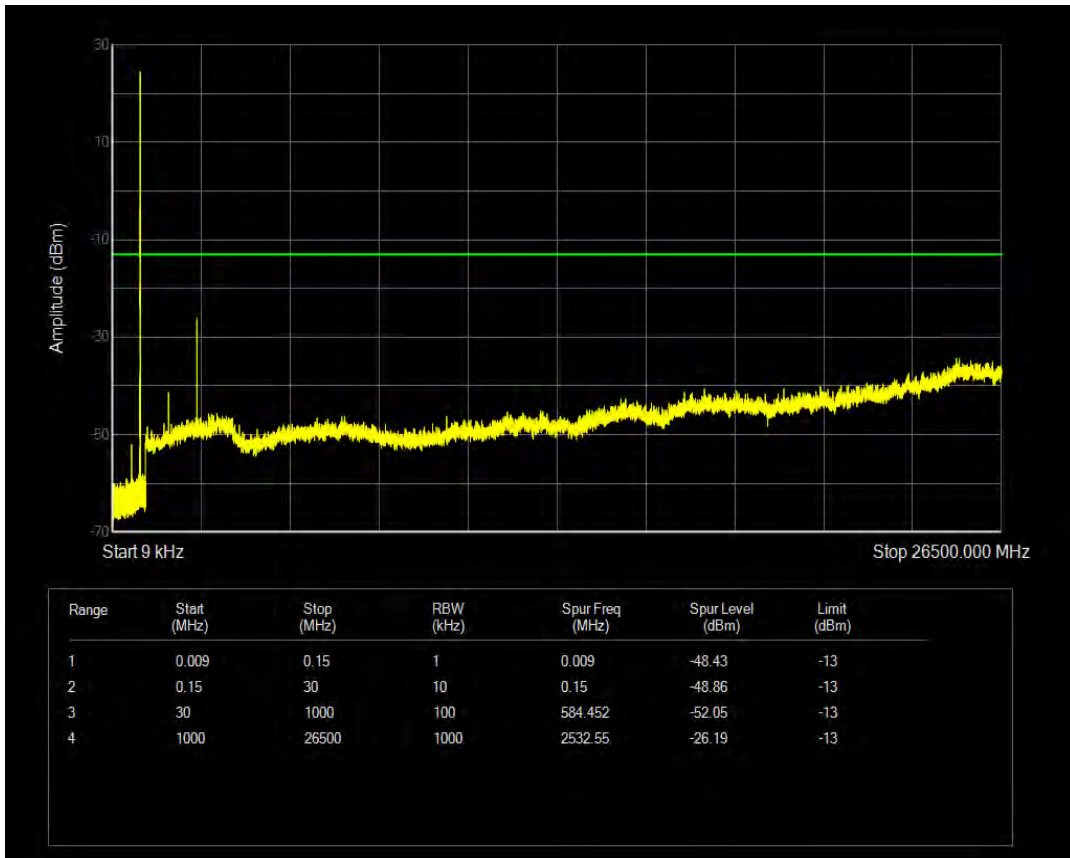

Band5 QPSK BW=5MHz Channel=20625 RB Size=1 Position=#0