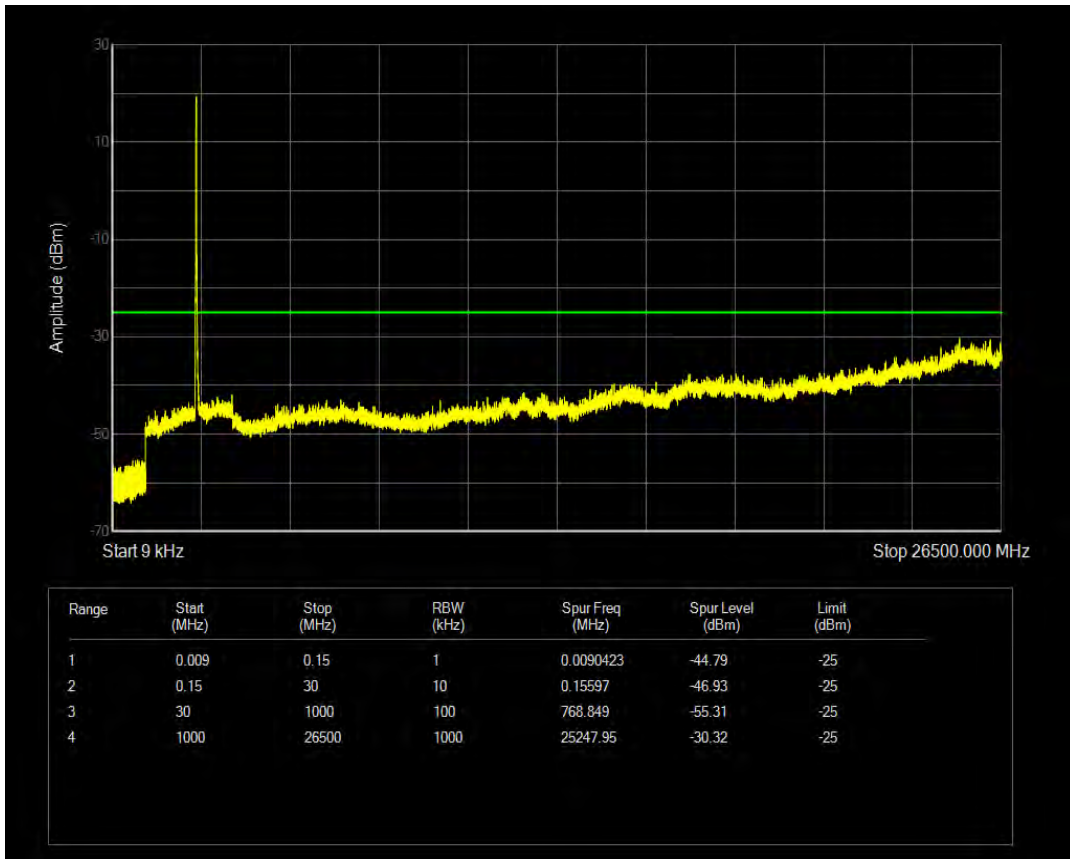

Band7 QPSK BW=20MHz Channel=20850 RB Size=100 Position=#0