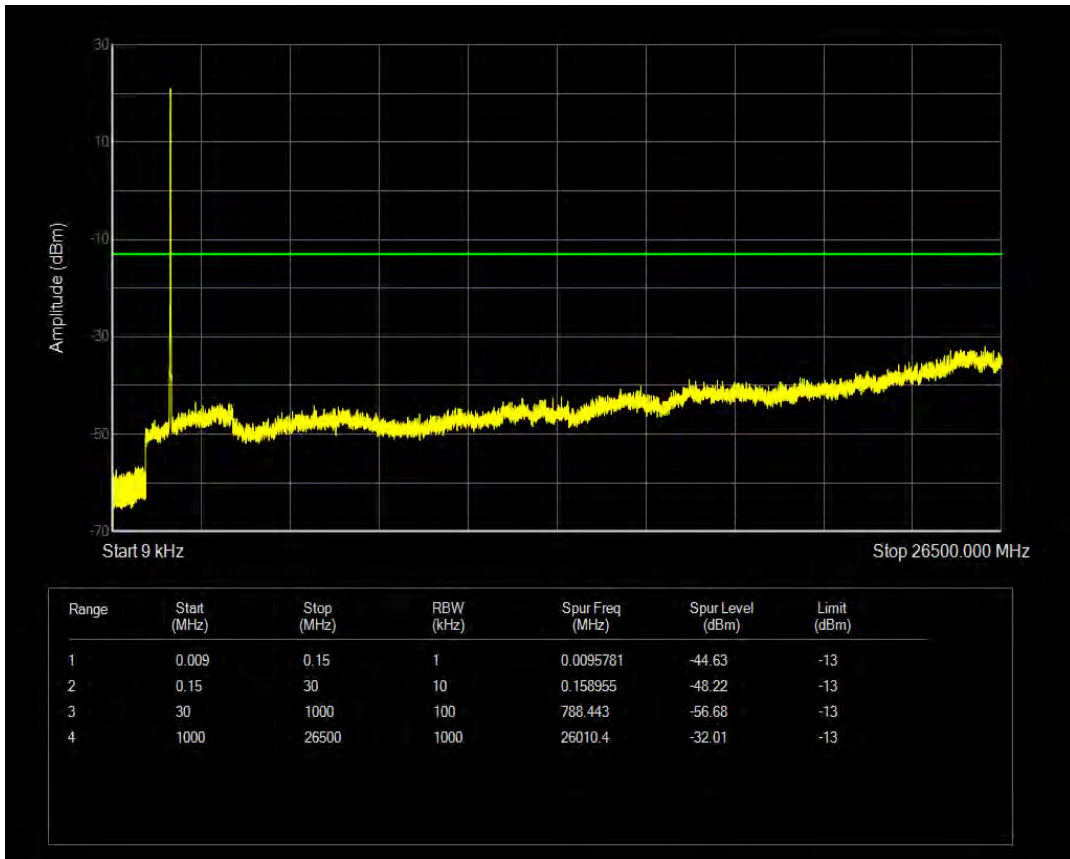

Band66 QPSK BW=10MHz Channel=132322 RB Size=50 Position=#0