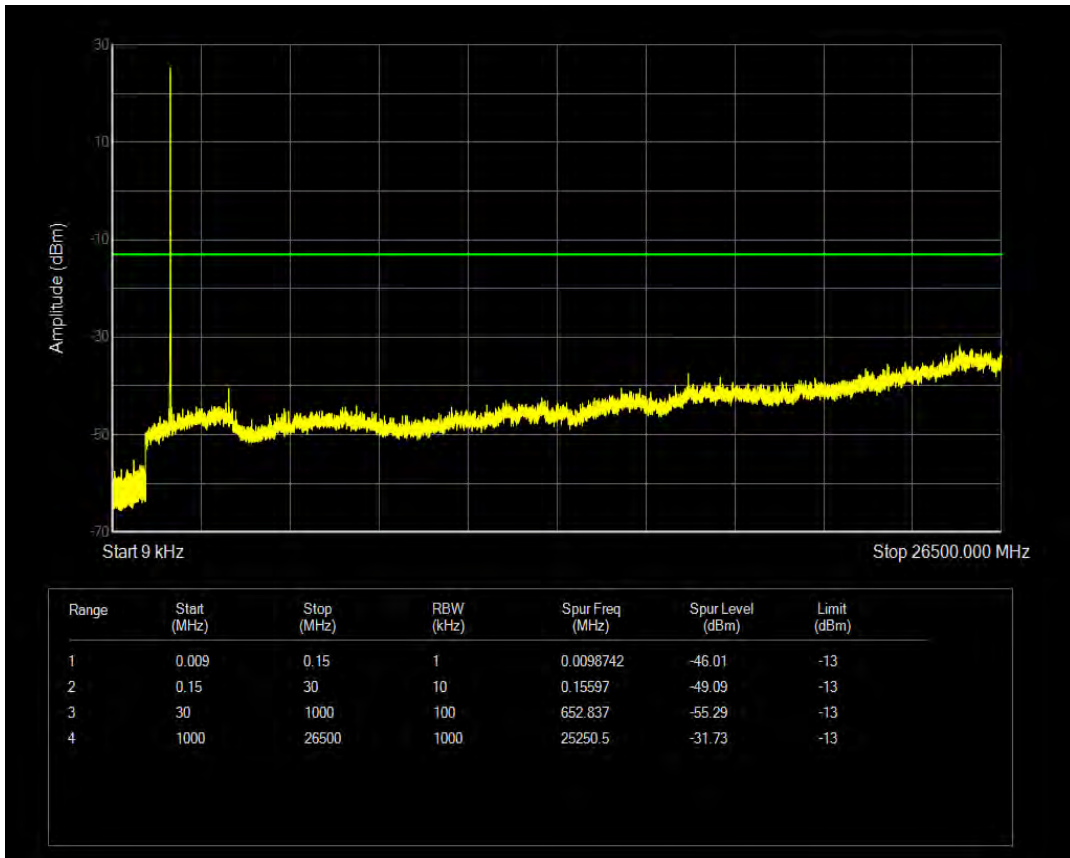

Band66 QPSK BW=10MHz Channel=132322 RB Size=1 Position=#0