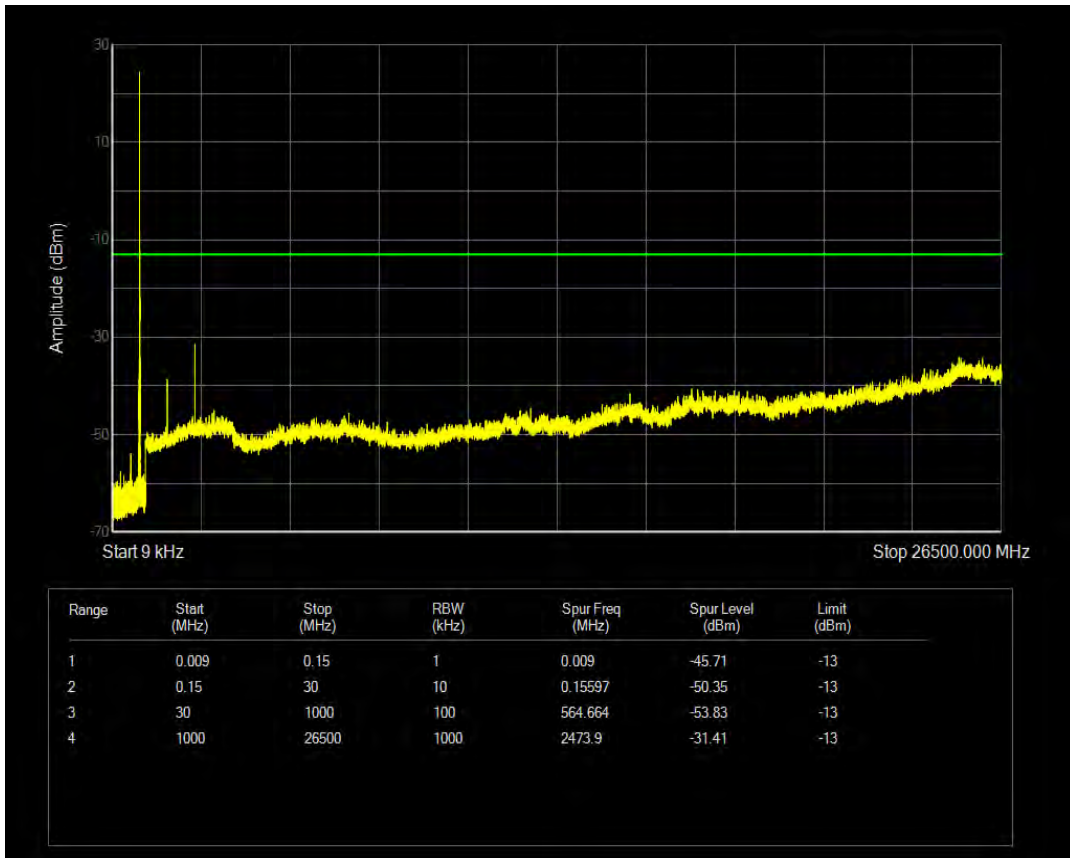

Band5 QPSK BW=10MHz Channel=20450 RB Size=1 Position=#0