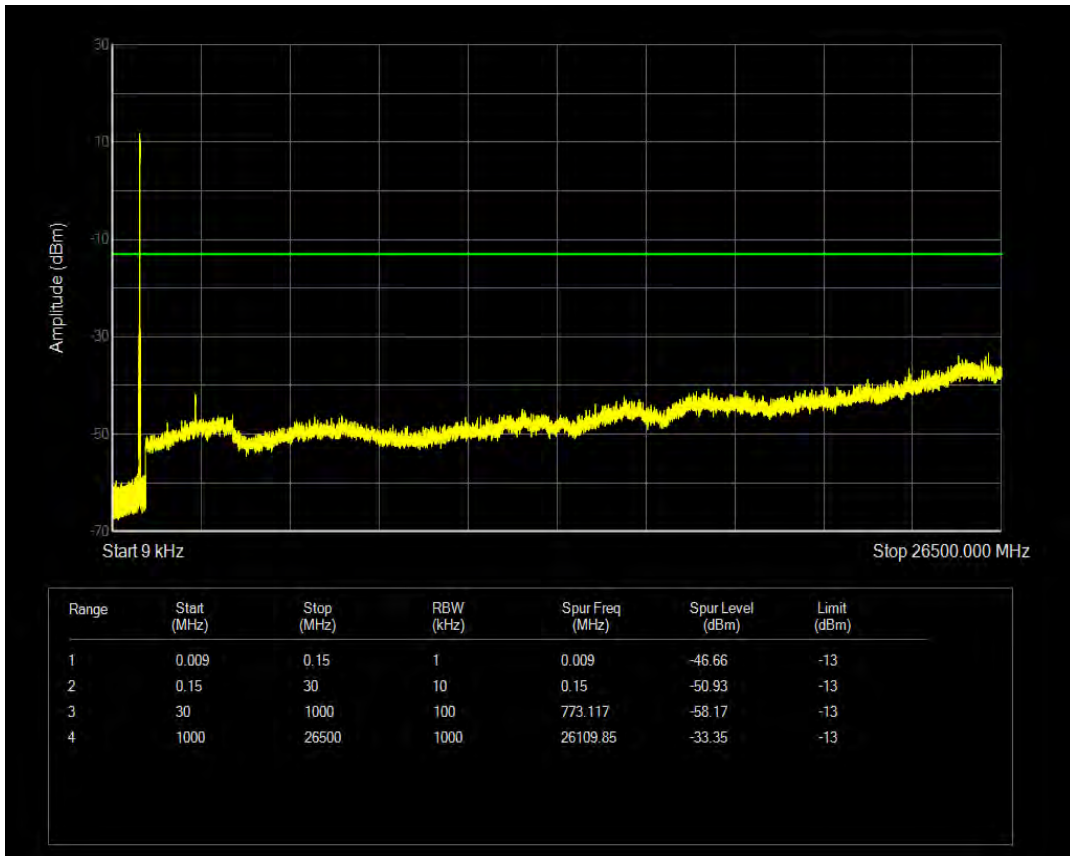

Band5 QAM16 BW=10MHz Channel=20450 RB Size=50 Position=#0