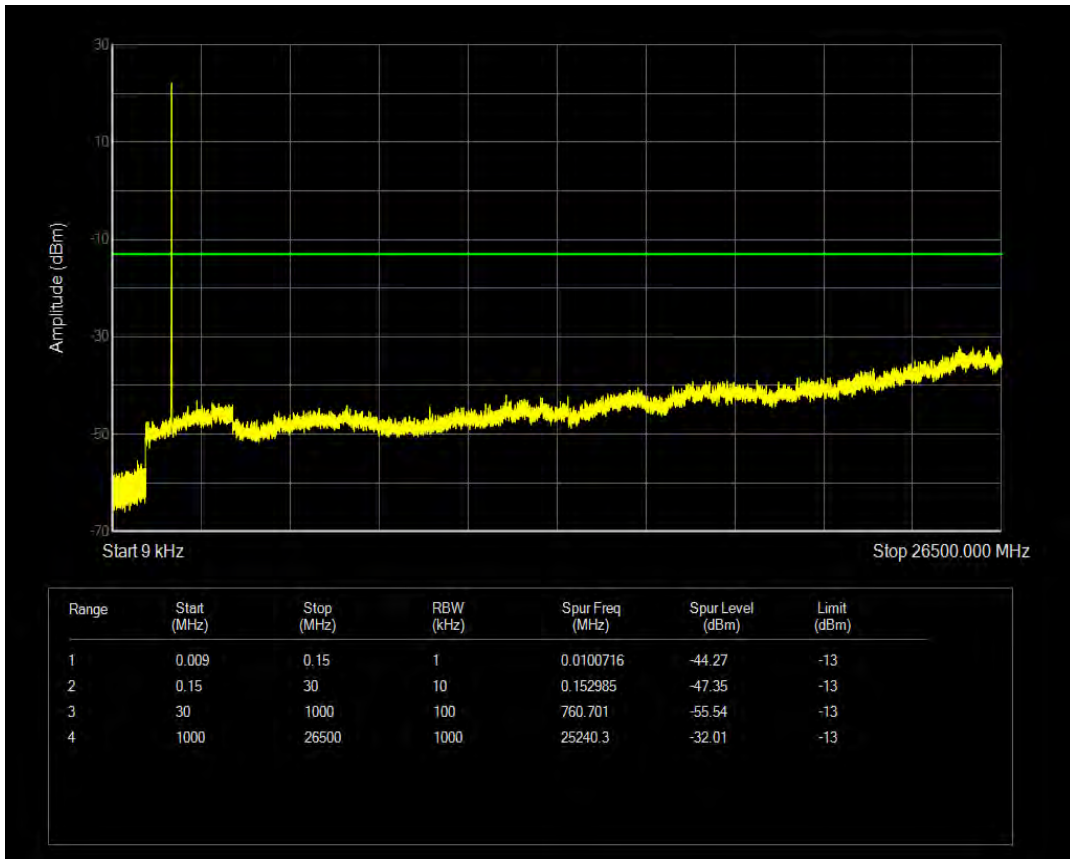

Band66 QAM16 BW=5MHz Channel=132647 RB Size=25 Position=#0