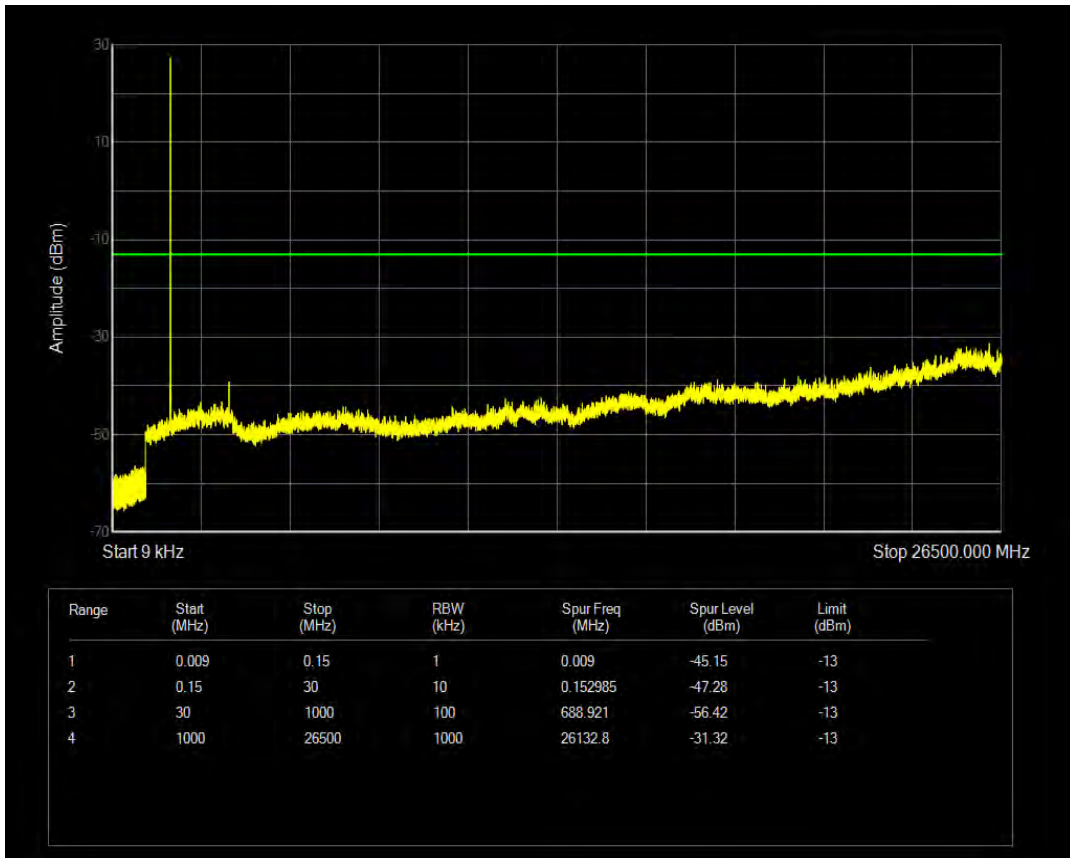

Band66 QPSK BW=3MHz Channel=132322 RB Size=1 Position=#0