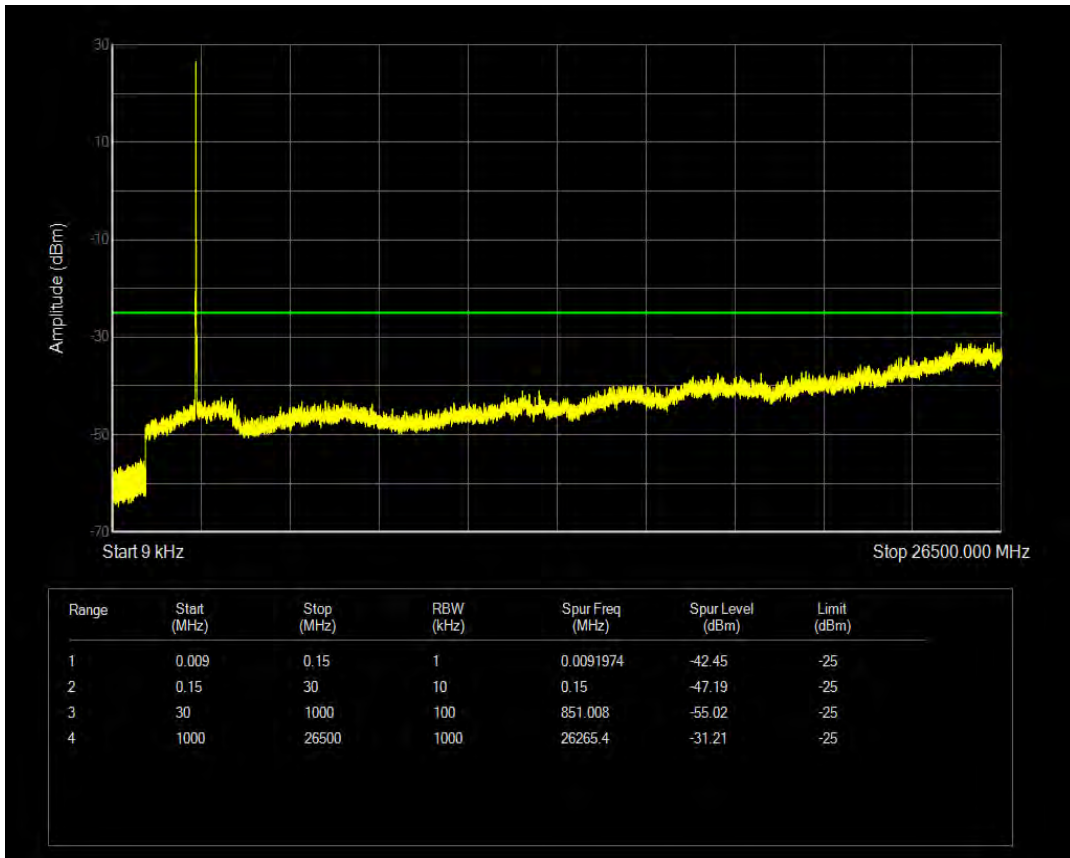

Band7 QAM16 BW=10MHz Channel=21400 RB Size=50 Position=#0

Band7 QPSK BW=15MHz Channel=20825 RB Size=1 Position=#0

Band7 QPSK BW=15MHz Channel=20825 RB Size=75 Position=#0

Band7 QAM16 BW=15MHz Channel=20825 RB Size=1 Position=#0