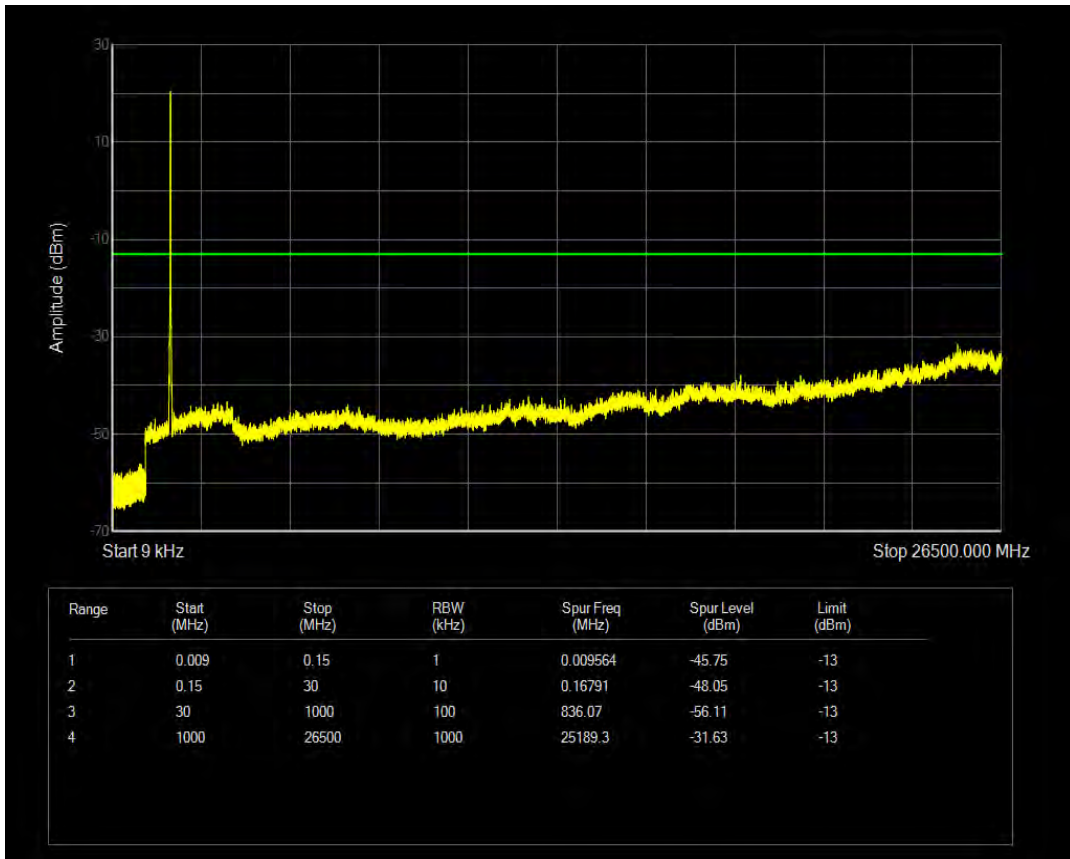

Band66 QAM16 BW=15MHz Channel=132322 RB Size=75 Position=#0