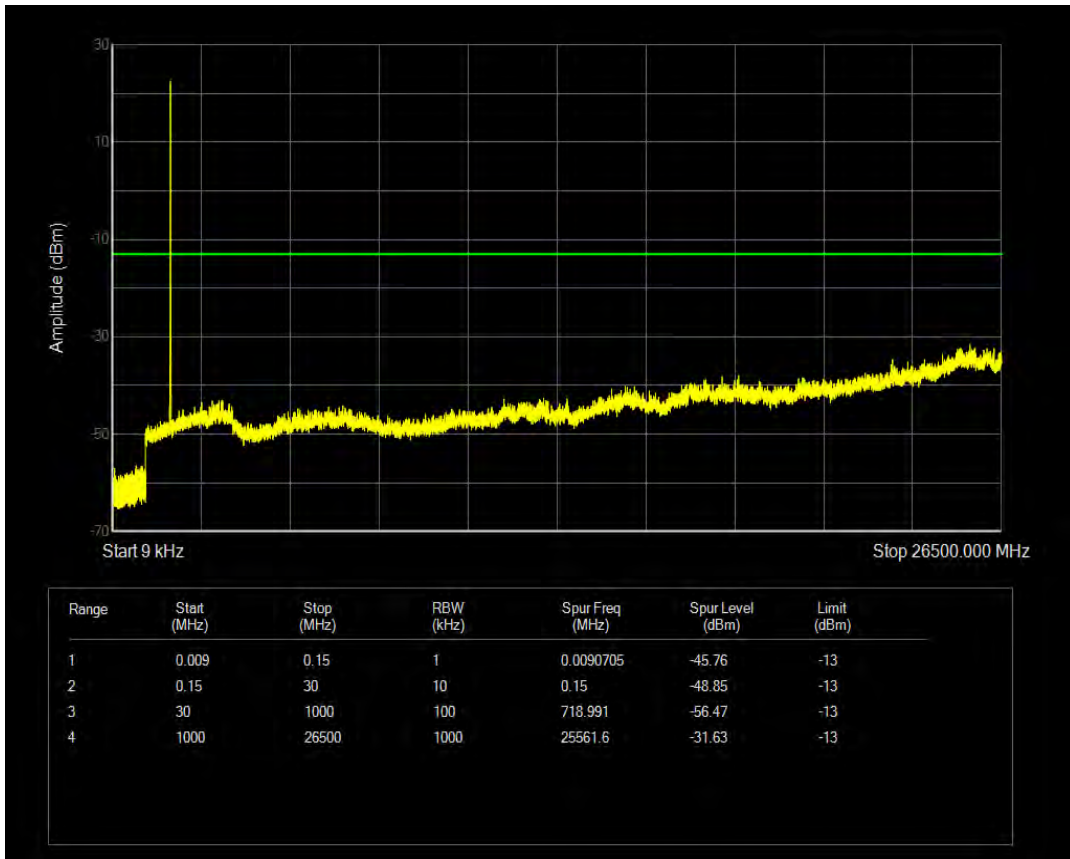

Band66 QAM16 BW=5MHz Channel=132322 RB Size=25 Position=#0