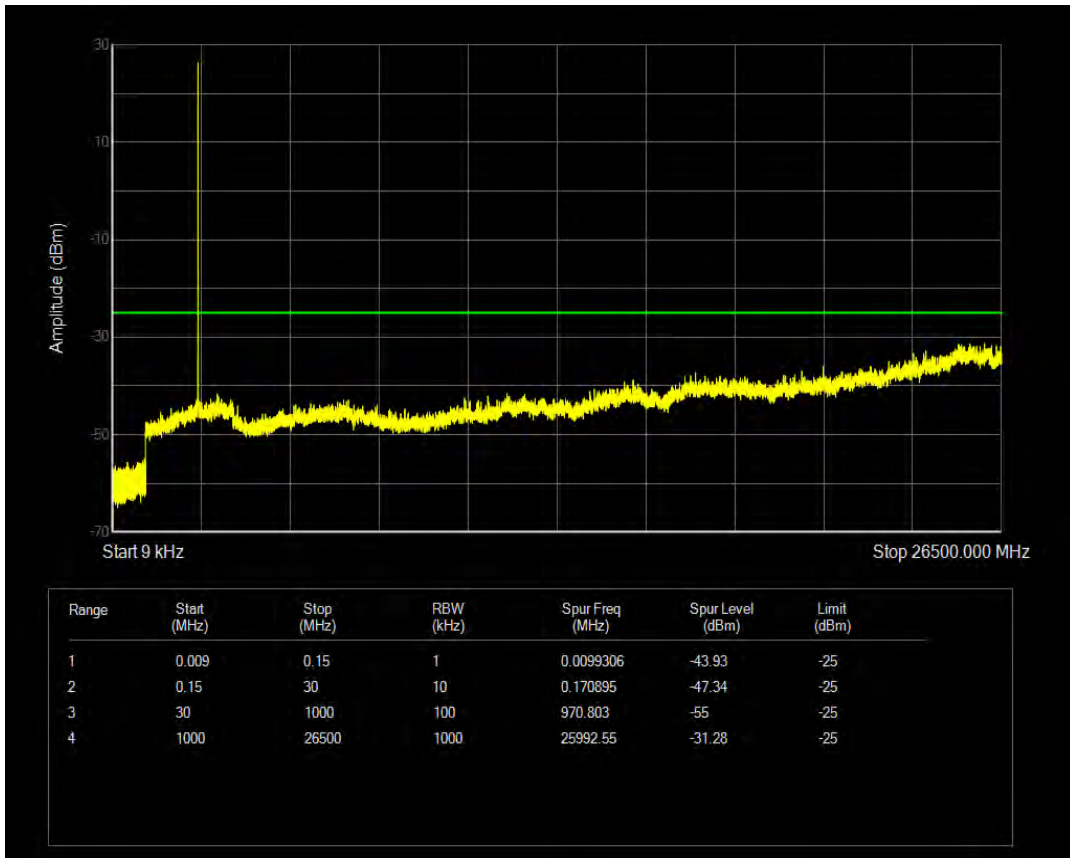

Band7 QAM16 BW=5MHz Channel=21100 RB Size=25 Position=#0

Band7 QPSK BW=5MHz Channel=21425 RB Size=1 Position=#0

Band7 QPSK BW=5MHz Channel=21425 RB Size=25 Position=#0

Band7 QAM16 BW=5MHz Channel=21425 RB Size=1 Position=#0