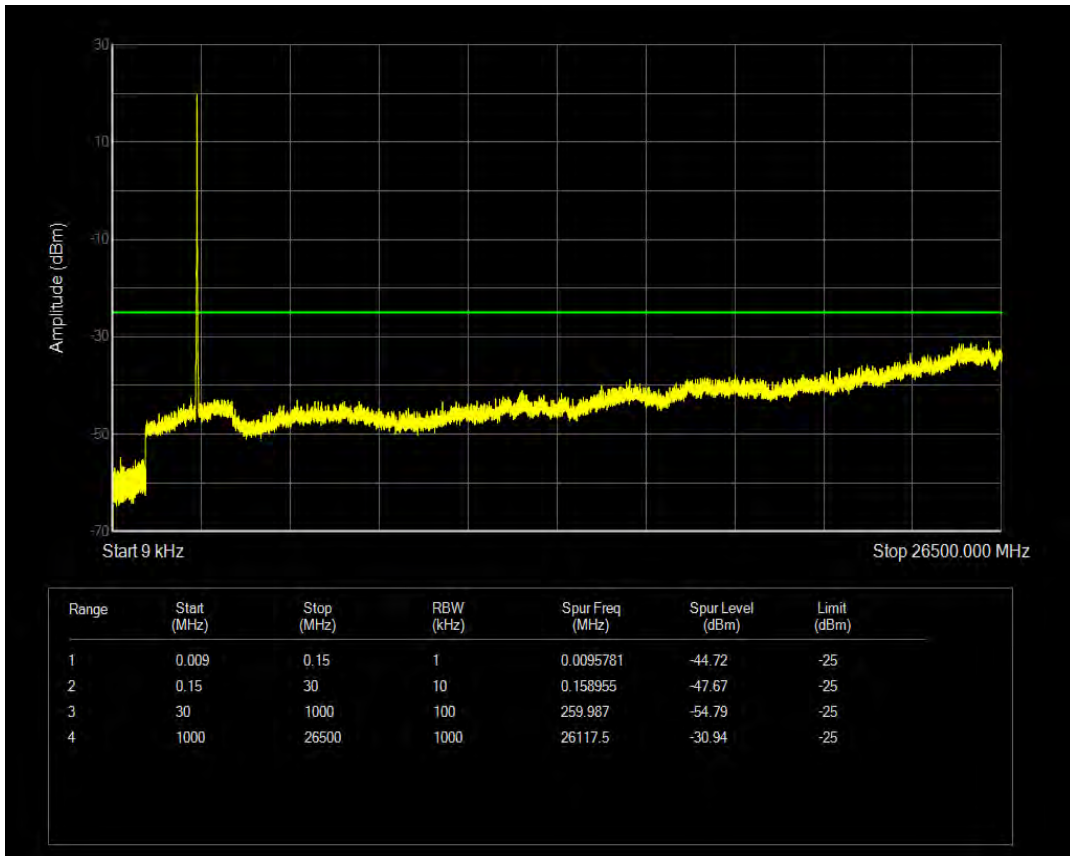

Band7 QAM16 BW=10MHz Channel=21100 RB Size=50 Position=#0