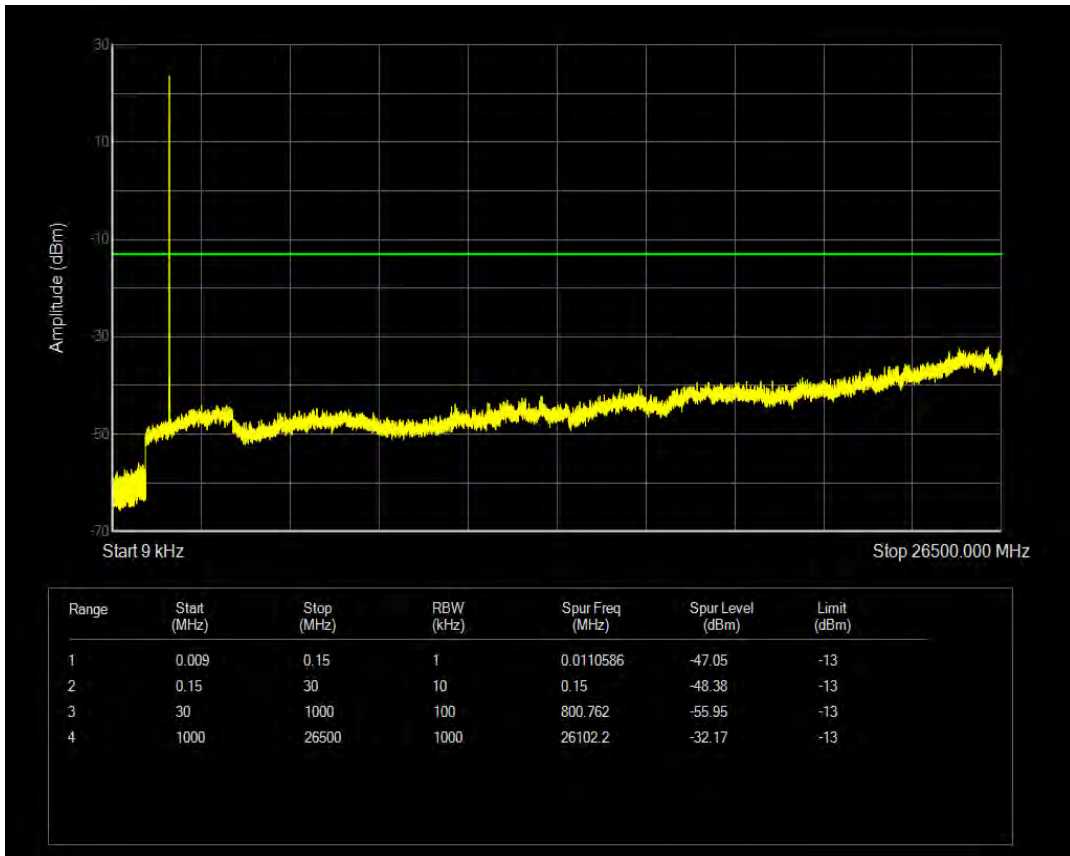

Band66 QPSK BW=3MHz Channel=131987 RB Size=15 Position=#0