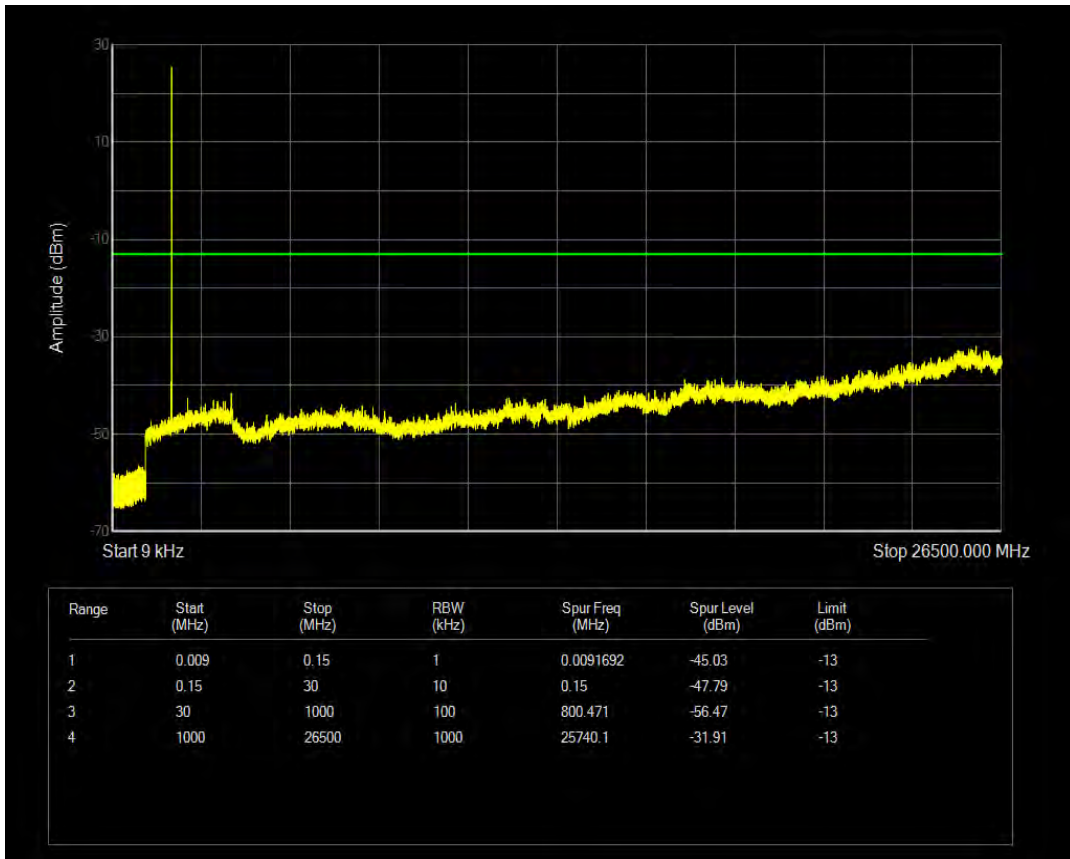

Band66 QPSK BW=1.4MHz Channel=132665 RB Size=6 Position=#0