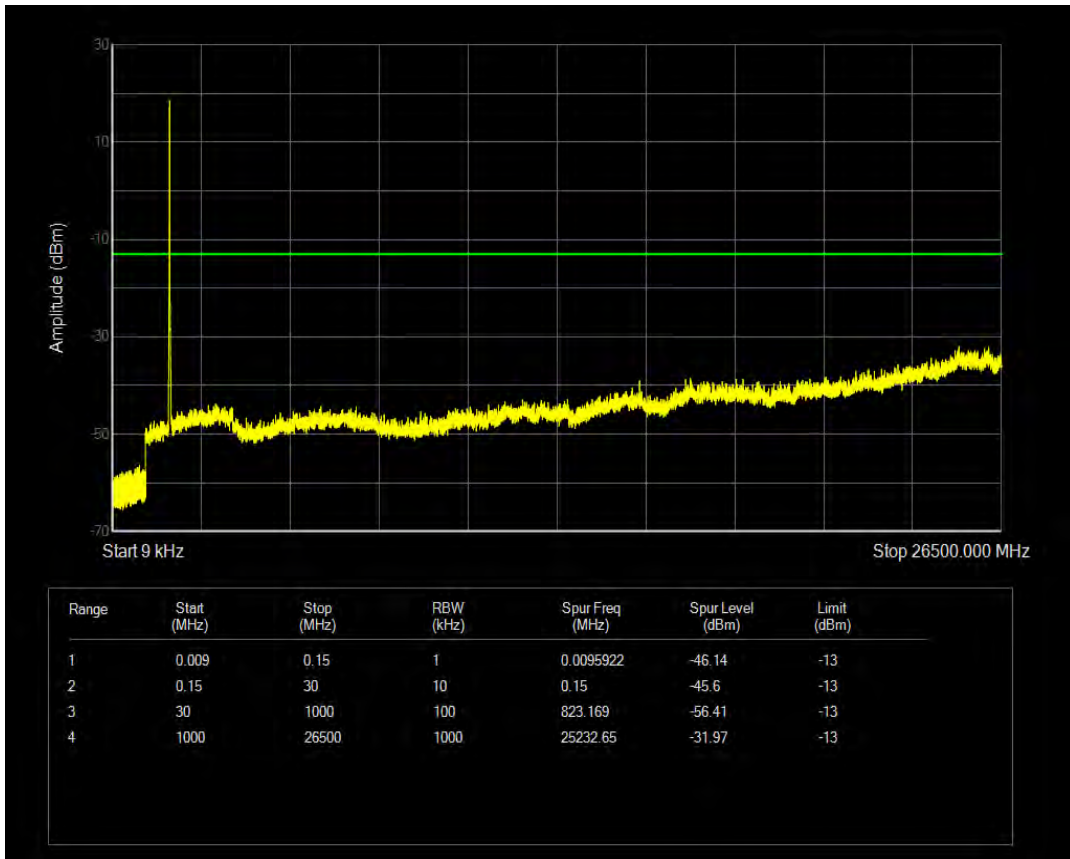

Band66 QAM16 BW=15MHz Channel=132047 RB Size=75 Position=#0