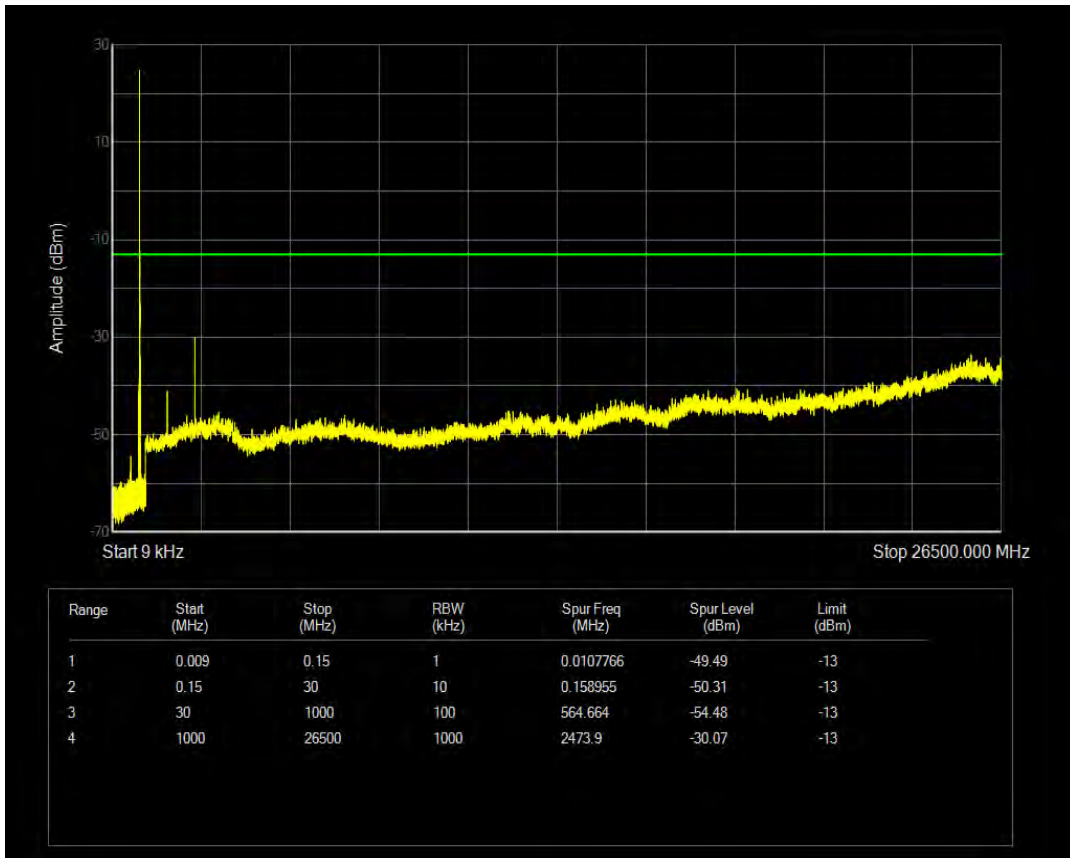

Band5 QAM16 BW=5MHz Channel=20625 RB Size=25 Position=#0

Band5 QPSK BW=10MHz Channel=20450 RB Size=1 Position=#0

Band5 QPSK BW=10MHz Channel=20450 RB Size=50 Position=#0

Band5 QAM16 BW=10MHz Channel=20450 RB Size=1 Position=#0