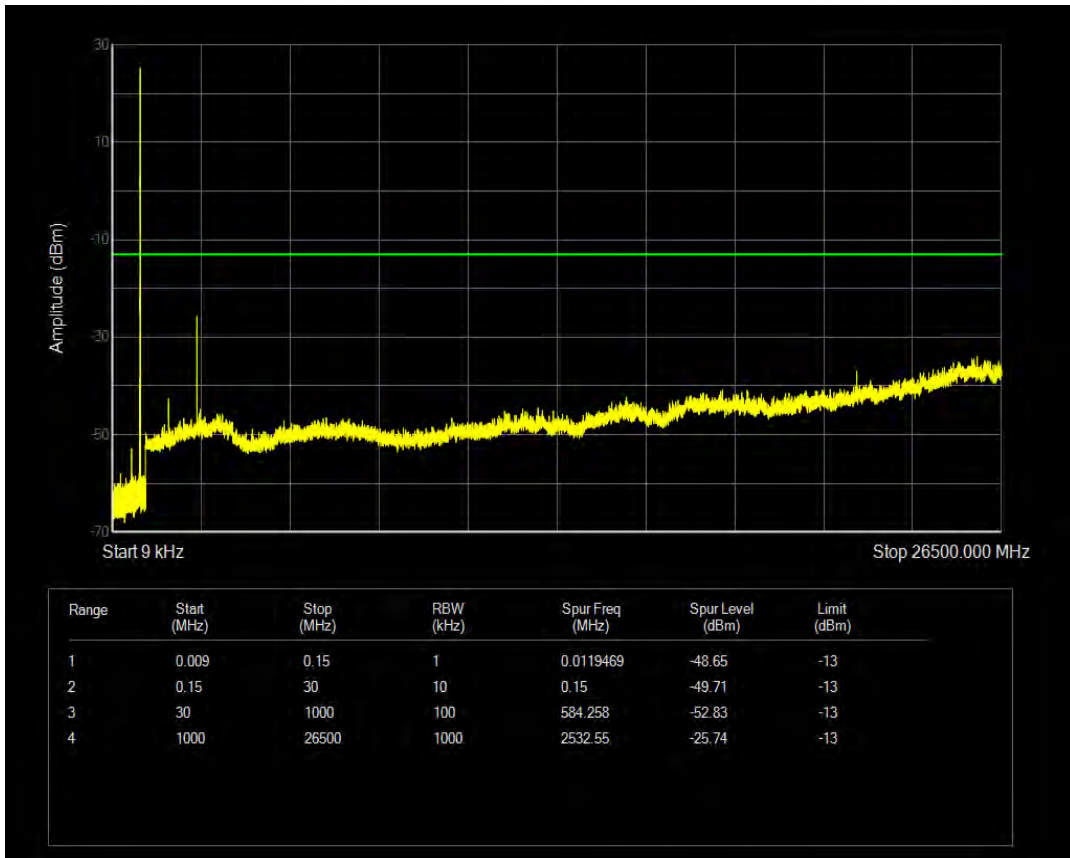

Band5 QAM16 BW=5MHz Channel=20525 RB Size=25 Position=#0

Band5 QPSK BW=5MHz Channel=20625 RB Size=1 Position=#0

Band5 QPSK BW=5MHz Channel=20625 RB Size=25 Position=#0

Band5 QAM16 BW=5MHz Channel=20625 RB Size=1 Position=#0