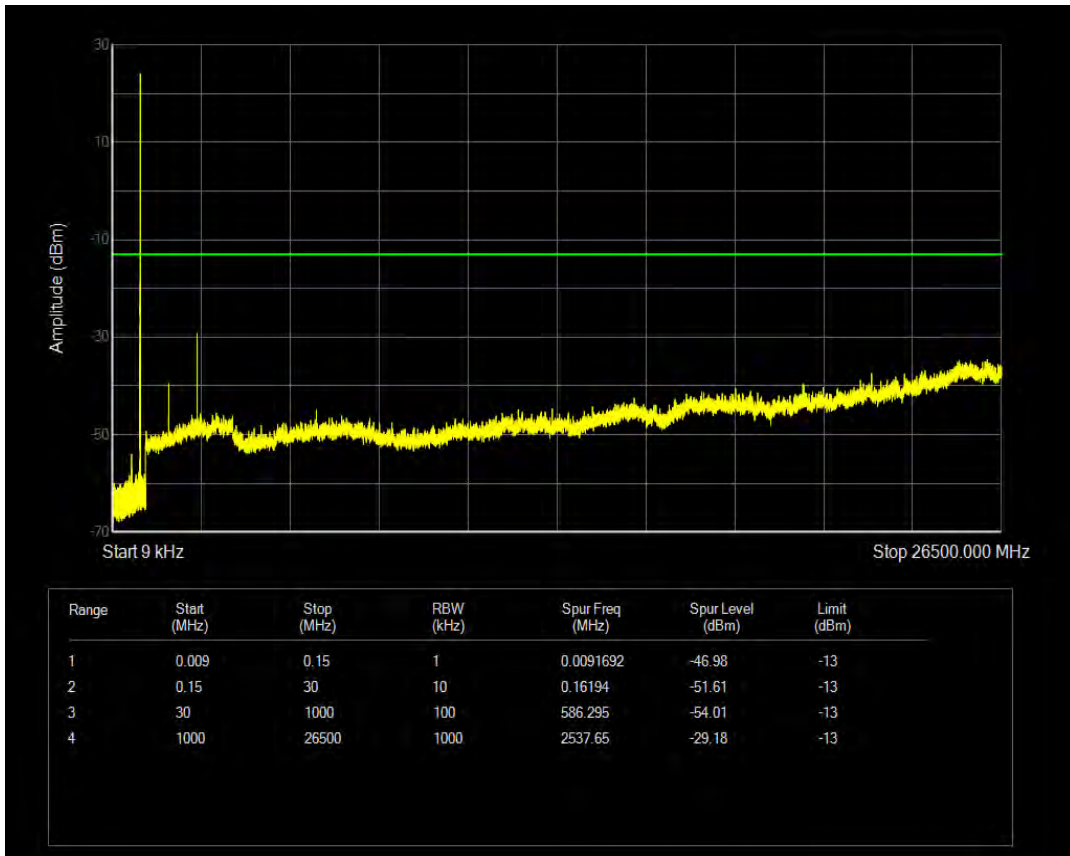

Band5 QAM16 BW=3MHz Channel=20525 RB Size=15 Position=#0

Band5 QPSK BW=3MHz Channel=20635 RB Size=1 Position=#0

Band5 QPSK BW=3MHz Channel=20635 RB Size=15 Position=#0

Band5 QAM16 BW=3MHz Channel=20635 RB Size=1 Position=#0