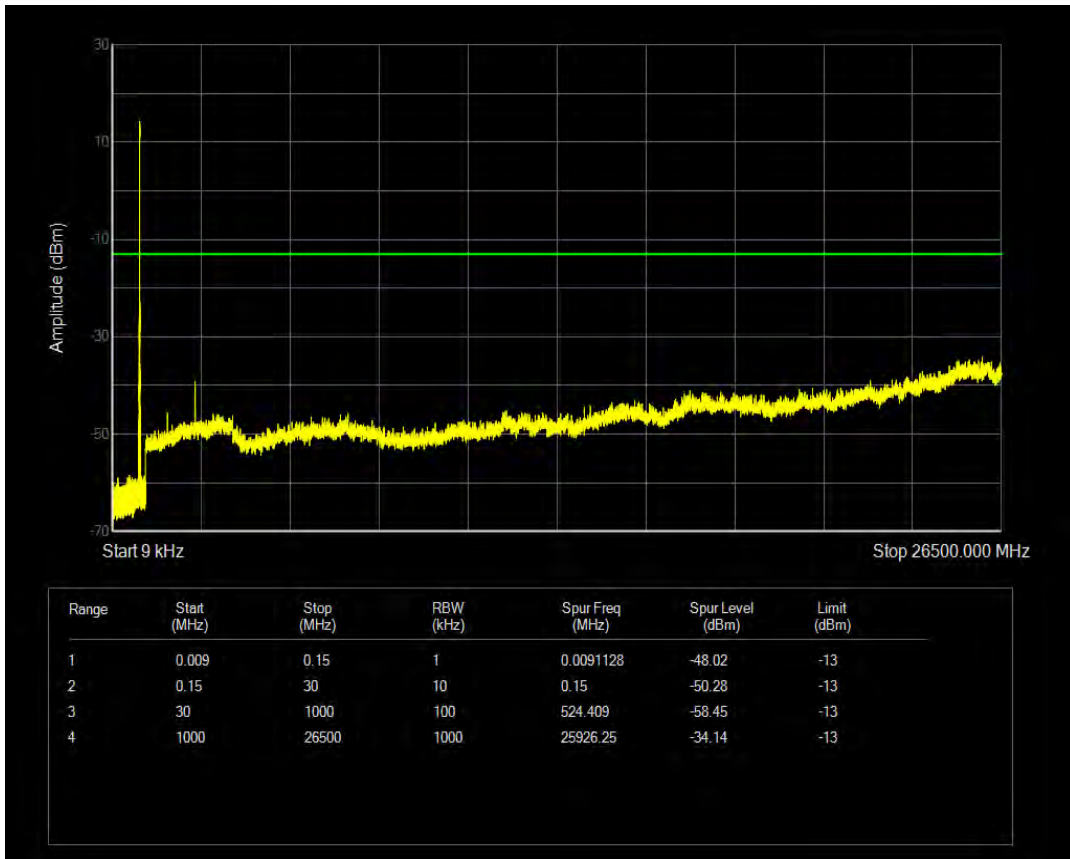

Band5 QPSK BW=5MHz Channel=20425 RB Size=25 Position=#0