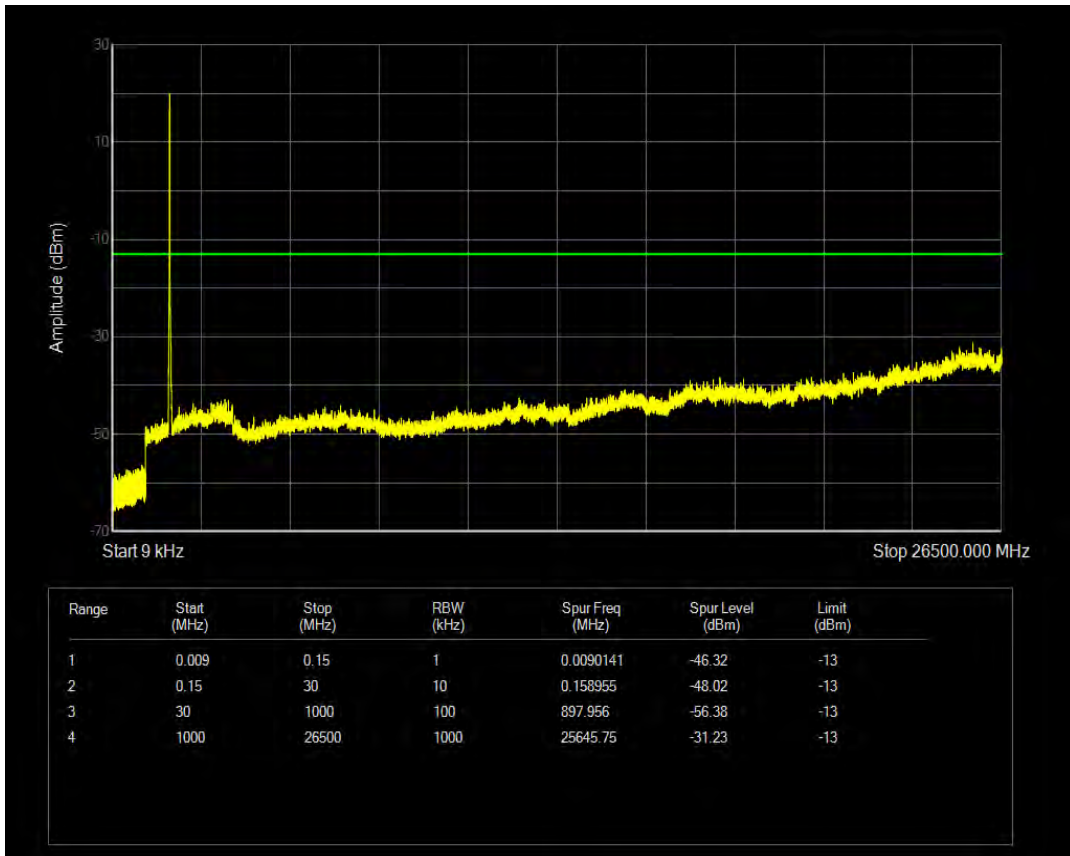

Band66 QAM16 BW=20MHz Channel=132072 RB Size=100 Position=#0