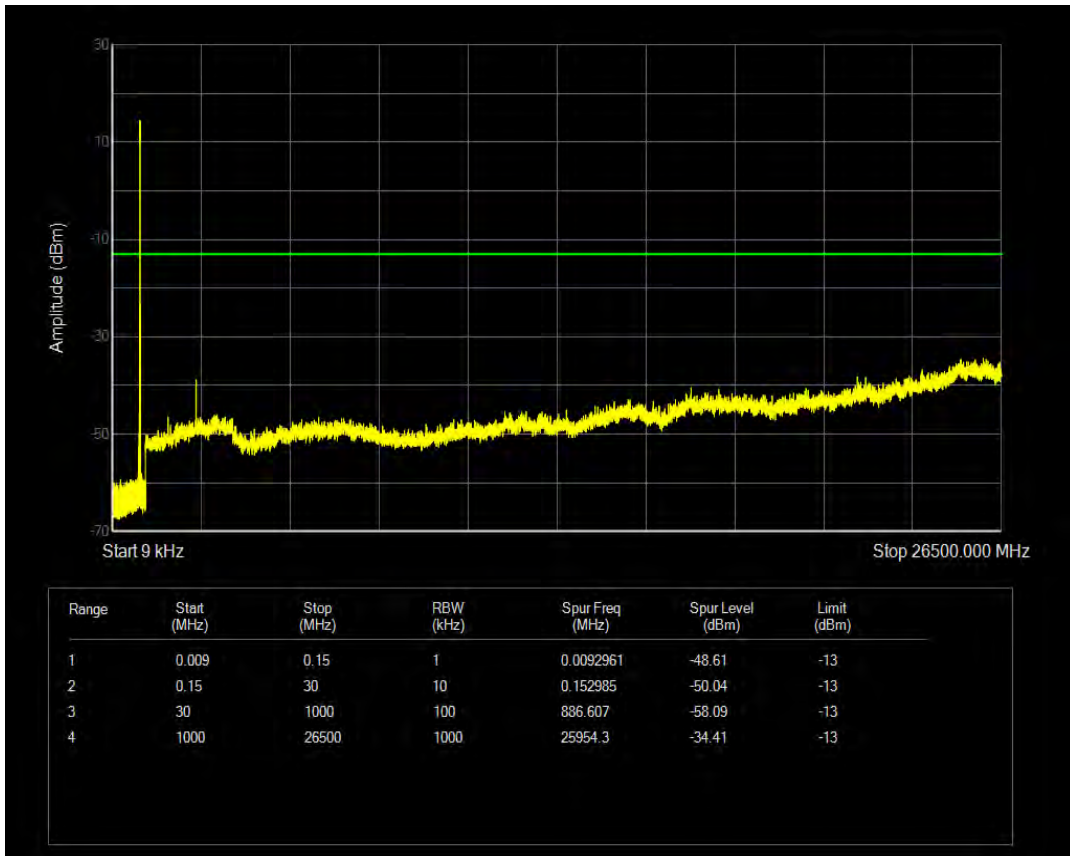

Band5 QPSK BW=5MHz Channel=20525 RB Size=25 Position=#0