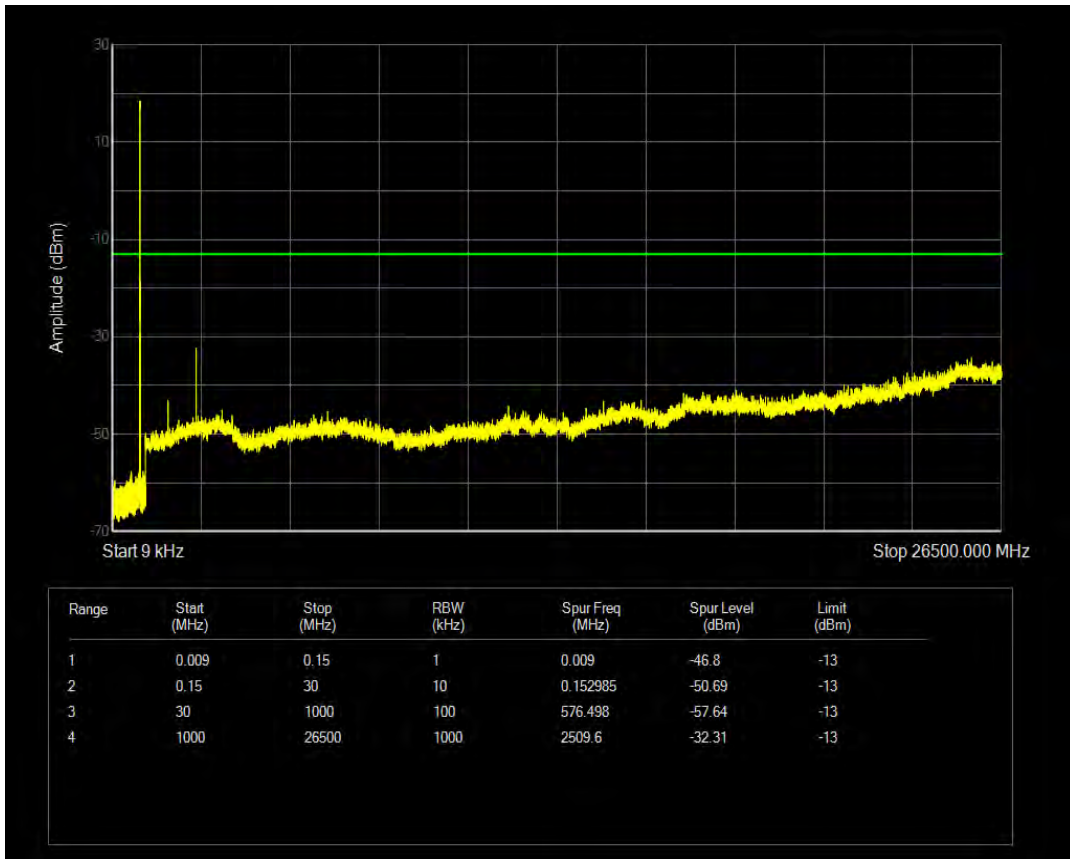

Band5 QAM16 BW=1.4MHz Channel=20407 RB Size=6 Position=#0

Band5 QPSK BW=1.4MHz Channel=20525 RB Size=1 Position=#0

Band5 QPSK BW=1.4MHz Channel=20525 RB Size=6 Position=#0

Band5 QAM16 BW=1.4MHz Channel=20525 RB Size=1 Position=#0

Band5 QAM16 BW=1.4MHz Channel=20525 RB Size=6 Position=#0

Band5 QPSK BW=1.4MHz Channel=20643 RB Size=1 Position=#0

Band5 QPSK BW=1.4MHz Channel=20643 RB Size=6 Position=#0

Band5 QAM16 BW=1.4MHz Channel=20643 RB Size=1 Position=#0