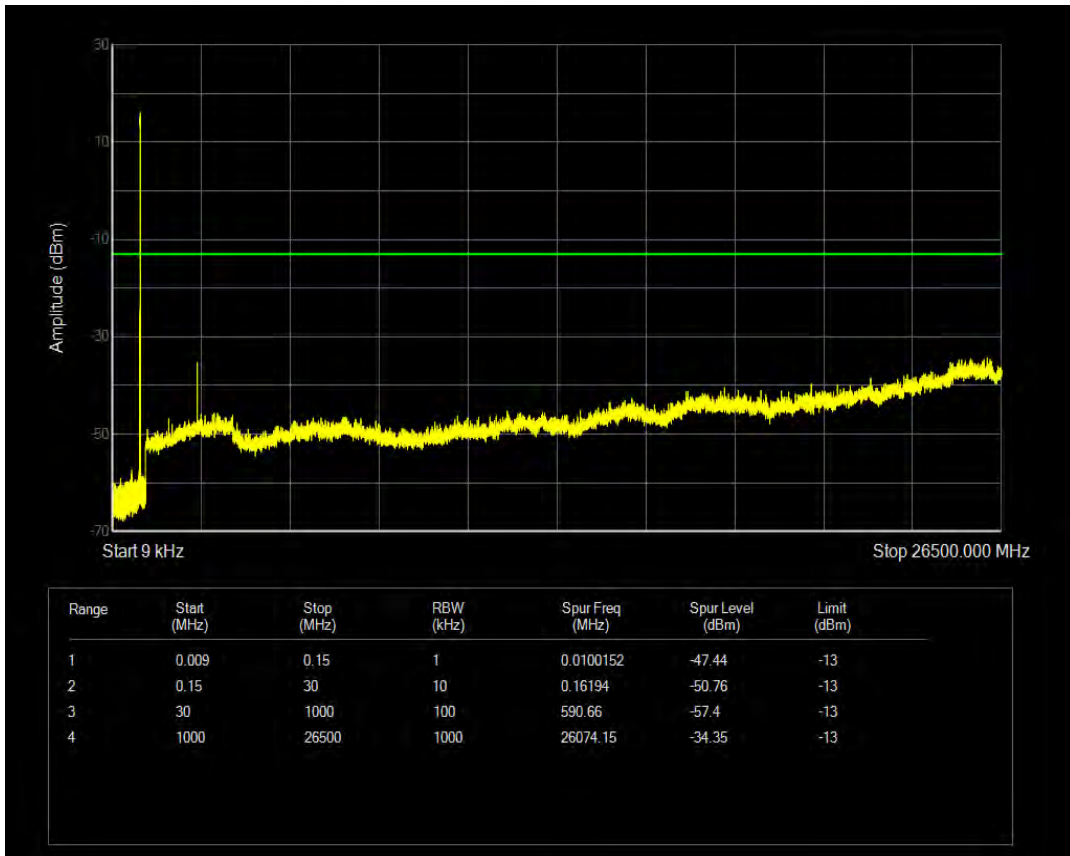

Band5 QAM16 BW=3MHz Channel=20525 RB Size=15 Position=#0

Band5 QPSK BW=3MHz Channel=20635 RB Size=1 Position=#0

Band5 QPSK BW=3MHz Channel=20635 RB Size=15 Position=#0

Band5 QAM16 BW=3MHz Channel=20635 RB Size=1 Position=#0