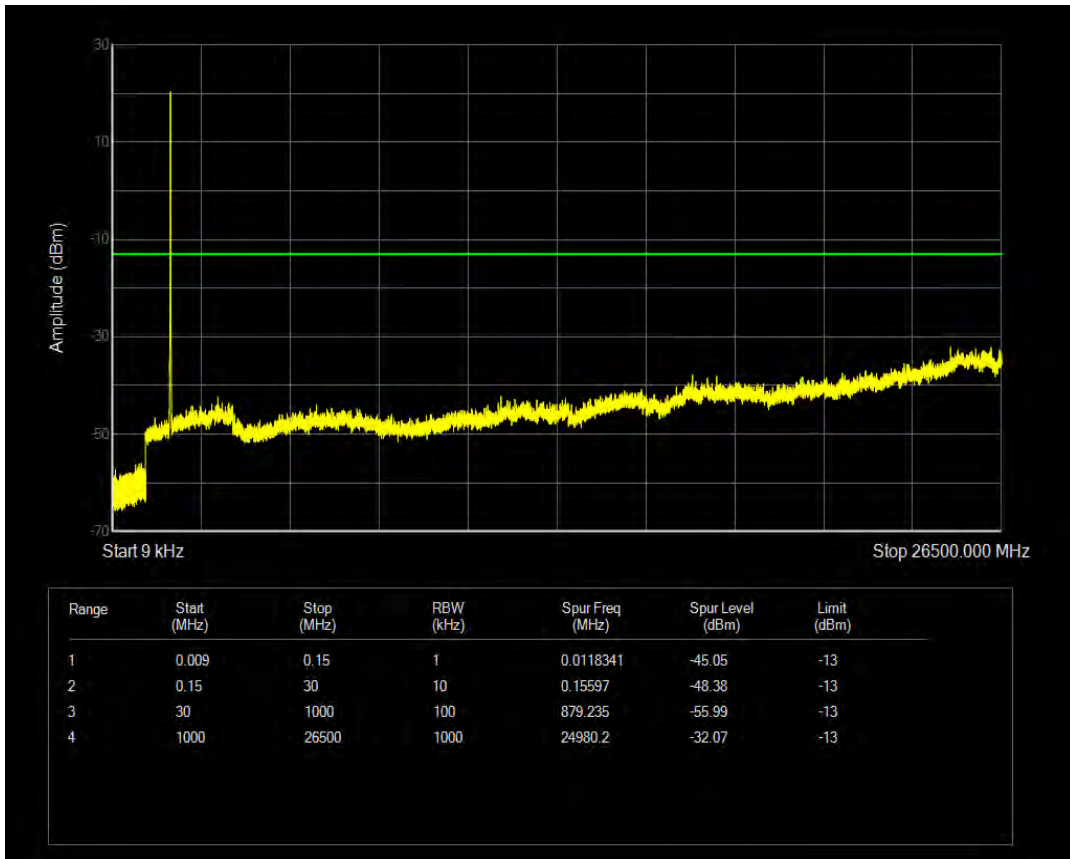

Band66 QAM16 BW=10MHz Channel=132322 RB Size=50 Position=#0