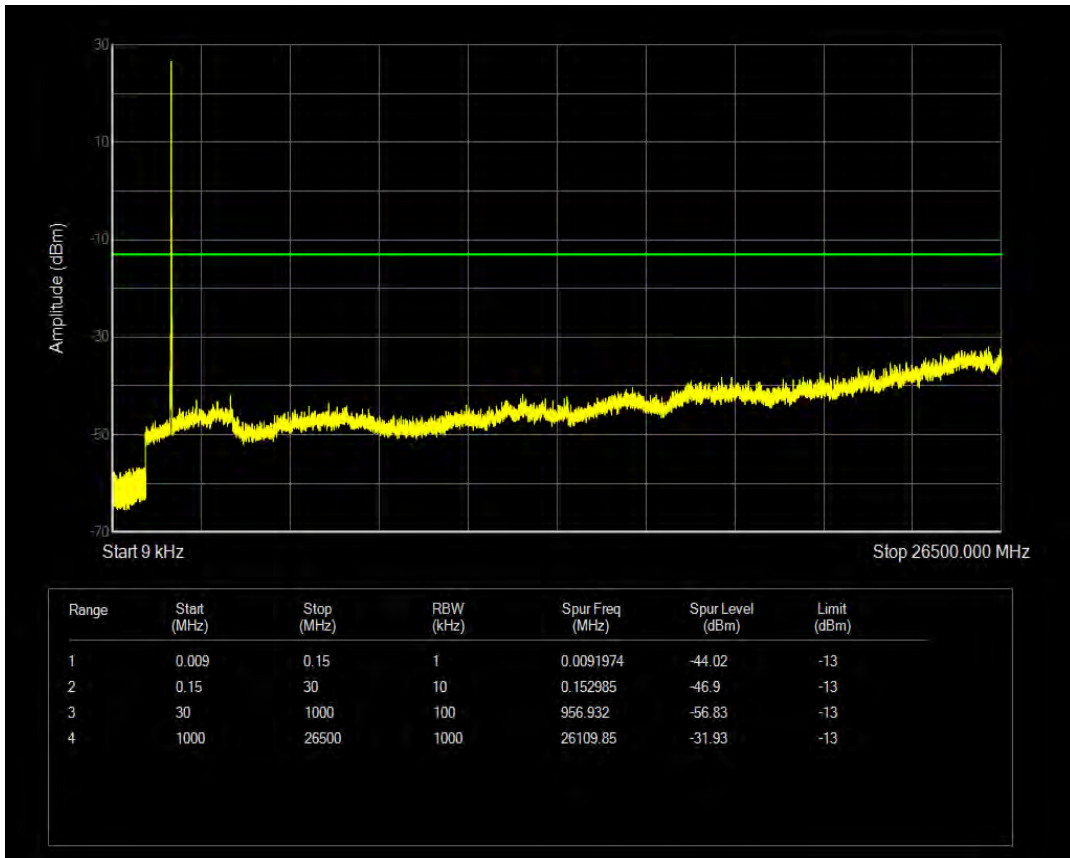

Band66 QPSK BW=15MHz Channel=132597 RB Size=1 Position=#0