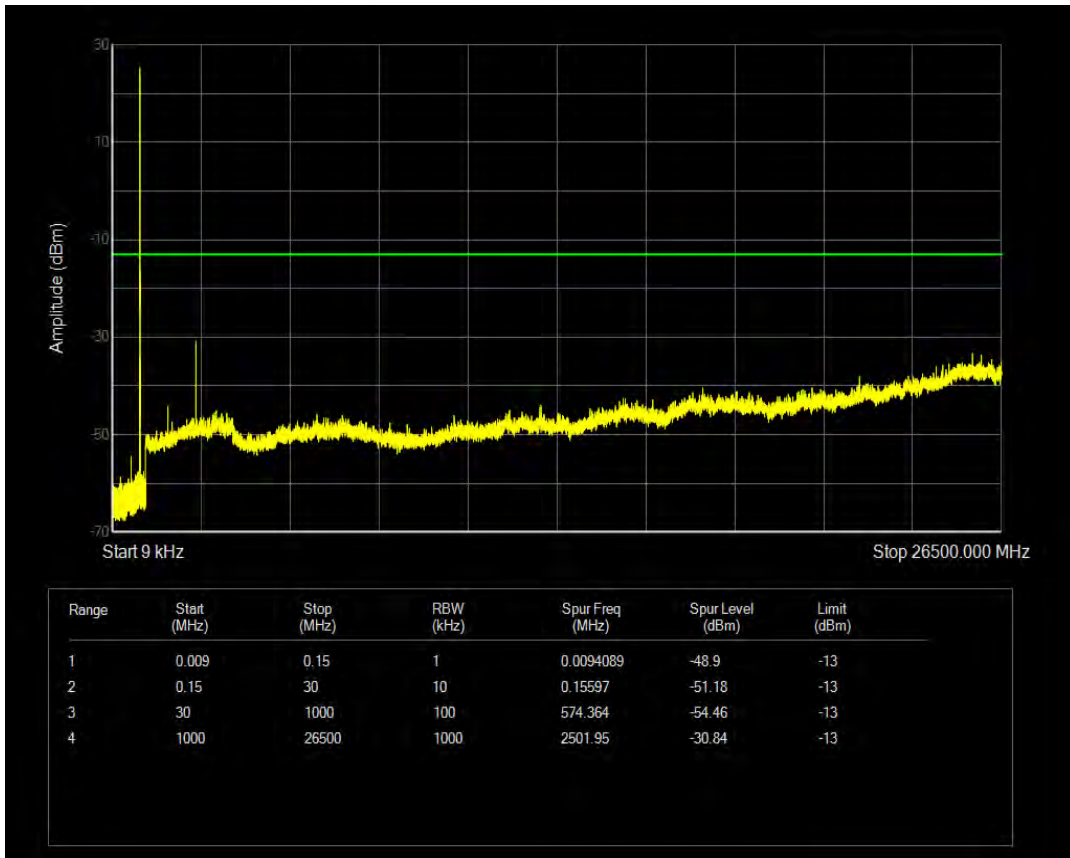

Band5 QPSK BW=5MHz Channel=20525 RB Size=1 Position=#0