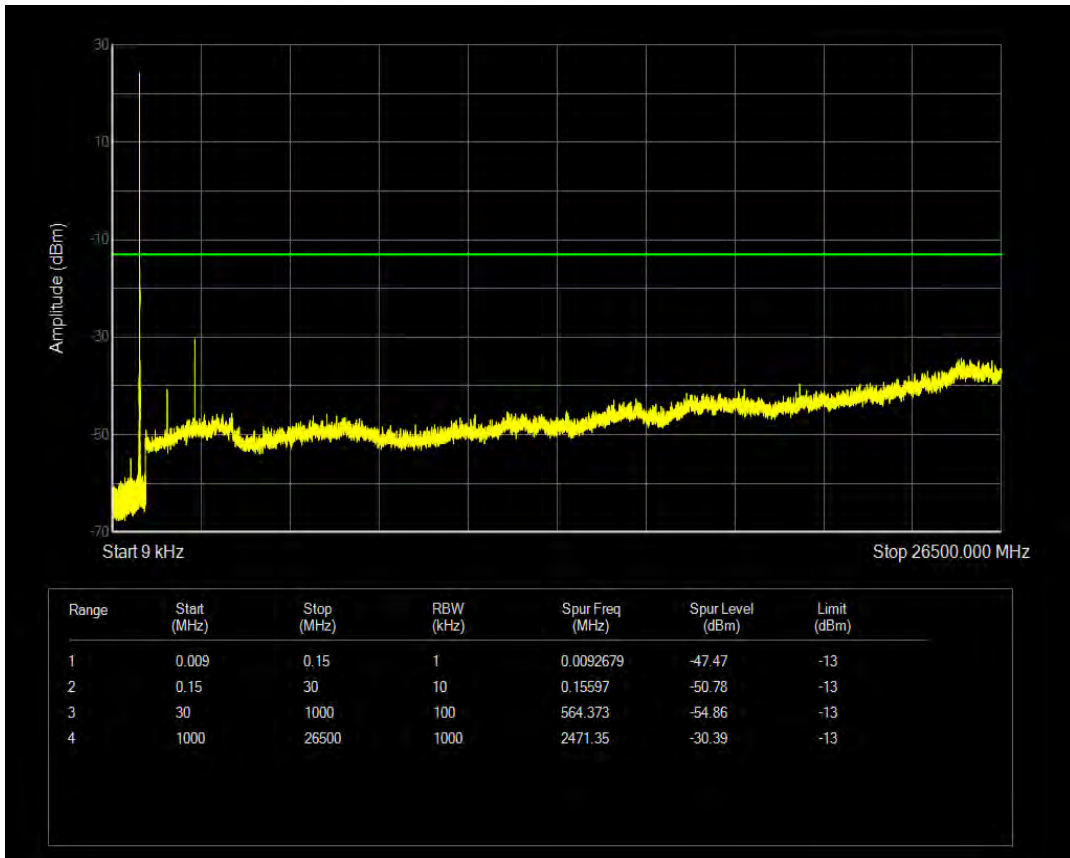

Band5 QPSK BW=5MHz Channel=20425 RB Size=1 Position=#0