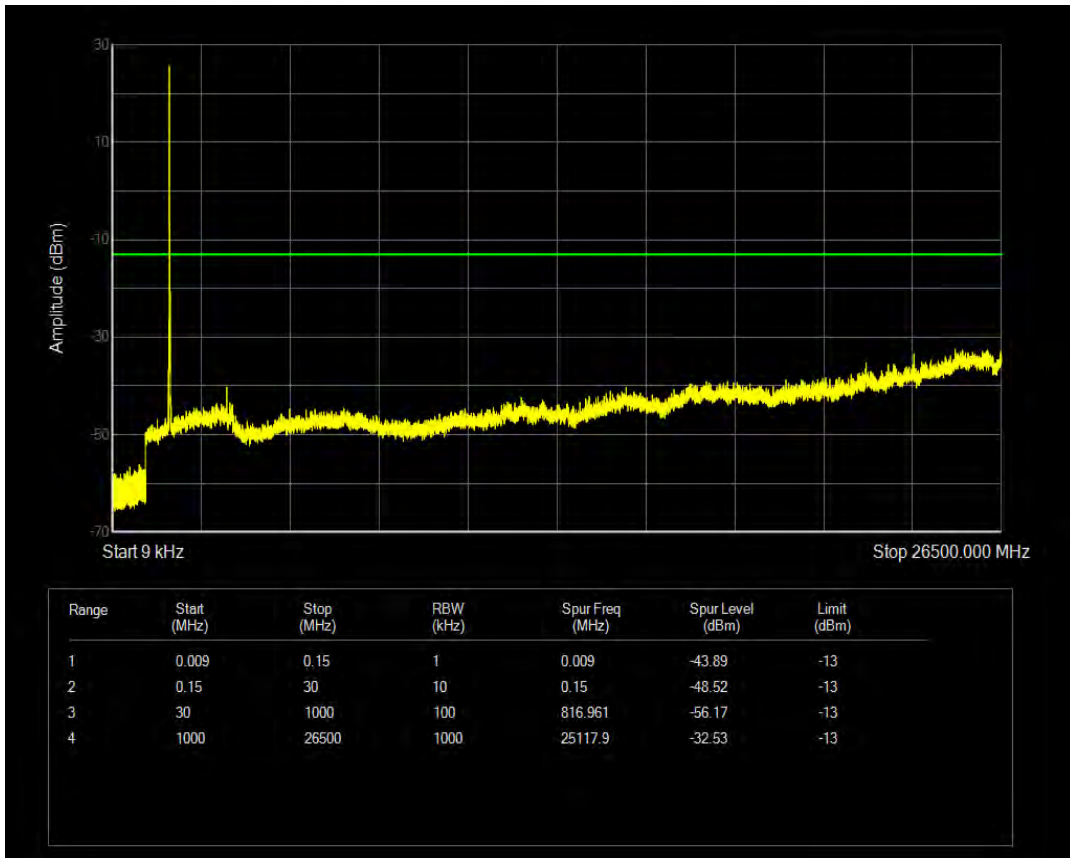

Band66 QAM16 BW=10MHz Channel=132622 RB Size=50 Position=#0

Band66 QPSK BW=15MHz Channel=132047 RB Size=1 Position=#0

Band66 QPSK BW=15MHz Channel=132047 RB Size=75 Position=#0

Band66 QAM16 BW=15MHz Channel=132047 RB Size=1 Position=#0