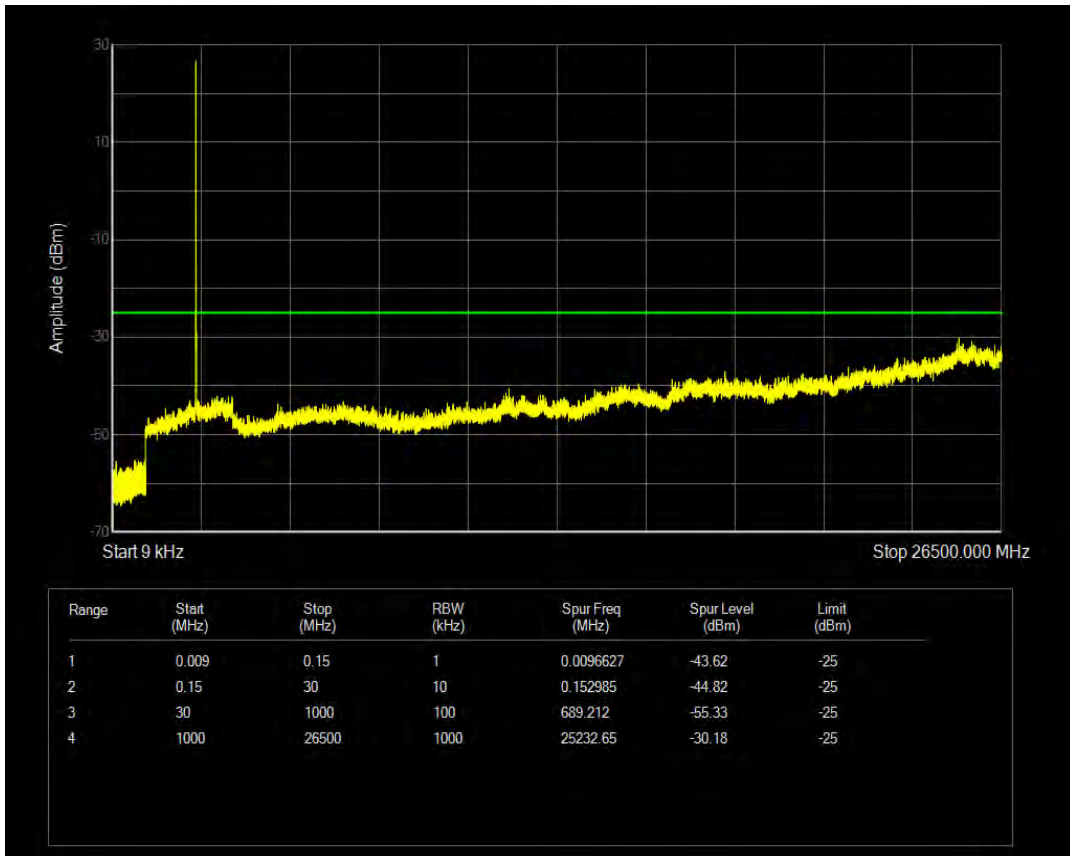

Band7 QAM16 BW=5MHz Channel=21425 RB Size=25 Position=#0

Band7 QPSK BW=10MHz Channel=20800 RB Size=1 Position=#0

Band7 QPSK BW=10MHz Channel=20800 RB Size=50 Position=#0

Band7 QAM16 BW=10MHz Channel=20800 RB Size=1 Position=#0