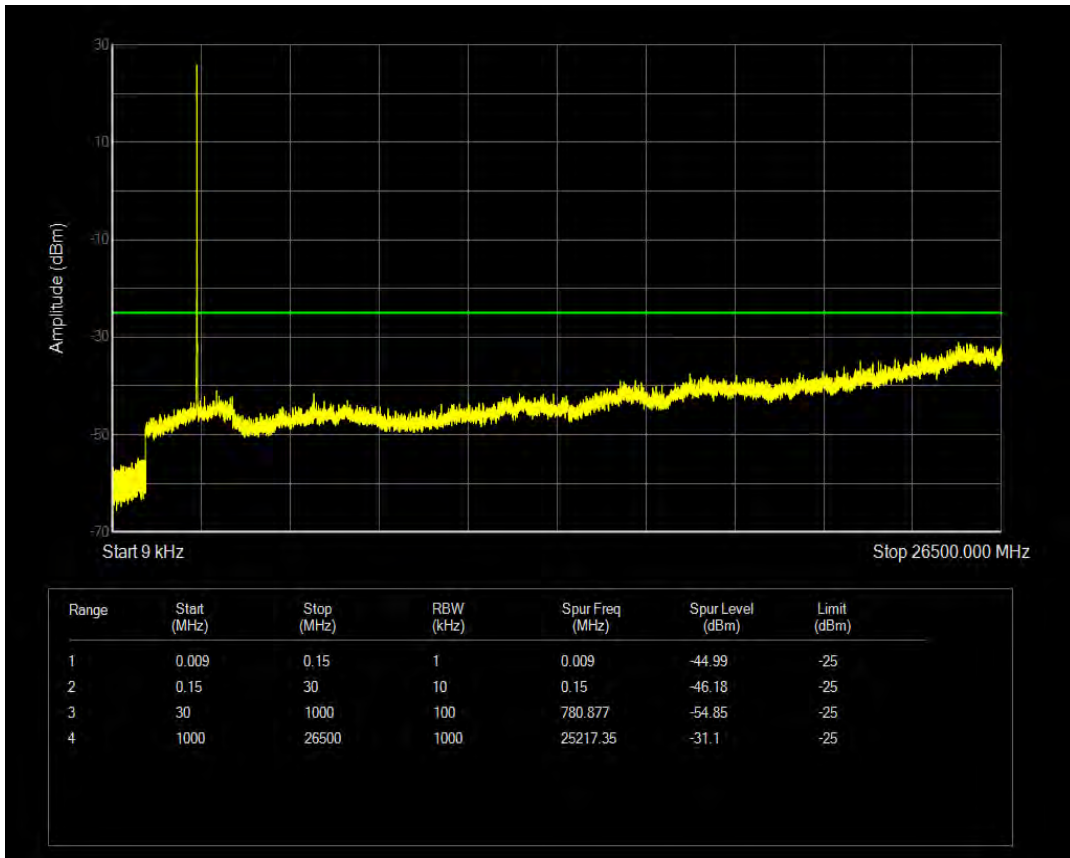

Band7 QPSK BW=10MHz Channel=21100 RB Size=1 Position=#0