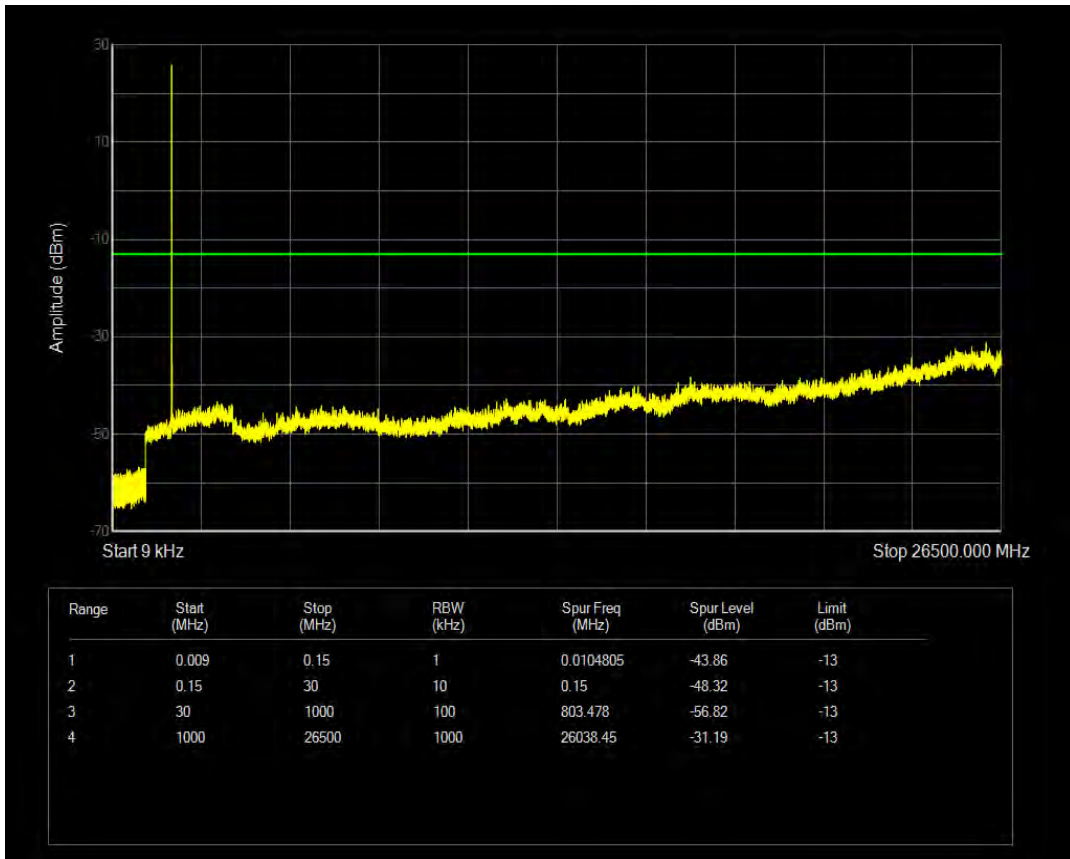

Band66 QAM16 BW=1.4MHz Channel=132665 RB Size=6 Position=#0