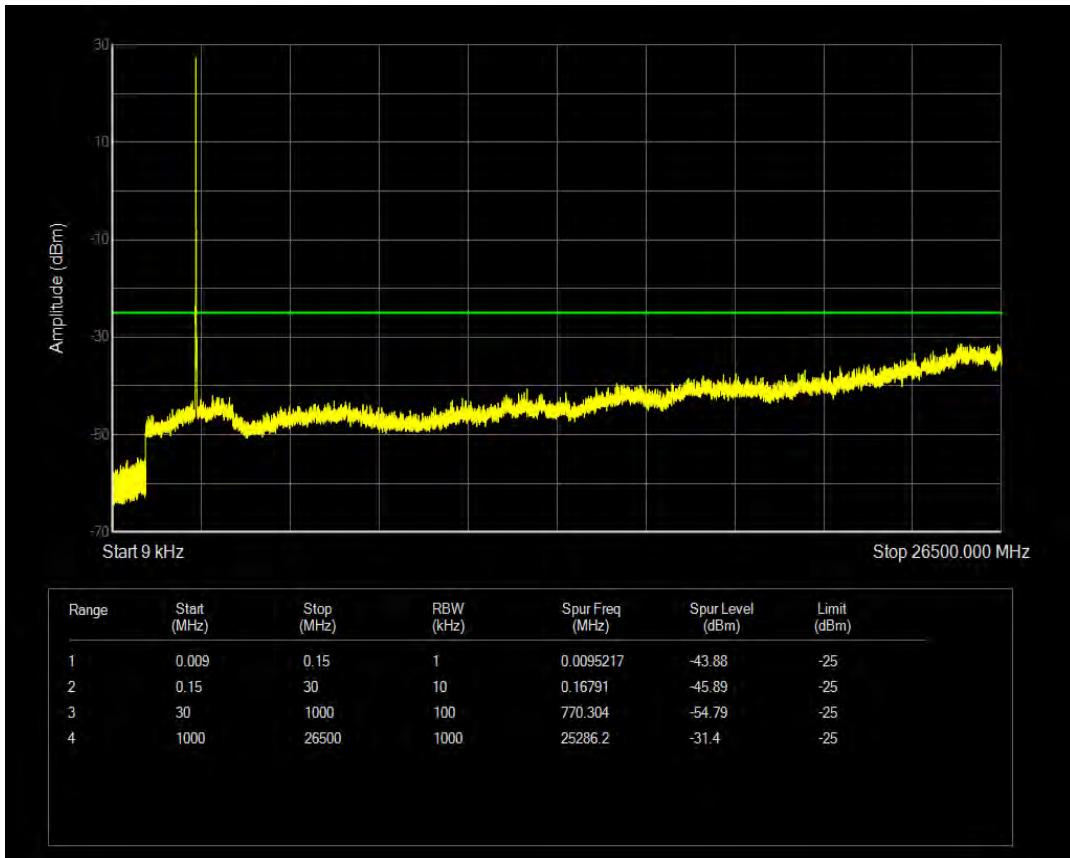

Band7 QPSK BW=15MHz Channel=20825 RB Size=1 Position=#0