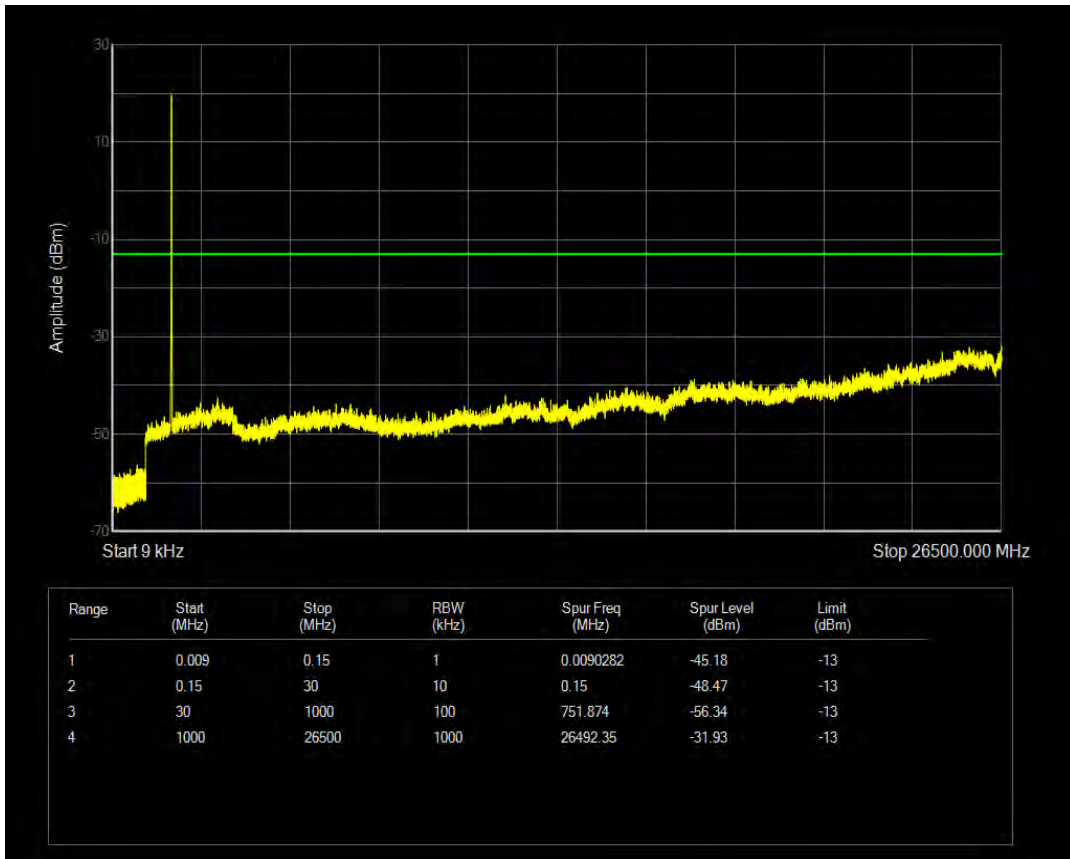

Band66 QAM16 BW=10MHz Channel=132622 RB Size=50 Position=#0