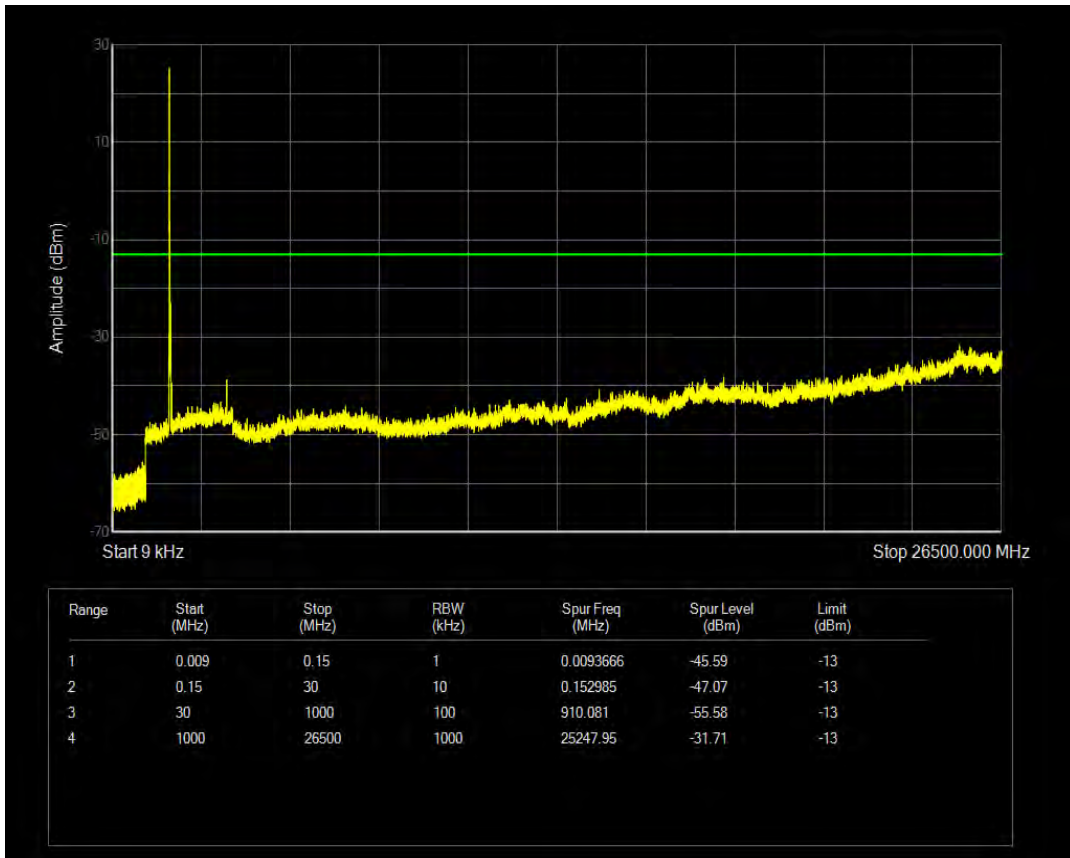

Band66 QPSK BW=20MHz Channel=132072 RB Size=1 Position=#0