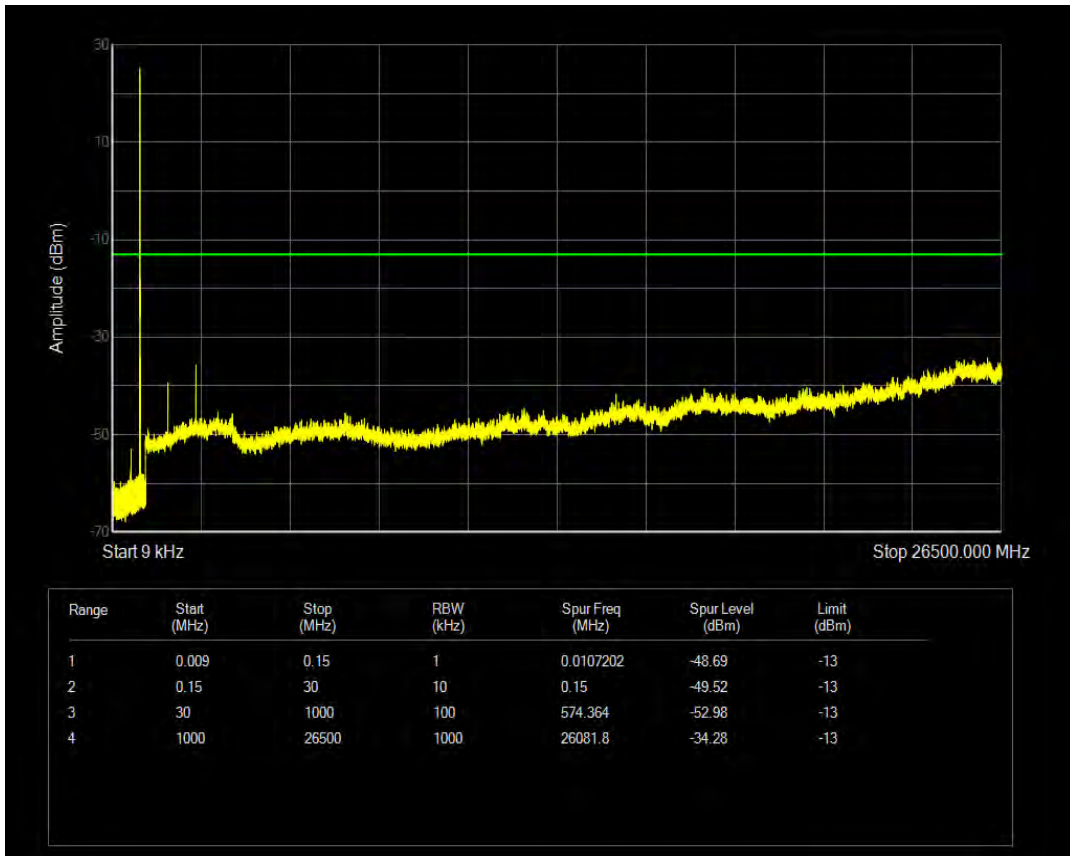

Band5 QAM16 BW=5MHz Channel=20425 RB Size=25 Position=#0

Band5 QPSK BW=5MHz Channel=20525 RB Size=1 Position=#0

Band5 QPSK BW=5MHz Channel=20525 RB Size=25 Position=#0

Band5 QAM16 BW=5MHz Channel=20525 RB Size=1 Position=#0