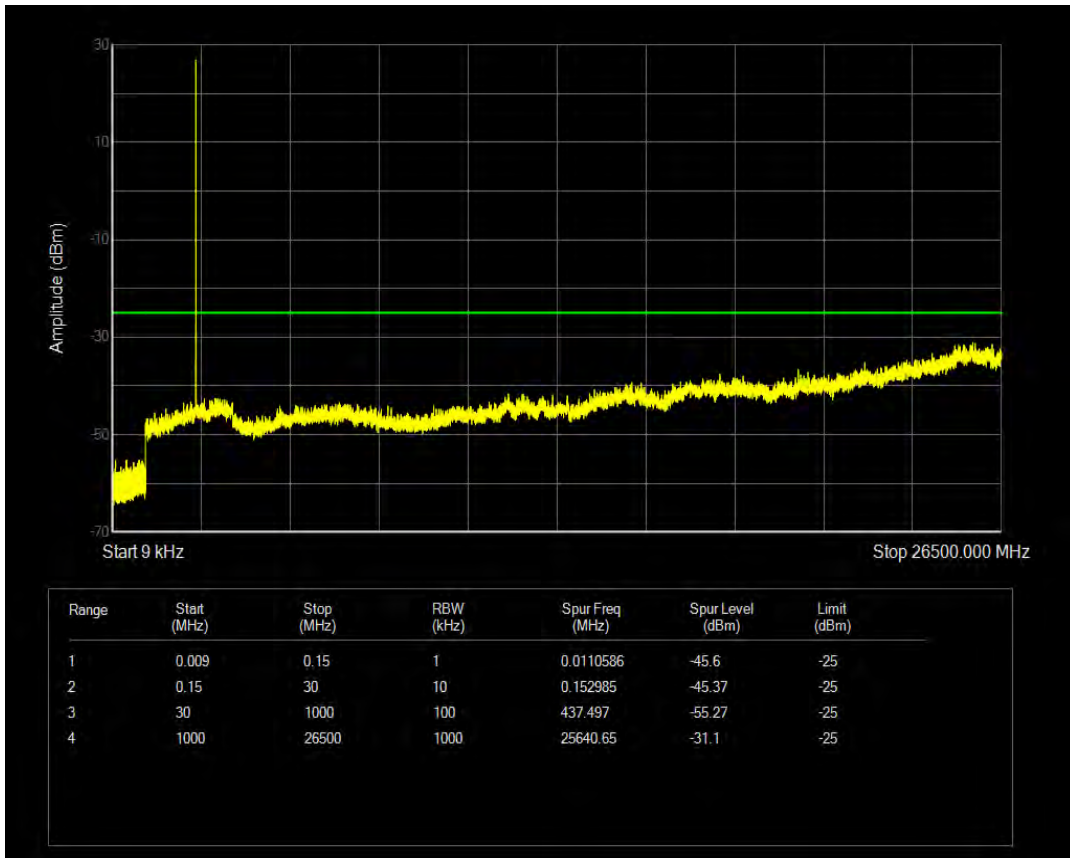

Band66 QAM16 BW=20MHz Channel=132322 RB Size=100 Position=#0

Band66 QPSK BW=20MHz Channel=132572 RB Size=1 Position=#0

Band66 QPSK BW=20MHz Channel=132572 RB Size=100 Position=#0

Band66 QAM16 BW=20MHz Channel=132572 RB Size=1 Position=#0

Band66 QAM16 BW=20MHz Channel=132572 RB Size=100 Position=#0

Band7 QPSK BW=5MHz Channel=20775 RB Size=1 Position=#0

Band7 QPSK BW=5MHz Channel=20775 RB Size=25 Position=#0

Band7 QAM16 BW=5MHz Channel=20775 RB Size=1 Position=#0