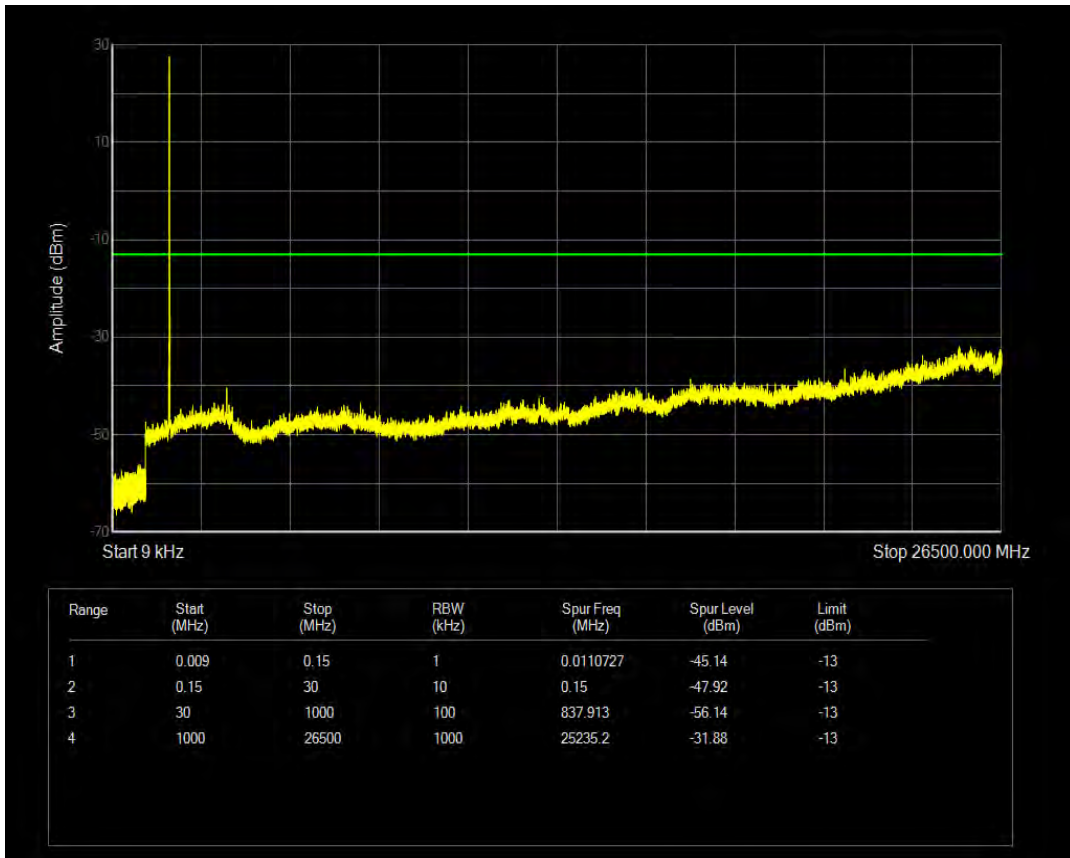

Band66 QAM16 BW=5MHz Channel=132647 RB Size=25 Position=#0

Band66 QPSK BW=10MHz Channel=132022 RB Size=1 Position=#0

Band66 QPSK BW=10MHz Channel=132022 RB Size=50 Position=#0

Band66 QAM16 BW=10MHz Channel=132022 RB Size=1 Position=#0