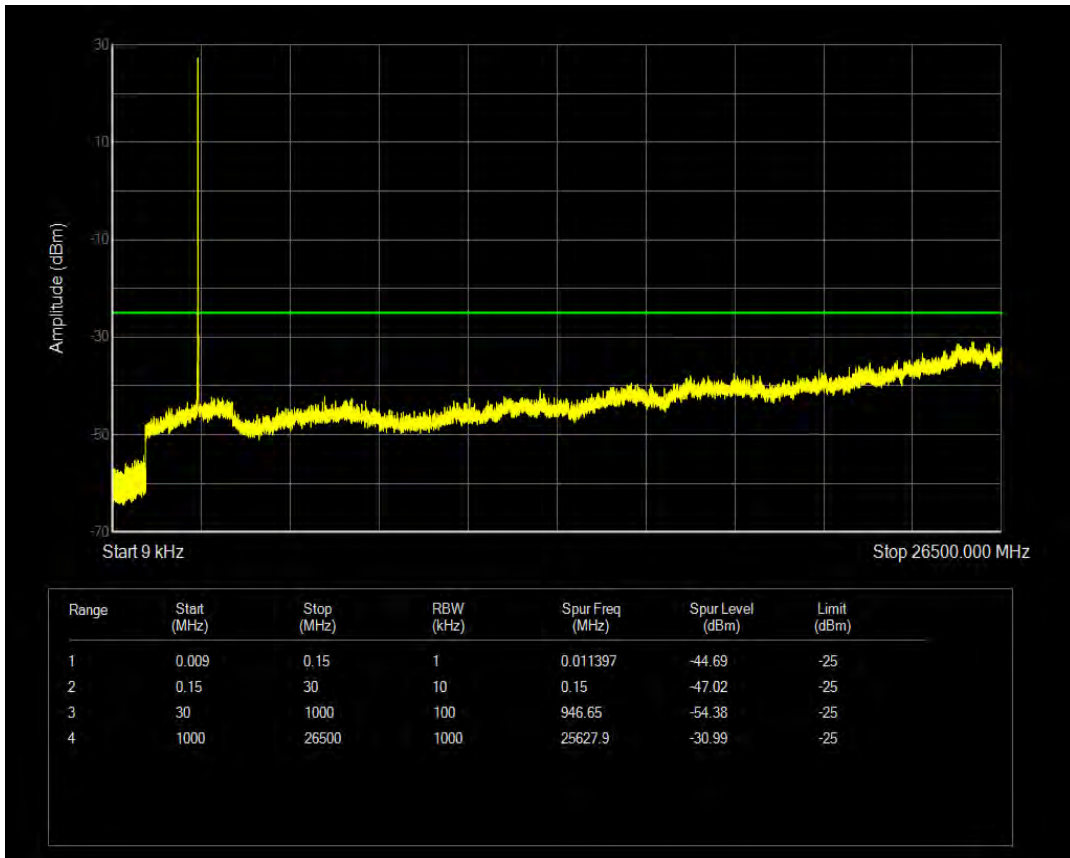

Band7 QAM16 BW=10MHz Channel=21100 RB Size=50 Position=#0

Band7 QPSK BW=10MHz Channel=21400 RB Size=1 Position=#0

Band7 QPSK BW=10MHz Channel=21400 RB Size=50 Position=#0

Band7 QAM16 BW=10MHz Channel=21400 RB Size=1 Position=#0