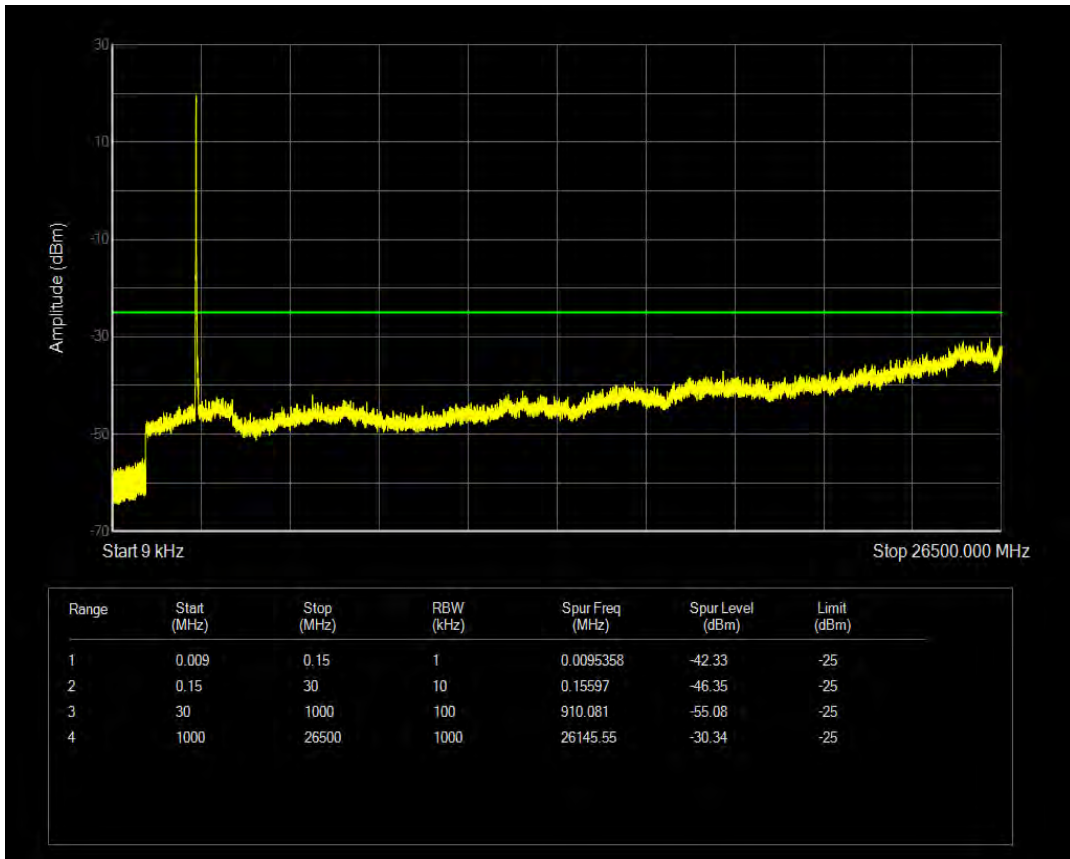

Band7 QPSK BW=15MHz Channel=20825 RB Size=75 Position=#0