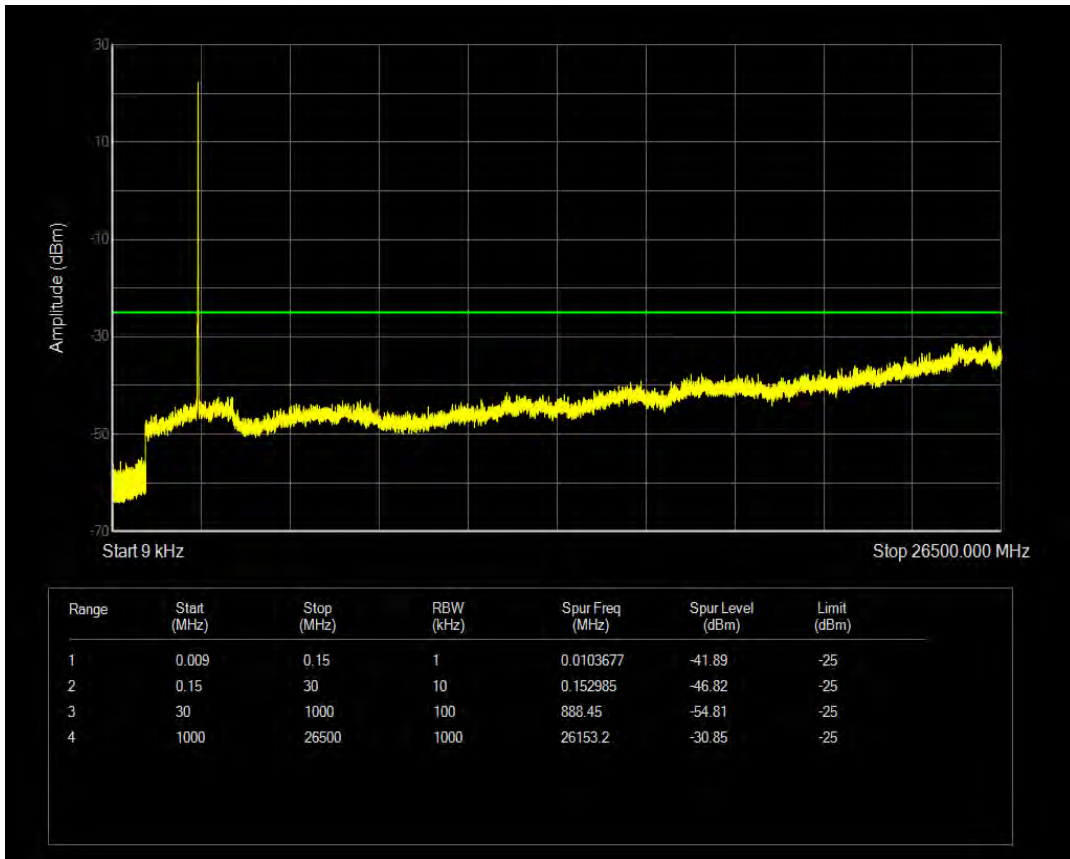

Band7 QPSK BW=5MHz Channel=21425 RB Size=25 Position=#0