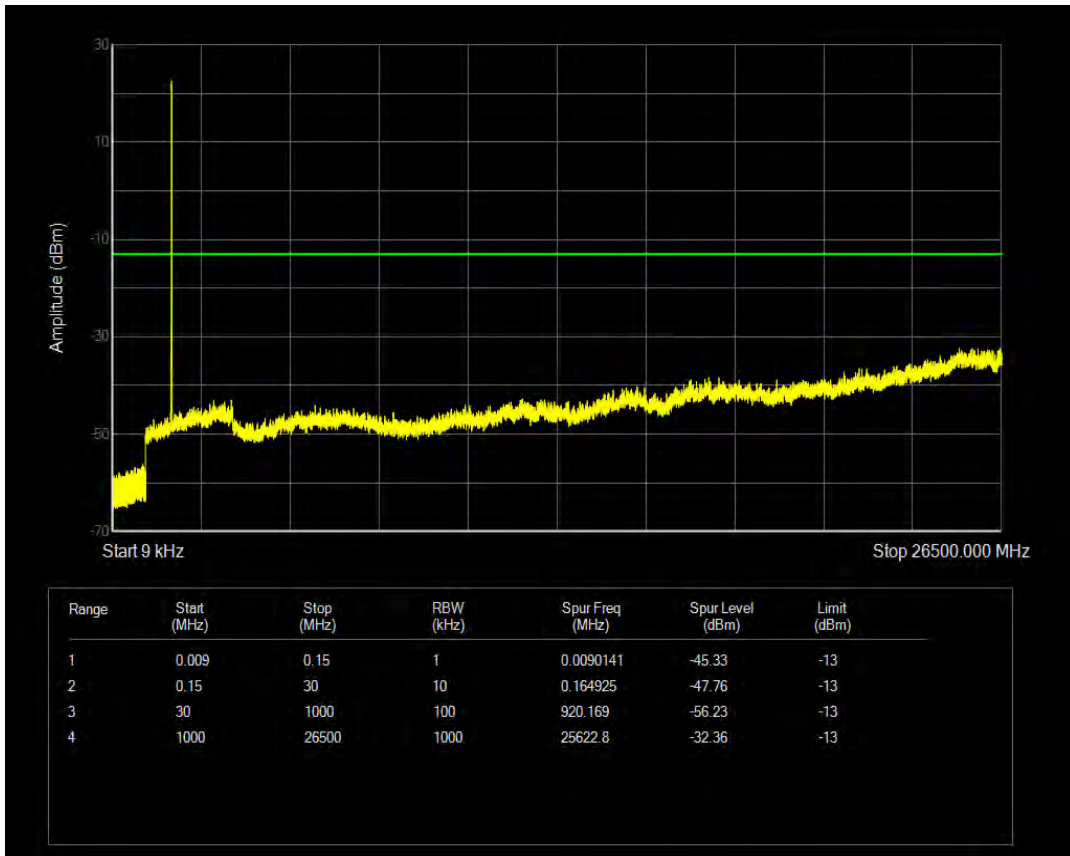

Band66 QPSK BW=5MHz Channel=132647 RB Size=25 Position=#0