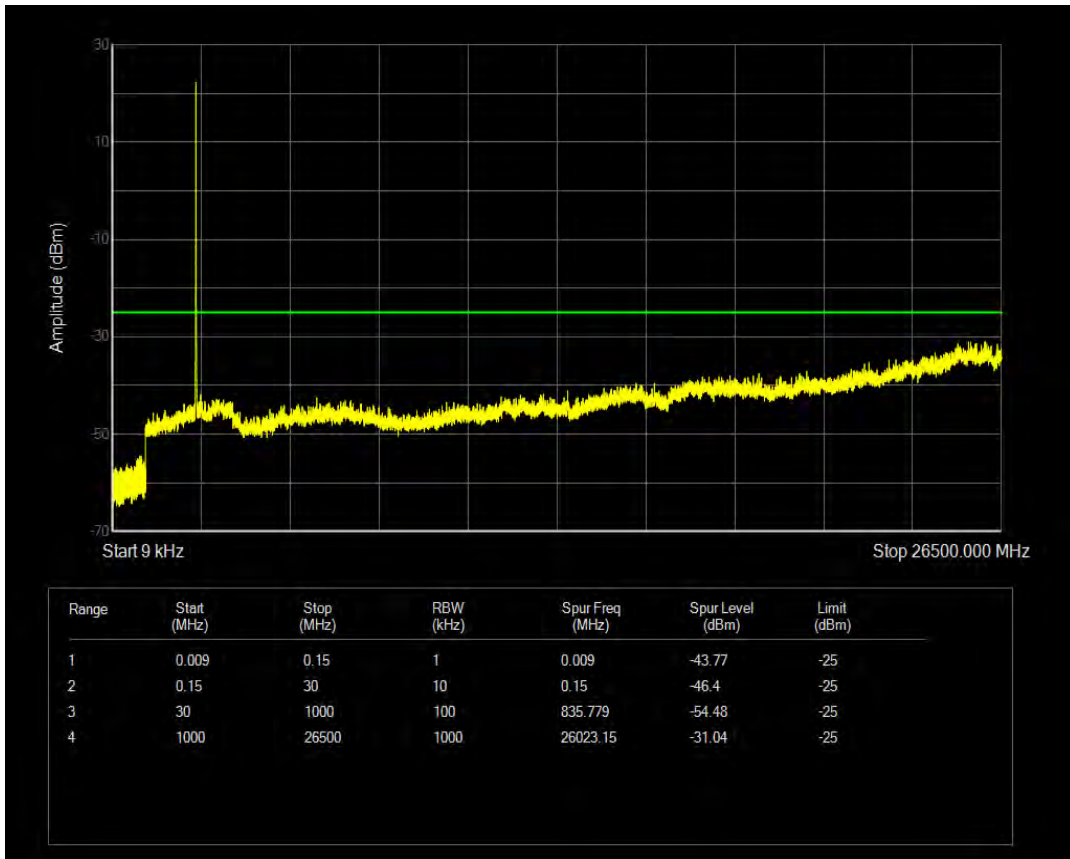

Band66 QAM16 BW=20MHz Channel=132322 RB Size=100 Position=#0

Band66 QPSK BW=20MHz Channel=132572 RB Size=1 Position=#0

Band66 QPSK BW=20MHz Channel=132572 RB Size=100 Position=#0

Band66 QAM16 BW=20MHz Channel=132572 RB Size=1 Position=#0

Band66 QAM16 BW=20MHz Channel=132572 RB Size=100 Position=#0

Band7 QPSK BW=5MHz Channel=20775 RB Size=1 Position=#0

Band7 QPSK BW=5MHz Channel=20775 RB Size=25 Position=#0

Band7 QAM16 BW=5MHz Channel=20775 RB Size=1 Position=#0