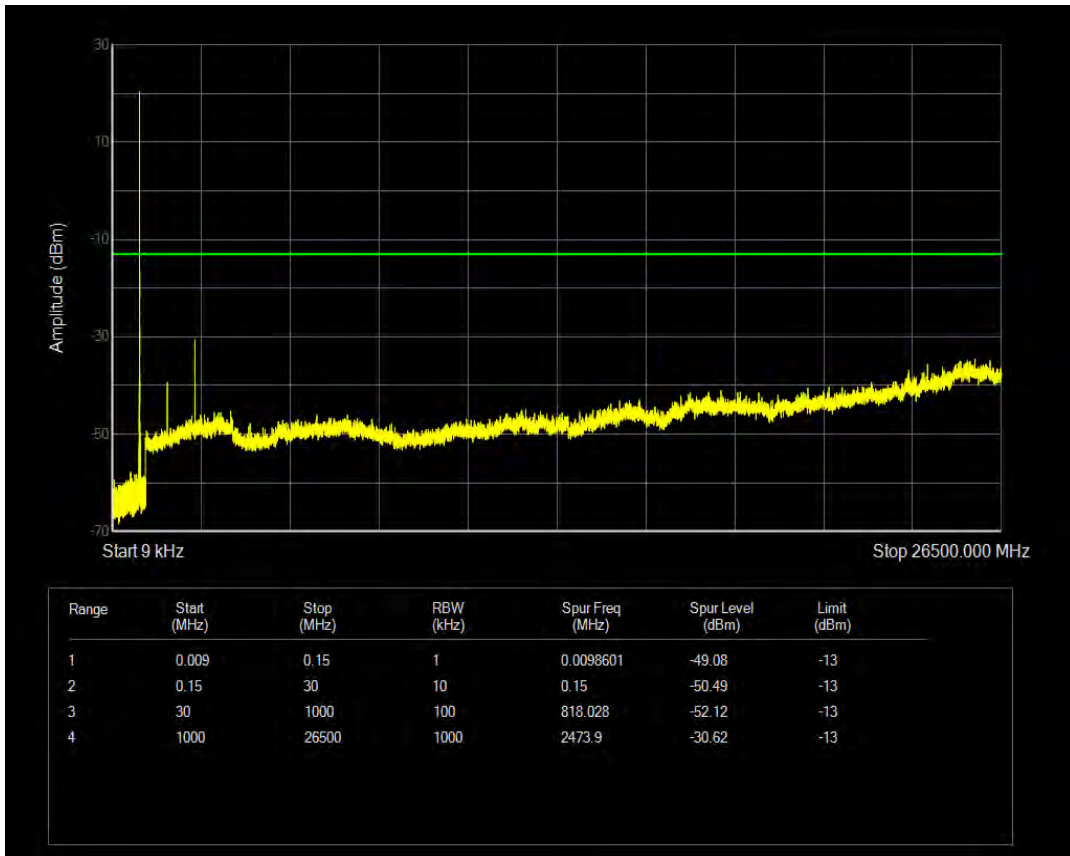

Band41(2535-2655) QAM16 BW=20MHz Channel=41140 RB Size=100 Position=#0

Band5 QPSK BW=1.4MHz Channel=20407 RB Size=1 Position=#0

Band5 QPSK BW=1.4MHz Channel=20407 RB Size=6 Position=#0

Band5 QAM16 BW=1.4MHz Channel=20407 RB Size=1 Position=#0

Band5 QAM16 BW=1.4MHz Channel=20407 RB Size=6 Position=#0

Band5 QPSK BW=1.4MHz Channel=20525 RB Size=1 Position=#0

Band5 QPSK BW=1.4MHz Channel=20525 RB Size=6 Position=#0

Band5 QAM16 BW=1.4MHz Channel=20525 RB Size=1 Position=#0