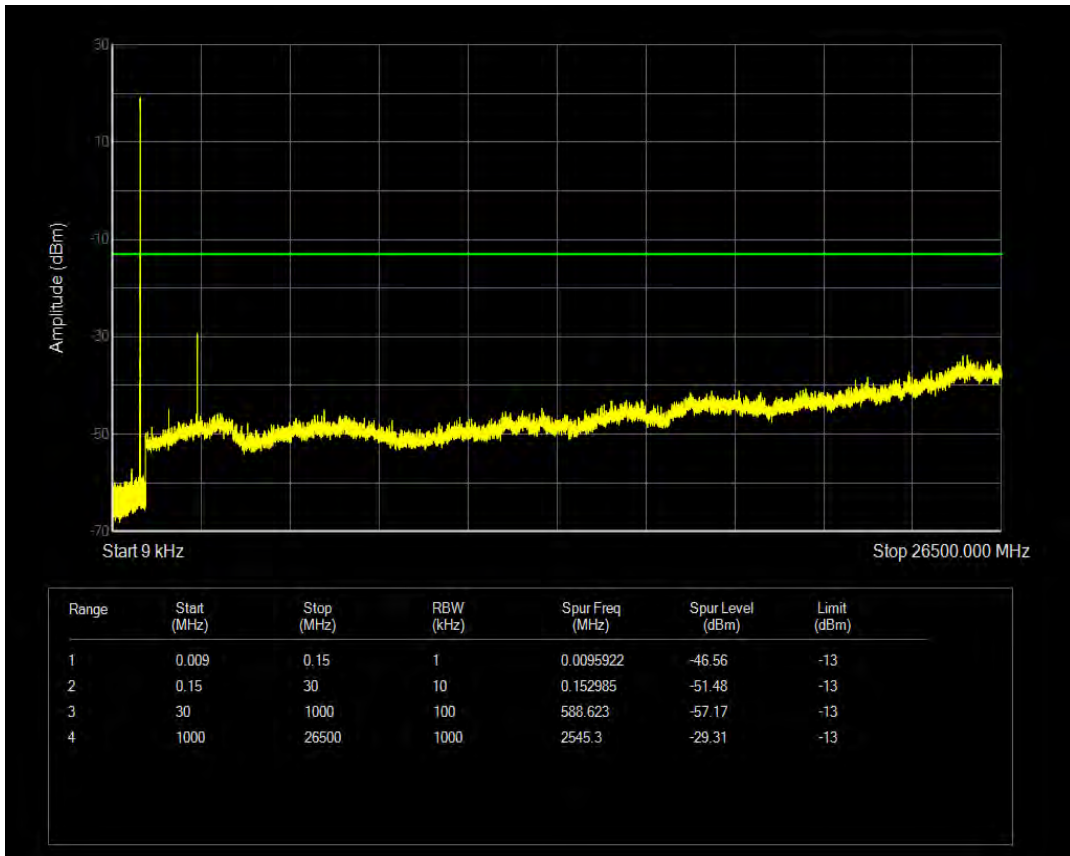

Band5 QAM16 BW=1.4MHz Channel=20407 RB Size=6 Position=#0

Band5 QPSK BW=1.4MHz Channel=20525 RB Size=1 Position=#0

Band5 QPSK BW=1.4MHz Channel=20525 RB Size=6 Position=#0

Band5 QAM16 BW=1.4MHz Channel=20525 RB Size=1 Position=#0

Band5 QAM16 BW=1.4MHz Channel=20525 RB Size=6 Position=#0

Band5 QPSK BW=1.4MHz Channel=20643 RB Size=1 Position=#0

Band5 QPSK BW=1.4MHz Channel=20643 RB Size=6 Position=#0

Band5 QAM16 BW=1.4MHz Channel=20643 RB Size=1 Position=#0