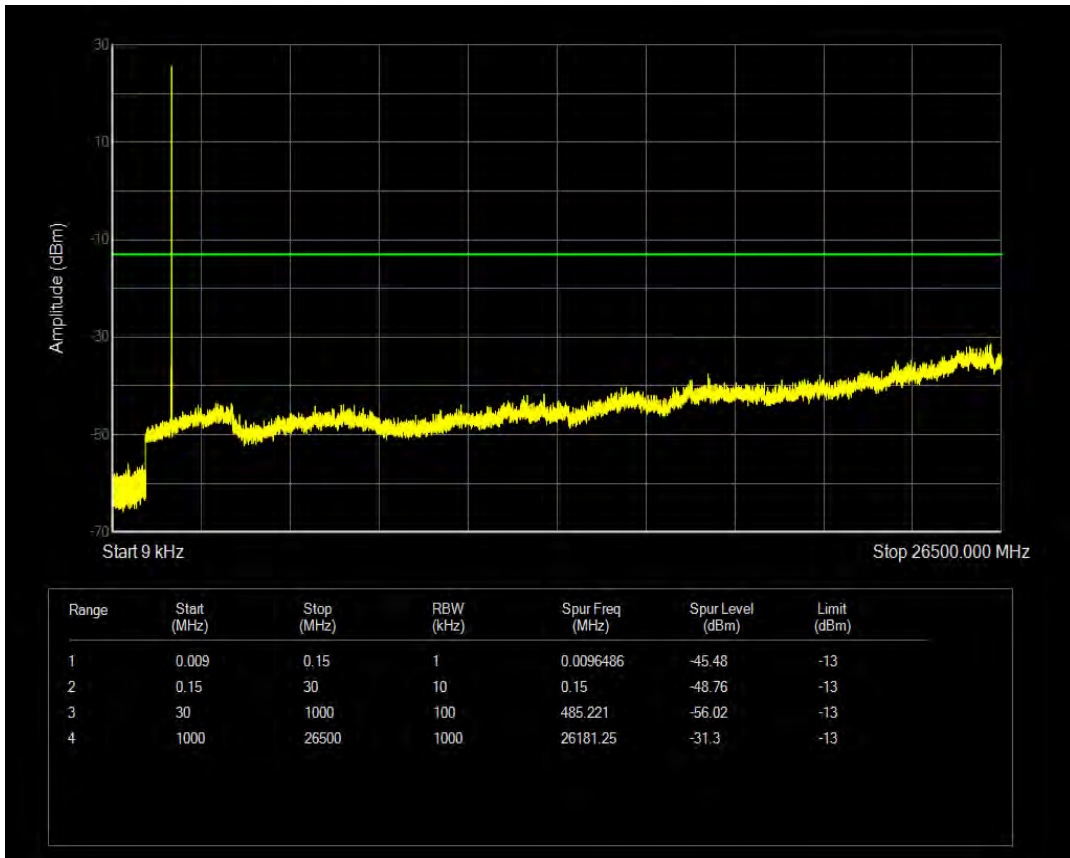

Band66 QAM16 BW=1.4MHz Channel=132322 RB Size=6 Position=#0

Band66 QPSK BW=1.4MHz Channel=132665 RB Size=1 Position=#0

Band66 QPSK BW=1.4MHz Channel=132665 RB Size=6 Position=#0

Band66 QAM16 BW=1.4MHz Channel=132665 RB Size=1 Position=#0