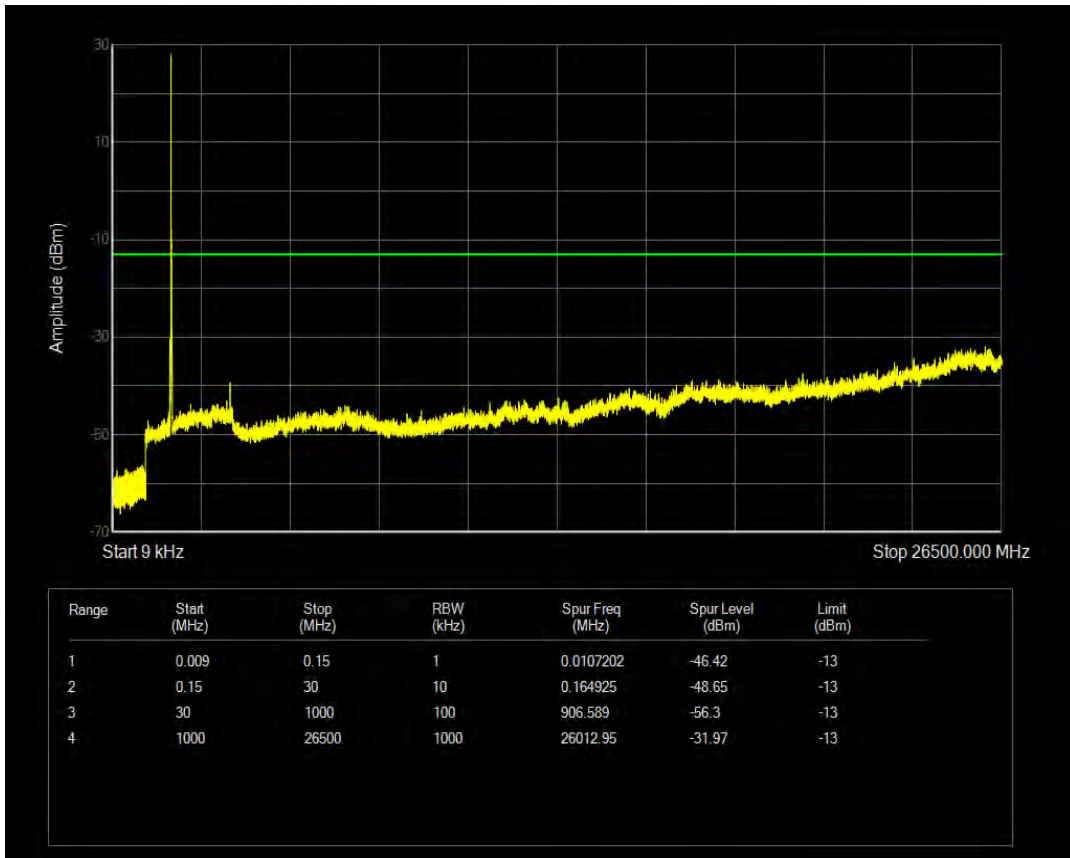

Band66 QAM16 BW=20MHz Channel=132322 RB Size=100 Position=#0

Band66 QPSK BW=20MHz Channel=132572 RB Size=1 Position=#0

Band66 QPSK BW=20MHz Channel=132572 RB Size=100 Position=#0

Band66 QAM16 BW=20MHz Channel=132572 RB Size=1 Position=#0

Band66 QAM16 BW=20MHz Channel=132572 RB Size=100 Position=#0

Band7 QPSK BW=5MHz Channel=20775 RB Size=1 Position=#0

Band7 QPSK BW=5MHz Channel=20775 RB Size=25 Position=#0

Band7 QAM16 BW=5MHz Channel=20775 RB Size=1 Position=#0