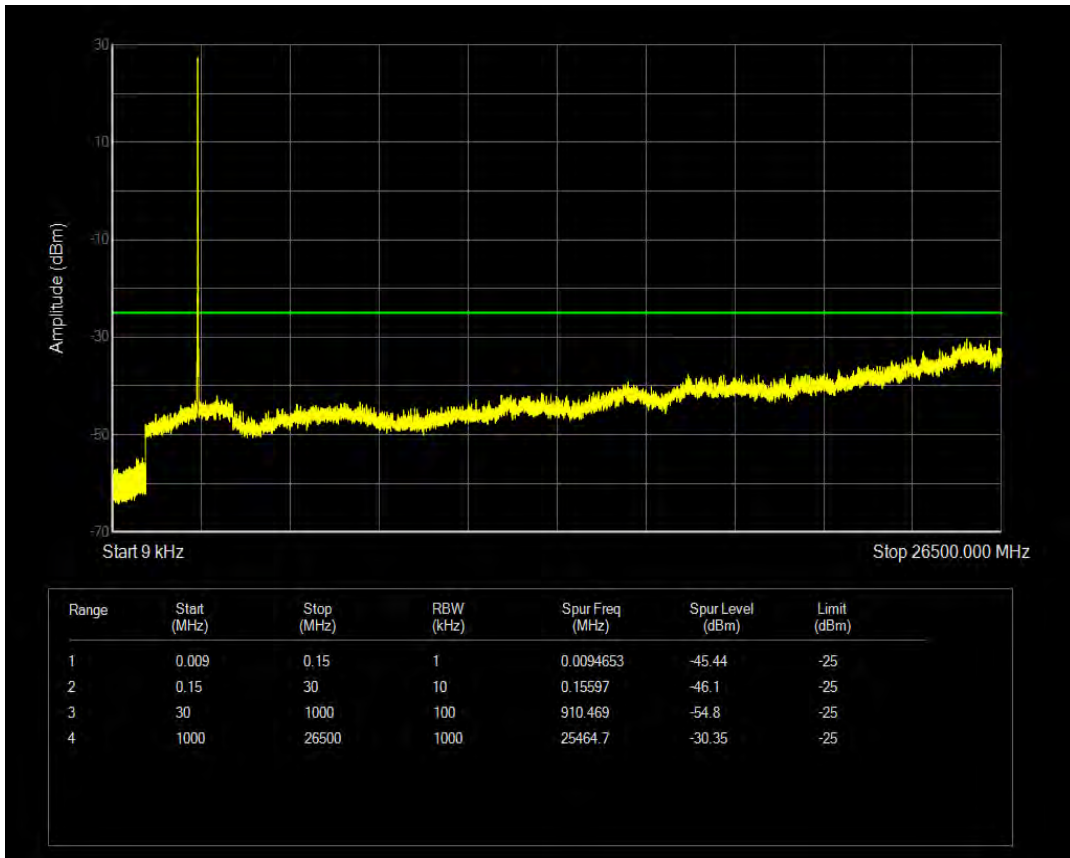

Band7 QPSK BW=15MHz Channel=21375 RB Size=1 Position=#0