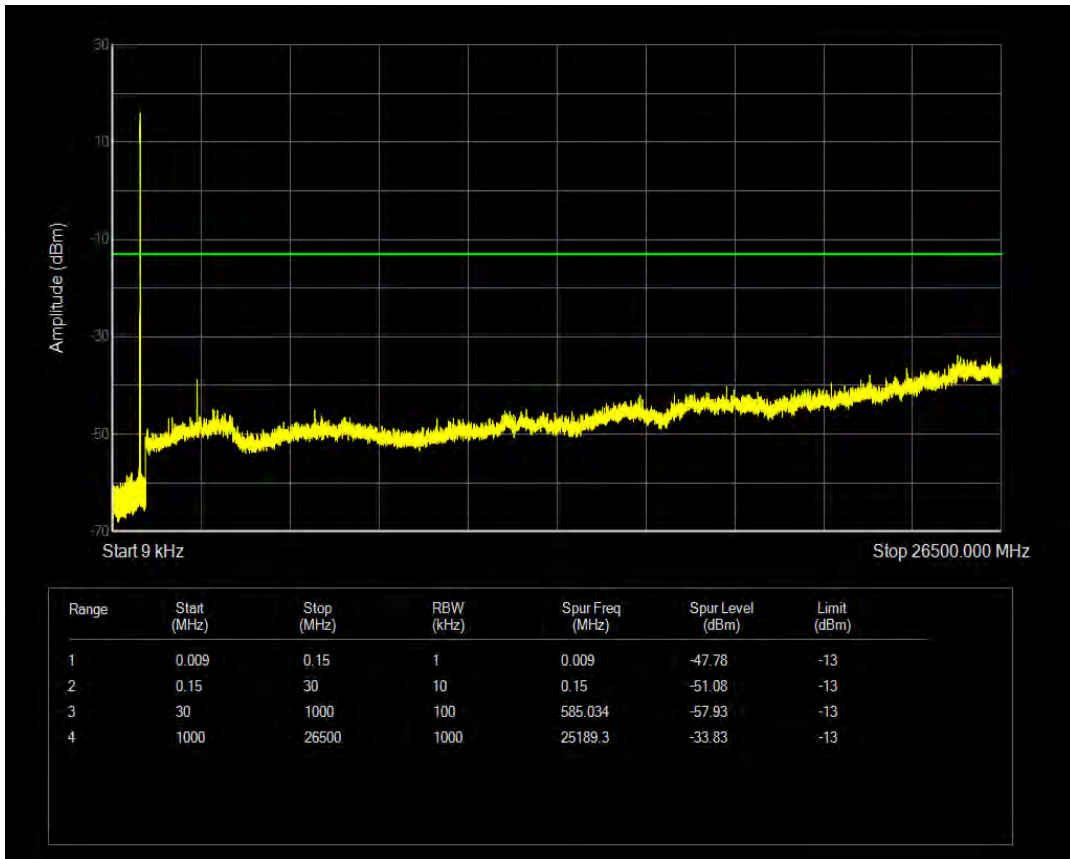

Band5 QAM16 BW=5MHz Channel=20525 RB Size=25 Position=#0

Band5 QPSK BW=5MHz Channel=20625 RB Size=1 Position=#0

Band5 QPSK BW=5MHz Channel=20625 RB Size=25 Position=#0

Band5 QAM16 BW=5MHz Channel=20625 RB Size=1 Position=#0

Band5 QAM16 BW=5MHz Channel=20625 RB Size=25 Position=#0

Band5 QPSK BW=10MHz Channel=20450 RB Size=1 Position=#0

Band5 QPSK BW=10MHz Channel=20450 RB Size=50 Position=#0

Band5 QAM16 BW=10MHz Channel=20450 RB Size=1 Position=#0