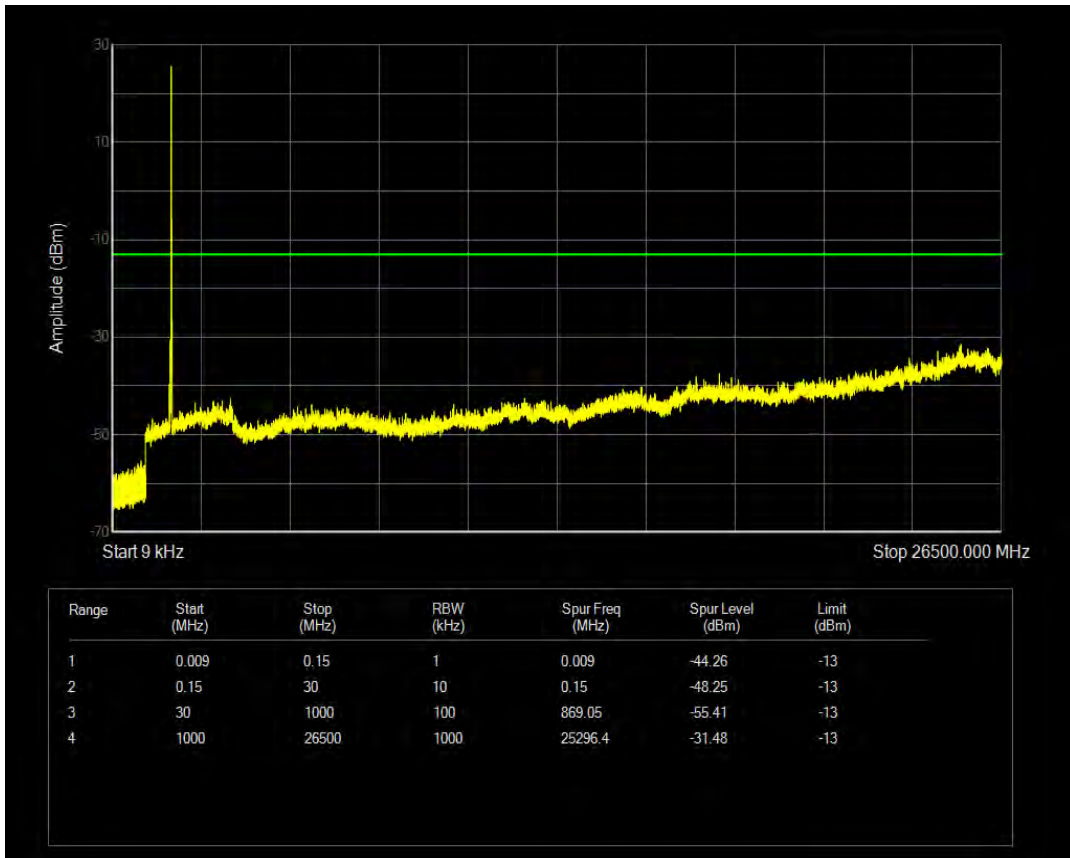

Band66 QAM16 BW=15MHz Channel=132322 RB Size=75 Position=#0

Band66 QPSK BW=15MHz Channel=132597 RB Size=1 Position=#0

Band66 QPSK BW=15MHz Channel=132597 RB Size=75 Position=#0

Band66 QAM16 BW=15MHz Channel=132597 RB Size=1 Position=#0