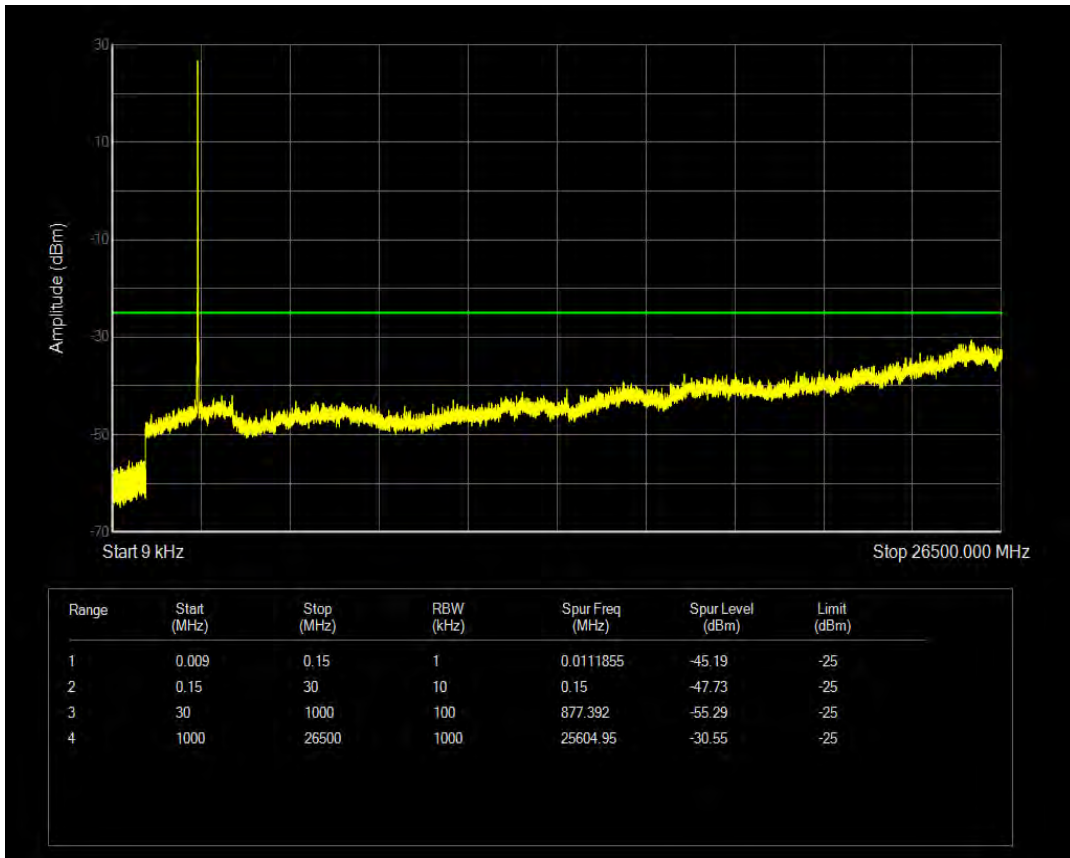

Band7 QAM16 BW=15MHz Channel=21100 RB Size=75 Position=#0

Band7 QPSK BW=15MHz Channel=21375 RB Size=1 Position=#0

Band7 QPSK BW=15MHz Channel=21375 RB Size=75 Position=#0

Band7 QAM16 BW=15MHz Channel=21375 RB Size=1 Position=#0