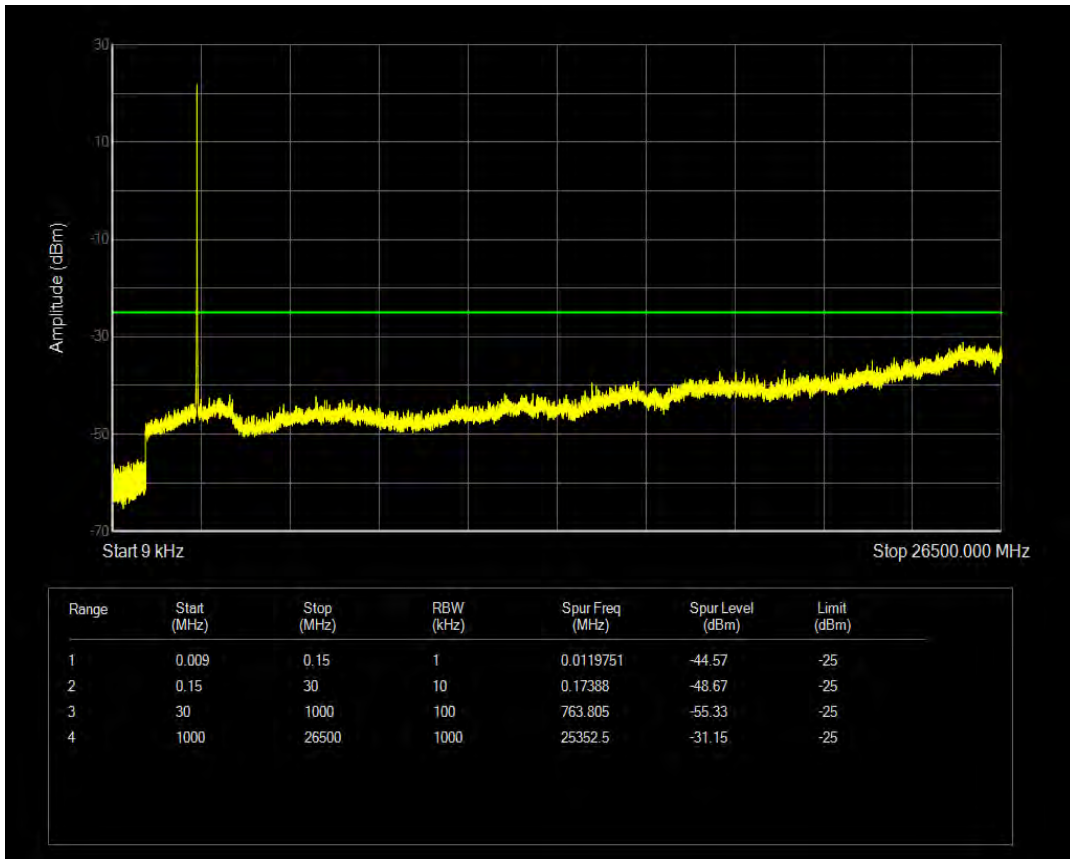

Band7 QAM16 BW=5MHz Channel=21100 RB Size=25 Position=#0