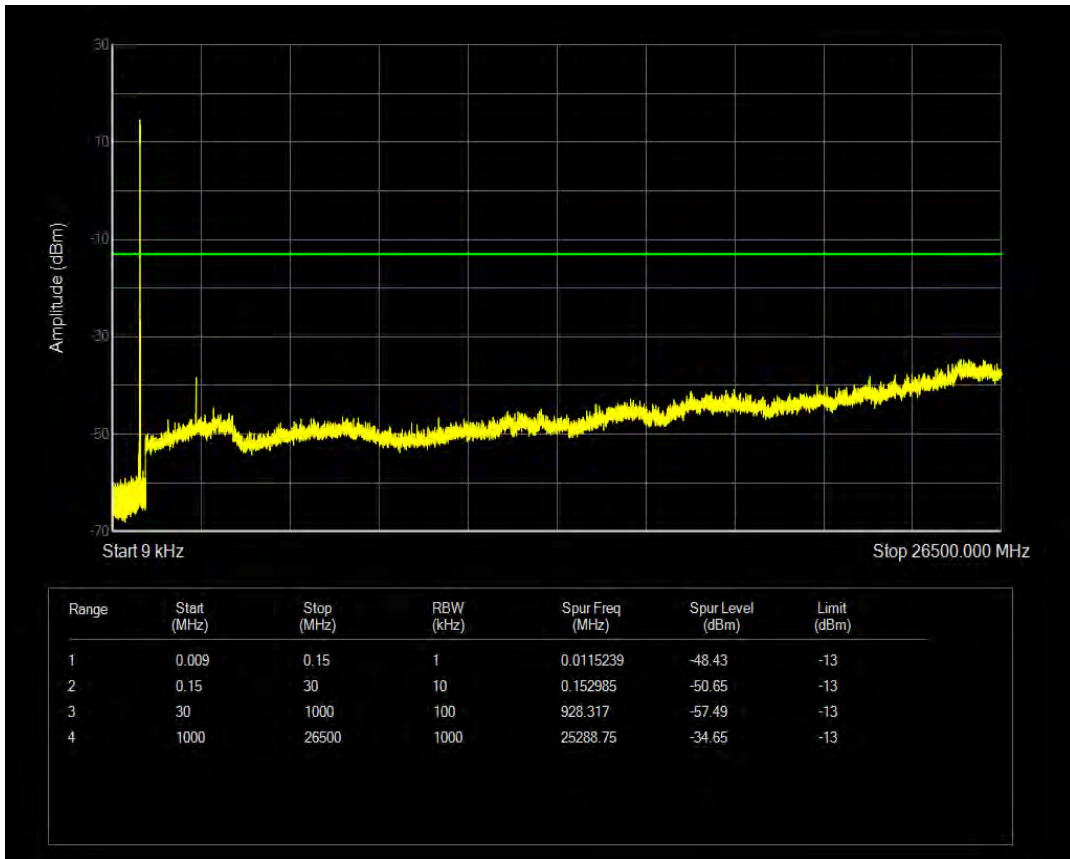

Band5 QAM16 BW=5MHz Channel=20425 RB Size=25 Position=#0

Band5 QPSK BW=5MHz Channel=20525 RB Size=1 Position=#0

Band5 QPSK BW=5MHz Channel=20525 RB Size=25 Position=#0

Band5 QAM16 BW=5MHz Channel=20525 RB Size=1 Position=#0

Band5 QAM16 BW=5MHz Channel=20525 RB Size=25 Position=#0

Band5 QPSK BW=5MHz Channel=20625 RB Size=1 Position=#0

Band5 QPSK BW=5MHz Channel=20625 RB Size=25 Position=#0

Band5 QAM16 BW=5MHz Channel=20625 RB Size=1 Position=#0