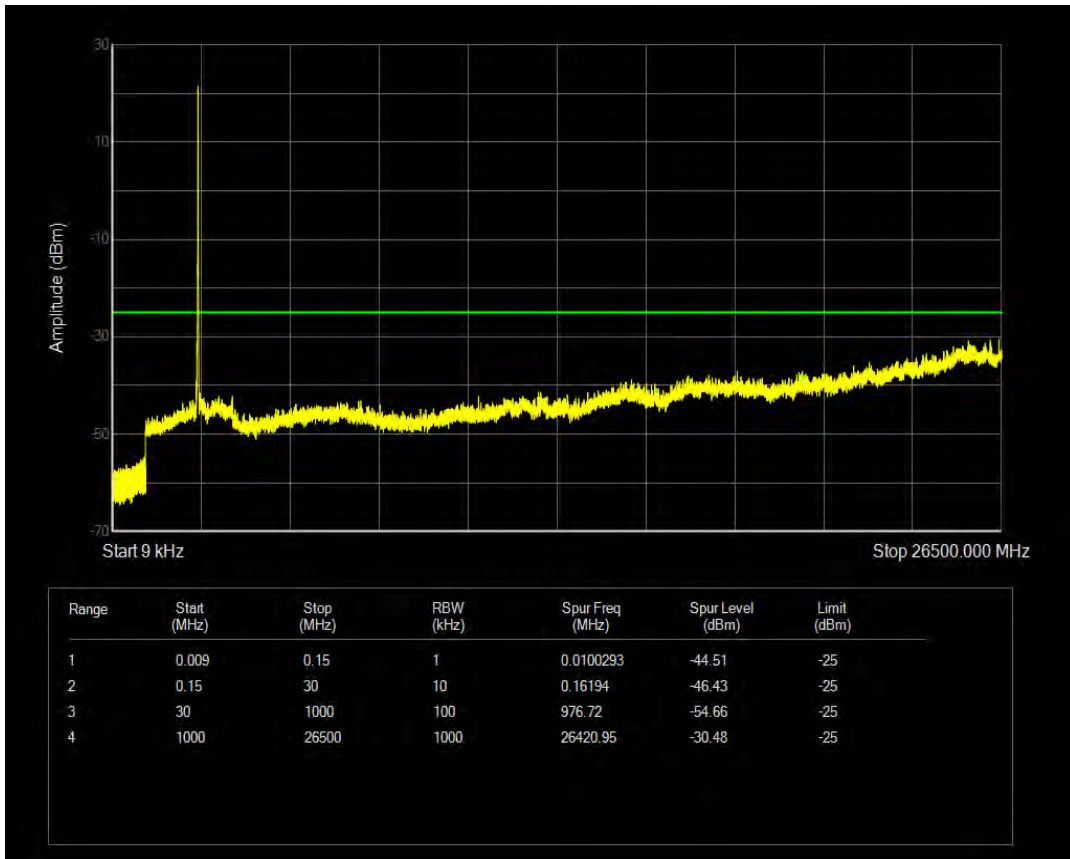

Band7 QAM16 BW=10MHz Channel=21400 RB Size=50 Position=#0