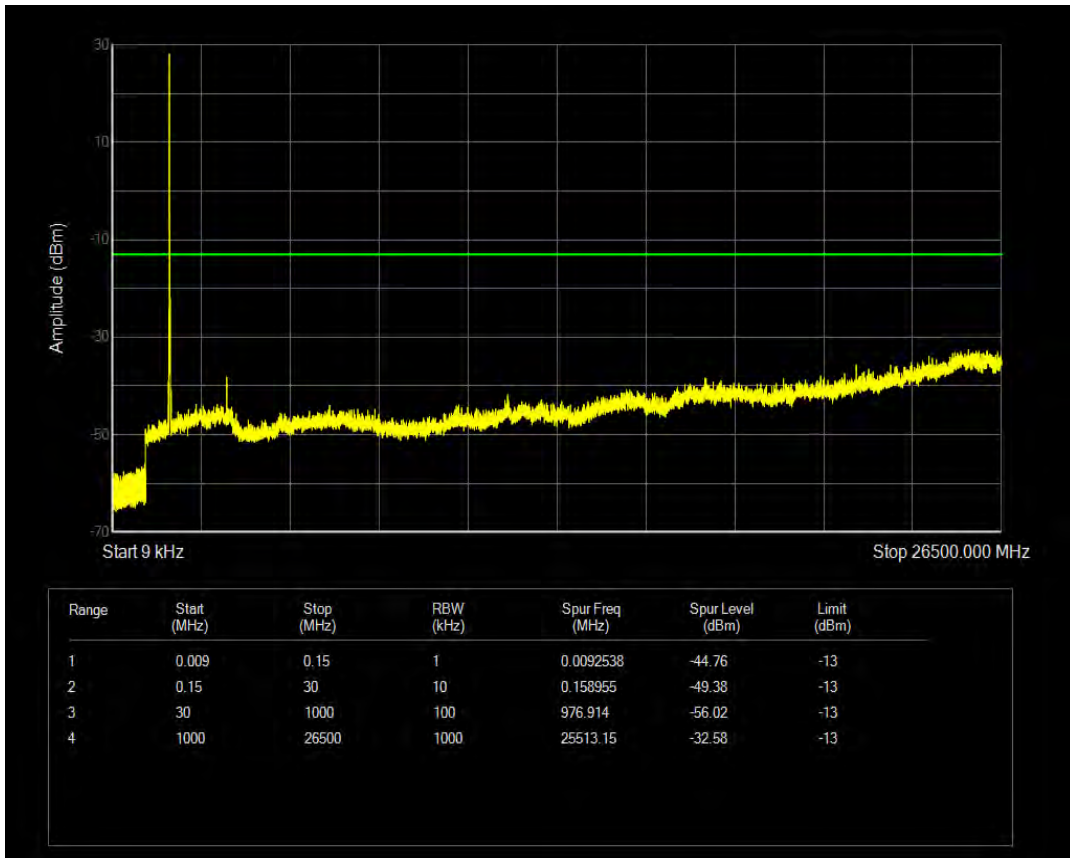

Band66 QPSK BW=15MHz Channel=132047 RB Size=1 Position=#0