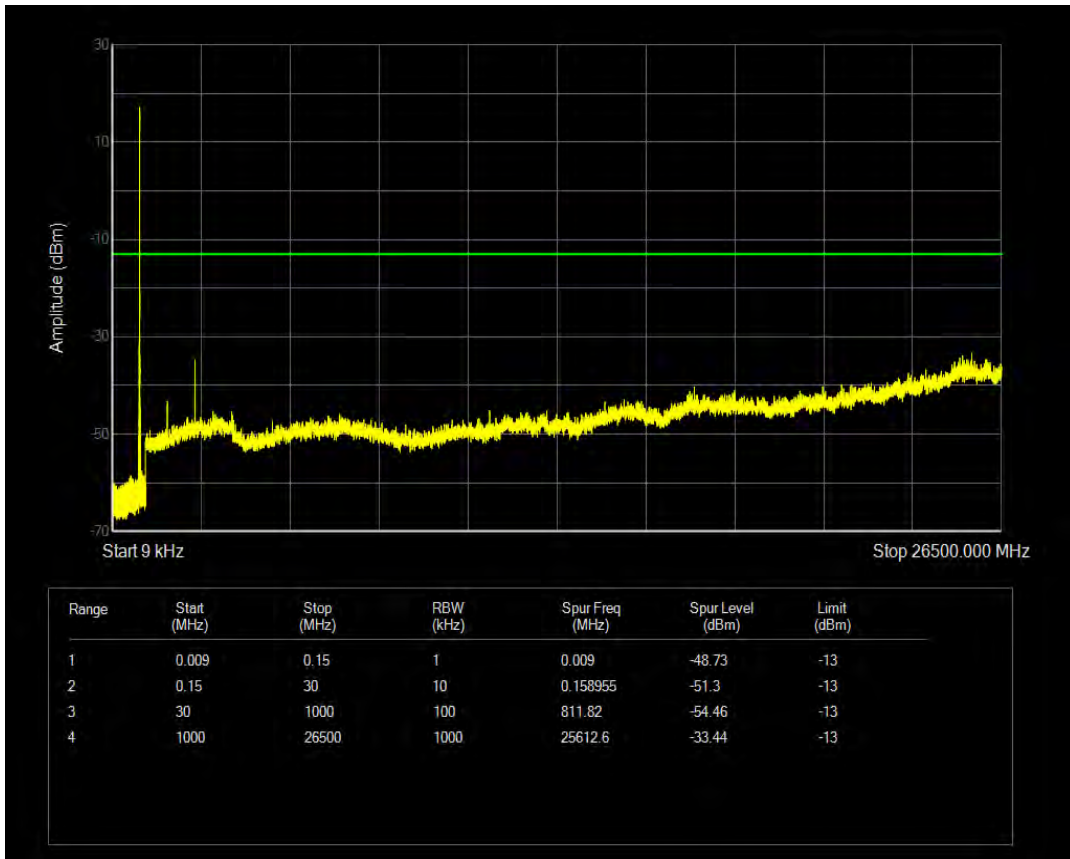

Band5 QAM16 BW=3MHz Channel=20415 RB Size=15 Position=#0