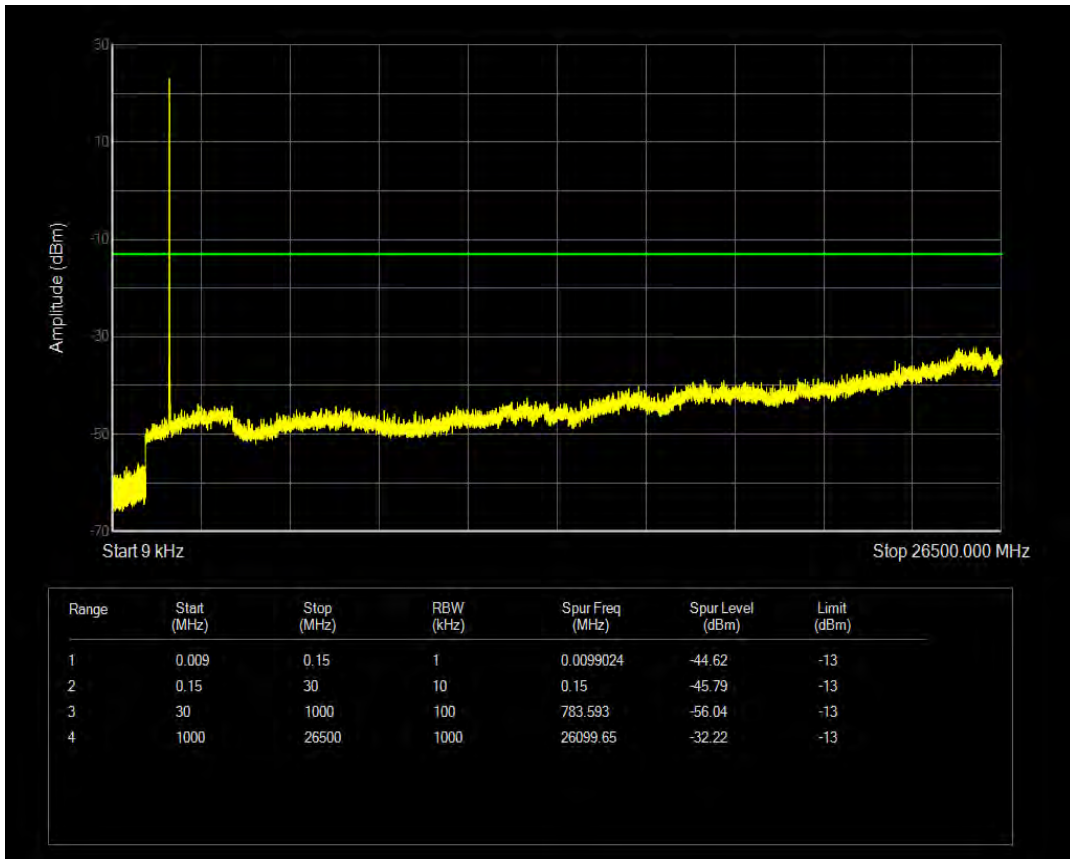

Band66 QAM16 BW=5MHz Channel=131997 RB Size=25 Position=#0