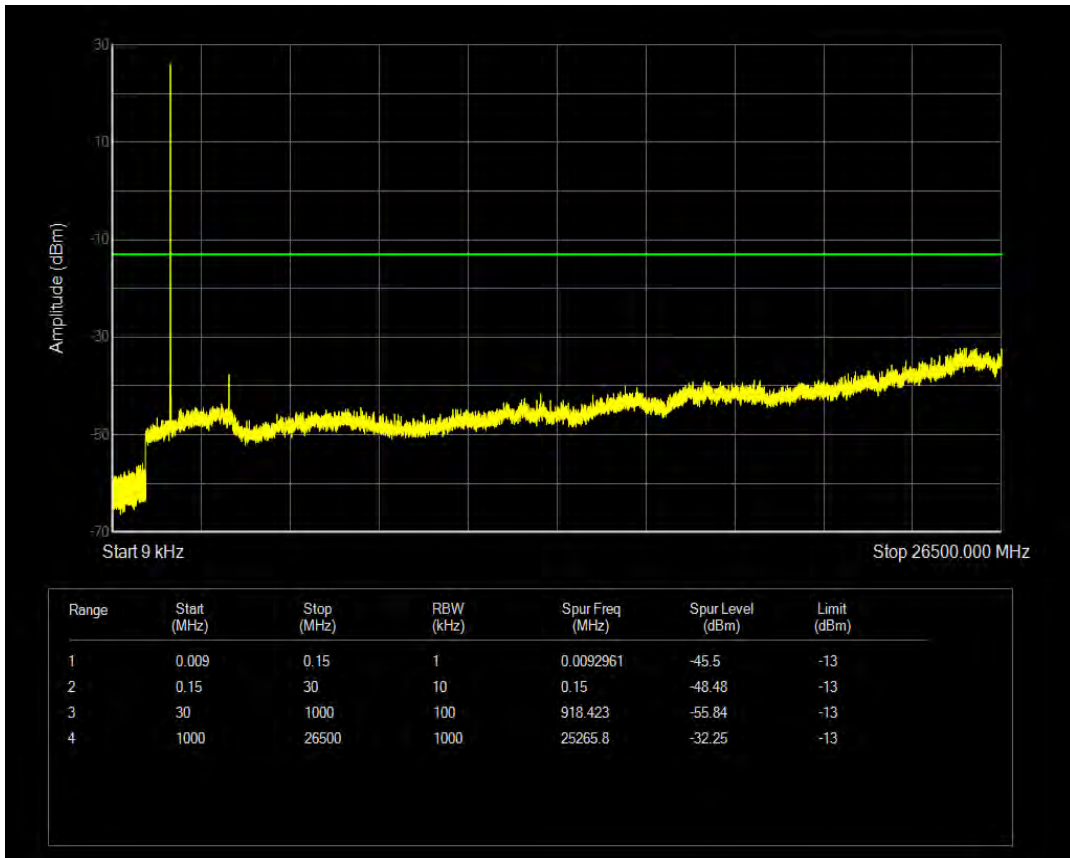

Band66 QAM16 BW=3MHz Channel=131987 RB Size=15 Position=#0

Band66 QPSK BW=3MHz Channel=132322 RB Size=1 Position=#0

Band66 QPSK BW=3MHz Channel=132322 RB Size=15 Position=#0

Band66 QAM16 BW=3MHz Channel=132322 RB Size=1 Position=#0