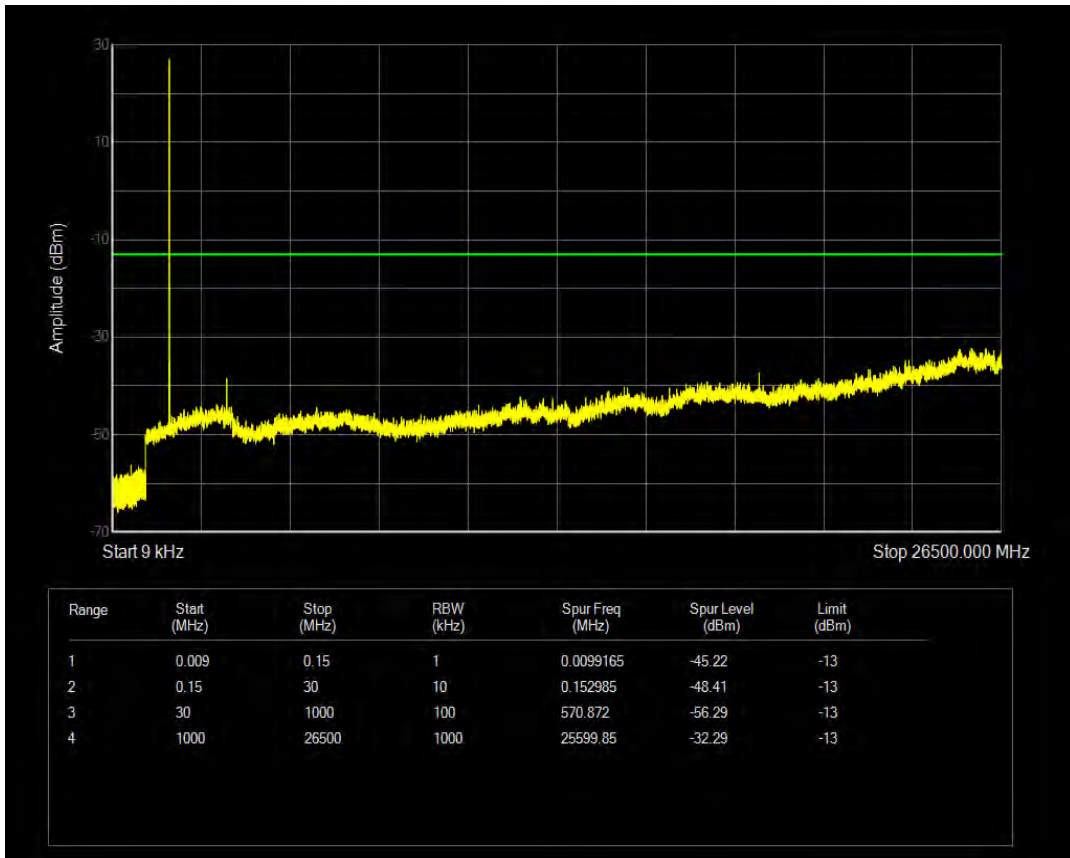

Band66 QPSK BW=3MHz Channel=131987 RB Size=1 Position=#0