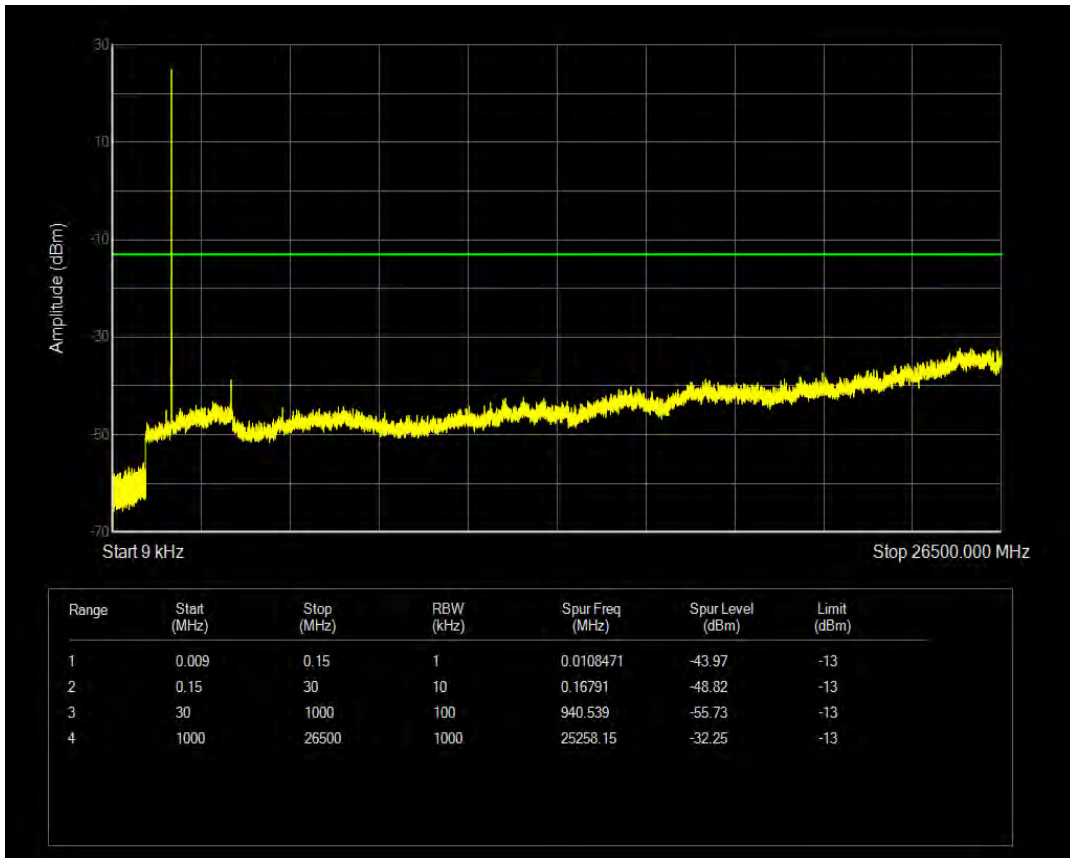

Band66 QPSK BW=5MHz Channel=132647 RB Size=1 Position=#0