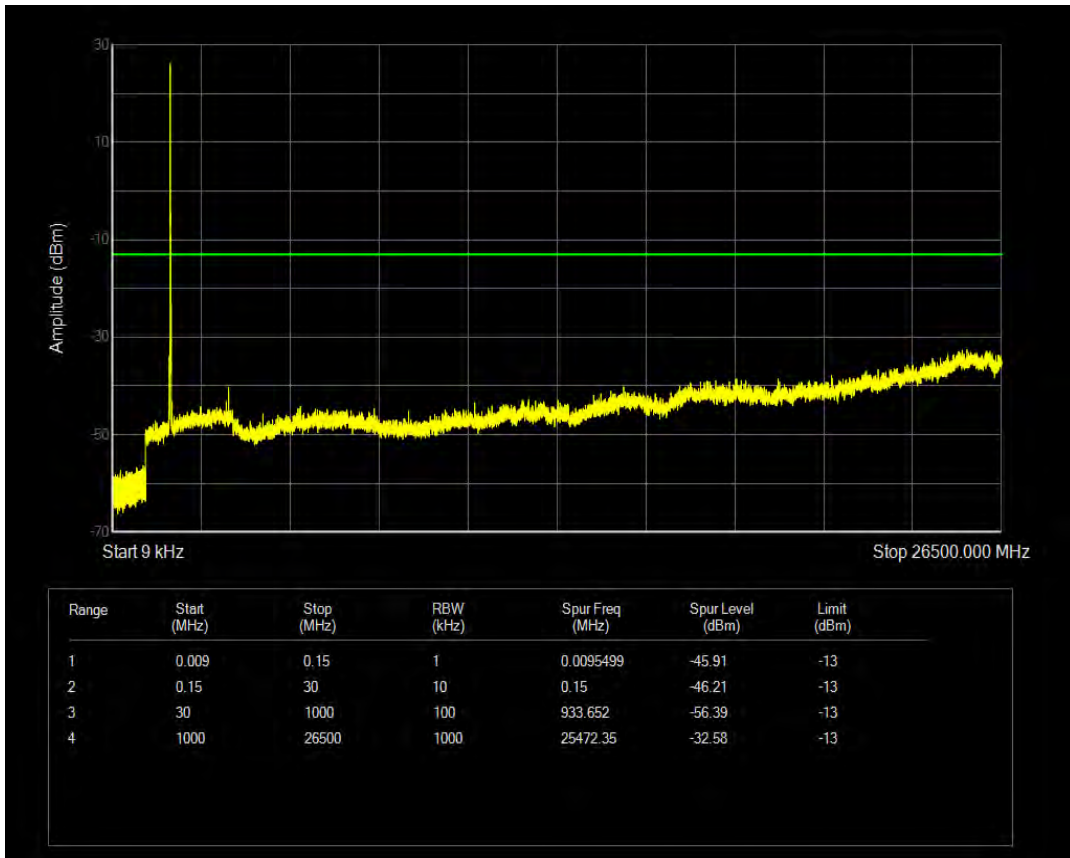

Band66 QPSK BW=15MHz Channel=132322 RB Size=1 Position=#0