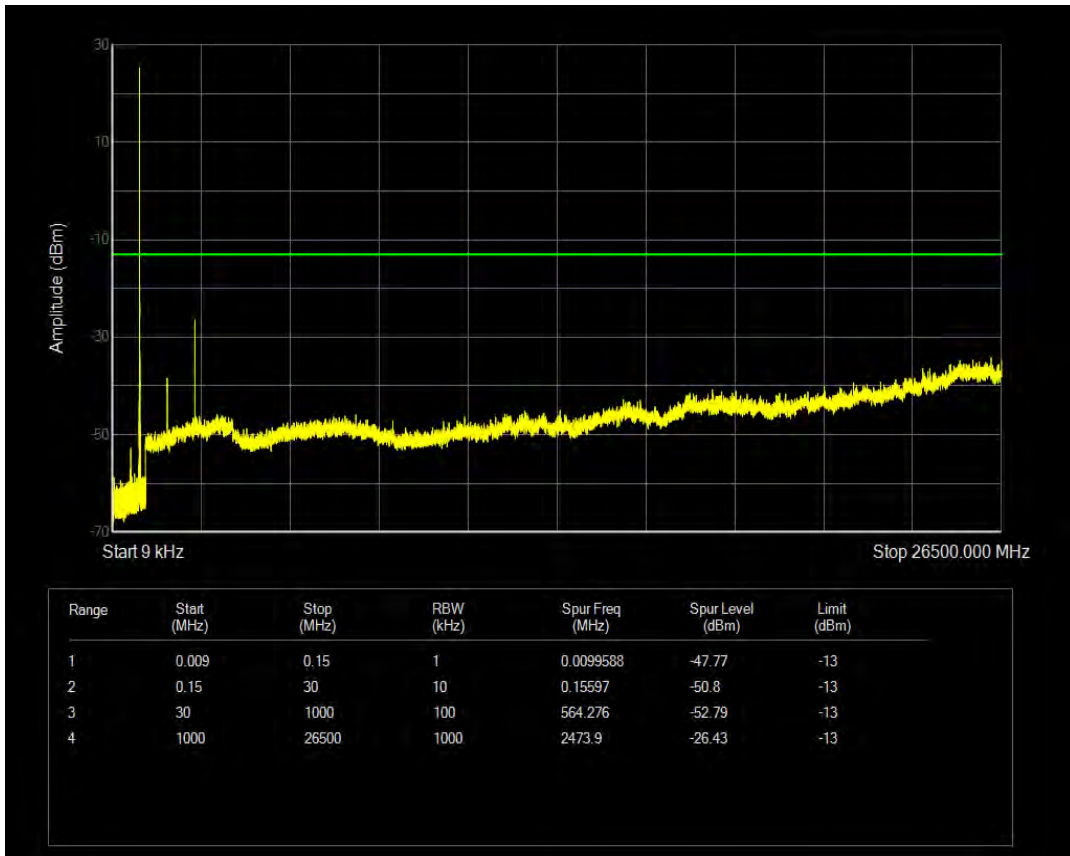

Band5 QAM16 BW=1.4MHz Channel=20643 RB Size=6 Position=#0

Band5 QPSK BW=3MHz Channel=20415 RB Size=1 Position=#0

Band5 QPSK BW=3MHz Channel=20415 RB Size=15 Position=#0

Band5 QAM16 BW=3MHz Channel=20415 RB Size=1 Position=#0