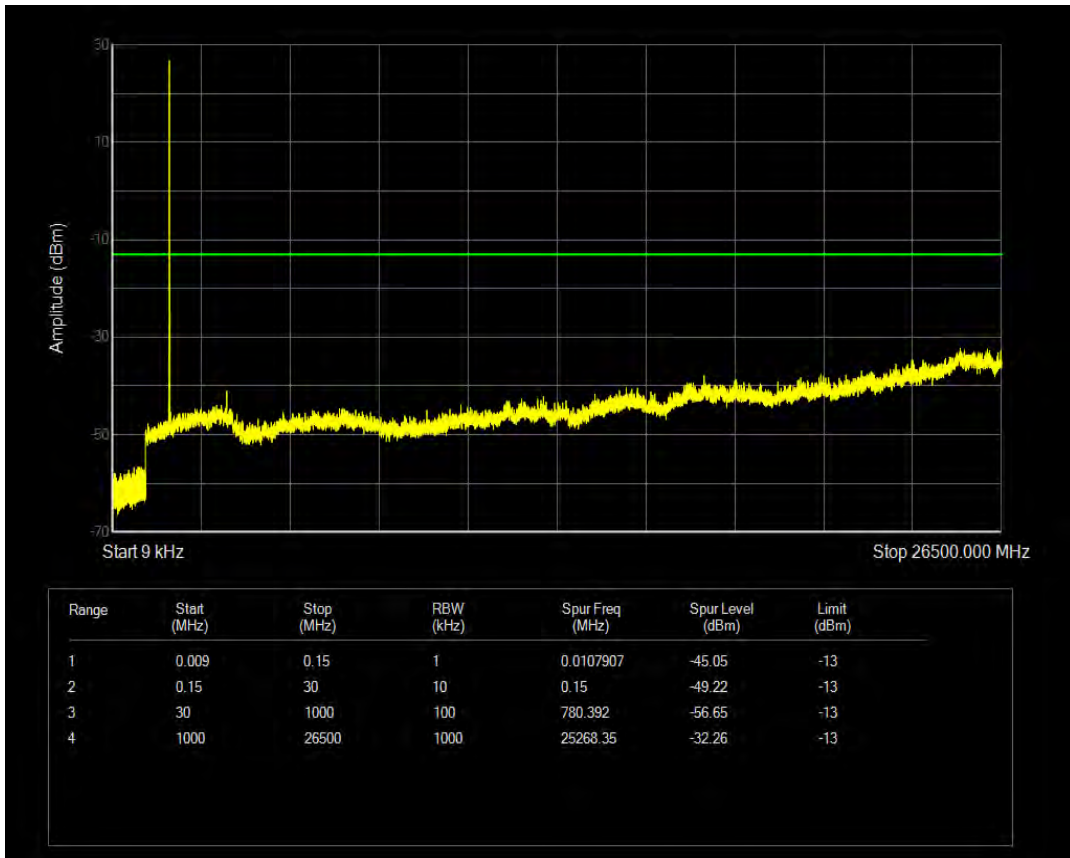

Band66 QPSK BW=10MHz Channel=132022 RB Size=1 Position=#0