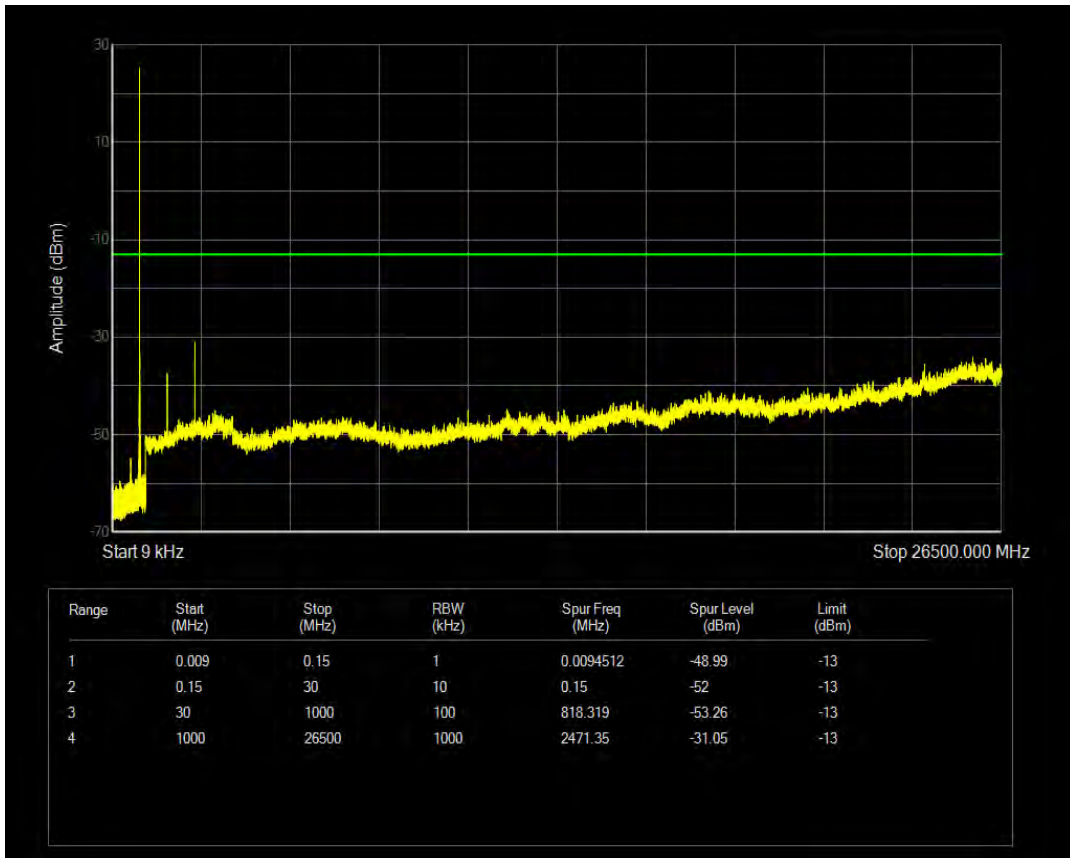

Band41(2535-2655) QAM16 BW=20MHz Channel=41140 RB Size=100 Position=#0

Band5 QPSK BW=1.4MHz Channel=20407 RB Size=1 Position=#0

Band5 QPSK BW=1.4MHz Channel=20407 RB Size=6 Position=#0

Band5 QAM16 BW=1.4MHz Channel=20407 RB Size=1 Position=#0

Band5 QAM16 BW=1.4MHz Channel=20407 RB Size=6 Position=#0

Band5 QPSK BW=1.4MHz Channel=20525 RB Size=1 Position=#0

Band5 QPSK BW=1.4MHz Channel=20525 RB Size=6 Position=#0

Band5 QAM16 BW=1.4MHz Channel=20525 RB Size=1 Position=#0