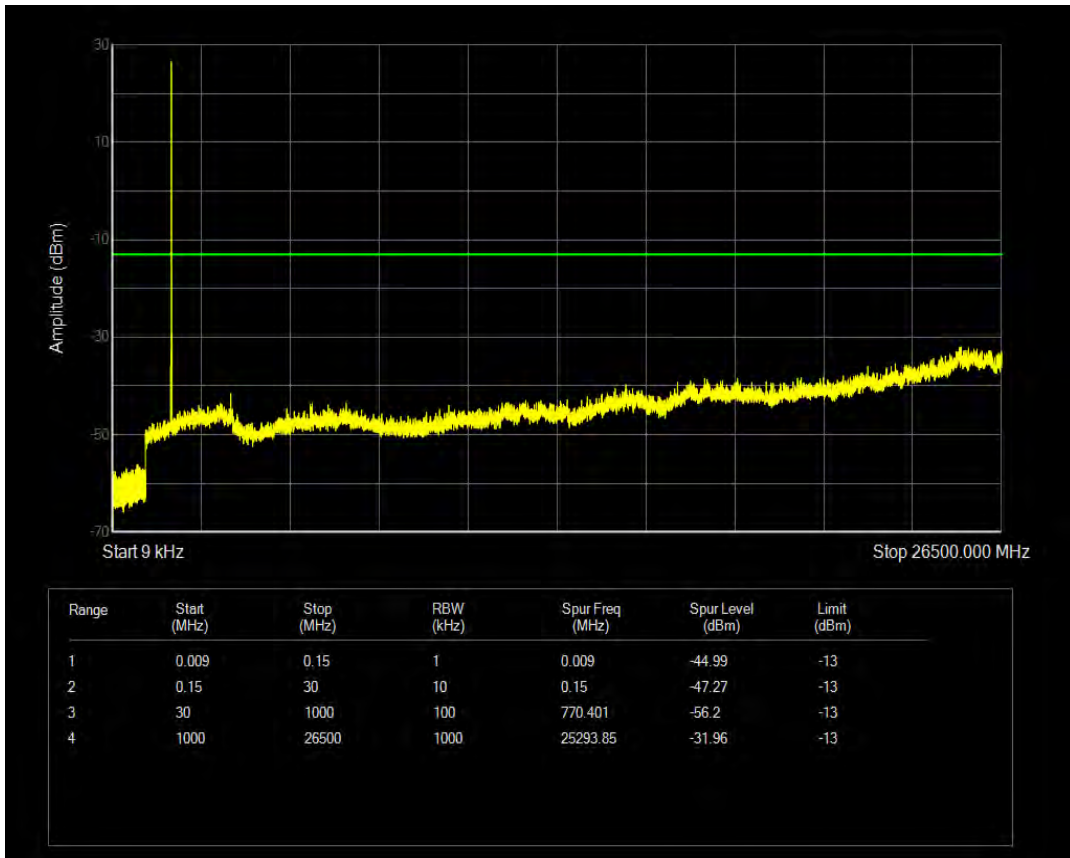

Band66 QAM16 BW=10MHz Channel=132322 RB Size=50 Position=#0

Band66 QPSK BW=10MHz Channel=132622 RB Size=1 Position=#0

Band66 QPSK BW=10MHz Channel=132622 RB Size=50 Position=#0

Band66 QAM16 BW=10MHz Channel=132622 RB Size=1 Position=#0