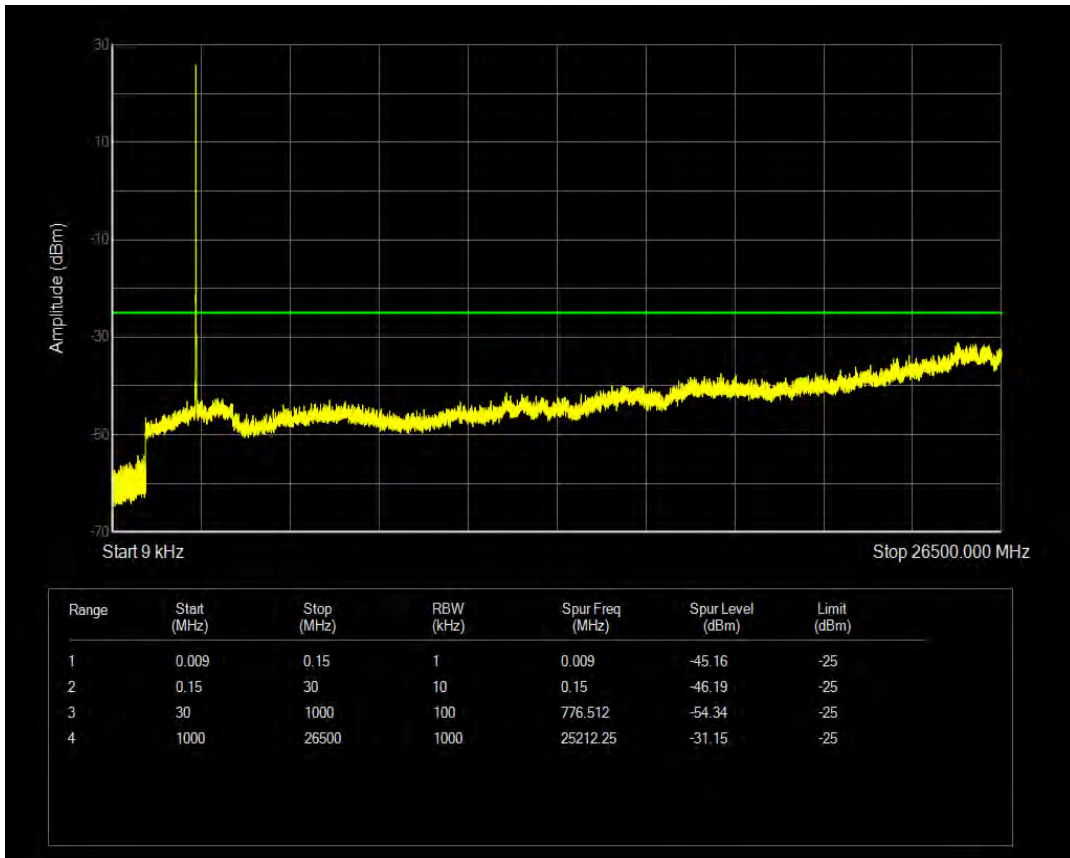

Band7 QPSK BW=10MHz Channel=20800 RB Size=1 Position=#0