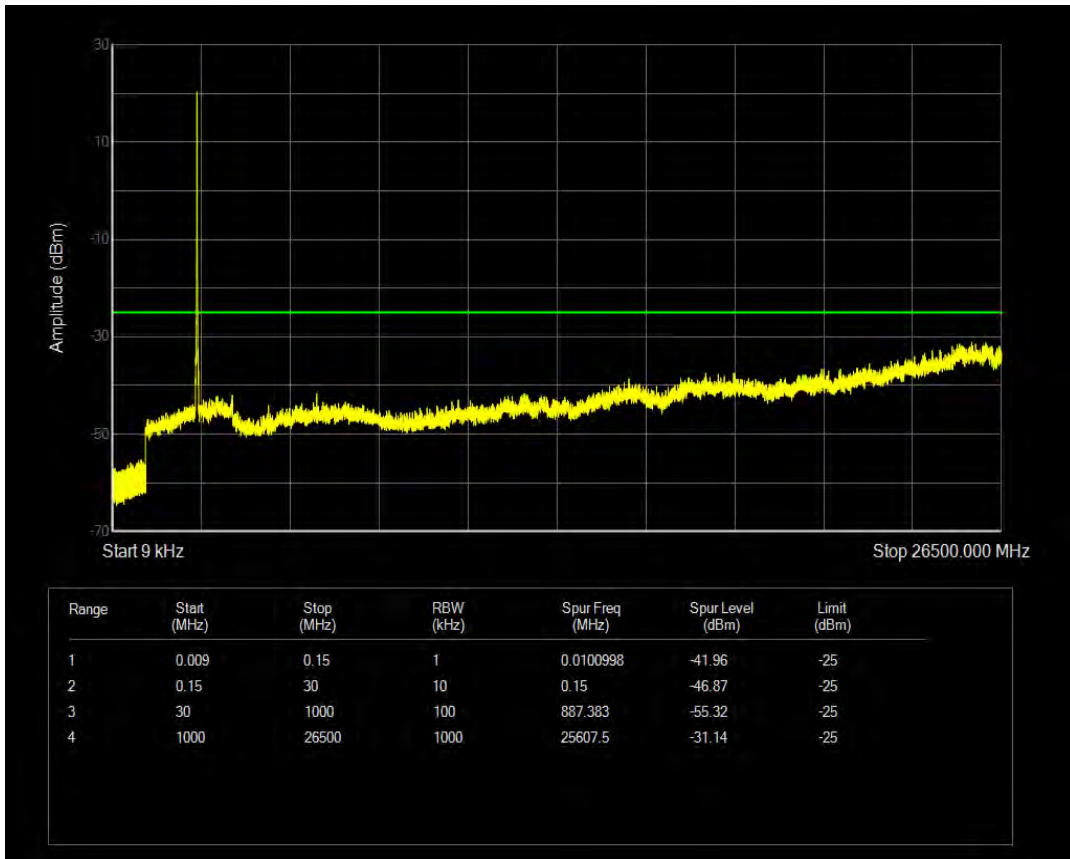

Band7 QPSK BW=10MHz Channel=21100 RB Size=50 Position=#0