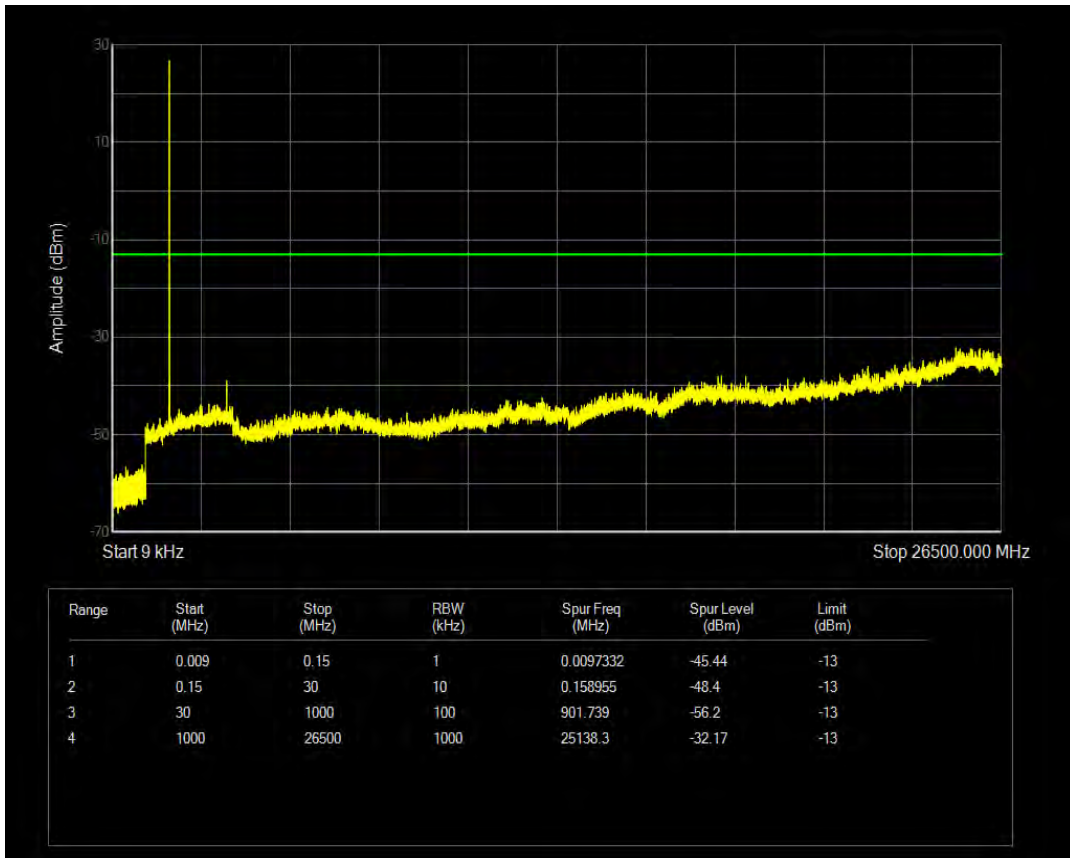

Band66 QPSK BW=5MHz Channel=131997 RB Size=1 Position=#0