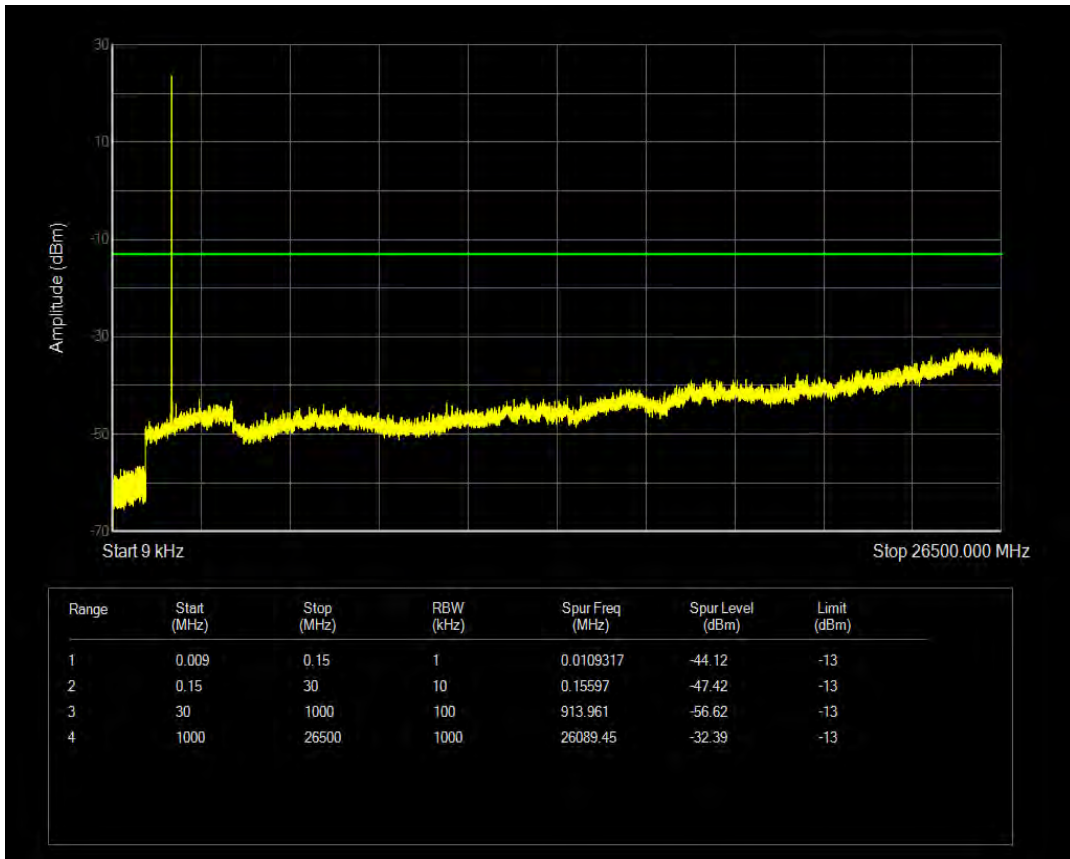

Band66 QAM16 BW=3MHz Channel=132657 RB Size=15 Position=#0