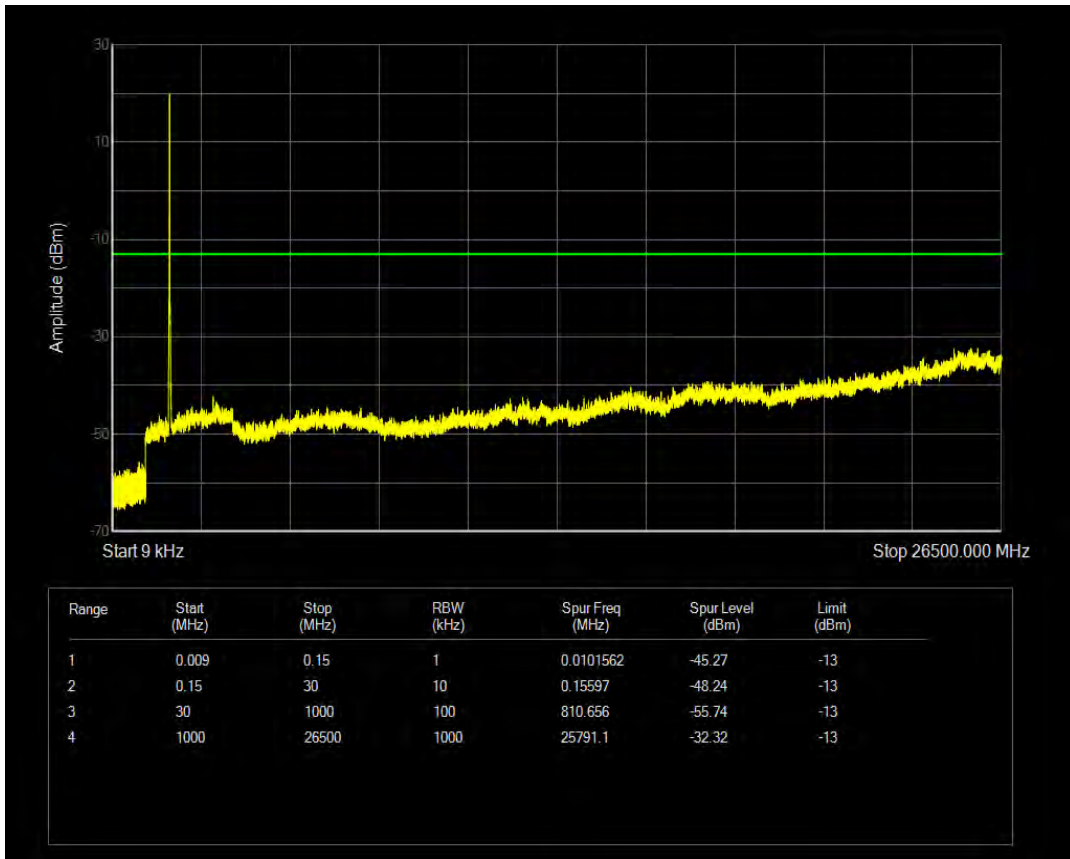

Band66 QPSK BW=15MHz Channel=132047 RB Size=75 Position=#0