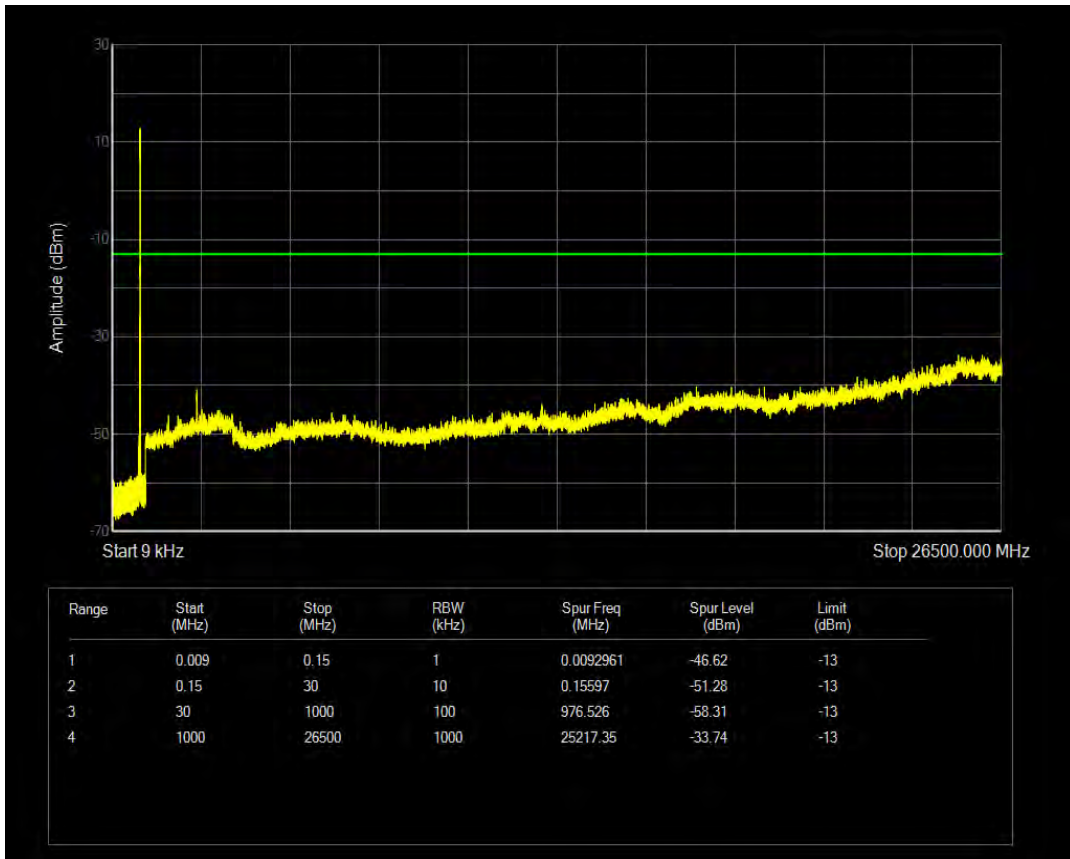

Band5 QAM16 BW=10MHz Channel=20450 RB Size=50 Position=#0

Band5 QPSK BW=10MHz Channel=20525 RB Size=1 Position=#0

Band5 QPSK BW=10MHz Channel=20525 RB Size=50 Position=#0

Band5 QAM16 BW=10MHz Channel=20525 RB Size=1 Position=#0

Band5 QAM16 BW=10MHz Channel=20525 RB Size=50 Position=#0

Band5 QPSK BW=10MHz Channel=20600 RB Size=1 Position=#0

Band5 QPSK BW=10MHz Channel=20600 RB Size=50 Position=#0

Band5 QAM16 BW=10MHz Channel=20600 RB Size=1 Position=#0

Band5 QAM16 BW=10MHz Channel=20600 RB Size=50 Position=#0

Band66 QPSK BW=1.4MHz Channel=131979 RB Size=1 Position=#0

Band66 QPSK BW=1.4MHz Channel=131979 RB Size=6 Position=#0

Band66 QAM16 BW=1.4MHz Channel=131979 RB Size=1 Position=#0