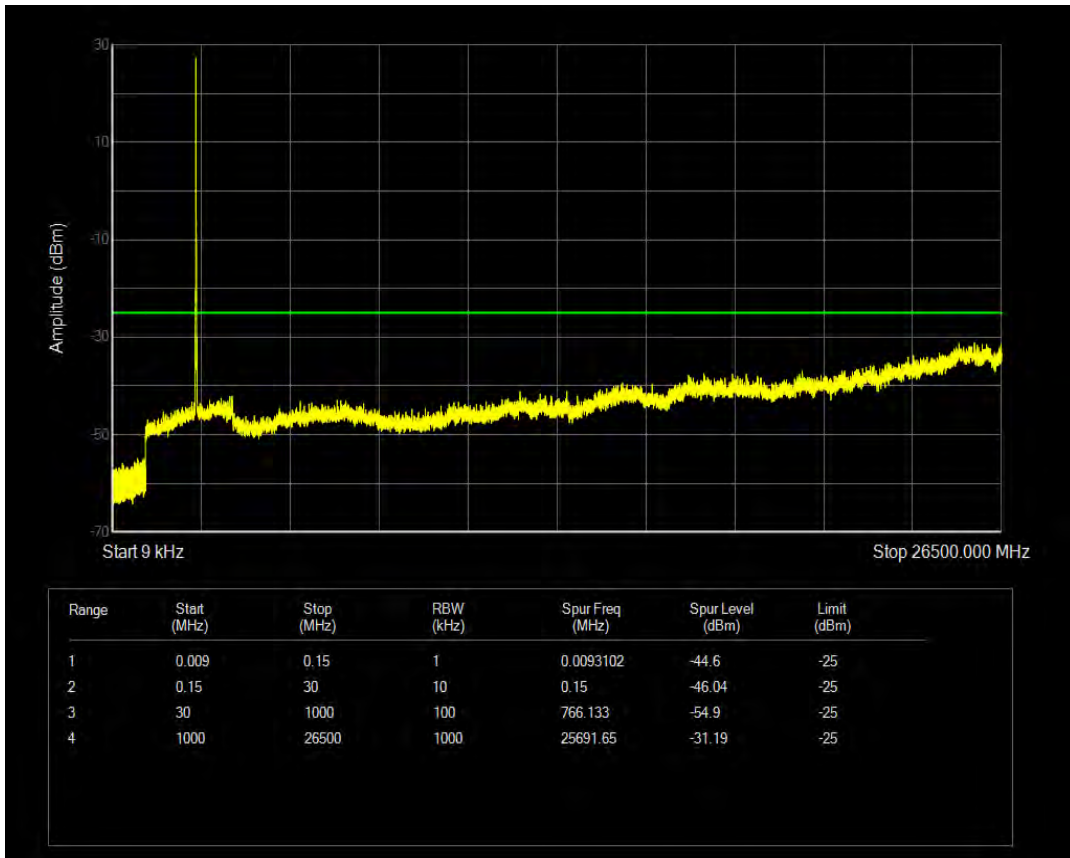

Band7 QPSK BW=20MHz Channel=20850 RB Size=1 Position=#0