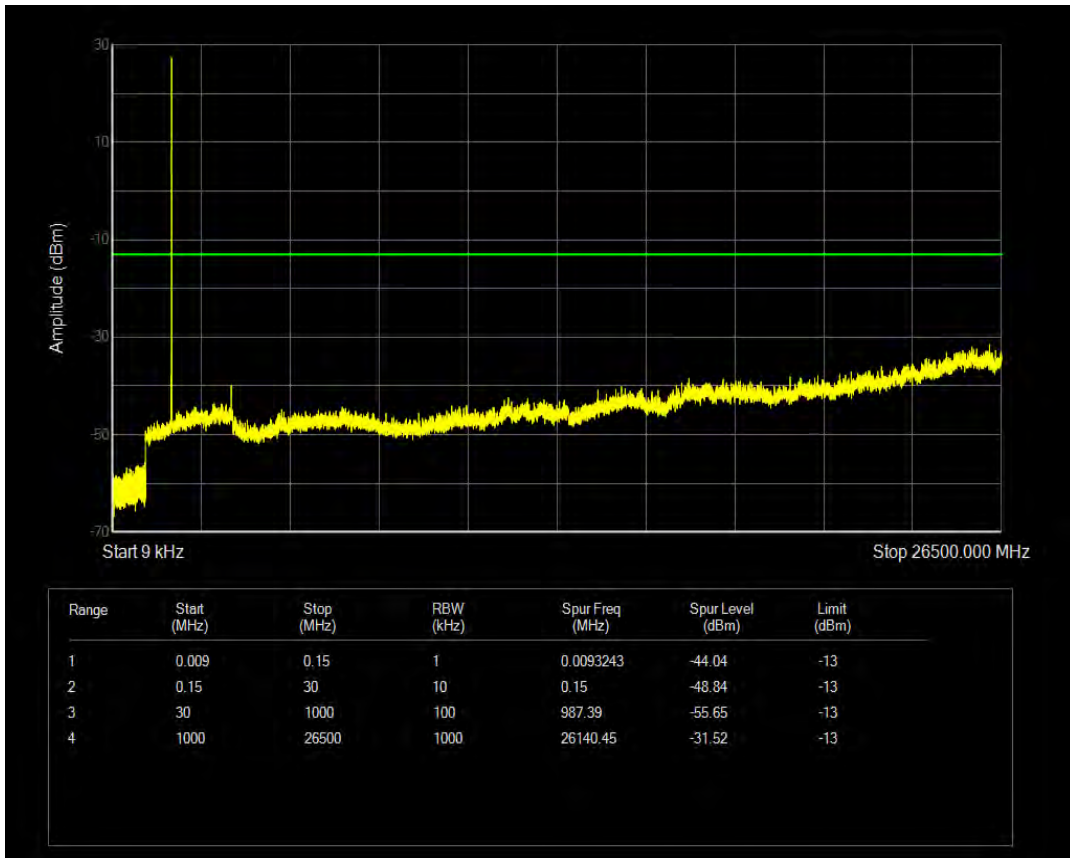

Band66 QPSK BW=3MHz Channel=132657 RB Size=1 Position=#0