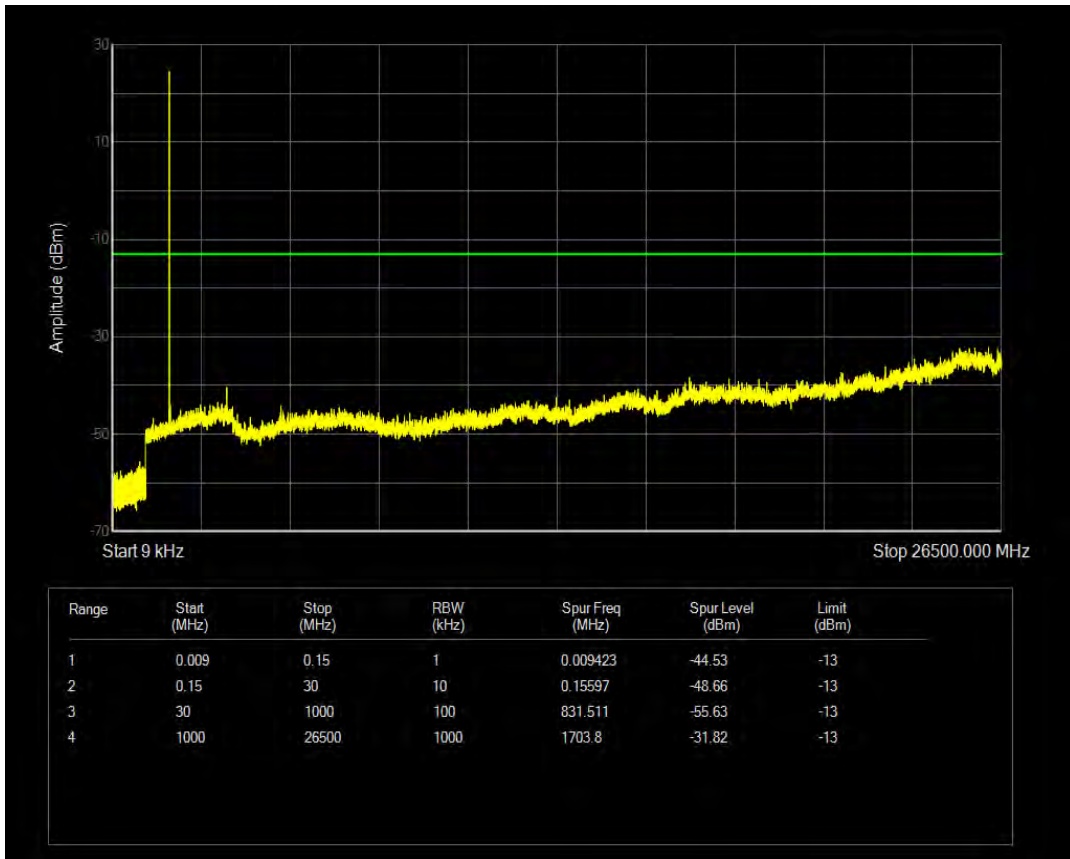

Band66 QAM16 BW=1.4MHz Channel=131979 RB Size=6 Position=#0