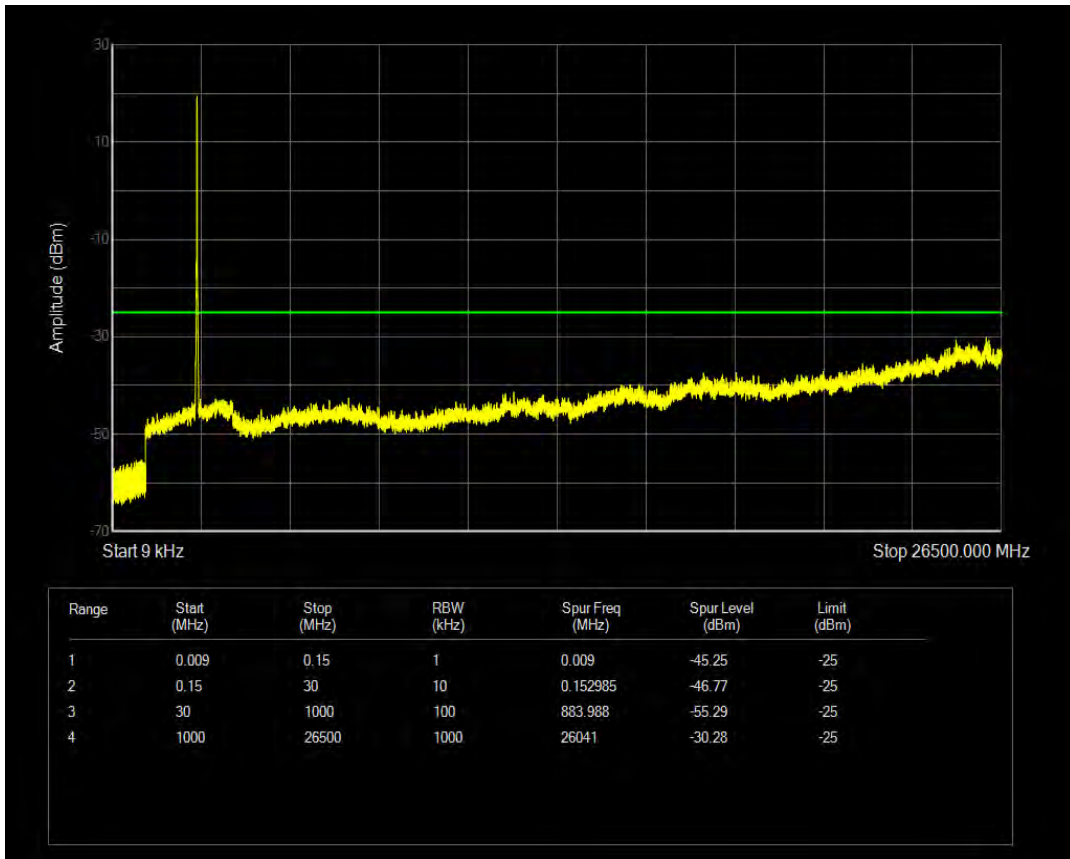

Band7 QAM16 BW=15MHz Channel=21100 RB Size=75 Position=#0