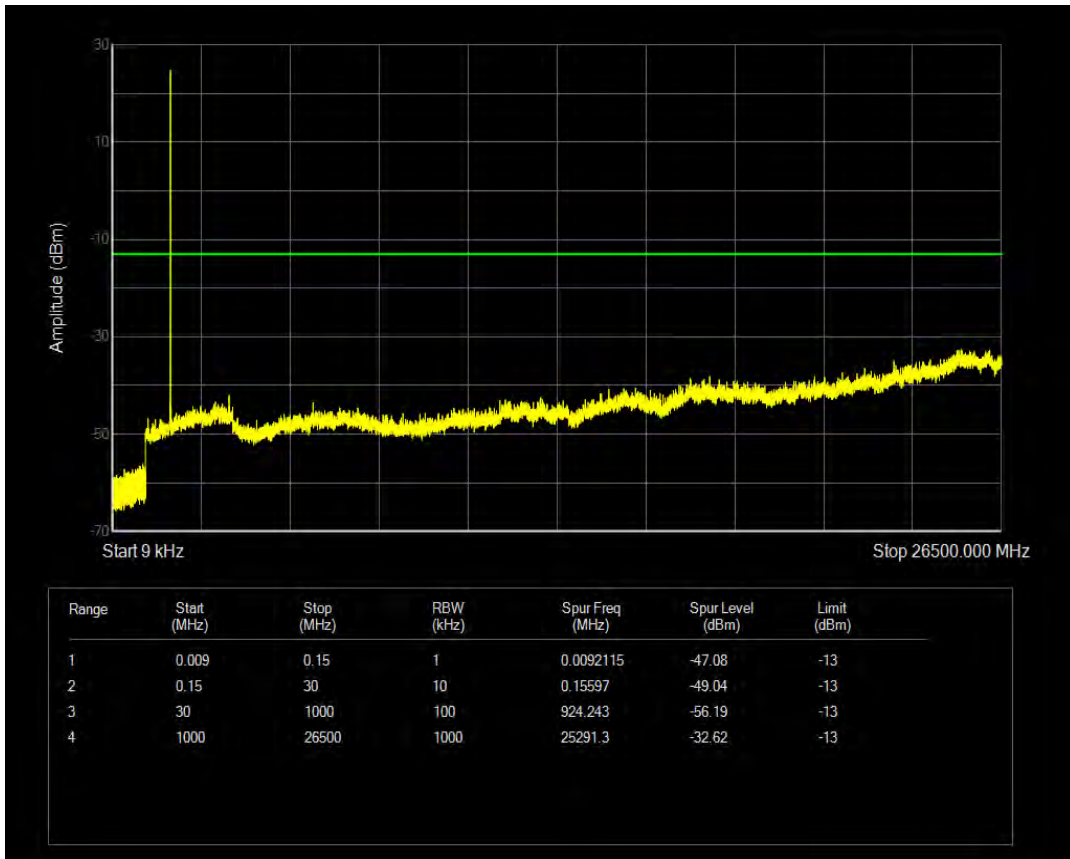

Band66 QAM16 BW=1.4MHz Channel=132322 RB Size=6 Position=#0