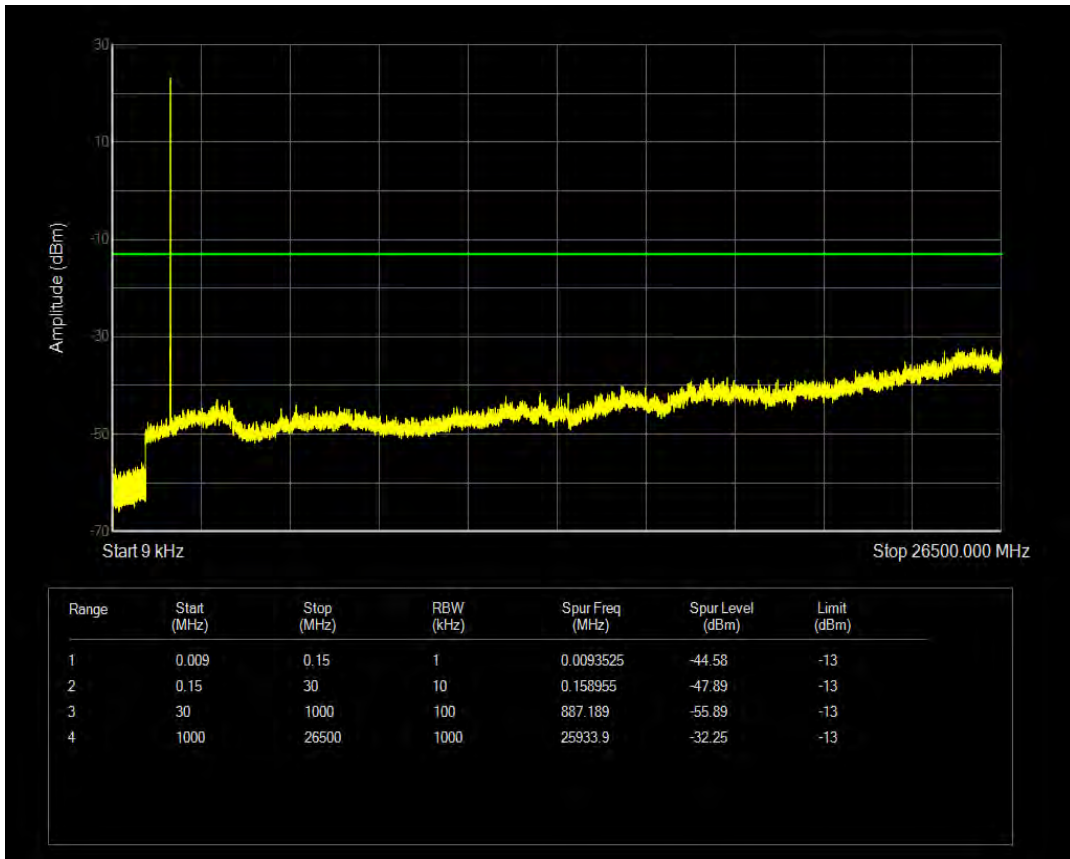

Band66 QPSK BW=3MHz Channel=132322 RB Size=15 Position=#0