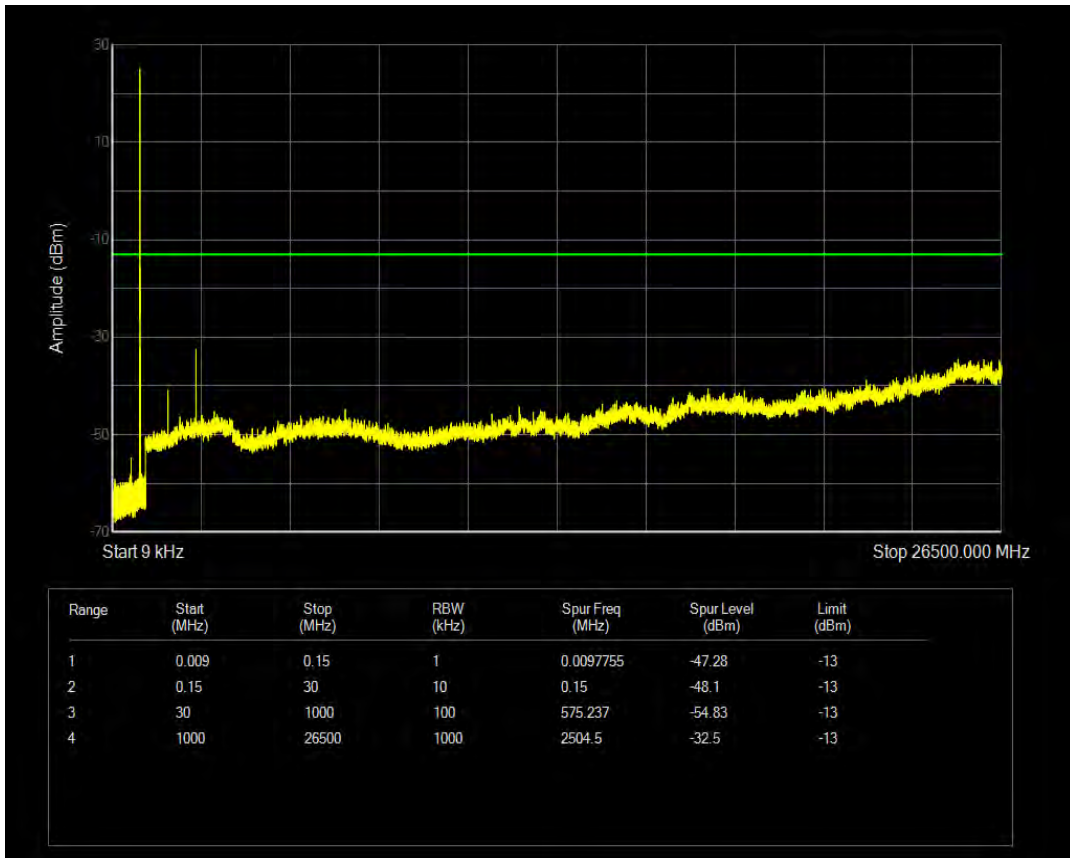

Band5 QPSK BW=3MHz Channel=20525 RB Size=1 Position=#0