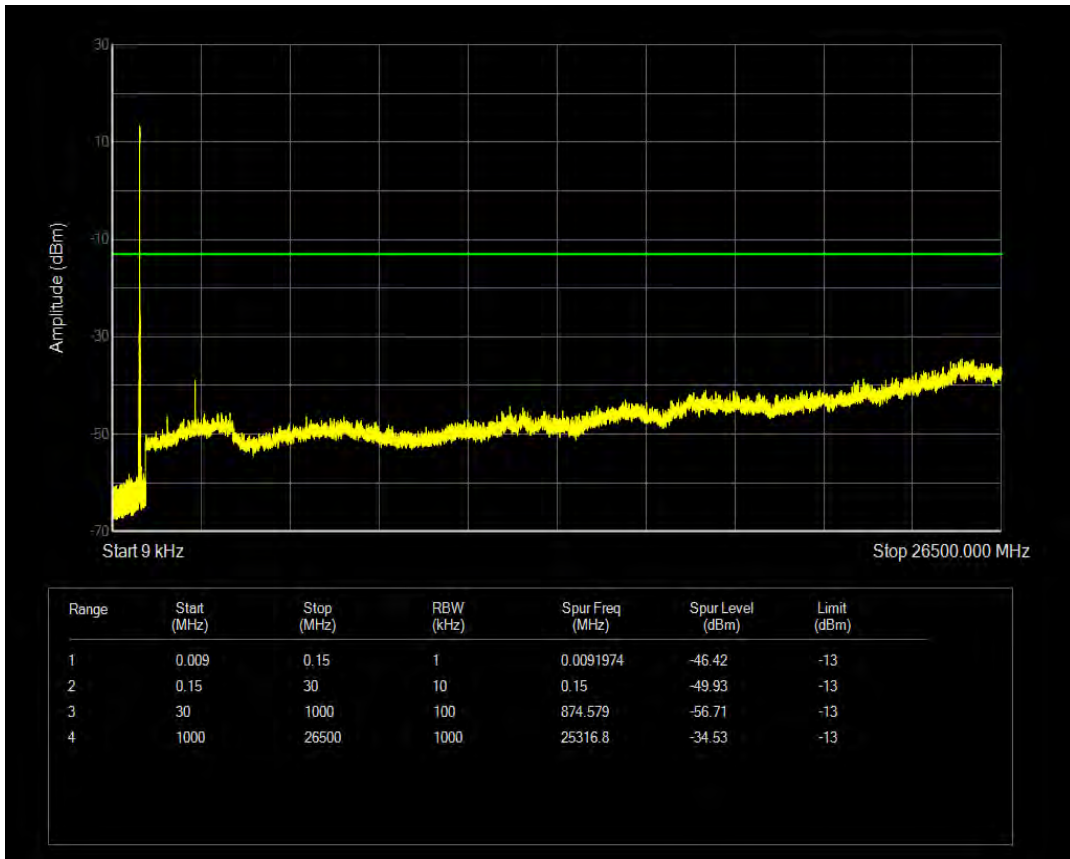

Band5 QAM16 BW=3MHz Channel=20635 RB Size=15 Position=#0

Band5 QPSK BW=5MHz Channel=20425 RB Size=1 Position=#0

Band5 QPSK BW=5MHz Channel=20425 RB Size=25 Position=#0

Band5 QAM16 BW=5MHz Channel=20425 RB Size=1 Position=#0

Band5 QAM16 BW=5MHz Channel=20425 RB Size=25 Position=#0

Band5 QPSK BW=5MHz Channel=20525 RB Size=1 Position=#0

Band5 QPSK BW=5MHz Channel=20525 RB Size=25 Position=#0

Band5 QAM16 BW=5MHz Channel=20525 RB Size=1 Position=#0