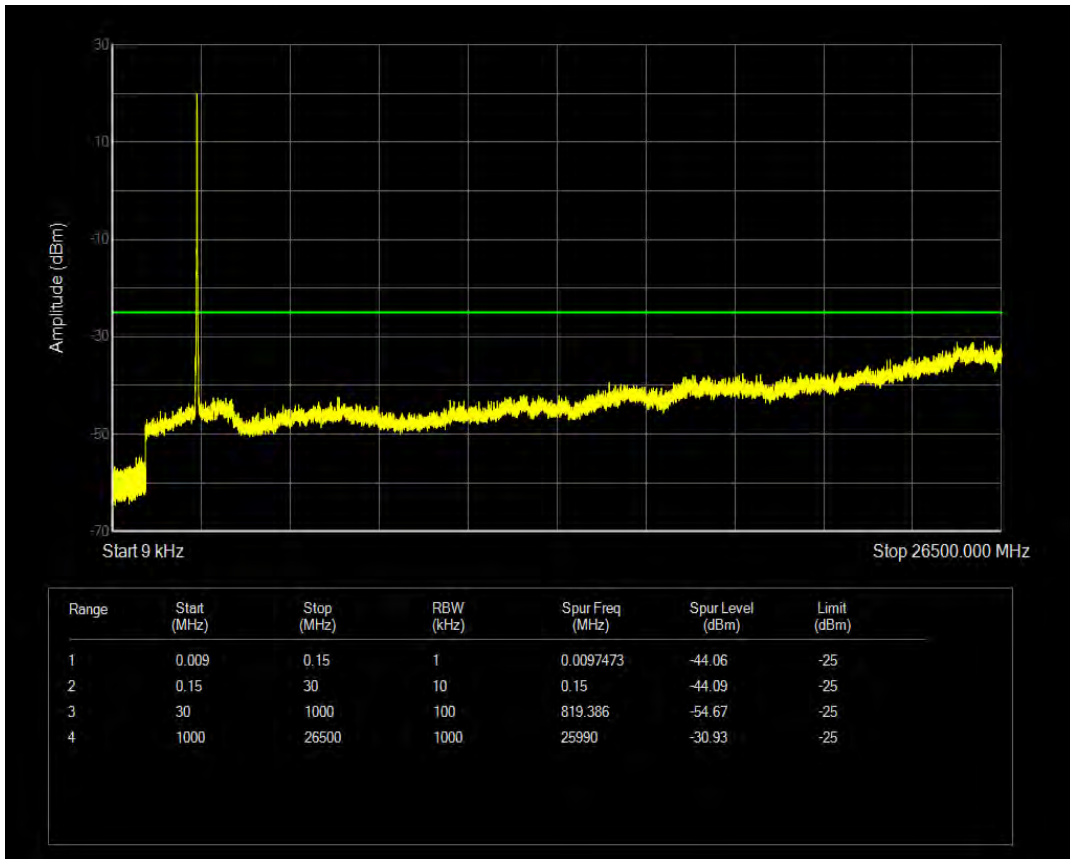

Band7 QPSK BW=15MHz Channel=21100 RB Size=75 Position=#0