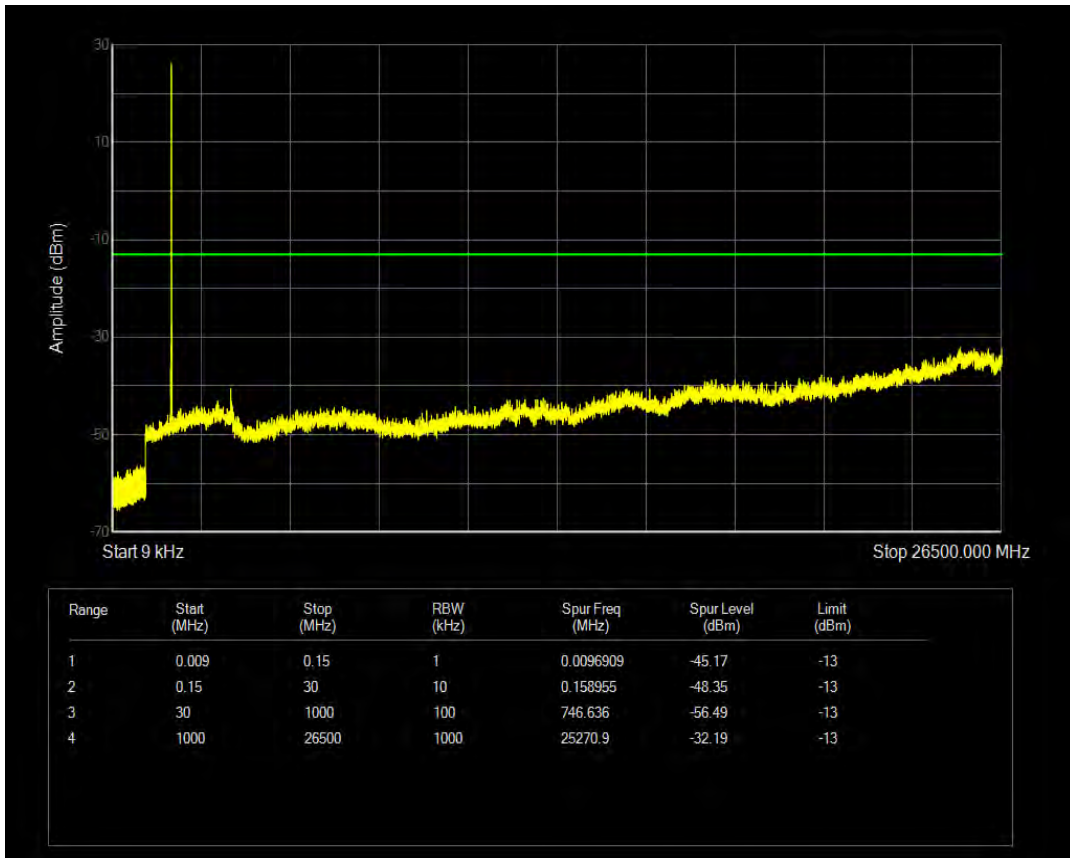

Band66 QPSK BW=10MHz Channel=132622 RB Size=1 Position=#0