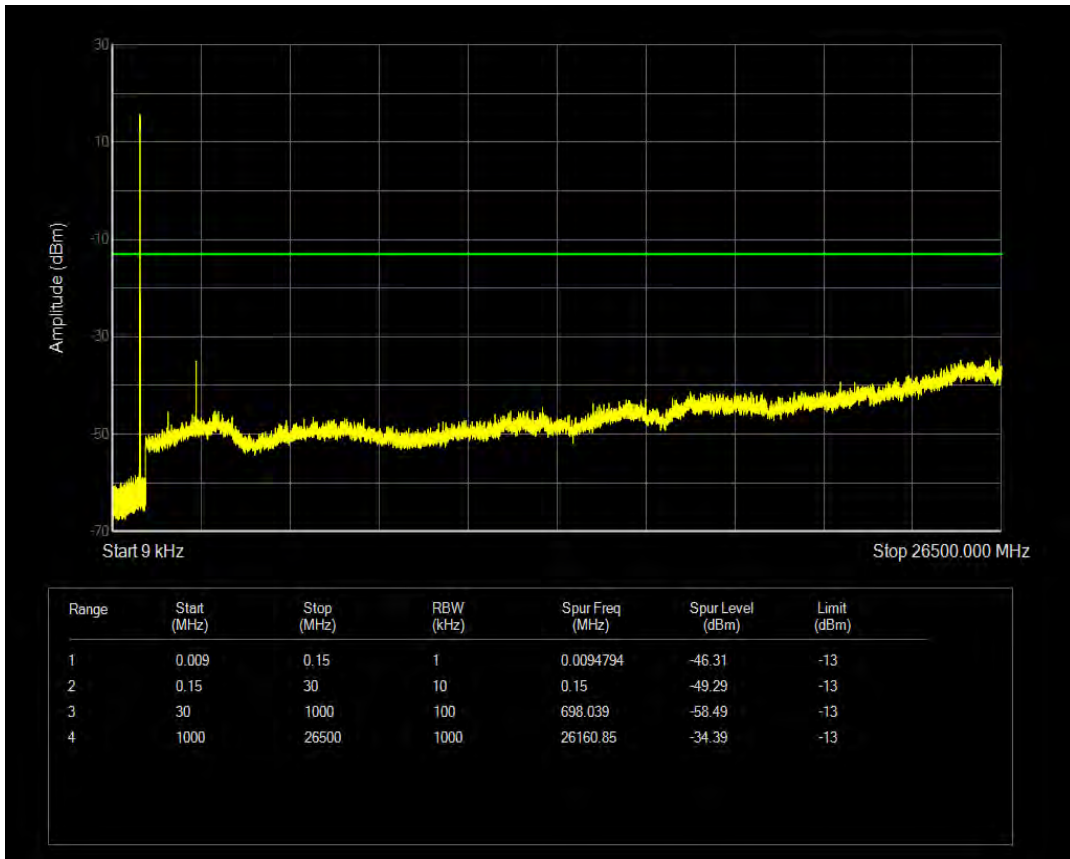

Band5 QAM16 BW=3MHz Channel=20525 RB Size=15 Position=#0