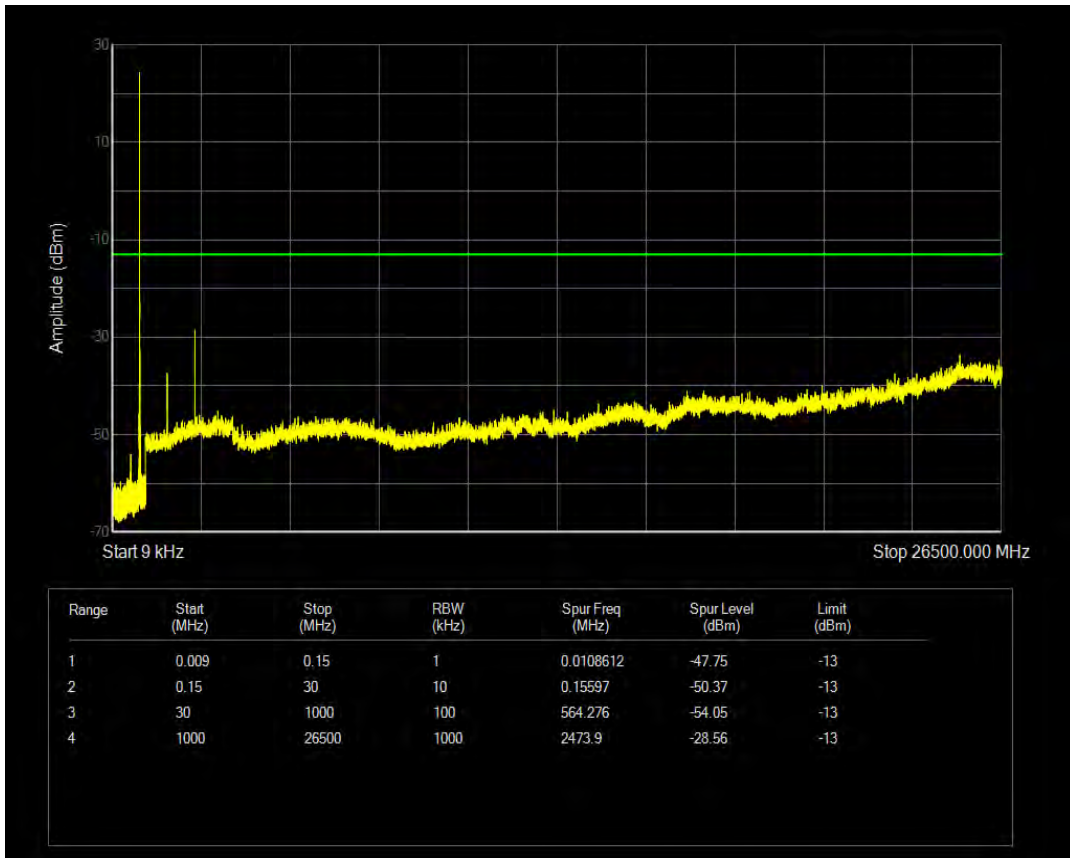

Band5 QAM16 BW=1.4MHz Channel=20525 RB Size=6 Position=#0

Band5 QPSK BW=1.4MHz Channel=20643 RB Size=1 Position=#0

Band5 QPSK BW=1.4MHz Channel=20643 RB Size=6 Position=#0

Band5 QAM16 BW=1.4MHz Channel=20643 RB Size=1 Position=#0

Band5 QAM16 BW=1.4MHz Channel=20643 RB Size=6 Position=#0

Band5 QPSK BW=3MHz Channel=20415 RB Size=1 Position=#0

Band5 QPSK BW=3MHz Channel=20415 RB Size=15 Position=#0

Band5 QAM16 BW=3MHz Channel=20415 RB Size=1 Position=#0