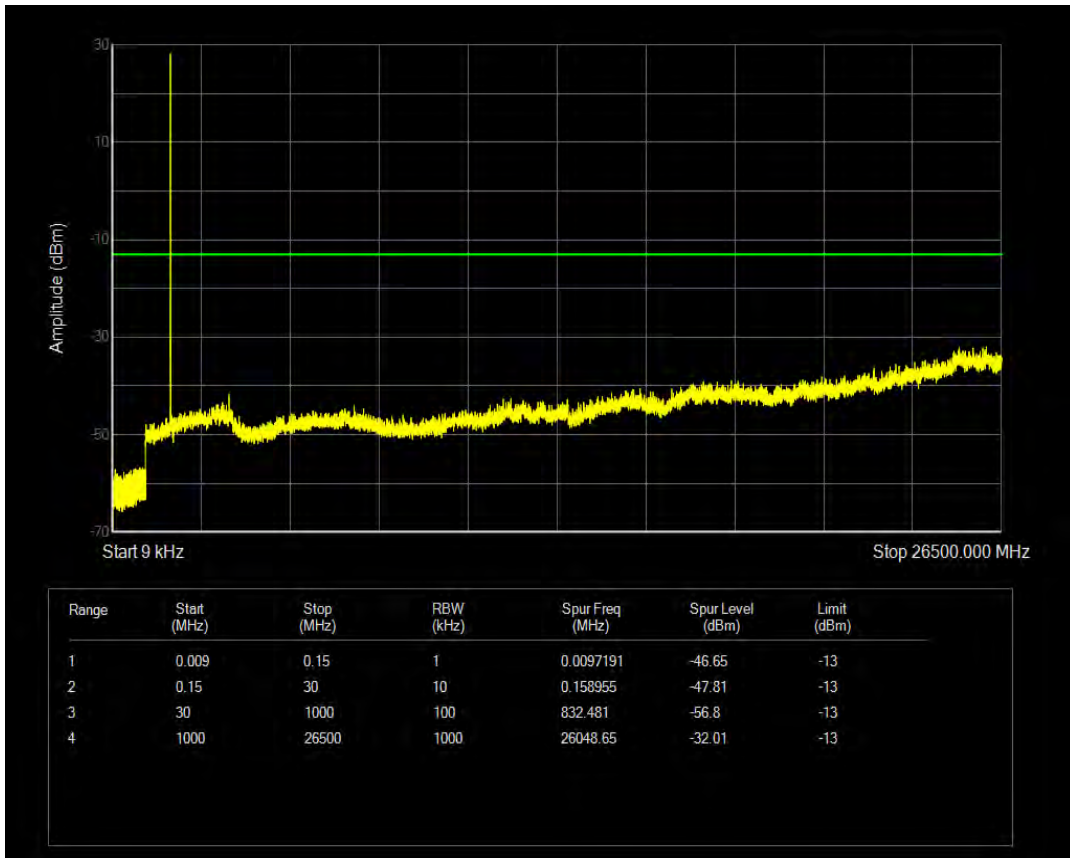

Band66 QAM16 BW=1.4MHz Channel=131979 RB Size=6 Position=#0

Band66 QPSK BW=1.4MHz Channel=132322 RB Size=1 Position=#0

Band66 QPSK BW=1.4MHz Channel=132322 RB Size=6 Position=#0

Band66 QAM16 BW=1.4MHz Channel=132322 RB Size=1 Position=#0