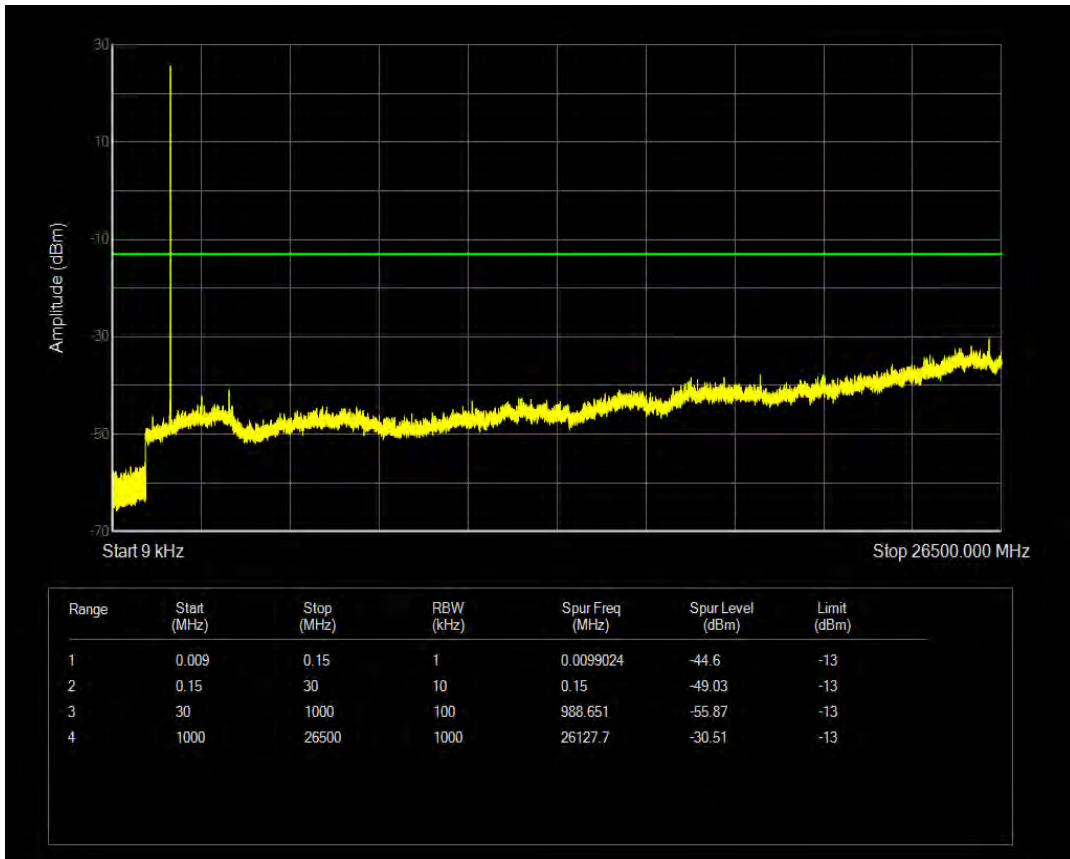

Band66 QPSK BW=1.4MHz Channel=132322 RB Size=6 Position=#0