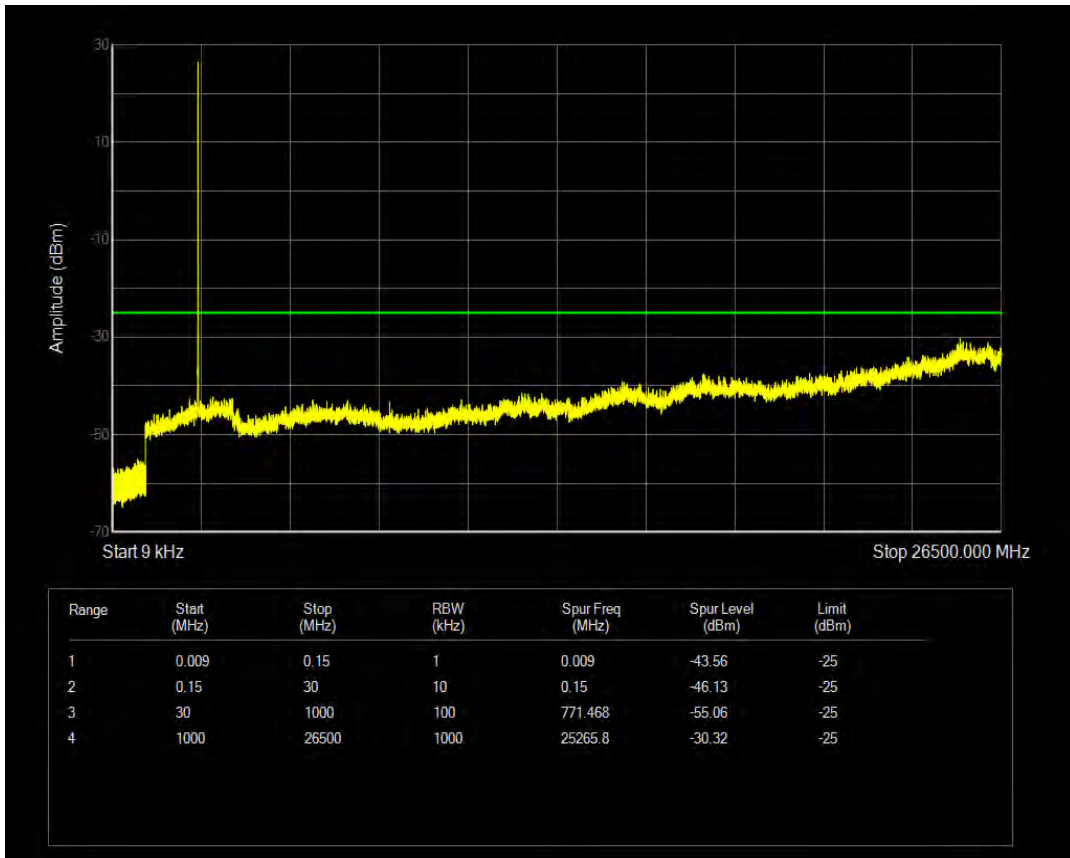

Band7 QPSK BW=5MHz Channel=21425 RB Size=1 Position=#0