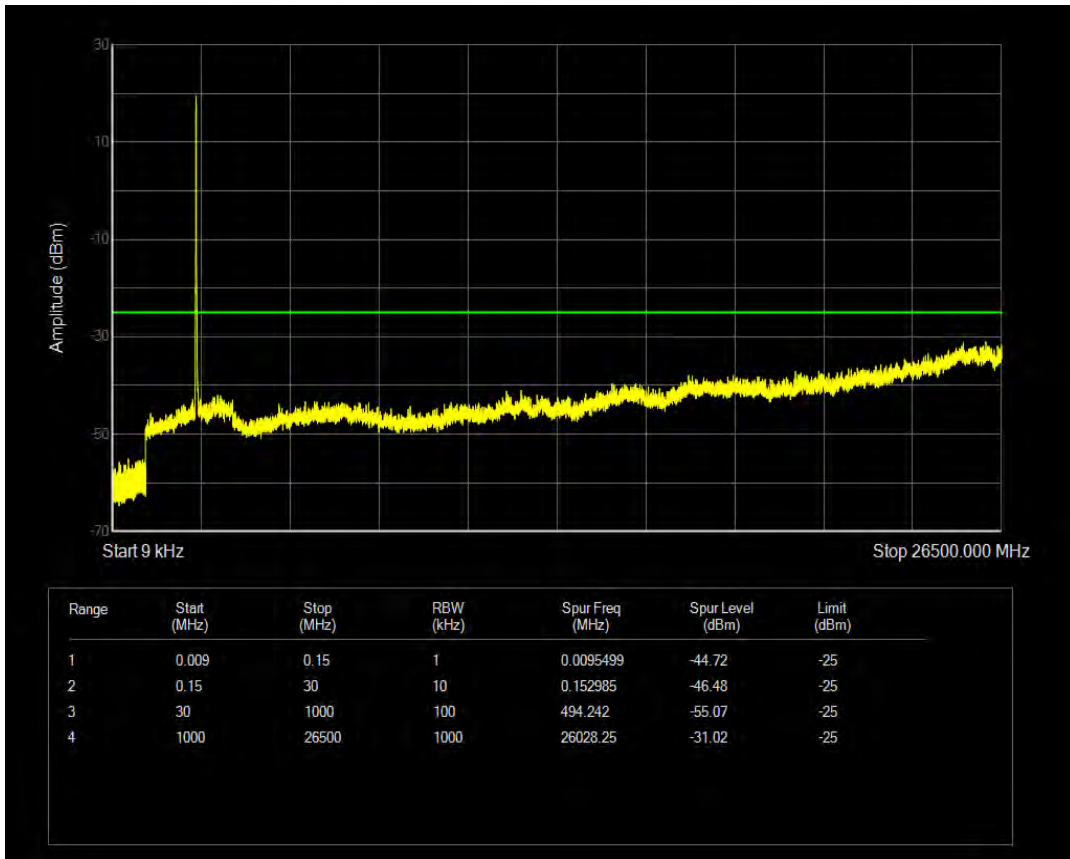

Band7 QAM16 BW=15MHz Channel=20825 RB Size=75 Position=#0