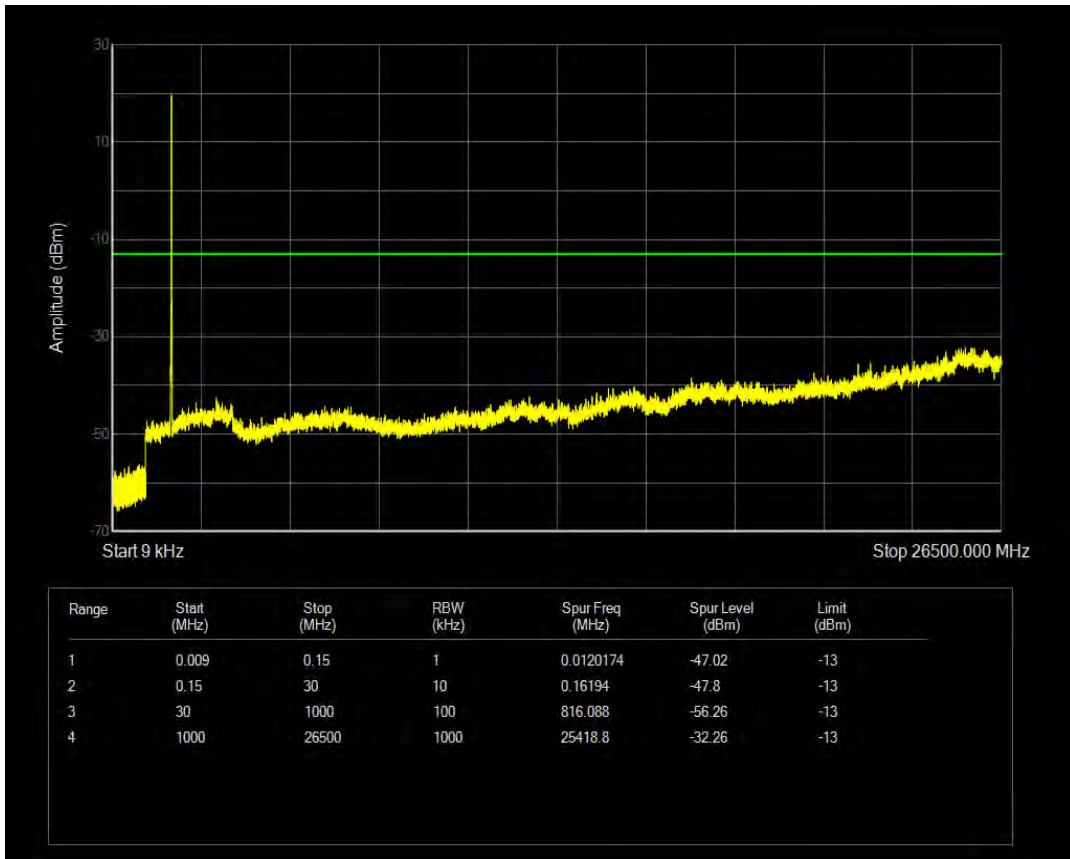

Band66 QPSK BW=10MHz Channel=132622 RB Size=50 Position=#0