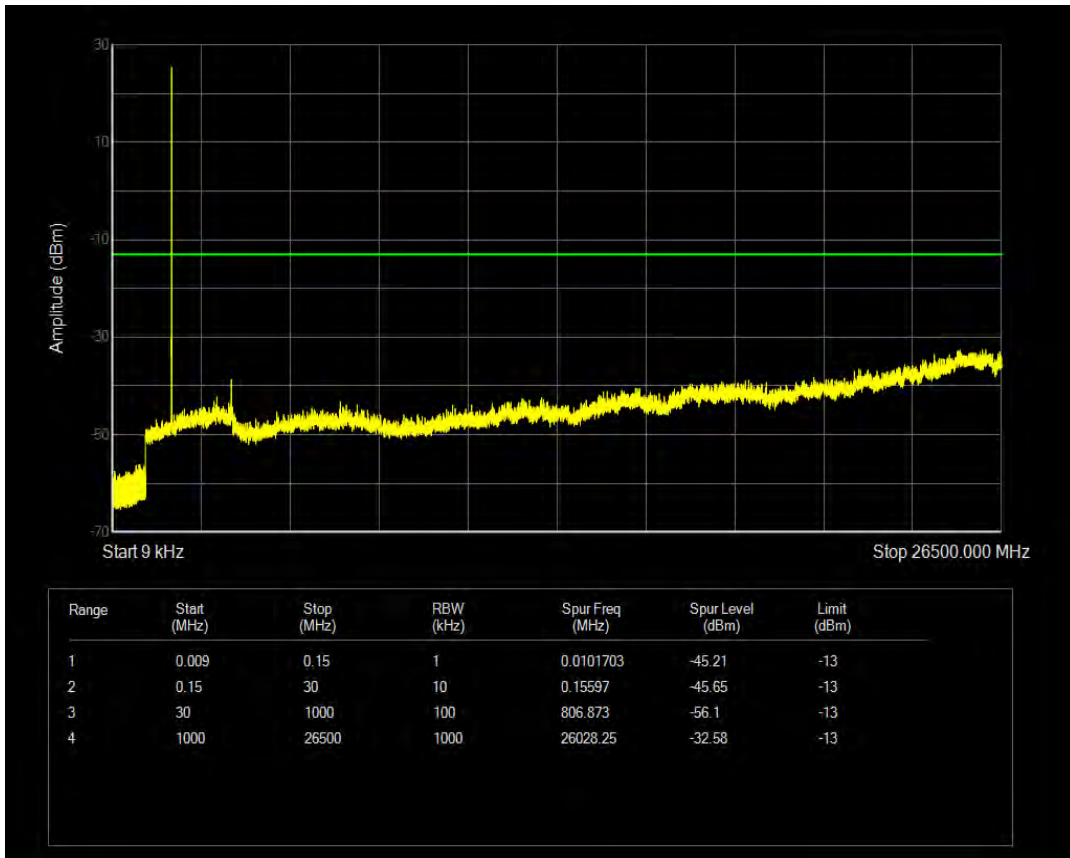

Band66 QPSK BW=1.4MHz Channel=132665 RB Size=1 Position=#0