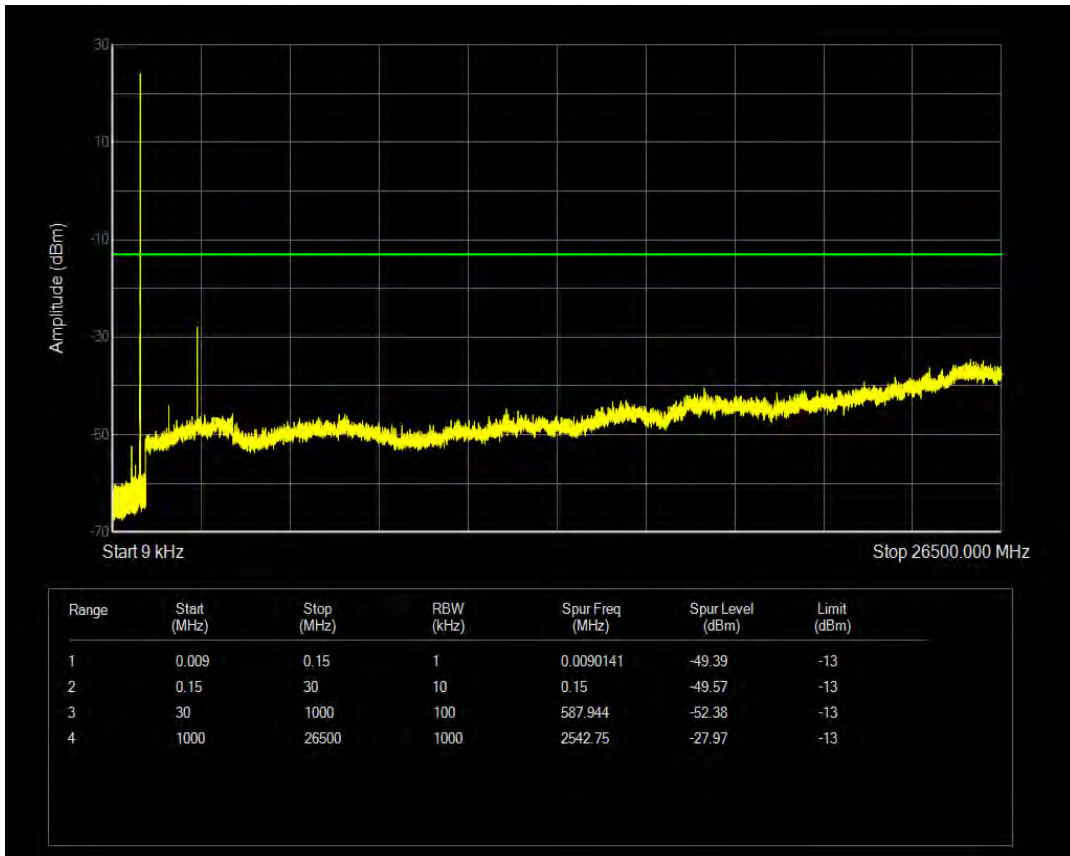

Band5 QAM16 BW=1.4MHz Channel=20525 RB Size=6 Position=#0

Band5 QPSK BW=1.4MHz Channel=20643 RB Size=1 Position=#0

Band5 QPSK BW=1.4MHz Channel=20643 RB Size=6 Position=#0

Band5 QAM16 BW=1.4MHz Channel=20643 RB Size=1 Position=#0