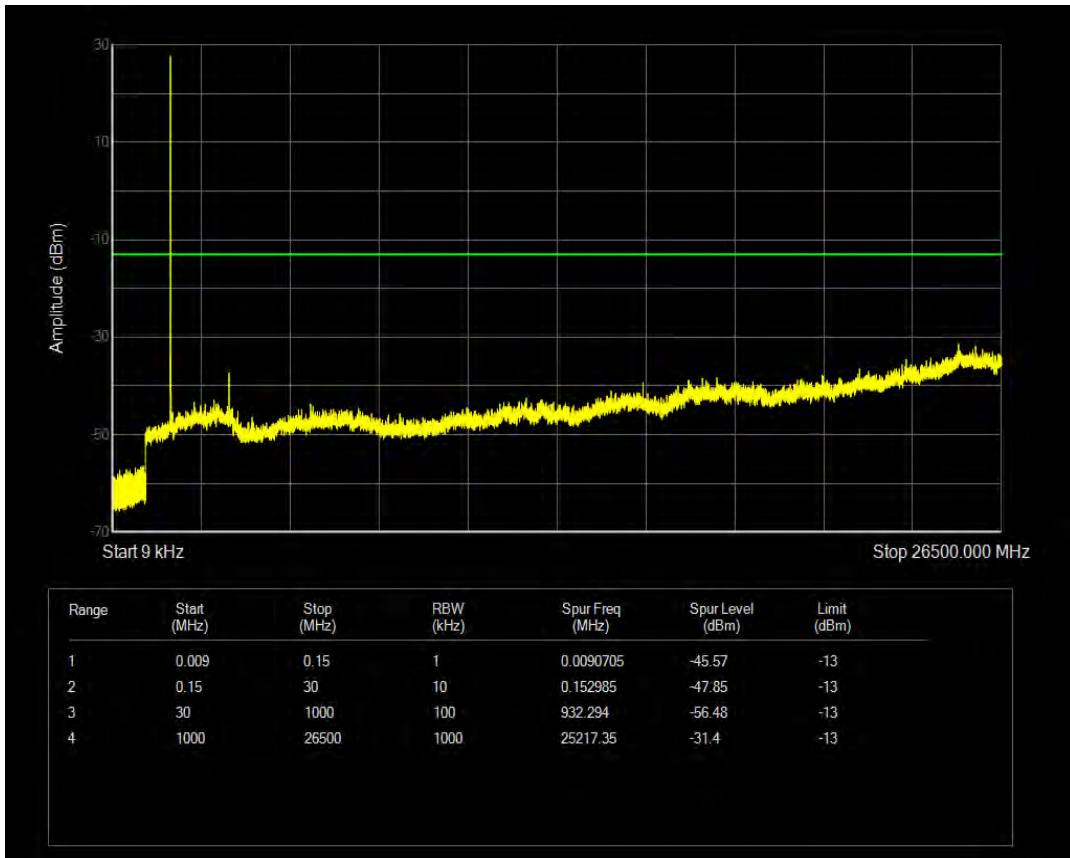

Band66 QPSK BW=1.4MHz Channel=132322 RB Size=1 Position=#0