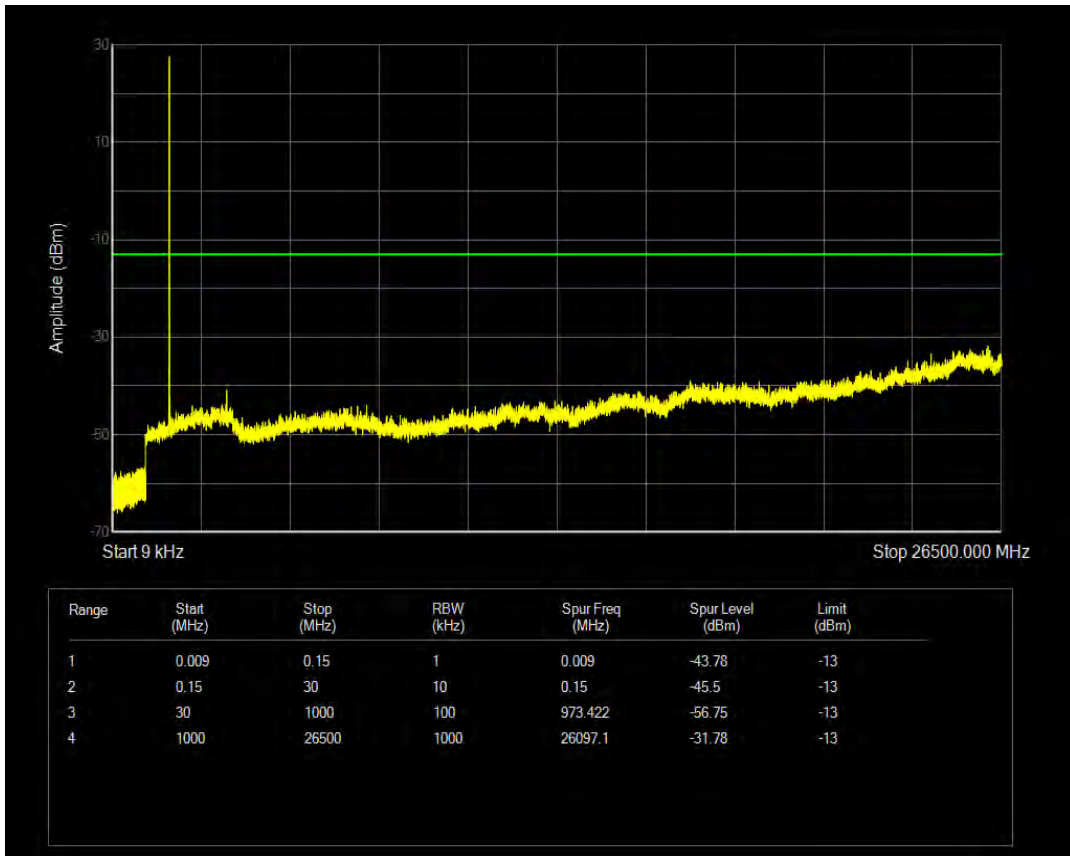

Band66 QAM16 BW=1.4MHz Channel=132665 RB Size=6 Position=#0

Band66 QPSK BW=3MHz Channel=131987 RB Size=1 Position=#0

Band66 QPSK BW=3MHz Channel=131987 RB Size=15 Position=#0

Band66 QAM16 BW=3MHz Channel=131987 RB Size=1 Position=#0