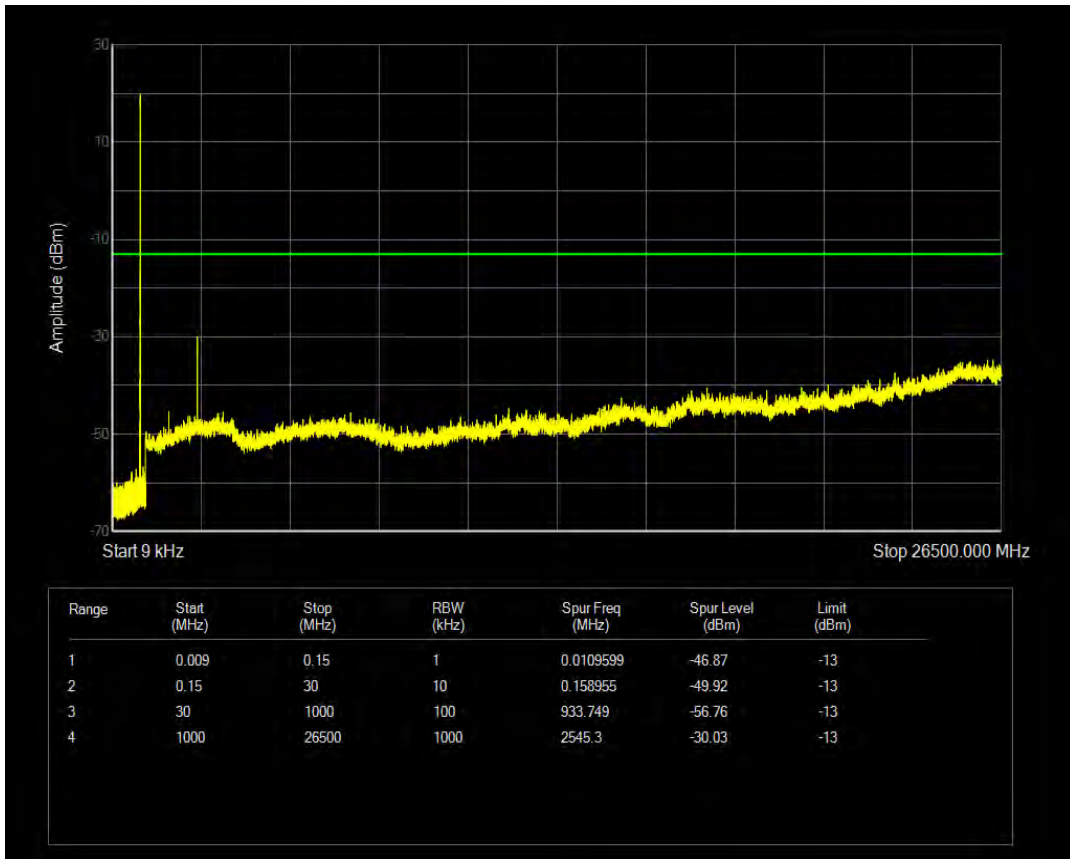

Band5 QAM16 BW=1.4MHz Channel=20407 RB Size=6 Position=#0

Band5 QPSK BW=1.4MHz Channel=20525 RB Size=1 Position=#0

Band5 QPSK BW=1.4MHz Channel=20525 RB Size=6 Position=#0

Band5 QAM16 BW=1.4MHz Channel=20525 RB Size=1 Position=#0

Band5 QAM16 BW=1.4MHz Channel=20525 RB Size=6 Position=#0

Band5 QPSK BW=1.4MHz Channel=20643 RB Size=1 Position=#0

Band5 QPSK BW=1.4MHz Channel=20643 RB Size=6 Position=#0

Band5 QAM16 BW=1.4MHz Channel=20643 RB Size=1 Position=#0

Band5 QAM16 BW=1.4MHz Channel=20643 RB Size=6 Position=#0

Band5 QPSK BW=3MHz Channel=20415 RB Size=1 Position=#0

Band5 QPSK BW=3MHz Channel=20415 RB Size=15 Position=#0

Band5 QAM16 BW=3MHz Channel=20415 RB Size=1 Position=#0