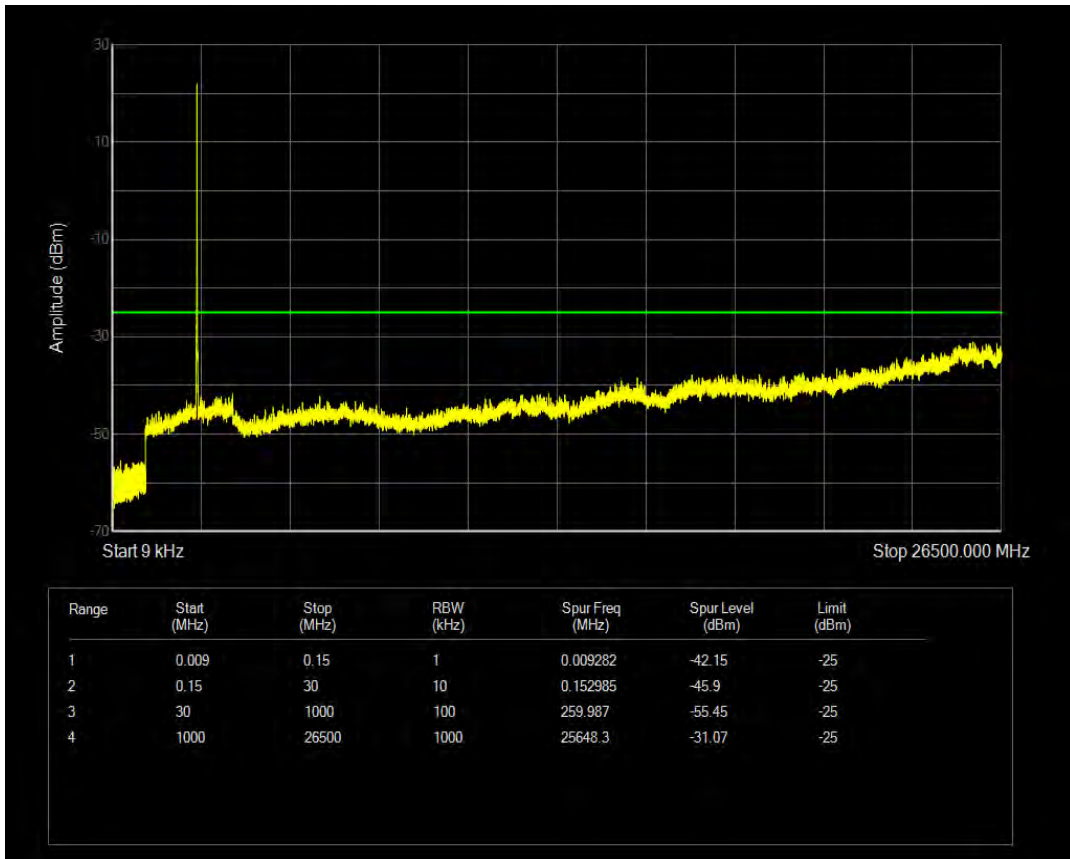

Band7 QPSK BW=5MHz Channel=21100 RB Size=25 Position=#0