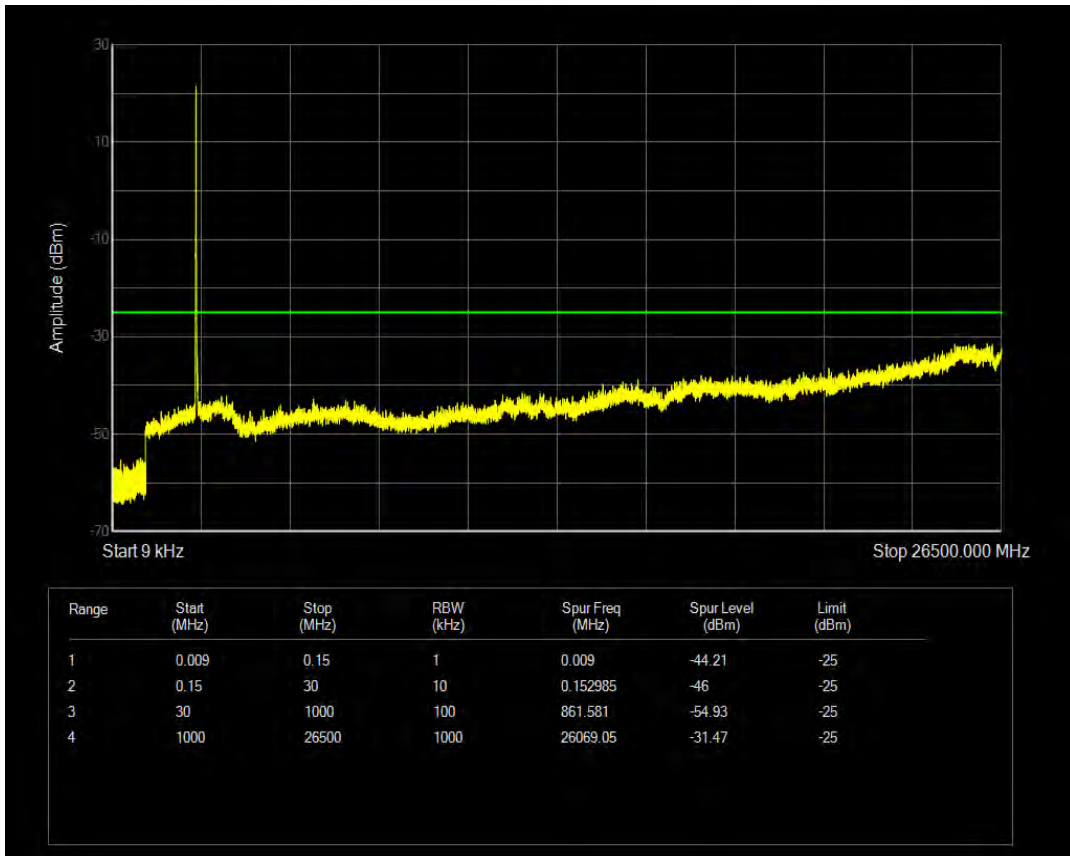

Band7 QPSK BW=10MHz Channel=20800 RB Size=50 Position=#0