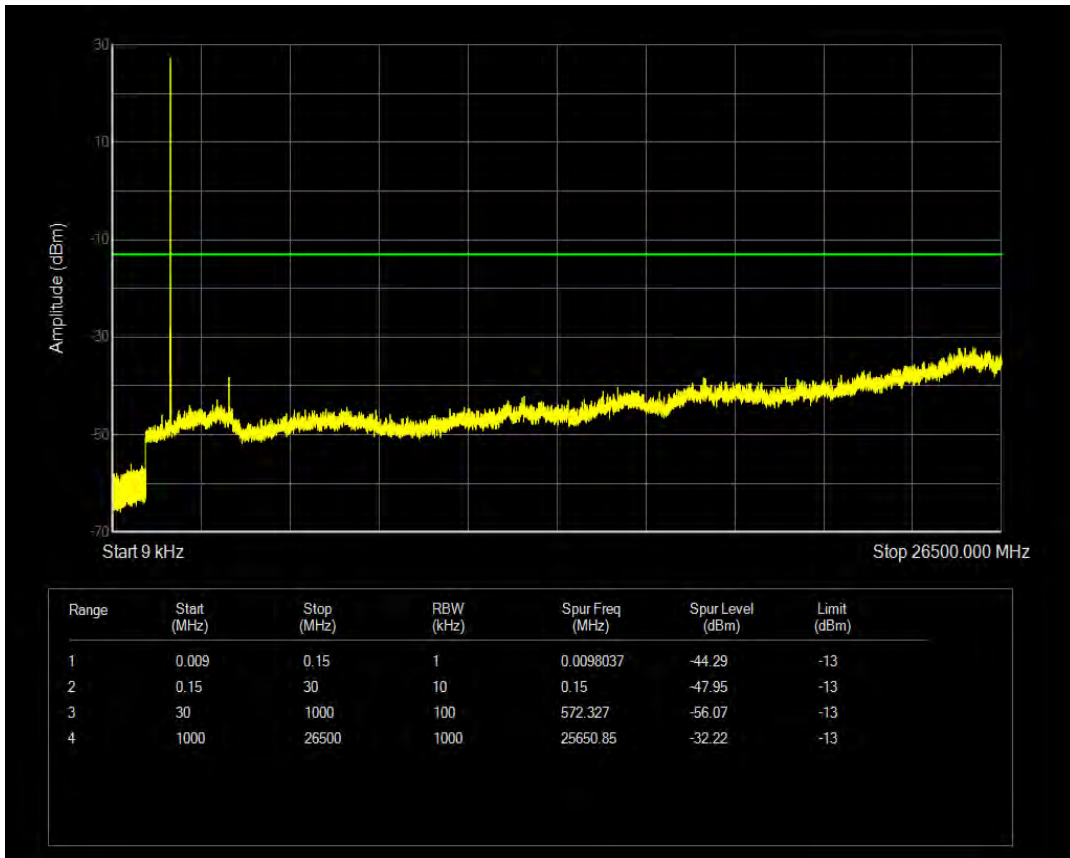

Band66 QAM16 BW=5MHz Channel=131997 RB Size=25 Position=#0

Band66 QPSK BW=5MHz Channel=132322 RB Size=1 Position=#0

Band66 QPSK BW=5MHz Channel=132322 RB Size=25 Position=#0

Band66 QAM16 BW=5MHz Channel=132322 RB Size=1 Position=#0