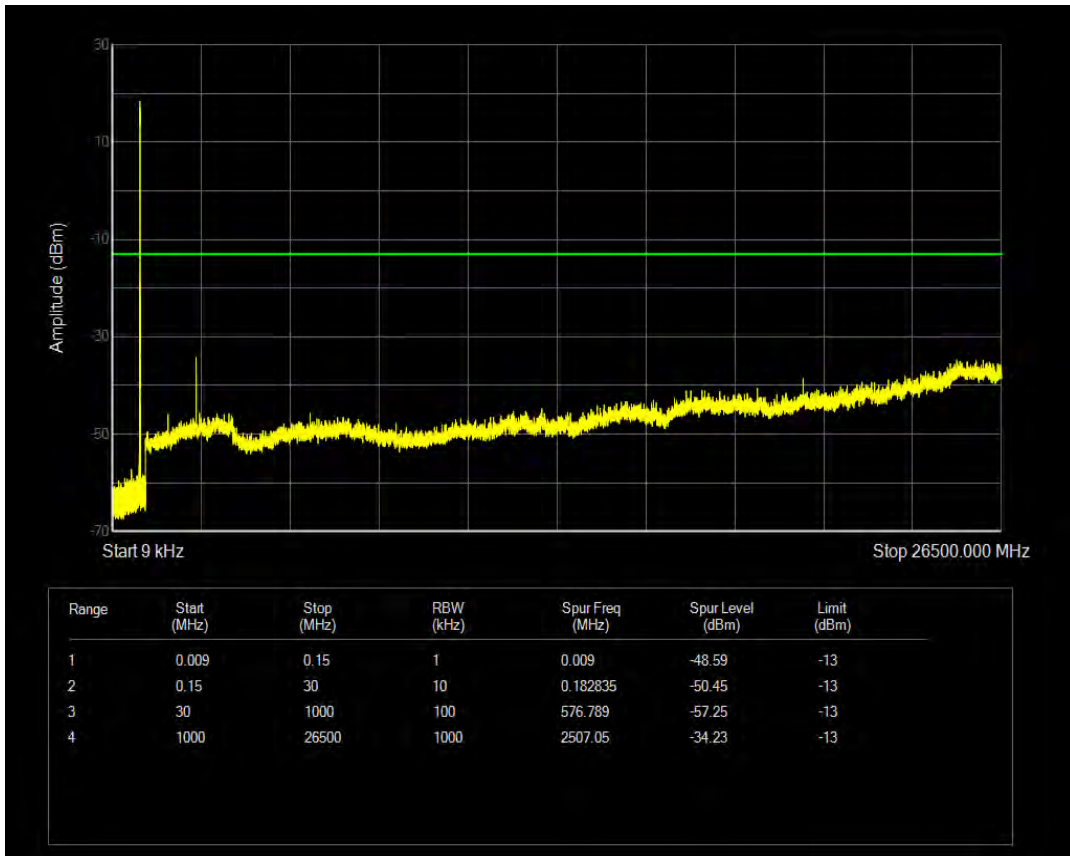

Band5 QPSK BW=3MHz Channel=20525 RB Size=15 Position=#0