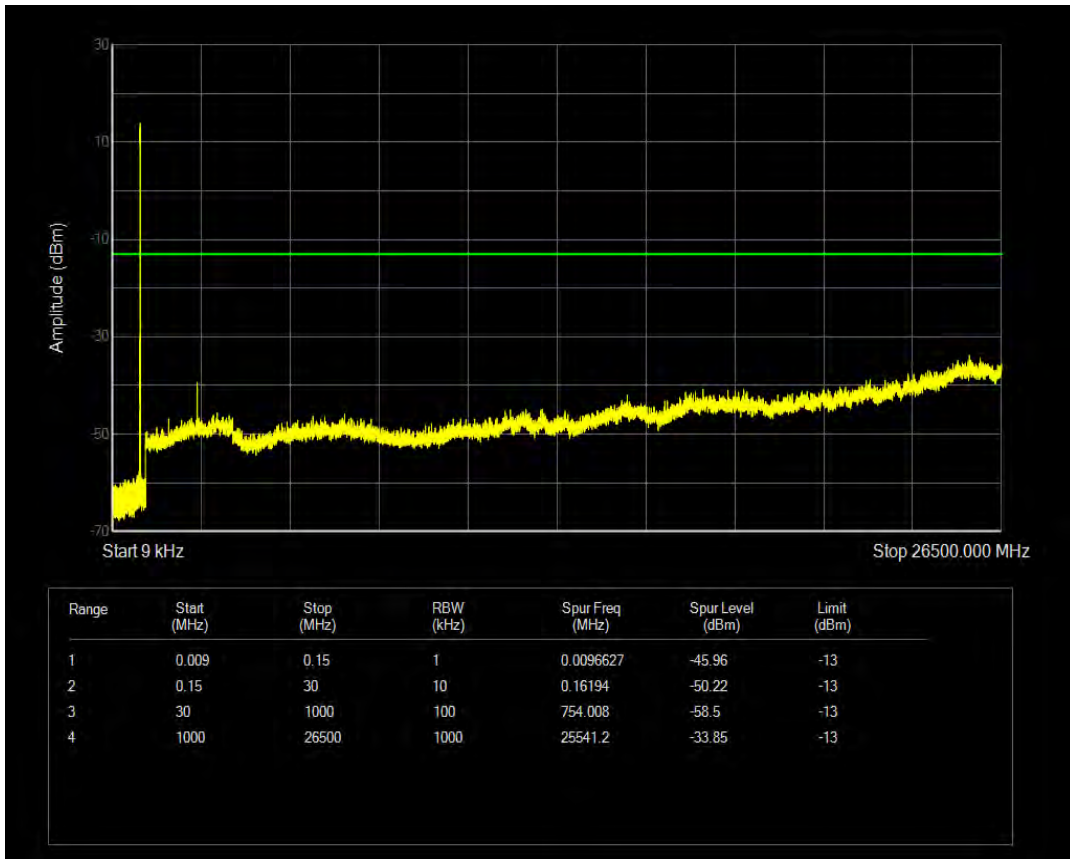

Band5 QAM16 BW=5MHz Channel=20525 RB Size=25 Position=#0

Band5 QPSK BW=5MHz Channel=20625 RB Size=1 Position=#0

Band5 QPSK BW=5MHz Channel=20625 RB Size=25 Position=#0

Band5 QAM16 BW=5MHz Channel=20625 RB Size=1 Position=#0

Band5 QAM16 BW=5MHz Channel=20625 RB Size=25 Position=#0

Band5 QPSK BW=10MHz Channel=20450 RB Size=1 Position=#0

Band5 QPSK BW=10MHz Channel=20450 RB Size=50 Position=#0

Band5 QAM16 BW=10MHz Channel=20450 RB Size=1 Position=#0