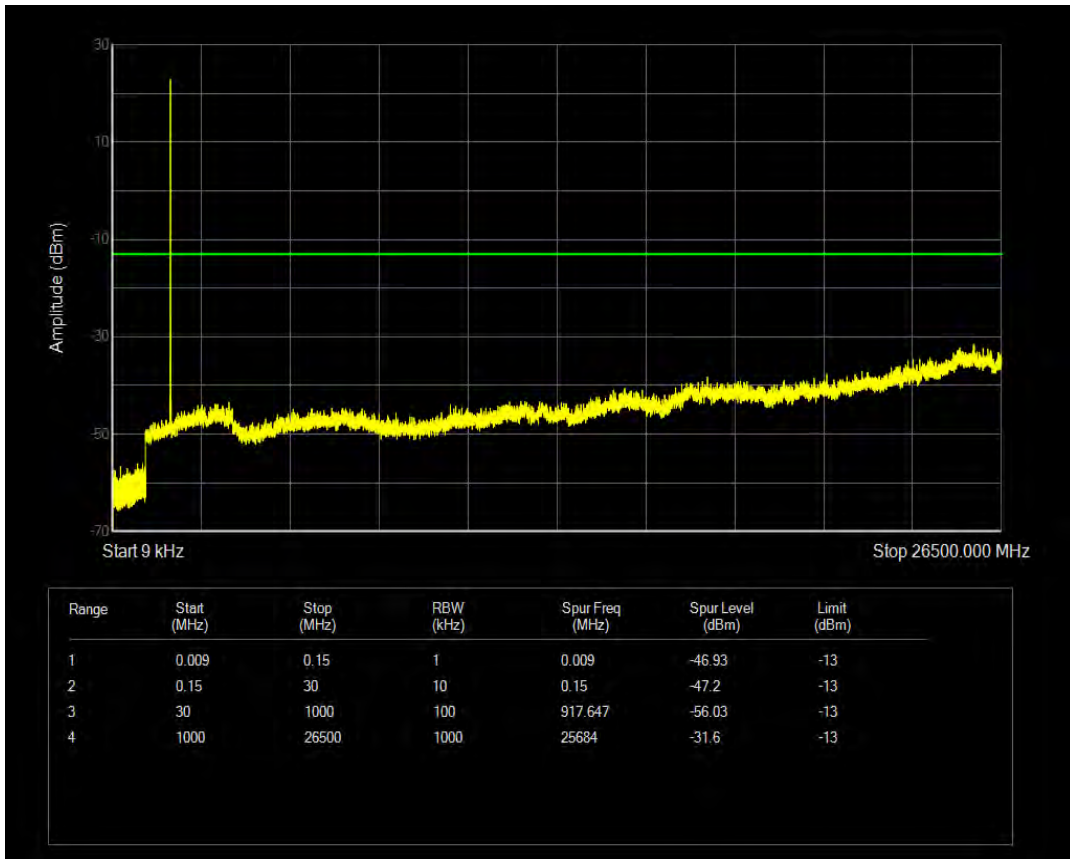

Band66 QAM16 BW=3MHz Channel=132322 RB Size=15 Position=#0