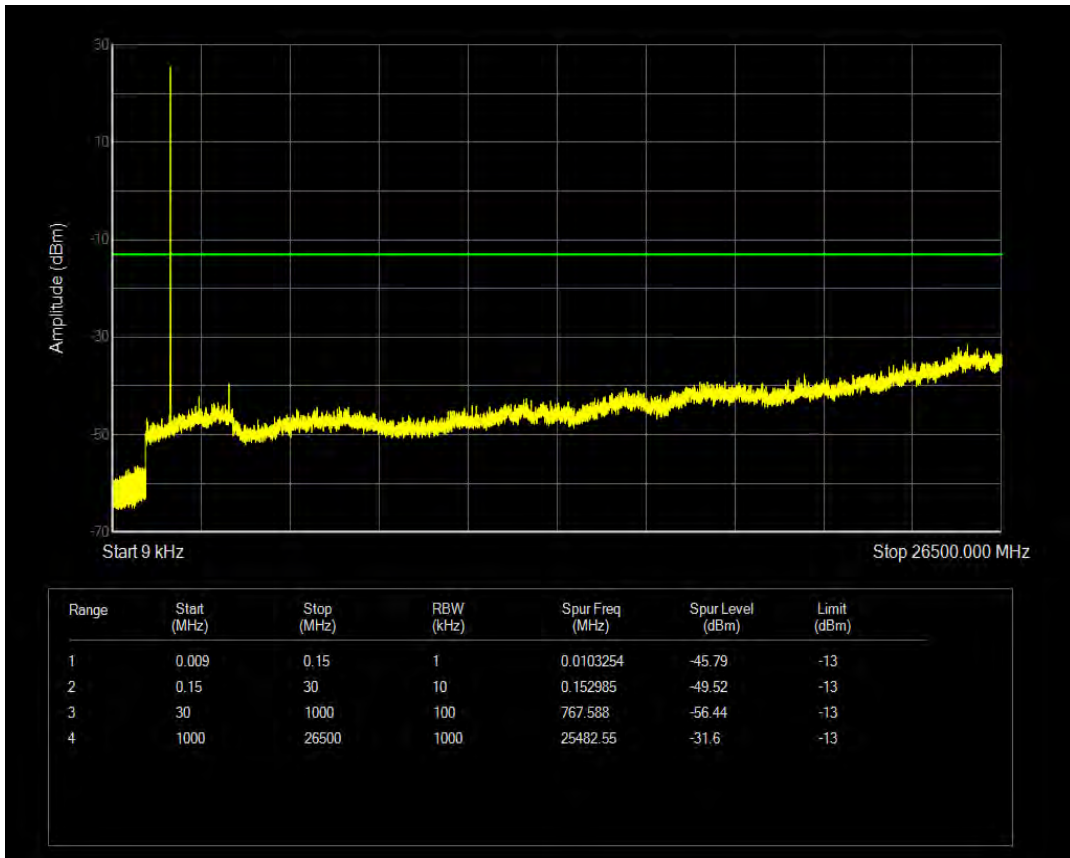

Band66 QPSK BW=5MHz Channel=132322 RB Size=1 Position=#0