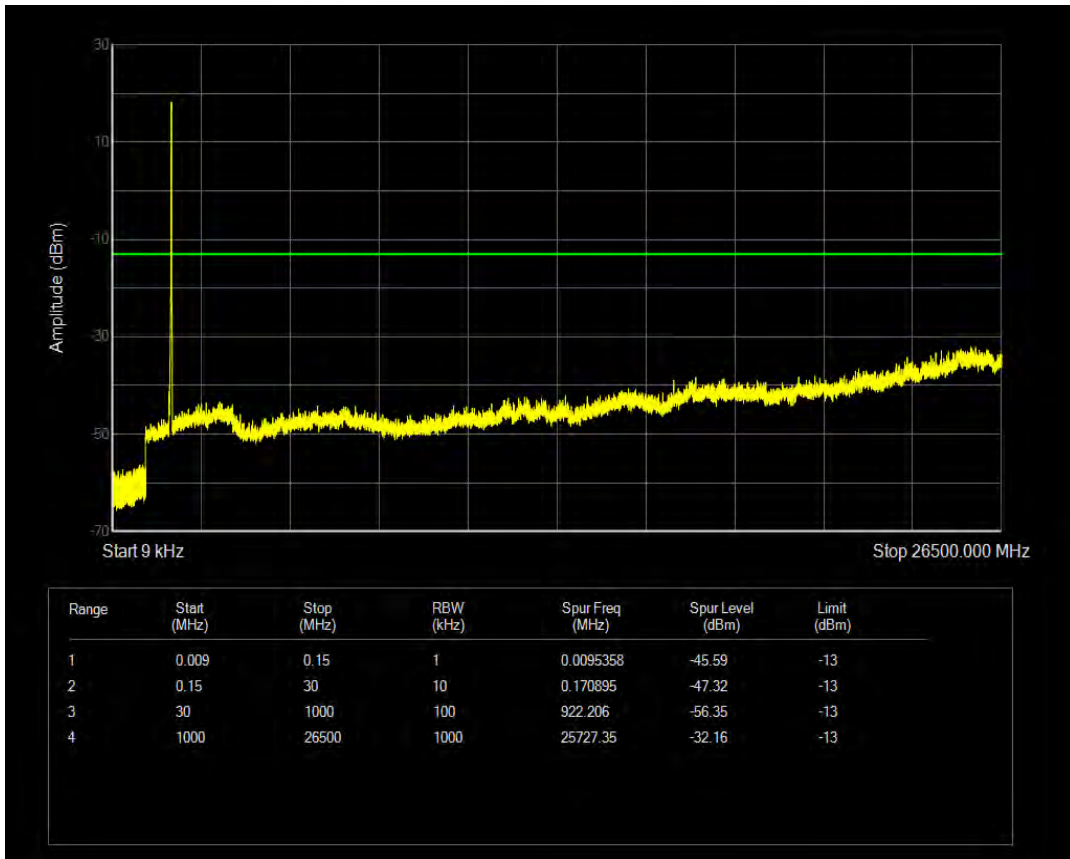

Band66 QAM16 BW=20MHz Channel=132322 RB Size=100 Position=#0

Band66 QPSK BW=20MHz Channel=132572 RB Size=1 Position=#0

Band66 QPSK BW=20MHz Channel=132572 RB Size=100 Position=#0

Band66 QAM16 BW=20MHz Channel=132572 RB Size=1 Position=#0

Band66 QAM16 BW=20MHz Channel=132572 RB Size=100 Position=#0

Band7 QPSK BW=5MHz Channel=20775 RB Size=1 Position=#0

Band7 QPSK BW=5MHz Channel=20775 RB Size=25 Position=#0

Band7 QAM16 BW=5MHz Channel=20775 RB Size=1 Position=#0