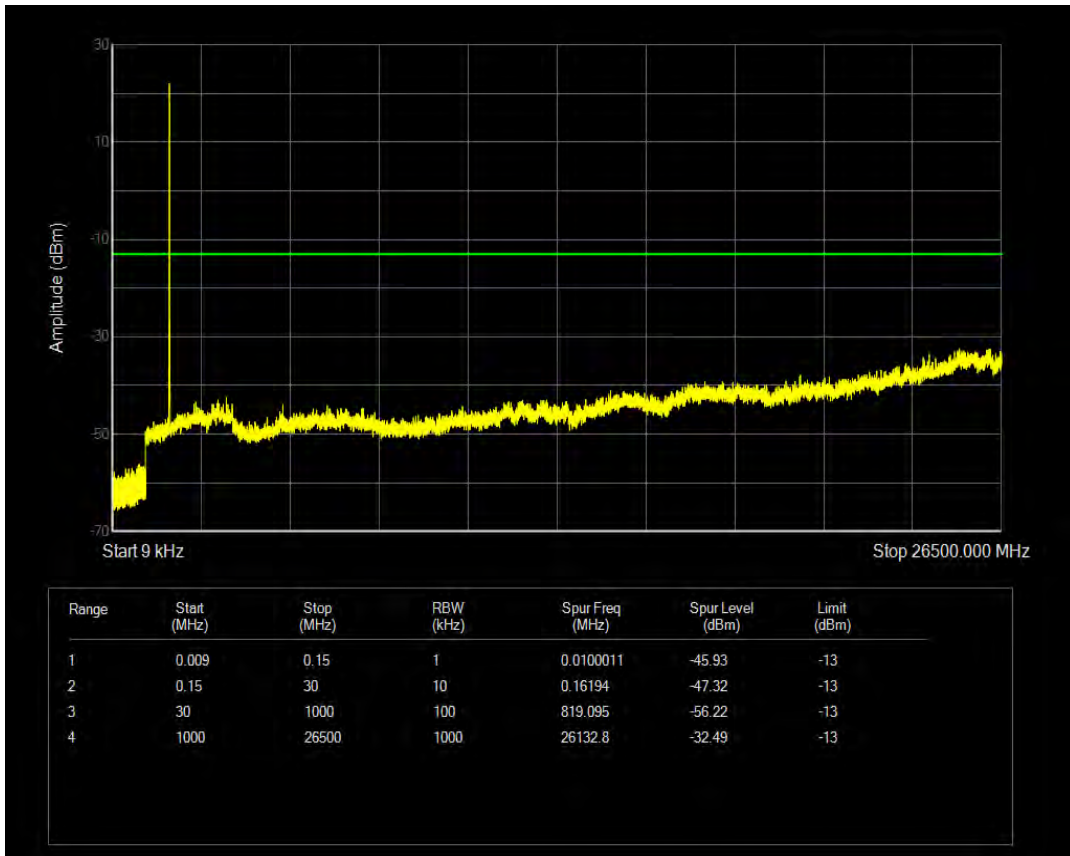

Band66 QPSK BW=5MHz Channel=131997 RB Size=25 Position=#0