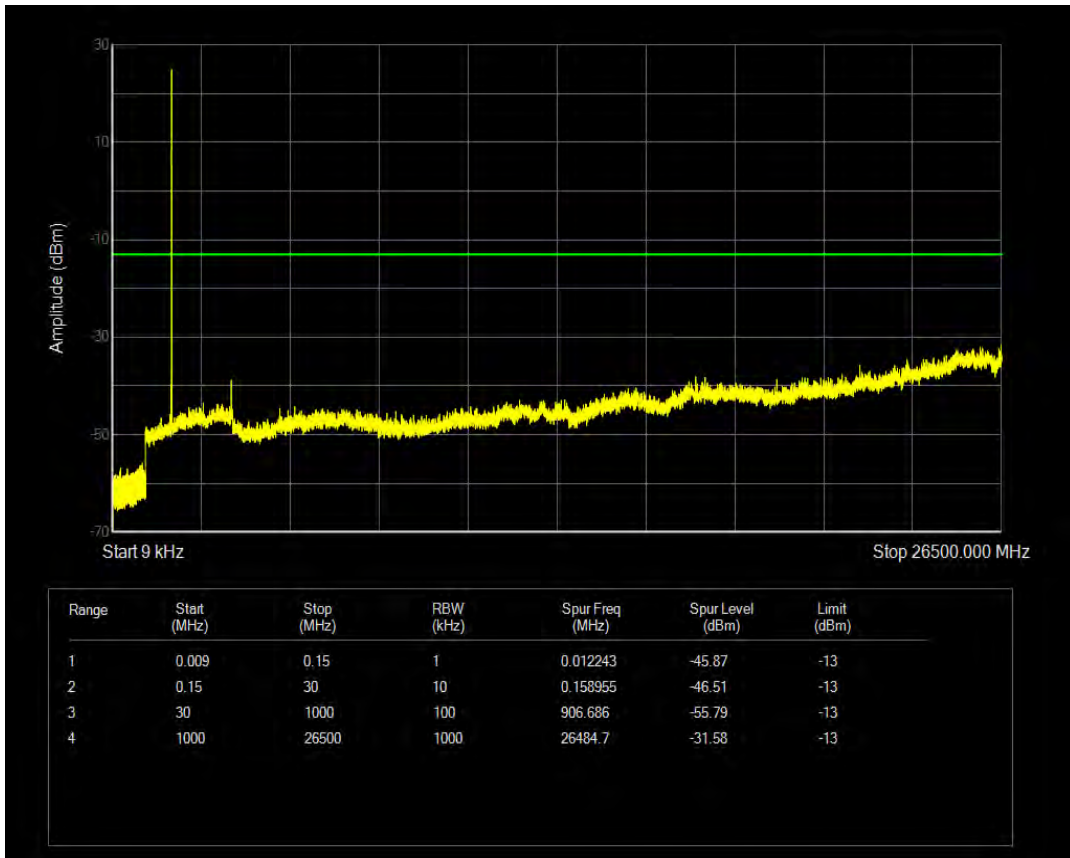

Band66 QAM16 BW=3MHz Channel=132322 RB Size=15 Position=#0

Band66 QPSK BW=3MHz Channel=132657 RB Size=1 Position=#0

Band66 QPSK BW=3MHz Channel=132657 RB Size=15 Position=#0

Band66 QAM16 BW=3MHz Channel=132657 RB Size=1 Position=#0