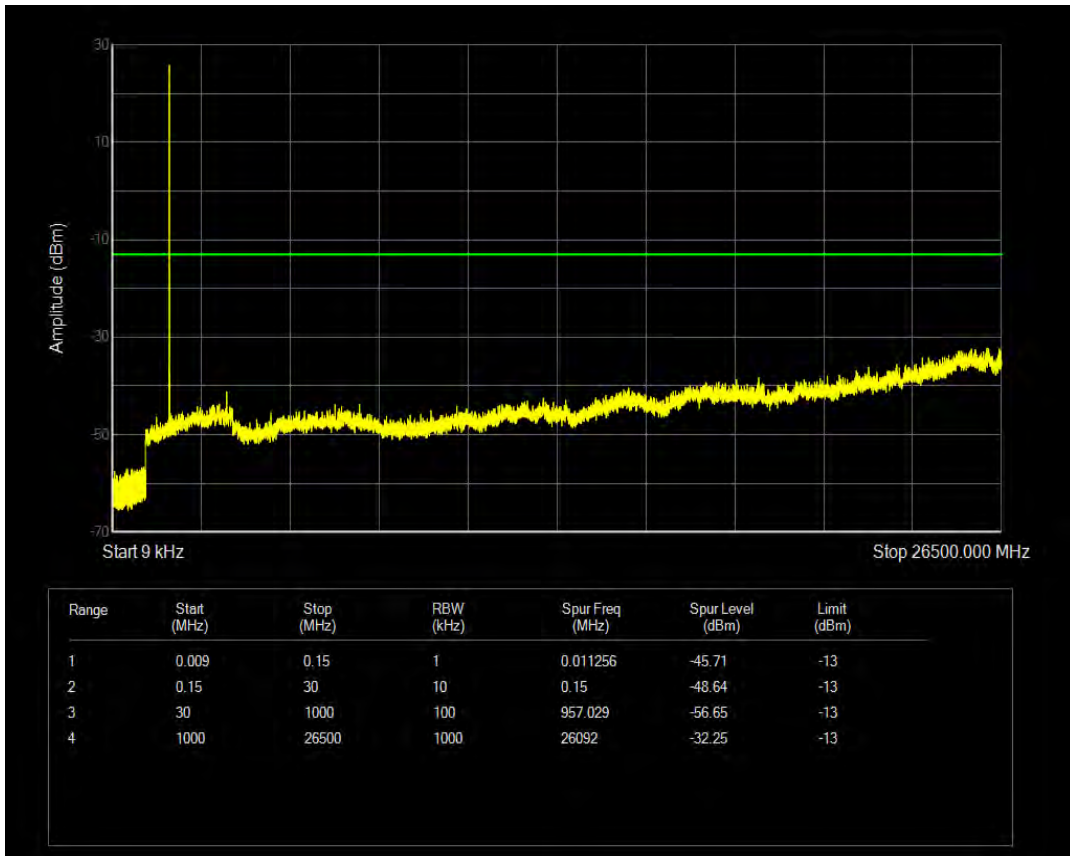

Band66 QAM16 BW=3MHz Channel=132657 RB Size=15 Position=#0

Band66 QPSK BW=5MHz Channel=131997 RB Size=1 Position=#0

Band66 QPSK BW=5MHz Channel=131997 RB Size=25 Position=#0

Band66 QAM16 BW=5MHz Channel=131997 RB Size=1 Position=#0