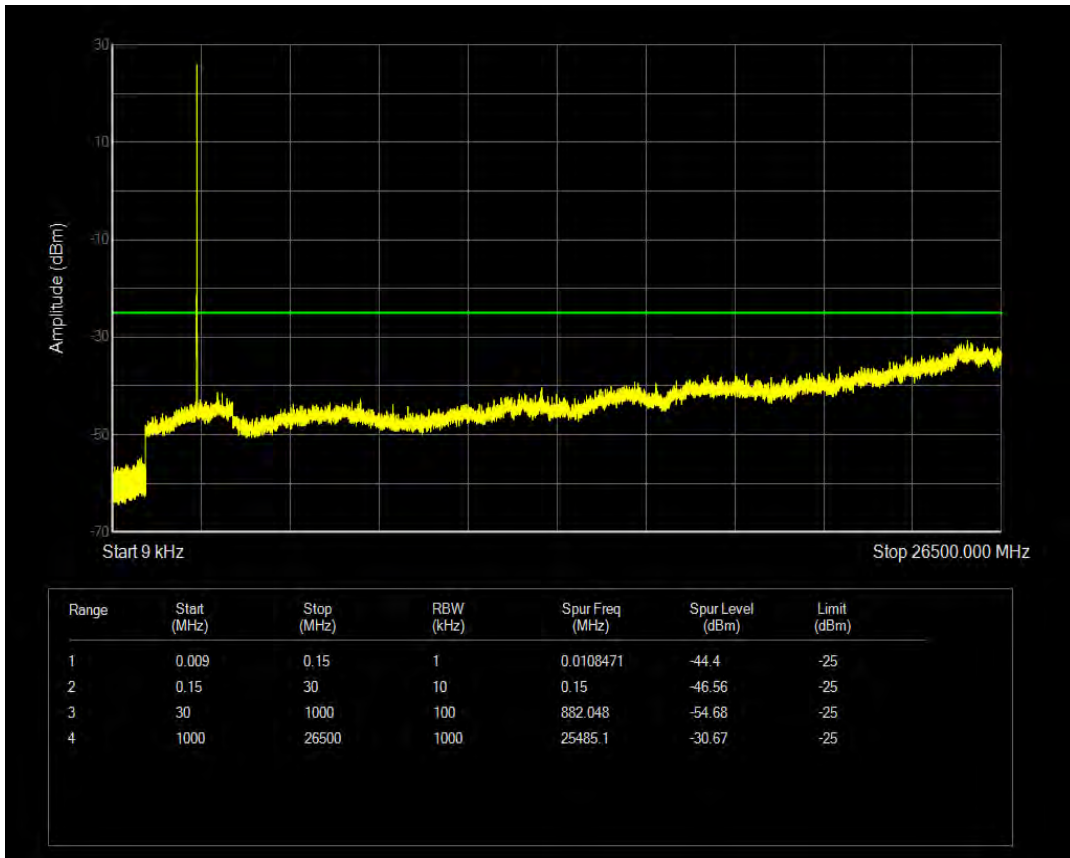

Band7 QAM16 BW=5MHz Channel=20775 RB Size=25 Position=#0

Band7 QPSK BW=5MHz Channel=21100 RB Size=1 Position=#0

Band7 QPSK BW=5MHz Channel=21100 RB Size=25 Position=#0

Band7 QAM16 BW=5MHz Channel=21100 RB Size=1 Position=#0