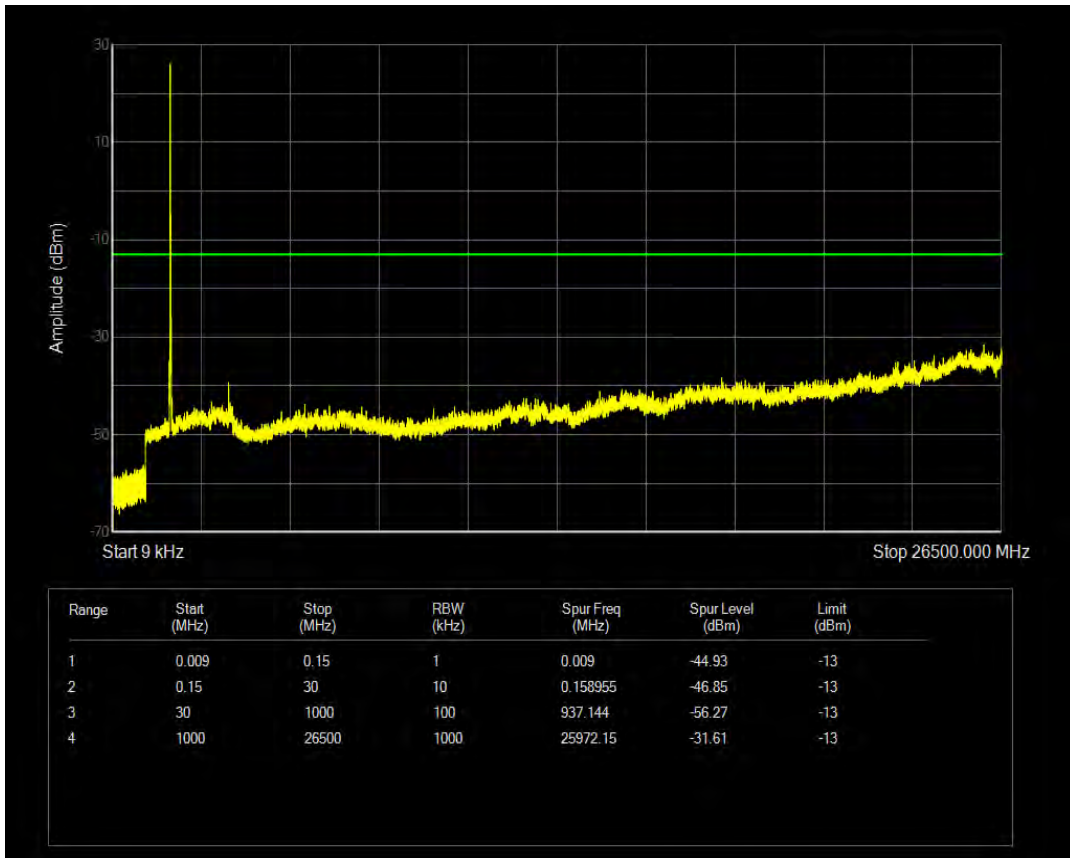

Band66 QAM16 BW=15MHz Channel=132047 RB Size=75 Position=#0

Band66 QPSK BW=15MHz Channel=132322 RB Size=1 Position=#0

Band66 QPSK BW=15MHz Channel=132322 RB Size=75 Position=#0

Band66 QAM16 BW=15MHz Channel=132322 RB Size=1 Position=#0