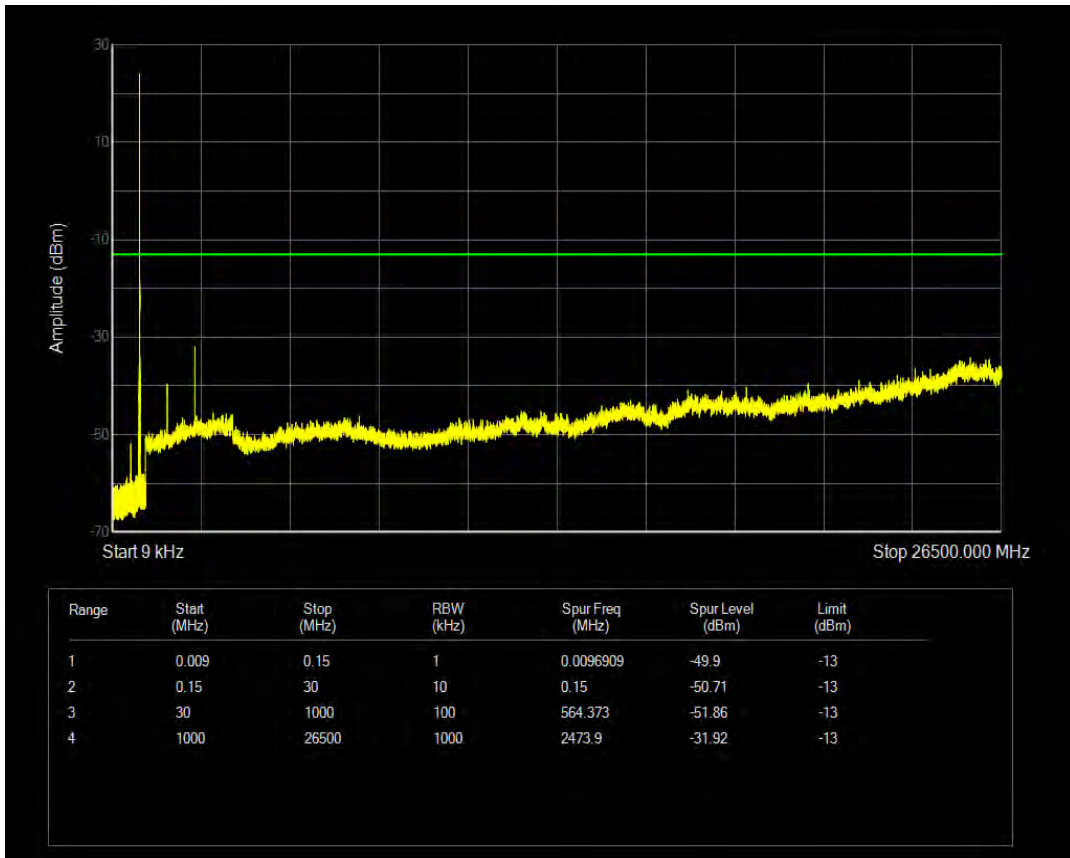

Band5 QAM16 BW=3MHz Channel=20635 RB Size=15 Position=#0

Band5 QPSK BW=5MHz Channel=20425 RB Size=1 Position=#0

Band5 QPSK BW=5MHz Channel=20425 RB Size=25 Position=#0

Band5 QAM16 BW=5MHz Channel=20425 RB Size=1 Position=#0