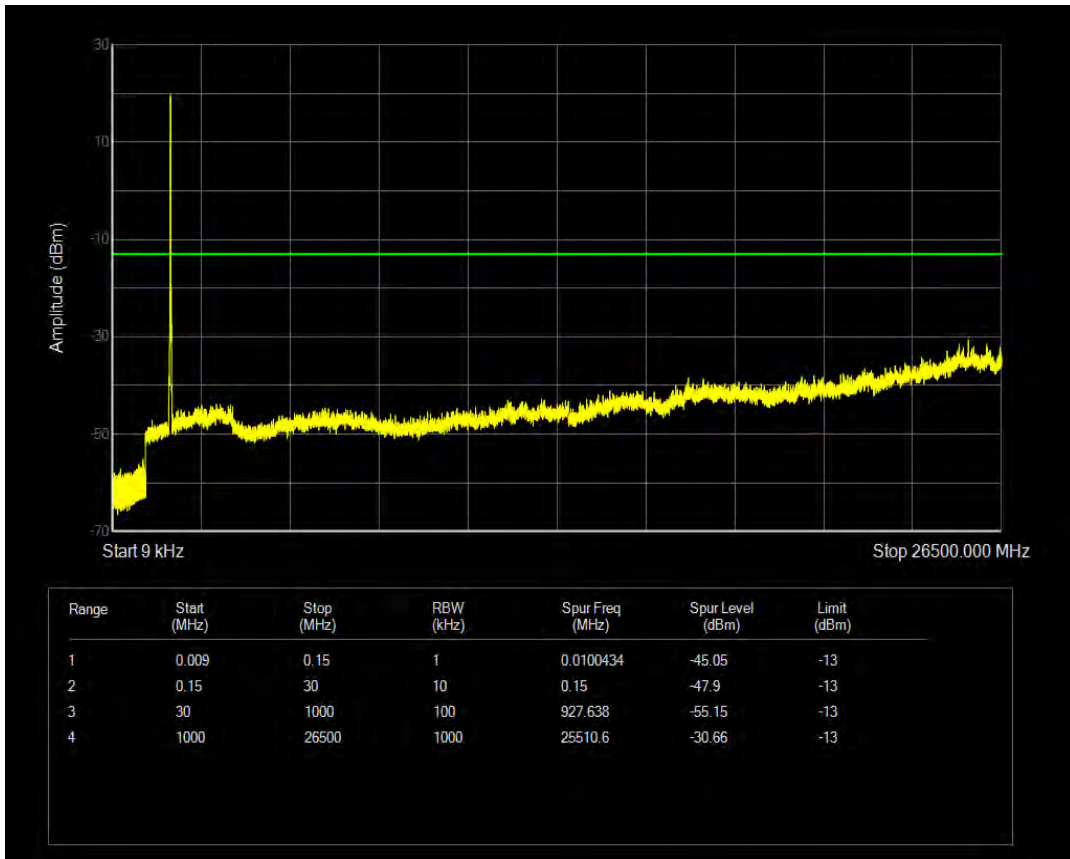

Band66 QPSK BW=15MHz Channel=132322 RB Size=75 Position=#0