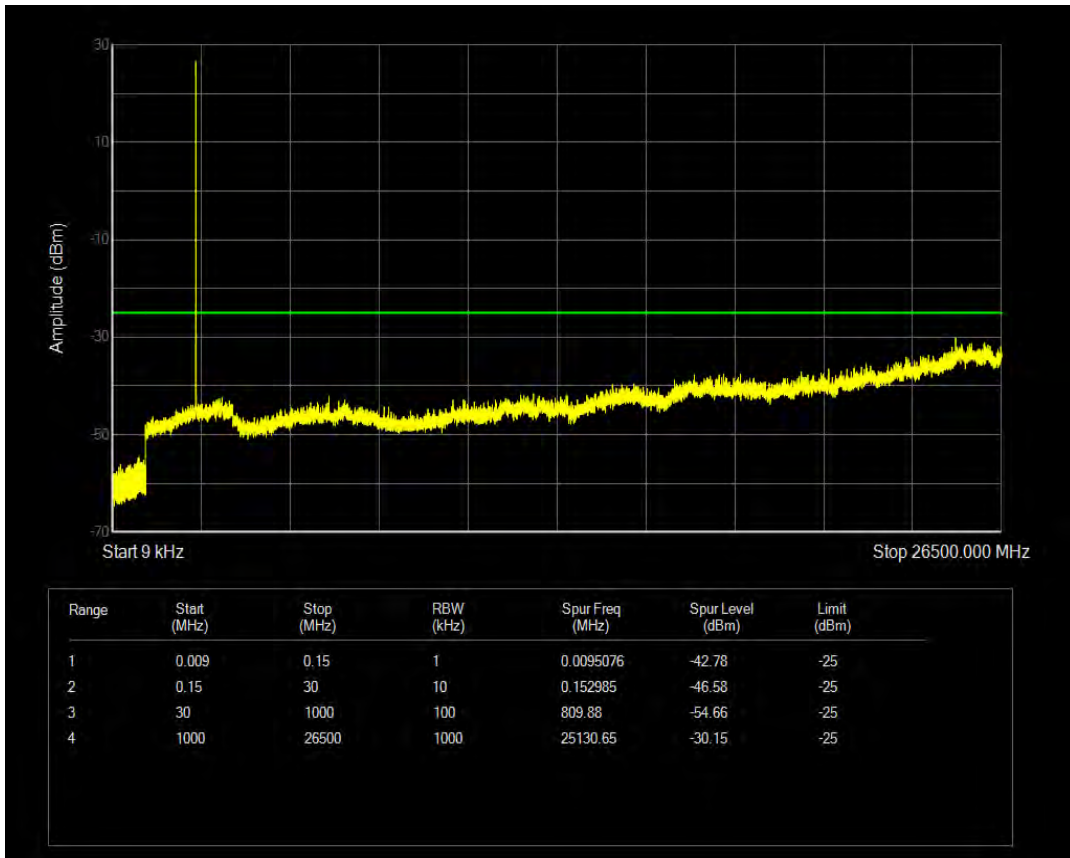

Band66 QAM16 BW=20MHz Channel=132572 RB Size=100 Position=#0

Band7 QPSK BW=5MHz Channel=20775 RB Size=1 Position=#0

Band7 QPSK BW=5MHz Channel=20775 RB Size=25 Position=#0

Band7 QAM16 BW=5MHz Channel=20775 RB Size=1 Position=#0