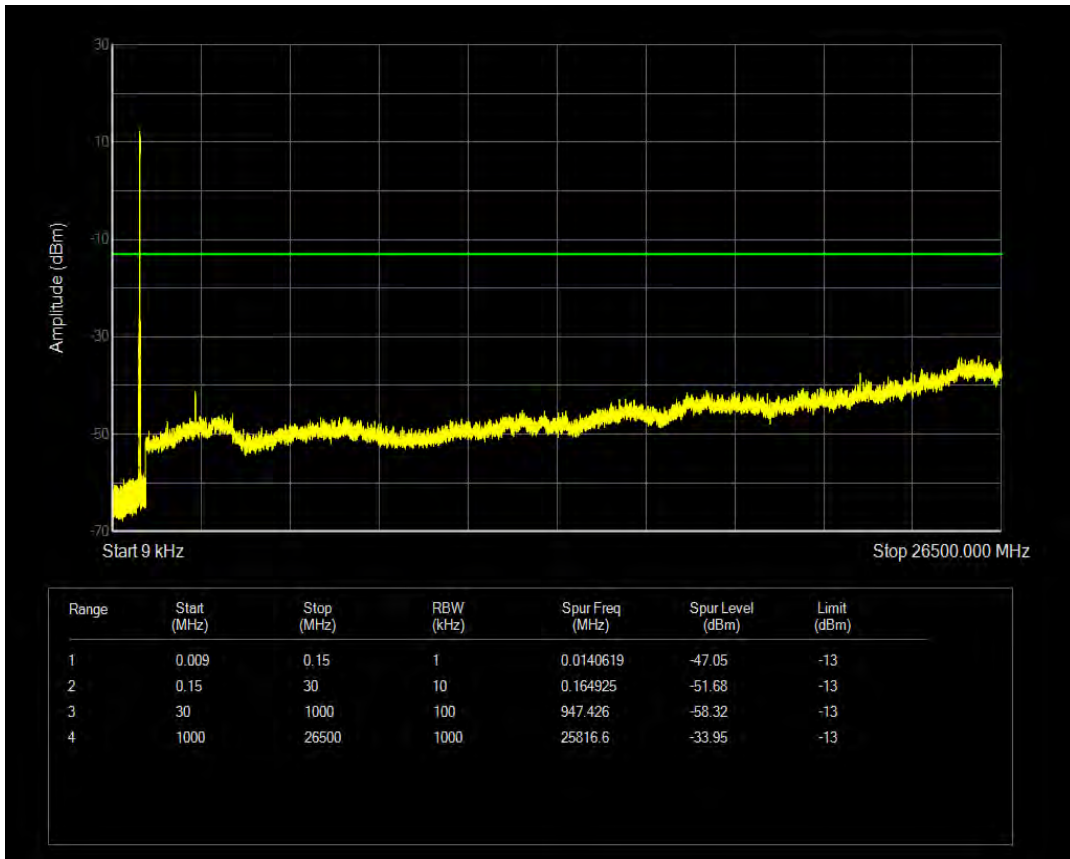

Band5 QAM16 BW=5MHz Channel=20525 RB Size=25 Position=#0

Band5 QPSK BW=5MHz Channel=20625 RB Size=1 Position=#0

Band5 QPSK BW=5MHz Channel=20625 RB Size=25 Position=#0

Band5 QAM16 BW=5MHz Channel=20625 RB Size=1 Position=#0

Band5 QAM16 BW=5MHz Channel=20625 RB Size=25 Position=#0

Band5 QPSK BW=10MHz Channel=20450 RB Size=1 Position=#0

Band5 QPSK BW=10MHz Channel=20450 RB Size=50 Position=#0

Band5 QAM16 BW=10MHz Channel=20450 RB Size=1 Position=#0