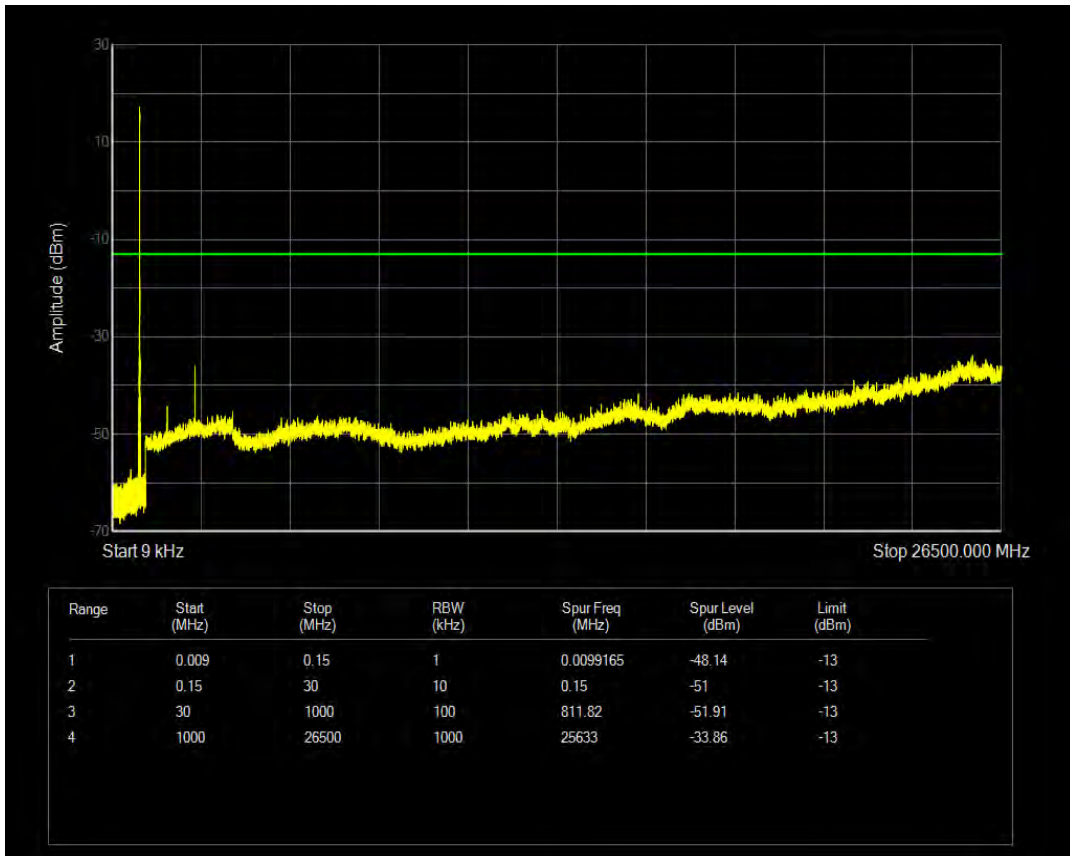

Band5 QAM16 BW=1.4MHz Channel=20643 RB Size=6 Position=#0

Band5 QPSK BW=3MHz Channel=20415 RB Size=1 Position=#0

Band5 QPSK BW=3MHz Channel=20415 RB Size=15 Position=#0

Band5 QAM16 BW=3MHz Channel=20415 RB Size=1 Position=#0