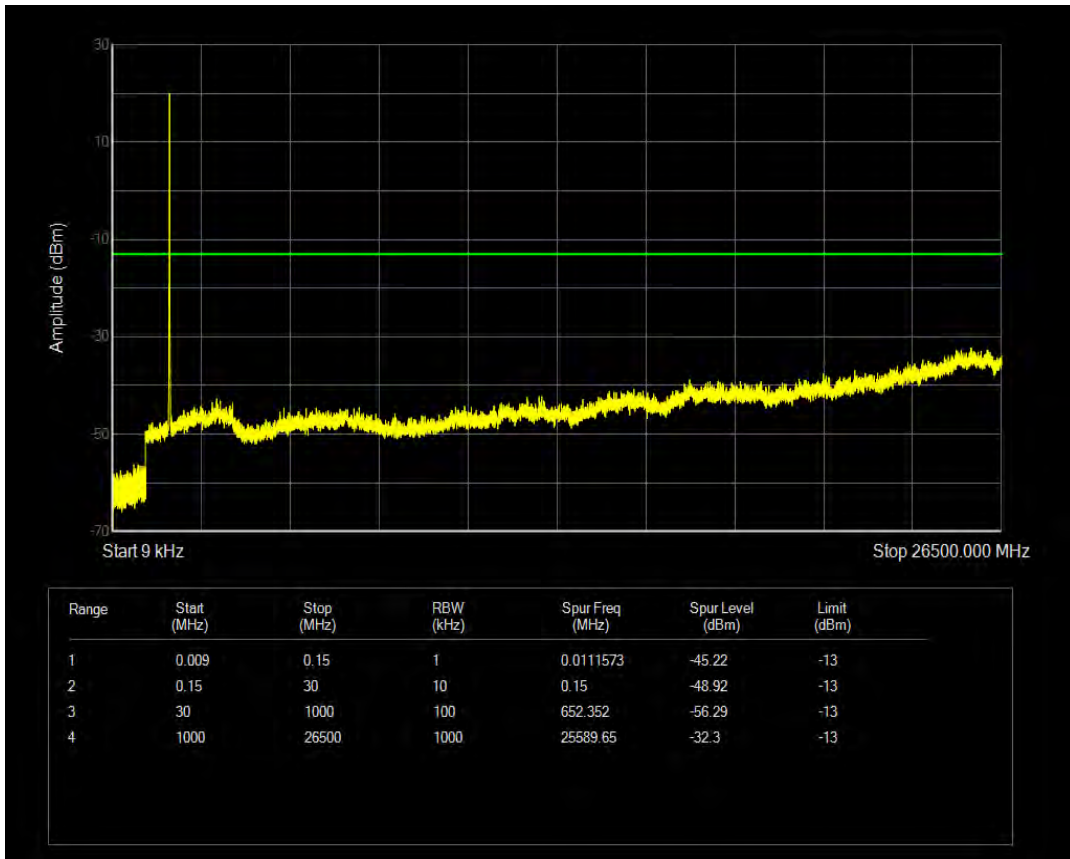

Band66 QAM16 BW=10MHz Channel=132022 RB Size=50 Position=#0