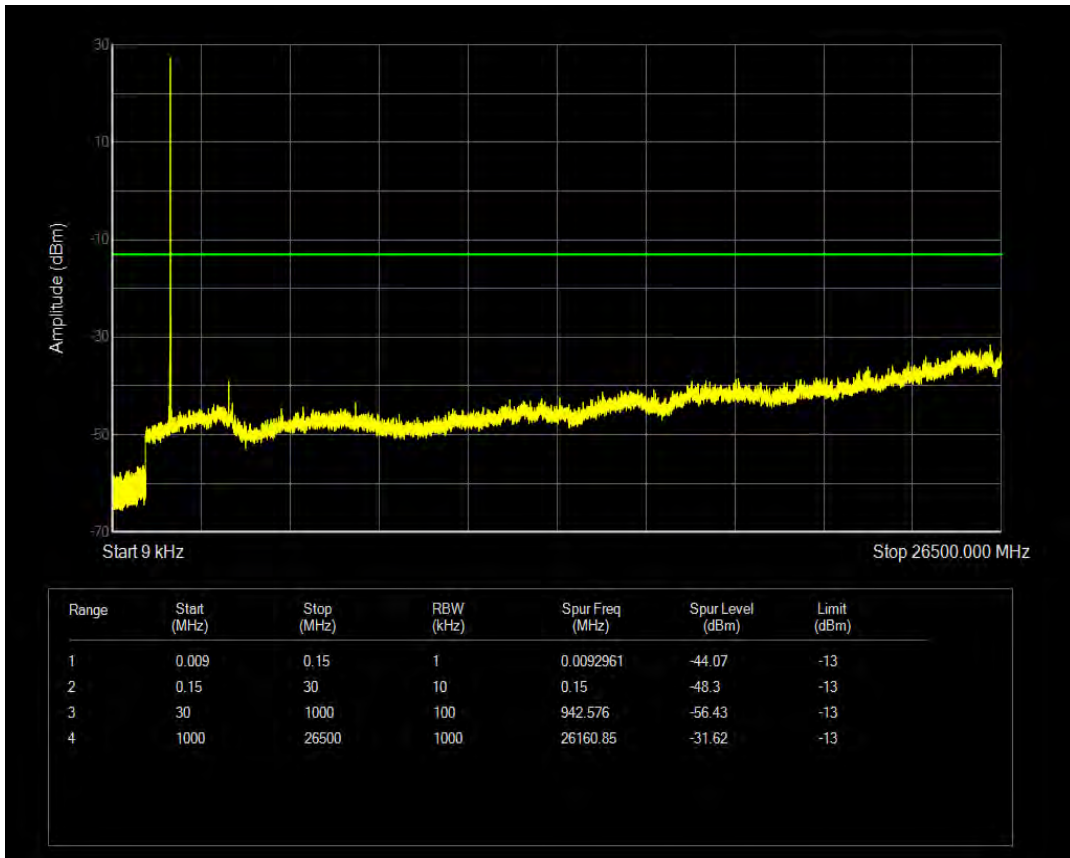

Band66 QAM16 BW=10MHz Channel=132022 RB Size=50 Position=#0

Band66 QPSK BW=10MHz Channel=132322 RB Size=1 Position=#0

Band66 QPSK BW=10MHz Channel=132322 RB Size=50 Position=#0

Band66 QAM16 BW=10MHz Channel=132322 RB Size=1 Position=#0