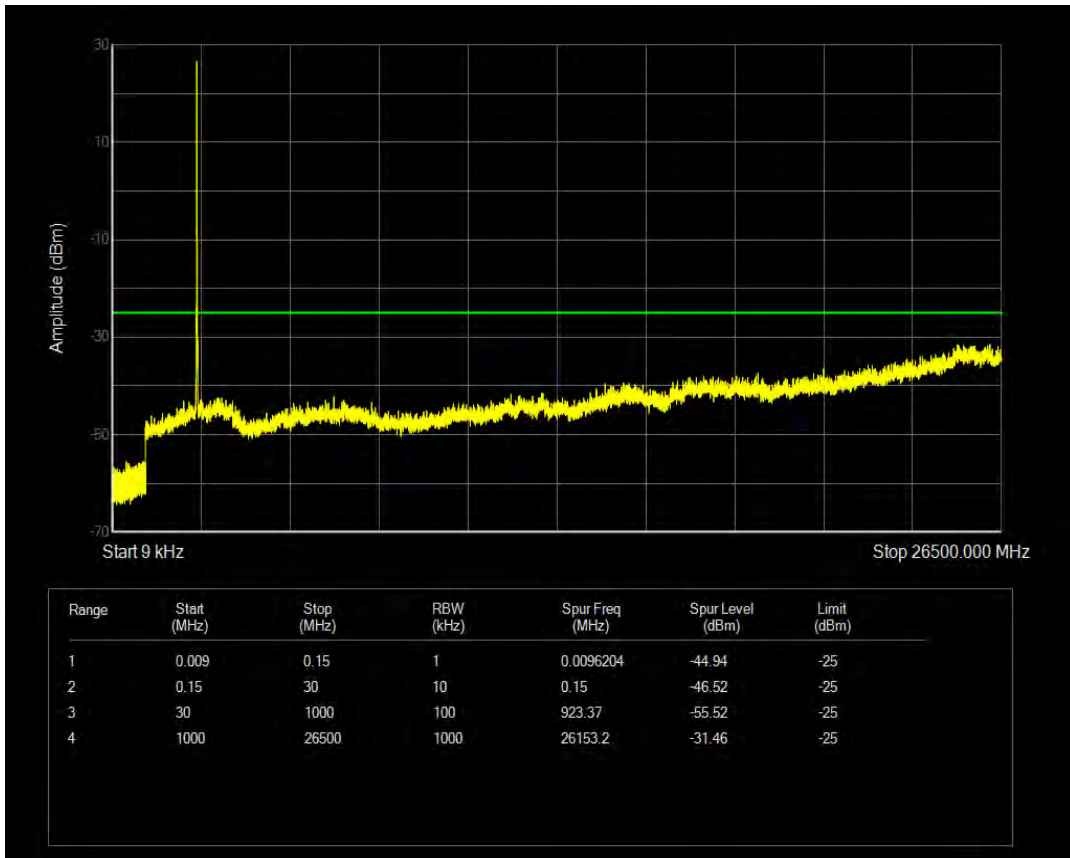

Band7 QAM16 BW=15MHz Channel=20825 RB Size=75 Position=#0

Band7 QPSK BW=15MHz Channel=21100 RB Size=1 Position=#0

Band7 QPSK BW=15MHz Channel=21100 RB Size=75 Position=#0

Band7 QAM16 BW=15MHz Channel=21100 RB Size=1 Position=#0