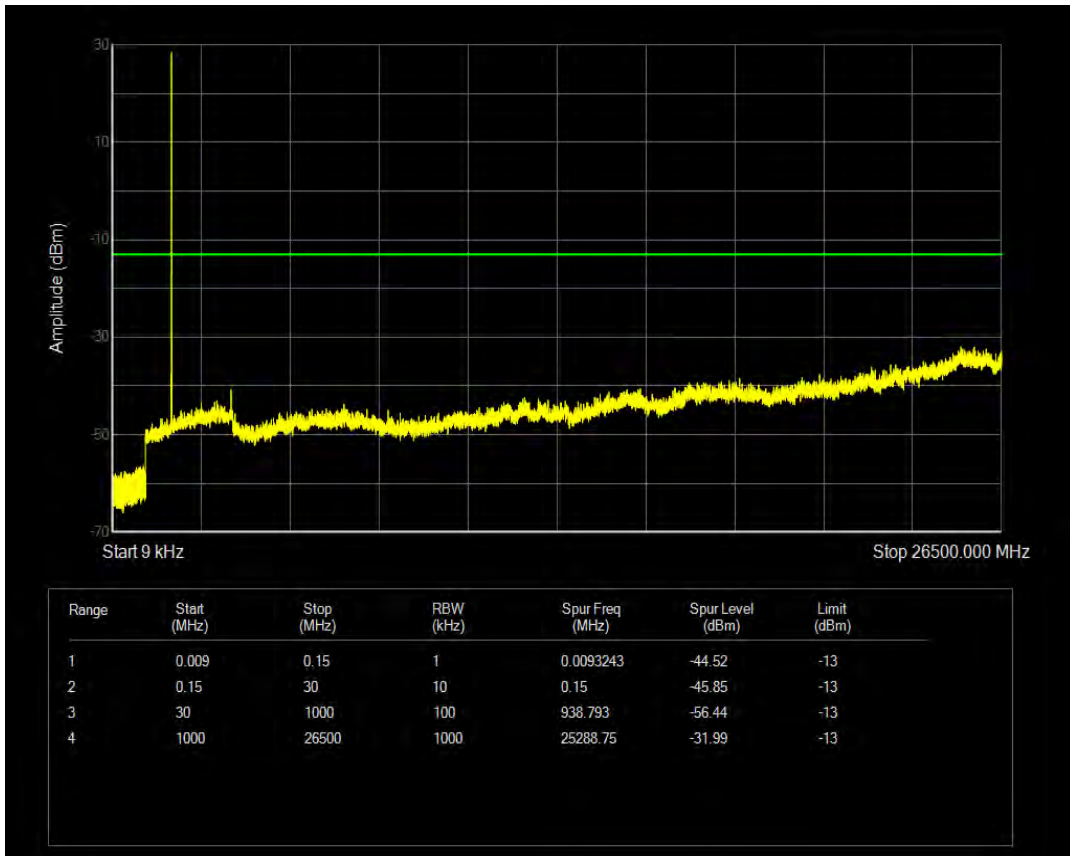

Band66 QAM16 BW=5MHz Channel=132322 RB Size=25 Position=#0

Band66 QPSK BW=5MHz Channel=132647 RB Size=1 Position=#0

Band66 QPSK BW=5MHz Channel=132647 RB Size=25 Position=#0

Band66 QAM16 BW=5MHz Channel=132647 RB Size=1 Position=#0