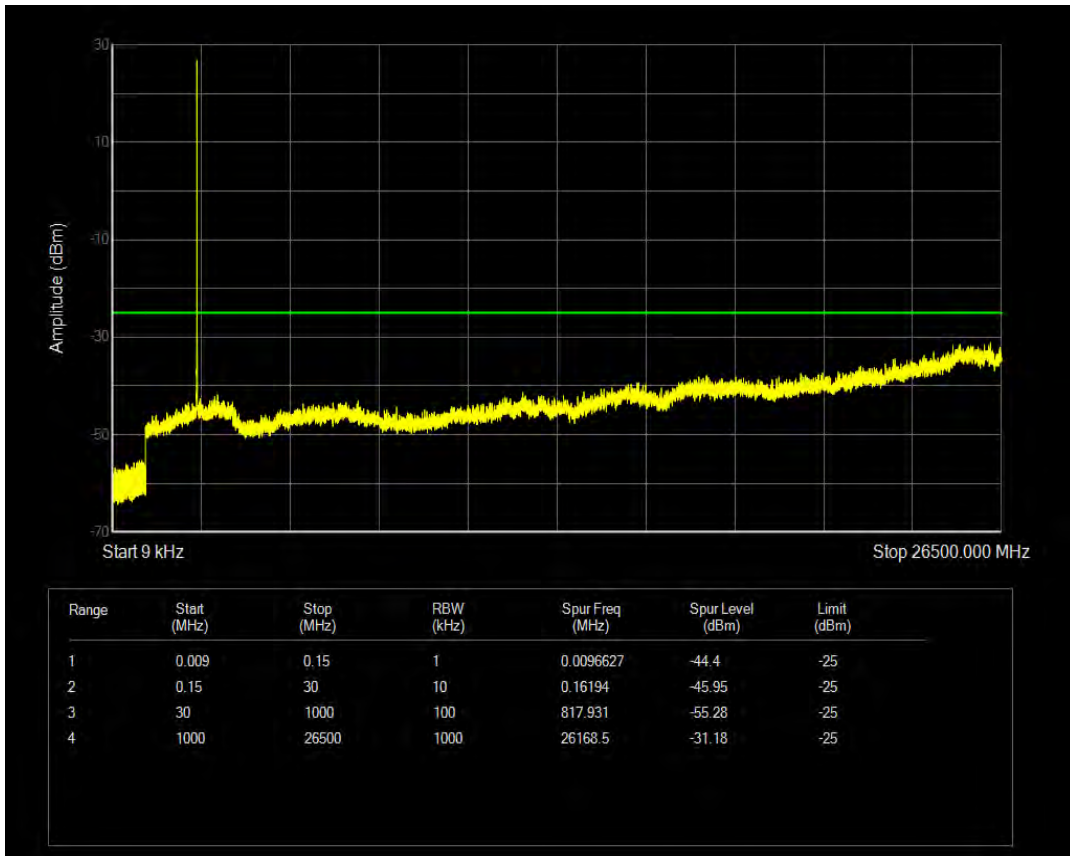

Band7 QPSK BW=5MHz Channel=21100 RB Size=1 Position=#0