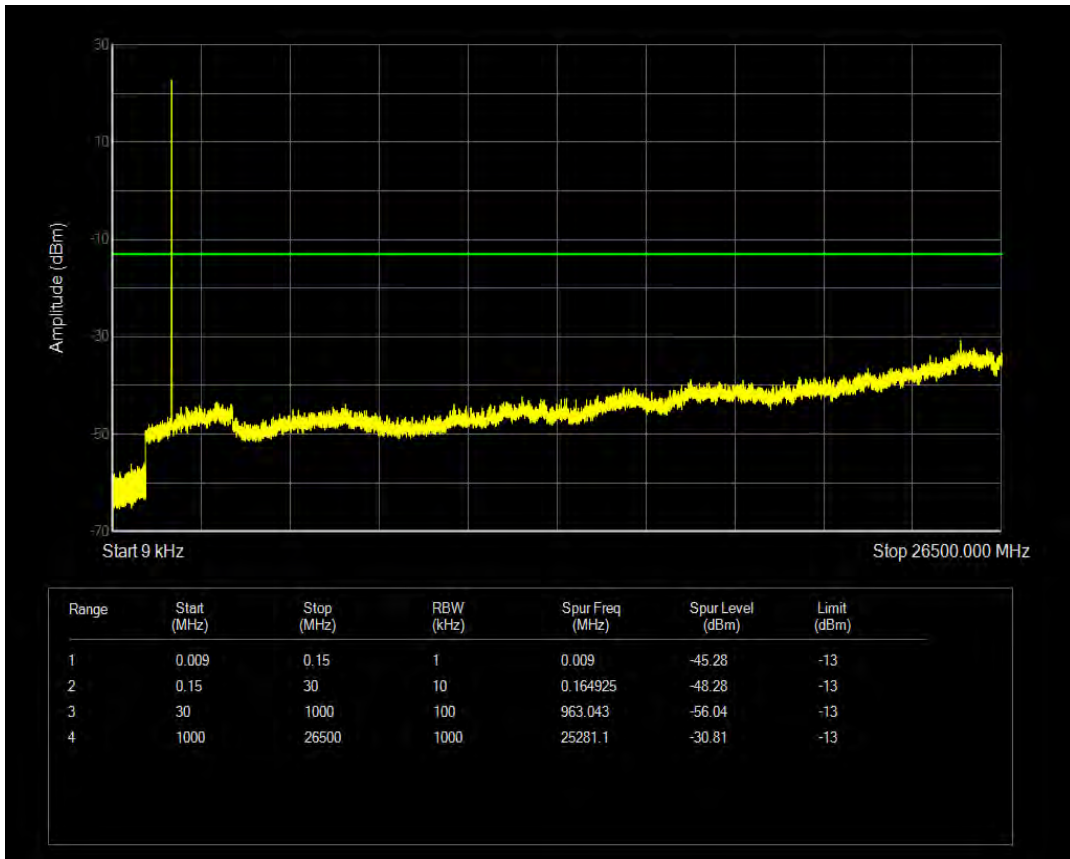

Band66 QPSK BW=3MHz Channel=132657 RB Size=15 Position=#0