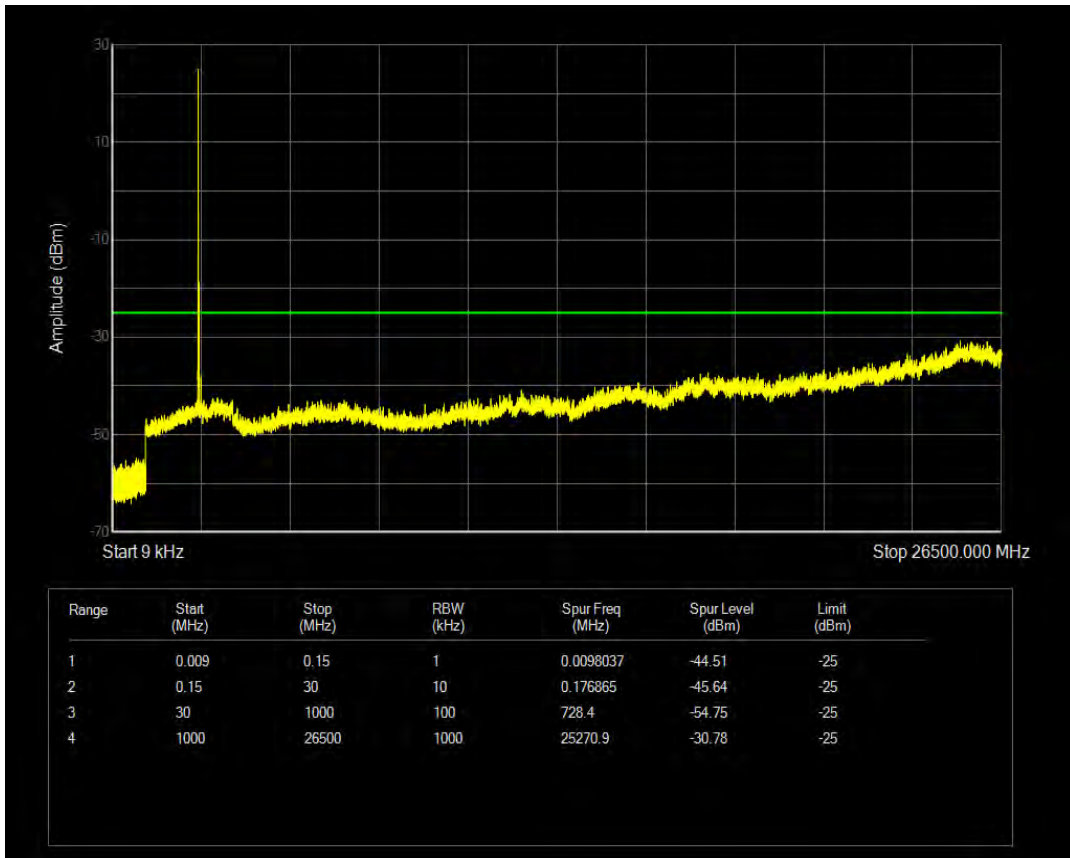

Band30 QAM16 BW=5MHz Channel=27735 RB Size=25 Position=#0

Band30 QPSK BW=10MHz Channel=27710 RB Size=50 Position=#0

Band30 QAM16 BW=10MHz Channel=27710 RB Size=50 Position=#0

Band38 QPSK BW=5MHz Channel=37775 RB Size=1 Position=#0