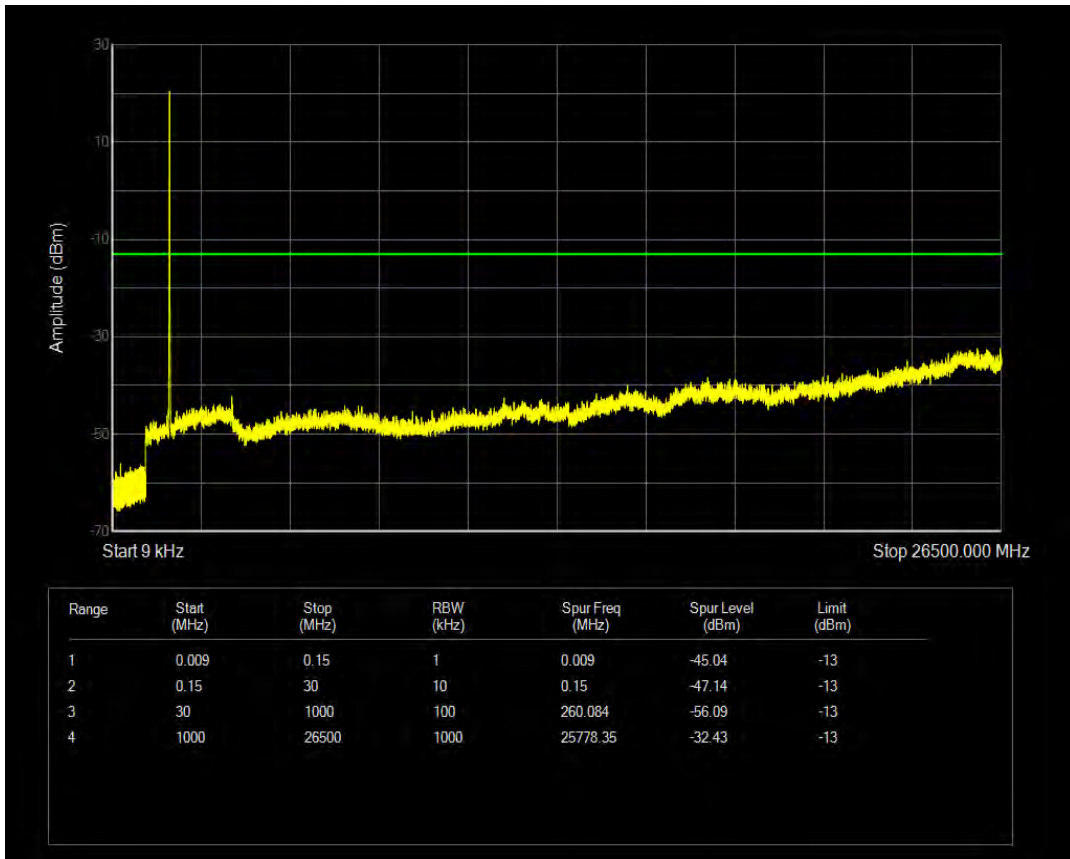

Band4 QPSK BW=5MHz Channel=20375 RB Size=25 Position=#0

Band4 QAM16 BW=5MHz Channel=20375 RB Size=1 Position=#0

Band4 QAM16 BW=5MHz Channel=20375 RB Size=25 Position=#0

Band4 QPSK BW=10MHz Channel=20000 RB Size=1 Position=#0

Band4 QPSK BW=10MHz Channel=20000 RB Size=50 Position=#0

Band4 QAM16 BW=10MHz Channel=20000 RB Size=1 Position=#0

Band4 QAM16 BW=10MHz Channel=20000 RB Size=50 Position=#0

Band4 QPSK BW=10MHz Channel=20175 RB Size=1 Position=#0