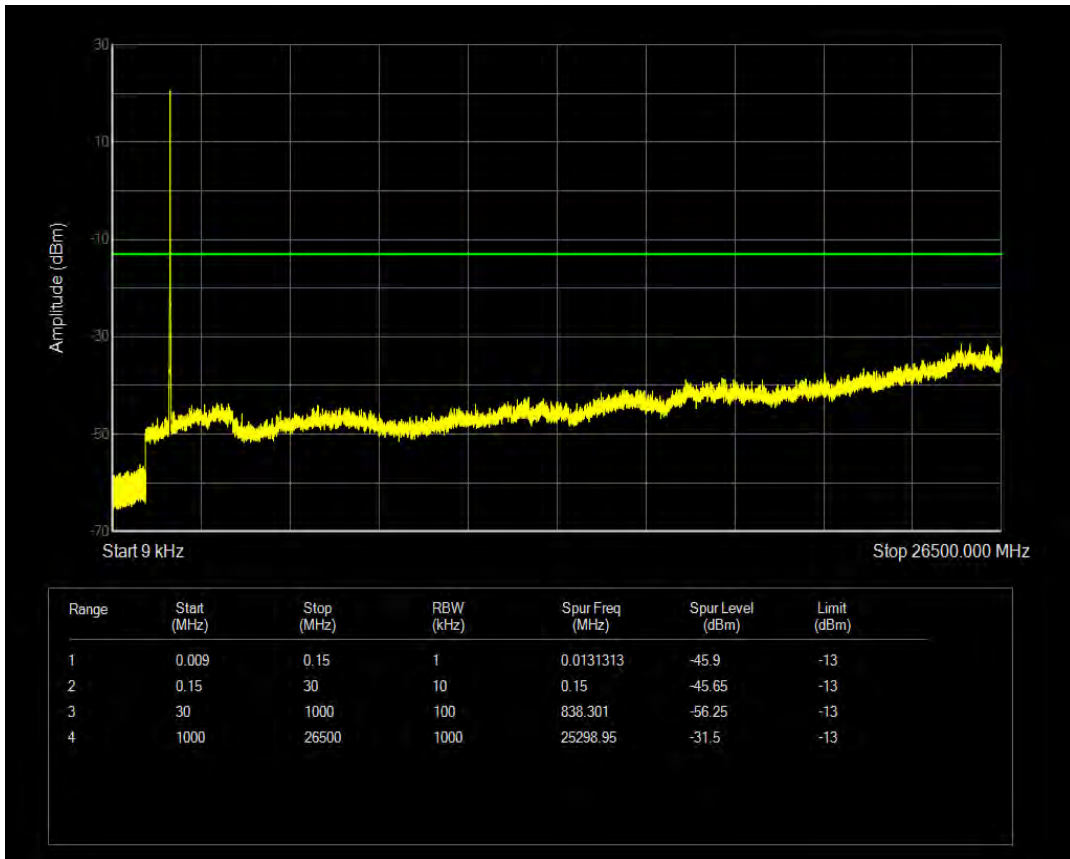

Band4 QPSK BW=10MHz Channel=20000 RB Size=50 Position=#0

Band4 QAM16 BW=10MHz Channel=20000 RB Size=1 Position=#0

Band4 QAM16 BW=10MHz Channel=20000 RB Size=50 Position=#0

Band4 QPSK BW=10MHz Channel=20175 RB Size=1 Position=#0

Band4 QPSK BW=10MHz Channel=20175 RB Size=50 Position=#0

Band4 QAM16 BW=10MHz Channel=20175 RB Size=1 Position=#0

Band4 QAM16 BW=10MHz Channel=20175 RB Size=50 Position=#0

Band4 QPSK BW=10MHz Channel=20350 RB Size=1 Position=#0

Band4 QPSK BW=10MHz Channel=20350 RB Size=50 Position=#0

Band4 QAM16 BW=10MHz Channel=20350 RB Size=1 Position=#0

Band4 QAM16 BW=10MHz Channel=20350 RB Size=50 Position=#0

Band4 QPSK BW=15MHz Channel=20025 RB Size=1 Position=#0