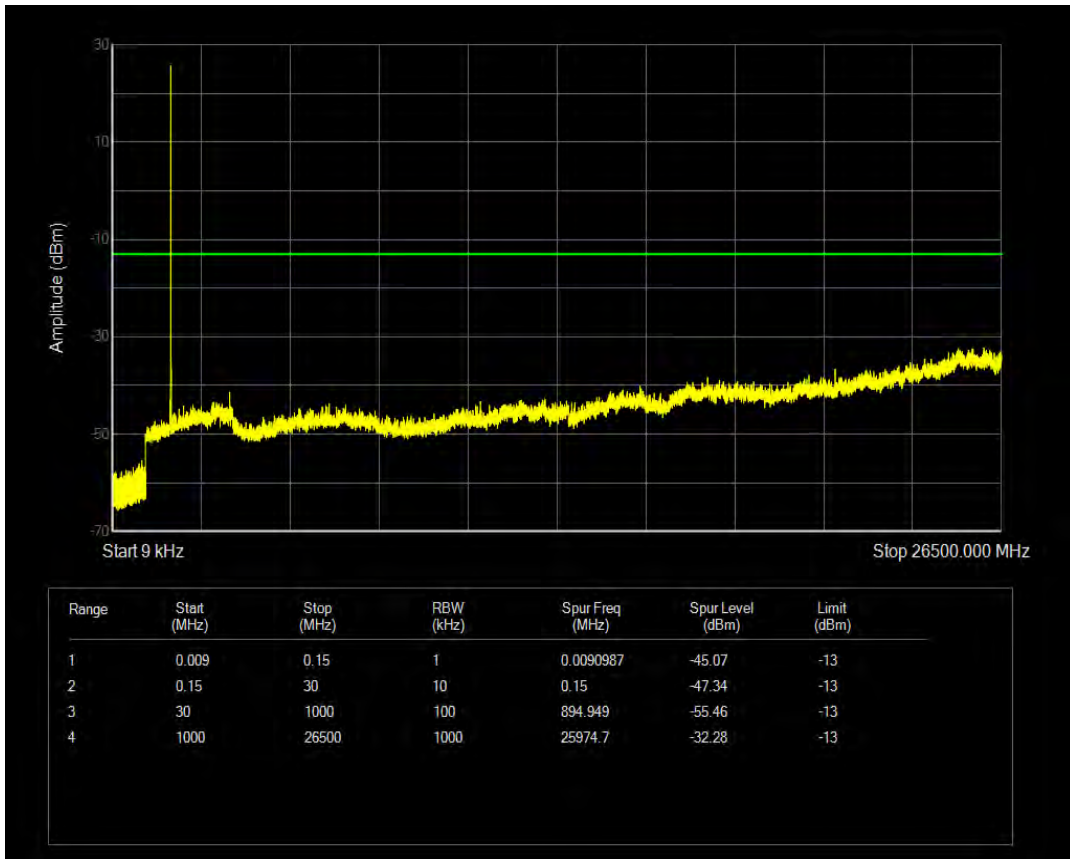

Band4 QPSK BW=3MHz Channel=19965 RB Size=1 Position=#0

Band4 QAM16 BW=1.4MHz Channel=20393 RB Size=6 Position=#0