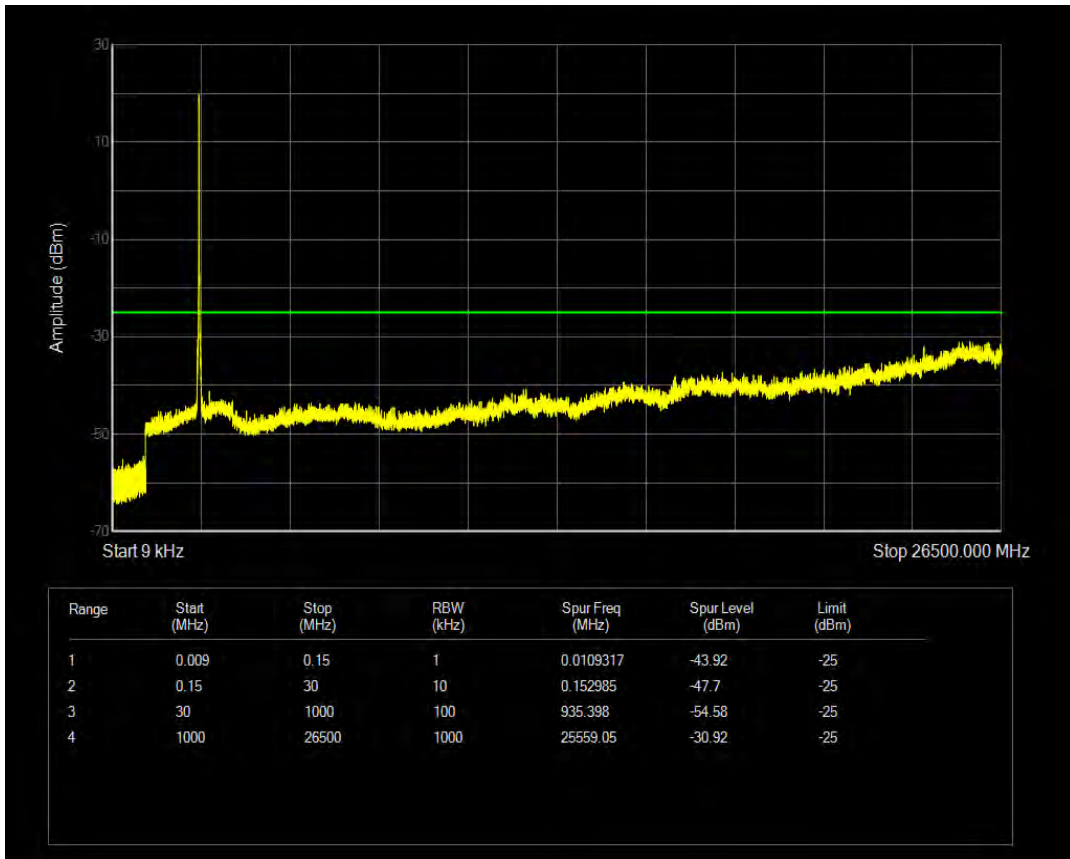

Band38 QPSK BW=15MHz Channel=38175 RB Size=1 Position=#0

Band38 QAM16 BW=15MHz Channel=38000 RB Size=75 Position=#0