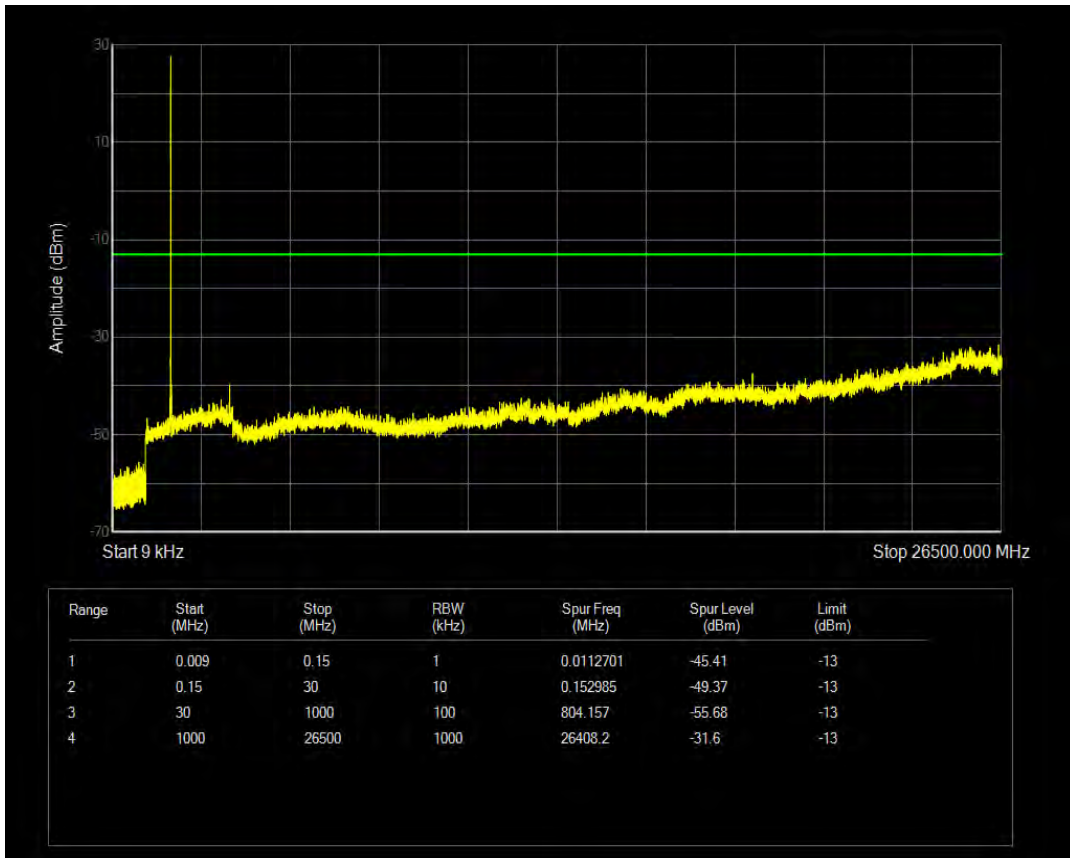

Band4 QPSK BW=1.4MHz Channel=20175 RB Size=6 Position=#0

Band4 QAM16 BW=1.4MHz Channel=20175 RB Size=1 Position=#0

Band4 QAM16 BW=1.4MHz Channel=20175 RB Size=6 Position=#0

Band4 QPSK BW=1.4MHz Channel=20393 RB Size=1 Position=#0