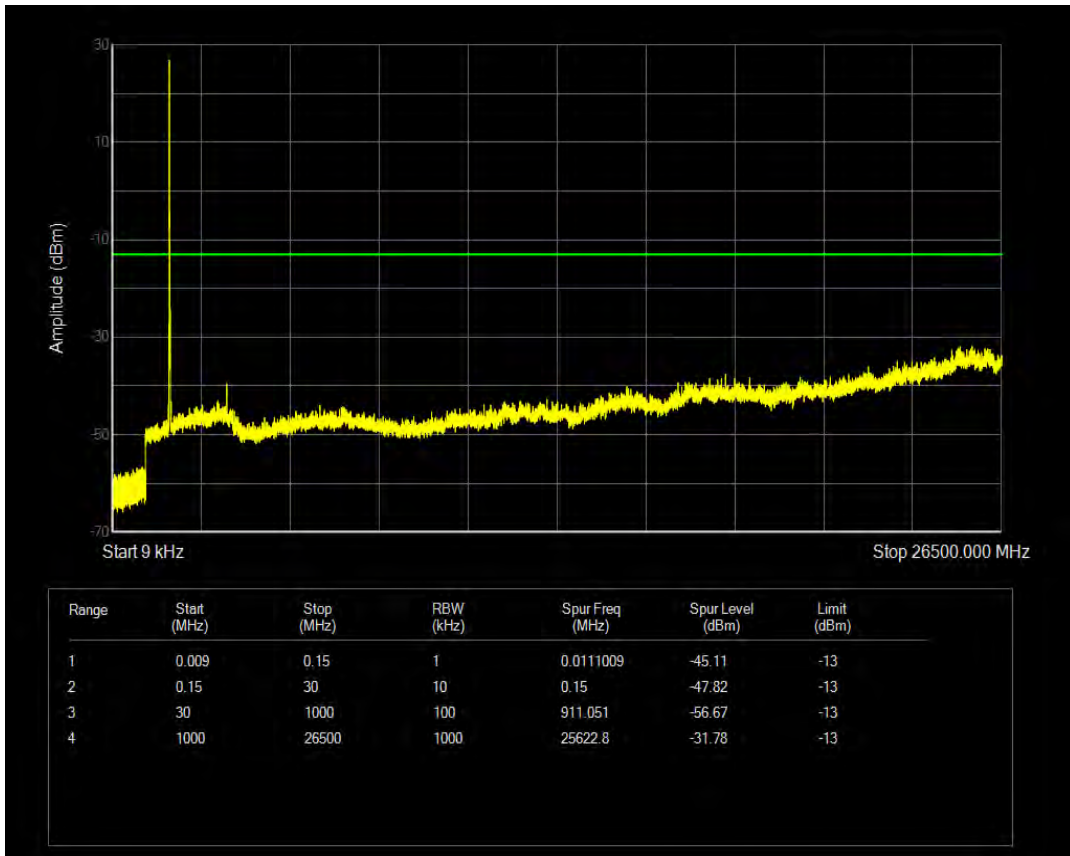

Band4 QPSK BW=10MHz Channel=20175 RB Size=50 Position=#0

Band4 QAM16 BW=10MHz Channel=20175 RB Size=1 Position=#0

Band4 QAM16 BW=10MHz Channel=20175 RB Size=50 Position=#0

Band4 QPSK BW=10MHz Channel=20350 RB Size=1 Position=#0

Band4 QPSK BW=10MHz Channel=20350 RB Size=50 Position=#0

Band4 QAM16 BW=10MHz Channel=20350 RB Size=1 Position=#0

Band4 QAM16 BW=10MHz Channel=20350 RB Size=50 Position=#0

Band4 QPSK BW=15MHz Channel=20025 RB Size=1 Position=#0

Band4 QPSK BW=15MHz Channel=20025 RB Size=75 Position=#0

Band4 QAM16 BW=15MHz Channel=20025 RB Size=1 Position=#0

Band4 QAM16 BW=15MHz Channel=20025 RB Size=75 Position=#0

Band4 QPSK BW=15MHz Channel=20175 RB Size=1 Position=#0