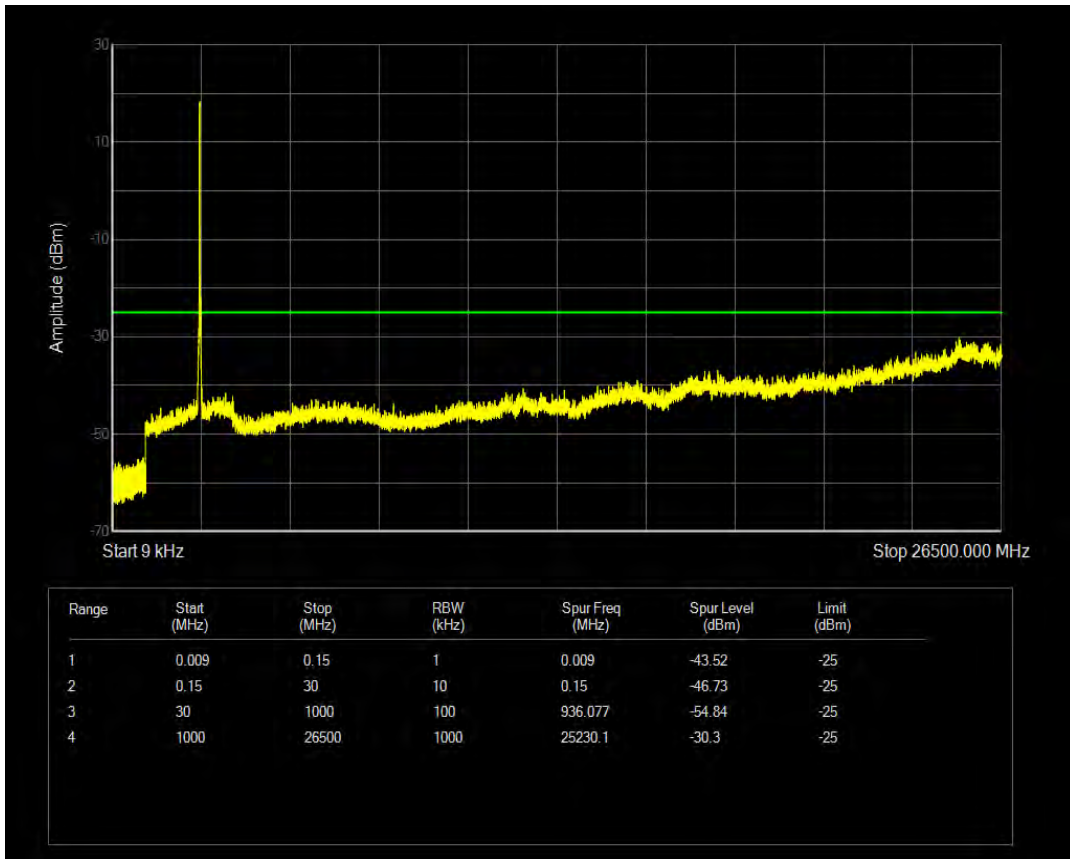

Band38 QPSK BW=15MHz Channel=38000 RB Size=75 Position=#0

Band38 QAM16 BW=15MHz Channel=38000 RB Size=1 Position=#0

Band38 QAM16 BW=15MHz Channel=38000 RB Size=75 Position=#0

Band38 QPSK BW=15MHz Channel=38175 RB Size=1 Position=#0

Band38 QPSK BW=15MHz Channel=38175 RB Size=75 Position=#0

Band38 QAM16 BW=15MHz Channel=38175 RB Size=1 Position=#0

Band38 QAM16 BW=15MHz Channel=38175 RB Size=75 Position=#0

Band38 QPSK BW=20MHz Channel=37850 RB Size=1 Position=#0