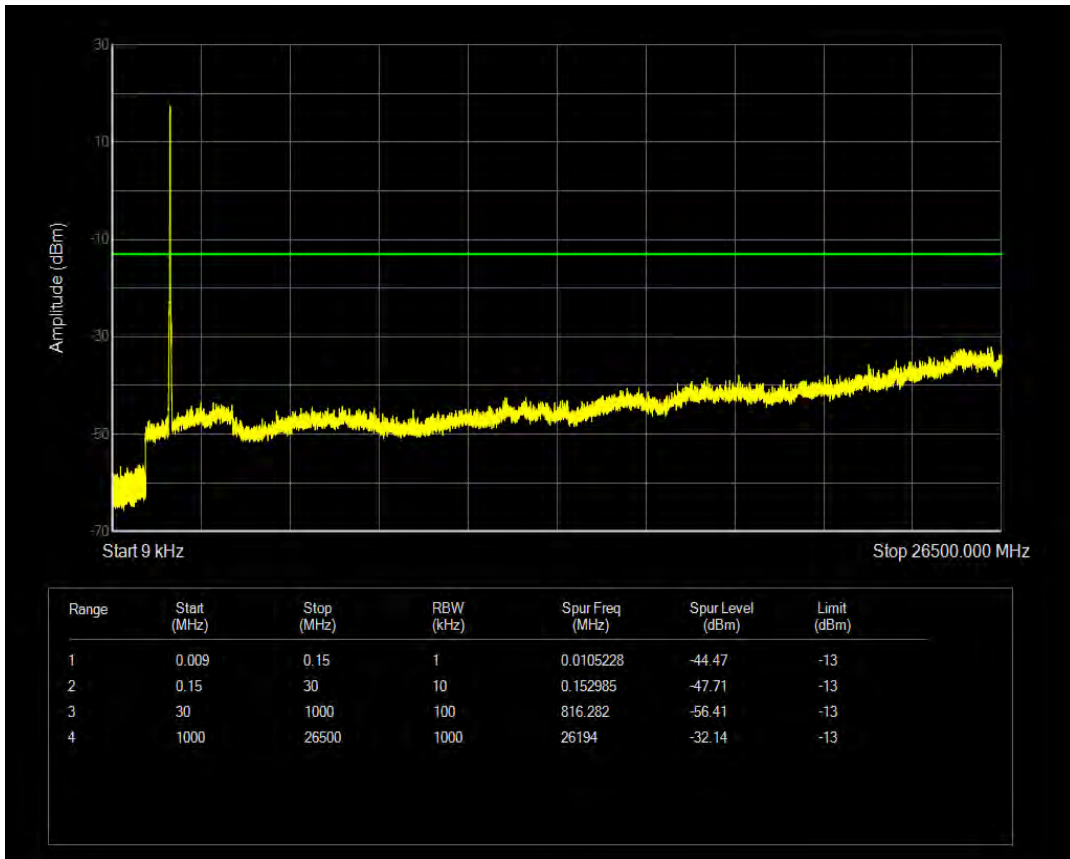

Band4 QPSK BW=20MHz Channel=20050 RB Size=100 Position=#0

Band4 QAM16 BW=20MHz Channel=20050 RB Size=1 Position=#0

Band4 QAM16 BW=20MHz Channel=20050 RB Size=100 Position=#0

Band4 QPSK BW=20MHz Channel=20175 RB Size=1 Position=#0

Band4 QPSK BW=20MHz Channel=20175 RB Size=100 Position=#0

Band4 QAM16 BW=20MHz Channel=20175 RB Size=1 Position=#0

Band4 QAM16 BW=20MHz Channel=20175 RB Size=100 Position=#0

Band4 QPSK BW=20MHz Channel=20300 RB Size=1 Position=#0