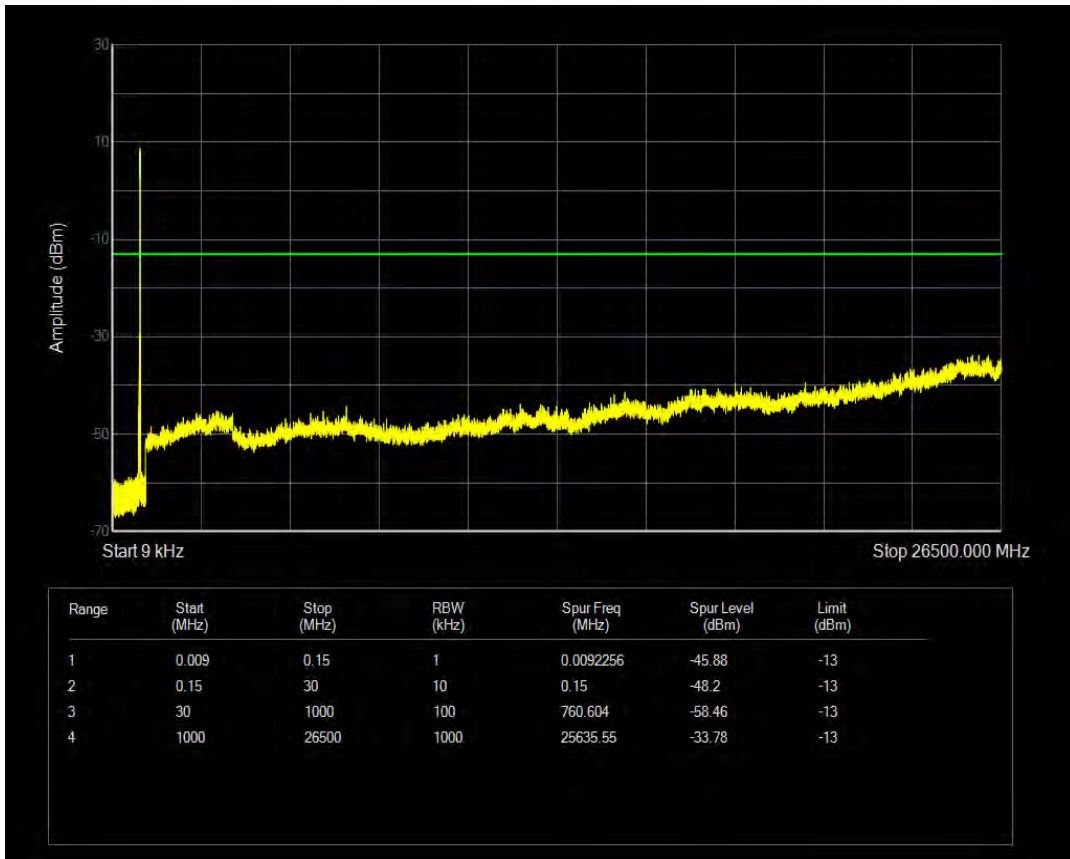

Band26(824-849) QAM16 BW=15MHz Channel=26865 RB Size=75 Position=#0

Band26(824-849) QPSK BW=15MHz Channel=26915 RB Size=1 Position=#0

Band26(824-849) QPSK BW=15MHz Channel=26915 RB Size=75 Position=#0

Band26(824-849) QAM16 BW=15MHz Channel=26915 RB Size=1 Position=#0

Band26(824-849) QAM16 BW=15MHz Channel=26915 RB Size=75 Position=#0

Band26(824-849) QPSK BW=15MHz Channel=26965 RB Size=1 Position=#0

Band26(824-849) QPSK BW=15MHz Channel=26965 RB Size=75 Position=#0

Band26(824-849) QAM16 BW=15MHz Channel=26965 RB Size=1 Position=#0