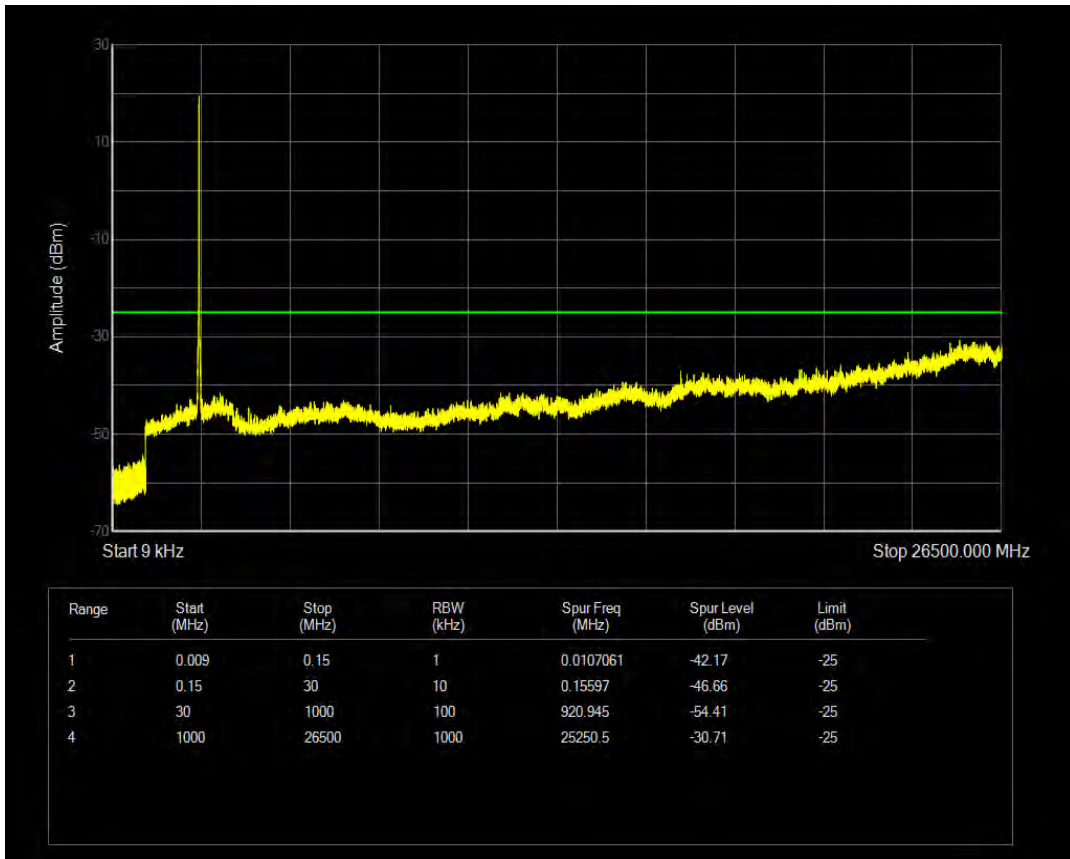

Band38 QPSK BW=10MHz Channel=37800 RB Size=50 Position=#0

Band38 QAM16 BW=10MHz Channel=37800 RB Size=1 Position=#0

Band38 QAM16 BW=10MHz Channel=37800 RB Size=50 Position=#0

Band38 QPSK BW=10MHz Channel=38000 RB Size=1 Position=#0

Band38 QPSK BW=10MHz Channel=38000 RB Size=50 Position=#0

Band38 QAM16 BW=10MHz Channel=38000 RB Size=1 Position=#0

Band38 QAM16 BW=10MHz Channel=38000 RB Size=50 Position=#0

Band38 QPSK BW=10MHz Channel=38200 RB Size=1 Position=#0