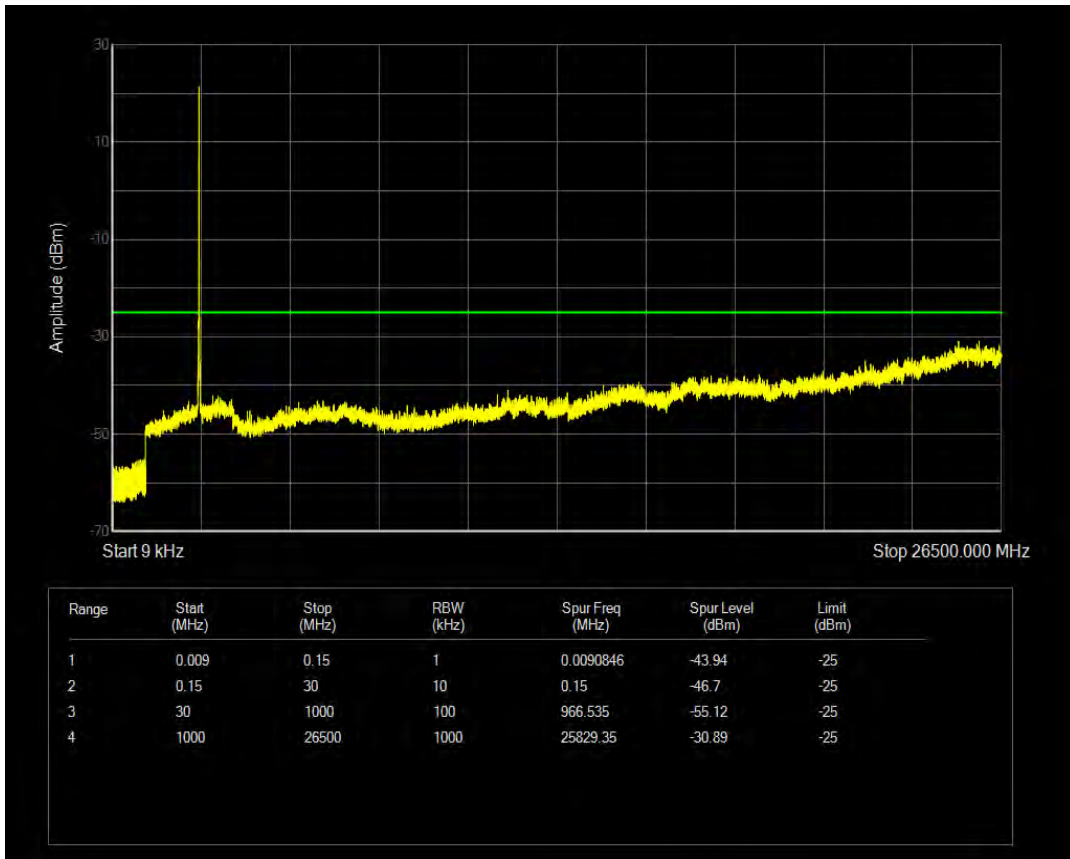

Band41(2535-2655) QPSK BW=5MHz Channel=41215 RB Size=1 Position=#0

Band41(2535-2655) QAM16 BW=5MHz Channel=40640 RB Size=25 Position=#0