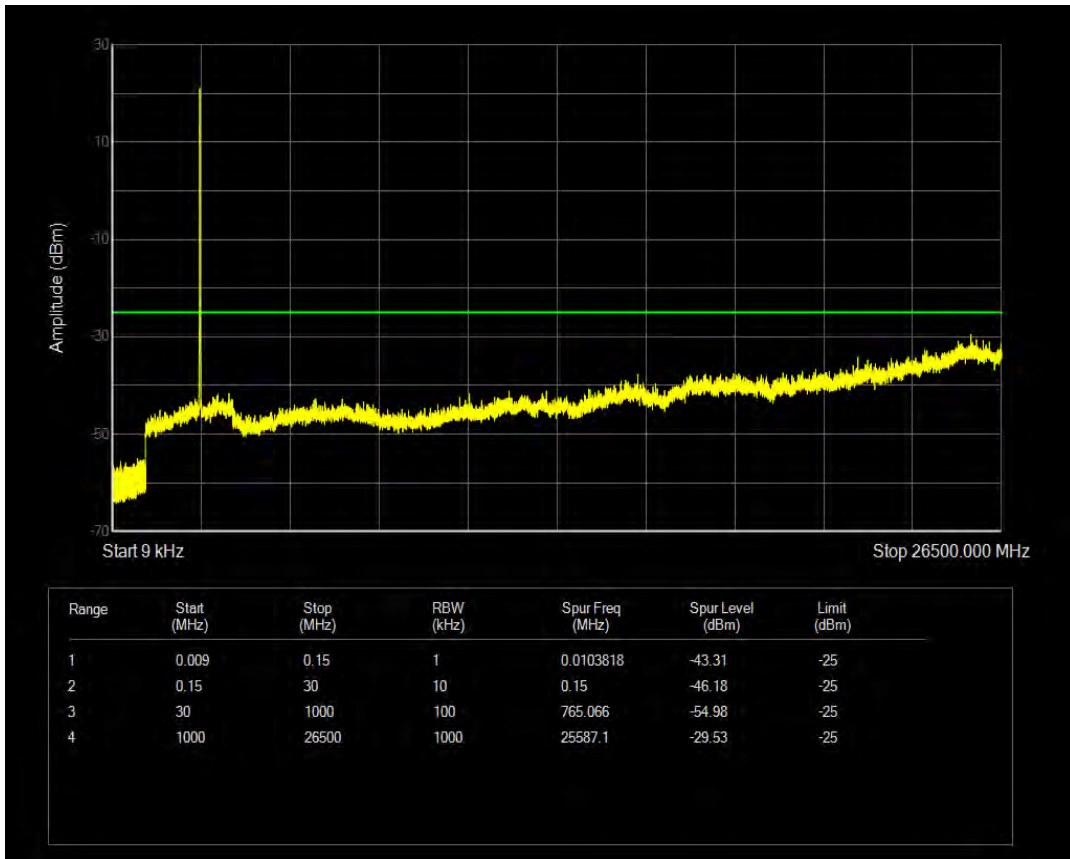

Band38 QPSK BW=5MHz Channel=38000 RB Size=25 Position=#0

Band38 QAM16 BW=5MHz Channel=38000 RB Size=1 Position=#0

Band38 QAM16 BW=5MHz Channel=38000 RB Size=25 Position=#0

Band38 QPSK BW=5MHz Channel=38225 RB Size=1 Position=#0

Band38 QPSK BW=5MHz Channel=38225 RB Size=25 Position=#0

Band38 QAM16 BW=5MHz Channel=38225 RB Size=1 Position=#0

Band38 QAM16 BW=5MHz Channel=38225 RB Size=25 Position=#0

Band38 QPSK BW=10MHz Channel=37800 RB Size=1 Position=#0