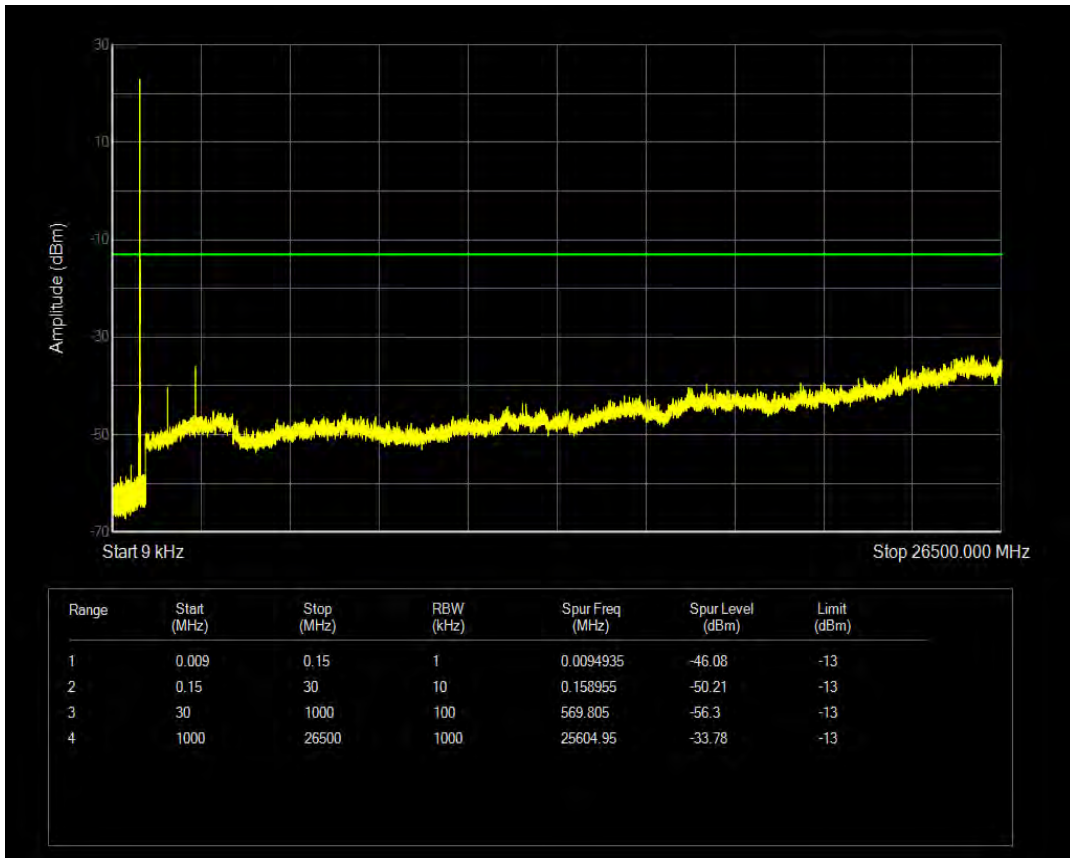

Band26(824-849) QAM16 BW=15MHz Channel=26865 RB Size=75 Position=#0

Band26(824-849) QPSK BW=15MHz Channel=26915 RB Size=1 Position=#0

Band26(824-849) QPSK BW=15MHz Channel=26915 RB Size=75 Position=#0

Band26(824-849) QAM16 BW=15MHz Channel=26915 RB Size=1 Position=#0

Band26(824-849) QAM16 BW=15MHz Channel=26915 RB Size=75 Position=#0

Band26(824-849) QPSK BW=15MHz Channel=26965 RB Size=1 Position=#0

Band26(824-849) QPSK BW=15MHz Channel=26965 RB Size=75 Position=#0

Band26(824-849) QAM16 BW=15MHz Channel=26965 RB Size=1 Position=#0