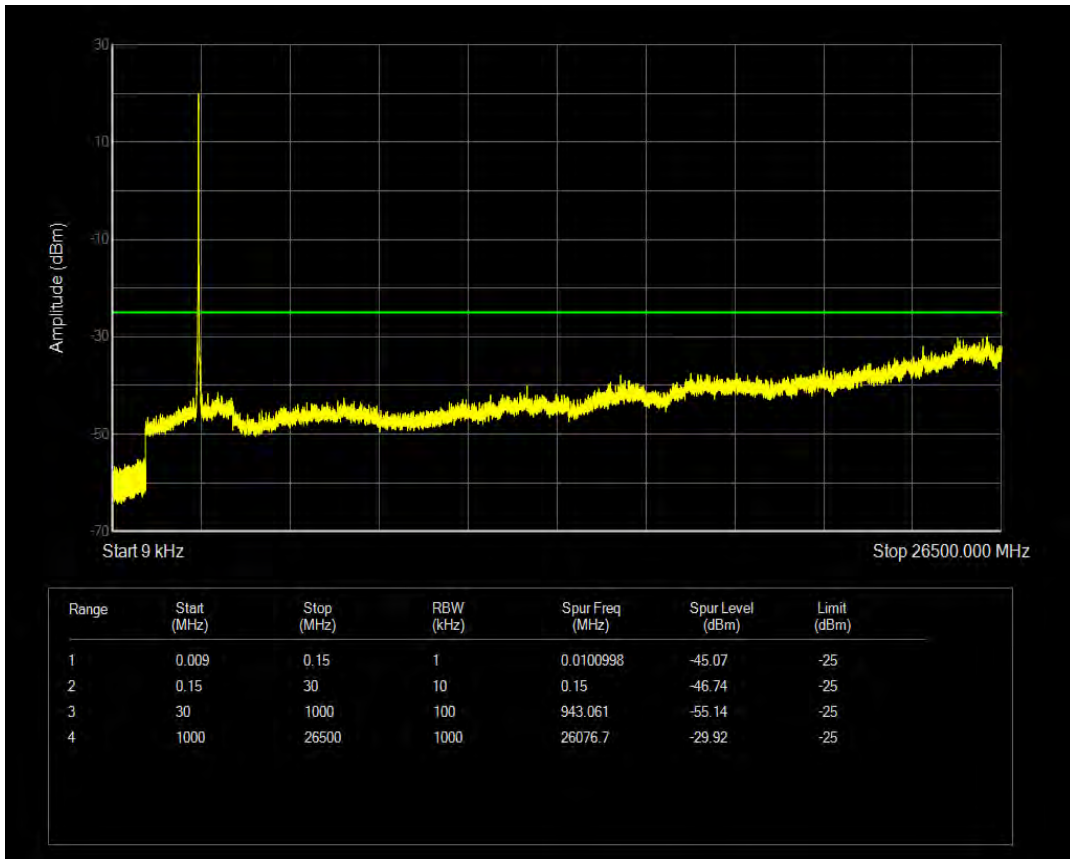

Band38 QPSK BW=10MHz Channel=38200 RB Size=50 Position=#0

Band38 QAM16 BW=10MHz Channel=38200 RB Size=1 Position=#0

Band38 QAM16 BW=10MHz Channel=38200 RB Size=50 Position=#0

Band38 QPSK BW=15MHz Channel=37825 RB Size=1 Position=#0

Band38 QPSK BW=15MHz Channel=37825 RB Size=75 Position=#0

Band38 QAM16 BW=15MHz Channel=37825 RB Size=1 Position=#0

Band38 QAM16 BW=15MHz Channel=37825 RB Size=75 Position=#0

Band38 QPSK BW=15MHz Channel=38000 RB Size=1 Position=#0