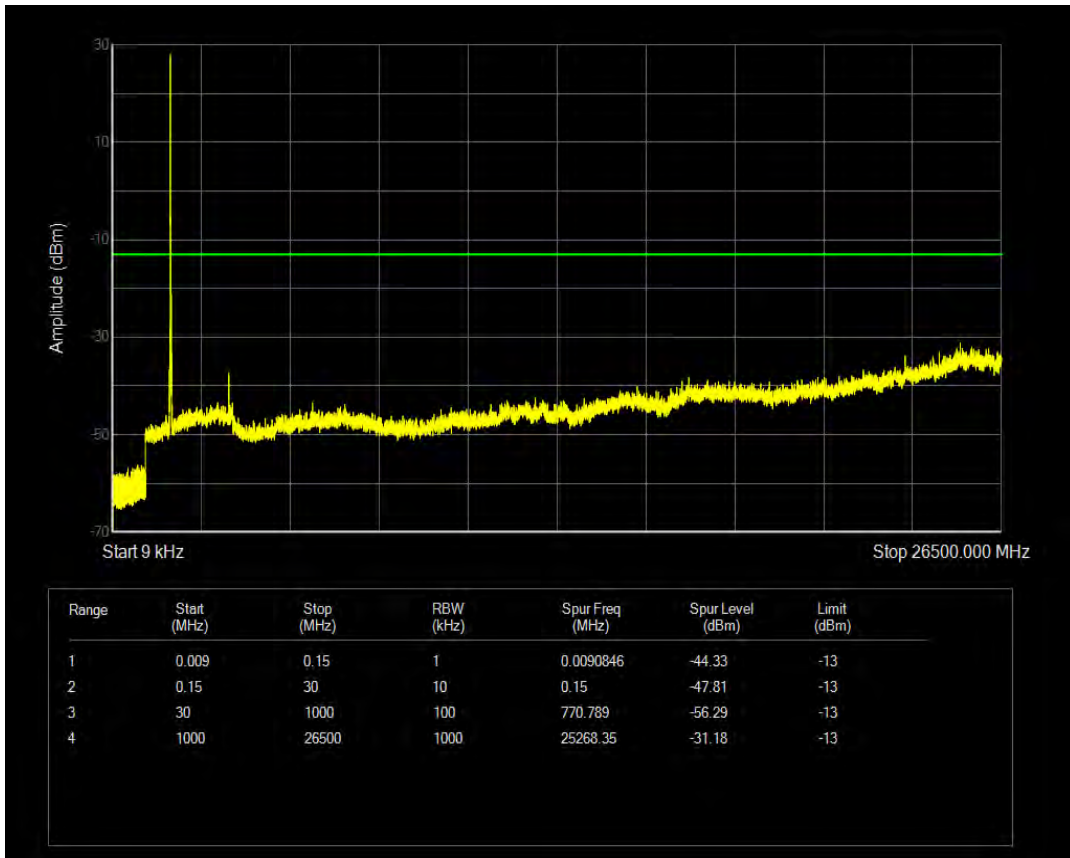

Band4 QPSK BW=15MHz Channel=20025 RB Size=75 Position=#0

Band4 QAM16 BW=15MHz Channel=20025 RB Size=1 Position=#0

Band4 QAM16 BW=15MHz Channel=20025 RB Size=75 Position=#0

Band4 QPSK BW=15MHz Channel=20175 RB Size=1 Position=#0

Band4 QPSK BW=15MHz Channel=20175 RB Size=75 Position=#0

Band4 QAM16 BW=15MHz Channel=20175 RB Size=1 Position=#0

Band4 QAM16 BW=15MHz Channel=20175 RB Size=75 Position=#0

Band4 QPSK BW=15MHz Channel=20325 RB Size=1 Position=#0

Band4 QPSK BW=15MHz Channel=20325 RB Size=75 Position=#0

Band4 QAM16 BW=15MHz Channel=20325 RB Size=1 Position=#0

Band4 QAM16 BW=15MHz Channel=20325 RB Size=75 Position=#0

Band4 QPSK BW=20MHz Channel=20050 RB Size=1 Position=#0