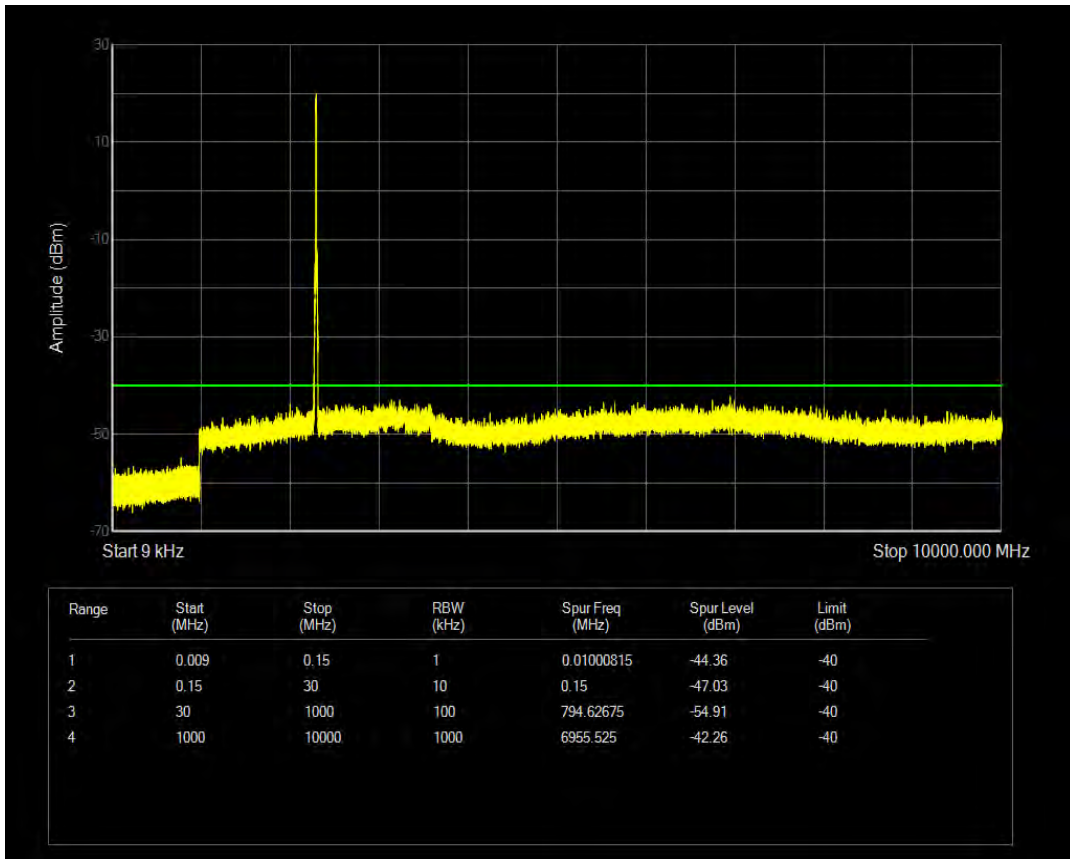

Band26(824-849) QAM16 BW=15MHz Channel=26965 RB Size=75 Position=#0

Band30 QPSK BW=5MHz Channel=27685 RB Size=25 Position=#0

Band30 QAM16 BW=5MHz Channel=27685 RB Size=25 Position=#0

Band30 QPSK BW=5MHz Channel=27735 RB Size=25 Position=#0

Band30 QAM16 BW=5MHz Channel=27735 RB Size=25 Position=#0

Band30 QPSK BW=10MHz Channel=27710 RB Size=50 Position=#0

Band30 QAM16 BW=10MHz Channel=27710 RB Size=50 Position=#0

Band38 QPSK BW=5MHz Channel=37775 RB Size=1 Position=#0