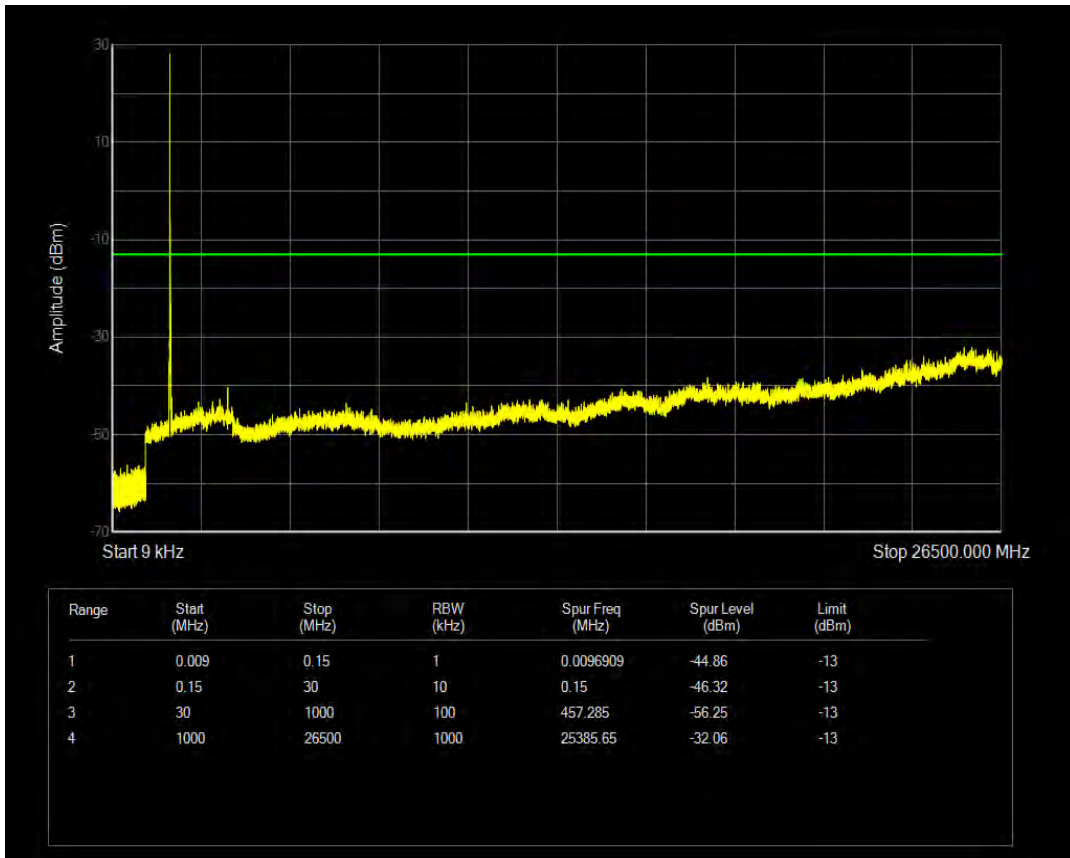

Band4 QAM16 BW=15MHz Channel=20175 RB Size=75 Position=#0

Band4 QAM16 BW=15MHz Channel=20175 RB Size=1 Position=#0