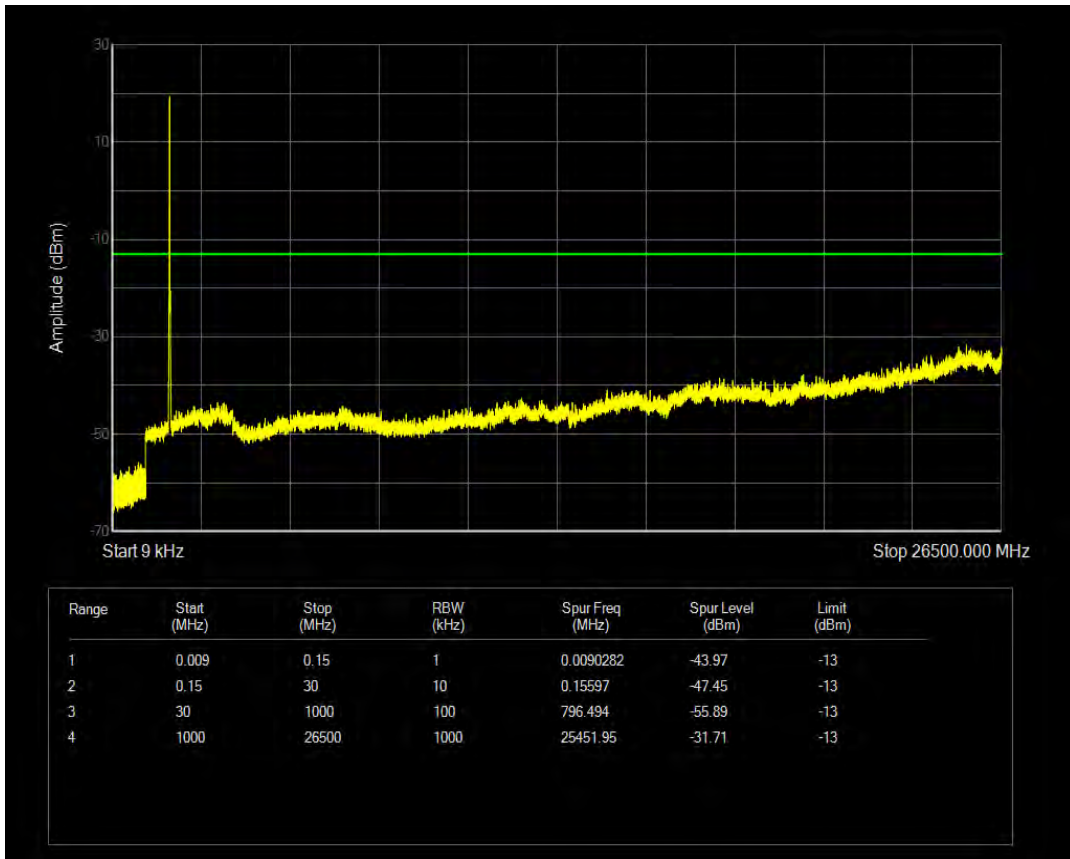

Band4 QPSK BW=10MHz Channel=20175 RB Size=50 Position=#0

Band4 QAM16 BW=10MHz Channel=20175 RB Size=1 Position=#0

Band4 QAM16 BW=10MHz Channel=20175 RB Size=50 Position=#0

Band4 QPSK BW=10MHz Channel=20350 RB Size=1 Position=#0

Band4 QPSK BW=10MHz Channel=20350 RB Size=50 Position=#0

Band4 QAM16 BW=10MHz Channel=20350 RB Size=1 Position=#0

Band4 QAM16 BW=10MHz Channel=20350 RB Size=50 Position=#0

Band4 QPSK BW=15MHz Channel=20025 RB Size=1 Position=#0

Band4 QPSK BW=15MHz Channel=20025 RB Size=75 Position=#0

Band4 QAM16 BW=15MHz Channel=20025 RB Size=1 Position=#0

Band4 QAM16 BW=15MHz Channel=20025 RB Size=75 Position=#0

Band4 QPSK BW=15MHz Channel=20175 RB Size=1 Position=#0