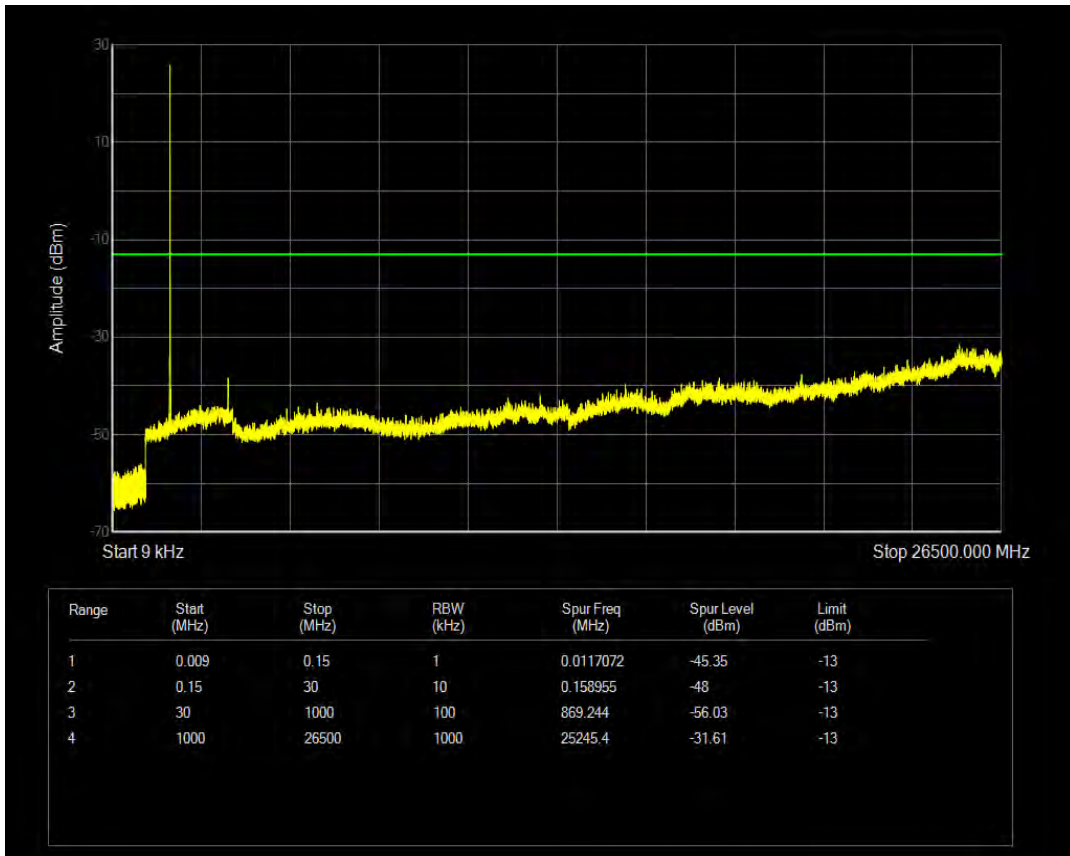

Band4 QPSK BW=5MHz Channel=19975 RB Size=25 Position=#0

Band4 QAM16 BW=5MHz Channel=19975 RB Size=1 Position=#0

Band4 QAM16 BW=5MHz Channel=19975 RB Size=25 Position=#0

Band4 QPSK BW=5MHz Channel=20175 RB Size=1 Position=#0