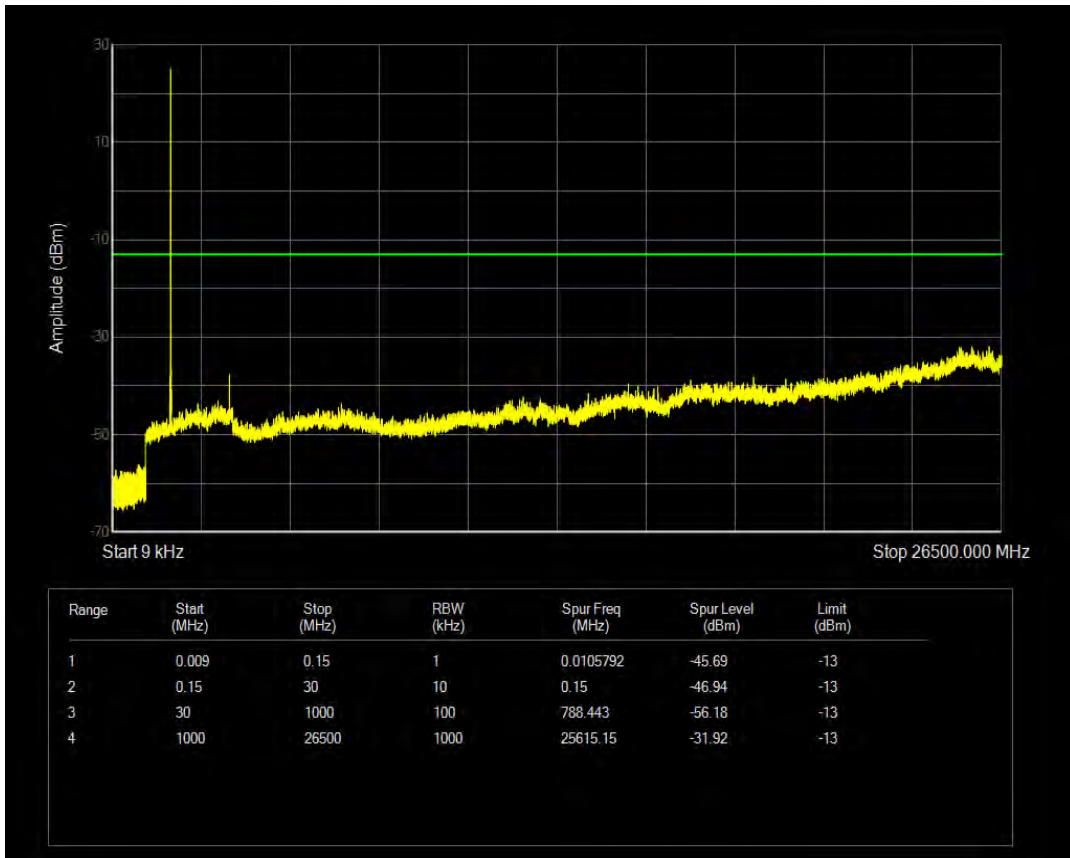

Band4 QPSK BW=5MHz Channel=20175 RB Size=25 Position=#0

Band4 QAM16 BW=5MHz Channel=20175 RB Size=1 Position=#0

Band4 QAM16 BW=5MHz Channel=20175 RB Size=25 Position=#0

Band4 QPSK BW=5MHz Channel=20375 RB Size=1 Position=#0

Band4 QPSK BW=5MHz Channel=20375 RB Size=25 Position=#0

Band4 QAM16 BW=5MHz Channel=20375 RB Size=1 Position=#0

Band4 QAM16 BW=5MHz Channel=20375 RB Size=25 Position=#0

Band4 QPSK BW=10MHz Channel=20000 RB Size=1 Position=#0