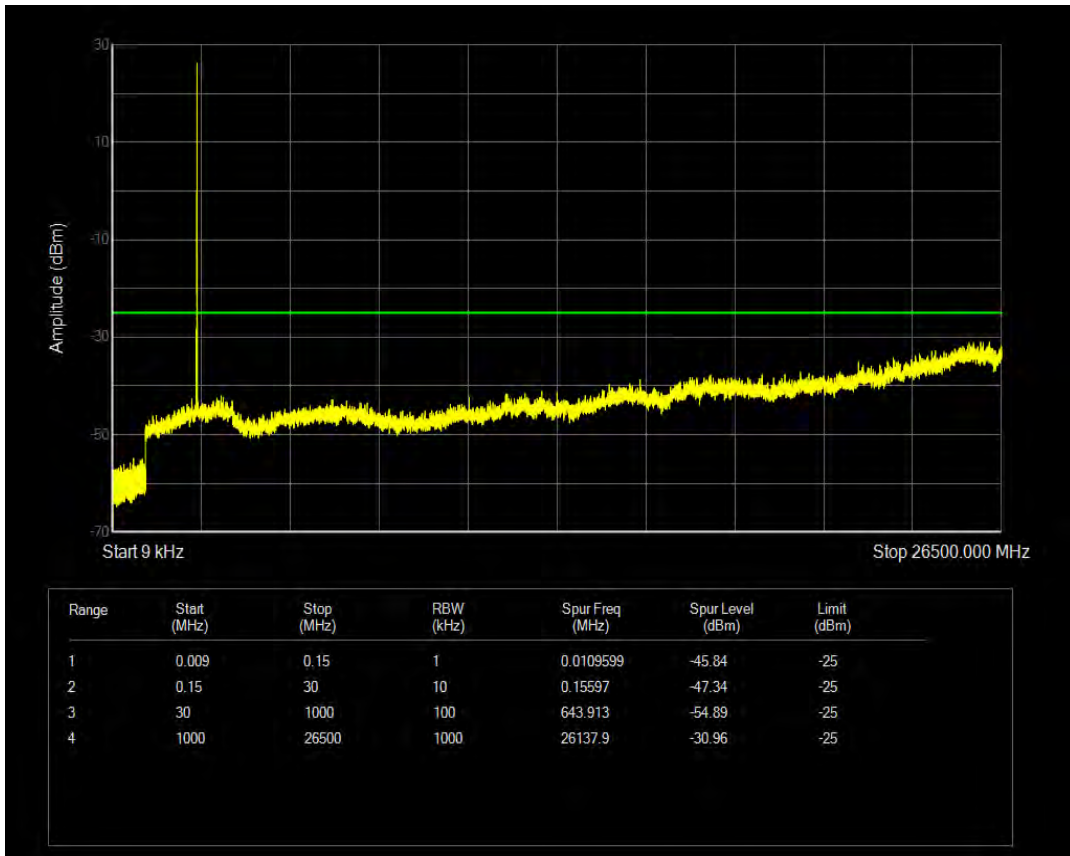

Band41(2535-2655) QAM16 BW=5MHz Channel=40065 RB Size=25 Position=#0

Band41(2535-2655) QAM16 BW=5MHz Channel=40065 RB Size=1 Position=#0