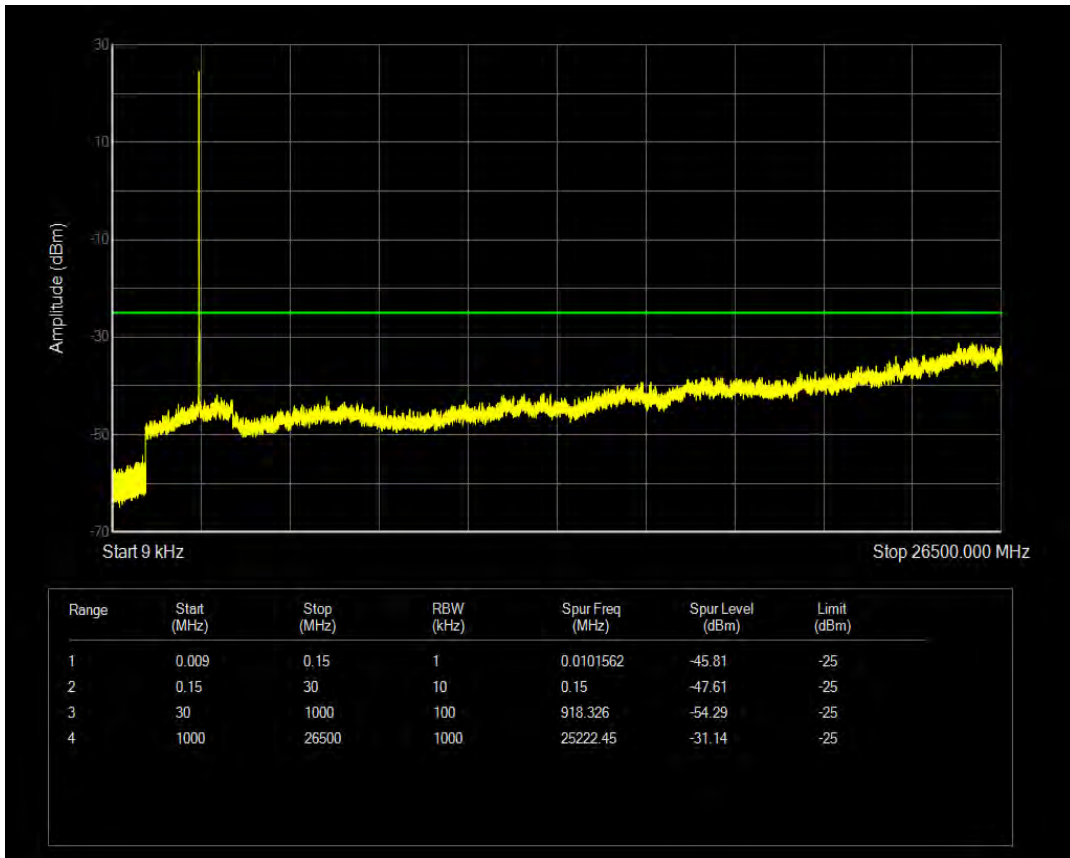

Band41(2535-2655) QAM16 BW=10MHz Channel=40640 RB Size=50 Position=#0

Band41(2535-2655) QAM16 BW=10MHz Channel=40640 RB Size=1 Position=#0