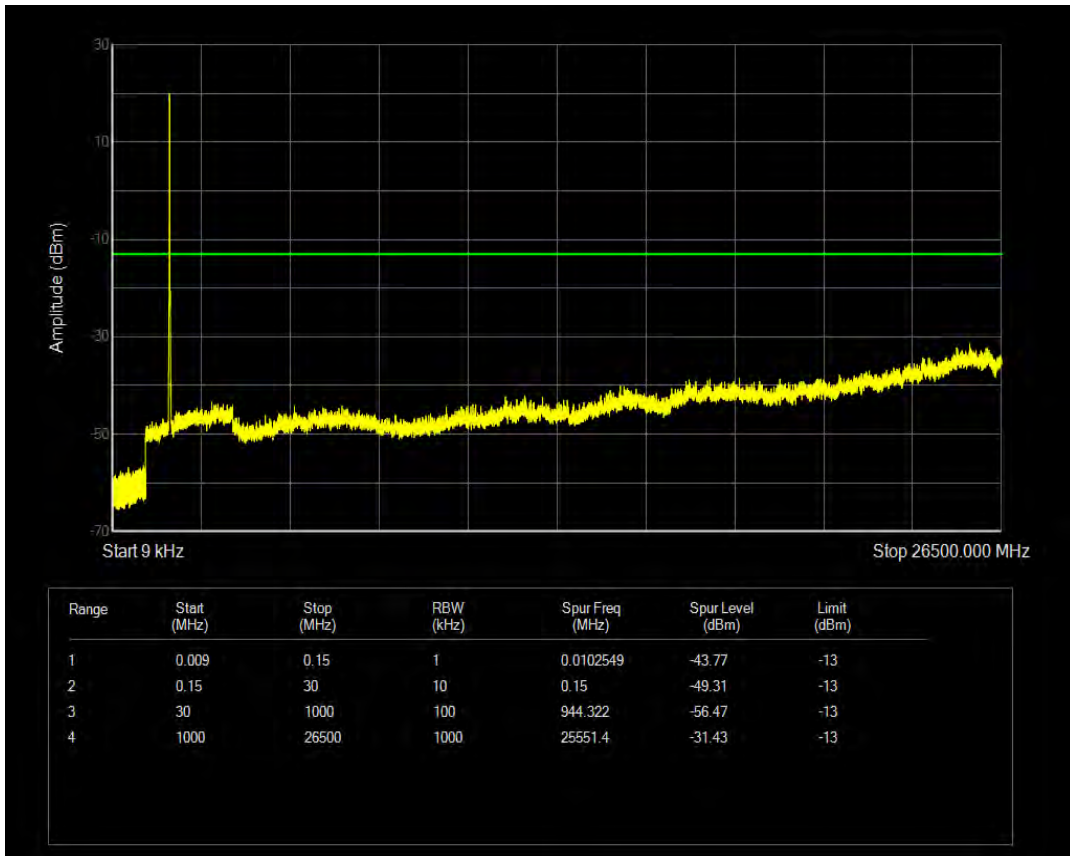

Band4 QPSK BW=10MHz Channel=20175 RB Size=50 Position=#0

Band4 QAM16 BW=10MHz Channel=20175 RB Size=1 Position=#0

Band4 QAM16 BW=10MHz Channel=20175 RB Size=50 Position=#0

Band4 QPSK BW=10MHz Channel=20350 RB Size=1 Position=#0

Band4 QPSK BW=10MHz Channel=20350 RB Size=50 Position=#0

Band4 QAM16 BW=10MHz Channel=20350 RB Size=1 Position=#0

Band4 QAM16 BW=10MHz Channel=20350 RB Size=50 Position=#0

Band4 QPSK BW=15MHz Channel=20025 RB Size=1 Position=#0

Band4 QPSK BW=15MHz Channel=20025 RB Size=75 Position=#0

Band4 QAM16 BW=15MHz Channel=20025 RB Size=1 Position=#0

Band4 QAM16 BW=15MHz Channel=20025 RB Size=75 Position=#0

Band4 QPSK BW=15MHz Channel=20175 RB Size=1 Position=#0