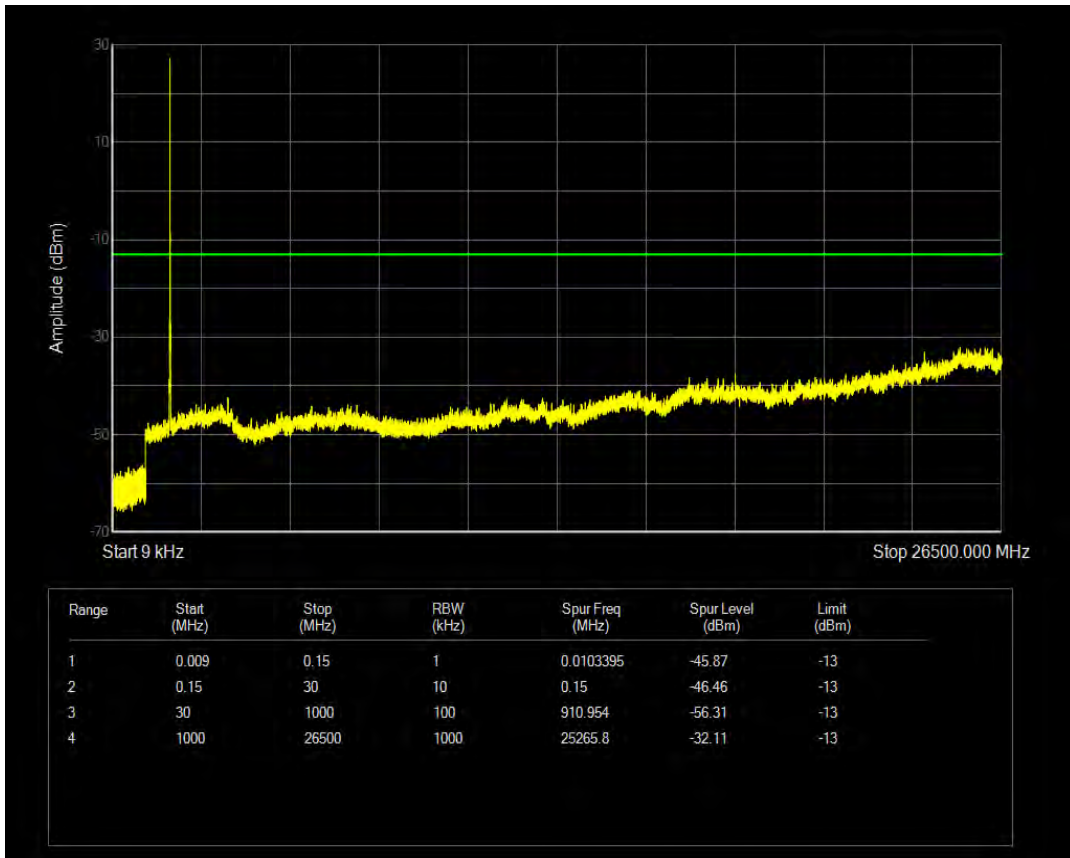

Band4 QPSK BW=10MHz Channel=20000 RB Size=50 Position=#0

Band4 QAM16 BW=10MHz Channel=20000 RB Size=1 Position=#0

Band4 QAM16 BW=10MHz Channel=20000 RB Size=50 Position=#0

Band4 QPSK BW=10MHz Channel=20175 RB Size=1 Position=#0

Band4 QPSK BW=10MHz Channel=20175 RB Size=50 Position=#0

Band4 QAM16 BW=10MHz Channel=20175 RB Size=1 Position=#0

Band4 QAM16 BW=10MHz Channel=20175 RB Size=50 Position=#0

Band4 QPSK BW=10MHz Channel=20350 RB Size=1 Position=#0