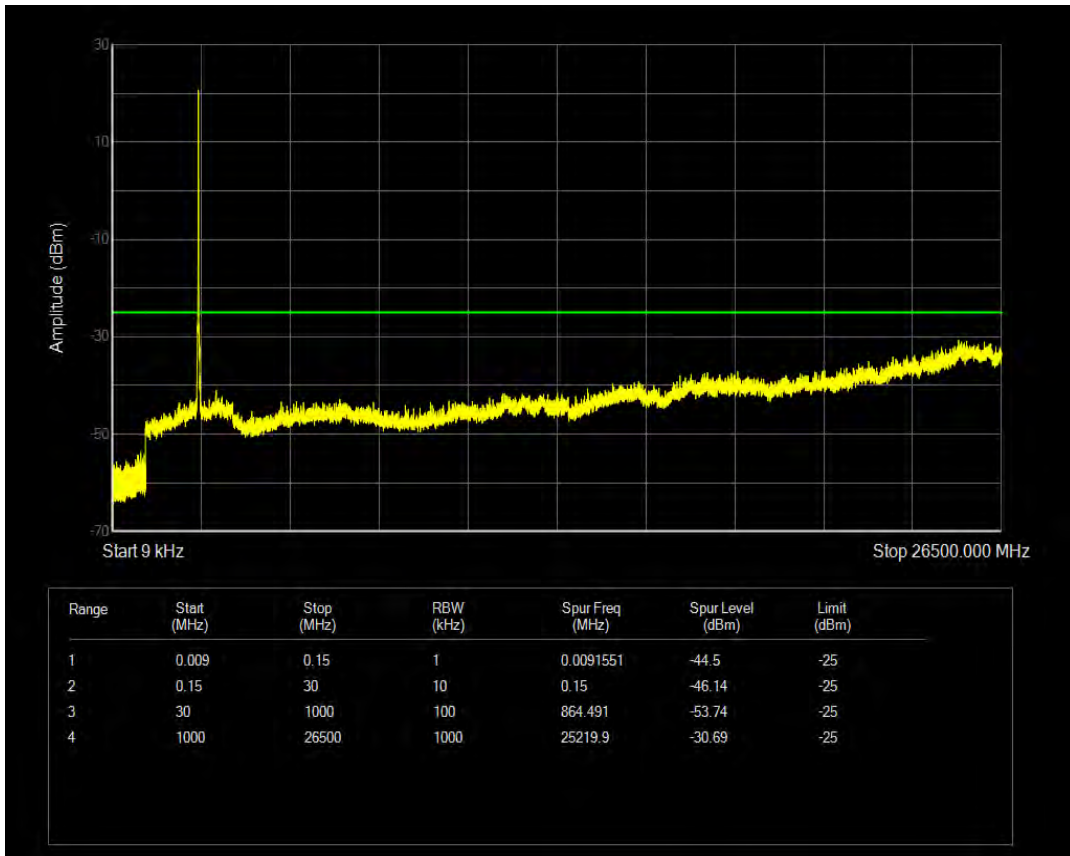

Band38 QPSK BW=5MHz Channel=38225 RB Size=25 Position=#0

Band38 QAM16 BW=5MHz Channel=38225 RB Size=1 Position=#0

Band38 QAM16 BW=5MHz Channel=38225 RB Size=25 Position=#0

Band38 QPSK BW=10MHz Channel=37800 RB Size=1 Position=#0

Band38 QPSK BW=10MHz Channel=37800 RB Size=50 Position=#0

Band38 QAM16 BW=10MHz Channel=37800 RB Size=1 Position=#0

Band38 QAM16 BW=10MHz Channel=37800 RB Size=50 Position=#0

Band38 QPSK BW=10MHz Channel=38000 RB Size=1 Position=#0