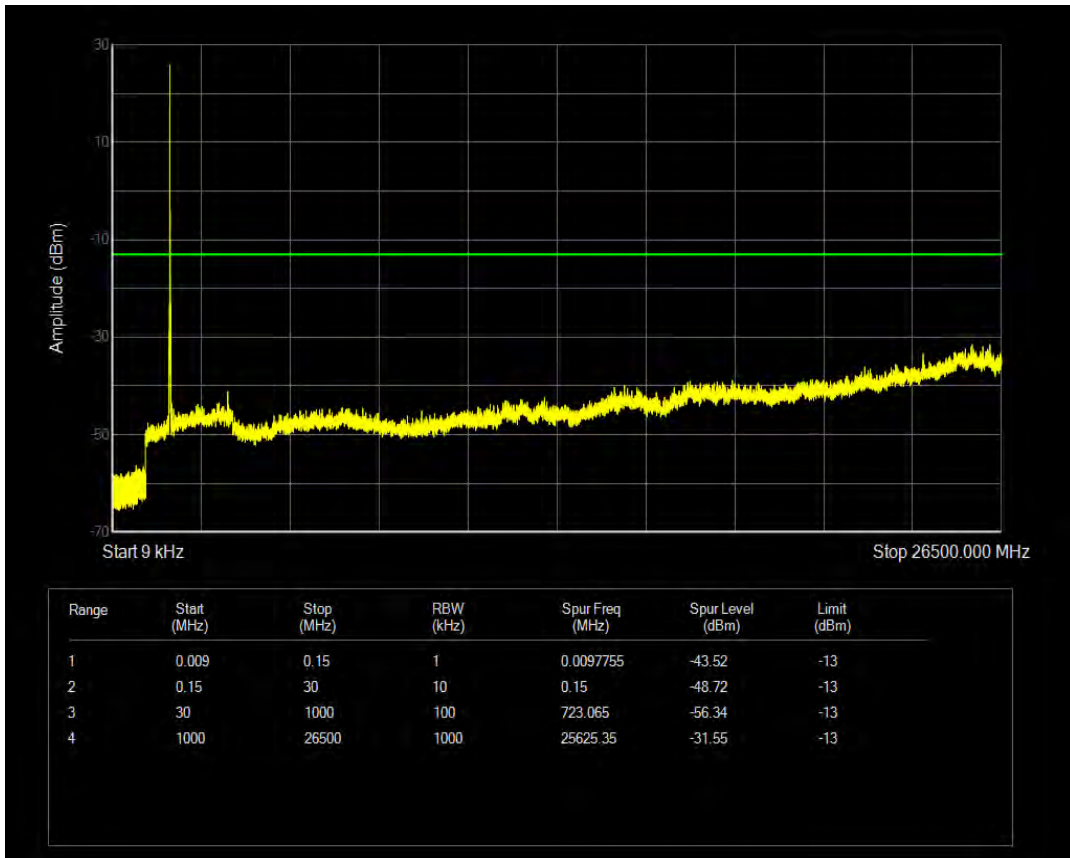

Band4 QPSK BW=10MHz Channel=20350 RB Size=50 Position=#0

Band4 QAM16 BW=10MHz Channel=20350 RB Size=1 Position=#0

Band4 QAM16 BW=10MHz Channel=20350 RB Size=50 Position=#0

Band4 QPSK BW=15MHz Channel=20025 RB Size=1 Position=#0

Band4 QPSK BW=15MHz Channel=20025 RB Size=75 Position=#0

Band4 QAM16 BW=15MHz Channel=20025 RB Size=1 Position=#0

Band4 QAM16 BW=15MHz Channel=20025 RB Size=75 Position=#0

Band4 QPSK BW=15MHz Channel=20175 RB Size=1 Position=#0