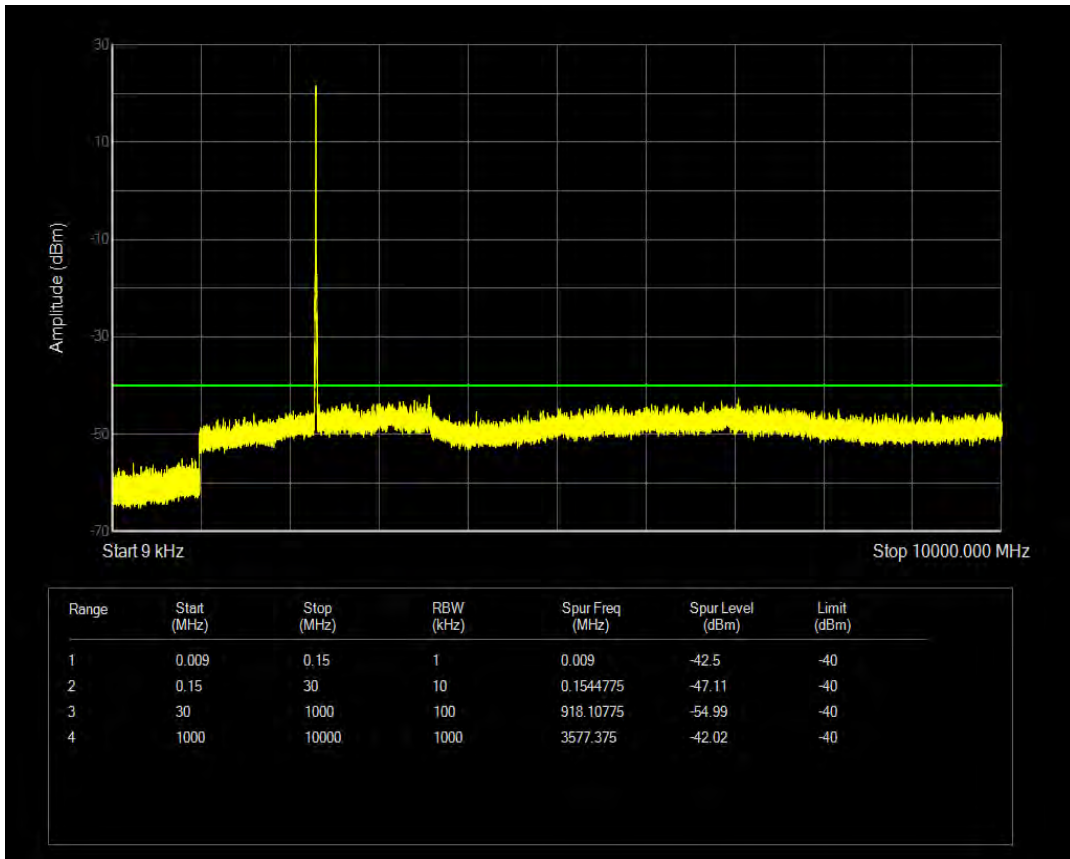

Band26(824-849) QAM16 BW=15MHz Channel=26865 RB Size=75 Position=#0

Band26(824-849) QPSK BW=15MHz Channel=26915 RB Size=1 Position=#0

Band26(824-849) QPSK BW=15MHz Channel=26915 RB Size=75 Position=#0

Band26(824-849) QAM16 BW=15MHz Channel=26915 RB Size=1 Position=#0

Band26(824-849) QAM16 BW=15MHz Channel=26915 RB Size=75 Position=#0

Band26(824-849) QPSK BW=15MHz Channel=26965 RB Size=1 Position=#0

Band26(824-849) QPSK BW=15MHz Channel=26965 RB Size=75 Position=#0

Band26(824-849) QAM16 BW=15MHz Channel=26965 RB Size=1 Position=#0

Band26(824-849) QAM16 BW=15MHz Channel=26965 RB Size=75 Position=#0

Band30 QPSK BW=5MHz Channel=27685 RB Size=25 Position=#0

Band30 QAM16 BW=5MHz Channel=27685 RB Size=25 Position=#0

Band30 QPSK BW=5MHz Channel=27735 RB Size=25 Position=#0