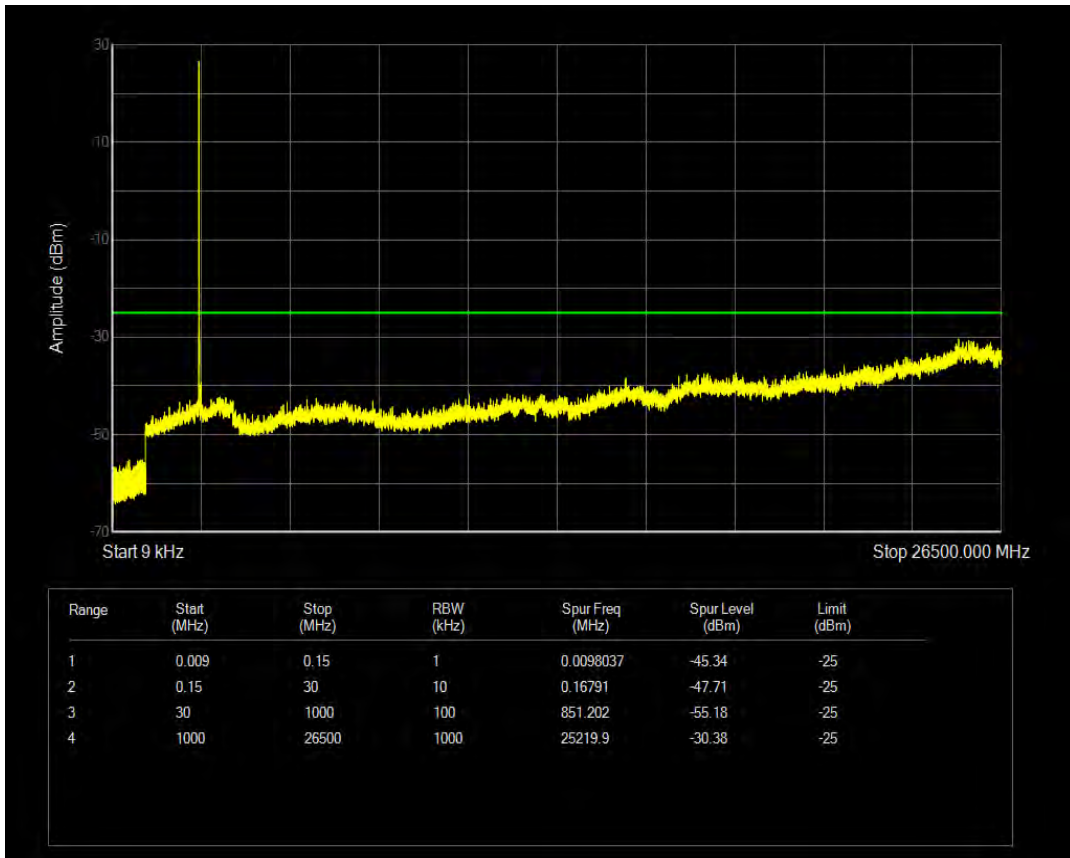

Band38 QPSK BW=10MHz Channel=37800 RB Size=50 Position=#0

Band38 QAM16 BW=10MHz Channel=37800 RB Size=1 Position=#0

Band38 QAM16 BW=10MHz Channel=37800 RB Size=50 Position=#0

Band38 QPSK BW=10MHz Channel=38000 RB Size=1 Position=#0

Band38 QPSK BW=10MHz Channel=38000 RB Size=50 Position=#0

Band38 QAM16 BW=10MHz Channel=38000 RB Size=1 Position=#0

Band38 QAM16 BW=10MHz Channel=38000 RB Size=50 Position=#0

Band38 QPSK BW=10MHz Channel=38200 RB Size=1 Position=#0