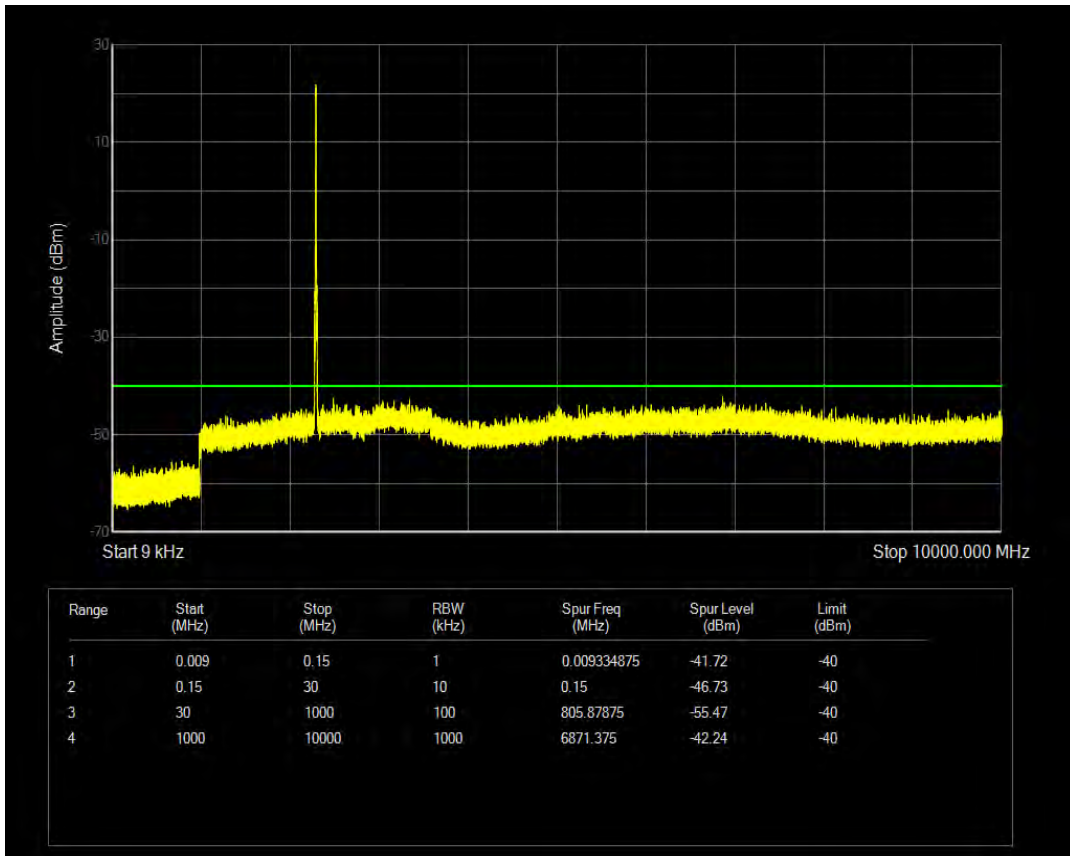

Band30 QAM16 BW=5MHz Channel=27685 RB Size=25 Position=#0

Band30 QPSK BW=5MHz Channel=27685 RB Size=25 Position=#0