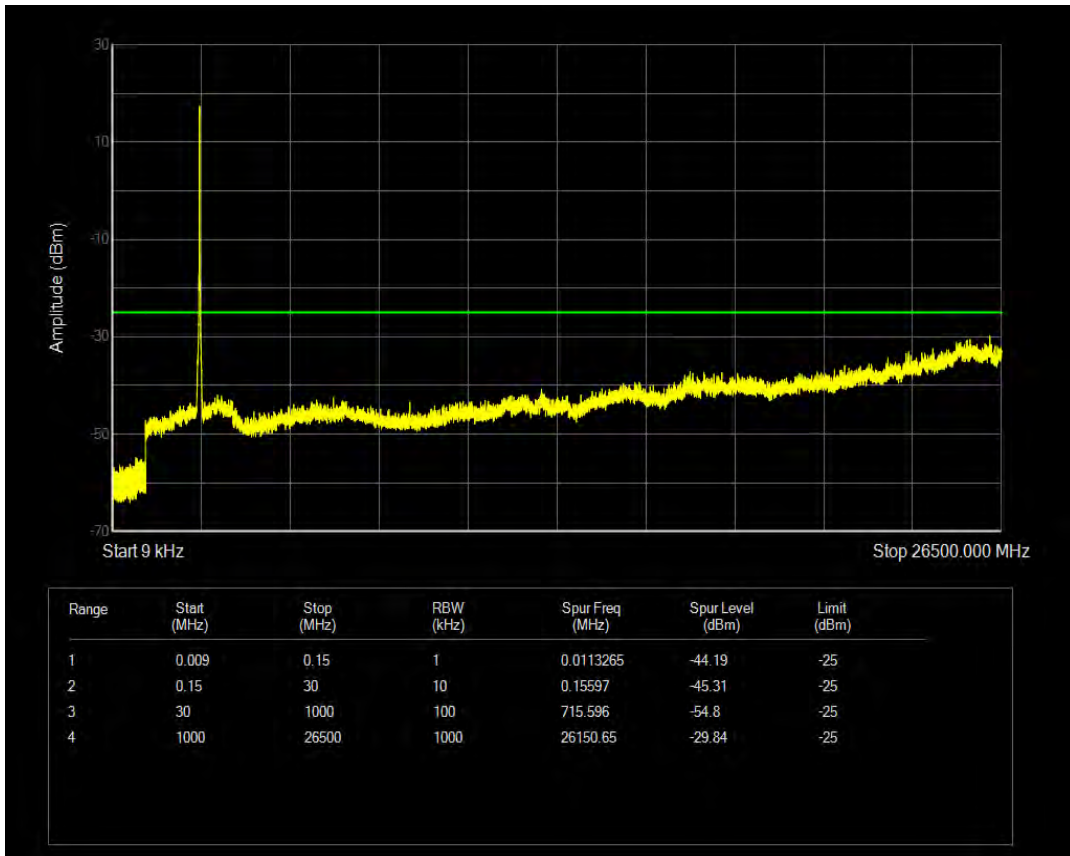

Band38 QPSK BW=20MHz Channel=38000 RB Size=100 Position=#0

Band38 QAM16 BW=20MHz Channel=38000 RB Size=1 Position=#0

Band38 QAM16 BW=20MHz Channel=38000 RB Size=100 Position=#0

Band38 QPSK BW=20MHz Channel=38150 RB Size=1 Position=#0

Band38 QPSK BW=20MHz Channel=38150 RB Size=100 Position=#0

Band38 QAM16 BW=20MHz Channel=38150 RB Size=1 Position=#0

Band38 QAM16 BW=20MHz Channel=38150 RB Size=100 Position=#0

Band4 QPSK BW=1.4MHz Channel=19957 RB Size=1 Position=#0