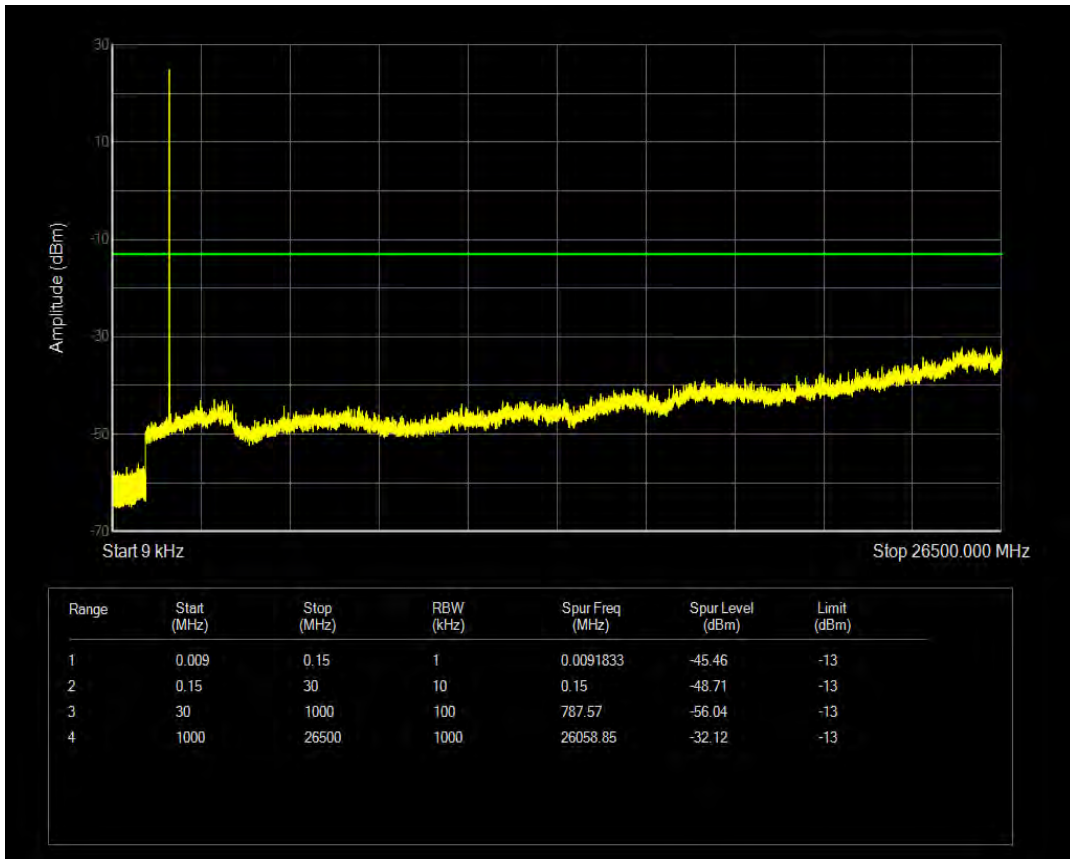

Band38 QPSK BW=20MHz Channel=38150 RB Size=100 Position=#0

Band38 QAM16 BW=20MHz Channel=38150 RB Size=1 Position=#0

Band38 QAM16 BW=20MHz Channel=38150 RB Size=100 Position=#0

Band4 QPSK BW=1.4MHz Channel=19957 RB Size=1 Position=#0

Band4 QPSK BW=1.4MHz Channel=19957 RB Size=6 Position=#0

Band4 QAM16 BW=1.4MHz Channel=19957 RB Size=1 Position=#0

Band4 QAM16 BW=1.4MHz Channel=19957 RB Size=6 Position=#0

Band4 QPSK BW=1.4MHz Channel=20175 RB Size=1 Position=#0