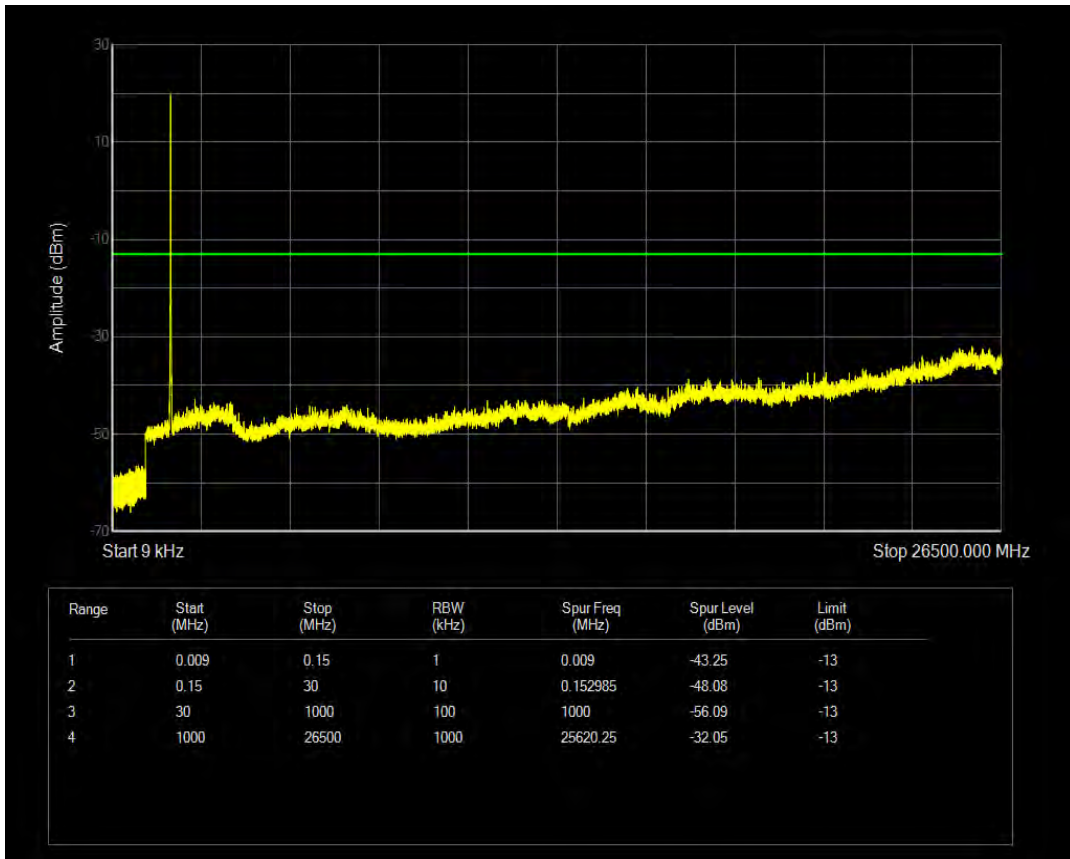

Band4 QPSK BW=10MHz Channel=20000 RB Size=50 Position=#0

Band4 QAM16 BW=10MHz Channel=20000 RB Size=1 Position=#0

Band4 QAM16 BW=10MHz Channel=20000 RB Size=50 Position=#0

Band4 QPSK BW=10MHz Channel=20175 RB Size=1 Position=#0

Band4 QPSK BW=10MHz Channel=20175 RB Size=50 Position=#0

Band4 QAM16 BW=10MHz Channel=20175 RB Size=1 Position=#0

Band4 QAM16 BW=10MHz Channel=20175 RB Size=50 Position=#0

Band4 QPSK BW=10MHz Channel=20350 RB Size=1 Position=#0

Band4 QPSK BW=10MHz Channel=20350 RB Size=50 Position=#0

Band4 QAM16 BW=10MHz Channel=20350 RB Size=1 Position=#0

Band4 QAM16 BW=10MHz Channel=20350 RB Size=50 Position=#0

Band4 QPSK BW=15MHz Channel=20025 RB Size=1 Position=#0