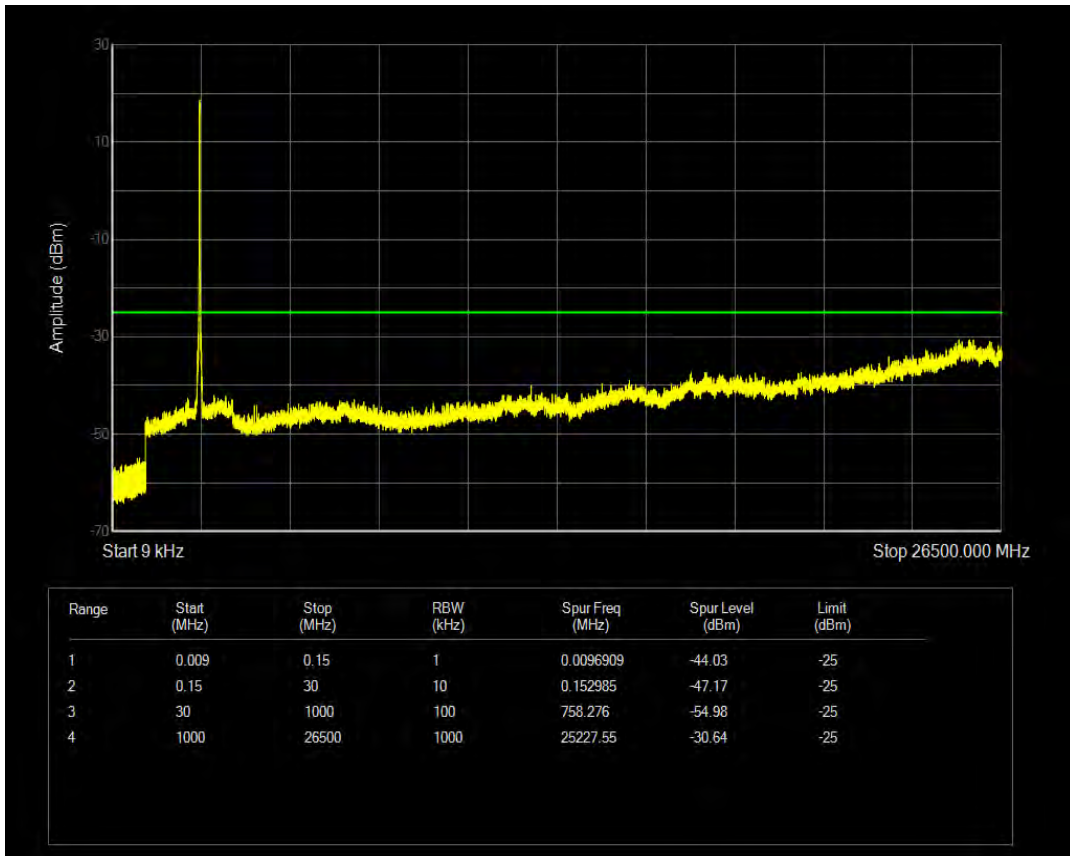

Band38 QPSK BW=20MHz Channel=38000 RB Size=100 Position=#0

Band38 QAM16 BW=20MHz Channel=38000 RB Size=1 Position=#0

Band38 QAM16 BW=20MHz Channel=38000 RB Size=100 Position=#0

Band38 QPSK BW=20MHz Channel=38150 RB Size=1 Position=#0

Band38 QPSK BW=20MHz Channel=38150 RB Size=100 Position=#0

Band38 QAM16 BW=20MHz Channel=38150 RB Size=1 Position=#0

Band38 QAM16 BW=20MHz Channel=38150 RB Size=100 Position=#0

Band4 QPSK BW=1.4MHz Channel=19957 RB Size=1 Position=#0