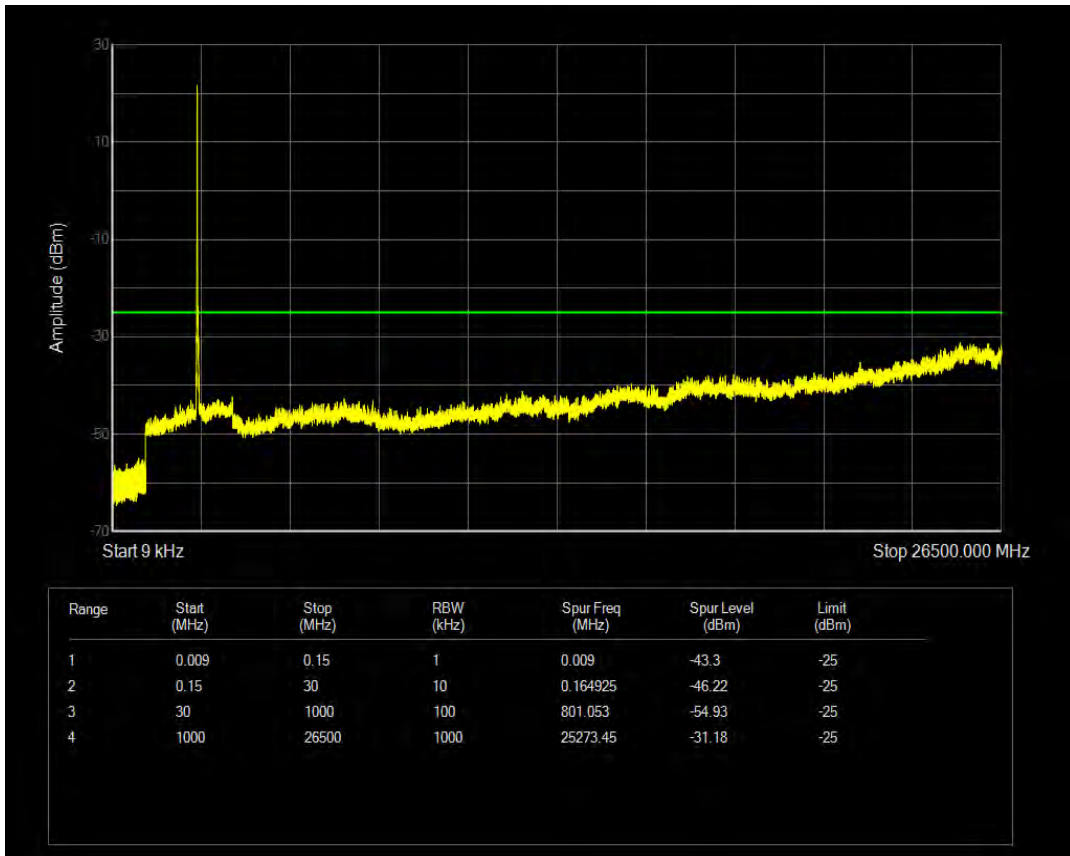

Band41(2535-2655) QAM16 BW=10MHz Channel=40090 RB Size=1 Position=#0

Band41(2535-2655) QPSK BW=10MHz Channel=40090 RB Size=50 Position=#0