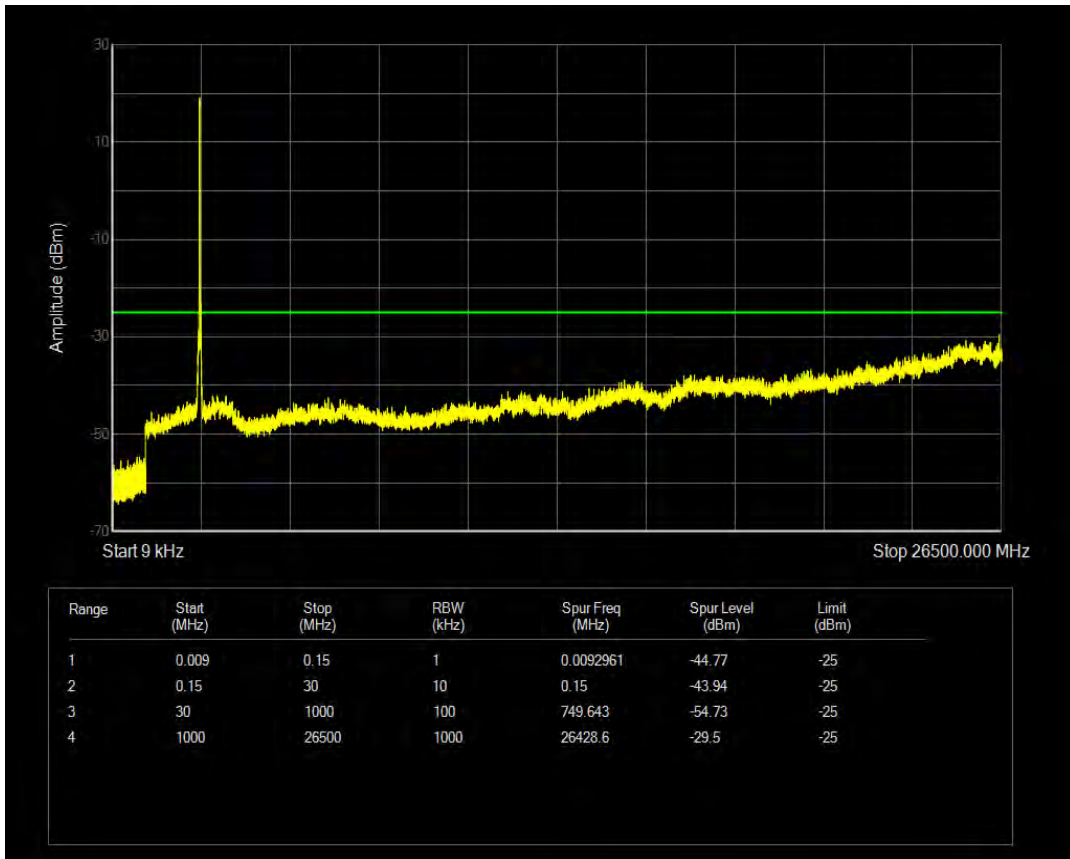

Band38 QAM16 BW=15MHz Channel=38175 RB Size=1 Position=#0

Band38 QPSK BW=15MHz Channel=38175 RB Size=75 Position=#0