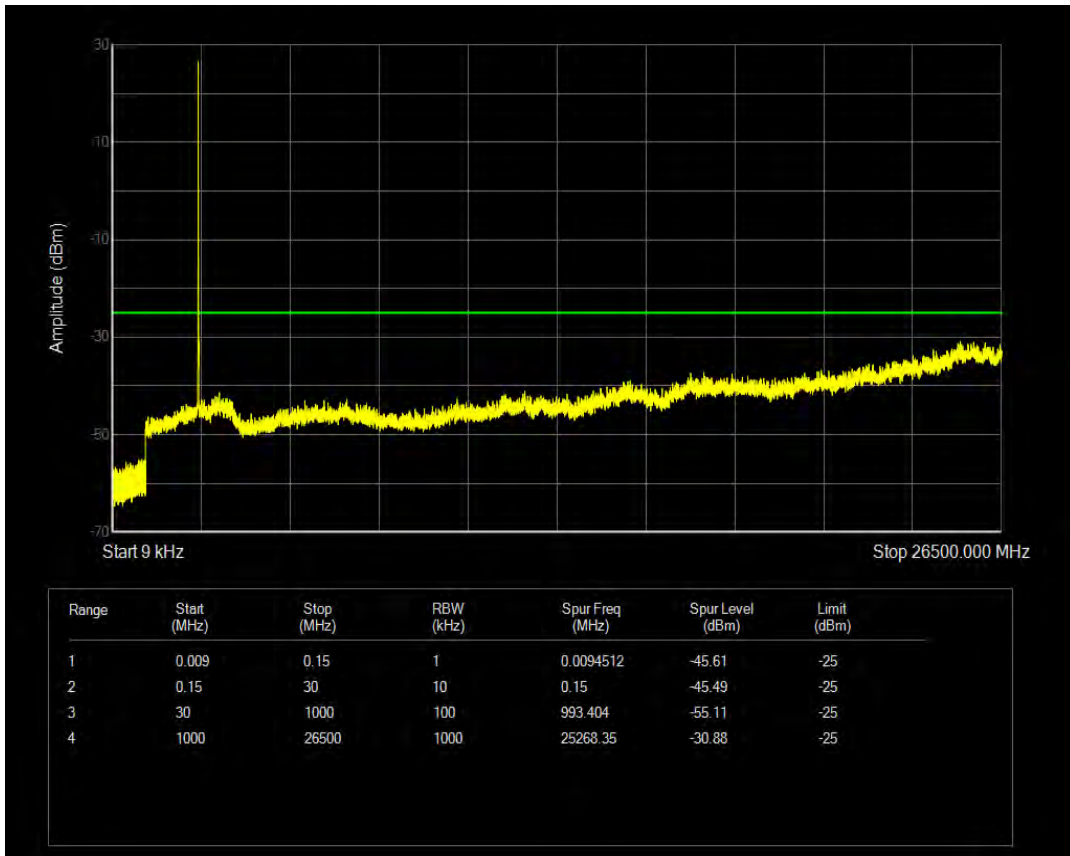

Band38 QPSK BW=5MHz Channel=38225 RB Size=25 Position=#0

Band38 QAM16 BW=5MHz Channel=38225 RB Size=1 Position=#0

Band38 QAM16 BW=5MHz Channel=38225 RB Size=25 Position=#0

Band38 QPSK BW=10MHz Channel=37800 RB Size=1 Position=#0

Band38 QPSK BW=10MHz Channel=37800 RB Size=50 Position=#0

Band38 QAM16 BW=10MHz Channel=37800 RB Size=1 Position=#0

Band38 QAM16 BW=10MHz Channel=37800 RB Size=50 Position=#0

Band38 QPSK BW=10MHz Channel=38000 RB Size=1 Position=#0