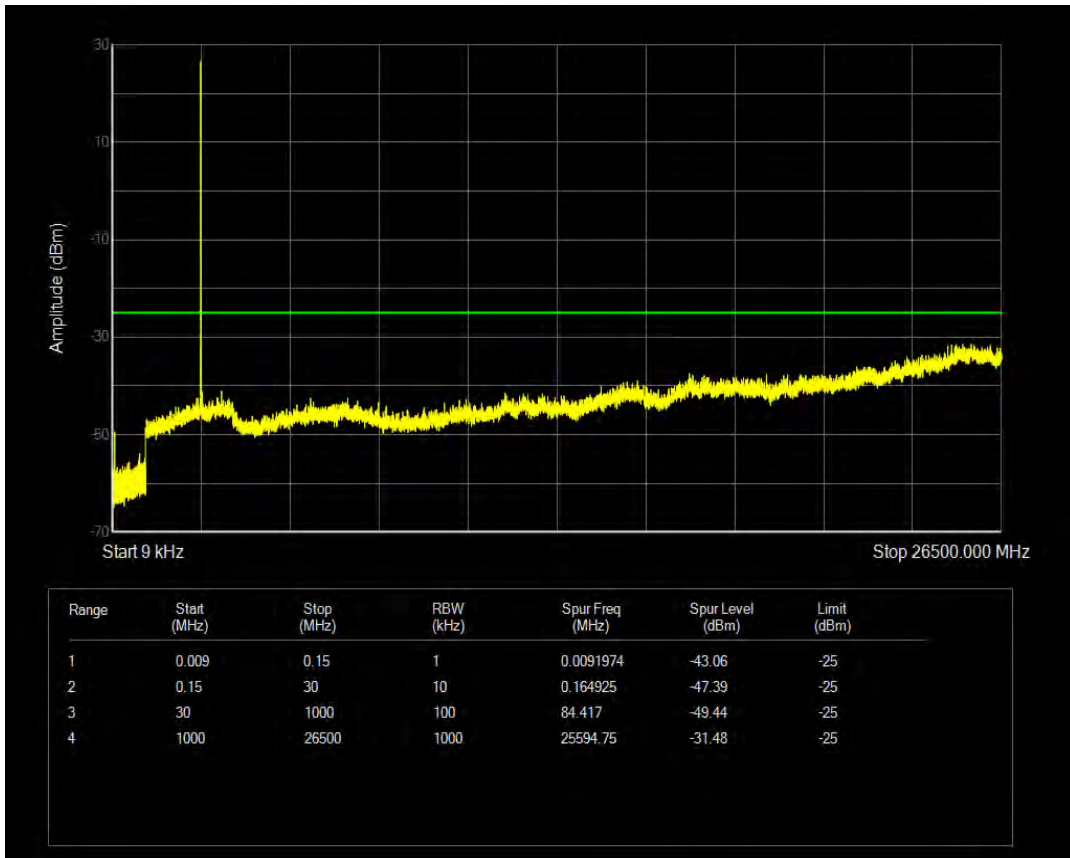

Band41(2535-2655) QAM16 BW=10MHz Channel=41190 RB Size=50 Position=#0

Band41(2535-2655) QAM16 BW=10MHz Channel=41190 RB Size=1 Position=#0