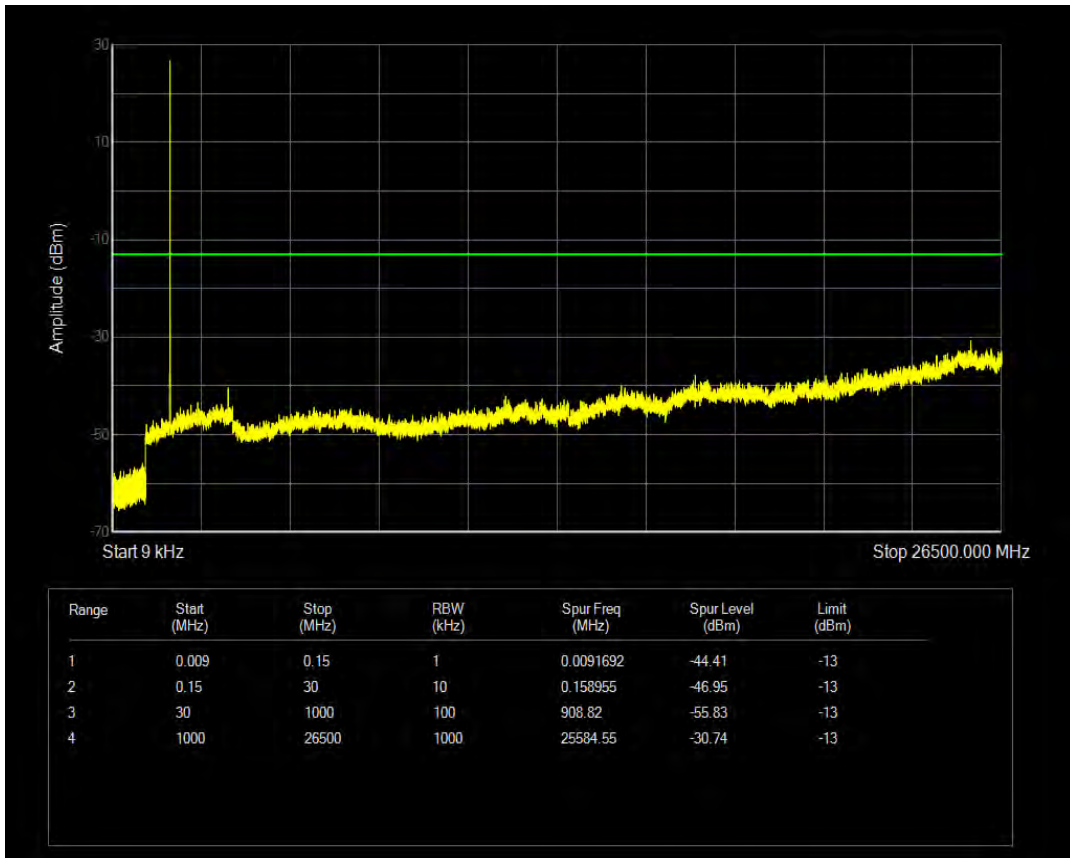

Band4 QPSK BW=3MHz Channel=19965 RB Size=15 Position=#0

Band4 QAM16 BW=3MHz Channel=19965 RB Size=1 Position=#0

Band4 QAM16 BW=3MHz Channel=19965 RB Size=15 Position=#0

Band4 QPSK BW=3MHz Channel=20175 RB Size=1 Position=#0