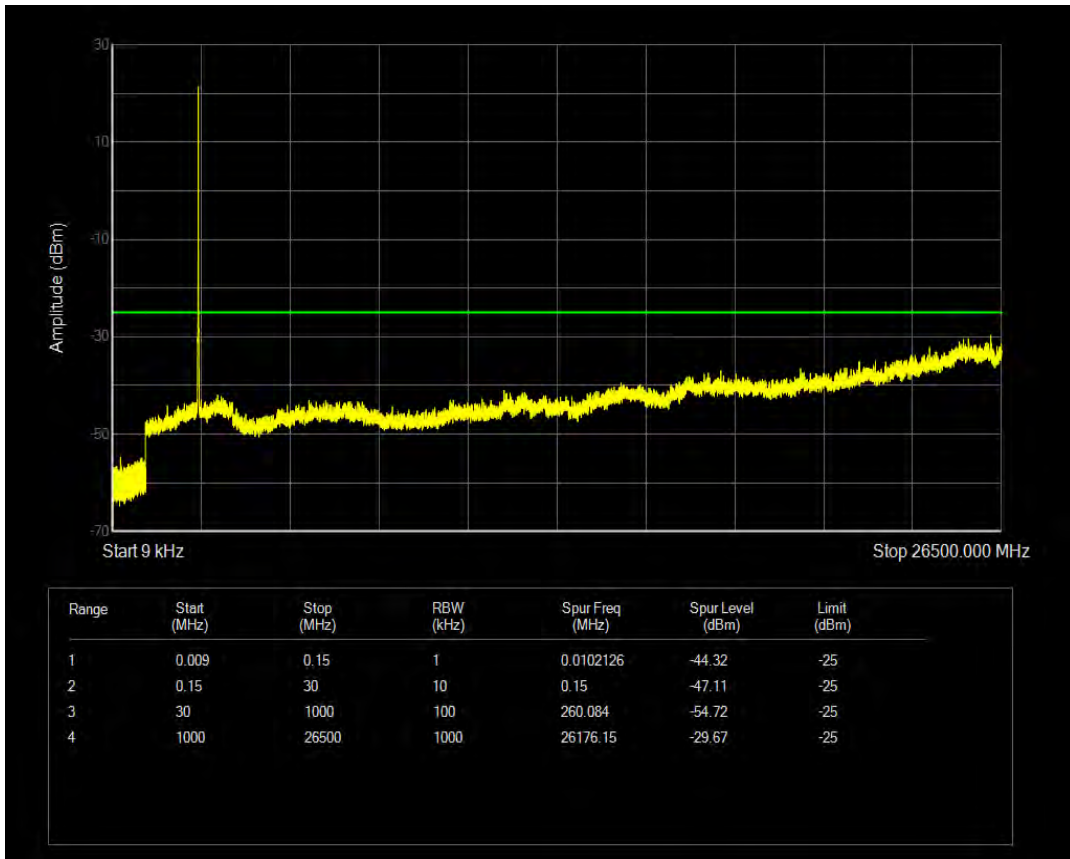

Band30 QAM16 BW=5MHz Channel=27735 RB Size=25 Position=#0

Band30 QPSK BW=10MHz Channel=27710 RB Size=50 Position=#0

Band30 QAM16 BW=10MHz Channel=27710 RB Size=50 Position=#0

Band38 QPSK BW=5MHz Channel=37775 RB Size=1 Position=#0

Band38 QPSK BW=5MHz Channel=37775 RB Size=25 Position=#0

Band38 QAM16 BW=5MHz Channel=37775 RB Size=1 Position=#0

Band38 QAM16 BW=5MHz Channel=37775 RB Size=25 Position=#0

Band38 QPSK BW=5MHz Channel=38000 RB Size=1 Position=#0