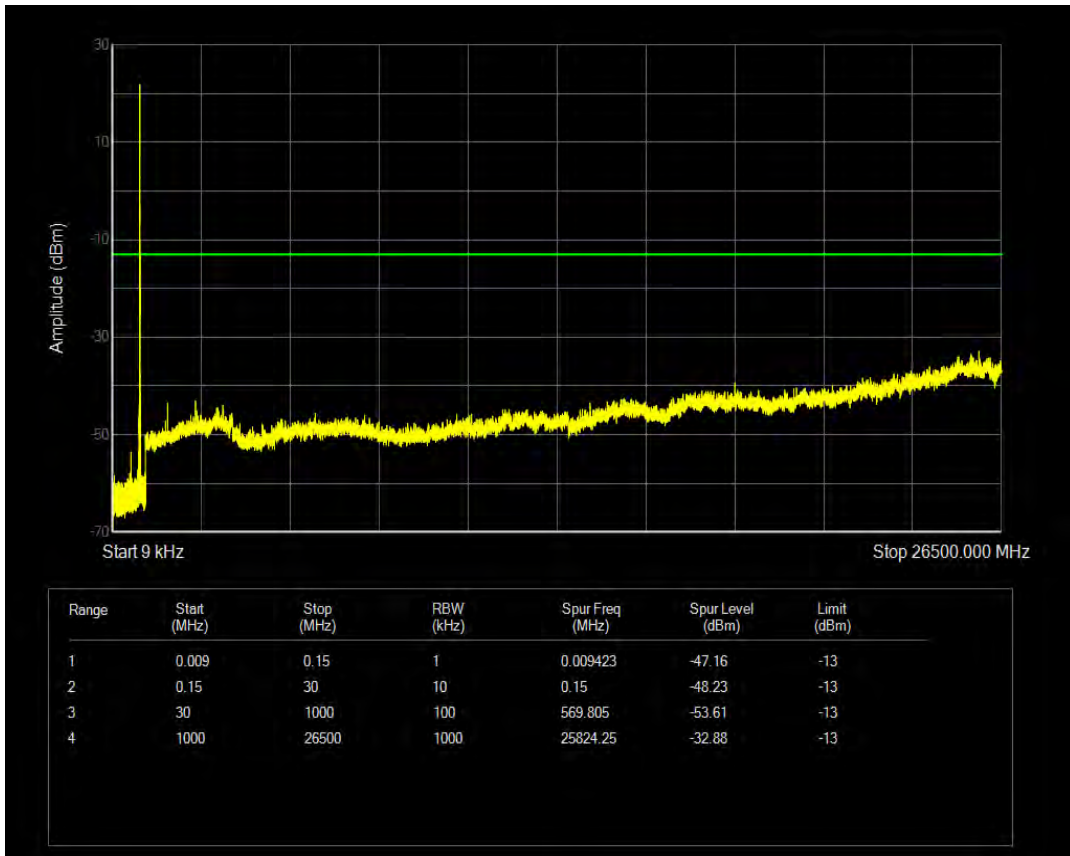

Band26(824-849) QAM16 BW=15MHz Channel=26865 RB Size=75 Position=#0

Band26(824-849) QPSK BW=15MHz Channel=26915 RB Size=1 Position=#0

Band26(824-849) QPSK BW=15MHz Channel=26915 RB Size=75 Position=#0

Band26(824-849) QAM16 BW=15MHz Channel=26915 RB Size=1 Position=#0

Band26(824-849) QAM16 BW=15MHz Channel=26915 RB Size=75 Position=#0

Band26(824-849) QPSK BW=15MHz Channel=26965 RB Size=1 Position=#0

Band26(824-849) QPSK BW=15MHz Channel=26965 RB Size=75 Position=#0

Band26(824-849) QAM16 BW=15MHz Channel=26965 RB Size=1 Position=#0