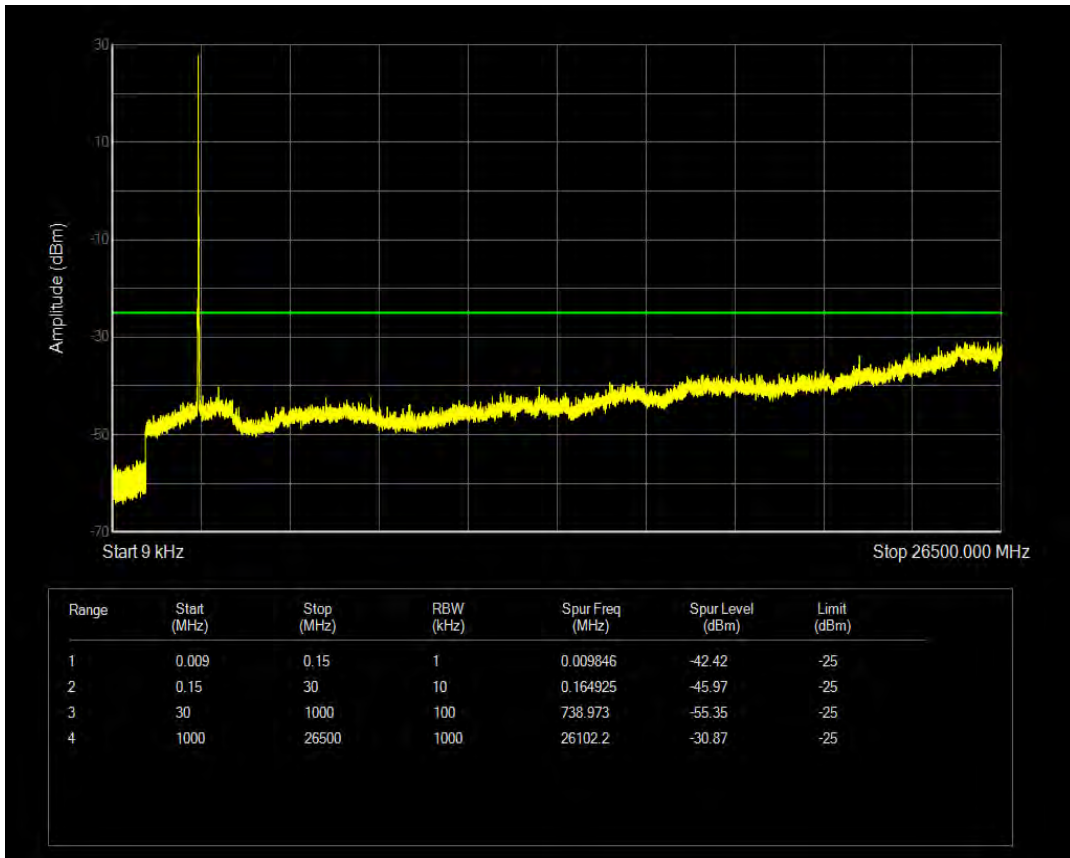

Band38 QPSK BW=15MHz Channel=38175 RB Size=75 Position=#0

Band38 QAM16 BW=15MHz Channel=38175 RB Size=1 Position=#0

Band38 QAM16 BW=15MHz Channel=38175 RB Size=75 Position=#0

Band38 QPSK BW=20MHz Channel=37850 RB Size=1 Position=#0

Band38 QPSK BW=20MHz Channel=37850 RB Size=100 Position=#0

Band38 QAM16 BW=20MHz Channel=37850 RB Size=1 Position=#0

Band38 QAM16 BW=20MHz Channel=37850 RB Size=100 Position=#0

Band38 QPSK BW=20MHz Channel=38000 RB Size=1 Position=#0