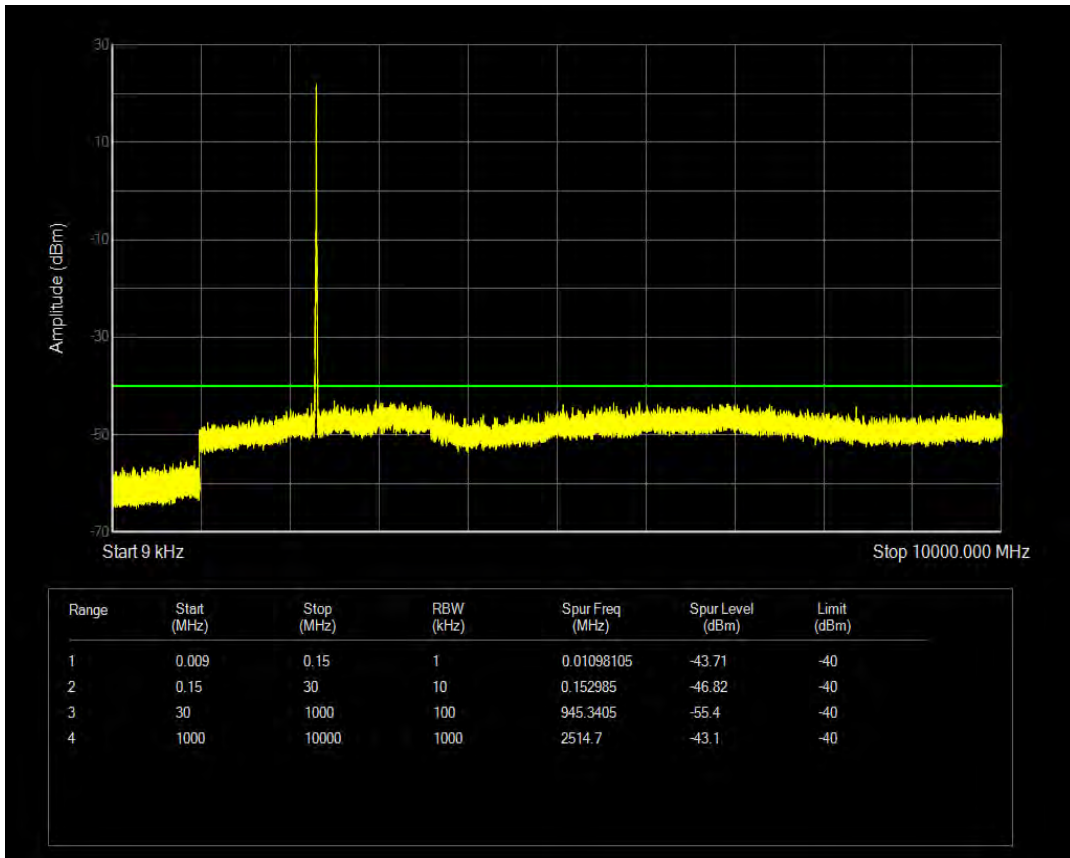

Band26(824-849) QAM16 BW=15MHz Channel=26915 RB Size=75 Position=#0

Band26(824-849) QPSK BW=15MHz Channel=26965 RB Size=1 Position=#0

Band26(824-849) QPSK BW=15MHz Channel=26965 RB Size=75 Position=#0

Band26(824-849) QAM16 BW=15MHz Channel=26965 RB Size=1 Position=#0

Band26(824-849) QAM16 BW=15MHz Channel=26965 RB Size=75 Position=#0

Band30 QPSK BW=5MHz Channel=27685 RB Size=25 Position=#0

Band30 QAM16 BW=5MHz Channel=27685 RB Size=25 Position=#0

Band30 QPSK BW=5MHz Channel=27735 RB Size=25 Position=#0

Band30 QAM16 BW=5MHz Channel=27735 RB Size=25 Position=#0

Band30 QPSK BW=10MHz Channel=27710 RB Size=50 Position=#0

Band30 QAM16 BW=10MHz Channel=27710 RB Size=50 Position=#0

Band38 QPSK BW=5MHz Channel=37775 RB Size=1 Position=#0