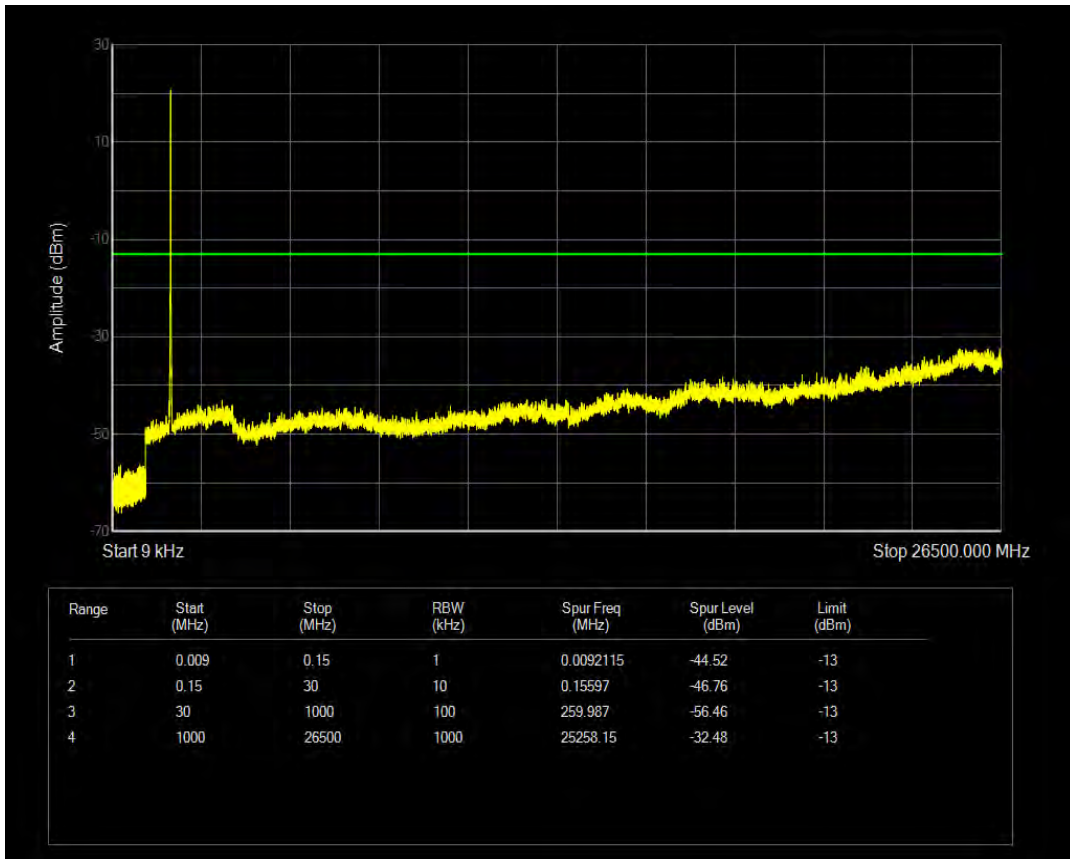

Band4 QPSK BW=10MHz Channel=20000 RB Size=50 Position=#0

Band4 QAM16 BW=10MHz Channel=20000 RB Size=1 Position=#0

Band4 QAM16 BW=10MHz Channel=20000 RB Size=50 Position=#0

Band4 QPSK BW=10MHz Channel=20175 RB Size=1 Position=#0

Band4 QPSK BW=10MHz Channel=20175 RB Size=50 Position=#0

Band4 QAM16 BW=10MHz Channel=20175 RB Size=1 Position=#0

Band4 QAM16 BW=10MHz Channel=20175 RB Size=50 Position=#0

Band4 QPSK BW=10MHz Channel=20350 RB Size=1 Position=#0

Band4 QPSK BW=10MHz Channel=20350 RB Size=50 Position=#0

Band4 QAM16 BW=10MHz Channel=20350 RB Size=1 Position=#0

Band4 QAM16 BW=10MHz Channel=20350 RB Size=50 Position=#0

Band4 QPSK BW=15MHz Channel=20025 RB Size=1 Position=#0