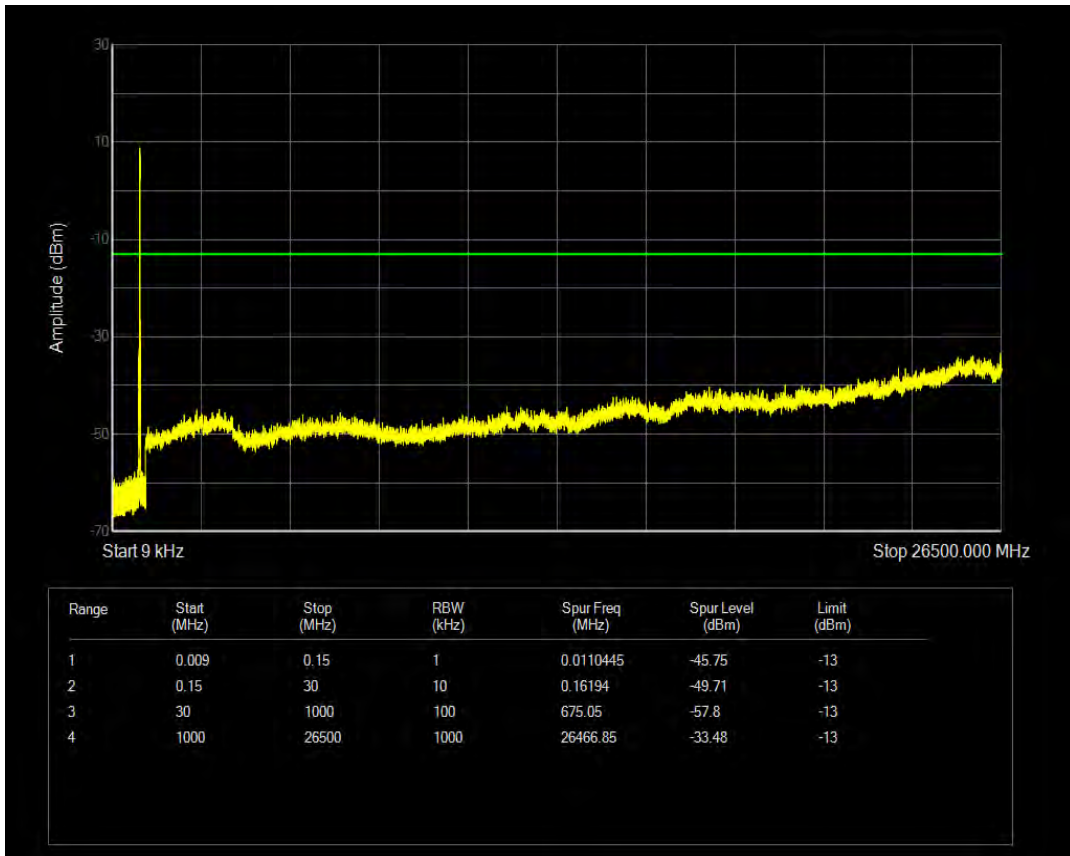

Band26(824-849) QAM16 BW=15MHz Channel=26865 RB Size=75 Position=#0

Band26(824-849) QPSK BW=15MHz Channel=26915 RB Size=1 Position=#0

Band26(824-849) QPSK BW=15MHz Channel=26915 RB Size=75 Position=#0

Band26(824-849) QAM16 BW=15MHz Channel=26915 RB Size=1 Position=#0

Band26(824-849) QAM16 BW=15MHz Channel=26915 RB Size=75 Position=#0

Band26(824-849) QPSK BW=15MHz Channel=26965 RB Size=1 Position=#0

Band26(824-849) QPSK BW=15MHz Channel=26965 RB Size=75 Position=#0

Band26(824-849) QAM16 BW=15MHz Channel=26965 RB Size=1 Position=#0