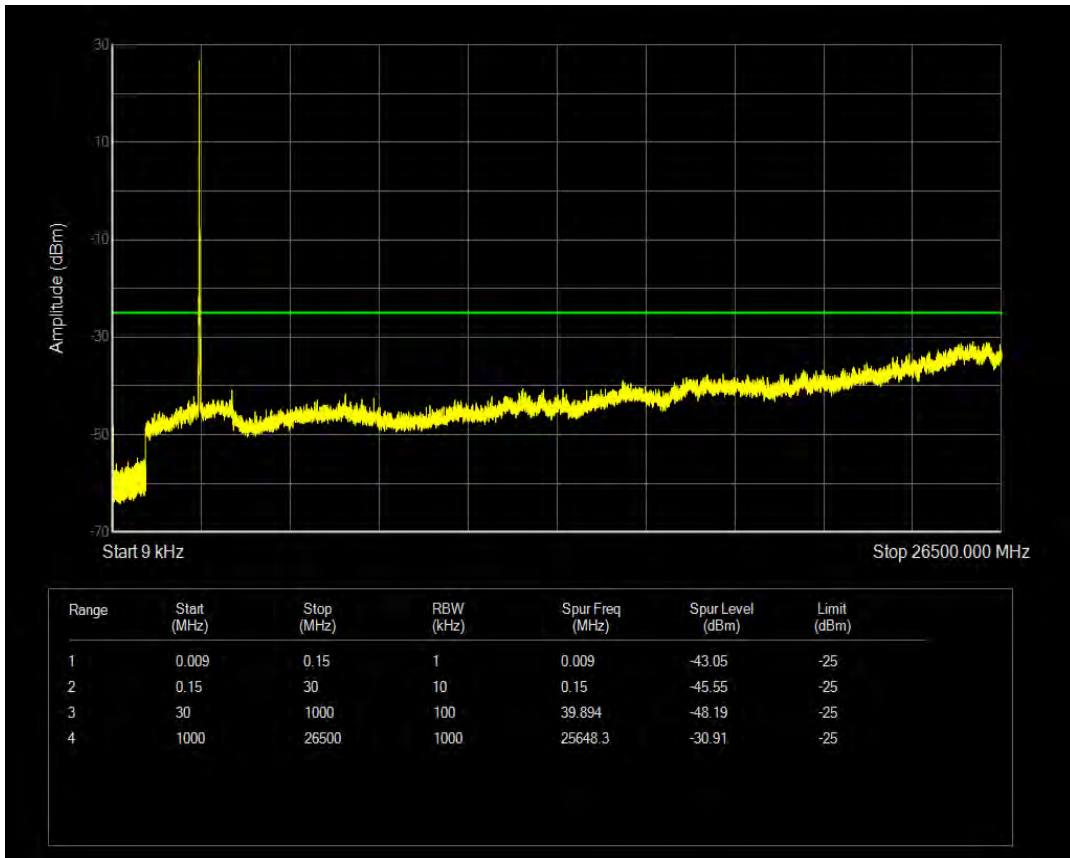

Band38 QPSK BW=20MHz Channel=38000 RB Size=100 Position=#0

Band38 QAM16 BW=20MHz Channel=38000 RB Size=1 Position=#0

Band38 QAM16 BW=20MHz Channel=38000 RB Size=100 Position=#0

Band38 QPSK BW=20MHz Channel=38150 RB Size=1 Position=#0

Band38 QPSK BW=20MHz Channel=38150 RB Size=100 Position=#0

Band38 QAM16 BW=20MHz Channel=38150 RB Size=1 Position=#0

Band38 QAM16 BW=20MHz Channel=38150 RB Size=100 Position=#0

Band4 QPSK BW=1.4MHz Channel=19957 RB Size=1 Position=#0