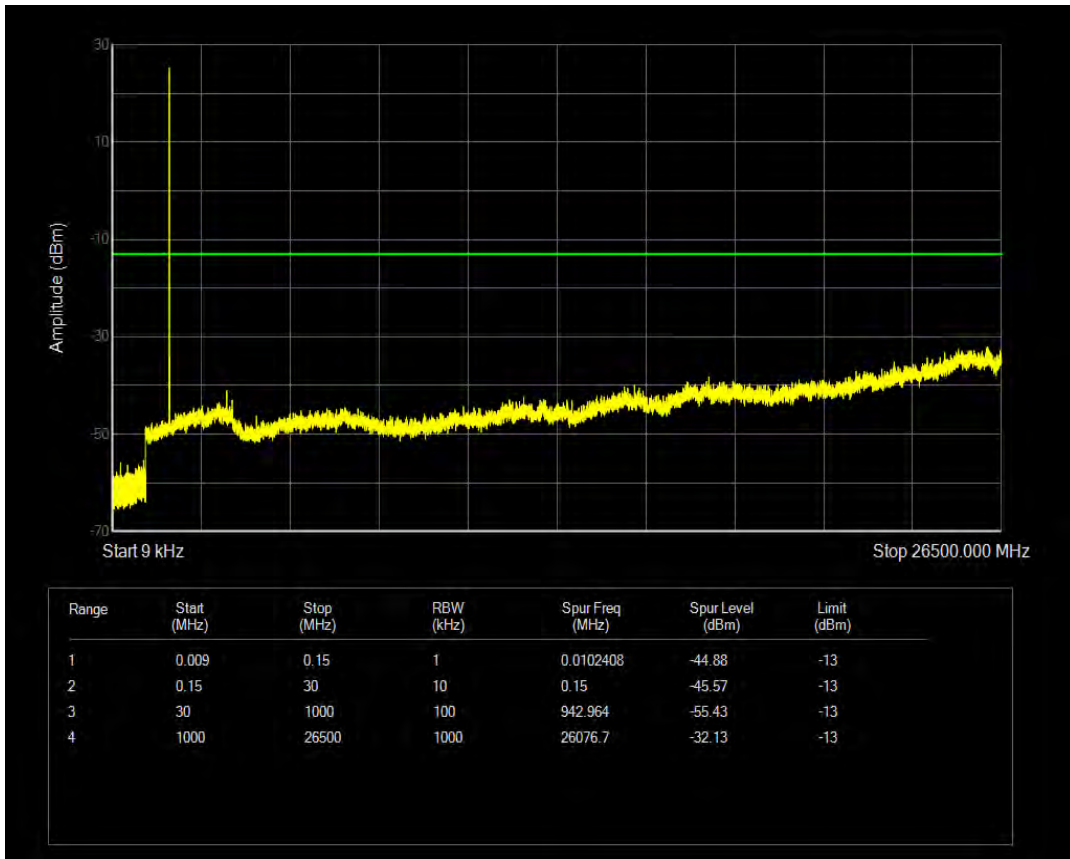

Band4 QPSK BW=1.4MHz Channel=19957 RB Size=6 Position=#0

Band4 QAM16 BW=1.4MHz Channel=19957 RB Size=1 Position=#0

Band4 QAM16 BW=1.4MHz Channel=19957 RB Size=6 Position=#0

Band4 QPSK BW=1.4MHz Channel=20175 RB Size=1 Position=#0

Band4 QPSK BW=1.4MHz Channel=20175 RB Size=6 Position=#0

Band4 QAM16 BW=1.4MHz Channel=20175 RB Size=1 Position=#0

Band4 QAM16 BW=1.4MHz Channel=20175 RB Size=6 Position=#0

Band4 QPSK BW=1.4MHz Channel=20393 RB Size=1 Position=#0