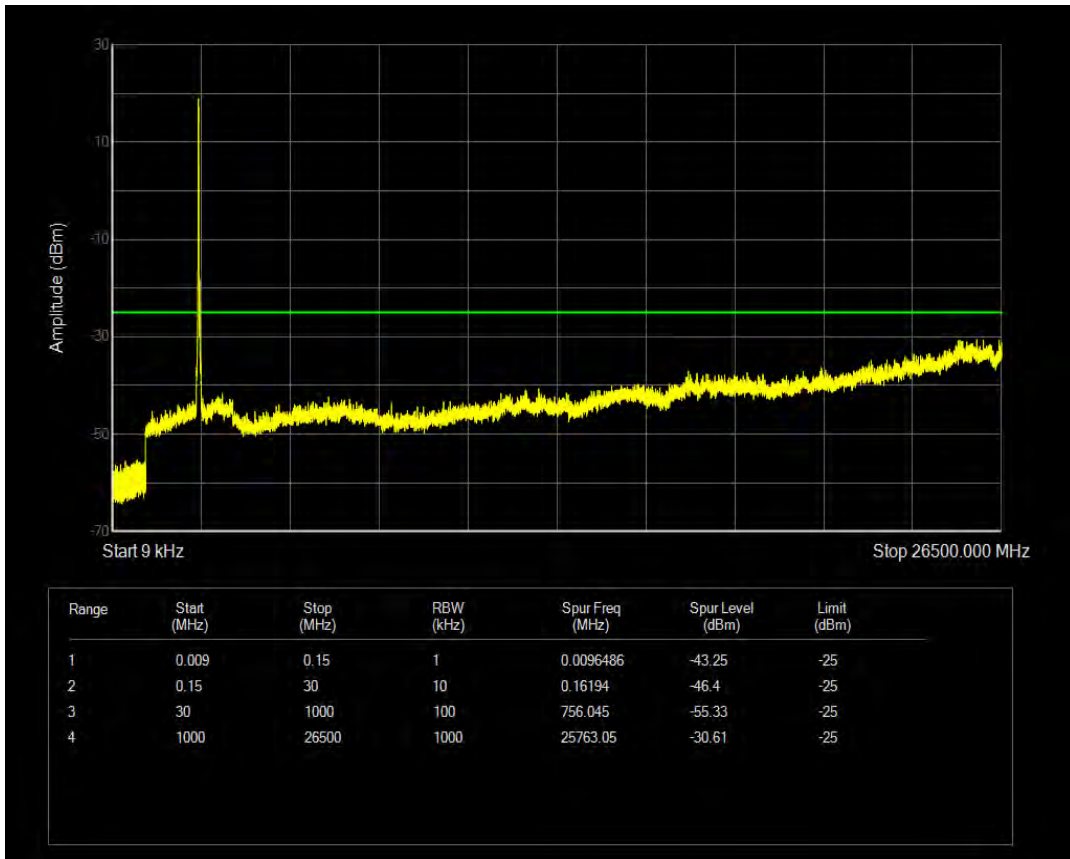

Band38 QPSK BW=15MHz Channel=38175 RB Size=75 Position=#0

Band38 QAM16 BW=15MHz Channel=38175 RB Size=1 Position=#0

Band38 QAM16 BW=15MHz Channel=38175 RB Size=75 Position=#0

Band38 QPSK BW=20MHz Channel=37850 RB Size=1 Position=#0

Band38 QPSK BW=20MHz Channel=37850 RB Size=100 Position=#0

Band38 QAM16 BW=20MHz Channel=37850 RB Size=1 Position=#0

Band38 QAM16 BW=20MHz Channel=37850 RB Size=100 Position=#0

Band38 QPSK BW=20MHz Channel=38000 RB Size=1 Position=#0