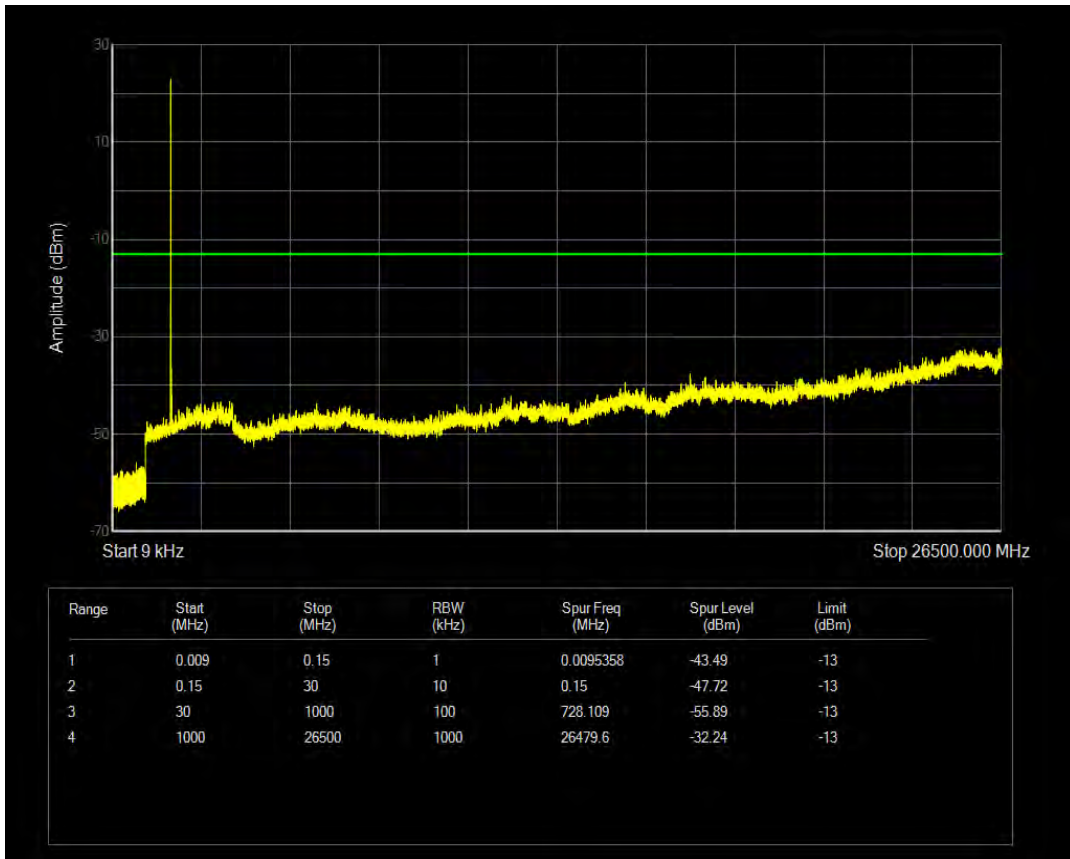

Band4 QAM16 BW=3MHz Channel=20385 RB Size=1 Position=#0

Band4 QPSK BW=3MHz Channel=20385 RB Size=15 Position=#0