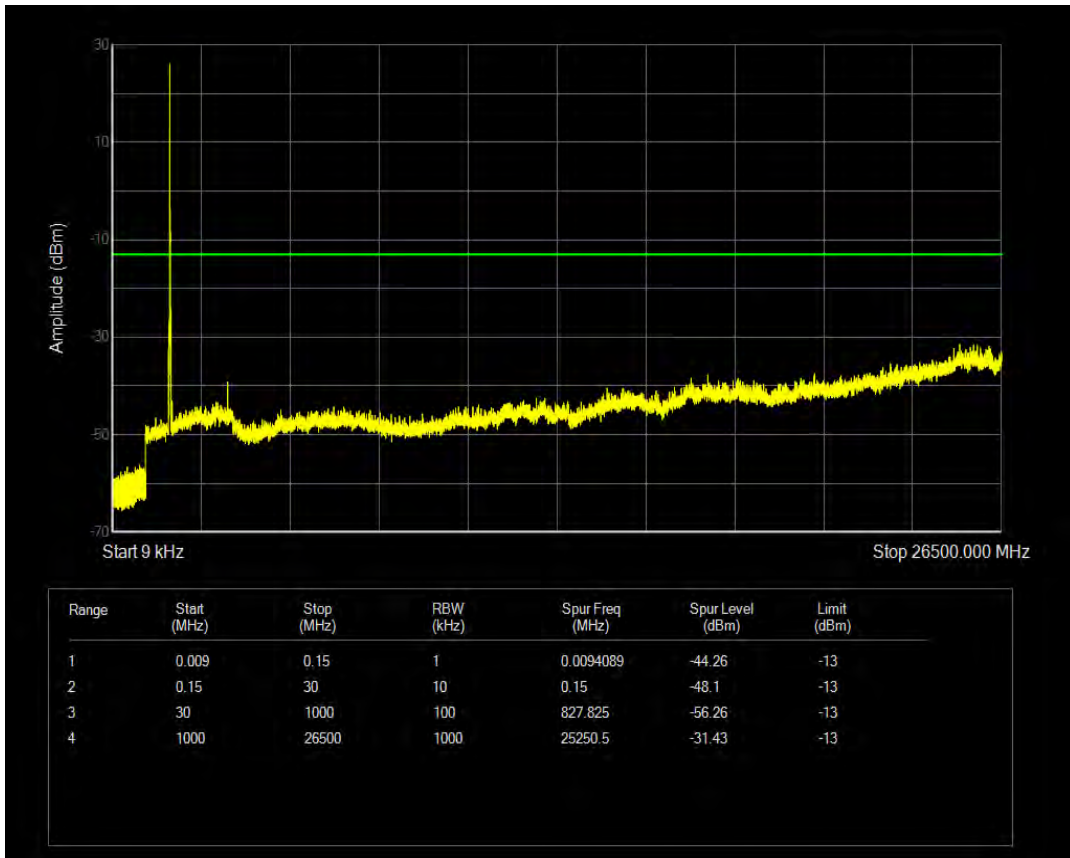

Band4 QPSK BW=20MHz Channel=20050 RB Size=100 Position=#0

Band4 QAM16 BW=20MHz Channel=20050 RB Size=1 Position=#0

Band4 QAM16 BW=20MHz Channel=20050 RB Size=100 Position=#0

Band4 QPSK BW=20MHz Channel=20175 RB Size=1 Position=#0

Band4 QPSK BW=20MHz Channel=20175 RB Size=100 Position=#0

Band4 QAM16 BW=20MHz Channel=20175 RB Size=1 Position=#0

Band4 QAM16 BW=20MHz Channel=20175 RB Size=100 Position=#0

Band4 QPSK BW=20MHz Channel=20300 RB Size=1 Position=#0