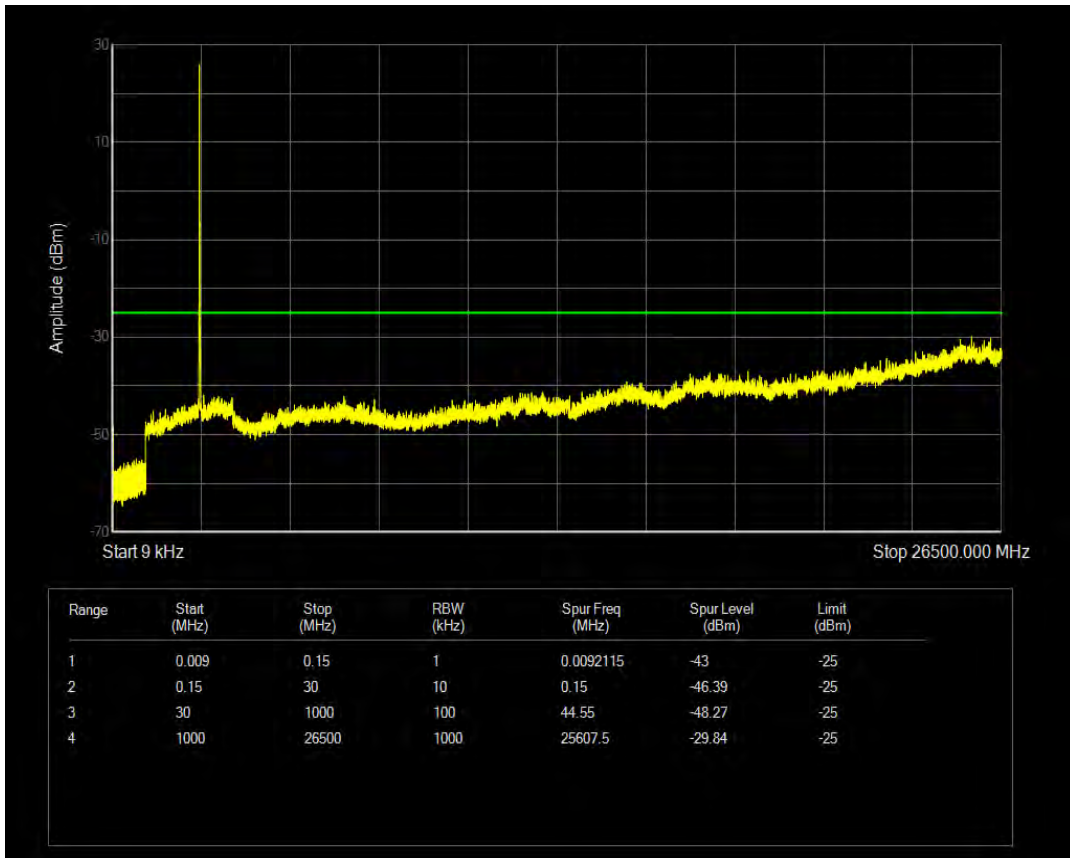

Band38 QPSK BW=15MHz Channel=38000 RB Size=75 Position=#0

Band38 QAM16 BW=15MHz Channel=38000 RB Size=1 Position=#0

Band38 QAM16 BW=15MHz Channel=38000 RB Size=75 Position=#0

Band38 QPSK BW=15MHz Channel=38175 RB Size=1 Position=#0