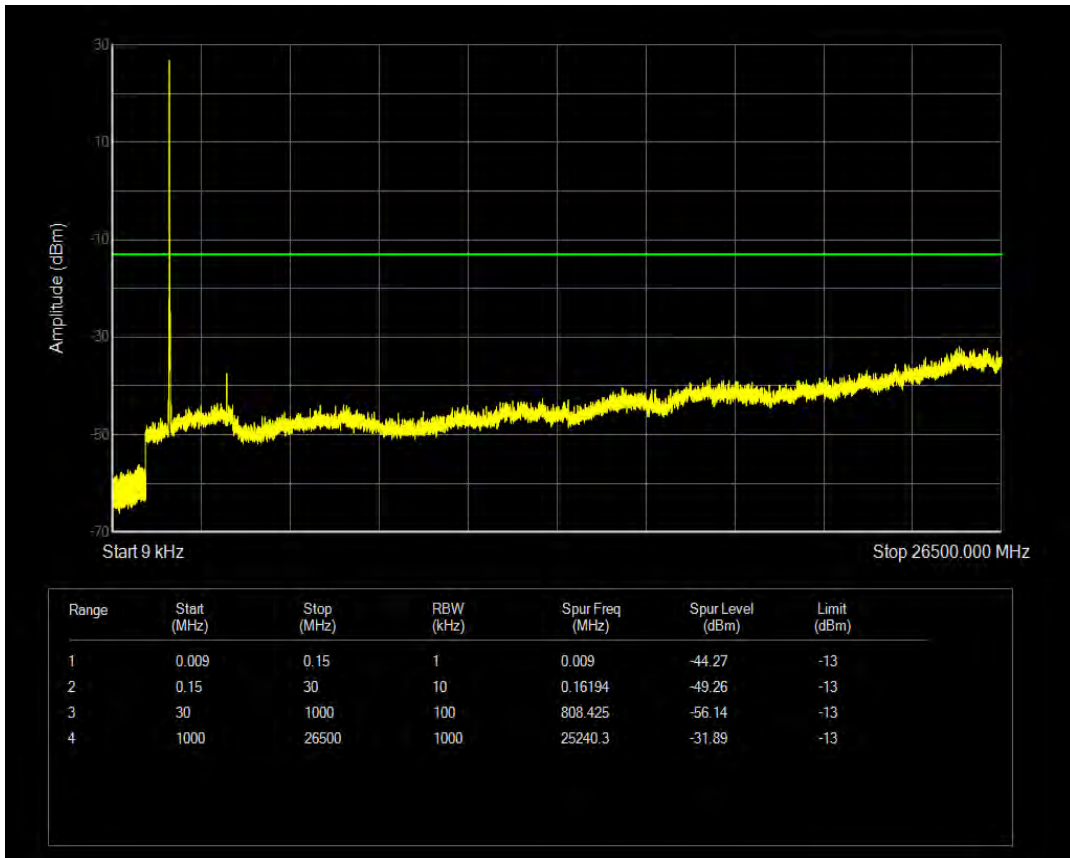

Band4 QPSK BW=10MHz Channel=20175 RB Size=50 Position=#0

Band4 QAM16 BW=10MHz Channel=20175 RB Size=1 Position=#0

Band4 QAM16 BW=10MHz Channel=20175 RB Size=50 Position=#0

Band4 QPSK BW=10MHz Channel=20350 RB Size=1 Position=#0

Band4 QPSK BW=10MHz Channel=20350 RB Size=50 Position=#0

Band4 QAM16 BW=10MHz Channel=20350 RB Size=1 Position=#0

Band4 QAM16 BW=10MHz Channel=20350 RB Size=50 Position=#0

Band4 QPSK BW=15MHz Channel=20025 RB Size=1 Position=#0

Band4 QPSK BW=15MHz Channel=20025 RB Size=75 Position=#0

Band4 QAM16 BW=15MHz Channel=20025 RB Size=1 Position=#0

Band4 QAM16 BW=15MHz Channel=20025 RB Size=75 Position=#0

Band4 QPSK BW=15MHz Channel=20175 RB Size=1 Position=#0