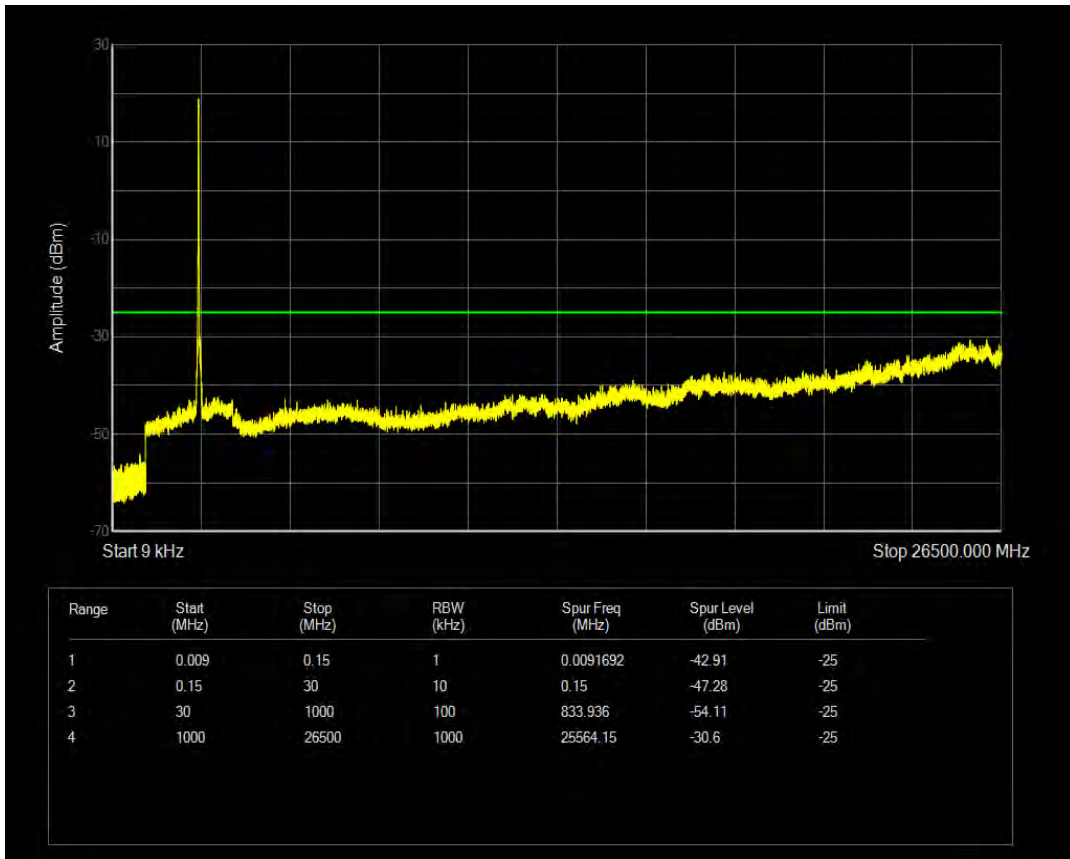

Band38 QPSK BW=15MHz Channel=38175 RB Size=75 Position=#0

Band38 QAM16 BW=15MHz Channel=38175 RB Size=1 Position=#0

Band38 QAM16 BW=15MHz Channel=38175 RB Size=75 Position=#0

Band38 QPSK BW=20MHz Channel=37850 RB Size=1 Position=#0

Band38 QPSK BW=20MHz Channel=37850 RB Size=100 Position=#0

Band38 QAM16 BW=20MHz Channel=37850 RB Size=1 Position=#0

Band38 QAM16 BW=20MHz Channel=37850 RB Size=100 Position=#0

Band38 QPSK BW=20MHz Channel=38000 RB Size=1 Position=#0