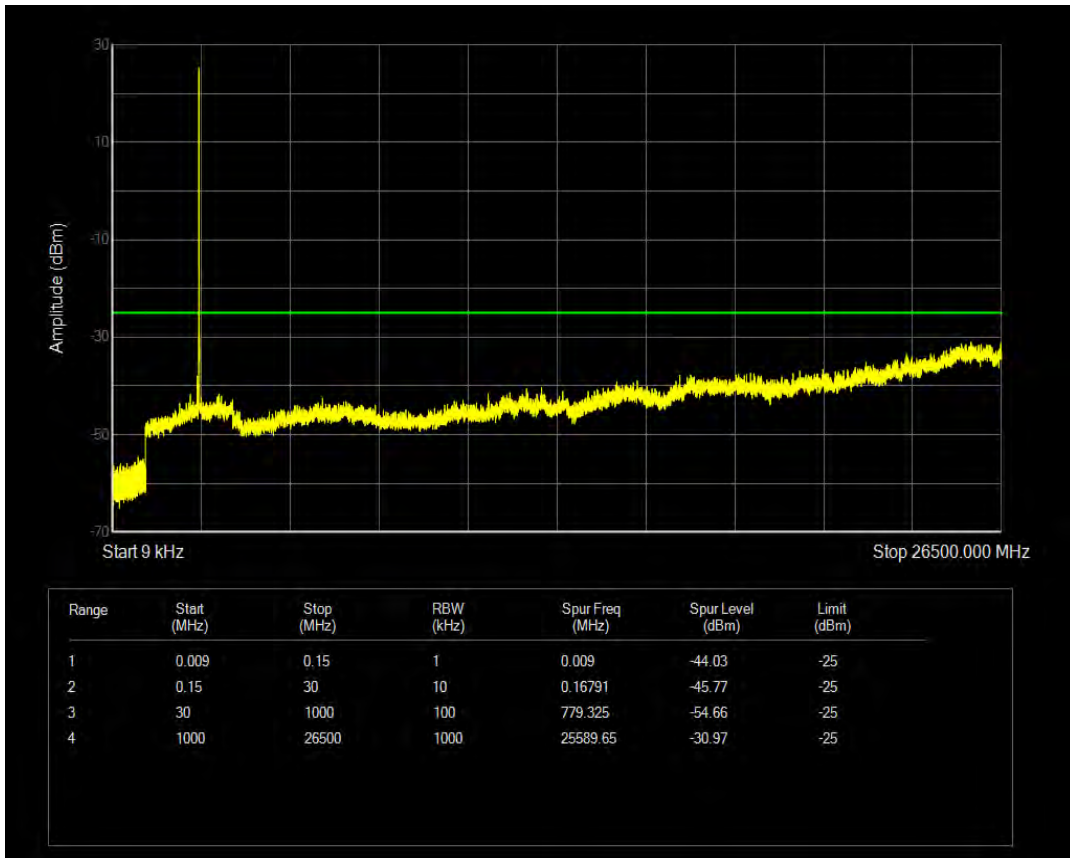

Band38 QPSK BW=10MHz Channel=37800 RB Size=50 Position=#0

Band38 QAM16 BW=10MHz Channel=37800 RB Size=1 Position=#0

Band38 QAM16 BW=10MHz Channel=37800 RB Size=50 Position=#0

Band38 QPSK BW=10MHz Channel=38000 RB Size=1 Position=#0

Band38 QPSK BW=10MHz Channel=38000 RB Size=50 Position=#0

Band38 QAM16 BW=10MHz Channel=38000 RB Size=1 Position=#0

Band38 QAM16 BW=10MHz Channel=38000 RB Size=50 Position=#0

Band38 QPSK BW=10MHz Channel=38200 RB Size=1 Position=#0