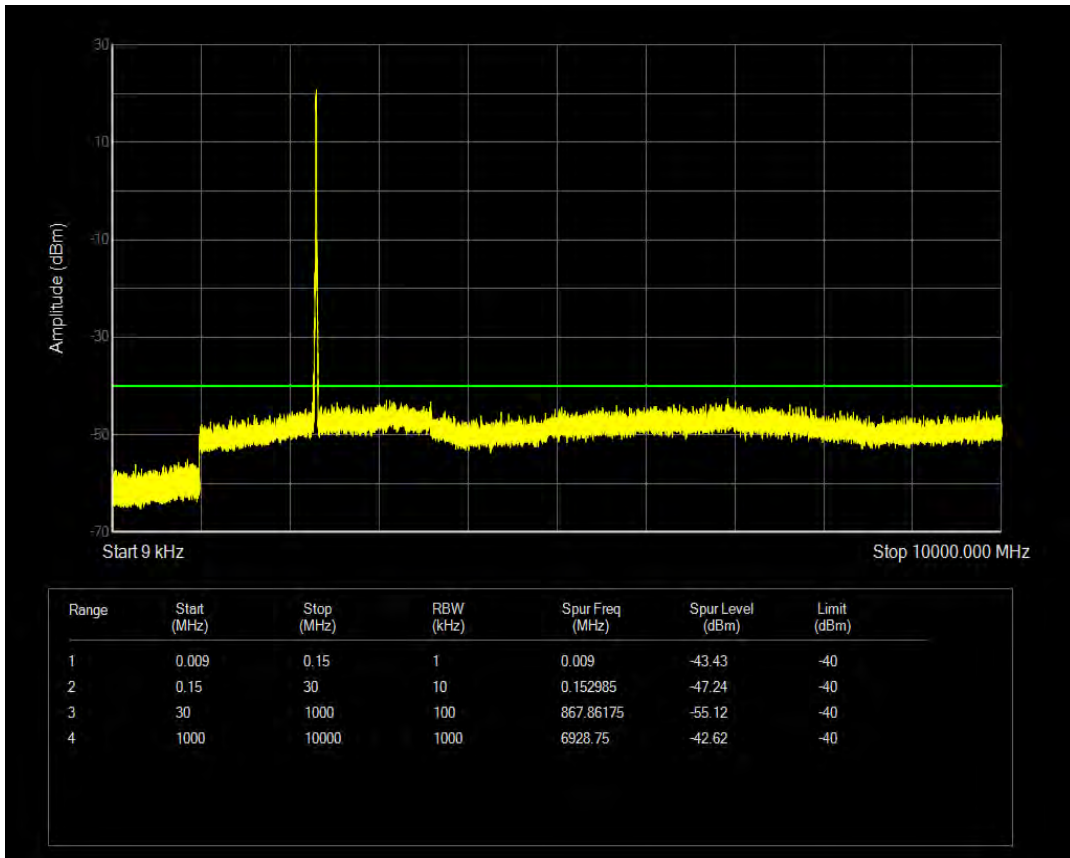

Band30 QAM16 BW=10MHz Channel=27710 RB Size=50 Position=#0

Band30 QPSK BW=10MHz Channel=27710 RB Size=50 Position=#0