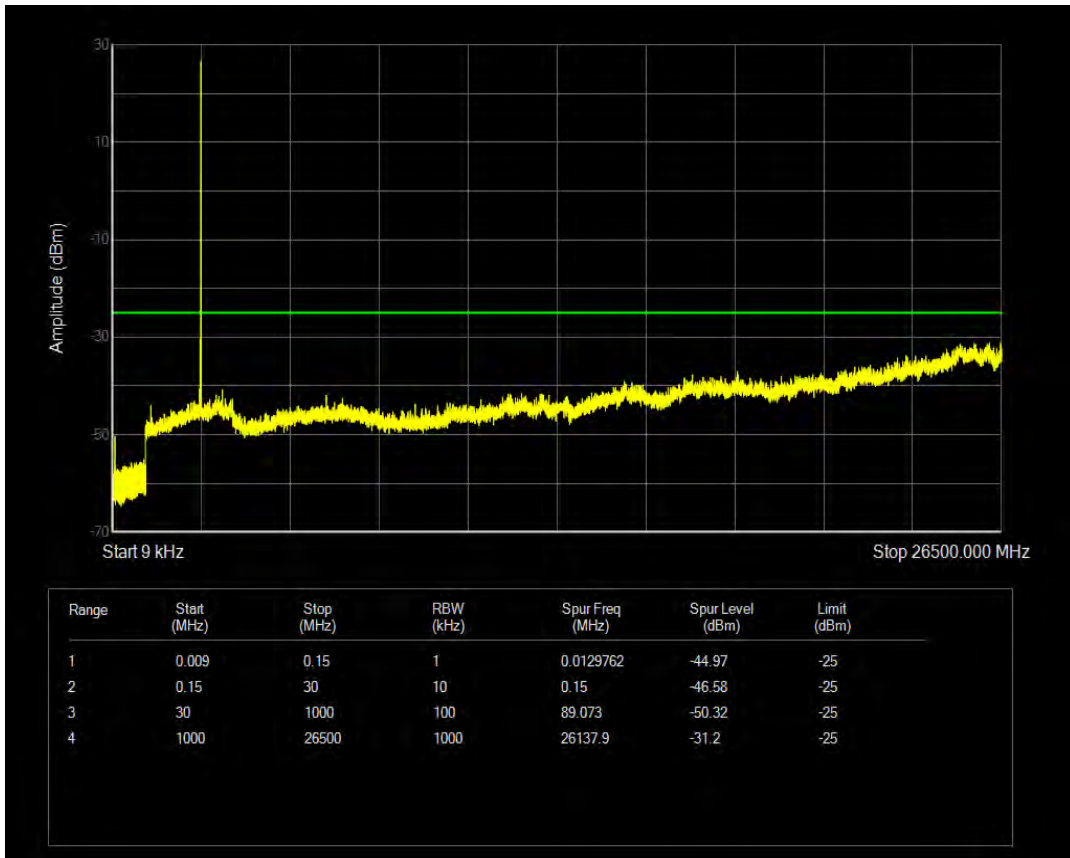

Band41(2535-2655) QAM16 BW=5MHz Channel=41215 RB Size=25 Position=#0

Band41(2535-2655) QAM16 BW=5MHz Channel=41215 RB Size=1 Position=#0