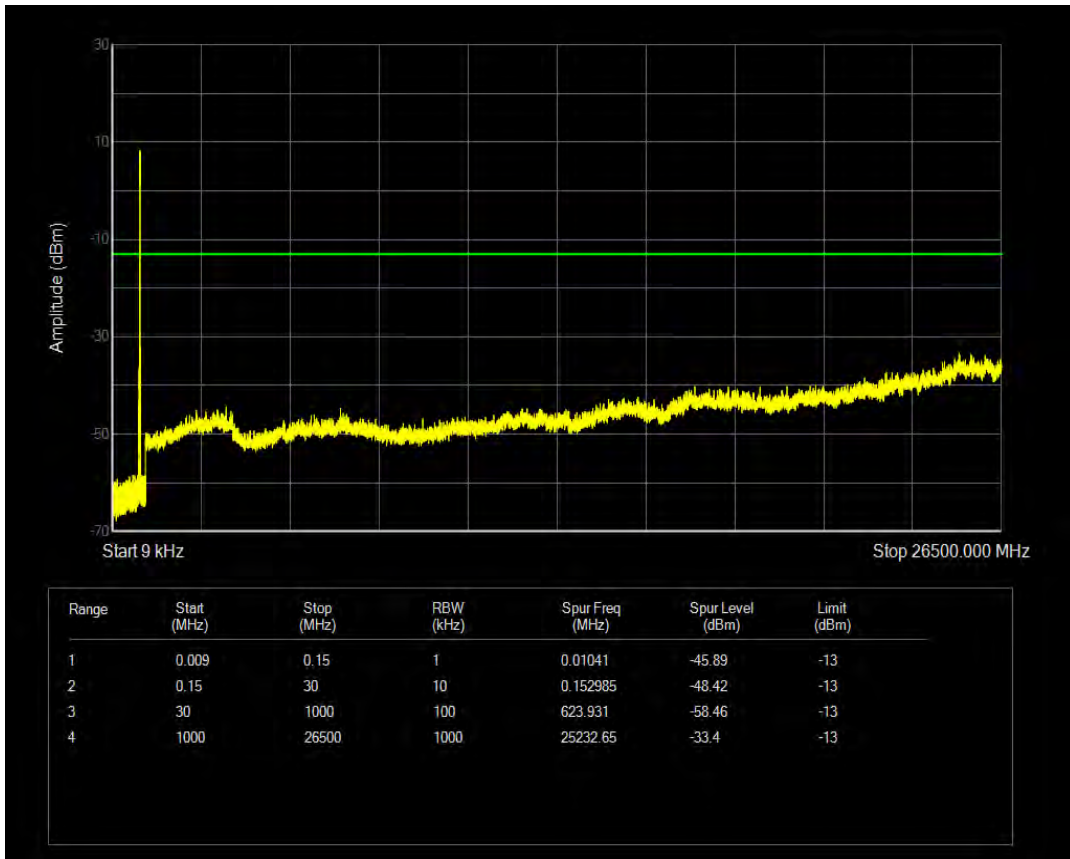

Band26(824-849) QAM16 BW=15MHz Channel=26865 RB Size=75 Position=#0

Band26(824-849) QPSK BW=15MHz Channel=26915 RB Size=1 Position=#0

Band26(824-849) QPSK BW=15MHz Channel=26915 RB Size=75 Position=#0

Band26(824-849) QAM16 BW=15MHz Channel=26915 RB Size=1 Position=#0

Band26(824-849) QAM16 BW=15MHz Channel=26915 RB Size=75 Position=#0

Band26(824-849) QPSK BW=15MHz Channel=26965 RB Size=1 Position=#0

Band26(824-849) QPSK BW=15MHz Channel=26965 RB Size=75 Position=#0

Band26(824-849) QAM16 BW=15MHz Channel=26965 RB Size=1 Position=#0