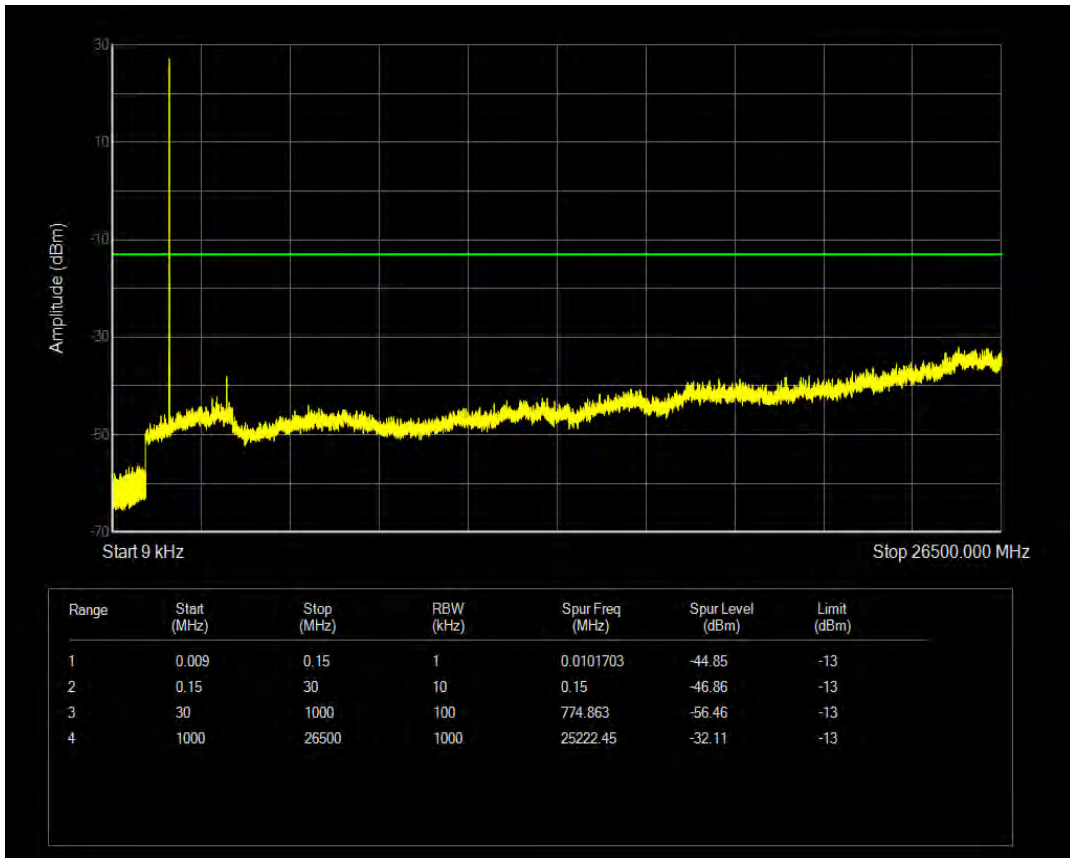

Band4 QPSK BW=3MHz Channel=20385 RB Size=15 Position=#0

Band4 QAM16 BW=3MHz Channel=20385 RB Size=1 Position=#0

Band4 QAM16 BW=3MHz Channel=20385 RB Size=15 Position=#0

Band4 QPSK BW=5MHz Channel=19975 RB Size=1 Position=#0

Band4 QPSK BW=5MHz Channel=19975 RB Size=25 Position=#0

Band4 QAM16 BW=5MHz Channel=19975 RB Size=1 Position=#0

Band4 QAM16 BW=5MHz Channel=19975 RB Size=25 Position=#0

Band4 QPSK BW=5MHz Channel=20175 RB Size=1 Position=#0