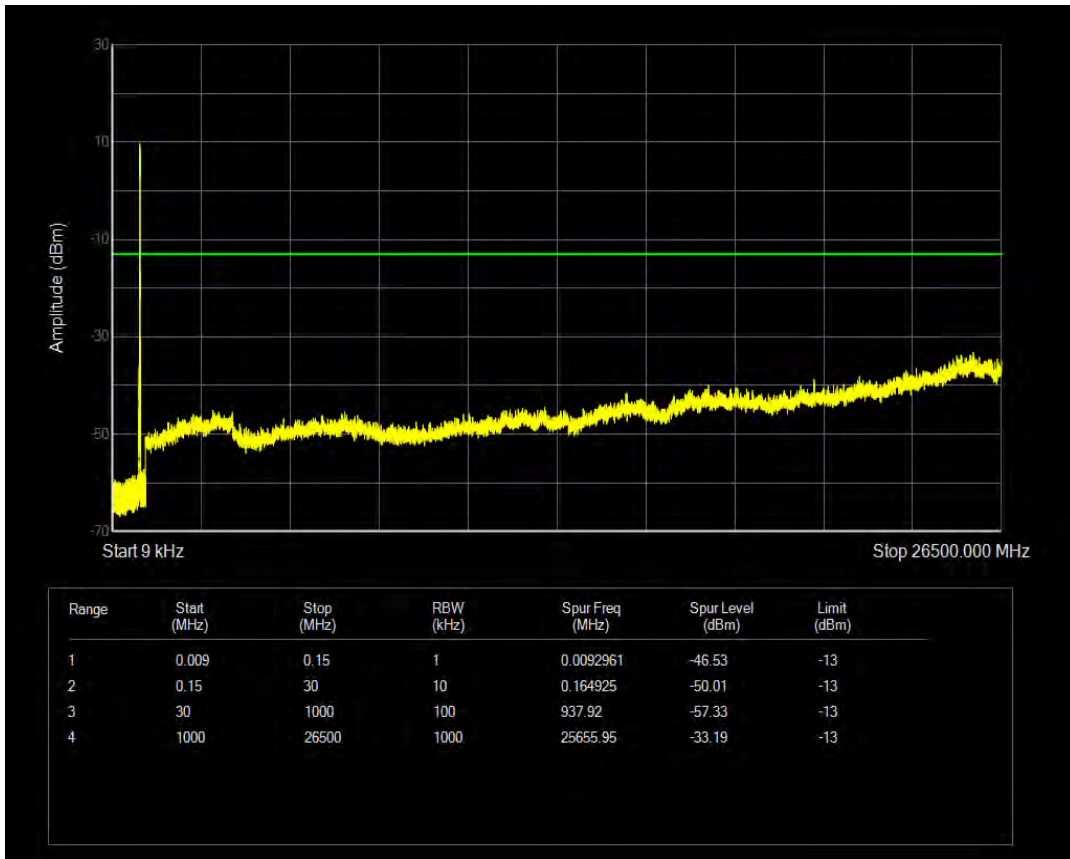

Band26(824-849) QAM16 BW=15MHz Channel=26865 RB Size=75 Position=#0

Band26(824-849) QPSK BW=15MHz Channel=26915 RB Size=1 Position=#0

Band26(824-849) QPSK BW=15MHz Channel=26915 RB Size=75 Position=#0

Band26(824-849) QAM16 BW=15MHz Channel=26915 RB Size=1 Position=#0

Band26(824-849) QAM16 BW=15MHz Channel=26915 RB Size=75 Position=#0

Band26(824-849) QPSK BW=15MHz Channel=26965 RB Size=1 Position=#0

Band26(824-849) QPSK BW=15MHz Channel=26965 RB Size=75 Position=#0

Band26(824-849) QAM16 BW=15MHz Channel=26965 RB Size=1 Position=#0