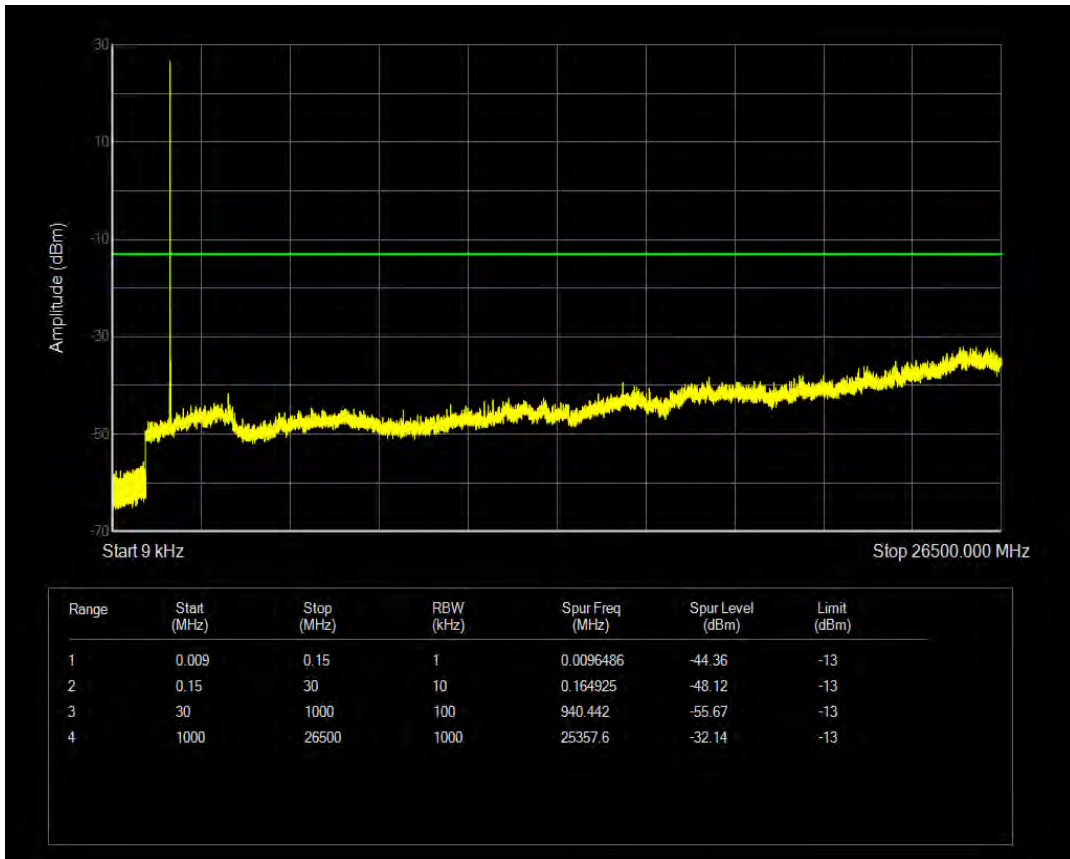

Band4 QAM16 BW=1.4MHz Channel=20175 RB Size=1 Position=#0

Band4 QPSK BW=1.4MHz Channel=20175 RB Size=6 Position=#0