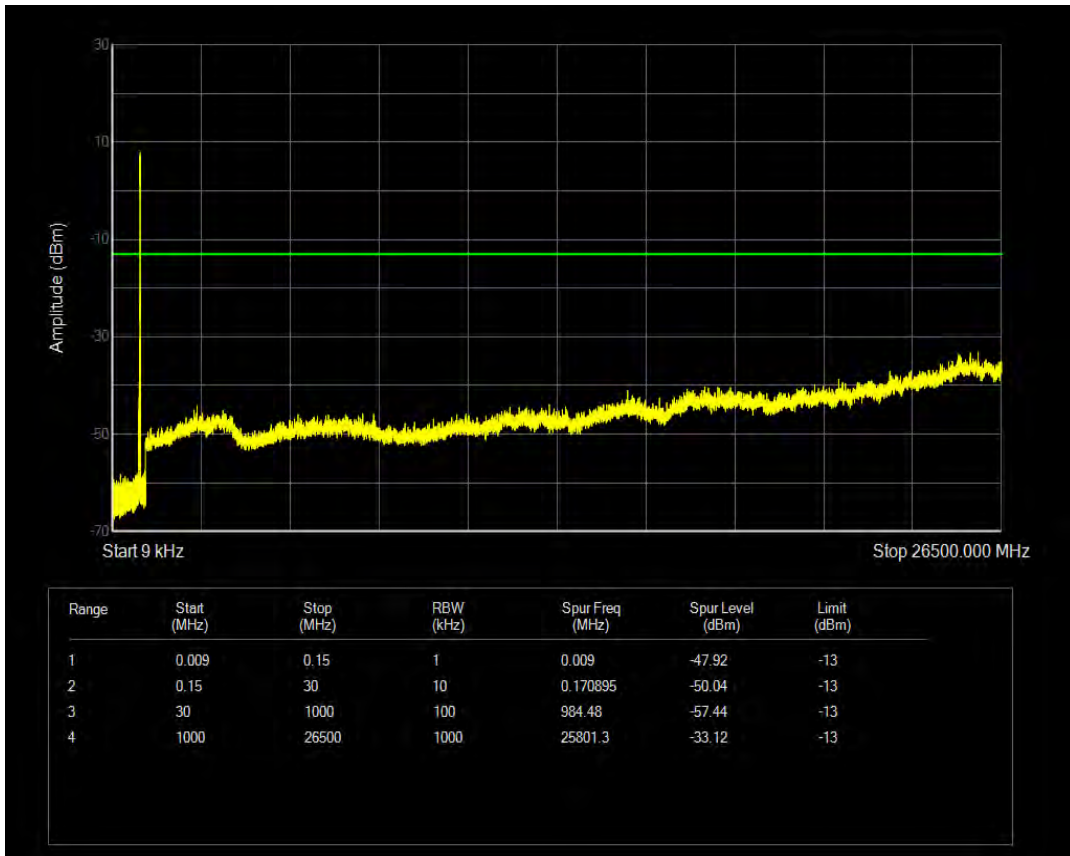

Band30 QPSK BW=5MHz Channel=27685 RB Size=25 Position=#0

Band26(824-849) QAM16 BW=15MHz Channel=26965 RB Size=75 Position=#0