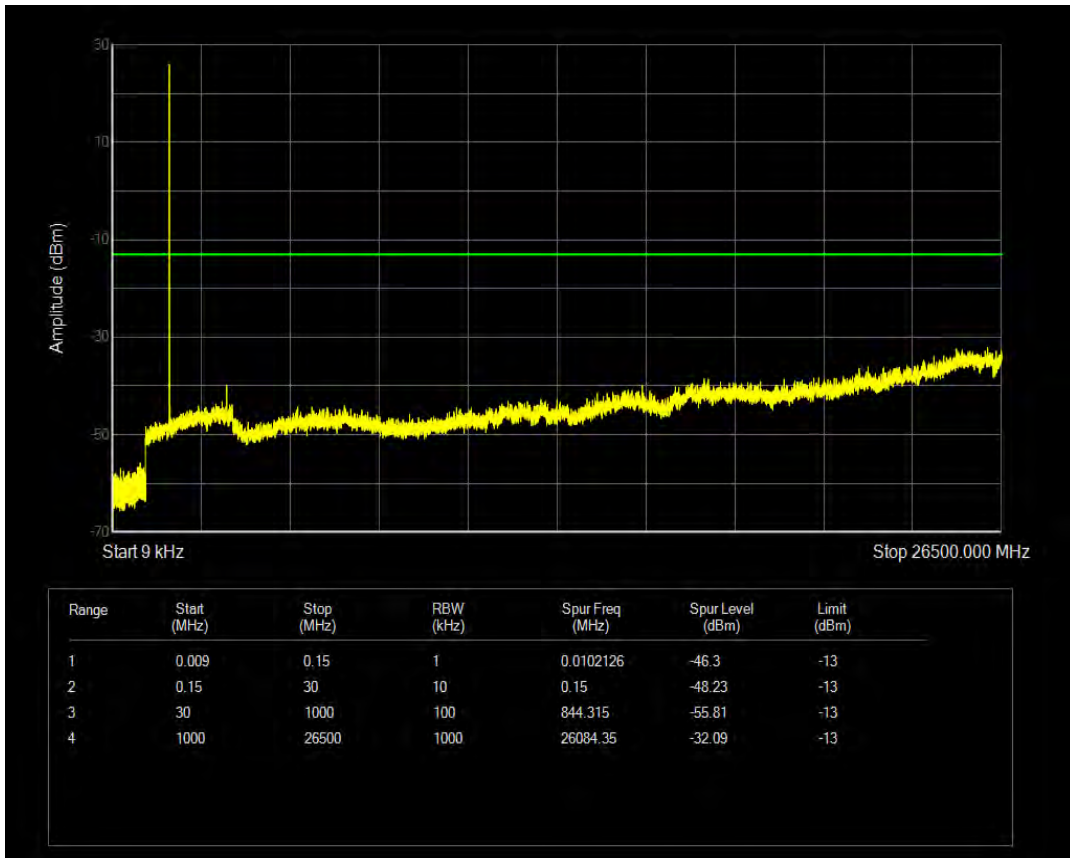

Band4 QPSK BW=1.4MHz Channel=20393 RB Size=6 Position=#0

Band4 QAM16 BW=1.4MHz Channel=20393 RB Size=1 Position=#0

Band4 QAM16 BW=1.4MHz Channel=20393 RB Size=6 Position=#0

Band4 QPSK BW=3MHz Channel=19965 RB Size=1 Position=#0