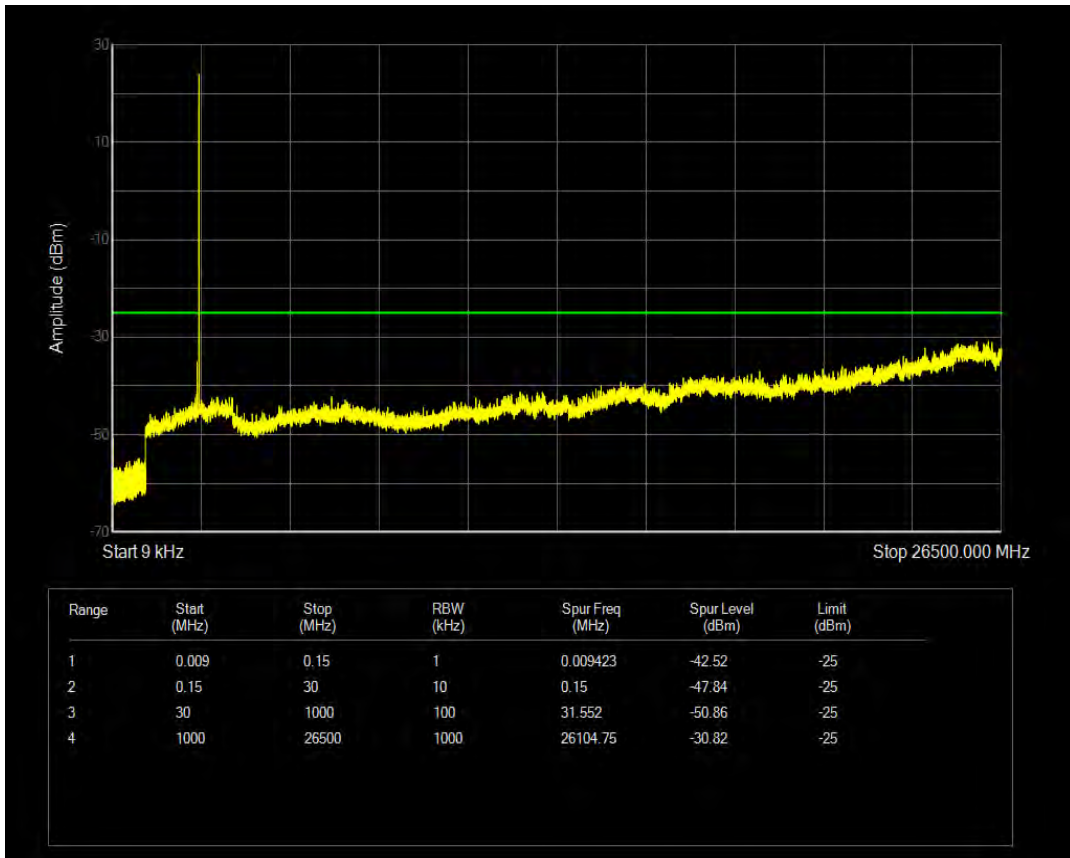

Band38 QPSK BW=5MHz Channel=37775 RB Size=25 Position=#0

Band38 QAM16 BW=5MHz Channel=37775 RB Size=1 Position=#0

Band38 QAM16 BW=5MHz Channel=37775 RB Size=25 Position=#0

Band38 QPSK BW=5MHz Channel=38000 RB Size=1 Position=#0