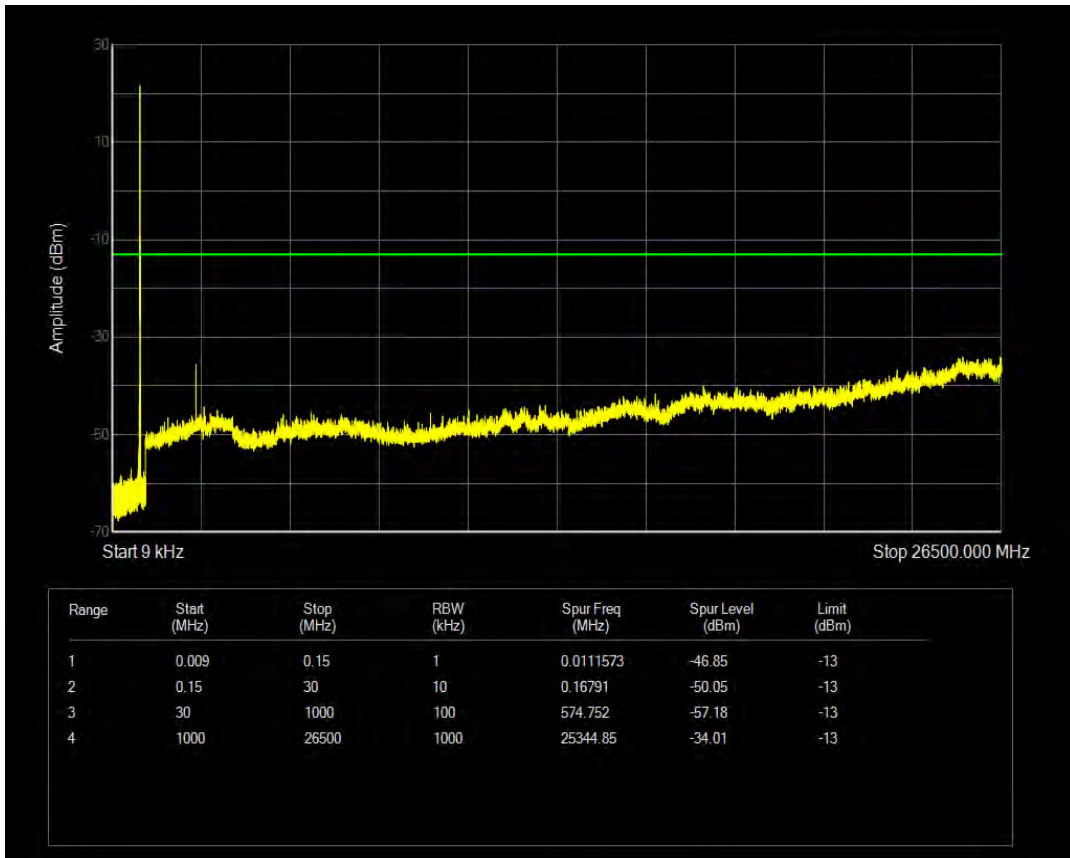

Band26(824-849) QAM16 BW=15MHz Channel=26865 RB Size=75 Position=#0

Band26(824-849) QPSK BW=15MHz Channel=26915 RB Size=1 Position=#0

Band26(824-849) QPSK BW=15MHz Channel=26915 RB Size=75 Position=#0

Band26(824-849) QAM16 BW=15MHz Channel=26915 RB Size=1 Position=#0

Band26(824-849) QAM16 BW=15MHz Channel=26915 RB Size=75 Position=#0

Band26(824-849) QPSK BW=15MHz Channel=26965 RB Size=1 Position=#0

Band26(824-849) QPSK BW=15MHz Channel=26965 RB Size=75 Position=#0

Band26(824-849) QAM16 BW=15MHz Channel=26965 RB Size=1 Position=#0