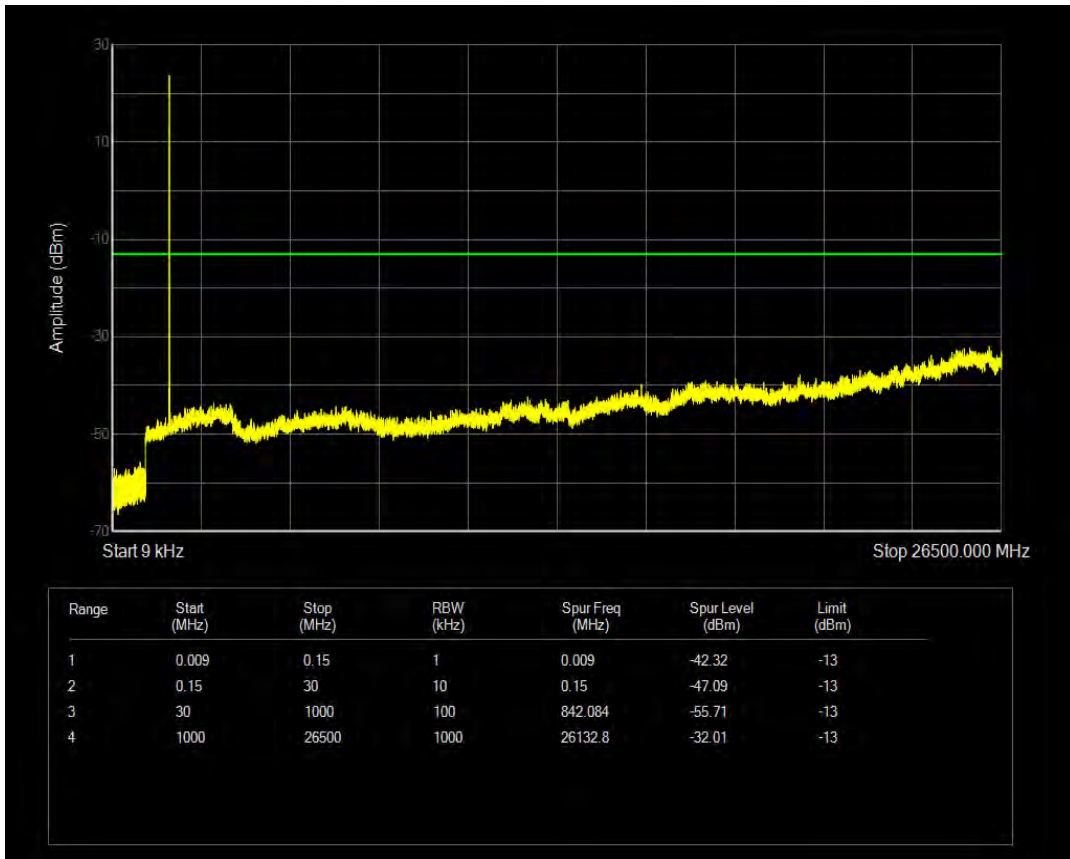

Band4 QPSK BW=3MHz Channel=19965 RB Size=15 Position=#0

Band4 QAM16 BW=3MHz Channel=19965 RB Size=1 Position=#0

Band4 QAM16 BW=3MHz Channel=19965 RB Size=15 Position=#0

Band4 QPSK BW=3MHz Channel=20175 RB Size=1 Position=#0