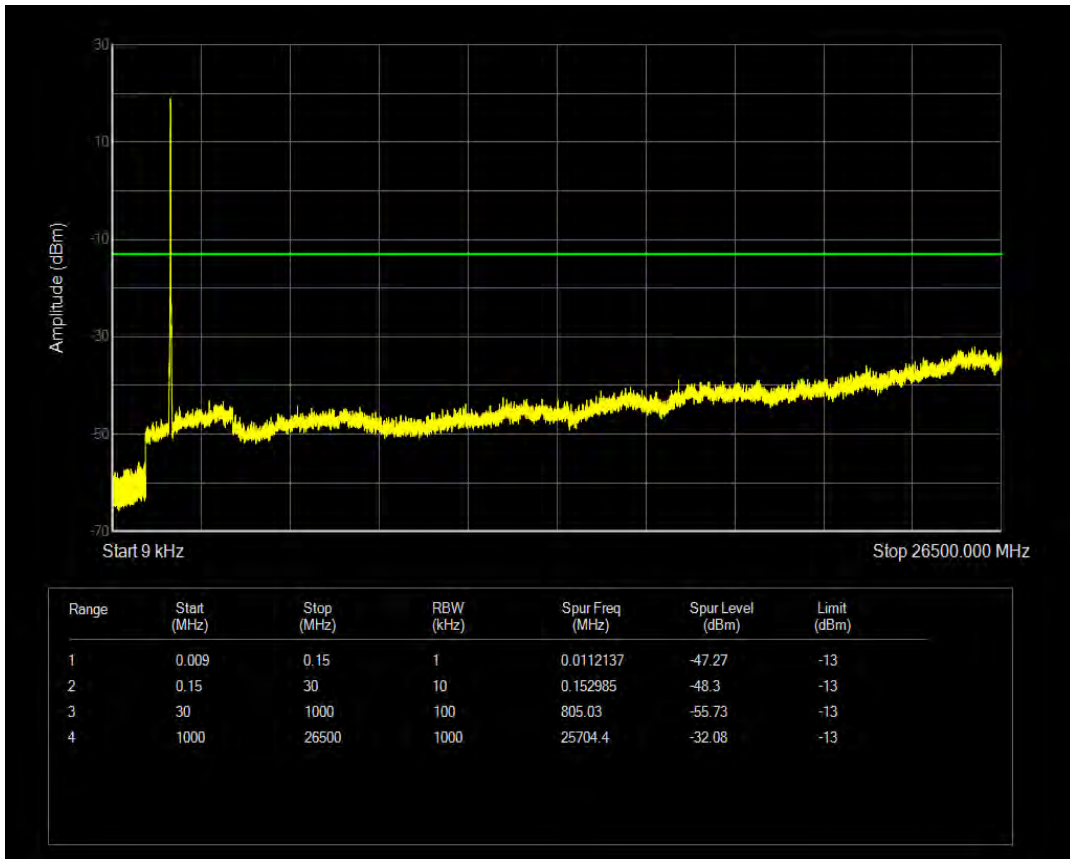

Band4 QPSK BW=15MHz Channel=20025 RB Size=75 Position=#0

Band4 QAM16 BW=15MHz Channel=20025 RB Size=1 Position=#0

Band4 QAM16 BW=15MHz Channel=20025 RB Size=75 Position=#0

Band4 QPSK BW=15MHz Channel=20175 RB Size=1 Position=#0

Band4 QPSK BW=15MHz Channel=20175 RB Size=75 Position=#0

Band4 QAM16 BW=15MHz Channel=20175 RB Size=1 Position=#0

Band4 QAM16 BW=15MHz Channel=20175 RB Size=75 Position=#0

Band4 QPSK BW=15MHz Channel=20325 RB Size=1 Position=#0

Band4 QPSK BW=15MHz Channel=20325 RB Size=75 Position=#0

Band4 QAM16 BW=15MHz Channel=20325 RB Size=1 Position=#0

Band4 QAM16 BW=15MHz Channel=20325 RB Size=75 Position=#0

Band4 QPSK BW=20MHz Channel=20050 RB Size=1 Position=#0