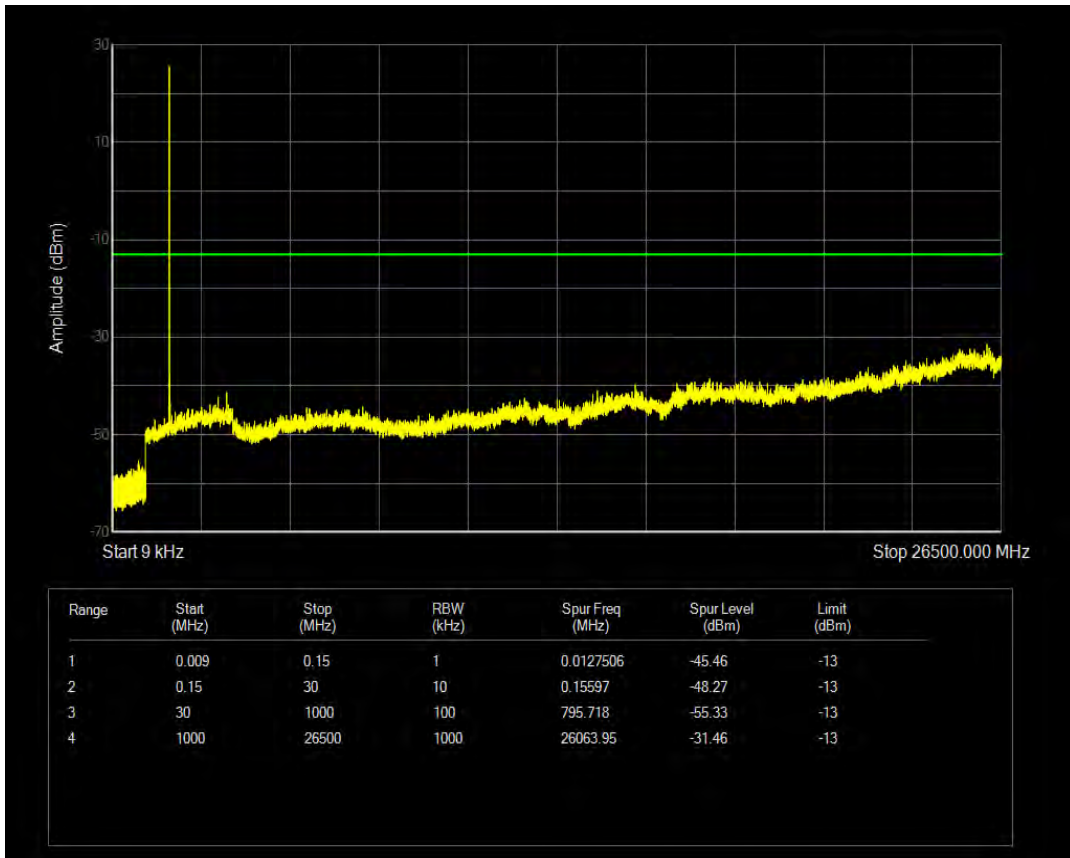

Band4 QAM16 BW=3MHz Channel=19965 RB Size=15 Position=#0

Band4 QAM16 BW=3MHz Channel=19965 RB Size=1 Position=#0