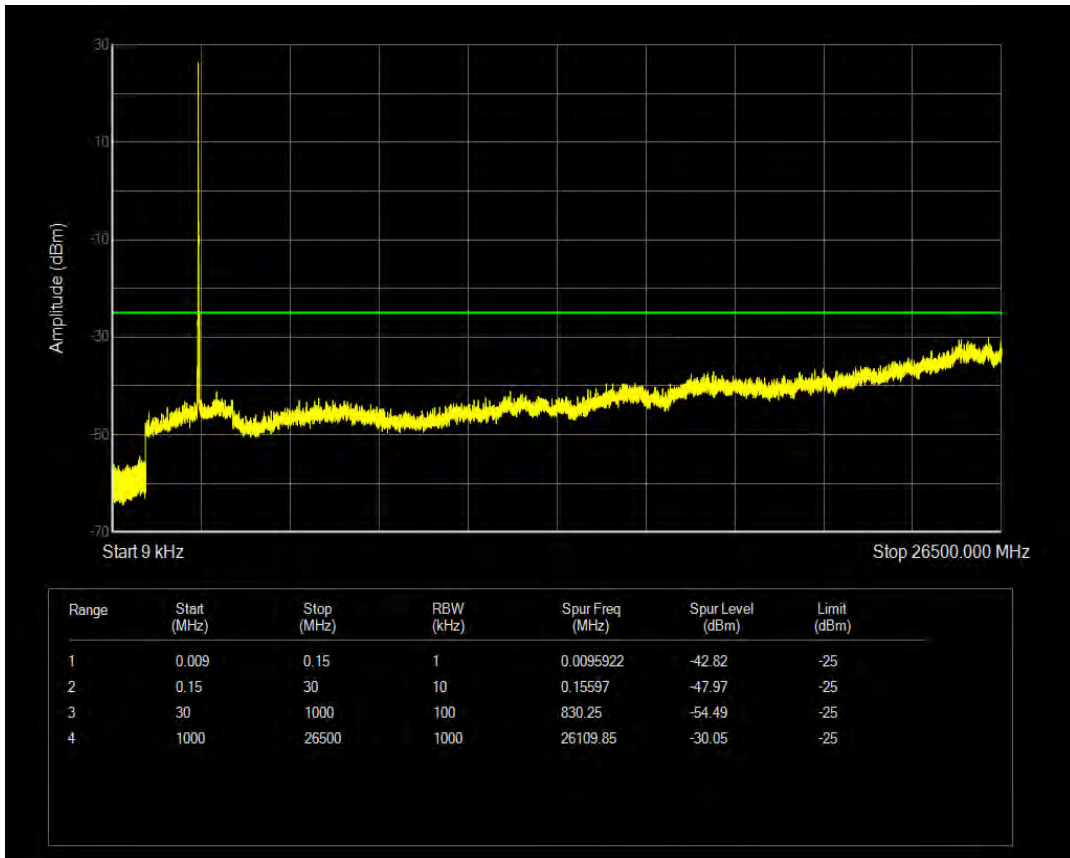

Band38 QPSK BW=10MHz Channel=38200 RB Size=50 Position=#0

Band38 QAM16 BW=10MHz Channel=38200 RB Size=1 Position=#0

Band38 QAM16 BW=10MHz Channel=38200 RB Size=50 Position=#0

Band38 QPSK BW=15MHz Channel=37825 RB Size=1 Position=#0

Band38 QPSK BW=15MHz Channel=37825 RB Size=75 Position=#0

Band38 QAM16 BW=15MHz Channel=37825 RB Size=1 Position=#0

Band38 QAM16 BW=15MHz Channel=37825 RB Size=75 Position=#0

Band38 QPSK BW=15MHz Channel=38000 RB Size=1 Position=#0