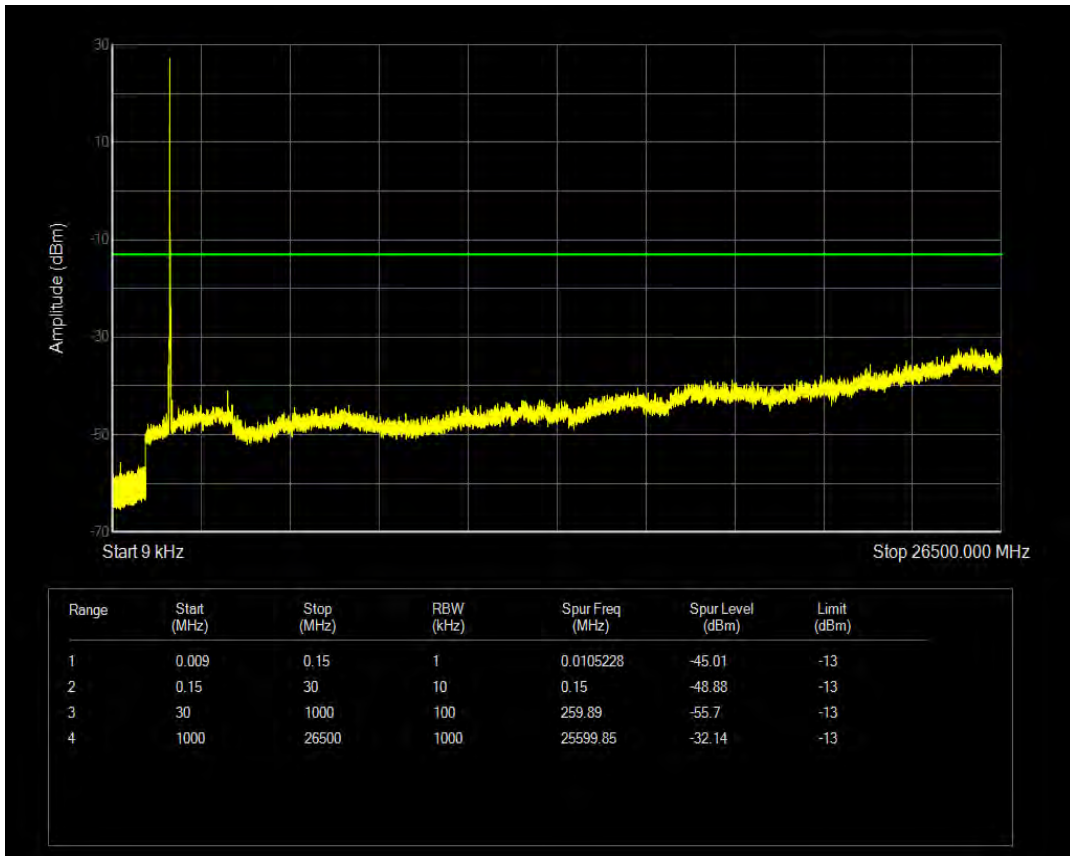

Band4 QPSK BW=20MHz Channel=20050 RB Size=100 Position=#0

Band4 QAM16 BW=20MHz Channel=20050 RB Size=1 Position=#0

Band4 QAM16 BW=20MHz Channel=20050 RB Size=100 Position=#0

Band4 QPSK BW=20MHz Channel=20175 RB Size=1 Position=#0

Band4 QPSK BW=20MHz Channel=20175 RB Size=100 Position=#0

Band4 QAM16 BW=20MHz Channel=20175 RB Size=1 Position=#0

Band4 QAM16 BW=20MHz Channel=20175 RB Size=100 Position=#0

Band4 QPSK BW=20MHz Channel=20300 RB Size=1 Position=#0