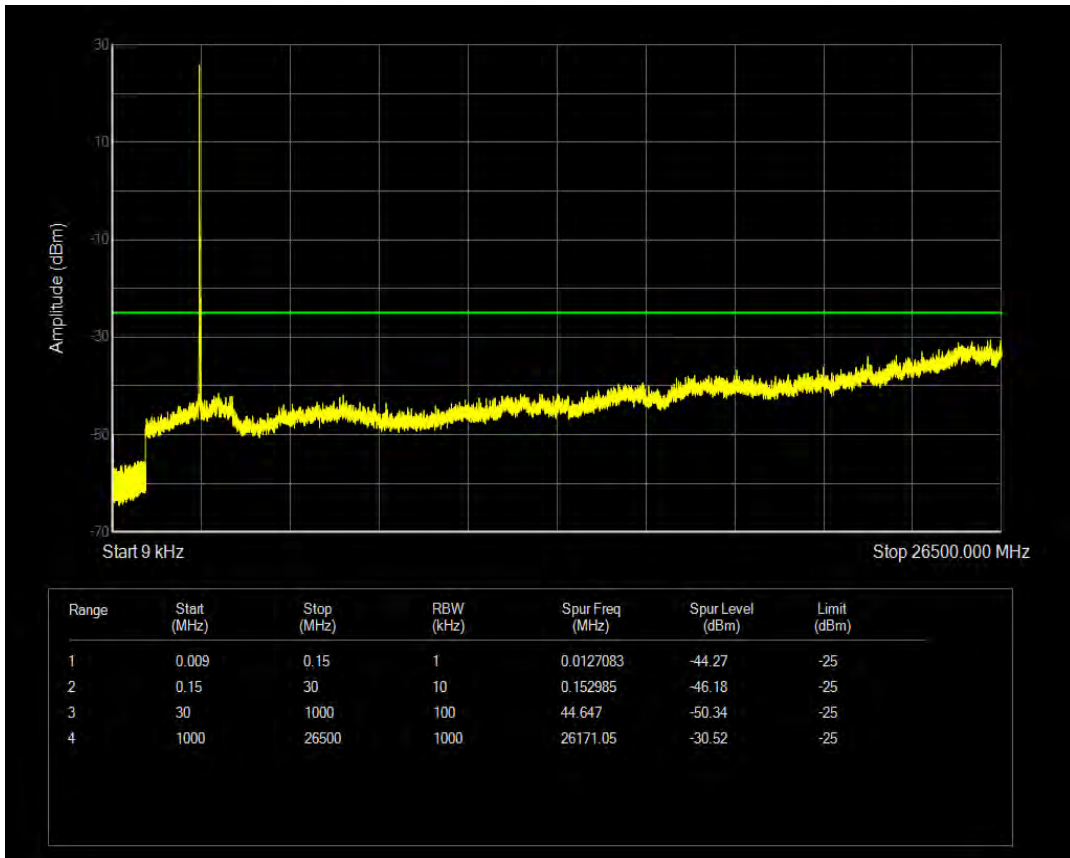

Band38 QAM16 BW=15MHz Channel=38175 RB Size=75 Position=#0

Band38 QAM16 BW=15MHz Channel=38175 RB Size=1 Position=#0