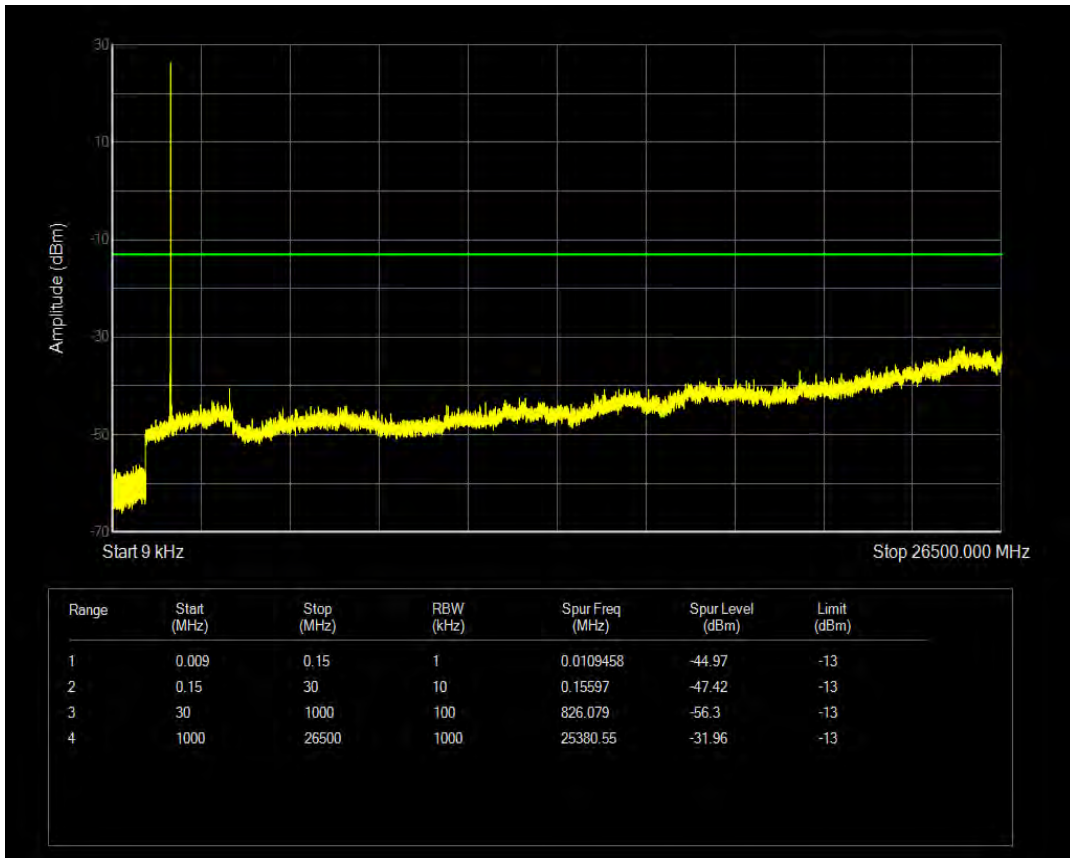

Band4 QPSK BW=3MHz Channel=20175 RB Size=15 Position=#0

Band4 QAM16 BW=3MHz Channel=20175 RB Size=1 Position=#0

Band4 QAM16 BW=3MHz Channel=20175 RB Size=15 Position=#0

Band4 QPSK BW=3MHz Channel=20385 RB Size=1 Position=#0