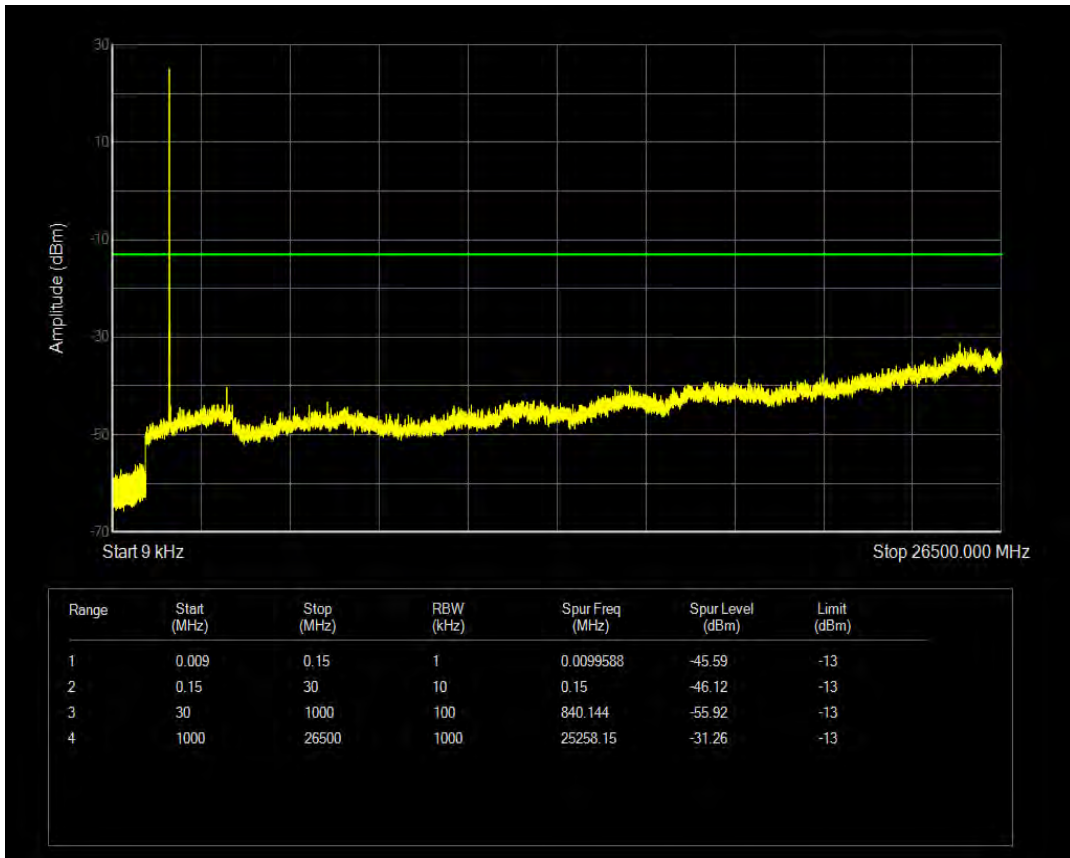

Band4 QPSK BW=5MHz Channel=20375 RB Size=25 Position=#0

Band4 QAM16 BW=5MHz Channel=20375 RB Size=1 Position=#0

Band4 QAM16 BW=5MHz Channel=20375 RB Size=25 Position=#0

Band4 QPSK BW=10MHz Channel=20000 RB Size=1 Position=#0

Band4 QPSK BW=10MHz Channel=20000 RB Size=50 Position=#0

Band4 QAM16 BW=10MHz Channel=20000 RB Size=1 Position=#0

Band4 QAM16 BW=10MHz Channel=20000 RB Size=50 Position=#0

Band4 QPSK BW=10MHz Channel=20175 RB Size=1 Position=#0