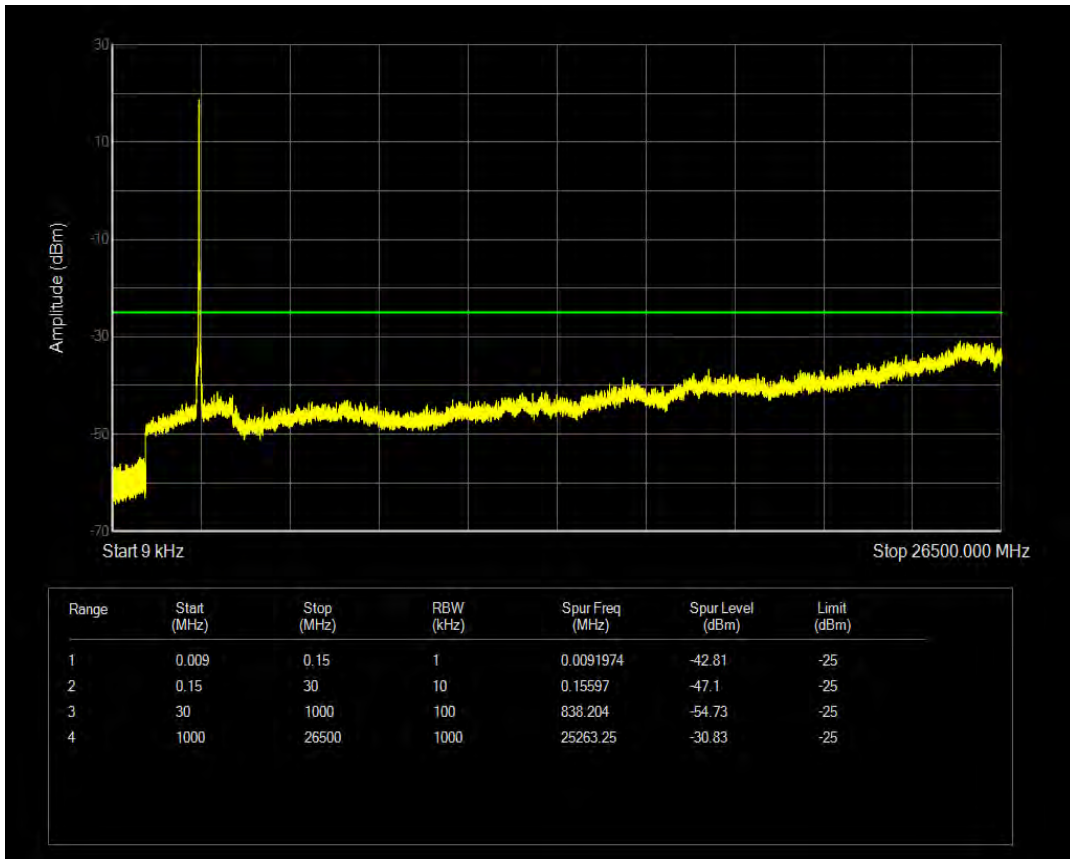

Band38 QPSK BW=20MHz Channel=37850 RB Size=100 Position=#0

Band38 QAM16 BW=20MHz Channel=37850 RB Size=1 Position=#0

Band38 QAM16 BW=20MHz Channel=37850 RB Size=100 Position=#0

Band38 QPSK BW=20MHz Channel=38000 RB Size=1 Position=#0

Band38 QPSK BW=20MHz Channel=38000 RB Size=100 Position=#0

Band38 QAM16 BW=20MHz Channel=38000 RB Size=1 Position=#0

Band38 QAM16 BW=20MHz Channel=38000 RB Size=100 Position=#0

Band38 QPSK BW=20MHz Channel=38150 RB Size=1 Position=#0