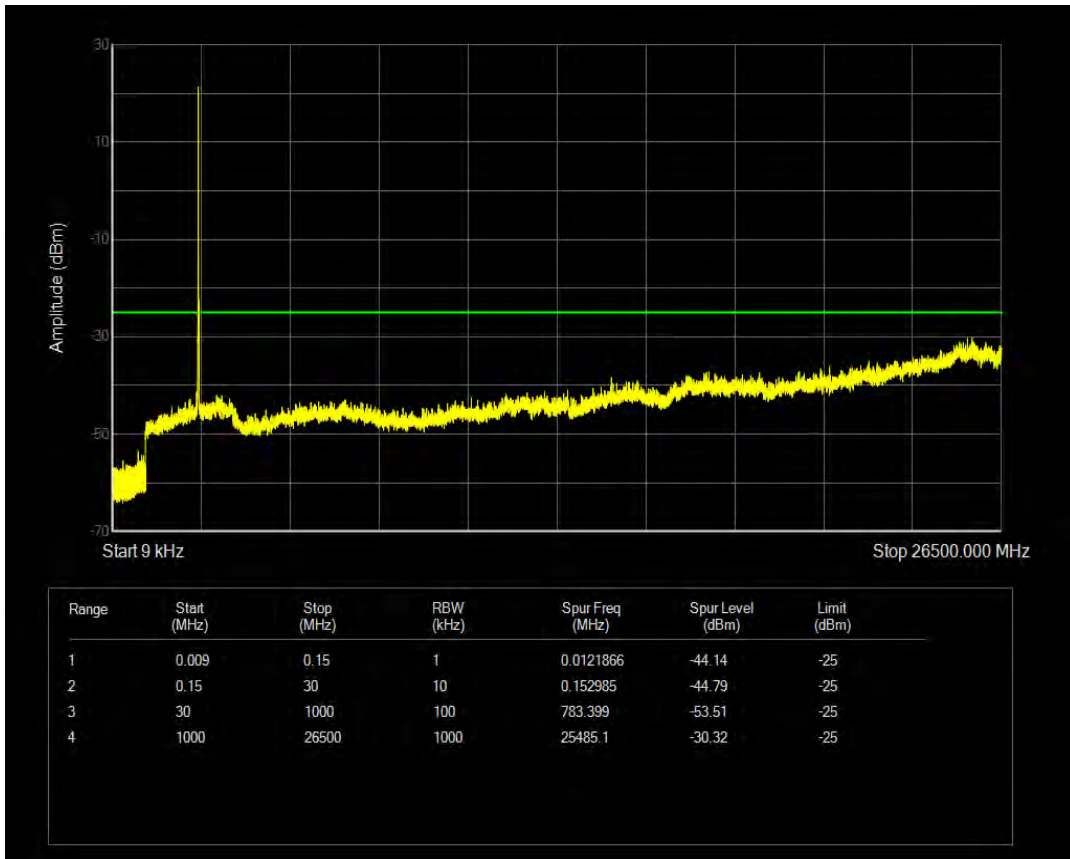

Band38 QPSK BW=5MHz Channel=38000 RB Size=1 Position=#0

Band38 QAM16 BW=5MHz Channel=37775 RB Size=25 Position=#0