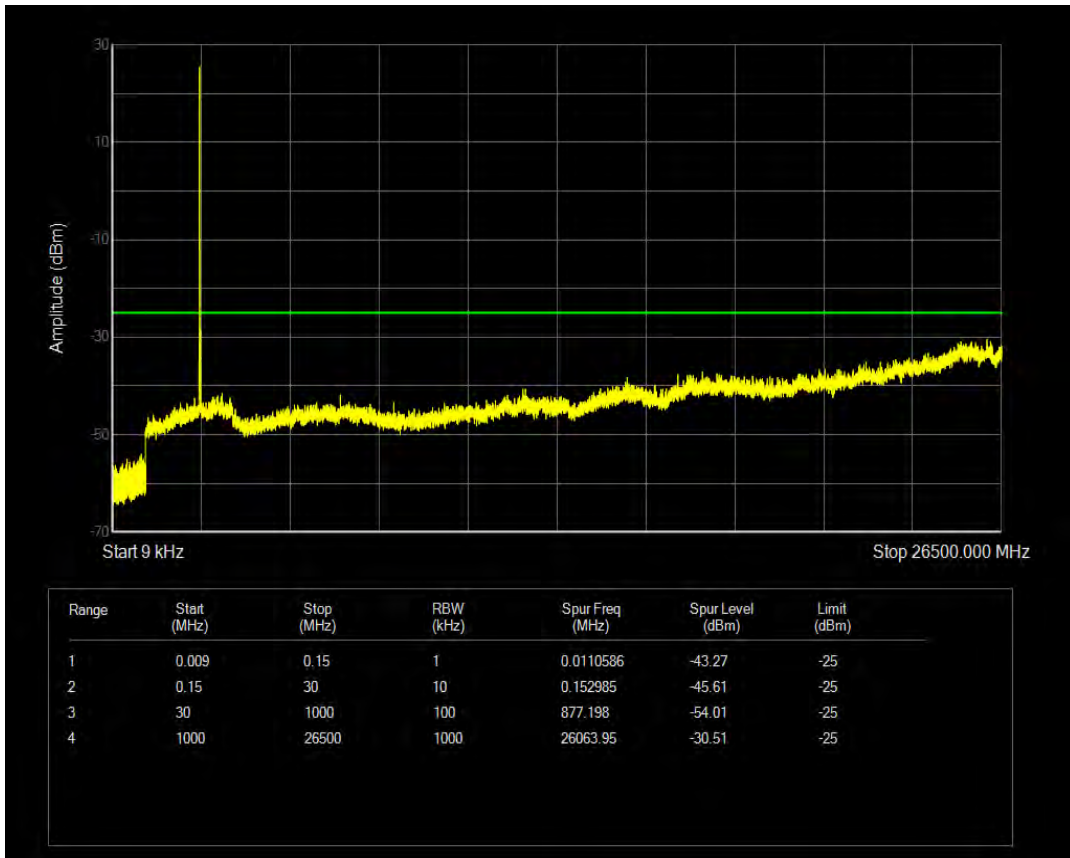

Band38 QPSK BW=10MHz Channel=38000 RB Size=50 Position=#0

Band38 QAM16 BW=10MHz Channel=38000 RB Size=1 Position=#0

Band38 QAM16 BW=10MHz Channel=38000 RB Size=50 Position=#0

Band38 QPSK BW=10MHz Channel=38200 RB Size=1 Position=#0

Band38 QPSK BW=10MHz Channel=38200 RB Size=50 Position=#0

Band38 QAM16 BW=10MHz Channel=38200 RB Size=1 Position=#0

Band38 QAM16 BW=10MHz Channel=38200 RB Size=50 Position=#0

Band38 QPSK BW=15MHz Channel=37825 RB Size=1 Position=#0