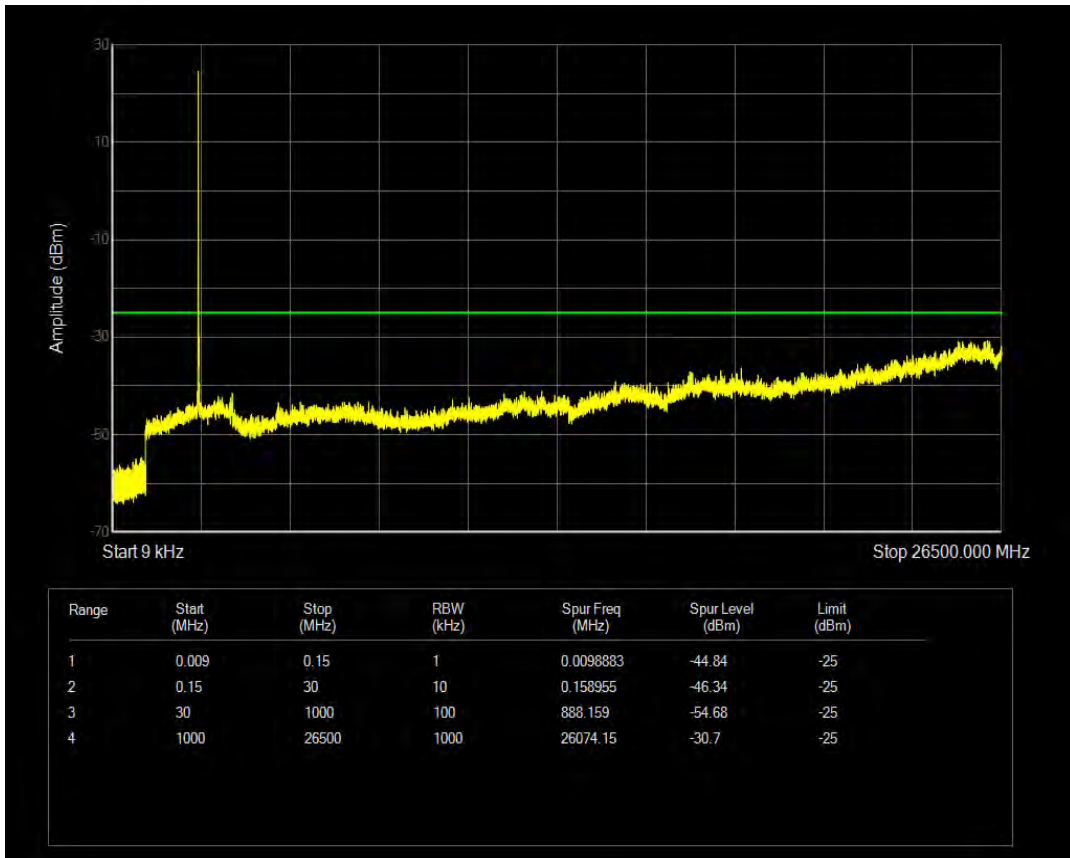

Band38 QPSK BW=5MHz Channel=38225 RB Size=25 Position=#0

Band38 QAM16 BW=5MHz Channel=38225 RB Size=1 Position=#0

Band38 QAM16 BW=5MHz Channel=38225 RB Size=25 Position=#0

Band38 QPSK BW=10MHz Channel=37800 RB Size=1 Position=#0

Band38 QPSK BW=10MHz Channel=37800 RB Size=50 Position=#0

Band38 QAM16 BW=10MHz Channel=37800 RB Size=1 Position=#0

Band38 QAM16 BW=10MHz Channel=37800 RB Size=50 Position=#0

Band38 QPSK BW=10MHz Channel=38000 RB Size=1 Position=#0