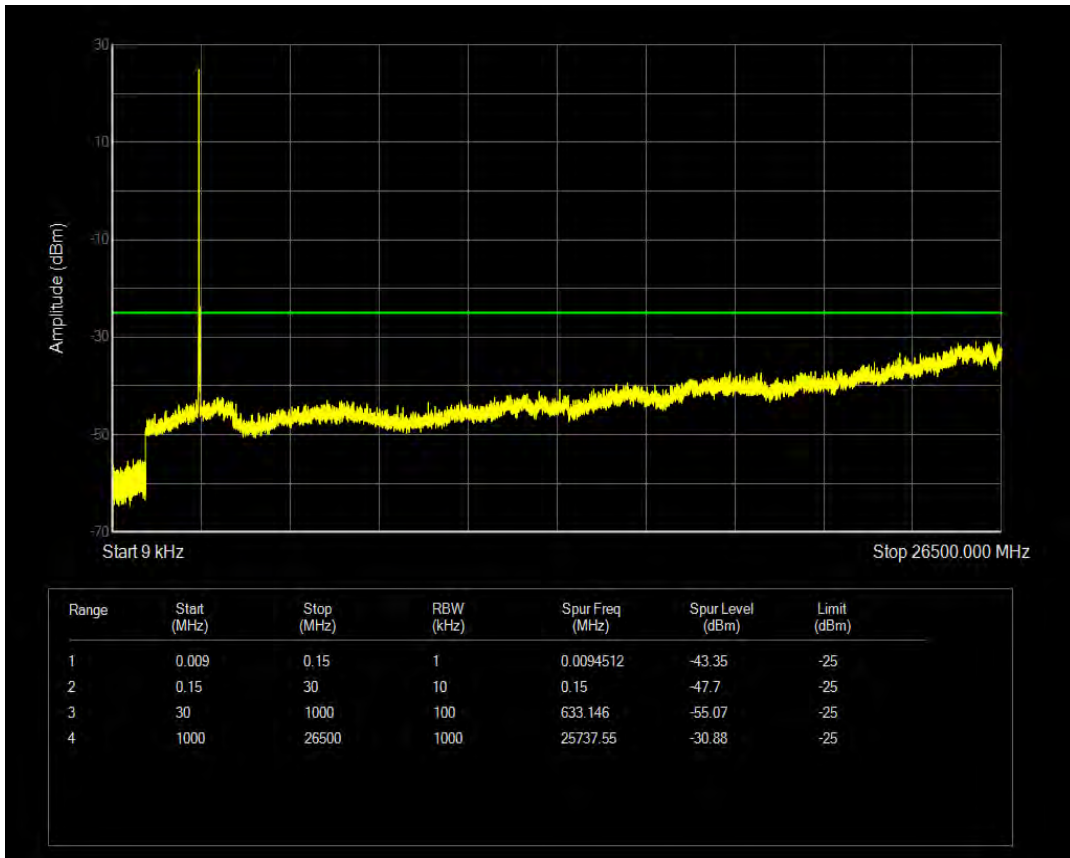

Band38 QAM16 BW=15MHz Channel=38000 RB Size=75 Position=#0

Band38 QAM16 BW=15MHz Channel=38000 RB Size=1 Position=#0