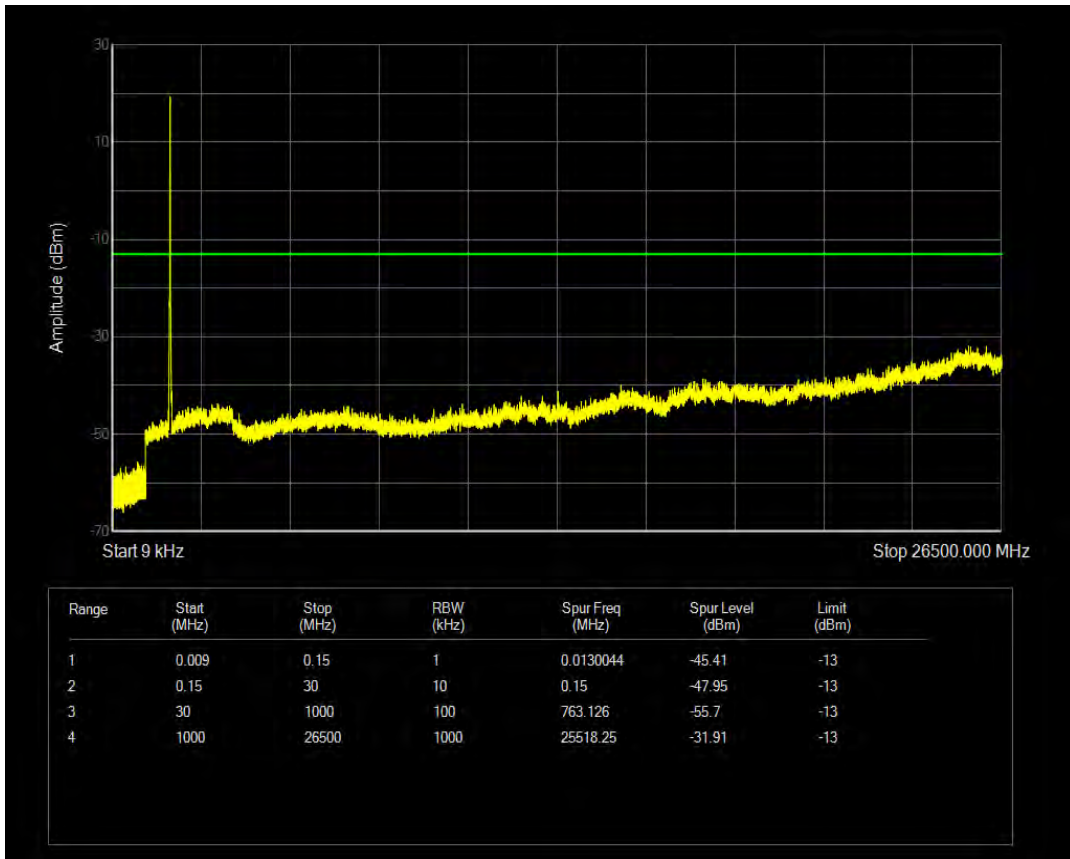

Band4 QPSK BW=10MHz Channel=20350 RB Size=50 Position=#0

Band4 QAM16 BW=10MHz Channel=20350 RB Size=1 Position=#0

Band4 QAM16 BW=10MHz Channel=20350 RB Size=50 Position=#0

Band4 QPSK BW=15MHz Channel=20025 RB Size=1 Position=#0

Band4 QPSK BW=15MHz Channel=20025 RB Size=75 Position=#0

Band4 QAM16 BW=15MHz Channel=20025 RB Size=1 Position=#0

Band4 QAM16 BW=15MHz Channel=20025 RB Size=75 Position=#0

Band4 QPSK BW=15MHz Channel=20175 RB Size=1 Position=#0

Band4 QPSK BW=15MHz Channel=20175 RB Size=75 Position=#0

Band4 QAM16 BW=15MHz Channel=20175 RB Size=1 Position=#0

Band4 QAM16 BW=15MHz Channel=20175 RB Size=75 Position=#0

Band4 QPSK BW=15MHz Channel=20325 RB Size=1 Position=#0