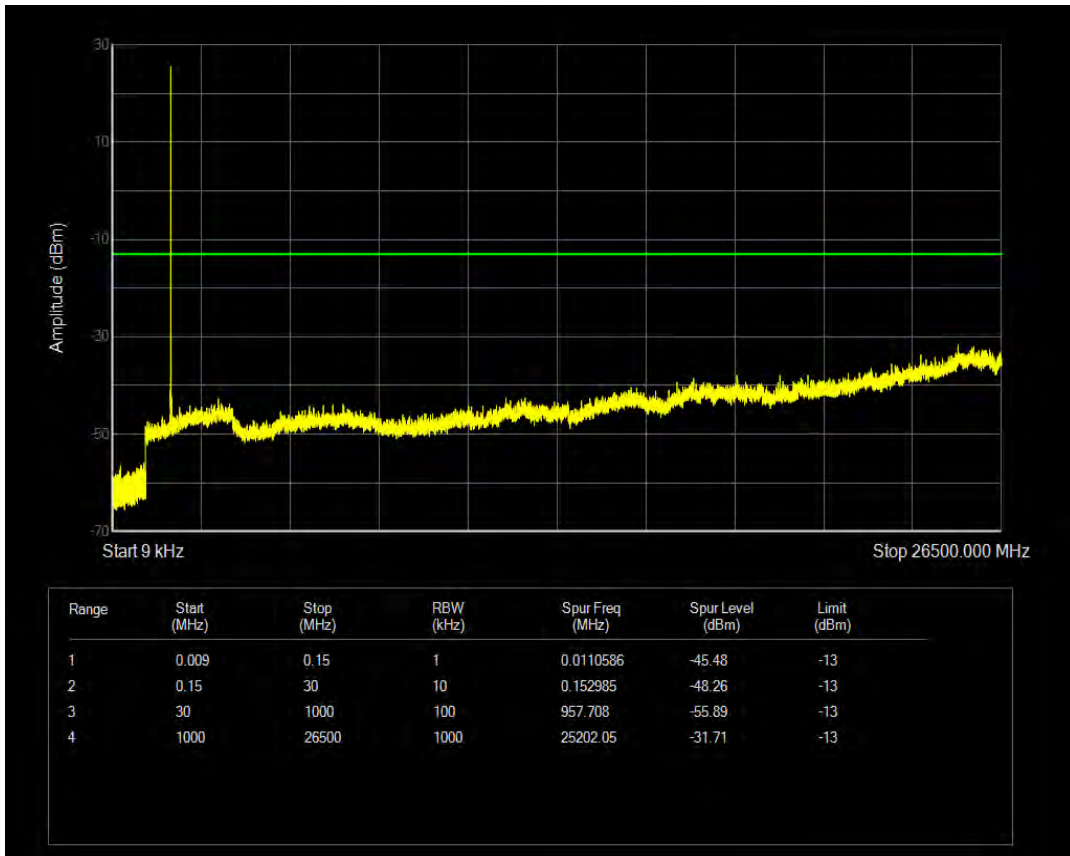

Band4 QAM16 BW=1.4MHz Channel=20393 RB Size=1 Position=#0

Band4 QPSK BW=1.4MHz Channel=20393 RB Size=6 Position=#0