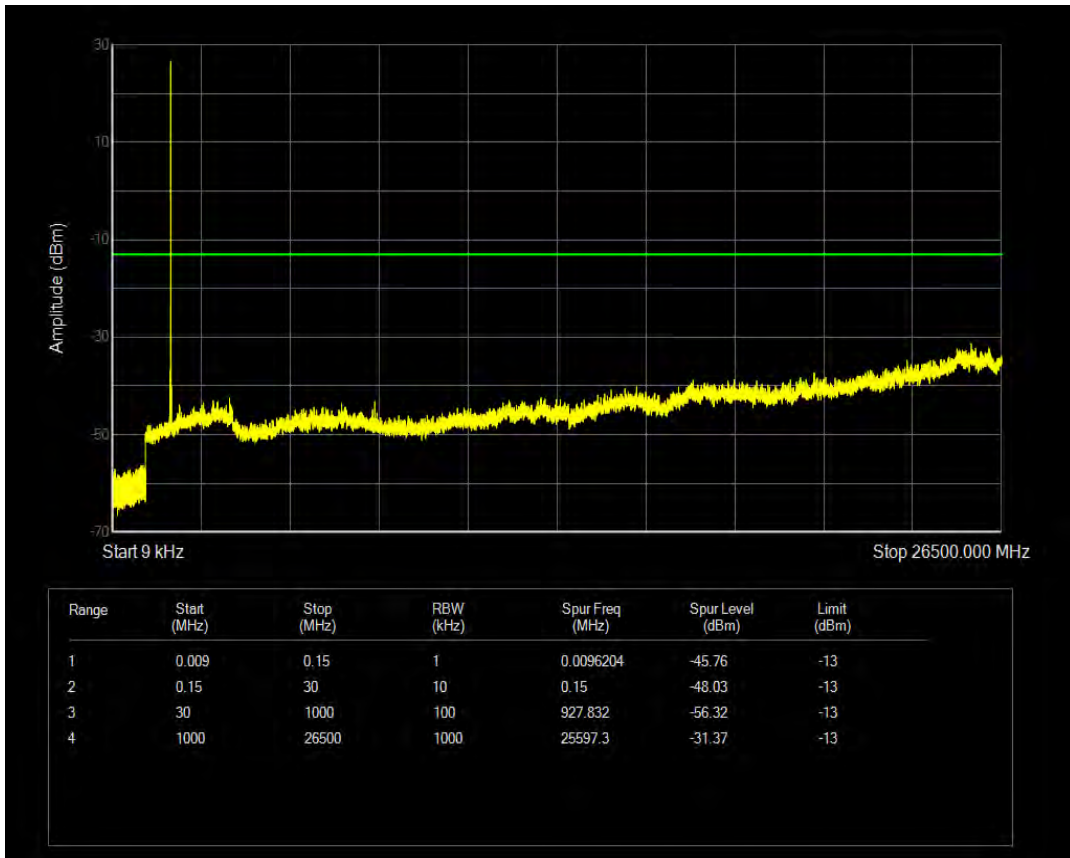

Band4 QAM16 BW=3MHz Channel=20385 RB Size=15 Position=#0

Band4 QAM16 BW=3MHz Channel=20385 RB Size=1 Position=#0