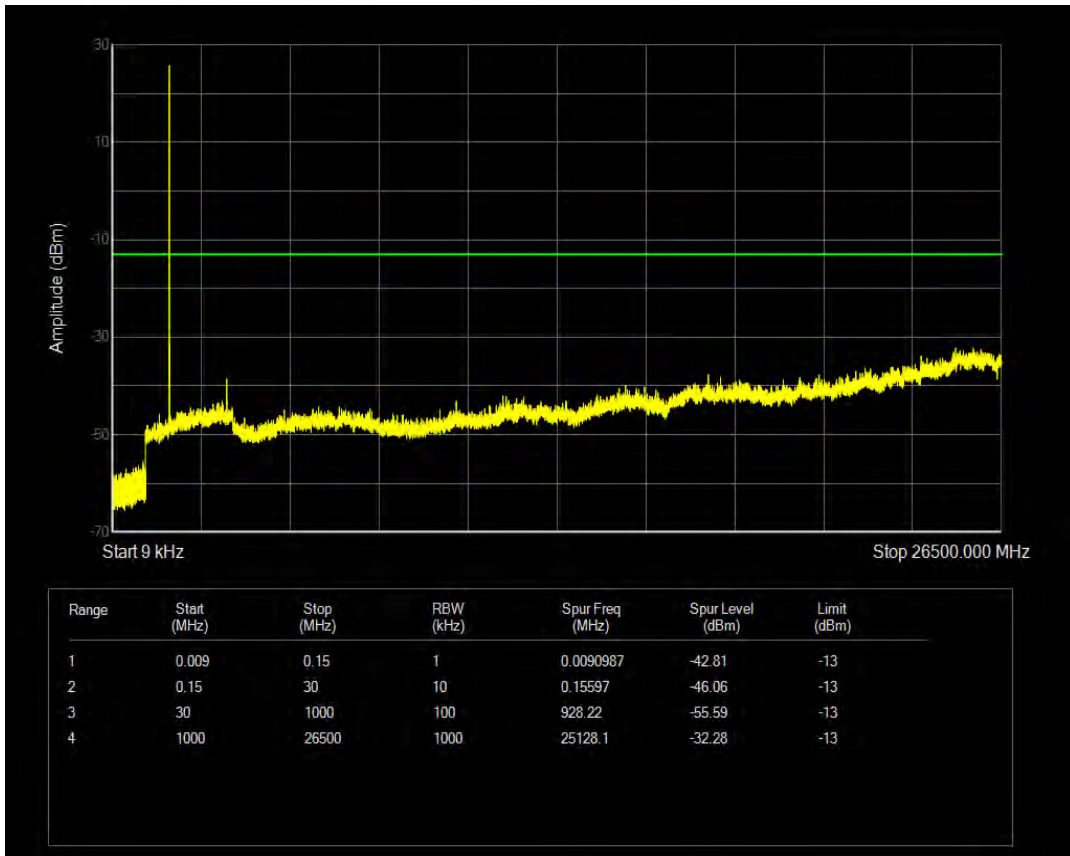

Band38 QPSK BW=20MHz Channel=38150 RB Size=100 Position=#0

Band38 QAM16 BW=20MHz Channel=38150 RB Size=1 Position=#0

Band38 QAM16 BW=20MHz Channel=38150 RB Size=100 Position=#0

Band4 QPSK BW=1.4MHz Channel=19957 RB Size=1 Position=#0

Band4 QPSK BW=1.4MHz Channel=19957 RB Size=6 Position=#0

Band4 QAM16 BW=1.4MHz Channel=19957 RB Size=1 Position=#0

Band4 QAM16 BW=1.4MHz Channel=19957 RB Size=6 Position=#0

Band4 QPSK BW=1.4MHz Channel=20175 RB Size=1 Position=#0