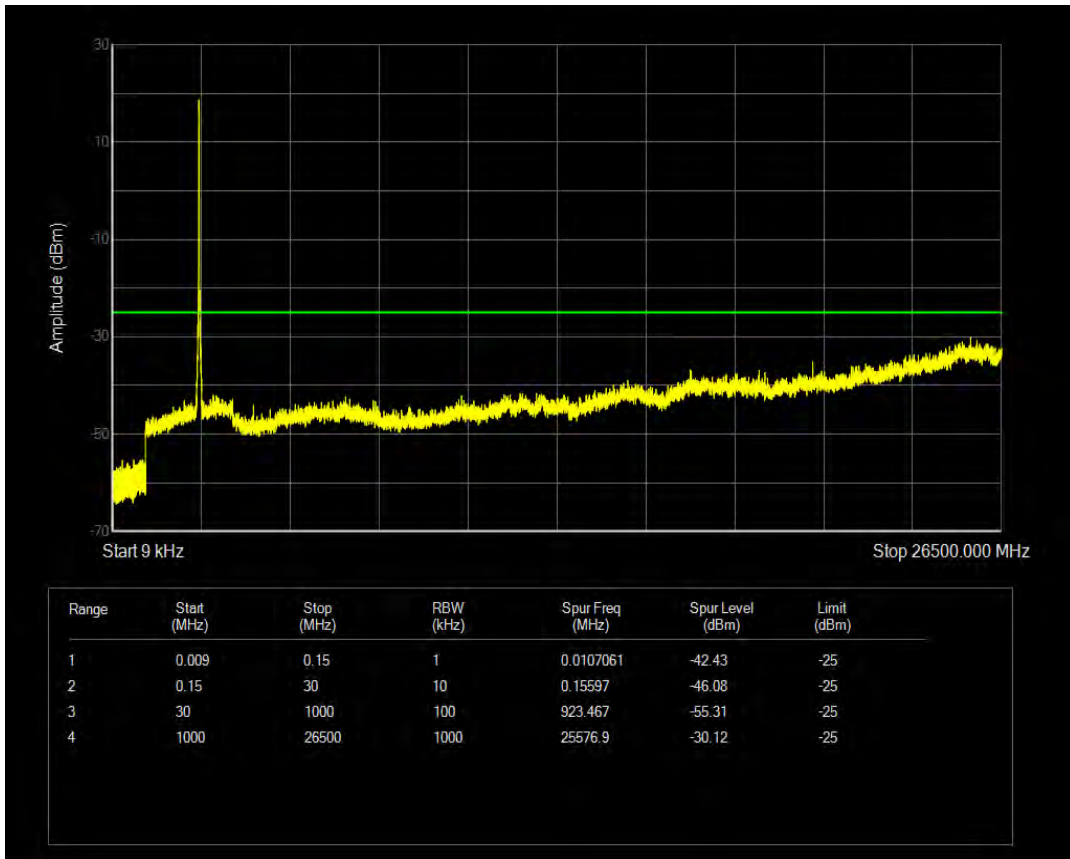

Band38 QPSK BW=20MHz Channel=38000 RB Size=100 Position=#0

Band38 QAM16 BW=20MHz Channel=38000 RB Size=1 Position=#0

Band38 QAM16 BW=20MHz Channel=38000 RB Size=100 Position=#0

Band38 QPSK BW=20MHz Channel=38150 RB Size=1 Position=#0

Band38 QPSK BW=20MHz Channel=38150 RB Size=100 Position=#0

Band38 QAM16 BW=20MHz Channel=38150 RB Size=1 Position=#0

Band38 QAM16 BW=20MHz Channel=38150 RB Size=100 Position=#0

Band4 QPSK BW=1.4MHz Channel=19957 RB Size=1 Position=#0