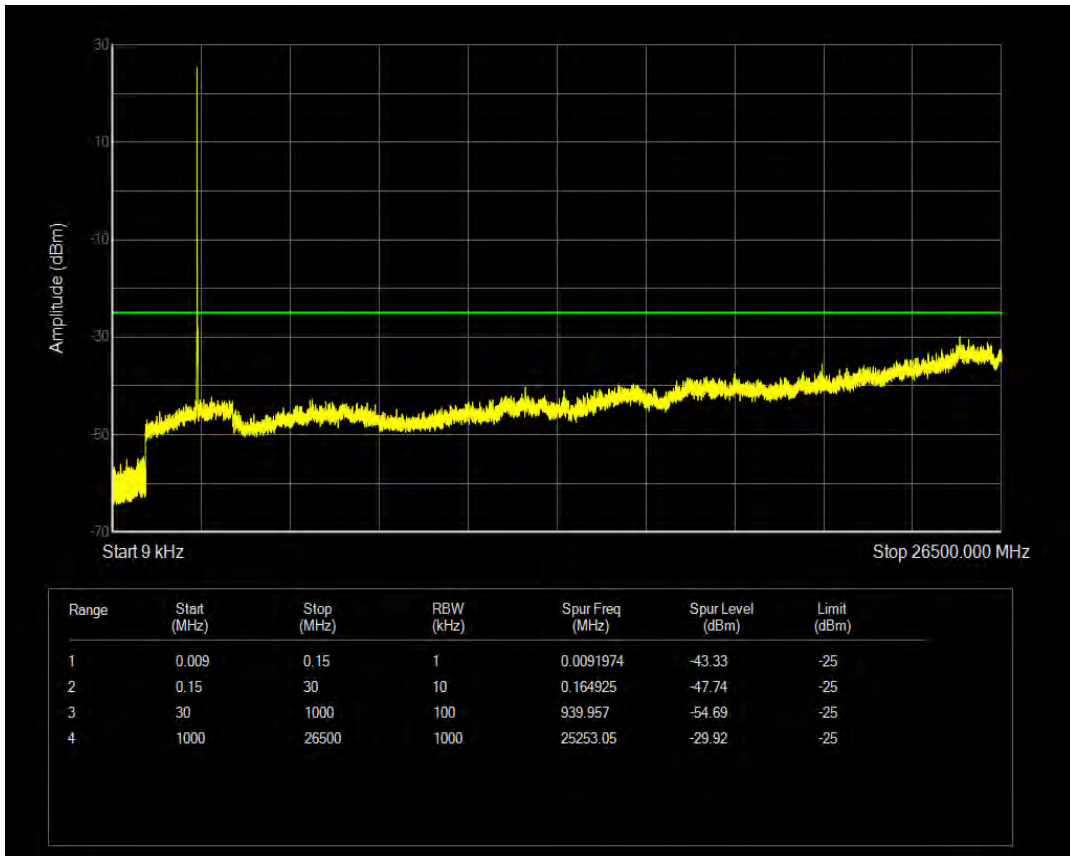

Band41(2535-2655) QAM16 BW=10MHz Channel=40090 RB Size=50 Position=#0

Band41(2535-2655) QAM16 BW=10MHz Channel=40090 RB Size=1 Position=#0