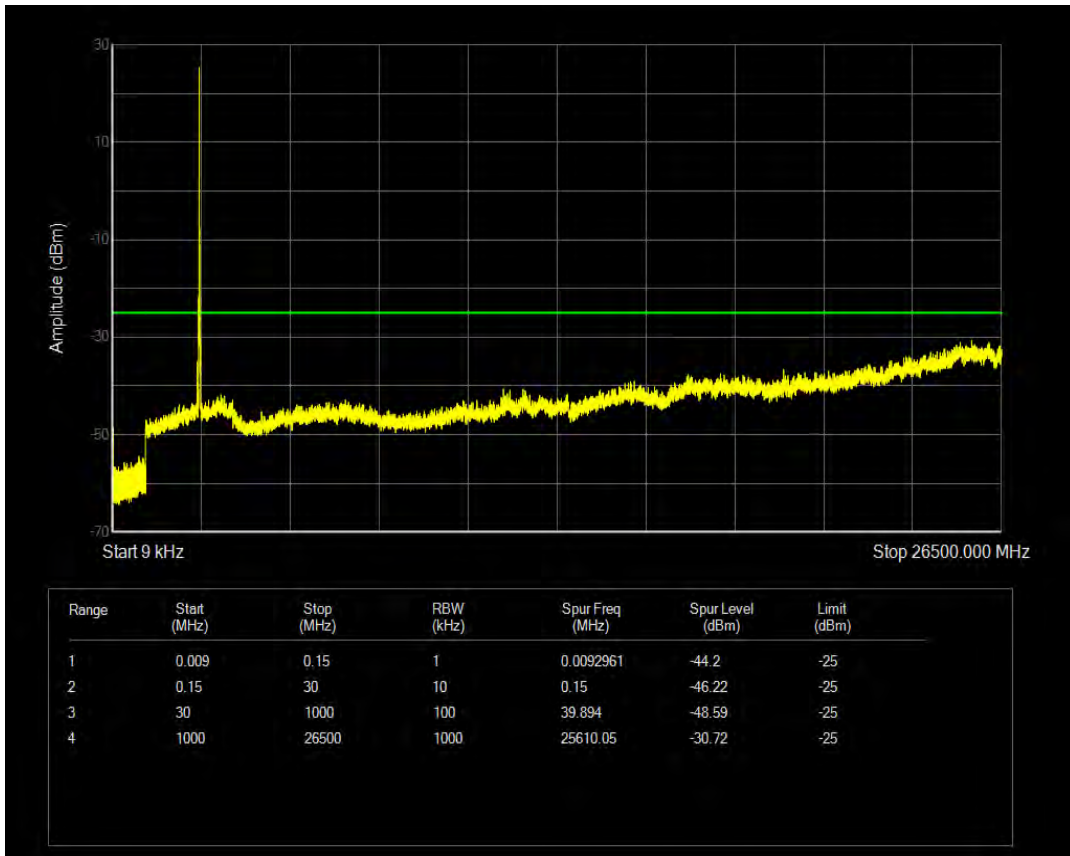

Band38 QPSK BW=20MHz Channel=38000 RB Size=100 Position=#0

Band38 QAM16 BW=20MHz Channel=38000 RB Size=1 Position=#0

Band38 QAM16 BW=20MHz Channel=38000 RB Size=100 Position=#0

Band38 QPSK BW=20MHz Channel=38150 RB Size=1 Position=#0

Band38 QPSK BW=20MHz Channel=38150 RB Size=100 Position=#0

Band38 QAM16 BW=20MHz Channel=38150 RB Size=1 Position=#0

Band38 QAM16 BW=20MHz Channel=38150 RB Size=100 Position=#0

Band4 QPSK BW=1.4MHz Channel=19957 RB Size=1 Position=#0