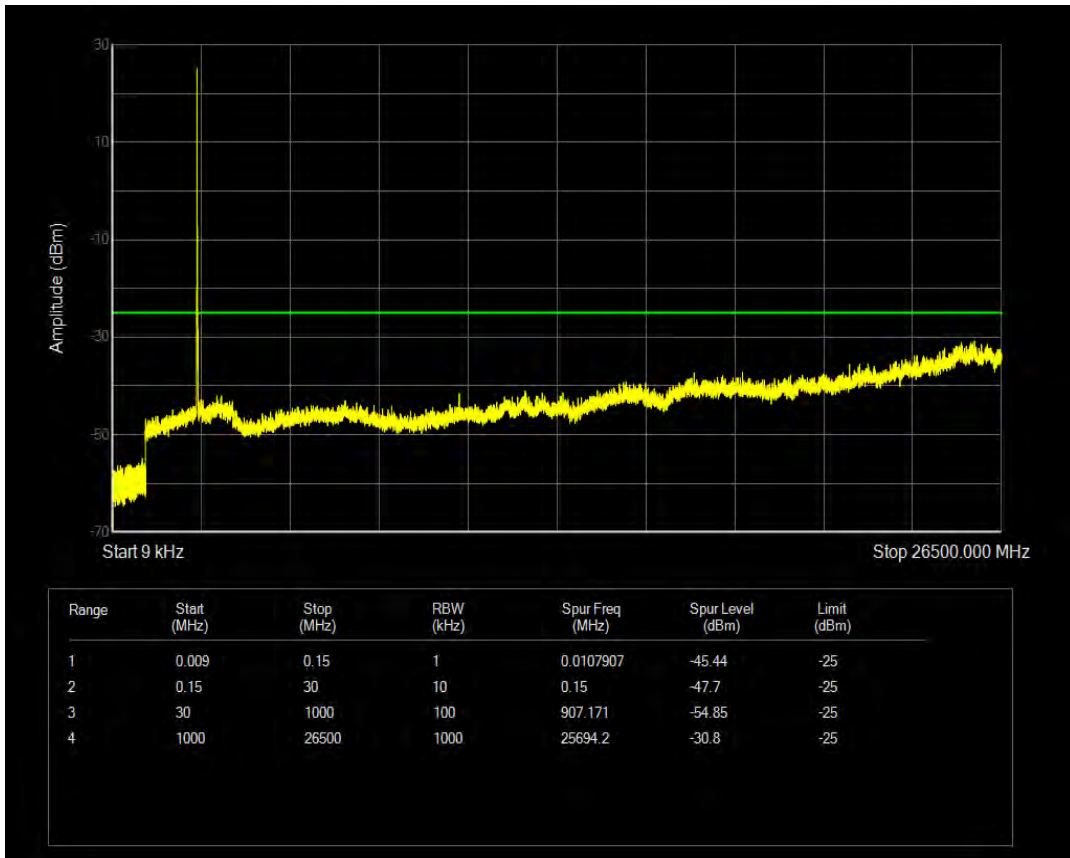

Band41(2535-2655) QAM16 BW=15MHz Channel=40115 RB Size=75 Position=#0

Band41(2535-2655) QAM16 BW=15MHz Channel=40115 RB Size=1 Position=#0