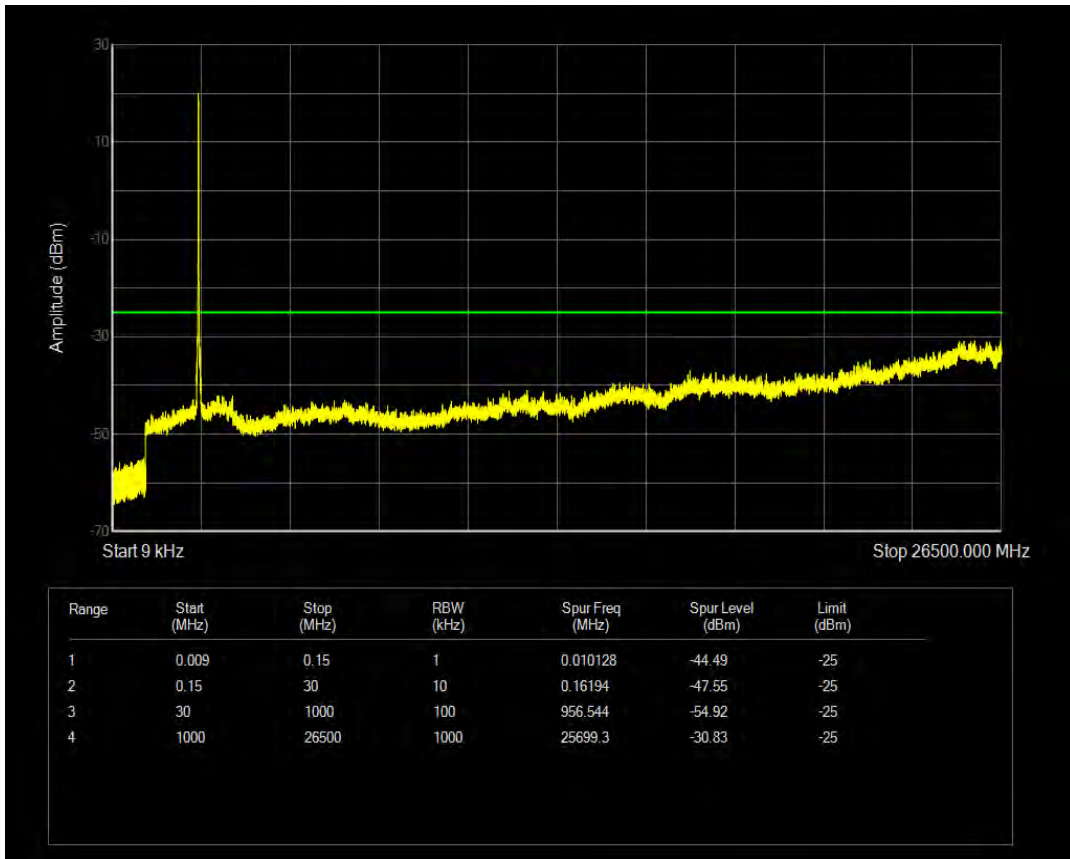

Band38 QPSK BW=10MHz Channel=38200 RB Size=50 Position=#0

Band38 QAM16 BW=10MHz Channel=38200 RB Size=1 Position=#0

Band38 QAM16 BW=10MHz Channel=38200 RB Size=50 Position=#0

Band38 QPSK BW=15MHz Channel=37825 RB Size=1 Position=#0

Band38 QPSK BW=15MHz Channel=37825 RB Size=75 Position=#0

Band38 QAM16 BW=15MHz Channel=37825 RB Size=1 Position=#0

Band38 QAM16 BW=15MHz Channel=37825 RB Size=75 Position=#0

Band38 QPSK BW=15MHz Channel=38000 RB Size=1 Position=#0