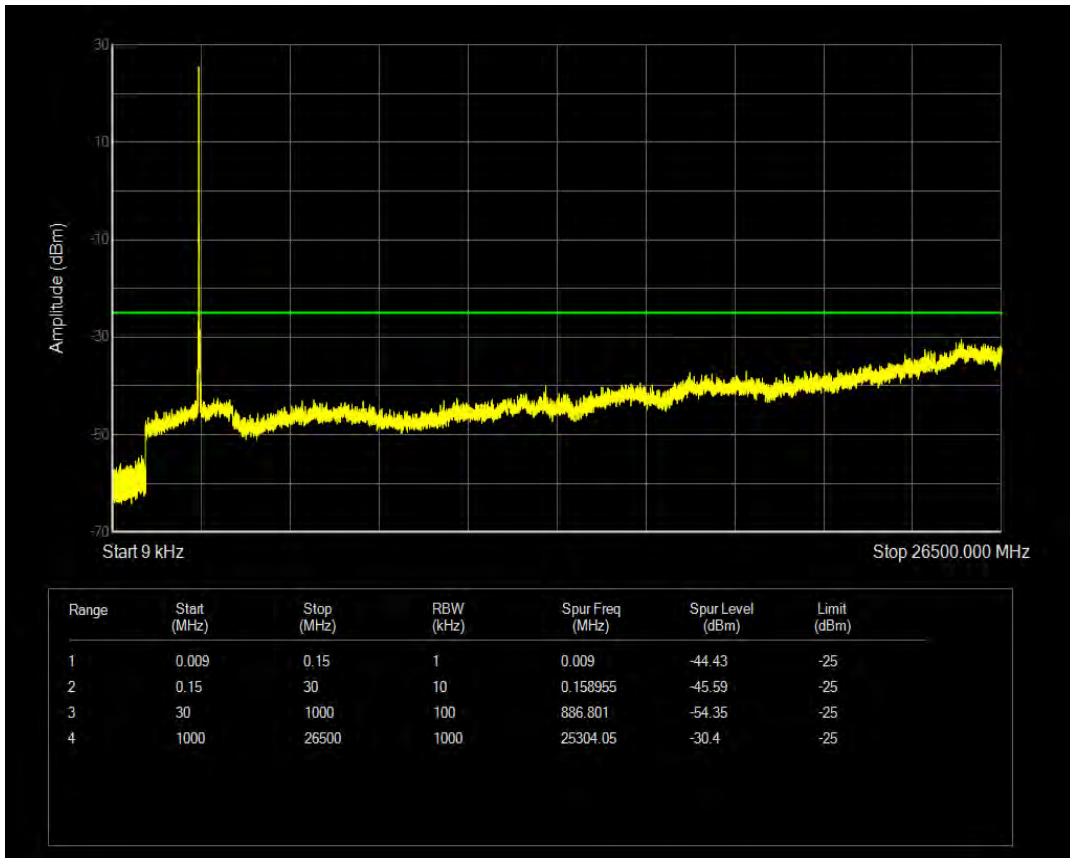

Band38 QPSK BW=20MHz Channel=37850 RB Size=100 Position=#0

Band38 QAM16 BW=20MHz Channel=37850 RB Size=1 Position=#0

Band38 QAM16 BW=20MHz Channel=37850 RB Size=100 Position=#0

Band38 QPSK BW=20MHz Channel=38000 RB Size=1 Position=#0

Band38 QPSK BW=20MHz Channel=38000 RB Size=100 Position=#0

Band38 QAM16 BW=20MHz Channel=38000 RB Size=1 Position=#0

Band38 QAM16 BW=20MHz Channel=38000 RB Size=100 Position=#0

Band38 QPSK BW=20MHz Channel=38150 RB Size=1 Position=#0