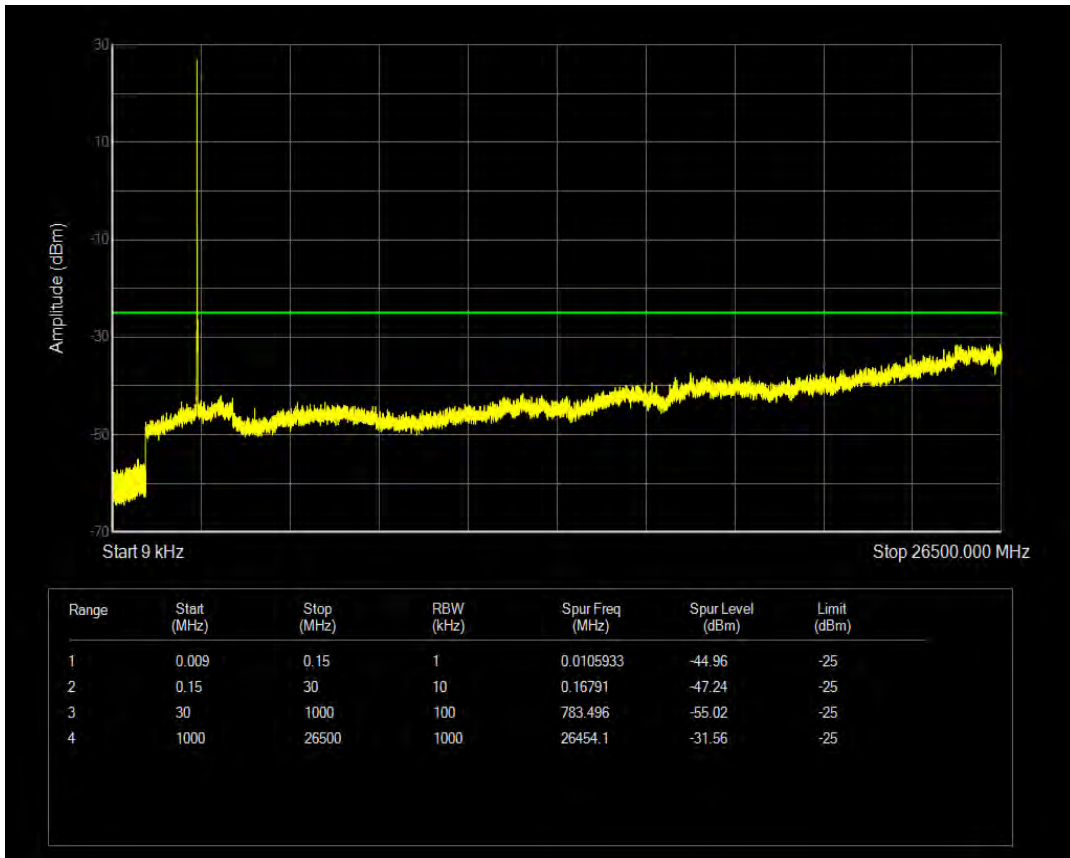

Band41(2535-2655) QPSK BW=10MHz Channel=40090 RB Size=50 Position=#0

Band41(2535-2655) QPSK BW=10MHz Channel=40090 RB Size=1 Position=#0