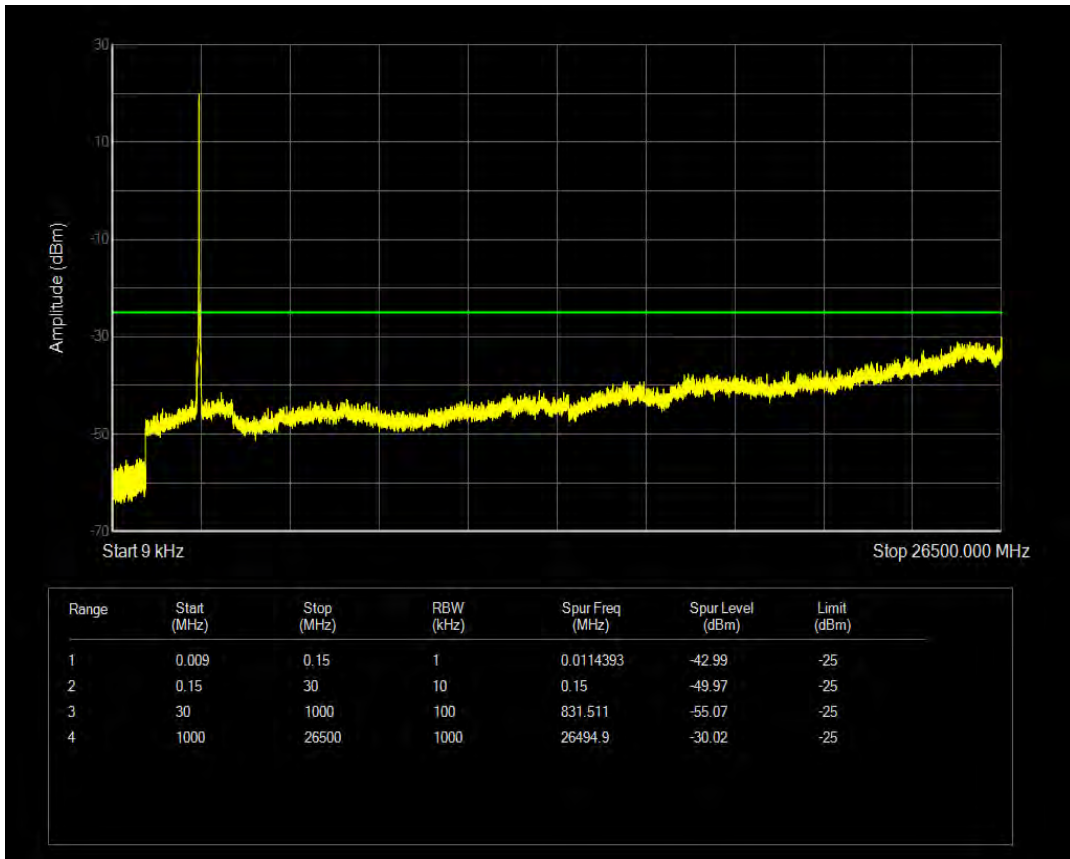

Band38 QAM16 BW=15MHz Channel=38000 RB Size=1 Position=#0

Band38 QPSK BW=15MHz Channel=38000 RB Size=75 Position=#0