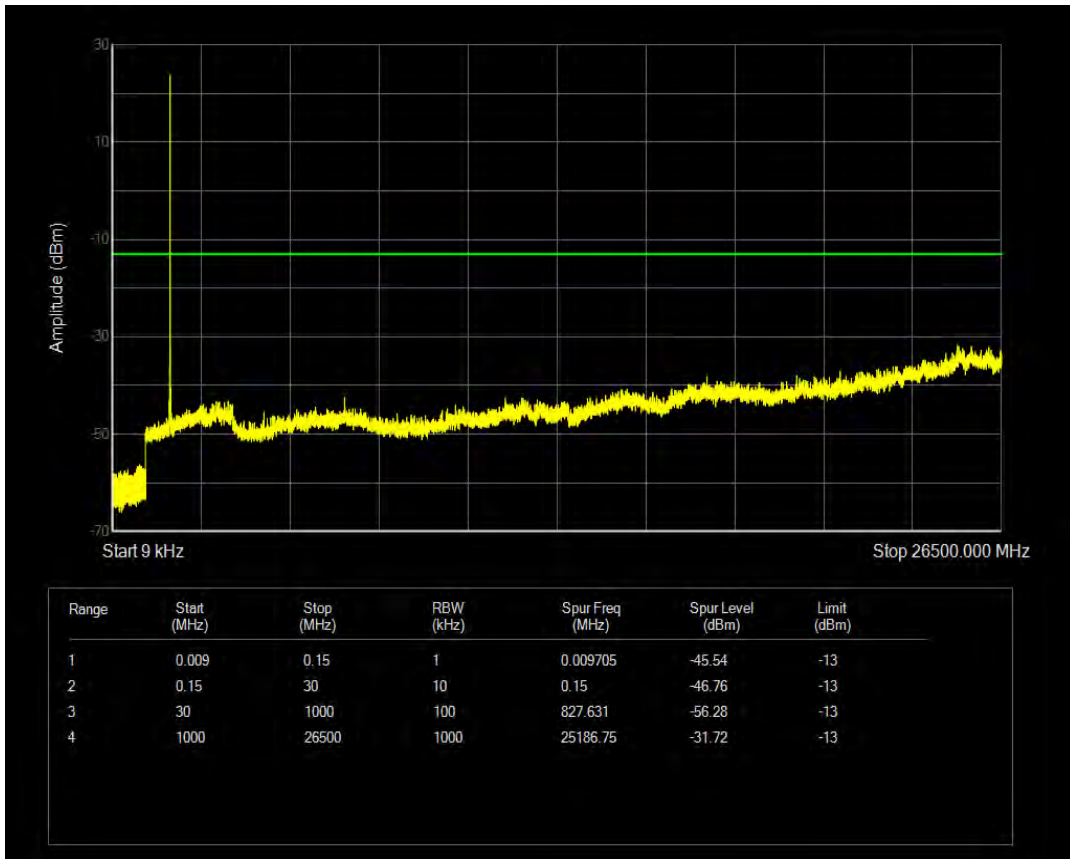

Band4 QPSK BW=3MHz Channel=20385 RB Size=1 Position=#0

Band4 QAM16 BW=3MHz Channel=20175 RB Size=15 Position=#0