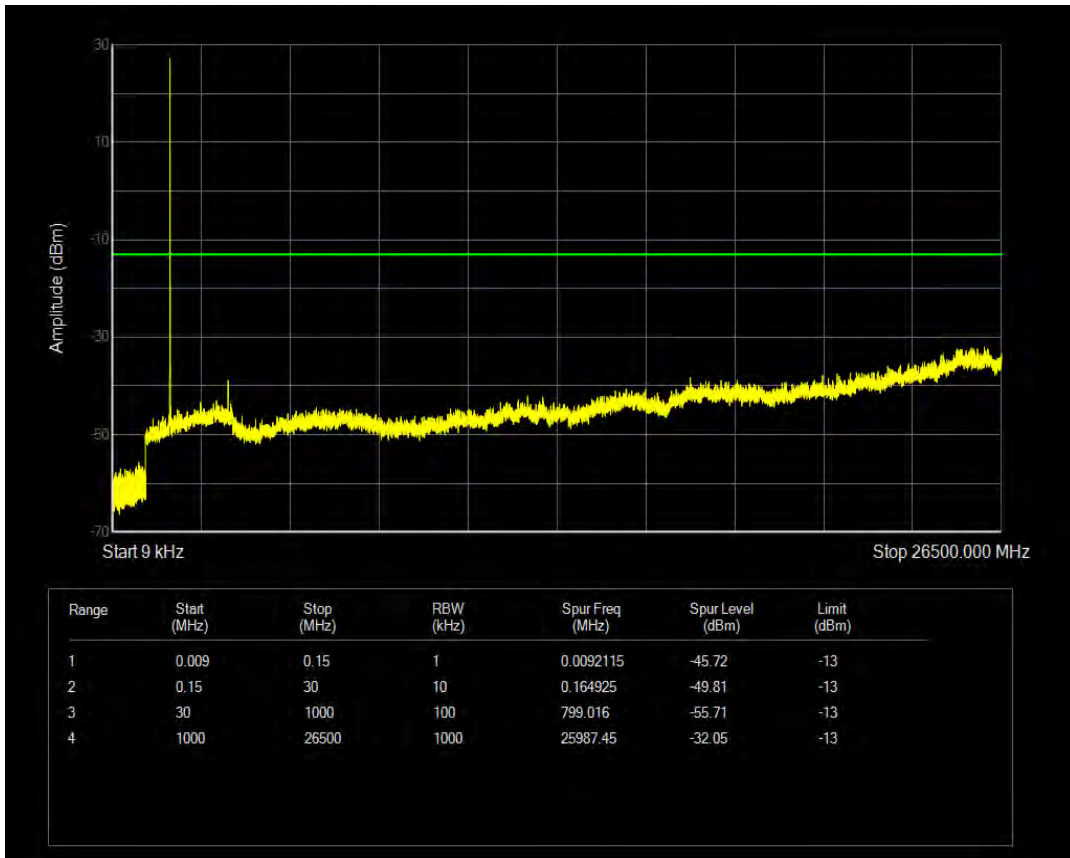

Band4 QPSK BW=5MHz Channel=19975 RB Size=25 Position=#0

Band4 QAM16 BW=5MHz Channel=19975 RB Size=1 Position=#0

Band4 QAM16 BW=5MHz Channel=19975 RB Size=25 Position=#0

Band4 QPSK BW=5MHz Channel=20175 RB Size=1 Position=#0

Band4 QPSK BW=5MHz Channel=20175 RB Size=25 Position=#0

Band4 QAM16 BW=5MHz Channel=20175 RB Size=1 Position=#0

Band4 QAM16 BW=5MHz Channel=20175 RB Size=25 Position=#0

Band4 QPSK BW=5MHz Channel=20375 RB Size=1 Position=#0