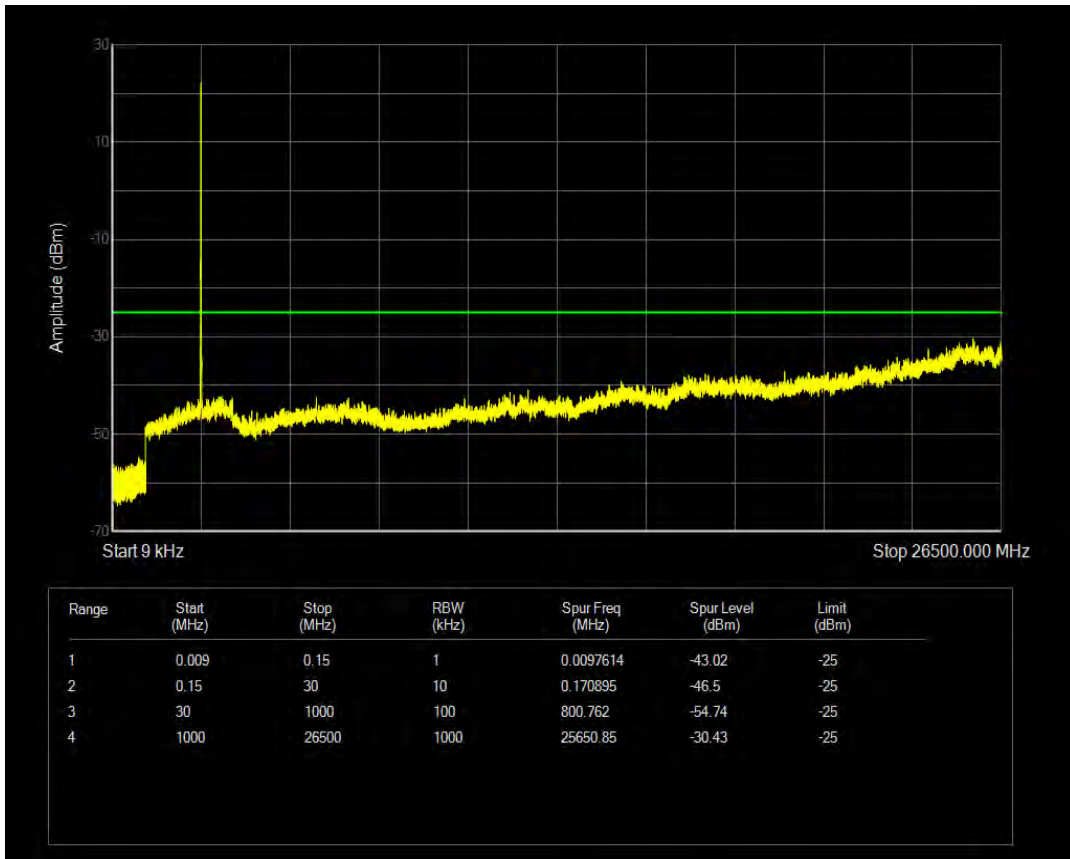

Band41(2535-2655) QPSK BW=10MHz Channel=40090 RB Size=1 Position=#0

Band41(2535-2655) QAM16 BW=5MHz Channel=41215 RB Size=25 Position=#0