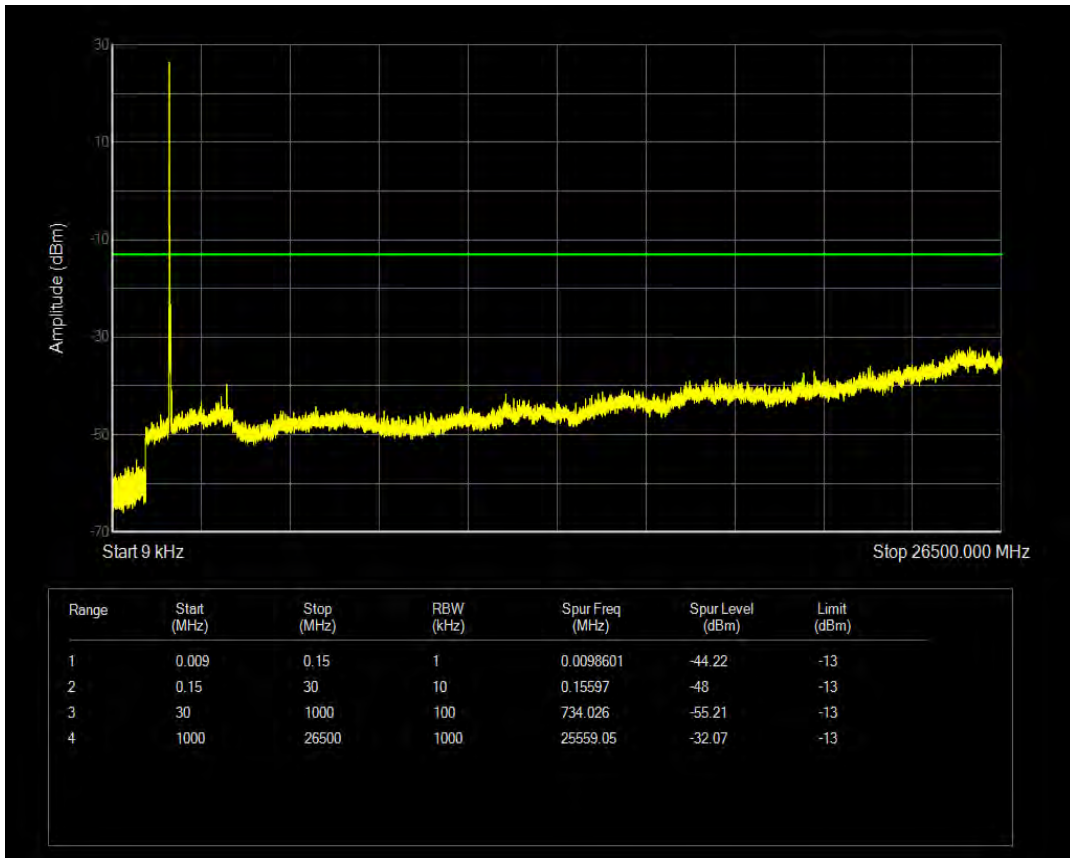

Band4 QPSK BW=15MHz Channel=20325 RB Size=75 Position=#0

Band4 QAM16 BW=15MHz Channel=20325 RB Size=1 Position=#0

Band4 QAM16 BW=15MHz Channel=20325 RB Size=75 Position=#0

Band4 QPSK BW=20MHz Channel=20050 RB Size=1 Position=#0

Band4 QPSK BW=20MHz Channel=20050 RB Size=100 Position=#0

Band4 QAM16 BW=20MHz Channel=20050 RB Size=1 Position=#0

Band4 QAM16 BW=20MHz Channel=20050 RB Size=100 Position=#0

Band4 QPSK BW=20MHz Channel=20175 RB Size=1 Position=#0