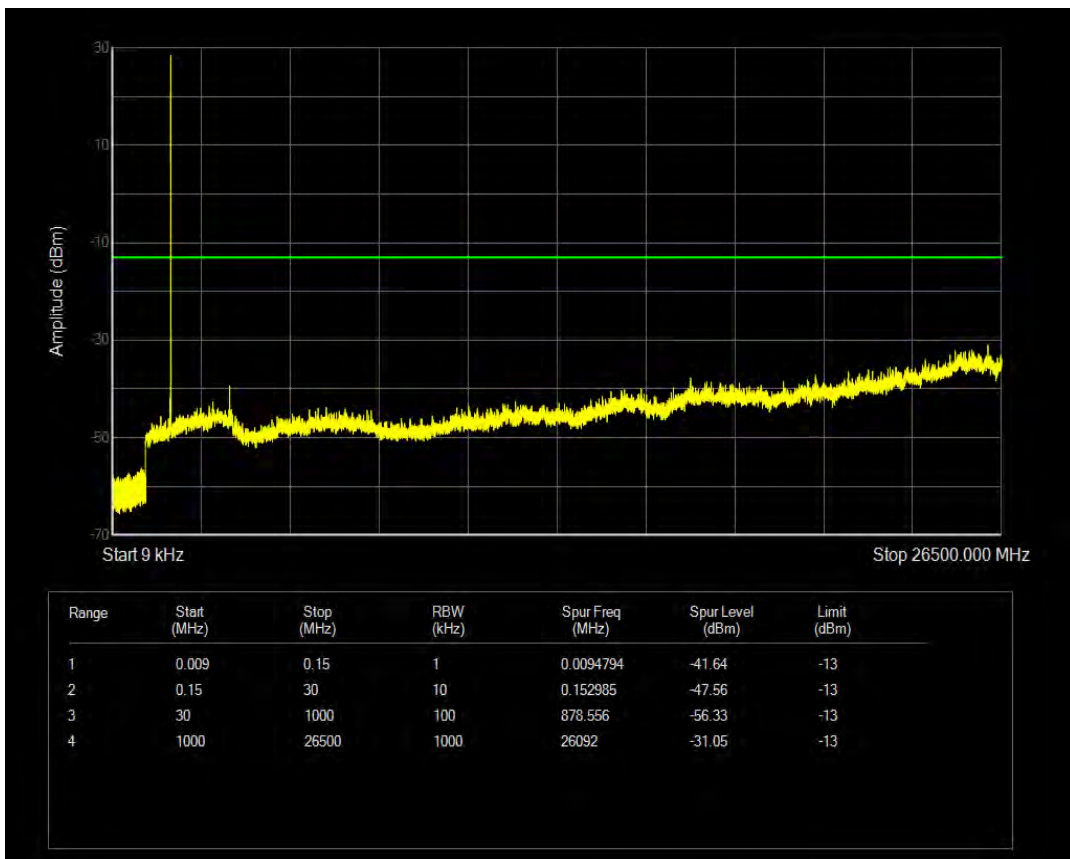

Band4 QAM16 BW=1.4MHz Channel=20393 RB Size=6 Position=#0

Band4 QAM16 BW=1.4MHz Channel=20393 RB Size=1 Position=#0