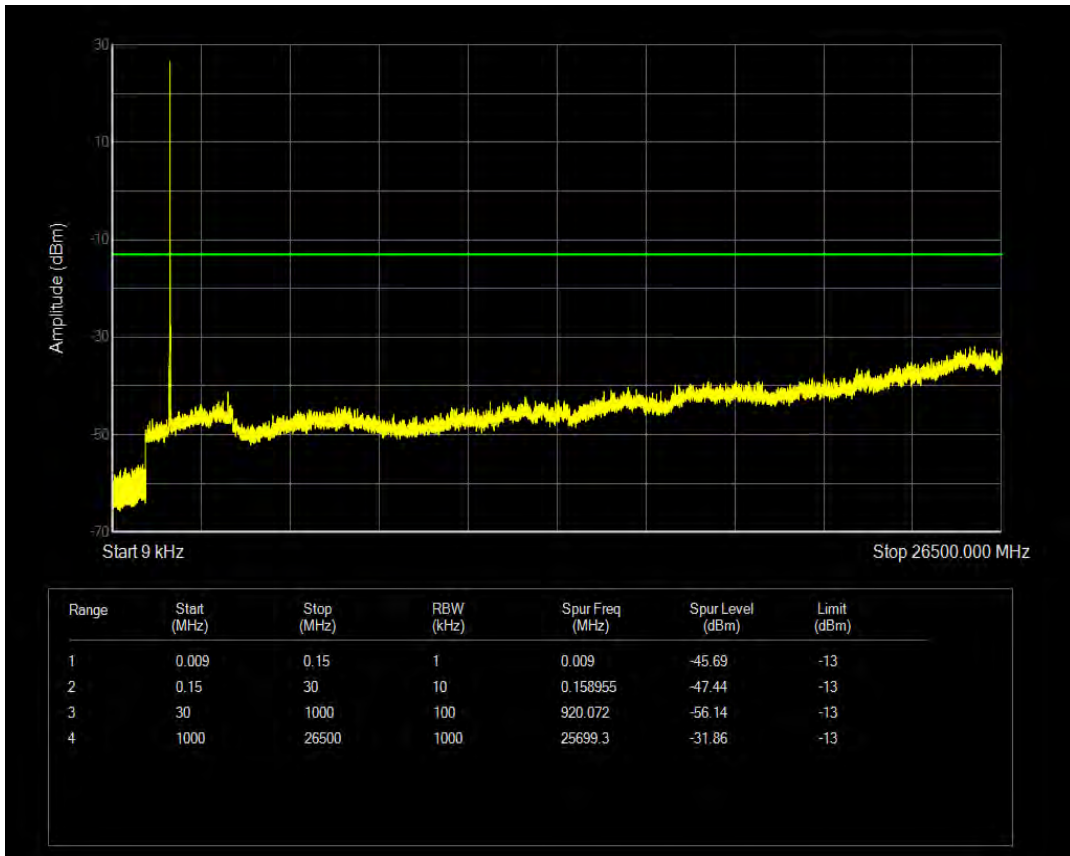

Band4 QPSK BW=10MHz Channel=20000 RB Size=50 Position=#0

Band4 QAM16 BW=10MHz Channel=20000 RB Size=1 Position=#0

Band4 QAM16 BW=10MHz Channel=20000 RB Size=50 Position=#0

Band4 QPSK BW=10MHz Channel=20175 RB Size=1 Position=#0

Band4 QPSK BW=10MHz Channel=20175 RB Size=50 Position=#0

Band4 QAM16 BW=10MHz Channel=20175 RB Size=1 Position=#0

Band4 QAM16 BW=10MHz Channel=20175 RB Size=50 Position=#0

Band4 QPSK BW=10MHz Channel=20350 RB Size=1 Position=#0