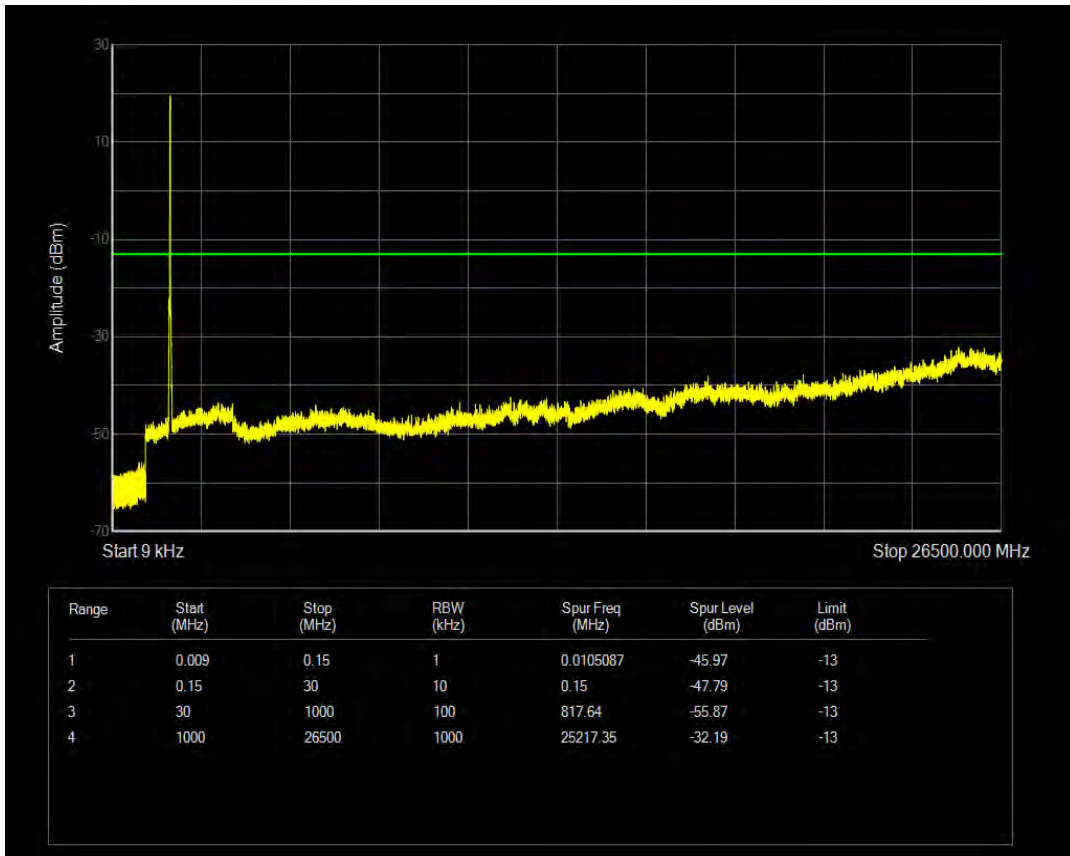

Band4 QPSK BW=20MHz Channel=20050 RB Size=100 Position=#0

Band4 QAM16 BW=20MHz Channel=20050 RB Size=1 Position=#0

Band4 QAM16 BW=20MHz Channel=20050 RB Size=100 Position=#0

Band4 QPSK BW=20MHz Channel=20175 RB Size=1 Position=#0

Band4 QPSK BW=20MHz Channel=20175 RB Size=100 Position=#0

Band4 QAM16 BW=20MHz Channel=20175 RB Size=1 Position=#0

Band4 QAM16 BW=20MHz Channel=20175 RB Size=100 Position=#0

Band4 QPSK BW=20MHz Channel=20300 RB Size=1 Position=#0