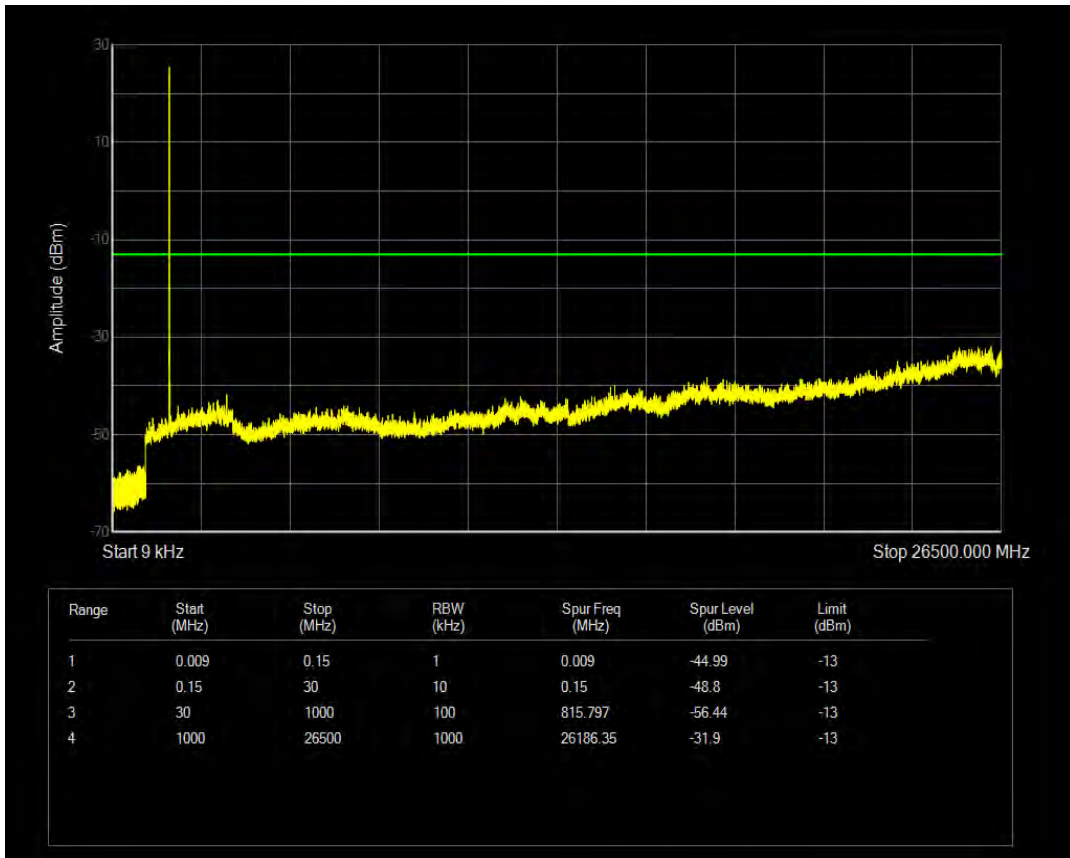

Band38 QPSK BW=20MHz Channel=38150 RB Size=100 Position=#0

Band38 QAM16 BW=20MHz Channel=38150 RB Size=1 Position=#0

Band38 QAM16 BW=20MHz Channel=38150 RB Size=100 Position=#0

Band4 QPSK BW=1.4MHz Channel=19957 RB Size=1 Position=#0

Band4 QPSK BW=1.4MHz Channel=19957 RB Size=6 Position=#0

Band4 QAM16 BW=1.4MHz Channel=19957 RB Size=1 Position=#0

Band4 QAM16 BW=1.4MHz Channel=19957 RB Size=6 Position=#0

Band4 QPSK BW=1.4MHz Channel=20175 RB Size=1 Position=#0