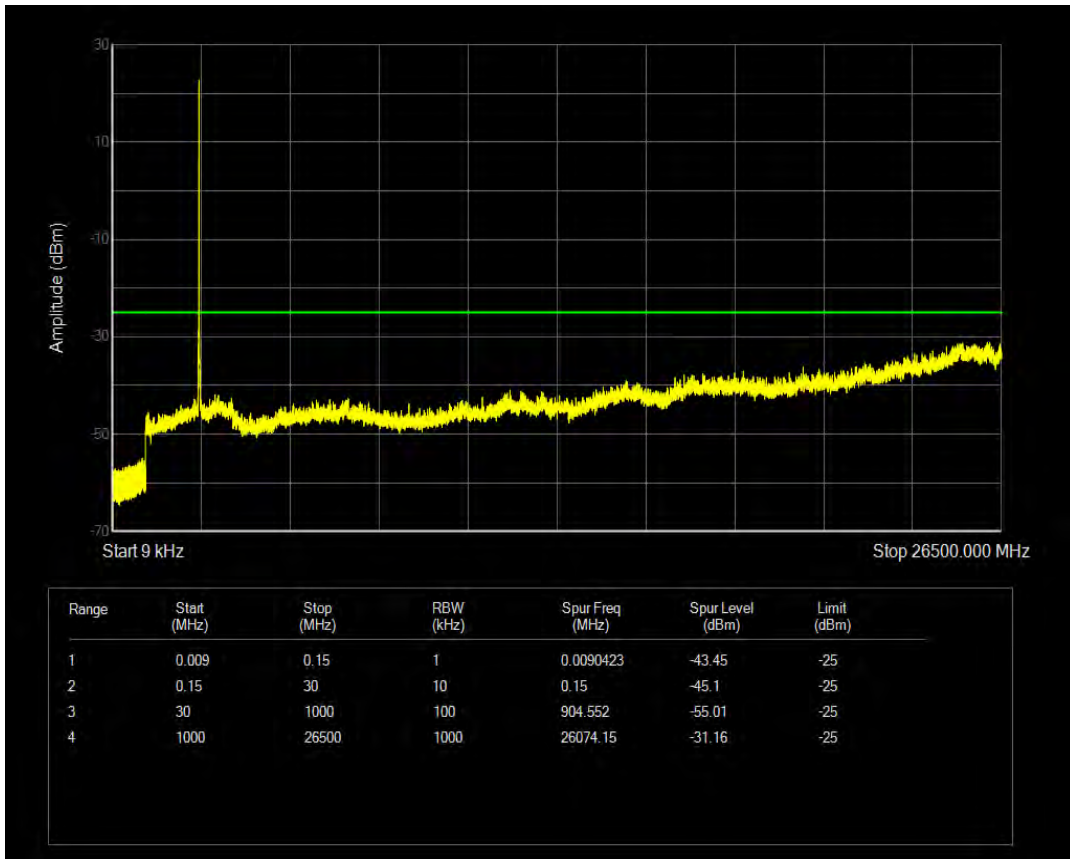

Band38 QPSK BW=5MHz Channel=37775 RB Size=25 Position=#0

Band38 QAM16 BW=5MHz Channel=37775 RB Size=1 Position=#0

Band38 QAM16 BW=5MHz Channel=37775 RB Size=25 Position=#0

Band38 QPSK BW=5MHz Channel=38000 RB Size=1 Position=#0

Band38 QPSK BW=5MHz Channel=38000 RB Size=25 Position=#0

Band38 QAM16 BW=5MHz Channel=38000 RB Size=1 Position=#0

Band38 QAM16 BW=5MHz Channel=38000 RB Size=25 Position=#0

Band38 QPSK BW=5MHz Channel=38225 RB Size=1 Position=#0