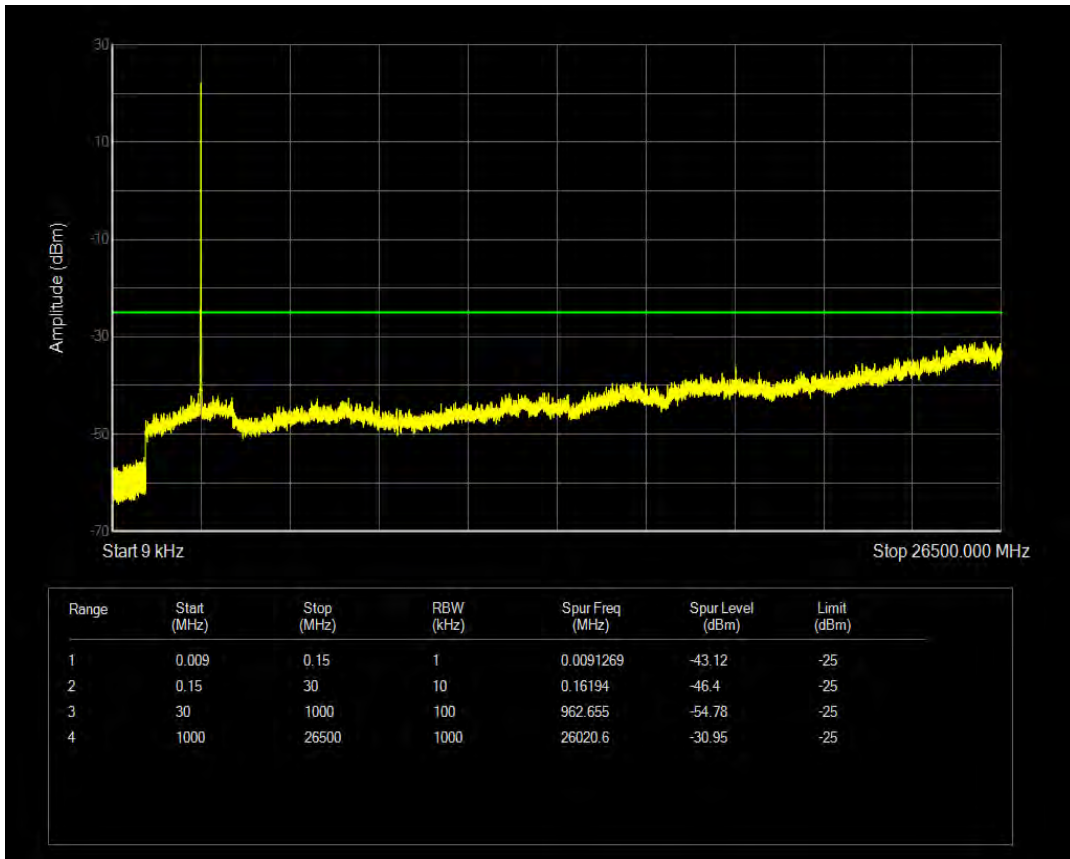

Band41(2535-2655) QAM16 BW=5MHz Channel=41215 RB Size=1 Position=#0

Band41(2535-2655) QPSK BW=5MHz Channel=41215 RB Size=25 Position=#0