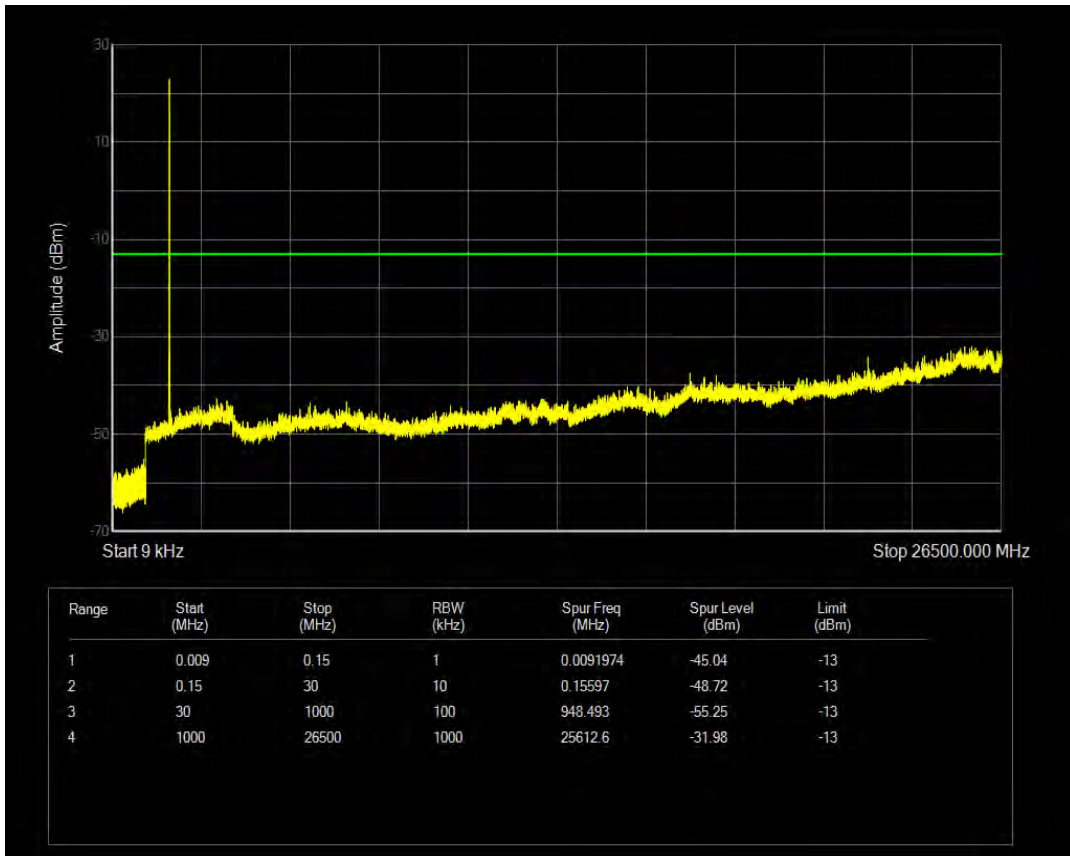

Band4 QPSK BW=3MHz Channel=20385 RB Size=15 Position=#0

Band4 QAM16 BW=3MHz Channel=20385 RB Size=1 Position=#0

Band4 QAM16 BW=3MHz Channel=20385 RB Size=15 Position=#0

Band4 QPSK BW=5MHz Channel=19975 RB Size=1 Position=#0

Band4 QPSK BW=5MHz Channel=19975 RB Size=25 Position=#0

Band4 QAM16 BW=5MHz Channel=19975 RB Size=1 Position=#0

Band4 QAM16 BW=5MHz Channel=19975 RB Size=25 Position=#0

Band4 QPSK BW=5MHz Channel=20175 RB Size=1 Position=#0