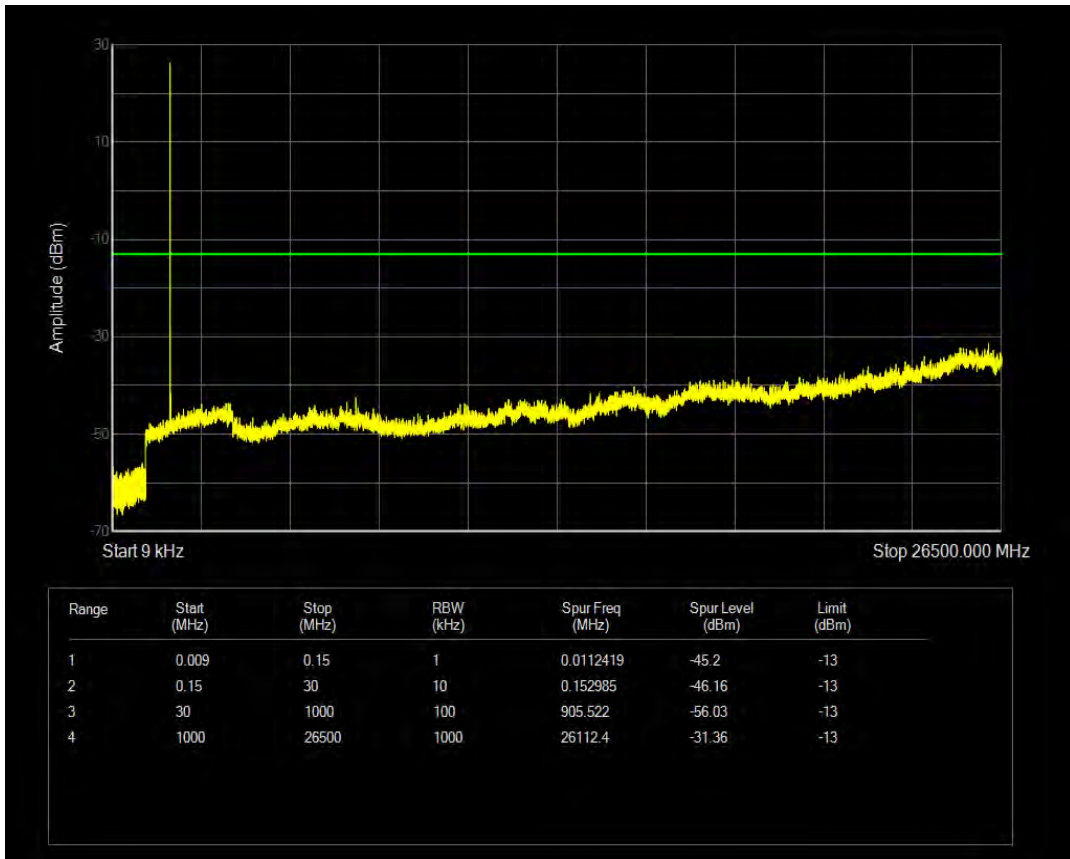

Band4 QPSK BW=1.4MHz Channel=20393 RB Size=1 Position=#0

Band4 QAM16 BW=1.4MHz Channel=20175 RB Size=6 Position=#0