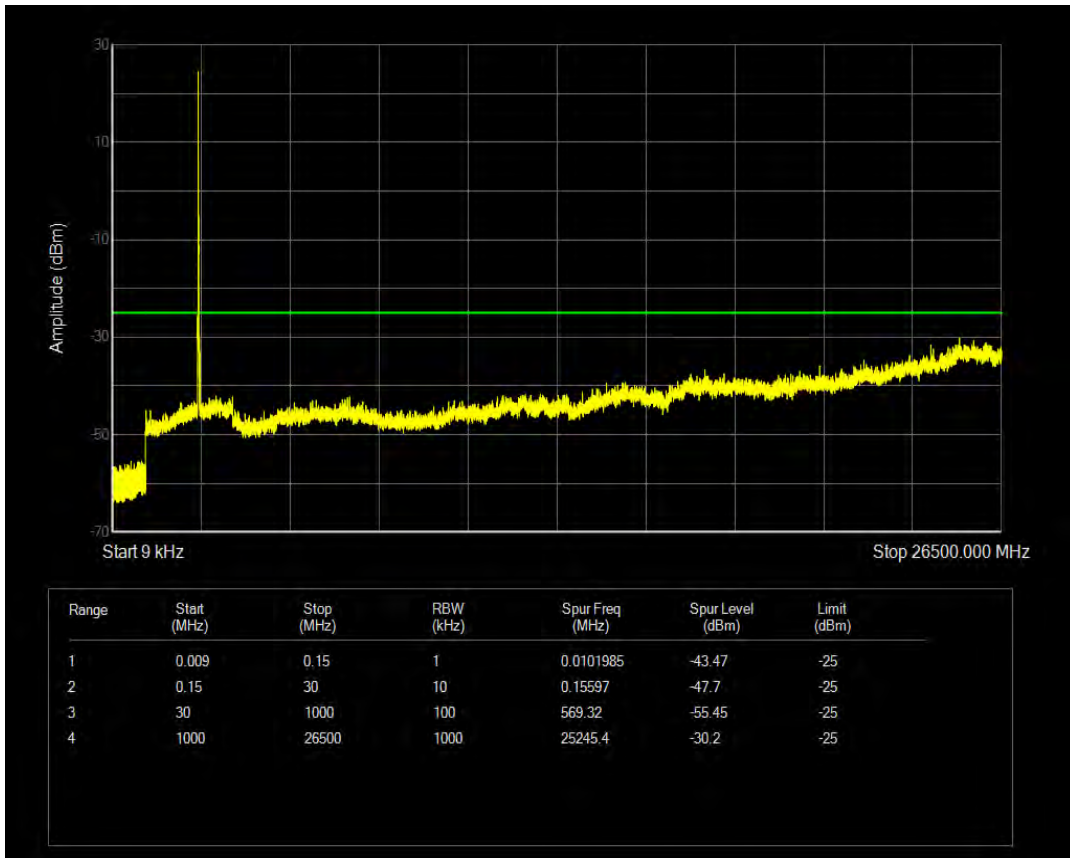

Band38 QPSK BW=15MHz Channel=38175 RB Size=75 Position=#0

Band38 QAM16 BW=15MHz Channel=38175 RB Size=1 Position=#0

Band38 QAM16 BW=15MHz Channel=38175 RB Size=75 Position=#0

Band38 QPSK BW=20MHz Channel=37850 RB Size=1 Position=#0

Band38 QPSK BW=20MHz Channel=37850 RB Size=100 Position=#0

Band38 QAM16 BW=20MHz Channel=37850 RB Size=1 Position=#0

Band38 QAM16 BW=20MHz Channel=37850 RB Size=100 Position=#0

Band38 QPSK BW=20MHz Channel=38000 RB Size=1 Position=#0