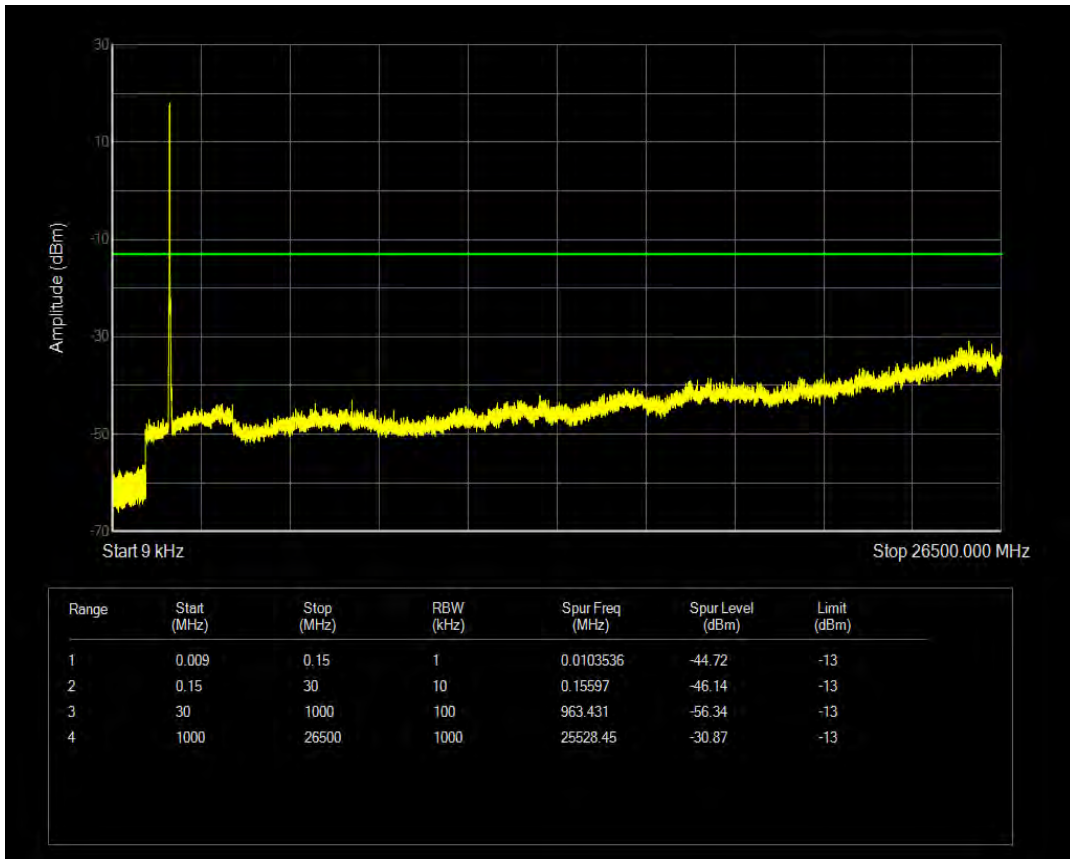

Band4 QPSK BW=15MHz Channel=20325 RB Size=75 Position=#0

Band4 QAM16 BW=15MHz Channel=20325 RB Size=1 Position=#0

Band4 QAM16 BW=15MHz Channel=20325 RB Size=75 Position=#0

Band4 QPSK BW=20MHz Channel=20050 RB Size=1 Position=#0

Band4 QPSK BW=20MHz Channel=20050 RB Size=100 Position=#0

Band4 QAM16 BW=20MHz Channel=20050 RB Size=1 Position=#0

Band4 QAM16 BW=20MHz Channel=20050 RB Size=100 Position=#0

Band4 QPSK BW=20MHz Channel=20175 RB Size=1 Position=#0