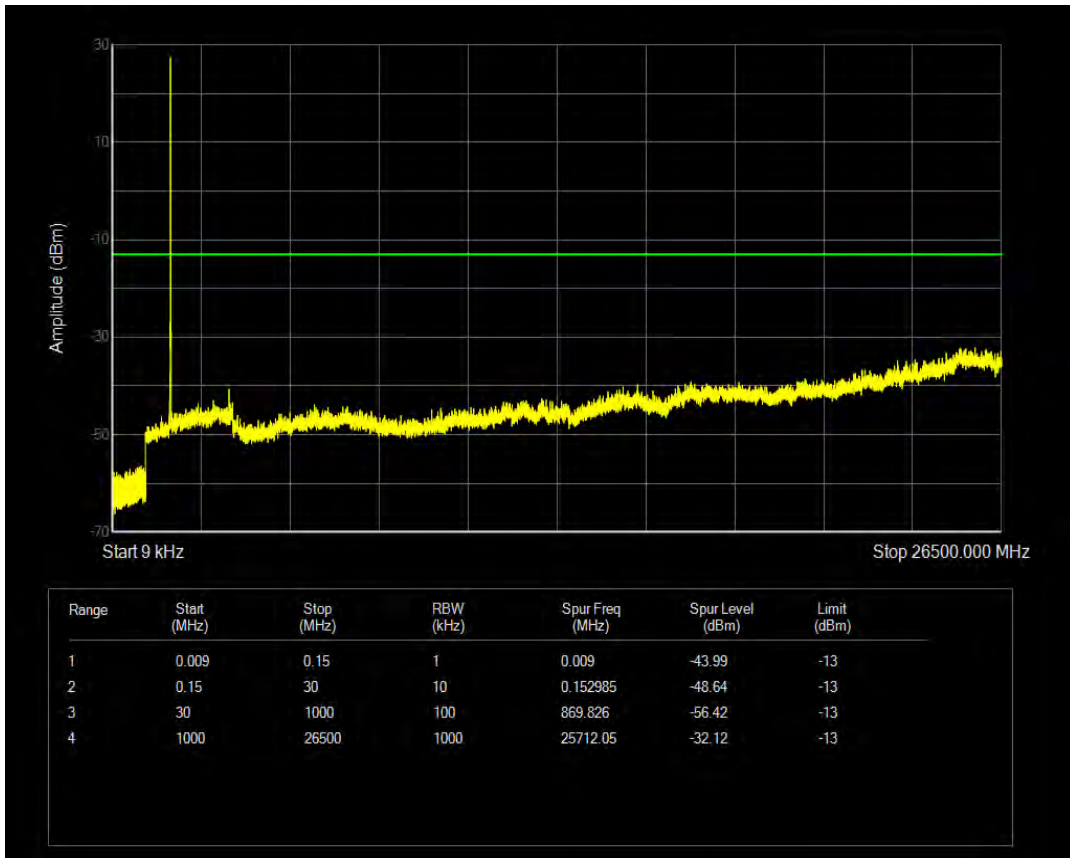

Band4 QPSK BW=10MHz Channel=20000 RB Size=50 Position=#0

Band4 QAM16 BW=10MHz Channel=20000 RB Size=1 Position=#0

Band4 QAM16 BW=10MHz Channel=20000 RB Size=50 Position=#0

Band4 QPSK BW=10MHz Channel=20175 RB Size=1 Position=#0

Band4 QPSK BW=10MHz Channel=20175 RB Size=50 Position=#0

Band4 QAM16 BW=10MHz Channel=20175 RB Size=1 Position=#0

Band4 QAM16 BW=10MHz Channel=20175 RB Size=50 Position=#0

Band4 QPSK BW=10MHz Channel=20350 RB Size=1 Position=#0

Band4 QPSK BW=10MHz Channel=20350 RB Size=50 Position=#0

Band4 QAM16 BW=10MHz Channel=20350 RB Size=1 Position=#0

Band4 QAM16 BW=10MHz Channel=20350 RB Size=50 Position=#0

Band4 QPSK BW=15MHz Channel=20025 RB Size=1 Position=#0