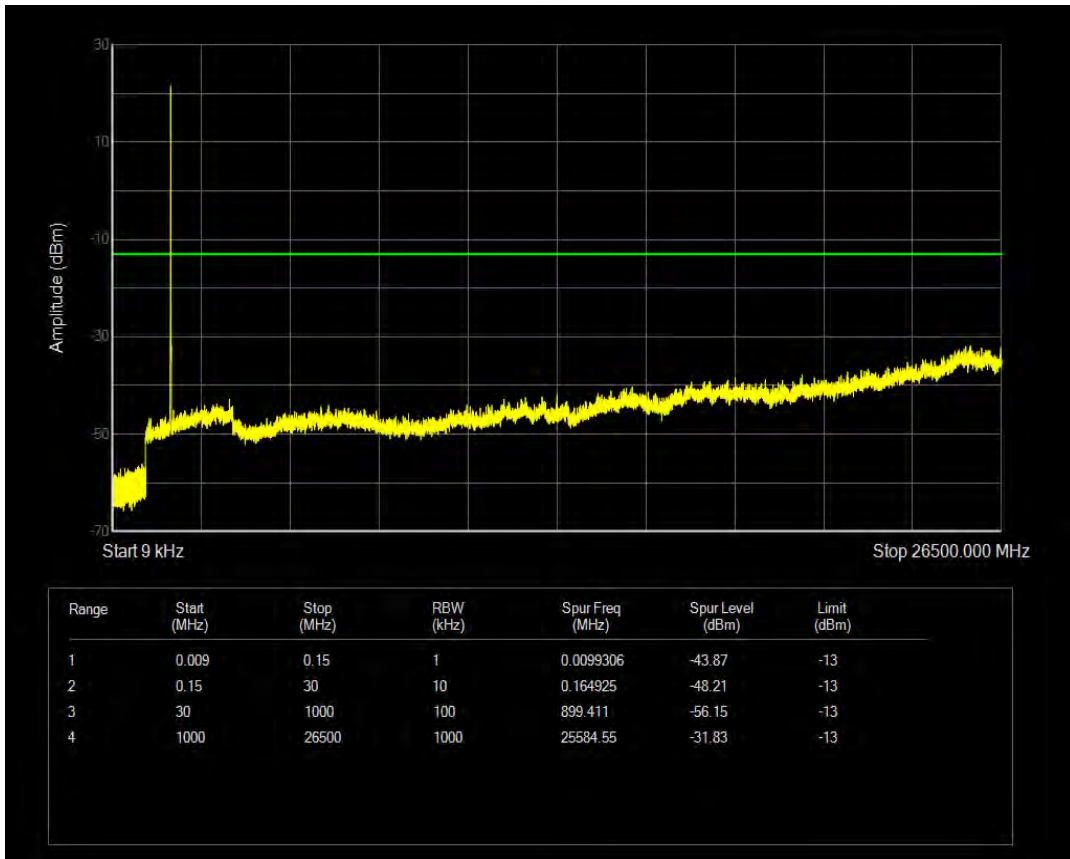

Band4 QPSK BW=5MHz Channel=20375 RB Size=25 Position=#0

Band4 QAM16 BW=5MHz Channel=20375 RB Size=1 Position=#0

Band4 QAM16 BW=5MHz Channel=20375 RB Size=25 Position=#0

Band4 QPSK BW=10MHz Channel=20000 RB Size=1 Position=#0

Band4 QPSK BW=10MHz Channel=20000 RB Size=50 Position=#0

Band4 QAM16 BW=10MHz Channel=20000 RB Size=1 Position=#0

Band4 QAM16 BW=10MHz Channel=20000 RB Size=50 Position=#0

Band4 QPSK BW=10MHz Channel=20175 RB Size=1 Position=#0