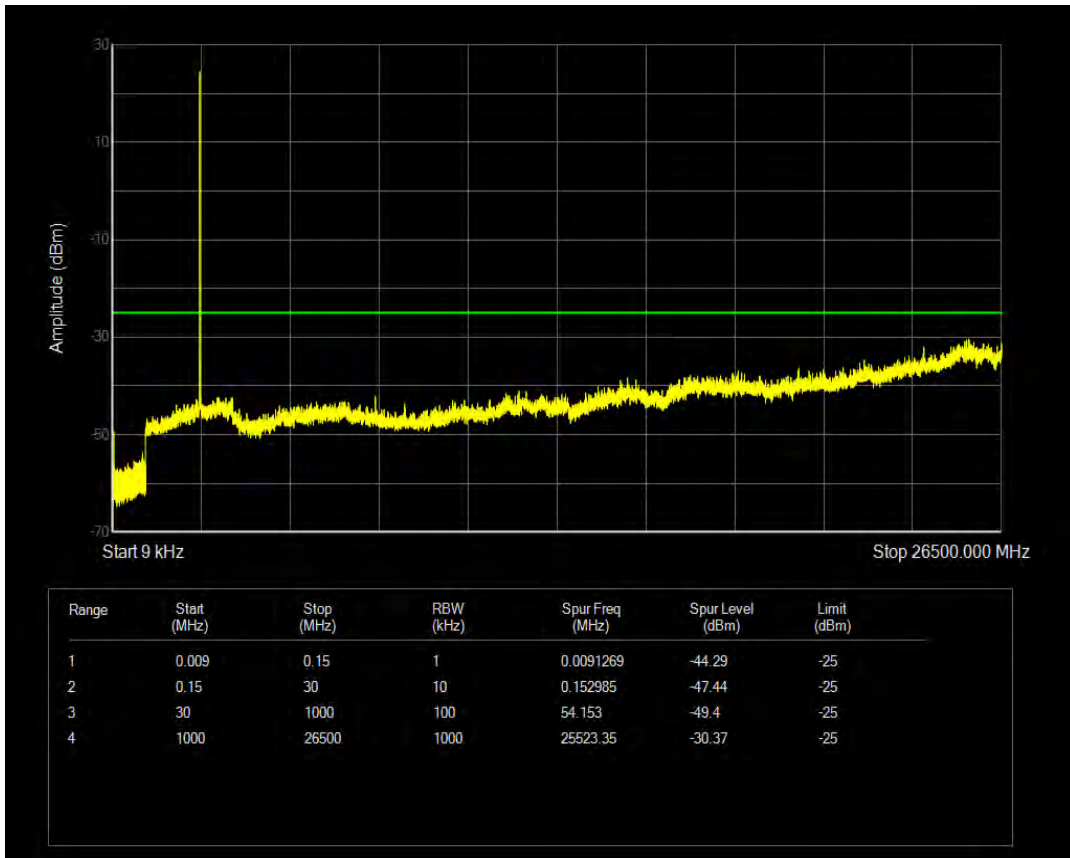

Band38 QPSK BW=5MHz Channel=38000 RB Size=25 Position=#0

Band38 QAM16 BW=5MHz Channel=38000 RB Size=1 Position=#0

Band38 QAM16 BW=5MHz Channel=38000 RB Size=25 Position=#0

Band38 QPSK BW=5MHz Channel=38225 RB Size=1 Position=#0

Band38 QPSK BW=5MHz Channel=38225 RB Size=25 Position=#0

Band38 QAM16 BW=5MHz Channel=38225 RB Size=1 Position=#0

Band38 QAM16 BW=5MHz Channel=38225 RB Size=25 Position=#0

Band38 QPSK BW=10MHz Channel=37800 RB Size=1 Position=#0