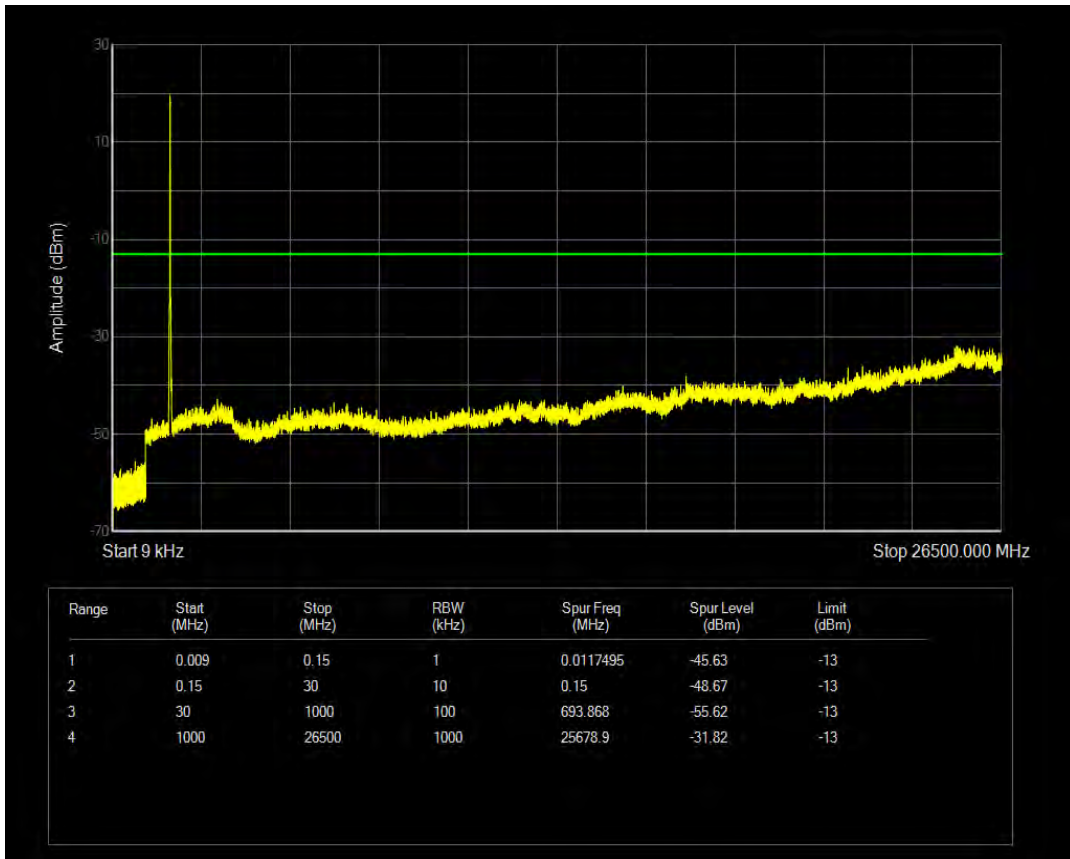

Band4 QPSK BW=10MHz Channel=20350 RB Size=50 Position=#0

Band4 QAM16 BW=10MHz Channel=20350 RB Size=1 Position=#0

Band4 QAM16 BW=10MHz Channel=20350 RB Size=50 Position=#0

Band4 QPSK BW=15MHz Channel=20025 RB Size=1 Position=#0

Band4 QPSK BW=15MHz Channel=20025 RB Size=75 Position=#0

Band4 QAM16 BW=15MHz Channel=20025 RB Size=1 Position=#0

Band4 QAM16 BW=15MHz Channel=20025 RB Size=75 Position=#0

Band4 QPSK BW=15MHz Channel=20175 RB Size=1 Position=#0

Band4 QPSK BW=15MHz Channel=20175 RB Size=75 Position=#0

Band4 QAM16 BW=15MHz Channel=20175 RB Size=1 Position=#0

Band4 QAM16 BW=15MHz Channel=20175 RB Size=75 Position=#0

Band4 QPSK BW=15MHz Channel=20325 RB Size=1 Position=#0