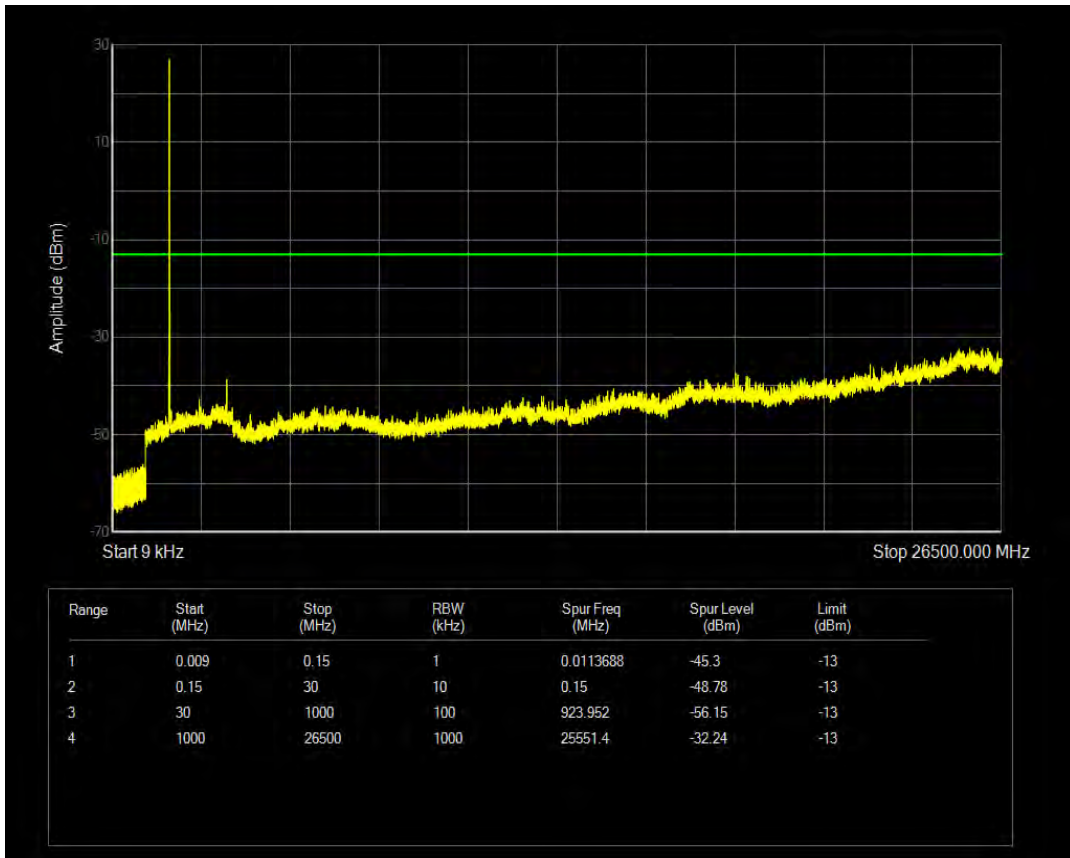

Band4 QPSK BW=5MHz Channel=20375 RB Size=25 Position=#0

Band4 QAM16 BW=5MHz Channel=20375 RB Size=1 Position=#0

Band4 QAM16 BW=5MHz Channel=20375 RB Size=25 Position=#0

Band4 QPSK BW=10MHz Channel=20000 RB Size=1 Position=#0

Band4 QPSK BW=10MHz Channel=20000 RB Size=50 Position=#0

Band4 QAM16 BW=10MHz Channel=20000 RB Size=1 Position=#0

Band4 QAM16 BW=10MHz Channel=20000 RB Size=50 Position=#0

Band4 QPSK BW=10MHz Channel=20175 RB Size=1 Position=#0