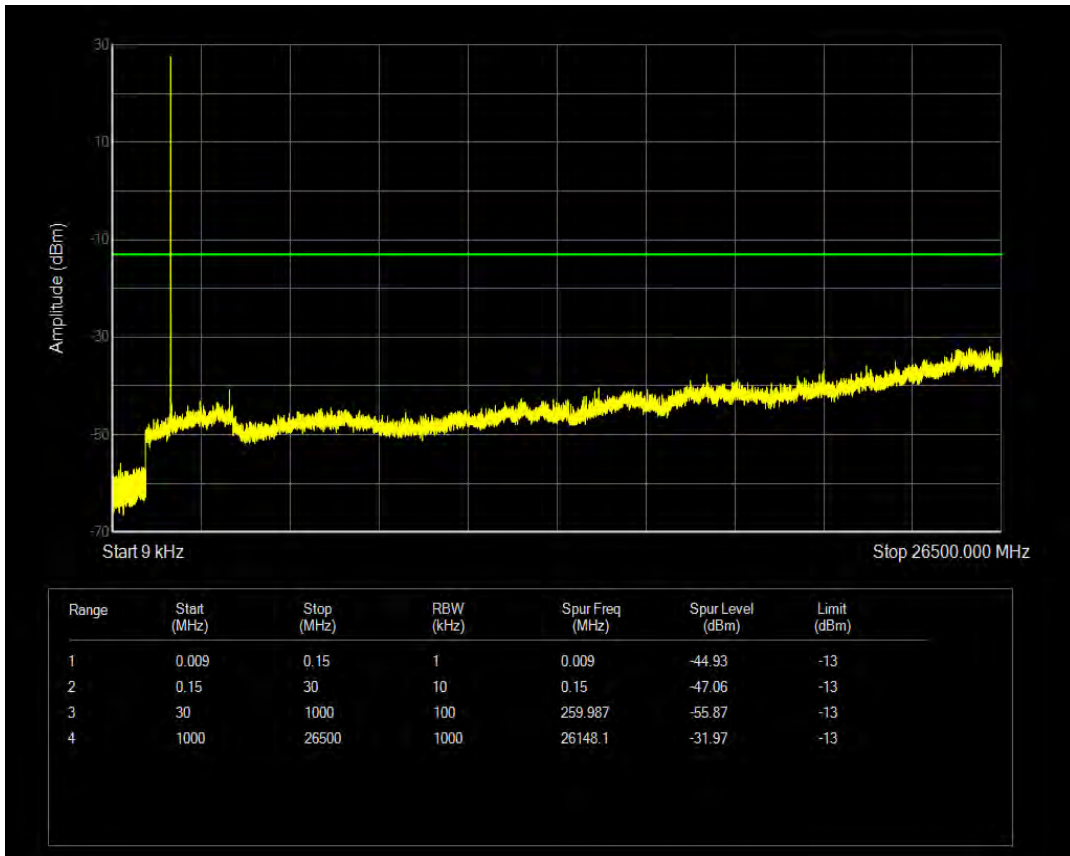

Band4 QPSK BW=5MHz Channel=19975 RB Size=25 Position=#0

Band4 QAM16 BW=5MHz Channel=19975 RB Size=1 Position=#0

Band4 QAM16 BW=5MHz Channel=19975 RB Size=25 Position=#0

Band4 QPSK BW=5MHz Channel=20175 RB Size=1 Position=#0

Band4 QPSK BW=5MHz Channel=20175 RB Size=25 Position=#0

Band4 QAM16 BW=5MHz Channel=20175 RB Size=1 Position=#0

Band4 QAM16 BW=5MHz Channel=20175 RB Size=25 Position=#0

Band4 QPSK BW=5MHz Channel=20375 RB Size=1 Position=#0

Band4 QPSK BW=5MHz Channel=20375 RB Size=25 Position=#0

Band4 QAM16 BW=5MHz Channel=20375 RB Size=1 Position=#0

Band4 QAM16 BW=5MHz Channel=20375 RB Size=25 Position=#0

Band4 QPSK BW=10MHz Channel=20000 RB Size=1 Position=#0