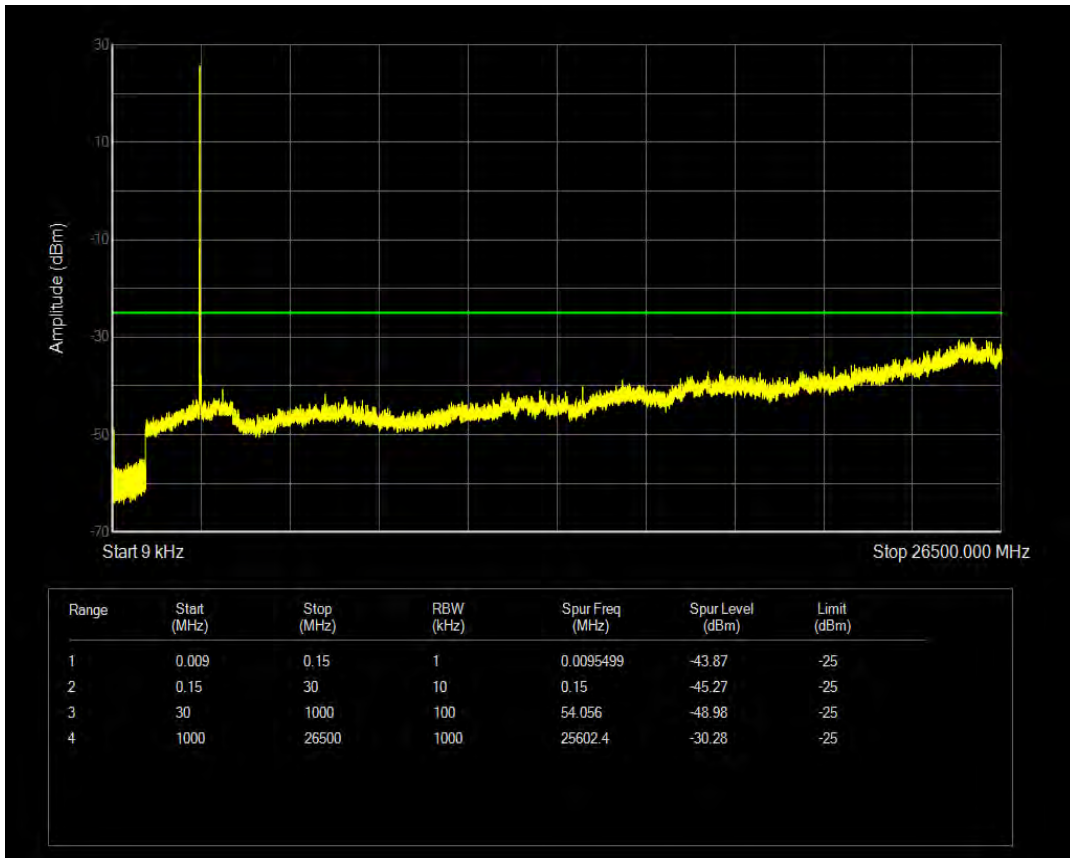

Band38 QPSK BW=5MHz Channel=38000 RB Size=25 Position=#0

Band38 QAM16 BW=5MHz Channel=38000 RB Size=1 Position=#0

Band38 QAM16 BW=5MHz Channel=38000 RB Size=25 Position=#0

Band38 QPSK BW=5MHz Channel=38225 RB Size=1 Position=#0

Band38 QPSK BW=5MHz Channel=38225 RB Size=25 Position=#0

Band38 QAM16 BW=5MHz Channel=38225 RB Size=1 Position=#0

Band38 QAM16 BW=5MHz Channel=38225 RB Size=25 Position=#0

Band38 QPSK BW=10MHz Channel=37800 RB Size=1 Position=#0