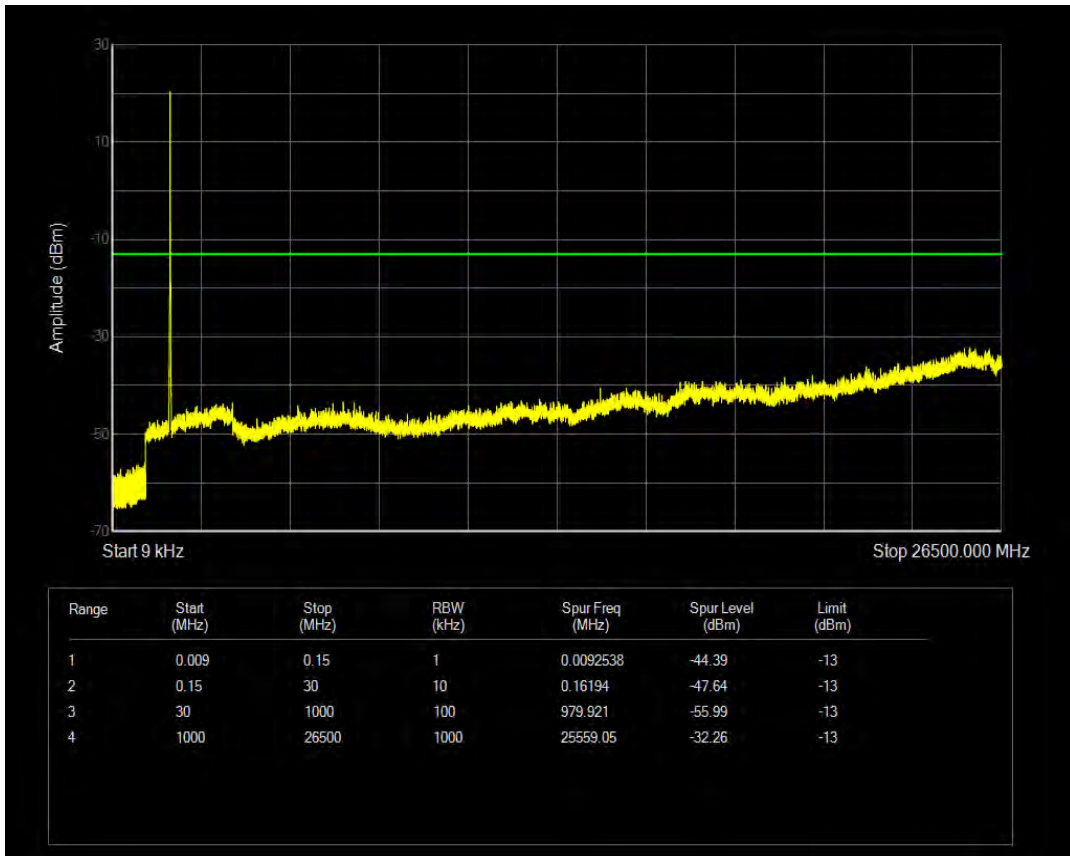

Band4 QPSK BW=10MHz Channel=20000 RB Size=50 Position=#0

Band4 QAM16 BW=10MHz Channel=20000 RB Size=1 Position=#0

Band4 QAM16 BW=10MHz Channel=20000 RB Size=50 Position=#0

Band4 QPSK BW=10MHz Channel=20175 RB Size=1 Position=#0

Band4 QPSK BW=10MHz Channel=20175 RB Size=50 Position=#0

Band4 QAM16 BW=10MHz Channel=20175 RB Size=1 Position=#0

Band4 QAM16 BW=10MHz Channel=20175 RB Size=50 Position=#0

Band4 QPSK BW=10MHz Channel=20350 RB Size=1 Position=#0