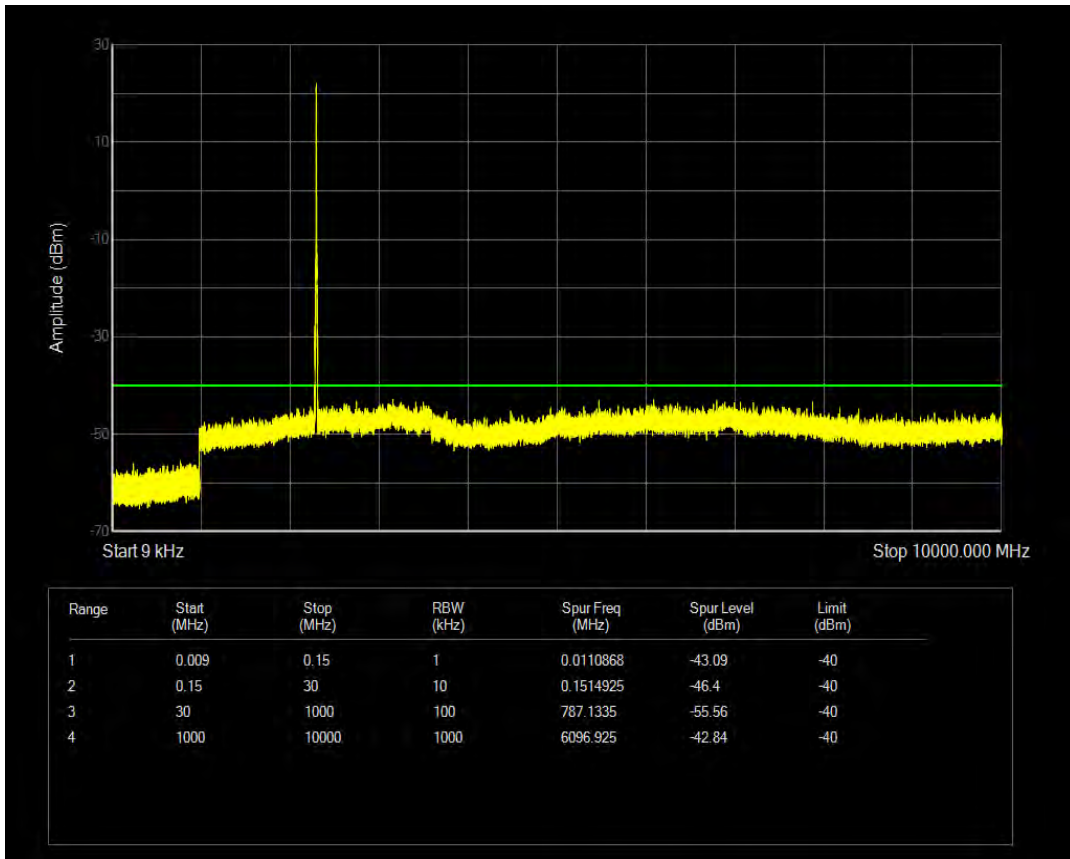

Band26(824-849) QAM16 BW=15MHz Channel=26915 RB Size=75 Position=#0

Band26(824-849) QPSK BW=15MHz Channel=26965 RB Size=1 Position=#0

Band26(824-849) QPSK BW=15MHz Channel=26965 RB Size=75 Position=#0

Band26(824-849) QAM16 BW=15MHz Channel=26965 RB Size=1 Position=#0

Band26(824-849) QAM16 BW=15MHz Channel=26965 RB Size=75 Position=#0

Band30 QPSK BW=5MHz Channel=27685 RB Size=25 Position=#0

Band30 QAM16 BW=5MHz Channel=27685 RB Size=25 Position=#0

Band30 QPSK BW=5MHz Channel=27735 RB Size=25 Position=#0

Band30 QAM16 BW=5MHz Channel=27735 RB Size=25 Position=#0

Band30 QPSK BW=10MHz Channel=27710 RB Size=50 Position=#0

Band30 QAM16 BW=10MHz Channel=27710 RB Size=50 Position=#0

Band38 QPSK BW=5MHz Channel=37775 RB Size=1 Position=#0