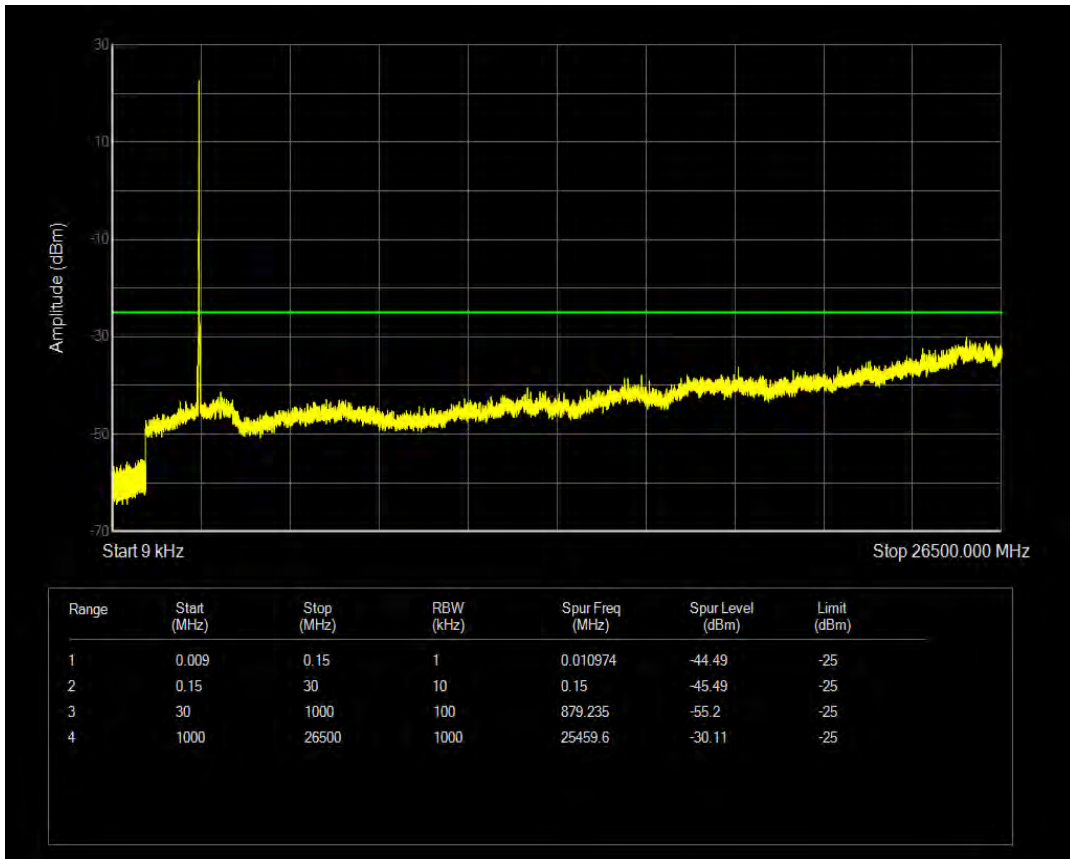

Band38 QAM16 BW=5MHz Channel=38000 RB Size=1 Position=#0

Band38 QPSK BW=5MHz Channel=38000 RB Size=25 Position=#0