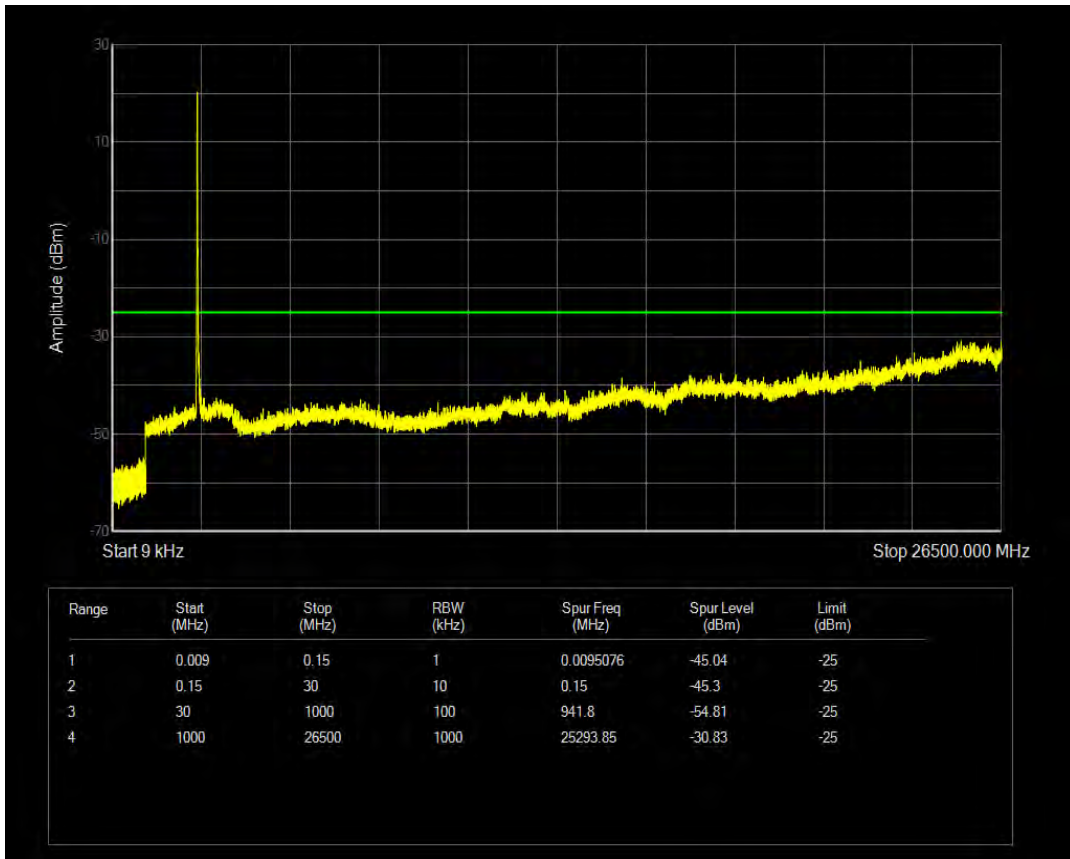

Band41(2535-2655) QAM16 BW=15MHz Channel=40115 RB Size=1 Position=#0

Band41(2535-2655) QPSK BW=15MHz Channel=40115 RB Size=75 Position=#0