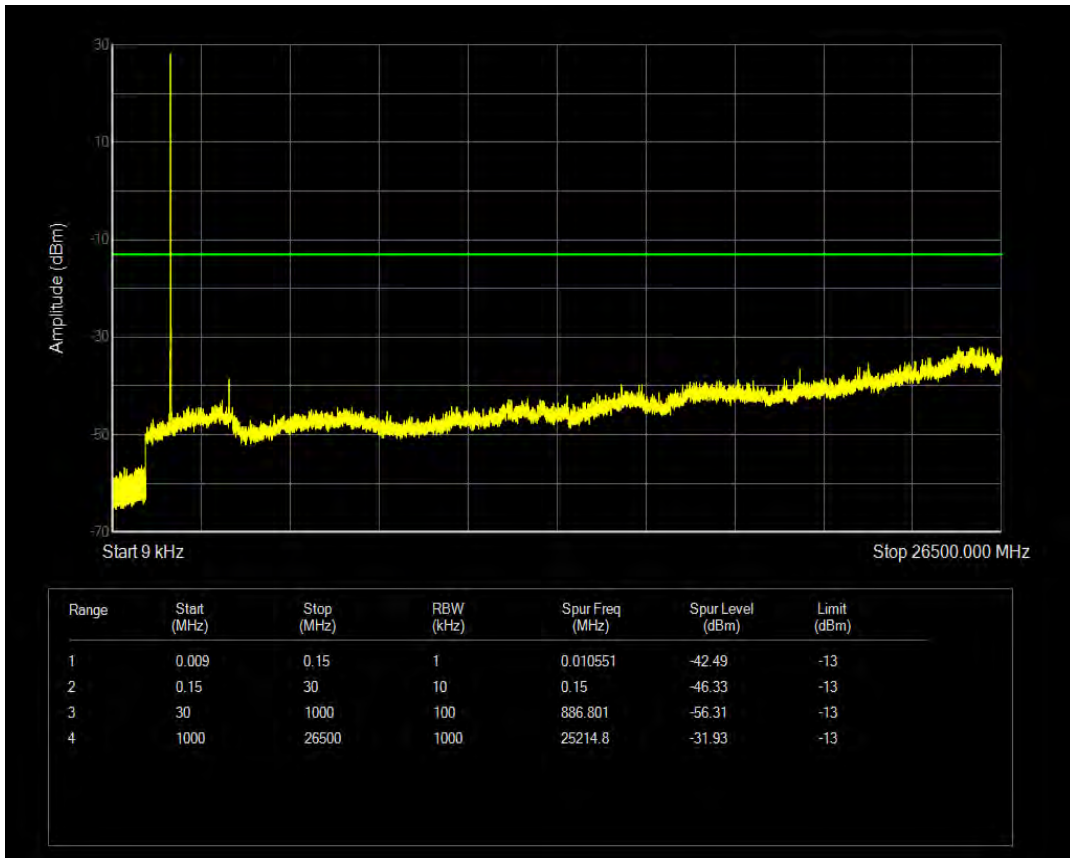

Band4 QPSK BW=10MHz Channel=20000 RB Size=50 Position=#0

Band4 QAM16 BW=10MHz Channel=20000 RB Size=1 Position=#0

Band4 QAM16 BW=10MHz Channel=20000 RB Size=50 Position=#0

Band4 QPSK BW=10MHz Channel=20175 RB Size=1 Position=#0

Band4 QPSK BW=10MHz Channel=20175 RB Size=50 Position=#0

Band4 QAM16 BW=10MHz Channel=20175 RB Size=1 Position=#0

Band4 QAM16 BW=10MHz Channel=20175 RB Size=50 Position=#0

Band4 QPSK BW=10MHz Channel=20350 RB Size=1 Position=#0

Band4 QPSK BW=10MHz Channel=20350 RB Size=50 Position=#0

Band4 QAM16 BW=10MHz Channel=20350 RB Size=1 Position=#0

Band4 QAM16 BW=10MHz Channel=20350 RB Size=50 Position=#0

Band4 QPSK BW=15MHz Channel=20025 RB Size=1 Position=#0