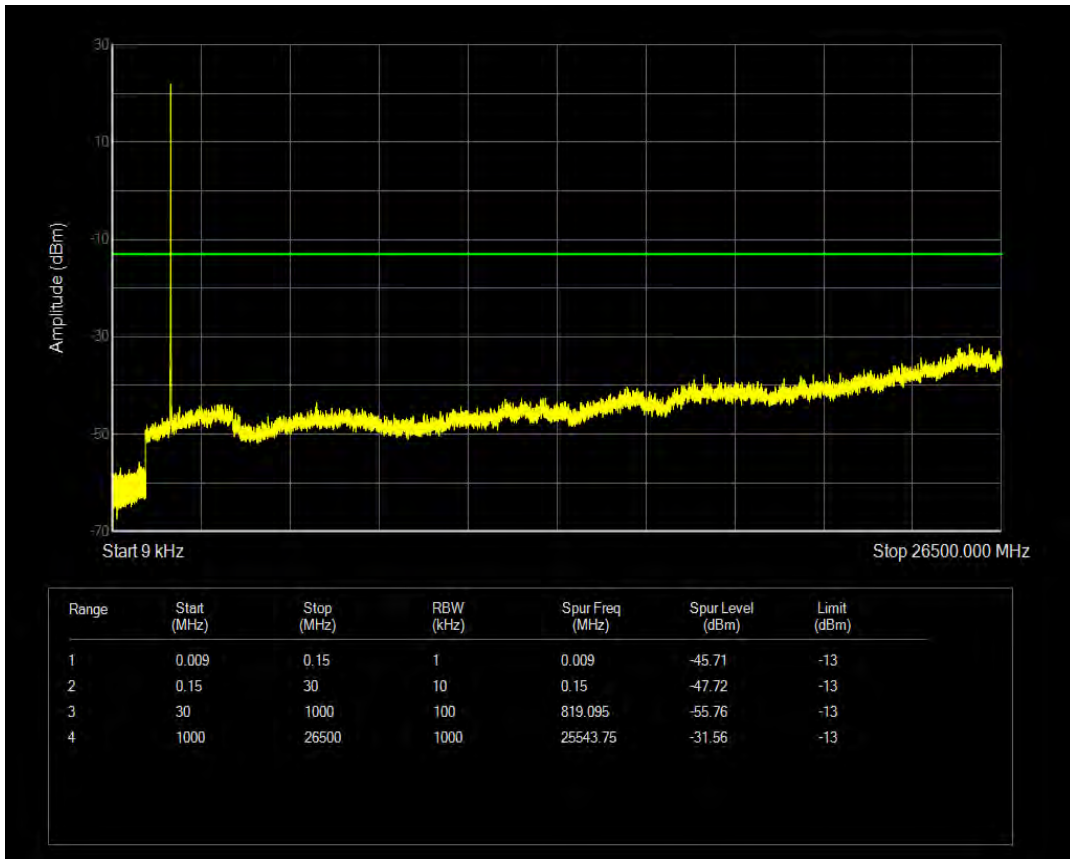

Band4 QPSK BW=5MHz Channel=20175 RB Size=25 Position=#0

Band4 QAM16 BW=5MHz Channel=20175 RB Size=1 Position=#0

Band4 QAM16 BW=5MHz Channel=20175 RB Size=25 Position=#0

Band4 QPSK BW=5MHz Channel=20375 RB Size=1 Position=#0

Band4 QPSK BW=5MHz Channel=20375 RB Size=25 Position=#0

Band4 QAM16 BW=5MHz Channel=20375 RB Size=1 Position=#0

Band4 QAM16 BW=5MHz Channel=20375 RB Size=25 Position=#0

Band4 QPSK BW=10MHz Channel=20000 RB Size=1 Position=#0