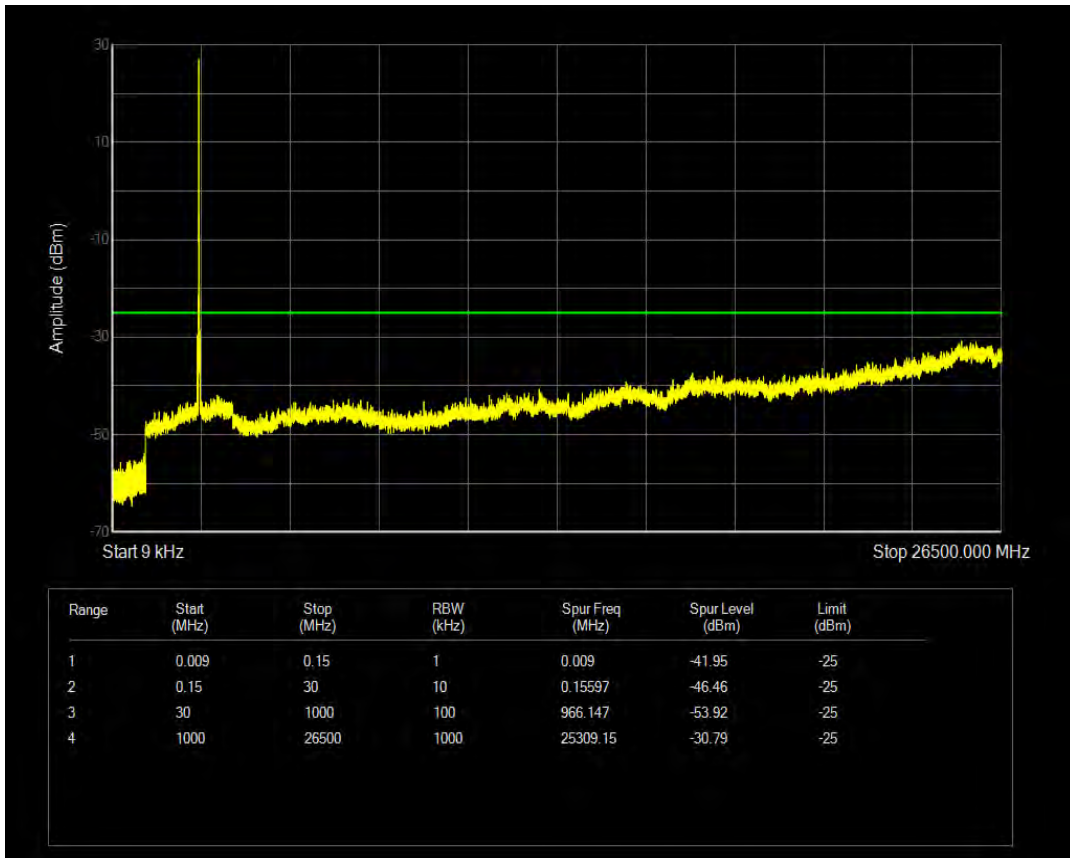

Band38 QPSK BW=20MHz Channel=37850 RB Size=100 Position=#0

Band38 QAM16 BW=20MHz Channel=37850 RB Size=1 Position=#0

Band38 QAM16 BW=20MHz Channel=37850 RB Size=100 Position=#0

Band38 QPSK BW=20MHz Channel=38000 RB Size=1 Position=#0

Band38 QPSK BW=20MHz Channel=38000 RB Size=100 Position=#0

Band38 QAM16 BW=20MHz Channel=38000 RB Size=1 Position=#0

Band38 QAM16 BW=20MHz Channel=38000 RB Size=100 Position=#0

Band38 QPSK BW=20MHz Channel=38150 RB Size=1 Position=#0