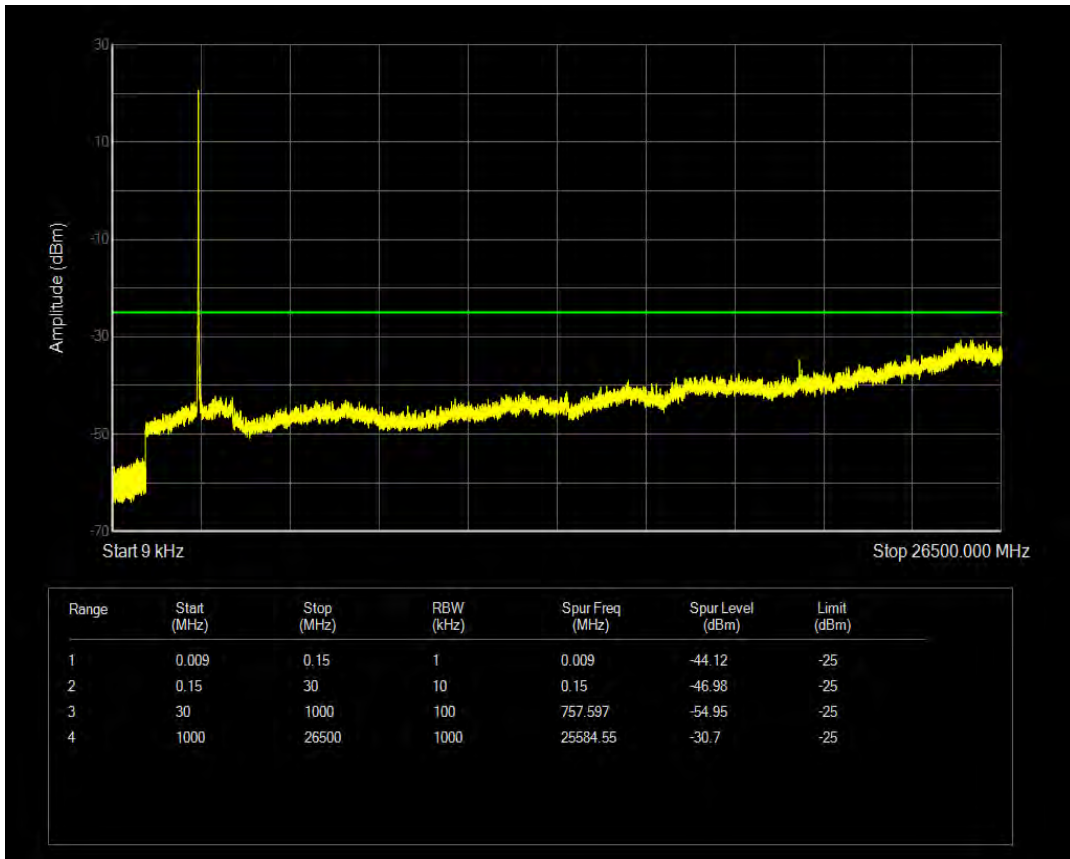

Band38 QPSK BW=5MHz Channel=38225 RB Size=25 Position=#0

Band38 QAM16 BW=5MHz Channel=38225 RB Size=1 Position=#0

Band38 QAM16 BW=5MHz Channel=38225 RB Size=25 Position=#0

Band38 QPSK BW=10MHz Channel=37800 RB Size=1 Position=#0

Band38 QPSK BW=10MHz Channel=37800 RB Size=50 Position=#0

Band38 QAM16 BW=10MHz Channel=37800 RB Size=1 Position=#0

Band38 QAM16 BW=10MHz Channel=37800 RB Size=50 Position=#0

Band38 QPSK BW=10MHz Channel=38000 RB Size=1 Position=#0