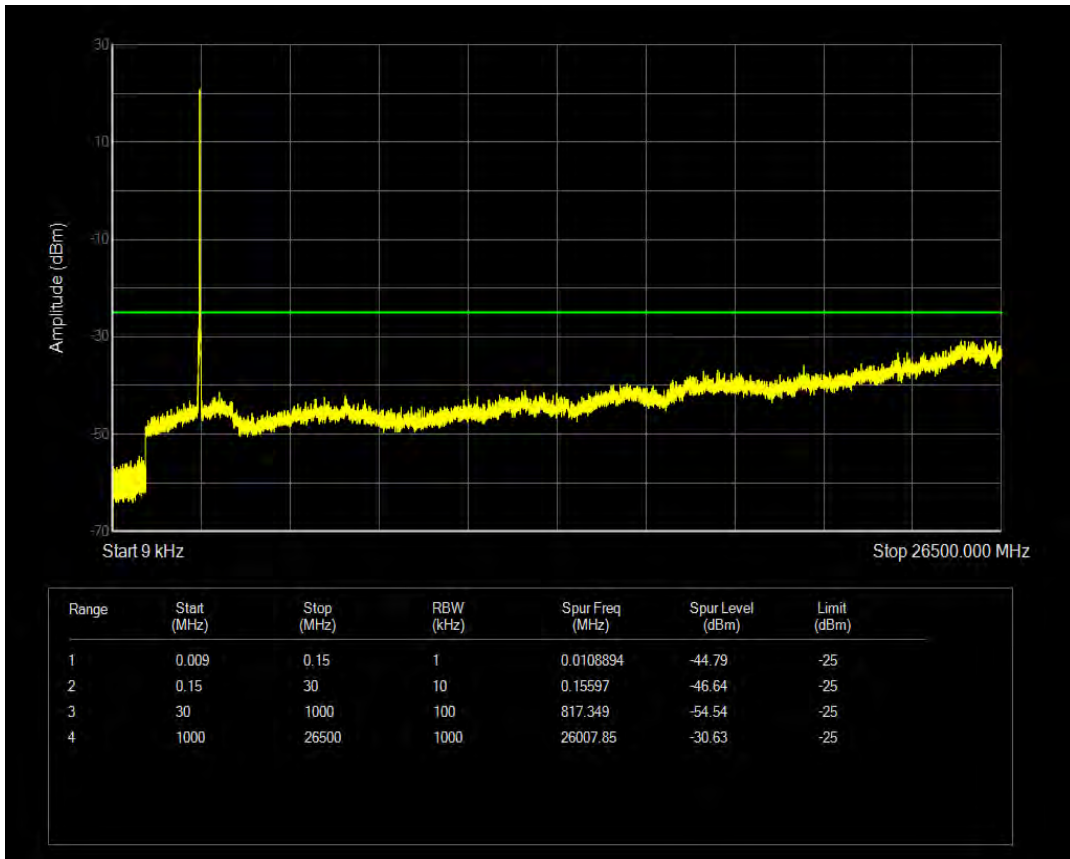

Band38 QPSK BW=10MHz Channel=38000 RB Size=50 Position=#0

Band38 QAM16 BW=10MHz Channel=38000 RB Size=1 Position=#0

Band38 QAM16 BW=10MHz Channel=38000 RB Size=50 Position=#0

Band38 QPSK BW=10MHz Channel=38200 RB Size=1 Position=#0

Band38 QPSK BW=10MHz Channel=38200 RB Size=50 Position=#0

Band38 QAM16 BW=10MHz Channel=38200 RB Size=1 Position=#0

Band38 QAM16 BW=10MHz Channel=38200 RB Size=50 Position=#0

Band38 QPSK BW=15MHz Channel=37825 RB Size=1 Position=#0