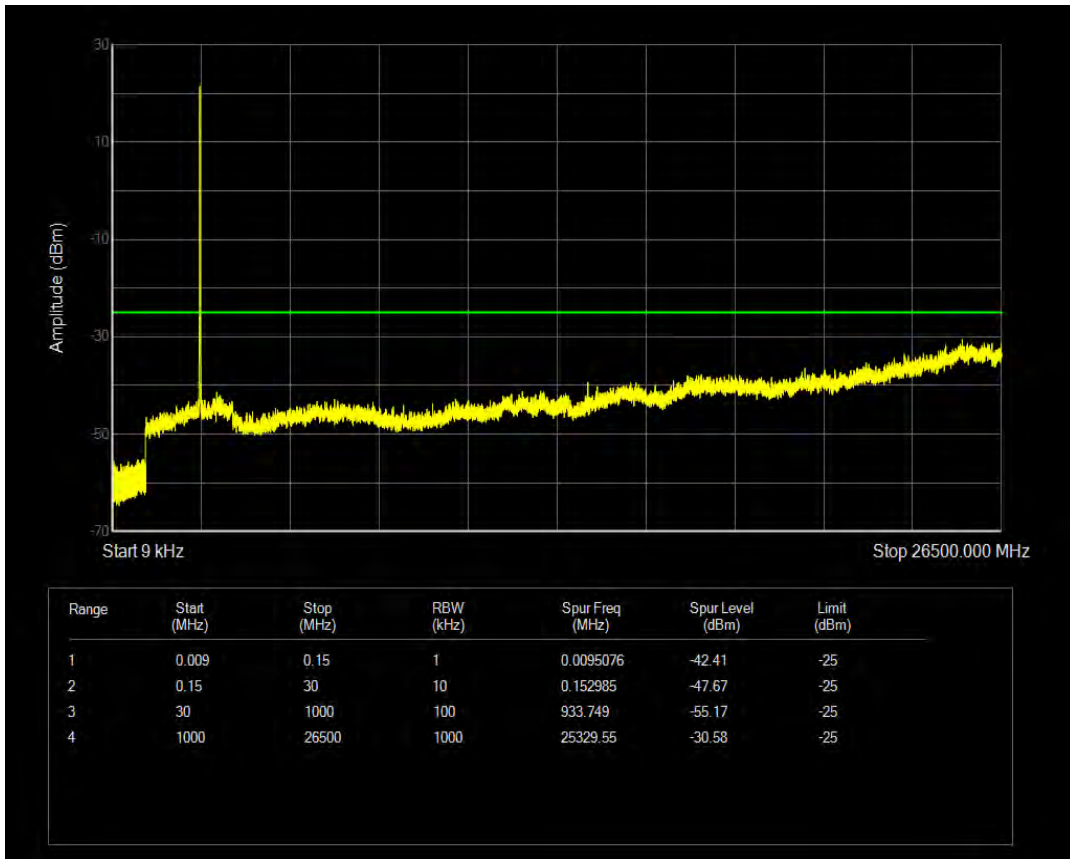

Band38 QPSK BW=5MHz Channel=38000 RB Size=25 Position=#0

Band38 QAM16 BW=5MHz Channel=38000 RB Size=1 Position=#0

Band38 QAM16 BW=5MHz Channel=38000 RB Size=25 Position=#0

Band38 QPSK BW=5MHz Channel=38225 RB Size=1 Position=#0

Band38 QPSK BW=5MHz Channel=38225 RB Size=25 Position=#0

Band38 QAM16 BW=5MHz Channel=38225 RB Size=1 Position=#0

Band38 QAM16 BW=5MHz Channel=38225 RB Size=25 Position=#0

Band38 QPSK BW=10MHz Channel=37800 RB Size=1 Position=#0