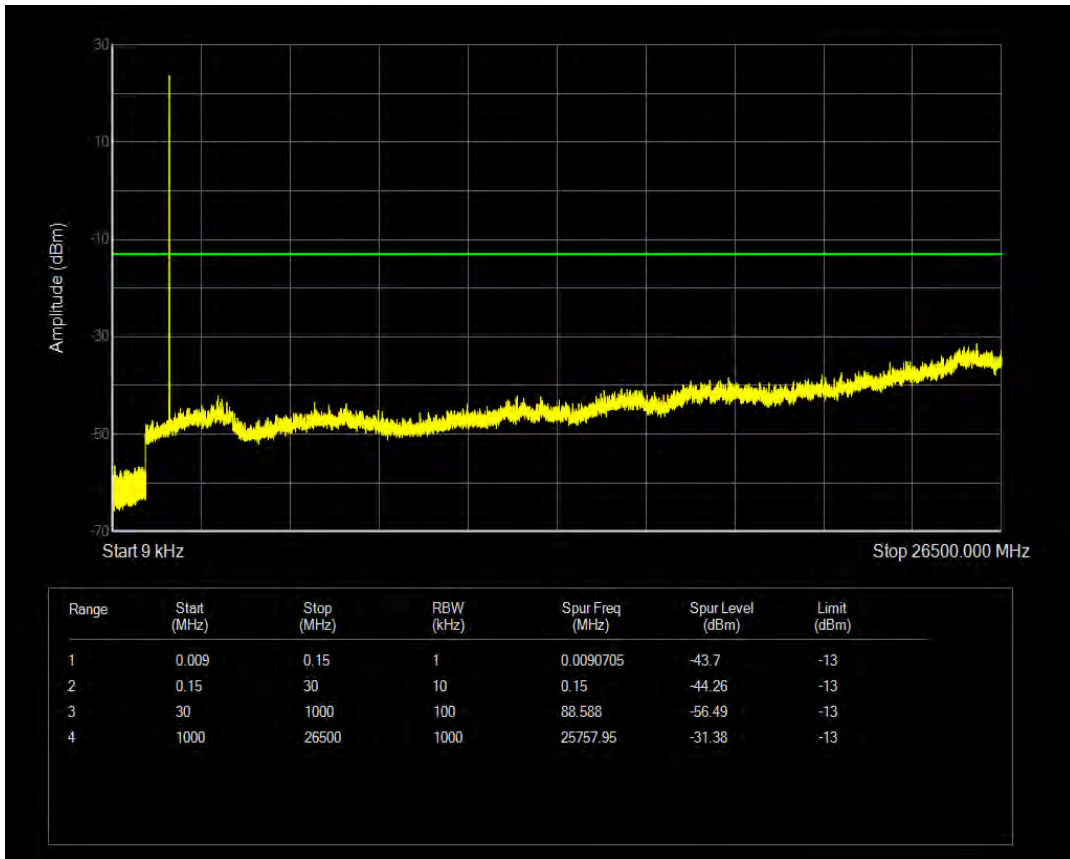

Band4 QAM16 BW=3MHz Channel=19965 RB Size=1 Position=#0

Band4 QPSK BW=3MHz Channel=19965 RB Size=15 Position=#0