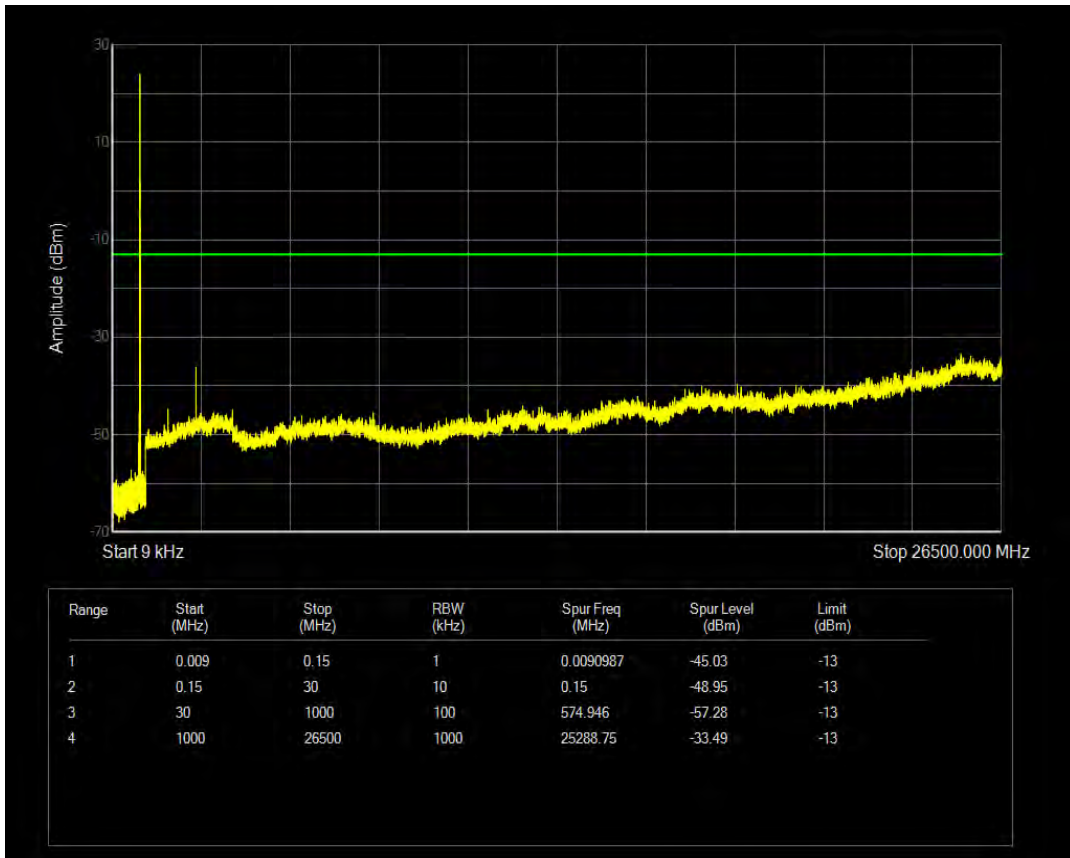

Band26(824-849) QAM16 BW=15MHz Channel=26865 RB Size=75 Position=#0

Band26(824-849) QPSK BW=15MHz Channel=26915 RB Size=1 Position=#0

Band26(824-849) QPSK BW=15MHz Channel=26915 RB Size=75 Position=#0

Band26(824-849) QAM16 BW=15MHz Channel=26915 RB Size=1 Position=#0

Band26(824-849) QAM16 BW=15MHz Channel=26915 RB Size=75 Position=#0

Band26(824-849) QPSK BW=15MHz Channel=26965 RB Size=1 Position=#0

Band26(824-849) QPSK BW=15MHz Channel=26965 RB Size=75 Position=#0

Band26(824-849) QAM16 BW=15MHz Channel=26965 RB Size=1 Position=#0