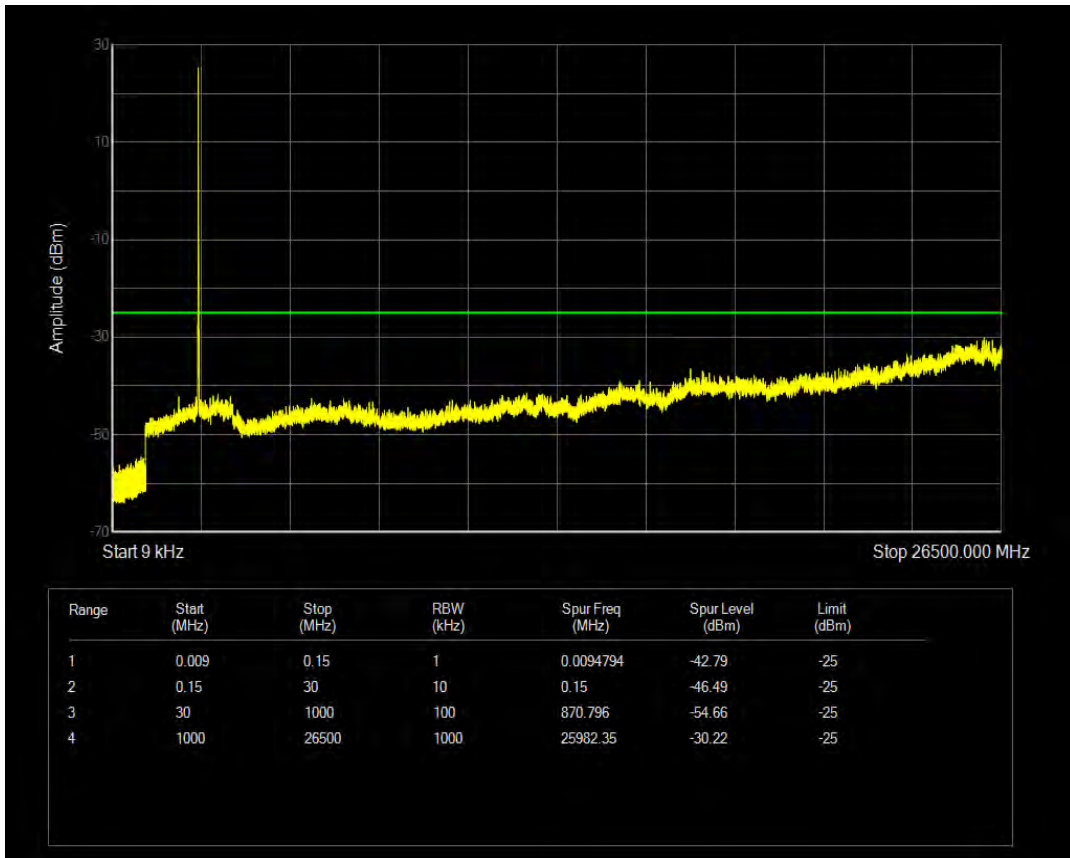

Band38 QPSK BW=10MHz Channel=38200 RB Size=50 Position=#0

Band38 QAM16 BW=10MHz Channel=38200 RB Size=1 Position=#0

Band38 QAM16 BW=10MHz Channel=38200 RB Size=50 Position=#0

Band38 QPSK BW=15MHz Channel=37825 RB Size=1 Position=#0

Band38 QPSK BW=15MHz Channel=37825 RB Size=75 Position=#0

Band38 QAM16 BW=15MHz Channel=37825 RB Size=1 Position=#0

Band38 QAM16 BW=15MHz Channel=37825 RB Size=75 Position=#0

Band38 QPSK BW=15MHz Channel=38000 RB Size=1 Position=#0