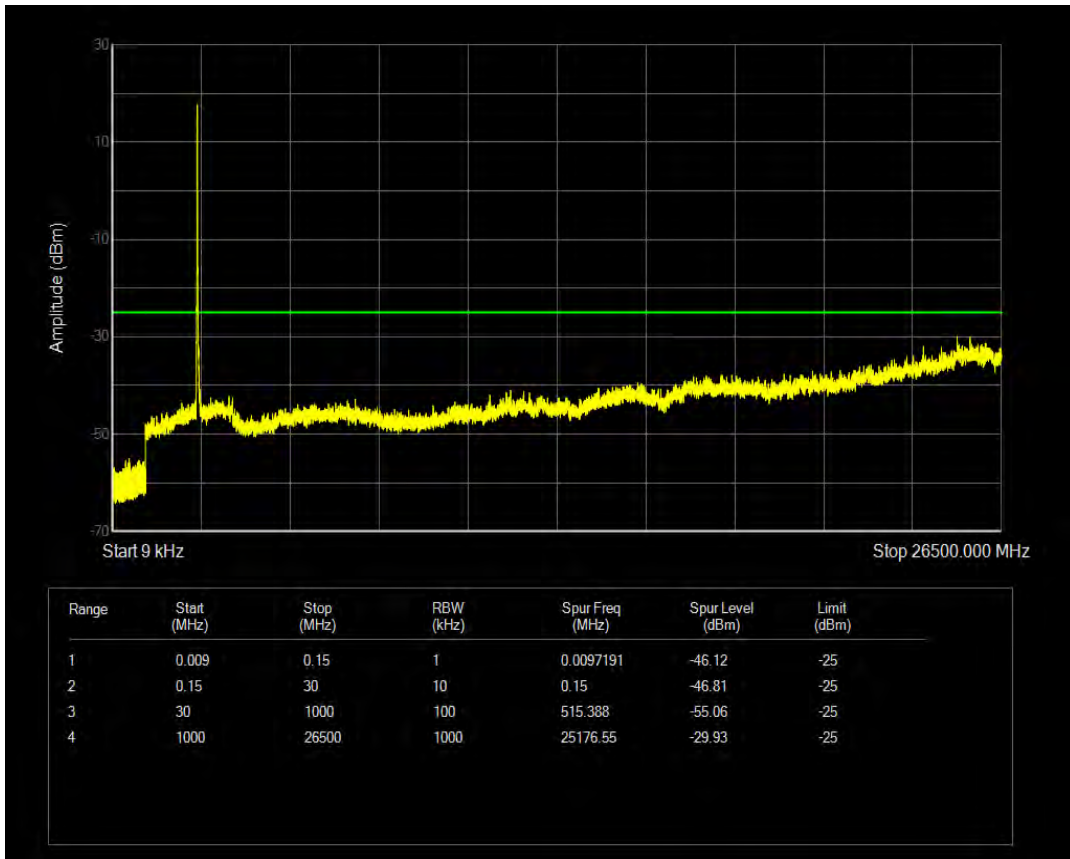

Band41(2535-2655) QPSK BW=15MHz Channel=40640 RB Size=1 Position=#0

Band41(2535-2655) QAM16 BW=15MHz Channel=40115 RB Size=75 Position=#0