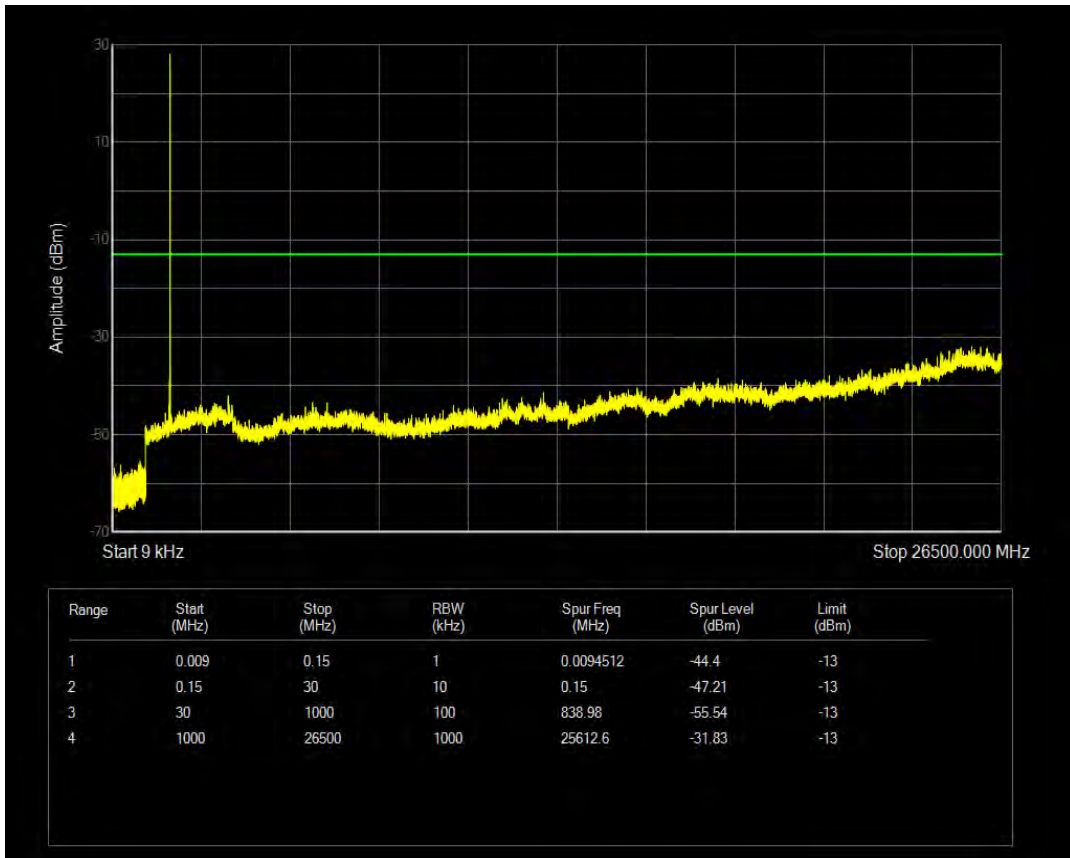

Band4 QAM16 BW=1.4MHz Channel=20175 RB Size=6 Position=#0

Band4 QAM16 BW=1.4MHz Channel=20175 RB Size=1 Position=#0