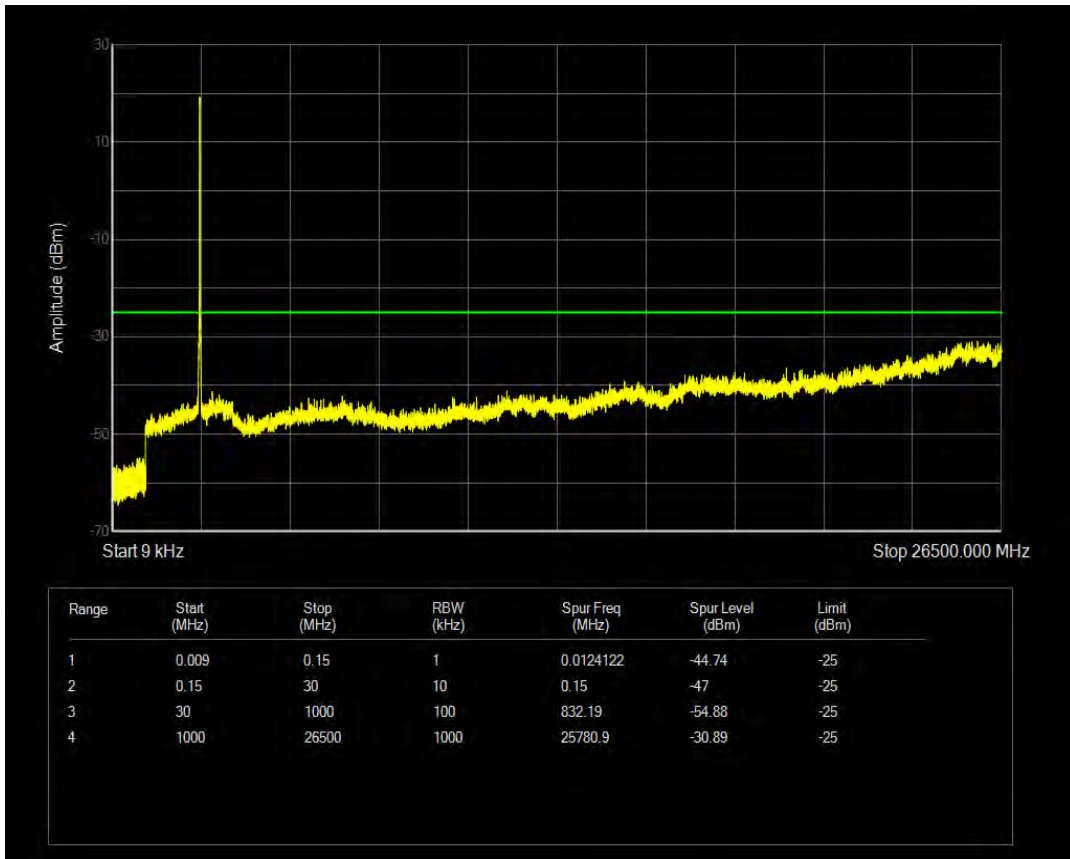

Band38 QPSK BW=10MHz Channel=38000 RB Size=50 Position=#0

Band38 QAM16 BW=10MHz Channel=38000 RB Size=1 Position=#0

Band38 QAM16 BW=10MHz Channel=38000 RB Size=50 Position=#0

Band38 QPSK BW=10MHz Channel=38200 RB Size=1 Position=#0

Band38 QPSK BW=10MHz Channel=38200 RB Size=50 Position=#0

Band38 QAM16 BW=10MHz Channel=38200 RB Size=1 Position=#0

Band38 QAM16 BW=10MHz Channel=38200 RB Size=50 Position=#0

Band38 QPSK BW=15MHz Channel=37825 RB Size=1 Position=#0