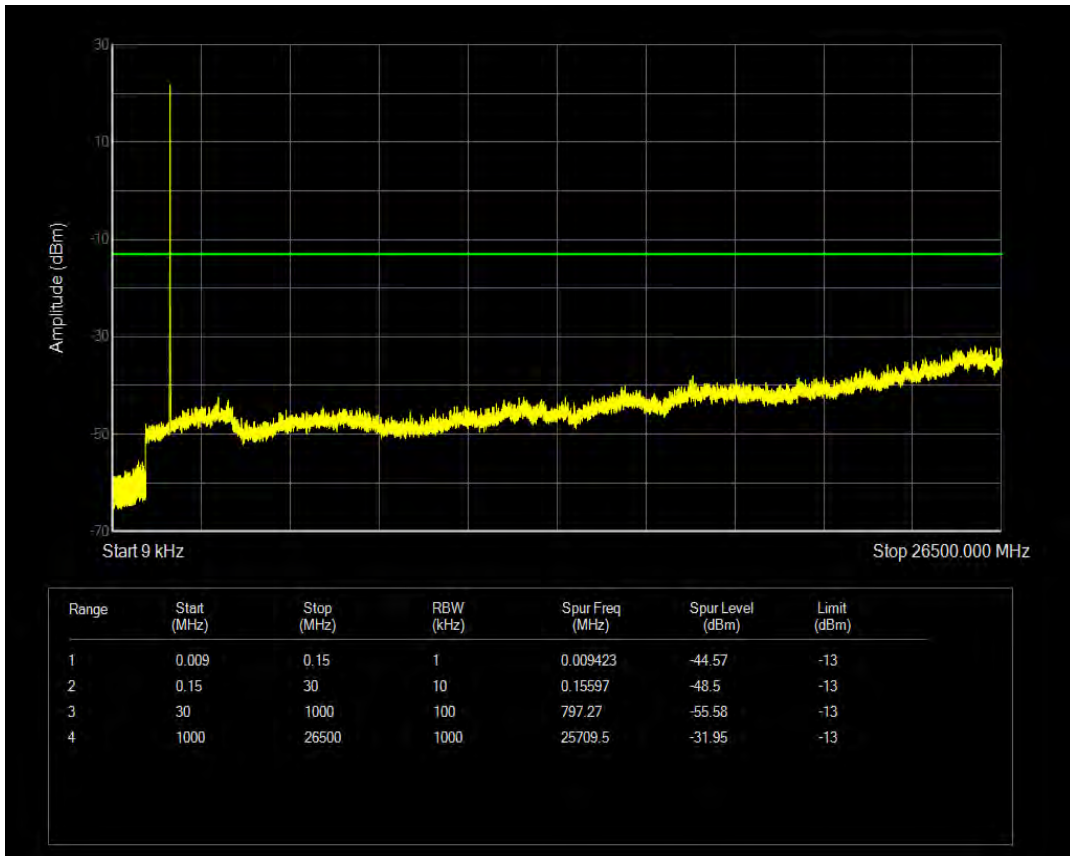

Band4 QPSK BW=5MHz Channel=20375 RB Size=1 Position=#0

Band4 QAM16 BW=5MHz Channel=20175 RB Size=25 Position=#0