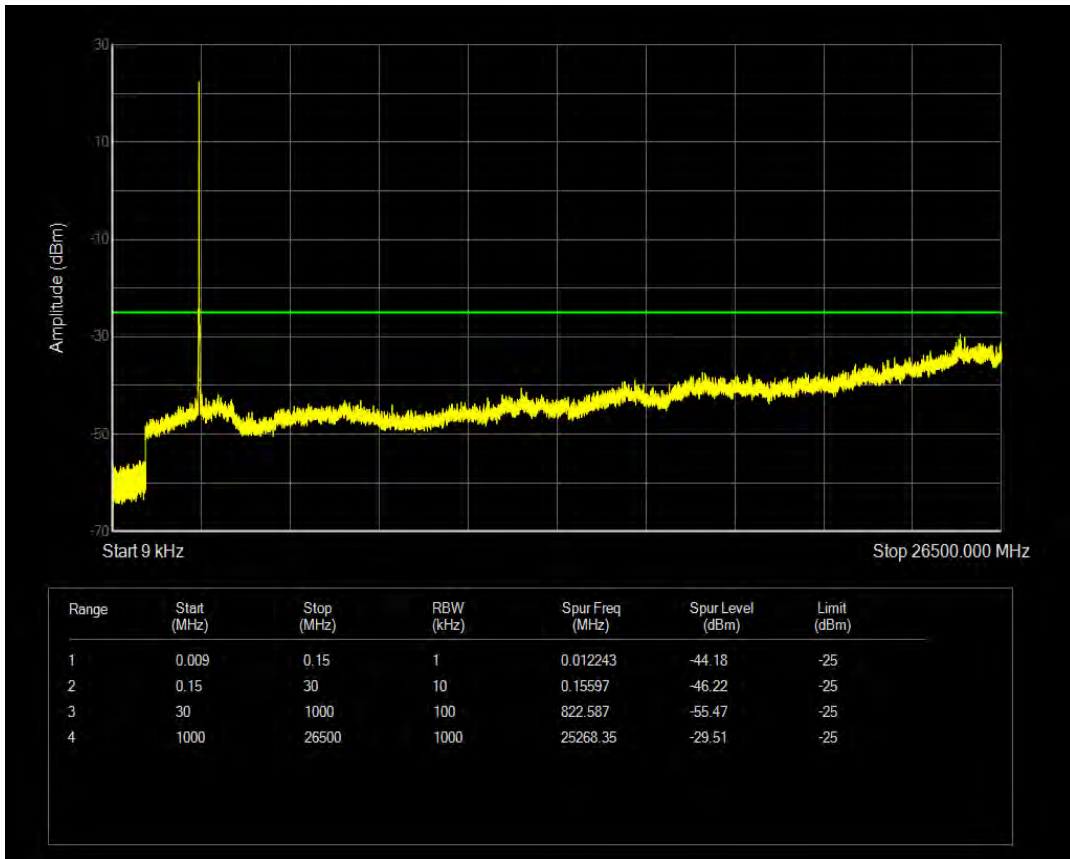

Band41(2535-2655) QAM16 BW=5MHz Channel=40640 RB Size=1 Position=#0

Band41(2535-2655) QPSK BW=5MHz Channel=40640 RB Size=25 Position=#0