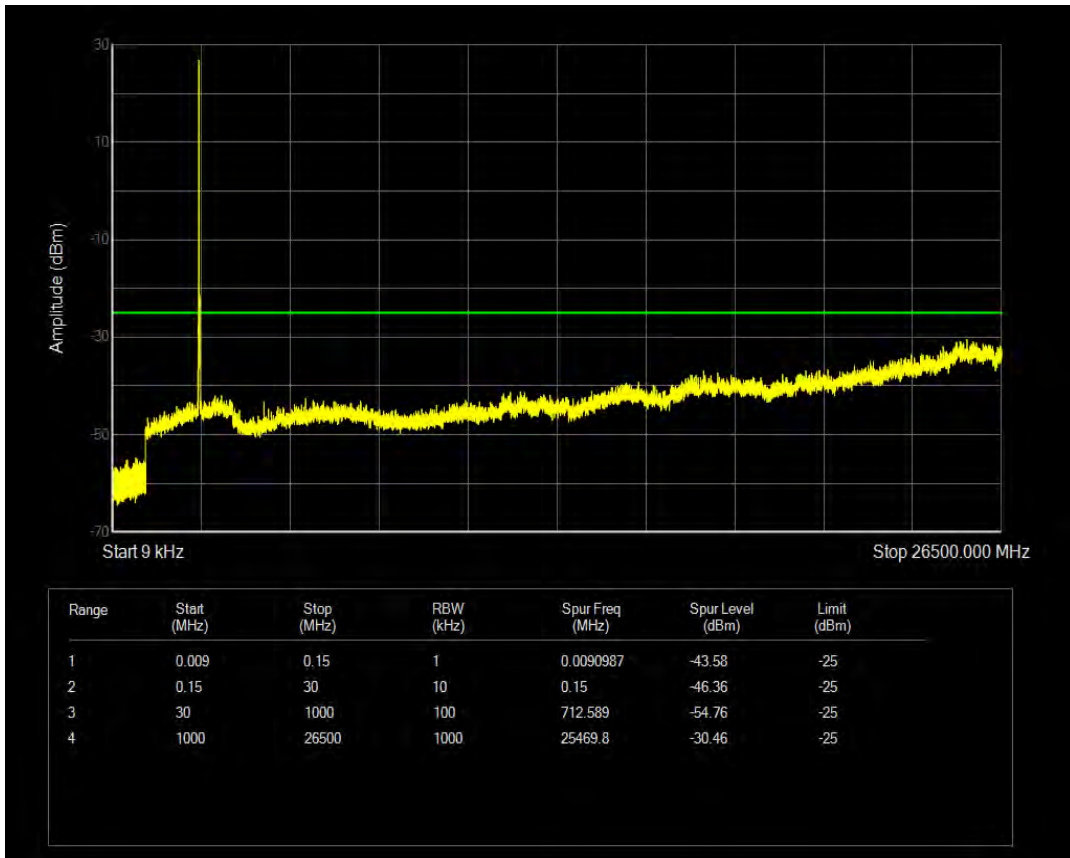

Band38 QPSK BW=15MHz Channel=37825 RB Size=75 Position=#0

Band38 QAM16 BW=15MHz Channel=37825 RB Size=1 Position=#0

Band38 QAM16 BW=15MHz Channel=37825 RB Size=75 Position=#0

Band38 QPSK BW=15MHz Channel=38000 RB Size=1 Position=#0