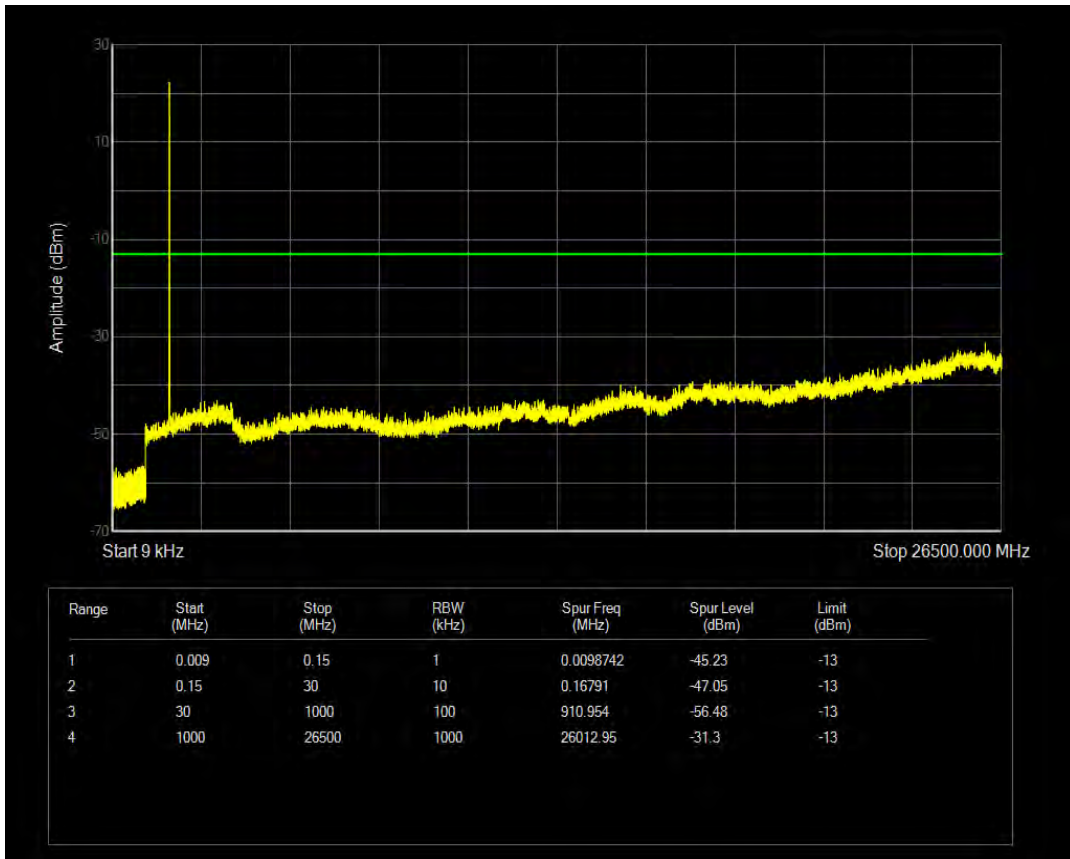

Band4 QPSK BW=3MHz Channel=20385 RB Size=15 Position=#0

Band4 QAM16 BW=3MHz Channel=20385 RB Size=1 Position=#0

Band4 QAM16 BW=3MHz Channel=20385 RB Size=15 Position=#0

Band4 QPSK BW=5MHz Channel=19975 RB Size=1 Position=#0

Band4 QPSK BW=5MHz Channel=19975 RB Size=25 Position=#0

Band4 QAM16 BW=5MHz Channel=19975 RB Size=1 Position=#0

Band4 QAM16 BW=5MHz Channel=19975 RB Size=25 Position=#0

Band4 QPSK BW=5MHz Channel=20175 RB Size=1 Position=#0