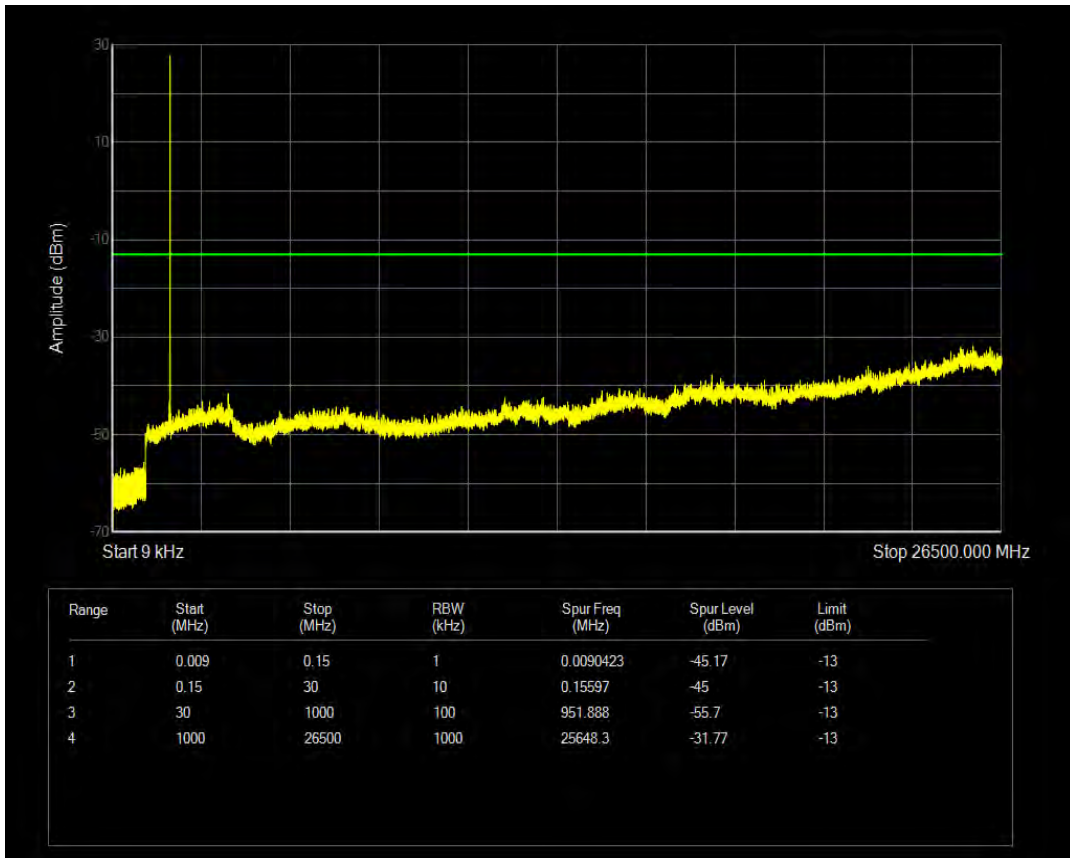

Band4 QPSK BW=1.4MHz Channel=19957 RB Size=6 Position=#0

Band4 QAM16 BW=1.4MHz Channel=19957 RB Size=1 Position=#0

Band4 QAM16 BW=1.4MHz Channel=19957 RB Size=6 Position=#0

Band4 QPSK BW=1.4MHz Channel=20175 RB Size=1 Position=#0