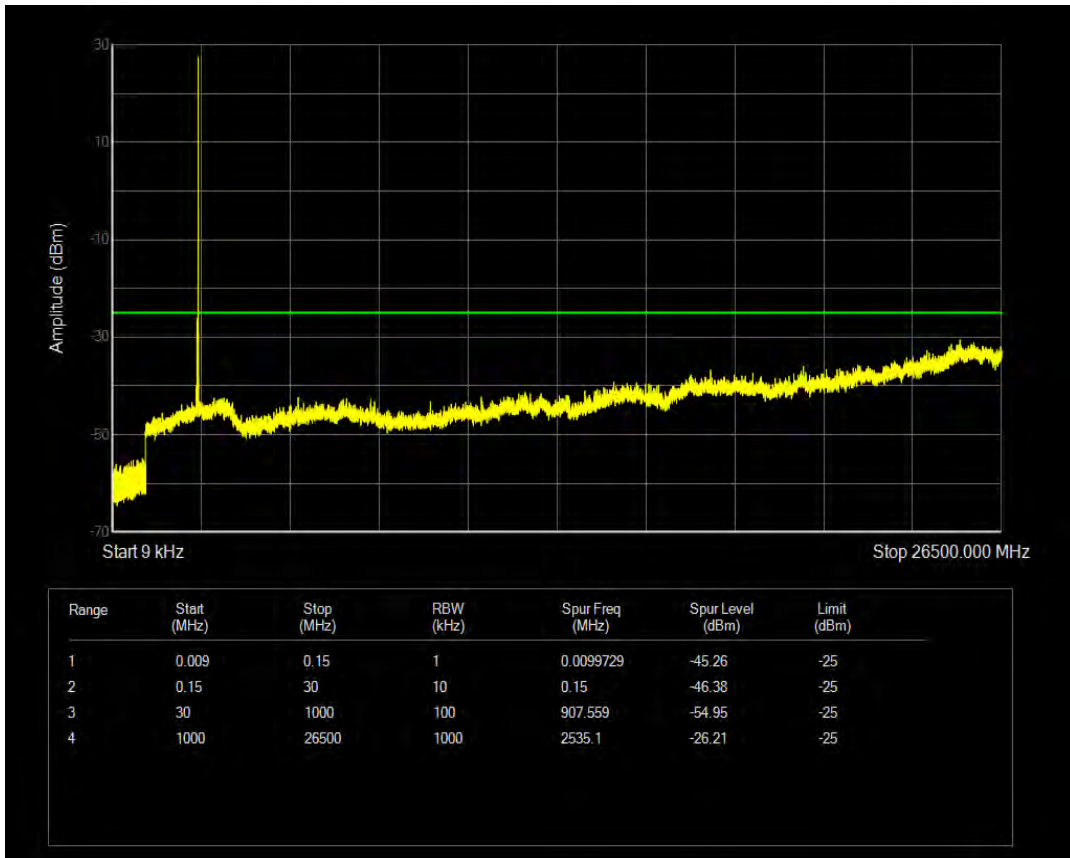

Band38 QAM16 BW=5MHz Channel=37775 RB Size=25 Position=#0

Band38 QAM16 BW=5MHz Channel=37775 RB Size=1 Position=#0