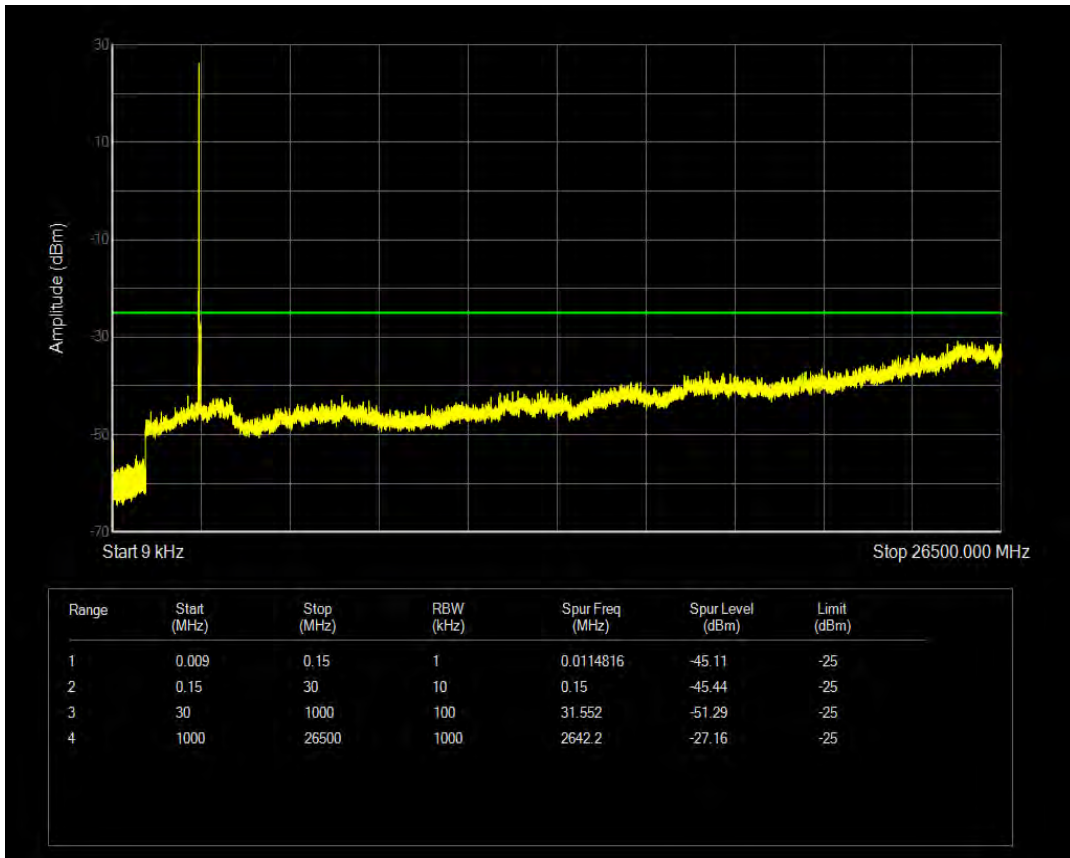

Band38 QPSK BW=5MHz Channel=37775 RB Size=25 Position=#0

Band38 QAM16 BW=5MHz Channel=37775 RB Size=1 Position=#0

Band38 QAM16 BW=5MHz Channel=37775 RB Size=25 Position=#0

Band38 QPSK BW=5MHz Channel=38000 RB Size=1 Position=#0

Band38 QPSK BW=5MHz Channel=38000 RB Size=25 Position=#0

Band38 QAM16 BW=5MHz Channel=38000 RB Size=1 Position=#0

Band38 QAM16 BW=5MHz Channel=38000 RB Size=25 Position=#0

Band38 QPSK BW=5MHz Channel=38225 RB Size=1 Position=#0