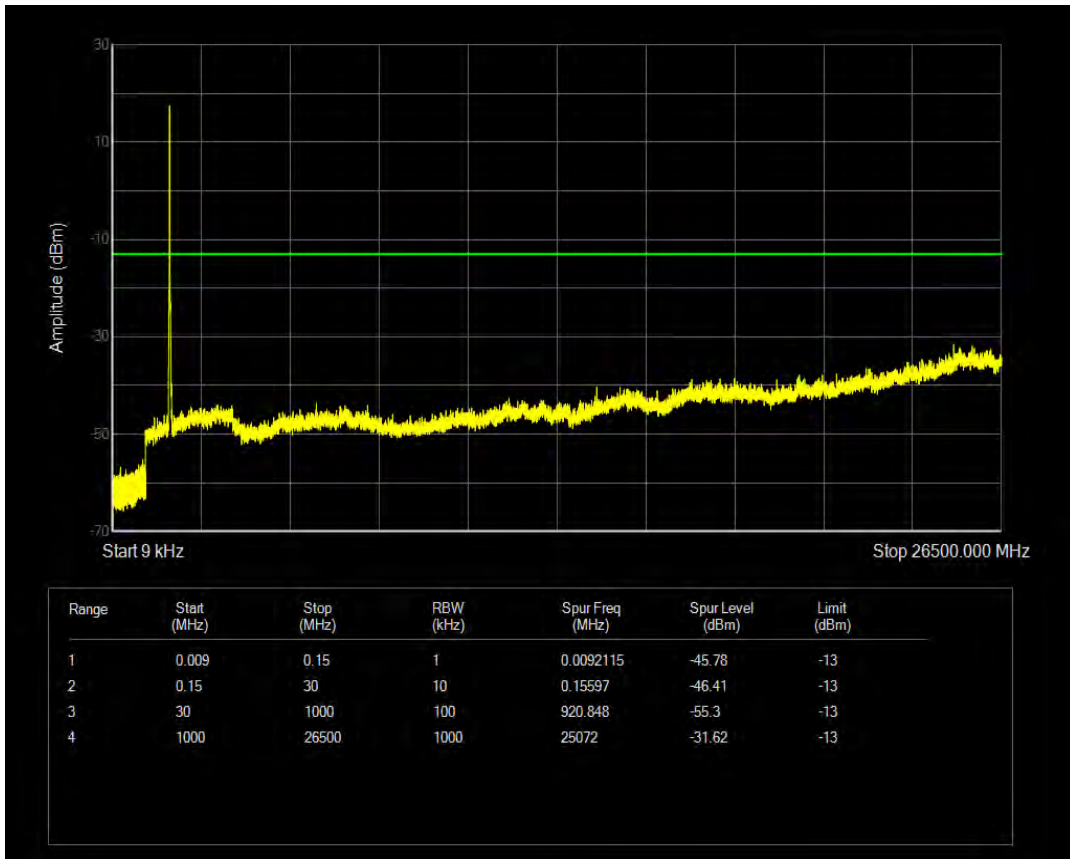

Band4 QPSK BW=15MHz Channel=20325 RB Size=75 Position=#0

Band4 QAM16 BW=15MHz Channel=20325 RB Size=1 Position=#0

Band4 QAM16 BW=15MHz Channel=20325 RB Size=75 Position=#0

Band4 QPSK BW=20MHz Channel=20050 RB Size=1 Position=#0

Band4 QPSK BW=20MHz Channel=20050 RB Size=100 Position=#0

Band4 QAM16 BW=20MHz Channel=20050 RB Size=1 Position=#0

Band4 QAM16 BW=20MHz Channel=20050 RB Size=100 Position=#0

Band4 QPSK BW=20MHz Channel=20175 RB Size=1 Position=#0