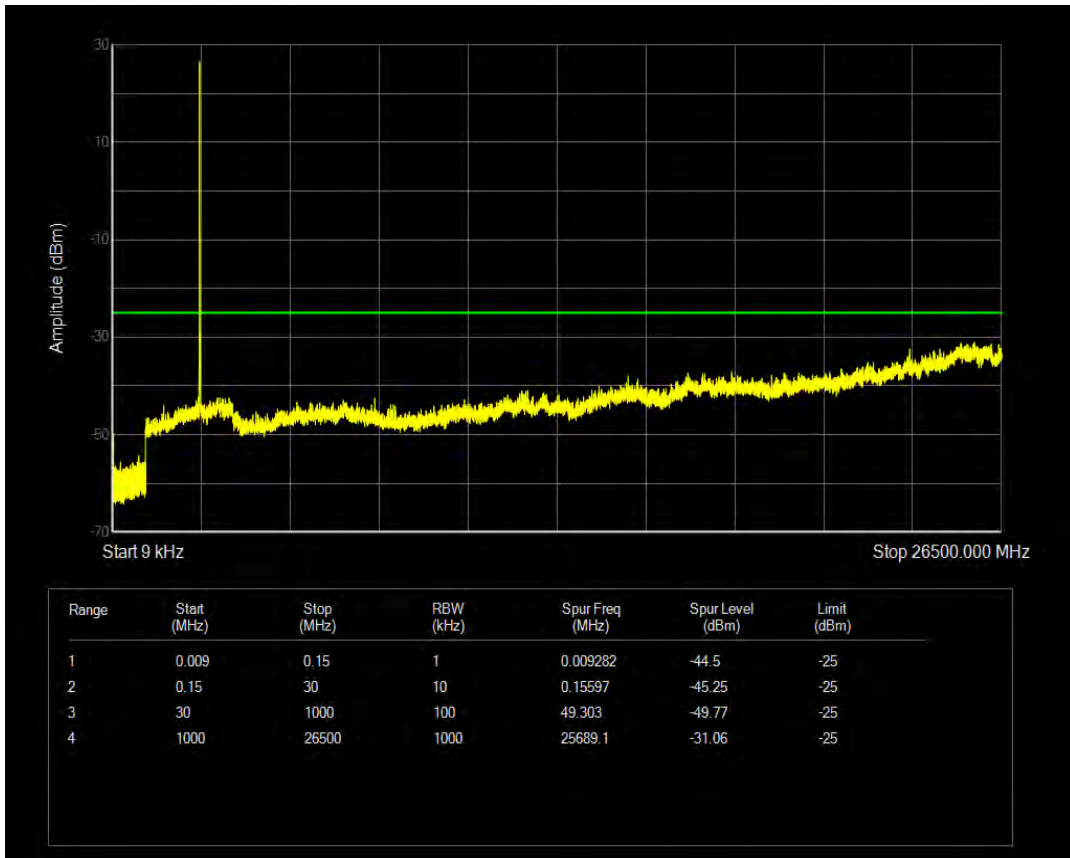

Band38 QPSK BW=10MHz Channel=38000 RB Size=50 Position=#0

Band38 QAM16 BW=10MHz Channel=38000 RB Size=1 Position=#0

Band38 QAM16 BW=10MHz Channel=38000 RB Size=50 Position=#0

Band38 QPSK BW=10MHz Channel=38200 RB Size=1 Position=#0

Band38 QPSK BW=10MHz Channel=38200 RB Size=50 Position=#0

Band38 QAM16 BW=10MHz Channel=38200 RB Size=1 Position=#0

Band38 QAM16 BW=10MHz Channel=38200 RB Size=50 Position=#0

Band38 QPSK BW=15MHz Channel=37825 RB Size=1 Position=#0