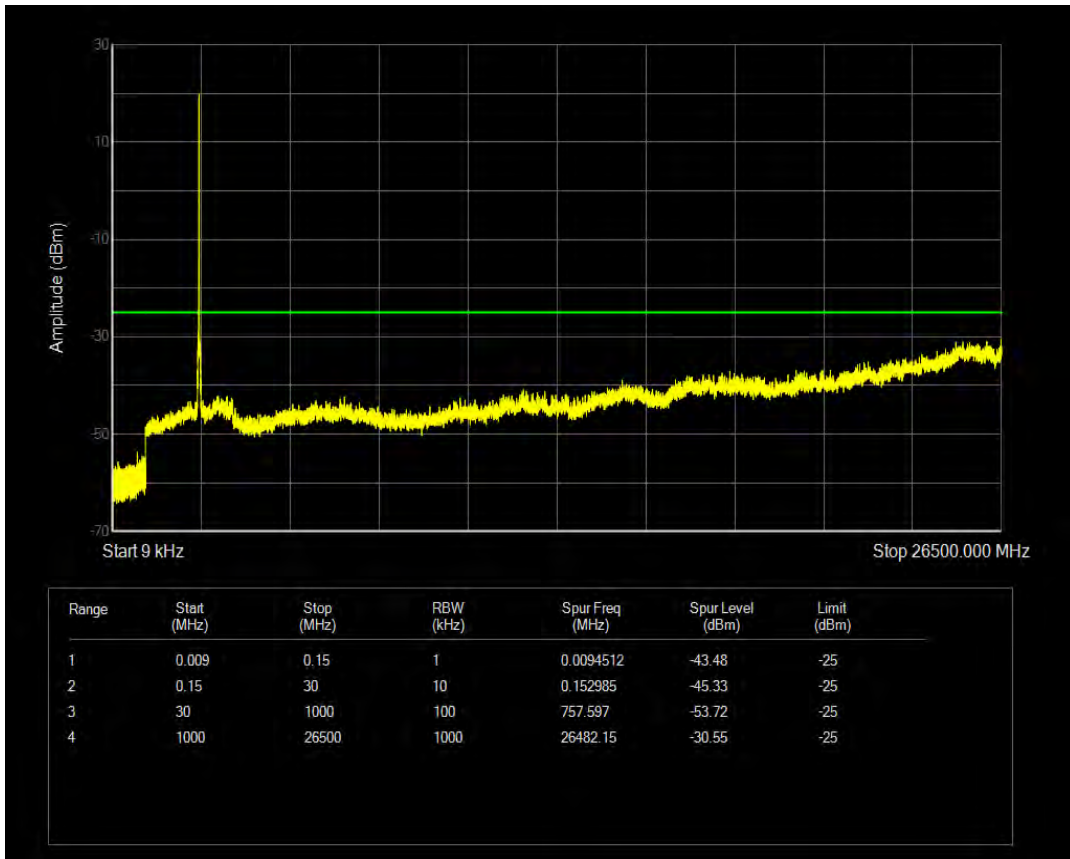

Band38 QPSK BW=10MHz Channel=37800 RB Size=50 Position=#0

Band38 QAM16 BW=10MHz Channel=37800 RB Size=1 Position=#0

Band38 QAM16 BW=10MHz Channel=37800 RB Size=50 Position=#0

Band38 QPSK BW=10MHz Channel=38000 RB Size=1 Position=#0

Band38 QPSK BW=10MHz Channel=38000 RB Size=50 Position=#0

Band38 QAM16 BW=10MHz Channel=38000 RB Size=1 Position=#0

Band38 QAM16 BW=10MHz Channel=38000 RB Size=50 Position=#0

Band38 QPSK BW=10MHz Channel=38200 RB Size=1 Position=#0