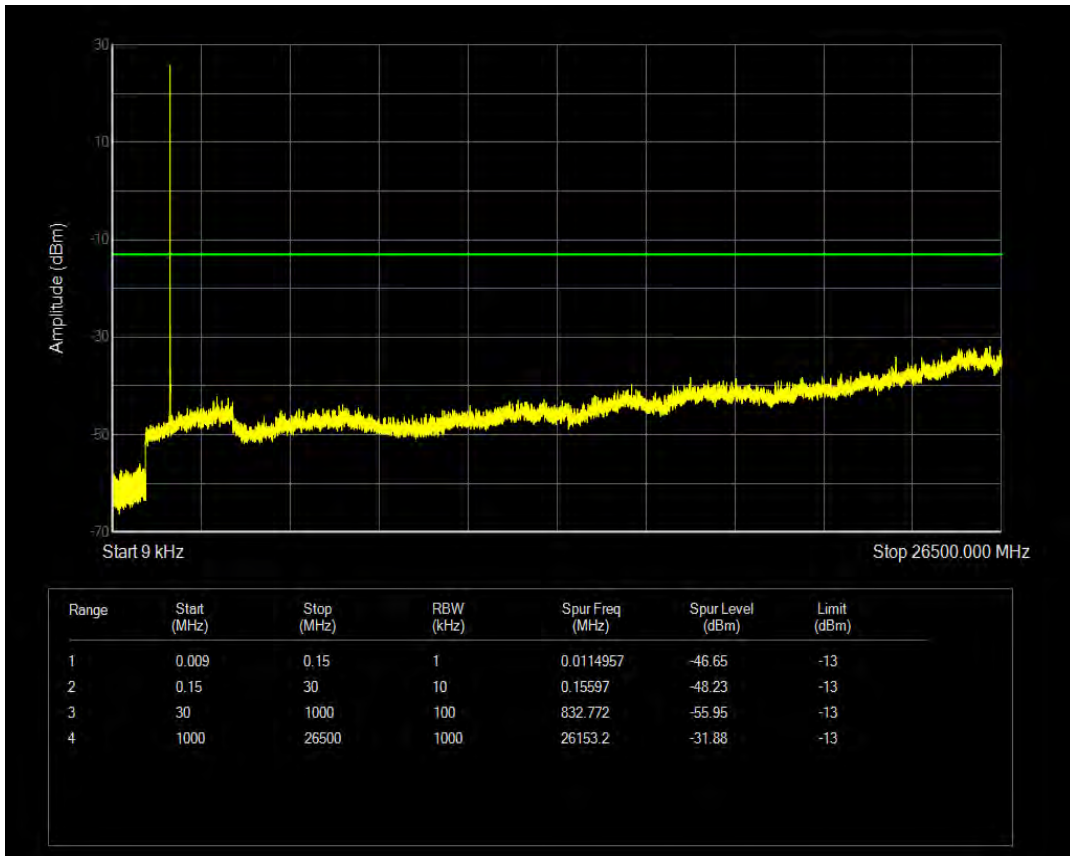

Band4 QAM16 BW=3MHz Channel=20175 RB Size=15 Position=#0

Band4 QAM16 BW=3MHz Channel=20175 RB Size=1 Position=#0