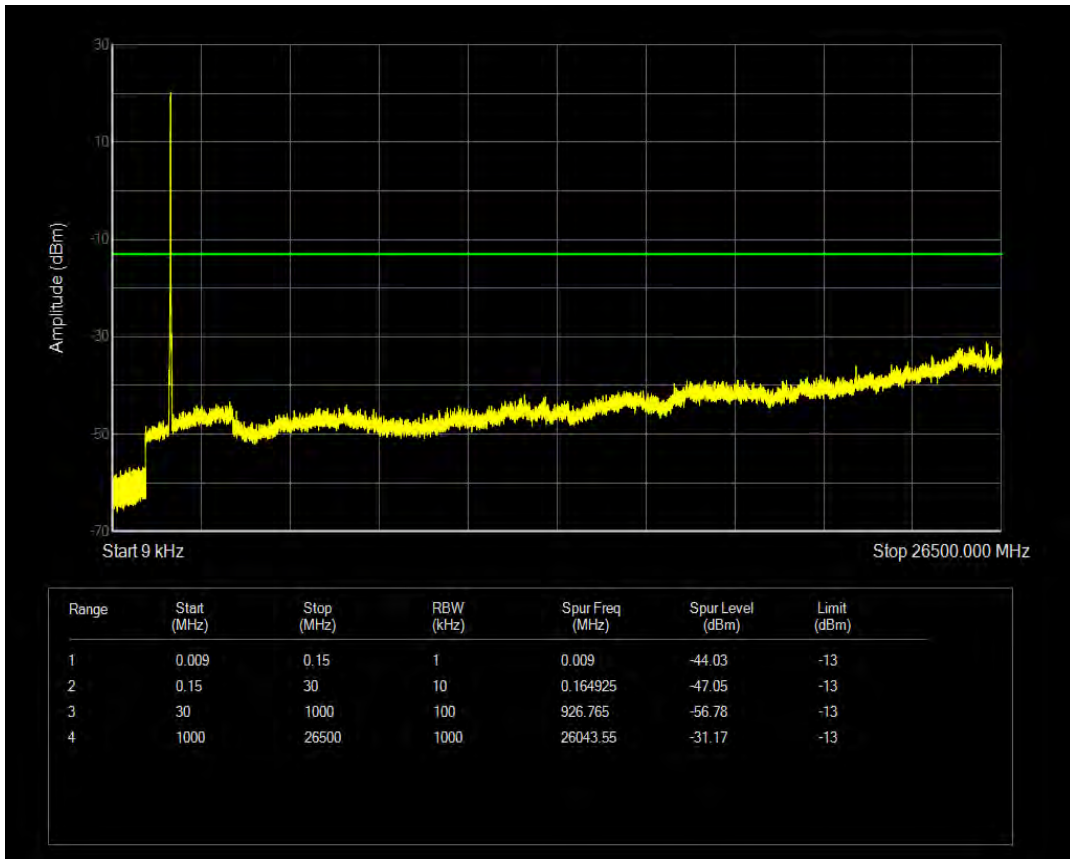

Band4 QPSK BW=15MHz Channel=20025 RB Size=75 Position=#0

Band4 QAM16 BW=15MHz Channel=20025 RB Size=1 Position=#0

Band4 QAM16 BW=15MHz Channel=20025 RB Size=75 Position=#0

Band4 QPSK BW=15MHz Channel=20175 RB Size=1 Position=#0

Band4 QPSK BW=15MHz Channel=20175 RB Size=75 Position=#0

Band4 QAM16 BW=15MHz Channel=20175 RB Size=1 Position=#0

Band4 QAM16 BW=15MHz Channel=20175 RB Size=75 Position=#0

Band4 QPSK BW=15MHz Channel=20325 RB Size=1 Position=#0

Band4 QPSK BW=15MHz Channel=20325 RB Size=75 Position=#0

Band4 QAM16 BW=15MHz Channel=20325 RB Size=1 Position=#0

Band4 QAM16 BW=15MHz Channel=20325 RB Size=75 Position=#0

Band4 QPSK BW=20MHz Channel=20050 RB Size=1 Position=#0