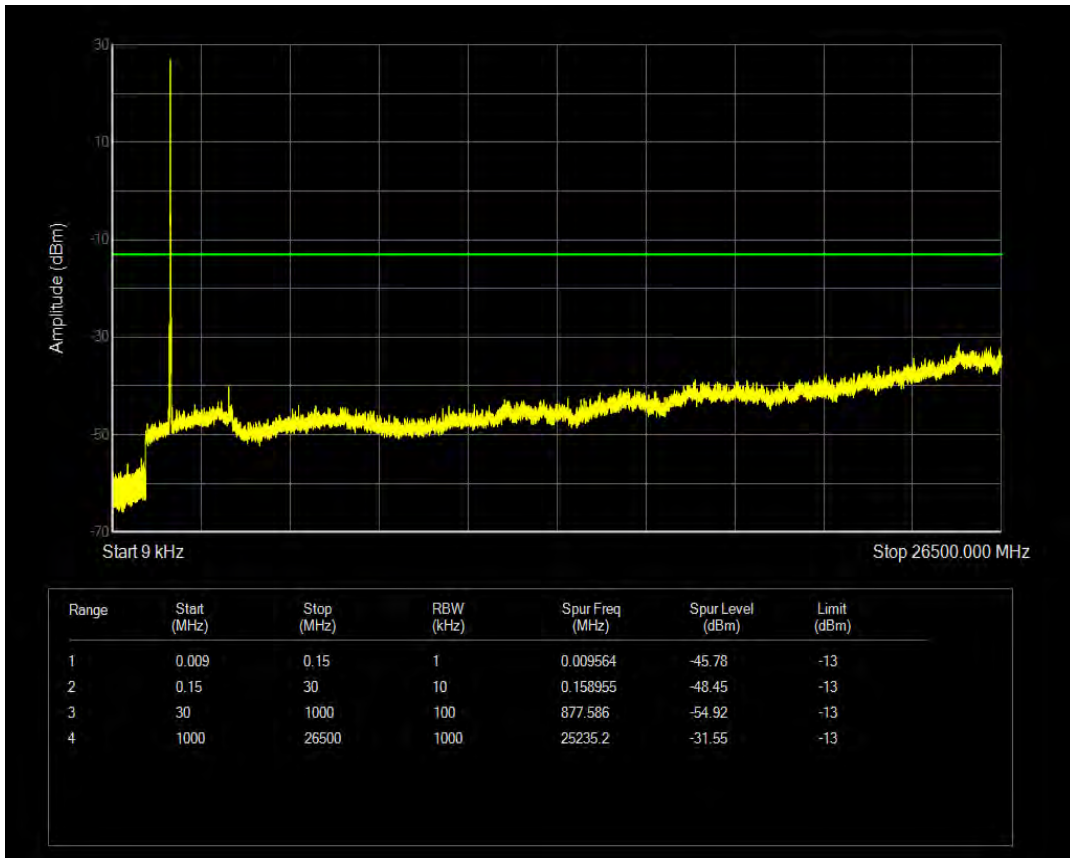

Band4 QPSK BW=15MHz Channel=20175 RB Size=75 Position=#0

Band4 QAM16 BW=15MHz Channel=20175 RB Size=1 Position=#0

Band4 QAM16 BW=15MHz Channel=20175 RB Size=75 Position=#0

Band4 QPSK BW=15MHz Channel=20325 RB Size=1 Position=#0