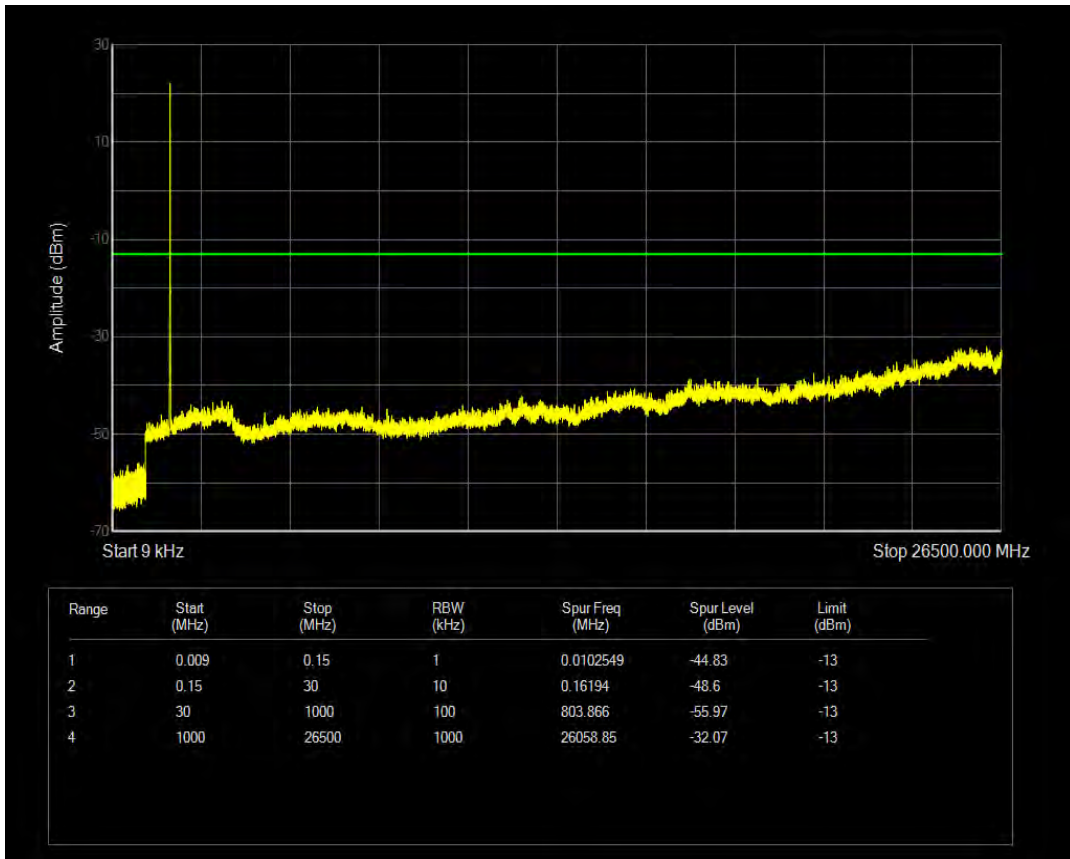

Band4 QAM16 BW=5MHz Channel=20175 RB Size=1 Position=#0

Band4 QPSK BW=5MHz Channel=20175 RB Size=25 Position=#0