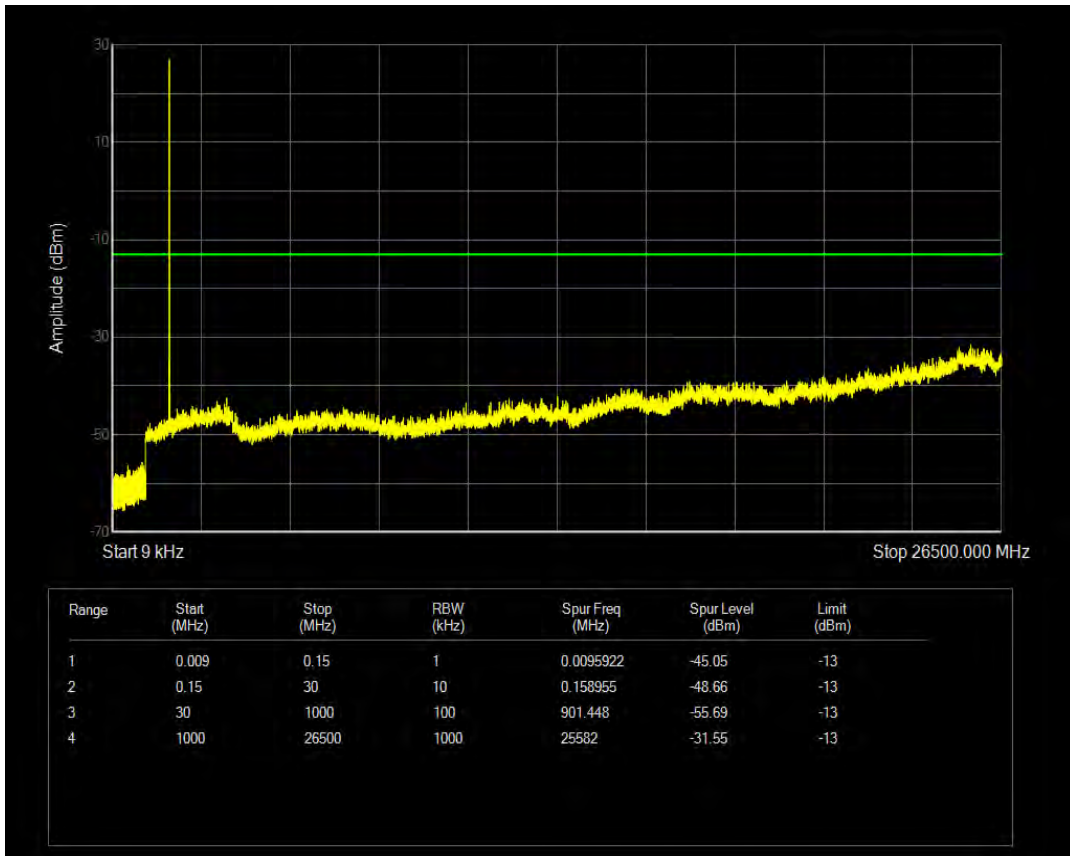

Band4 QPSK BW=3MHz Channel=20385 RB Size=15 Position=#0

Band4 QAM16 BW=3MHz Channel=20385 RB Size=1 Position=#0

Band4 QAM16 BW=3MHz Channel=20385 RB Size=15 Position=#0

Band4 QPSK BW=5MHz Channel=19975 RB Size=1 Position=#0

Band4 QPSK BW=5MHz Channel=19975 RB Size=25 Position=#0

Band4 QAM16 BW=5MHz Channel=19975 RB Size=1 Position=#0

Band4 QAM16 BW=5MHz Channel=19975 RB Size=25 Position=#0

Band4 QPSK BW=5MHz Channel=20175 RB Size=1 Position=#0