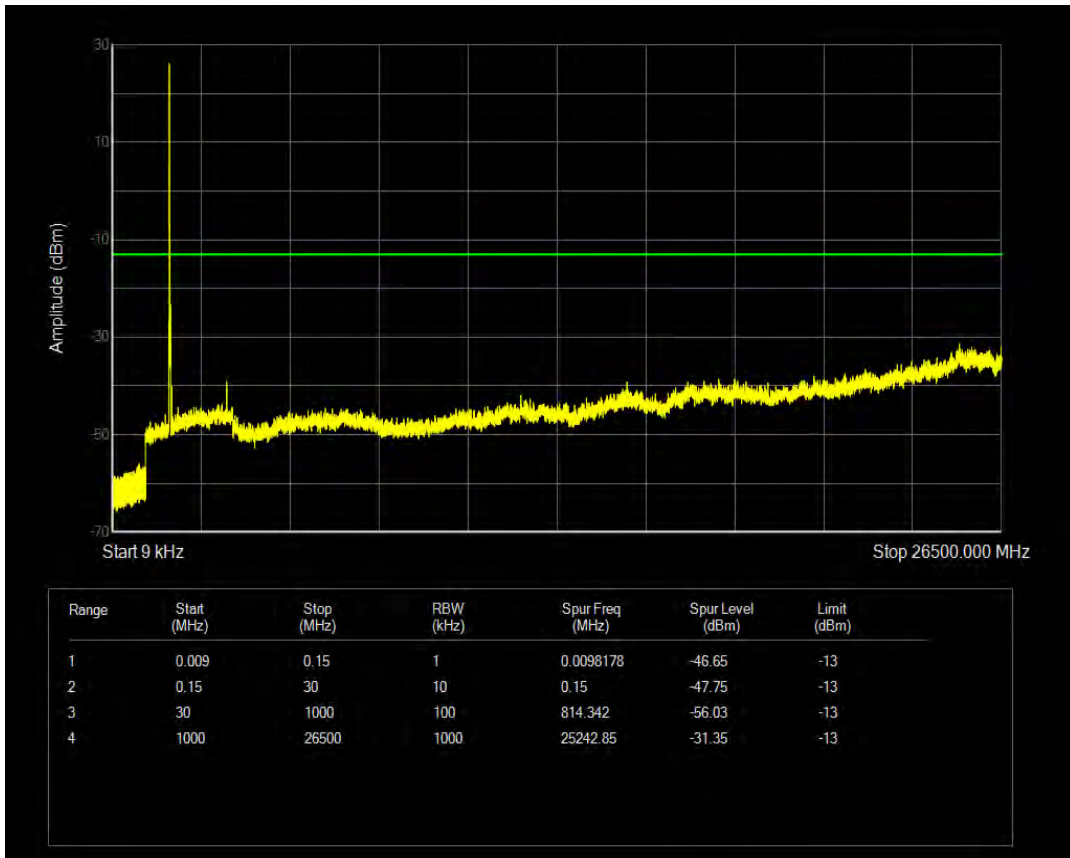

Band4 QPSK BW=15MHz Channel=20325 RB Size=75 Position=#0

Band4 QAM16 BW=15MHz Channel=20325 RB Size=1 Position=#0

Band4 QAM16 BW=15MHz Channel=20325 RB Size=75 Position=#0

Band4 QPSK BW=20MHz Channel=20050 RB Size=1 Position=#0

Band4 QPSK BW=20MHz Channel=20050 RB Size=100 Position=#0

Band4 QAM16 BW=20MHz Channel=20050 RB Size=1 Position=#0

Band4 QAM16 BW=20MHz Channel=20050 RB Size=100 Position=#0

Band4 QPSK BW=20MHz Channel=20175 RB Size=1 Position=#0