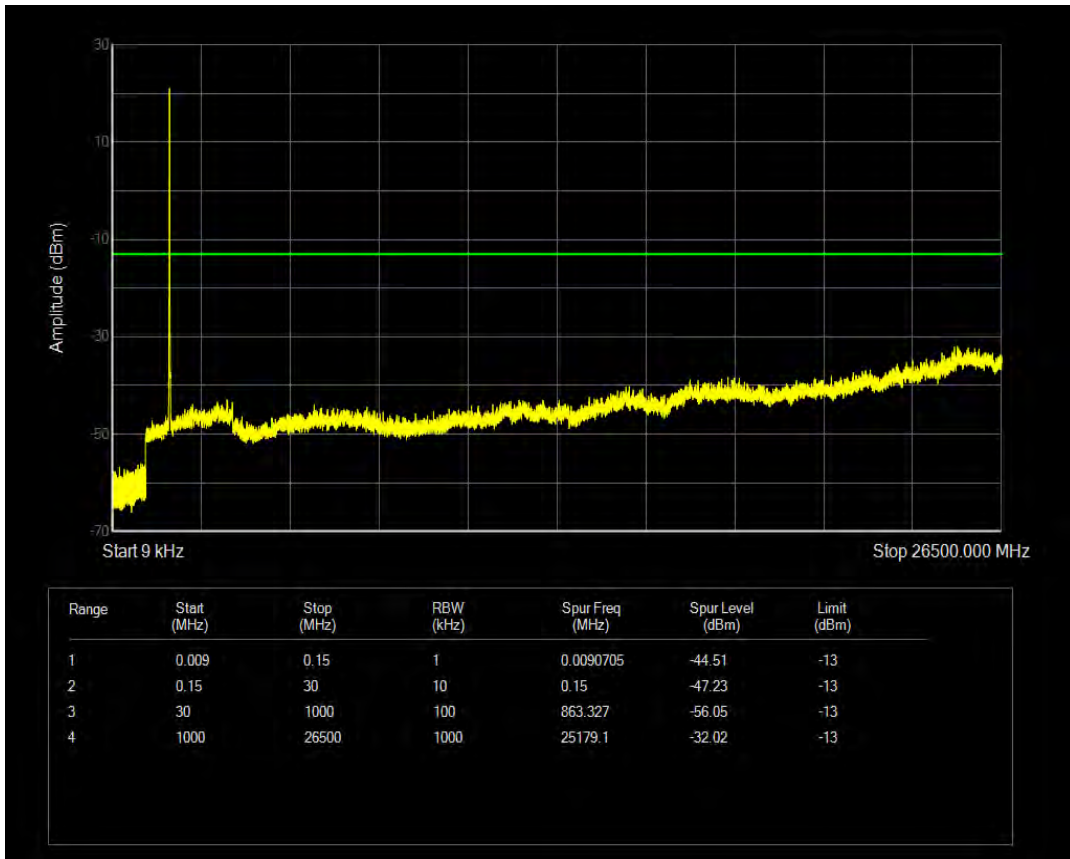

Band4 QPSK BW=5MHz Channel=20375 RB Size=25 Position=#0

Band4 QAM16 BW=5MHz Channel=20375 RB Size=1 Position=#0

Band4 QAM16 BW=5MHz Channel=20375 RB Size=25 Position=#0

Band4 QPSK BW=10MHz Channel=20000 RB Size=1 Position=#0

Band4 QPSK BW=10MHz Channel=20000 RB Size=50 Position=#0

Band4 QAM16 BW=10MHz Channel=20000 RB Size=1 Position=#0

Band4 QAM16 BW=10MHz Channel=20000 RB Size=50 Position=#0

Band4 QPSK BW=10MHz Channel=20175 RB Size=1 Position=#0