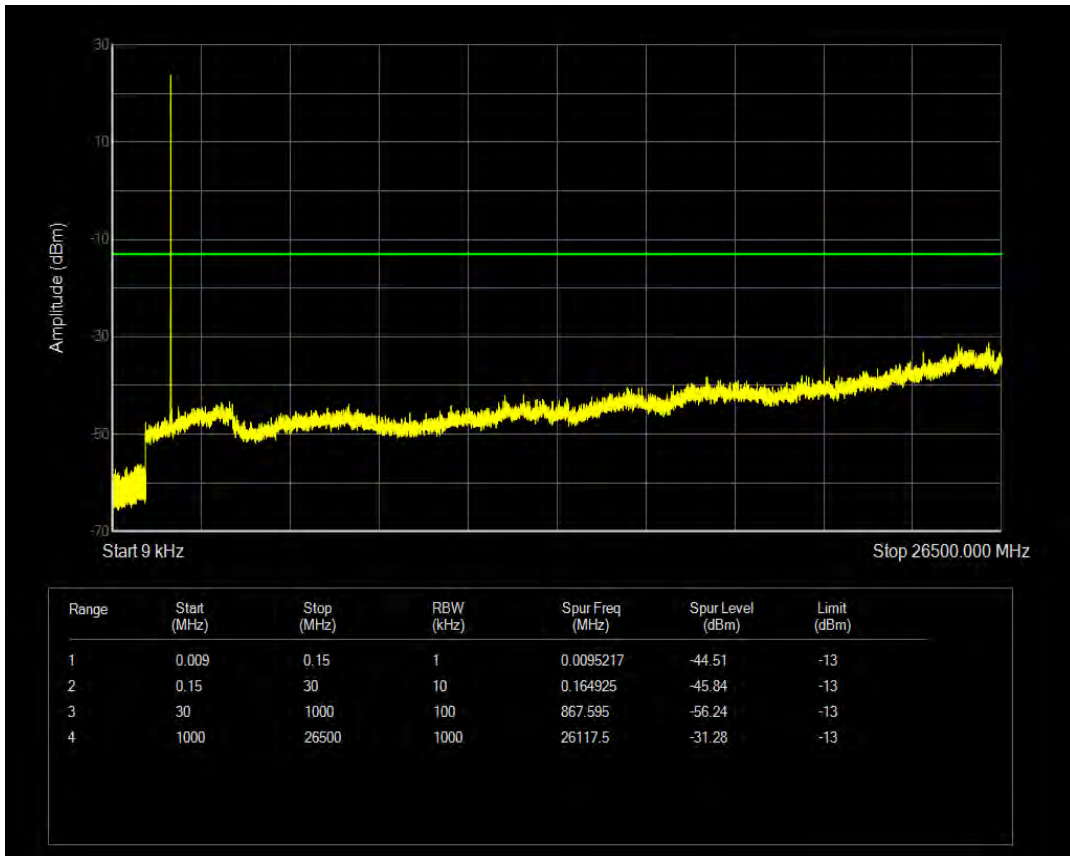

Band4 QPSK BW=3MHz Channel=20385 RB Size=15 Position=#0

Band4 QAM16 BW=3MHz Channel=20385 RB Size=1 Position=#0

Band4 QAM16 BW=3MHz Channel=20385 RB Size=15 Position=#0

Band4 QPSK BW=5MHz Channel=19975 RB Size=1 Position=#0

Band4 QPSK BW=5MHz Channel=19975 RB Size=25 Position=#0

Band4 QAM16 BW=5MHz Channel=19975 RB Size=1 Position=#0

Band4 QAM16 BW=5MHz Channel=19975 RB Size=25 Position=#0

Band4 QPSK BW=5MHz Channel=20175 RB Size=1 Position=#0