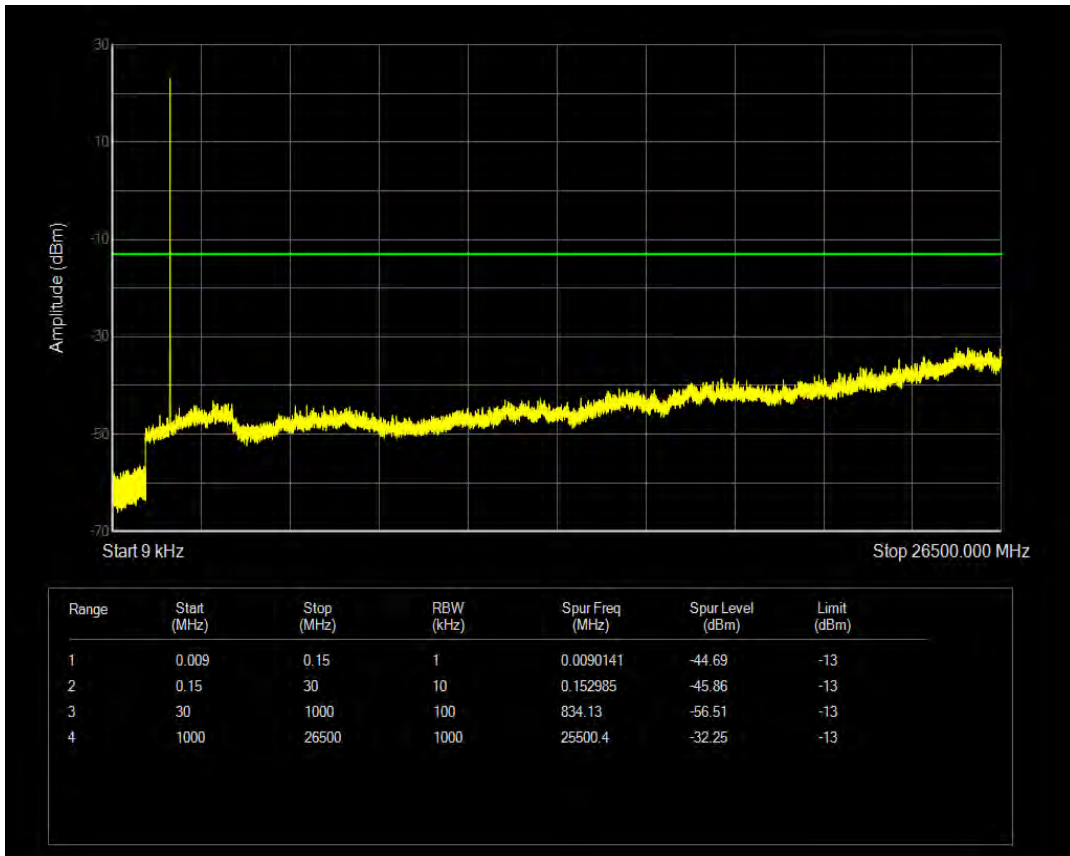

Band4 QAM16 BW=3MHz Channel=20175 RB Size=1 Position=#0

Band4 QPSK BW=3MHz Channel=20175 RB Size=15 Position=#0