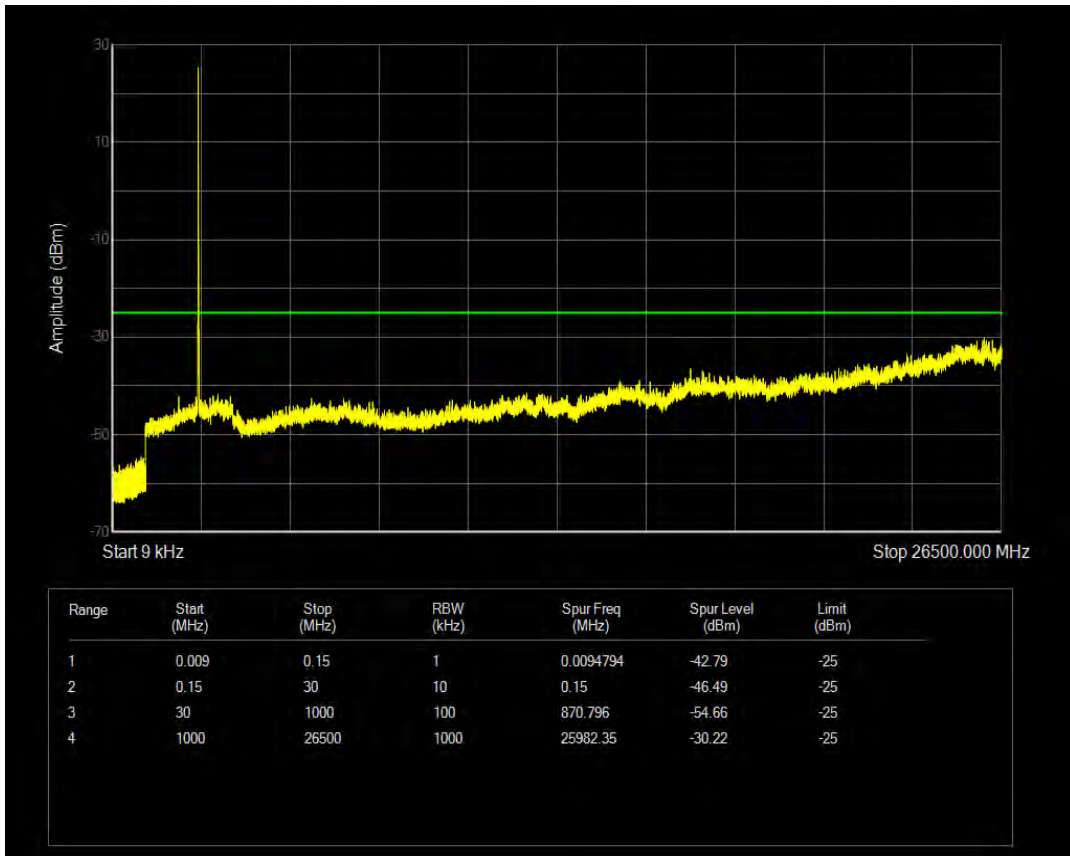

Band38 QAM16 BW=15MHz Channel=37825 RB Size=75 Position=#0

Band38 QAM16 BW=15MHz Channel=37825 RB Size=1 Position=#0