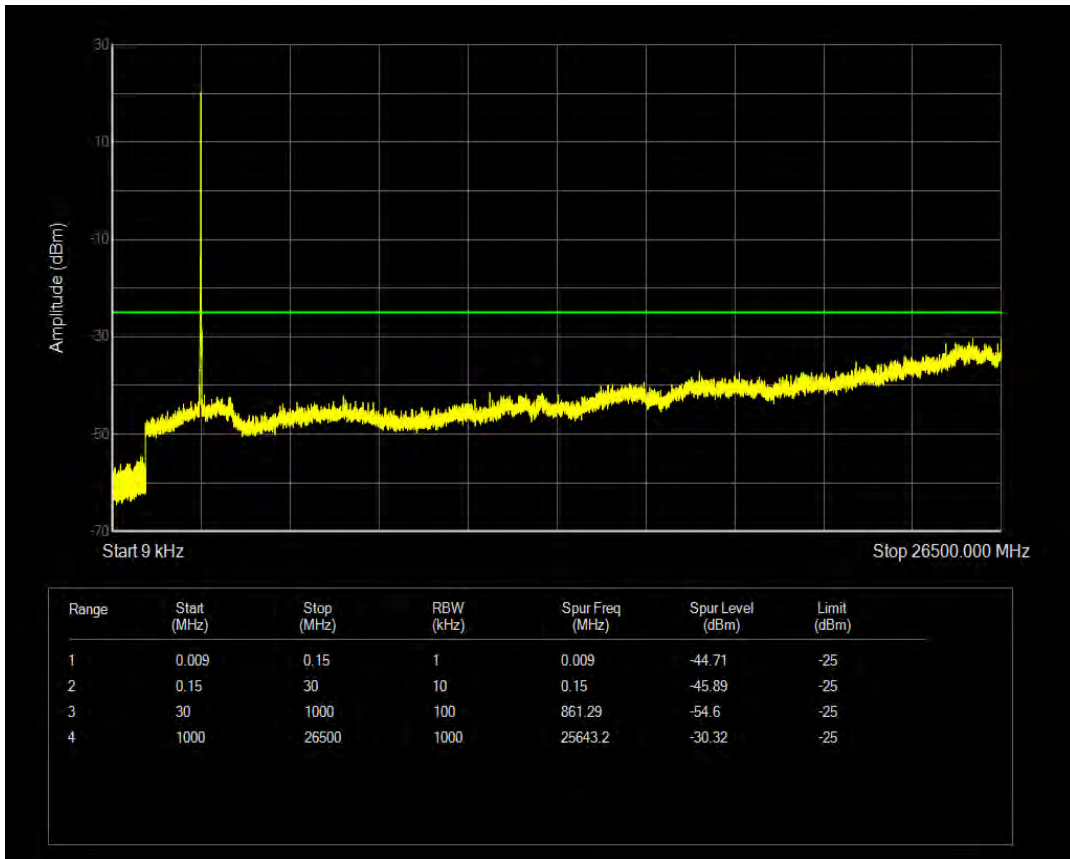

Band41(2535-2655) QAM16 BW=10MHz Channel=41190 RB Size=1 Position=#0

Band41(2535-2655) QPSK BW=10MHz Channel=41190 RB Size=50 Position=#0