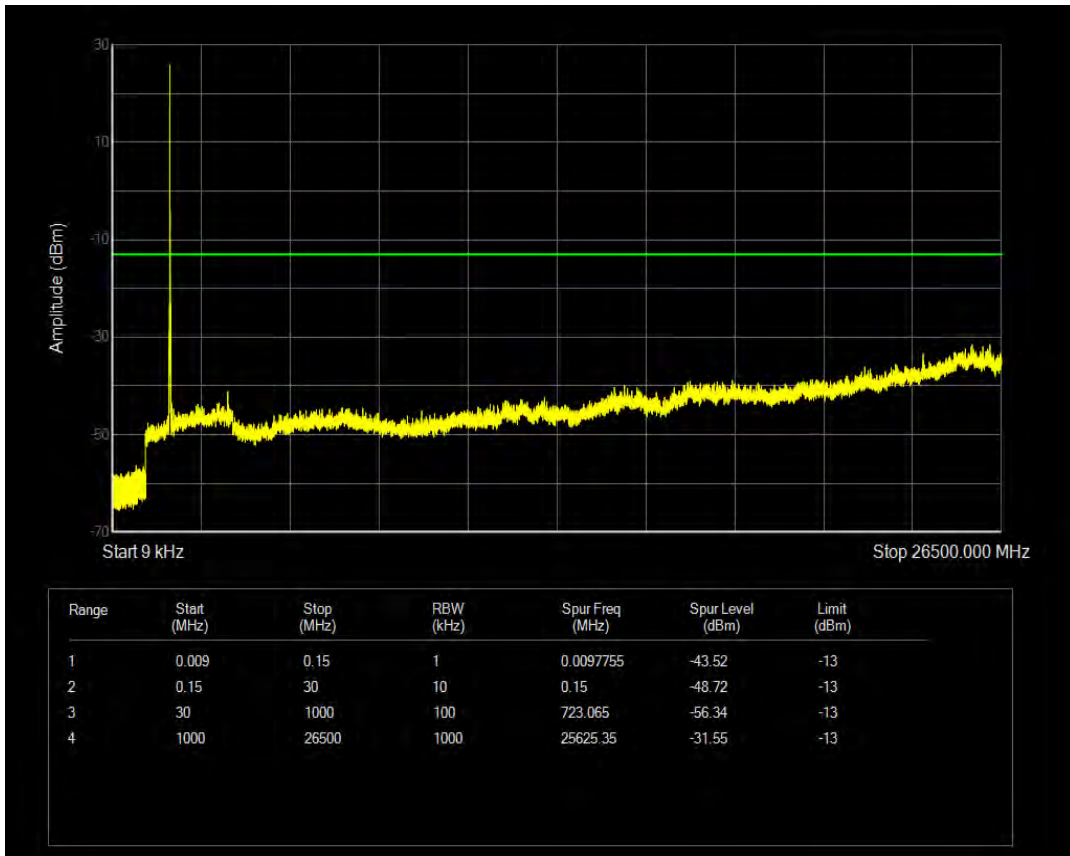

Band4 QPSK BW=10MHz Channel=20350 RB Size=50 Position=#0

Band4 QAM16 BW=10MHz Channel=20350 RB Size=1 Position=#0

Band4 QAM16 BW=10MHz Channel=20350 RB Size=50 Position=#0

Band4 QPSK BW=15MHz Channel=20025 RB Size=1 Position=#0

Band4 QPSK BW=15MHz Channel=20025 RB Size=75 Position=#0

Band4 QAM16 BW=15MHz Channel=20025 RB Size=1 Position=#0

Band4 QAM16 BW=15MHz Channel=20025 RB Size=75 Position=#0

Band4 QPSK BW=15MHz Channel=20175 RB Size=1 Position=#0