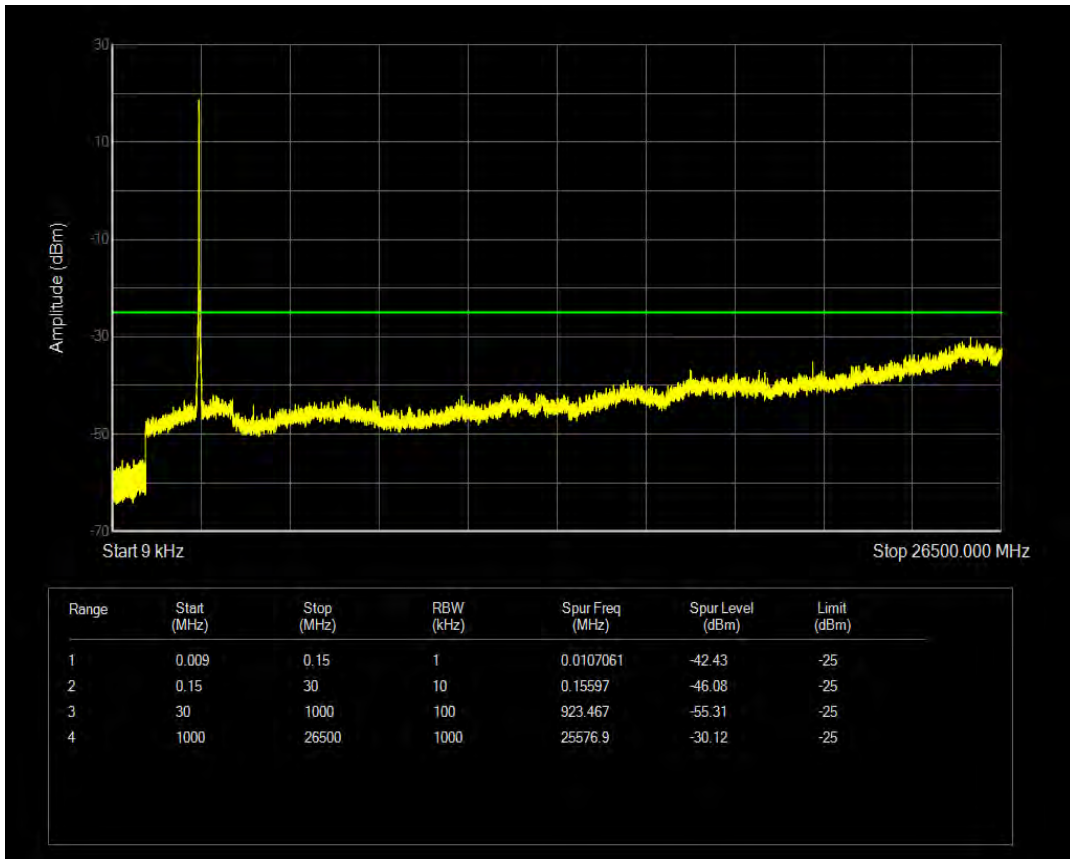

Band38 QPSK BW=20MHz Channel=37850 RB Size=100 Position=#0

Band38 QAM16 BW=20MHz Channel=37850 RB Size=1 Position=#0

Band38 QAM16 BW=20MHz Channel=37850 RB Size=100 Position=#0

Band38 QPSK BW=20MHz Channel=38000 RB Size=1 Position=#0

Band38 QPSK BW=20MHz Channel=38000 RB Size=100 Position=#0

Band38 QAM16 BW=20MHz Channel=38000 RB Size=1 Position=#0

Band38 QAM16 BW=20MHz Channel=38000 RB Size=100 Position=#0

Band38 QPSK BW=20MHz Channel=38150 RB Size=1 Position=#0