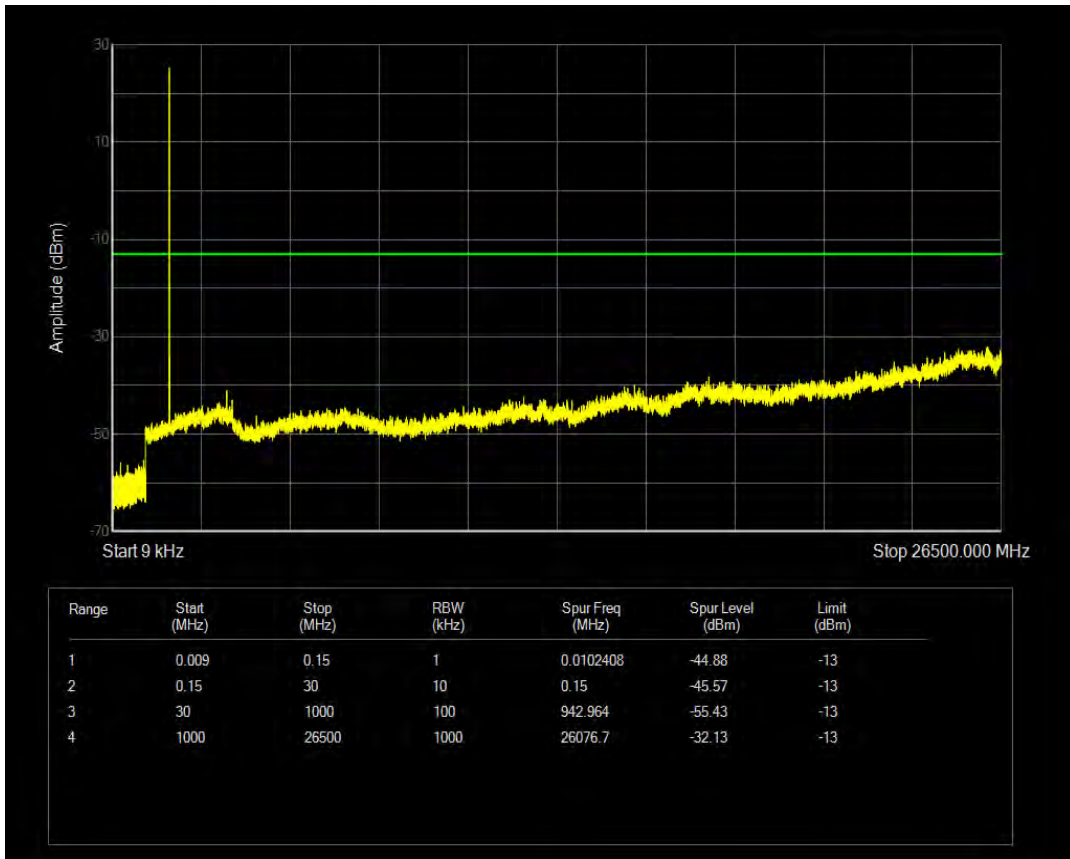

Band38 QPSK BW=20MHz Channel=38150 RB Size=100 Position=#0

Band38 QAM16 BW=20MHz Channel=38150 RB Size=1 Position=#0

Band38 QAM16 BW=20MHz Channel=38150 RB Size=100 Position=#0

Band4 QPSK BW=1.4MHz Channel=19957 RB Size=1 Position=#0

Band4 QPSK BW=1.4MHz Channel=19957 RB Size=6 Position=#0

Band4 QAM16 BW=1.4MHz Channel=19957 RB Size=1 Position=#0

Band4 QAM16 BW=1.4MHz Channel=19957 RB Size=6 Position=#0

Band4 QPSK BW=1.4MHz Channel=20175 RB Size=1 Position=#0