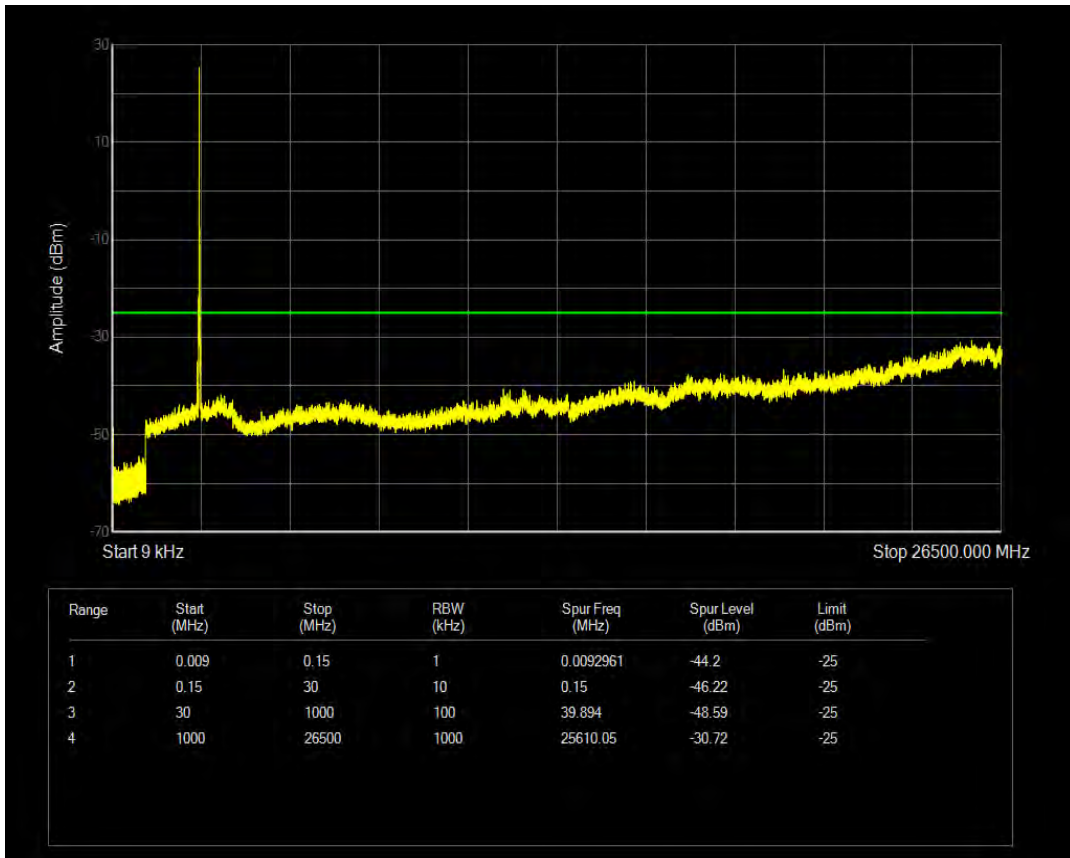

Band38 QPSK BW=20MHz Channel=38000 RB Size=100 Position=#0

Band38 QAM16 BW=20MHz Channel=38000 RB Size=1 Position=#0

Band38 QAM16 BW=20MHz Channel=38000 RB Size=100 Position=#0

Band38 QPSK BW=20MHz Channel=38150 RB Size=1 Position=#0

Band38 QPSK BW=20MHz Channel=38150 RB Size=100 Position=#0

Band38 QAM16 BW=20MHz Channel=38150 RB Size=1 Position=#0

Band38 QAM16 BW=20MHz Channel=38150 RB Size=100 Position=#0

Band4 QPSK BW=1.4MHz Channel=19957 RB Size=1 Position=#0