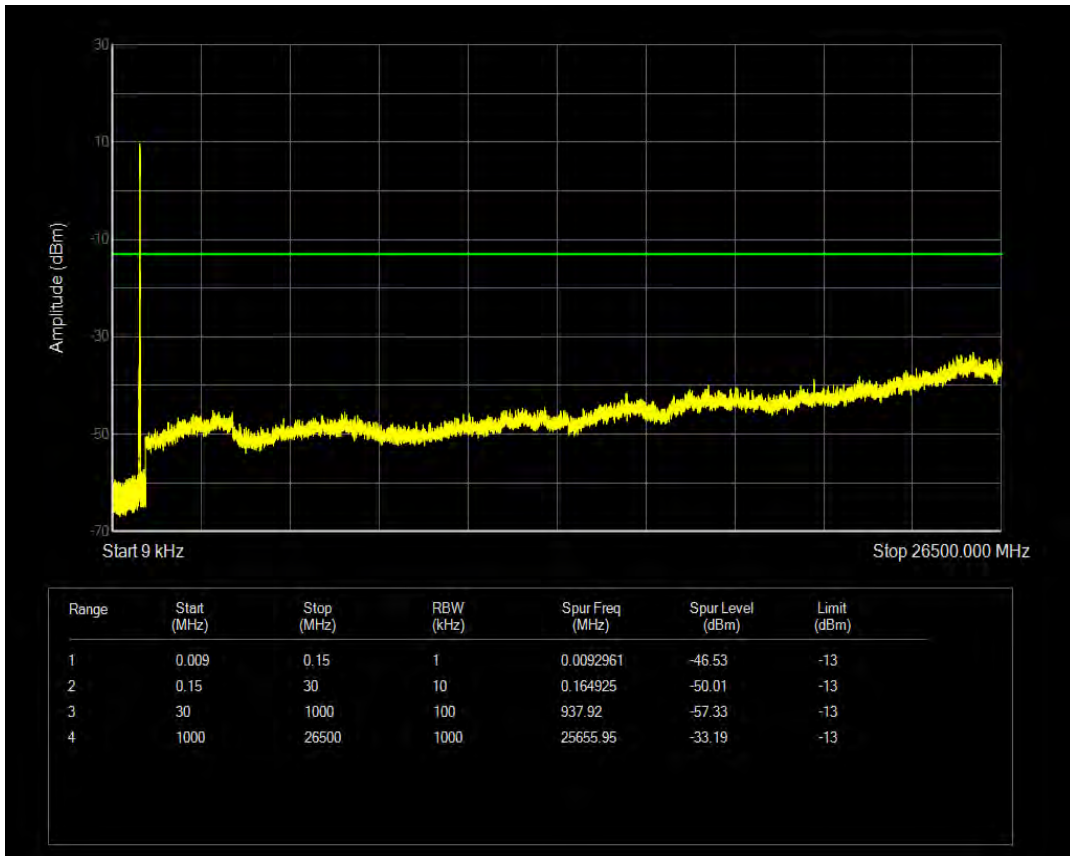

Band26(824-849) QAM16 BW=15MHz Channel=26865 RB Size=75 Position=#0

Band26(824-849) QPSK BW=15MHz Channel=26915 RB Size=1 Position=#0

Band26(824-849) QPSK BW=15MHz Channel=26915 RB Size=75 Position=#0

Band26(824-849) QAM16 BW=15MHz Channel=26915 RB Size=1 Position=#0

Band26(824-849) QAM16 BW=15MHz Channel=26915 RB Size=75 Position=#0

Band26(824-849) QPSK BW=15MHz Channel=26965 RB Size=1 Position=#0

Band26(824-849) QPSK BW=15MHz Channel=26965 RB Size=75 Position=#0

Band26(824-849) QAM16 BW=15MHz Channel=26965 RB Size=1 Position=#0