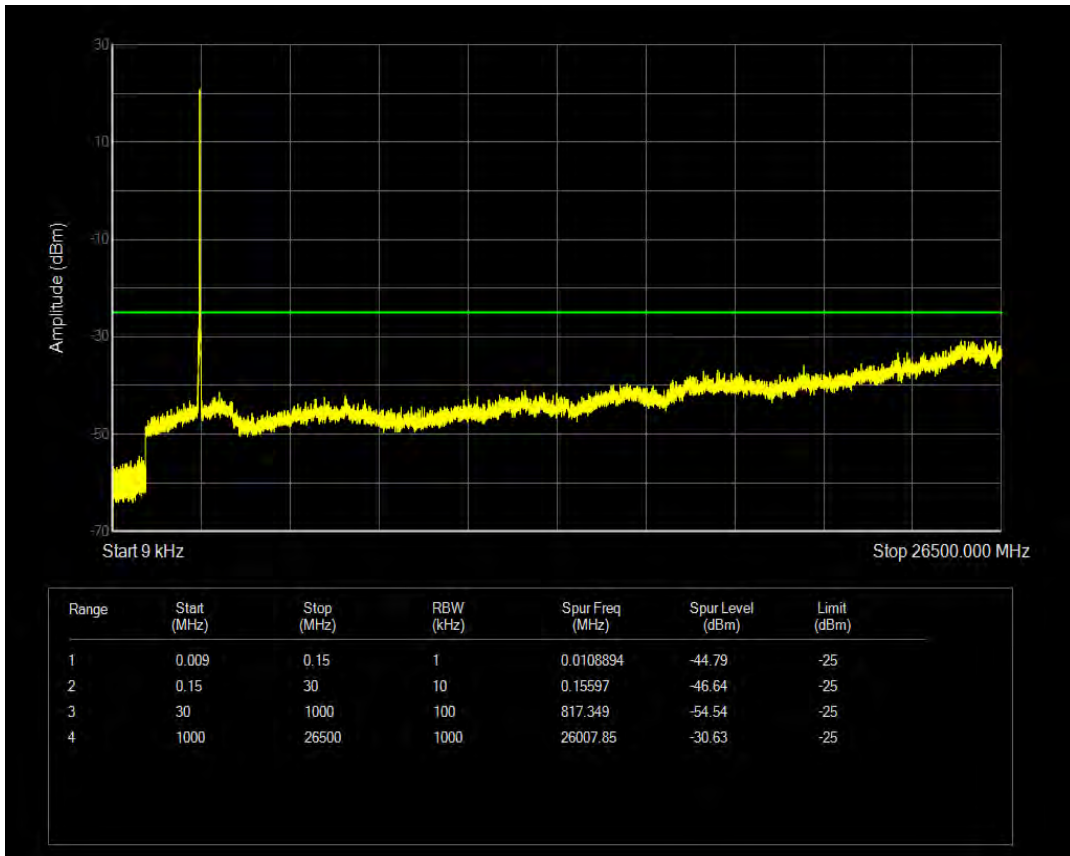

Band38 QPSK BW=10MHz Channel=38000 RB Size=50 Position=#0

Band38 QAM16 BW=10MHz Channel=38000 RB Size=1 Position=#0

Band38 QAM16 BW=10MHz Channel=38000 RB Size=50 Position=#0

Band38 QPSK BW=10MHz Channel=38200 RB Size=1 Position=#0

Band38 QPSK BW=10MHz Channel=38200 RB Size=50 Position=#0

Band38 QAM16 BW=10MHz Channel=38200 RB Size=1 Position=#0

Band38 QAM16 BW=10MHz Channel=38200 RB Size=50 Position=#0

Band38 QPSK BW=15MHz Channel=37825 RB Size=1 Position=#0