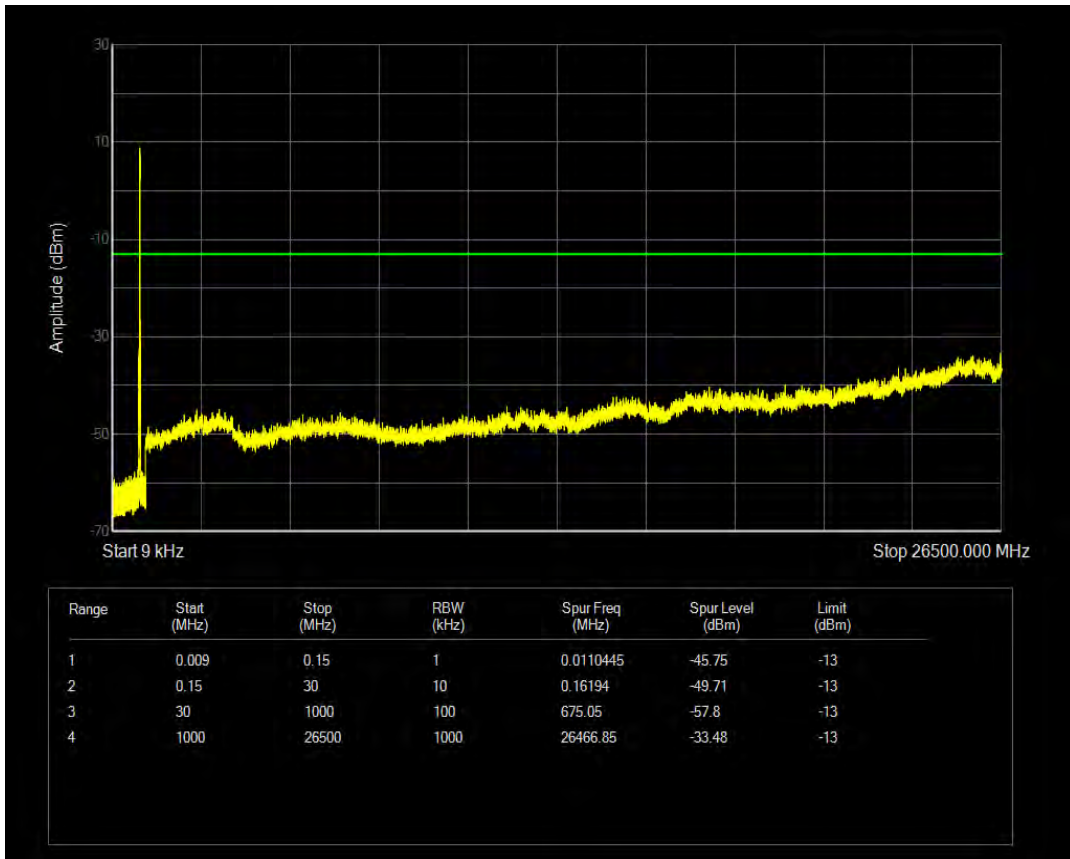

Band26(824-849) QAM16 BW=15MHz Channel=26865 RB Size=75 Position=#0

Band26(824-849) QPSK BW=15MHz Channel=26915 RB Size=1 Position=#0

Band26(824-849) QPSK BW=15MHz Channel=26915 RB Size=75 Position=#0

Band26(824-849) QAM16 BW=15MHz Channel=26915 RB Size=1 Position=#0

Band26(824-849) QAM16 BW=15MHz Channel=26915 RB Size=75 Position=#0

Band26(824-849) QPSK BW=15MHz Channel=26965 RB Size=1 Position=#0

Band26(824-849) QPSK BW=15MHz Channel=26965 RB Size=75 Position=#0

Band26(824-849) QAM16 BW=15MHz Channel=26965 RB Size=1 Position=#0