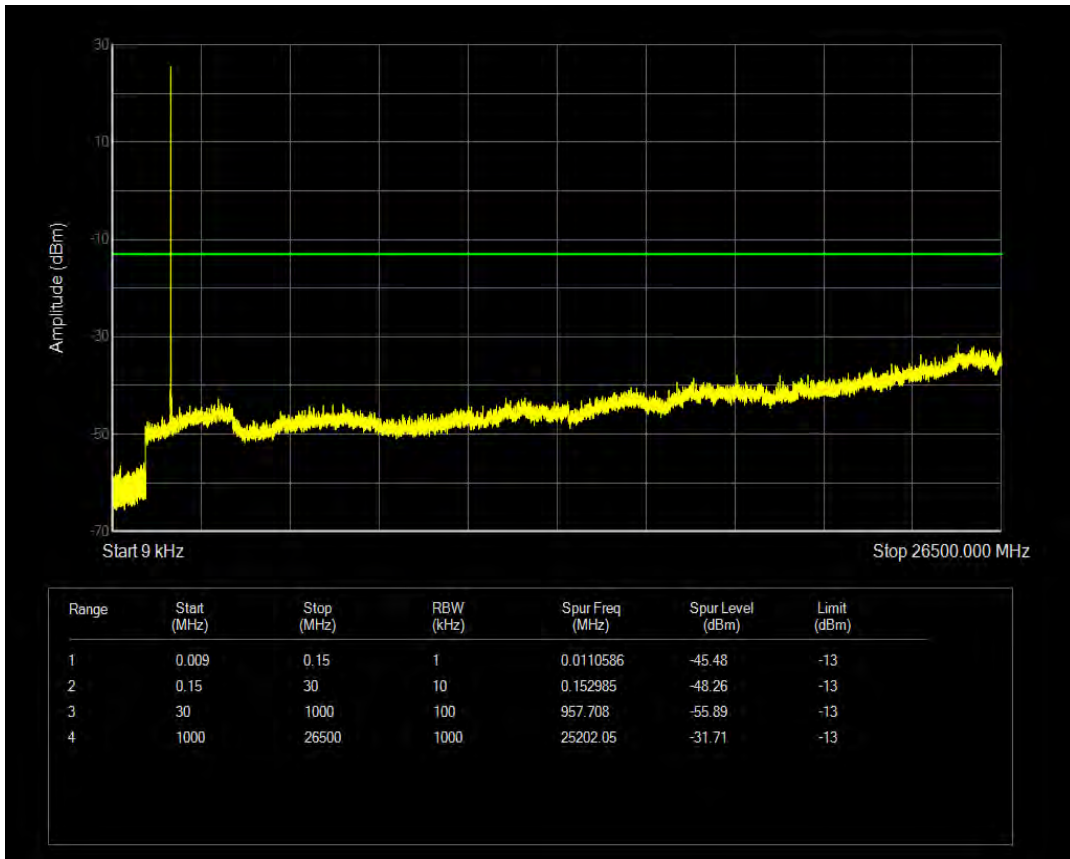

Band4 QPSK BW=1.4MHz Channel=20175 RB Size=6 Position=#0

Band4 QAM16 BW=1.4MHz Channel=20175 RB Size=1 Position=#0

Band4 QAM16 BW=1.4MHz Channel=20175 RB Size=6 Position=#0

Band4 QPSK BW=1.4MHz Channel=20393 RB Size=1 Position=#0

Band4 QPSK BW=1.4MHz Channel=20393 RB Size=6 Position=#0

Band4 QAM16 BW=1.4MHz Channel=20393 RB Size=1 Position=#0

Band4 QAM16 BW=1.4MHz Channel=20393 RB Size=6 Position=#0

Band4 QPSK BW=3MHz Channel=19965 RB Size=1 Position=#0