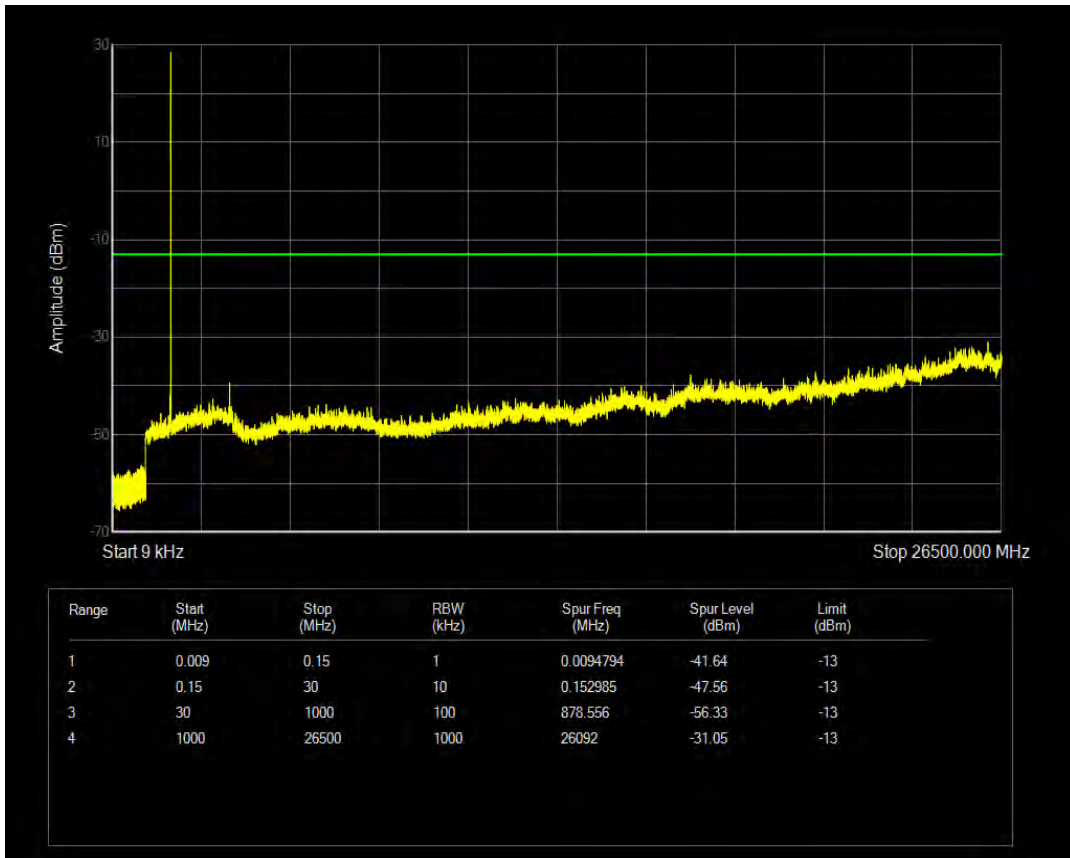

Band4 QAM16 BW=1.4MHz Channel=20393 RB Size=6 Position=#0

Band4 QAM16 BW=1.4MHz Channel=20393 RB Size=1 Position=#0