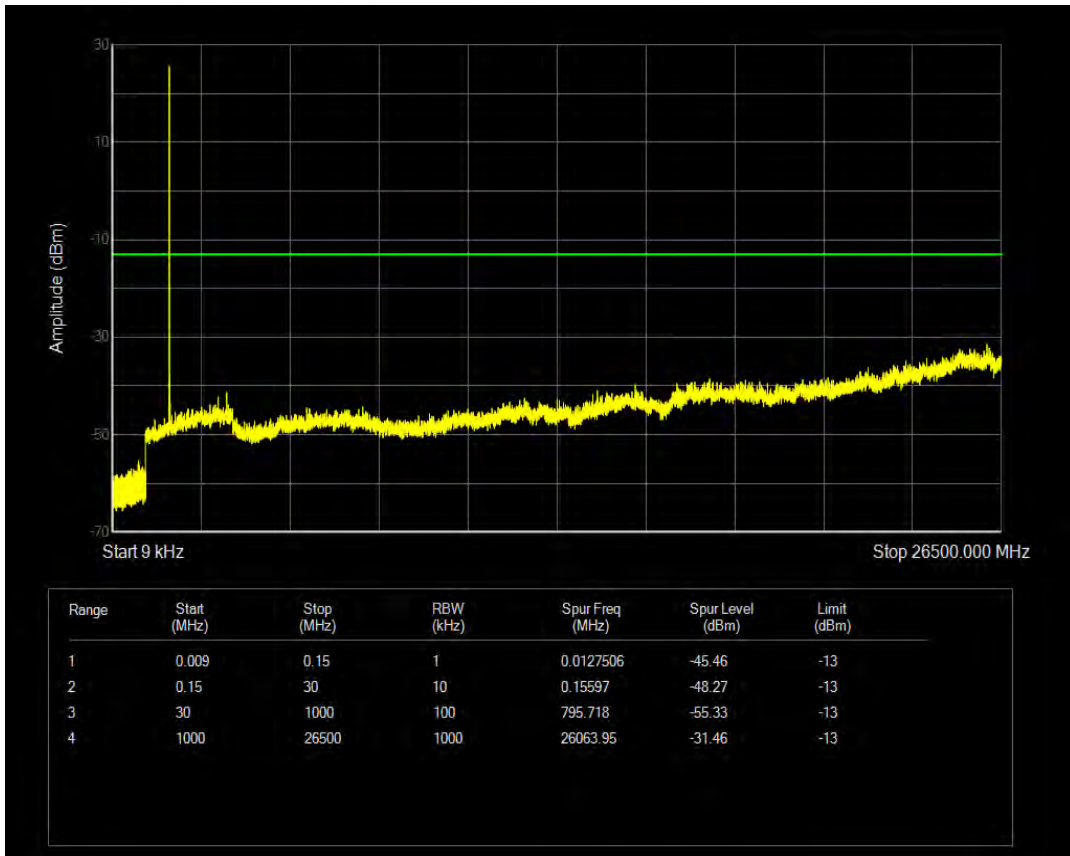

Band4 QPSK BW=1.4MHz Channel=20393 RB Size=6 Position=#0

Band4 QAM16 BW=1.4MHz Channel=20393 RB Size=1 Position=#0

Band4 QAM16 BW=1.4MHz Channel=20393 RB Size=6 Position=#0

Band4 QPSK BW=3MHz Channel=19965 RB Size=1 Position=#0

Band4 QPSK BW=3MHz Channel=19965 RB Size=15 Position=#0

Band4 QAM16 BW=3MHz Channel=19965 RB Size=1 Position=#0

Band4 QAM16 BW=3MHz Channel=19965 RB Size=15 Position=#0

Band4 QPSK BW=3MHz Channel=20175 RB Size=1 Position=#0