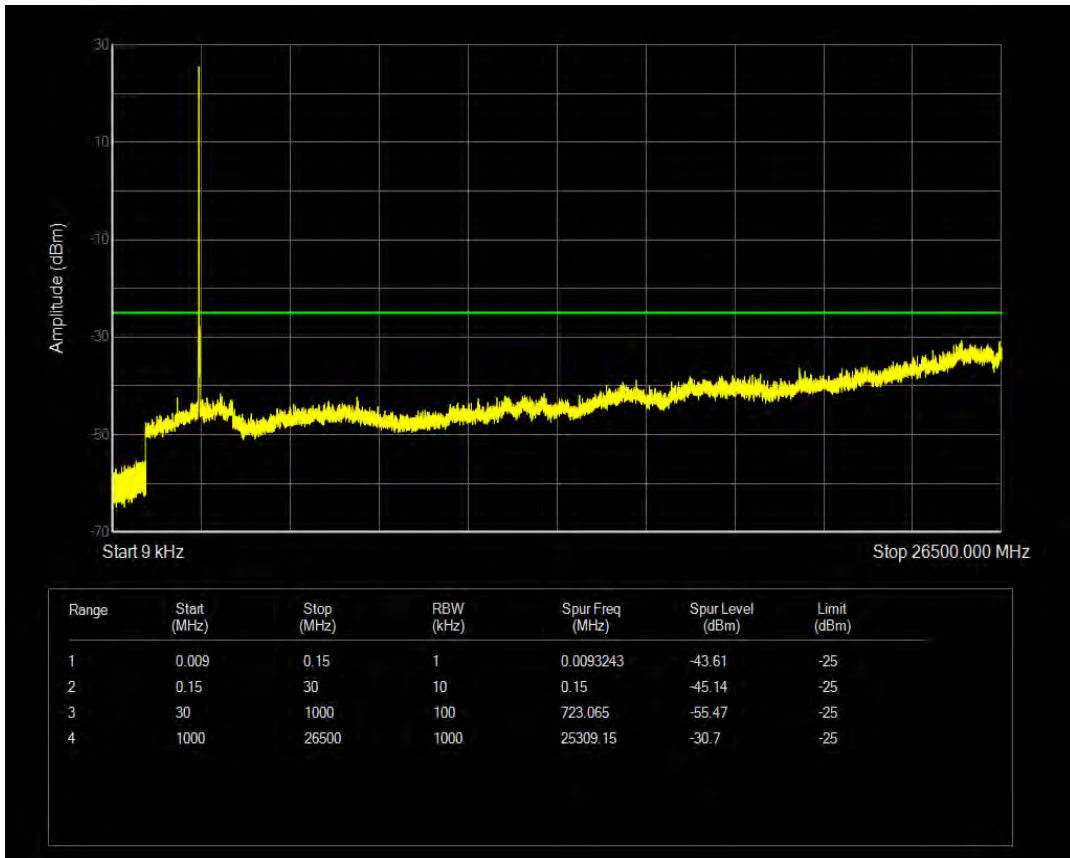

Band41(2535-2655) QAM16 BW=15MHz Channel=40640 RB Size=75 Position=#0

Band41(2535-2655) QAM16 BW=15MHz Channel=40640 RB Size=1 Position=#0