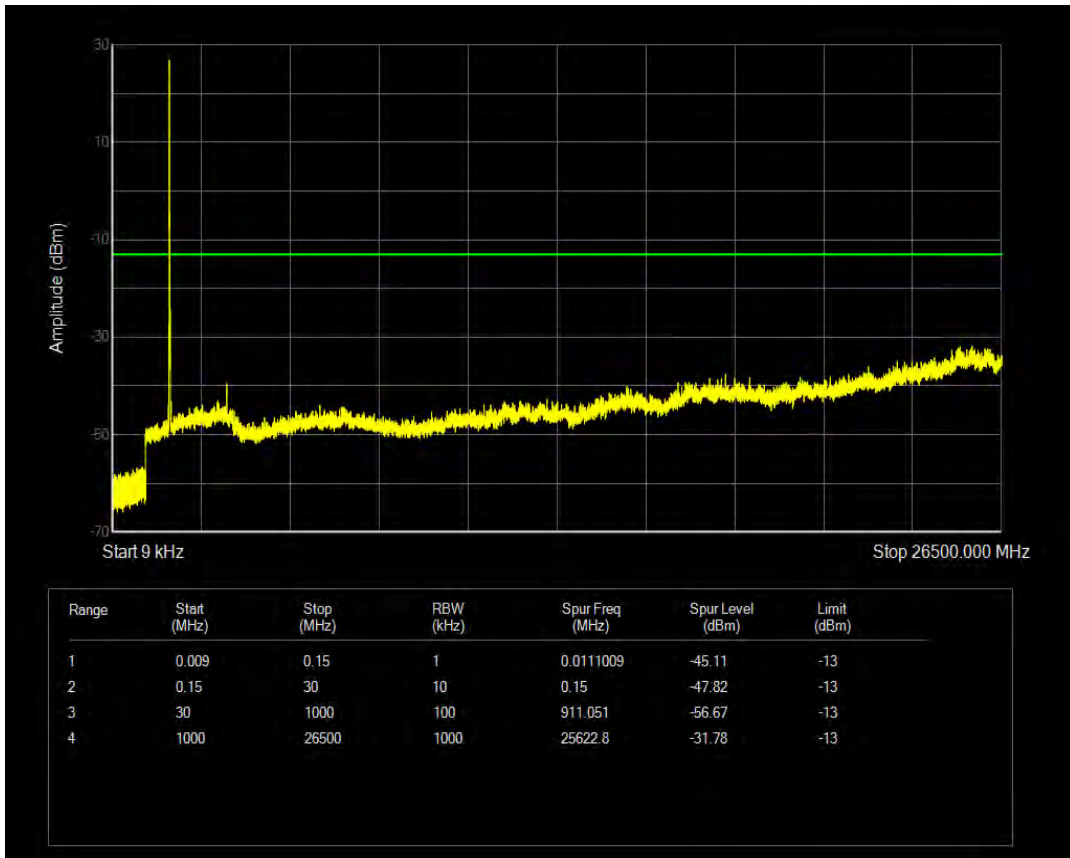

Band4 QPSK BW=10MHz Channel=20175 RB Size=50 Position=#0

Band4 QAM16 BW=10MHz Channel=20175 RB Size=1 Position=#0

Band4 QAM16 BW=10MHz Channel=20175 RB Size=50 Position=#0

Band4 QPSK BW=10MHz Channel=20350 RB Size=1 Position=#0

Band4 QPSK BW=10MHz Channel=20350 RB Size=50 Position=#0

Band4 QAM16 BW=10MHz Channel=20350 RB Size=1 Position=#0

Band4 QAM16 BW=10MHz Channel=20350 RB Size=50 Position=#0

Band4 QPSK BW=15MHz Channel=20025 RB Size=1 Position=#0

Band4 QPSK BW=15MHz Channel=20025 RB Size=75 Position=#0

Band4 QAM16 BW=15MHz Channel=20025 RB Size=1 Position=#0

Band4 QAM16 BW=15MHz Channel=20025 RB Size=75 Position=#0

Band4 QPSK BW=15MHz Channel=20175 RB Size=1 Position=#0