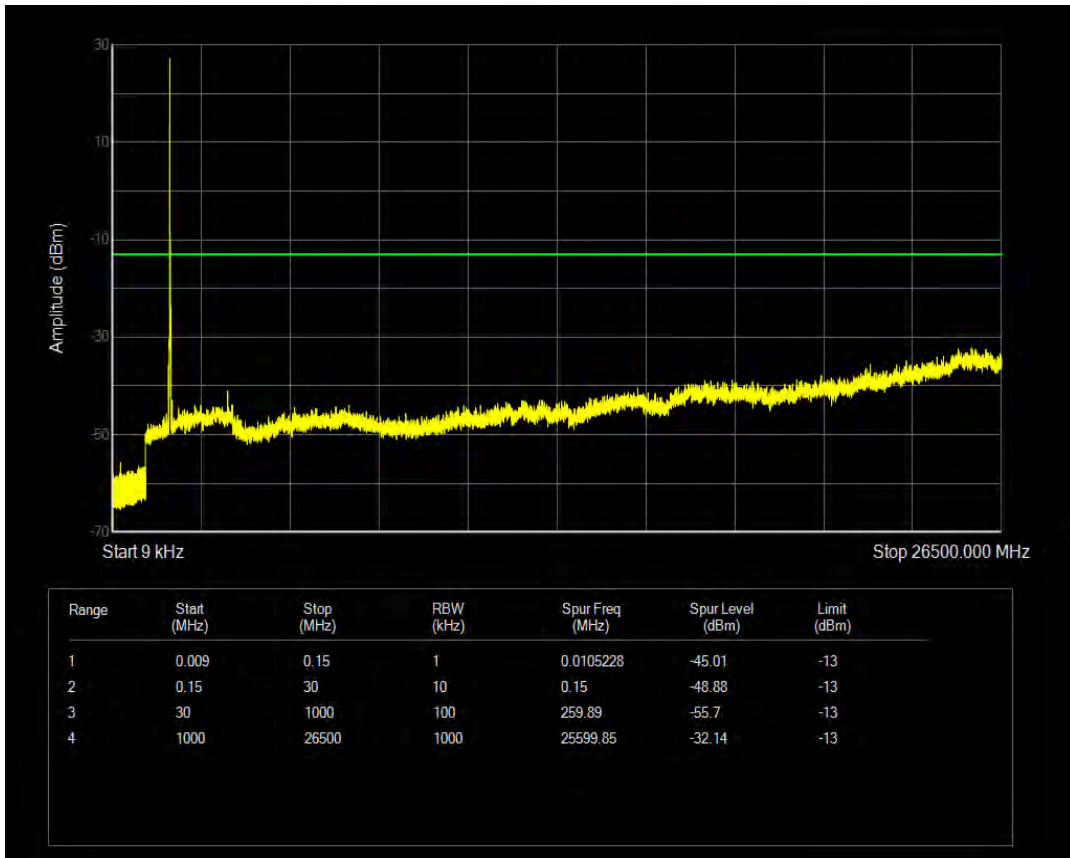

Band4 QPSK BW=20MHz Channel=20050 RB Size=100 Position=#0

Band4 QAM16 BW=20MHz Channel=20050 RB Size=1 Position=#0

Band4 QAM16 BW=20MHz Channel=20050 RB Size=100 Position=#0

Band4 QPSK BW=20MHz Channel=20175 RB Size=1 Position=#0

Band4 QPSK BW=20MHz Channel=20175 RB Size=100 Position=#0

Band4 QAM16 BW=20MHz Channel=20175 RB Size=1 Position=#0

Band4 QAM16 BW=20MHz Channel=20175 RB Size=100 Position=#0

Band4 QPSK BW=20MHz Channel=20300 RB Size=1 Position=#0