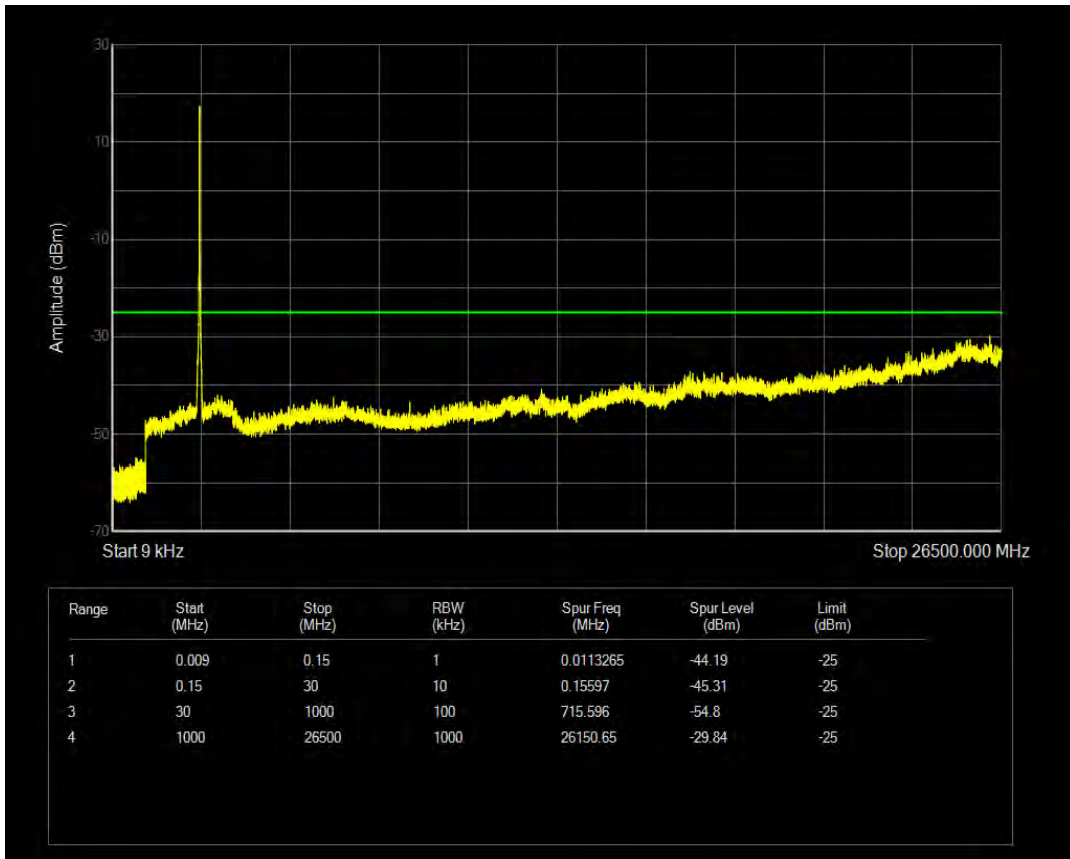

Band38 QPSK BW=20MHz Channel=37850 RB Size=100 Position=#0

Band38 QAM16 BW=20MHz Channel=37850 RB Size=1 Position=#0

Band38 QAM16 BW=20MHz Channel=37850 RB Size=100 Position=#0

Band38 QPSK BW=20MHz Channel=38000 RB Size=1 Position=#0

Band38 QPSK BW=20MHz Channel=38000 RB Size=100 Position=#0

Band38 QAM16 BW=20MHz Channel=38000 RB Size=1 Position=#0

Band38 QAM16 BW=20MHz Channel=38000 RB Size=100 Position=#0

Band38 QPSK BW=20MHz Channel=38150 RB Size=1 Position=#0

Band38 QPSK BW=20MHz Channel=38150 RB Size=100 Position=#0

Band38 QAM16 BW=20MHz Channel=38150 RB Size=1 Position=#0

Band38 QAM16 BW=20MHz Channel=38150 RB Size=100 Position=#0

Band4 QPSK BW=1.4MHz Channel=19957 RB Size=1 Position=#0