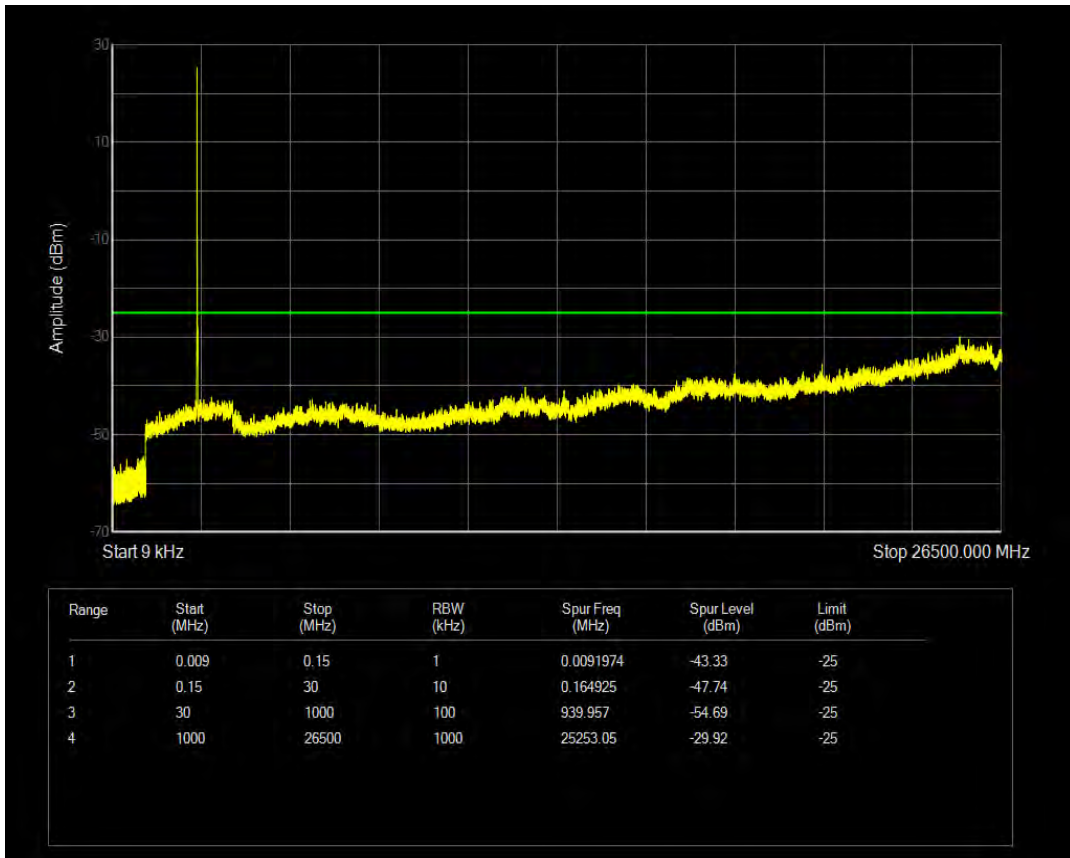

Band41(2535-2655) QAM16 BW=10MHz Channel=40090 RB Size=50 Position=#0

Band41(2535-2655) QAM16 BW=10MHz Channel=40090 RB Size=1 Position=#0