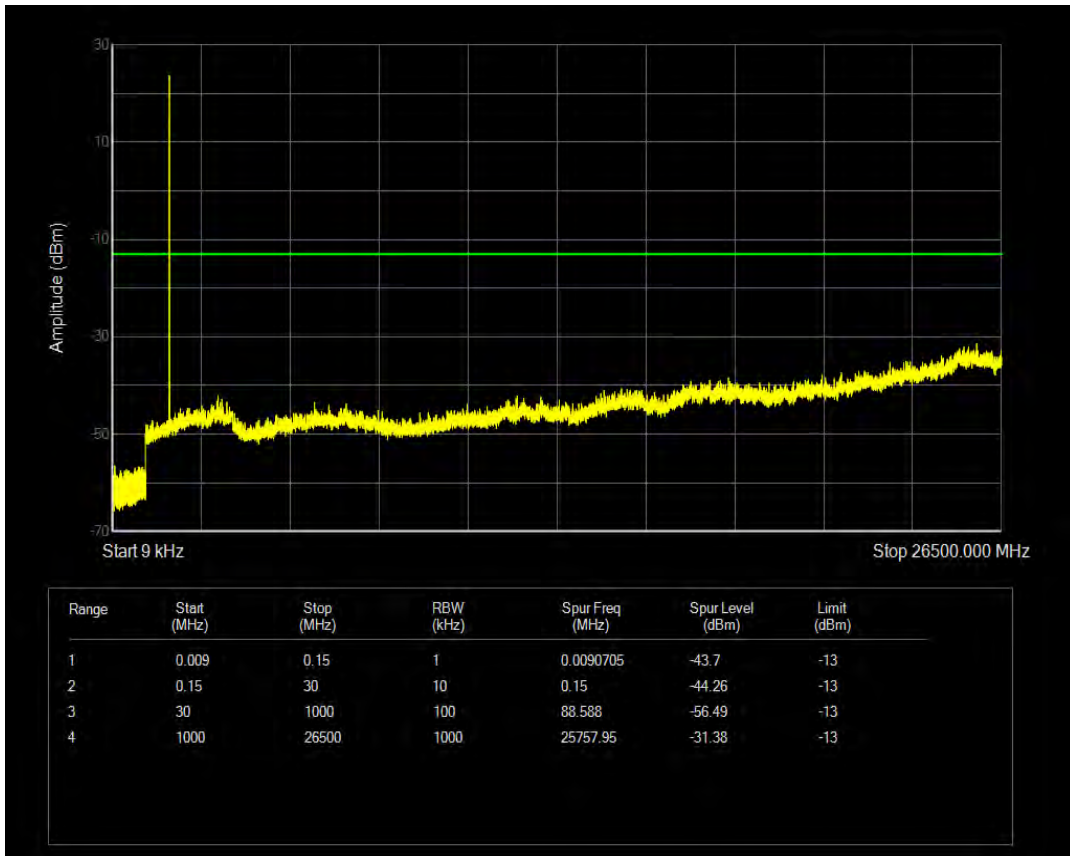

Band4 QAM16 BW=3MHz Channel=19965 RB Size=1 Position=#0

Band4 QPSK BW=3MHz Channel=19965 RB Size=15 Position=#0