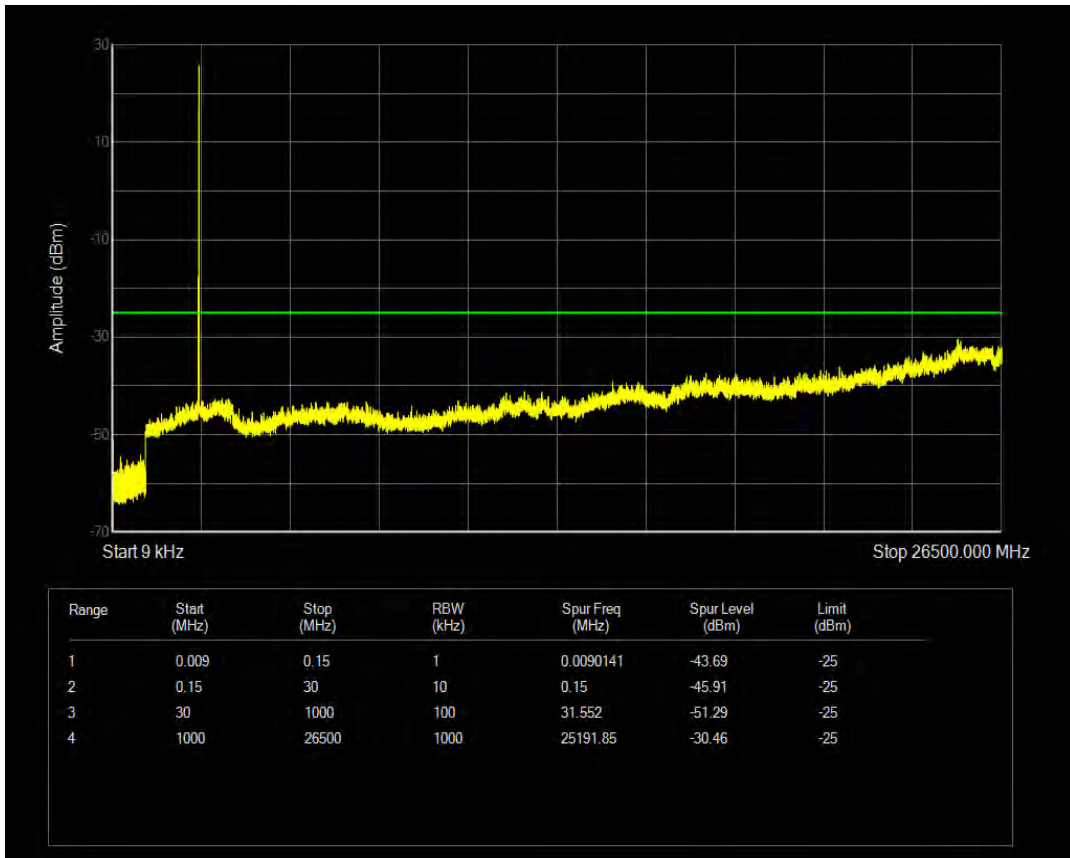

Band41(2535-2655) QAM16 BW=5MHz Channel=40640 RB Size=25 Position=#0

Band41(2535-2655) QAM16 BW=5MHz Channel=40640 RB Size=1 Position=#0