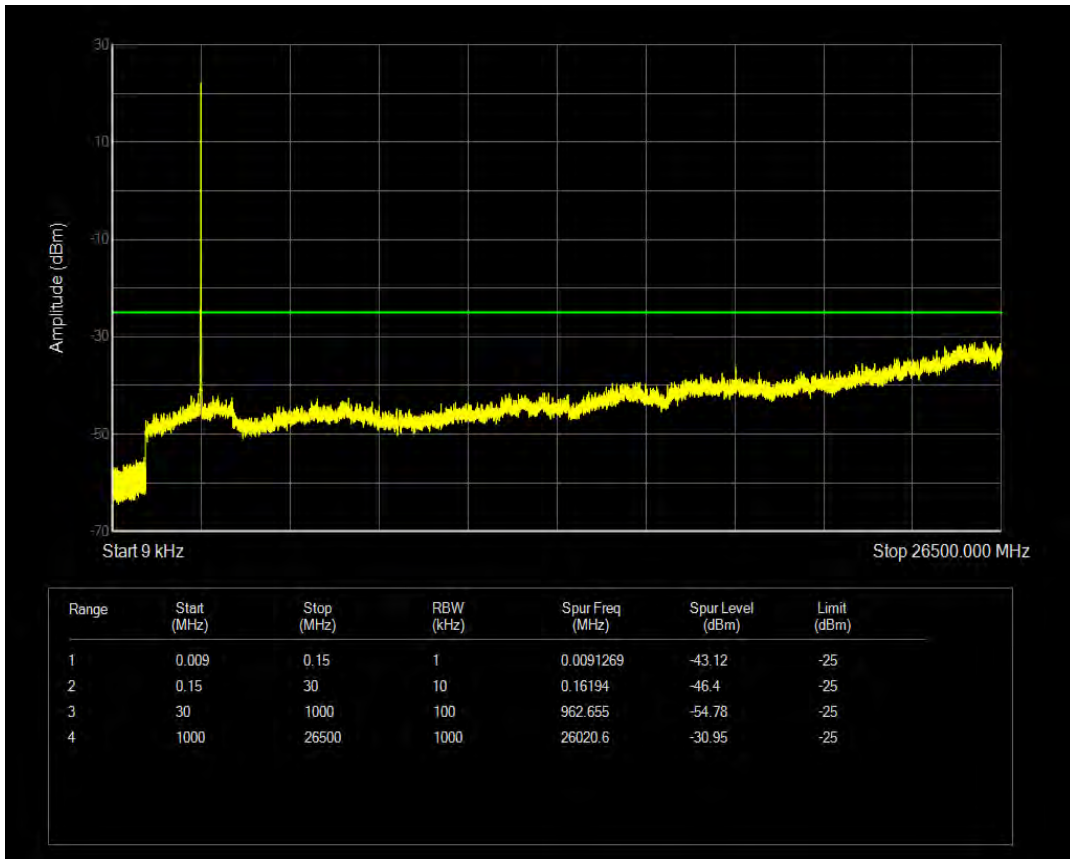

Band41(2535-2655) QAM16 BW=5MHz Channel=40640 RB Size=25 Position=#0

Band41(2535-2655) QPSK BW=5MHz Channel=41215 RB Size=1 Position=#0

Band41(2535-2655) QPSK BW=5MHz Channel=41215 RB Size=25 Position=#0