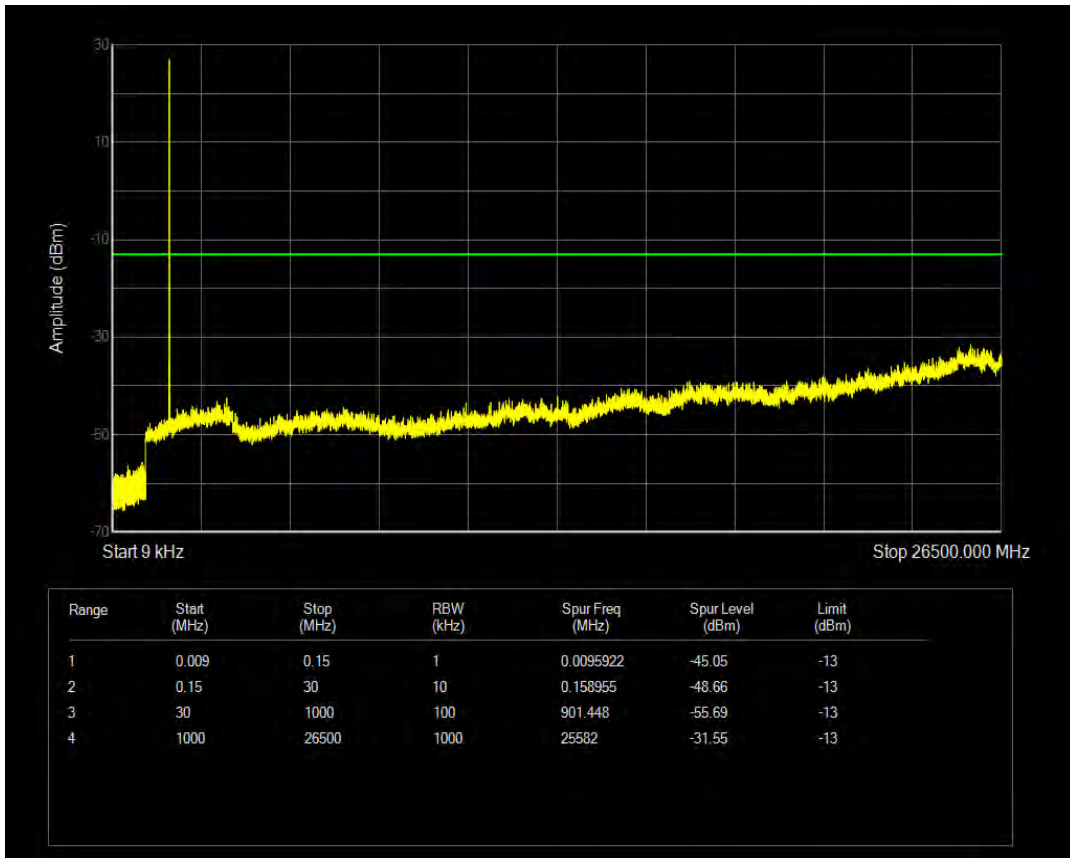

Band4 QPSK BW=3MHz Channel=20385 RB Size=15 Position=#0

Band4 QAM16 BW=3MHz Channel=20385 RB Size=1 Position=#0

Band4 QAM16 BW=3MHz Channel=20385 RB Size=15 Position=#0

Band4 QPSK BW=5MHz Channel=19975 RB Size=1 Position=#0

Band4 QPSK BW=5MHz Channel=19975 RB Size=25 Position=#0

Band4 QAM16 BW=5MHz Channel=19975 RB Size=1 Position=#0

Band4 QAM16 BW=5MHz Channel=19975 RB Size=25 Position=#0

Band4 QPSK BW=5MHz Channel=20175 RB Size=1 Position=#0