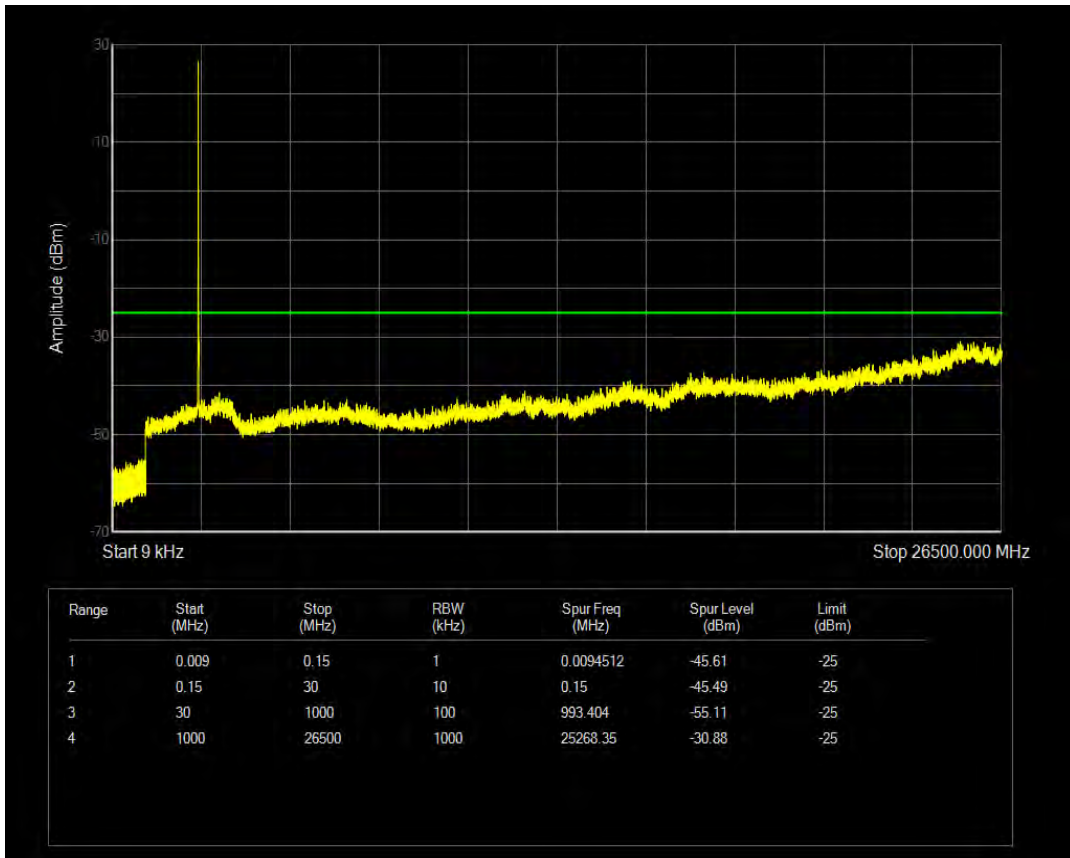

Band38 QPSK BW=5MHz Channel=38225 RB Size=25 Position=#0

Band38 QAM16 BW=5MHz Channel=38225 RB Size=1 Position=#0

Band38 QAM16 BW=5MHz Channel=38225 RB Size=25 Position=#0

Band38 QPSK BW=10MHz Channel=37800 RB Size=1 Position=#0

Band38 QPSK BW=10MHz Channel=37800 RB Size=50 Position=#0

Band38 QAM16 BW=10MHz Channel=37800 RB Size=1 Position=#0

Band38 QAM16 BW=10MHz Channel=37800 RB Size=50 Position=#0

Band38 QPSK BW=10MHz Channel=38000 RB Size=1 Position=#0