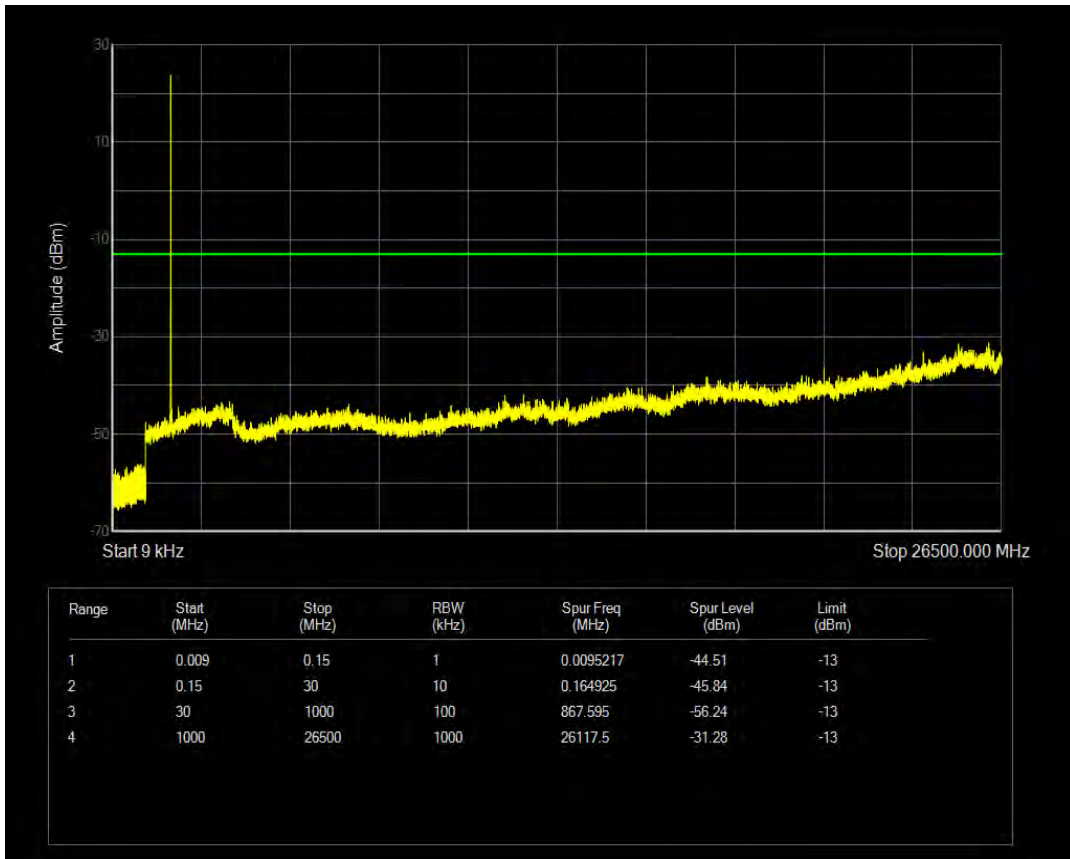

Band4 QPSK BW=5MHz Channel=19975 RB Size=1 Position=#0

Band4 QAM16 BW=3MHz Channel=20385 RB Size=15 Position=#0