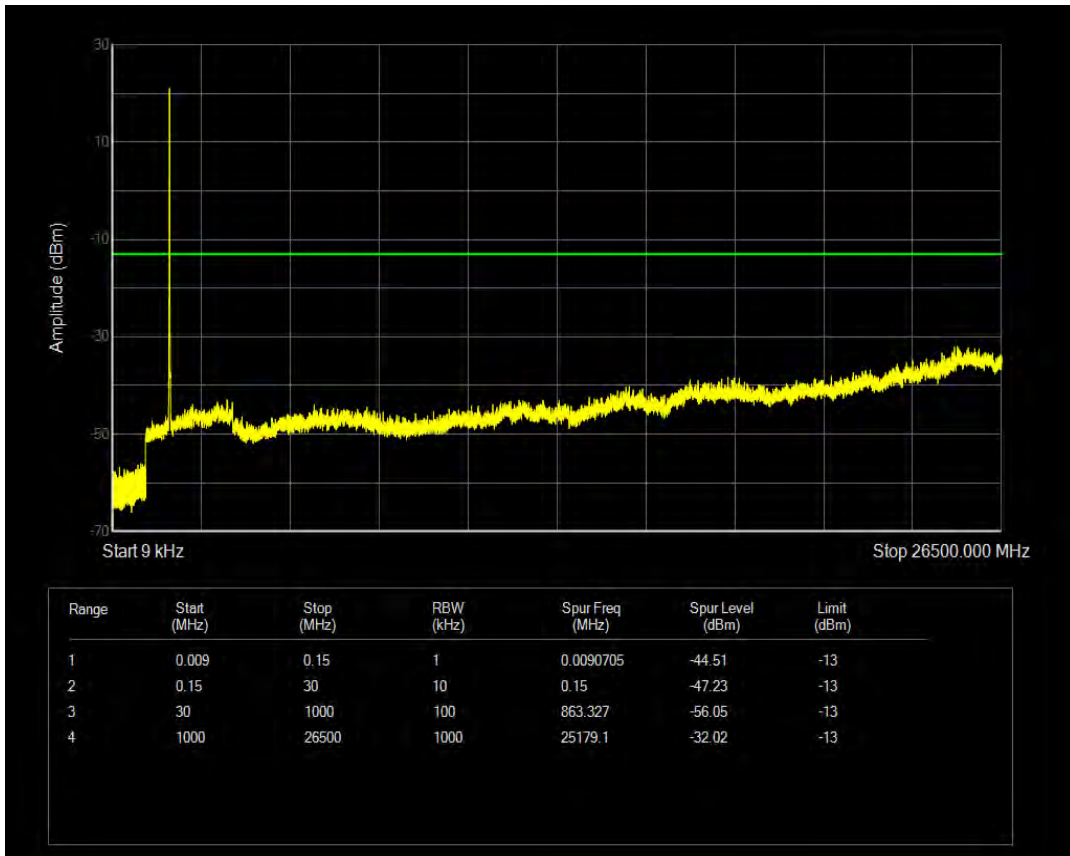

Band4 QPSK BW=5MHz Channel=20375 RB Size=25 Position=#0

Band4 QAM16 BW=5MHz Channel=20375 RB Size=1 Position=#0

Band4 QAM16 BW=5MHz Channel=20375 RB Size=25 Position=#0

Band4 QPSK BW=10MHz Channel=20000 RB Size=1 Position=#0

Band4 QPSK BW=10MHz Channel=20000 RB Size=50 Position=#0

Band4 QAM16 BW=10MHz Channel=20000 RB Size=1 Position=#0

Band4 QAM16 BW=10MHz Channel=20000 RB Size=50 Position=#0

Band4 QPSK BW=10MHz Channel=20175 RB Size=1 Position=#0