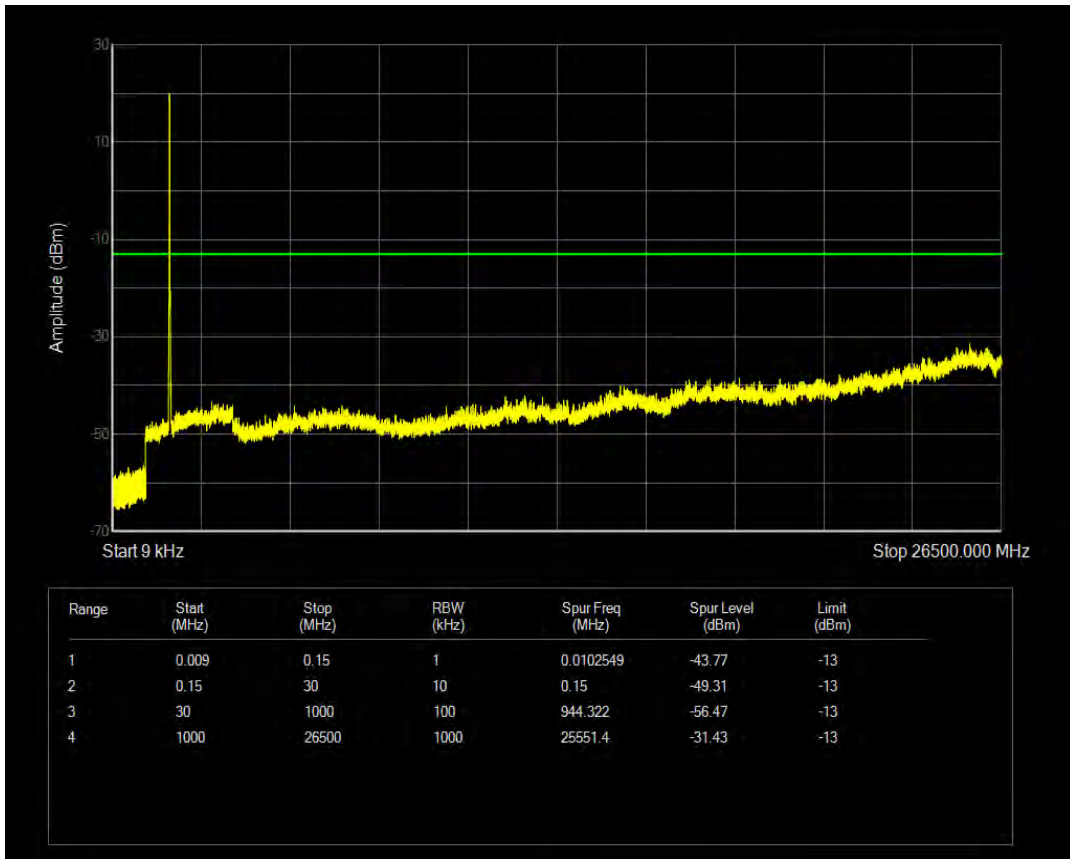

Band4 QPSK BW=10MHz Channel=20175 RB Size=50 Position=#0

Band4 QAM16 BW=10MHz Channel=20175 RB Size=1 Position=#0

Band4 QAM16 BW=10MHz Channel=20175 RB Size=50 Position=#0

Band4 QPSK BW=10MHz Channel=20350 RB Size=1 Position=#0

Band4 QPSK BW=10MHz Channel=20350 RB Size=50 Position=#0

Band4 QAM16 BW=10MHz Channel=20350 RB Size=1 Position=#0

Band4 QAM16 BW=10MHz Channel=20350 RB Size=50 Position=#0

Band4 QPSK BW=15MHz Channel=20025 RB Size=1 Position=#0

Band4 QPSK BW=15MHz Channel=20025 RB Size=75 Position=#0

Band4 QAM16 BW=15MHz Channel=20025 RB Size=1 Position=#0

Band4 QAM16 BW=15MHz Channel=20025 RB Size=75 Position=#0

Band4 QPSK BW=15MHz Channel=20175 RB Size=1 Position=#0