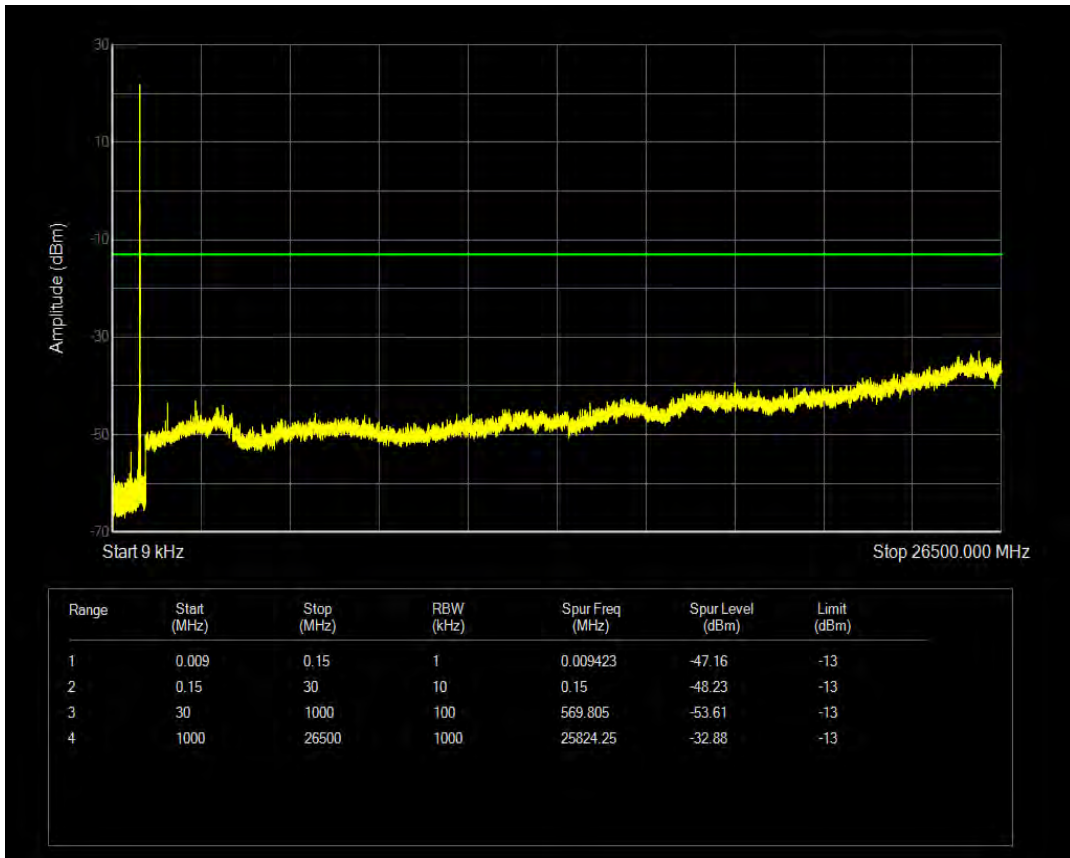

Band26(824-849) QAM16 BW=15MHz Channel=26865 RB Size=75 Position=#0

Band26(824-849) QPSK BW=15MHz Channel=26915 RB Size=1 Position=#0

Band26(824-849) QPSK BW=15MHz Channel=26915 RB Size=75 Position=#0

Band26(824-849) QAM16 BW=15MHz Channel=26915 RB Size=1 Position=#0

Band26(824-849) QAM16 BW=15MHz Channel=26915 RB Size=75 Position=#0

Band26(824-849) QPSK BW=15MHz Channel=26965 RB Size=1 Position=#0

Band26(824-849) QPSK BW=15MHz Channel=26965 RB Size=75 Position=#0

Band26(824-849) QAM16 BW=15MHz Channel=26965 RB Size=1 Position=#0