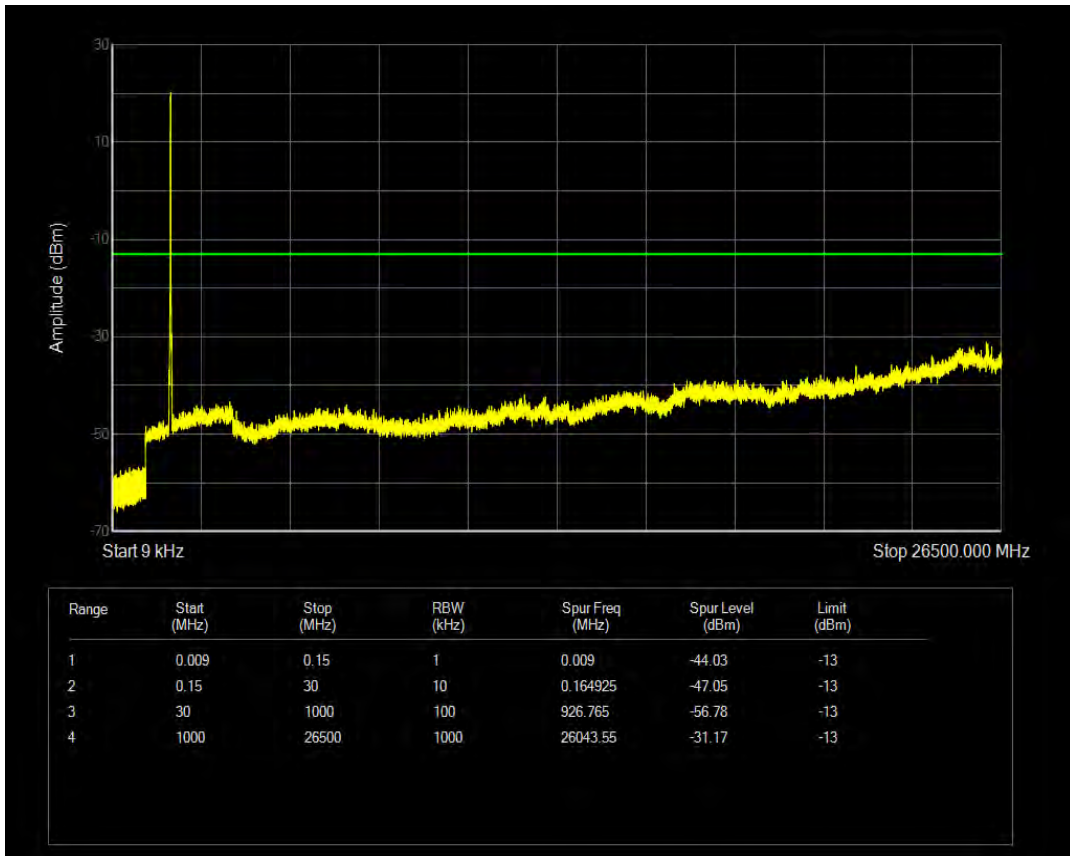

Band4 QPSK BW=15MHz Channel=20025 RB Size=75 Position=#0

Band4 QAM16 BW=15MHz Channel=20025 RB Size=1 Position=#0

Band4 QAM16 BW=15MHz Channel=20025 RB Size=75 Position=#0

Band4 QPSK BW=15MHz Channel=20175 RB Size=1 Position=#0

Band4 QPSK BW=15MHz Channel=20175 RB Size=75 Position=#0

Band4 QAM16 BW=15MHz Channel=20175 RB Size=1 Position=#0

Band4 QAM16 BW=15MHz Channel=20175 RB Size=75 Position=#0

Band4 QPSK BW=15MHz Channel=20325 RB Size=1 Position=#0

Band4 QPSK BW=15MHz Channel=20325 RB Size=75 Position=#0

Band4 QAM16 BW=15MHz Channel=20325 RB Size=1 Position=#0

Band4 QAM16 BW=15MHz Channel=20325 RB Size=75 Position=#0

Band4 QPSK BW=20MHz Channel=20050 RB Size=1 Position=#0