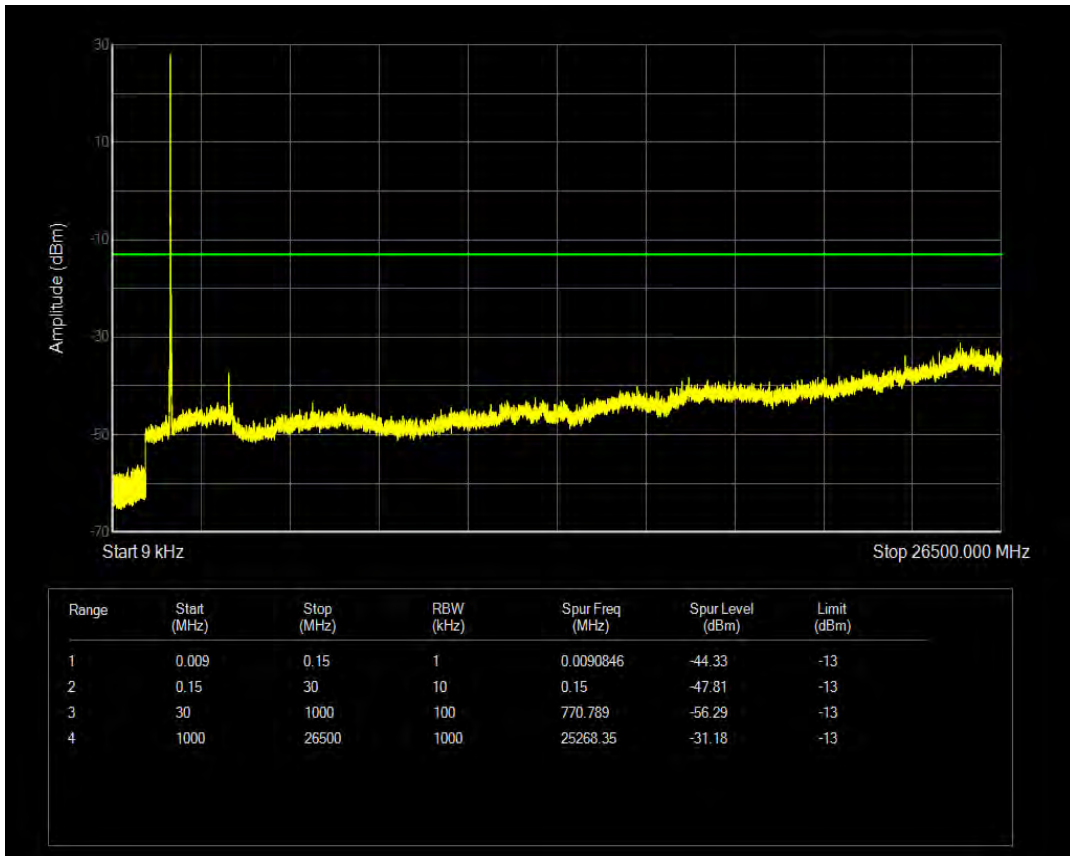

Band4 QPSK BW=15MHz Channel=20025 RB Size=75 Position=#0

Band4 QAM16 BW=15MHz Channel=20025 RB Size=1 Position=#0

Band4 QAM16 BW=15MHz Channel=20025 RB Size=75 Position=#0

Band4 QPSK BW=15MHz Channel=20175 RB Size=1 Position=#0

Band4 QPSK BW=15MHz Channel=20175 RB Size=75 Position=#0

Band4 QAM16 BW=15MHz Channel=20175 RB Size=1 Position=#0

Band4 QAM16 BW=15MHz Channel=20175 RB Size=75 Position=#0

Band4 QPSK BW=15MHz Channel=20325 RB Size=1 Position=#0

Band4 QPSK BW=15MHz Channel=20325 RB Size=75 Position=#0

Band4 QAM16 BW=15MHz Channel=20325 RB Size=1 Position=#0

Band4 QAM16 BW=15MHz Channel=20325 RB Size=75 Position=#0

Band4 QPSK BW=20MHz Channel=20050 RB Size=1 Position=#0