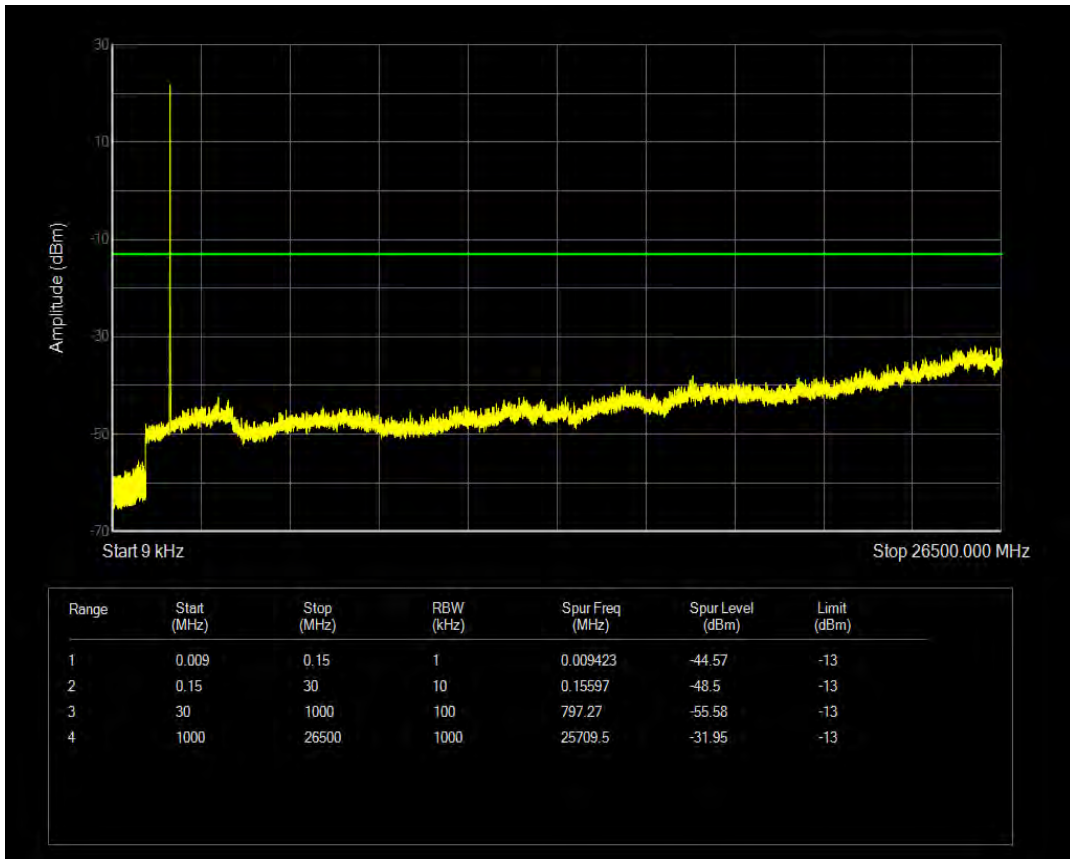

Band4 QPSK BW=5MHz Channel=19975 RB Size=25 Position=#0

Band4 QAM16 BW=5MHz Channel=19975 RB Size=1 Position=#0

Band4 QAM16 BW=5MHz Channel=19975 RB Size=25 Position=#0

Band4 QPSK BW=5MHz Channel=20175 RB Size=1 Position=#0

Band4 QPSK BW=5MHz Channel=20175 RB Size=25 Position=#0

Band4 QAM16 BW=5MHz Channel=20175 RB Size=1 Position=#0

Band4 QAM16 BW=5MHz Channel=20175 RB Size=25 Position=#0

Band4 QPSK BW=5MHz Channel=20375 RB Size=1 Position=#0