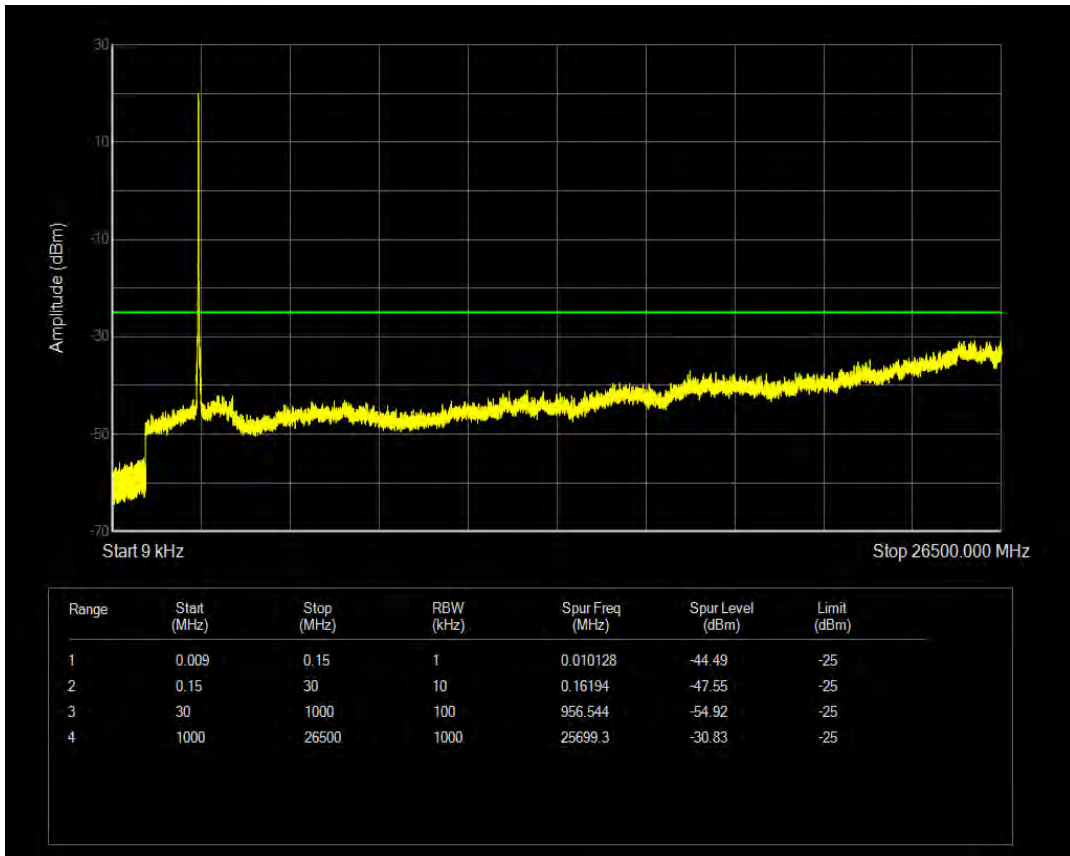

Band38 QPSK BW=10MHz Channel=38200 RB Size=50 Position=#0

Band38 QAM16 BW=10MHz Channel=38200 RB Size=1 Position=#0

Band38 QAM16 BW=10MHz Channel=38200 RB Size=50 Position=#0

Band38 QPSK BW=15MHz Channel=37825 RB Size=1 Position=#0

Band38 QPSK BW=15MHz Channel=37825 RB Size=75 Position=#0

Band38 QAM16 BW=15MHz Channel=37825 RB Size=1 Position=#0

Band38 QAM16 BW=15MHz Channel=37825 RB Size=75 Position=#0

Band38 QPSK BW=15MHz Channel=38000 RB Size=1 Position=#0