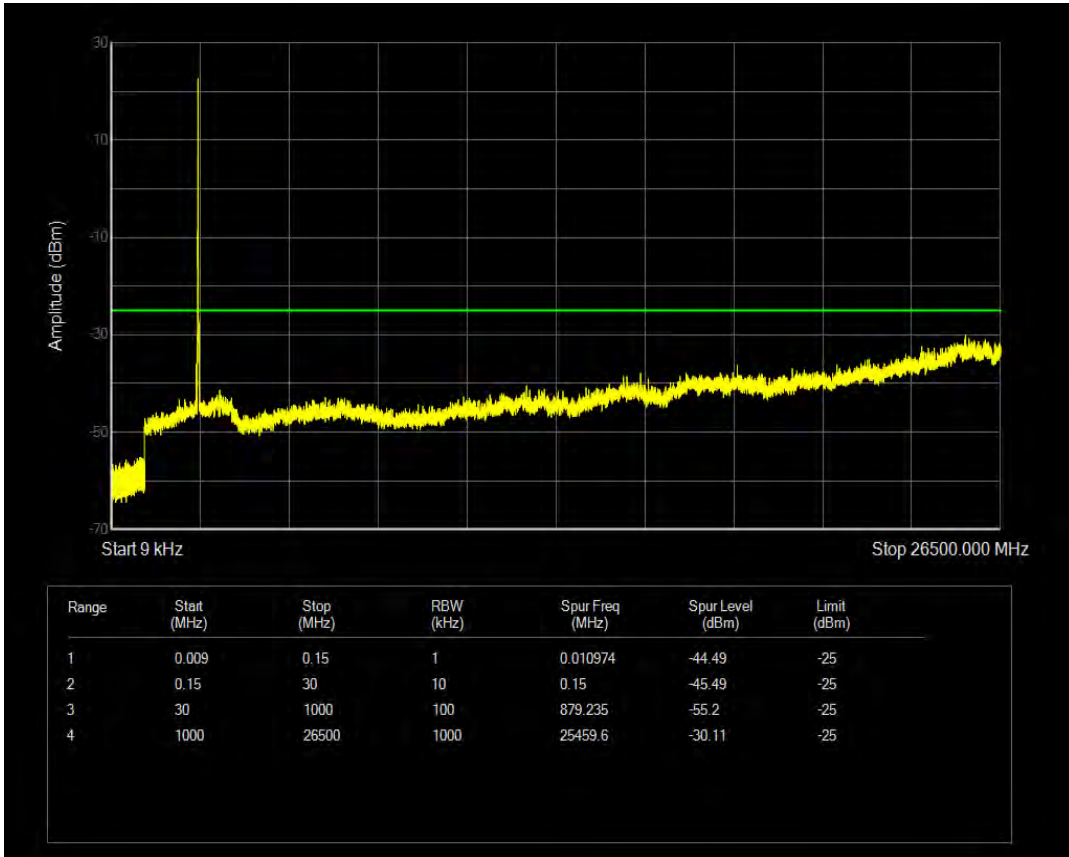

Band38 QAM16 BW=5MHz Channel=38000 RB Size=1 Position=#0

Band38 QPSK BW=5MHz Channel=38000 RB Size=25 Position=#0