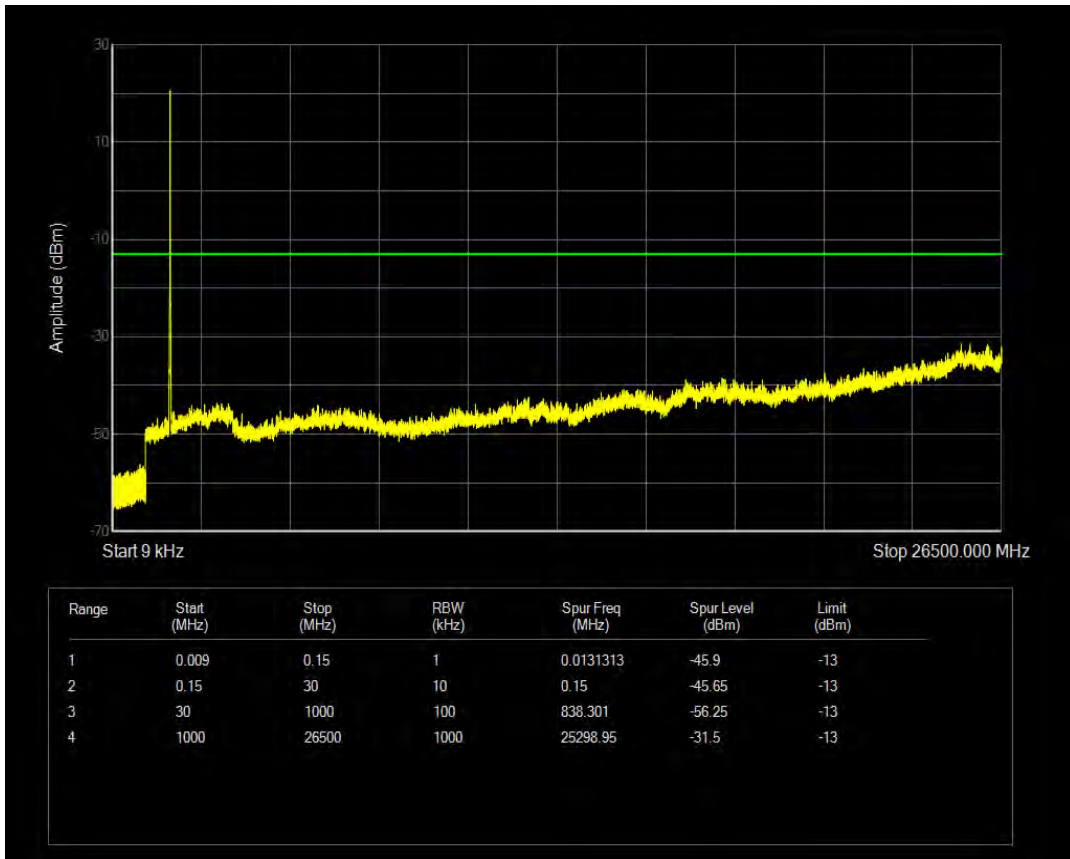

Band4 QPSK BW=10MHz Channel=20000 RB Size=50 Position=#0

Band4 QAM16 BW=10MHz Channel=20000 RB Size=1 Position=#0

Band4 QAM16 BW=10MHz Channel=20000 RB Size=50 Position=#0

Band4 QPSK BW=10MHz Channel=20175 RB Size=1 Position=#0

Band4 QPSK BW=10MHz Channel=20175 RB Size=50 Position=#0

Band4 QAM16 BW=10MHz Channel=20175 RB Size=1 Position=#0

Band4 QAM16 BW=10MHz Channel=20175 RB Size=50 Position=#0

Band4 QPSK BW=10MHz Channel=20350 RB Size=1 Position=#0