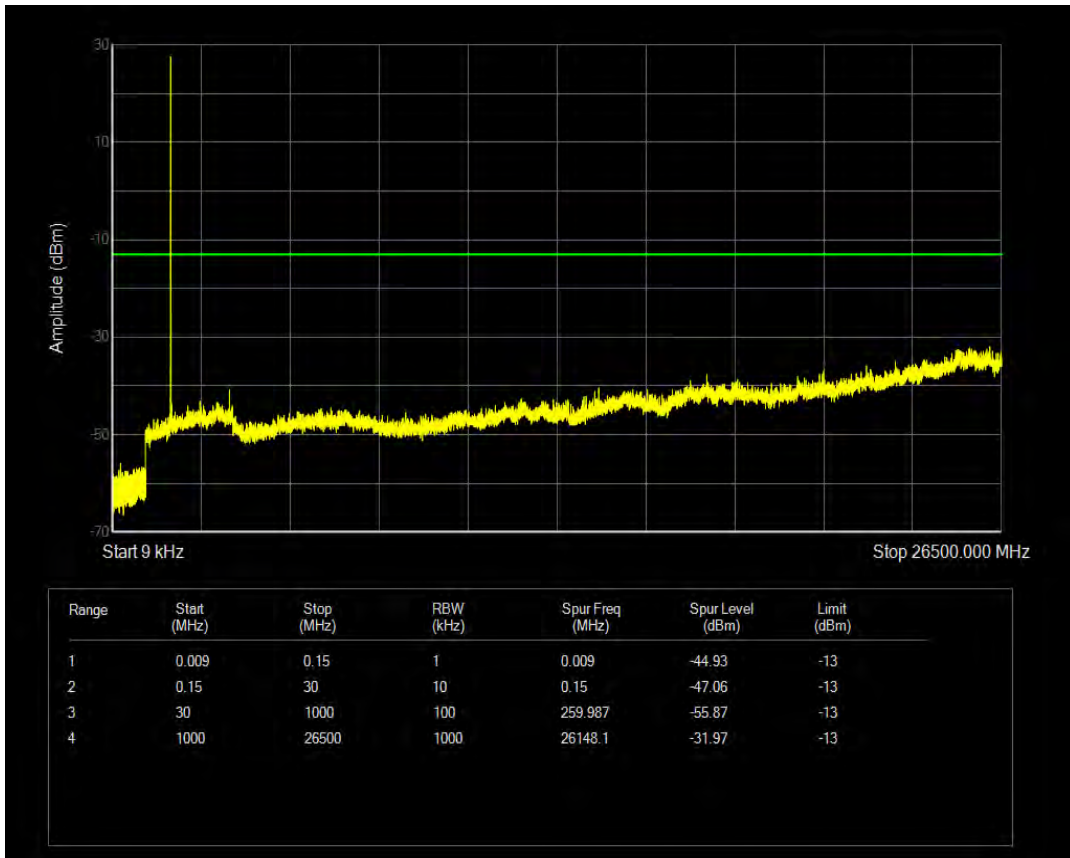

Band4 QPSK BW=5MHz Channel=19975 RB Size=25 Position=#0

Band4 QAM16 BW=5MHz Channel=19975 RB Size=1 Position=#0

Band4 QAM16 BW=5MHz Channel=19975 RB Size=25 Position=#0

Band4 QPSK BW=5MHz Channel=20175 RB Size=1 Position=#0

Band4 QPSK BW=5MHz Channel=20175 RB Size=25 Position=#0

Band4 QAM16 BW=5MHz Channel=20175 RB Size=1 Position=#0

Band4 QAM16 BW=5MHz Channel=20175 RB Size=25 Position=#0

Band4 QPSK BW=5MHz Channel=20375 RB Size=1 Position=#0

Band4 QPSK BW=5MHz Channel=20375 RB Size=25 Position=#0

Band4 QAM16 BW=5MHz Channel=20375 RB Size=1 Position=#0

Band4 QAM16 BW=5MHz Channel=20375 RB Size=25 Position=#0

Band4 QPSK BW=10MHz Channel=20000 RB Size=1 Position=#0