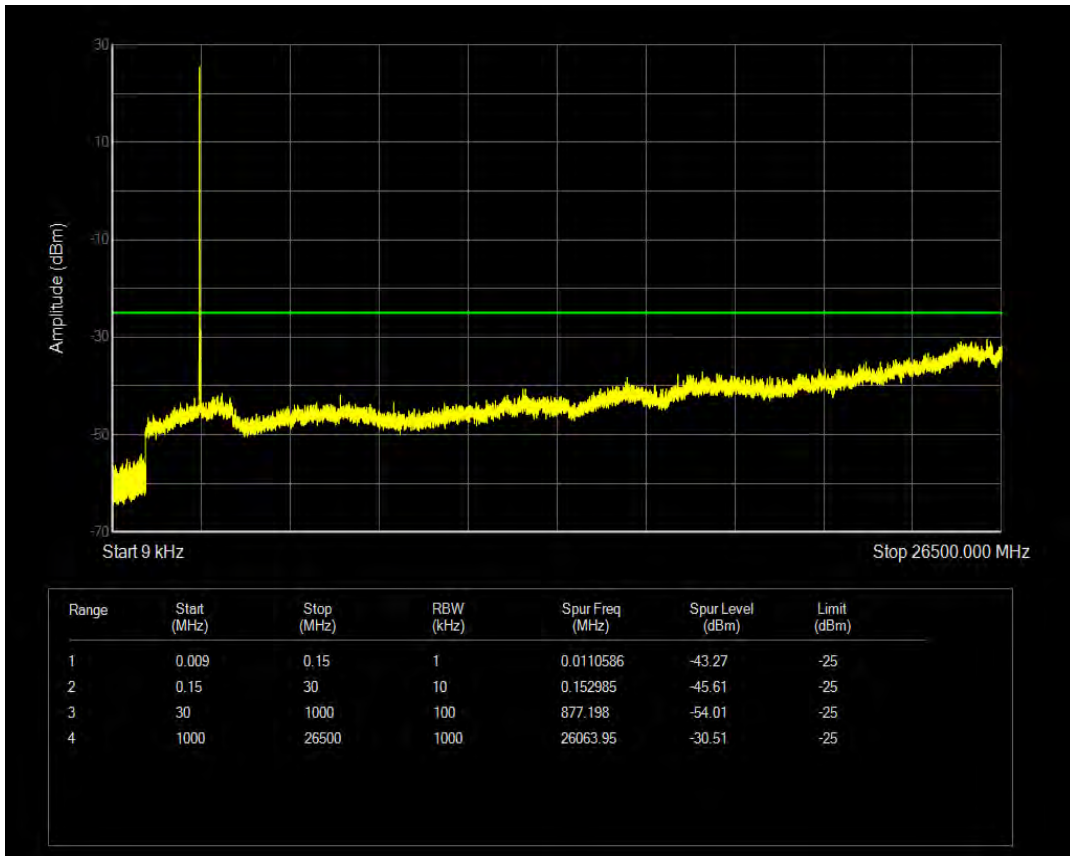

Band38 QPSK BW=10MHz Channel=38000 RB Size=50 Position=#0

Band38 QAM16 BW=10MHz Channel=38000 RB Size=1 Position=#0

Band38 QAM16 BW=10MHz Channel=38000 RB Size=50 Position=#0

Band38 QPSK BW=10MHz Channel=38200 RB Size=1 Position=#0

Band38 QPSK BW=10MHz Channel=38200 RB Size=50 Position=#0

Band38 QAM16 BW=10MHz Channel=38200 RB Size=1 Position=#0

Band38 QAM16 BW=10MHz Channel=38200 RB Size=50 Position=#0

Band38 QPSK BW=15MHz Channel=37825 RB Size=1 Position=#0