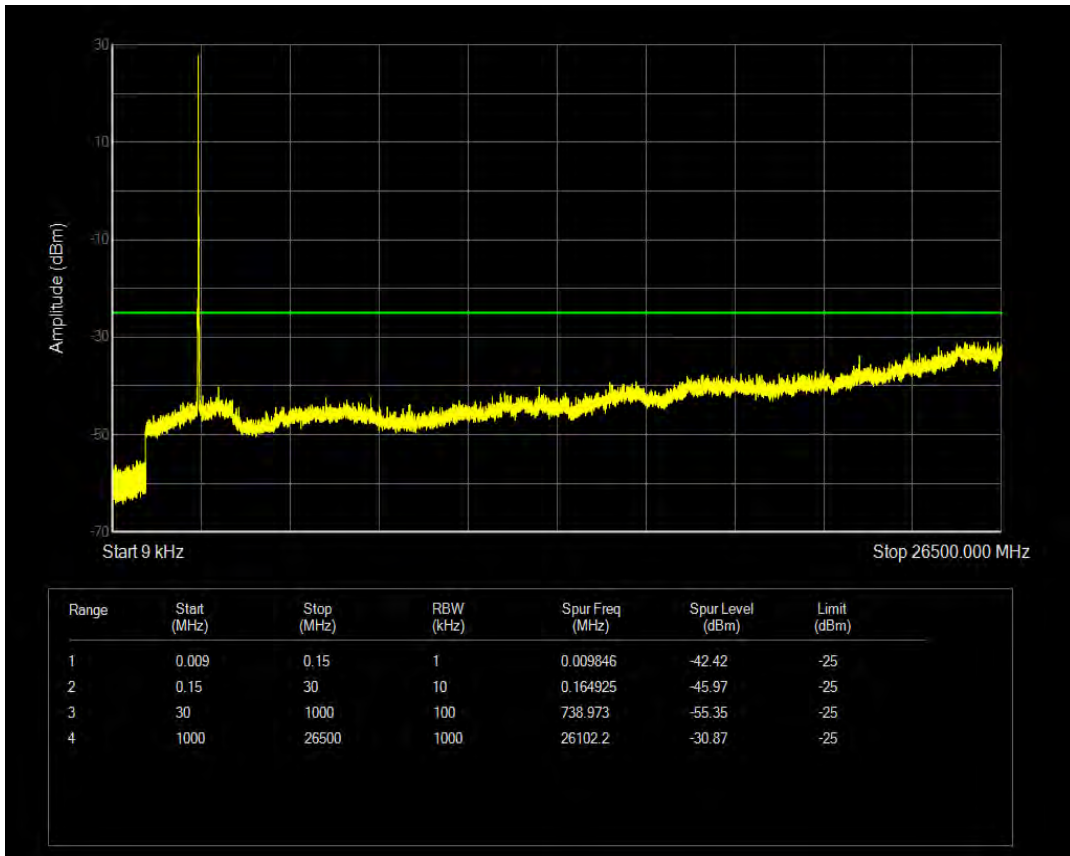

Band38 QPSK BW=15MHz Channel=38175 RB Size=75 Position=#0

Band38 QAM16 BW=15MHz Channel=38175 RB Size=1 Position=#0

Band38 QAM16 BW=15MHz Channel=38175 RB Size=75 Position=#0

Band38 QPSK BW=20MHz Channel=37850 RB Size=1 Position=#0

Band38 QPSK BW=20MHz Channel=37850 RB Size=100 Position=#0

Band38 QAM16 BW=20MHz Channel=37850 RB Size=1 Position=#0

Band38 QAM16 BW=20MHz Channel=37850 RB Size=100 Position=#0

Band38 QPSK BW=20MHz Channel=38000 RB Size=1 Position=#0