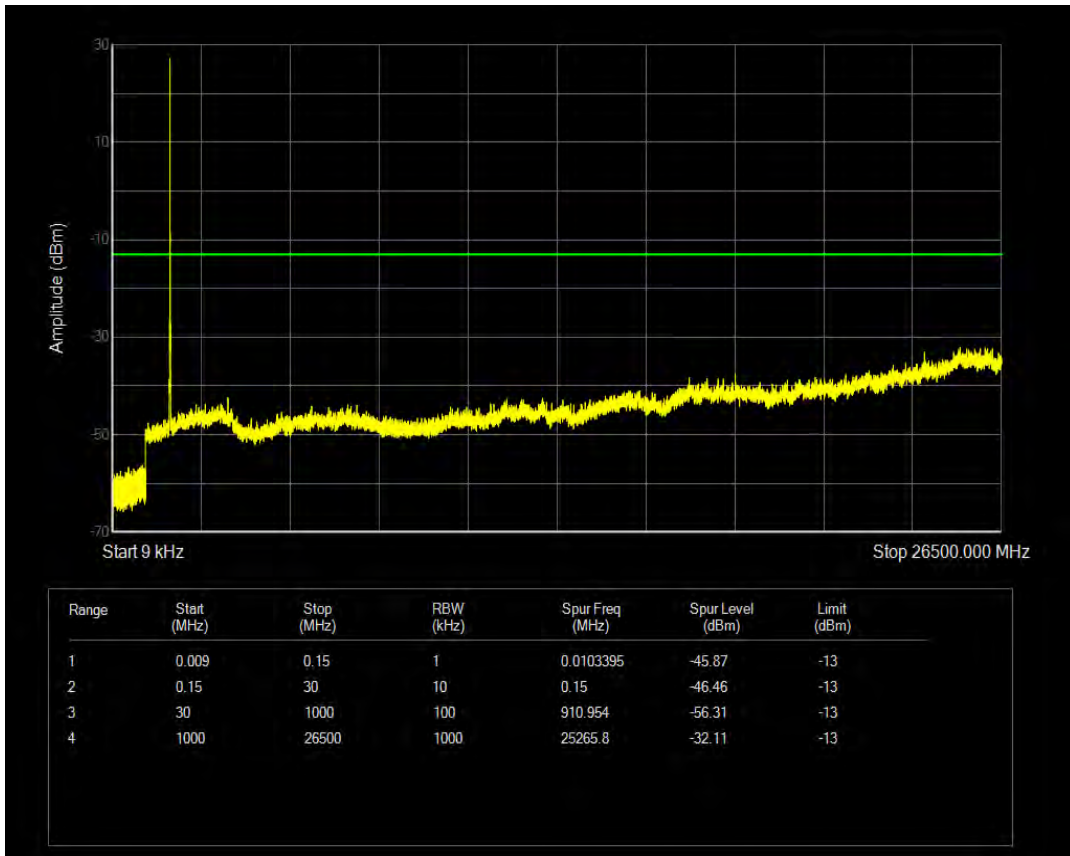

Band4 QPSK BW=10MHz Channel=20000 RB Size=50 Position=#0

Band4 QAM16 BW=10MHz Channel=20000 RB Size=1 Position=#0

Band4 QAM16 BW=10MHz Channel=20000 RB Size=50 Position=#0

Band4 QPSK BW=10MHz Channel=20175 RB Size=1 Position=#0

Band4 QPSK BW=10MHz Channel=20175 RB Size=50 Position=#0

Band4 QAM16 BW=10MHz Channel=20175 RB Size=1 Position=#0

Band4 QAM16 BW=10MHz Channel=20175 RB Size=50 Position=#0

Band4 QPSK BW=10MHz Channel=20350 RB Size=1 Position=#0