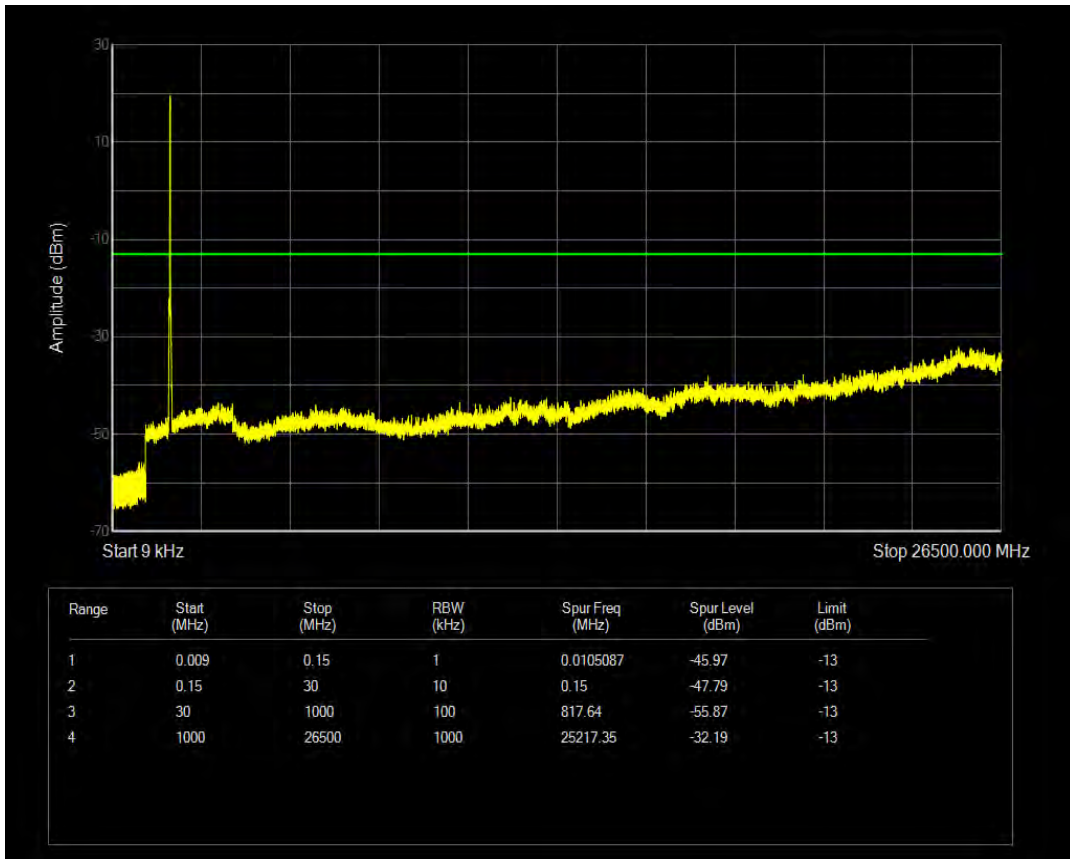

Band4 QPSK BW=20MHz Channel=20050 RB Size=100 Position=#0

Band4 QAM16 BW=20MHz Channel=20050 RB Size=1 Position=#0

Band4 QAM16 BW=20MHz Channel=20050 RB Size=100 Position=#0

Band4 QPSK BW=20MHz Channel=20175 RB Size=1 Position=#0

Band4 QPSK BW=20MHz Channel=20175 RB Size=100 Position=#0

Band4 QAM16 BW=20MHz Channel=20175 RB Size=1 Position=#0

Band4 QAM16 BW=20MHz Channel=20175 RB Size=100 Position=#0

Band4 QPSK BW=20MHz Channel=20300 RB Size=1 Position=#0