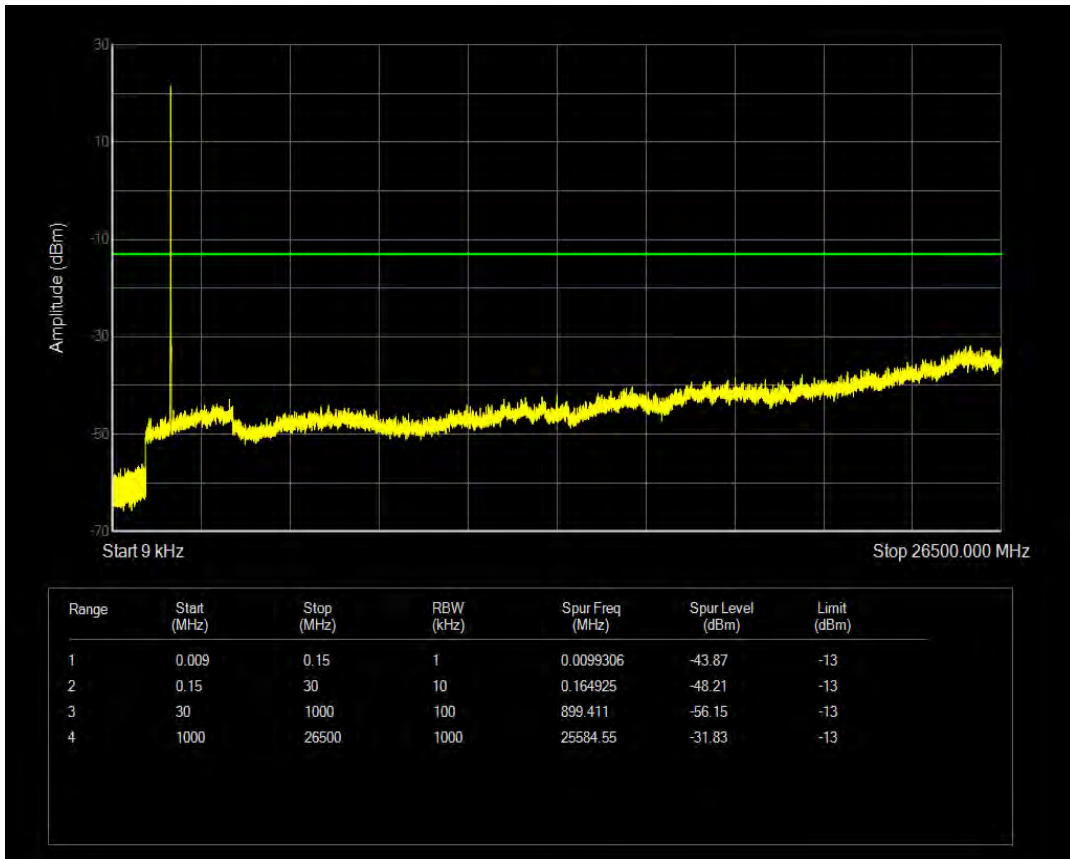

Band4 QPSK BW=5MHz Channel=20175 RB Size=25 Position=#0

Band4 QAM16 BW=5MHz Channel=20175 RB Size=1 Position=#0

Band4 QAM16 BW=5MHz Channel=20175 RB Size=25 Position=#0

Band4 QPSK BW=5MHz Channel=20375 RB Size=1 Position=#0

Band4 QPSK BW=5MHz Channel=20375 RB Size=25 Position=#0

Band4 QAM16 BW=5MHz Channel=20375 RB Size=1 Position=#0

Band4 QAM16 BW=5MHz Channel=20375 RB Size=25 Position=#0

Band4 QPSK BW=10MHz Channel=20000 RB Size=1 Position=#0