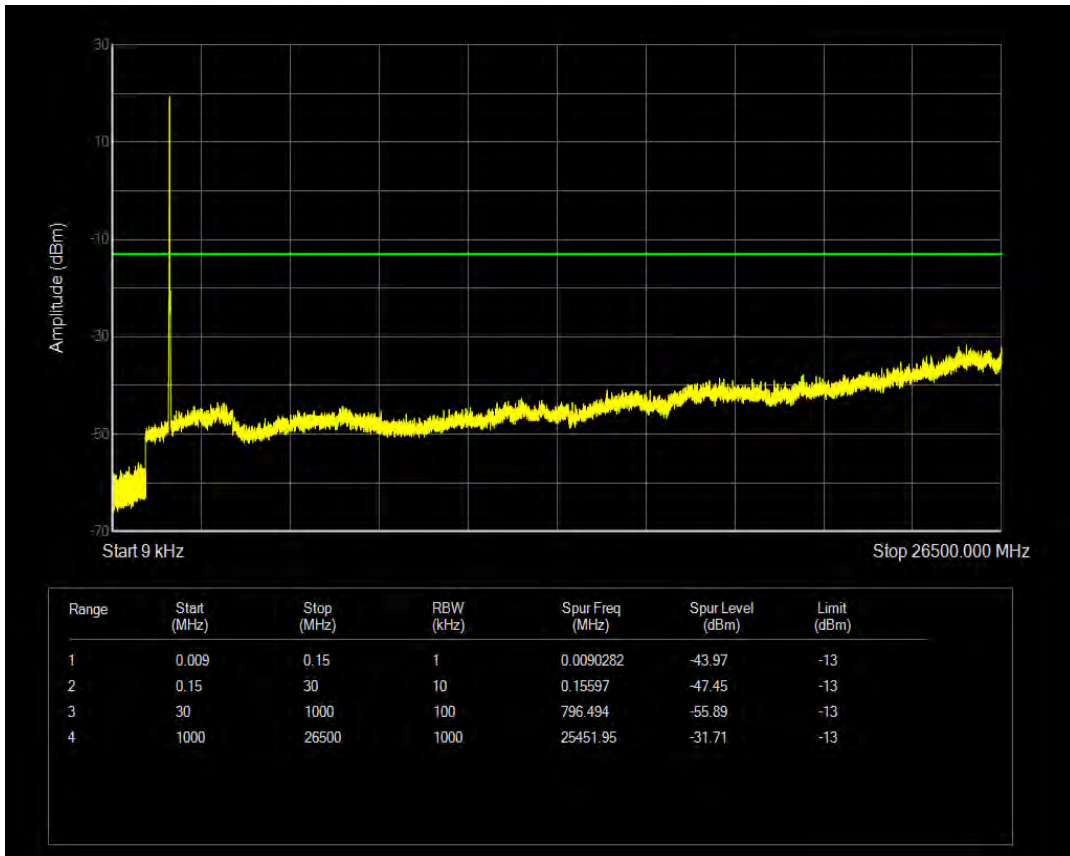

Band4 QPSK BW=10MHz Channel=20175 RB Size=50 Position=#0

Band4 QAM16 BW=10MHz Channel=20175 RB Size=1 Position=#0

Band4 QAM16 BW=10MHz Channel=20175 RB Size=50 Position=#0

Band4 QPSK BW=10MHz Channel=20350 RB Size=1 Position=#0

Band4 QPSK BW=10MHz Channel=20350 RB Size=50 Position=#0

Band4 QAM16 BW=10MHz Channel=20350 RB Size=1 Position=#0

Band4 QAM16 BW=10MHz Channel=20350 RB Size=50 Position=#0

Band4 QPSK BW=15MHz Channel=20025 RB Size=1 Position=#0

Band4 QPSK BW=15MHz Channel=20025 RB Size=75 Position=#0

Band4 QAM16 BW=15MHz Channel=20025 RB Size=1 Position=#0

Band4 QAM16 BW=15MHz Channel=20025 RB Size=75 Position=#0

Band4 QPSK BW=15MHz Channel=20175 RB Size=1 Position=#0