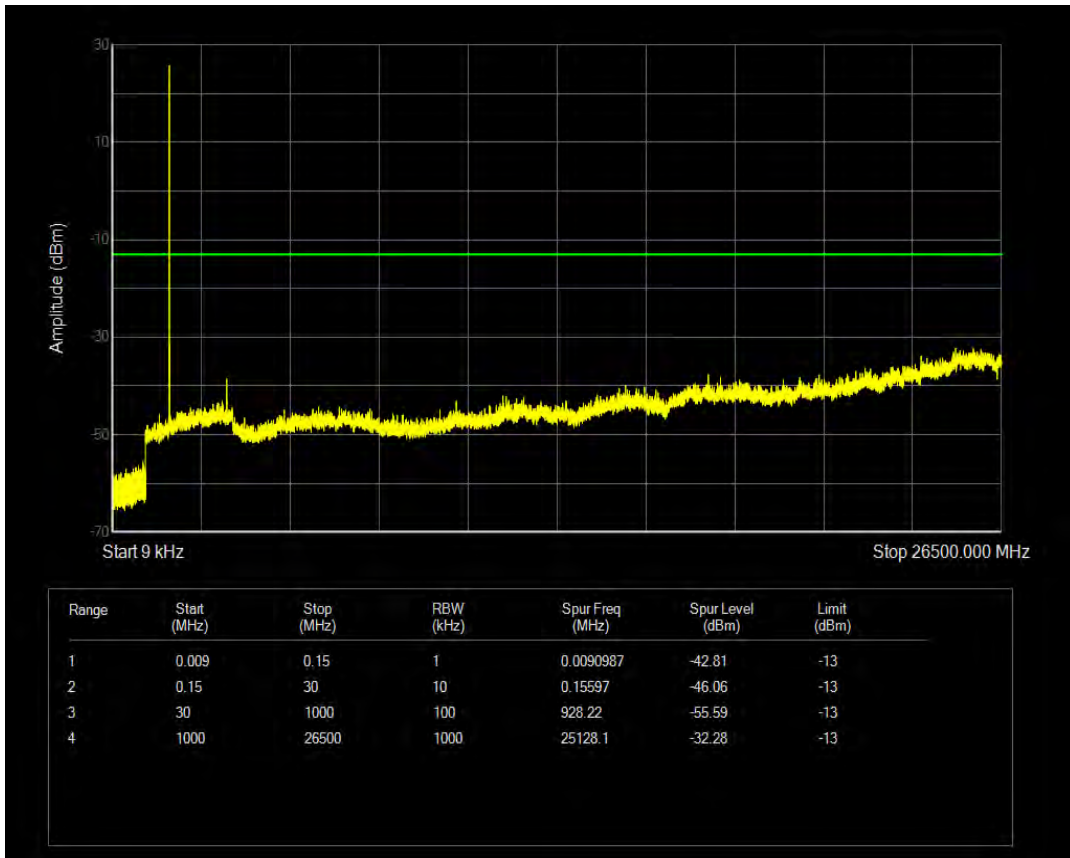

Band38 QPSK BW=20MHz Channel=38150 RB Size=100 Position=#0

Band38 QAM16 BW=20MHz Channel=38150 RB Size=1 Position=#0

Band38 QAM16 BW=20MHz Channel=38150 RB Size=100 Position=#0

Band4 QPSK BW=1.4MHz Channel=19957 RB Size=1 Position=#0

Band4 QPSK BW=1.4MHz Channel=19957 RB Size=6 Position=#0

Band4 QAM16 BW=1.4MHz Channel=19957 RB Size=1 Position=#0

Band4 QAM16 BW=1.4MHz Channel=19957 RB Size=6 Position=#0

Band4 QPSK BW=1.4MHz Channel=20175 RB Size=1 Position=#0