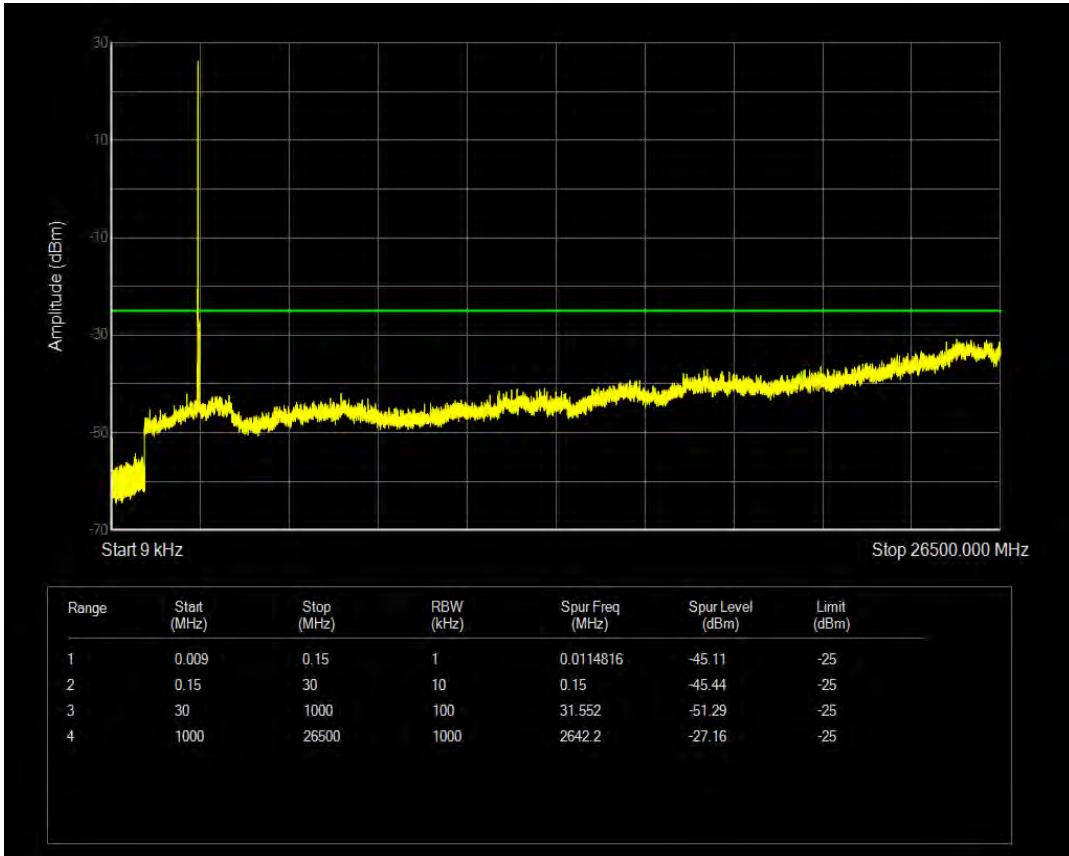

Band38 QPSK BW=5MHz Channel=37775 RB Size=25 Position=#0

Band38 QAM16 BW=5MHz Channel=37775 RB Size=1 Position=#0

Band38 QAM16 BW=5MHz Channel=37775 RB Size=25 Position=#0

Band38 QPSK BW=5MHz Channel=38000 RB Size=1 Position=#0

Band38 QPSK BW=5MHz Channel=38000 RB Size=25 Position=#0

Band38 QAM16 BW=5MHz Channel=38000 RB Size=1 Position=#0

Band38 QAM16 BW=5MHz Channel=38000 RB Size=25 Position=#0

Band38 QPSK BW=5MHz Channel=38225 RB Size=1 Position=#0