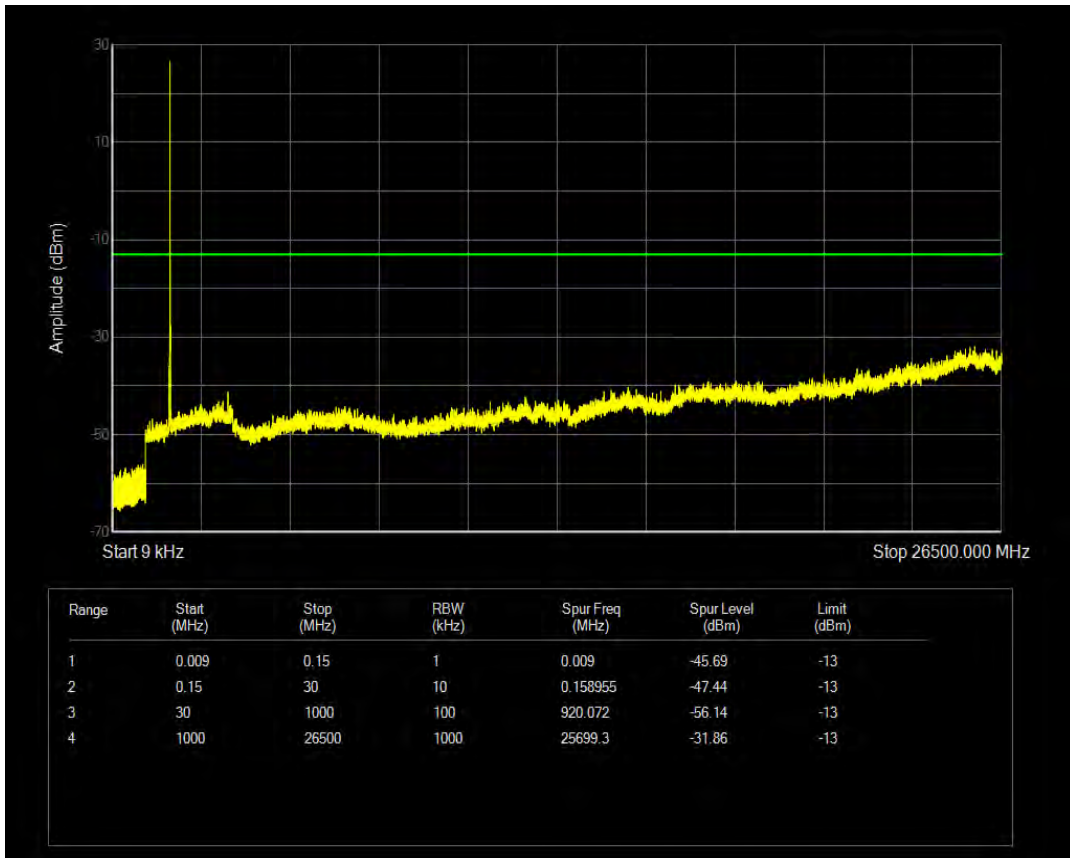

Band4 QPSK BW=10MHz Channel=20000 RB Size=50 Position=#0

Band4 QAM16 BW=10MHz Channel=20000 RB Size=1 Position=#0

Band4 QAM16 BW=10MHz Channel=20000 RB Size=50 Position=#0

Band4 QPSK BW=10MHz Channel=20175 RB Size=1 Position=#0

Band4 QPSK BW=10MHz Channel=20175 RB Size=50 Position=#0

Band4 QAM16 BW=10MHz Channel=20175 RB Size=1 Position=#0

Band4 QAM16 BW=10MHz Channel=20175 RB Size=50 Position=#0

Band4 QPSK BW=10MHz Channel=20350 RB Size=1 Position=#0