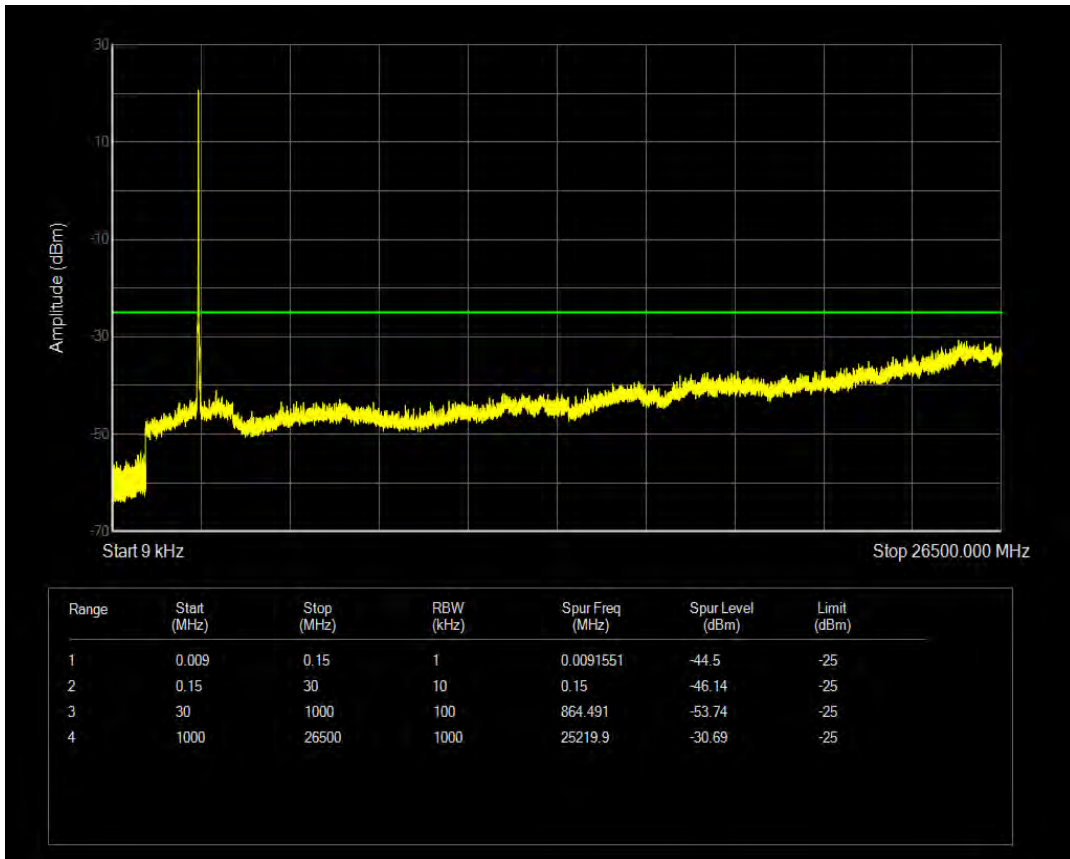

Band38 QPSK BW=5MHz Channel=38225 RB Size=25 Position=#0

Band38 QAM16 BW=5MHz Channel=38225 RB Size=1 Position=#0

Band38 QAM16 BW=5MHz Channel=38225 RB Size=25 Position=#0

Band38 QPSK BW=10MHz Channel=37800 RB Size=1 Position=#0

Band38 QPSK BW=10MHz Channel=37800 RB Size=50 Position=#0

Band38 QAM16 BW=10MHz Channel=37800 RB Size=1 Position=#0

Band38 QAM16 BW=10MHz Channel=37800 RB Size=50 Position=#0

Band38 QPSK BW=10MHz Channel=38000 RB Size=1 Position=#0