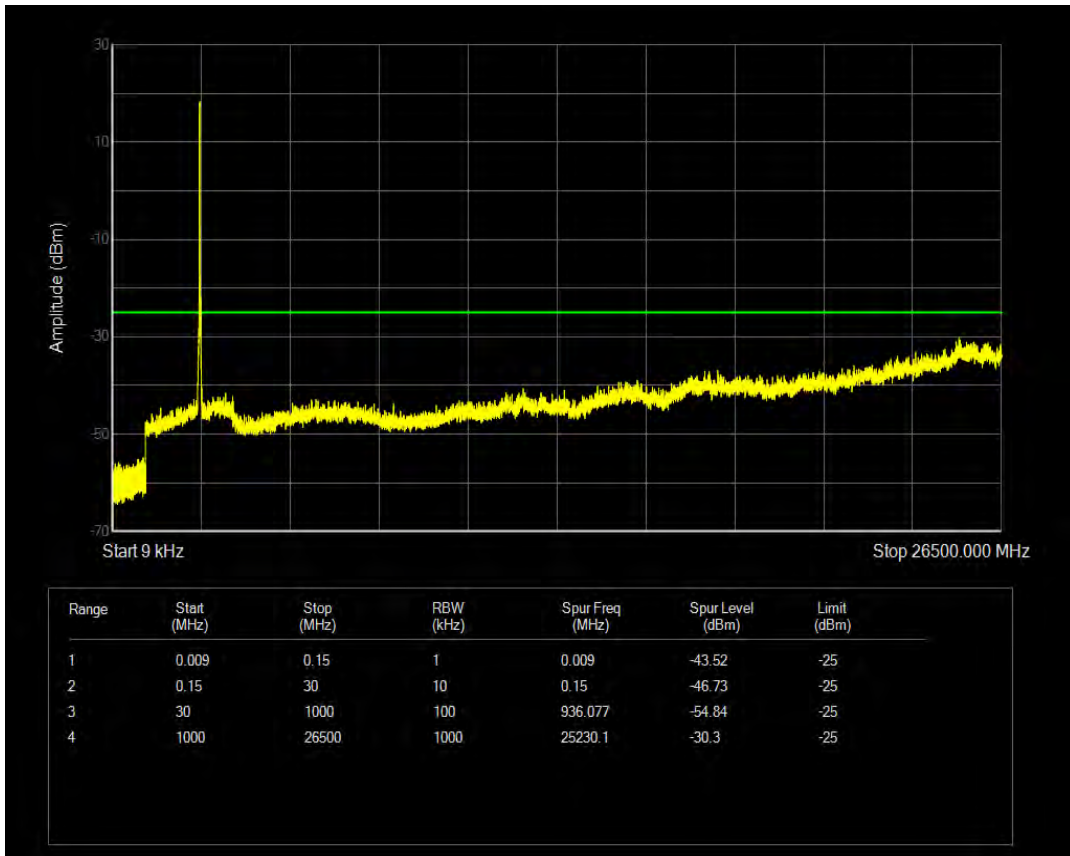

Band38 QPSK BW=20MHz Channel=37850 RB Size=1 Position=#0

Band38 QAM16 BW=15MHz Channel=38175 RB Size=75 Position=#0