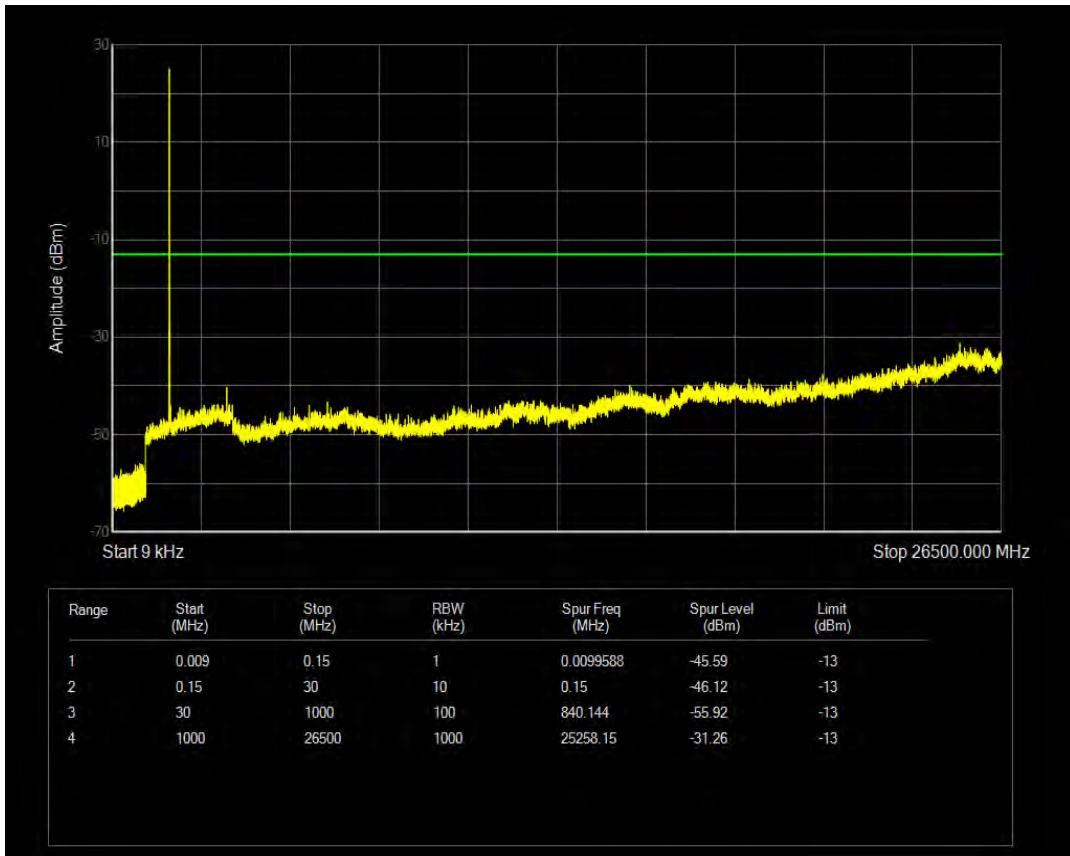

Band4 QPSK BW=5MHz Channel=20375 RB Size=25 Position=#0

Band4 QAM16 BW=5MHz Channel=20375 RB Size=1 Position=#0

Band4 QAM16 BW=5MHz Channel=20375 RB Size=25 Position=#0

Band4 QPSK BW=10MHz Channel=20000 RB Size=1 Position=#0

Band4 QPSK BW=10MHz Channel=20000 RB Size=50 Position=#0

Band4 QAM16 BW=10MHz Channel=20000 RB Size=1 Position=#0

Band4 QAM16 BW=10MHz Channel=20000 RB Size=50 Position=#0

Band4 QPSK BW=10MHz Channel=20175 RB Size=1 Position=#0