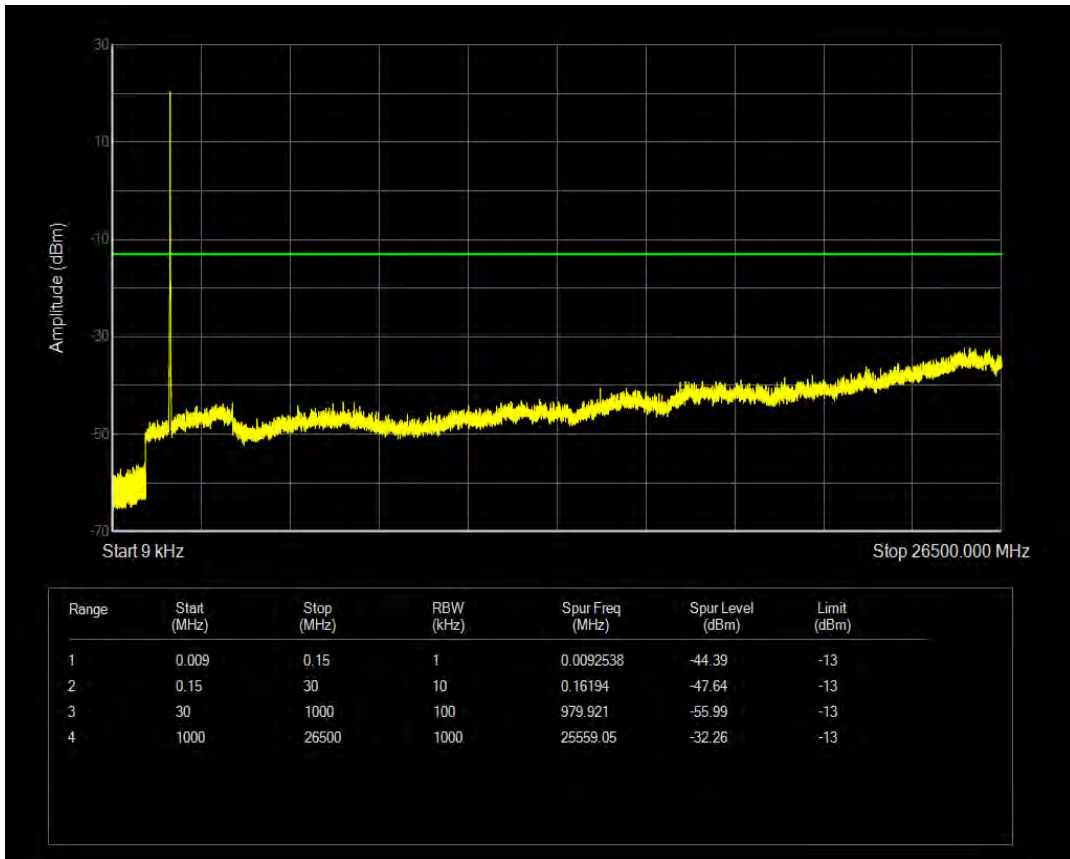

Band4 QPSK BW=10MHz Channel=20000 RB Size=50 Position=#0

Band4 QAM16 BW=10MHz Channel=20000 RB Size=1 Position=#0

Band4 QAM16 BW=10MHz Channel=20000 RB Size=50 Position=#0

Band4 QPSK BW=10MHz Channel=20175 RB Size=1 Position=#0

Band4 QPSK BW=10MHz Channel=20175 RB Size=50 Position=#0

Band4 QAM16 BW=10MHz Channel=20175 RB Size=1 Position=#0

Band4 QAM16 BW=10MHz Channel=20175 RB Size=50 Position=#0

Band4 QPSK BW=10MHz Channel=20350 RB Size=1 Position=#0