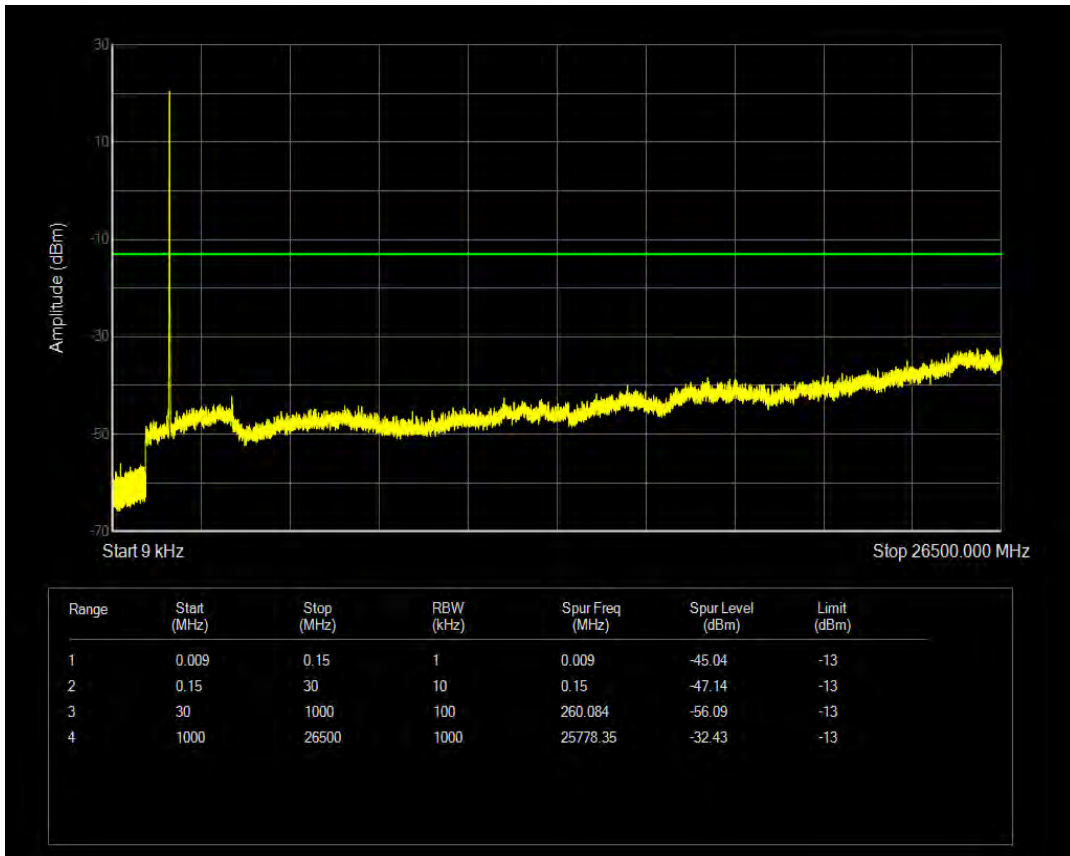

Band4 QPSK BW=5MHz Channel=20375 RB Size=25 Position=#0

Band4 QAM16 BW=5MHz Channel=20375 RB Size=1 Position=#0

Band4 QAM16 BW=5MHz Channel=20375 RB Size=25 Position=#0

Band4 QPSK BW=10MHz Channel=20000 RB Size=1 Position=#0

Band4 QPSK BW=10MHz Channel=20000 RB Size=50 Position=#0

Band4 QAM16 BW=10MHz Channel=20000 RB Size=1 Position=#0

Band4 QAM16 BW=10MHz Channel=20000 RB Size=50 Position=#0

Band4 QPSK BW=10MHz Channel=20175 RB Size=1 Position=#0