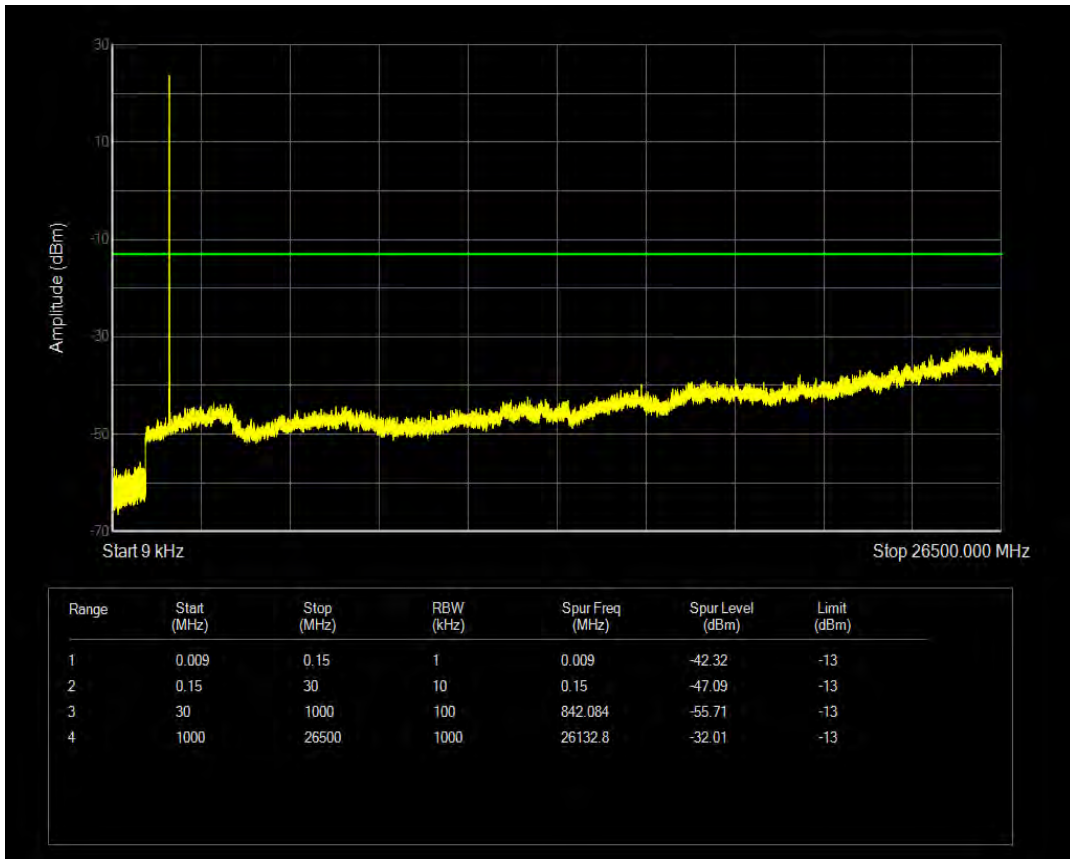

Band4 QPSK BW=3MHz Channel=20175 RB Size=1 Position=#0

Band4 QAM16 BW=3MHz Channel=19965 RB Size=15 Position=#0