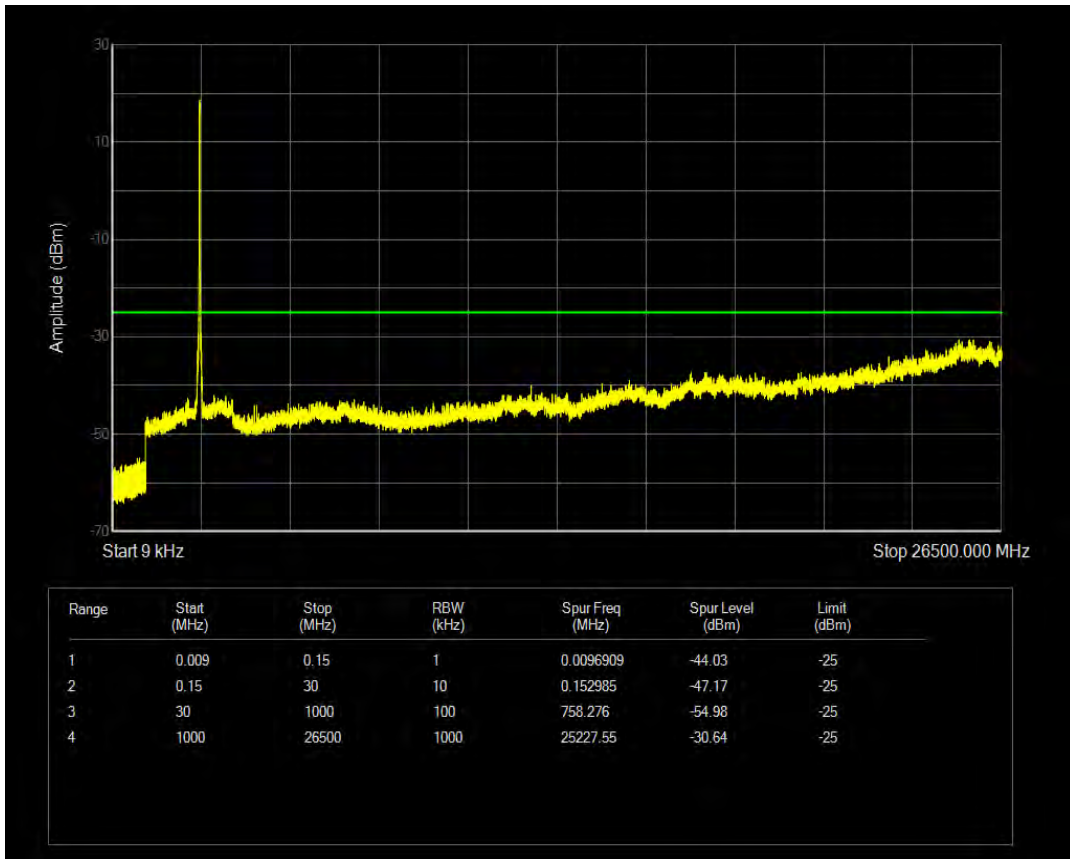

Band38 QPSK BW=20MHz Channel=38000 RB Size=100 Position=#0

Band38 QAM16 BW=20MHz Channel=38000 RB Size=1 Position=#0

Band38 QAM16 BW=20MHz Channel=38000 RB Size=100 Position=#0

Band38 QPSK BW=20MHz Channel=38150 RB Size=1 Position=#0

Band38 QPSK BW=20MHz Channel=38150 RB Size=100 Position=#0

Band38 QAM16 BW=20MHz Channel=38150 RB Size=1 Position=#0

Band38 QAM16 BW=20MHz Channel=38150 RB Size=100 Position=#0

Band4 QPSK BW=1.4MHz Channel=19957 RB Size=1 Position=#0