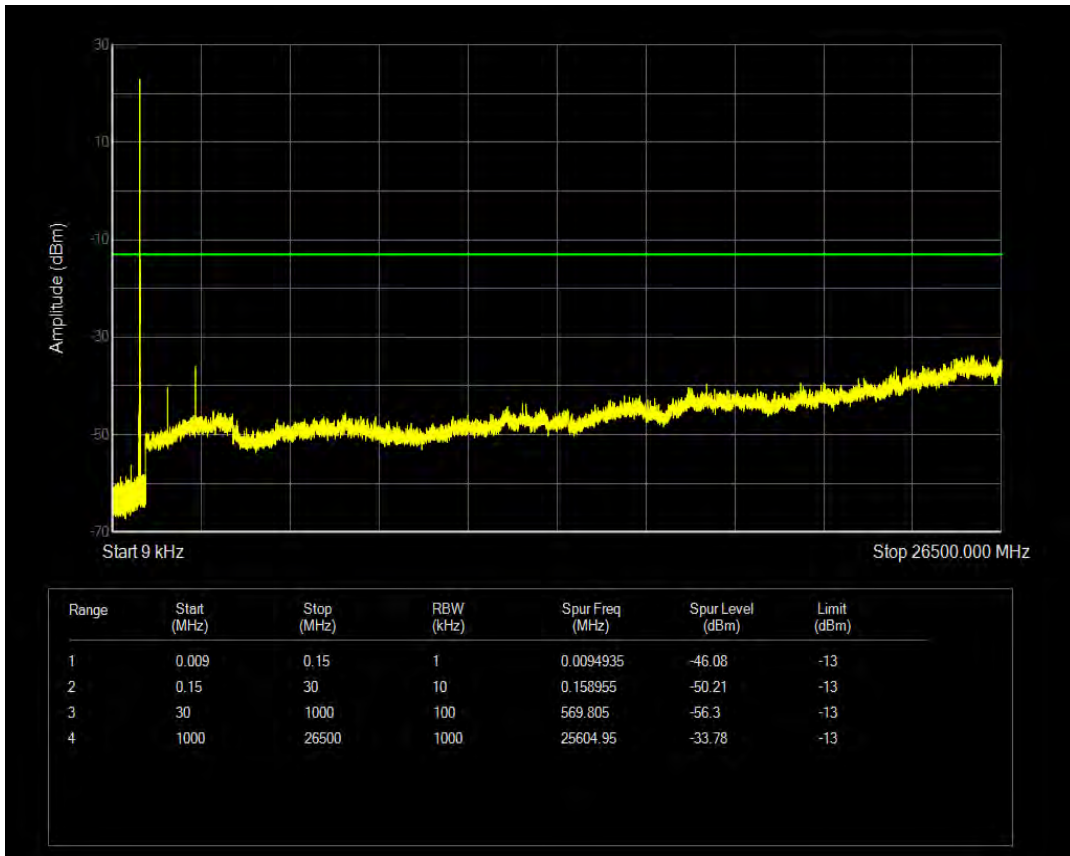

Band26(824-849) QAM16 BW=15MHz Channel=26865 RB Size=75 Position=#0

Band26(824-849) QPSK BW=15MHz Channel=26915 RB Size=1 Position=#0

Band26(824-849) QPSK BW=15MHz Channel=26915 RB Size=75 Position=#0

Band26(824-849) QAM16 BW=15MHz Channel=26915 RB Size=1 Position=#0

Band26(824-849) QAM16 BW=15MHz Channel=26915 RB Size=75 Position=#0

Band26(824-849) QPSK BW=15MHz Channel=26965 RB Size=1 Position=#0

Band26(824-849) QPSK BW=15MHz Channel=26965 RB Size=75 Position=#0

Band26(824-849) QAM16 BW=15MHz Channel=26965 RB Size=1 Position=#0