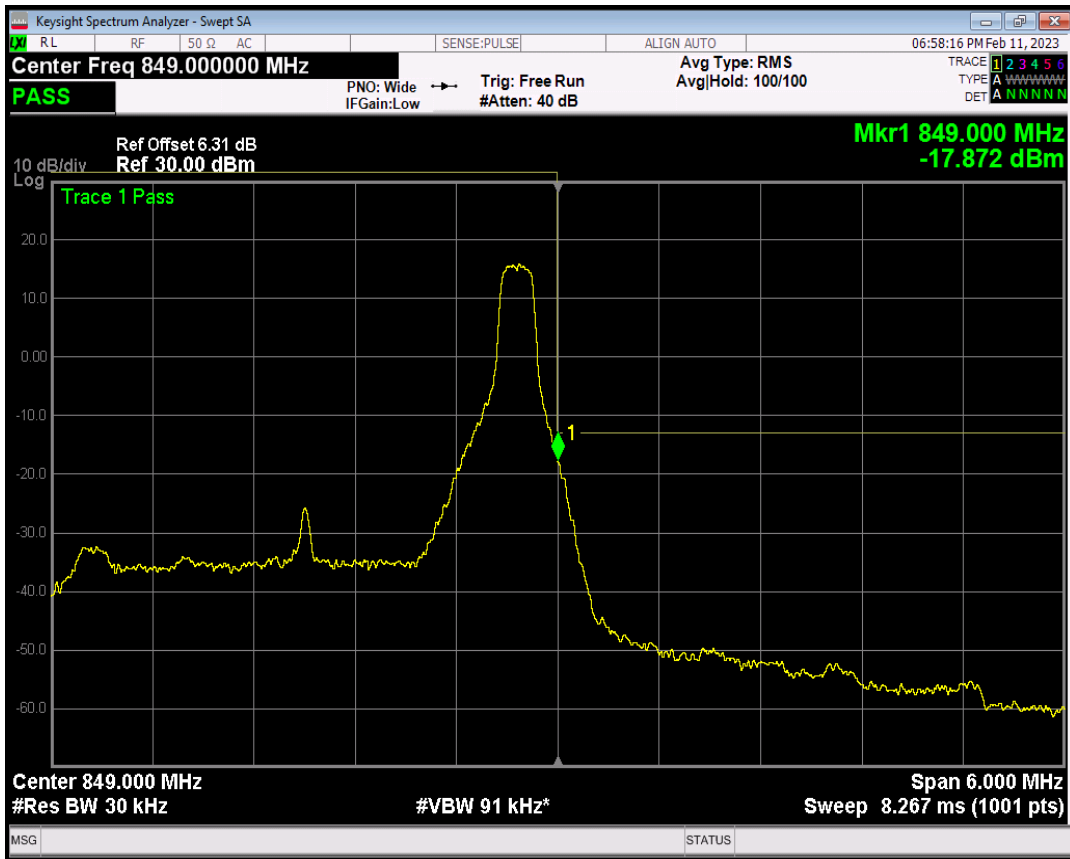

Band5 QPSK BW=3MHz Channel=20635 RB Size=1 Position=#Max