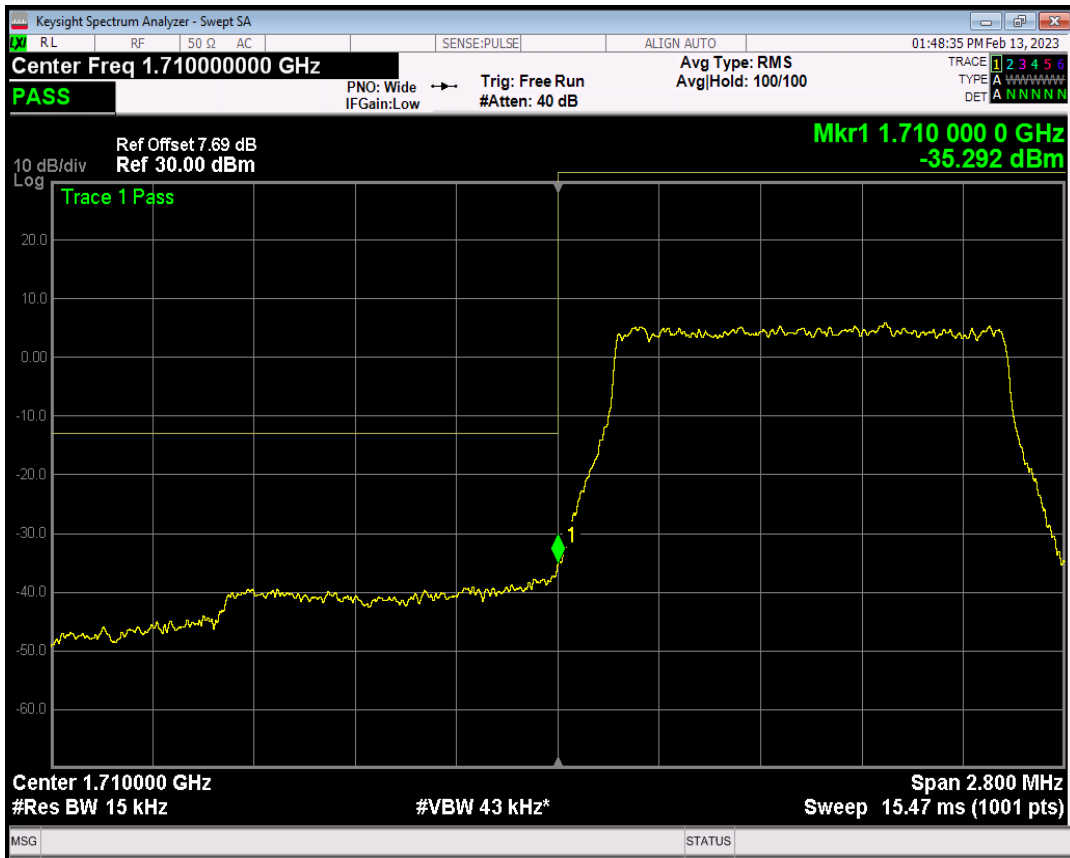

Band5 QAM16 BW=10MHz Channel=20600 RB Size=50 Position=#0

Band66 QPSK BW=1.4MHz Channel=131979 RB Size=1 Position=#0

Band66 QPSK BW=1.4MHz Channel=131979 RB Size=1 Position=#Max

Band66 QPSK BW=1.4MHz Channel=131979 RB Size=6 Position=#0