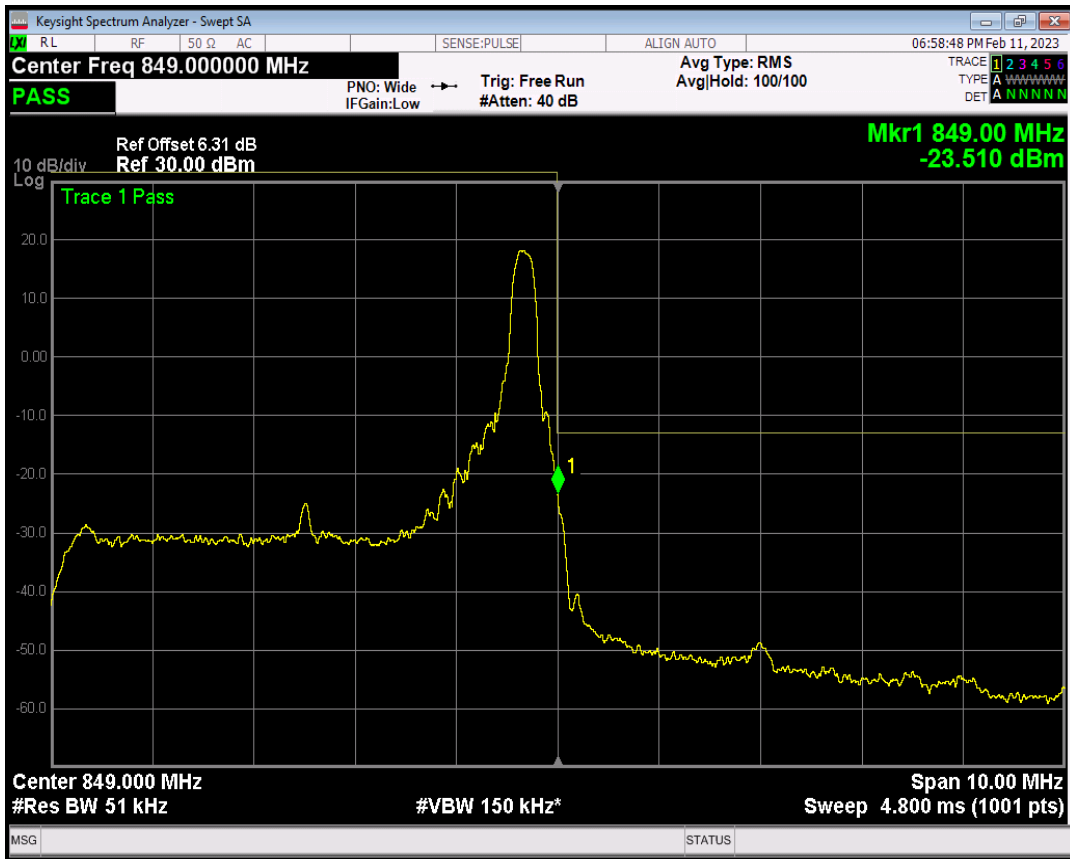

Band5 QPSK BW=5MHz Channel=20625 RB Size=1 Position=#Max