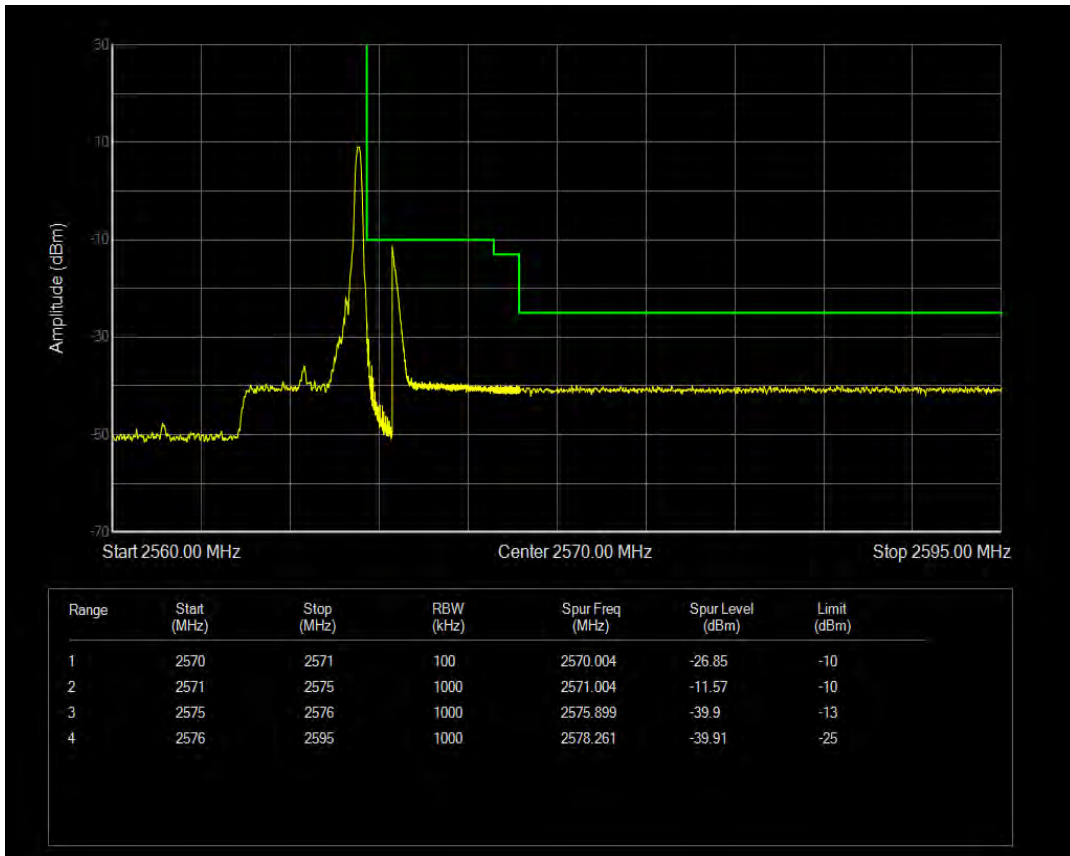

Band7 QPSK BW=5MHz Channel=21425 RB Size=1 Position=#Max

Band7 QPSK BW=5MHz Channel=21425 RB Size=25 Position=#0

Band7 QAM16 BW=5MHz Channel=21425 RB Size=1 Position=#0

Band7 QAM16 BW=5MHz Channel=21425 RB Size=1 Position=#Max

Band7 QAM16 BW=5MHz Channel=21425 RB Size=25 Position=#0

Band7 QPSK BW=10MHz Channel=20800 RB Size=1 Position=#0

Band7 QPSK BW=10MHz Channel=20800 RB Size=1 Position=#Max

Band7 QPSK BW=10MHz Channel=20800 RB Size=50 Position=#0