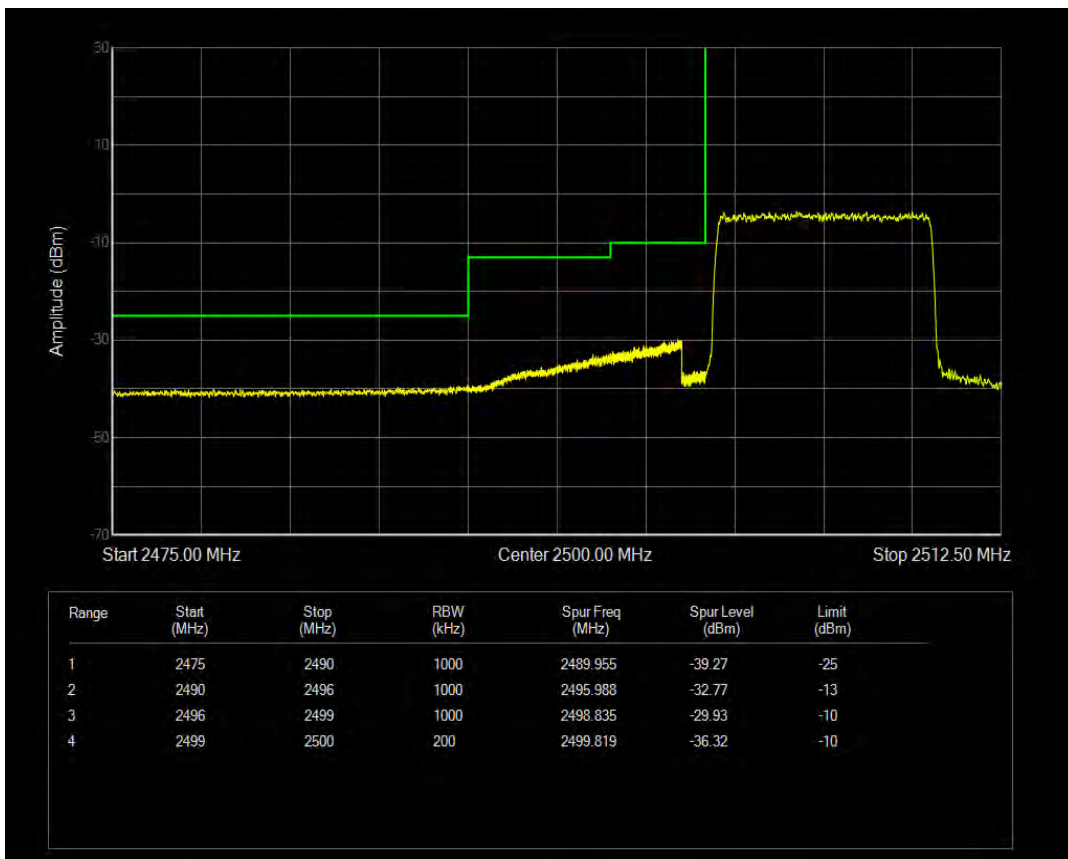

Band7 QAM16 BW=5MHz Channel=21425 RB Size=25 Position=#0

Band7 QPSK BW=10MHz Channel=20800 RB Size=1 Position=#0

Band7 QPSK BW=10MHz Channel=20800 RB Size=1 Position=#Max

Band7 QPSK BW=10MHz Channel=20800 RB Size=50 Position=#0

Band7 QAM16 BW=10MHz Channel=20800 RB Size=1 Position=#0

Band7 QAM16 BW=10MHz Channel=20800 RB Size=1 Position=#Max

Band7 QAM16 BW=10MHz Channel=20800 RB Size=50 Position=#0

Band7 QPSK BW=10MHz Channel=21400 RB Size=1 Position=#0