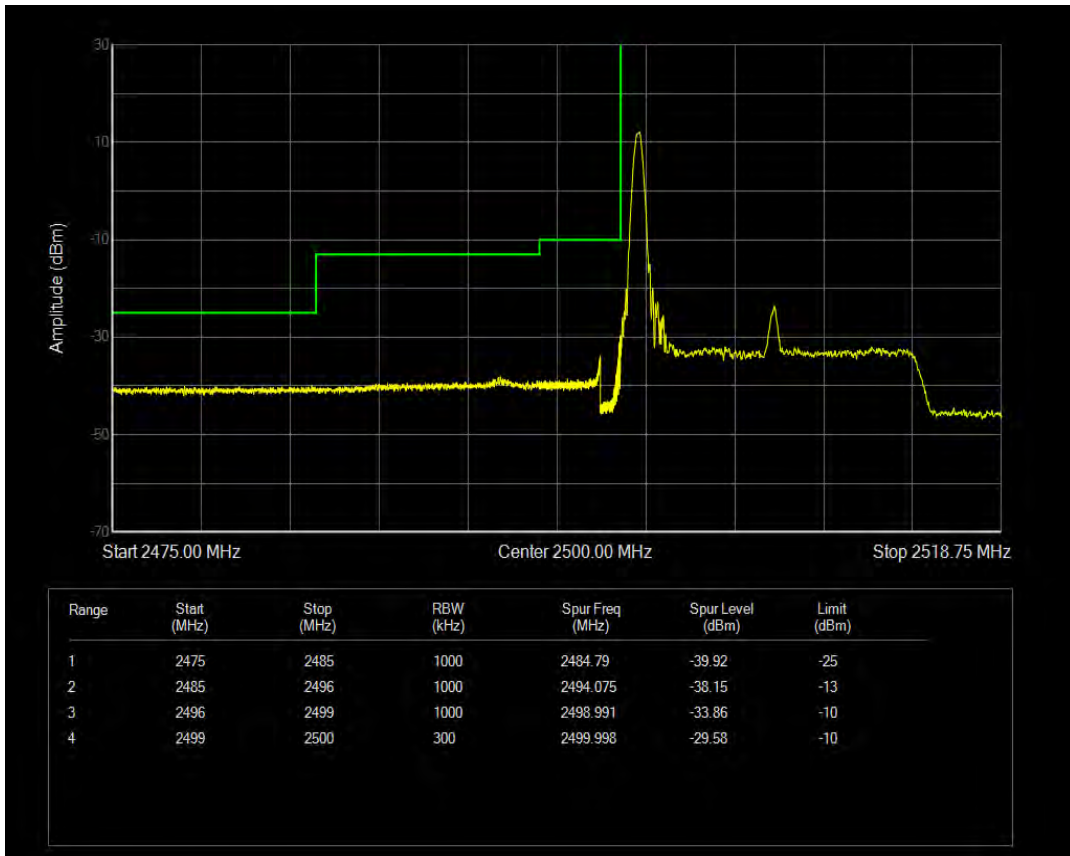

Band7 QPSK BW=15MHz Channel=20825 RB Size=1 Position=#0