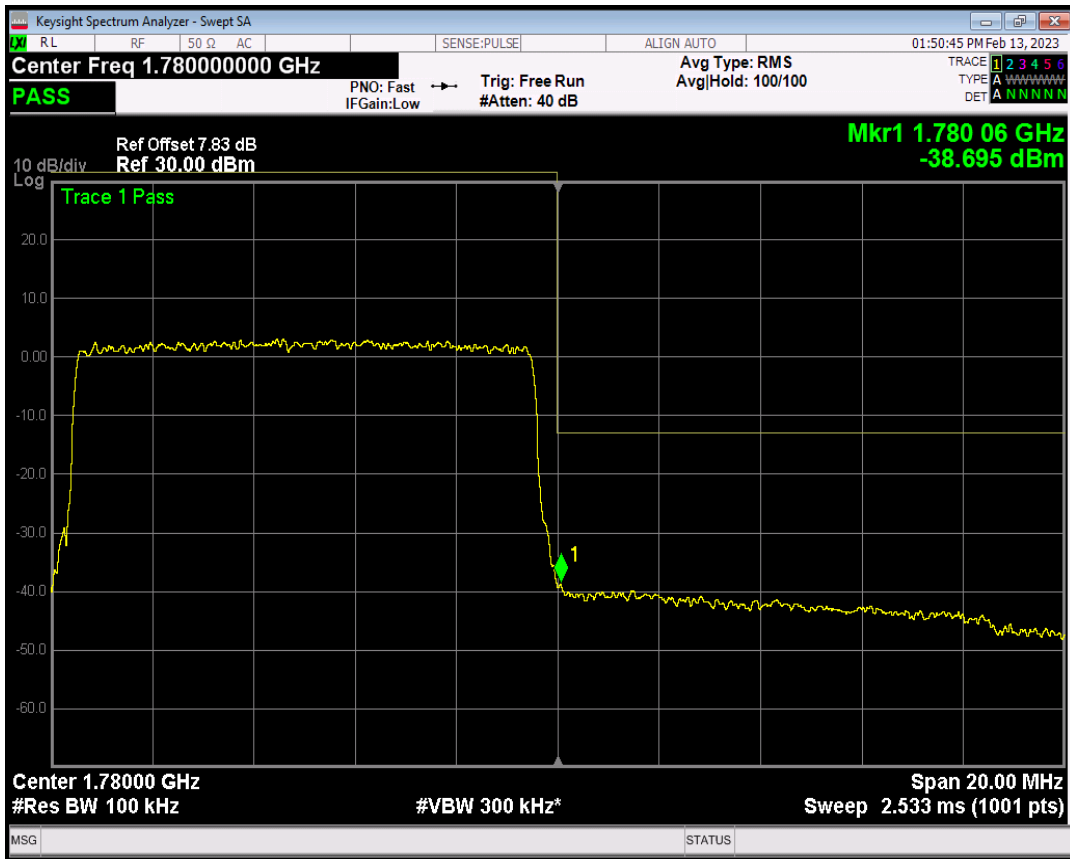

Band66 QAM16 BW=10MHz Channel=132622 RB Size=50 Position=#0