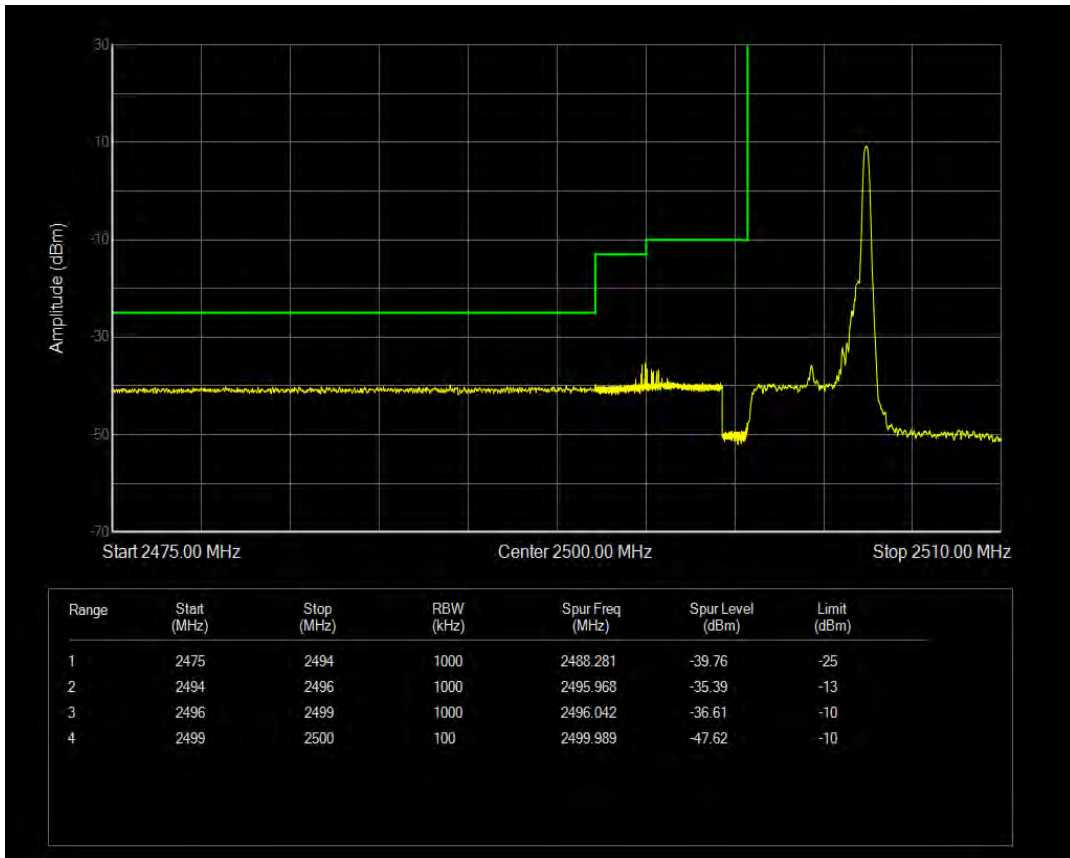

Band66 QAM16 BW=20MHz Channel=132572 RB Size=100 Position=#0

Band7 QPSK BW=5MHz Channel=20775 RB Size=1 Position=#0

Band7 QPSK BW=5MHz Channel=20775 RB Size=1 Position=#Max

Band7 QPSK BW=5MHz Channel=20775 RB Size=25 Position=#0

Band7 QAM16 BW=5MHz Channel=20775 RB Size=1 Position=#0

Band7 QAM16 BW=5MHz Channel=20775 RB Size=1 Position=#Max

Band7 QAM16 BW=5MHz Channel=20775 RB Size=25 Position=#0

Band7 QPSK BW=5MHz Channel=21425 RB Size=1 Position=#0