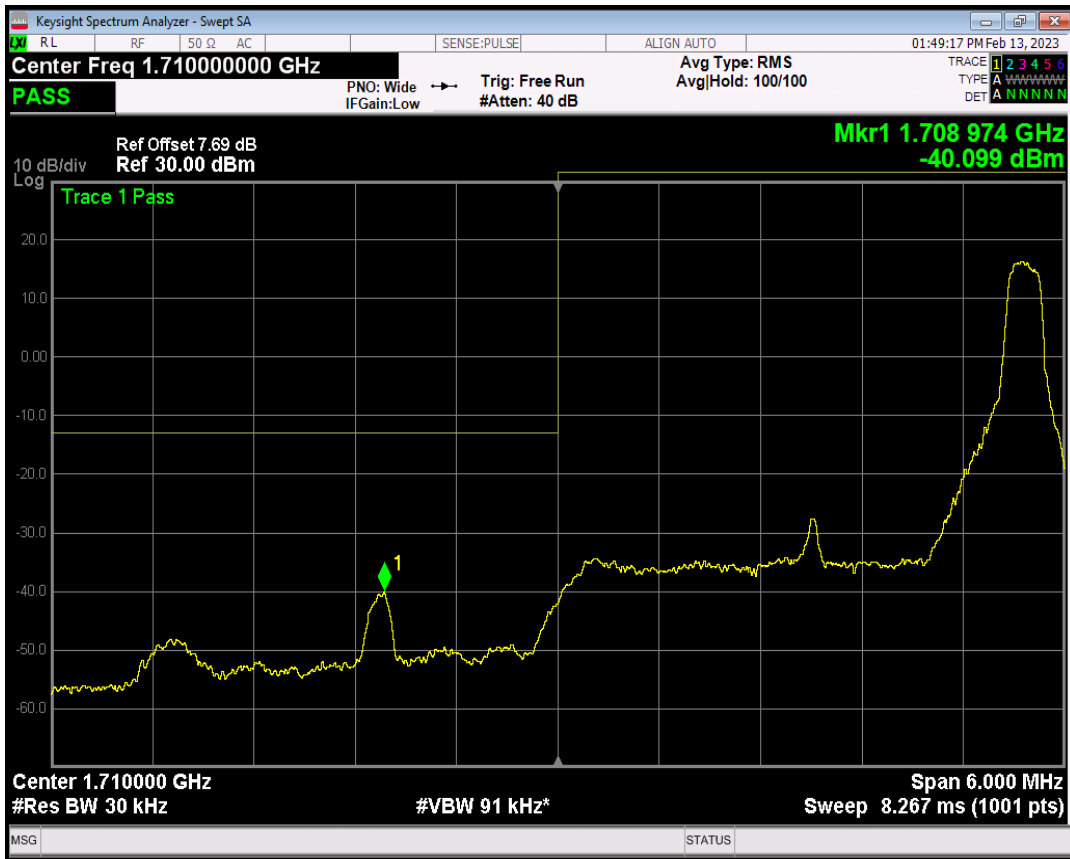

Band66 QPSK BW=3MHz Channel=131987 RB Size=1 Position=#Max