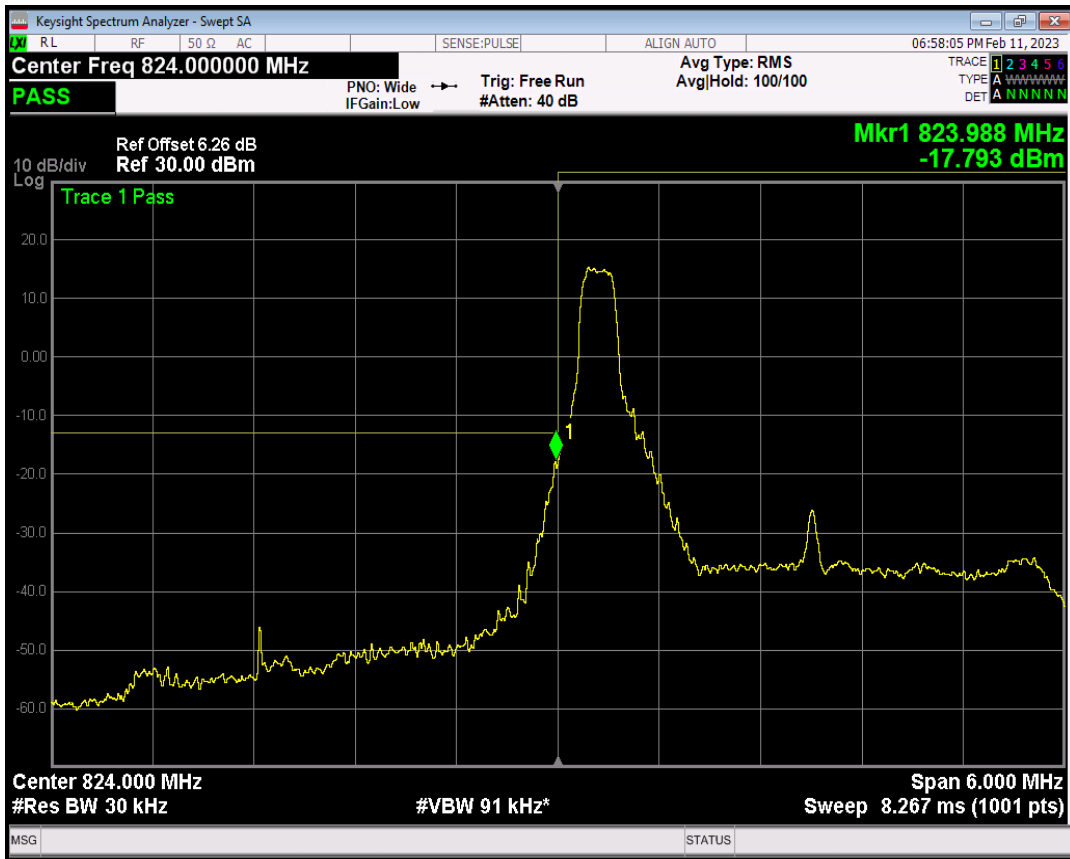

Band5 QAM16 BW=3MHz Channel=20415 RB Size=1 Position=#0