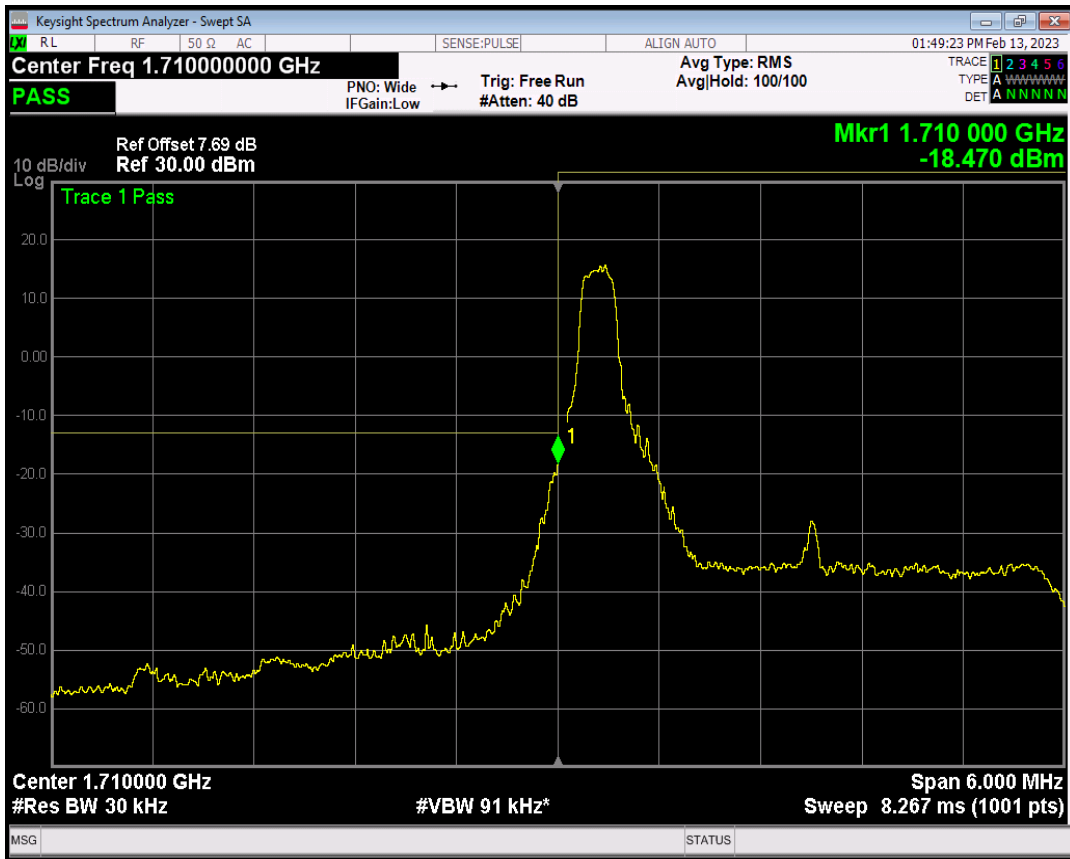

Band66 QAM16 BW=3MHz Channel=131987 RB Size=1 Position=#0