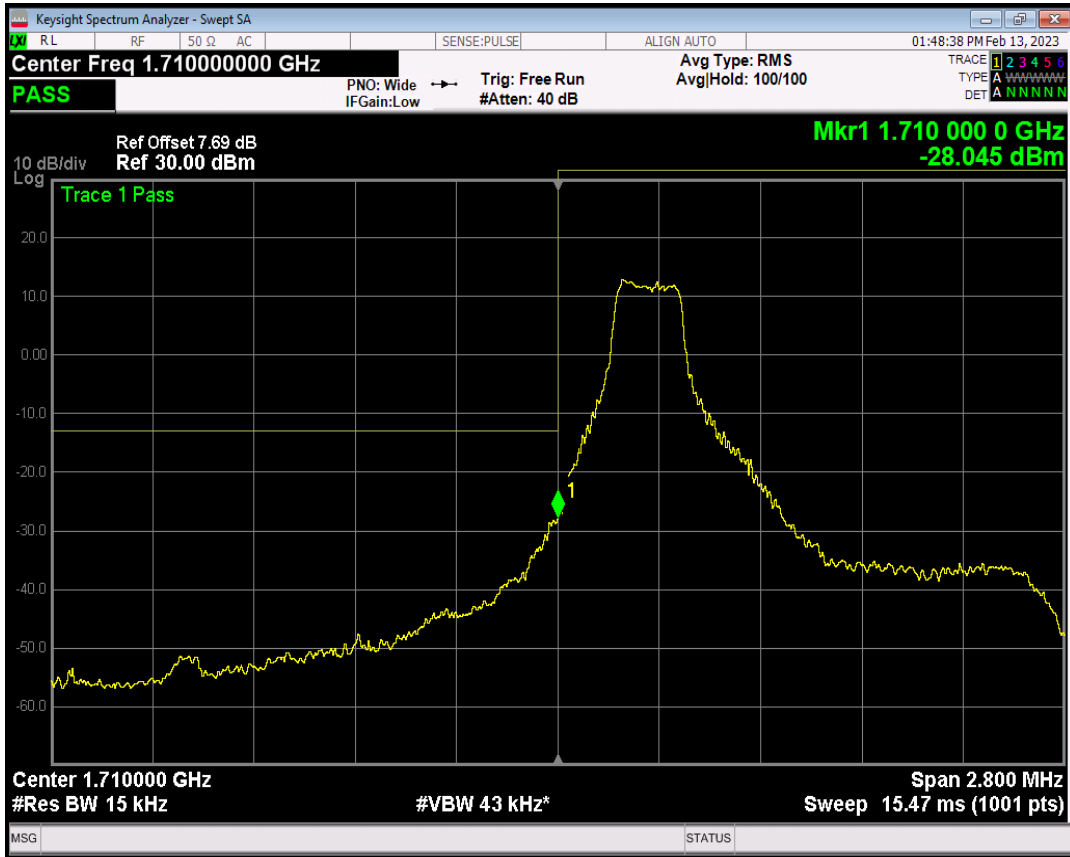

Band66 QAM16 BW=1.4MHz Channel=131979 RB Size=1 Position=#0