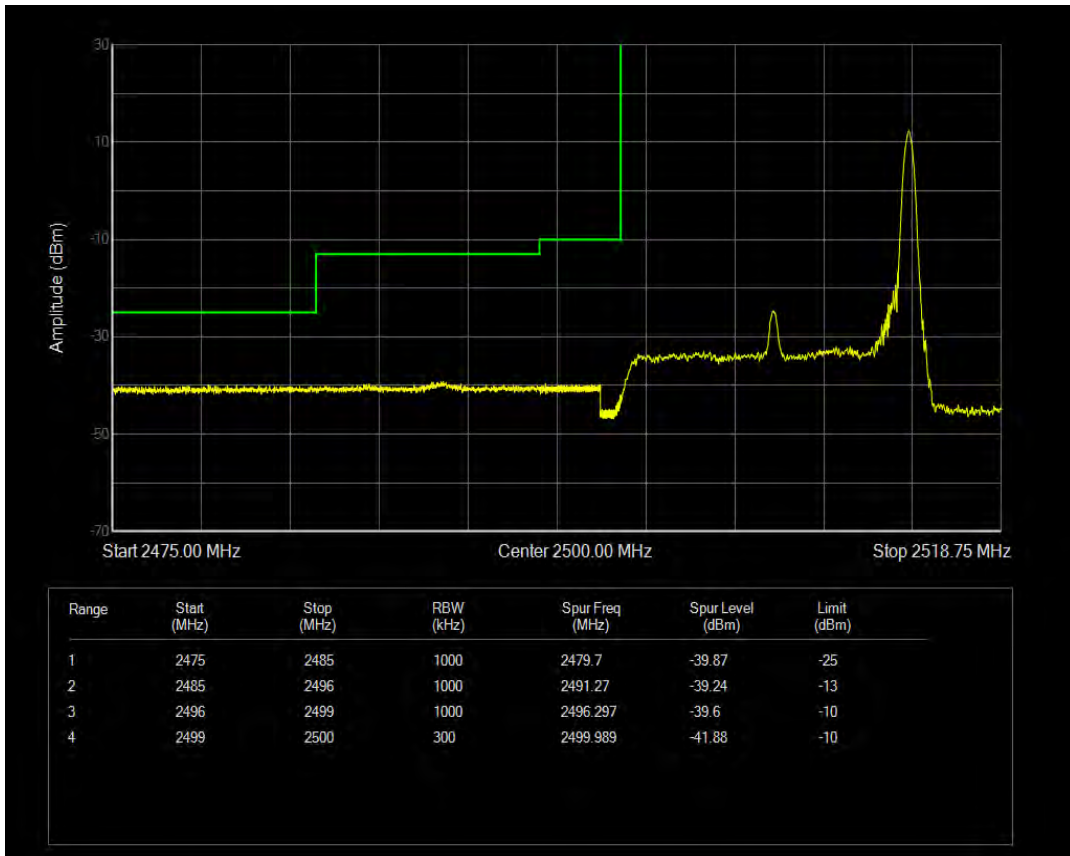

Band7 QPSK BW=15MHz Channel=20825 RB Size=1 Position=#Max