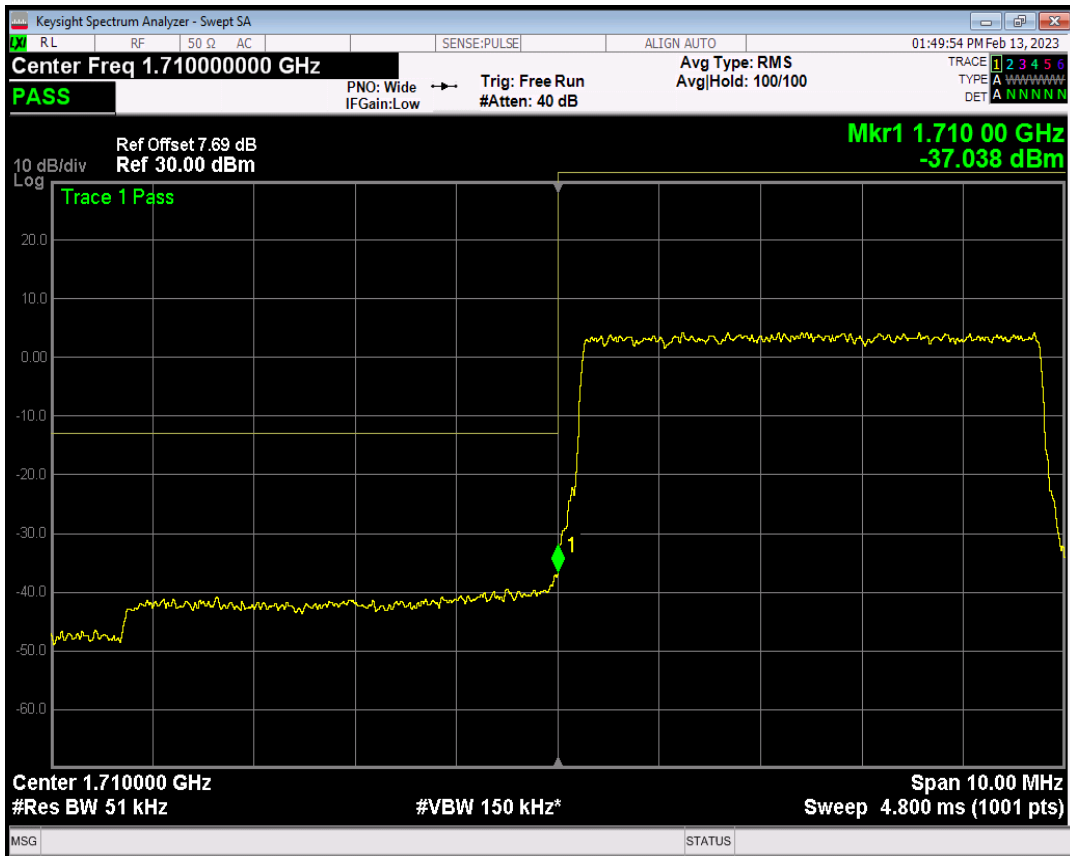

Band66 QAM16 BW=3MHz Channel=132657 RB Size=15 Position=#0

Band66 QPSK BW=5MHz Channel=131997 RB Size=1 Position=#0

Band66 QPSK BW=5MHz Channel=131997 RB Size=1 Position=#Max

Band66 QPSK BW=5MHz Channel=131997 RB Size=25 Position=#0