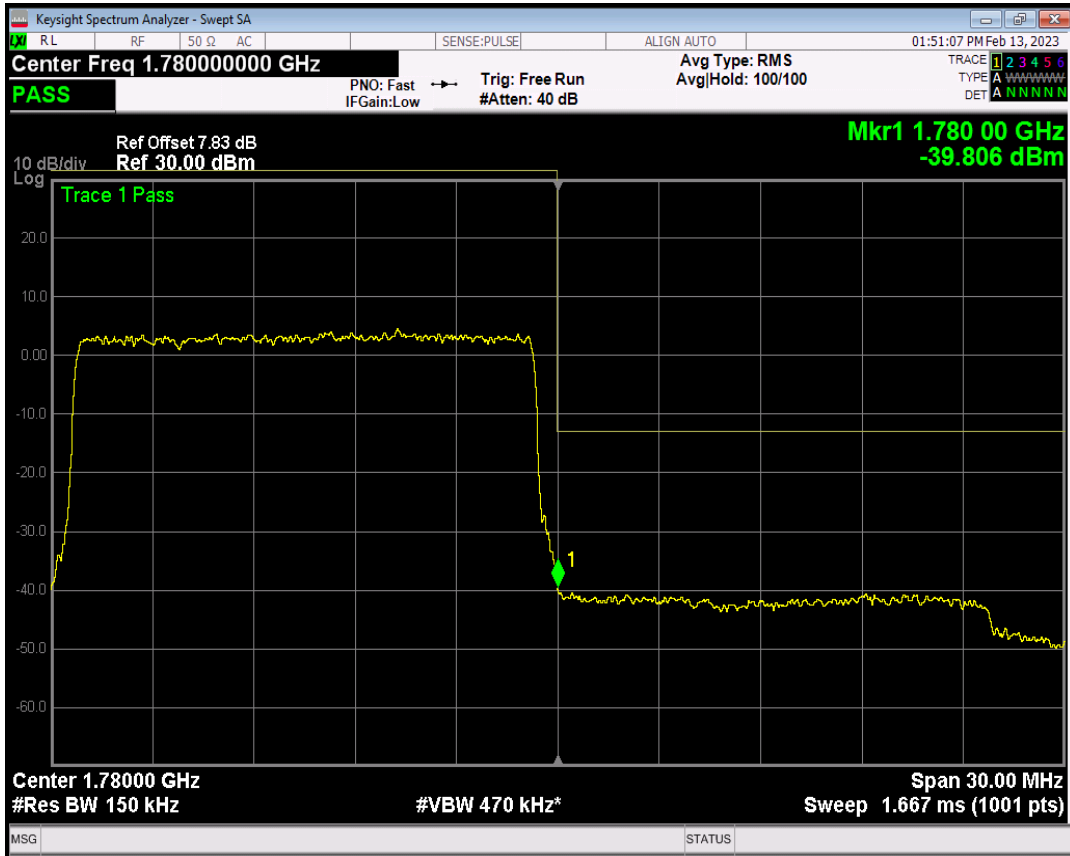

Band66 QPSK BW=15MHz Channel=132597 RB Size=75 Position=#0