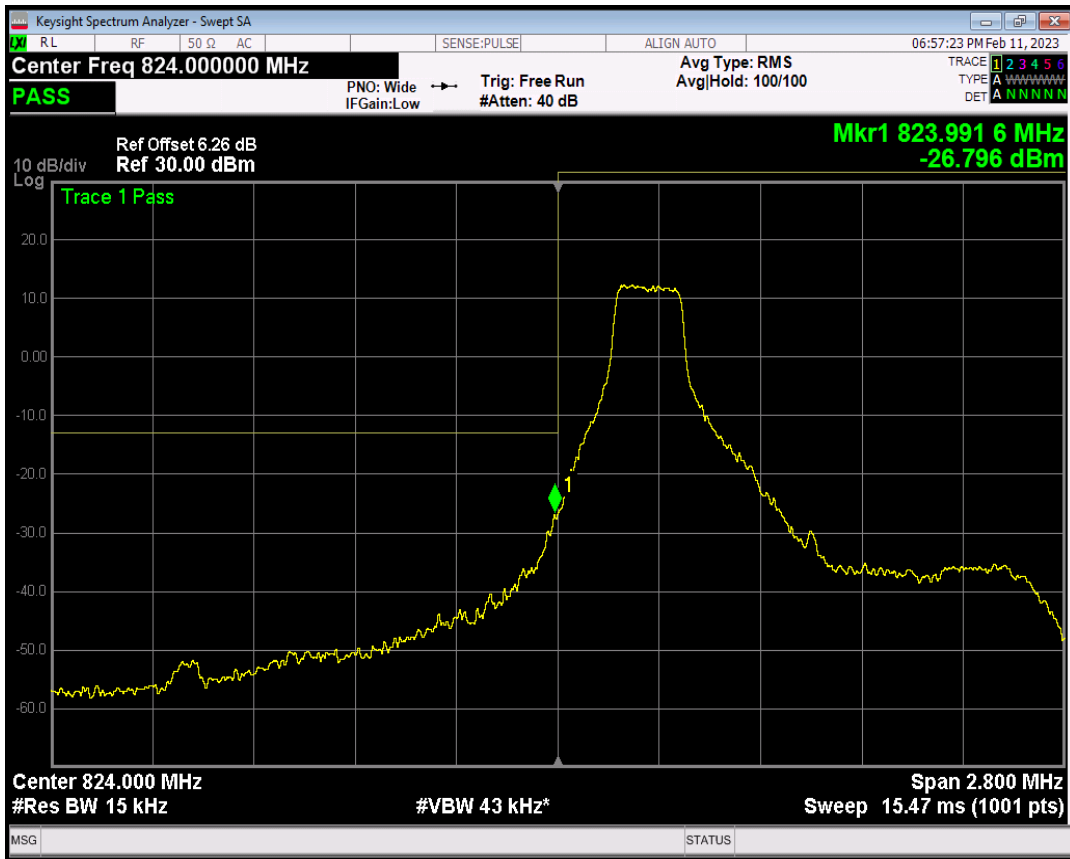

Band5 QAM16 BW=1.4MHz Channel=20407 RB Size=1 Position=#0

Band5 QAM16 BW=1.4MHz Channel=20407 RB Size=1 Position=#Max

Band5 QAM16 BW=1.4MHz Channel=20407 RB Size=6 Position=#0

Band5 QPSK BW=1.4MHz Channel=20643 RB Size=1 Position=#0