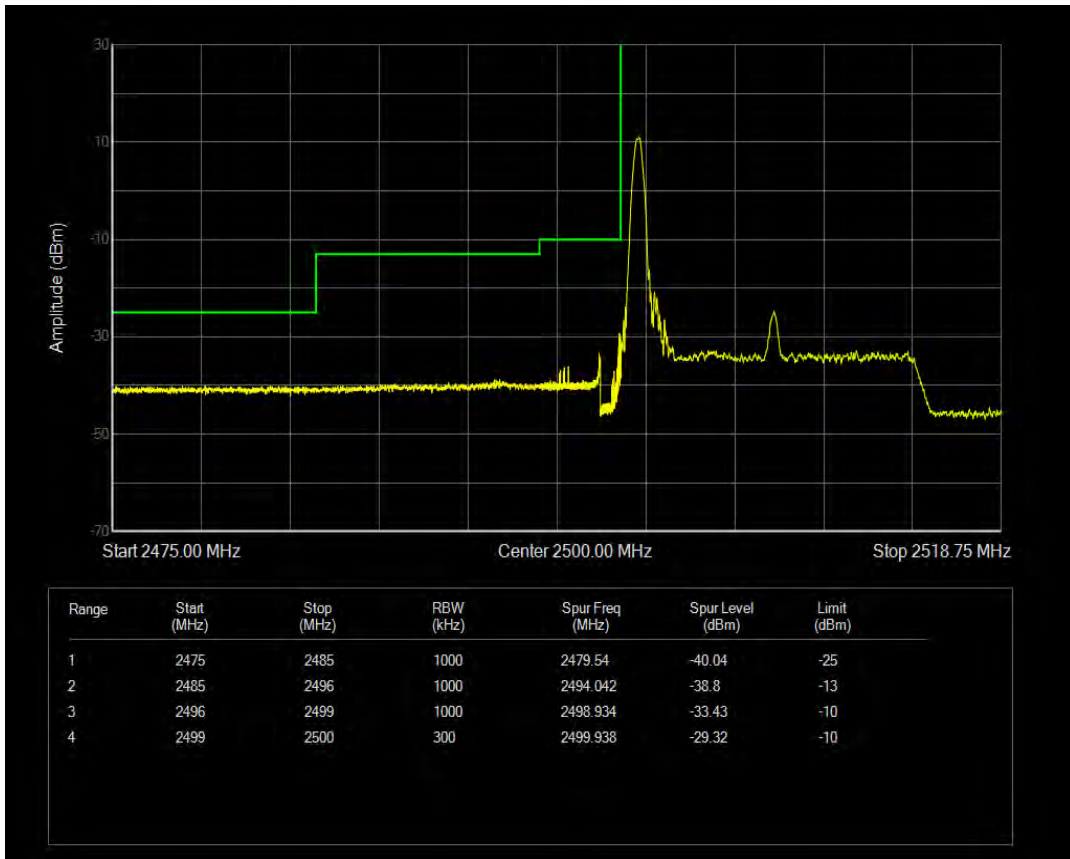

Band7 QAM16 BW=15MHz Channel=20825 RB Size=1 Position=#0