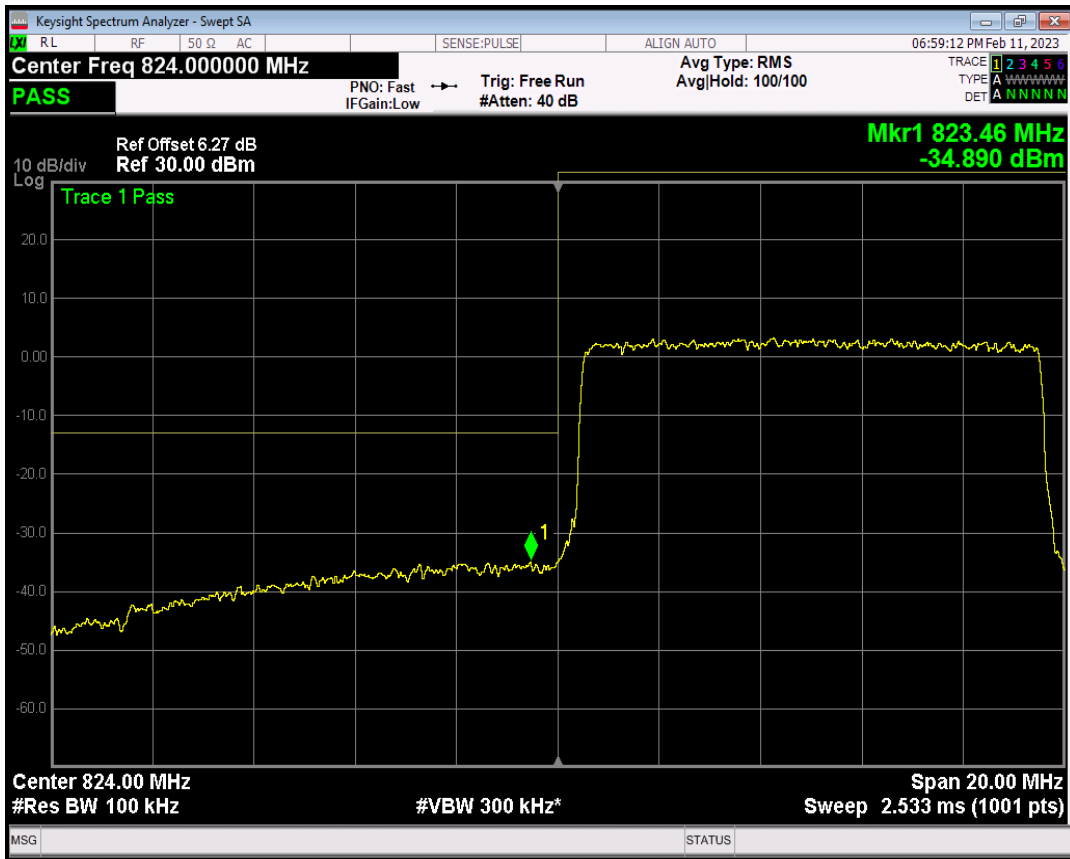

Band5 QAM16 BW=10MHz Channel=20450 RB Size=50 Position=#0