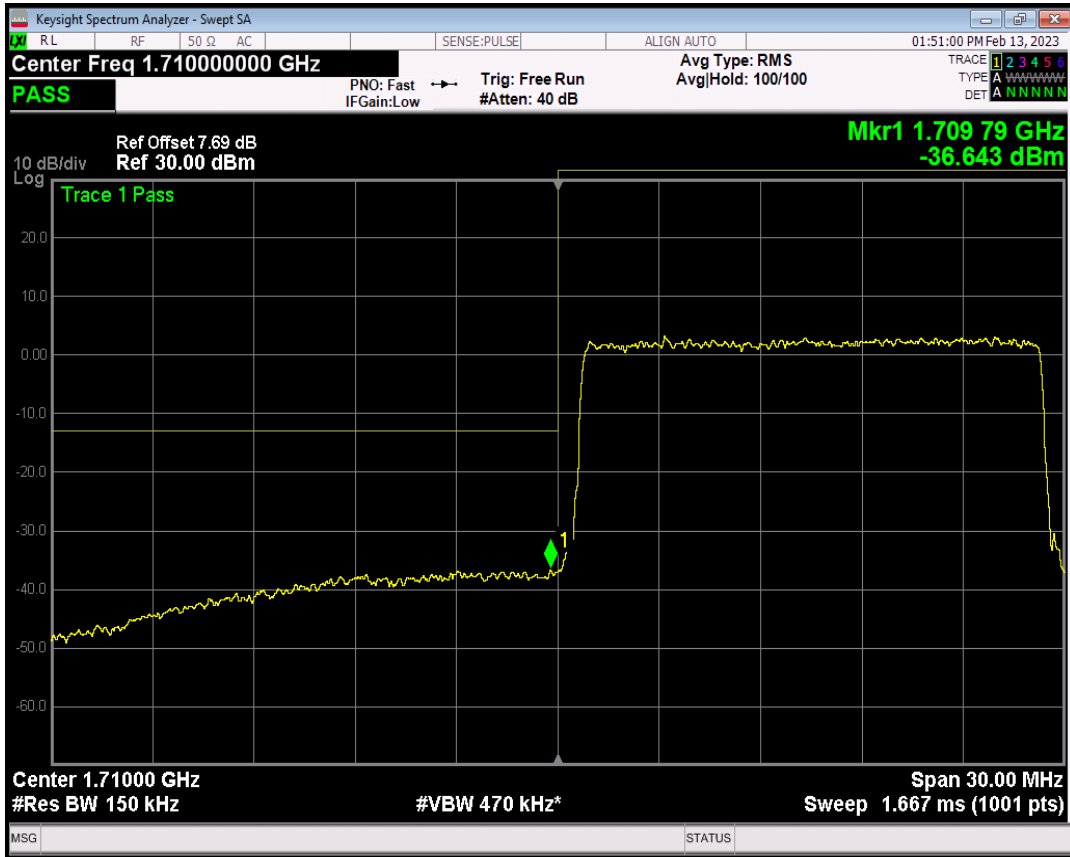

Band66 QAM16 BW=15MHz Channel=132047 RB Size=75 Position=#0