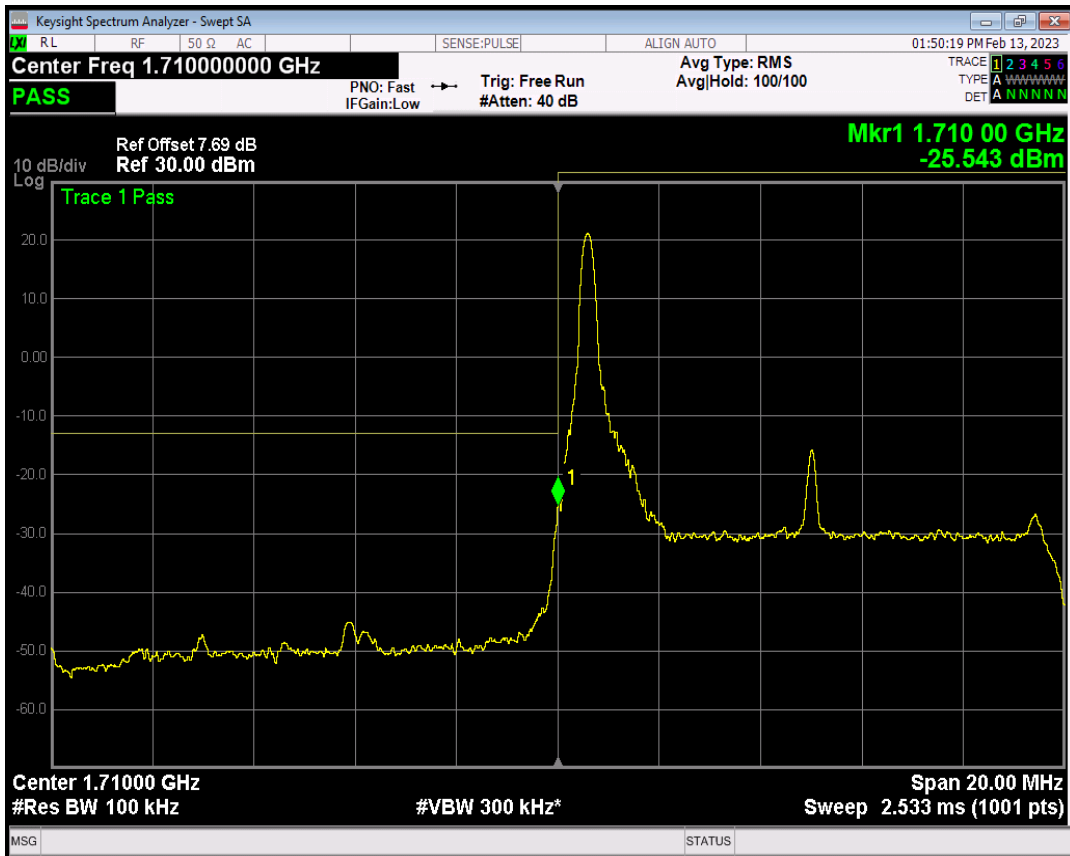

Band66 QPSK BW=10MHz Channel=132022 RB Size=1 Position=#0