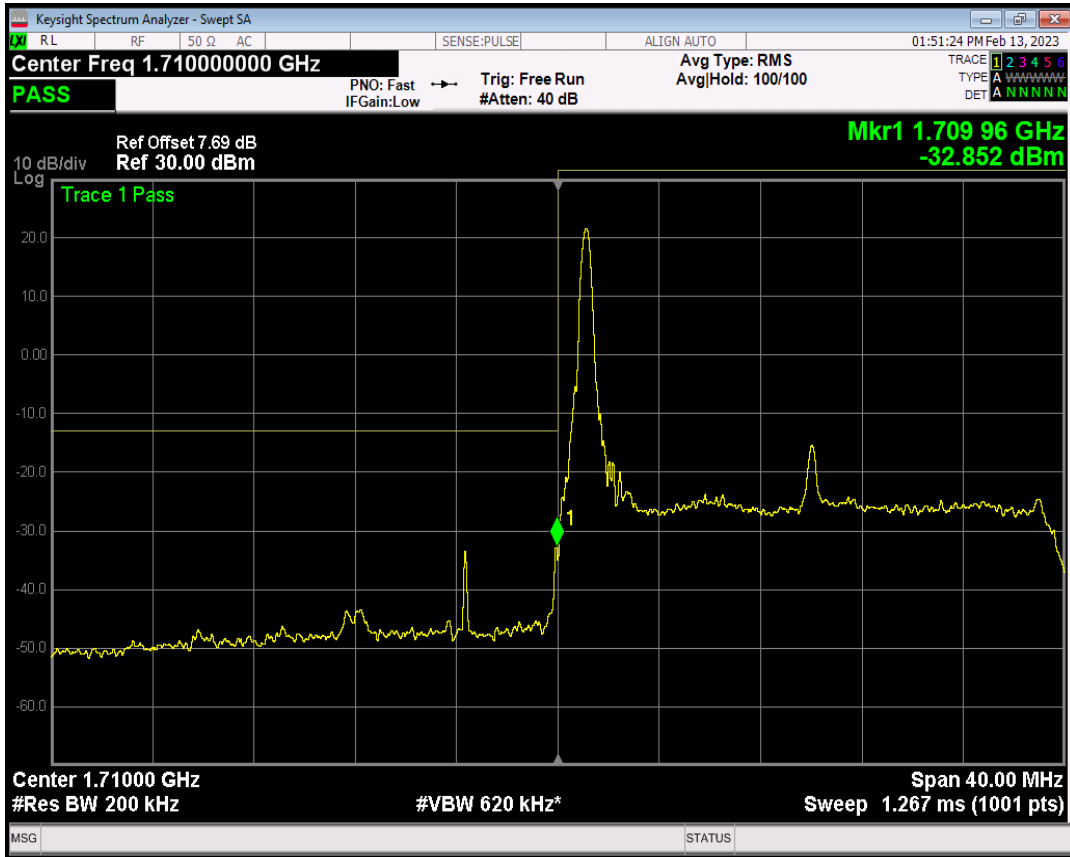

Band66 QAM16 BW=20MHz Channel=132072 RB Size=1 Position=#0