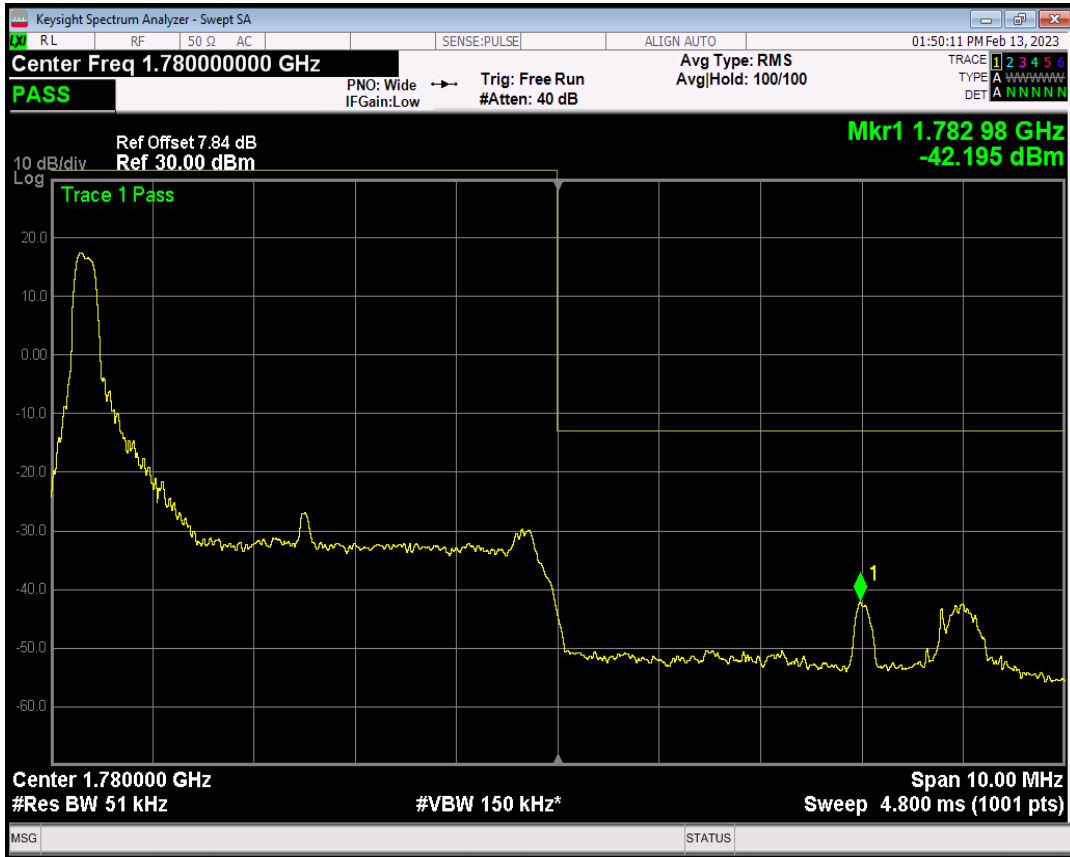

Band66 QAM16 BW=5MHz Channel=132647 RB Size=1 Position=#0