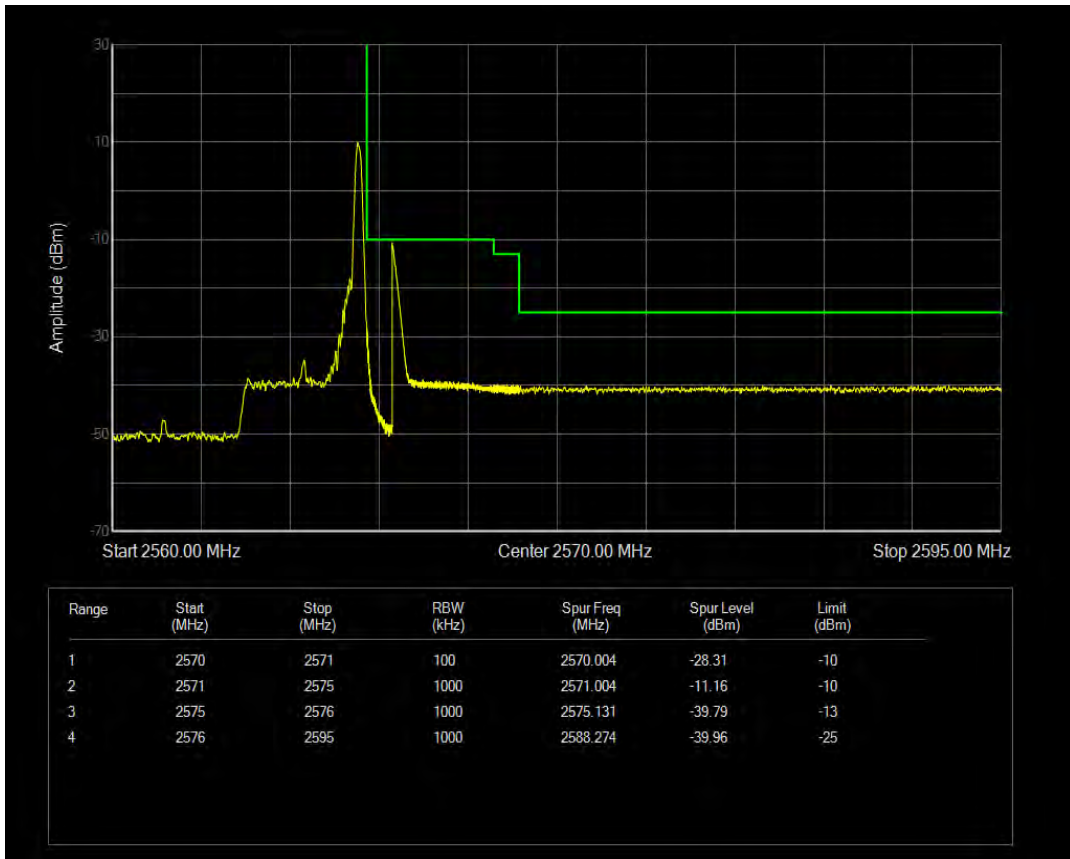

Band7 QPSK BW=5MHz Channel=21425 RB Size=1 Position=#Max