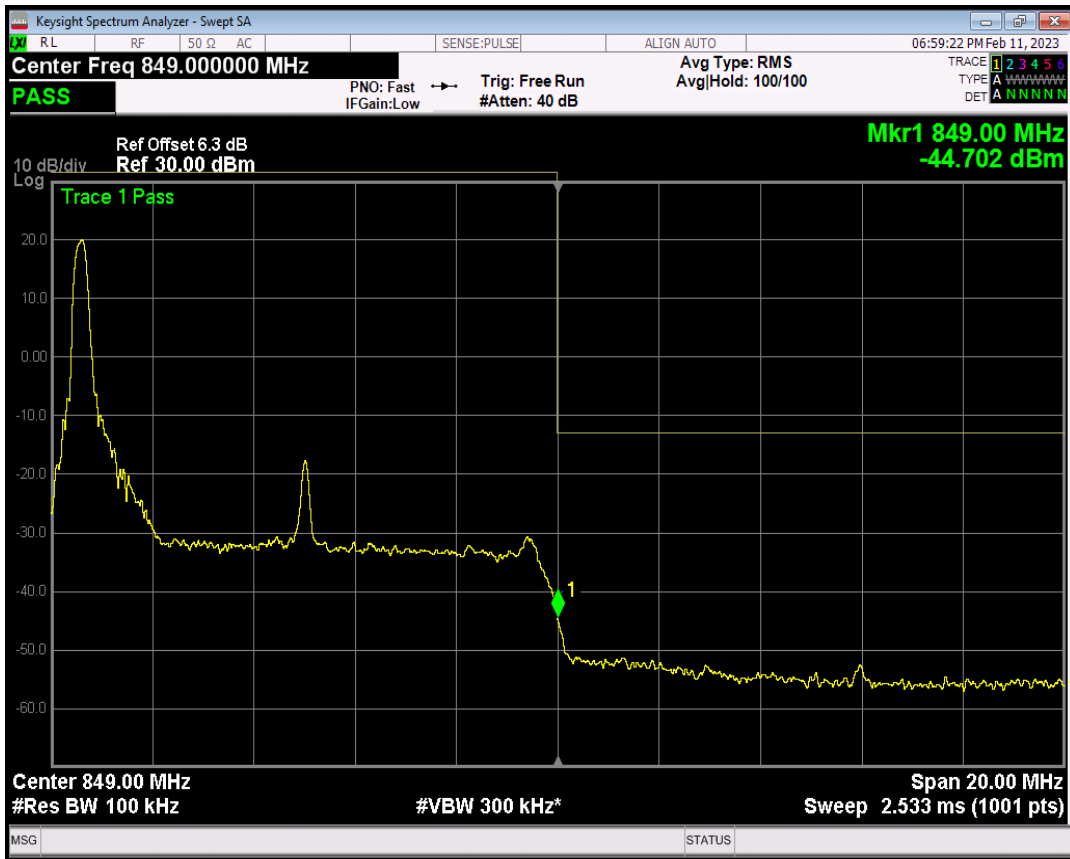

Band5 QAM16 BW=10MHz Channel=20600 RB Size=1 Position=#0