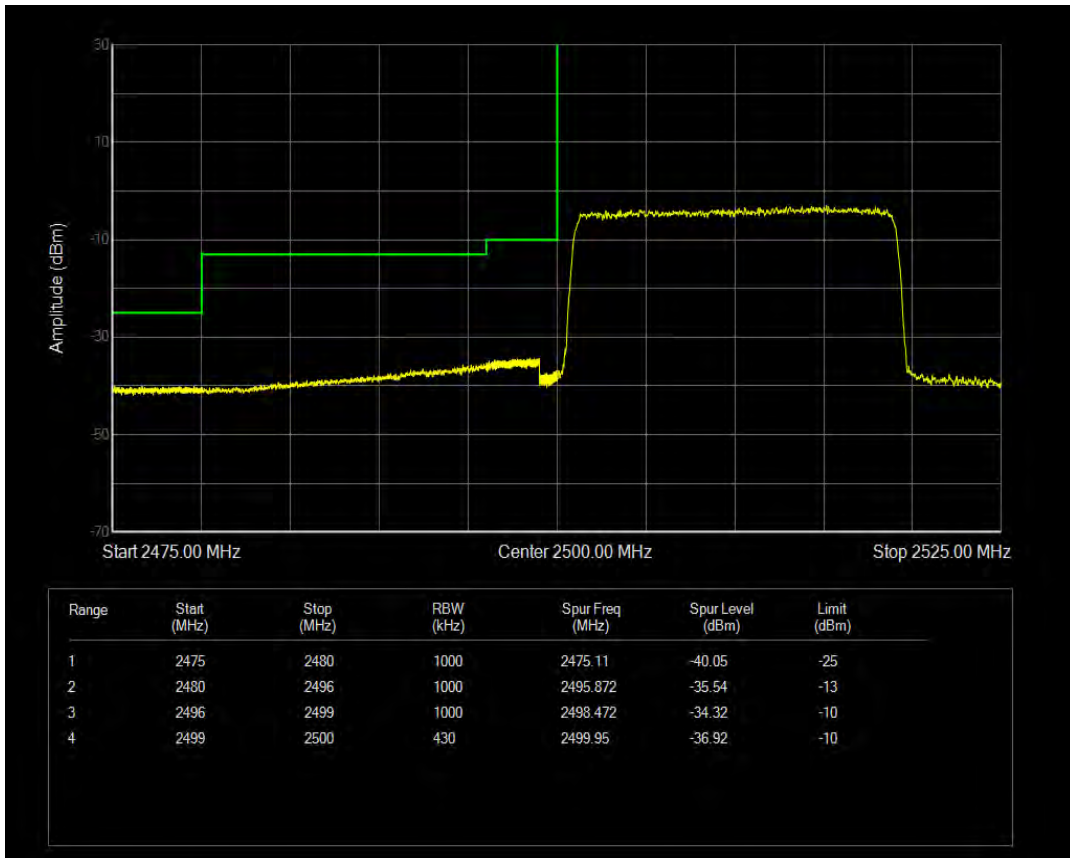

Band7 QAM16 BW=15MHz Channel=21375 RB Size=75 Position=#0

Band7 QPSK BW=20MHz Channel=20850 RB Size=1 Position=#0

Band7 QPSK BW=20MHz Channel=20850 RB Size=1 Position=#Max

Band7 QPSK BW=20MHz Channel=20850 RB Size=100 Position=#0

Band7 QAM16 BW=20MHz Channel=20850 RB Size=1 Position=#0

Band7 QAM16 BW=20MHz Channel=20850 RB Size=1 Position=#Max

Band7 QAM16 BW=20MHz Channel=20850 RB Size=100 Position=#0

Band7 QPSK BW=20MHz Channel=21350 RB Size=1 Position=#0