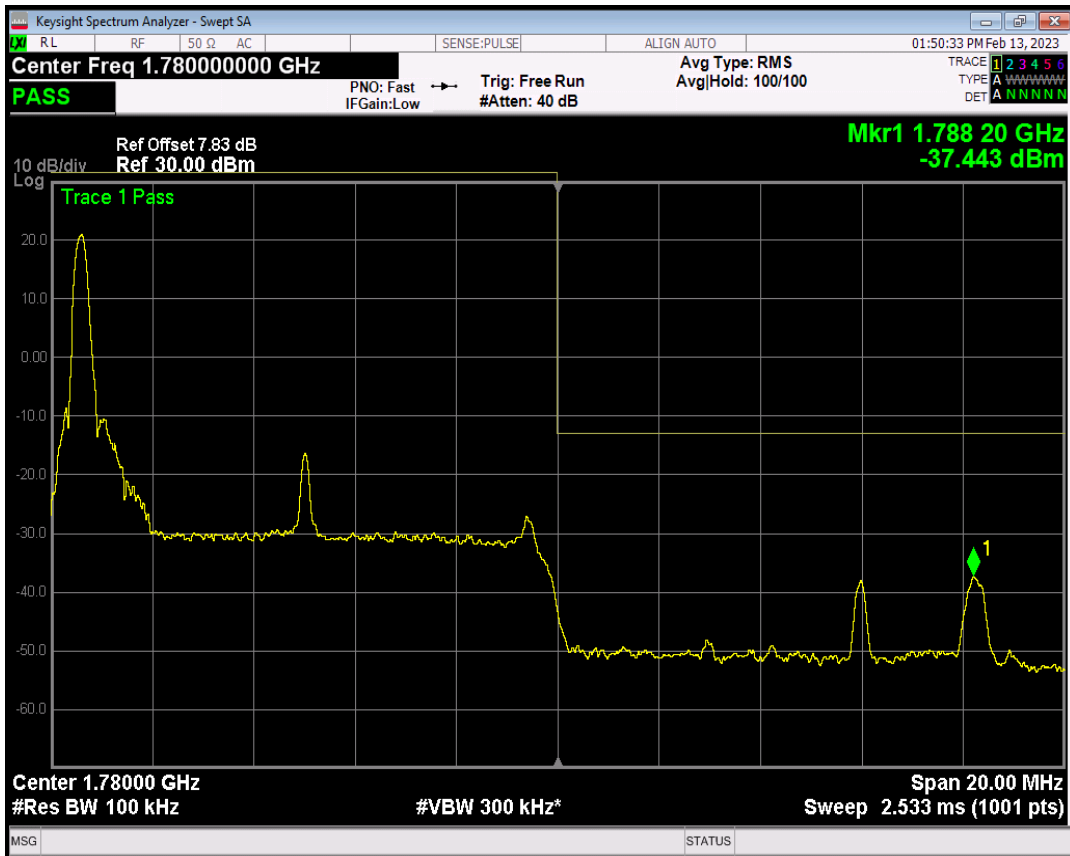

Band66 QAM16 BW=10MHz Channel=132022 RB Size=1 Position=#0

Band66 QAM16 BW=10MHz Channel=132022 RB Size=1 Position=#Max

Band66 QAM16 BW=10MHz Channel=132022 RB Size=50 Position=#0

Band66 QPSK BW=10MHz Channel=132622 RB Size=1 Position=#0