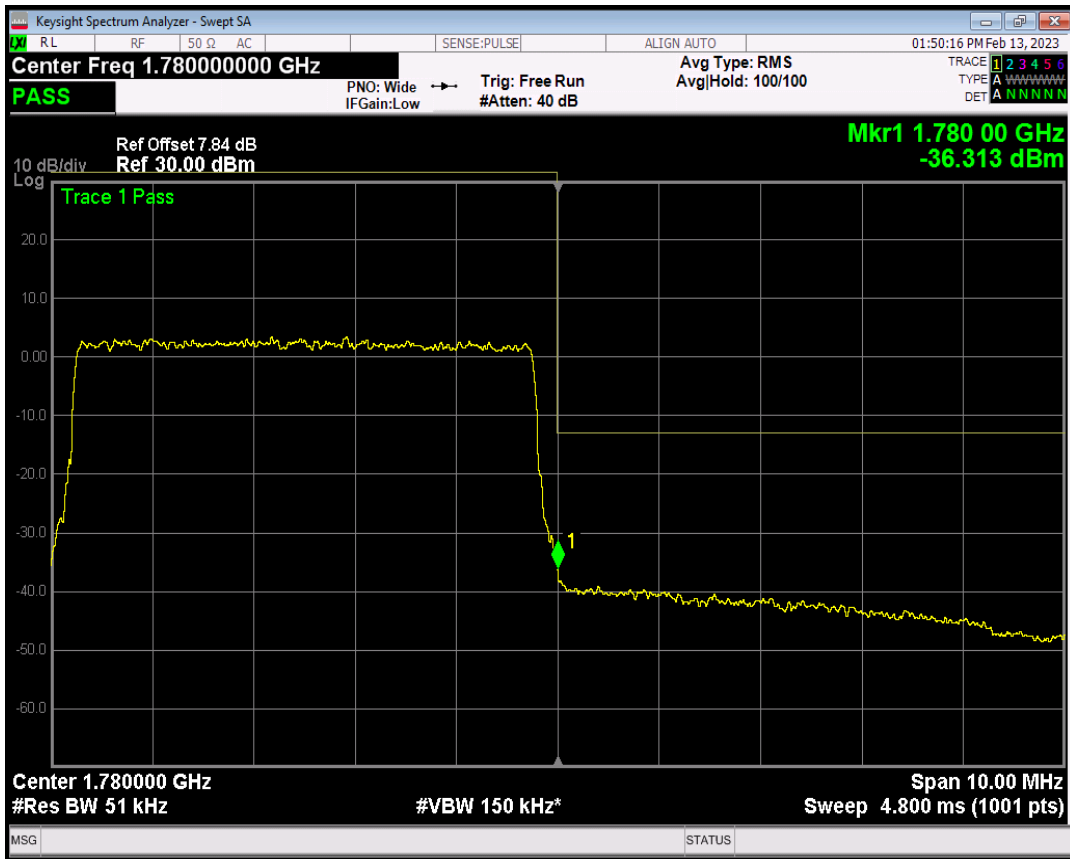

Band66 QAM16 BW=5MHz Channel=132647 RB Size=25 Position=#0