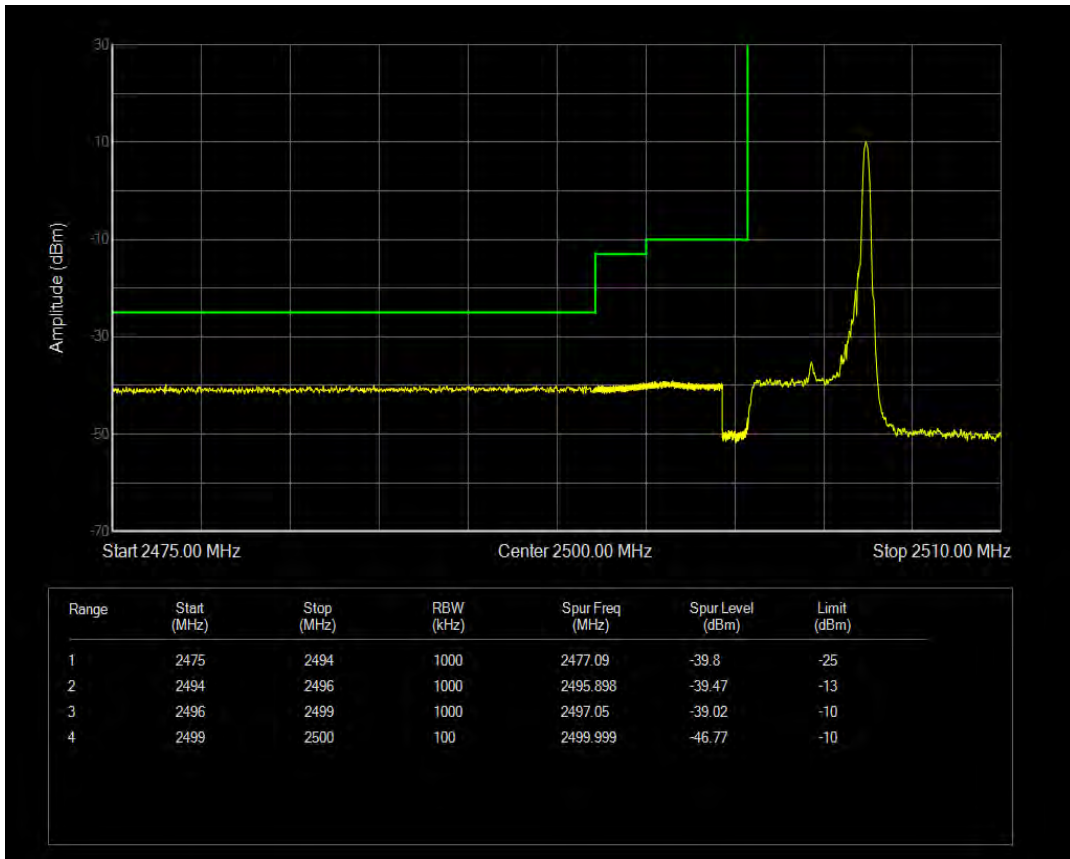

Band66 QPSK BW=20MHz Channel=132572 RB Size=1 Position=#Max

Band66 QPSK BW=20MHz Channel=132572 RB Size=100 Position=#0

Band66 QAM16 BW=20MHz Channel=132572 RB Size=1 Position=#0

Band66 QAM16 BW=20MHz Channel=132572 RB Size=1 Position=#Max

Band66 QAM16 BW=20MHz Channel=132572 RB Size=100 Position=#0

Band7 QPSK BW=5MHz Channel=20775 RB Size=1 Position=#0

Band7 QPSK BW=5MHz Channel=20775 RB Size=1 Position=#Max

Band7 QPSK BW=5MHz Channel=20775 RB Size=25 Position=#0