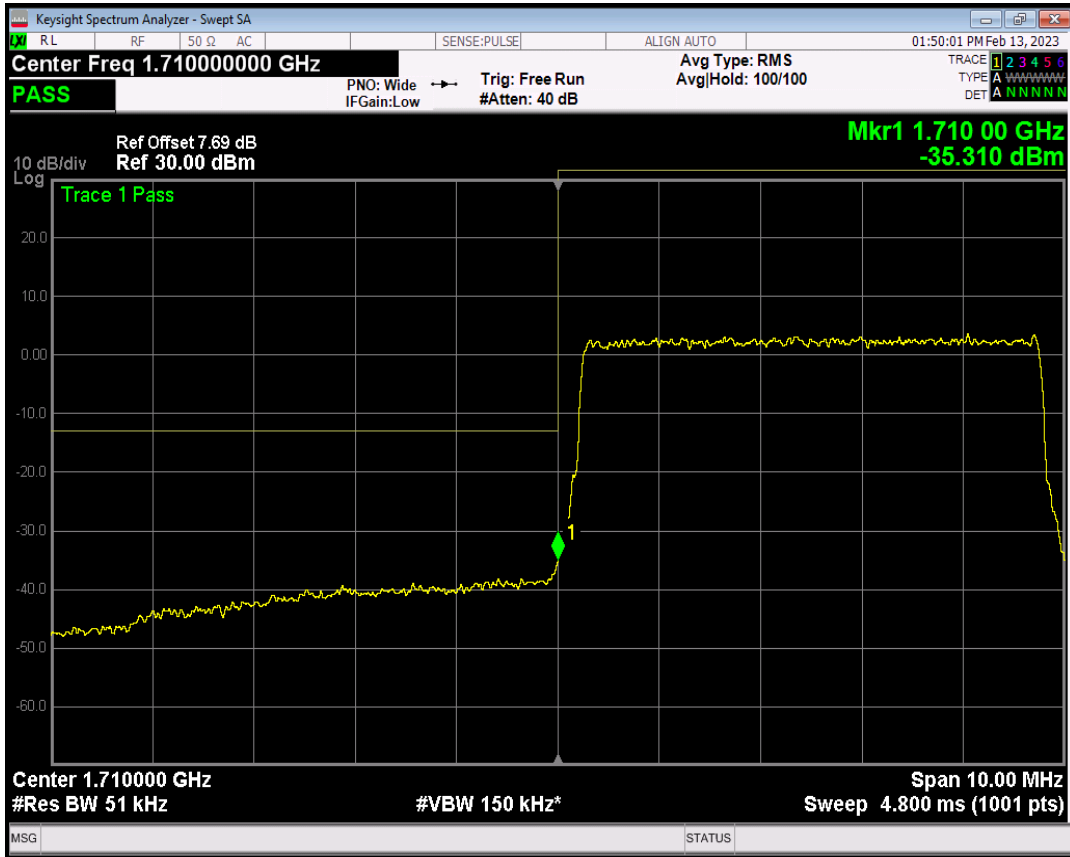

Band66 QAM16 BW=5MHz Channel=131997 RB Size=25 Position=#0