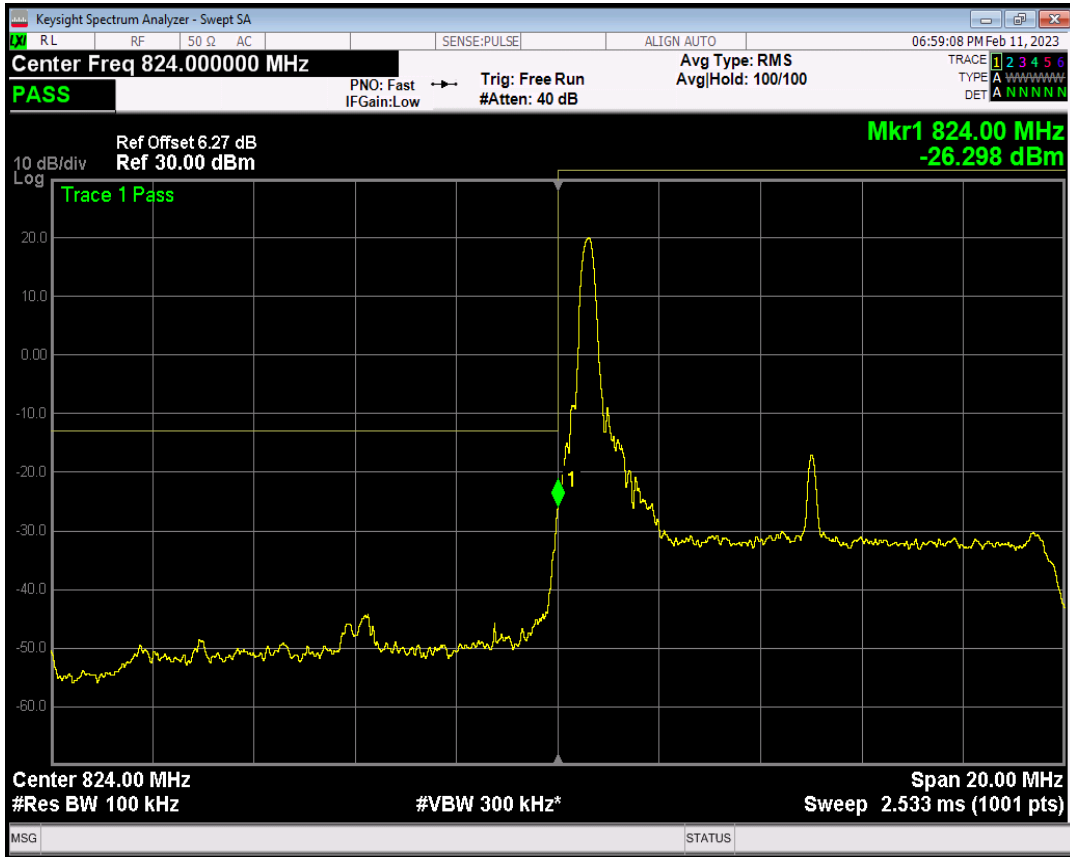

Band5 QAM16 BW=10MHz Channel=20450 RB Size=1 Position=#0