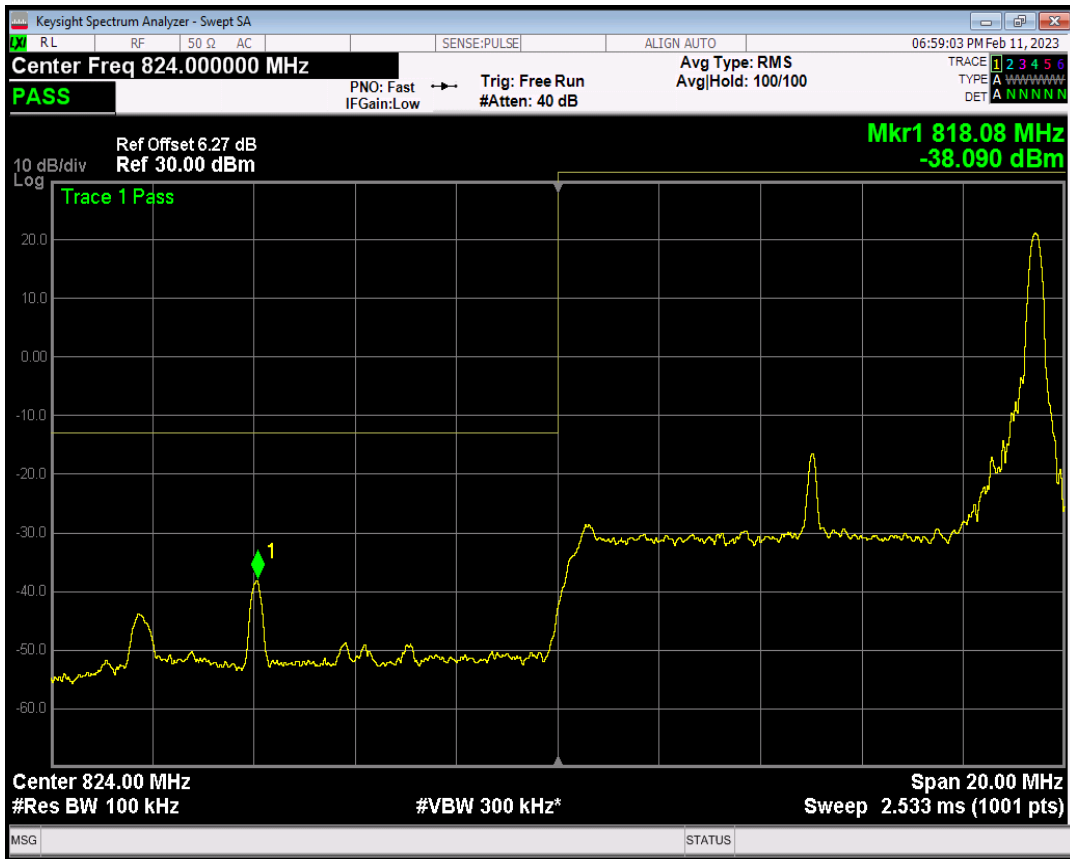

Band5 QPSK BW=10MHz Channel=20450 RB Size=1 Position=#Max