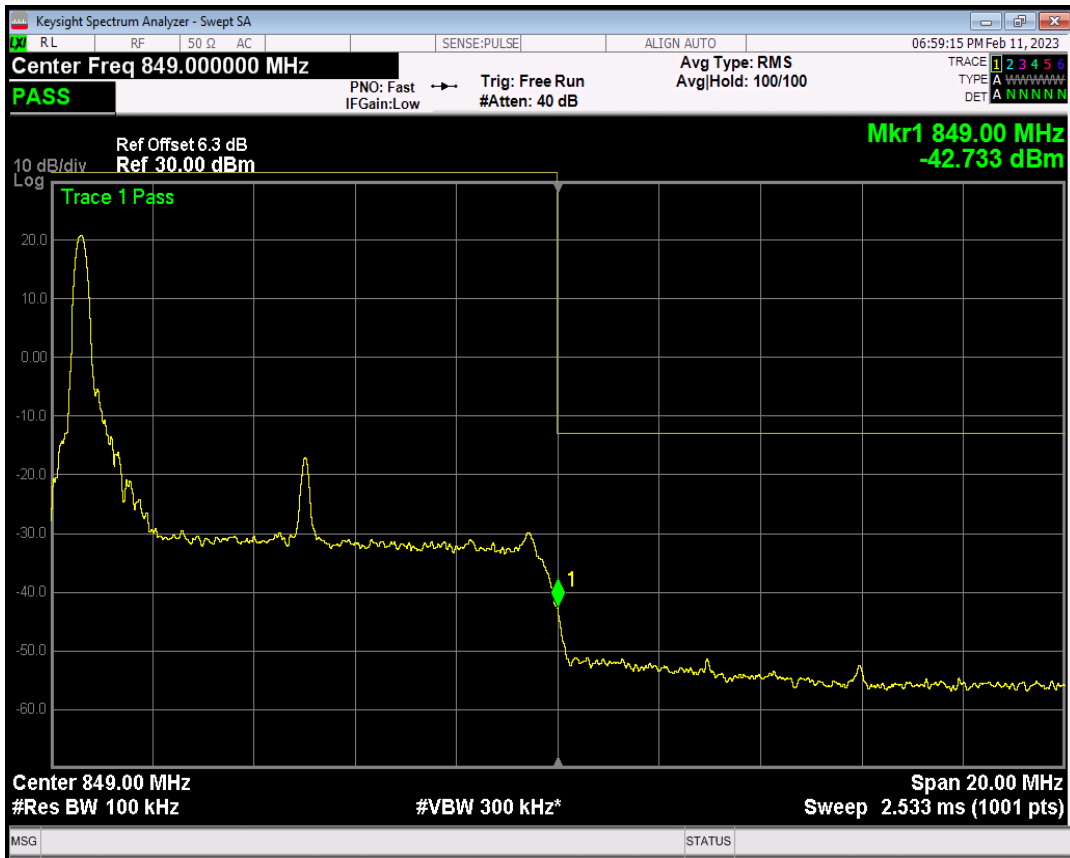

Band5 QAM16 BW=10MHz Channel=20450 RB Size=1 Position=#0

Band5 QAM16 BW=10MHz Channel=20450 RB Size=1 Position=#Max

Band5 QAM16 BW=10MHz Channel=20450 RB Size=50 Position=#0

Band5 QPSK BW=10MHz Channel=20600 RB Size=1 Position=#0