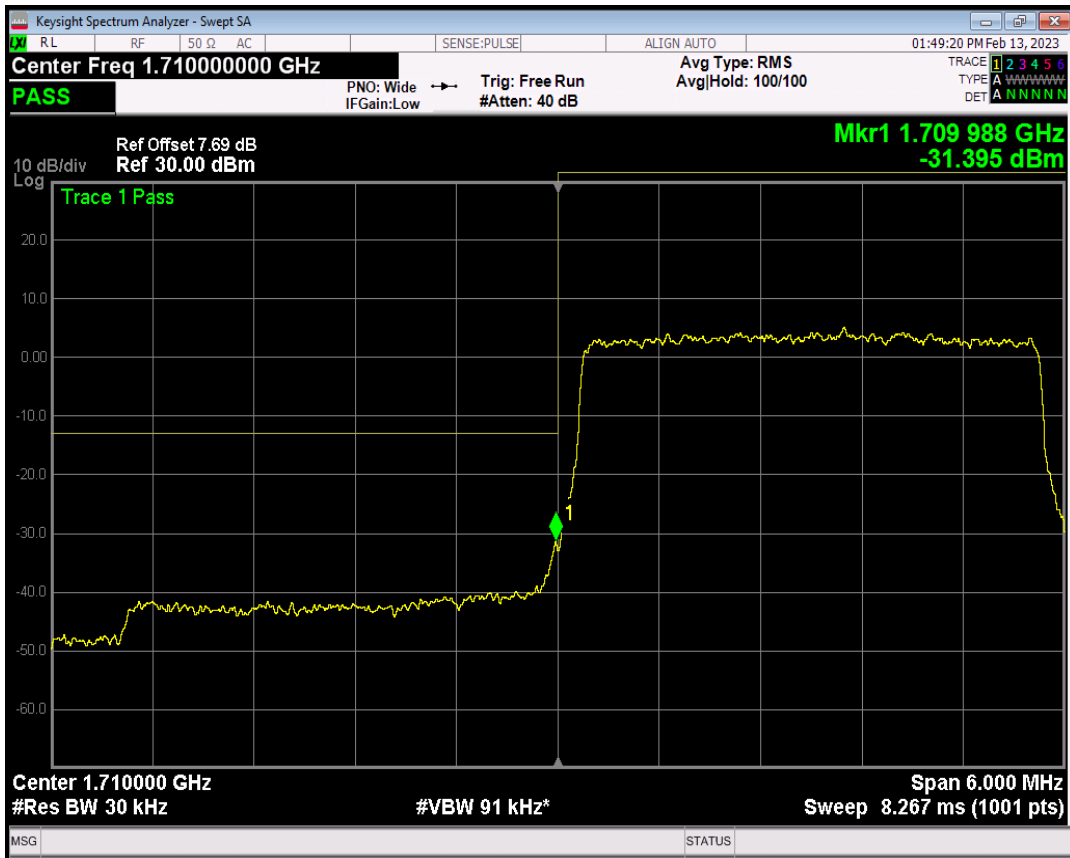

Band66 QAM16 BW=1.4MHz Channel=132665 RB Size=6 Position=#0

Band66 QPSK BW=3MHz Channel=131987 RB Size=1 Position=#0

Band66 QPSK BW=3MHz Channel=131987 RB Size=1 Position=#Max

Band66 QPSK BW=3MHz Channel=131987 RB Size=15 Position=#0