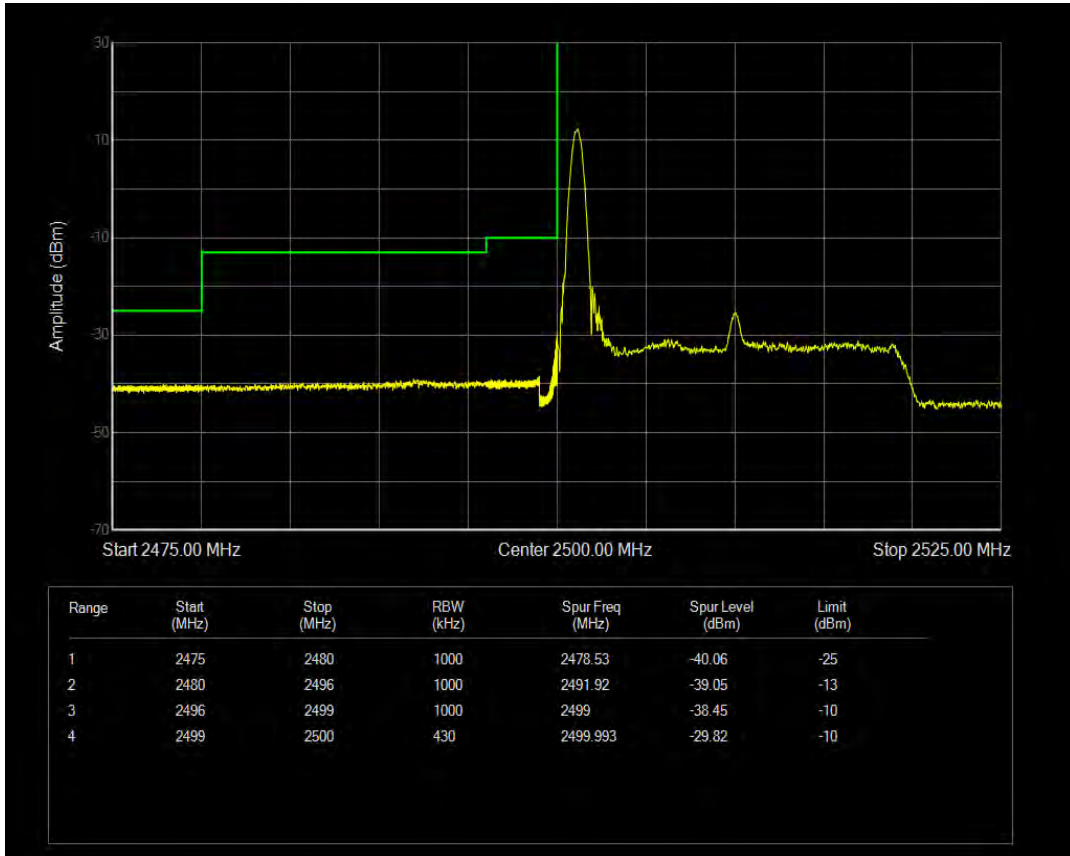

Band7 QPSK BW=20MHz Channel=20850 RB Size=1 Position=#0