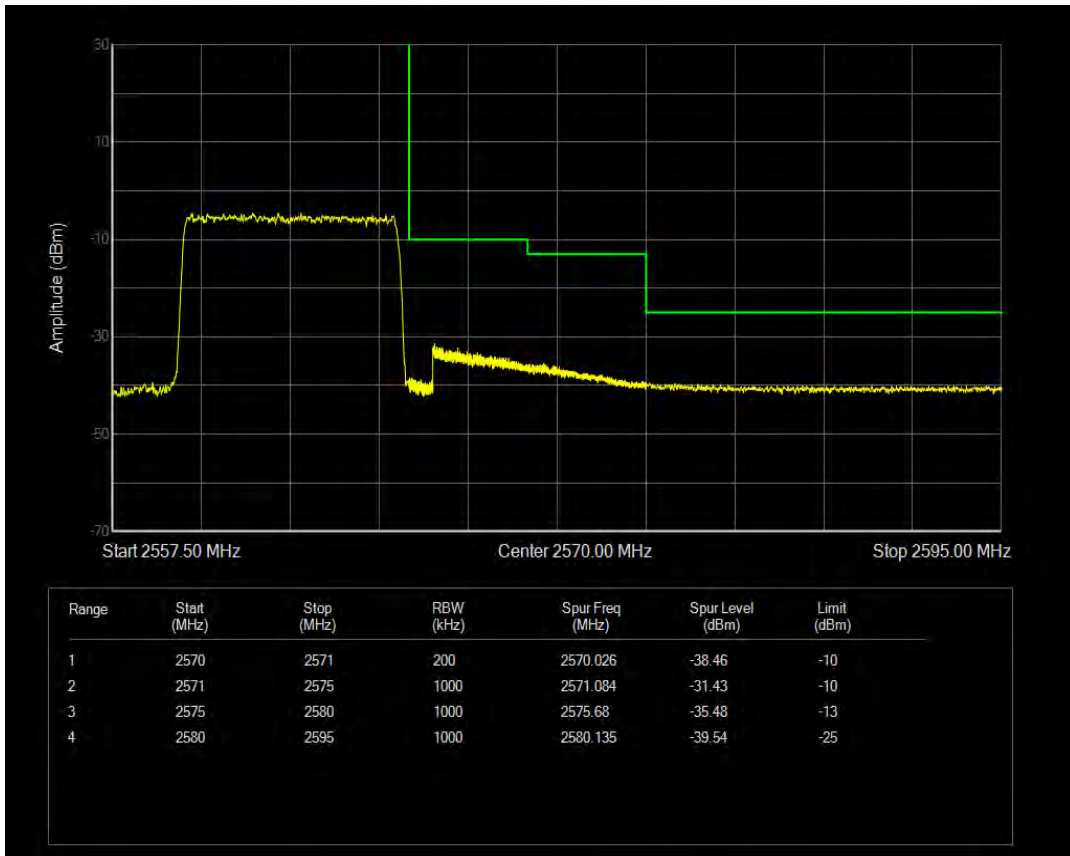

Band7 QAM16 BW=10MHz Channel=21400 RB Size=50 Position=#0