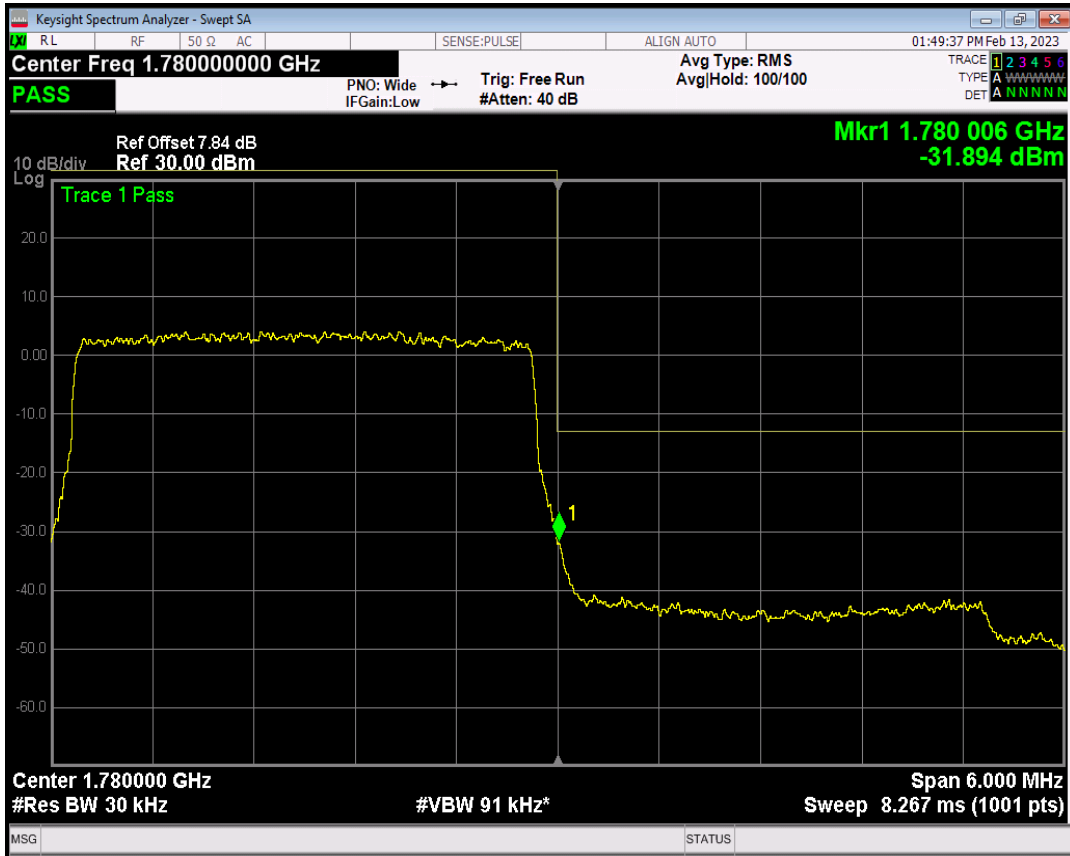

Band66 QPSK BW=3MHz Channel=132657 RB Size=15 Position=#0