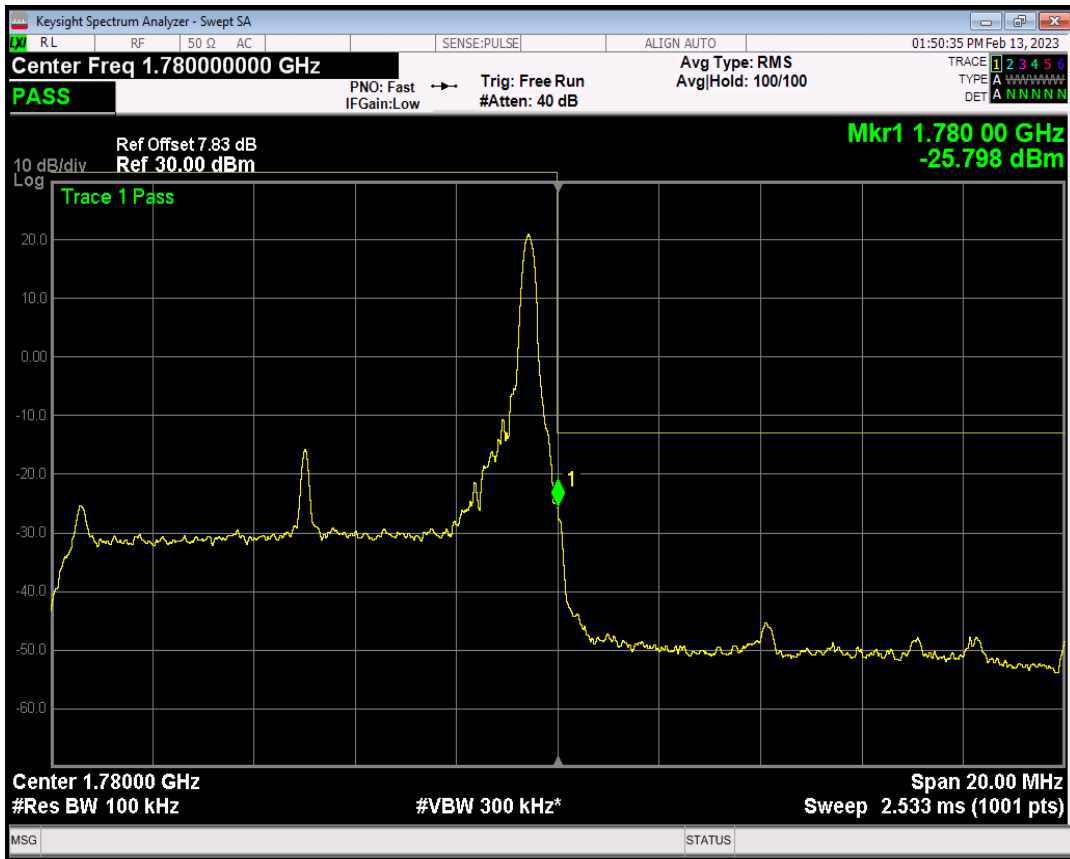

Band66 QPSK BW=10MHz Channel=132622 RB Size=1 Position=#Max