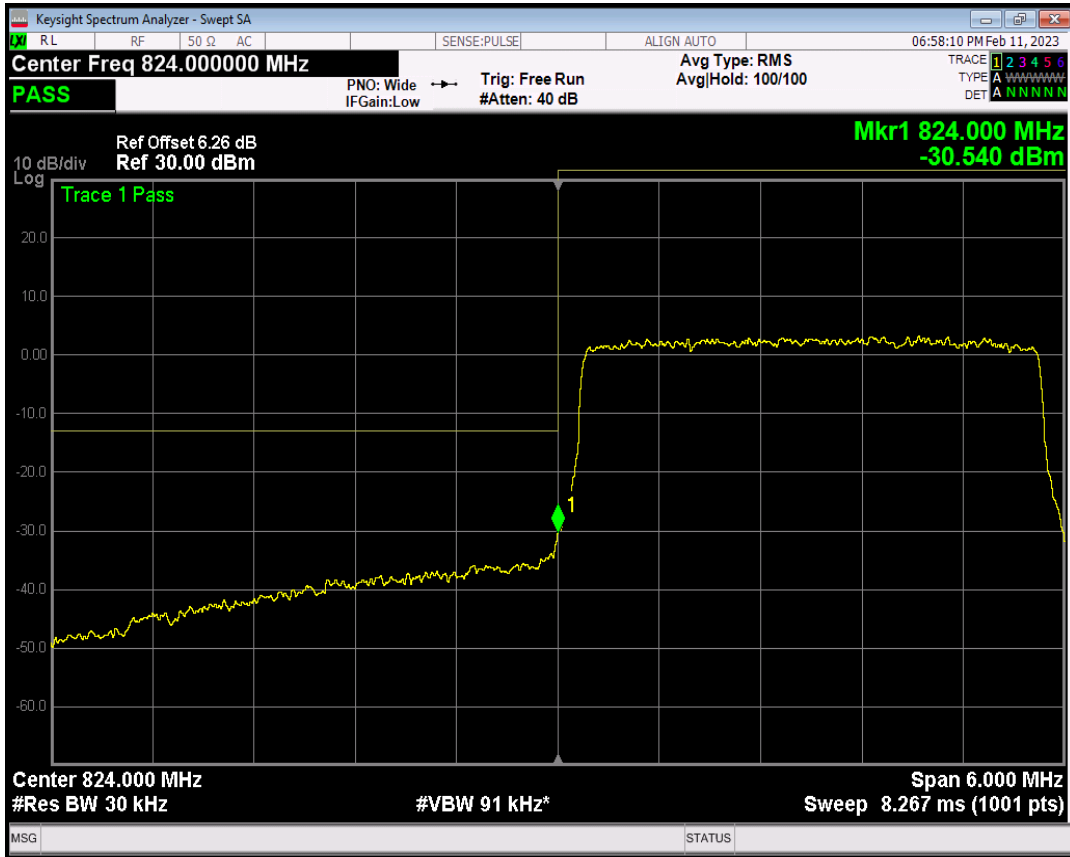

Band5 QAM16 BW=3MHz Channel=20415 RB Size=15 Position=#0