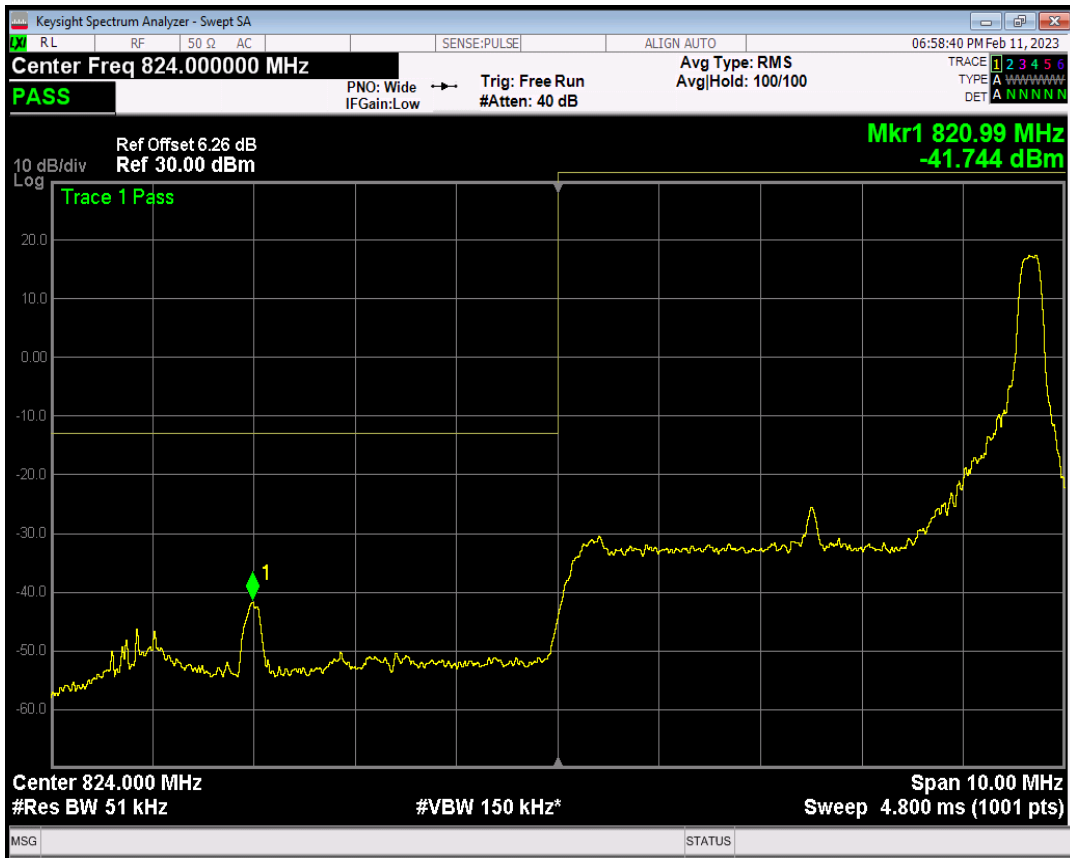

Band5 QAM16 BW=5MHz Channel=20425 RB Size=1 Position=#Max