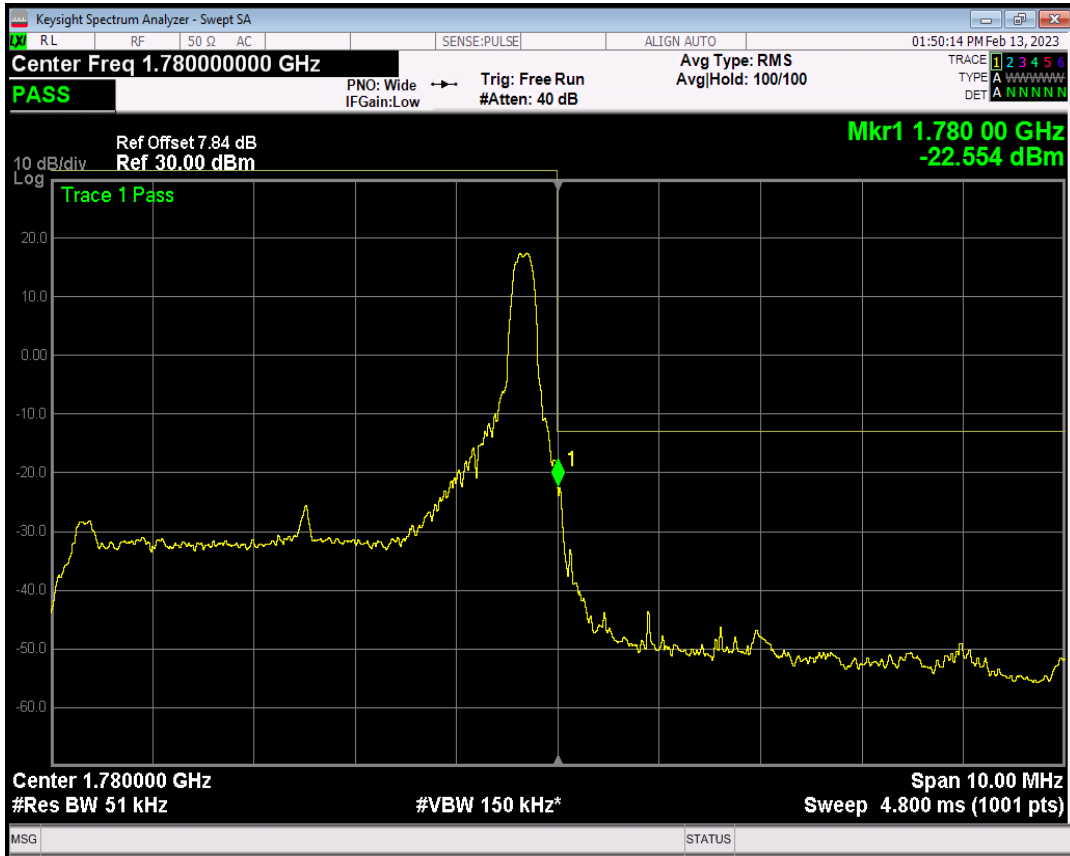

Band66 QPSK BW=5MHz Channel=132647 RB Size=1 Position=#Max

Band66 QPSK BW=5MHz Channel=132647 RB Size=25 Position=#0

Band66 QAM16 BW=5MHz Channel=132647 RB Size=1 Position=#0

Band66 QAM16 BW=5MHz Channel=132647 RB Size=1 Position=#Max