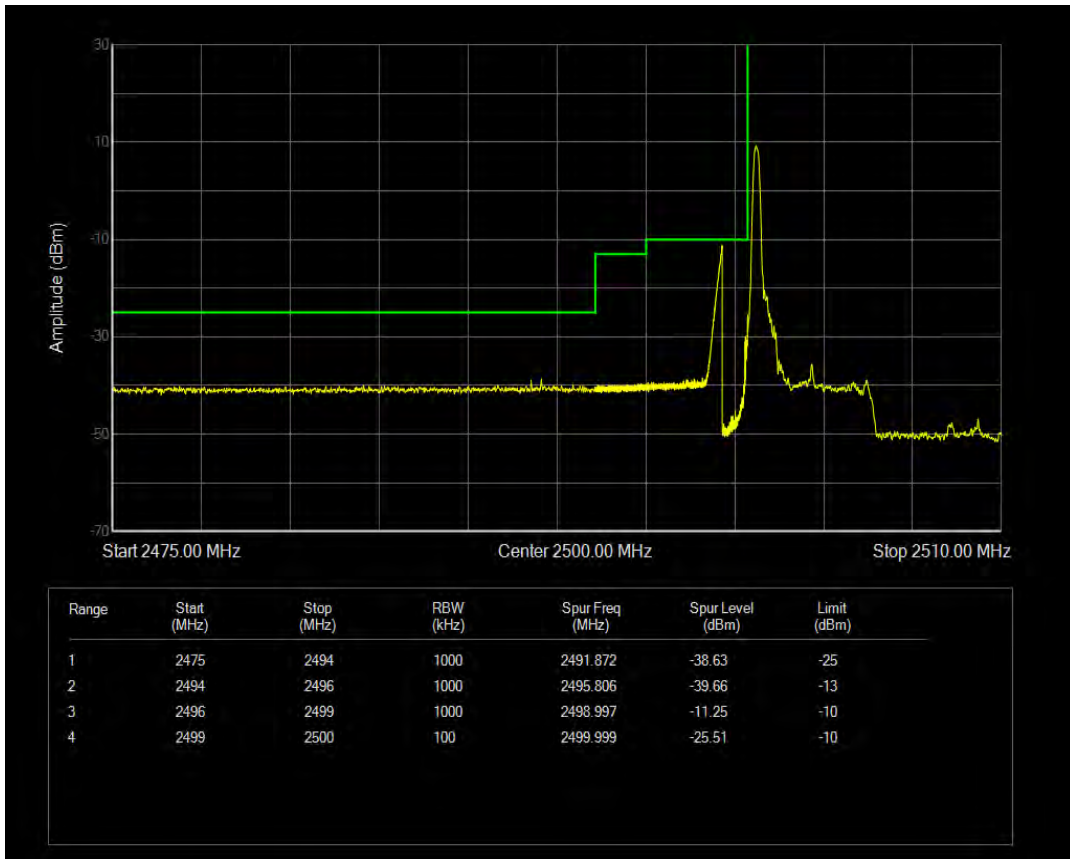

Band7 QAM16 BW=5MHz Channel=20775 RB Size=1 Position=#0