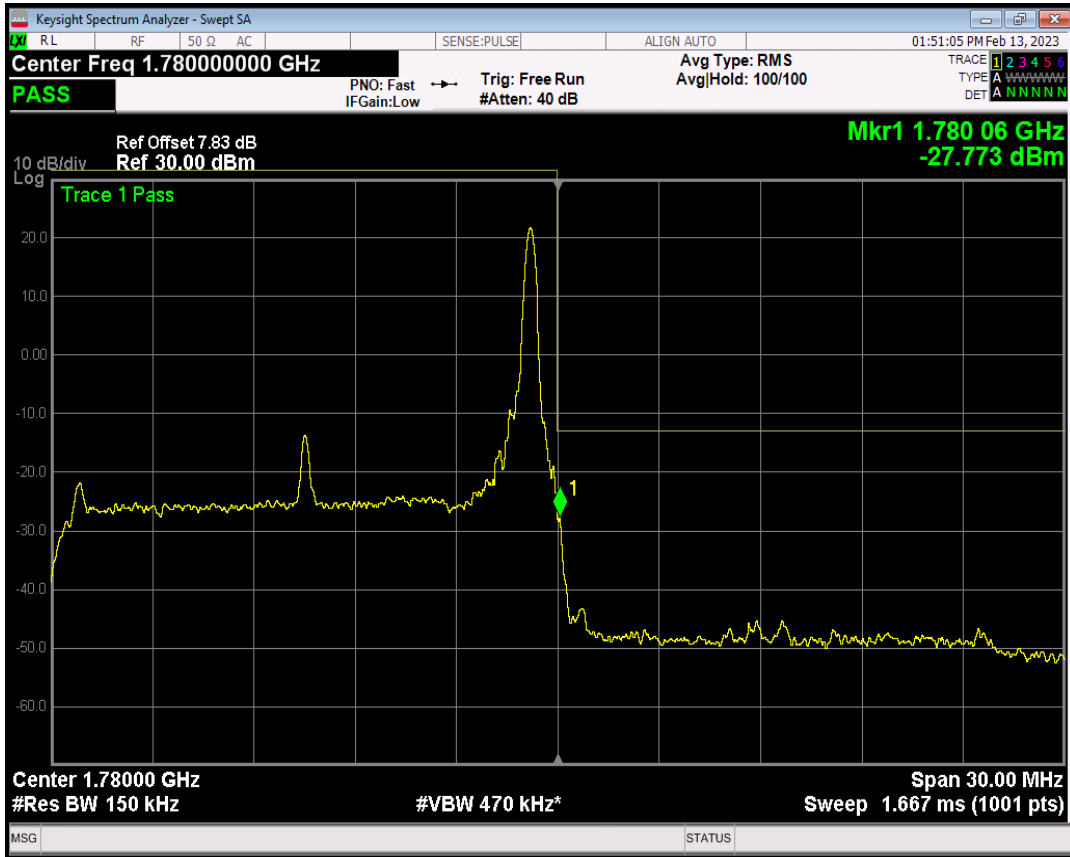

Band66 QPSK BW=15MHz Channel=132597 RB Size=1 Position=#Max