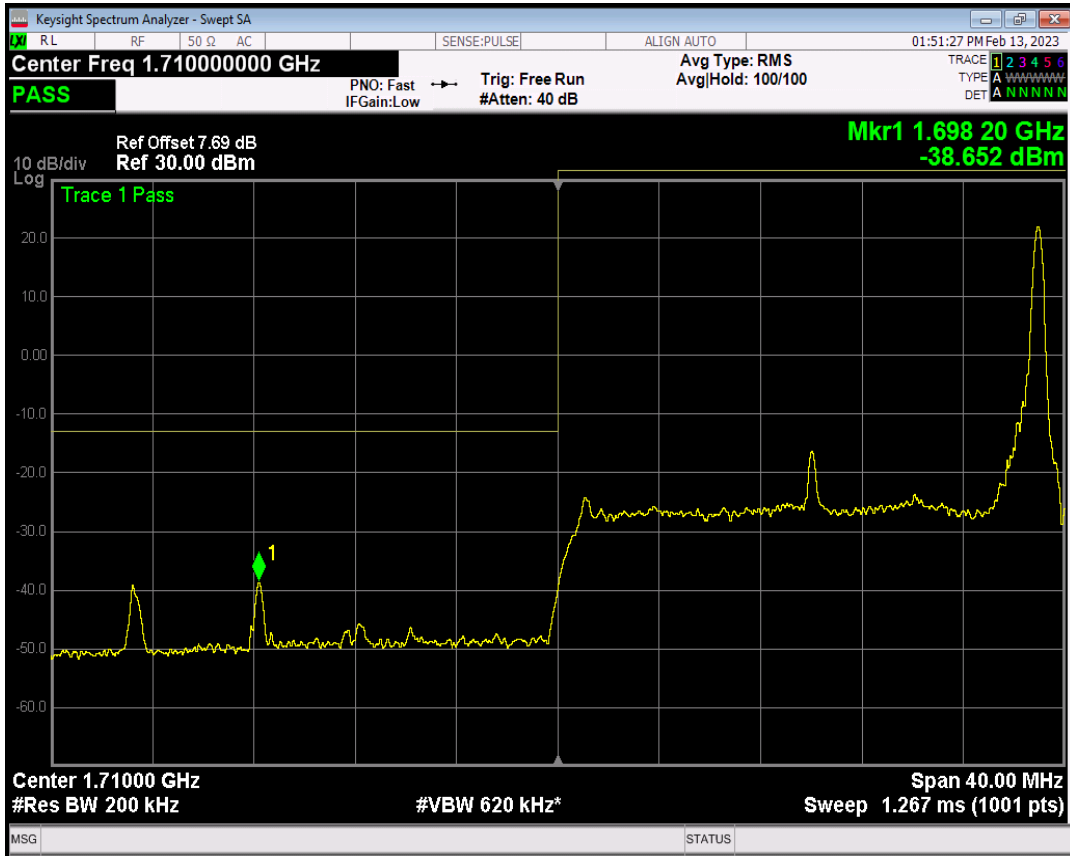

Band66 QAM16 BW=20MHz Channel=132072 RB Size=1 Position=#Max