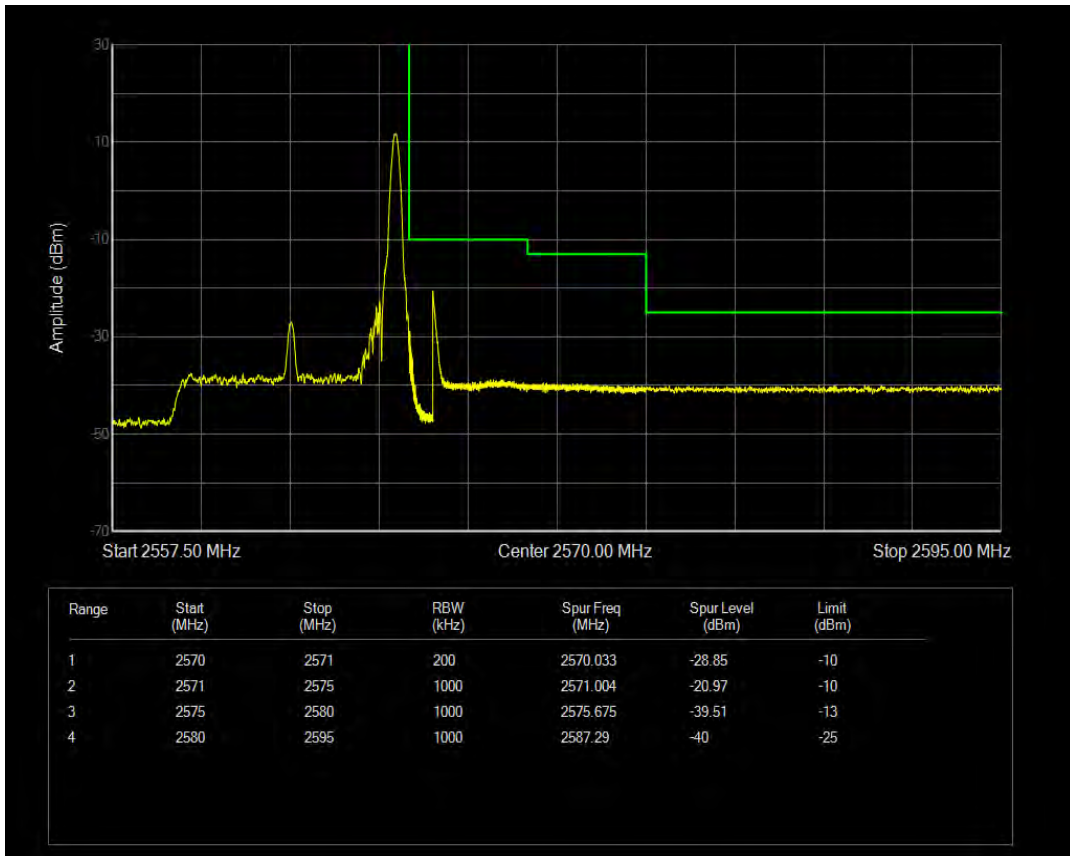

Band7 QPSK BW=10MHz Channel=21400 RB Size=1 Position=#Max