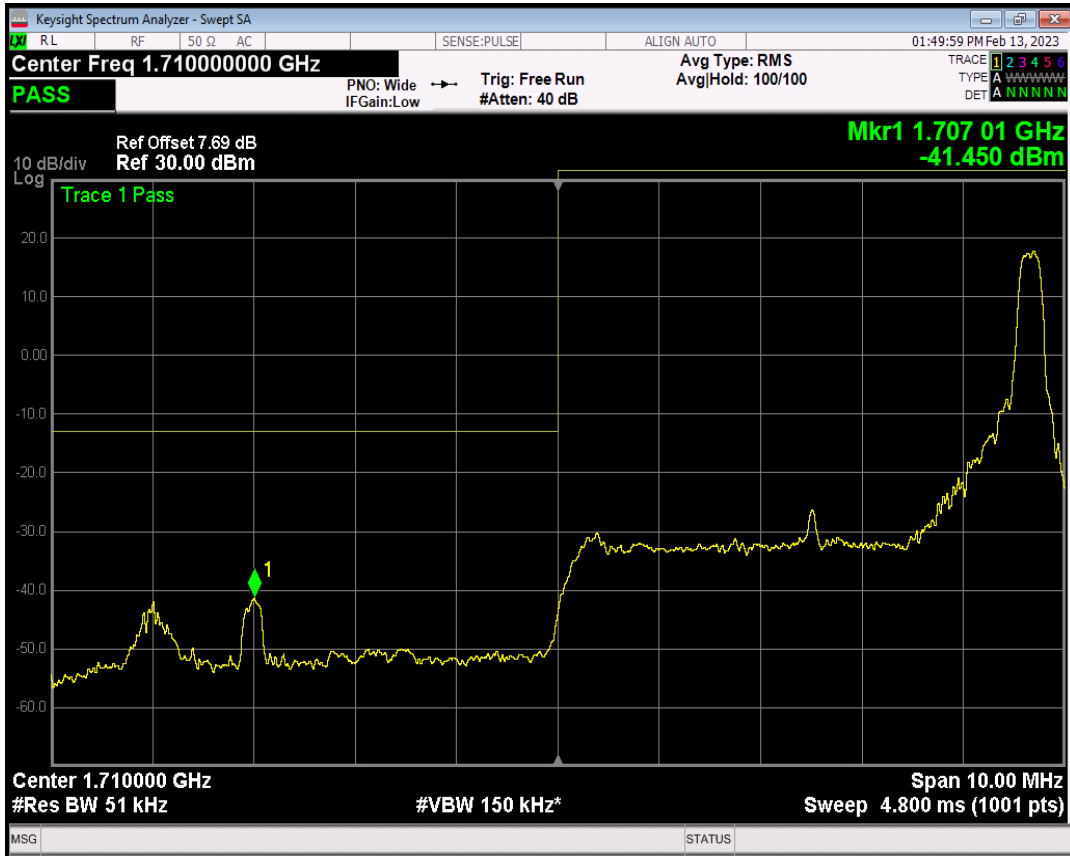

Band66 QAM16 BW=5MHz Channel=131997 RB Size=1 Position=#Max