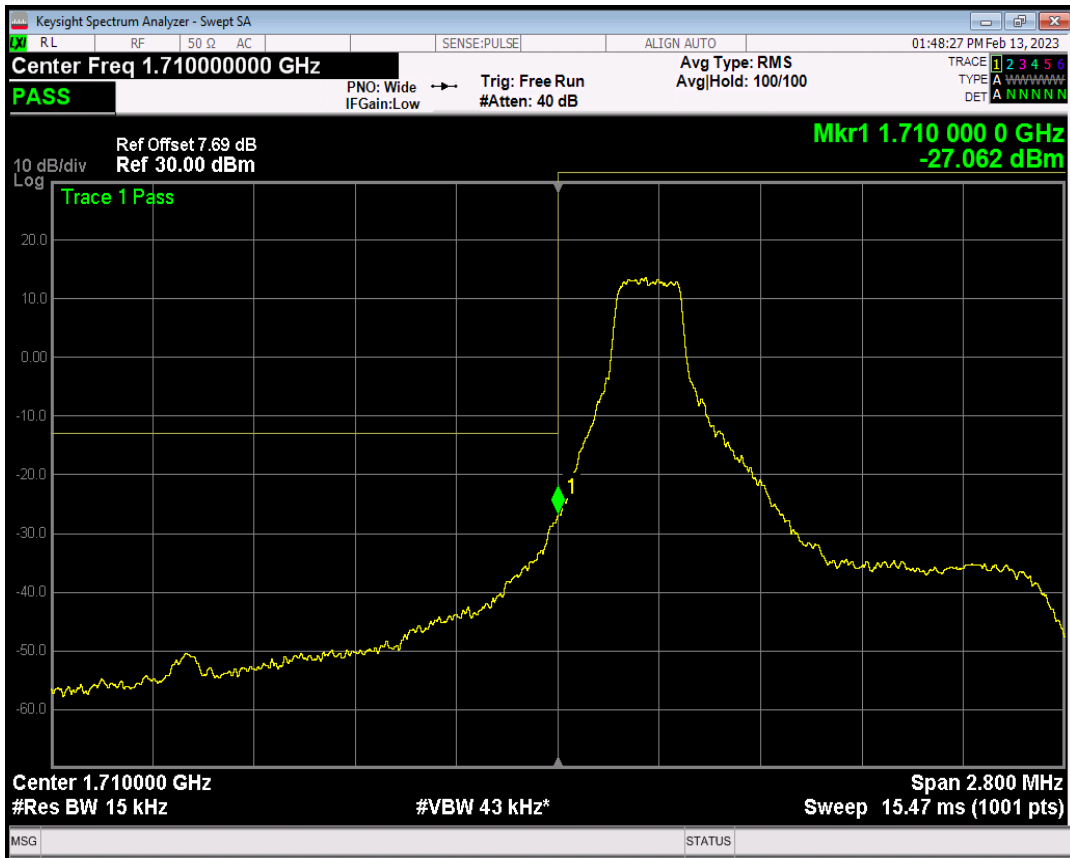

Band66 QPSK BW=1.4MHz Channel=131979 RB Size=1 Position=#0