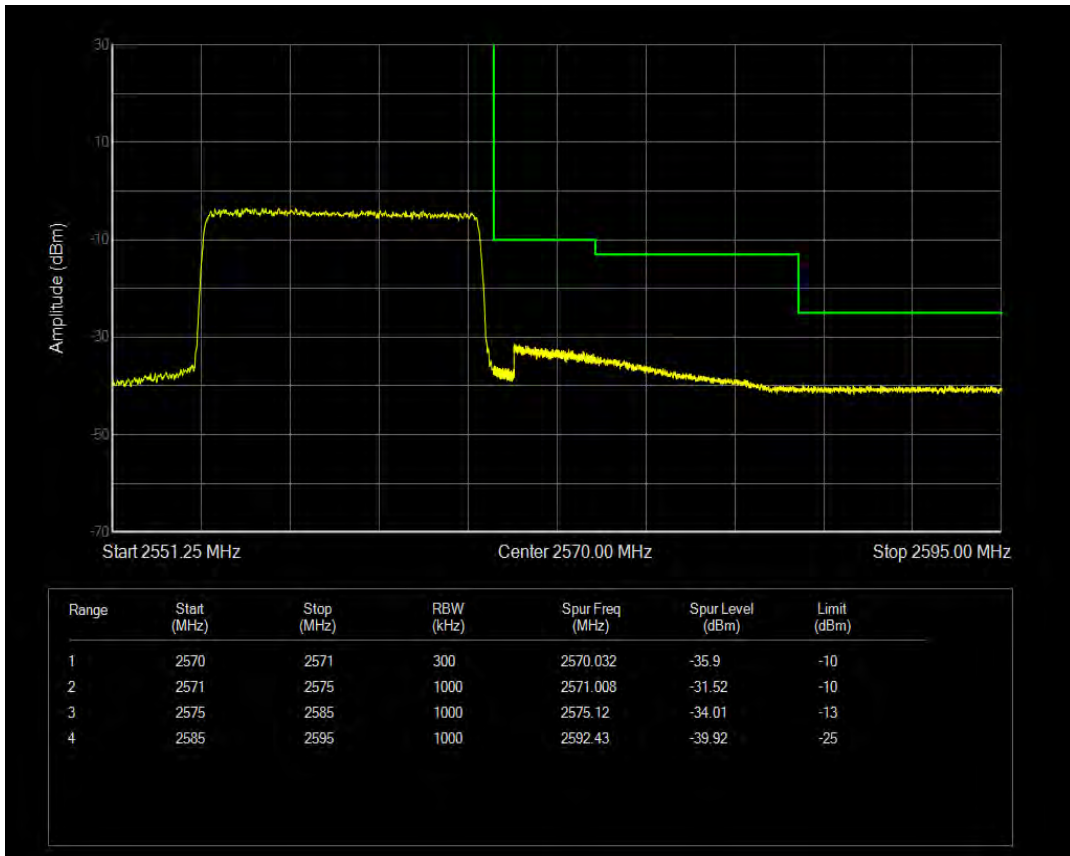

Band7 QPSK BW=15MHz Channel=21375 RB Size=75 Position=#0