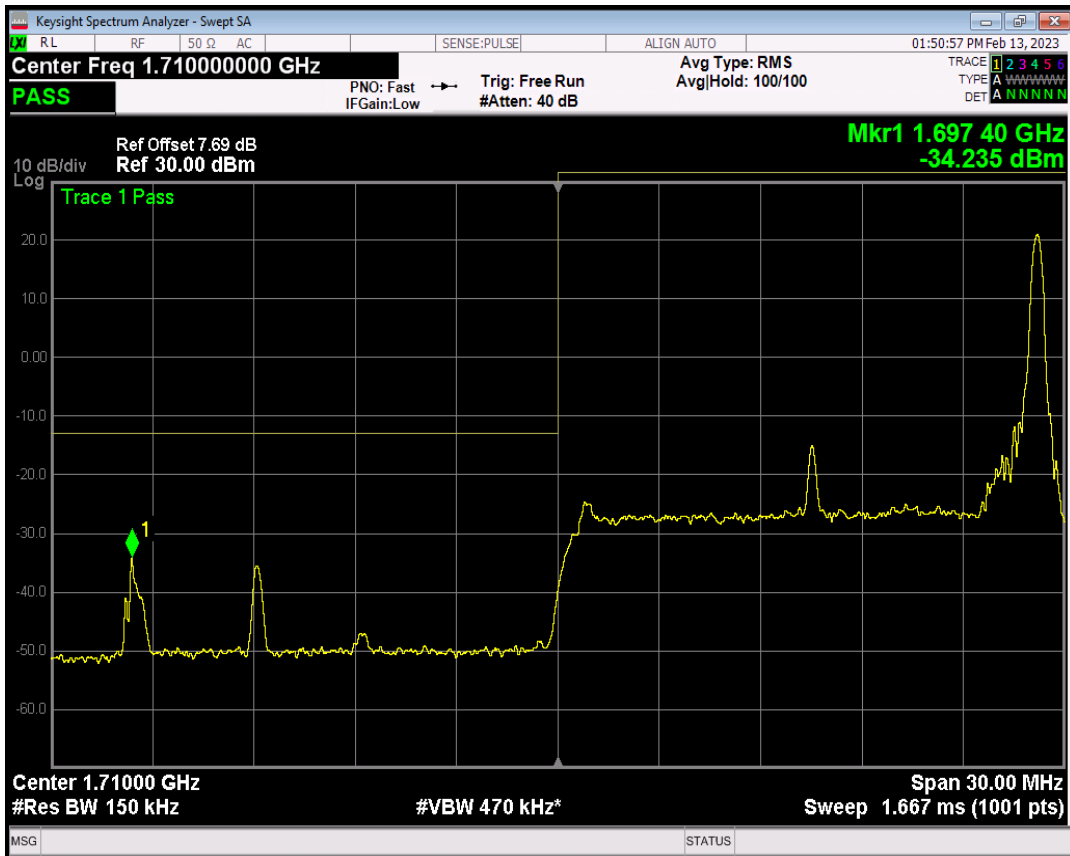

Band66 QAM16 BW=15MHz Channel=132047 RB Size=1 Position=#Max