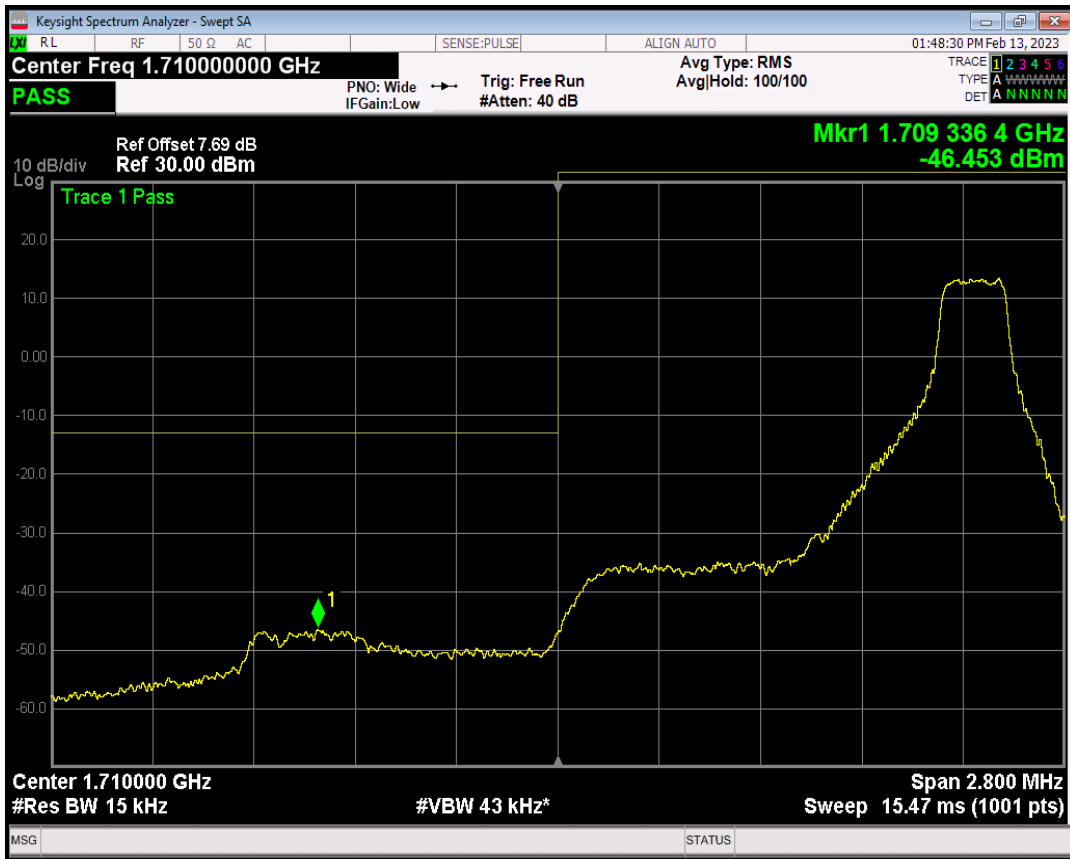

Band5 QAM16 BW=10MHz Channel=20450 RB Size=1 Position=#0

Band5 QAM16 BW=10MHz Channel=20450 RB Size=1 Position=#Max

Band5 QAM16 BW=10MHz Channel=20450 RB Size=50 Position=#0

Band5 QPSK BW=10MHz Channel=20600 RB Size=1 Position=#0

Band5 QPSK BW=10MHz Channel=20600 RB Size=1 Position=#Max

Band5 QPSK BW=10MHz Channel=20600 RB Size=50 Position=#0

Band5 QAM16 BW=10MHz Channel=20600 RB Size=1 Position=#0

Band5 QAM16 BW=10MHz Channel=20600 RB Size=1 Position=#Max

Band5 QAM16 BW=10MHz Channel=20600 RB Size=50 Position=#0

Band66 QPSK BW=1.4MHz Channel=131979 RB Size=1 Position=#0

Band66 QPSK BW=1.4MHz Channel=131979 RB Size=1 Position=#Max

Band66 QPSK BW=1.4MHz Channel=131979 RB Size=6 Position=#0