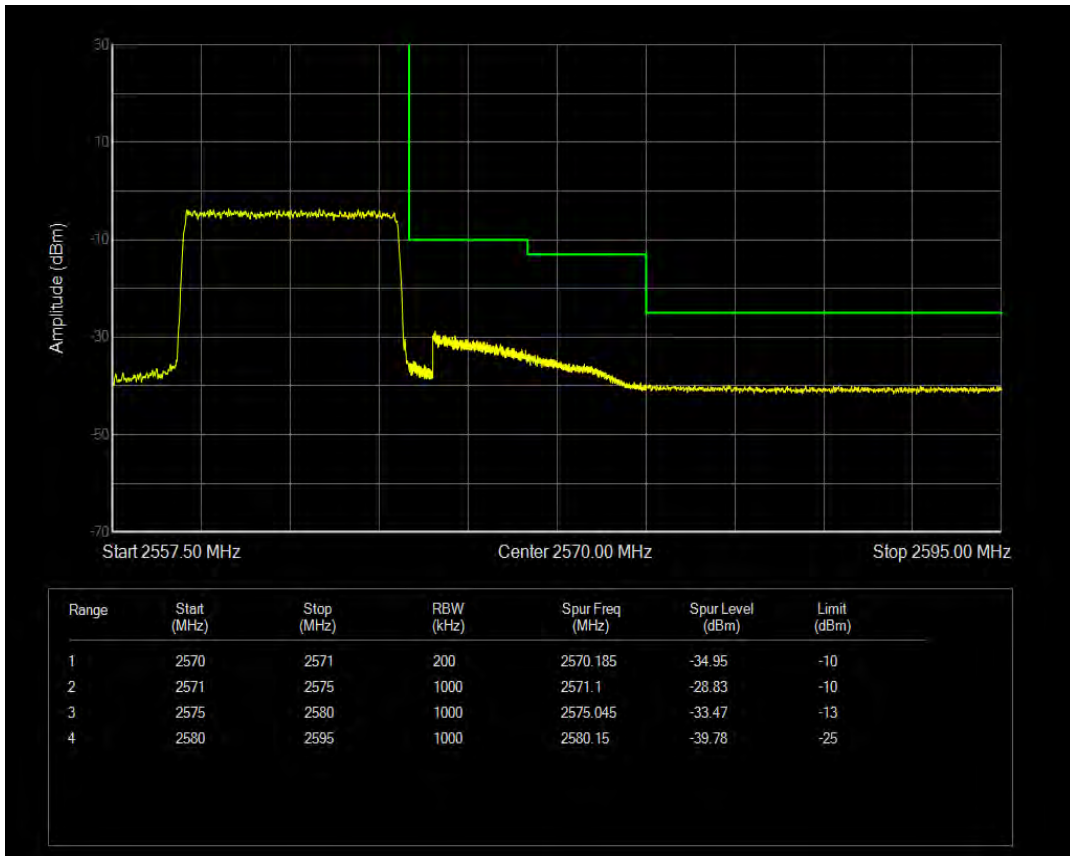

Band7 QAM16 BW=5MHz Channel=21425 RB Size=25 Position=#0

Band7 QPSK BW=10MHz Channel=20800 RB Size=1 Position=#0

Band7 QPSK BW=10MHz Channel=20800 RB Size=1 Position=#Max

Band7 QPSK BW=10MHz Channel=20800 RB Size=50 Position=#0

Band7 QAM16 BW=10MHz Channel=20800 RB Size=1 Position=#0

Band7 QAM16 BW=10MHz Channel=20800 RB Size=1 Position=#Max

Band7 QAM16 BW=10MHz Channel=20800 RB Size=50 Position=#0

Band7 QPSK BW=10MHz Channel=21400 RB Size=1 Position=#0

Band7 QPSK BW=10MHz Channel=21400 RB Size=1 Position=#Max

Band7 QPSK BW=10MHz Channel=21400 RB Size=50 Position=#0

Band7 QAM16 BW=10MHz Channel=21400 RB Size=1 Position=#0

Band7 QAM16 BW=10MHz Channel=21400 RB Size=1 Position=#Max