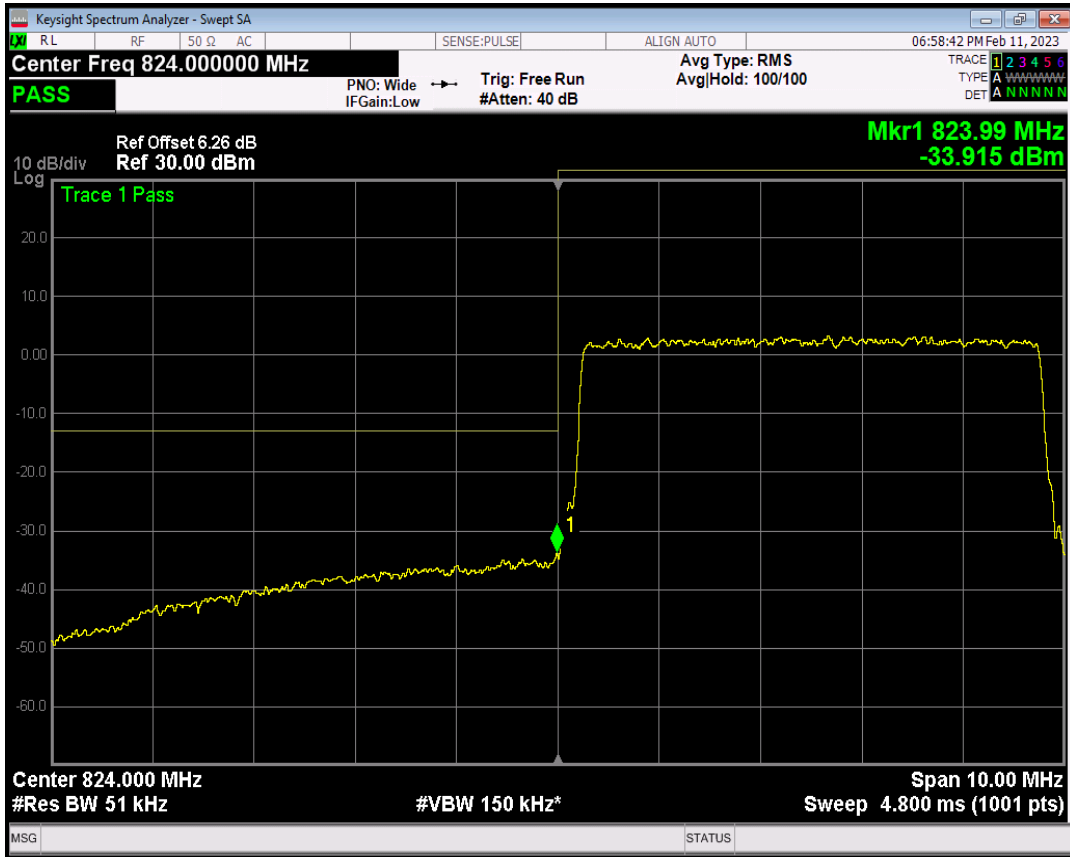

Band5 QAM16 BW=5MHz Channel=20425 RB Size=25 Position=#0