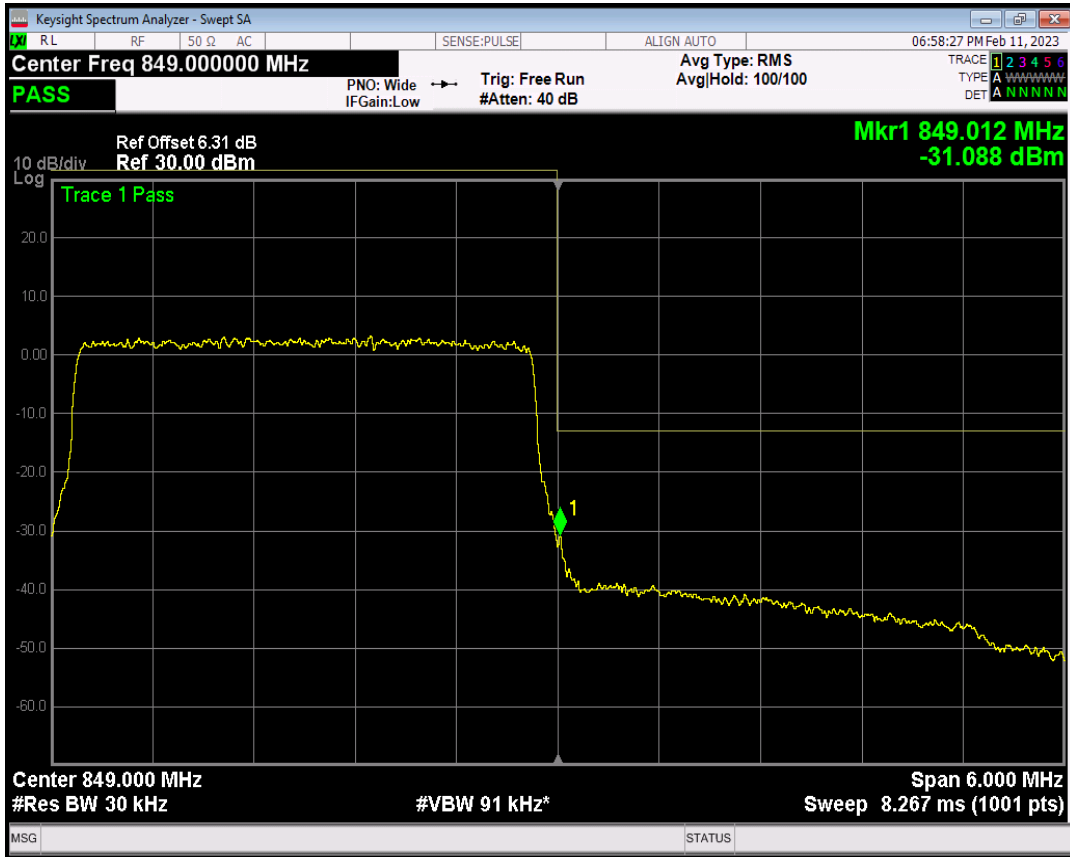

Band5 QAM16 BW=3MHz Channel=20635 RB Size=15 Position=#0