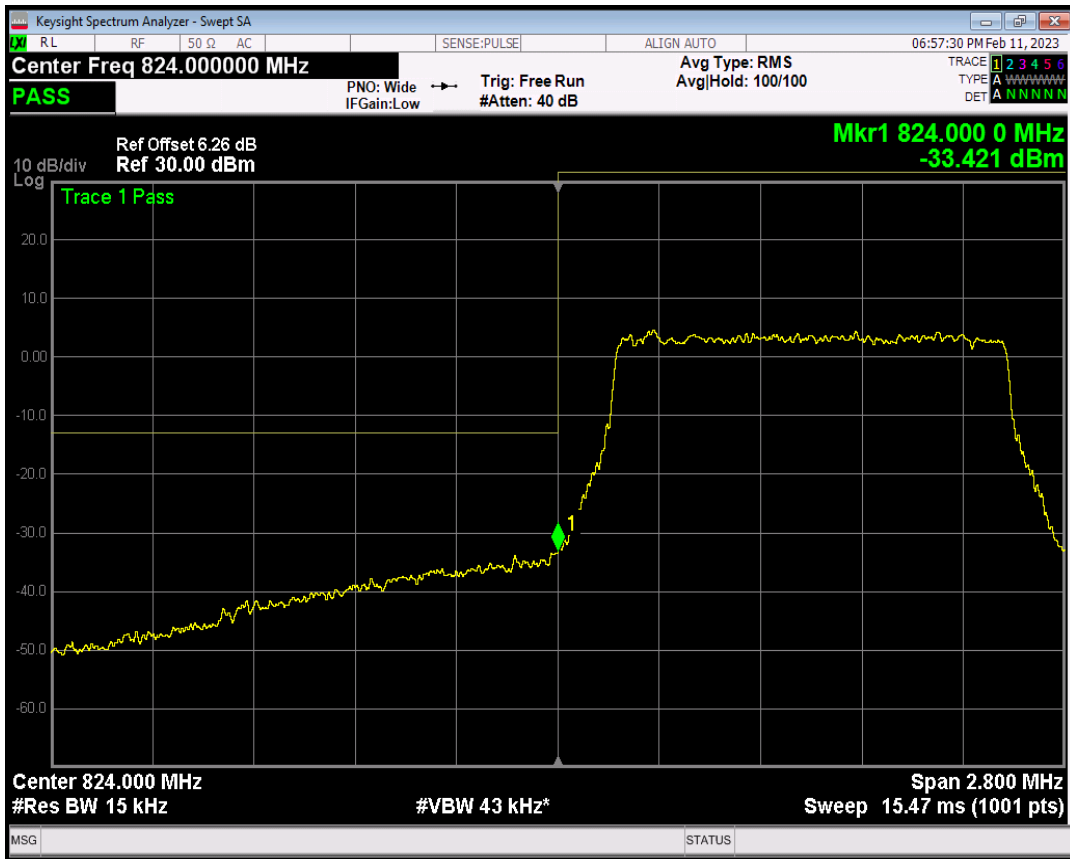

Band5 QAM16 BW=1.4MHz Channel=20407 RB Size=1 Position=#0

Band5 QAM16 BW=1.4MHz Channel=20407 RB Size=1 Position=#Max

Band5 QAM16 BW=1.4MHz Channel=20407 RB Size=6 Position=#0

Band5 QPSK BW=1.4MHz Channel=20643 RB Size=1 Position=#0

Band5 QPSK BW=1.4MHz Channel=20643 RB Size=1 Position=#Max

Band5 QPSK BW=1.4MHz Channel=20643 RB Size=6 Position=#0

Band5 QAM16 BW=1.4MHz Channel=20643 RB Size=1 Position=#0

Band5 QAM16 BW=1.4MHz Channel=20643 RB Size=1 Position=#Max