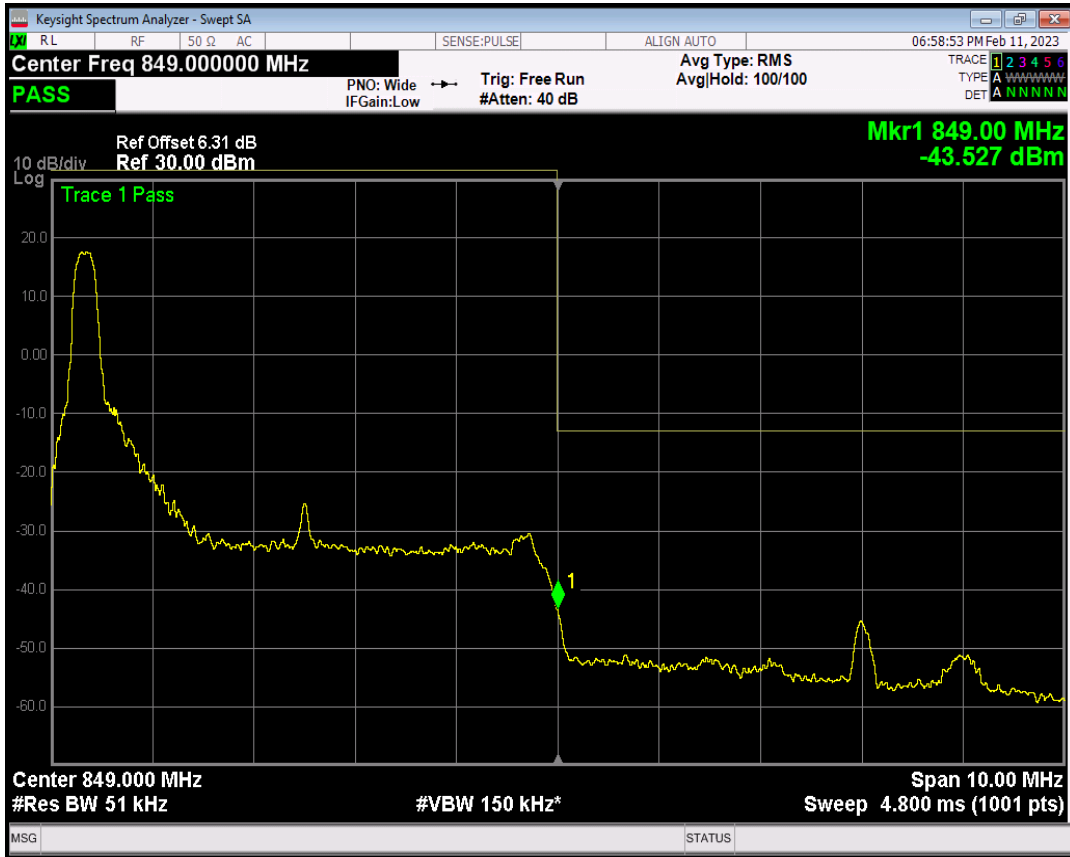

Band5 QAM16 BW=5MHz Channel=20625 RB Size=1 Position=#0