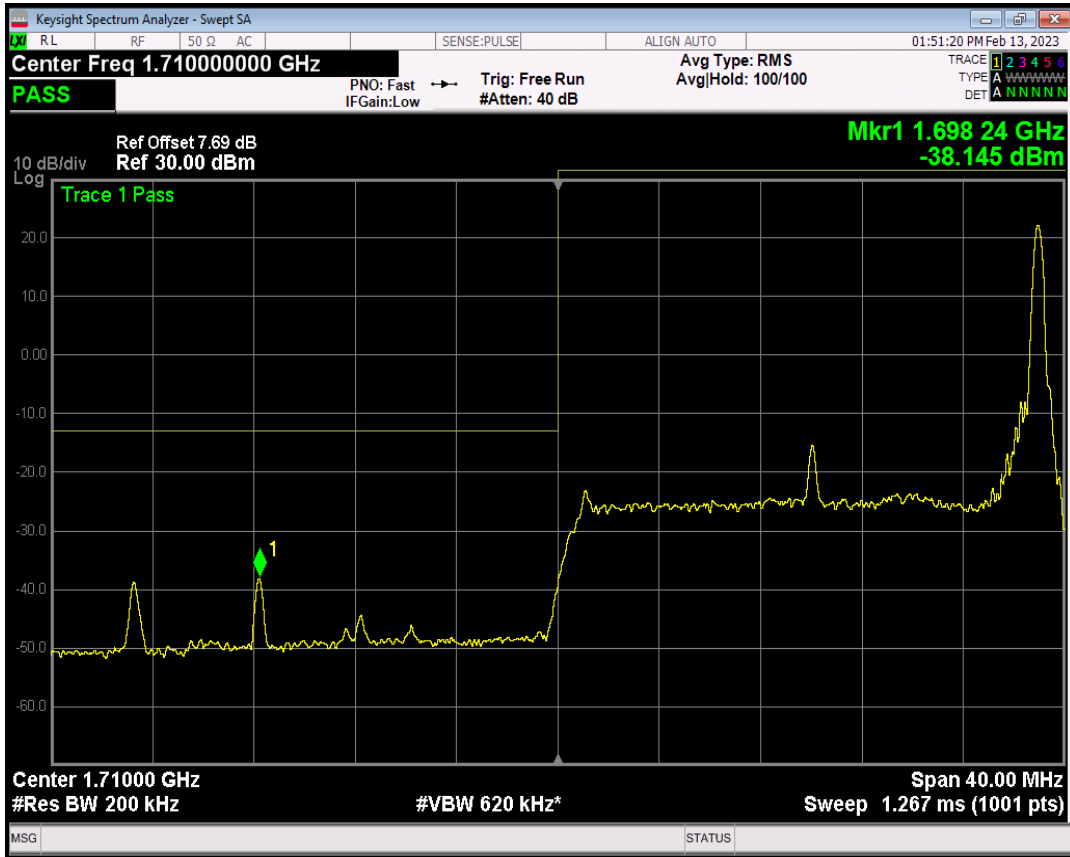

Band66 QPSK BW=20MHz Channel=132072 RB Size=1 Position=#Max