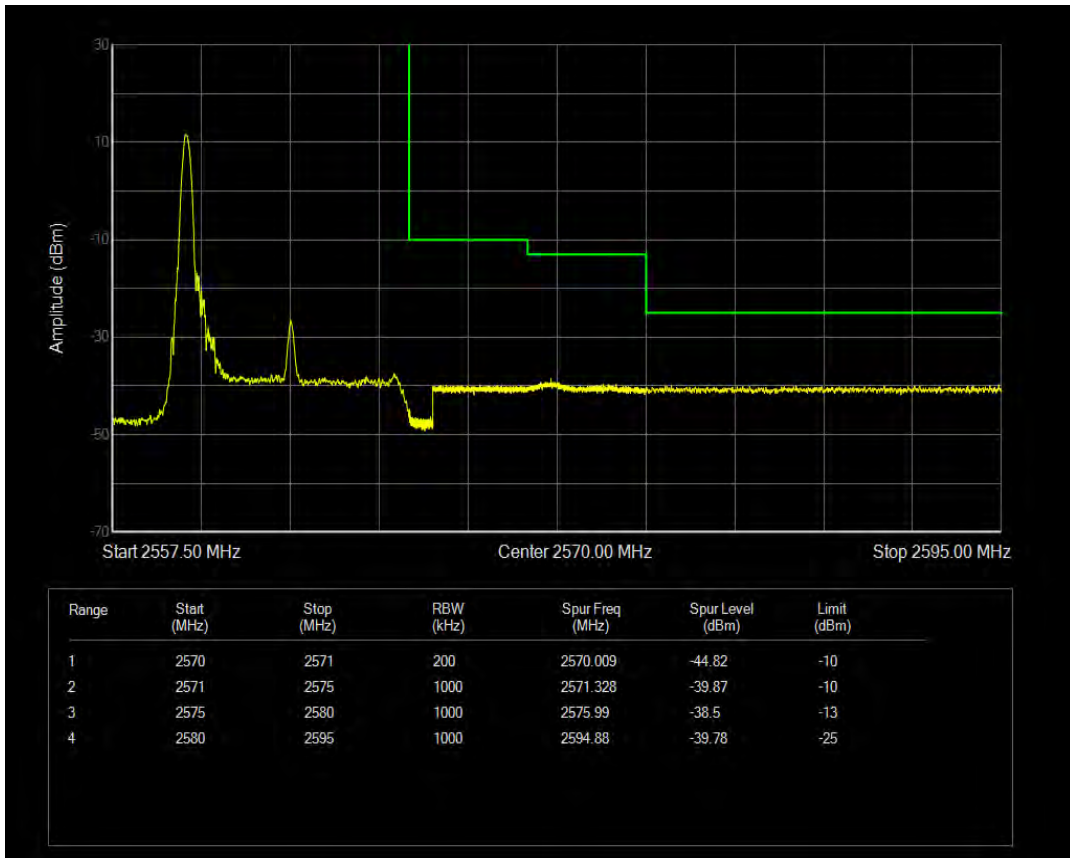

Band7 QAM16 BW=10MHz Channel=20800 RB Size=1 Position=#0

Band7 QAM16 BW=10MHz Channel=20800 RB Size=1 Position=#Max

Band7 QAM16 BW=10MHz Channel=20800 RB Size=50 Position=#0

Band7 QPSK BW=10MHz Channel=21400 RB Size=1 Position=#0

Band7 QPSK BW=10MHz Channel=21400 RB Size=1 Position=#Max

Band7 QPSK BW=10MHz Channel=21400 RB Size=50 Position=#0

Band7 QAM16 BW=10MHz Channel=21400 RB Size=1 Position=#0

Band7 QAM16 BW=10MHz Channel=21400 RB Size=1 Position=#Max