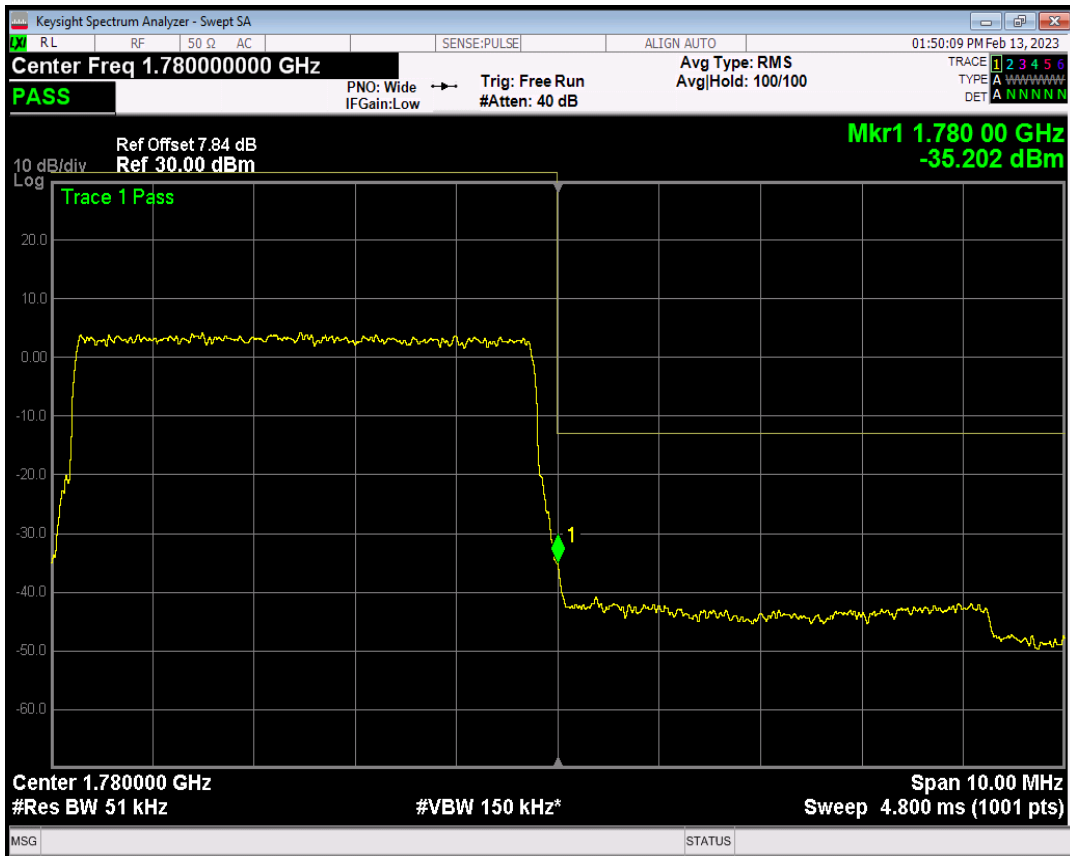

Band66 QPSK BW=5MHz Channel=132647 RB Size=25 Position=#0