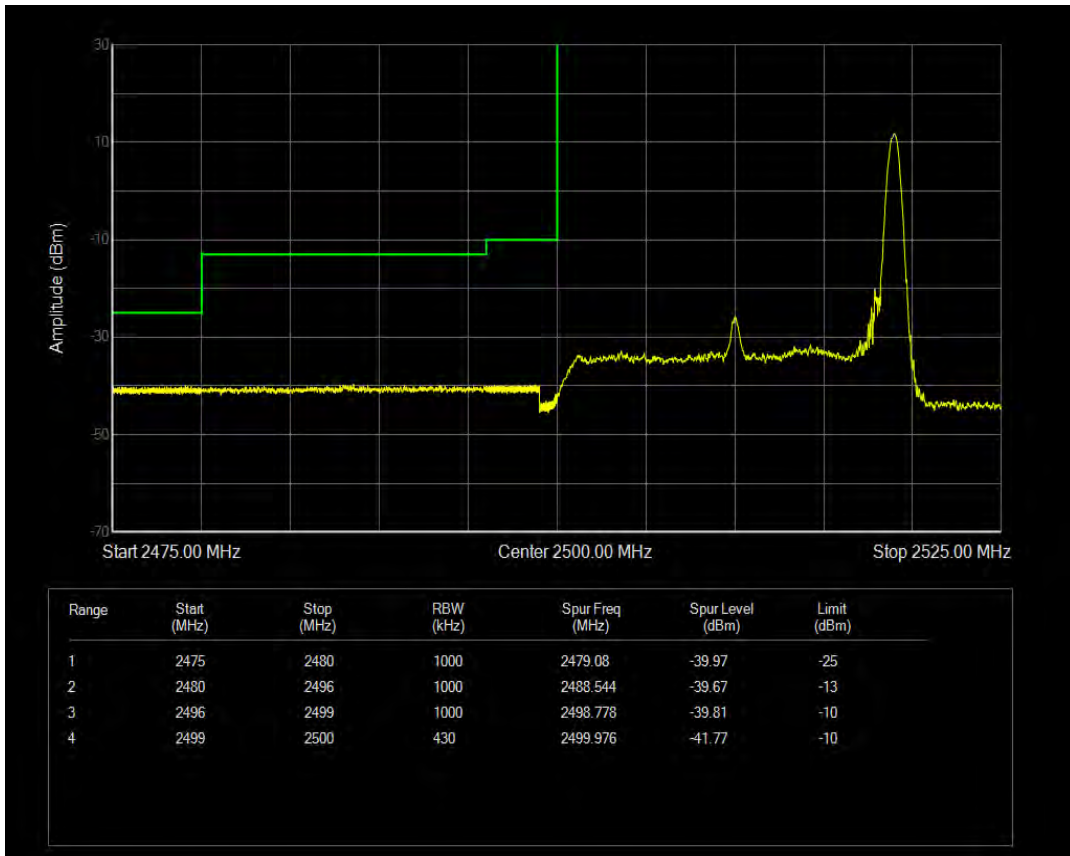

Band7 QAM16 BW=15MHz Channel=21375 RB Size=75 Position=#0

Band7 QPSK BW=20MHz Channel=20850 RB Size=1 Position=#0

Band7 QPSK BW=20MHz Channel=20850 RB Size=1 Position=#Max

Band7 QPSK BW=20MHz Channel=20850 RB Size=100 Position=#0

Band7 QAM16 BW=20MHz Channel=20850 RB Size=1 Position=#0

Band7 QAM16 BW=20MHz Channel=20850 RB Size=1 Position=#Max

Band7 QAM16 BW=20MHz Channel=20850 RB Size=100 Position=#0

Band7 QPSK BW=20MHz Channel=21350 RB Size=1 Position=#0