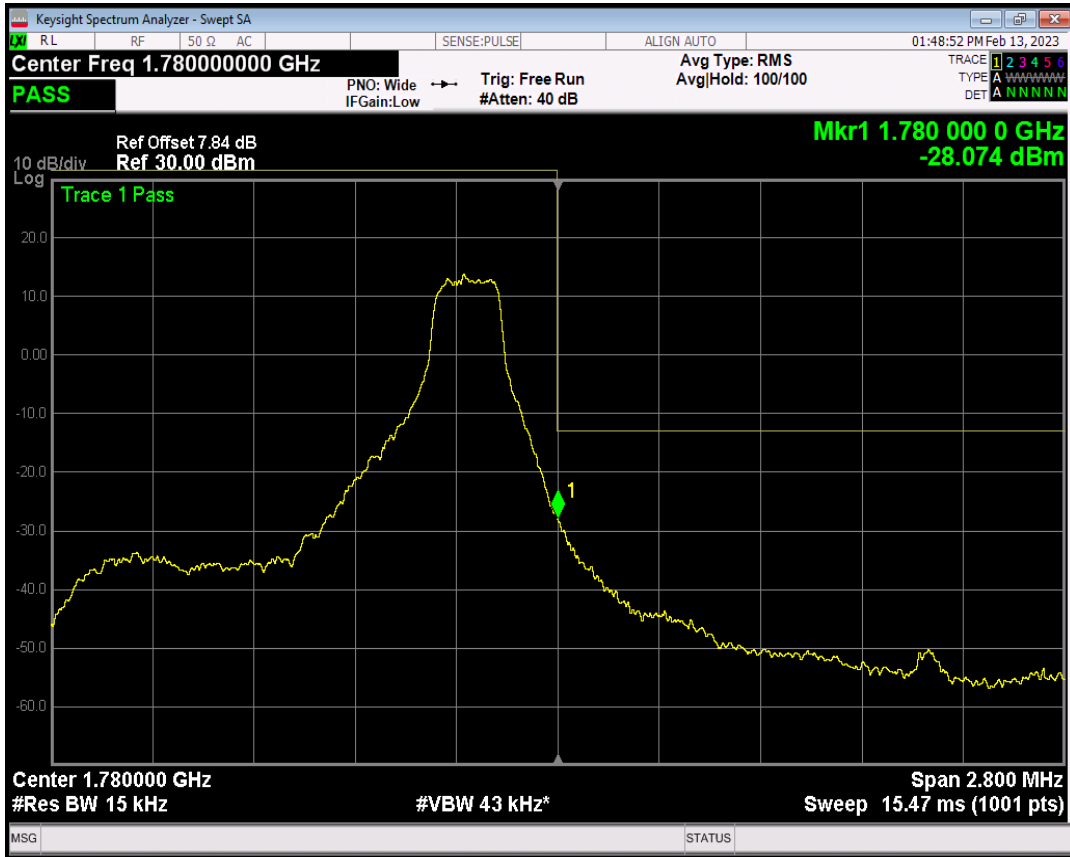

Band66 QPSK BW=1.4MHz Channel=132665 RB Size=1 Position=#Max