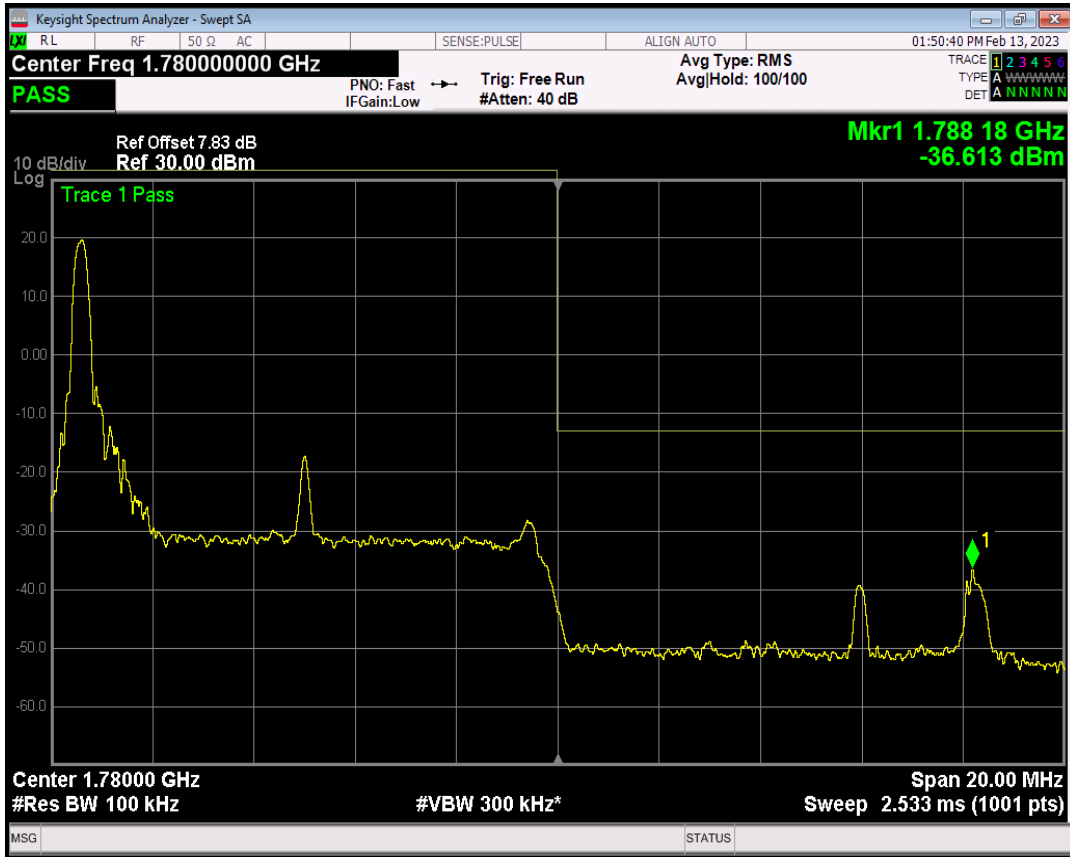

Band66 QAM16 BW=10MHz Channel=132622 RB Size=1 Position=#0