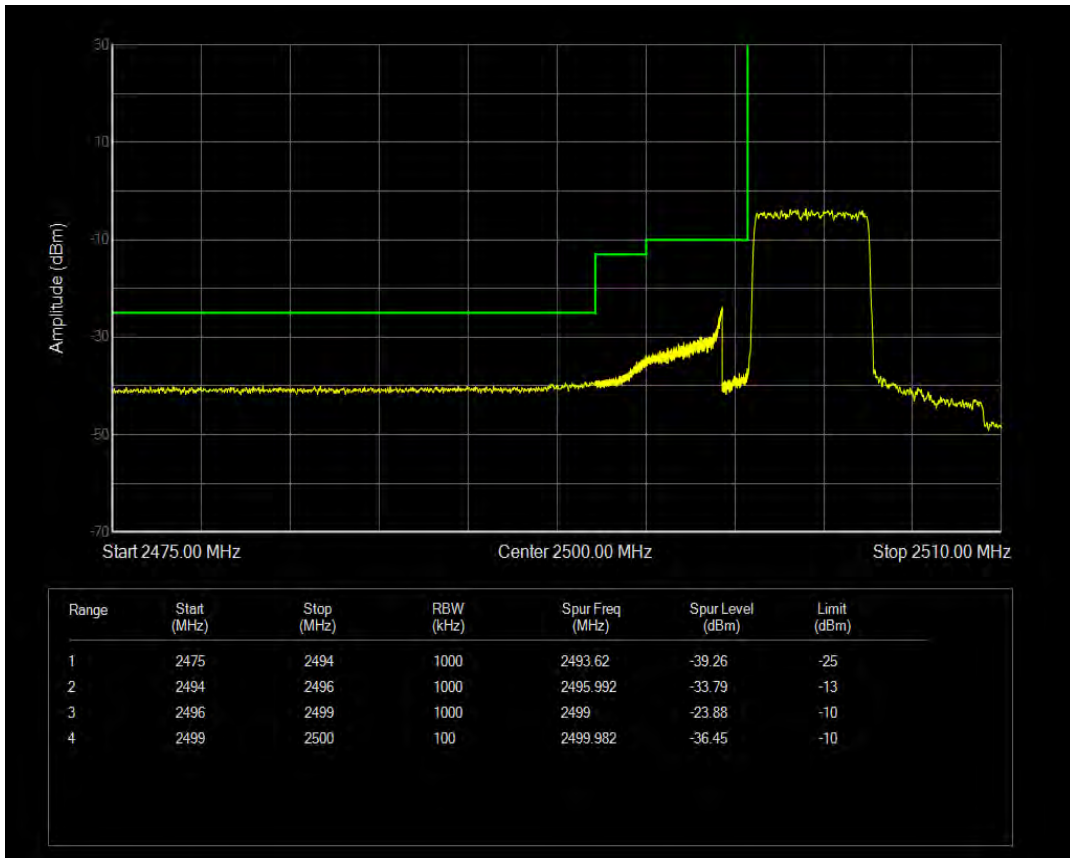

Band66 QAM16 BW=20MHz Channel=132572 RB Size=100 Position=#0

Band7 QPSK BW=5MHz Channel=20775 RB Size=1 Position=#0

Band7 QPSK BW=5MHz Channel=20775 RB Size=1 Position=#Max

Band7 QPSK BW=5MHz Channel=20775 RB Size=25 Position=#0

Band7 QAM16 BW=5MHz Channel=20775 RB Size=1 Position=#0

Band7 QAM16 BW=5MHz Channel=20775 RB Size=1 Position=#Max

Band7 QAM16 BW=5MHz Channel=20775 RB Size=25 Position=#0

Band7 QPSK BW=5MHz Channel=21425 RB Size=1 Position=#0