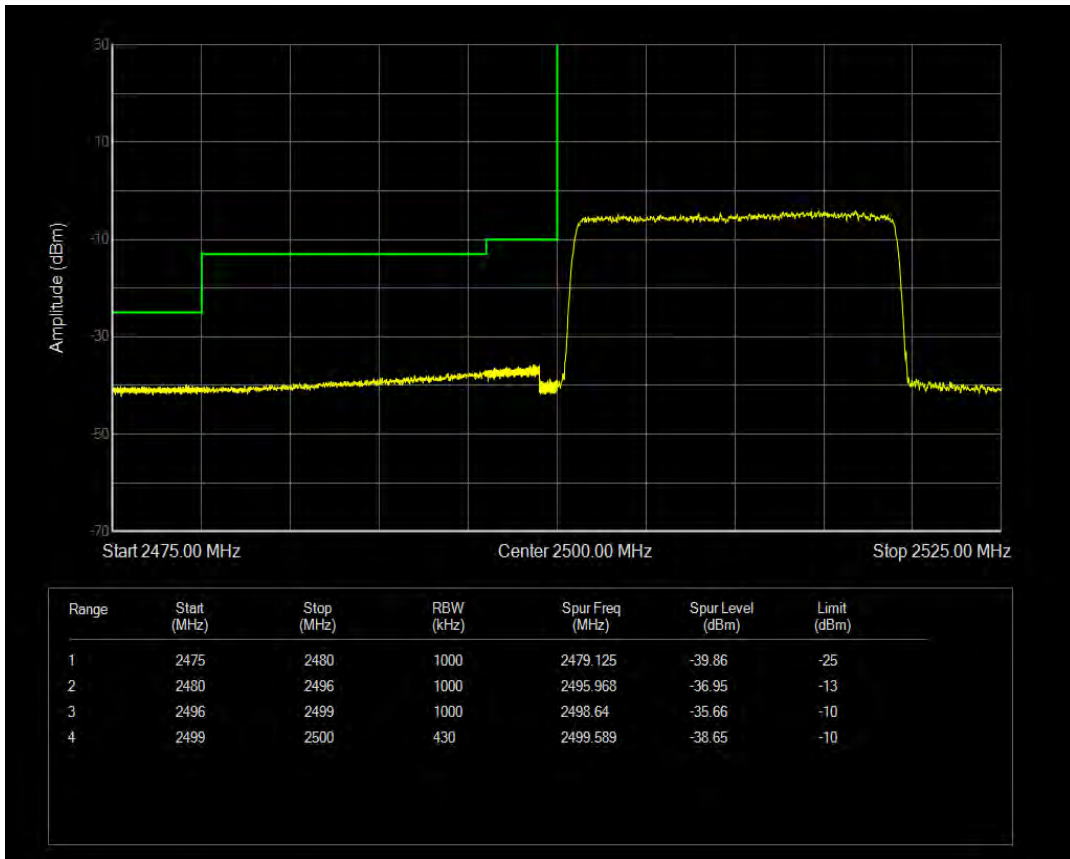

Band7 QAM16 BW=15MHz Channel=21375 RB Size=75 Position=#0

Band7 QPSK BW=20MHz Channel=20850 RB Size=1 Position=#0

Band7 QPSK BW=20MHz Channel=20850 RB Size=1 Position=#Max

Band7 QPSK BW=20MHz Channel=20850 RB Size=100 Position=#0

Band7 QAM16 BW=20MHz Channel=20850 RB Size=1 Position=#0

Band7 QAM16 BW=20MHz Channel=20850 RB Size=1 Position=#Max

Band7 QAM16 BW=20MHz Channel=20850 RB Size=100 Position=#0

Band7 QPSK BW=20MHz Channel=21350 RB Size=1 Position=#0