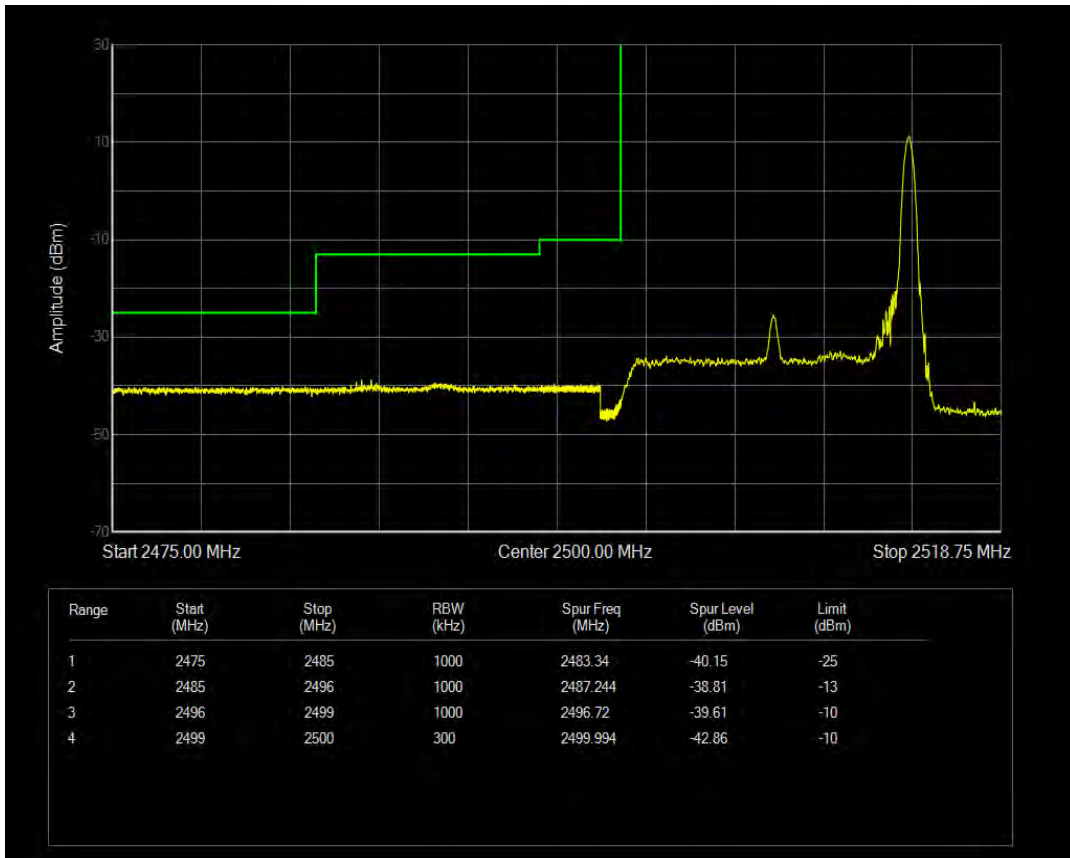

Band7 QAM16 BW=15MHz Channel=20825 RB Size=1 Position=#Max