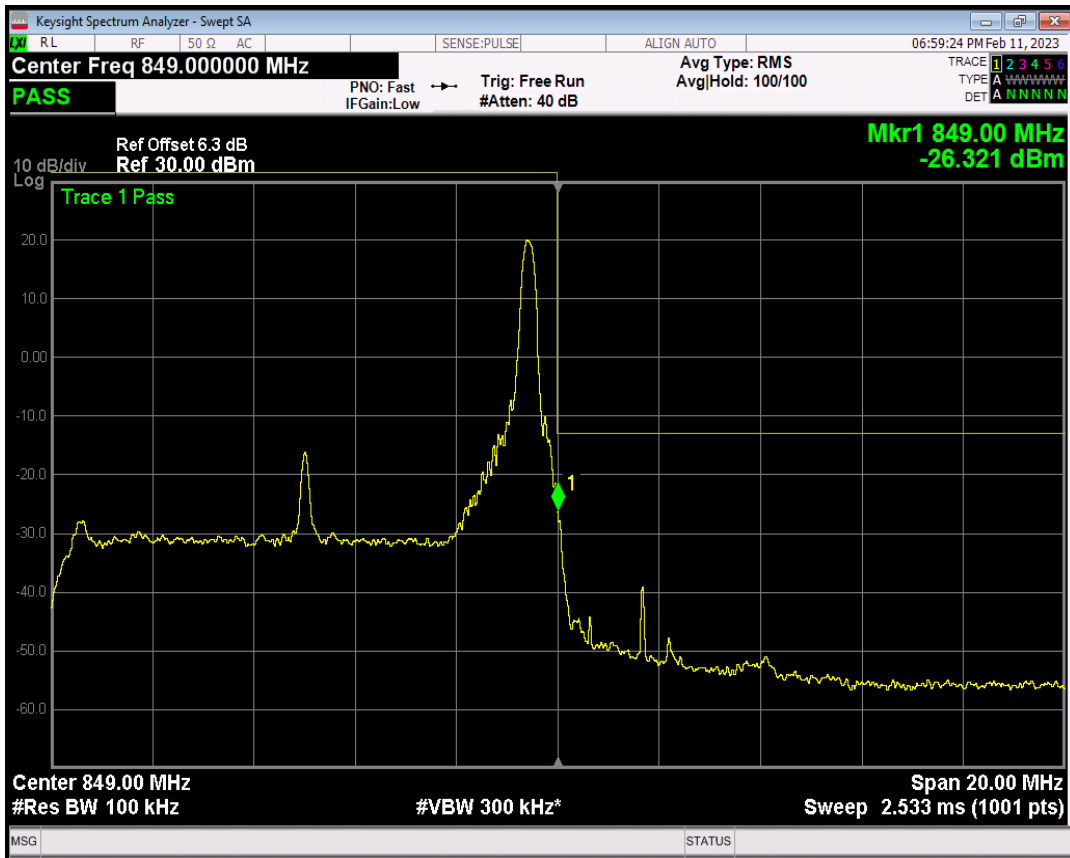

Band5 QPSK BW=10MHz Channel=20600 RB Size=1 Position=#Max

Band5 QPSK BW=10MHz Channel=20600 RB Size=50 Position=#0

Band5 QAM16 BW=10MHz Channel=20600 RB Size=1 Position=#0

Band5 QAM16 BW=10MHz Channel=20600 RB Size=1 Position=#Max