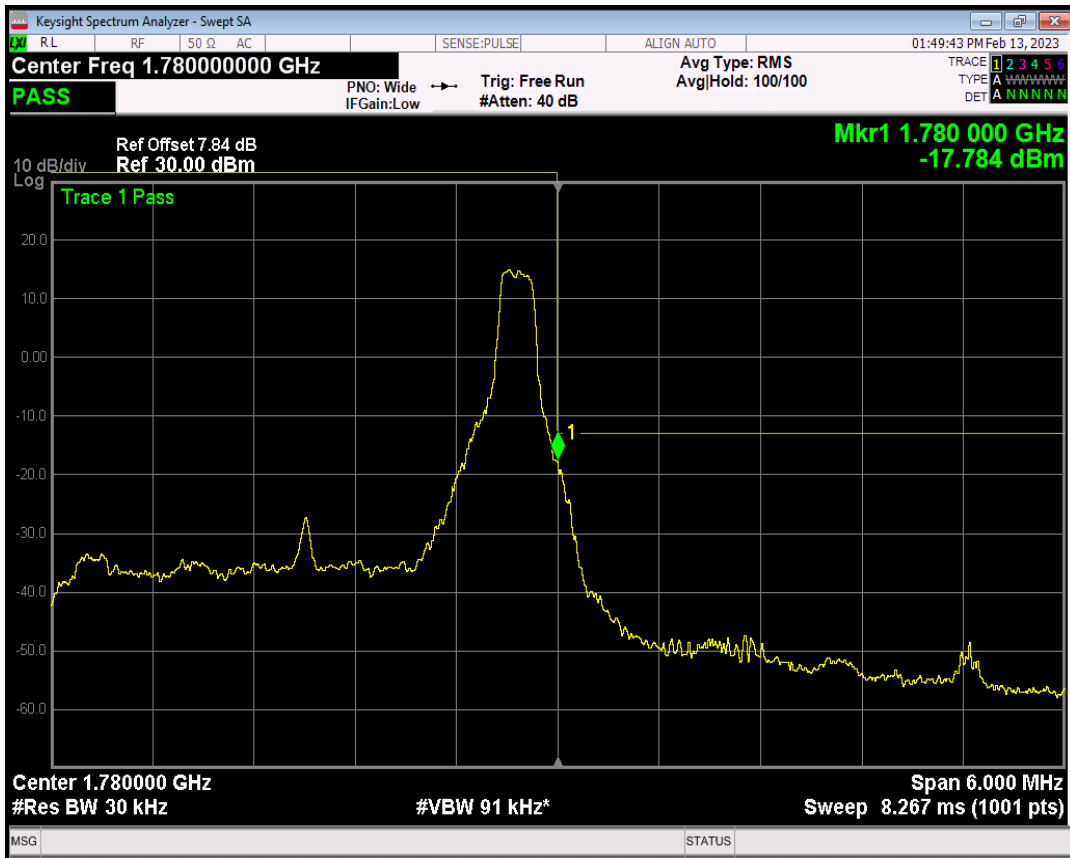

Band66 QPSK BW=3MHz Channel=132657 RB Size=1 Position=#Max

Band66 QPSK BW=3MHz Channel=132657 RB Size=15 Position=#0

Band66 QAM16 BW=3MHz Channel=132657 RB Size=1 Position=#0

Band66 QAM16 BW=3MHz Channel=132657 RB Size=1 Position=#Max