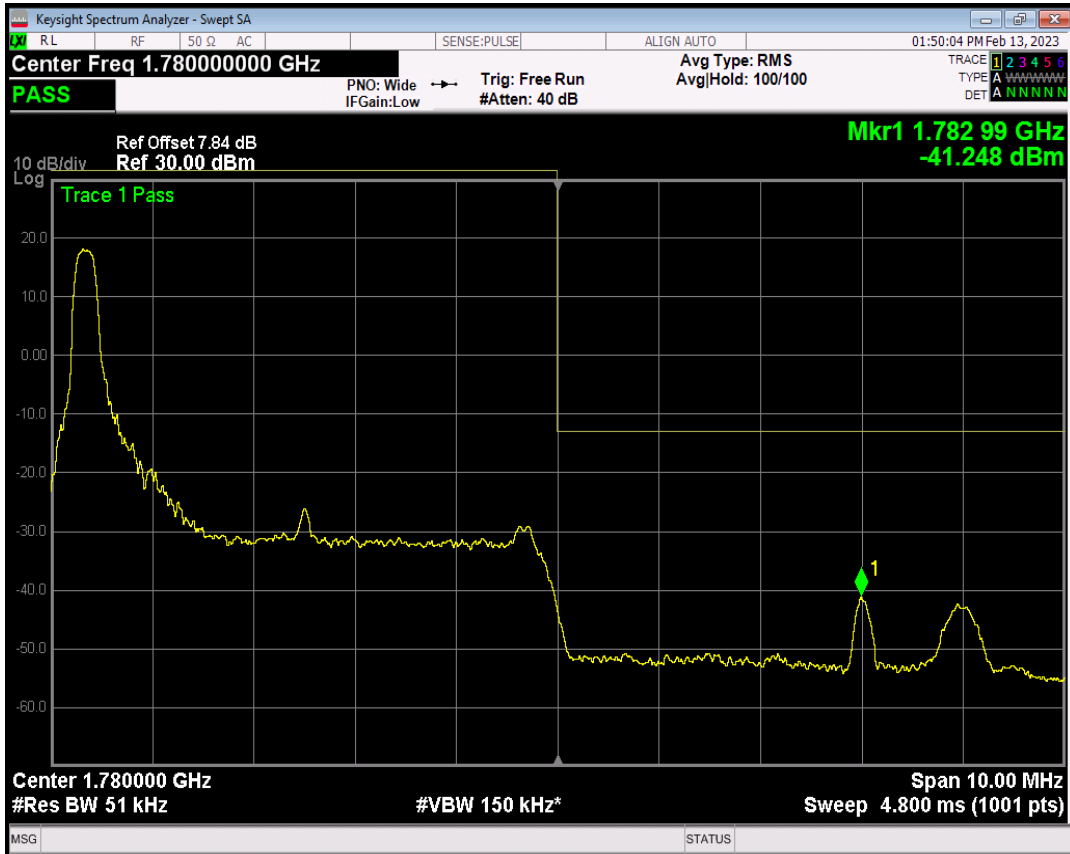

Band66 QAM16 BW=5MHz Channel=131997 RB Size=1 Position=#0

Band66 QAM16 BW=5MHz Channel=131997 RB Size=1 Position=#Max

Band66 QAM16 BW=5MHz Channel=131997 RB Size=25 Position=#0

Band66 QPSK BW=5MHz Channel=132647 RB Size=1 Position=#0