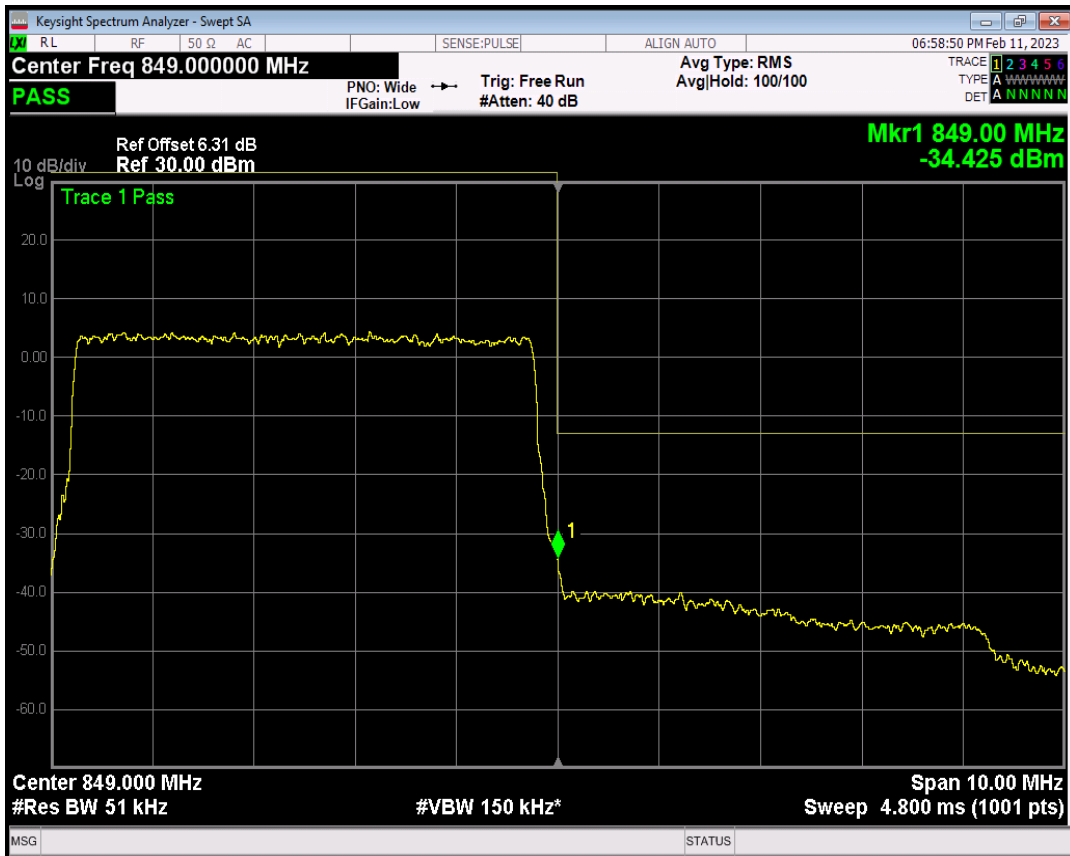

Band5 QPSK BW=5MHz Channel=20625 RB Size=25 Position=#0