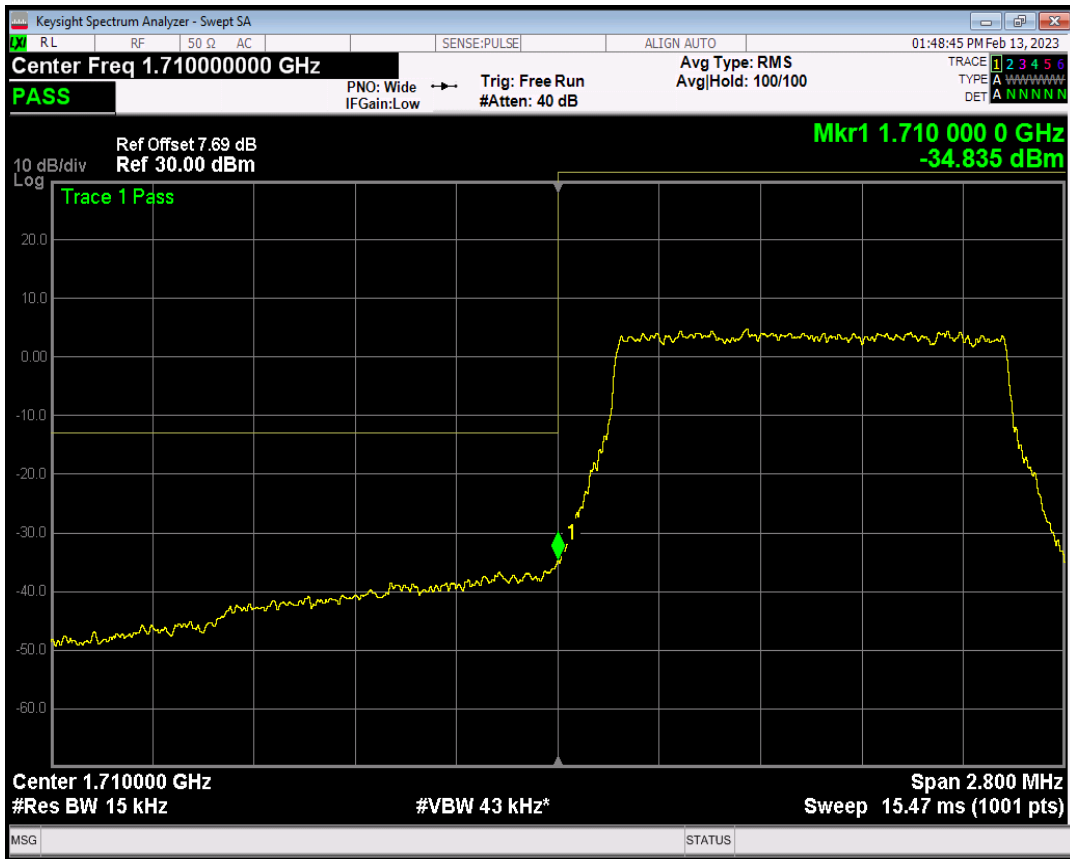

Band5 QAM16 BW=10MHz Channel=20600 RB Size=50 Position=#0

Band66 QPSK BW=1.4MHz Channel=131979 RB Size=1 Position=#0

Band66 QPSK BW=1.4MHz Channel=131979 RB Size=1 Position=#Max

Band66 QPSK BW=1.4MHz Channel=131979 RB Size=6 Position=#0

Band66 QAM16 BW=1.4MHz Channel=131979 RB Size=1 Position=#0

Band66 QAM16 BW=1.4MHz Channel=131979 RB Size=1 Position=#Max

Band66 QAM16 BW=1.4MHz Channel=131979 RB Size=6 Position=#0

Band66 QPSK BW=1.4MHz Channel=132665 RB Size=1 Position=#0