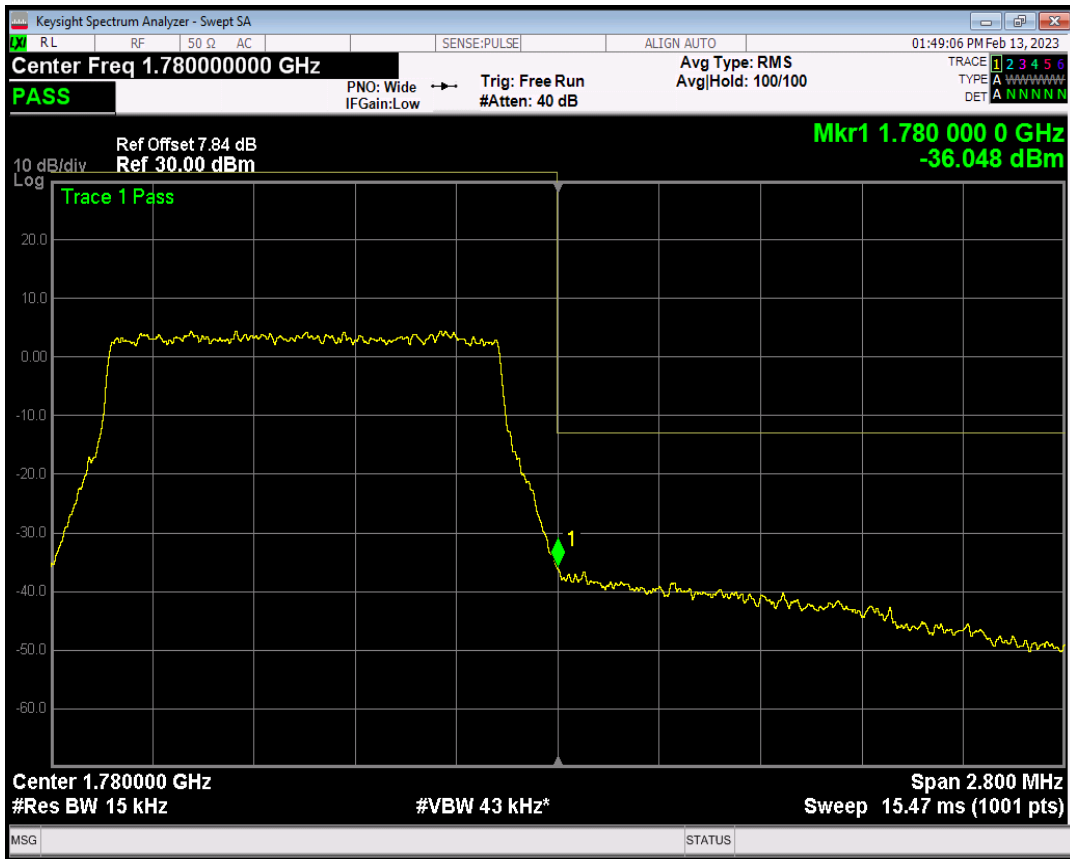

Band66 QAM16 BW=1.4MHz Channel=132665 RB Size=6 Position=#0