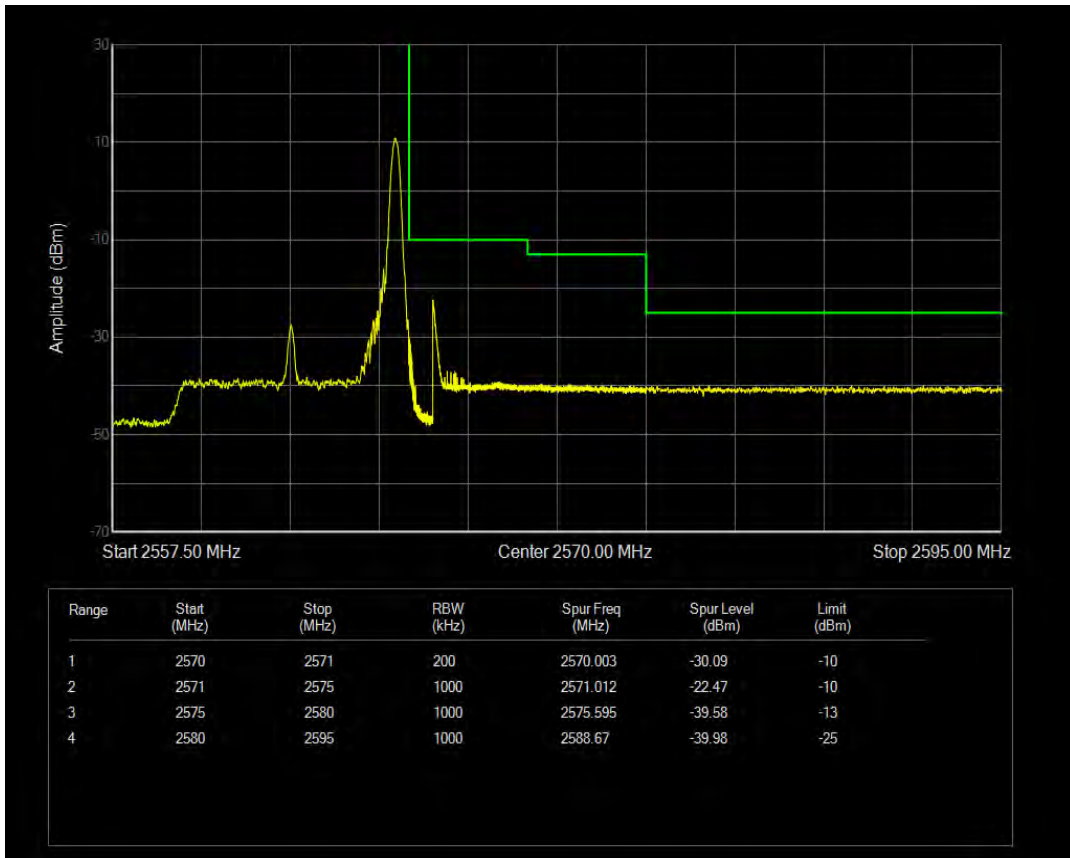

Band7 QPSK BW=10MHz Channel=21400 RB Size=1 Position=#Max

Band7 QPSK BW=10MHz Channel=21400 RB Size=50 Position=#0

Band7 QAM16 BW=10MHz Channel=21400 RB Size=1 Position=#0

Band7 QAM16 BW=10MHz Channel=21400 RB Size=1 Position=#Max