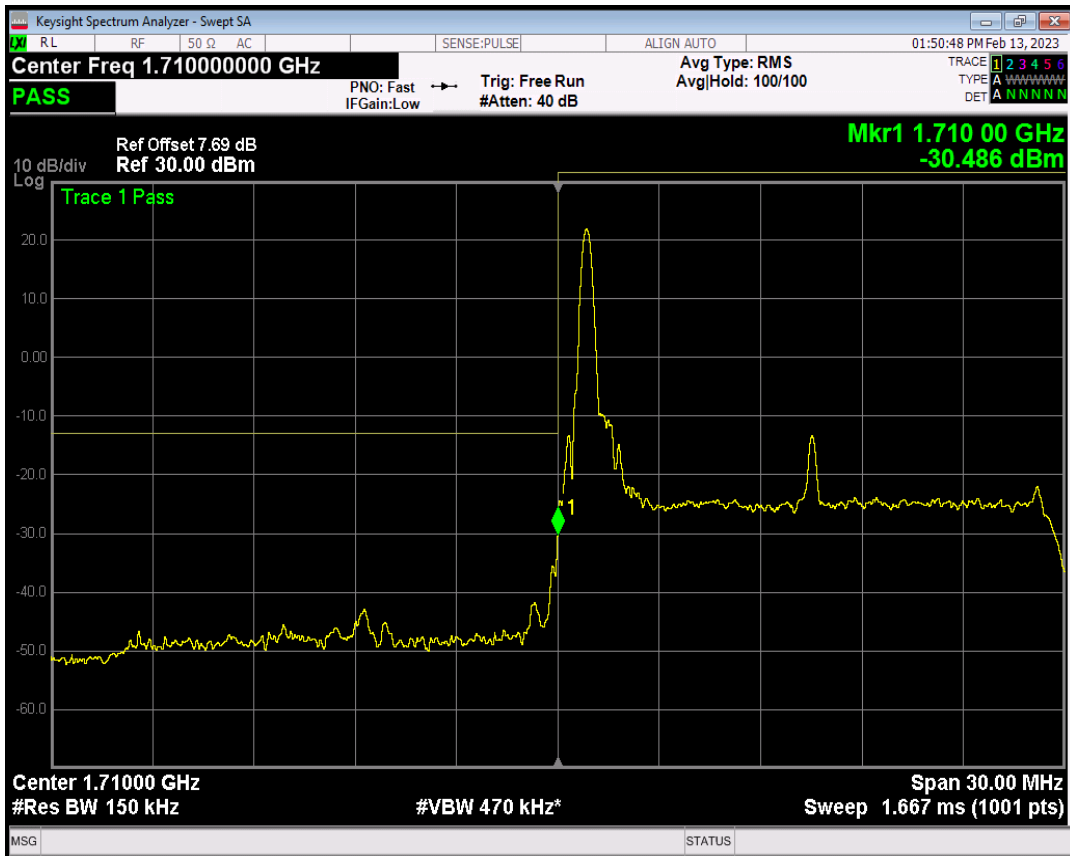

Band66 QPSK BW=15MHz Channel=132047 RB Size=1 Position=#0