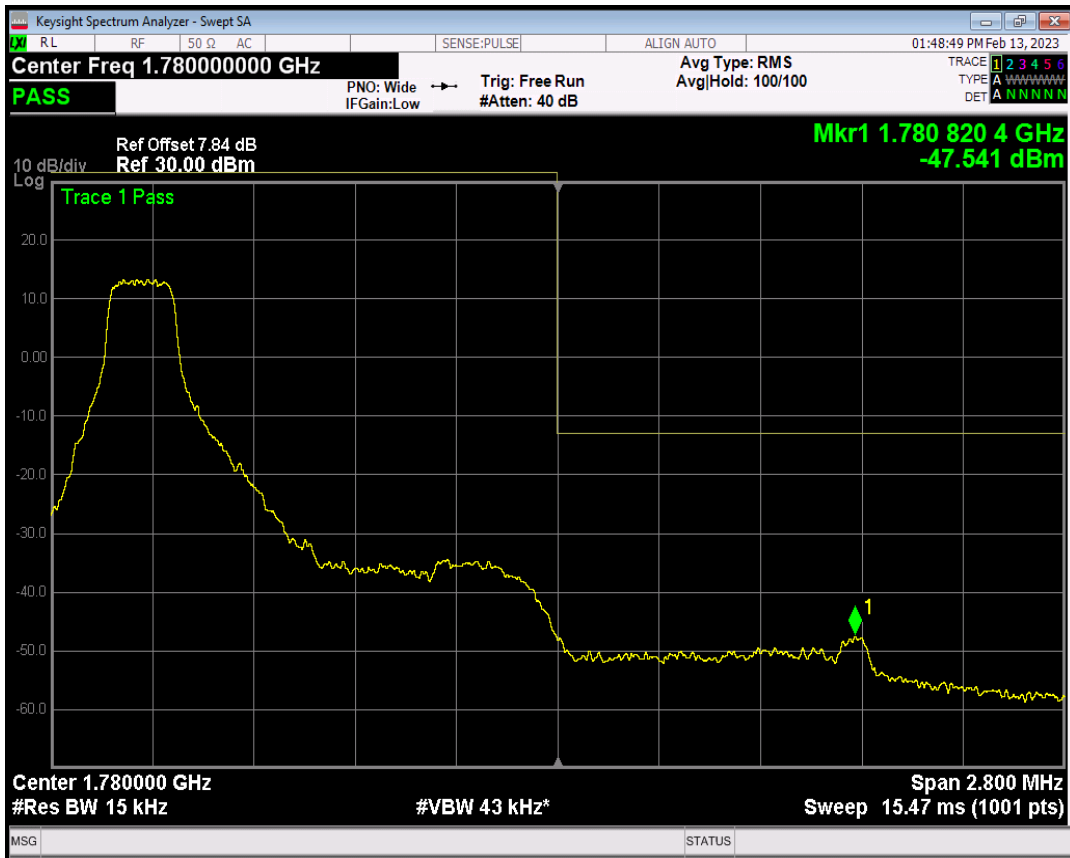

Band66 QAM16 BW=1.4MHz Channel=131979 RB Size=1 Position=#0

Band66 QAM16 BW=1.4MHz Channel=131979 RB Size=1 Position=#Max

Band66 QAM16 BW=1.4MHz Channel=131979 RB Size=6 Position=#0

Band66 QPSK BW=1.4MHz Channel=132665 RB Size=1 Position=#0