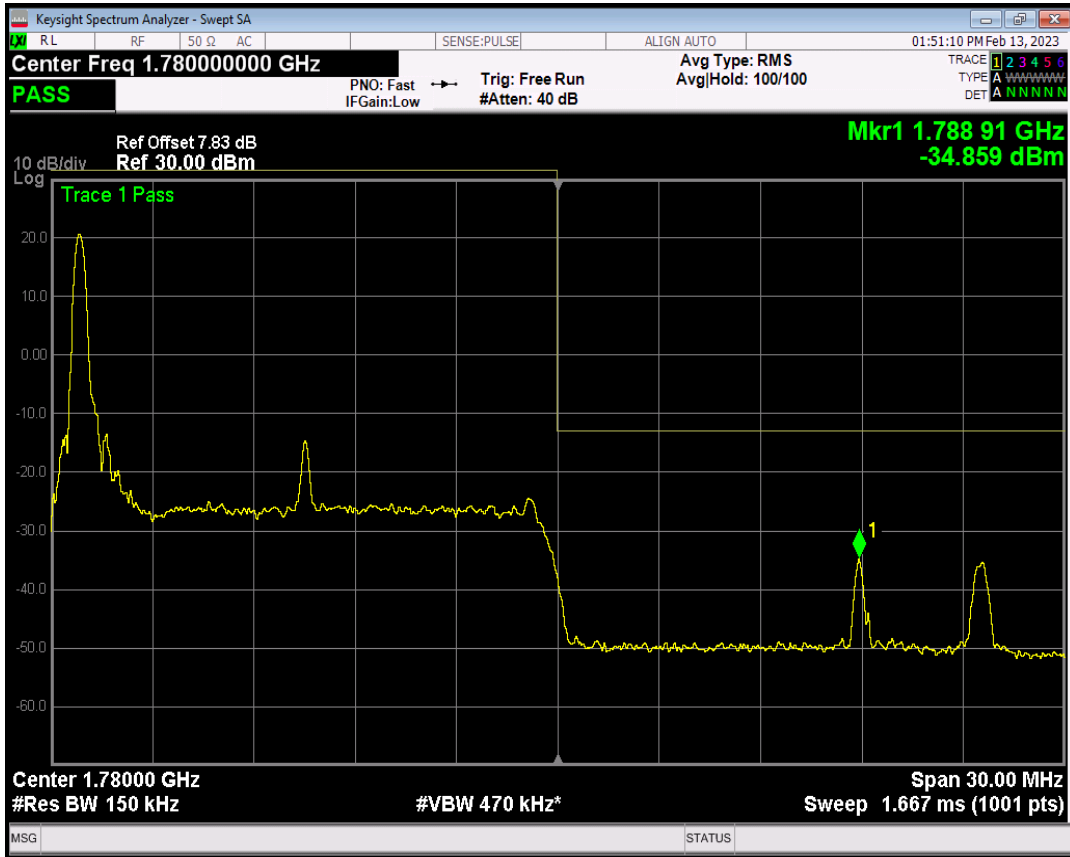

Band66 QAM16 BW=15MHz Channel=132597 RB Size=1 Position=#0