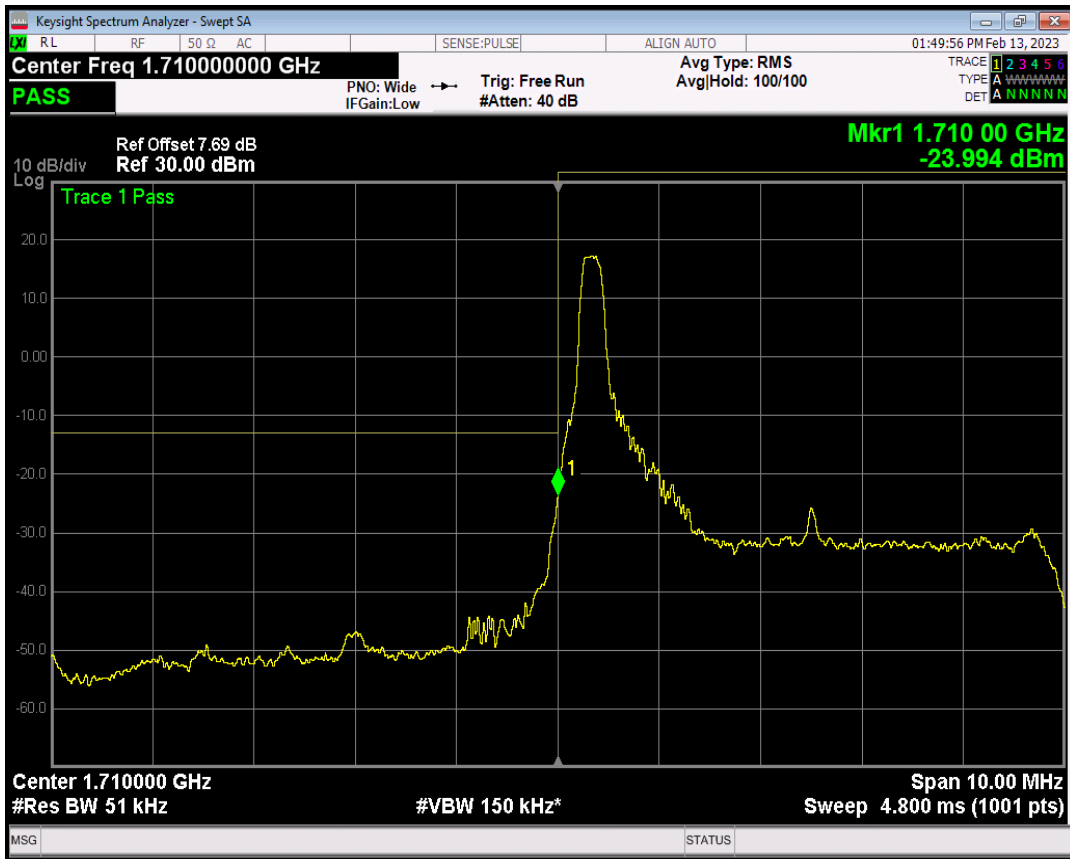

Band66 QAM16 BW=5MHz Channel=131997 RB Size=1 Position=#0