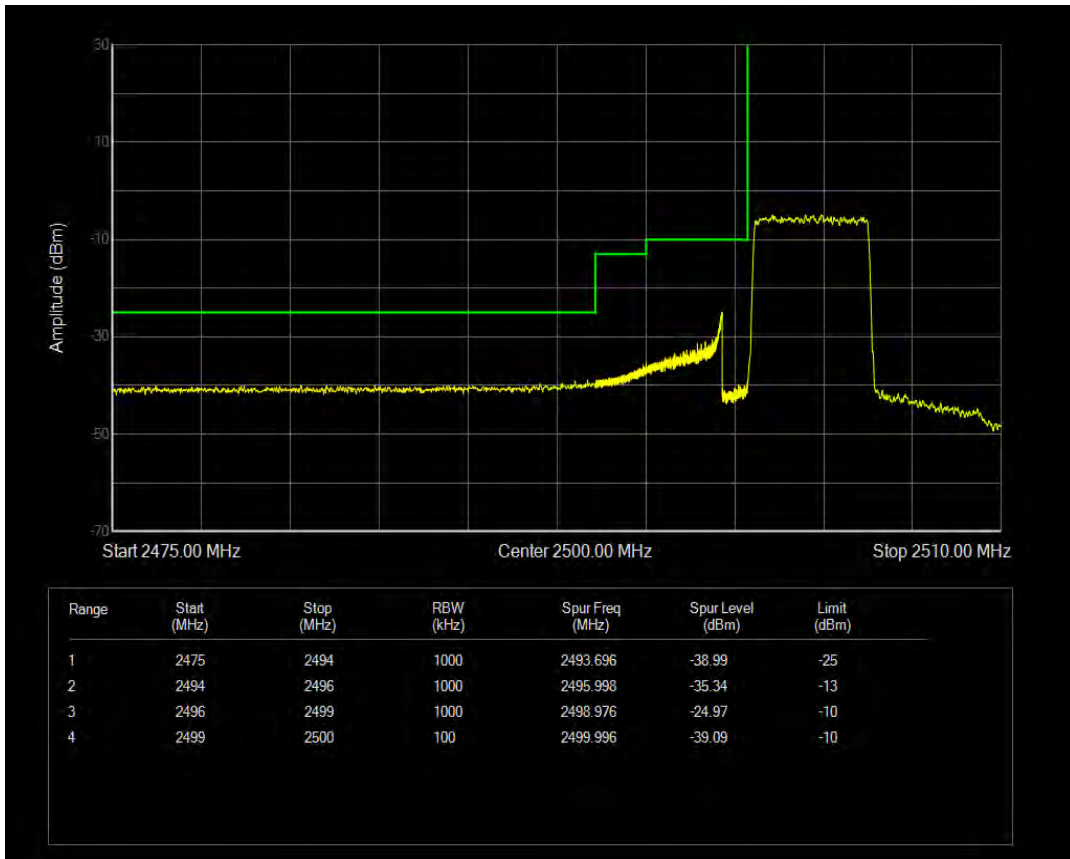

Band7 QAM16 BW=5MHz Channel=20775 RB Size=25 Position=#0