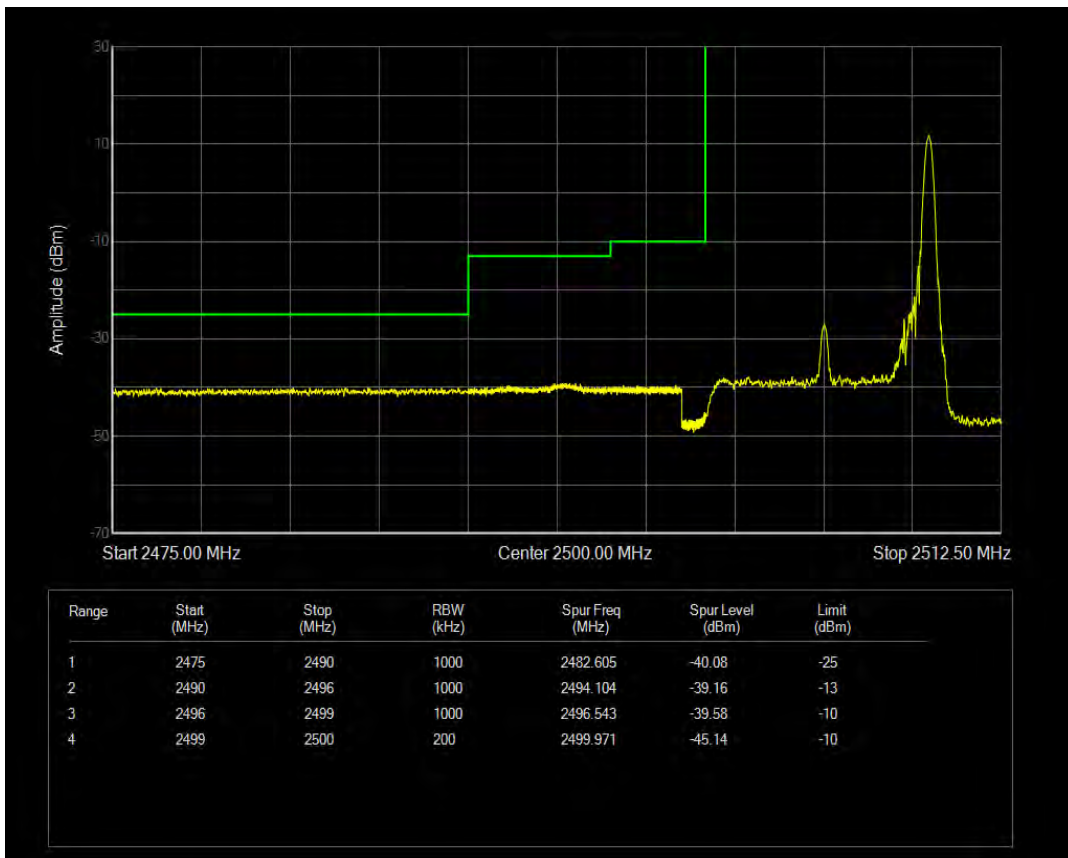

Band7 QPSK BW=5MHz Channel=21425 RB Size=1 Position=#Max

Band7 QPSK BW=5MHz Channel=21425 RB Size=25 Position=#0

Band7 QAM16 BW=5MHz Channel=21425 RB Size=1 Position=#0

Band7 QAM16 BW=5MHz Channel=21425 RB Size=1 Position=#Max

Band7 QAM16 BW=5MHz Channel=21425 RB Size=25 Position=#0

Band7 QPSK BW=10MHz Channel=20800 RB Size=1 Position=#0

Band7 QPSK BW=10MHz Channel=20800 RB Size=1 Position=#Max

Band7 QPSK BW=10MHz Channel=20800 RB Size=50 Position=#0