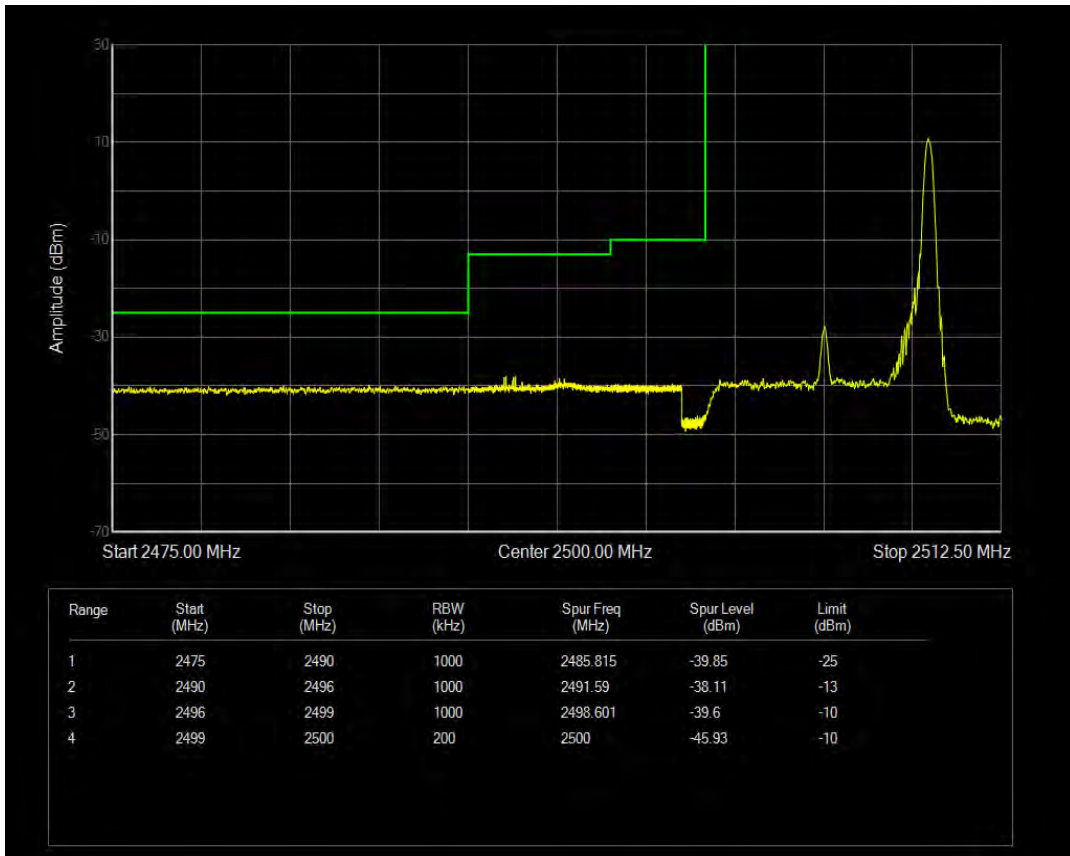

Band7 QAM16 BW=5MHz Channel=21425 RB Size=25 Position=#0

Band7 QPSK BW=10MHz Channel=20800 RB Size=1 Position=#0

Band7 QPSK BW=10MHz Channel=20800 RB Size=1 Position=#Max

Band7 QPSK BW=10MHz Channel=20800 RB Size=50 Position=#0

Band7 QAM16 BW=10MHz Channel=20800 RB Size=1 Position=#0

Band7 QAM16 BW=10MHz Channel=20800 RB Size=1 Position=#Max

Band7 QAM16 BW=10MHz Channel=20800 RB Size=50 Position=#0

Band7 QPSK BW=10MHz Channel=21400 RB Size=1 Position=#0