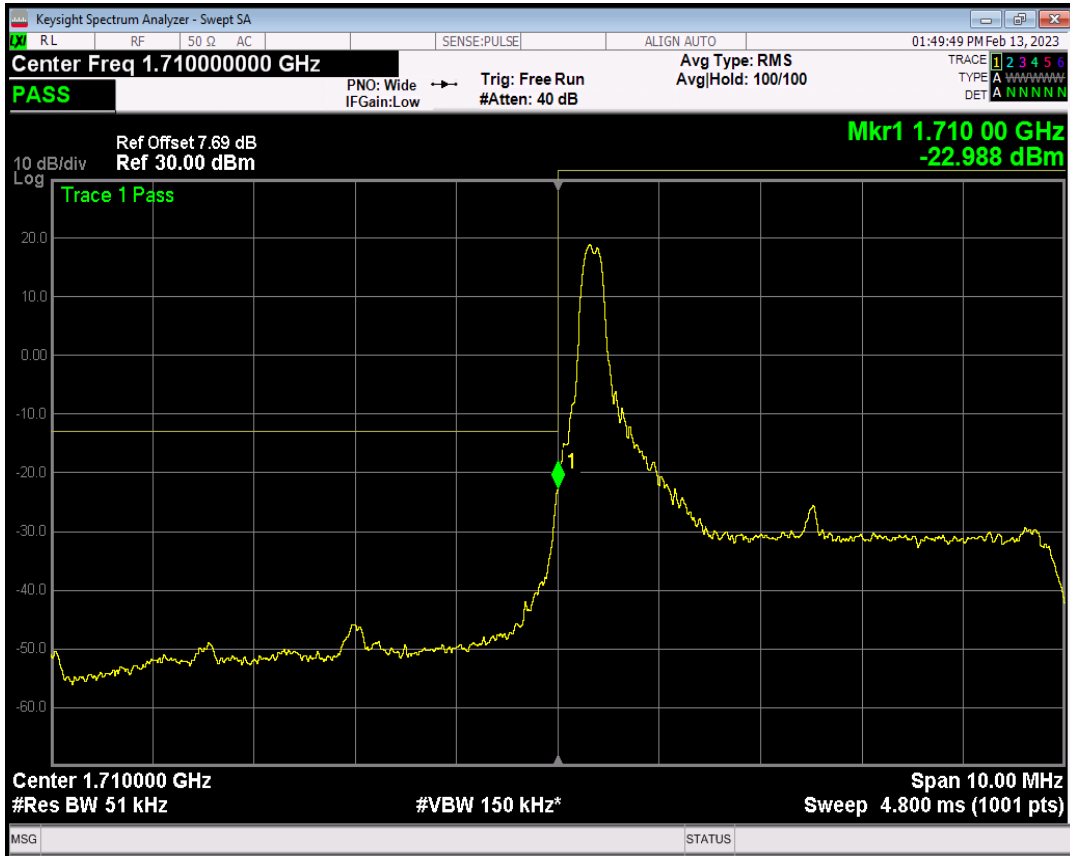

Band66 QPSK BW=5MHz Channel=131997 RB Size=1 Position=#0