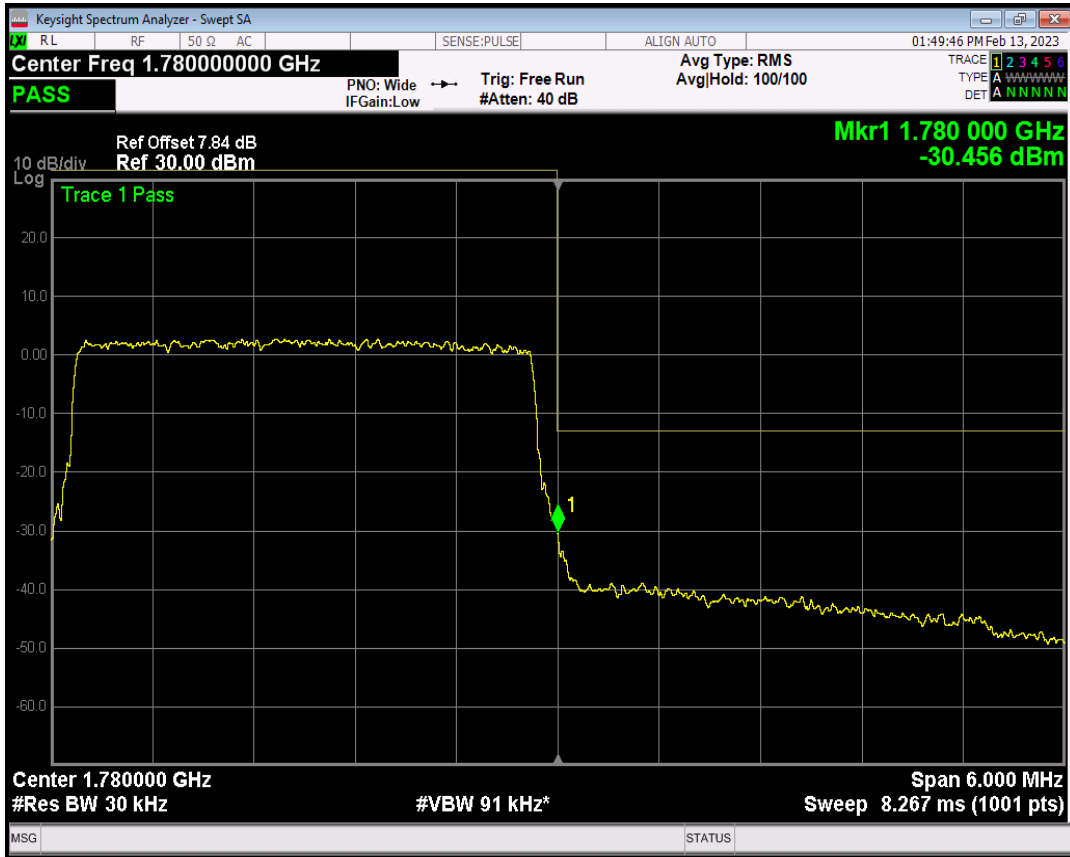

Band66 QAM16 BW=3MHz Channel=132657 RB Size=15 Position=#0