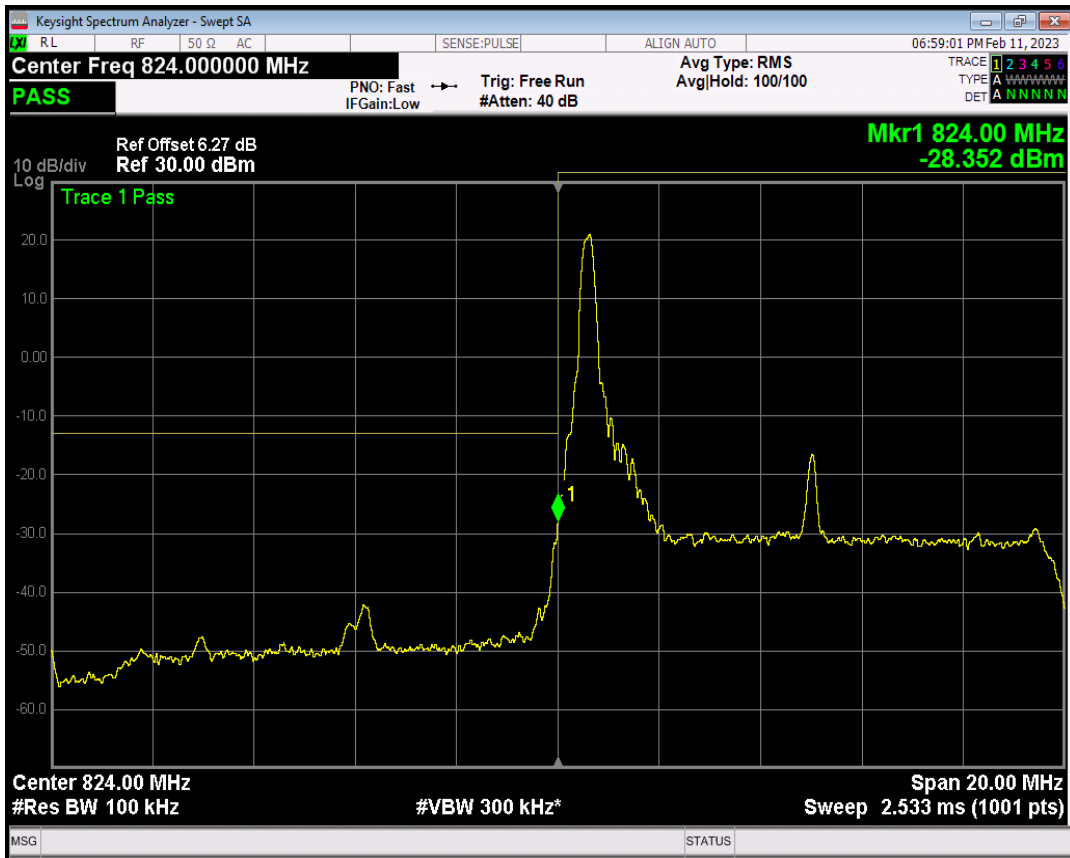

Band5 QPSK BW=10MHz Channel=20450 RB Size=1 Position=#0