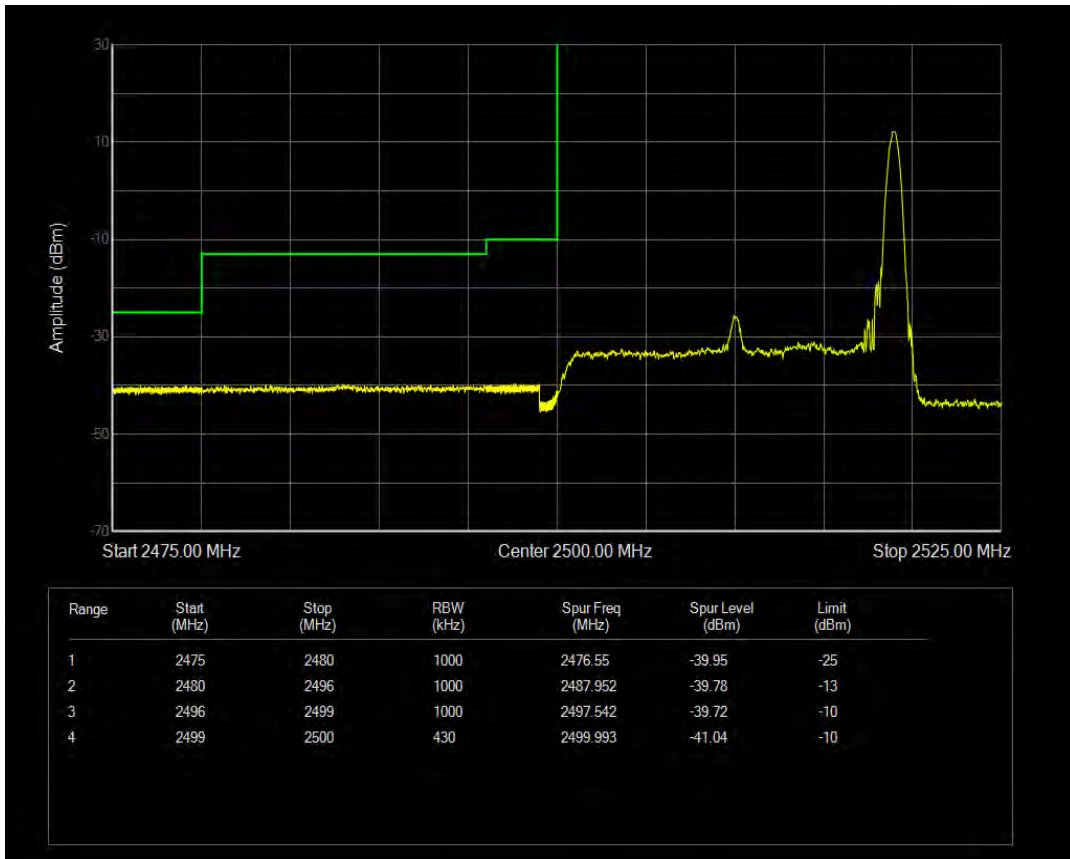

Band7 QAM16 BW=15MHz Channel=21375 RB Size=75 Position=#0

Band7 QPSK BW=20MHz Channel=20850 RB Size=1 Position=#0

Band7 QPSK BW=20MHz Channel=20850 RB Size=1 Position=#Max

Band7 QPSK BW=20MHz Channel=20850 RB Size=100 Position=#0

Band7 QAM16 BW=20MHz Channel=20850 RB Size=1 Position=#0

Band7 QAM16 BW=20MHz Channel=20850 RB Size=1 Position=#Max

Band7 QAM16 BW=20MHz Channel=20850 RB Size=100 Position=#0

Band7 QPSK BW=20MHz Channel=21350 RB Size=1 Position=#0