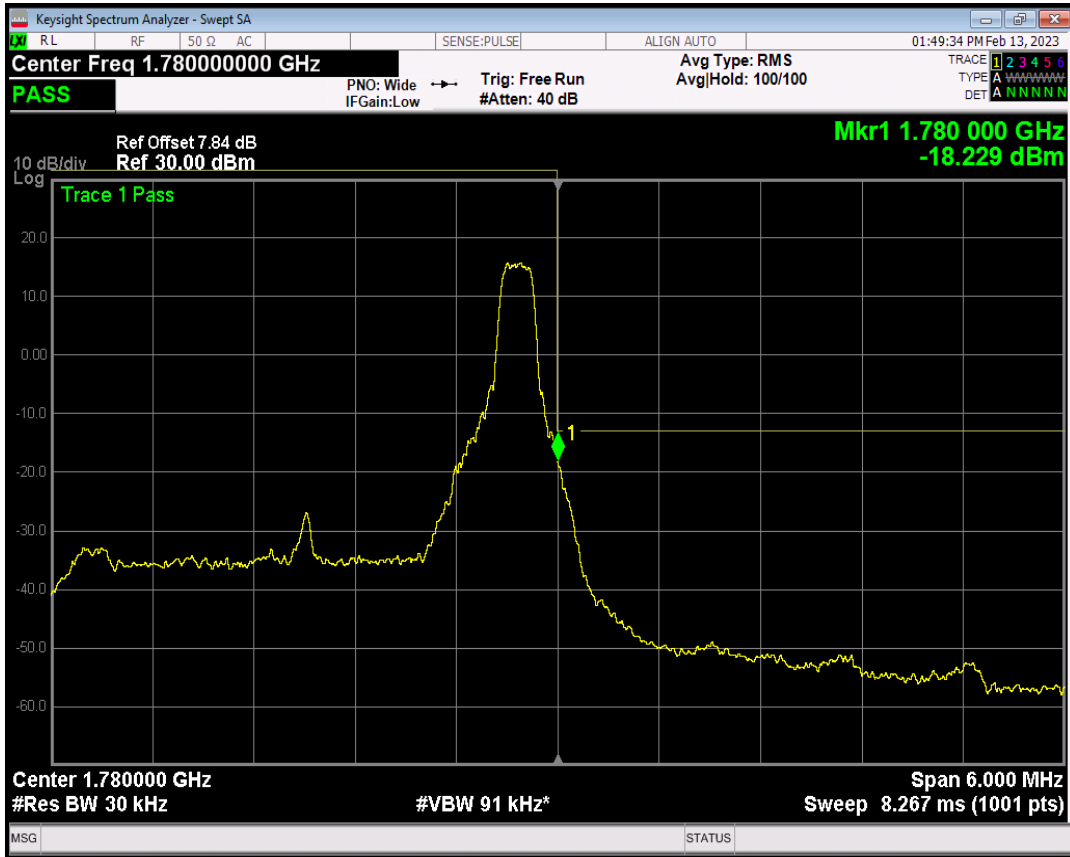

Band66 QPSK BW=3MHz Channel=132657 RB Size=1 Position=#Max