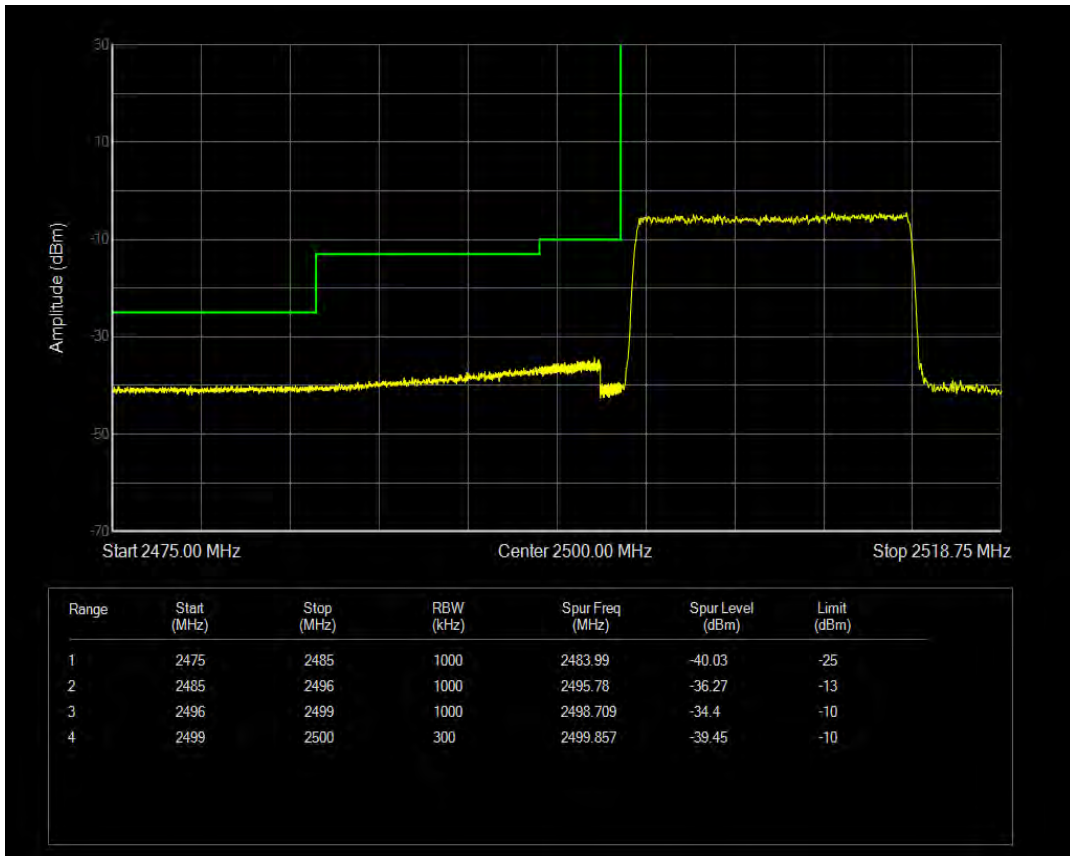

Band7 QAM16 BW=15MHz Channel=20825 RB Size=75 Position=#0