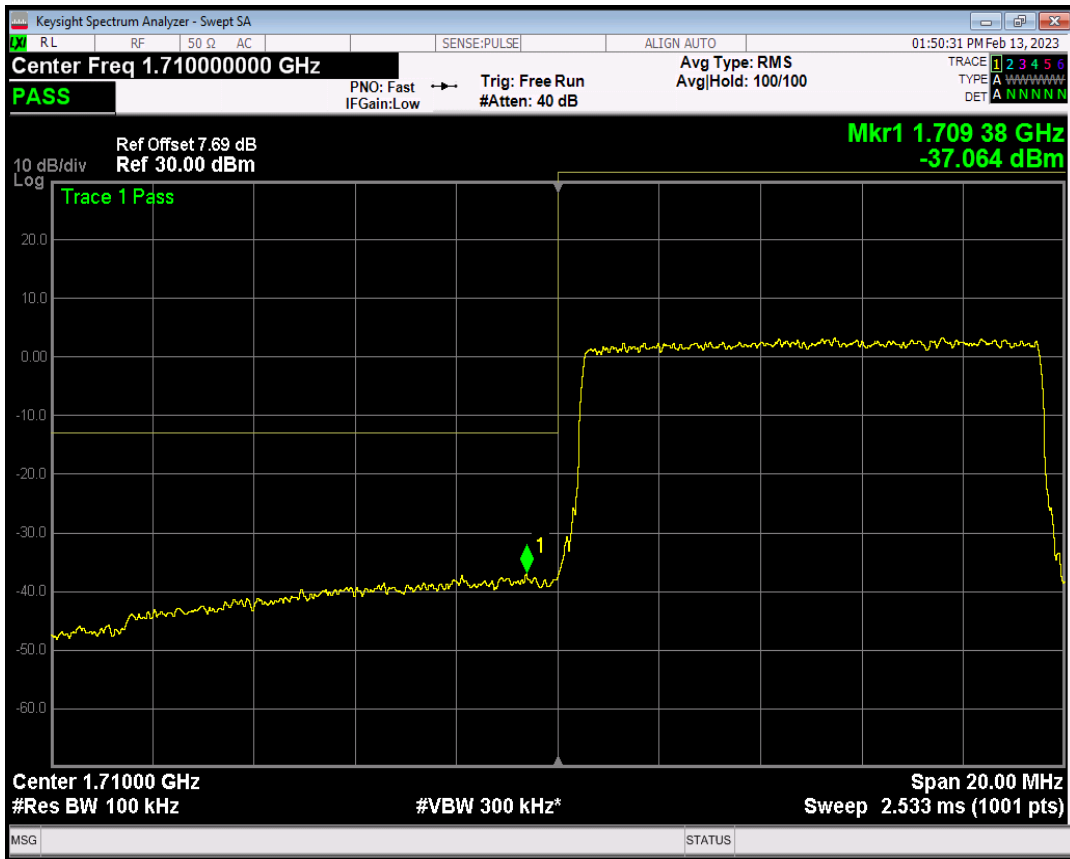

Band66 QAM16 BW=10MHz Channel=132022 RB Size=50 Position=#0