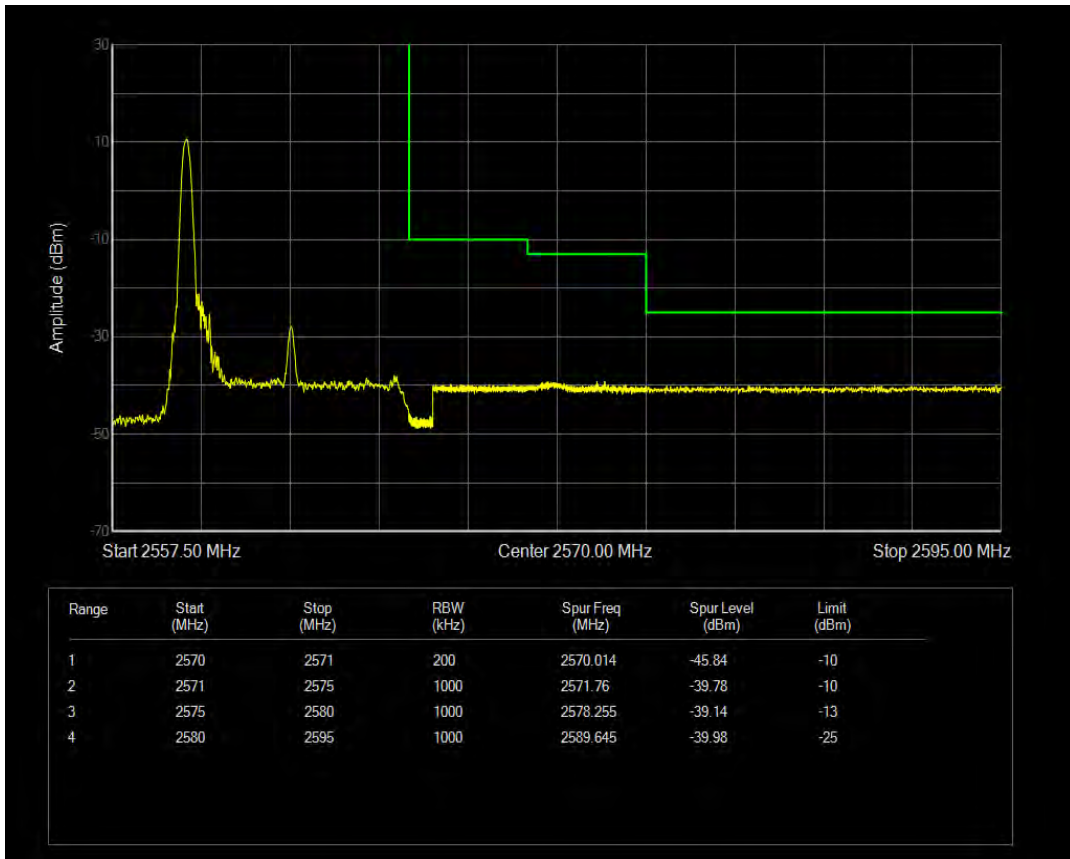

Band7 QAM16 BW=10MHz Channel=20800 RB Size=1 Position=#0

Band7 QAM16 BW=10MHz Channel=20800 RB Size=1 Position=#Max

Band7 QAM16 BW=10MHz Channel=20800 RB Size=50 Position=#0

Band7 QPSK BW=10MHz Channel=21400 RB Size=1 Position=#0

Band7 QPSK BW=10MHz Channel=21400 RB Size=1 Position=#Max

Band7 QPSK BW=10MHz Channel=21400 RB Size=50 Position=#0

Band7 QAM16 BW=10MHz Channel=21400 RB Size=1 Position=#0

Band7 QAM16 BW=10MHz Channel=21400 RB Size=1 Position=#Max