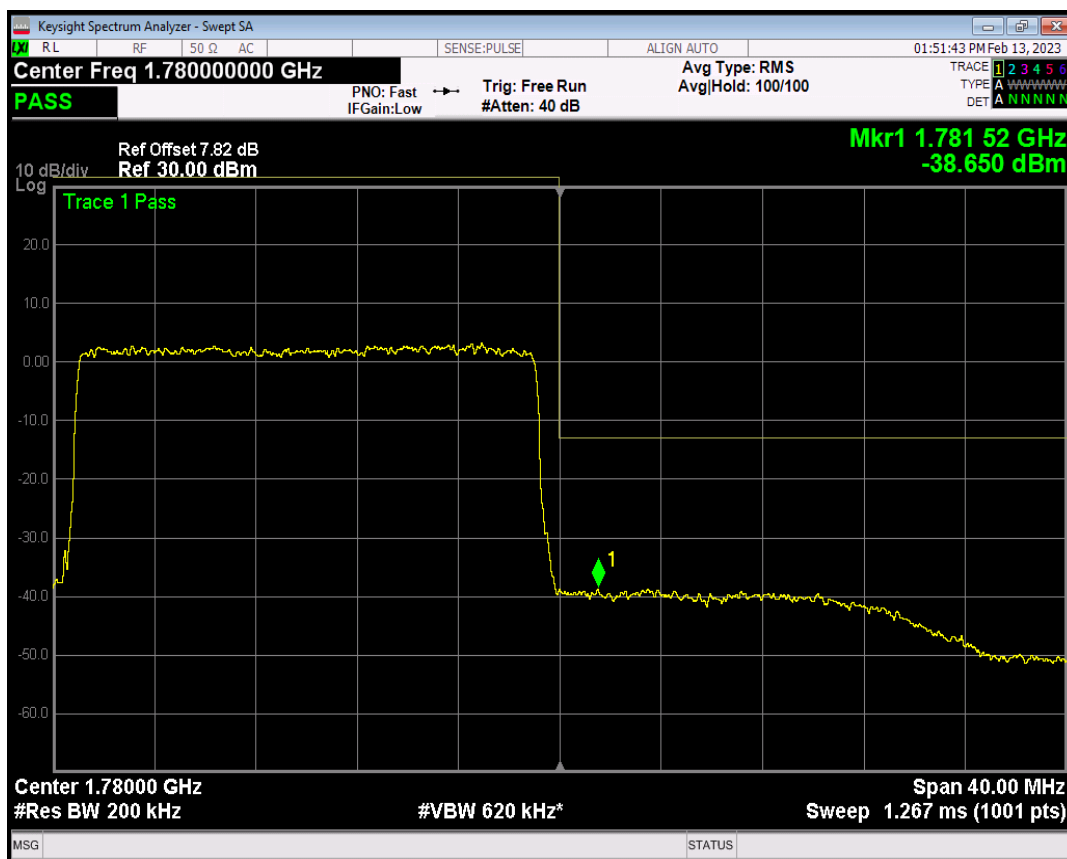

Band66 QAM16 BW=20MHz Channel=132572 RB Size=100 Position=#0