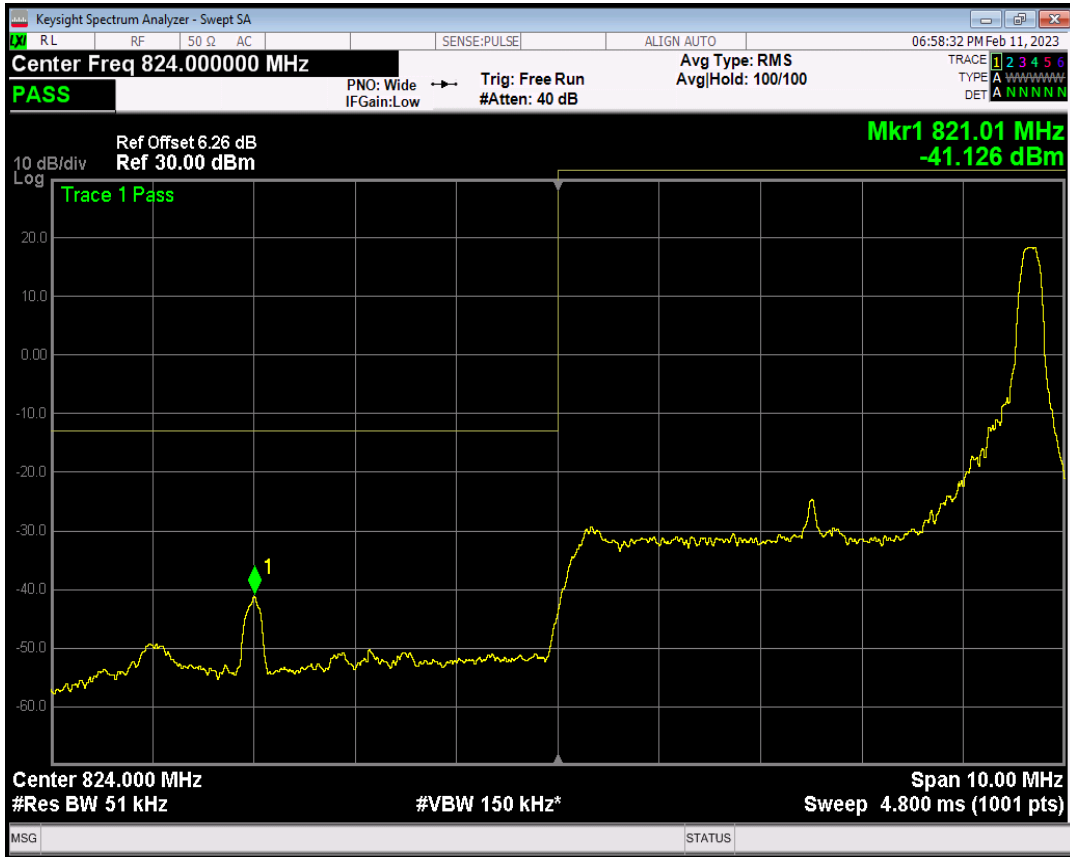

Band5 QPSK BW=5MHz Channel=20425 RB Size=1 Position=#Max