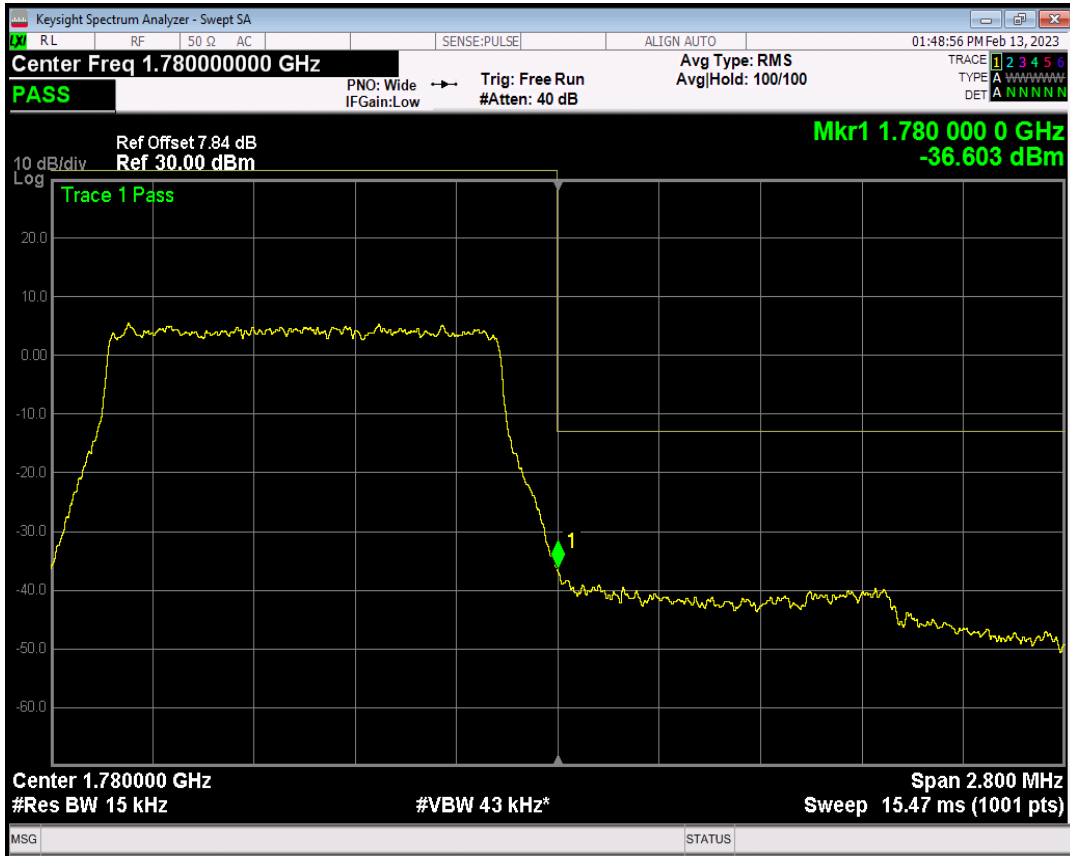

Band66 QPSK BW=1.4MHz Channel=132665 RB Size=6 Position=#0