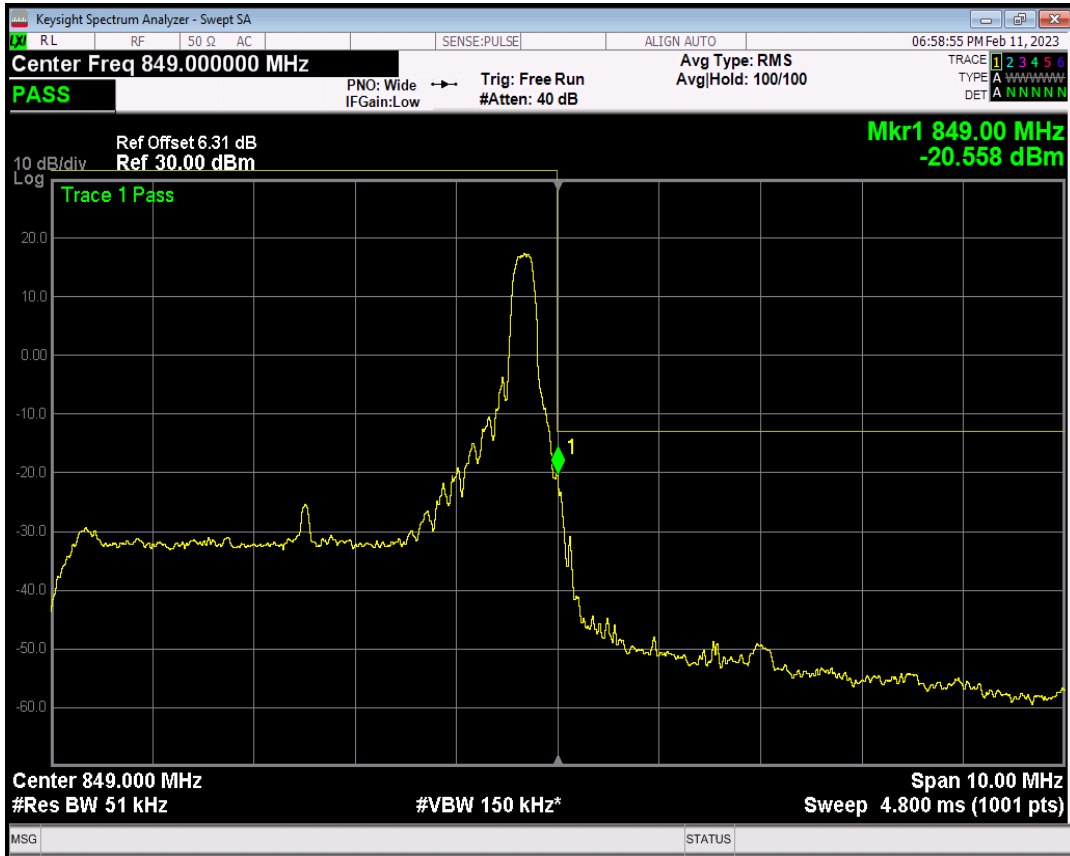

Band5 QPSK BW=5MHz Channel=20625 RB Size=1 Position=#Max

Band5 QPSK BW=5MHz Channel=20625 RB Size=25 Position=#0

Band5 QAM16 BW=5MHz Channel=20625 RB Size=1 Position=#0

Band5 QAM16 BW=5MHz Channel=20625 RB Size=1 Position=#Max