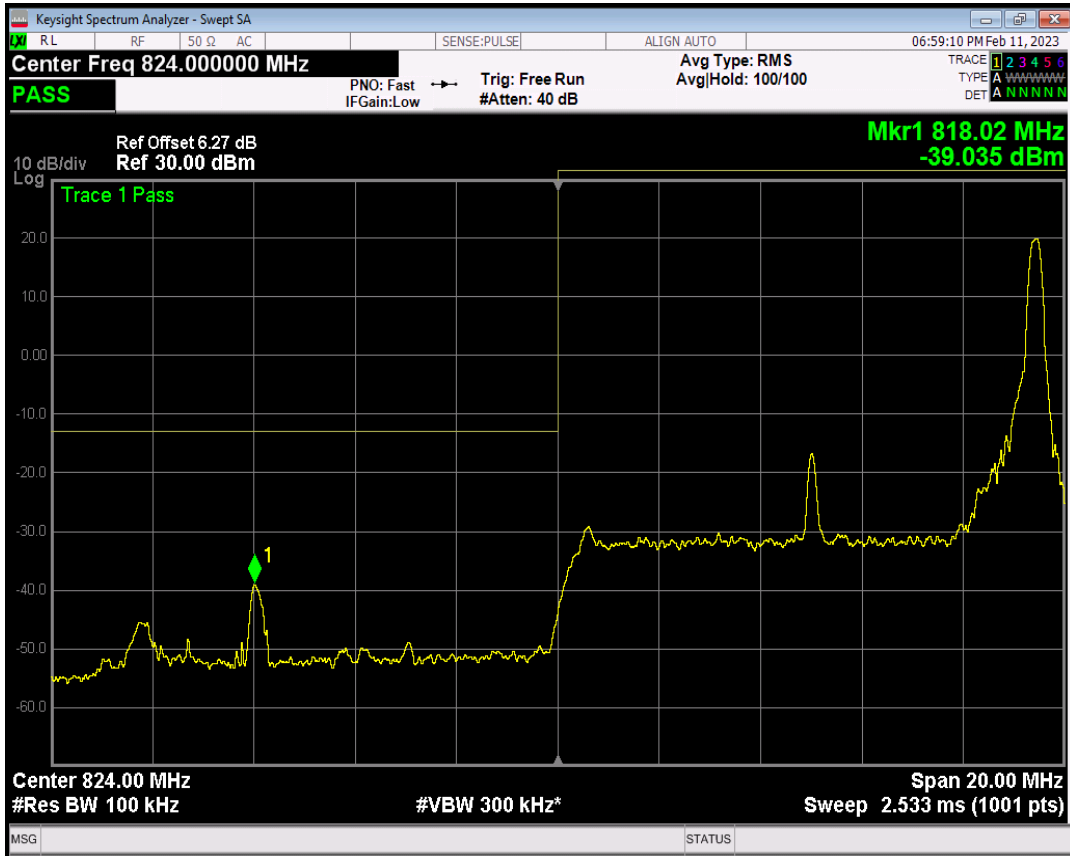

Band5 QAM16 BW=10MHz Channel=20450 RB Size=1 Position=#Max