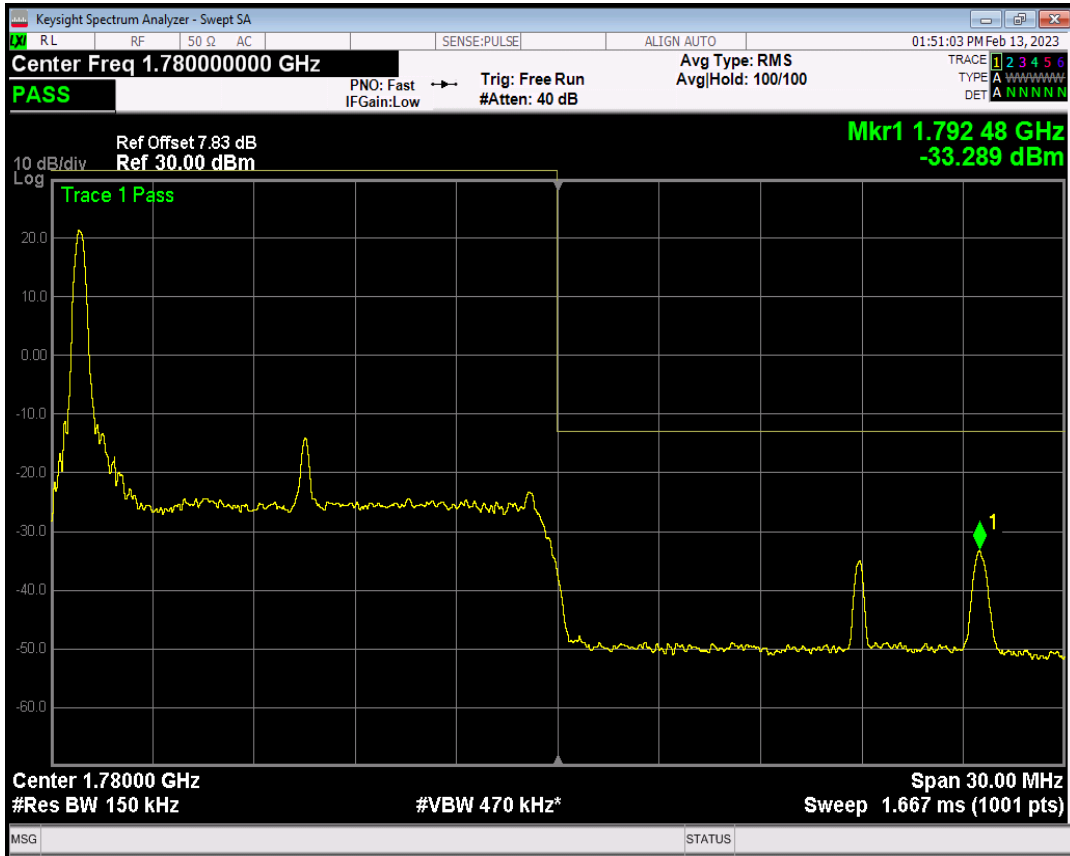

Band66 QAM16 BW=15MHz Channel=132047 RB Size=1 Position=#0

Band66 QAM16 BW=15MHz Channel=132047 RB Size=1 Position=#Max

Band66 QAM16 BW=15MHz Channel=132047 RB Size=75 Position=#0

Band66 QPSK BW=15MHz Channel=132597 RB Size=1 Position=#0