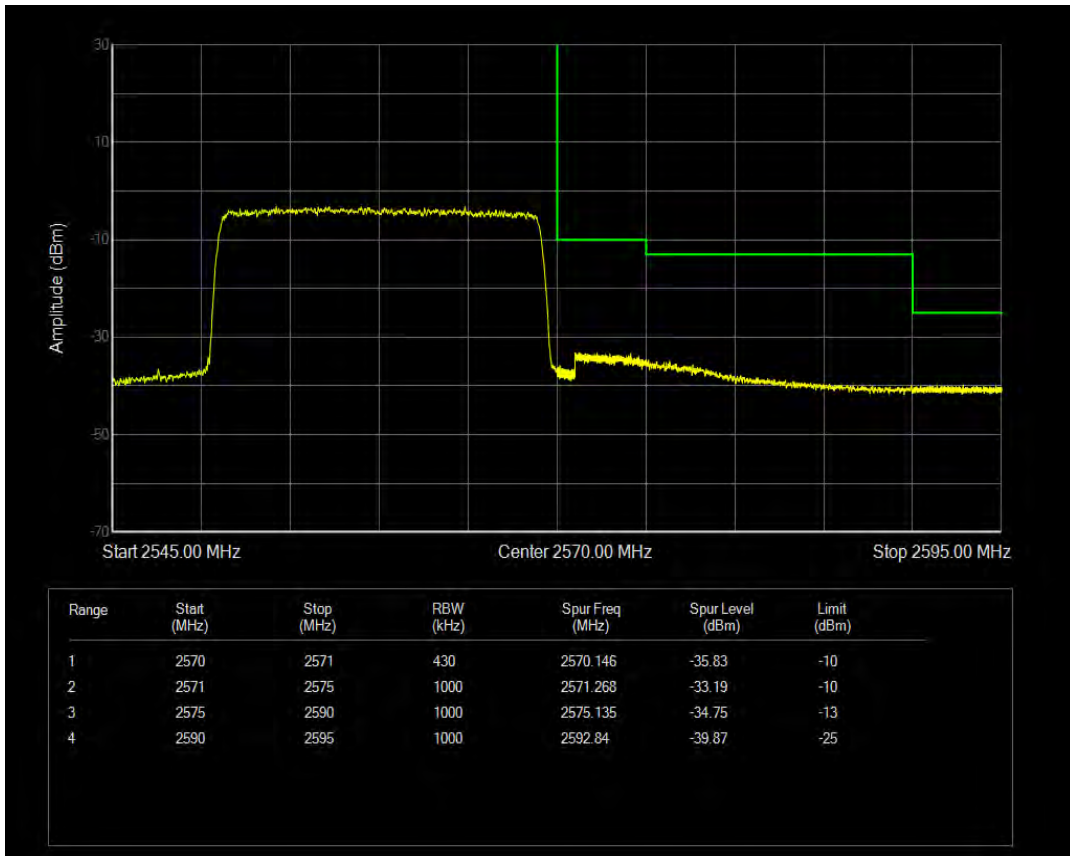

Band7 QPSK BW=20MHz Channel=21350 RB Size=100 Position=#0