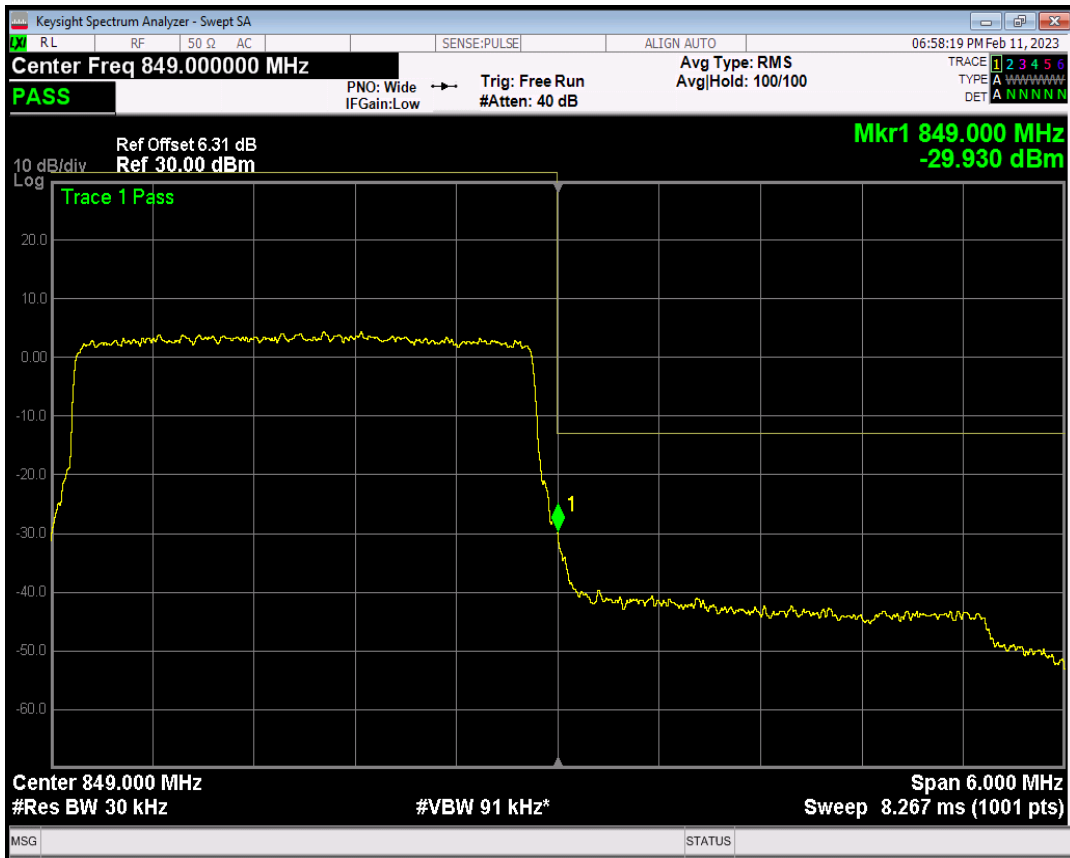

Band5 QPSK BW=3MHz Channel=20635 RB Size=15 Position=#0