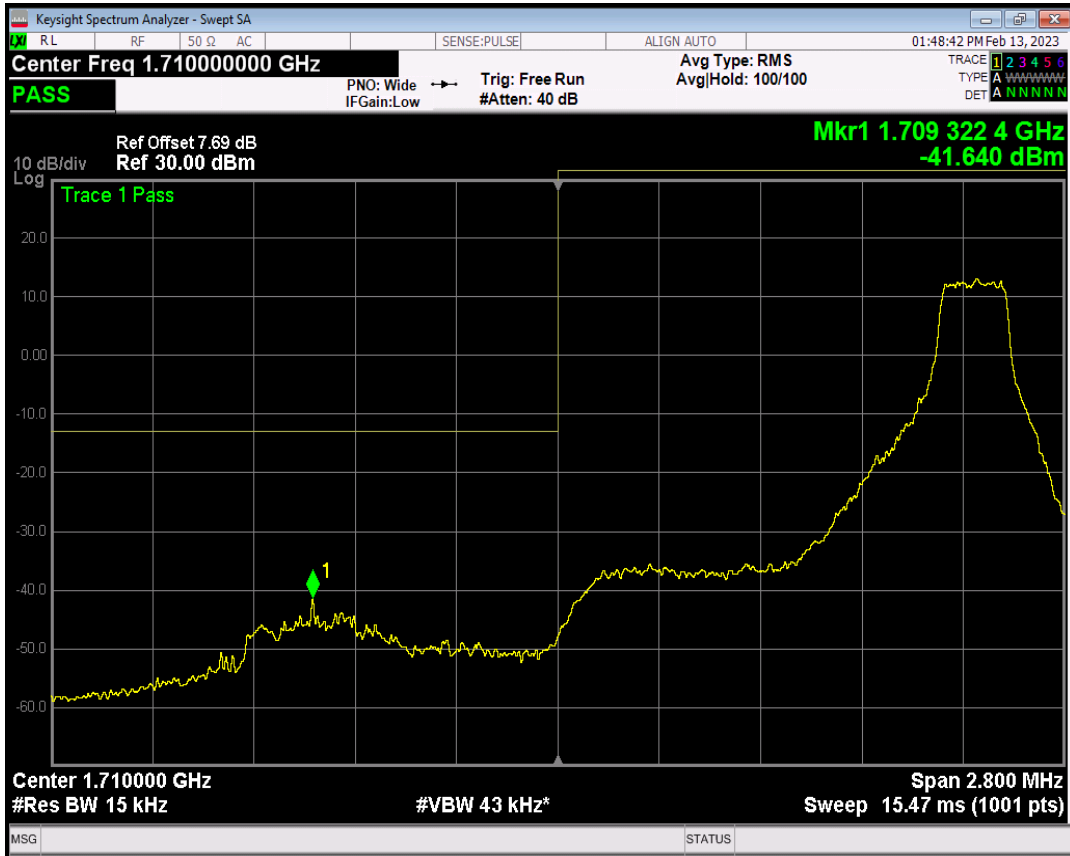

Band5 QPSK BW=10MHz Channel=20600 RB Size=1 Position=#Max

Band5 QPSK BW=10MHz Channel=20600 RB Size=50 Position=#0

Band5 QAM16 BW=10MHz Channel=20600 RB Size=1 Position=#0

Band5 QAM16 BW=10MHz Channel=20600 RB Size=1 Position=#Max

Band5 QAM16 BW=10MHz Channel=20600 RB Size=50 Position=#0

Band66 QPSK BW=1.4MHz Channel=131979 RB Size=1 Position=#0

Band66 QPSK BW=1.4MHz Channel=131979 RB Size=1 Position=#Max

Band66 QPSK BW=1.4MHz Channel=131979 RB Size=6 Position=#0

Band66 QAM16 BW=1.4MHz Channel=131979 RB Size=1 Position=#0

Band66 QAM16 BW=1.4MHz Channel=131979 RB Size=1 Position=#Max

Band66 QAM16 BW=1.4MHz Channel=131979 RB Size=6 Position=#0

Band66 QPSK BW=1.4MHz Channel=132665 RB Size=1 Position=#0