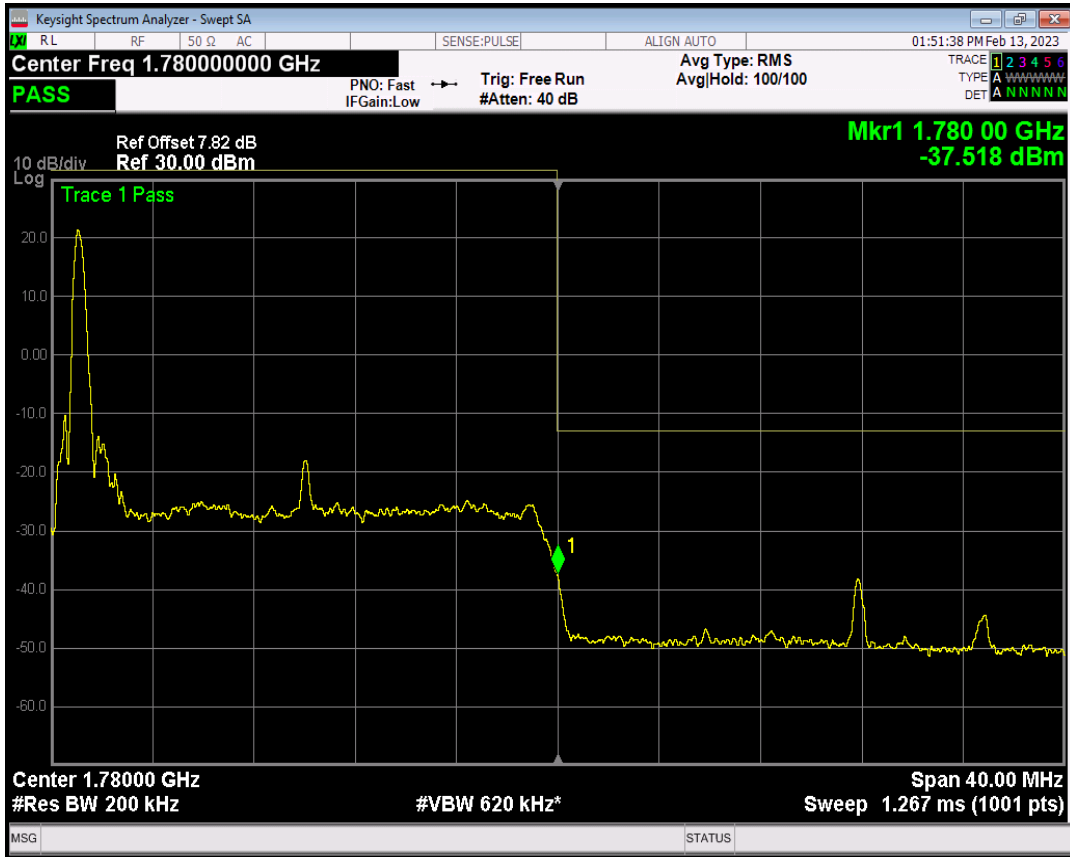

Band66 QAM16 BW=20MHz Channel=132572 RB Size=1 Position=#0