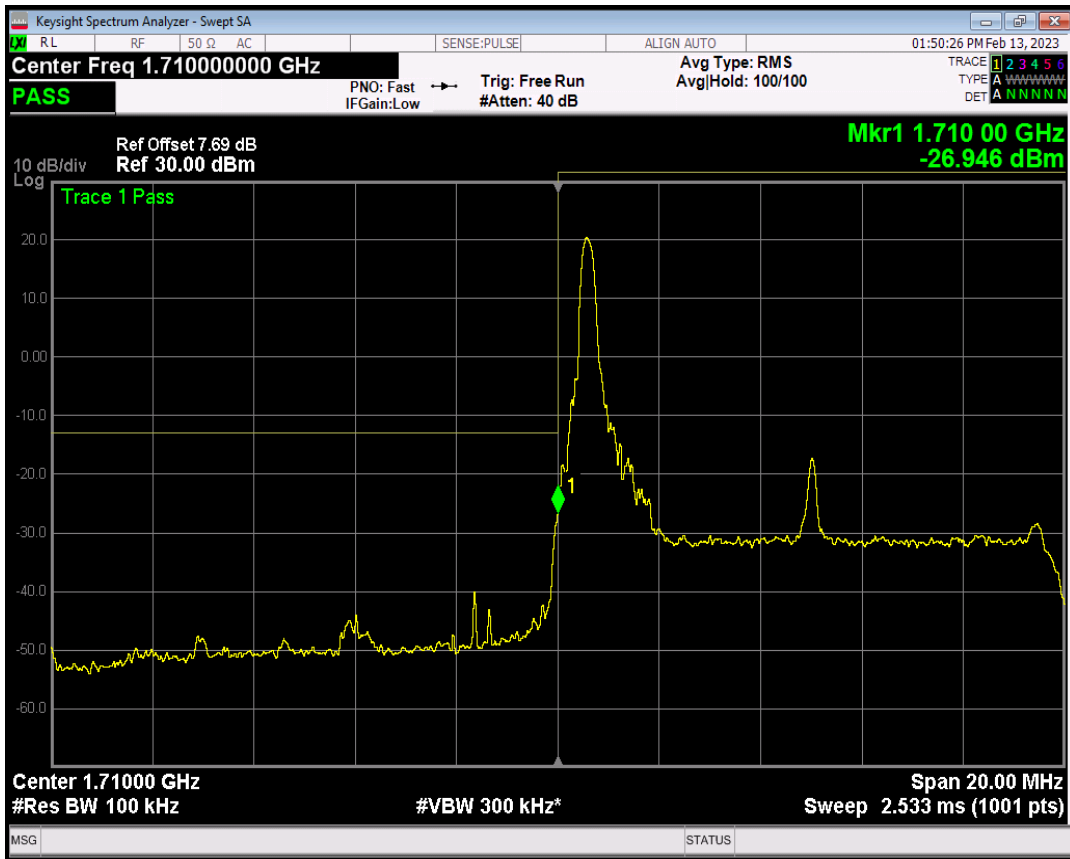

Band66 QAM16 BW=10MHz Channel=132022 RB Size=1 Position=#0