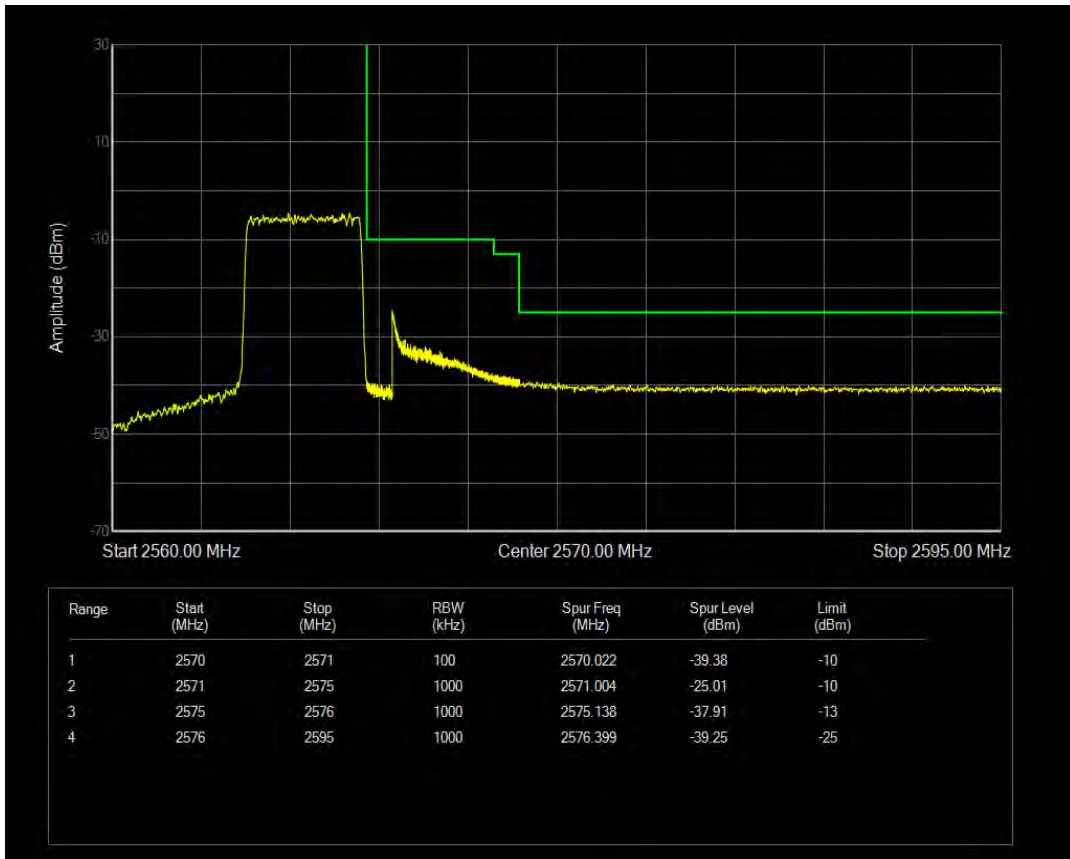

Band7 QPSK BW=5MHz Channel=21425 RB Size=1 Position=#Max

Band7 QPSK BW=5MHz Channel=21425 RB Size=25 Position=#0

Band7 QAM16 BW=5MHz Channel=21425 RB Size=1 Position=#0

Band7 QAM16 BW=5MHz Channel=21425 RB Size=1 Position=#Max

Band7 QAM16 BW=5MHz Channel=21425 RB Size=25 Position=#0

Band7 QPSK BW=10MHz Channel=20800 RB Size=1 Position=#0

Band7 QPSK BW=10MHz Channel=20800 RB Size=1 Position=#Max

Band7 QPSK BW=10MHz Channel=20800 RB Size=50 Position=#0