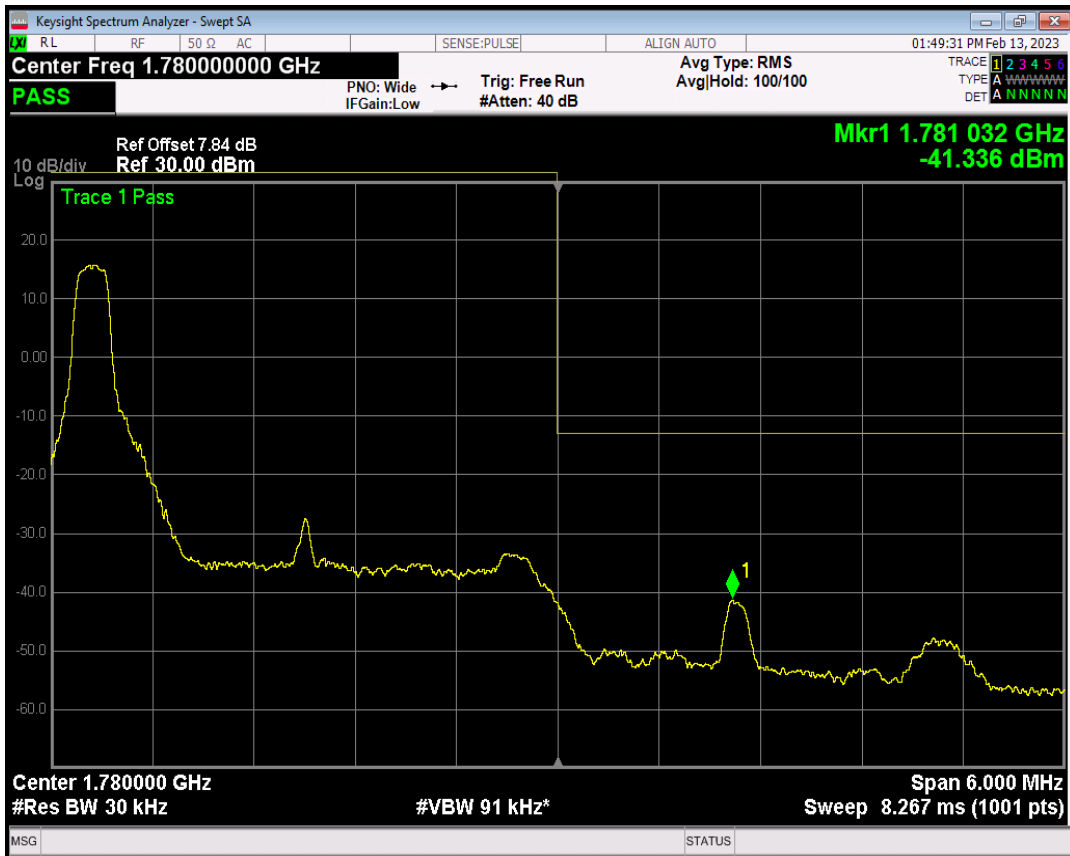

Band66 QAM16 BW=3MHz Channel=131987 RB Size=1 Position=#0

Band66 QAM16 BW=3MHz Channel=131987 RB Size=1 Position=#Max

Band66 QAM16 BW=3MHz Channel=131987 RB Size=15 Position=#0

Band66 QPSK BW=3MHz Channel=132657 RB Size=1 Position=#0