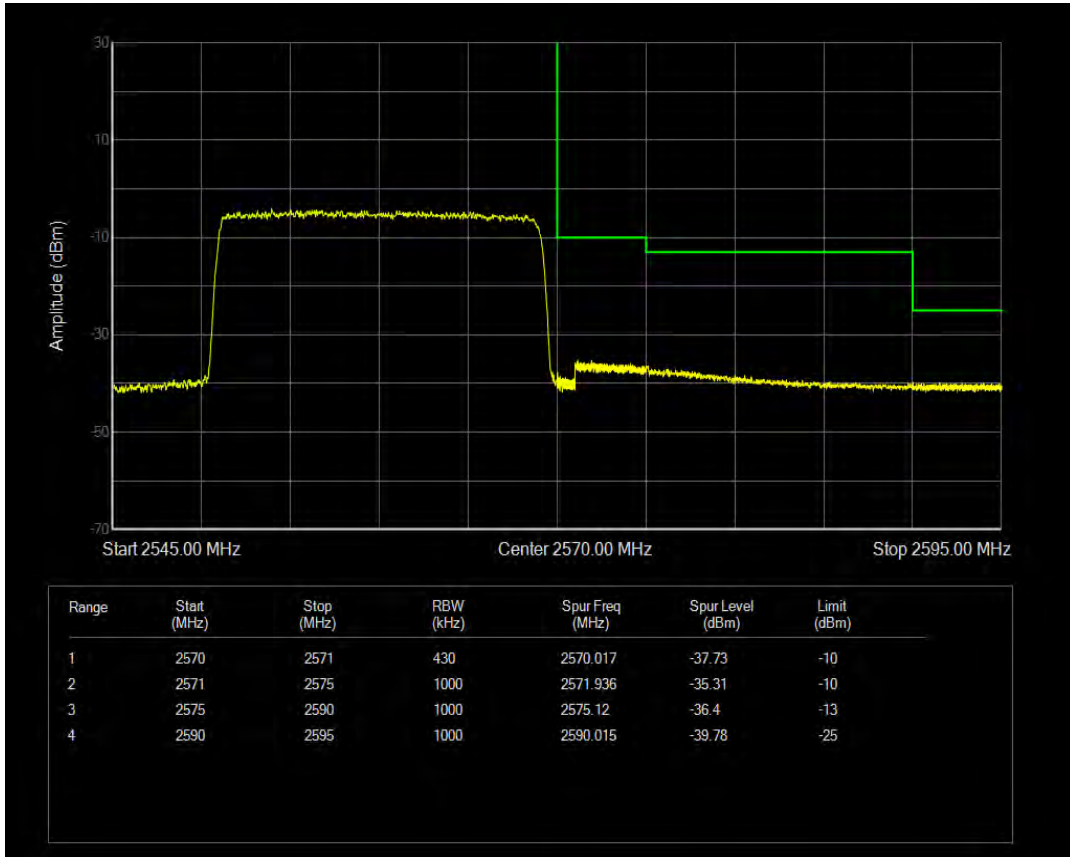

Band7 QAM16 BW=20MHz Channel=21350 RB Size=100 Position=#0

Out-of-band emissions

Band	Bandwidth (MHz)	UL Channel	RB Size	RB Position	Modulation	Spur Freq (MHz)	Spur Level (dBm)	Limit (dBm)	Verdict
Band12	1.4	23017	1	#0	QPSK	25684.00	-33.25	-13	PASS
Band12	1.4	23017	6	#0	QPSK	26025.70	-34.27	-13	PASS
Band12	1.4	23017	1	#0	QAM16	26058.85	-33.37	-13	PASS
Band12	1.4	23017	6	#0	QAM16	26168.50	-34.18	-13	PASS
Band12	1.4	23095	1	#0	QPSK	2122.00	-24.72	-13	PASS
Band12	1.4	23095	6	#0	QPSK	2122.00	-29.92	-13	PASS
Band12	1.4	23095	1	#0	QAM16	2122.00	-30.43	-13	PASS
Band12	1.4	23095	6	#0	QAM16	25329.55	-34.28	-13	PASS
Band12	1.4	23173	1	#0	QPSK	25806.40	-33.76	-13	PASS
Band12	1.4	23173	6	#0	QPSK	2147.50	-31.96	-13	PASS
Band12	1.4	23173	1	#0	QAM16	25128.10	-33.48	-13	PASS
Band12	1.4	23173	6	#0	QAM16	25260.70	-33.34	-13	PASS
Band12	3	23025	1	#0	QPSK	2096.50	-31.90	-13	PASS
Band12	3	23025	15	#0	QPSK	25153.60	-33.80	-13	PASS
Band12	3	23025	1	#0	QAM16	25217.35	-33.61	-13	PASS
Band12	3	23025	15	#0	QAM16	26120.05	-33.55	-13	PASS
Band12	3	23095	1	#0	QPSK	2119.45	-30.48	-13	PASS
Band12	3	23095	15	#0	QPSK	25786.00	-33.94	-13	PASS
Band12	3	23095	1	#0	QAM16	2119.45	-28.24	-13	PASS
Band12	3	23095	15	#0	QAM16	25125.55	-33.84	-13	PASS
Band12	3	23165	1	#0	QPSK	2139.85	-30.68	-13	PASS
Band12	3	23165	15	#0	QPSK	25321.90	-33.43	-13	PASS
Band12	3	23165	1	#0	QAM16	1425.85	-32.61	-13	PASS
Band12	3	23165	15	#0	QAM16	26438.80	-33.89	-13	PASS
Band12	5	23035	1	#0	QPSK	2099.05	-28.78	-13	PASS
Band12	5	23035	25	#0	QPSK	25979.80	-33.66	-13	PASS
Band12	5	23035	1	#0	QAM16	25258.15	-33.87	-13	PASS
Band12	5	23035	25	#0	QAM16	25842.10	-34.57	-13	PASS
Band12	5	23095	1	#0	QPSK	2116.90	-29.67	-13	PASS
Band12	5	23095	25	#0	QPSK	26084.35	-34.44	-13	PASS
Band12	5	23095	1	#0	QAM16	2116.90	-25.02	-13	PASS
Band12	5	23095	25	#0	QAM16	26102.20	-33.69	-13	PASS
Band12	5	23155	1	#0	QPSK	26012.95	-33.67	-13	PASS
Band12	5	23155	25	#0	QPSK	25584.55	-33.96	-13	PASS
Band12	5	23155	1	#0	QAM16	2134.75	-32.50	-13	PASS
Band12	5	23155	25	#0	QAM16	25576.90	-33.53	-13	PASS
Band12	10	23060	1	#0	QPSK	25265.80	-33.72	-13	PASS
Band12	10	23060	50	#0	QPSK	25615.15	-33.20	-13	PASS
Band12	10	23060	1	#0	QAM16	2099.05	-33.53	-13	PASS
Band12	10	23060	50	#0	QAM16	25230.10	-32.89	-13	PASS