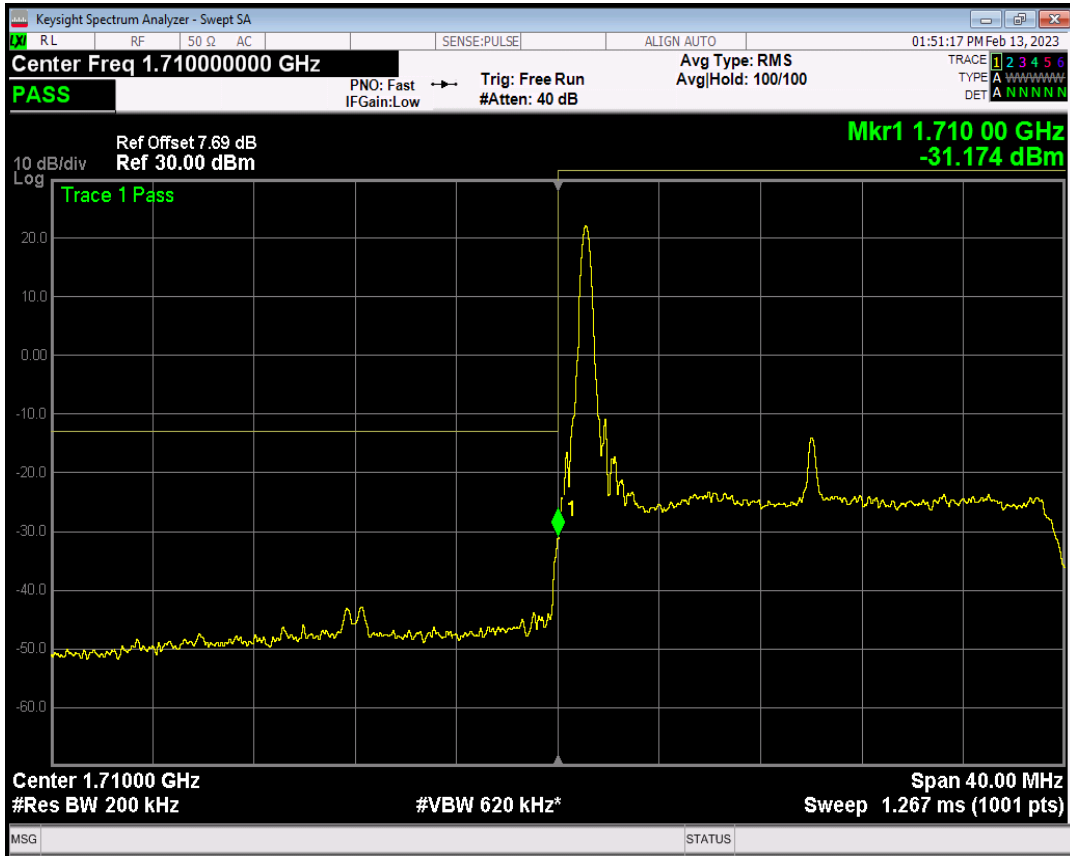

Band66 QPSK BW=20MHz Channel=132072 RB Size=1 Position=#0