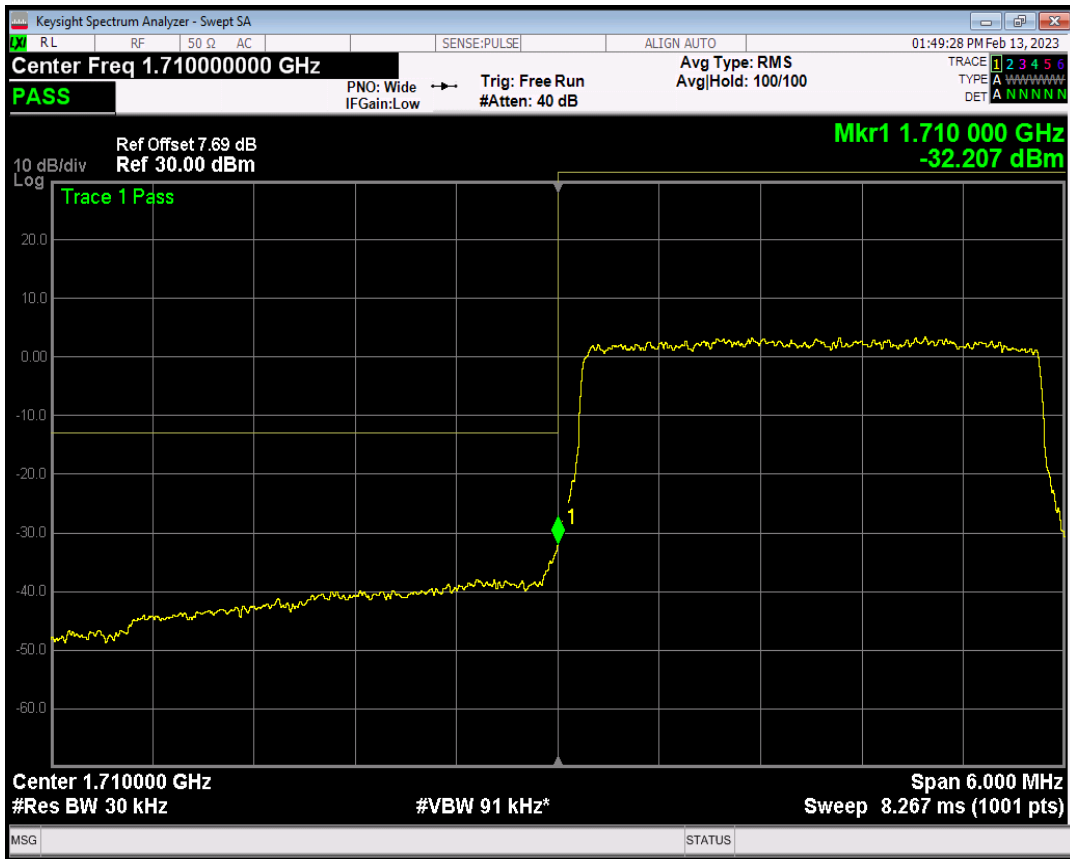

Band66 QAM16 BW=3MHz Channel=131987 RB Size=15 Position=#0