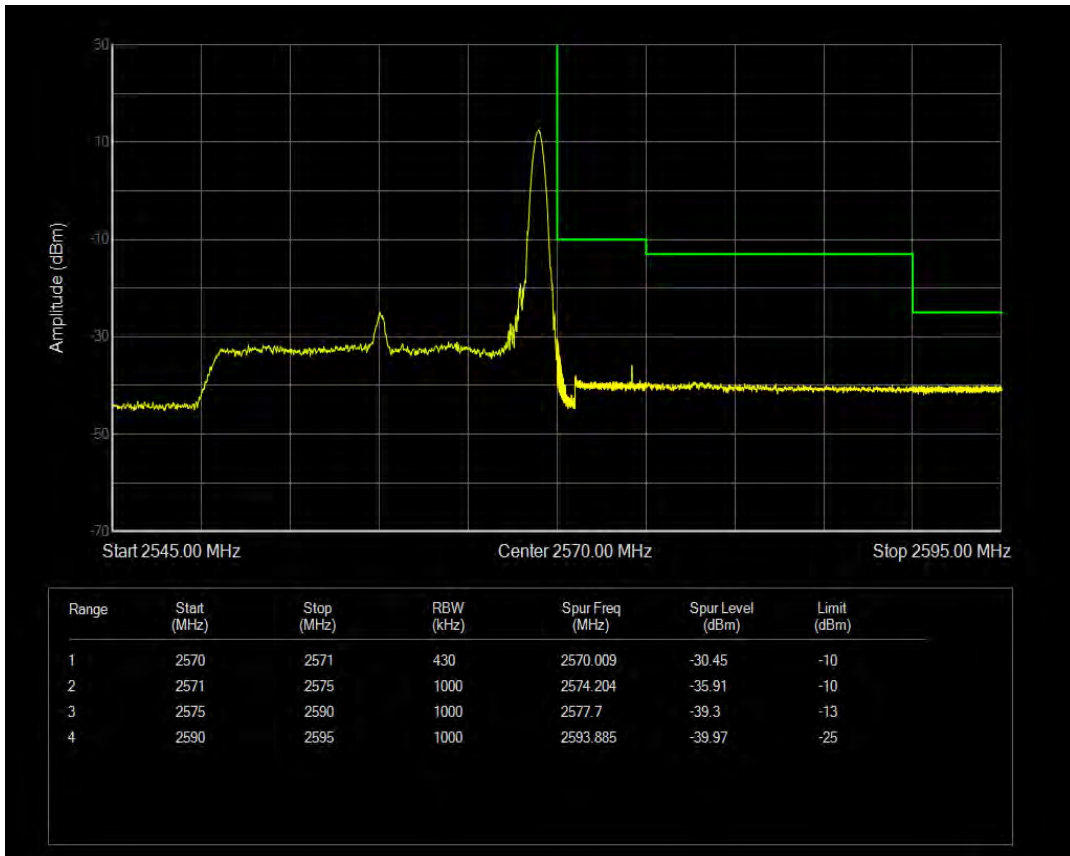

Band7 QPSK BW=20MHz Channel=21350 RB Size=1 Position=#Max