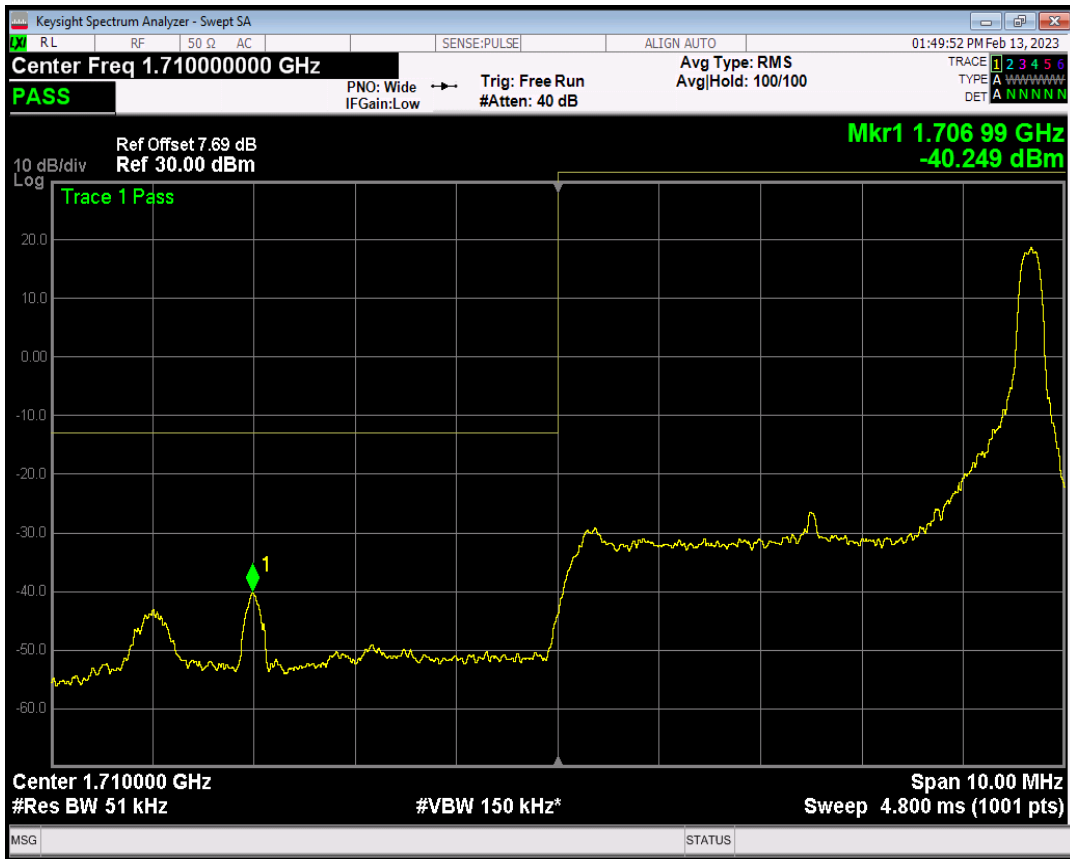

Band66 QPSK BW=5MHz Channel=131997 RB Size=1 Position=#Max