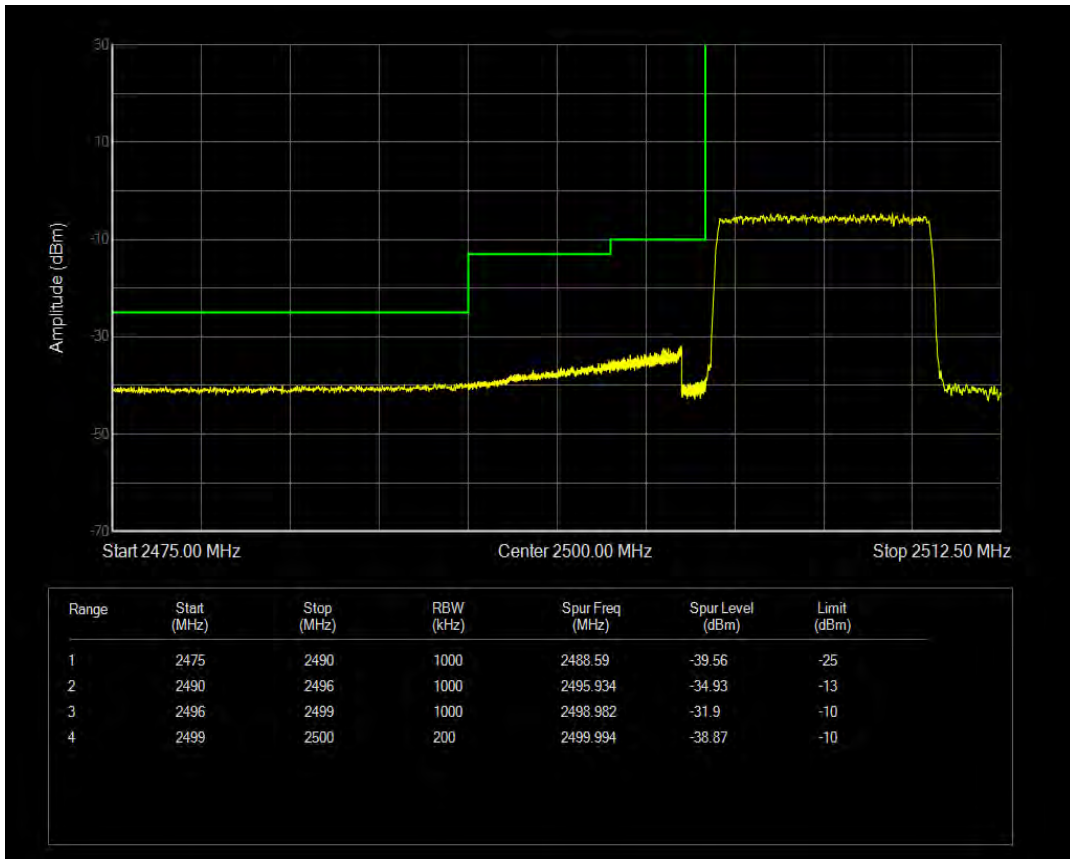

Band7 QAM16 BW=5MHz Channel=21425 RB Size=25 Position=#0

Band7 QPSK BW=10MHz Channel=20800 RB Size=1 Position=#0

Band7 QPSK BW=10MHz Channel=20800 RB Size=1 Position=#Max

Band7 QPSK BW=10MHz Channel=20800 RB Size=50 Position=#0

Band7 QAM16 BW=10MHz Channel=20800 RB Size=1 Position=#0

Band7 QAM16 BW=10MHz Channel=20800 RB Size=1 Position=#Max

Band7 QAM16 BW=10MHz Channel=20800 RB Size=50 Position=#0

Band7 QPSK BW=10MHz Channel=21400 RB Size=1 Position=#0