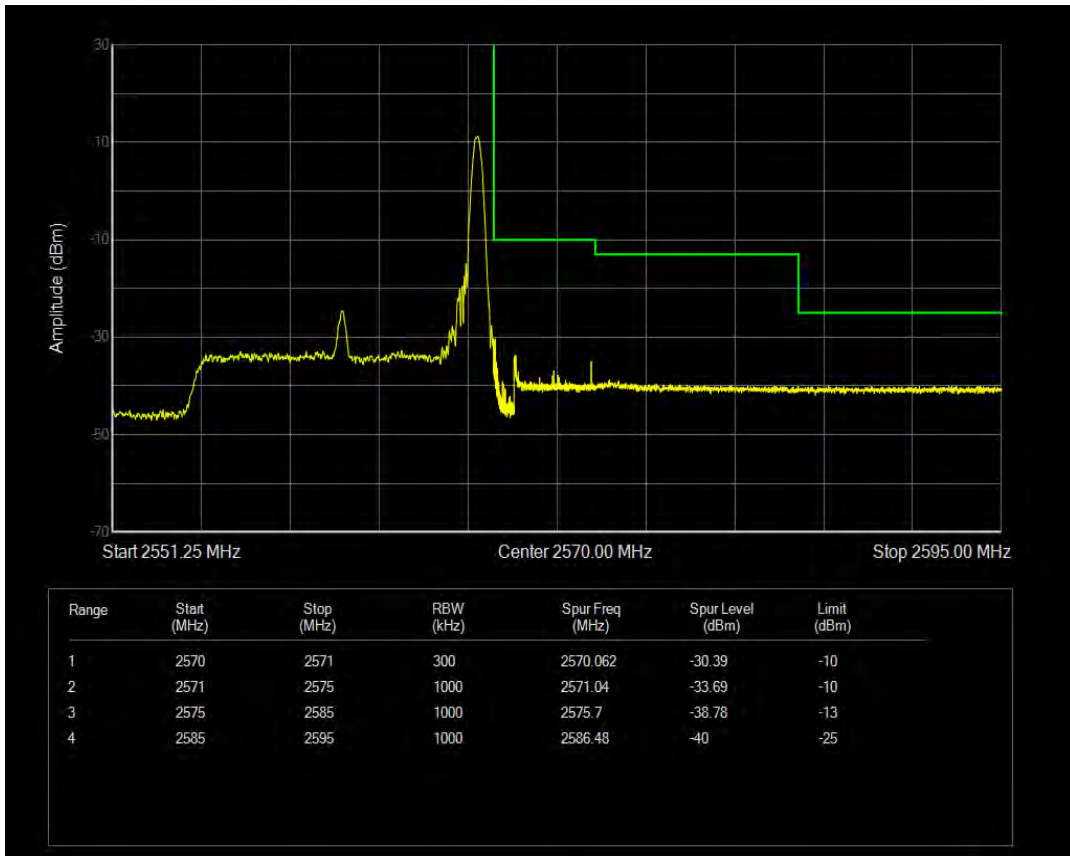

Band7 QPSK BW=15MHz Channel=21375 RB Size=1 Position=#Max

Band7 QPSK BW=15MHz Channel=21375 RB Size=75 Position=#0

Band7 QAM16 BW=15MHz Channel=21375 RB Size=1 Position=#0

Band7 QAM16 BW=15MHz Channel=21375 RB Size=1 Position=#Max