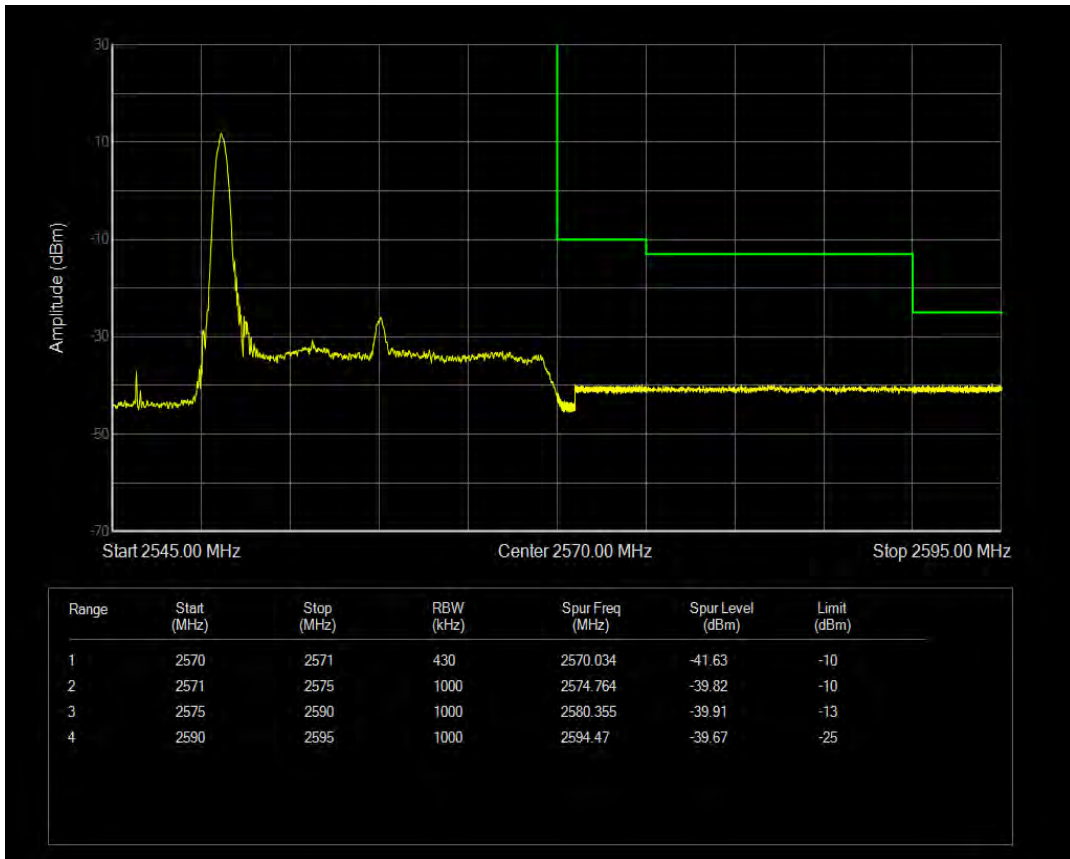

Band7 QAM16 BW=20MHz Channel=21350 RB Size=1 Position=#0