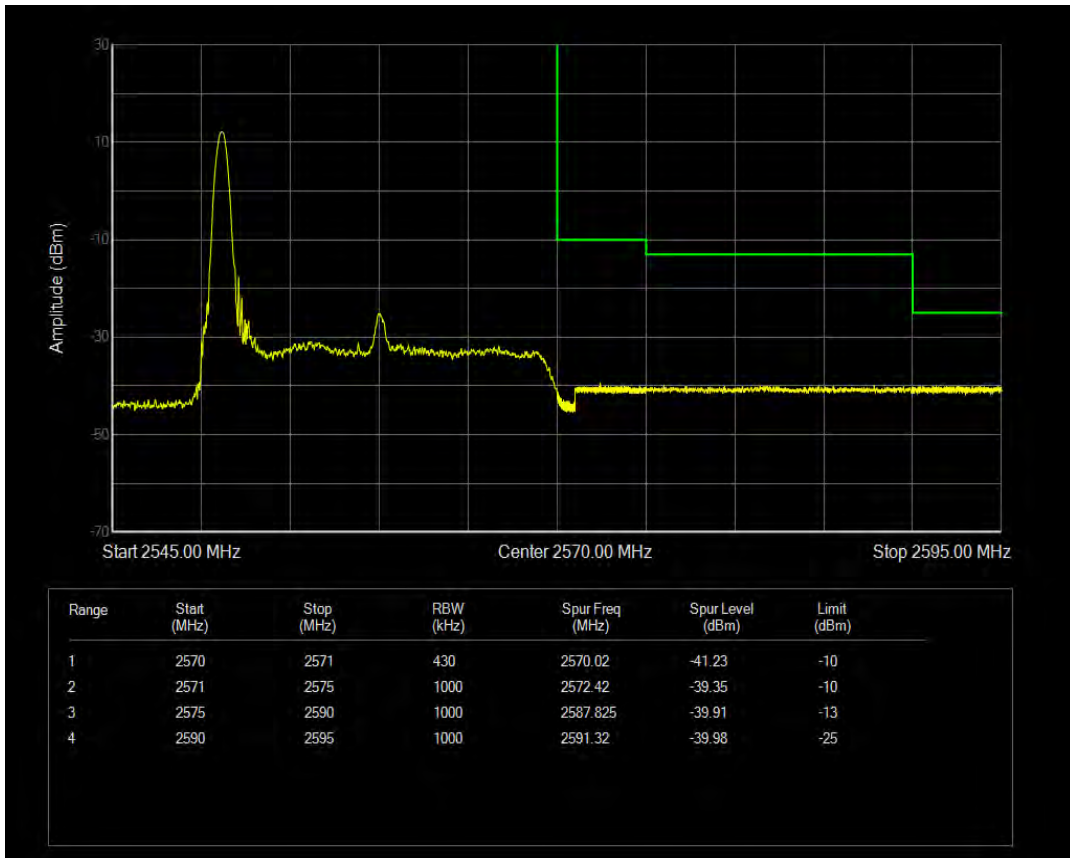

Band7 QAM16 BW=20MHz Channel=20850 RB Size=1 Position=#0

Band7 QAM16 BW=20MHz Channel=20850 RB Size=1 Position=#Max

Band7 QAM16 BW=20MHz Channel=20850 RB Size=100 Position=#0

Band7 QPSK BW=20MHz Channel=21350 RB Size=1 Position=#0