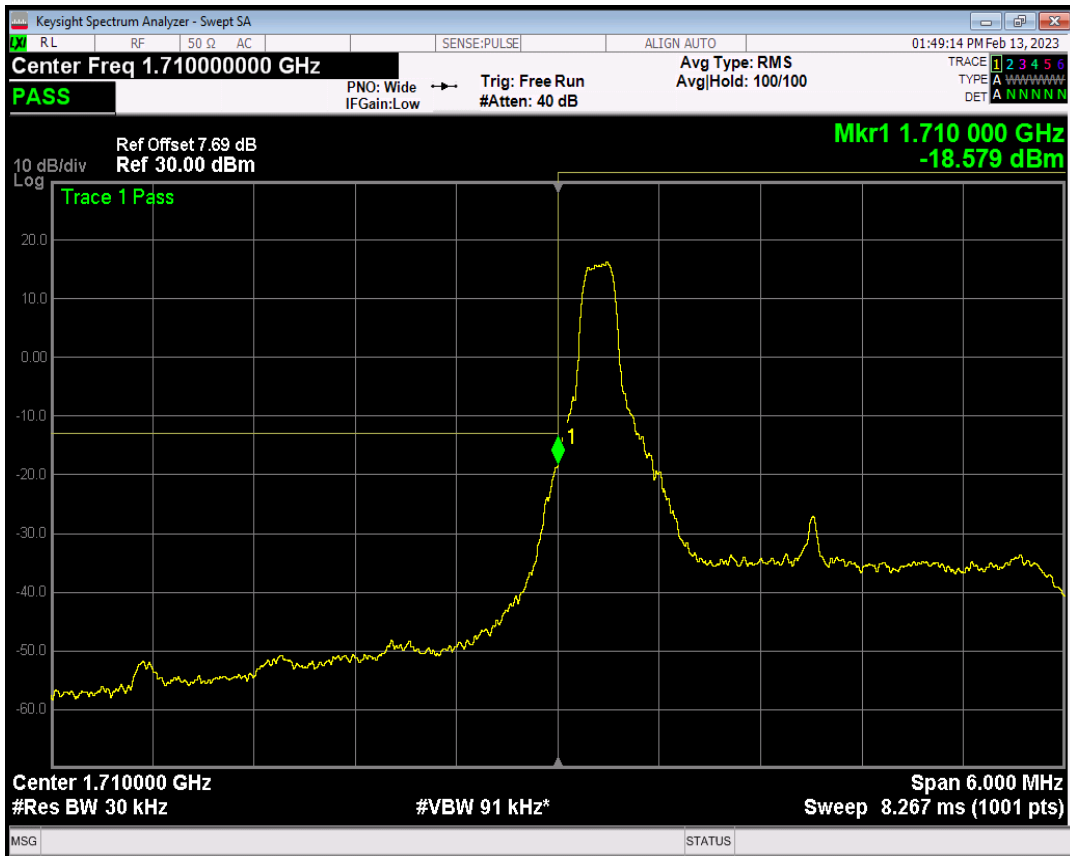

Band66 QPSK BW=3MHz Channel=131987 RB Size=1 Position=#0