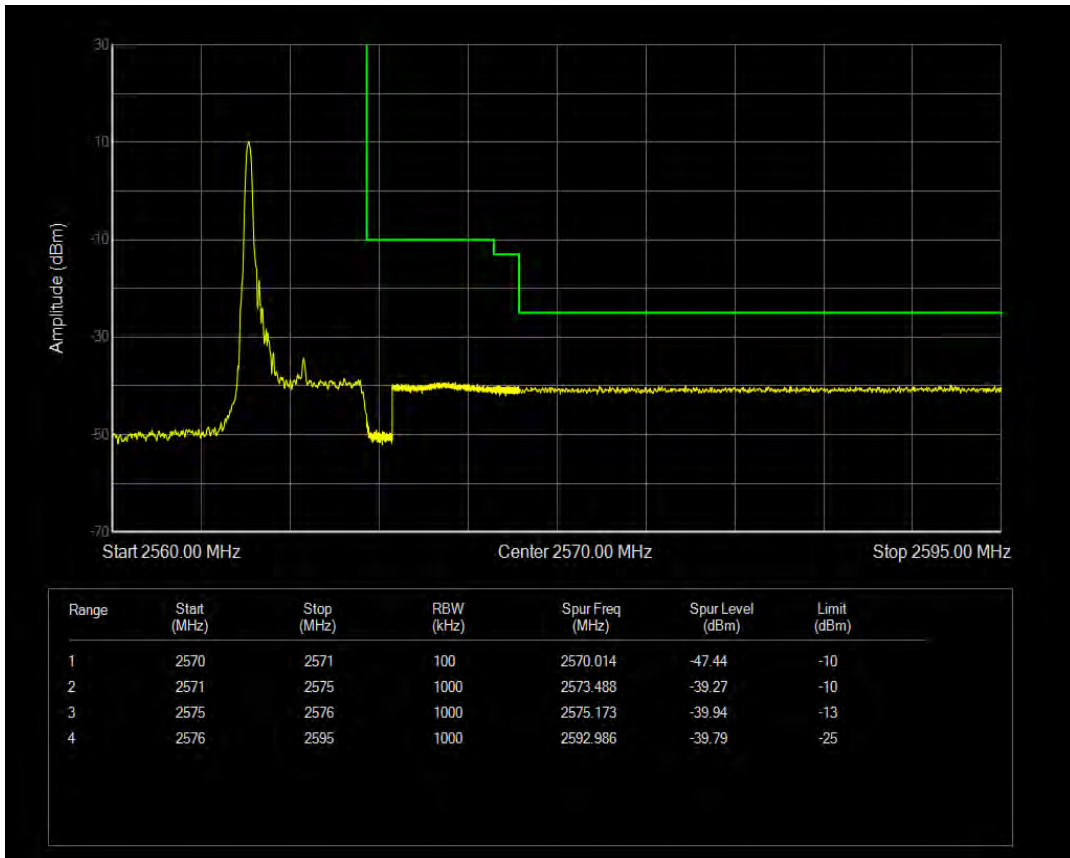

Band7 QAM16 BW=5MHz Channel=20775 RB Size=1 Position=#0

Band7 QAM16 BW=5MHz Channel=20775 RB Size=1 Position=#Max

Band7 QAM16 BW=5MHz Channel=20775 RB Size=25 Position=#0

Band7 QPSK BW=5MHz Channel=21425 RB Size=1 Position=#0