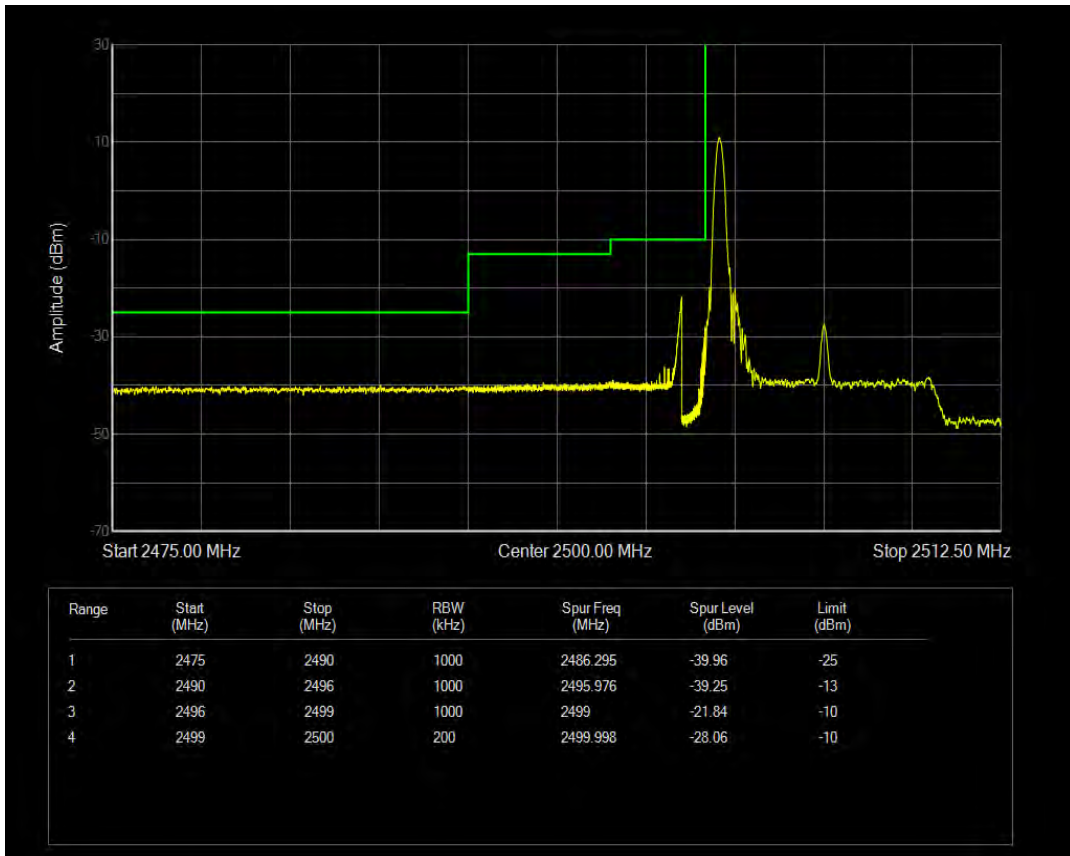

Band7 QAM16 BW=5MHz Channel=21425 RB Size=25 Position=#0

Band7 QPSK BW=10MHz Channel=20800 RB Size=1 Position=#0

Band7 QPSK BW=10MHz Channel=20800 RB Size=1 Position=#Max

Band7 QPSK BW=10MHz Channel=20800 RB Size=50 Position=#0

Band7 QAM16 BW=10MHz Channel=20800 RB Size=1 Position=#0

Band7 QAM16 BW=10MHz Channel=20800 RB Size=1 Position=#Max

Band7 QAM16 BW=10MHz Channel=20800 RB Size=50 Position=#0

Band7 QPSK BW=10MHz Channel=21400 RB Size=1 Position=#0