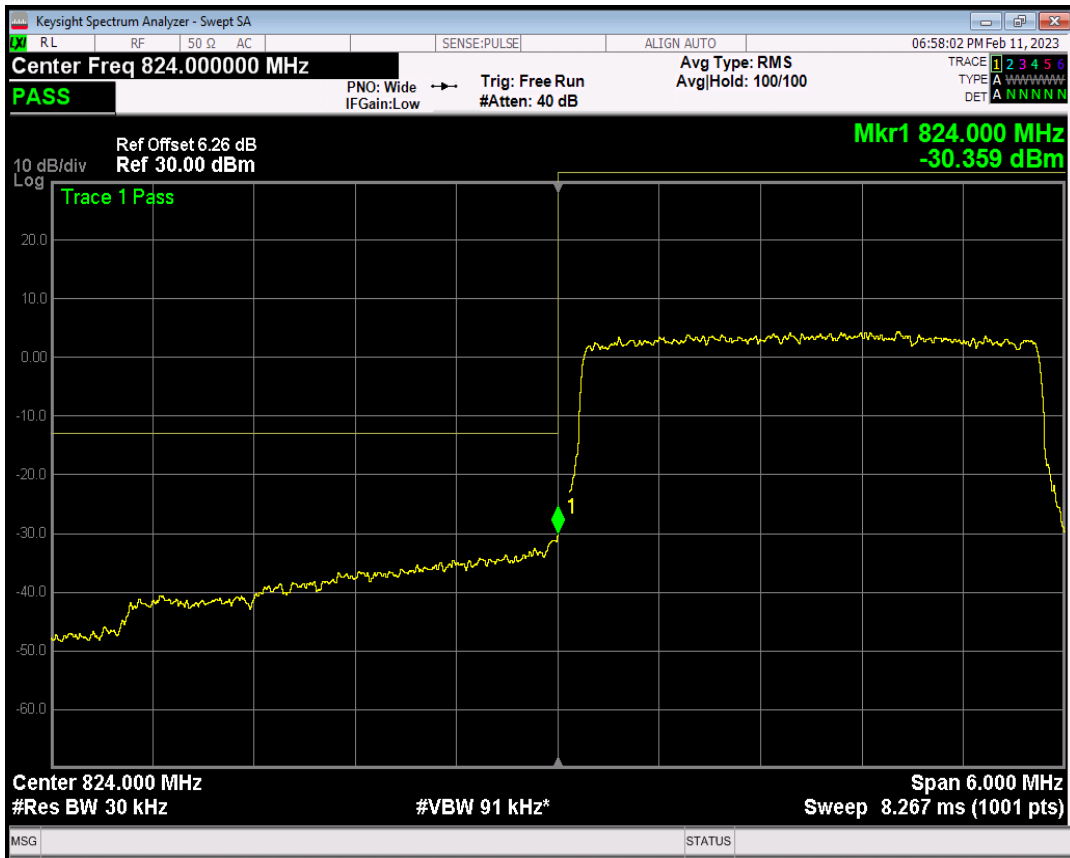

Band5 QAM16 BW=1.4MHz Channel=20643 RB Size=6 Position=#0

Band5 QPSK BW=3MHz Channel=20415 RB Size=1 Position=#0

Band5 QPSK BW=3MHz Channel=20415 RB Size=1 Position=#Max

Band5 QPSK BW=3MHz Channel=20415 RB Size=15 Position=#0

Band5 QAM16 BW=3MHz Channel=20415 RB Size=1 Position=#0

Band5 QAM16 BW=3MHz Channel=20415 RB Size=1 Position=#Max

Band5 QAM16 BW=3MHz Channel=20415 RB Size=15 Position=#0

Band5 QPSK BW=3MHz Channel=20635 RB Size=1 Position=#0