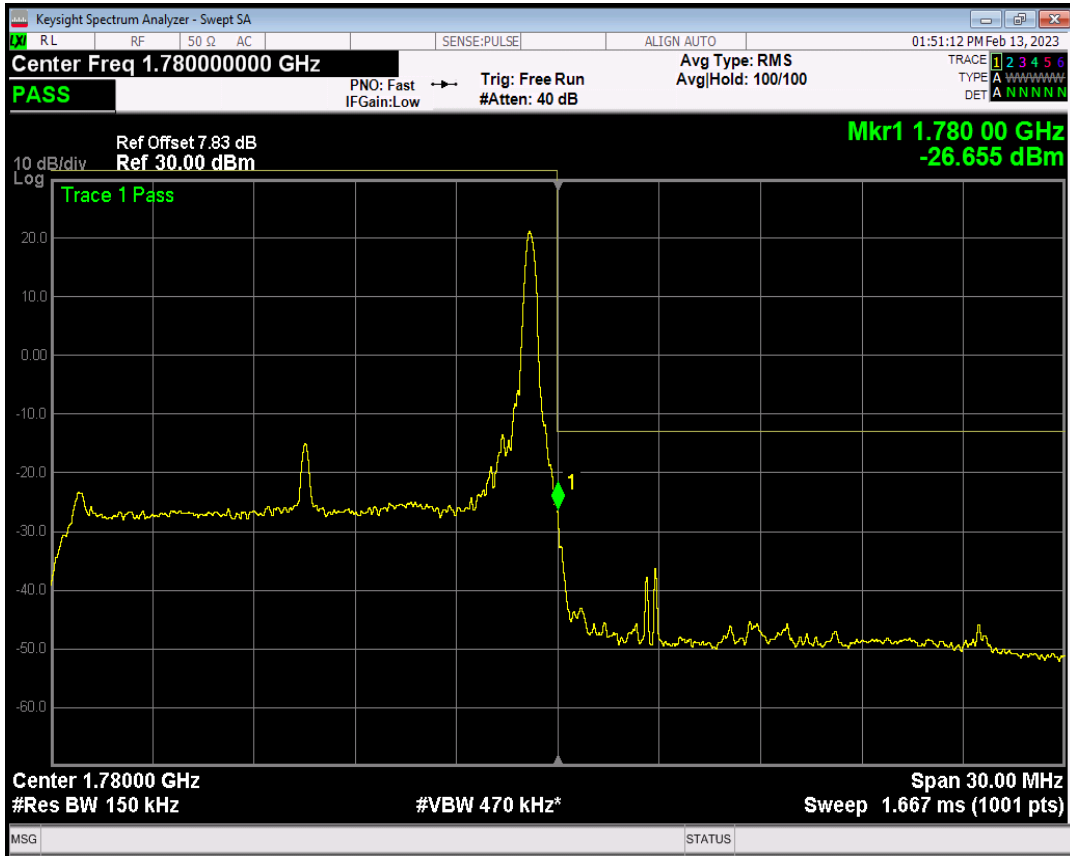

Band66 QPSK BW=15MHz Channel=132597 RB Size=1 Position=#Max

Band66 QPSK BW=15MHz Channel=132597 RB Size=75 Position=#0

Band66 QAM16 BW=15MHz Channel=132597 RB Size=1 Position=#0

Band66 QAM16 BW=15MHz Channel=132597 RB Size=1 Position=#Max