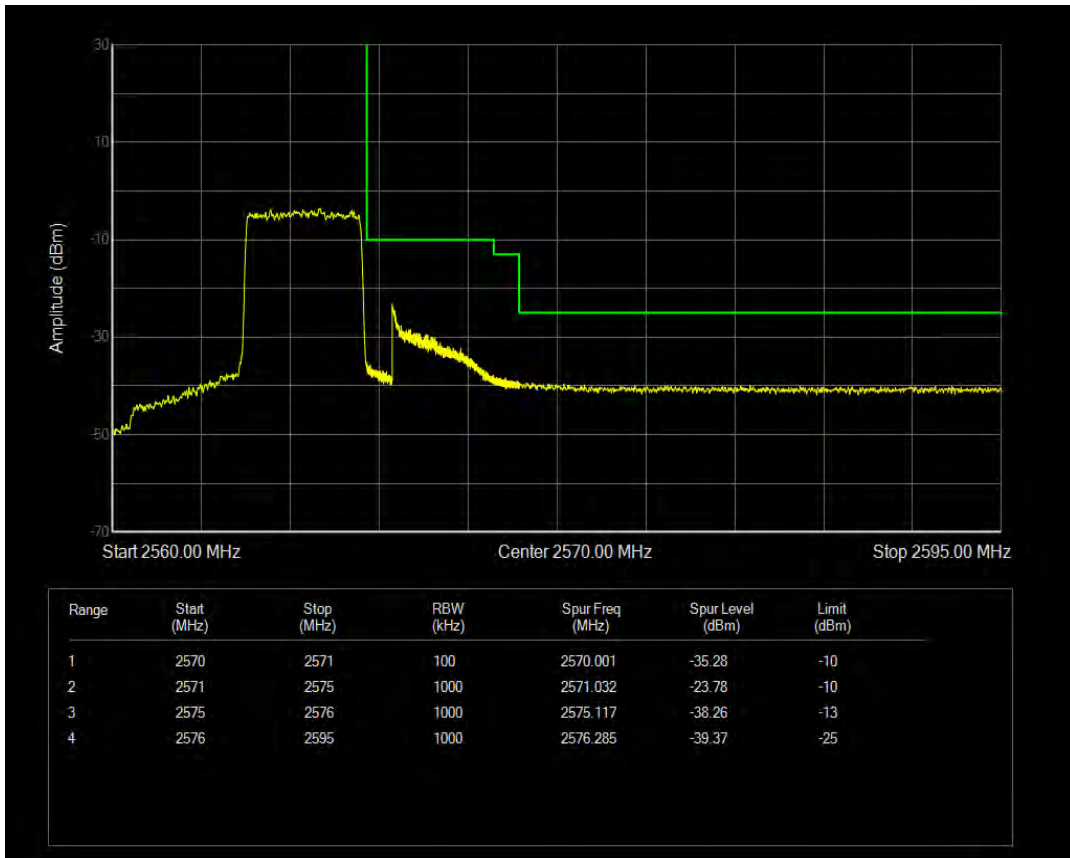

Band7 QPSK BW=5MHz Channel=21425 RB Size=25 Position=#0