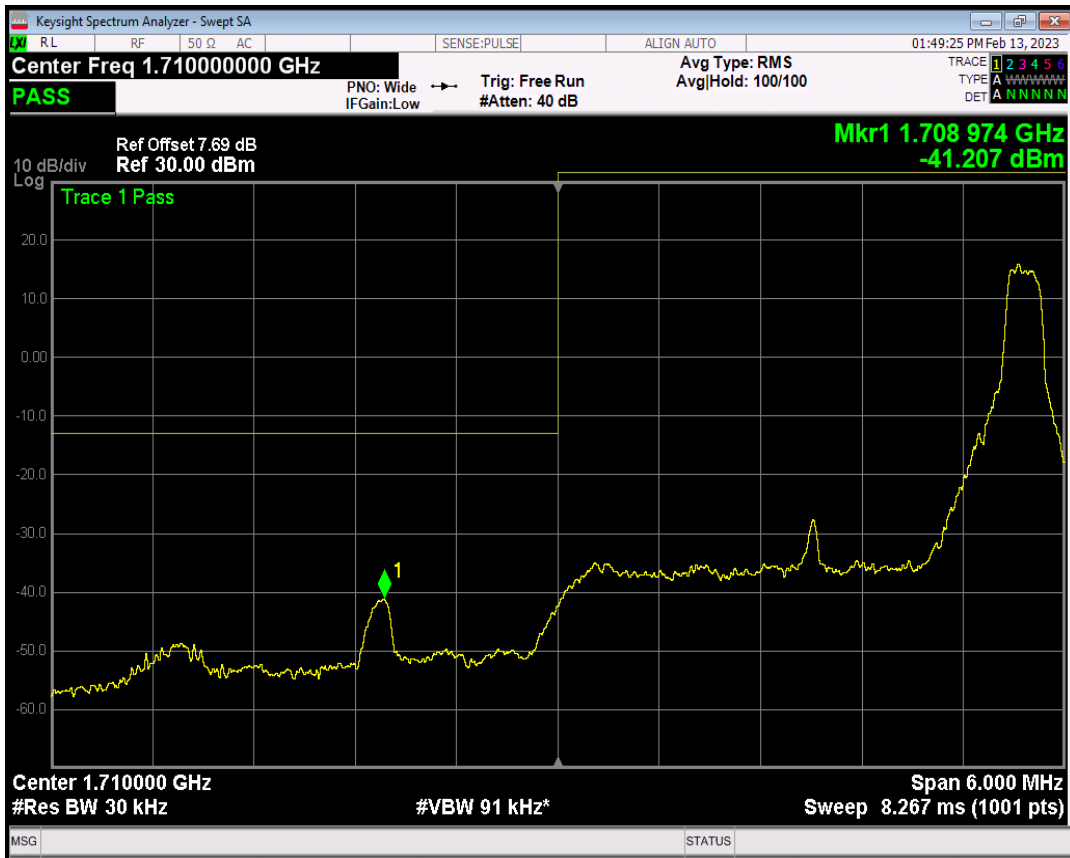

Band66 QAM16 BW=3MHz Channel=131987 RB Size=1 Position=#Max