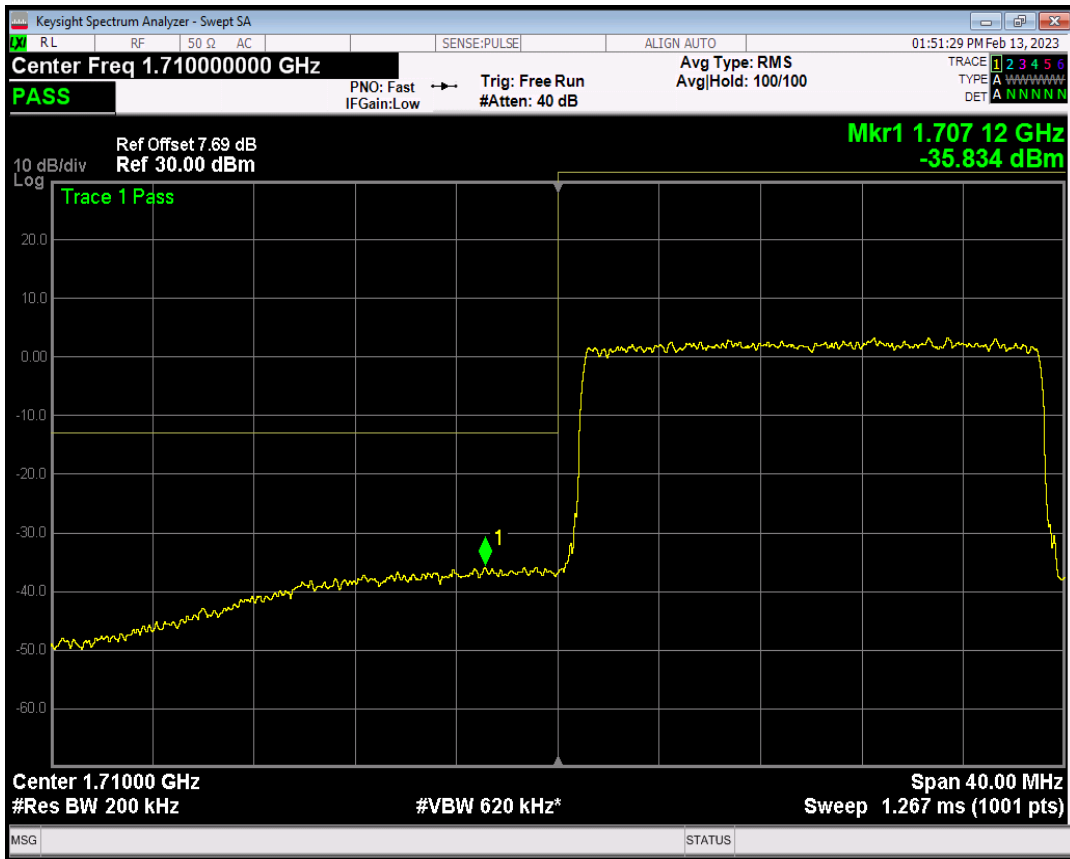

Band66 QAM16 BW=20MHz Channel=132072 RB Size=100 Position=#0