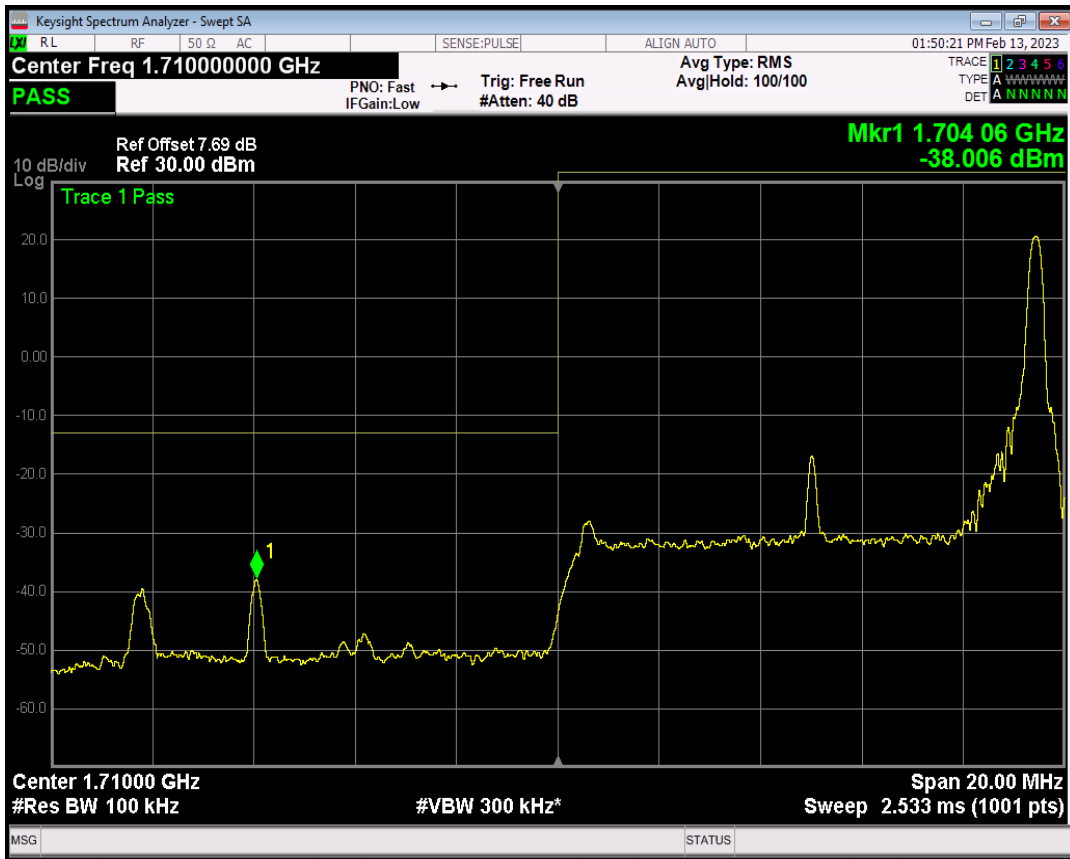

Band66 QPSK BW=10MHz Channel=132022 RB Size=1 Position=#Max