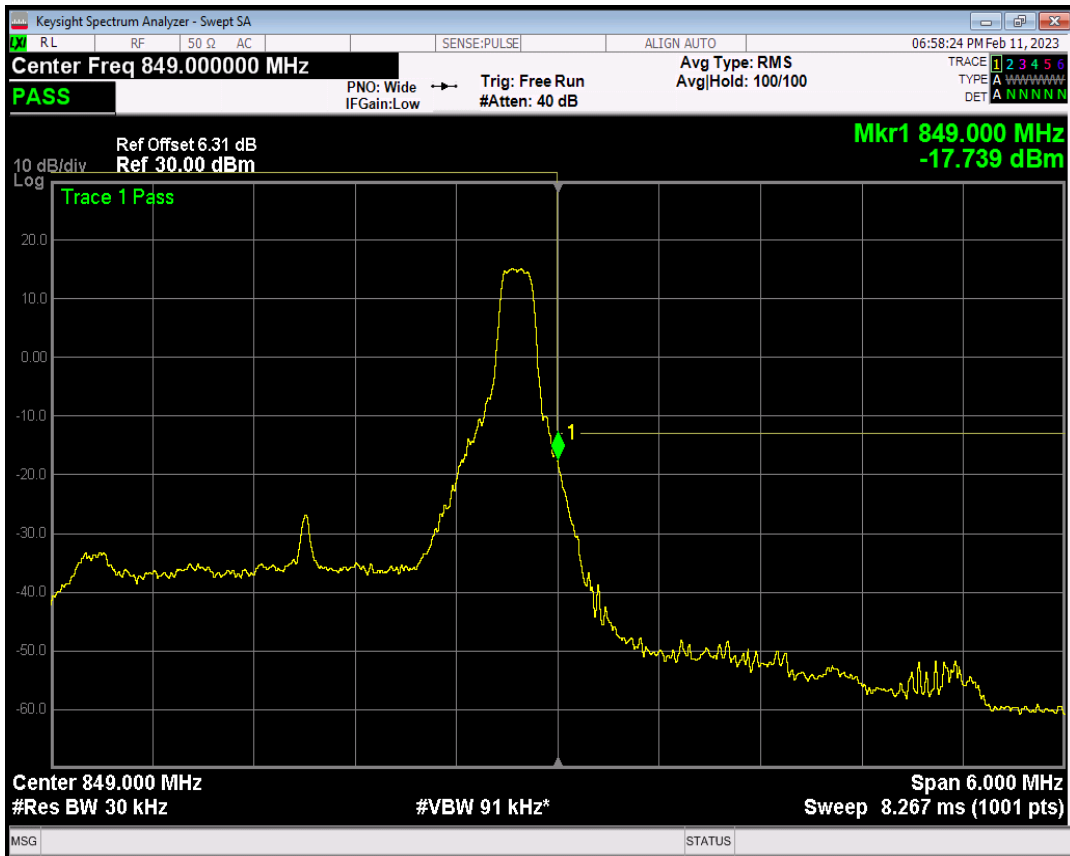

Band5 QPSK BW=3MHz Channel=20635 RB Size=1 Position=#Max

Band5 QPSK BW=3MHz Channel=20635 RB Size=15 Position=#0

Band5 QAM16 BW=3MHz Channel=20635 RB Size=1 Position=#0

Band5 QAM16 BW=3MHz Channel=20635 RB Size=1 Position=#Max