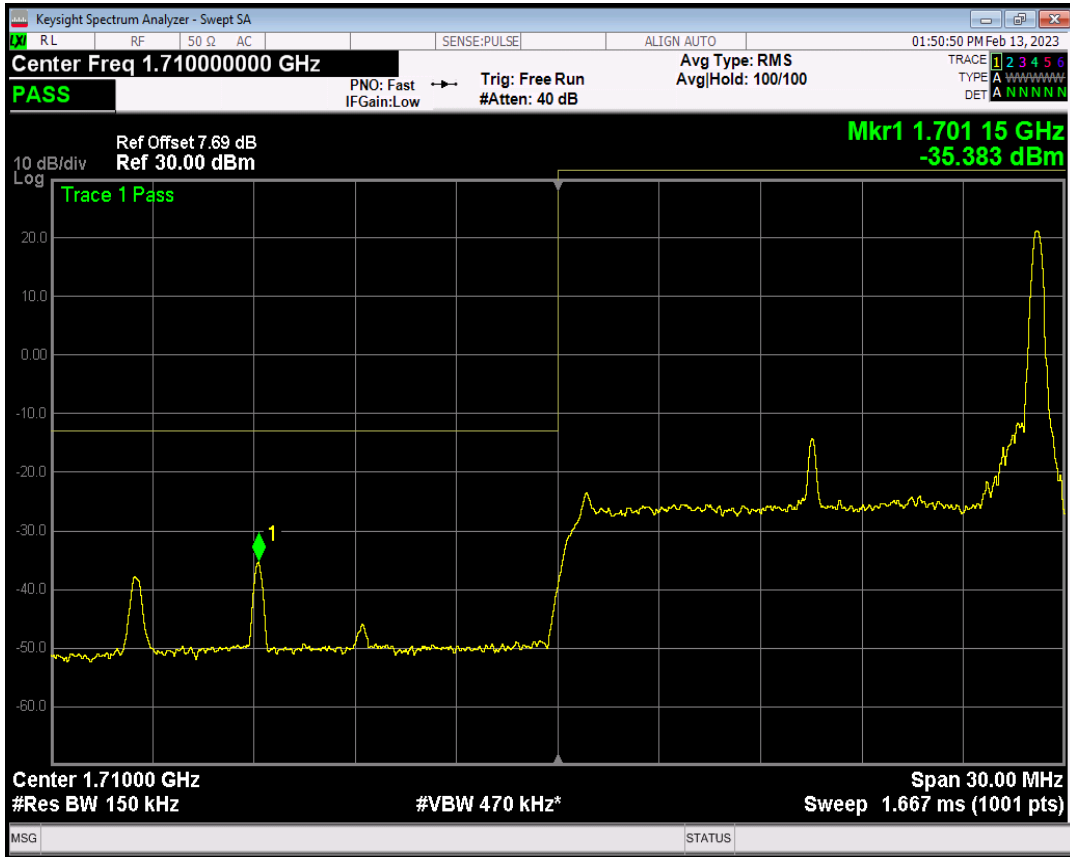

Band66 QPSK BW=15MHz Channel=132047 RB Size=1 Position=#Max