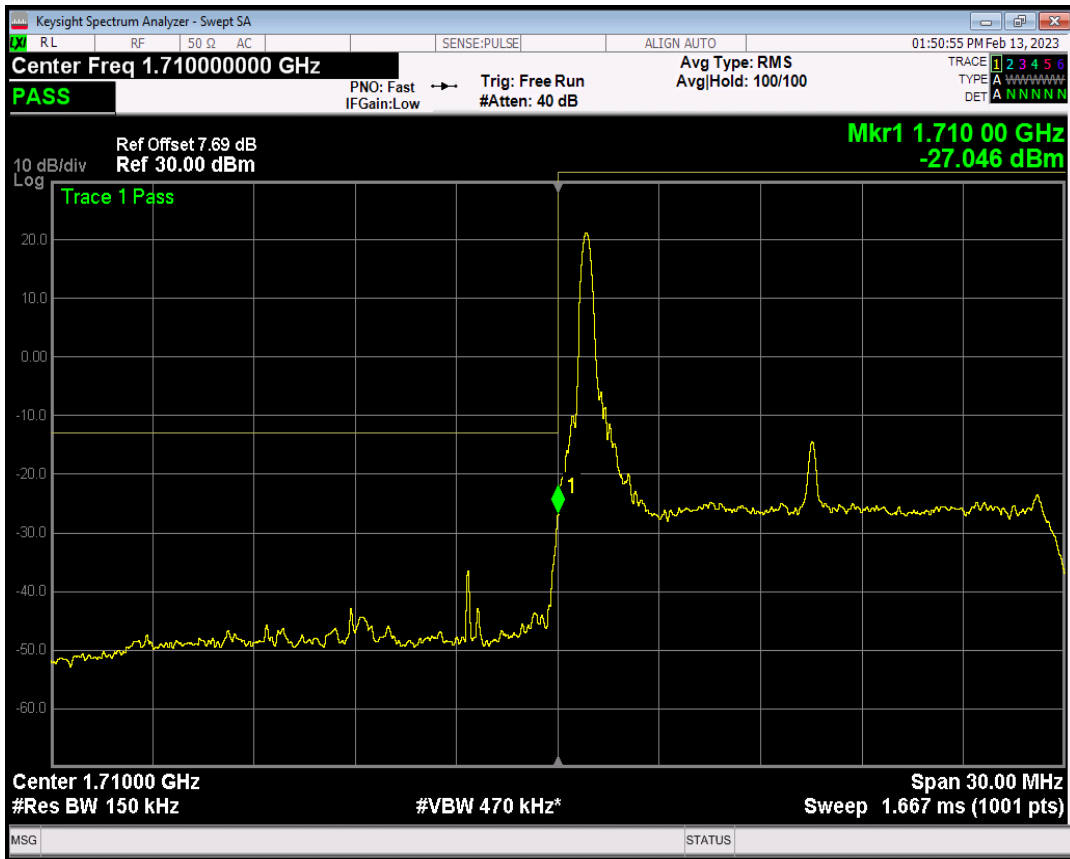

Band66 QAM16 BW=15MHz Channel=132047 RB Size=1 Position=#0