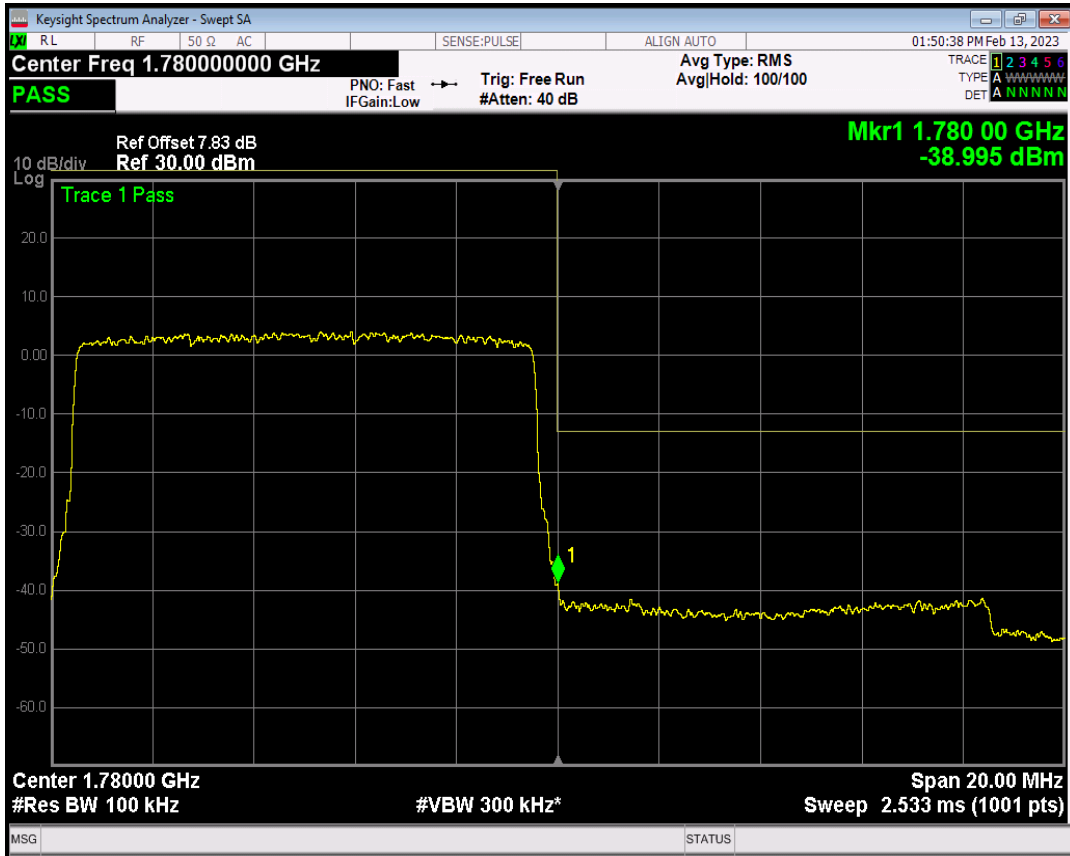

Band66 QPSK BW=10MHz Channel=132622 RB Size=50 Position=#0