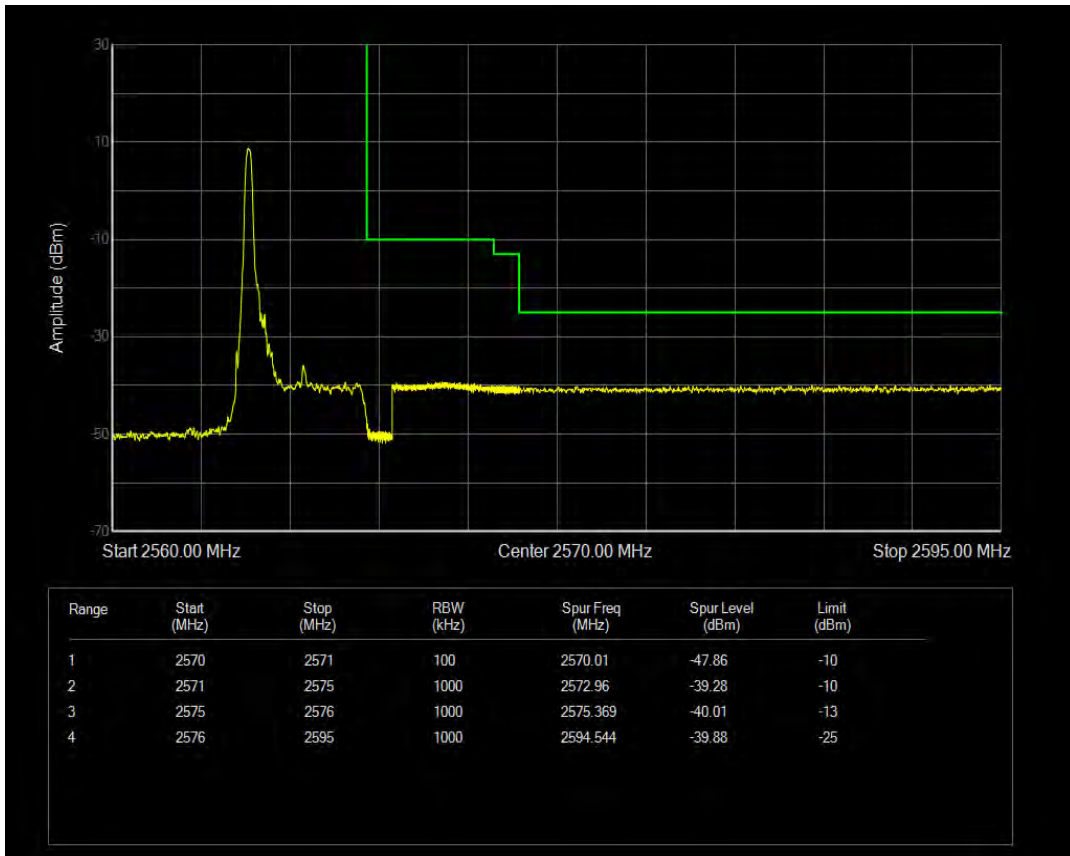

Band7 QAM16 BW=5MHz Channel=21425 RB Size=1 Position=#0