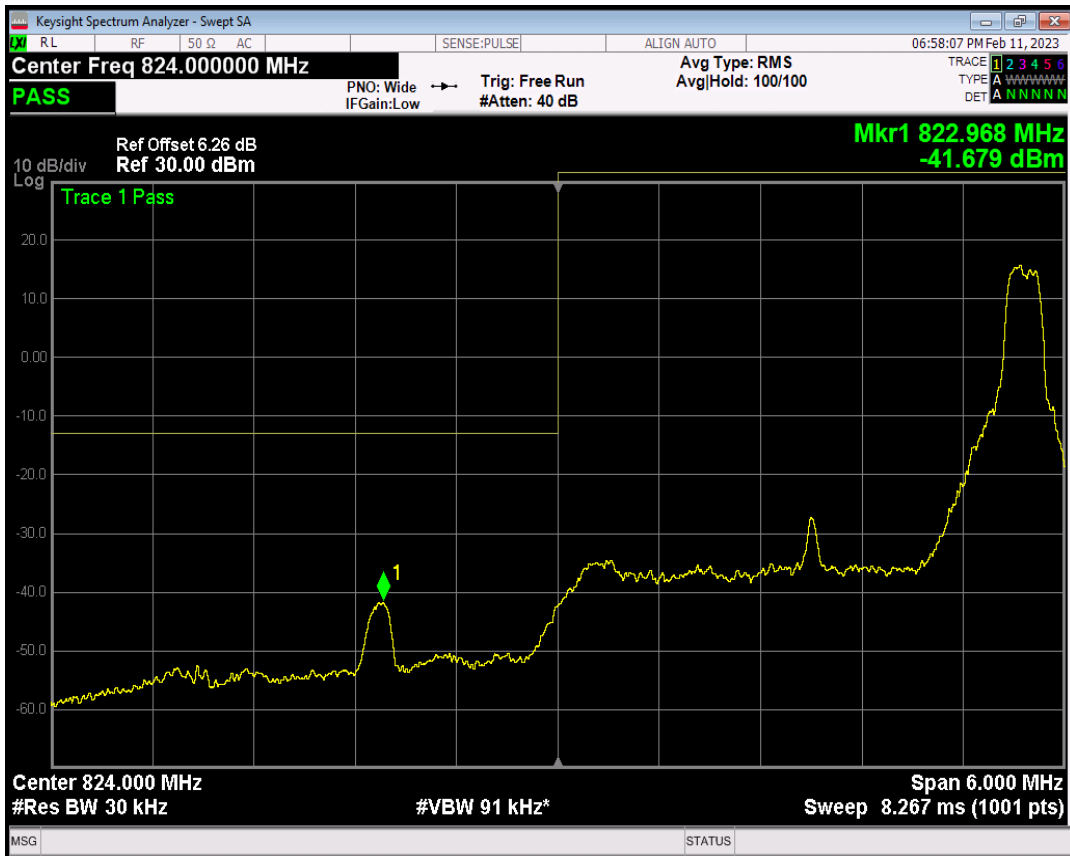

Band5 QAM16 BW=3MHz Channel=20415 RB Size=1 Position=#Max