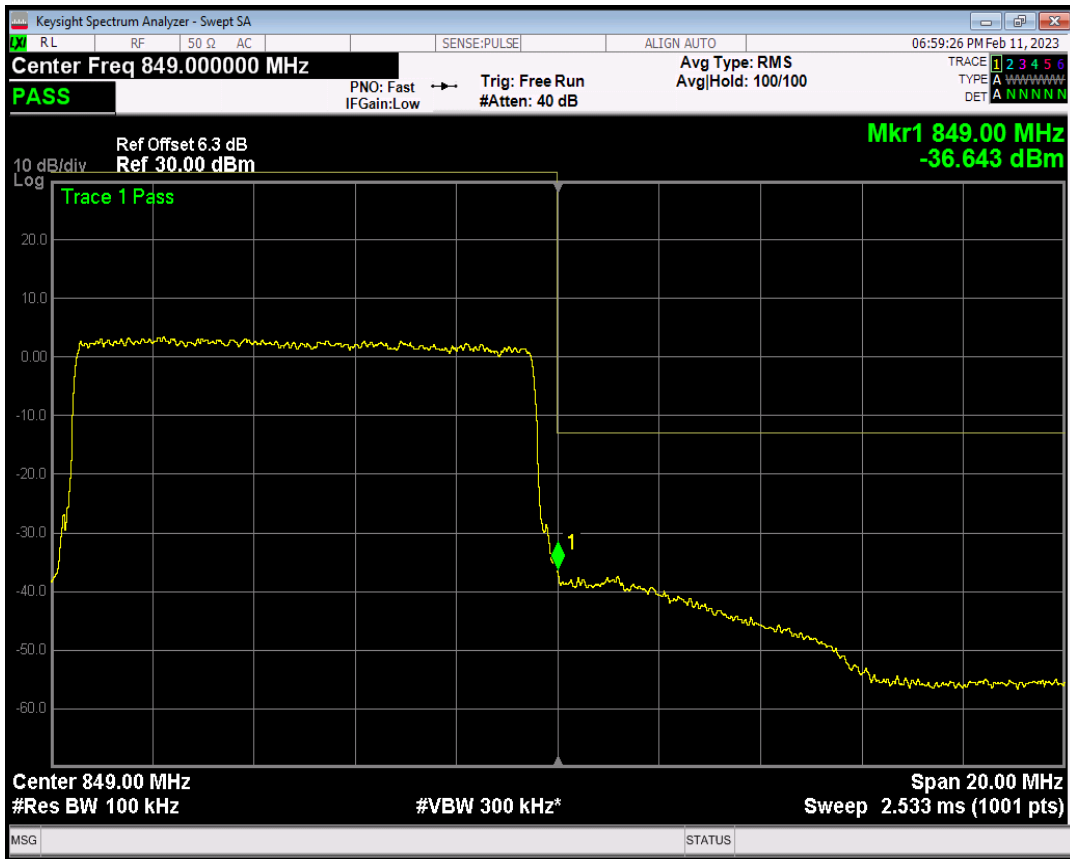

Band5 QAM16 BW=10MHz Channel=20600 RB Size=50 Position=#0