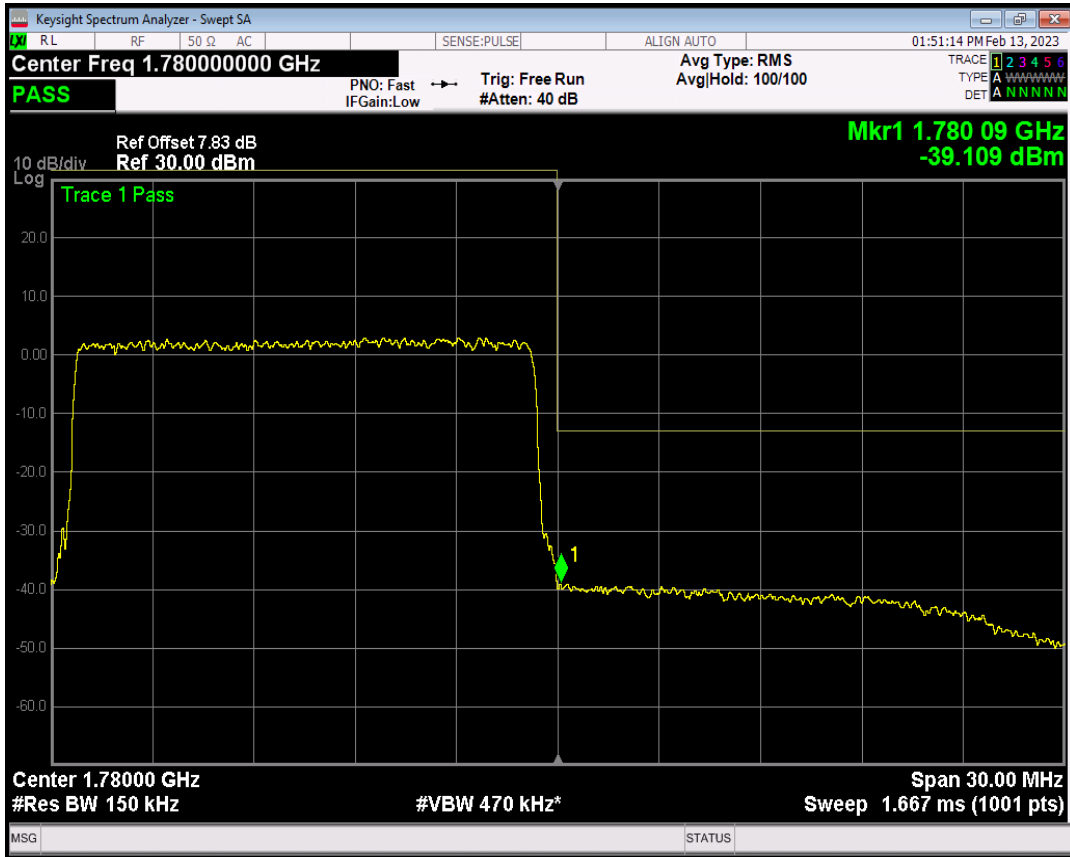

Band66 QAM16 BW=15MHz Channel=132597 RB Size=75 Position=#0