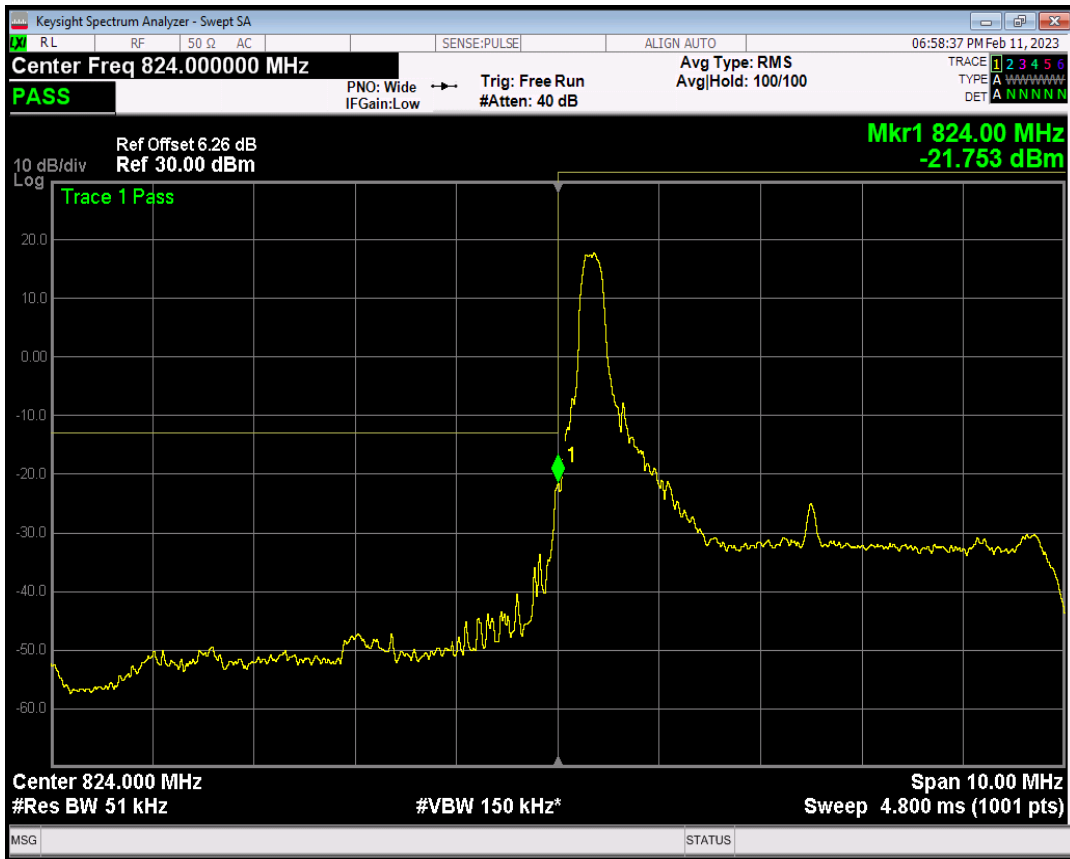

Band5 QAM16 BW=5MHz Channel=20425 RB Size=1 Position=#0