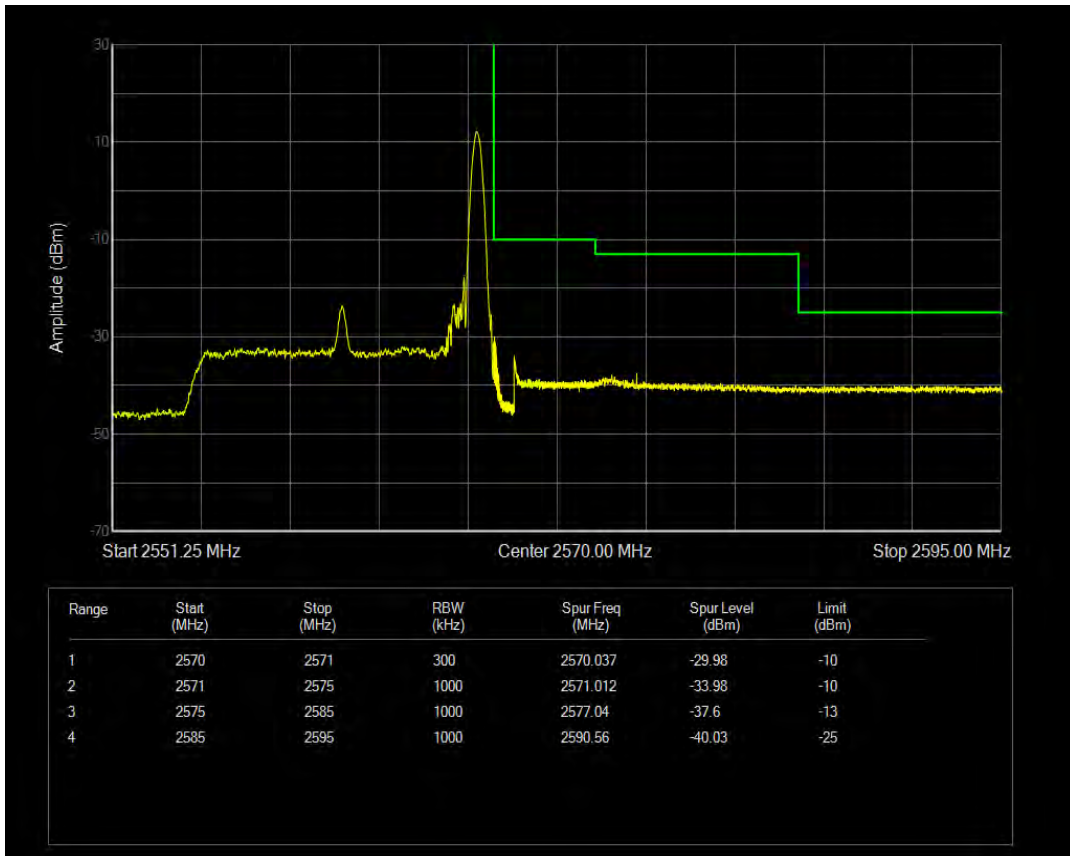

Band7 QPSK BW=15MHz Channel=21375 RB Size=1 Position=#Max