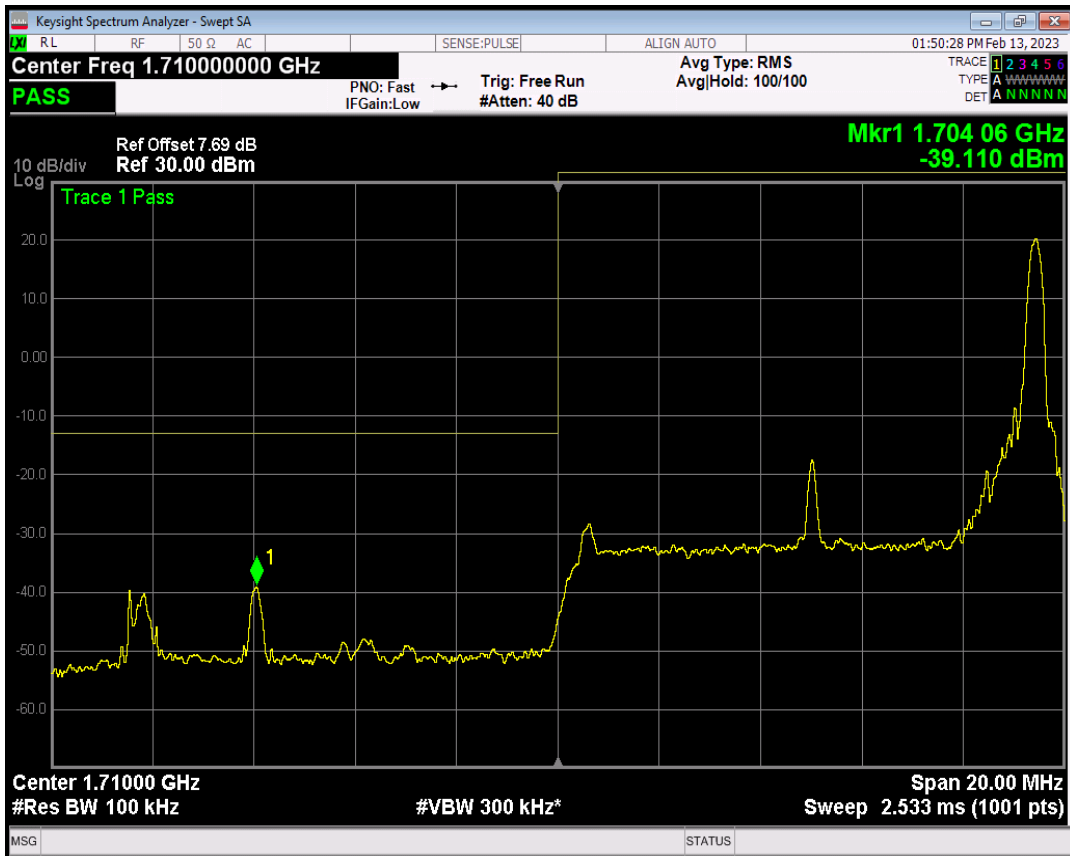

Band66 QAM16 BW=10MHz Channel=132022 RB Size=1 Position=#Max