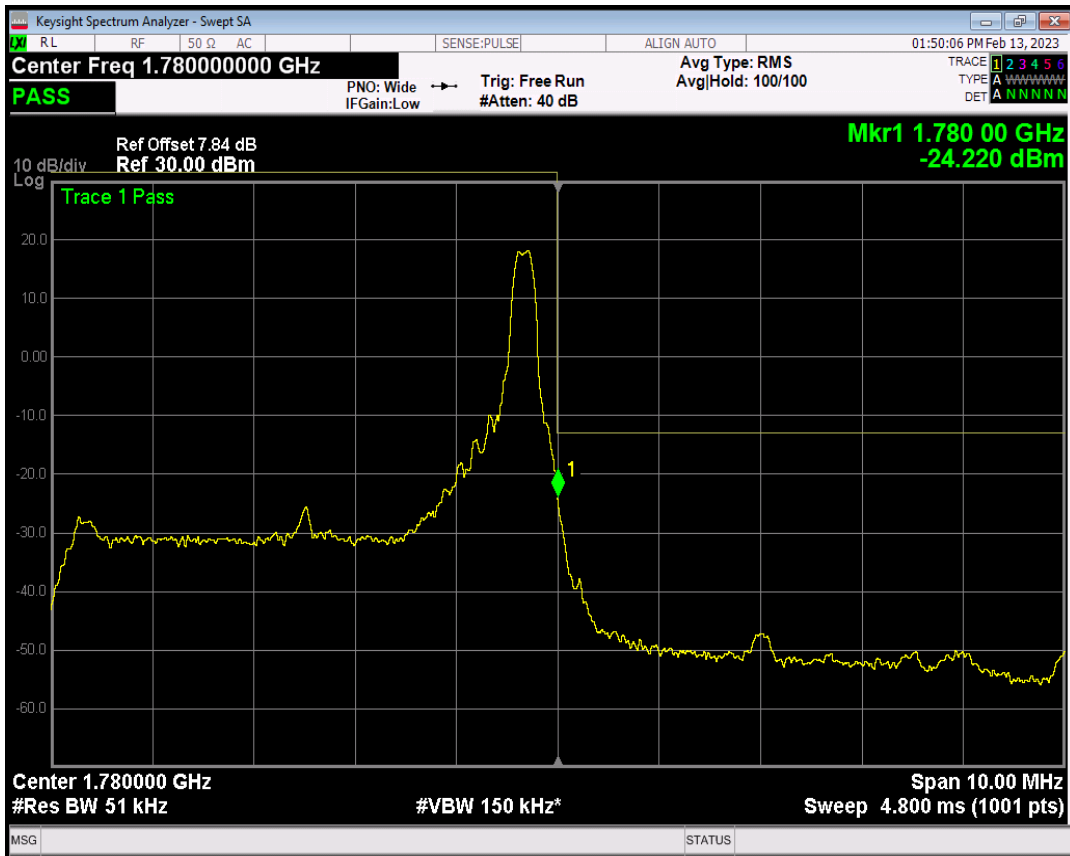

Band66 QPSK BW=5MHz Channel=132647 RB Size=1 Position=#Max