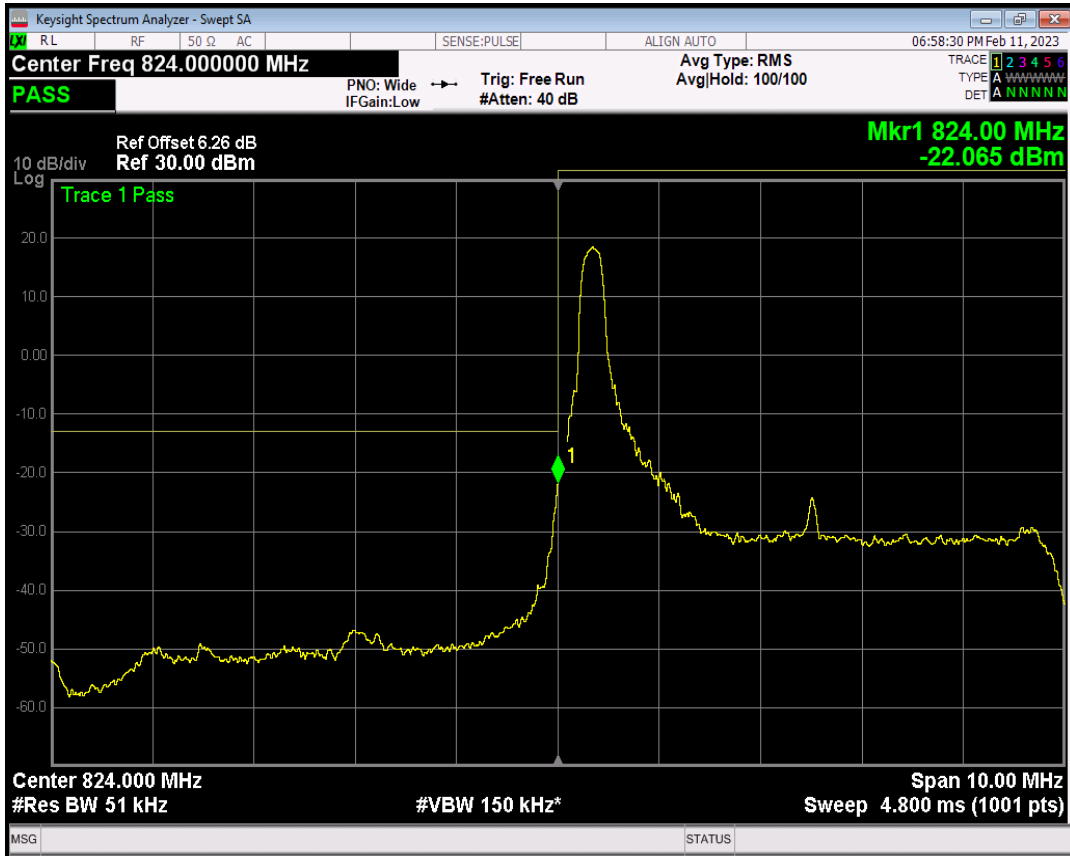

Band5 QPSK BW=5MHz Channel=20425 RB Size=1 Position=#0