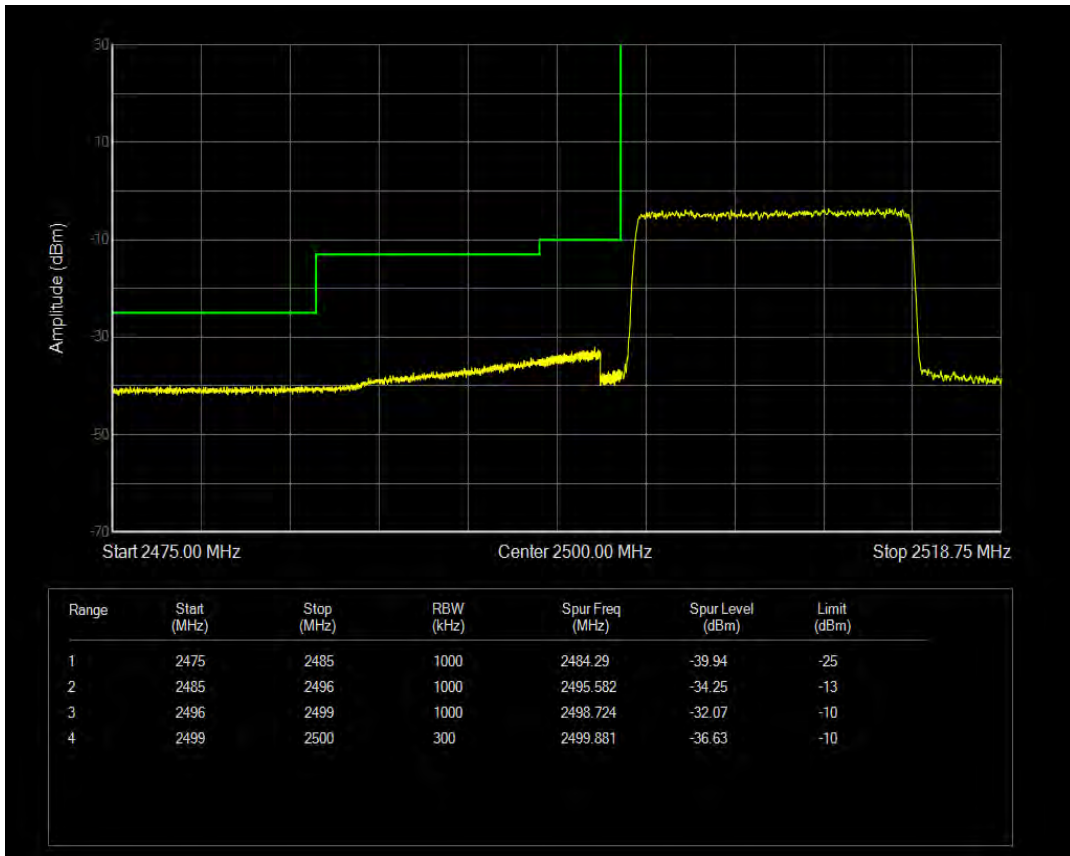

Band7 QPSK BW=10MHz Channel=21400 RB Size=1 Position=#Max

Band7 QPSK BW=10MHz Channel=21400 RB Size=50 Position=#0

Band7 QAM16 BW=10MHz Channel=21400 RB Size=1 Position=#0

Band7 QAM16 BW=10MHz Channel=21400 RB Size=1 Position=#Max

Band7 QAM16 BW=10MHz Channel=21400 RB Size=50 Position=#0

Band7 QPSK BW=15MHz Channel=20825 RB Size=1 Position=#0

Band7 QPSK BW=15MHz Channel=20825 RB Size=1 Position=#Max

Band7 QPSK BW=15MHz Channel=20825 RB Size=75 Position=#0