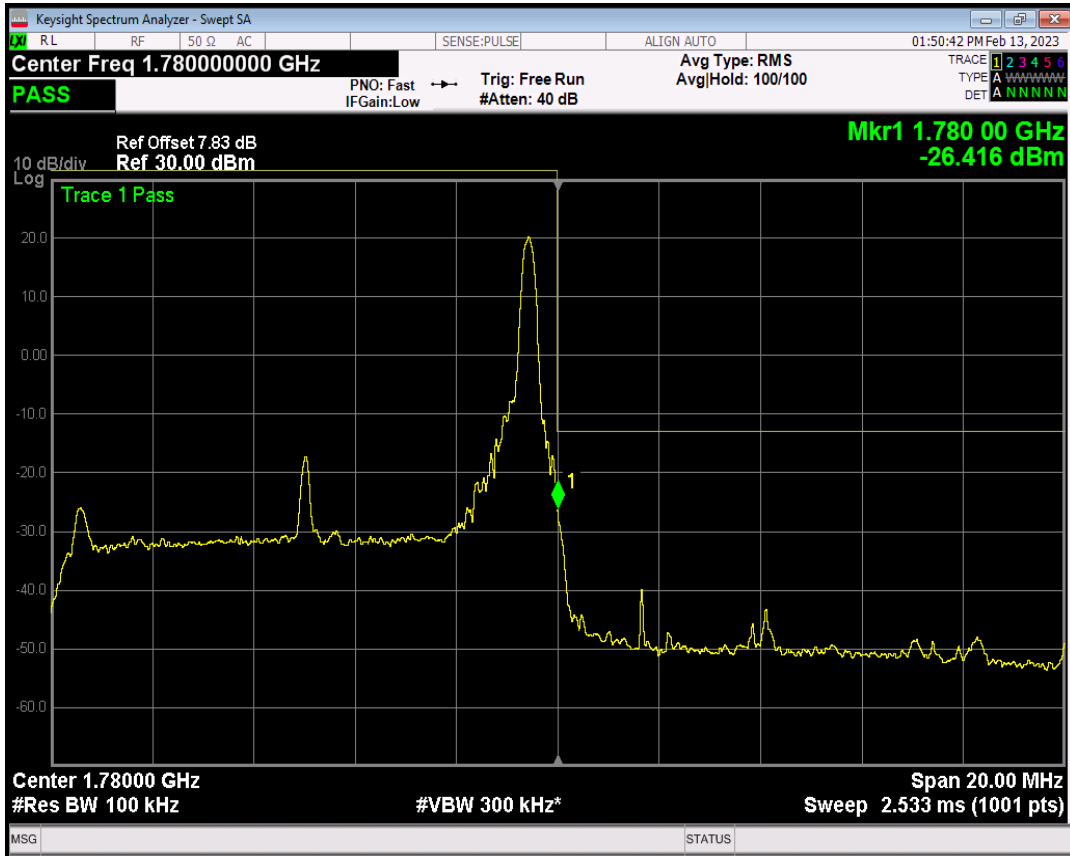

Band66 QPSK BW=10MHz Channel=132622 RB Size=1 Position=#Max

Band66 QPSK BW=10MHz Channel=132622 RB Size=50 Position=#0

Band66 QAM16 BW=10MHz Channel=132622 RB Size=1 Position=#0

Band66 QAM16 BW=10MHz Channel=132622 RB Size=1 Position=#Max