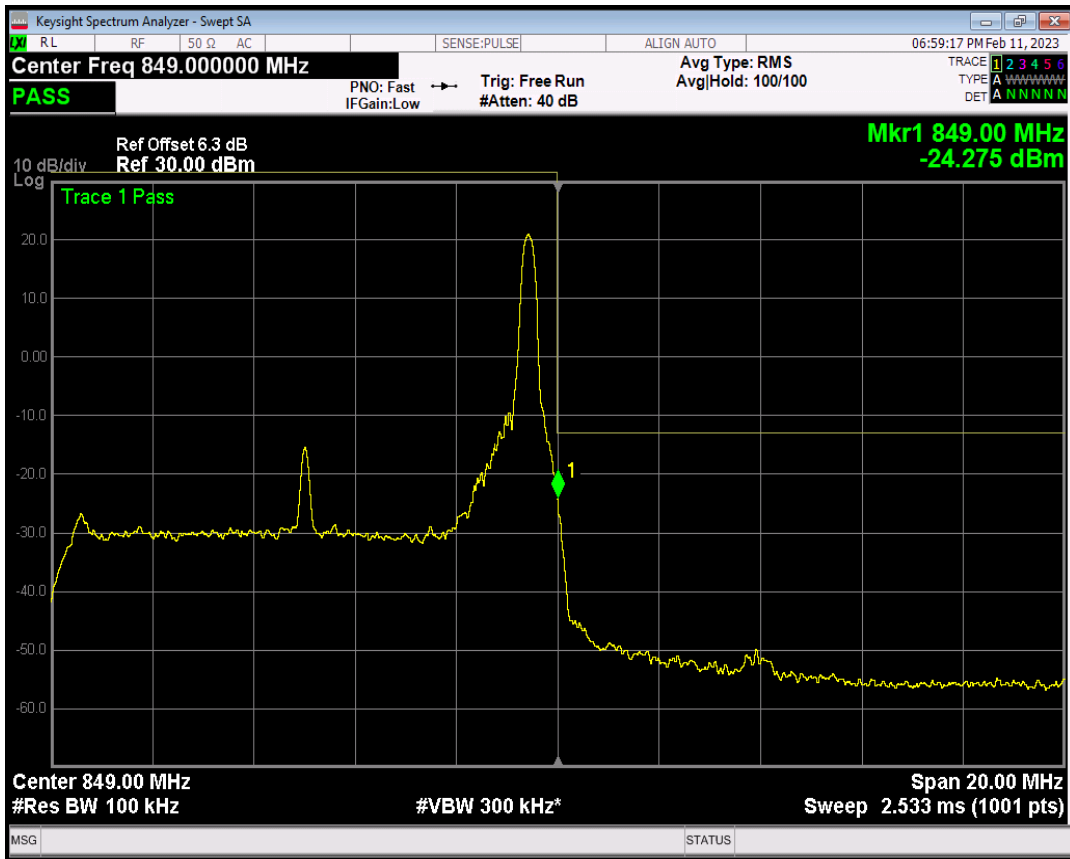

Band5 QPSK BW=10MHz Channel=20600 RB Size=1 Position=#Max