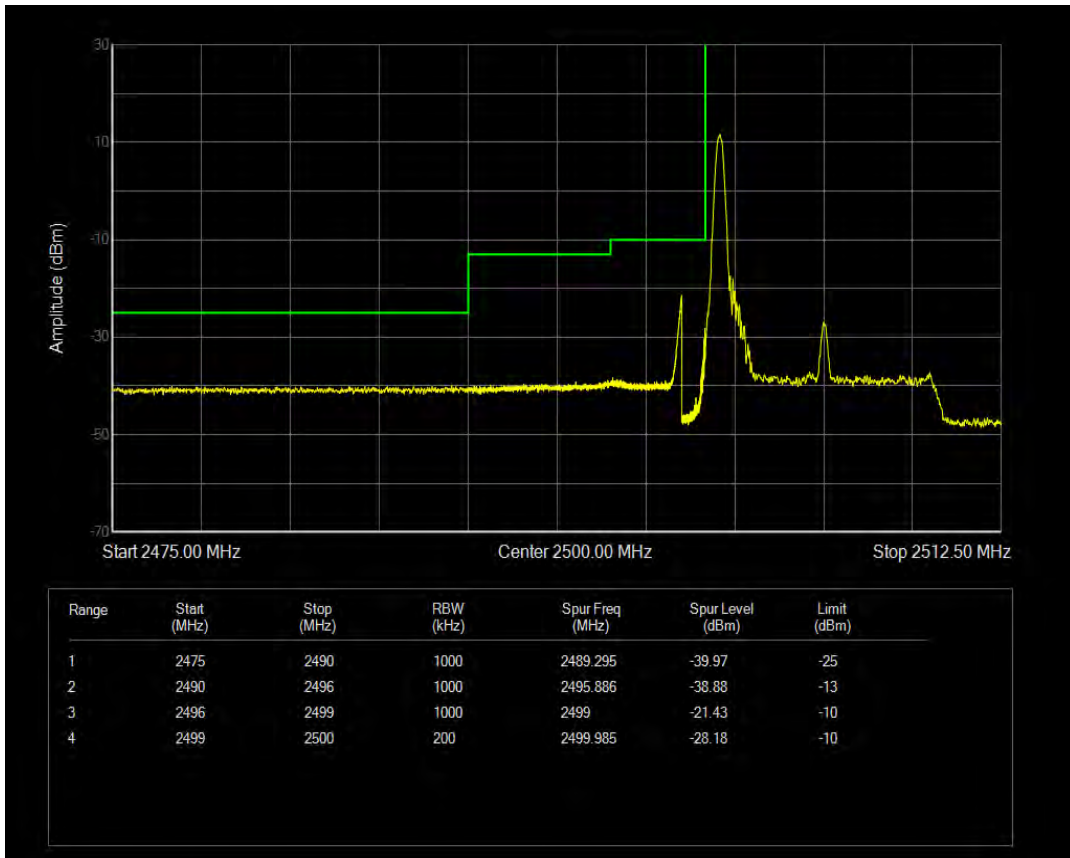

Band7 QPSK BW=5MHz Channel=21425 RB Size=1 Position=#Max

Band7 QPSK BW=5MHz Channel=21425 RB Size=25 Position=#0

Band7 QAM16 BW=5MHz Channel=21425 RB Size=1 Position=#0

Band7 QAM16 BW=5MHz Channel=21425 RB Size=1 Position=#Max

Band7 QAM16 BW=5MHz Channel=21425 RB Size=25 Position=#0

Band7 QPSK BW=10MHz Channel=20800 RB Size=1 Position=#0

Band7 QPSK BW=10MHz Channel=20800 RB Size=1 Position=#Max

Band7 QPSK BW=10MHz Channel=20800 RB Size=50 Position=#0