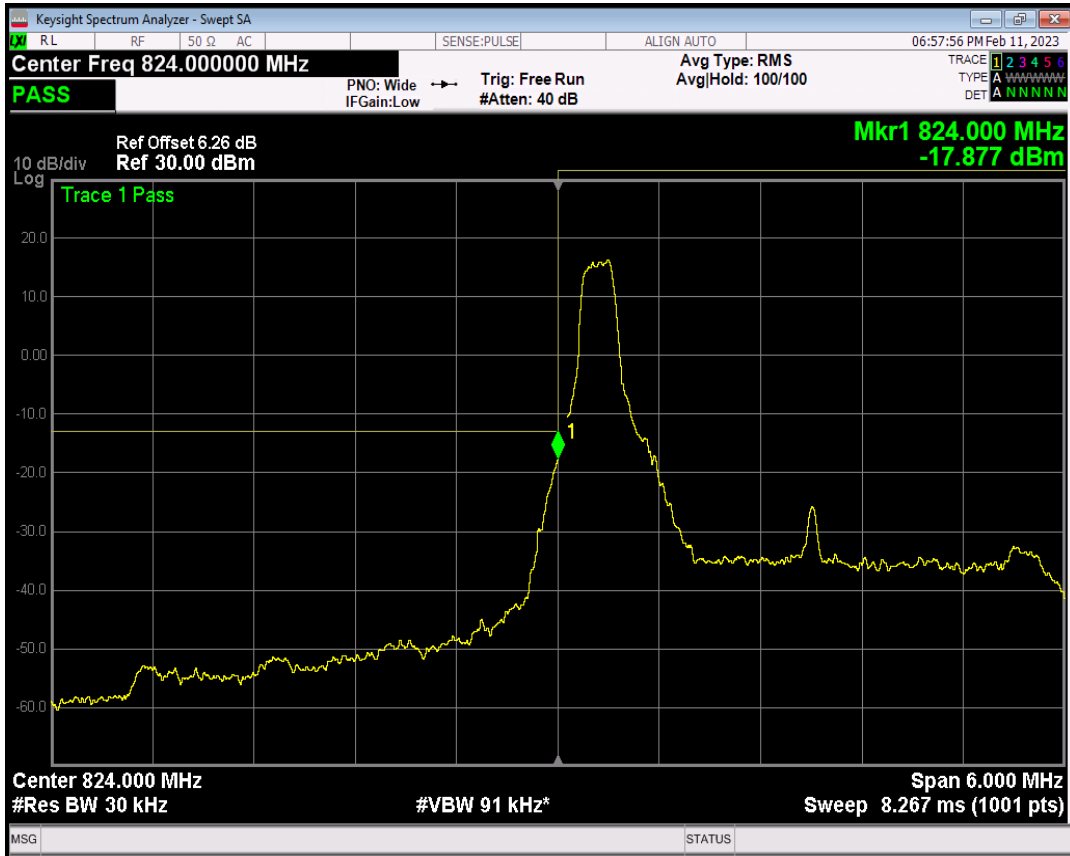

Band5 QPSK BW=3MHz Channel=20415 RB Size=1 Position=#0