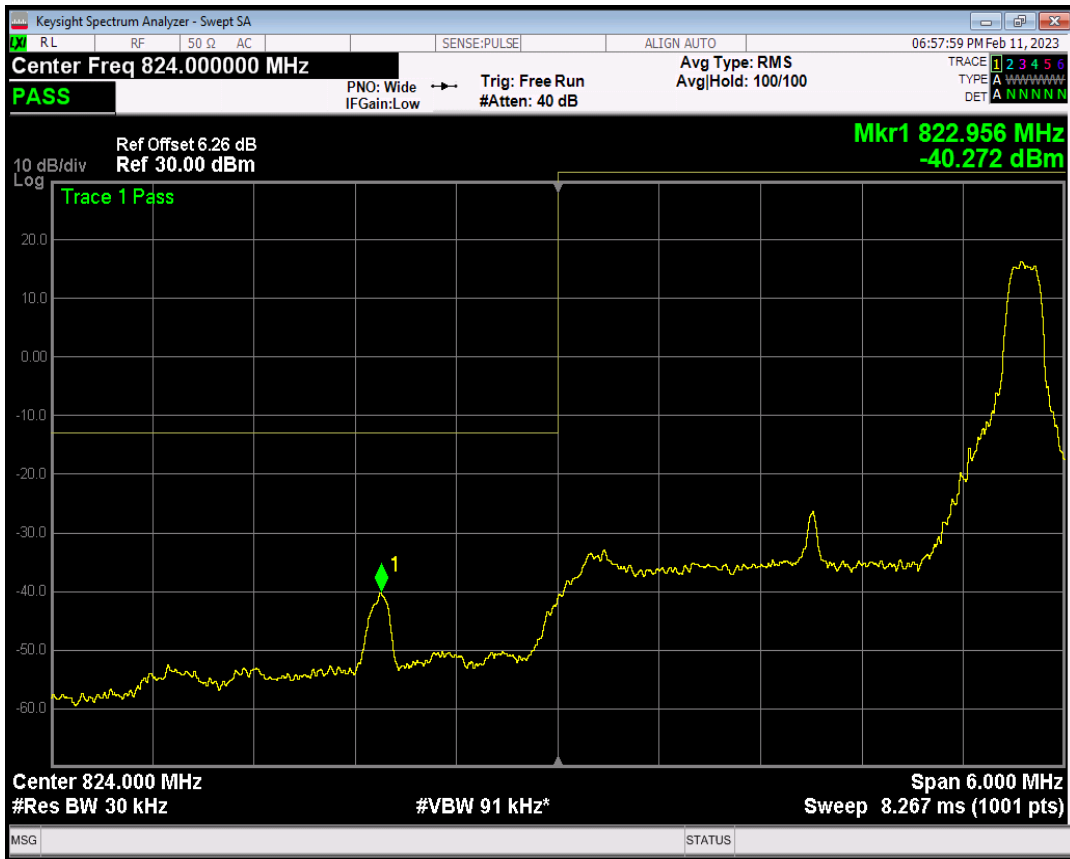

Band5 QPSK BW=1.4MHz Channel=20643 RB Size=1 Position=#Max

Band5 QPSK BW=1.4MHz Channel=20643 RB Size=6 Position=#0

Band5 QAM16 BW=1.4MHz Channel=20643 RB Size=1 Position=#0

Band5 QAM16 BW=1.4MHz Channel=20643 RB Size=1 Position=#Max

Band5 QAM16 BW=1.4MHz Channel=20643 RB Size=6 Position=#0

Band5 QPSK BW=3MHz Channel=20415 RB Size=1 Position=#0

Band5 QPSK BW=3MHz Channel=20415 RB Size=1 Position=#Max

Band5 QPSK BW=3MHz Channel=20415 RB Size=15 Position=#0