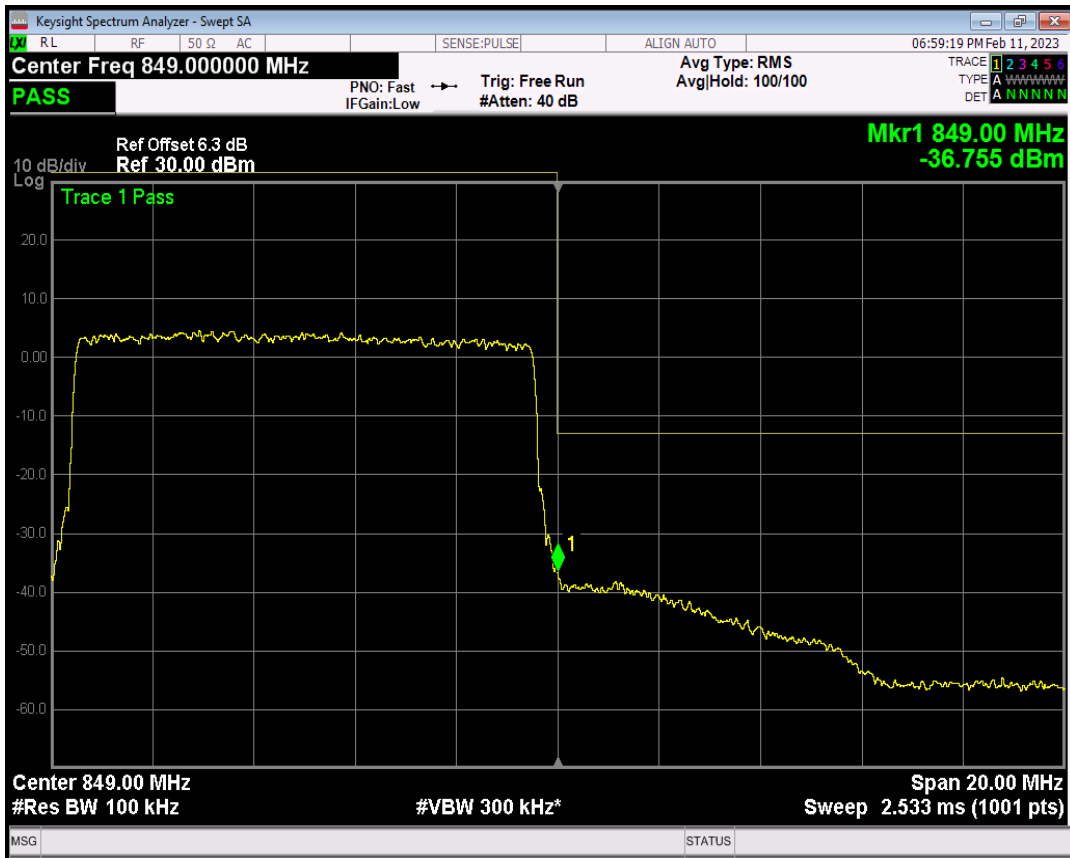

Band5 QPSK BW=10MHz Channel=20600 RB Size=50 Position=#0