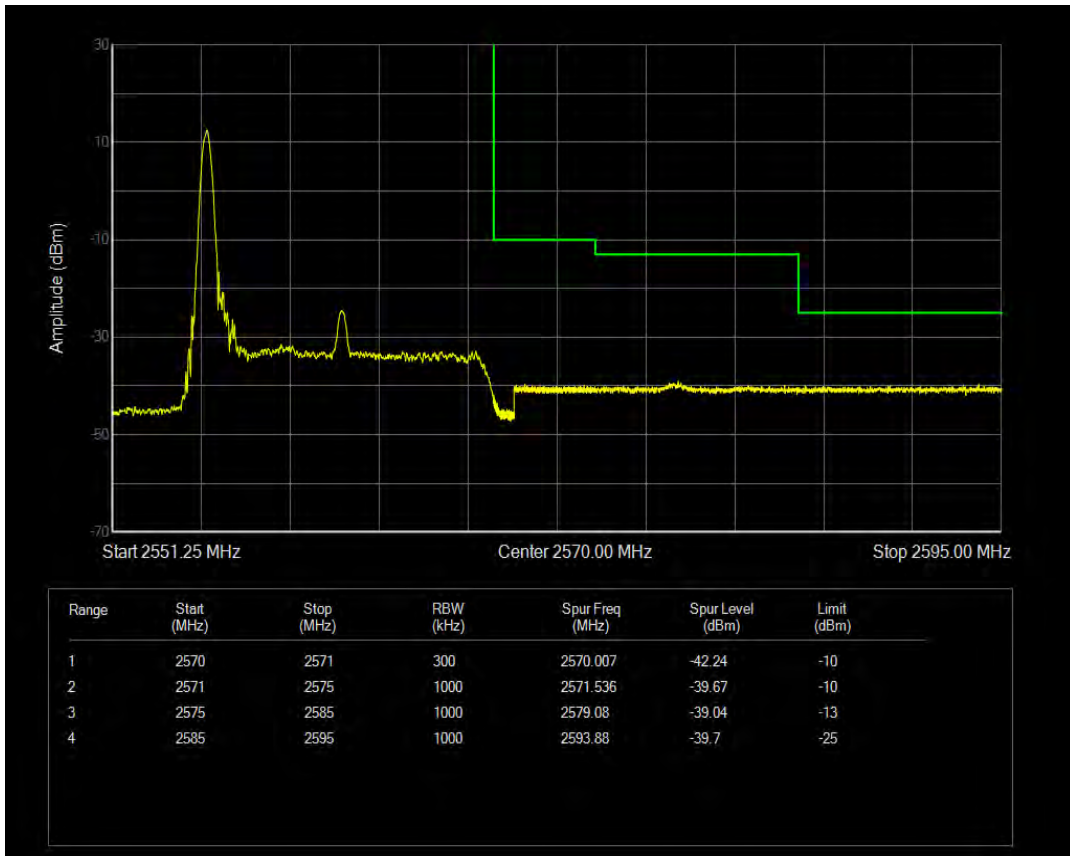

Band7 QAM16 BW=15MHz Channel=20825 RB Size=1 Position=#0

Band7 QAM16 BW=15MHz Channel=20825 RB Size=1 Position=#Max

Band7 QAM16 BW=15MHz Channel=20825 RB Size=75 Position=#0

Band7 QPSK BW=15MHz Channel=21375 RB Size=1 Position=#0