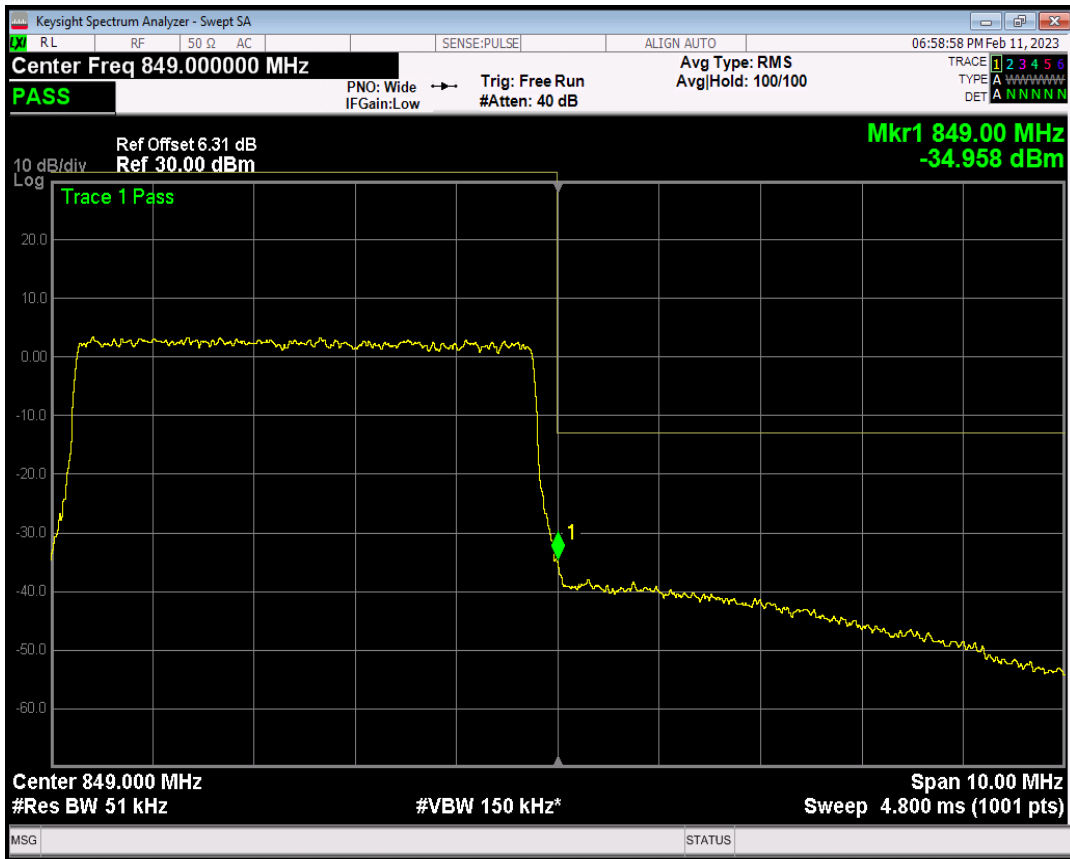

Band5 QAM16 BW=5MHz Channel=20625 RB Size=25 Position=#0