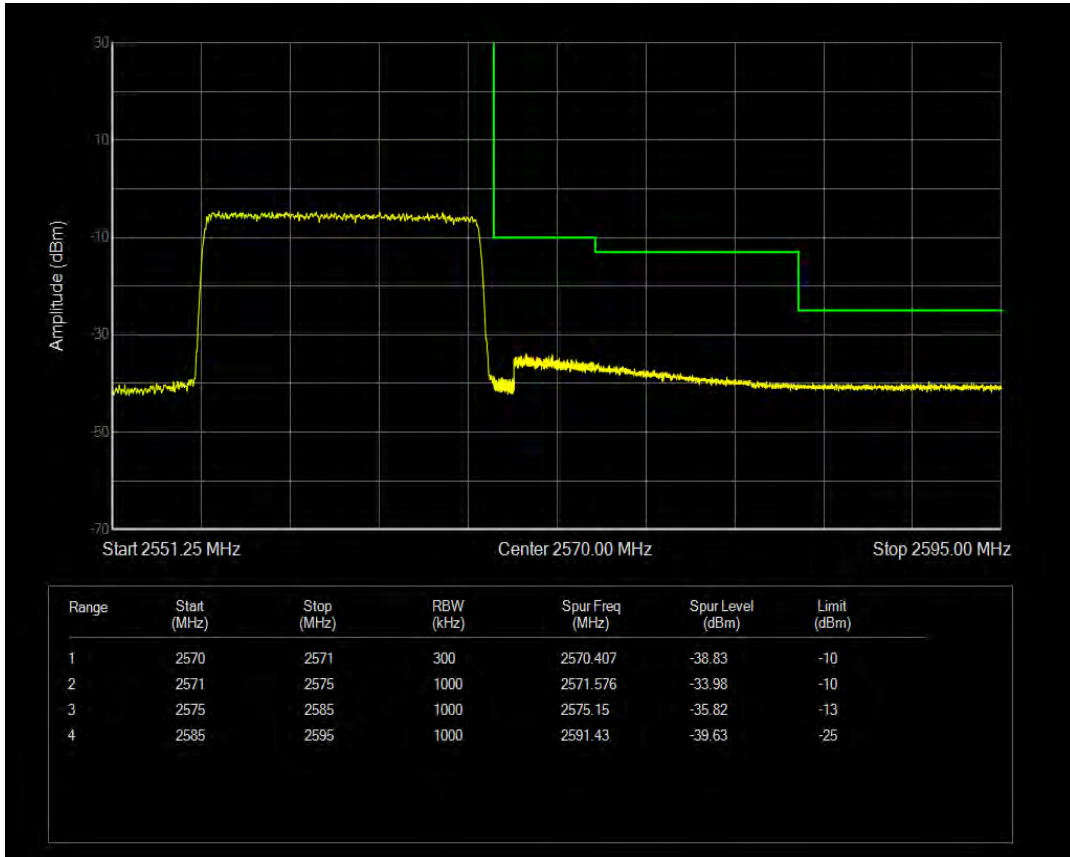

Band7 QAM16 BW=15MHz Channel=21375 RB Size=75 Position=#0