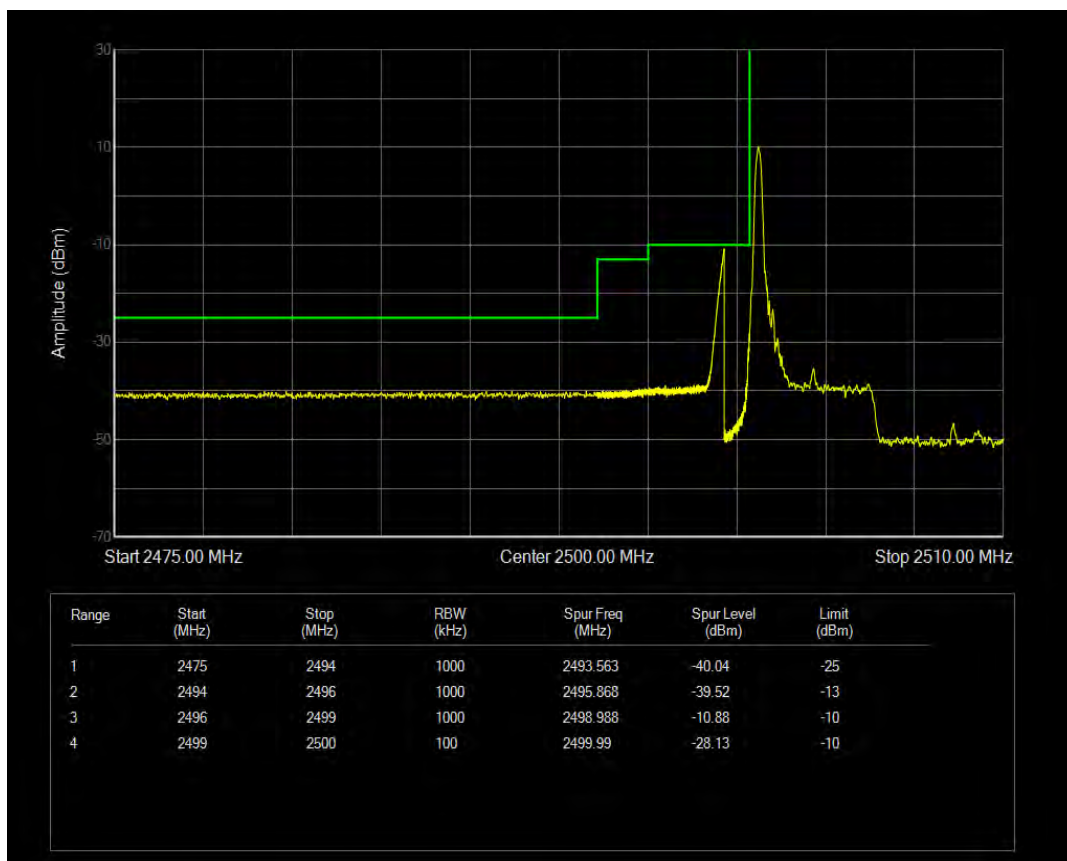

Band7 QPSK BW=5MHz Channel=20775 RB Size=1 Position=#0