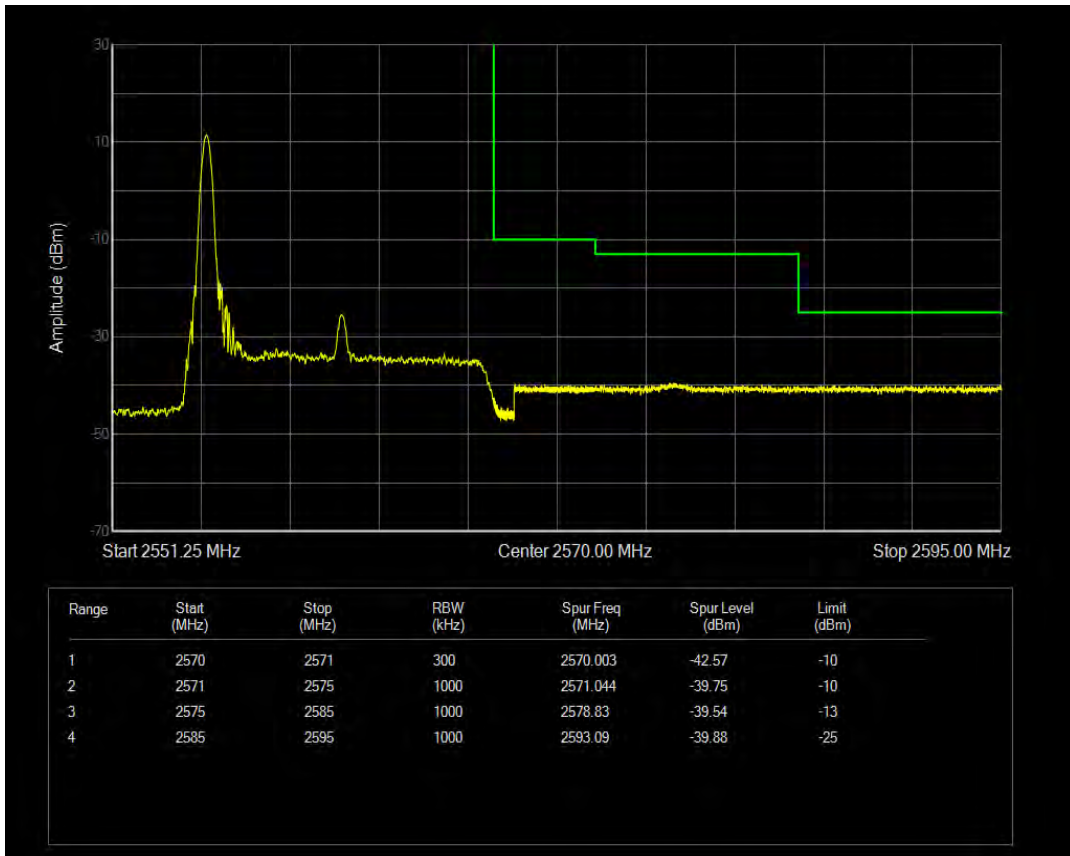

Band7 QAM16 BW=15MHz Channel=21375 RB Size=1 Position=#0