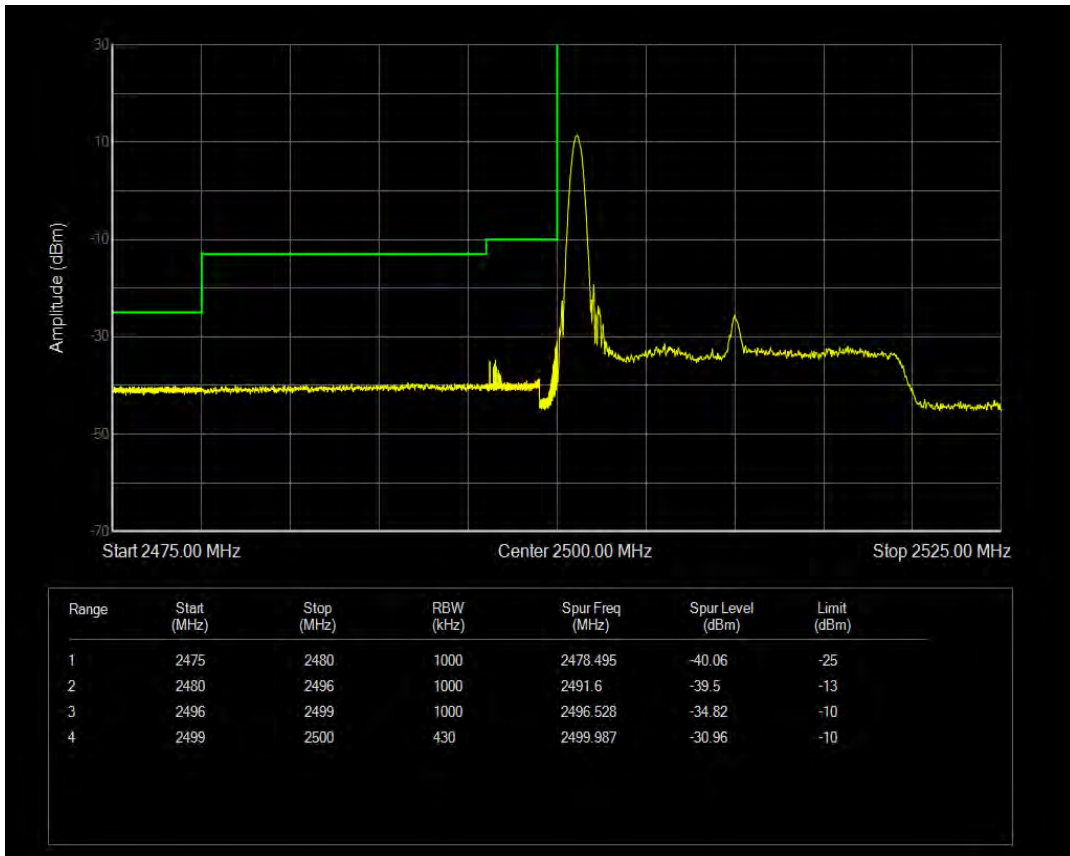

Band7 QAM16 BW=15MHz Channel=21375 RB Size=75 Position=#0

Band7 QPSK BW=20MHz Channel=20850 RB Size=1 Position=#0

Band7 QPSK BW=20MHz Channel=20850 RB Size=1 Position=#Max

Band7 QPSK BW=20MHz Channel=20850 RB Size=100 Position=#0

Band7 QAM16 BW=20MHz Channel=20850 RB Size=1 Position=#0

Band7 QAM16 BW=20MHz Channel=20850 RB Size=1 Position=#Max

Band7 QAM16 BW=20MHz Channel=20850 RB Size=100 Position=#0

Band7 QPSK BW=20MHz Channel=21350 RB Size=1 Position=#0