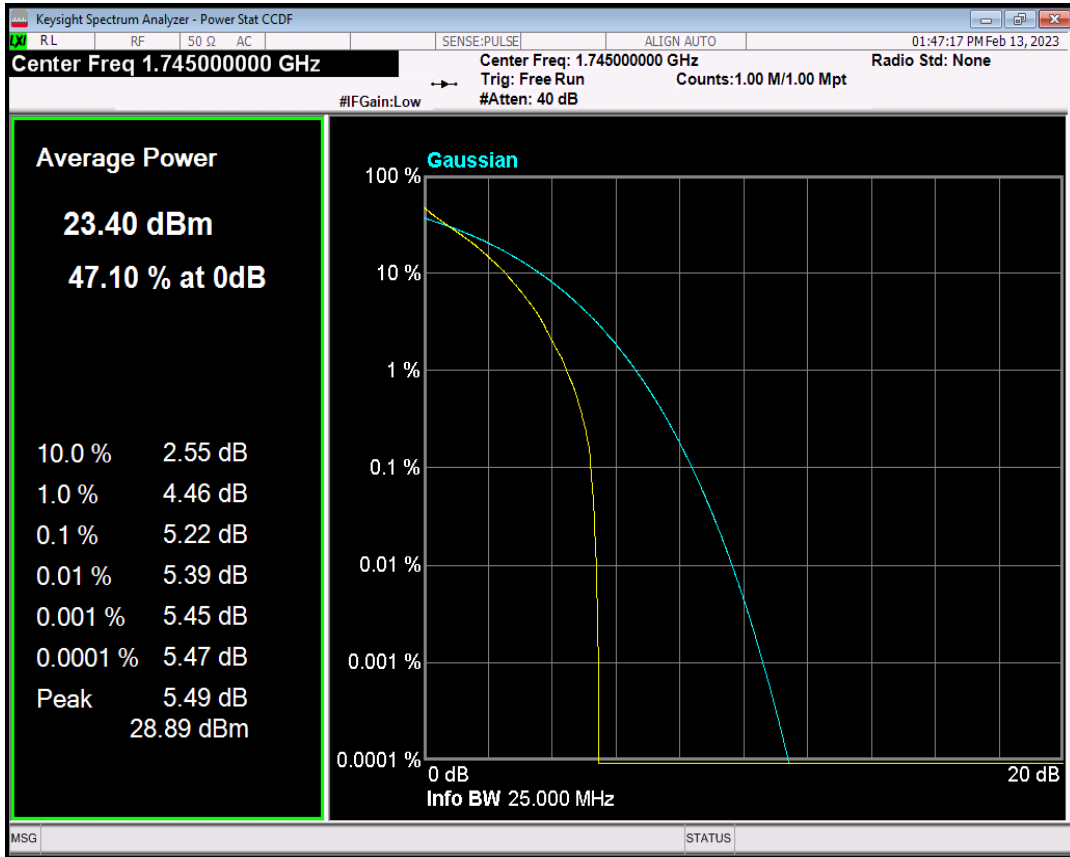

Band66 QPSK BW=1.4MHz Channel=132322 RB Size=1 Position=#0