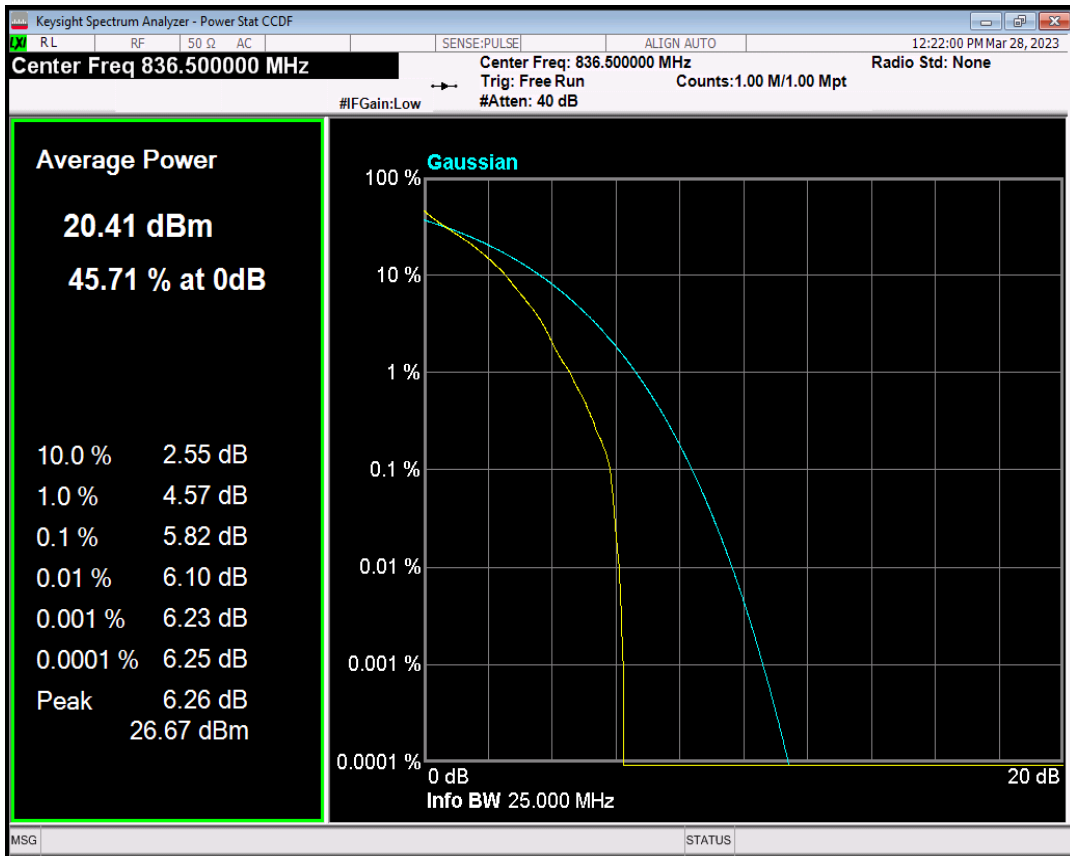

Band26(824-849) QPSK BW=1.4MHz Channel=26915 RB Size=1 Position=#0