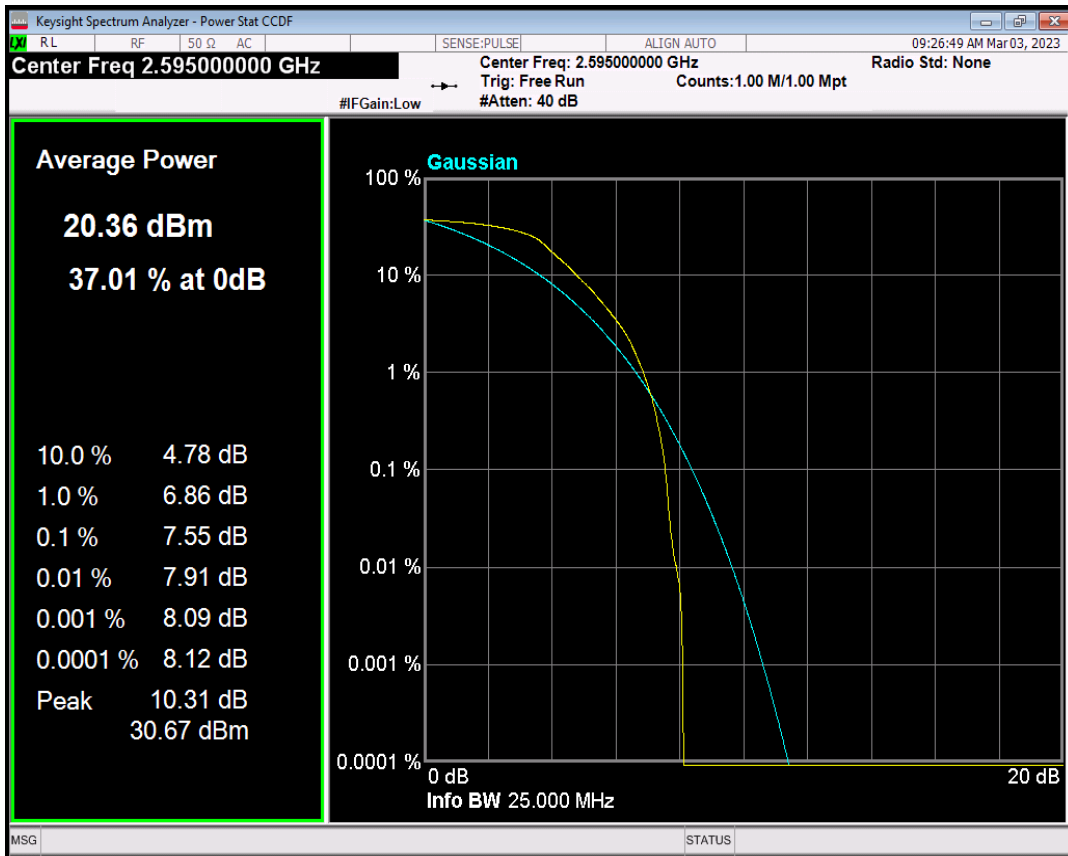

Band41(2535-2655) QPSK BW=5MHz Channel=40640 RB Size=1 Position=#0