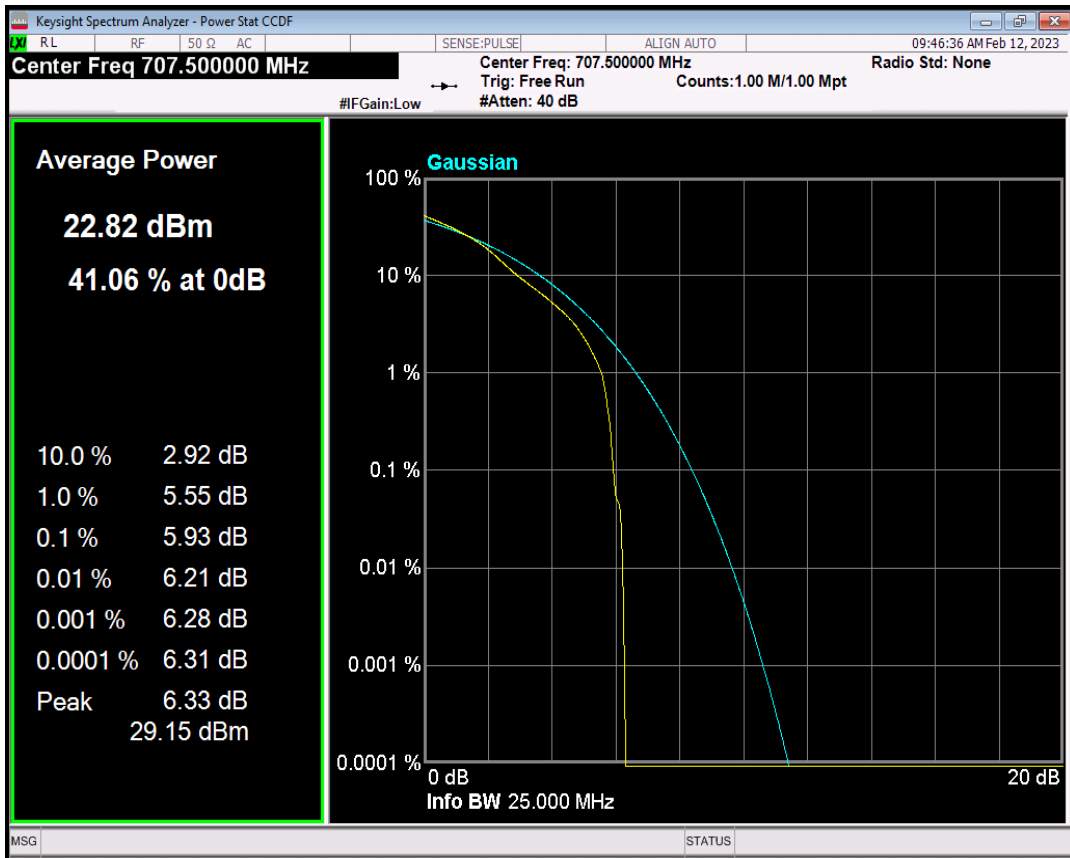

Band12 QPSK BW=5MHz Channel=23095 RB Size=1 Position=#0

Band12 QAM16 BW=5MHz Channel=23095 RB Size=1 Position=#0

Band12 QPSK BW=10MHz Channel=23095 RB Size=1 Position=#0

Band12 QAM16 BW=10MHz Channel=23095 RB Size=1 Position=#0