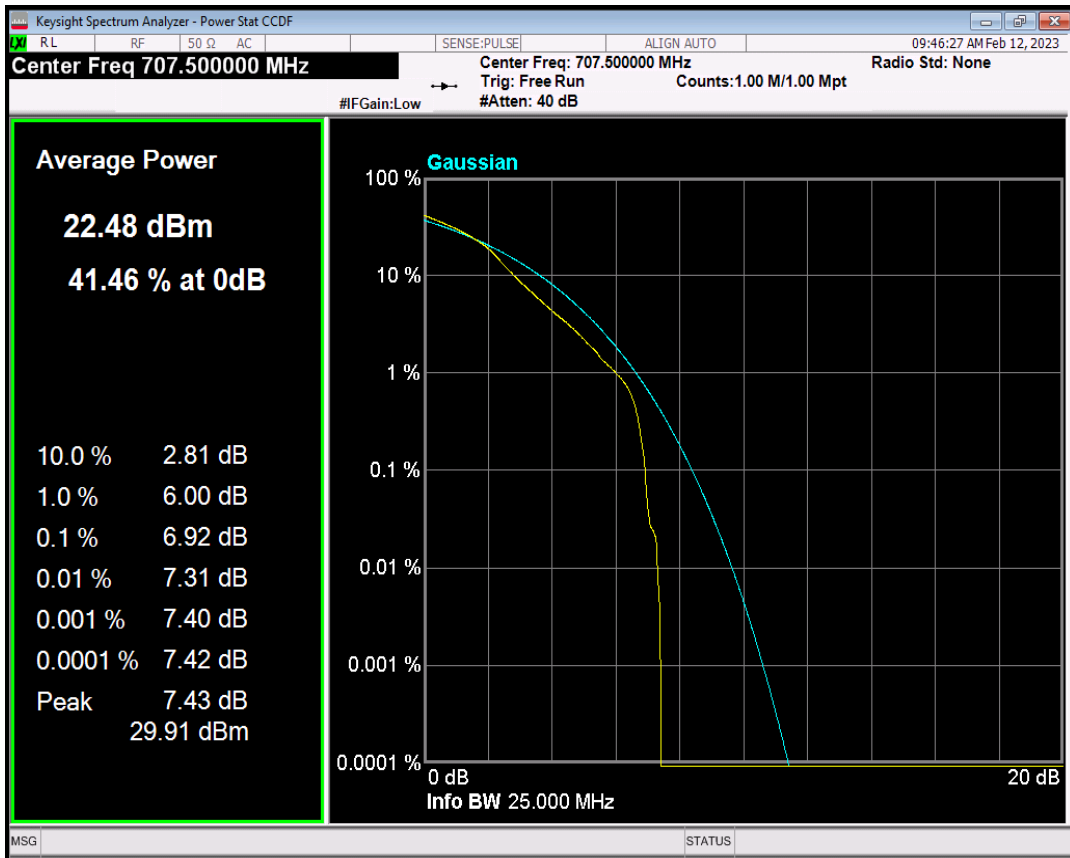

Band12 QPSK BW=1.4MHz Channel=23095 RB Size=1 Position=#0

Band12 QAM16 BW=1.4MHz Channel=23095 RB Size=1 Position=#0

Band12 QPSK BW=3MHz Channel=23095 RB Size=1 Position=#0

Band12 QAM16 BW=3MHz Channel=23095 RB Size=1 Position=#0