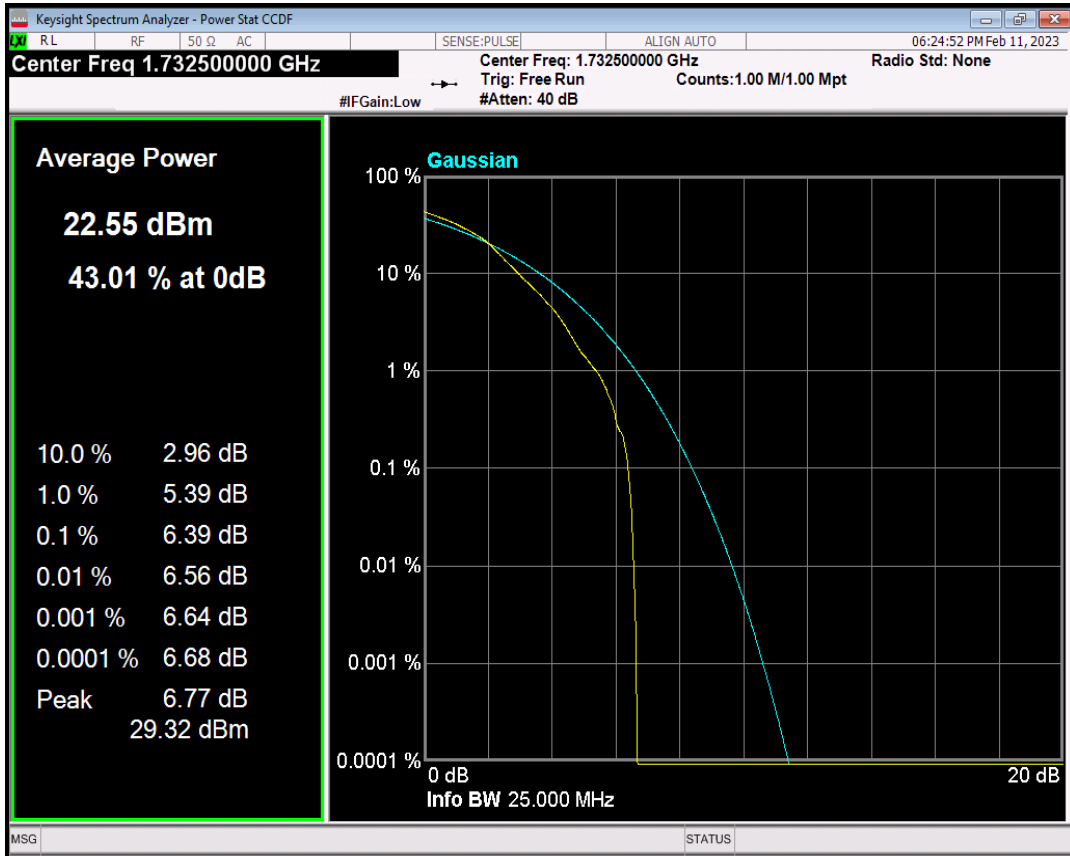

Band4 QPSK BW=10MHz Channel=20175 RB Size=1 Position=#0

Band4 QAM16 BW=10MHz Channel=20175 RB Size=1 Position=#0

Band4 QPSK BW=15MHz Channel=20175 RB Size=1 Position=#0

Band4 QAM16 BW=15MHz Channel=20175 RB Size=1 Position=#0