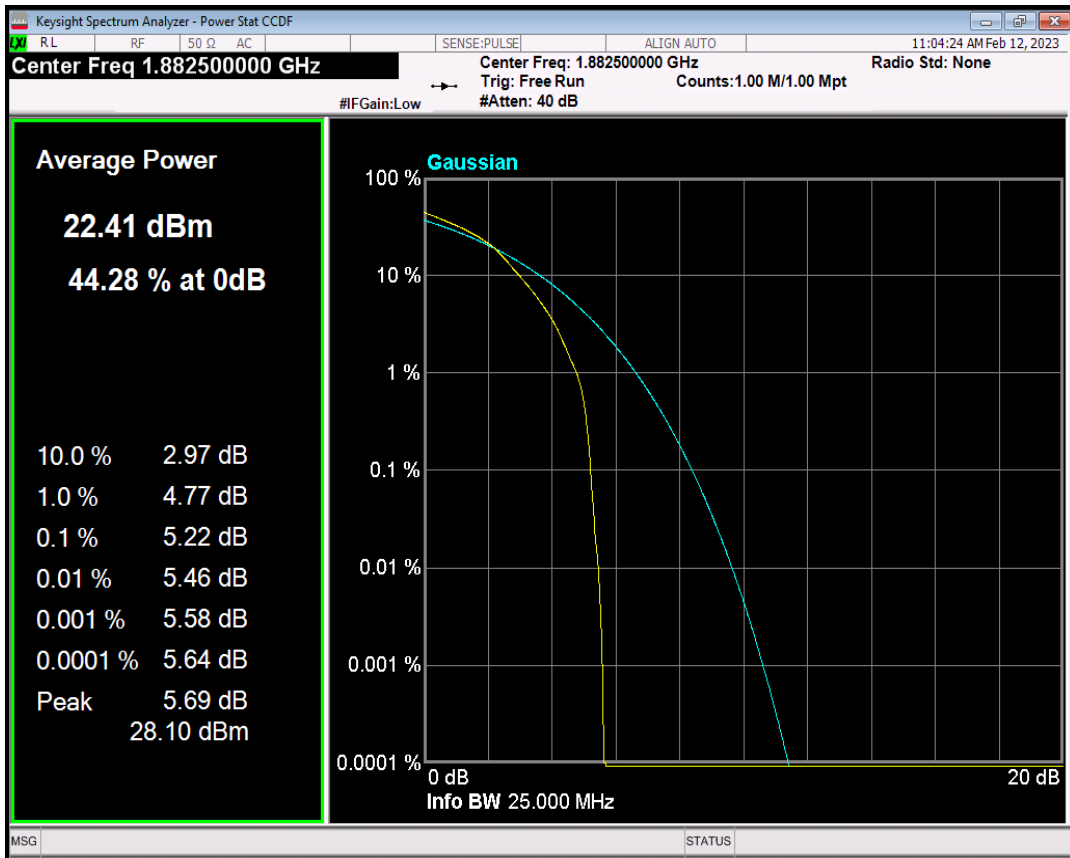

Band25 QPSK BW=15MHz Channel=26365 RB Size=1 Position=#0

Band25 QAM16 BW=15MHz Channel=26365 RB Size=1 Position=#0

Band25 QPSK BW=20MHz Channel=26365 RB Size=1 Position=#0

Band25 QAM16 BW=20MHz Channel=26365 RB Size=1 Position=#0