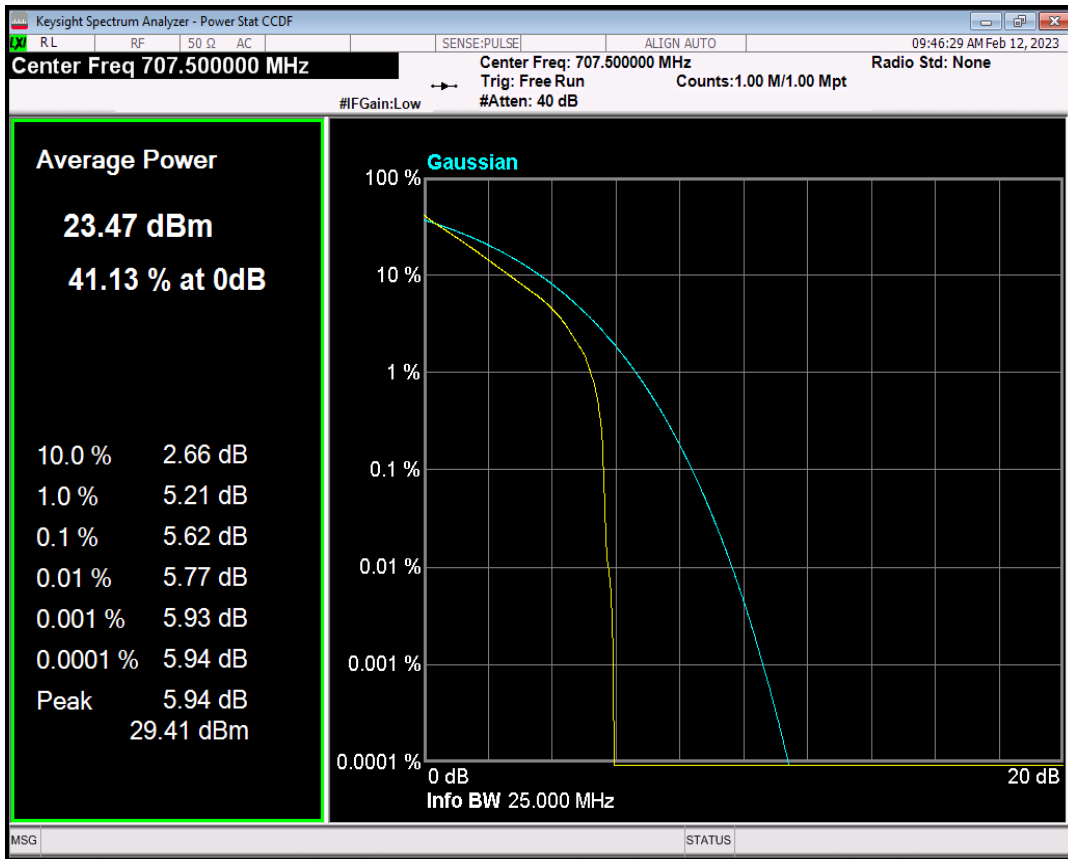

Band12 QPSK BW=5MHz Channel=23095 RB Size=1 Position=#0