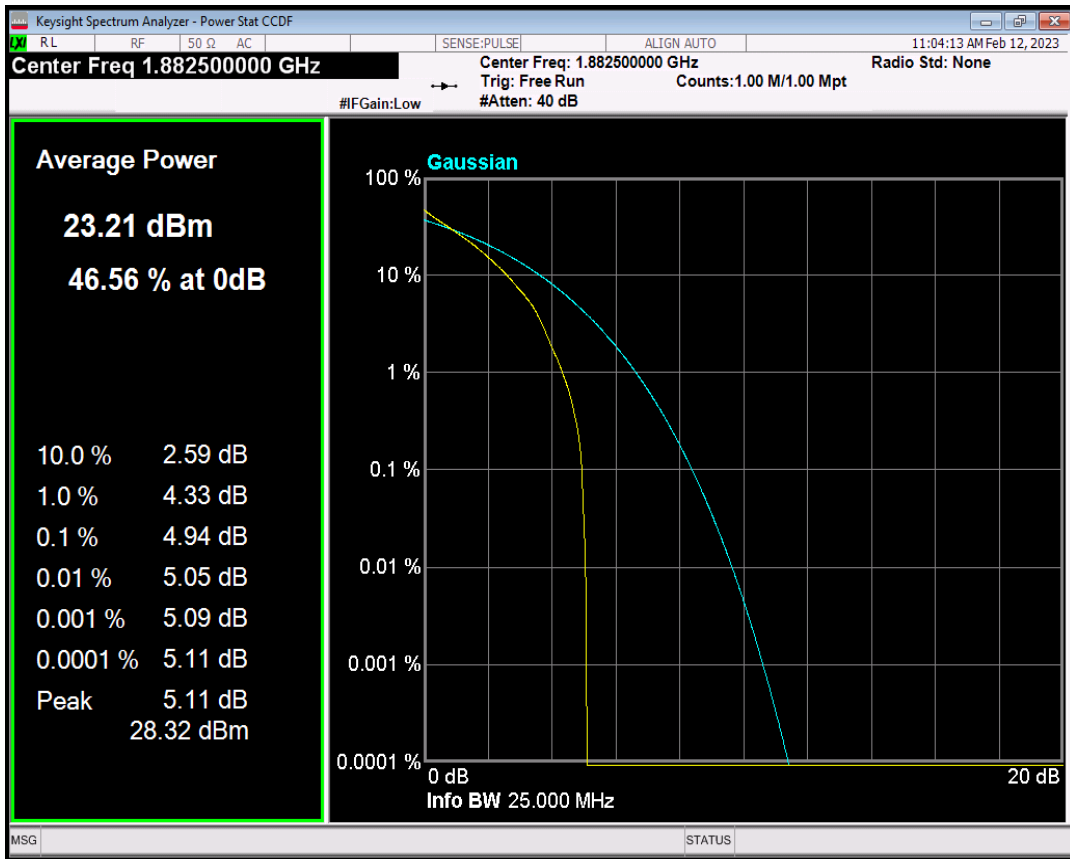

Band25 QPSK BW=10MHz Channel=26365 RB Size=1 Position=#0