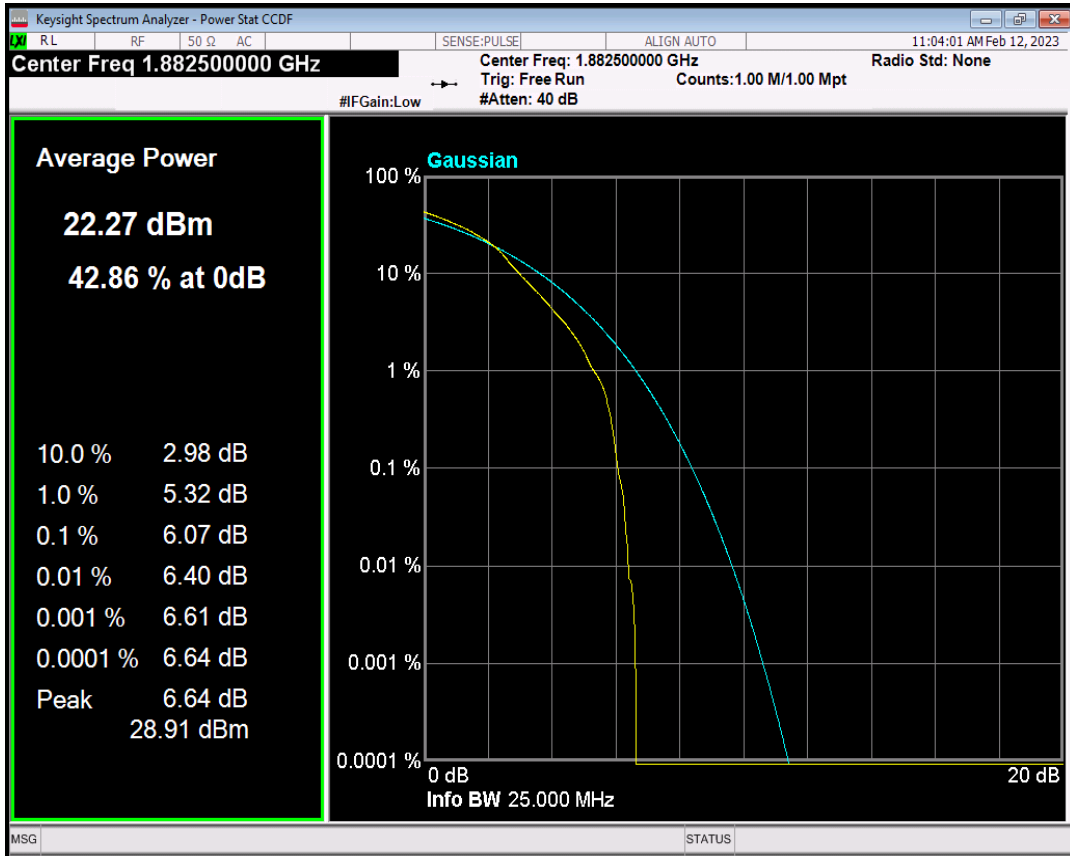

Band25 QAM16 BW=1.4MHz Channel=26365 RB Size=1 Position=#0