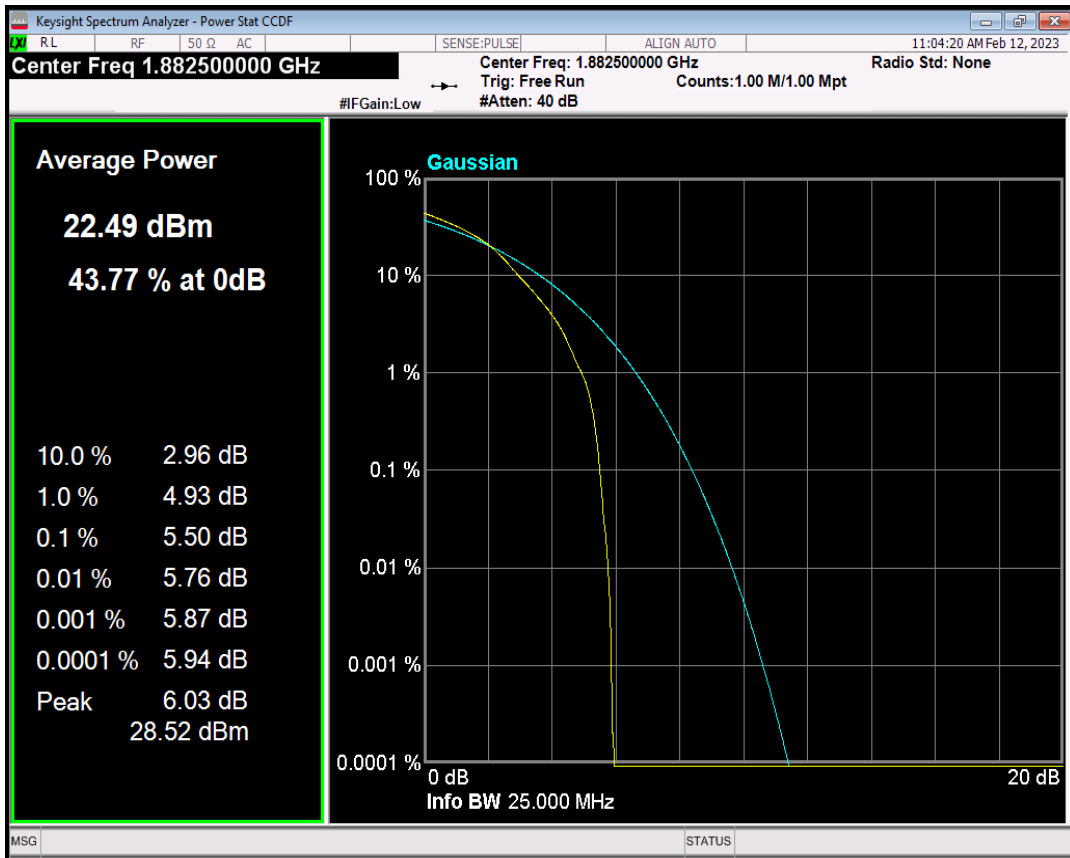

Band25 QAM16 BW=15MHz Channel=26365 RB Size=1 Position=#0