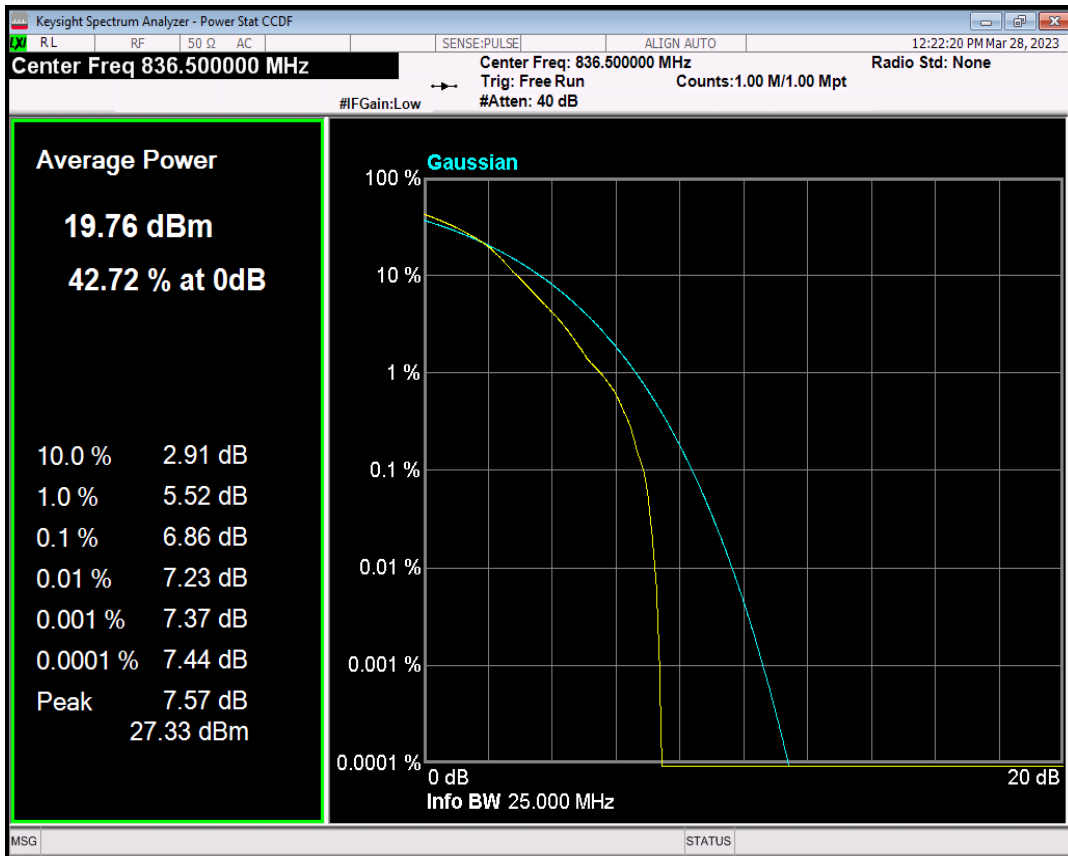

Band26(824-849) QAM16 BW=15MHz Channel=26915 RB Size=1 Position=#0