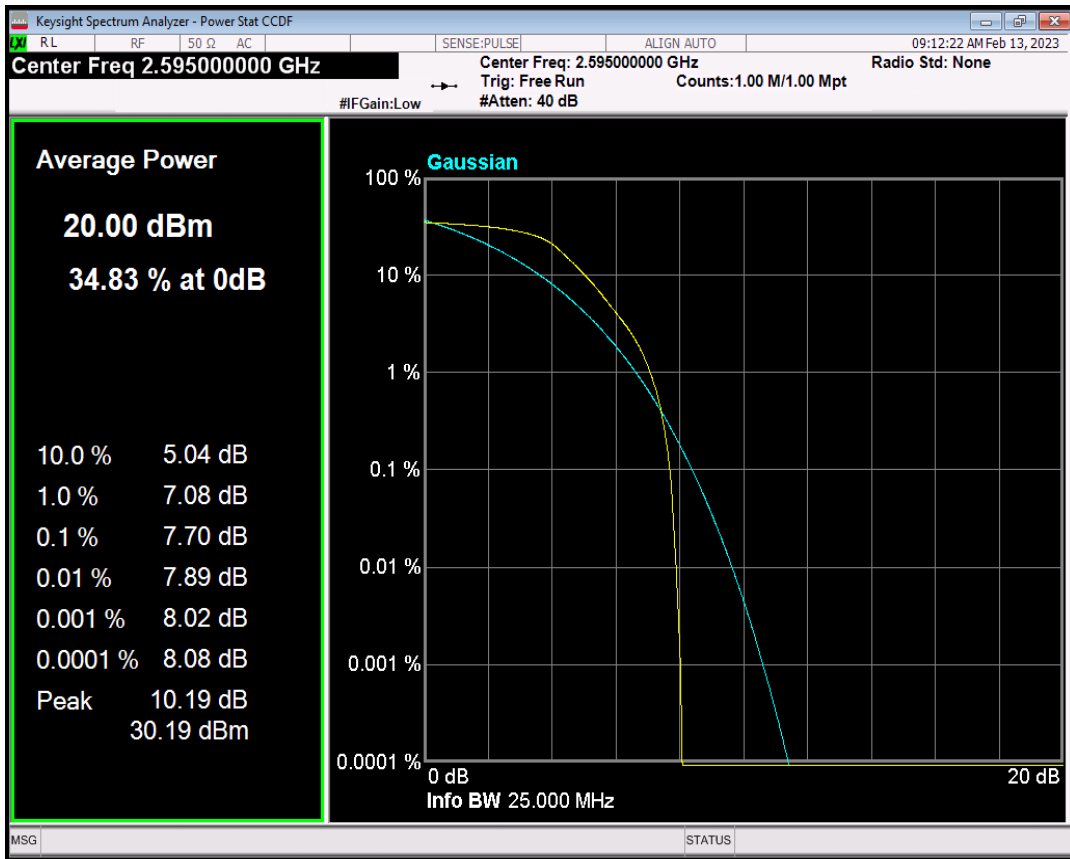

Band38 QPSK BW=20MHz Channel=38000 RB Size=1 Position=#0