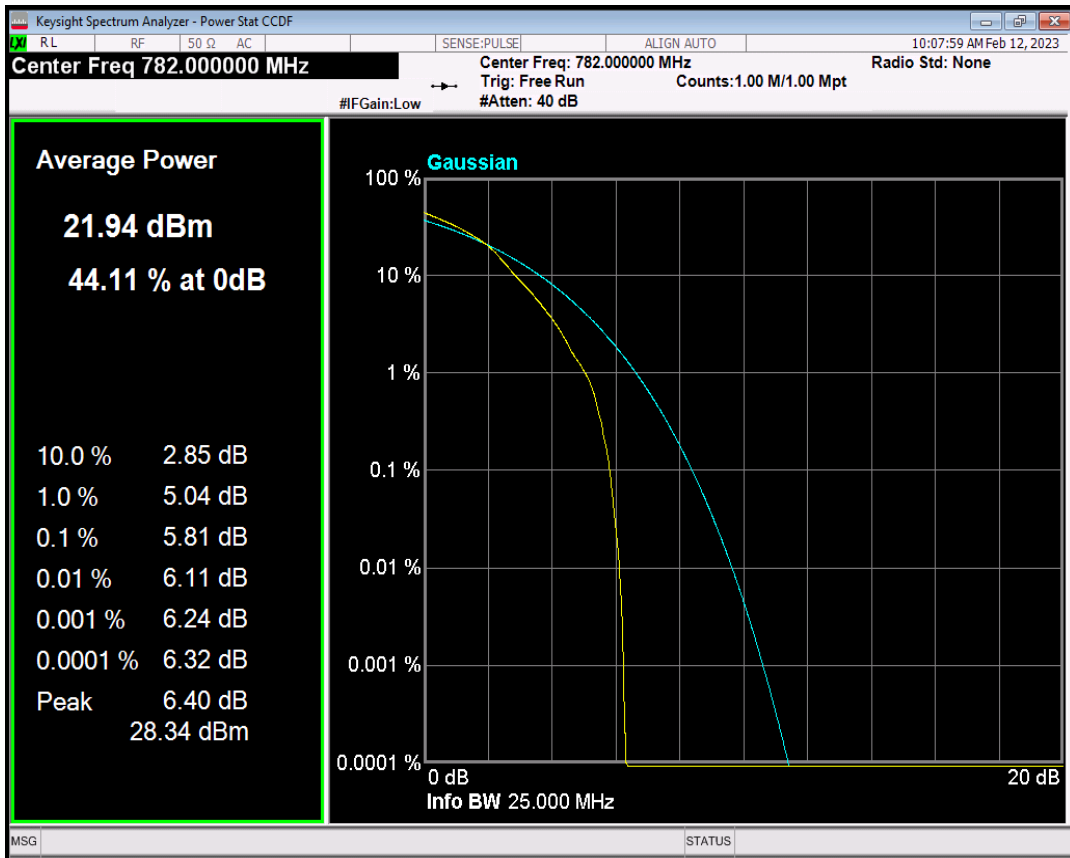

Band13 QAM16 BW=5MHz Channel=23230 RB Size=1 Position=#0