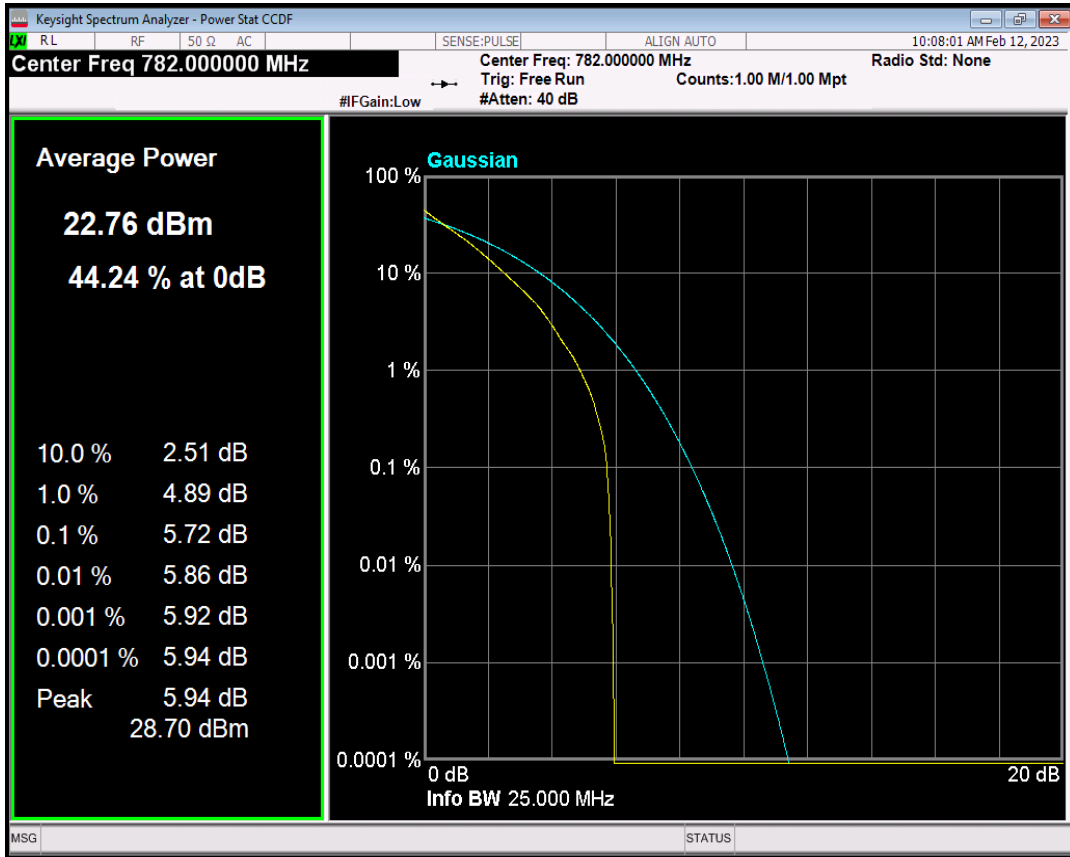

Band13 QPSK BW=10MHz Channel=23230 RB Size=1 Position=#0