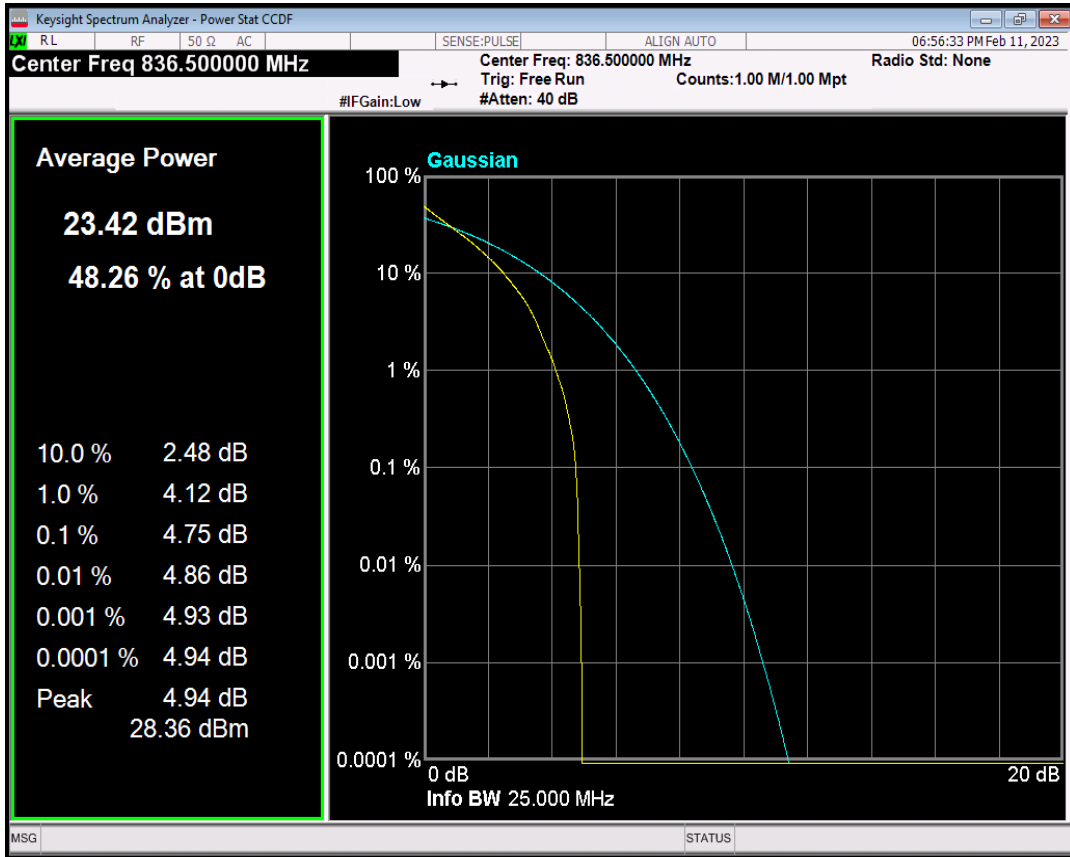

Band5 QPSK BW=10MHz Channel=20525 RB Size=1 Position=#0