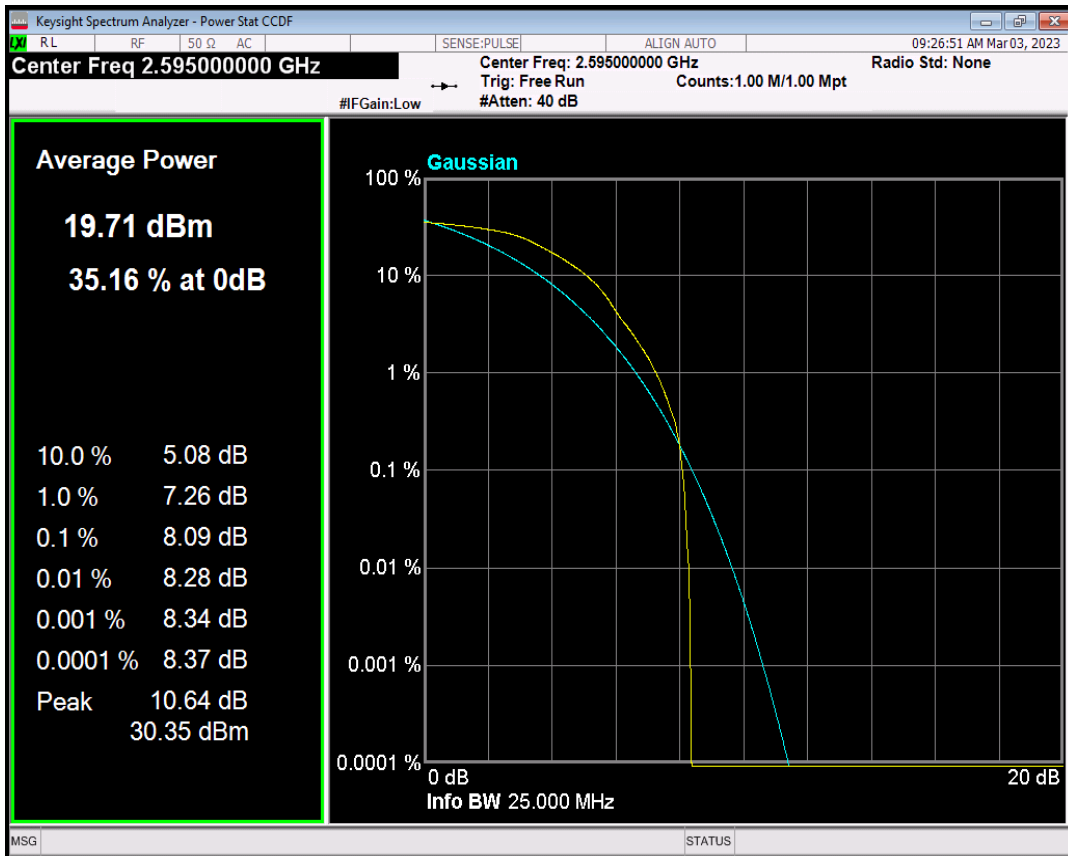

Band4 QPSK BW=20MHz Channel=20175 RB Size=1 Position=#0

Band4 QAM16 BW=20MHz Channel=20175 RB Size=1 Position=#0

Band41(2535-2655) QPSK BW=5MHz Channel=40640 RB Size=1 Position=#0

Band41(2535-2655) QAM16 BW=5MHz Channel=40640 RB Size=1 Position=#0