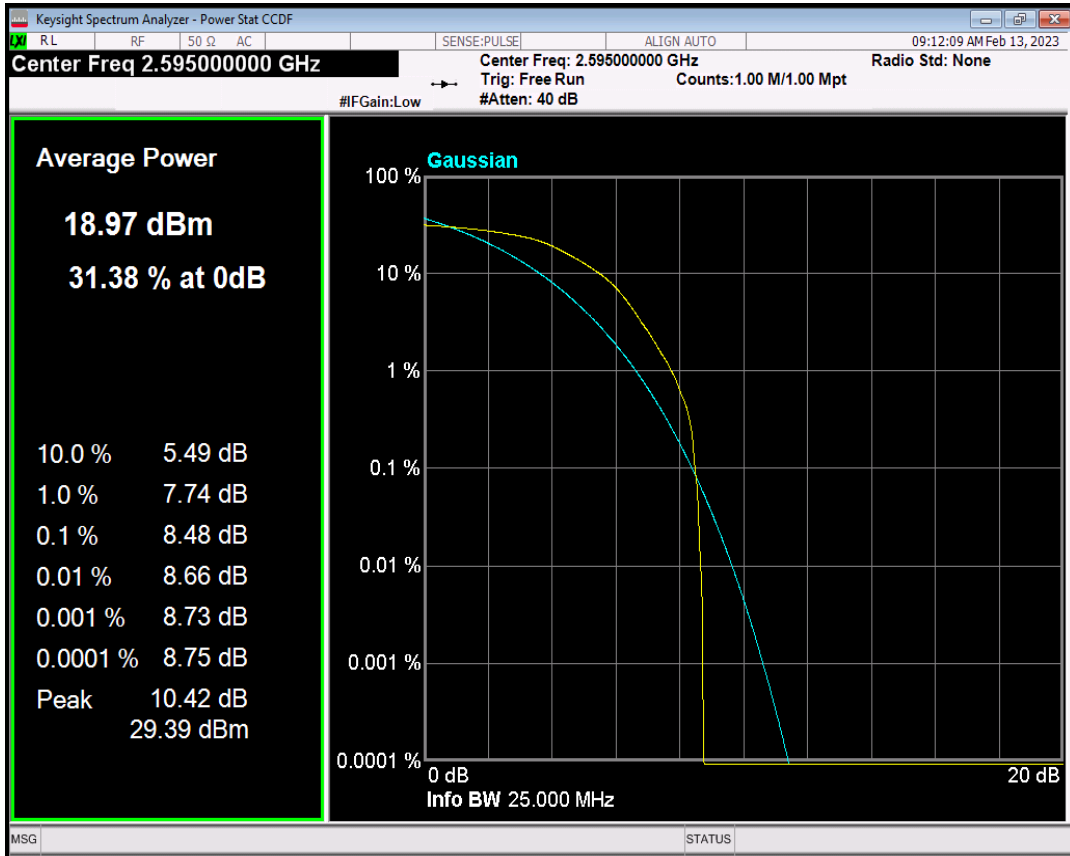

Band26(824-849) QPSK BW=15MHz Channel=26915 RB Size=1 Position=#0

Band26(824-849) QAM16 BW=15MHz Channel=26915 RB Size=1 Position=#0

Band38 QPSK BW=5MHz Channel=38000 RB Size=1 Position=#0

Band38 QAM16 BW=5MHz Channel=38000 RB Size=1 Position=#0