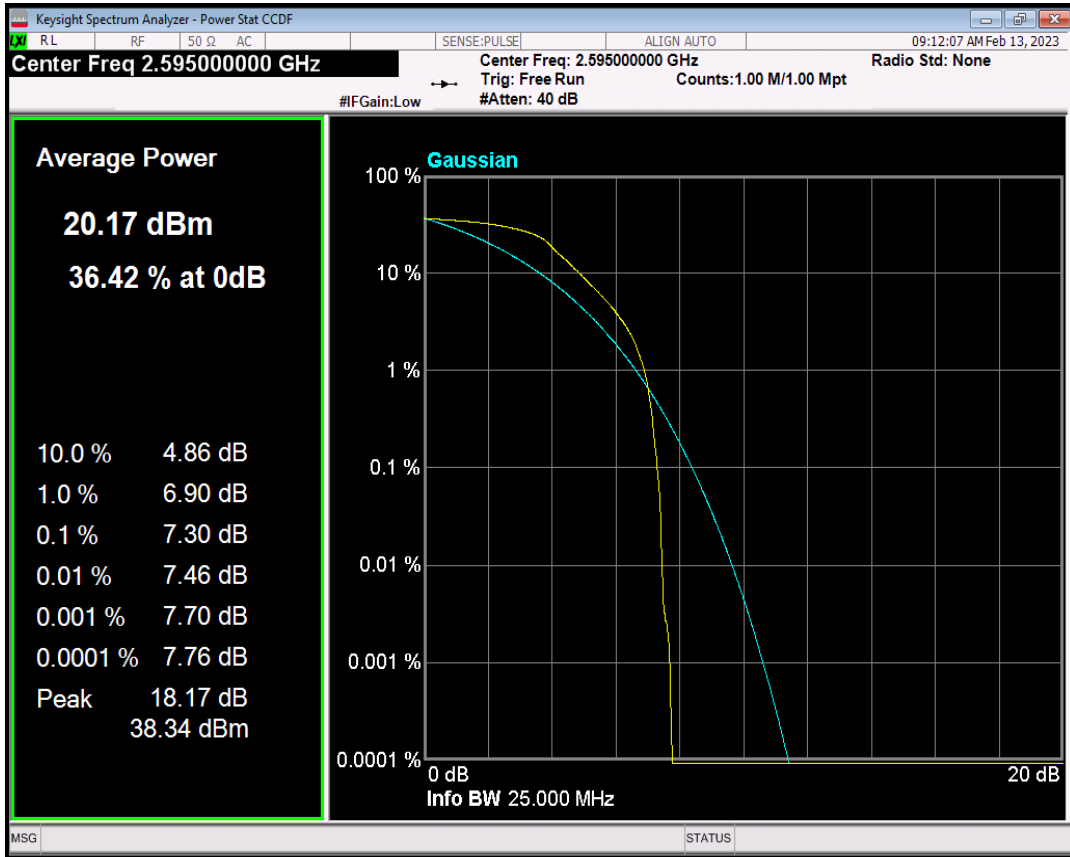

Band38 QPSK BW=5MHz Channel=38000 RB Size=1 Position=#0