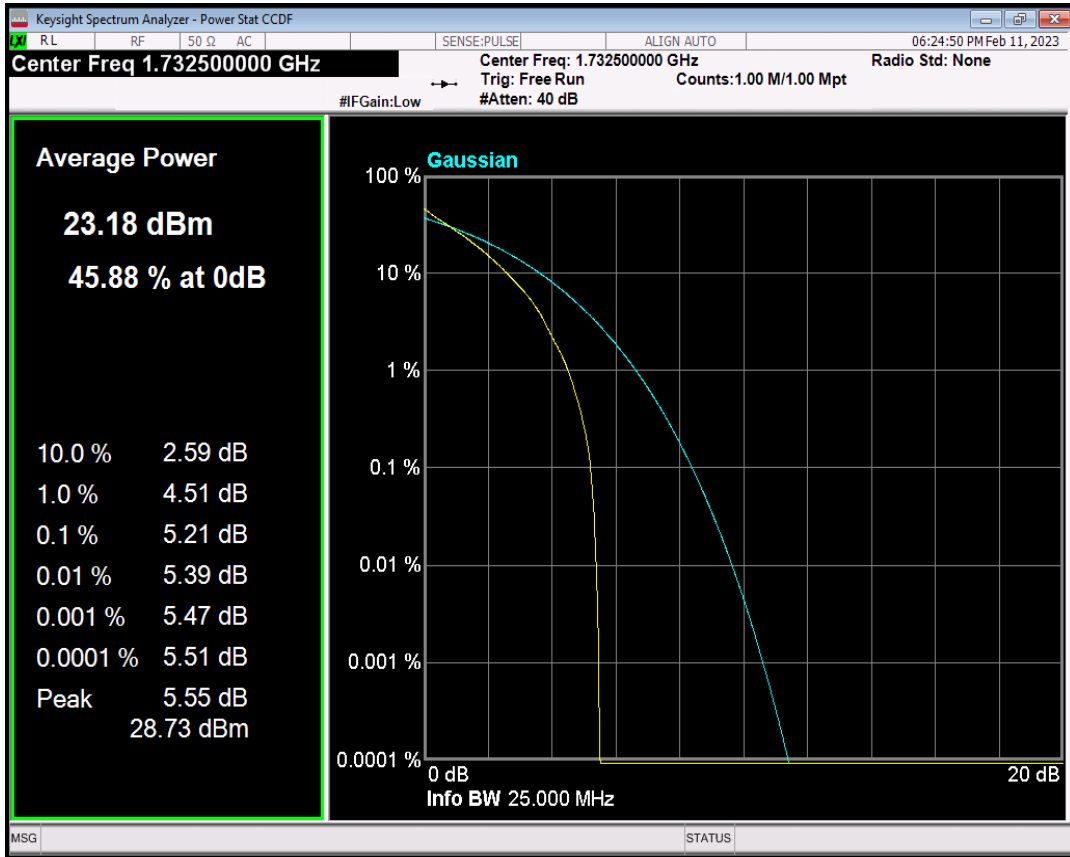

Band4 QPSK BW=15MHz Channel=20175 RB Size=1 Position=#0