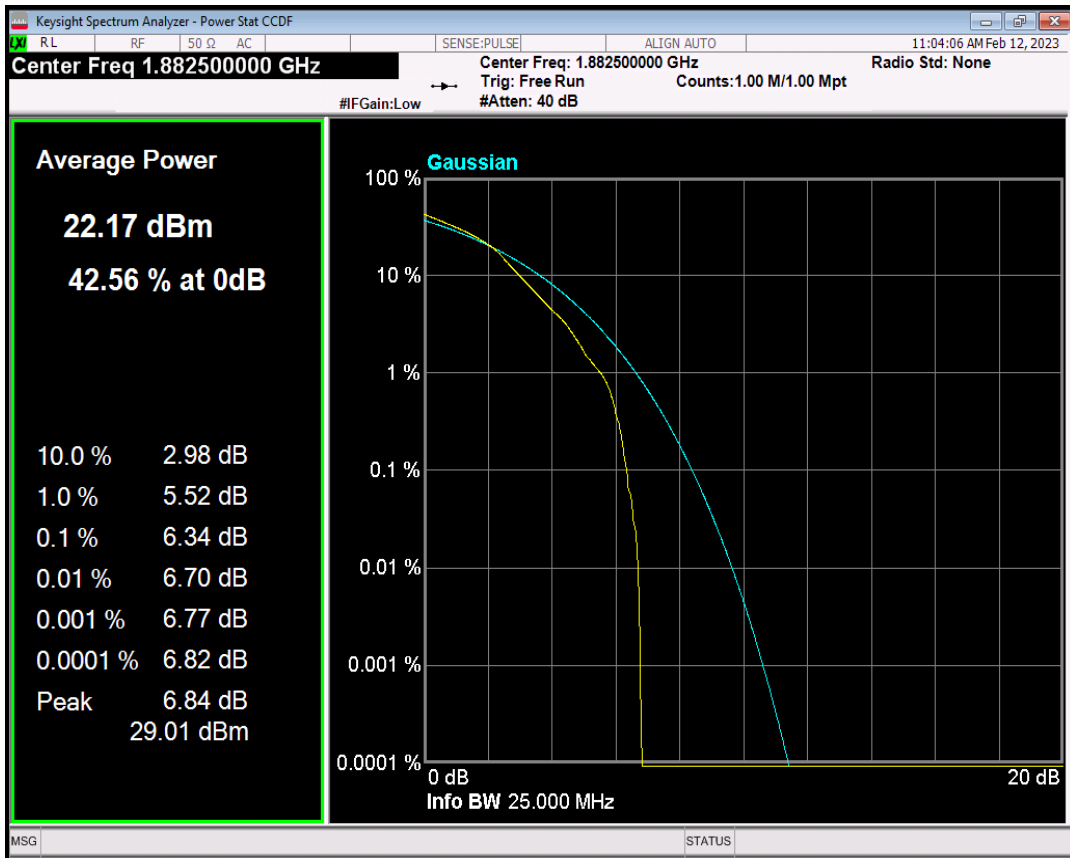

Band25 QPSK BW=1.4MHz Channel=26365 RB Size=1 Position=#0

Band25 QAM16 BW=1.4MHz Channel=26365 RB Size=1 Position=#0

Band25 QPSK BW=3MHz Channel=26365 RB Size=1 Position=#0

Band25 QAM16 BW=3MHz Channel=26365 RB Size=1 Position=#0