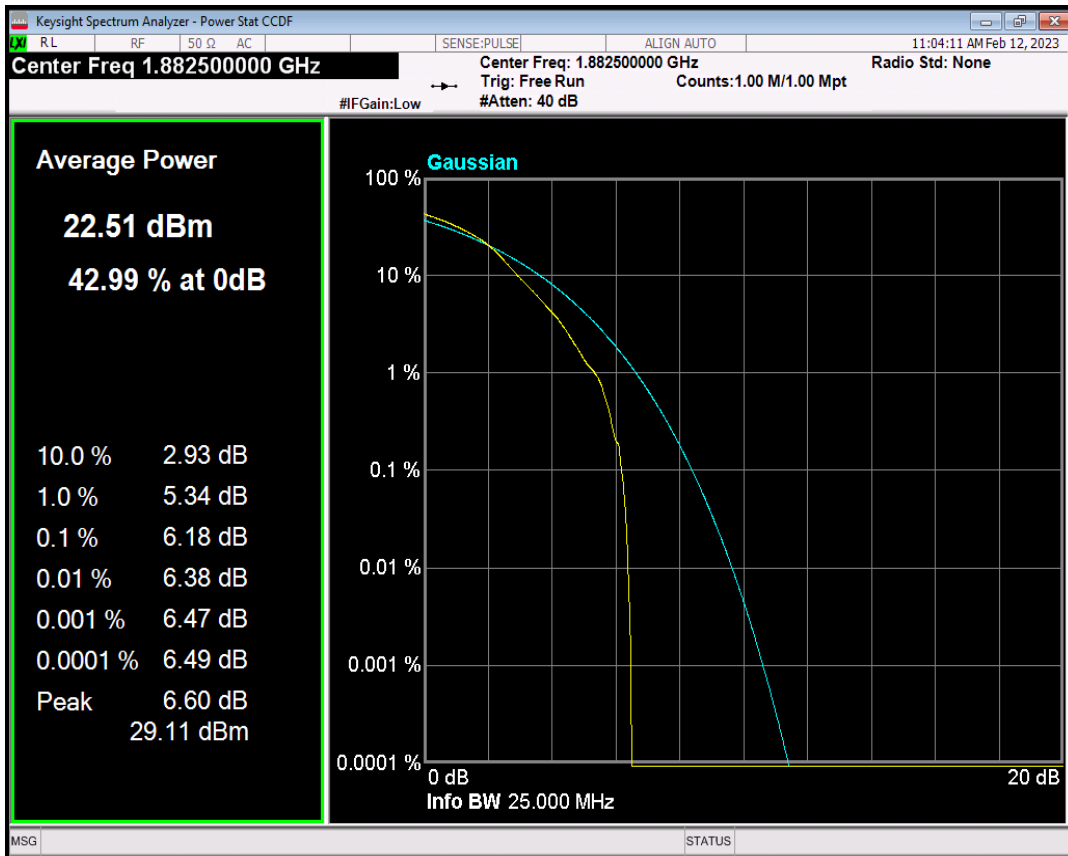

Band25 QAM16 BW=5MHz Channel=26365 RB Size=1 Position=#0