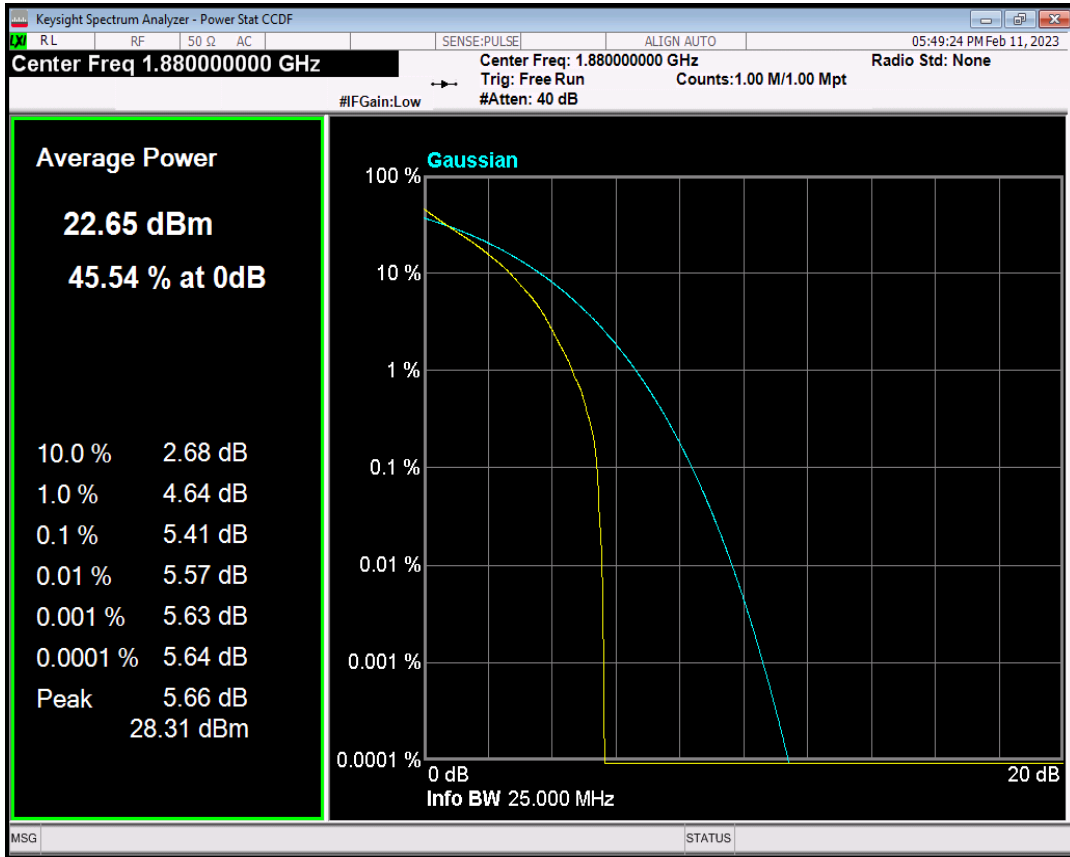

Band2 QPSK BW=3MHz Channel=18900 RB Size=1 Position=#0