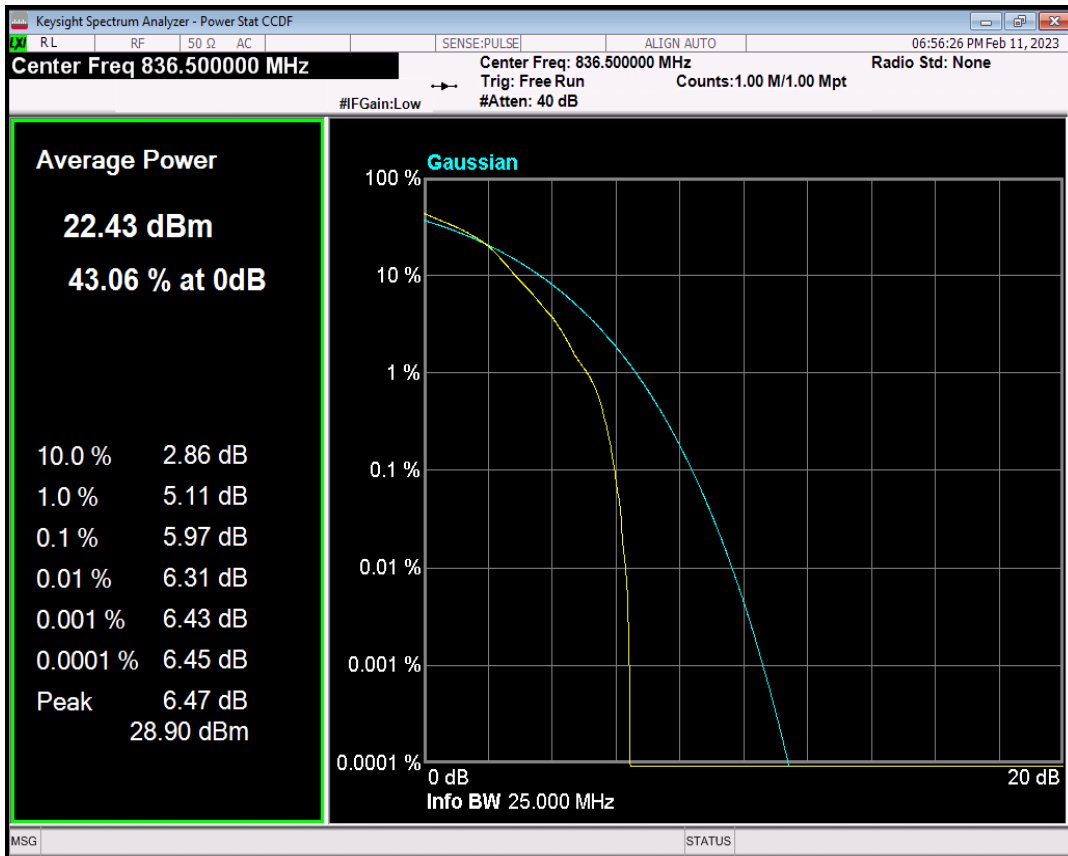

Band5 QPSK BW=1.4MHz Channel=20525 RB Size=1 Position=#0

Band5 QAM16 BW=1.4MHz Channel=20525 RB Size=1 Position=#0

Band5 QPSK BW=3MHz Channel=20525 RB Size=1 Position=#0

Band5 QAM16 BW=3MHz Channel=20525 RB Size=1 Position=#0