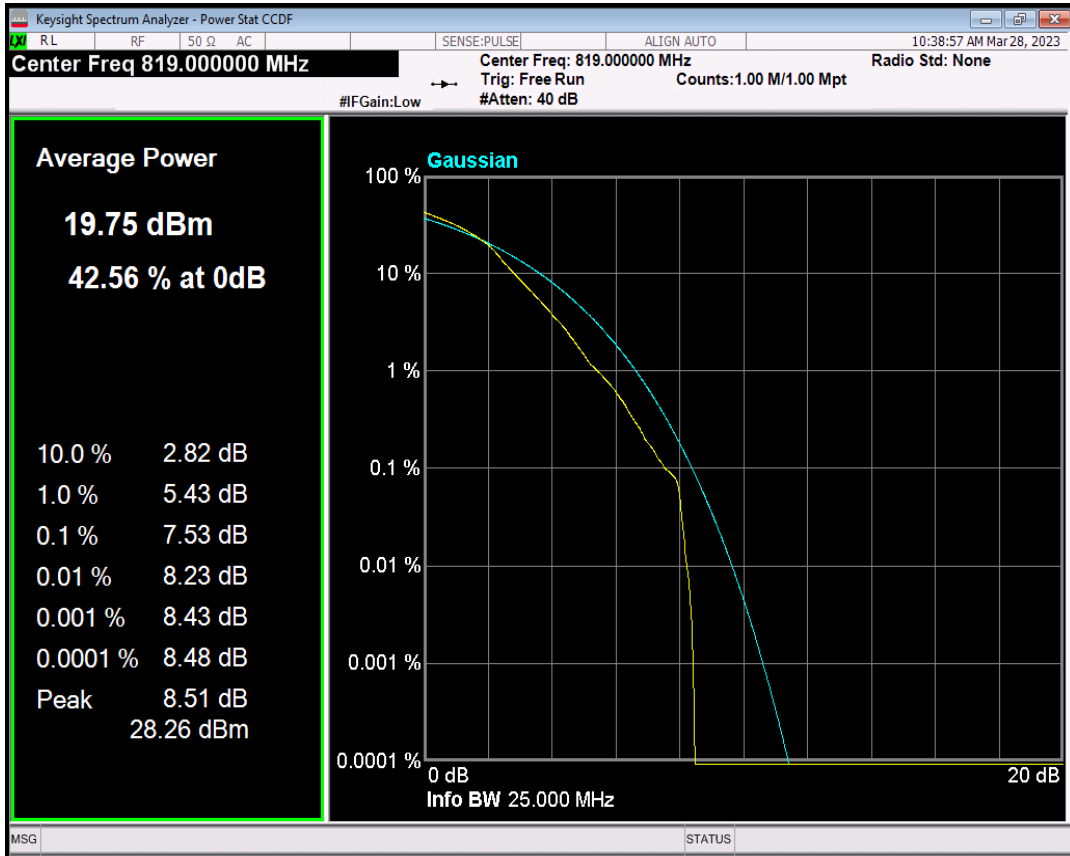

Band26(814-824) QAM16 BW=1.4MHz Channel=26740 RB Size=1 Position=#0