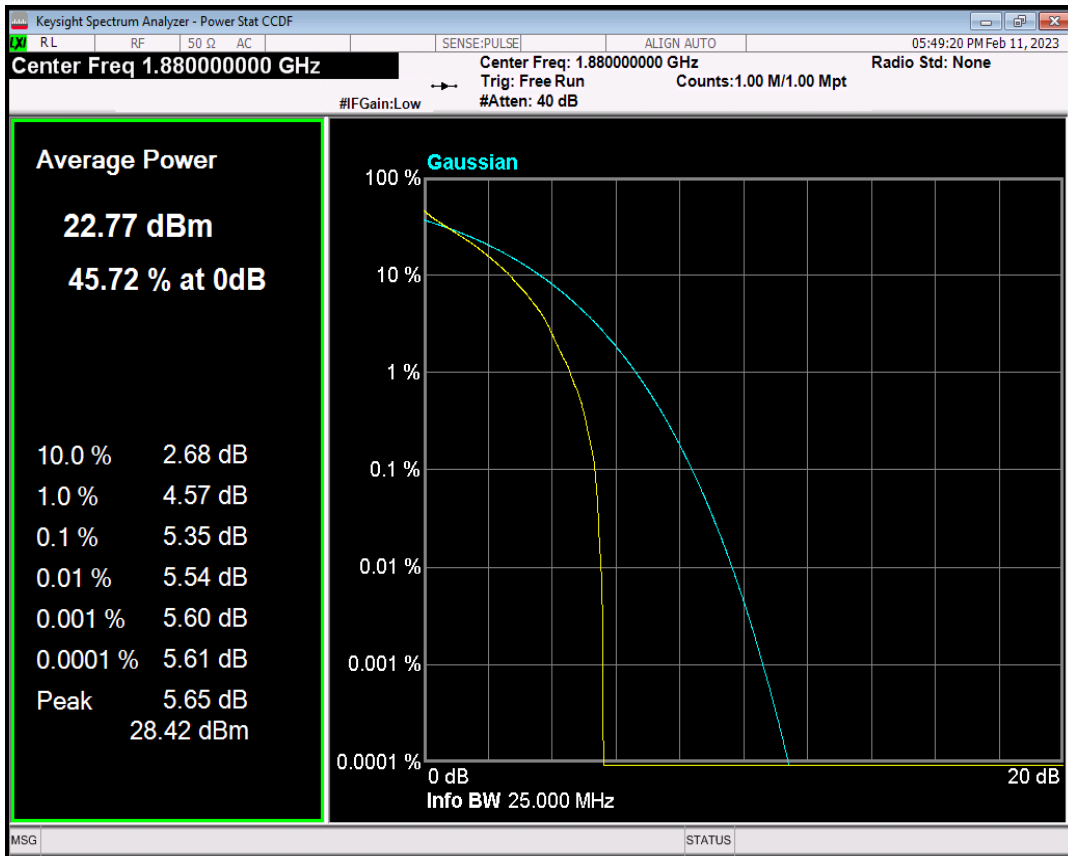

Band2 QPSK BW=1.4MHz Channel=18900 RB Size=1 Position=#0