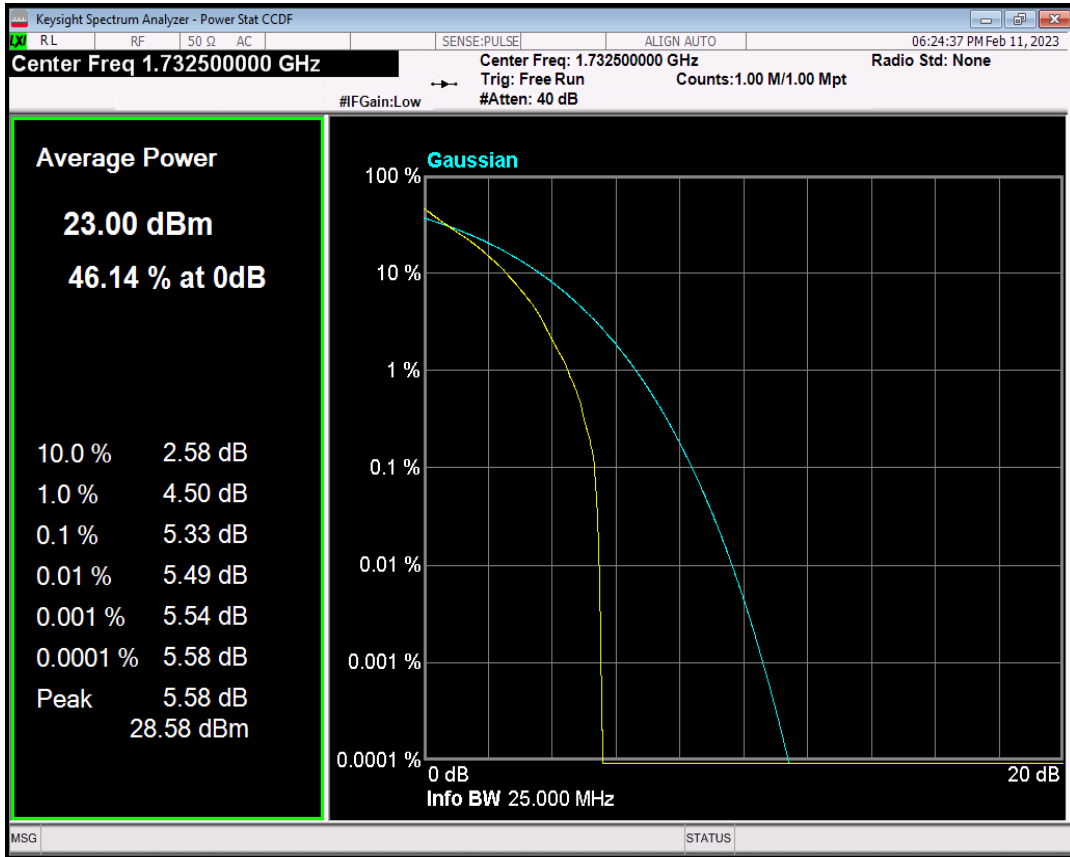

Band4 QPSK BW=3MHz Channel=20175 RB Size=1 Position=#0