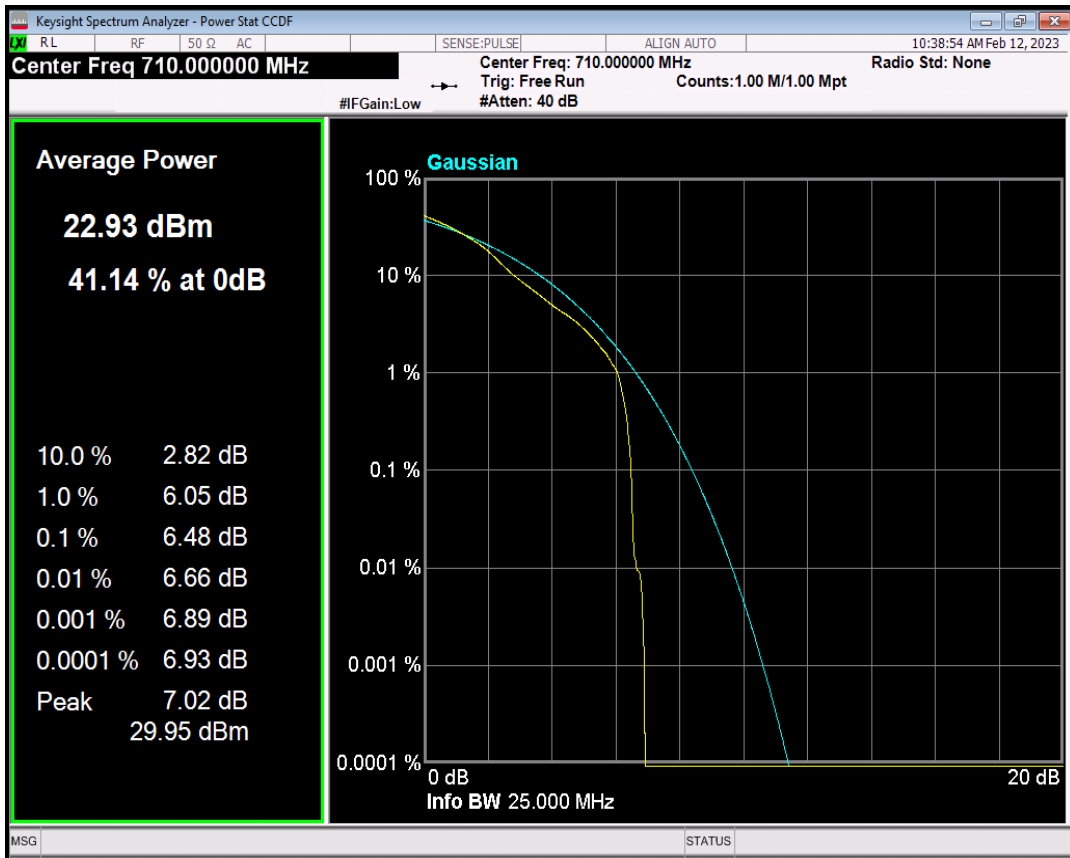

Band17 QPSK BW=5MHz Channel=23790 RB Size=1 Position=#0

Band17 QAM16 BW=5MHz Channel=23790 RB Size=1 Position=#0

Band17 QPSK BW=10MHz Channel=23790 RB Size=1 Position=#0

Band17 QAM16 BW=10MHz Channel=23790 RB Size=1 Position=#0