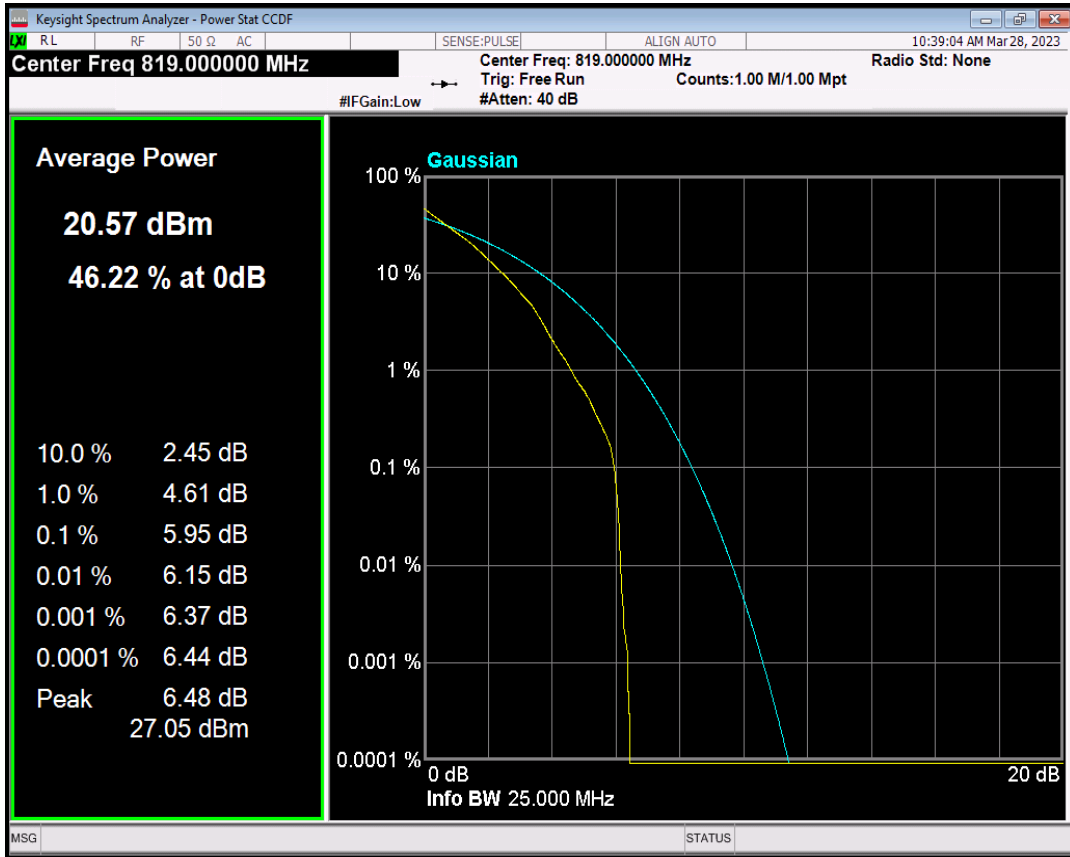

Band26(814-824) QPSK BW=5MHz Channel=26740 RB Size=1 Position=#0