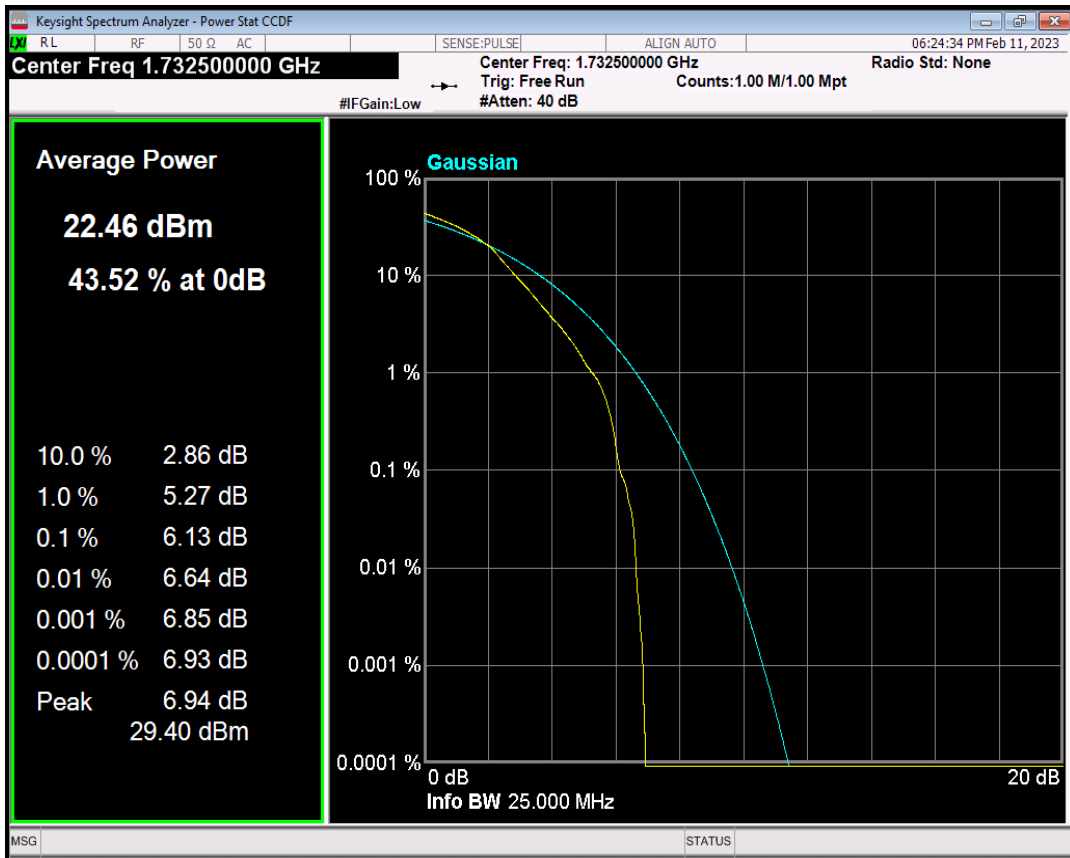

Band38 QPSK BW=20MHz Channel=38000 RB Size=1 Position=#0

Band38 QAM16 BW=20MHz Channel=38000 RB Size=1 Position=#0

Band4 QPSK BW=1.4MHz Channel=20175 RB Size=1 Position=#0

Band4 QAM16 BW=1.4MHz Channel=20175 RB Size=1 Position=#0