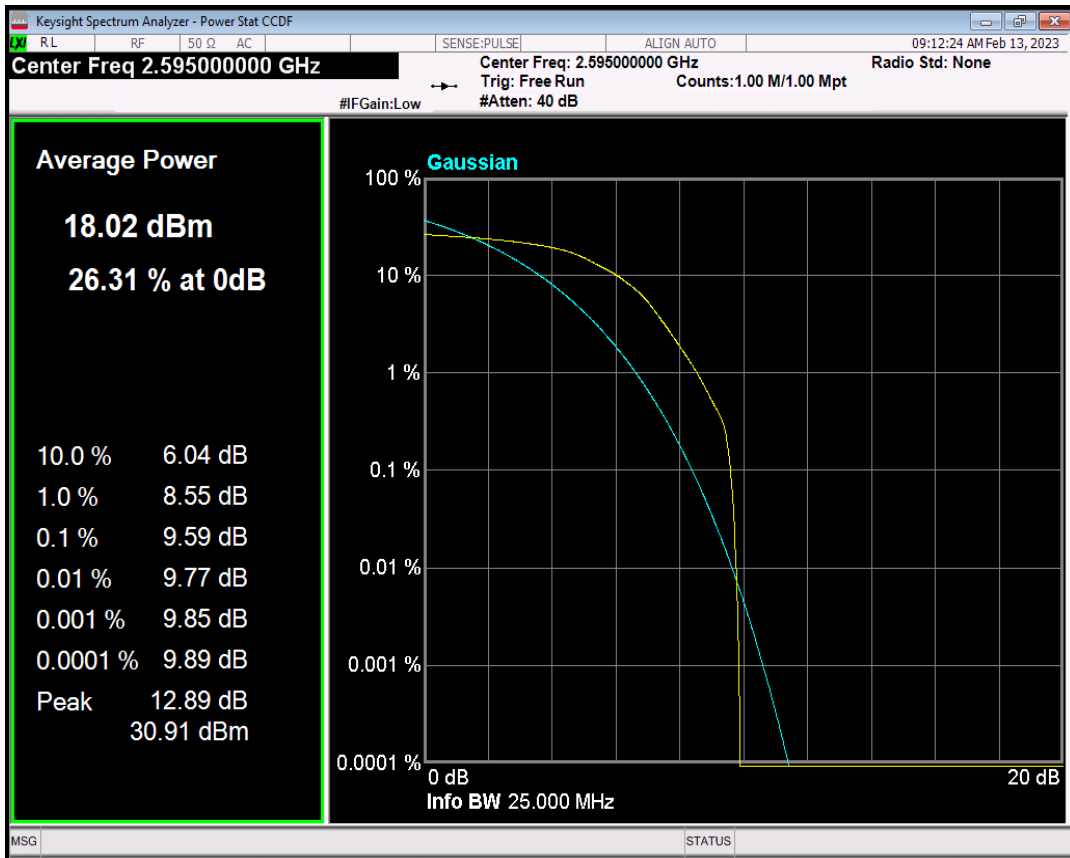

Band38 QAM16 BW=20MHz Channel=38000 RB Size=1 Position=#0