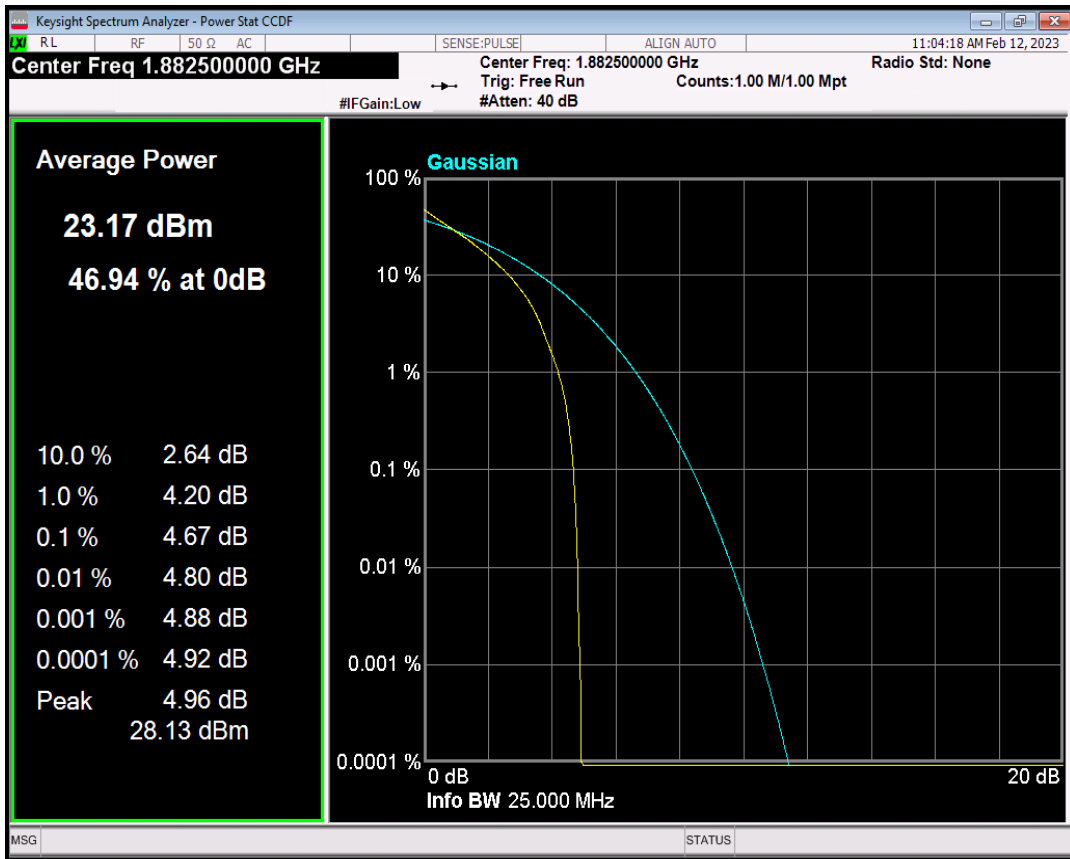

Band25 QPSK BW=15MHz Channel=26365 RB Size=1 Position=#0