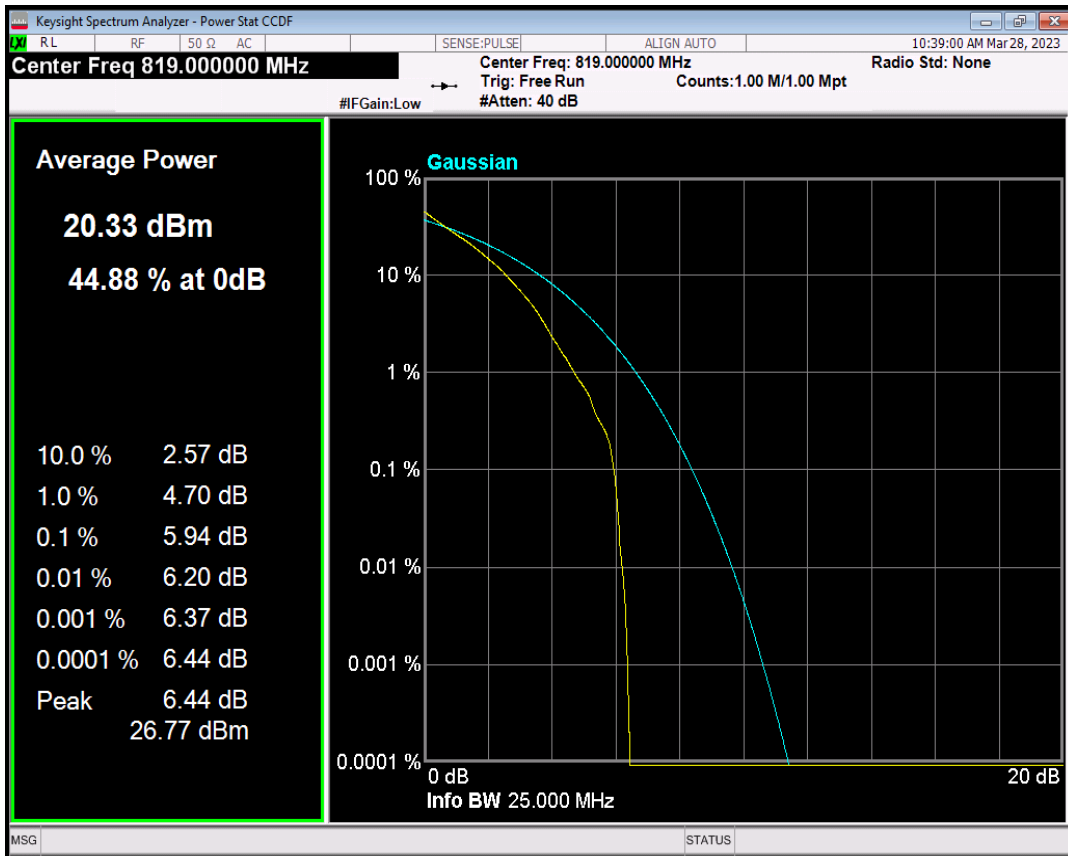

Band26(814-824) QPSK BW=3MHz Channel=26740 RB Size=1 Position=#0