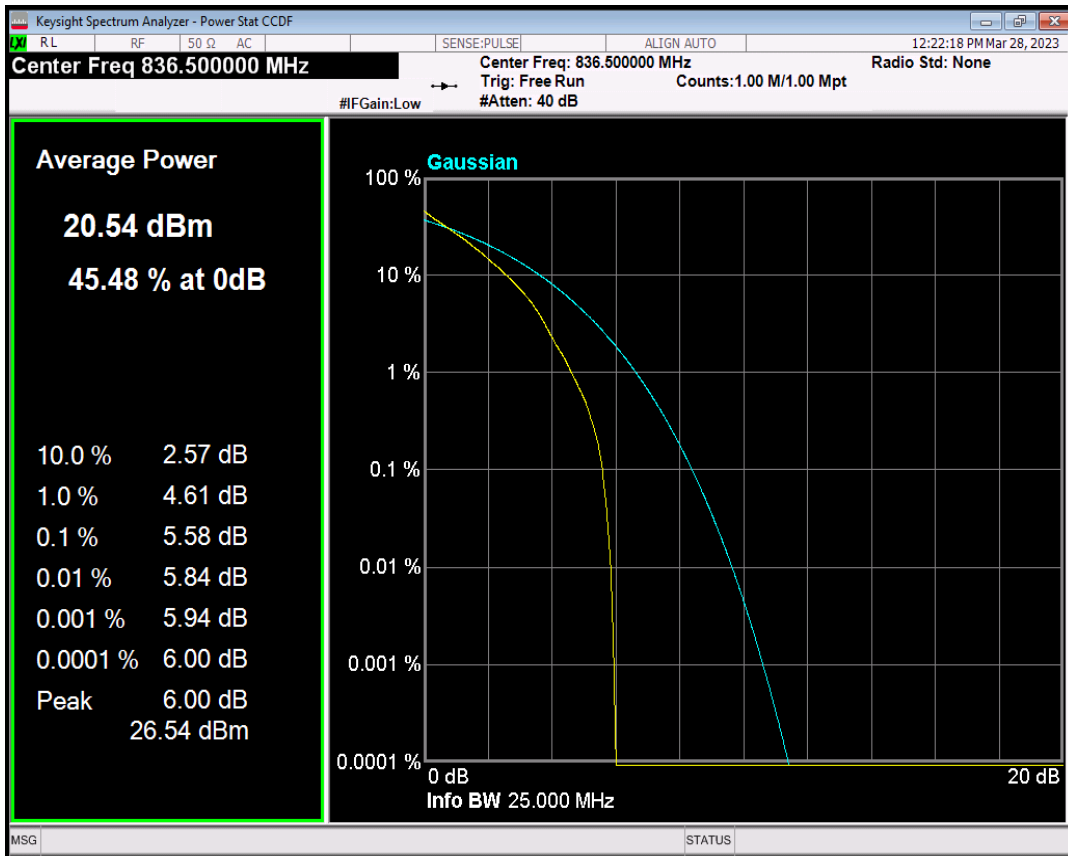

Band26(824-849) QPSK BW=15MHz Channel=26915 RB Size=1 Position=#0