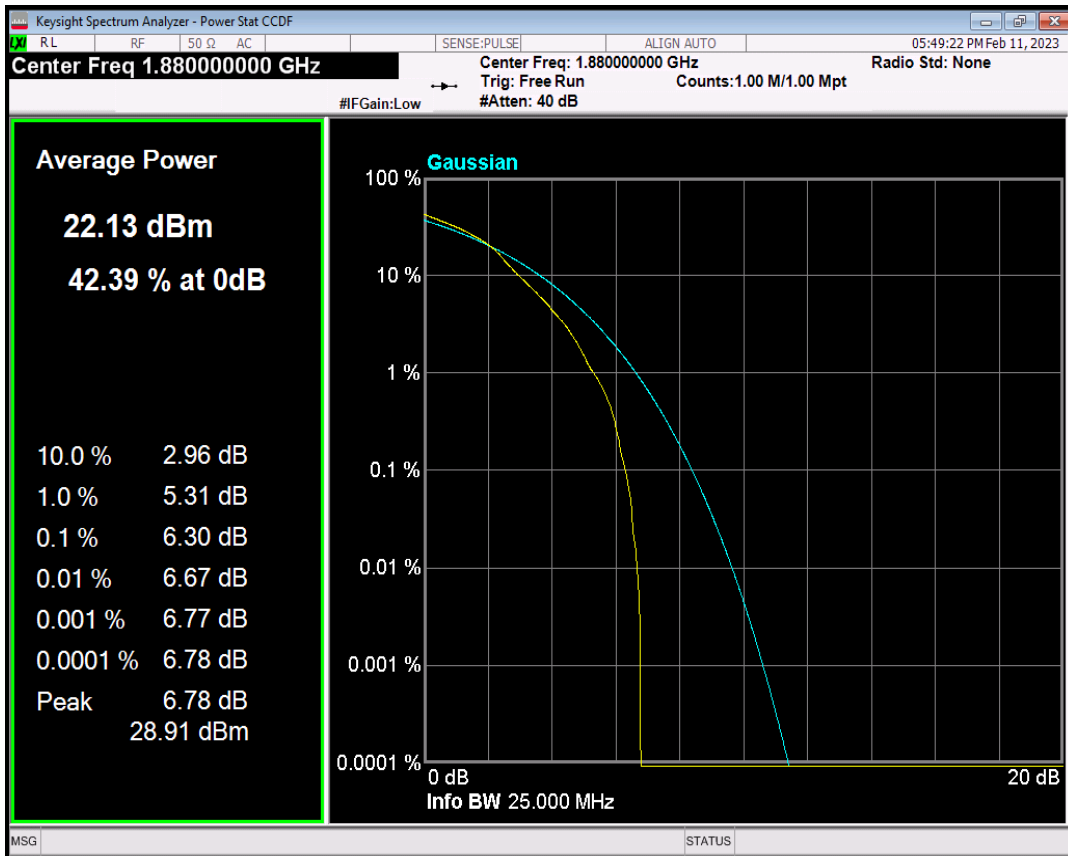

Band2 QAM16 BW=1.4MHz Channel=18900 RB Size=1 Position=#0