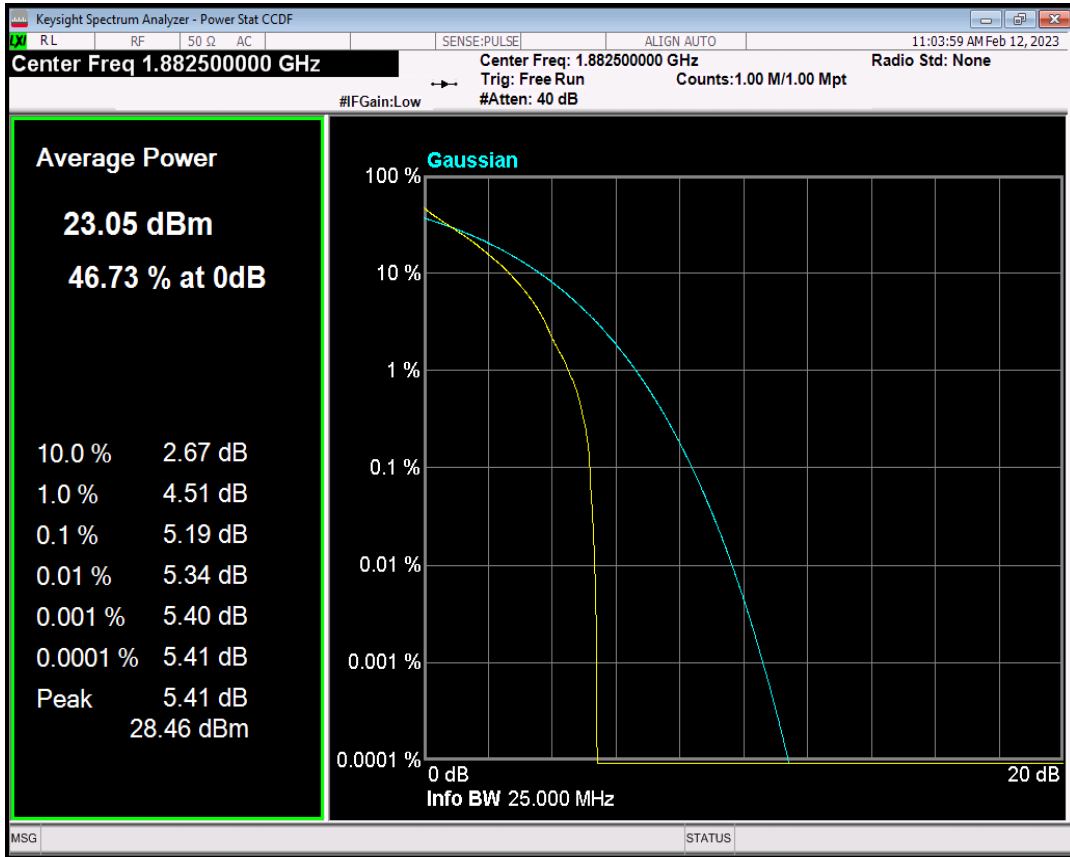

Band25 QPSK BW=1.4MHz Channel=26365 RB Size=1 Position=#0