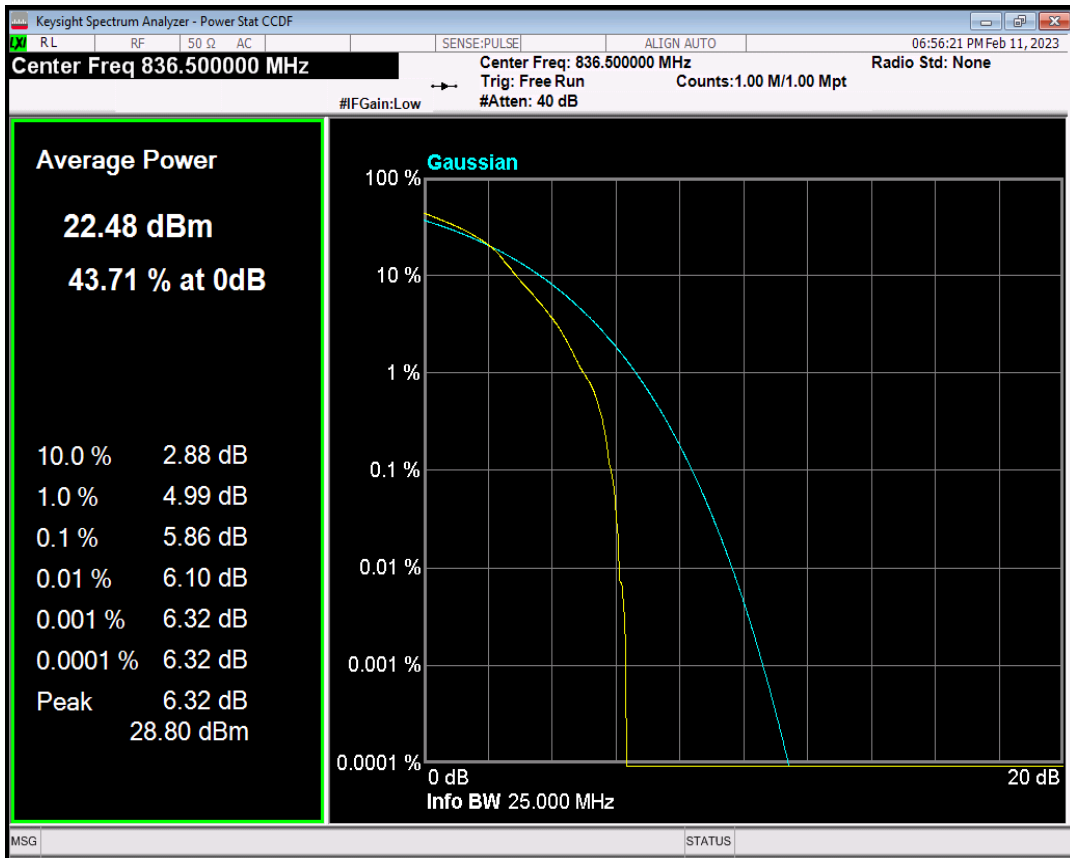

Band5 QAM16 BW=1.4MHz Channel=20525 RB Size=1 Position=#0