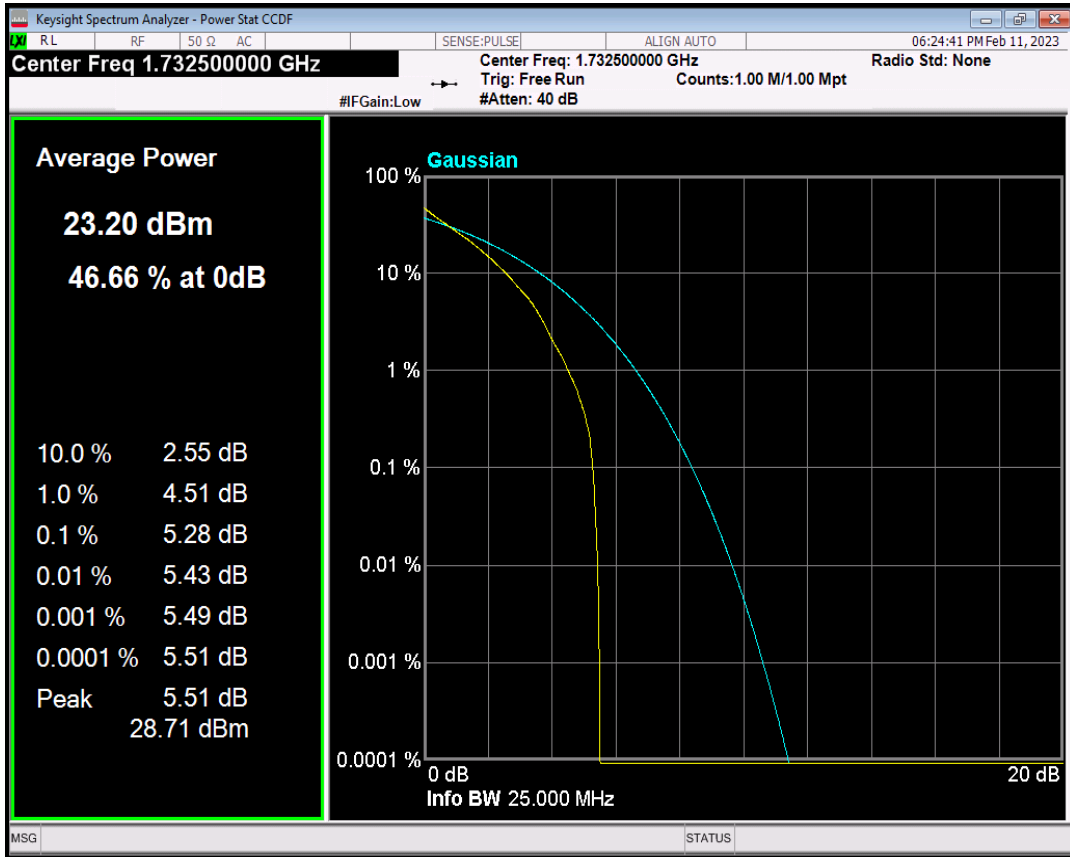

Band4 QPSK BW=5MHz Channel=20175 RB Size=1 Position=#0