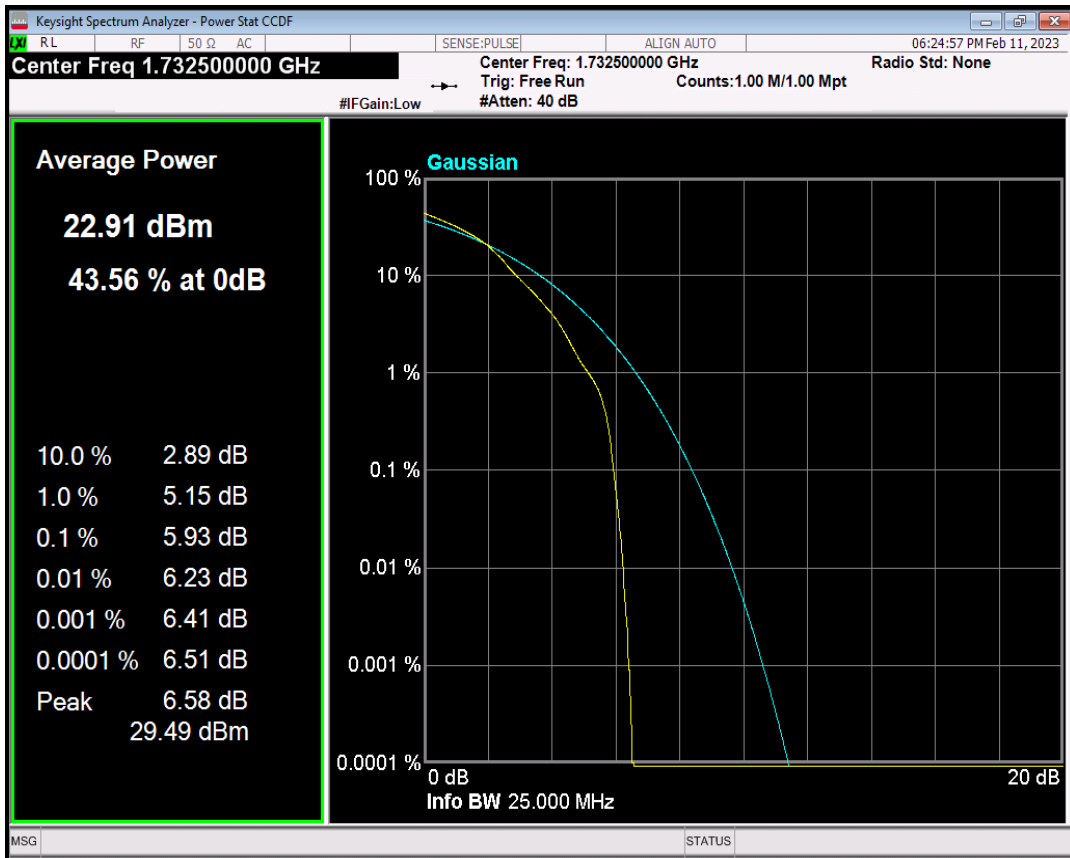

Band4 QAM16 BW=20MHz Channel=20175 RB Size=1 Position=#0