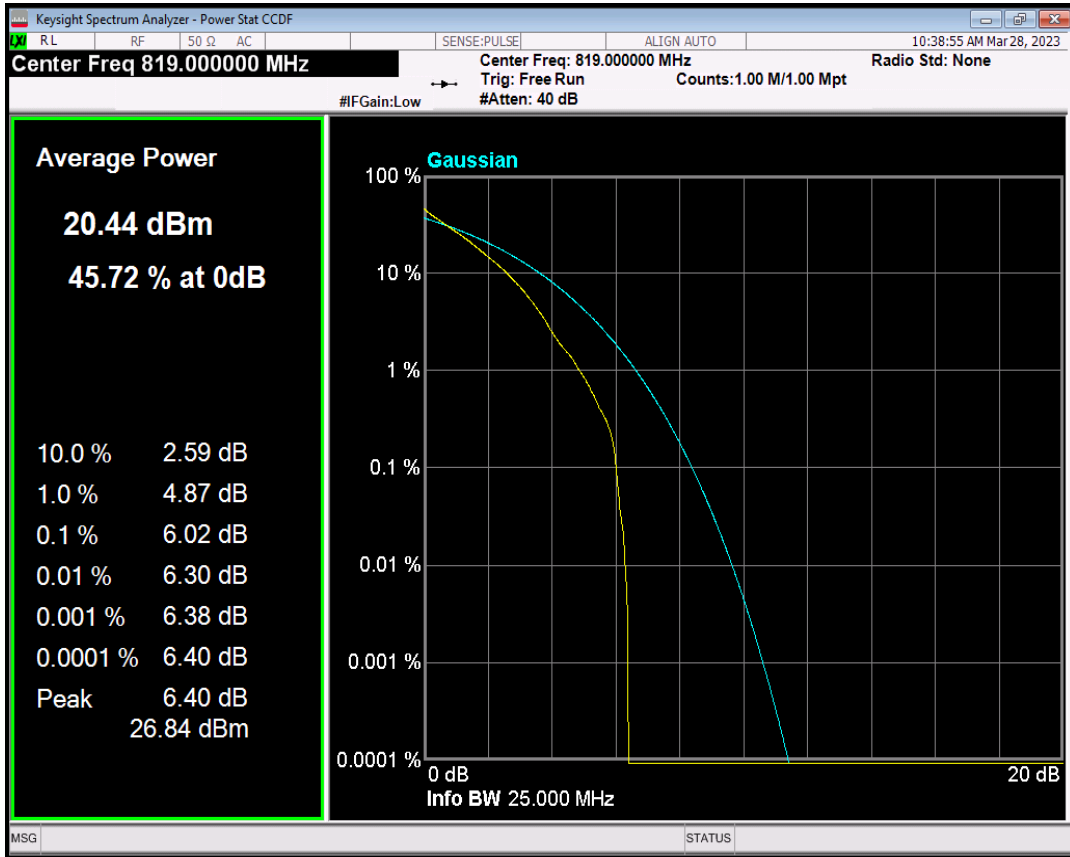

Band26(814-824) QPSK BW=1.4MHz Channel=26740 RB Size=1 Position=#0