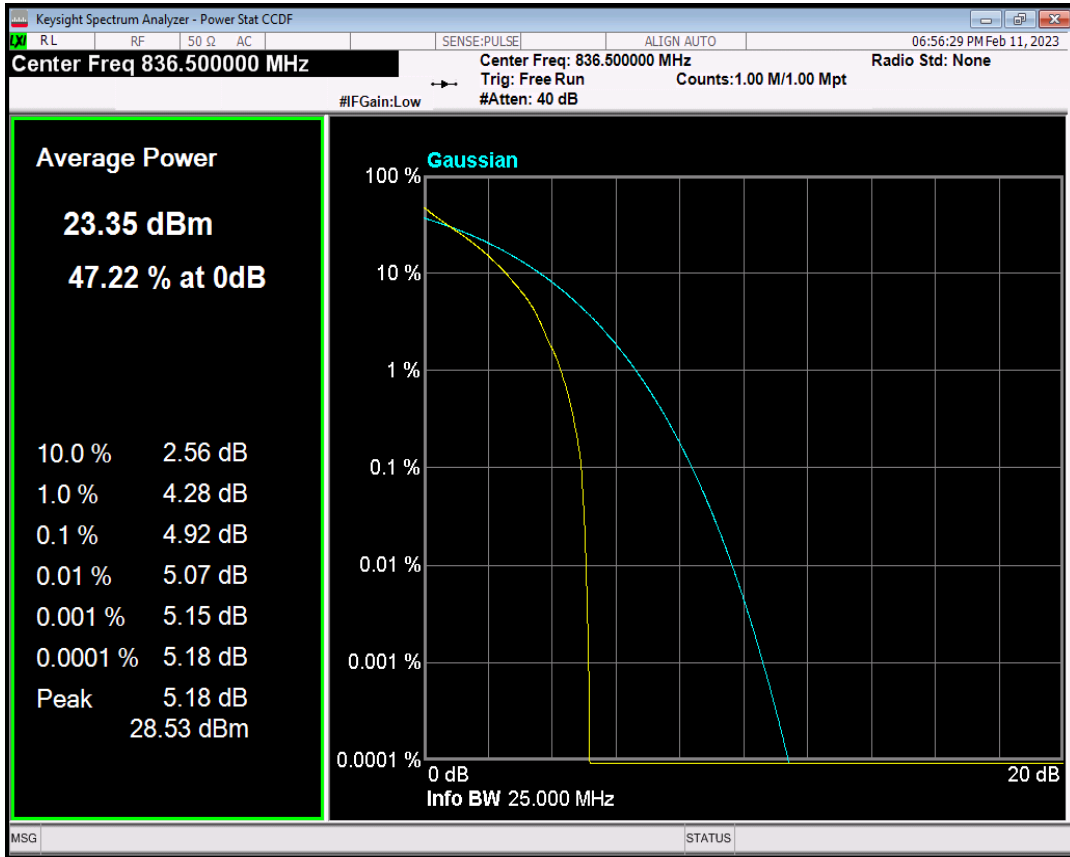

Band5 QPSK BW=5MHz Channel=20525 RB Size=1 Position=#0