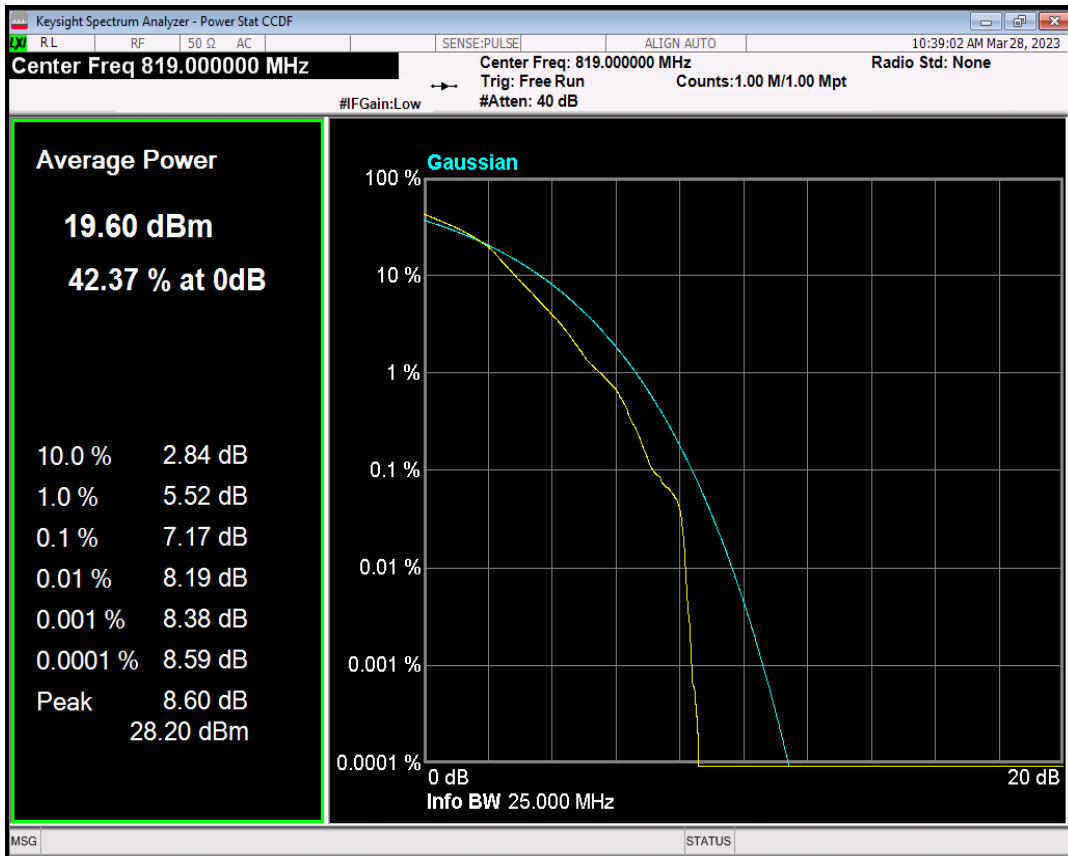

Band26(814-824) QPSK BW=1.4MHz Channel=26740 RB Size=1 Position=#0

Band26(814-824) QAM16 BW=1.4MHz Channel=26740 RB Size=1 Position=#0

Band26(814-824) QPSK BW=3MHz Channel=26740 RB Size=1 Position=#0

Band26(814-824) QAM16 BW=3MHz Channel=26740 RB Size=1 Position=#0