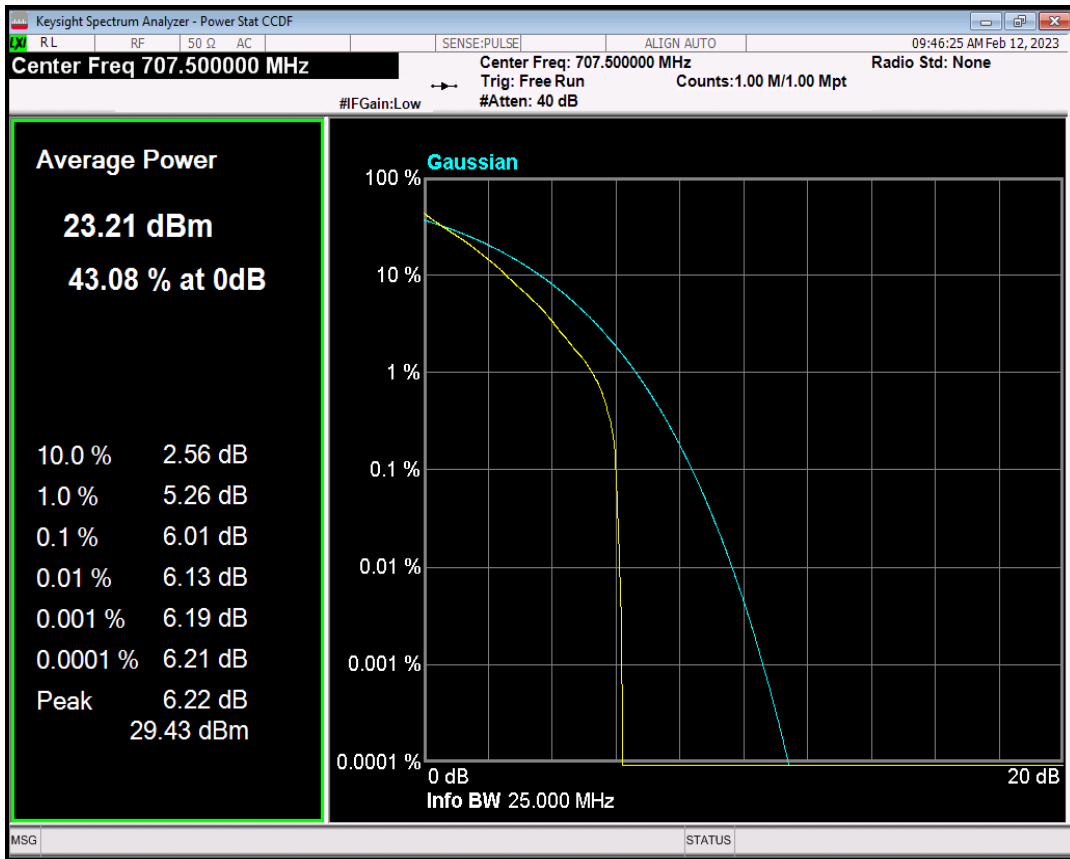

Band12 QPSK BW=1.4MHz Channel=23095 RB Size=1 Position=#0

Band12 QAM16 BW=1.4MHz Channel=23095 RB Size=1 Position=#0

Band12 QPSK BW=3MHz Channel=23095 RB Size=1 Position=#0

Band12 QAM16 BW=3MHz Channel=23095 RB Size=1 Position=#0