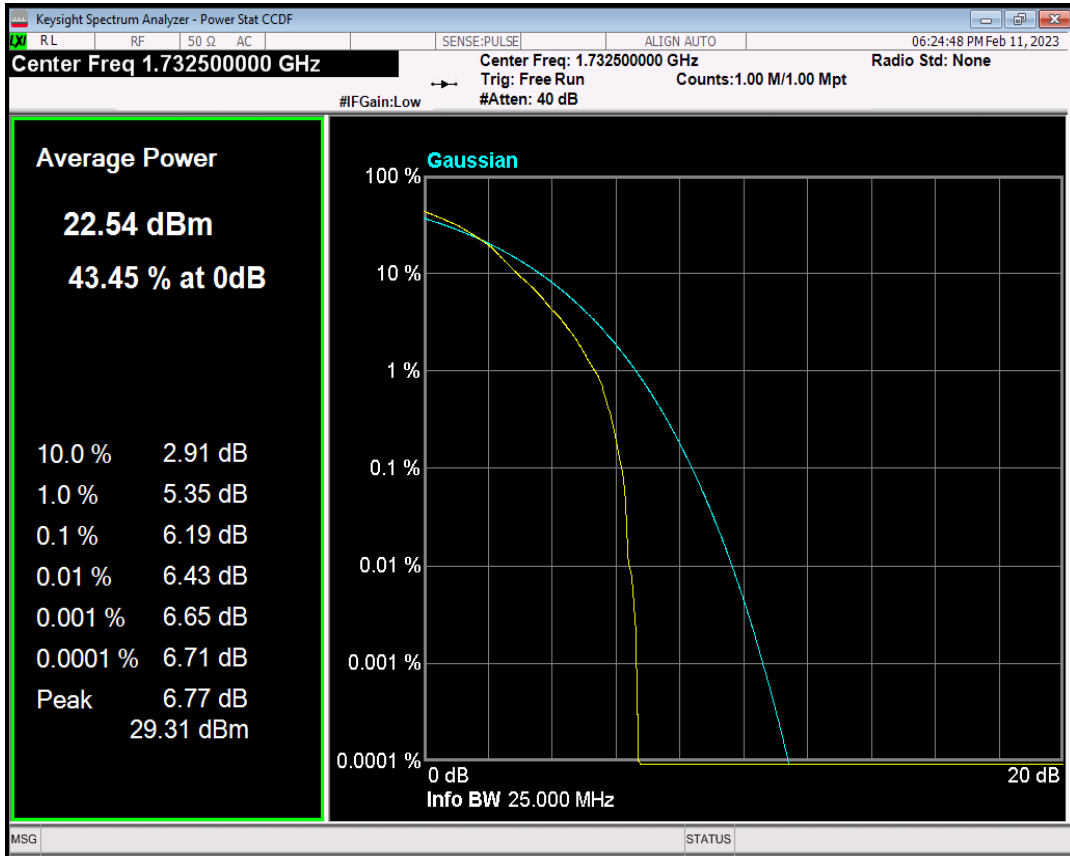

Band4 QAM16 BW=10MHz Channel=20175 RB Size=1 Position=#0