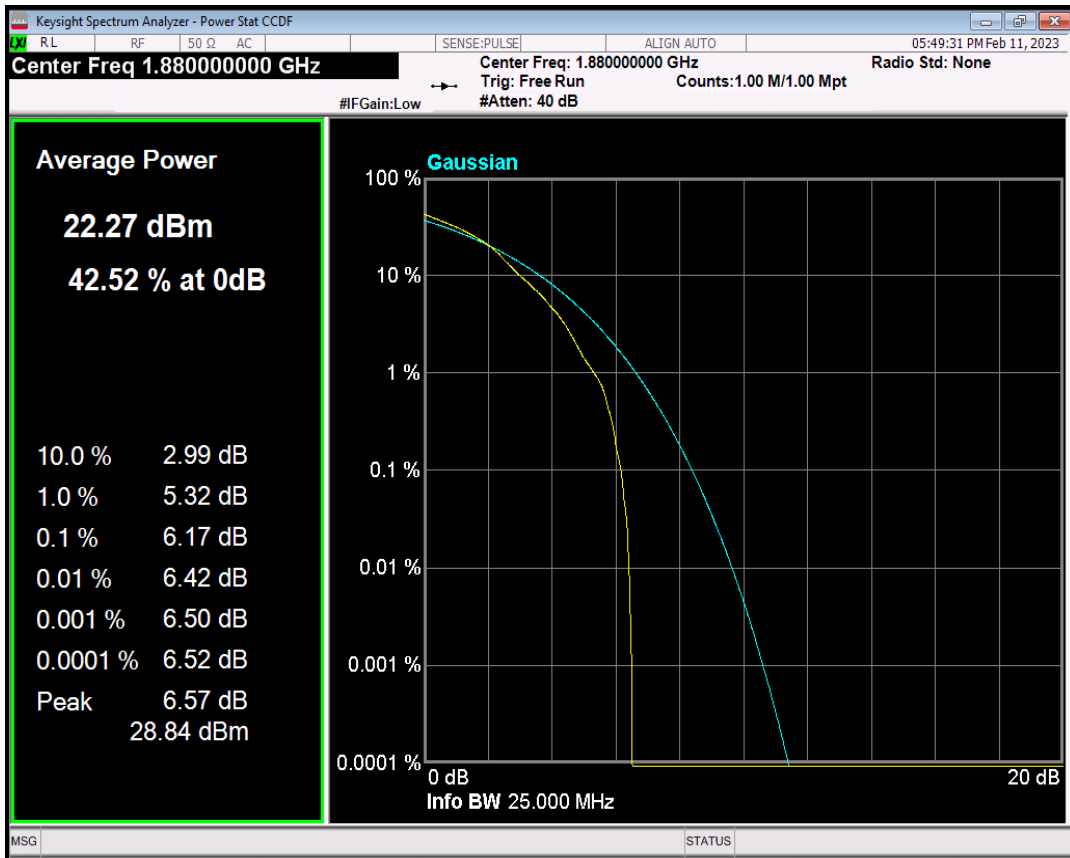

Band2 QAM16 BW=5MHz Channel=18900 RB Size=1 Position=#0