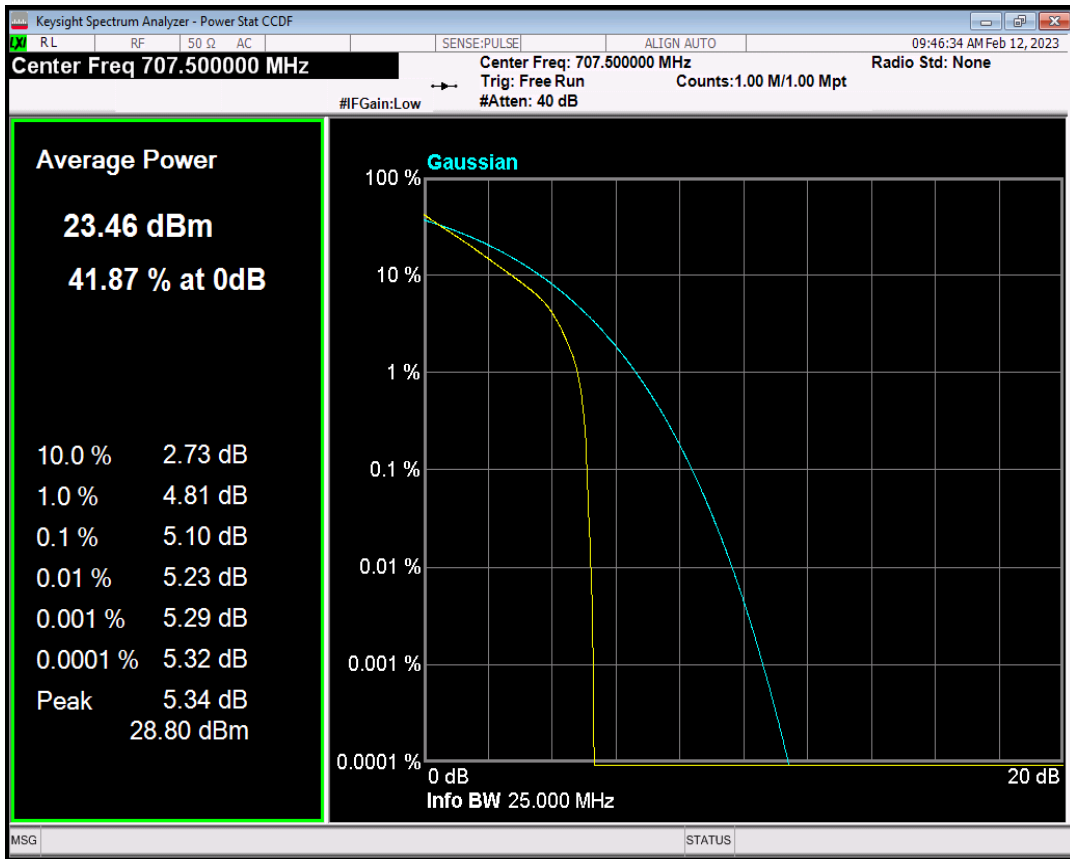

Band12 QPSK BW=10MHz Channel=23095 RB Size=1 Position=#0