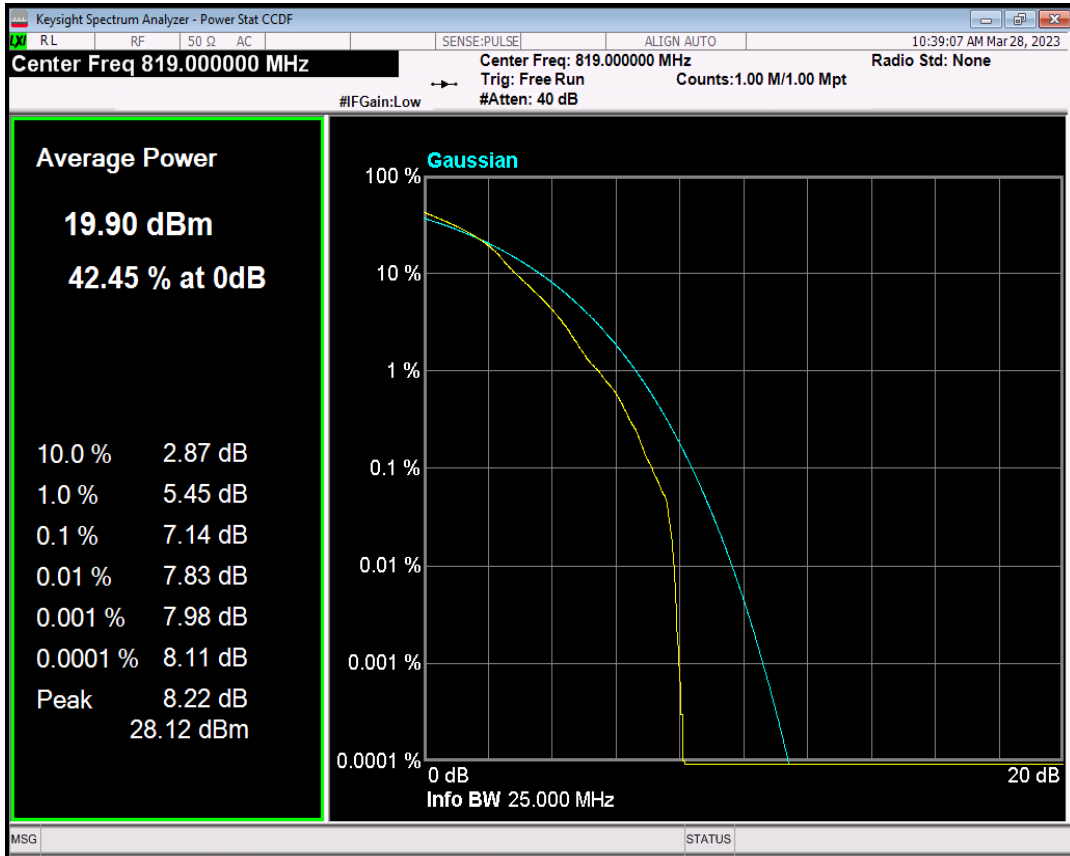

Band26(814-824) QAM16 BW=5MHz Channel=26740 RB Size=1 Position=#0