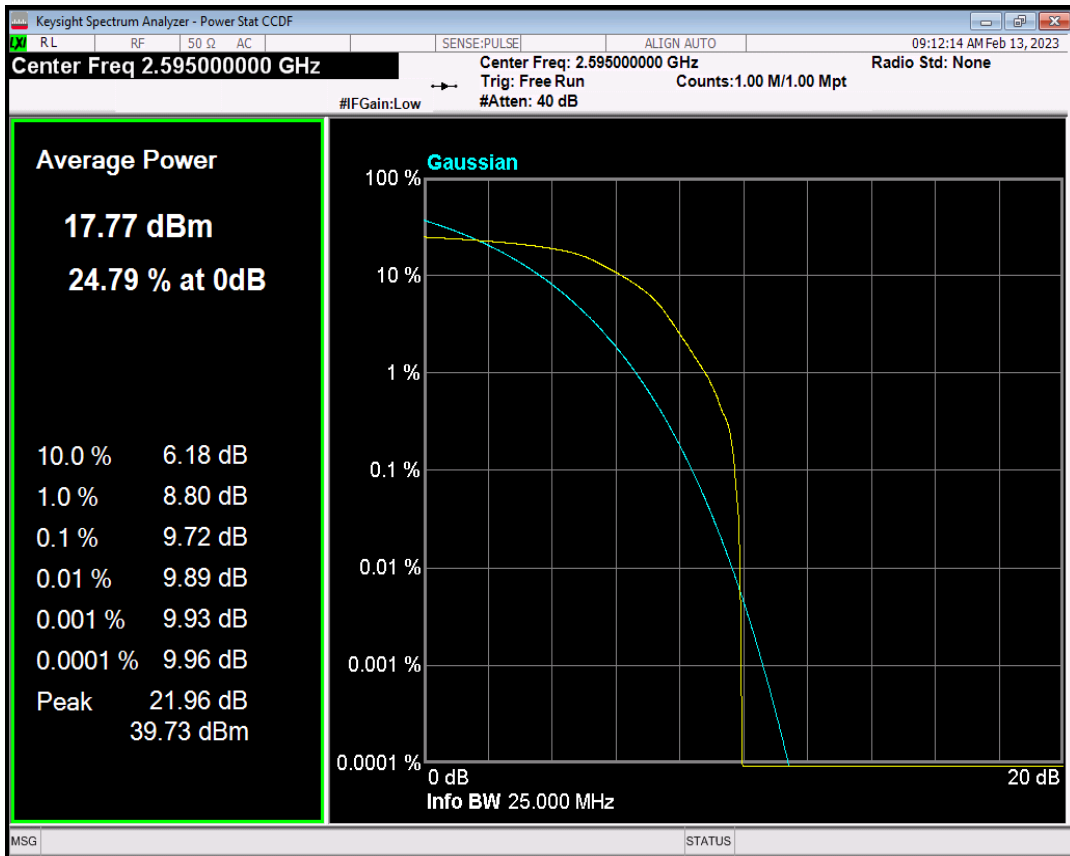

Band38 QAM16 BW=10MHz Channel=38000 RB Size=1 Position=#0