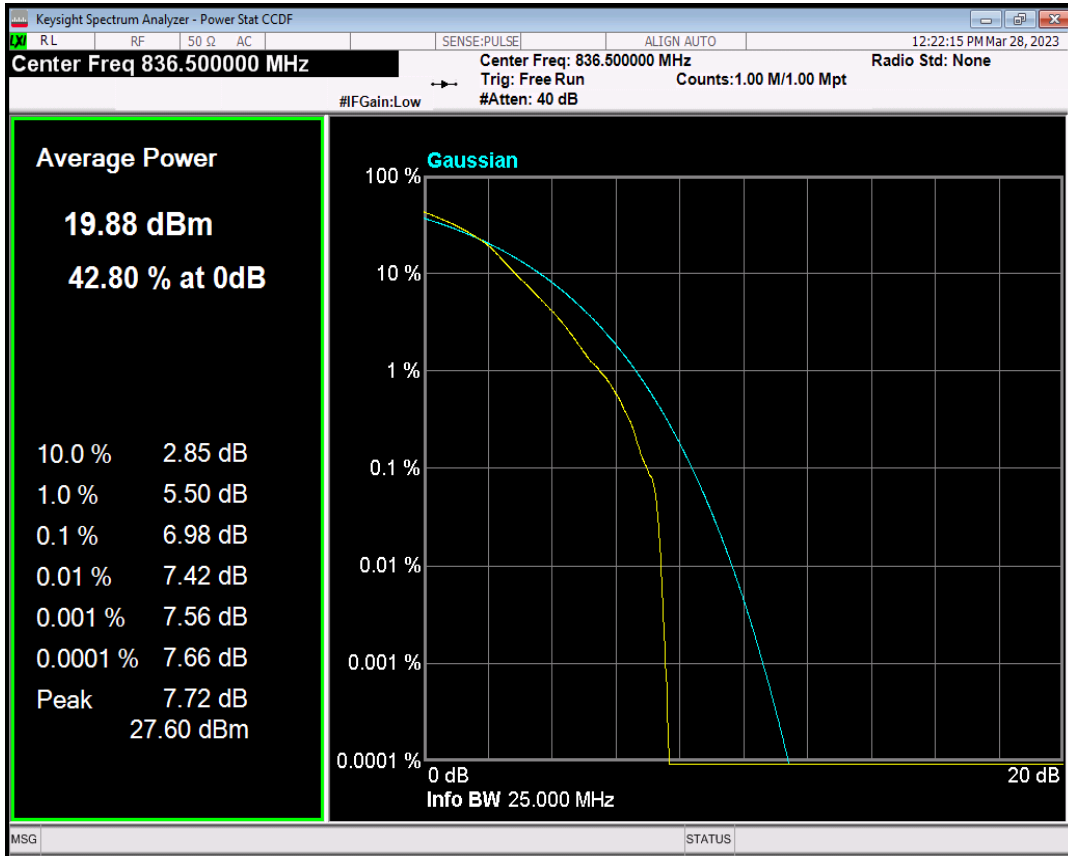

Band26(824-849) QPSK BW=5MHz Channel=26915 RB Size=1 Position=#0

Band26(824-849) QAM16 BW=5MHz Channel=26915 RB Size=1 Position=#0

Band26(824-849) QPSK BW=10MHz Channel=26915 RB Size=1 Position=#0

Band26(824-849) QAM16 BW=10MHz Channel=26915 RB Size=1 Position=#0