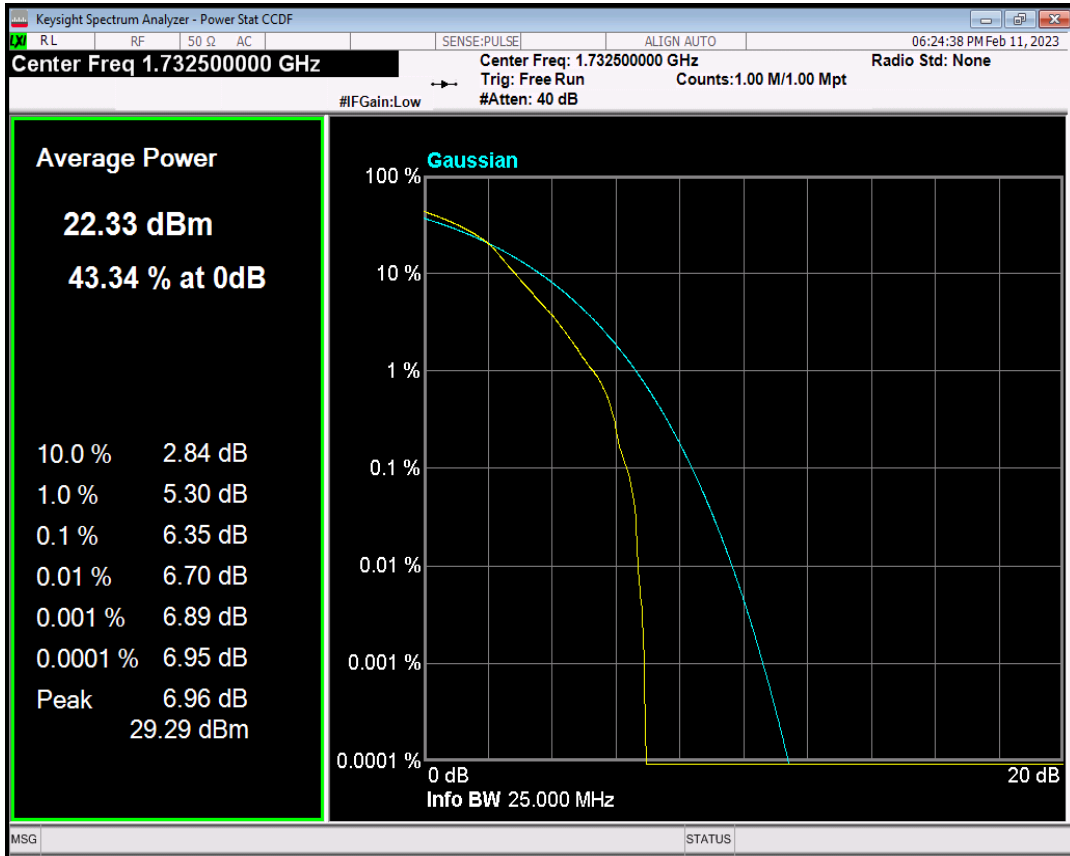

Band4 QAM16 BW=3MHz Channel=20175 RB Size=1 Position=#0