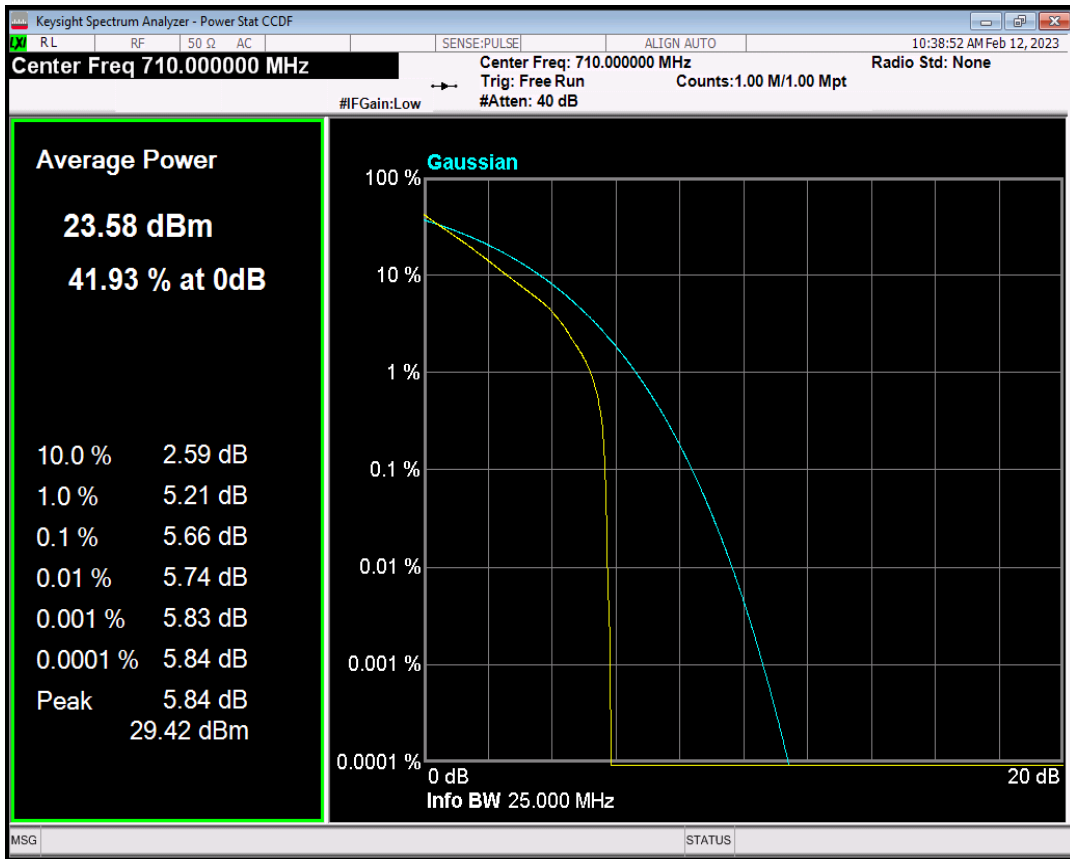

Band17 QPSK BW=10MHz Channel=23790 RB Size=1 Position=#0