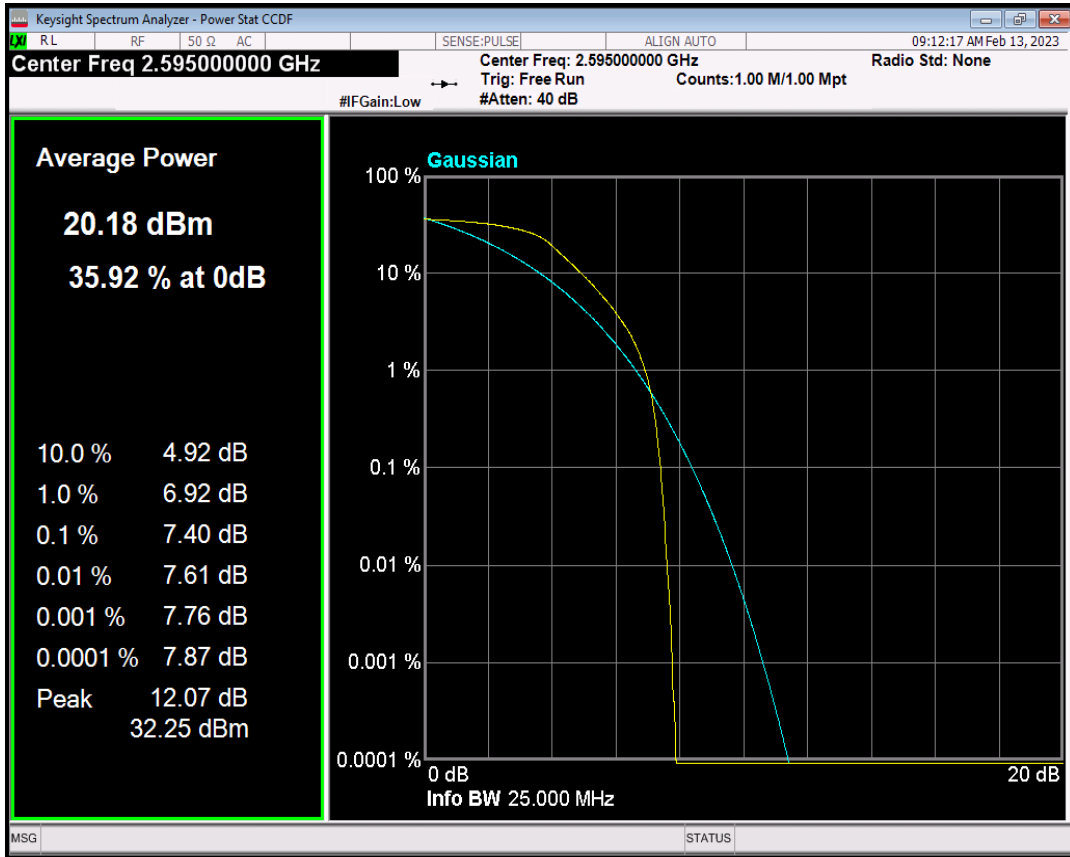

Band38 QPSK BW=15MHz Channel=38000 RB Size=1 Position=#0