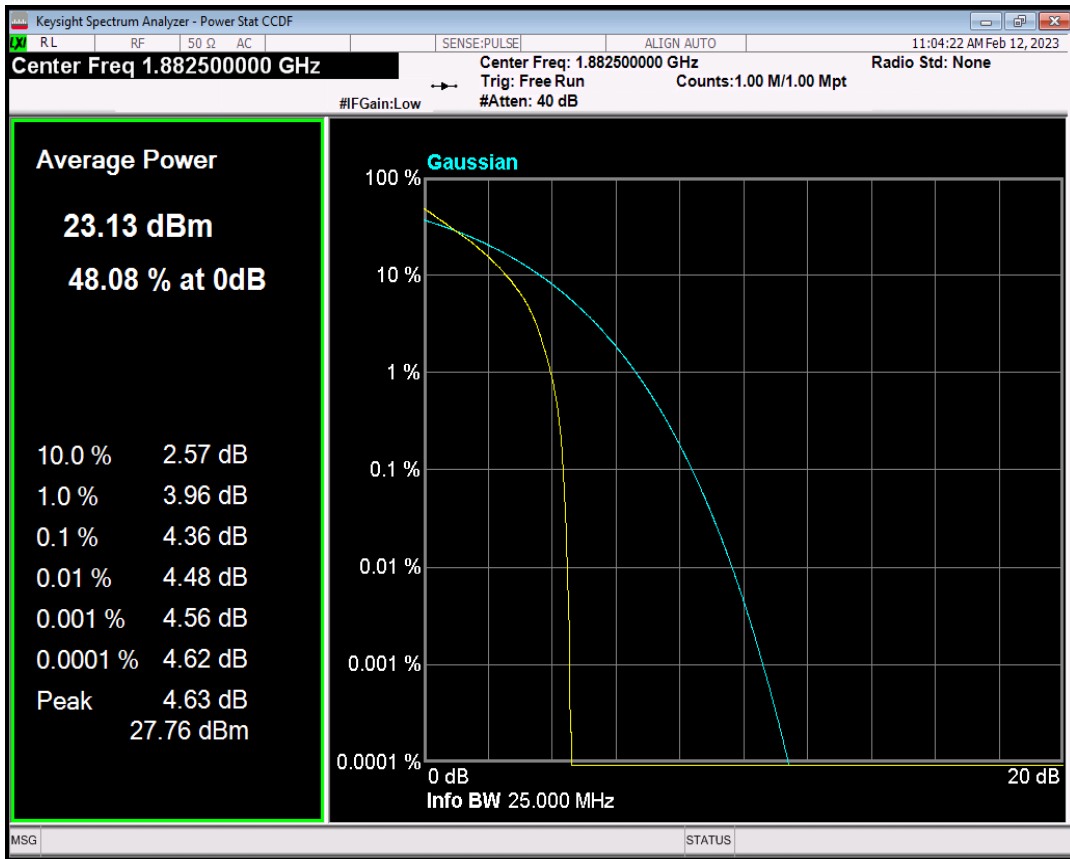

Band25 QPSK BW=20MHz Channel=26365 RB Size=1 Position=#0