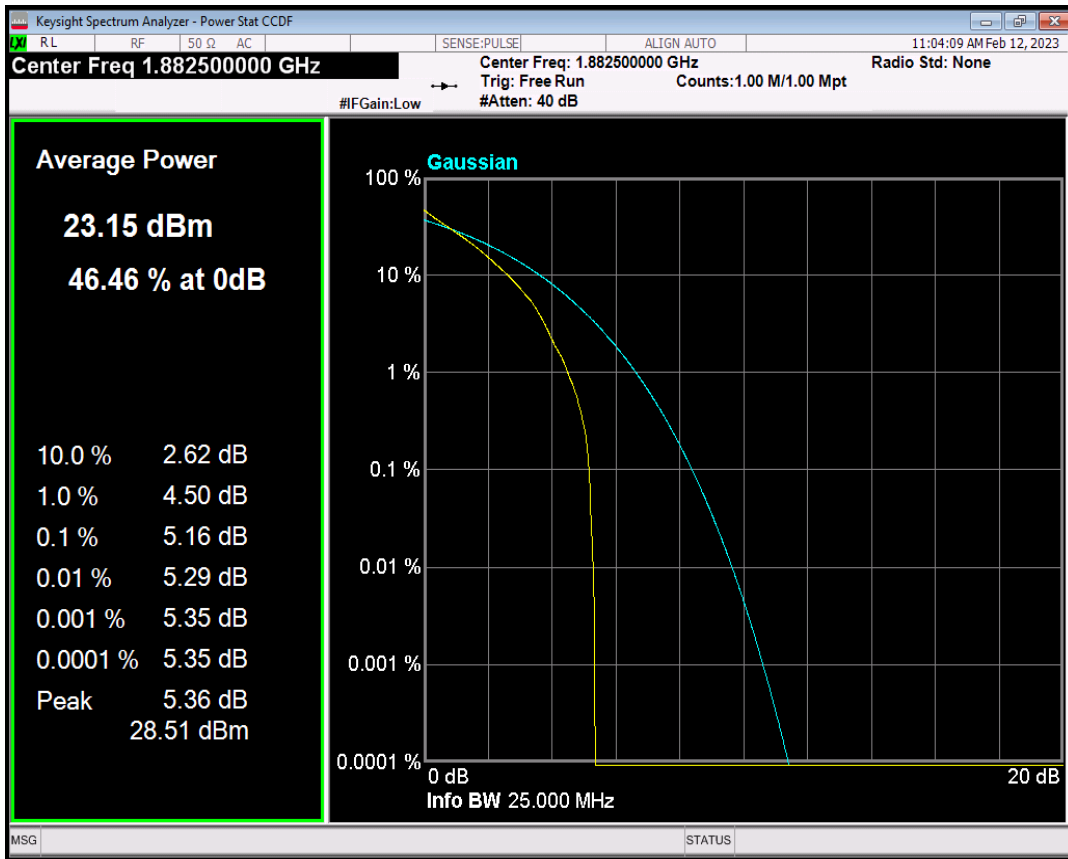

Band25 QPSK BW=5MHz Channel=26365 RB Size=1 Position=#0