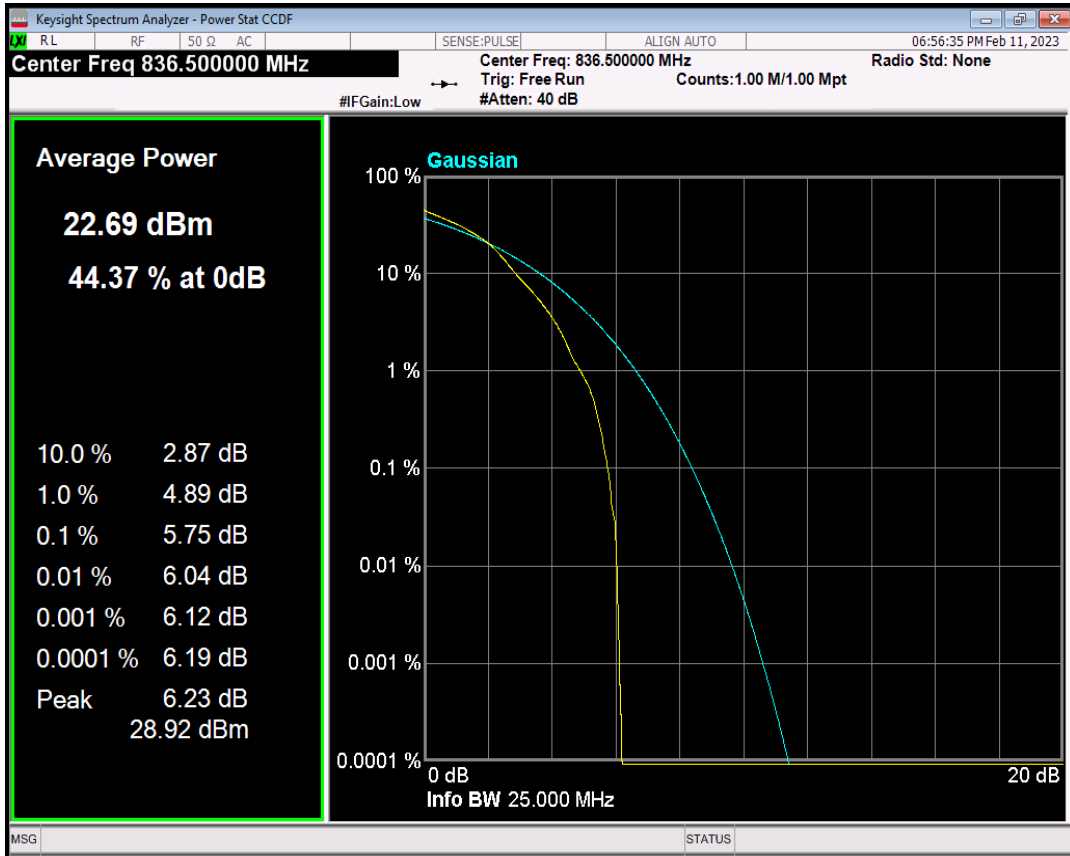

Band5 QPSK BW=5MHz Channel=20525 RB Size=1 Position=#0

Band5 QAM16 BW=5MHz Channel=20525 RB Size=1 Position=#0

Band5 QPSK BW=10MHz Channel=20525 RB Size=1 Position=#0

Band5 QAM16 BW=10MHz Channel=20525 RB Size=1 Position=#0