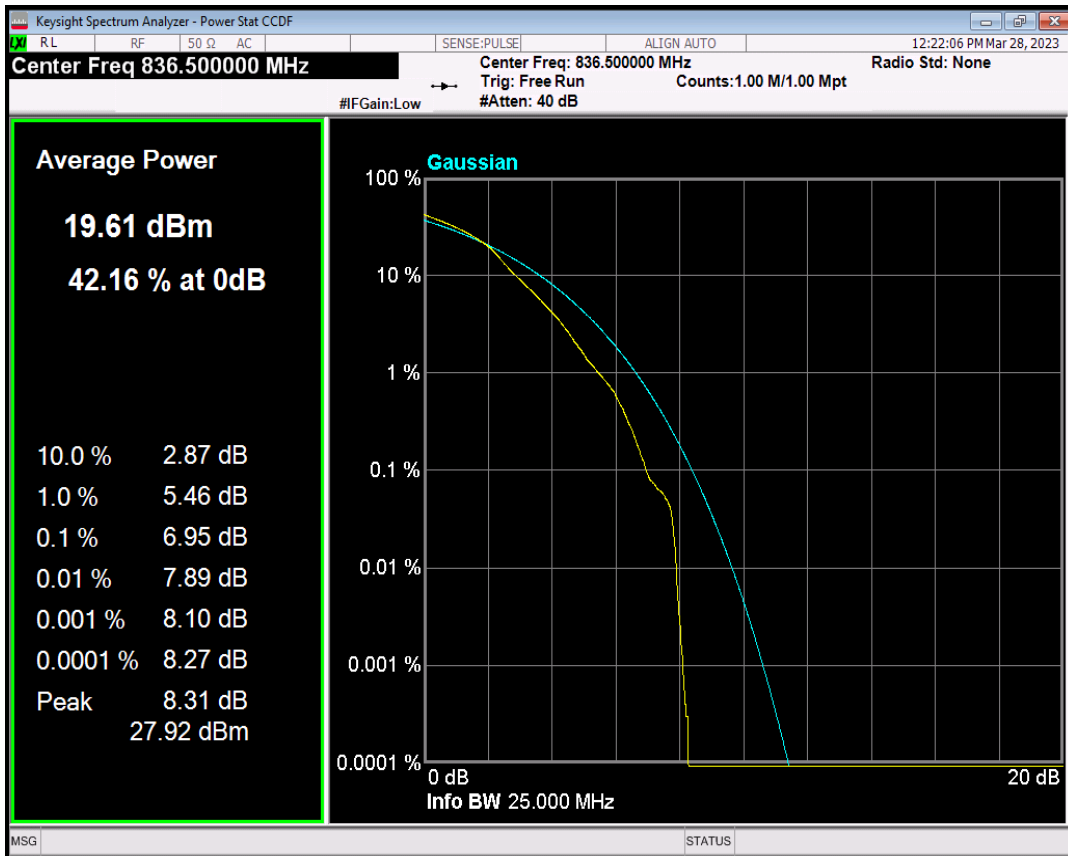

Band26(824-849) QPSK BW=1.4MHz Channel=26915 RB Size=1 Position=#0

Band26(824-849) QAM16 BW=1.4MHz Channel=26915 RB Size=1 Position=#0

Band26(824-849) QPSK BW=3MHz Channel=26915 RB Size=1 Position=#0

Band26(824-849) QAM16 BW=3MHz Channel=26915 RB Size=1 Position=#0