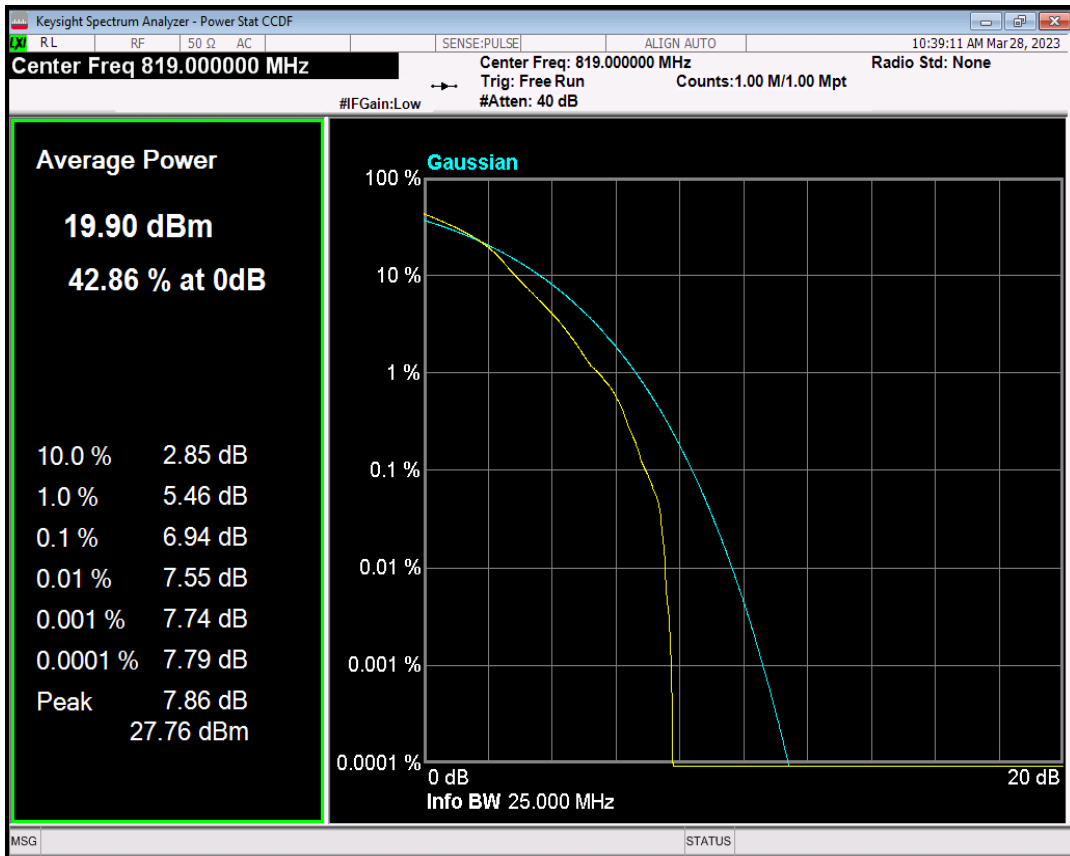

Band26(814-824) QPSK BW=5MHz Channel=26740 RB Size=1 Position=#0

Band26(814-824) QAM16 BW=5MHz Channel=26740 RB Size=1 Position=#0

Band26(814-824) QPSK BW=10MHz Channel=26740 RB Size=1 Position=#0

Band26(814-824) QAM16 BW=10MHz Channel=26740 RB Size=1 Position=#0