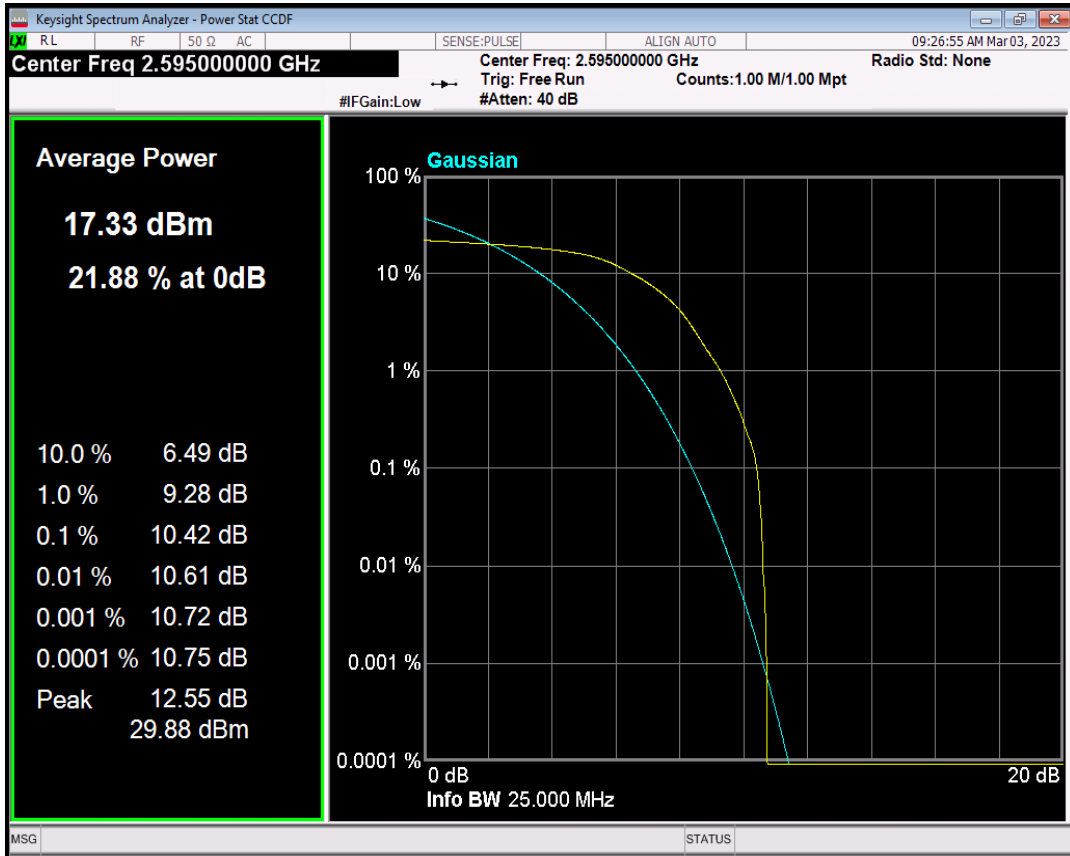

Band41(2535-2655) QAM16 BW=10MHz Channel=40640 RB Size=1 Position=#0