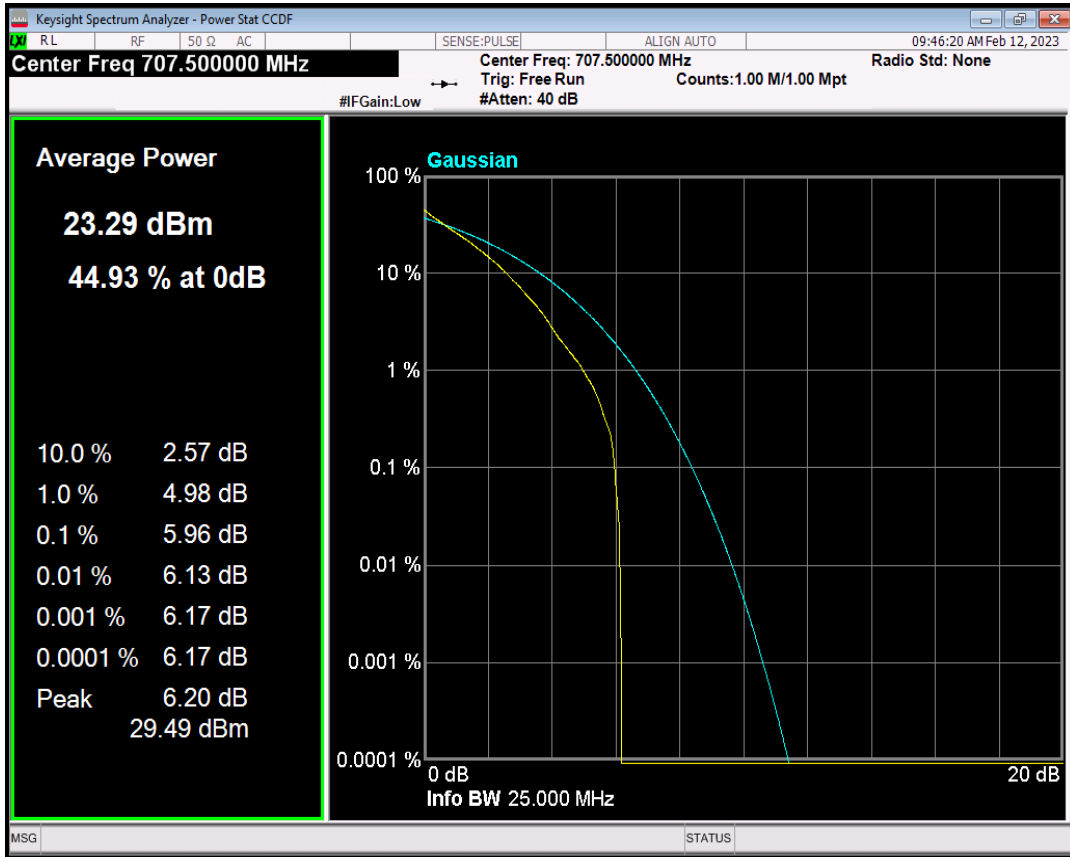

Band12 QPSK BW=1.4MHz Channel=23095 RB Size=1 Position=#0