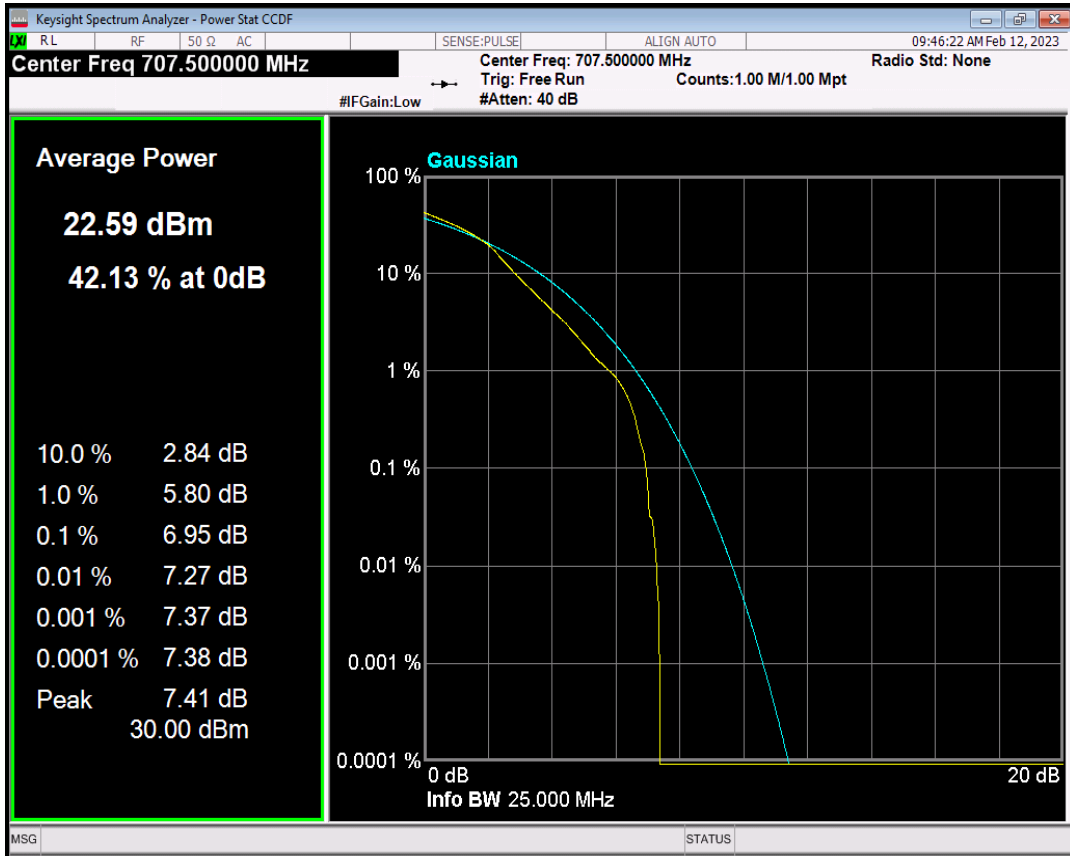

Band12 QAM16 BW=1.4MHz Channel=23095 RB Size=1 Position=#0