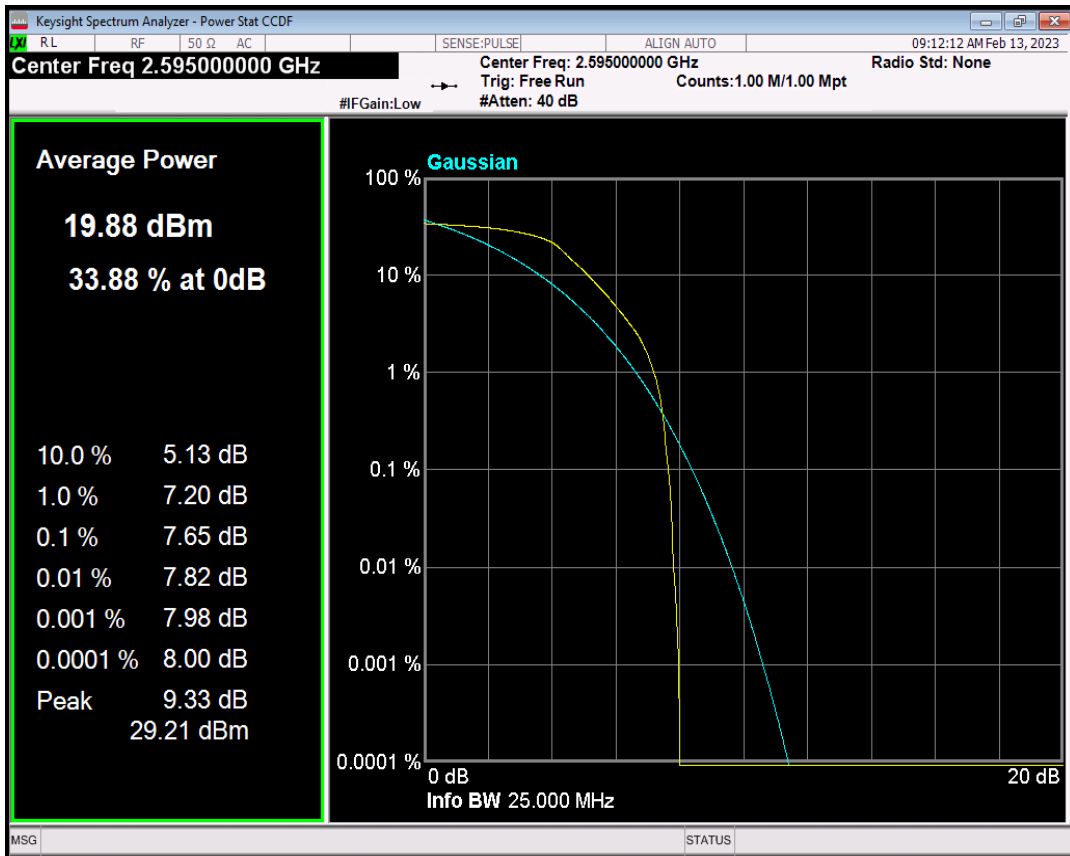

Band38 QPSK BW=10MHz Channel=38000 RB Size=1 Position=#0