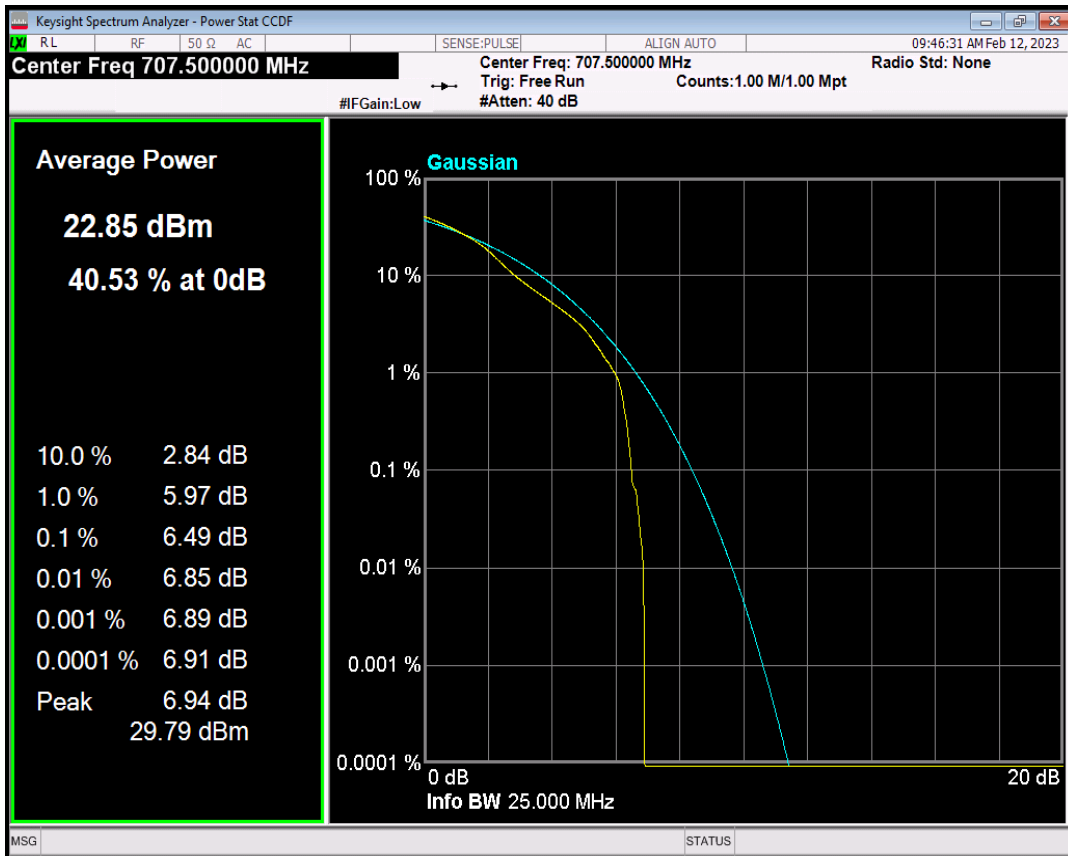

Band12 QAM16 BW=5MHz Channel=23095 RB Size=1 Position=#0