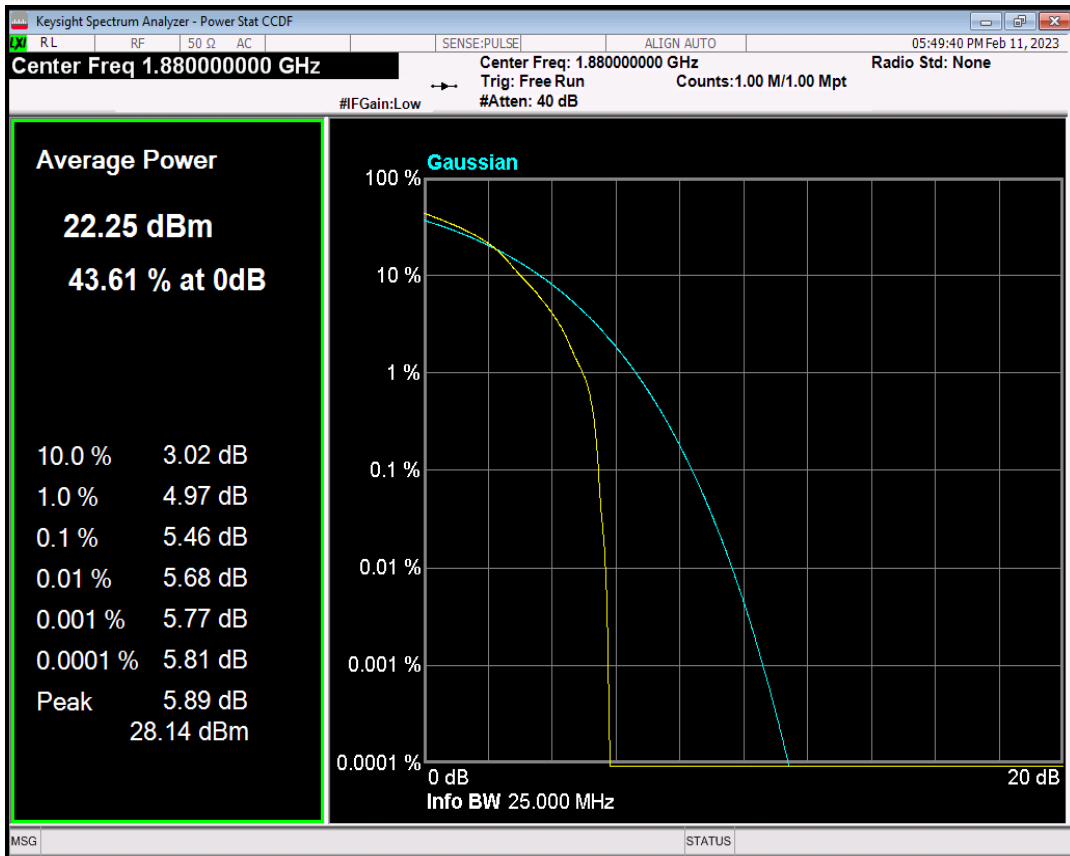

Band2 QAM16 BW=15MHz Channel=18900 RB Size=1 Position=#0