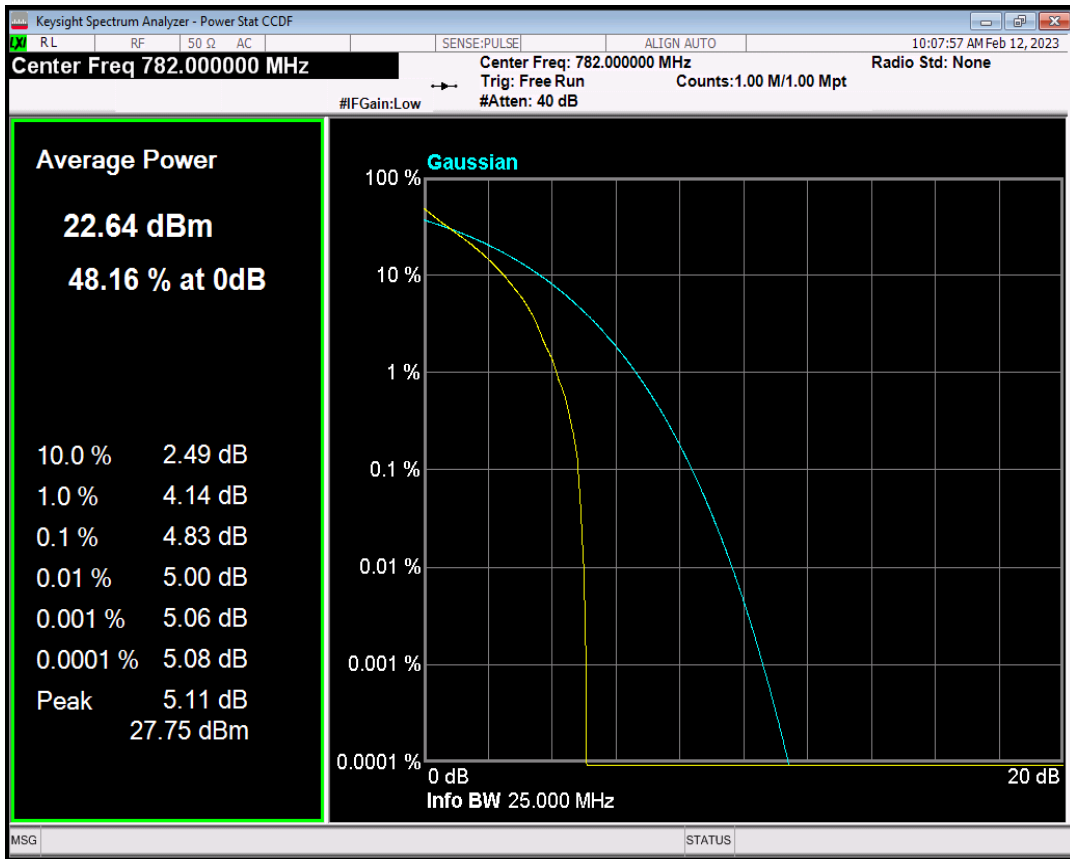

Band13 QPSK BW=5MHz Channel=23230 RB Size=1 Position=#0