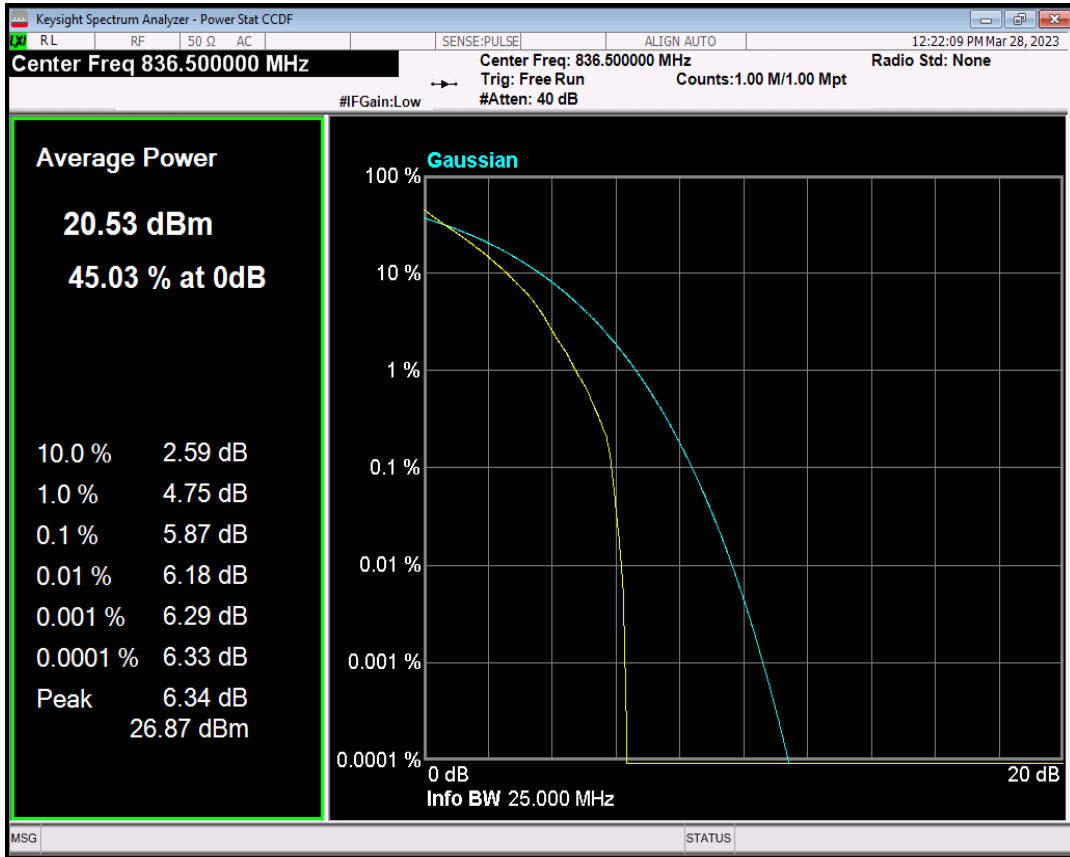

Band26(824-849) QPSK BW=5MHz Channel=26915 RB Size=1 Position=#0