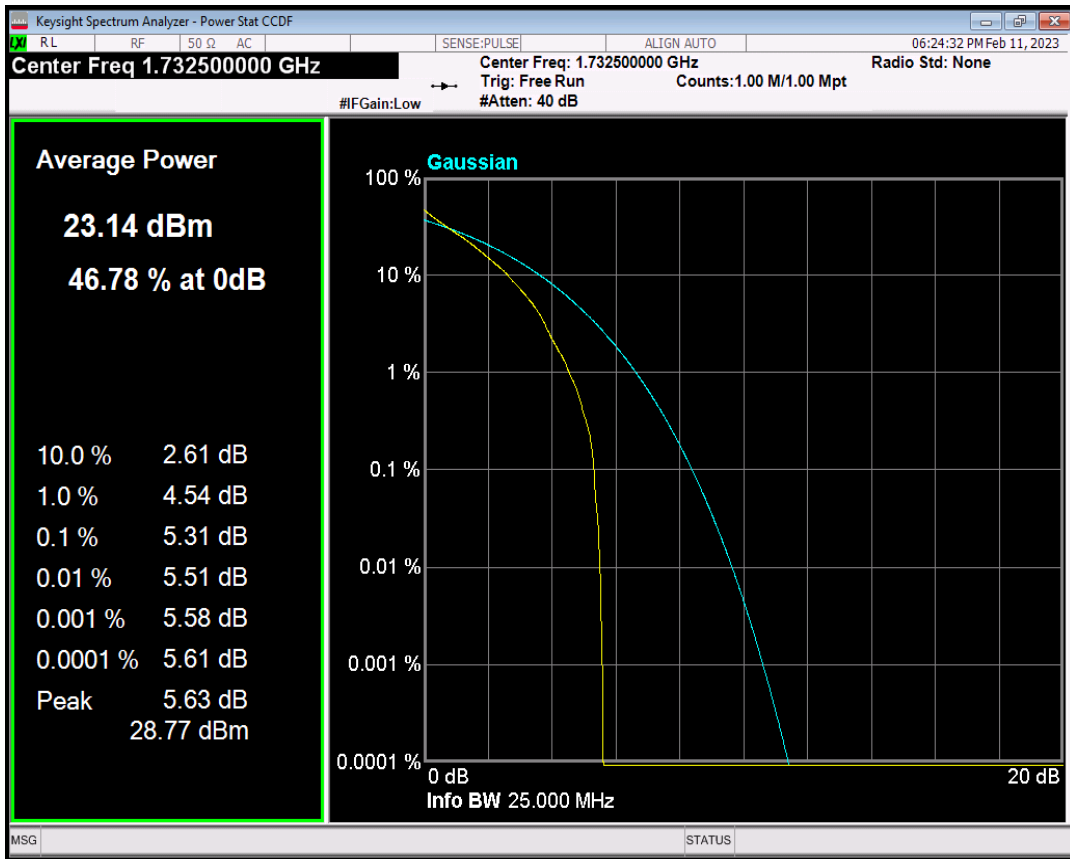

Band4 QPSK BW=1.4MHz Channel=20175 RB Size=1 Position=#0