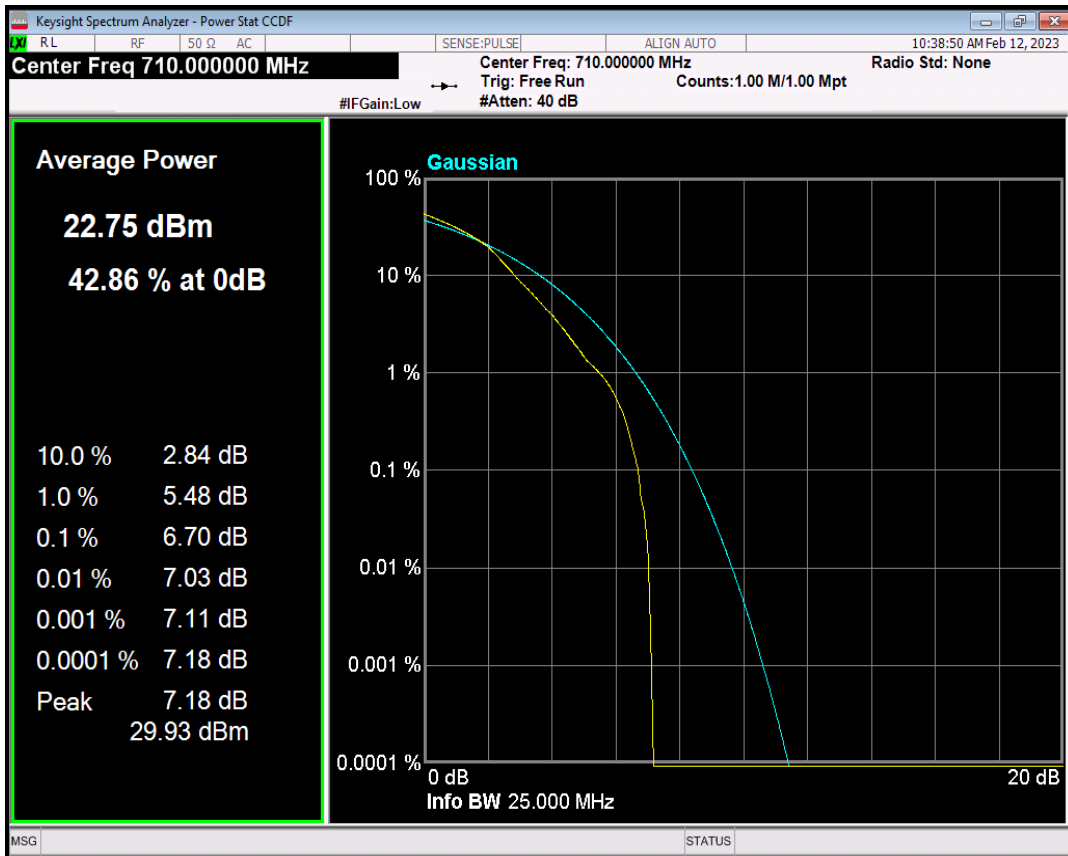

Band17 QAM16 BW=5MHz Channel=23790 RB Size=1 Position=#0