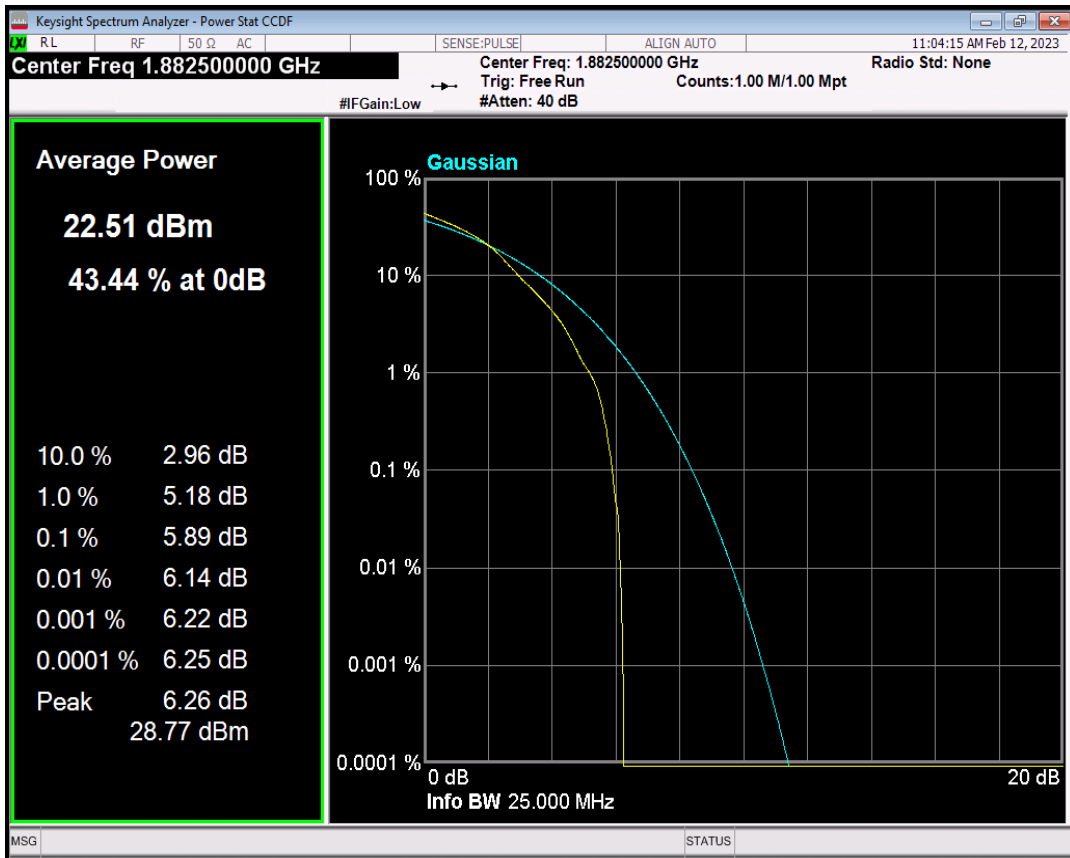

Band25 QPSK BW=5MHz Channel=26365 RB Size=1 Position=#0

Band25 QAM16 BW=5MHz Channel=26365 RB Size=1 Position=#0

Band25 QPSK BW=10MHz Channel=26365 RB Size=1 Position=#0

Band25 QAM16 BW=10MHz Channel=26365 RB Size=1 Position=#0