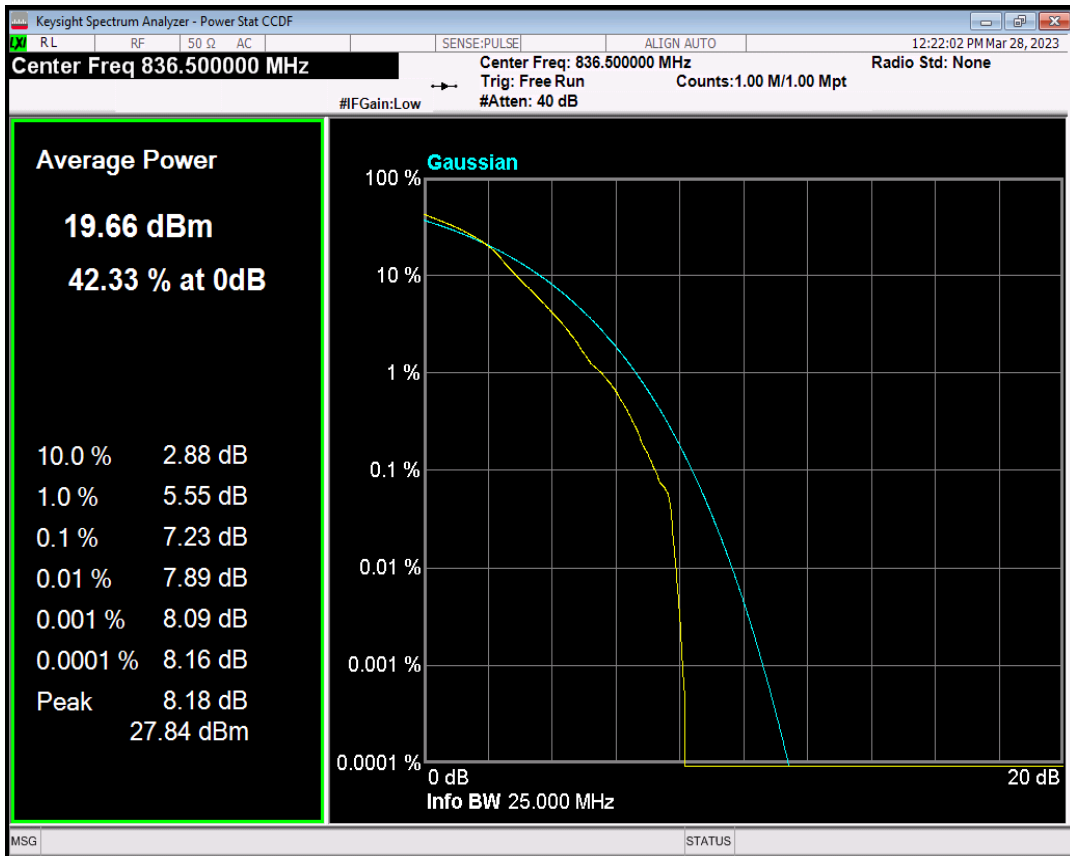

Band26(824-849) QAM16 BW=1.4MHz Channel=26915 RB Size=1 Position=#0