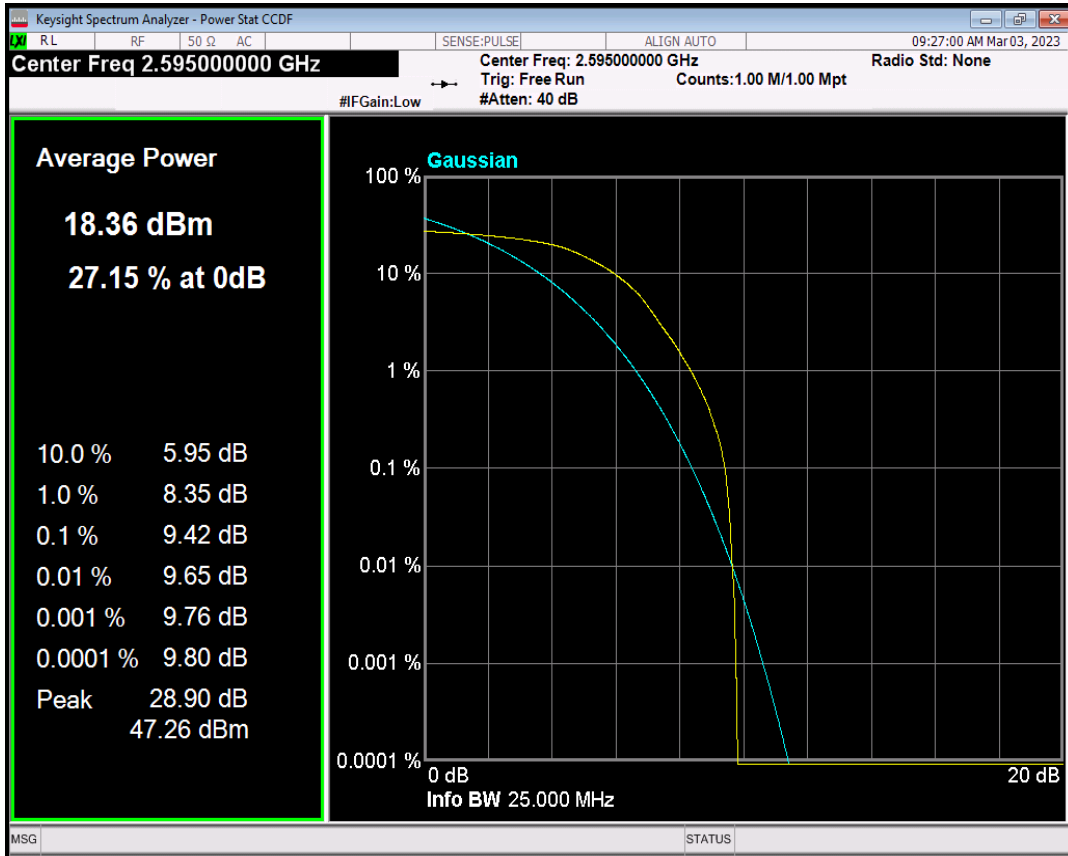

Band41(2535-2655) QAM16 BW=15MHz Channel=40640 RB Size=1 Position=#0