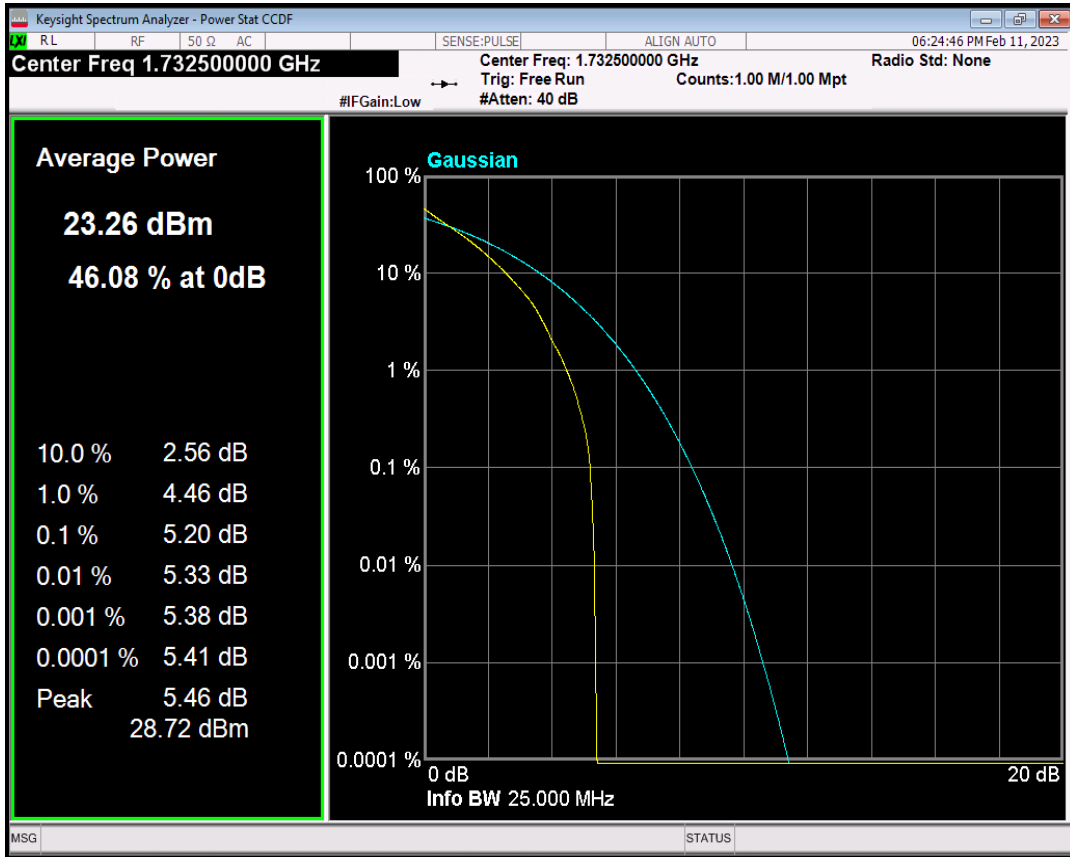

Band4 QPSK BW=10MHz Channel=20175 RB Size=1 Position=#0