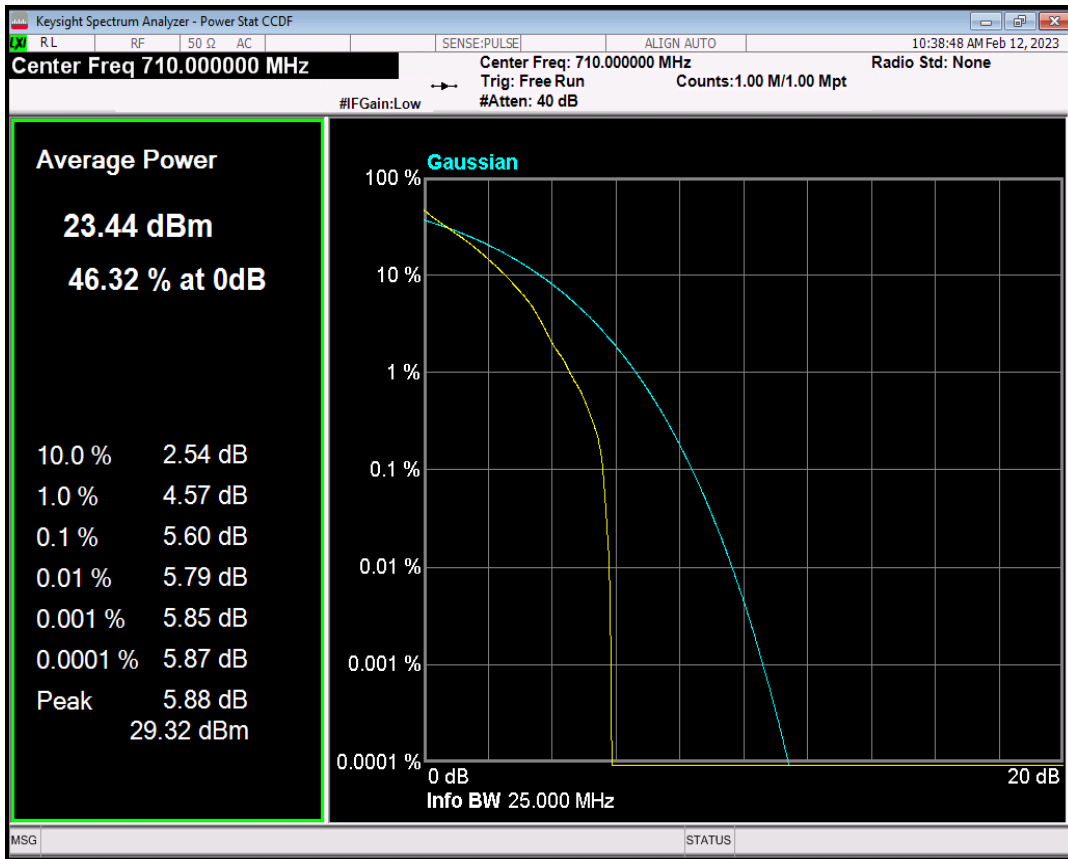

Band17 QPSK BW=5MHz Channel=23790 RB Size=1 Position=#0