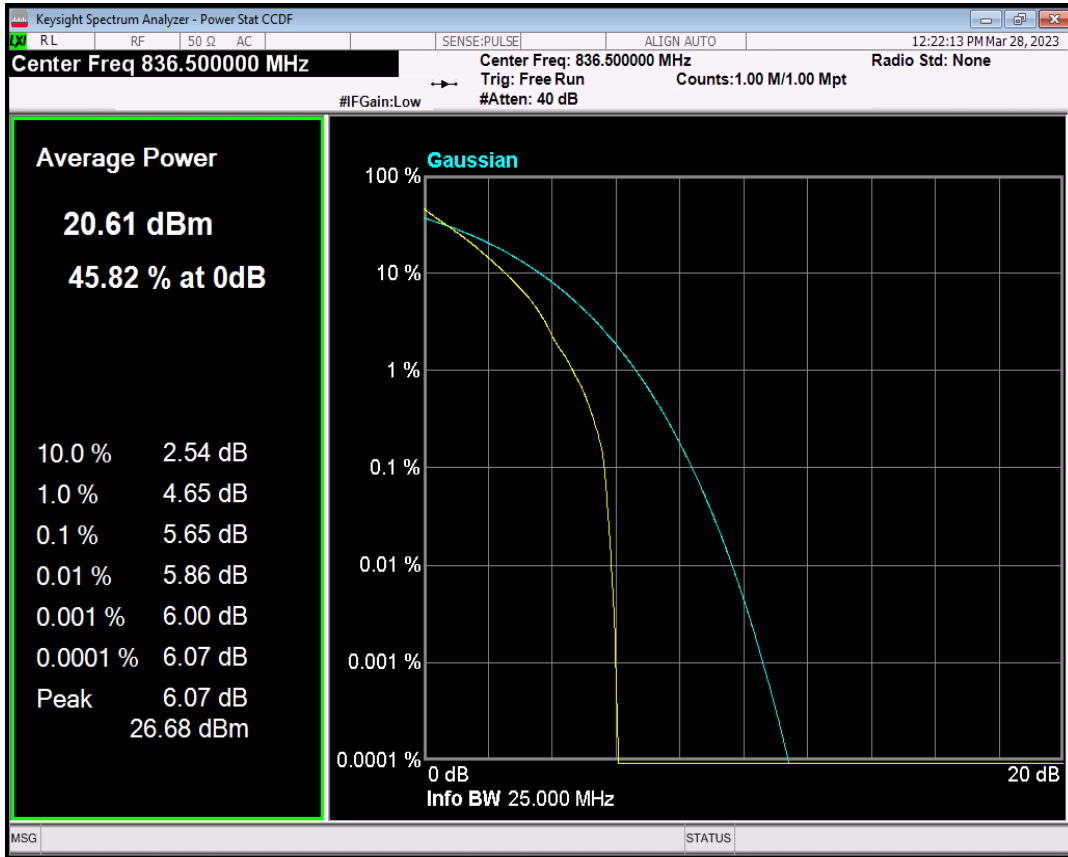

Band26(824-849) QPSK BW=10MHz Channel=26915 RB Size=1 Position=#0