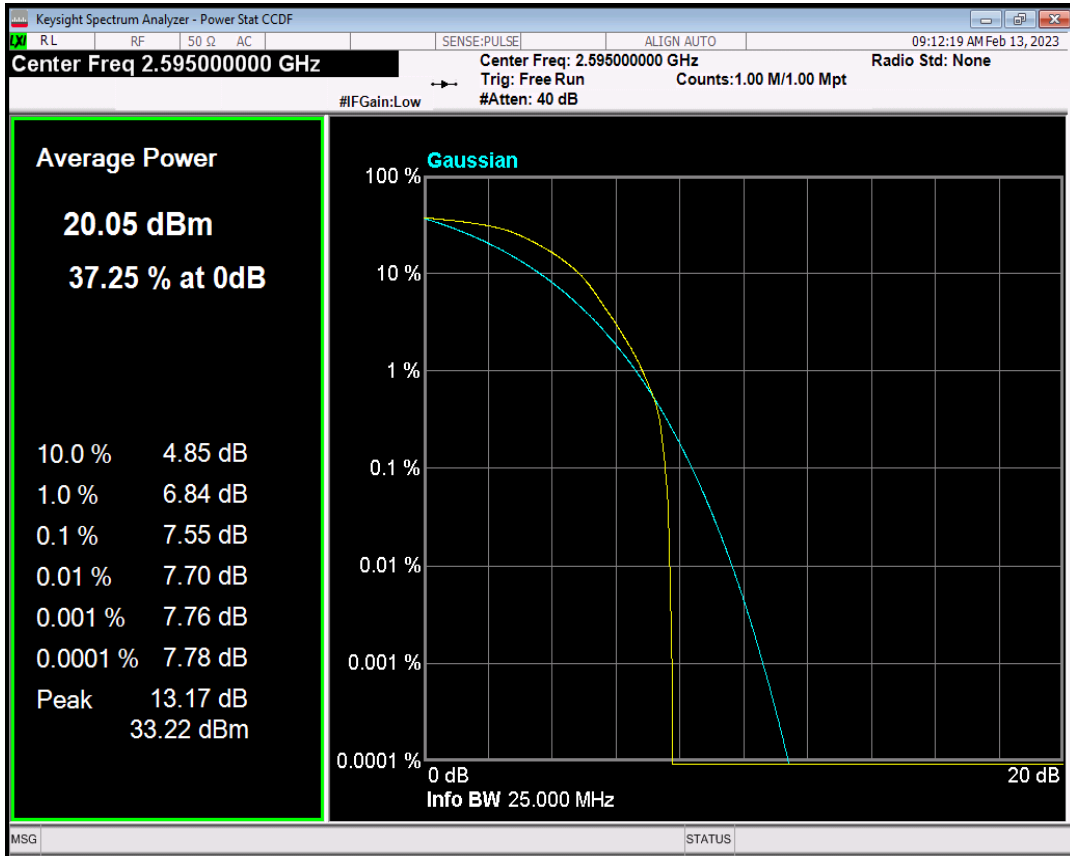

Band38 QPSK BW=10MHz Channel=38000 RB Size=1 Position=#0

Band38 QAM16 BW=10MHz Channel=38000 RB Size=1 Position=#0

Band38 QPSK BW=15MHz Channel=38000 RB Size=1 Position=#0

Band38 QAM16 BW=15MHz Channel=38000 RB Size=1 Position=#0