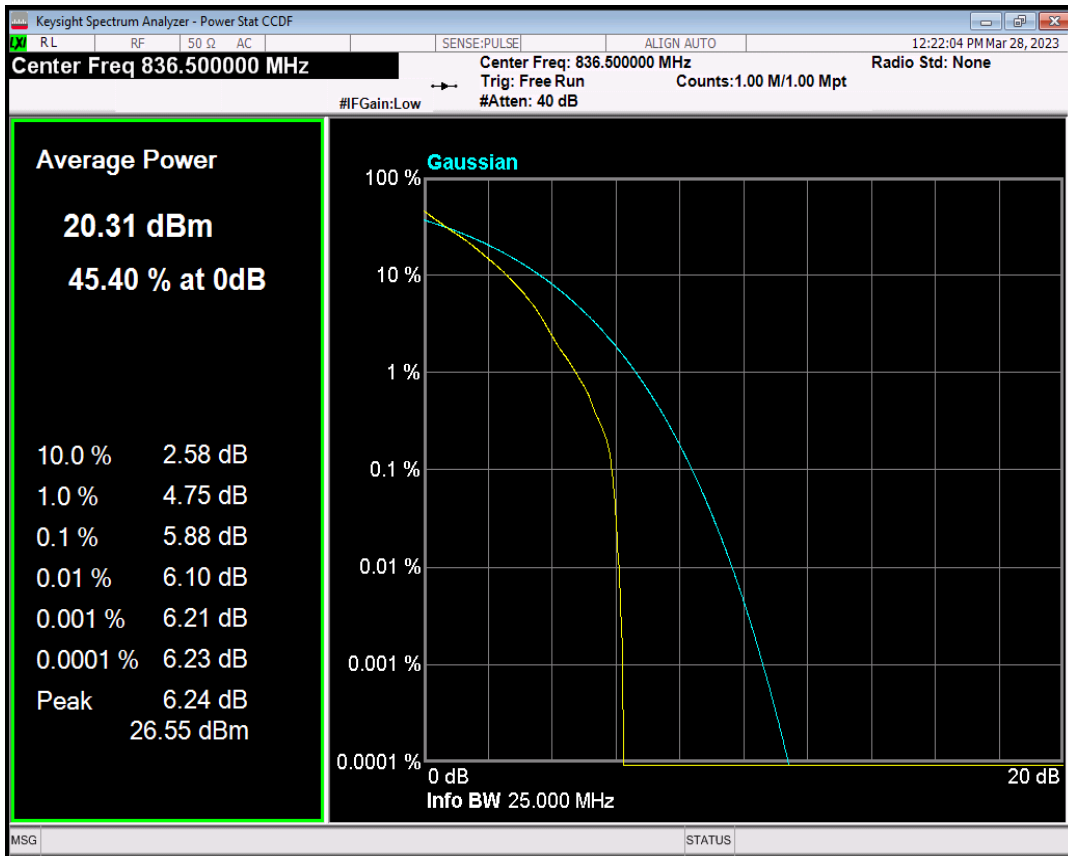

Band26(824-849) QPSK BW=3MHz Channel=26915 RB Size=1 Position=#0