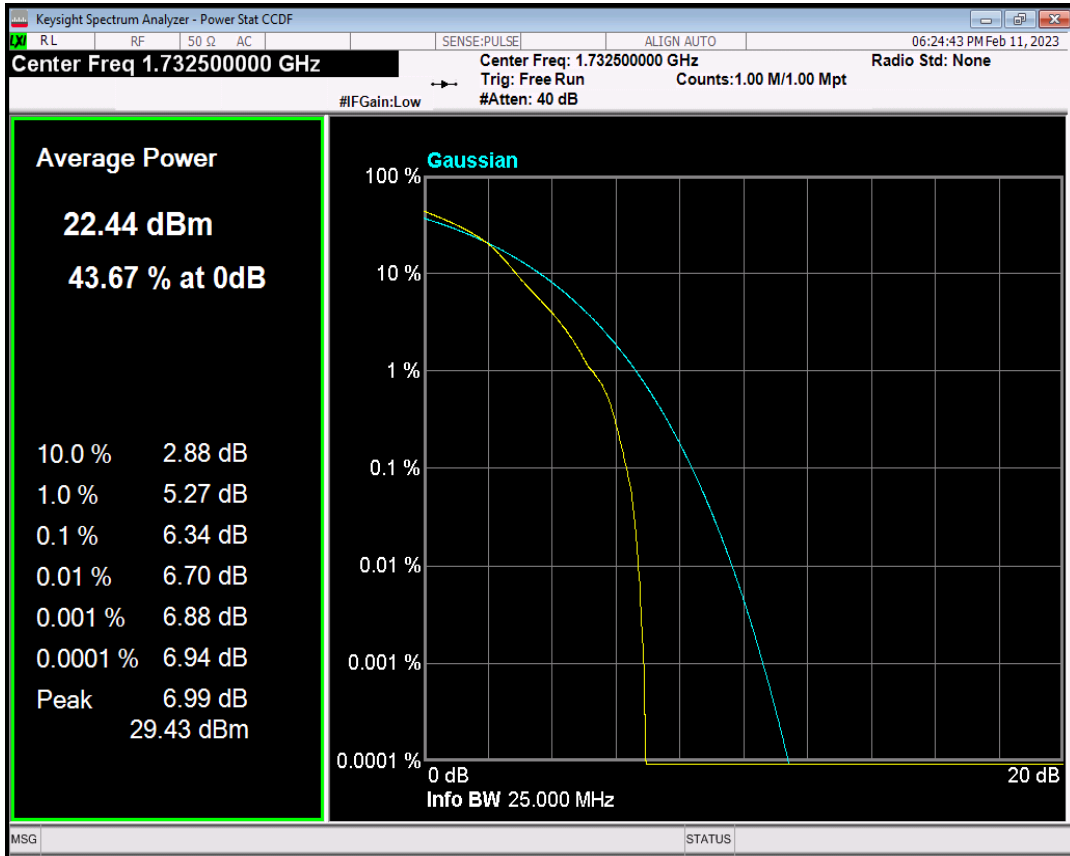

Band4 QPSK BW=3MHz Channel=20175 RB Size=1 Position=#0

Band4 QAM16 BW=3MHz Channel=20175 RB Size=1 Position=#0

Band4 QPSK BW=5MHz Channel=20175 RB Size=1 Position=#0

Band4 QAM16 BW=5MHz Channel=20175 RB Size=1 Position=#0