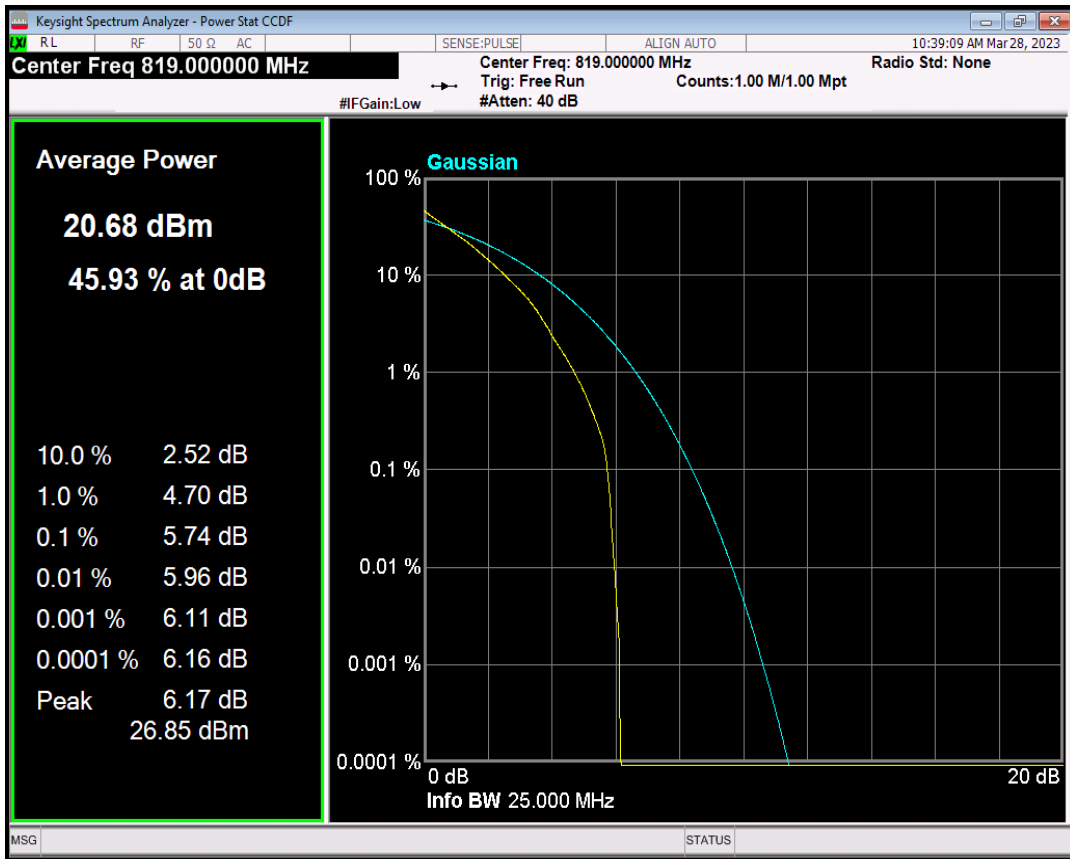

Band26(814-824) QPSK BW=10MHz Channel=26740 RB Size=1 Position=#0