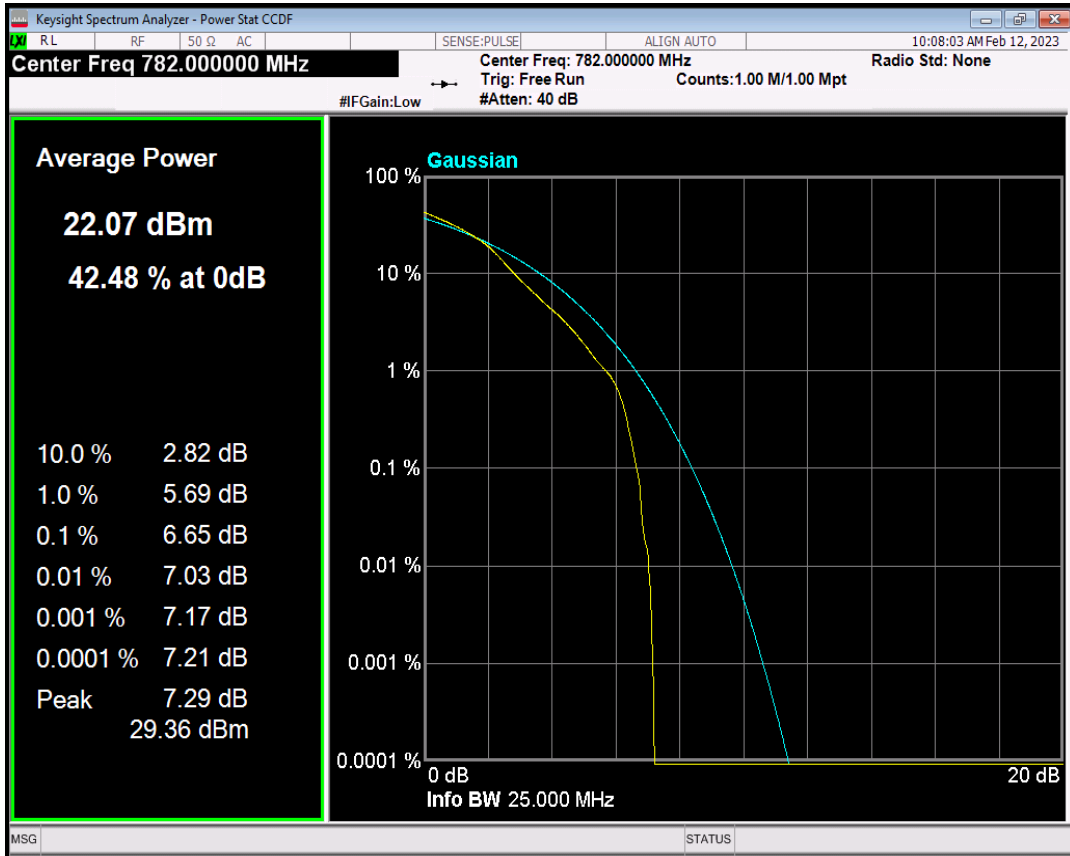

Band13 QPSK BW=5MHz Channel=23230 RB Size=1 Position=#0

Band13 QAM16 BW=5MHz Channel=23230 RB Size=1 Position=#0

Band13 QPSK BW=10MHz Channel=23230 RB Size=1 Position=#0

Band13 QAM16 BW=10MHz Channel=23230 RB Size=1 Position=#0