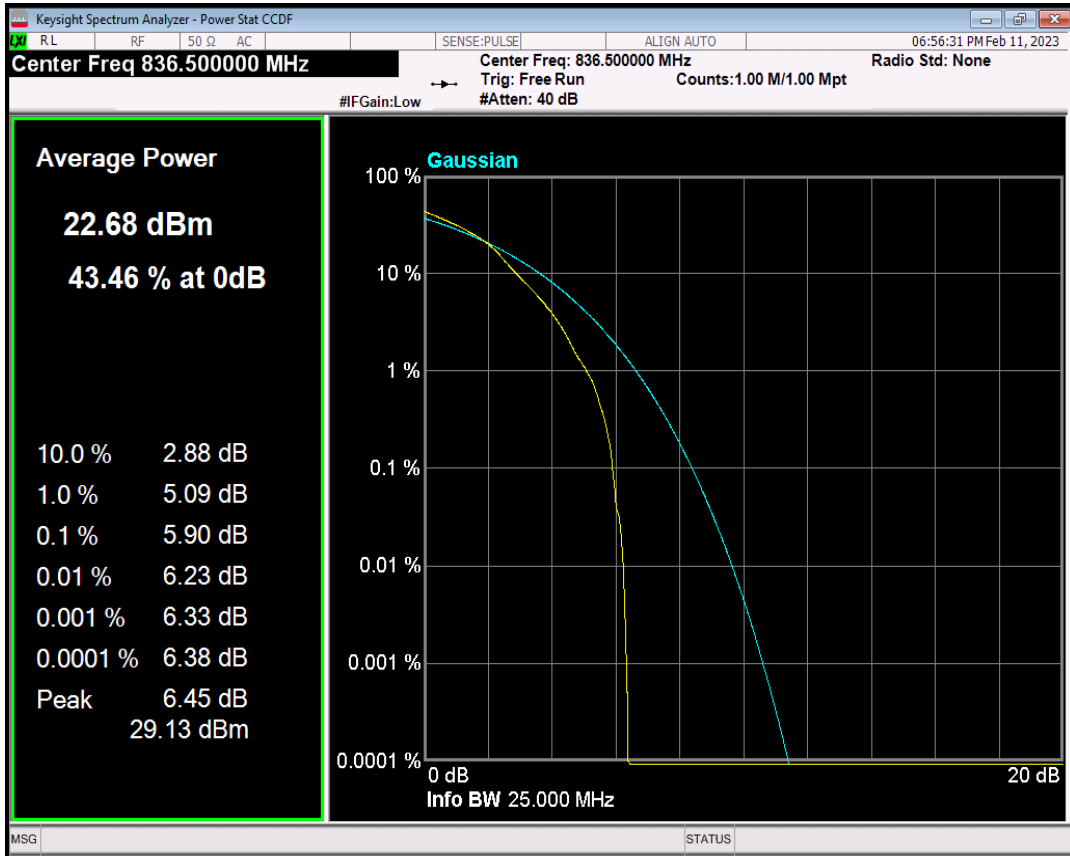

Band5 QAM16 BW=5MHz Channel=20525 RB Size=1 Position=#0