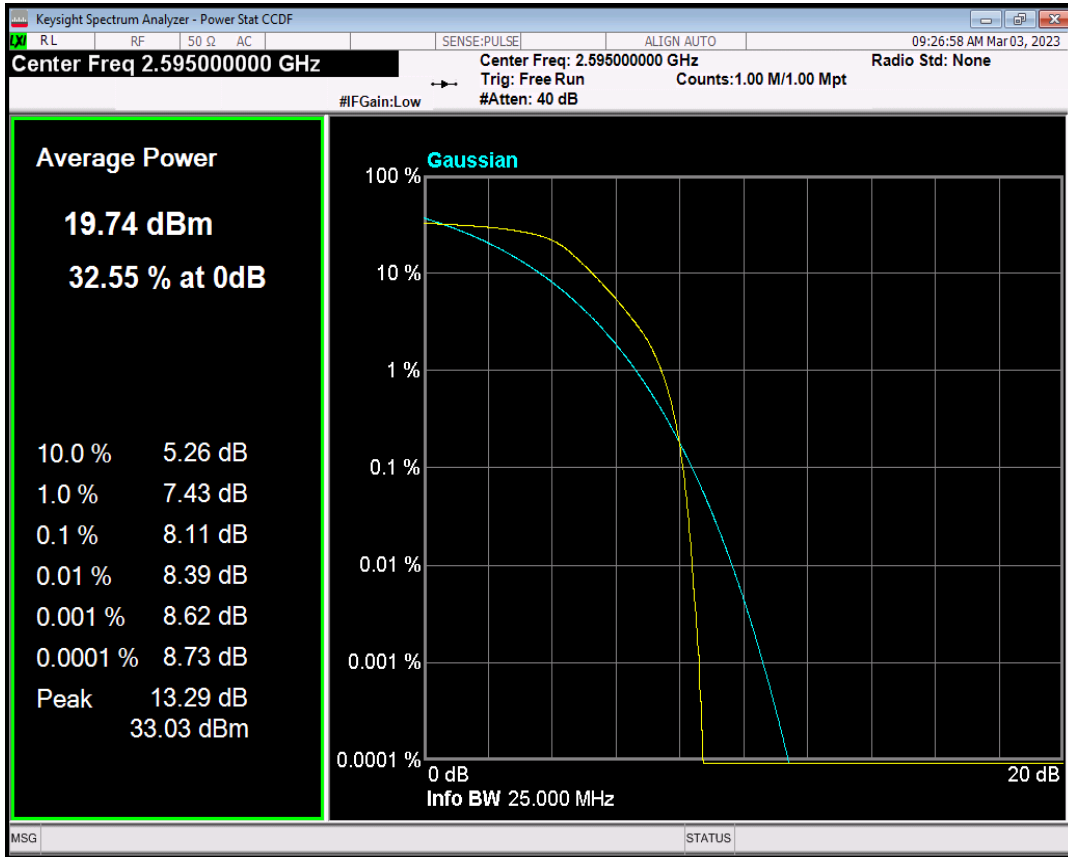

Band41(2535-2655) QPSK BW=15MHz Channel=40640 RB Size=1 Position=#0