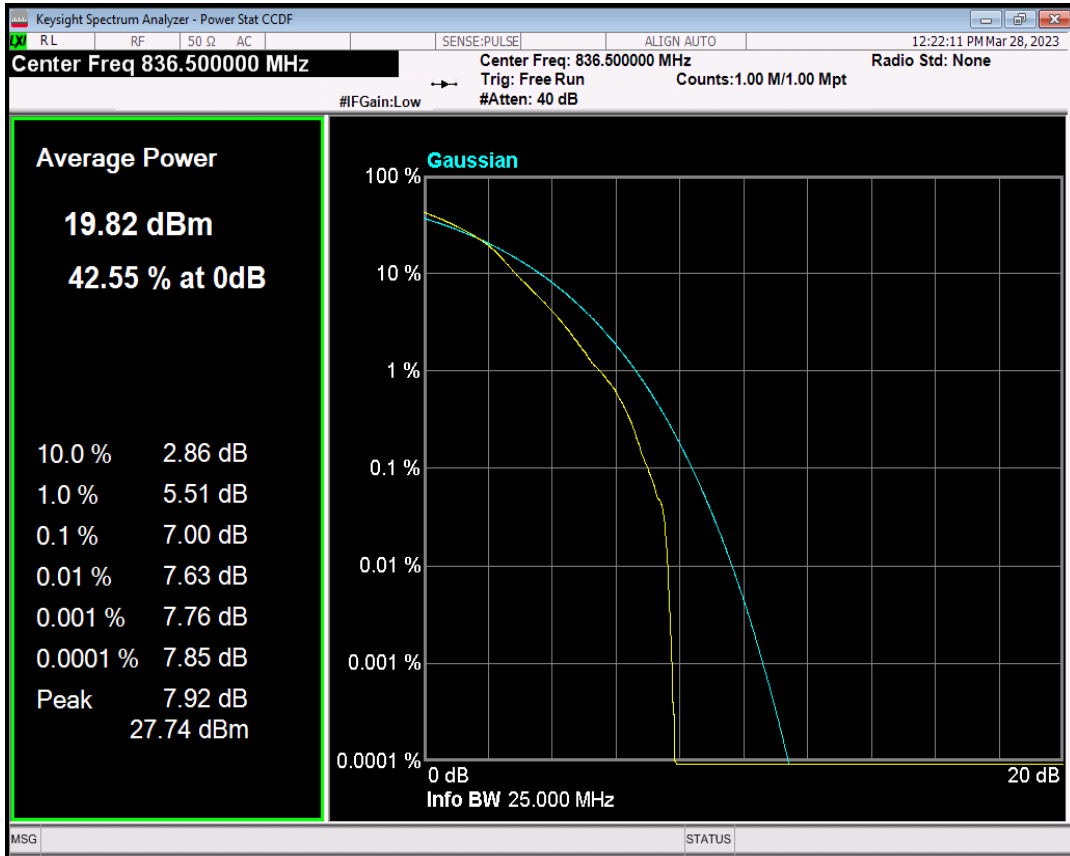

Band26(824-849) QAM16 BW=5MHz Channel=26915 RB Size=1 Position=#0