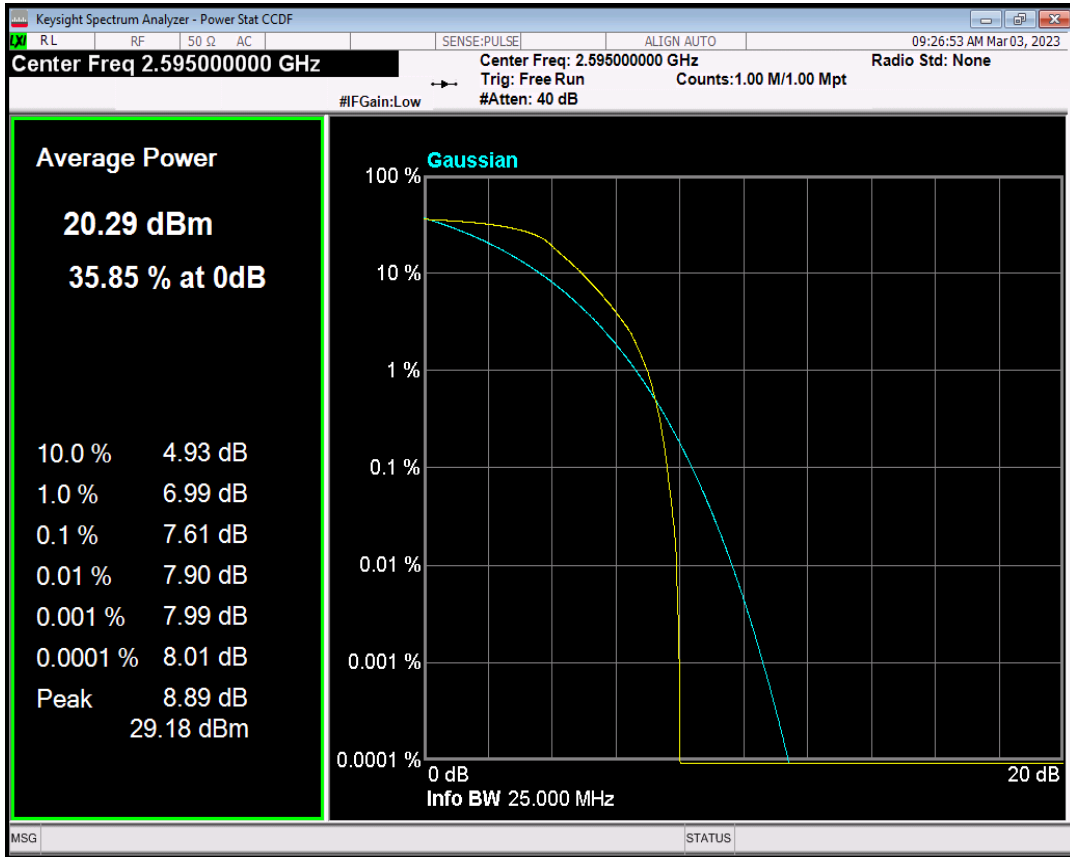

Band41(2535-2655) QPSK BW=10MHz Channel=40640 RB Size=1 Position=#0