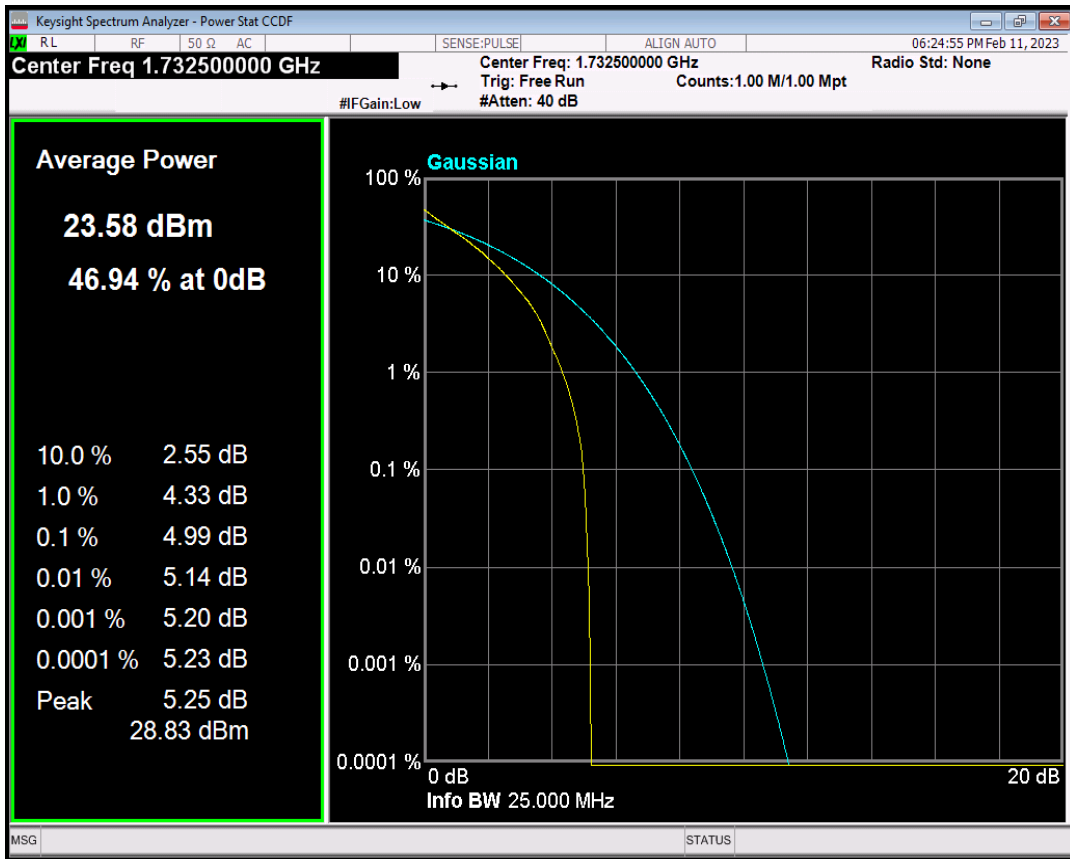

Band4 QPSK BW=20MHz Channel=20175 RB Size=1 Position=#0