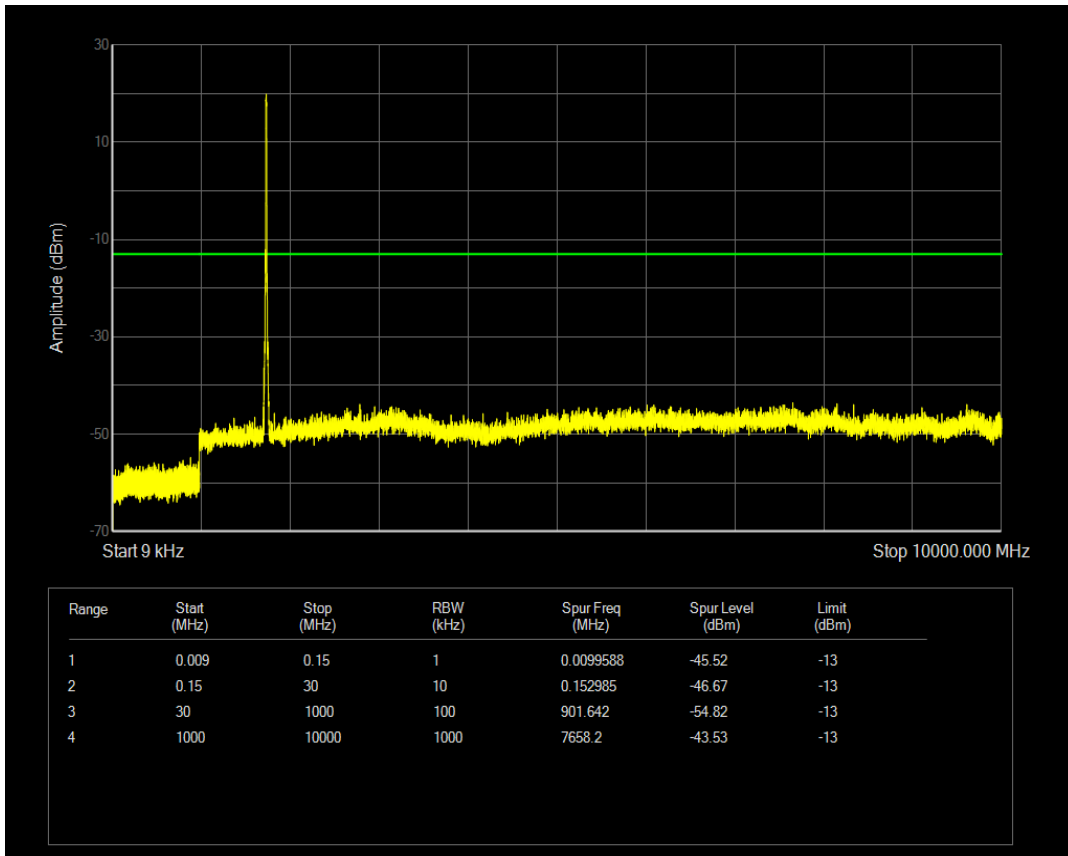

Band4 QPSK BW=10MHz Channel=20350 RB Size=1 Position=#0

Band4 QPSK BW=10MHz Channel=20350 RB Size=50 Position=#0

Band4 QAM16 BW=10MHz Channel=20350 RB Size=1 Position=#0

Band4 QPSK BW=15MHz Channel=20025 RB Size=1 Position=#0

Band4 QAM16 BW=10MHz Channel=20350 RB Size=50 Position=#0

Band4 QPSK BW=15MHz Channel=20025 RB Size=75 Position=#0

Band4 QAM16 BW=15MHz Channel=20025 RB Size=75 Position=#0

Band4 QAM16 BW=15MHz Channel=20025 RB Size=1 Position=#0