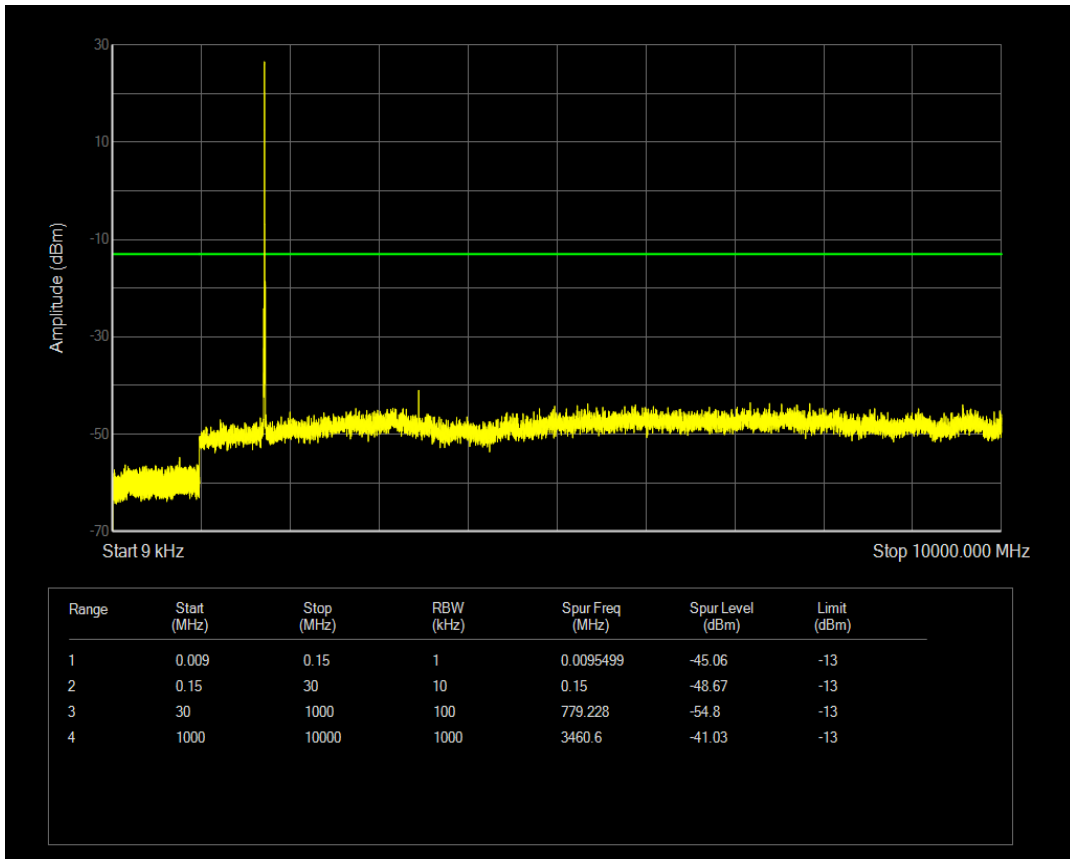

Band4 QPSK BW=5MHz Channel=19975 RB Size=1 Position=#0

Band4 QPSK BW=5MHz Channel=19975 RB Size=25 Position=#0

Band4 QAM16 BW=5MHz Channel=19975 RB Size=1 Position=#0

Band4 QAM16 BW=5MHz Channel=19975 RB Size=25 Position=#0

Band4 QPSK BW=5MHz Channel=20175 RB Size=1 Position=#0

Band4 QPSK BW=5MHz Channel=20175 RB Size=25 Position=#0

Band4 QAM16 BW=5MHz Channel=20175 RB Size=1 Position=#0

Band4 QPSK BW=5MHz Channel=20375 RB Size=1 Position=#0