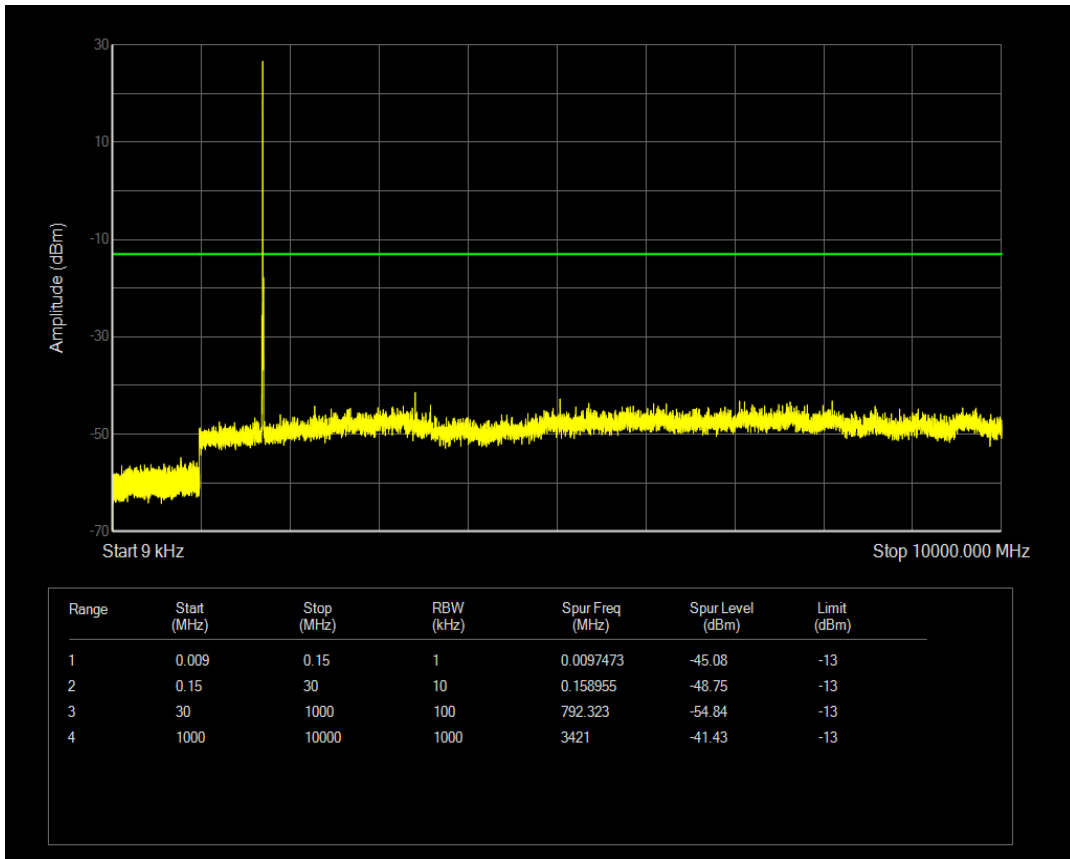

Band4 QPSK BW=3MHz Channel=20385 RB Size=15 Position=#0

Band4 QPSK BW=3MHz Channel=20385 RB Size=1 Position=#0

Band4 QAM16 BW=3MHz Channel=20385 RB Size=1 Position=#0

Band4 QAM16 BW=3MHz Channel=20385 RB Size=15 Position=#0

Band4 QPSK BW=5MHz Channel=19975 RB Size=1 Position=#0

Band4 QPSK BW=5MHz Channel=19975 RB Size=25 Position=#0

Band4 QAM16 BW=5MHz Channel=19975 RB Size=1 Position=#0

Band4 QAM16 BW=5MHz Channel=19975 RB Size=25 Position=#0