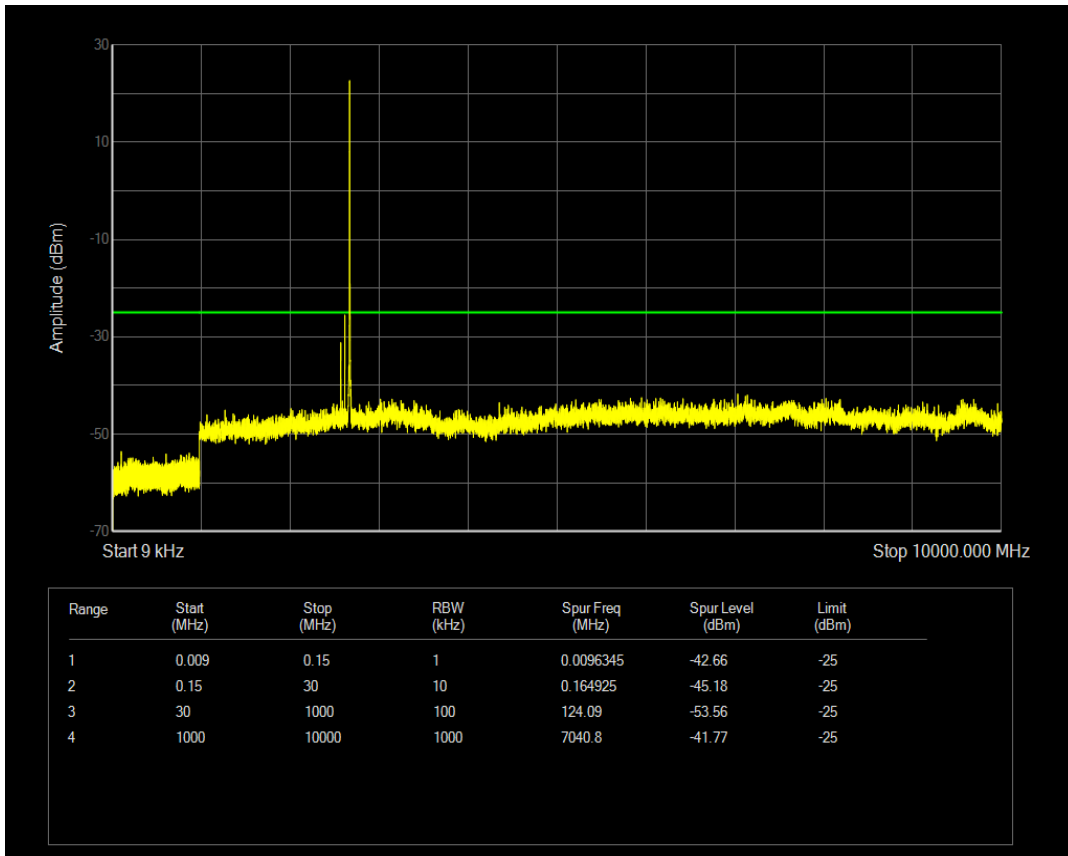

Band41 QPSK BW=5MHz Channel=41565 RB Size=25 Position=#0

Band41 QPSK BW=5MHz Channel=41565 RB Size=1 Position=#0