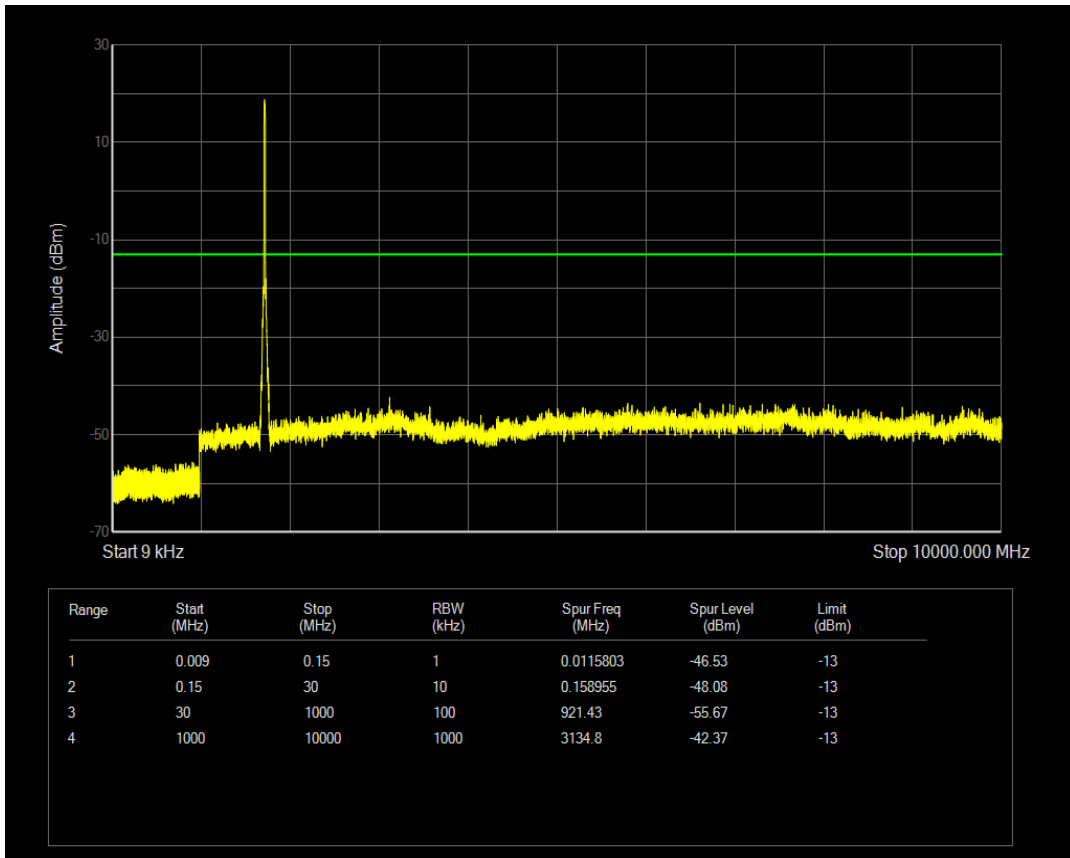

Band4 QPSK BW=15MHz Channel=20175 RB Size=1 Position=#0

Band4 QPSK BW=15MHz Channel=20175 RB Size=75 Position=#0

Band4 QAM16 BW=15MHz Channel=20175 RB Size=1 Position=#0

Band4 QAM16 BW=15MHz Channel=20175 RB Size=75 Position=#0