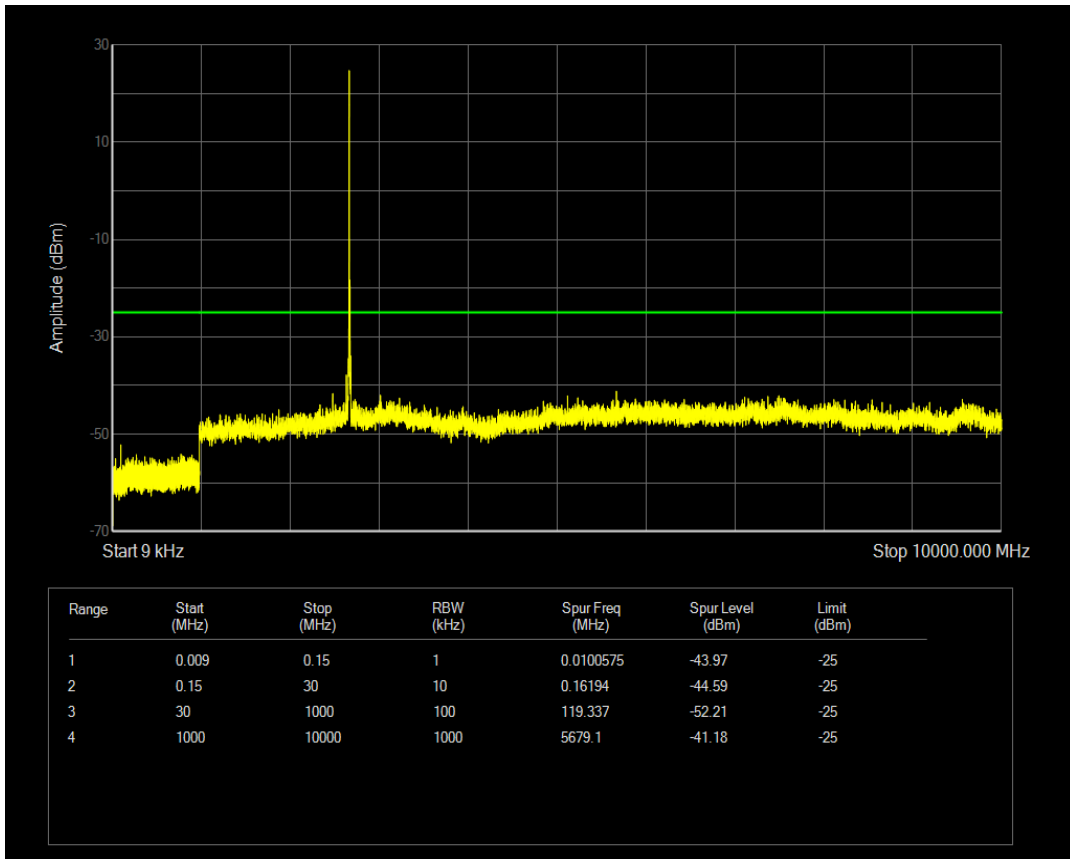

Band41 QAM16 BW=10MHz Channel=41540 RB Size=50 Position=#0

Band41 QAM16 BW=10MHz Channel=41540 RB Size=1 Position=#0