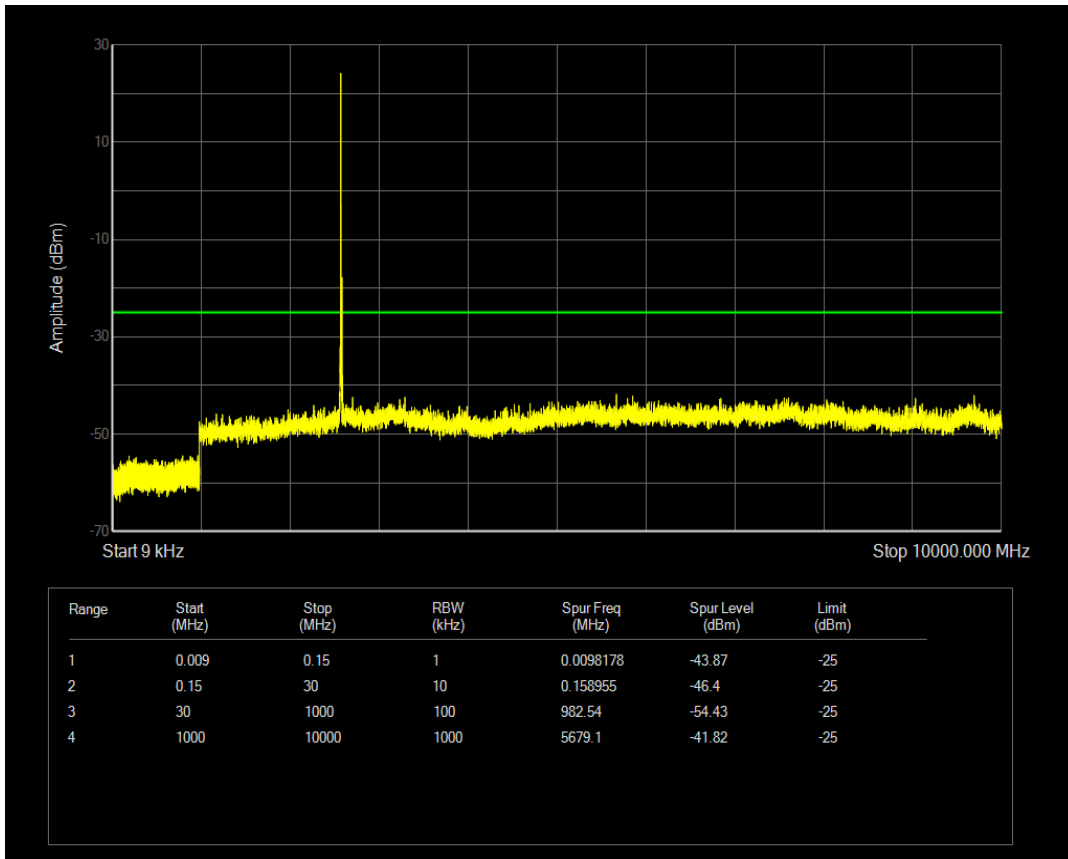

Band41 QAM16 BW=15MHz Channel=40620 RB Size=75 Position=#0

Band41 QAM16 BW=15MHz Channel=40620 RB Size=1 Position=#0