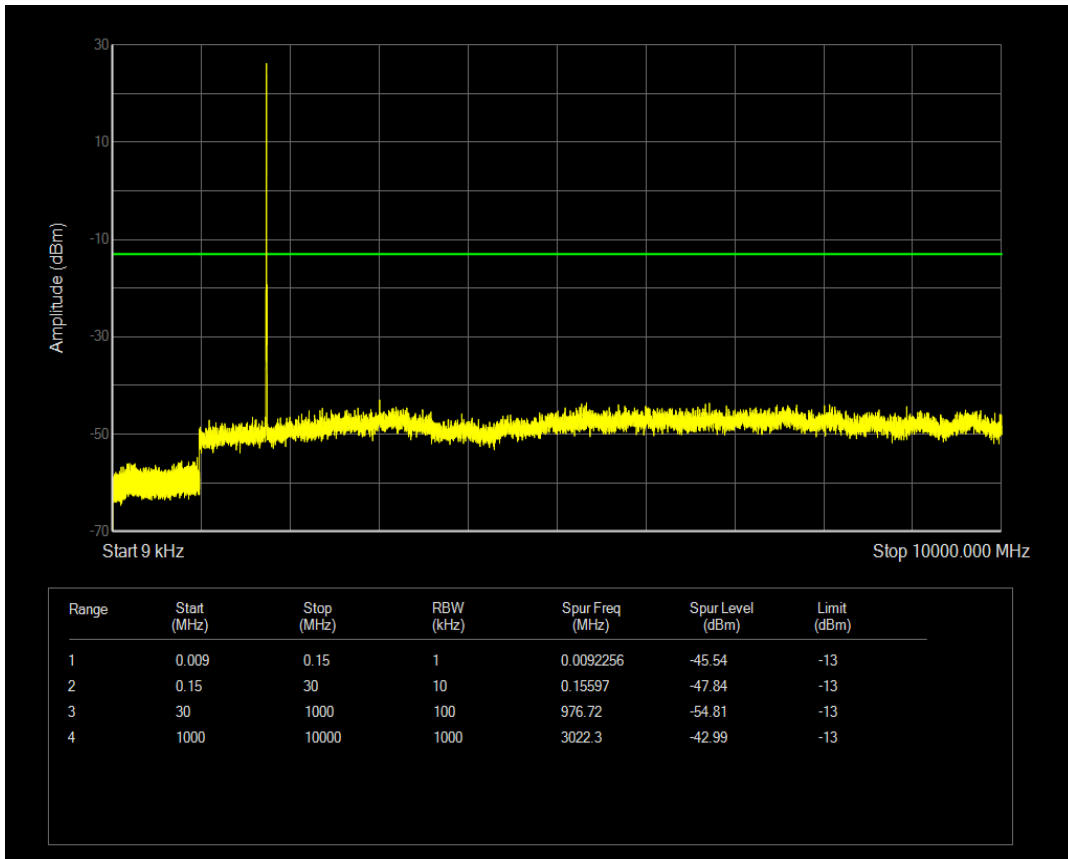

Band4 QAM16 BW=3MHz Channel=20385 RB Size=15 Position=#0

Band4 QAM16 BW=3MHz Channel=20385 RB Size=1 Position=#0