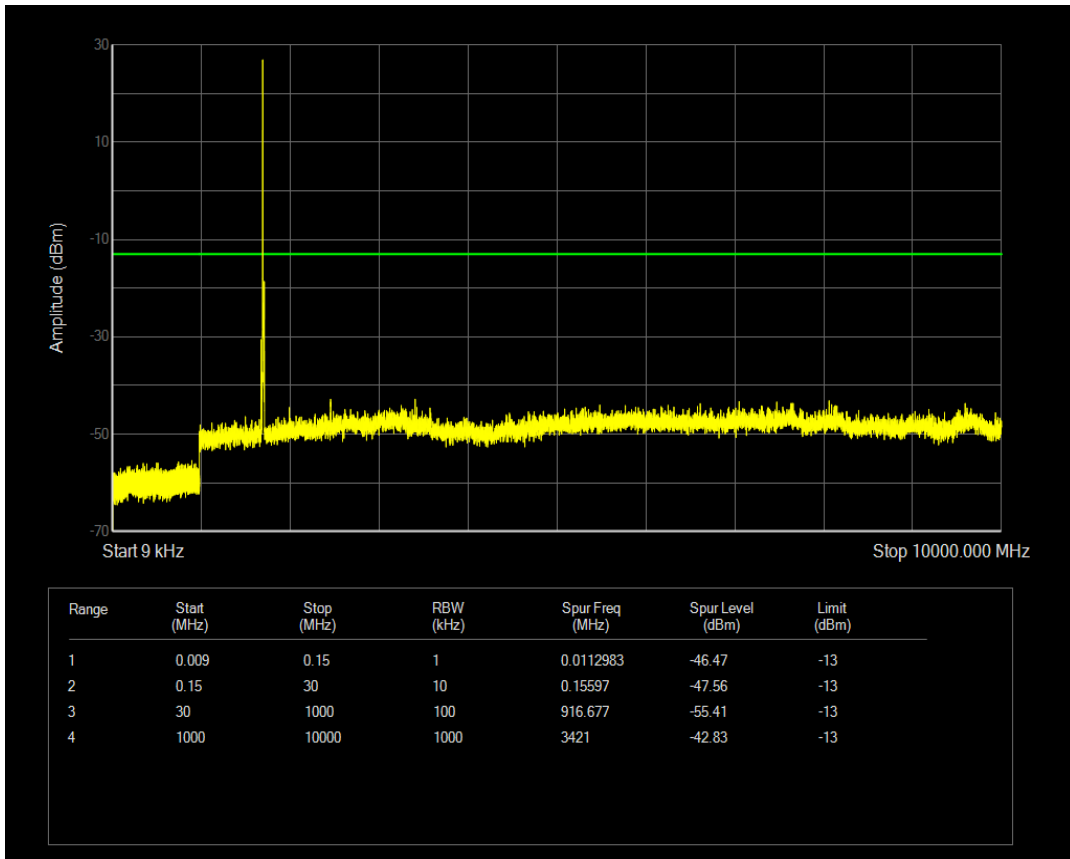

Band4 QAM16 BW=5MHz Channel=20175 RB Size=25 Position=#0

Band4 QPSK BW=5MHz Channel=20375 RB Size=25 Position=#0

Band4 QAM16 BW=5MHz Channel=20375 RB Size=25 Position=#0

Band4 QAM16 BW=5MHz Channel=20375 RB Size=1 Position=#0

Band4 QPSK BW=10MHz Channel=20000 RB Size=1 Position=#0

Band4 QPSK BW=10MHz Channel=20000 RB Size=50 Position=#0

Band4 QAM16 BW=10MHz Channel=20000 RB Size=1 Position=#0

Band4 QAM16 BW=10MHz Channel=20000 RB Size=50 Position=#0