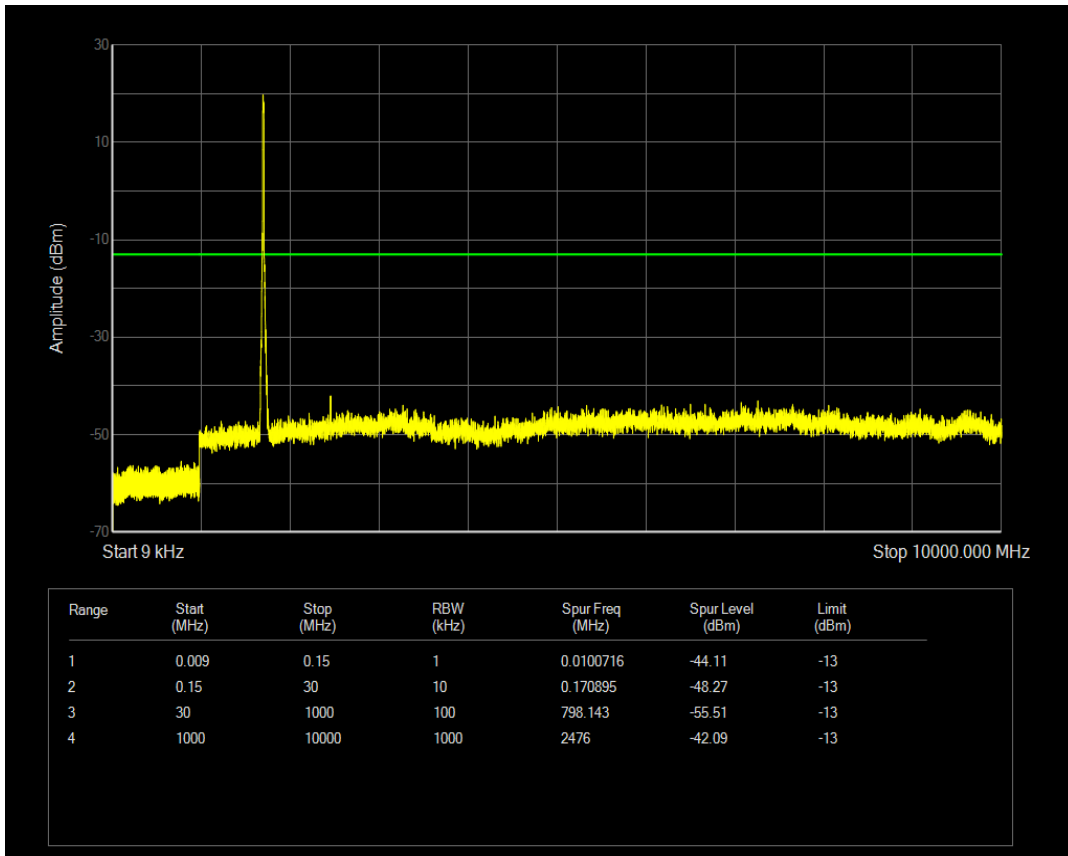

Band4 QPSK BW=10MHz Channel=20350 RB Size=1 Position=#0

Band4 QPSK BW=10MHz Channel=20350 RB Size=50 Position=#0

Band4 QAM16 BW=10MHz Channel=20350 RB Size=1 Position=#0

Band4 QPSK BW=15MHz Channel=20025 RB Size=1 Position=#0

Band4 QAM16 BW=10MHz Channel=20350 RB Size=50 Position=#0

Band4 QPSK BW=15MHz Channel=20025 RB Size=75 Position=#0

Band4 QAM16 BW=15MHz Channel=20025 RB Size=75 Position=#0

Band4 QAM16 BW=15MHz Channel=20025 RB Size=1 Position=#0