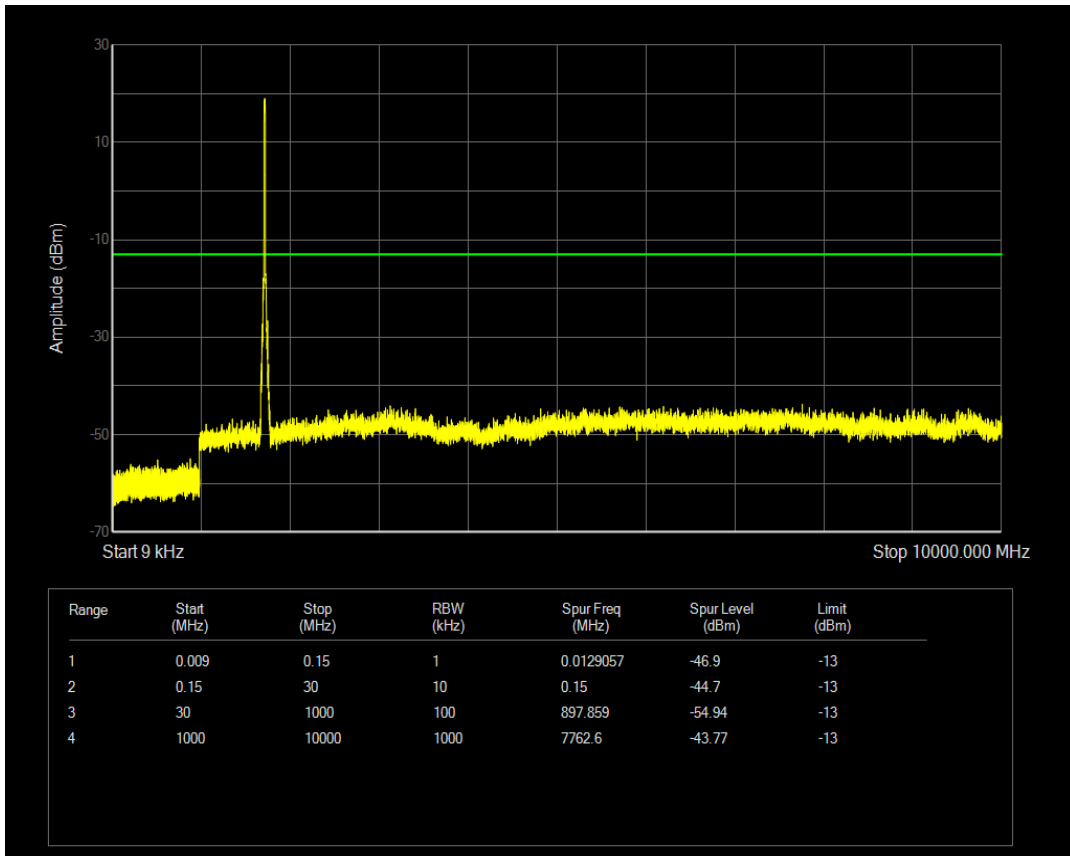

Band4 QAM16 BW=15MHz Channel=20175 RB Size=1 Position=#0

Band4 QPSK BW=15MHz Channel=20175 RB Size=75 Position=#0