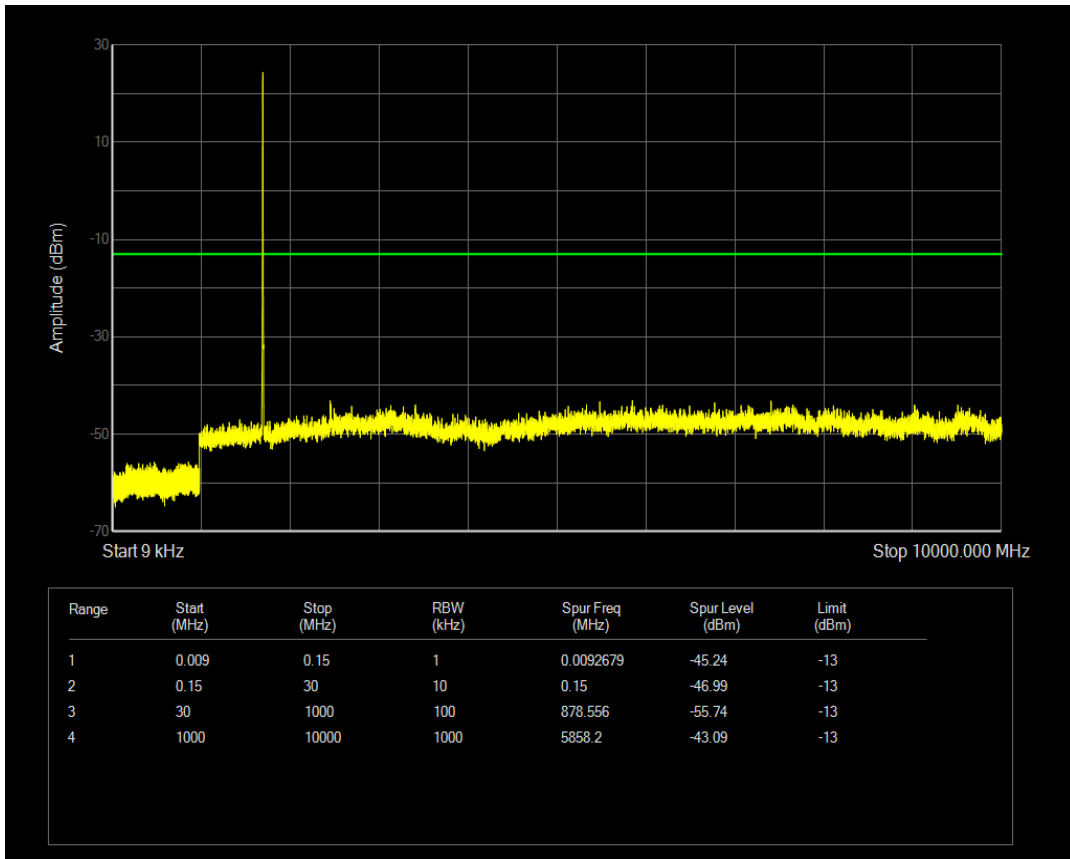

Band4 QPSK BW=1.4MHz Channel=20393 RB Size=1 Position=#0

Band4 QPSK BW=1.4MHz Channel=20393 RB Size=6 Position=#0

Band4 QAM16 BW=1.4MHz Channel=20393 RB Size=1 Position=#0

Band4 QAM16 BW=1.4MHz Channel=20393 RB Size=6 Position=#0

Band4 QPSK BW=3MHz Channel=19965 RB Size=15 Position=#0

Band4 QPSK BW=3MHz Channel=19965 RB Size=1 Position=#0

Band4 QAM16 BW=3MHz Channel=19965 RB Size=1 Position=#0

Band4 QPSK BW=3MHz Channel=20175 RB Size=1 Position=#0

Band4 QAM16 BW=3MHz Channel=19965 RB Size=15 Position=#0

Band4 QAM16 BW=3MHz Channel=20175 RB Size=1 Position=#0

Band4 QPSK BW=3MHz Channel=20175 RB Size=15 Position=#0

Band4 QAM16 BW=3MHz Channel=20175 RB Size=15 Position=#0