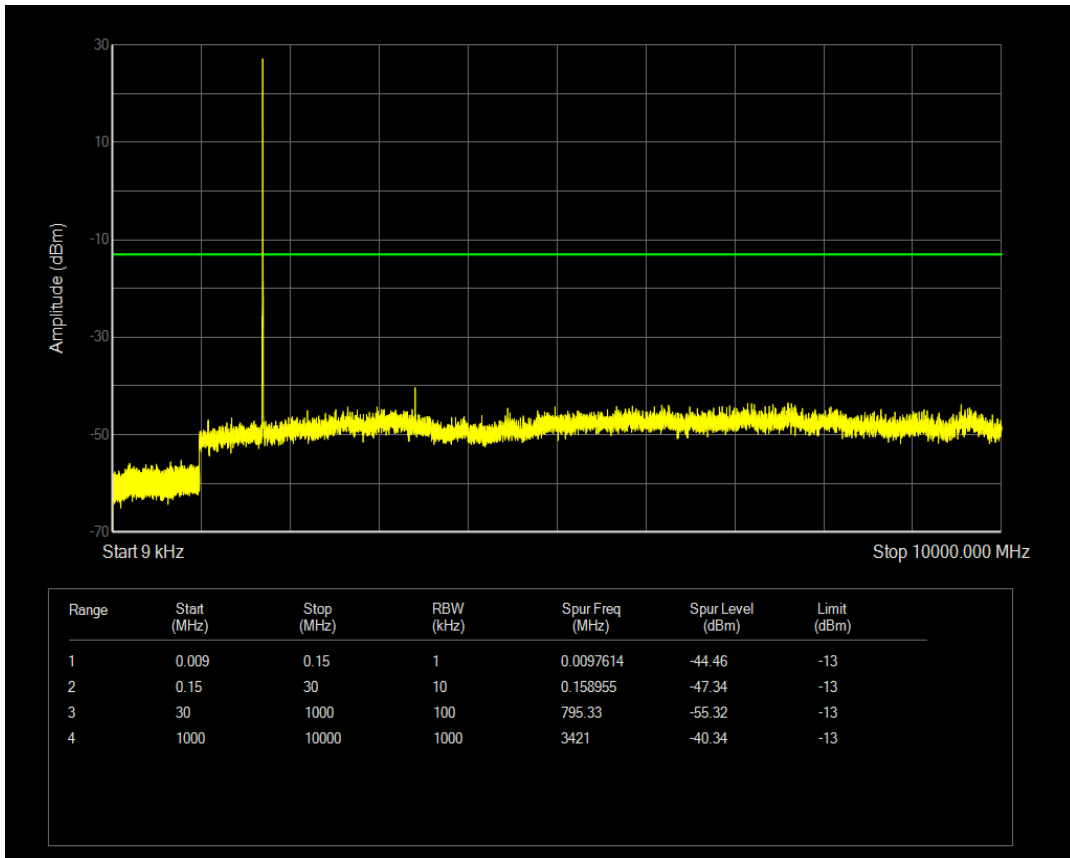

Band4 QPSK BW=1.4MHz Channel=20393 RB Size=1 Position=#0

Band4 QPSK BW=1.4MHz Channel=20393 RB Size=6 Position=#0

Band4 QAM16 BW=1.4MHz Channel=20393 RB Size=1 Position=#0

Band4 QAM16 BW=1.4MHz Channel=20393 RB Size=6 Position=#0

Band4 QPSK BW=3MHz Channel=19965 RB Size=15 Position=#0

Band4 QPSK BW=3MHz Channel=19965 RB Size=1 Position=#0

Band4 QAM16 BW=3MHz Channel=19965 RB Size=1 Position=#0

Band4 QPSK BW=3MHz Channel=20175 RB Size=1 Position=#0