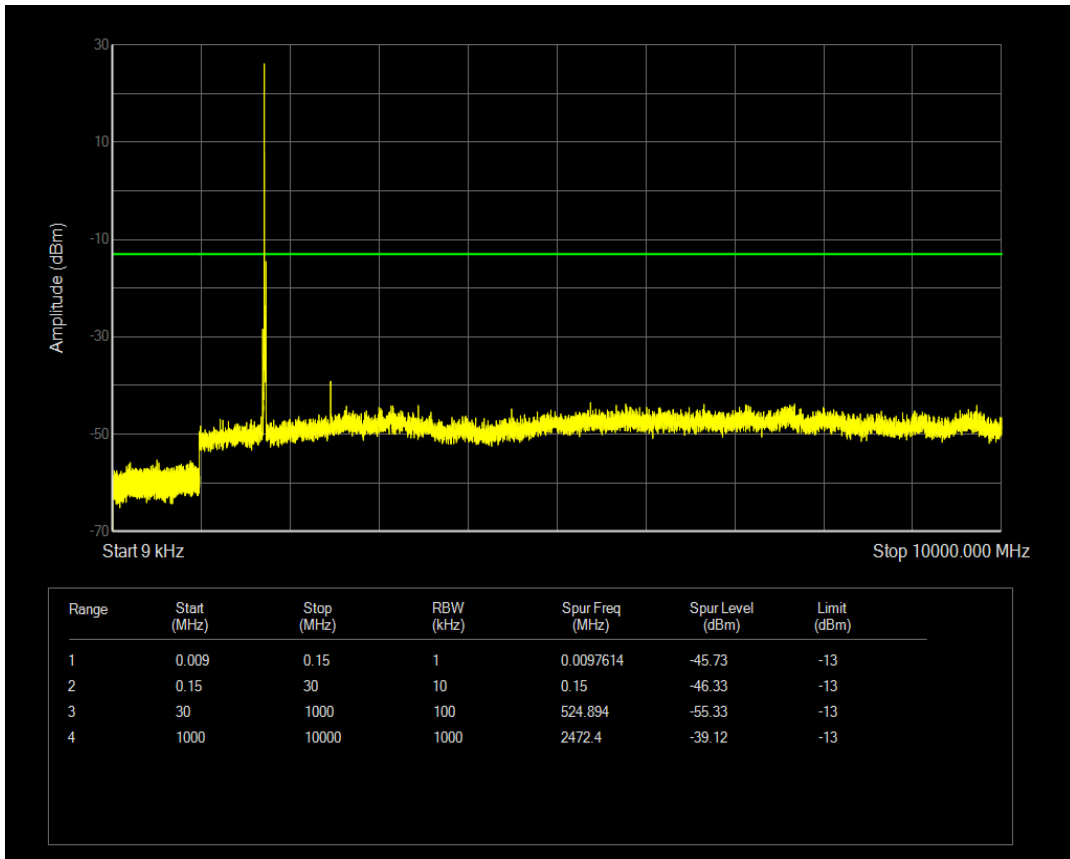

Band4 QPSK BW=10MHz Channel=20000 RB Size=1 Position=#0

Band4 QPSK BW=10MHz Channel=20000 RB Size=50 Position=#0

Band4 QAM16 BW=10MHz Channel=20000 RB Size=1 Position=#0

Band4 QAM16 BW=10MHz Channel=20000 RB Size=50 Position=#0

Band4 QPSK BW=10MHz Channel=20175 RB Size=1 Position=#0

Band4 QPSK BW=10MHz Channel=20175 RB Size=50 Position=#0

Band4 QAM16 BW=10MHz Channel=20175 RB Size=1 Position=#0

Band4 QAM16 BW=10MHz Channel=20175 RB Size=50 Position=#0