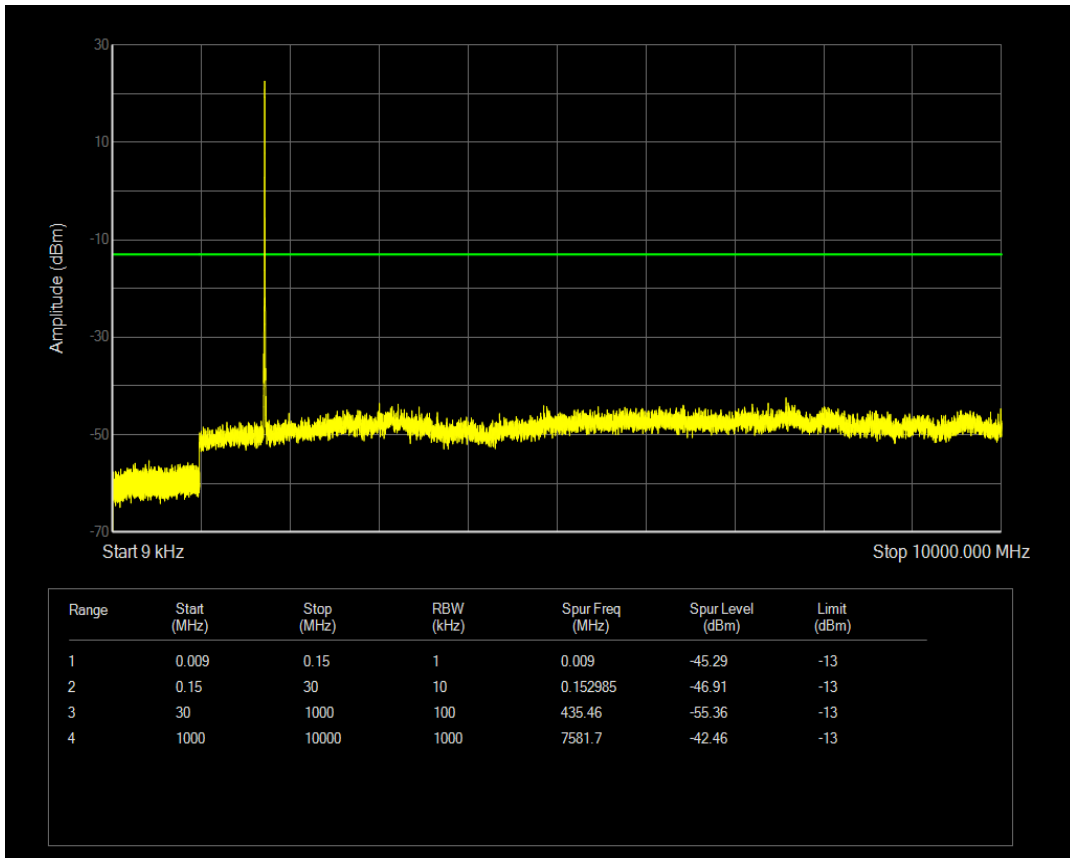

Band4 QAM16 BW=3MHz Channel=19965 RB Size=15 Position=#0

Band4 QAM16 BW=3MHz Channel=20175 RB Size=1 Position=#0

Band4 QPSK BW=3MHz Channel=20175 RB Size=15 Position=#0

Band4 QAM16 BW=3MHz Channel=20175 RB Size=15 Position=#0