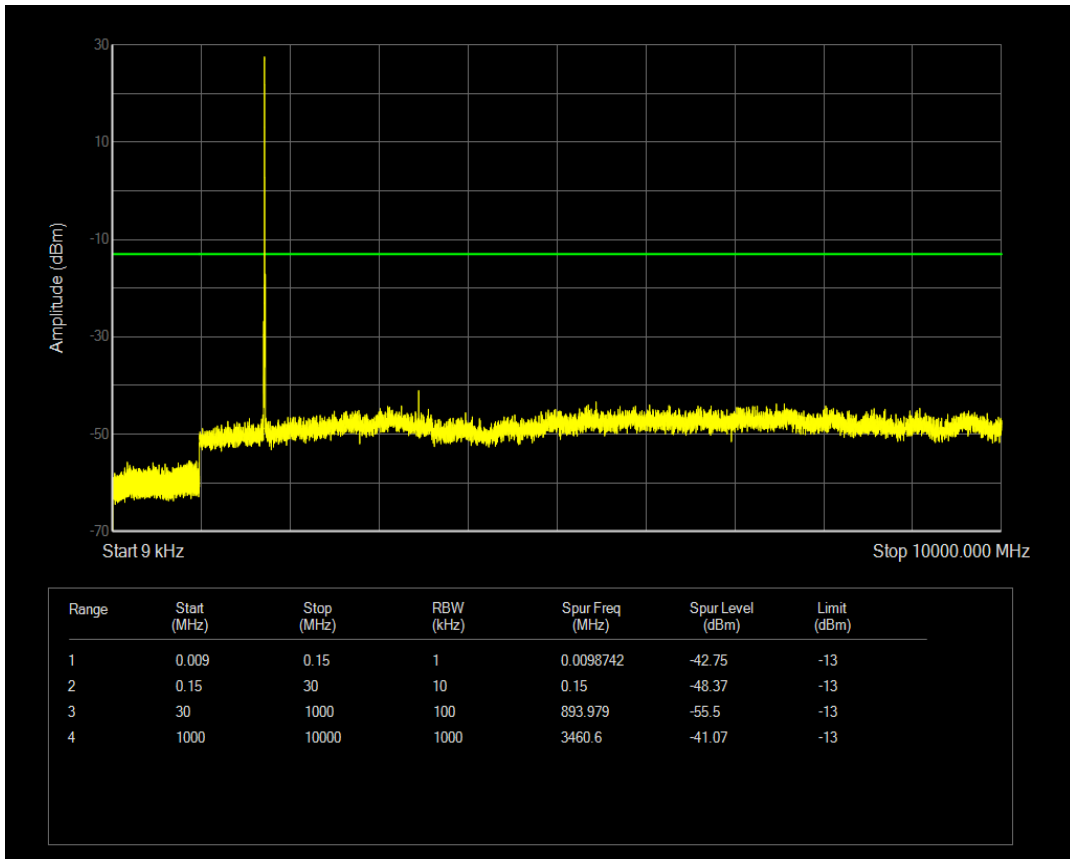

Band4 QPSK BW=5MHz Channel=19975 RB Size=1 Position=#0

Band4 QPSK BW=5MHz Channel=19975 RB Size=25 Position=#0

Band4 QAM16 BW=5MHz Channel=19975 RB Size=1 Position=#0

Band4 QAM16 BW=5MHz Channel=19975 RB Size=25 Position=#0

Band4 QPSK BW=5MHz Channel=20175 RB Size=1 Position=#0

Band4 QPSK BW=5MHz Channel=20175 RB Size=25 Position=#0

Band4 QAM16 BW=5MHz Channel=20175 RB Size=1 Position=#0

Band4 QPSK BW=5MHz Channel=20375 RB Size=1 Position=#0