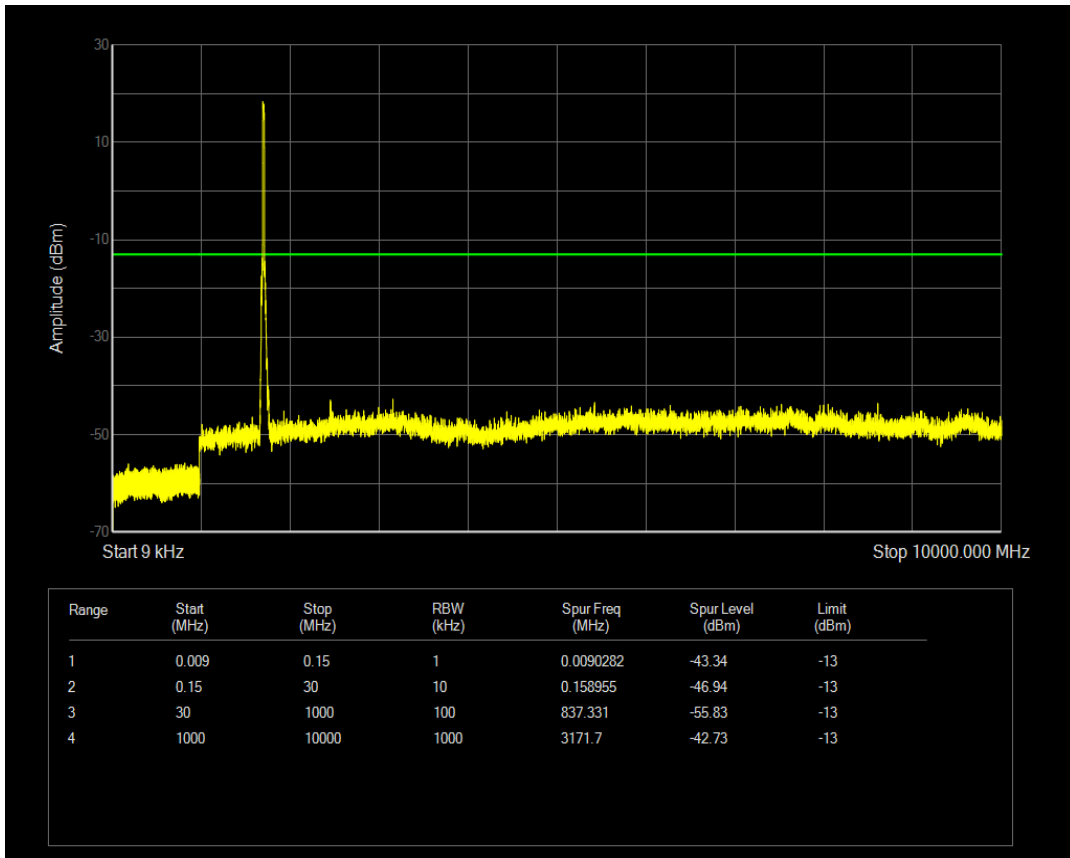

Band4 QPSK BW=15MHz Channel=20325 RB Size=1 Position=#0

Band4 QPSK BW=15MHz Channel=20325 RB Size=75 Position=#0

Band4 QAM16 BW=15MHz Channel=20325 RB Size=1 Position=#0

Band4 QAM16 BW=15MHz Channel=20325 RB Size=75 Position=#0

Band4 QPSK BW=20MHz Channel=20050 RB Size=1 Position=#0

Band4 QPSK BW=20MHz Channel=20050 RB Size=100 Position=#0

Band4 QAM16 BW=20MHz Channel=20050 RB Size=1 Position=#0

Band4 QAM16 BW=20MHz Channel=20050 RB Size=100 Position=#0