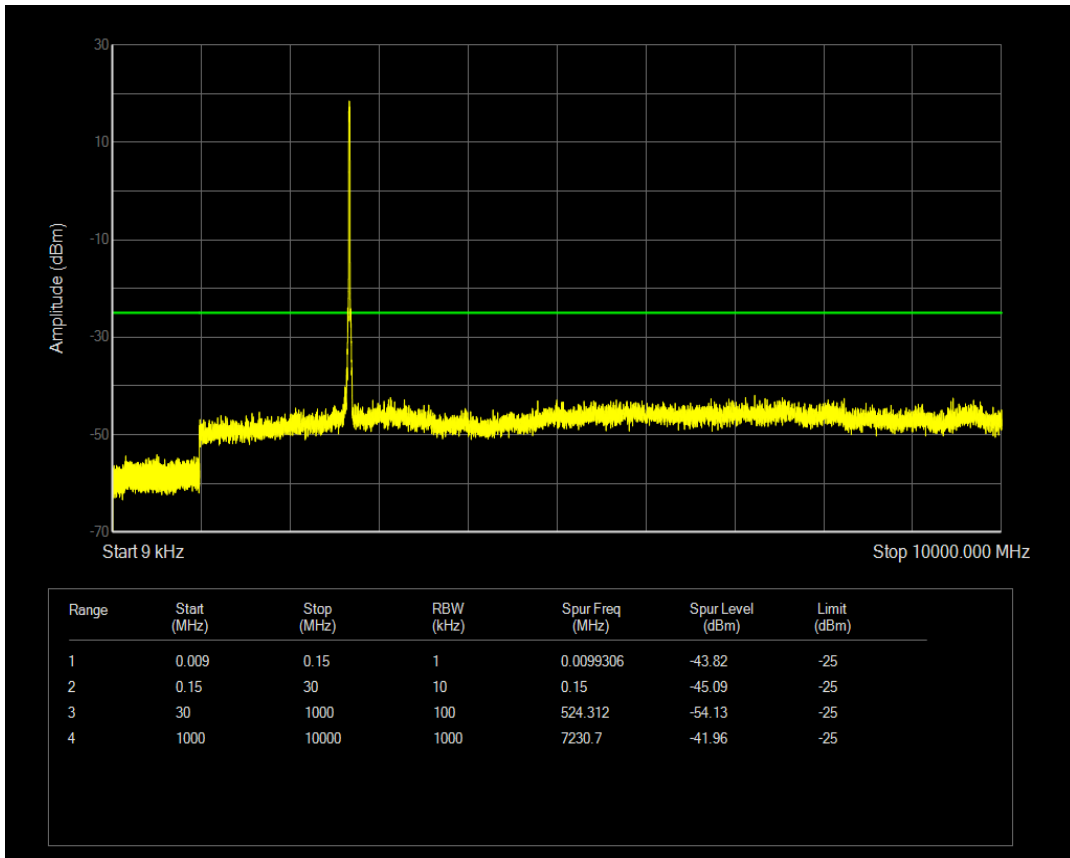

Band41 QAM16 BW=15MHz Channel=41515 RB Size=1 Position=#0

Band41 QPSK BW=15MHz Channel=41515 RB Size=75 Position=#0