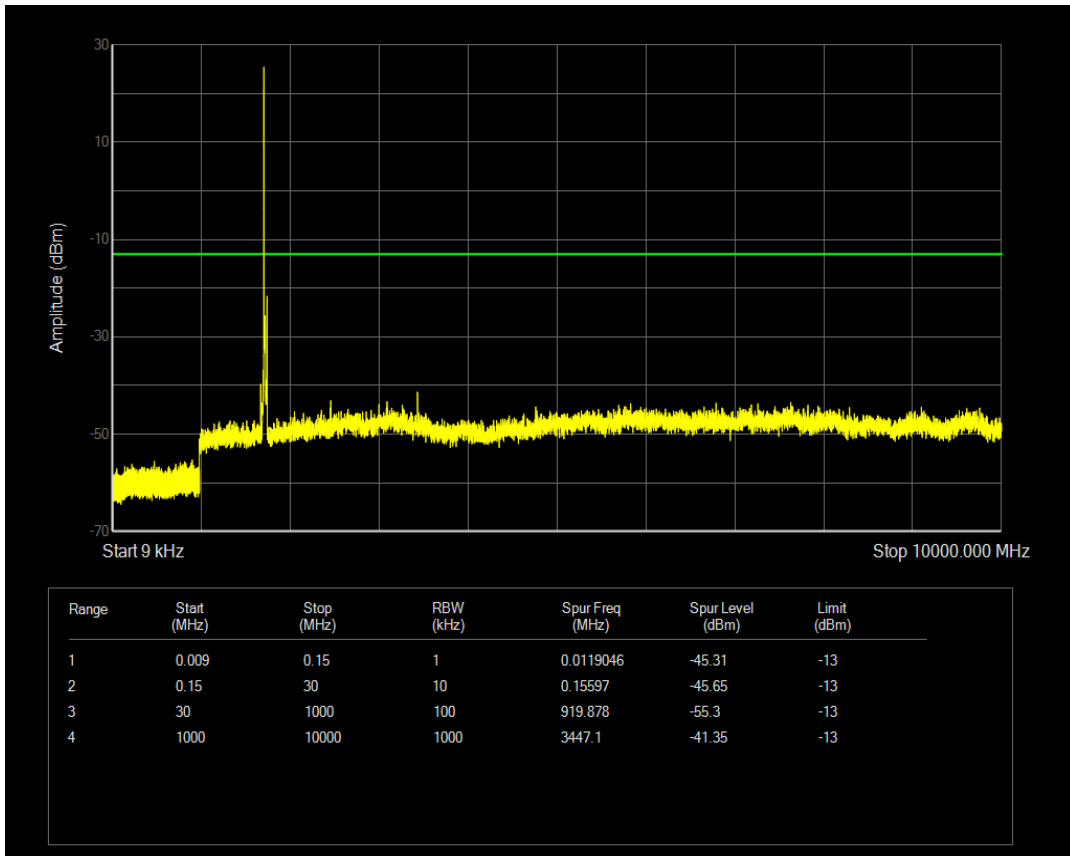

Band4 QPSK BW=20MHz Channel=20050 RB Size=1 Position=#0

Band4 QPSK BW=20MHz Channel=20050 RB Size=100 Position=#0

Band4 QAM16 BW=20MHz Channel=20050 RB Size=1 Position=#0

Band4 QAM16 BW=20MHz Channel=20050 RB Size=100 Position=#0

Band4 QPSK BW=20MHz Channel=20175 RB Size=1 Position=#0

Band4 QPSK BW=20MHz Channel=20175 RB Size=100 Position=#0

Band4 QAM16 BW=20MHz Channel=20175 RB Size=1 Position=#0

Band4 QAM16 BW=20MHz Channel=20175 RB Size=100 Position=#0