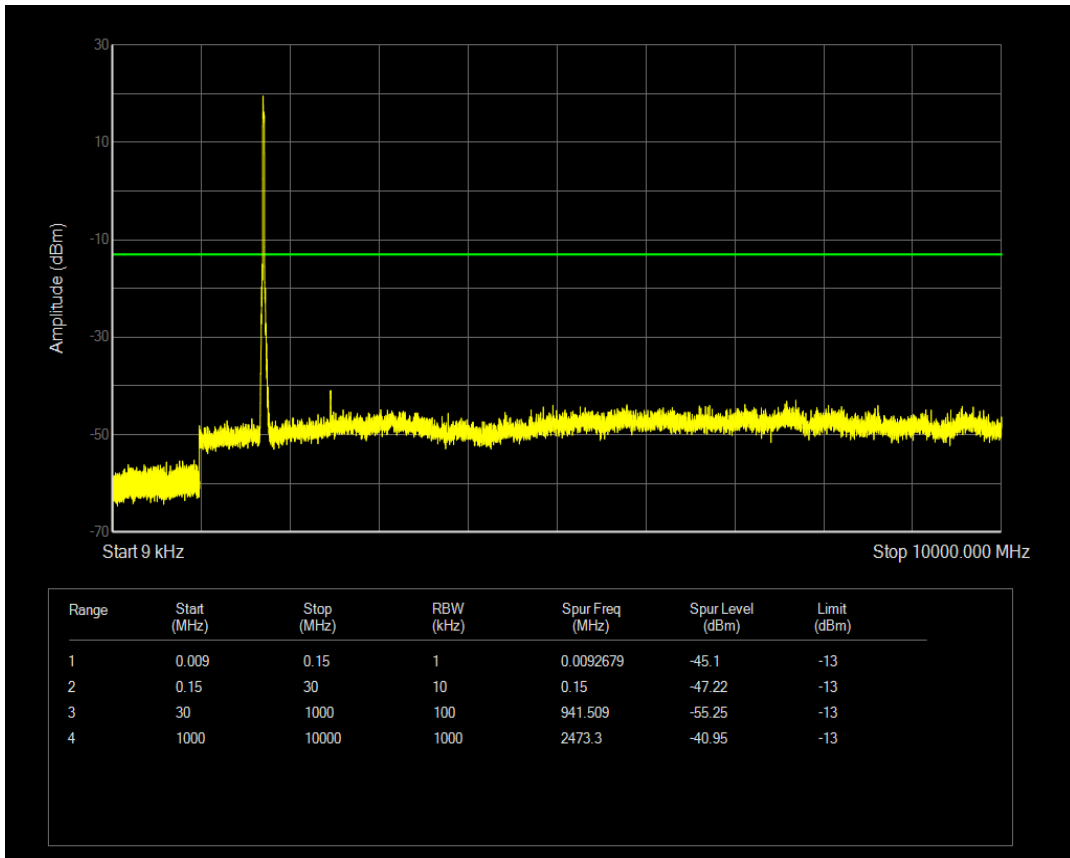

Band4 QPSK BW=20MHz Channel=20050 RB Size=1 Position=#0

Band4 QPSK BW=20MHz Channel=20050 RB Size=100 Position=#0

Band4 QAM16 BW=20MHz Channel=20050 RB Size=1 Position=#0

Band4 QAM16 BW=20MHz Channel=20050 RB Size=100 Position=#0

Band4 QPSK BW=20MHz Channel=20175 RB Size=1 Position=#0

Band4 QPSK BW=20MHz Channel=20175 RB Size=100 Position=#0

Band4 QAM16 BW=20MHz Channel=20175 RB Size=1 Position=#0

Band4 QAM16 BW=20MHz Channel=20175 RB Size=100 Position=#0