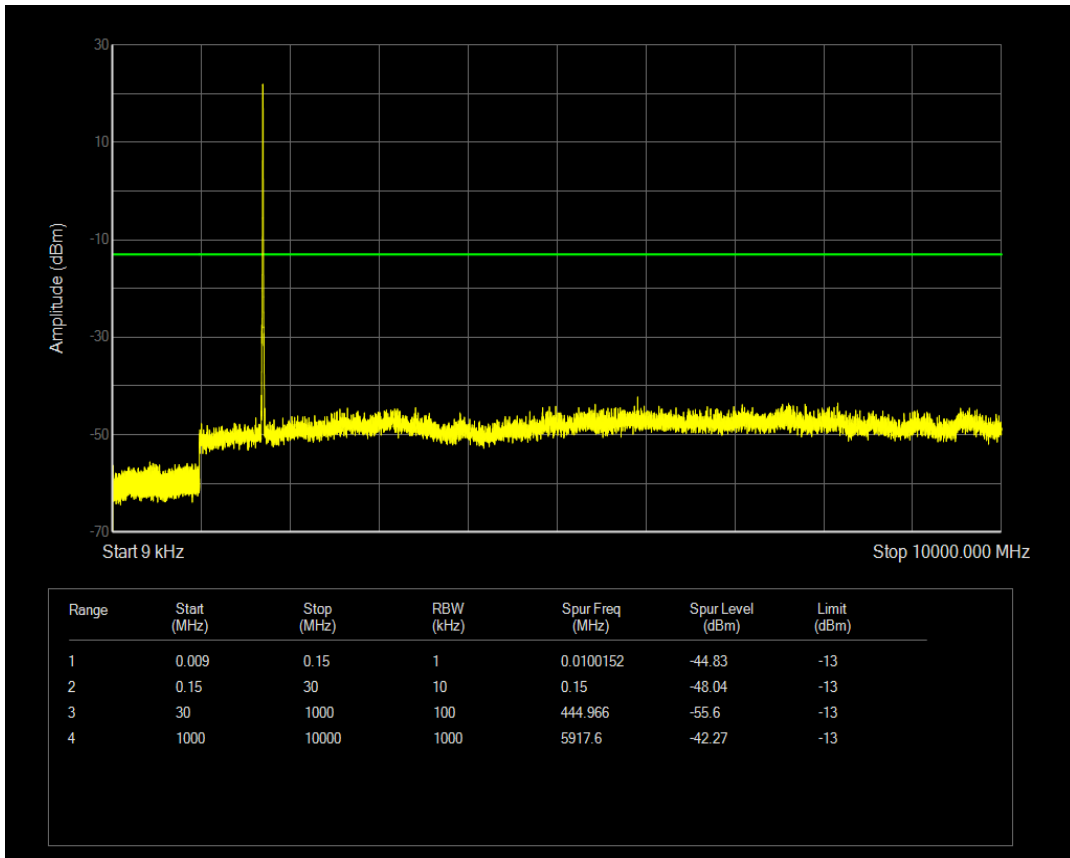

Band4 QPSK BW=3MHz Channel=20385 RB Size=15 Position=#0

Band4 QPSK BW=3MHz Channel=20385 RB Size=1 Position=#0

Band4 QAM16 BW=3MHz Channel=20385 RB Size=1 Position=#0

Band4 QAM16 BW=3MHz Channel=20385 RB Size=15 Position=#0

Band4 QPSK BW=5MHz Channel=19975 RB Size=1 Position=#0

Band4 QPSK BW=5MHz Channel=19975 RB Size=25 Position=#0

Band4 QAM16 BW=5MHz Channel=19975 RB Size=1 Position=#0

Band4 QAM16 BW=5MHz Channel=19975 RB Size=25 Position=#0