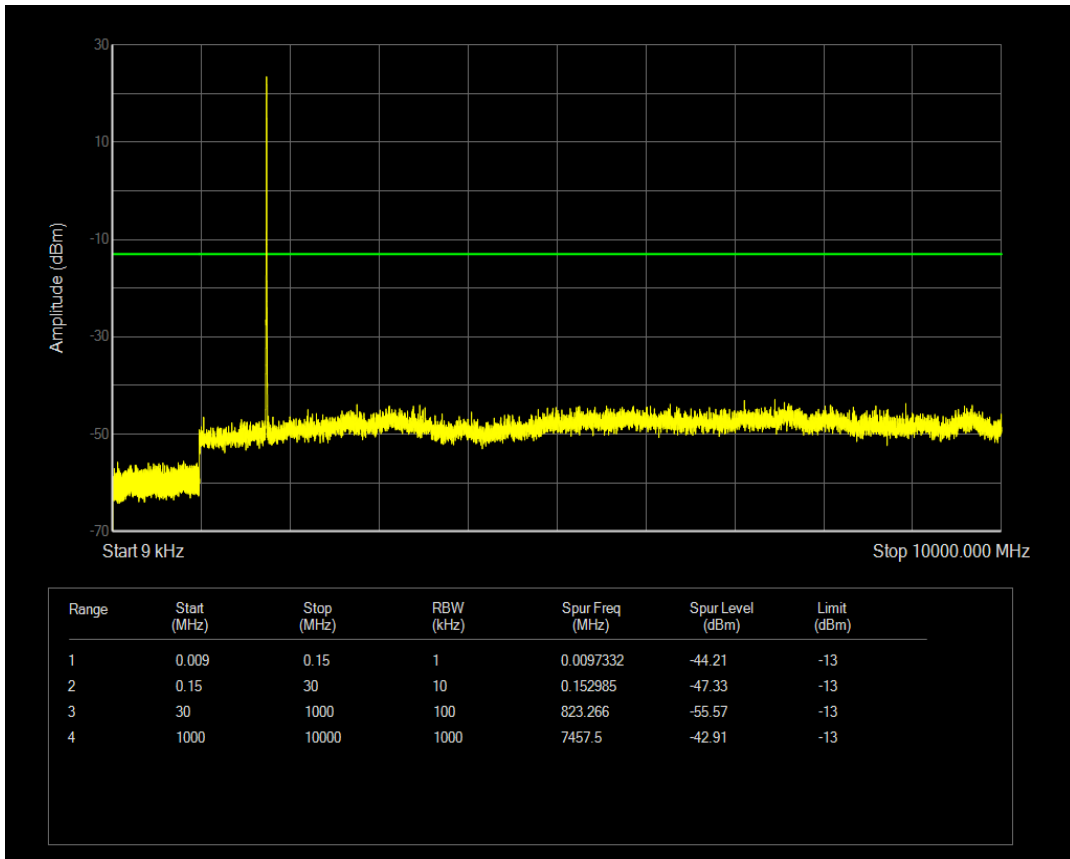

Band4 QPSK BW=3MHz Channel=20385 RB Size=1 Position=#0

Band4 QPSK BW=3MHz Channel=20385 RB Size=15 Position=#0