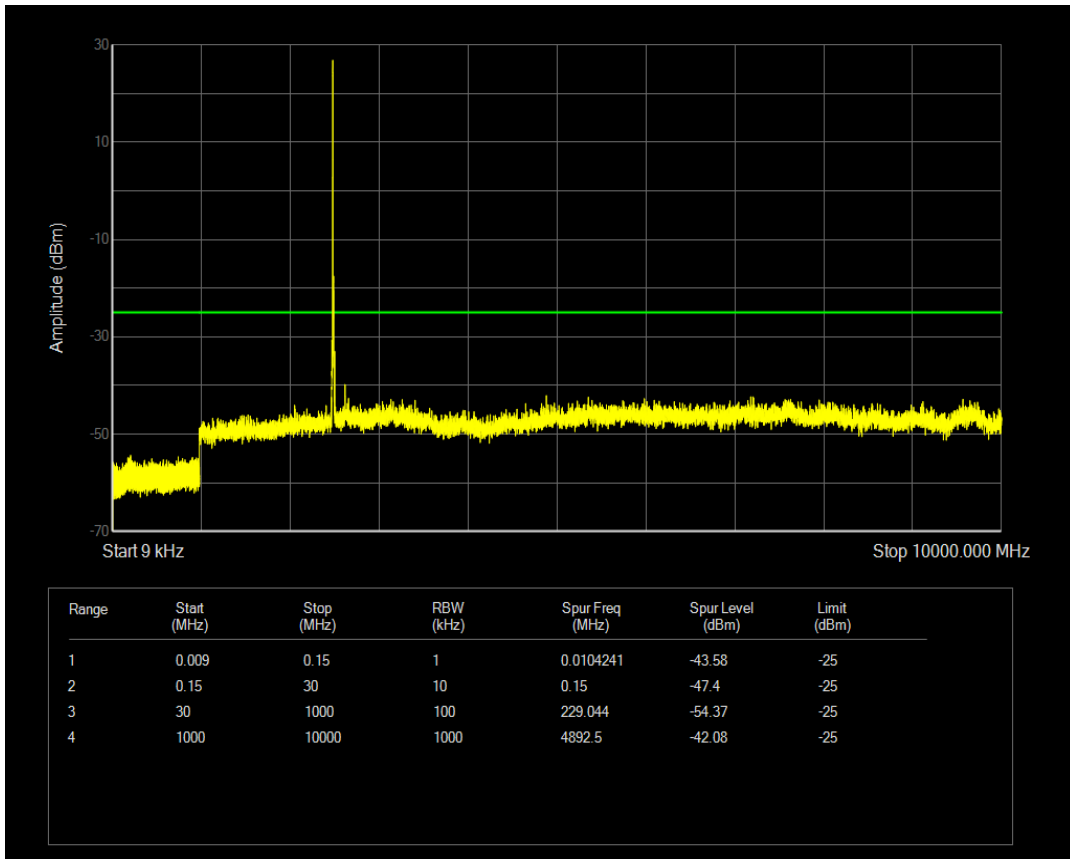

Band41 QPSK BW=5MHz Channel=41565 RB Size=1 Position=#0

Band41 QPSK BW=5MHz Channel=41565 RB Size=25 Position=#0

Band41 QAM16 BW=5MHz Channel=41565 RB Size=1 Position=#0

Band41 QAM16 BW=5MHz Channel=41565 RB Size=25 Position=#0

Band41 QPSK BW=10MHz Channel=39700 RB Size=1 Position=#0

Band41 QAM16 BW=10MHz Channel=39700 RB Size=1 Position=#0

Band41 QPSK BW=10MHz Channel=39700 RB Size=50 Position=#0

Band41 QAM16 BW=10MHz Channel=39700 RB Size=50 Position=#0