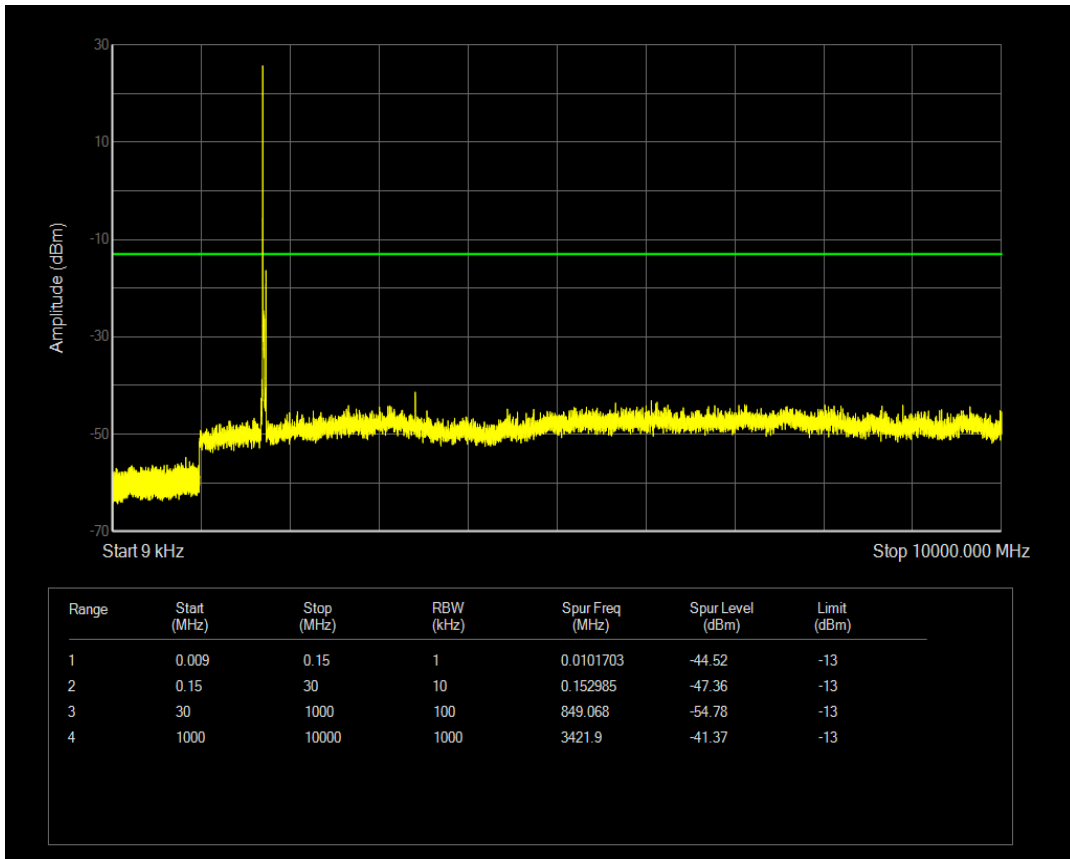

Band4 QPSK BW=15MHz Channel=20325 RB Size=1 Position=#0

Band4 QPSK BW=15MHz Channel=20325 RB Size=75 Position=#0

Band4 QAM16 BW=15MHz Channel=20325 RB Size=1 Position=#0

Band4 QAM16 BW=15MHz Channel=20325 RB Size=75 Position=#0

Band4 QPSK BW=20MHz Channel=20050 RB Size=1 Position=#0

Band4 QPSK BW=20MHz Channel=20050 RB Size=100 Position=#0

Band4 QAM16 BW=20MHz Channel=20050 RB Size=1 Position=#0

Band4 QAM16 BW=20MHz Channel=20050 RB Size=100 Position=#0