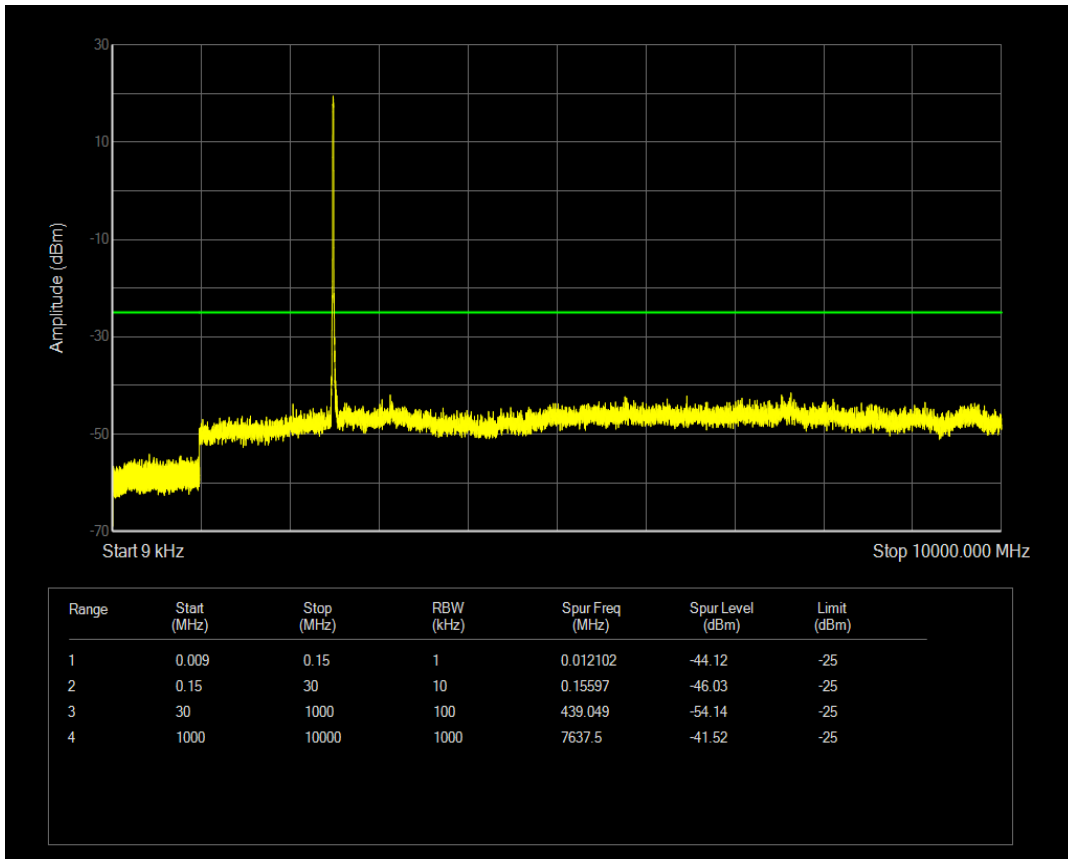

Band41 QPSK BW=5MHz Channel=41565 RB Size=1 Position=#0

Band41 QPSK BW=5MHz Channel=41565 RB Size=25 Position=#0

Band41 QAM16 BW=5MHz Channel=41565 RB Size=1 Position=#0

Band41 QAM16 BW=5MHz Channel=41565 RB Size=25 Position=#0

Band41 QPSK BW=10MHz Channel=39700 RB Size=1 Position=#0

Band41 QAM16 BW=10MHz Channel=39700 RB Size=1 Position=#0

Band41 QPSK BW=10MHz Channel=39700 RB Size=50 Position=#0

Band41 QAM16 BW=10MHz Channel=39700 RB Size=50 Position=#0