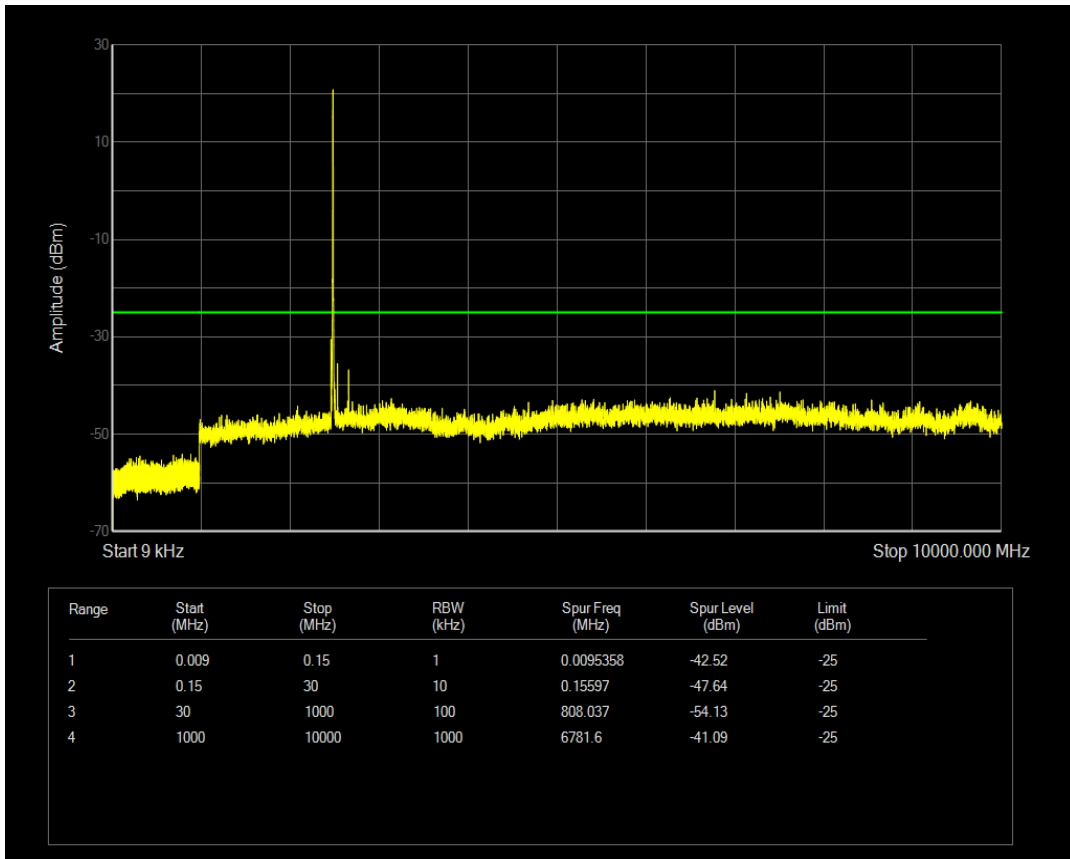

Band41 QAM16 BW=5MHz Channel=39675 RB Size=1 Position=#0

Band41 QAM16 BW=5MHz Channel=39675 RB Size=25 Position=#0