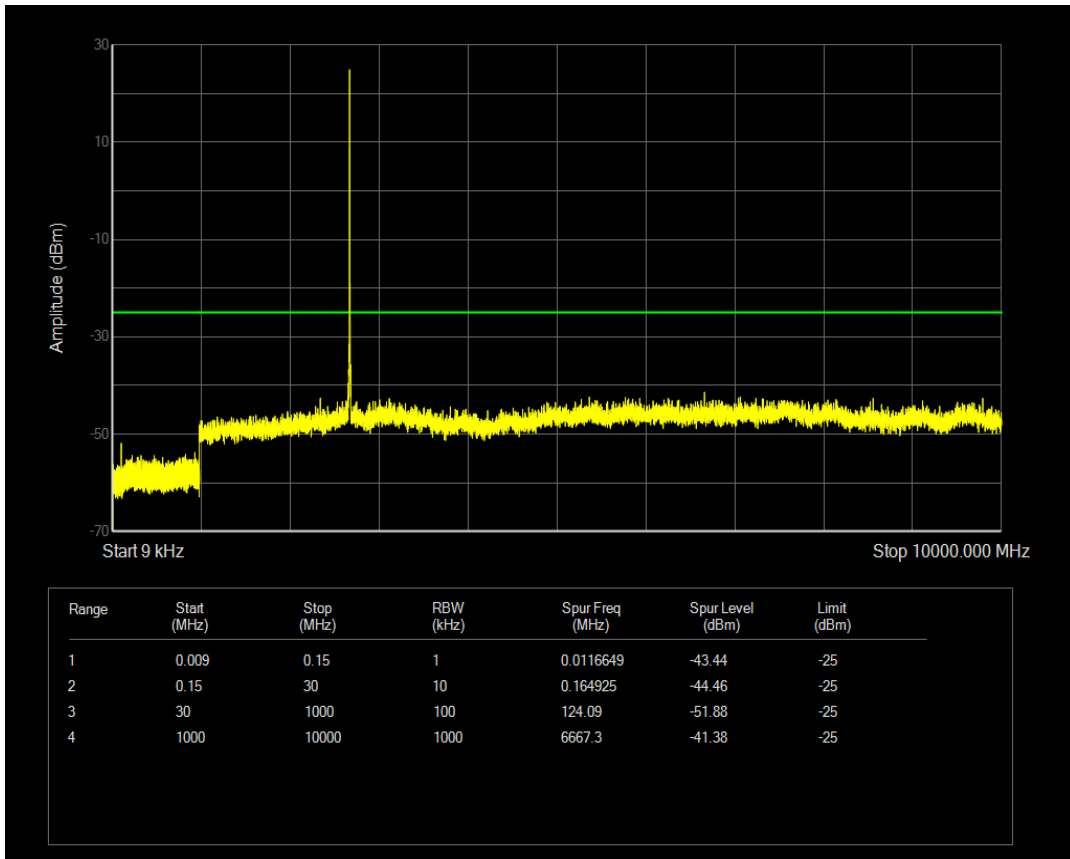

Band41 QAM16 BW=5MHz Channel=41565 RB Size=25 Position=#0

Band41 QAM16 BW=5MHz Channel=41565 RB Size=1 Position=#0