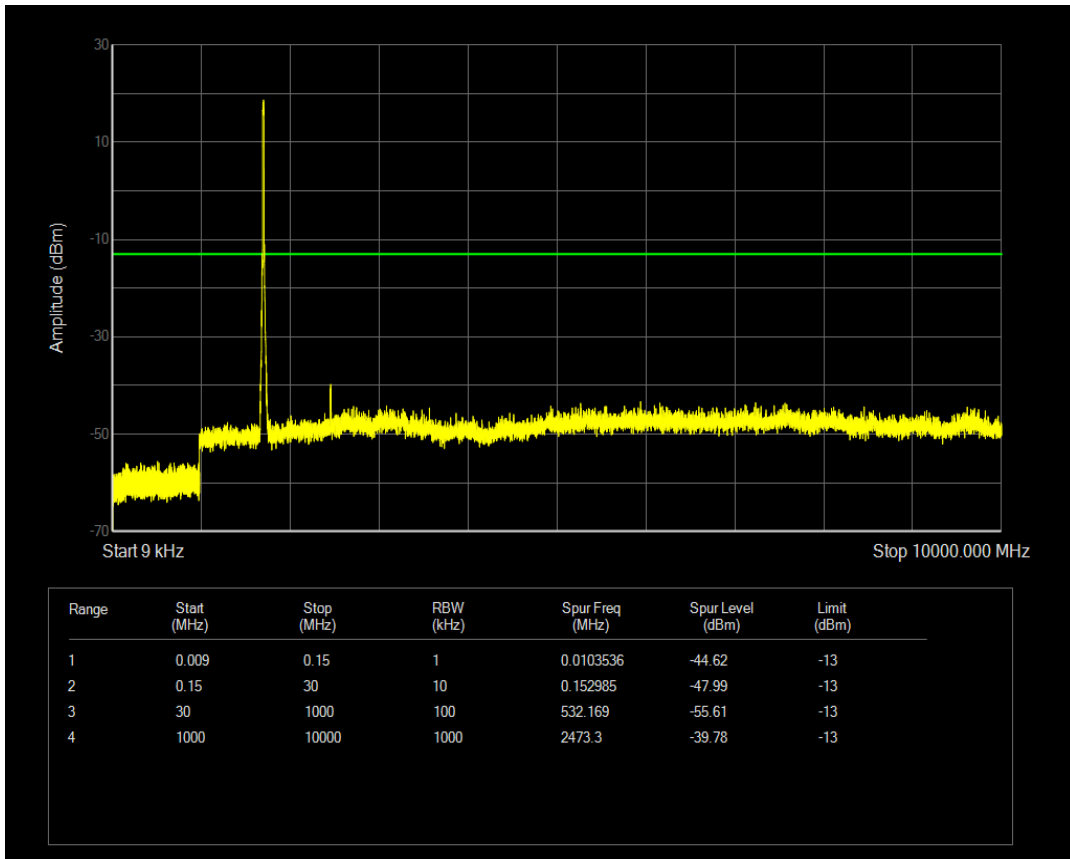

Band4 QPSK BW=10MHz Channel=20350 RB Size=1 Position=#0

Band4 QPSK BW=10MHz Channel=20350 RB Size=50 Position=#0

Band4 QAM16 BW=10MHz Channel=20350 RB Size=1 Position=#0

Band4 QPSK BW=15MHz Channel=20025 RB Size=1 Position=#0

Band4 QAM16 BW=10MHz Channel=20350 RB Size=50 Position=#0

Band4 QPSK BW=15MHz Channel=20025 RB Size=75 Position=#0

Band4 QAM16 BW=15MHz Channel=20025 RB Size=75 Position=#0

Band4 QAM16 BW=15MHz Channel=20025 RB Size=1 Position=#0