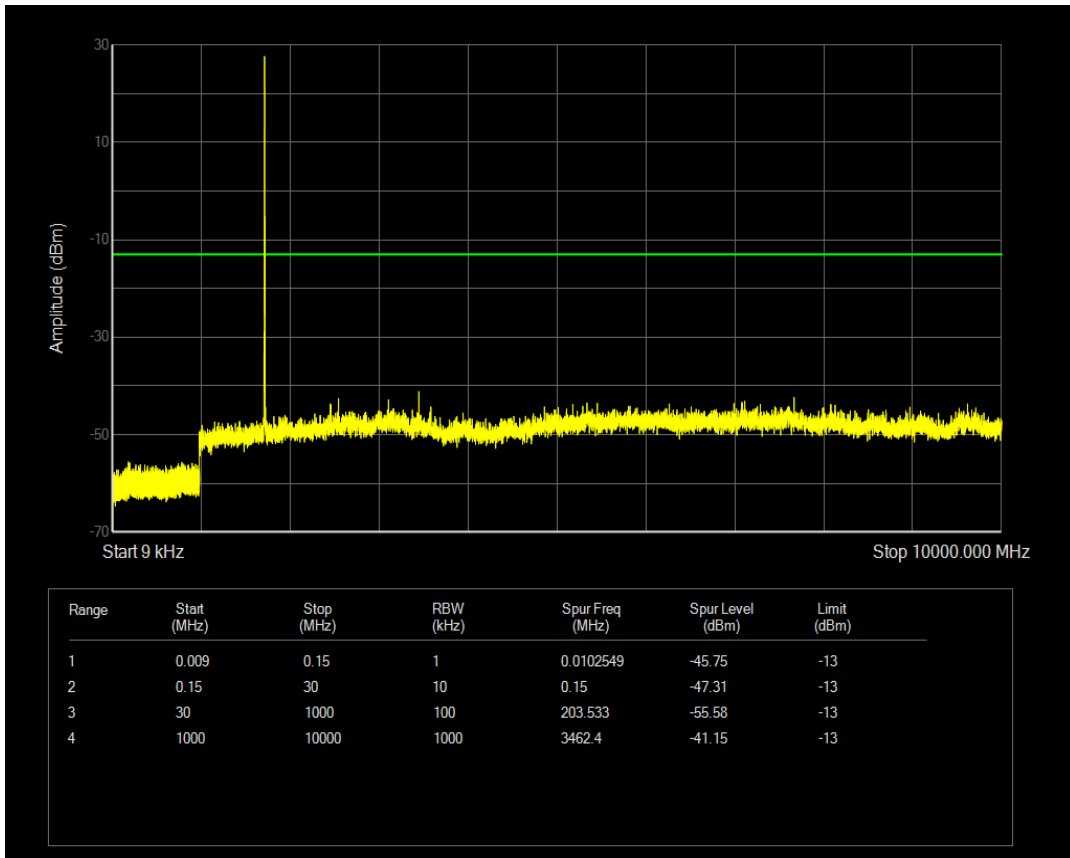

Band4 QPSK BW=1.4MHz Channel=20393 RB Size=1 Position=#0

Band4 QPSK BW=1.4MHz Channel=20393 RB Size=6 Position=#0

Band4 QAM16 BW=1.4MHz Channel=20393 RB Size=1 Position=#0

Band4 QAM16 BW=1.4MHz Channel=20393 RB Size=6 Position=#0

Band4 QPSK BW=3MHz Channel=19965 RB Size=15 Position=#0

Band4 QPSK BW=3MHz Channel=19965 RB Size=1 Position=#0

Band4 QAM16 BW=3MHz Channel=19965 RB Size=1 Position=#0

Band4 QPSK BW=3MHz Channel=20175 RB Size=1 Position=#0