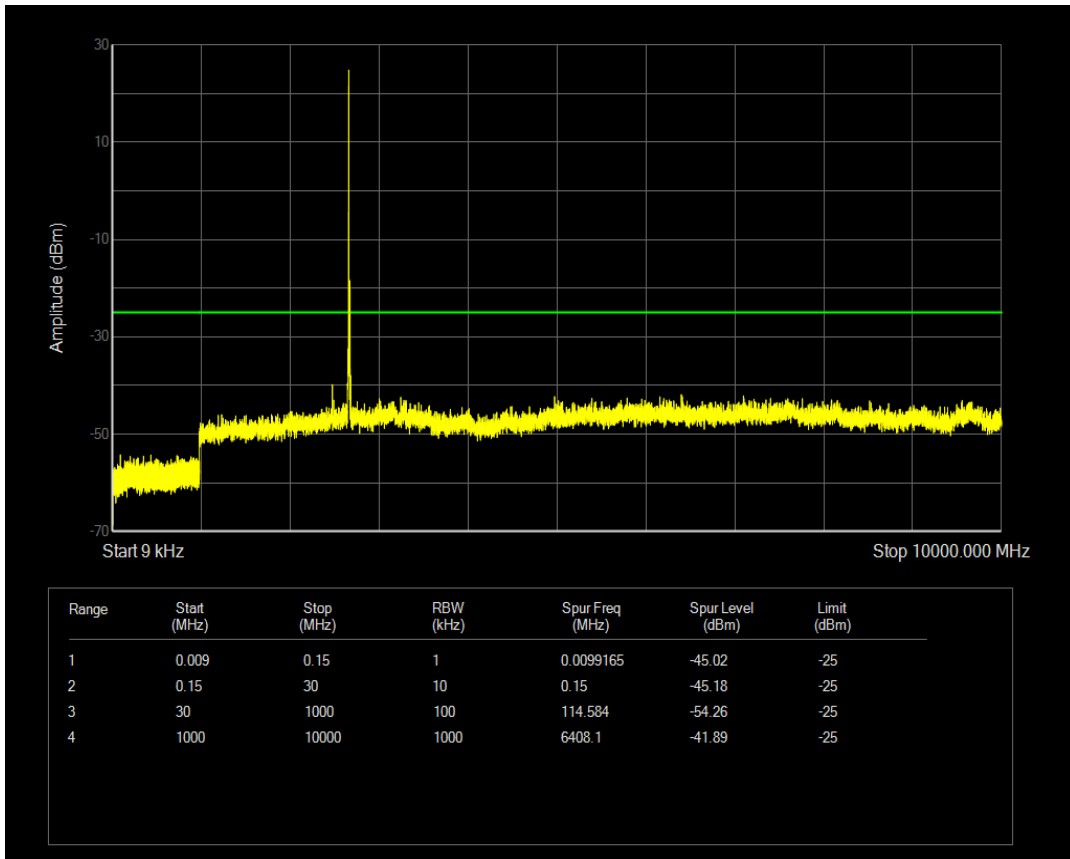

Band41 QPSK BW=15MHz Channel=41515 RB Size=75 Position=#0

Band41 QPSK BW=15MHz Channel=41515 RB Size=1 Position=#0