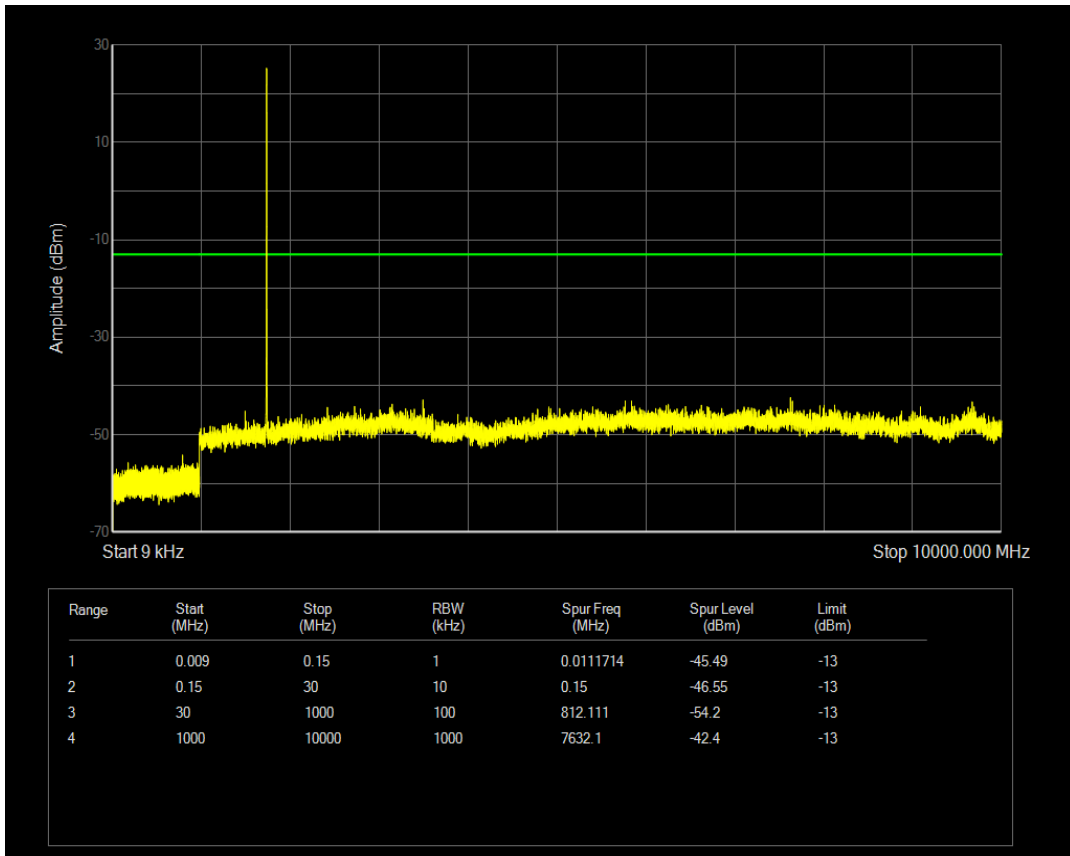

Band4 QPSK BW=1.4MHz Channel=20393 RB Size=1 Position=#0

Band4 QPSK BW=1.4MHz Channel=20393 RB Size=6 Position=#0

Band4 QAM16 BW=1.4MHz Channel=20393 RB Size=1 Position=#0

Band4 QAM16 BW=1.4MHz Channel=20393 RB Size=6 Position=#0

Band4 QPSK BW=3MHz Channel=19965 RB Size=15 Position=#0

Band4 QPSK BW=3MHz Channel=19965 RB Size=1 Position=#0

Band4 QAM16 BW=3MHz Channel=19965 RB Size=1 Position=#0

Band4 QPSK BW=3MHz Channel=20175 RB Size=1 Position=#0