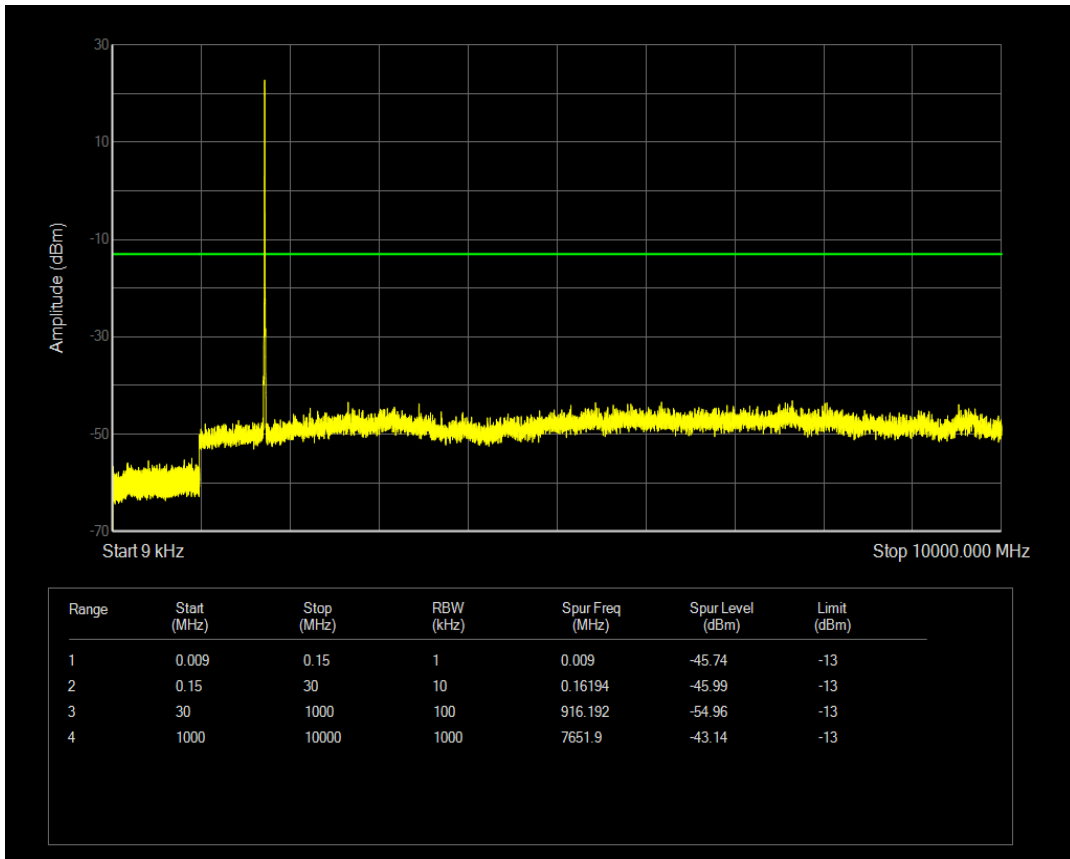

Band4 QPSK BW=1.4MHz Channel=20393 RB Size=1 Position=#0

Band4 QPSK BW=1.4MHz Channel=20393 RB Size=6 Position=#0

Band4 QAM16 BW=1.4MHz Channel=20393 RB Size=1 Position=#0

Band4 QAM16 BW=1.4MHz Channel=20393 RB Size=6 Position=#0

Band4 QPSK BW=3MHz Channel=19965 RB Size=15 Position=#0

Band4 QPSK BW=3MHz Channel=19965 RB Size=1 Position=#0

Band4 QAM16 BW=3MHz Channel=19965 RB Size=1 Position=#0

Band4 QPSK BW=3MHz Channel=20175 RB Size=1 Position=#0

Band4 QAM16 BW=3MHz Channel=19965 RB Size=15 Position=#0

Band4 QAM16 BW=3MHz Channel=20175 RB Size=1 Position=#0

Band4 QPSK BW=3MHz Channel=20175 RB Size=15 Position=#0

Band4 QAM16 BW=3MHz Channel=20175 RB Size=15 Position=#0