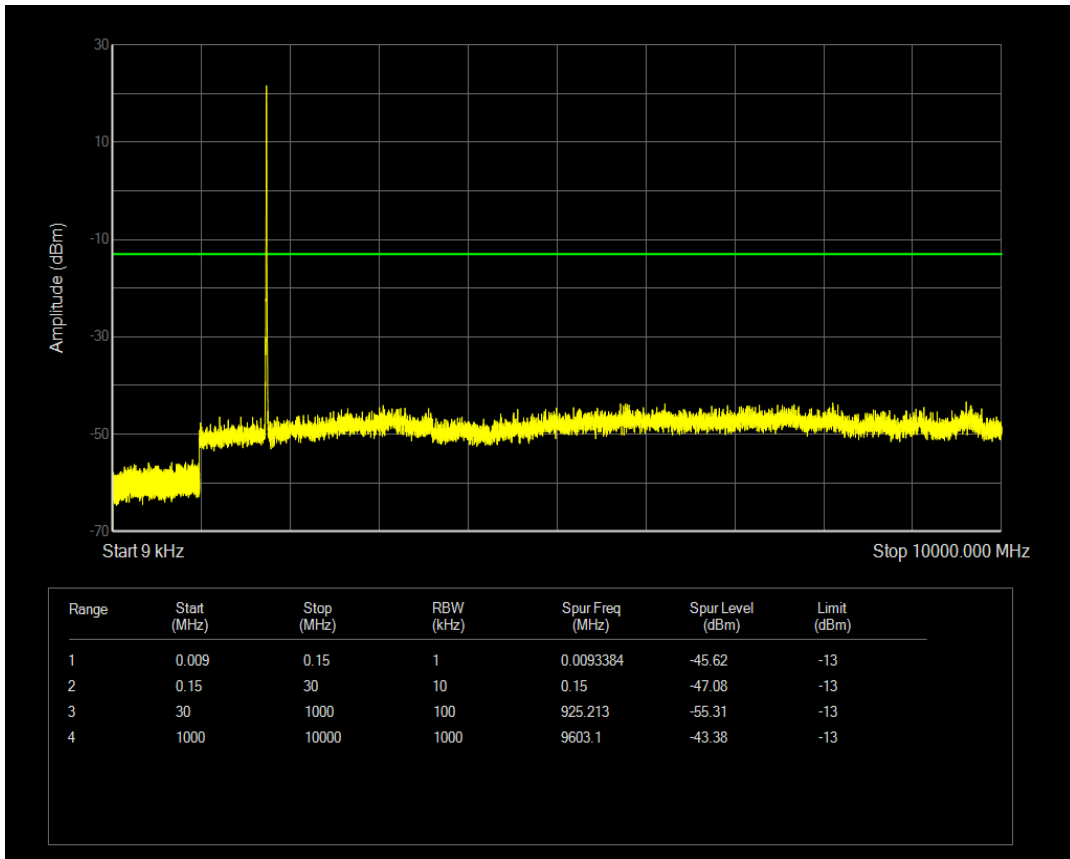

Band4 QAM16 BW=5MHz Channel=20375 RB Size=1 Position=#0

Band4 QAM16 BW=5MHz Channel=20375 RB Size=25 Position=#0