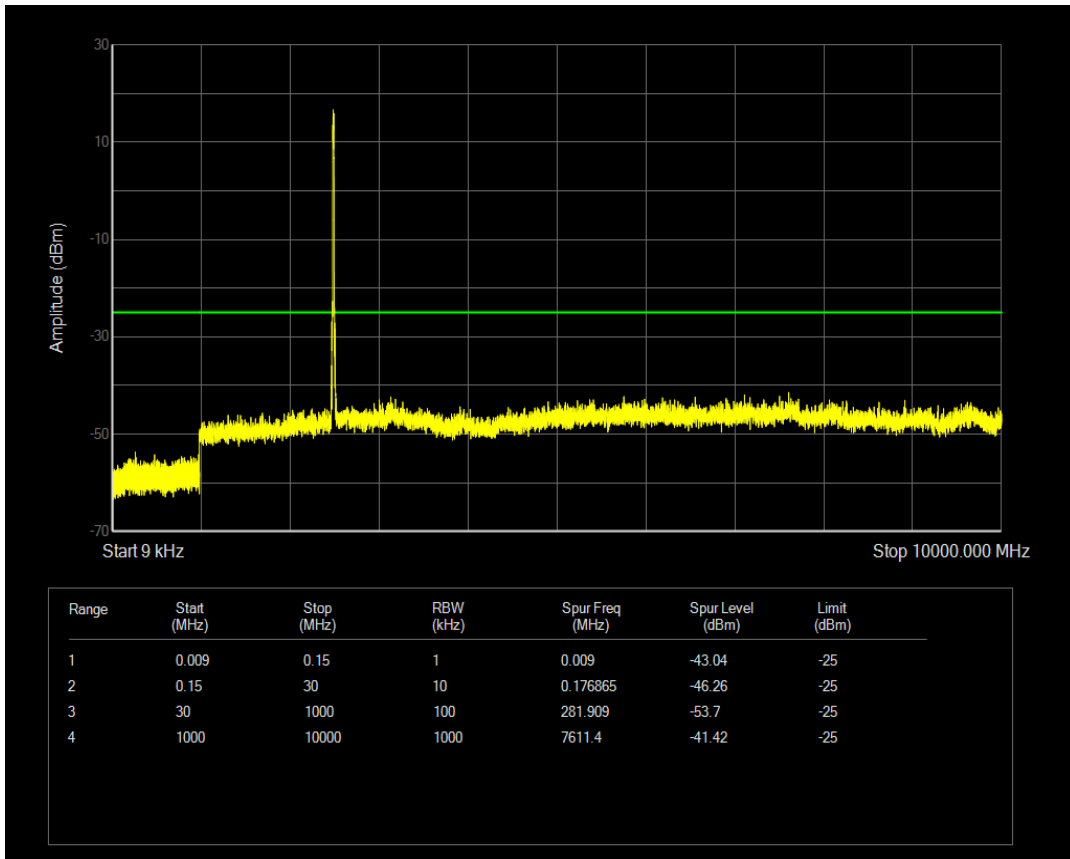

Band41 QPSK BW=15MHz Channel=40620 RB Size=75 Position=#0

Band41 QAM16 BW=15MHz Channel=39725 RB Size=75 Position=#0