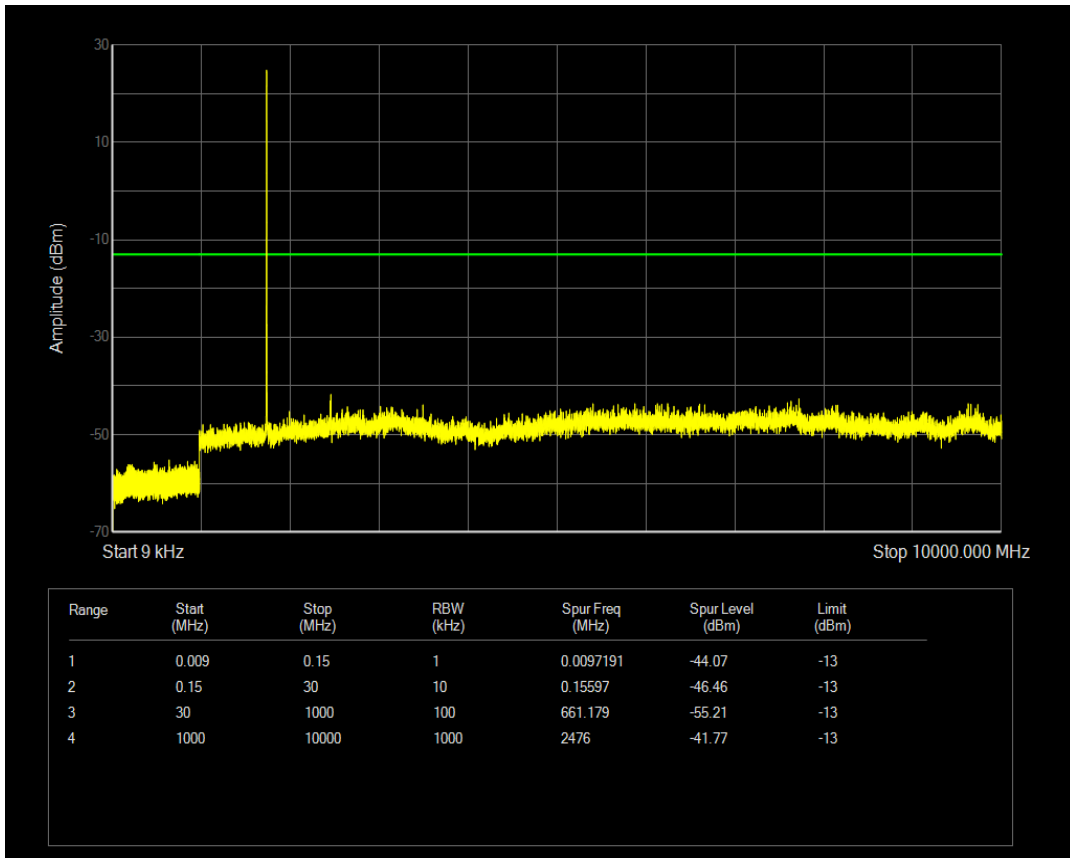

Band4 QPSK BW=1.4MHz Channel=20393 RB Size=1 Position=#0

Band4 QPSK BW=1.4MHz Channel=20393 RB Size=6 Position=#0

Band4 QAM16 BW=1.4MHz Channel=20393 RB Size=1 Position=#0

Band4 QAM16 BW=1.4MHz Channel=20393 RB Size=6 Position=#0

Band4 QPSK BW=3MHz Channel=19965 RB Size=15 Position=#0

Band4 QPSK BW=3MHz Channel=19965 RB Size=1 Position=#0

Band4 QAM16 BW=3MHz Channel=19965 RB Size=1 Position=#0

Band4 QPSK BW=3MHz Channel=20175 RB Size=1 Position=#0