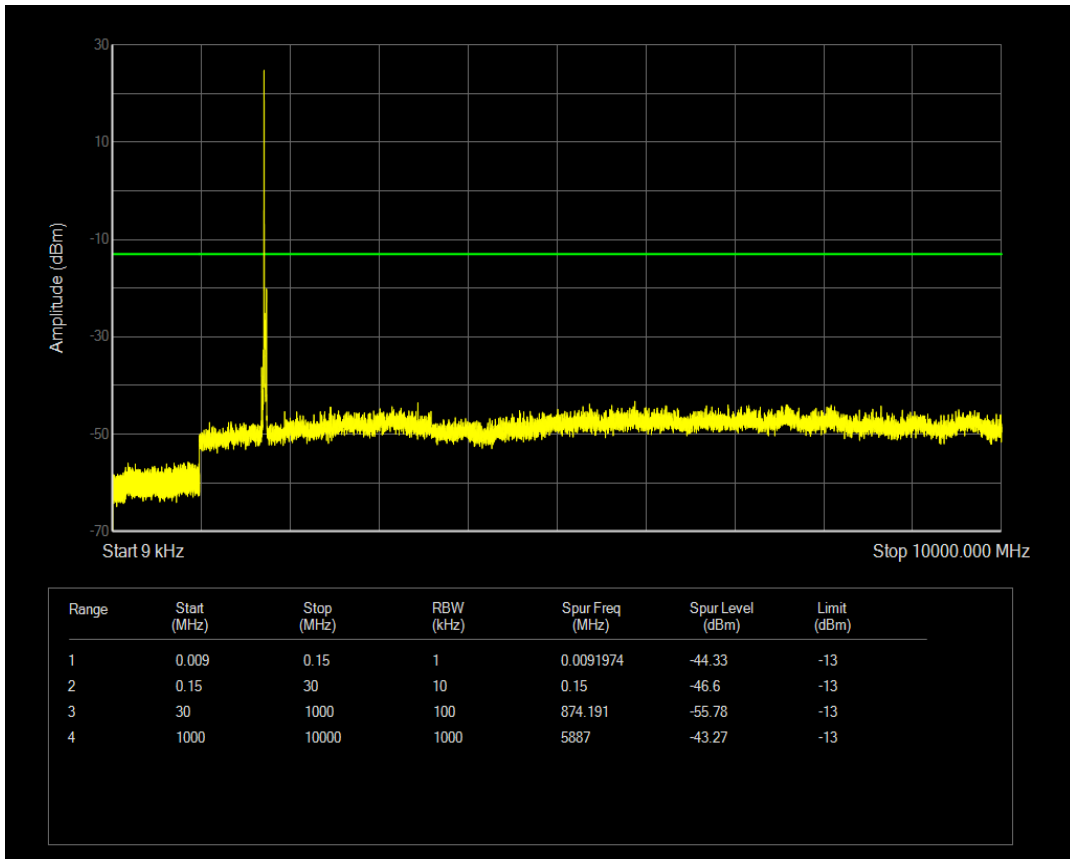

Band4 QAM16 BW=15MHz Channel=20175 RB Size=75 Position=#0

Band4 QAM16 BW=15MHz Channel=20175 RB Size=1 Position=#0