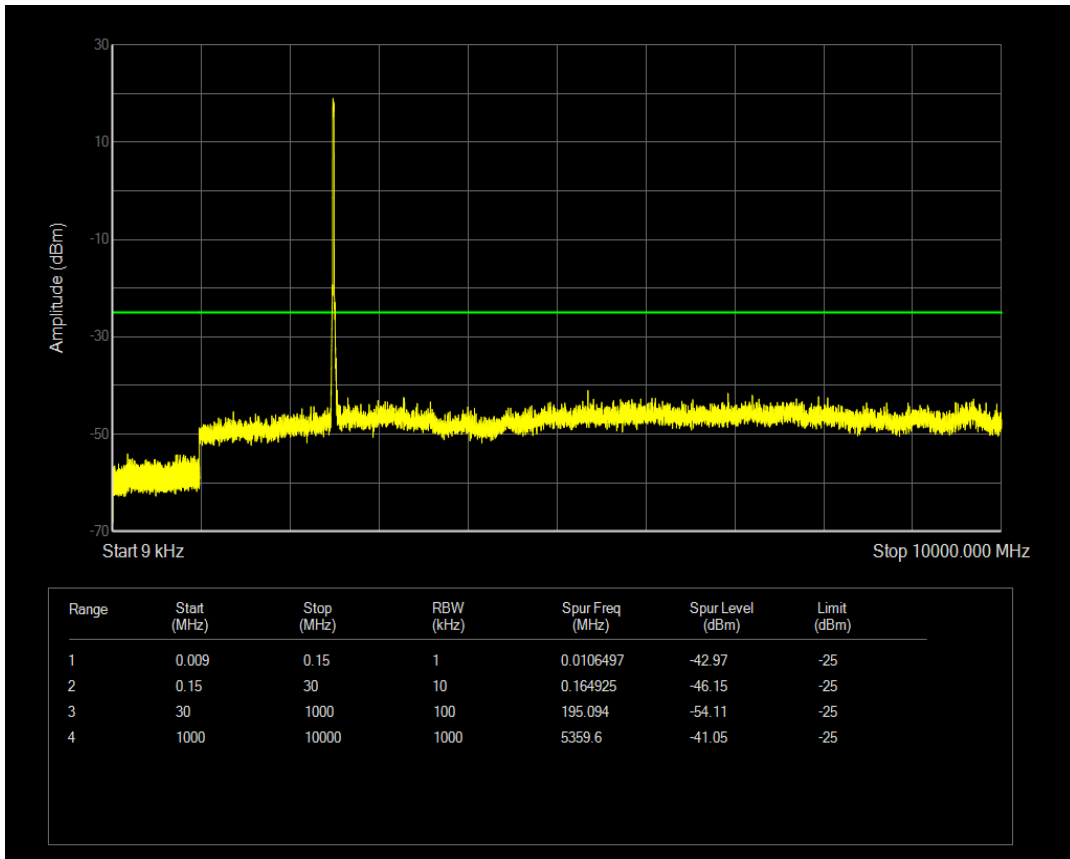

Band41 QPSK BW=15MHz Channel=39725 RB Size=1 Position=#0

Band41 QPSK BW=15MHz Channel=39725 RB Size=75 Position=#0