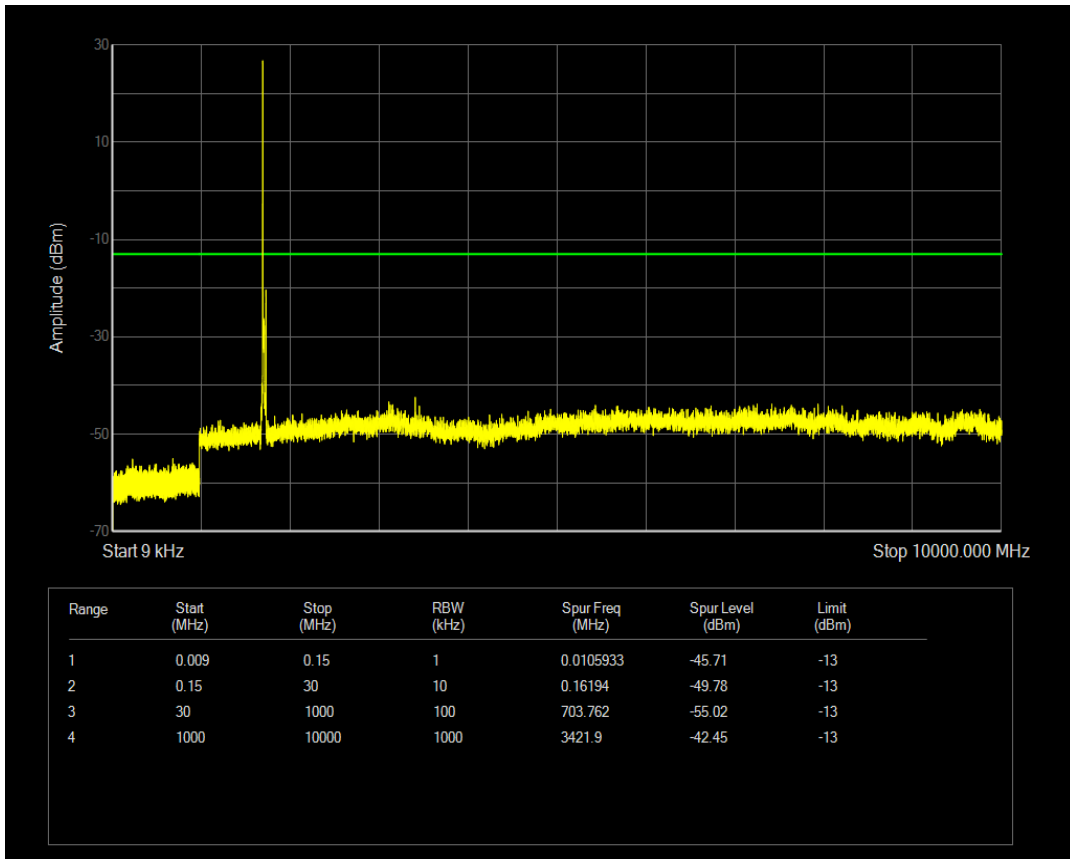

Band4 QPSK BW=15MHz Channel=20325 RB Size=1 Position=#0

Band4 QPSK BW=15MHz Channel=20325 RB Size=75 Position=#0

Band4 QAM16 BW=15MHz Channel=20325 RB Size=1 Position=#0

Band4 QAM16 BW=15MHz Channel=20325 RB Size=75 Position=#0

Band4 QPSK BW=20MHz Channel=20050 RB Size=1 Position=#0

Band4 QPSK BW=20MHz Channel=20050 RB Size=100 Position=#0

Band4 QAM16 BW=20MHz Channel=20050 RB Size=1 Position=#0

Band4 QAM16 BW=20MHz Channel=20050 RB Size=100 Position=#0