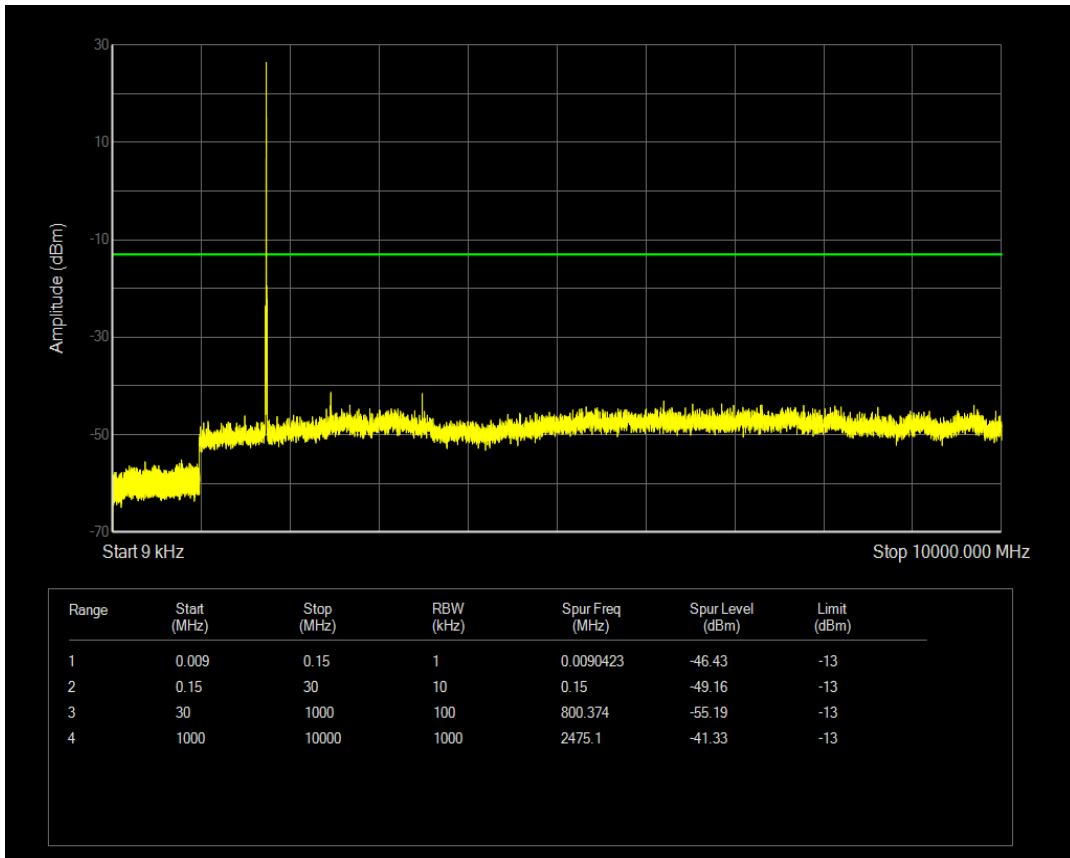

Band4 QPSK BW=5MHz Channel=20175 RB Size=1 Position=#0

Band4 QPSK BW=5MHz Channel=20175 RB Size=25 Position=#0

Band4 QAM16 BW=5MHz Channel=20175 RB Size=1 Position=#0

Band4 QPSK BW=5MHz Channel=20375 RB Size=1 Position=#0