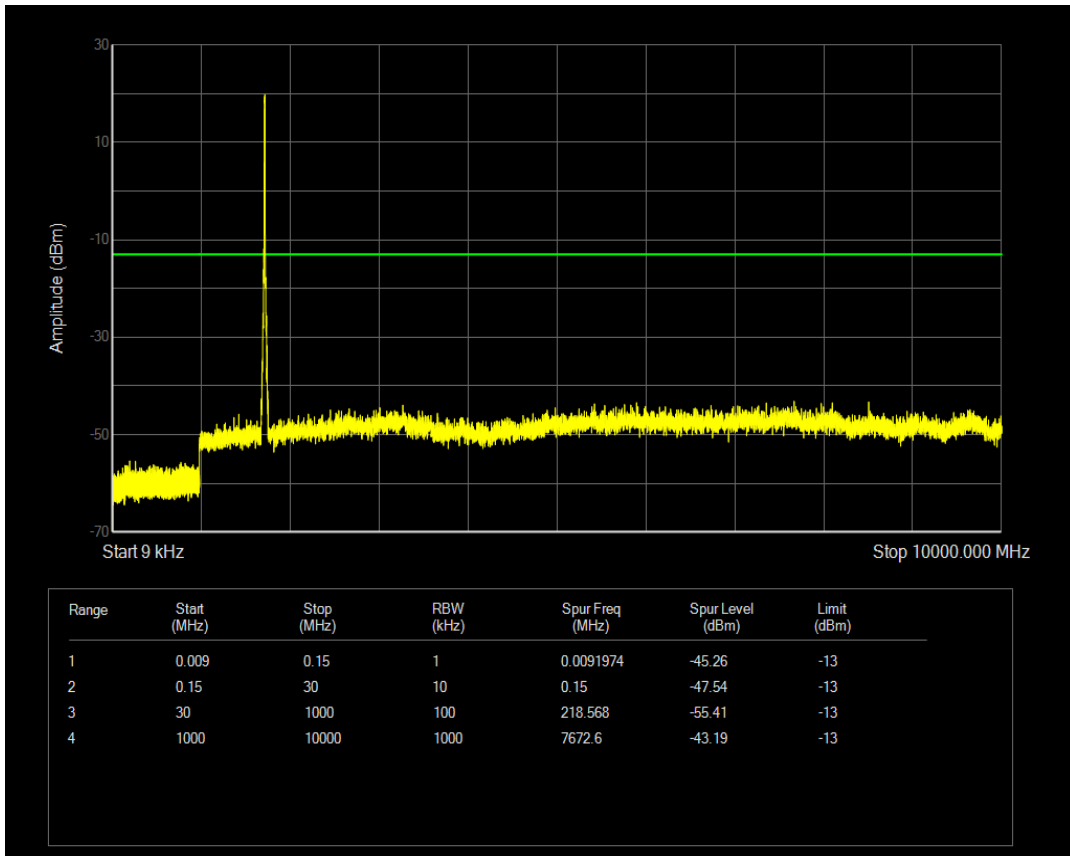

Band4 QPSK BW=10MHz Channel=20000 RB Size=1 Position=#0

Band4 QPSK BW=10MHz Channel=20000 RB Size=50 Position=#0

Band4 QAM16 BW=10MHz Channel=20000 RB Size=1 Position=#0

Band4 QAM16 BW=10MHz Channel=20000 RB Size=50 Position=#0

Band4 QPSK BW=10MHz Channel=20175 RB Size=1 Position=#0

Band4 QPSK BW=10MHz Channel=20175 RB Size=50 Position=#0

Band4 QAM16 BW=10MHz Channel=20175 RB Size=1 Position=#0

Band4 QAM16 BW=10MHz Channel=20175 RB Size=50 Position=#0