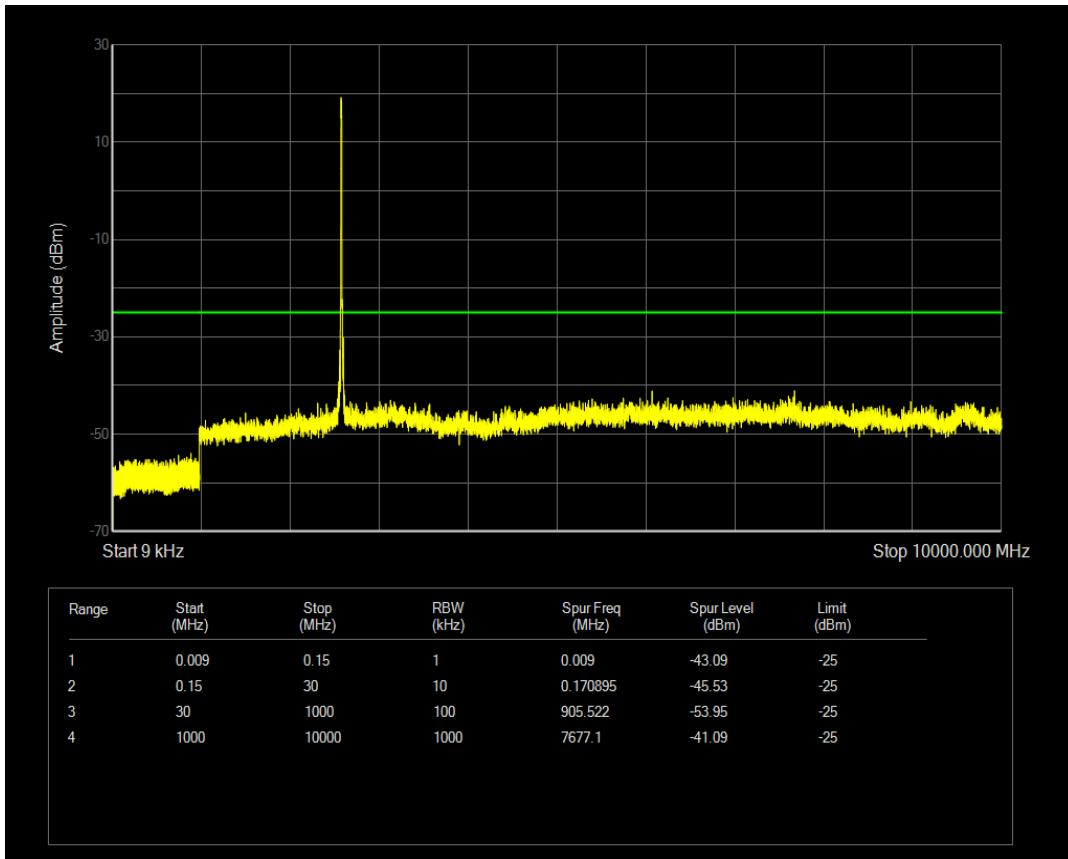

Band41 QPSK BW=10MHz Channel=39700 RB Size=1 Position=#0

Band41 QAM16 BW=10MHz Channel=39700 RB Size=1 Position=#0

Band41 QPSK BW=10MHz Channel=39700 RB Size=50 Position=#0

Band41 QAM16 BW=10MHz Channel=39700 RB Size=50 Position=#0

Band41 QPSK BW=10MHz Channel=40620 RB Size=50 Position=#0

Band41 QPSK BW=10MHz Channel=40620 RB Size=1 Position=#0

Band41 QAM16 BW=10MHz Channel=40620 RB Size=1 Position=#0

Band41 QAM16 BW=10MHz Channel=40620 RB Size=50 Position=#0