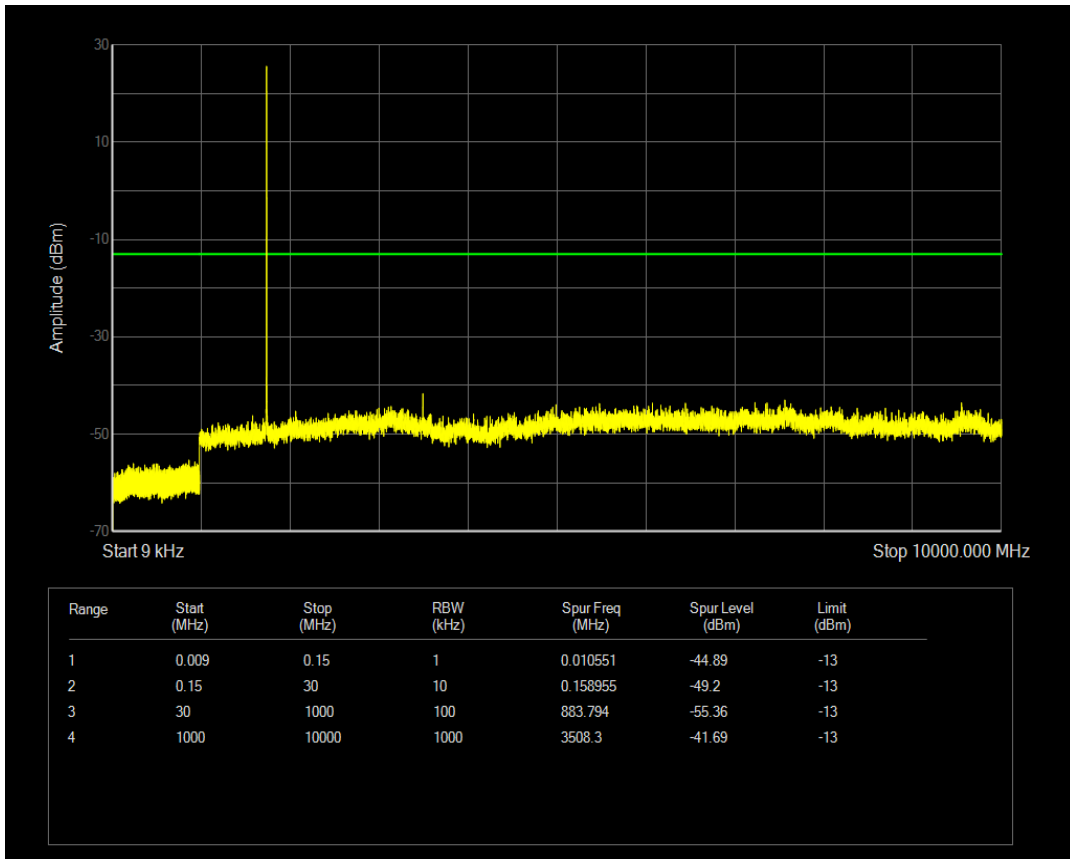

Band4 QPSK BW=1.4MHz Channel=20393 RB Size=1 Position=#0

Band4 QPSK BW=1.4MHz Channel=20393 RB Size=6 Position=#0

Band4 QAM16 BW=1.4MHz Channel=20393 RB Size=1 Position=#0

Band4 QAM16 BW=1.4MHz Channel=20393 RB Size=6 Position=#0

Band4 QPSK BW=3MHz Channel=19965 RB Size=15 Position=#0

Band4 QPSK BW=3MHz Channel=19965 RB Size=1 Position=#0

Band4 QAM16 BW=3MHz Channel=19965 RB Size=1 Position=#0

Band4 QPSK BW=3MHz Channel=20175 RB Size=1 Position=#0