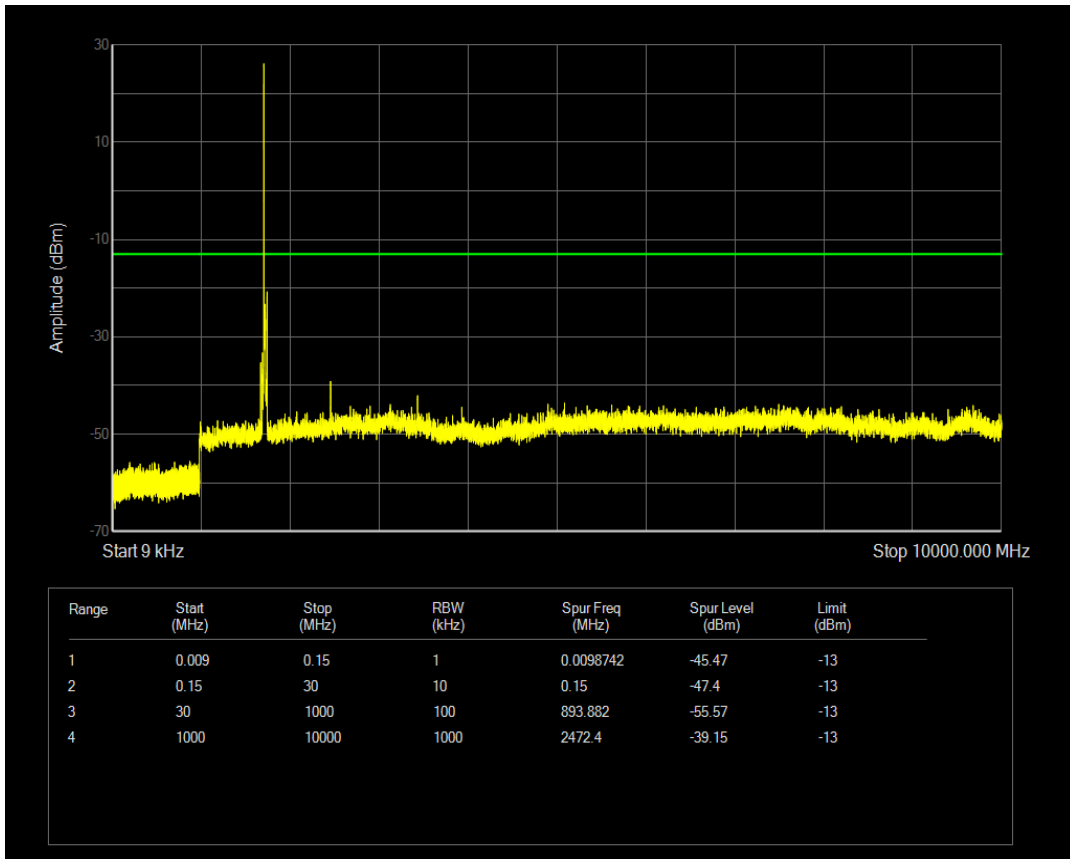

Band4 QPSK BW=20MHz Channel=20050 RB Size=1 Position=#0

Band4 QPSK BW=20MHz Channel=20050 RB Size=100 Position=#0

Band4 QAM16 BW=20MHz Channel=20050 RB Size=1 Position=#0

Band4 QAM16 BW=20MHz Channel=20050 RB Size=100 Position=#0

Band4 QPSK BW=20MHz Channel=20175 RB Size=1 Position=#0

Band4 QPSK BW=20MHz Channel=20175 RB Size=100 Position=#0

Band4 QAM16 BW=20MHz Channel=20175 RB Size=1 Position=#0

Band4 QAM16 BW=20MHz Channel=20175 RB Size=100 Position=#0