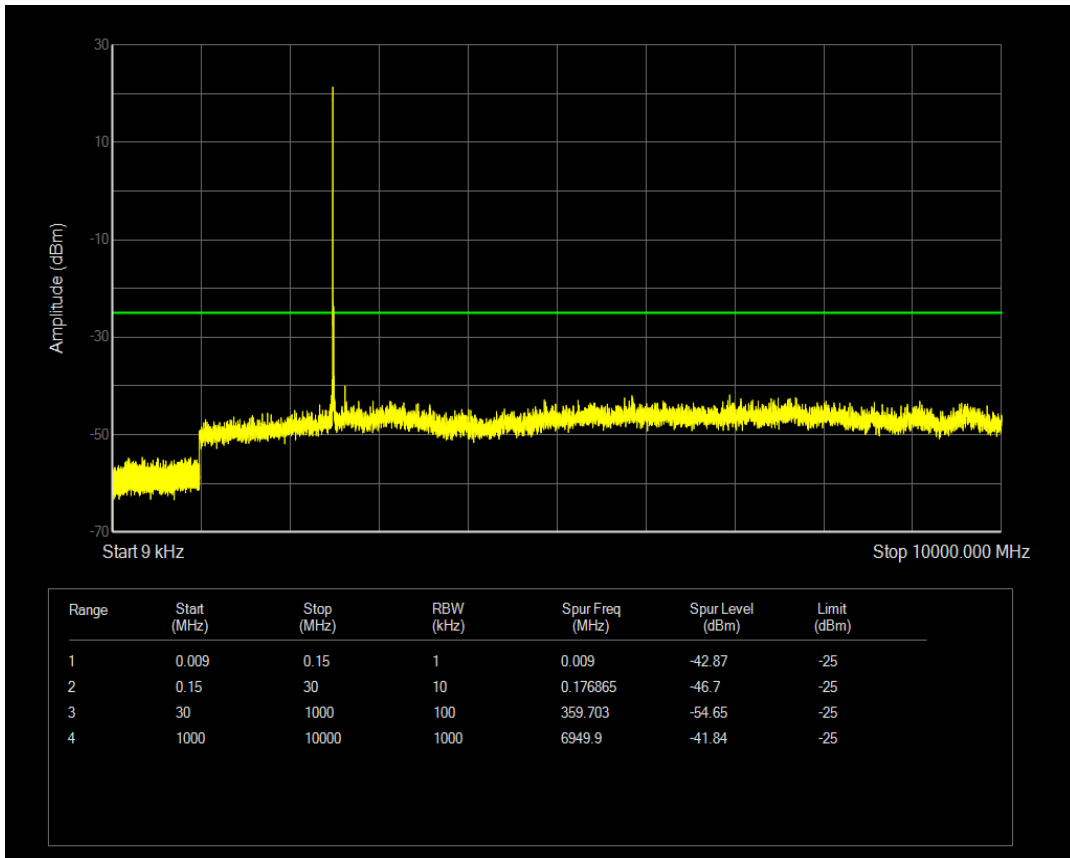

Band41 QPSK BW=10MHz Channel=39700 RB Size=50 Position=#0

Band41 QAM16 BW=10MHz Channel=39700 RB Size=1 Position=#0