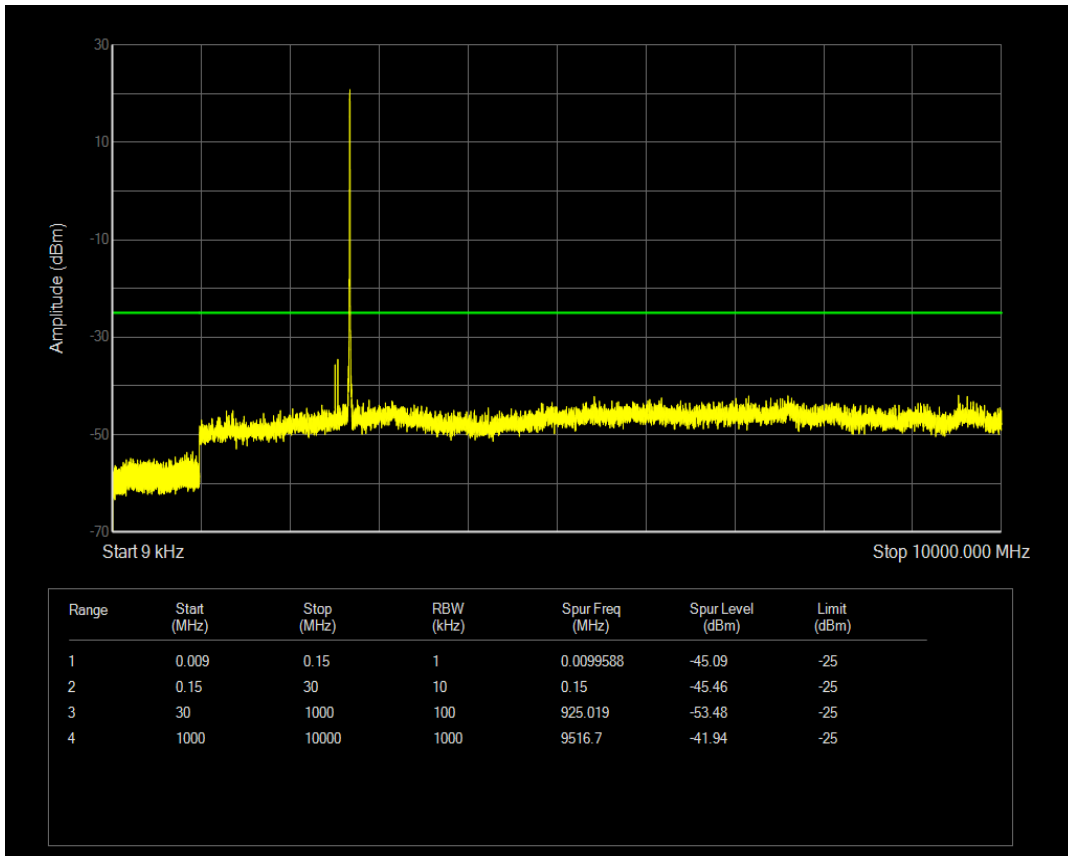

Band41 QAM16 BW=5MHz Channel=41565 RB Size=1 Position=#0

Band41 QPSK BW=5MHz Channel=41565 RB Size=25 Position=#0