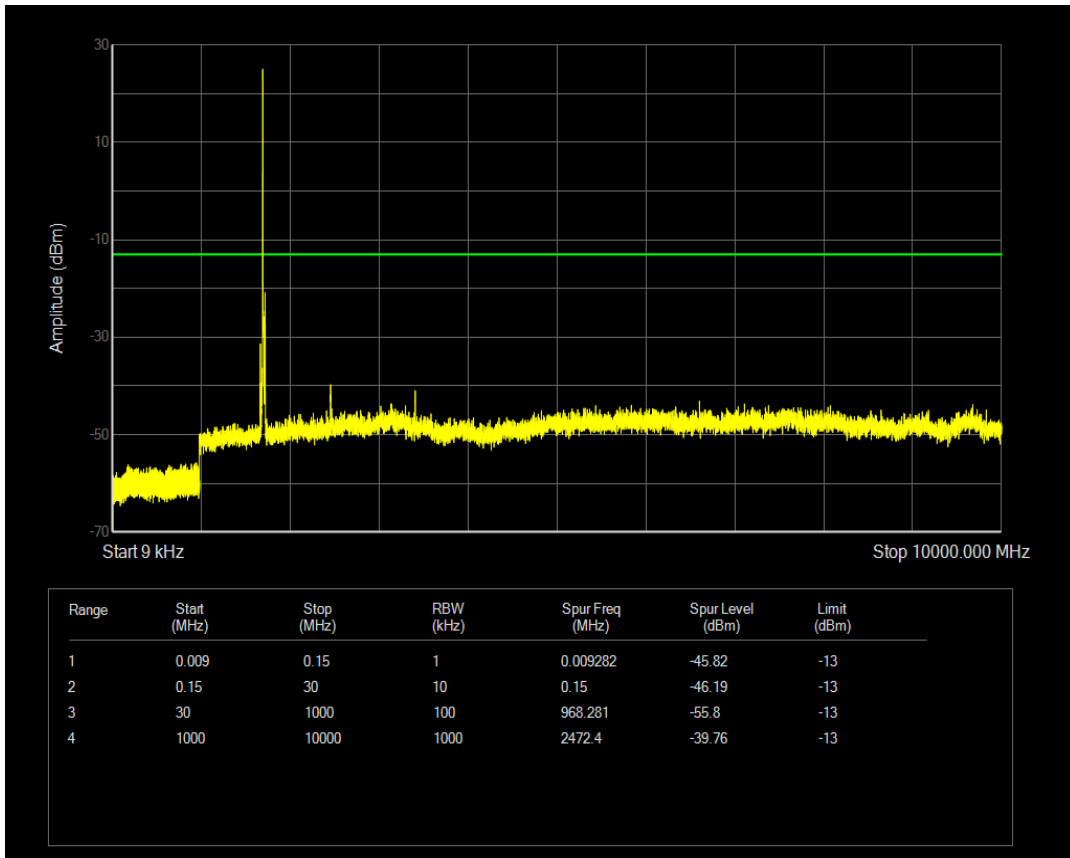

Band4 QAM16 BW=10MHz Channel=20350 RB Size=50 Position=#0

Band4 QPSK BW=15MHz Channel=20025 RB Size=75 Position=#0

Band4 QAM16 BW=15MHz Channel=20025 RB Size=75 Position=#0

Band4 QAM16 BW=15MHz Channel=20025 RB Size=1 Position=#0