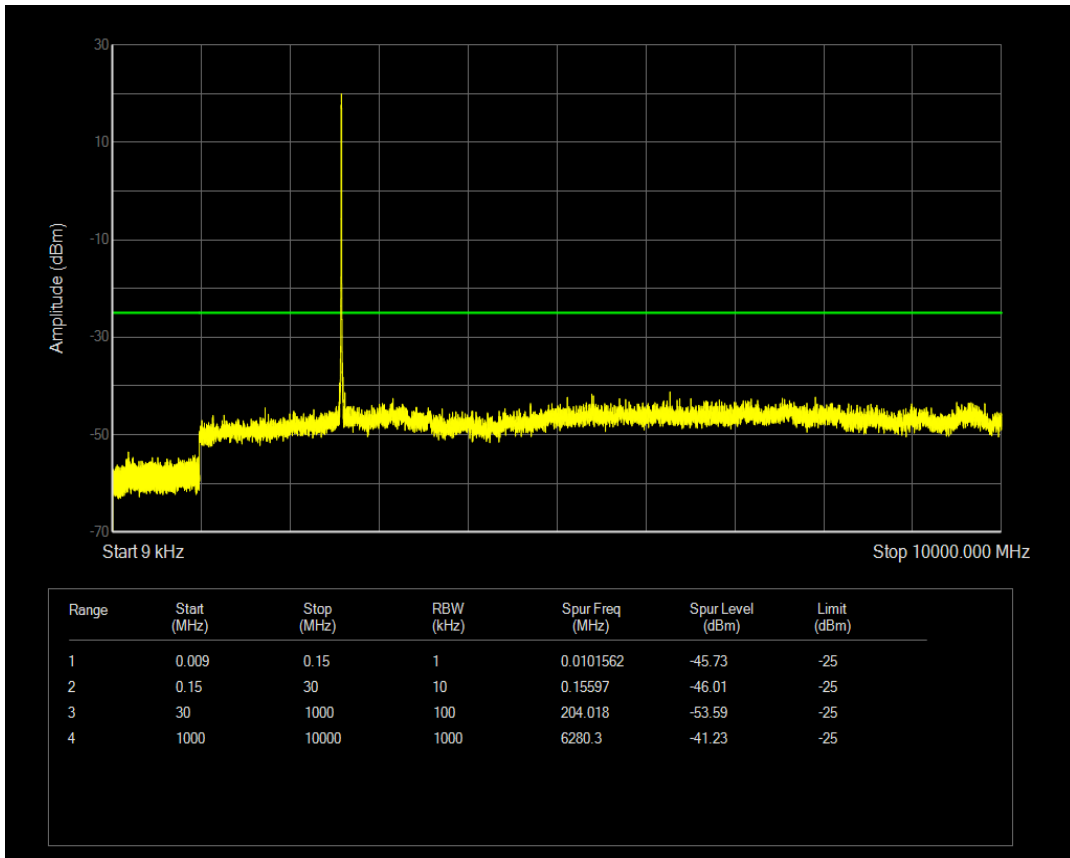

Band41 QPSK BW=5MHz Channel=40620 RB Size=1 Position=#0

Band41 QAM16 BW=5MHz Channel=40620 RB Size=1 Position=#0

Band41 QPSK BW=5MHz Channel=40620 RB Size=25 Position=#0

Band41 QAM16 BW=5MHz Channel=40620 RB Size=25 Position=#0