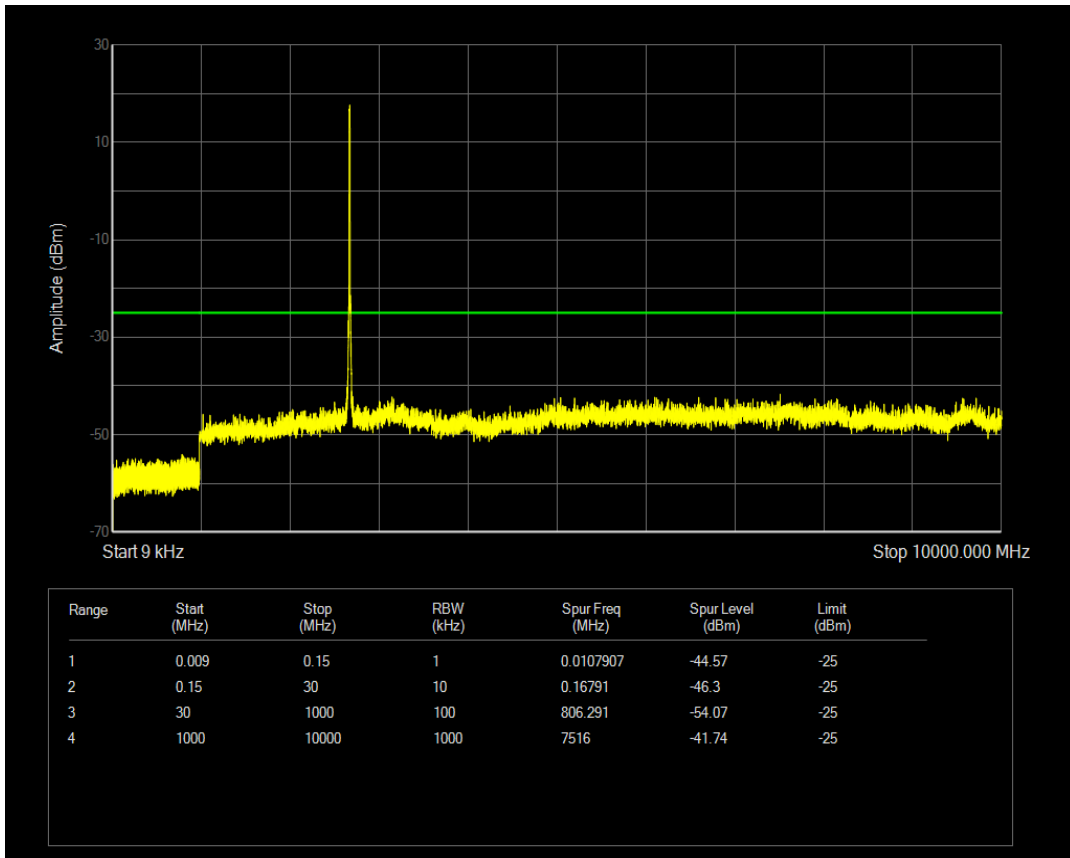

Band41 QPSK BW=10MHz Channel=41540 RB Size=1 Position=#0

Band41 QPSK BW=10MHz Channel=41540 RB Size=50 Position=#0

Band41 QAM16 BW=10MHz Channel=41540 RB Size=1 Position=#0

Band41 QAM16 BW=10MHz Channel=41540 RB Size=50 Position=#0