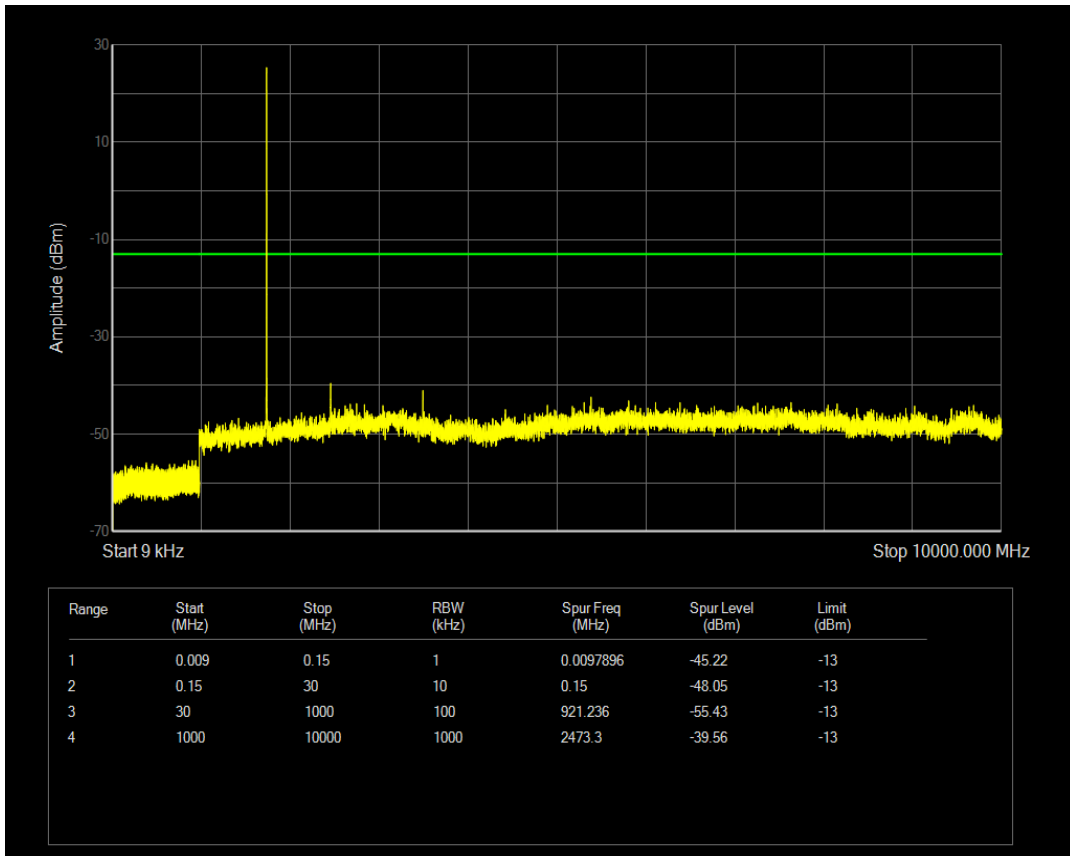

Band4 QPSK BW=1.4MHz Channel=20393 RB Size=1 Position=#0

Band4 QPSK BW=1.4MHz Channel=20393 RB Size=6 Position=#0

Band4 QAM16 BW=1.4MHz Channel=20393 RB Size=1 Position=#0

Band4 QAM16 BW=1.4MHz Channel=20393 RB Size=6 Position=#0

Band4 QPSK BW=3MHz Channel=19965 RB Size=15 Position=#0

Band4 QPSK BW=3MHz Channel=19965 RB Size=1 Position=#0

Band4 QAM16 BW=3MHz Channel=19965 RB Size=1 Position=#0

Band4 QPSK BW=3MHz Channel=20175 RB Size=1 Position=#0