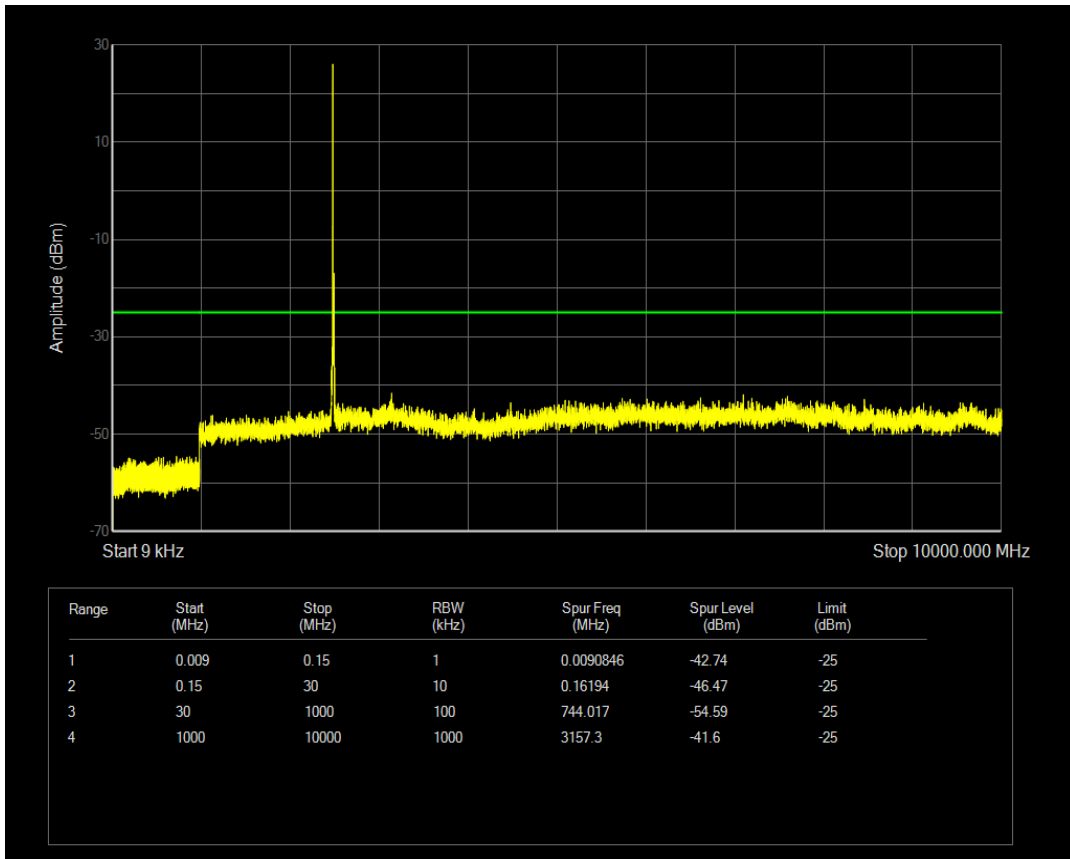

Band41 QPSK BW=15MHz Channel=40620 RB Size=1 Position=#0

Band41 QAM16 BW=15MHz Channel=39725 RB Size=1 Position=#0