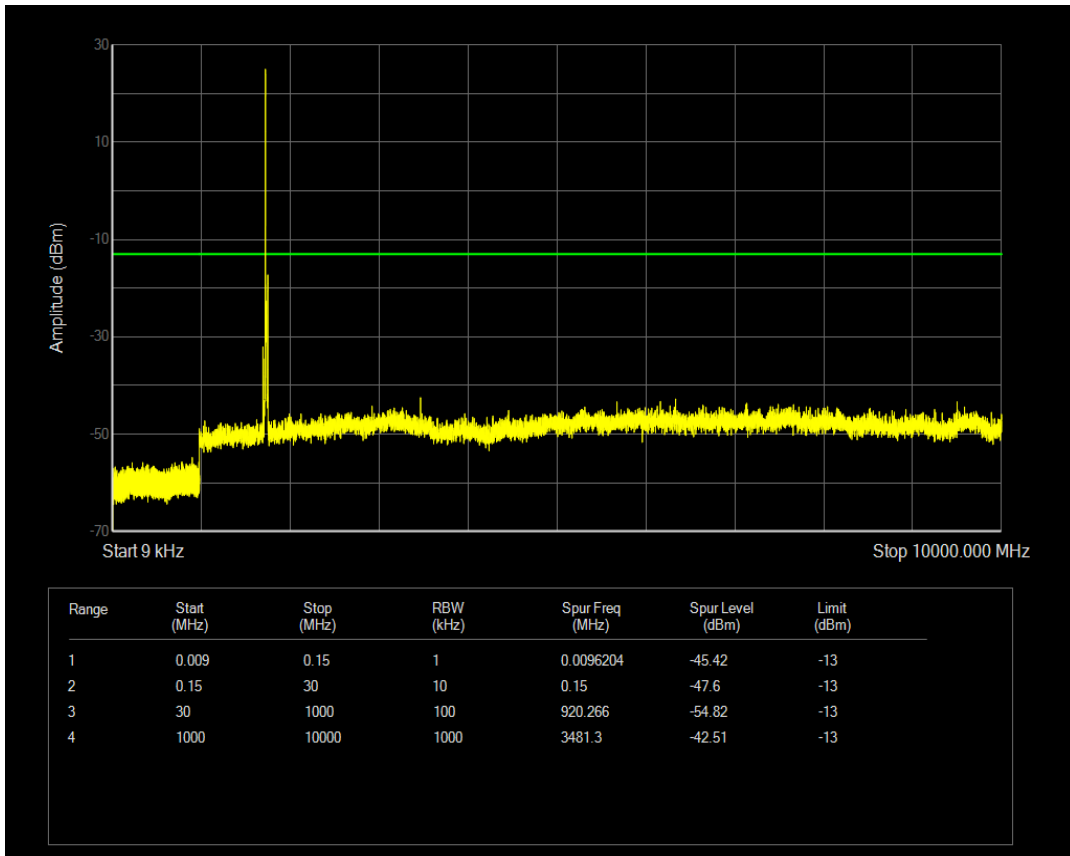

Band4 QPSK BW=15MHz Channel=20325 RB Size=75 Position=#0

Band4 QPSK BW=15MHz Channel=20325 RB Size=1 Position=#0