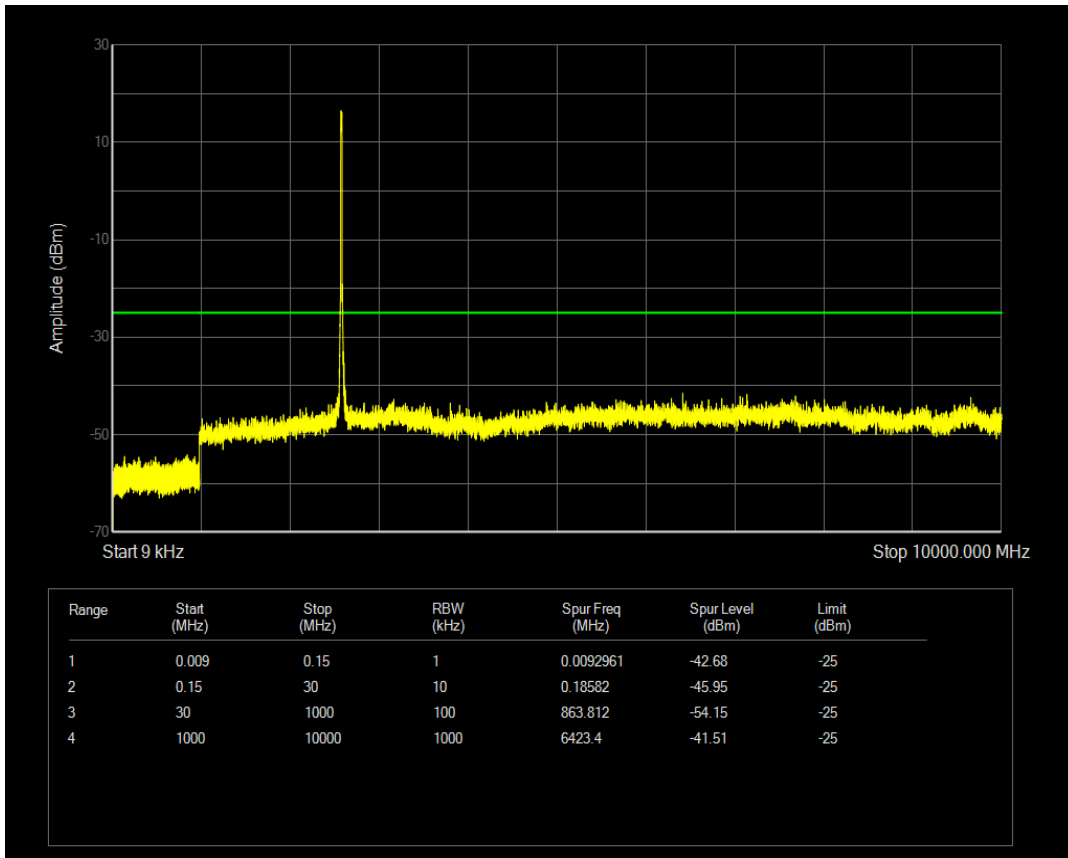

Band41 QAM16 BW=15MHz Channel=39725 RB Size=75 Position=#0

Band41 QPSK BW=15MHz Channel=40620 RB Size=75 Position=#0

Band41 QAM16 BW=15MHz Channel=40620 RB Size=1 Position=#0

Band41 QAM16 BW=15MHz Channel=40620 RB Size=75 Position=#0