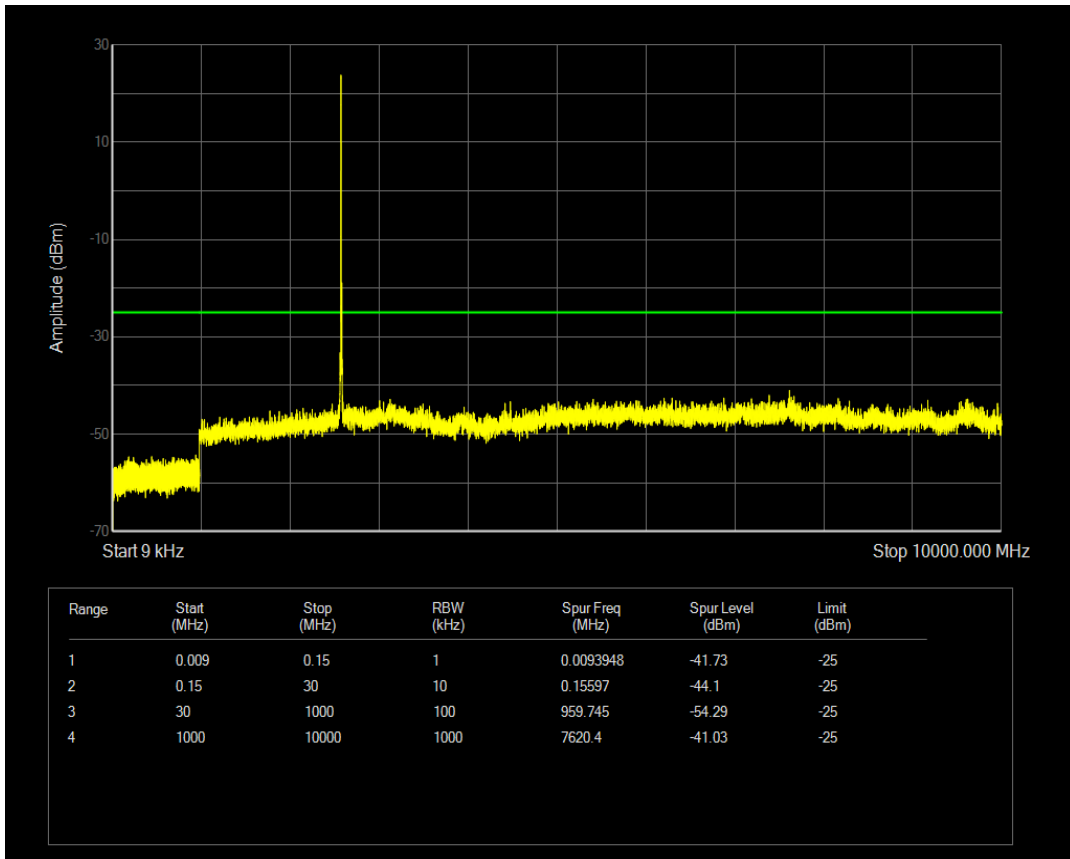

Band41 QAM16 BW=10MHz Channel=40620 RB Size=50 Position=#0

Band41 QAM16 BW=10MHz Channel=40620 RB Size=1 Position=#0