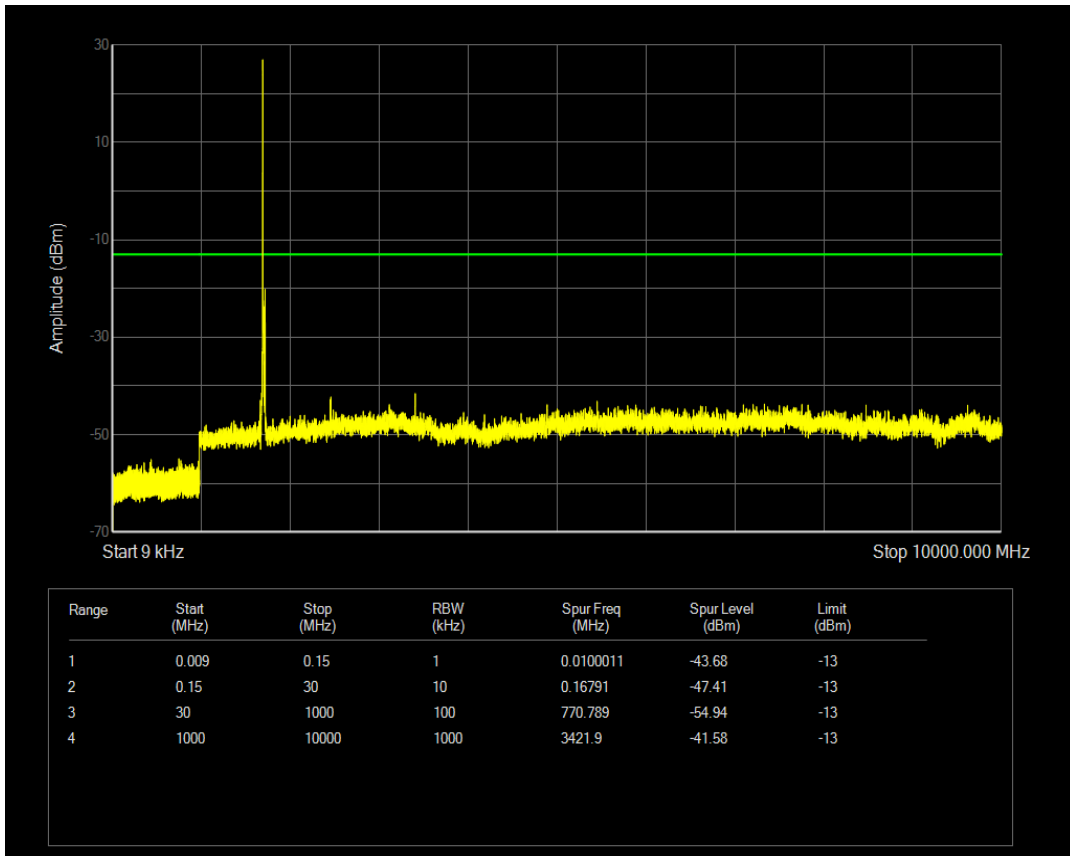

Band4 QPSK BW=10MHz Channel=20350 RB Size=1 Position=#0

Band4 QPSK BW=10MHz Channel=20350 RB Size=50 Position=#0

Band4 QAM16 BW=10MHz Channel=20350 RB Size=1 Position=#0

Band4 QPSK BW=15MHz Channel=20025 RB Size=1 Position=#0

Band4 QAM16 BW=10MHz Channel=20350 RB Size=50 Position=#0

Band4 QPSK BW=15MHz Channel=20025 RB Size=75 Position=#0

Band4 QAM16 BW=15MHz Channel=20025 RB Size=75 Position=#0

Band4 QAM16 BW=15MHz Channel=20025 RB Size=1 Position=#0