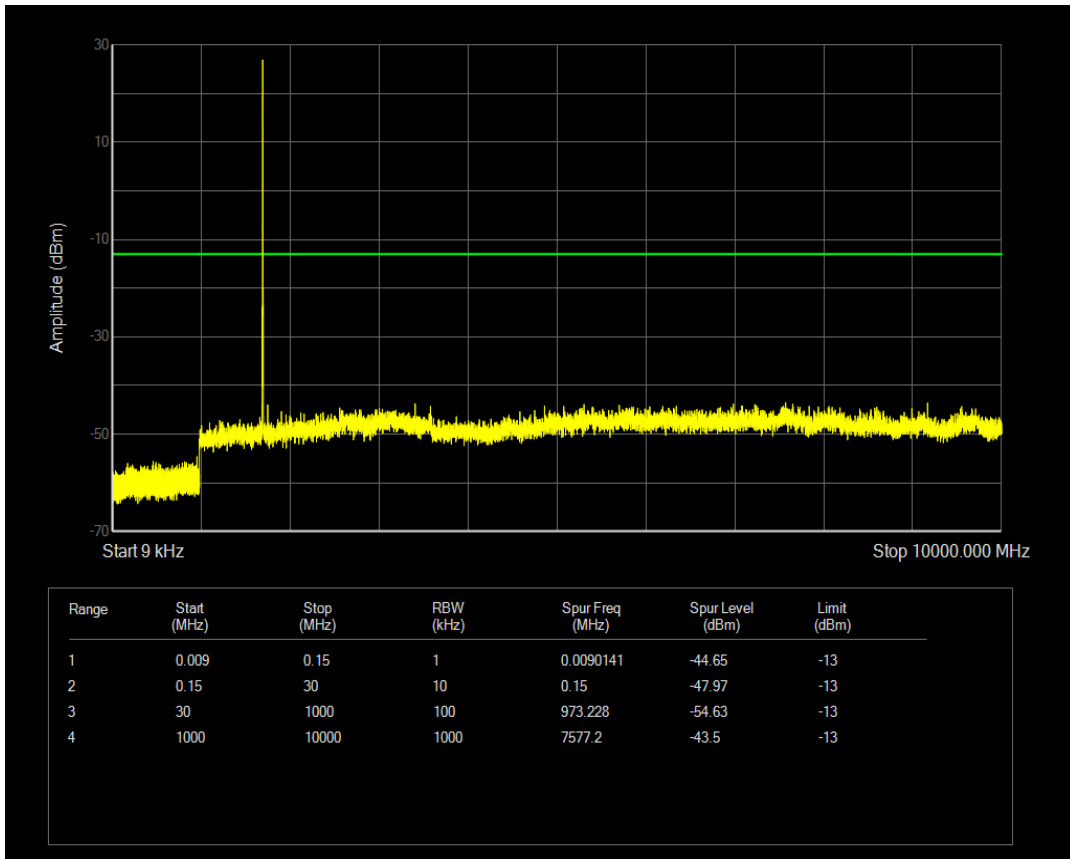

Band4 QPSK BW=1.4MHz Channel=20393 RB Size=1 Position=#0

Band4 QPSK BW=1.4MHz Channel=20393 RB Size=6 Position=#0

Band4 QAM16 BW=1.4MHz Channel=20393 RB Size=1 Position=#0

Band4 QAM16 BW=1.4MHz Channel=20393 RB Size=6 Position=#0

Band4 QPSK BW=3MHz Channel=19965 RB Size=15 Position=#0

Band4 QPSK BW=3MHz Channel=19965 RB Size=1 Position=#0

Band4 QAM16 BW=3MHz Channel=19965 RB Size=1 Position=#0

Band4 QPSK BW=3MHz Channel=20175 RB Size=1 Position=#0