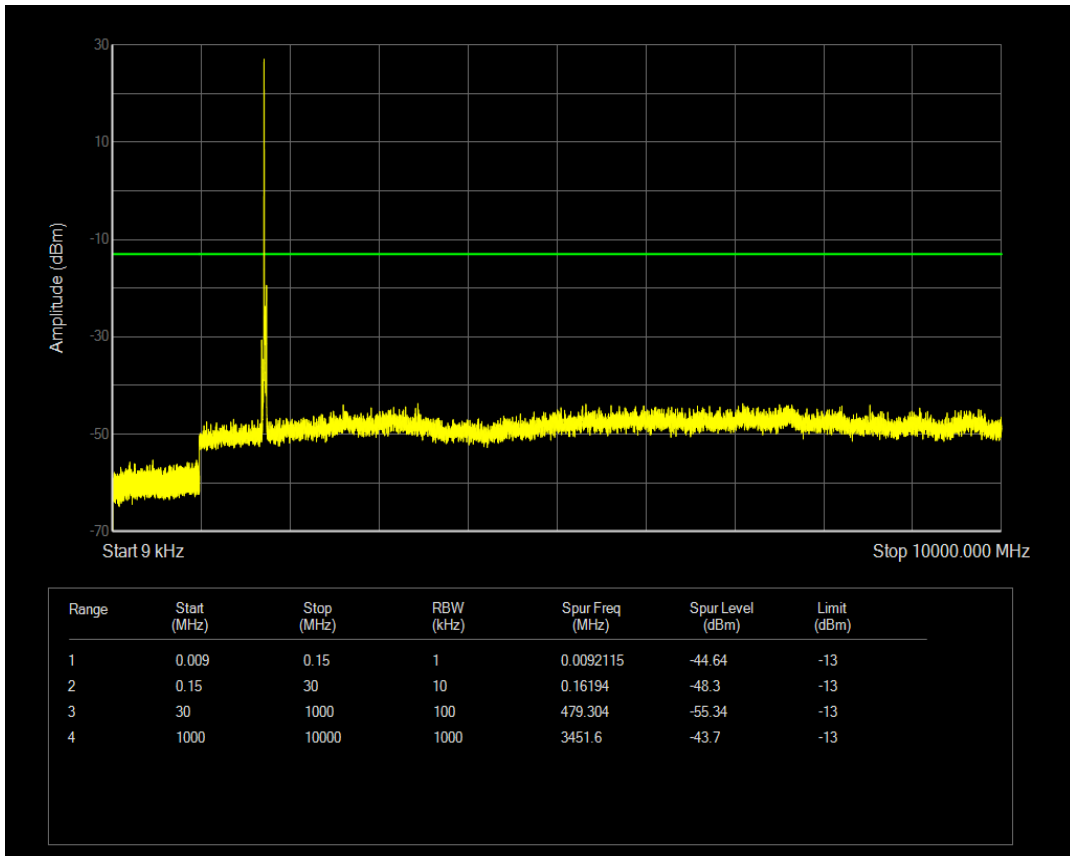

Band4 QPSK BW=15MHz Channel=20175 RB Size=75 Position=#0

Band4 QPSK BW=15MHz Channel=20175 RB Size=1 Position=#0