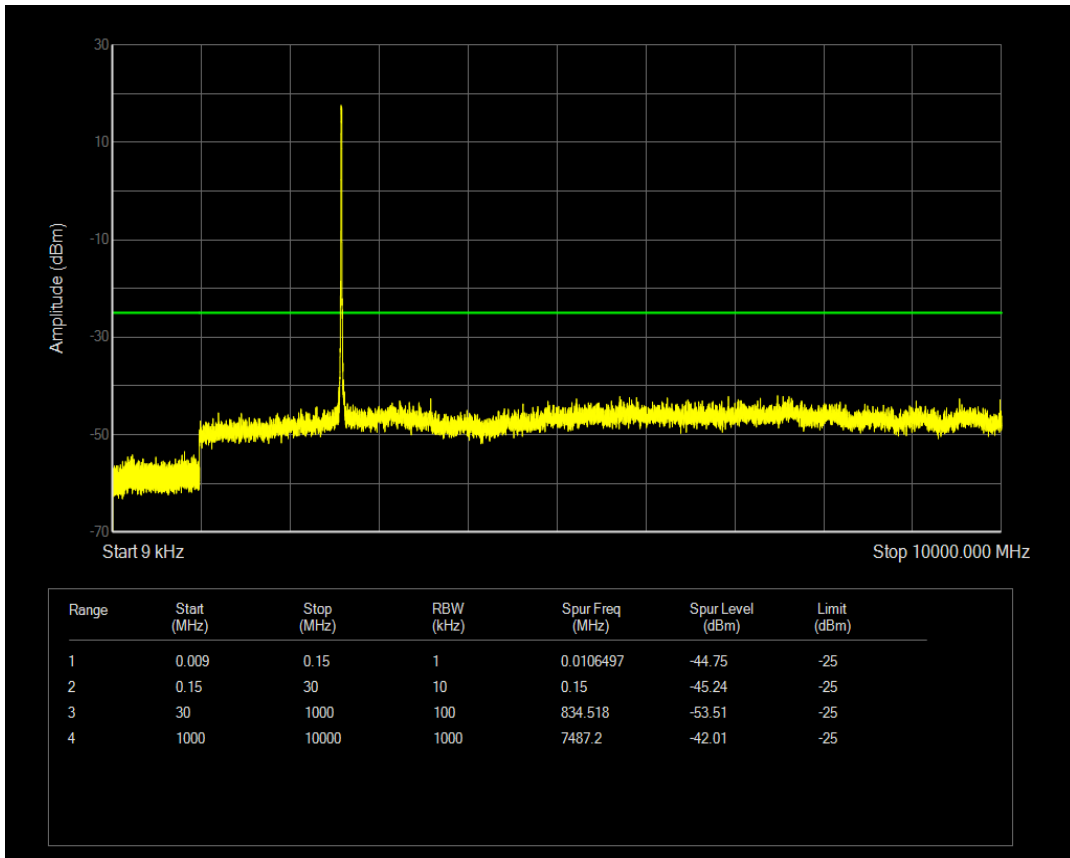

Band41 QPSK BW=10MHz Channel=40620 RB Size=50 Position=#0

Band41 QPSK BW=10MHz Channel=40620 RB Size=1 Position=#0

Band41 QAM16 BW=10MHz Channel=40620 RB Size=1 Position=#0

Band41 QAM16 BW=10MHz Channel=40620 RB Size=50 Position=#0