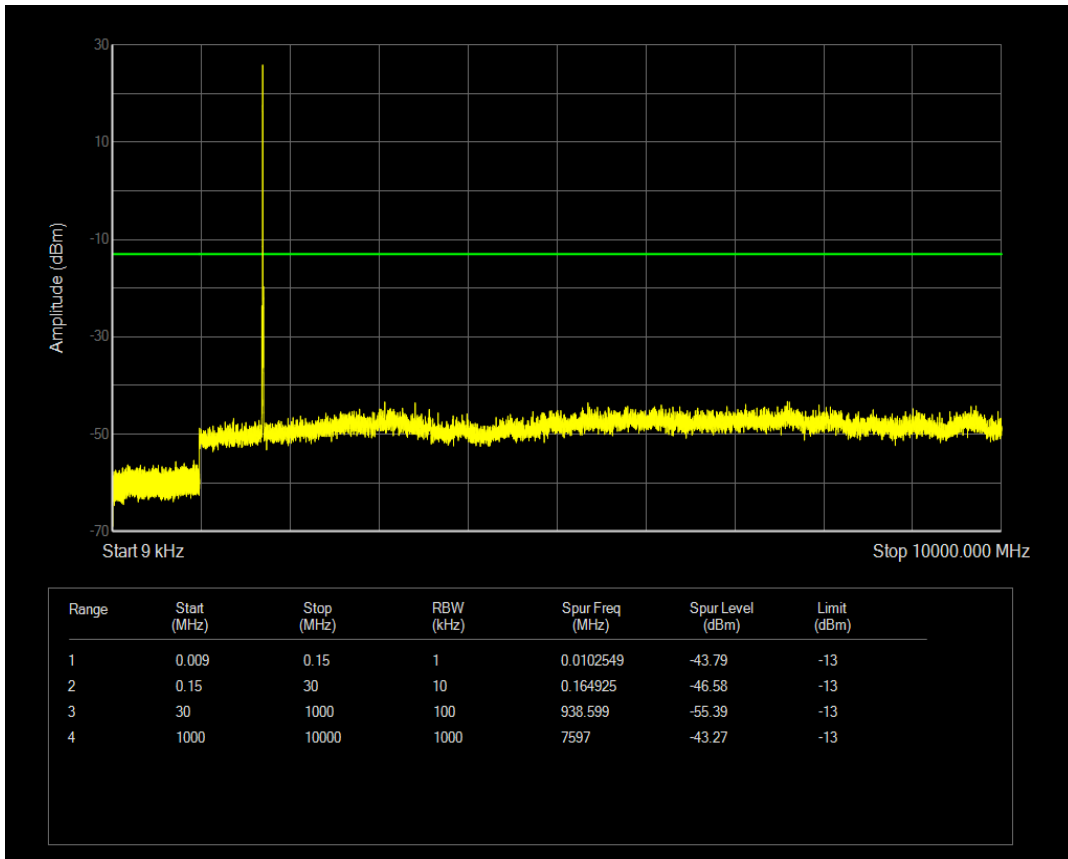

Band4 QPSK BW=3MHz Channel=20385 RB Size=15 Position=#0

Band4 QPSK BW=3MHz Channel=20385 RB Size=1 Position=#0

Band4 QAM16 BW=3MHz Channel=20385 RB Size=1 Position=#0

Band4 QAM16 BW=3MHz Channel=20385 RB Size=15 Position=#0

Band4 QPSK BW=5MHz Channel=19975 RB Size=1 Position=#0

Band4 QPSK BW=5MHz Channel=19975 RB Size=25 Position=#0

Band4 QAM16 BW=5MHz Channel=19975 RB Size=1 Position=#0

Band4 QAM16 BW=5MHz Channel=19975 RB Size=25 Position=#0