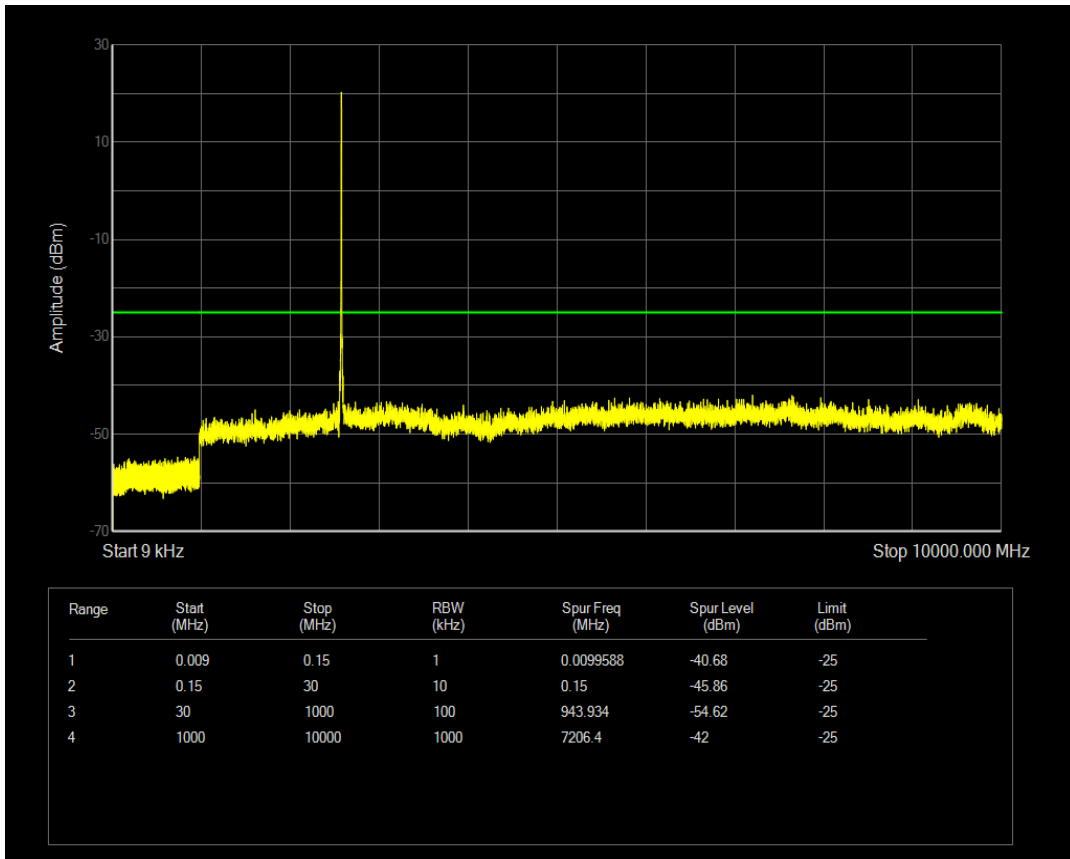

Band41 QAM16 BW=5MHz Channel=40620 RB Size=25 Position=#0

Band41 QPSK BW=5MHz Channel=40620 RB Size=25 Position=#0