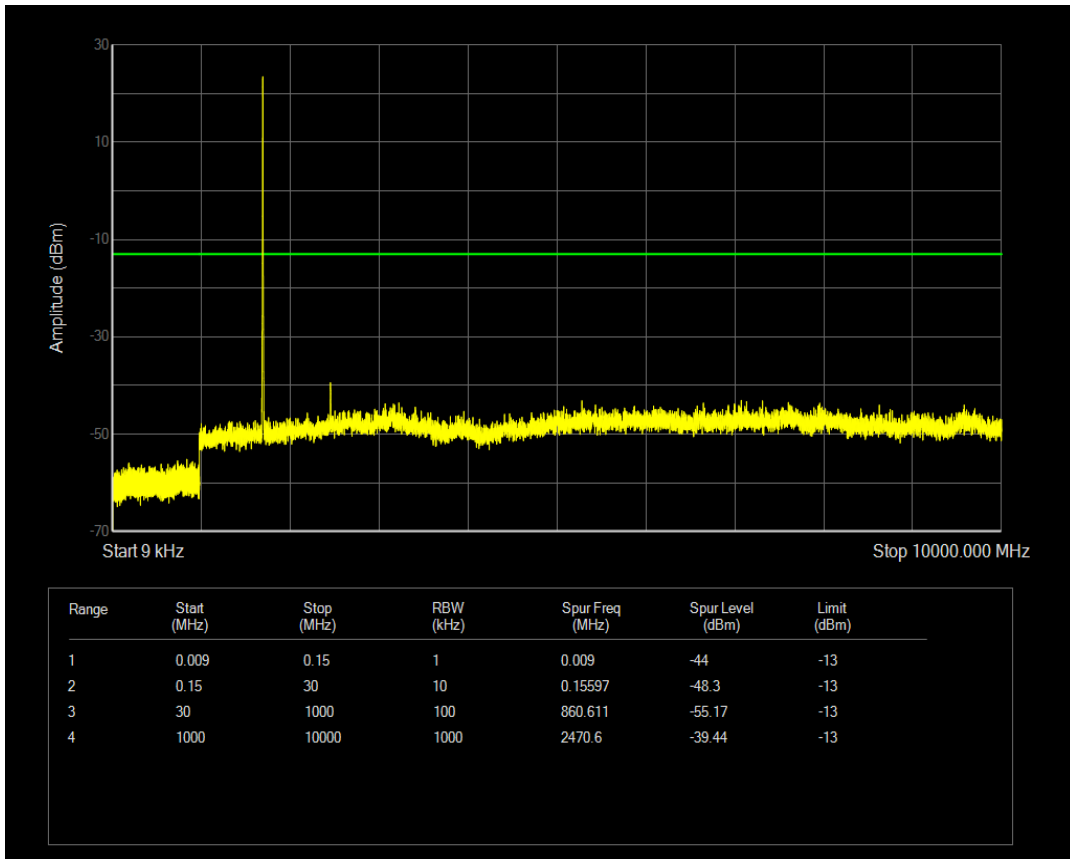

Band4 QPSK BW=1.4MHz Channel=20393 RB Size=1 Position=#0

Band4 QPSK BW=1.4MHz Channel=20393 RB Size=6 Position=#0

Band4 QAM16 BW=1.4MHz Channel=20393 RB Size=1 Position=#0

Band4 QAM16 BW=1.4MHz Channel=20393 RB Size=6 Position=#0

Band4 QPSK BW=3MHz Channel=19965 RB Size=15 Position=#0

Band4 QPSK BW=3MHz Channel=19965 RB Size=1 Position=#0

Band4 QAM16 BW=3MHz Channel=19965 RB Size=1 Position=#0

Band4 QPSK BW=3MHz Channel=20175 RB Size=1 Position=#0