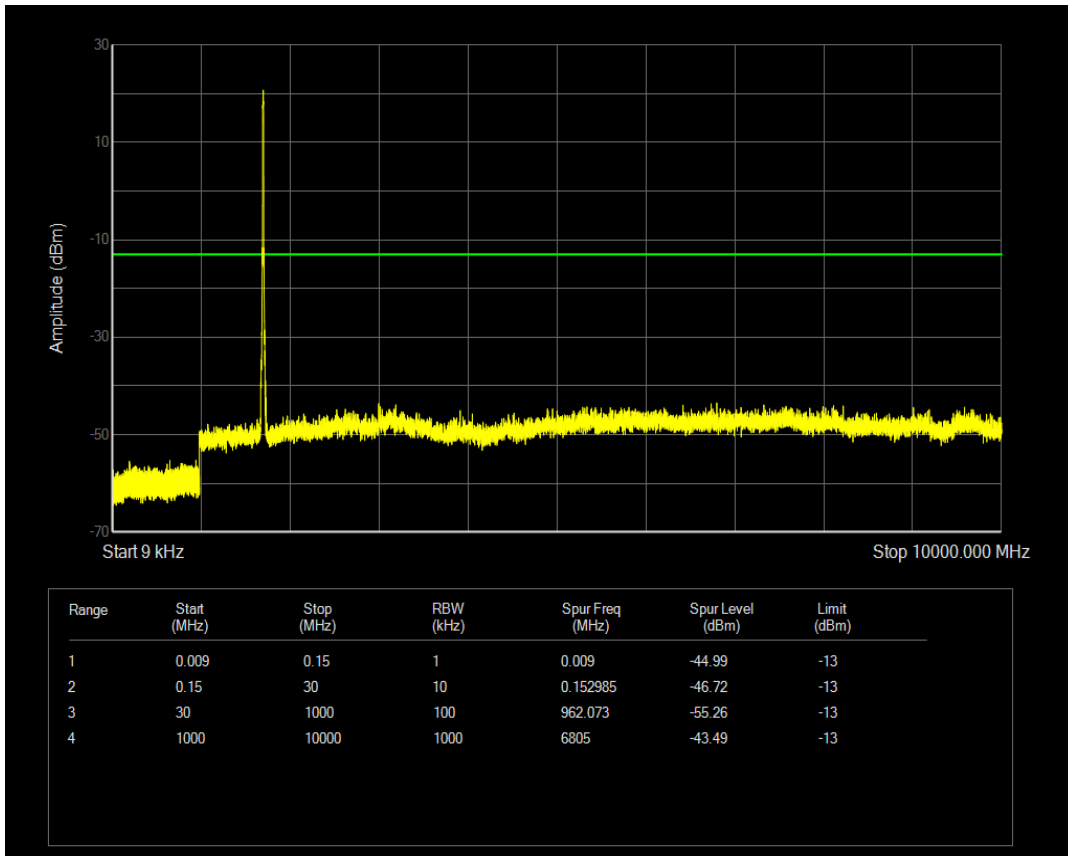

Band4 QPSK BW=10MHz Channel=20000 RB Size=1 Position=#0

Band4 QPSK BW=10MHz Channel=20000 RB Size=50 Position=#0

Band4 QAM16 BW=10MHz Channel=20000 RB Size=1 Position=#0

Band4 QAM16 BW=10MHz Channel=20000 RB Size=50 Position=#0

Band4 QPSK BW=10MHz Channel=20175 RB Size=1 Position=#0

Band4 QPSK BW=10MHz Channel=20175 RB Size=50 Position=#0

Band4 QAM16 BW=10MHz Channel=20175 RB Size=1 Position=#0

Band4 QAM16 BW=10MHz Channel=20175 RB Size=50 Position=#0