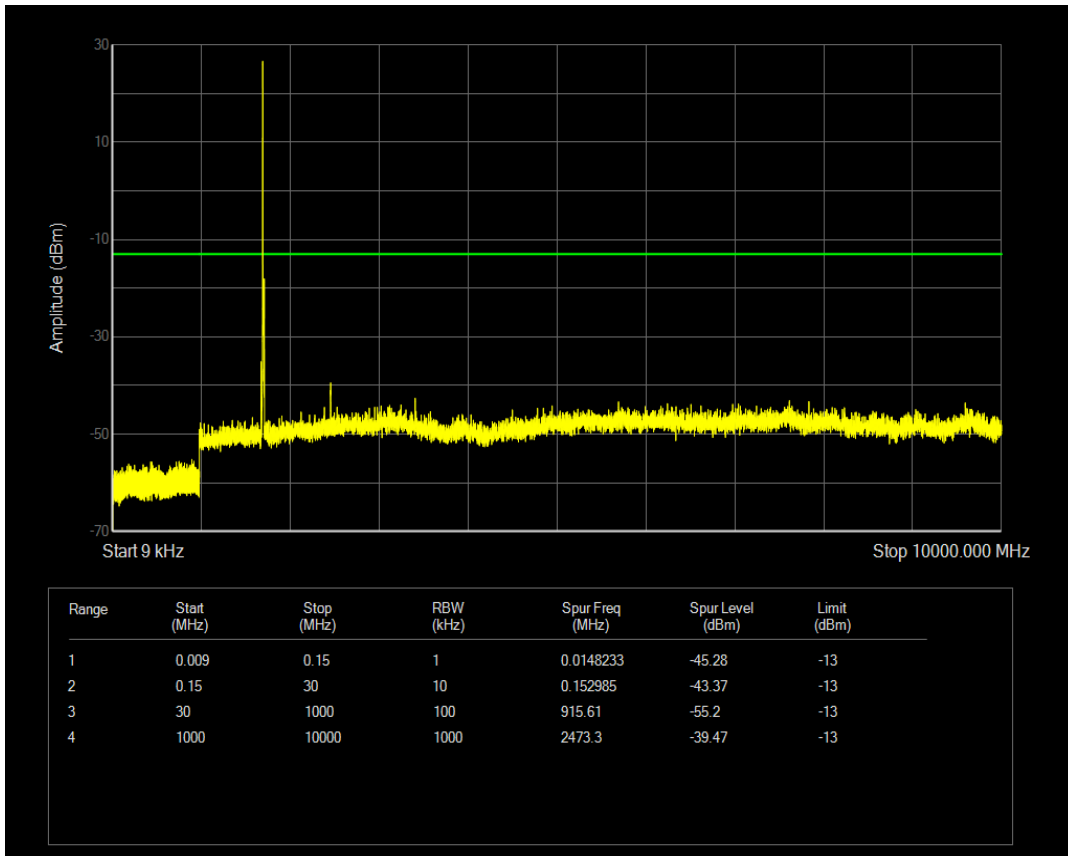

Band4 QAM16 BW=5MHz Channel=20175 RB Size=25 Position=#0

Band4 QPSK BW=5MHz Channel=20375 RB Size=25 Position=#0

Band4 QAM16 BW=5MHz Channel=20375 RB Size=25 Position=#0

Band4 QAM16 BW=5MHz Channel=20375 RB Size=1 Position=#0

Band4 QPSK BW=10MHz Channel=20000 RB Size=1 Position=#0

Band4 QPSK BW=10MHz Channel=20000 RB Size=50 Position=#0

Band4 QAM16 BW=10MHz Channel=20000 RB Size=1 Position=#0

Band4 QAM16 BW=10MHz Channel=20000 RB Size=50 Position=#0