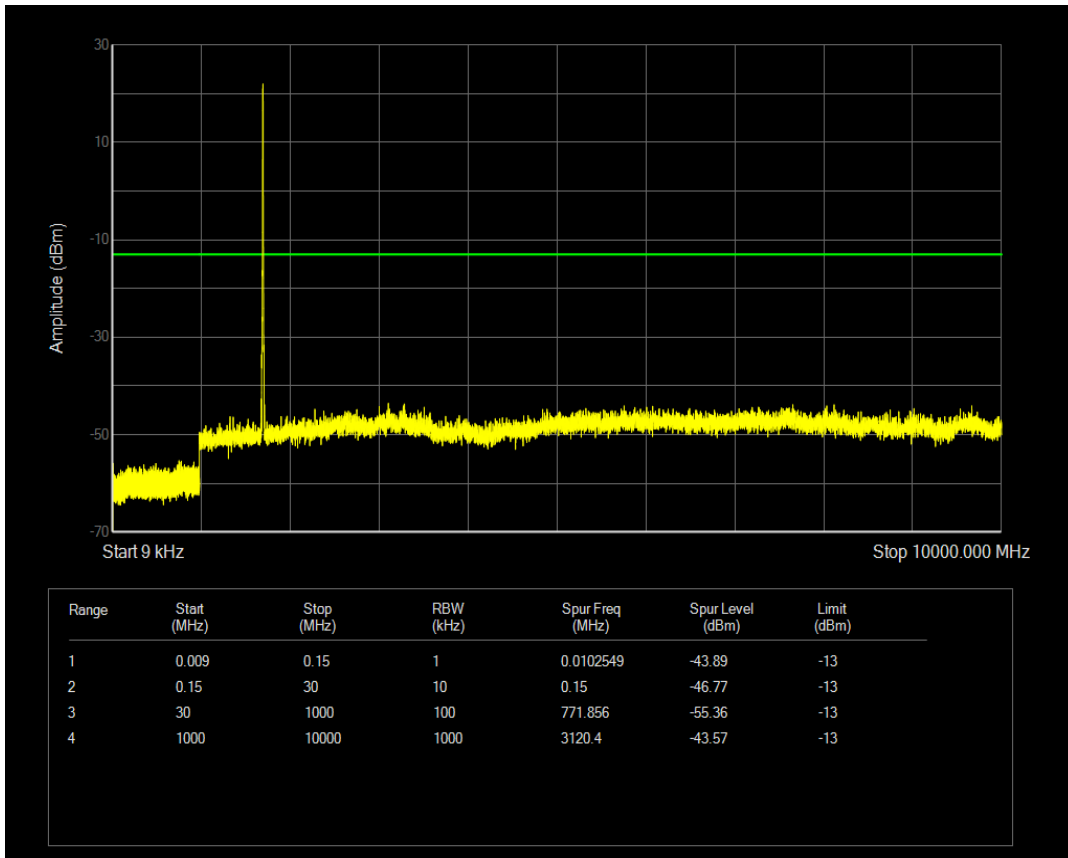

Band4 QPSK BW=5MHz Channel=19975 RB Size=1 Position=#0

Band4 QPSK BW=5MHz Channel=19975 RB Size=25 Position=#0

Band4 QAM16 BW=5MHz Channel=19975 RB Size=1 Position=#0

Band4 QAM16 BW=5MHz Channel=19975 RB Size=25 Position=#0