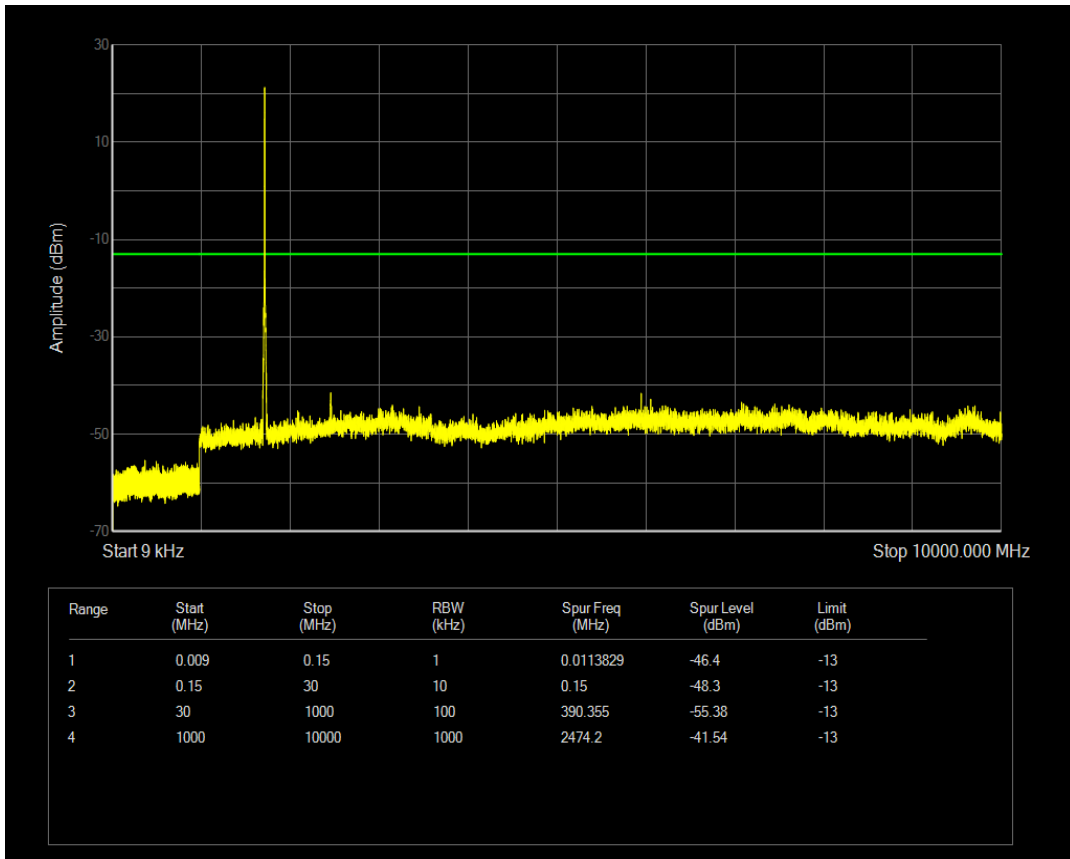

Band4 QPSK BW=5MHz Channel=20375 RB Size=25 Position=#0

Band4 QAM16 BW=5MHz Channel=20175 RB Size=25 Position=#0