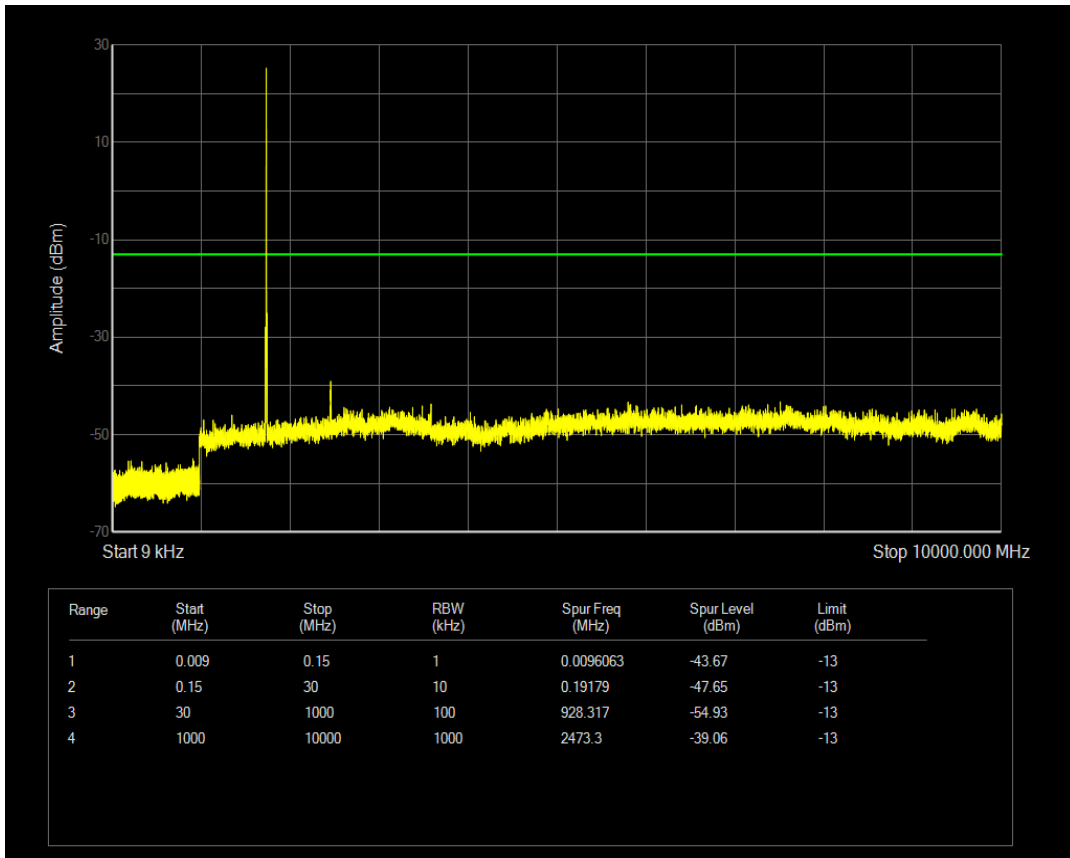

Band4 QAM16 BW=5MHz Channel=20175 RB Size=25 Position=#0

Band4 QPSK BW=5MHz Channel=20375 RB Size=25 Position=#0

Band4 QAM16 BW=5MHz Channel=20375 RB Size=25 Position=#0

Band4 QAM16 BW=5MHz Channel=20375 RB Size=1 Position=#0

Band4 QPSK BW=10MHz Channel=20000 RB Size=1 Position=#0

Band4 QPSK BW=10MHz Channel=20000 RB Size=50 Position=#0

Band4 QAM16 BW=10MHz Channel=20000 RB Size=1 Position=#0

Band4 QAM16 BW=10MHz Channel=20000 RB Size=50 Position=#0