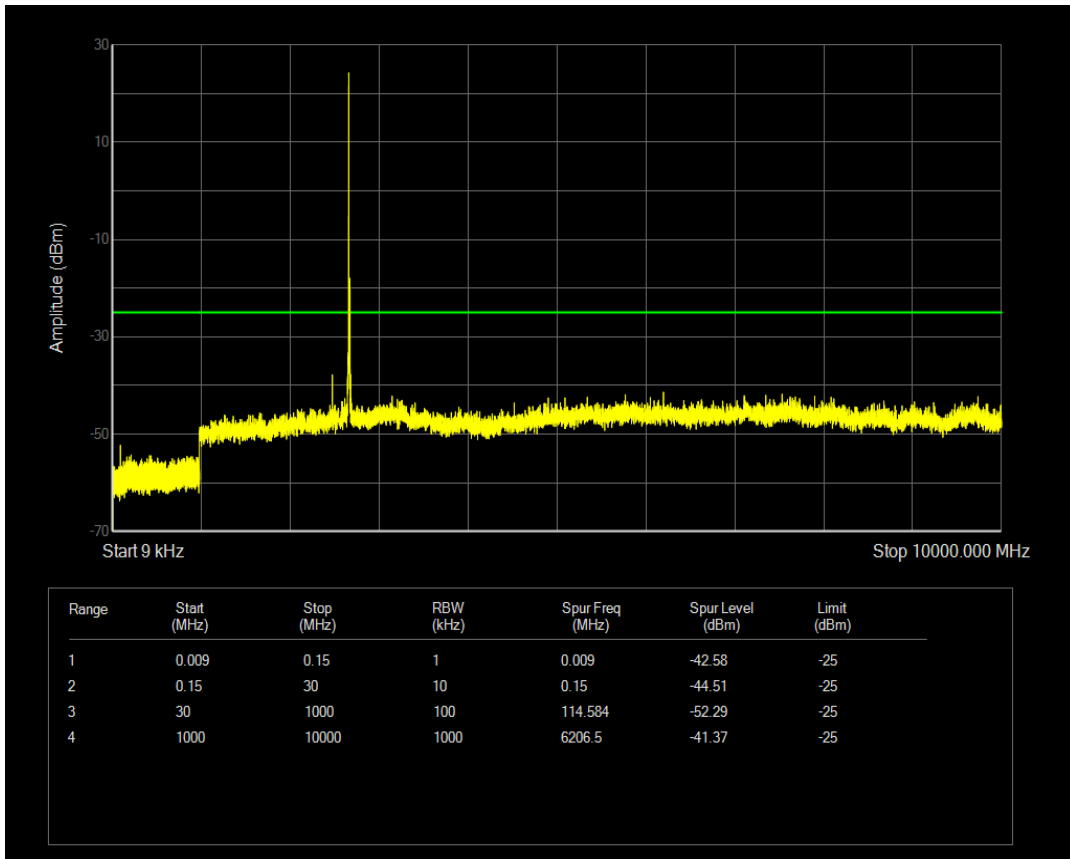

Band41 QAM16 BW=15MHz Channel=41515 RB Size=75 Position=#0

Band41 QAM16 BW=15MHz Channel=41515 RB Size=1 Position=#0