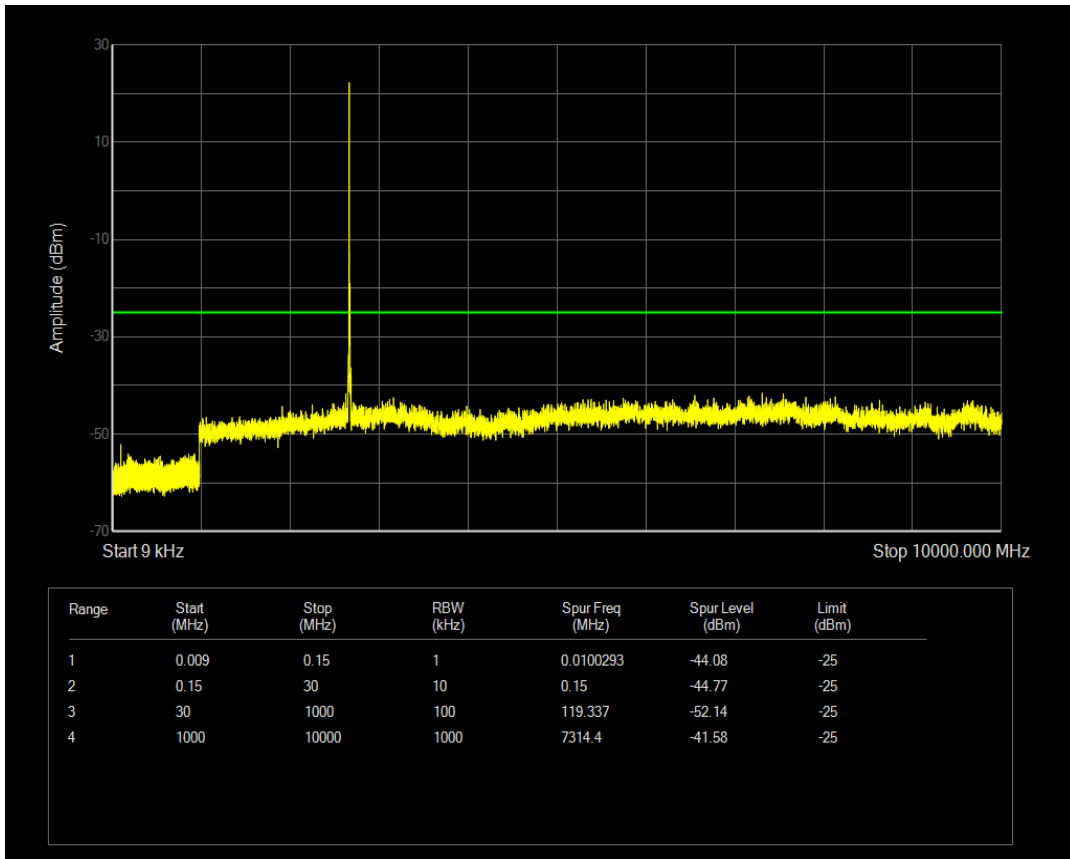

Band41 QPSK BW=10MHz Channel=41540 RB Size=50 Position=#0

Band41 QPSK BW=10MHz Channel=41540 RB Size=1 Position=#0