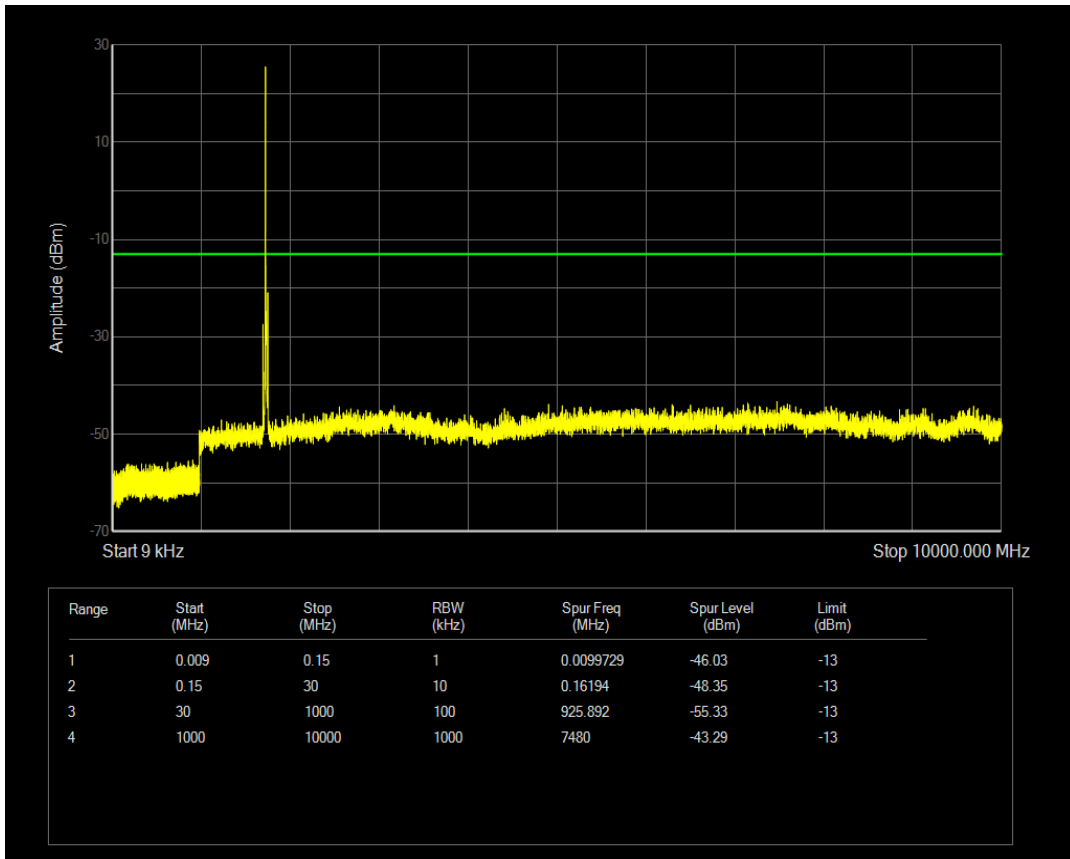

Band4 QAM16 BW=10MHz Channel=20350 RB Size=50 Position=#0

Band4 QPSK BW=15MHz Channel=20025 RB Size=75 Position=#0

Band4 QAM16 BW=15MHz Channel=20025 RB Size=75 Position=#0

Band4 QAM16 BW=15MHz Channel=20025 RB Size=1 Position=#0

Band4 QPSK BW=15MHz Channel=20175 RB Size=1 Position=#0

Band4 QPSK BW=15MHz Channel=20175 RB Size=75 Position=#0

Band4 QAM16 BW=15MHz Channel=20175 RB Size=1 Position=#0

Band4 QAM16 BW=15MHz Channel=20175 RB Size=75 Position=#0

Band4 QPSK BW=15MHz Channel=20325 RB Size=1 Position=#0

Band4 QPSK BW=15MHz Channel=20325 RB Size=75 Position=#0

Band4 QAM16 BW=15MHz Channel=20325 RB Size=1 Position=#0

Band4 QAM16 BW=15MHz Channel=20325 RB Size=75 Position=#0