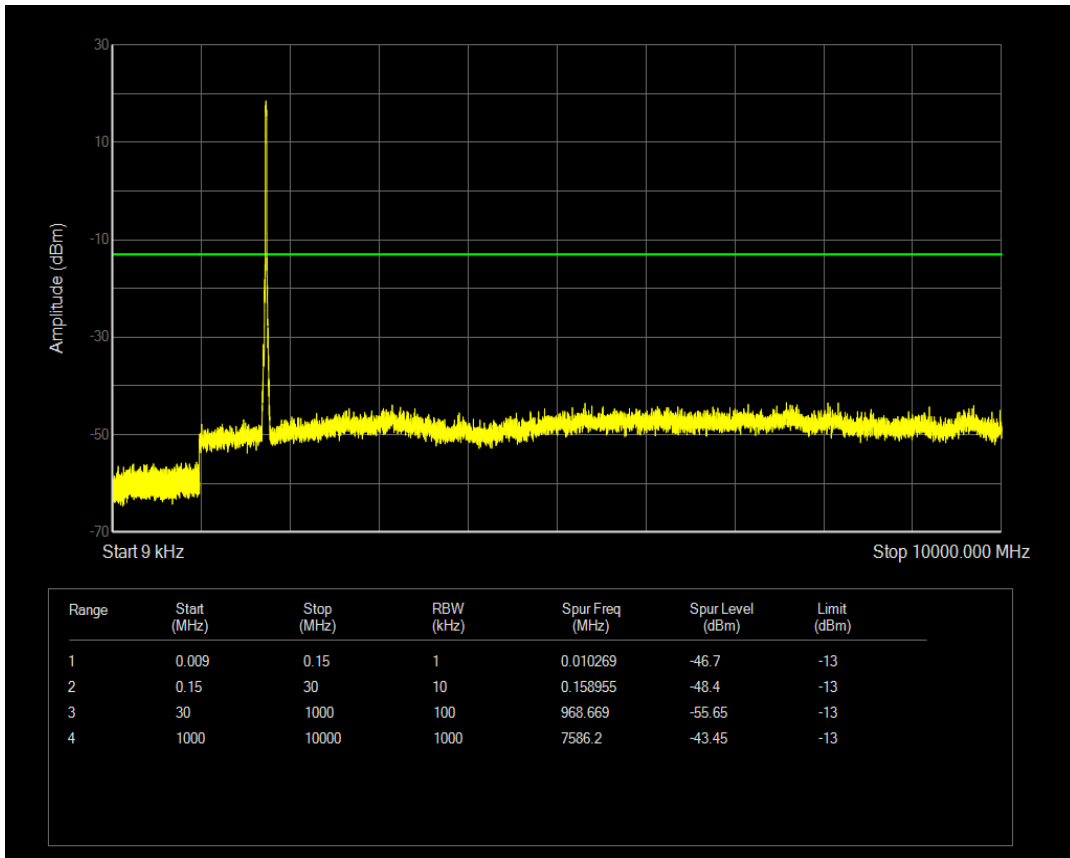

Band4 QPSK BW=15MHz Channel=20325 RB Size=1 Position=#0

Band4 QPSK BW=15MHz Channel=20325 RB Size=75 Position=#0

Band4 QAM16 BW=15MHz Channel=20325 RB Size=1 Position=#0

Band4 QAM16 BW=15MHz Channel=20325 RB Size=75 Position=#0

Band4 QPSK BW=20MHz Channel=20050 RB Size=1 Position=#0

Band4 QPSK BW=20MHz Channel=20050 RB Size=100 Position=#0

Band4 QAM16 BW=20MHz Channel=20050 RB Size=1 Position=#0

Band4 QAM16 BW=20MHz Channel=20050 RB Size=100 Position=#0