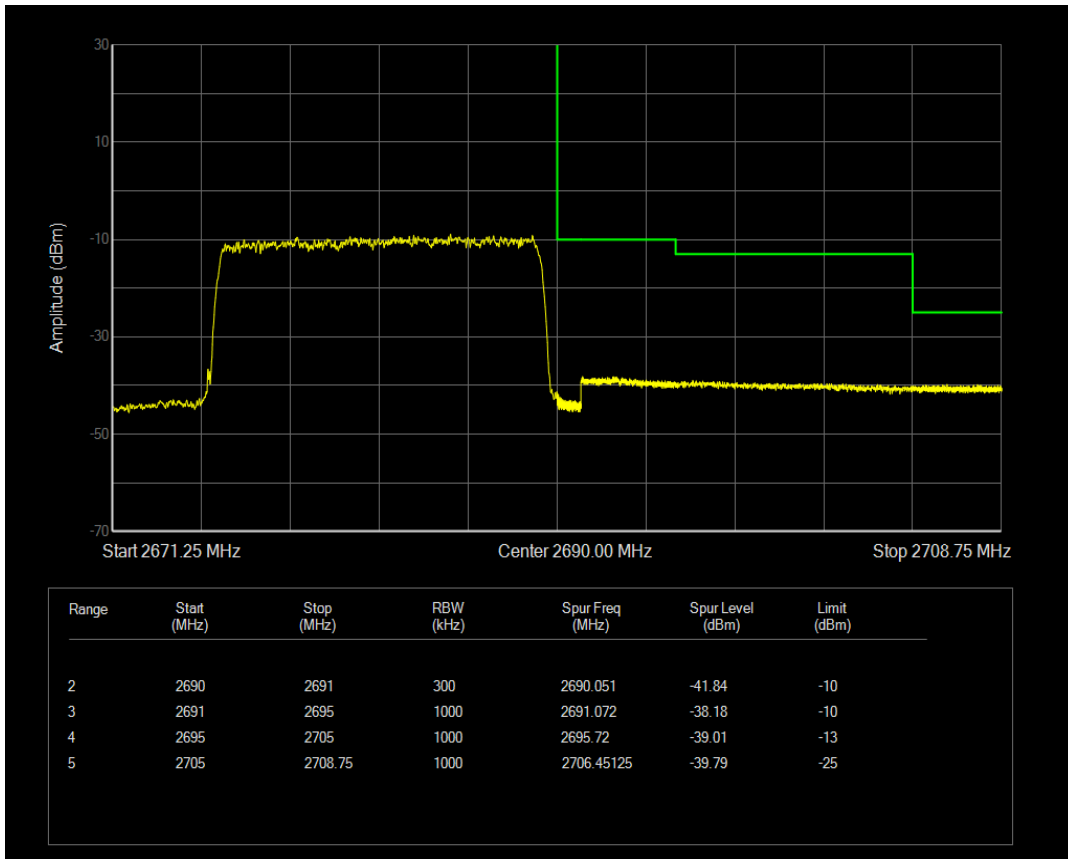

Band41 QAM16 BW=15MHz Channel=41515 RB Size=1 Position=#0