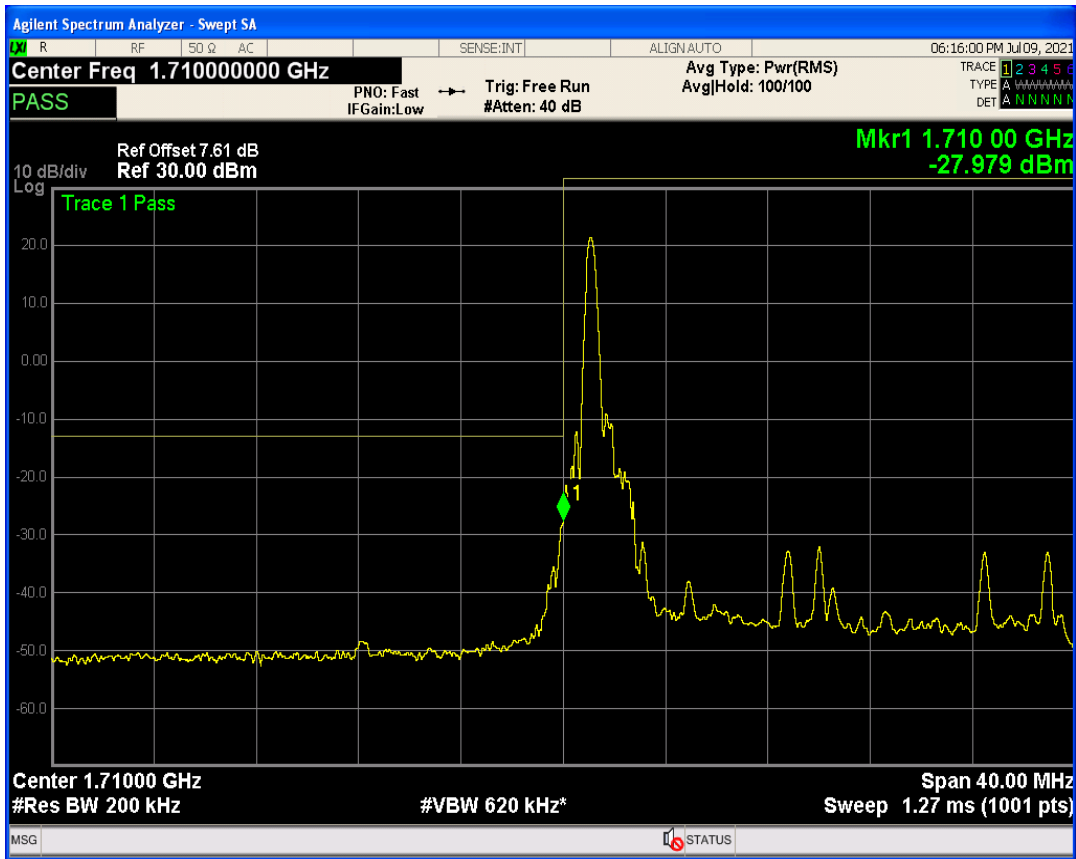

Band4 QPSK BW=20MHz Channel=20050 RB Size=100 Position=#0