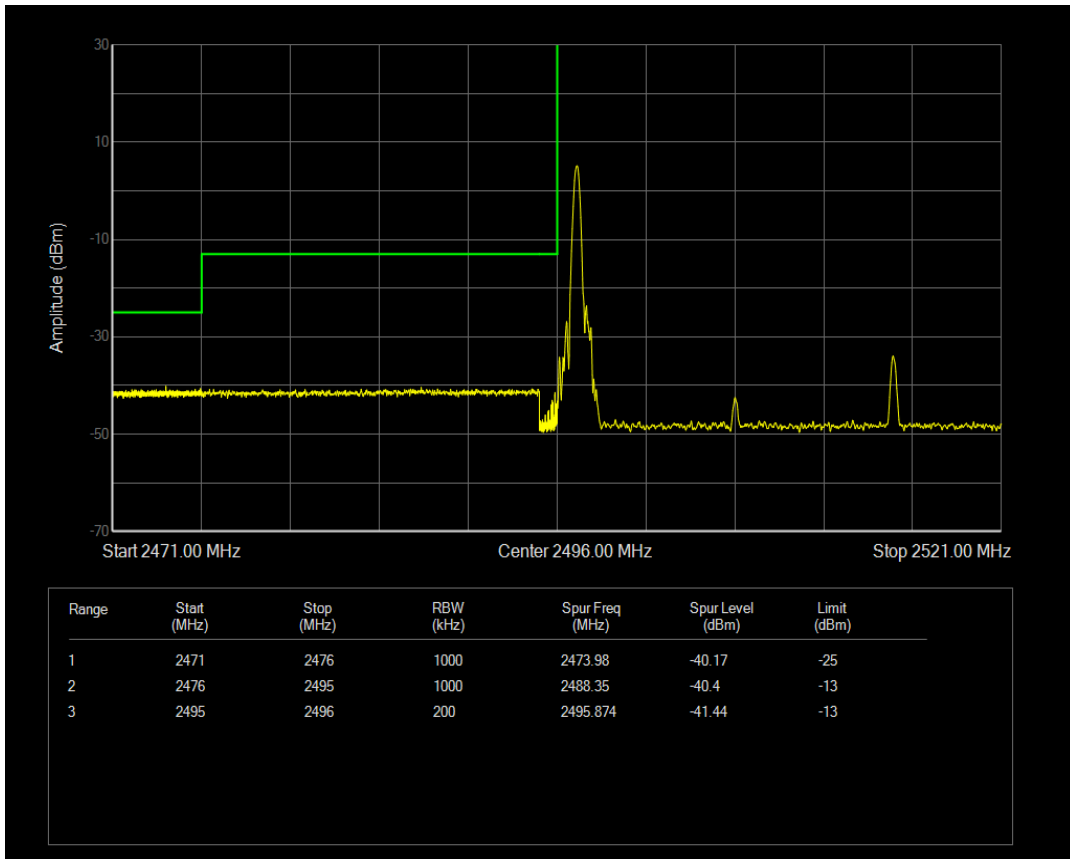

Band41 QPSK BW=20MHz Channel=39750 RB Size=100 Position=#0