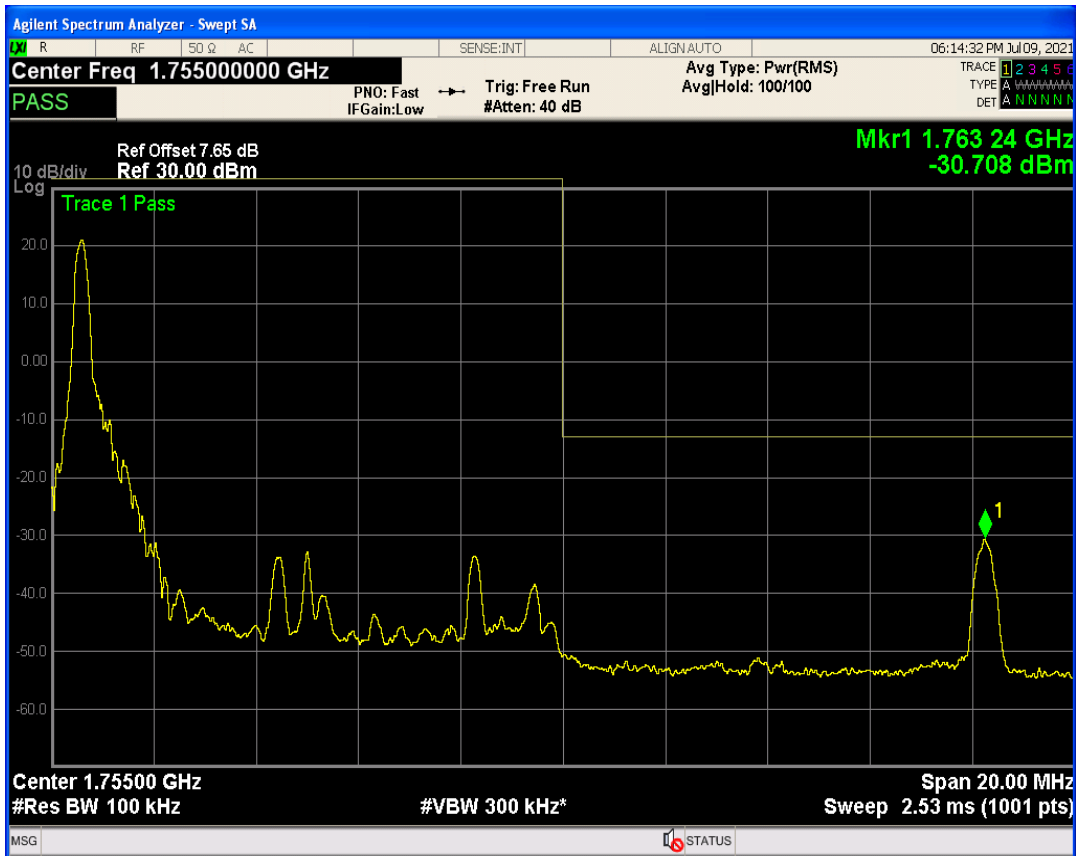

Band4 QAM16 BW=10MHz Channel=20000 RB Size=50 Position=#0