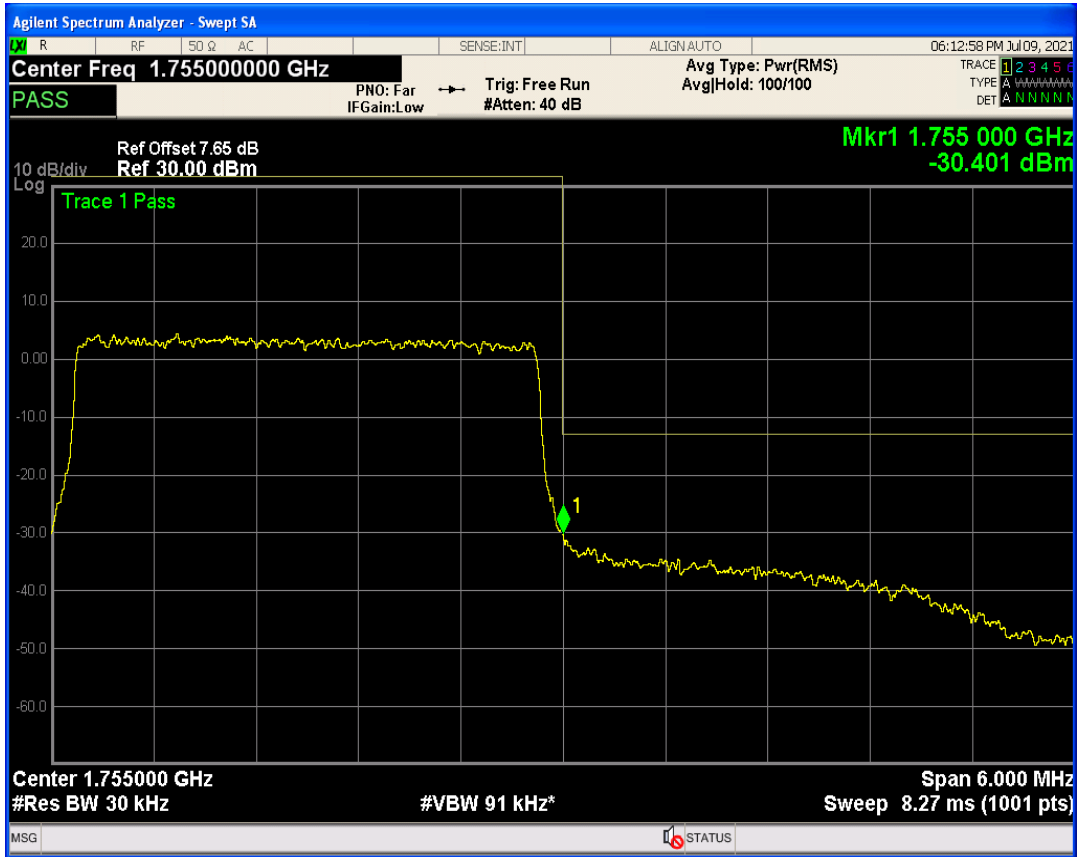

Band4 QPSK BW=3MHz Channel=20385 RB Size=15 Position=#0

Band4 QAM16 BW=3MHz Channel=20385 RB Size=1 Position=#0

Band4 QAM16 BW=3MHz Channel=20385 RB Size=15 Position=#0

Band4 QAM16 BW=3MHz Channel=20385 RB Size=1 Position=#Max

Band4 QPSK BW=5MHz Channel=19975 RB Size=1 Position=#0

Band4 QPSK BW=5MHz Channel=19975 RB Size=1 Position=#Max

Band4 QPSK BW=5MHz Channel=19975 RB Size=25 Position=#0

Band4 QAM16 BW=5MHz Channel=19975 RB Size=1 Position=#Max