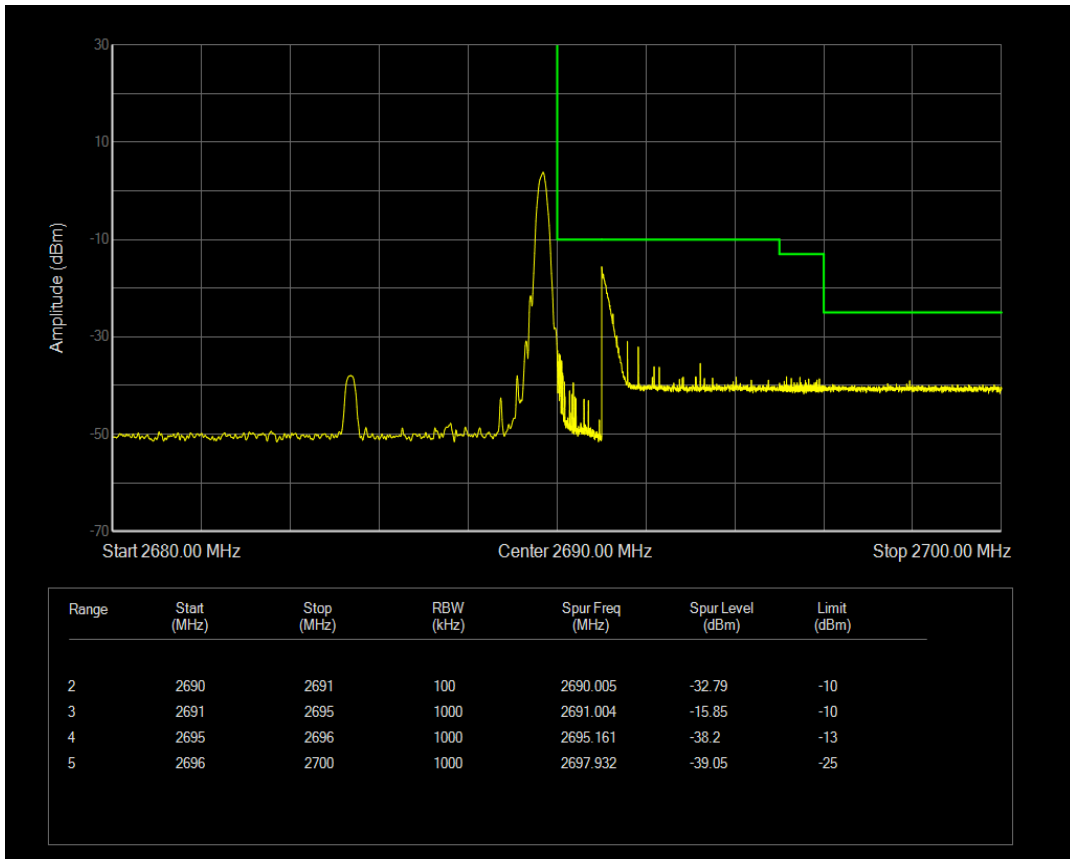

Band41 QAM16 BW=5MHz Channel=41565 RB Size=1 Position=#0