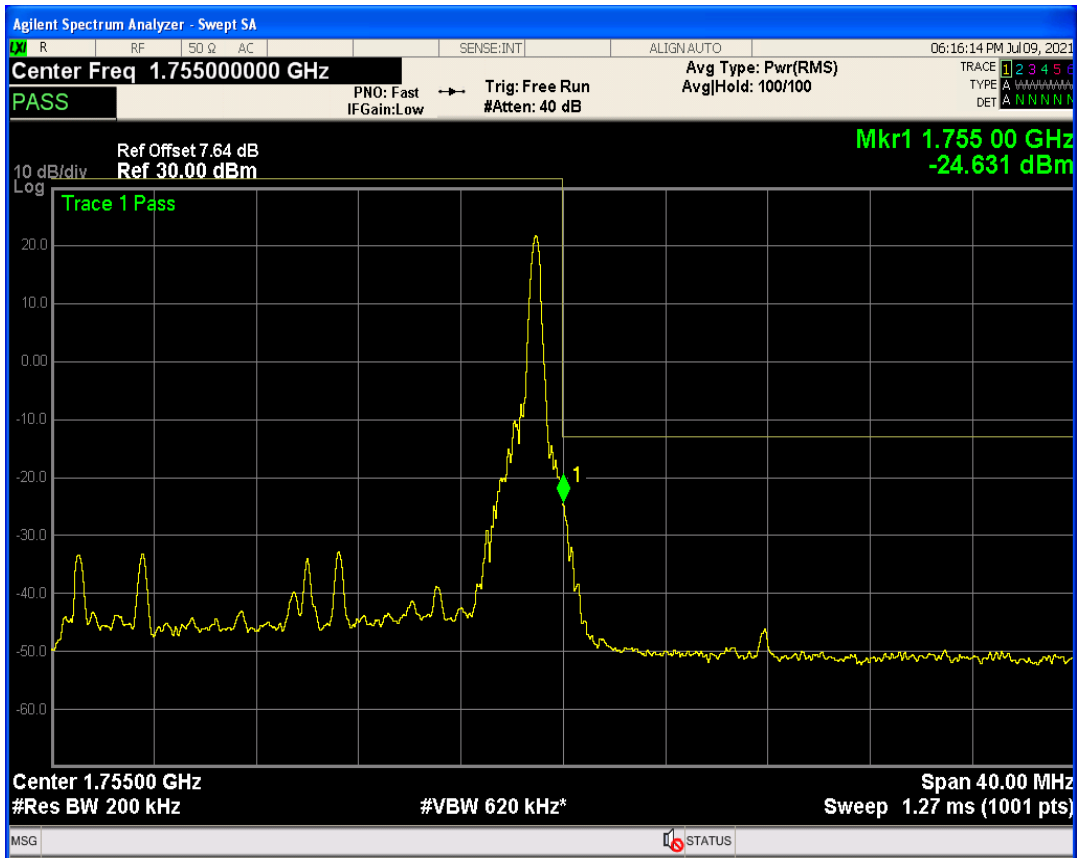

Band4 QAM16 BW=20MHz Channel=20050 RB Size=1 Position=#Max

Band4 QAM16 BW=20MHz Channel=20050 RB Size=100 Position=#0

Band4 QPSK BW=20MHz Channel=20300 RB Size=1 Position=#0

Band4 QPSK BW=20MHz Channel=20300 RB Size=1 Position=#Max