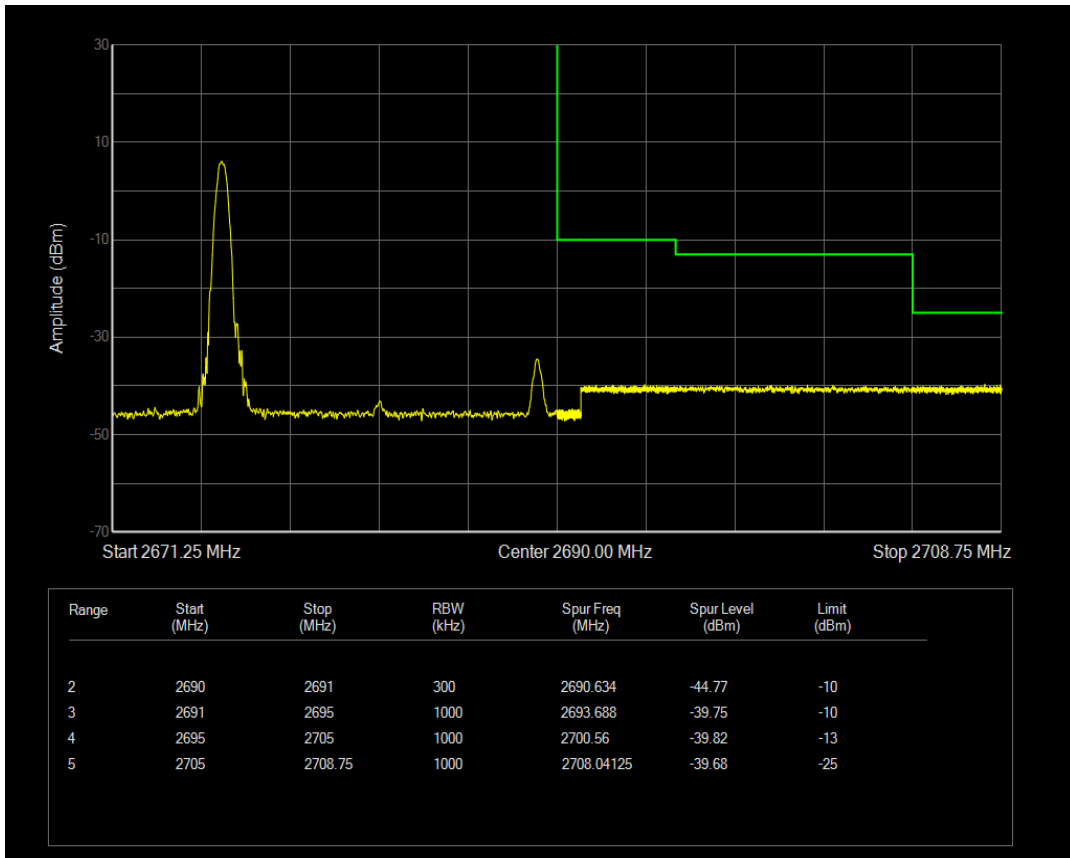

Band41 QAM16 BW=15MHz Channel=39725 RB Size=1 Position=#0

Band41 QAM16 BW=15MHz Channel=39725 RB Size=75 Position=#0

Band41 QPSK BW=15MHz Channel=41515 RB Size=1 Position=#Max

Band41 QPSK BW=15MHz Channel=41515 RB Size=1 Position=#0