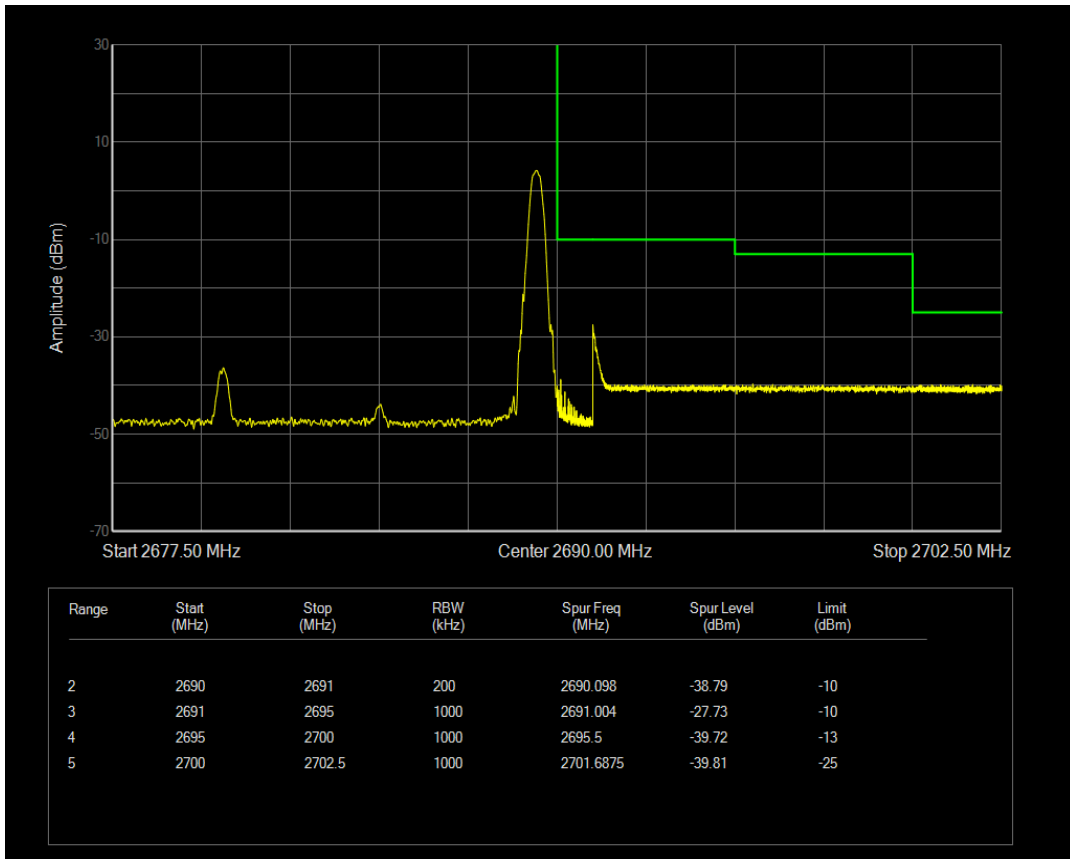

Band41 QAM16 BW=10MHz Channel=41540 RB Size=50 Position=#0