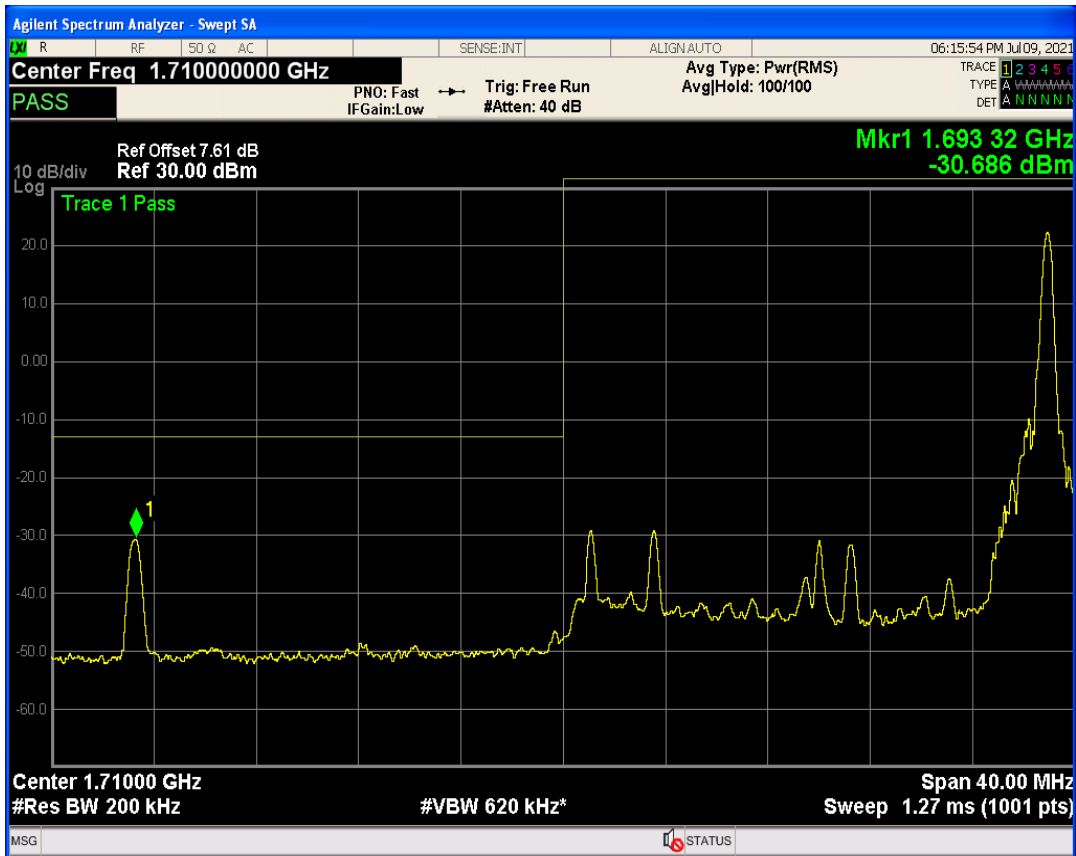

Band4 QAM16 BW=20MHz Channel=20050 RB Size=1 Position=#0