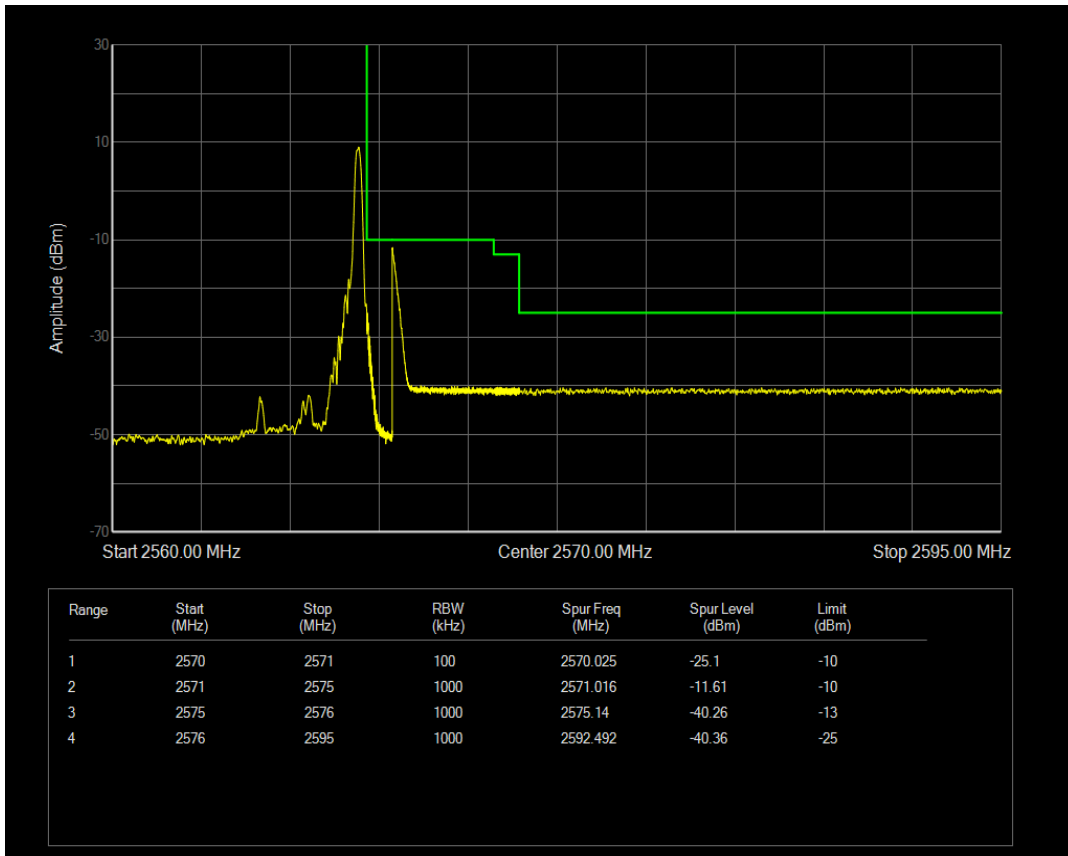

Band7 QAM16 BW=5MHz Channel=20775 RB Size=1 Position=#Max

Band7 QAM16 BW=5MHz Channel=20775 RB Size=25 Position=#0

Band7 QPSK BW=5MHz Channel=21425 RB Size=1 Position=#0

Band7 QPSK BW=5MHz Channel=21425 RB Size=1 Position=#Max