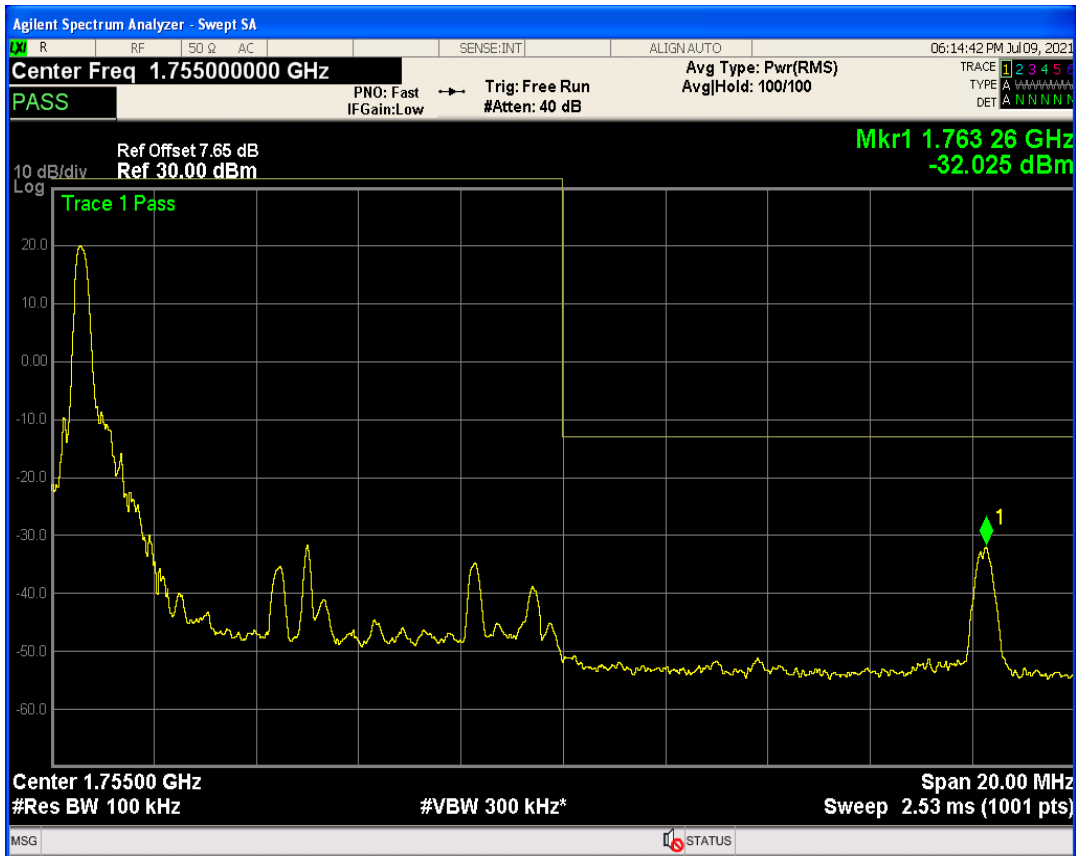

Band4 QAM16 BW=10MHz Channel=20350 RB Size=1 Position=#Max

Band4 QAM16 BW=10MHz Channel=20350 RB Size=1 Position=#0