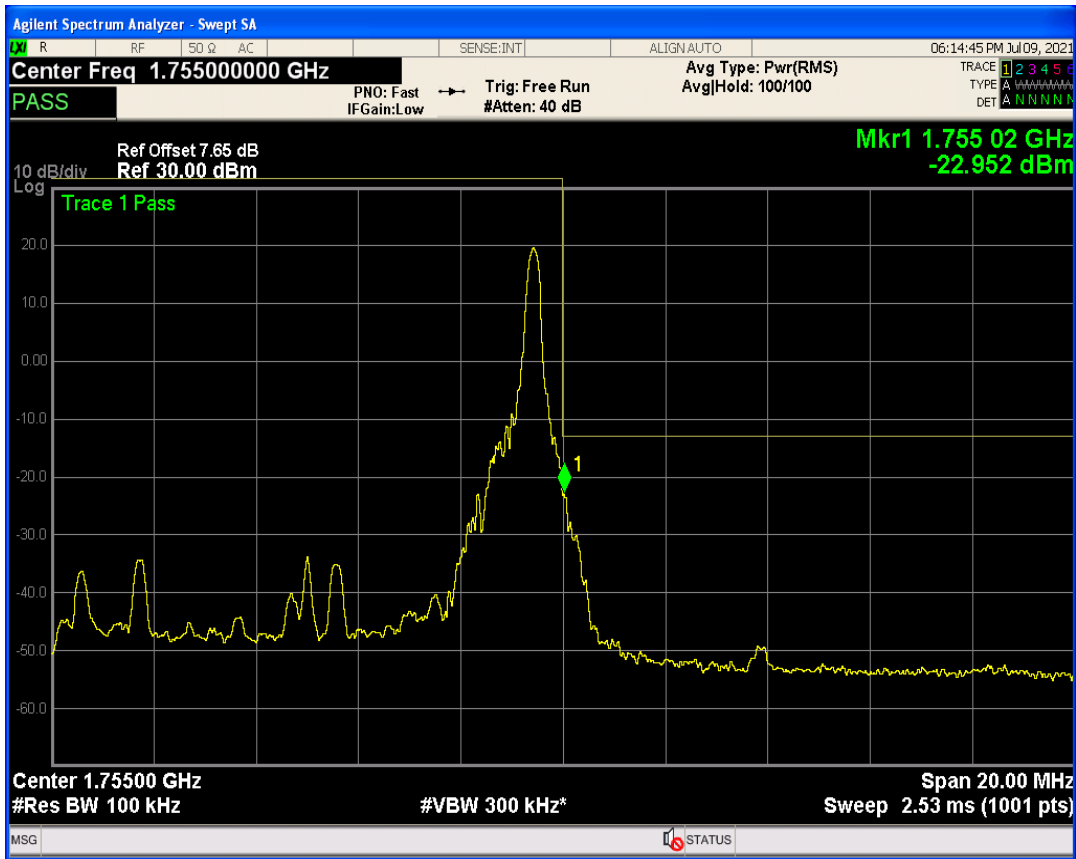

Band4 QPSK BW=15MHz Channel=20025 RB Size=1 Position=#0