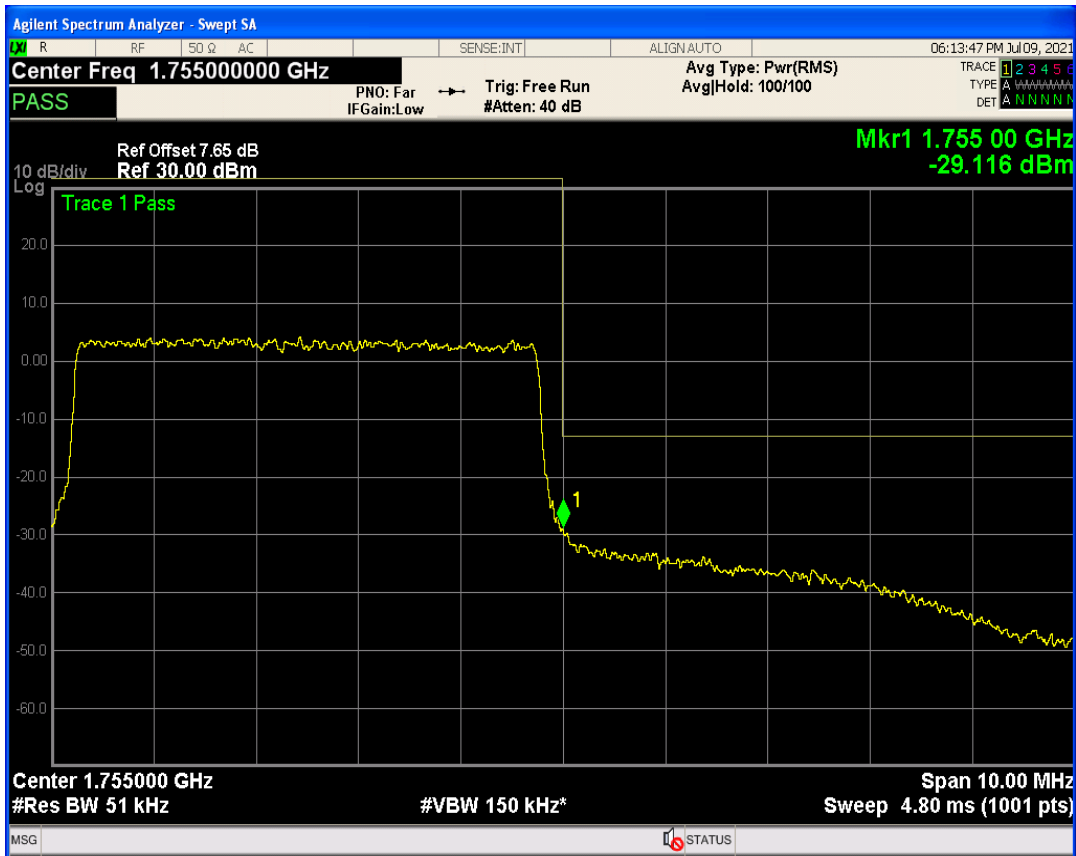

Band4 QAM16 BW=5MHz Channel=20375 RB Size=1 Position=#Max