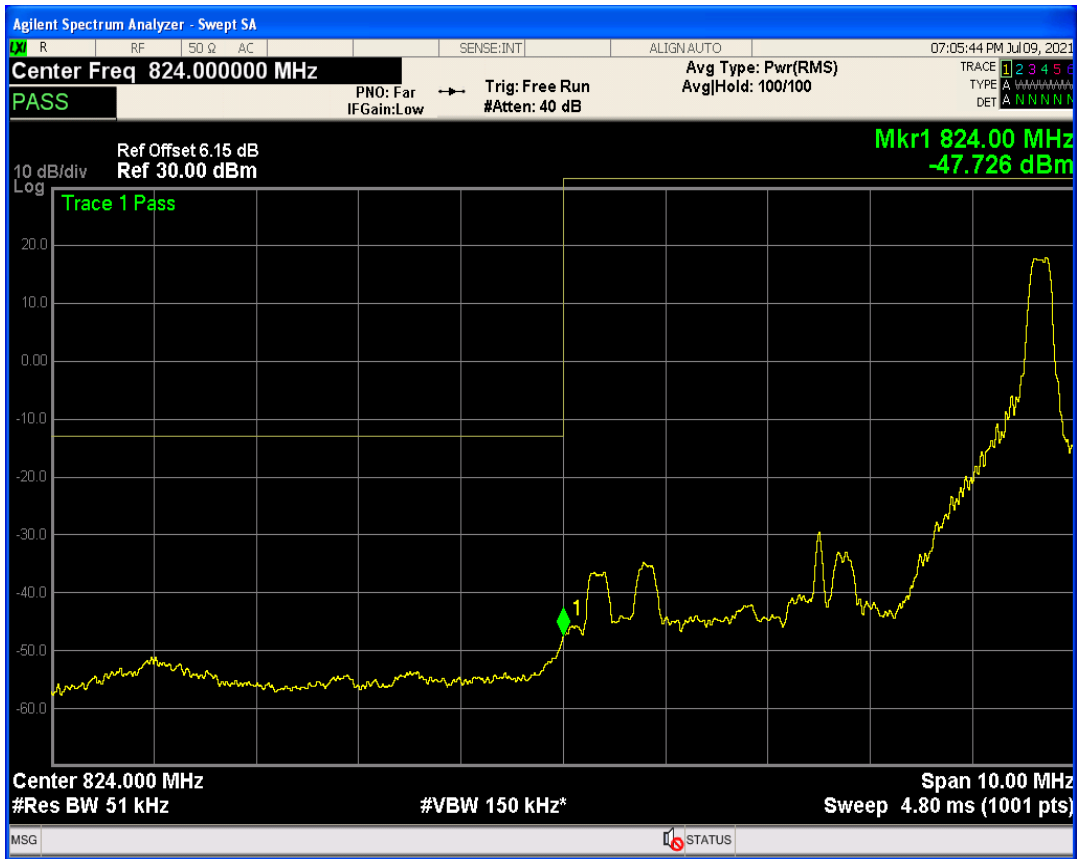

Band5 QPSK BW=5MHz Channel=20425 RB Size=1 Position=#0