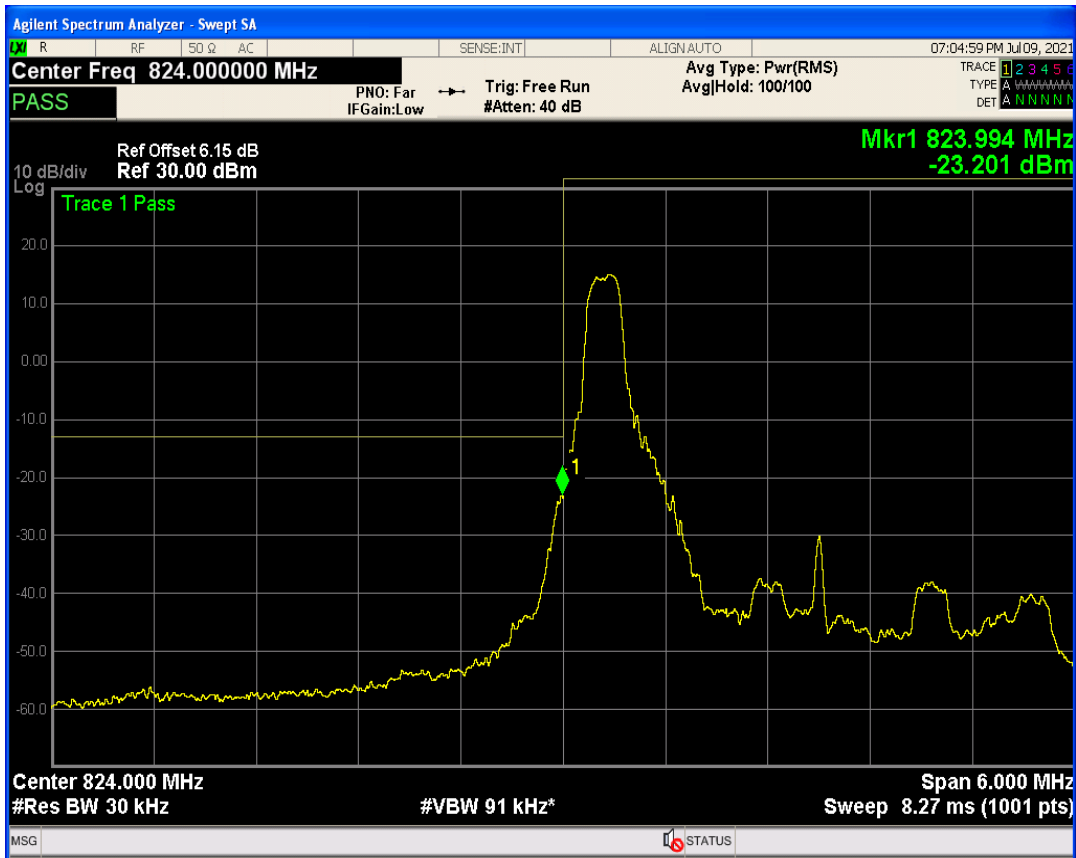

Band5 QAM16 BW=1.4MHz Channel=20643 RB Size=6 Position=#0

Band5 QPSK BW=3MHz Channel=20415 RB Size=1 Position=#Max

Band5 QPSK BW=3MHz Channel=20415 RB Size=15 Position=#0

Band5 QAM16 BW=3MHz Channel=20415 RB Size=1 Position=#0