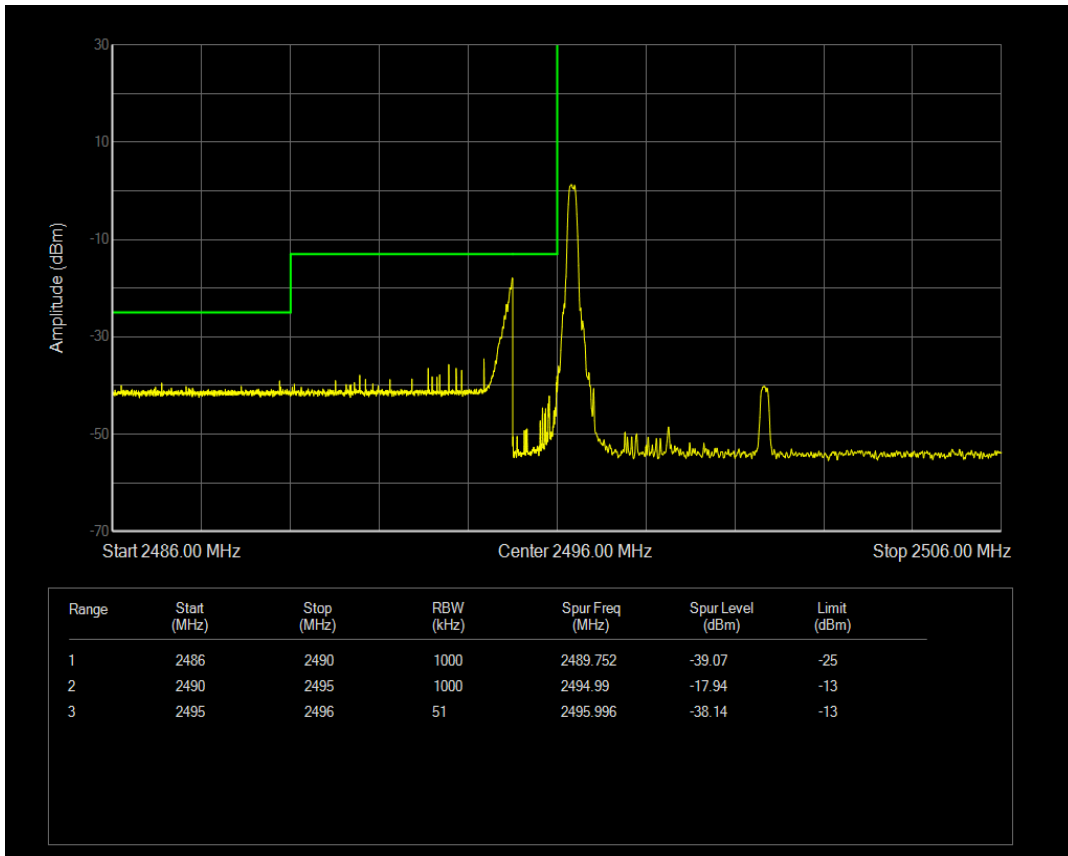

Band41 QPSK BW=5MHz Channel=39675 RB Size=25 Position=#0