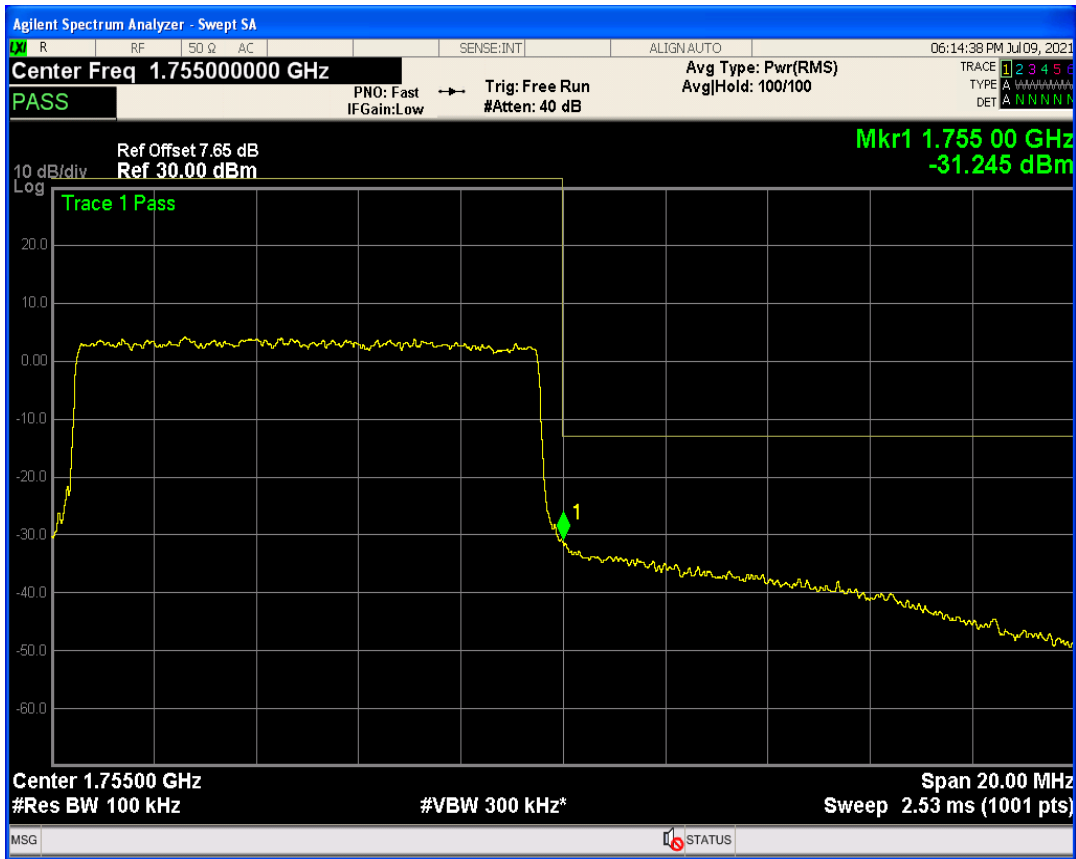

Band4 QPSK BW=10MHz Channel=20350 RB Size=50 Position=#0