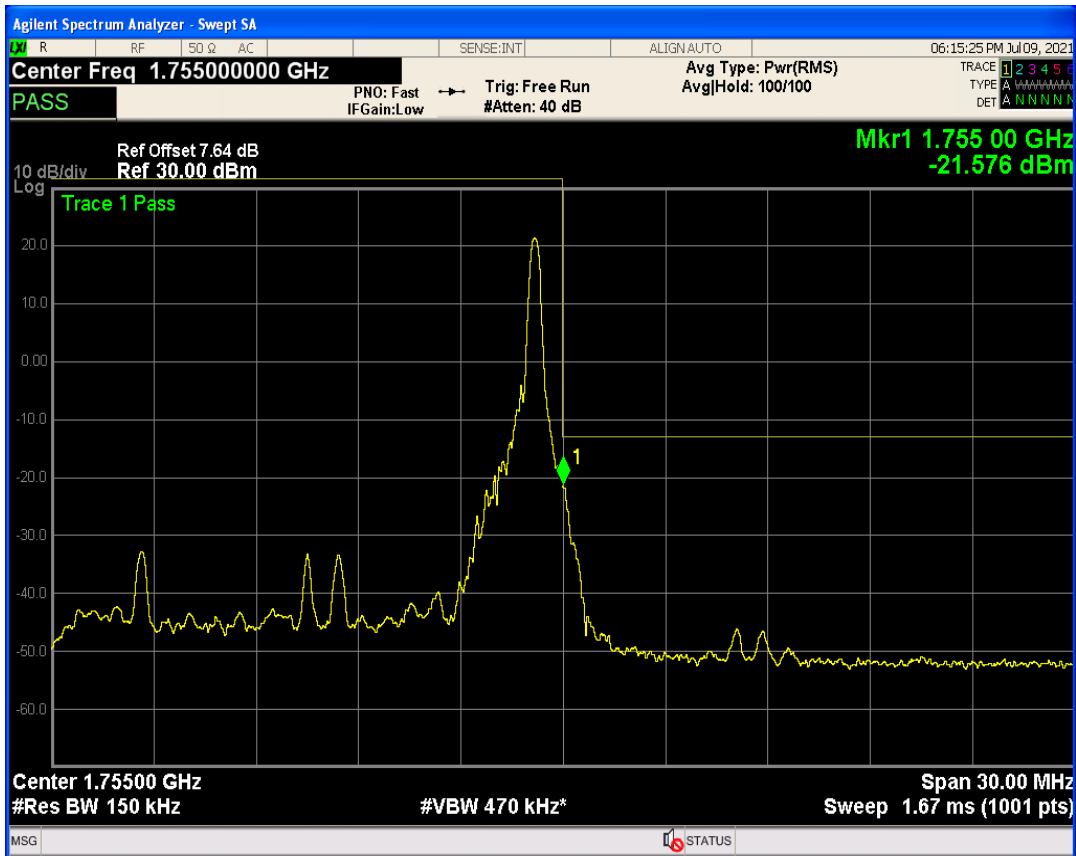

Band4 QAM16 BW=15MHz Channel=20025 RB Size=1 Position=#Max

Band4 QAM16 BW=15MHz Channel=20025 RB Size=75 Position=#0

Band4 QPSK BW=15MHz Channel=20325 RB Size=1 Position=#0

Band4 QPSK BW=15MHz Channel=20325 RB Size=1 Position=#Max