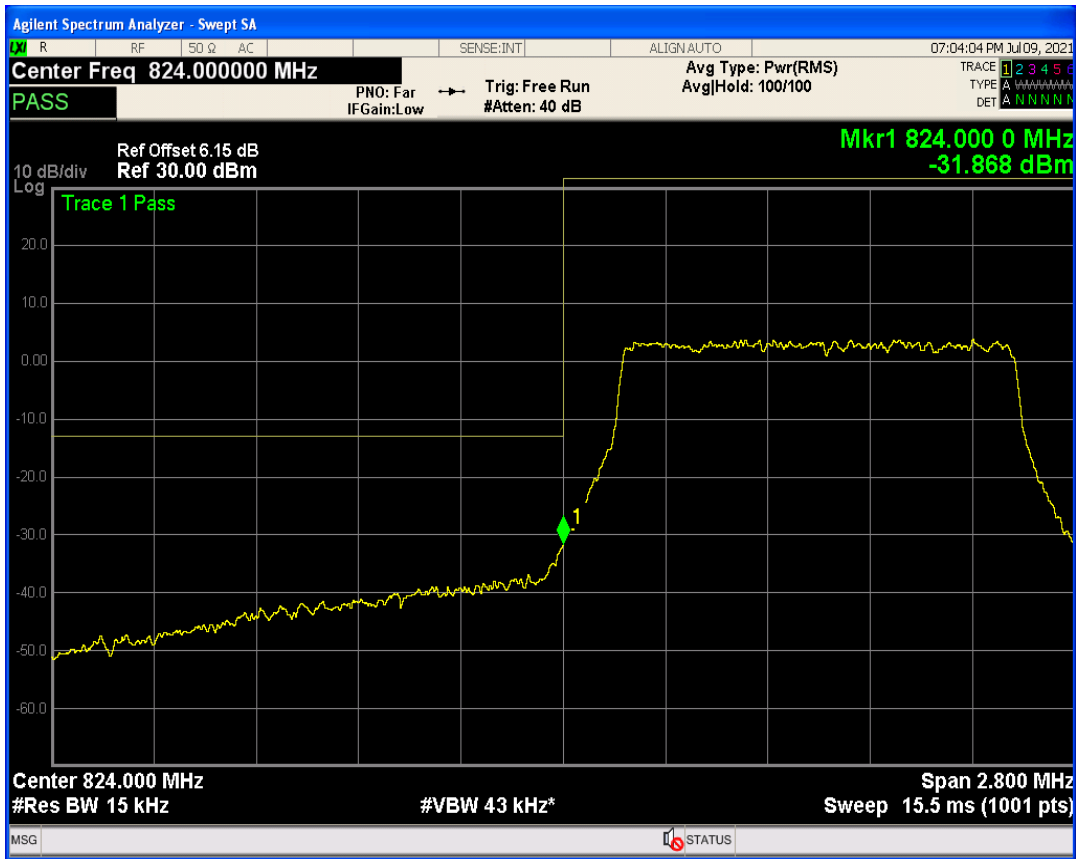

Band5 QPSK BW=1.4MHz Channel=20643 RB Size=1 Position=#Max