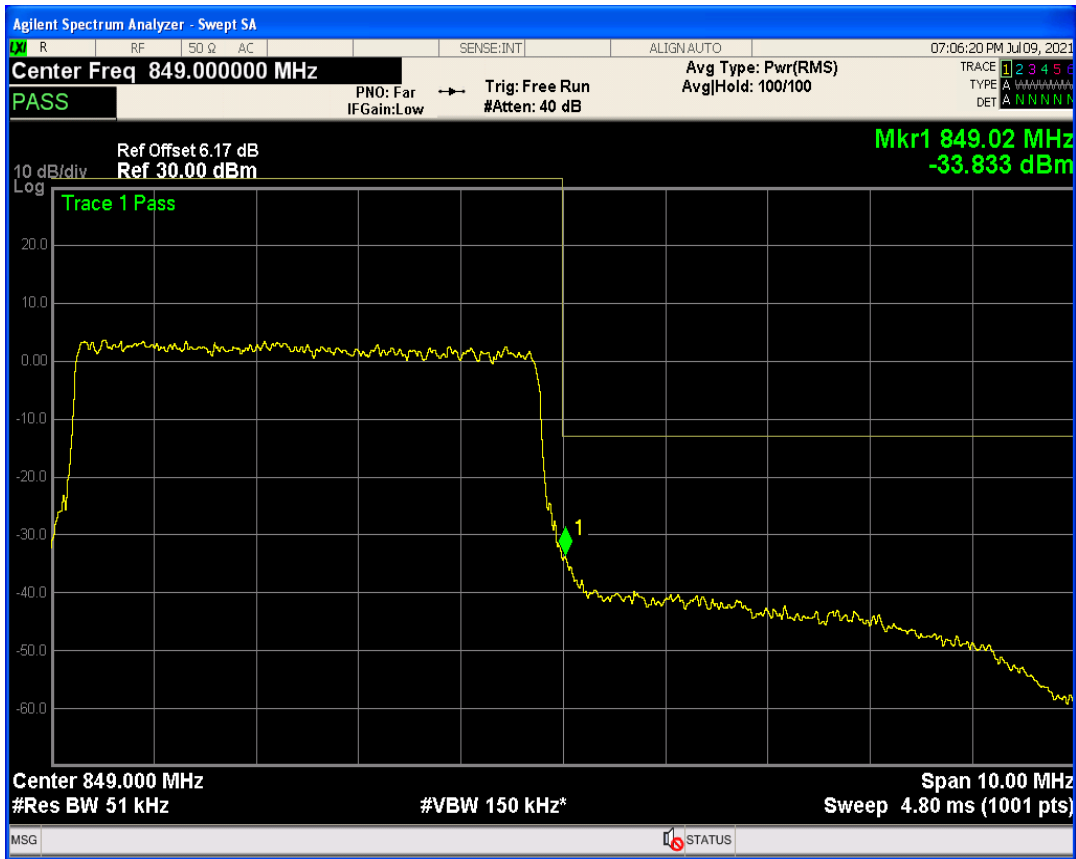

Band5 QPSK BW=10MHz Channel=20450 RB Size=1 Position=#Max