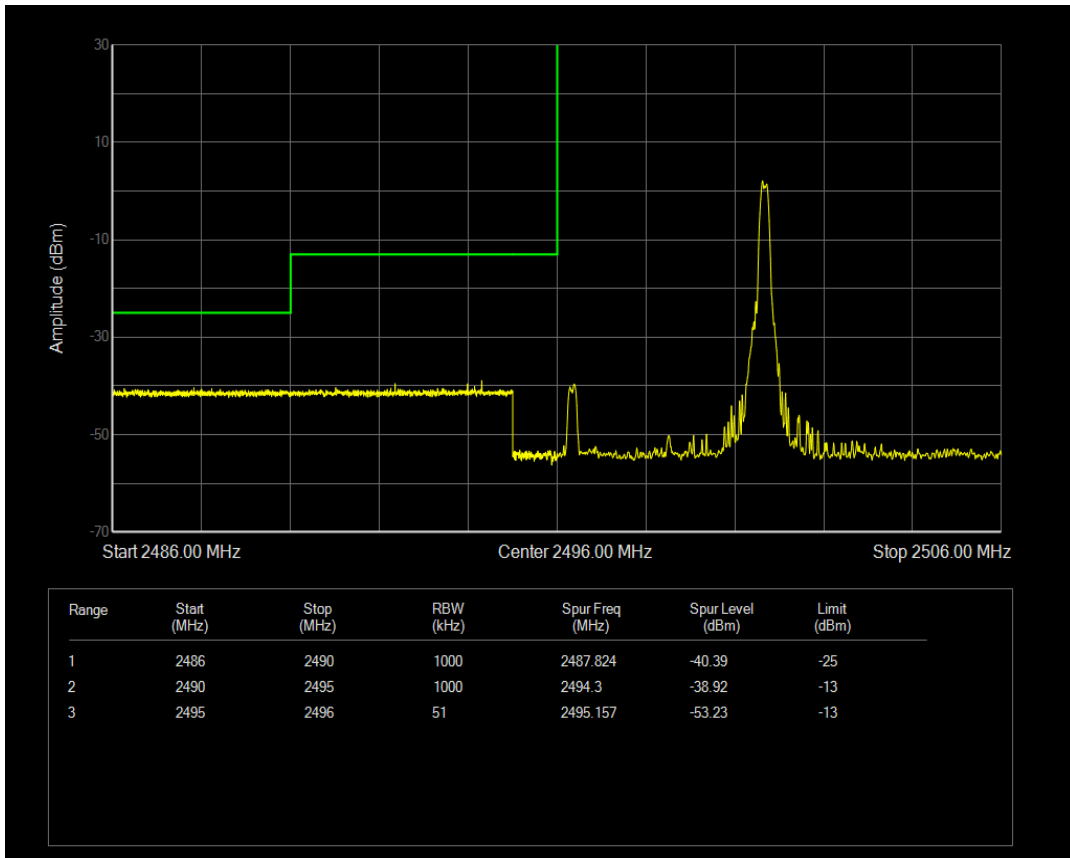

Band41 QAM16 BW=5MHz Channel=39675 RB Size=1 Position=#0