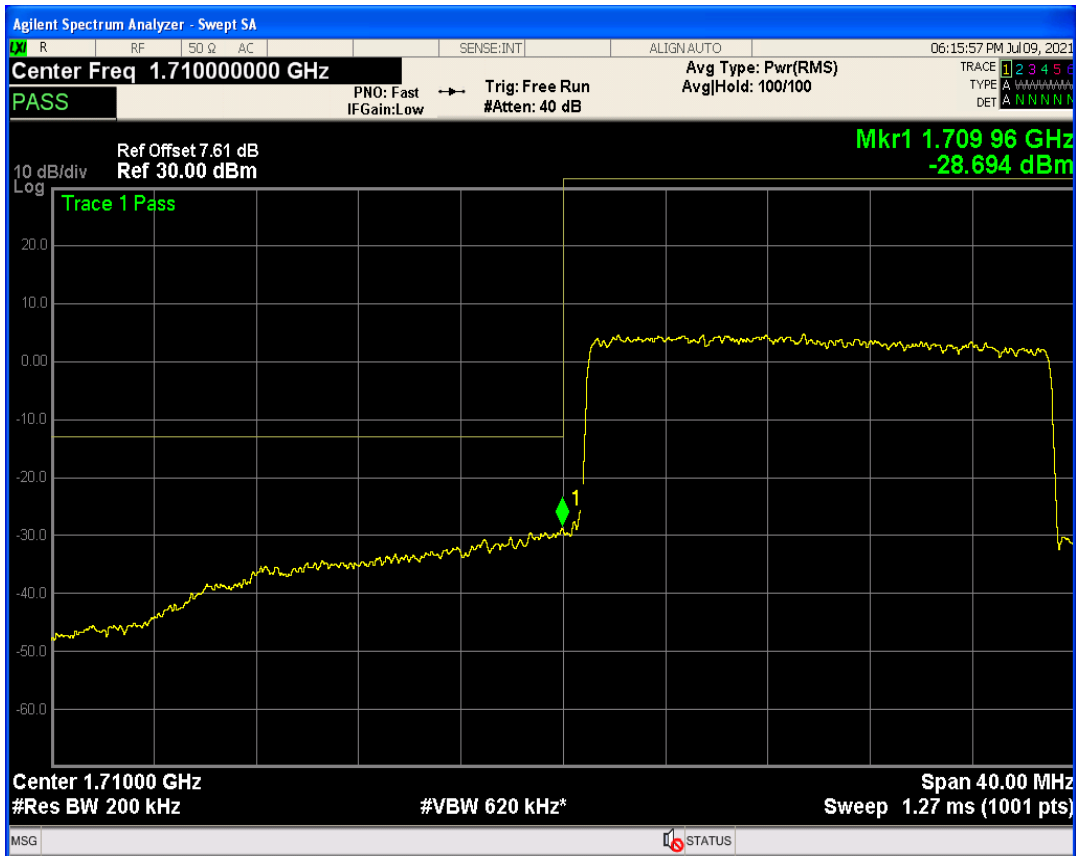

Band4 QAM16 BW=15MHz Channel=20325 RB Size=75 Position=#0

Band4 QPSK BW=20MHz Channel=20050 RB Size=1 Position=#Max

Band4 QAM16 BW=20MHz Channel=20050 RB Size=1 Position=#0

Band4 QPSK BW=20MHz Channel=20050 RB Size=100 Position=#0

Band4 QAM16 BW=20MHz Channel=20050 RB Size=1 Position=#Max

Band4 QAM16 BW=20MHz Channel=20050 RB Size=100 Position=#0

Band4 QPSK BW=20MHz Channel=20300 RB Size=1 Position=#0

Band4 QPSK BW=20MHz Channel=20300 RB Size=1 Position=#Max