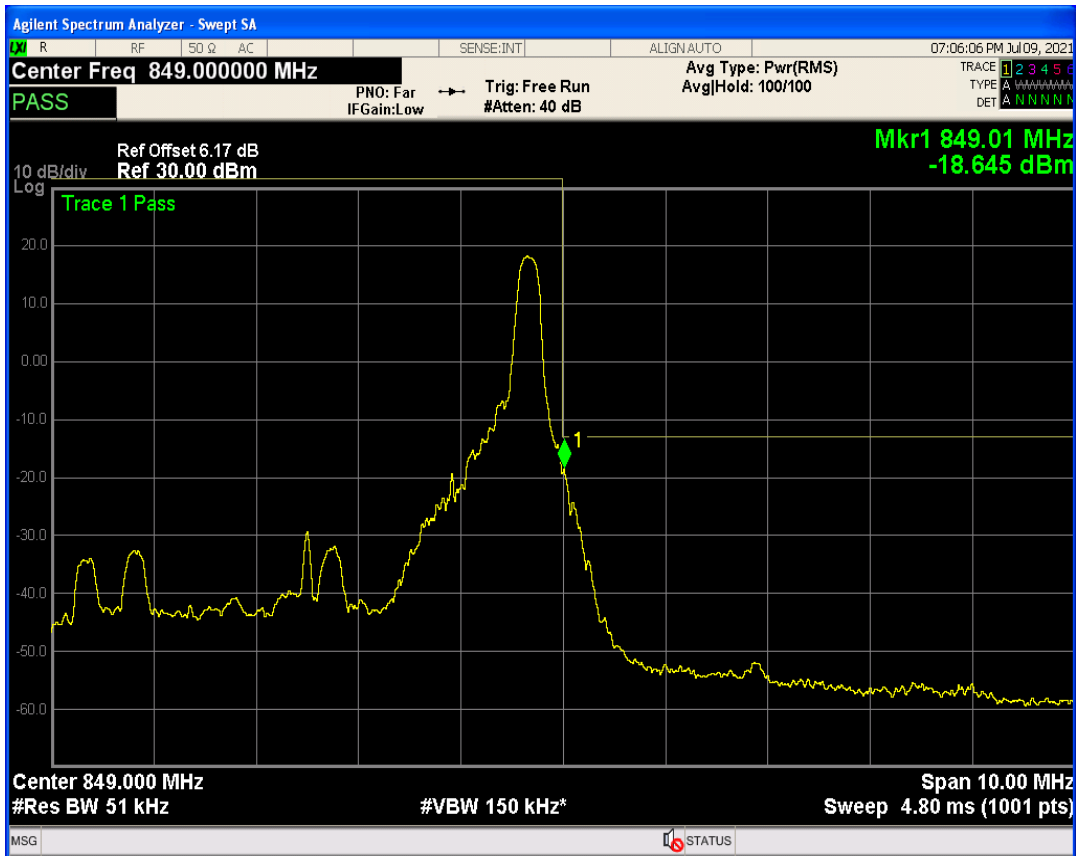

Band5 QAM16 BW=5MHz Channel=20425 RB Size=1 Position=#Max

Band5 QPSK BW=5MHz Channel=20625 RB Size=1 Position=#0

Band5 QAM16 BW=5MHz Channel=20425 RB Size=25 Position=#0

Band5 QPSK BW=5MHz Channel=20625 RB Size=1 Position=#Max