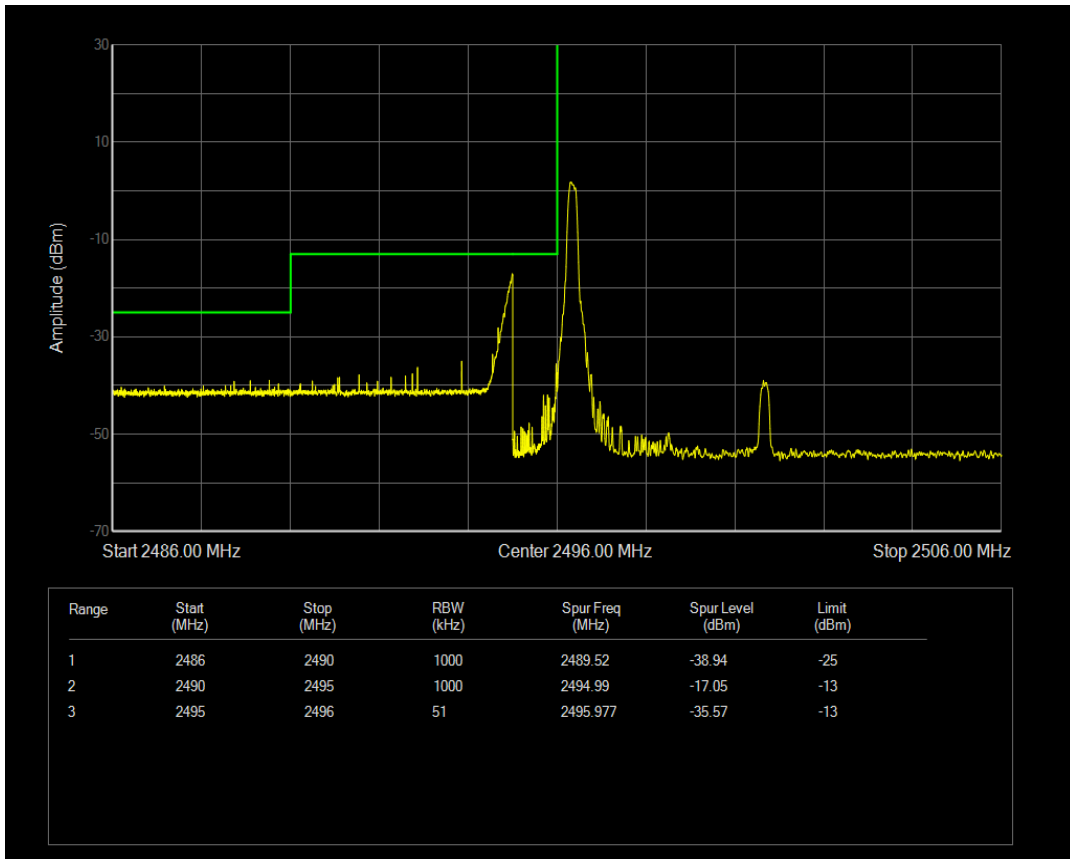

Band41 QPSK BW=5MHz Channel=39675 RB Size=1 Position=#Max