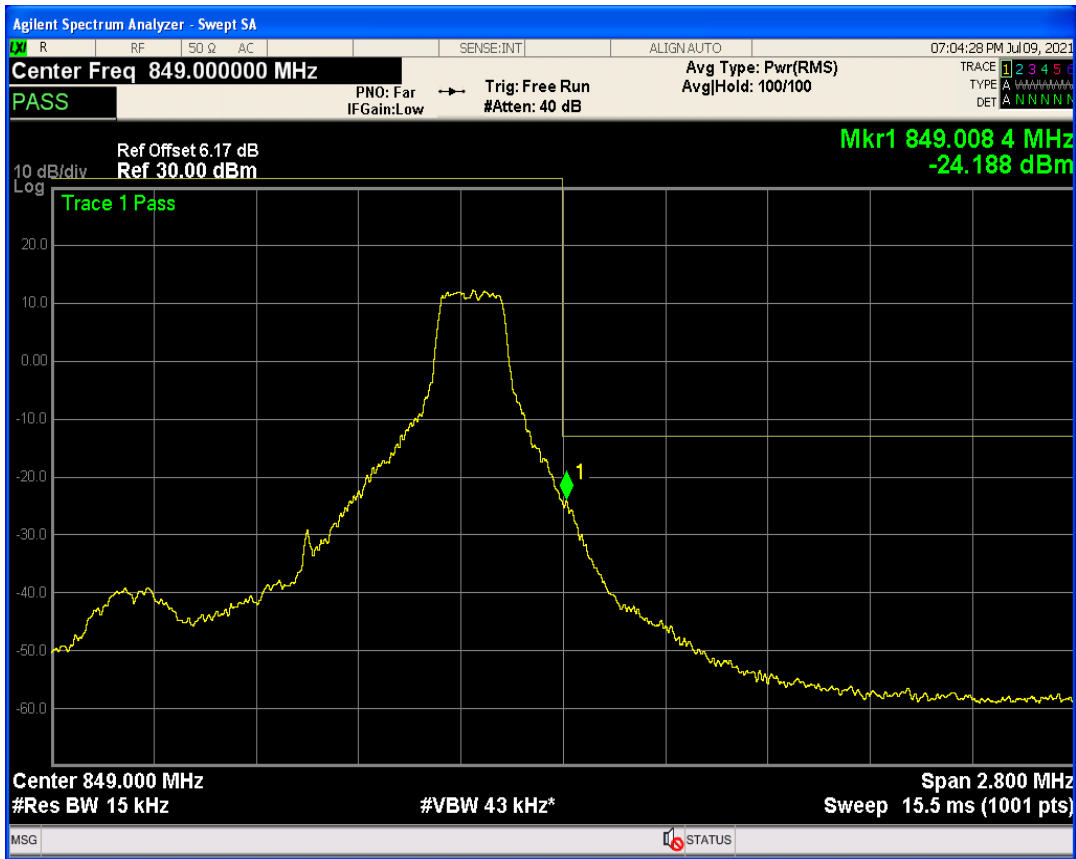

Band5 QPSK BW=3MHz Channel=20415 RB Size=1 Position=#0