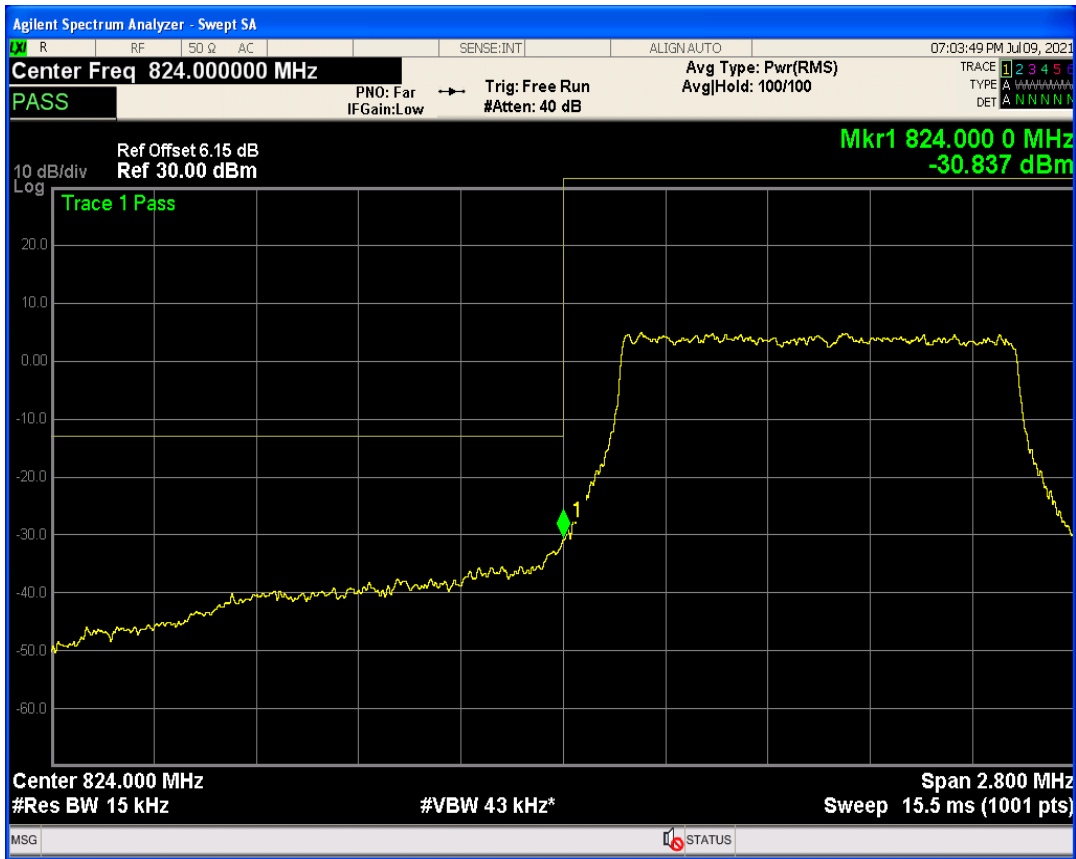

Band5 QAM16 BW=1.4MHz Channel=20407 RB Size=1 Position=#0