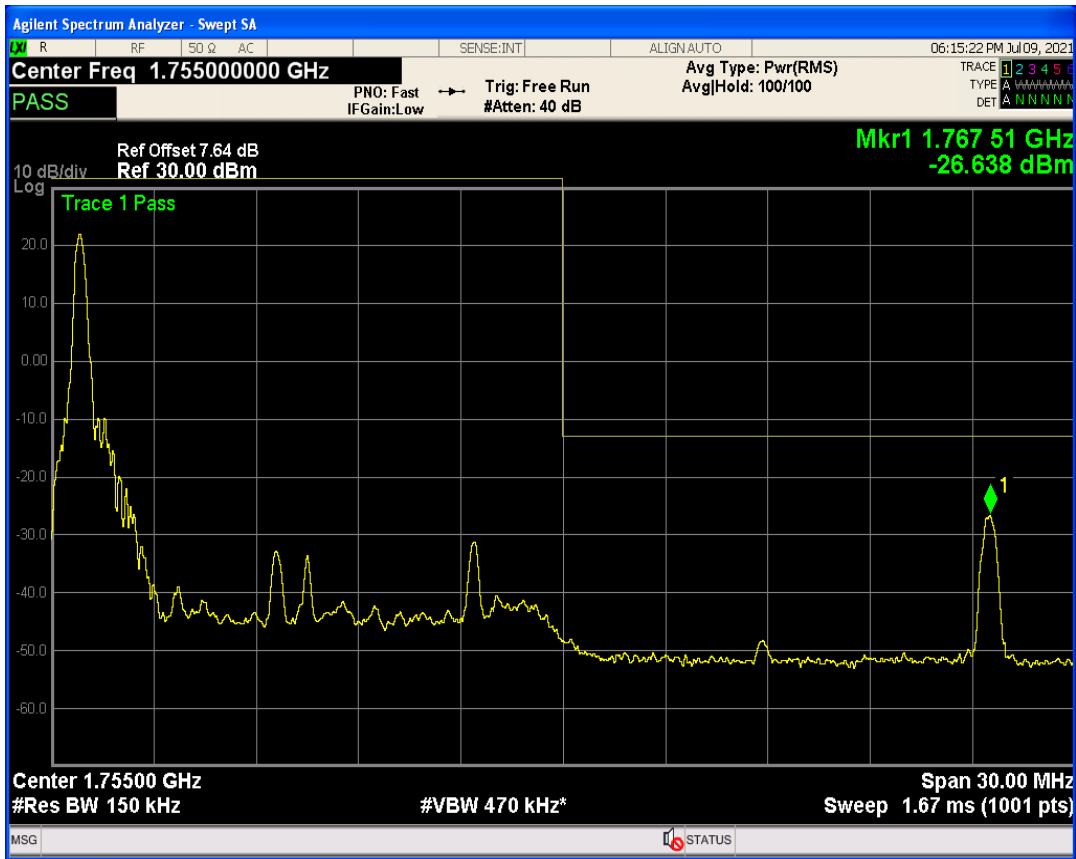

Band4 QPSK BW=15MHz Channel=20325 RB Size=1 Position=#0