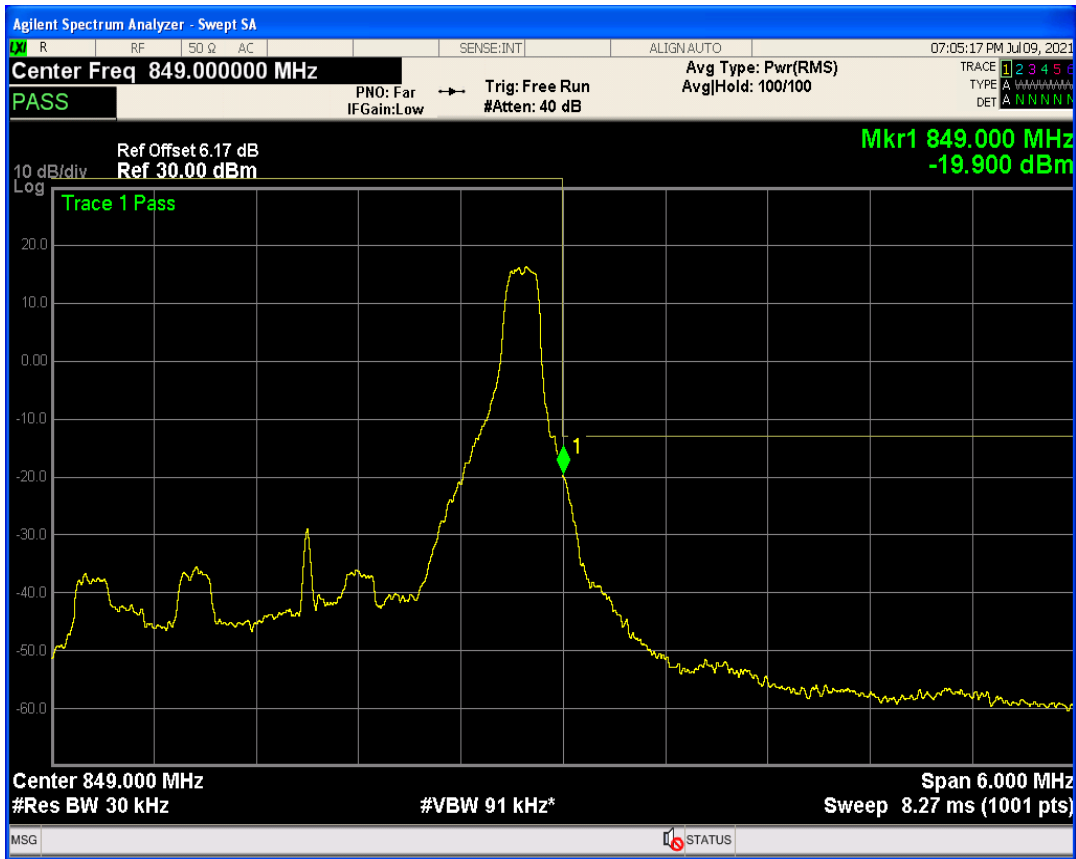

Band5 QPSK BW=3MHz Channel=20635 RB Size=1 Position=#Max