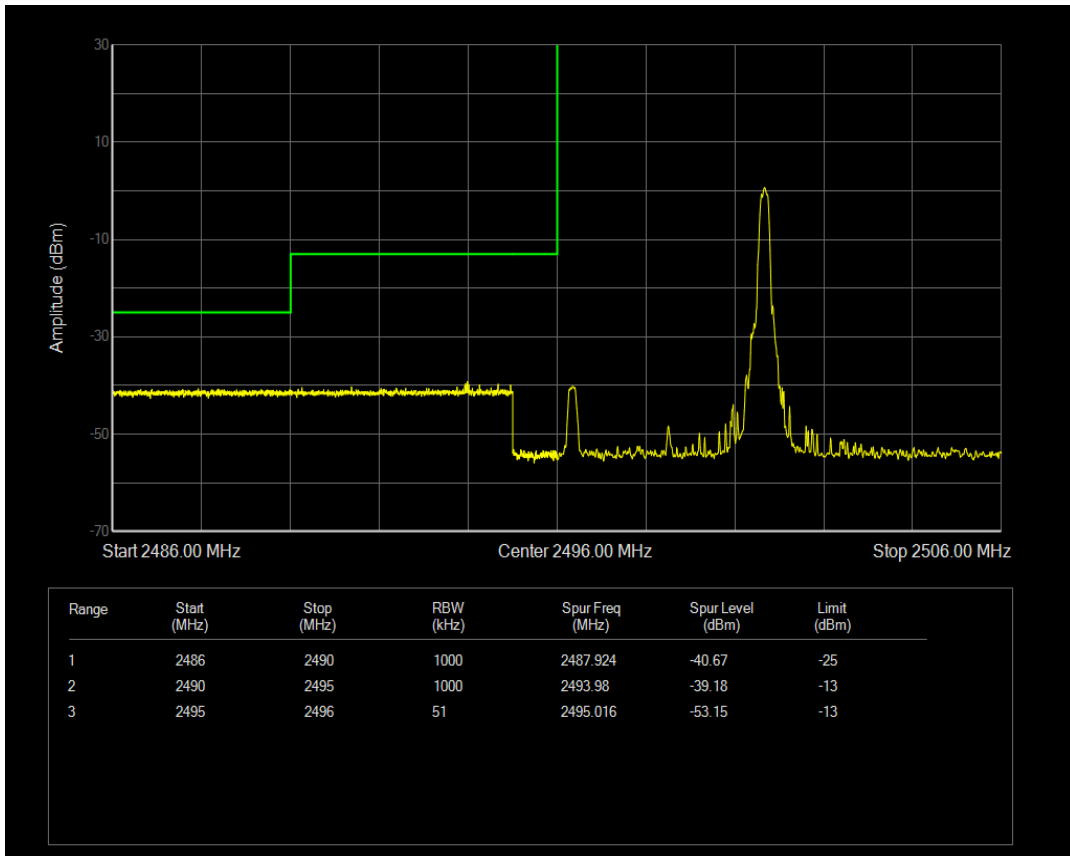

Band41 QAM16 BW=5MHz Channel=39675 RB Size=25 Position=#0