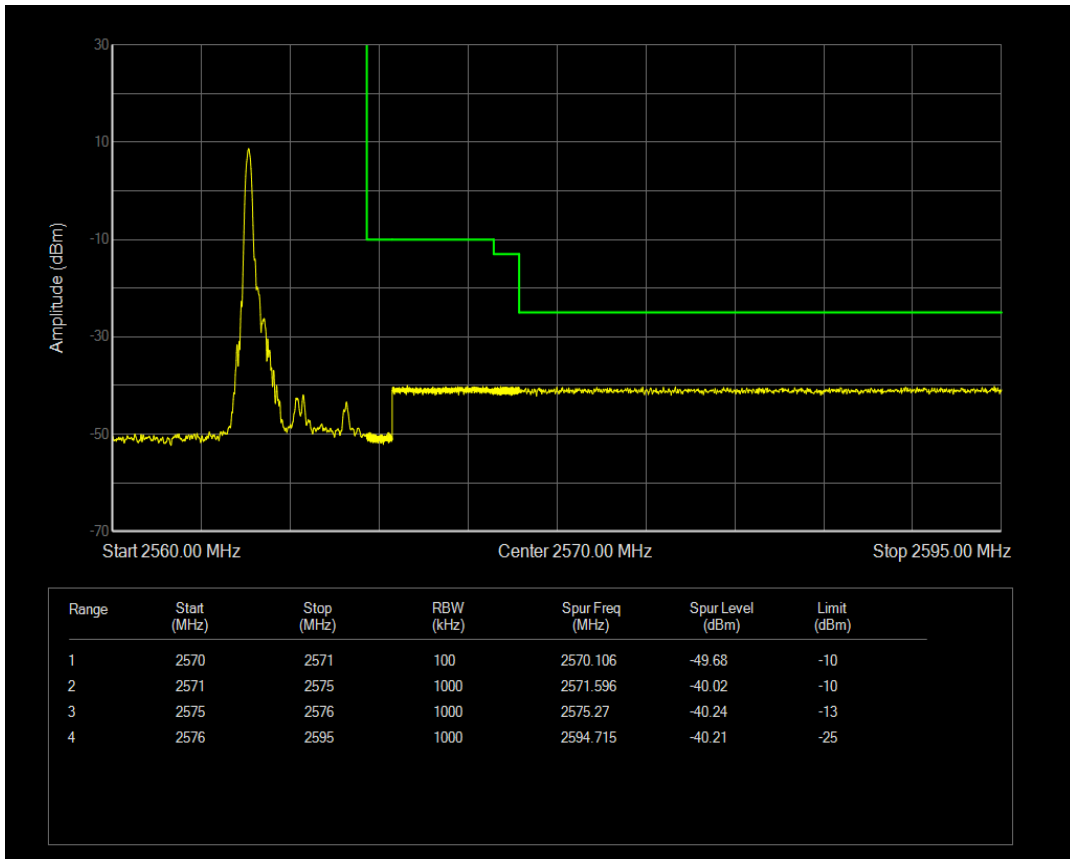

Band7 QPSK BW=5MHz Channel=21425 RB Size=25 Position=#0