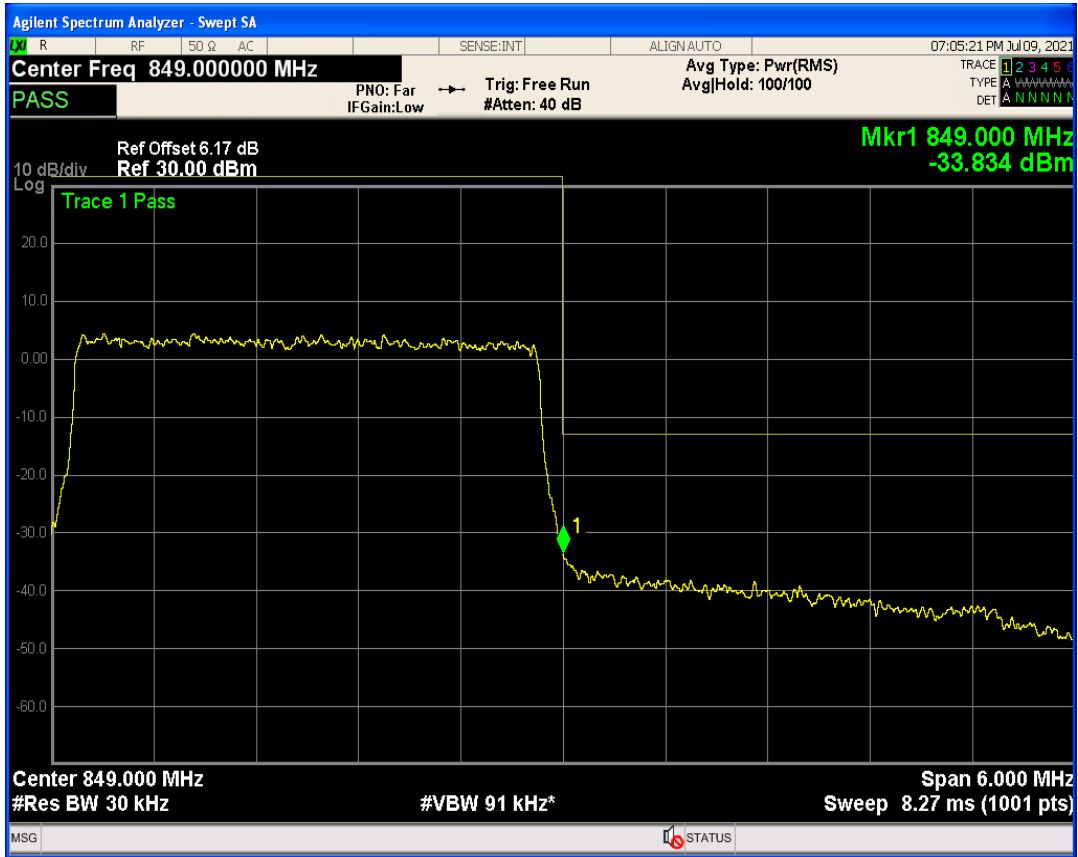

Band5 QAM16 BW=3MHz Channel=20635 RB Size=1 Position=#Max