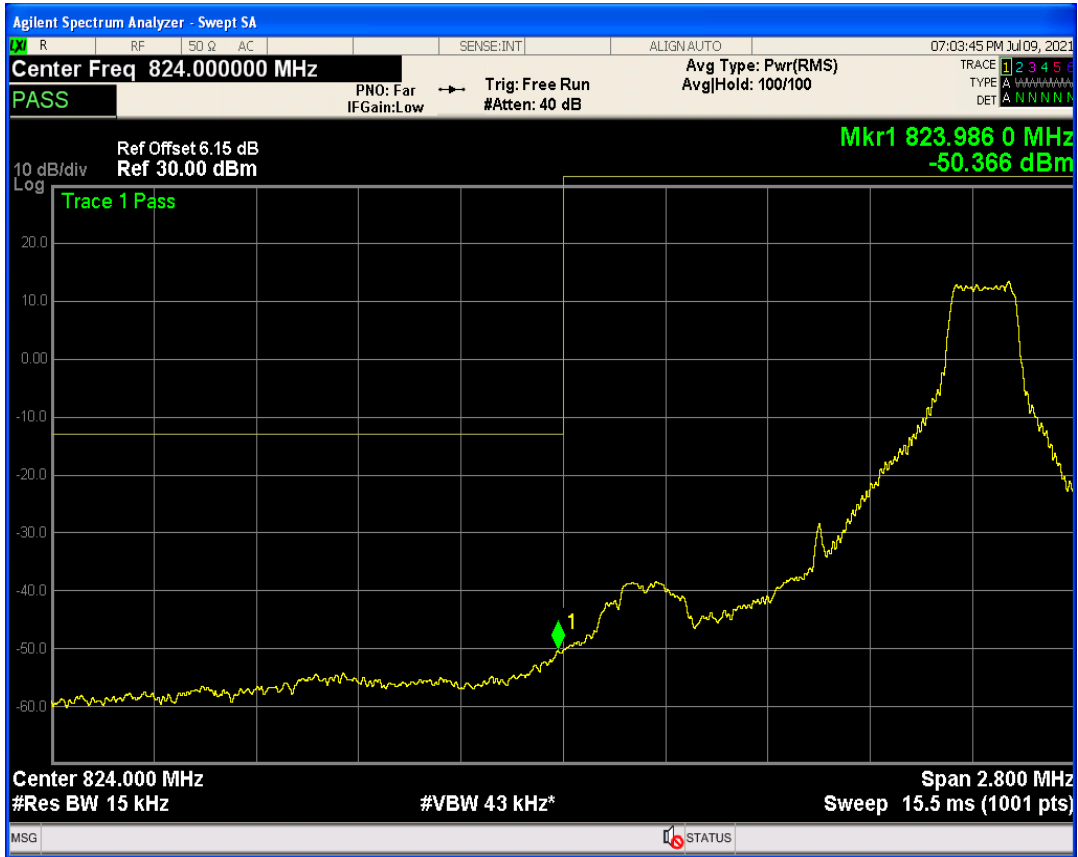

Band5 QPSK BW=1.4MHz Channel=20407 RB Size=1 Position=#Max