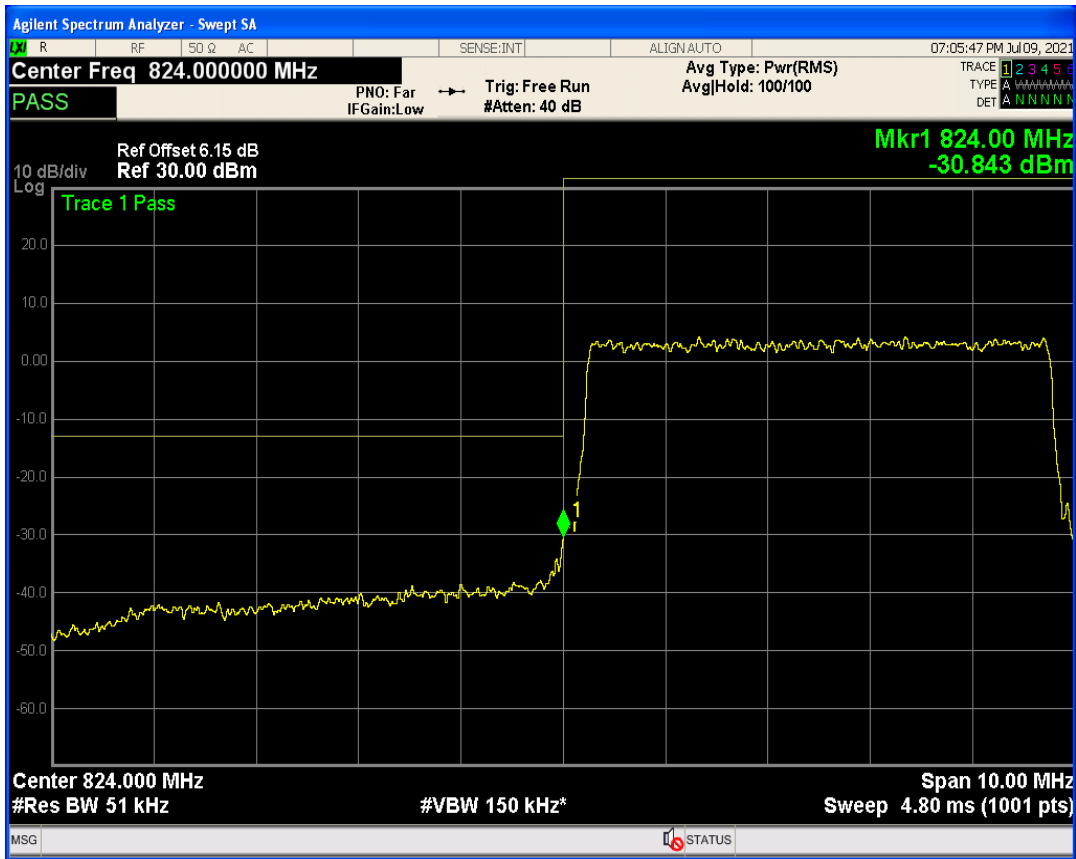

Band5 QAM16 BW=5MHz Channel=20425 RB Size=1 Position=#0