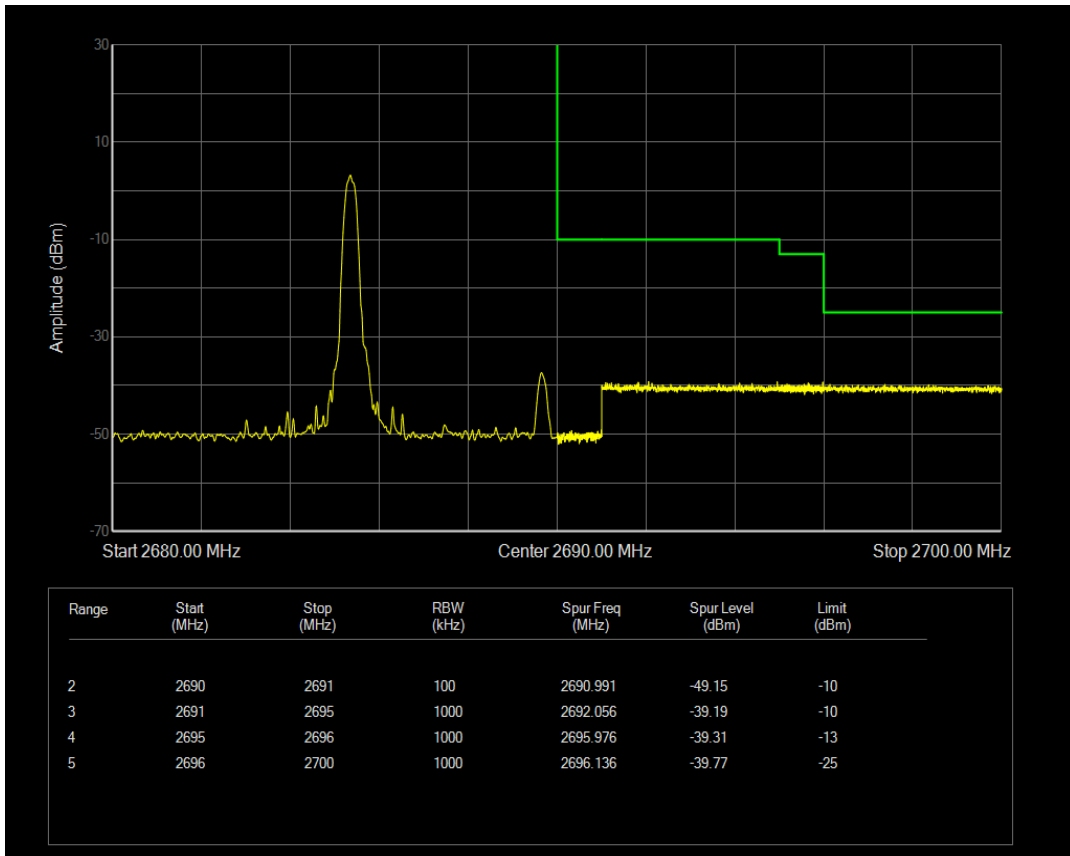

Band41 QPSK BW=5MHz Channel=41565 RB Size=25 Position=#0