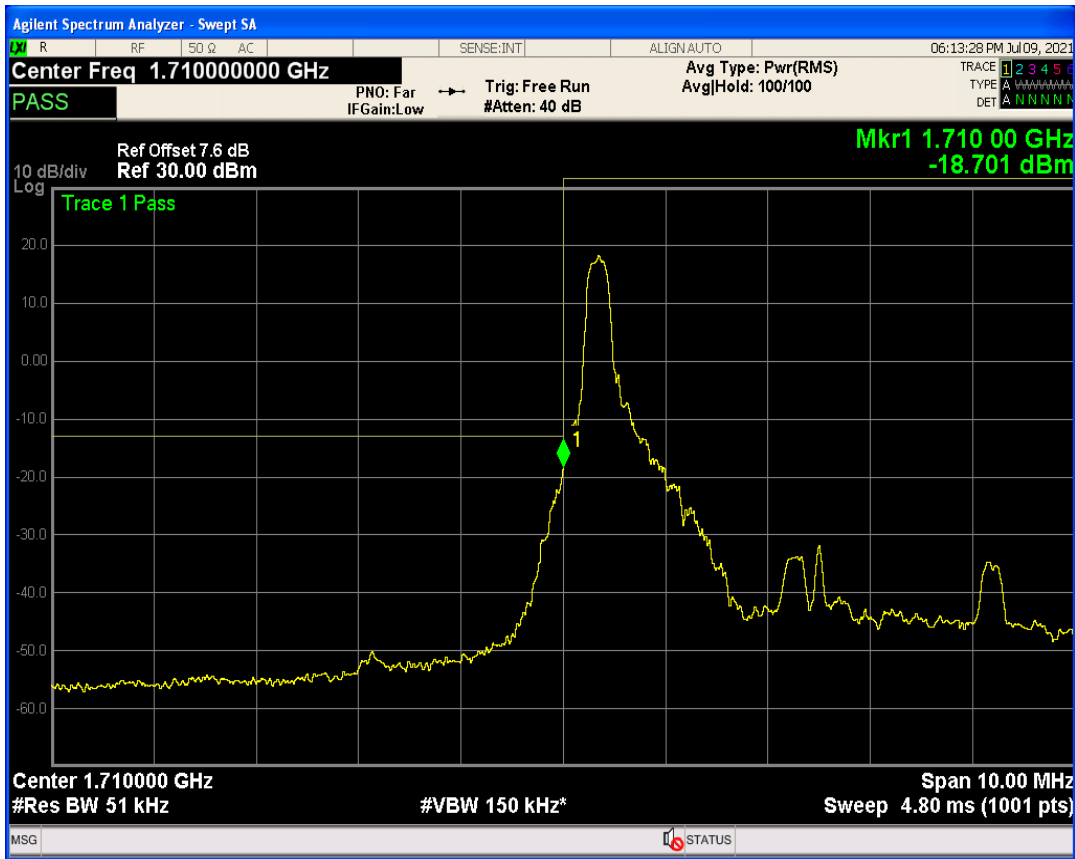

Band4 QAM16 BW=5MHz Channel=19975 RB Size=1 Position=#0