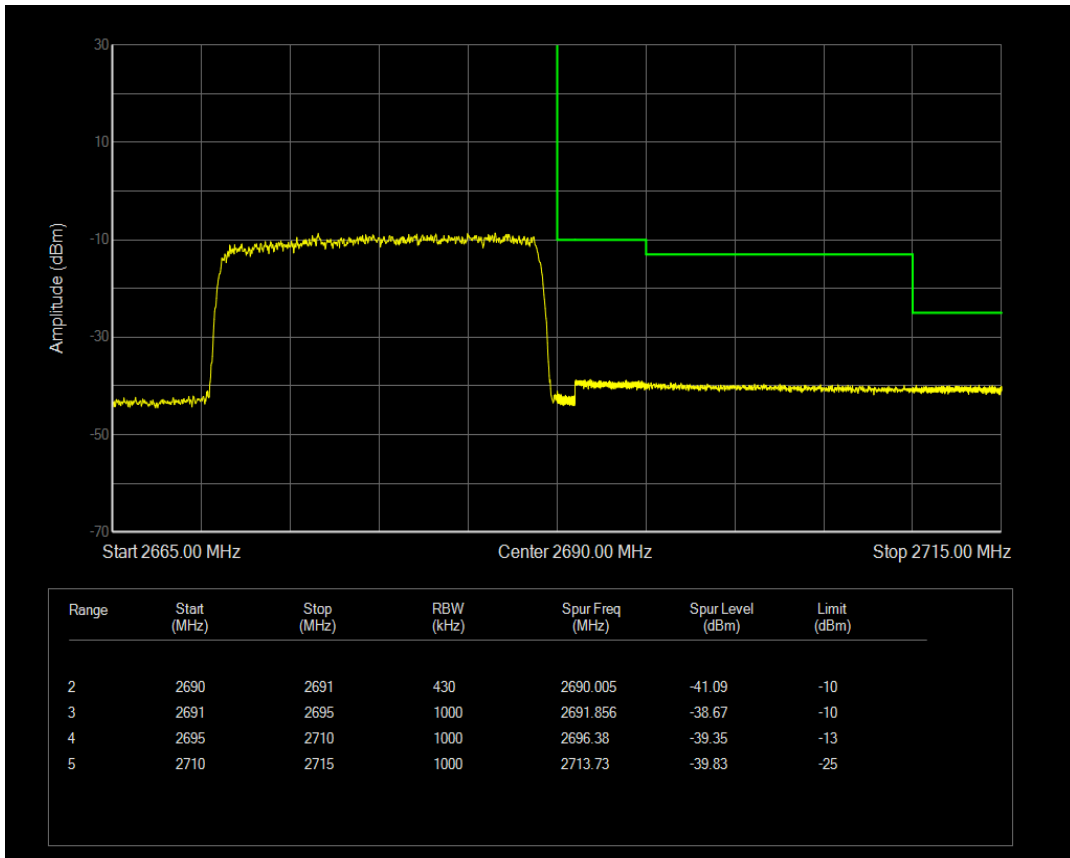

Band41 QAM16 BW=20MHz Channel=39750 RB Size=100 Position=#0

Band41 QAM16 BW=20MHz Channel=39750 RB Size=1 Position=#Max

Band41 QPSK BW=20MHz Channel=41490 RB Size=1 Position=#0

Band41 QPSK BW=20MHz Channel=41490 RB Size=100 Position=#0