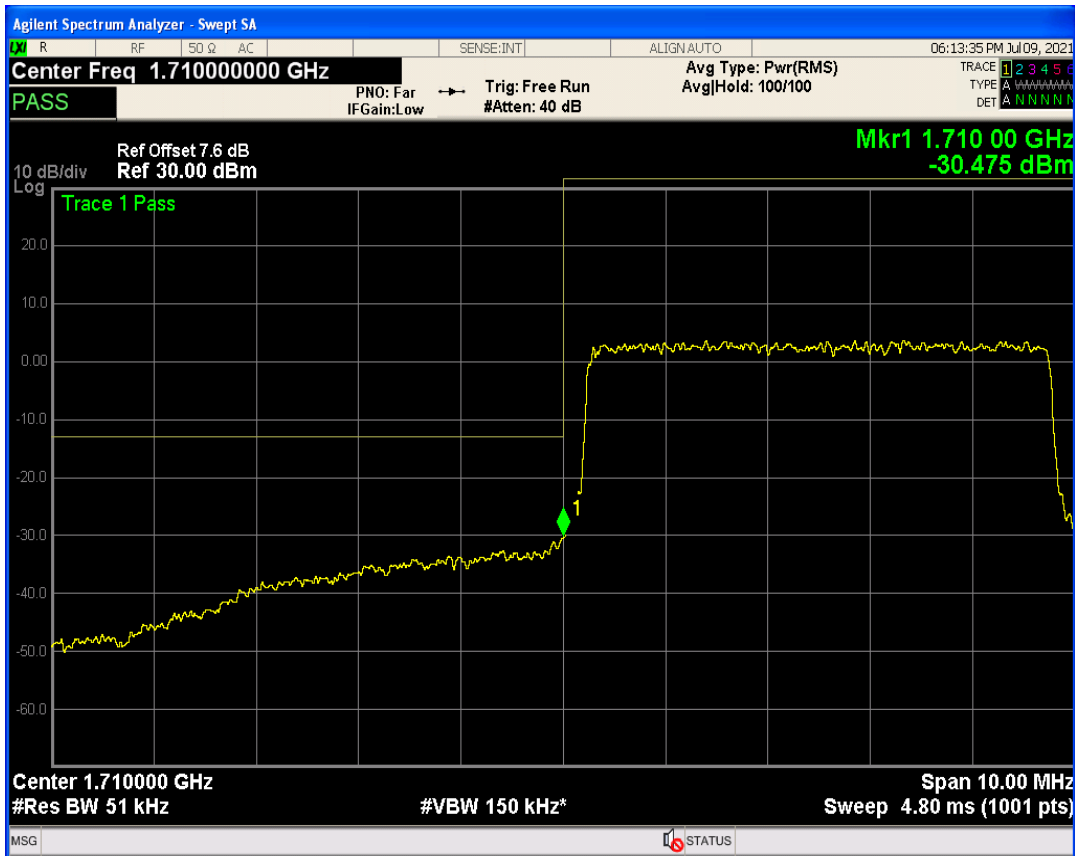

Band4 QAM16 BW=5MHz Channel=19975 RB Size=25 Position=#0