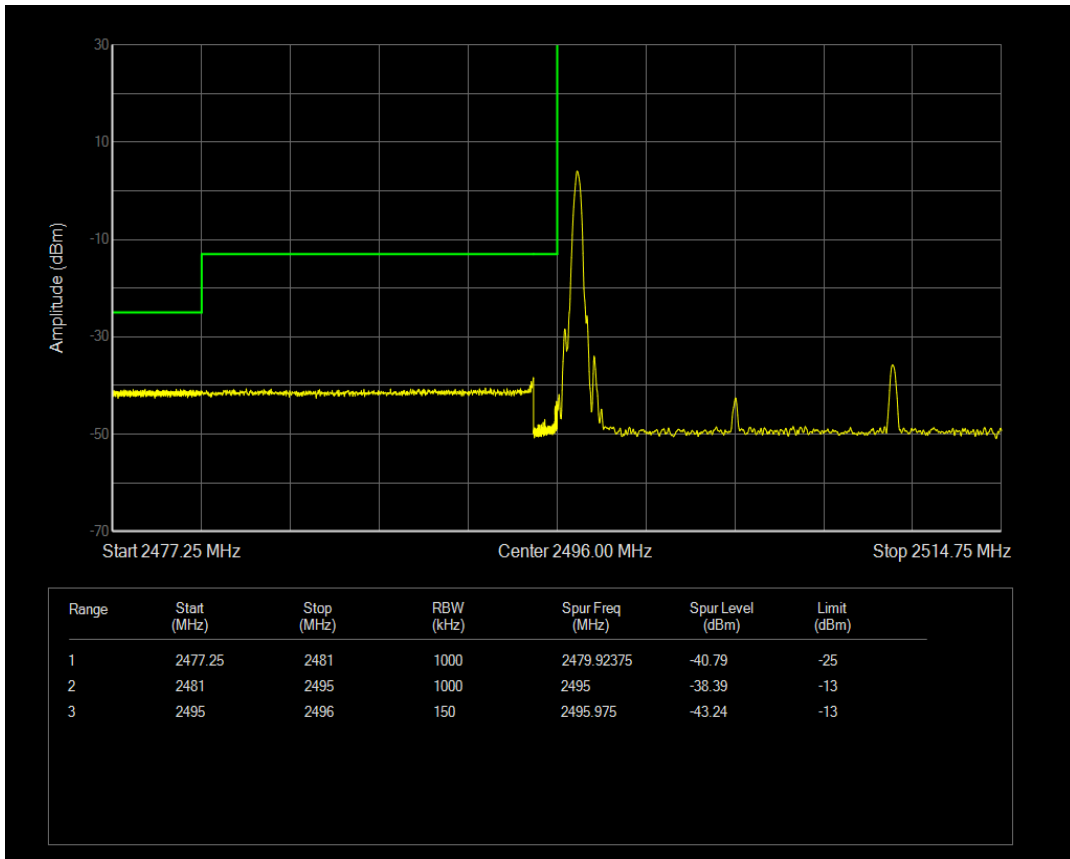

Band41 QAM16 BW=15MHz Channel=39725 RB Size=75 Position=#0