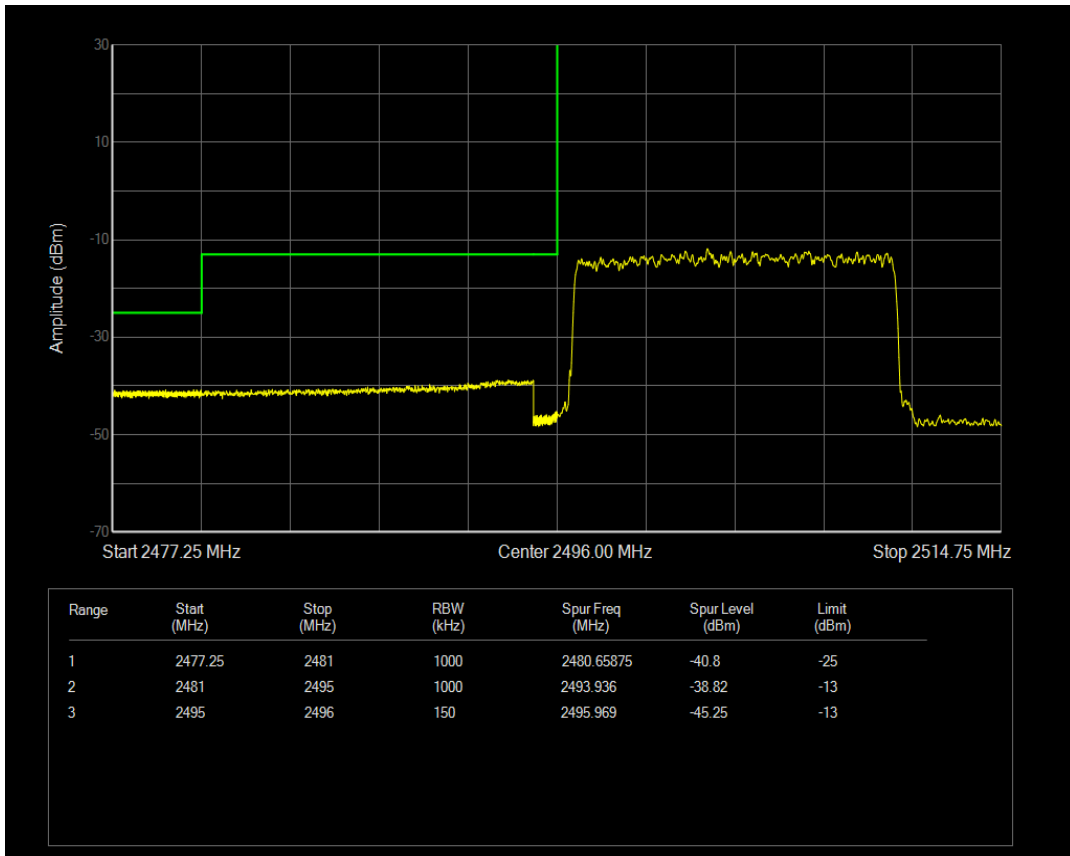

Band41 QPSK BW=15MHz Channel=39725 RB Size=1 Position=#Max