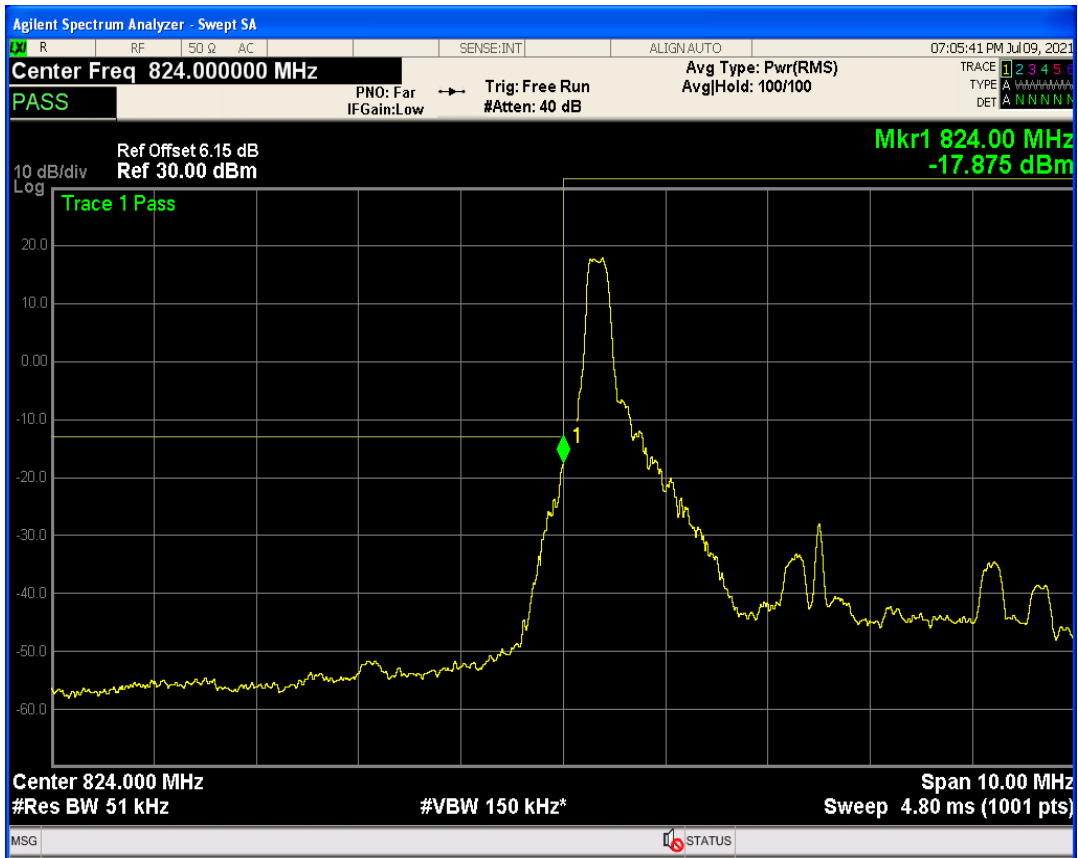

Band5 QPSK BW=5MHz Channel=20425 RB Size=25 Position=#0