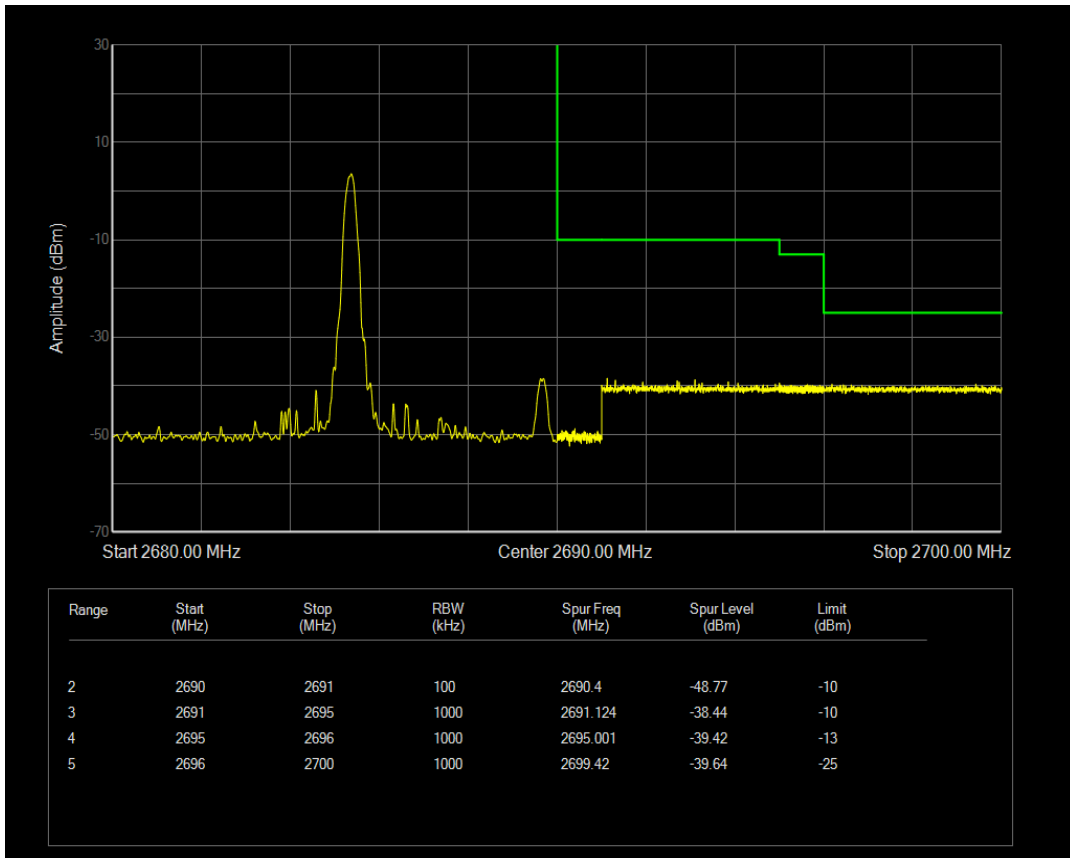

Band41 QAM16 BW=5MHz Channel=41565 RB Size=1 Position=#Max