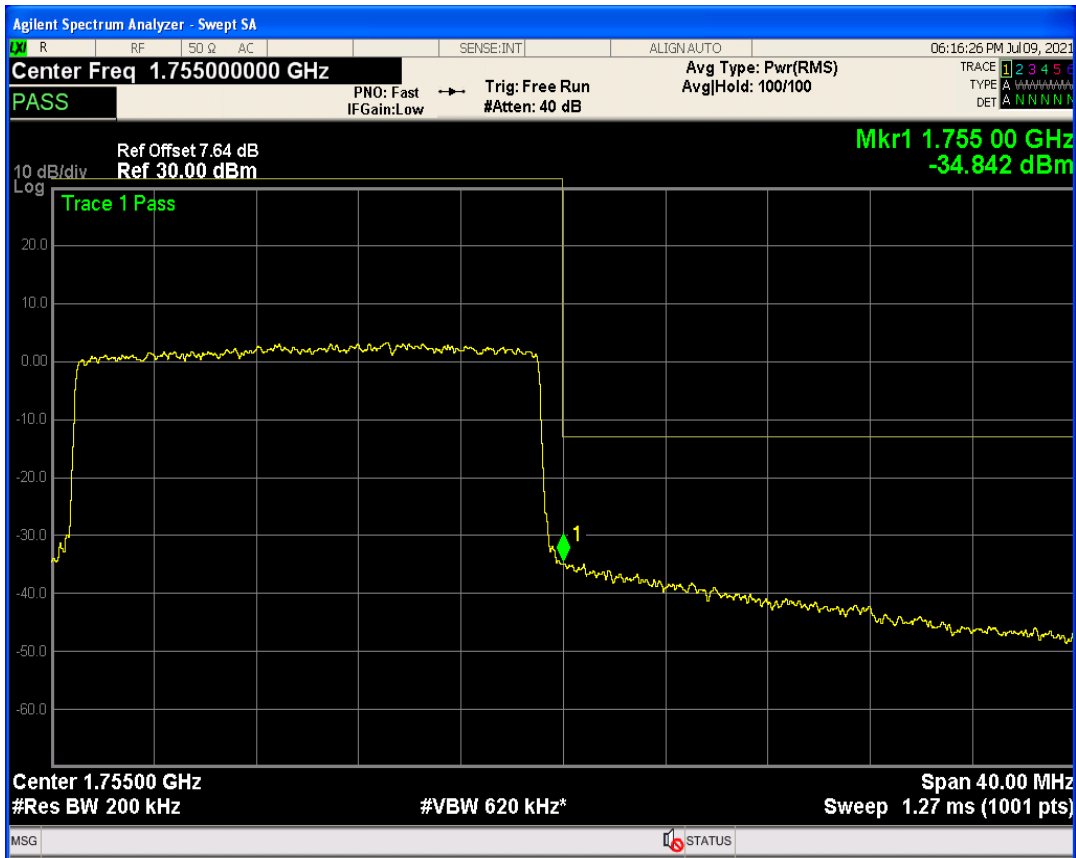

Band4 QPSK BW=20MHz Channel=20300 RB Size=100 Position=#0

Band4 QAM16 BW=20MHz Channel=20300 RB Size=1 Position=#0

Band4 QAM16 BW=20MHz Channel=20300 RB Size=1 Position=#Max

Band4 QAM16 BW=20MHz Channel=20300 RB Size=100 Position=#0