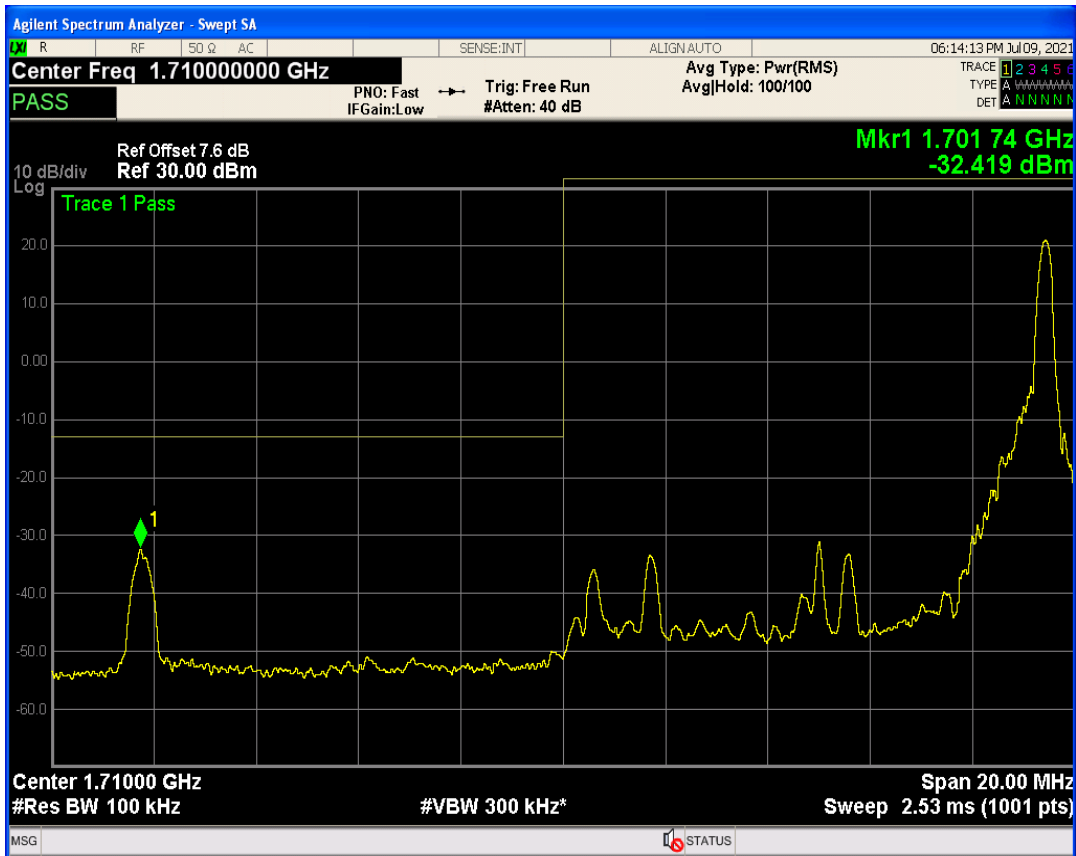

Band4 QPSK BW=10MHz Channel=20000 RB Size=1 Position=#Max