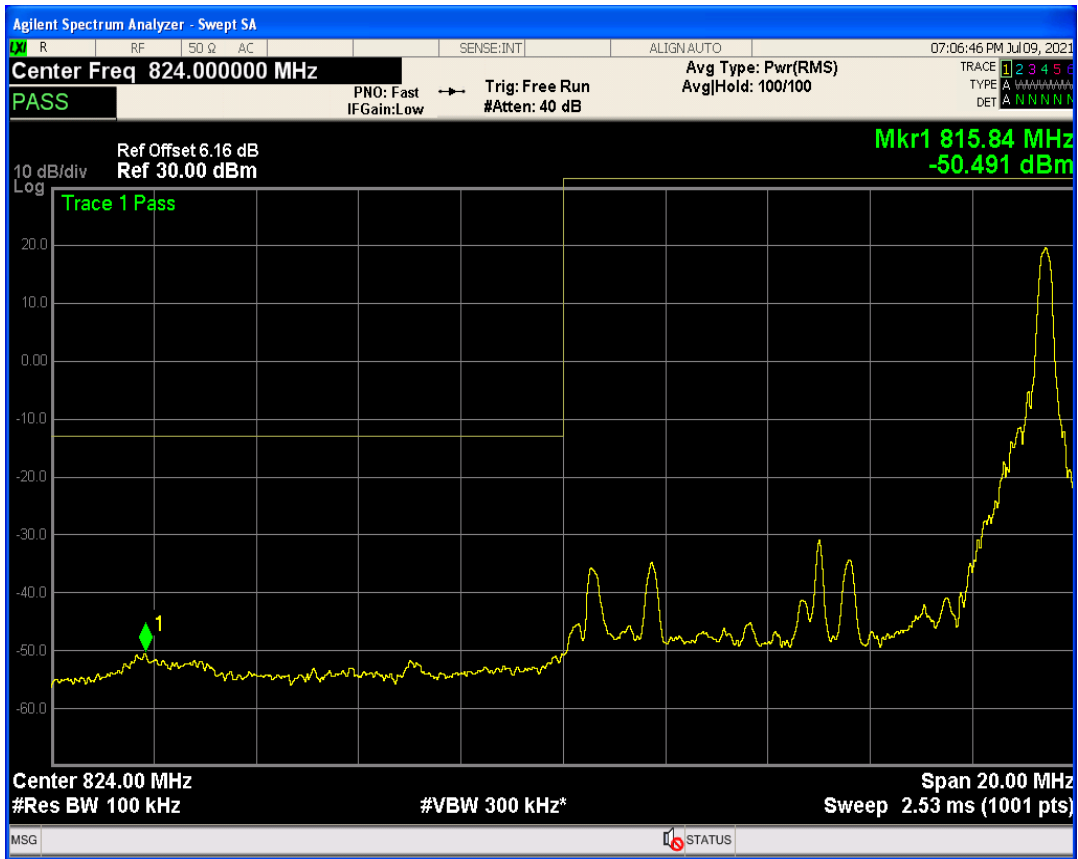

Band5 QAM16 BW=10MHz Channel=20450 RB Size=50 Position=#0