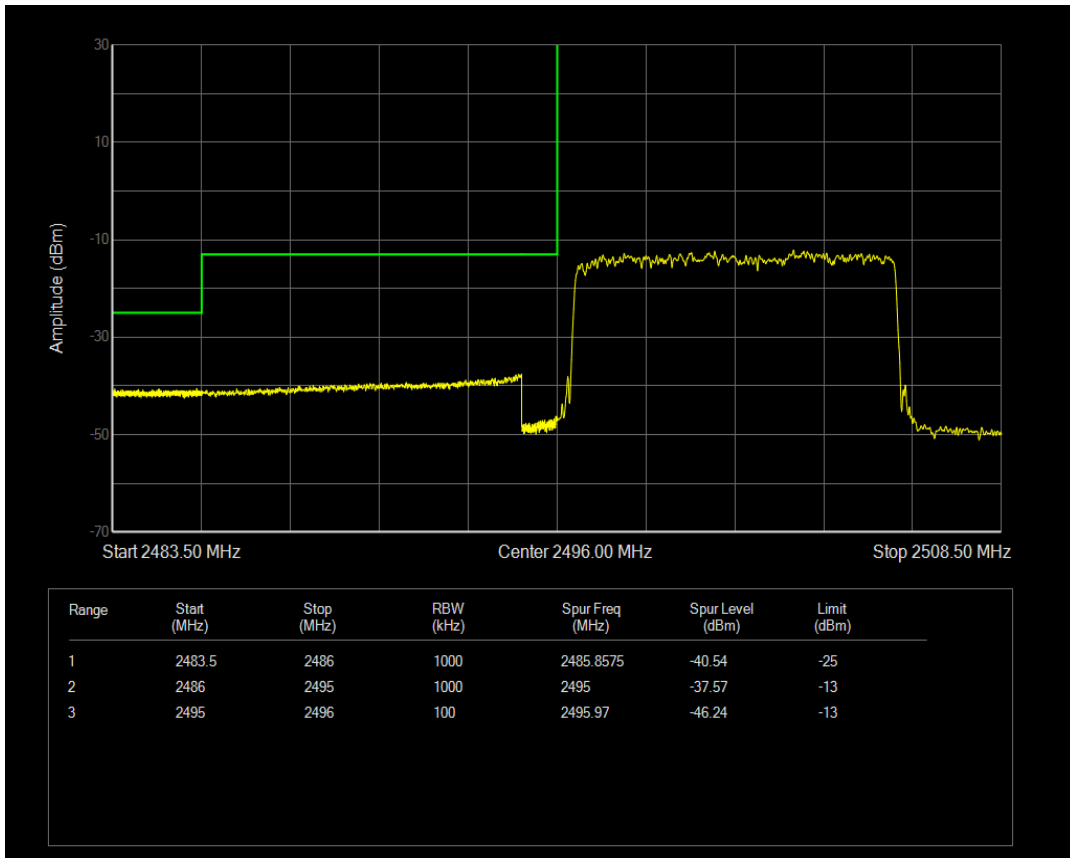

Band41 QPSK BW=10MHz Channel=39700 RB Size=1 Position=#Max