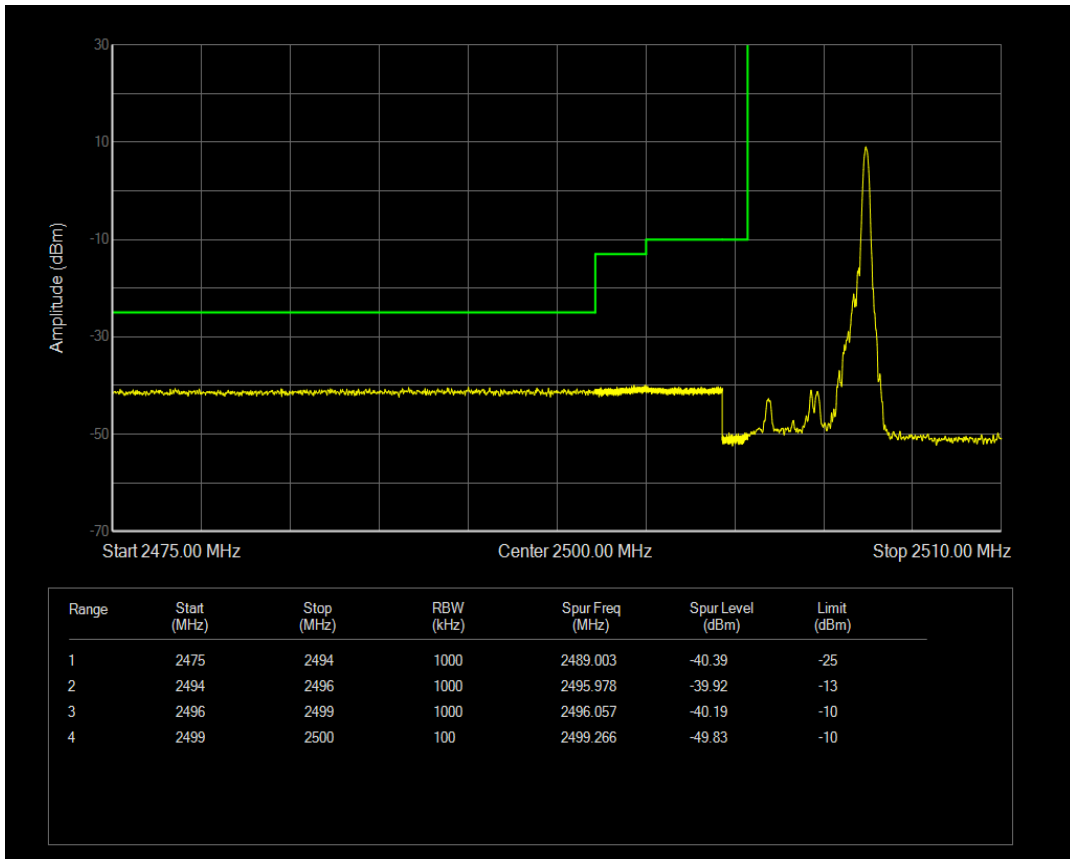

Band5 QPSK BW=10MHz Channel=20600 RB Size=50 Position=#0

Band5 QAM16 BW=10MHz Channel=20600 RB Size=1 Position=#0

Band5 QAM16 BW=10MHz Channel=20600 RB Size=1 Position=#Max

Band5 QAM16 BW=10MHz Channel=20600 RB Size=50 Position=#0

Band7 QPSK BW=5MHz Channel=20775 RB Size=1 Position=#0

Band7 QPSK BW=5MHz Channel=20775 RB Size=1 Position=#Max

Band7 QPSK BW=5MHz Channel=20775 RB Size=25 Position=#0

Band7 QAM16 BW=5MHz Channel=20775 RB Size=1 Position=#0

Band7 QAM16 BW=5MHz Channel=20775 RB Size=1 Position=#Max

Band7 QAM16 BW=5MHz Channel=20775 RB Size=25 Position=#0

Band7 QPSK BW=5MHz Channel=21425 RB Size=1 Position=#0

Band7 QPSK BW=5MHz Channel=21425 RB Size=1 Position=#Max