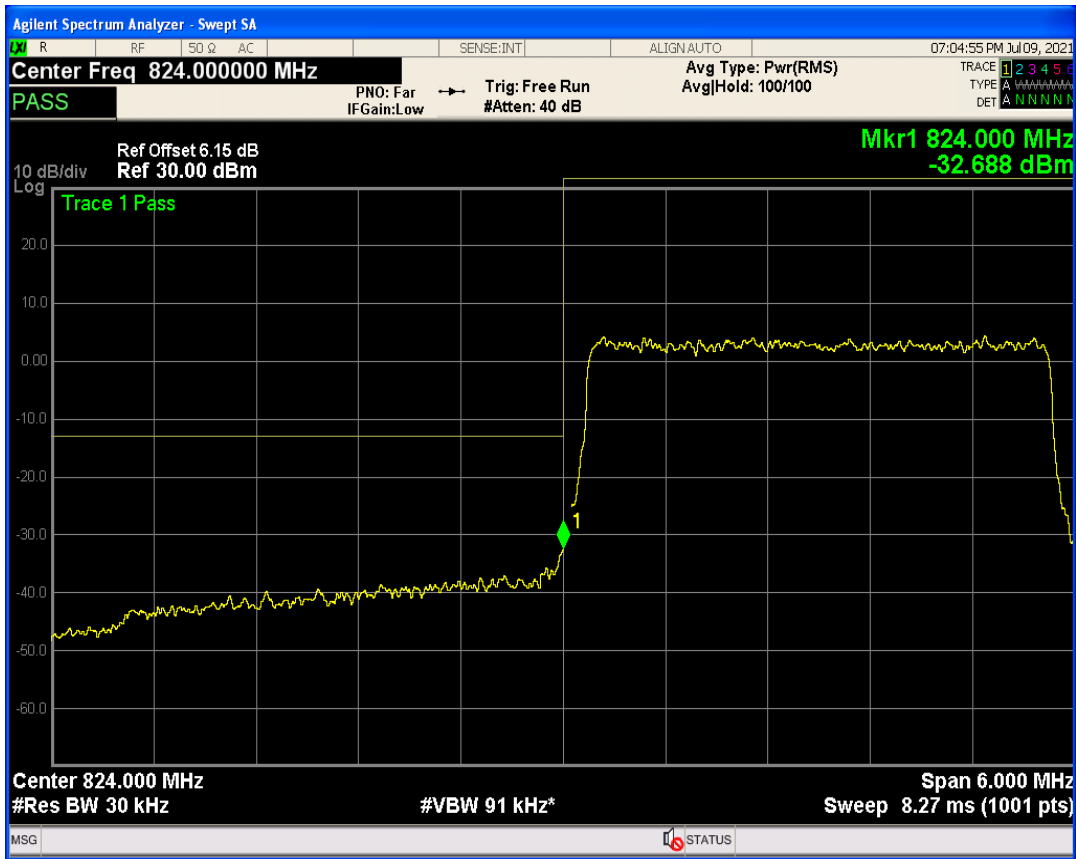

Band5 QAM16 BW=3MHz Channel=20415 RB Size=1 Position=#0