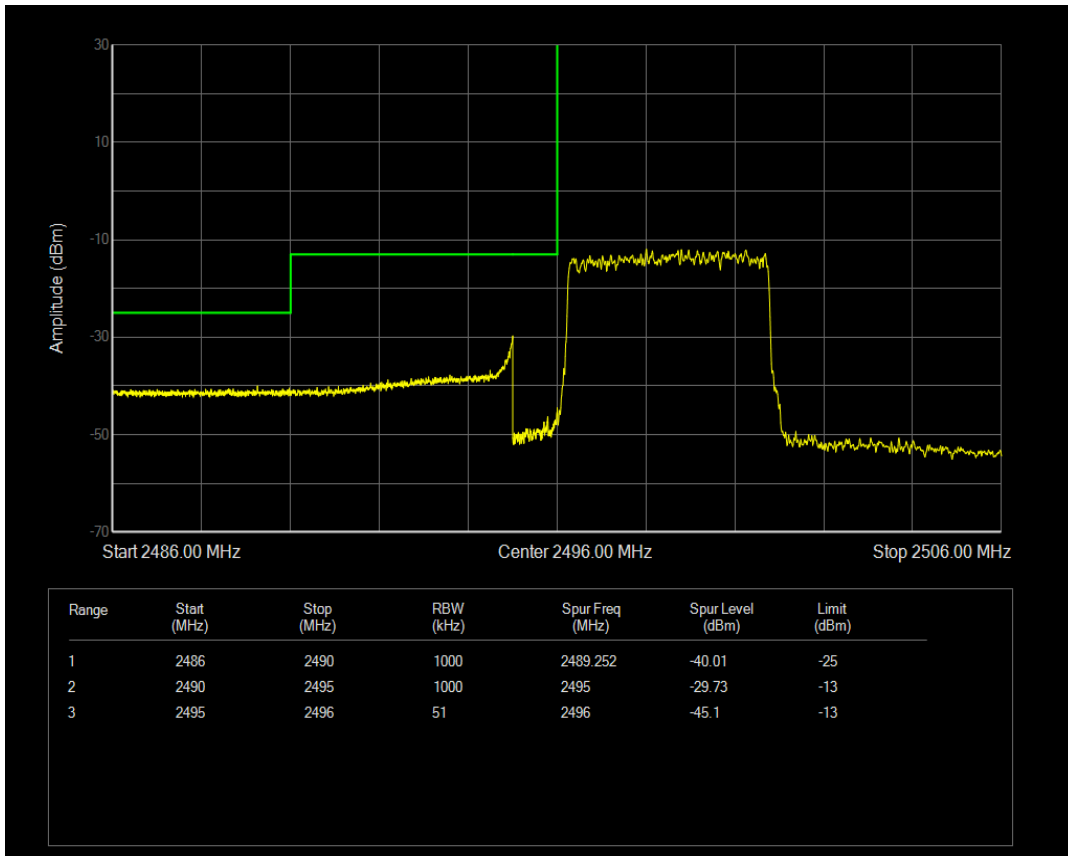

Band41 QPSK BW=5MHz Channel=39675 RB Size=1 Position=#0

Band41 QPSK BW=5MHz Channel=39675 RB Size=1 Position=#Max

Band41 QAM16 BW=5MHz Channel=39675 RB Size=1 Position=#0

Band41 QPSK BW=5MHz Channel=39675 RB Size=25 Position=#0