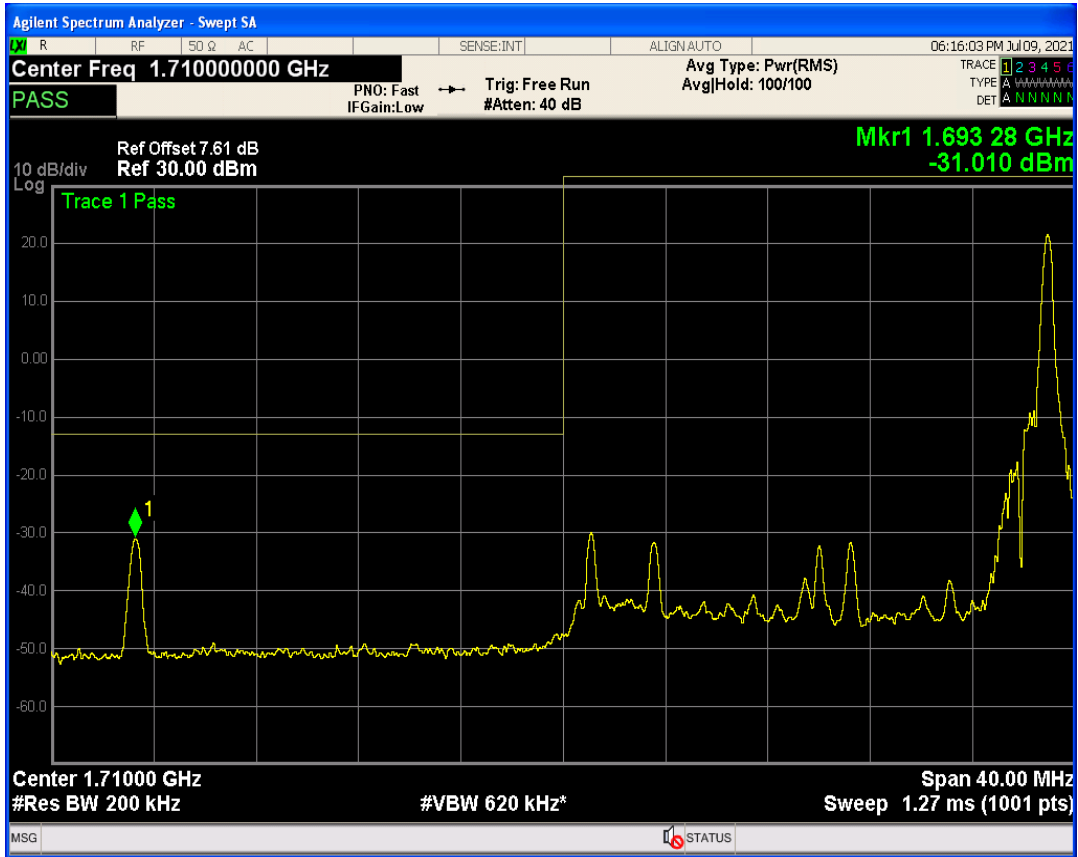

Band4 QAM16 BW=20MHz Channel=20050 RB Size=100 Position=#0