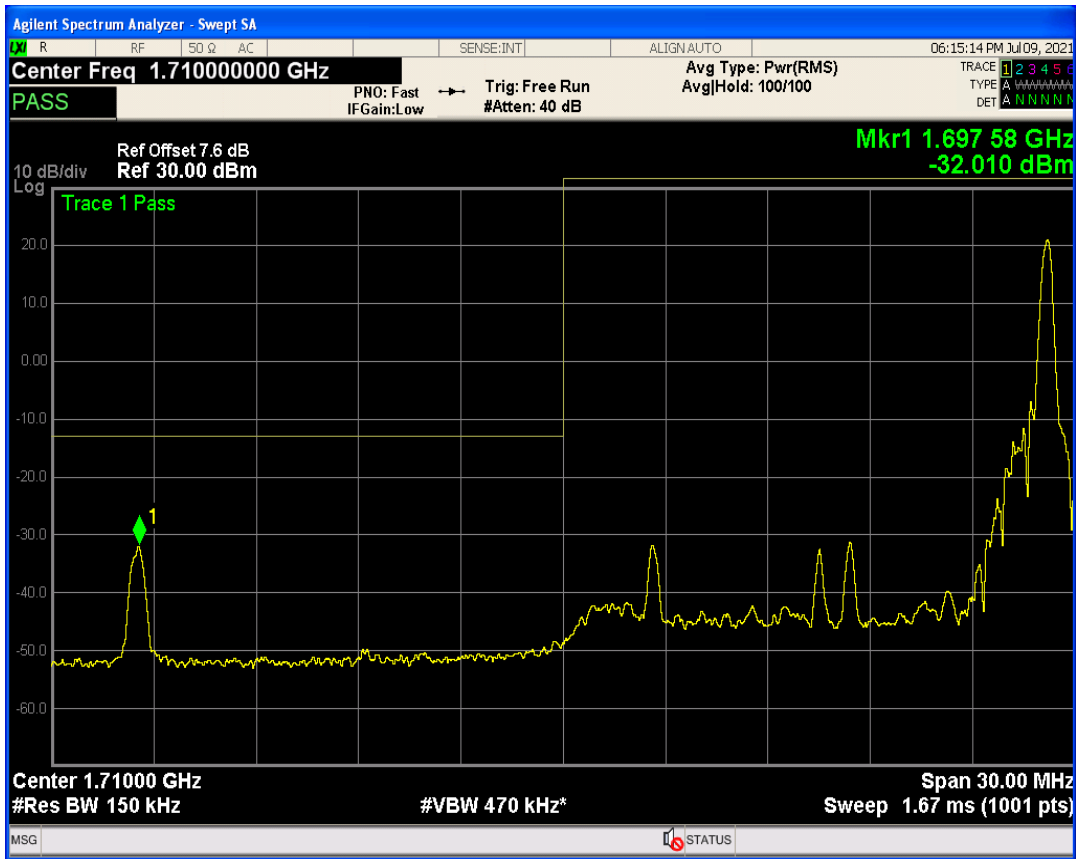

Band4 QAM16 BW=15MHz Channel=20025 RB Size=75 Position=#0