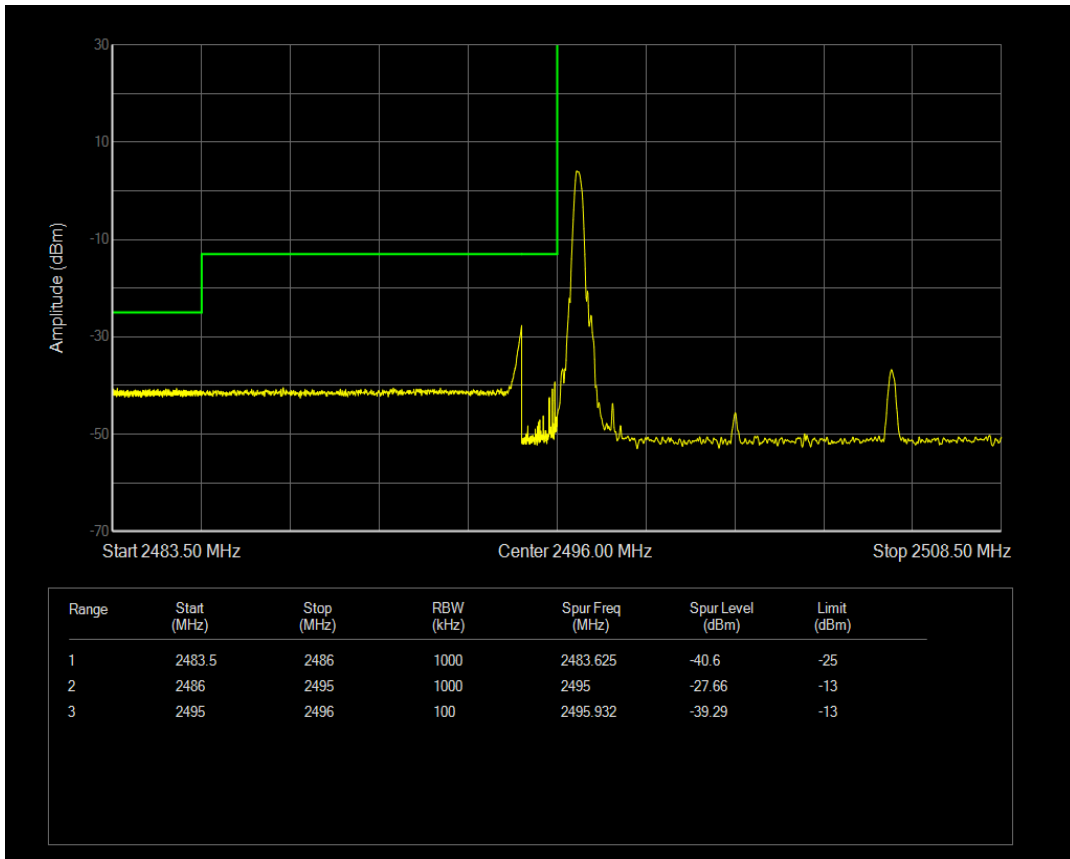

Band41 QPSK BW=10MHz Channel=39700 RB Size=50 Position=#0