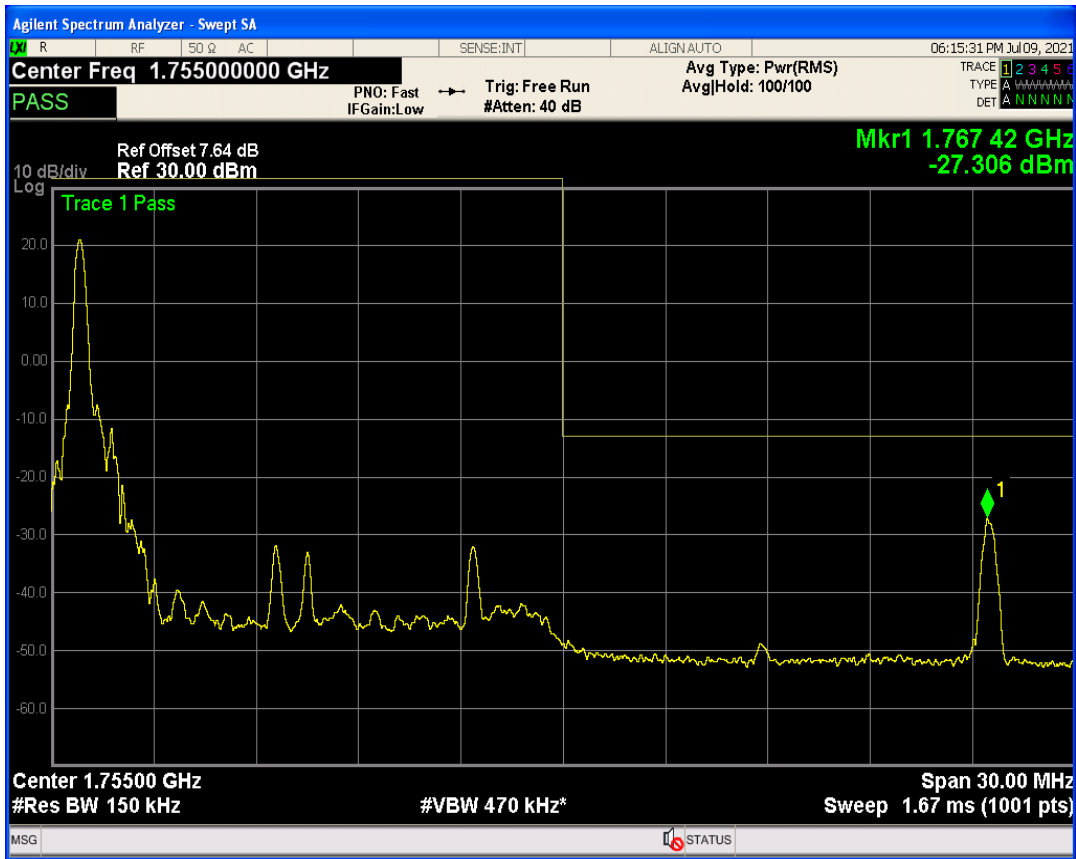

Band4 QAM16 BW=15MHz Channel=20325 RB Size=1 Position=#0