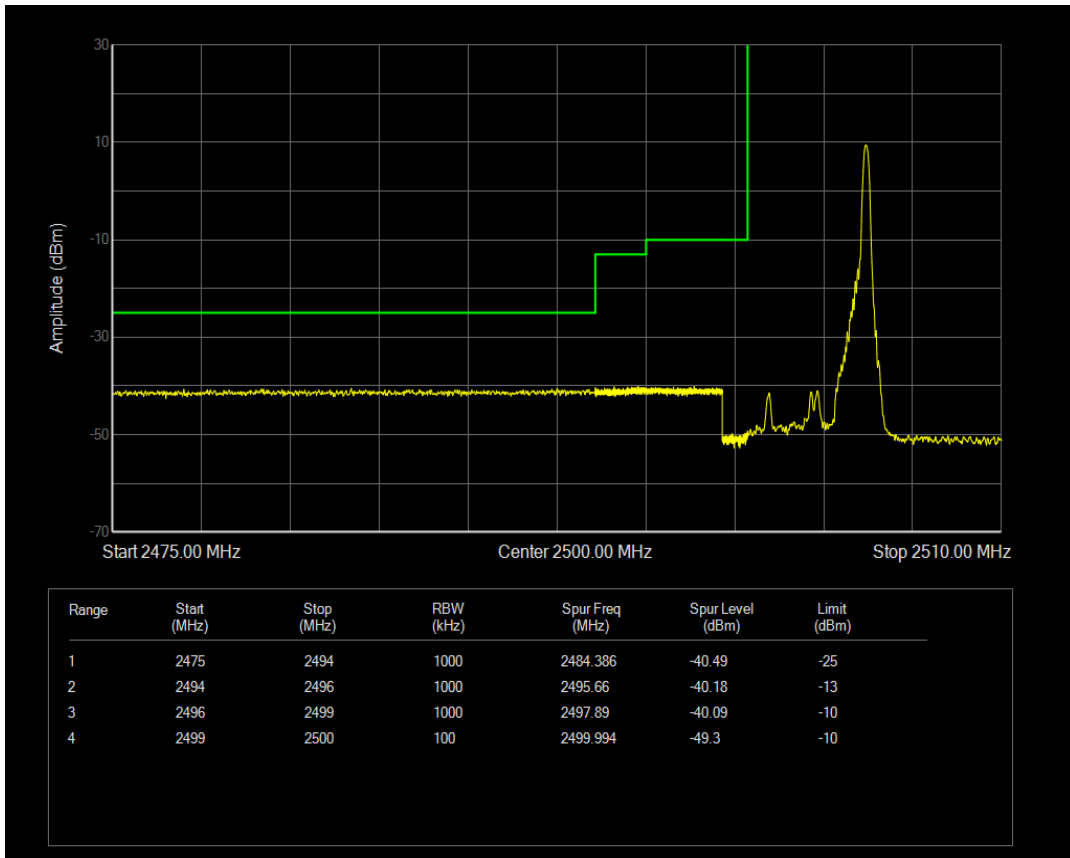

Band5 QAM16 BW=10MHz Channel=20450 RB Size=1 Position=#Max

Band5 QAM16 BW=10MHz Channel=20450 RB Size=50 Position=#0

Band5 QPSK BW=10MHz Channel=20600 RB Size=1 Position=#0

Band5 QPSK BW=10MHz Channel=20600 RB Size=1 Position=#Max

Band5 QPSK BW=10MHz Channel=20600 RB Size=50 Position=#0

Band5 QAM16 BW=10MHz Channel=20600 RB Size=1 Position=#0

Band5 QAM16 BW=10MHz Channel=20600 RB Size=1 Position=#Max

Band5 QAM16 BW=10MHz Channel=20600 RB Size=50 Position=#0

Band7 QPSK BW=5MHz Channel=20775 RB Size=1 Position=#0

Band7 QPSK BW=5MHz Channel=20775 RB Size=1 Position=#Max

Band7 QPSK BW=5MHz Channel=20775 RB Size=25 Position=#0

Band7 QAM16 BW=5MHz Channel=20775 RB Size=1 Position=#0