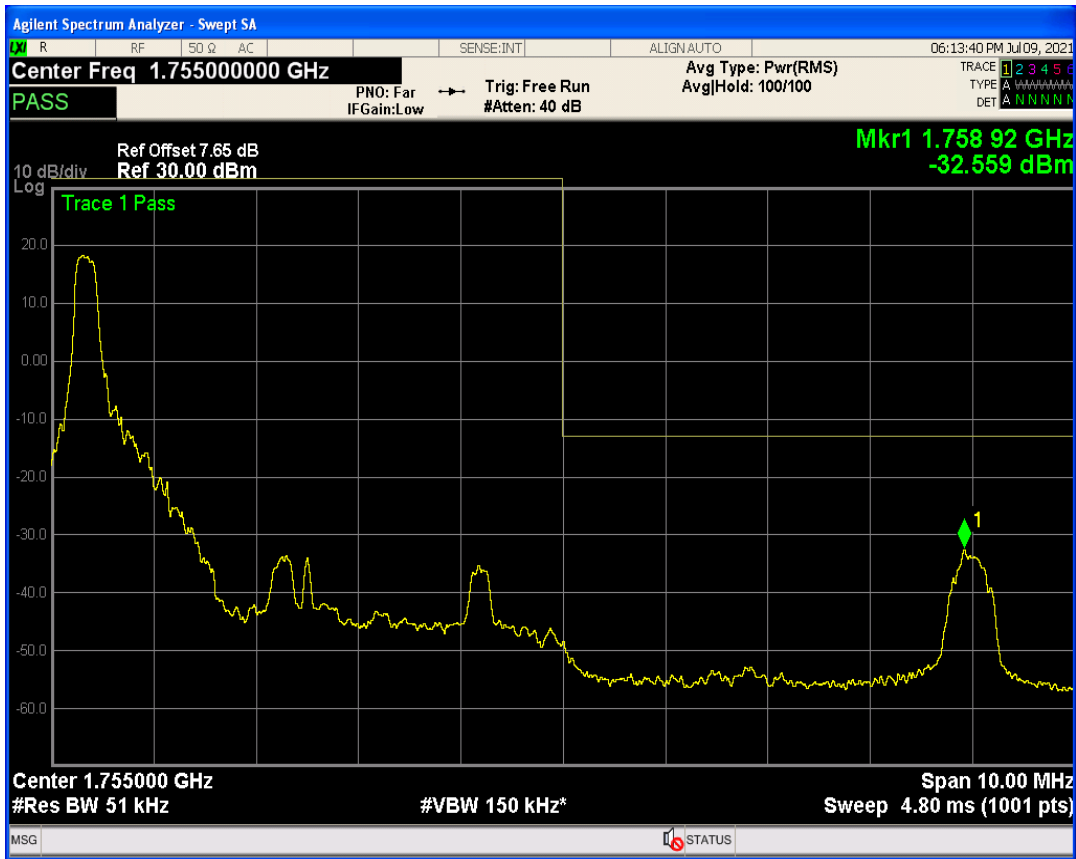

Band4 QPSK BW=5MHz Channel=20375 RB Size=1 Position=#0