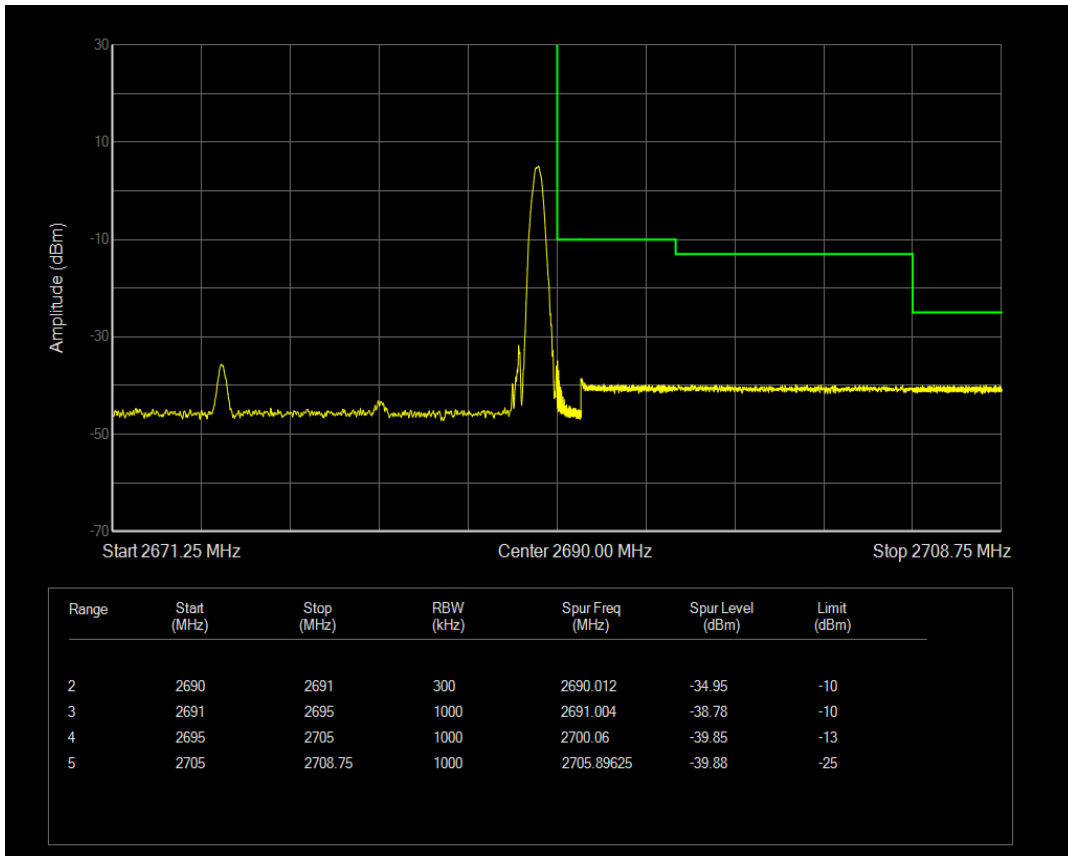

Band41 QAM16 BW=15MHz Channel=41515 RB Size=75 Position=#0