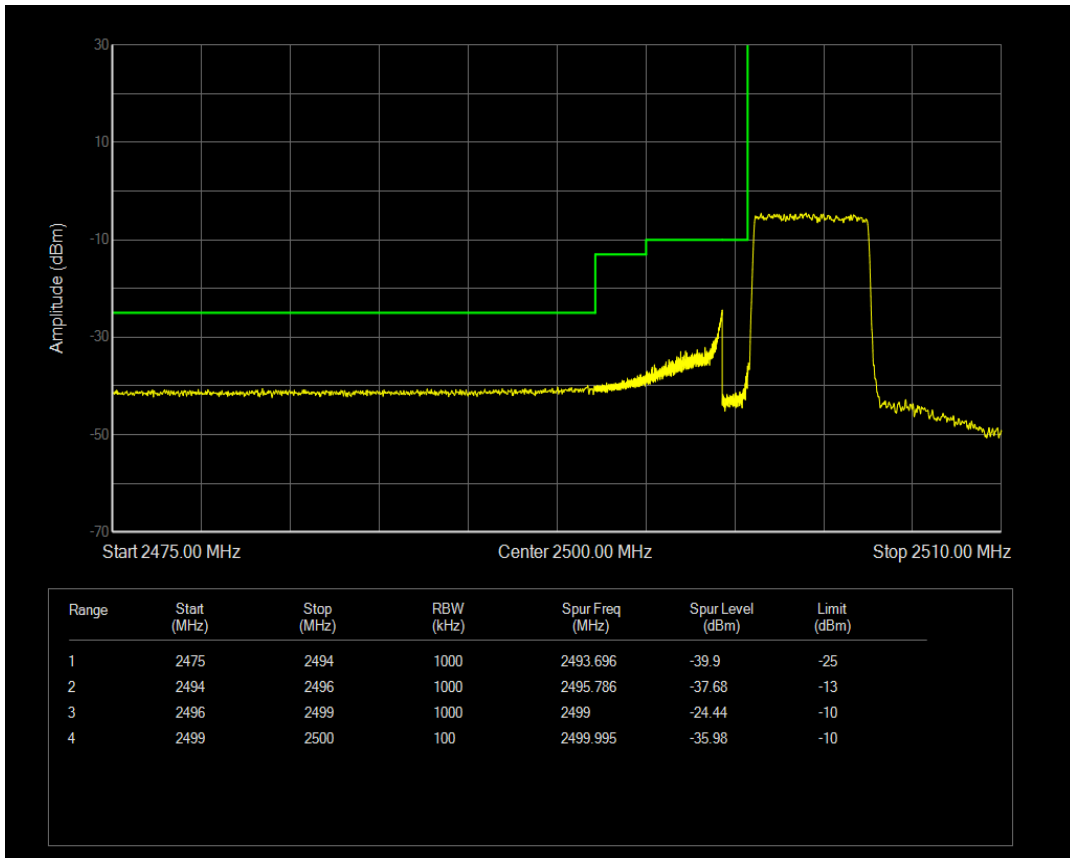

Band5 QPSK BW=10MHz Channel=20600 RB Size=50 Position=#0

Band5 QAM16 BW=10MHz Channel=20600 RB Size=1 Position=#0

Band5 QAM16 BW=10MHz Channel=20600 RB Size=1 Position=#Max

Band5 QAM16 BW=10MHz Channel=20600 RB Size=50 Position=#0

Band7 QPSK BW=5MHz Channel=20775 RB Size=1 Position=#0

Band7 QPSK BW=5MHz Channel=20775 RB Size=1 Position=#Max

Band7 QPSK BW=5MHz Channel=20775 RB Size=25 Position=#0

Band7 QAM16 BW=5MHz Channel=20775 RB Size=1 Position=#0

Band7 QAM16 BW=5MHz Channel=20775 RB Size=1 Position=#Max

Band7 QAM16 BW=5MHz Channel=20775 RB Size=25 Position=#0

Band7 QPSK BW=5MHz Channel=21425 RB Size=1 Position=#0

Band7 QPSK BW=5MHz Channel=21425 RB Size=1 Position=#Max