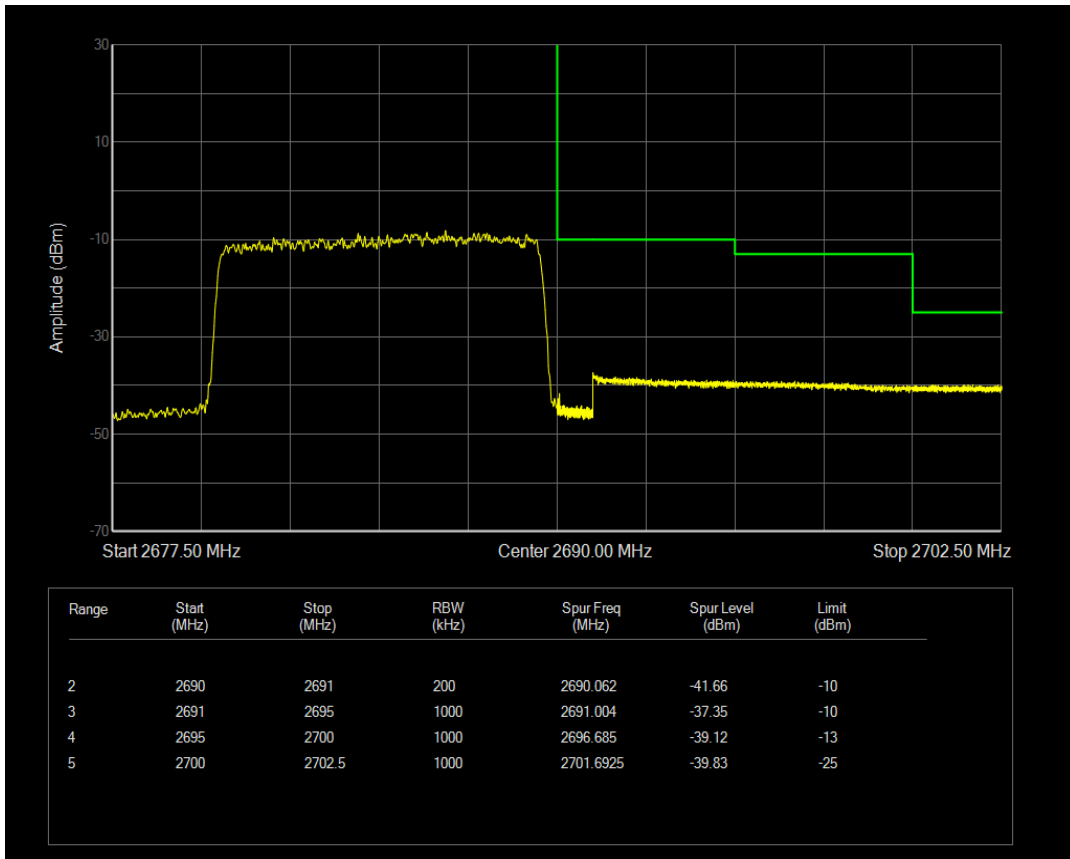

Band41 QAM16 BW=10MHz Channel=41540 RB Size=1 Position=#0