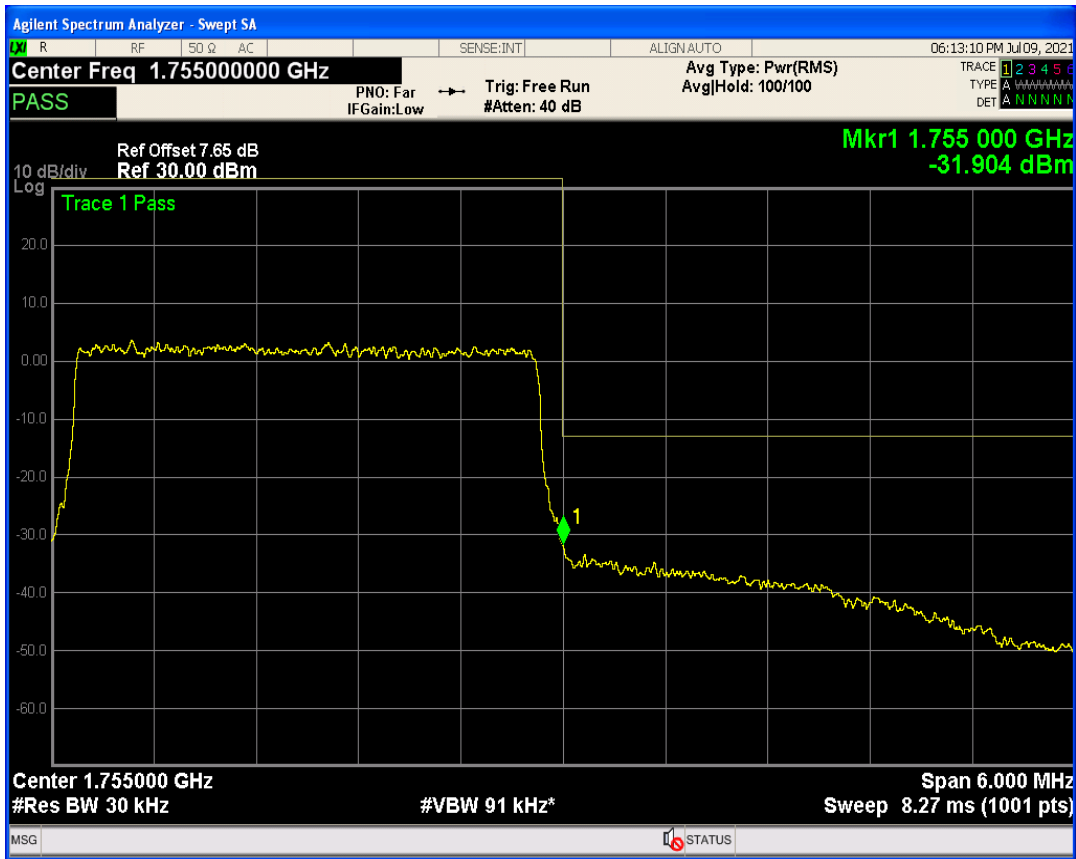

Band4 QPSK BW=3MHz Channel=20385 RB Size=15 Position=#0

Band4 QAM16 BW=3MHz Channel=20385 RB Size=1 Position=#0

Band4 QAM16 BW=3MHz Channel=20385 RB Size=15 Position=#0

Band4 QAM16 BW=3MHz Channel=20385 RB Size=1 Position=#Max

Band4 QPSK BW=5MHz Channel=19975 RB Size=1 Position=#0

Band4 QPSK BW=5MHz Channel=19975 RB Size=1 Position=#Max

Band4 QPSK BW=5MHz Channel=19975 RB Size=25 Position=#0

Band4 QAM16 BW=5MHz Channel=19975 RB Size=1 Position=#Max