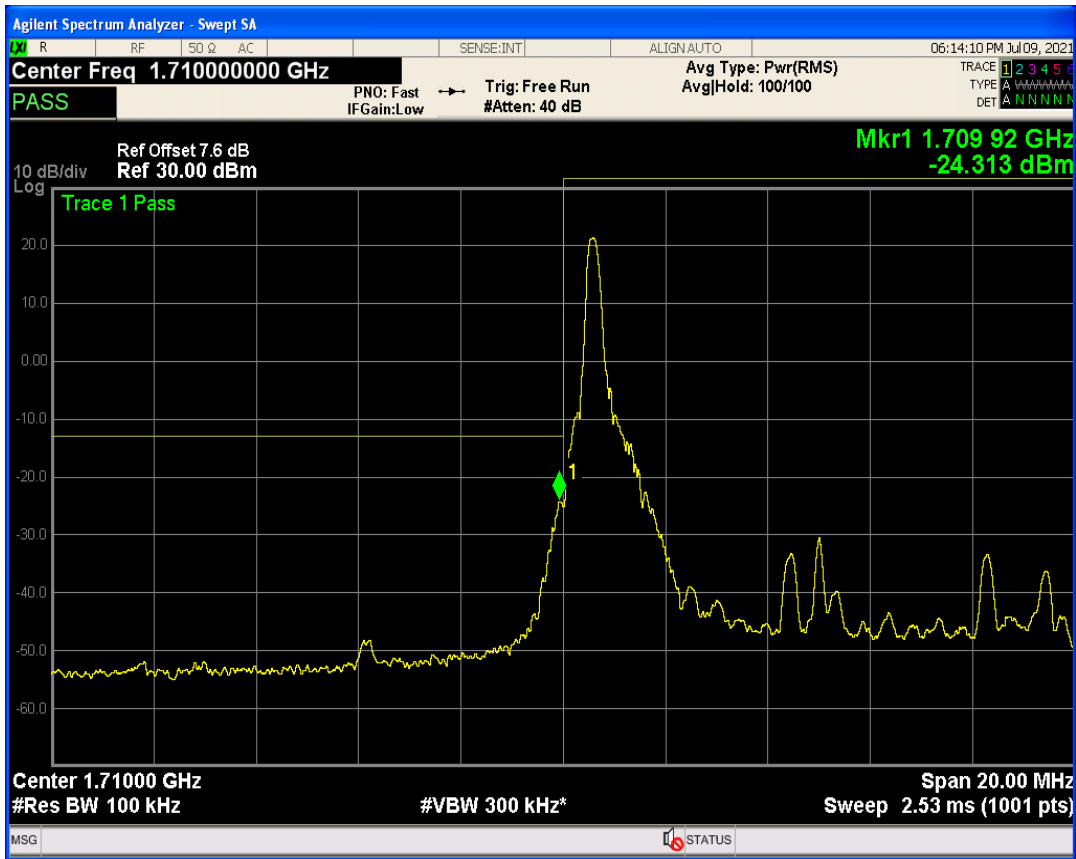

Band4 QPSK BW=10MHz Channel=20000 RB Size=1 Position=#0