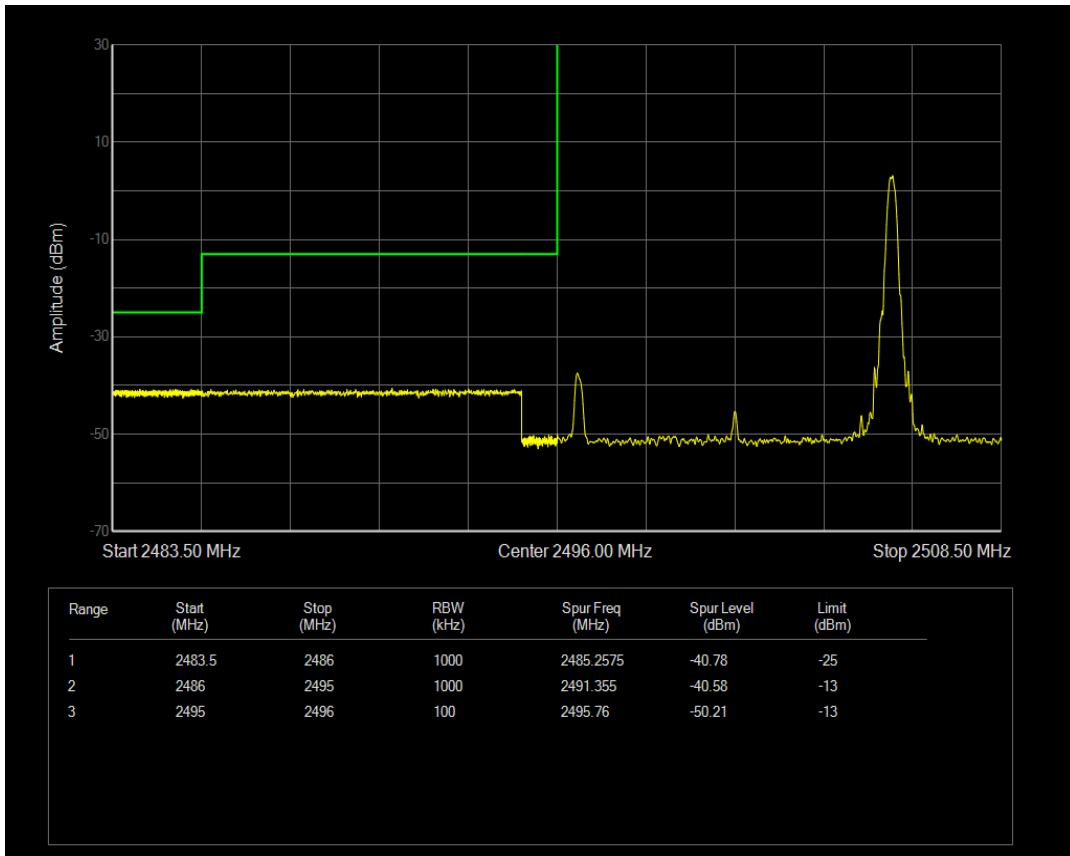

Band41 QAM16 BW=10MHz Channel=39700 RB Size=50 Position=#0