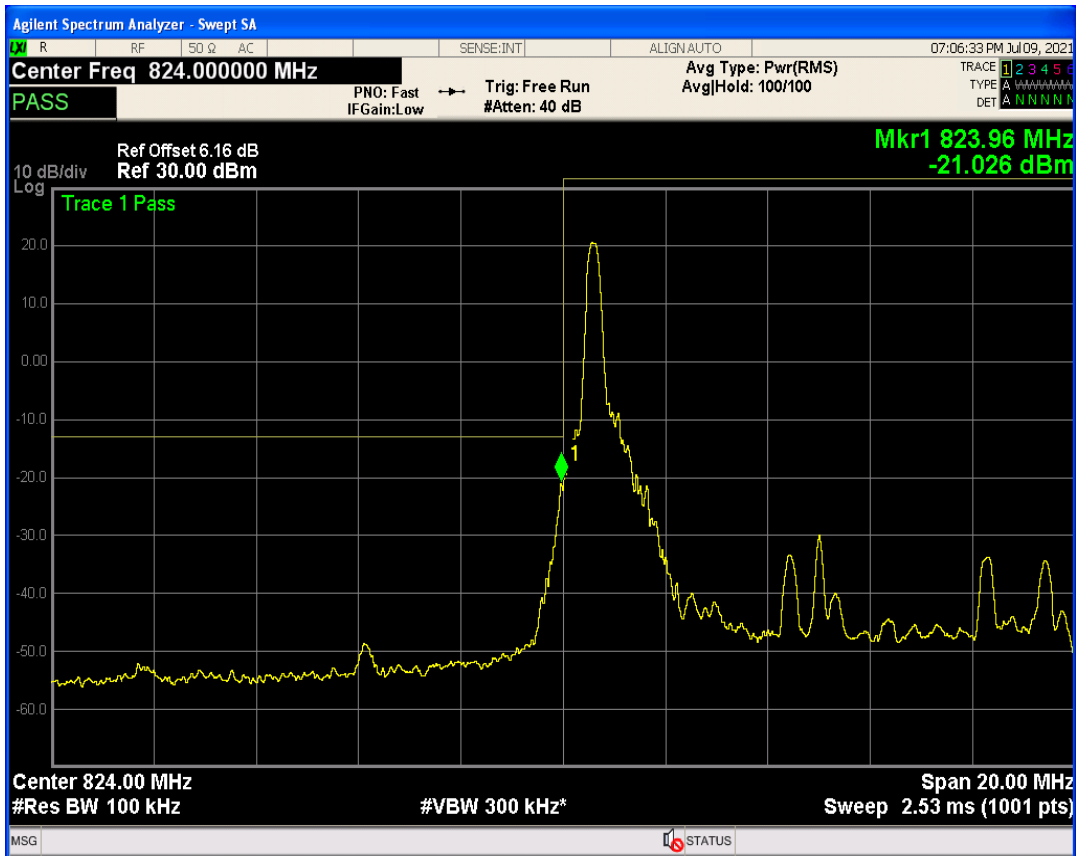

Band5 QPSK BW=5MHz Channel=20625 RB Size=25 Position=#0

Band5 QAM16 BW=5MHz Channel=20625 RB Size=1 Position=#0

Band5 QAM16 BW=5MHz Channel=20625 RB Size=1 Position=#Max

Band5 QPSK BW=10MHz Channel=20450 RB Size=1 Position=#0