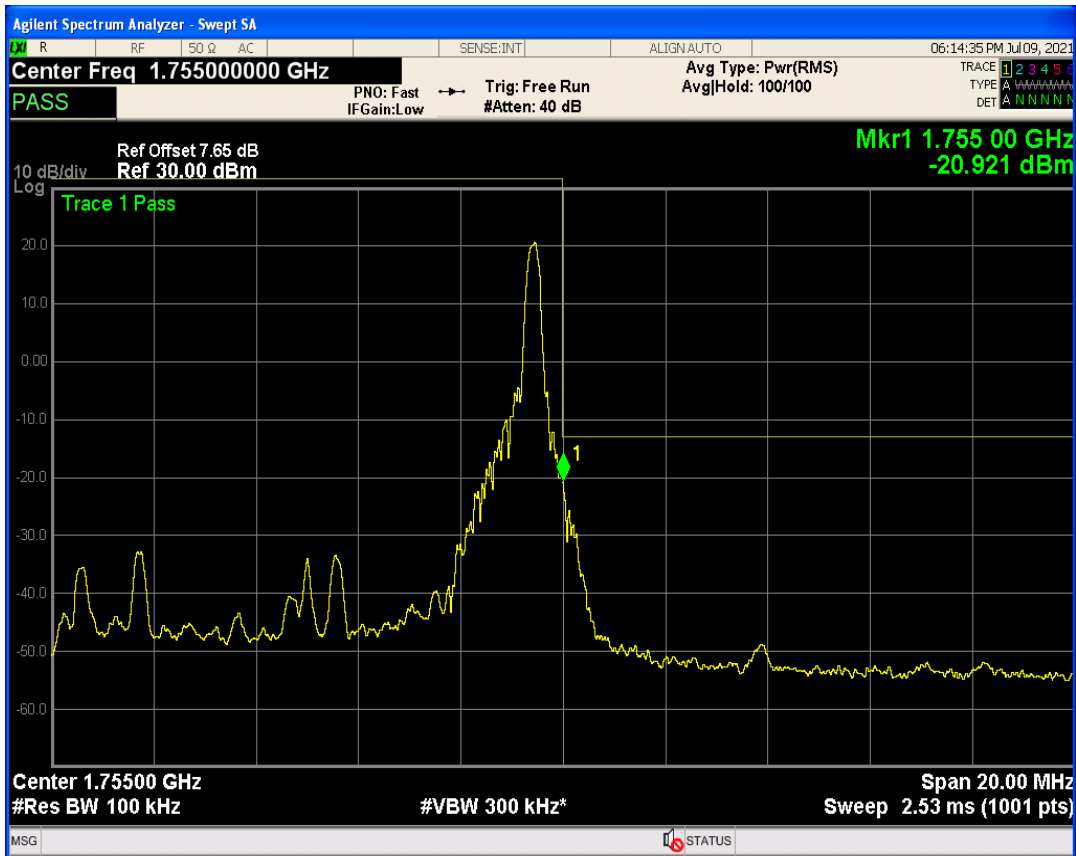

Band4 QAM16 BW=10MHz Channel=20000 RB Size=1 Position=#Max

Band4 QPSK BW=10MHz Channel=20350 RB Size=1 Position=#0

Band4 QAM16 BW=10MHz Channel=20000 RB Size=50 Position=#0

Band4 QPSK BW=10MHz Channel=20350 RB Size=1 Position=#Max