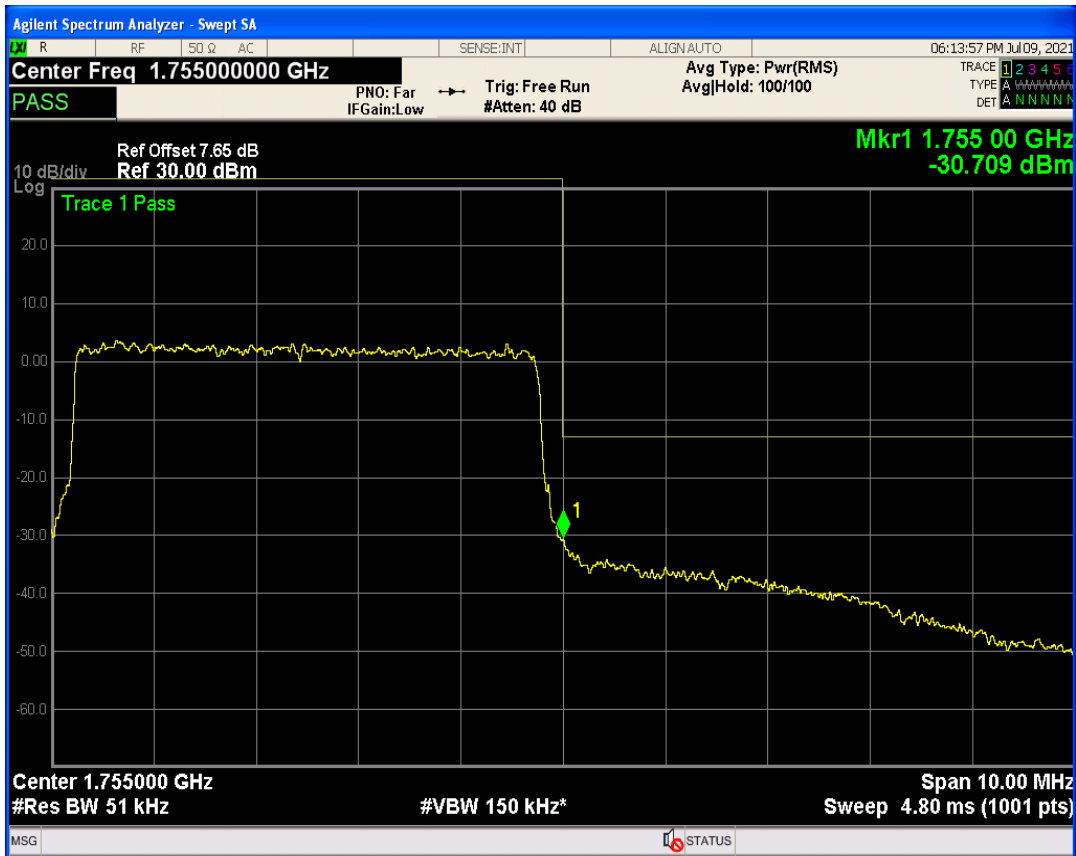

Band4 QPSK BW=5MHz Channel=20375 RB Size=25 Position=#0

Band4 QAM16 BW=5MHz Channel=20375 RB Size=1 Position=#Max

Band4 QAM16 BW=5MHz Channel=20375 RB Size=1 Position=#0

Band4 QAM16 BW=5MHz Channel=20375 RB Size=25 Position=#0