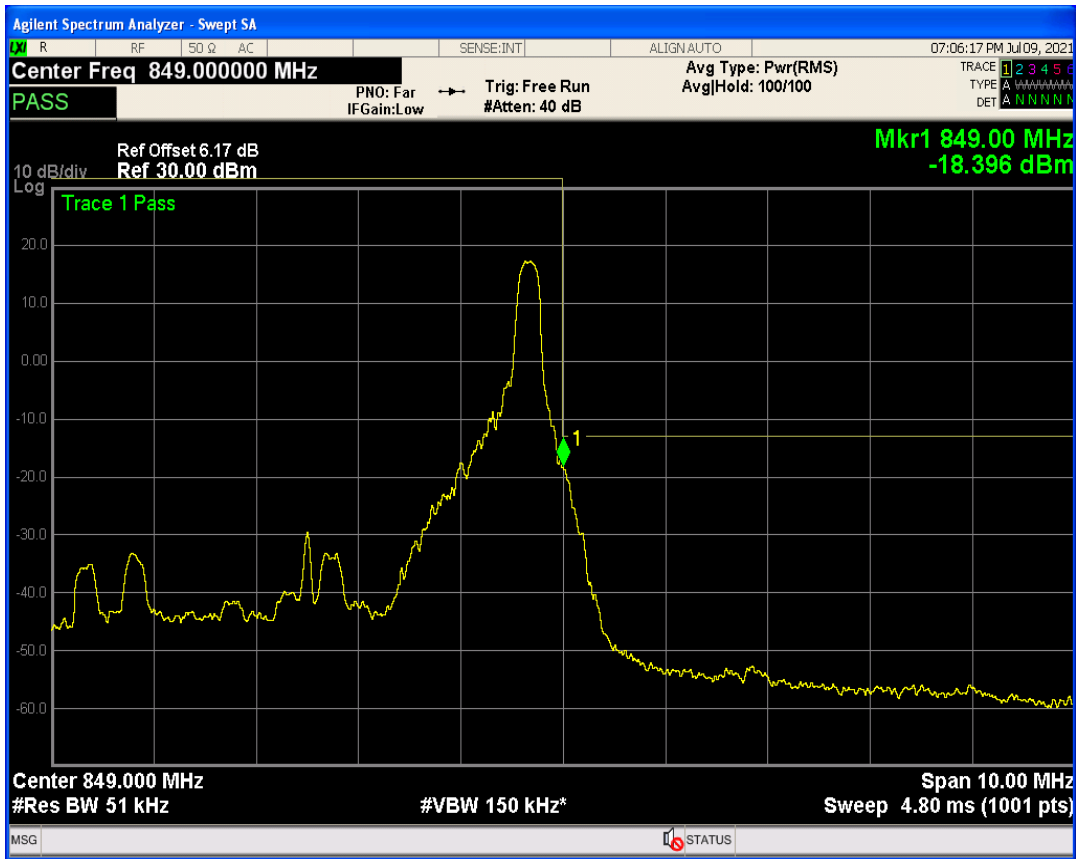

Band5 QPSK BW=10MHz Channel=20450 RB Size=1 Position=#0