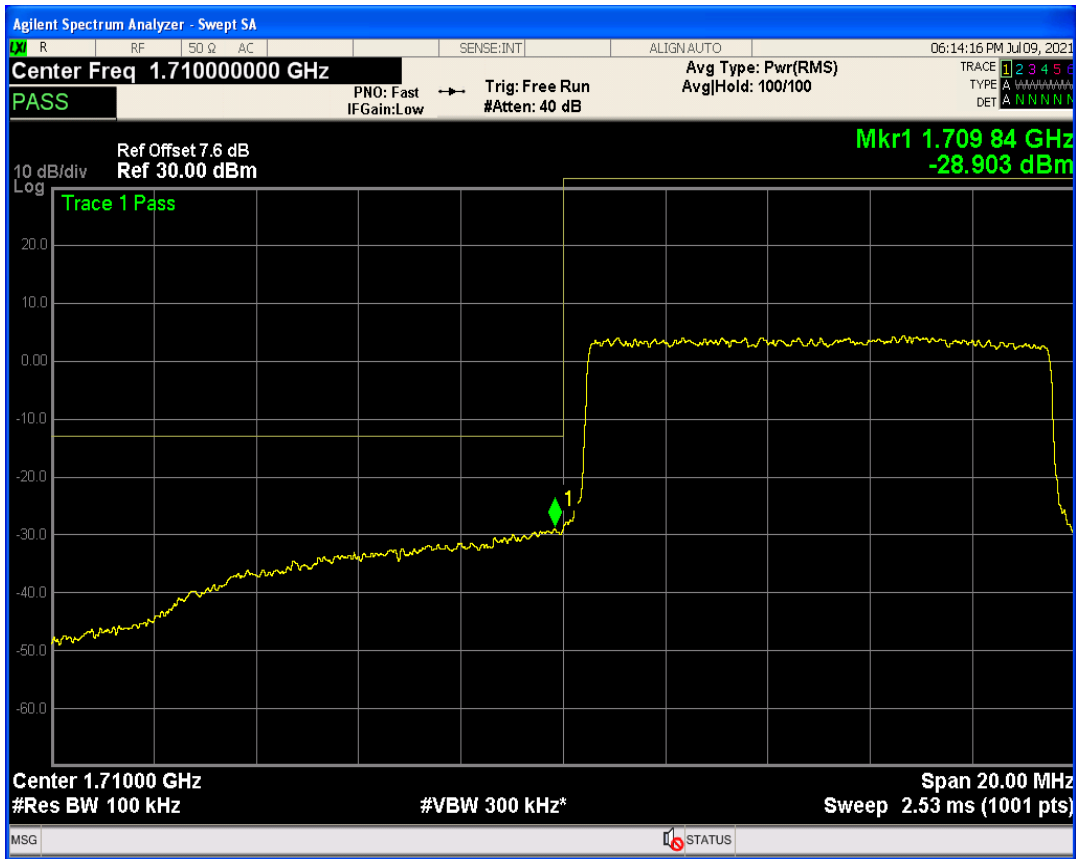

Band4 QPSK BW=5MHz Channel=20375 RB Size=25 Position=#0

Band4 QAM16 BW=5MHz Channel=20375 RB Size=1 Position=#Max

Band4 QAM16 BW=5MHz Channel=20375 RB Size=1 Position=#0

Band4 QAM16 BW=5MHz Channel=20375 RB Size=25 Position=#0

Band4 QPSK BW=10MHz Channel=20000 RB Size=1 Position=#0

Band4 QPSK BW=10MHz Channel=20000 RB Size=1 Position=#Max

Band4 QPSK BW=10MHz Channel=20000 RB Size=50 Position=#0

Band4 QAM16 BW=10MHz Channel=20000 RB Size=1 Position=#0