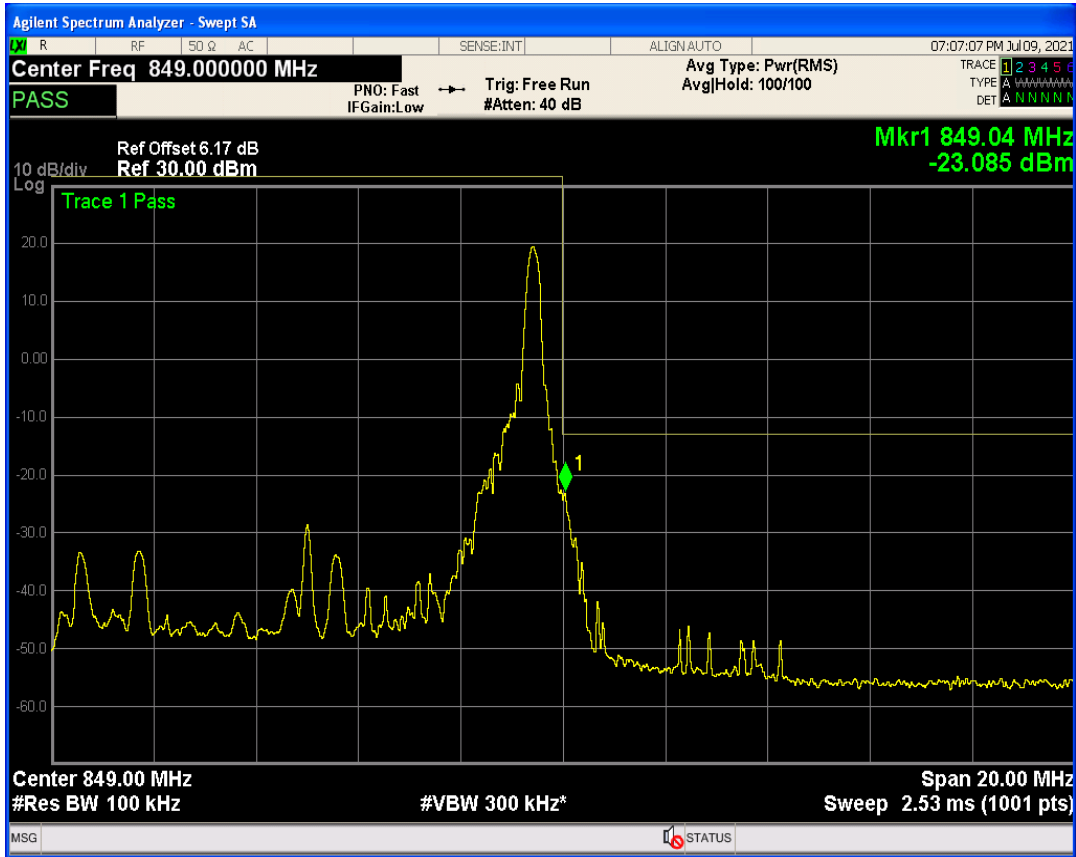

Band5 QAM16 BW=10MHz Channel=20600 RB Size=50 Position=#0