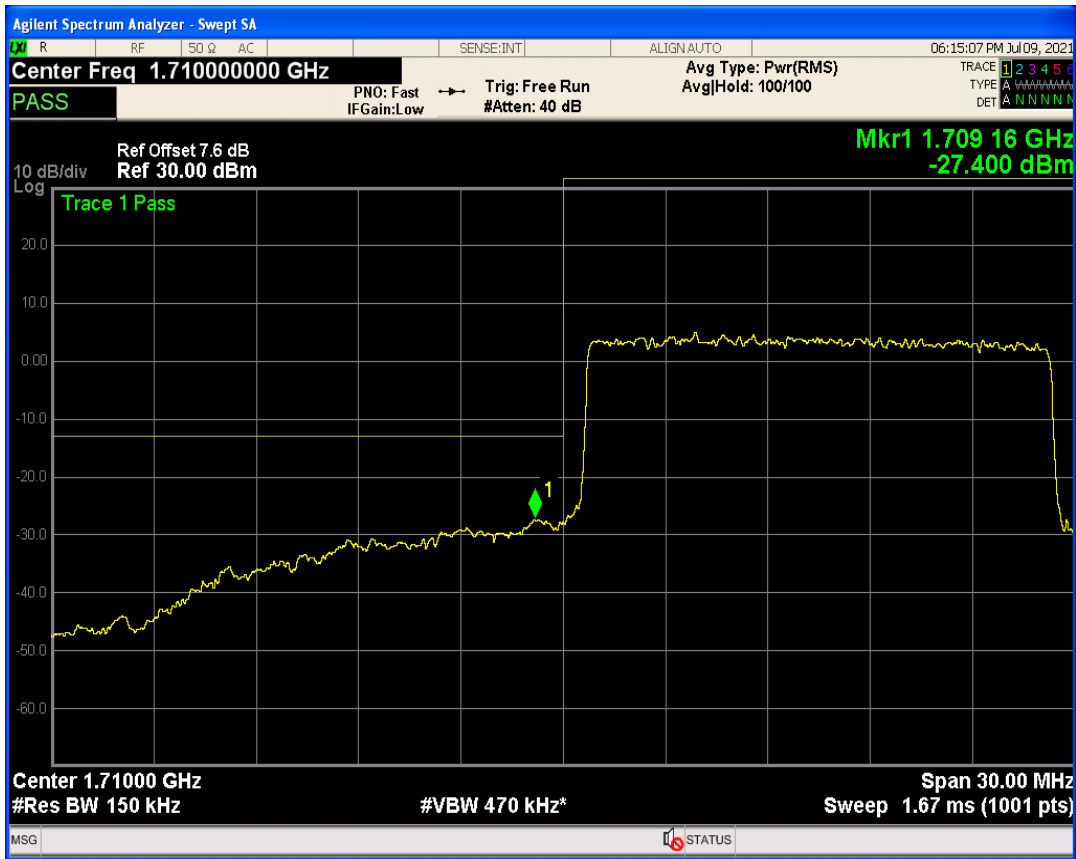

Band4 QPSK BW=10MHz Channel=20350 RB Size=50 Position=#0

Band4 QAM16 BW=10MHz Channel=20350 RB Size=1 Position=#0

Band4 QAM16 BW=10MHz Channel=20350 RB Size=1 Position=#Max

Band4 QPSK BW=15MHz Channel=20025 RB Size=1 Position=#0

Band4 QAM16 BW=10MHz Channel=20350 RB Size=50 Position=#0

Band4 QPSK BW=15MHz Channel=20025 RB Size=1 Position=#Max

Band4 QPSK BW=15MHz Channel=20025 RB Size=75 Position=#0

Band4 QAM16 BW=15MHz Channel=20025 RB Size=1 Position=#0