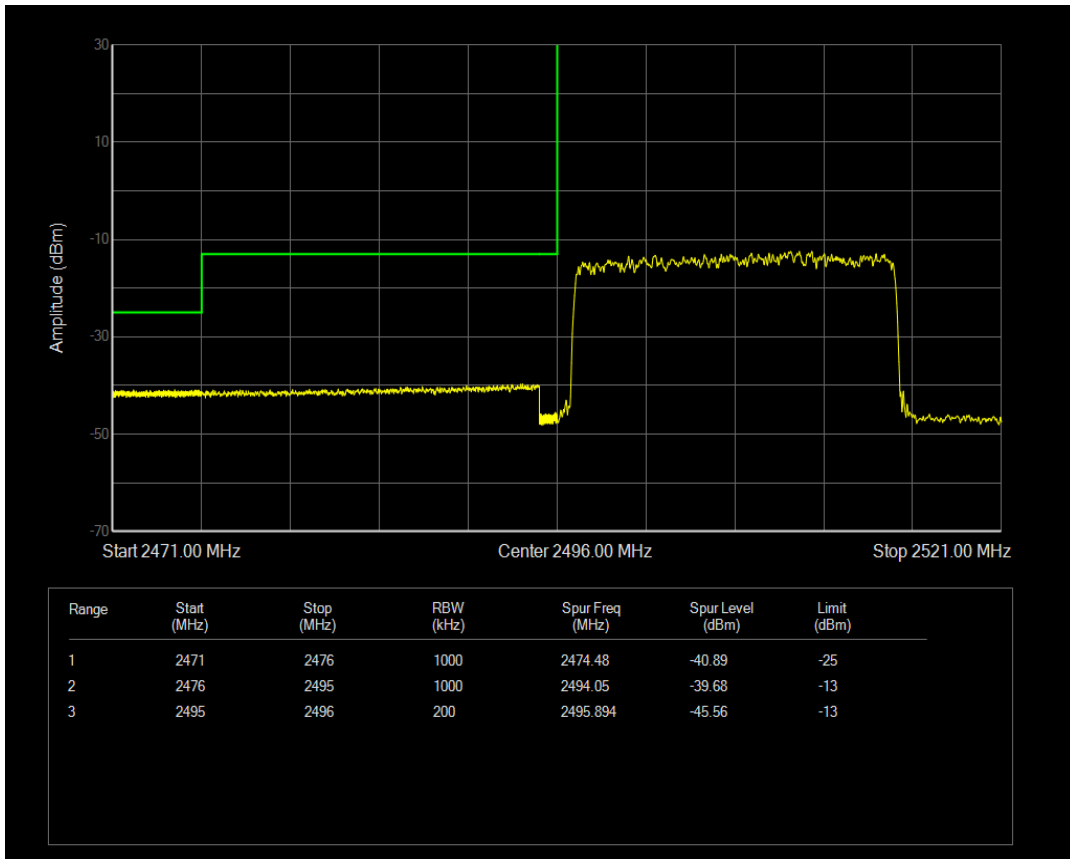

Band41 QAM16 BW=20MHz Channel=39750 RB Size=1 Position=#Max