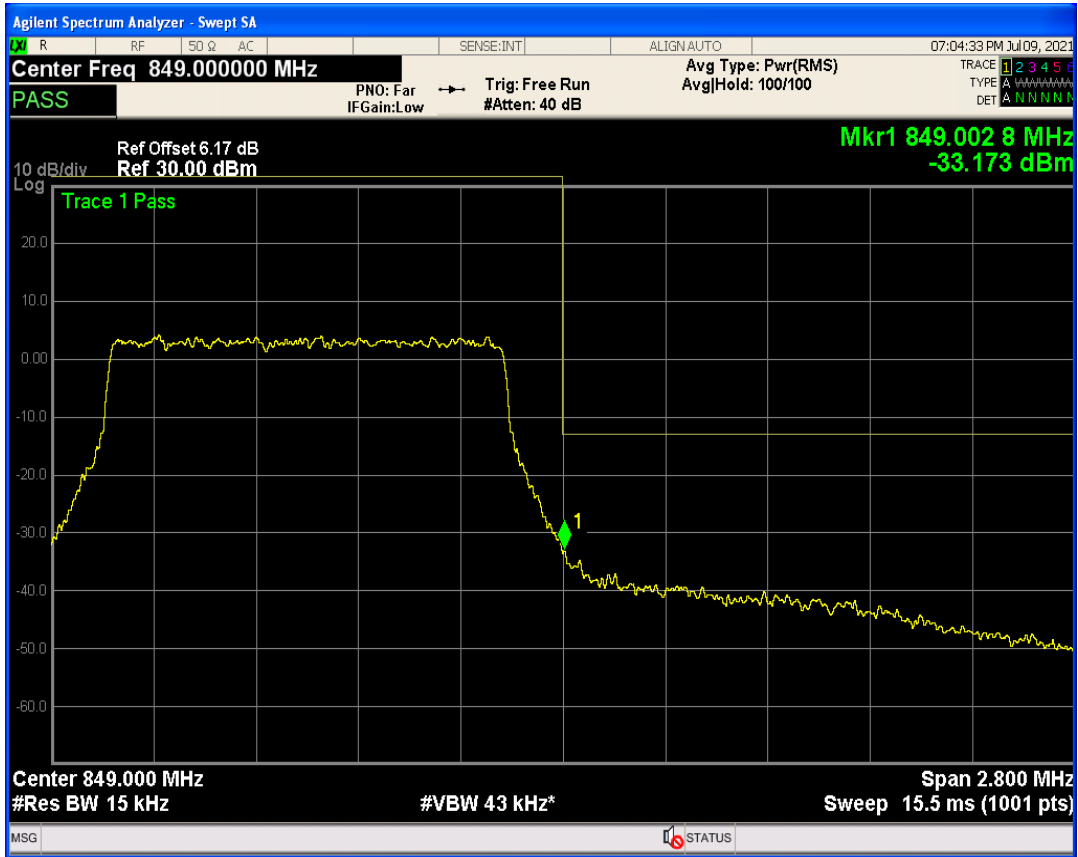

Band5 QPSK BW=3MHz Channel=20415 RB Size=1 Position=#Max