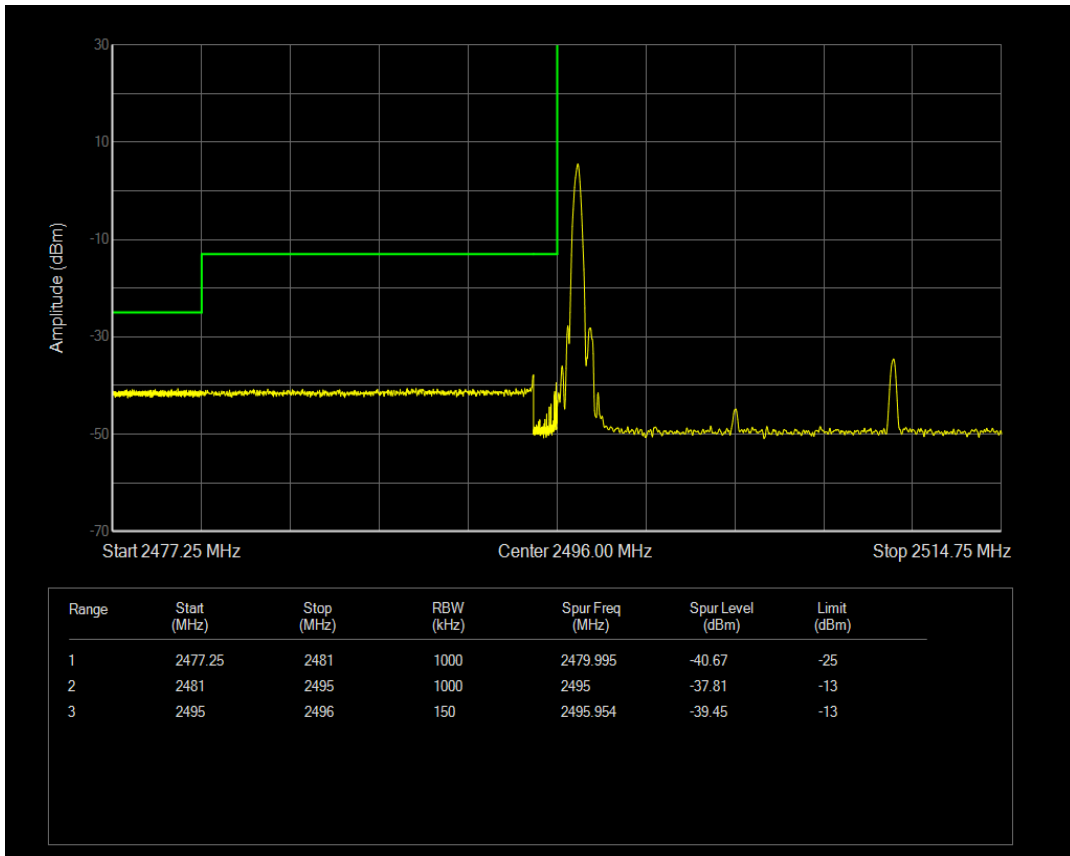

Band41 QPSK BW=15MHz Channel=39725 RB Size=75 Position=#0