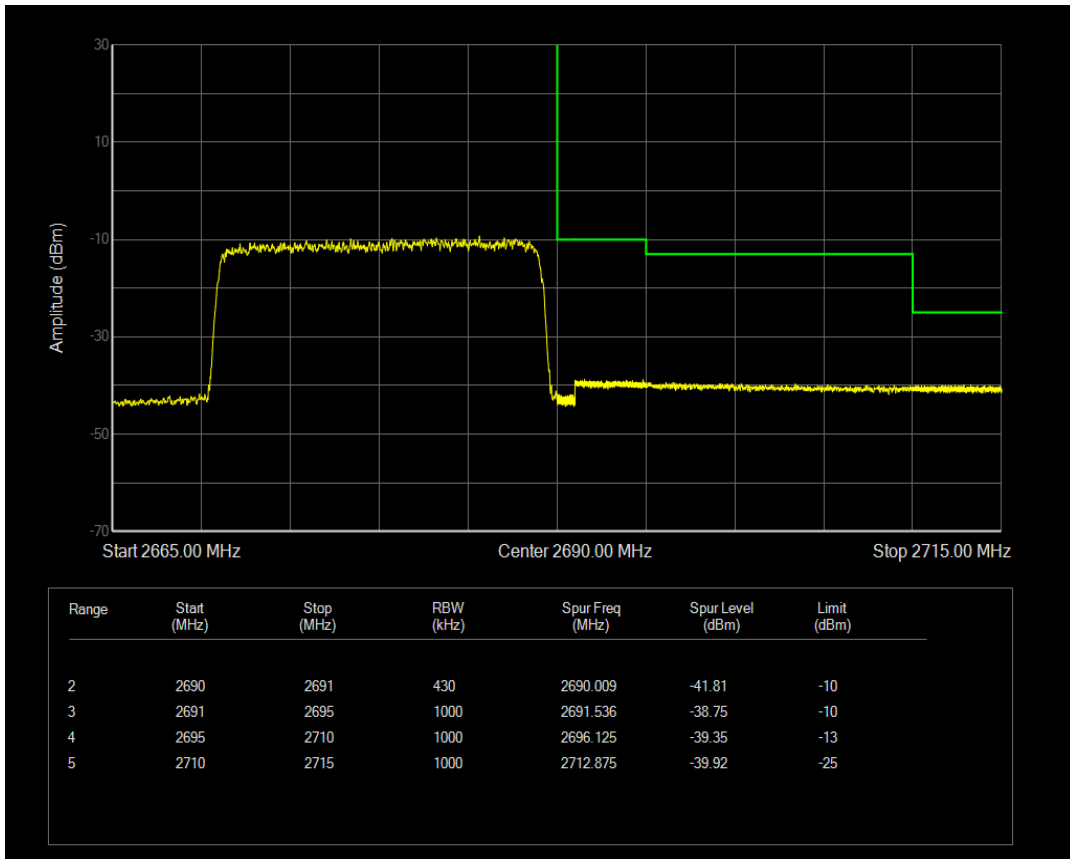

Band41 QAM16 BW=20MHz Channel=41490 RB Size=1 Position=#Max