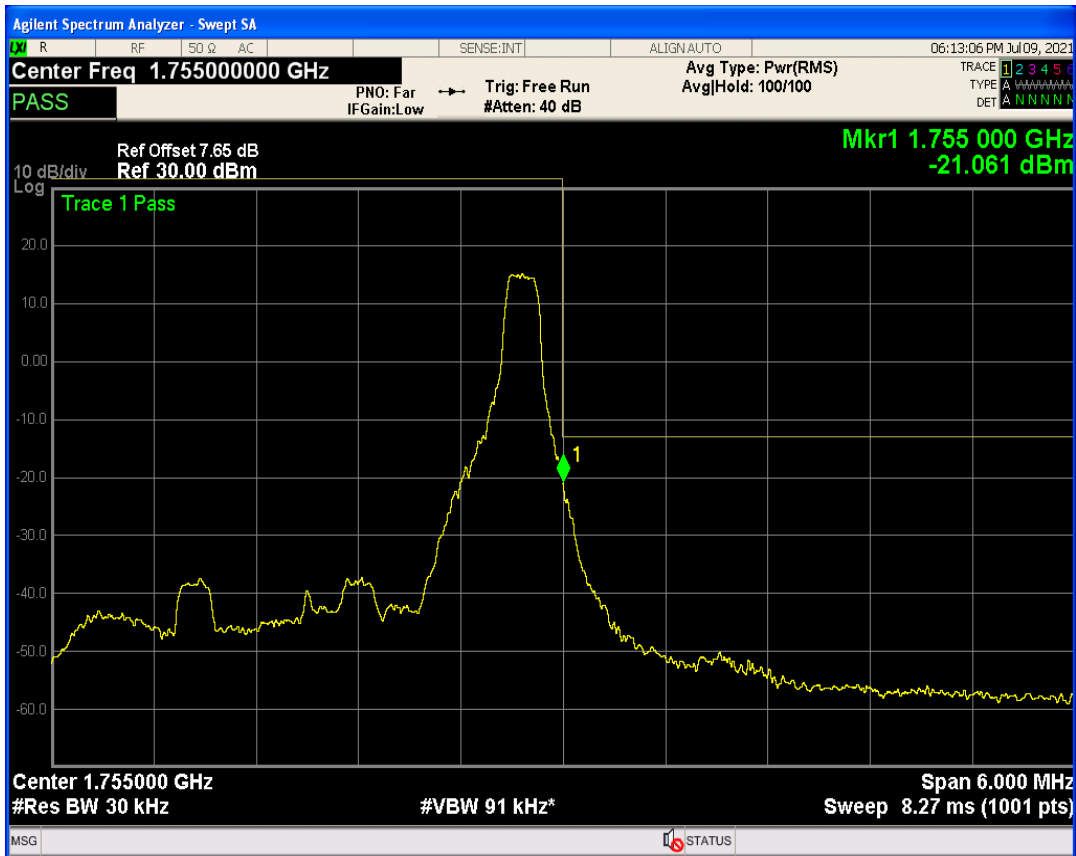

Band4 QPSK BW=3MHz Channel=20385 RB Size=15 Position=#0

Band4 QAM16 BW=3MHz Channel=20385 RB Size=1 Position=#0

Band4 QAM16 BW=3MHz Channel=20385 RB Size=15 Position=#0

Band4 QAM16 BW=3MHz Channel=20385 RB Size=1 Position=#Max

Band4 QPSK BW=5MHz Channel=19975 RB Size=1 Position=#0

Band4 QPSK BW=5MHz Channel=19975 RB Size=1 Position=#Max

Band4 QPSK BW=5MHz Channel=19975 RB Size=25 Position=#0

Band4 QAM16 BW=5MHz Channel=19975 RB Size=1 Position=#Max