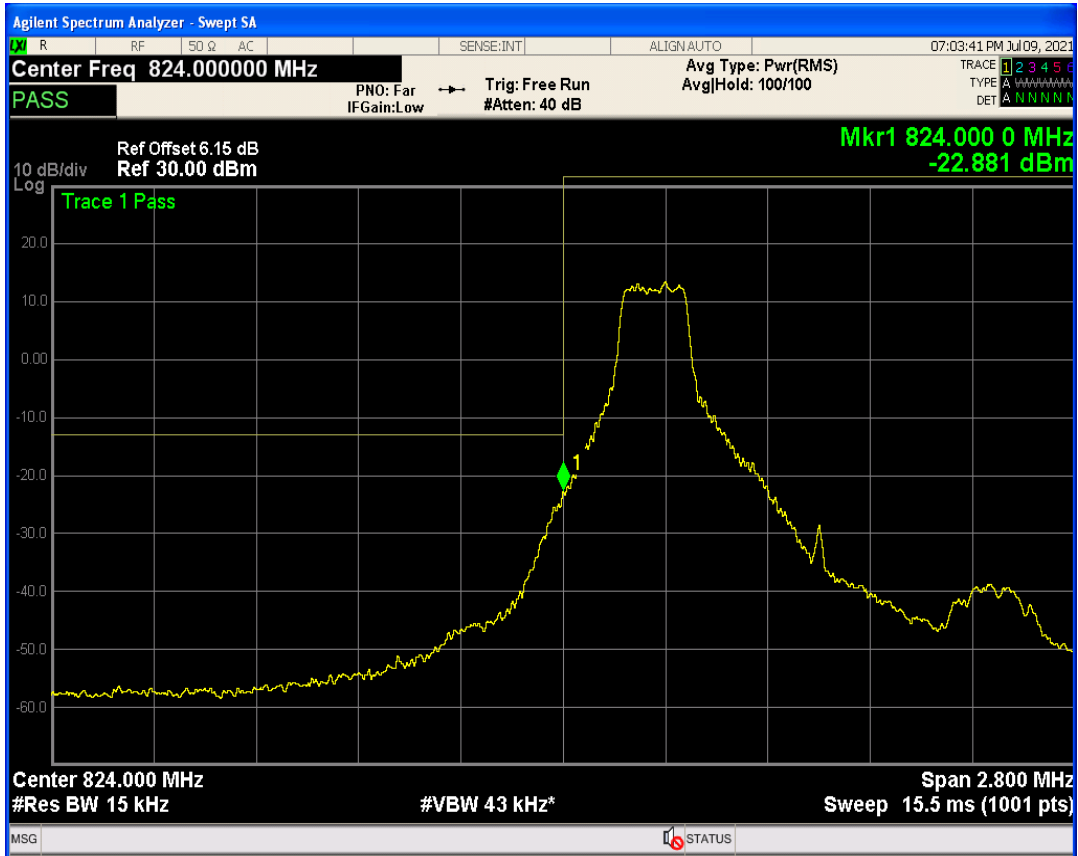

Band5 QPSK BW=1.4MHz Channel=20407 RB Size=6 Position=#0

Band5 QPSK BW=1.4MHz Channel=20407 RB Size=1 Position=#0