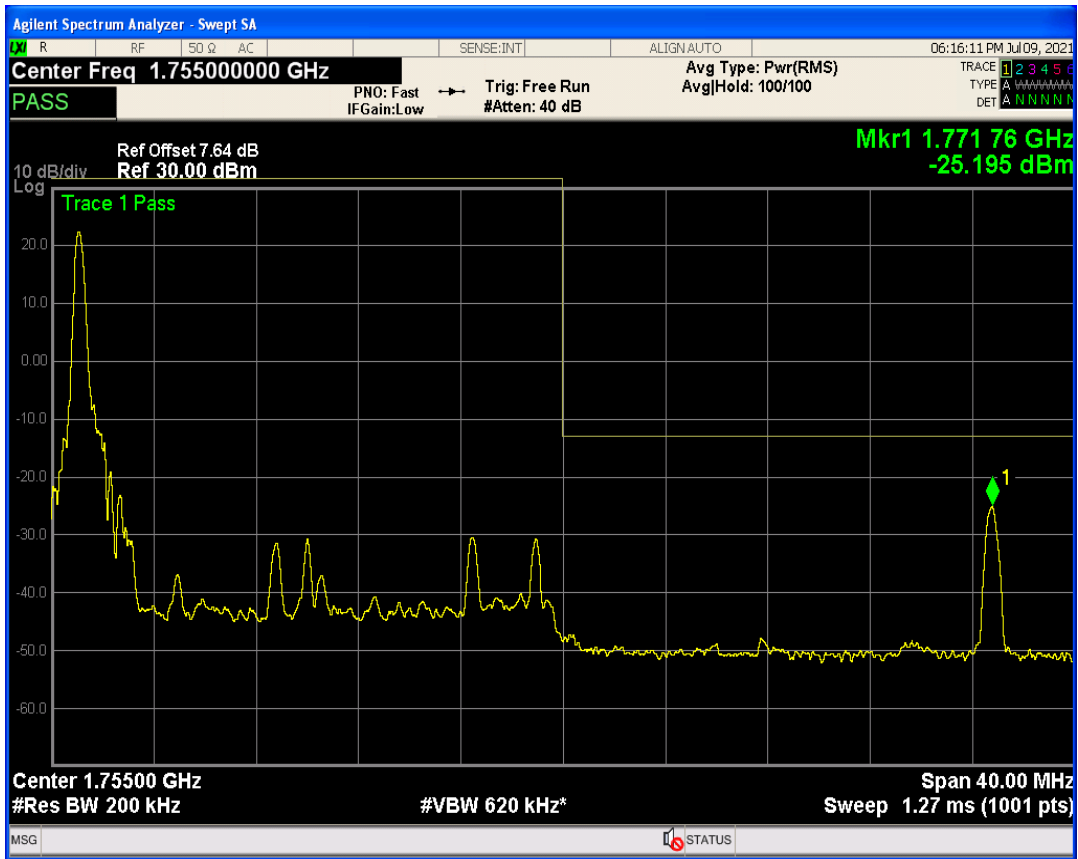

Band4 QPSK BW=20MHz Channel=20300 RB Size=1 Position=#0