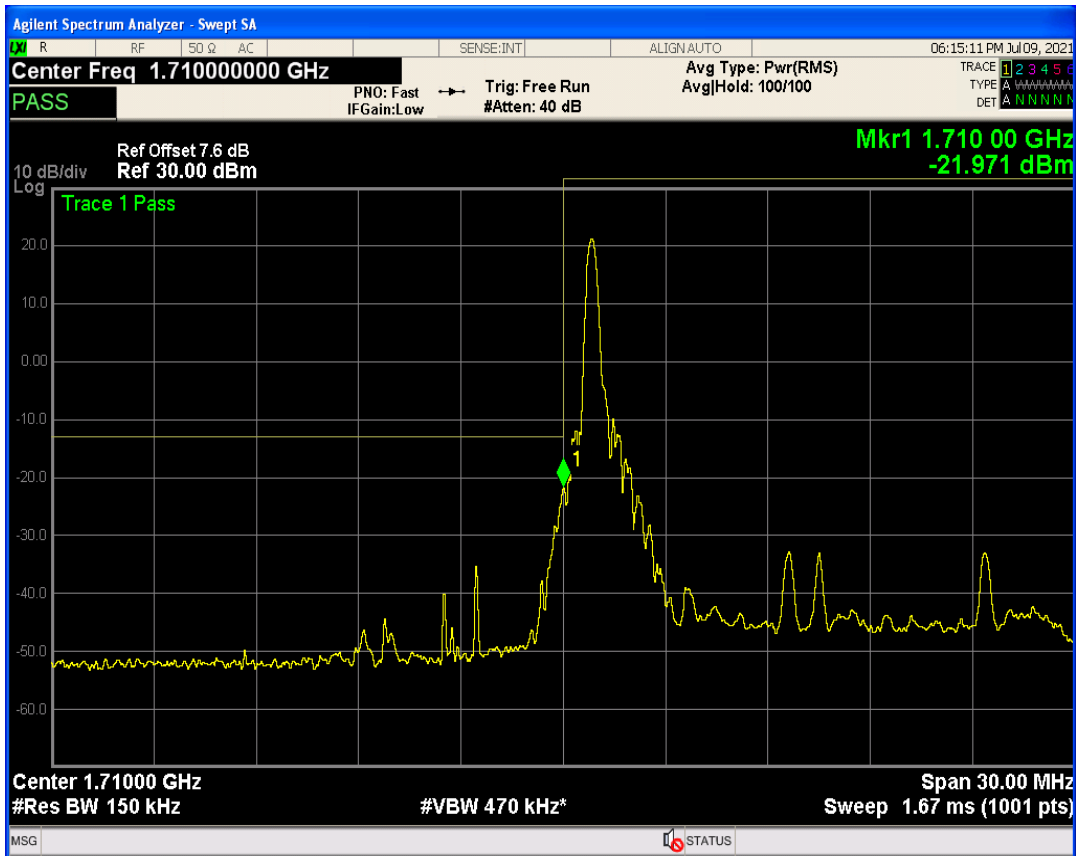

Band4 QAM16 BW=10MHz Channel=20350 RB Size=50 Position=#0

Band4 QPSK BW=15MHz Channel=20025 RB Size=1 Position=#Max

Band4 QPSK BW=15MHz Channel=20025 RB Size=75 Position=#0

Band4 QAM16 BW=15MHz Channel=20025 RB Size=1 Position=#0