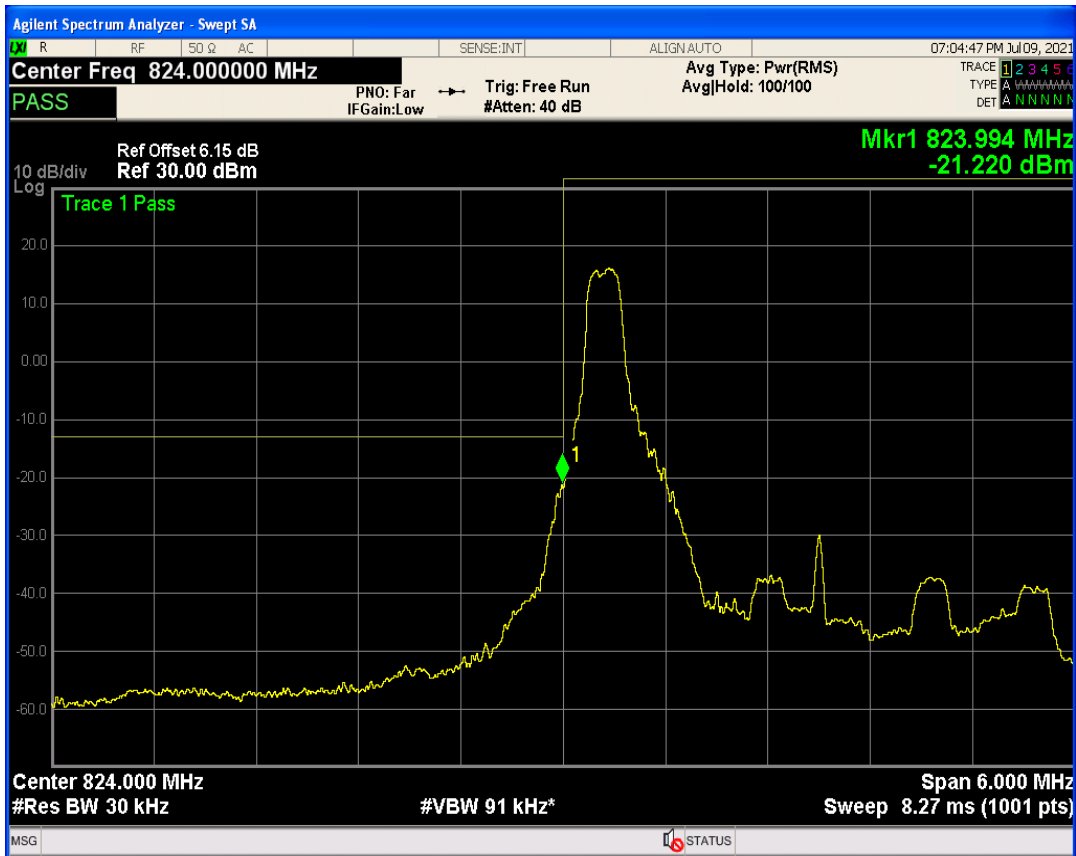

Band5 QAM16 BW=1.4MHz Channel=20643 RB Size=1 Position=#0

Band5 QPSK BW=1.4MHz Channel=20643 RB Size=6 Position=#0

Band5 QAM16 BW=1.4MHz Channel=20643 RB Size=1 Position=#Max

Band5 QPSK BW=3MHz Channel=20415 RB Size=1 Position=#0