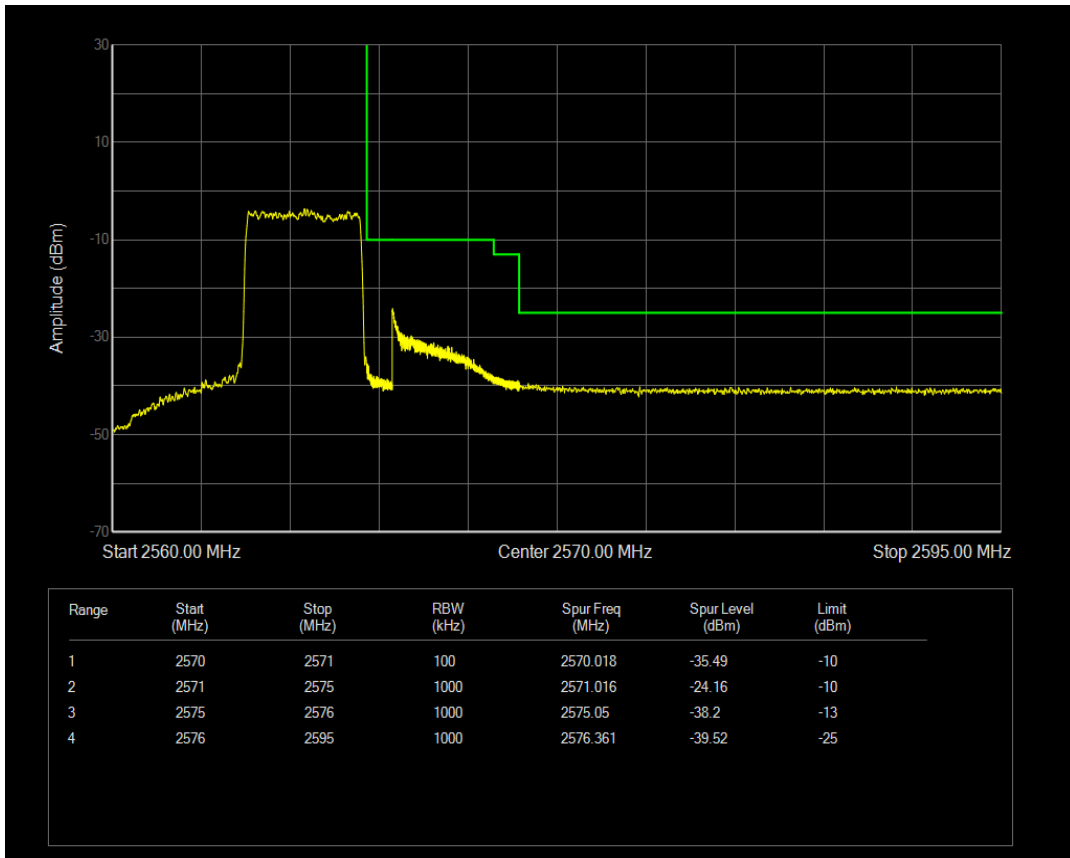

Band7 QAM16 BW=5MHz Channel=21425 RB Size=1 Position=#Max