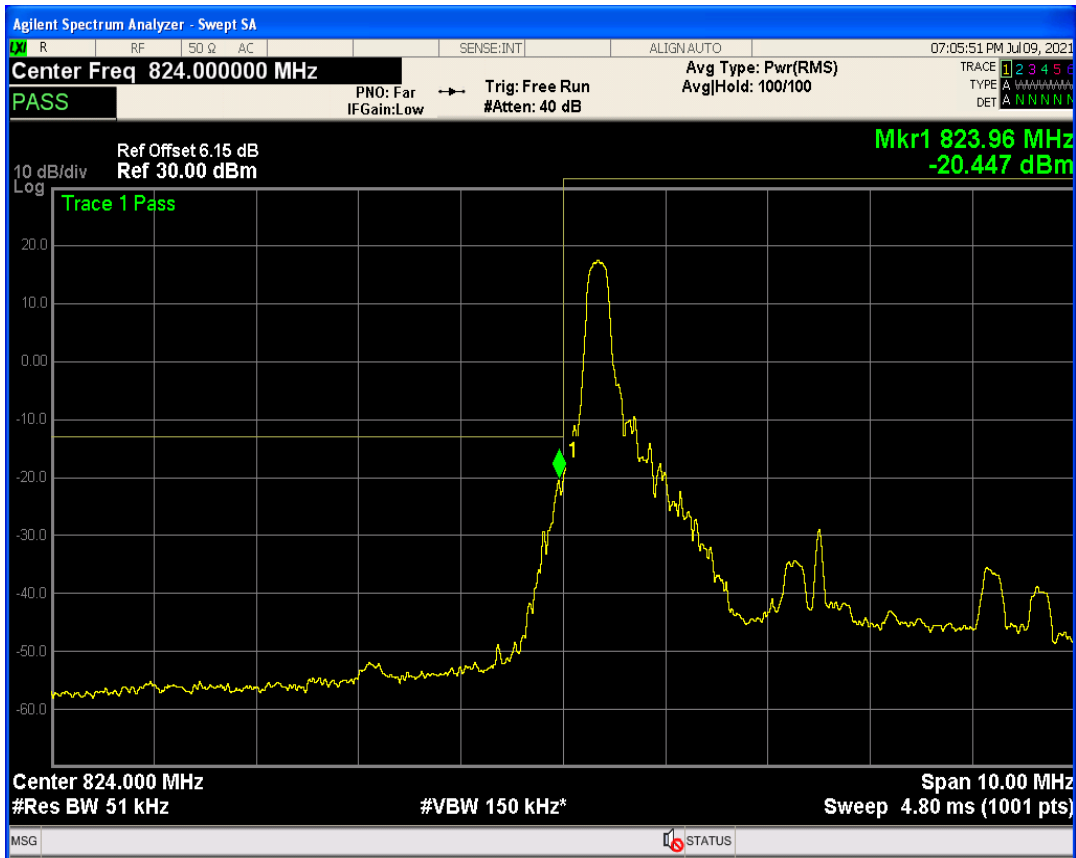

Band5 QPSK BW=5MHz Channel=20425 RB Size=1 Position=#Max

Band5 QPSK BW=5MHz Channel=20425 RB Size=1 Position=#0

Band5 QPSK BW=5MHz Channel=20425 RB Size=25 Position=#0

Band5 QAM16 BW=5MHz Channel=20425 RB Size=1 Position=#0