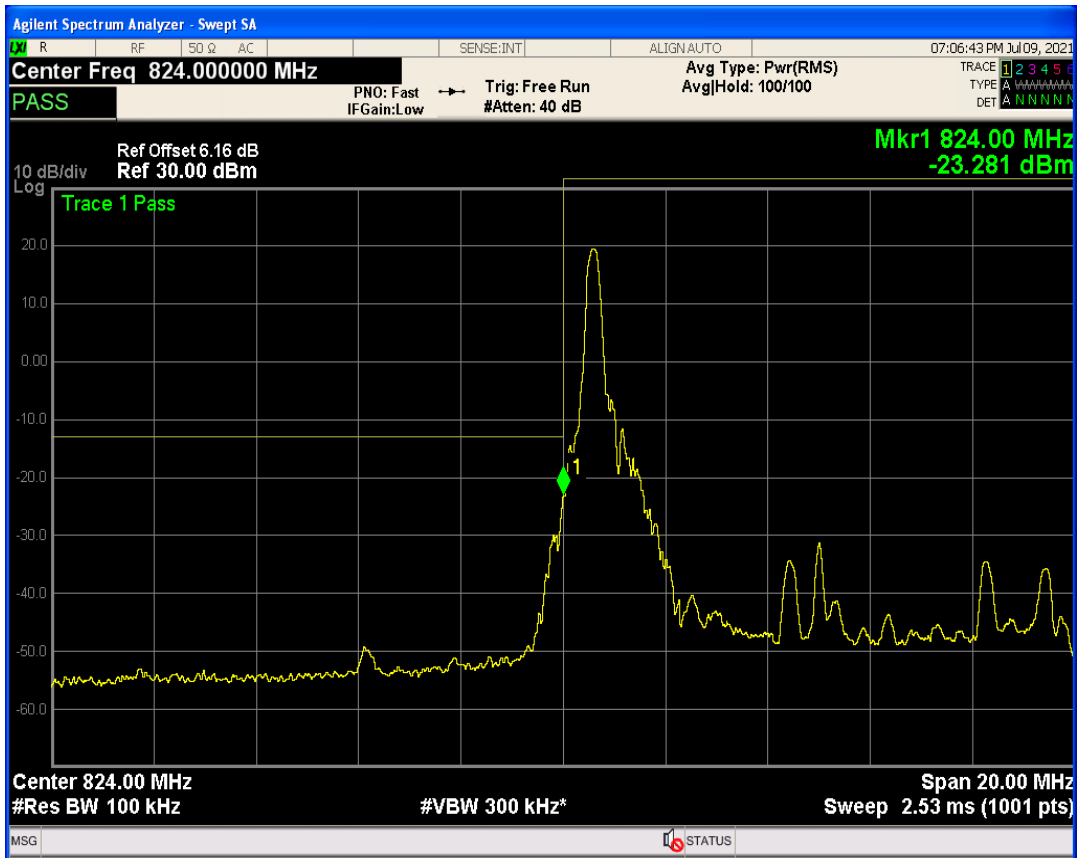

Band5 QAM16 BW=5MHz Channel=20625 RB Size=25 Position=#0

Band5 QPSK BW=10MHz Channel=20450 RB Size=1 Position=#Max

Band5 QPSK BW=10MHz Channel=20450 RB Size=50 Position=#0

Band5 QAM16 BW=10MHz Channel=20450 RB Size=1 Position=#0