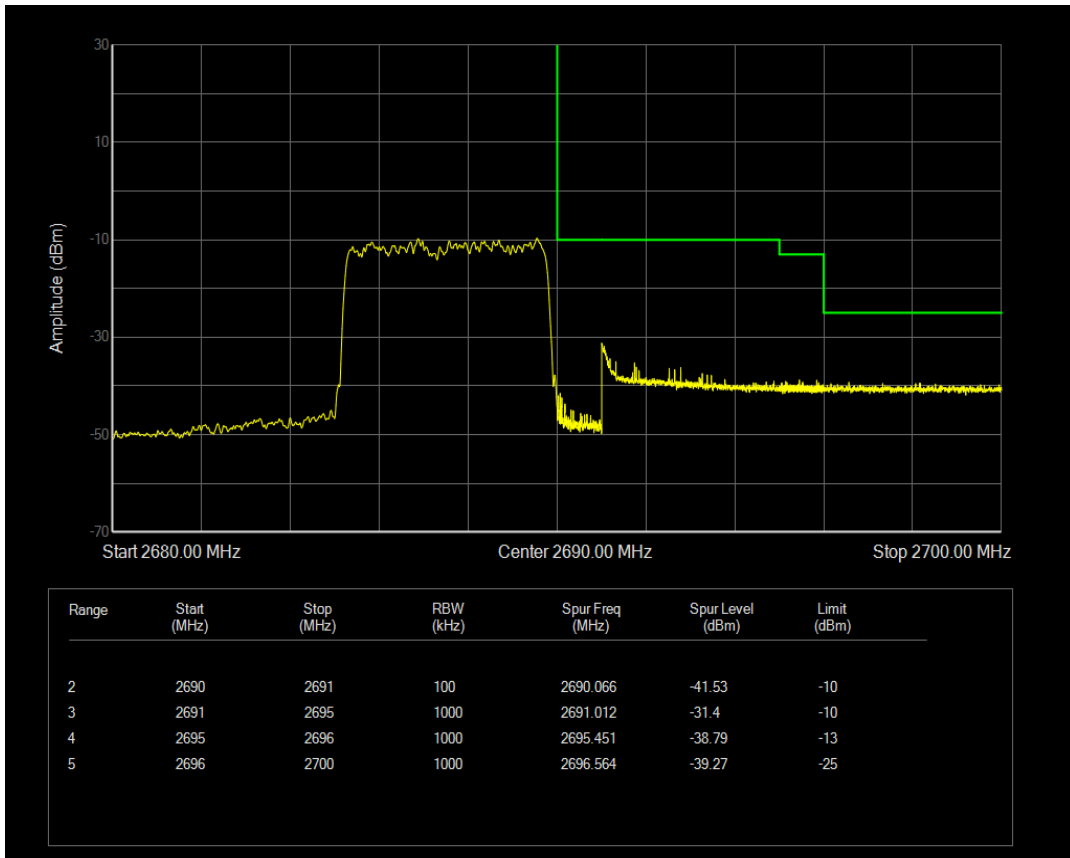

Band41 QPSK BW=5MHz Channel=41565 RB Size=1 Position=#Max

Band41 QAM16 BW=5MHz Channel=41565 RB Size=1 Position=#0

Band41 QAM16 BW=5MHz Channel=41565 RB Size=1 Position=#Max

Band41 QAM16 BW=5MHz Channel=41565 RB Size=25 Position=#0