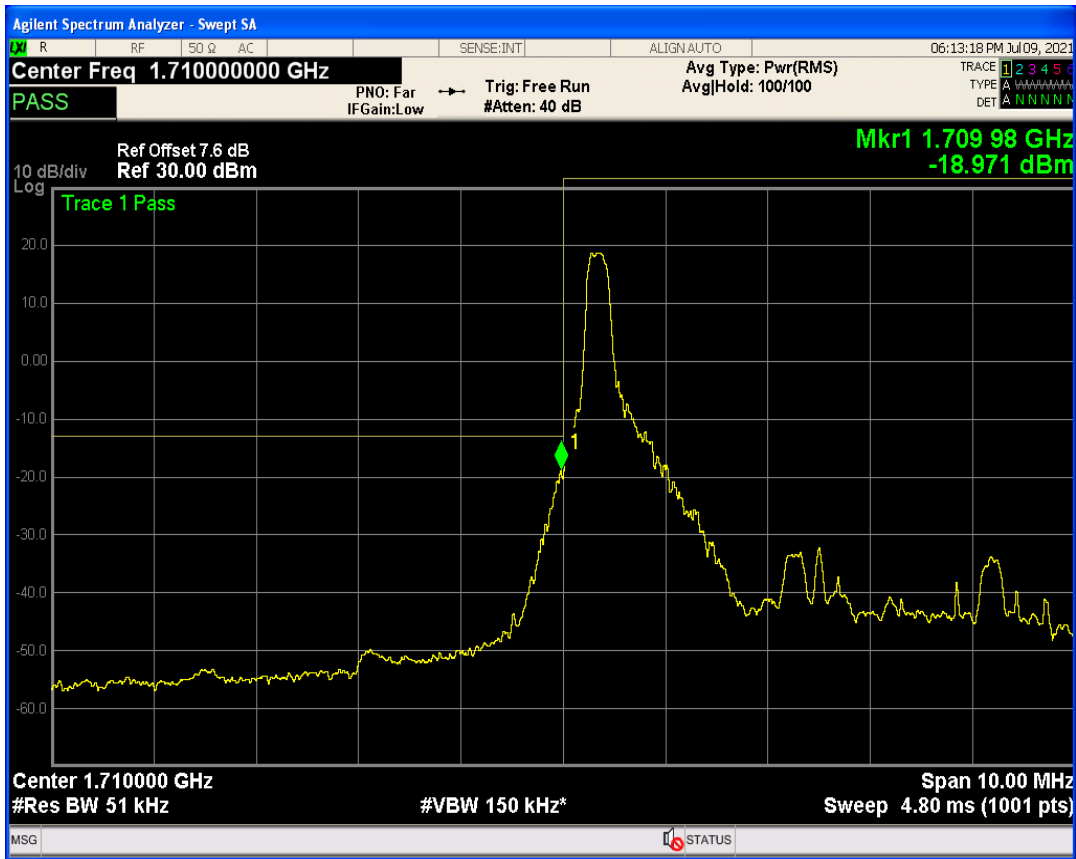

Band4 QPSK BW=5MHz Channel=19975 RB Size=1 Position=#Max