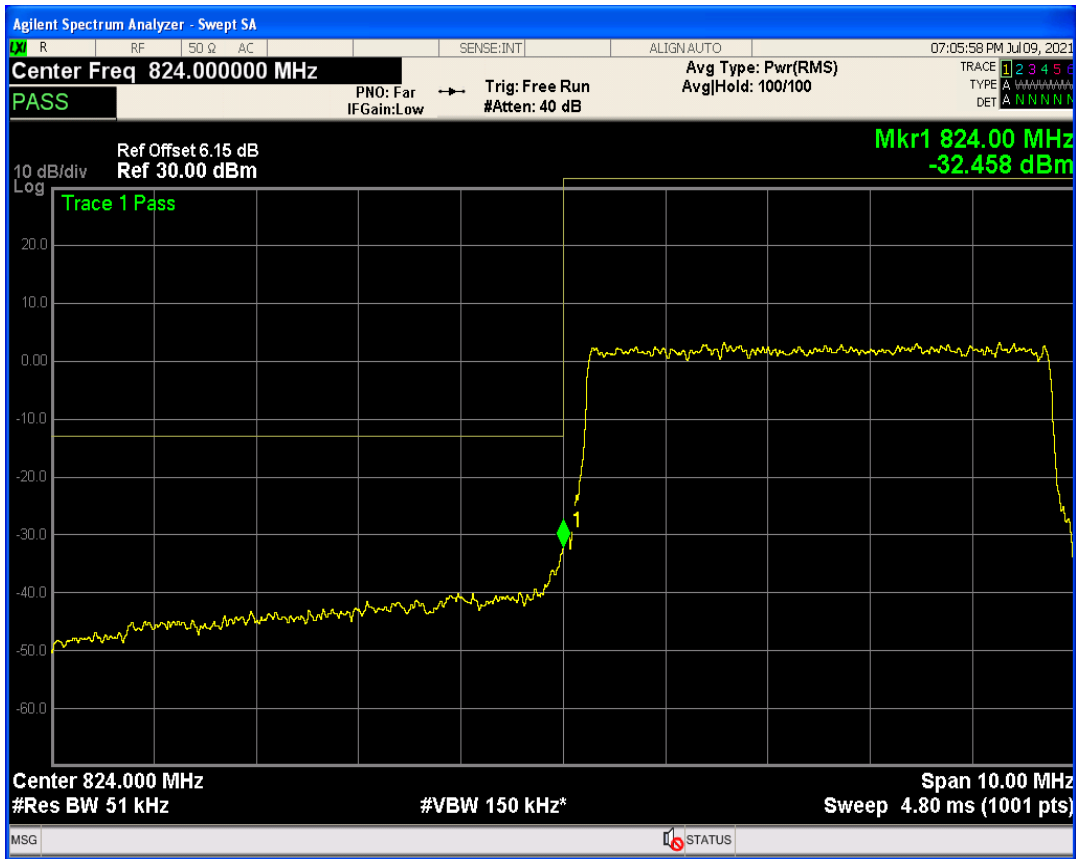

Band5 QPSK BW=5MHz Channel=20625 RB Size=1 Position=#Max