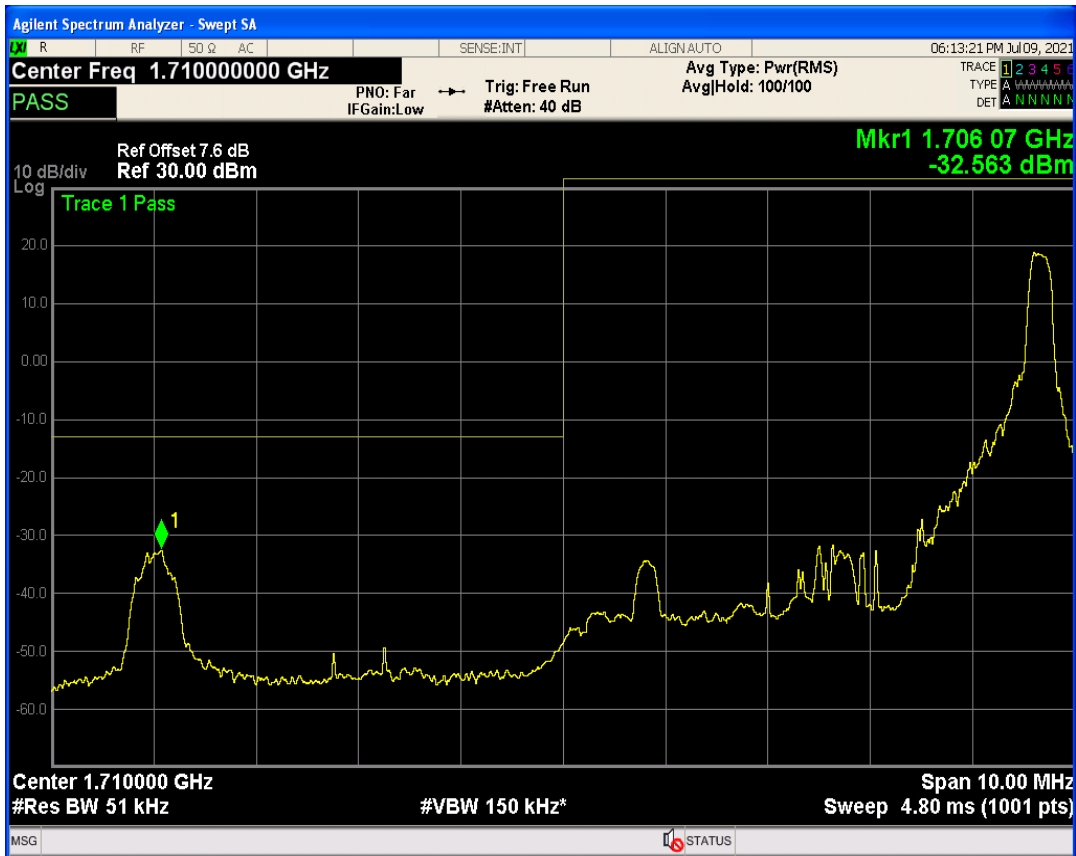

Band4 QPSK BW=3MHz Channel=20385 RB Size=15 Position=#0

Band4 QAM16 BW=3MHz Channel=20385 RB Size=1 Position=#0

Band4 QAM16 BW=3MHz Channel=20385 RB Size=15 Position=#0

Band4 QAM16 BW=3MHz Channel=20385 RB Size=1 Position=#Max

Band4 QPSK BW=5MHz Channel=19975 RB Size=1 Position=#0

Band4 QPSK BW=5MHz Channel=19975 RB Size=1 Position=#Max

Band4 QPSK BW=5MHz Channel=19975 RB Size=25 Position=#0

Band4 QAM16 BW=5MHz Channel=19975 RB Size=1 Position=#Max