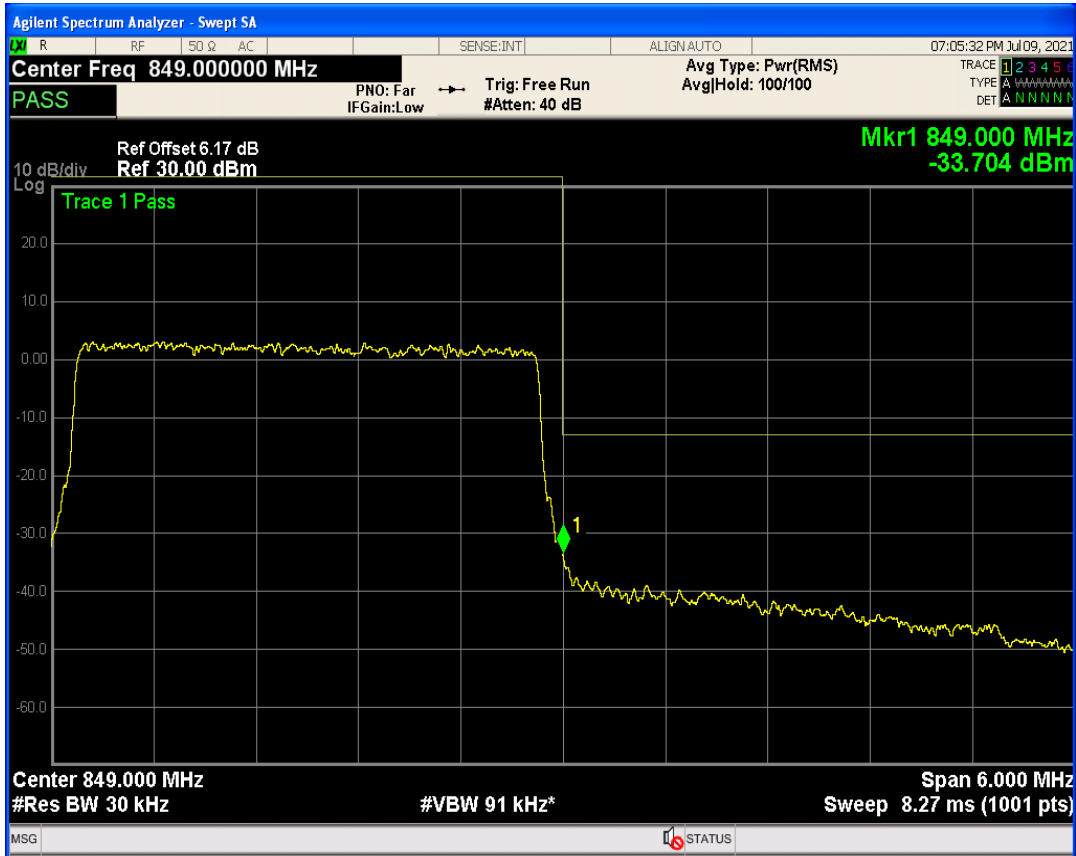

Band5 QPSK BW=3MHz Channel=20635 RB Size=15 Position=#0

Band5 QAM16 BW=3MHz Channel=20635 RB Size=1 Position=#Max

Band5 QAM16 BW=3MHz Channel=20635 RB Size=1 Position=#0

Band5 QAM16 BW=3MHz Channel=20635 RB Size=15 Position=#0