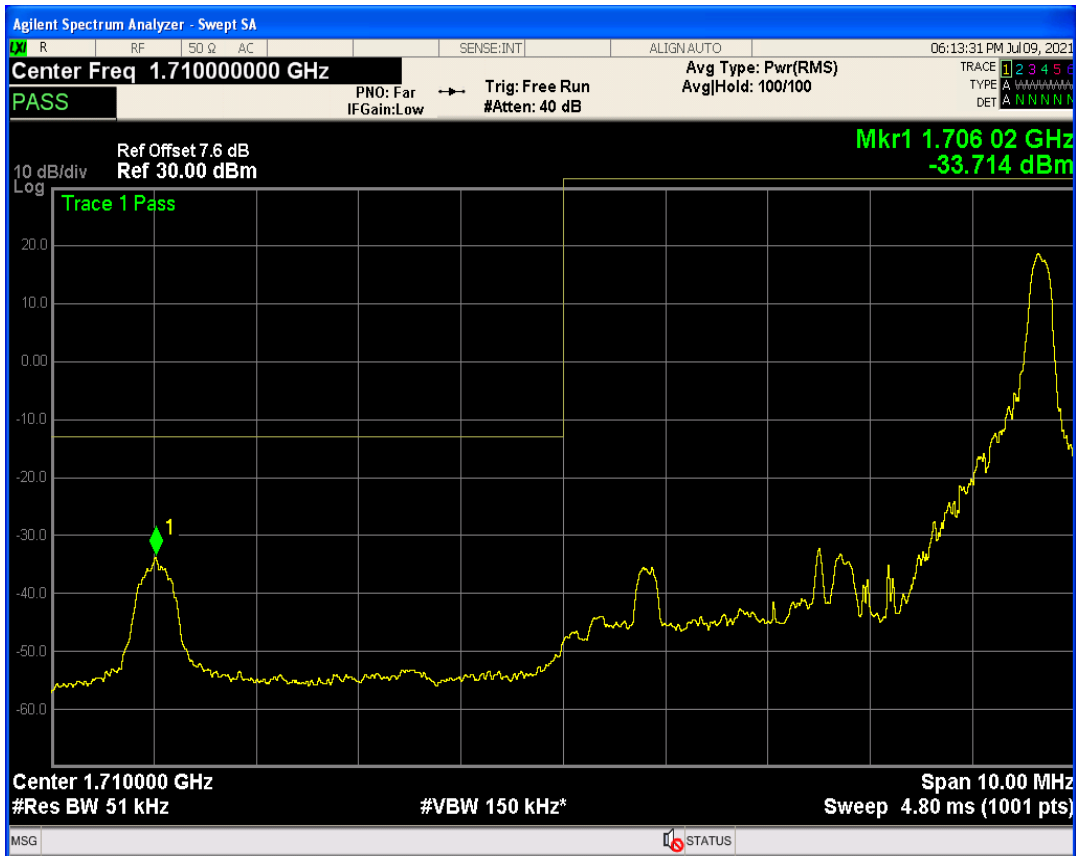

Band4 QPSK BW=5MHz Channel=19975 RB Size=1 Position=#0

Band4 QPSK BW=5MHz Channel=19975 RB Size=1 Position=#Max

Band4 QPSK BW=5MHz Channel=19975 RB Size=25 Position=#0

Band4 QAM16 BW=5MHz Channel=19975 RB Size=1 Position=#Max