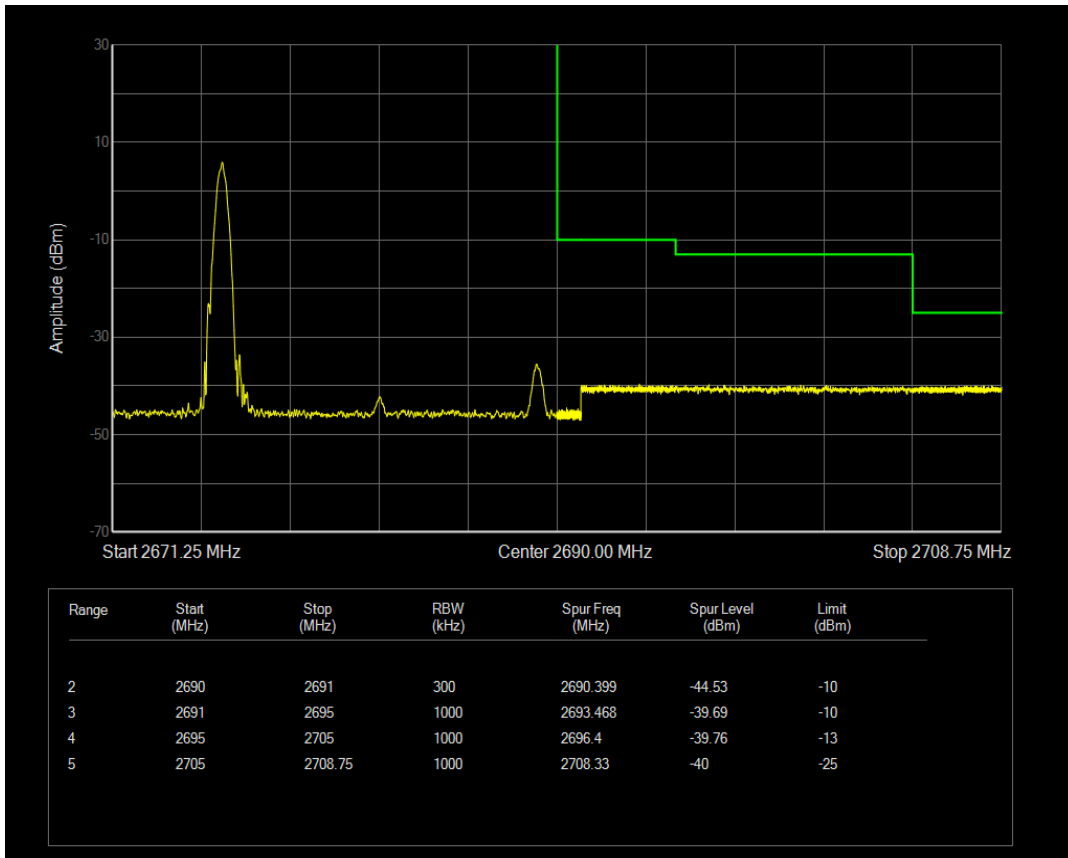

Band41 QAM16 BW=15MHz Channel=41515 RB Size=1 Position=#Max