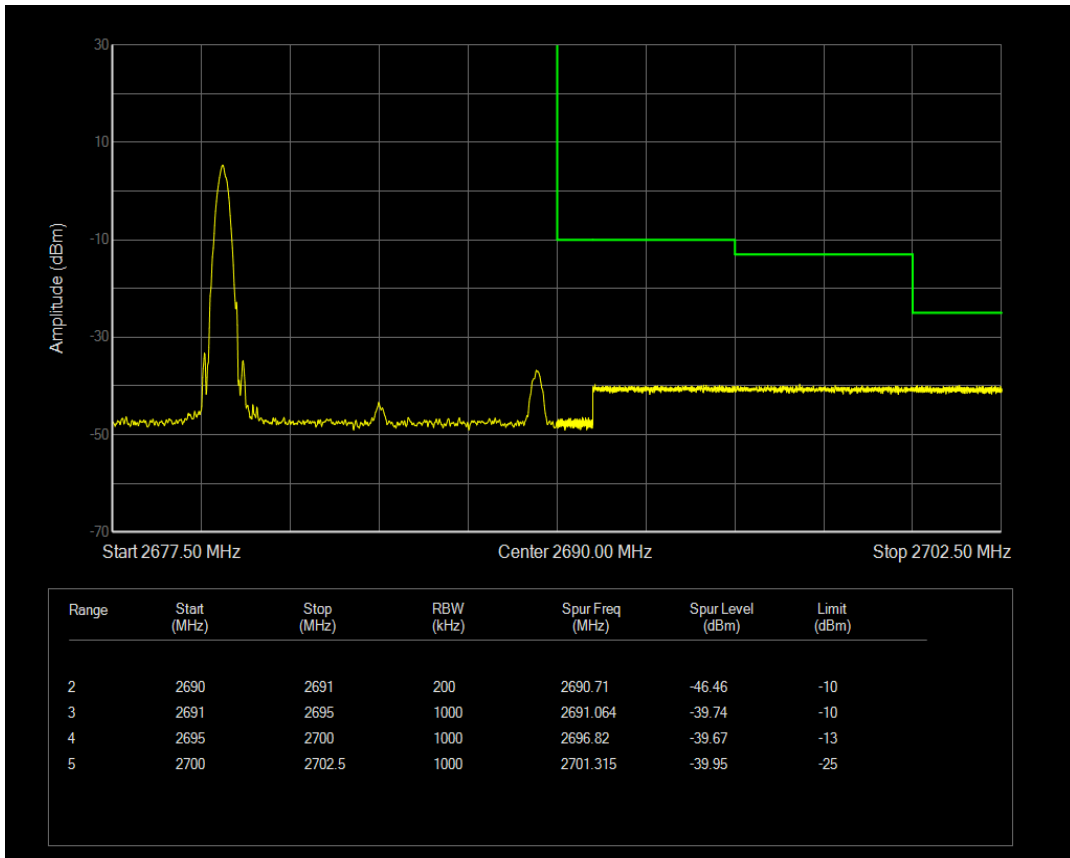

Band41 QAM16 BW=10MHz Channel=41540 RB Size=1 Position=#Max