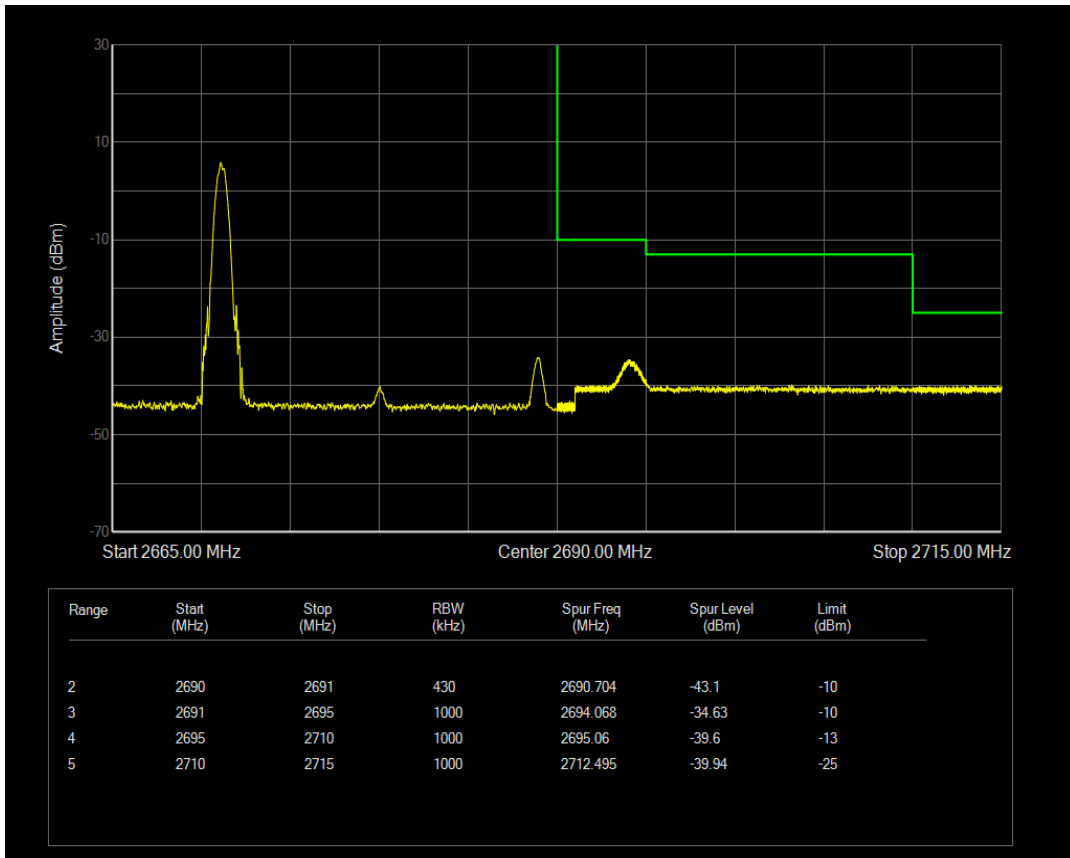

Band41 QAM16 BW=20MHz Channel=41490 RB Size=100 Position=#0