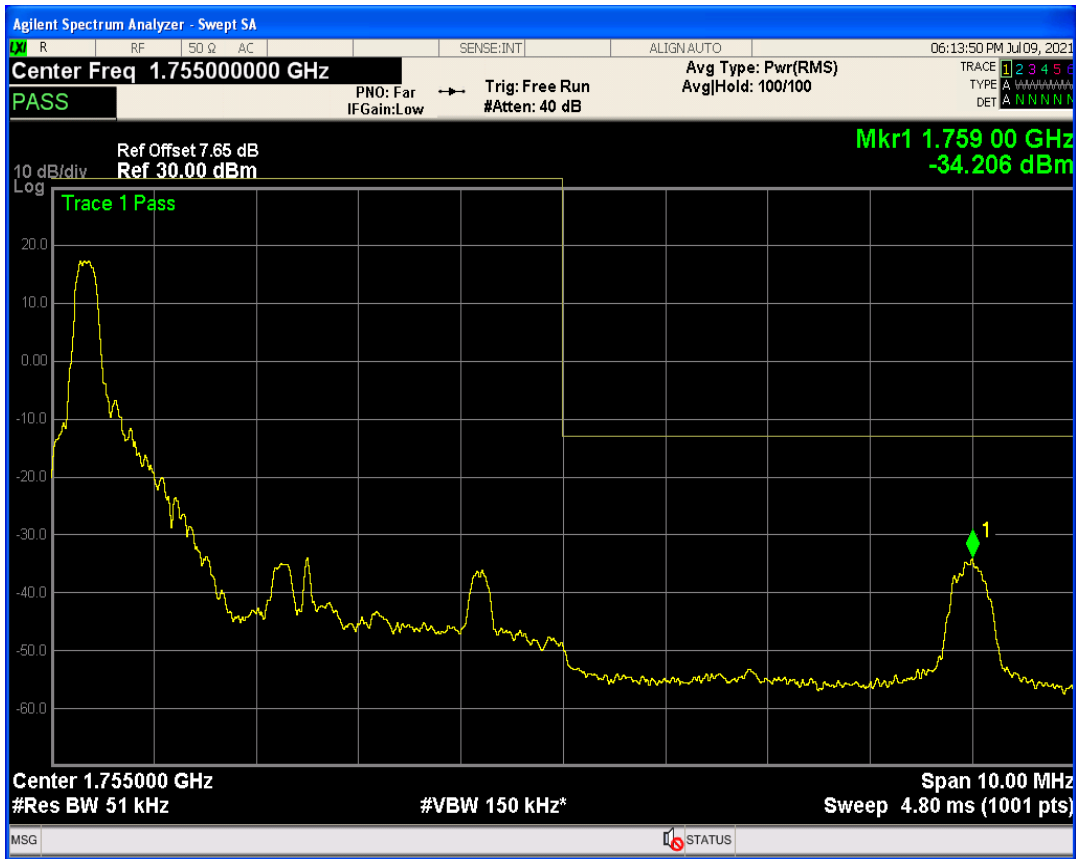

Band4 QAM16 BW=5MHz Channel=20375 RB Size=1 Position=#0