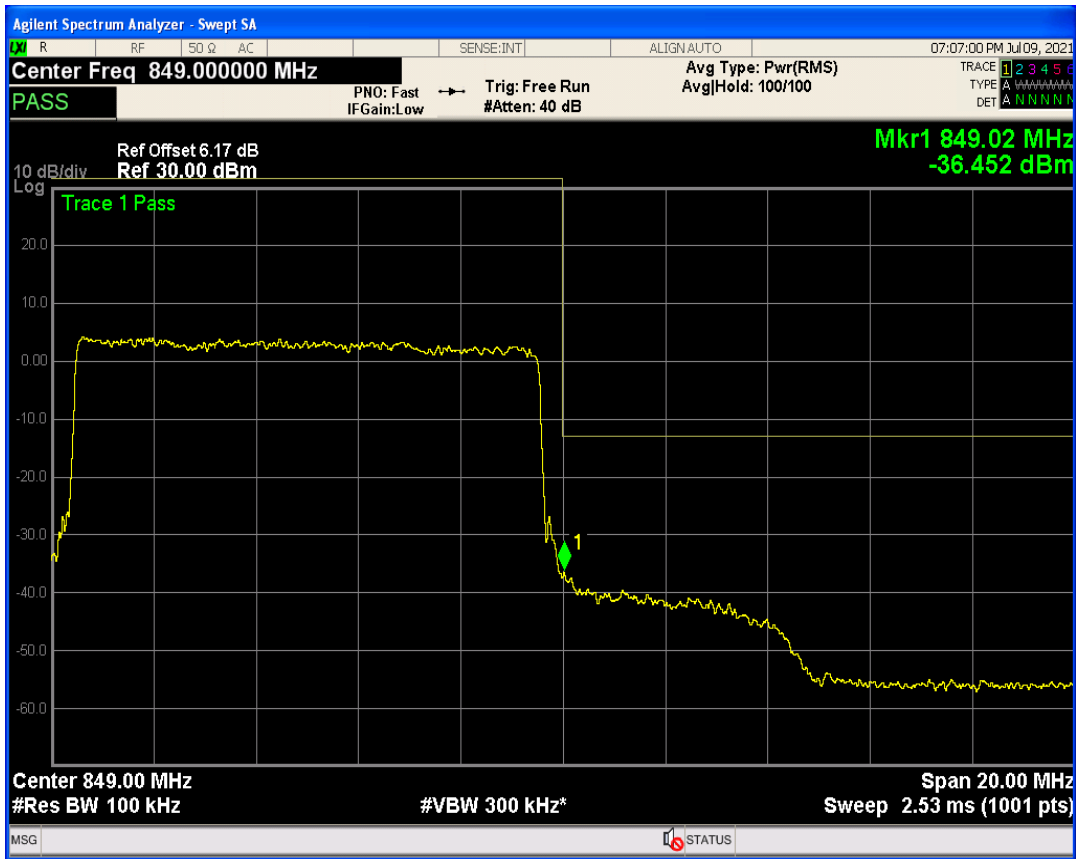

Band5 QAM16 BW=10MHz Channel=20600 RB Size=1 Position=#0