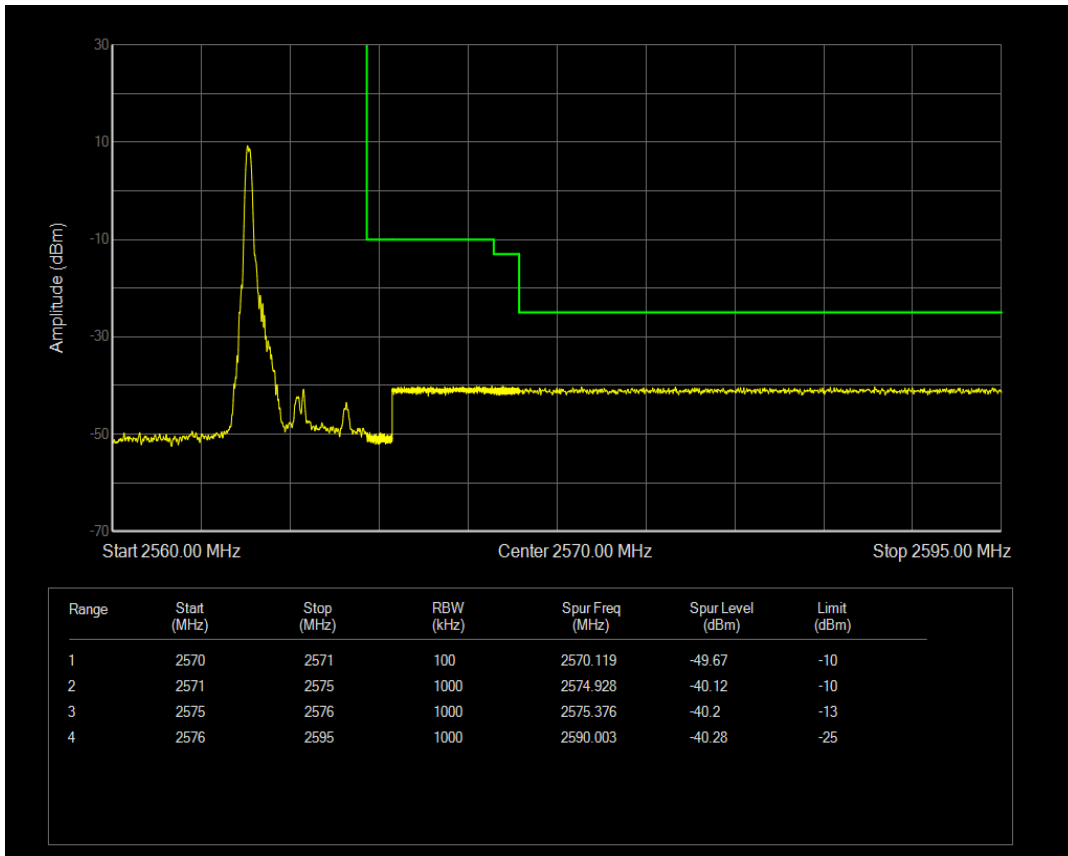

Band5 QPSK BW=10MHz Channel=20600 RB Size=50 Position=#0

Band5 QAM16 BW=10MHz Channel=20600 RB Size=1 Position=#0

Band5 QAM16 BW=10MHz Channel=20600 RB Size=1 Position=#Max

Band5 QAM16 BW=10MHz Channel=20600 RB Size=50 Position=#0

Band7 QPSK BW=5MHz Channel=20775 RB Size=1 Position=#0

Band7 QPSK BW=5MHz Channel=20775 RB Size=1 Position=#Max

Band7 QPSK BW=5MHz Channel=20775 RB Size=25 Position=#0

Band7 QAM16 BW=5MHz Channel=20775 RB Size=1 Position=#0

Band7 QAM16 BW=5MHz Channel=20775 RB Size=1 Position=#Max

Band7 QAM16 BW=5MHz Channel=20775 RB Size=25 Position=#0

Band7 QPSK BW=5MHz Channel=21425 RB Size=1 Position=#0

Band7 QPSK BW=5MHz Channel=21425 RB Size=1 Position=#Max