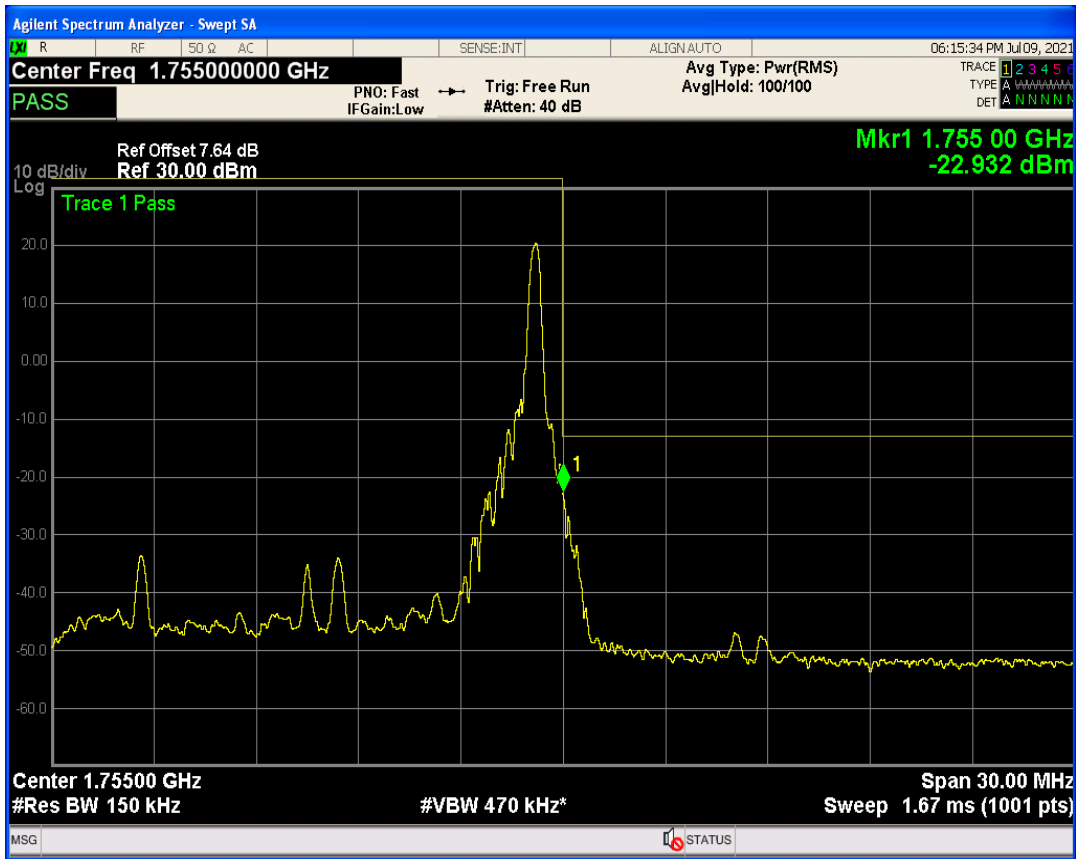

Band4 QPSK BW=20MHz Channel=20050 RB Size=1 Position=#0