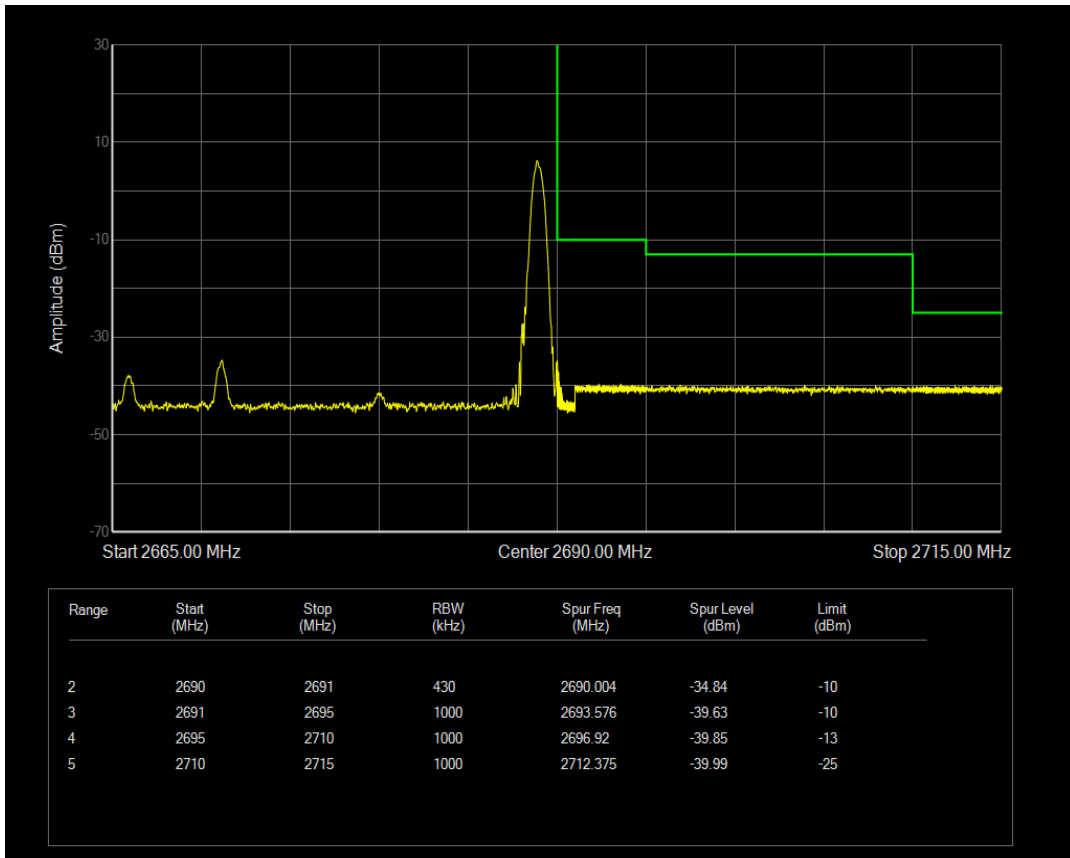

Band41 QPSK BW=20MHz Channel=41490 RB Size=1 Position=#Max

Band41 QAM16 BW=20MHz Channel=41490 RB Size=1 Position=#0

Band41 QAM16 BW=20MHz Channel=41490 RB Size=100 Position=#0

Band41 QAM16 BW=20MHz Channel=41490 RB Size=1 Position=#Max

Band5 QPSK BW=1.4MHz Channel=20407 RB Size=1 Position=#Max

Band5 QPSK BW=1.4MHz Channel=20407 RB Size=1 Position=#0

Band5 QPSK BW=1.4MHz Channel=20407 RB Size=6 Position=#0

Band5 QAM16 BW=1.4MHz Channel=20407 RB Size=1 Position=#0