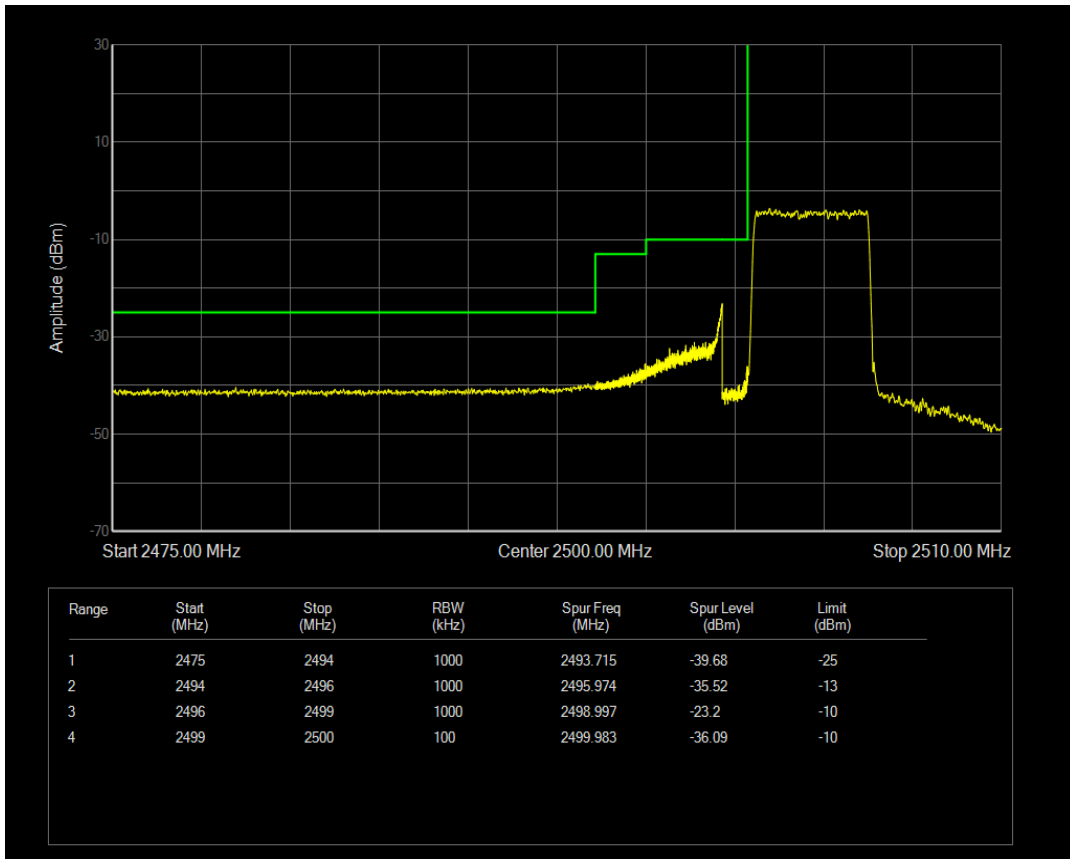

Band7 QAM16 BW=5MHz Channel=20775 RB Size=1 Position=#0