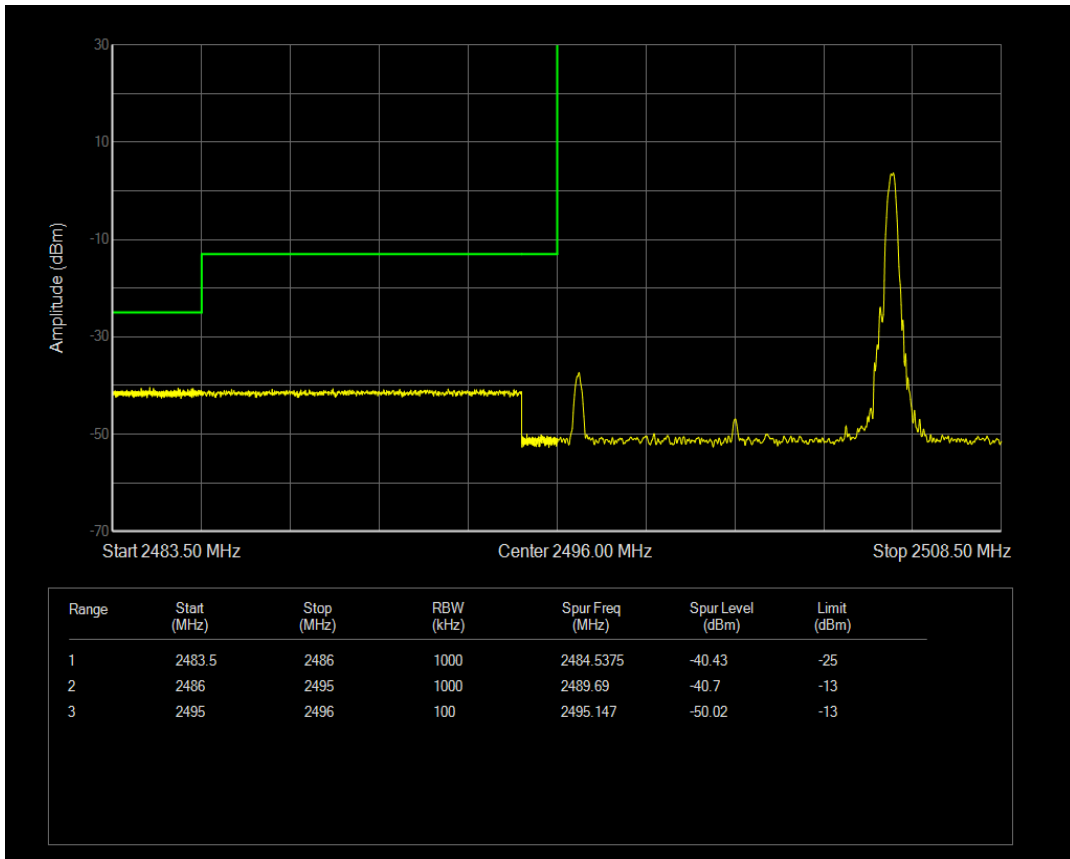

Band41 QAM16 BW=10MHz Channel=39700 RB Size=1 Position=#0