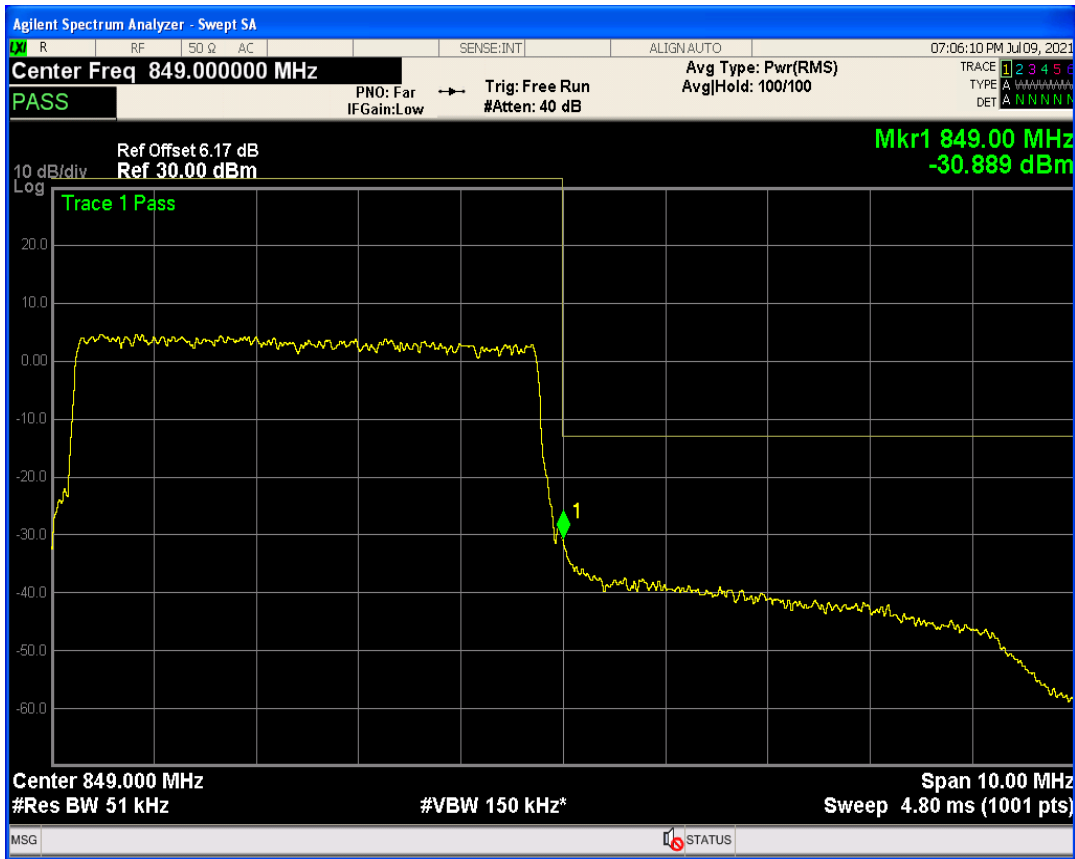

Band5 QAM16 BW=5MHz Channel=20625 RB Size=1 Position=#0