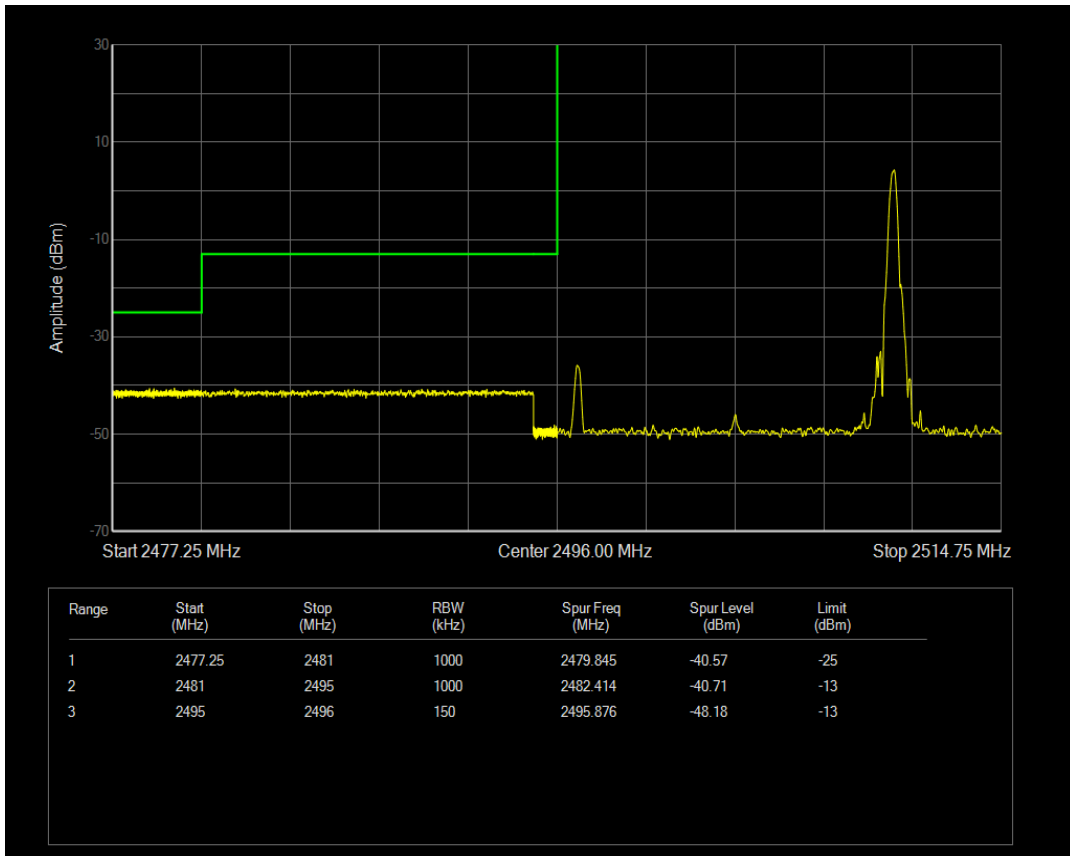

Band41 QAM16 BW=15MHz Channel=39725 RB Size=1 Position=#Max