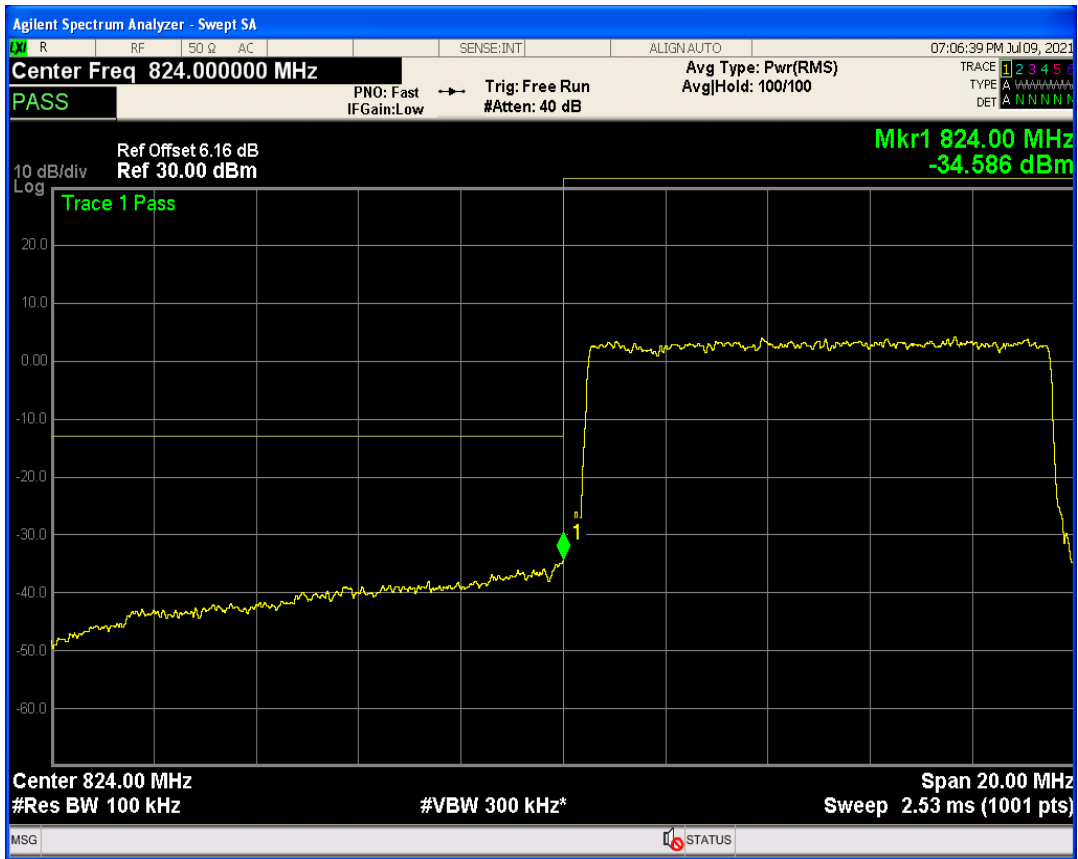

Band5 QPSK BW=10MHz Channel=20450 RB Size=50 Position=#0