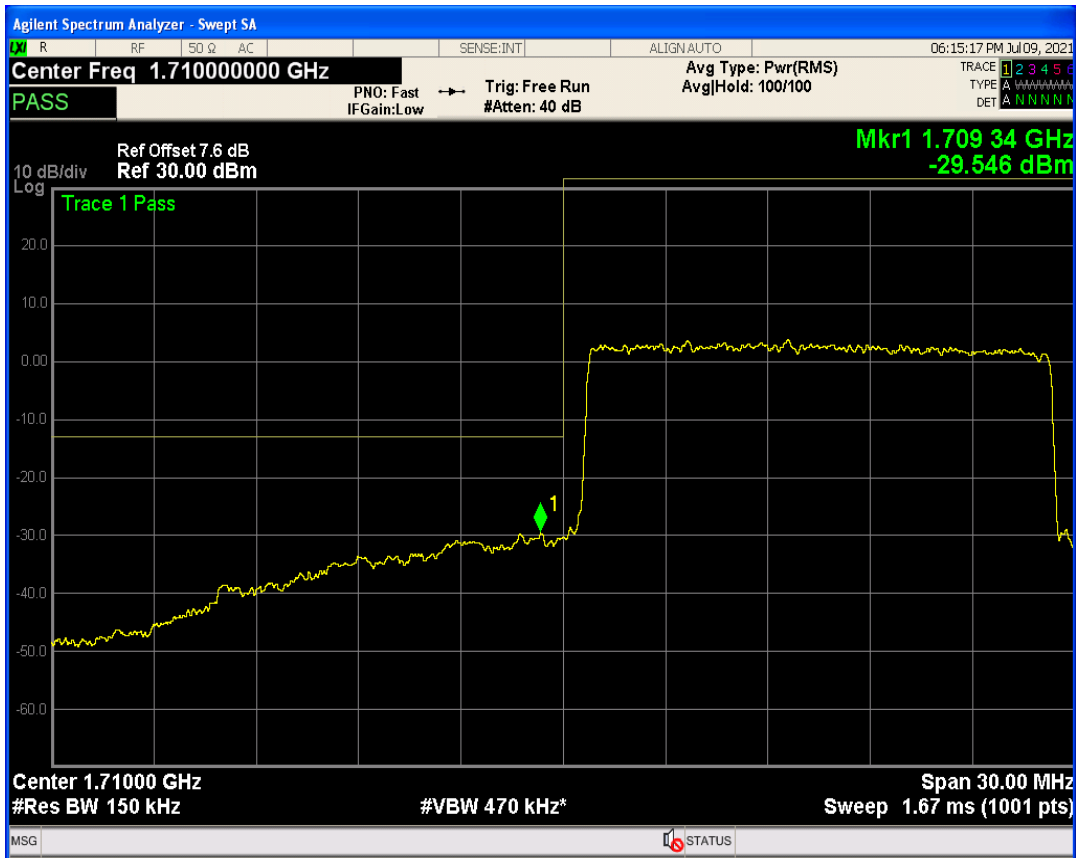

Band4 QAM16 BW=10MHz Channel=20350 RB Size=50 Position=#0

Band4 QPSK BW=15MHz Channel=20025 RB Size=1 Position=#Max

Band4 QPSK BW=15MHz Channel=20025 RB Size=75 Position=#0

Band4 QAM16 BW=15MHz Channel=20025 RB Size=1 Position=#0

Band4 QAM16 BW=15MHz Channel=20025 RB Size=1 Position=#Max

Band4 QAM16 BW=15MHz Channel=20025 RB Size=75 Position=#0

Band4 QPSK BW=15MHz Channel=20325 RB Size=1 Position=#0

Band4 QPSK BW=15MHz Channel=20325 RB Size=1 Position=#Max