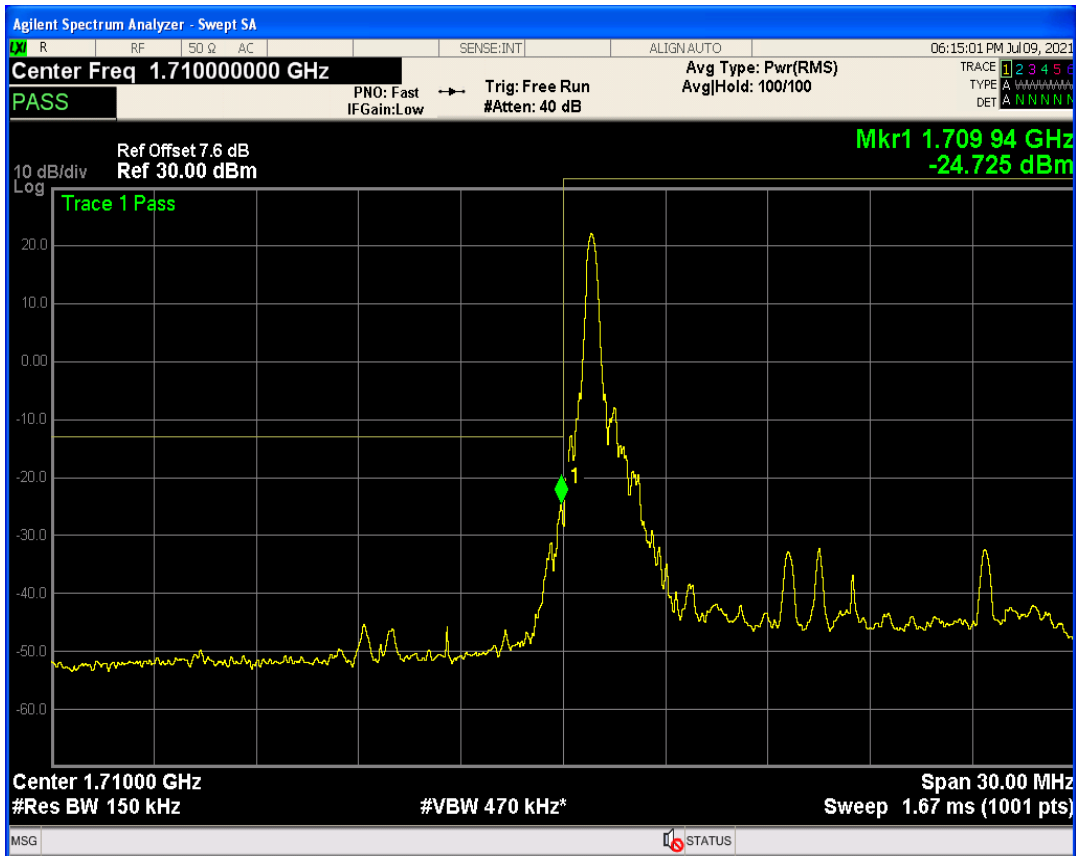

Band4 QPSK BW=10MHz Channel=20350 RB Size=50 Position=#0

Band4 QAM16 BW=10MHz Channel=20350 RB Size=1 Position=#0

Band4 QAM16 BW=10MHz Channel=20350 RB Size=1 Position=#Max

Band4 QPSK BW=15MHz Channel=20025 RB Size=1 Position=#0