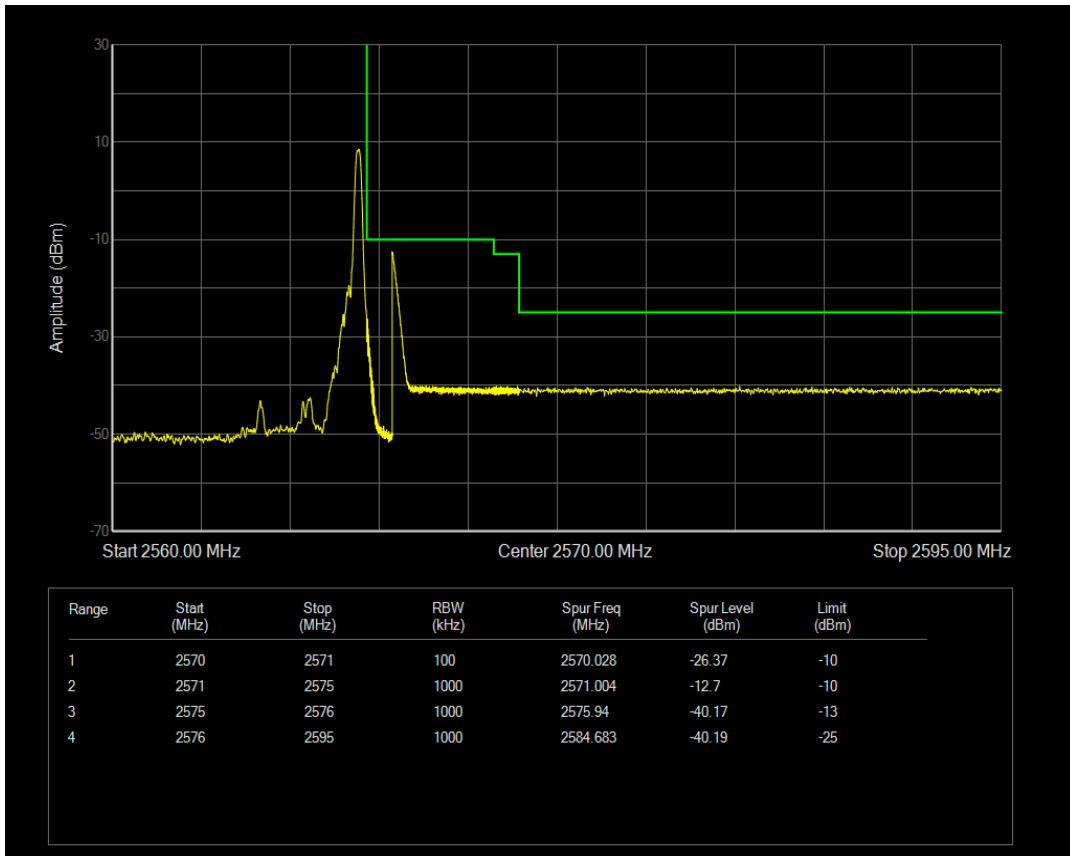

Band7 QAM16 BW=5MHz Channel=21425 RB Size=25 Position=#0