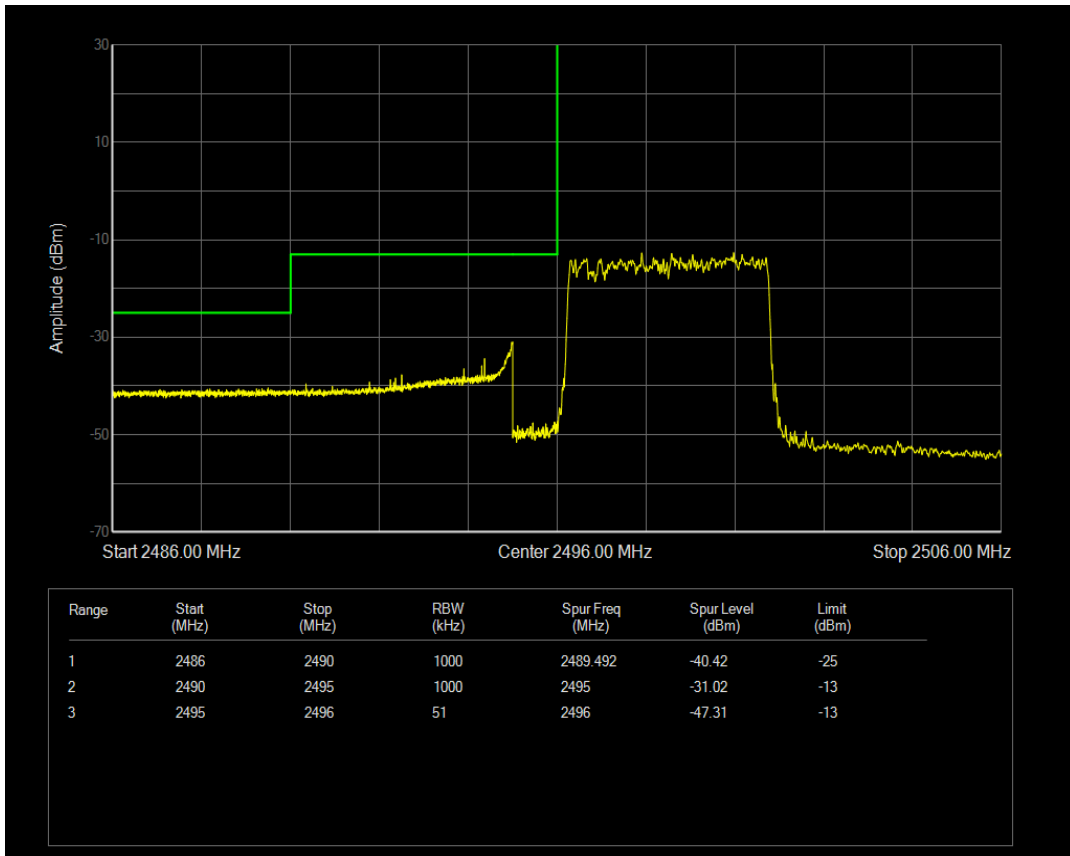

Band41 QPSK BW=5MHz Channel=41565 RB Size=1 Position=#0