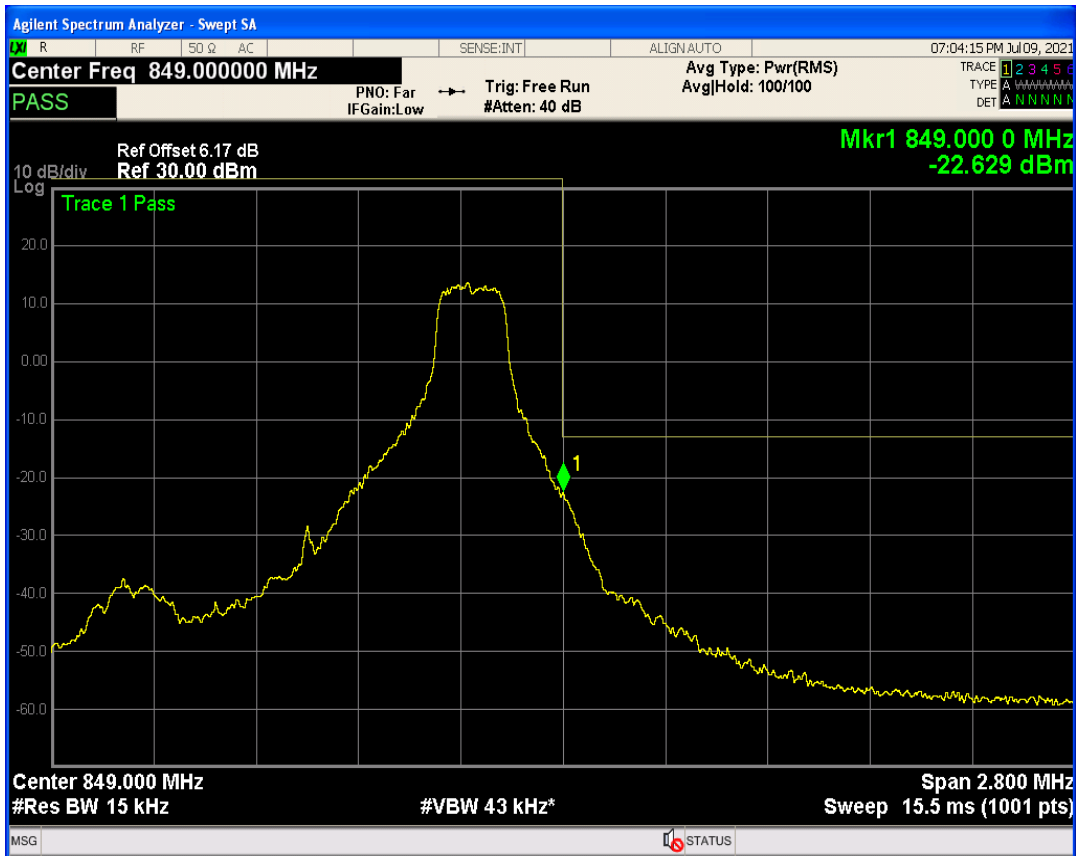

Band5 QAM16 BW=1.4MHz Channel=20407 RB Size=1 Position=#Max

Band5 QPSK BW=1.4MHz Channel=20643 RB Size=1 Position=#0

Band5 QAM16 BW=1.4MHz Channel=20407 RB Size=6 Position=#0

Band5 QPSK BW=1.4MHz Channel=20643 RB Size=1 Position=#Max