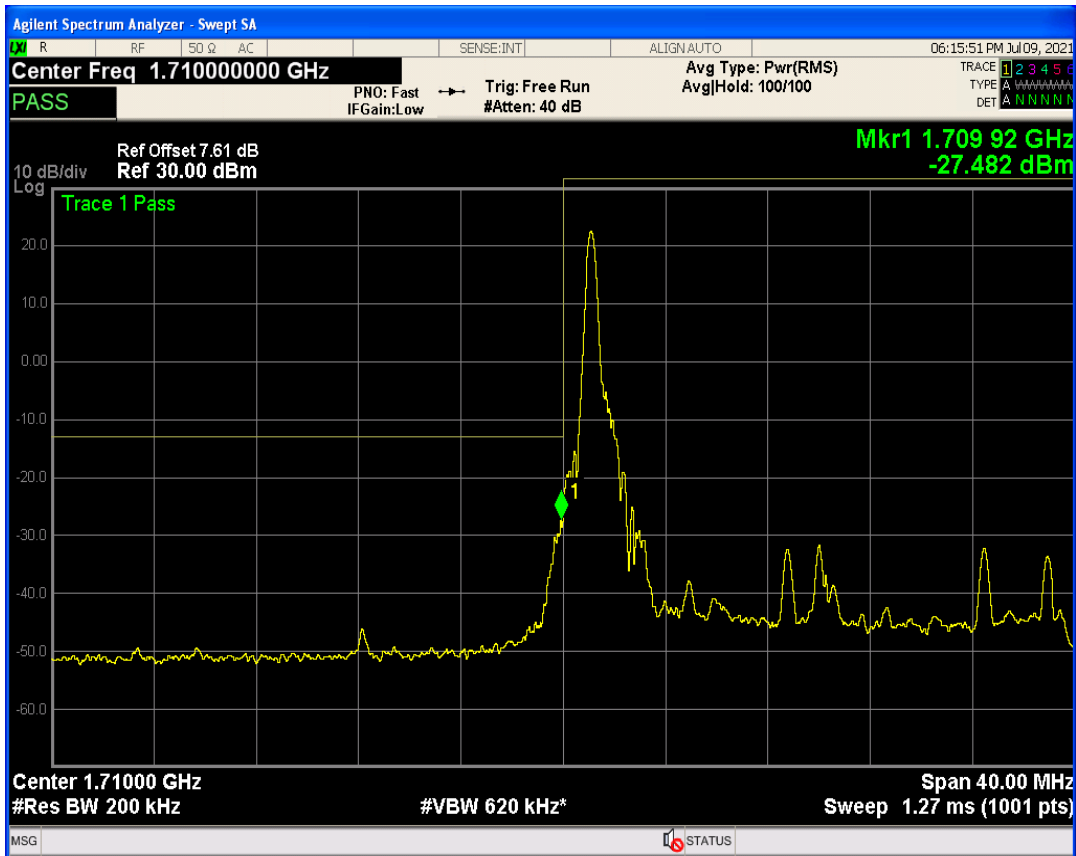

Band4 QAM16 BW=15MHz Channel=20325 RB Size=1 Position=#0

Band4 QPSK BW=15MHz Channel=20325 RB Size=75 Position=#0

Band4 QAM16 BW=15MHz Channel=20325 RB Size=1 Position=#Max

Band4 QPSK BW=20MHz Channel=20050 RB Size=1 Position=#0