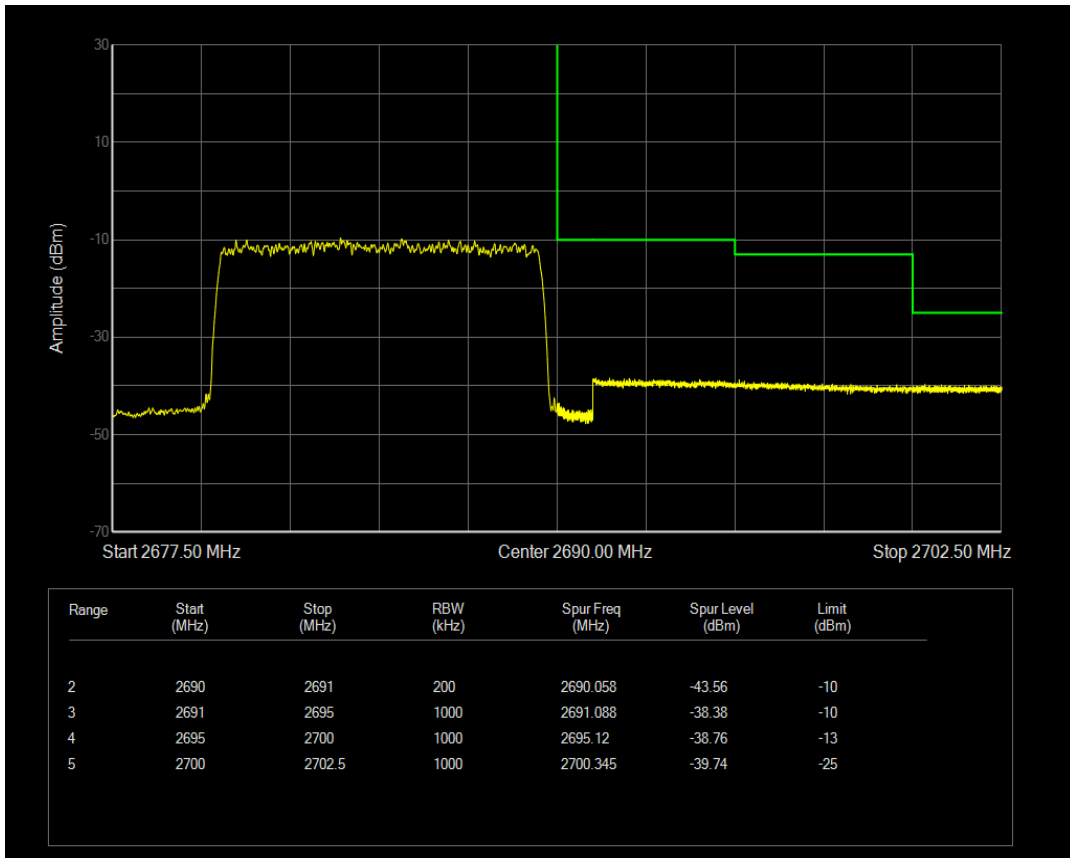

Band41 QPSK BW=10MHz Channel=41540 RB Size=50 Position=#0

Band41 QAM16 BW=10MHz Channel=41540 RB Size=1 Position=#0

Band41 QAM16 BW=10MHz Channel=41540 RB Size=1 Position=#Max

Band41 QAM16 BW=10MHz Channel=41540 RB Size=50 Position=#0