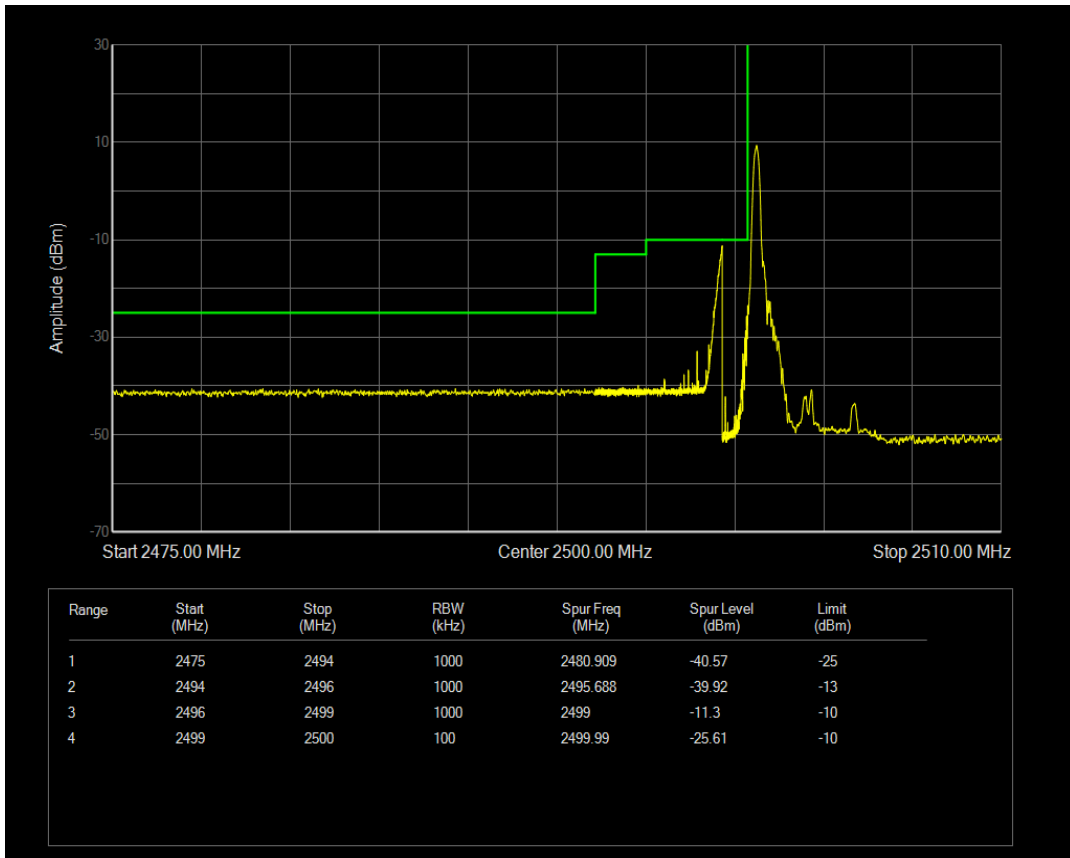

Band5 QPSK BW=10MHz Channel=20600 RB Size=50 Position=#0

Band5 QAM16 BW=10MHz Channel=20600 RB Size=1 Position=#0

Band5 QAM16 BW=10MHz Channel=20600 RB Size=1 Position=#Max

Band5 QAM16 BW=10MHz Channel=20600 RB Size=50 Position=#0

Band7 QPSK BW=5MHz Channel=20775 RB Size=1 Position=#0

Band7 QPSK BW=5MHz Channel=20775 RB Size=1 Position=#Max

Band7 QPSK BW=5MHz Channel=20775 RB Size=25 Position=#0

Band7 QAM16 BW=5MHz Channel=20775 RB Size=1 Position=#0