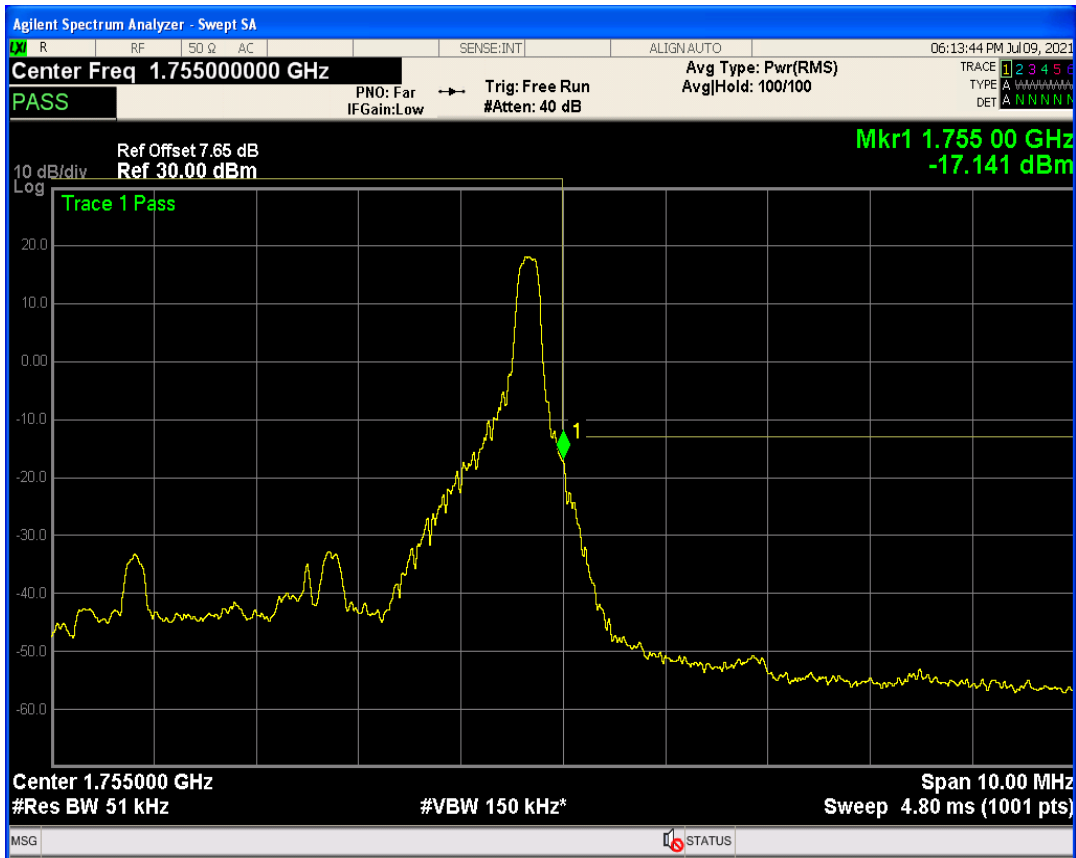

Band4 QAM16 BW=5MHz Channel=19975 RB Size=1 Position=#0

Band4 QAM16 BW=5MHz Channel=19975 RB Size=25 Position=#0

Band4 QPSK BW=5MHz Channel=20375 RB Size=1 Position=#0

Band4 QPSK BW=5MHz Channel=20375 RB Size=1 Position=#Max