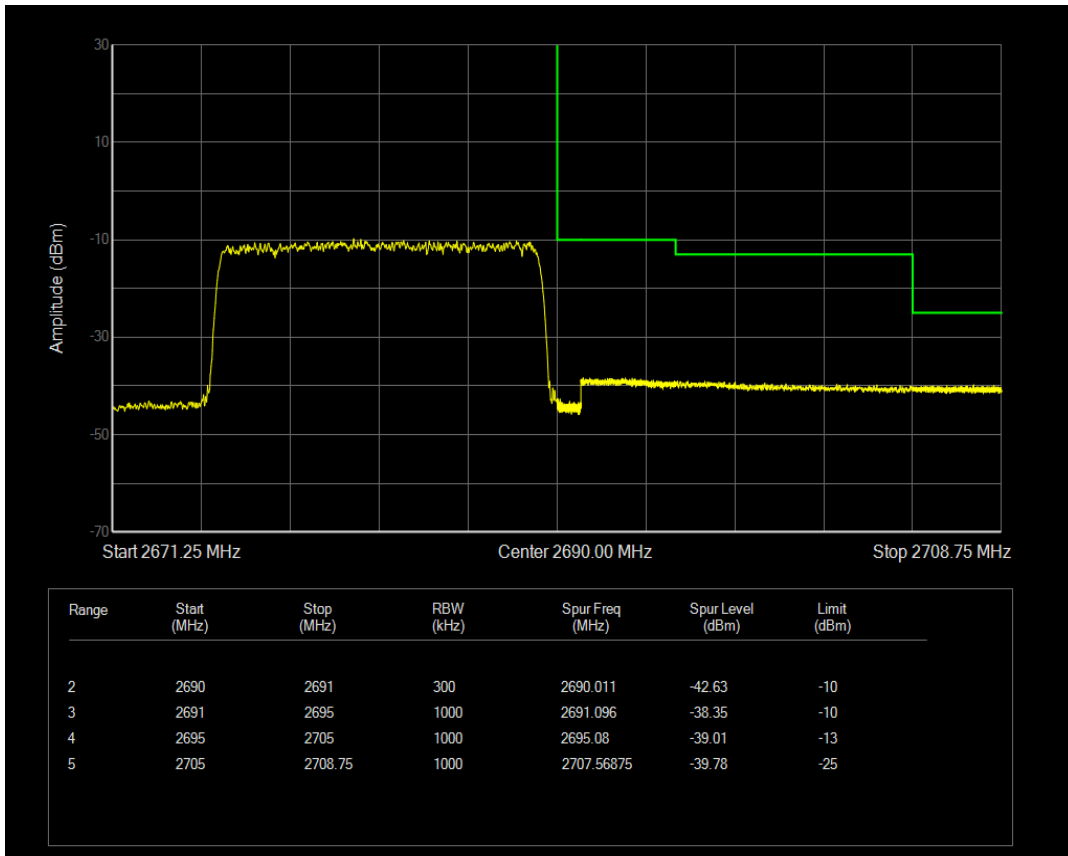

Band41 QPSK BW=15MHz Channel=41515 RB Size=75 Position=#0

Band41 QAM16 BW=15MHz Channel=41515 RB Size=1 Position=#0

Band41 QAM16 BW=15MHz Channel=41515 RB Size=1 Position=#Max

Band41 QAM16 BW=15MHz Channel=41515 RB Size=75 Position=#0