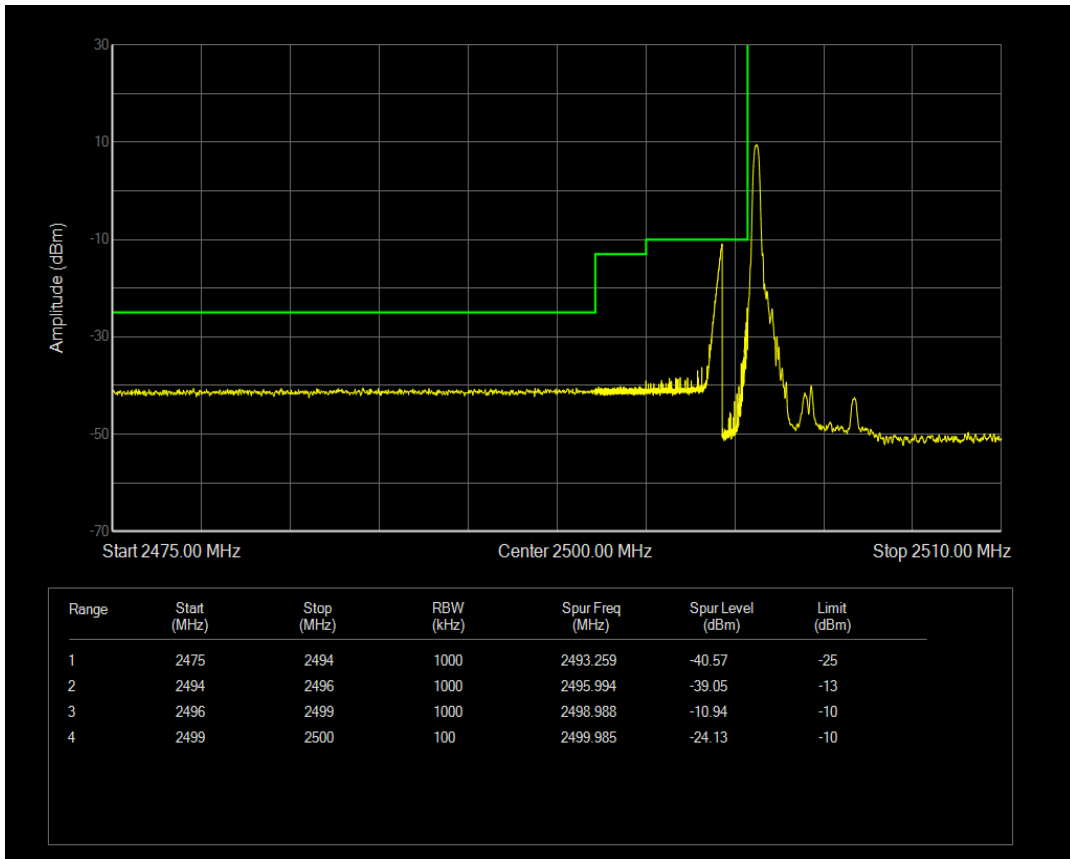

Band7 QPSK BW=5MHz Channel=20775 RB Size=1 Position=#Max