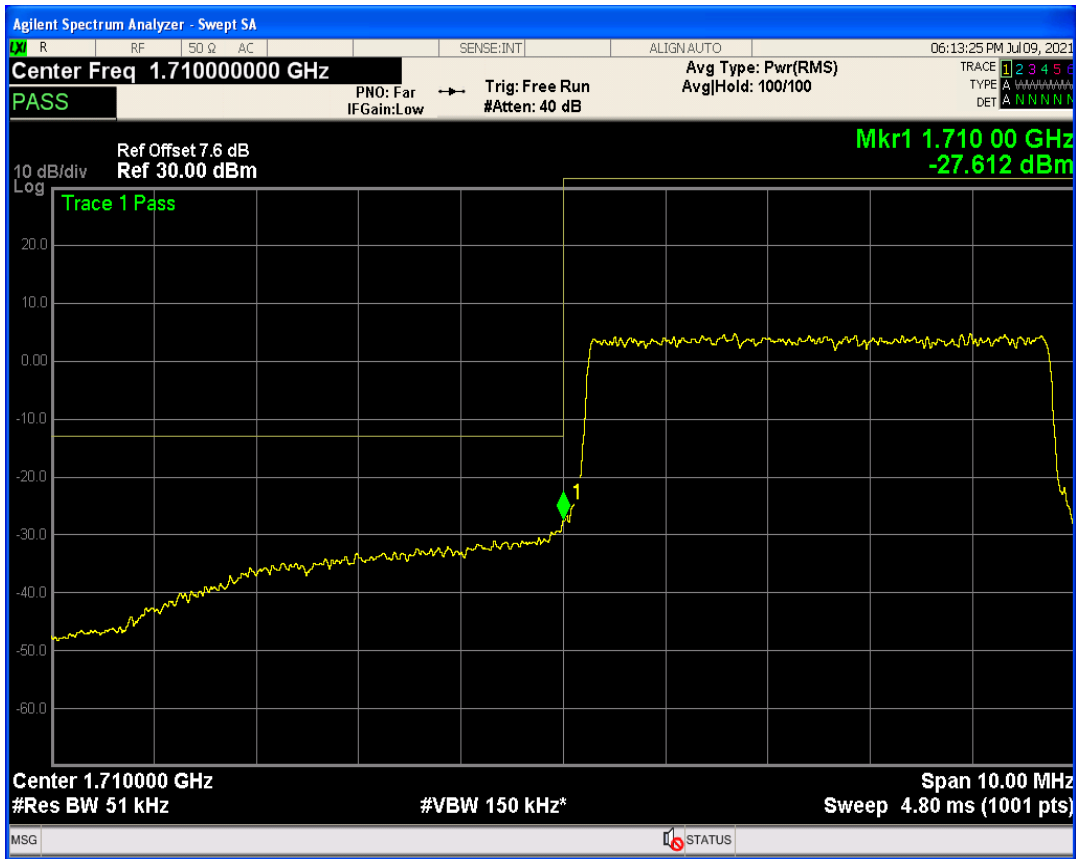

Band4 QAM16 BW=5MHz Channel=19975 RB Size=1 Position=#Max