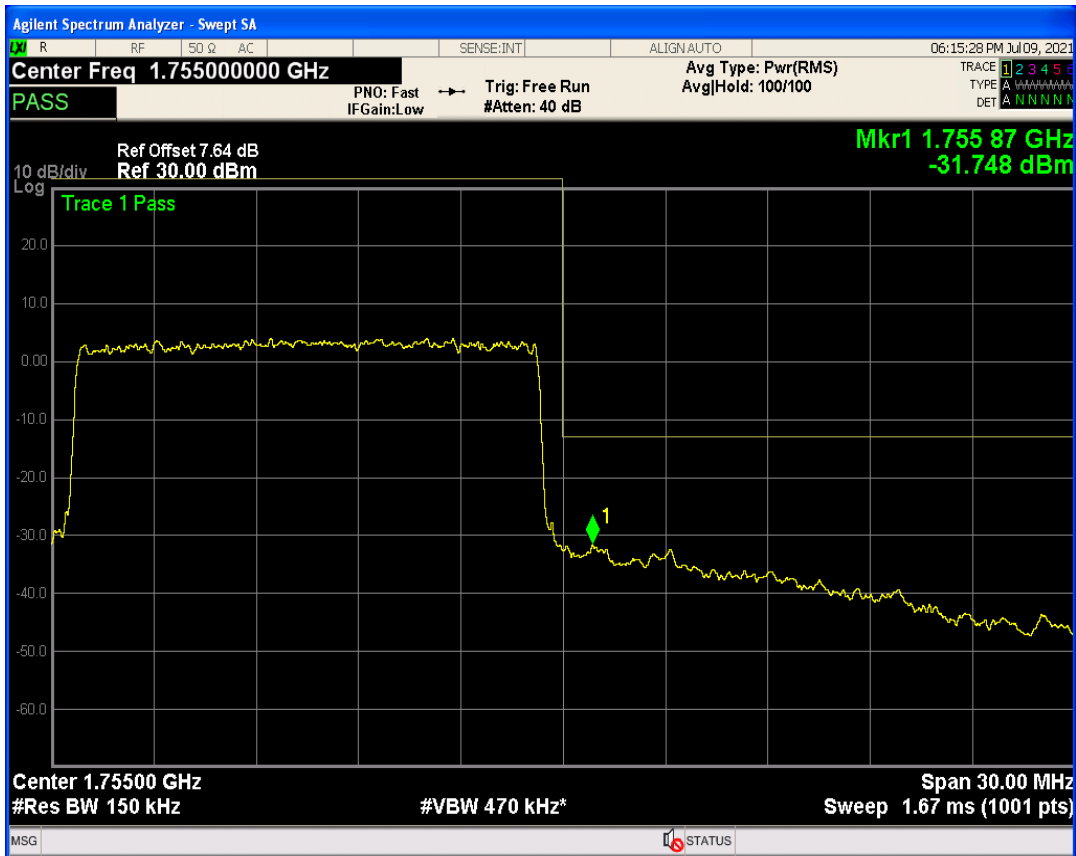

Band4 QAM16 BW=15MHz Channel=20325 RB Size=1 Position=#Max

Band4 QPSK BW=15MHz Channel=20325 RB Size=75 Position=#0