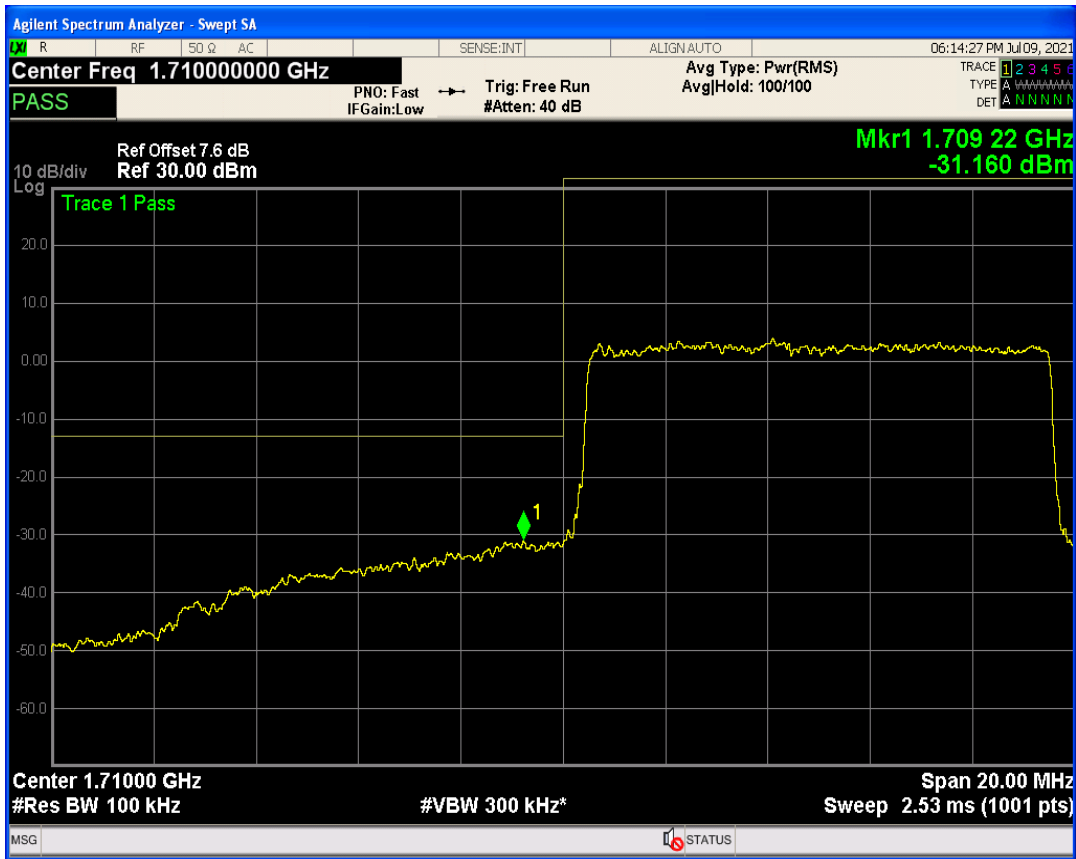

Band4 QPSK BW=10MHz Channel=20000 RB Size=1 Position=#0

Band4 QPSK BW=10MHz Channel=20000 RB Size=1 Position=#Max

Band4 QPSK BW=10MHz Channel=20000 RB Size=50 Position=#0

Band4 QAM16 BW=10MHz Channel=20000 RB Size=1 Position=#0

Band4 QAM16 BW=10MHz Channel=20000 RB Size=1 Position=#Max

Band4 QPSK BW=10MHz Channel=20350 RB Size=1 Position=#0

Band4 QAM16 BW=10MHz Channel=20000 RB Size=50 Position=#0

Band4 QPSK BW=10MHz Channel=20350 RB Size=1 Position=#Max