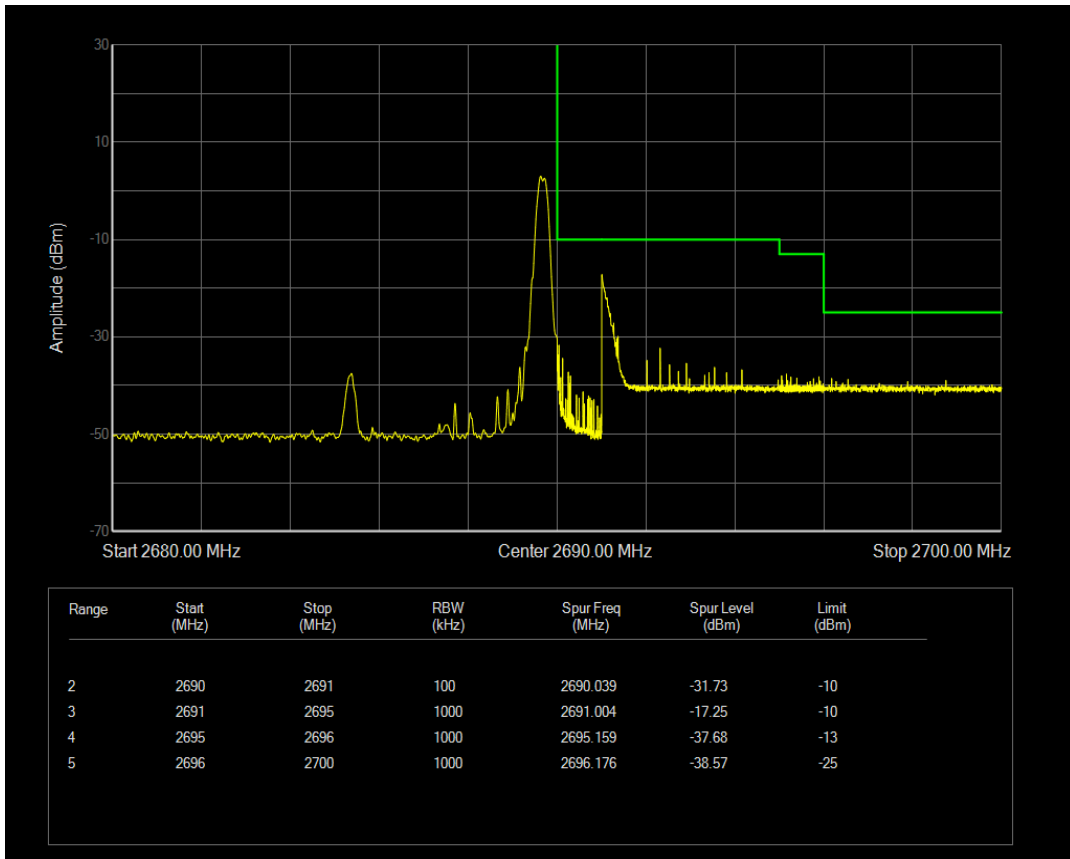

Band41 QAM16 BW=5MHz Channel=41565 RB Size=25 Position=#0