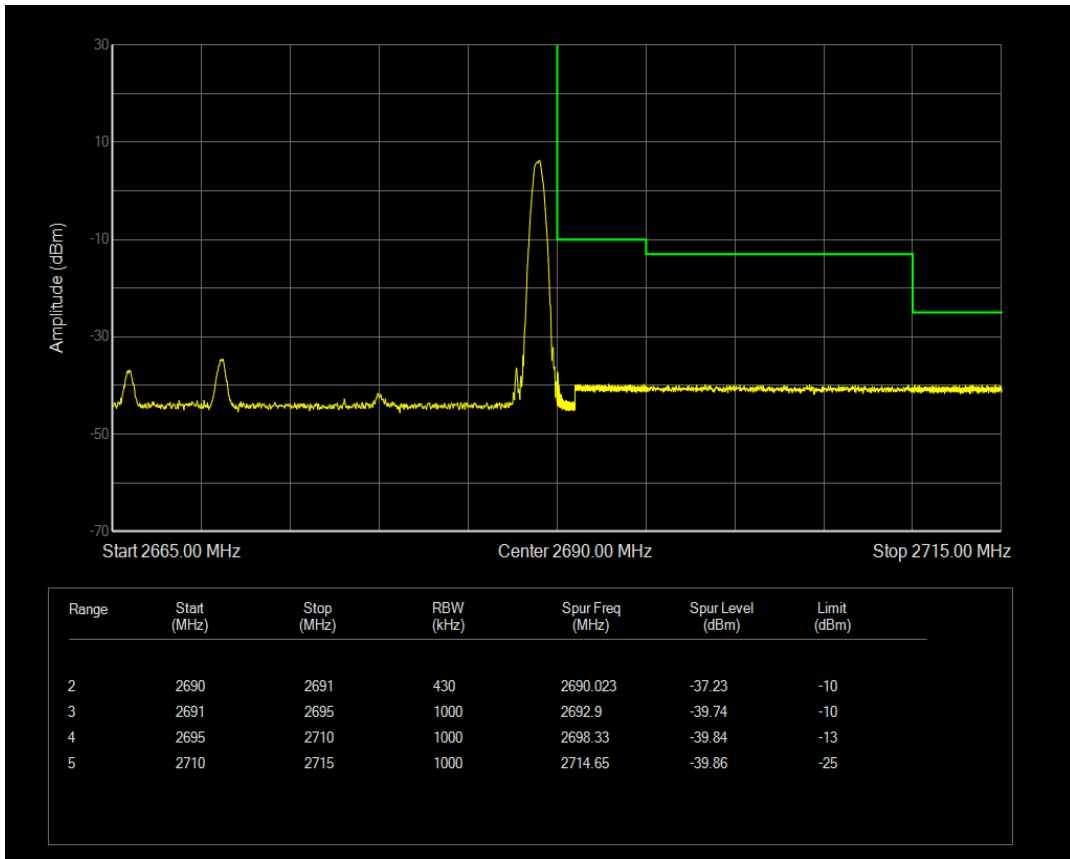

Band41 QAM16 BW=20MHz Channel=41490 RB Size=1 Position=#0