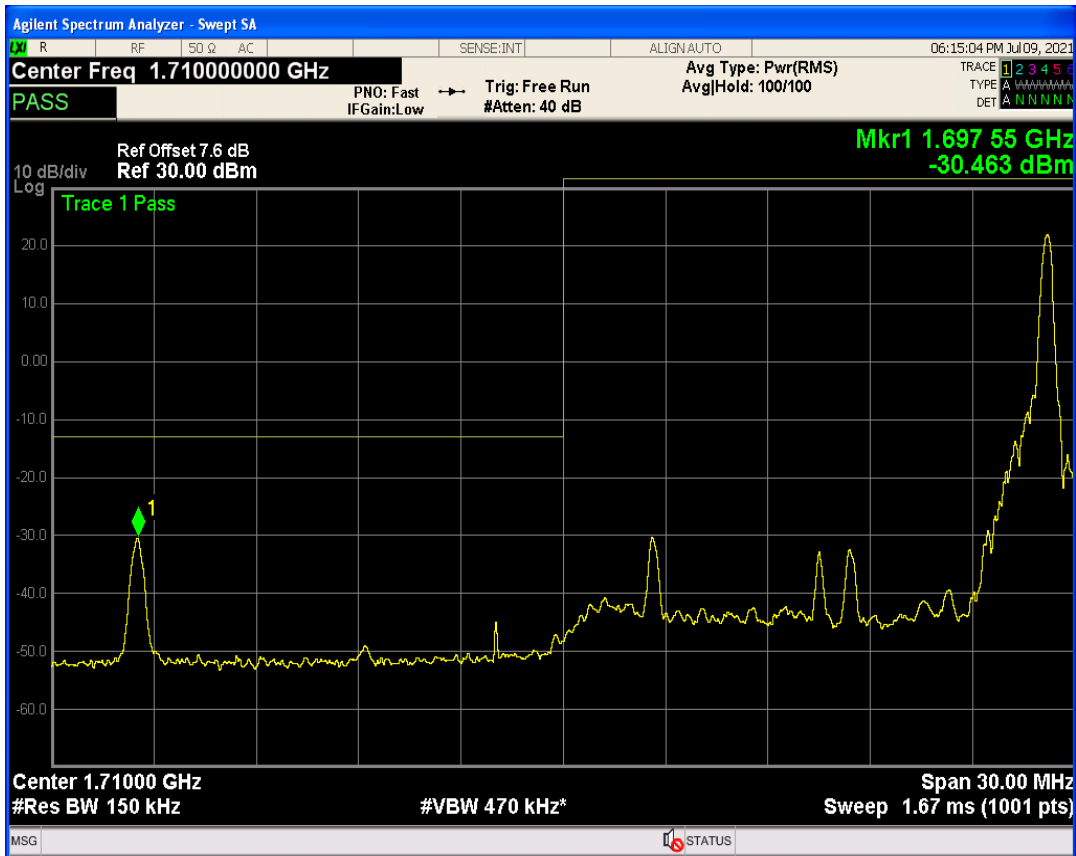

Band4 QPSK BW=15MHz Channel=20025 RB Size=75 Position=#0