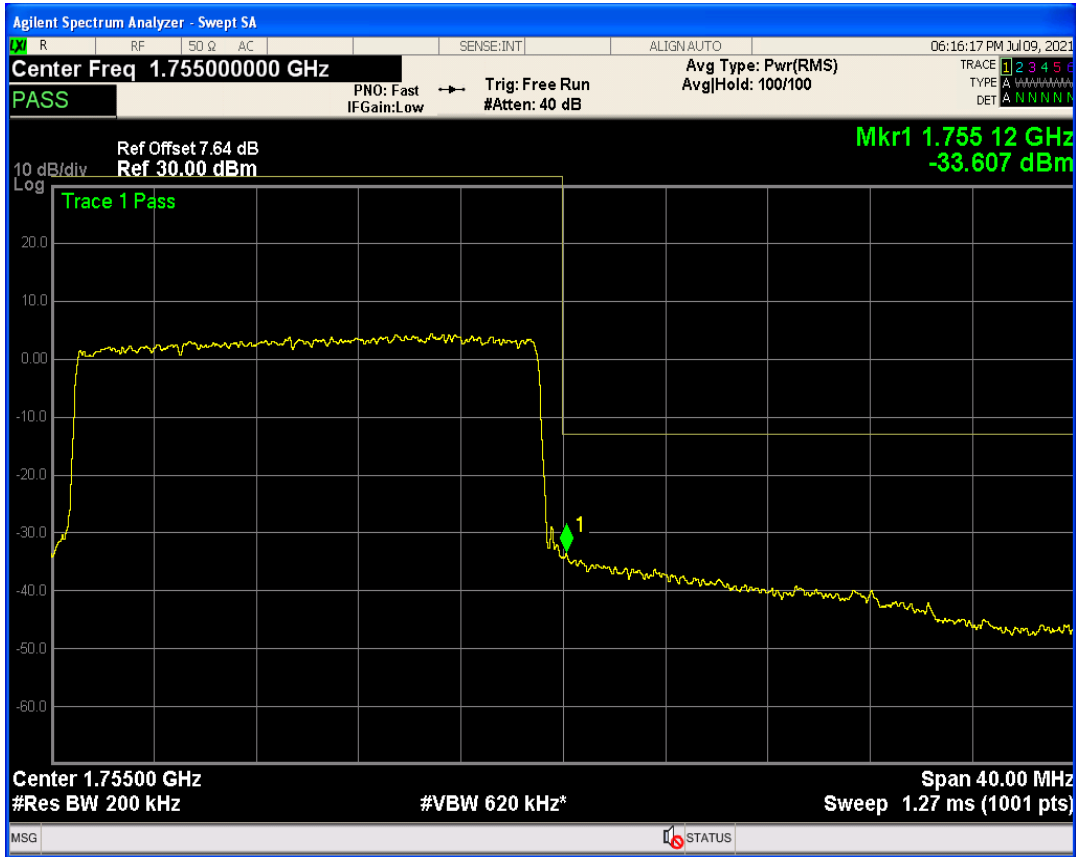

Band4 QAM16 BW=20MHz Channel=20050 RB Size=1 Position=#Max

Band4 QAM16 BW=20MHz Channel=20050 RB Size=100 Position=#0

Band4 QPSK BW=20MHz Channel=20300 RB Size=1 Position=#0

Band4 QPSK BW=20MHz Channel=20300 RB Size=1 Position=#Max

Band4 QPSK BW=20MHz Channel=20300 RB Size=100 Position=#0

Band4 QAM16 BW=20MHz Channel=20300 RB Size=1 Position=#0

Band4 QAM16 BW=20MHz Channel=20300 RB Size=1 Position=#Max

Band4 QAM16 BW=20MHz Channel=20300 RB Size=100 Position=#0