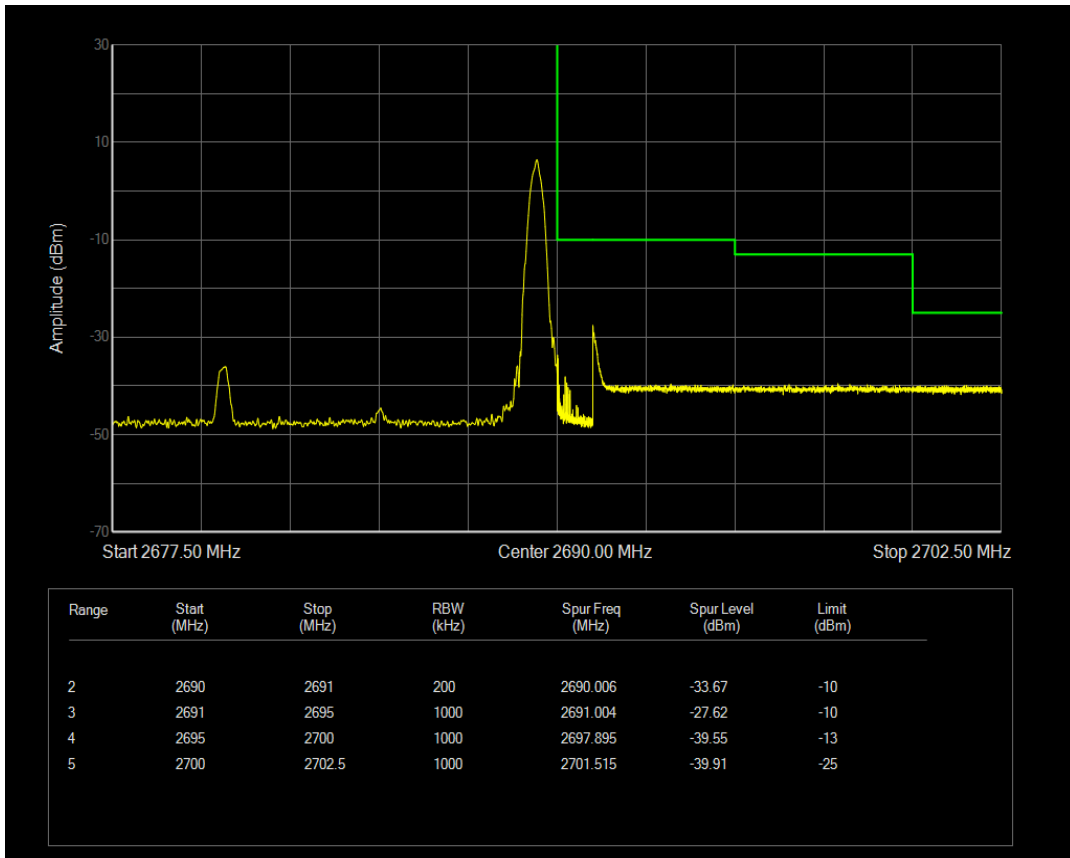

Band41 QAM16 BW=10MHz Channel=39700 RB Size=1 Position=#Max

Band41 QAM16 BW=10MHz Channel=39700 RB Size=50 Position=#0

Band41 QPSK BW=10MHz Channel=41540 RB Size=1 Position=#0

Band41 QPSK BW=10MHz Channel=41540 RB Size=1 Position=#Max