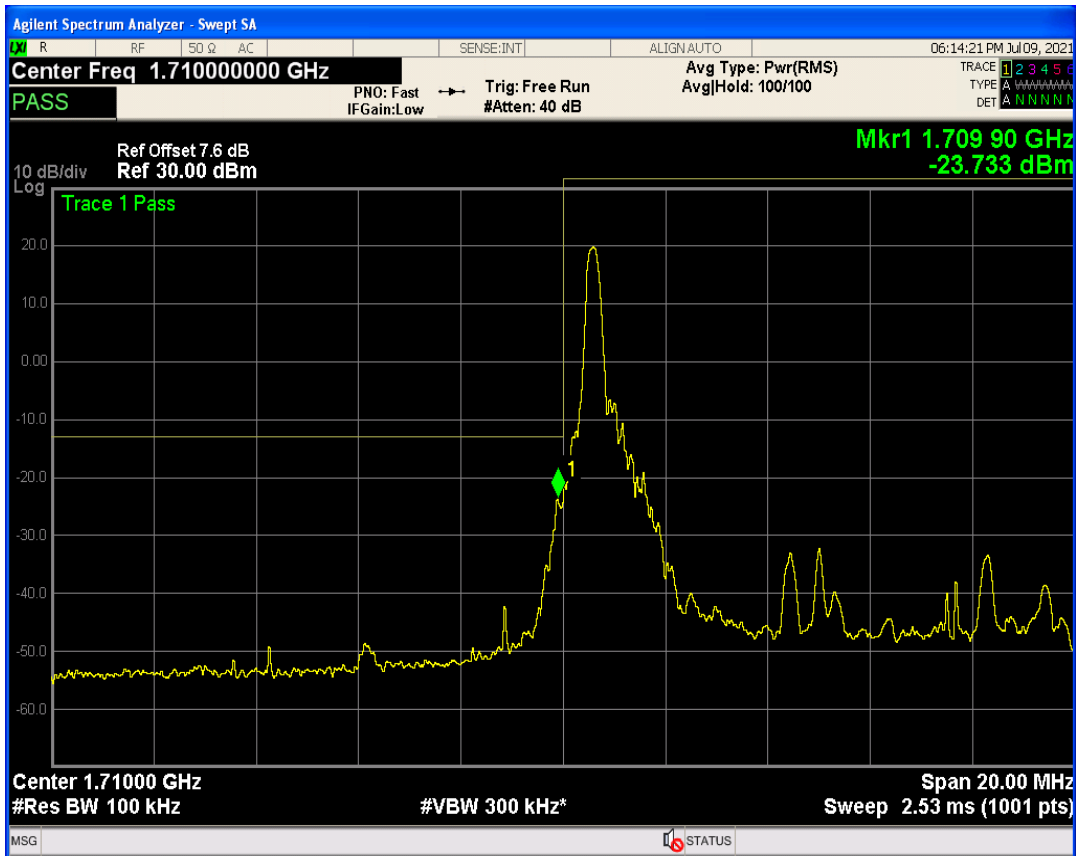

Band4 QPSK BW=10MHz Channel=20000 RB Size=1 Position=#0

Band4 QPSK BW=10MHz Channel=20000 RB Size=1 Position=#Max

Band4 QPSK BW=10MHz Channel=20000 RB Size=50 Position=#0

Band4 QAM16 BW=10MHz Channel=20000 RB Size=1 Position=#0