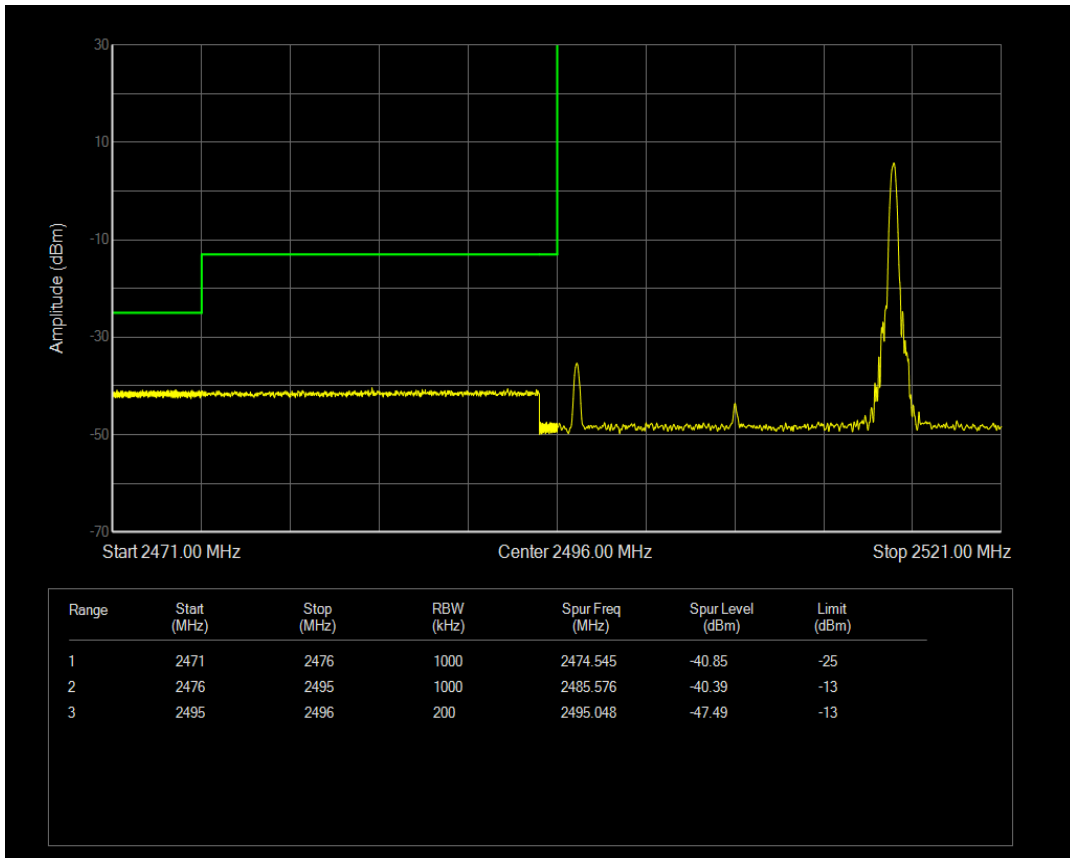

Band41 QAM16 BW=20MHz Channel=39750 RB Size=1 Position=#0