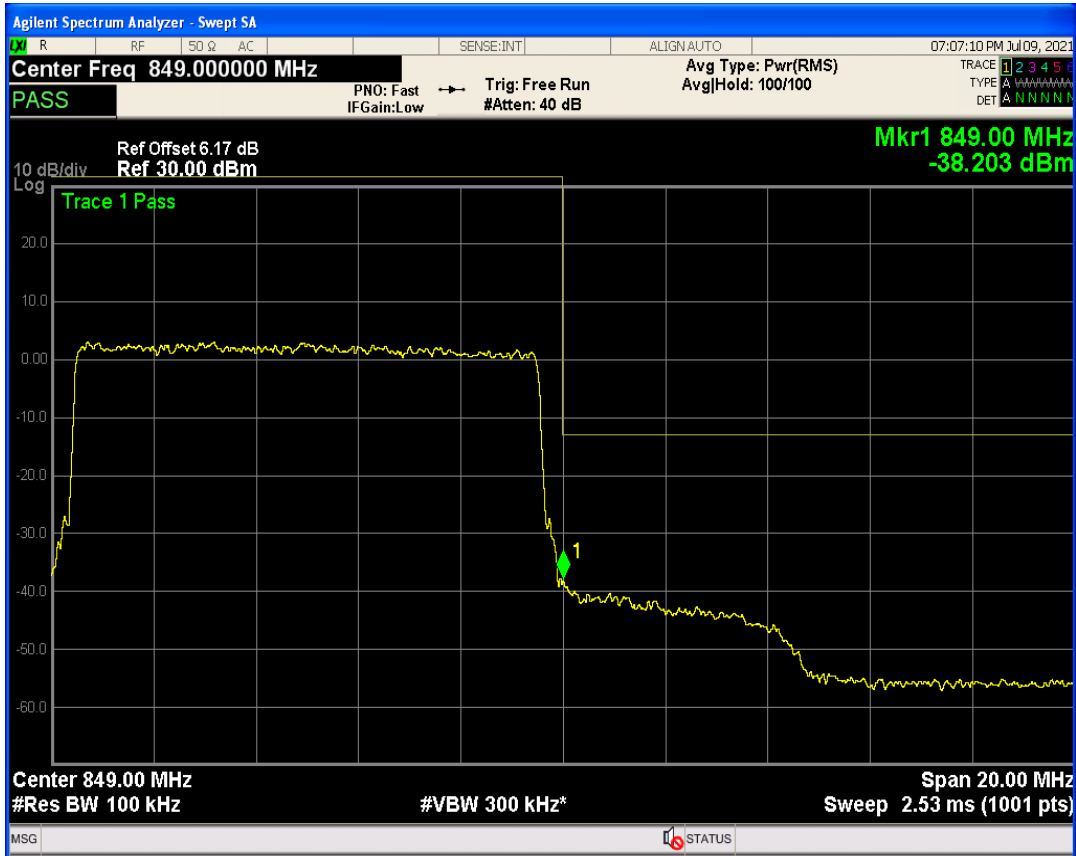

Band5 QPSK BW=10MHz Channel=20600 RB Size=50 Position=#0

Band5 QAM16 BW=10MHz Channel=20600 RB Size=1 Position=#0

Band5 QAM16 BW=10MHz Channel=20600 RB Size=1 Position=#Max

Band5 QAM16 BW=10MHz Channel=20600 RB Size=50 Position=#0