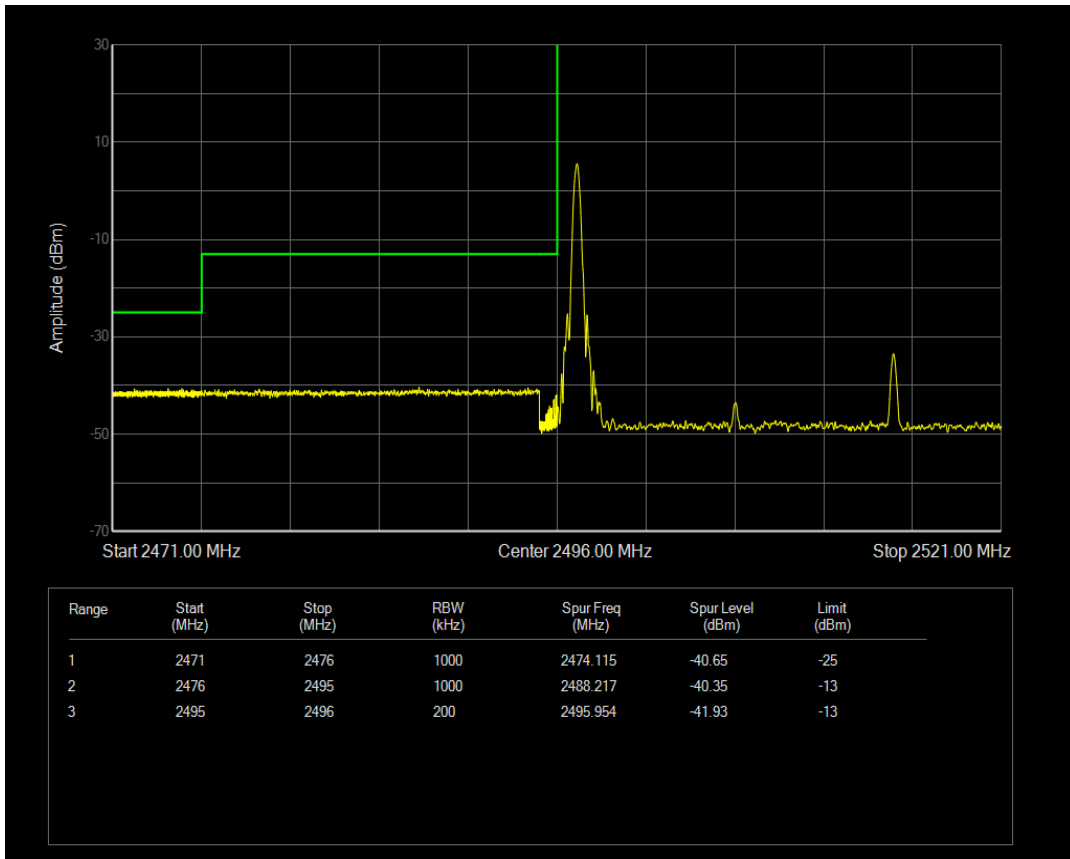

Band41 QPSK BW=20MHz Channel=39750 RB Size=1 Position=#Max