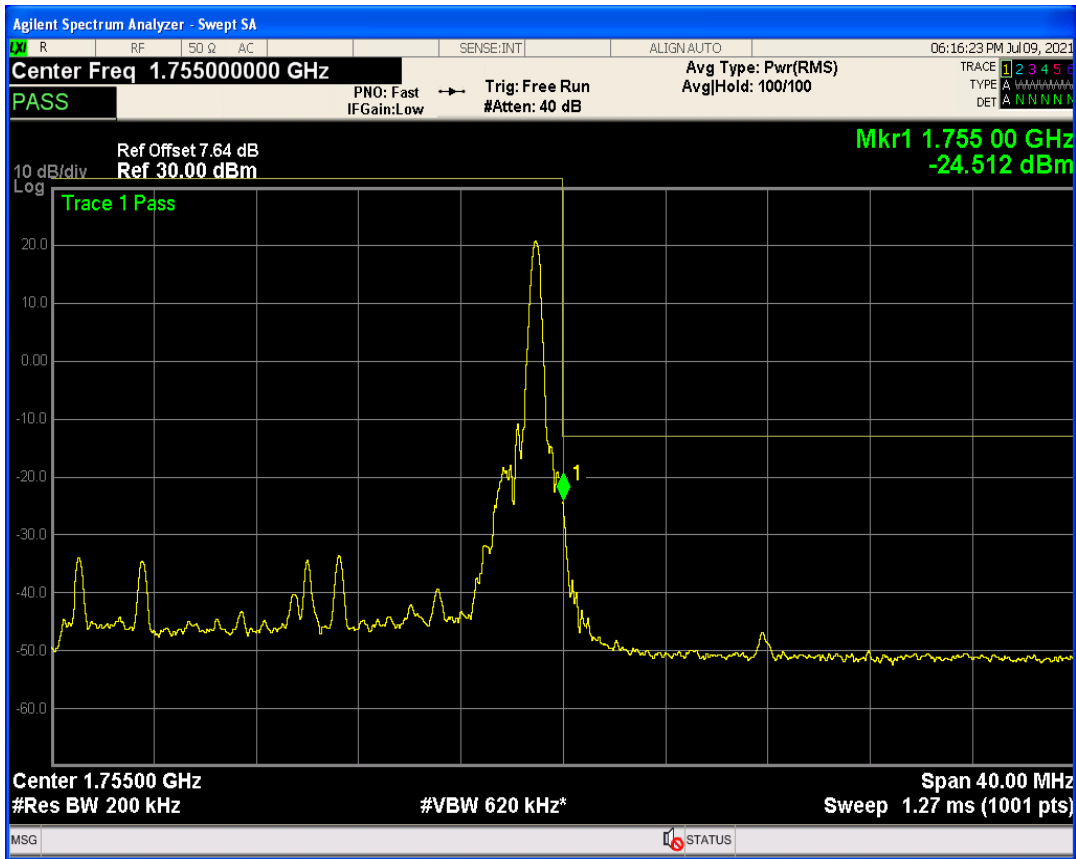

Band4 QAM16 BW=20MHz Channel=20300 RB Size=1 Position=#Max