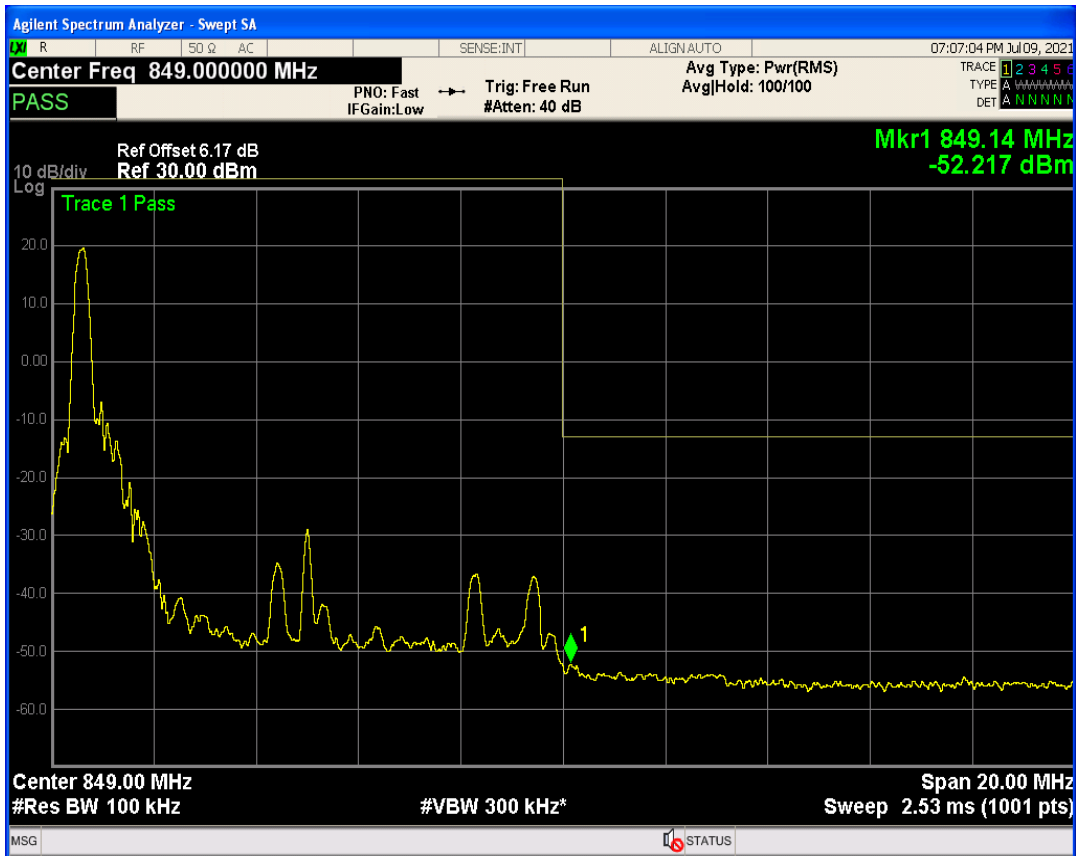

Band5 QAM16 BW=10MHz Channel=20600 RB Size=1 Position=#Max