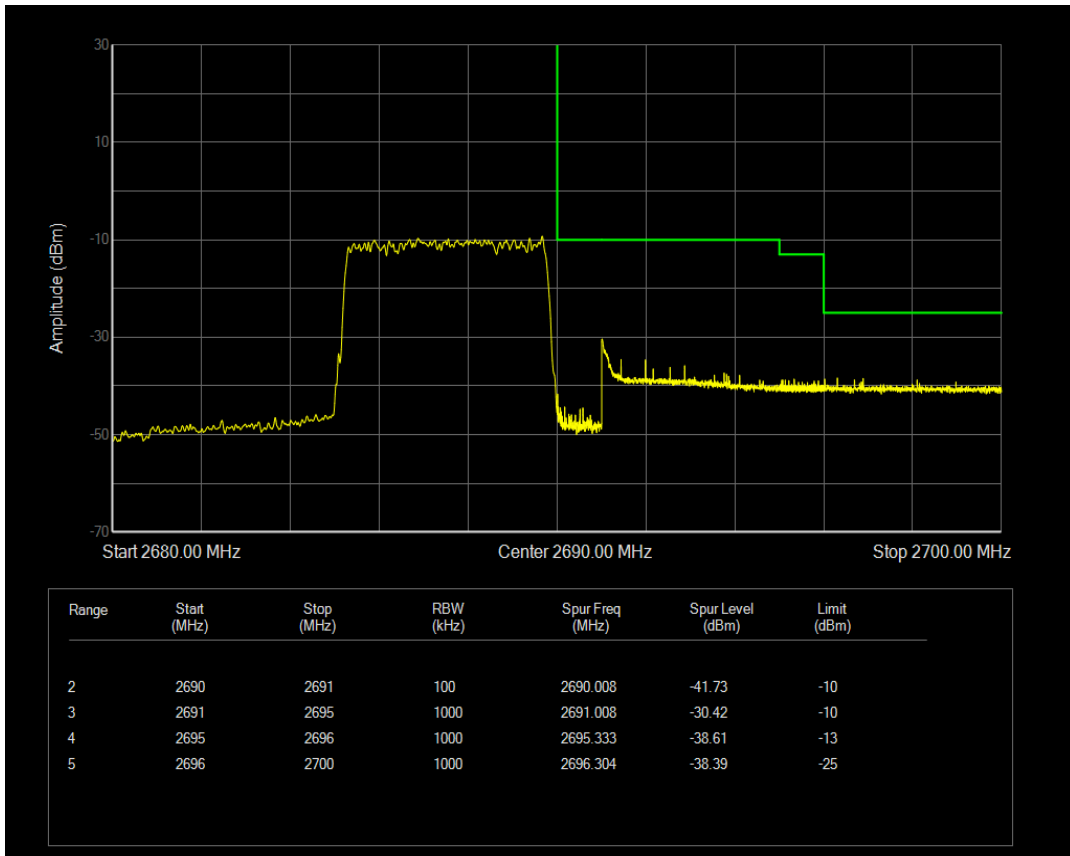

Band41 QAM16 BW=5MHz Channel=39675 RB Size=1 Position=#Max

Band41 QAM16 BW=5MHz Channel=39675 RB Size=25 Position=#0

Band41 QPSK BW=5MHz Channel=41565 RB Size=1 Position=#0

Band41 QPSK BW=5MHz Channel=41565 RB Size=25 Position=#0