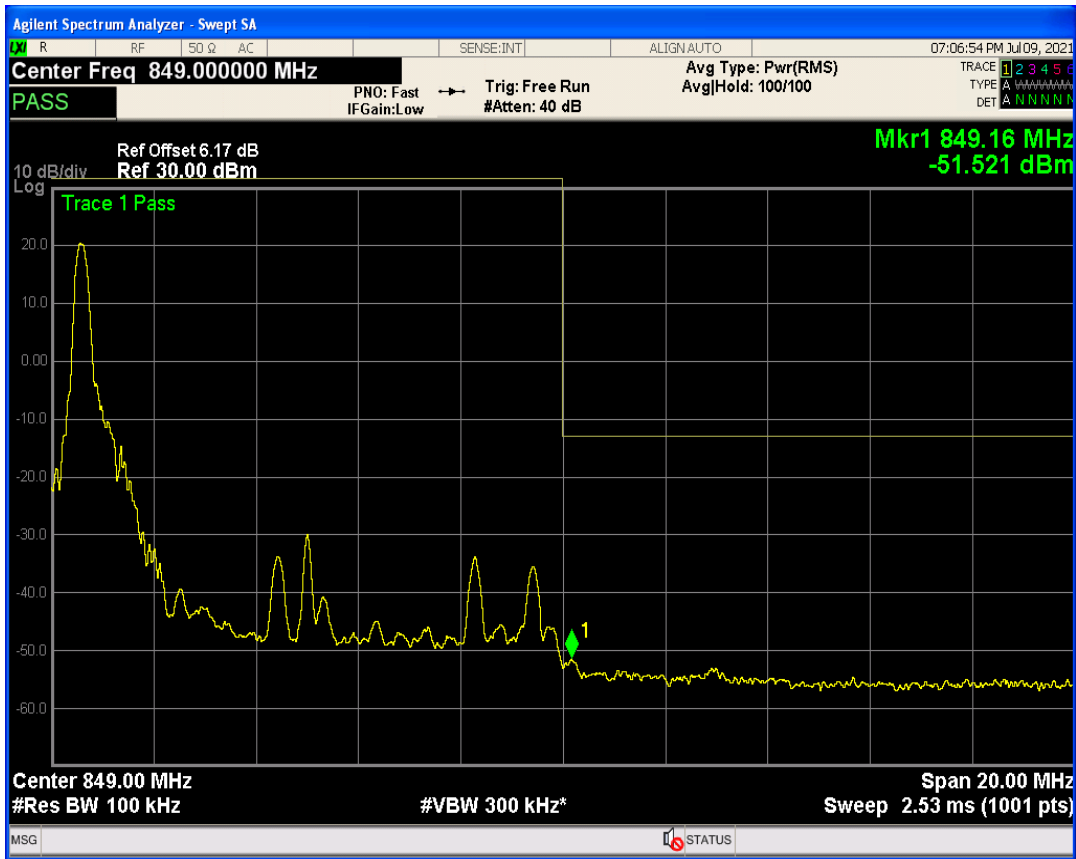

Band5 QPSK BW=10MHz Channel=20600 RB Size=1 Position=#0