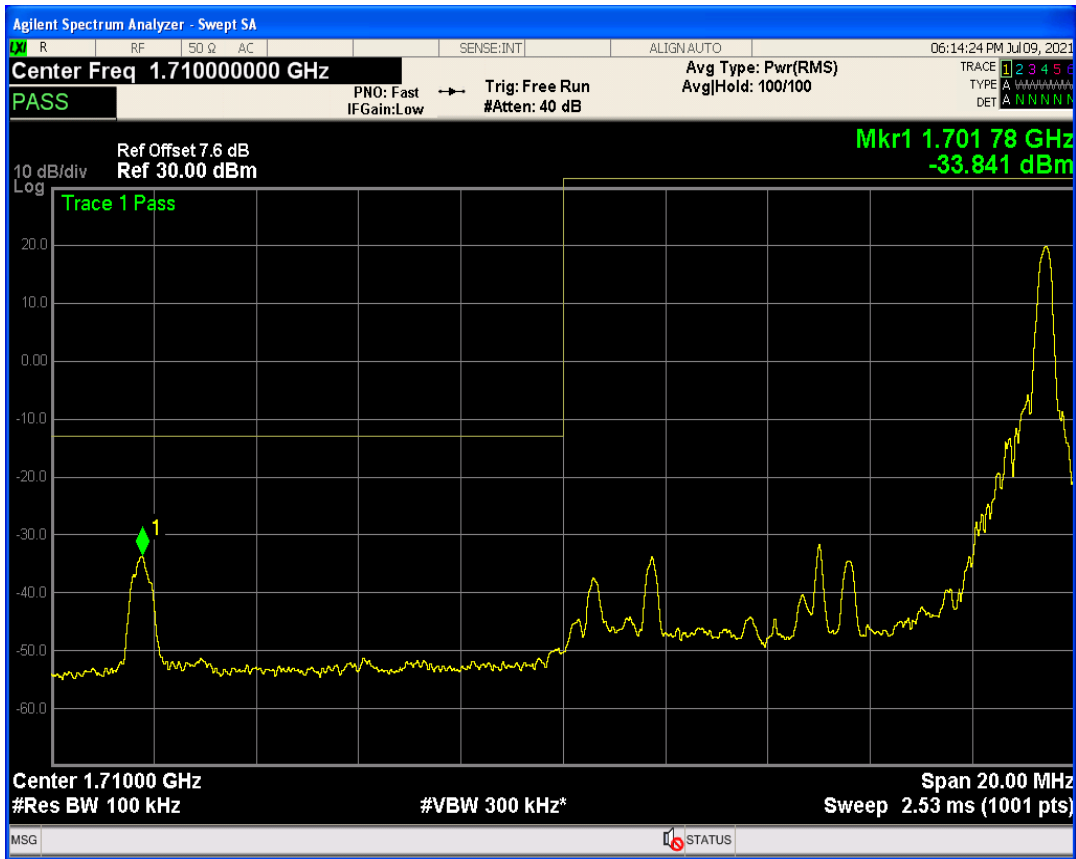

Band4 QPSK BW=10MHz Channel=20350 RB Size=1 Position=#0