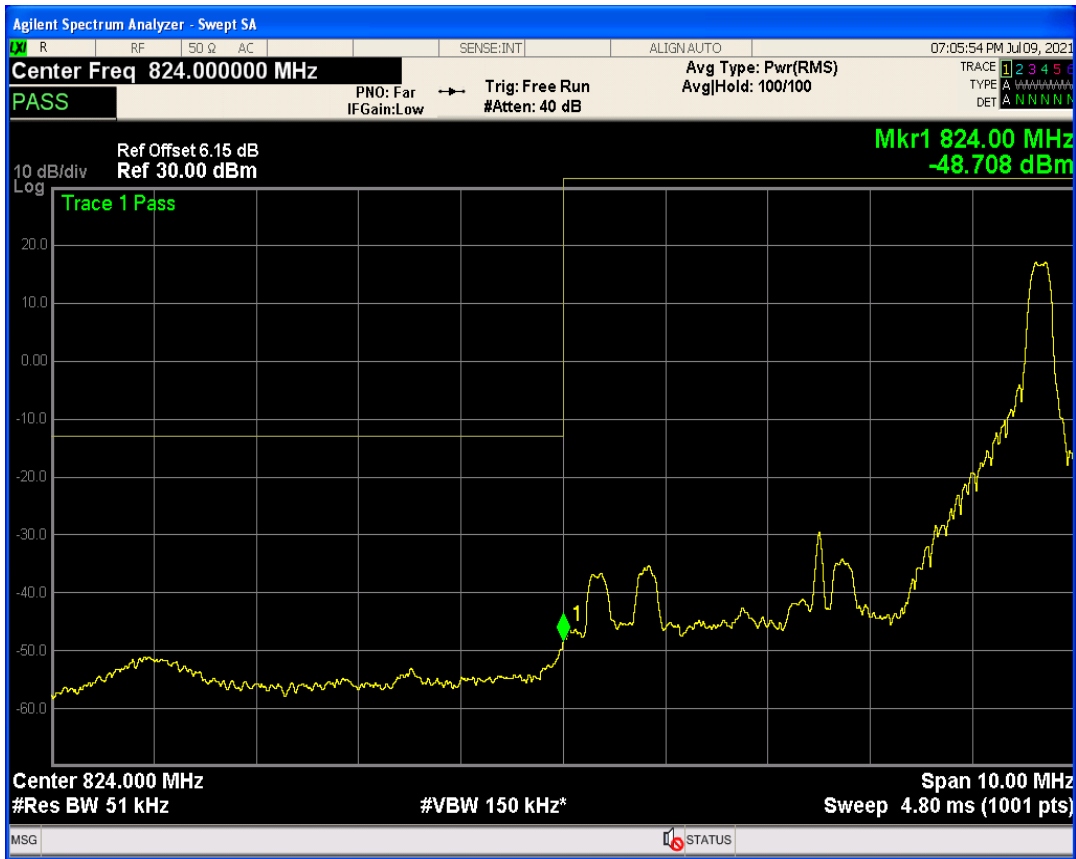

Band5 QPSK BW=5MHz Channel=20625 RB Size=1 Position=#0