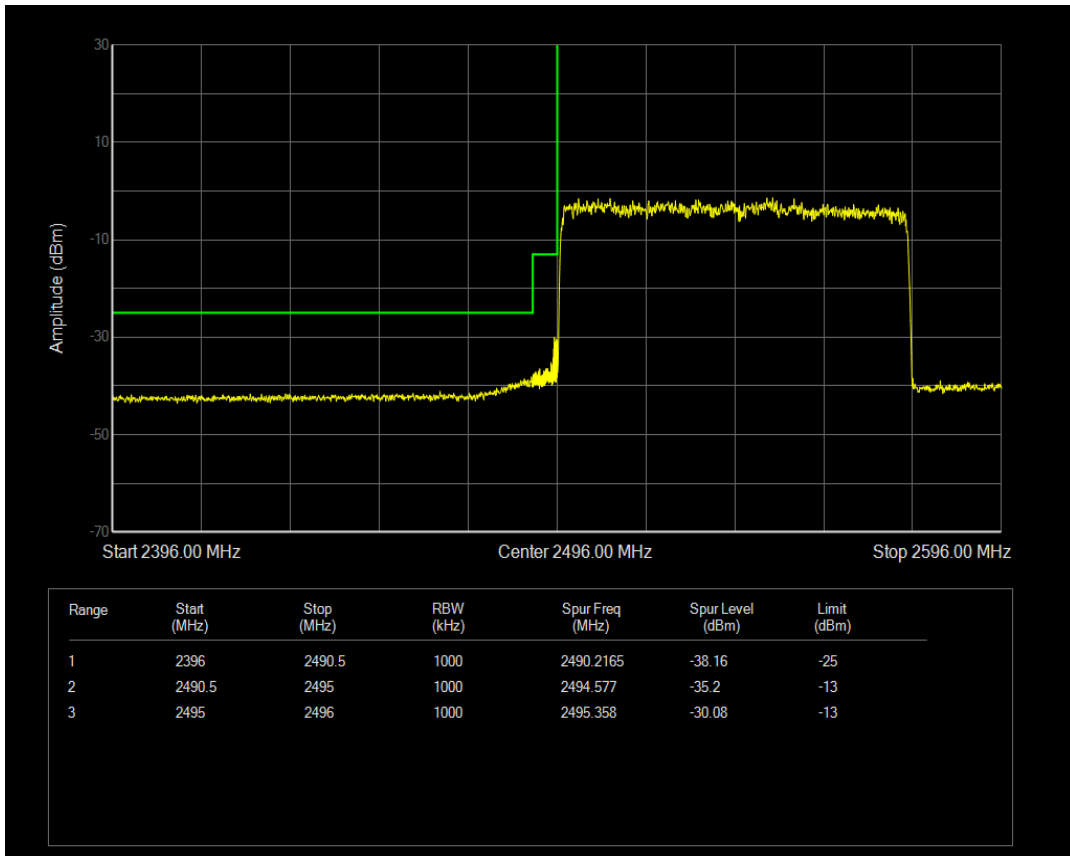

n41 SCS=30kHz DFT_QPSK BW=80MHz Channel=529998 RB=1@216

n41 SCS=30kHz DFT_QPSK BW=80MHz Channel=507204 RB=216@0