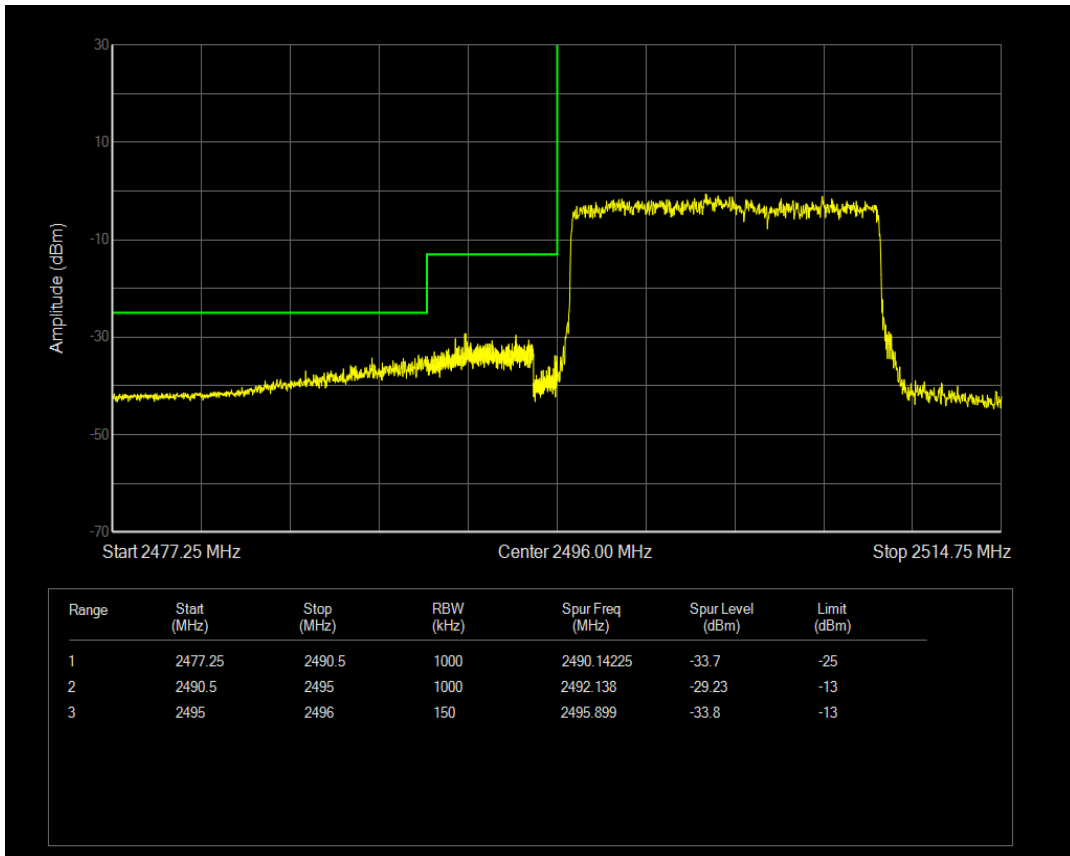

n41 SCS=30kHz DFT_QPSK BW=15MHz Channel=500700 RB=36@0