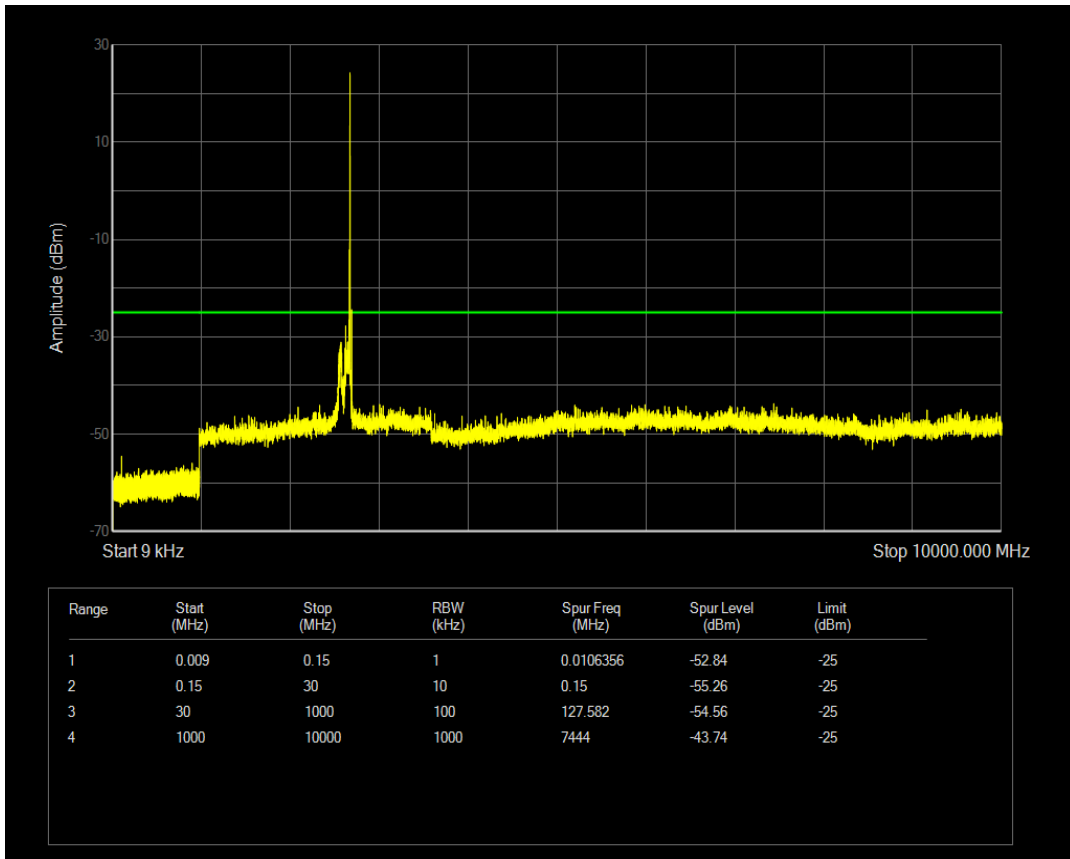

n41 SCS=30kHz CP_QPSK BW=60MHz Channel=505200 RB=162 @ 0

n41 SCS=30kHz CP_QPSK BW=50MHz Channel=532998 RB=1 @ 132