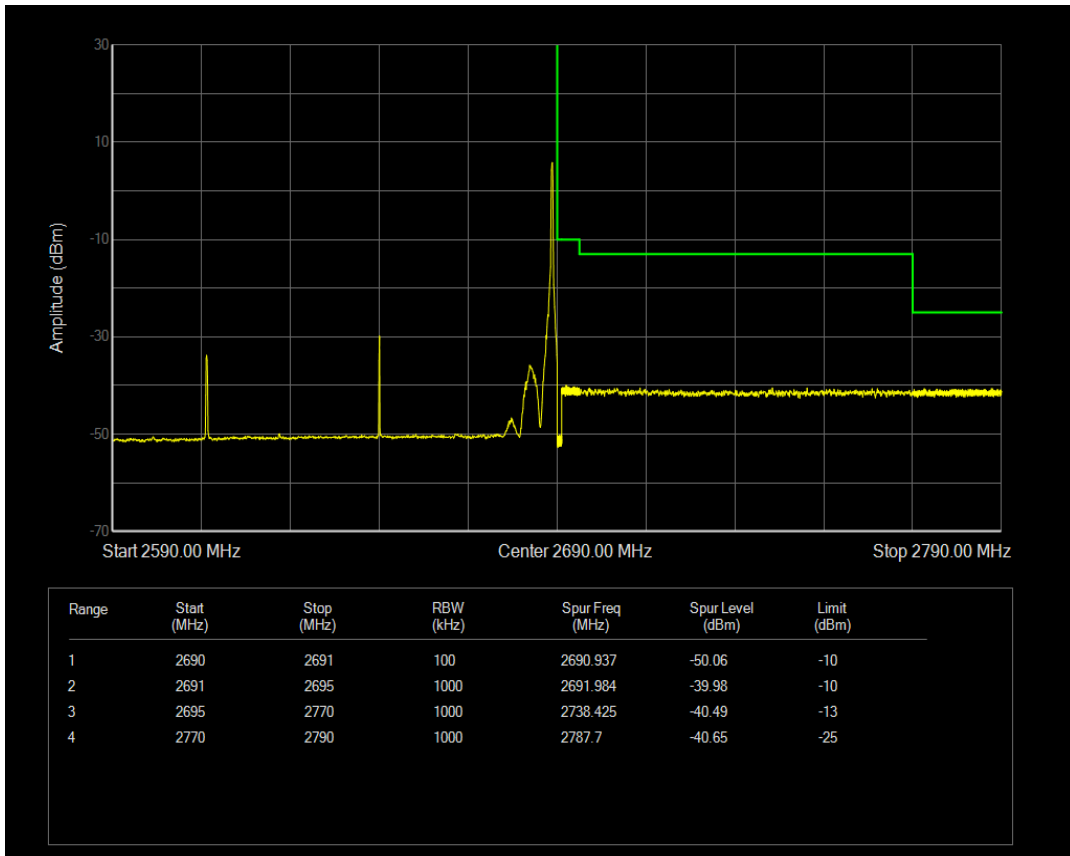

n41 SCS=30kHz DFT_QPSK BW=80MHz Channel=529998 RB=216@0

n41 SCS=30kHz DFT_QPSK BW=80MHz Channel=529998 RB=1@216