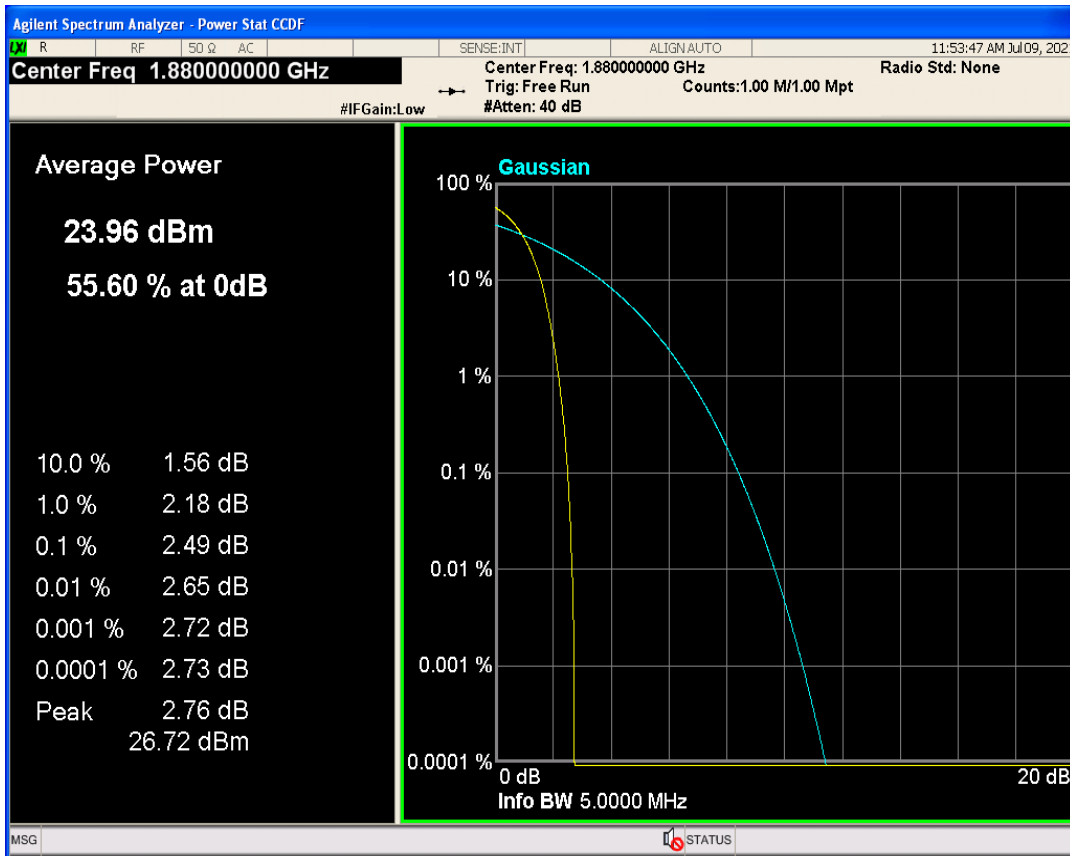

WCDMA Band2 Channel=9400