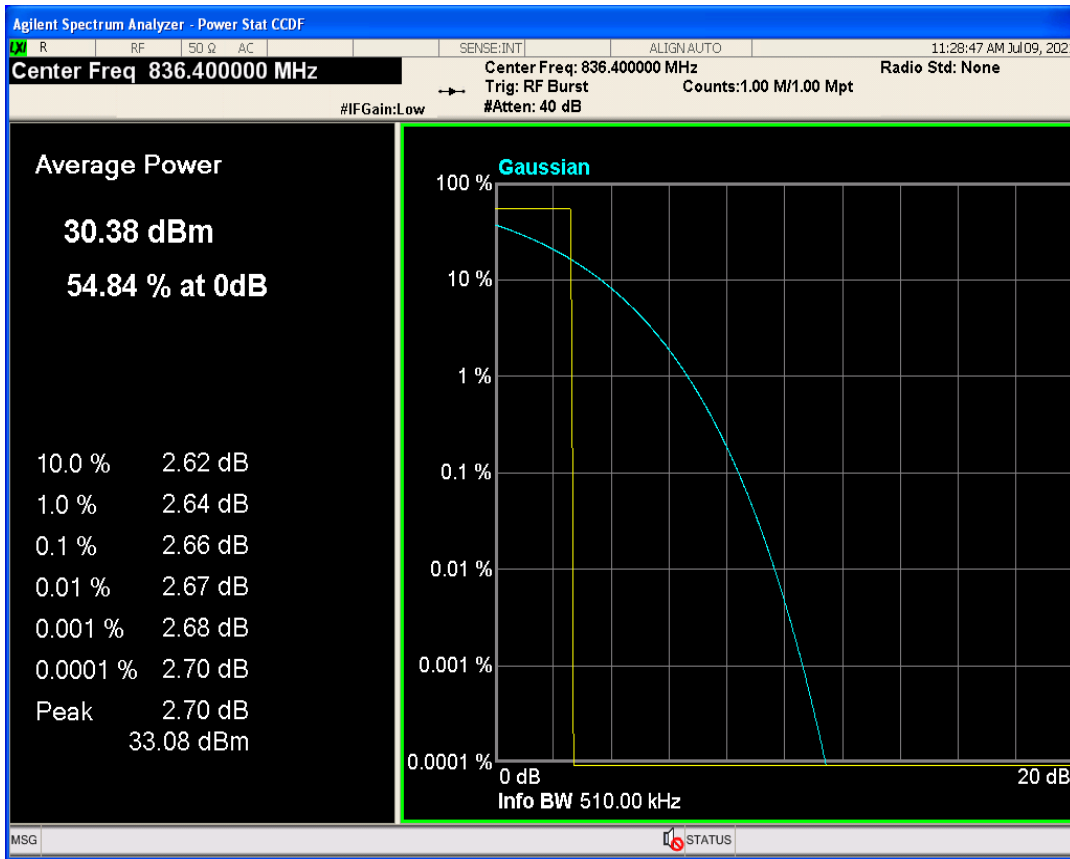

GPRS1900 Channel=512

GPRS1900 Channel=810

GPRS1900 Channel=661

GPRS850 Channel=128

GPRS850 Channel=251

GPRS850 Channel=189

10 Occupied bandwidth

Band	Channel	Frequency (MHz)	99% OBW (kHz)	-26dB EBW (kHz)	Verdict
GPRS1900	512	1850.2	250.971	319.425	PASS
GPRS1900	661	1880	241.802	312.823	PASS
GPRS1900	810	1909.8	249.053	304.314	PASS
GPRS850	128	824.2	251.384	312.494	PASS
GPRS850	189	836.4	245.457	305.743	PASS
GPRS850	251	848.8	249.729	311.573	PASS

GPRS1900 Channel=512

GPRS1900 Channel=810

GPRS1900 Channel=661

GPRS850 Channel=128

GPRS850 Channel=251

GPRS850 Channel=189

11 Band edge

Band	Channel	Frequency (MHz)	Spur Freq (MHz)	Spur Level (dBm)	Limit (dBm)	Verdict
GPRS1900	512	1850.2	1849.98	-29.72	-13	PASS
GPRS1900	810	1909.8	1910.01	-29.77	-13	PASS
GPRS850	128	824.2	824.00	-27.68	-13	PASS
GPRS850	251	848.8	849.01	-26.85	-13	PASS