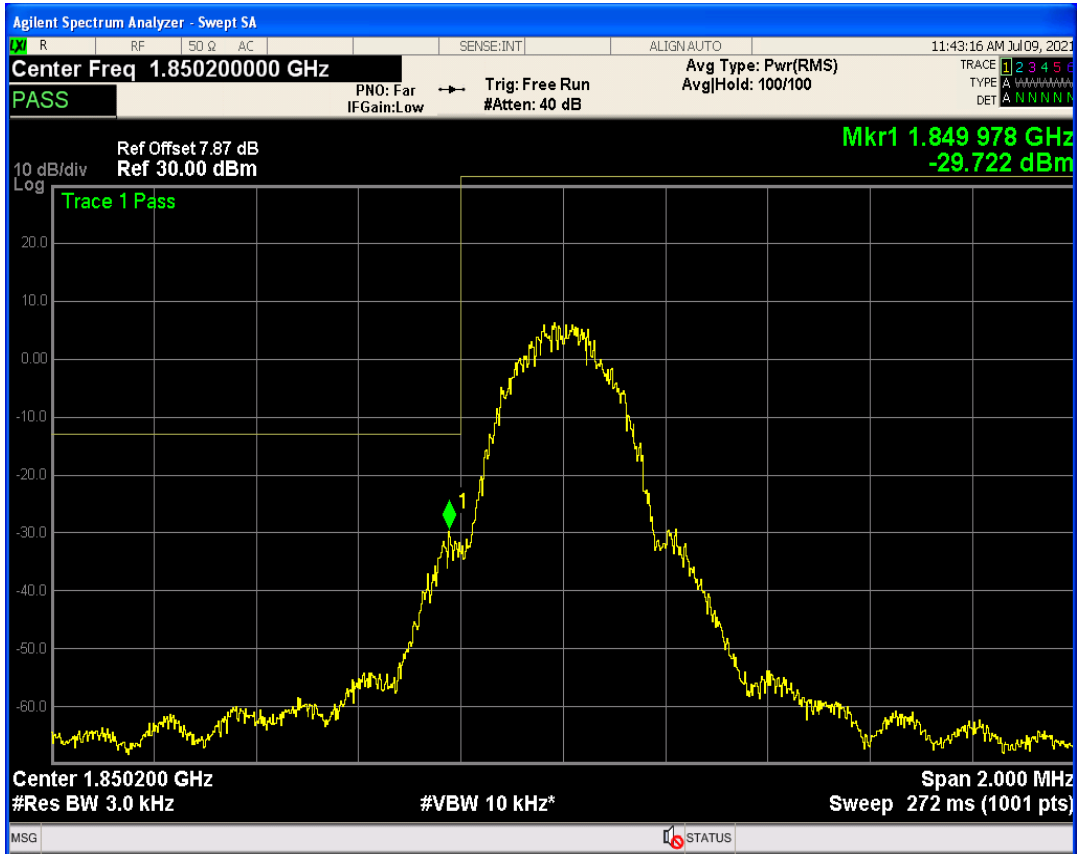

GPRS1900 Channel=512

GPRS1900 Channel=810

GPRS1900 Channel=661

GPRS850 Channel=128

GPRS850 Channel=251

GPRS850 Channel=189

11 Band edge

Band	Channel	Frequency (MHz)	Spur Freq (MHz)	Spur Level (dBm)	Limit (dBm)	Verdict
GPRS1900	512	1850.2	1849.98	-29.72	-13	PASS
GPRS1900	810	1909.8	1910.01	-29.77	-13	PASS
GPRS850	128	824.2	824.00	-27.68	-13	PASS
GPRS850	251	848.8	849.01	-26.85	-13	PASS

GPRS1900 Channel=512

GPRS1900 Channel=810

GPRS850 Channel=251

GPRS850 Channel=128