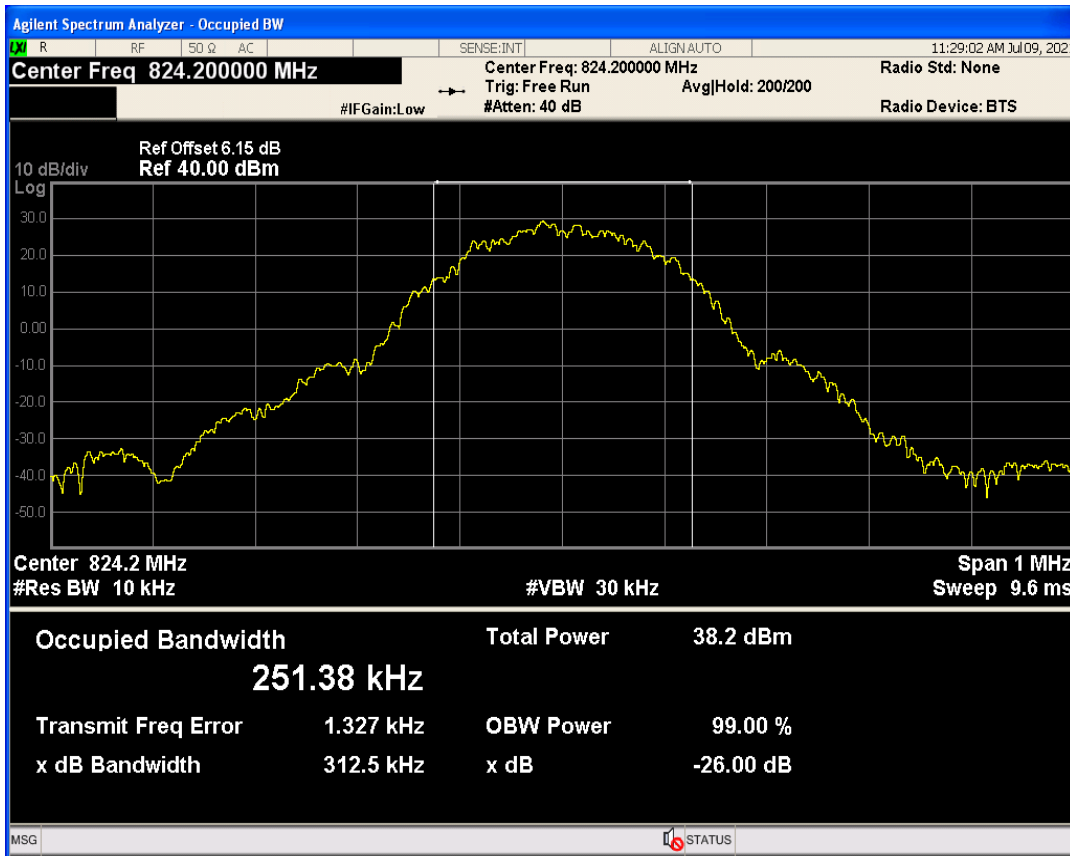

GPRS1900 Channel=512

GPRS1900 Channel=810

GPRS1900 Channel=661

GPRS850 Channel=128

GPRS850 Channel=251

GPRS850 Channel=189

11 Band edge

Band	Channel	Frequency (MHz)	Spur Freq (MHz)	Spur Level (dBm)	Limit (dBm)	Verdict
GPRS1900	512	1850.2	1849.98	-29.72	-13	PASS
GPRS1900	810	1909.8	1910.01	-29.77	-13	PASS
GPRS850	128	824.2	824.00	-27.68	-13	PASS
GPRS850	251	848.8	849.01	-26.85	-13	PASS