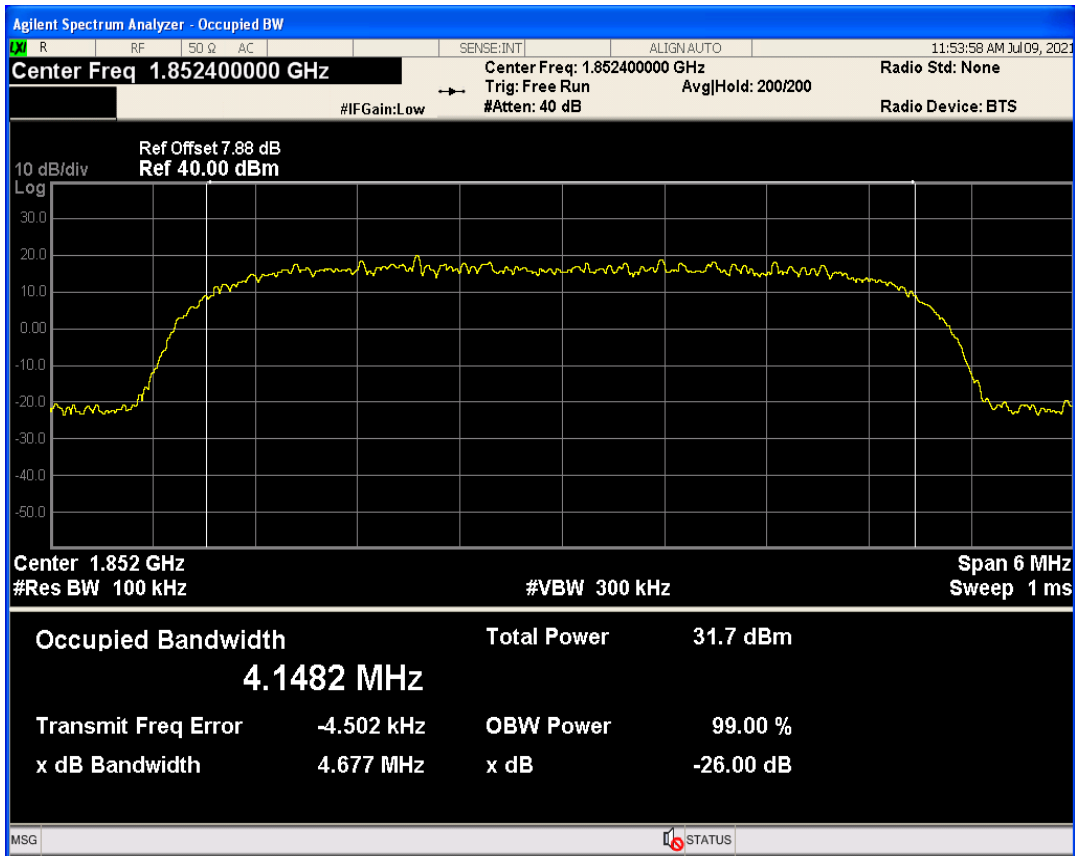

WCDMA Band2 Channel=9262