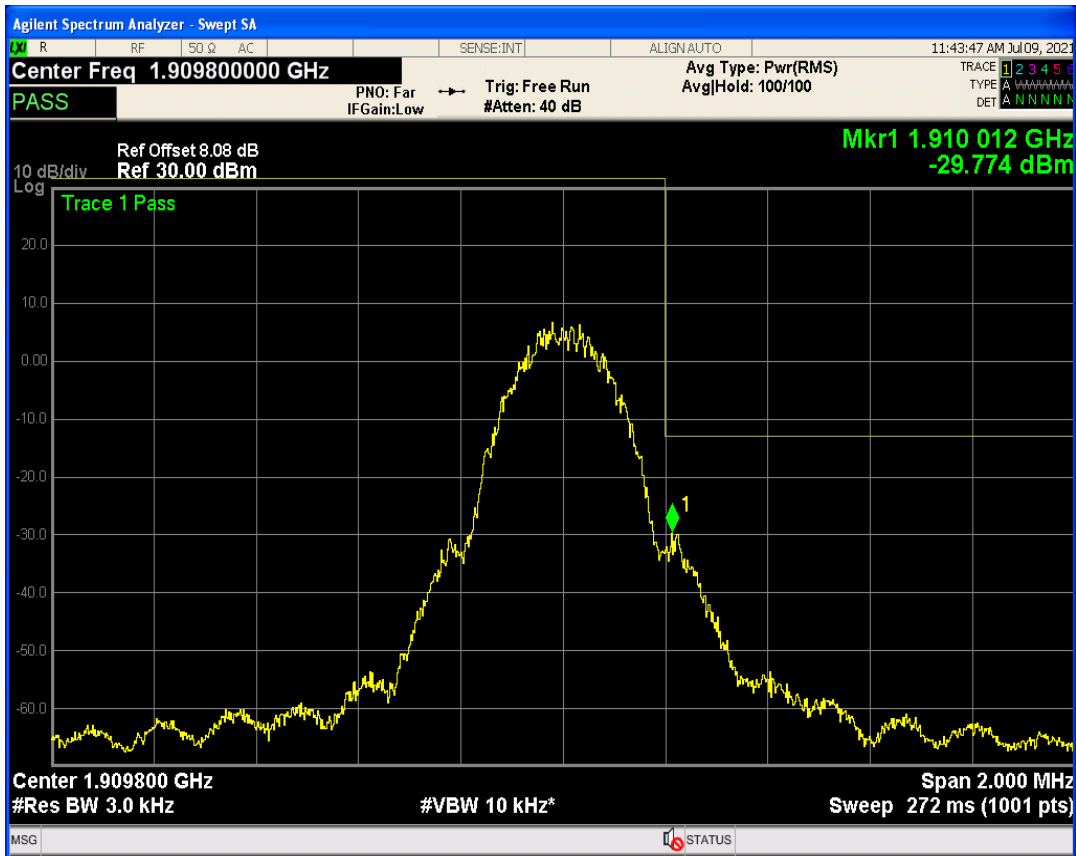

GPRS1900 Channel=810