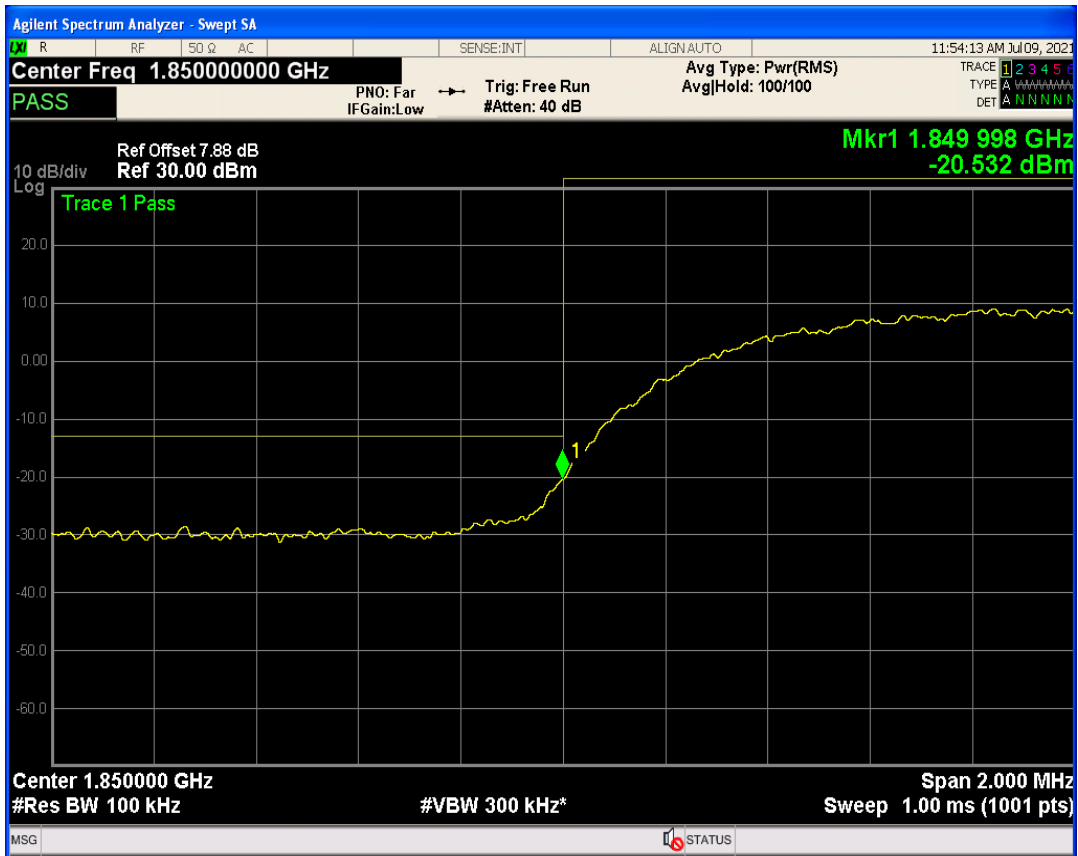

05 Band edge

Band	Channel	Frequency (MHz)	Spur Freq (MHz)	Spur Level (dBm)	Limit (dBm)	Verdict
WCDMA Band2	9262	1852.4	1850.00	-20.53	-13	PASS
WCDMA Band2	9538	1907.6	1910.00	-20.85	-13	PASS
WCDMA Band4	1312	1712.4	1710.00	-19.09	-13	PASS
WCDMA Band4	1513	1752.6	1755.00	-20.60	-13	PASS
WCDMA Band5	4132	826.4	824.00	-20.27	-13	PASS
WCDMA Band5	4233	846.6	849.01	-20.15	-13	PASS
GSM1900	512	1850.2	1850.00	-28.07	-13	PASS
GSM1900	810	1909.8	1910.02	-28.90	-13	PASS
GSM850	128	824.2	823.98	-27.84	-13	PASS
GSM850	251	848.8	849.02	-25.90	-13	PASS

WCDMA Band2 Channel=9262