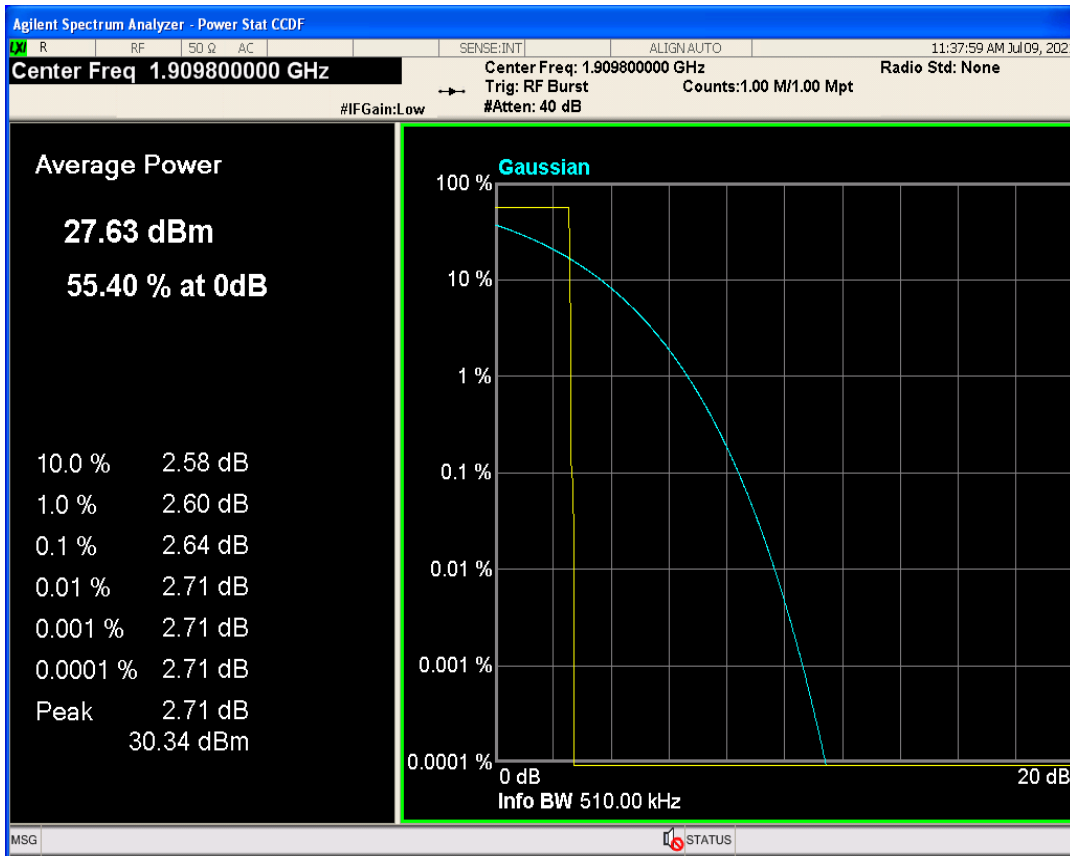

WCDMA Band5 Channel=4182

GSM1900 Channel=512

GSM1900 Channel=661

GSM1900 Channel=810

GSM850 Channel=128

GSM850 Channel=189

GSM850 Channel=251

04 Occupied bandwidth