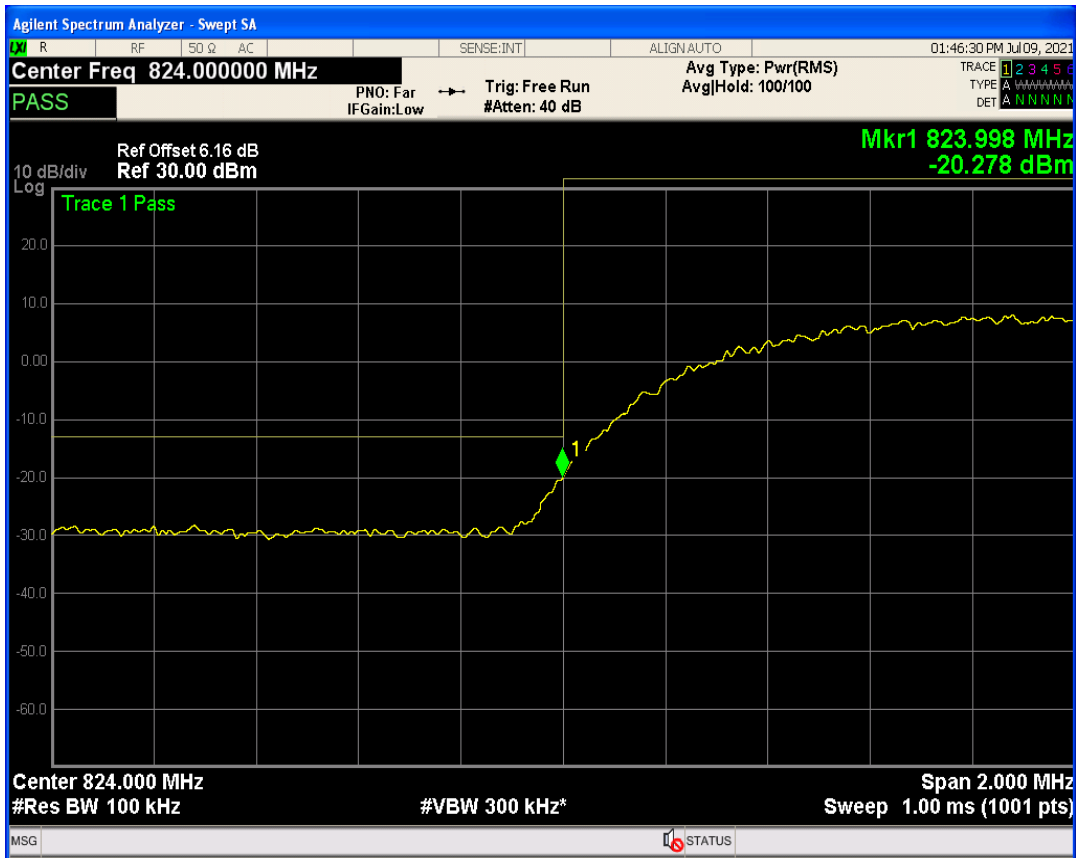

WCDMA Band2 Channel=9262

WCDMA Band2 Channel=9538

WCDMA Band4 Channel=1513

WCDMA Band4 Channel=1312

WCDMA Band5 Channel=4132

WCDMA Band5 Channel=4233

GSM1900 Channel=512

GSM1900 Channel=810

GSM850 Channel=251

GSM850 Channel=128

06 Out-of-band emissions

Band	Channel	Frequency (MHz)	Spur Freq (MHz)	Spur Level (dBm)	Limit (dBm)	Verdict
WCDMA Band2	9262	1852.4	19730.41	-23.24	-13	PASS
WCDMA Band2	9400	1880	19502.25	-23.53	-13	PASS
WCDMA Band2	9538	1907.6	19944.08	-23.32	-13	PASS
WCDMA Band4	1312	1712.4	18469.80	-23.78	-13	PASS
WCDMA Band4	1413	1732.6	17004.50	-23.85	-13	PASS
WCDMA Band4	1513	1752.6	19881.68	-23.05	-13	PASS
WCDMA Band5	4132	826.4	3039.69	-29.76	-13	PASS
WCDMA Band5	4182	836.4	2802.66	-29.99	-13	PASS
WCDMA Band5	4233	846.6	3150.36	-29.10	-13	PASS
GSM1900	512	1850.2	19897.15	-23.14	-13	PASS
GSM1900	661	1880	19965.55	-22.87	-13	PASS
GSM1900	810	1909.8	19860.71	-21.76	-13	PASS
GSM850	128	824.2	3145.63	-29.62	-13	PASS
GSM850	189	836.4	3245.33	-29.70	-13	PASS
GSM850	251	848.8	3163.82	-29.55	-13	PASS