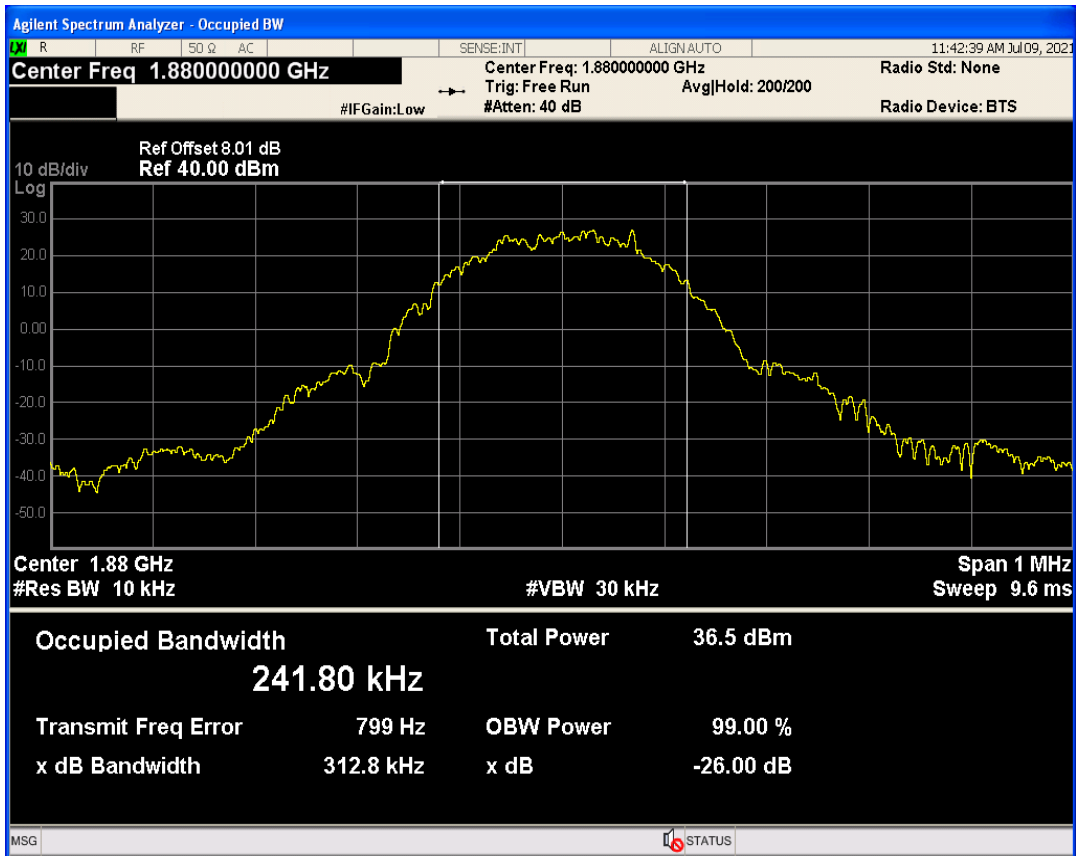

GPRS1900 Channel=661