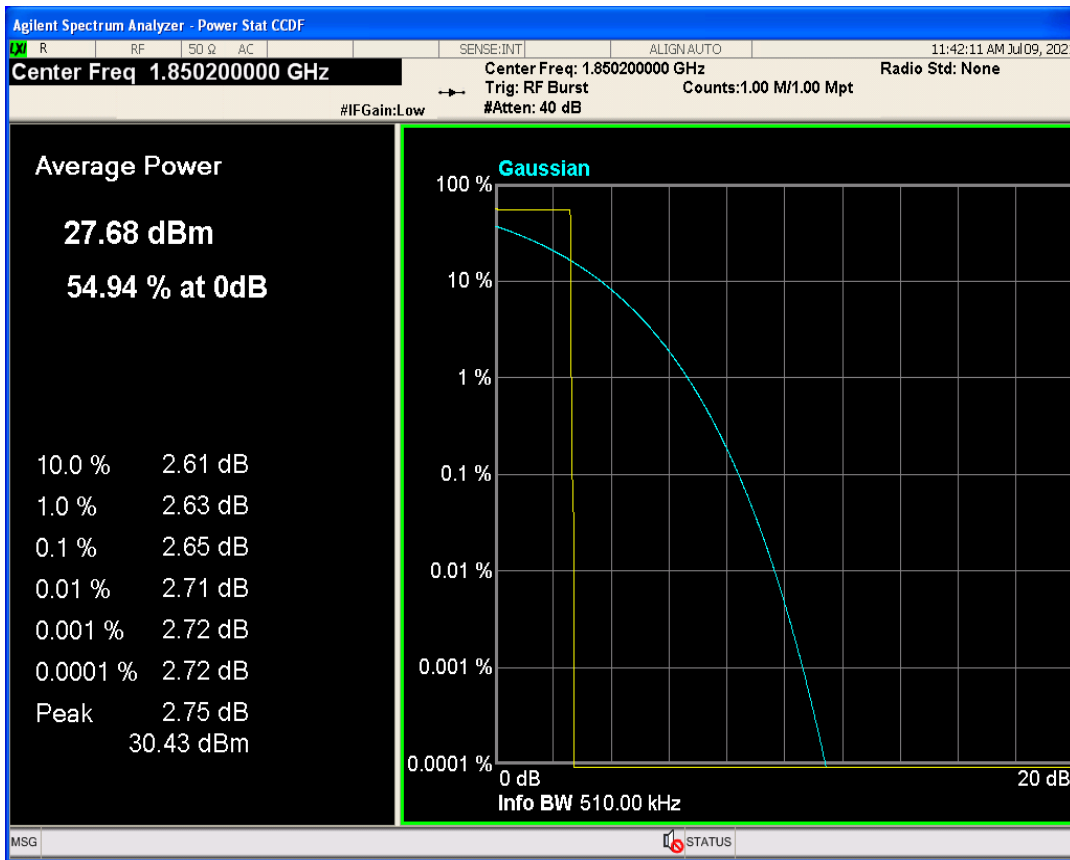

09 Peak-to-Average Ratio

Band	Channel	Frequency (MHz)	Result (dB)	high Limit (dB)	Verdict
GPRS1900	512	1850.2	2.648035714	13.00	PASS
GPRS1900	661	1880	2.682903226	13.00	PASS
GPRS1900	810	1909.8	2.678395062	13.00	PASS
GPRS850	128	824.2	2.65760033	13.00	PASS
GPRS850	189	836.4	2.662960069	13.00	PASS
GPRS850	251	848.8	2.660568655	13.00	PASS

GPRS1900 Channel=512