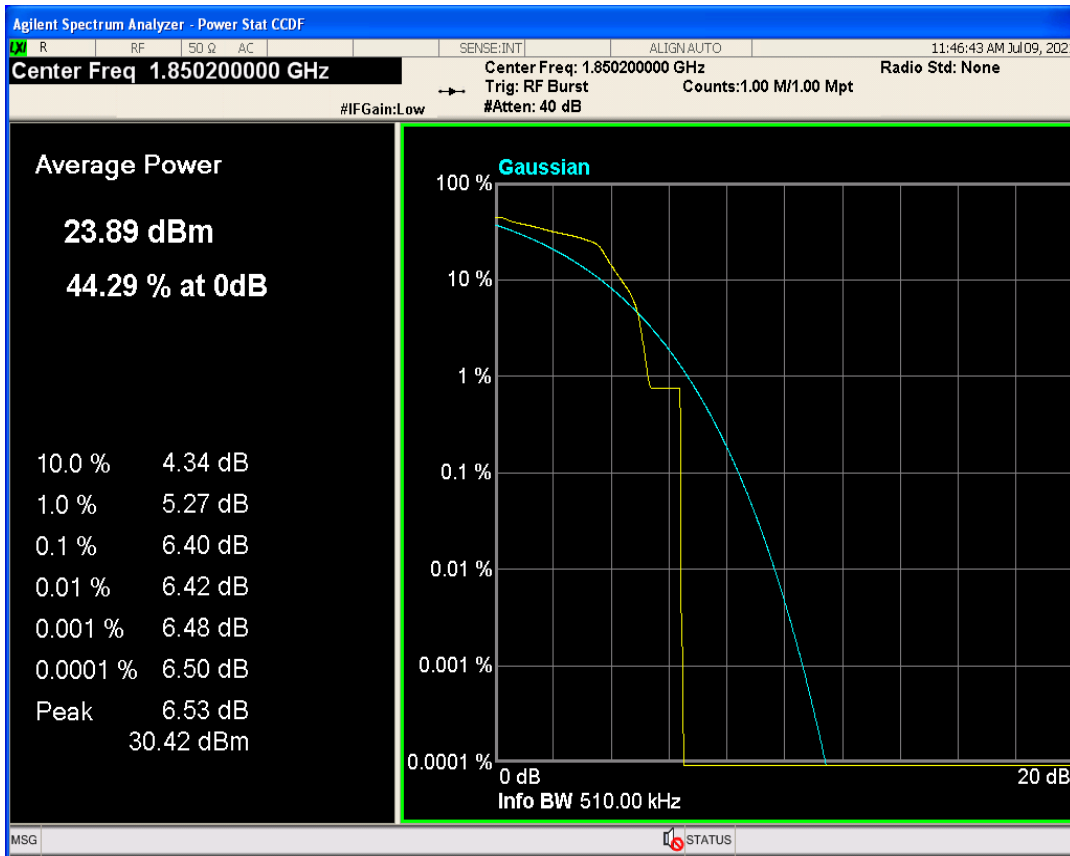

15 Peak-to-Average Ratio

Band	Channel	Frequency (MHz)	Result (dB)	high Limit (dB)	Verdict
EGPRS1900	512	1850.2	6.40	13.00	PASS
EGPRS1900	661	1880	6.56	13.00	PASS
EGPRS1900	810	1909.8	6.80	13.00	PASS
EGPRS850	128	824.2	8.43	13.00	PASS
EGPRS850	189	836.4	8.36	13.00	PASS
EGPRS850	251	848.8	8.29	13.00	PASS

EGPRS1900 Channel=512