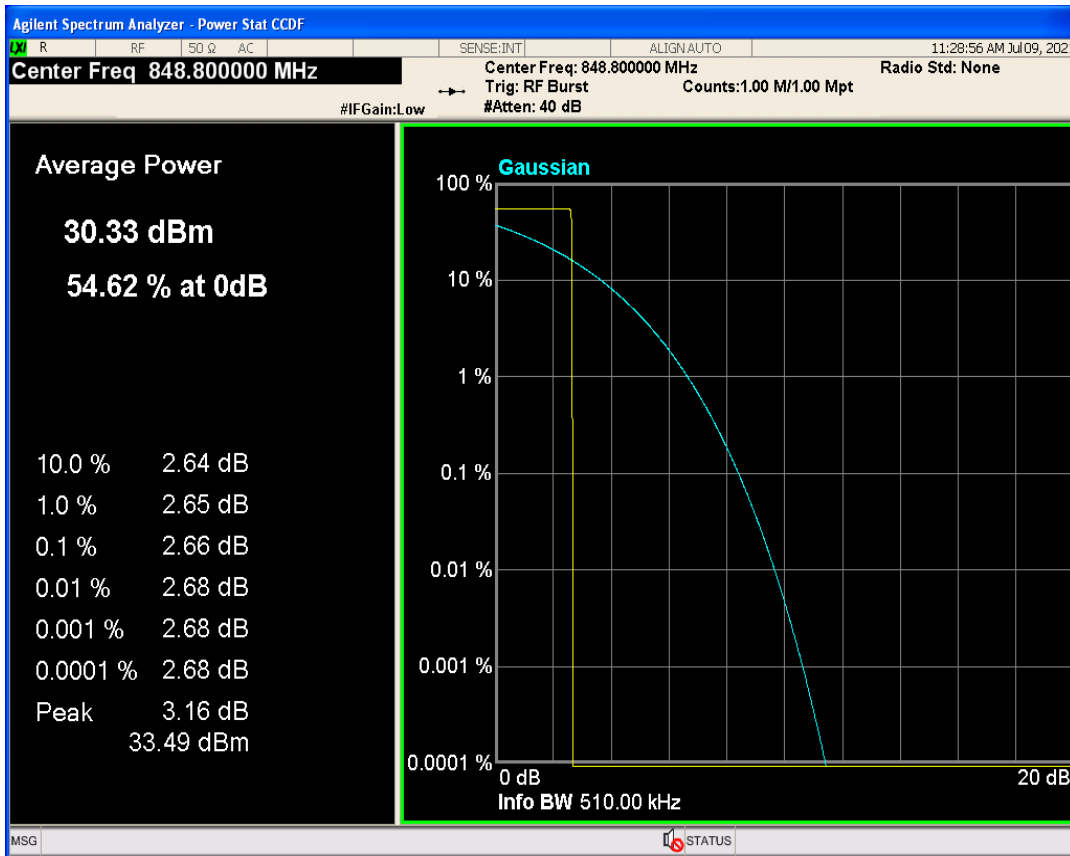

GPRS1900 Channel=512

GPRS1900 Channel=810

GPRS1900 Channel=661

GPRS850 Channel=128

GPRS850 Channel=251

GPRS850 Channel=189

10 Occupied bandwidth

Band	Channel	Frequency (MHz)	99% OBW (kHz)	-26dB EBW (kHz)	Verdict
GPRS1900	512	1850.2	250.971	319.425	PASS
GPRS1900	661	1880	241.802	312.823	PASS
GPRS1900	810	1909.8	249.053	304.314	PASS
GPRS850	128	824.2	251.384	312.494	PASS
GPRS850	189	836.4	245.457	305.743	PASS
GPRS850	251	848.8	249.729	311.573	PASS