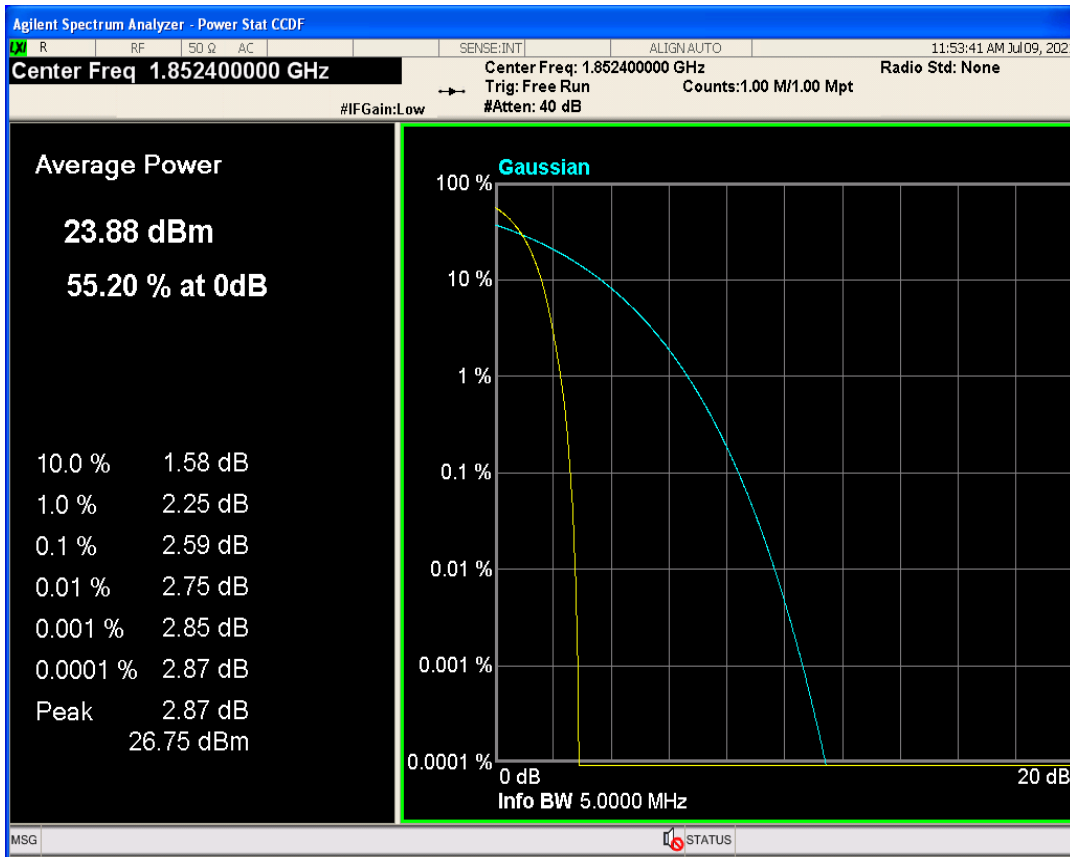

03 Peak-to-Average Ratio

Band	Channel	Frequency (MHz)	Result (dB)	high Limit (dB)	Verdict
WCDMA Band2	9262	1852.4	2.59	13	PASS
WCDMA Band2	9400	1880	2.49	13	PASS
WCDMA Band2	9538	1907.6	2.52	13	PASS
WCDMA Band4	1312	1712.4	2.47	13	PASS
WCDMA Band4	1413	1732.6	3.00	13	PASS
WCDMA Band4	1513	1752.6	2.46	13	PASS
WCDMA Band5	4132	826.4	2.48	13	PASS
WCDMA Band5	4182	836.4	2.53	13	PASS
WCDMA Band5	4233	846.6	2.47	13	PASS
GSM1900	512	1850.2	2.61	13	PASS
GSM1900	661	1880	2.64	13	PASS
GSM1900	810	1909.8	2.64	13	PASS
GSM850	128	824.2	2.62	13	PASS
GSM850	189	836.4	2.89	13	PASS
GSM850	251	848.8	2.89	13	PASS

WCDMA Band2 Channel=9262