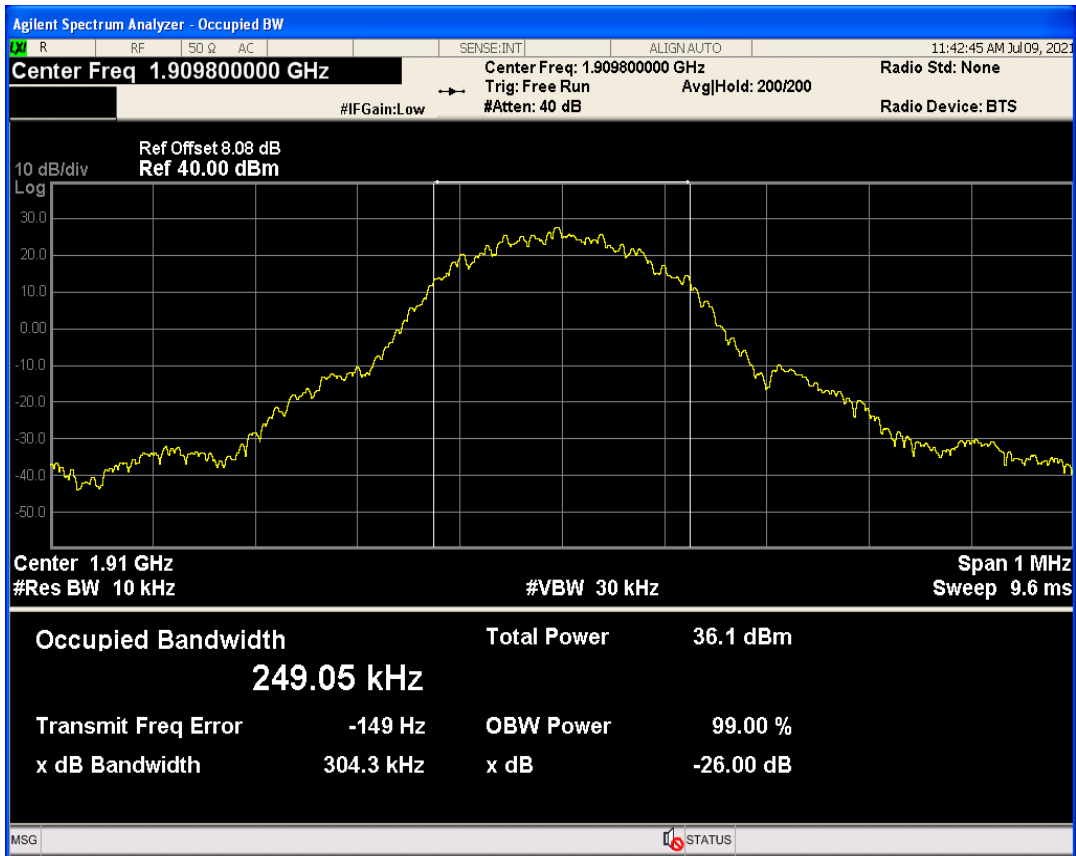

GPRS1900 Channel=810