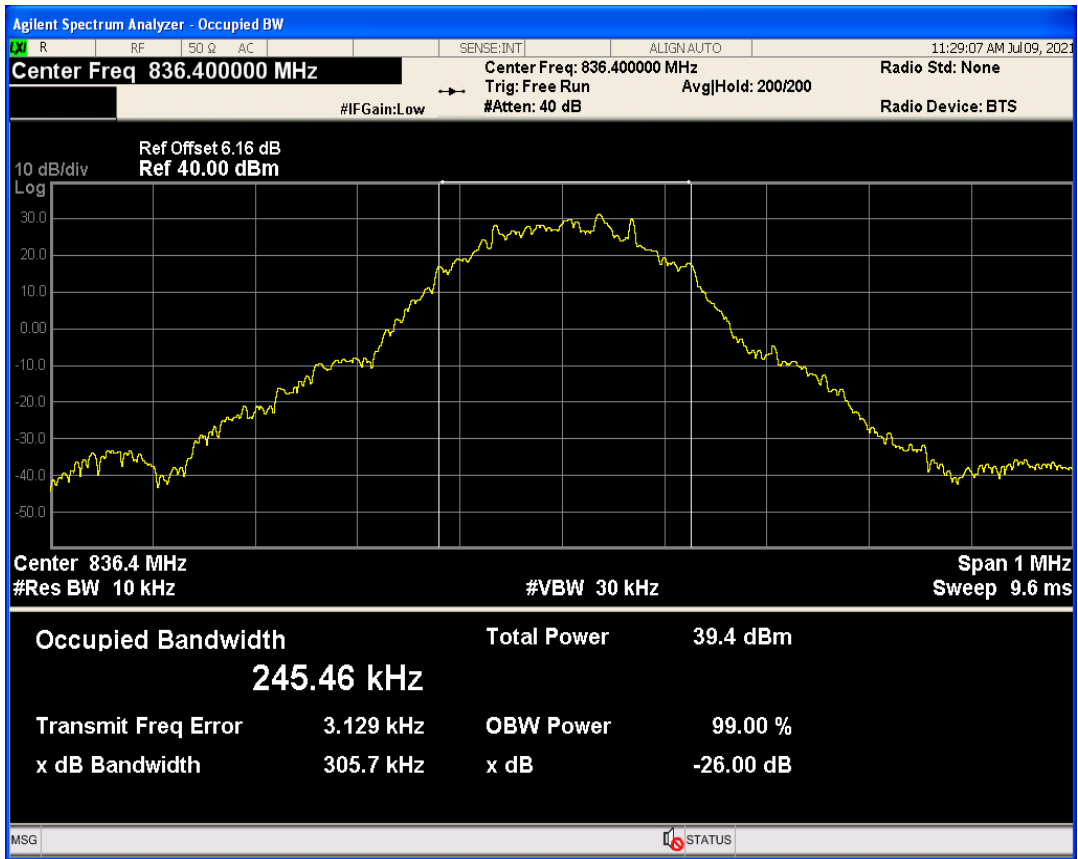

GPRS1900 Channel=512

GPRS1900 Channel=810

GPRS1900 Channel=661

GPRS850 Channel=128

GPRS850 Channel=251

GPRS850 Channel=189

11 Band edge

Band	Channel	Frequency (MHz)	Spur Freq (MHz)	Spur Level (dBm)	Limit (dBm)	Verdict
GPRS1900	512	1850.2	1849.98	-29.72	-13	PASS
GPRS1900	810	1909.8	1910.01	-29.77	-13	PASS
GPRS850	128	824.2	824.00	-27.68	-13	PASS
GPRS850	251	848.8	849.01	-26.85	-13	PASS

GPRS1900 Channel=512

GPRS1900 Channel=810

GPRS850 Channel=251

GPRS850 Channel=128