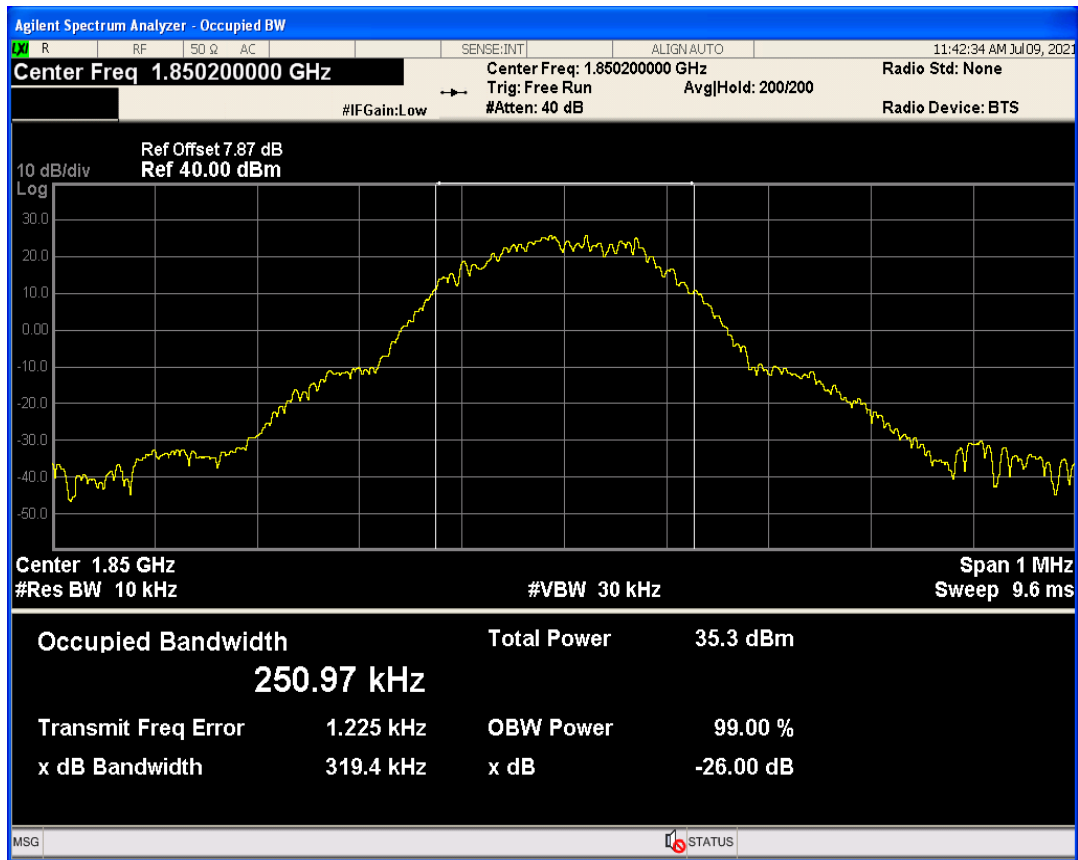

10 Occupied bandwidth

Band	Channel	Frequency (MHz)	99% OBW (kHz)	-26dB EBW (kHz)	Verdict
GPRS1900	512	1850.2	250.971	319.425	PASS
GPRS1900	661	1880	241.802	312.823	PASS
GPRS1900	810	1909.8	249.053	304.314	PASS
GPRS850	128	824.2	251.384	312.494	PASS
GPRS850	189	836.4	245.457	305.743	PASS
GPRS850	251	848.8	249.729	311.573	PASS

GPRS1900 Channel=512