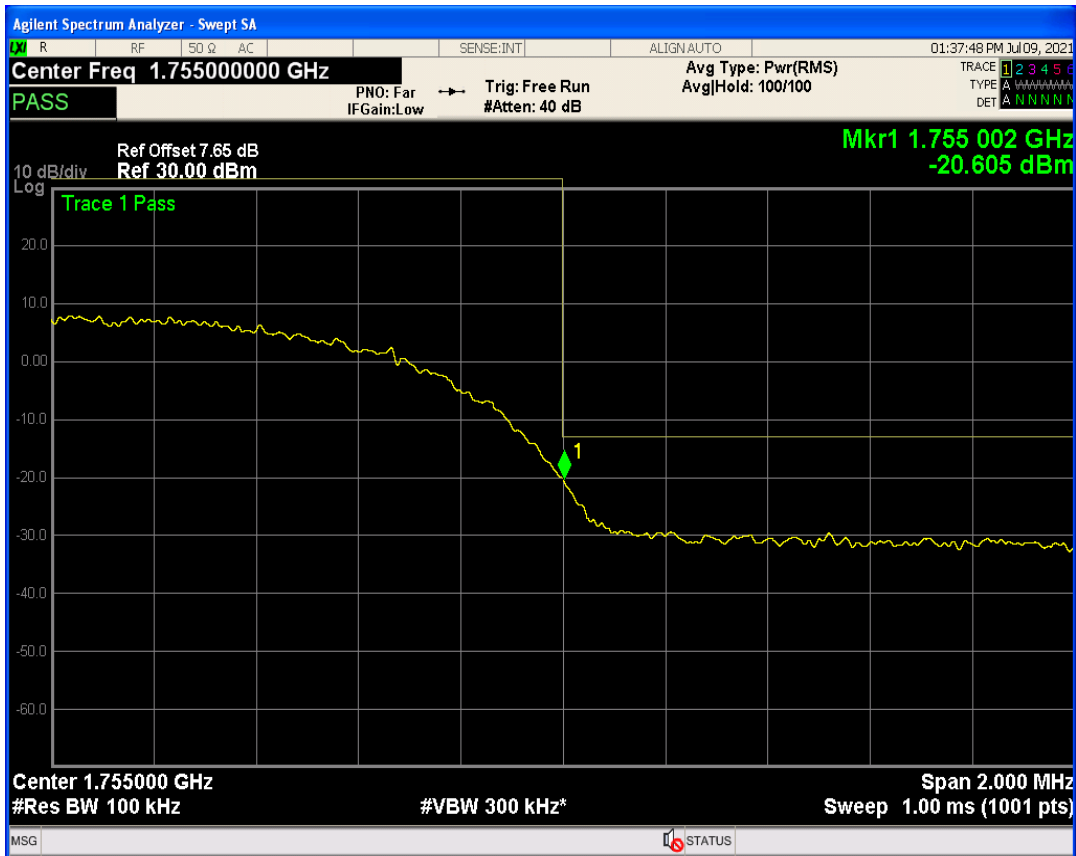

WCDMA Band4 Channel=1513