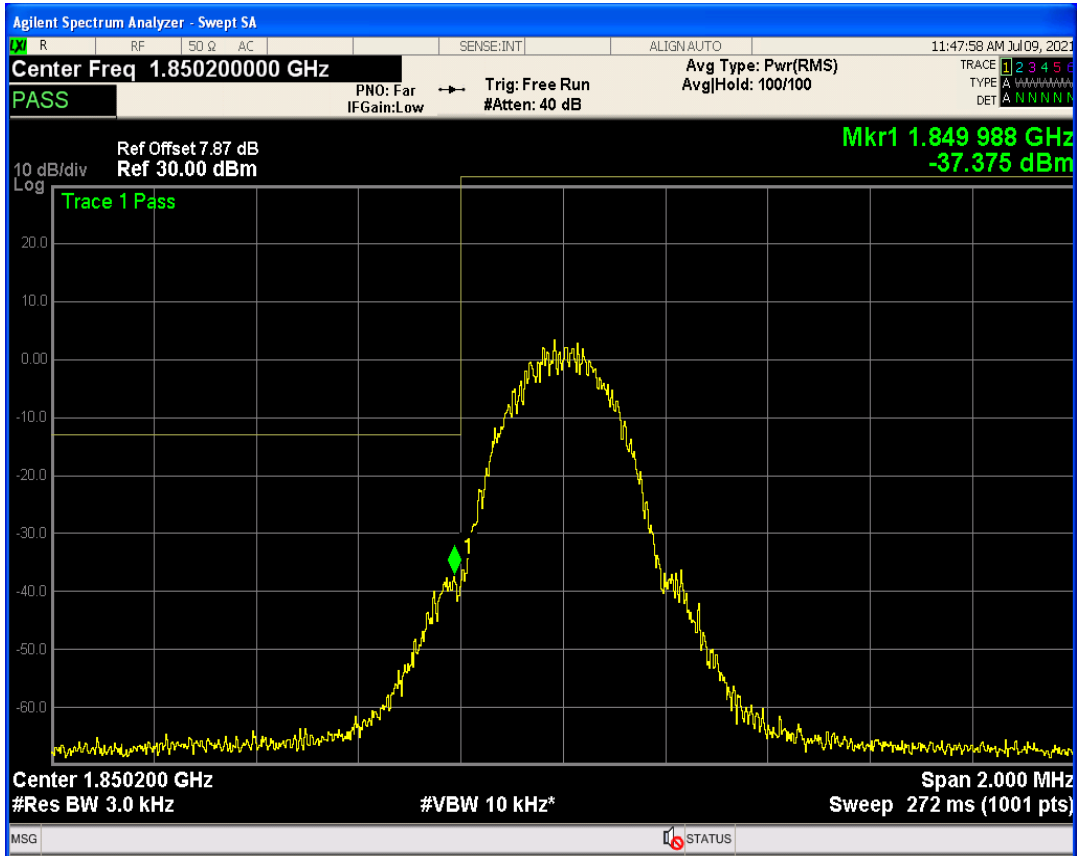

17 Band edge

Band	Channel	Frequency (MHz)	Spur Freq (MHz)	Spur Level (dBm)	Limit (dBm)	Verdict
EGPRS1900	512	1850.2	1849.99	-37.37	-13	PASS
EGPRS1900	810	1909.8	1910.00	-37.94	-13	PASS
EGPRS850	128	824.2	823.99	-35.49	-13	PASS
EGPRS850	251	848.8	849.03	-35.10	-13	PASS

EGPRS1900 Channel=512