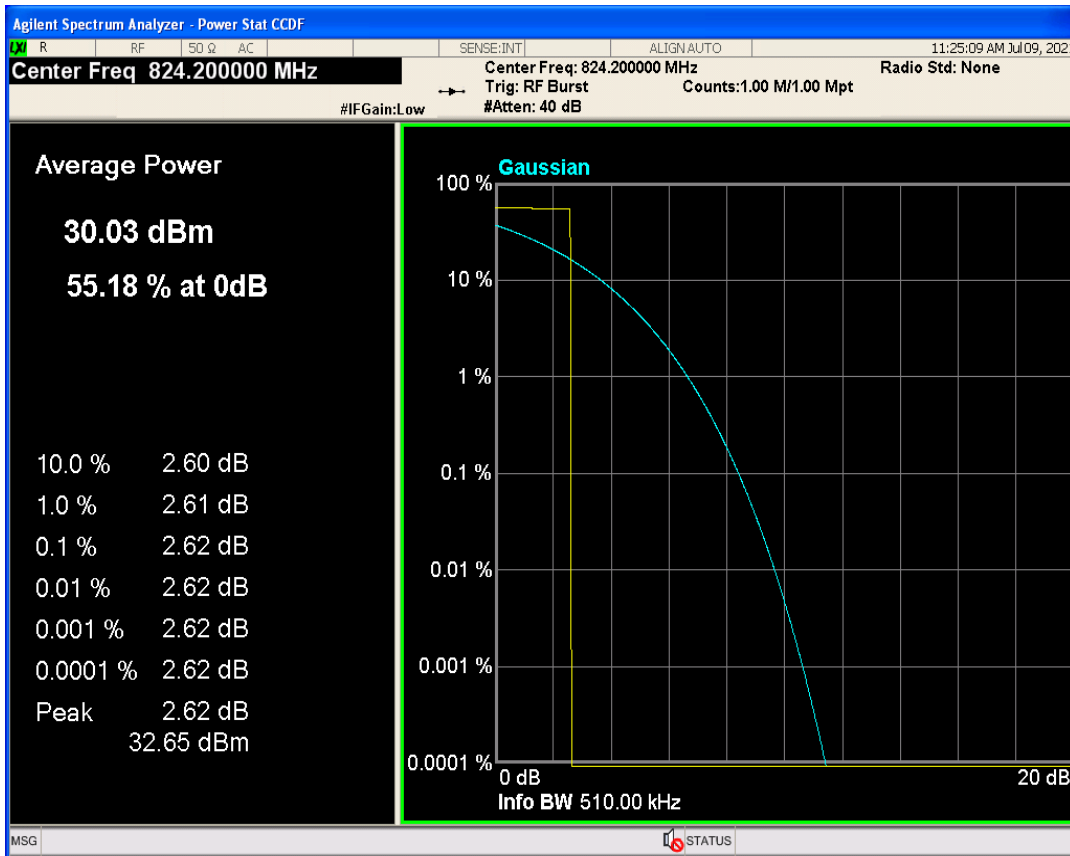

WCDMA Band5 Channel=4182

GSM1900 Channel=512

GSM1900 Channel=661

GSM1900 Channel=810

GSM850 Channel=128

GSM850 Channel=189

GSM850 Channel=251

04 Occupied bandwidth