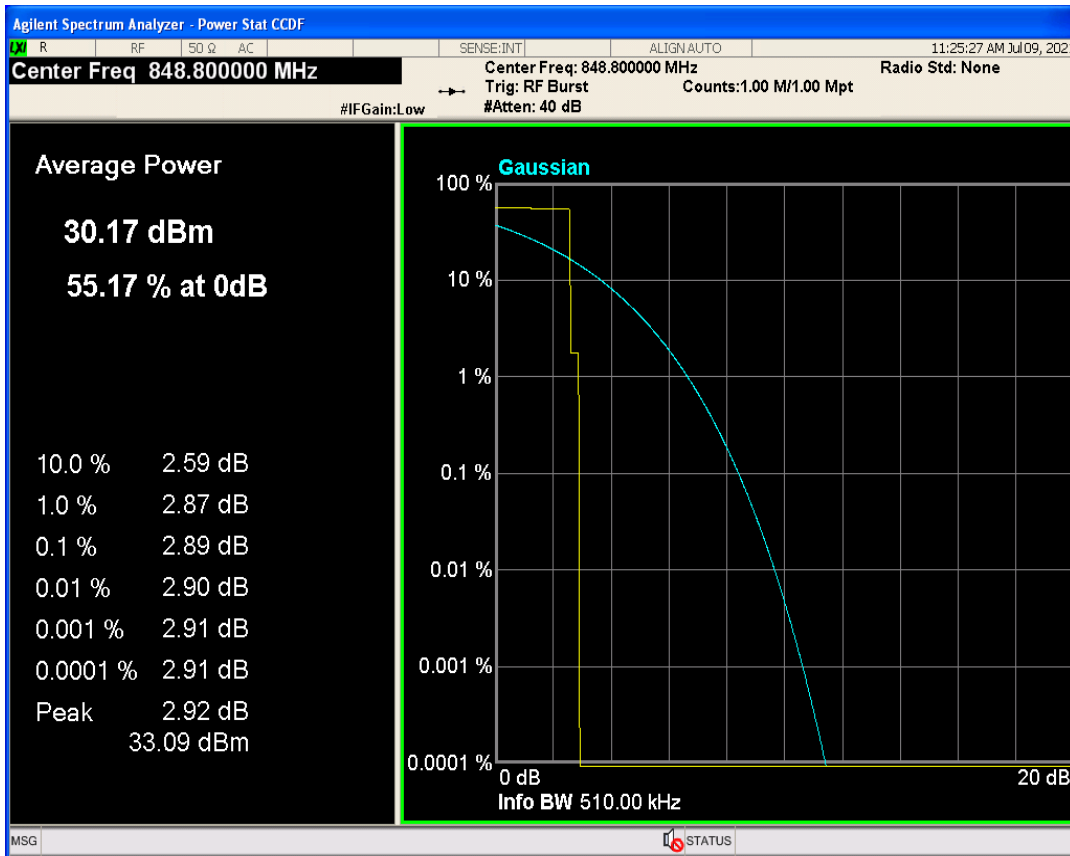

WCDMA Band5 Channel=4182

GSM1900 Channel=512

GSM1900 Channel=661

GSM1900 Channel=810

GSM850 Channel=128

GSM850 Channel=189

GSM850 Channel=251

04 Occupied bandwidth