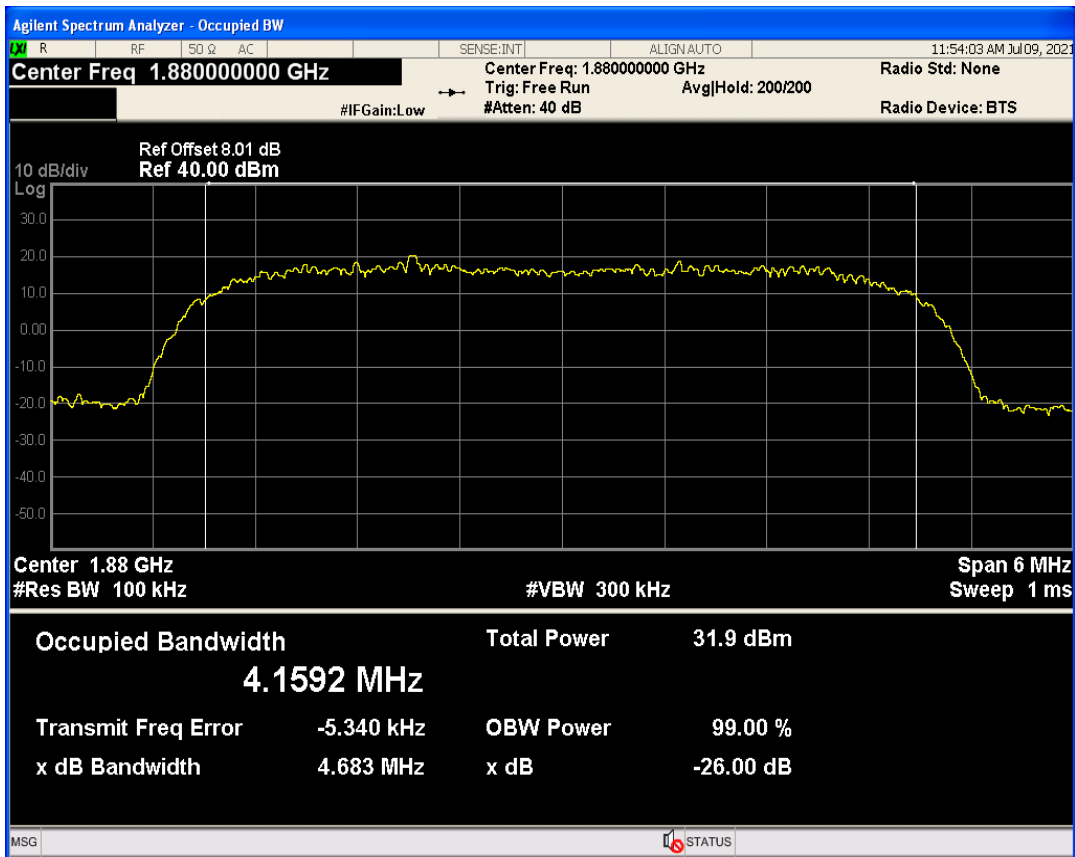

04 Occupied bandwidth

Band	Channel	Frequency (MHz)	99% OBW (kHz)	-26dB EBW (kHz)	Verdict
WCDMA Band2	9262	1852.4	4148.164	4677.369	PASS
WCDMA Band2	9400	1880	4159.172	4682.957	PASS
WCDMA Band2	9538	1907.6	4148.601	4719.556	PASS
WCDMA Band4	1312	1712.4	4155.499	4724.277	PASS
WCDMA Band4	1413	1732.6	4161.660	4709.416	PASS
WCDMA Band4	1513	1752.6	4155.431	4707.295	PASS
WCDMA Band5	4132	826.4	4171.618	4697.388	PASS
WCDMA Band5	4182	836.4	4165.993	4703.775	PASS
WCDMA Band5	4233	846.6	4162.964	4742.791	PASS
GSM1900	512	1850.2	246.464	308.576	PASS
GSM1900	661	1880	250.348	316.008	PASS
GSM1900	810	1909.8	250.629	316.531	PASS
GSM850	128	824.2	251.198	318.488	PASS
GSM850	189	836.4	241.210	313.344	PASS
GSM850	251	848.8	248.440	316.422	PASS

WCDMA Band2 Channel=9400