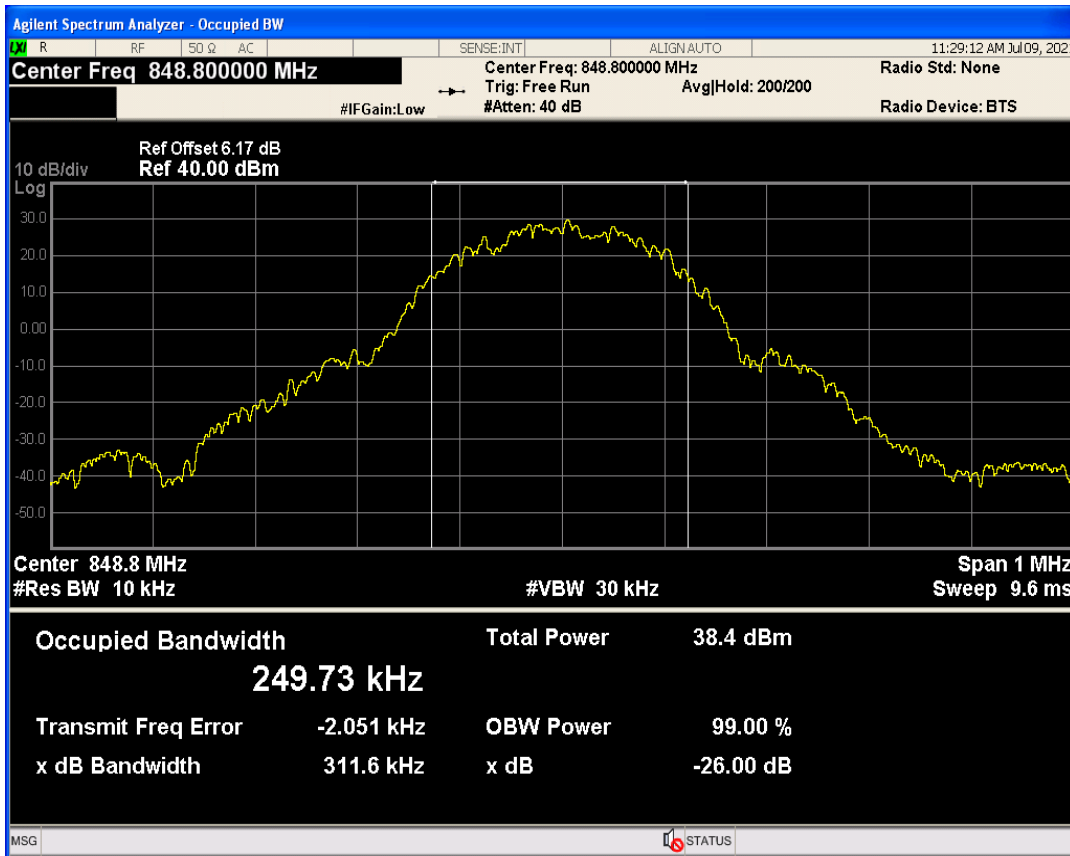

GPRS1900 Channel=512

GPRS1900 Channel=810

GPRS1900 Channel=661

GPRS850 Channel=128

GPRS850 Channel=251

GPRS850 Channel=189

11 Band edge

Band	Channel	Frequency (MHz)	Spur Freq (MHz)	Spur Level (dBm)	Limit (dBm)	Verdict
GPRS1900	512	1850.2	1849.98	-29.72	-13	PASS
GPRS1900	810	1909.8	1910.01	-29.77	-13	PASS
GPRS850	128	824.2	824.00	-27.68	-13	PASS
GPRS850	251	848.8	849.01	-26.85	-13	PASS