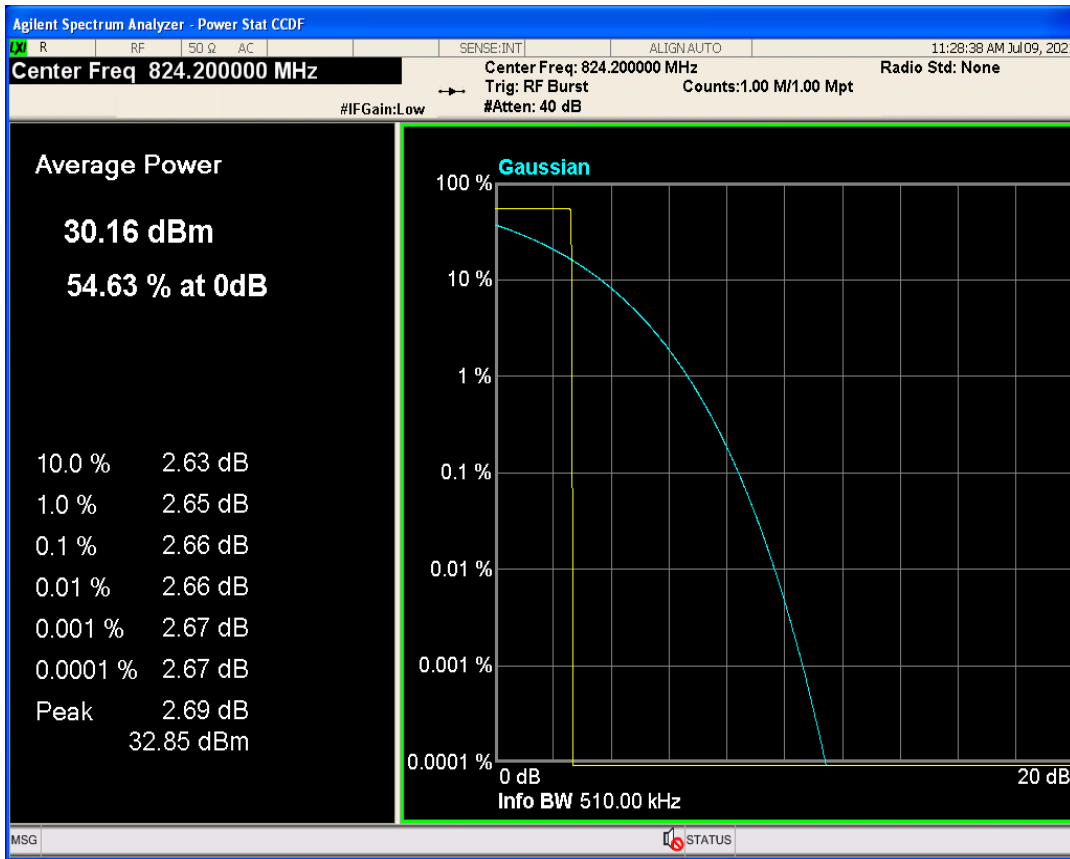

GPRS1900 Channel=512

GPRS1900 Channel=810

GPRS1900 Channel=661

GPRS850 Channel=128

GPRS850 Channel=251

GPRS850 Channel=189

10 Occupied bandwidth

Band	Channel	Frequency (MHz)	99% OBW (kHz)	-26dB EBW (kHz)	Verdict
GPRS1900	512	1850.2	250.971	319.425	PASS
GPRS1900	661	1880	241.802	312.823	PASS
GPRS1900	810	1909.8	249.053	304.314	PASS
GPRS850	128	824.2	251.384	312.494	PASS
GPRS850	189	836.4	245.457	305.743	PASS
GPRS850	251	848.8	249.729	311.573	PASS

GPRS1900 Channel=512

GPRS1900 Channel=810

GPRS1900 Channel=661

GPRS850 Channel=128

GPRS850 Channel=251

GPRS850 Channel=189

11 Band edge

Band	Channel	Frequency (MHz)	Spur Freq (MHz)	Spur Level (dBm)	Limit (dBm)	Verdict
GPRS1900	512	1850.2	1849.98	-29.72	-13	PASS
GPRS1900	810	1909.8	1910.01	-29.77	-13	PASS
GPRS850	128	824.2	824.00	-27.68	-13	PASS
GPRS850	251	848.8	849.01	-26.85	-13	PASS