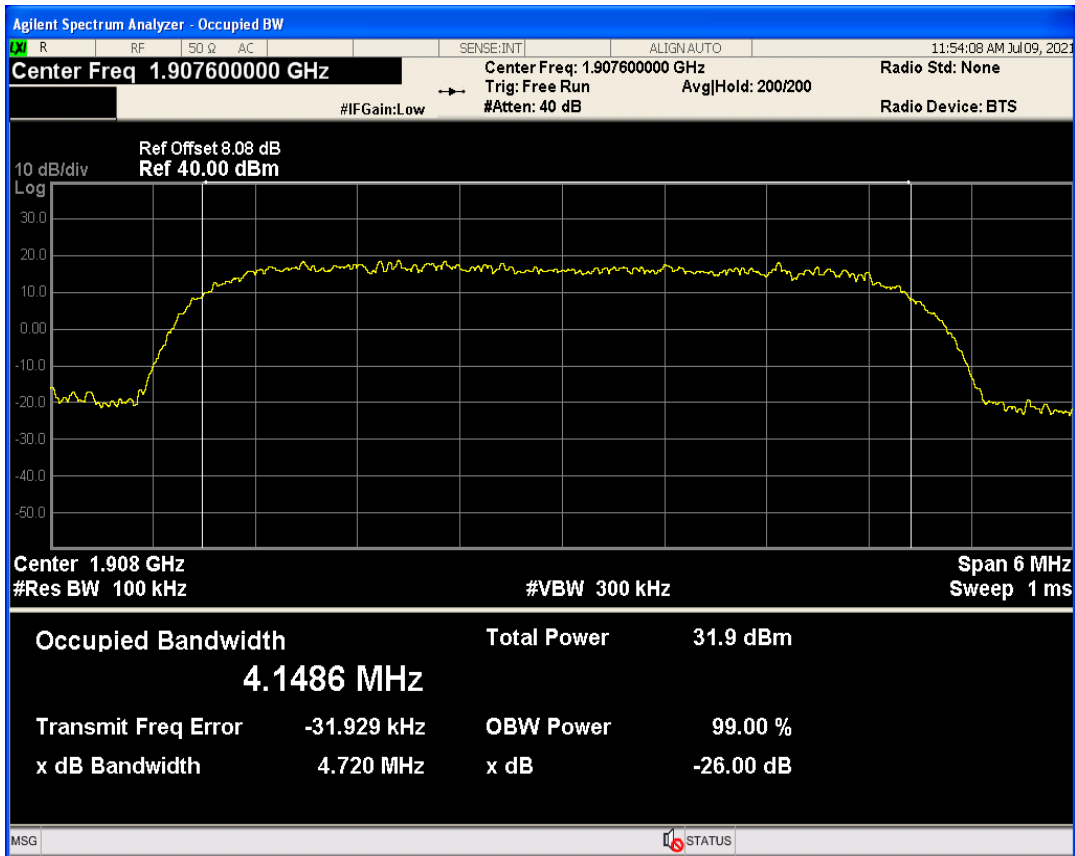

WCDMA Band2 Channel=9538