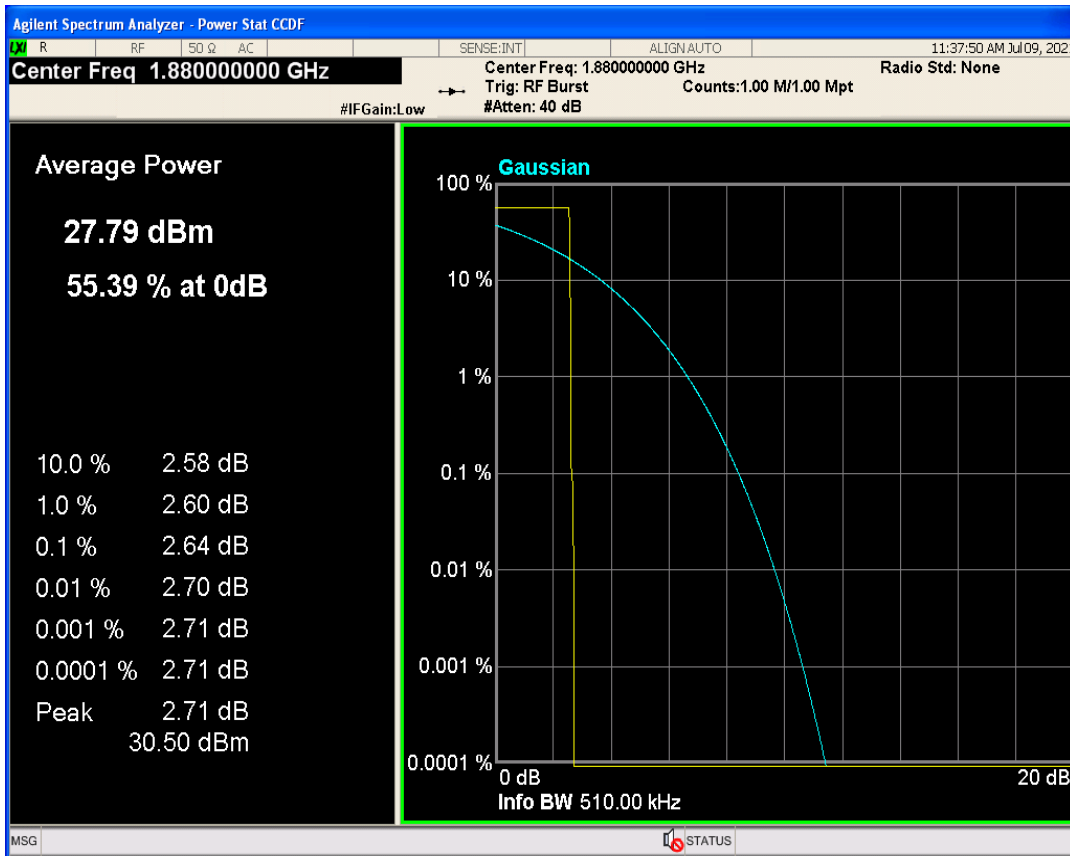

WCDMA Band2 Channel=9262

WCDMA Band2 Channel=9400

WCDMA Band2 Channel=9538

WCDMA Band4 Channel=1413

WCDMA Band4 Channel=1312

WCDMA Band4 Channel=1513

WCDMA Band5 Channel=4132

WCDMA Band5 Channel=4233

WCDMA Band5 Channel=4182

GSM1900 Channel=512

GSM1900 Channel=661

GSM1900 Channel=810

GSM850 Channel=128

GSM850 Channel=189

GSM850 Channel=251

04 Occupied bandwidth