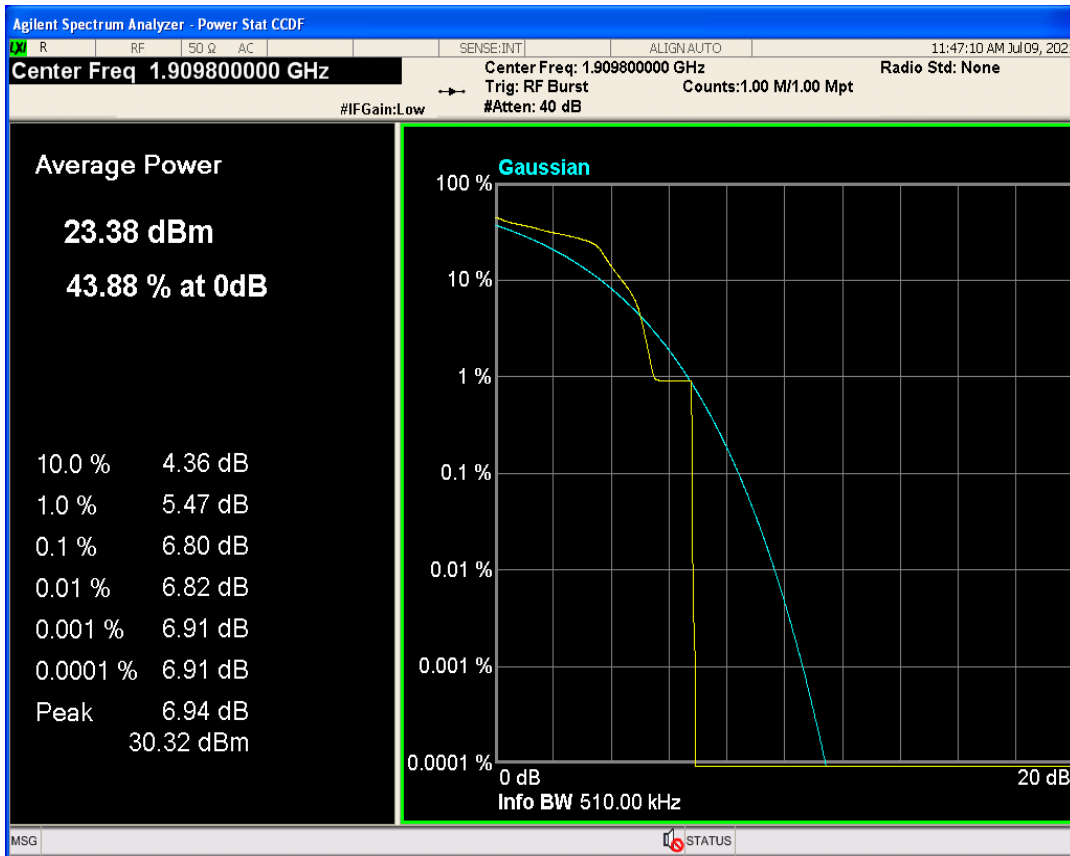

EGPRS1900 Channel=810