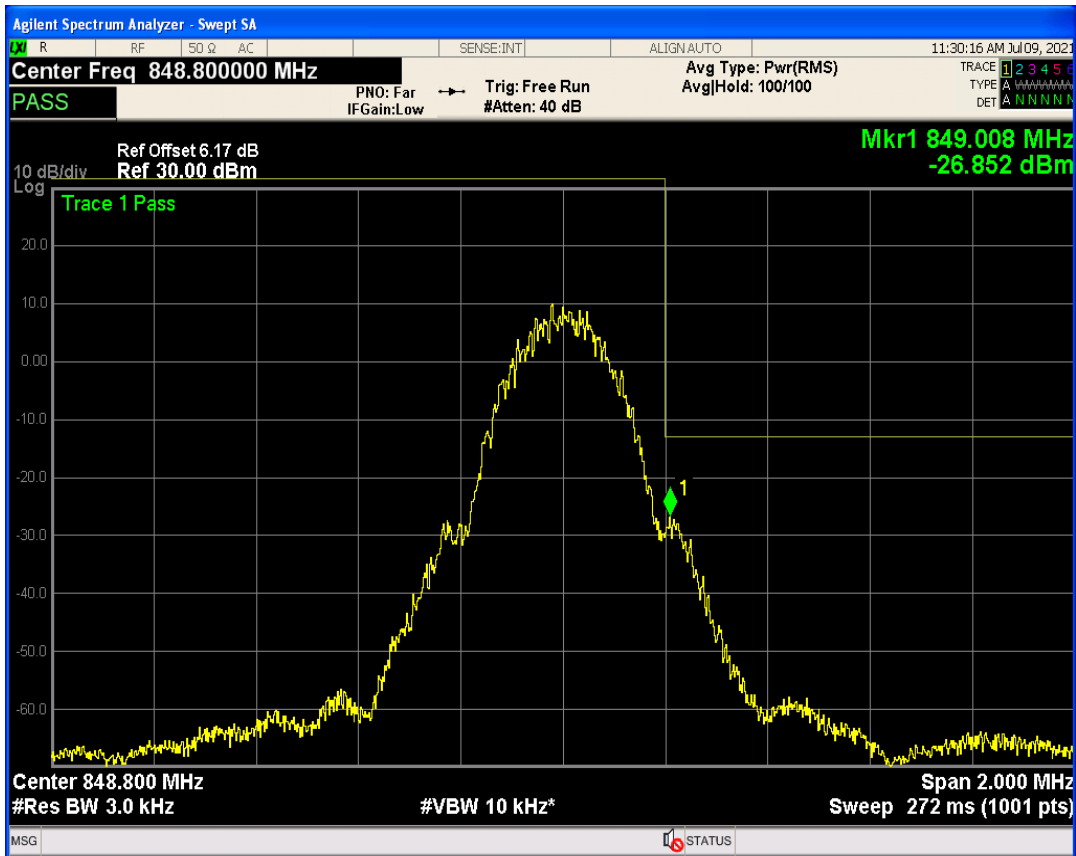

GPRS1900 Channel=512

GPRS1900 Channel=810

GPRS1900 Channel=661

GPRS850 Channel=128

GPRS850 Channel=251

GPRS850 Channel=189

11 Band edge

Band	Channel	Frequency (MHz)	Spur Freq (MHz)	Spur Level (dBm)	Limit (dBm)	Verdict
GPRS1900	512	1850.2	1849.98	-29.72	-13	PASS
GPRS1900	810	1909.8	1910.01	-29.77	-13	PASS
GPRS850	128	824.2	824.00	-27.68	-13	PASS
GPRS850	251	848.8	849.01	-26.85	-13	PASS

GPRS1900 Channel=512

GPRS1900 Channel=810

GPRS850 Channel=251

GPRS850 Channel=128