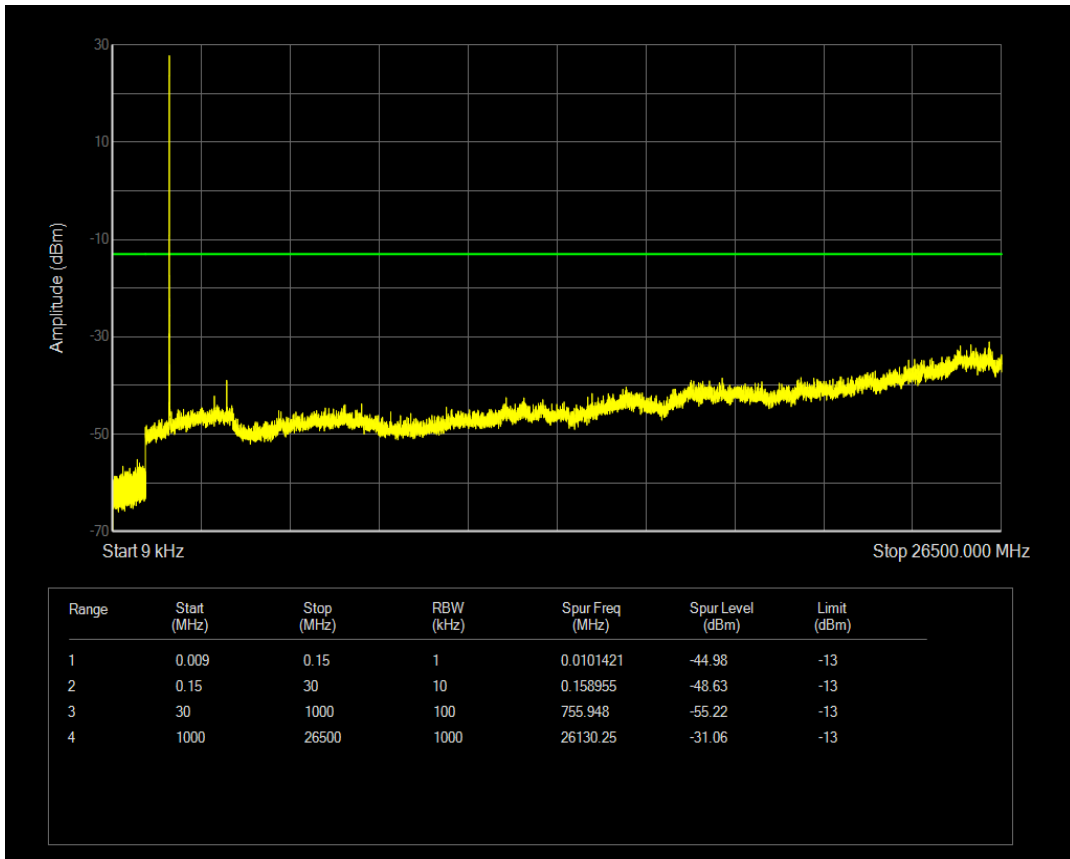

Band66 16QAM BW=5MHz Channel=131997 RB Size=25 Position=#0

Band66 16QAM BW=5MHz Channel=131997 RB Size=1 Position=#0