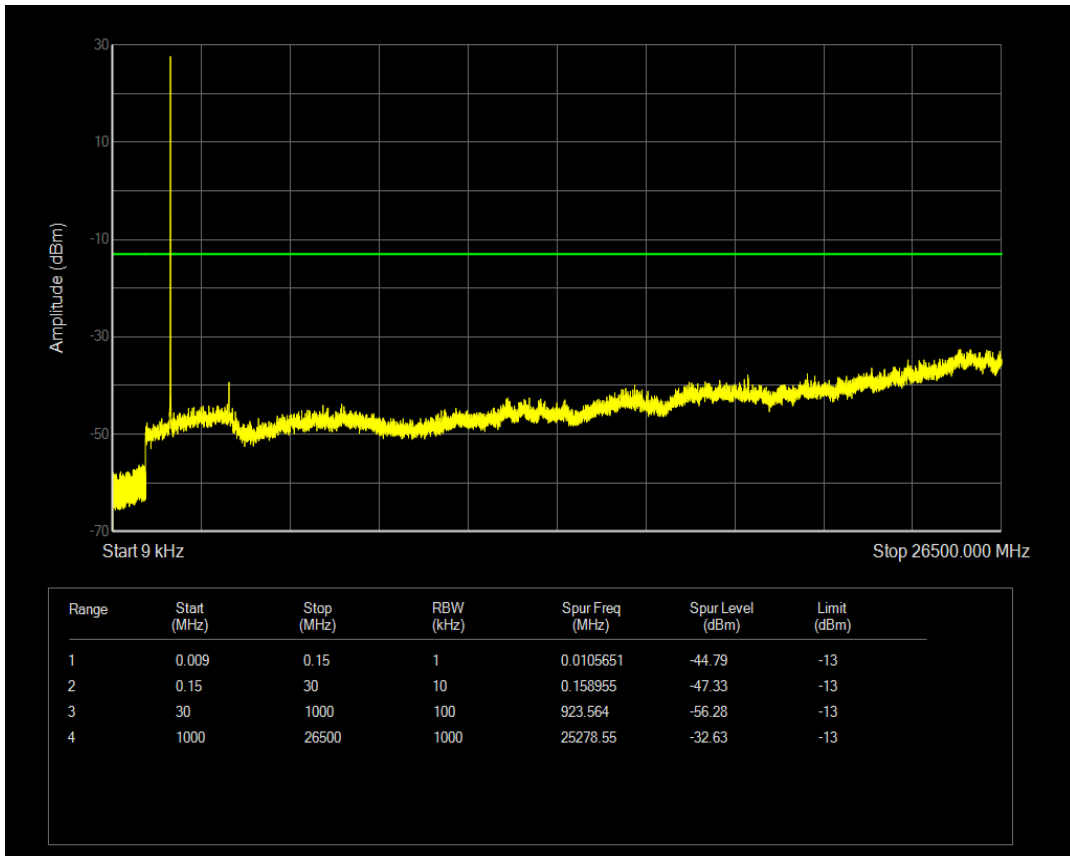

Band66 16QAM BW=3MHz Channel=132322 RB Size=15 Position=#0

Band66 16QAM BW=3MHz Channel=132322 RB Size=1 Position=#0