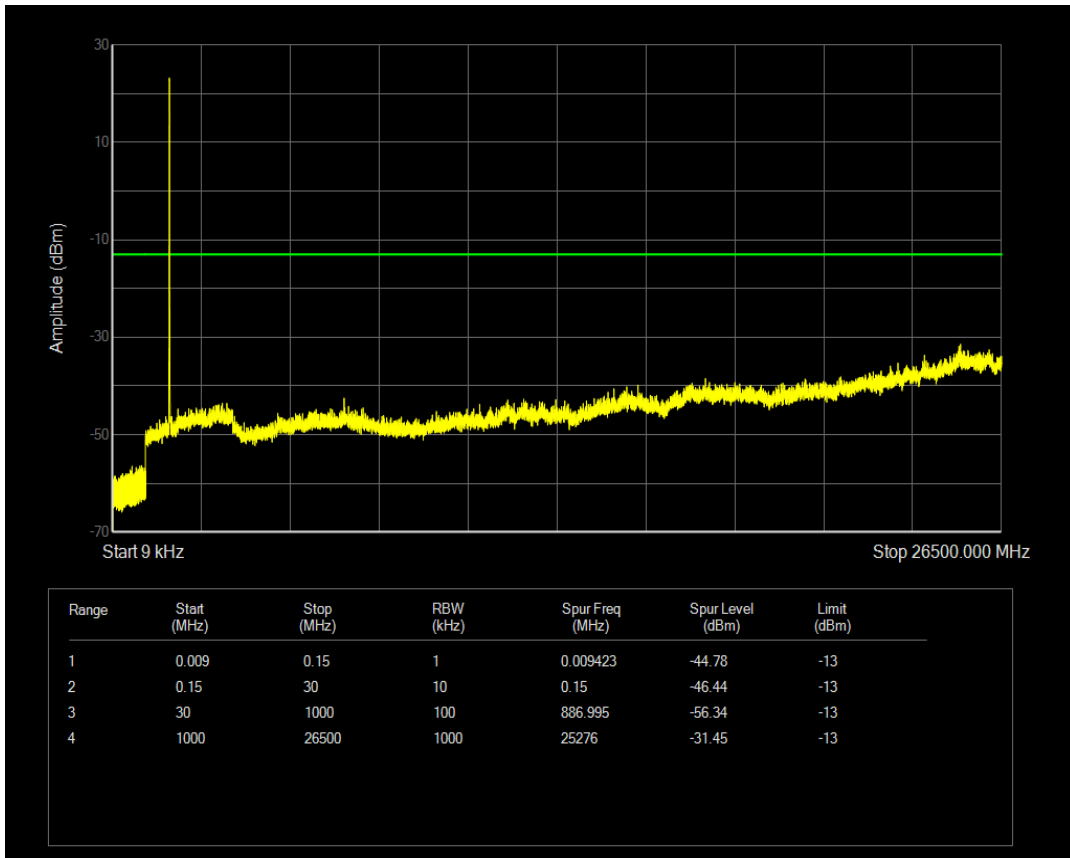

Band66 QPSK BW=5MHz Channel=132322 RB Size=1 Position=#0

Band66 16QAM BW=5MHz Channel=131997 RB Size=25 Position=#0