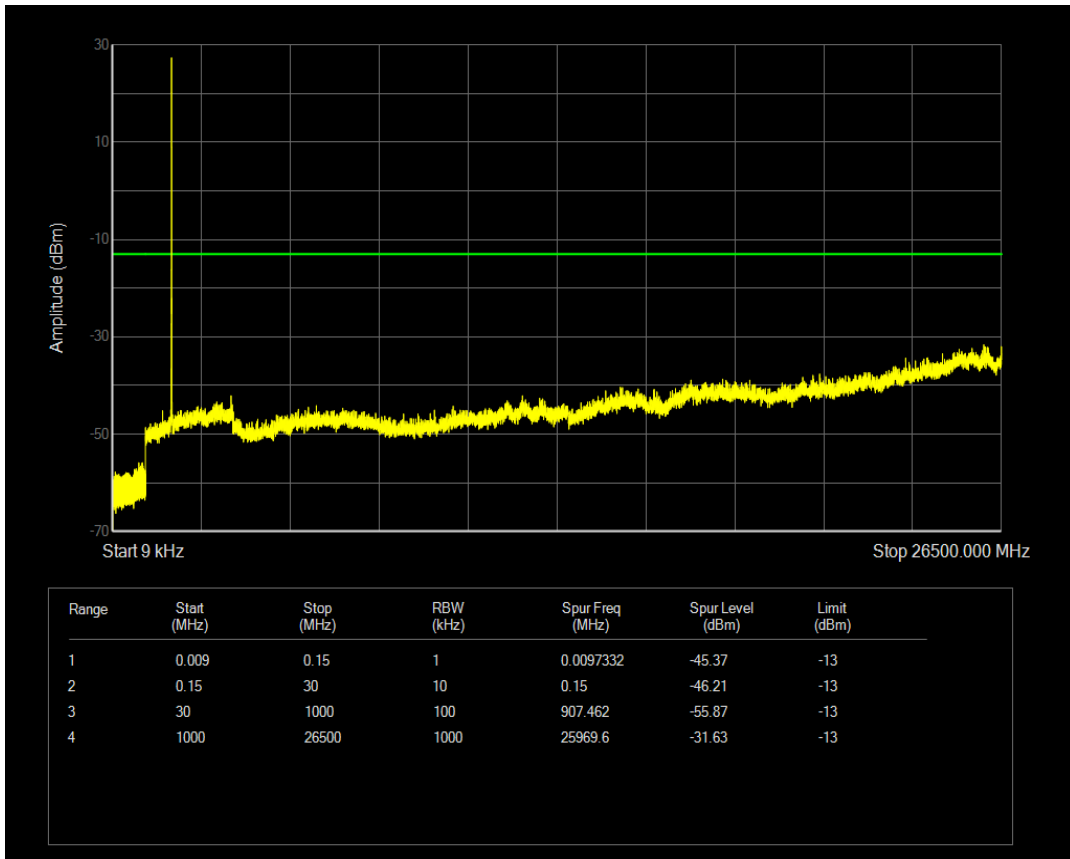

Band66 16QAM BW=5MHz Channel=132647 RB Size=25 Position=#0

Band66 16QAM BW=5MHz Channel=132647 RB Size=1 Position=#0