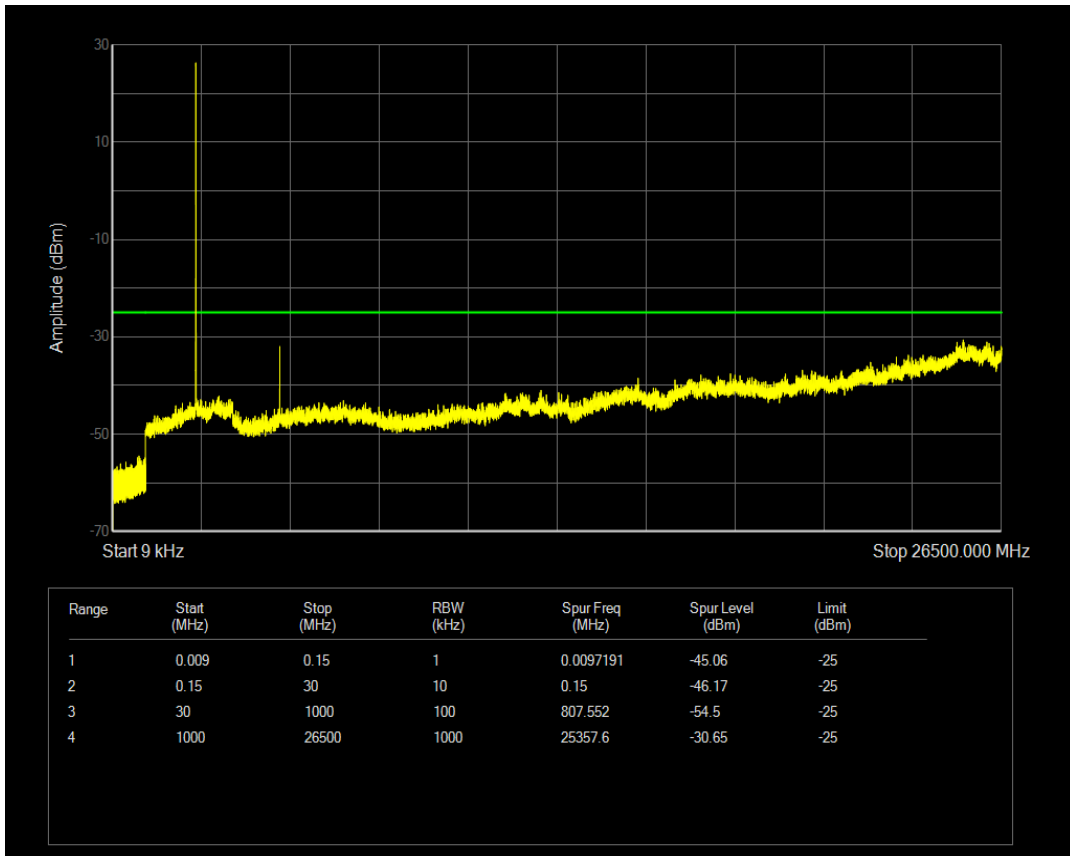

Band7 QPSK BW=5MHz Channel=20775 RB Size=25 Position=#0

Band7 QPSK BW=5MHz Channel=20775 RB Size=1 Position=#0