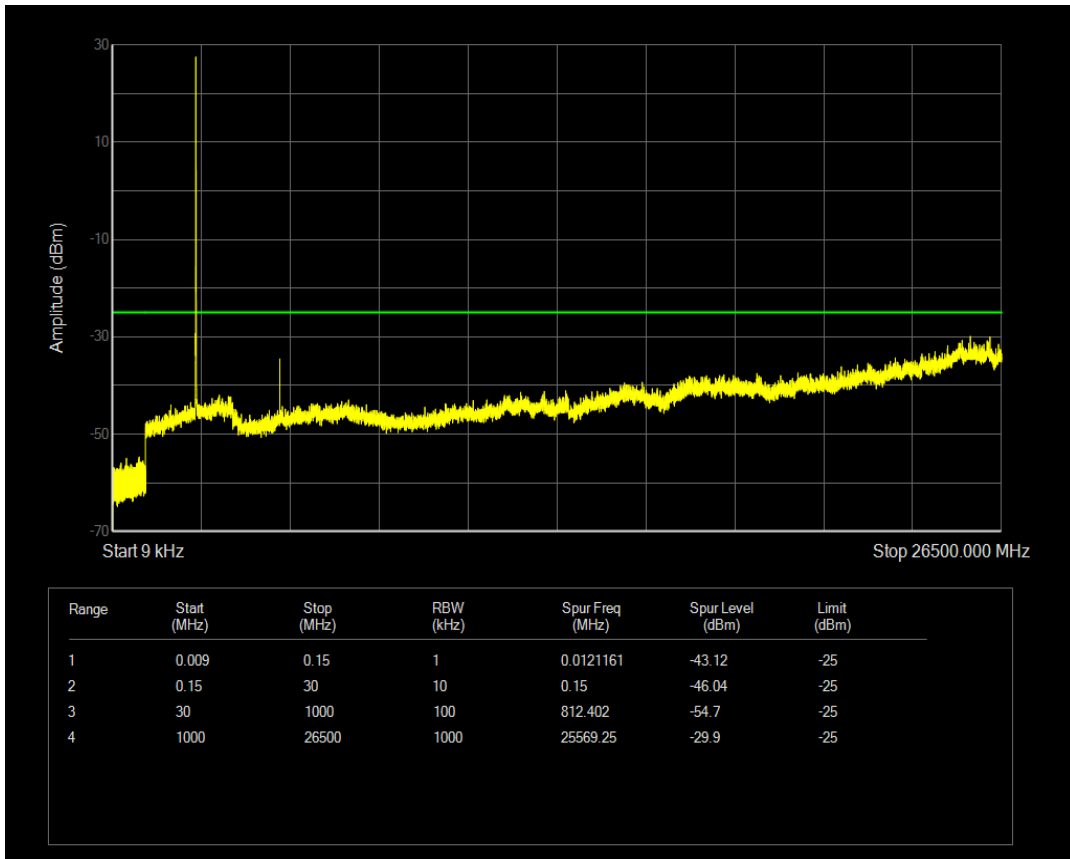

Band7 16QAM BW=5MHz Channel=21100 RB Size=1 Position=#0

Band7 16QAM BW=5MHz Channel=21100 RB Size=25 Position=#0

Band7 QPSK BW=5MHz Channel=21425 RB Size=1 Position=#0

Band7 QPSK BW=5MHz Channel=21425 RB Size=25 Position=#0

Band7 16QAM BW=5MHz Channel=21425 RB Size=1 Position=#0

Band7 16QAM BW=5MHz Channel=21425 RB Size=25 Position=#0

Band7 QPSK BW=10MHz Channel=20800 RB Size=1 Position=#0

Band7 QPSK BW=10MHz Channel=20800 RB Size=50 Position=#0