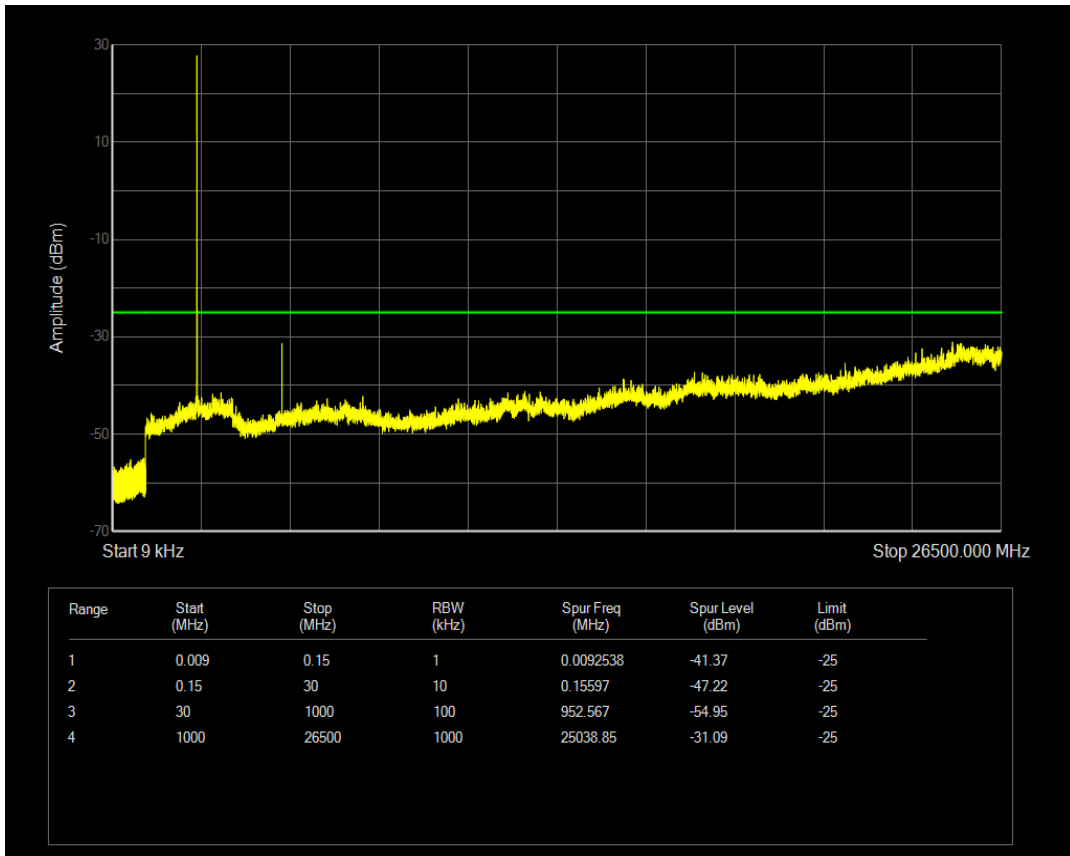

Band7 16QAM BW=5MHz Channel=20775 RB Size=1 Position=#0

Band7 16QAM BW=5MHz Channel=20775 RB Size=25 Position=#0

Band7 QPSK BW=5MHz Channel=21100 RB Size=1 Position=#0

Band7 QPSK BW=5MHz Channel=21100 RB Size=25 Position=#0

Band7 16QAM BW=5MHz Channel=21100 RB Size=1 Position=#0

Band7 16QAM BW=5MHz Channel=21100 RB Size=25 Position=#0

Band7 QPSK BW=5MHz Channel=21425 RB Size=1 Position=#0

Band7 QPSK BW=5MHz Channel=21425 RB Size=25 Position=#0