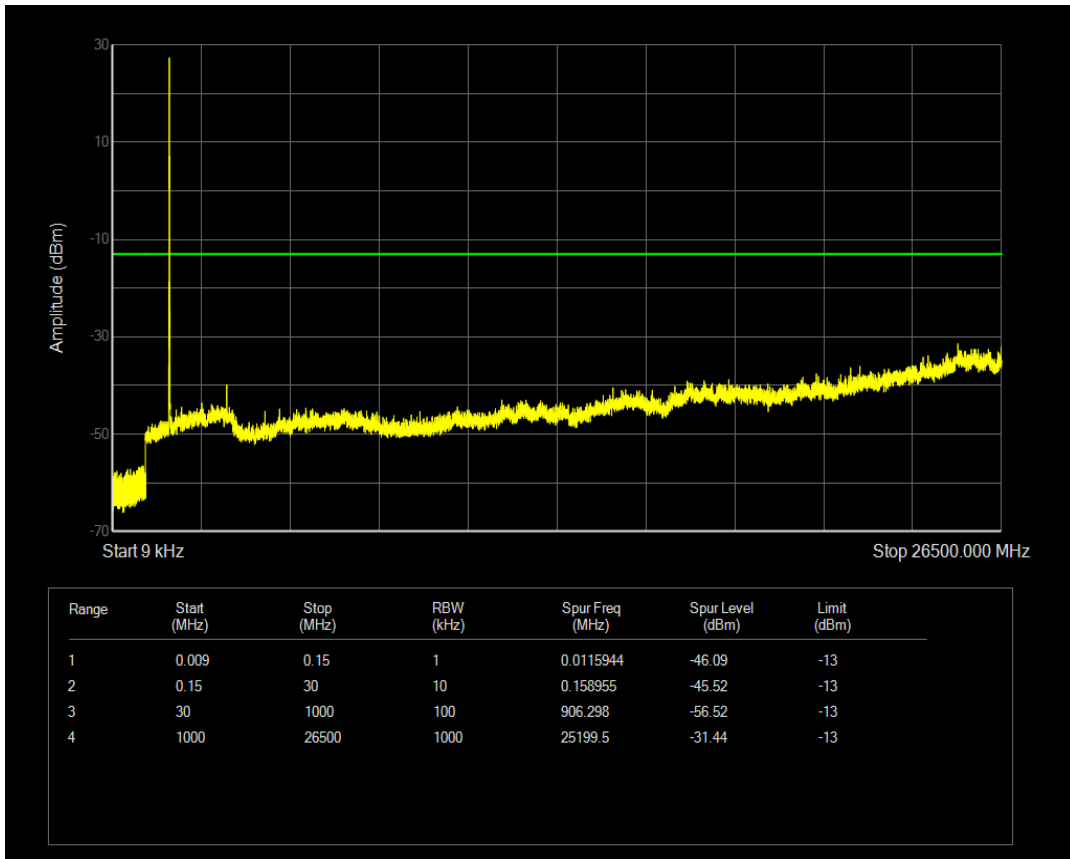

Band66 QPSK BW=10MHz Channel=132022 RB Size=50 Position=#0

Band66 QPSK BW=10MHz Channel=132022 RB Size=1 Position=#0