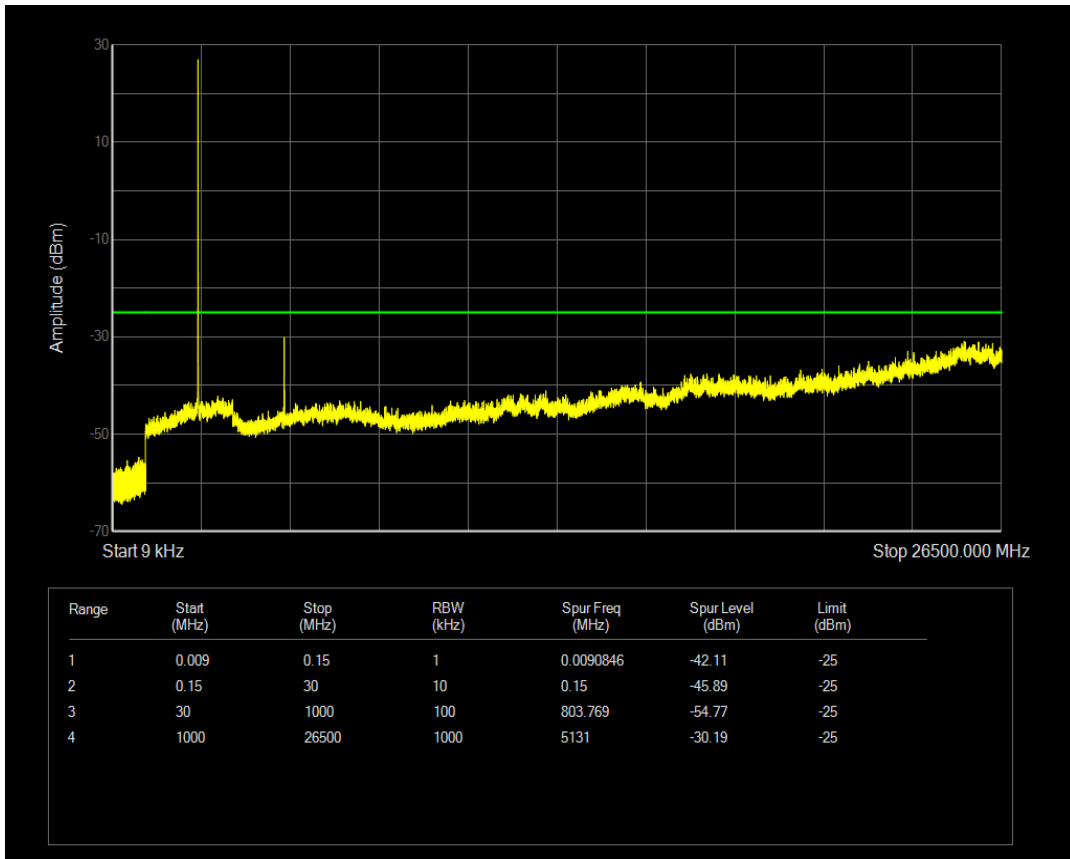

Band7 16QAM BW=5MHz Channel=20775 RB Size=1 Position=#0

Band7 16QAM BW=5MHz Channel=20775 RB Size=25 Position=#0

Band7 QPSK BW=5MHz Channel=21100 RB Size=1 Position=#0

Band7 QPSK BW=5MHz Channel=21100 RB Size=25 Position=#0

Band7 16QAM BW=5MHz Channel=21100 RB Size=1 Position=#0

Band7 16QAM BW=5MHz Channel=21100 RB Size=25 Position=#0

Band7 QPSK BW=5MHz Channel=21425 RB Size=1 Position=#0

Band7 QPSK BW=5MHz Channel=21425 RB Size=25 Position=#0