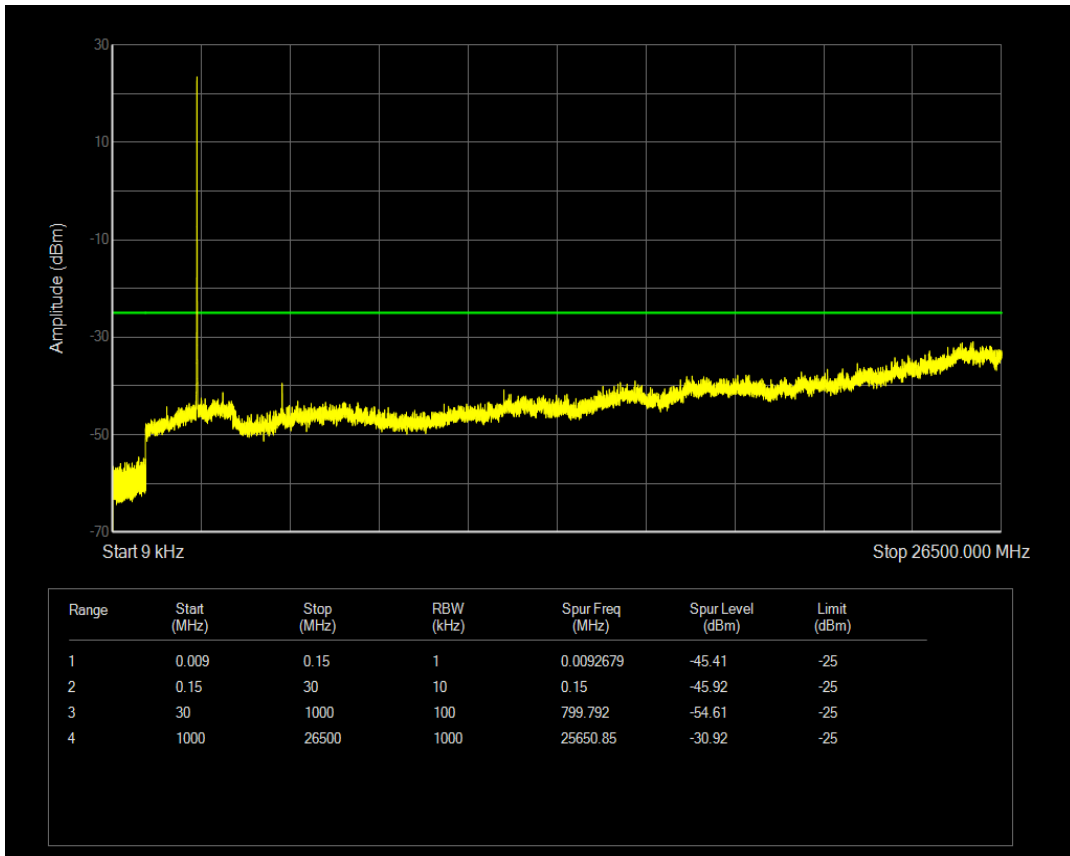

Band7 QPSK BW=5MHz Channel=21425 RB Size=1 Position=#0

Band7 16QAM BW=5MHz Channel=21100 RB Size=25 Position=#0