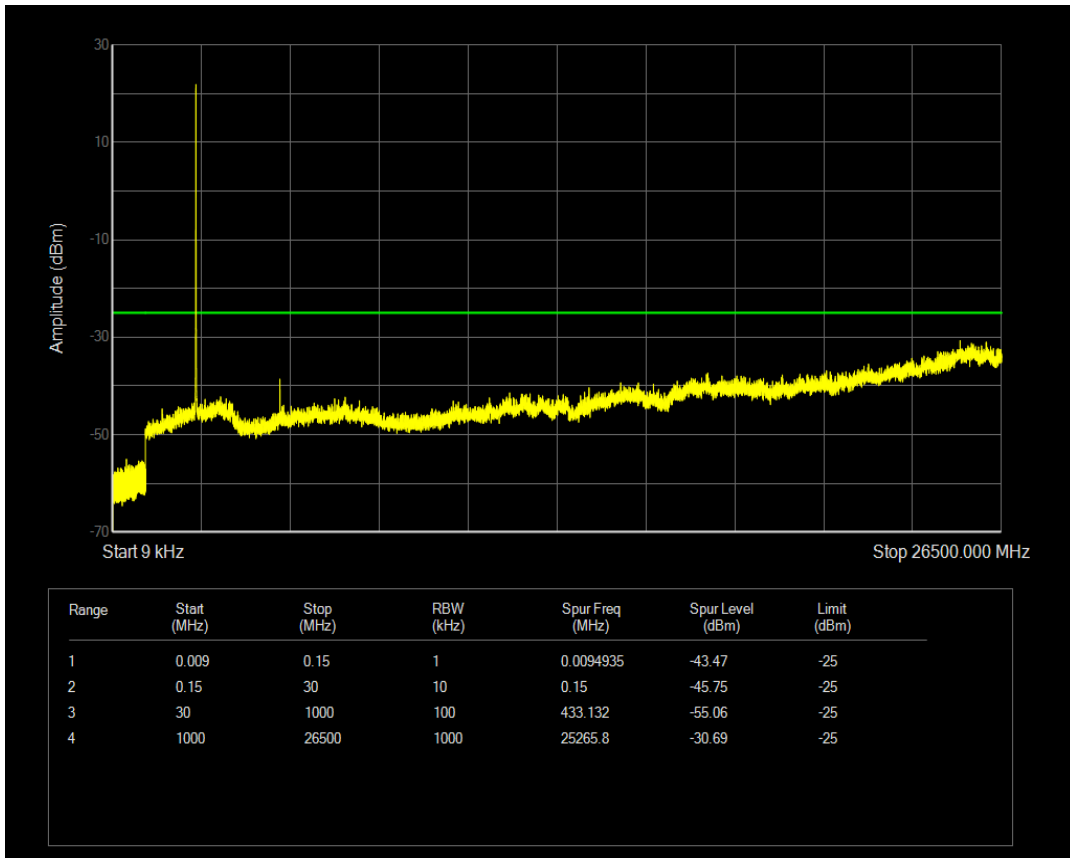

Band66 16QAM BW=20MHz Channel=132572 RB Size=1 Position=#0

Band66 16QAM BW=20MHz Channel=132572 RB Size=100 Position=#0

Band7 QPSK BW=5MHz Channel=20775 RB Size=1 Position=#0

Band7 QPSK BW=5MHz Channel=20775 RB Size=25 Position=#0

Band7 16QAM BW=5MHz Channel=20775 RB Size=1 Position=#0

Band7 16QAM BW=5MHz Channel=20775 RB Size=25 Position=#0

Band7 QPSK BW=5MHz Channel=21100 RB Size=1 Position=#0

Band7 QPSK BW=5MHz Channel=21100 RB Size=25 Position=#0