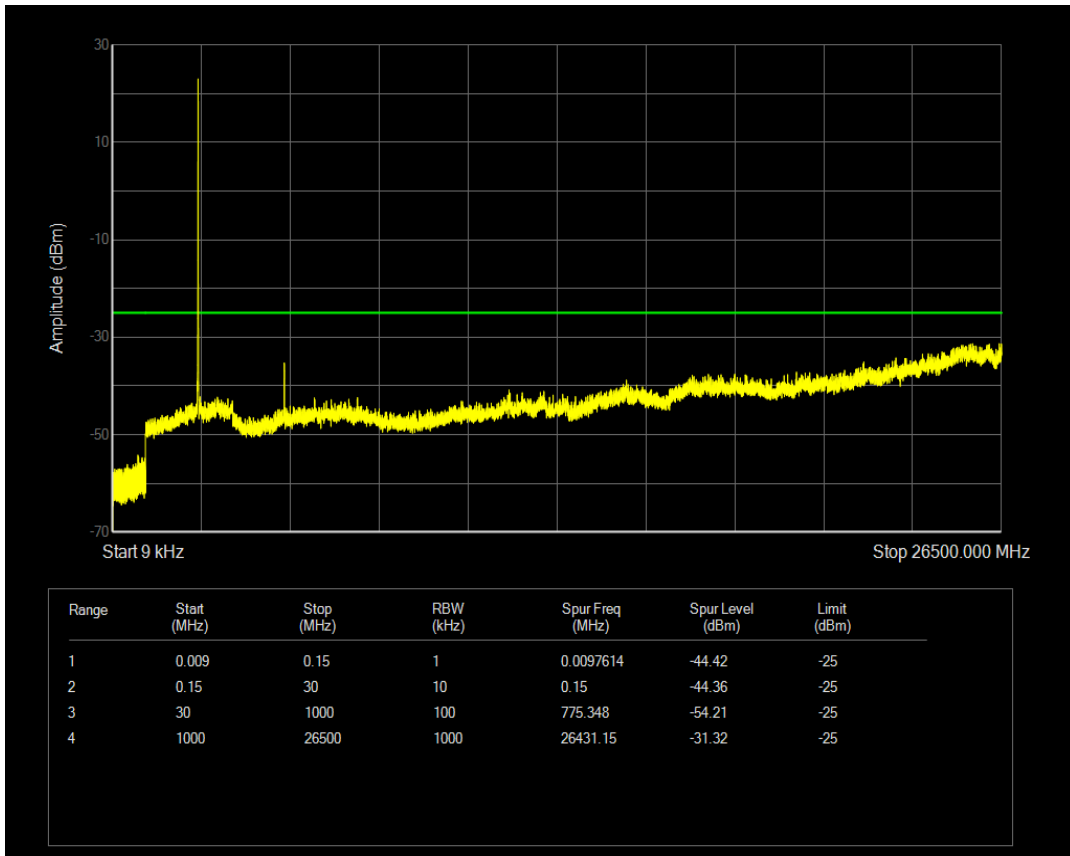

Band7 16QAM BW=5MHz Channel=21100 RB Size=1 Position=#0

Band7 16QAM BW=5MHz Channel=21100 RB Size=25 Position=#0

Band7 QPSK BW=5MHz Channel=21425 RB Size=1 Position=#0

Band7 QPSK BW=5MHz Channel=21425 RB Size=25 Position=#0

Band7 16QAM BW=5MHz Channel=21425 RB Size=1 Position=#0

Band7 16QAM BW=5MHz Channel=21425 RB Size=25 Position=#0

Band7 QPSK BW=10MHz Channel=20800 RB Size=1 Position=#0

Band7 QPSK BW=10MHz Channel=20800 RB Size=50 Position=#0