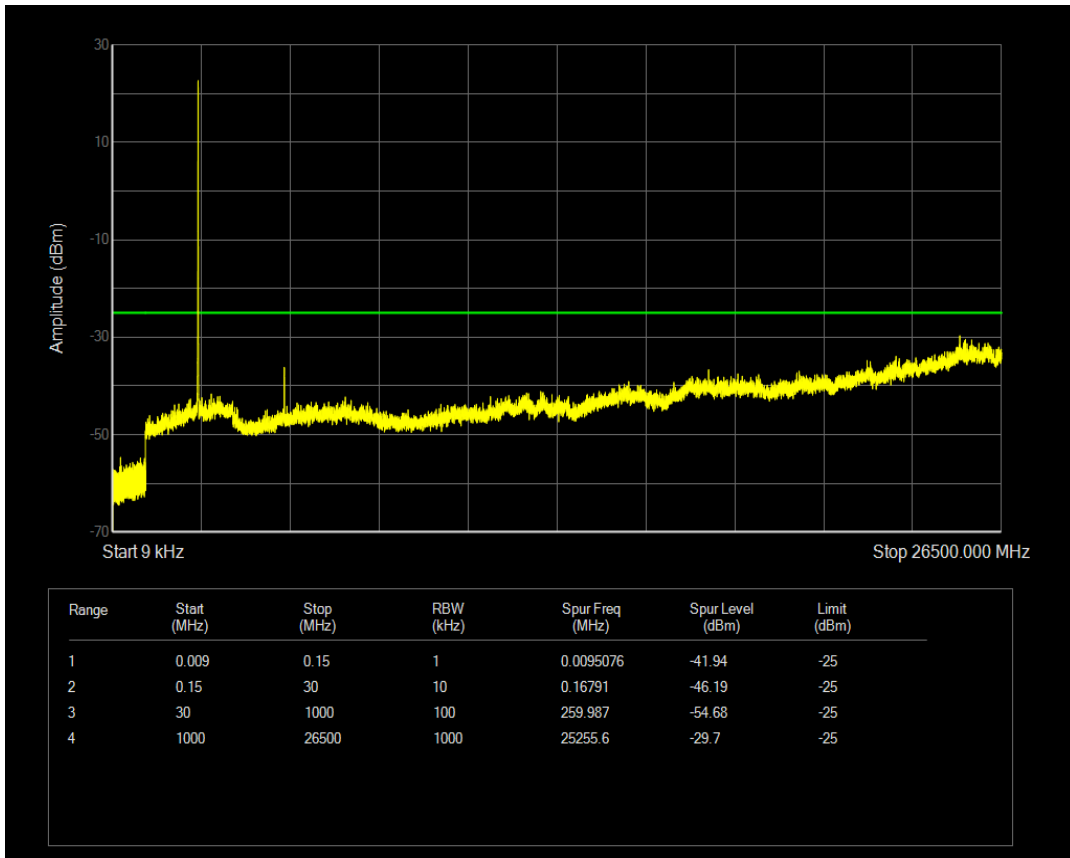

Band7 16QAM BW=5MHz Channel=21100 RB Size=1 Position=#0

Band7 16QAM BW=5MHz Channel=21100 RB Size=25 Position=#0

Band7 QPSK BW=5MHz Channel=21425 RB Size=1 Position=#0

Band7 QPSK BW=5MHz Channel=21425 RB Size=25 Position=#0

Band7 16QAM BW=5MHz Channel=21425 RB Size=1 Position=#0

Band7 16QAM BW=5MHz Channel=21425 RB Size=25 Position=#0

Band7 QPSK BW=10MHz Channel=20800 RB Size=1 Position=#0

Band7 QPSK BW=10MHz Channel=20800 RB Size=50 Position=#0