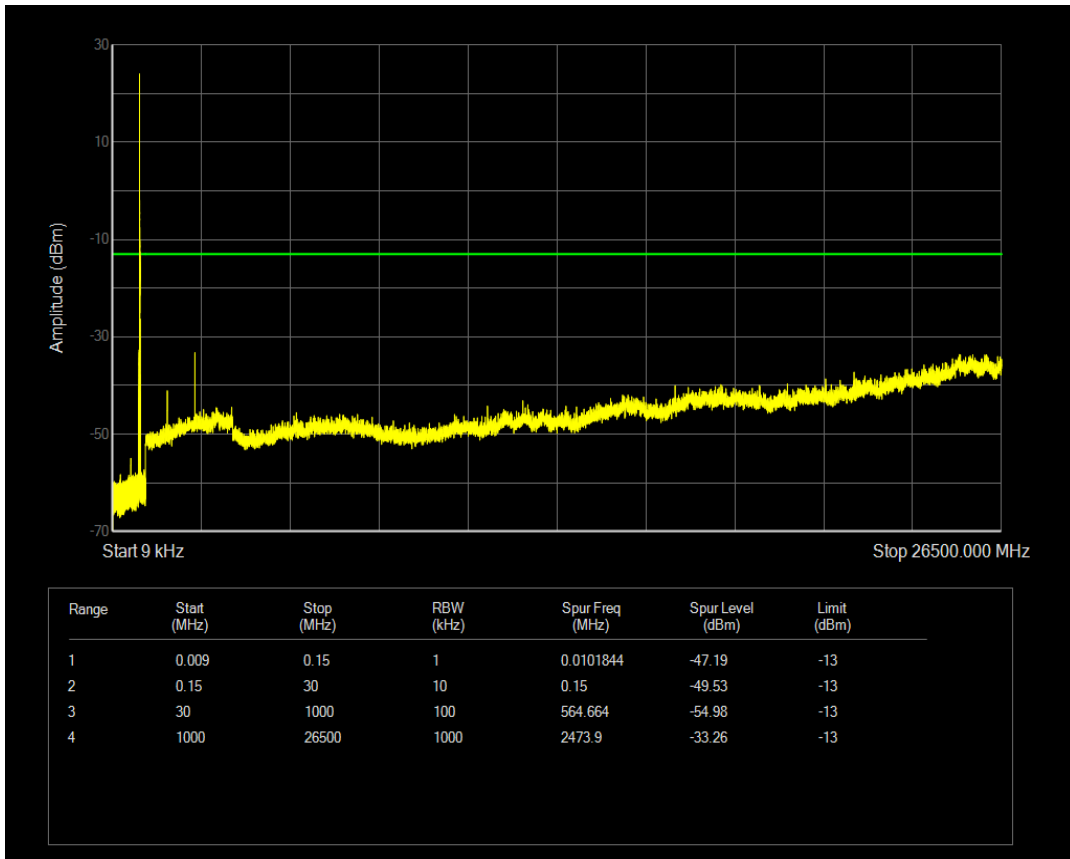

Band5 16QAM BW=5MHz Channel=20525 RB Size=1 Position=#0

Band5 16QAM BW=5MHz Channel=20525 RB Size=25 Position=#0

Band5 QPSK BW=5MHz Channel=20625 RB Size=1 Position=#0

Band5 QPSK BW=5MHz Channel=20625 RB Size=25 Position=#0

Band5 16QAM BW=5MHz Channel=20625 RB Size=1 Position=#0

Band5 16QAM BW=5MHz Channel=20625 RB Size=25 Position=#0

Band5 QPSK BW=10MHz Channel=20450 RB Size=1 Position=#0

Band5 QPSK BW=10MHz Channel=20450 RB Size=50 Position=#0