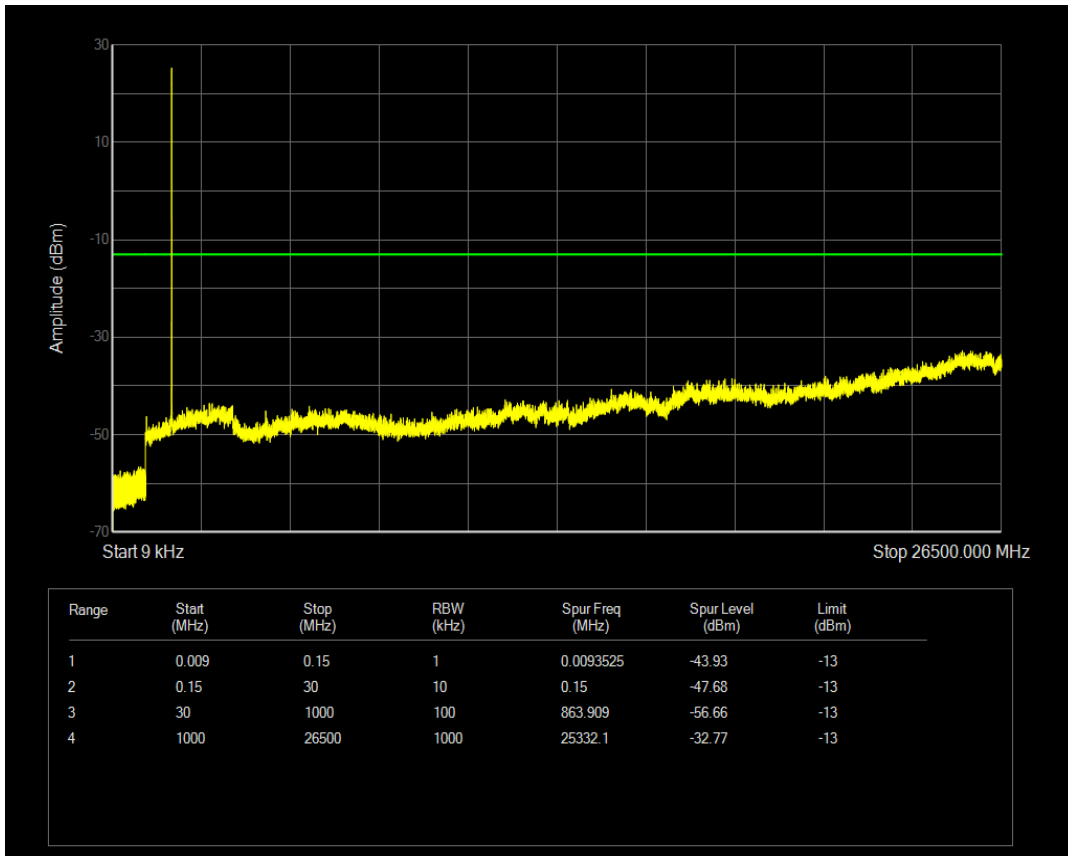

Band66 16QAM BW=1.4MHz Channel=132322 RB Size=1 Position=#0

Band66 16QAM BW=1.4MHz Channel=132322 RB Size=6 Position=#0

Band66 QPSK BW=1.4MHz Channel=132665 RB Size=1 Position=#0

Band66 QPSK BW=1.4MHz Channel=132665 RB Size=6 Position=#0