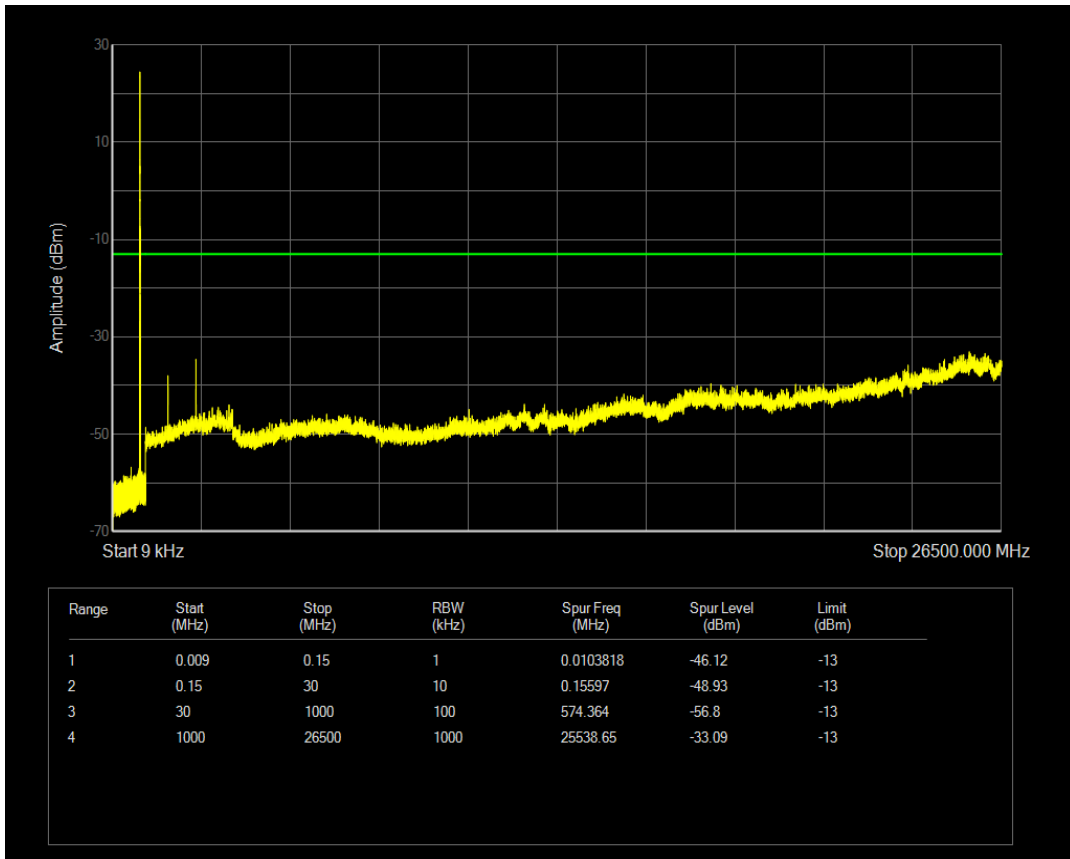

Band5 16QAM BW=5MHz Channel=20425 RB Size=1 Position=#0

Band5 16QAM BW=5MHz Channel=20425 RB Size=25 Position=#0

Band5 QPSK BW=5MHz Channel=20525 RB Size=1 Position=#0

Band5 QPSK BW=5MHz Channel=20525 RB Size=25 Position=#0

Band5 16QAM BW=5MHz Channel=20525 RB Size=1 Position=#0

Band5 16QAM BW=5MHz Channel=20525 RB Size=25 Position=#0

Band5 QPSK BW=5MHz Channel=20625 RB Size=1 Position=#0

Band5 QPSK BW=5MHz Channel=20625 RB Size=25 Position=#0