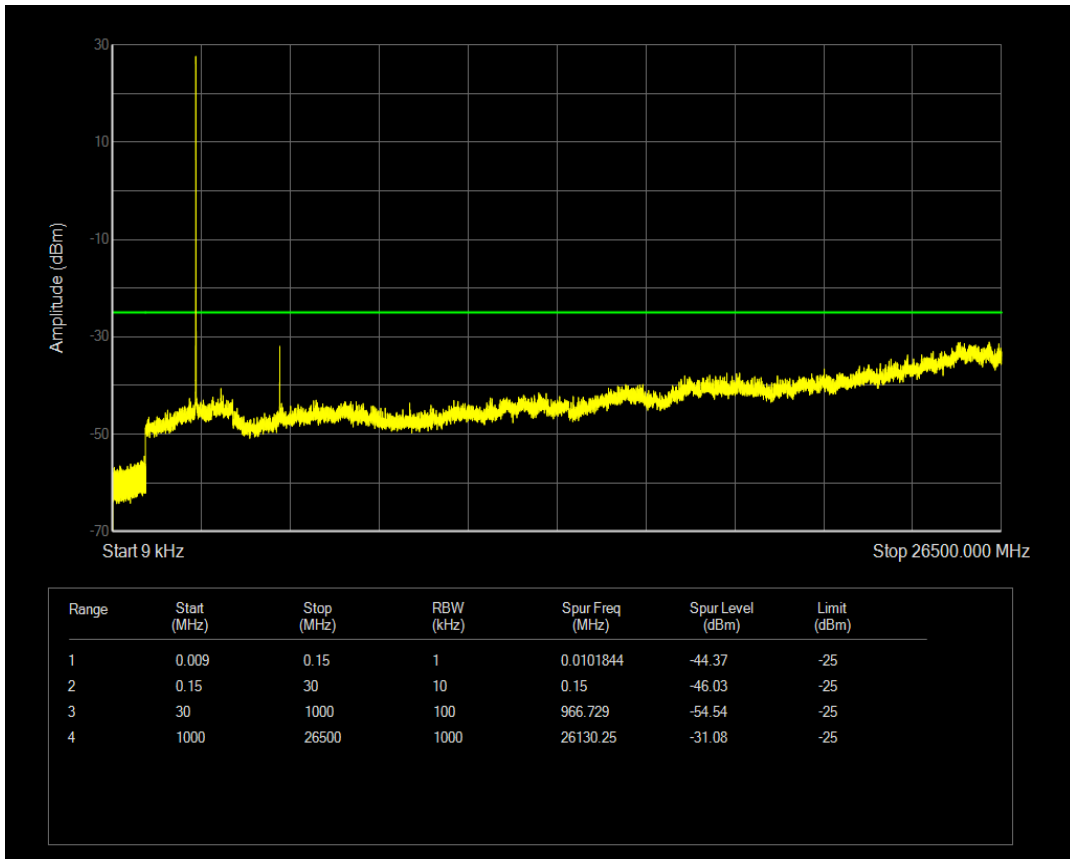

Band66 16QAM BW=20MHz Channel=132572 RB Size=1 Position=#0

Band66 16QAM BW=20MHz Channel=132572 RB Size=100 Position=#0

Band7 QPSK BW=5MHz Channel=20775 RB Size=1 Position=#0

Band7 QPSK BW=5MHz Channel=20775 RB Size=25 Position=#0

Band7 16QAM BW=5MHz Channel=20775 RB Size=1 Position=#0

Band7 16QAM BW=5MHz Channel=20775 RB Size=25 Position=#0

Band7 QPSK BW=5MHz Channel=21100 RB Size=1 Position=#0

Band7 QPSK BW=5MHz Channel=21100 RB Size=25 Position=#0