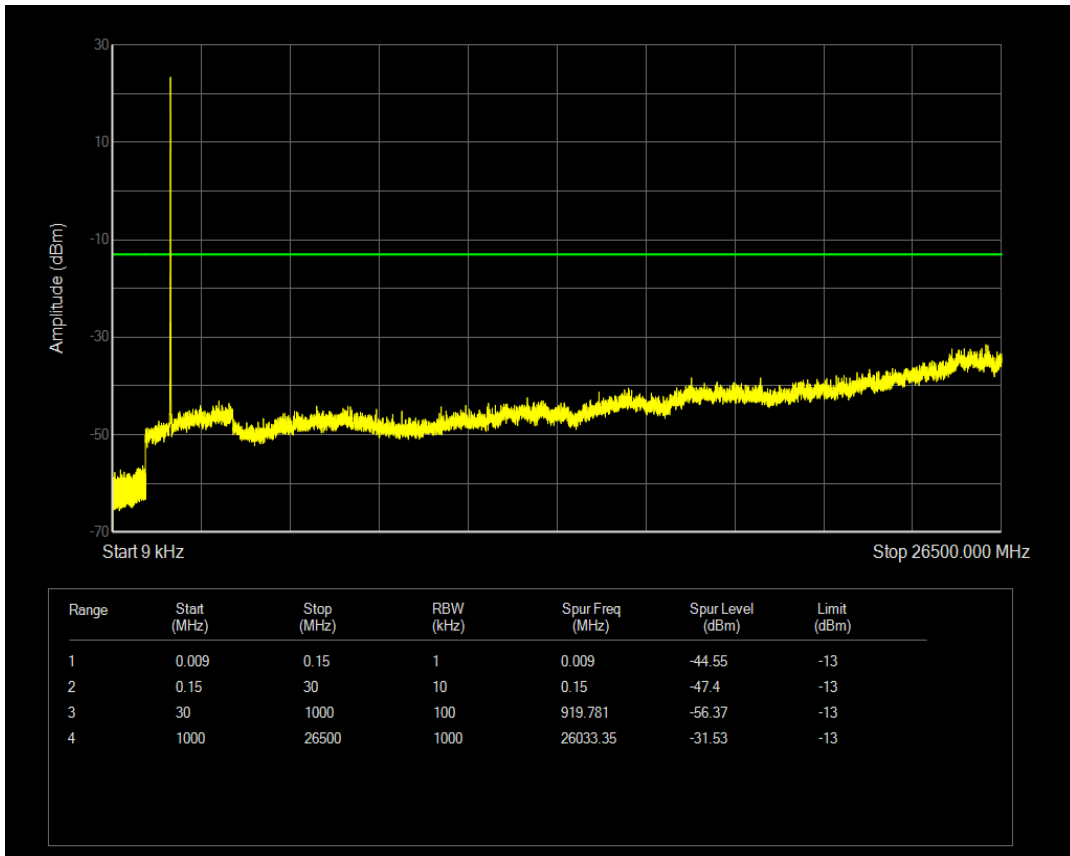

Band66 16QAM BW=5MHz Channel=131997 RB Size=1 Position=#0

Band66 16QAM BW=5MHz Channel=131997 RB Size=25 Position=#0

Band66 QPSK BW=5MHz Channel=132322 RB Size=1 Position=#0

Band66 QPSK BW=5MHz Channel=132322 RB Size=25 Position=#0