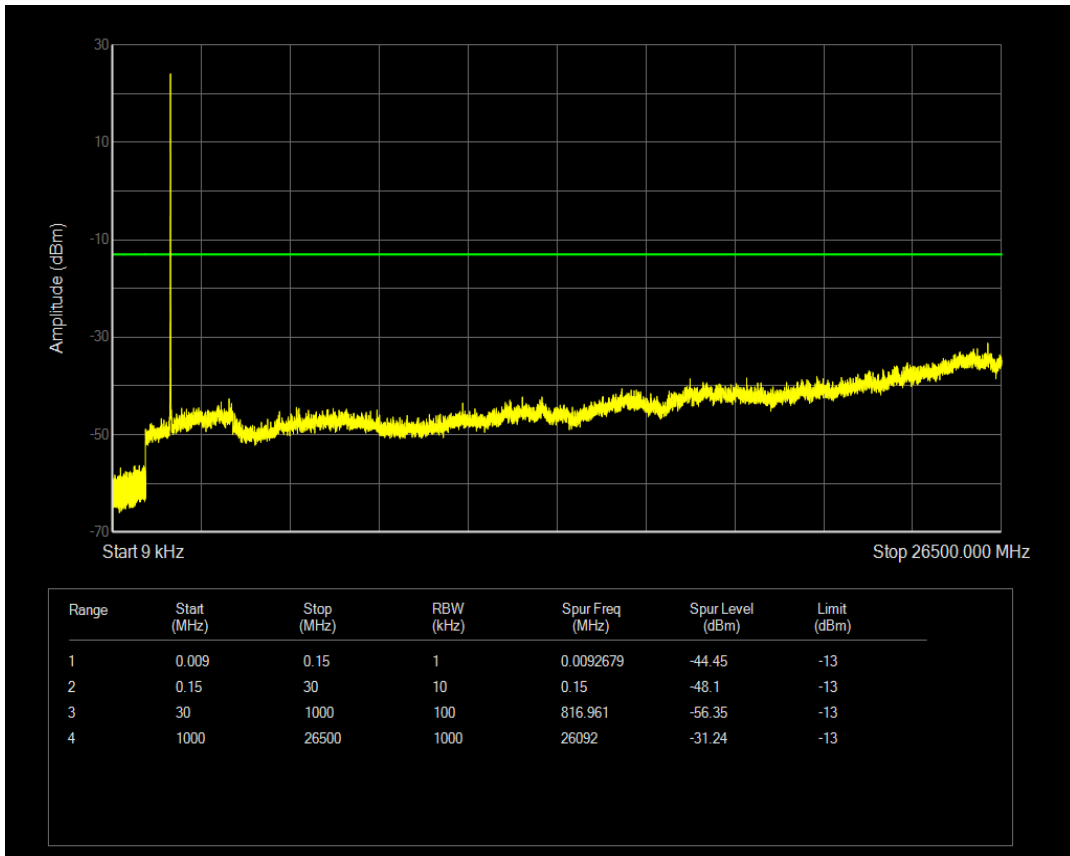

Band66 16QAM BW=3MHz Channel=131987 RB Size=1 Position=#0

Band66 16QAM BW=3MHz Channel=131987 RB Size=15 Position=#0

Band66 QPSK BW=3MHz Channel=132322 RB Size=1 Position=#0

Band66 QPSK BW=3MHz Channel=132322 RB Size=15 Position=#0