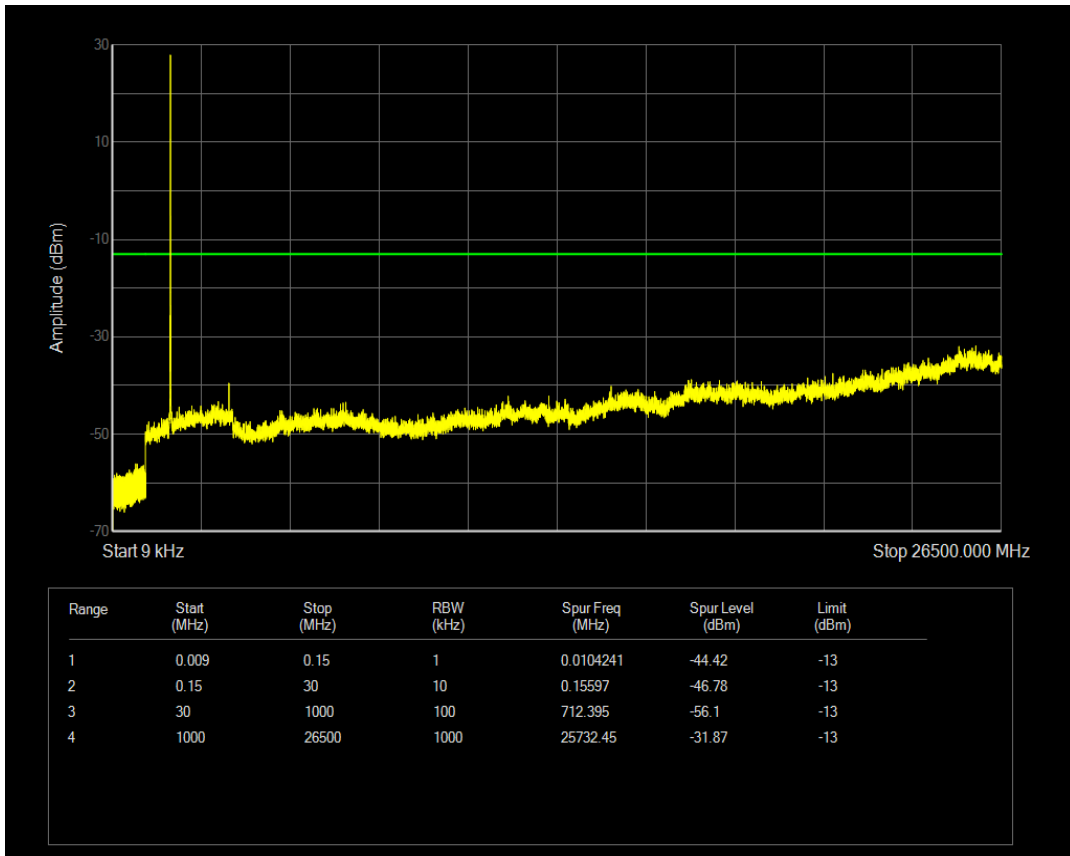

Band66 QPSK BW=5MHz Channel=132322 RB Size=25 Position=#0

Band66 QPSK BW=5MHz Channel=132322 RB Size=1 Position=#0