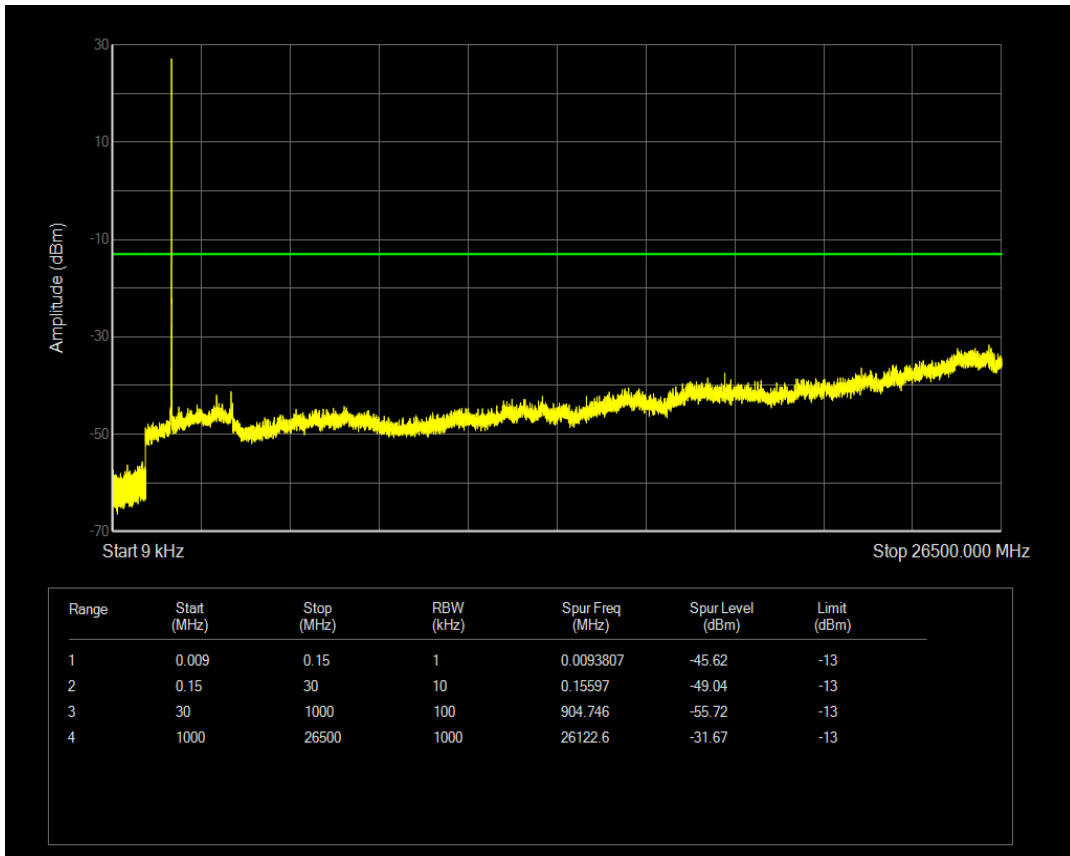

Band66 QPSK BW=5MHz Channel=132647 RB Size=25 Position=#0

Band66 QPSK BW=5MHz Channel=132647 RB Size=1 Position=#0