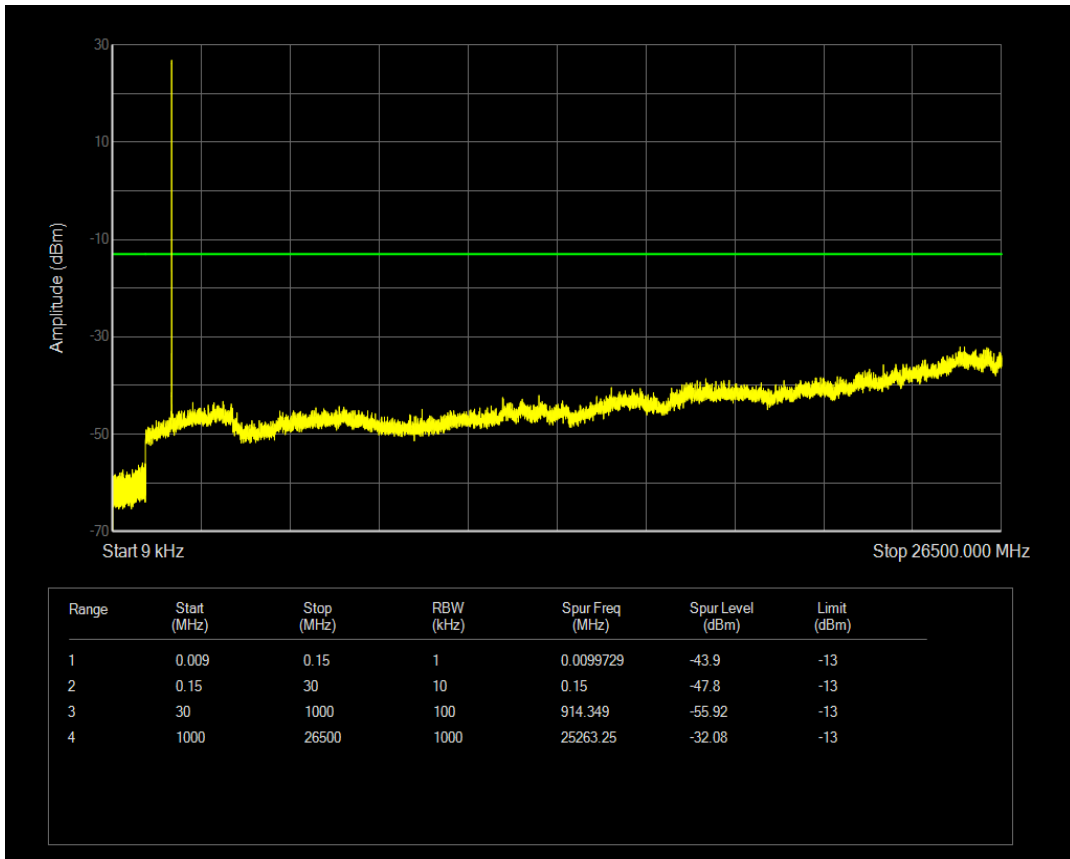

Band66 16QAM BW=1.4MHz Channel=132665 RB Size=6 Position=#0

Band66 16QAM BW=1.4MHz Channel=132665 RB Size=1 Position=#0