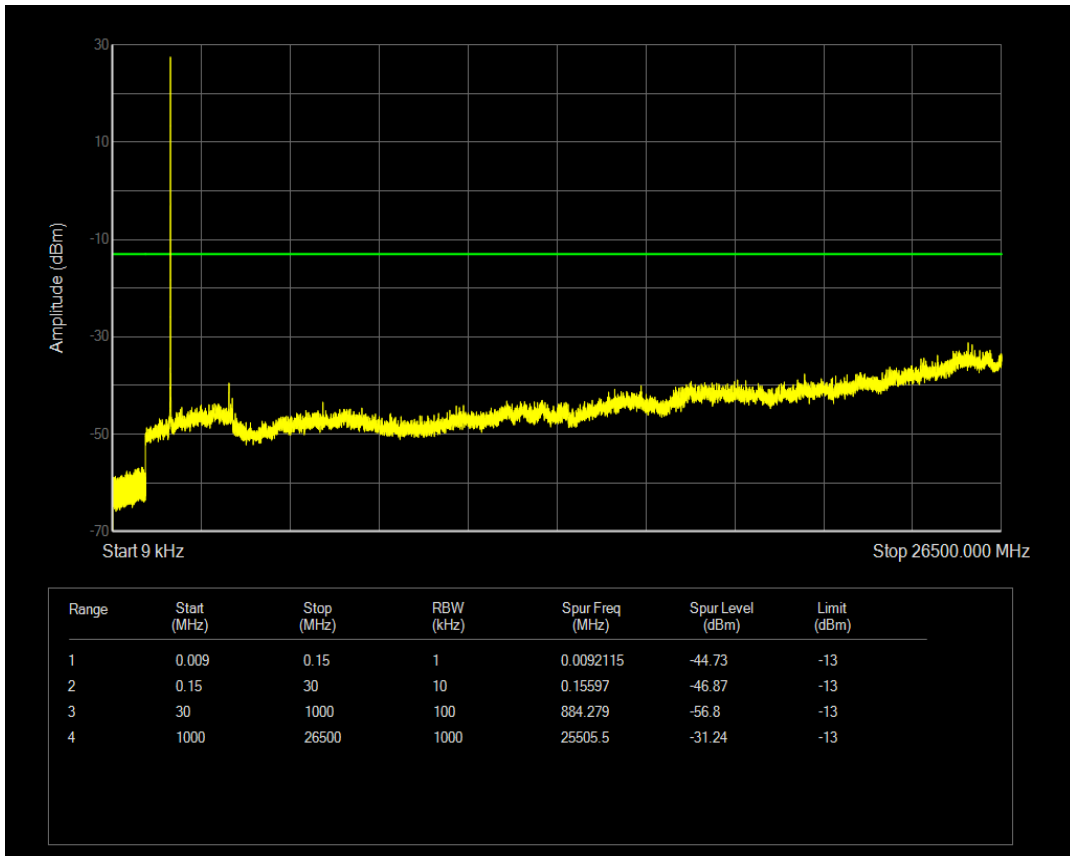

Band66 QPSK BW=3MHz Channel=132322 RB Size=15 Position=#0

Band66 QPSK BW=3MHz Channel=132322 RB Size=1 Position=#0