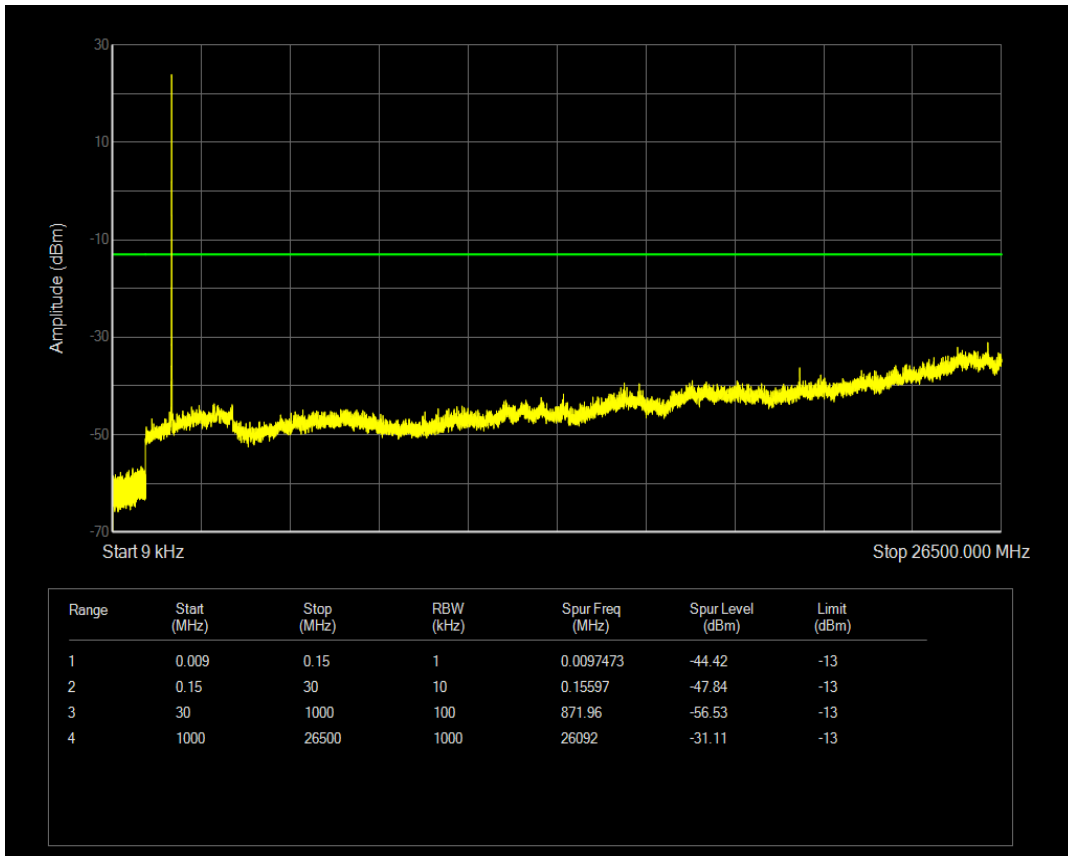

Band66 QPSK BW=5MHz Channel=131997 RB Size=1 Position=#0

Band66 16QAM BW=3MHz Channel=132657 RB Size=15 Position=#0