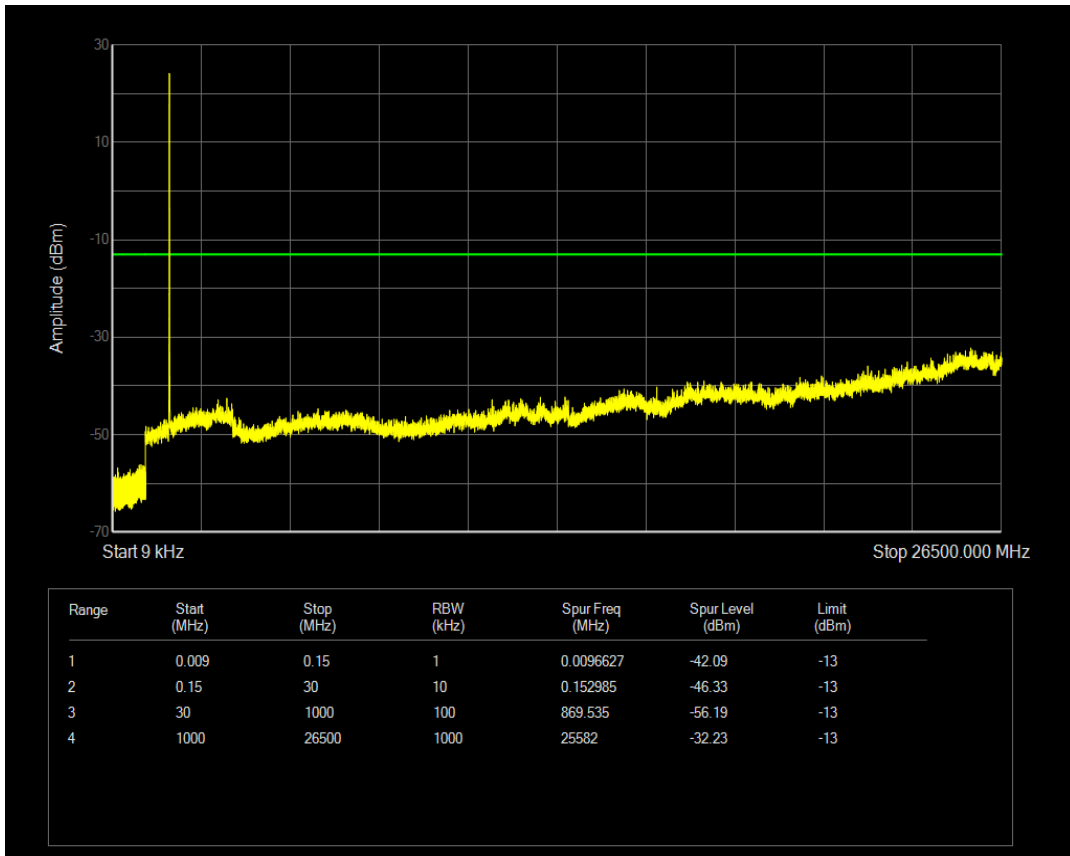

Band66 16QAM BW=1.4MHz Channel=132665 RB Size=1 Position=#0

Band66 16QAM BW=1.4MHz Channel=132665 RB Size=6 Position=#0

Band66 QPSK BW=3MHz Channel=131987 RB Size=1 Position=#0

Band66 QPSK BW=3MHz Channel=131987 RB Size=15 Position=#0