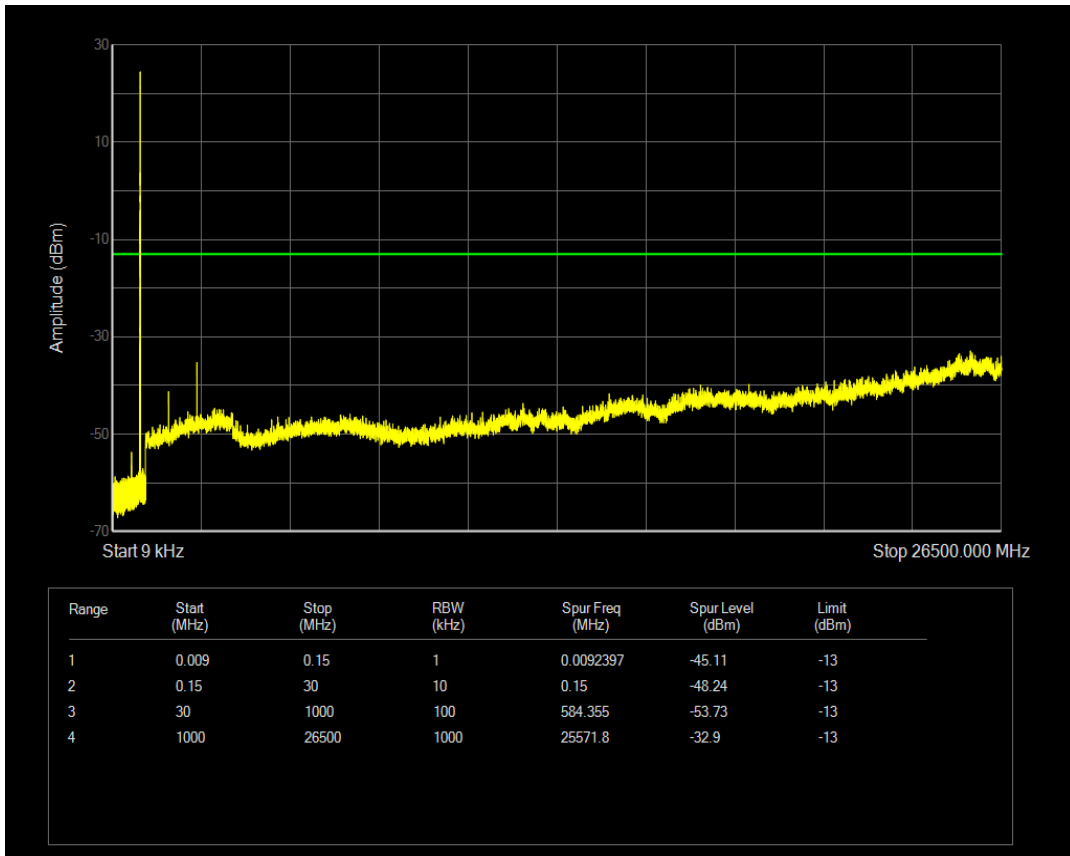

Band5 16QAM BW=5MHz Channel=20525 RB Size=1 Position=#0

Band5 16QAM BW=5MHz Channel=20525 RB Size=25 Position=#0

Band5 QPSK BW=5MHz Channel=20625 RB Size=1 Position=#0

Band5 QPSK BW=5MHz Channel=20625 RB Size=25 Position=#0

Band5 16QAM BW=5MHz Channel=20625 RB Size=1 Position=#0

Band5 16QAM BW=5MHz Channel=20625 RB Size=25 Position=#0

Band5 QPSK BW=10MHz Channel=20450 RB Size=1 Position=#0

Band5 QPSK BW=10MHz Channel=20450 RB Size=50 Position=#0