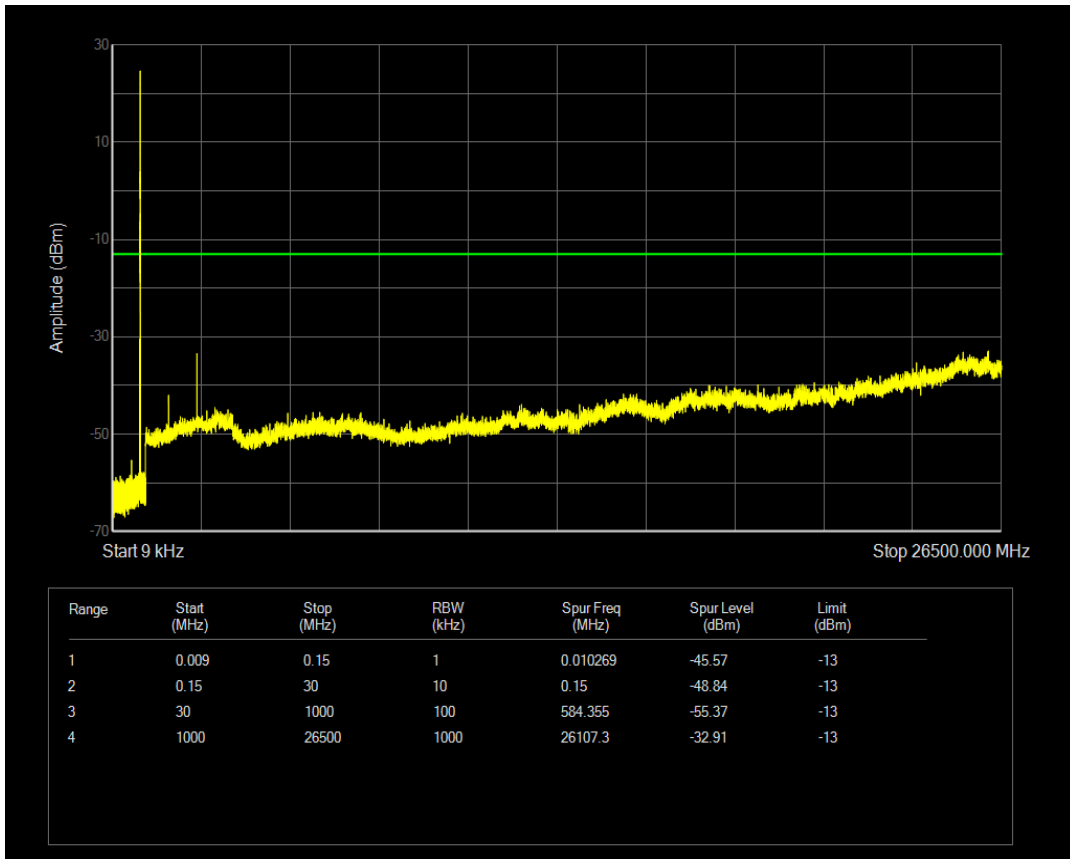

Band5 16QAM BW=5MHz Channel=20425 RB Size=1 Position=#0

Band5 16QAM BW=5MHz Channel=20425 RB Size=25 Position=#0

Band5 QPSK BW=5MHz Channel=20525 RB Size=1 Position=#0

Band5 QPSK BW=5MHz Channel=20525 RB Size=25 Position=#0

Band5 16QAM BW=5MHz Channel=20525 RB Size=1 Position=#0

Band5 16QAM BW=5MHz Channel=20525 RB Size=25 Position=#0

Band5 QPSK BW=5MHz Channel=20625 RB Size=1 Position=#0

Band5 QPSK BW=5MHz Channel=20625 RB Size=25 Position=#0