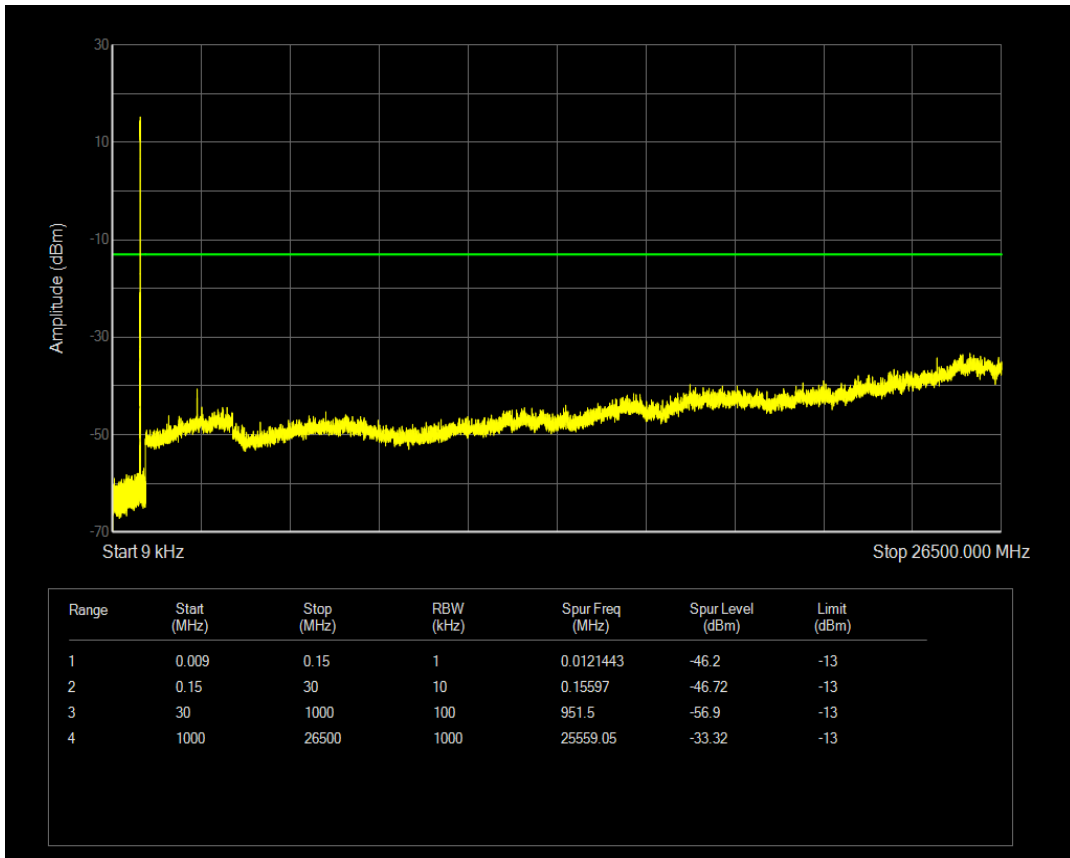

Band5 16QAM BW=5MHz Channel=20525 RB Size=1 Position=#0

Band5 16QAM BW=5MHz Channel=20525 RB Size=25 Position=#0

Band5 QPSK BW=5MHz Channel=20625 RB Size=1 Position=#0

Band5 QPSK BW=5MHz Channel=20625 RB Size=25 Position=#0

Band5 16QAM BW=5MHz Channel=20625 RB Size=1 Position=#0

Band5 16QAM BW=5MHz Channel=20625 RB Size=25 Position=#0

Band5 QPSK BW=10MHz Channel=20450 RB Size=1 Position=#0

Band5 QPSK BW=10MHz Channel=20450 RB Size=50 Position=#0