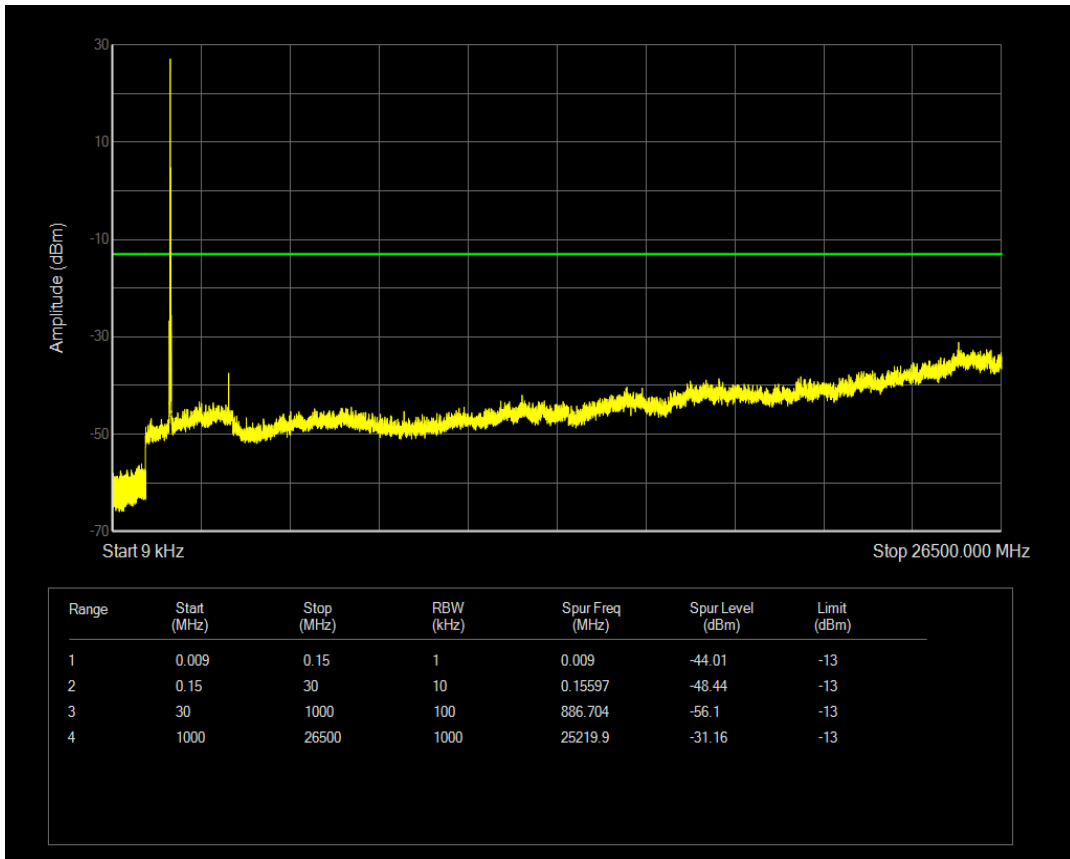

Band66 16QAM BW=15MHz Channel=132322 RB Size=75 Position=#0

Band66 16QAM BW=15MHz Channel=132322 RB Size=1 Position=#0