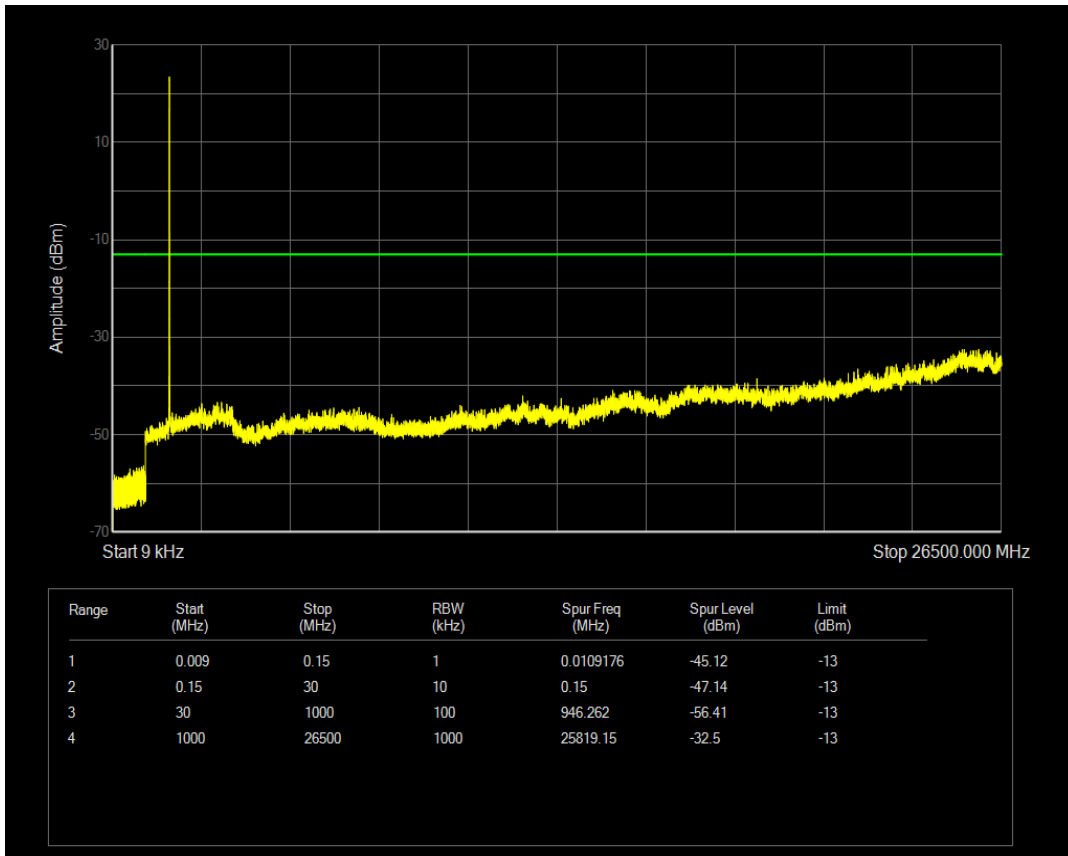

Band66 QPSK BW=3MHz Channel=132322 RB Size=1 Position=#0

Band66 16QAM BW=3MHz Channel=131987 RB Size=15 Position=#0