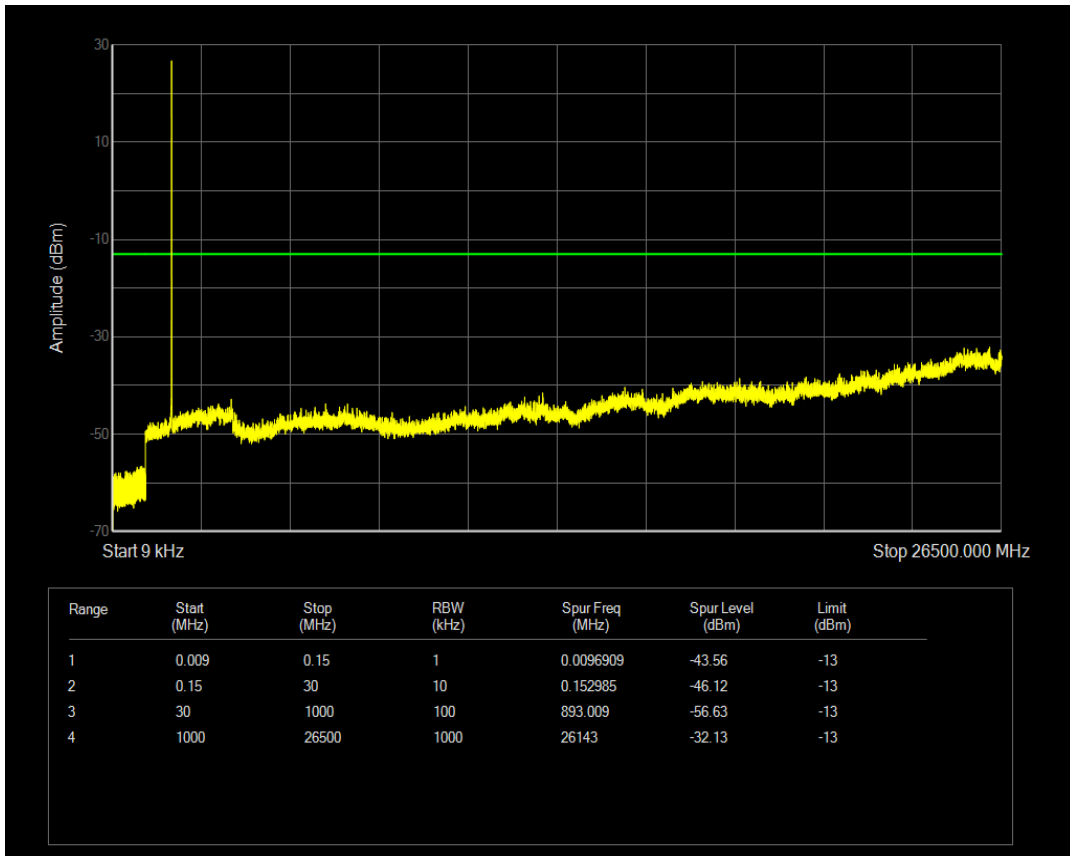

Band66 QPSK BW=3MHz Channel=132657 RB Size=15 Position=#0

Band66 QPSK BW=3MHz Channel=132657 RB Size=1 Position=#0