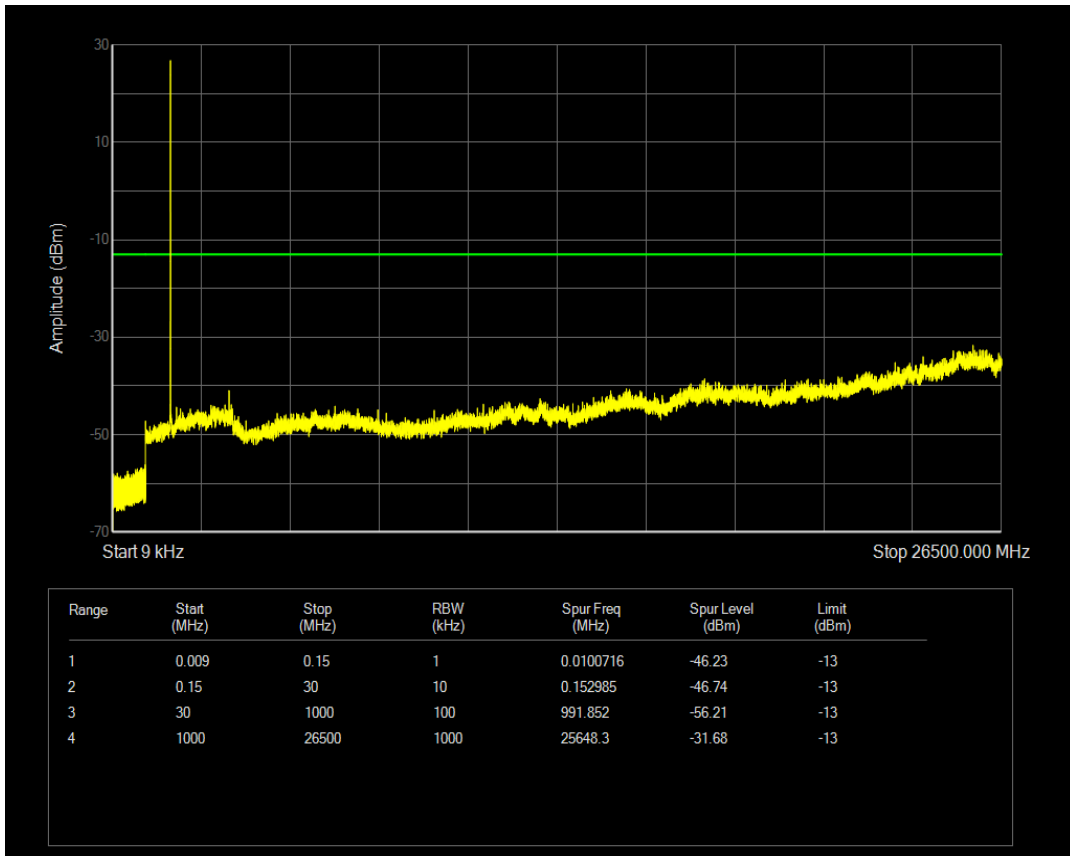

Band66 QPSK BW=1.4MHz Channel=132665 RB Size=1 Position=#0

Band66 16QAM BW=1.4MHz Channel=132322 RB Size=6 Position=#0