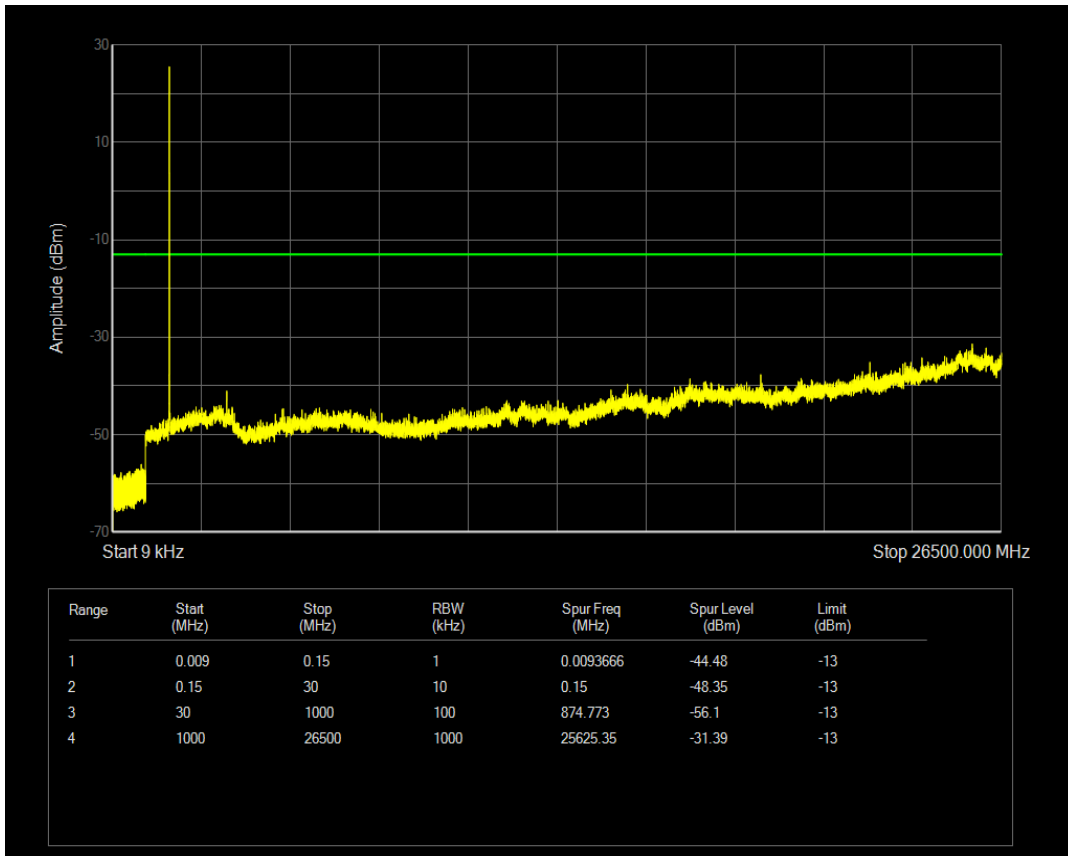

Band66 QPSK BW=1.4MHz Channel=132322 RB Size=1 Position=#0

Band66 16QAM BW=1.4MHz Channel=131979 RB Size=6 Position=#0