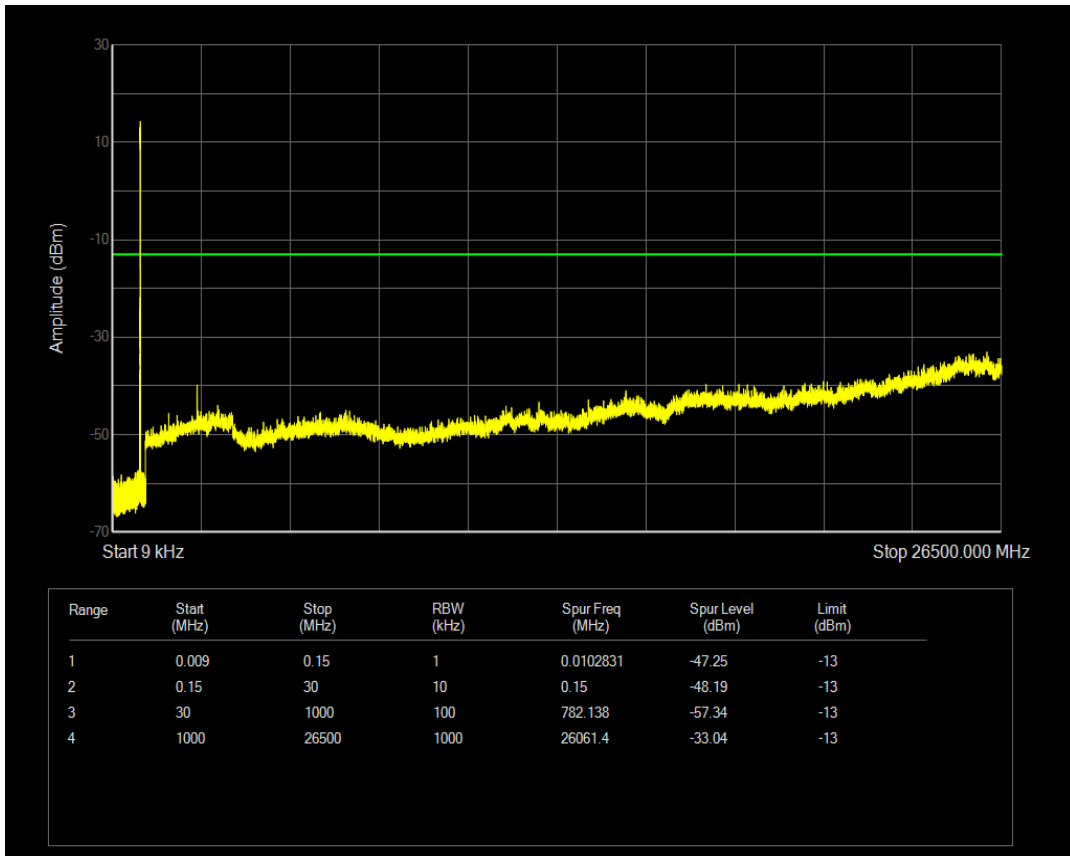

Band5 16QAM BW=5MHz Channel=20525 RB Size=1 Position=#0

Band5 16QAM BW=5MHz Channel=20525 RB Size=25 Position=#0

Band5 QPSK BW=5MHz Channel=20625 RB Size=1 Position=#0

Band5 QPSK BW=5MHz Channel=20625 RB Size=25 Position=#0

Band5 16QAM BW=5MHz Channel=20625 RB Size=1 Position=#0

Band5 16QAM BW=5MHz Channel=20625 RB Size=25 Position=#0

Band5 QPSK BW=10MHz Channel=20450 RB Size=1 Position=#0

Band5 QPSK BW=10MHz Channel=20450 RB Size=50 Position=#0