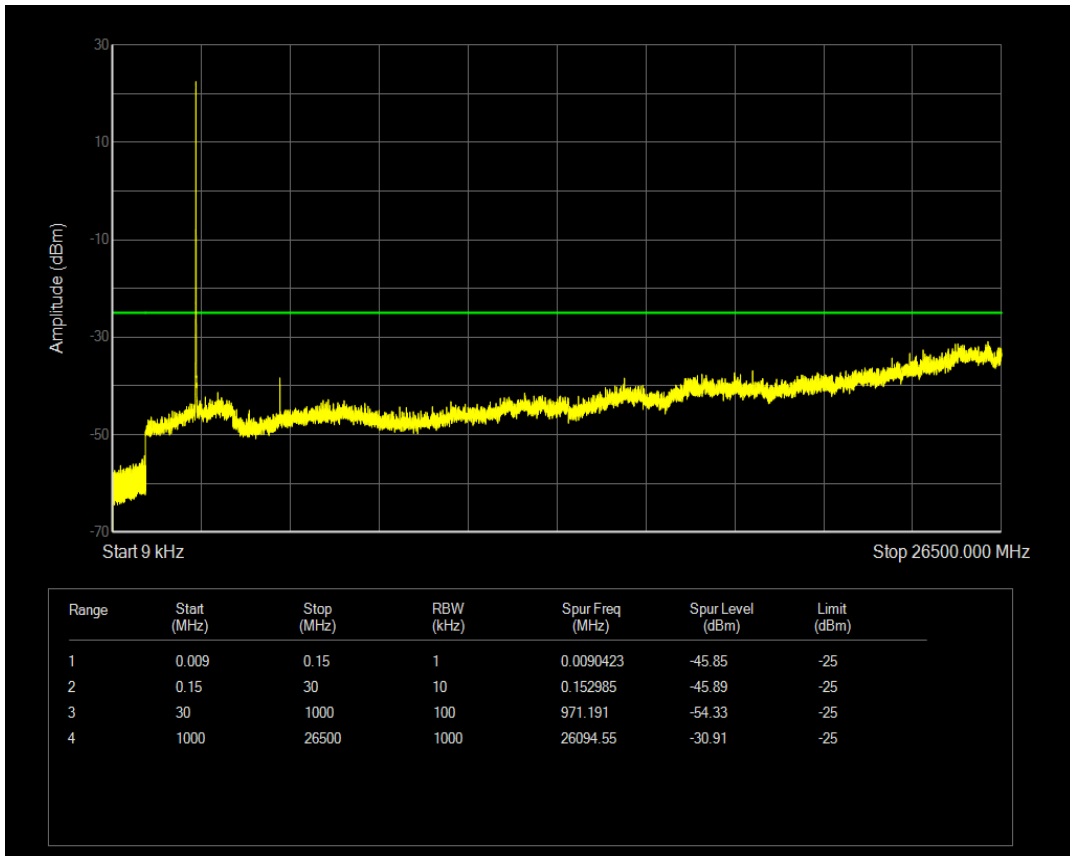

Band66 16QAM BW=20MHz Channel=132572 RB Size=1 Position=#0

Band66 16QAM BW=20MHz Channel=132572 RB Size=100 Position=#0

Band7 QPSK BW=5MHz Channel=20775 RB Size=1 Position=#0

Band7 QPSK BW=5MHz Channel=20775 RB Size=25 Position=#0

Band7 16QAM BW=5MHz Channel=20775 RB Size=1 Position=#0

Band7 16QAM BW=5MHz Channel=20775 RB Size=25 Position=#0

Band7 QPSK BW=5MHz Channel=21100 RB Size=1 Position=#0

Band7 QPSK BW=5MHz Channel=21100 RB Size=25 Position=#0