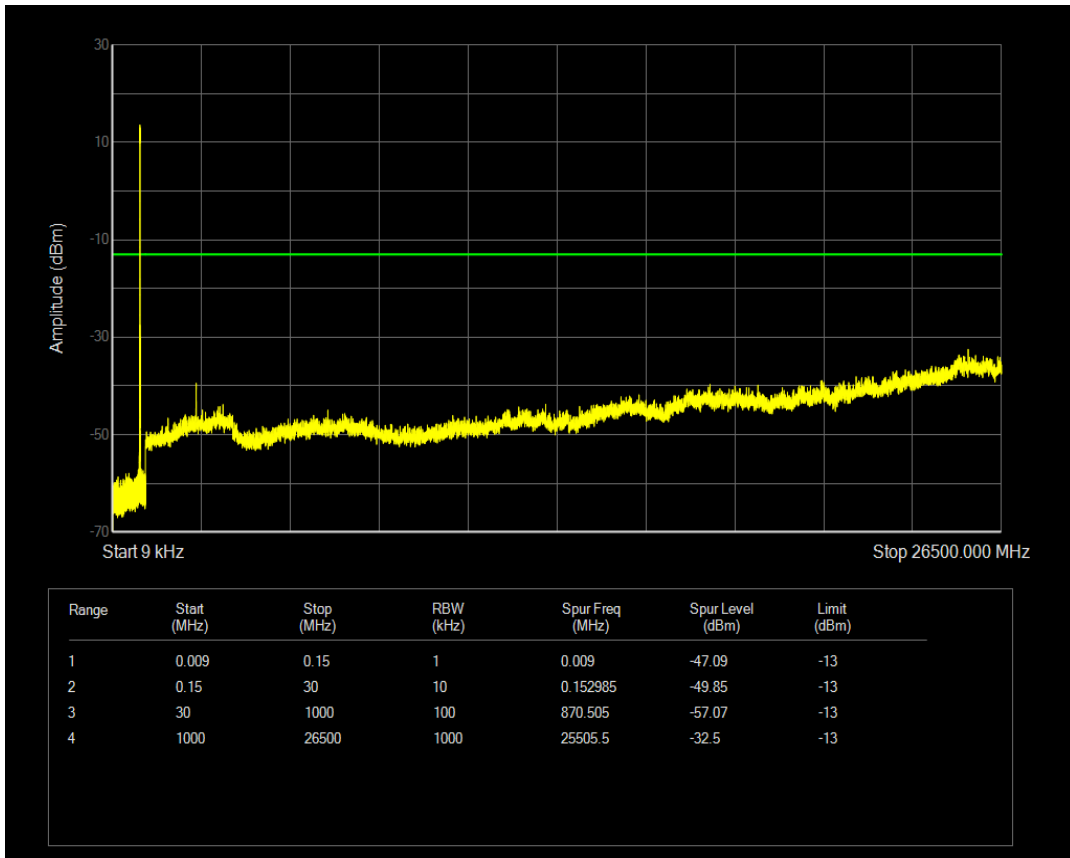

Band5 16QAM BW=5MHz Channel=20425 RB Size=1 Position=#0

Band5 16QAM BW=5MHz Channel=20425 RB Size=25 Position=#0

Band5 QPSK BW=5MHz Channel=20525 RB Size=1 Position=#0

Band5 QPSK BW=5MHz Channel=20525 RB Size=25 Position=#0

Band5 16QAM BW=5MHz Channel=20525 RB Size=1 Position=#0

Band5 16QAM BW=5MHz Channel=20525 RB Size=25 Position=#0

Band5 QPSK BW=5MHz Channel=20625 RB Size=1 Position=#0

Band5 QPSK BW=5MHz Channel=20625 RB Size=25 Position=#0