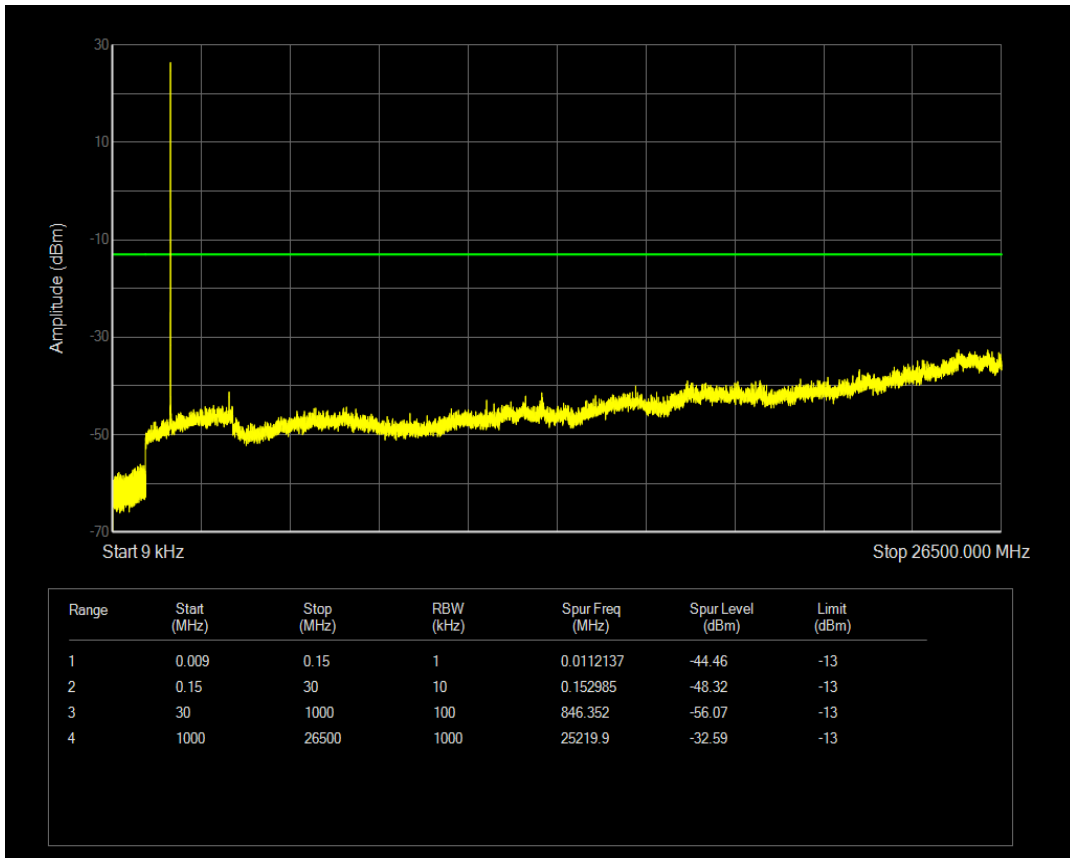

Band66 16QAM BW=1.4MHz Channel=131979 RB Size=1 Position=#0

Band66 16QAM BW=1.4MHz Channel=131979 RB Size=6 Position=#0

Band66 QPSK BW=1.4MHz Channel=132322 RB Size=1 Position=#0

Band66 QPSK BW=1.4MHz Channel=132322 RB Size=6 Position=#0