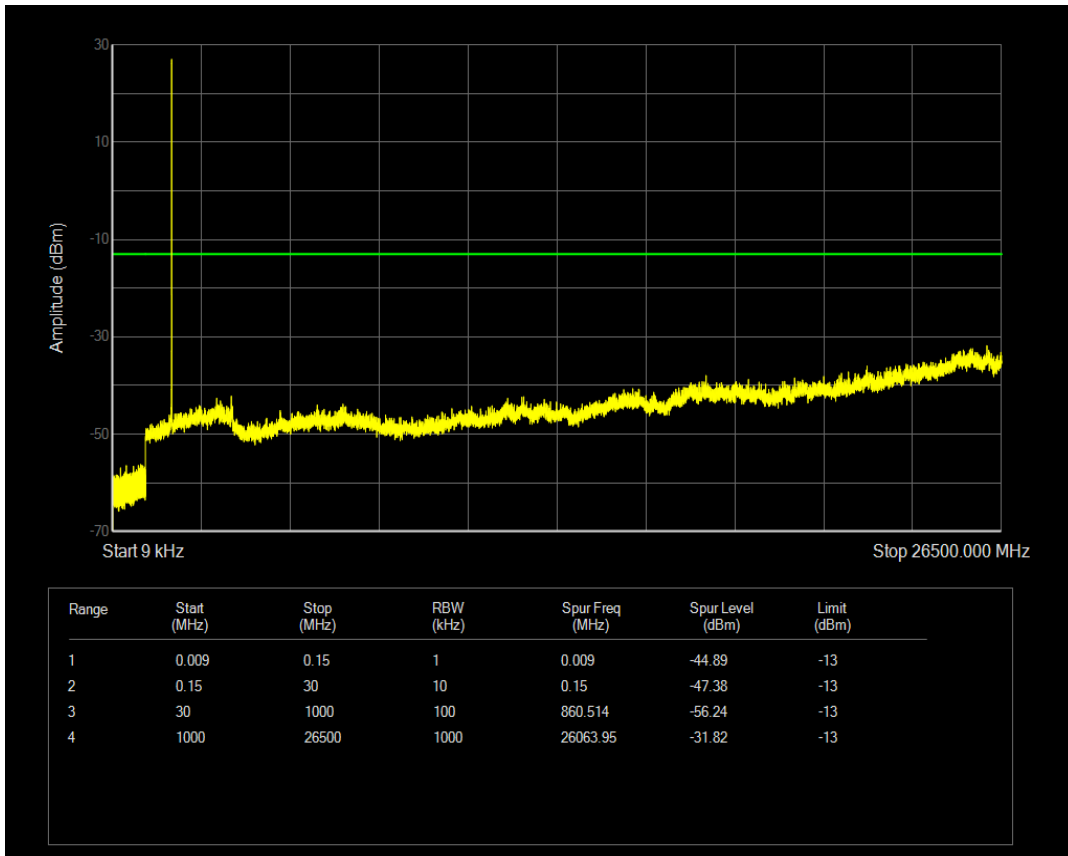

Band66 QPSK BW=1.4MHz Channel=132665 RB Size=6 Position=#0

Band66 QPSK BW=1.4MHz Channel=132665 RB Size=1 Position=#0