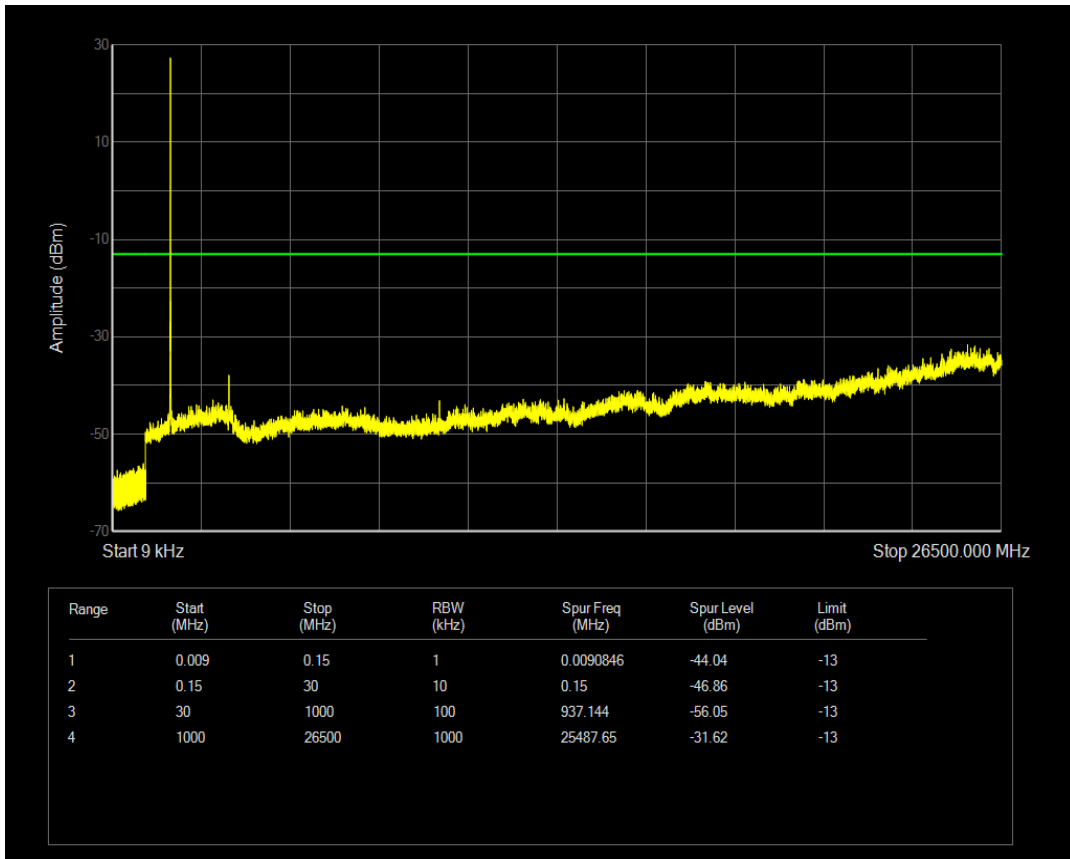

Band66 16QAM BW=5MHz Channel=132322 RB Size=25 Position=#0

Band66 16QAM BW=5MHz Channel=132322 RB Size=1 Position=#0