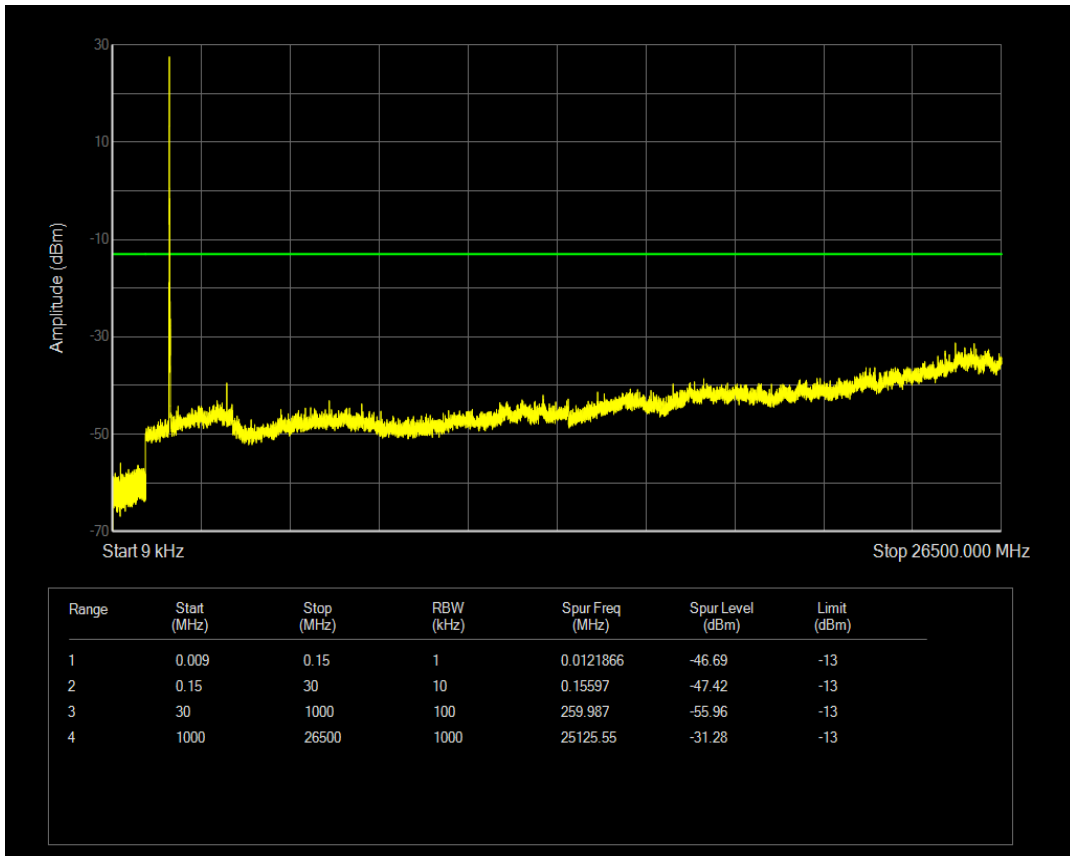

Band66 16QAM BW=15MHz Channel=132047 RB Size=75 Position=#0

Band66 16QAM BW=15MHz Channel=132047 RB Size=1 Position=#0