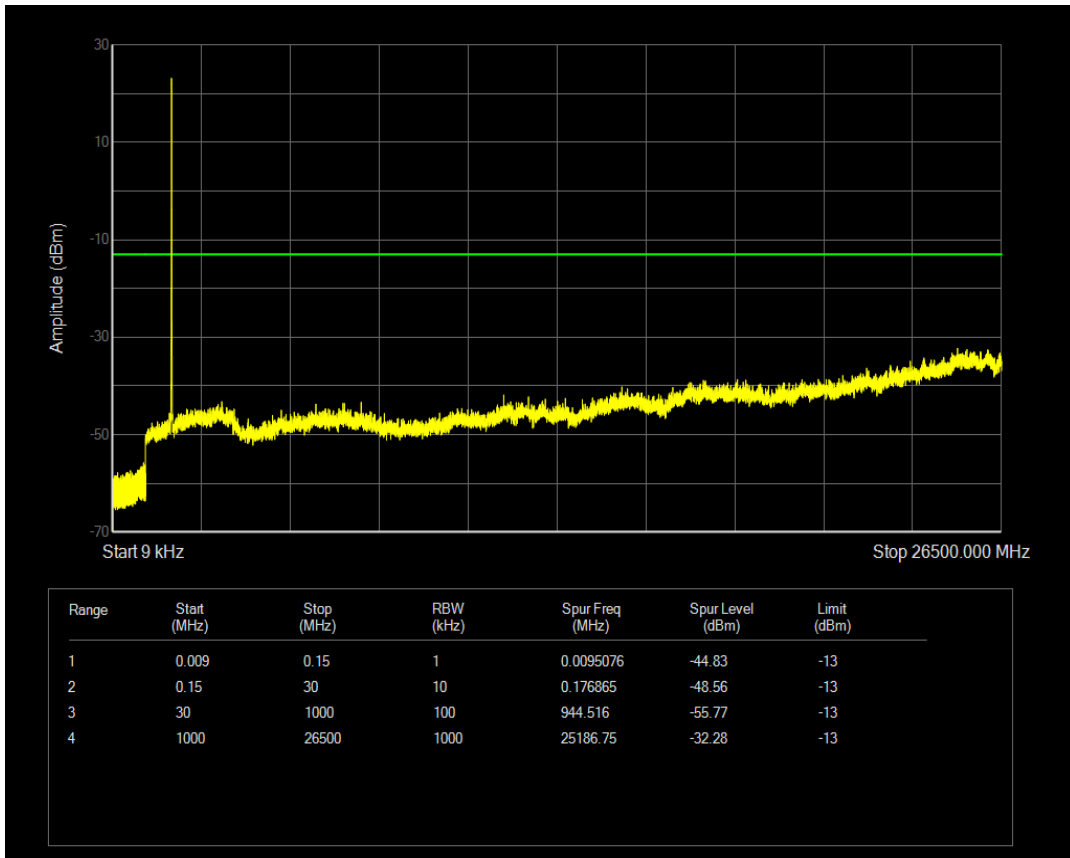

Band66 QPSK BW=10MHz Channel=132022 RB Size=1 Position=#0

Band66 16QAM BW=5MHz Channel=132647 RB Size=25 Position=#0