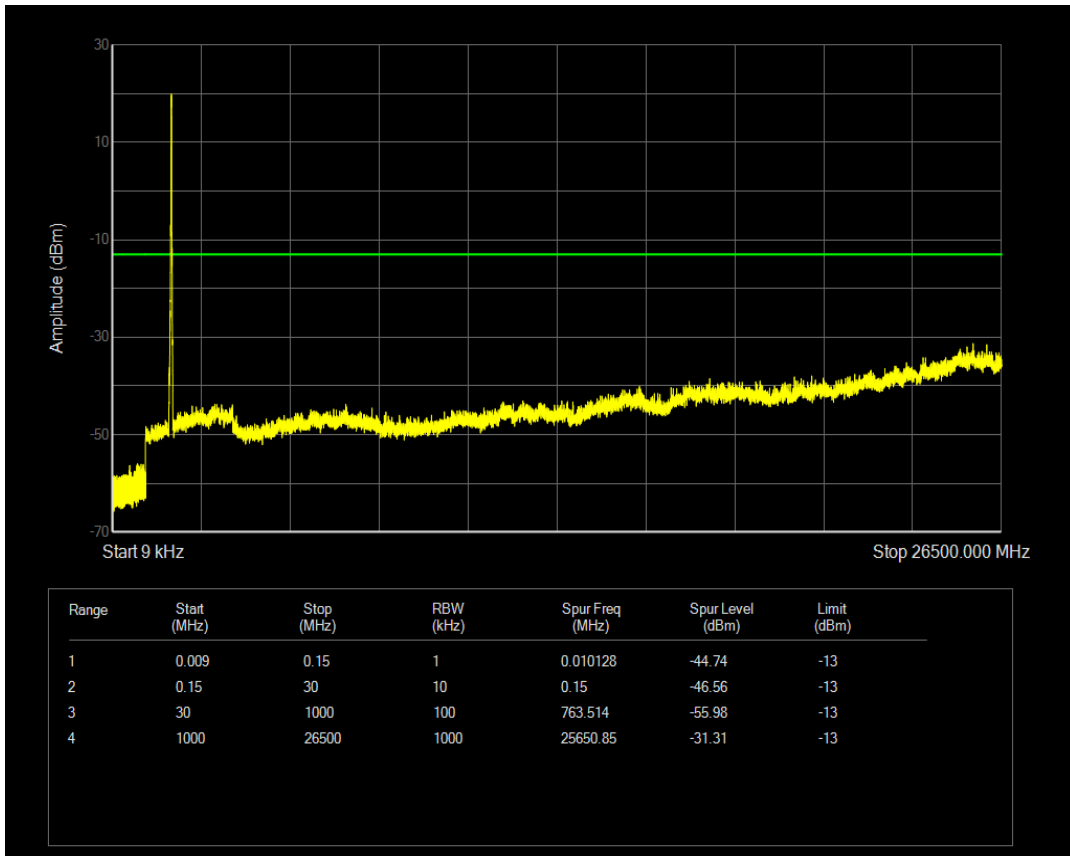

Band7 QPSK BW=5MHz Channel=20775 RB Size=1 Position=#0

Band66 16QAM BW=20MHz Channel=132572 RB Size=100 Position=#0