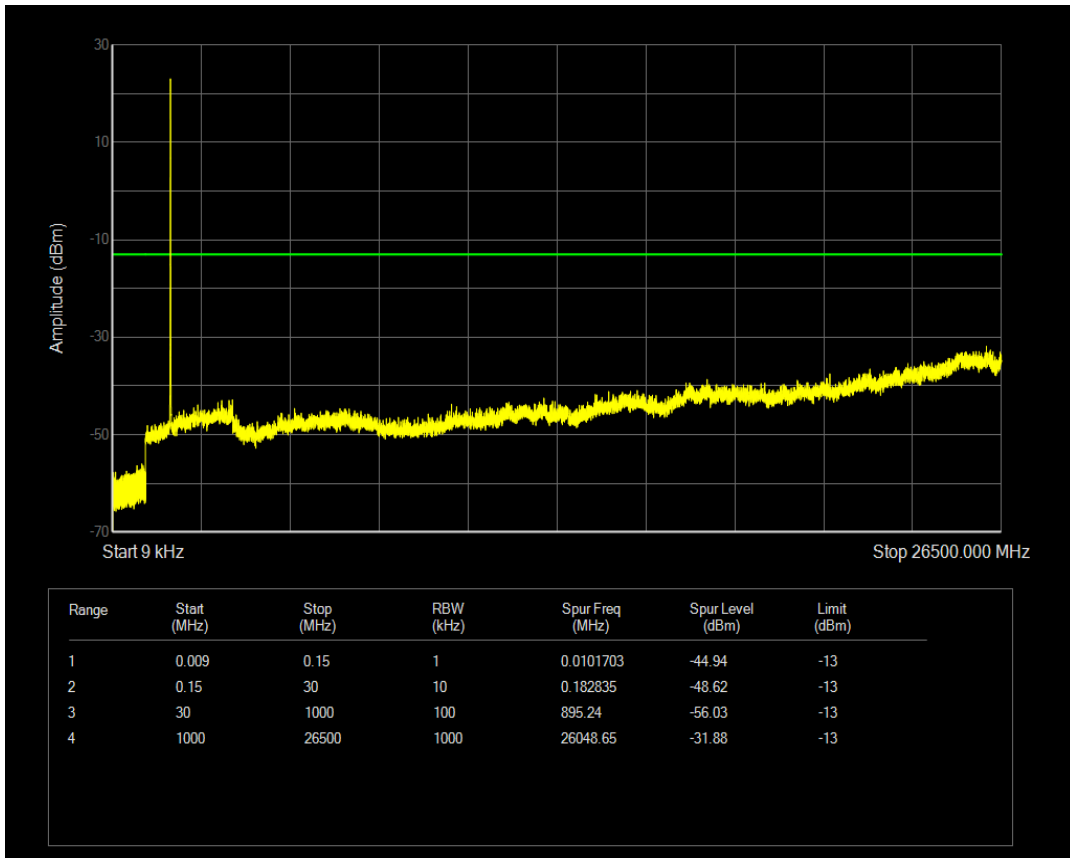

Band66 QPSK BW=5MHz Channel=132647 RB Size=1 Position=#0

Band66 16QAM BW=5MHz Channel=132322 RB Size=25 Position=#0