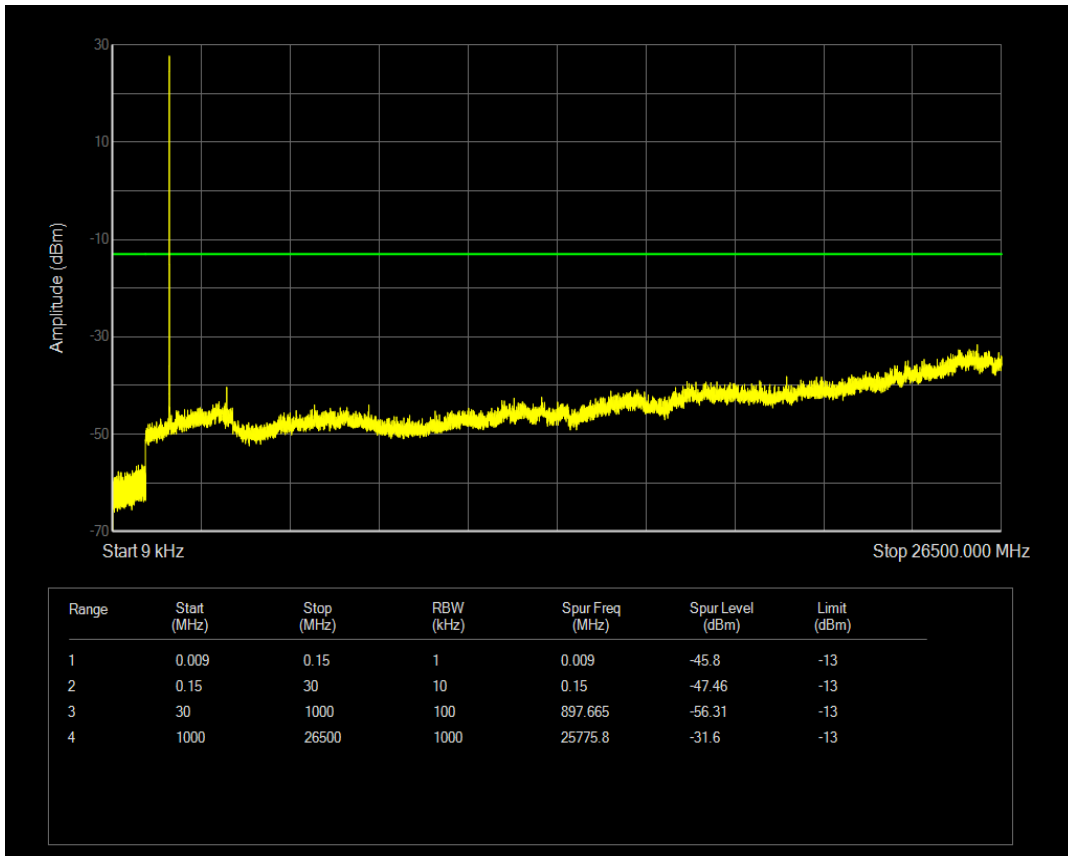

Band66 16QAM BW=1.4MHz Channel=131979 RB Size=6 Position=#0

Band66 16QAM BW=1.4MHz Channel=131979 RB Size=1 Position=#0