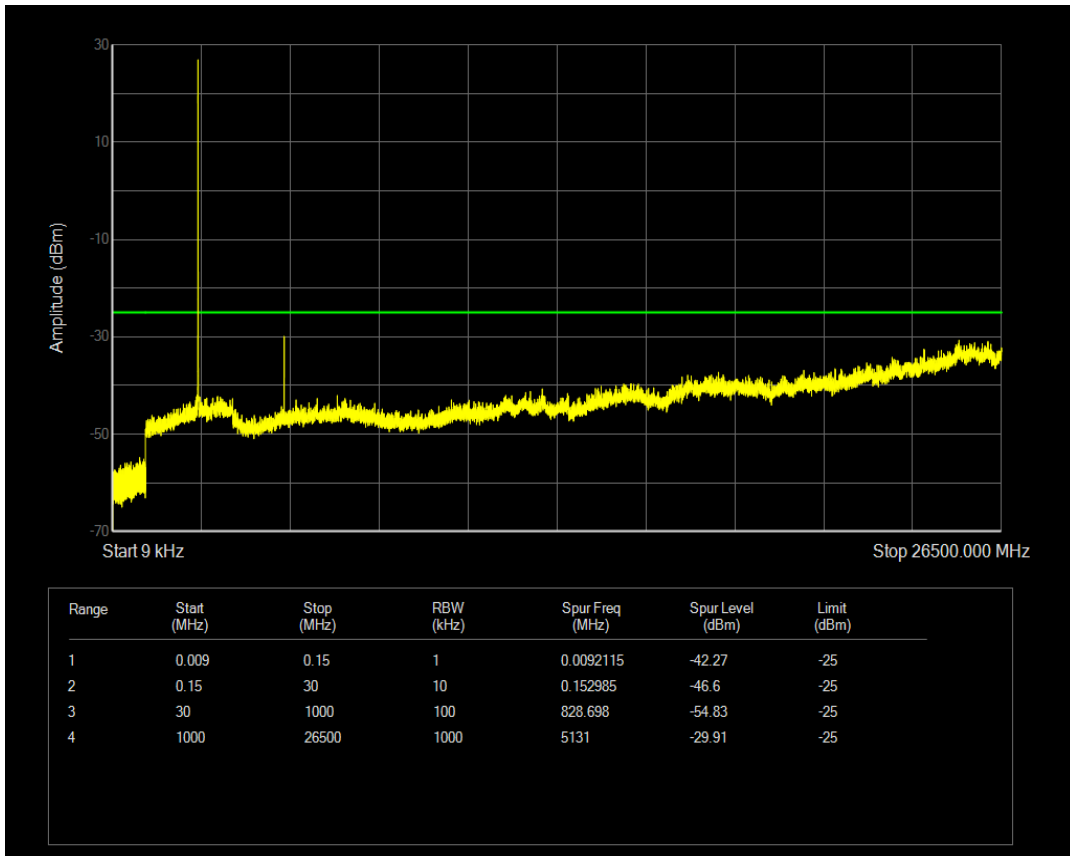

Band7 16QAM BW=5MHz Channel=21100 RB Size=1 Position=#0

Band7 16QAM BW=5MHz Channel=21100 RB Size=25 Position=#0

Band7 QPSK BW=5MHz Channel=21425 RB Size=1 Position=#0

Band7 QPSK BW=5MHz Channel=21425 RB Size=25 Position=#0

Band7 16QAM BW=5MHz Channel=21425 RB Size=1 Position=#0

Band7 16QAM BW=5MHz Channel=21425 RB Size=25 Position=#0

Band7 QPSK BW=10MHz Channel=20800 RB Size=1 Position=#0

Band7 QPSK BW=10MHz Channel=20800 RB Size=50 Position=#0