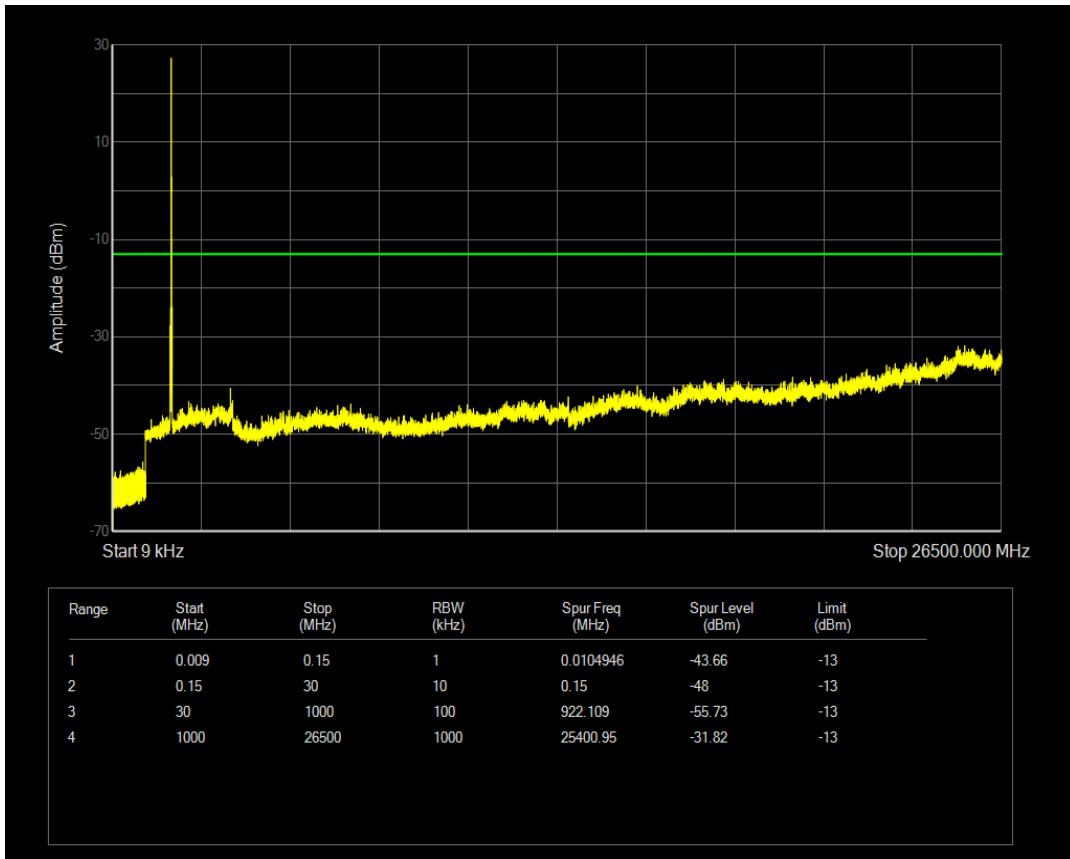

Band66 16QAM BW=15MHz Channel=132597 RB Size=75 Position=#0

Band66 16QAM BW=15MHz Channel=132597 RB Size=1 Position=#0