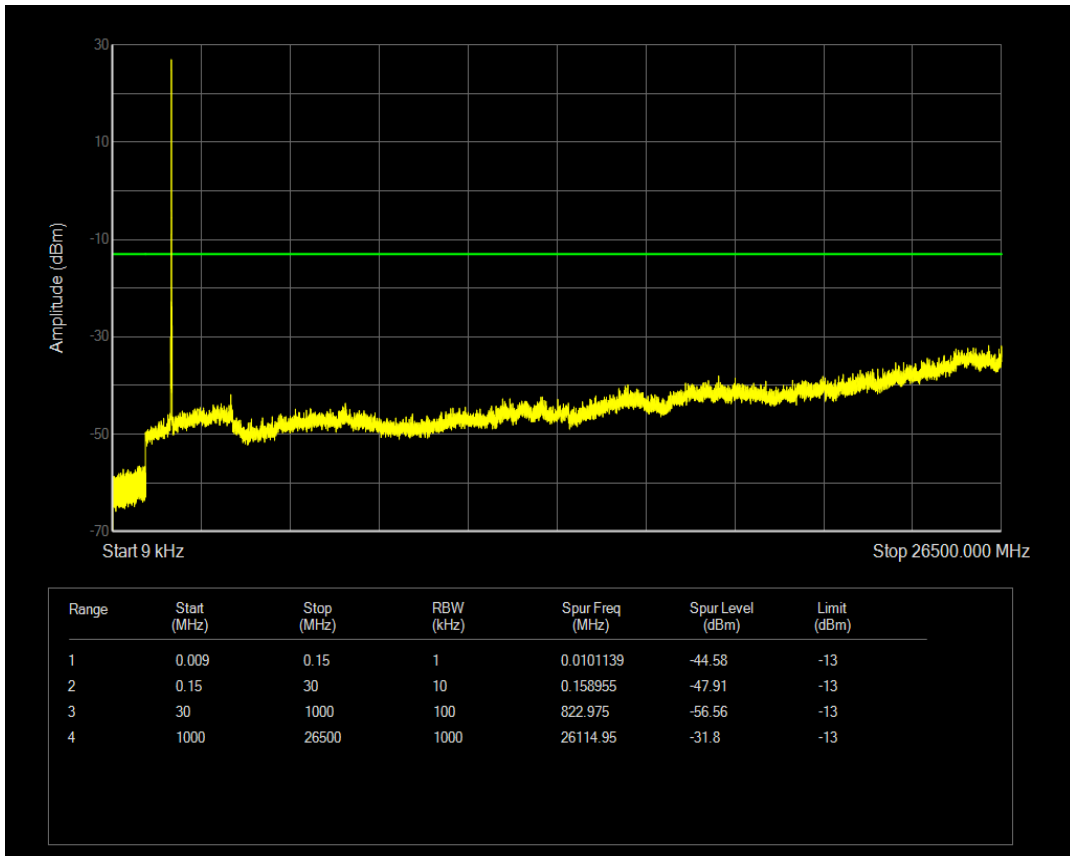

Band66 16QAM BW=10MHz Channel=132622 RB Size=50 Position=#0

Band66 16QAM BW=10MHz Channel=132622 RB Size=1 Position=#0