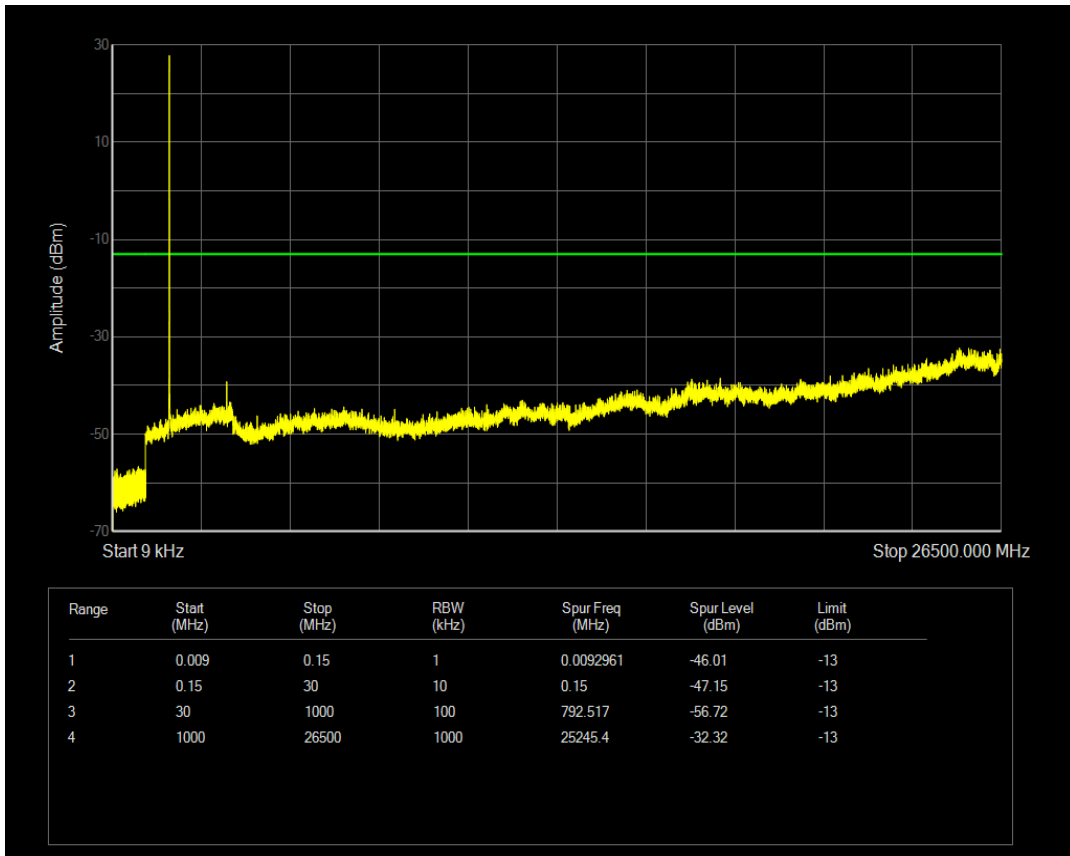

Band66 QPSK BW=3MHz Channel=131987 RB Size=15 Position=#0

Band66 QPSK BW=3MHz Channel=131987 RB Size=1 Position=#0