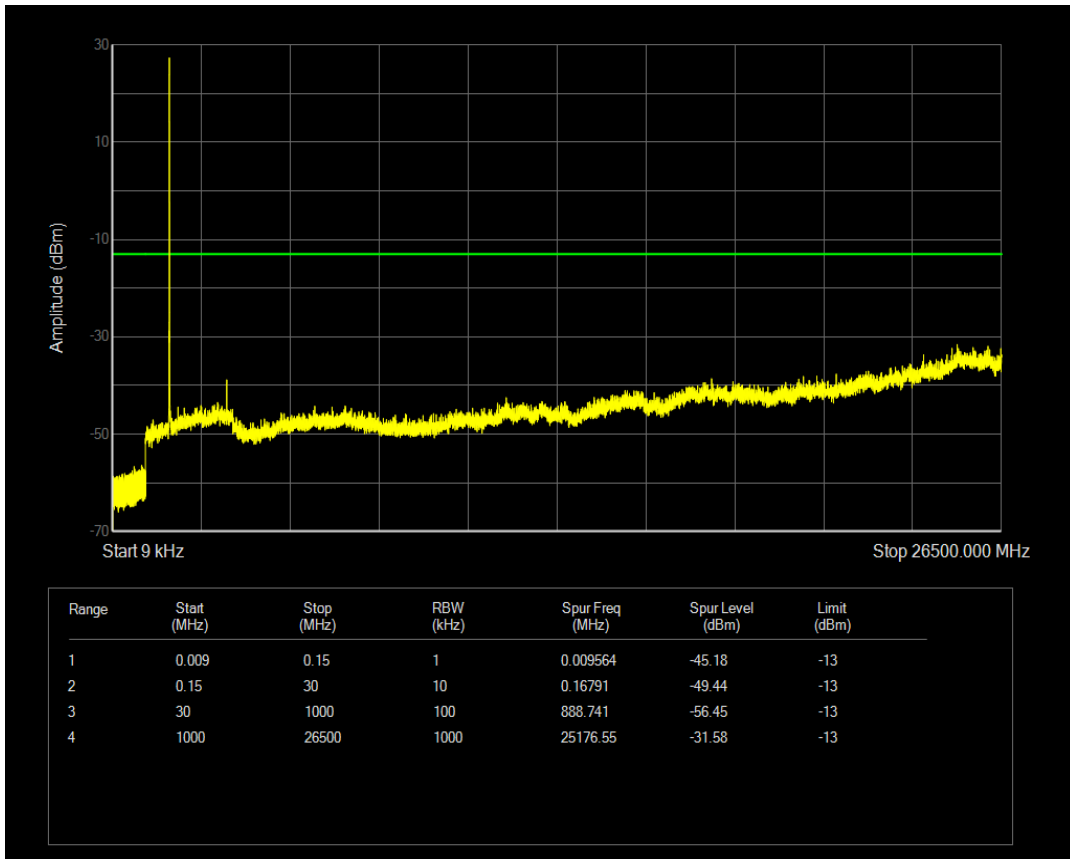

Band66 QPSK BW=5MHz Channel=131997 RB Size=25 Position=#0

Band66 QPSK BW=5MHz Channel=131997 RB Size=1 Position=#0