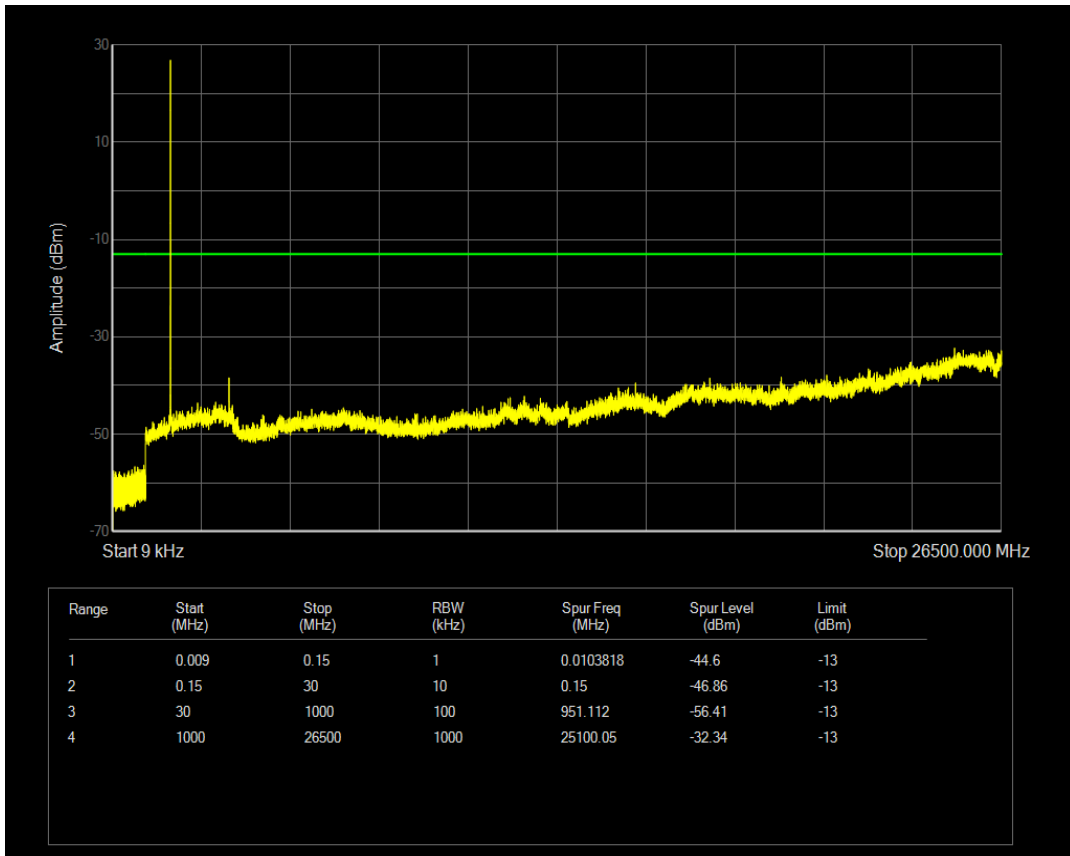

Band66 16QAM BW=1.4MHz Channel=132322 RB Size=6 Position=#0

Band66 16QAM BW=1.4MHz Channel=132322 RB Size=1 Position=#0