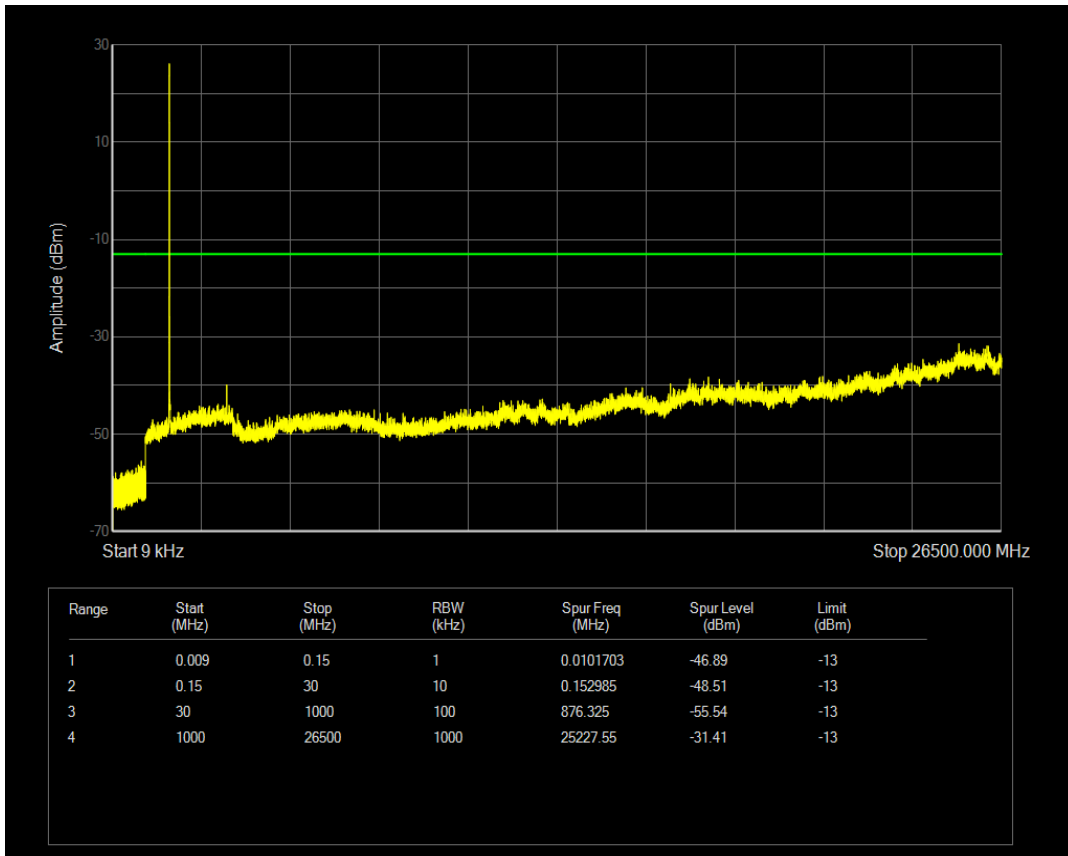

Band66 16QAM BW=3MHz Channel=131987 RB Size=15 Position=#0

Band66 16QAM BW=3MHz Channel=131987 RB Size=1 Position=#0