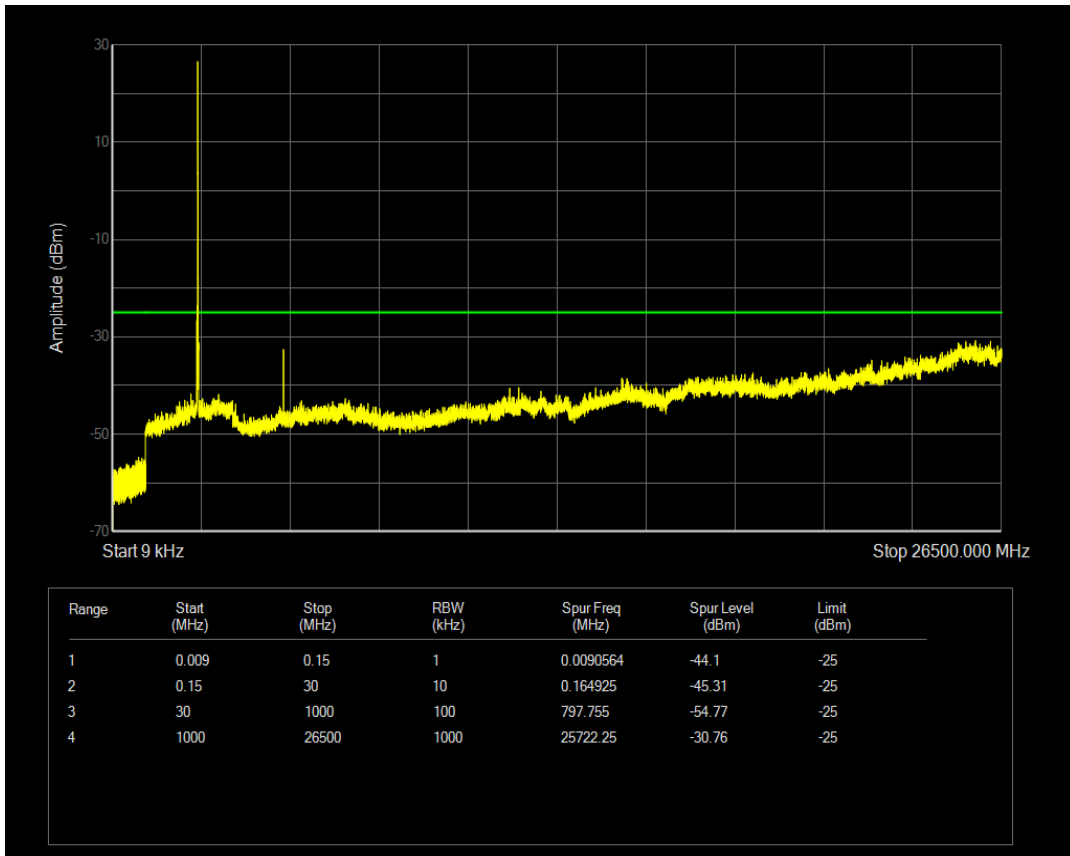

Band7 16QAM BW=15MHz Channel=21375 RB Size=75 Position=#0

Band7 16QAM BW=15MHz Channel=21375 RB Size=1 Position=#0