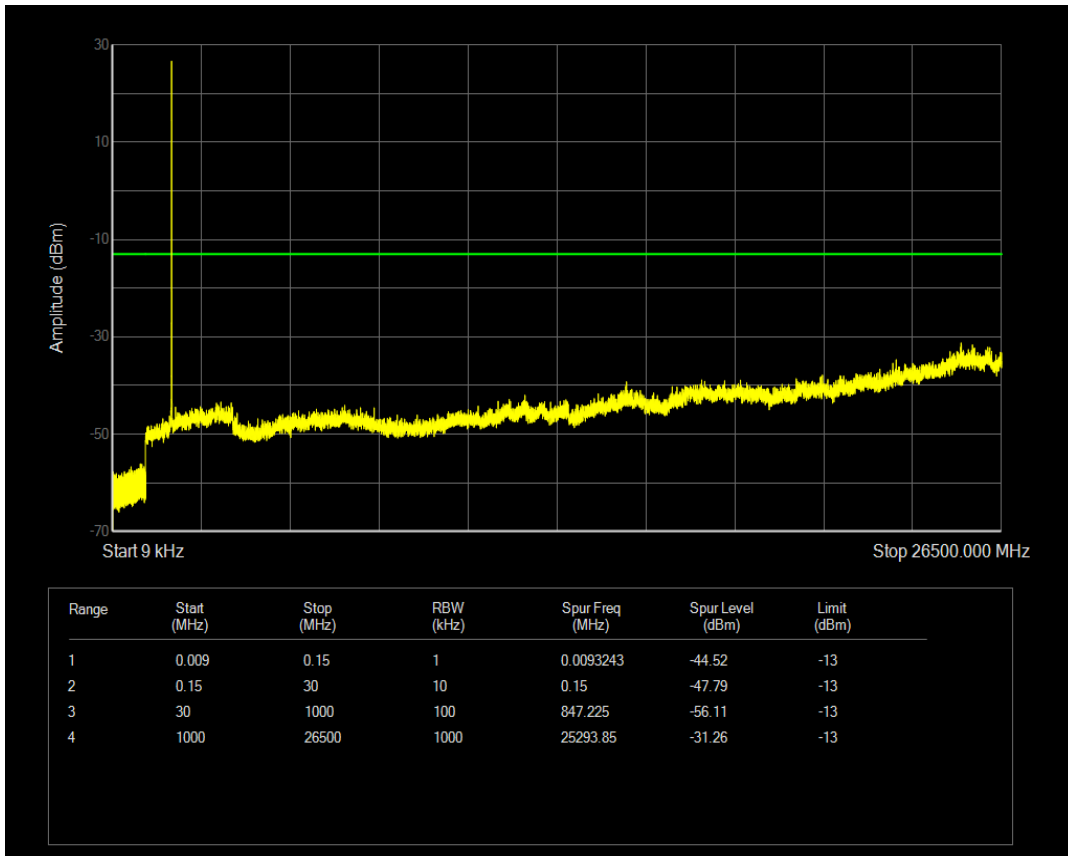

Band66 16QAM BW=3MHz Channel=132657 RB Size=15 Position=#0

Band66 16QAM BW=3MHz Channel=132657 RB Size=1 Position=#0