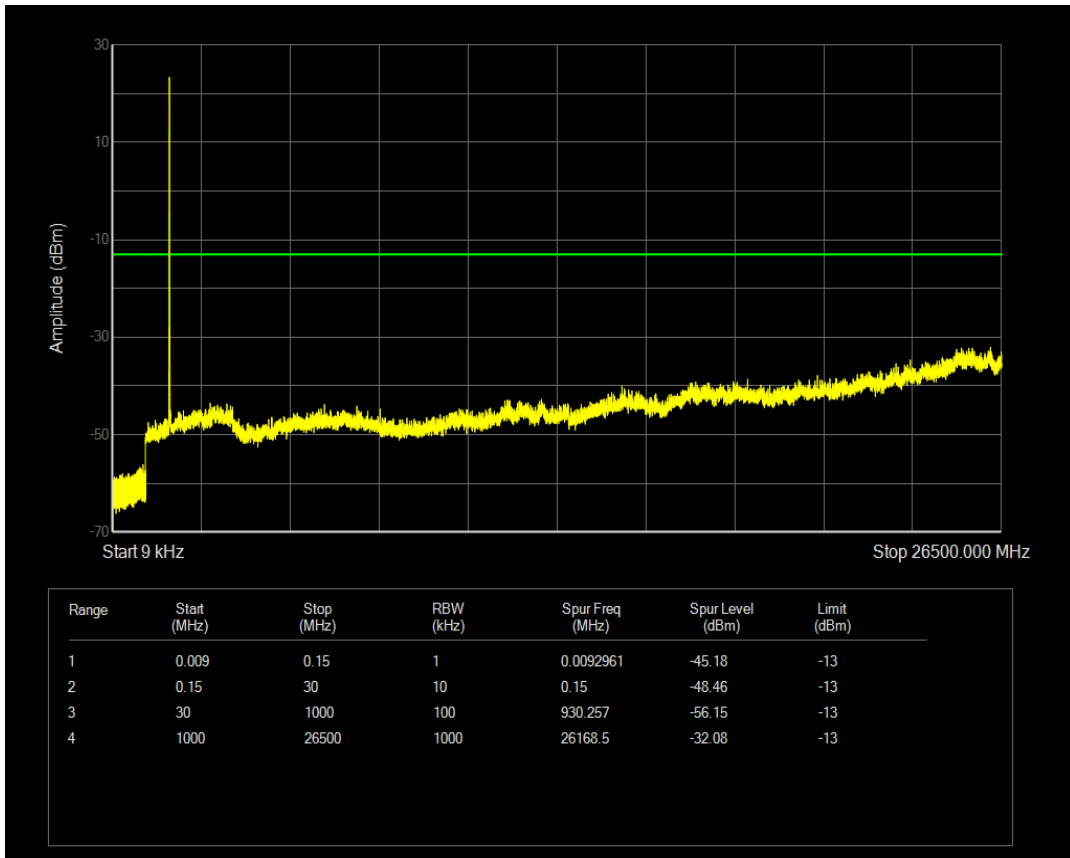

Band66 16QAM BW=3MHz Channel=132657 RB Size=1 Position=#0

Band66 16QAM BW=3MHz Channel=132657 RB Size=15 Position=#0

Band66 QPSK BW=5MHz Channel=131997 RB Size=1 Position=#0

Band66 QPSK BW=5MHz Channel=131997 RB Size=25 Position=#0