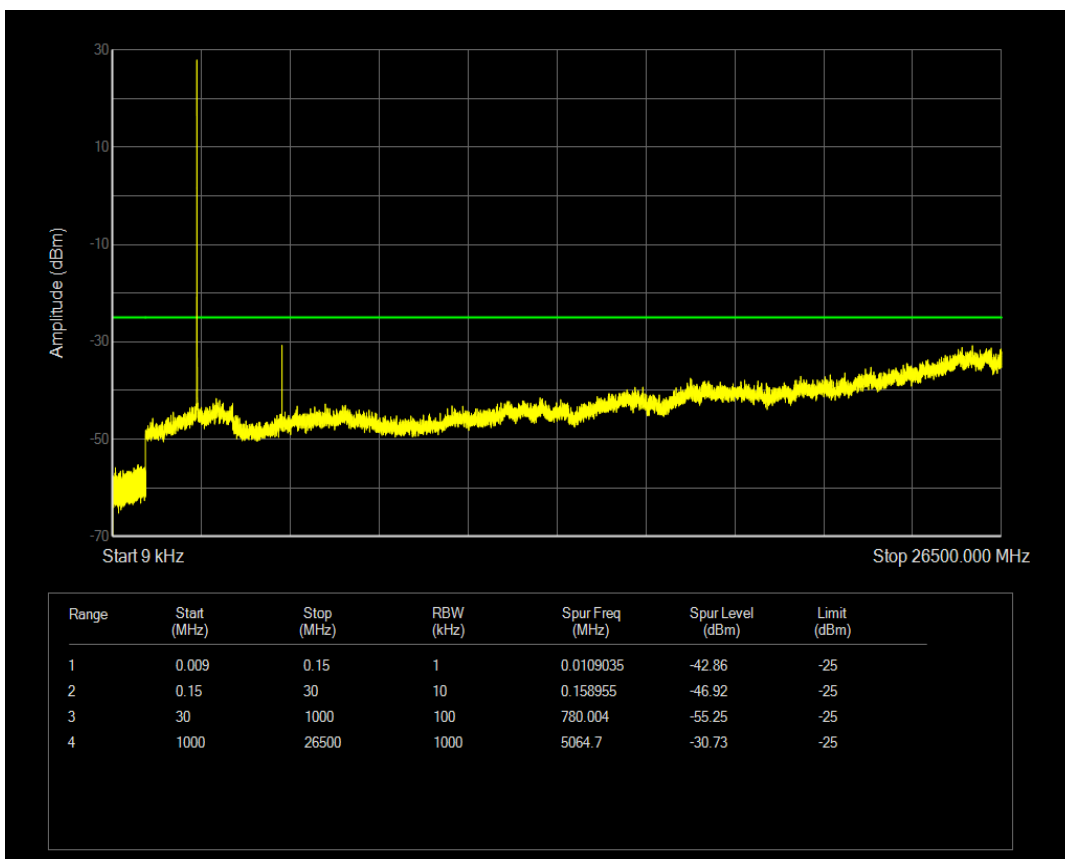

Band66 16QAM BW=20MHz Channel=132572 RB Size=1 Position=#0

Band66 16QAM BW=20MHz Channel=132572 RB Size=100 Position=#0

Band7 QPSK BW=5MHz Channel=20775 RB Size=1 Position=#0

Band7 QPSK BW=5MHz Channel=20775 RB Size=25 Position=#0

Band7 16QAM BW=5MHz Channel=20775 RB Size=1 Position=#0

Band7 16QAM BW=5MHz Channel=20775 RB Size=25 Position=#0

Band7 QPSK BW=5MHz Channel=21100 RB Size=1 Position=#0

Band7 QPSK BW=5MHz Channel=21100 RB Size=25 Position=#0