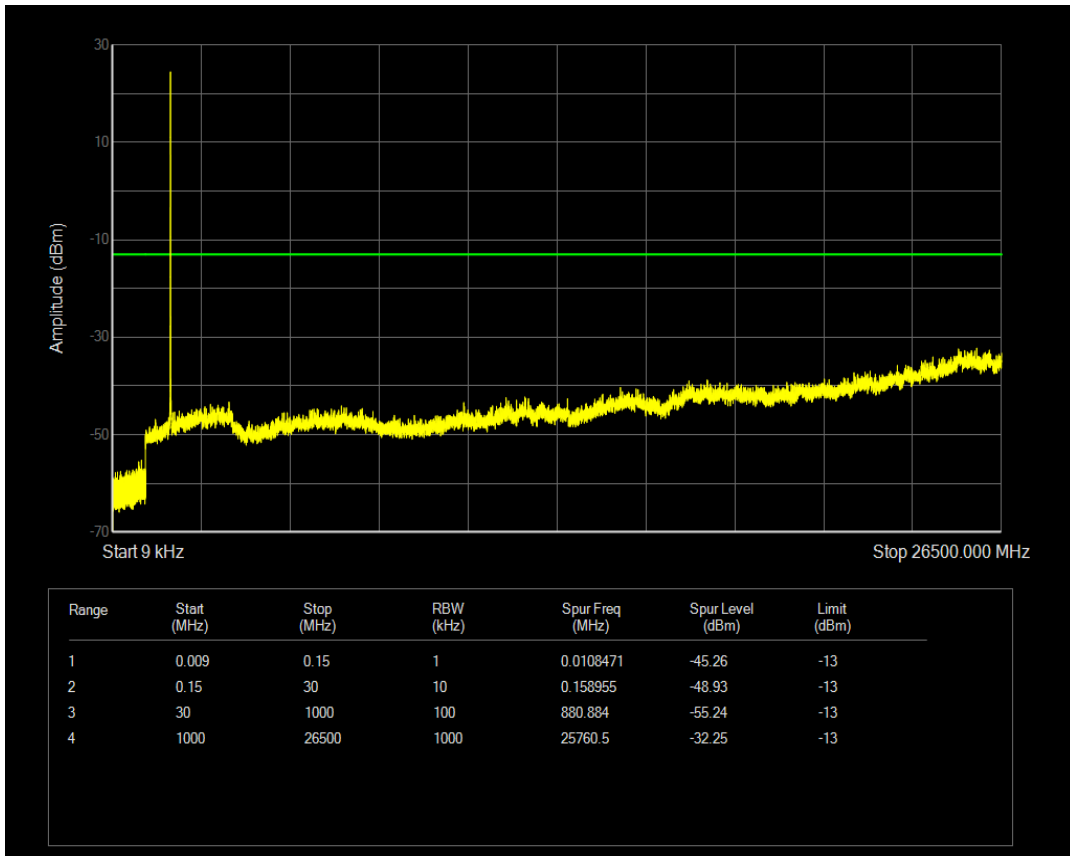

Band66 QPSK BW=3MHz Channel=132657 RB Size=1 Position=#0

Band66 16QAM BW=3MHz Channel=132322 RB Size=15 Position=#0