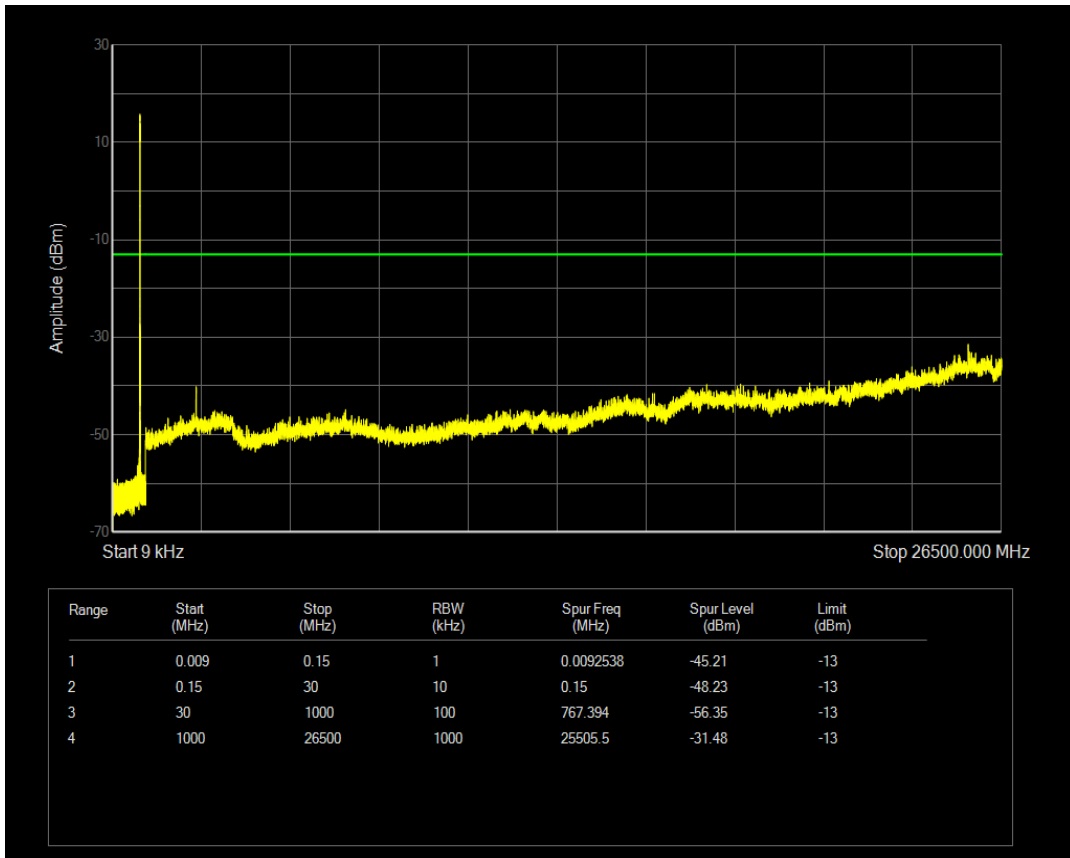

Band5 16QAM BW=5MHz Channel=20425 RB Size=1 Position=#0

Band5 16QAM BW=5MHz Channel=20425 RB Size=25 Position=#0

Band5 QPSK BW=5MHz Channel=20525 RB Size=1 Position=#0

Band5 QPSK BW=5MHz Channel=20525 RB Size=25 Position=#0

Band5 16QAM BW=5MHz Channel=20525 RB Size=1 Position=#0

Band5 16QAM BW=5MHz Channel=20525 RB Size=25 Position=#0

Band5 QPSK BW=5MHz Channel=20625 RB Size=1 Position=#0

Band5 QPSK BW=5MHz Channel=20625 RB Size=25 Position=#0