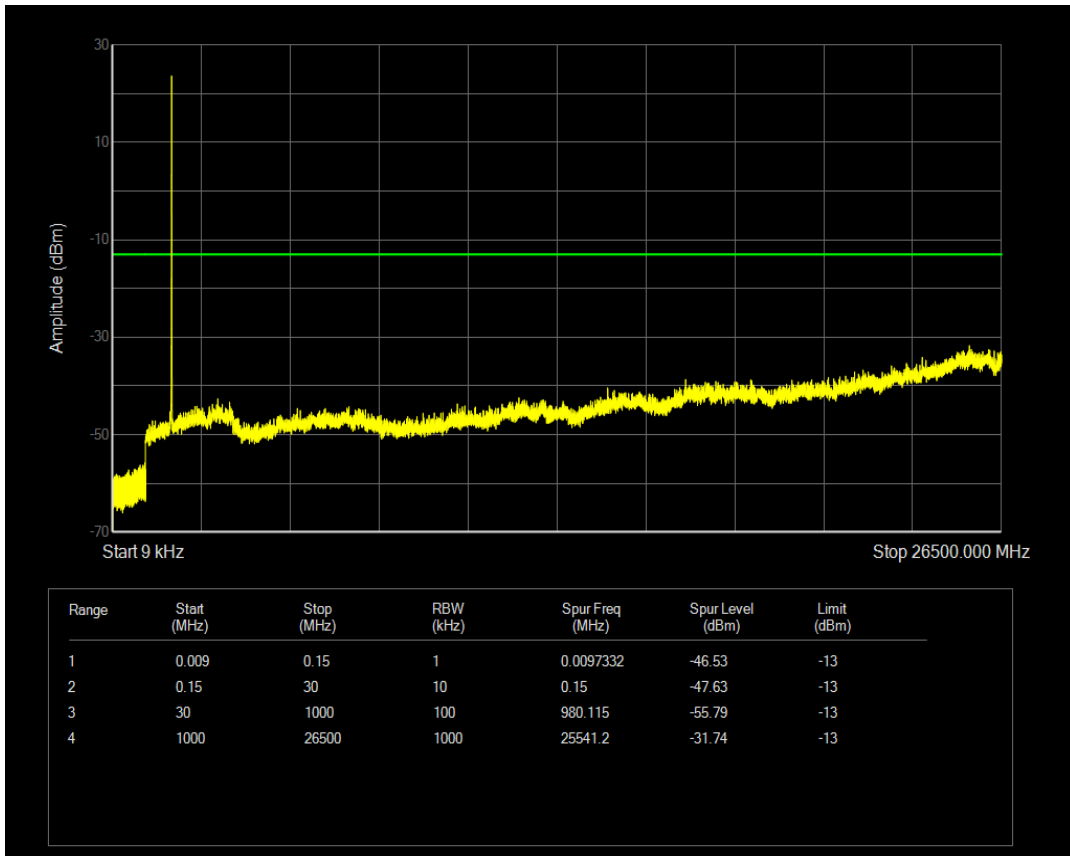

Band66 16QAM BW=3MHz Channel=132322 RB Size=1 Position=#0

Band66 16QAM BW=3MHz Channel=132322 RB Size=15 Position=#0

Band66 QPSK BW=3MHz Channel=132657 RB Size=1 Position=#0

Band66 QPSK BW=3MHz Channel=132657 RB Size=15 Position=#0