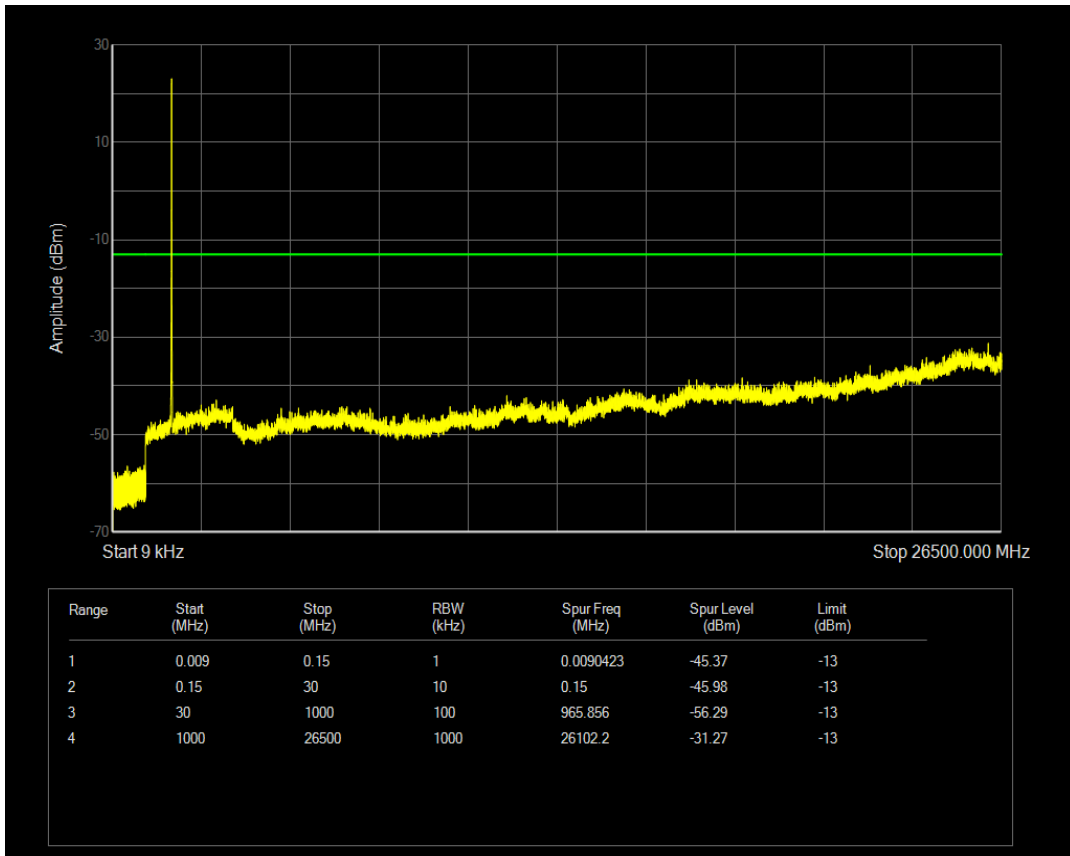

Band66 16QAM BW=5MHz Channel=132322 RB Size=1 Position=#0

Band66 16QAM BW=5MHz Channel=132322 RB Size=25 Position=#0

Band66 QPSK BW=5MHz Channel=132647 RB Size=1 Position=#0

Band66 QPSK BW=5MHz Channel=132647 RB Size=25 Position=#0