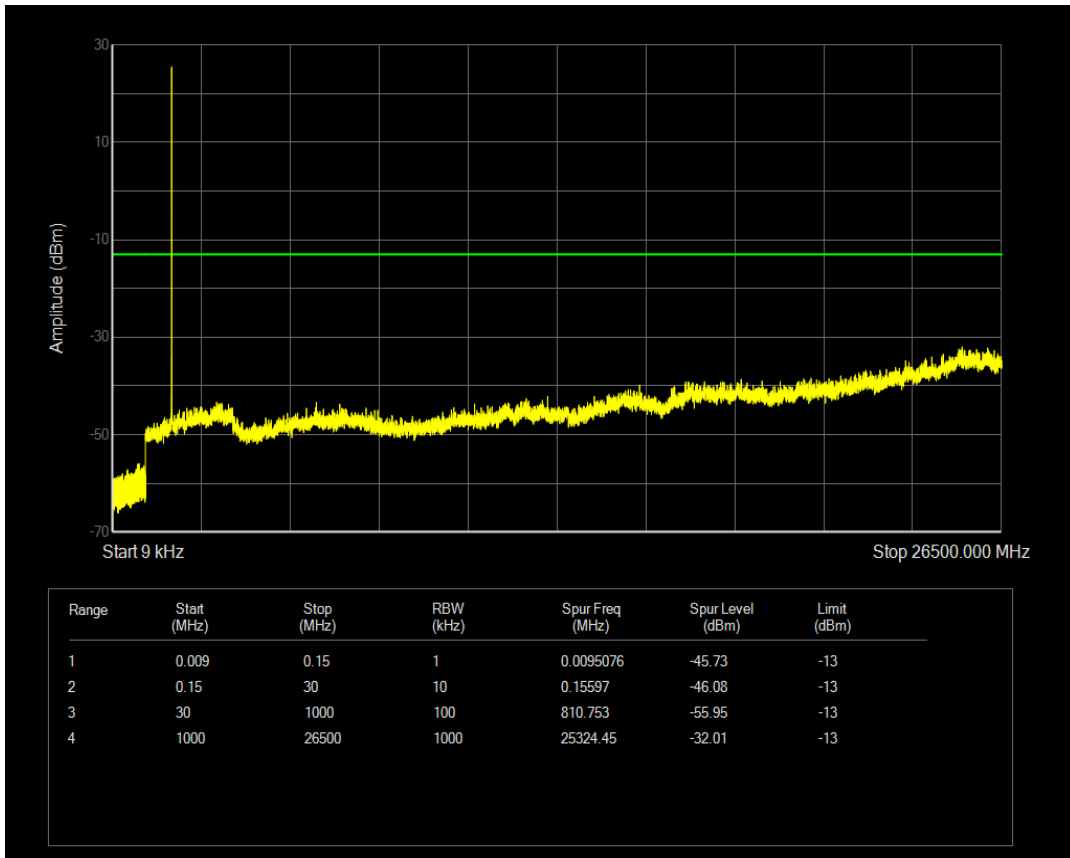

Band66 QPSK BW=3MHz Channel=131987 RB Size=1 Position=#0

Band66 16QAM BW=1.4MHz Channel=132665 RB Size=6 Position=#0