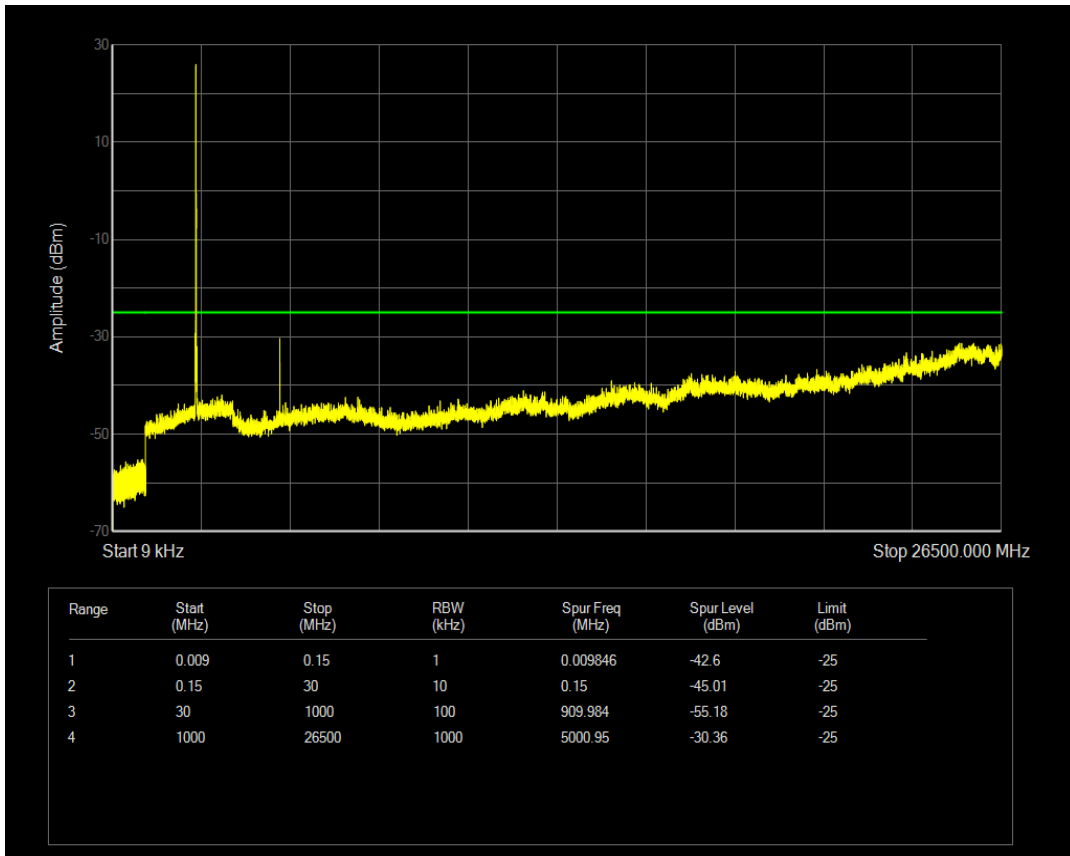

Band7 16QAM BW=15MHz Channel=20825 RB Size=75 Position=#0

Band7 16QAM BW=15MHz Channel=20825 RB Size=1 Position=#0