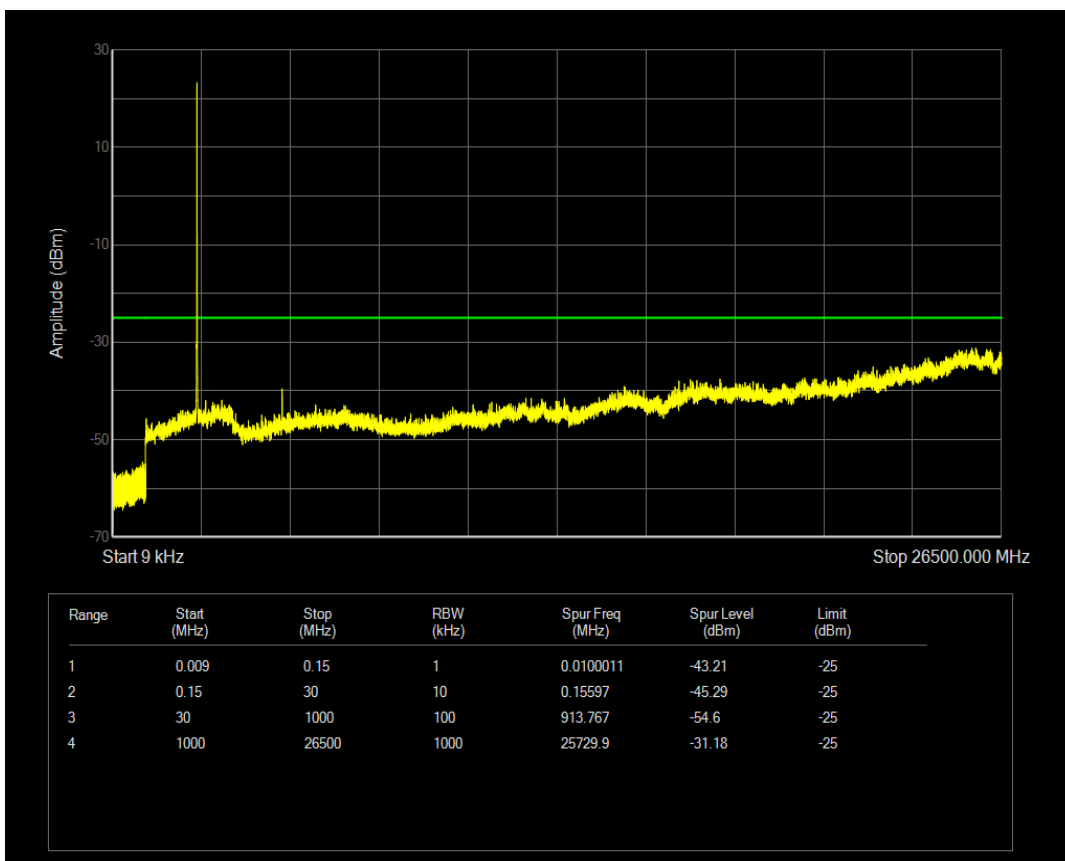

Band7 16QAM BW=5MHz Channel=20775 RB Size=1 Position=#0

Band7 16QAM BW=5MHz Channel=20775 RB Size=25 Position=#0

Band7 QPSK BW=5MHz Channel=21100 RB Size=1 Position=#0

Band7 QPSK BW=5MHz Channel=21100 RB Size=25 Position=#0

Band7 16QAM BW=5MHz Channel=21100 RB Size=1 Position=#0

Band7 16QAM BW=5MHz Channel=21100 RB Size=25 Position=#0

Band7 QPSK BW=5MHz Channel=21425 RB Size=1 Position=#0

Band7 QPSK BW=5MHz Channel=21425 RB Size=25 Position=#0