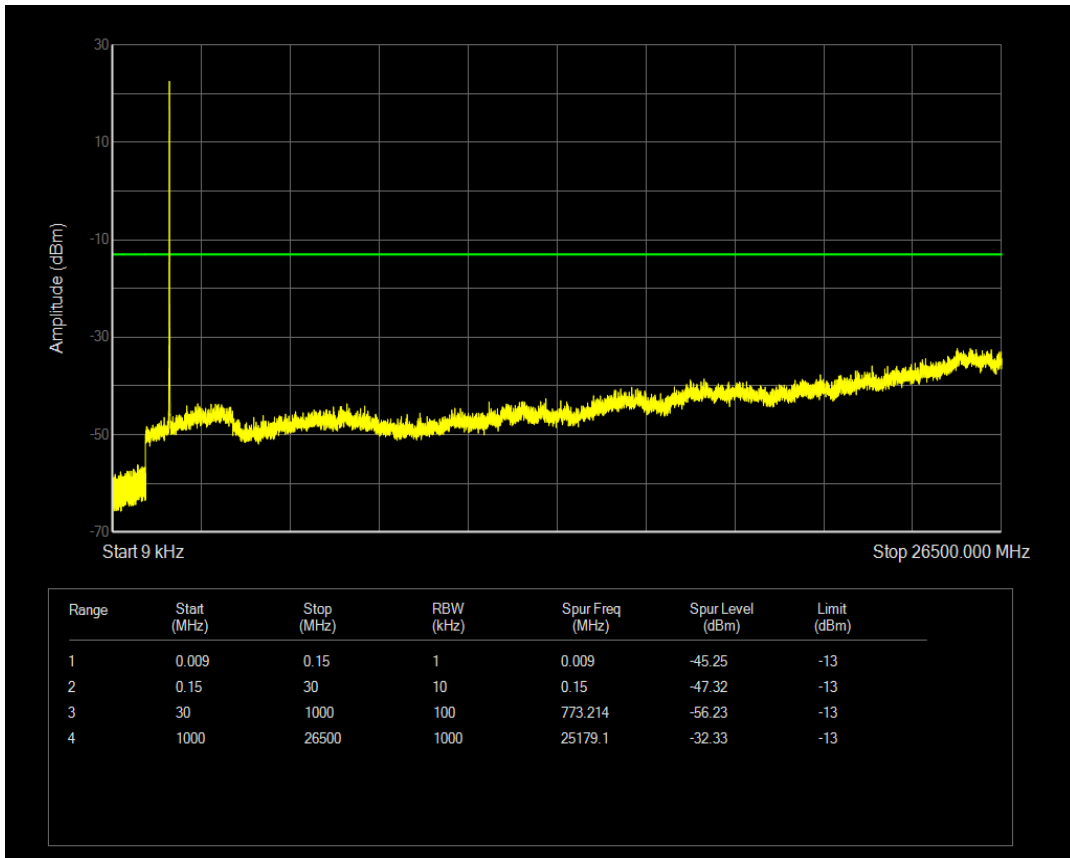

Band4 QPSK BW=5MHz Channel=19975 RB Size=1 Position=#0

Band4 QPSK BW=5MHz Channel=19975 RB Size=25 Position=#0

Band4 16QAM BW=5MHz Channel=19975 RB Size=1 Position=#0

Band4 16QAM BW=5MHz Channel=19975 RB Size=25 Position=#0