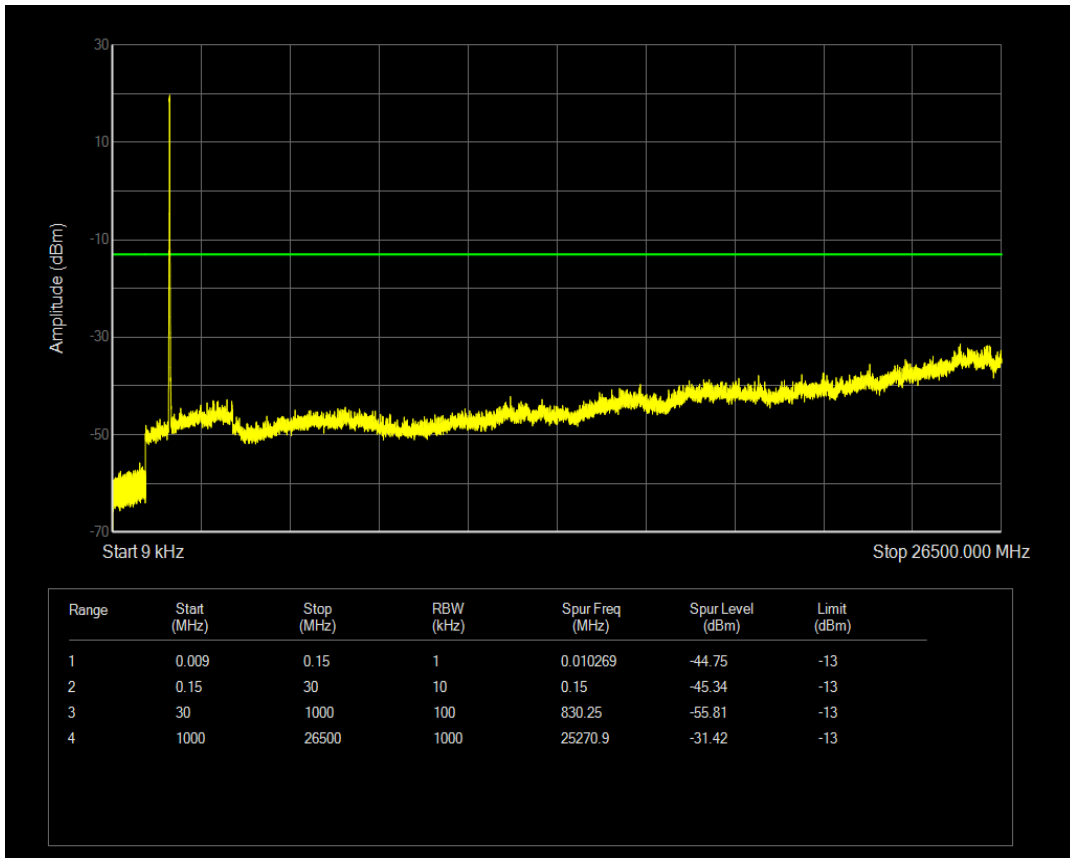

Band4 QPSK BW=15MHz Channel=20025 RB Size=1 Position=#0

Band4 QPSK BW=15MHz Channel=20025 RB Size=75 Position=#0

Band4 16QAM BW=15MHz Channel=20025 RB Size=1 Position=#0

Band4 16QAM BW=15MHz Channel=20025 RB Size=75 Position=#0