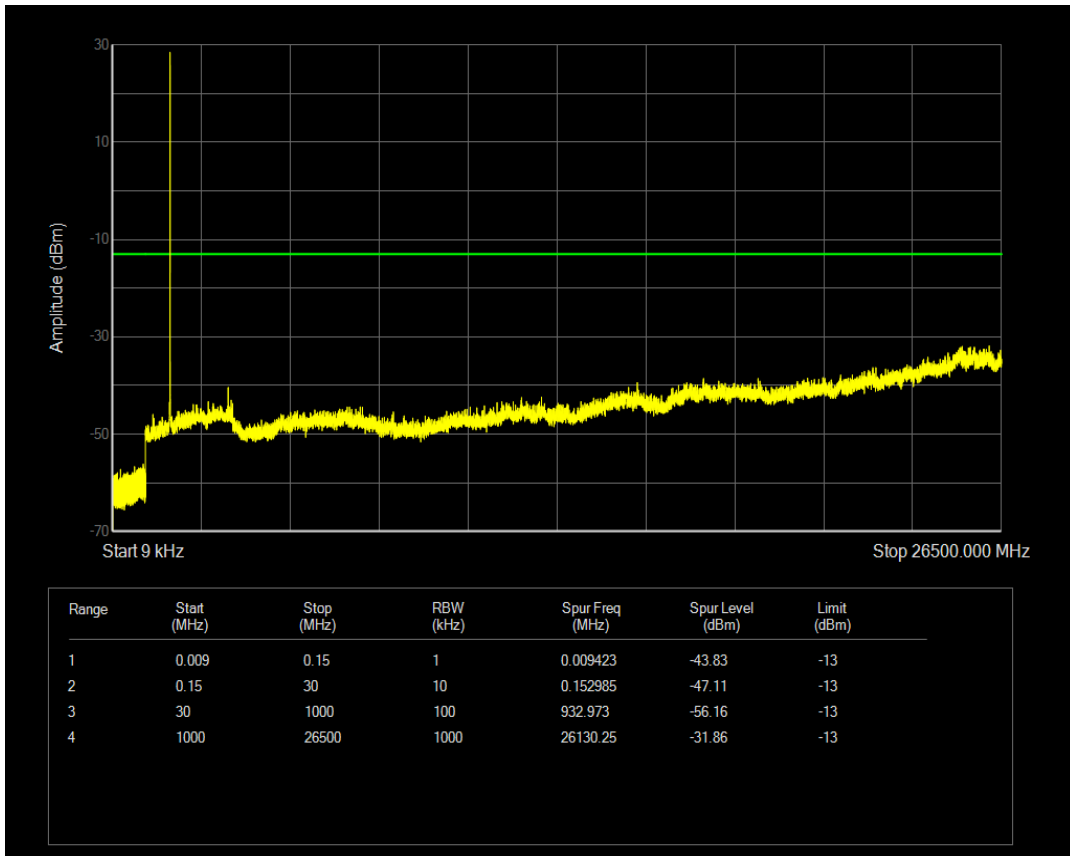

Band4 QPSK BW=1.4MHz Channel=19957 RB Size=1 Position=#0

Band4 QPSK BW=1.4MHz Channel=19957 RB Size=6 Position=#0

Band4 16QAM BW=1.4MHz Channel=19957 RB Size=1 Position=#0

Band4 16QAM BW=1.4MHz Channel=19957 RB Size=6 Position=#0

Band4 QPSK BW=1.4MHz Channel=20175 RB Size=1 Position=#0

Band4 QPSK BW=1.4MHz Channel=20175 RB Size=6 Position=#0

Band4 16QAM BW=1.4MHz Channel=20175 RB Size=1 Position=#0

Band4 16QAM BW=1.4MHz Channel=20175 RB Size=6 Position=#0