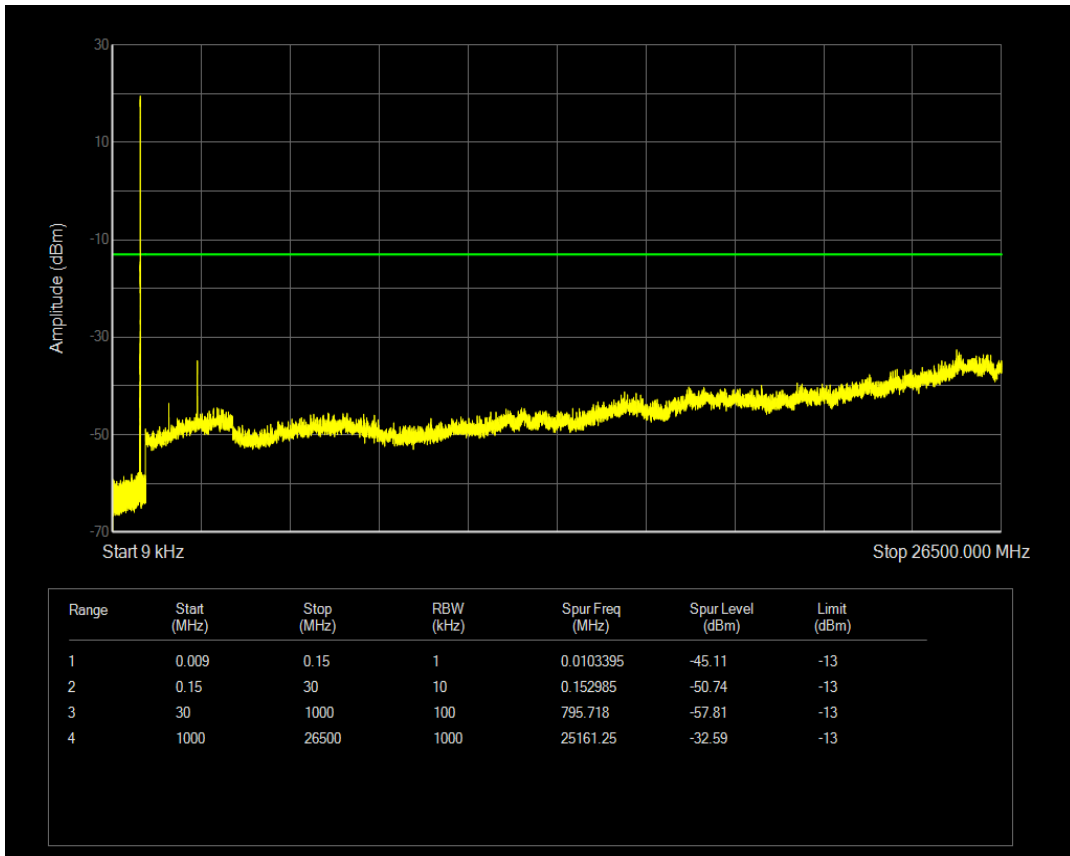

Band5 QPSK BW=1.4MHz Channel=20407 RB Size=1 Position=#0

Band5 QPSK BW=1.4MHz Channel=20407 RB Size=6 Position=#0

Band5 16QAM BW=1.4MHz Channel=20407 RB Size=1 Position=#0

Band5 16QAM BW=1.4MHz Channel=20407 RB Size=6 Position=#0

Band5 QPSK BW=1.4MHz Channel=20525 RB Size=1 Position=#0

Band5 QPSK BW=1.4MHz Channel=20525 RB Size=6 Position=#0

Band5 16QAM BW=1.4MHz Channel=20525 RB Size=1 Position=#0

Band5 16QAM BW=1.4MHz Channel=20525 RB Size=6 Position=#0

Band5 QPSK BW=1.4MHz Channel=20643 RB Size=1 Position=#0

Band5 QPSK BW=1.4MHz Channel=20643 RB Size=6 Position=#0

Band5 16QAM BW=1.4MHz Channel=20643 RB Size=1 Position=#0

Band5 16QAM BW=1.4MHz Channel=20643 RB Size=6 Position=#0