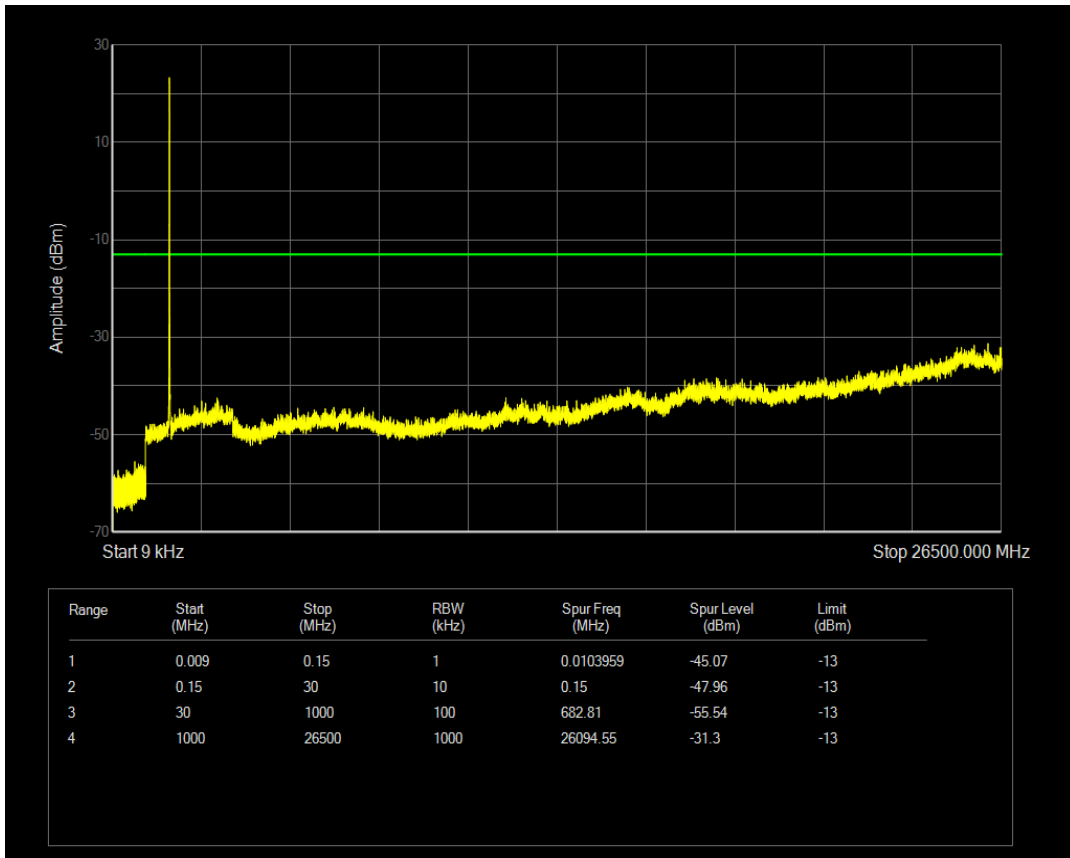

Band4 QPSK BW=3MHz Channel=20385 RB Size=1 Position=#0

Band4 QPSK BW=3MHz Channel=20385 RB Size=15 Position=#0

Band4 16QAM BW=3MHz Channel=20385 RB Size=1 Position=#0

Band4 16QAM BW=3MHz Channel=20385 RB Size=15 Position=#0

Band4 QPSK BW=5MHz Channel=19975 RB Size=1 Position=#0

Band4 QPSK BW=5MHz Channel=19975 RB Size=25 Position=#0

Band4 16QAM BW=5MHz Channel=19975 RB Size=1 Position=#0

Band4 16QAM BW=5MHz Channel=19975 RB Size=25 Position=#0