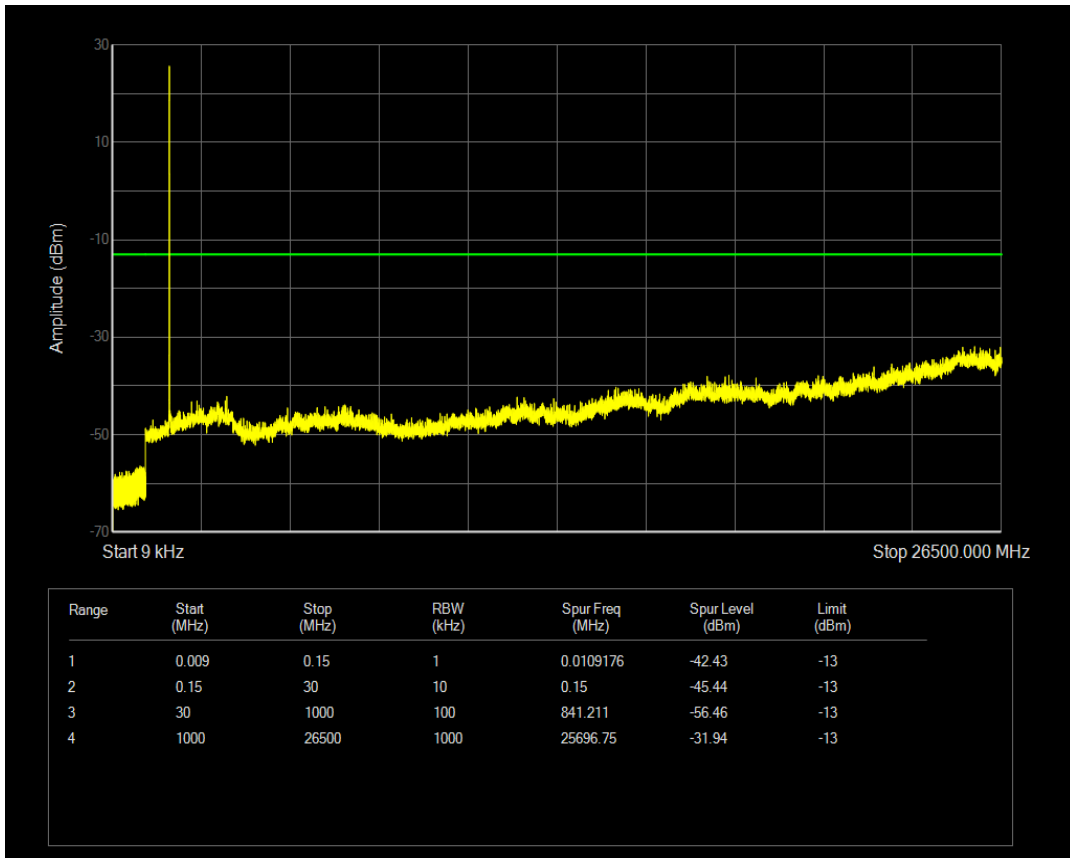

Band4 QPSK BW=1.4MHz Channel=19957 RB Size=1 Position=#0

Band4 QPSK BW=1.4MHz Channel=19957 RB Size=6 Position=#0

Band4 16QAM BW=1.4MHz Channel=19957 RB Size=1 Position=#0

Band4 16QAM BW=1.4MHz Channel=19957 RB Size=6 Position=#0

Band4 QPSK BW=1.4MHz Channel=20175 RB Size=1 Position=#0

Band4 QPSK BW=1.4MHz Channel=20175 RB Size=6 Position=#0

Band4 16QAM BW=1.4MHz Channel=20175 RB Size=1 Position=#0

Band4 16QAM BW=1.4MHz Channel=20175 RB Size=6 Position=#0