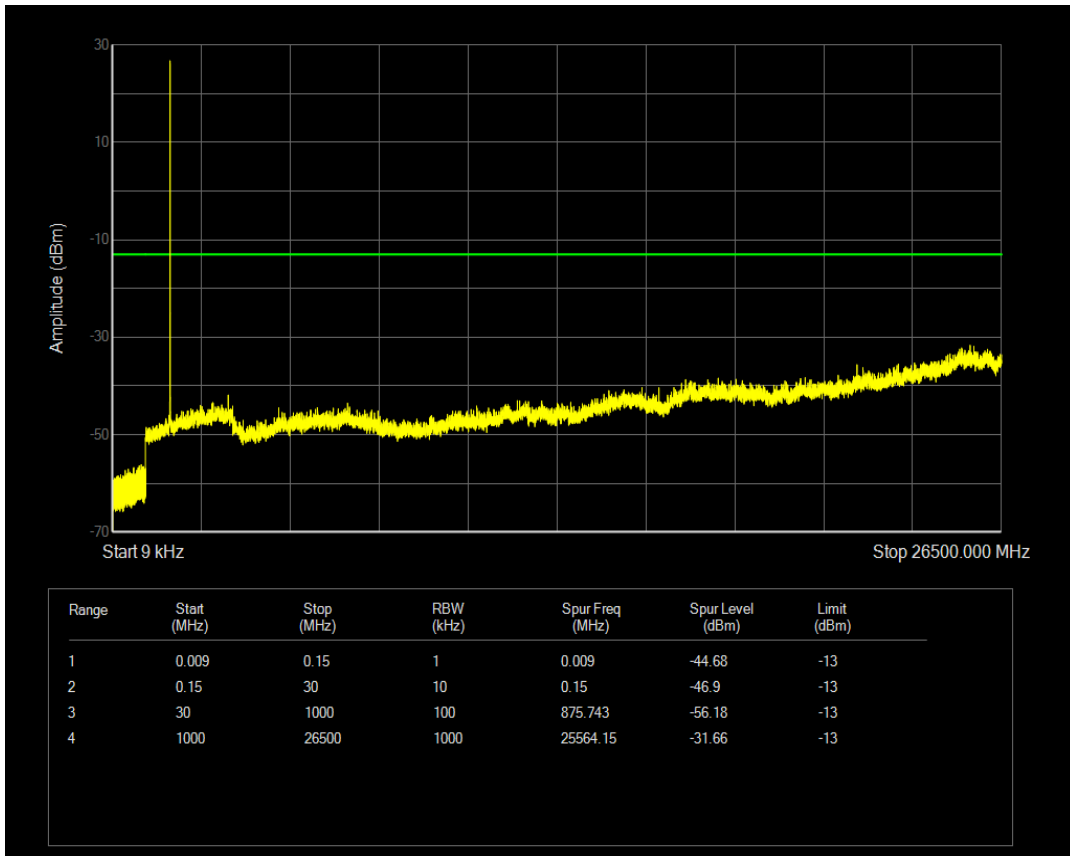

Band4 QPSK BW=1.4MHz Channel=19957 RB Size=1 Position=#0

Band4 QPSK BW=1.4MHz Channel=19957 RB Size=6 Position=#0

Band4 16QAM BW=1.4MHz Channel=19957 RB Size=1 Position=#0

Band4 16QAM BW=1.4MHz Channel=19957 RB Size=6 Position=#0

Band4 QPSK BW=1.4MHz Channel=20175 RB Size=1 Position=#0

Band4 QPSK BW=1.4MHz Channel=20175 RB Size=6 Position=#0

Band4 16QAM BW=1.4MHz Channel=20175 RB Size=1 Position=#0

Band4 16QAM BW=1.4MHz Channel=20175 RB Size=6 Position=#0