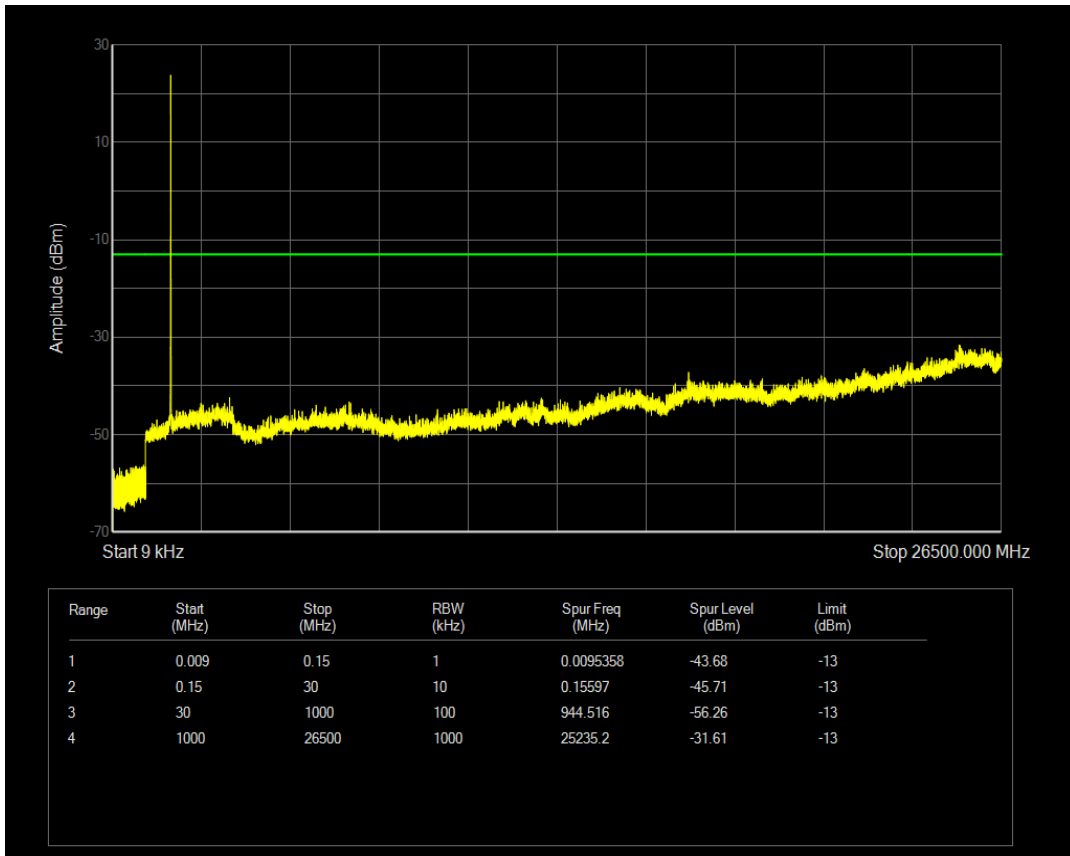

Band4 16QAM BW=3MHz Channel=20385 RB Size=1 Position=#0

Band4 QPSK BW=3MHz Channel=20385 RB Size=15 Position=#0