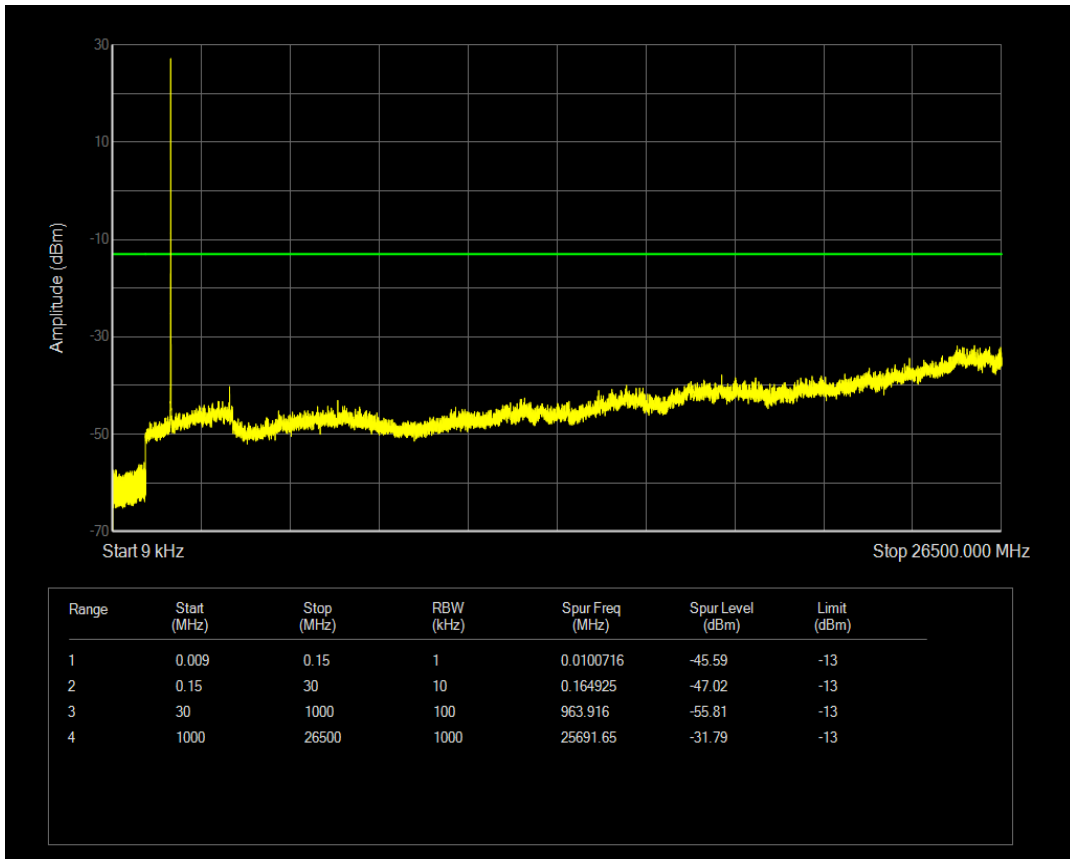

Band4 16QAM BW=3MHz Channel=20385 RB Size=15 Position=#0

Band4 16QAM BW=3MHz Channel=20385 RB Size=1 Position=#0