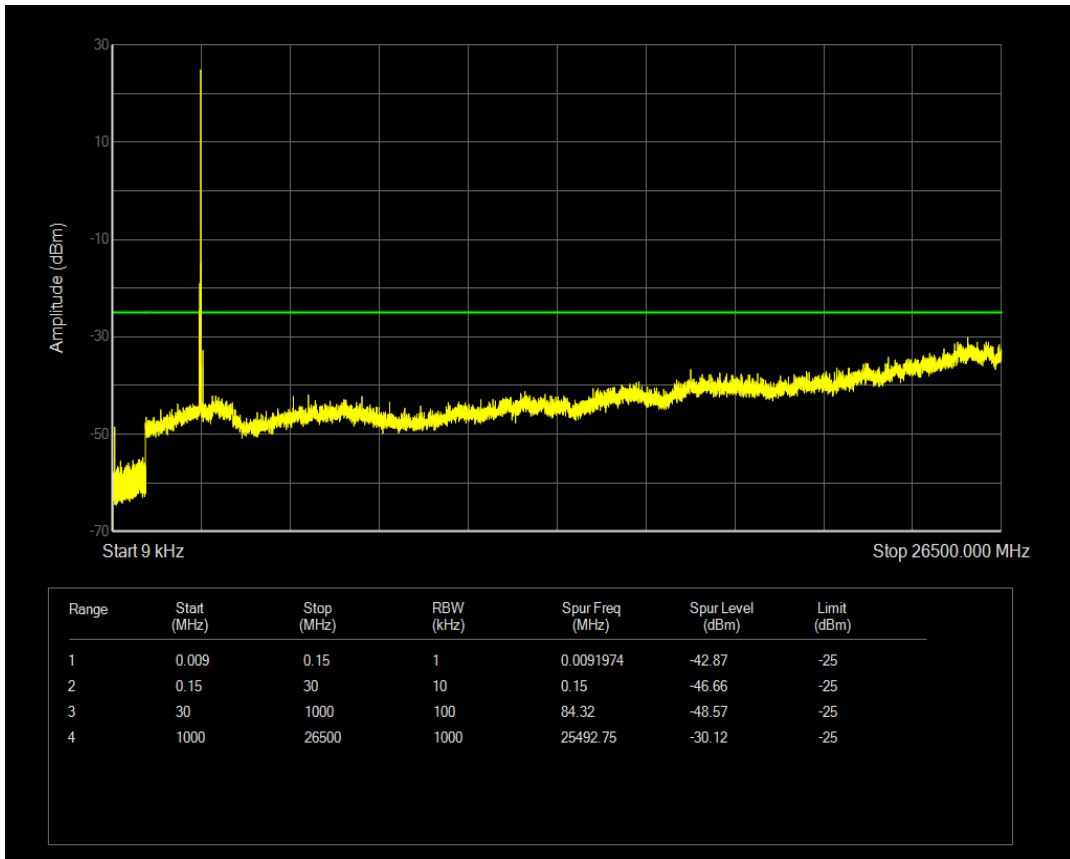

Band41(2535-2655) 16QAM BW=10MHz Channel=41190 RB Size=50 Position=#0

Band41(2535-2655) 16QAM BW=10MHz Channel=41190 RB Size=1 Position=#0