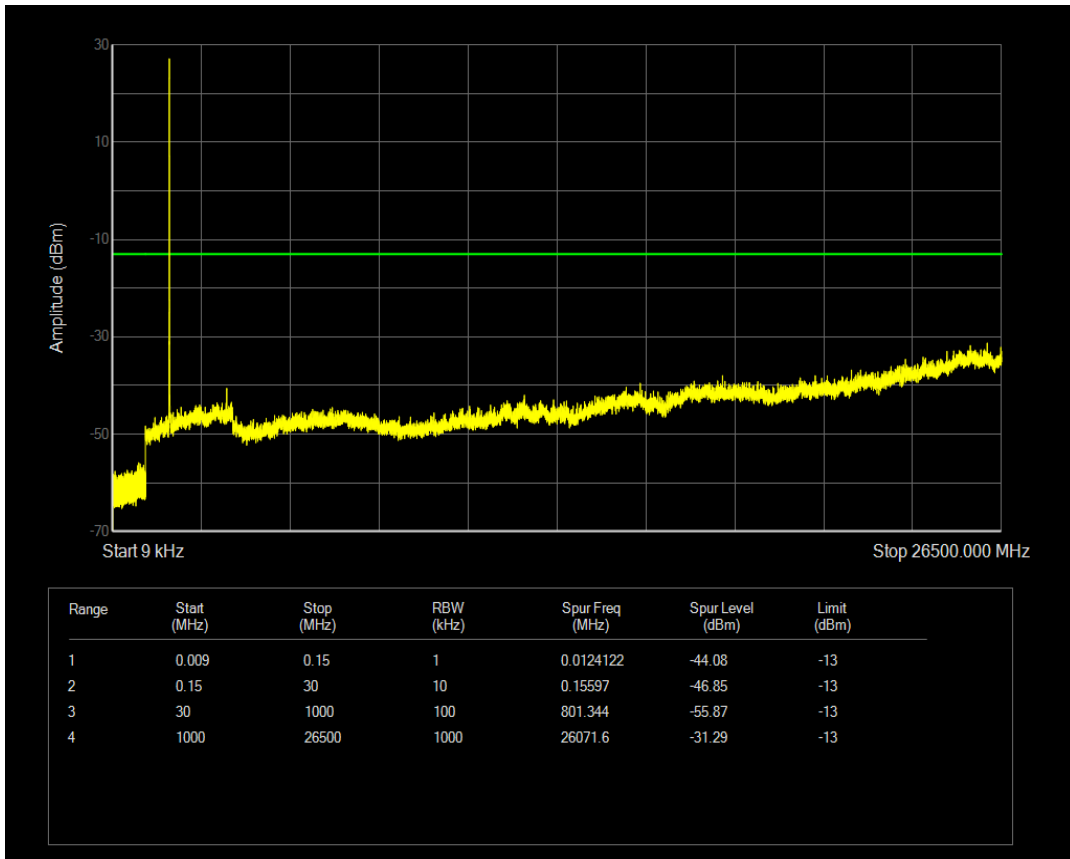

Band4 QPSK BW=3MHz Channel=20385 RB Size=1 Position=#0

Band4 QPSK BW=3MHz Channel=20385 RB Size=15 Position=#0

Band4 16QAM BW=3MHz Channel=20385 RB Size=1 Position=#0

Band4 16QAM BW=3MHz Channel=20385 RB Size=15 Position=#0

Band4 QPSK BW=5MHz Channel=19975 RB Size=1 Position=#0

Band4 QPSK BW=5MHz Channel=19975 RB Size=25 Position=#0

Band4 16QAM BW=5MHz Channel=19975 RB Size=1 Position=#0

Band4 16QAM BW=5MHz Channel=19975 RB Size=25 Position=#0