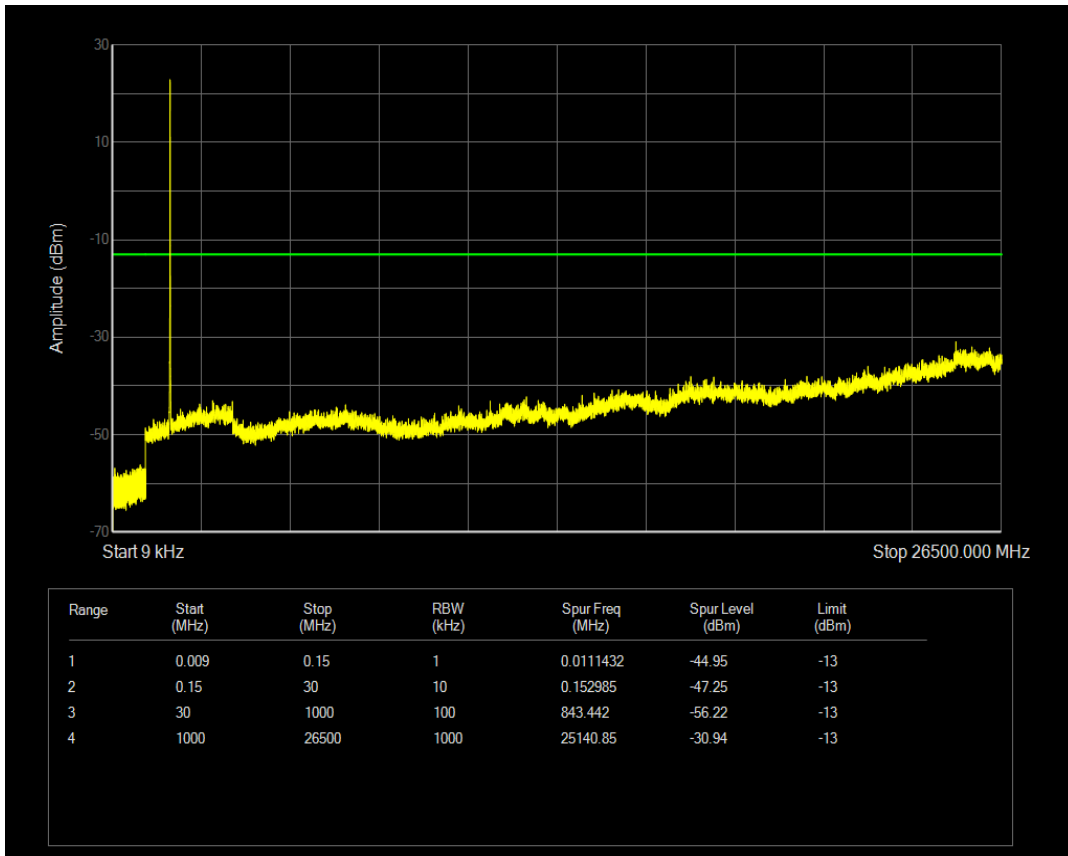

Band4 QPSK BW=5MHz Channel=20175 RB Size=1 Position=#0

Band4 QPSK BW=5MHz Channel=20175 RB Size=25 Position=#0

Band4 16QAM BW=5MHz Channel=20175 RB Size=1 Position=#0

Band4 16QAM BW=5MHz Channel=20175 RB Size=25 Position=#0