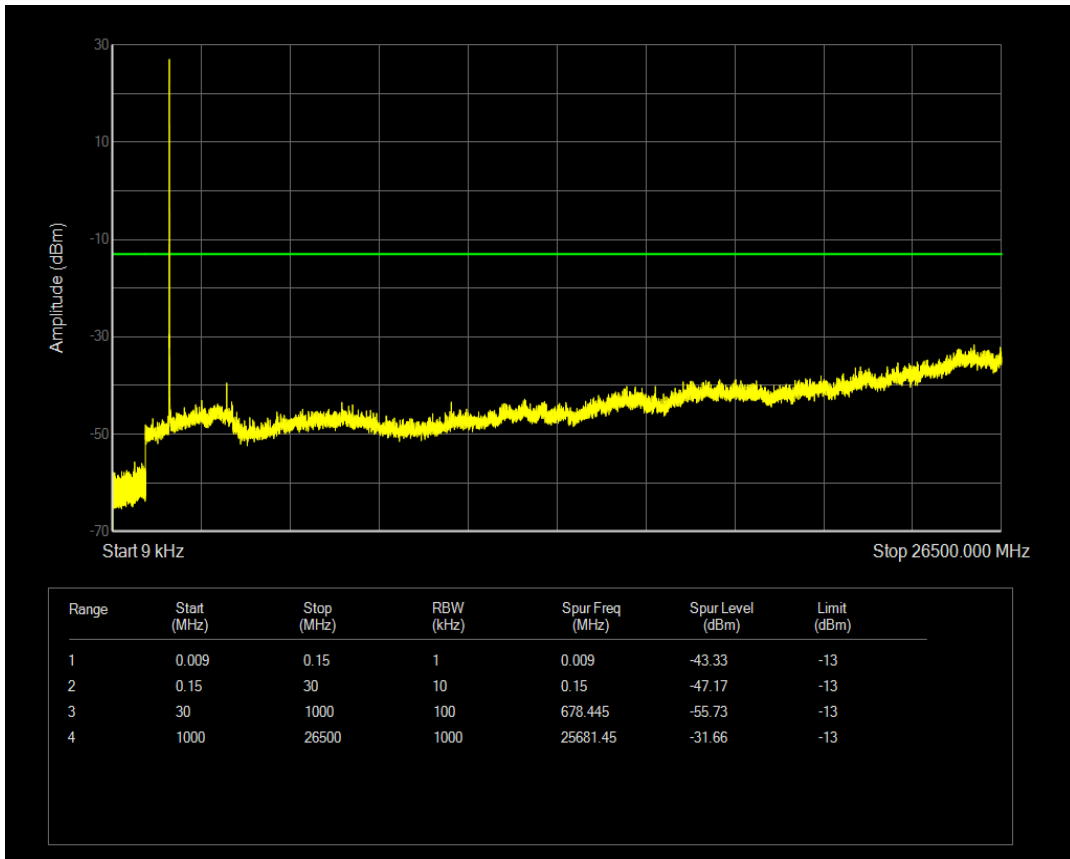

Band4 QPSK BW=3MHz Channel=20385 RB Size=1 Position=#0

Band4 QPSK BW=3MHz Channel=20385 RB Size=15 Position=#0

Band4 16QAM BW=3MHz Channel=20385 RB Size=1 Position=#0

Band4 16QAM BW=3MHz Channel=20385 RB Size=15 Position=#0

Band4 QPSK BW=5MHz Channel=19975 RB Size=1 Position=#0

Band4 QPSK BW=5MHz Channel=19975 RB Size=25 Position=#0

Band4 16QAM BW=5MHz Channel=19975 RB Size=1 Position=#0

Band4 16QAM BW=5MHz Channel=19975 RB Size=25 Position=#0