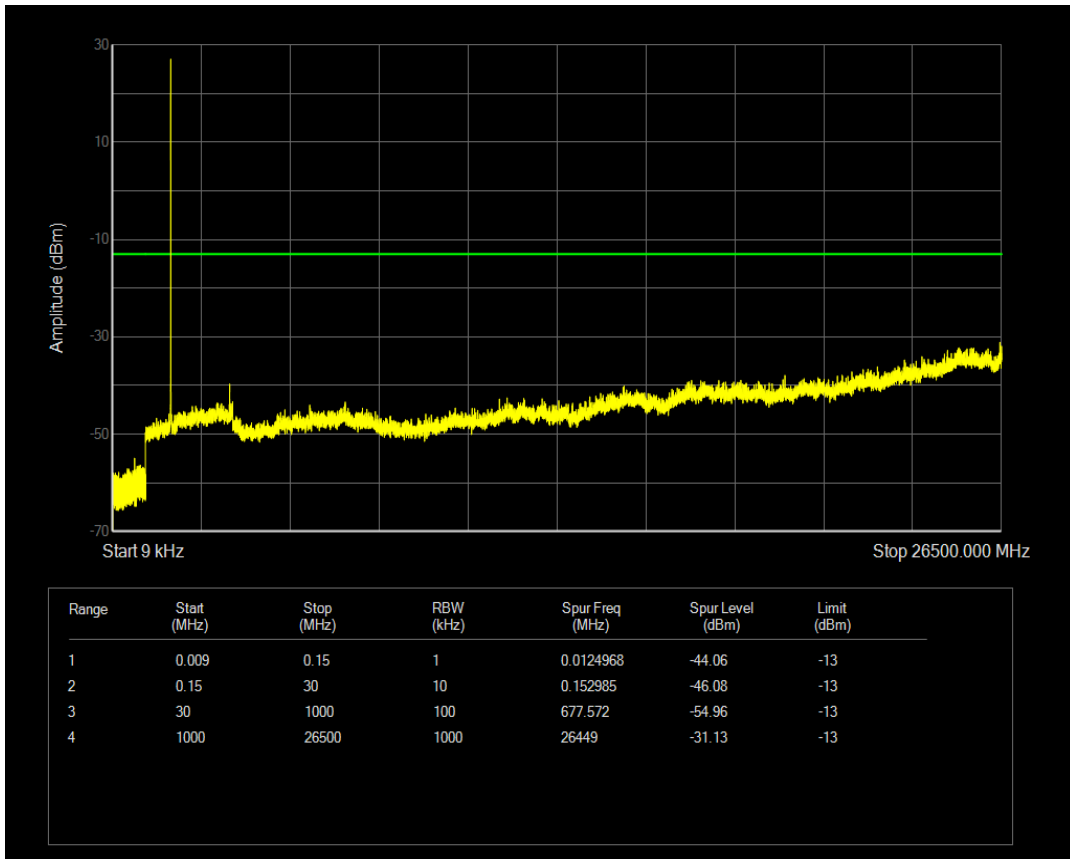

Band4 QPSK BW=1.4MHz Channel=20175 RB Size=1 Position=#0

Band4 QPSK BW=1.4MHz Channel=20175 RB Size=6 Position=#0

Band4 16QAM BW=1.4MHz Channel=20175 RB Size=1 Position=#0

Band4 16QAM BW=1.4MHz Channel=20175 RB Size=6 Position=#0

Band4 QPSK BW=1.4MHz Channel=20393 RB Size=1 Position=#0

Band4 QPSK BW=1.4MHz Channel=20393 RB Size=6 Position=#0

Band4 16QAM BW=1.4MHz Channel=20393 RB Size=1 Position=#0

Band4 16QAM BW=1.4MHz Channel=20393 RB Size=6 Position=#0