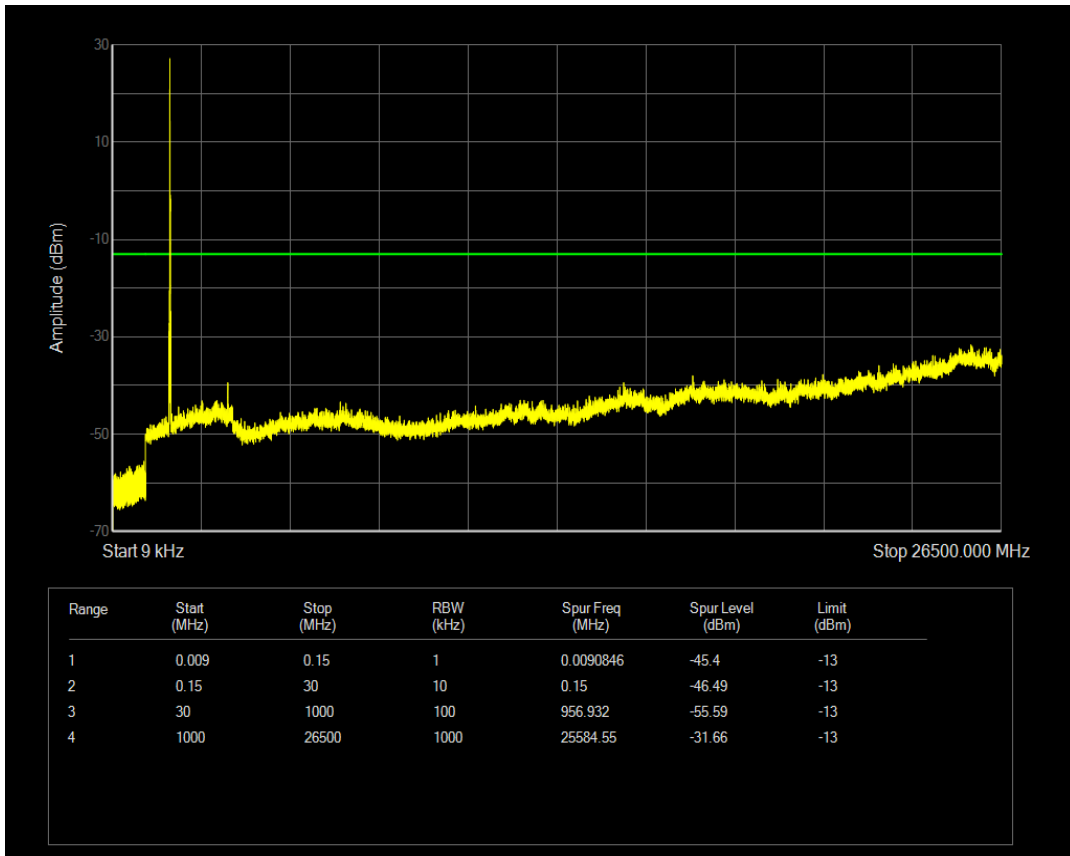

Band4 16QAM BW=15MHz Channel=20175 RB Size=75 Position=#0

Band4 16QAM BW=15MHz Channel=20175 RB Size=1 Position=#0