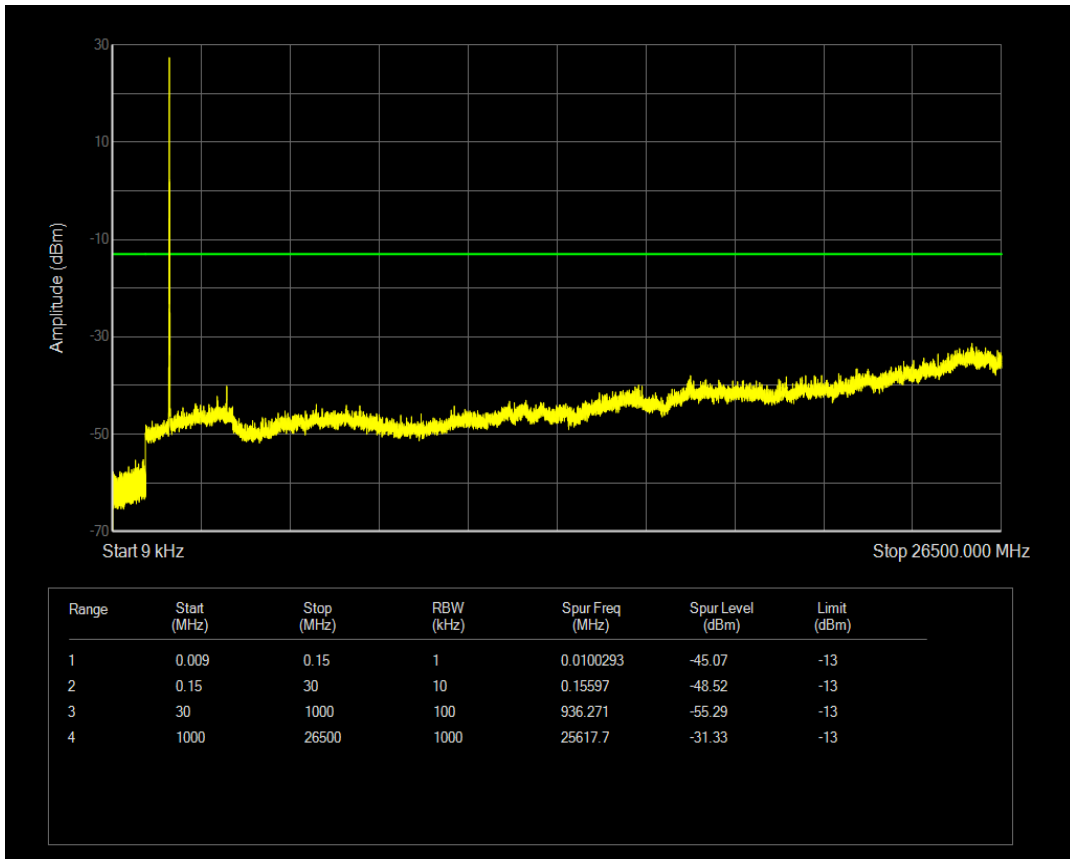

Band4 QPSK BW=5MHz Channel=20375 RB Size=1 Position=#0

Band4 QPSK BW=5MHz Channel=20375 RB Size=25 Position=#0

Band4 16QAM BW=5MHz Channel=20375 RB Size=1 Position=#0

Band4 16QAM BW=5MHz Channel=20375 RB Size=25 Position=#0

Band4 QPSK BW=10MHz Channel=20000 RB Size=1 Position=#0

Band4 QPSK BW=10MHz Channel=20000 RB Size=50 Position=#0

Band4 16QAM BW=10MHz Channel=20000 RB Size=1 Position=#0

Band4 16QAM BW=10MHz Channel=20000 RB Size=50 Position=#0