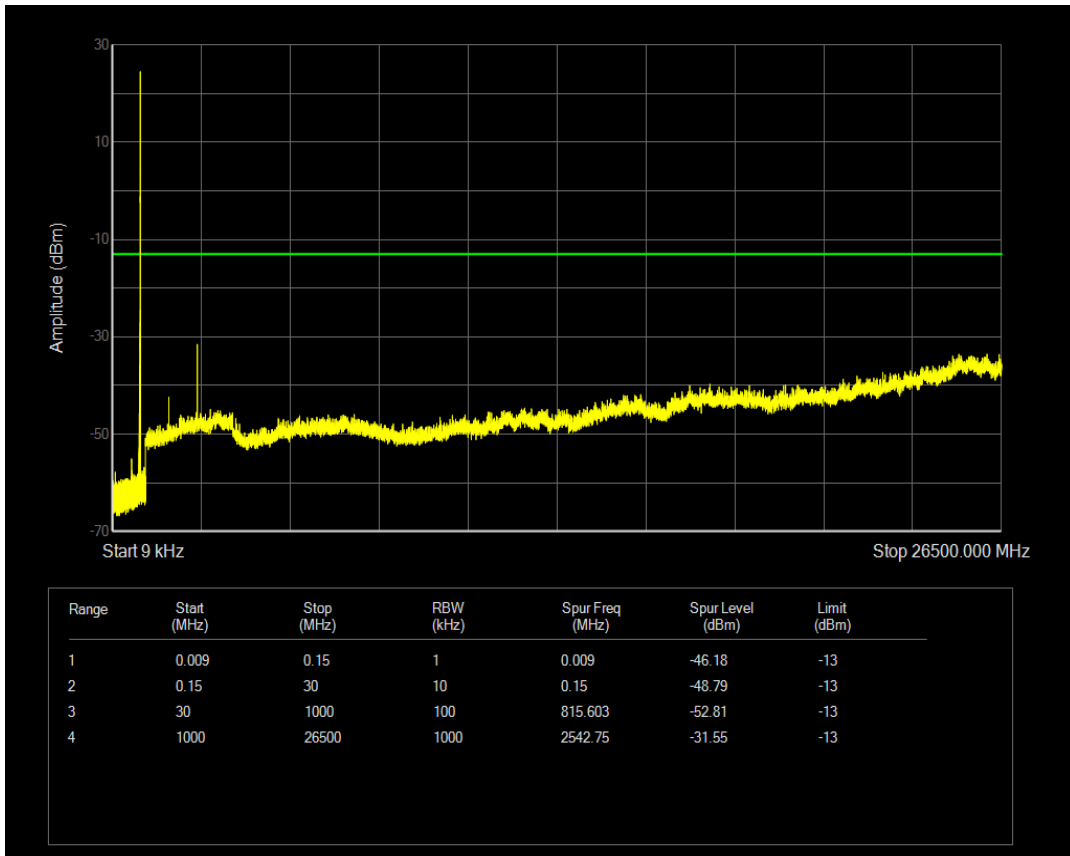

Band5 QPSK BW=1.4MHz Channel=20525 RB Size=1 Position=#0

Band5 QPSK BW=1.4MHz Channel=20525 RB Size=6 Position=#0

Band5 16QAM BW=1.4MHz Channel=20525 RB Size=1 Position=#0

Band5 16QAM BW=1.4MHz Channel=20525 RB Size=6 Position=#0

Band5 QPSK BW=1.4MHz Channel=20643 RB Size=1 Position=#0

Band5 QPSK BW=1.4MHz Channel=20643 RB Size=6 Position=#0

Band5 16QAM BW=1.4MHz Channel=20643 RB Size=1 Position=#0

Band5 16QAM BW=1.4MHz Channel=20643 RB Size=6 Position=#0