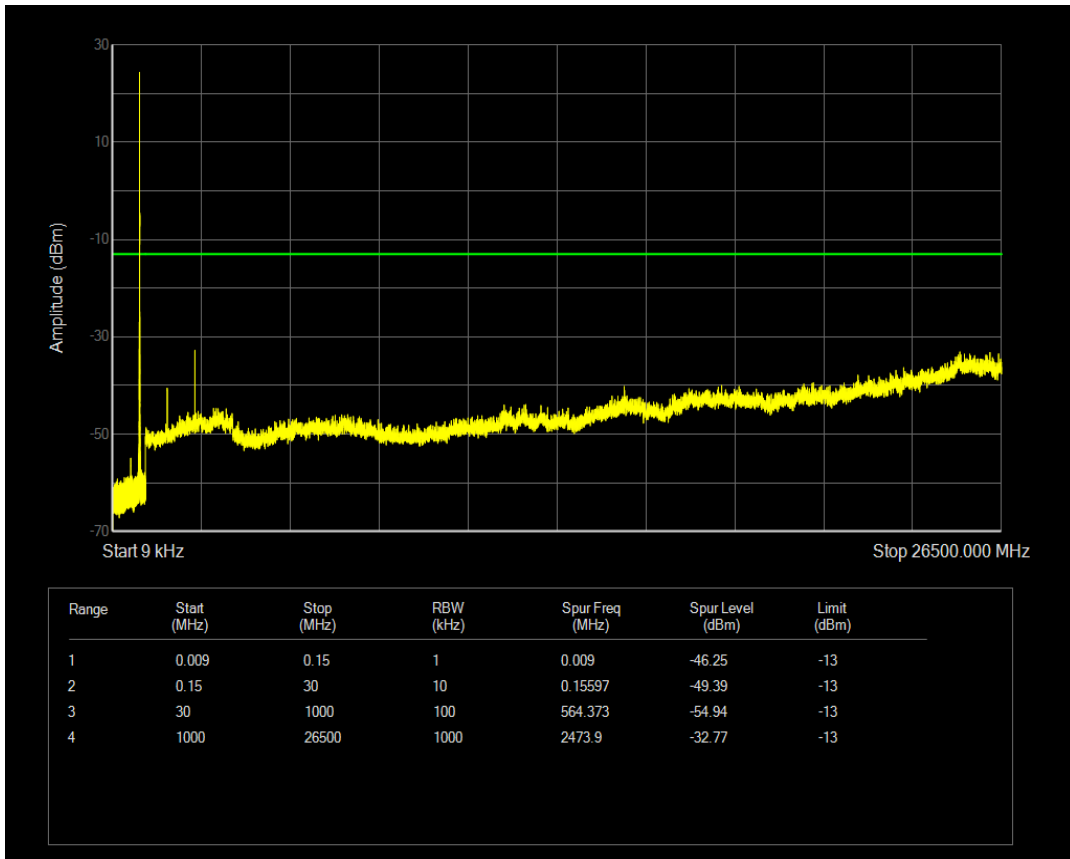

Band5 QPSK BW=3MHz Channel=20415 RB Size=15 Position=#0

Band5 QPSK BW=3MHz Channel=20415 RB Size=1 Position=#0