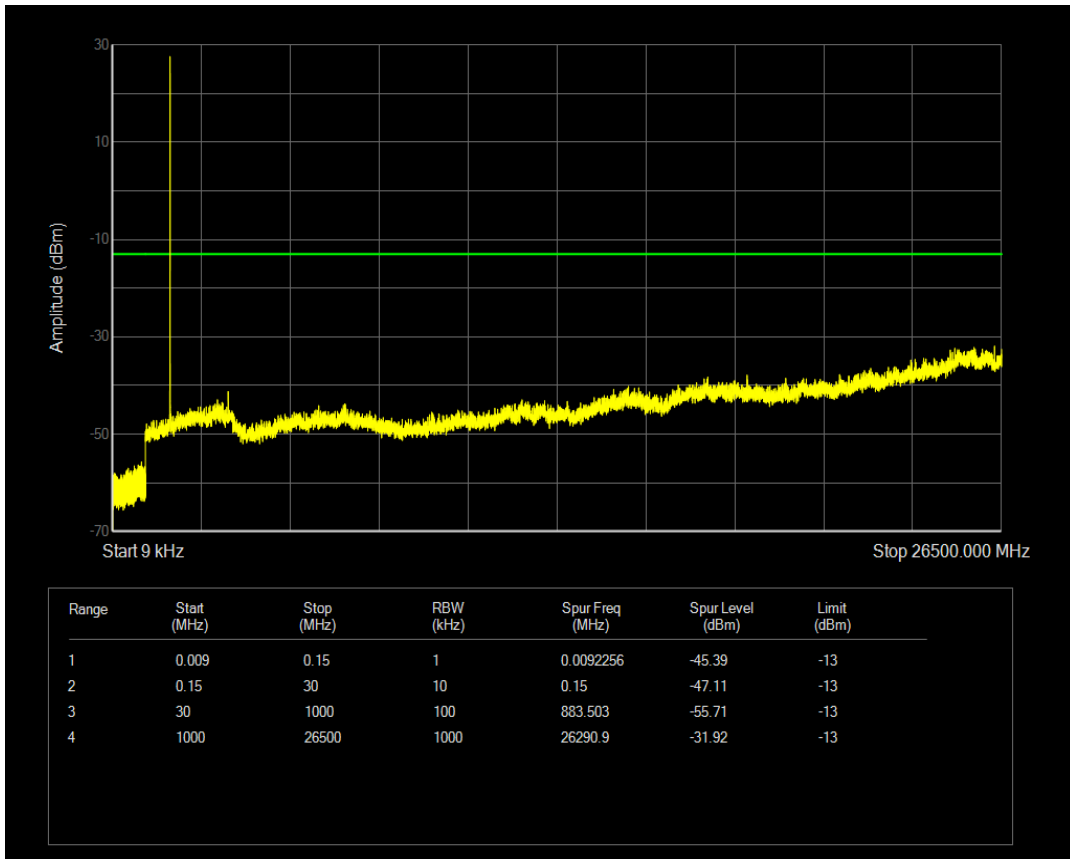

Band4 QPSK BW=1.4MHz Channel=19957 RB Size=1 Position=#0

Band4 QPSK BW=1.4MHz Channel=19957 RB Size=6 Position=#0

Band4 16QAM BW=1.4MHz Channel=19957 RB Size=1 Position=#0

Band4 16QAM BW=1.4MHz Channel=19957 RB Size=6 Position=#0

Band4 QPSK BW=1.4MHz Channel=20175 RB Size=1 Position=#0

Band4 QPSK BW=1.4MHz Channel=20175 RB Size=6 Position=#0

Band4 16QAM BW=1.4MHz Channel=20175 RB Size=1 Position=#0

Band4 16QAM BW=1.4MHz Channel=20175 RB Size=6 Position=#0