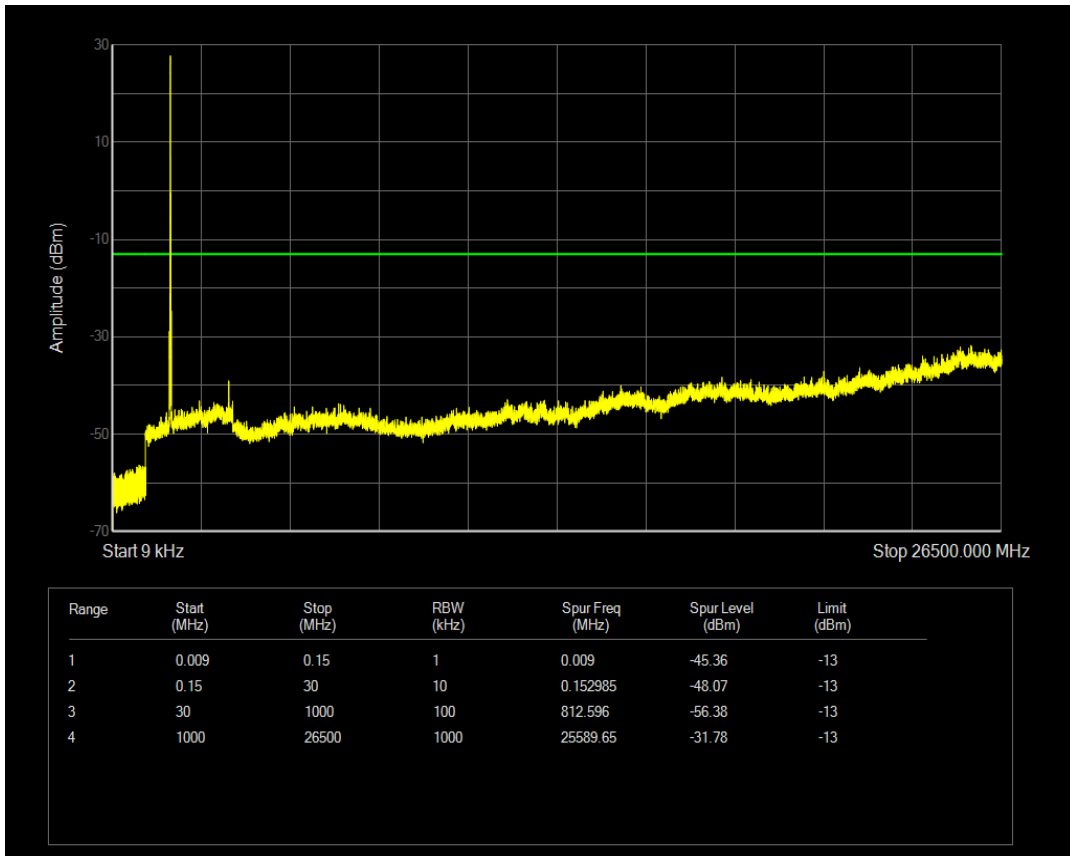

Band4 QPSK BW=15MHz Channel=20325 RB Size=75 Position=#0

Band4 QPSK BW=15MHz Channel=20325 RB Size=1 Position=#0