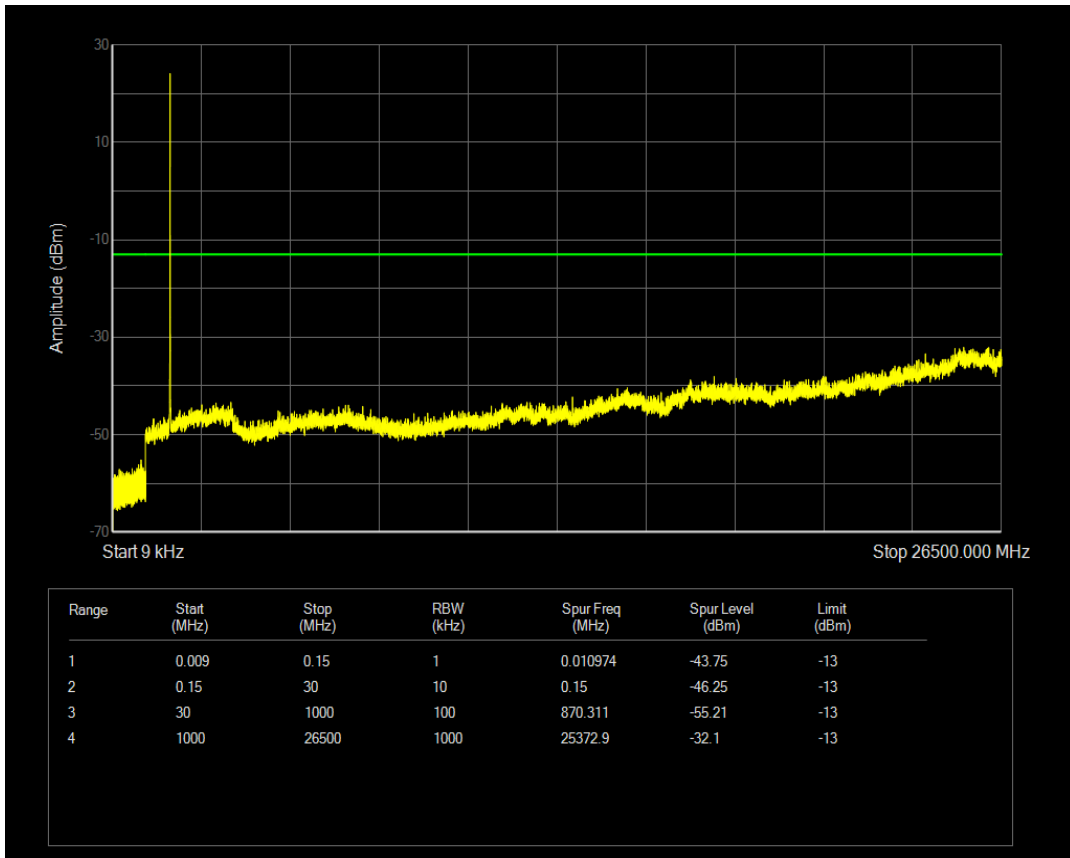

Band4 QPSK BW=3MHz Channel=20175 RB Size=1 Position=#0

Band4 QPSK BW=3MHz Channel=20175 RB Size=15 Position=#0

Band4 16QAM BW=3MHz Channel=20175 RB Size=1 Position=#0

Band4 16QAM BW=3MHz Channel=20175 RB Size=15 Position=#0