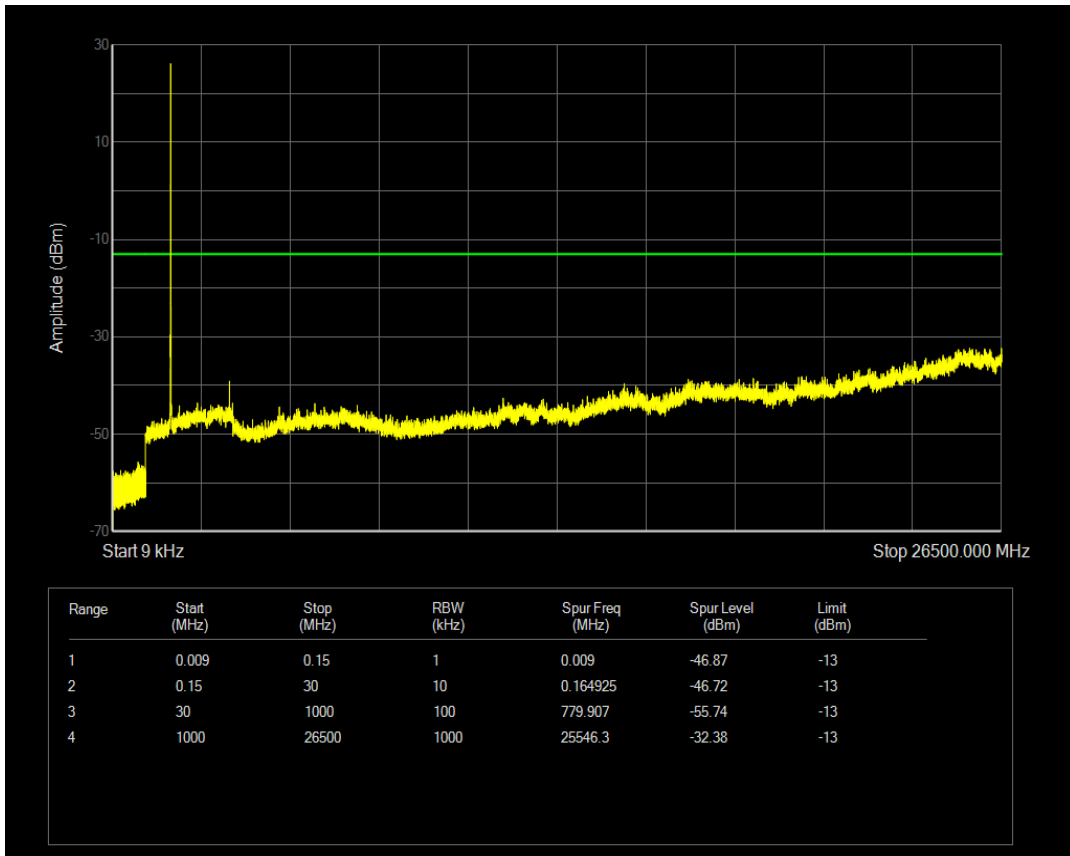

Band4 QPSK BW=5MHz Channel=20375 RB Size=25 Position=#0

Band4 QPSK BW=5MHz Channel=20375 RB Size=1 Position=#0