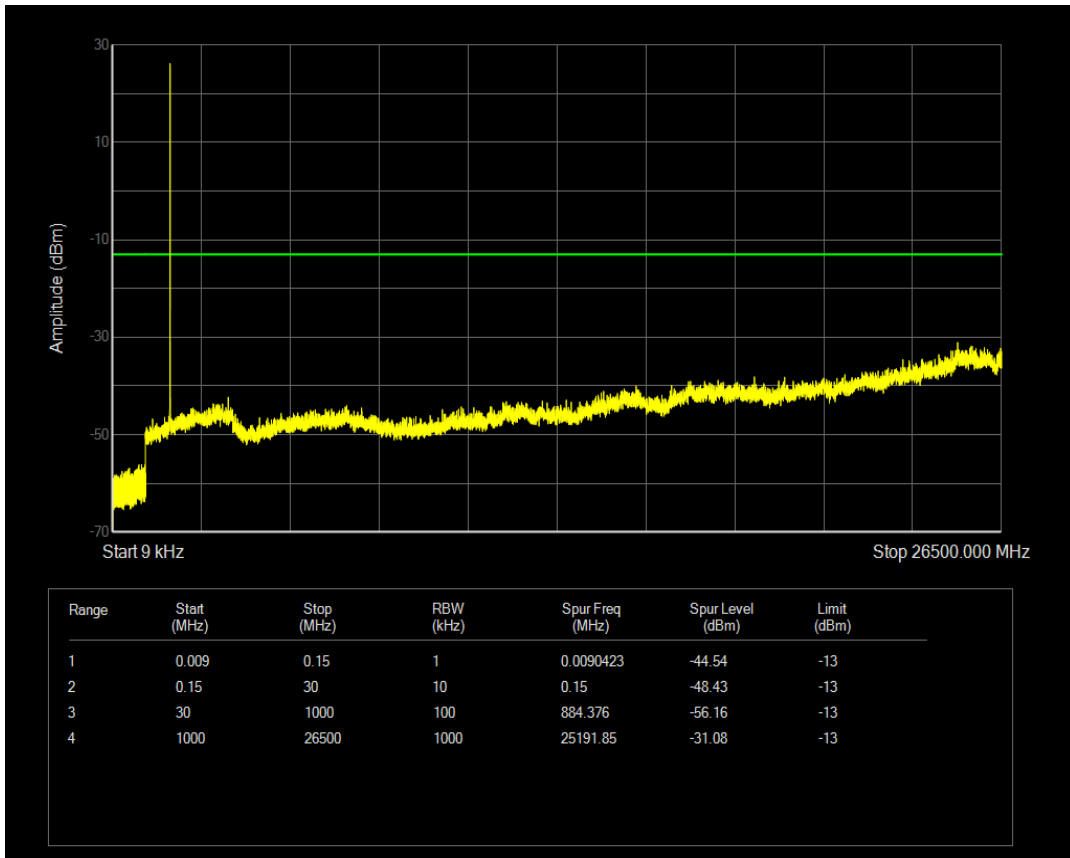

Band4 QPSK BW=1.4MHz Channel=20175 RB Size=1 Position=#0

Band4 QPSK BW=1.4MHz Channel=20175 RB Size=6 Position=#0

Band4 16QAM BW=1.4MHz Channel=20175 RB Size=1 Position=#0

Band4 16QAM BW=1.4MHz Channel=20175 RB Size=6 Position=#0

Band4 QPSK BW=1.4MHz Channel=20393 RB Size=1 Position=#0

Band4 QPSK BW=1.4MHz Channel=20393 RB Size=6 Position=#0

Band4 16QAM BW=1.4MHz Channel=20393 RB Size=1 Position=#0

Band4 16QAM BW=1.4MHz Channel=20393 RB Size=6 Position=#0