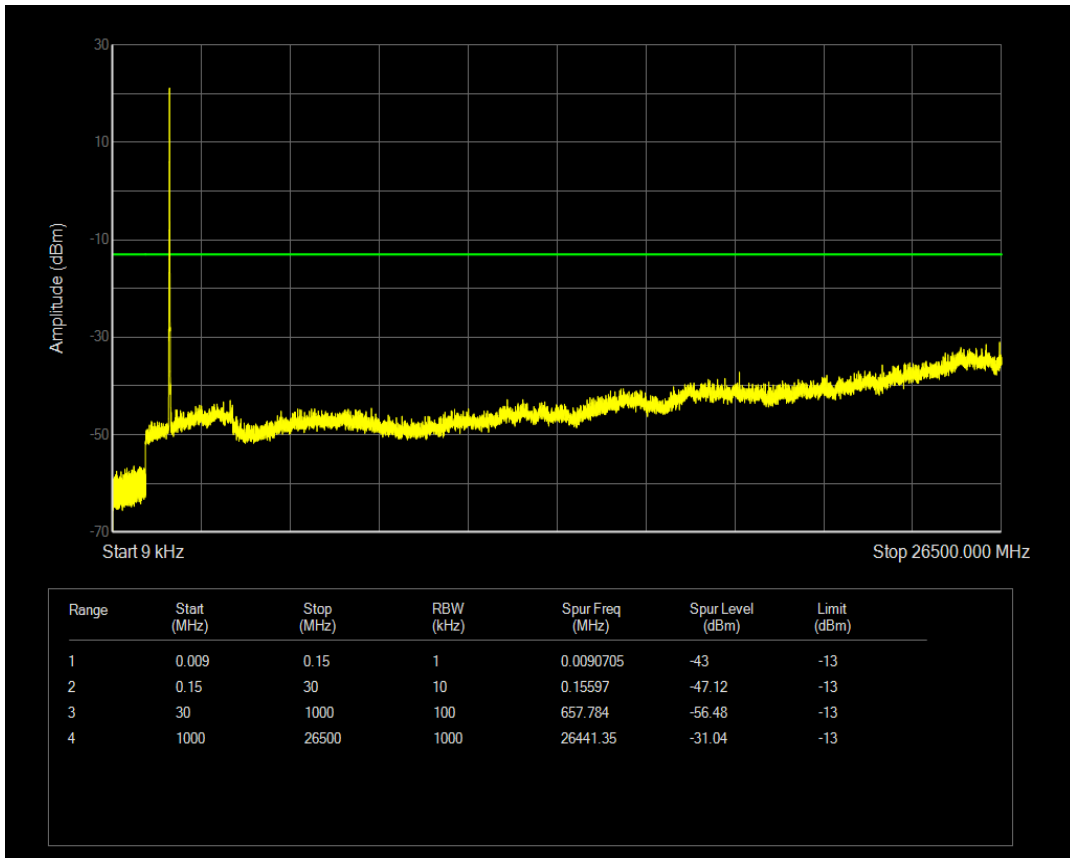

Band4 QPSK BW=5MHz Channel=20375 RB Size=1 Position=#0

Band4 QPSK BW=5MHz Channel=20375 RB Size=25 Position=#0

Band4 16QAM BW=5MHz Channel=20375 RB Size=1 Position=#0

Band4 16QAM BW=5MHz Channel=20375 RB Size=25 Position=#0

Band4 QPSK BW=10MHz Channel=20000 RB Size=1 Position=#0

Band4 QPSK BW=10MHz Channel=20000 RB Size=50 Position=#0

Band4 16QAM BW=10MHz Channel=20000 RB Size=1 Position=#0

Band4 16QAM BW=10MHz Channel=20000 RB Size=50 Position=#0