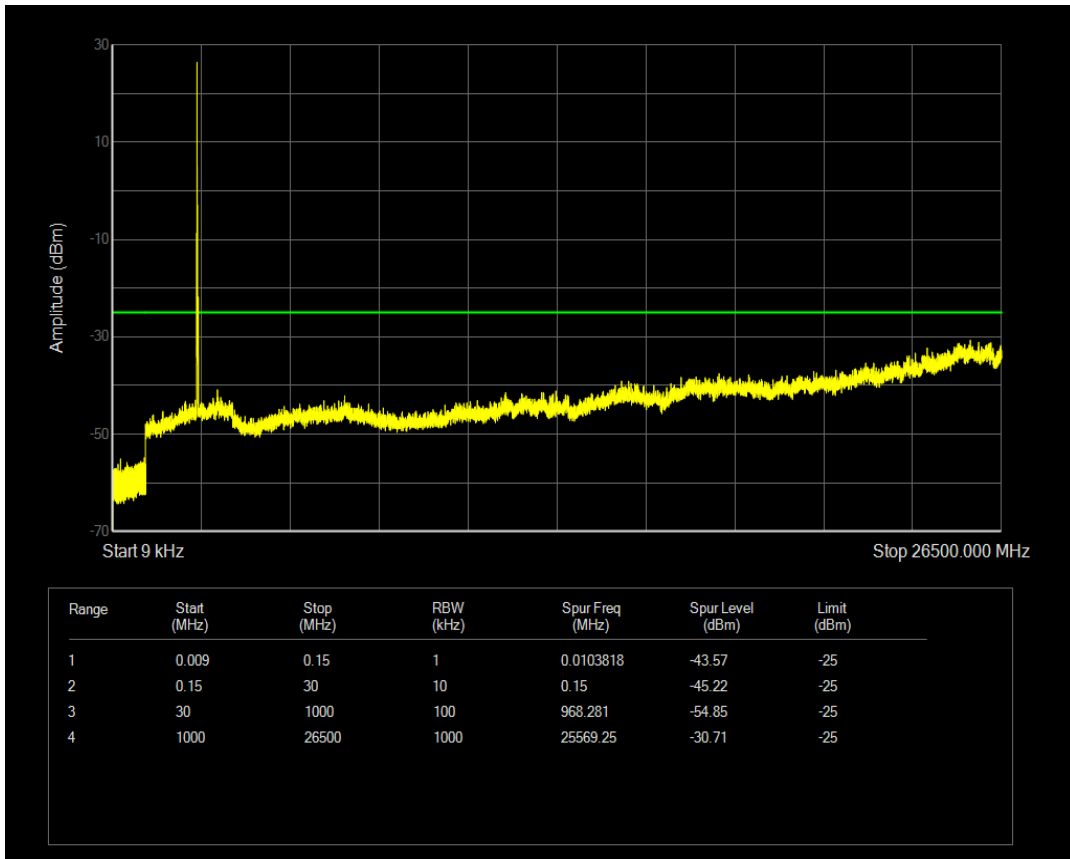

Band41(2535-2655) 16QAM BW=10MHz Channel=40090 RB Size=50 Position=#0

Band41(2535-2655) 16QAM BW=10MHz Channel=40090 RB Size=1 Position=#0