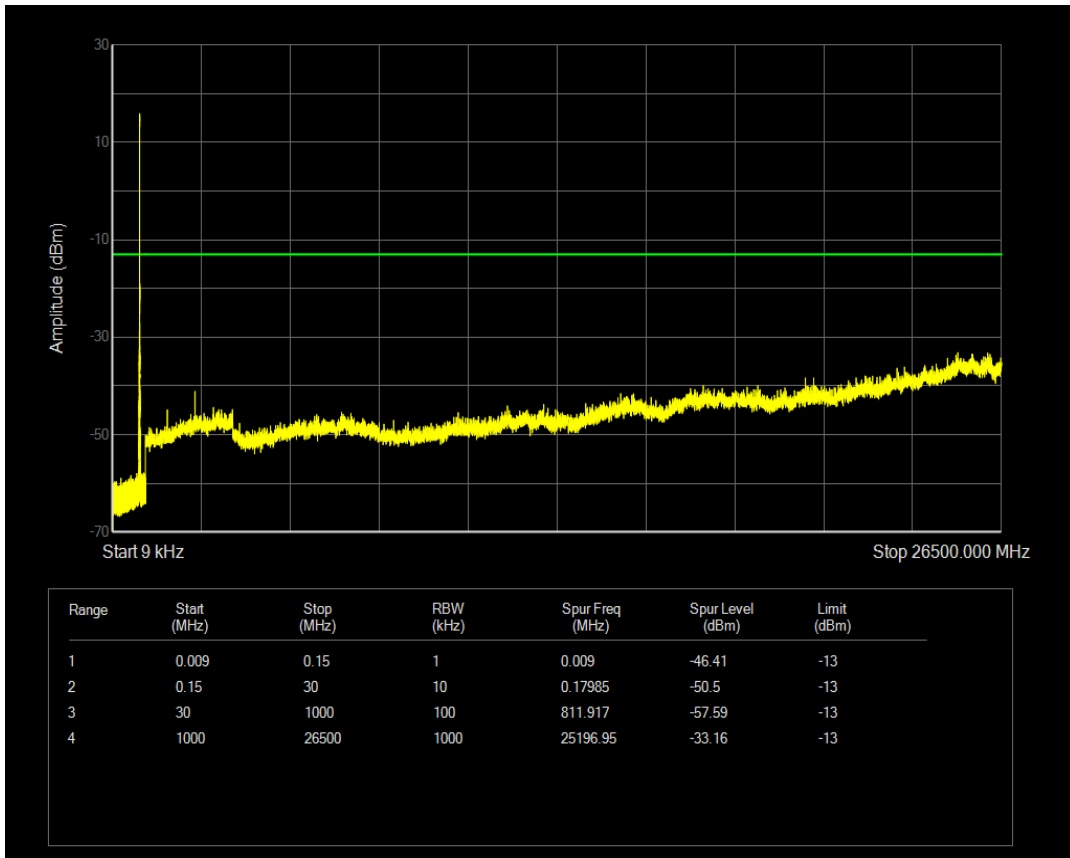

Band5 16QAM BW=3MHz Channel=20415 RB Size=1 Position=#0

Band5 QPSK BW=3MHz Channel=20415 RB Size=15 Position=#0