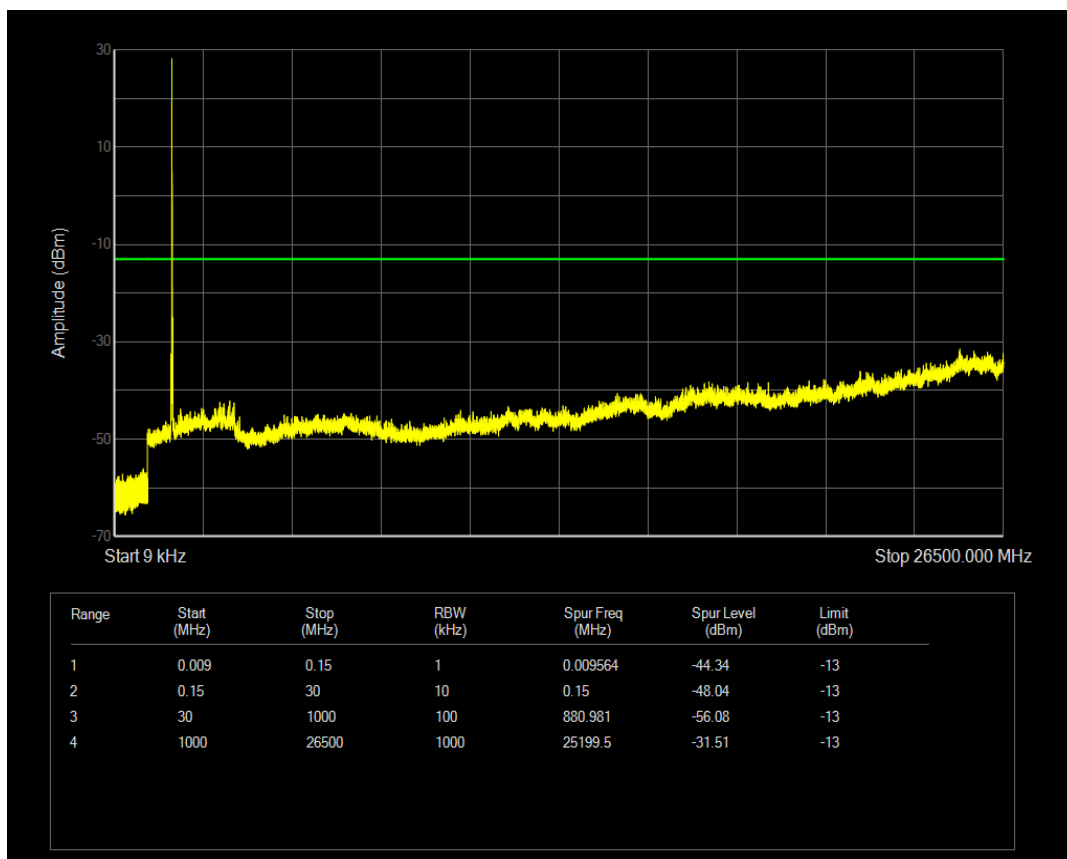

Band4 QPSK BW=15MHz Channel=20175 RB Size=75 Position=#0

Band4 QPSK BW=15MHz Channel=20175 RB Size=1 Position=#0