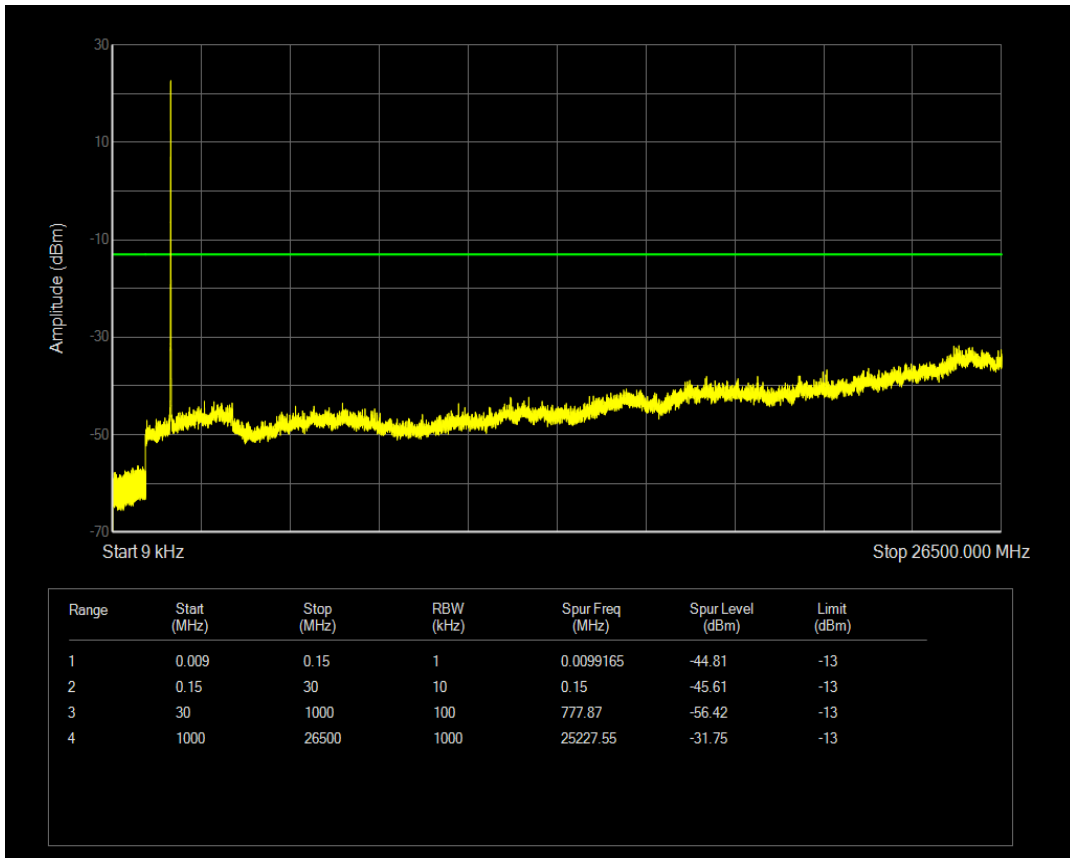

Band4 QPSK BW=5MHz Channel=20375 RB Size=1 Position=#0

Band4 QPSK BW=5MHz Channel=20375 RB Size=25 Position=#0

Band4 16QAM BW=5MHz Channel=20375 RB Size=1 Position=#0

Band4 16QAM BW=5MHz Channel=20375 RB Size=25 Position=#0

Band4 QPSK BW=10MHz Channel=20000 RB Size=1 Position=#0

Band4 QPSK BW=10MHz Channel=20000 RB Size=50 Position=#0

Band4 16QAM BW=10MHz Channel=20000 RB Size=1 Position=#0

Band4 16QAM BW=10MHz Channel=20000 RB Size=50 Position=#0