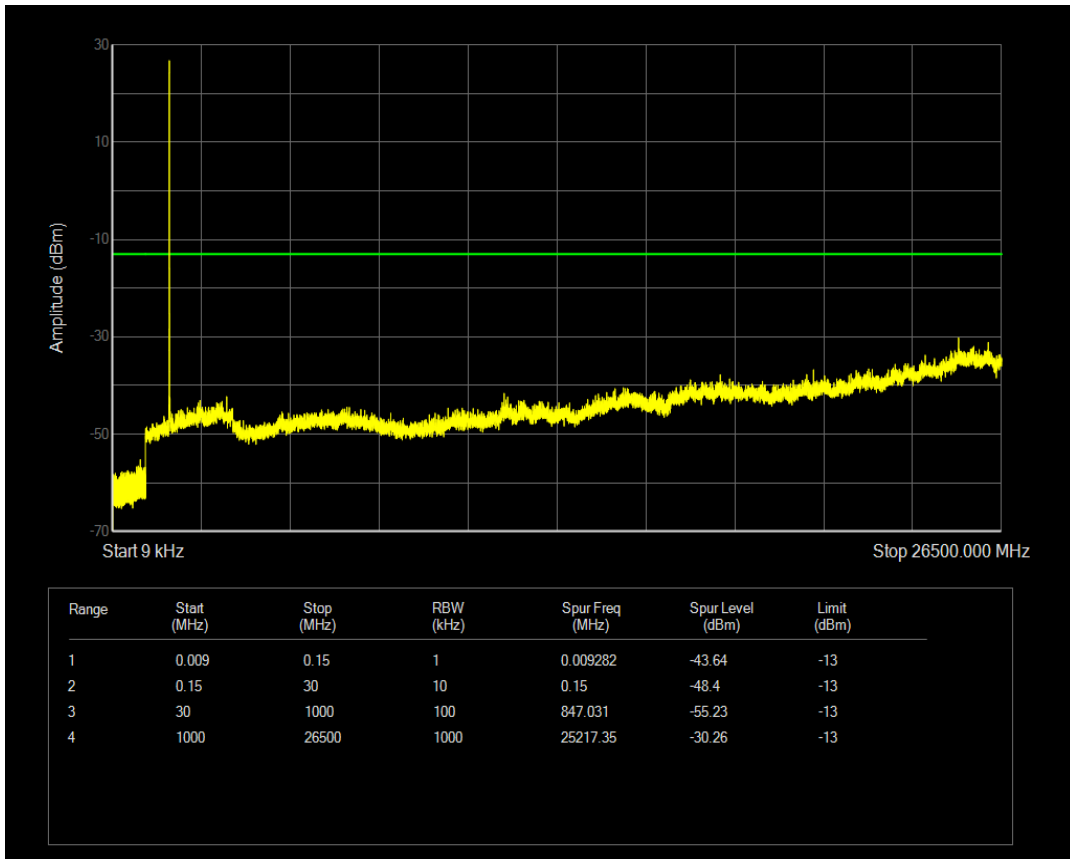

Band4 16QAM BW=3MHz Channel=19965 RB Size=15 Position=#0

Band4 16QAM BW=3MHz Channel=19965 RB Size=1 Position=#0