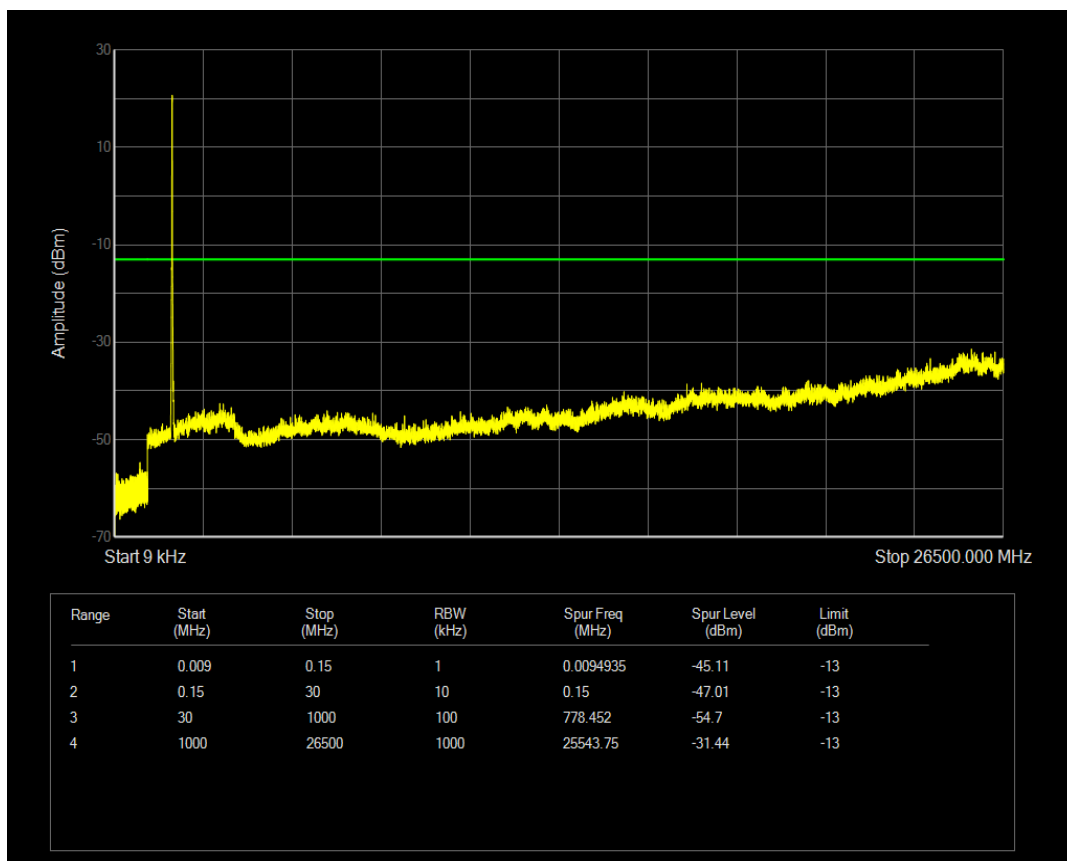

Band4 16QAM BW=15MHz Channel=20175 RB Size=1 Position=#0

Band4 QPSK BW=15MHz Channel=20175 RB Size=75 Position=#0