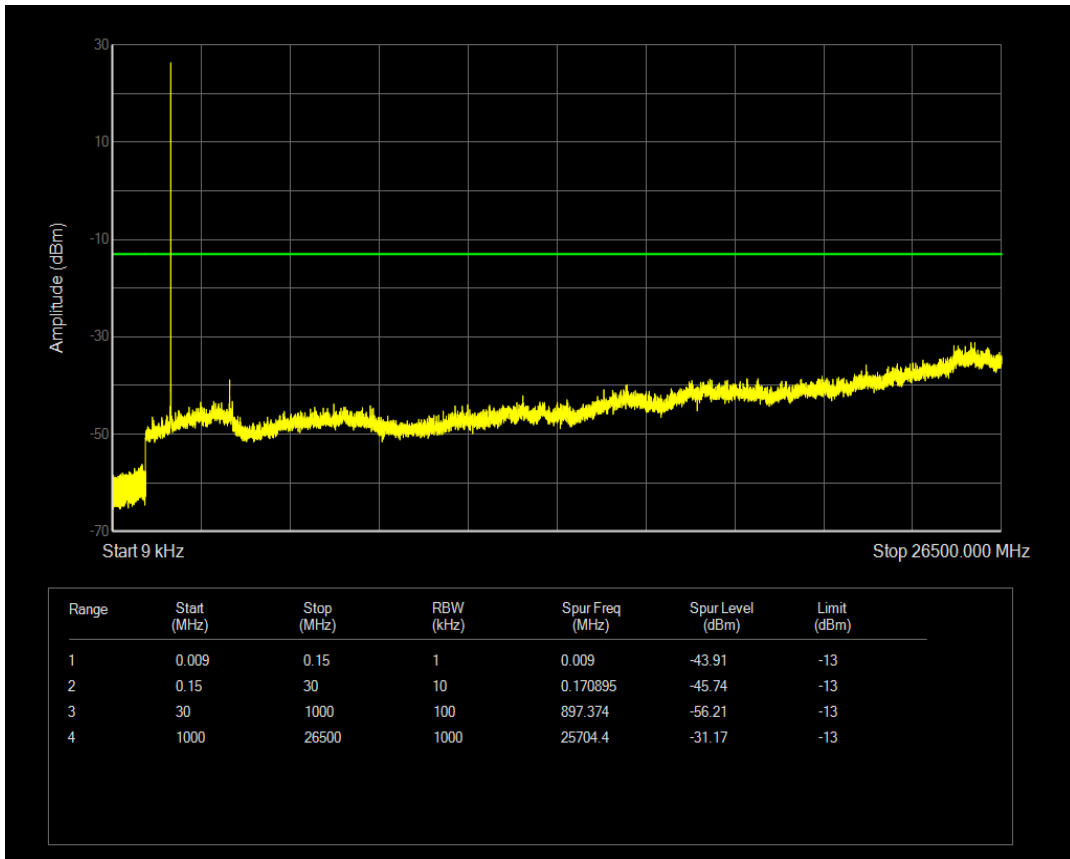

Band4 QPSK BW=1.4MHz Channel=20175 RB Size=1 Position=#0

Band4 QPSK BW=1.4MHz Channel=20175 RB Size=6 Position=#0

Band4 16QAM BW=1.4MHz Channel=20175 RB Size=1 Position=#0

Band4 16QAM BW=1.4MHz Channel=20175 RB Size=6 Position=#0

Band4 QPSK BW=1.4MHz Channel=20393 RB Size=1 Position=#0

Band4 QPSK BW=1.4MHz Channel=20393 RB Size=6 Position=#0

Band4 16QAM BW=1.4MHz Channel=20393 RB Size=1 Position=#0

Band4 16QAM BW=1.4MHz Channel=20393 RB Size=6 Position=#0