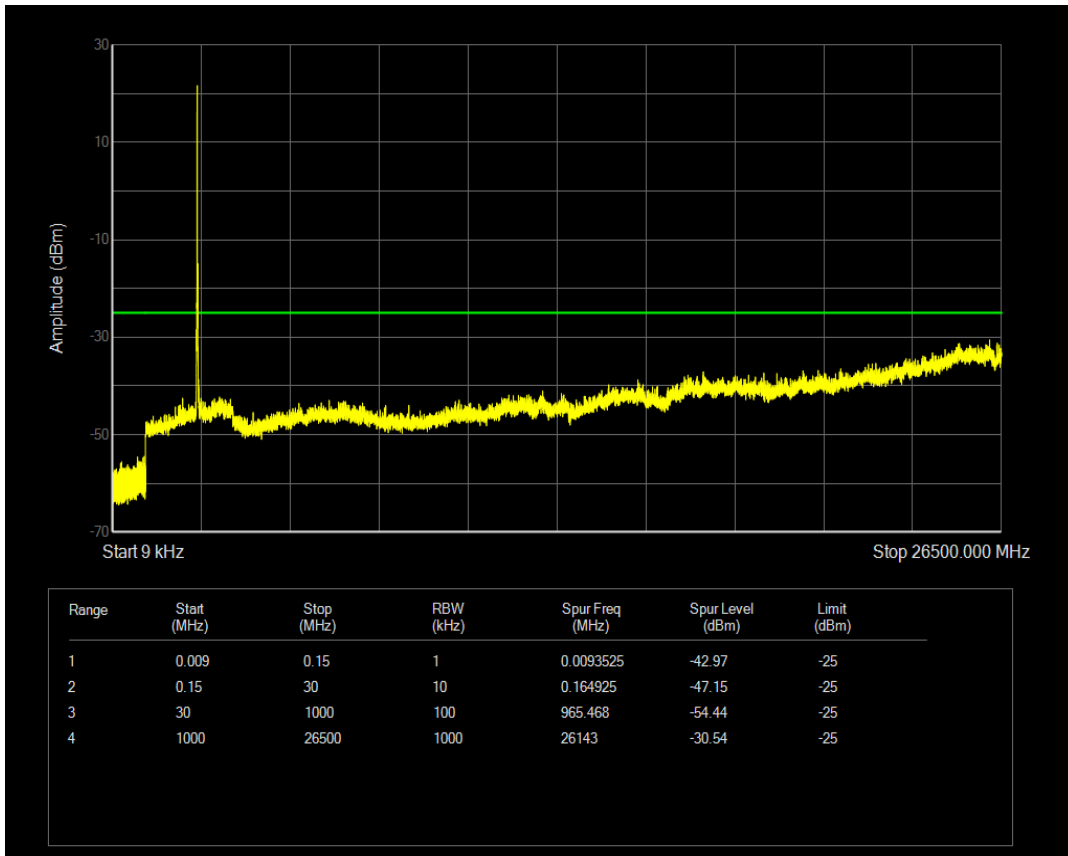

Band41(2535-2655) 16QAM BW=10MHz Channel=40090 RB Size=1 Position=#0

Band41(2535-2655) QPSK BW=10MHz Channel=40090 RB Size=50 Position=#0