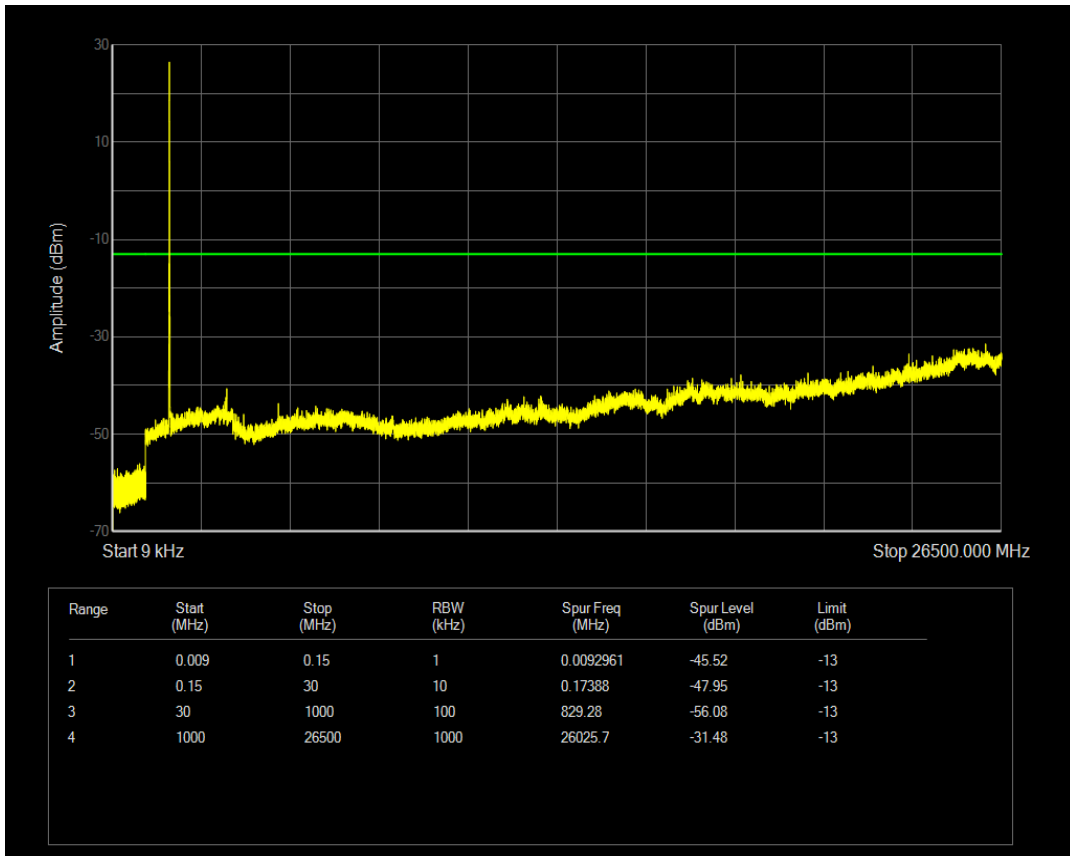

Band4 QPSK BW=5MHz Channel=20375 RB Size=1 Position=#0

Band4 QPSK BW=5MHz Channel=20375 RB Size=25 Position=#0

Band4 16QAM BW=5MHz Channel=20375 RB Size=1 Position=#0

Band4 16QAM BW=5MHz Channel=20375 RB Size=25 Position=#0

Band4 QPSK BW=10MHz Channel=20000 RB Size=1 Position=#0

Band4 QPSK BW=10MHz Channel=20000 RB Size=50 Position=#0

Band4 16QAM BW=10MHz Channel=20000 RB Size=1 Position=#0

Band4 16QAM BW=10MHz Channel=20000 RB Size=50 Position=#0