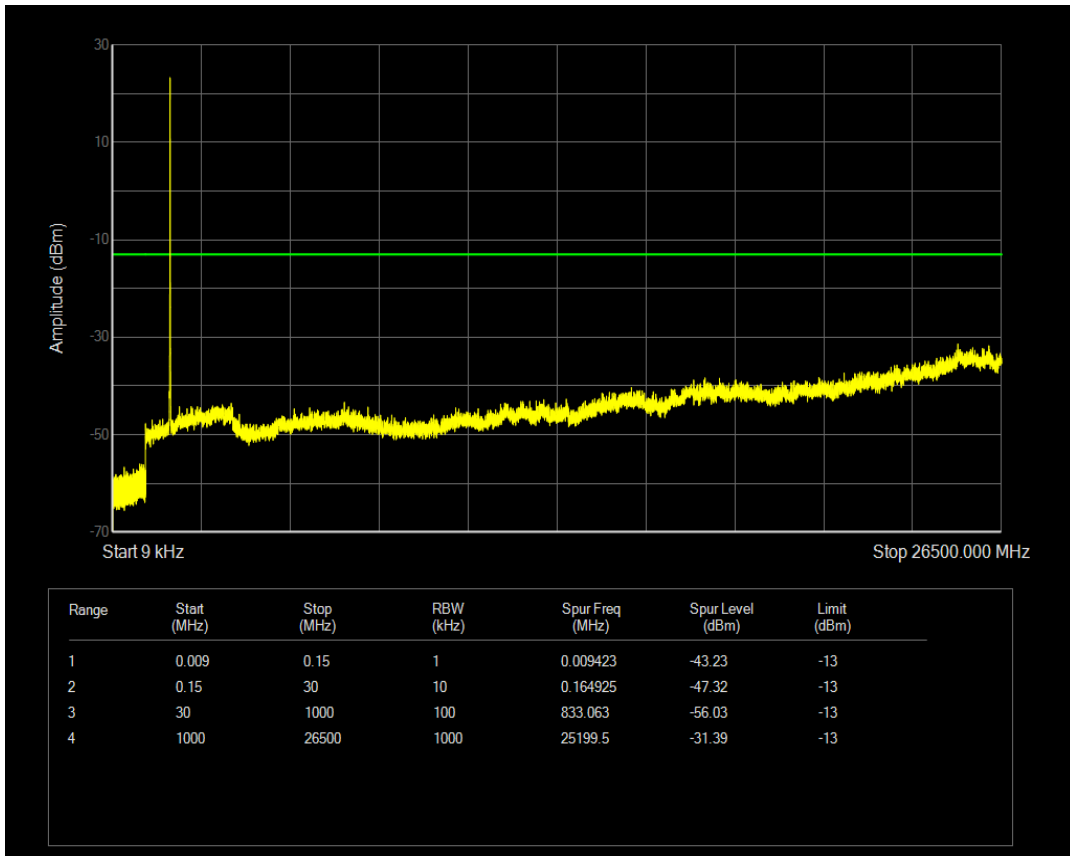

Band4 16QAM BW=5MHz Channel=20175 RB Size=1 Position=#0

Band4 QPSK BW=5MHz Channel=20175 RB Size=25 Position=#0