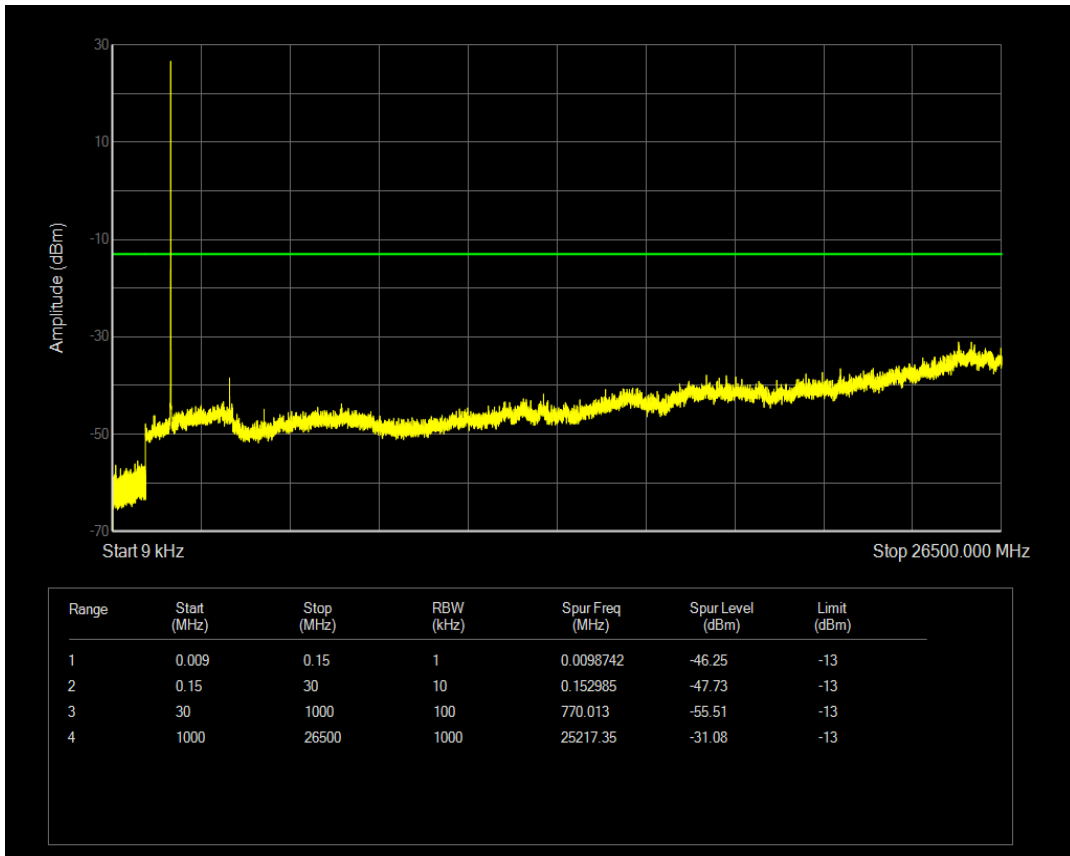

Band4 QPSK BW=3MHz Channel=20385 RB Size=15 Position=#0

Band4 QPSK BW=3MHz Channel=20385 RB Size=1 Position=#0