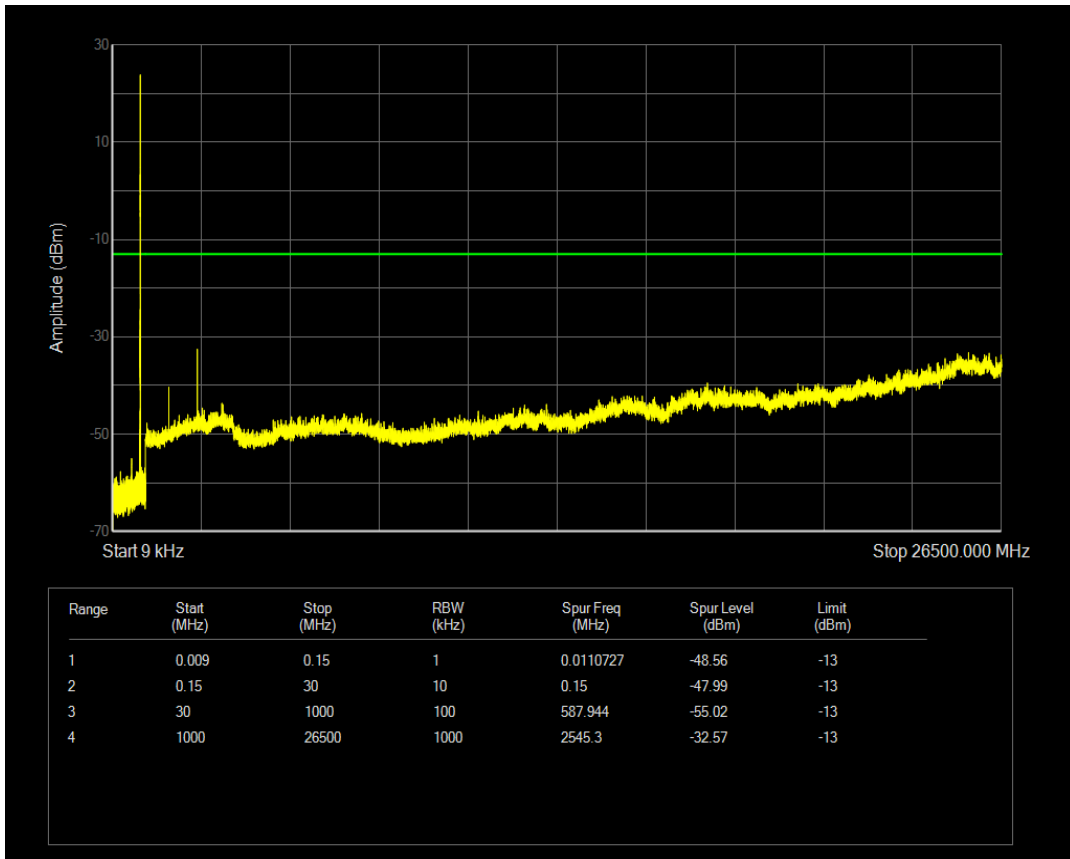

Band5 QPSK BW=1.4MHz Channel=20407 RB Size=1 Position=#0

Band5 QPSK BW=1.4MHz Channel=20407 RB Size=6 Position=#0

Band5 16QAM BW=1.4MHz Channel=20407 RB Size=1 Position=#0

Band5 16QAM BW=1.4MHz Channel=20407 RB Size=6 Position=#0

Band5 QPSK BW=1.4MHz Channel=20525 RB Size=1 Position=#0

Band5 QPSK BW=1.4MHz Channel=20525 RB Size=6 Position=#0

Band5 16QAM BW=1.4MHz Channel=20525 RB Size=1 Position=#0

Band5 16QAM BW=1.4MHz Channel=20525 RB Size=6 Position=#0

Band5 QPSK BW=1.4MHz Channel=20643 RB Size=1 Position=#0

Band5 QPSK BW=1.4MHz Channel=20643 RB Size=6 Position=#0

Band5 16QAM BW=1.4MHz Channel=20643 RB Size=1 Position=#0

Band5 16QAM BW=1.4MHz Channel=20643 RB Size=6 Position=#0