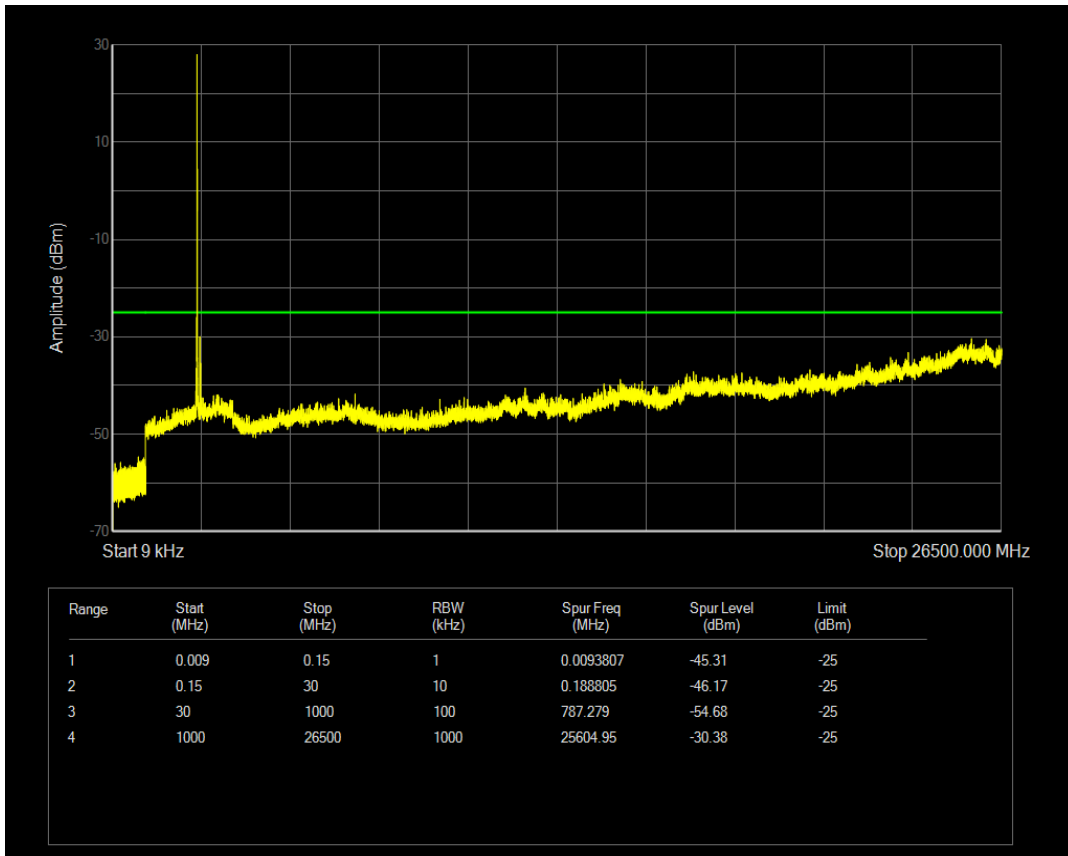

Band41(2535-2655) QPSK BW=10MHz Channel=40090 RB Size=50 Position=#0

Band41(2535-2655) QPSK BW=10MHz Channel=40090 RB Size=1 Position=#0