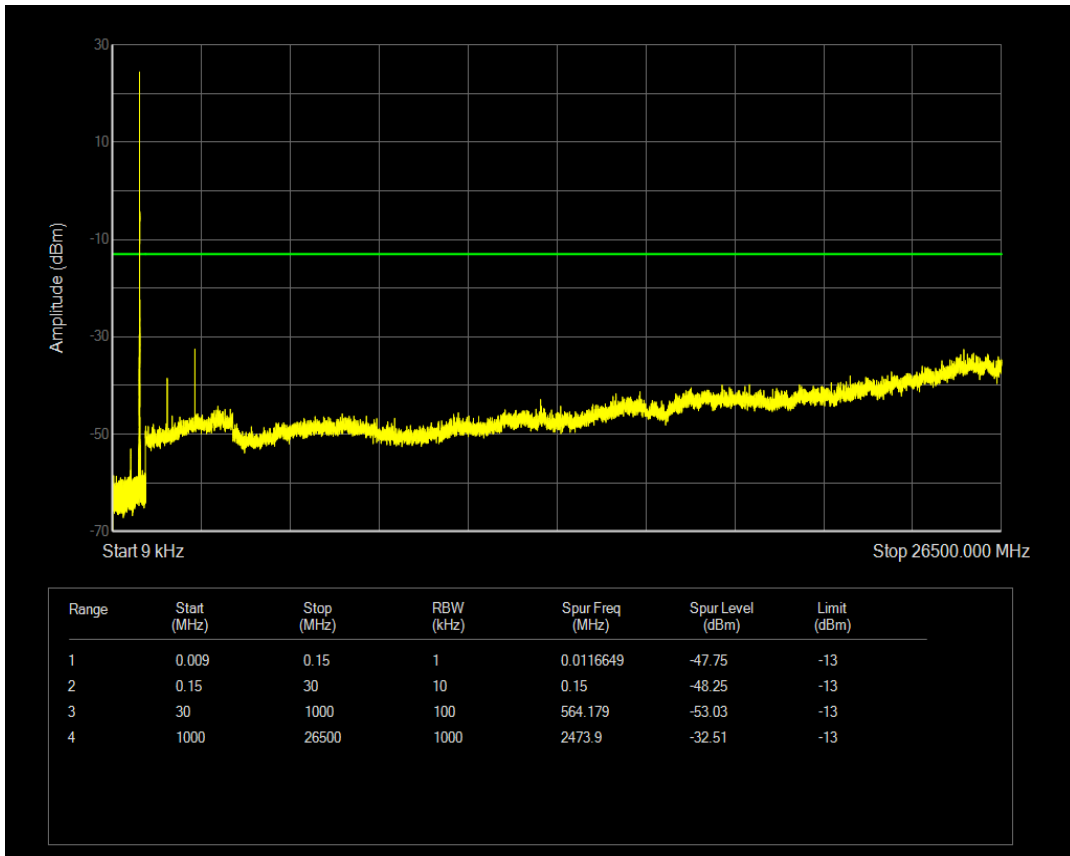

Band5 16QAM BW=3MHz Channel=20415 RB Size=15 Position=#0

Band5 16QAM BW=3MHz Channel=20415 RB Size=1 Position=#0