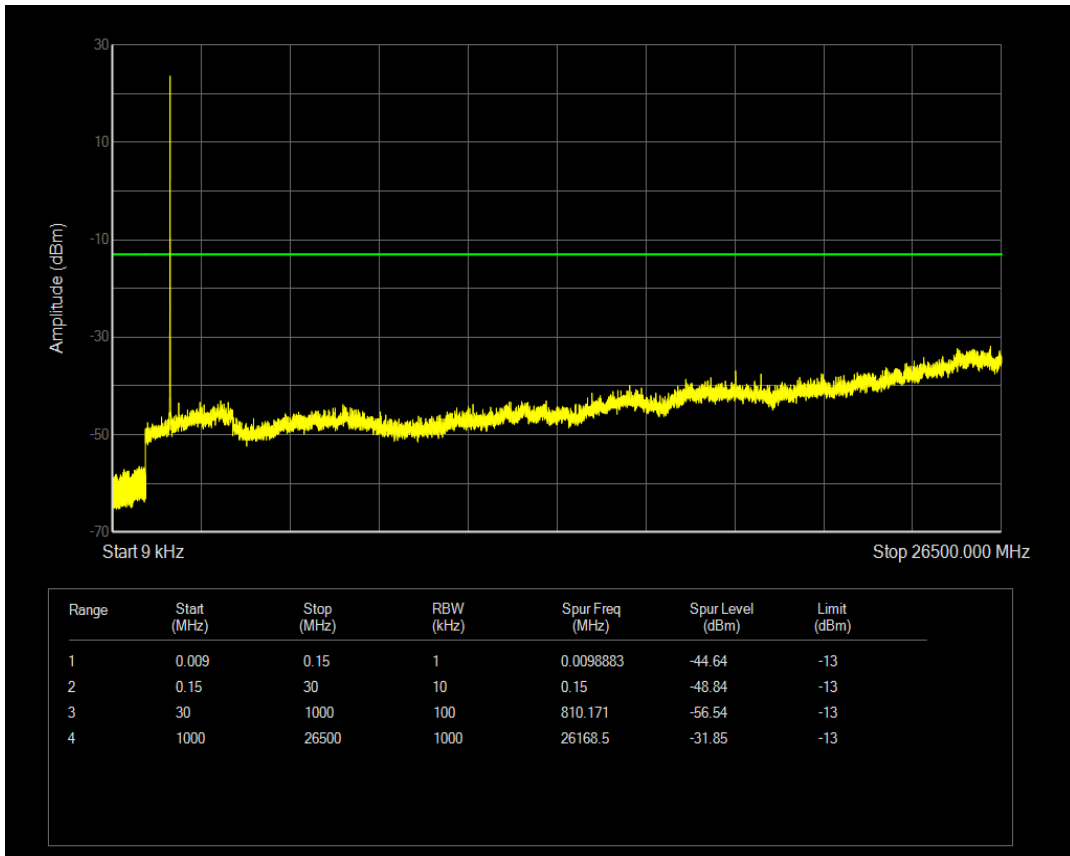

Band4 16QAM BW=3MHz Channel=20175 RB Size=1 Position=#0

Band4 QPSK BW=3MHz Channel=20175 RB Size=15 Position=#0