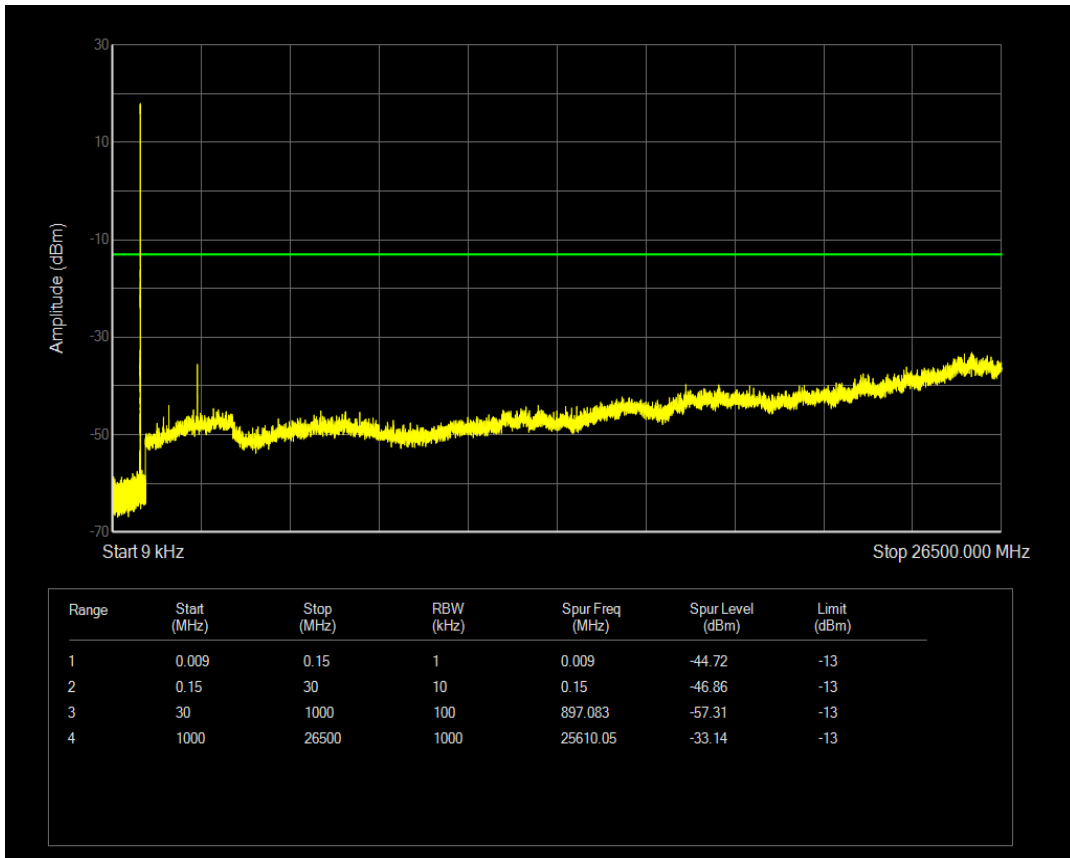

Band5 QPSK BW=1.4MHz Channel=20643 RB Size=1 Position=#0

Band5 QPSK BW=1.4MHz Channel=20643 RB Size=6 Position=#0

Band5 16QAM BW=1.4MHz Channel=20643 RB Size=1 Position=#0

Band5 16QAM BW=1.4MHz Channel=20643 RB Size=6 Position=#0