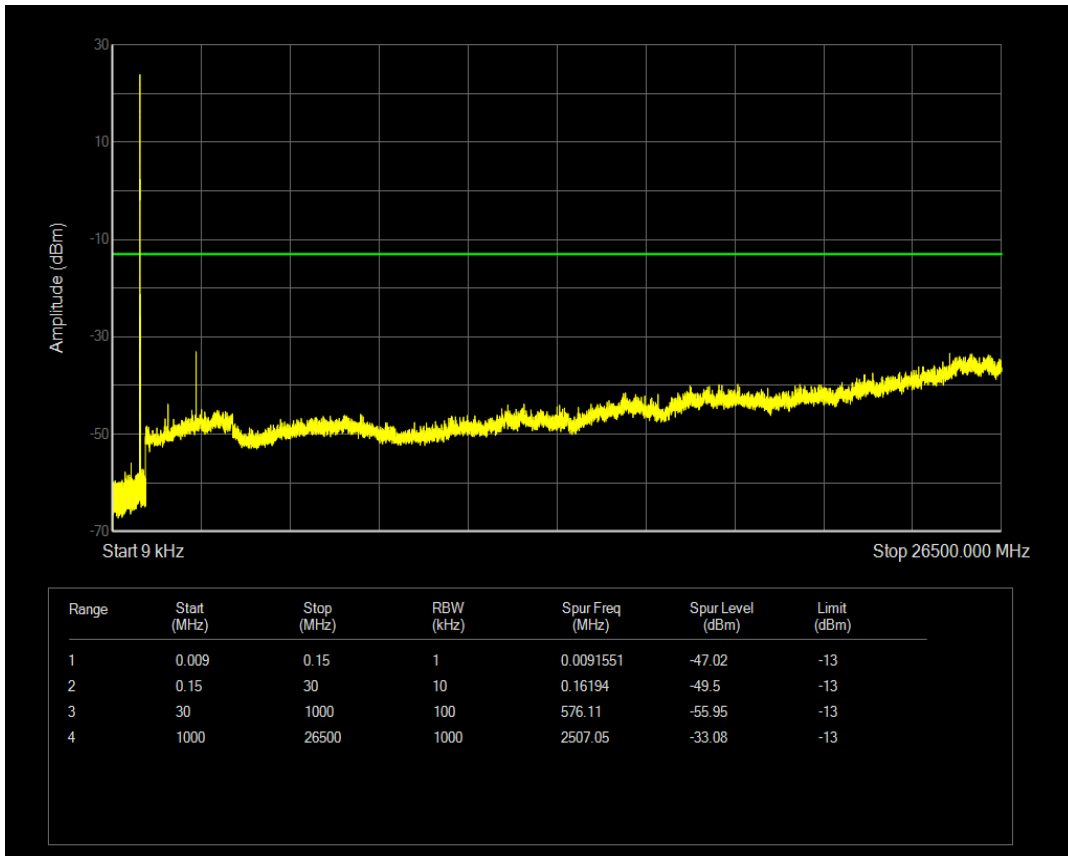

Band5 16QAM BW=1.4MHz Channel=20525 RB Size=6 Position=#0

Band5 16QAM BW=1.4MHz Channel=20525 RB Size=1 Position=#0