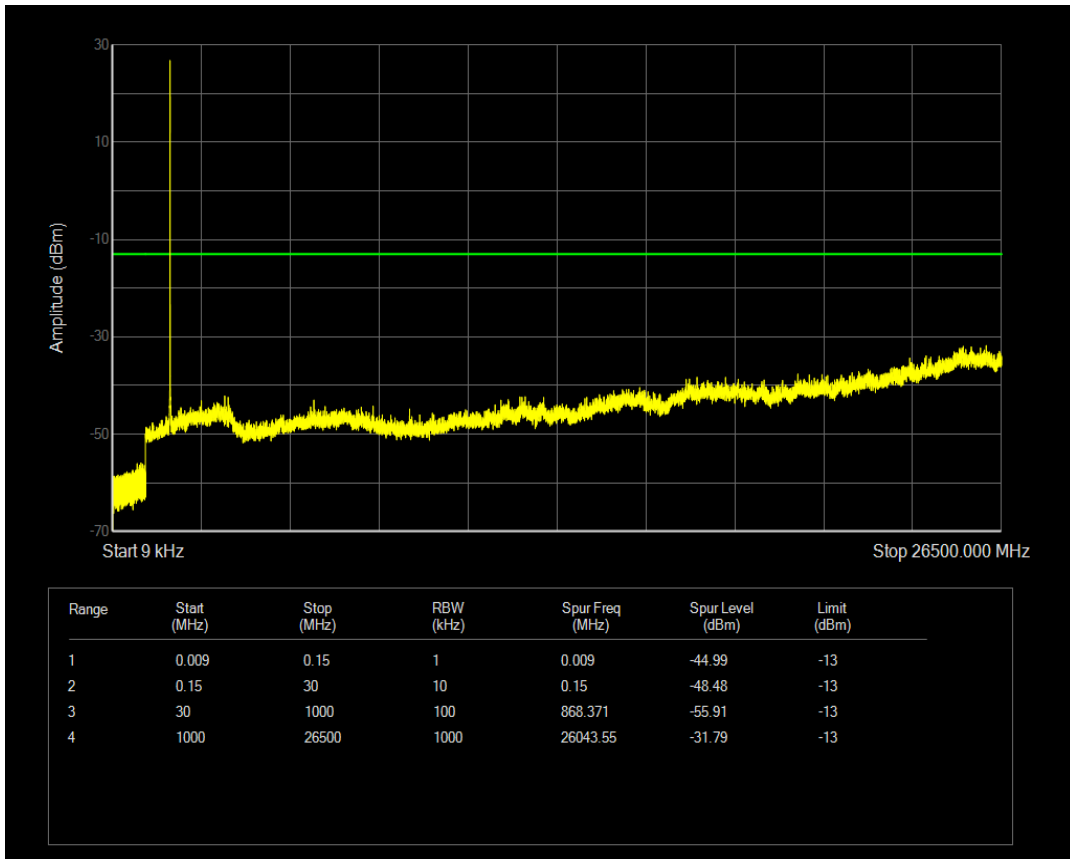

Band4 16QAM BW=3MHz Channel=20175 RB Size=15 Position=#0

Band4 16QAM BW=3MHz Channel=20175 RB Size=1 Position=#0