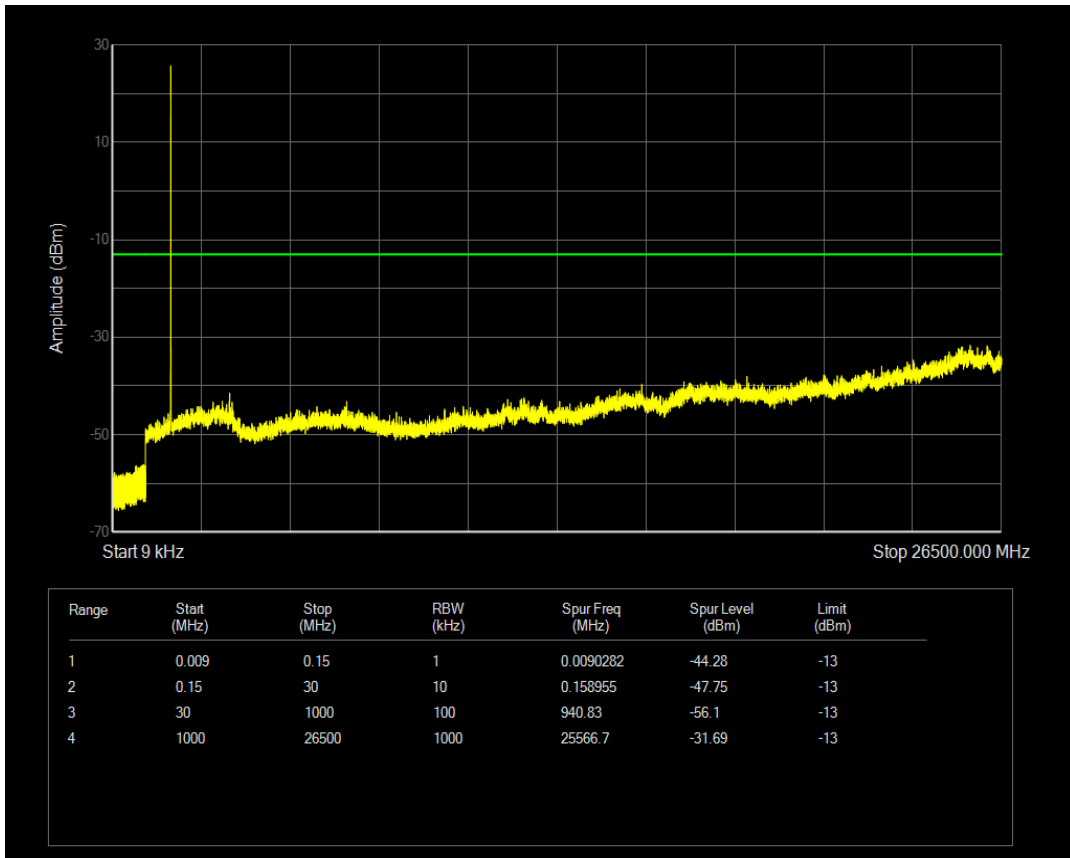

Band4 QPSK BW=1.4MHz Channel=20175 RB Size=1 Position=#0

Band4 QPSK BW=1.4MHz Channel=20175 RB Size=6 Position=#0

Band4 16QAM BW=1.4MHz Channel=20175 RB Size=1 Position=#0

Band4 16QAM BW=1.4MHz Channel=20175 RB Size=6 Position=#0

Band4 QPSK BW=1.4MHz Channel=20393 RB Size=1 Position=#0

Band4 QPSK BW=1.4MHz Channel=20393 RB Size=6 Position=#0

Band4 16QAM BW=1.4MHz Channel=20393 RB Size=1 Position=#0

Band4 16QAM BW=1.4MHz Channel=20393 RB Size=6 Position=#0