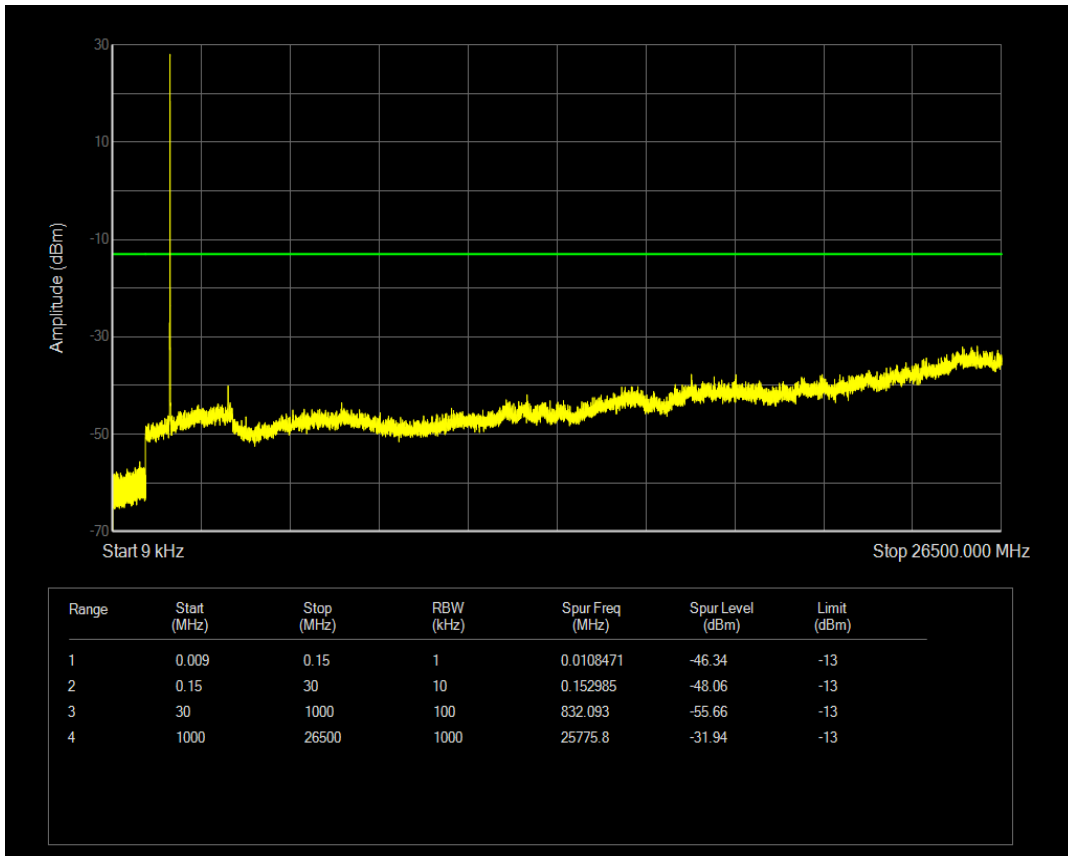

Band4 16QAM BW=5MHz Channel=20175 RB Size=25 Position=#0

Band4 16QAM BW=5MHz Channel=20175 RB Size=1 Position=#0