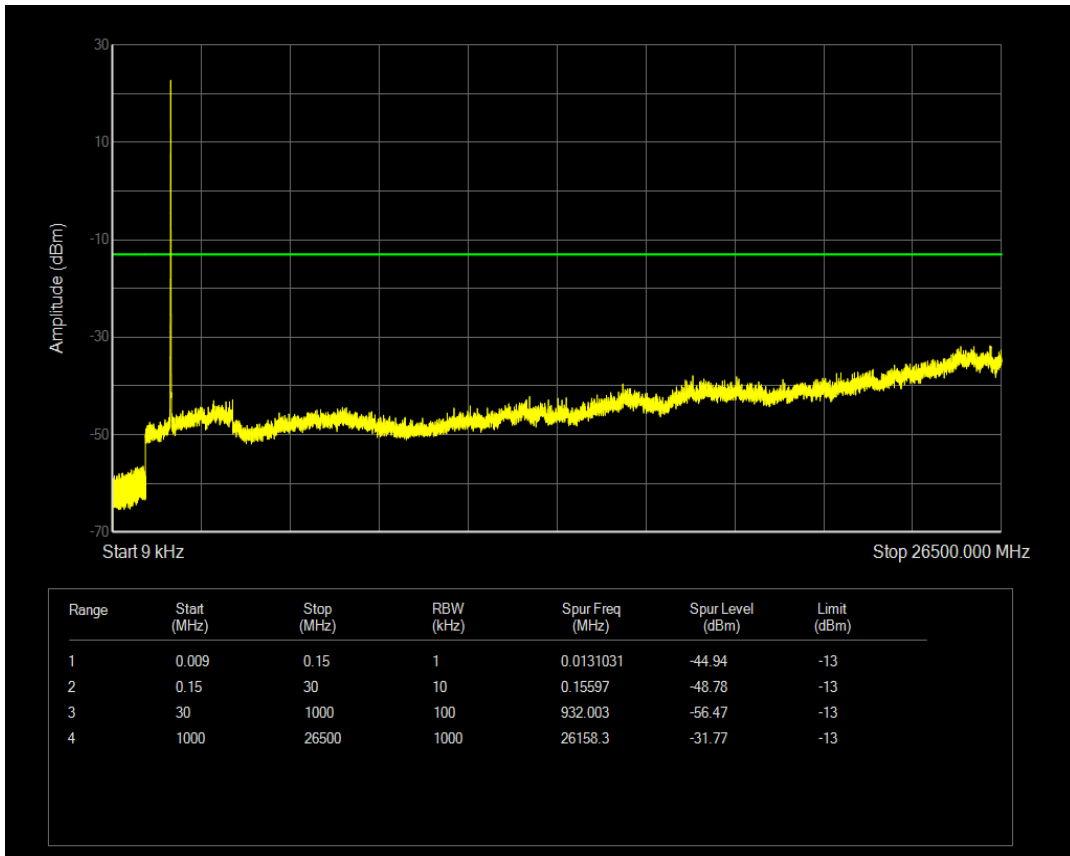

Band4 16QAM BW=5MHz Channel=20375 RB Size=1 Position=#0

Band4 QPSK BW=5MHz Channel=20375 RB Size=25 Position=#0