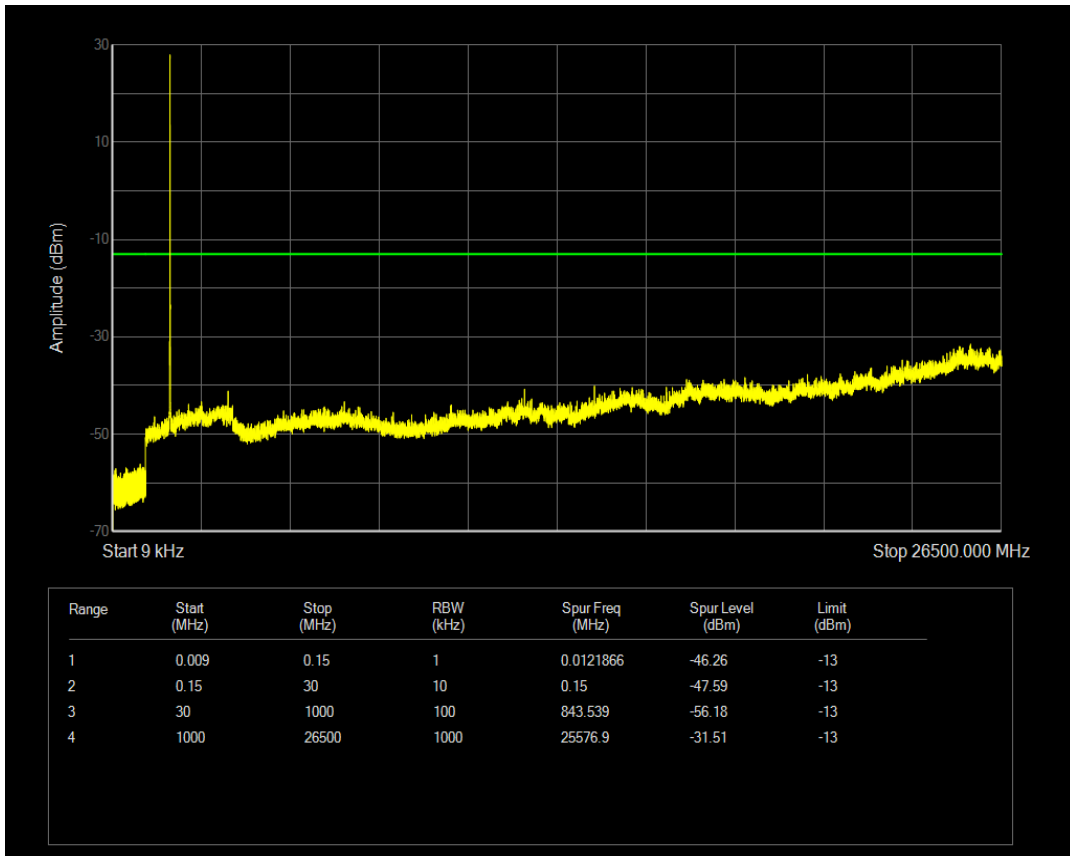

Band4 QPSK BW=5MHz Channel=20175 RB Size=25 Position=#0

Band4 QPSK BW=5MHz Channel=20175 RB Size=1 Position=#0