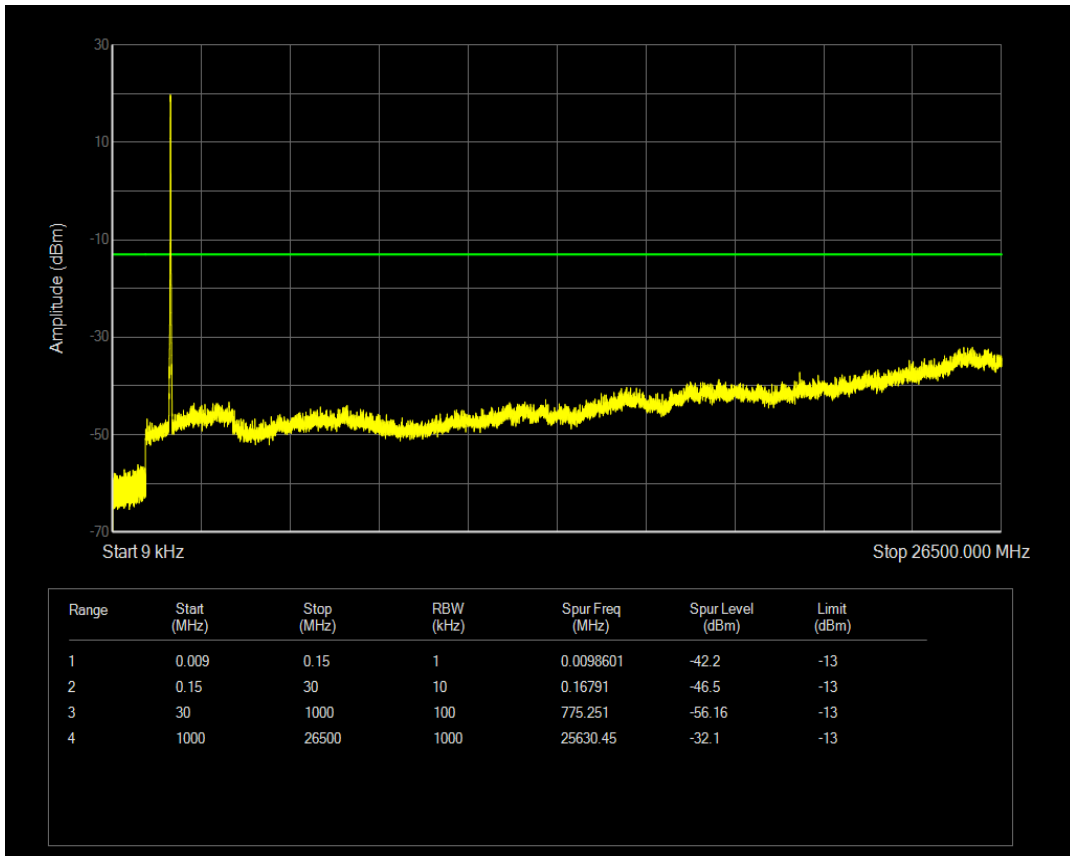

Band4 16QAM BW=15MHz Channel=20325 RB Size=1 Position=#0

Band4 QPSK BW=15MHz Channel=20325 RB Size=75 Position=#0