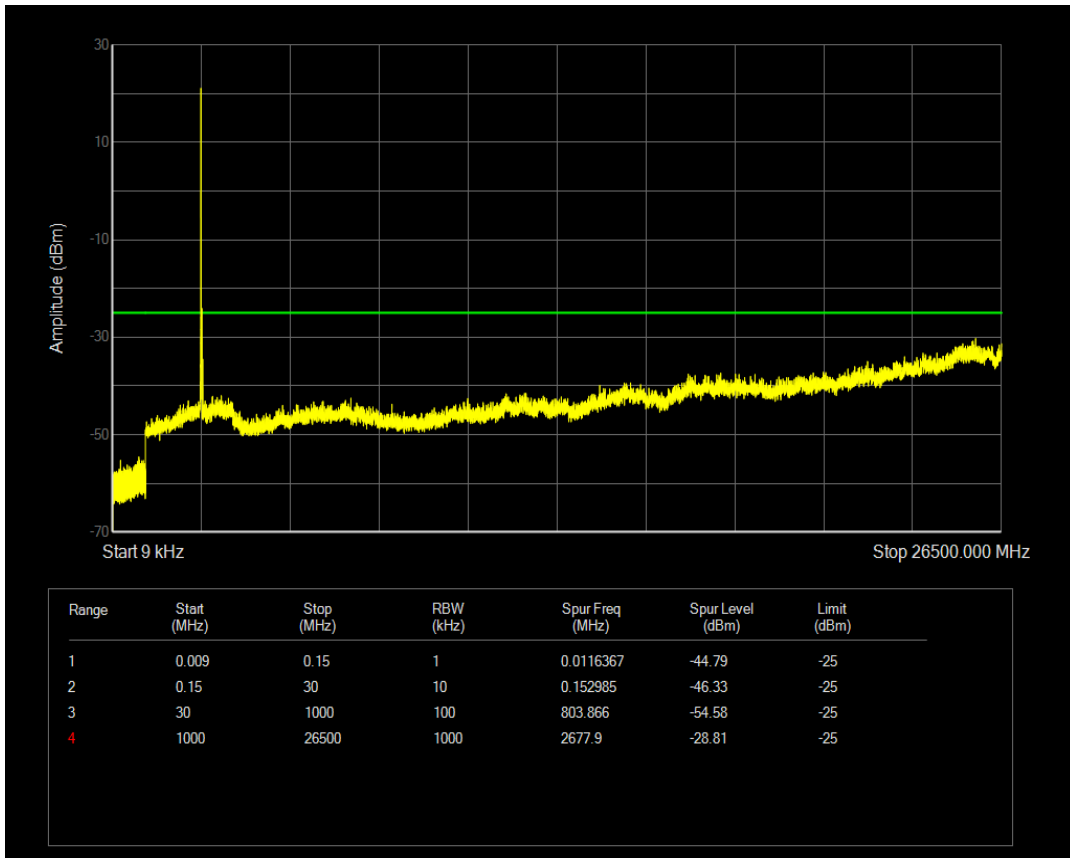

Band41(2535-2655) 16QAM BW=5MHz Channel=41215 RB Size=1 Position=#0

Band41(2535-2655) QPSK BW=5MHz Channel=41215 RB Size=25 Position=#0