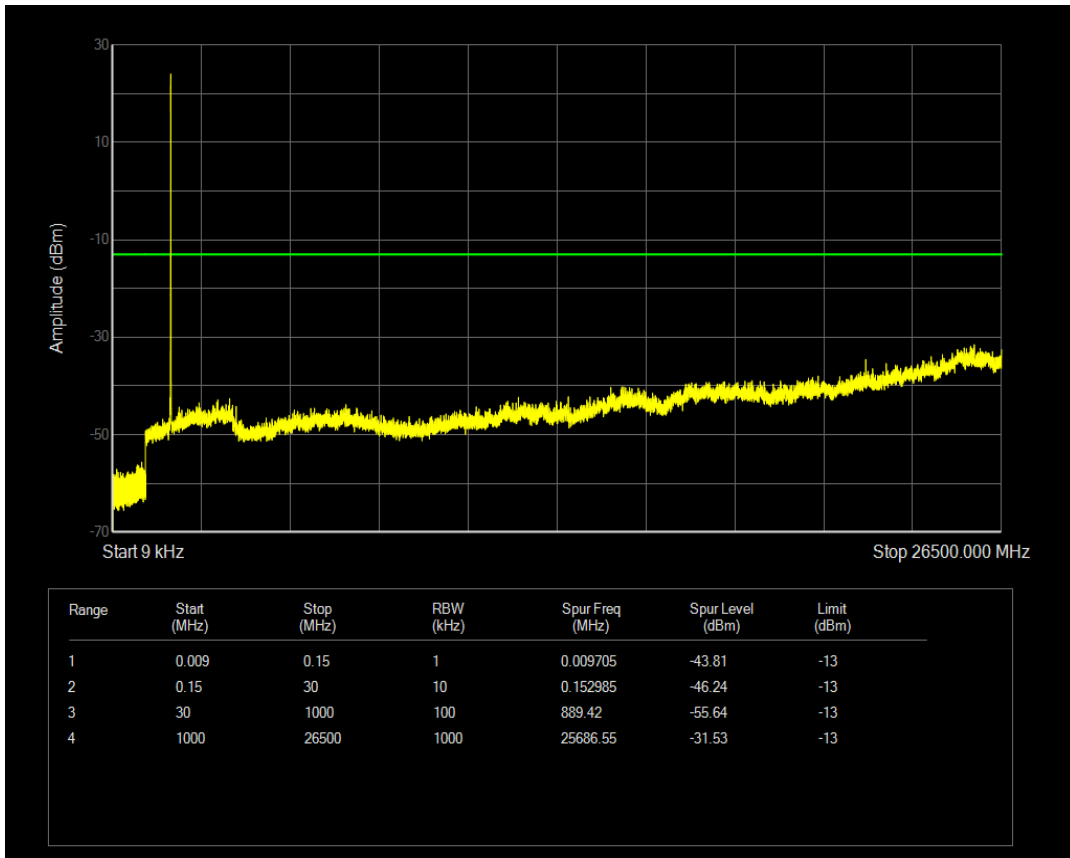

Band4 QPSK BW=3MHz Channel=20385 RB Size=1 Position=#0

Band4 QPSK BW=3MHz Channel=20385 RB Size=15 Position=#0

Band4 16QAM BW=3MHz Channel=20385 RB Size=1 Position=#0

Band4 16QAM BW=3MHz Channel=20385 RB Size=15 Position=#0

Band4 QPSK BW=5MHz Channel=19975 RB Size=1 Position=#0

Band4 QPSK BW=5MHz Channel=19975 RB Size=25 Position=#0

Band4 16QAM BW=5MHz Channel=19975 RB Size=1 Position=#0

Band4 16QAM BW=5MHz Channel=19975 RB Size=25 Position=#0