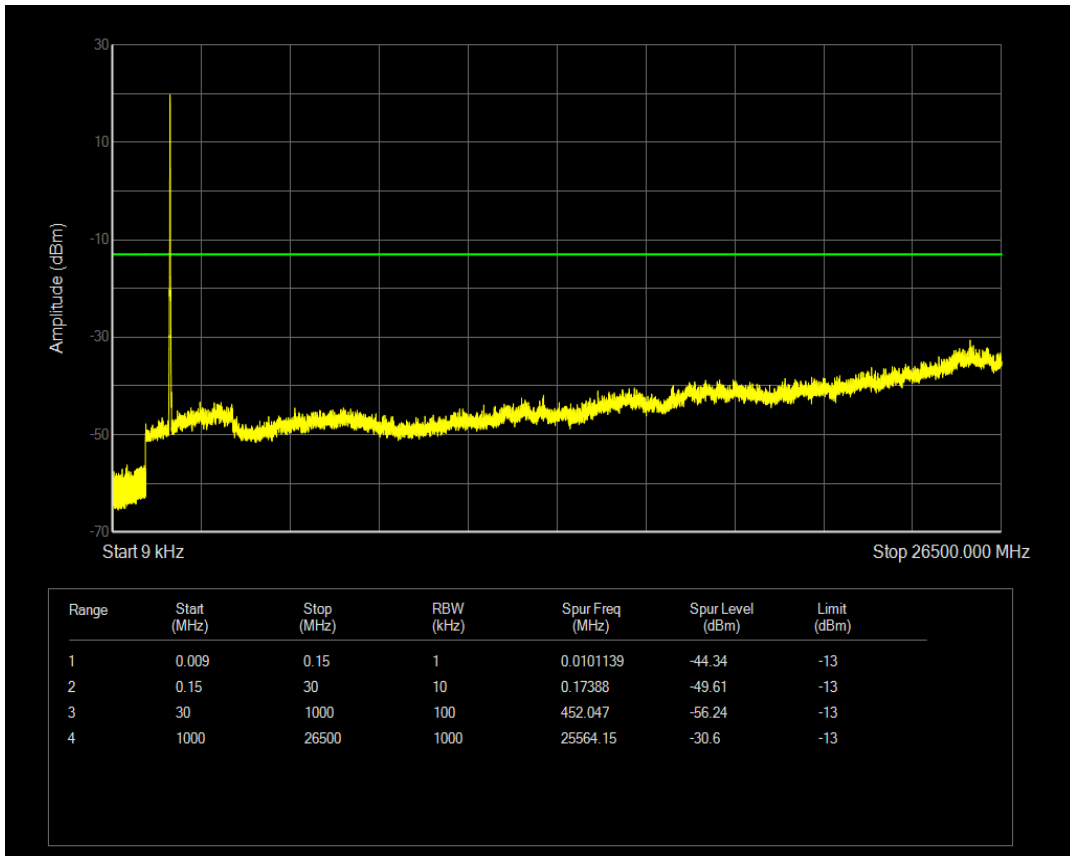

Band4 QPSK BW=15MHz Channel=20175 RB Size=1 Position=#0

Band4 QPSK BW=15MHz Channel=20175 RB Size=75 Position=#0

Band4 16QAM BW=15MHz Channel=20175 RB Size=1 Position=#0

Band4 16QAM BW=15MHz Channel=20175 RB Size=75 Position=#0