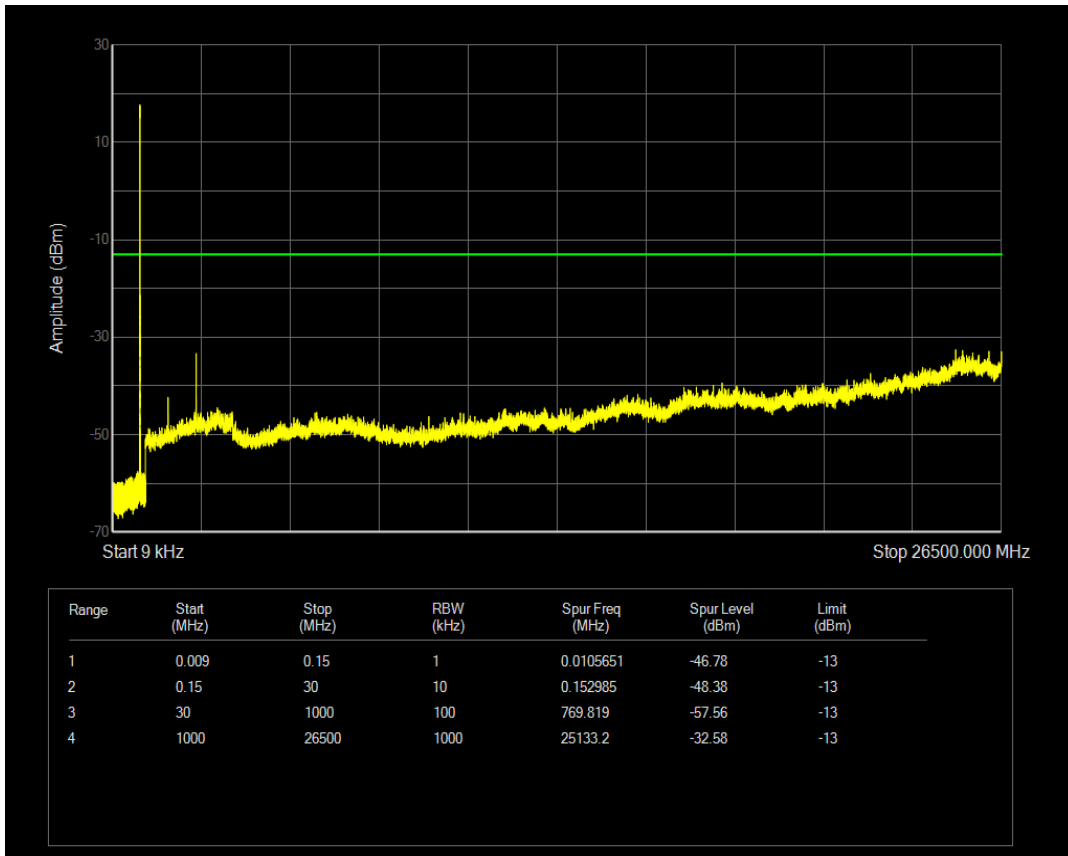

Band5 QPSK BW=1.4MHz Channel=20407 RB Size=1 Position=#0

Band5 QPSK BW=1.4MHz Channel=20407 RB Size=6 Position=#0

Band5 16QAM BW=1.4MHz Channel=20407 RB Size=1 Position=#0

Band5 16QAM BW=1.4MHz Channel=20407 RB Size=6 Position=#0

Band5 QPSK BW=1.4MHz Channel=20525 RB Size=1 Position=#0

Band5 QPSK BW=1.4MHz Channel=20525 RB Size=6 Position=#0

Band5 16QAM BW=1.4MHz Channel=20525 RB Size=1 Position=#0

Band5 16QAM BW=1.4MHz Channel=20525 RB Size=6 Position=#0

Band5 QPSK BW=1.4MHz Channel=20643 RB Size=1 Position=#0

Band5 QPSK BW=1.4MHz Channel=20643 RB Size=6 Position=#0

Band5 16QAM BW=1.4MHz Channel=20643 RB Size=1 Position=#0

Band5 16QAM BW=1.4MHz Channel=20643 RB Size=6 Position=#0