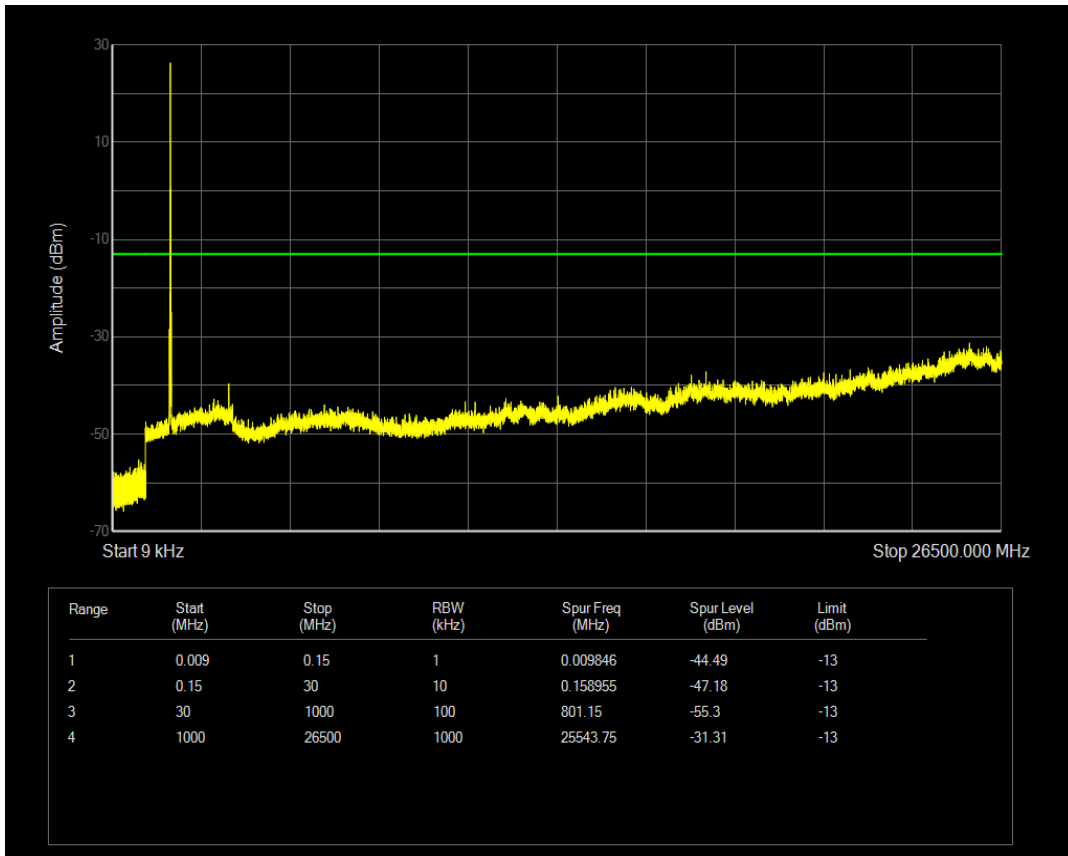

Band4 16QAM BW=15MHz Channel=20325 RB Size=75 Position=#0

Band4 16QAM BW=15MHz Channel=20325 RB Size=1 Position=#0