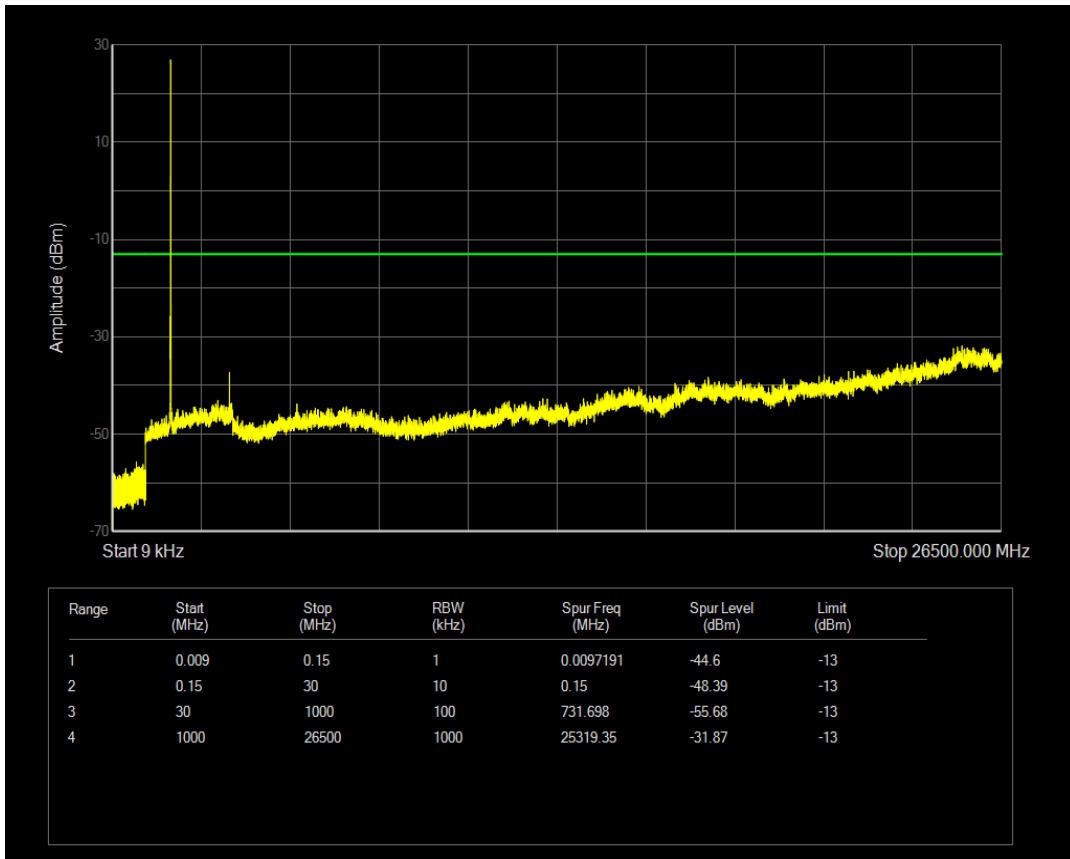

Band4 16QAM BW=5MHz Channel=20375 RB Size=25 Position=#0

Band4 16QAM BW=5MHz Channel=20375 RB Size=1 Position=#0