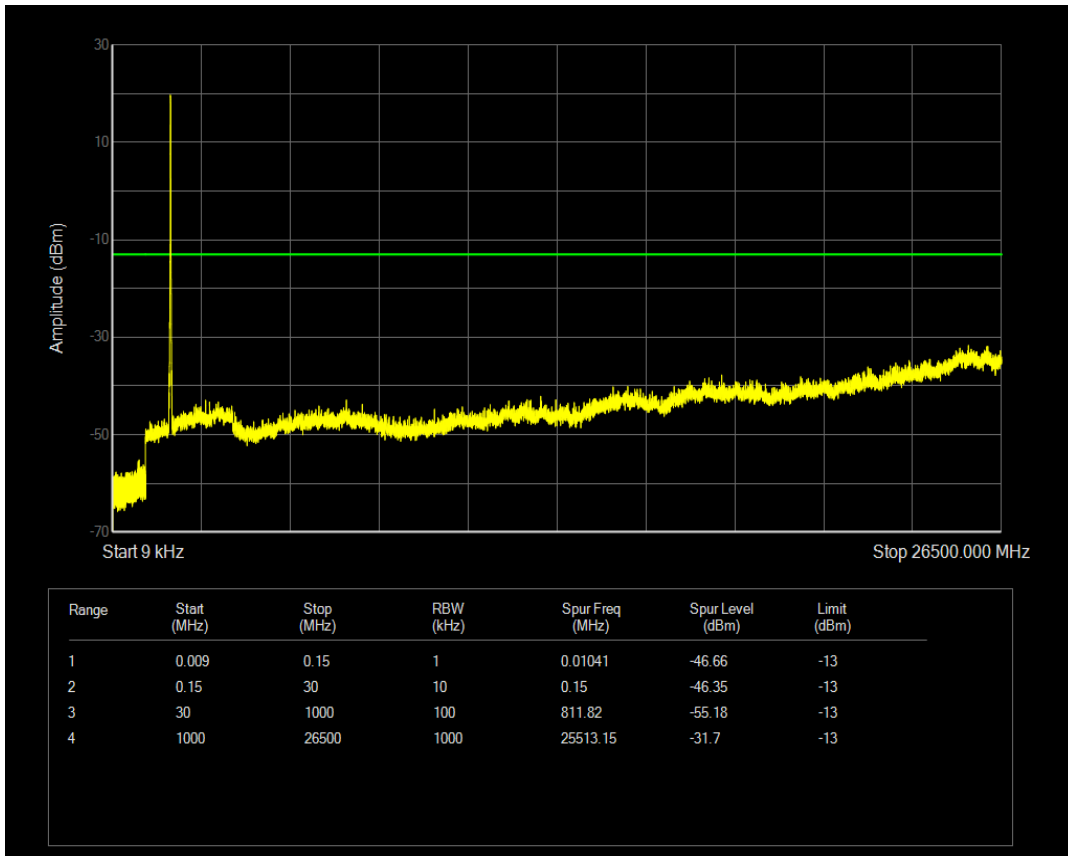

Band4 QPSK BW=15MHz Channel=20325 RB Size=1 Position=#0

Band4 QPSK BW=15MHz Channel=20325 RB Size=75 Position=#0

Band4 16QAM BW=15MHz Channel=20325 RB Size=1 Position=#0

Band4 16QAM BW=15MHz Channel=20325 RB Size=75 Position=#0