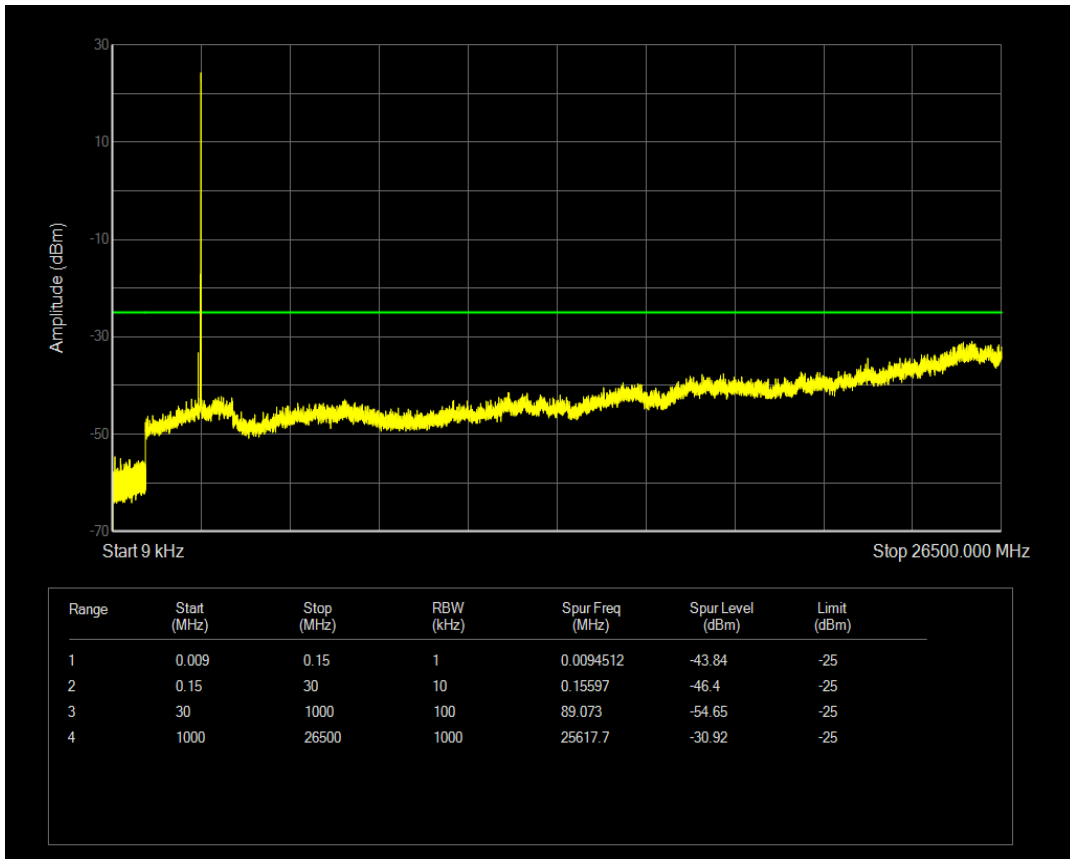

Band41(2535-2655) 16QAM BW=5MHz Channel=41215 RB Size=25 Position=#0

Band41(2535-2655) 16QAM BW=5MHz Channel=41215 RB Size=1 Position=#0