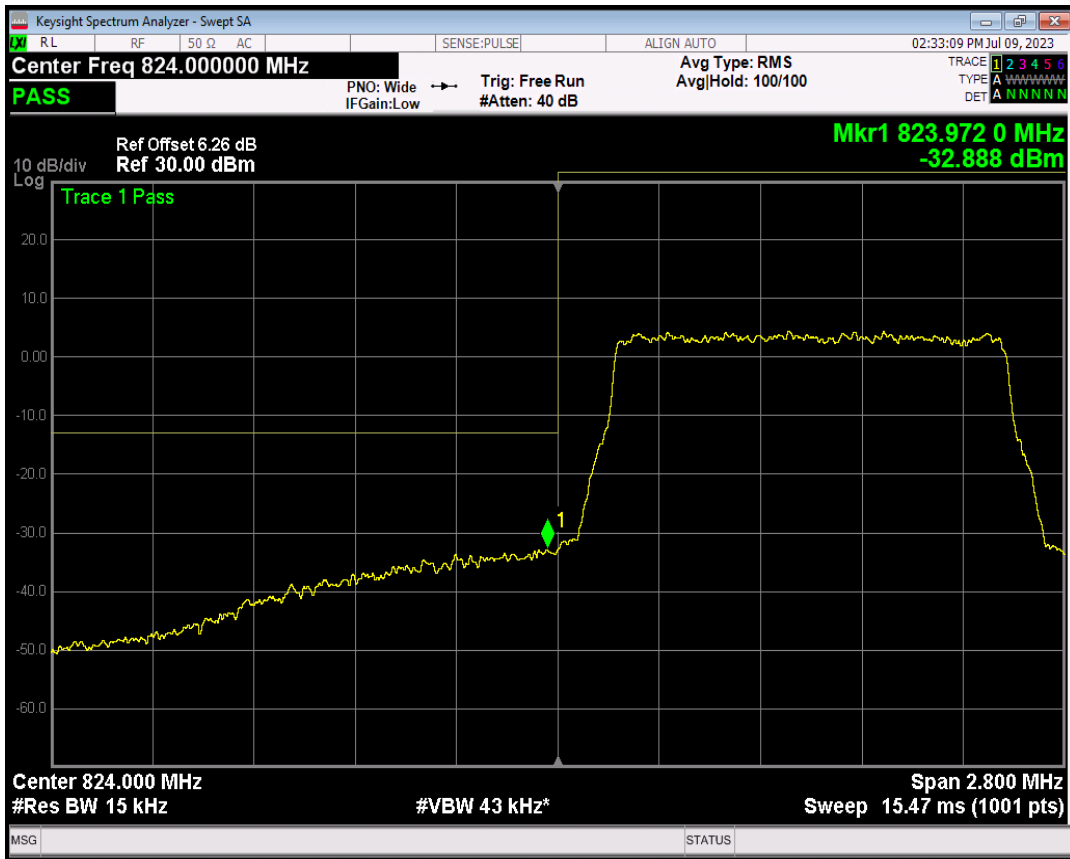

Band5 16QAM BW=1.4MHz Channel=20407 RB Size=1 Position=#0