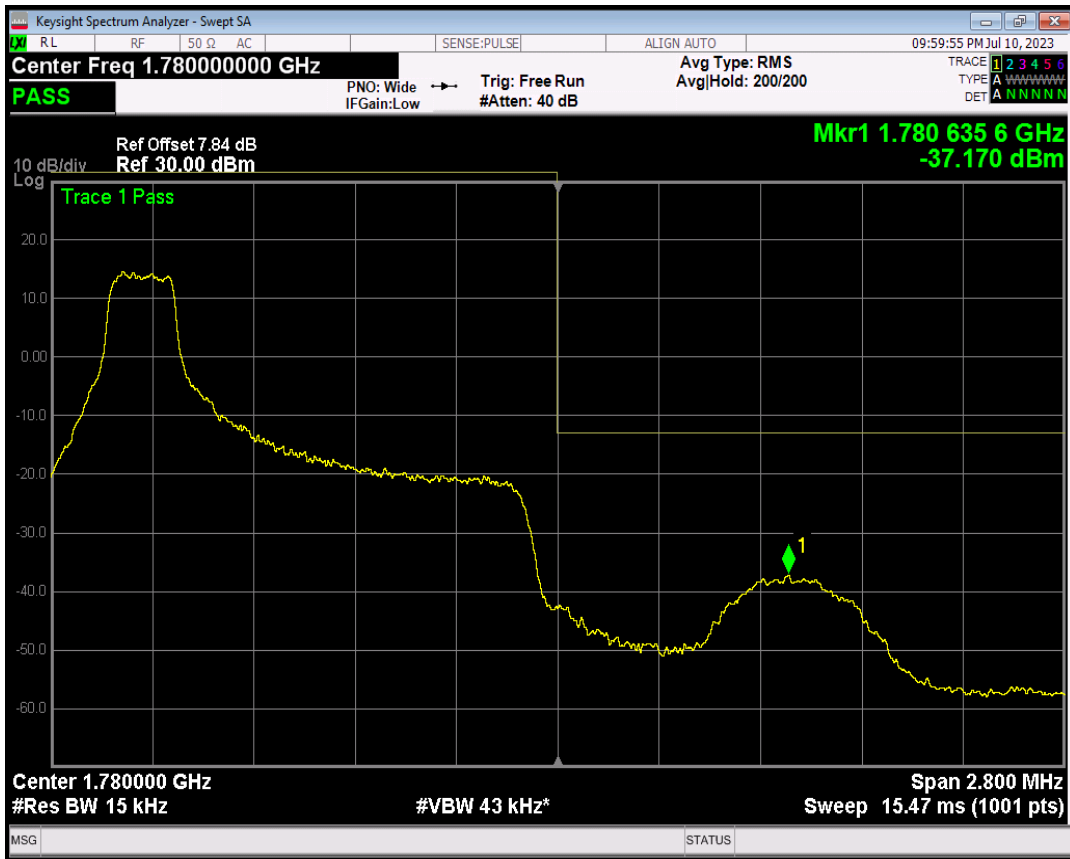

Band66 QPSK BW=1.4MHz Channel=132665 RB Size=1 Position=#0