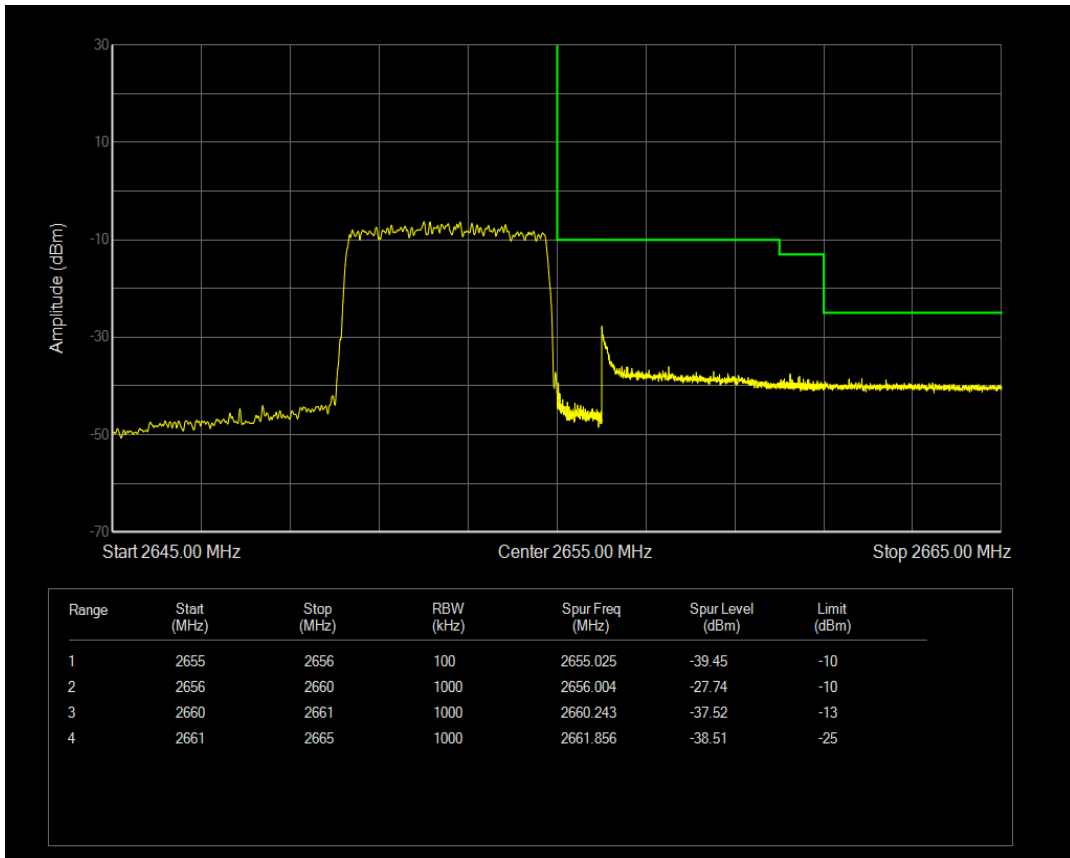

Band41(2535-2655) 16QAM BW=5MHz Channel=41215 RB Size=1 Position=#Max