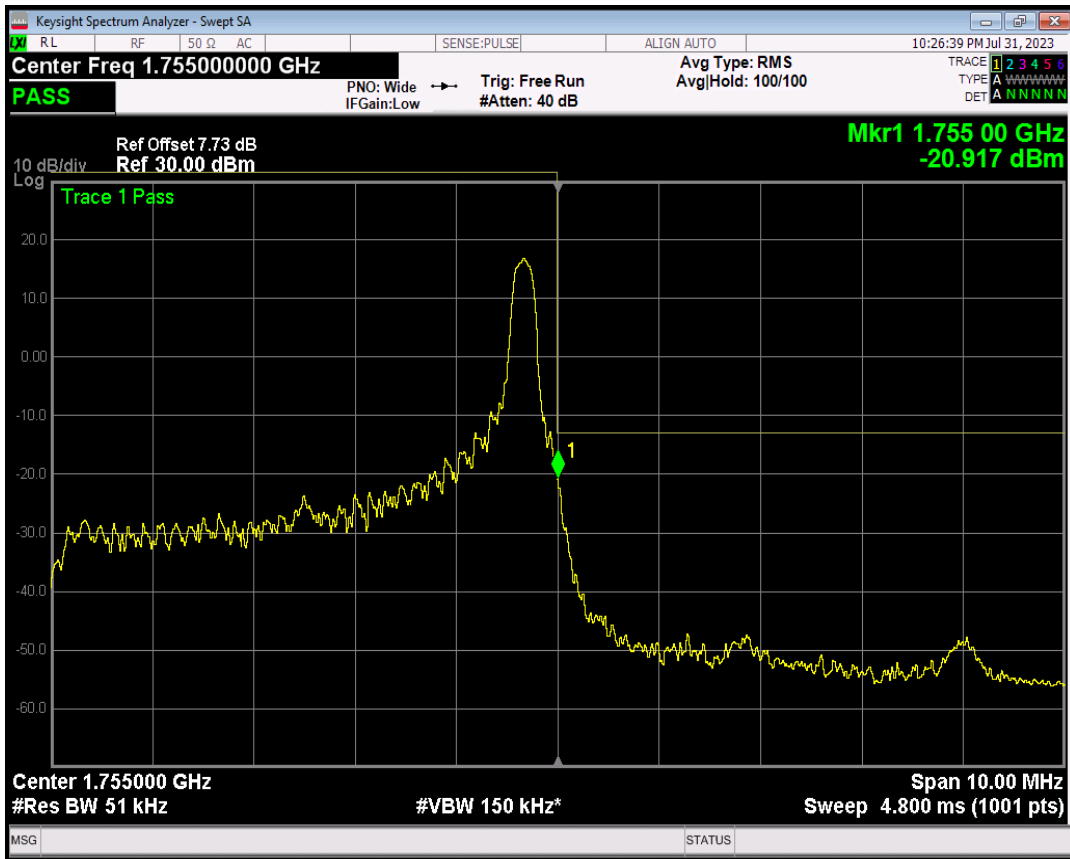

Band4 QPSK BW=5MHz Channel=20375 RB Size=25 Position=#0