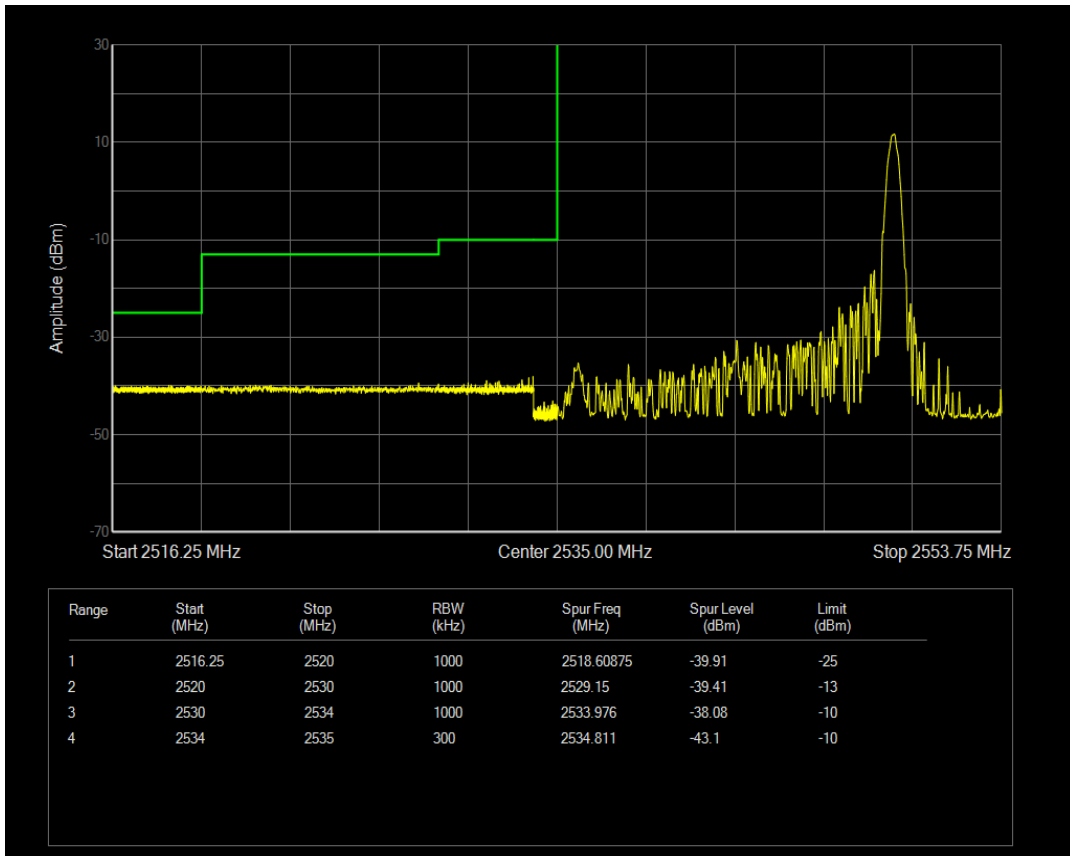

Band41(2535-2655) QPSK BW=15MHz Channel=40115 RB Size=75 Position=#0