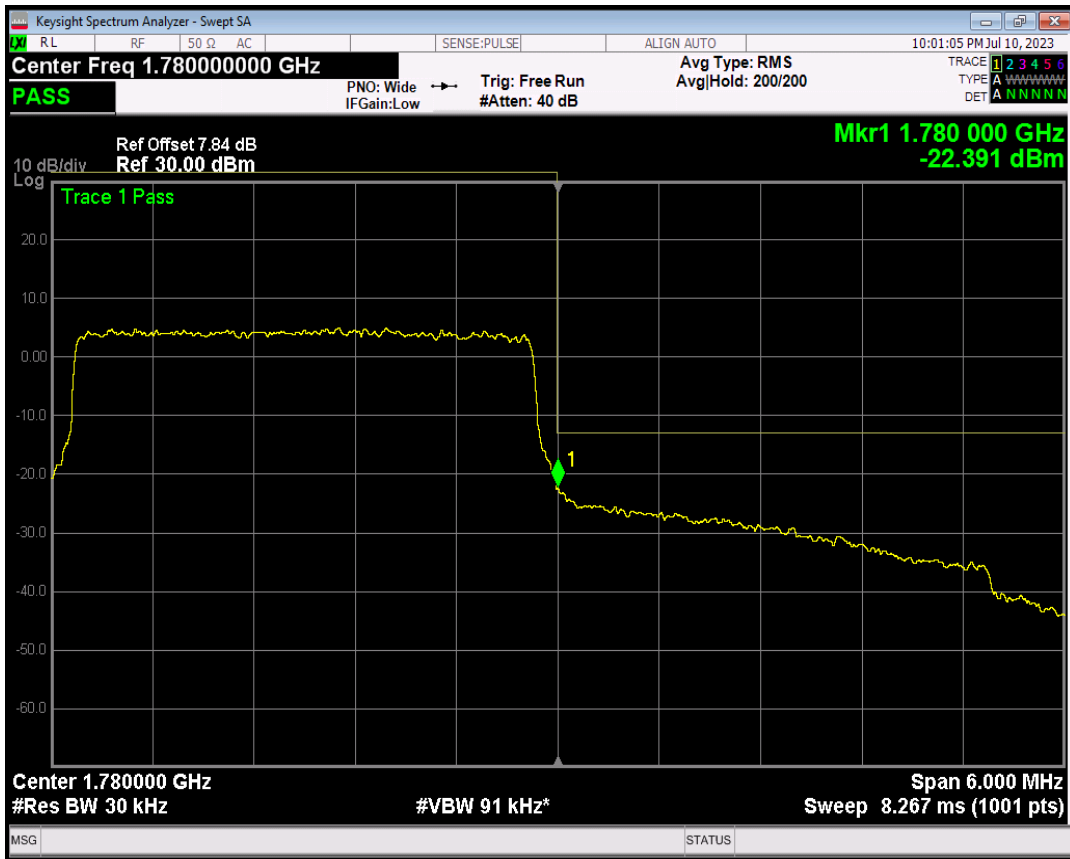

Band66 16QAM BW=3MHz Channel=132657 RB Size=1 Position=#0