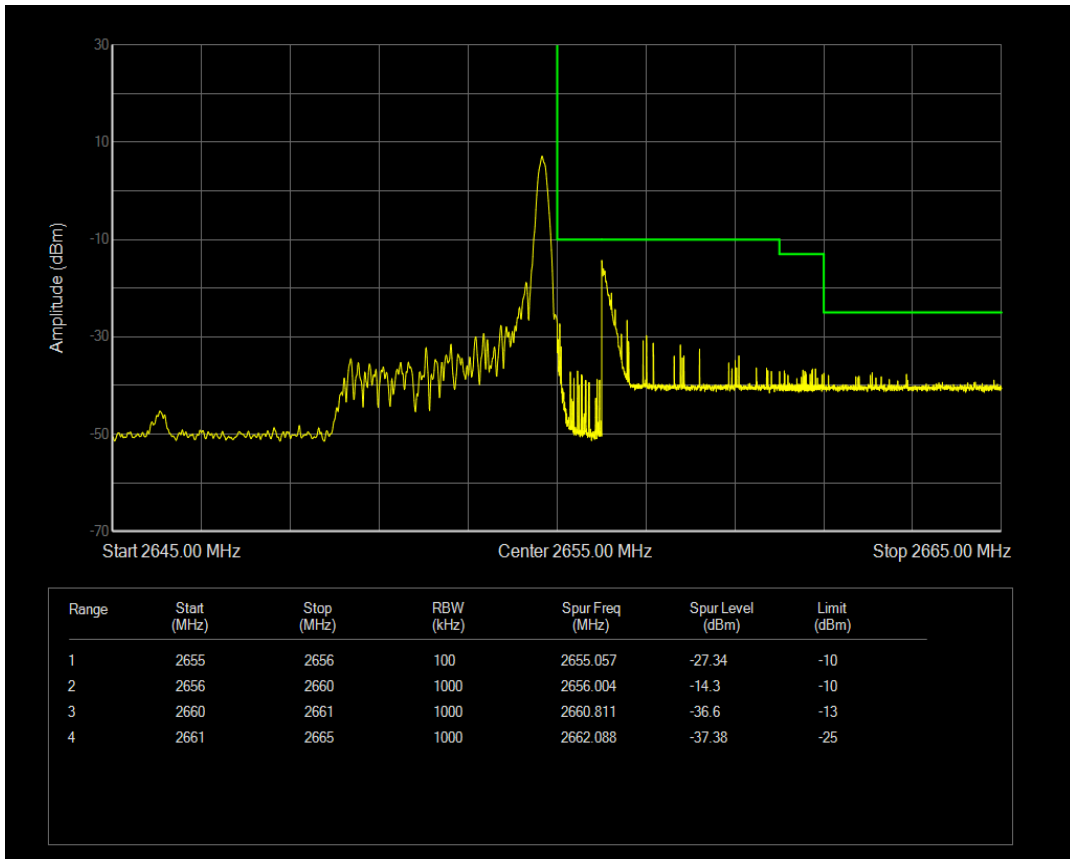

Band41(2535-2655) 16QAM BW=5MHz Channel=41215 RB Size=25 Position=#0