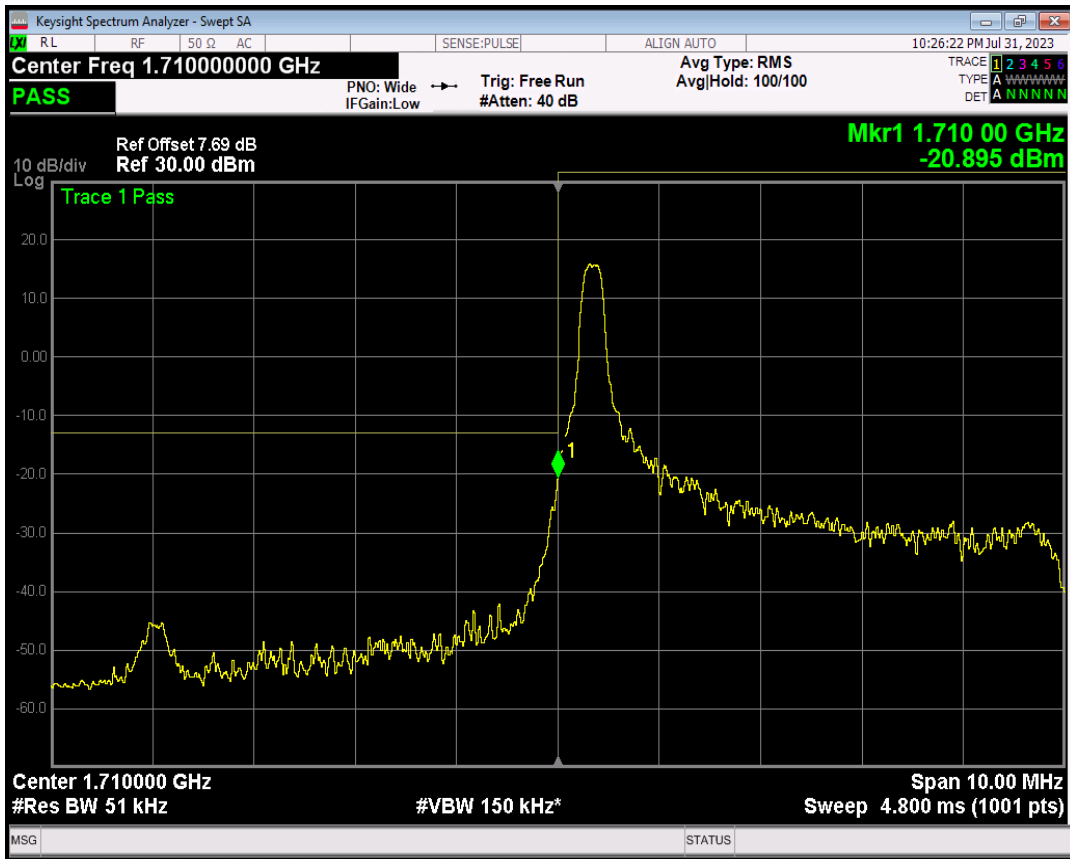

Band4 QPSK BW=5MHz Channel=19975 RB Size=1 Position=#Max