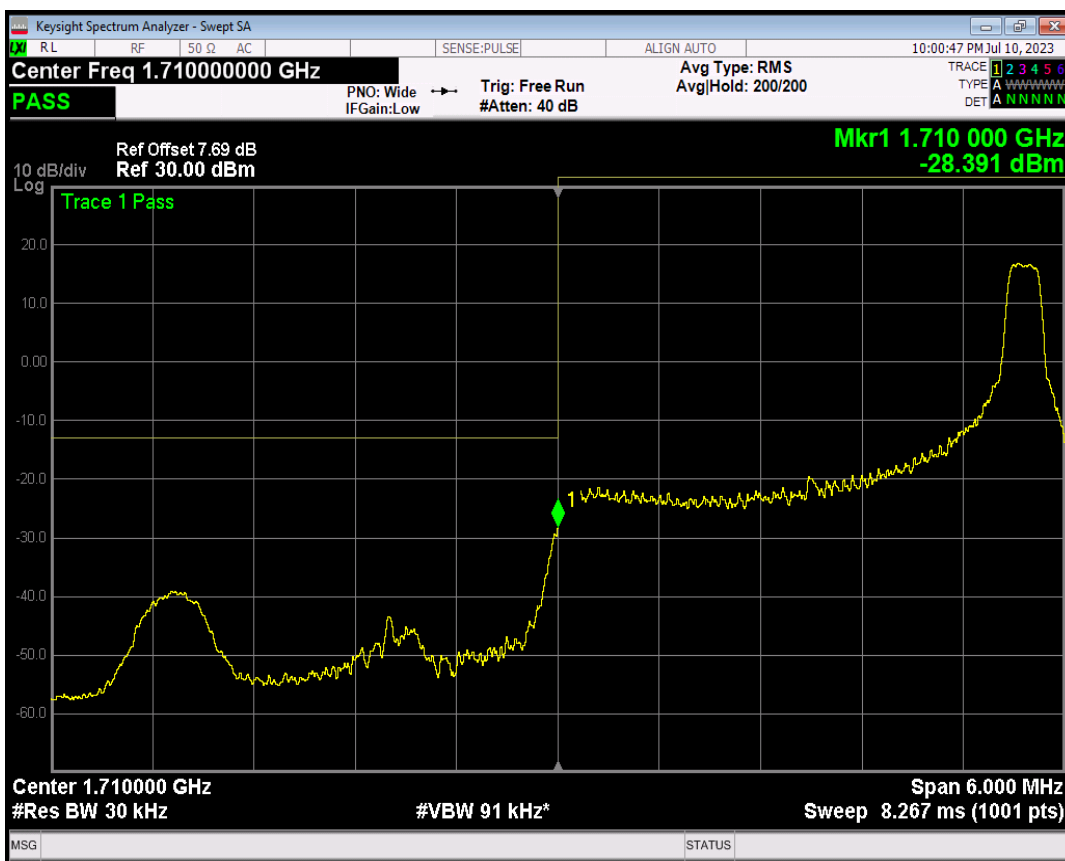

Band66 16QAM BW=3MHz Channel=131987 RB Size=15 Position=#0