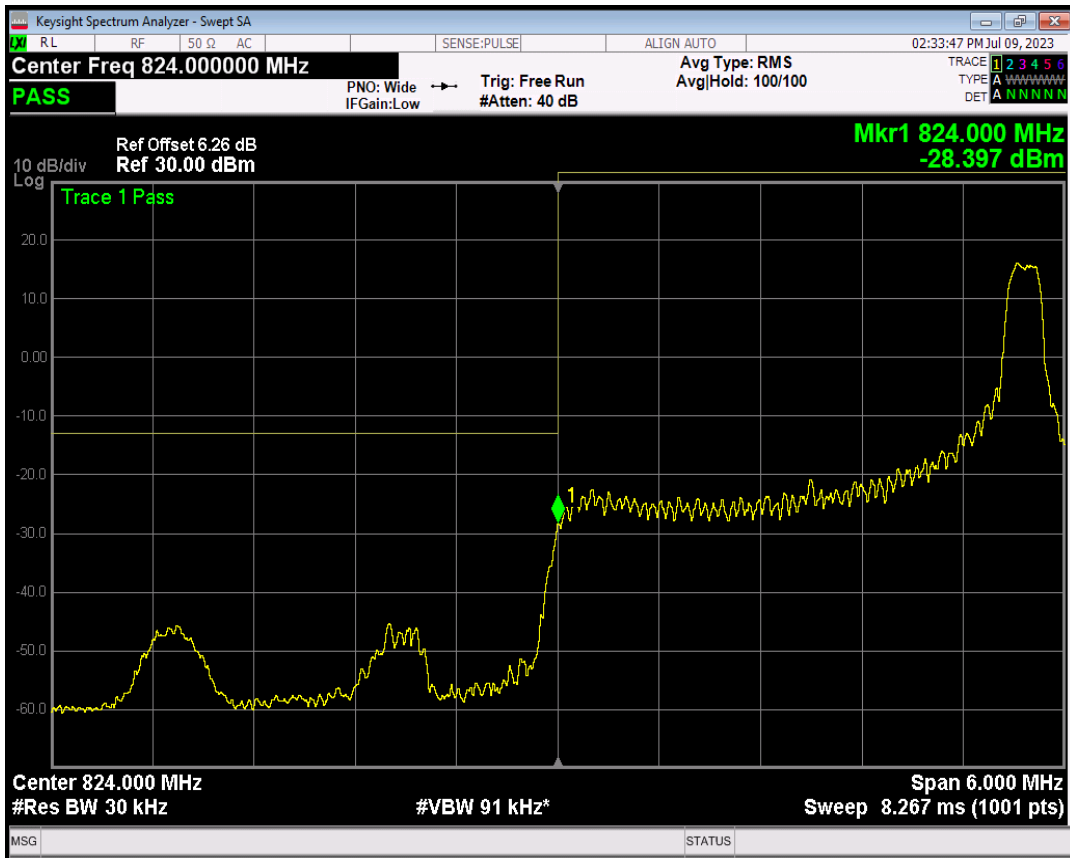

Band5 QPSK BW=3MHz Channel=20415 RB Size=15 Position=#0

Band5 QPSK BW=3MHz Channel=20415 RB Size=1 Position=#Max