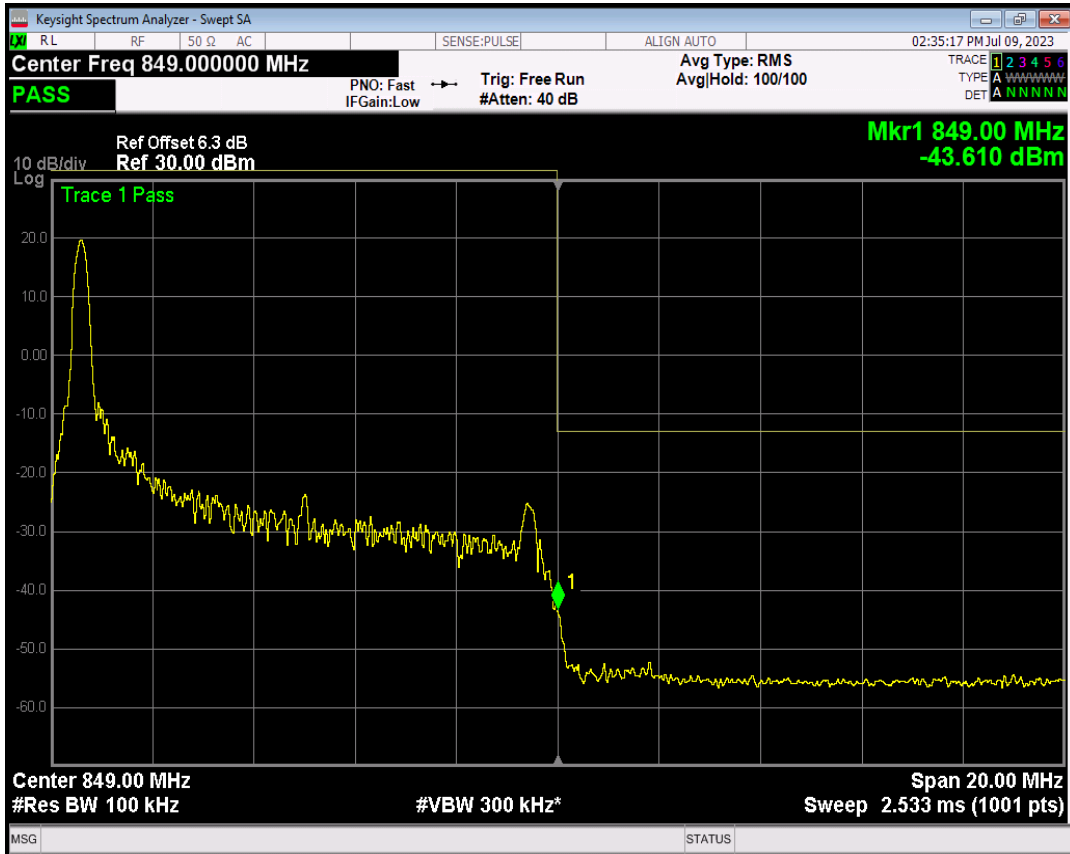

Band5 16QAM BW=10MHz Channel=20600 RB Size=1 Position=#Max