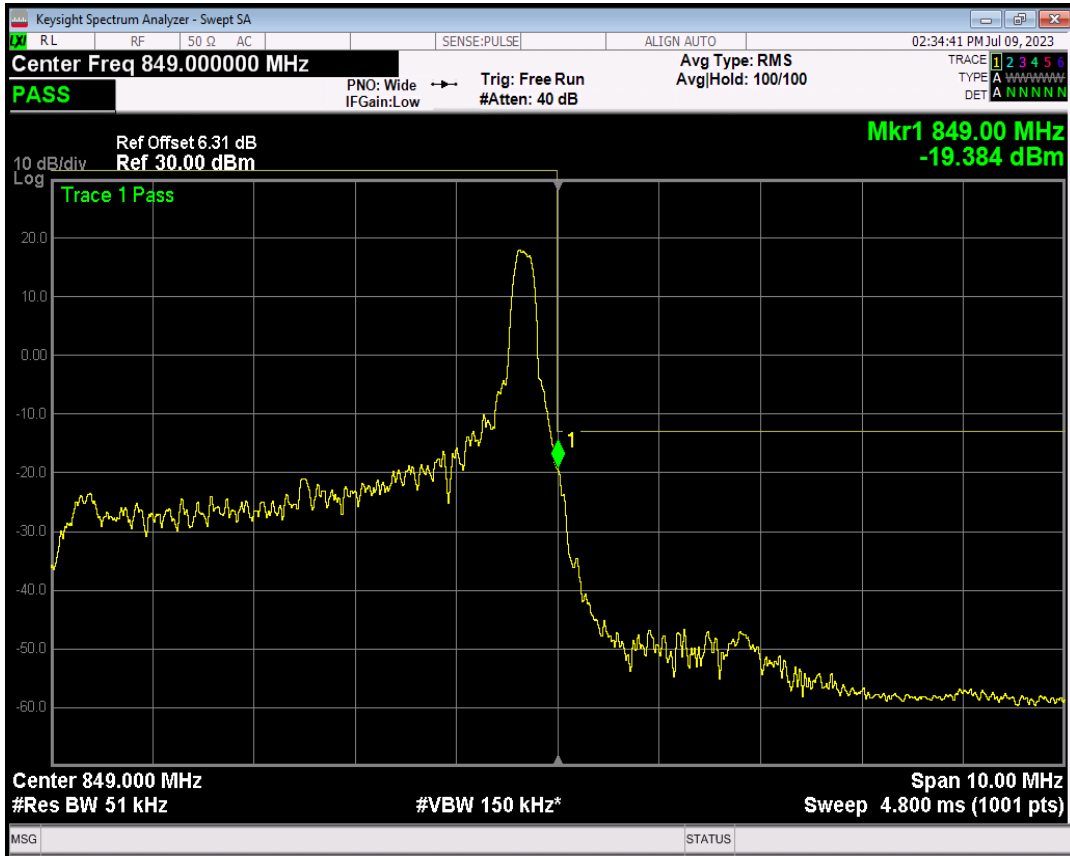

Band5 16QAM BW=5MHz Channel=20425 RB Size=1 Position=#Max

Band5 16QAM BW=5MHz Channel=20425 RB Size=25 Position=#0

Band5 QPSK BW=5MHz Channel=20625 RB Size=1 Position=#0

Band5 QPSK BW=5MHz Channel=20625 RB Size=1 Position=#Max