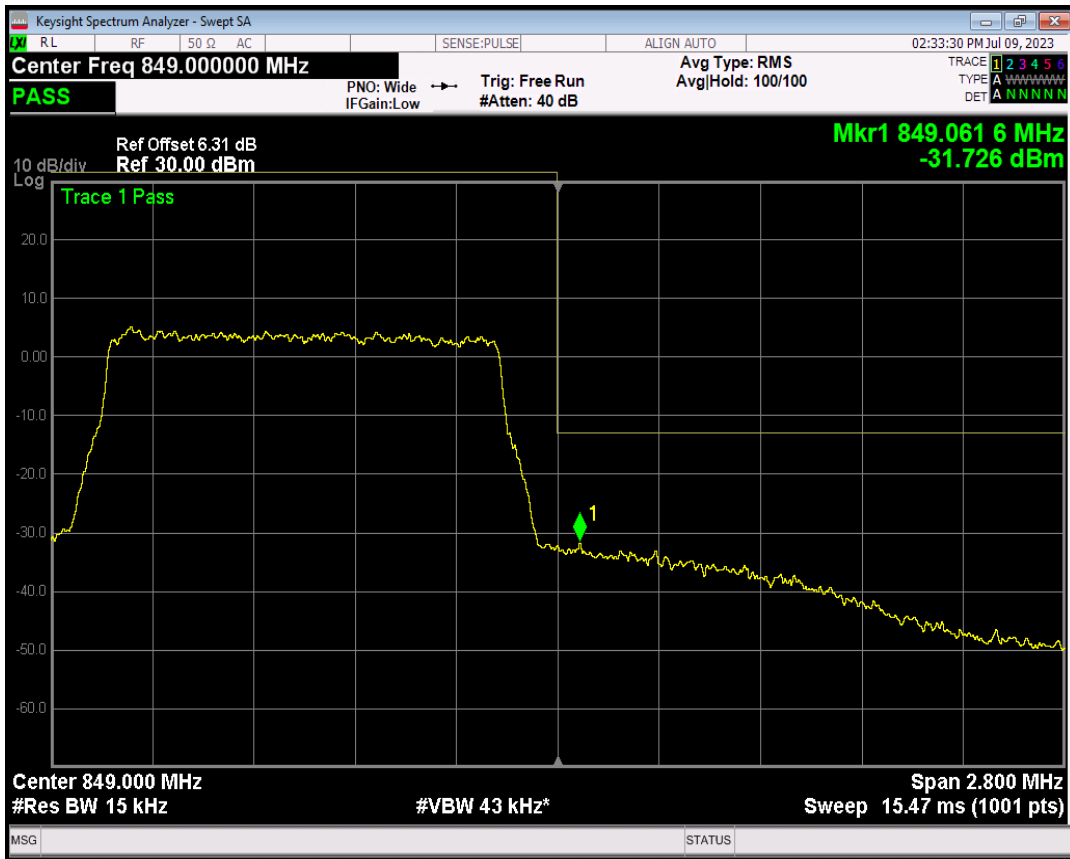

Band5 16QAM BW=1.4MHz Channel=20643 RB Size=1 Position=#0