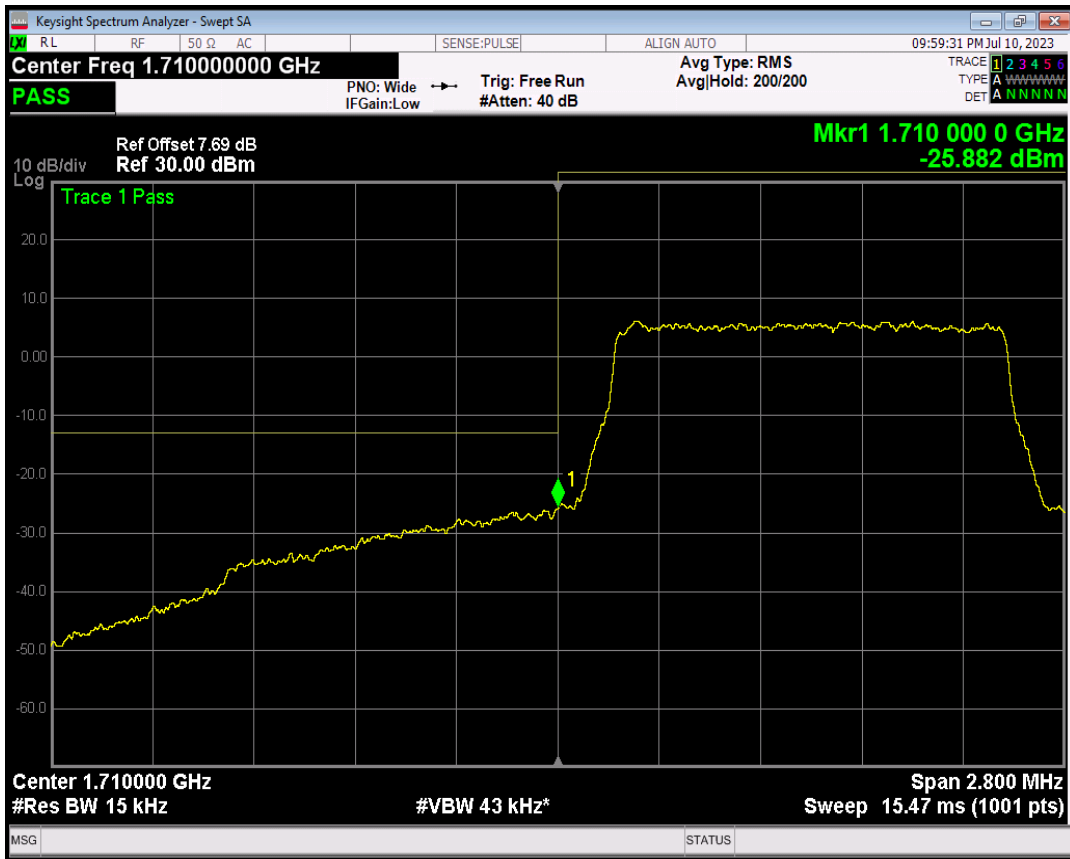

Band66 16QAM BW=1.4MHz Channel=131979 RB Size=1 Position=#0