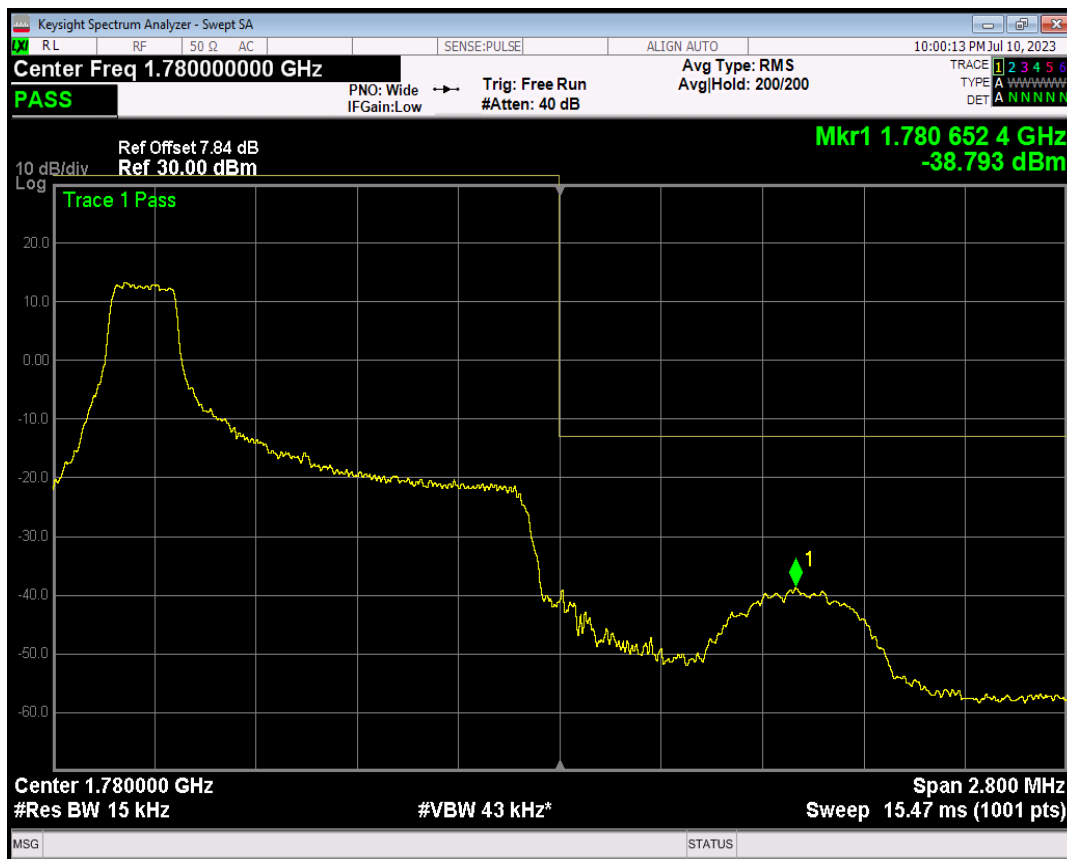

Band66 16QAM BW=1.4MHz Channel=132665 RB Size=1 Position=#Max