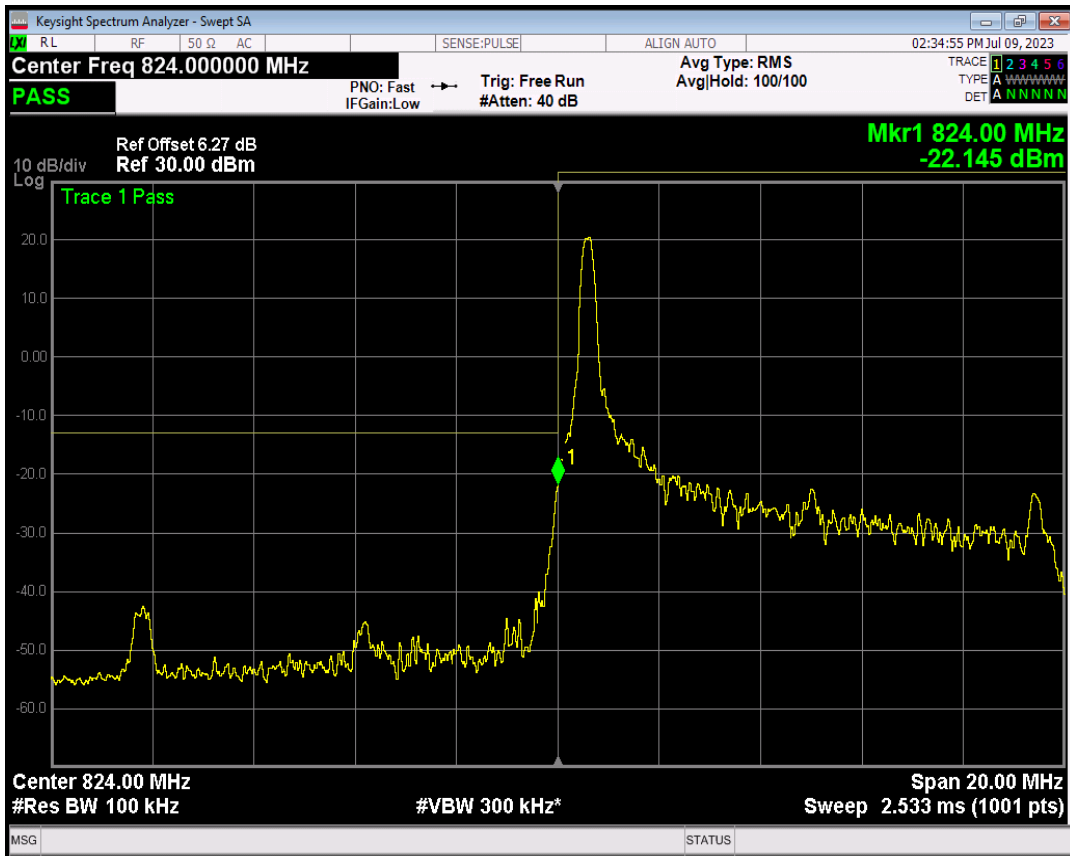

Band5 QPSK BW=10MHz Channel=20450 RB Size=1 Position=#Max