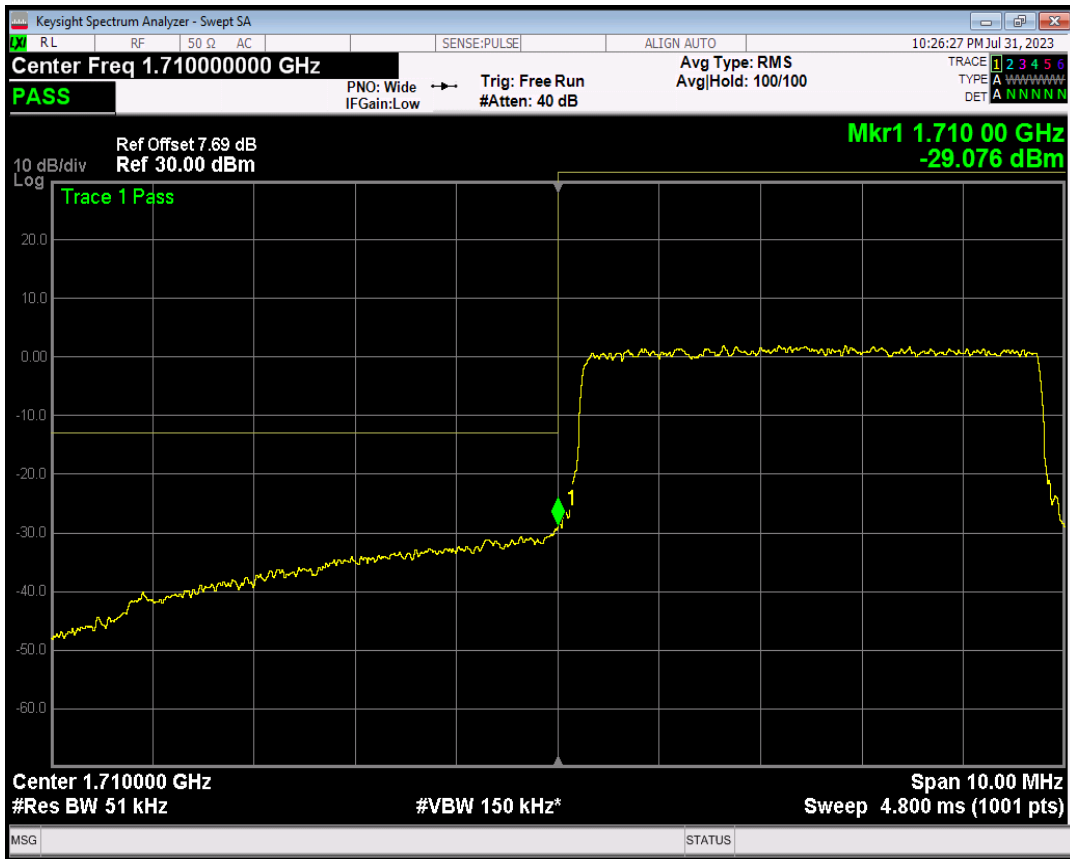

Band4 QPSK BW=3MHz Channel=20385 RB Size=1 Position=#Max

Band4 QPSK BW=3MHz Channel=20385 RB Size=15 Position=#0

Band4 QPSK BW=5MHz Channel=19975 RB Size=1 Position=#0

Band4 QPSK BW=5MHz Channel=19975 RB Size=1 Position=#Max

Band4 QPSK BW=5MHz Channel=19975 RB Size=25 Position=#0

Band4 QPSK BW=5MHz Channel=20375 RB Size=1 Position=#0

Band4 QPSK BW=5MHz Channel=20375 RB Size=1 Position=#Max

Band4 QPSK BW=5MHz Channel=20375 RB Size=25 Position=#0