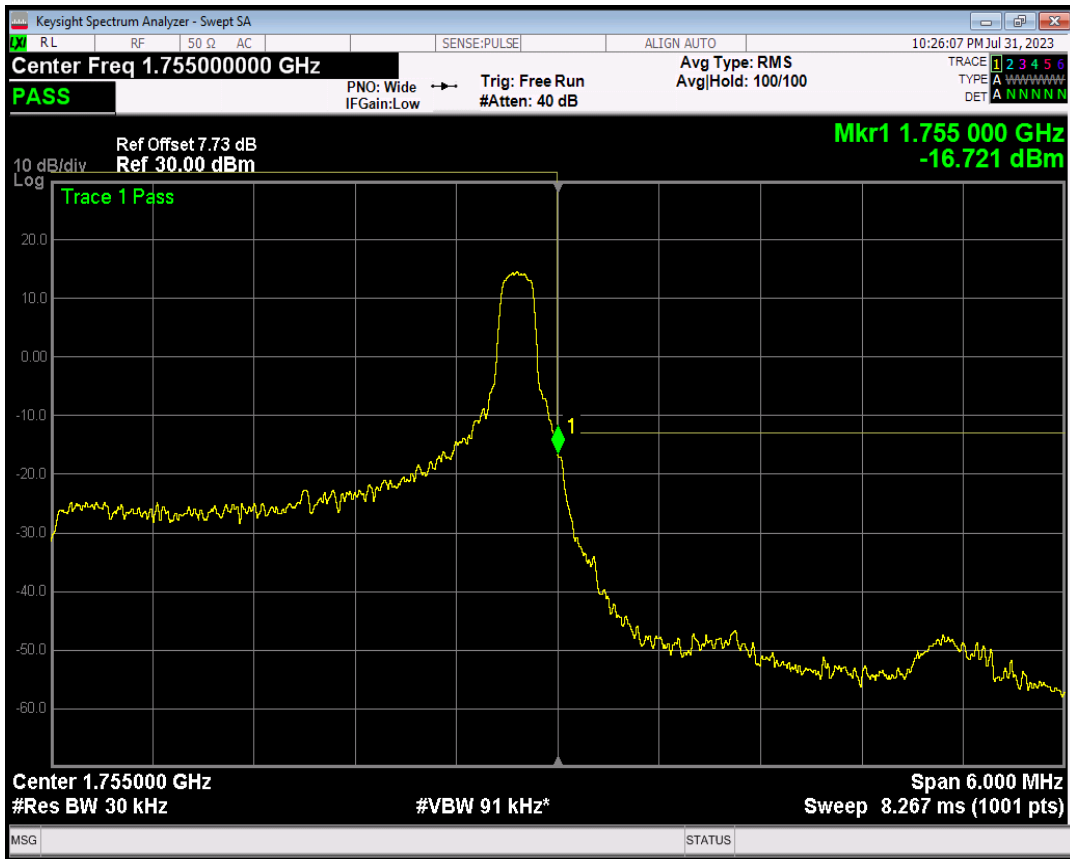

Band4 QPSK BW=3MHz Channel=20385 RB Size=1 Position=#Max