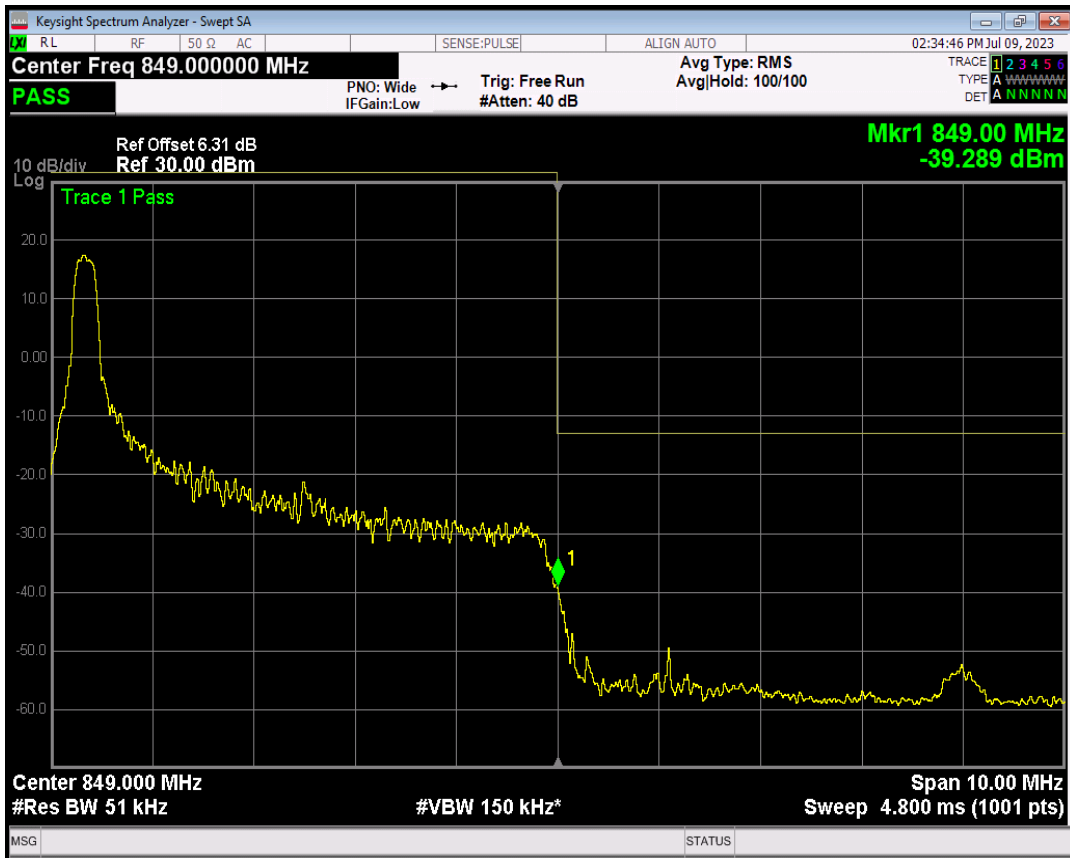

Band5 16QAM BW=5MHz Channel=20625 RB Size=1 Position=#Max