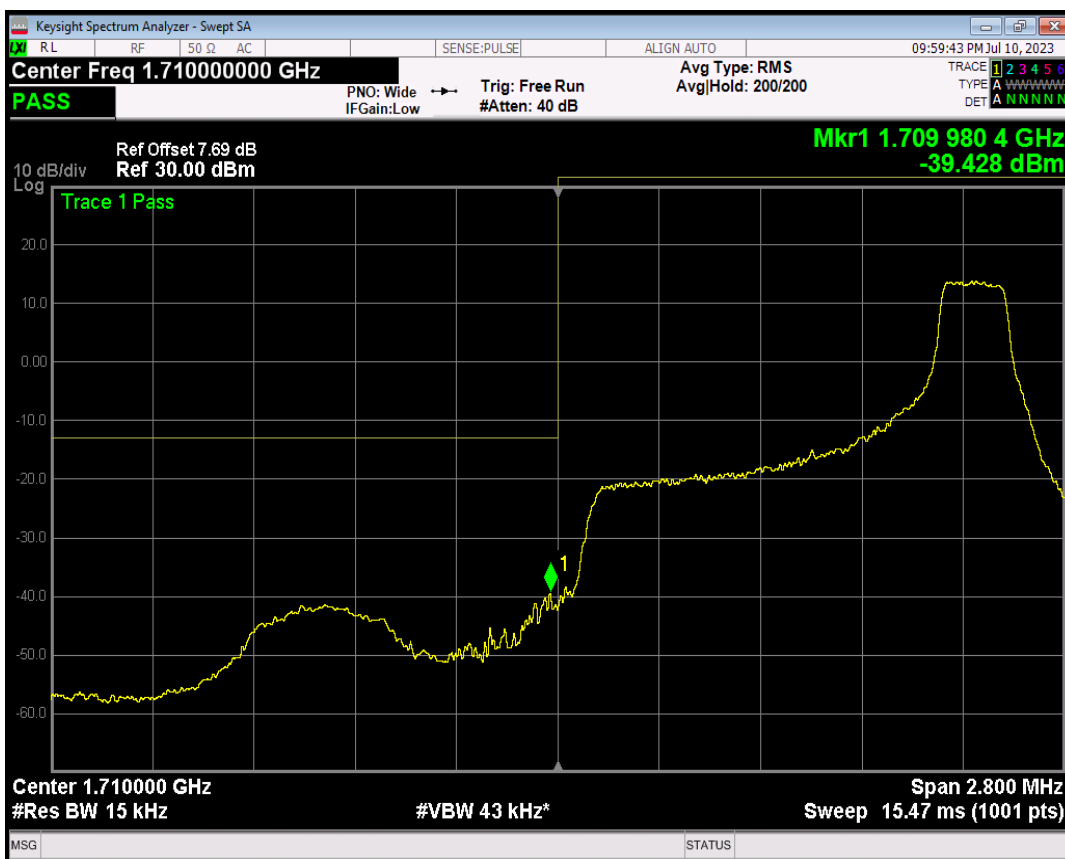

Band66 16QAM BW=1.4MHz Channel=131979 RB Size=6 Position=#0