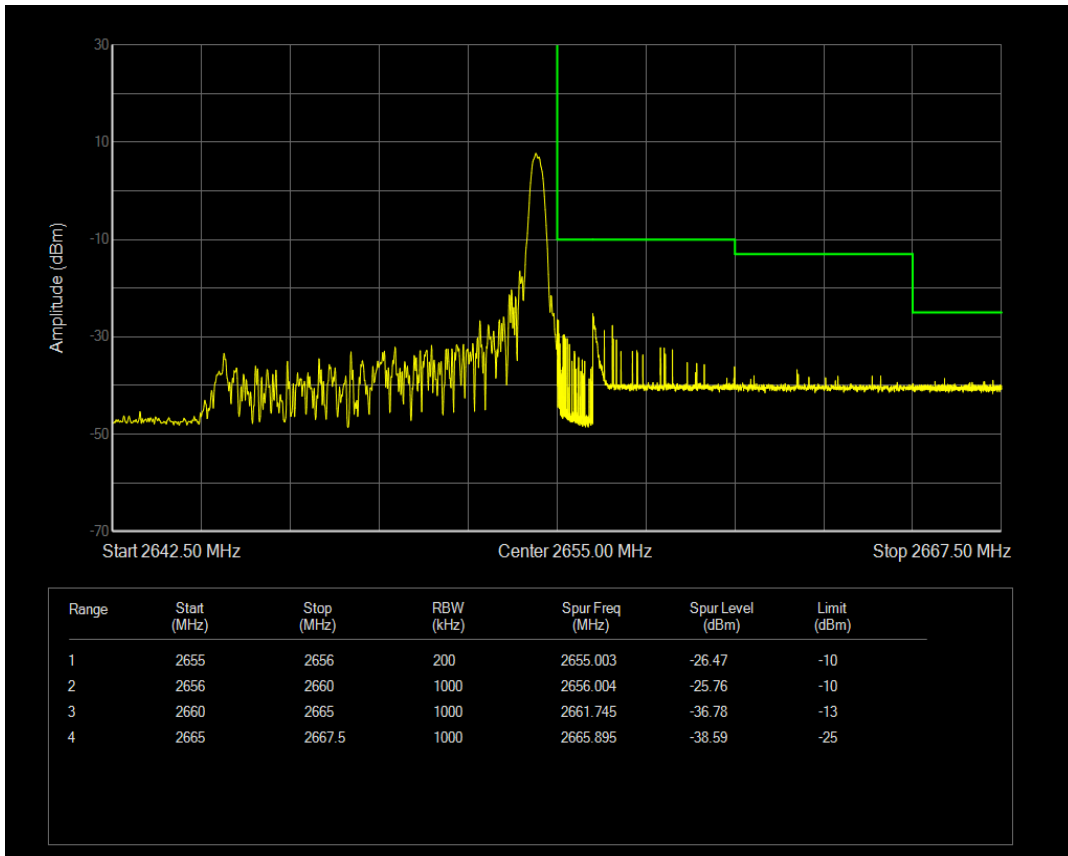

Band41(2535-2655) 16QAM BW=10MHz Channel=41190 RB Size=50 Position=#0