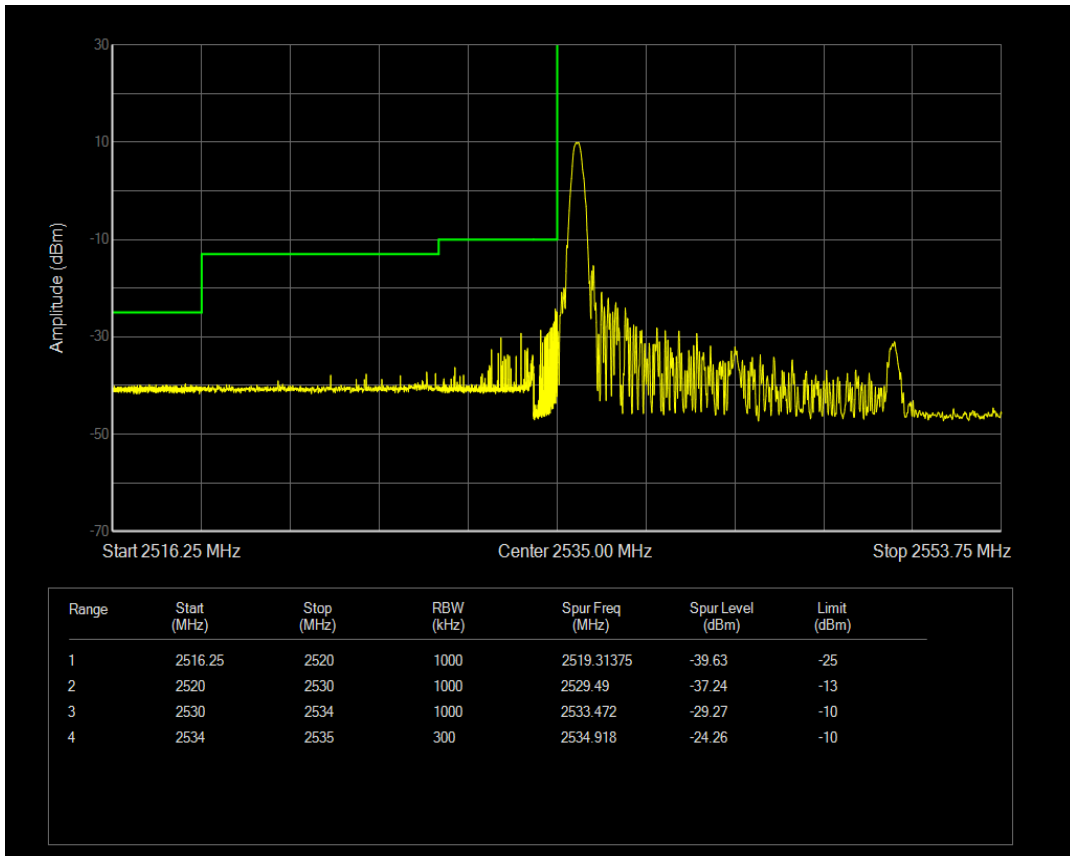

Band41(2535-2655) QPSK BW=15MHz Channel=40115 RB Size=1 Position=#Max