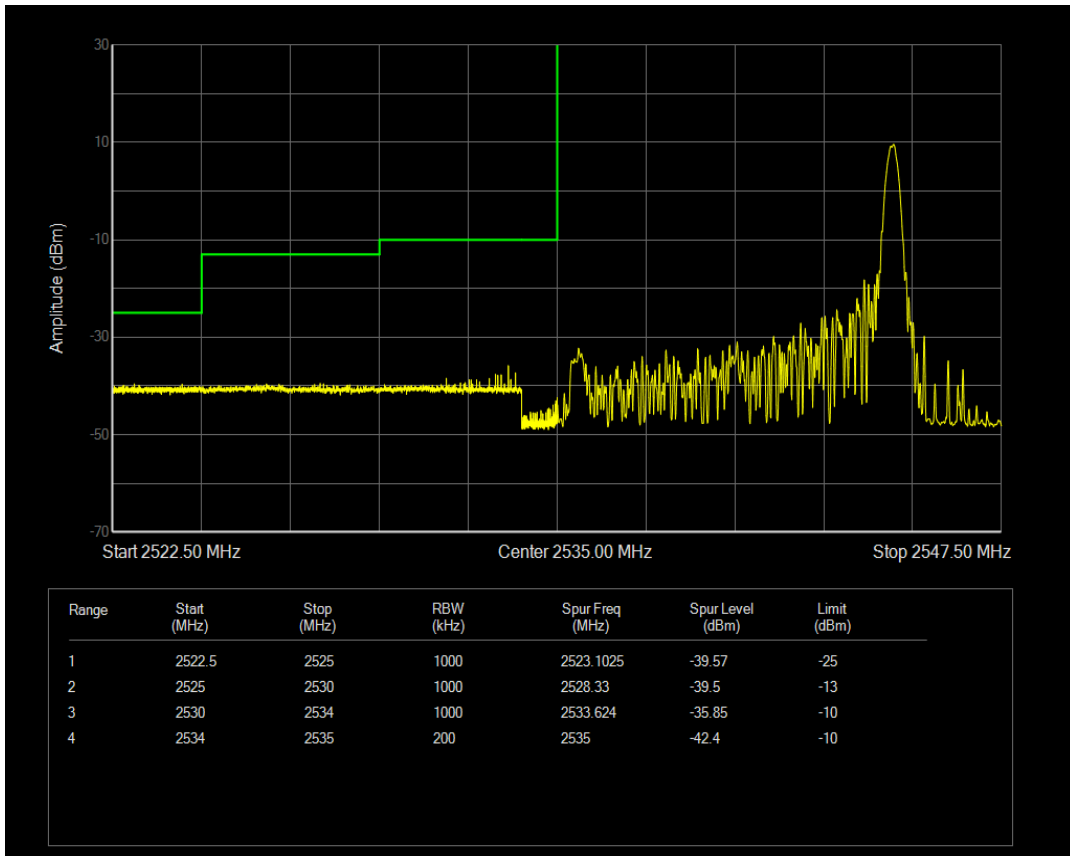

Band41(2535-2655) QPSK BW=10MHz Channel=40090 RB Size=50 Position=#0