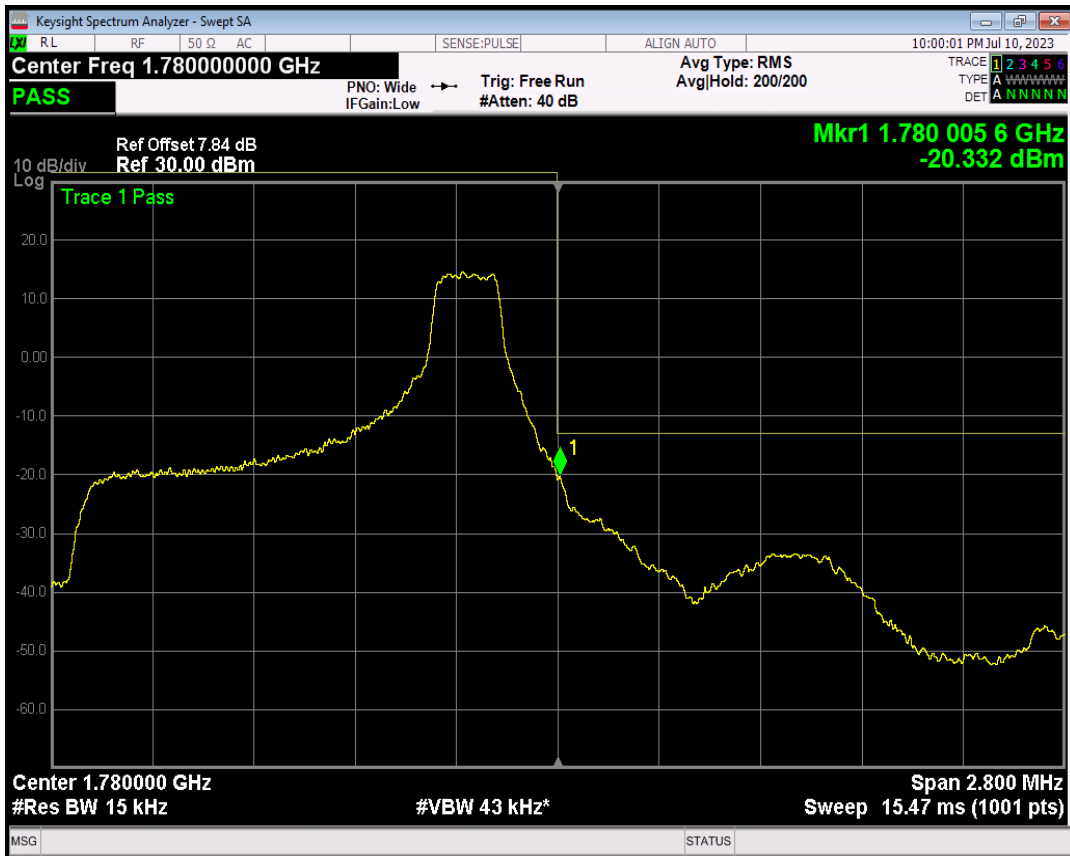

Band66 16QAM BW=1.4MHz Channel=131979 RB Size=1 Position=#Max

Band66 16QAM BW=1.4MHz Channel=131979 RB Size=6 Position=#0

Band66 QPSK BW=1.4MHz Channel=132665 RB Size=1 Position=#0

Band66 QPSK BW=1.4MHz Channel=132665 RB Size=1 Position=#Max