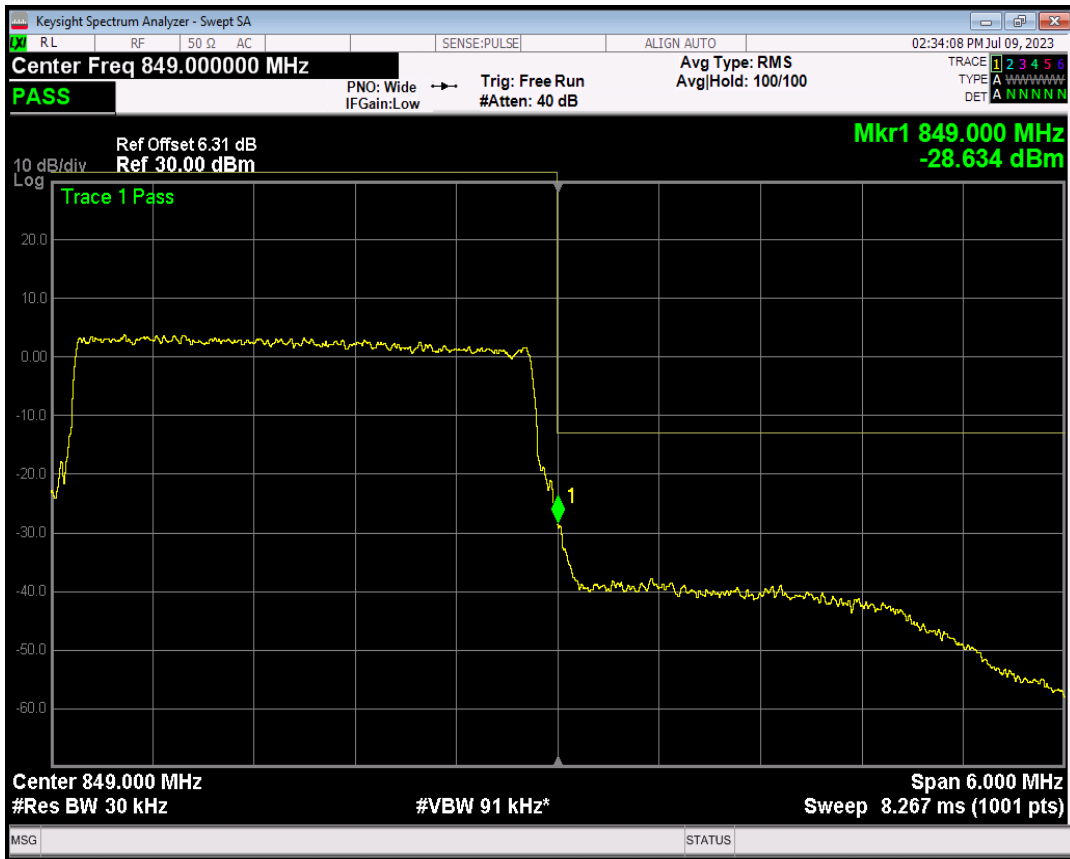

Band5 16QAM BW=3MHz Channel=20635 RB Size=1 Position=#0