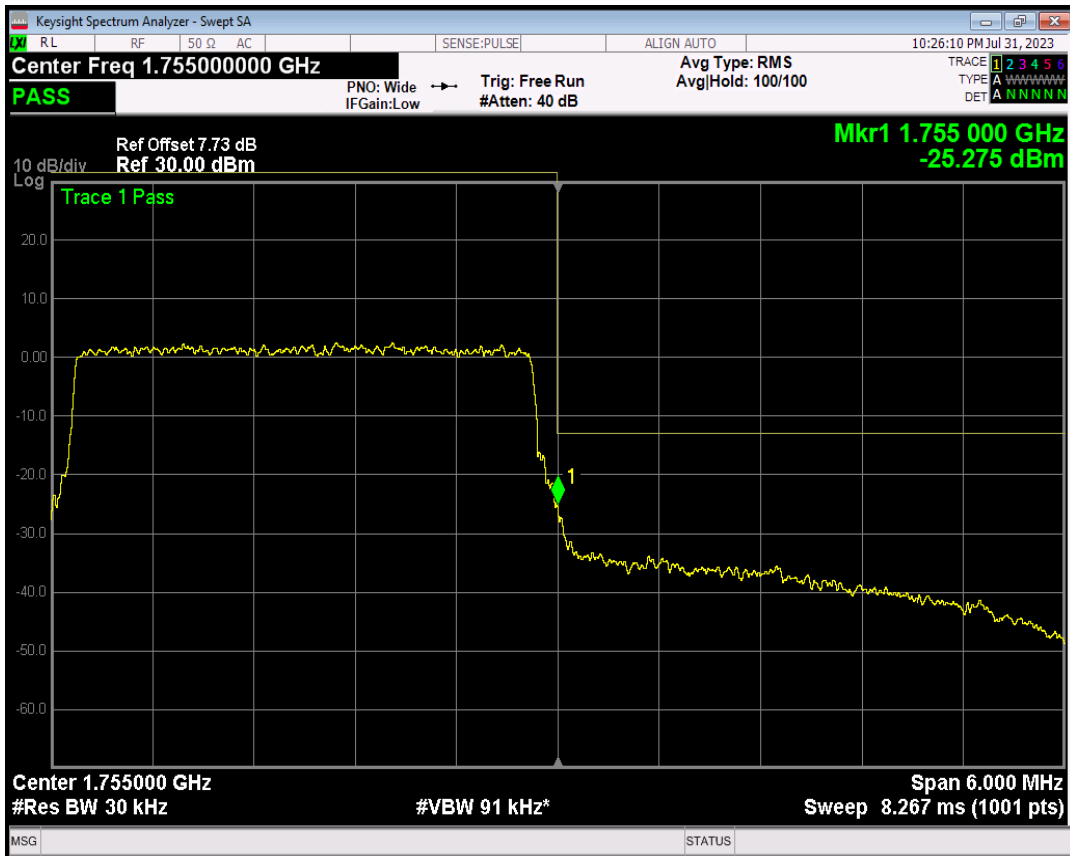

Band4 QPSK BW=5MHz Channel=19975 RB Size=1 Position=#0

Band4 QPSK BW=3MHz Channel=20385 RB Size=15 Position=#0