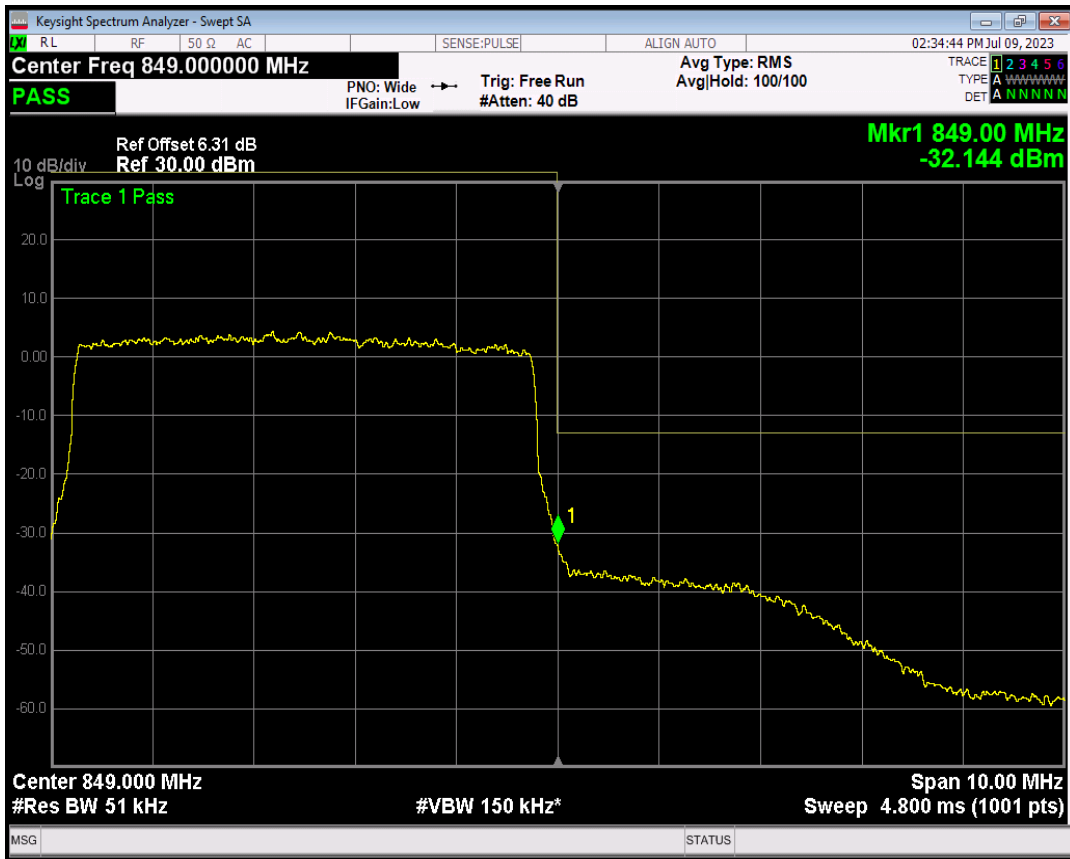

Band5 16QAM BW=5MHz Channel=20625 RB Size=1 Position=#0