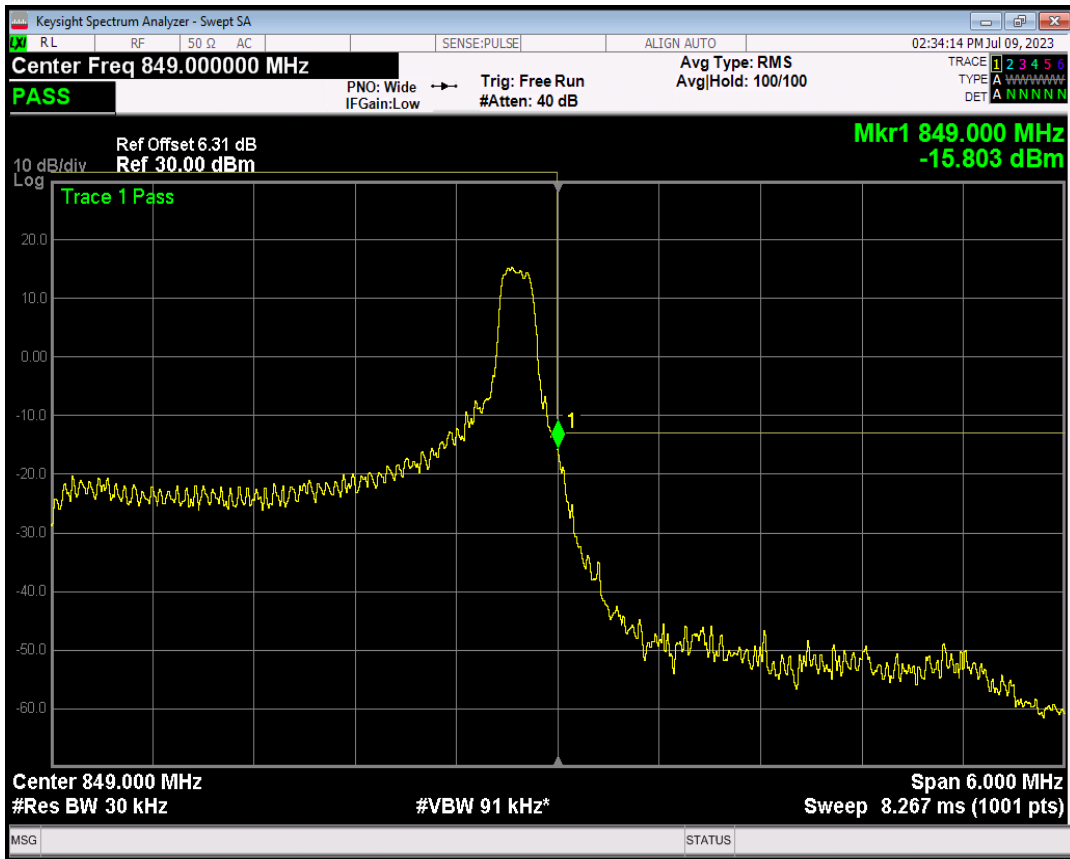

Band5 16QAM BW=3MHz Channel=20635 RB Size=15 Position=#0