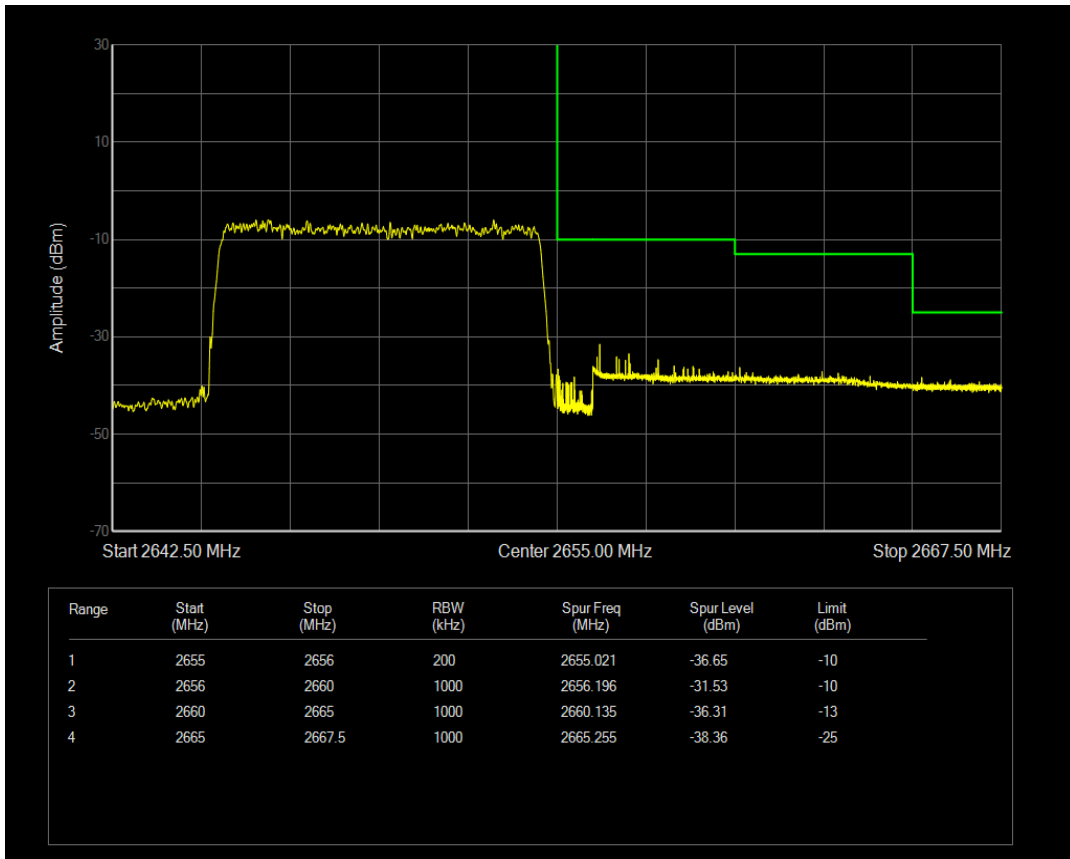

Band41(2535-2655) 16QAM BW=10MHz Channel=41190 RB Size=1 Position=#0