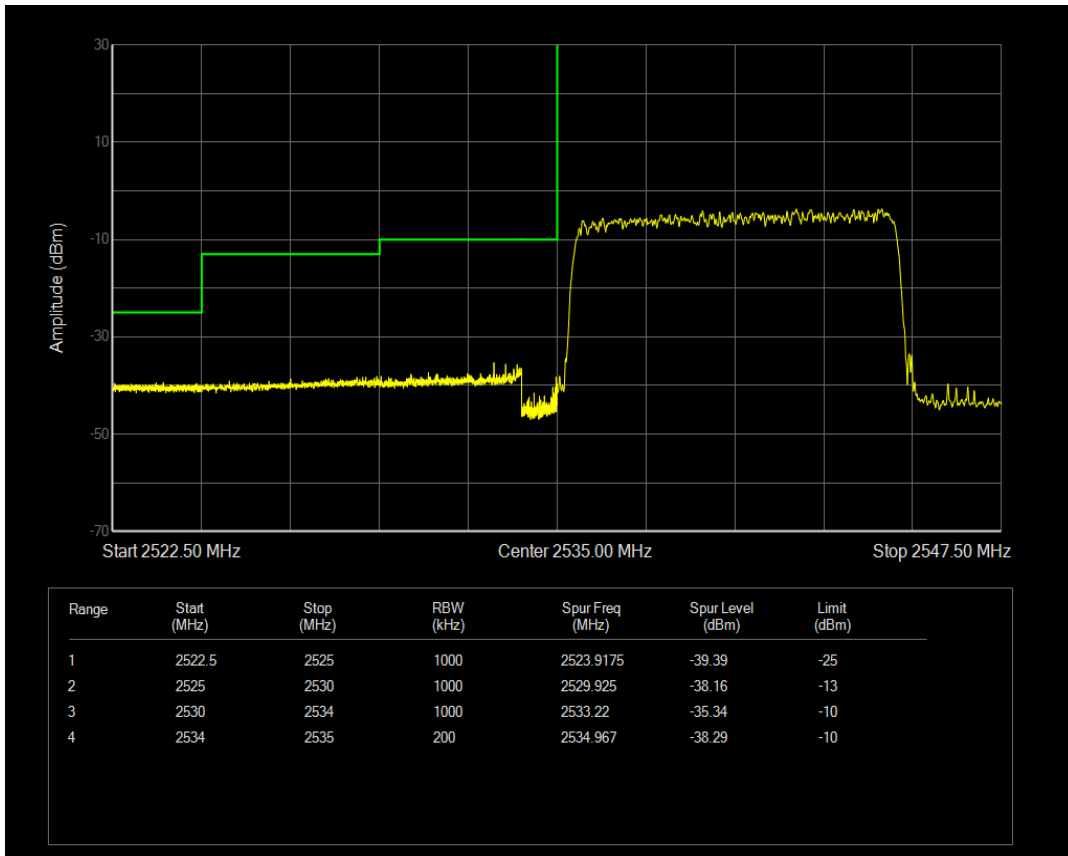

Band41(2535-2655) 16QAM BW=10MHz Channel=40090 RB Size=1 Position=#0