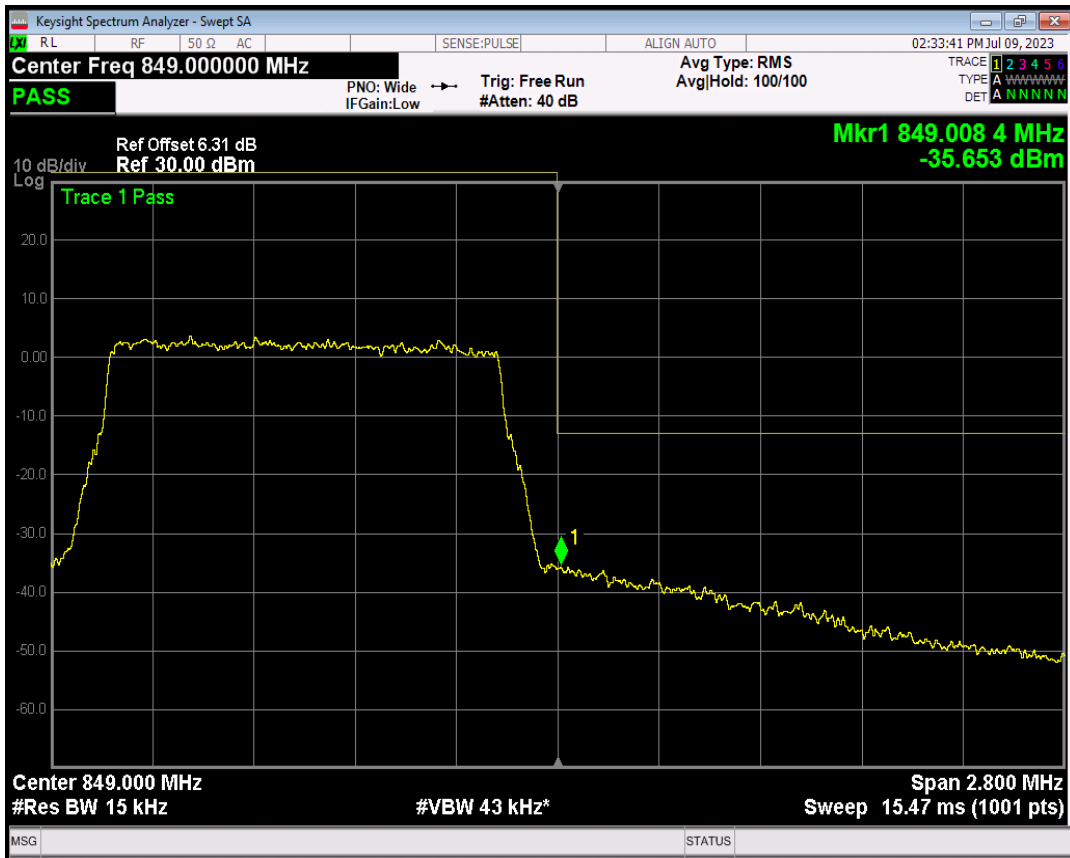

Band5 QPSK BW=1.4MHz Channel=20643 RB Size=6 Position=#0

Band5 16QAM BW=1.4MHz Channel=20643 RB Size=1 Position=#0

Band5 16QAM BW=1.4MHz Channel=20643 RB Size=1 Position=#Max

Band5 16QAM BW=1.4MHz Channel=20643 RB Size=6 Position=#0