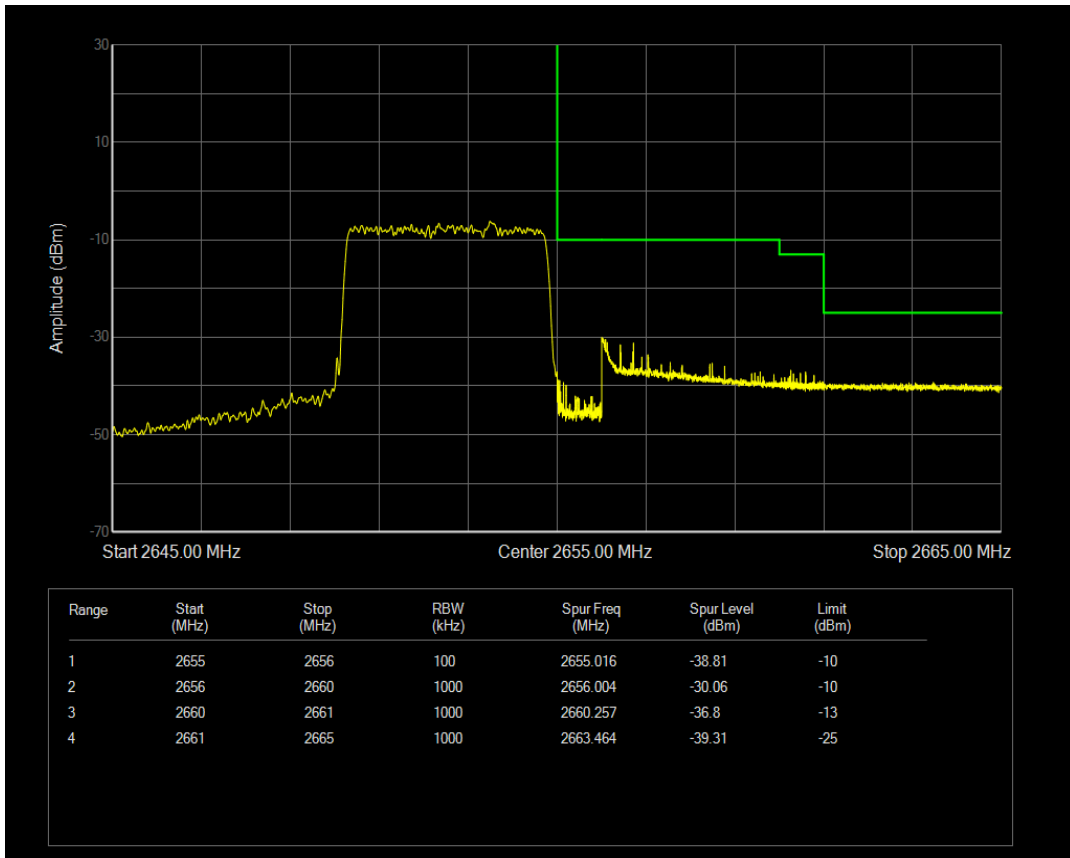

Band41(2535-2655) QPSK BW=10MHz Channel=40090 RB Size=1 Position=#0