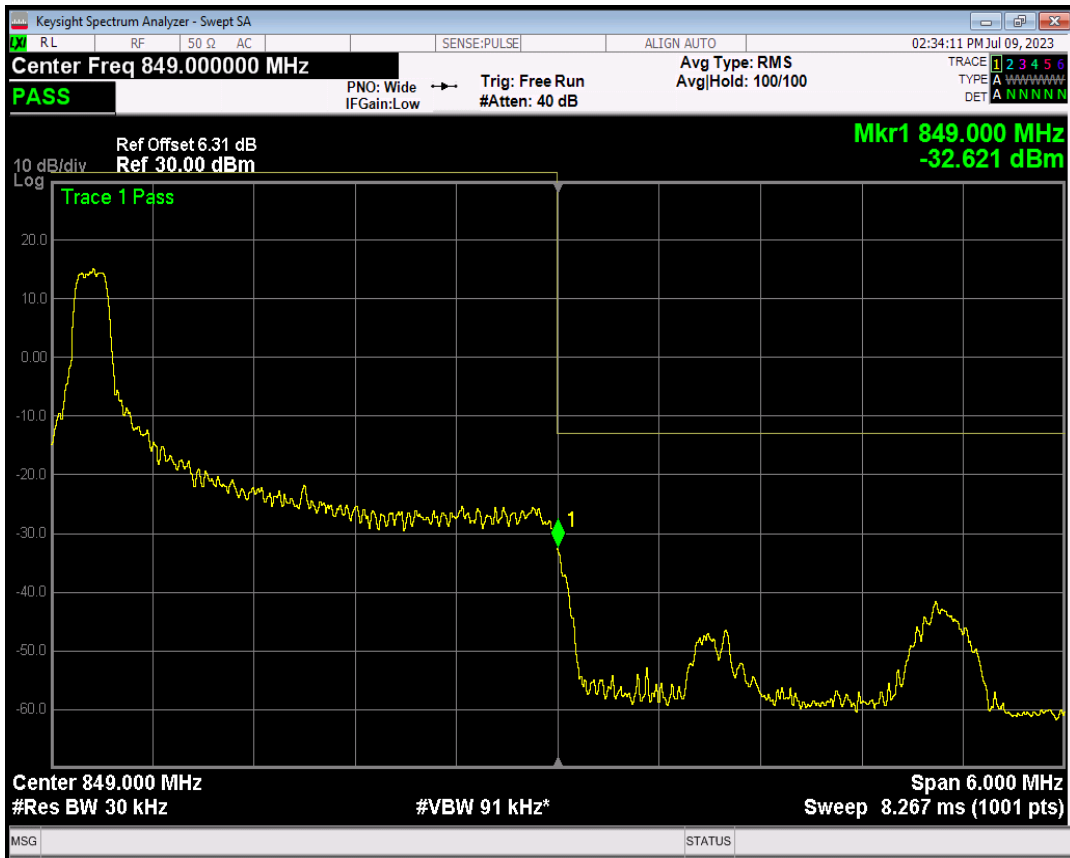

Band5 16QAM BW=3MHz Channel=20635 RB Size=1 Position=#Max