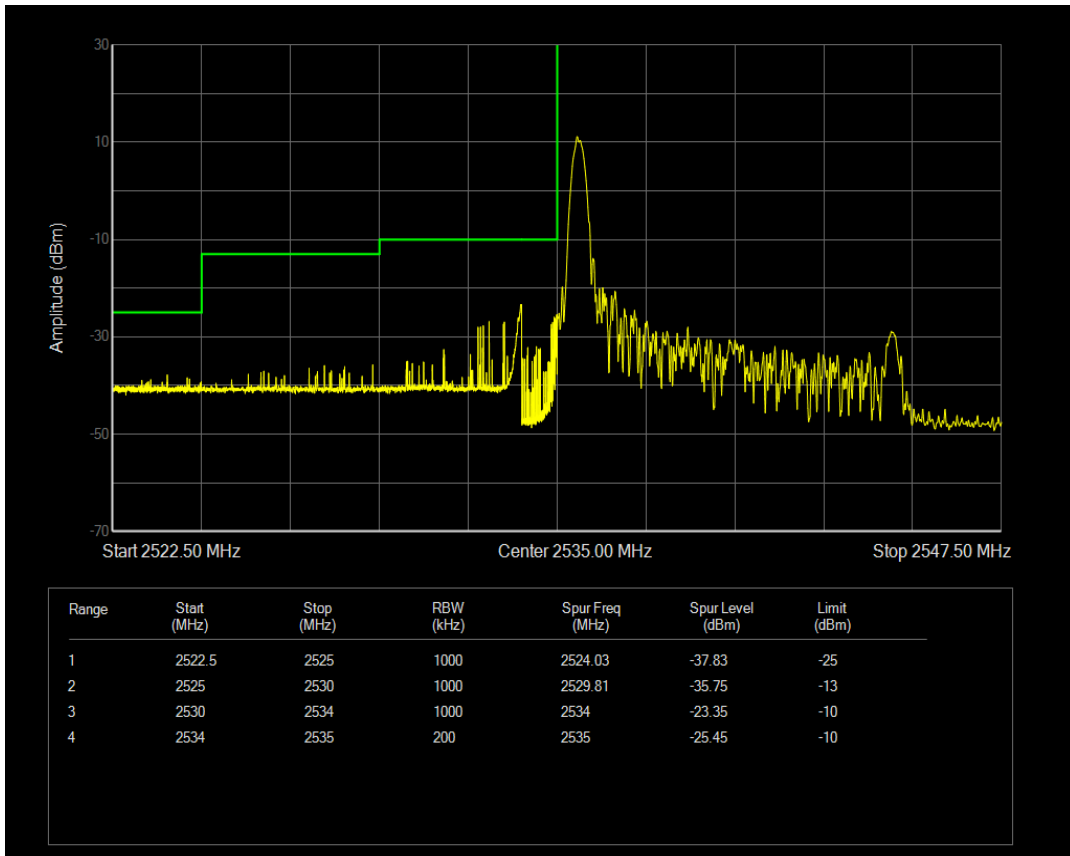

Band41(2535-2655) QPSK BW=10MHz Channel=40090 RB Size=1 Position=#Max