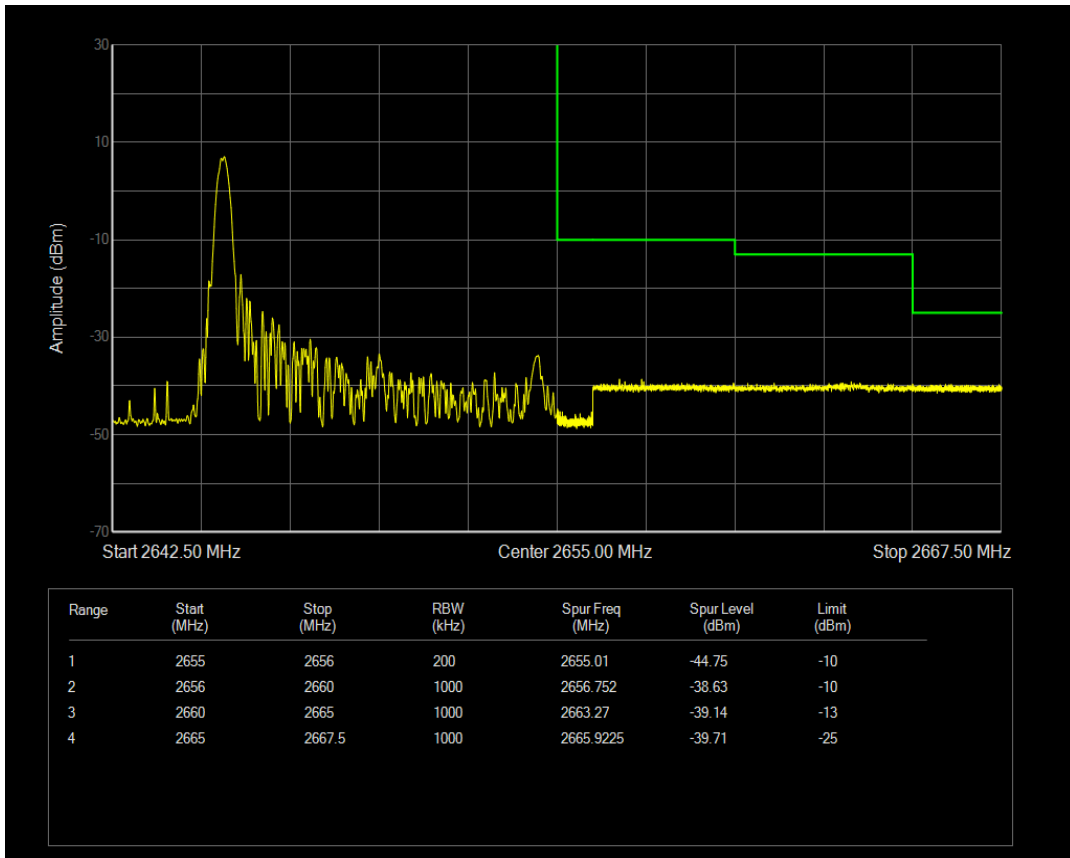

Band41(2535-2655) 16QAM BW=10MHz Channel=41190 RB Size=1 Position=#Max