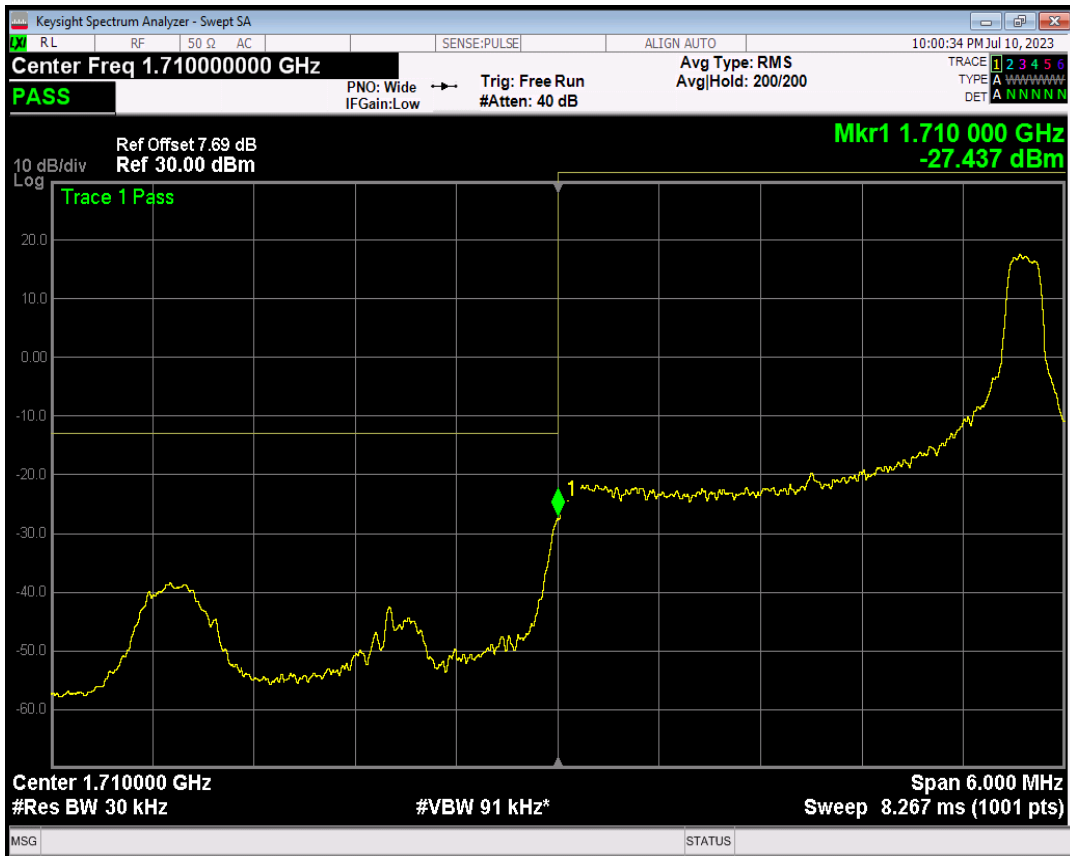

Band66 QPSK BW=3MHz Channel=131987 RB Size=15 Position=#0

Band66 QPSK BW=3MHz Channel=131987 RB Size=1 Position=#Max