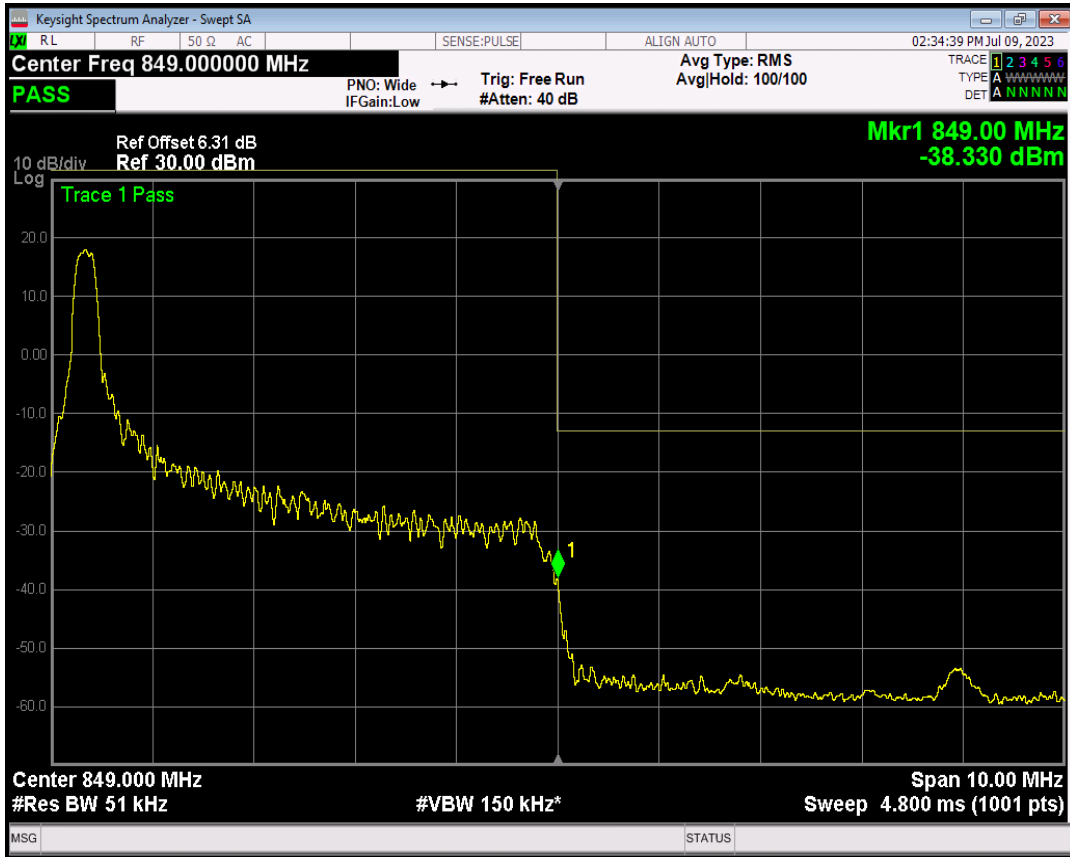

Band5 QPSK BW=5MHz Channel=20625 RB Size=1 Position=#0