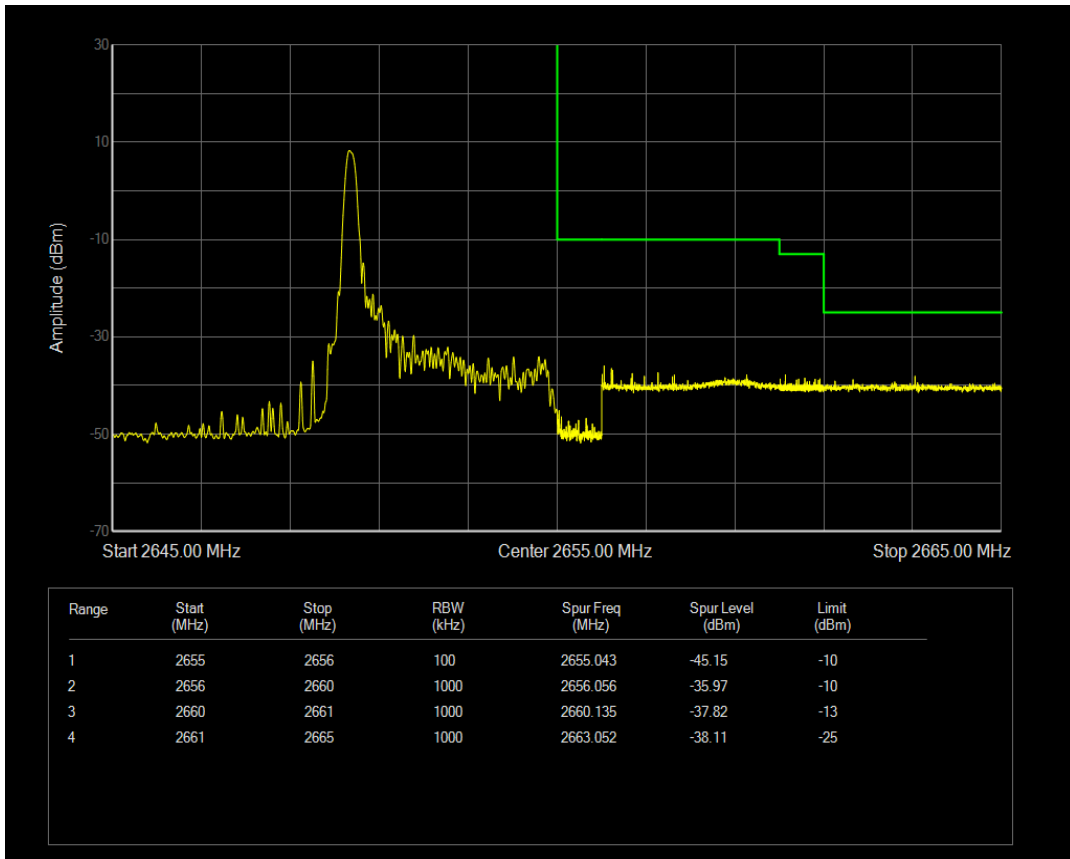

Band41(2535-2655) QPSK BW=5MHz Channel=41215 RB Size=1 Position=#Max