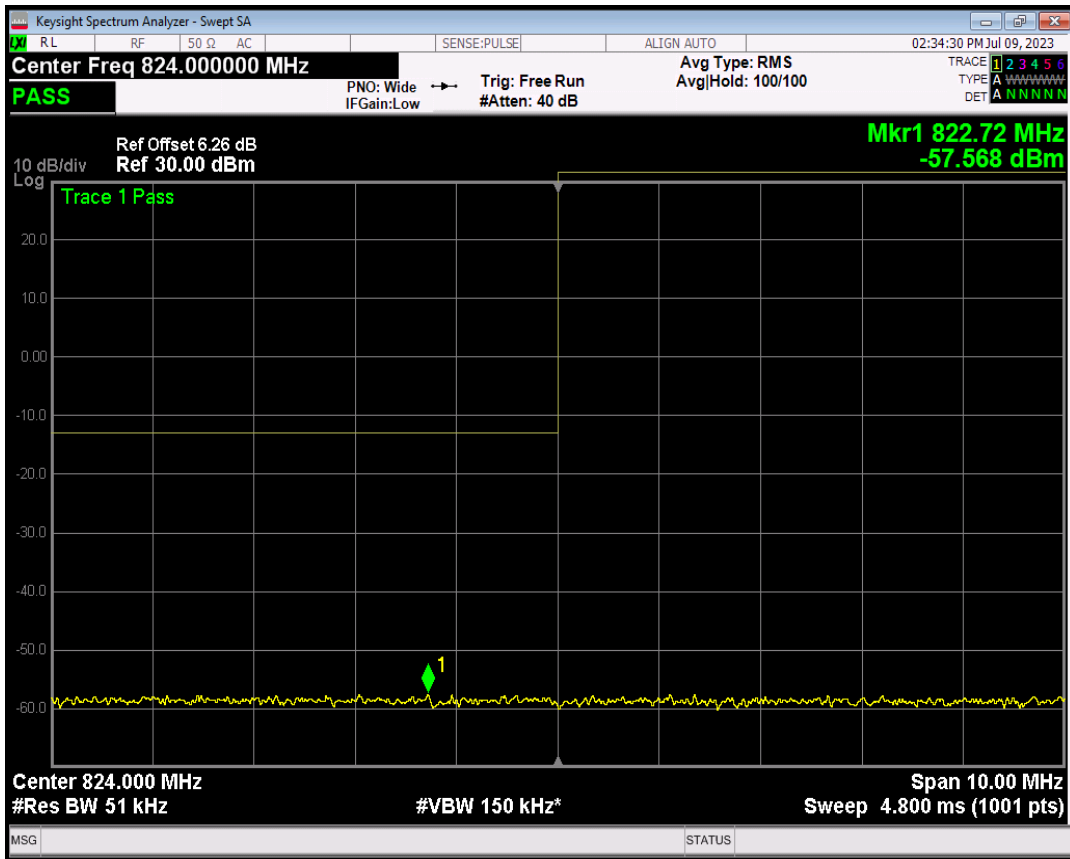

Band5 16QAM BW=5MHz Channel=20425 RB Size=25 Position=#0