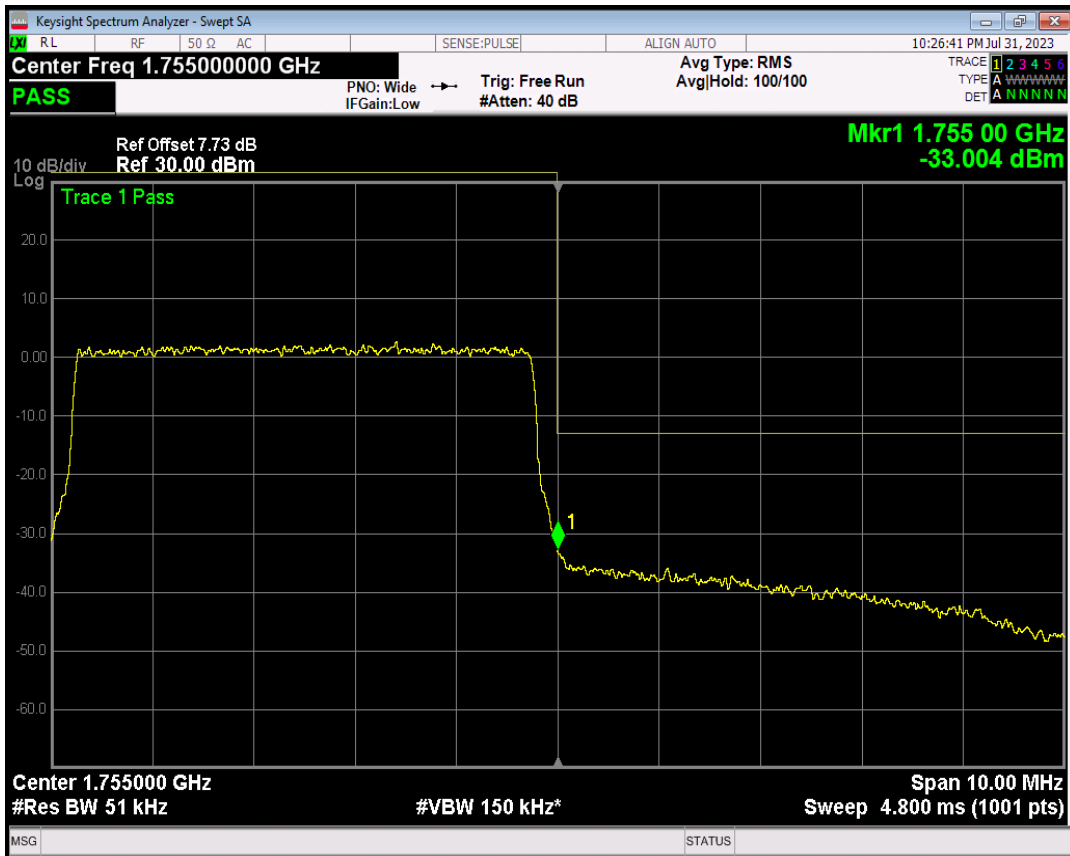

Band4 QPSK BW=5MHz Channel=19975 RB Size=25 Position=#0

Band4 QPSK BW=5MHz Channel=20375 RB Size=1 Position=#0

Band4 QPSK BW=5MHz Channel=20375 RB Size=1 Position=#Max

Band4 QPSK BW=5MHz Channel=20375 RB Size=25 Position=#0