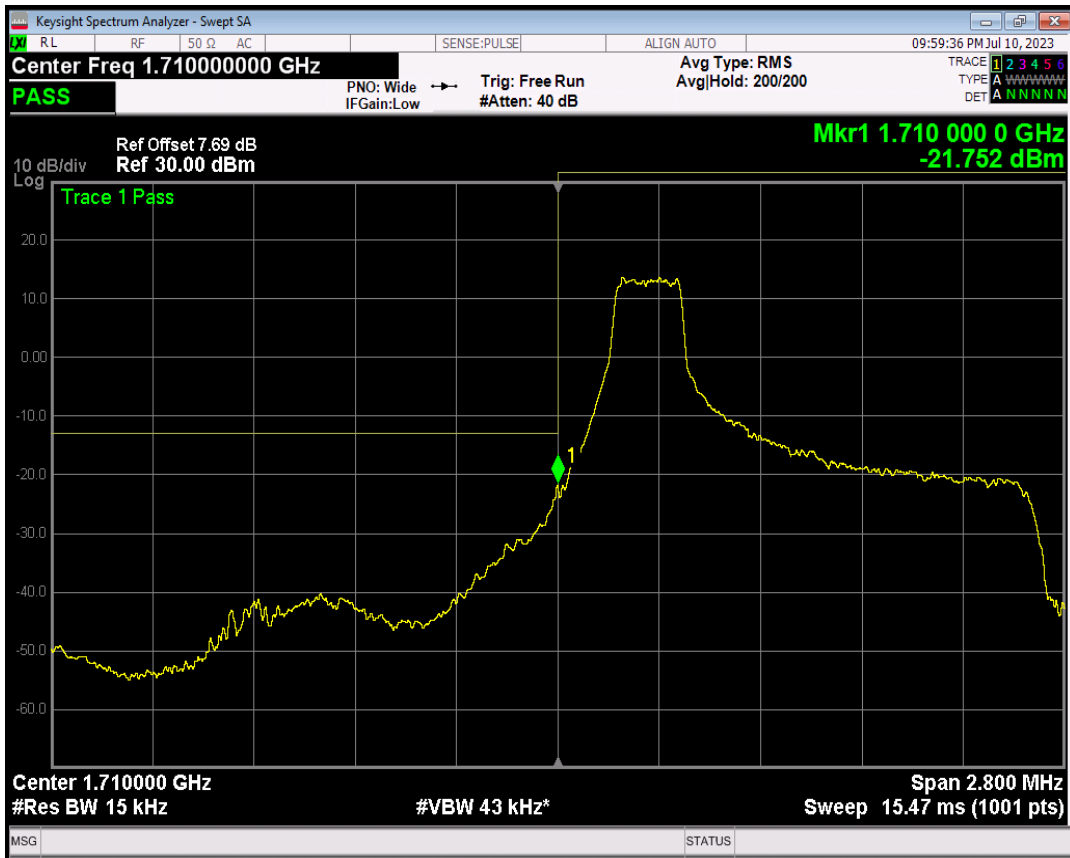

Band66 QPSK BW=1.4MHz Channel=131979 RB Size=1 Position=#0

Band66 QPSK BW=1.4MHz Channel=131979 RB Size=1 Position=#Max

Band66 QPSK BW=1.4MHz Channel=131979 RB Size=6 Position=#0

Band66 16QAM BW=1.4MHz Channel=131979 RB Size=1 Position=#0