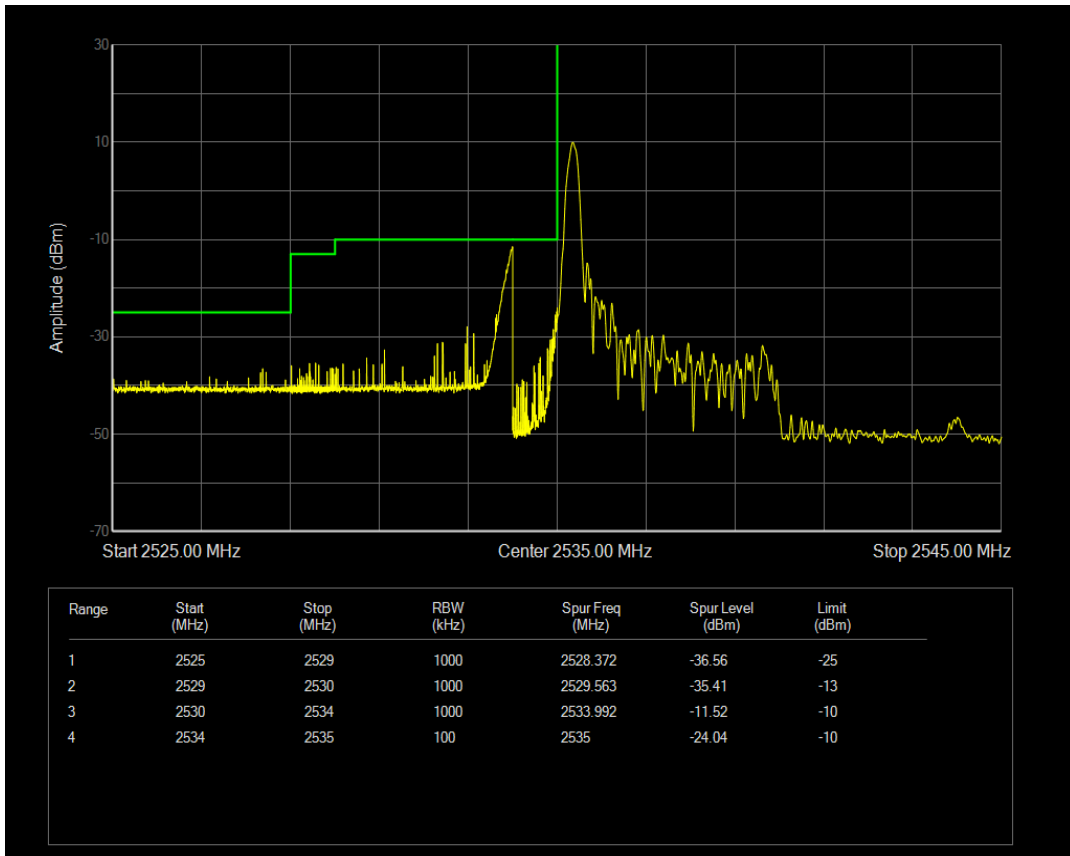

Band41(2535-2655) QPSK BW=5MHz Channel=40065 RB Size=1 Position=#Max