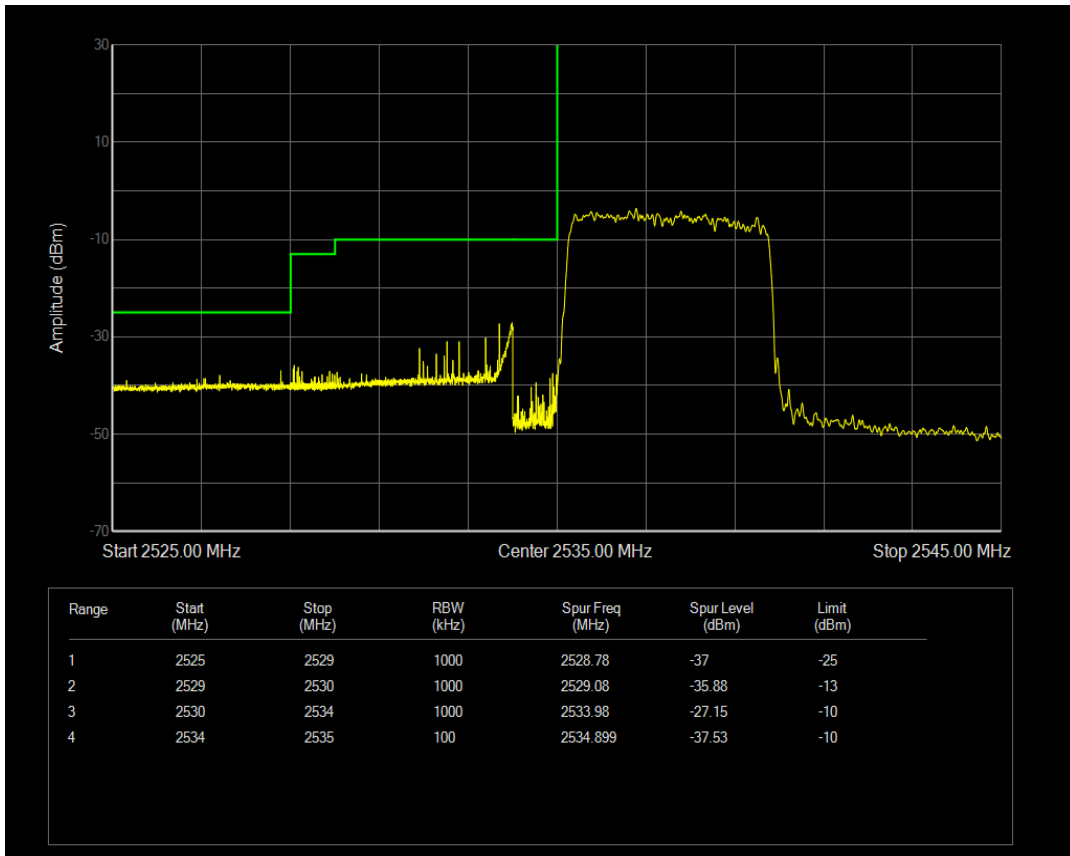

Band41(2535-2655) 16QAM BW=5MHz Channel=40065 RB Size=1 Position=#0