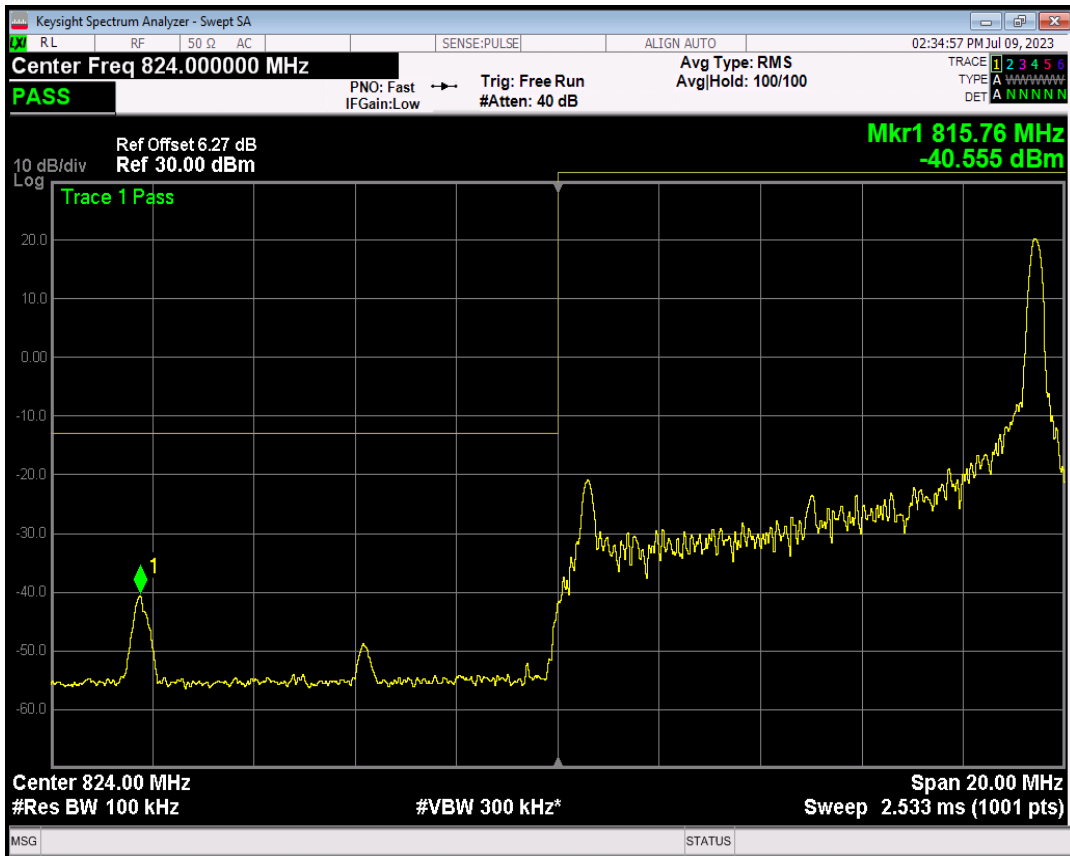

Band5 QPSK BW=10MHz Channel=20450 RB Size=50 Position=#0