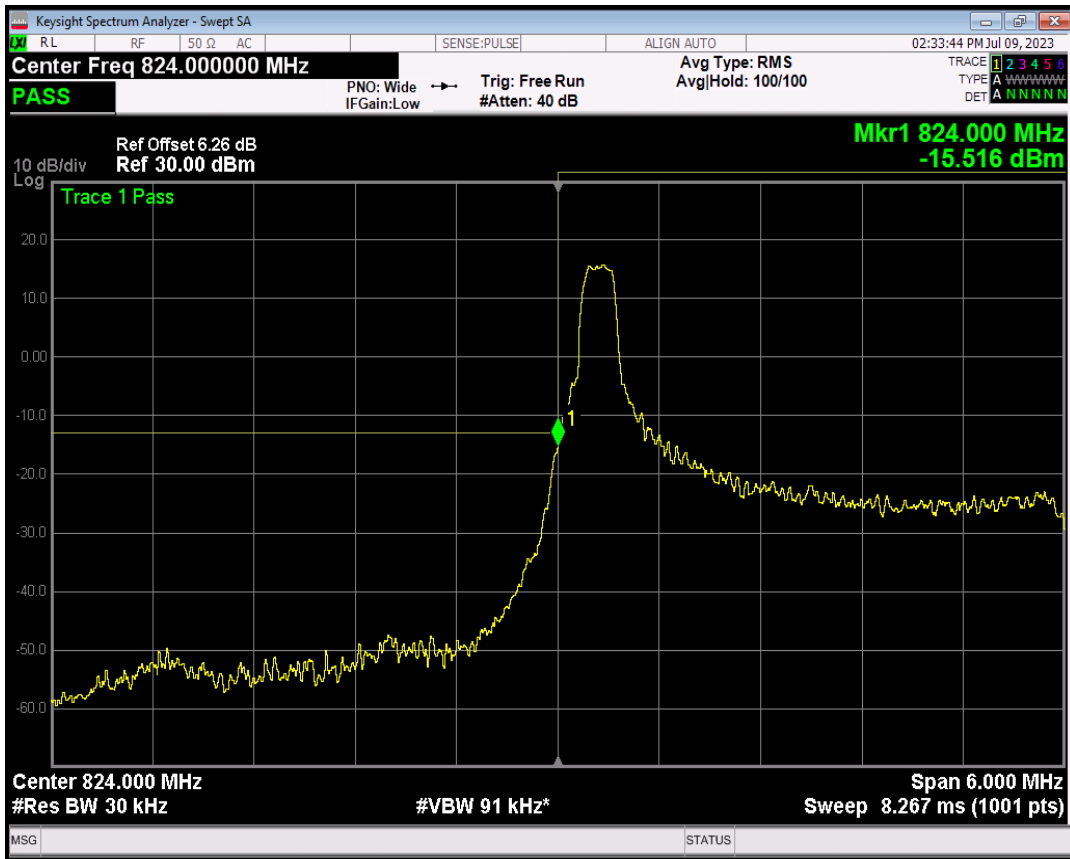

Band5 QPSK BW=3MHz Channel=20415 RB Size=1 Position=#0