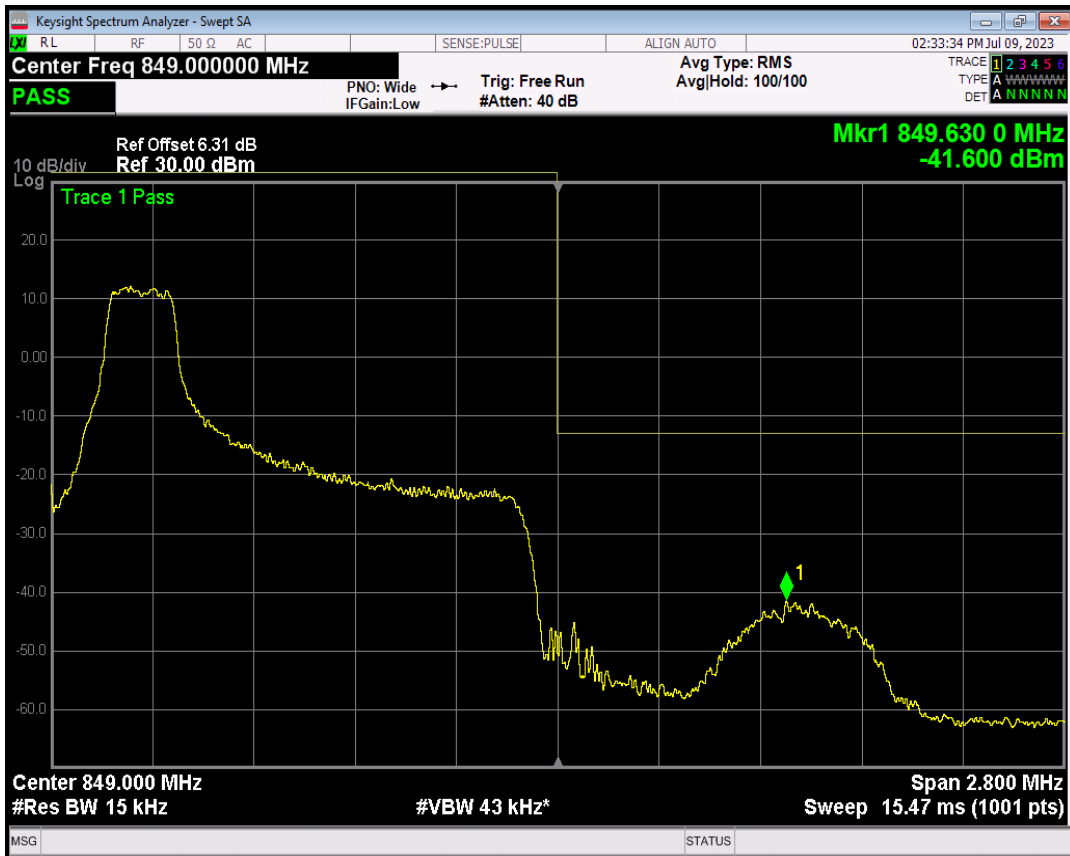

Band5 16QAM BW=1.4MHz Channel=20643 RB Size=1 Position=#Max