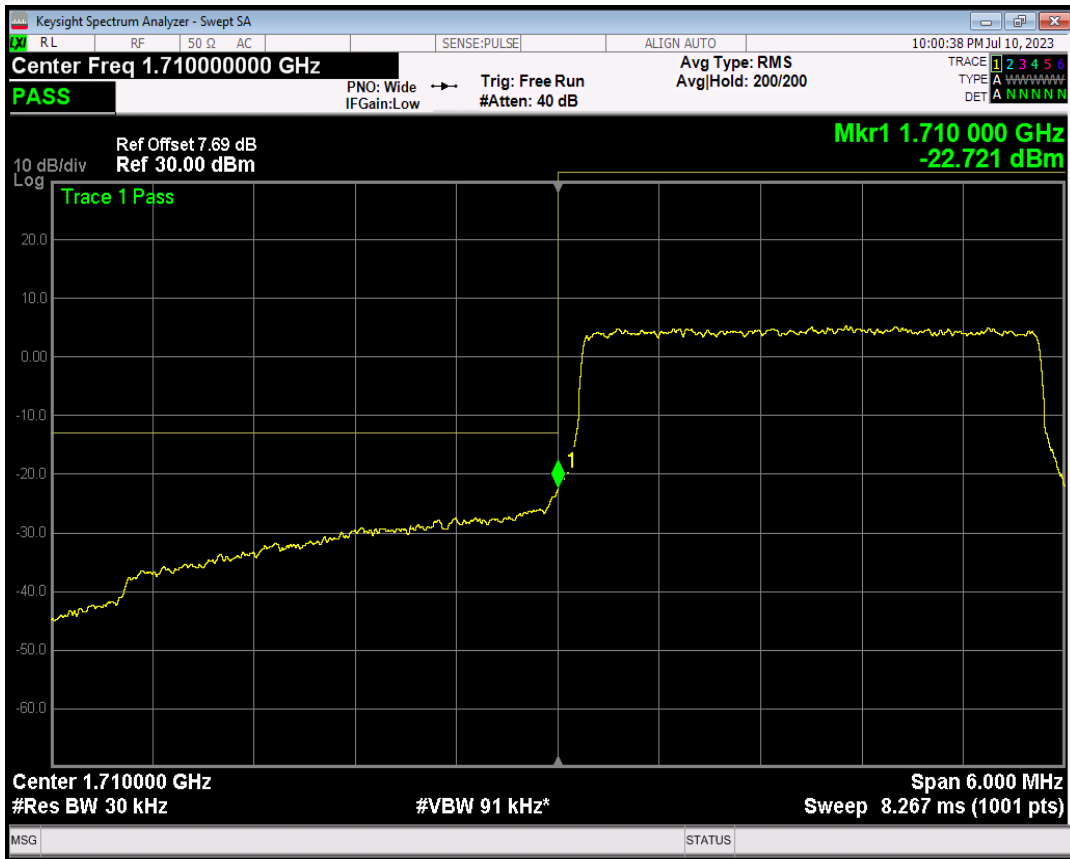

Band66 16QAM BW=3MHz Channel=131987 RB Size=1 Position=#0