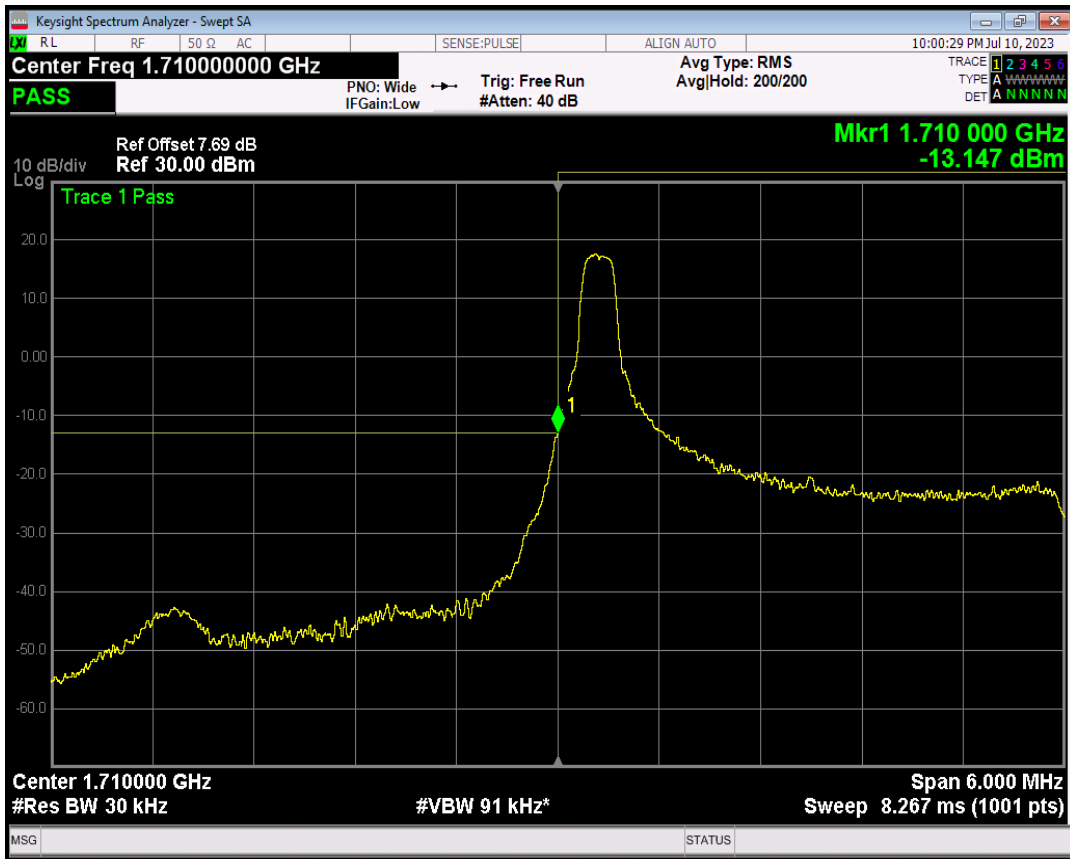

Band66 QPSK BW=3MHz Channel=131987 RB Size=1 Position=#0