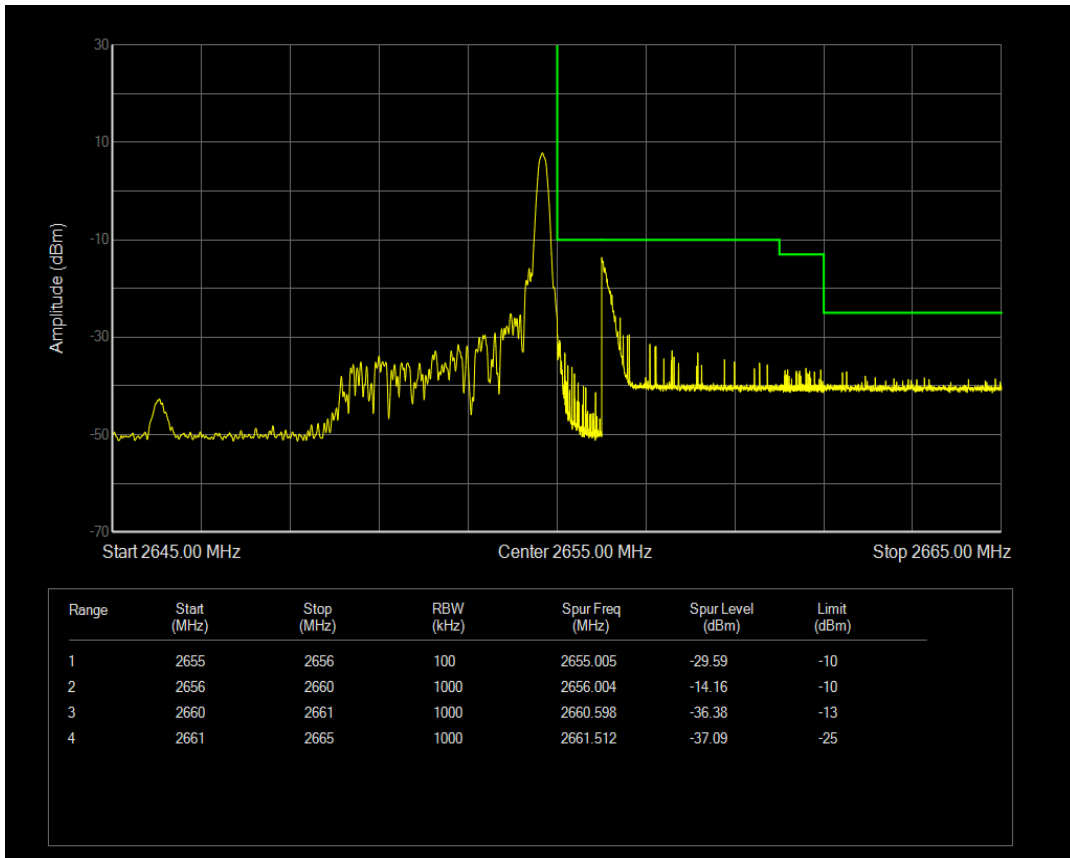

Band41(2535-2655) 16QAM BW=5MHz Channel=41215 RB Size=1 Position=#0