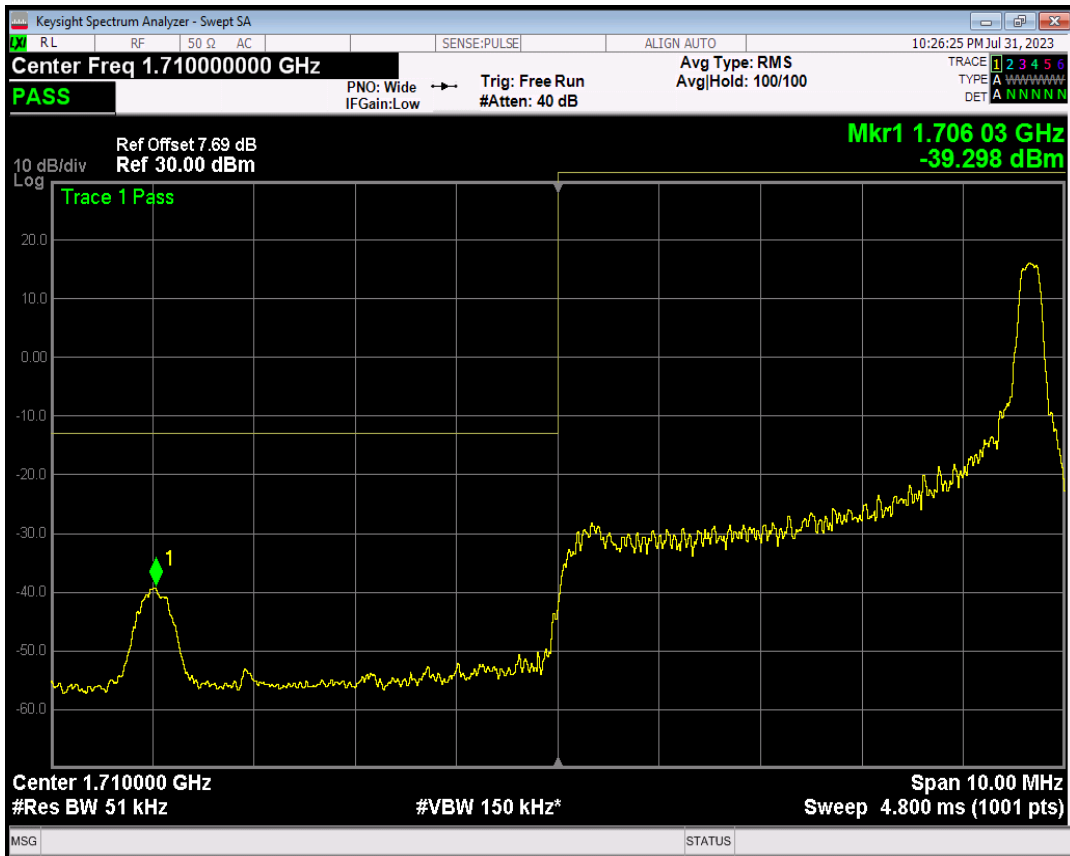

Band4 QPSK BW=3MHz Channel=20385 RB Size=1 Position=#Max

Band4 QPSK BW=3MHz Channel=20385 RB Size=15 Position=#0

Band4 QPSK BW=5MHz Channel=19975 RB Size=1 Position=#0

Band4 QPSK BW=5MHz Channel=19975 RB Size=1 Position=#Max