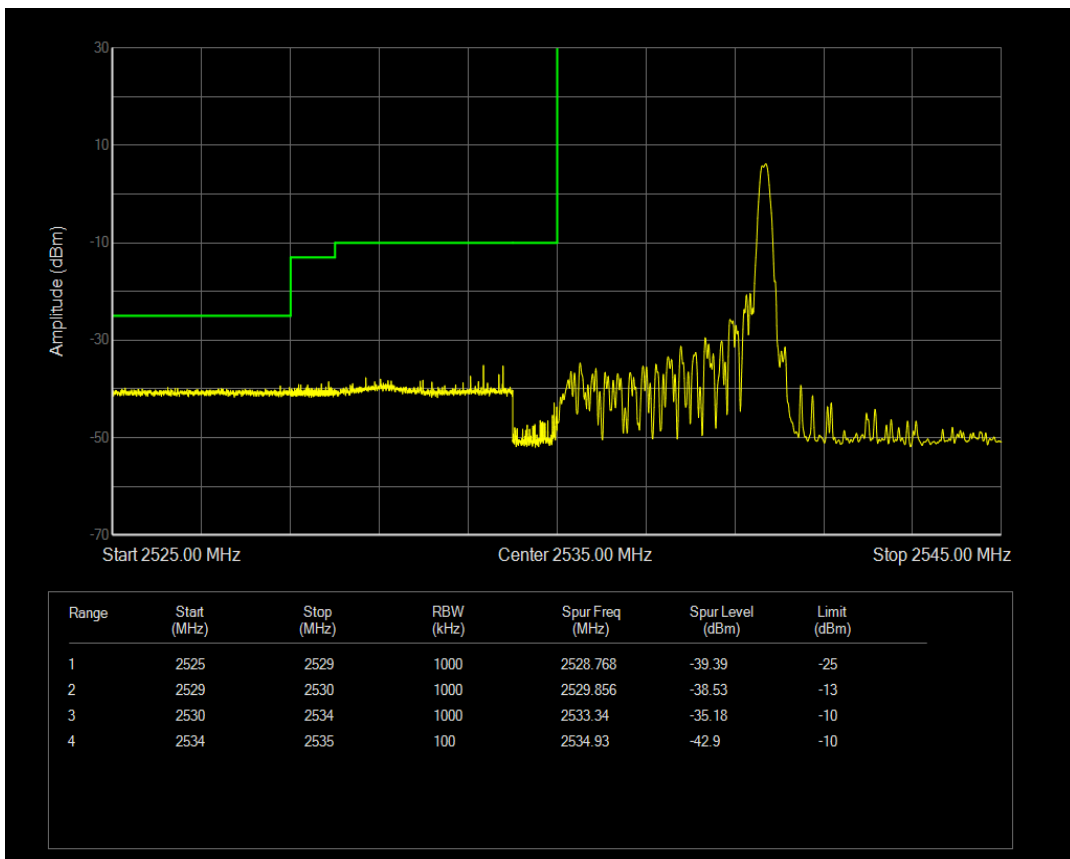

Band41(2535-2655) QPSK BW=5MHz Channel=40065 RB Size=25 Position=#0