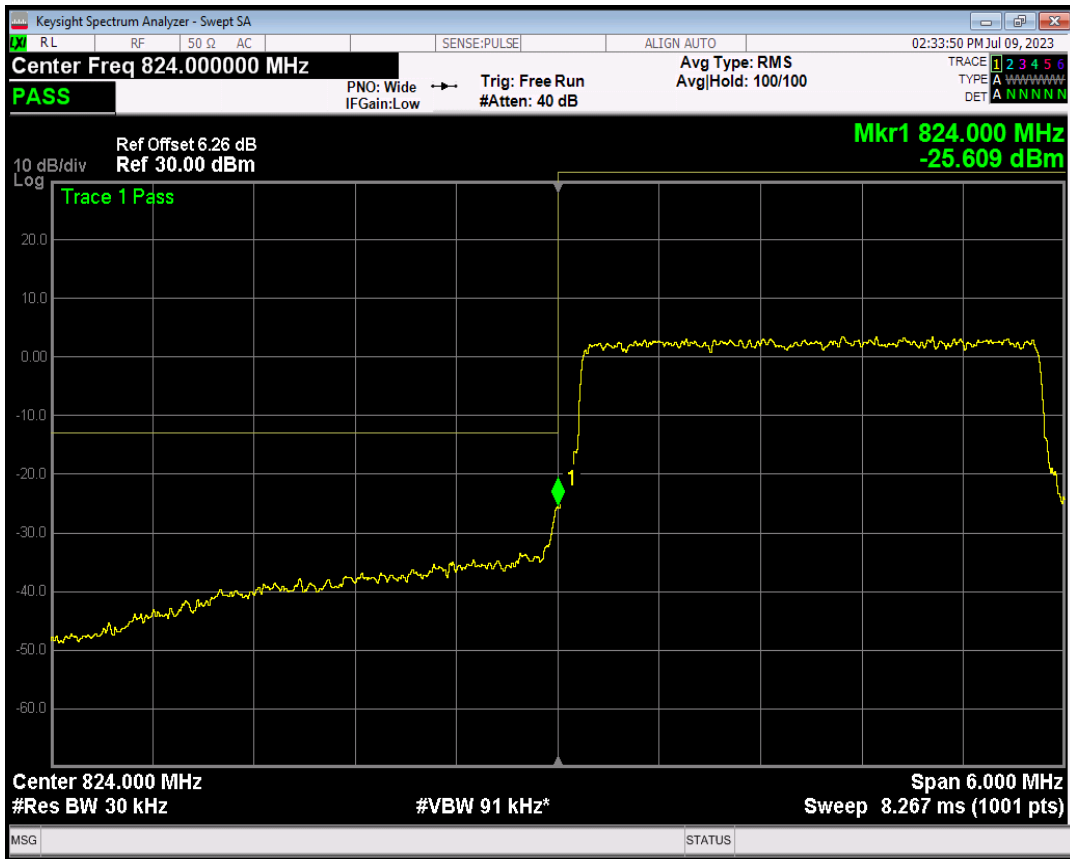

Band5 16QAM BW=3MHz Channel=20415 RB Size=1 Position=#0