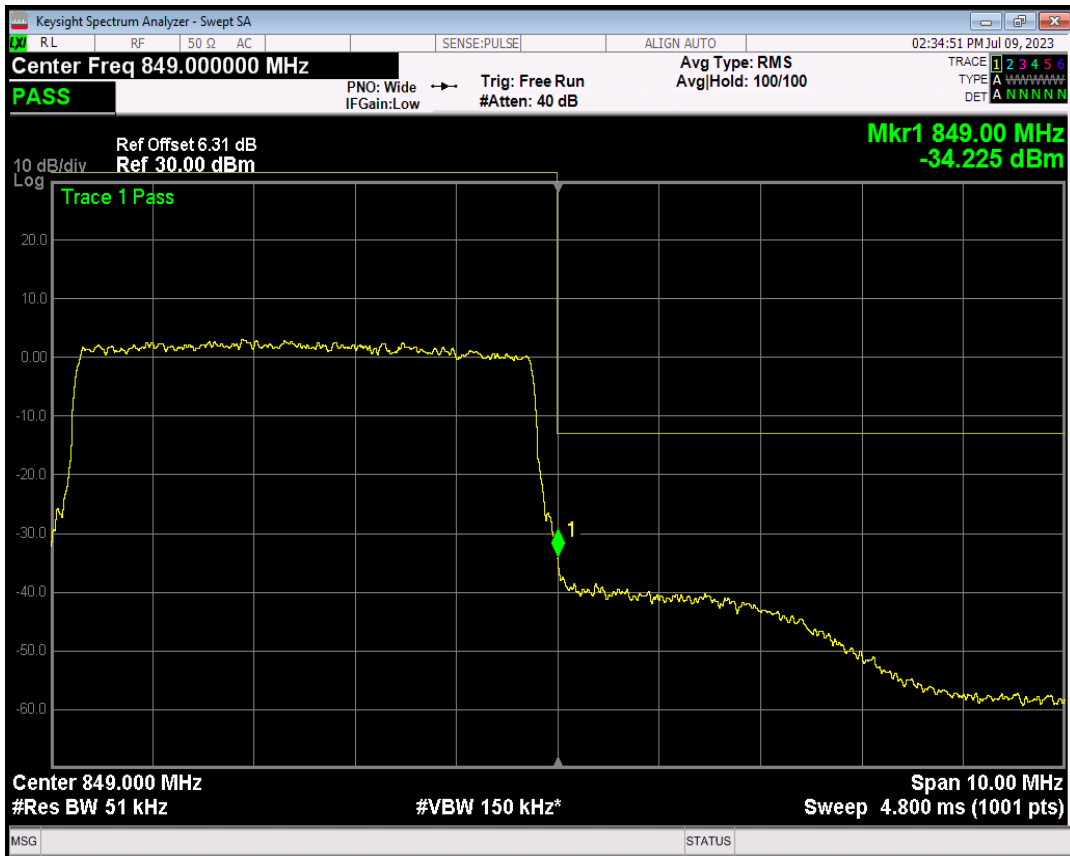

Band5 QPSK BW=5MHz Channel=20625 RB Size=25 Position=#0

Band5 16QAM BW=5MHz Channel=20625 RB Size=1 Position=#0

Band5 16QAM BW=5MHz Channel=20625 RB Size=1 Position=#Max

Band5 16QAM BW=5MHz Channel=20625 RB Size=25 Position=#0