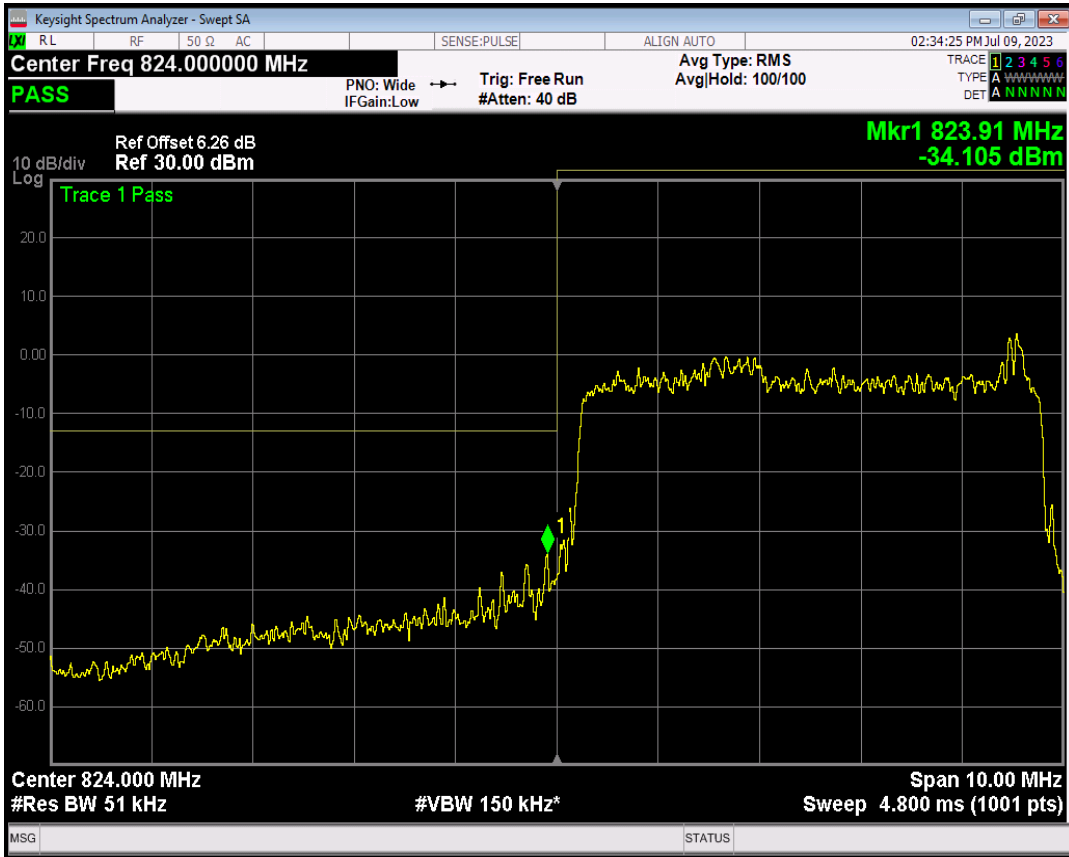

Band5 16QAM BW=5MHz Channel=20425 RB Size=1 Position=#0