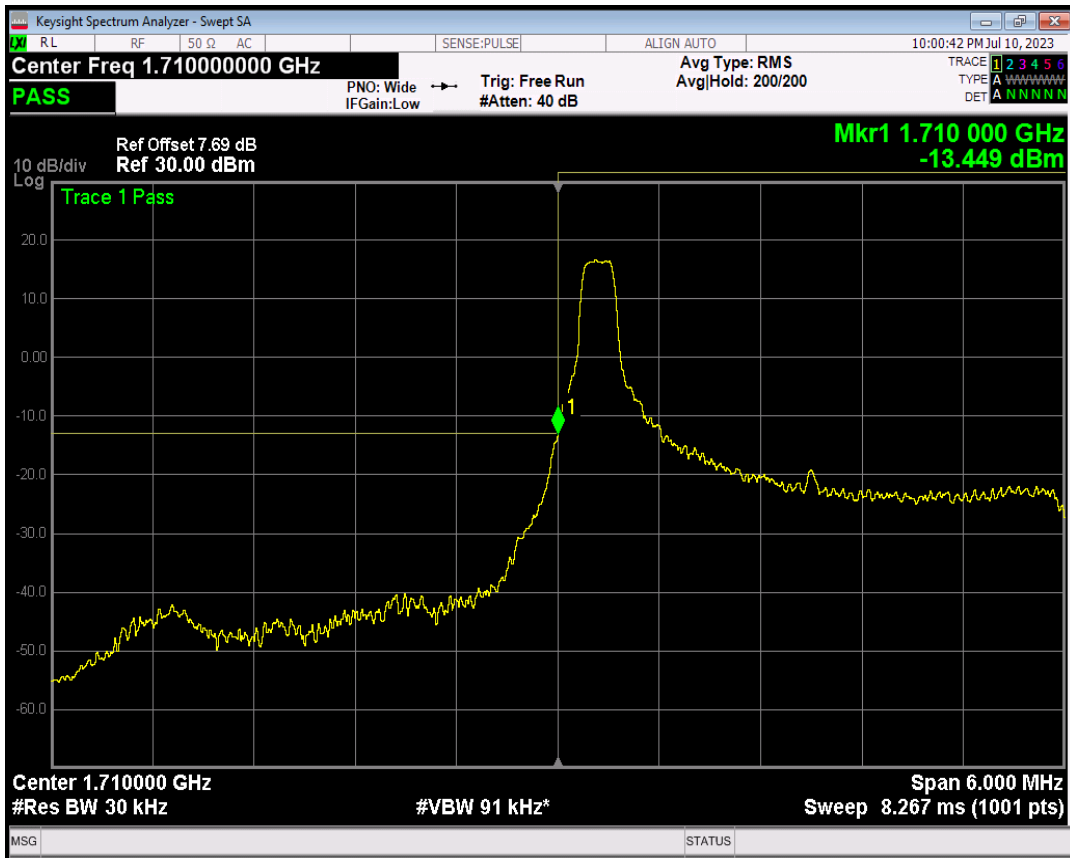

Band66 QPSK BW=3MHz Channel=131987 RB Size=1 Position=#0

Band66 QPSK BW=3MHz Channel=131987 RB Size=1 Position=#Max

Band66 QPSK BW=3MHz Channel=131987 RB Size=15 Position=#0

Band66 16QAM BW=3MHz Channel=131987 RB Size=1 Position=#0