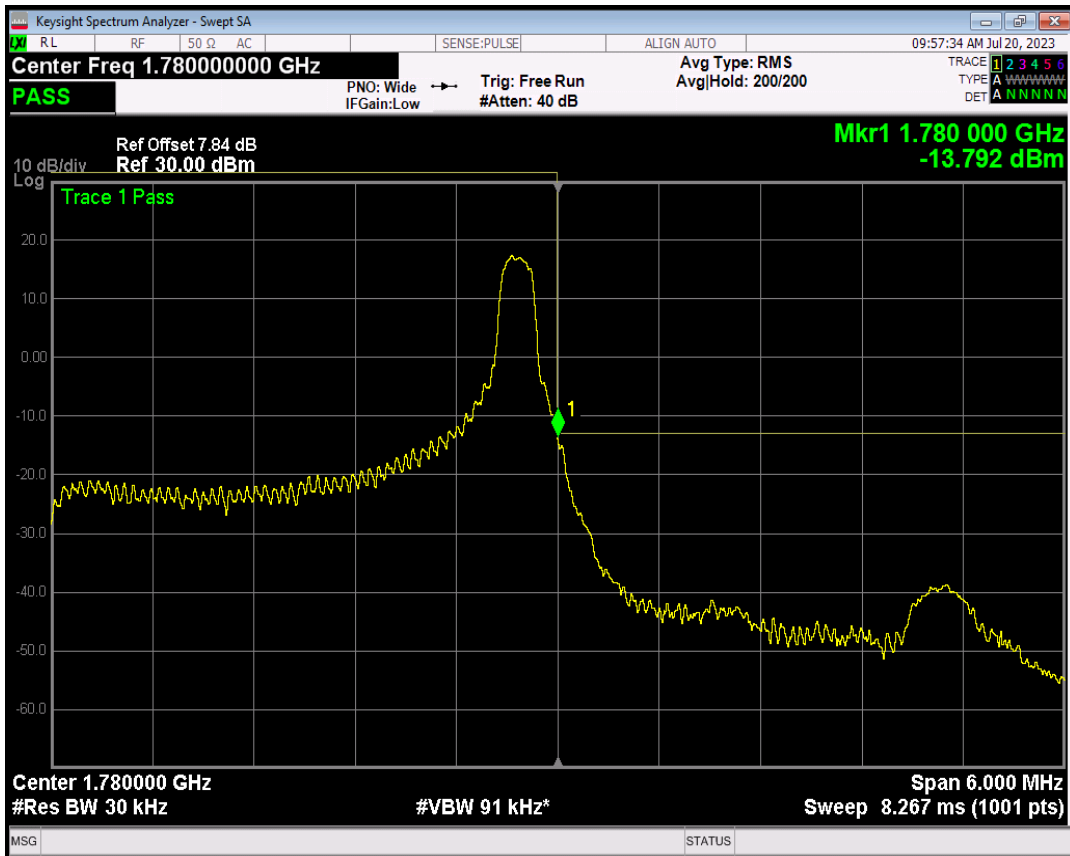

Band66 16QAM BW=3MHz Channel=131987 RB Size=1 Position=#Max

Band66 16QAM BW=3MHz Channel=131987 RB Size=15 Position=#0

Band66 QPSK BW=3MHz Channel=132657 RB Size=1 Position=#0

Band66 QPSK BW=3MHz Channel=132657 RB Size=1 Position=#Max