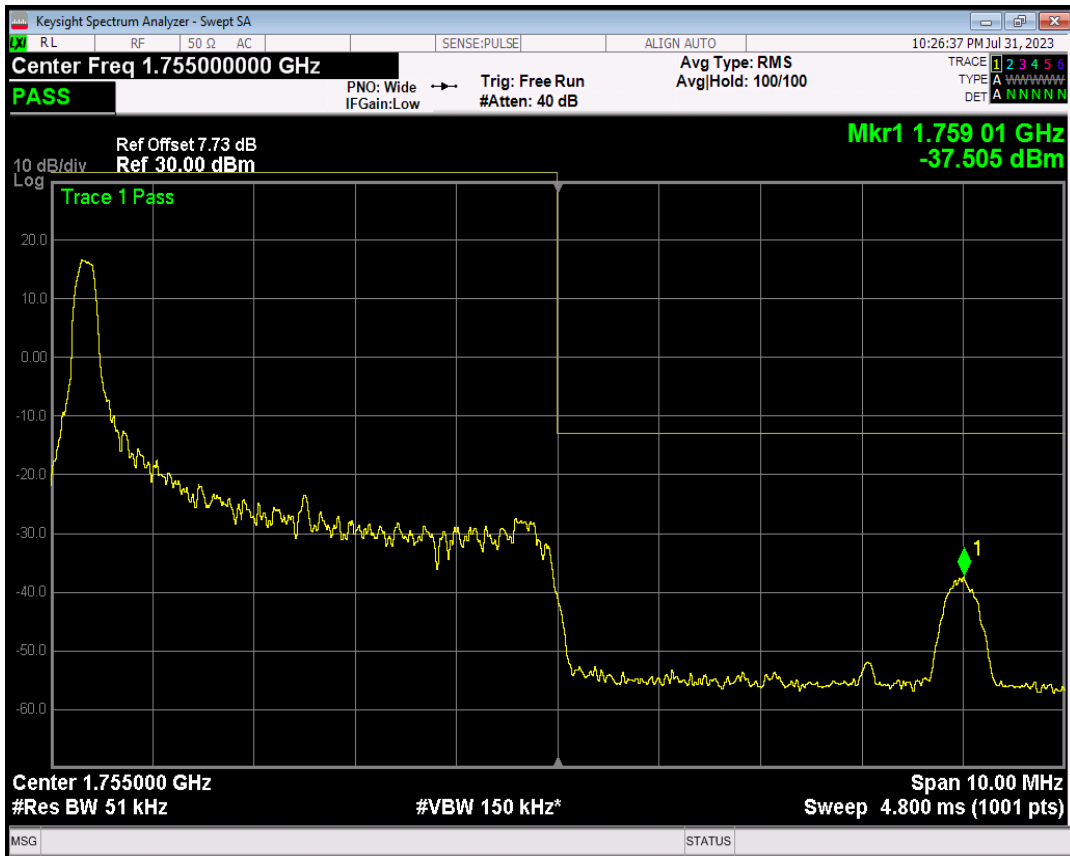

Band4 QPSK BW=5MHz Channel=20375 RB Size=1 Position=#Max