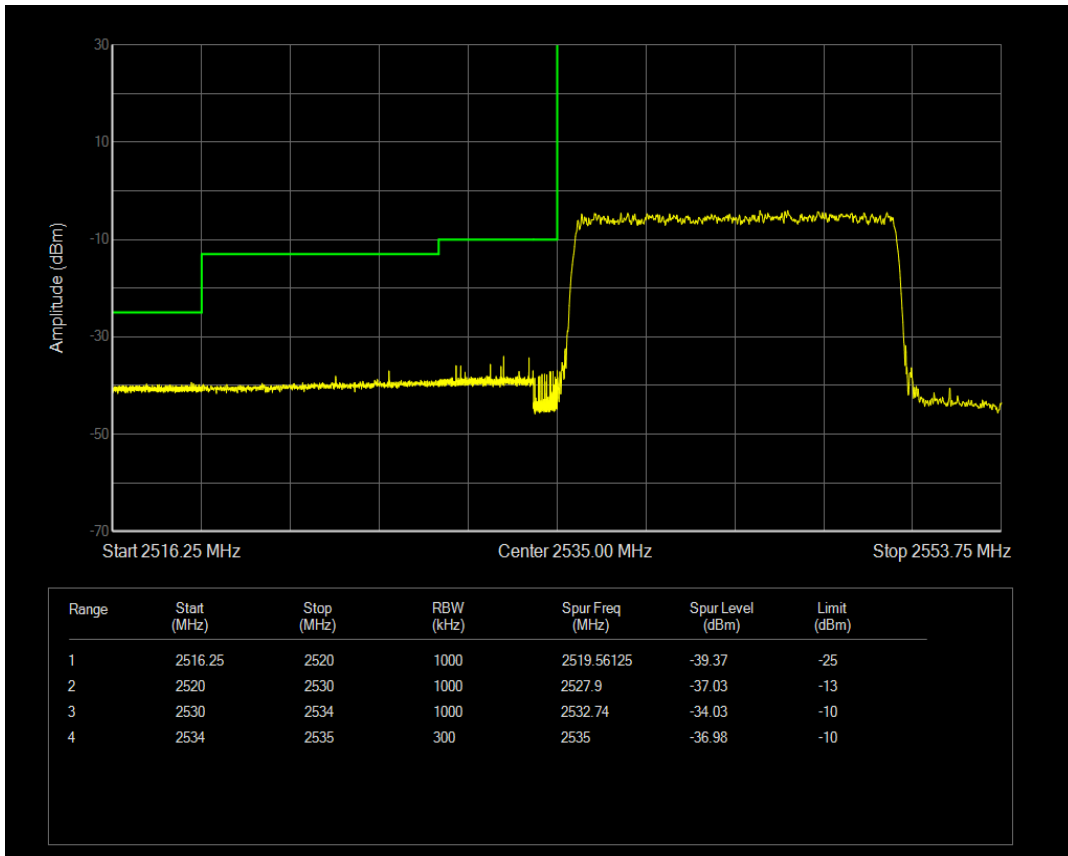

Band41(2535-2655) 16QAM BW=15MHz Channel=40115 RB Size=1 Position=#0