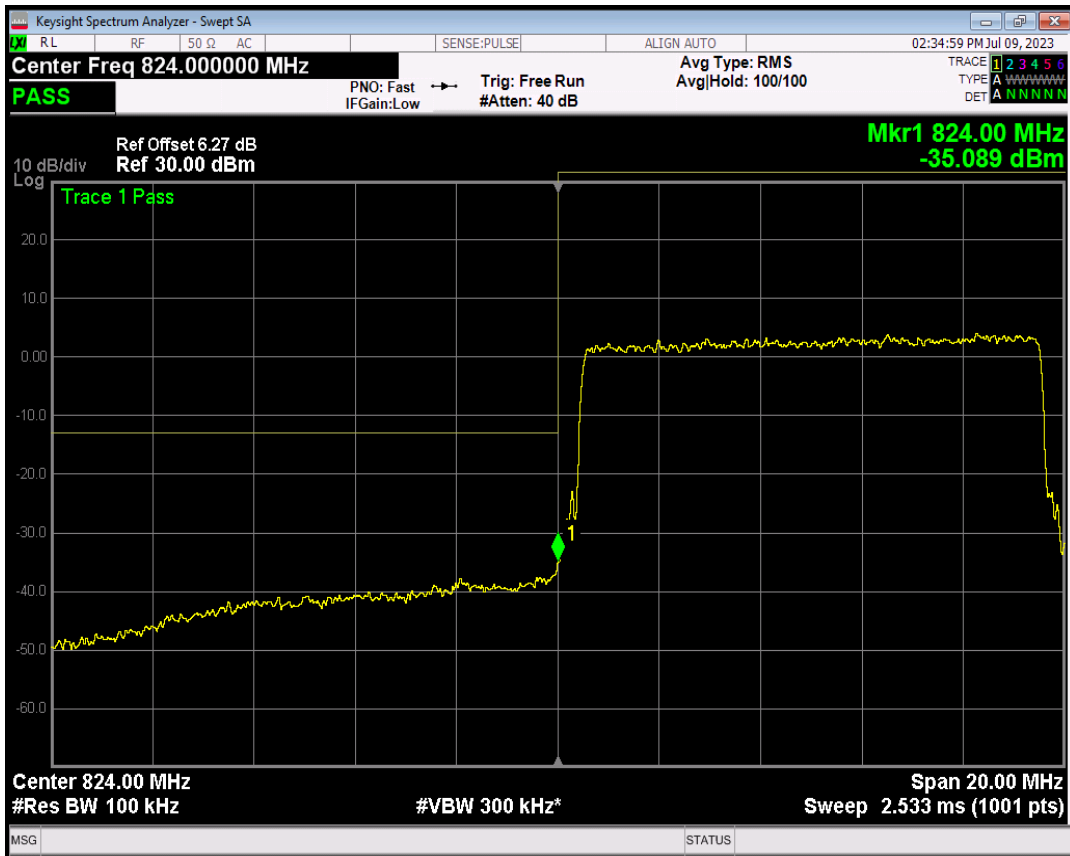

Band5 16QAM BW=10MHz Channel=20450 RB Size=1 Position=#0