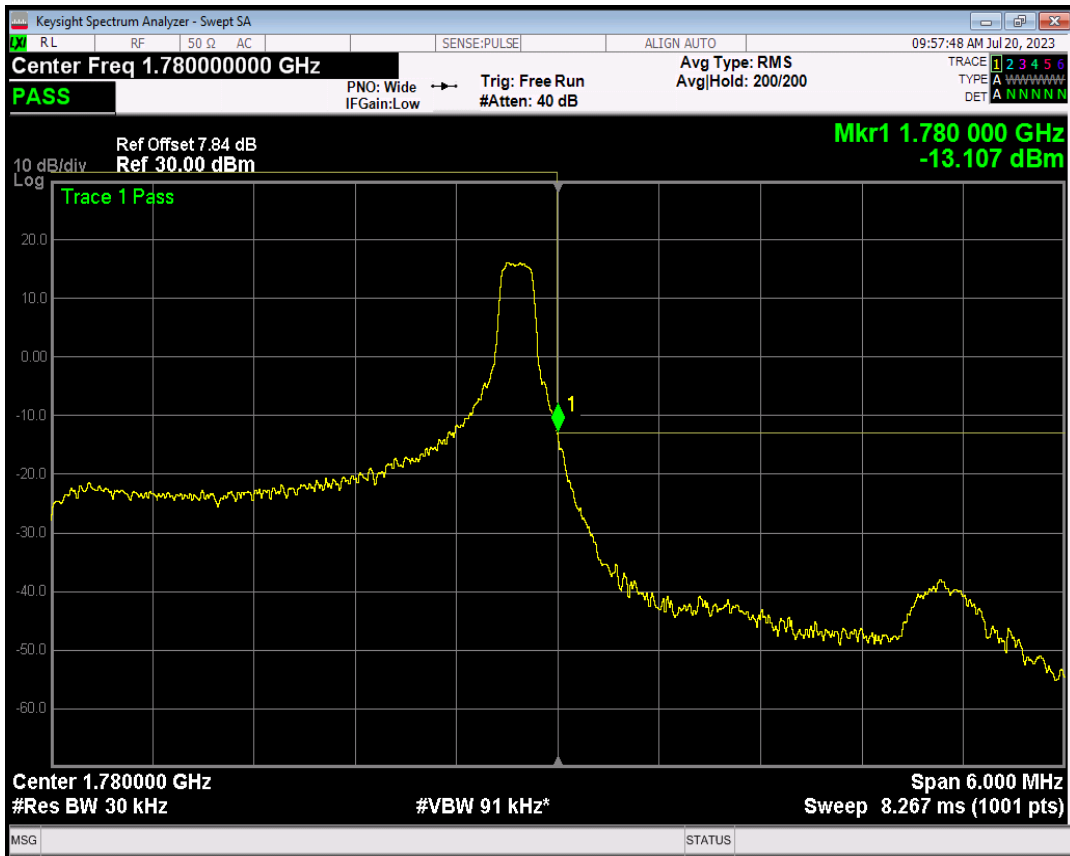

Band66 16QAM BW=3MHz Channel=132657 RB Size=15 Position=#0