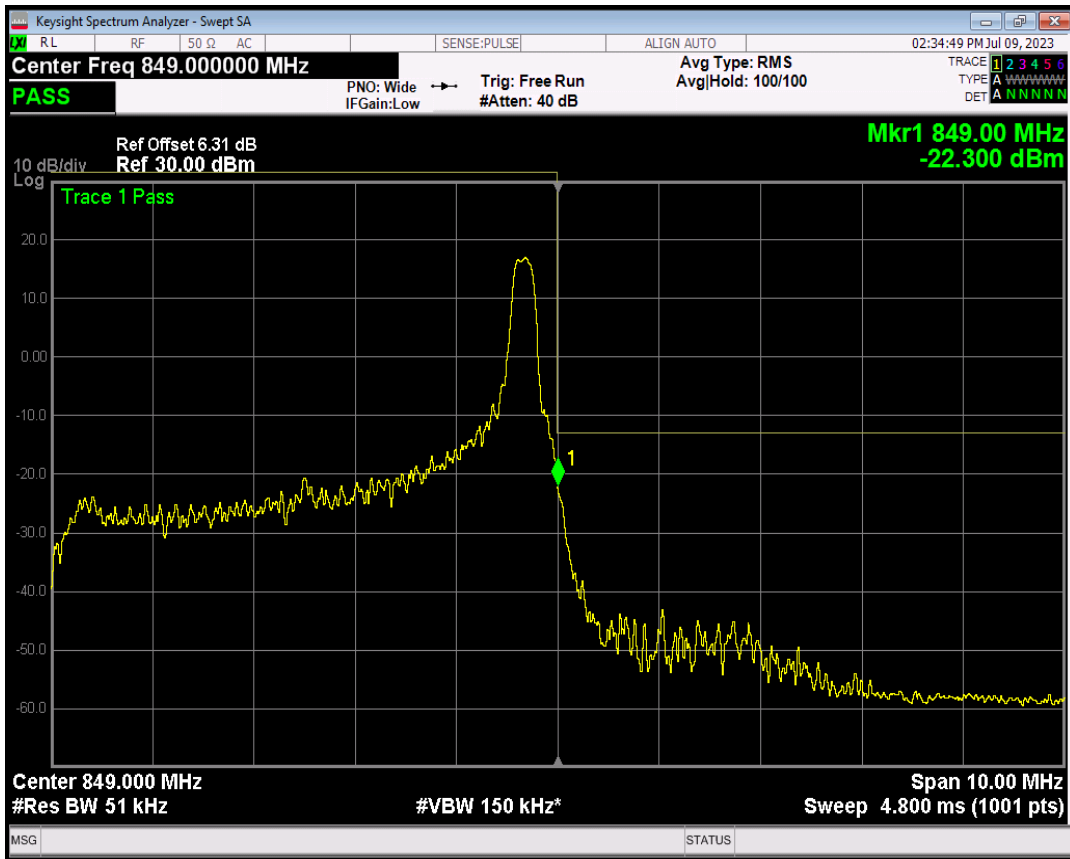

Band5 16QAM BW=5MHz Channel=20625 RB Size=25 Position=#0