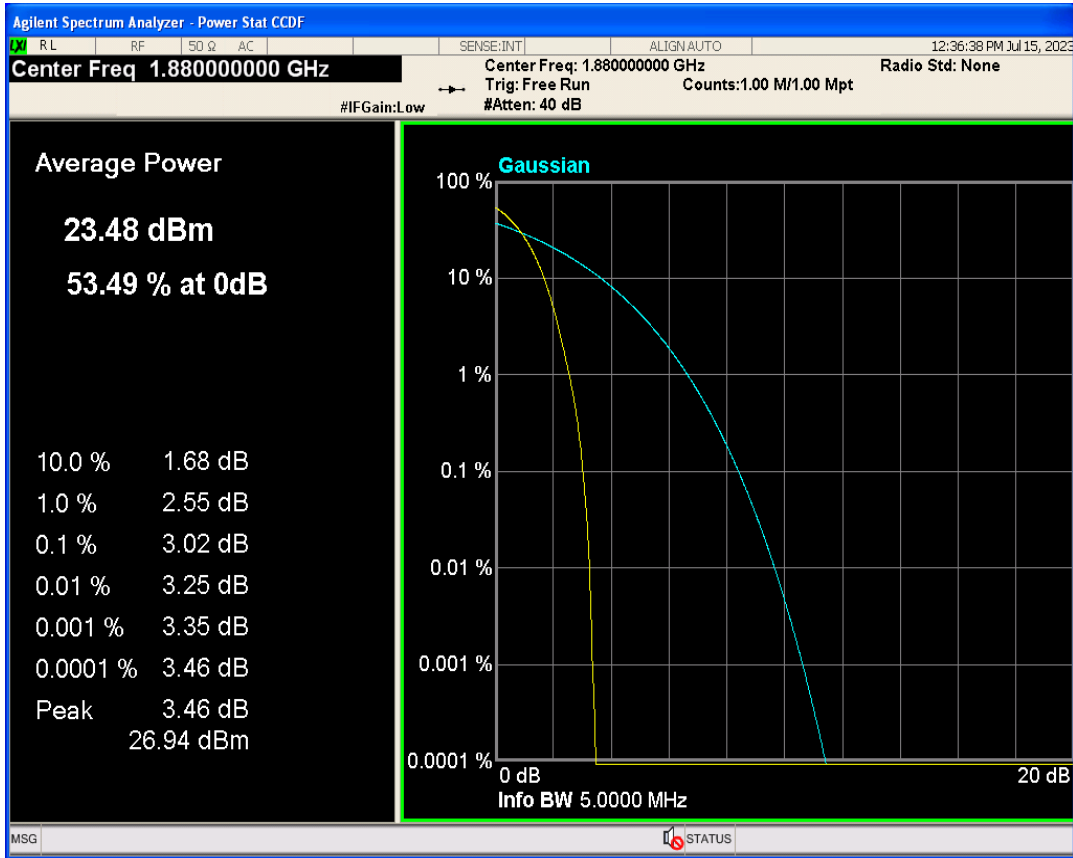

WCDMA Band2 Channel=9400