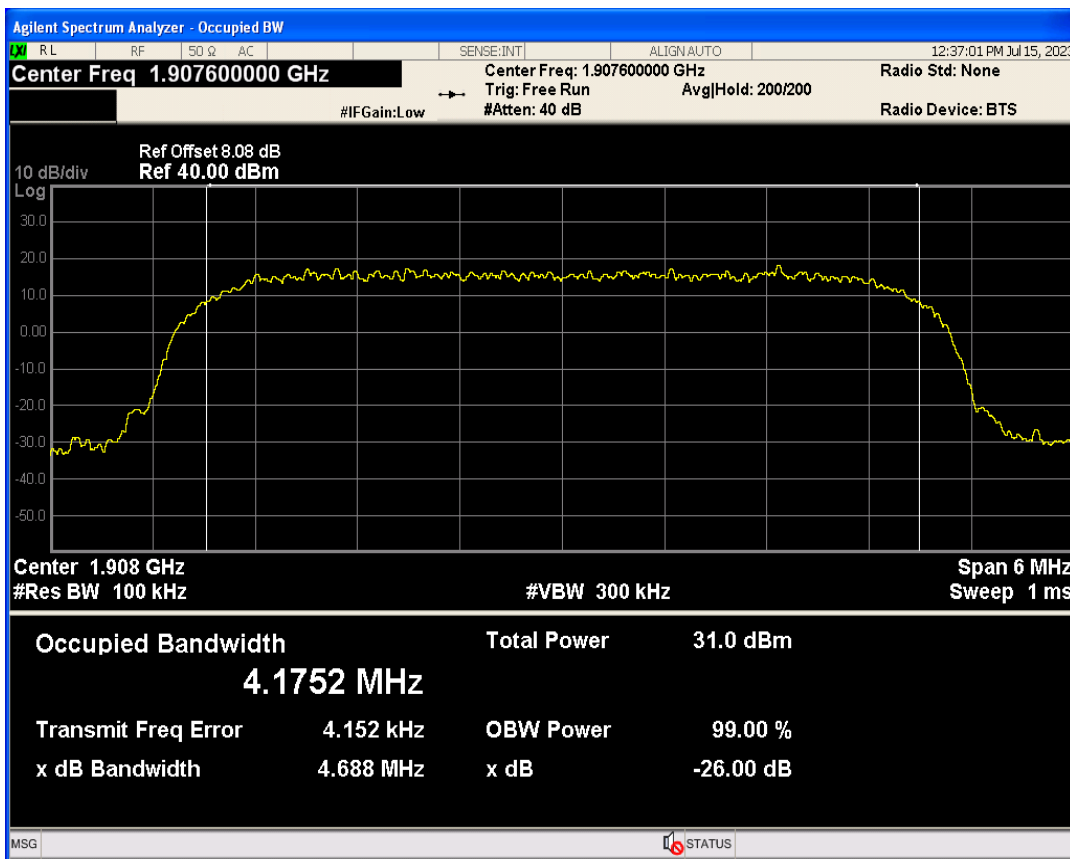

WCDMA Band2 Channel=9538