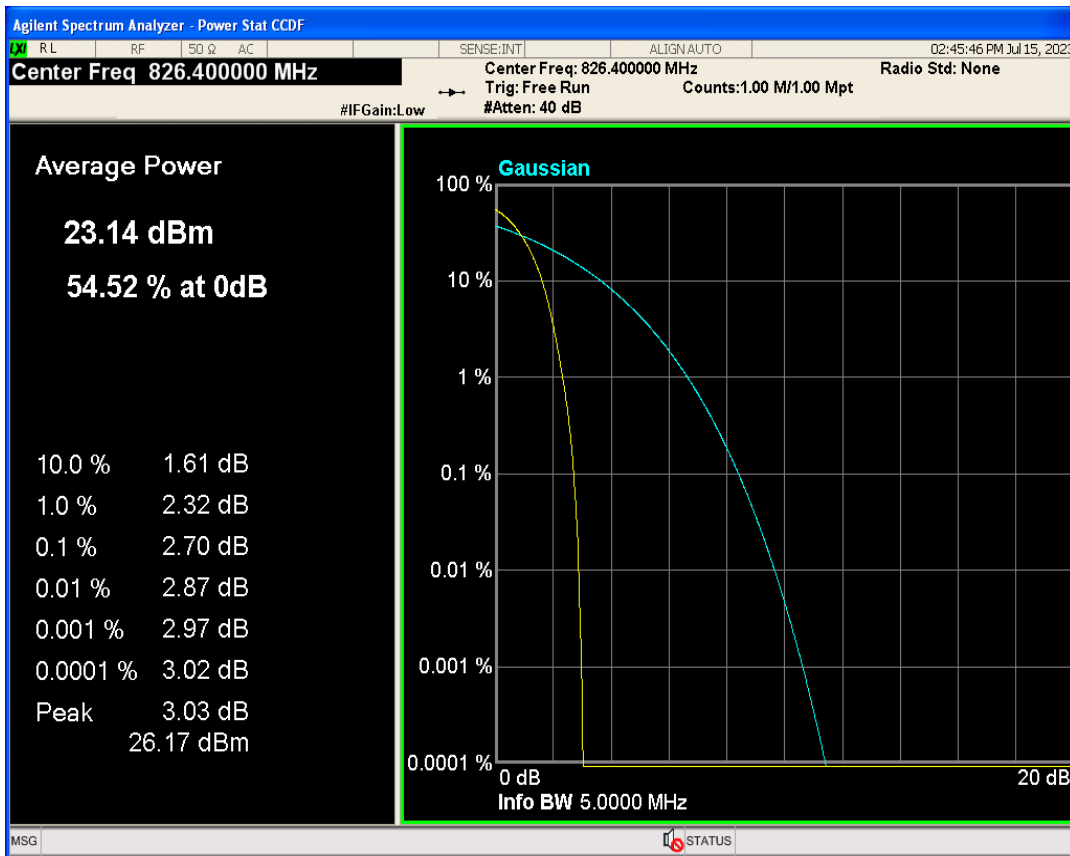

WCDMA Band2 Channel=9262

WCDMA Band2 Channel=9400

WCDMA Band2 Channel=9538

WCDMA Band4 Channel=1312

WCDMA Band4 Channel=1413

WCDMA Band4 Channel=1513

WCDMA Band5 Channel=4132

WCDMA Band5 Channel=4182