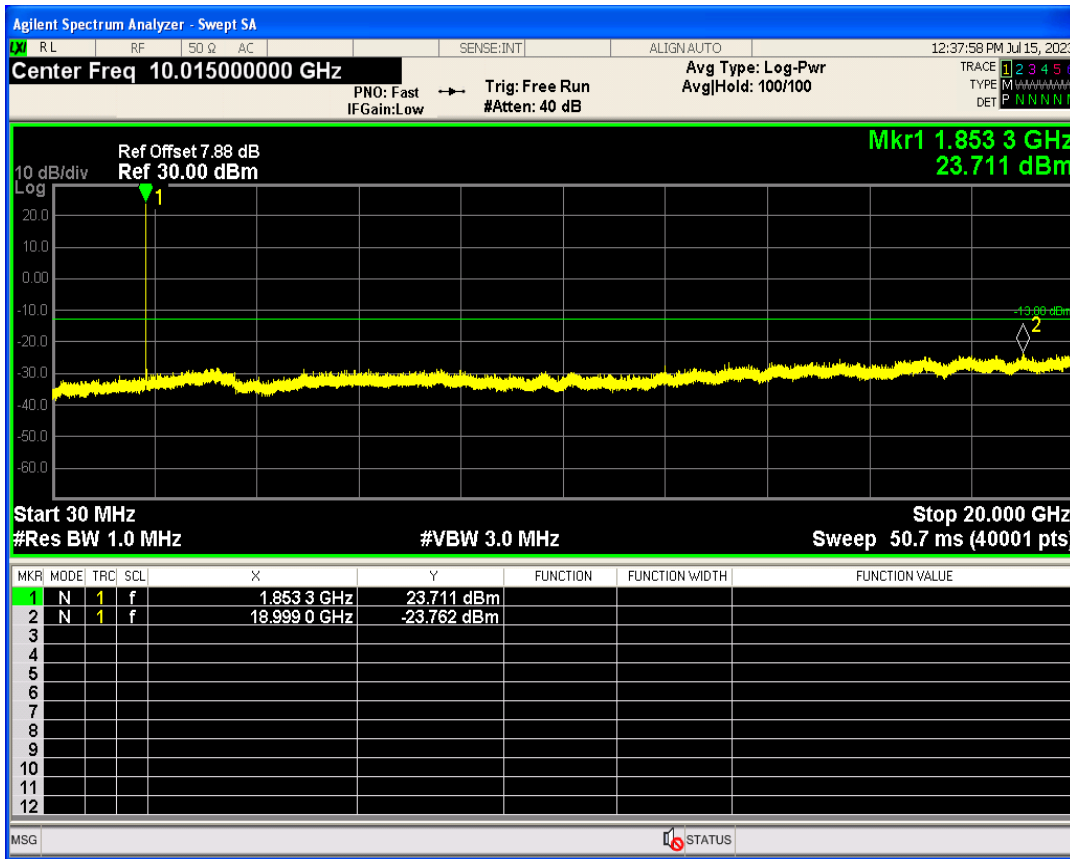

WCDMA Band2 Channel=9262

WCDMA Band2 Channel=9538

WCDMA Band4 Channel=1312

WCDMA Band4 Channel=1513

WCDMA Band5 Channel=4132

WCDMA Band5 Channel=4233

Out-of-band emissions

Band	Channel	Frequency (MHz)	Spur Freq (MHz)	Spur Level (dBm)	Limit (dBm)	Verdict
WCDMA Band2	9262	1852.4	18999.00	-23.76	-13	PASS
WCDMA Band2	9400	1880	19523.72	-23.41	-13	PASS
WCDMA Band2	9538	1907.6	17099.36	-23.32	-13	PASS
WCDMA Band4	1312	1712.4	17240.15	-24.01	-13	PASS
WCDMA Band4	1413	1732.6	19613.58	-23.68	-13	PASS
WCDMA Band4	1513	1752.6	19980.53	-23.57	-13	PASS
WCDMA Band5	4132	826.4	3142.88	-29.88	-13	PASS
WCDMA Band5	4182	836.4	3100.51	-29.94	-13	PASS
WCDMA Band5	4233	846.6	5779.95	-29.35	-13	PASS

WCDMA Band2 Channel=9400

WCDMA Band2 Channel=9262

WCDMA Band2 Channel=9538

WCDMA Band4 Channel=1312

WCDMA Band4 Channel=1413

WCDMA Band4 Channel=1513

WCDMA Band5 Channel=4132

WCDMA Band5 Channel=4182