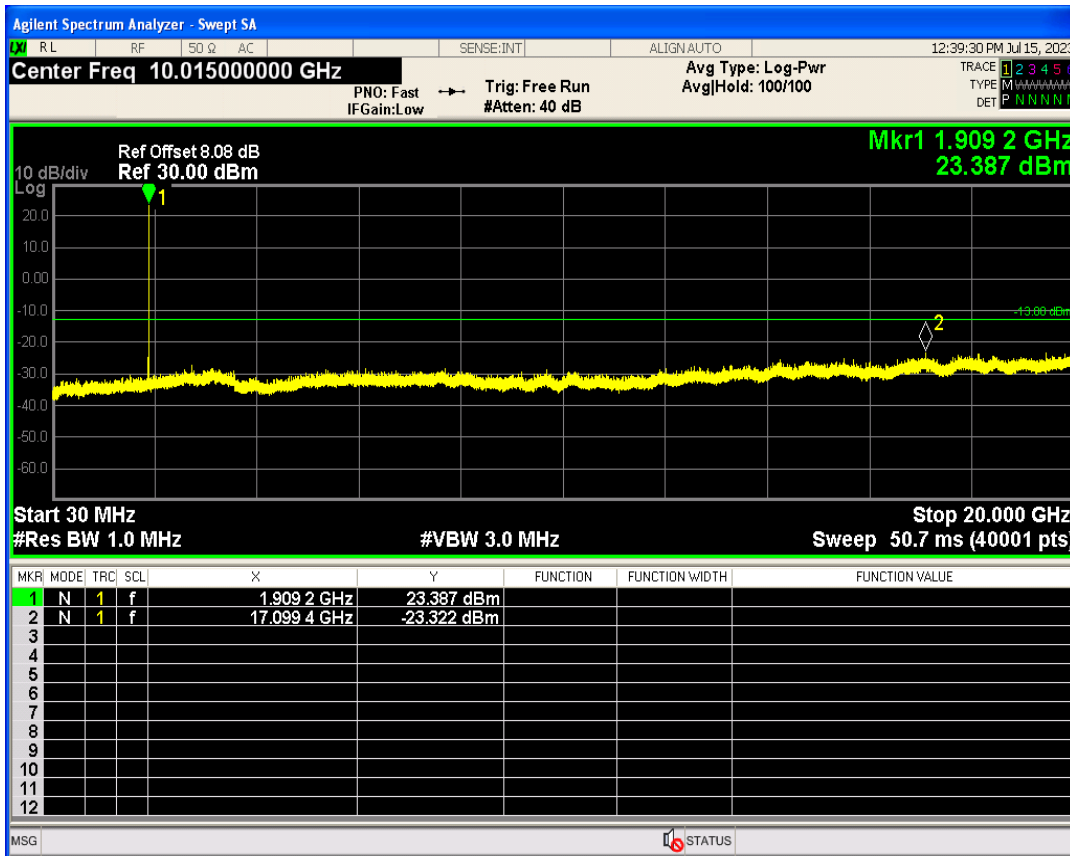

WCDMA Band2 Channel=9262

WCDMA Band2 Channel=9538

WCDMA Band4 Channel=1312

WCDMA Band4 Channel=1513

WCDMA Band5 Channel=4132

WCDMA Band5 Channel=4233

Out-of-band emissions

Band	Channel	Frequency (MHz)	Spur Freq (MHz)	Spur Level (dBm)	Limit (dBm)	Verdict
WCDMA Band2	9262	1852.4	18999.00	-23.76	-13	PASS
WCDMA Band2	9400	1880	19523.72	-23.41	-13	PASS
WCDMA Band2	9538	1907.6	17099.36	-23.32	-13	PASS
WCDMA Band4	1312	1712.4	17240.15	-24.01	-13	PASS
WCDMA Band4	1413	1732.6	19613.58	-23.68	-13	PASS
WCDMA Band4	1513	1752.6	19980.53	-23.57	-13	PASS
WCDMA Band5	4132	826.4	3142.88	-29.88	-13	PASS
WCDMA Band5	4182	836.4	3100.51	-29.94	-13	PASS
WCDMA Band5	4233	846.6	5779.95	-29.35	-13	PASS

WCDMA Band2 Channel=9400

WCDMA Band2 Channel=9262

WCDMA Band2 Channel=9538

WCDMA Band4 Channel=1312

WCDMA Band4 Channel=1413

WCDMA Band4 Channel=1513

WCDMA Band5 Channel=4132

WCDMA Band5 Channel=4182