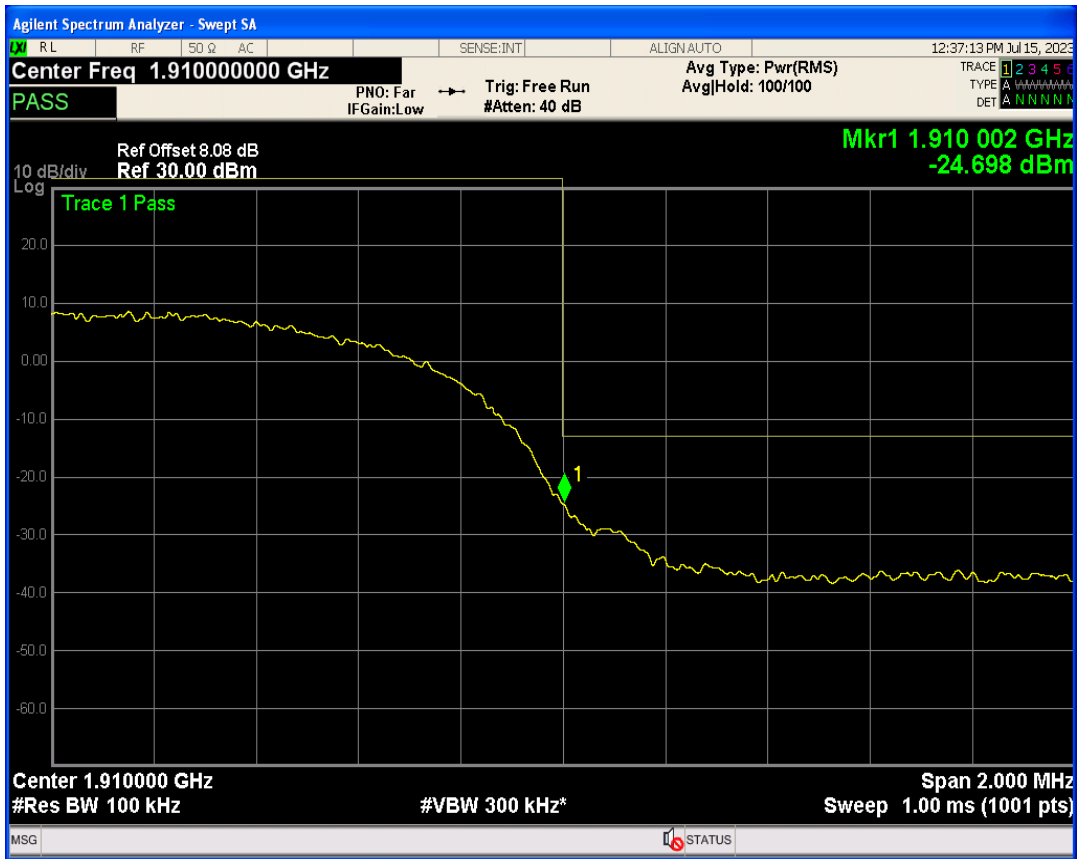

WCDMA Band5 Channel=4233

Band edge

Band	Channel	Frequency (MHz)	Spur Freq (MHz)	Spur Level (dBm)	Limit (dBm)	Verdict
WCDMA Band2	9262	1852.4	1850.00	-23.91	-13	PASS
WCDMA Band2	9538	1907.6	1910.00	-24.69	-13	PASS
WCDMA Band4	1312	1712.4	1710.00	-25.86	-13	PASS
WCDMA Band4	1513	1752.6	1755.00	-24.39	-13	PASS
WCDMA Band5	4132	826.4	824.00	-23.69	-13	PASS
WCDMA Band5	4233	846.6	849.00	-27.04	-13	PASS

WCDMA Band2 Channel=9262

WCDMA Band2 Channel=9538

WCDMA Band4 Channel=1312

WCDMA Band4 Channel=1513

WCDMA Band5 Channel=4132

WCDMA Band5 Channel=4233

Out-of-band emissions

Band	Channel	Frequency (MHz)	Spur Freq (MHz)	Spur Level (dBm)	Limit (dBm)	Verdict
WCDMA Band2	9262	1852.4	18999.00	-23.76	-13	PASS
WCDMA Band2	9400	1880	19523.72	-23.41	-13	PASS
WCDMA Band2	9538	1907.6	17099.36	-23.32	-13	PASS
WCDMA Band4	1312	1712.4	17240.15	-24.01	-13	PASS
WCDMA Band4	1413	1732.6	19613.58	-23.68	-13	PASS
WCDMA Band4	1513	1752.6	19980.53	-23.57	-13	PASS
WCDMA Band5	4132	826.4	3142.88	-29.88	-13	PASS
WCDMA Band5	4182	836.4	3100.51	-29.94	-13	PASS
WCDMA Band5	4233	846.6	5779.95	-29.35	-13	PASS