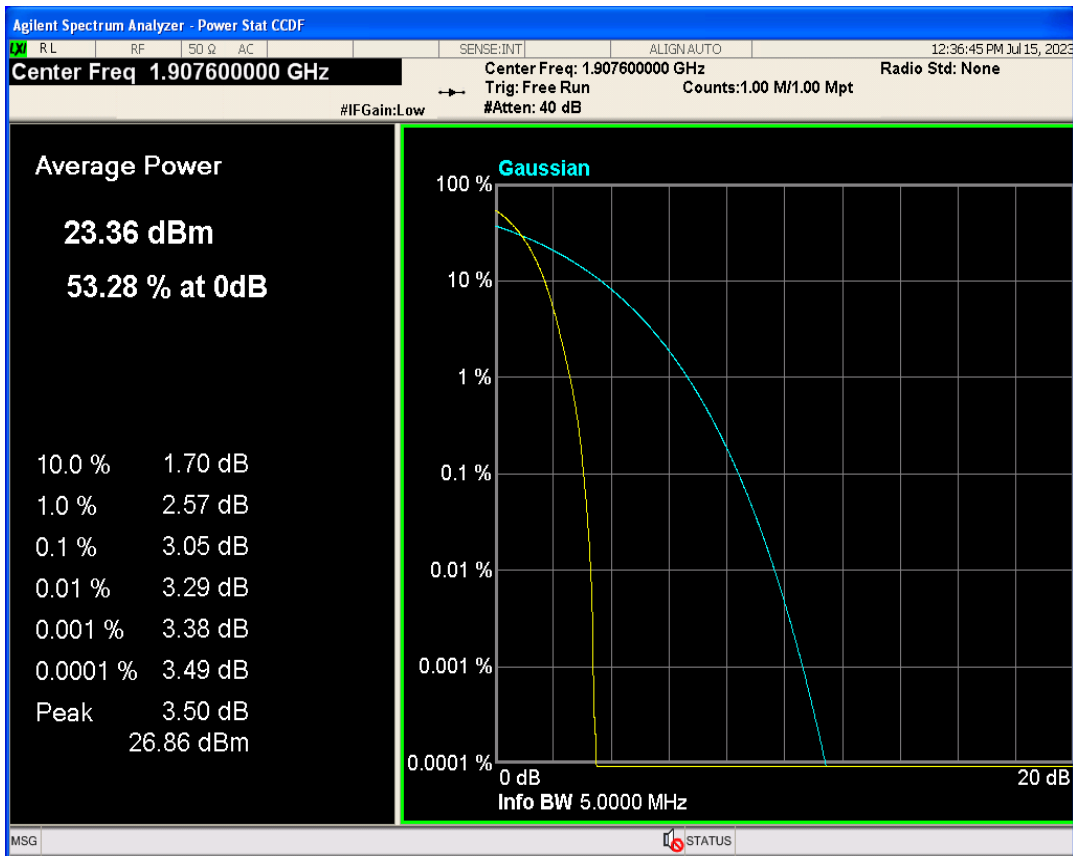

Peak-to-Average Ratio

Band	Channel	Frequency (MHz)	Result (dB)	high Limit (dB)	Verdict
WCDMA Band2	9262	1852.4	2.77	13	PASS
WCDMA Band2	9400	1880	3.02	13	PASS
WCDMA Band2	9538	1907.6	3.05	13	PASS
WCDMA Band4	1312	1712.4	2.75	13	PASS
WCDMA Band4	1413	1732.6	2.92	13	PASS
WCDMA Band4	1513	1752.6	2.69	13	PASS
WCDMA Band5	4132	826.4	2.70	13	PASS
WCDMA Band5	4182	836.4	3.03	13	PASS
WCDMA Band5	4233	846.6	2.96	13	PASS

WCDMA Band2 Channel=9262

WCDMA Band2 Channel=9400

WCDMA Band2 Channel=9538

WCDMA Band4 Channel=1312

WCDMA Band4 Channel=1413

WCDMA Band4 Channel=1513

WCDMA Band5 Channel=4132

WCDMA Band5 Channel=4182