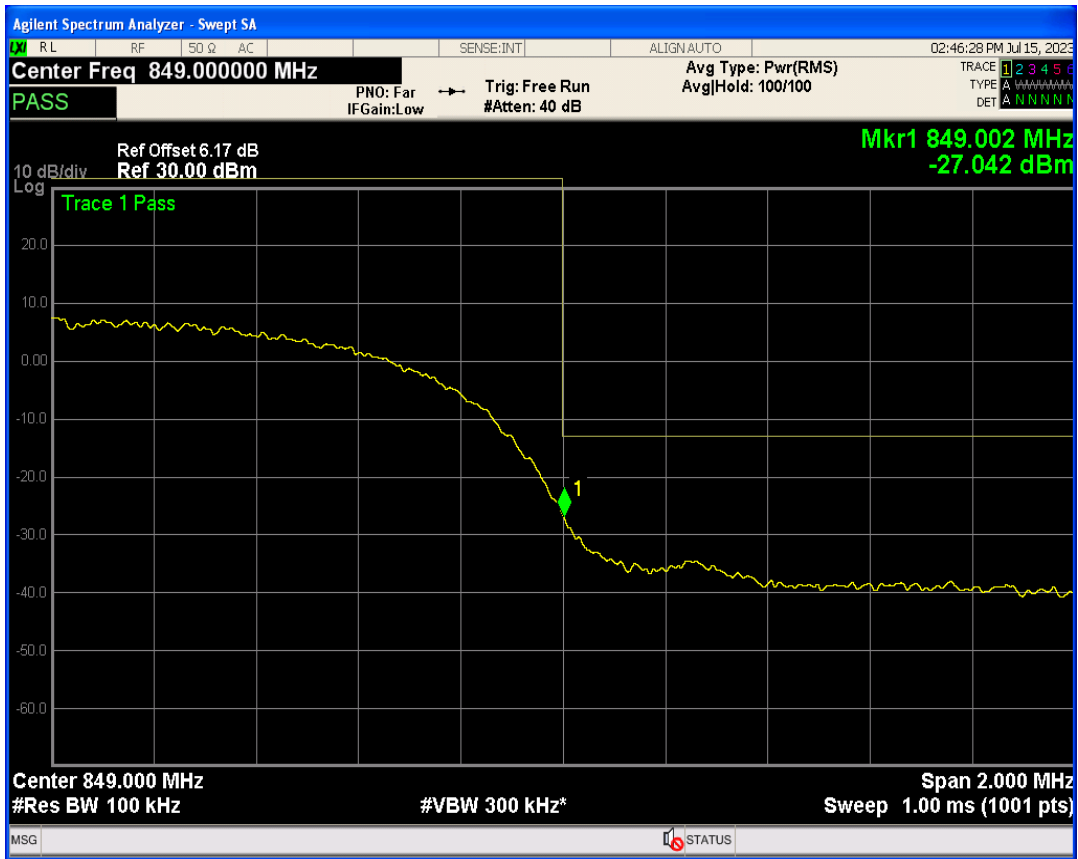

WCDMA Band2 Channel=9262

WCDMA Band2 Channel=9538

WCDMA Band4 Channel=1312

WCDMA Band4 Channel=1513

WCDMA Band5 Channel=4132

WCDMA Band5 Channel=4233

Out-of-band emissions

Band	Channel	Frequency (MHz)	Spur Freq (MHz)	Spur Level (dBm)	Limit (dBm)	Verdict
WCDMA Band2	9262	1852.4	18999.00	-23.76	-13	PASS
WCDMA Band2	9400	1880	19523.72	-23.41	-13	PASS
WCDMA Band2	9538	1907.6	17099.36	-23.32	-13	PASS
WCDMA Band4	1312	1712.4	17240.15	-24.01	-13	PASS
WCDMA Band4	1413	1732.6	19613.58	-23.68	-13	PASS
WCDMA Band4	1513	1752.6	19980.53	-23.57	-13	PASS
WCDMA Band5	4132	826.4	3142.88	-29.88	-13	PASS
WCDMA Band5	4182	836.4	3100.51	-29.94	-13	PASS
WCDMA Band5	4233	846.6	5779.95	-29.35	-13	PASS

WCDMA Band2 Channel=9400

WCDMA Band2 Channel=9262

WCDMA Band2 Channel=9538

WCDMA Band4 Channel=1312

WCDMA Band4 Channel=1413

WCDMA Band4 Channel=1513

WCDMA Band5 Channel=4132

WCDMA Band5 Channel=4182