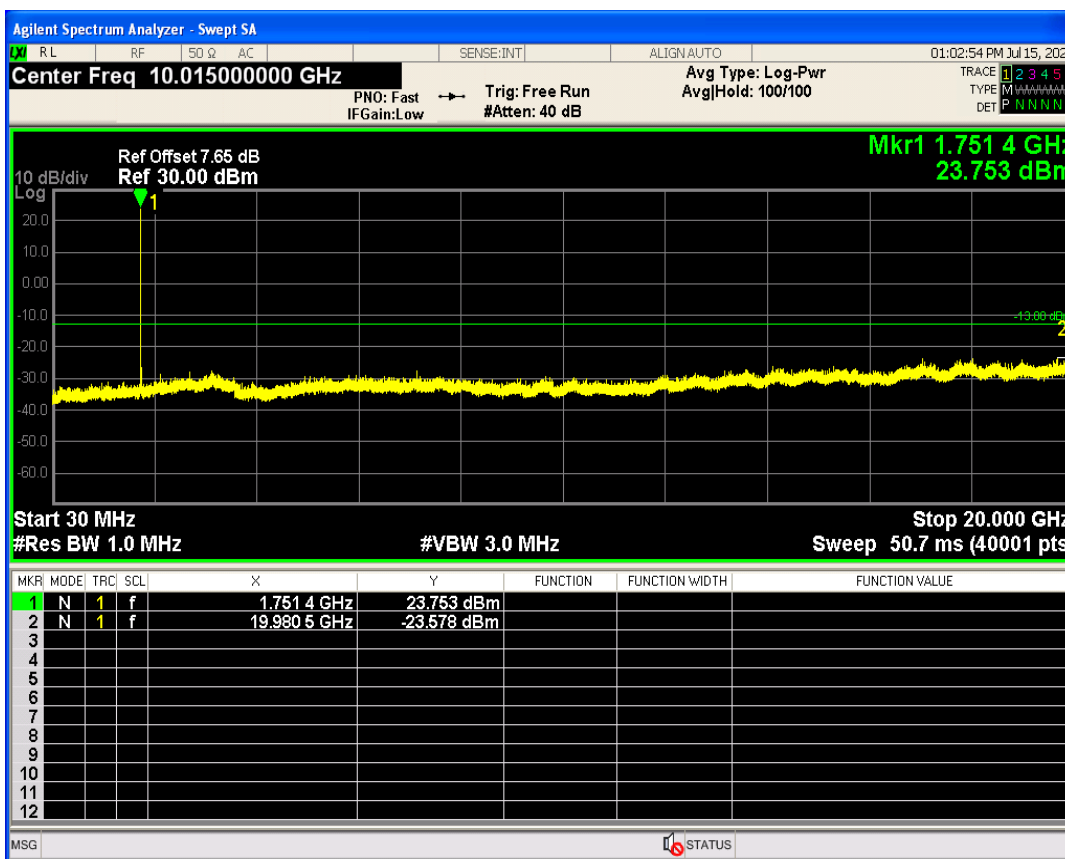

WCDMA Band2 Channel=9262

WCDMA Band2 Channel=9538

WCDMA Band4 Channel=1312

WCDMA Band4 Channel=1513

WCDMA Band5 Channel=4132

WCDMA Band5 Channel=4233

Out-of-band emissions

Band	Channel	Frequency (MHz)	Spur Freq (MHz)	Spur Level (dBm)	Limit (dBm)	Verdict
WCDMA Band2	9262	1852.4	18999.00	-23.76	-13	PASS
WCDMA Band2	9400	1880	19523.72	-23.41	-13	PASS
WCDMA Band2	9538	1907.6	17099.36	-23.32	-13	PASS
WCDMA Band4	1312	1712.4	17240.15	-24.01	-13	PASS
WCDMA Band4	1413	1732.6	19613.58	-23.68	-13	PASS
WCDMA Band4	1513	1752.6	19980.53	-23.57	-13	PASS
WCDMA Band5	4132	826.4	3142.88	-29.88	-13	PASS
WCDMA Band5	4182	836.4	3100.51	-29.94	-13	PASS
WCDMA Band5	4233	846.6	5779.95	-29.35	-13	PASS

WCDMA Band2 Channel=9400

WCDMA Band2 Channel=9262

WCDMA Band2 Channel=9538

WCDMA Band4 Channel=1312

WCDMA Band4 Channel=1413

WCDMA Band4 Channel=1513

WCDMA Band5 Channel=4132

WCDMA Band5 Channel=4182