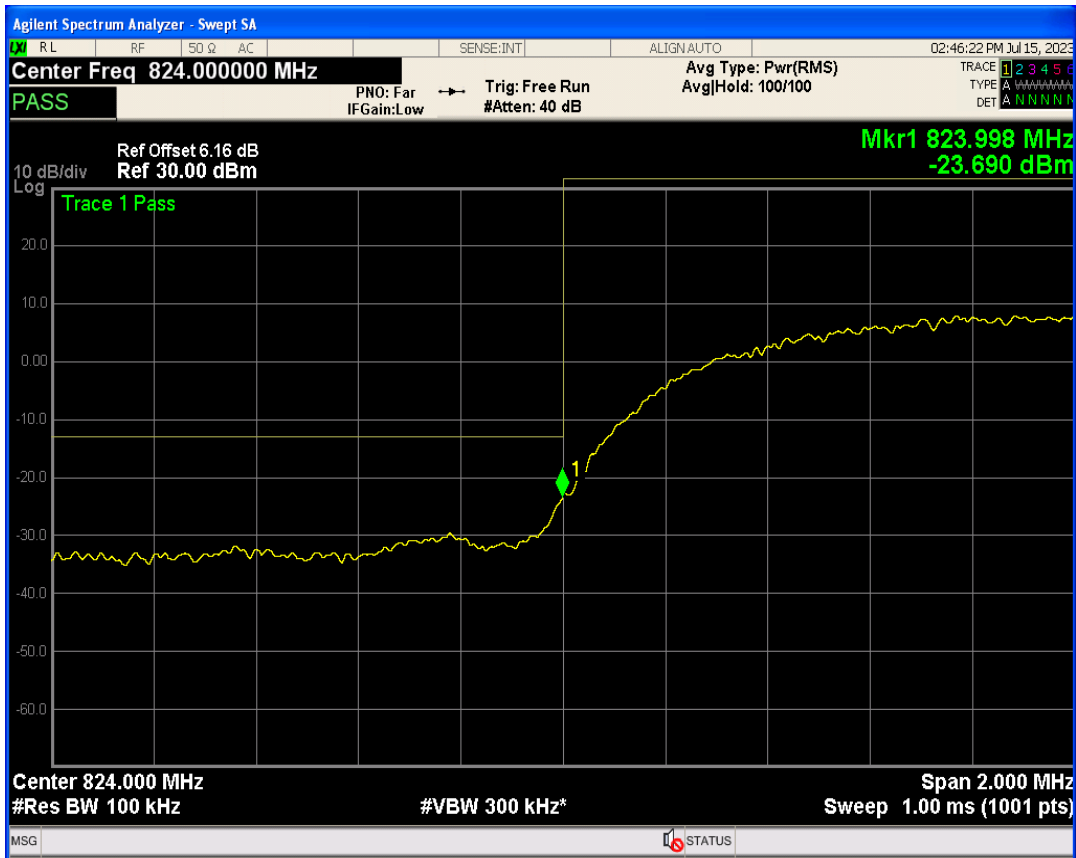

WCDMA Band2 Channel=9262

WCDMA Band2 Channel=9538

WCDMA Band4 Channel=1312

WCDMA Band4 Channel=1513

WCDMA Band5 Channel=4132

WCDMA Band5 Channel=4233

Out-of-band emissions

Band	Channel	Frequency (MHz)	Spur Freq (MHz)	Spur Level (dBm)	Limit (dBm)	Verdict
WCDMA Band2	9262	1852.4	18999.00	-23.76	-13	PASS
WCDMA Band2	9400	1880	19523.72	-23.41	-13	PASS
WCDMA Band2	9538	1907.6	17099.36	-23.32	-13	PASS
WCDMA Band4	1312	1712.4	17240.15	-24.01	-13	PASS
WCDMA Band4	1413	1732.6	19613.58	-23.68	-13	PASS
WCDMA Band4	1513	1752.6	19980.53	-23.57	-13	PASS
WCDMA Band5	4132	826.4	3142.88	-29.88	-13	PASS
WCDMA Band5	4182	836.4	3100.51	-29.94	-13	PASS
WCDMA Band5	4233	846.6	5779.95	-29.35	-13	PASS

WCDMA Band2 Channel=9400

WCDMA Band2 Channel=9262

WCDMA Band2 Channel=9538

WCDMA Band4 Channel=1312

WCDMA Band4 Channel=1413

WCDMA Band4 Channel=1513

WCDMA Band5 Channel=4132

WCDMA Band5 Channel=4182