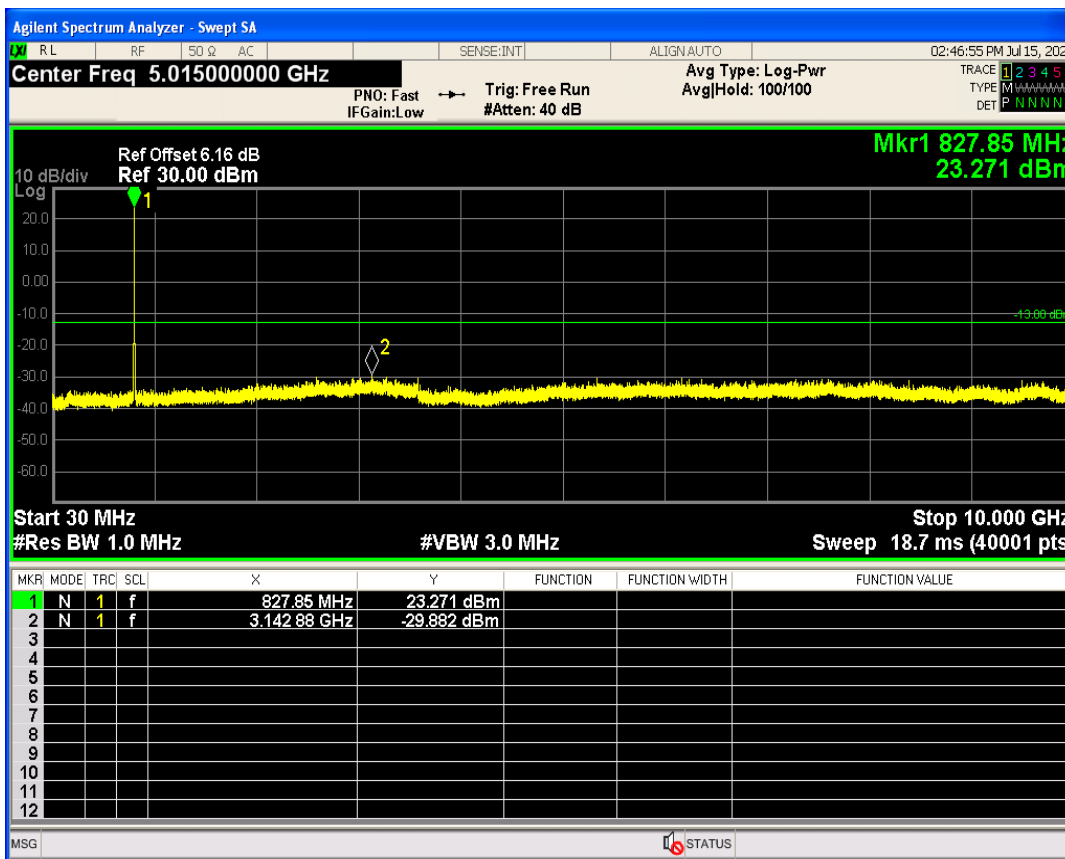

WCDMA Band2 Channel=9262

WCDMA Band2 Channel=9538

WCDMA Band4 Channel=1312

WCDMA Band4 Channel=1513

WCDMA Band5 Channel=4132

WCDMA Band5 Channel=4233

Out-of-band emissions

Band	Channel	Frequency (MHz)	Spur Freq (MHz)	Spur Level (dBm)	Limit (dBm)	Verdict
WCDMA Band2	9262	1852.4	18999.00	-23.76	-13	PASS
WCDMA Band2	9400	1880	19523.72	-23.41	-13	PASS
WCDMA Band2	9538	1907.6	17099.36	-23.32	-13	PASS
WCDMA Band4	1312	1712.4	17240.15	-24.01	-13	PASS
WCDMA Band4	1413	1732.6	19613.58	-23.68	-13	PASS
WCDMA Band4	1513	1752.6	19980.53	-23.57	-13	PASS
WCDMA Band5	4132	826.4	3142.88	-29.88	-13	PASS
WCDMA Band5	4182	836.4	3100.51	-29.94	-13	PASS
WCDMA Band5	4233	846.6	5779.95	-29.35	-13	PASS

WCDMA Band2 Channel=9400

WCDMA Band2 Channel=9262

WCDMA Band2 Channel=9538

WCDMA Band4 Channel=1312

WCDMA Band4 Channel=1413

WCDMA Band4 Channel=1513

WCDMA Band5 Channel=4132

WCDMA Band5 Channel=4182