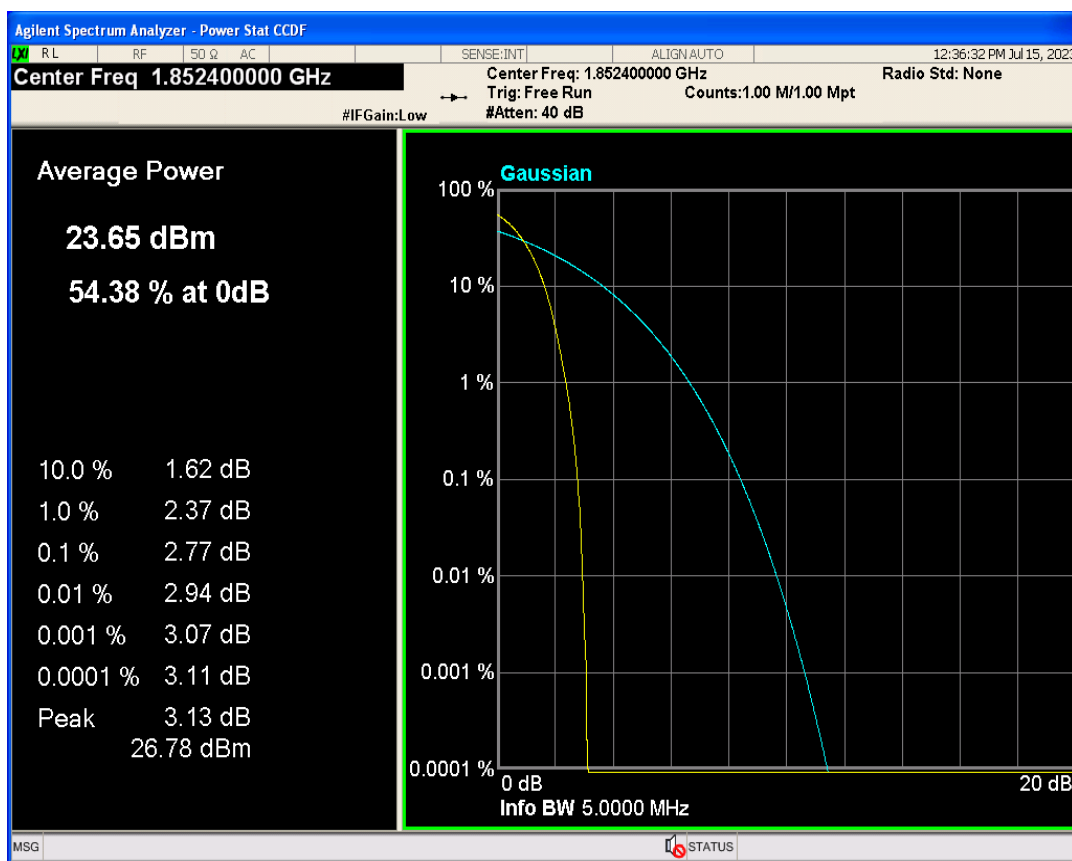

Peak-to-Average Ratio

Band	Channel	Frequency (MHz)	Result (dB)	high Limit (dB)	Verdict
WCDMA Band2	9262	1852.4	2.77	13	PASS
WCDMA Band2	9400	1880	3.02	13	PASS
WCDMA Band2	9538	1907.6	3.05	13	PASS
WCDMA Band4	1312	1712.4	2.75	13	PASS
WCDMA Band4	1413	1732.6	2.92	13	PASS
WCDMA Band4	1513	1752.6	2.69	13	PASS
WCDMA Band5	4132	826.4	2.70	13	PASS
WCDMA Band5	4182	836.4	3.03	13	PASS
WCDMA Band5	4233	846.6	2.96	13	PASS

WCDMA Band2 Channel=9262