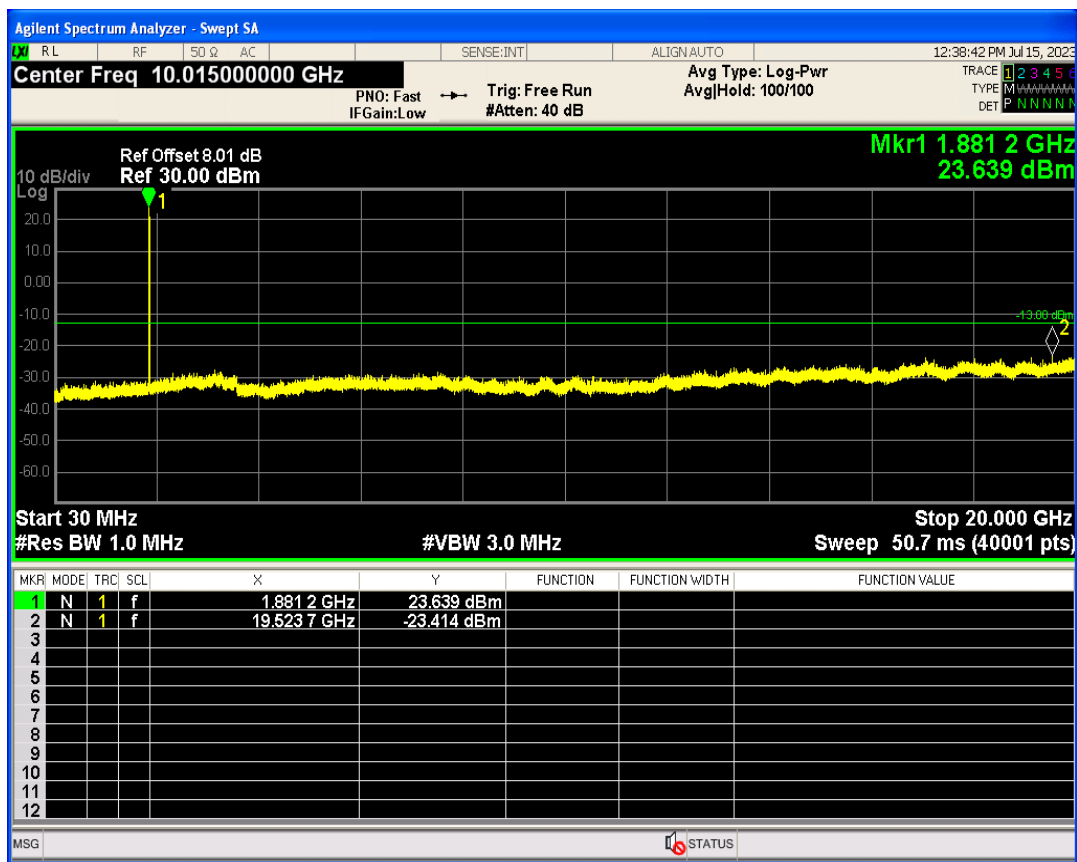

WCDMA Band2 Channel=9262

WCDMA Band2 Channel=9538

WCDMA Band4 Channel=1312

WCDMA Band4 Channel=1513

WCDMA Band5 Channel=4132

WCDMA Band5 Channel=4233

Out-of-band emissions

Band	Channel	Frequency (MHz)	Spur Freq (MHz)	Spur Level (dBm)	Limit (dBm)	Verdict
WCDMA Band2	9262	1852.4	18999.00	-23.76	-13	PASS
WCDMA Band2	9400	1880	19523.72	-23.41	-13	PASS
WCDMA Band2	9538	1907.6	17099.36	-23.32	-13	PASS
WCDMA Band4	1312	1712.4	17240.15	-24.01	-13	PASS
WCDMA Band4	1413	1732.6	19613.58	-23.68	-13	PASS
WCDMA Band4	1513	1752.6	19980.53	-23.57	-13	PASS
WCDMA Band5	4132	826.4	3142.88	-29.88	-13	PASS
WCDMA Band5	4182	836.4	3100.51	-29.94	-13	PASS
WCDMA Band5	4233	846.6	5779.95	-29.35	-13	PASS

WCDMA Band2 Channel=9400

WCDMA Band2 Channel=9262

WCDMA Band2 Channel=9538

WCDMA Band4 Channel=1312

WCDMA Band4 Channel=1413

WCDMA Band4 Channel=1513

WCDMA Band5 Channel=4132

WCDMA Band5 Channel=4182