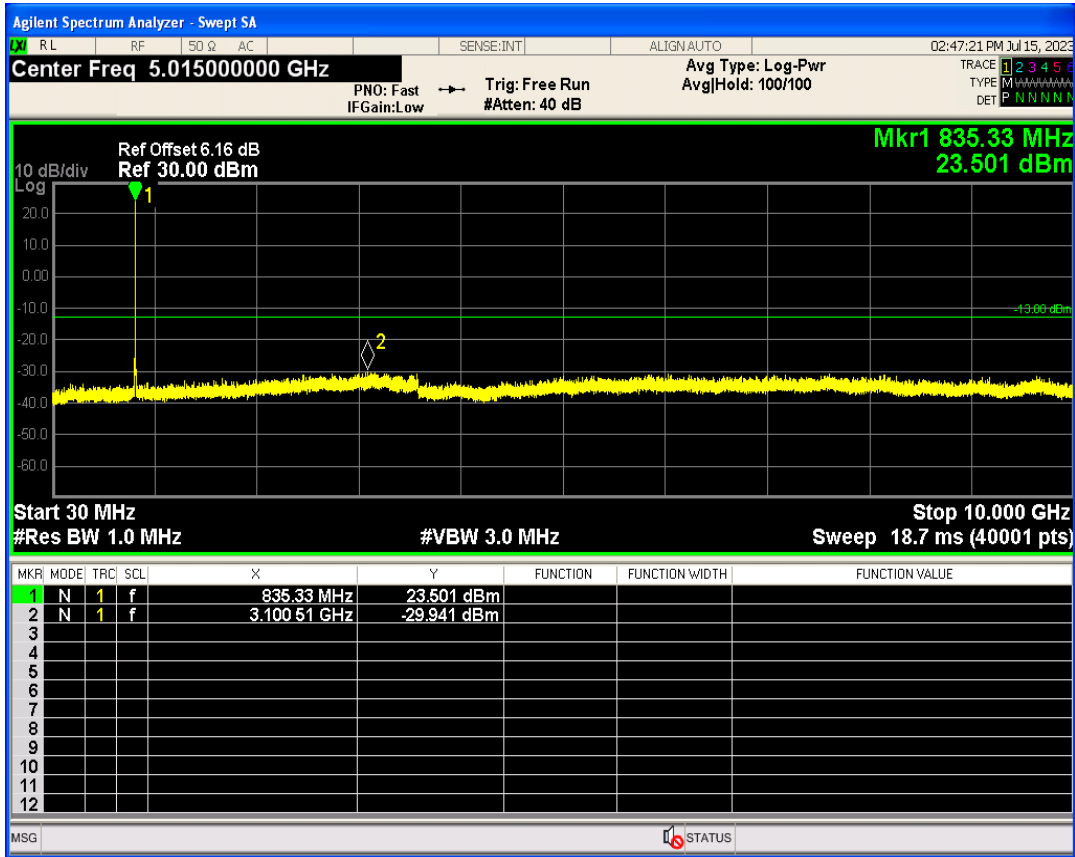

WCDMA Band2 Channel=9262

WCDMA Band2 Channel=9538

WCDMA Band4 Channel=1312

WCDMA Band4 Channel=1513

WCDMA Band5 Channel=4132

WCDMA Band5 Channel=4233

Out-of-band emissions

Band	Channel	Frequency (MHz)	Spur Freq (MHz)	Spur Level (dBm)	Limit (dBm)	Verdict
WCDMA Band2	9262	1852.4	18999.00	-23.76	-13	PASS
WCDMA Band2	9400	1880	19523.72	-23.41	-13	PASS
WCDMA Band2	9538	1907.6	17099.36	-23.32	-13	PASS
WCDMA Band4	1312	1712.4	17240.15	-24.01	-13	PASS
WCDMA Band4	1413	1732.6	19613.58	-23.68	-13	PASS
WCDMA Band4	1513	1752.6	19980.53	-23.57	-13	PASS
WCDMA Band5	4132	826.4	3142.88	-29.88	-13	PASS
WCDMA Band5	4182	836.4	3100.51	-29.94	-13	PASS
WCDMA Band5	4233	846.6	5779.95	-29.35	-13	PASS

WCDMA Band2 Channel=9400

WCDMA Band2 Channel=9262

WCDMA Band2 Channel=9538

WCDMA Band4 Channel=1312

WCDMA Band4 Channel=1413

WCDMA Band4 Channel=1513

WCDMA Band5 Channel=4132

WCDMA Band5 Channel=4182