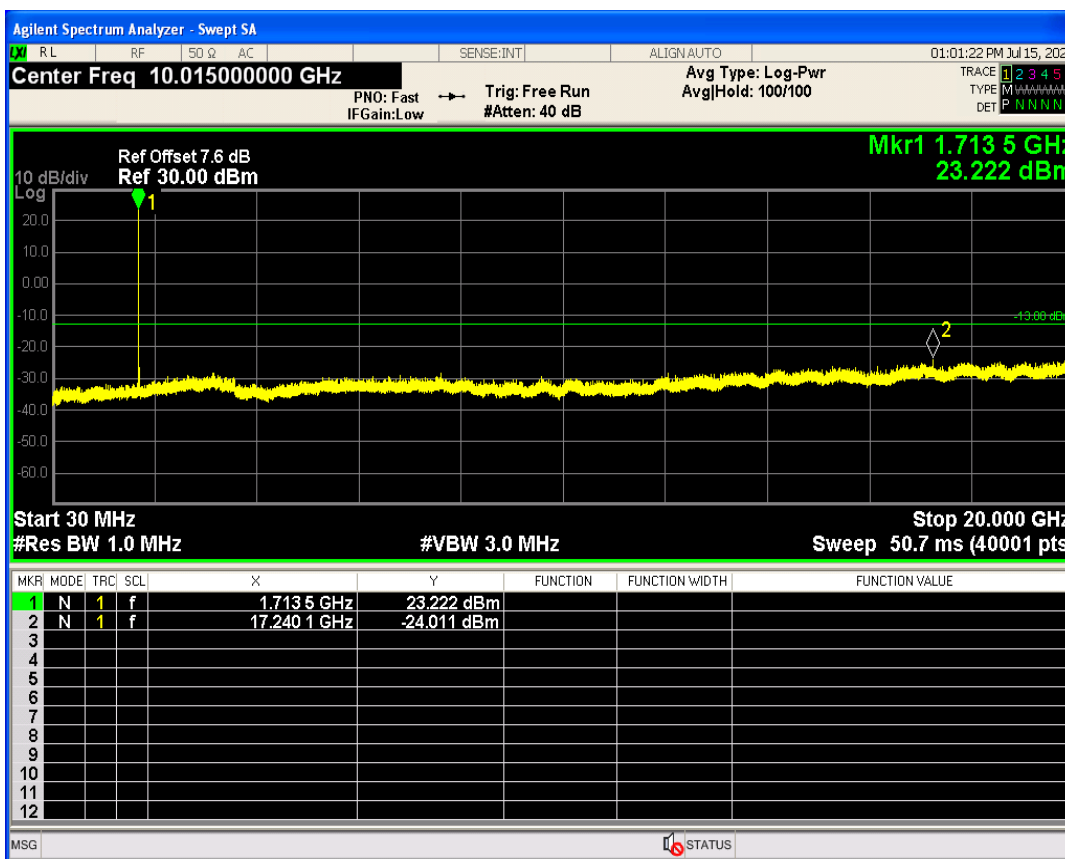

WCDMA Band2 Channel=9262

WCDMA Band2 Channel=9538

WCDMA Band4 Channel=1312

WCDMA Band4 Channel=1513

WCDMA Band5 Channel=4132

WCDMA Band5 Channel=4233

Out-of-band emissions

Band	Channel	Frequency (MHz)	Spur Freq (MHz)	Spur Level (dBm)	Limit (dBm)	Verdict
WCDMA Band2	9262	1852.4	18999.00	-23.76	-13	PASS
WCDMA Band2	9400	1880	19523.72	-23.41	-13	PASS
WCDMA Band2	9538	1907.6	17099.36	-23.32	-13	PASS
WCDMA Band4	1312	1712.4	17240.15	-24.01	-13	PASS
WCDMA Band4	1413	1732.6	19613.58	-23.68	-13	PASS
WCDMA Band4	1513	1752.6	19980.53	-23.57	-13	PASS
WCDMA Band5	4132	826.4	3142.88	-29.88	-13	PASS
WCDMA Band5	4182	836.4	3100.51	-29.94	-13	PASS
WCDMA Band5	4233	846.6	5779.95	-29.35	-13	PASS

WCDMA Band2 Channel=9400

WCDMA Band2 Channel=9262

WCDMA Band2 Channel=9538

WCDMA Band4 Channel=1312

WCDMA Band4 Channel=1413

WCDMA Band4 Channel=1513

WCDMA Band5 Channel=4132

WCDMA Band5 Channel=4182