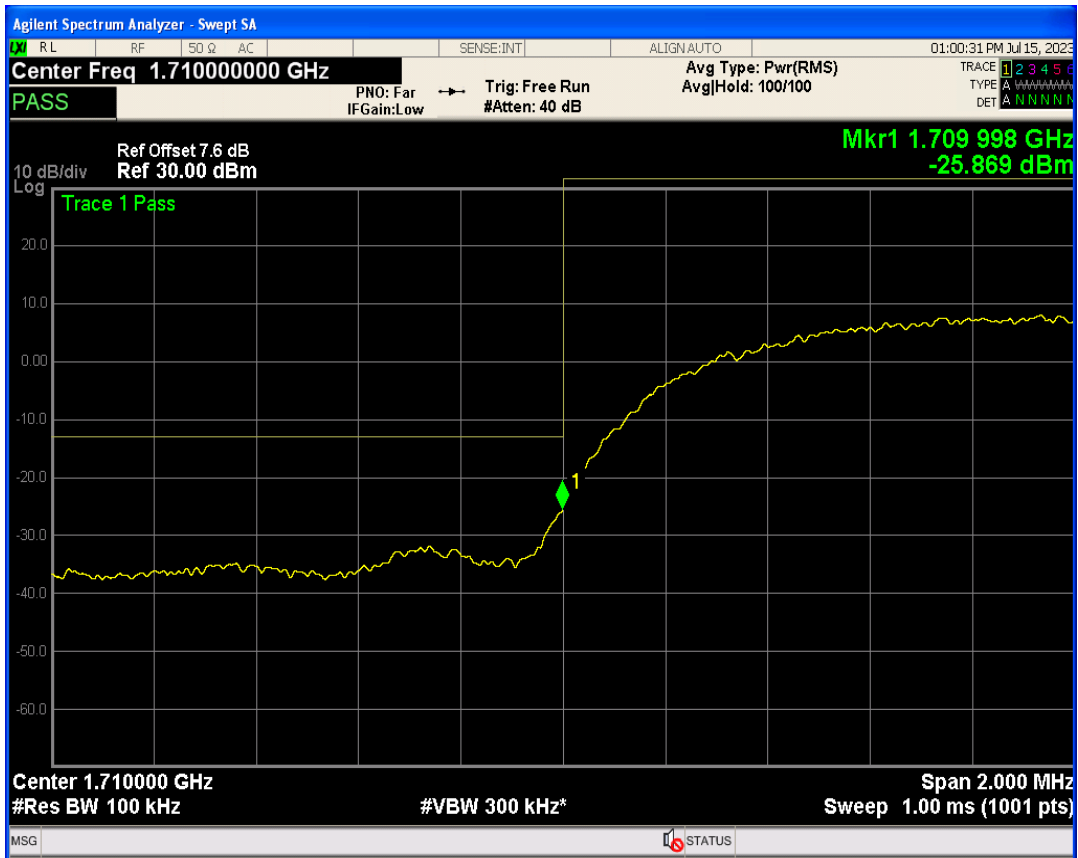

WCDMA Band5 Channel=4233

Band edge

Band	Channel	Frequency (MHz)	Spur Freq (MHz)	Spur Level (dBm)	Limit (dBm)	Verdict
WCDMA Band2	9262	1852.4	1850.00	-23.91	-13	PASS
WCDMA Band2	9538	1907.6	1910.00	-24.69	-13	PASS
WCDMA Band4	1312	1712.4	1710.00	-25.86	-13	PASS
WCDMA Band4	1513	1752.6	1755.00	-24.39	-13	PASS
WCDMA Band5	4132	826.4	824.00	-23.69	-13	PASS
WCDMA Band5	4233	846.6	849.00	-27.04	-13	PASS

WCDMA Band2 Channel=9262

WCDMA Band2 Channel=9538

WCDMA Band4 Channel=1312

WCDMA Band4 Channel=1513

WCDMA Band5 Channel=4132

WCDMA Band5 Channel=4233

Out-of-band emissions

Band	Channel	Frequency (MHz)	Spur Freq (MHz)	Spur Level (dBm)	Limit (dBm)	Verdict
WCDMA Band2	9262	1852.4	18999.00	-23.76	-13	PASS
WCDMA Band2	9400	1880	19523.72	-23.41	-13	PASS
WCDMA Band2	9538	1907.6	17099.36	-23.32	-13	PASS
WCDMA Band4	1312	1712.4	17240.15	-24.01	-13	PASS
WCDMA Band4	1413	1732.6	19613.58	-23.68	-13	PASS
WCDMA Band4	1513	1752.6	19980.53	-23.57	-13	PASS
WCDMA Band5	4132	826.4	3142.88	-29.88	-13	PASS
WCDMA Band5	4182	836.4	3100.51	-29.94	-13	PASS
WCDMA Band5	4233	846.6	5779.95	-29.35	-13	PASS