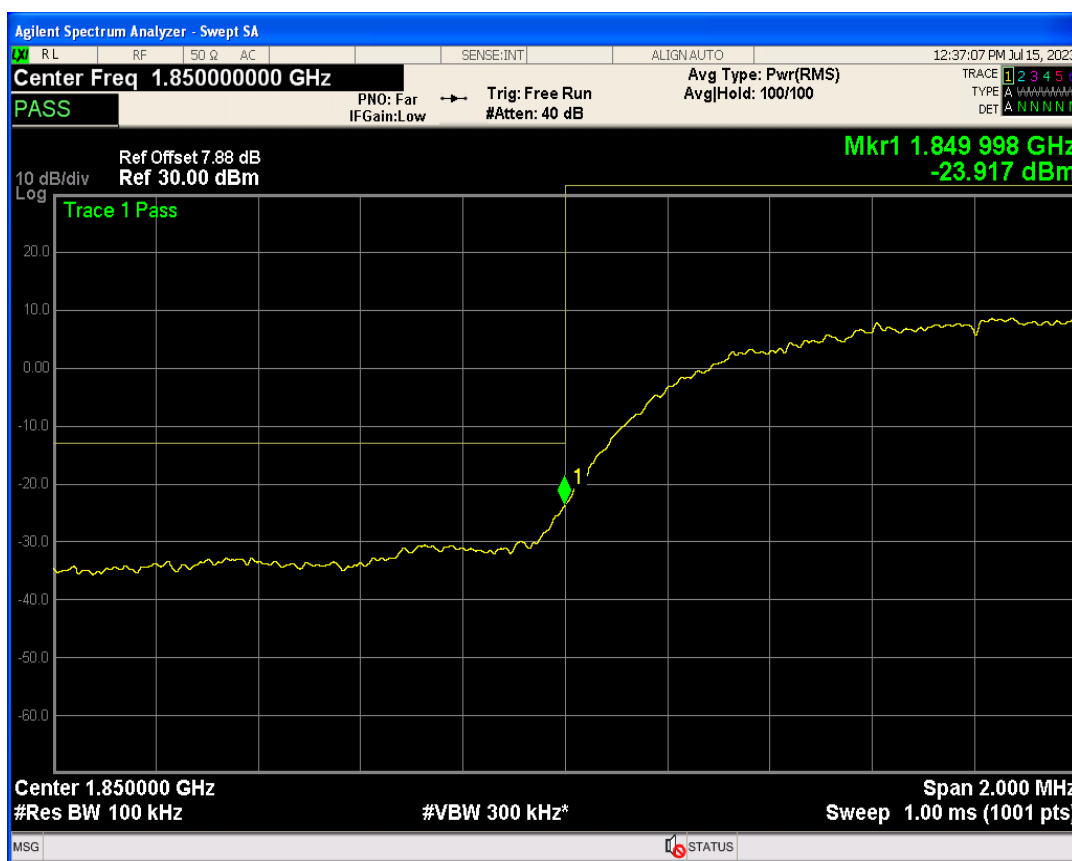

Band edge

Band	Channel	Frequency (MHz)	Spur Freq (MHz)	Spur Level (dBm)	Limit (dBm)	Verdict
WCDMA Band2	9262	1852.4	1850.00	-23.91	-13	PASS
WCDMA Band2	9538	1907.6	1910.00	-24.69	-13	PASS
WCDMA Band4	1312	1712.4	1710.00	-25.86	-13	PASS
WCDMA Band4	1513	1752.6	1755.00	-24.39	-13	PASS
WCDMA Band5	4132	826.4	824.00	-23.69	-13	PASS
WCDMA Band5	4233	846.6	849.00	-27.04	-13	PASS

WCDMA Band2 Channel=9262