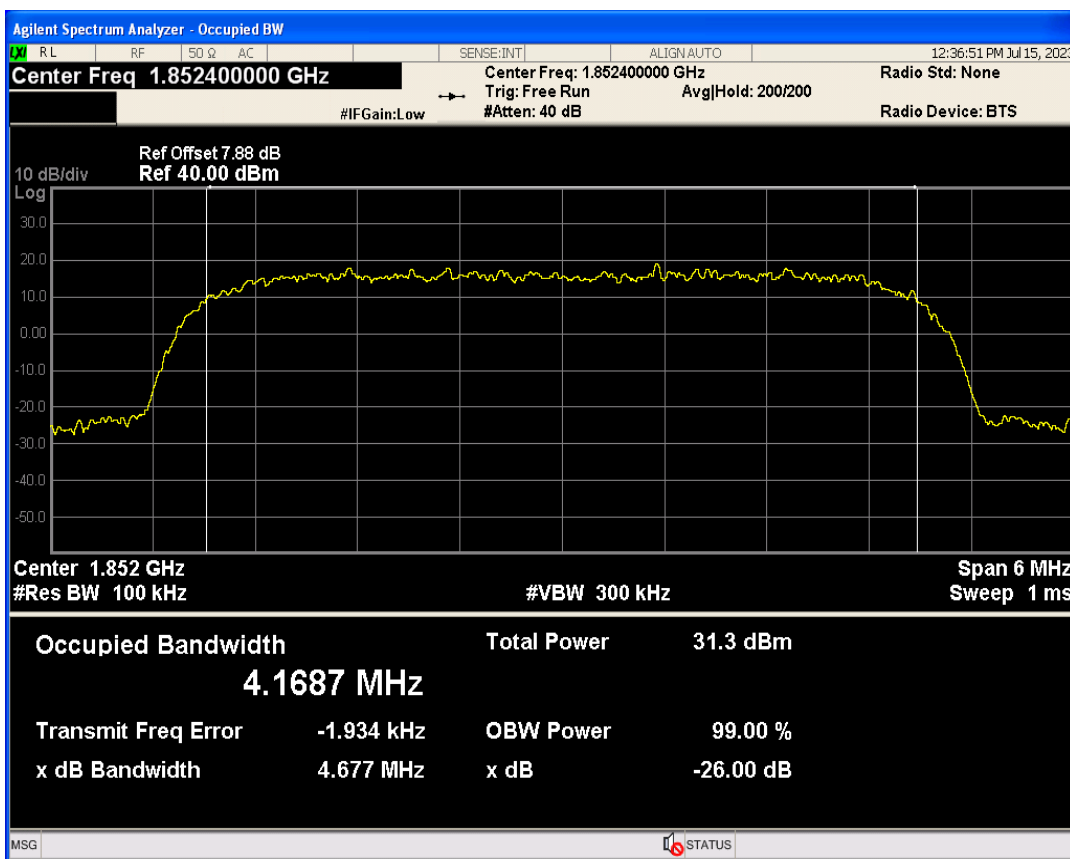

WCDMA Band2 Channel=9262