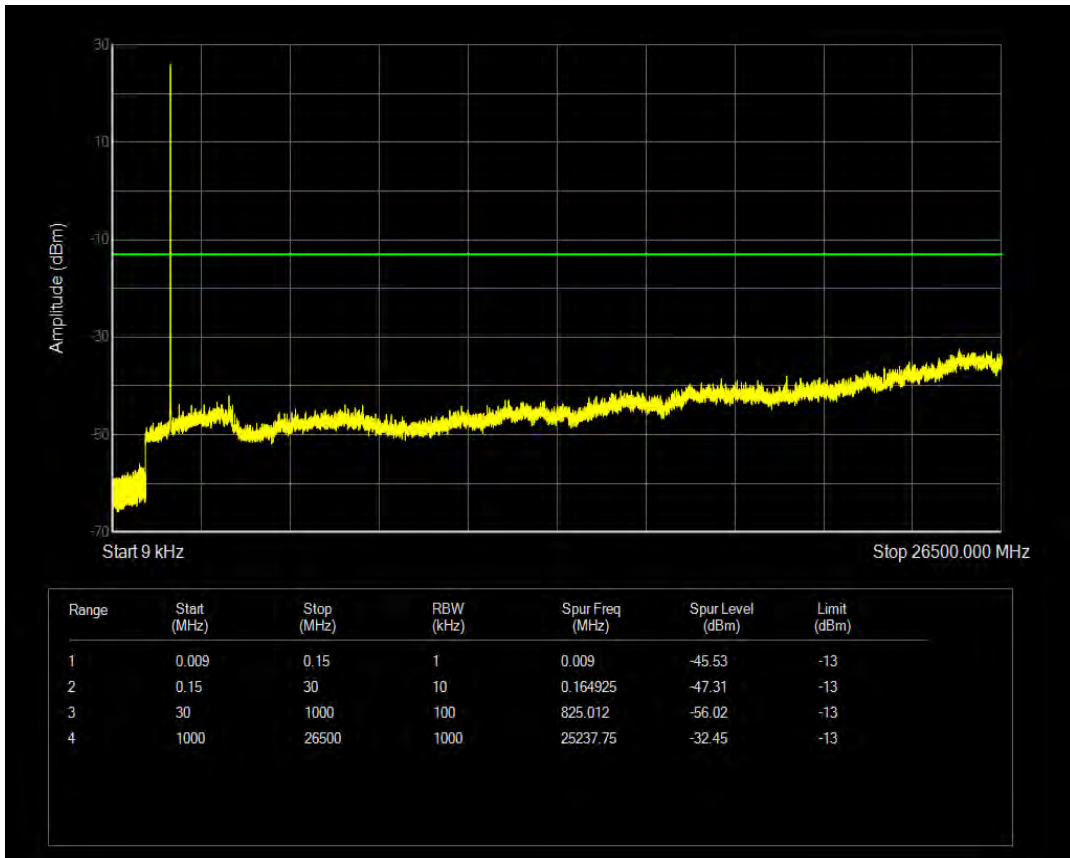

Band66 QPSK BW=3MHz Channel=131987 RB Size=15 Position=#0

Band66 16QAM BW=3MHz Channel=131987 RB Size=1 Position=#0

Band66 16QAM BW=3MHz Channel=131987 RB Size=15 Position=#0

Band66 QPSK BW=3MHz Channel=132322 RB Size=1 Position=#0