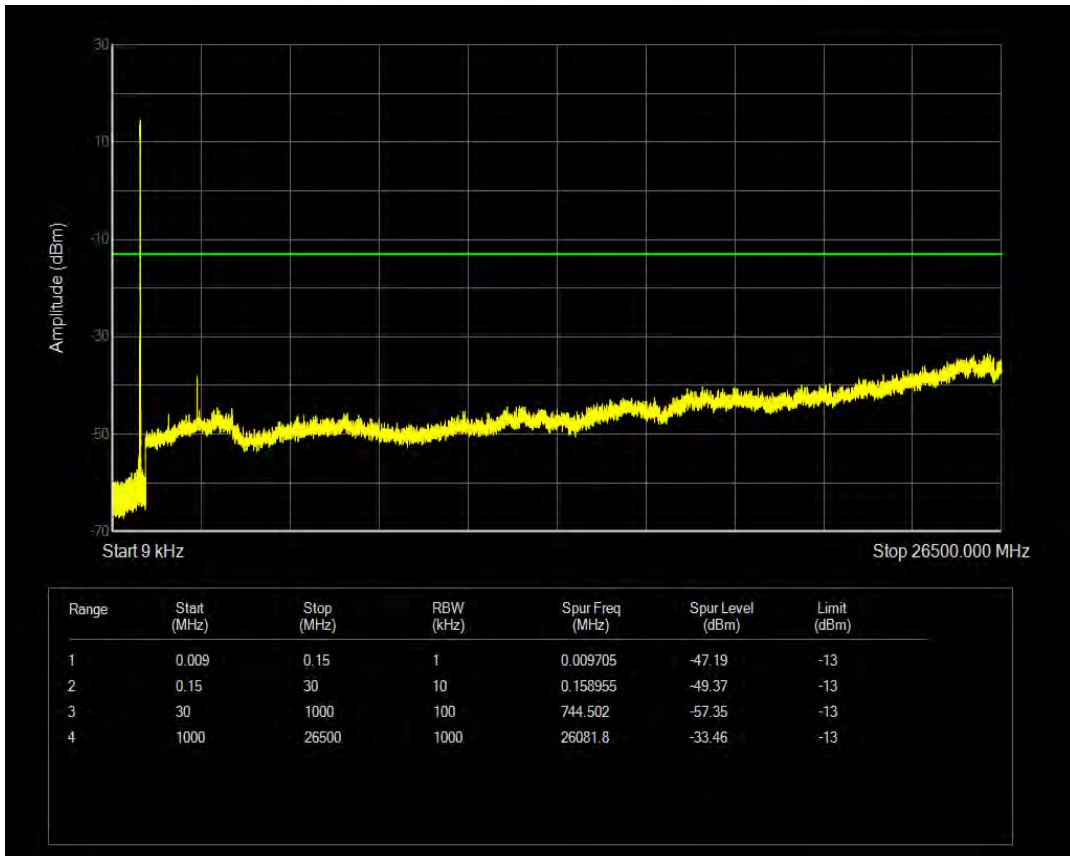

Band5 QPSK BW=5MHz Channel=20525 RB Size=25 Position=#0

Band5 16QAM BW=5MHz Channel=20525 RB Size=1 Position=#0

Band5 16QAM BW=5MHz Channel=20525 RB Size=25 Position=#0

Band5 QPSK BW=5MHz Channel=20625 RB Size=1 Position=#0

Band5 QPSK BW=5MHz Channel=20625 RB Size=25 Position=#0

Band5 16QAM BW=5MHz Channel=20625 RB Size=1 Position=#0

Band5 16QAM BW=5MHz Channel=20625 RB Size=25 Position=#0

Band5 QPSK BW=10MHz Channel=20450 RB Size=1 Position=#0