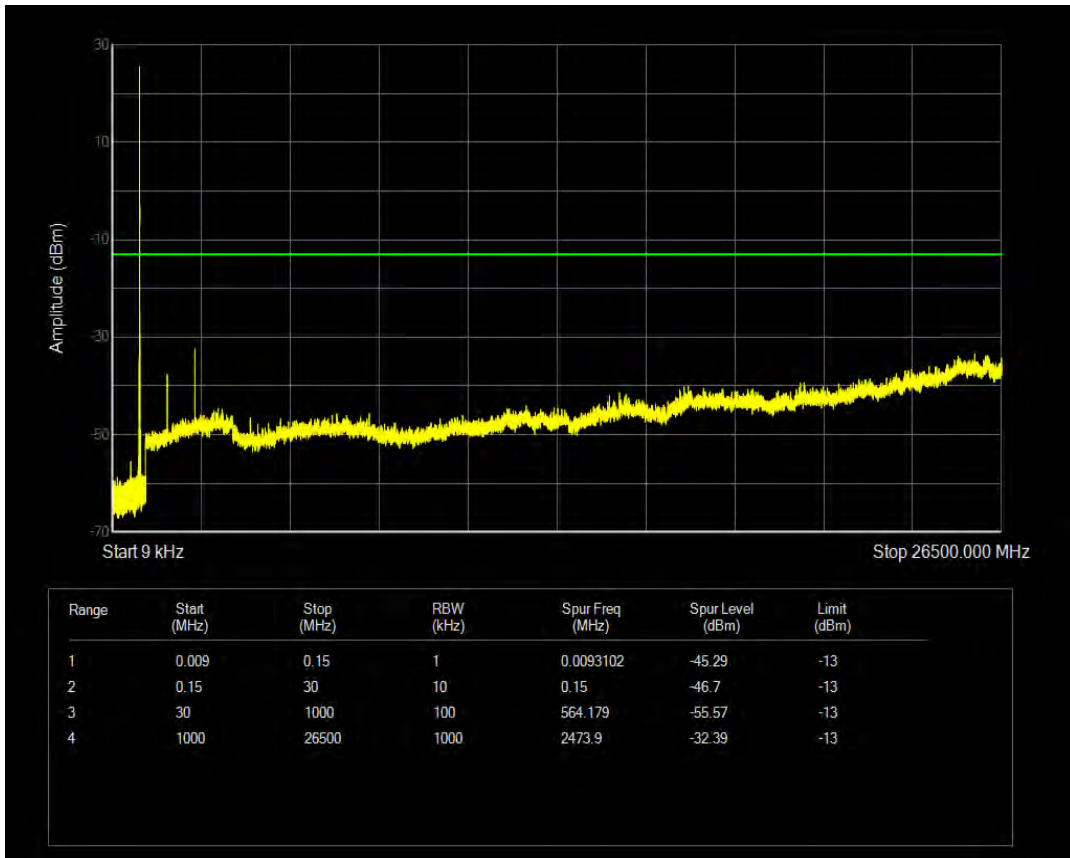

Band5 QPSK BW=1.4MHz Channel=20525 RB Size=6 Position=#0

Band5 16QAM BW=1.4MHz Channel=20525 RB Size=1 Position=#0

Band5 16QAM BW=1.4MHz Channel=20525 RB Size=6 Position=#0

Band5 QPSK BW=1.4MHz Channel=20643 RB Size=1 Position=#0

Band5 QPSK BW=1.4MHz Channel=20643 RB Size=6 Position=#0

Band5 16QAM BW=1.4MHz Channel=20643 RB Size=1 Position=#0

Band5 16QAM BW=1.4MHz Channel=20643 RB Size=6 Position=#0

Band5 QPSK BW=3MHz Channel=20415 RB Size=1 Position=#0

Band5 QPSK BW=3MHz Channel=20415 RB Size=15 Position=#0

Band5 16QAM BW=3MHz Channel=20415 RB Size=1 Position=#0

Band5 16QAM BW=3MHz Channel=20415 RB Size=15 Position=#0

Band5 QPSK BW=3MHz Channel=20525 RB Size=1 Position=#0