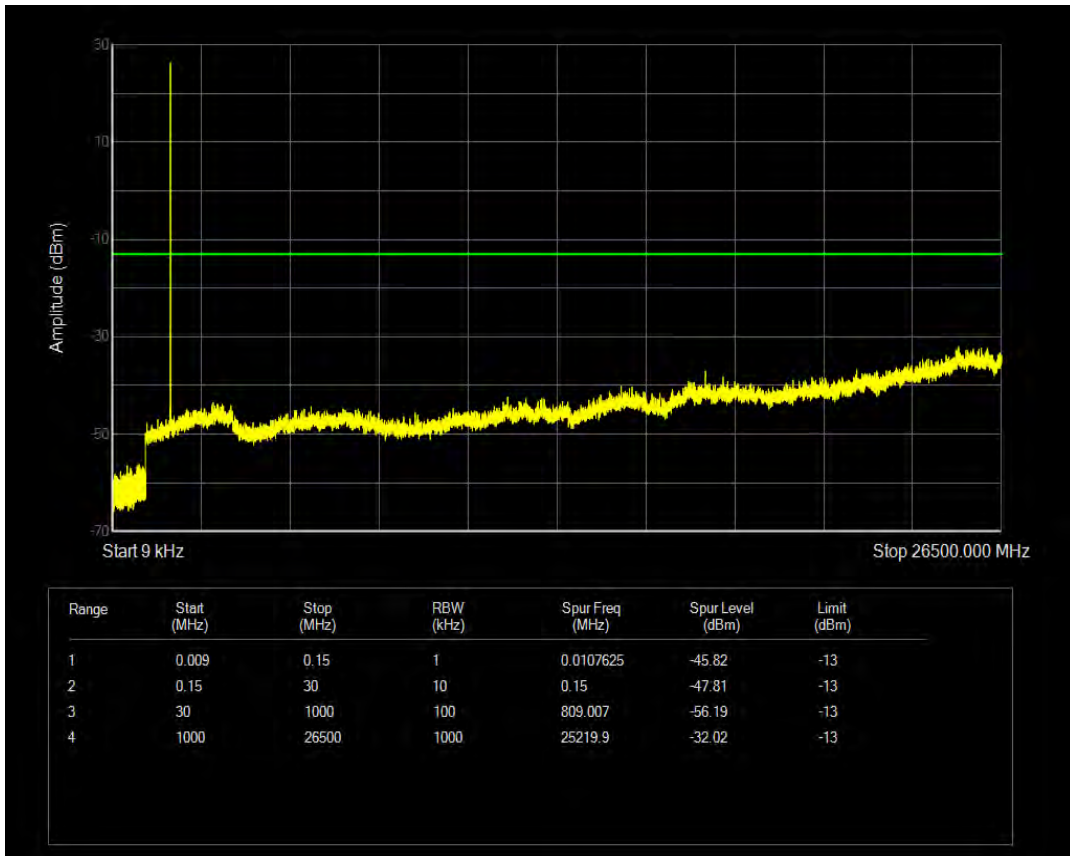

Band66 16QAM BW=1.4MHz Channel=132322 RB Size=6 Position=#0