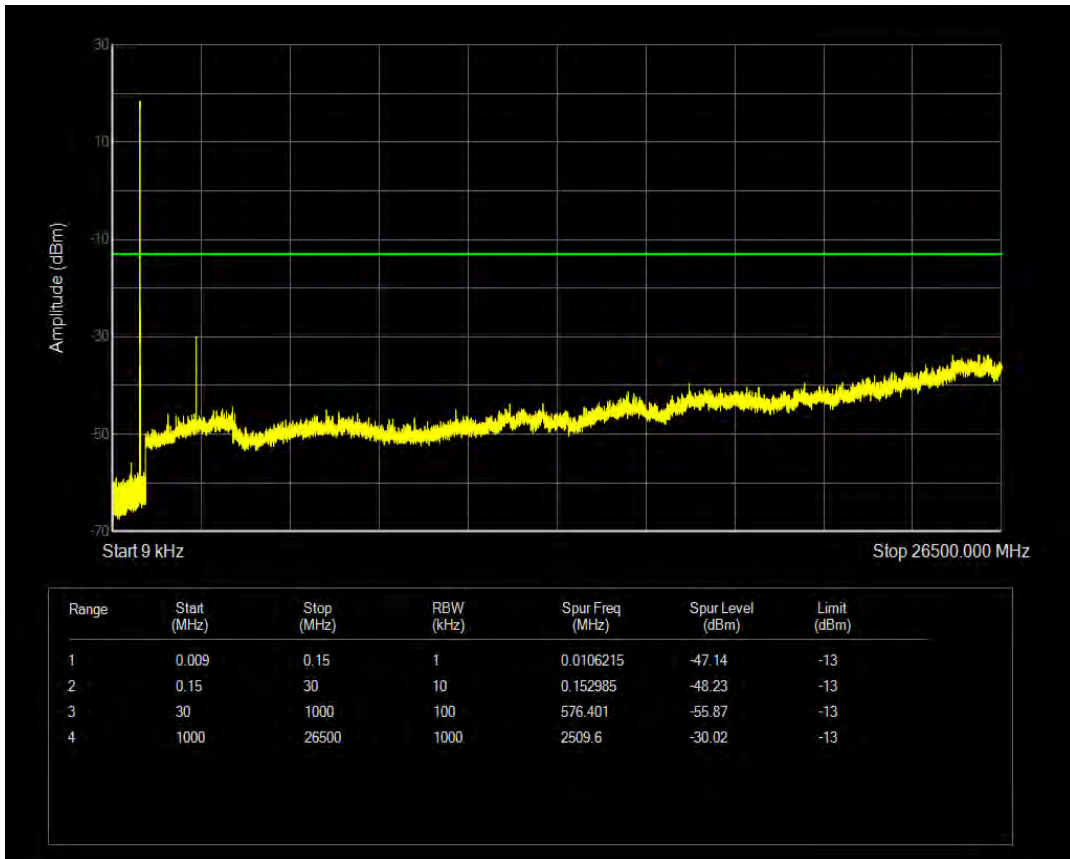

Band5 QPSK BW=1.4MHz Channel=20407 RB Size=6 Position=#0

Band5 16QAM BW=1.4MHz Channel=20407 RB Size=1 Position=#0

Band5 16QAM BW=1.4MHz Channel=20407 RB Size=6 Position=#0

Band5 QPSK BW=1.4MHz Channel=20525 RB Size=1 Position=#0

Band5 QPSK BW=1.4MHz Channel=20525 RB Size=6 Position=#0

Band5 16QAM BW=1.4MHz Channel=20525 RB Size=1 Position=#0

Band5 16QAM BW=1.4MHz Channel=20525 RB Size=6 Position=#0

Band5 QPSK BW=1.4MHz Channel=20643 RB Size=1 Position=#0