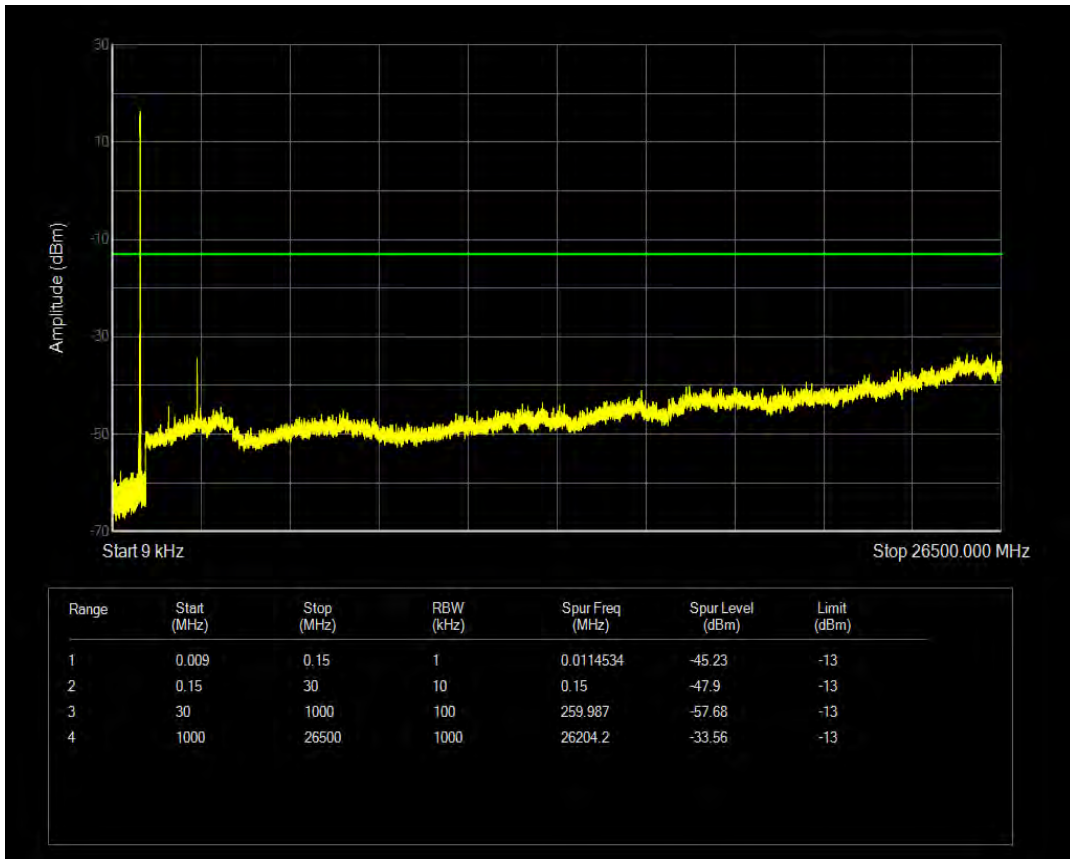

Band5 QPSK BW=5MHz Channel=20525 RB Size=25 Position=#0

Band5 16QAM BW=5MHz Channel=20525 RB Size=1 Position=#0

Band5 16QAM BW=5MHz Channel=20525 RB Size=25 Position=#0

Band5 QPSK BW=5MHz Channel=20625 RB Size=1 Position=#0

Band5 QPSK BW=5MHz Channel=20625 RB Size=25 Position=#0

Band5 16QAM BW=5MHz Channel=20625 RB Size=1 Position=#0

Band5 16QAM BW=5MHz Channel=20625 RB Size=25 Position=#0

Band5 QPSK BW=10MHz Channel=20450 RB Size=1 Position=#0