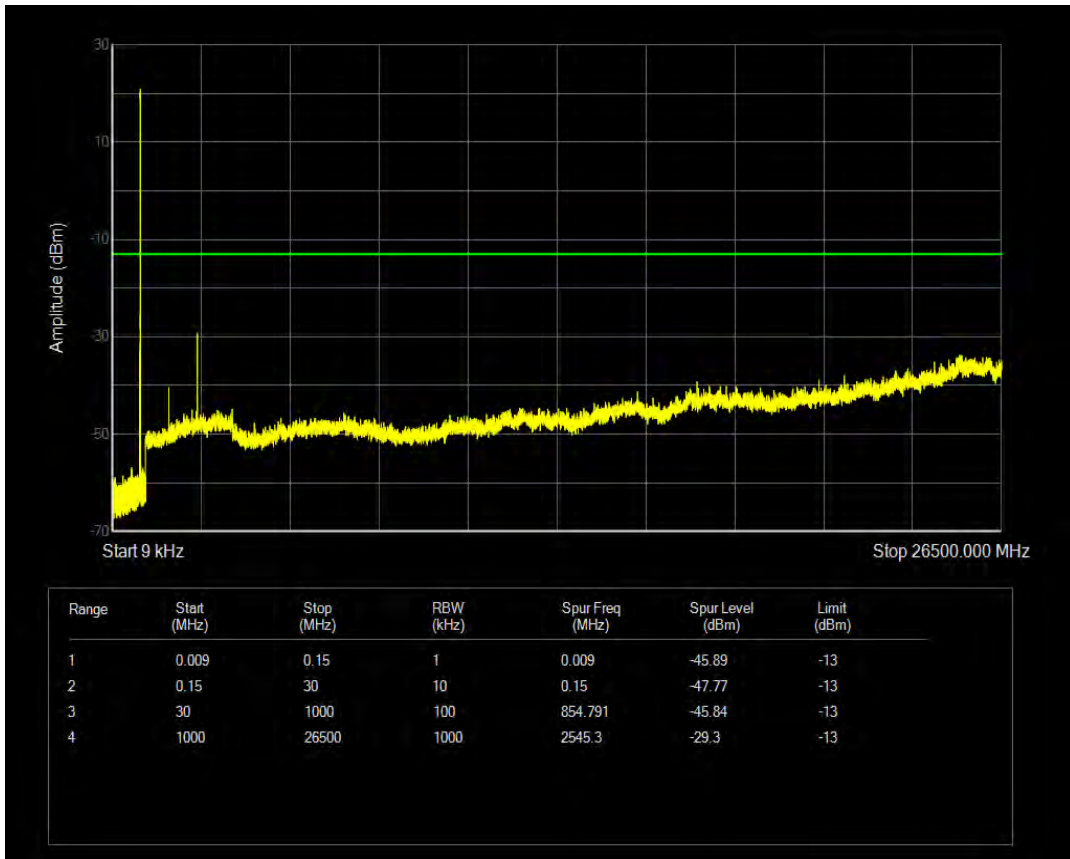

Band5 QPSK BW=1.4MHz Channel=20407 RB Size=6 Position=#0

Band5 16QAM BW=1.4MHz Channel=20407 RB Size=1 Position=#0

Band5 16QAM BW=1.4MHz Channel=20407 RB Size=6 Position=#0

Band5 QPSK BW=1.4MHz Channel=20525 RB Size=1 Position=#0

Band5 QPSK BW=1.4MHz Channel=20525 RB Size=6 Position=#0

Band5 16QAM BW=1.4MHz Channel=20525 RB Size=1 Position=#0

Band5 16QAM BW=1.4MHz Channel=20525 RB Size=6 Position=#0

Band5 QPSK BW=1.4MHz Channel=20643 RB Size=1 Position=#0

Band5 QPSK BW=1.4MHz Channel=20643 RB Size=6 Position=#0

Band5 16QAM BW=1.4MHz Channel=20643 RB Size=1 Position=#0

Band5 16QAM BW=1.4MHz Channel=20643 RB Size=6 Position=#0

Band5 QPSK BW=3MHz Channel=20415 RB Size=1 Position=#0