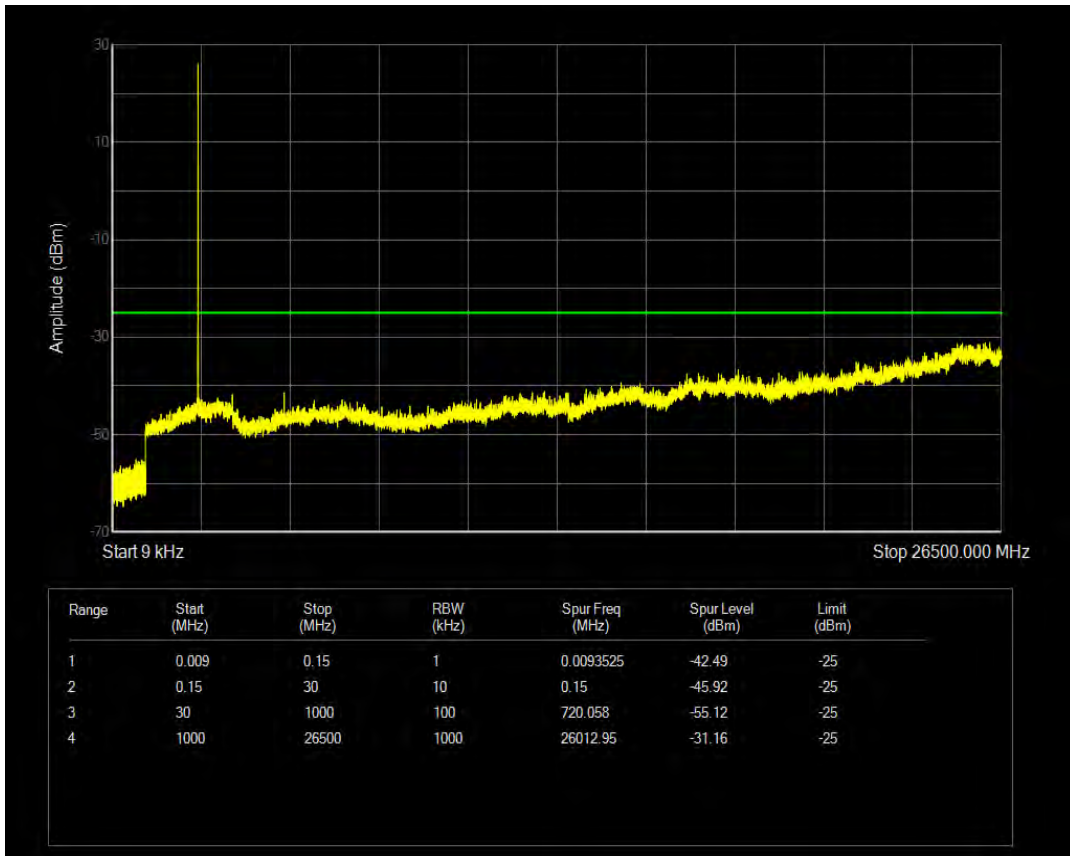

Band7 16QAM BW=5MHz Channel=21425 RB Size=1 Position=#0