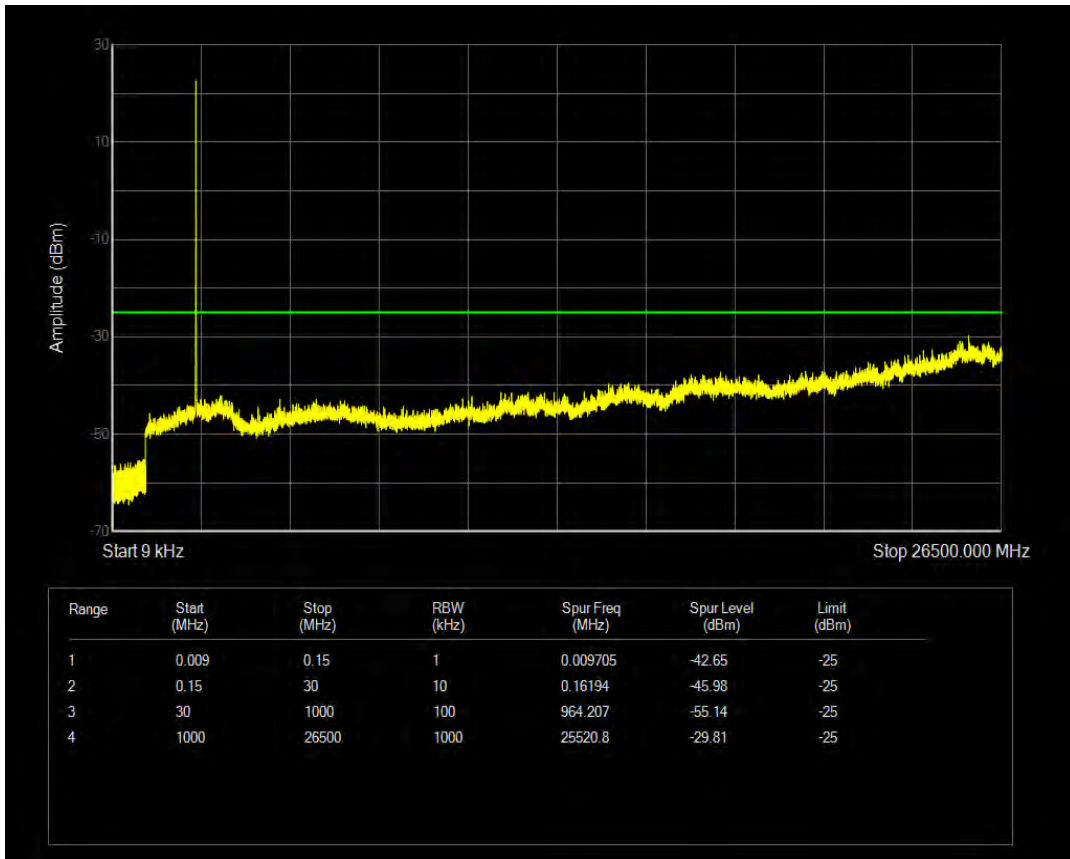

Band66 QPSK BW=20MHz Channel=132572 RB Size=100 Position=#0

Band66 16QAM BW=20MHz Channel=132572 RB Size=1 Position=#0

Band66 16QAM BW=20MHz Channel=132572 RB Size=100 Position=#0

Band7 QPSK BW=5MHz Channel=20775 RB Size=1 Position=#0

Band7 QPSK BW=5MHz Channel=20775 RB Size=25 Position=#0

Band7 16QAM BW=5MHz Channel=20775 RB Size=1 Position=#0

Band7 16QAM BW=5MHz Channel=20775 RB Size=25 Position=#0

Band7 QPSK BW=5MHz Channel=21100 RB Size=1 Position=#0