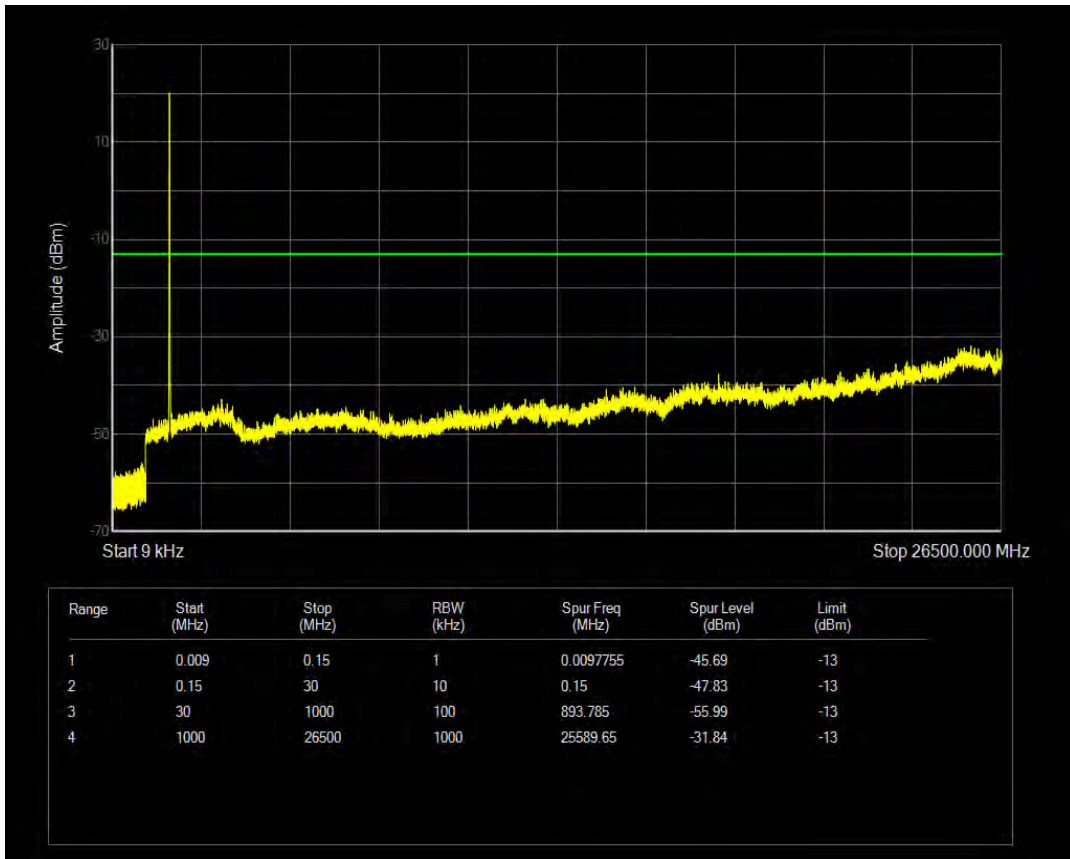

Band66 16QAM BW=10MHz Channel=132022 RB Size=50 Position=#0