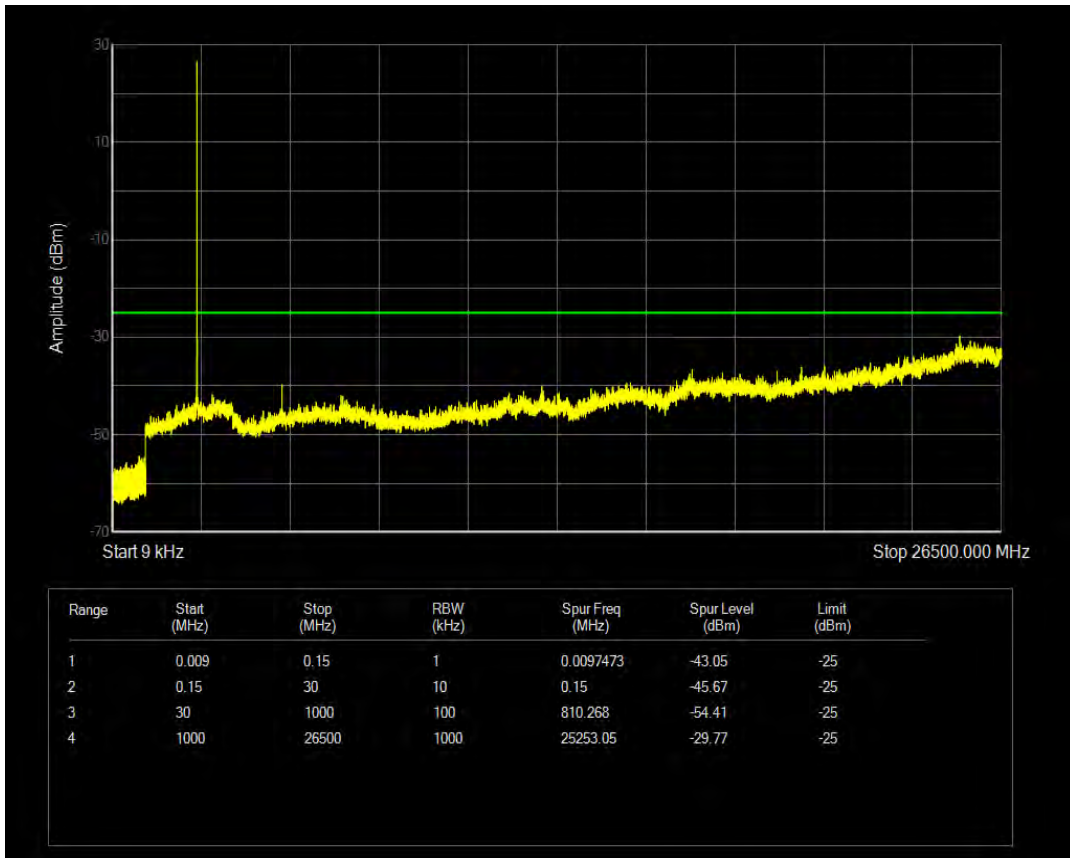

Band7 16QAM BW=5MHz Channel=21100 RB Size=1 Position=#0