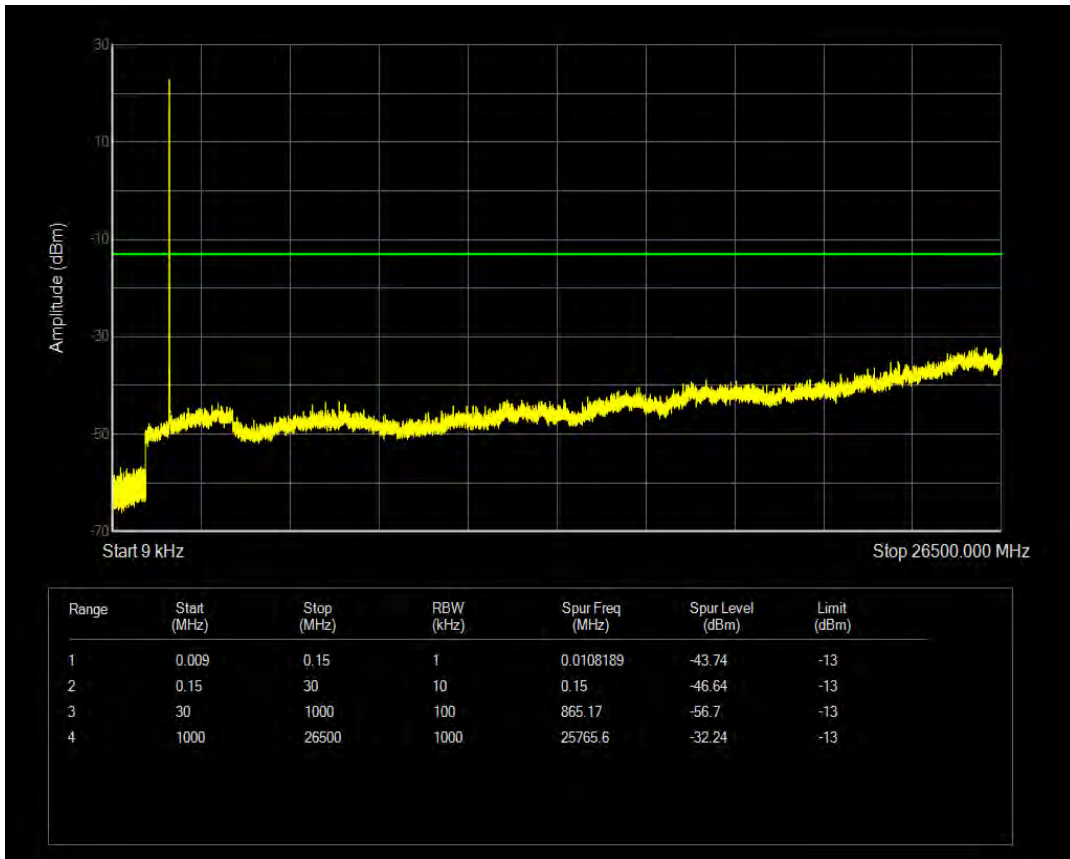

Band66 QPSK BW=3MHz Channel=131987 RB Size=15 Position=#0