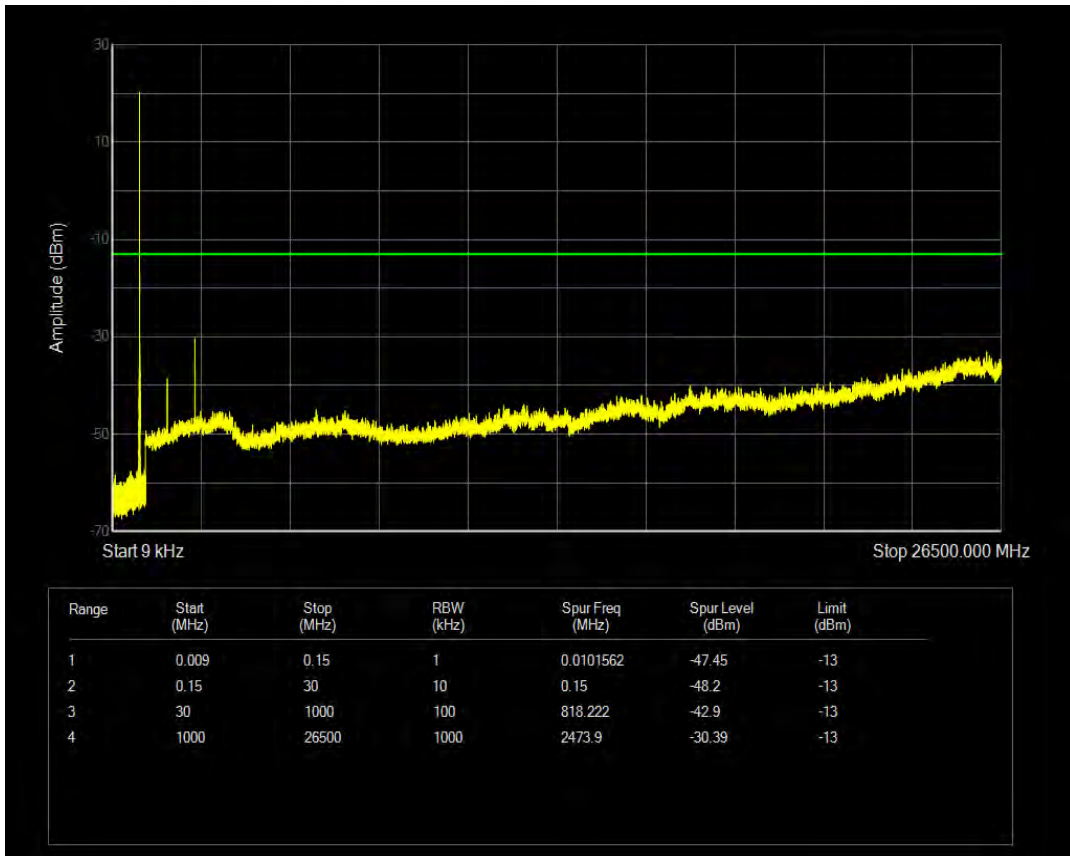

Band5 QPSK BW=1.4MHz Channel=20407 RB Size=6 Position=#0

Band5 16QAM BW=1.4MHz Channel=20407 RB Size=1 Position=#0

Band5 16QAM BW=1.4MHz Channel=20407 RB Size=6 Position=#0

Band5 QPSK BW=1.4MHz Channel=20525 RB Size=1 Position=#0

Band5 QPSK BW=1.4MHz Channel=20525 RB Size=6 Position=#0

Band5 16QAM BW=1.4MHz Channel=20525 RB Size=1 Position=#0

Band5 16QAM BW=1.4MHz Channel=20525 RB Size=6 Position=#0

Band5 QPSK BW=1.4MHz Channel=20643 RB Size=1 Position=#0