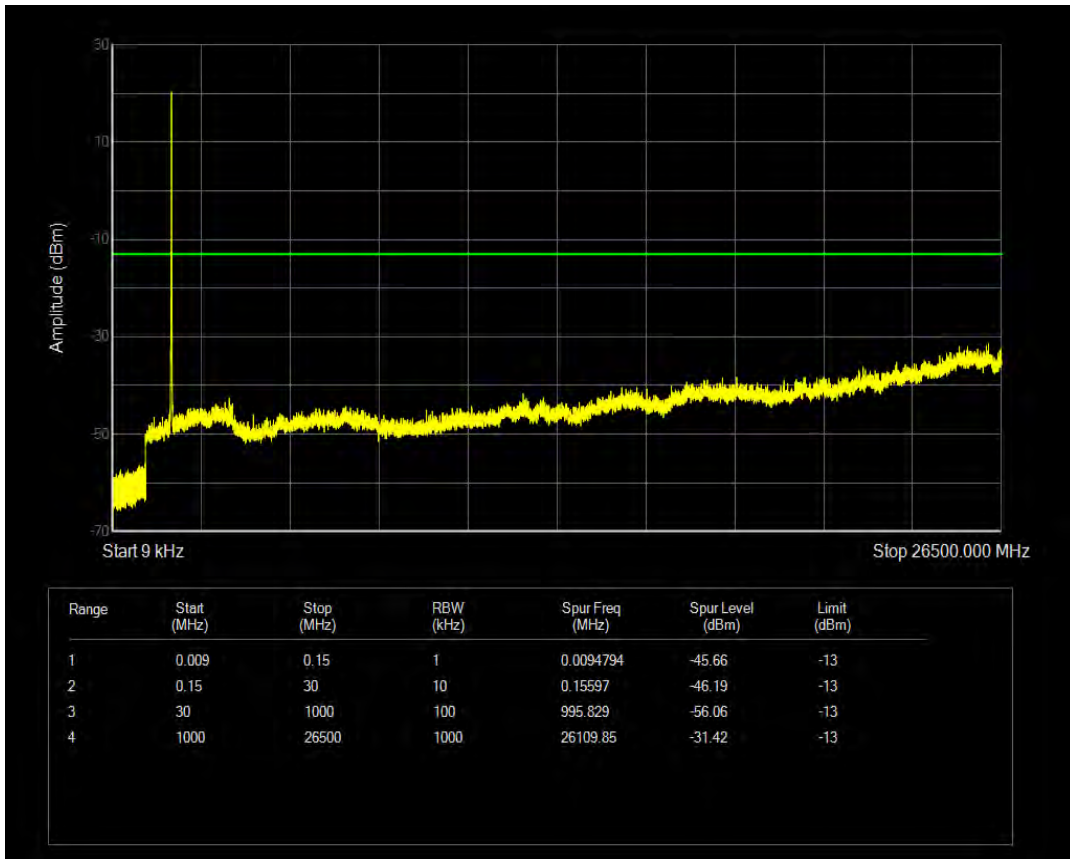

Band66 16QAM BW=10MHz Channel=132622 RB Size=50 Position=#0