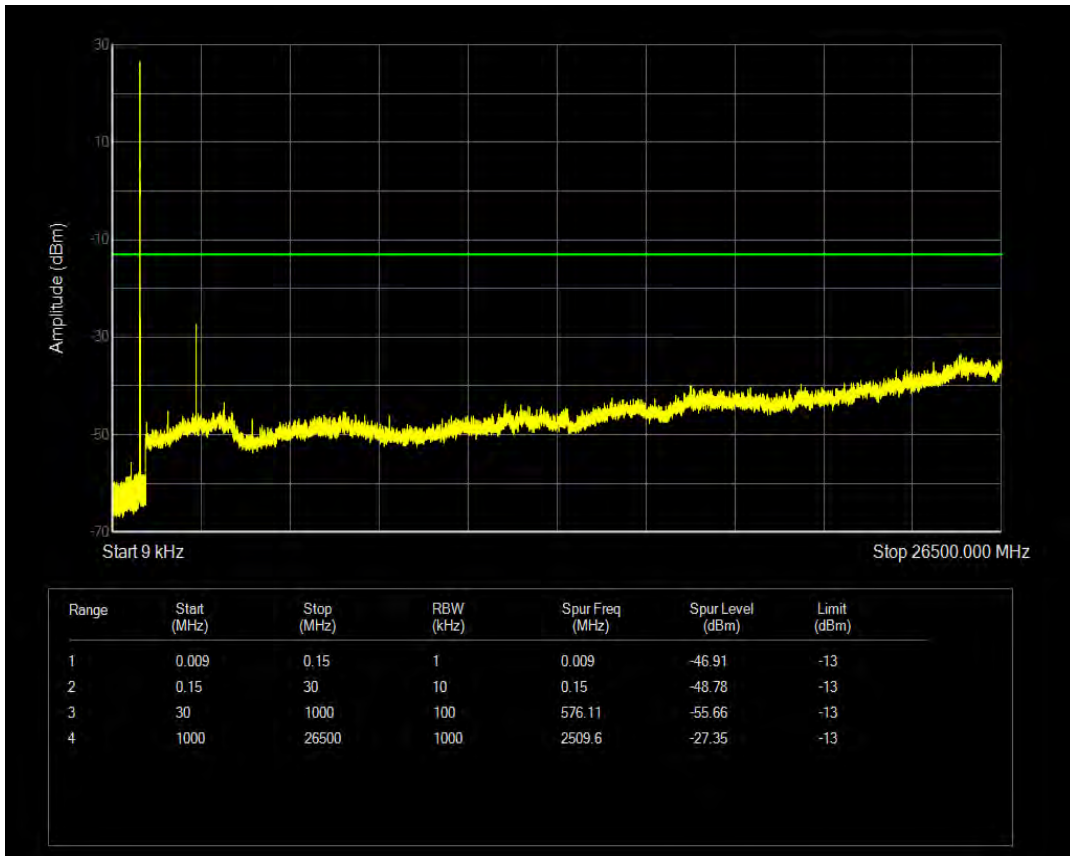

Band5 QPSK BW=1.4MHz Channel=20407 RB Size=6 Position=#0

Band5 16QAM BW=1.4MHz Channel=20407 RB Size=1 Position=#0

Band5 16QAM BW=1.4MHz Channel=20407 RB Size=6 Position=#0

Band5 QPSK BW=1.4MHz Channel=20525 RB Size=1 Position=#0

Band5 QPSK BW=1.4MHz Channel=20525 RB Size=6 Position=#0

Band5 16QAM BW=1.4MHz Channel=20525 RB Size=1 Position=#0

Band5 16QAM BW=1.4MHz Channel=20525 RB Size=6 Position=#0

Band5 QPSK BW=1.4MHz Channel=20643 RB Size=1 Position=#0