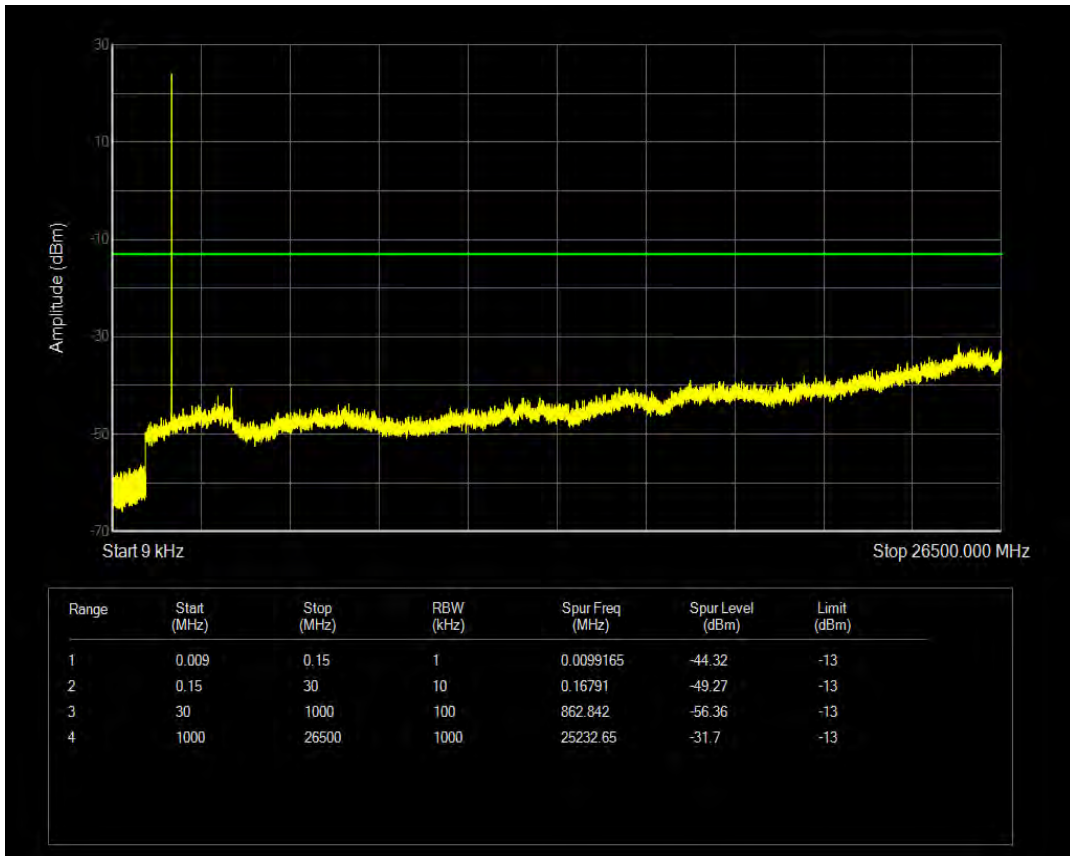

Band66 16QAM BW=1.4MHz Channel=132665 RB Size=6 Position=#0