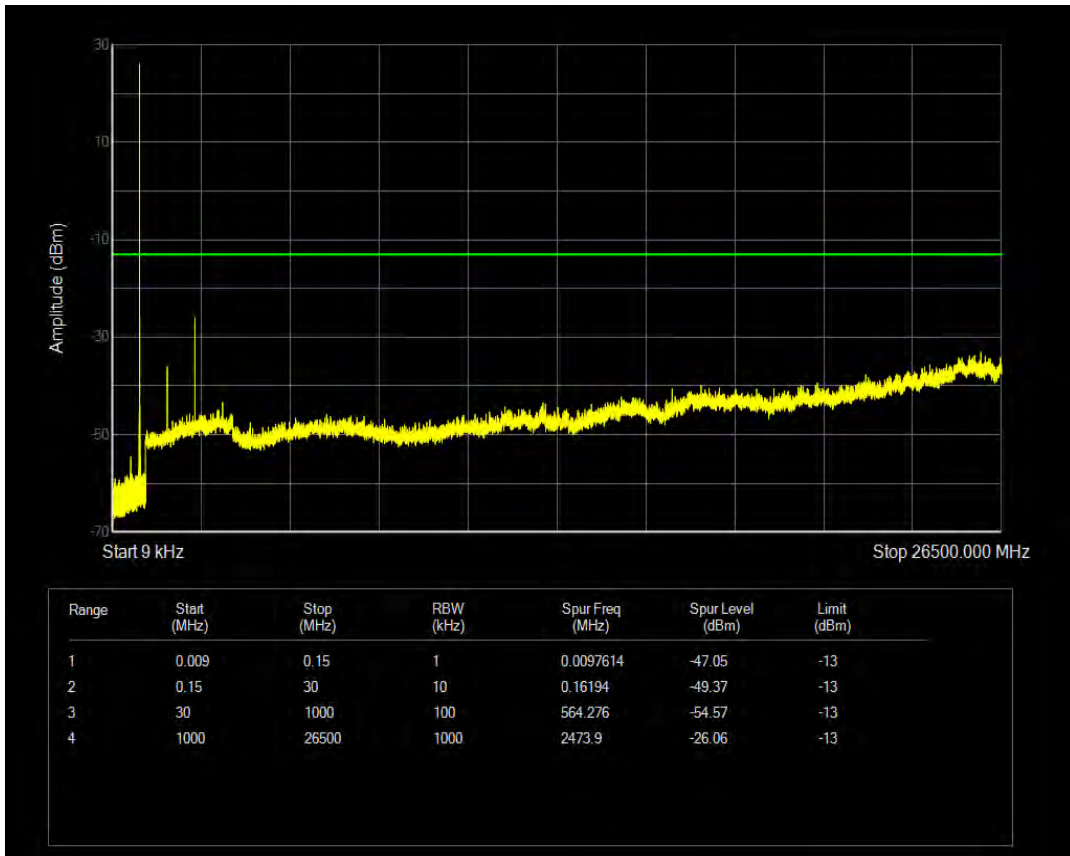

Band5 QPSK BW=1.4MHz Channel=20407 RB Size=6 Position=#0

Band5 16QAM BW=1.4MHz Channel=20407 RB Size=1 Position=#0

Band5 16QAM BW=1.4MHz Channel=20407 RB Size=6 Position=#0

Band5 QPSK BW=1.4MHz Channel=20525 RB Size=1 Position=#0

Band5 QPSK BW=1.4MHz Channel=20525 RB Size=6 Position=#0

Band5 16QAM BW=1.4MHz Channel=20525 RB Size=1 Position=#0

Band5 16QAM BW=1.4MHz Channel=20525 RB Size=6 Position=#0

Band5 QPSK BW=1.4MHz Channel=20643 RB Size=1 Position=#0