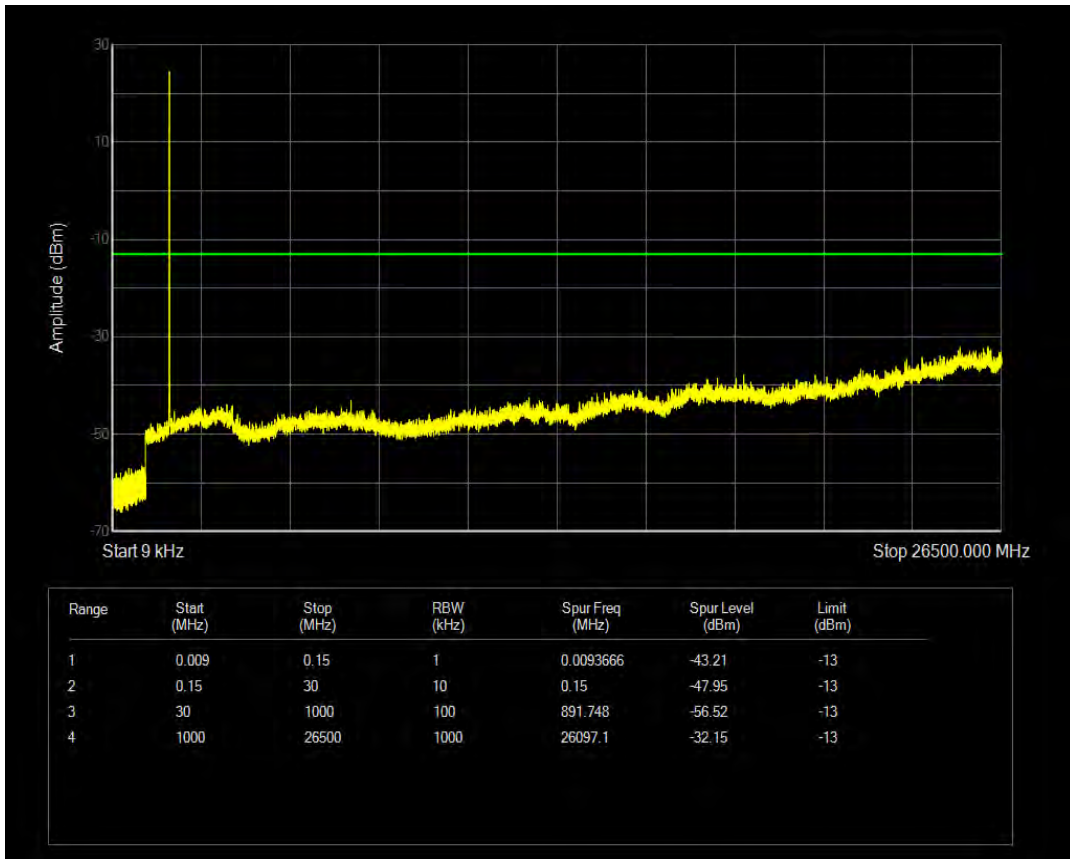

Band66 16QAM BW=3MHz Channel=131987 RB Size=15 Position=#0