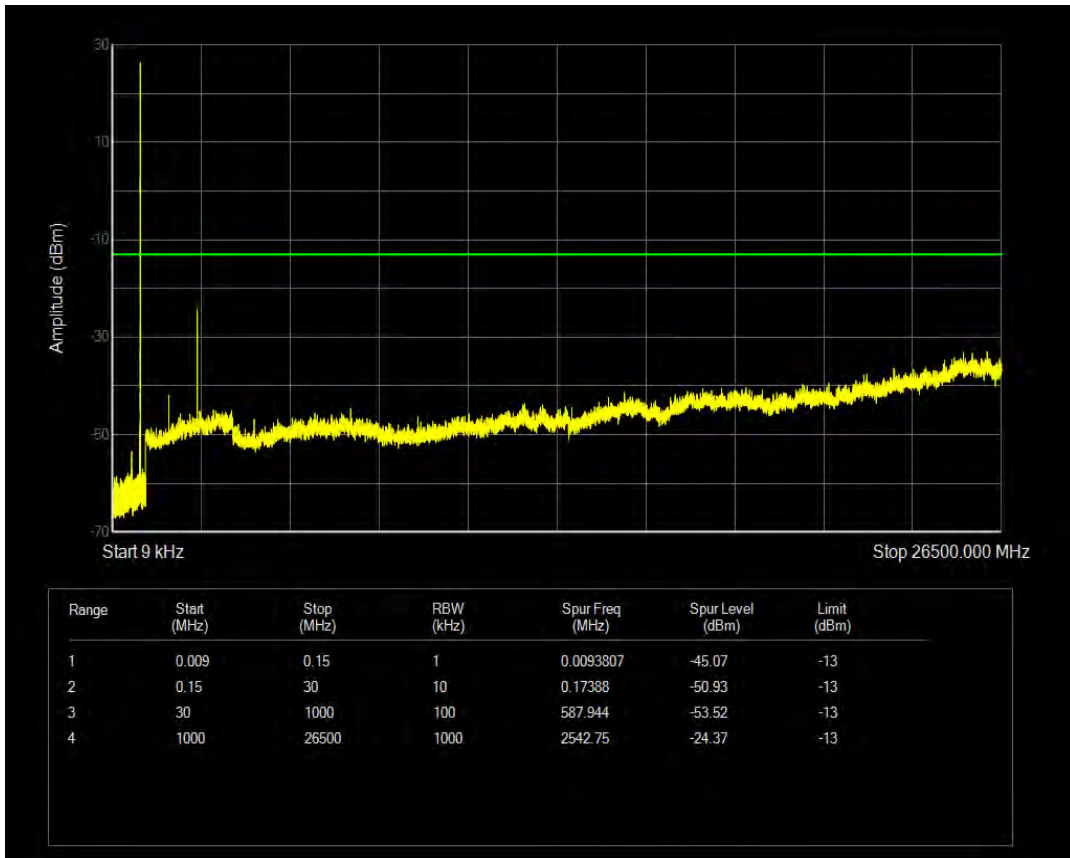

Band5 QPSK BW=1.4MHz Channel=20407 RB Size=6 Position=#0

Band5 16QAM BW=1.4MHz Channel=20407 RB Size=1 Position=#0

Band5 16QAM BW=1.4MHz Channel=20407 RB Size=6 Position=#0

Band5 QPSK BW=1.4MHz Channel=20525 RB Size=1 Position=#0

Band5 QPSK BW=1.4MHz Channel=20525 RB Size=6 Position=#0

Band5 16QAM BW=1.4MHz Channel=20525 RB Size=1 Position=#0

Band5 16QAM BW=1.4MHz Channel=20525 RB Size=6 Position=#0

Band5 QPSK BW=1.4MHz Channel=20643 RB Size=1 Position=#0

Band5 QPSK BW=1.4MHz Channel=20643 RB Size=6 Position=#0

Band5 16QAM BW=1.4MHz Channel=20643 RB Size=1 Position=#0

Band5 16QAM BW=1.4MHz Channel=20643 RB Size=6 Position=#0

Band5 QPSK BW=3MHz Channel=20415 RB Size=1 Position=#0