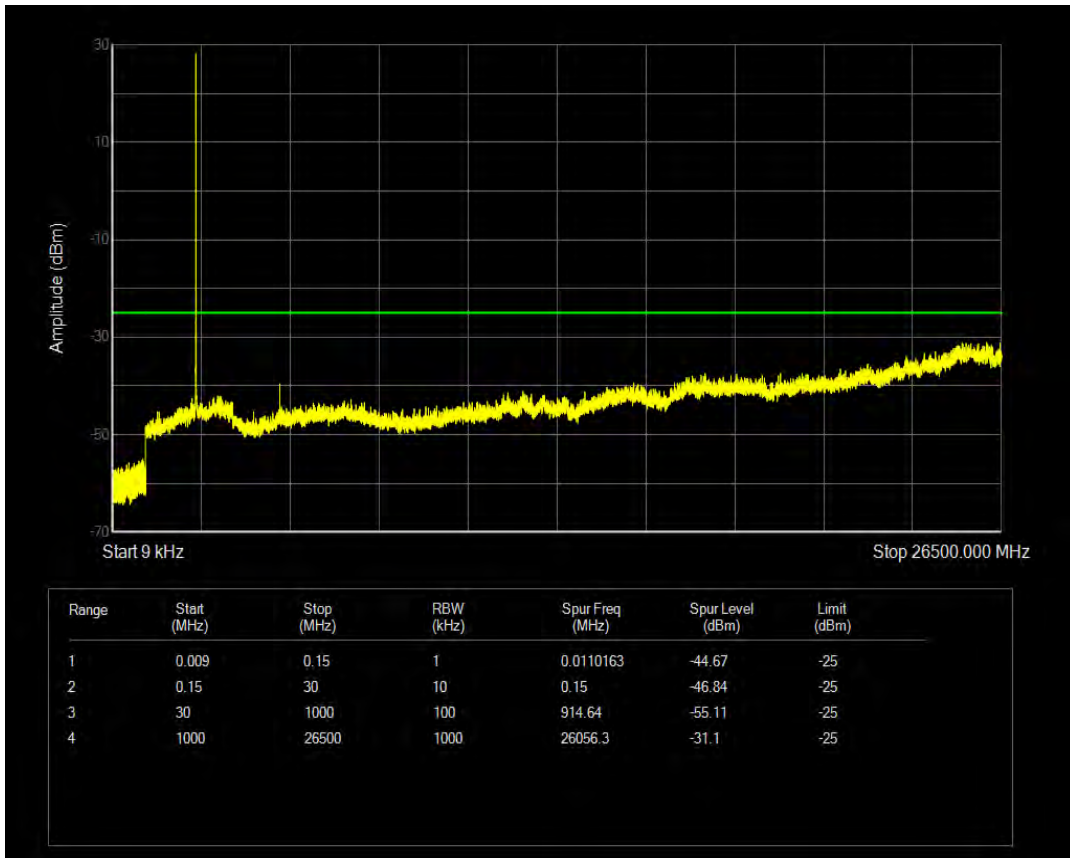

Band66 QPSK BW=20MHz Channel=132572 RB Size=100 Position=#0

Band66 16QAM BW=20MHz Channel=132572 RB Size=1 Position=#0

Band66 16QAM BW=20MHz Channel=132572 RB Size=100 Position=#0

Band7 QPSK BW=5MHz Channel=20775 RB Size=1 Position=#0

Band7 QPSK BW=5MHz Channel=20775 RB Size=25 Position=#0

Band7 16QAM BW=5MHz Channel=20775 RB Size=1 Position=#0

Band7 16QAM BW=5MHz Channel=20775 RB Size=25 Position=#0

Band7 QPSK BW=5MHz Channel=21100 RB Size=1 Position=#0