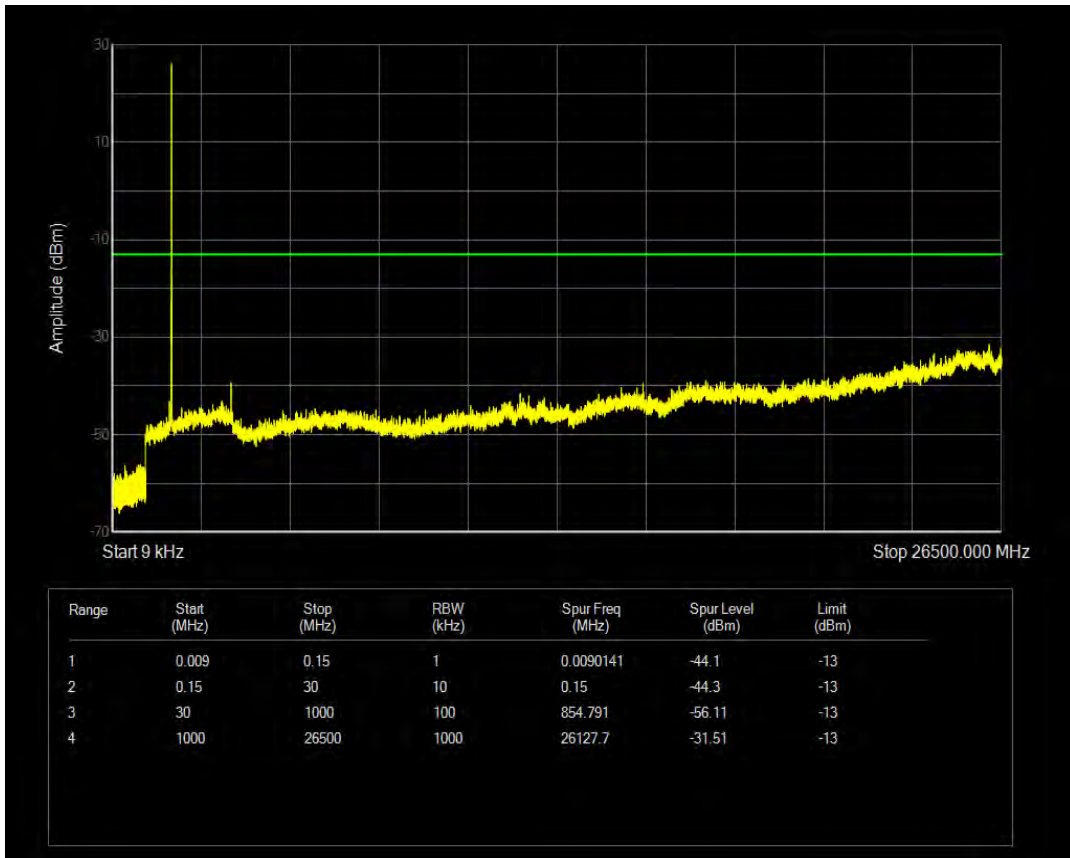

Band66 16QAM BW=5MHz Channel=132647 RB Size=1 Position=#0