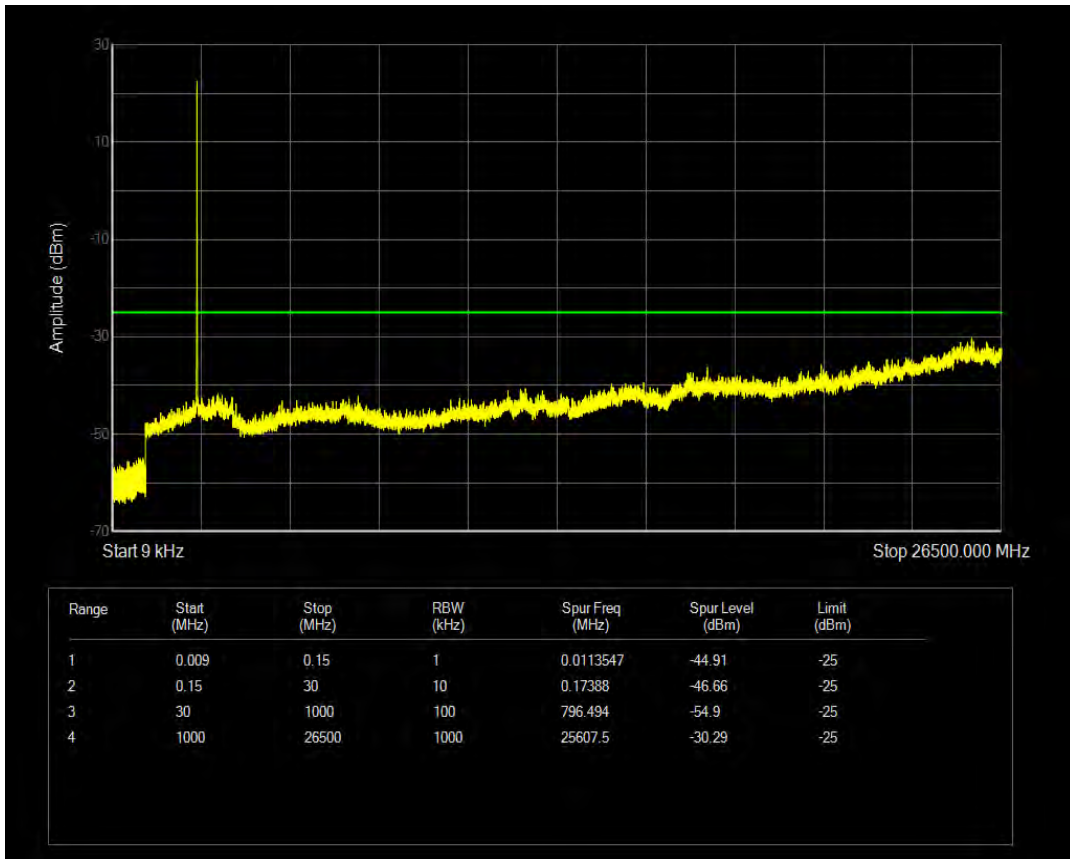

Band7 QPSK BW=5MHz Channel=20775 RB Size=25 Position=#0

Band7 16QAM BW=5MHz Channel=20775 RB Size=1 Position=#0

Band7 16QAM BW=5MHz Channel=20775 RB Size=25 Position=#0

Band7 QPSK BW=5MHz Channel=21100 RB Size=1 Position=#0

Band7 QPSK BW=5MHz Channel=21100 RB Size=25 Position=#0

Band7 16QAM BW=5MHz Channel=21100 RB Size=1 Position=#0

Band7 16QAM BW=5MHz Channel=21100 RB Size=25 Position=#0

Band7 QPSK BW=5MHz Channel=21425 RB Size=1 Position=#0