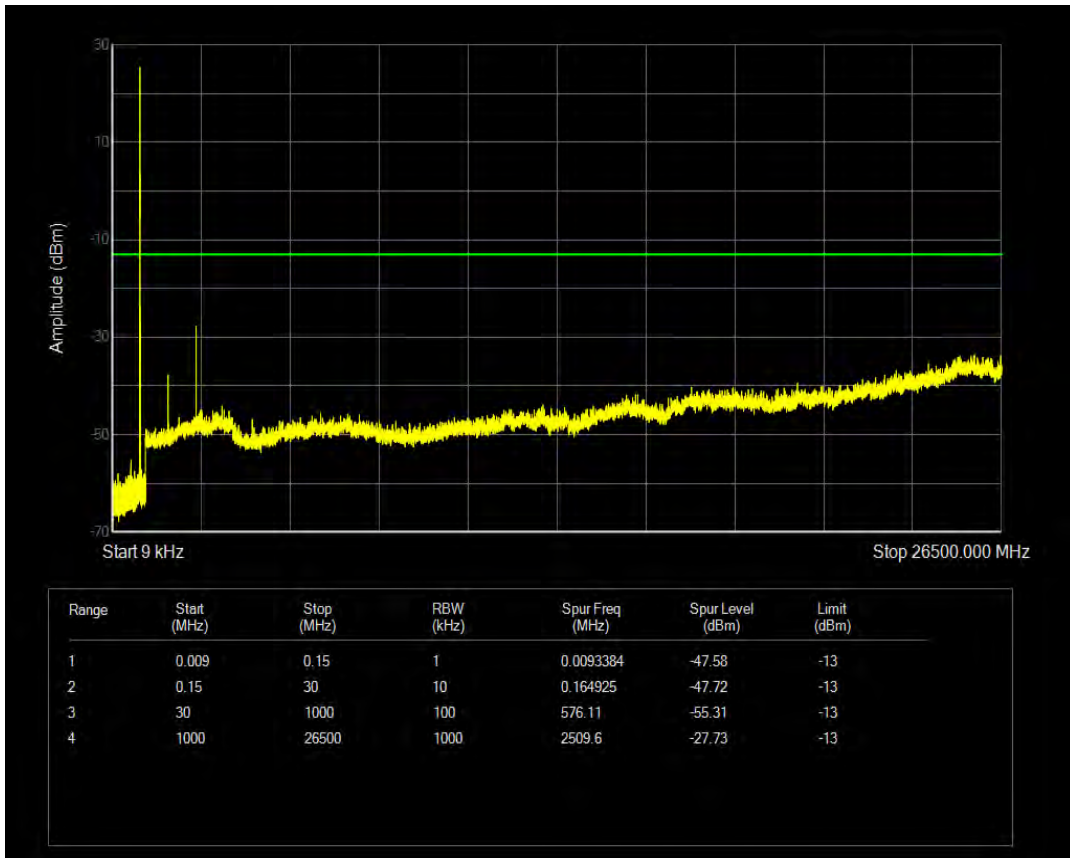

Band5 QPSK BW=1.4MHz Channel=20407 RB Size=6 Position=#0

Band5 16QAM BW=1.4MHz Channel=20407 RB Size=1 Position=#0

Band5 16QAM BW=1.4MHz Channel=20407 RB Size=6 Position=#0

Band5 QPSK BW=1.4MHz Channel=20525 RB Size=1 Position=#0

Band5 QPSK BW=1.4MHz Channel=20525 RB Size=6 Position=#0

Band5 16QAM BW=1.4MHz Channel=20525 RB Size=1 Position=#0

Band5 16QAM BW=1.4MHz Channel=20525 RB Size=6 Position=#0

Band5 QPSK BW=1.4MHz Channel=20643 RB Size=1 Position=#0