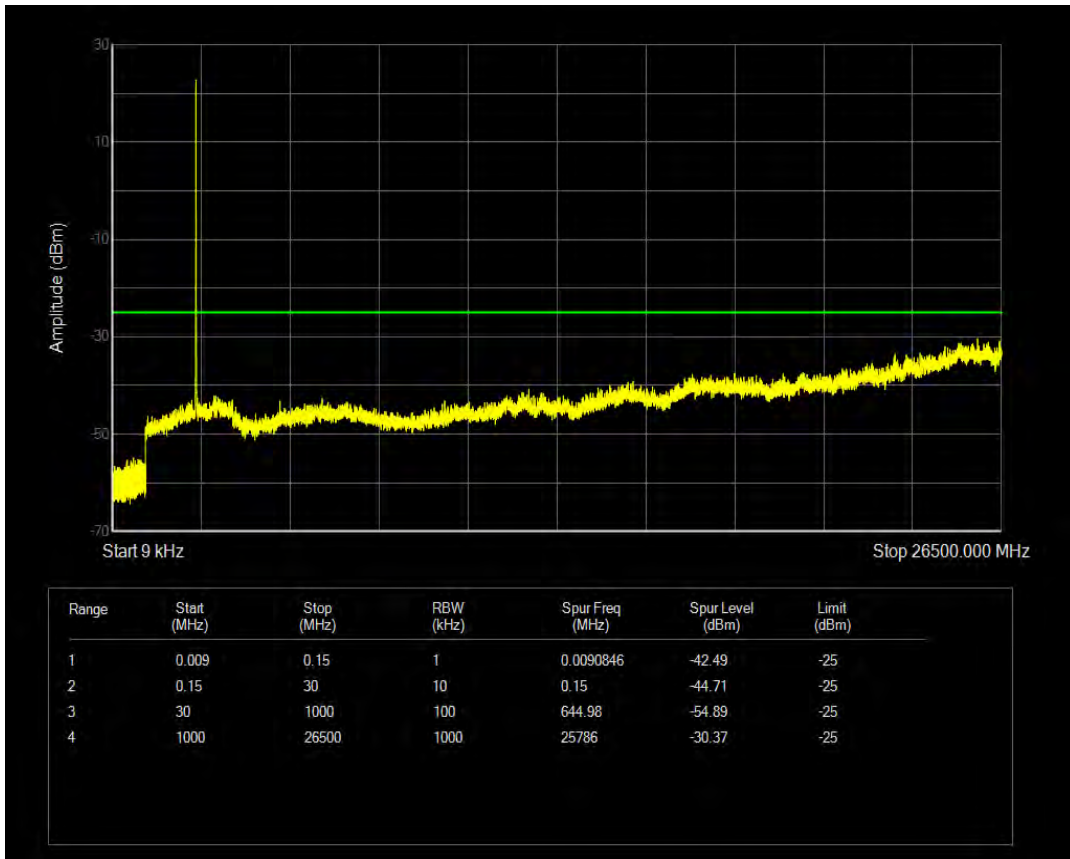

Band66 QPSK BW=20MHz Channel=132572 RB Size=100 Position=#0

Band66 16QAM BW=20MHz Channel=132572 RB Size=1 Position=#0

Band66 16QAM BW=20MHz Channel=132572 RB Size=100 Position=#0

Band7 QPSK BW=5MHz Channel=20775 RB Size=1 Position=#0

Band7 QPSK BW=5MHz Channel=20775 RB Size=25 Position=#0

Band7 16QAM BW=5MHz Channel=20775 RB Size=1 Position=#0

Band7 16QAM BW=5MHz Channel=20775 RB Size=25 Position=#0

Band7 QPSK BW=5MHz Channel=21100 RB Size=1 Position=#0