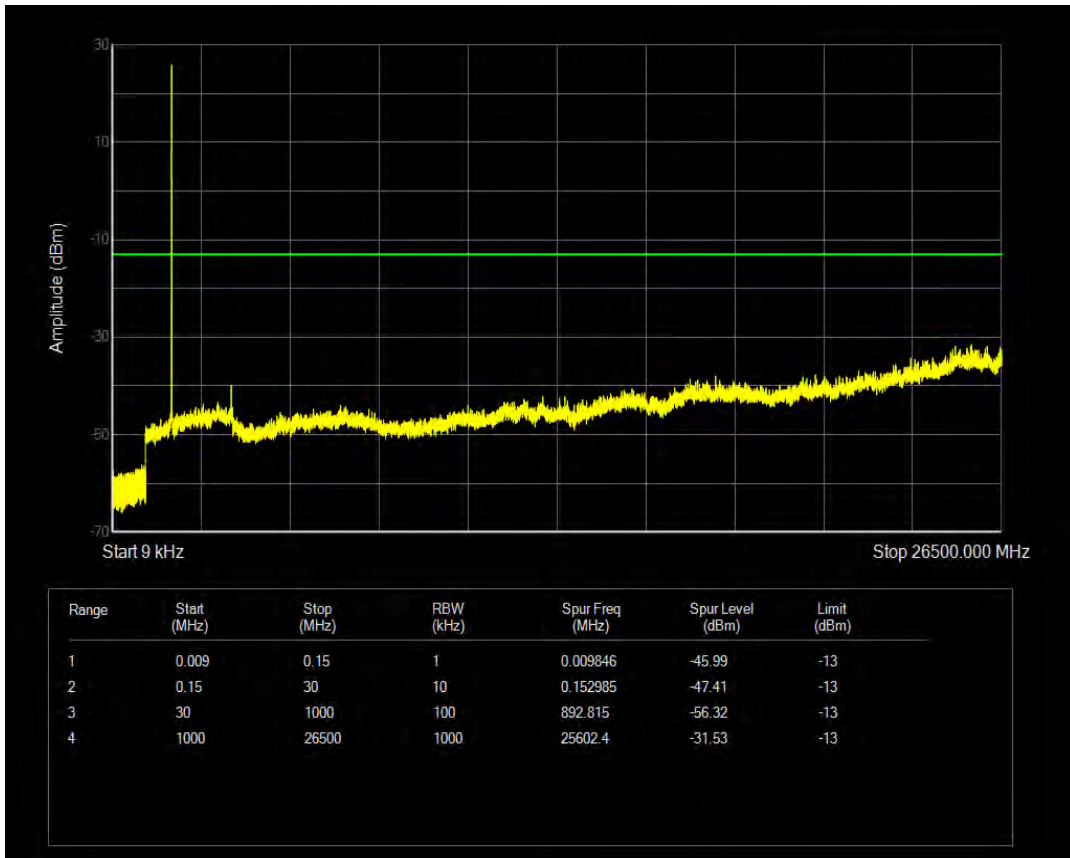

Band66 16QAM BW=3MHz Channel=132657 RB Size=1 Position=#0