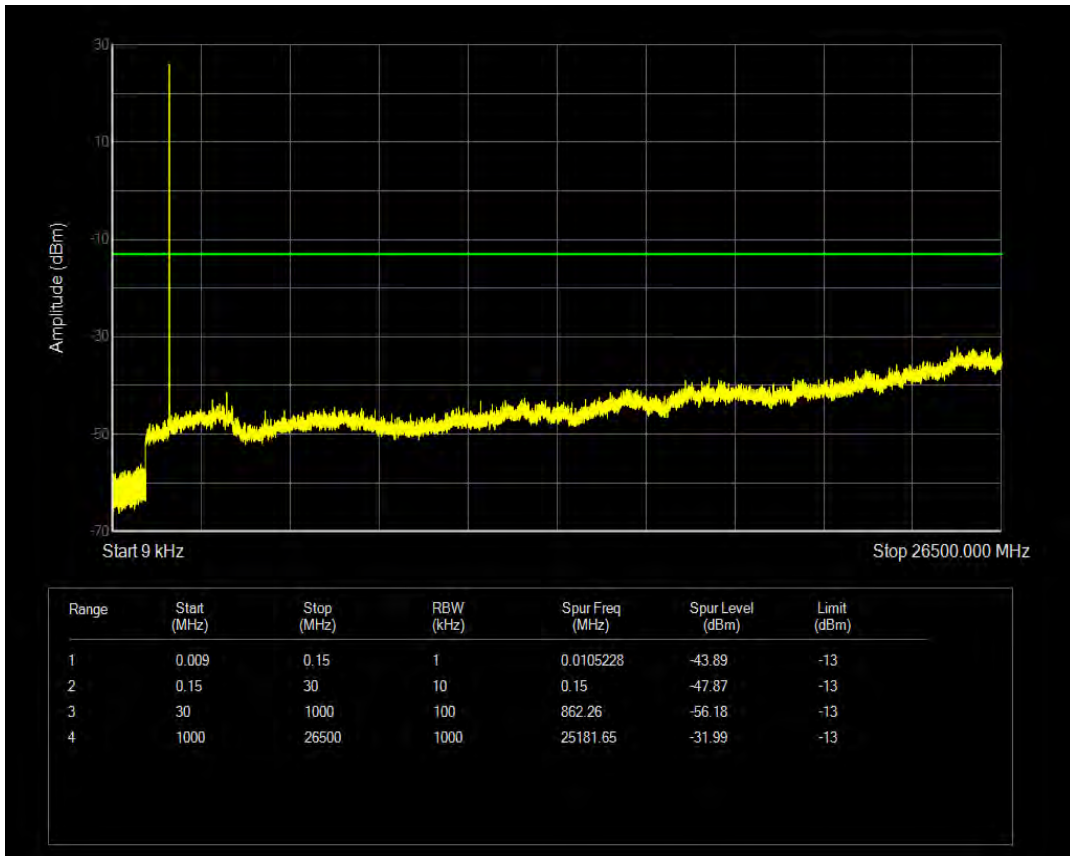

Band66 16QAM BW=1.4MHz Channel=131979 RB Size=6 Position=#0