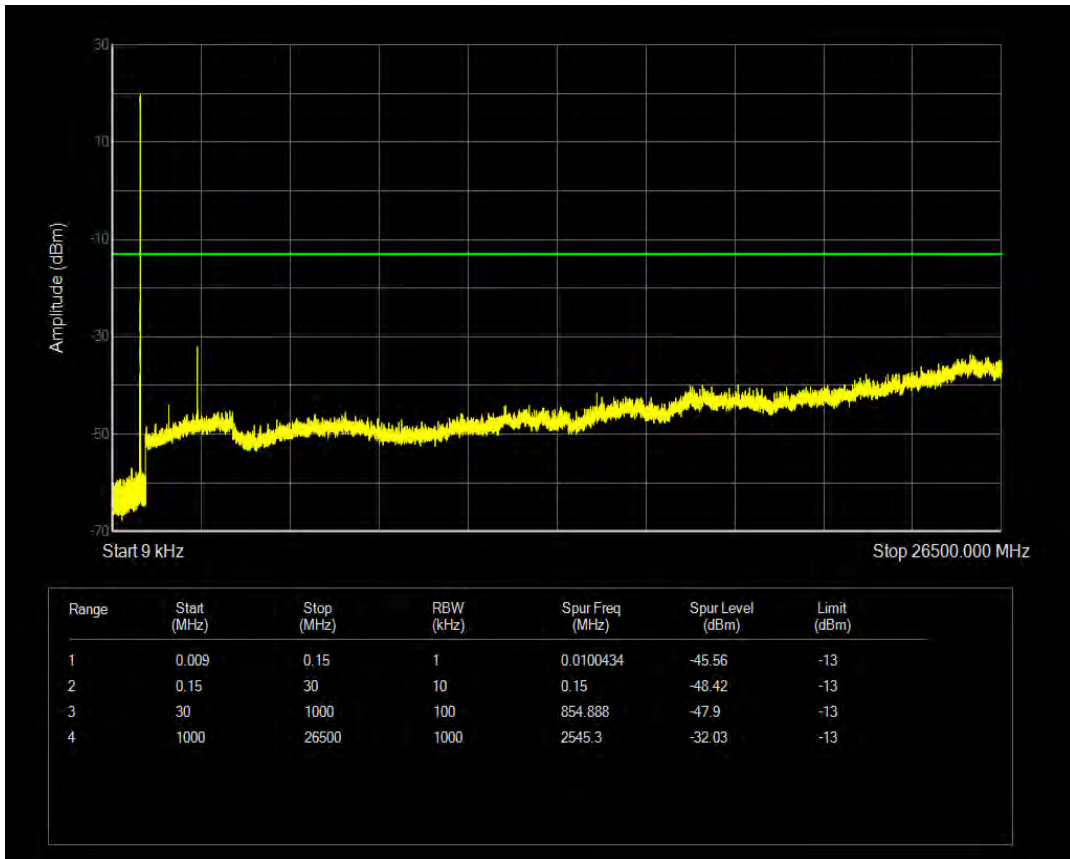

Band5 QPSK BW=1.4MHz Channel=20407 RB Size=6 Position=#0

Band5 16QAM BW=1.4MHz Channel=20407 RB Size=1 Position=#0

Band5 16QAM BW=1.4MHz Channel=20407 RB Size=6 Position=#0

Band5 QPSK BW=1.4MHz Channel=20525 RB Size=1 Position=#0

Band5 QPSK BW=1.4MHz Channel=20525 RB Size=6 Position=#0

Band5 16QAM BW=1.4MHz Channel=20525 RB Size=1 Position=#0

Band5 16QAM BW=1.4MHz Channel=20525 RB Size=6 Position=#0

Band5 QPSK BW=1.4MHz Channel=20643 RB Size=1 Position=#0

Band5 QPSK BW=1.4MHz Channel=20643 RB Size=6 Position=#0

Band5 16QAM BW=1.4MHz Channel=20643 RB Size=1 Position=#0

Band5 16QAM BW=1.4MHz Channel=20643 RB Size=6 Position=#0

Band5 QPSK BW=3MHz Channel=20415 RB Size=1 Position=#0