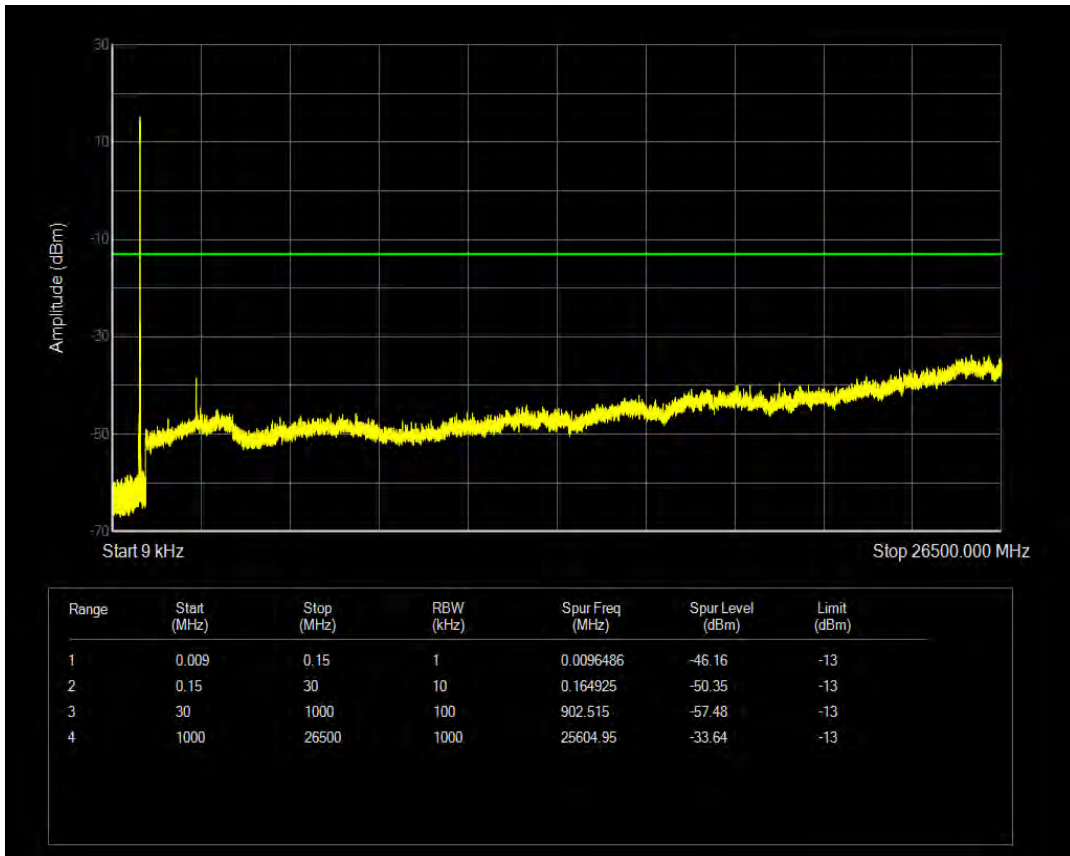

Band5 QPSK BW=5MHz Channel=20425 RB Size=25 Position=#0

Band5 16QAM BW=5MHz Channel=20425 RB Size=1 Position=#0

Band5 16QAM BW=5MHz Channel=20425 RB Size=25 Position=#0

Band5 QPSK BW=5MHz Channel=20525 RB Size=1 Position=#0

Band5 QPSK BW=5MHz Channel=20525 RB Size=25 Position=#0

Band5 16QAM BW=5MHz Channel=20525 RB Size=1 Position=#0

Band5 16QAM BW=5MHz Channel=20525 RB Size=25 Position=#0

Band5 QPSK BW=5MHz Channel=20625 RB Size=1 Position=#0