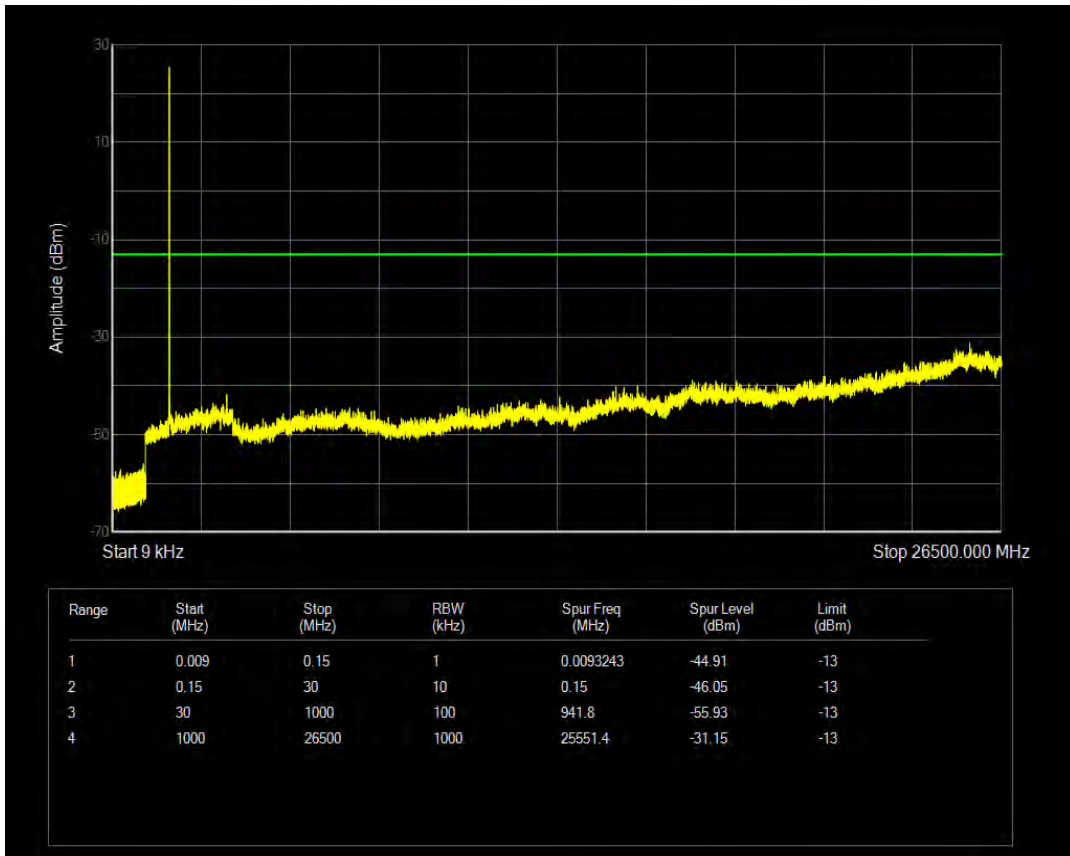

Band66 QPSK BW=1.4MHz Channel=132665 RB Size=6 Position=#0

Band66 16QAM BW=1.4MHz Channel=132665 RB Size=1 Position=#0

Band66 16QAM BW=1.4MHz Channel=132665 RB Size=6 Position=#0

Band66 QPSK BW=3MHz Channel=131987 RB Size=1 Position=#0