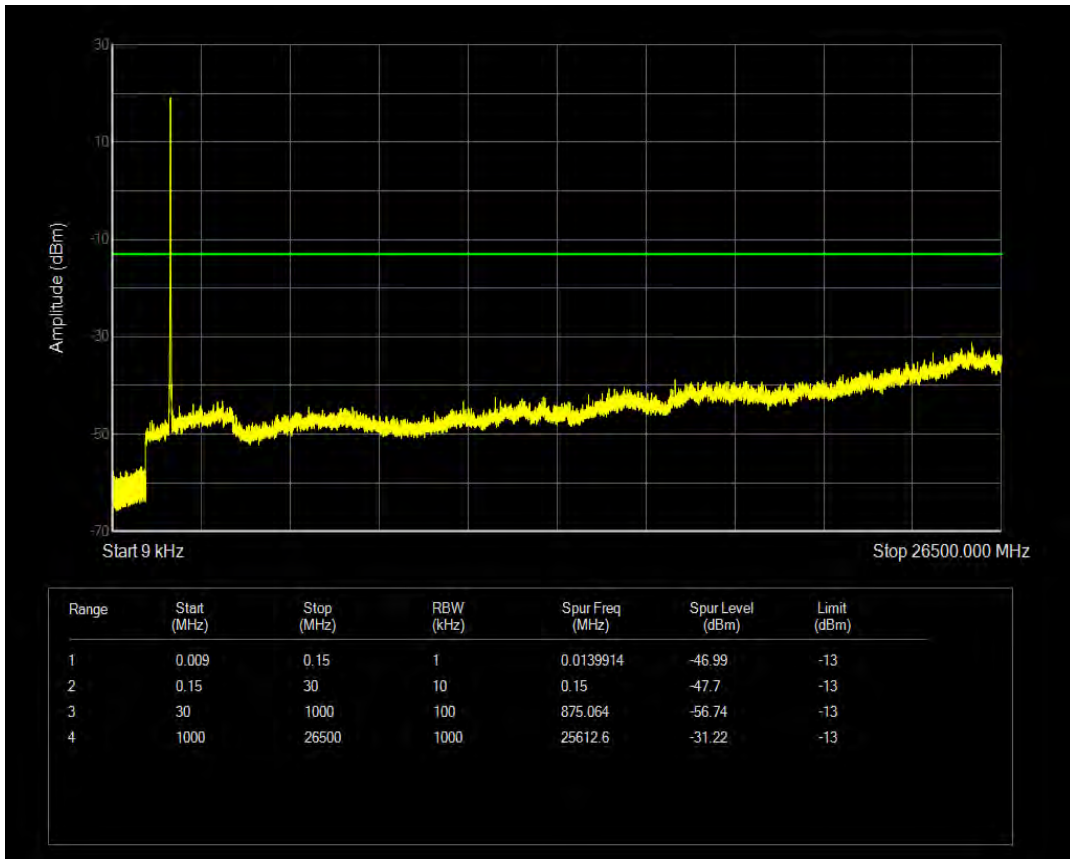

Band66 16QAM BW=15MHz Channel=132322 RB Size=75 Position=#0