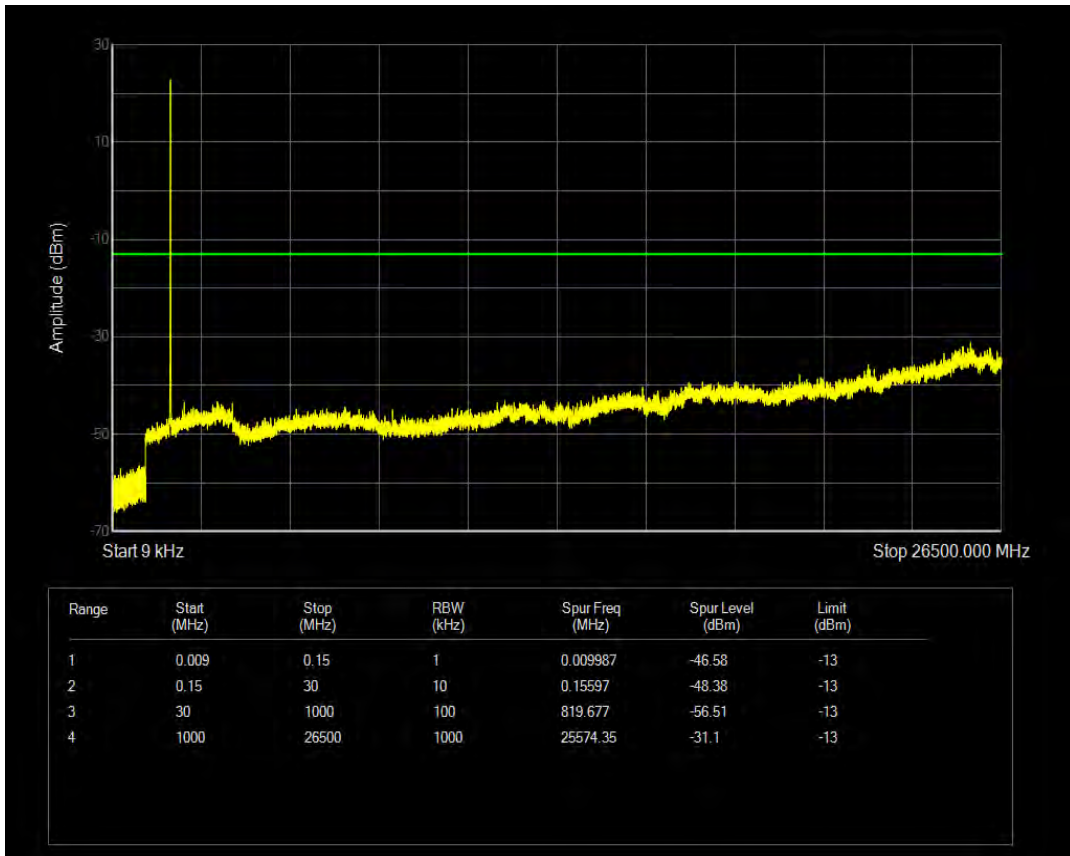

Band66 16QAM BW=5MHz Channel=132322 RB Size=25 Position=#0