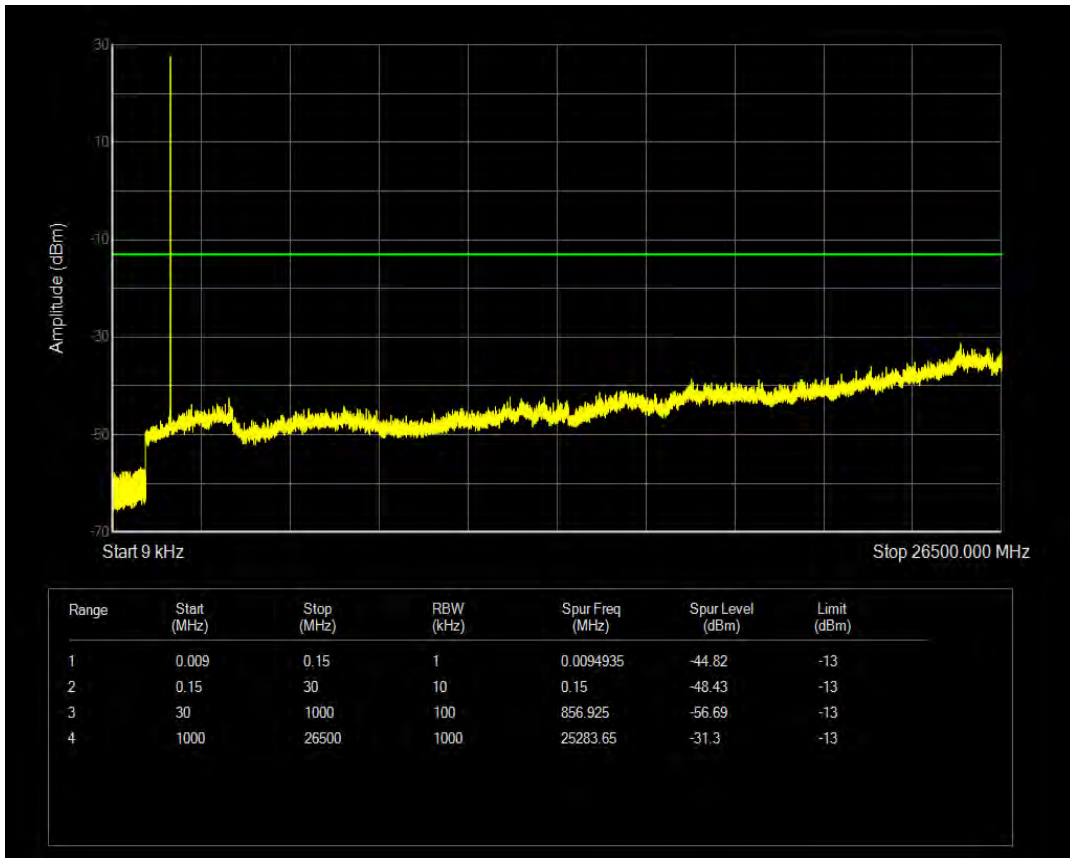

Band66 16QAM BW=1.4MHz Channel=132322 RB Size=1 Position=#0