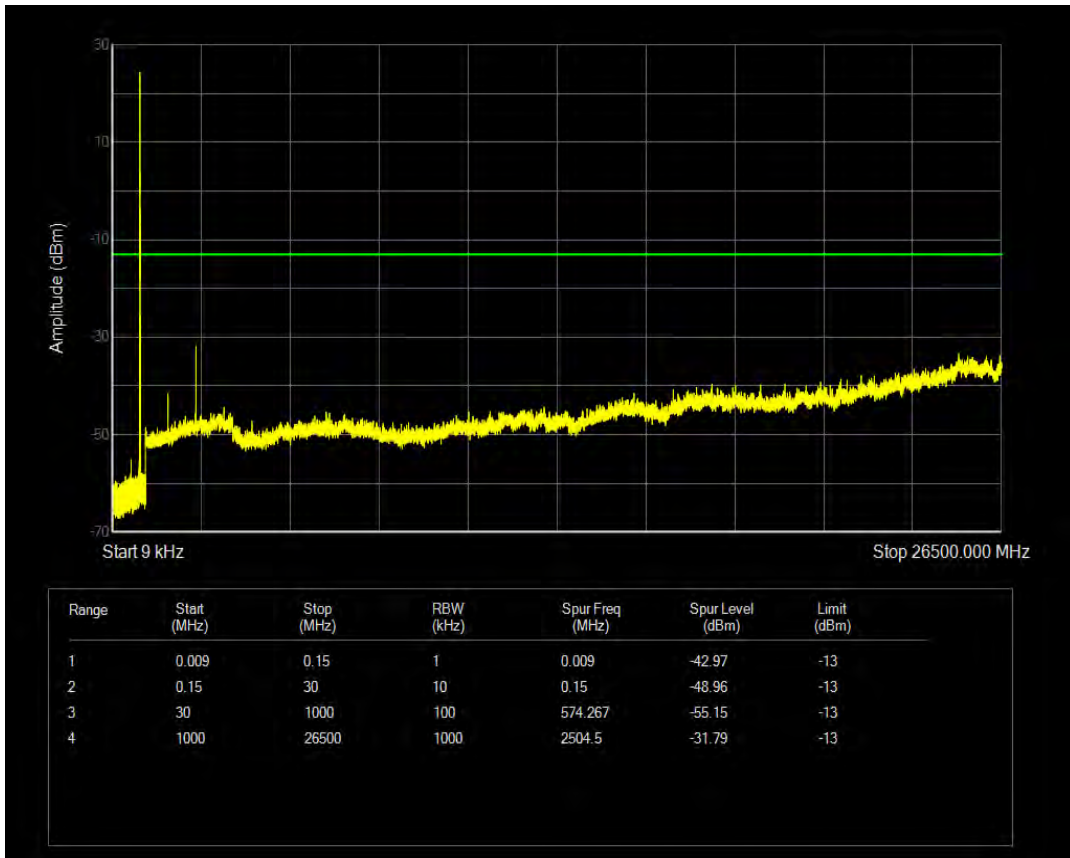

Band5 QPSK BW=5MHz Channel=20425 RB Size=25 Position=#0

Band5 16QAM BW=5MHz Channel=20425 RB Size=1 Position=#0

Band5 16QAM BW=5MHz Channel=20425 RB Size=25 Position=#0

Band5 QPSK BW=5MHz Channel=20525 RB Size=1 Position=#0

Band5 QPSK BW=5MHz Channel=20525 RB Size=25 Position=#0

Band5 16QAM BW=5MHz Channel=20525 RB Size=1 Position=#0

Band5 16QAM BW=5MHz Channel=20525 RB Size=25 Position=#0

Band5 QPSK BW=5MHz Channel=20625 RB Size=1 Position=#0