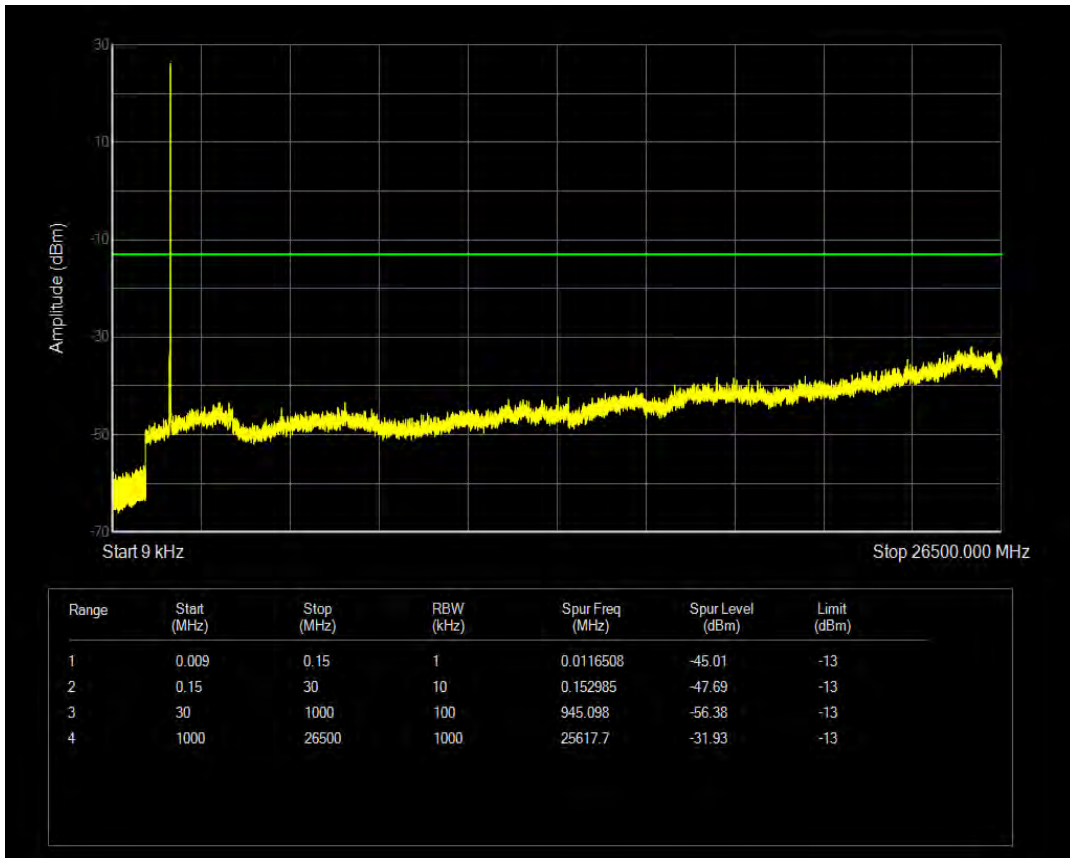

Band66 16QAM BW=3MHz Channel=132322 RB Size=1 Position=#0