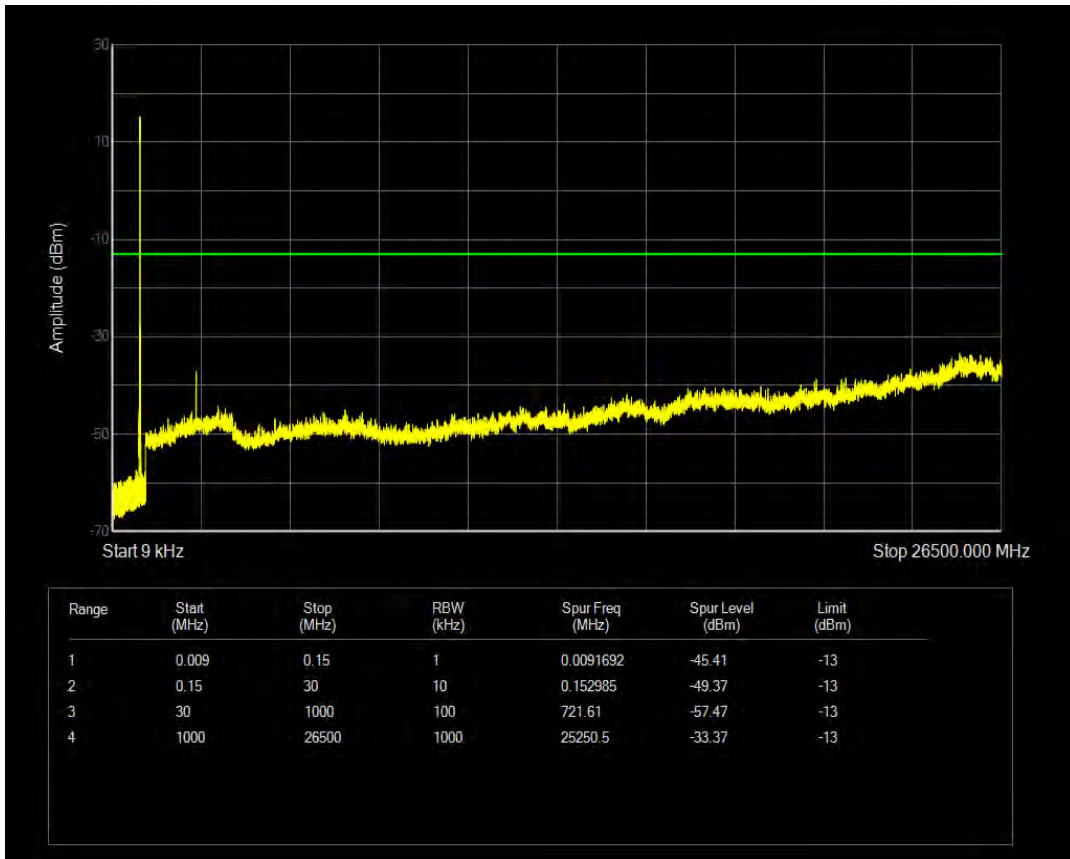

Band5 QPSK BW=5MHz Channel=20425 RB Size=25 Position=#0

Band5 16QAM BW=5MHz Channel=20425 RB Size=1 Position=#0

Band5 16QAM BW=5MHz Channel=20425 RB Size=25 Position=#0

Band5 QPSK BW=5MHz Channel=20525 RB Size=1 Position=#0

Band5 QPSK BW=5MHz Channel=20525 RB Size=25 Position=#0

Band5 16QAM BW=5MHz Channel=20525 RB Size=1 Position=#0

Band5 16QAM BW=5MHz Channel=20525 RB Size=25 Position=#0

Band5 QPSK BW=5MHz Channel=20625 RB Size=1 Position=#0