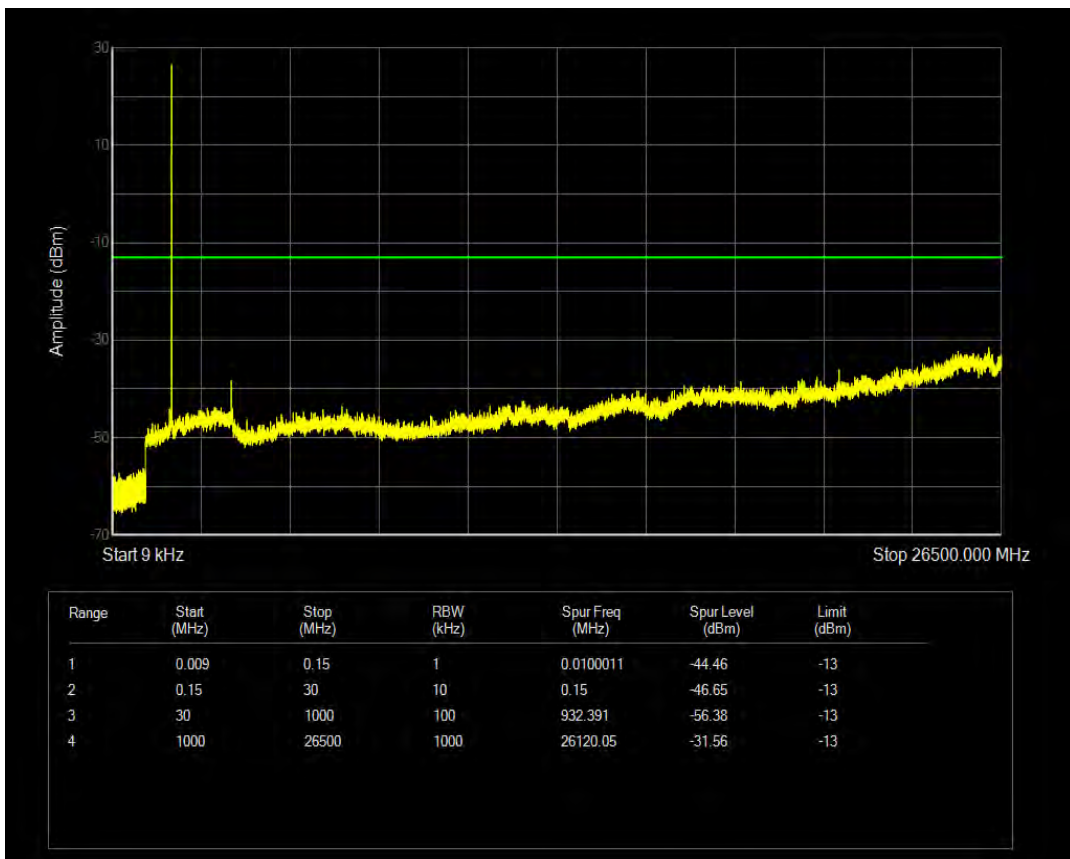

Band66 QPSK BW=3MHz Channel=132322 RB Size=15 Position=#0

Band66 16QAM BW=3MHz Channel=132322 RB Size=1 Position=#0

Band66 16QAM BW=3MHz Channel=132322 RB Size=15 Position=#0

Band66 QPSK BW=3MHz Channel=132657 RB Size=1 Position=#0