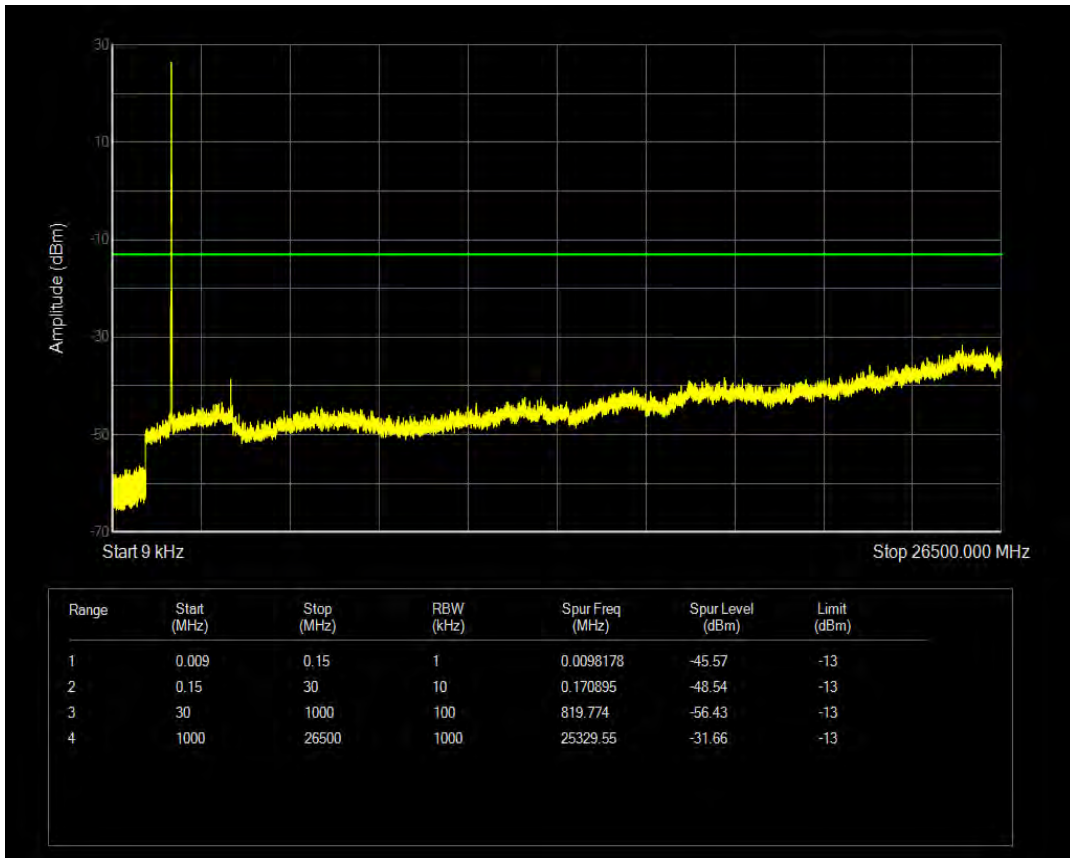

Band66 16QAM BW=10MHz Channel=132622 RB Size=1 Position=#0