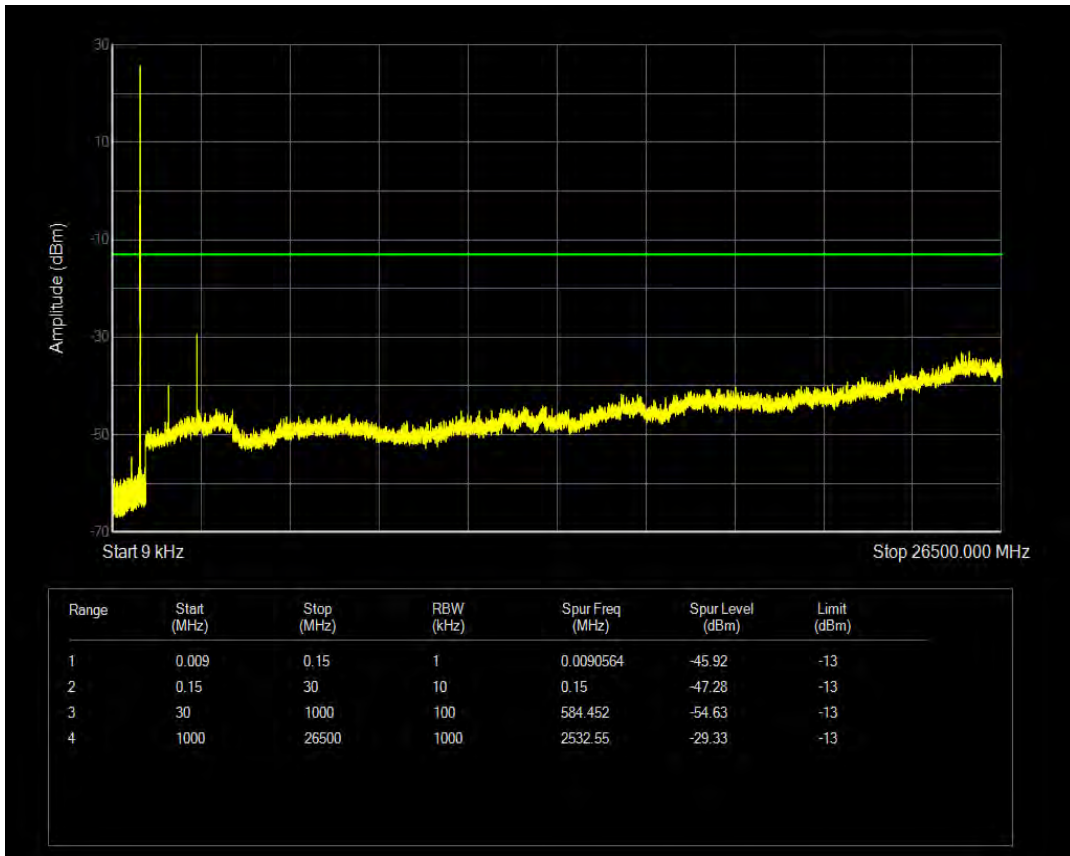

Band5 QPSK BW=5MHz Channel=20525 RB Size=25 Position=#0

Band5 16QAM BW=5MHz Channel=20525 RB Size=1 Position=#0

Band5 16QAM BW=5MHz Channel=20525 RB Size=25 Position=#0

Band5 QPSK BW=5MHz Channel=20625 RB Size=1 Position=#0

Band5 QPSK BW=5MHz Channel=20625 RB Size=25 Position=#0

Band5 16QAM BW=5MHz Channel=20625 RB Size=1 Position=#0

Band5 16QAM BW=5MHz Channel=20625 RB Size=25 Position=#0

Band5 QPSK BW=10MHz Channel=20450 RB Size=1 Position=#0