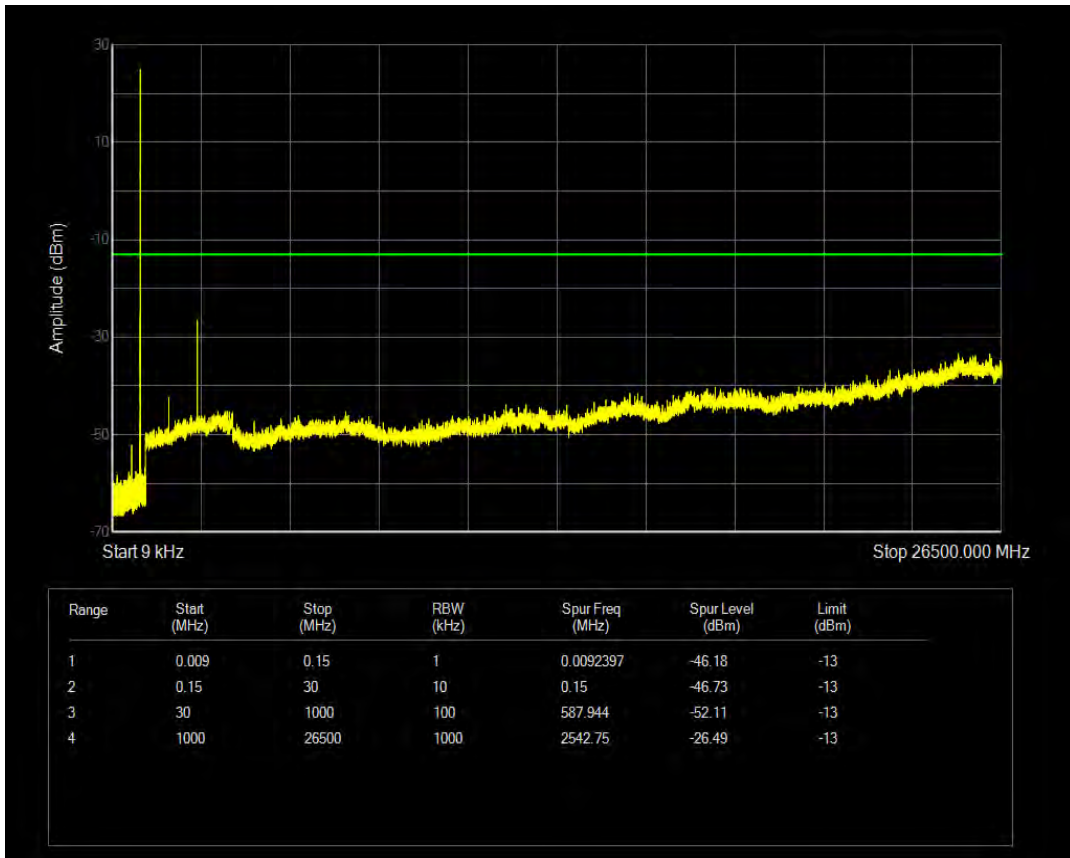

Band5 QPSK BW=1.4MHz Channel=20407 RB Size=6 Position=#0

Band5 16QAM BW=1.4MHz Channel=20407 RB Size=1 Position=#0

Band5 16QAM BW=1.4MHz Channel=20407 RB Size=6 Position=#0

Band5 QPSK BW=1.4MHz Channel=20525 RB Size=1 Position=#0

Band5 QPSK BW=1.4MHz Channel=20525 RB Size=6 Position=#0

Band5 16QAM BW=1.4MHz Channel=20525 RB Size=1 Position=#0

Band5 16QAM BW=1.4MHz Channel=20525 RB Size=6 Position=#0

Band5 QPSK BW=1.4MHz Channel=20643 RB Size=1 Position=#0

Band5 QPSK BW=1.4MHz Channel=20643 RB Size=6 Position=#0

Band5 16QAM BW=1.4MHz Channel=20643 RB Size=1 Position=#0

Band5 16QAM BW=1.4MHz Channel=20643 RB Size=6 Position=#0

Band5 QPSK BW=3MHz Channel=20415 RB Size=1 Position=#0