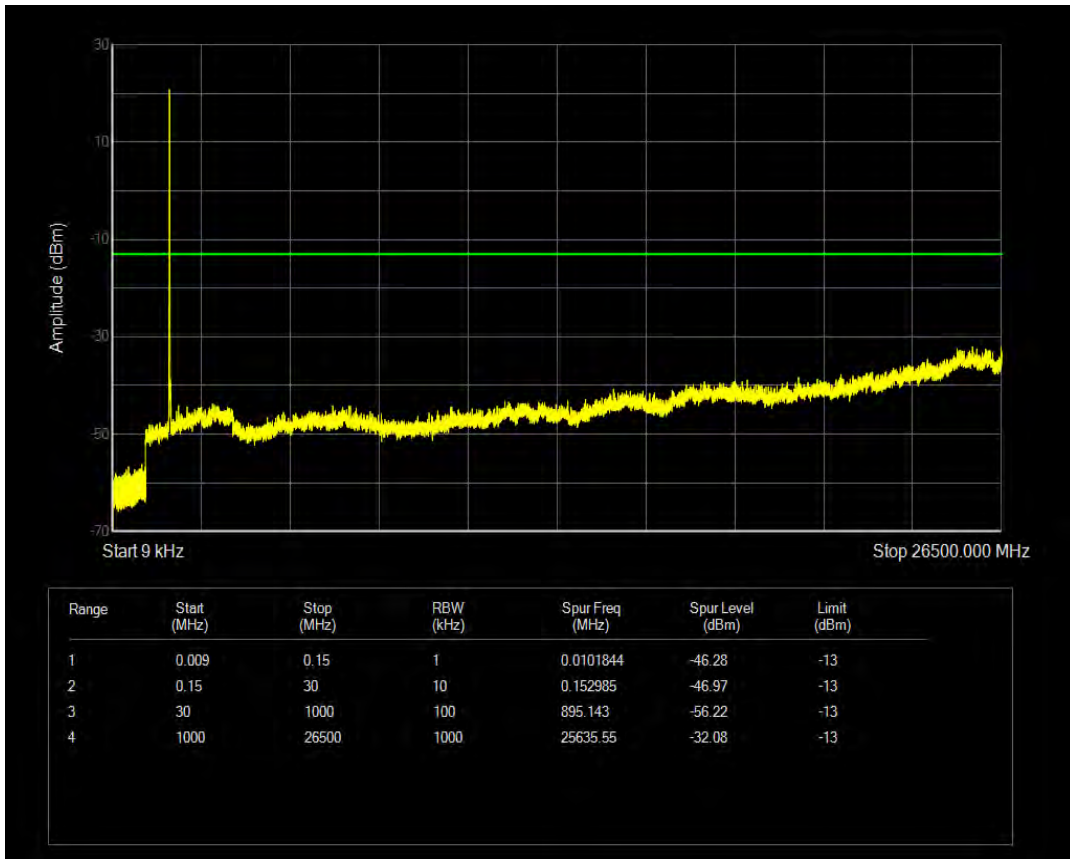

Band66 QPSK BW=10MHz Channel=132022 RB Size=50 Position=#0