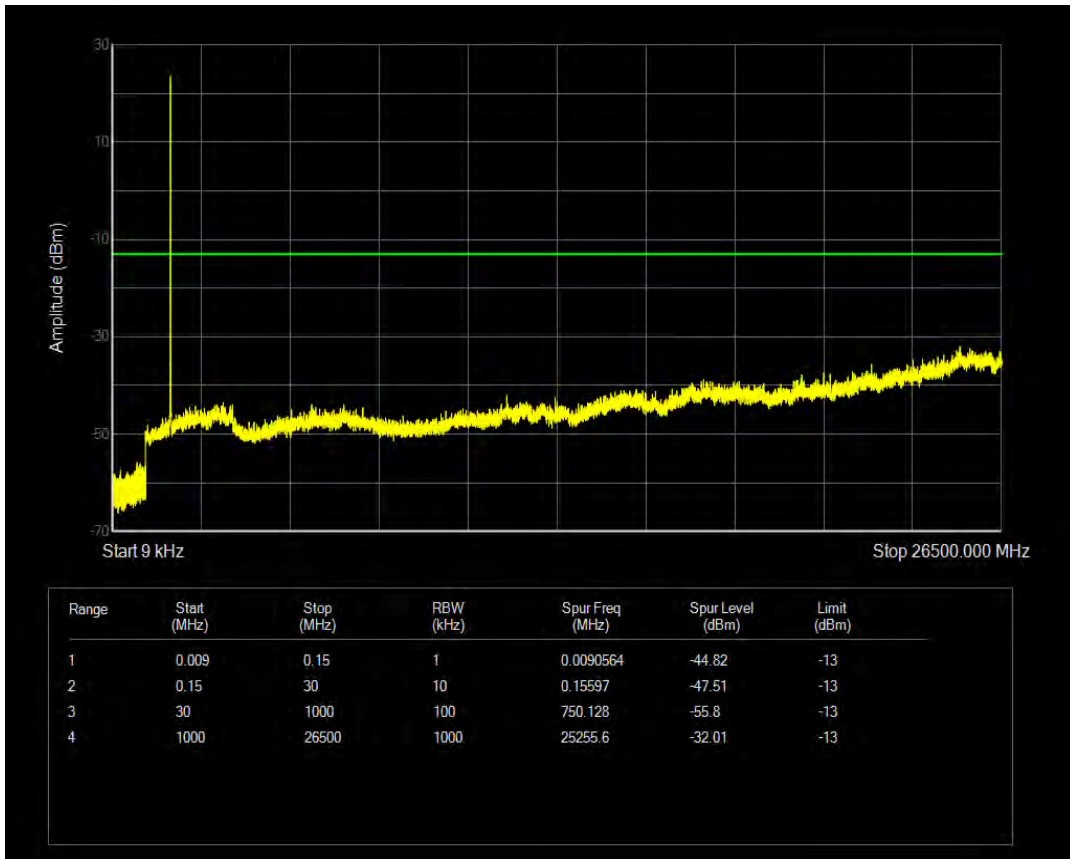

Band66 QPSK BW=3MHz Channel=132322 RB Size=15 Position=#0