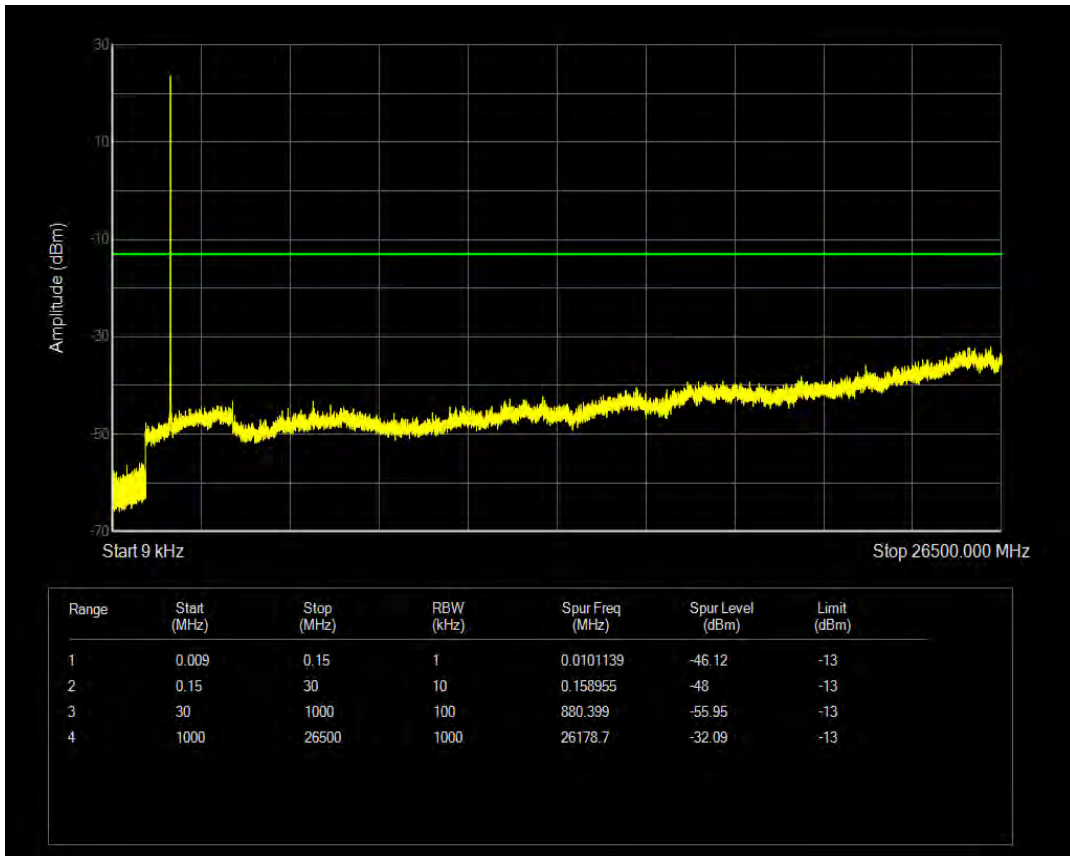

Band66 16QAM BW=3MHz Channel=132322 RB Size=15 Position=#0