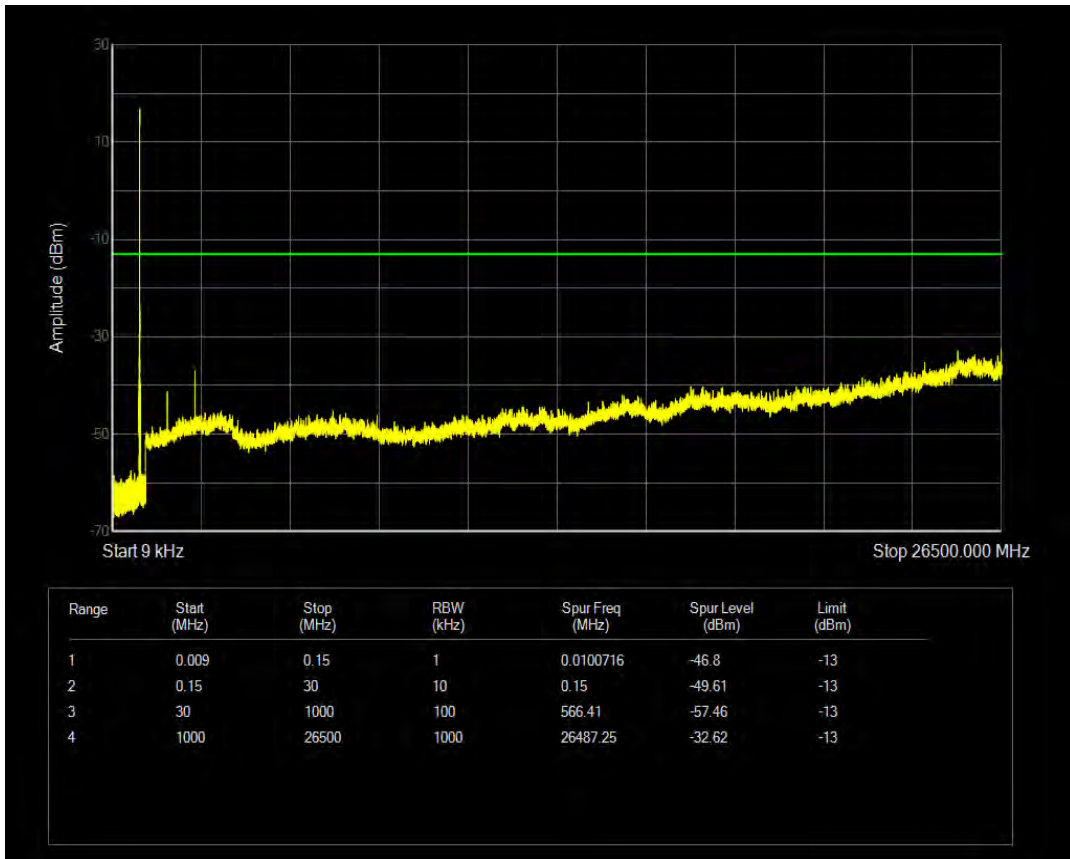

Band5 QPSK BW=1.4MHz Channel=20525 RB Size=6 Position=#0

Band5 16QAM BW=1.4MHz Channel=20525 RB Size=1 Position=#0

Band5 16QAM BW=1.4MHz Channel=20525 RB Size=6 Position=#0

Band5 QPSK BW=1.4MHz Channel=20643 RB Size=1 Position=#0

Band5 QPSK BW=1.4MHz Channel=20643 RB Size=6 Position=#0

Band5 16QAM BW=1.4MHz Channel=20643 RB Size=1 Position=#0

Band5 16QAM BW=1.4MHz Channel=20643 RB Size=6 Position=#0

Band5 QPSK BW=3MHz Channel=20415 RB Size=1 Position=#0

Band5 QPSK BW=3MHz Channel=20415 RB Size=15 Position=#0

Band5 16QAM BW=3MHz Channel=20415 RB Size=1 Position=#0

Band5 16QAM BW=3MHz Channel=20415 RB Size=15 Position=#0

Band5 QPSK BW=3MHz Channel=20525 RB Size=1 Position=#0