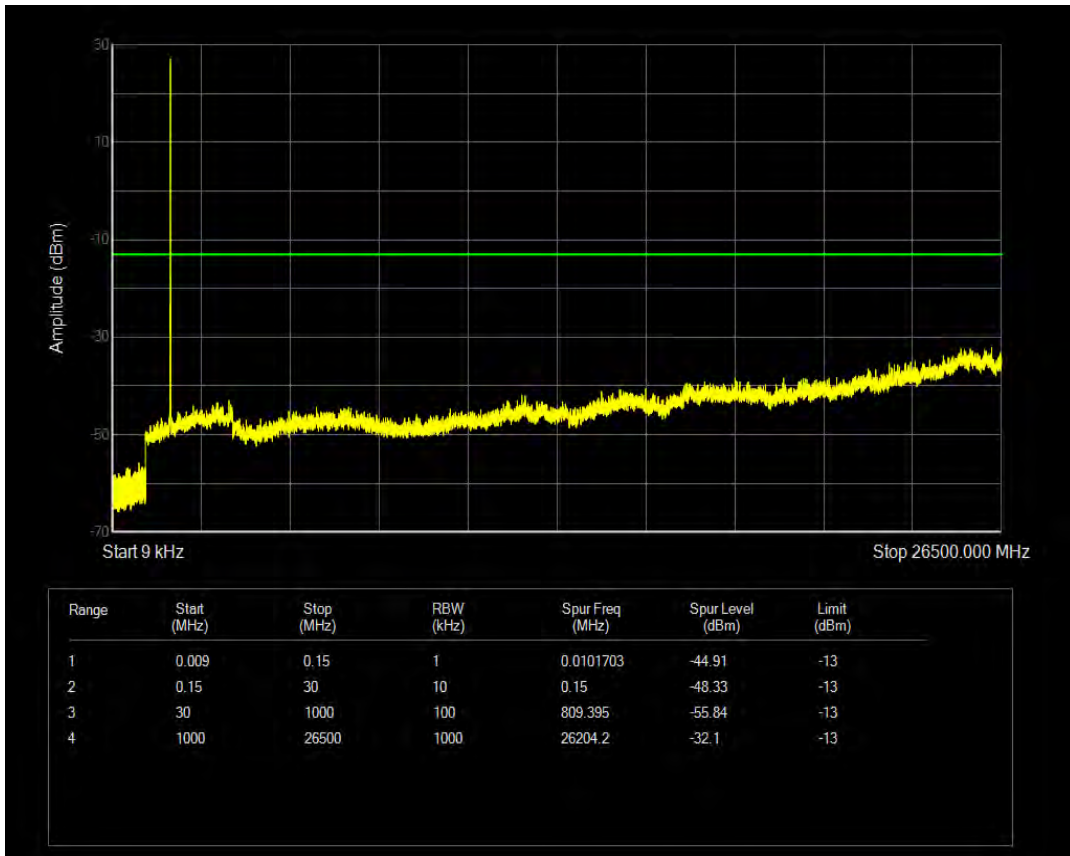

Band66 QPSK BW=5MHz Channel=131997 RB Size=25 Position=#0

Band66 16QAM BW=5MHz Channel=131997 RB Size=1 Position=#0

Band66 16QAM BW=5MHz Channel=131997 RB Size=25 Position=#0

Band66 QPSK BW=5MHz Channel=132322 RB Size=1 Position=#0