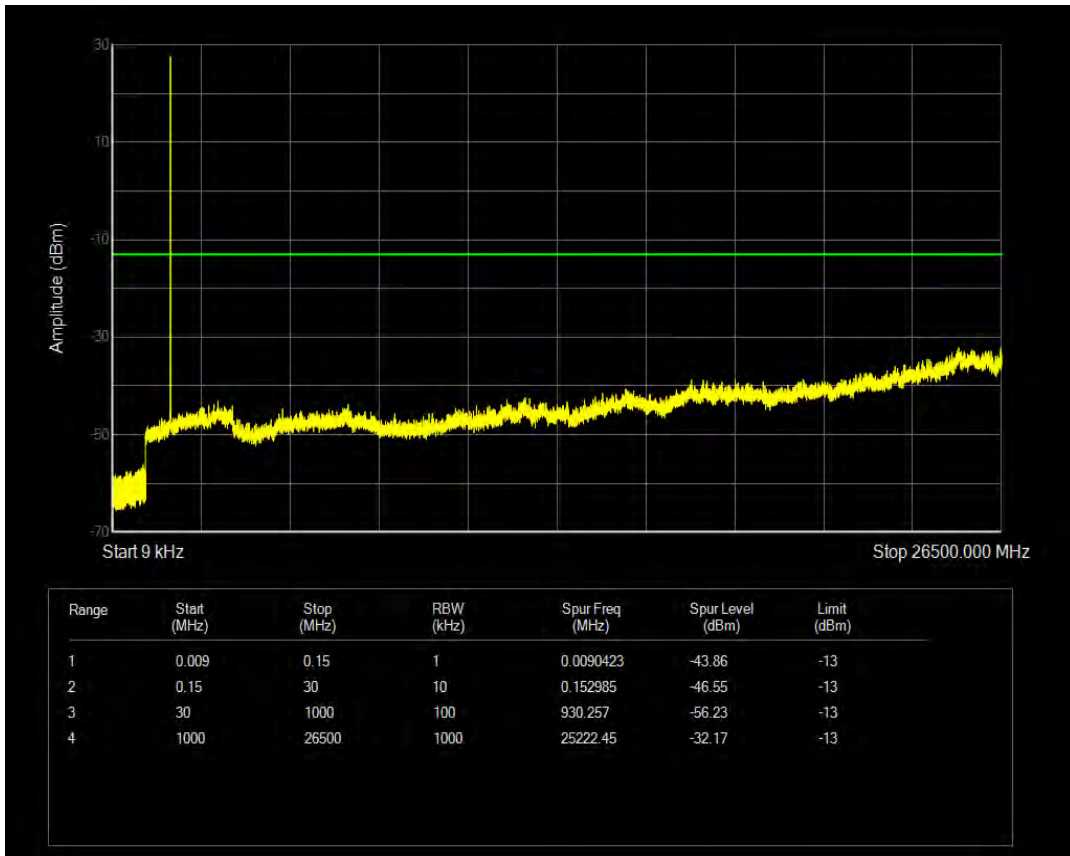

Band66 QPSK BW=1.4MHz Channel=131979 RB Size=6 Position=#0

Band66 16QAM BW=1.4MHz Channel=131979 RB Size=1 Position=#0

Band66 16QAM BW=1.4MHz Channel=131979 RB Size=6 Position=#0

Band66 QPSK BW=1.4MHz Channel=132322 RB Size=1 Position=#0