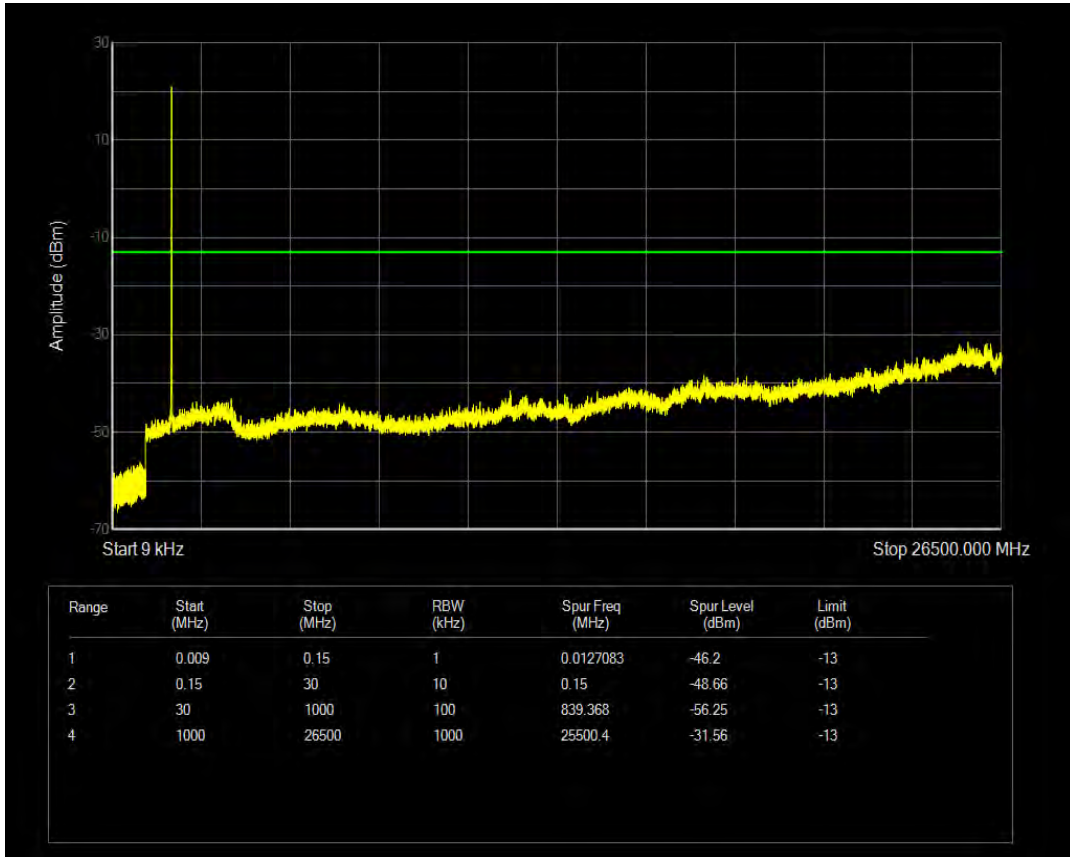

Band66 16QAM BW=5MHz Channel=132647 RB Size=25 Position=#0