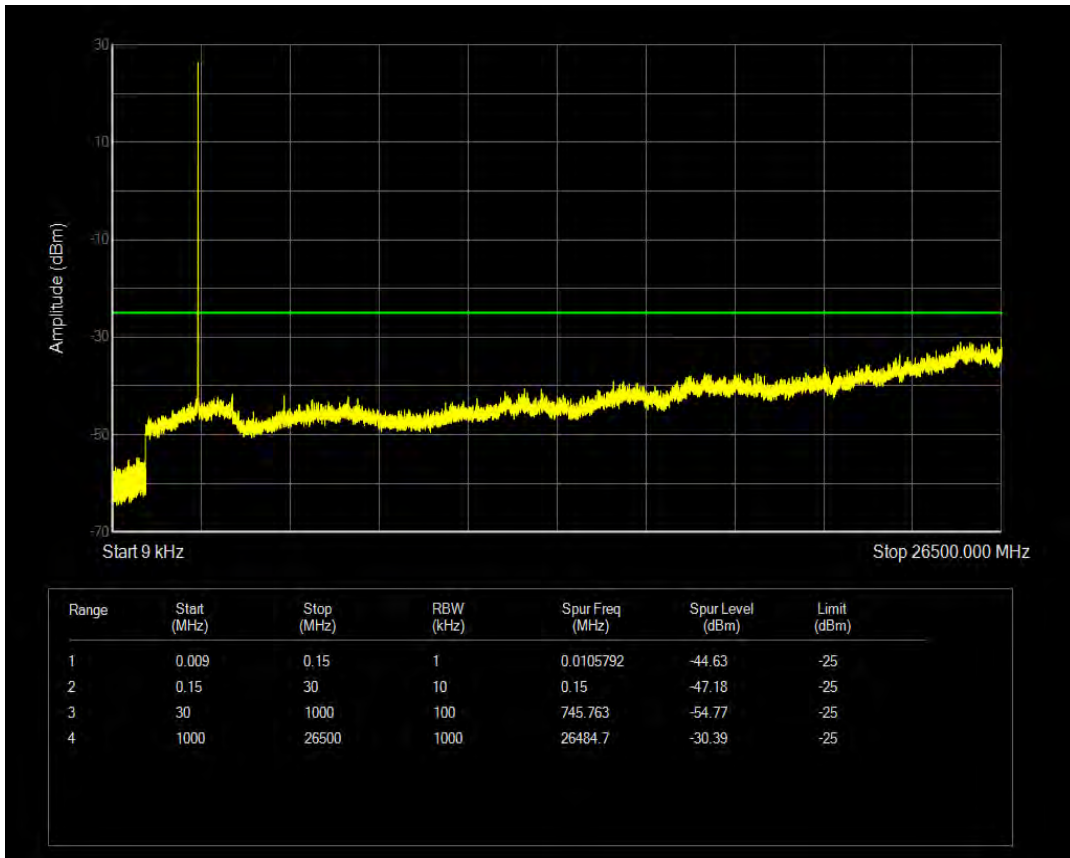

Band7 QPSK BW=5MHz Channel=21100 RB Size=25 Position=#0

Band7 16QAM BW=5MHz Channel=21100 RB Size=1 Position=#0

Band7 16QAM BW=5MHz Channel=21100 RB Size=25 Position=#0

Band7 QPSK BW=5MHz Channel=21425 RB Size=1 Position=#0