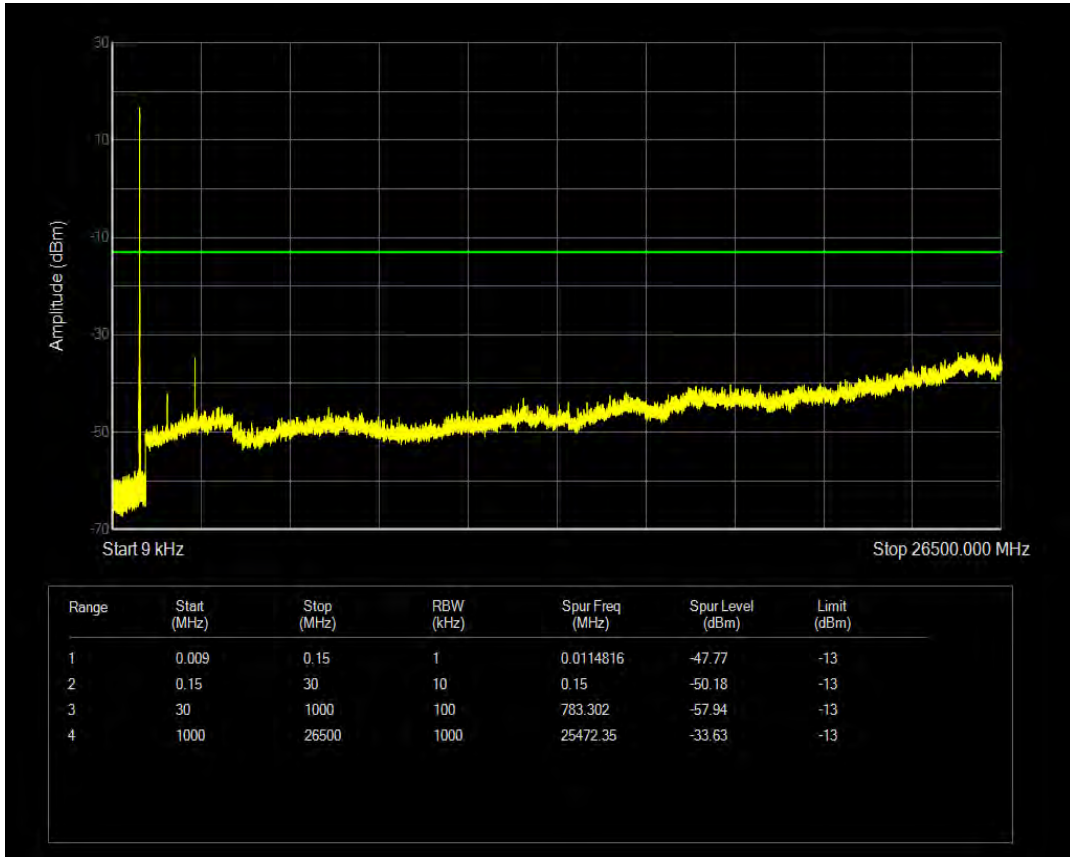

Band5 QPSK BW=1.4MHz Channel=20525 RB Size=6 Position=#0

Band5 16QAM BW=1.4MHz Channel=20525 RB Size=1 Position=#0

Band5 16QAM BW=1.4MHz Channel=20525 RB Size=6 Position=#0

Band5 QPSK BW=1.4MHz Channel=20643 RB Size=1 Position=#0

Band5 QPSK BW=1.4MHz Channel=20643 RB Size=6 Position=#0

Band5 16QAM BW=1.4MHz Channel=20643 RB Size=1 Position=#0

Band5 16QAM BW=1.4MHz Channel=20643 RB Size=6 Position=#0

Band5 QPSK BW=3MHz Channel=20415 RB Size=1 Position=#0

Band5 QPSK BW=3MHz Channel=20415 RB Size=15 Position=#0

Band5 16QAM BW=3MHz Channel=20415 RB Size=1 Position=#0

Band5 16QAM BW=3MHz Channel=20415 RB Size=15 Position=#0

Band5 QPSK BW=3MHz Channel=20525 RB Size=1 Position=#0