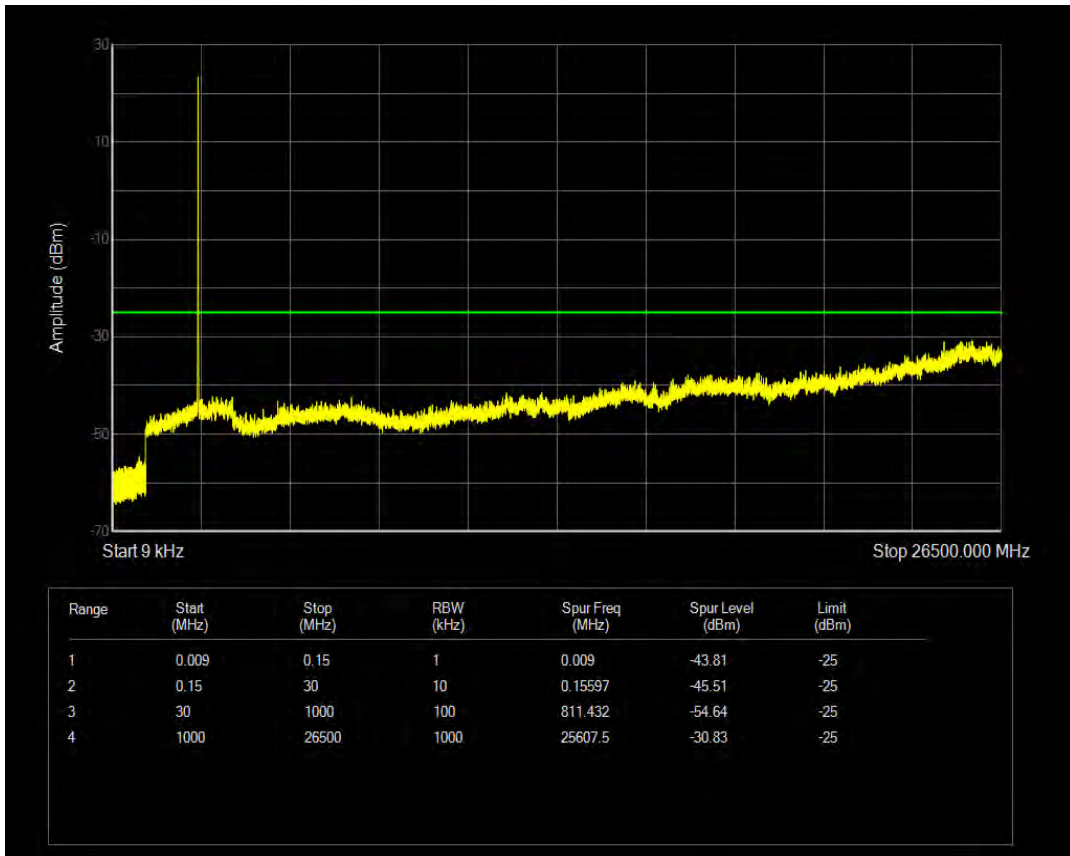

Band7 QPSK BW=5MHz Channel=21100 RB Size=25 Position=#0

Band7 16QAM BW=5MHz Channel=21100 RB Size=1 Position=#0

Band7 16QAM BW=5MHz Channel=21100 RB Size=25 Position=#0

Band7 QPSK BW=5MHz Channel=21425 RB Size=1 Position=#0

Band7 QPSK BW=5MHz Channel=21425 RB Size=25 Position=#0

Band7 16QAM BW=5MHz Channel=21425 RB Size=1 Position=#0

Band7 16QAM BW=5MHz Channel=21425 RB Size=25 Position=#0

Band7 QPSK BW=10MHz Channel=20800 RB Size=1 Position=#0