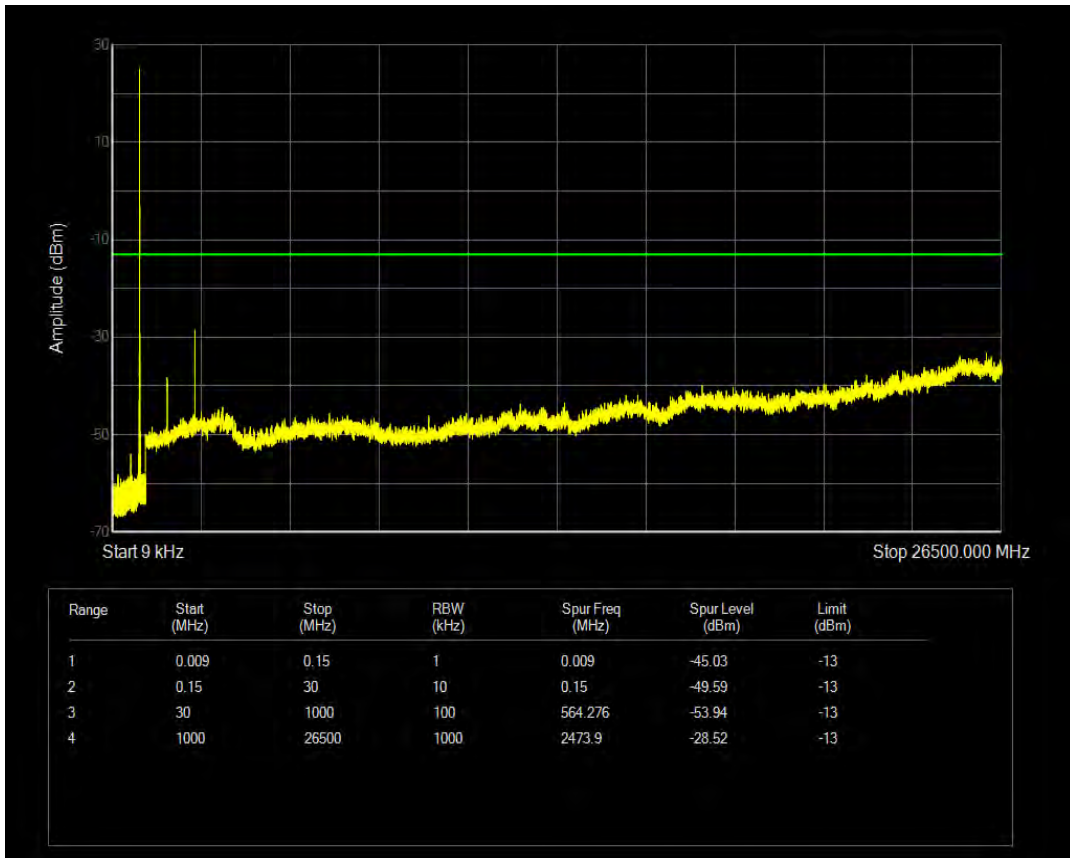

Band5 QPSK BW=1.4MHz Channel=20525 RB Size=6 Position=#0

Band5 16QAM BW=1.4MHz Channel=20525 RB Size=1 Position=#0

Band5 16QAM BW=1.4MHz Channel=20525 RB Size=6 Position=#0

Band5 QPSK BW=1.4MHz Channel=20643 RB Size=1 Position=#0

Band5 QPSK BW=1.4MHz Channel=20643 RB Size=6 Position=#0

Band5 16QAM BW=1.4MHz Channel=20643 RB Size=1 Position=#0

Band5 16QAM BW=1.4MHz Channel=20643 RB Size=6 Position=#0

Band5 QPSK BW=3MHz Channel=20415 RB Size=1 Position=#0

Band5 QPSK BW=3MHz Channel=20415 RB Size=15 Position=#0

Band5 16QAM BW=3MHz Channel=20415 RB Size=1 Position=#0

Band5 16QAM BW=3MHz Channel=20415 RB Size=15 Position=#0

Band5 QPSK BW=3MHz Channel=20525 RB Size=1 Position=#0