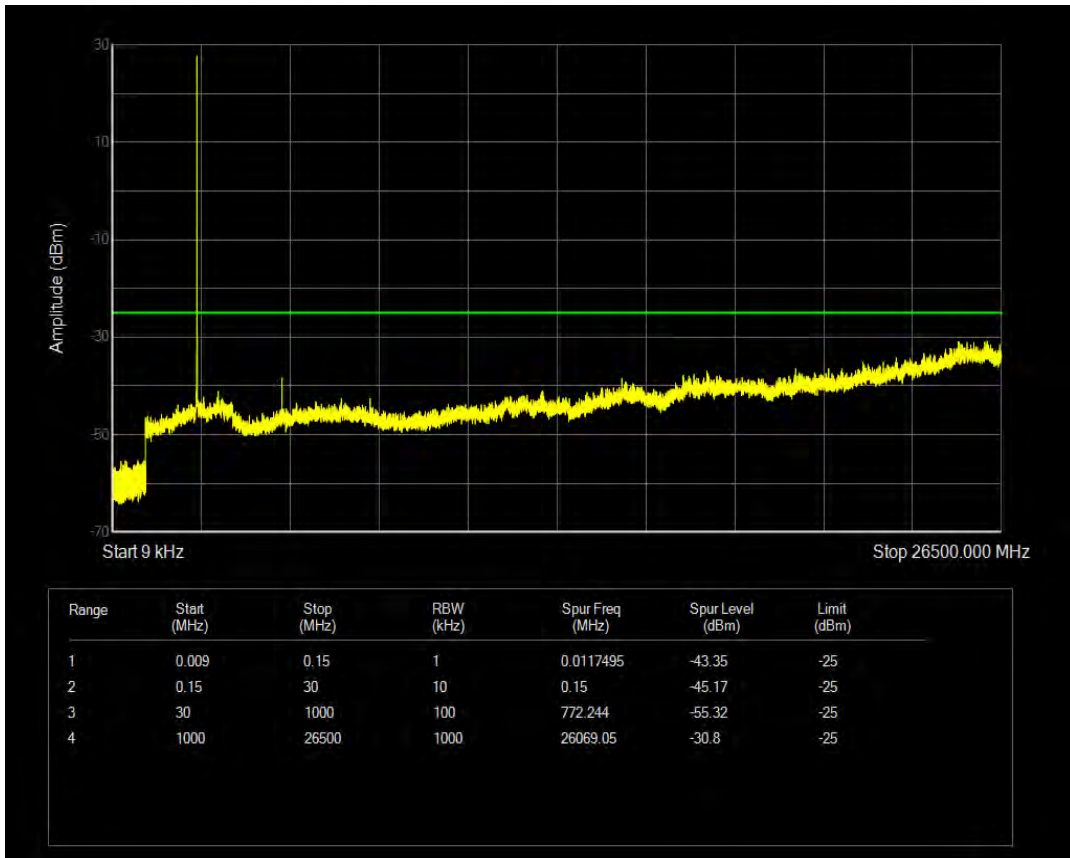

Band7 QPSK BW=5MHz Channel=20775 RB Size=25 Position=#0

Band7 16QAM BW=5MHz Channel=20775 RB Size=1 Position=#0

Band7 16QAM BW=5MHz Channel=20775 RB Size=25 Position=#0

Band7 QPSK BW=5MHz Channel=21100 RB Size=1 Position=#0

Band7 QPSK BW=5MHz Channel=21100 RB Size=25 Position=#0

Band7 16QAM BW=5MHz Channel=21100 RB Size=1 Position=#0

Band7 16QAM BW=5MHz Channel=21100 RB Size=25 Position=#0

Band7 QPSK BW=5MHz Channel=21425 RB Size=1 Position=#0