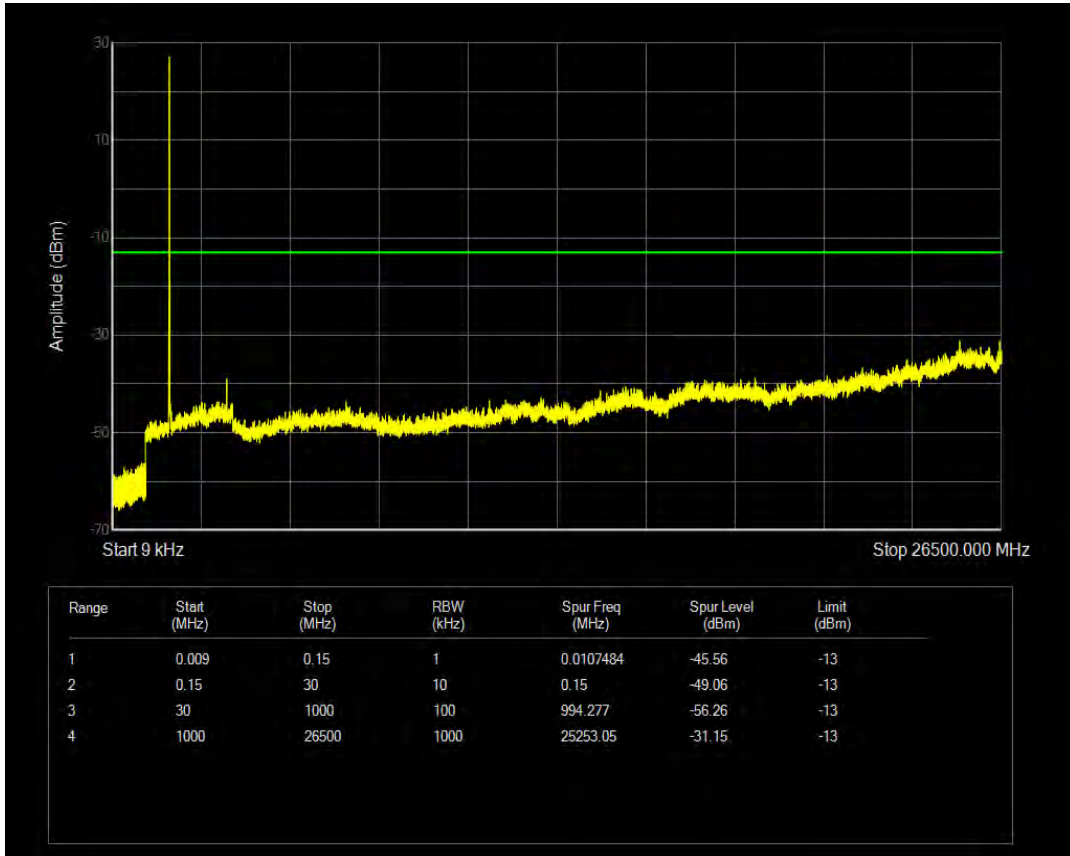

Band66 QPSK BW=5MHz Channel=132647 RB Size=25 Position=#0

Band66 16QAM BW=5MHz Channel=132647 RB Size=1 Position=#0

Band66 16QAM BW=5MHz Channel=132647 RB Size=25 Position=#0

Band66 QPSK BW=10MHz Channel=132022 RB Size=1 Position=#0