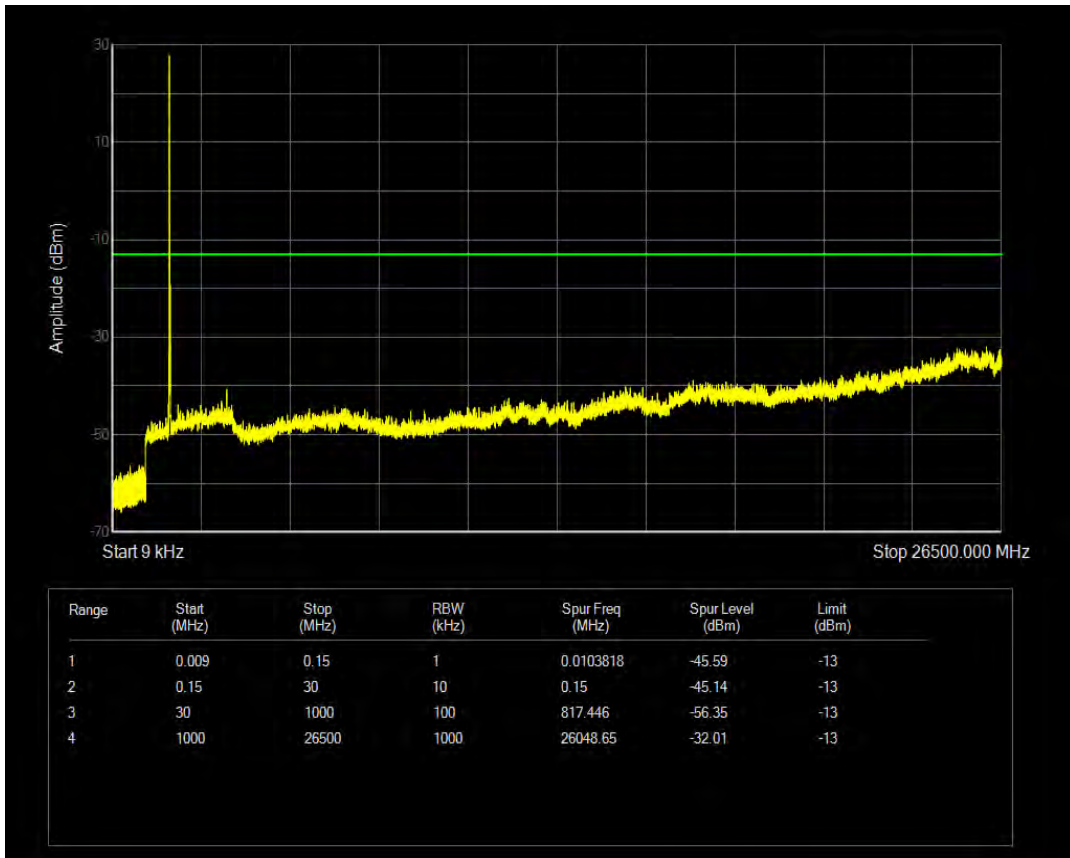

Band66 16QAM BW=15MHz Channel=132047 RB Size=1 Position=#0