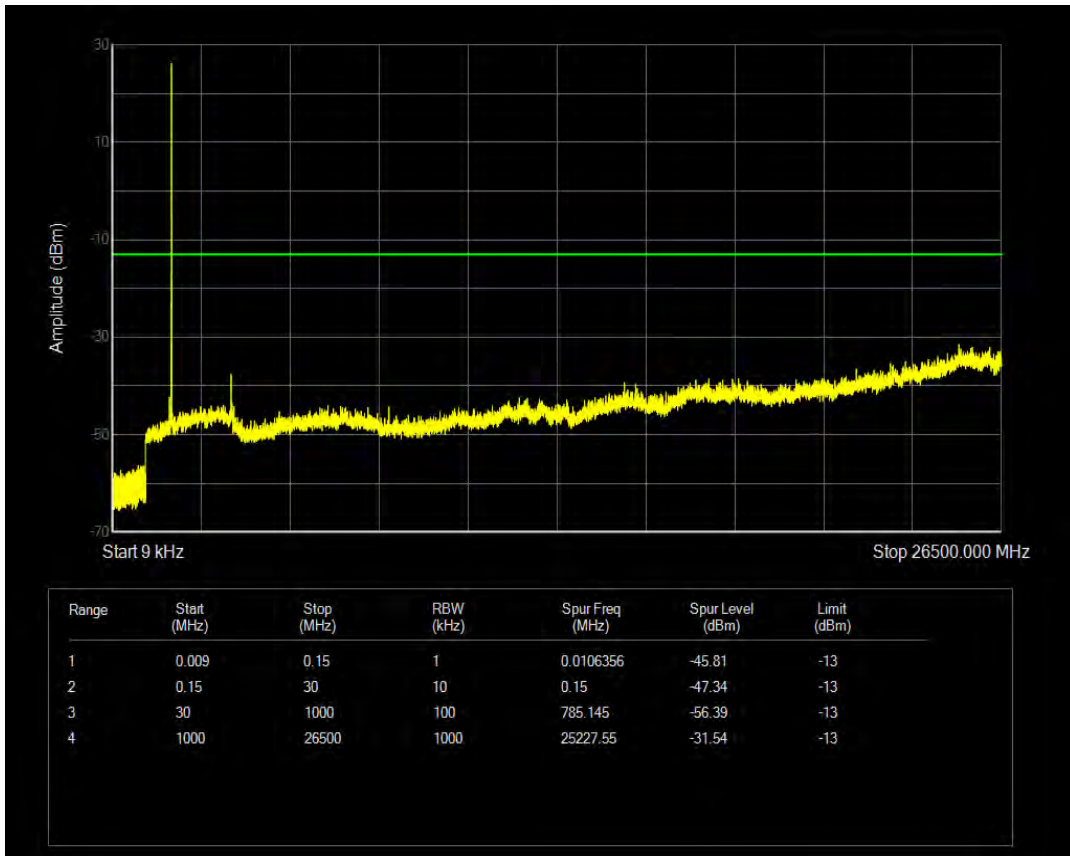

Band66 QPSK BW=5MHz Channel=132322 RB Size=25 Position=#0

Band66 16QAM BW=5MHz Channel=132322 RB Size=1 Position=#0

Band66 16QAM BW=5MHz Channel=132322 RB Size=25 Position=#0

Band66 QPSK BW=5MHz Channel=132647 RB Size=1 Position=#0