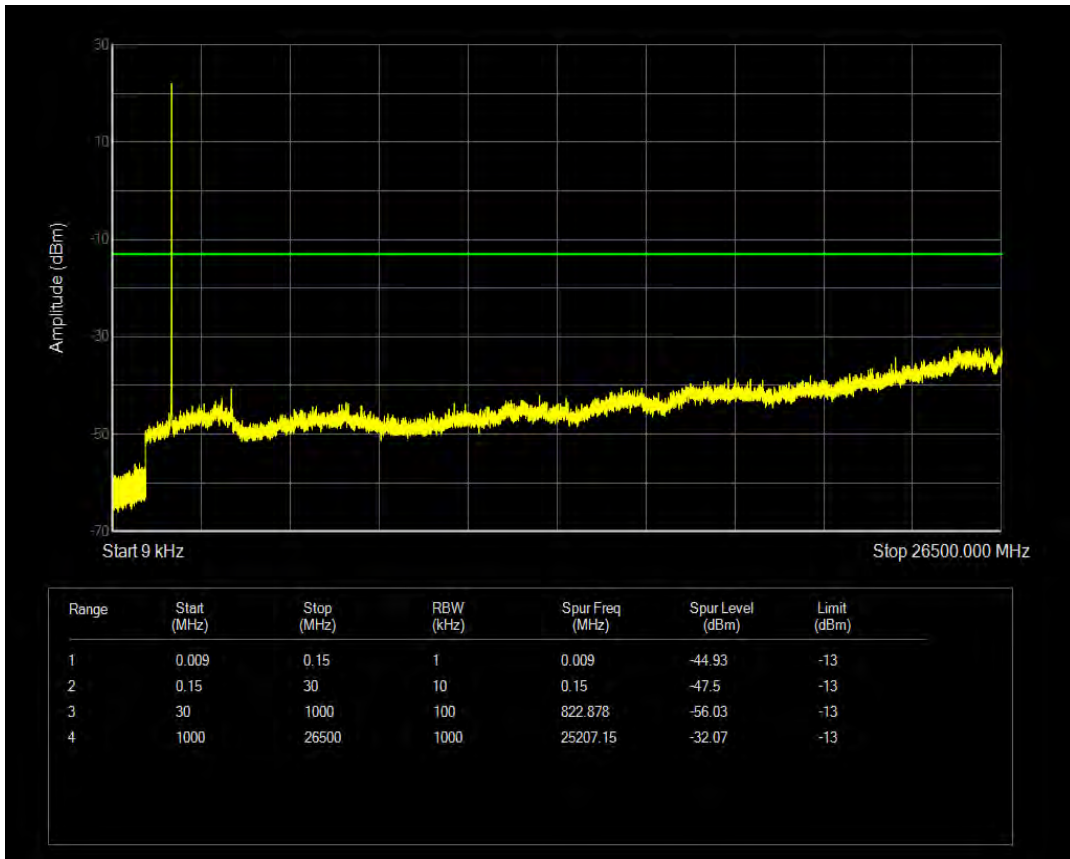

Band66 QPSK BW=3MHz Channel=132657 RB Size=15 Position=#0