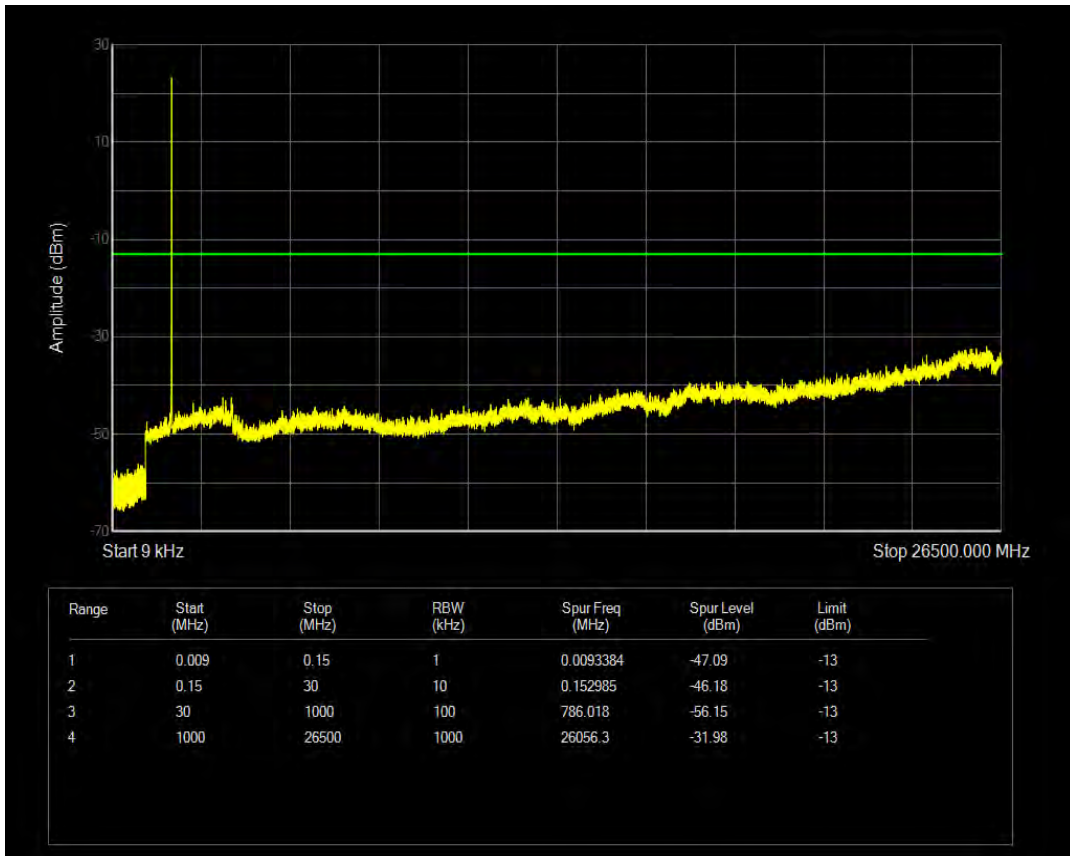

Band66 16QAM BW=3MHz Channel=132657 RB Size=15 Position=#0