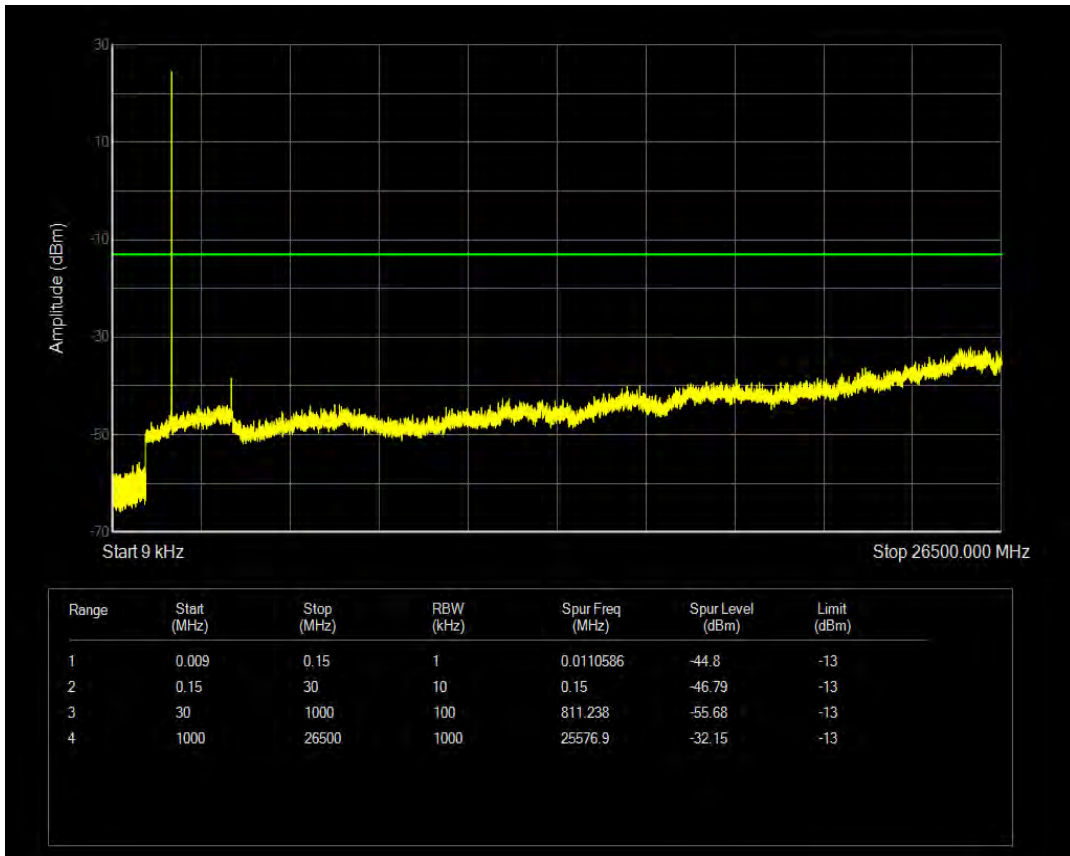

Band66 QPSK BW=1.4MHz Channel=132322 RB Size=6 Position=#0

Band66 16QAM BW=1.4MHz Channel=132322 RB Size=1 Position=#0

Band66 16QAM BW=1.4MHz Channel=132322 RB Size=6 Position=#0

Band66 QPSK BW=1.4MHz Channel=132665 RB Size=1 Position=#0