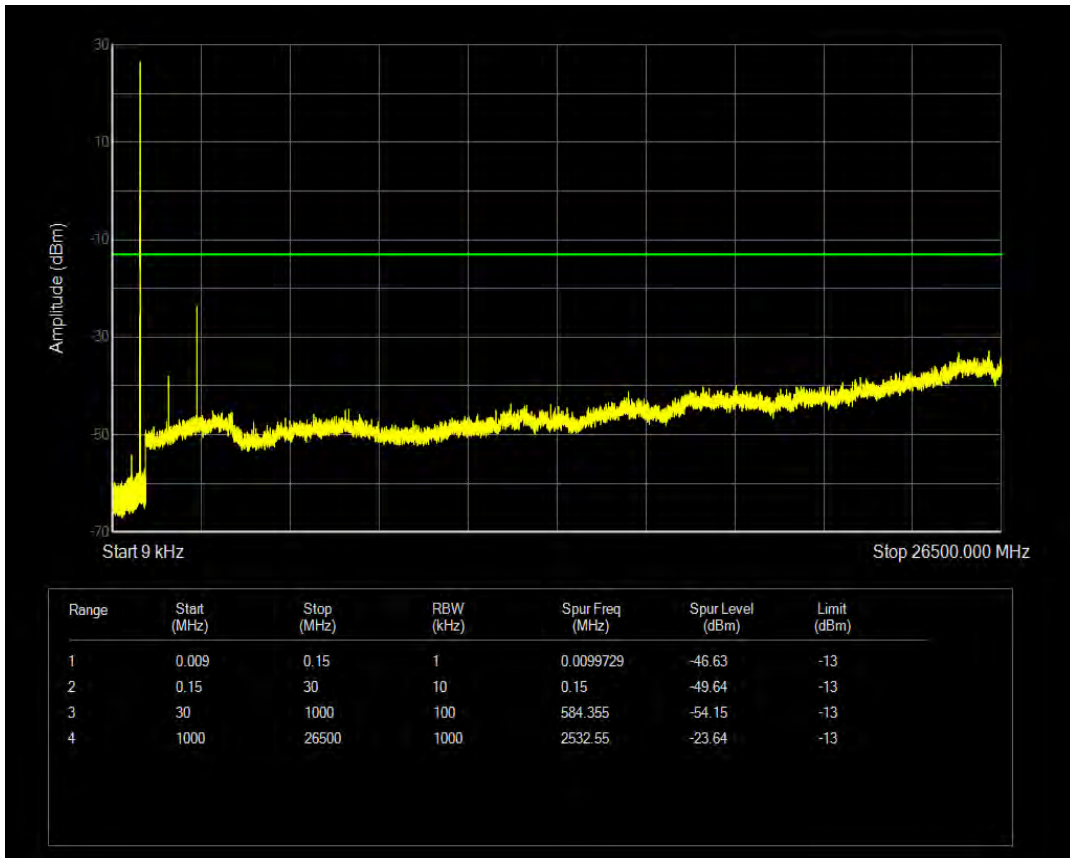

Band5 QPSK BW=5MHz Channel=20525 RB Size=25 Position=#0

Band5 16QAM BW=5MHz Channel=20525 RB Size=1 Position=#0

Band5 16QAM BW=5MHz Channel=20525 RB Size=25 Position=#0

Band5 QPSK BW=5MHz Channel=20625 RB Size=1 Position=#0

Band5 QPSK BW=5MHz Channel=20625 RB Size=25 Position=#0

Band5 16QAM BW=5MHz Channel=20625 RB Size=1 Position=#0

Band5 16QAM BW=5MHz Channel=20625 RB Size=25 Position=#0

Band5 QPSK BW=10MHz Channel=20450 RB Size=1 Position=#0