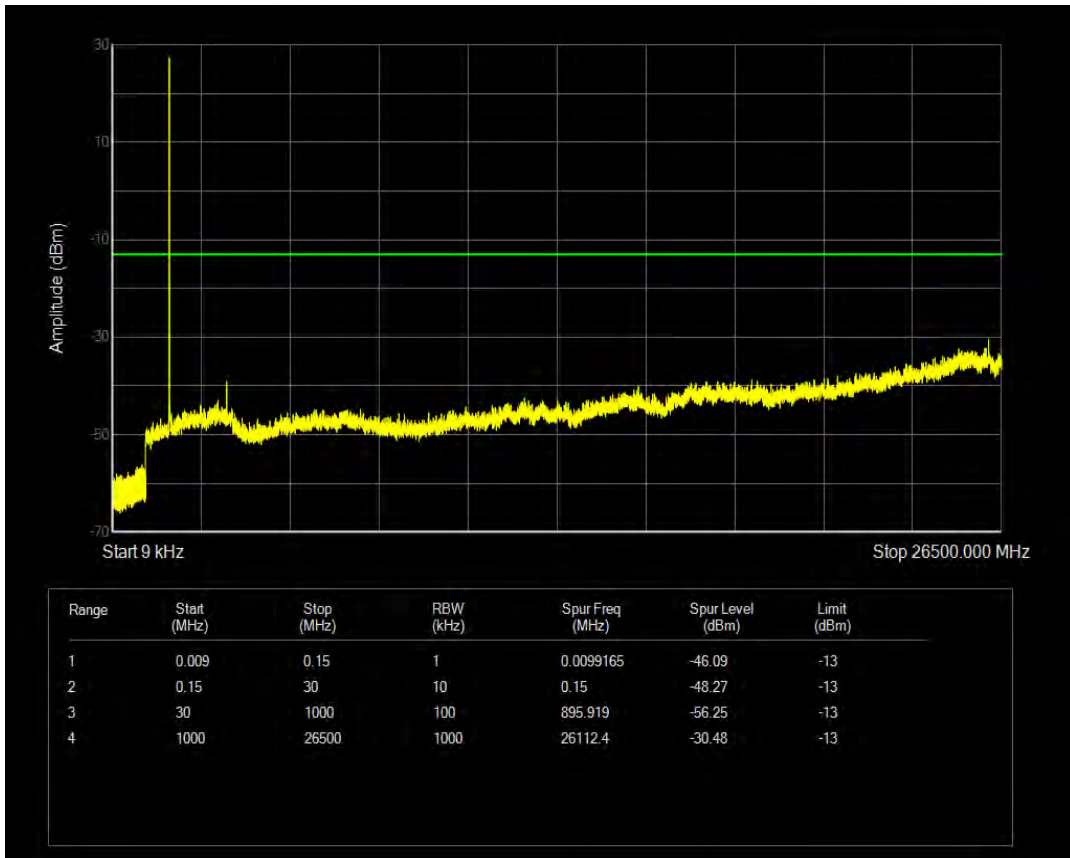

Band66 16QAM BW=3MHz Channel=131987 RB Size=1 Position=#0