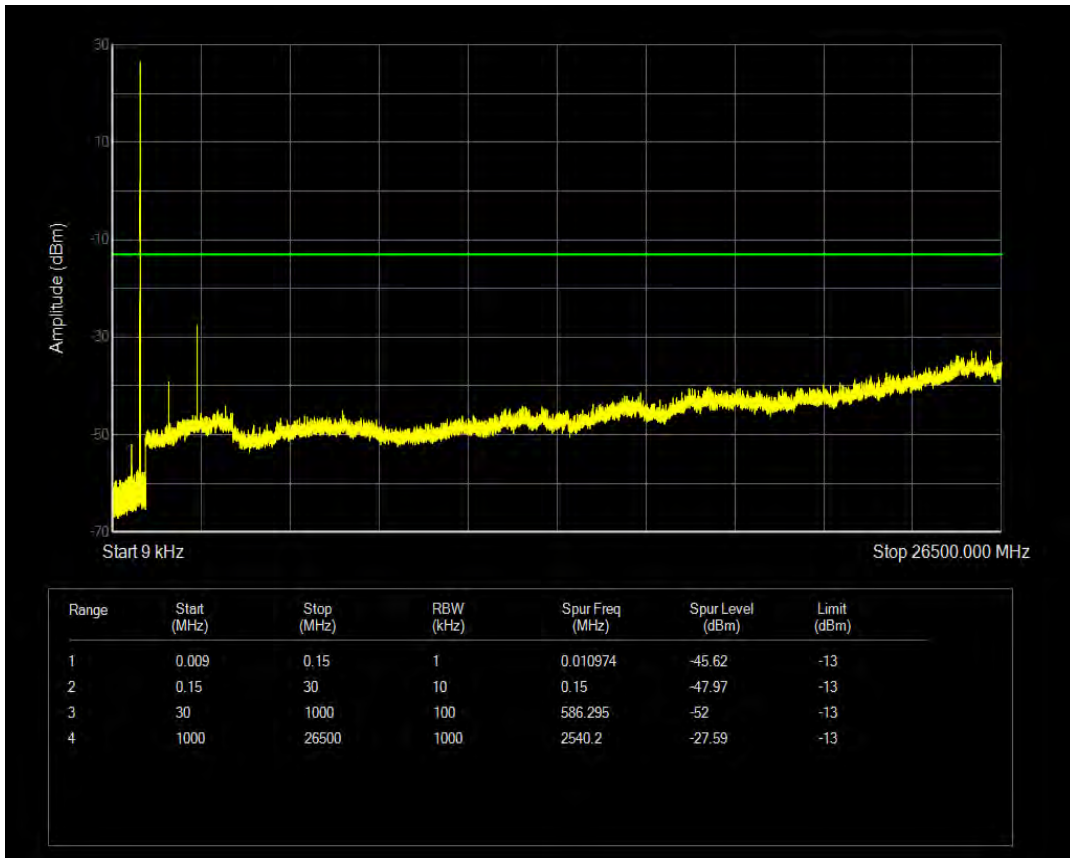

Band5 16QAM BW=3MHz Channel=20635 RB Size=1 Position=#0