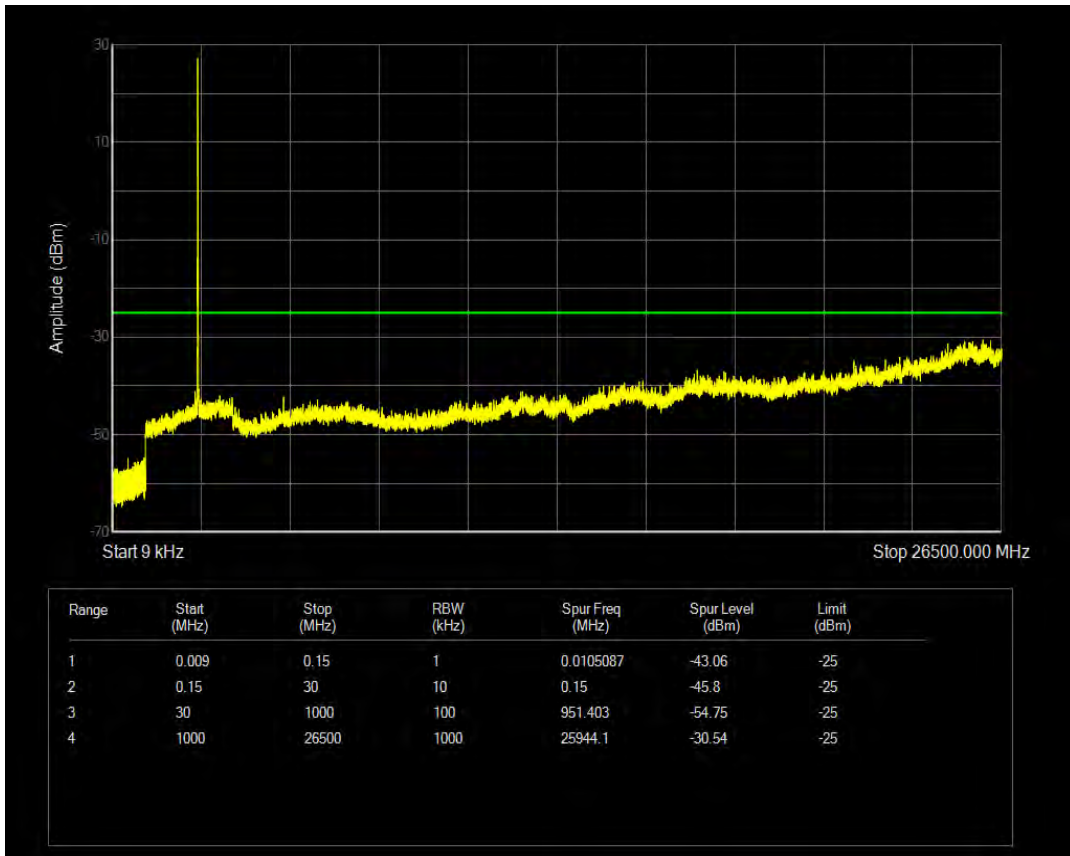

Band7 16QAM BW=15MHz Channel=21375 RB Size=1 Position=#0