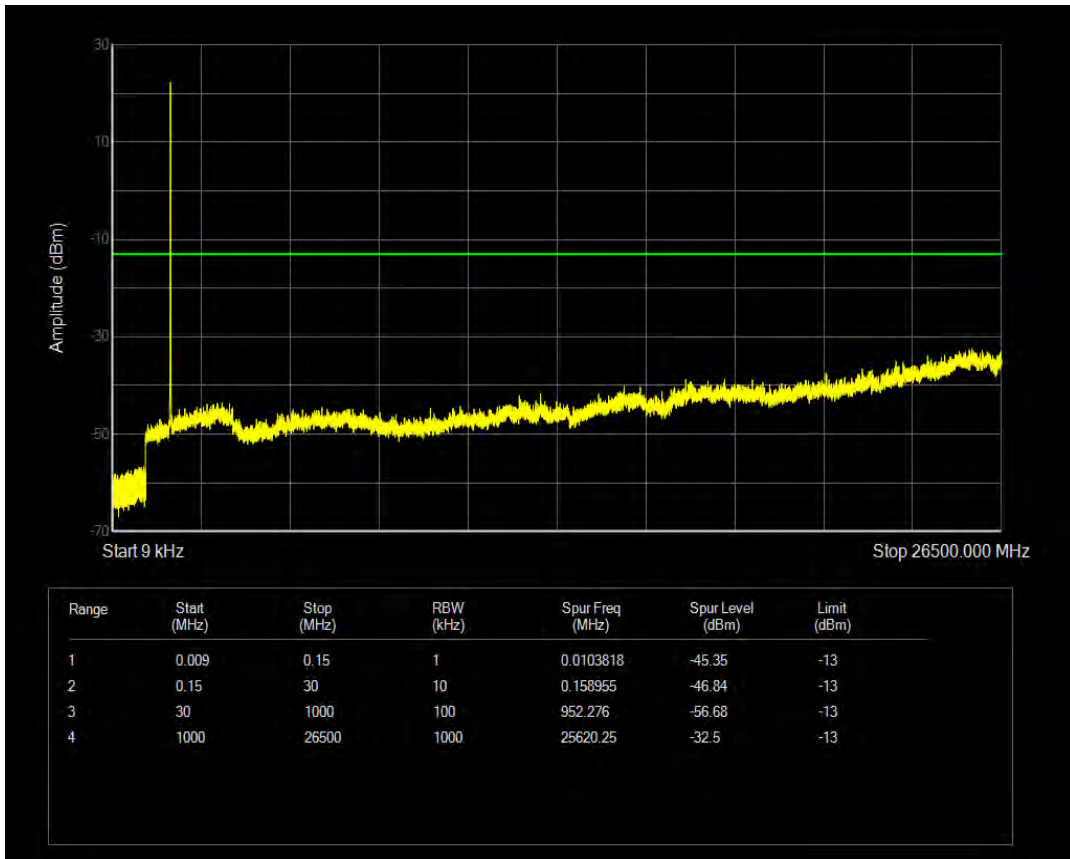

Band66 QPSK BW=5MHz Channel=132322 RB Size=25 Position=#0