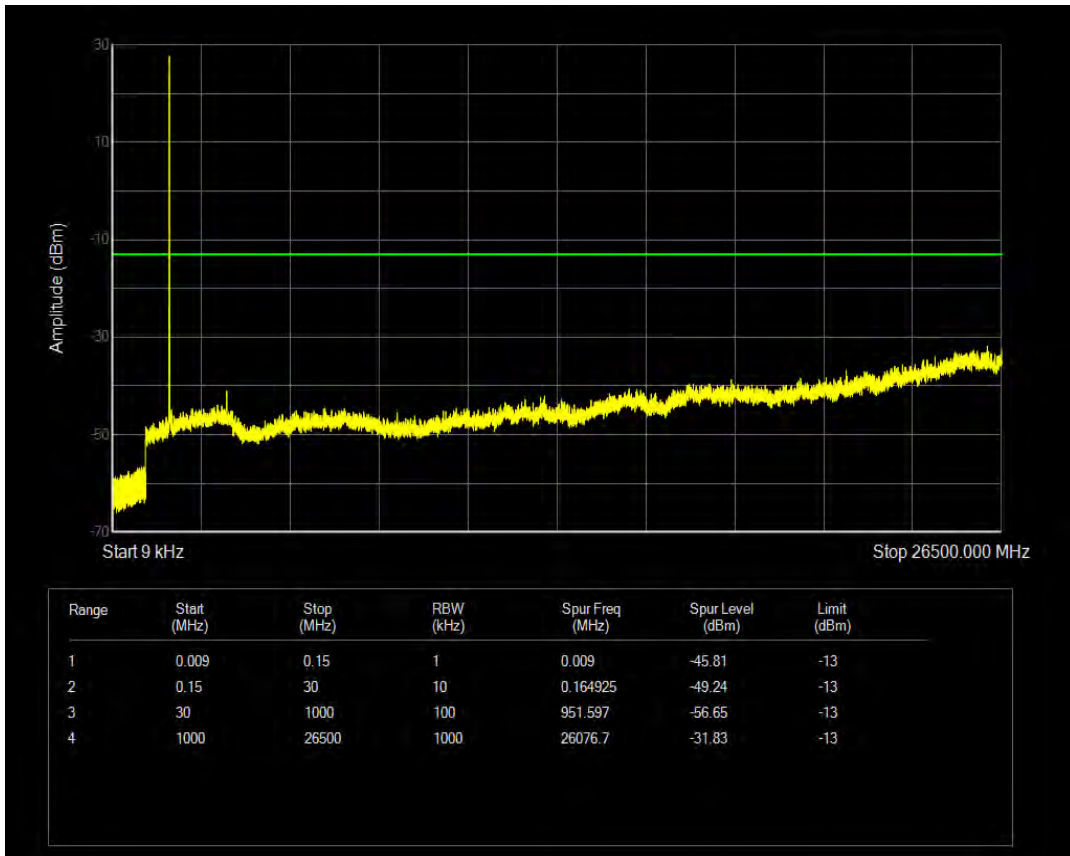

Band66 QPSK BW=3MHz Channel=132657 RB Size=15 Position=#0

Band66 16QAM BW=3MHz Channel=132657 RB Size=1 Position=#0

Band66 16QAM BW=3MHz Channel=132657 RB Size=15 Position=#0

Band66 QPSK BW=5MHz Channel=131997 RB Size=1 Position=#0