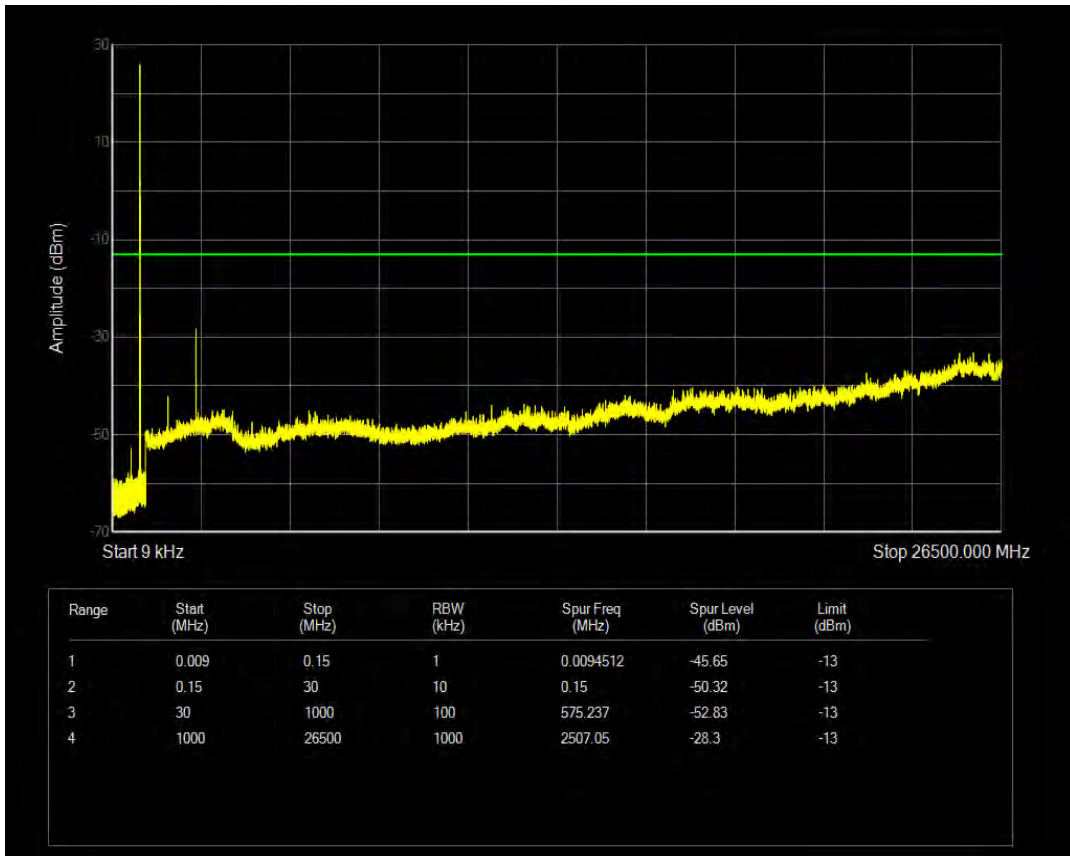

Band5 16QAM BW=3MHz Channel=20525 RB Size=1 Position=#0