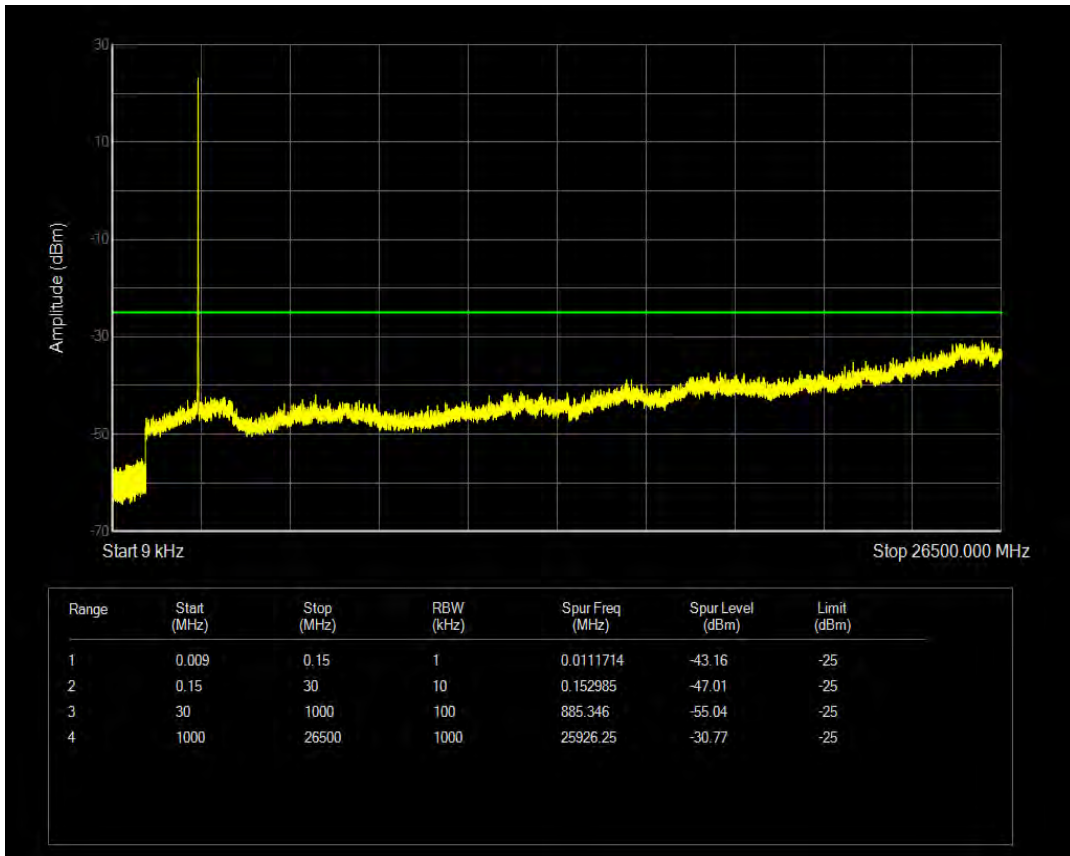

Band7 16QAM BW=5MHz Channel=21425 RB Size=25 Position=#0