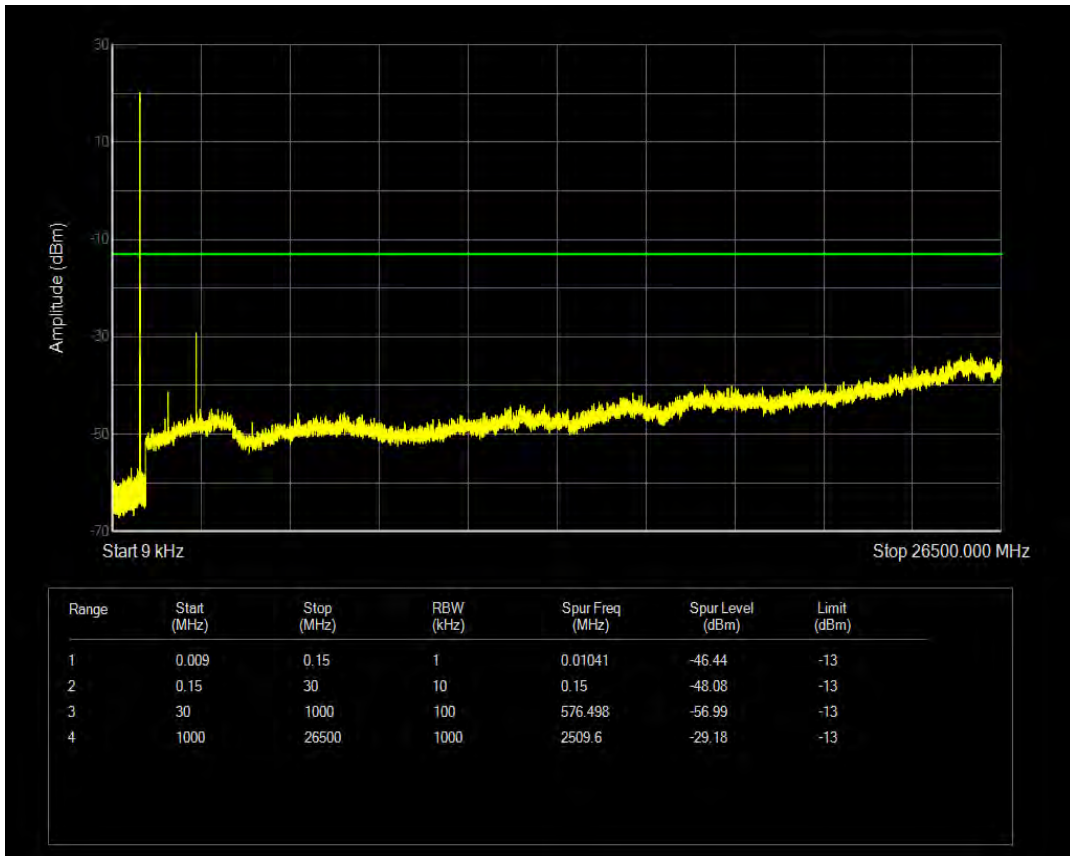

Band5 QPSK BW=1.4MHz Channel=20407 RB Size=6 Position=#0

Band5 16QAM BW=1.4MHz Channel=20407 RB Size=1 Position=#0

Band5 16QAM BW=1.4MHz Channel=20407 RB Size=6 Position=#0

Band5 QPSK BW=1.4MHz Channel=20525 RB Size=1 Position=#0

Band5 QPSK BW=1.4MHz Channel=20525 RB Size=6 Position=#0

Band5 16QAM BW=1.4MHz Channel=20525 RB Size=1 Position=#0

Band5 16QAM BW=1.4MHz Channel=20525 RB Size=6 Position=#0

Band5 QPSK BW=1.4MHz Channel=20643 RB Size=1 Position=#0