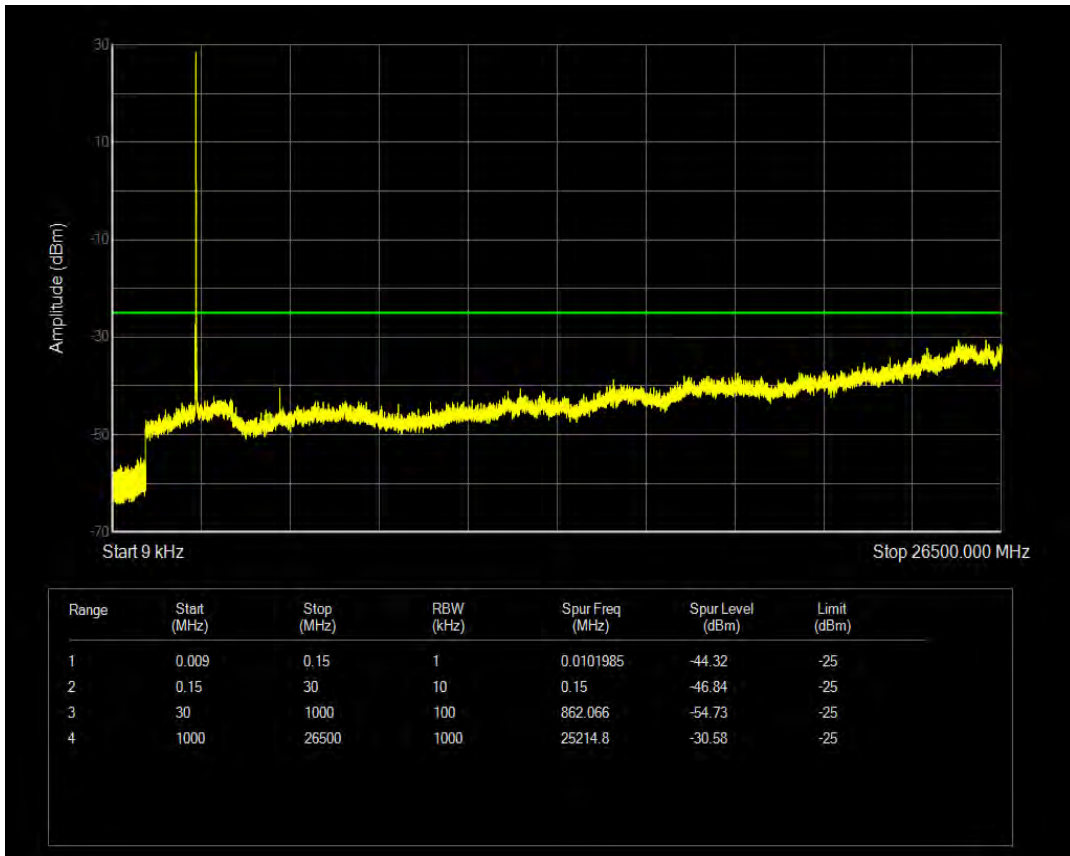

Band7 16QAM BW=15MHz Channel=20825 RB Size=1 Position=#0