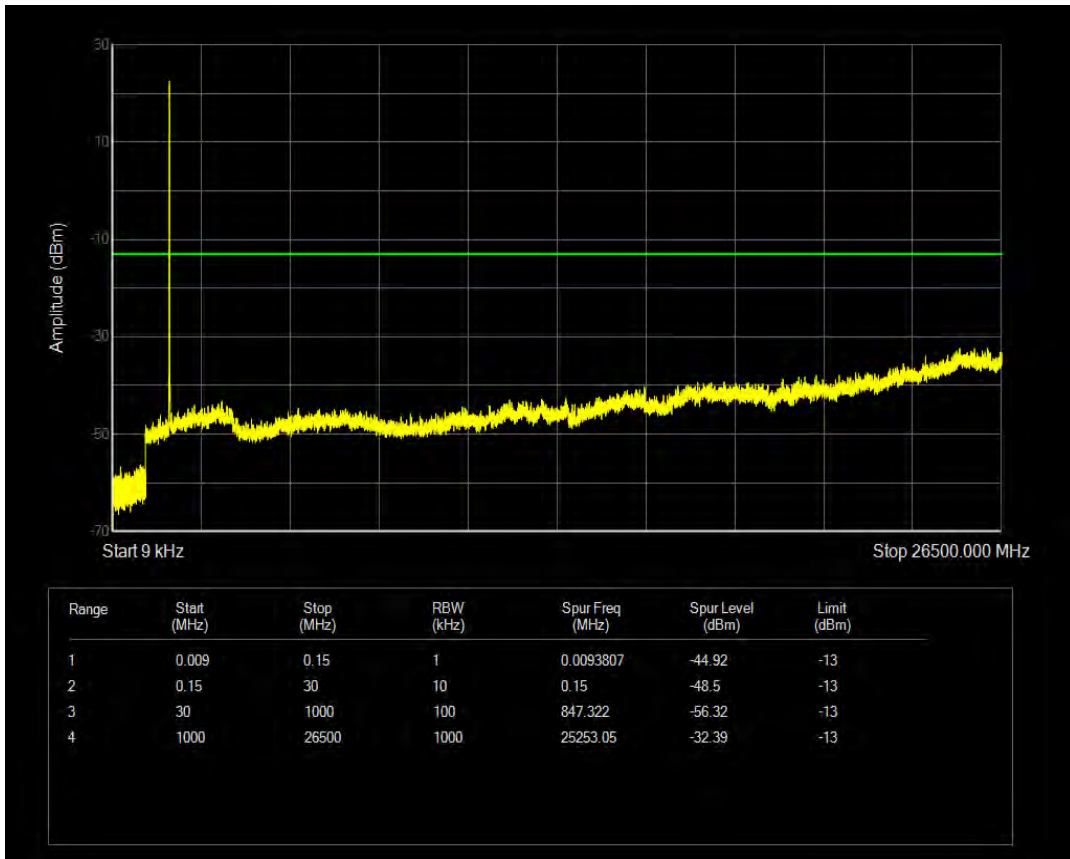

Band66 QPSK BW=5MHz Channel=131997 RB Size=25 Position=#0