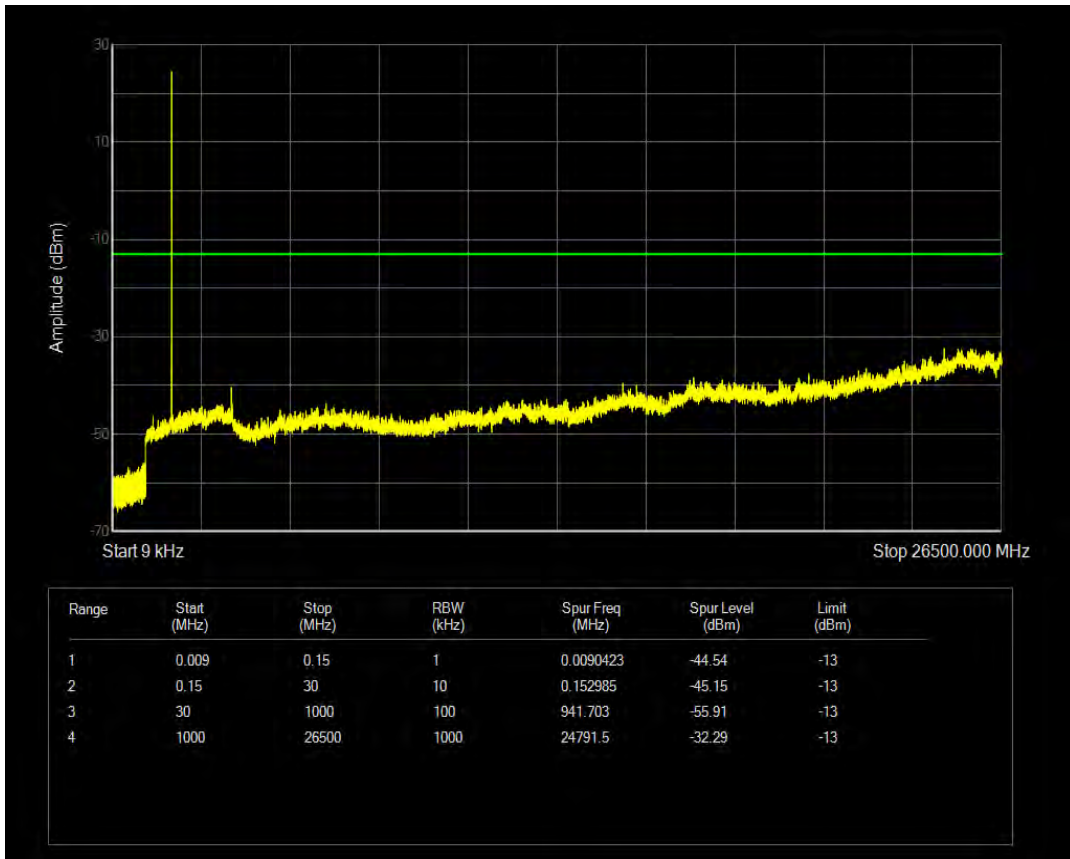

Band66 QPSK BW=1.4MHz Channel=132665 RB Size=6 Position=#0