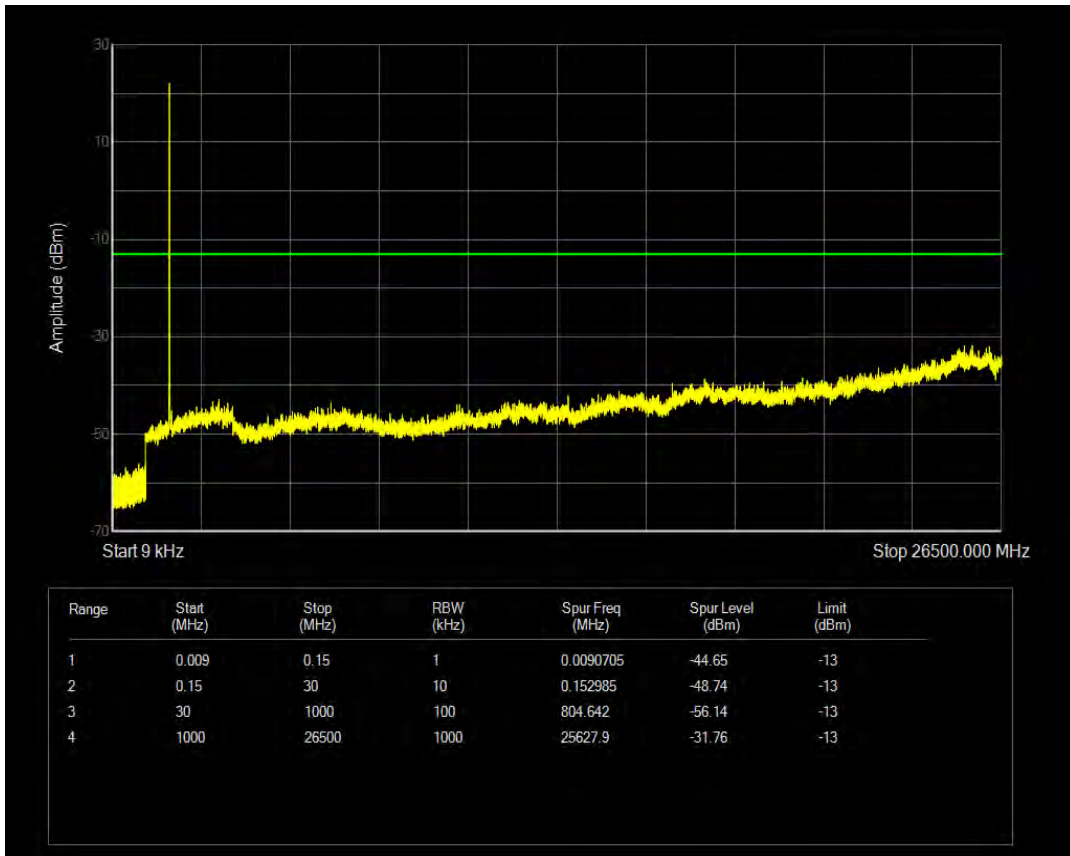

Band66 16QAM BW=5MHz Channel=131997 RB Size=25 Position=#0