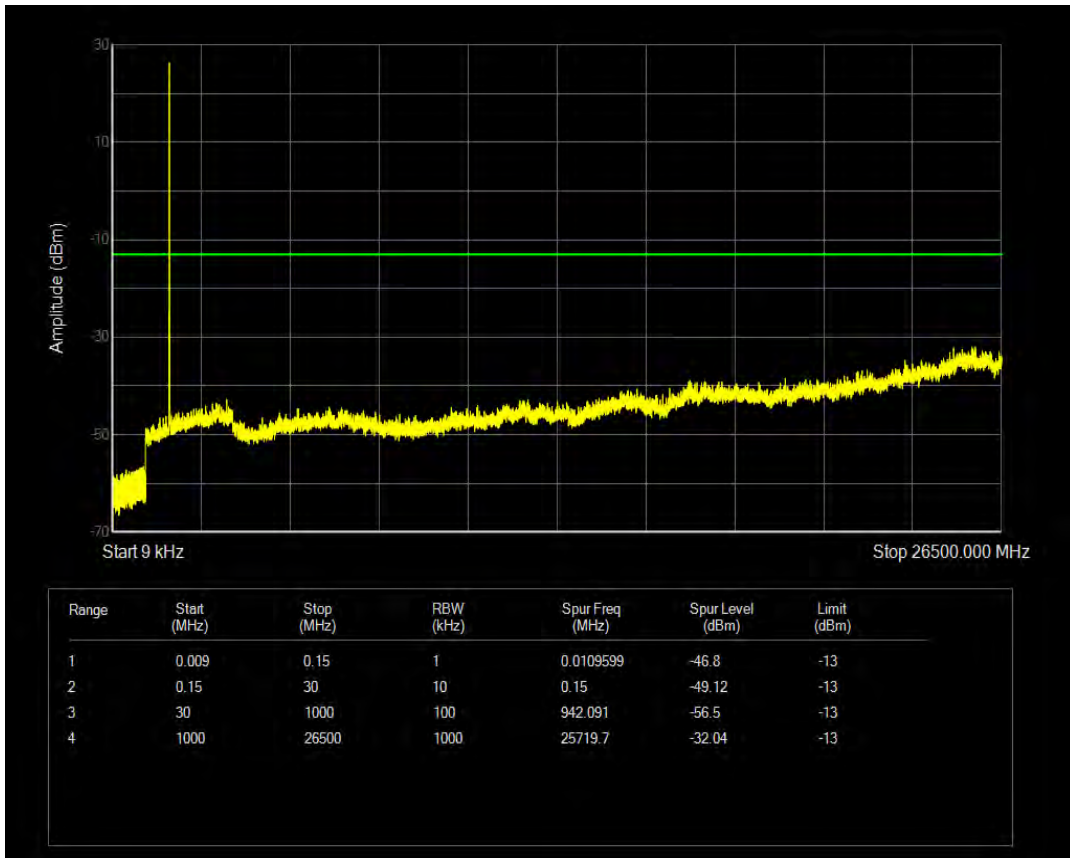

Band66 16QAM BW=5MHz Channel=131997 RB Size=1 Position=#0