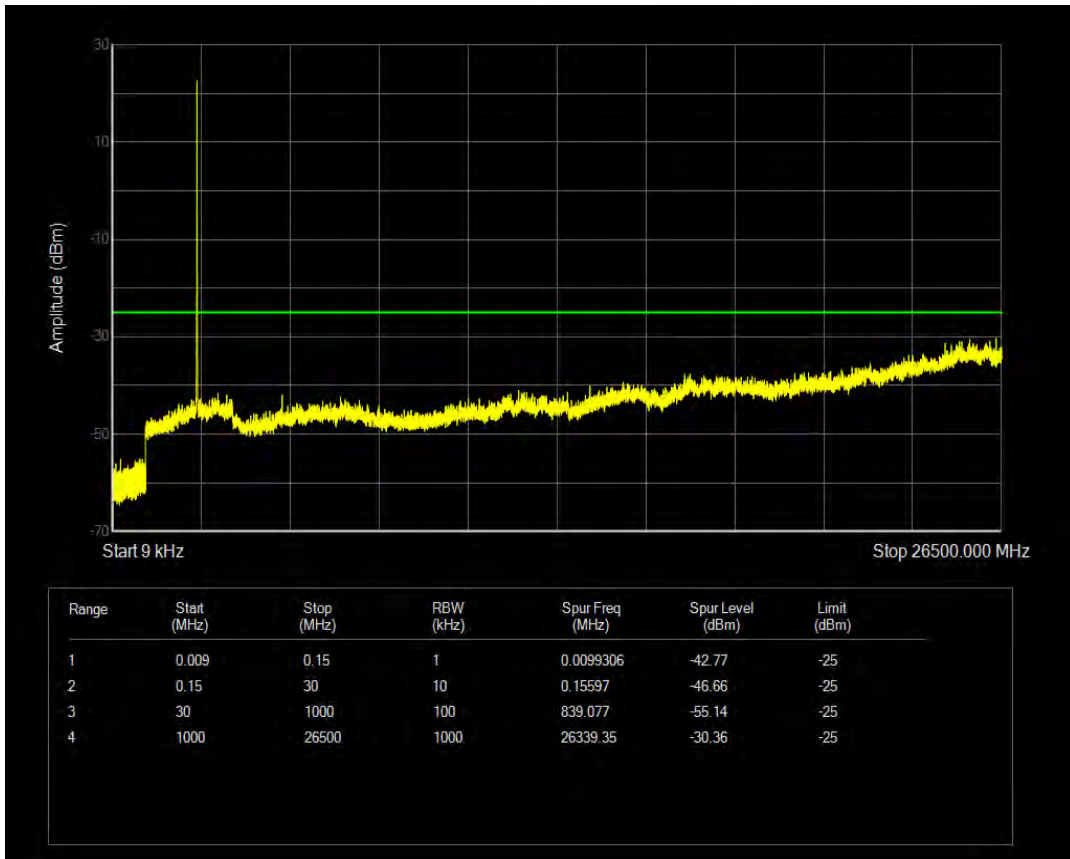

Band7 QPSK BW=5MHz Channel=20775 RB Size=25 Position=#0

Band7 16QAM BW=5MHz Channel=20775 RB Size=1 Position=#0

Band7 16QAM BW=5MHz Channel=20775 RB Size=25 Position=#0

Band7 QPSK BW=5MHz Channel=21100 RB Size=1 Position=#0

Band7 QPSK BW=5MHz Channel=21100 RB Size=25 Position=#0

Band7 16QAM BW=5MHz Channel=21100 RB Size=1 Position=#0

Band7 16QAM BW=5MHz Channel=21100 RB Size=25 Position=#0

Band7 QPSK BW=5MHz Channel=21425 RB Size=1 Position=#0