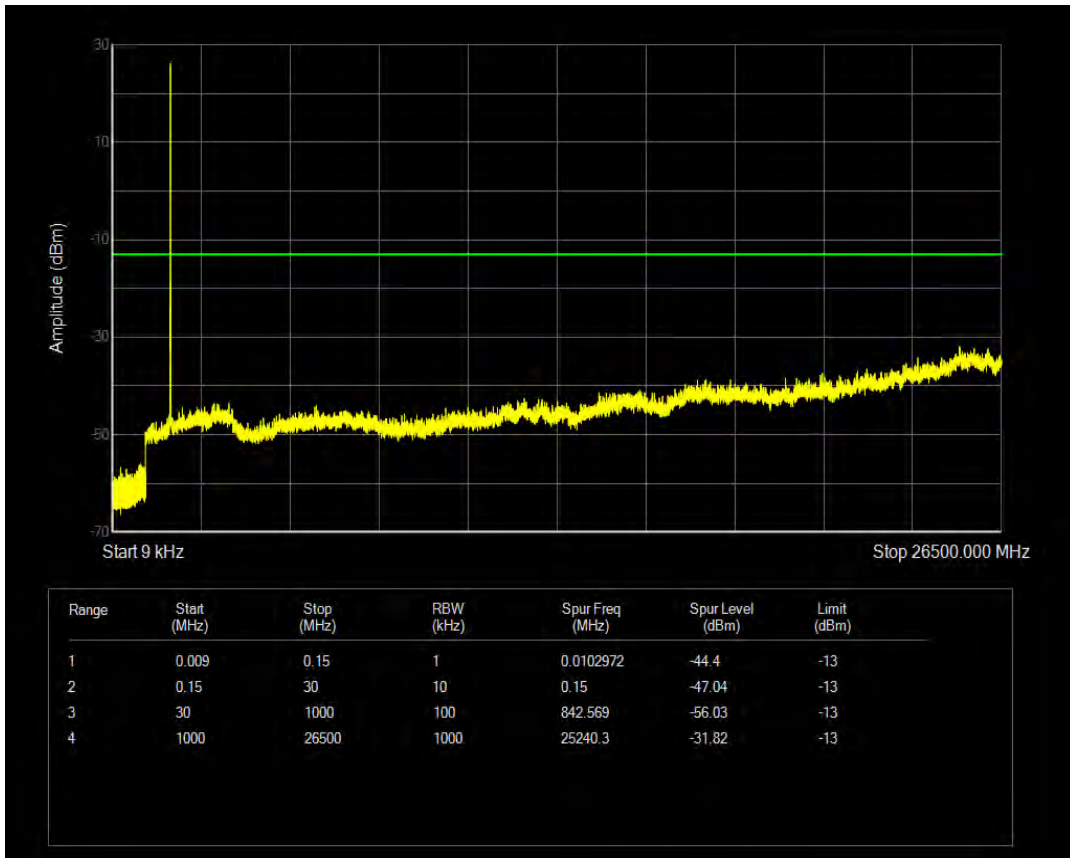

Band66 16QAM BW=5MHz Channel=132322 RB Size=1 Position=#0