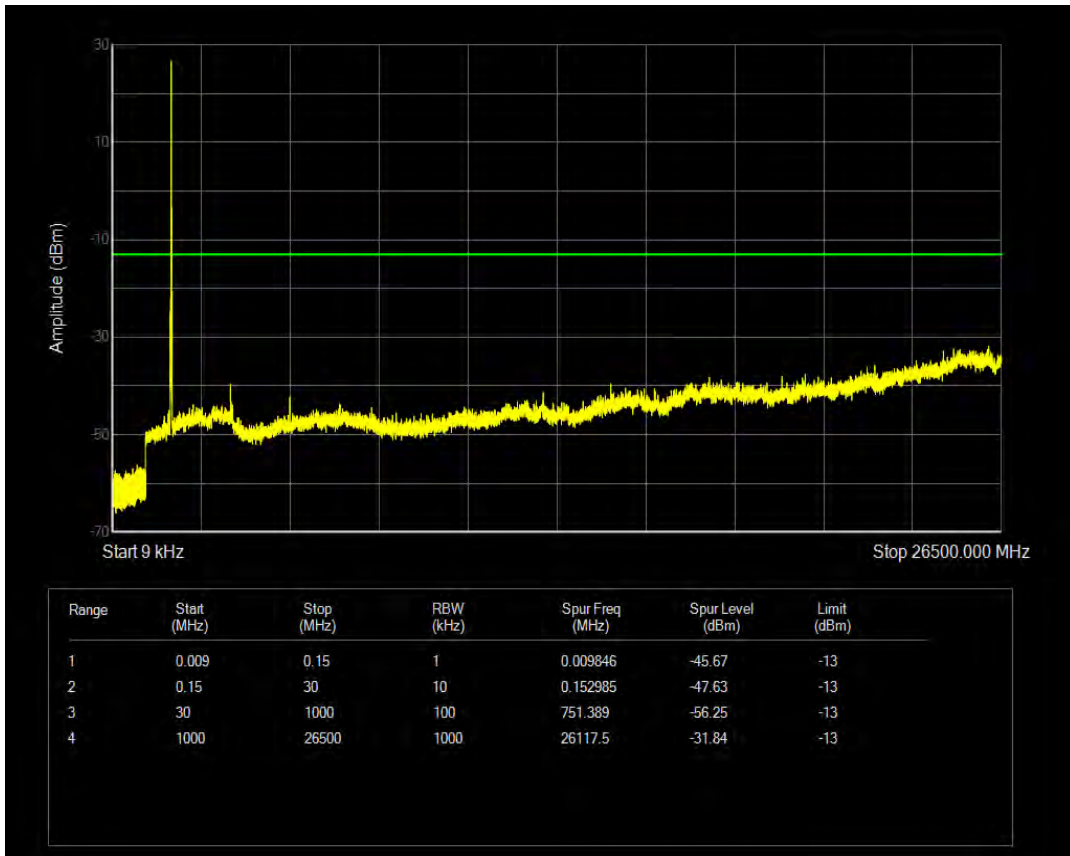

Band66 16QAM BW=15MHz Channel=132597 RB Size=1 Position=#0