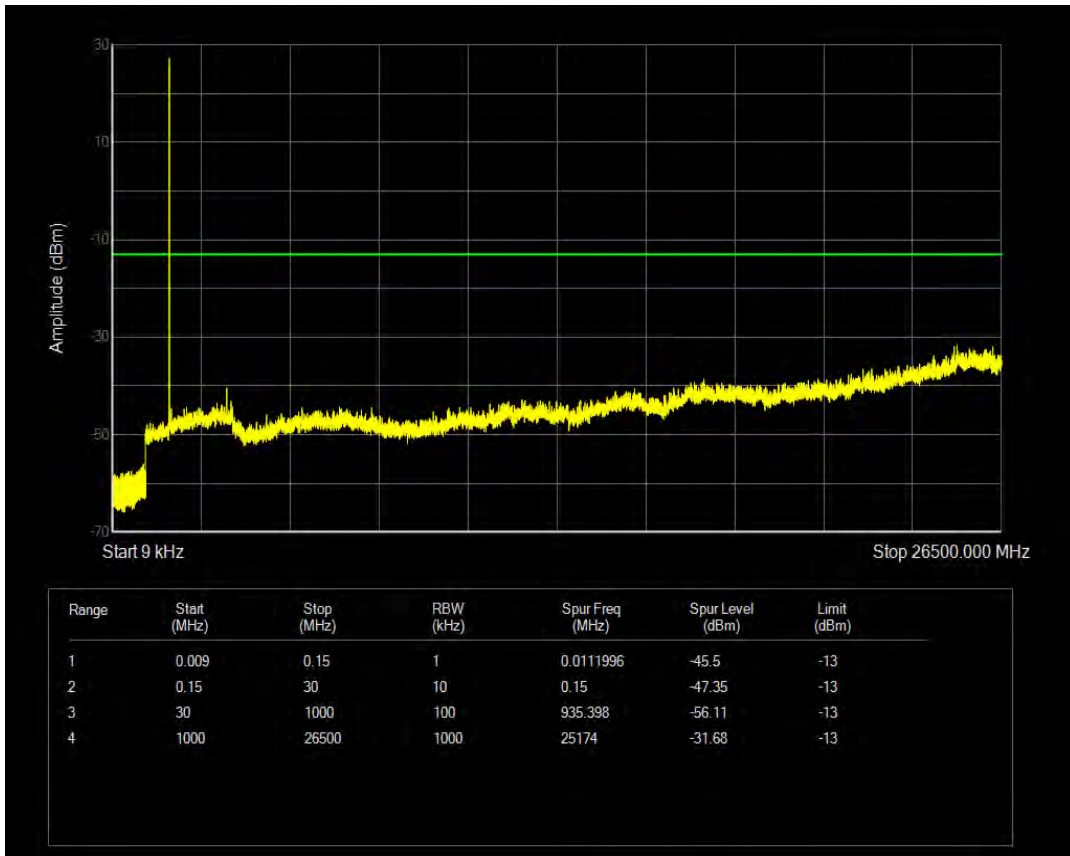

Band66 16QAM BW=1.4MHz Channel=131979 RB Size=1 Position=#0