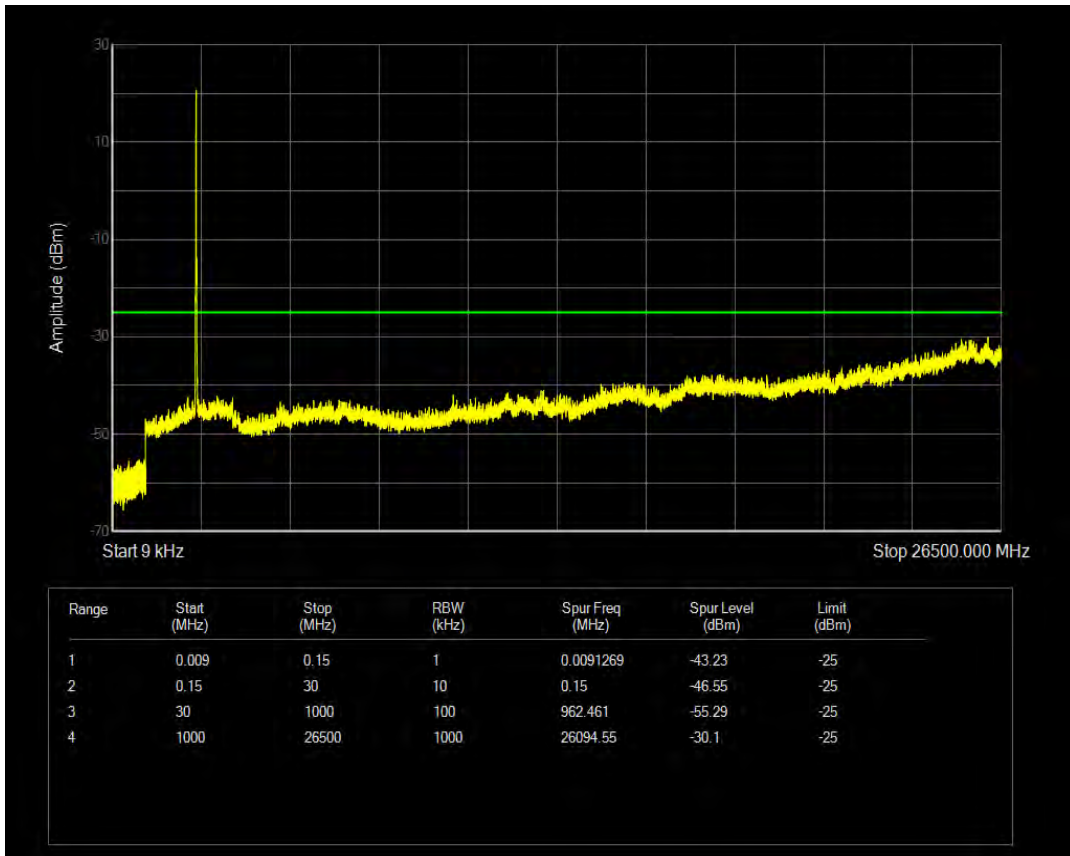

Band7 16QAM BW=15MHz Channel=20825 RB Size=75 Position=#0