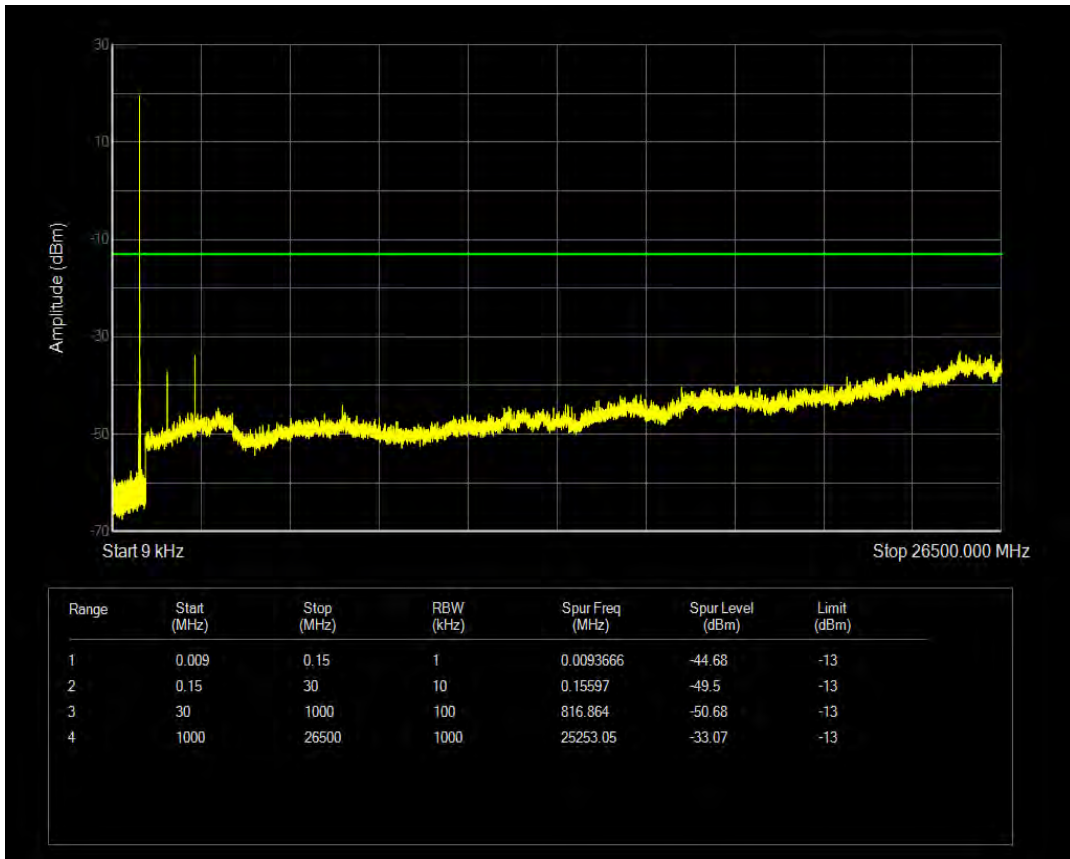

Band5 QPSK BW=1.4MHz Channel=20407 RB Size=6 Position=#0

Band5 16QAM BW=1.4MHz Channel=20407 RB Size=1 Position=#0

Band5 16QAM BW=1.4MHz Channel=20407 RB Size=6 Position=#0

Band5 QPSK BW=1.4MHz Channel=20525 RB Size=1 Position=#0

Band5 QPSK BW=1.4MHz Channel=20525 RB Size=6 Position=#0

Band5 16QAM BW=1.4MHz Channel=20525 RB Size=1 Position=#0

Band5 16QAM BW=1.4MHz Channel=20525 RB Size=6 Position=#0

Band5 QPSK BW=1.4MHz Channel=20643 RB Size=1 Position=#0