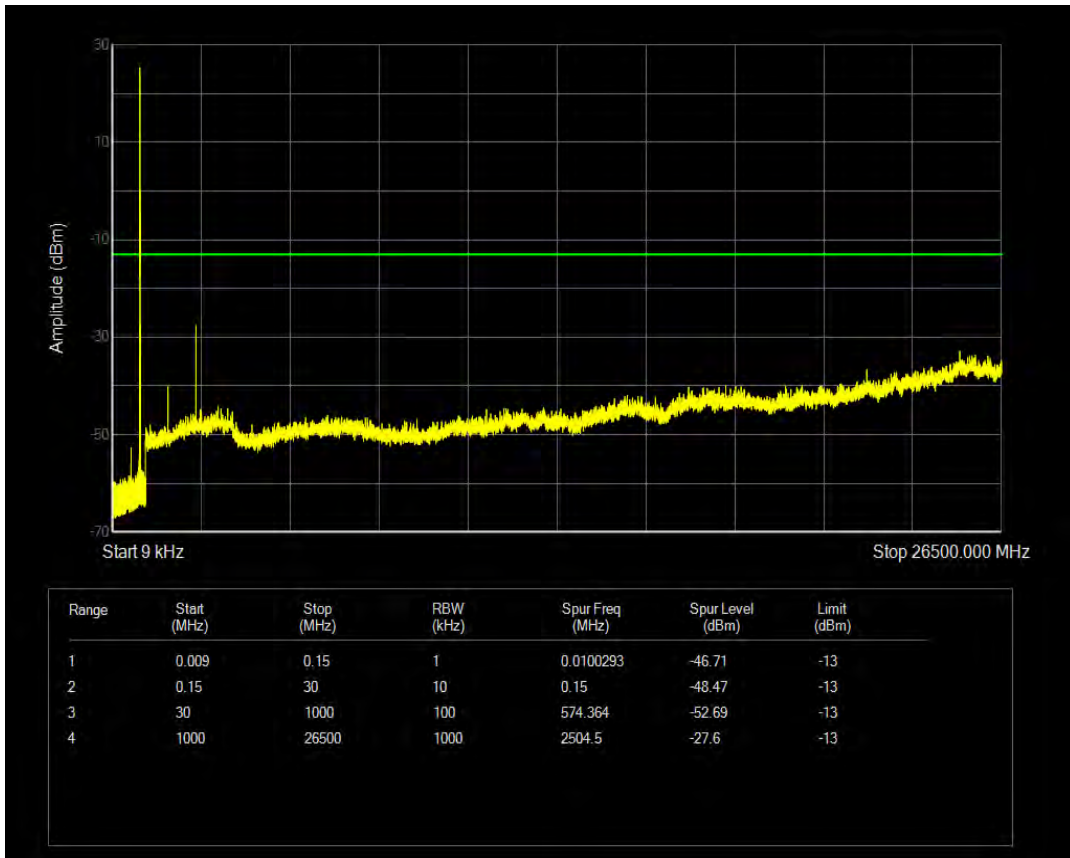

Band5 QPSK BW=5MHz Channel=20425 RB Size=25 Position=#0

Band5 16QAM BW=5MHz Channel=20425 RB Size=1 Position=#0

Band5 16QAM BW=5MHz Channel=20425 RB Size=25 Position=#0

Band5 QPSK BW=5MHz Channel=20525 RB Size=1 Position=#0

Band5 QPSK BW=5MHz Channel=20525 RB Size=25 Position=#0

Band5 16QAM BW=5MHz Channel=20525 RB Size=1 Position=#0

Band5 16QAM BW=5MHz Channel=20525 RB Size=25 Position=#0

Band5 QPSK BW=5MHz Channel=20625 RB Size=1 Position=#0