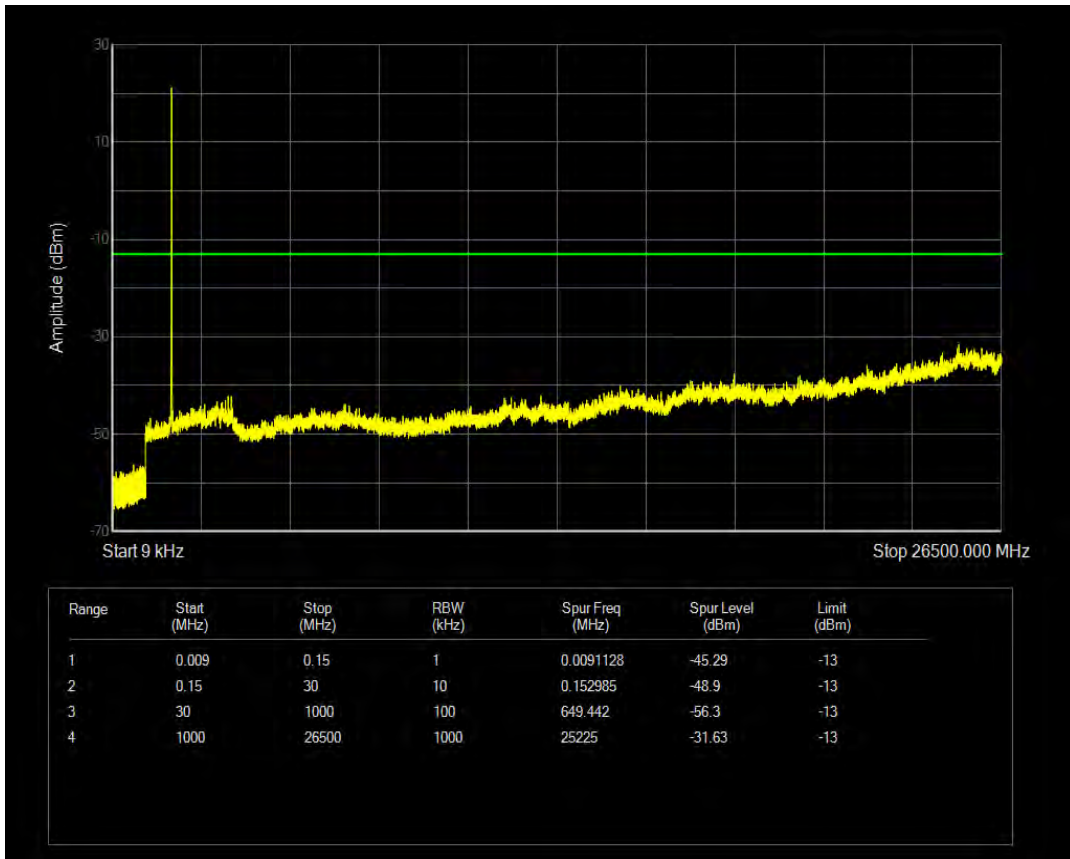

Band66 QPSK BW=5MHz Channel=132647 RB Size=25 Position=#0