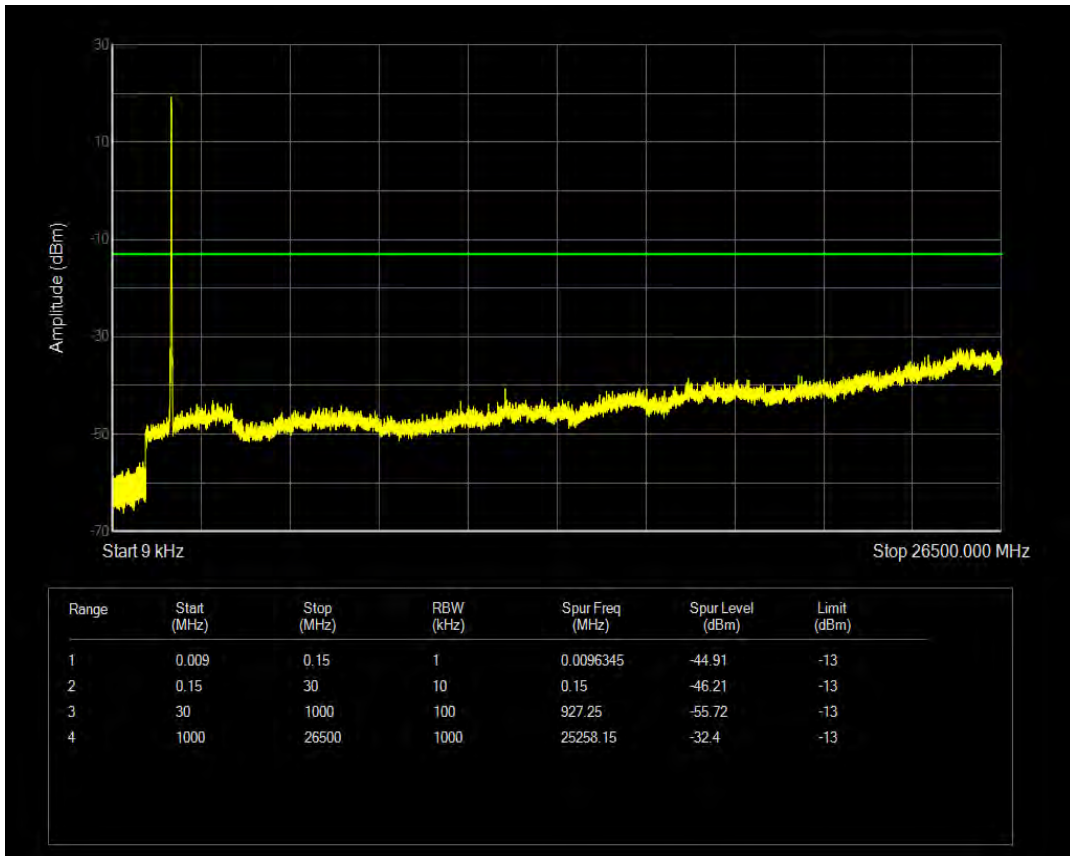

Band66 16QAM BW=15MHz Channel=132597 RB Size=75 Position=#0