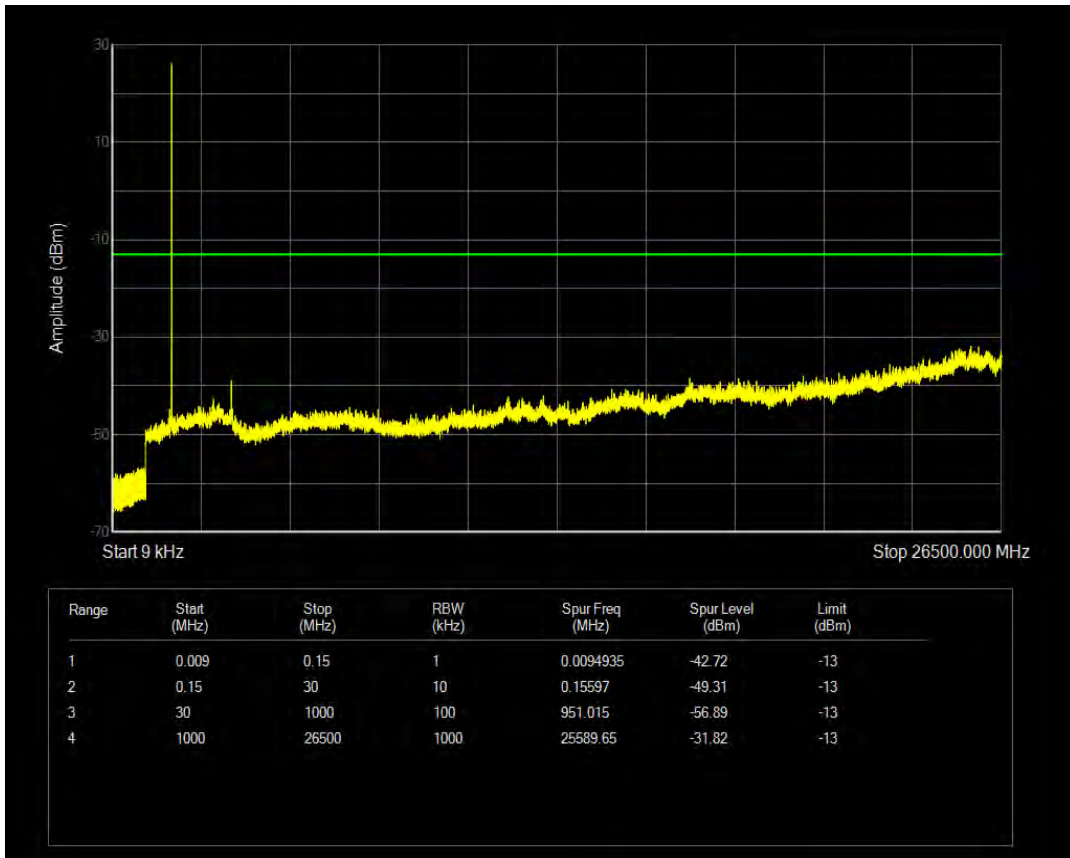

Band66 16QAM BW=1.4MHz Channel=132665 RB Size=1 Position=#0