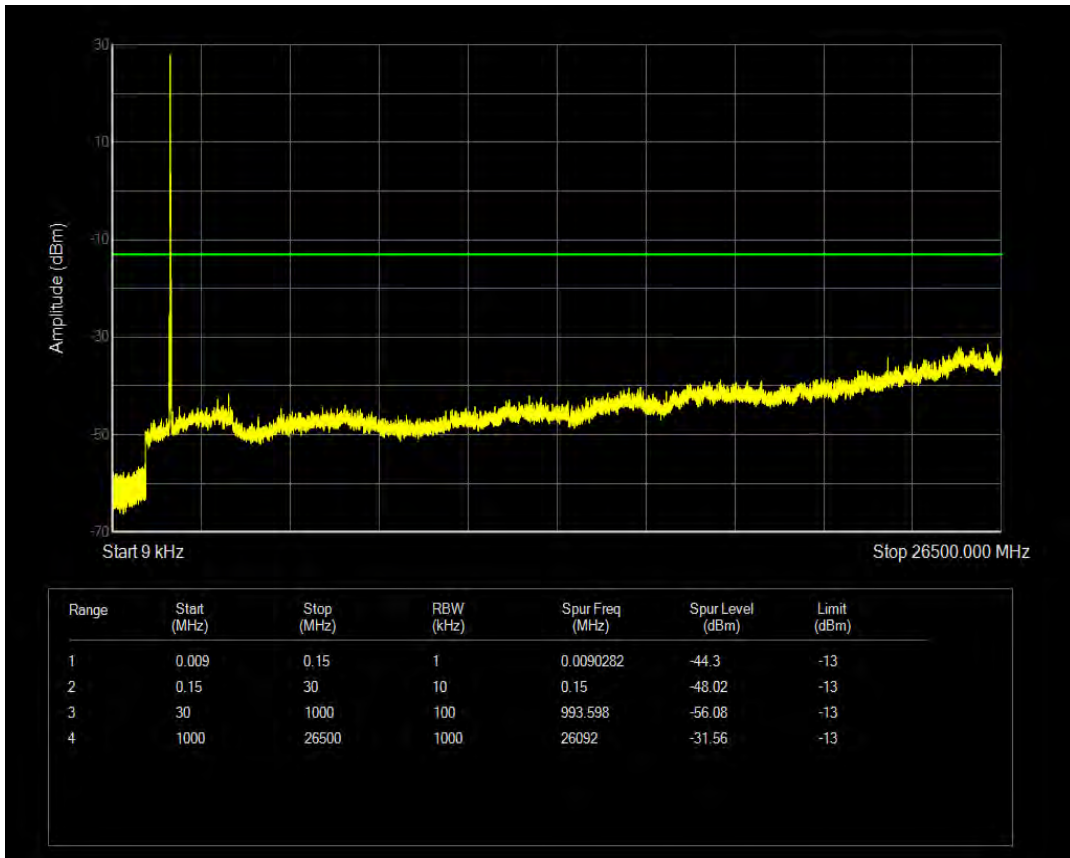

Band66 16QAM BW=15MHz Channel=132322 RB Size=1 Position=#0