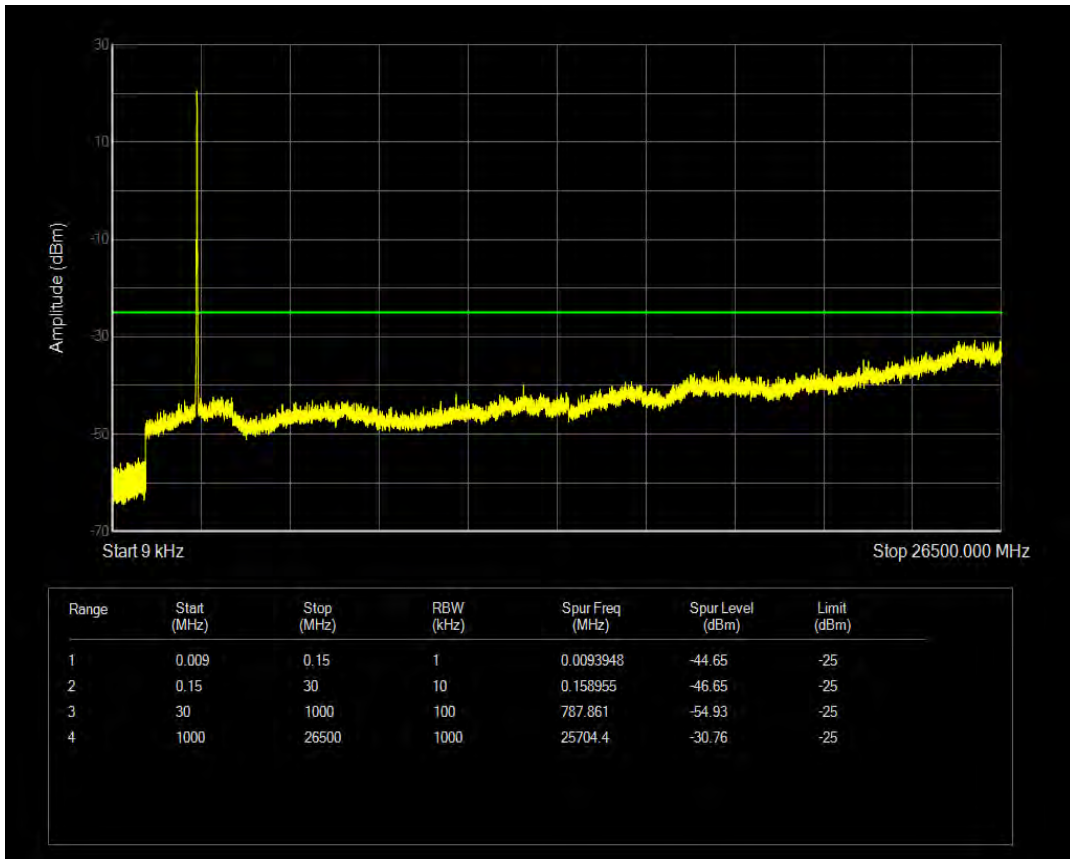

Band7 16QAM BW=15MHz Channel=21100 RB Size=75 Position=#0