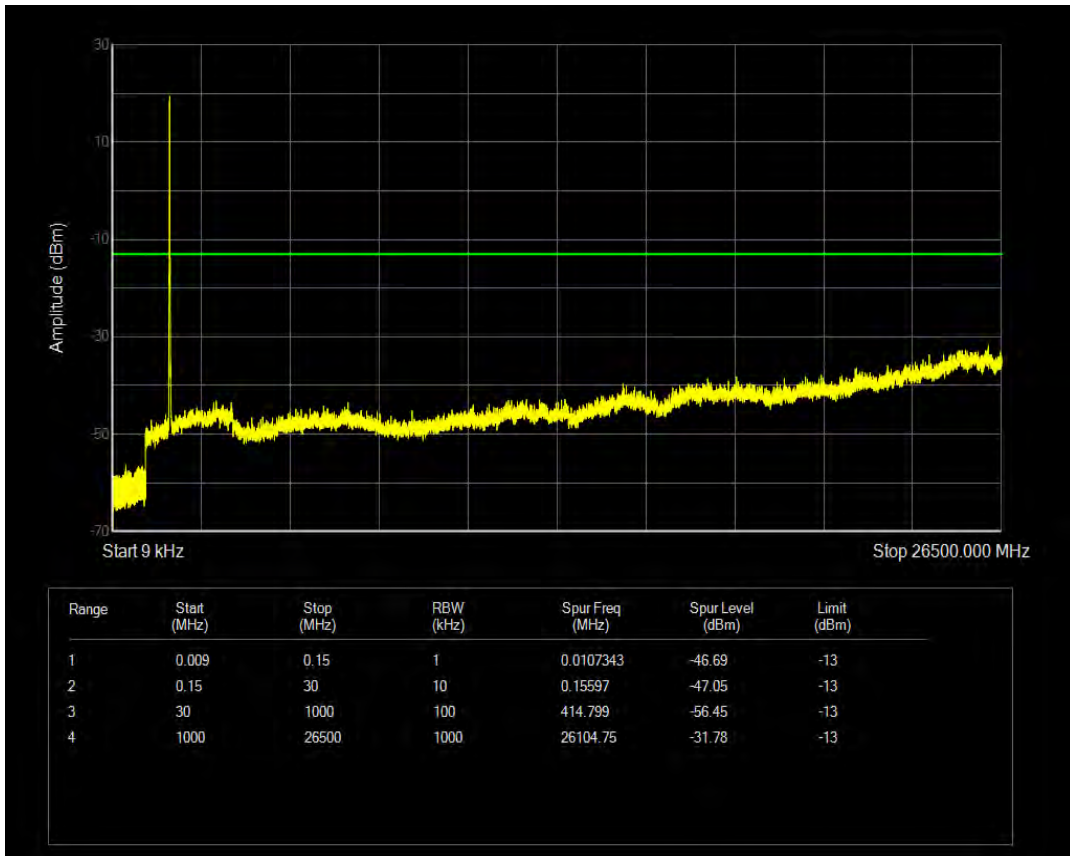

Band66 16QAM BW=15MHz Channel=132047 RB Size=75 Position=#0