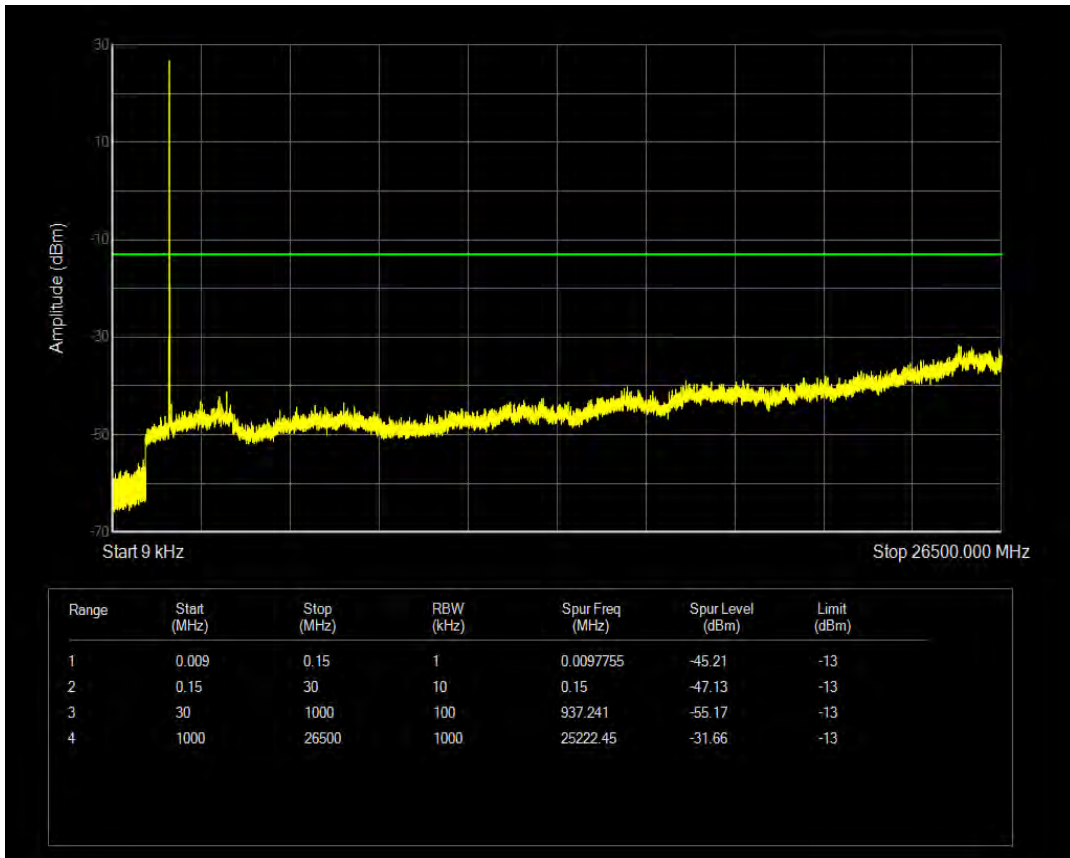

Band66 16QAM BW=10MHz Channel=132022 RB Size=1 Position=#0