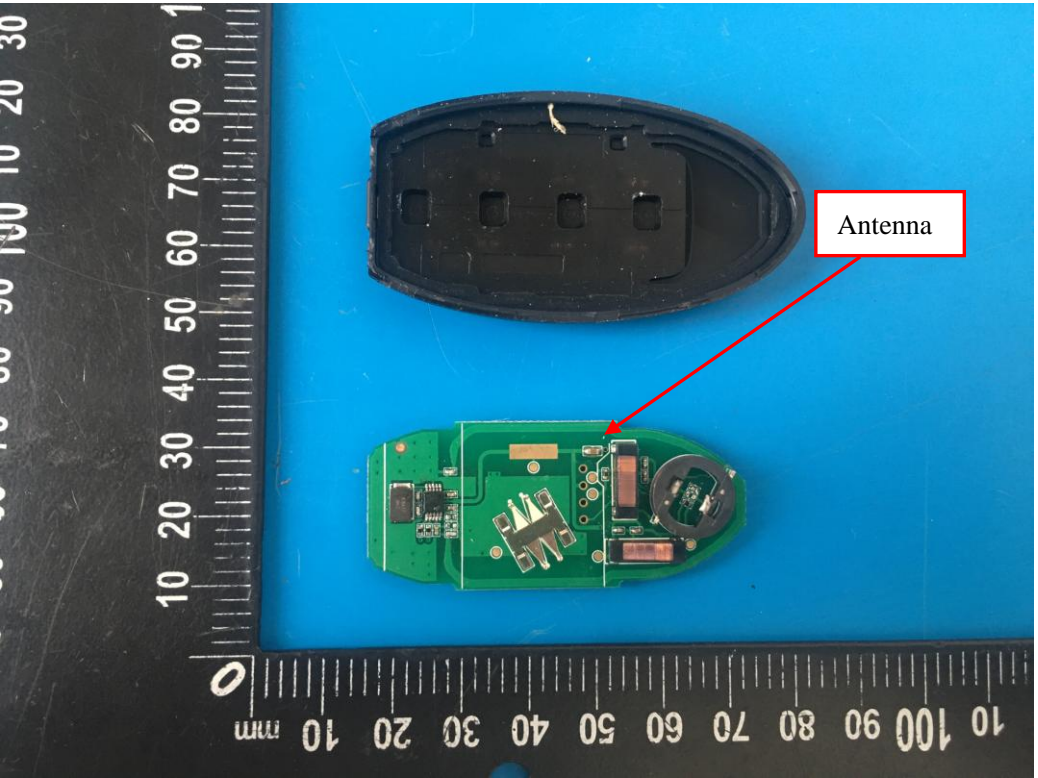

FCC ID: 2AOKM-NI6
IC: 24223-NI6

Antenna