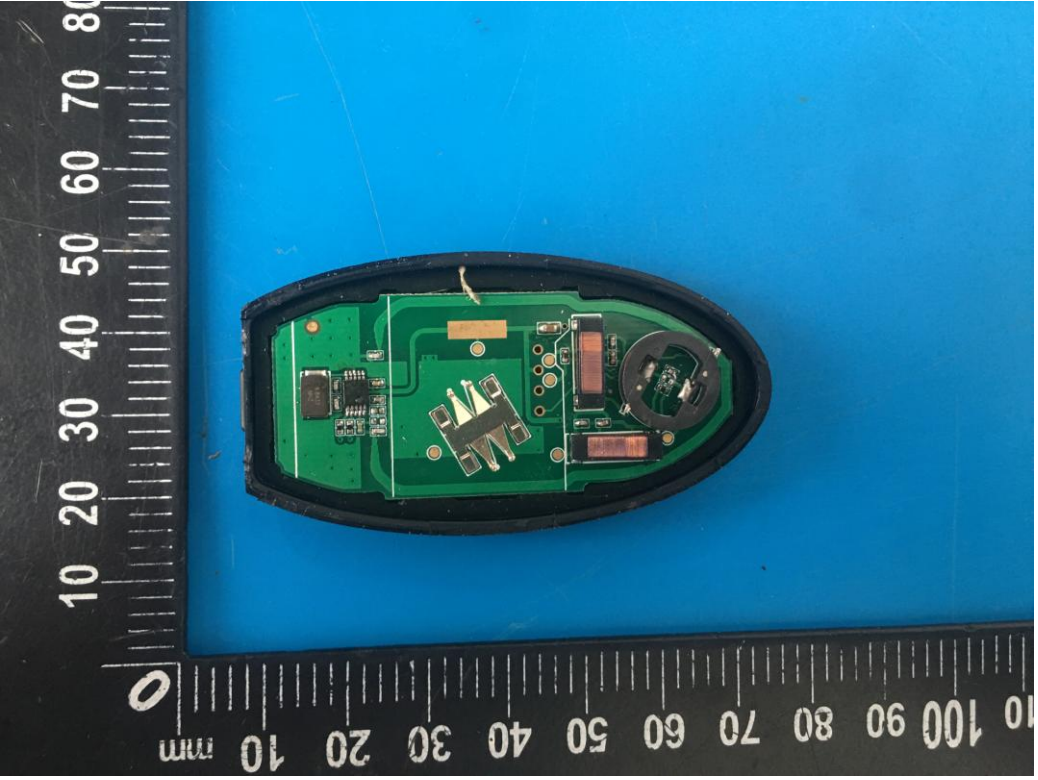

FCC ID: 2AOKM-NI6
IC: 24223-NI6

Antenna