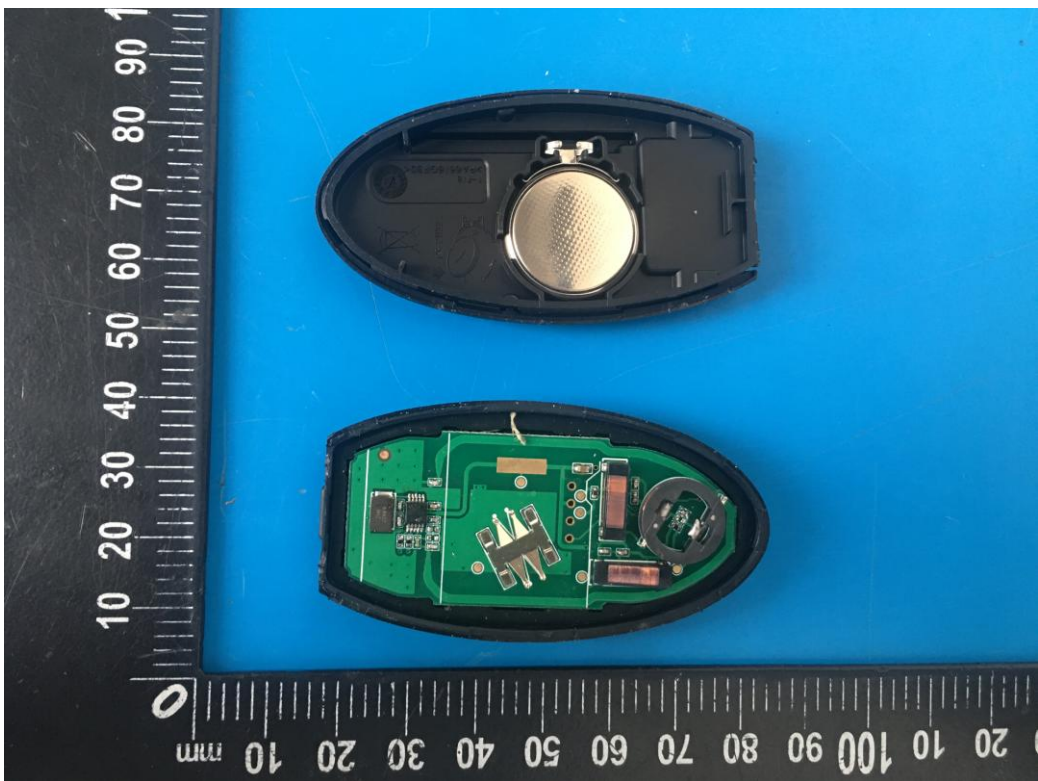

FCC ID: 2AOKM-NI6
IC: 24223-NI6

Antenna