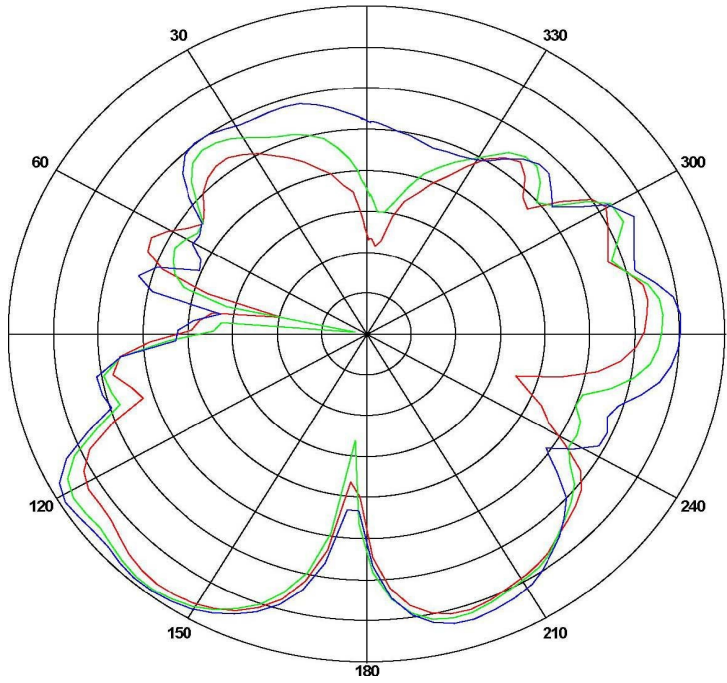

# ANTENNA SPECIFICATION

Company:Remote Tech LLC						
Address: 310 ALDER RD, DOVER DE 19904 USA						
SUMMARY						
Model Name	440HA		308MHz			
Center Frequency		Horizontal			Vertical	
	307.02 MHz	308.00MHz	308.08MHz	307.02MHz	308.00MHz	308.08MHz
	-15.20	-10.25	-16.23	-15.32	-11.02	-16.01
MAX Gain	-5					
Polarization	Horizontal and Vertical					
Azimuth Beam Pattern	Omni-directional					
Impedance	50 Ohm					
Antenna Length	118.34mm					
Manufacture	key innovation					
Manufacture Address	633 Hickory Hill Dr Vernon Hills, IL 60061 640-224-0031 info@keyinnovations.com					
Antenna Photo						

Horizontal: 307.02 MHz 308.00 MHz 308.08MHz
Power (dBm)
Max: -11.26Min: -16.05Scale: 5/div
Vertical: 307.02 MHz 308.00 MHz 308.08MHz
Power (dBm)
Max: -11.26 Min:-16.05 Scale: 5/div

Frequency (MHz)	Gain(dB)		
	Max	Min	Avg
307.02	-13.35	-18.66	-15.59
308.00	-11.24	-16.07	-13.54
308.08	-12.97	-19.32	-17.85