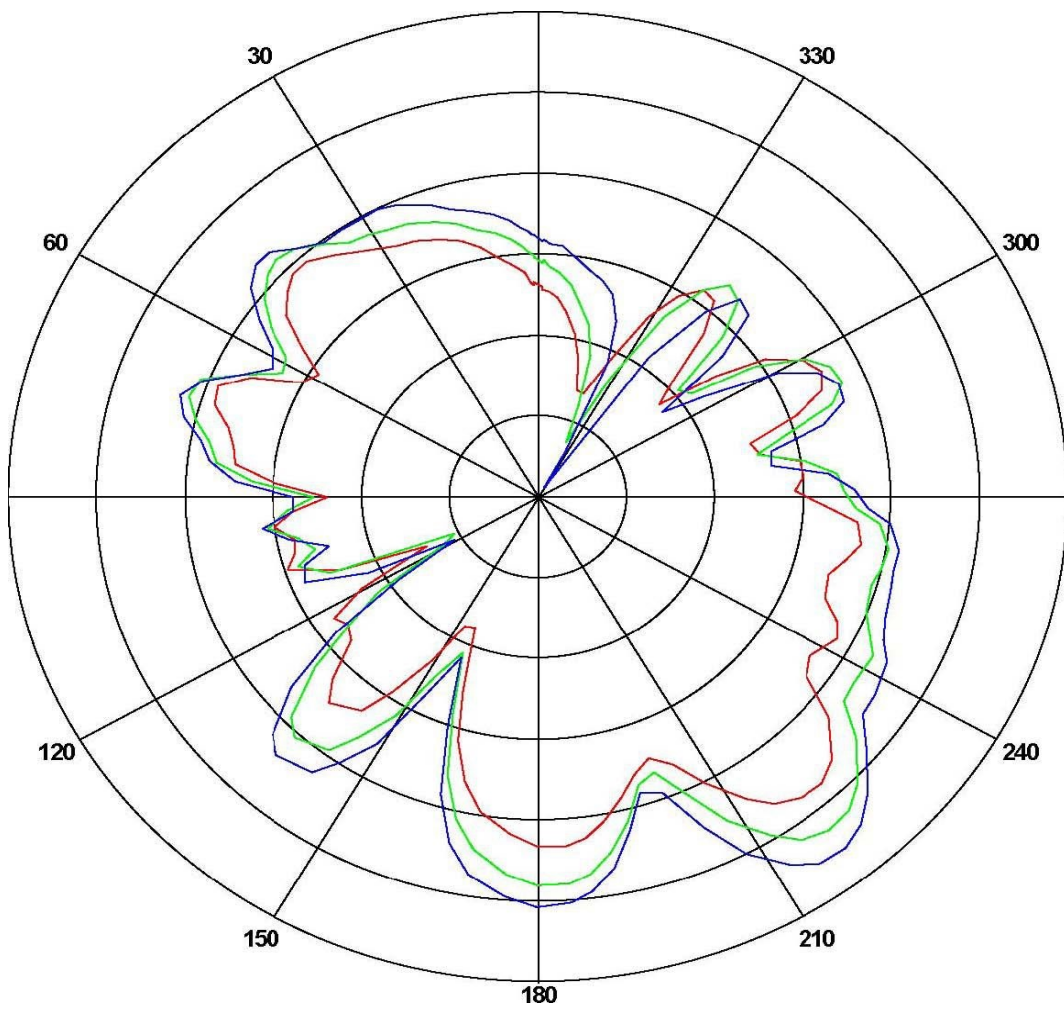

# ANTENNA SPECIFICATION

Company:Remote Tech LLC						
Address: 310 ALDER RD, DOVER DE 19904 USA						
SUMMARY						
Model Name	440HA		308MHz			
Center Frequency		Horizontal			Vertical	
	307.02 MHz	308.00MHz	308.08MHz	307.02MHz	308.00MHz	308.08MHz
	-15.20	-10.25	-16.23	-15.32	-11.02	-16.01
MAX Gain	-5					
Polarization	Horizontal and Vertical					
Azimuth Beam Pattern	Omni-directional					
Impedance	50 Ohm					
Antenna Length	118.34mm					
Manufacture	key innovation					
Manufacture Address	633 Hickory Hill Dr Vernon Hills, IL 60061 640-224-0031 info@keyinnovations.com					
Antenna Photo						

Horizontal: 307.02 MHz 308.00 MHz 308.08MHz
Power (dBm)
Max: -11.26Min: -16.05Scale: 5/div
Vertical: 307.02 MHz 308.00 MHz 308.08MHz
Power (dBm)
Max: -11.26 Min:-16.05 Scale: 5/div

Frequency (MHz)	Gain(dB)		
	Max	Min	Avg
307.02	-13.35	-18.66	-15.59
308.00	-11.24	-16.07	-13.54
308.08	-12.97	-19.32	-17.85