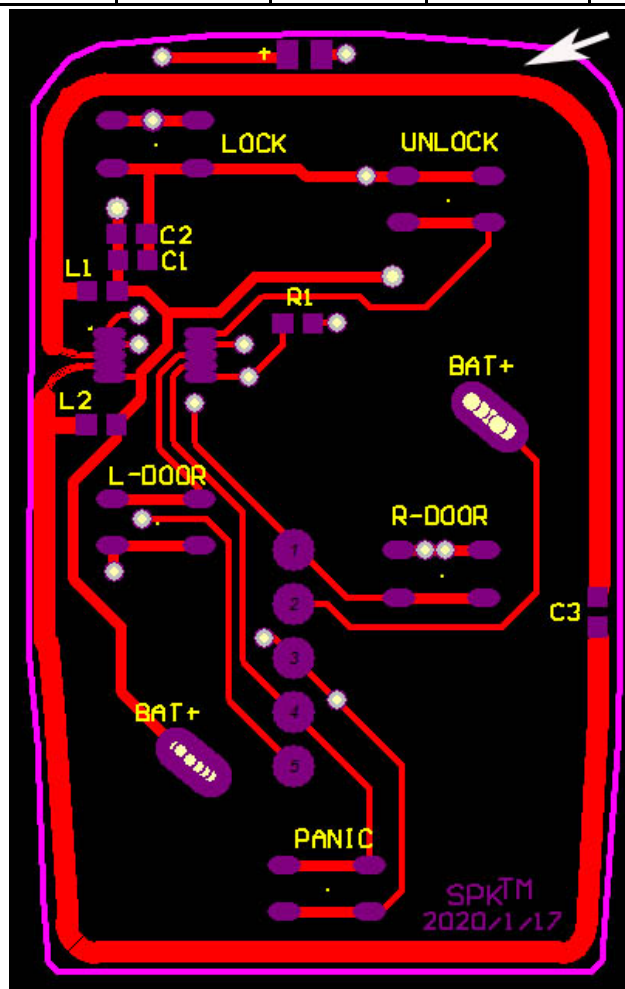

# ANTENNA SPECIFICATION

Company:Remote Tech LLC						
Address: 310 ALDER RD, DOVER DE 19904 USA						
SUMMARY						
Model Name	440HA		308MHz			
Center Frequency		Horizontal			Vertical	
	307.02 MHz	308.00MHz	308.08MHz	307.02MHz	308.00MHz	308.08MHz
	-15.20	-10.25	-16.23	-15.32	-11.02	-16.01
MAX Gain	-5					
Polarization	Horizontal and Vertical					
Azimuth Beam Pattern	Omni-directional					
Impedance	50 Ohm					
Antenna Length	118.34mm					
Manufacture	key innovation					
Manufacture Address	633 Hickory Hill Dr Vernon Hills, IL 60061 640-224-0031 info@keyinnovations.com					
Antenna Photo						

Horizontal: 307.02 MHz 308.00 MHz 308.08MHz
Power (dBm)
Max: -11.26Min: -16.05Scale: 5/div
Vertical: 307.02 MHz 308.00 MHz 308.08MHz
Power (dBm)
Max: -11.26 Min:-16.05 Scale: 5/div

Frequency (MHz)	Gain(dB)		
	Max	Min	Avg
307.02	-13.35	-18.66	-15.59
308.00	-11.24	-16.07	-13.54
308.08	-12.97	-19.32	-17.85