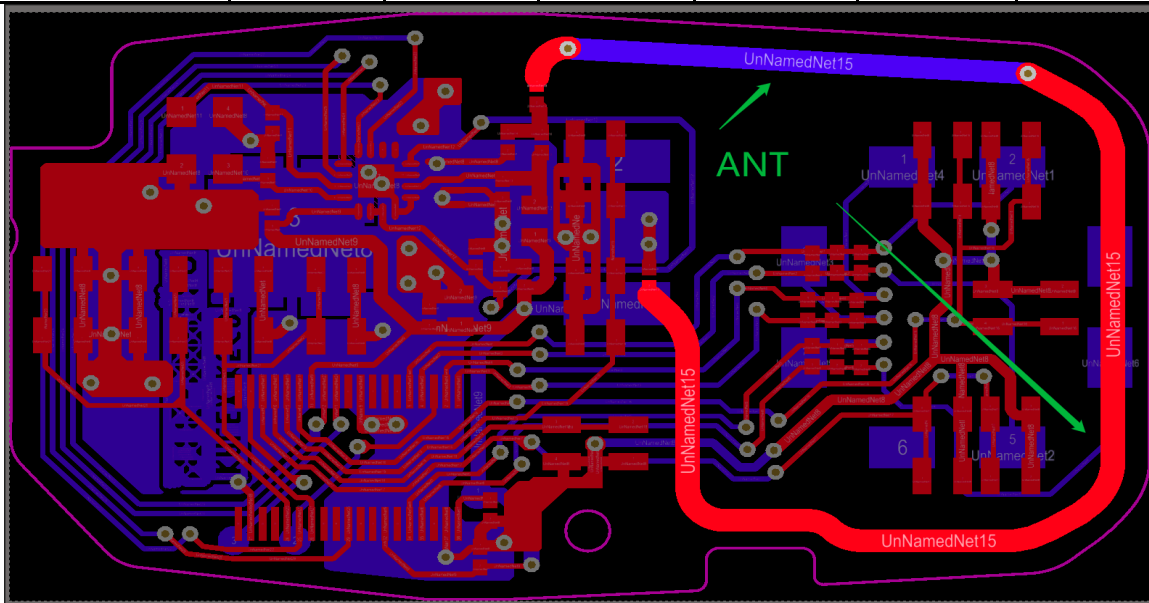

ANTENNA SPECIFICATION

Company:Remote Tech LLC						
Address: 310 ALDER RD, DOVER DE 19904 USA						
SUMMARY						
Model Name	BCKG15		315MHz			
Center Frequency		Horizontal			Vertical	
	314.02MHz	315.00MHz	315.08MHz	314.02MHz	315.00MHz	315.08MHz
	-15.32	-11.25	-16.06	-15.32	-11.25	-16.06
MAX Gain	-5dBi					
Polarization	Horizontal and Vertical					
Azimuth Beam Pattern	Omni-directional					
Impedance	50 Ohm					
Antenna Length	38.88mm					
Manufacture	key innovation					
Manufacture Address	633 Hickory Hill Dr Vernon Hills, IL 60061 640-224-0031 info@keyinnovations.com					
Antenna Photo						

Horizontal: 314.02 MHz 315.00 MHz 315.08 MHz
Power (dBm)
Max: -11.25 Min: -16.06 Scale: 5/div
Vertical: 314.02 MHz 315.00 MHz 315.08 MHz
Power (dBm)
Max: -11.25 Min:-16.06 Scale: 5/div

Frequency (MHz)	Gain(dB)		
	Max	Min	Avg
314.02	-13.38	-18.76	-15.59
315.00	-11.25	-16.06	-13.54
315.08	-12.96	-19.33	-17.85