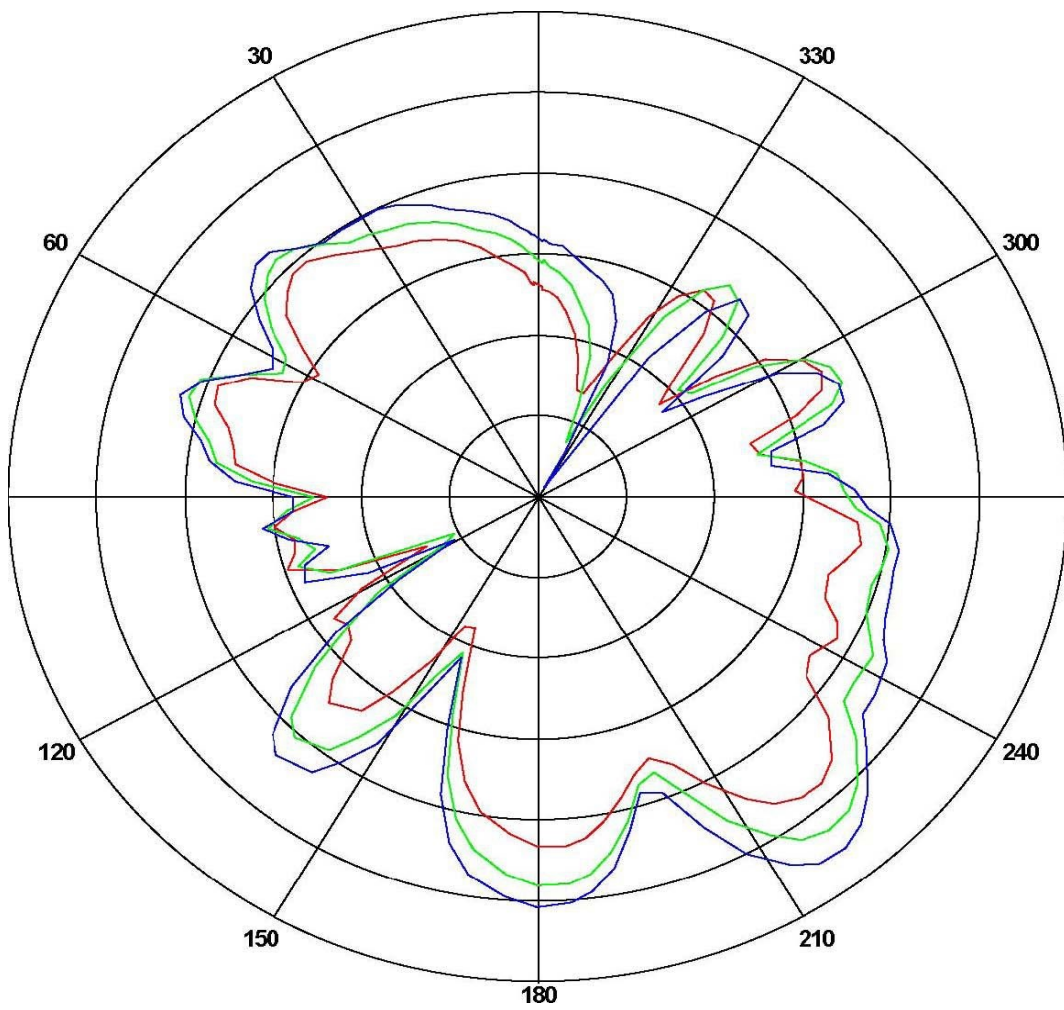

ANTENNA SPECIFICATION

Company:Remote Tech LLC						
Address: 310 ALDER RD, DOVER DE 19904 USA						
SUMMARY						
Model Name	BCKG15		315MHz			
Center Frequency		Horizontal			Vertical	
	314.02MHz	315.00MHz	315.08MHz	314.02MHz	315.00MHz	315.08MHz
	-15.32	-11.25	-16.06	-15.32	-11.25	-16.06
MAX Gain	-5dBi					
Polarization	Horizontal and Vertical					
Azimuth Beam Pattern	Omni-directional					
Impedance	50 Ohm					
Antenna Length	38.88mm					
Manufacture	key innovation					
Manufacture Address	633 Hickory Hill Dr Vernon Hills, IL 60061 640-224-0031 info@keyinnovations.com					
Antenna Photo						

Horizontal: 314.02 MHz 315.00 MHz 315.08 MHz
Power (dBm)
Max: -11.25 Min: -16.06 Scale: 5/div
Vertical: 314.02 MHz 315.00 MHz 315.08 MHz
Power (dBm)
Max: -11.25 Min:-16.06 Scale: 5/div

Frequency (MHz)	Gain(dB)		
	Max	Min	Avg
314.02	-13.38	-18.76	-15.59
315.00	-11.25	-16.06	-13.54
315.08	-12.96	-19.33	-17.85