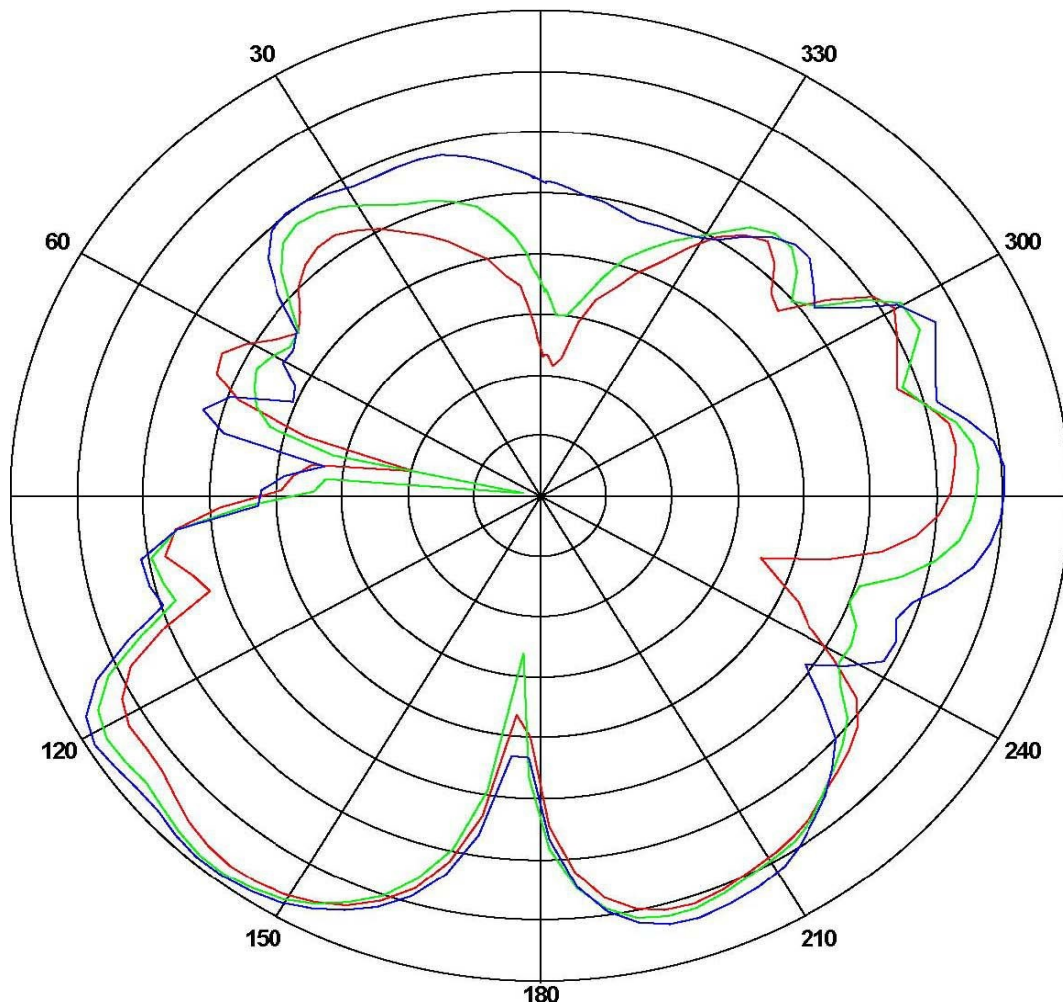

ANTENNA SPECIFICATION

Company:Remote Tech LLC						
Address: 310 ALDER RD, DOVER DE 19904 USA						
SUMMARY						
Model Name	BCKG15		315MHz			
Center Frequency		Horizontal			Vertical	
	314.02MHz	315.00MHz	315.08MHz	314.02MHz	315.00MHz	315.08MHz
	-15.32	-11.25	-16.06	-15.32	-11.25	-16.06
MAX Gain	-5dBi					
Polarization	Horizontal and Vertical					
Azimuth Beam Pattern	Omni-directional					
Impedance	50 Ohm					
Antenna Length	38.88mm					
Manufacture	key innovation					
Manufacture Address	633 Hickory Hill Dr Vernon Hills, IL 60061 640-224-0031 info@keyinnovations.com					
Antenna Photo						

Horizontal: 314.02 MHz 315.00 MHz 315.08 MHz
Power (dBm)
Max: -11.25 Min: -16.06 Scale: 5/div
Vertical: 314.02 MHz 315.00 MHz 315.08 MHz
Power (dBm)
Max: -11.25 Min:-16.06 Scale: 5/div

Frequency (MHz)	Gain(dB)		
	Max	Min	Avg
314.02	-13.38	-18.76	-15.59
315.00	-11.25	-16.06	-13.54
315.08	-12.96	-19.33	-17.85