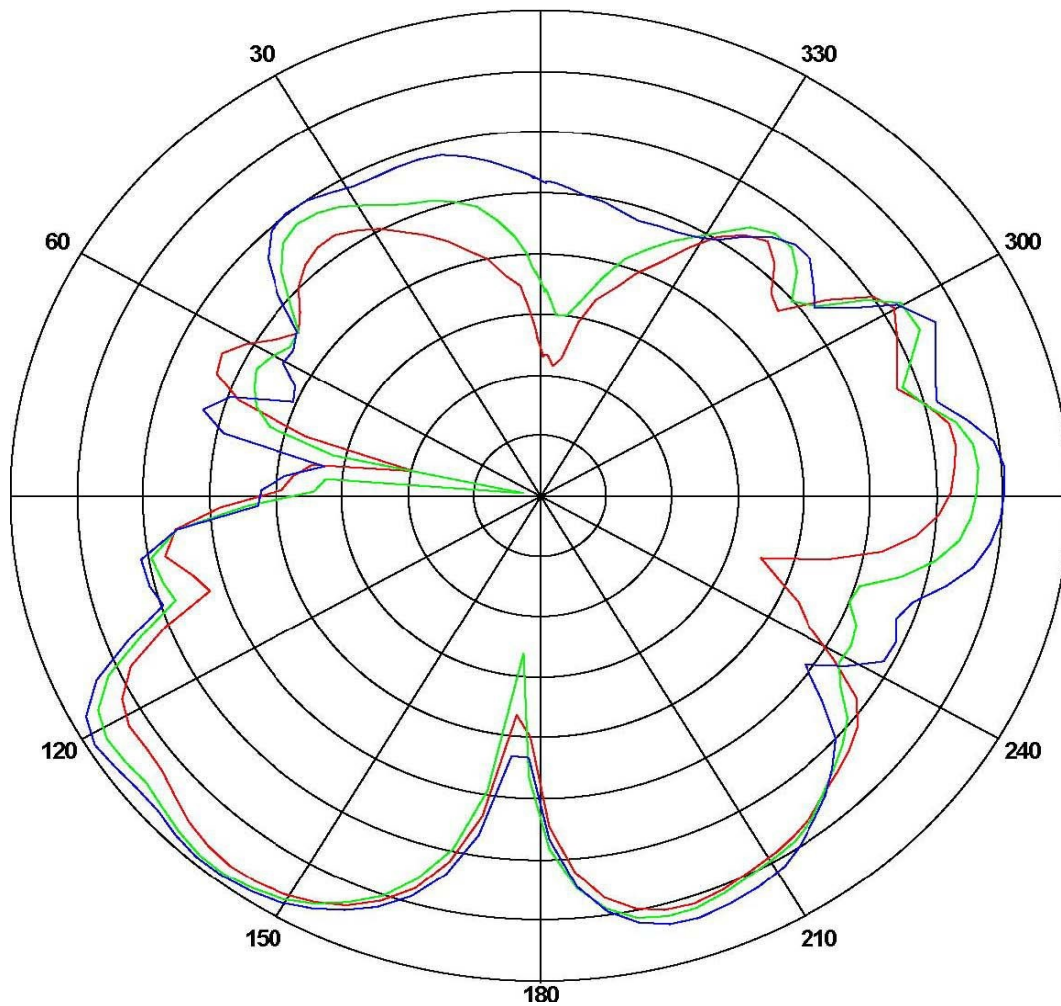

ANTENNA SPECIFICATION

Company:Remote Tech LLC						
Address: 310 ALDER RD, DOVER DE 19904 USA						
SUMMARY						
Model Name	BCKG15		315MHz			
Center Frequency		Horizontal			Vertical	
	314.02MHz	315.00MHz	315.08MHz	314.02MHz	315.00MHz	315.08MHz
	-15.32	-11.25	-16.06	-15.32	-11.25	-16.06
MAX Gain	-5dBi					
Polarization	Horizontal and Vertical					
Azimuth Beam Pattern	Omni-directional					
Impedance	50 Ohm					
Antenna Length	38.88mm					
Manufacture	key innovation					
Manufacture Address	633 Hickory Hill Dr Vernon Hills, IL 60061 640-224-0031 info@keyinnovations.com					
Antenna Photo						

Horizontal: 314.02 MHz 315.00 MHz 315.08 MHz
Power (dBm)
Max: -11.25 Min: -16.06 Scale: 5/div
Vertical: 314.02 MHz 315.00 MHz 315.08 MHz
Power (dBm)
Max: -11.25 Min:-16.06 Scale: 5/div

Frequency (MHz)	Gain(dB)		
	Max	Min	Avg
314.02	-13.38	-18.76	-15.59
315.00	-11.25	-16.06	-13.54
315.08	-12.96	-19.33	-17.85