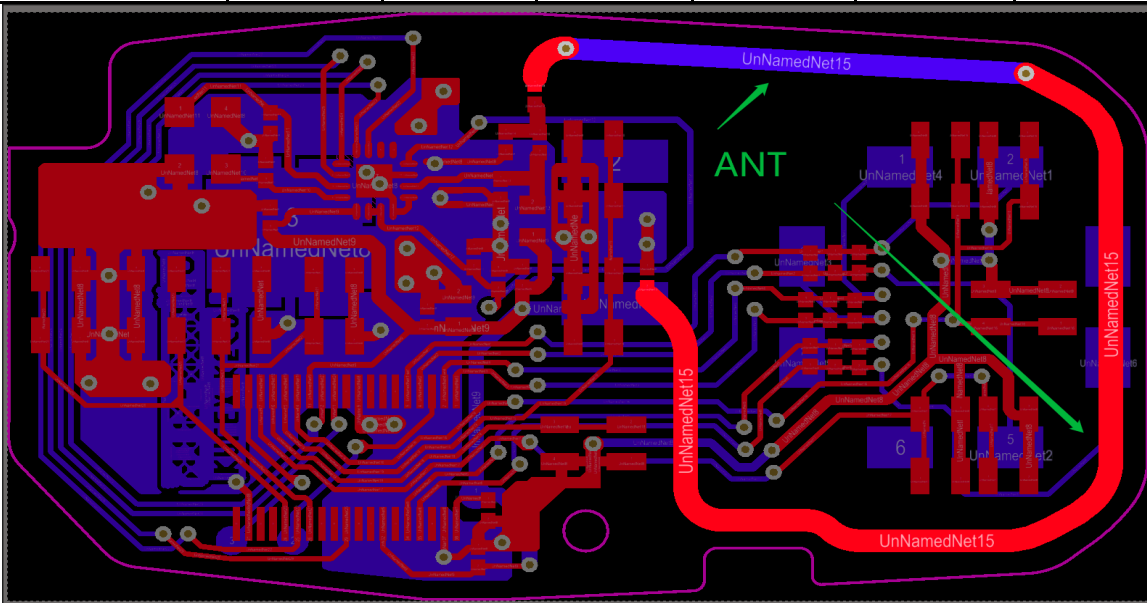

ANTENNA SPECIFICATION

Company:Remote Tech LLC						
Address: 310 ALDER RD, DOVER DE 19904 USA						
SUMMARY						
Model Name	BCKG15		315MHz			
Center Frequency		Horizontal			Vertical	
	314.02MHz	315.00MHz	315.08MHz	314.02MHz	315.00MHz	315.08MHz
	-15.32	-11.25	-16.06	-15.32	-11.25	-16.06
MAX Gain	-5dBi					
Polarization	Horizontal and Vertical					
Azimuth Beam Pattern	Omni-directional					
Impedance	50 Ohm					
Antenna Length	38.88mm					
Manufacture	key innovation					
Manufacture Address	633 Hickory Hill Dr Vernon Hills, IL 60061 640-224-0031 info@keyinnovations.com					
Antenna Photo						

Horizontal: 314.02 MHz 315.00 MHz 315.08 MHz
Power (dBm)
Max: -11.25 Min: -16.06 Scale: 5/div
Vertical: 314.02 MHz 315.00 MHz 315.08 MHz
Power (dBm)
Max: -11.25 Min:-16.06 Scale: 5/div

Frequency (MHz)	Gain(dB)		
	Max	Min	Avg
314.02	-13.38	-18.76	-15.59
315.00	-11.25	-16.06	-13.54
315.08	-12.96	-19.33	-17.85