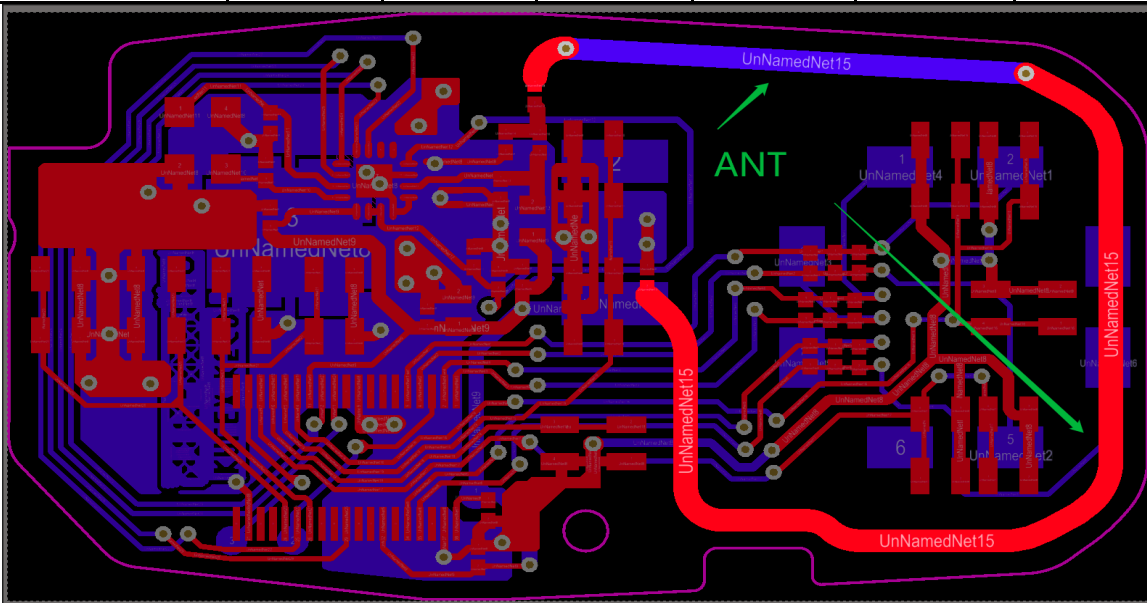

# ANTENNA SPECIFICATION

Company:Remote Tech LLC						
Address: 310 ALDER RD, DOVER DE 19904 USA						
<b>SUMMARY</b>						
Model Name	BCKG15		315MHz			
Center Frequency		Horizontal			Vertical	
	314.02MHz	315.00MHz	315.08MHz	314.02MHz	315.00MHz	315.08MHz
	-15.32	-11.25	-16.06	-15.32	-11.25	-16.06
MAX Gain	-5dBi					
Polarization	Horizontal and Vertical					
Azimuth Beam Pattern	Omni-directional					
Impedance	50 Ohm					
Antenna Length	38.88mm					
Manufacture	key innovation					
Manufacture Address	633 Hickory Hill Dr Vernon Hills, IL 60061 640-224-0031 info@keyinnovations.com					
Antenna Photo						

Horizontal: 314.02 MHz 315.00 MHz 315.08 MHz
Power (dBm)
Max: -11.25 Min: -16.06 Scale: 5/div
Vertical: 314.02 MHz 315.00 MHz 315.08 MHz
Power (dBm)
Max: -11.25 Min:-16.06 Scale: 5/div

Frequency (MHz)	Gain(dB)		
	Max	Min	Avg
314.02	-13.38	-18.76	-15.59
315.00	-11.25	-16.06	-13.54
315.08	-12.96	-19.33	-17.85