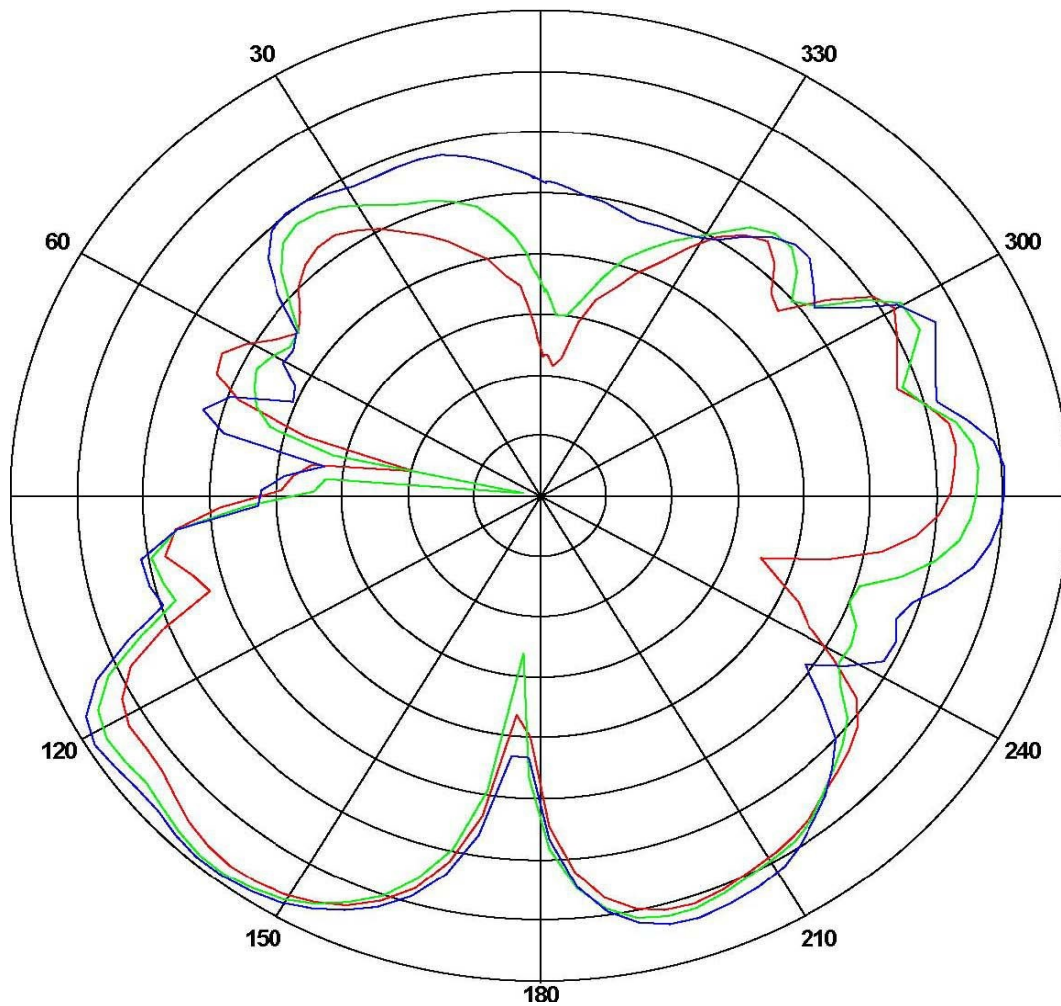

# ANTENNA SPECIFICATION

Company:Remote Tech LLC						
Address: 310 ALDER RD, DOVER DE 19904 USA						
<b>SUMMARY</b>						
Model Name	BCKG15		315MHz			
Center Frequency		Horizontal			Vertical	
	314.02MHz	315.00MHz	315.08MHz	314.02MHz	315.00MHz	315.08MHz
	-15.32	-11.25	-16.06	-15.32	-11.25	-16.06
MAX Gain	-5dBi					
Polarization	Horizontal and Vertical					
Azimuth Beam Pattern	Omni-directional					
Impedance	50 Ohm					
Antenna Length	38.88mm					
Manufacture	key innovation					
Manufacture Address	633 Hickory Hill Dr Vernon Hills, IL 60061 640-224-0031 info@keyinnovations.com					
Antenna Photo						

Horizontal: 314.02 MHz 315.00 MHz 315.08 MHz
Power (dBm)
Max: -11.25 Min: -16.06 Scale: 5/div
Vertical: 314.02 MHz 315.00 MHz 315.08 MHz
Power (dBm)
Max: -11.25 Min:-16.06 Scale: 5/div

Frequency (MHz)	Gain(dB)		
	Max	Min	Avg
314.02	-13.38	-18.76	-15.59
315.00	-11.25	-16.06	-13.54
315.08	-12.96	-19.33	-17.85