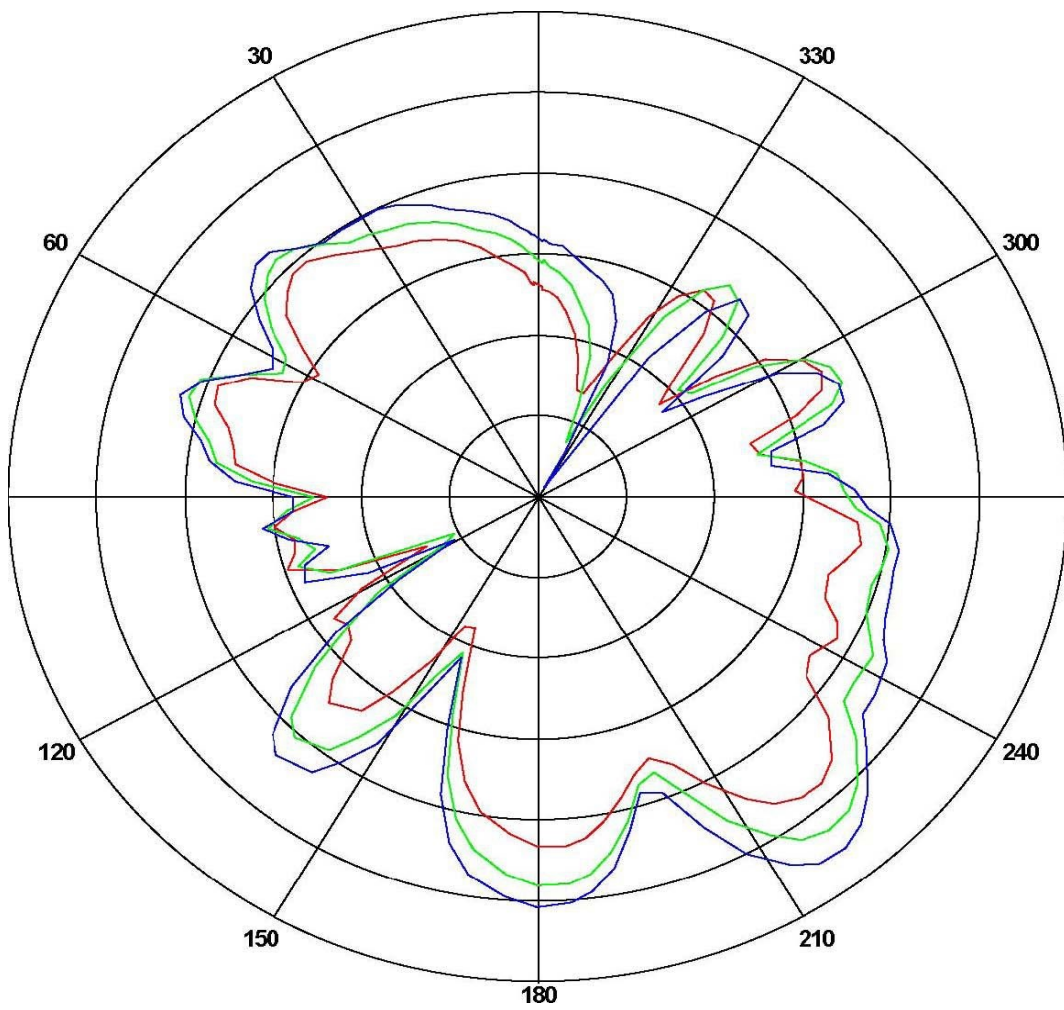

# ANTENNA SPECIFICATION

Company:Remote Tech LLC						
Address: 310 ALDER RD, DOVER DE 19904 USA						
<b>SUMMARY</b>						
Model Name	BCKG15		315MHz			
Center Frequency		Horizontal			Vertical	
	314.02MHz	315.00MHz	315.08MHz	314.02MHz	315.00MHz	315.08MHz
	-15.32	-11.25	-16.06	-15.32	-11.25	-16.06
MAX Gain	-5dBi					
Polarization	Horizontal and Vertical					
Azimuth Beam Pattern	Omni-directional					
Impedance	50 Ohm					
Antenna Length	38.88mm					
Manufacture	key innovation					
Manufacture Address	633 Hickory Hill Dr Vernon Hills, IL 60061 640-224-0031 info@keyinnovations.com					
Antenna Photo						

Horizontal: 314.02 MHz 315.00 MHz 315.08 MHz
Power (dBm)
Max: -11.25 Min: -16.06 Scale: 5/div
Vertical: 314.02 MHz 315.00 MHz 315.08 MHz
Power (dBm)
Max: -11.25 Min:-16.06 Scale: 5/div

Frequency (MHz)	Gain(dB)		
	Max	Min	Avg
314.02	-13.38	-18.76	-15.59
315.00	-11.25	-16.06	-13.54
315.08	-12.96	-19.33	-17.85