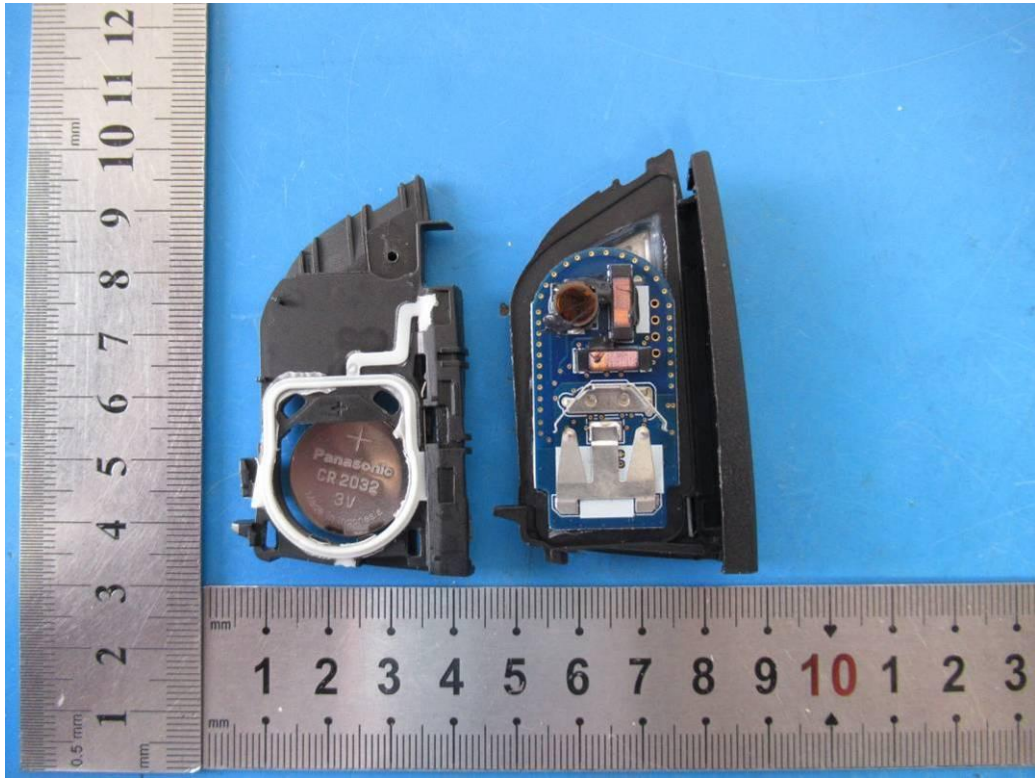

FCC ID: 2AOKM-BW3
IC: 24223-BW3

+

Panasonic
CR2032
3V
Made in Indonesia