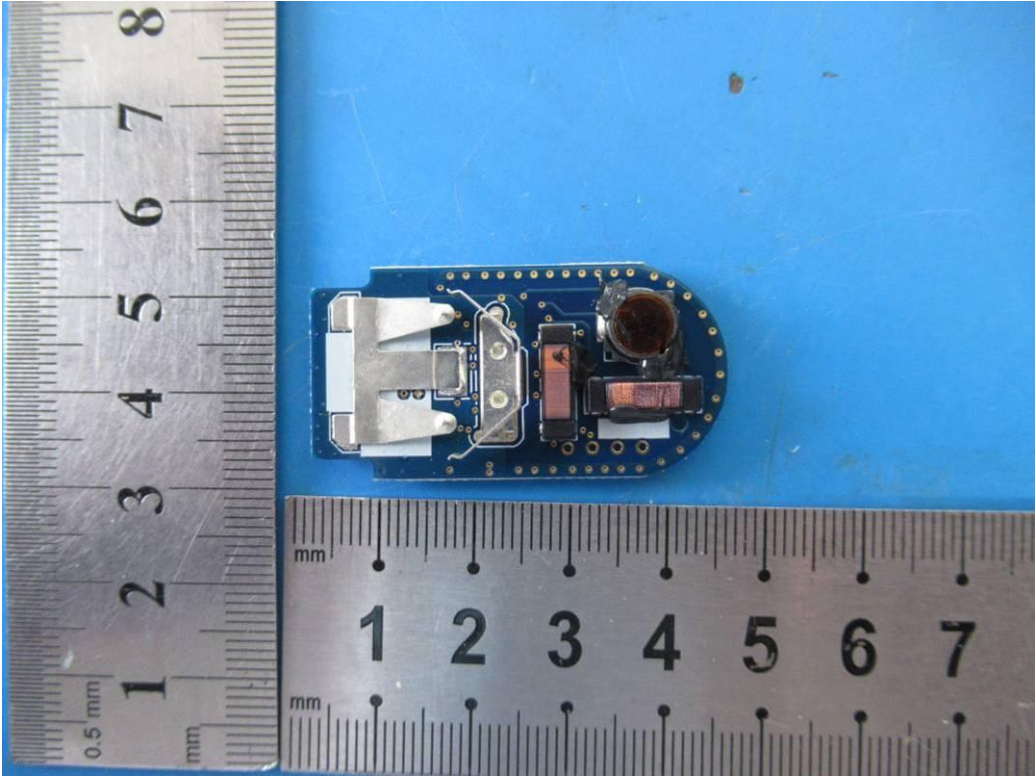

FCC ID: 2AOKM-BW3
IC: 24223-BW3

+

Panasonic
CR2032
3V
Made in Indonesia