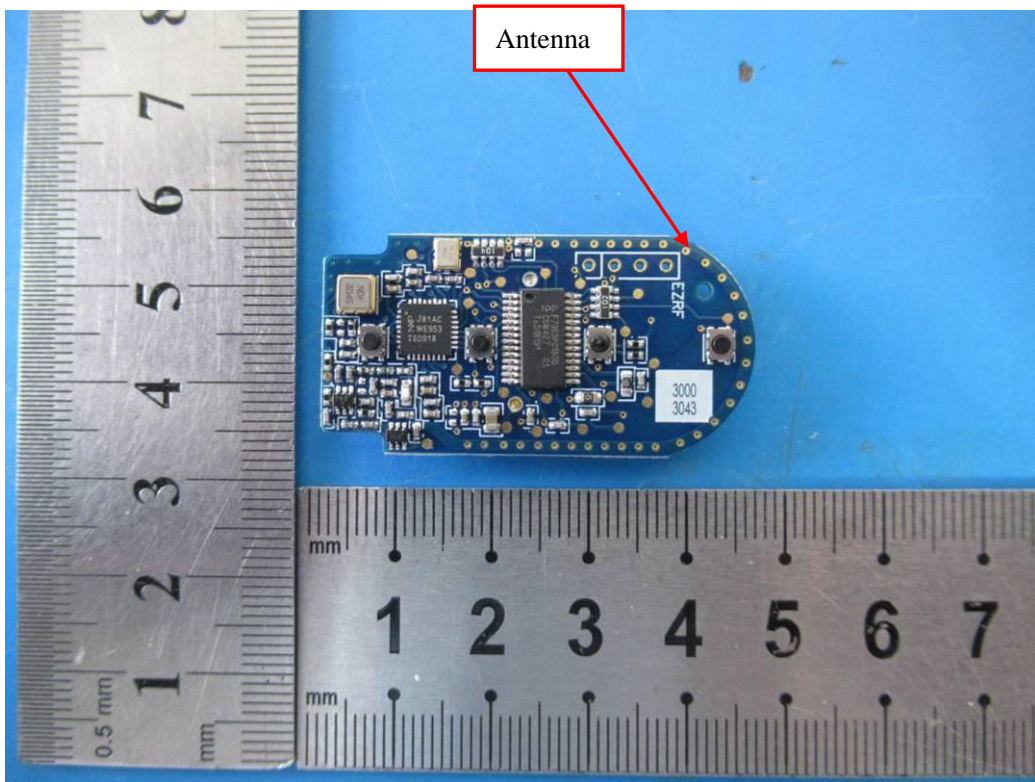

FCC ID: 2AOKM-BW3
IC: 24223-BW3

+

Panasonic
CR2032
3V
Made in Indonesia