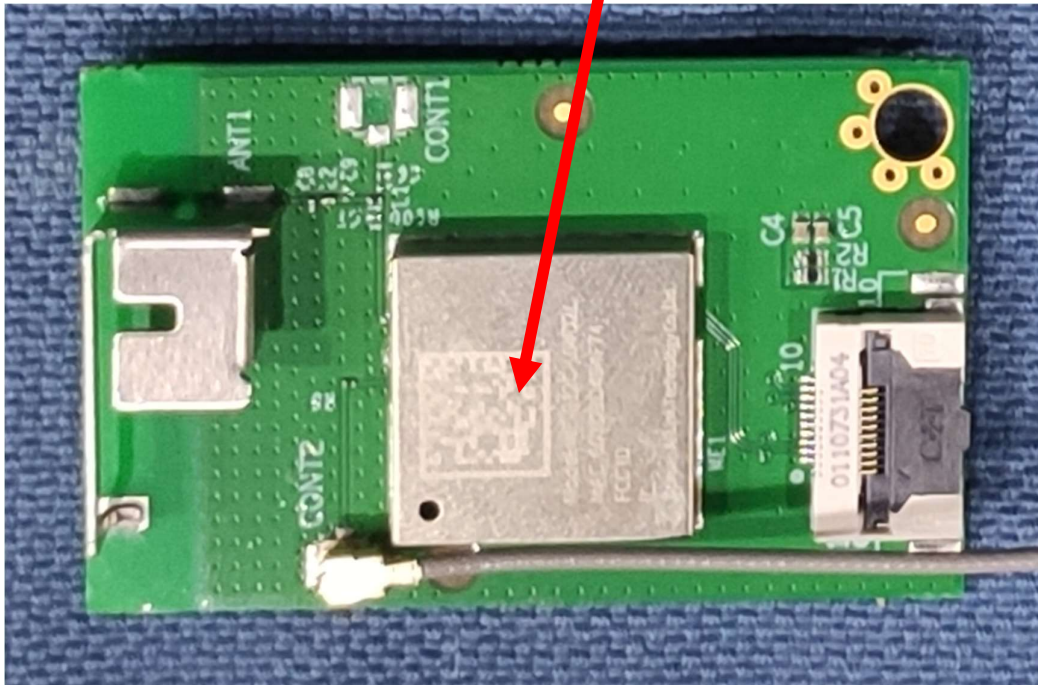

Label and location

Model:WF-R12C-UWD2L
MAC:FFFFFFFFFFFF
FCC ID:2AOKI-WFR12CUWD2
IC:23460-WFR12CUWD2
Sichuan AI-Link Technology Co.,Ltd.

○

Model:WF-R12C-UWD3L
MAC:FFFFFFFFFFFF
FCC ID:2AOKI-WFR12CUWD2
IC:23460-WFR12CUWD2
Sichuan AI-Link Technology Co.,Ltd.