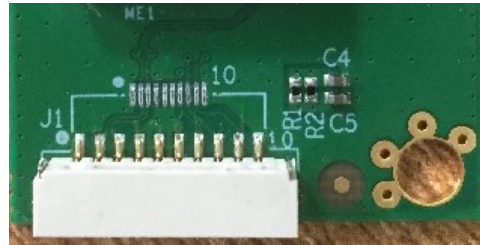

WF-R12C-UWD3L

Date: May 20, 2021

Caixia. Hu

HU CAIXIA

Sichuan AI-Link Technology Co., Ltd.
Tel: +86- 0816-2438701
Email: caixia.hu@changhong.com