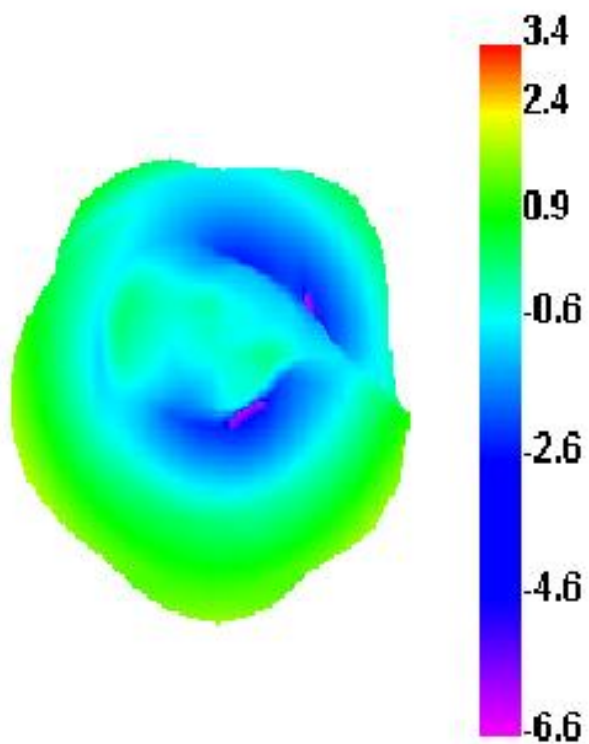

Model number: WIFI/BT antenna

Antenna frequency: 2400-2500MHz; 5150-5850MHz.

2. WIFI/BT Efficiency&Gain

Efficiency&Gain

| Freq (MHz) | Effi (%) | Effi (dB) | Gain (dBi) | Freq (MHz) | Effi (%) | Effi (dB) | Gain (dBi) |
|---------------|-------------|--------------|---------------|---------------|-------------|--------------|---------------|
| 2400 | 68.80 | -1.62 | 3.27 | 5150 | 72.49 | -1.4 | 3.29 |
| 2410 | 61.26 | -2.13 | 3.07 | 5200 | 71.74 | -1.44 | 3.26 |
| 2420 | 62.87 | -2.02 | 3.18 | 5250 | 74.97 | -1.25 | 3.18 |
| 2430 | 64.35 | -1.91 | 2.97 | 5300 | 70.3 | -1.53 | 3.31 |
| 2440 | 64.19 | -1.93 | 2.92 | 5350 | 65.22 | -1.86 | 3.46 |
| 2450 | 73.49 | -1.34 | 3.58 | 5400 | 64.66 | -1.89 | 3.55 |
| 2460 | 65.45 | -1.84 | 3.21 | 5450 | 57.78 | -2.38 | 3.03 |
| 2470 | 66.19 | -1.79 | 3.46 | 5500 | 53.04 | -2.75 | 3.27 |
| 2480 | 66.77 | -1.75 | 3.55 | 5550 | 53.1 | -2.75 | 3.35 |
| 2490 | 66.97 | -1.74 | 3.56 | 5600 | 56.28 | -2.5 | 3.2 |
| 2500 | 69.97 | -1.55 | 3.66 | 5650 | 54.41 | -2.64 | 3.37 |
| | | | | 5700 | 51.04 | -2.92 | 3.34 |
| | | | | 5750 | 53.46 | -2.72 | 3.23 |
| | | | | 5800 | 60.16 | -2.21 | 3.27 |
| | | | | 5850 | 61.8 | -2.09 | 3.01 |

3. 3D/2D antenna patterns

Single antenna gain maximum test passive 3D/2D direction diagram

2500.000MHz

5700.000MHz