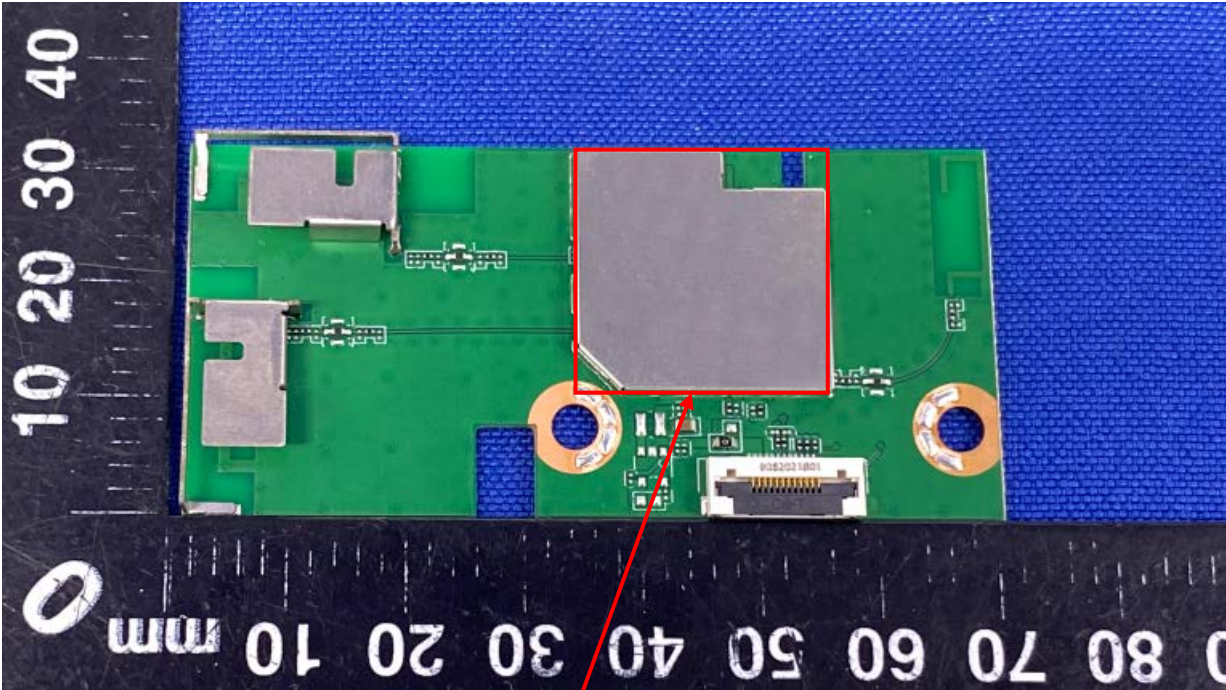

# Label Artwork and Location

Model: WF-M68A-UWF1

Label:

Size: L\*W=22\*22mm

Location