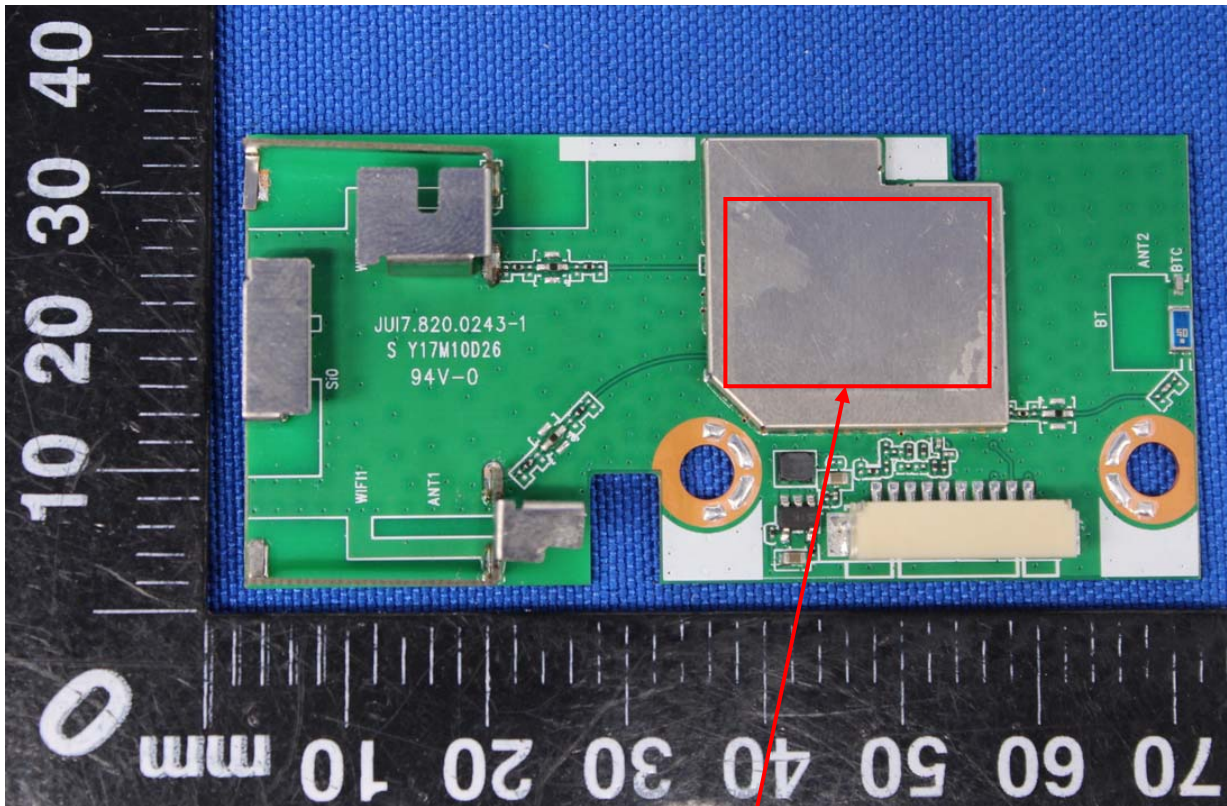

Label Artwork and Location

Model: WF-M668-UWP1

Label:

Size: L*W= 18*18mm

Label Location