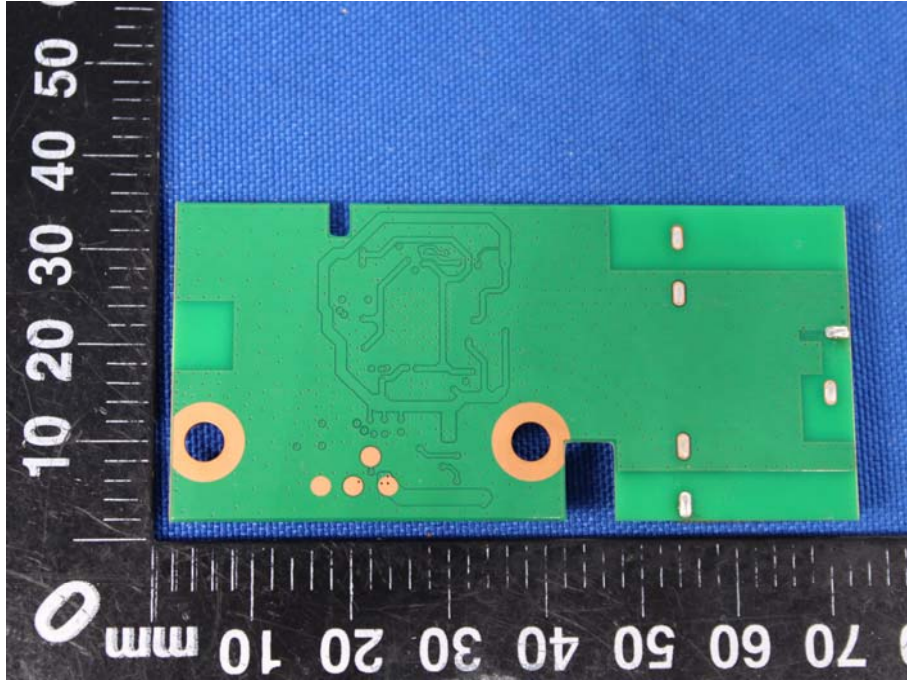

Appendix B: Photographs of EUT

Product: Wireless Module&Bluetooth Module

Model: WF-M668-UWP1

Internal Photos

2.4G/5G
WIFI
Antenna

BT Antenna