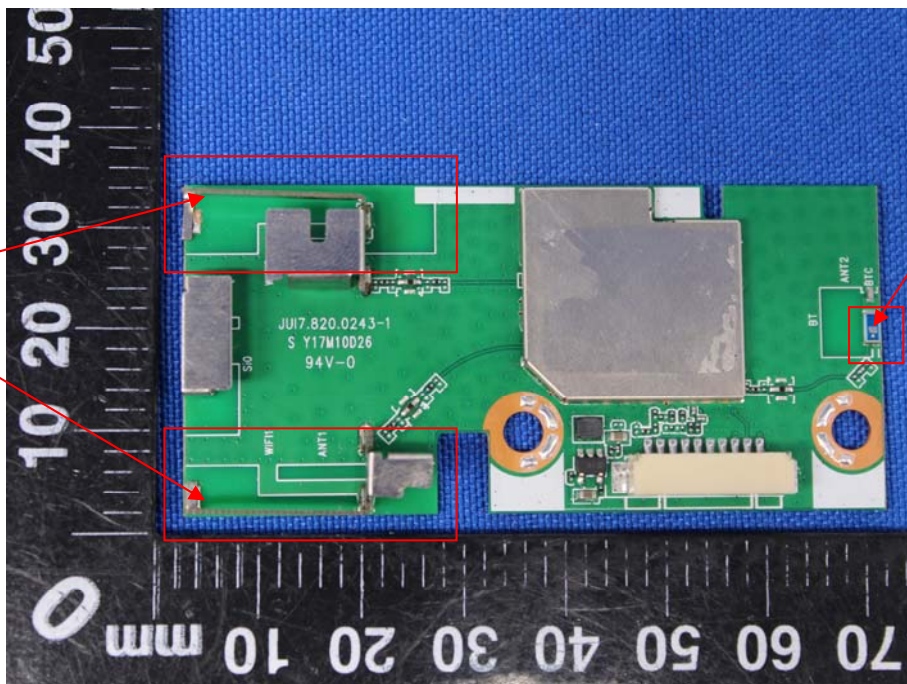

Appendix B: Photographs of EUT

Product: Wireless Module&Bluetooth Module

Model: WF-M668-UWP1

Internal Photos

2.4G/5G
WIFI
Antenna

BT Antenna