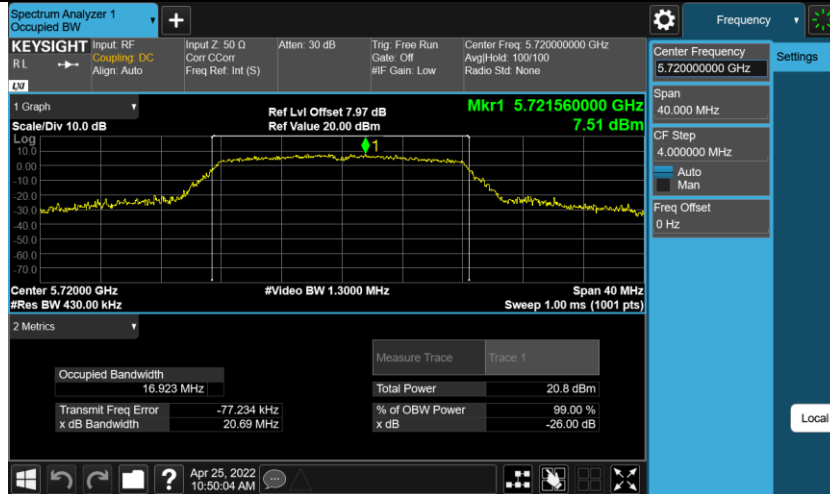

11AC80MIMO_Ant1_5530

11AC80MIMO_Ant1_5610

11AC80MIMO_Ant1_5775

11A-CDD Ant1 5720

11N20MIMO Ant1 5720

11N40MIMO Ant1 5710

11AC20MIMO Ant1 5720

11AC40MIMO Ant1 5710

11AC80MIMO Ant1 5690

2. 6dB Bandwidth

2.1 Test Datas

Channel (mode)	Channel Frequency (MHz)	Emissions bandwidth
		6dB Bandwidth (MHz)
149 (802.11a)	5745	13.760
157 (802.11a)	5785	14.400
165 (802.11a)	5825	15.640