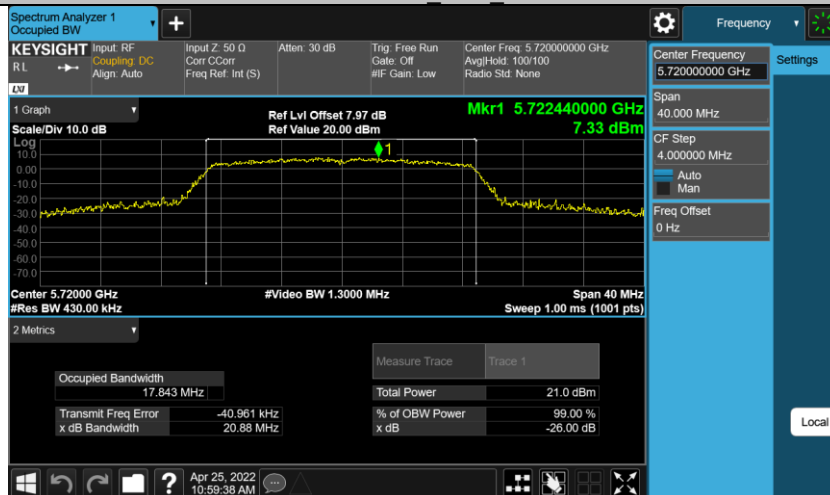

11AC80MIMO_Ant1_5530

11AC80MIMO_Ant1_5610

11AC80MIMO_Ant1_5775

11A-CDD Ant1 5720

11N20MIMO Ant1 5720

11N40MIMO Ant1 5710

11AC20MIMO Ant1 5720

11AC40MIMO Ant1 5710

11AC80MIMO Ant1 5690

2. 6dB Bandwidth

2.1 Test Datas

Channel (mode)	Channel Frequency (MHz)	Emissions bandwidth
		6dB Bandwidth (MHz)
149 (802.11a)	5745	13.760
157 (802.11a)	5785	14.400
165 (802.11a)	5825	15.640