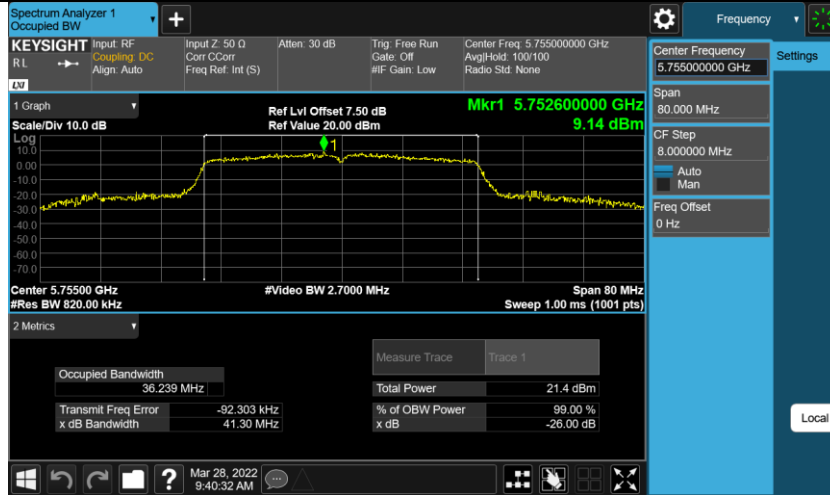

11AC40MIMO_Ant1_5755