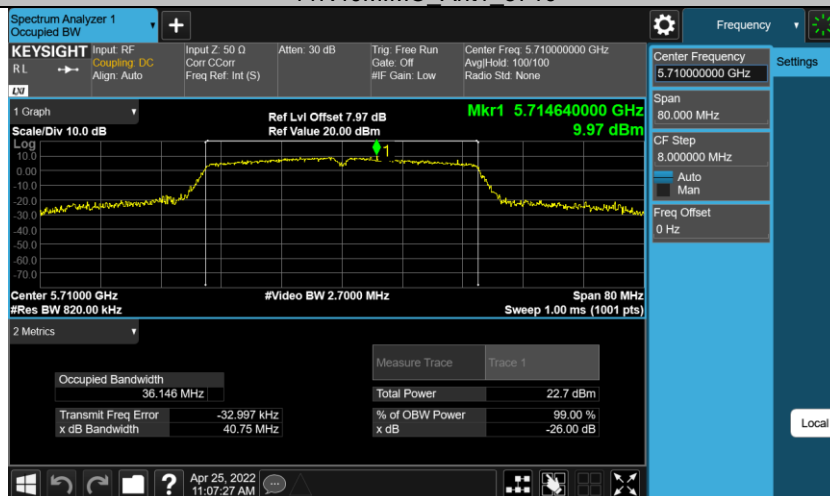

11AC80MIMO_Ant1_5530

11AC80MIMO_Ant1_5610

11AC80MIMO_Ant1_5775

11A-CDD Ant1 5720

11N20MIMO Ant1 5720

11N40MIMO Ant1 5710

11AC20MIMO Ant1 5720

11AC40MIMO Ant1 5710

11AC80MIMO Ant1 5690

2. 6dB Bandwidth

2.1 Test Datas

Channel (mode)	Channel Frequency (MHz)	Emissions bandwidth
		6dB Bandwidth (MHz)
149 (802.11a)	5745	13.760
157 (802.11a)	5785	14.400
165 (802.11a)	5825	15.640