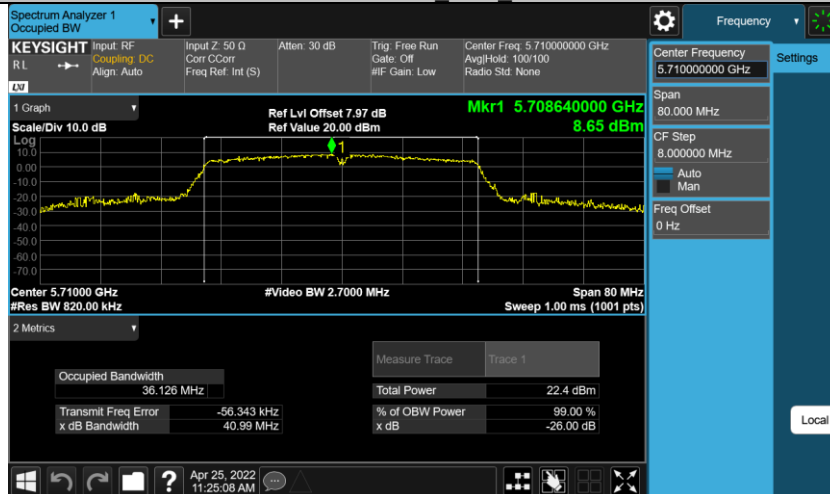

11AC80MIMO_Ant1_5530

11AC80MIMO_Ant1_5610

11AC80MIMO_Ant1_5775

11A-CDD Ant1 5720

11N20MIMO Ant1 5720

11N40MIMO Ant1 5710

11AC20MIMO Ant1 5720

11AC40MIMO Ant1 5710

11AC80MIMO Ant1 5690

2. 6dB Bandwidth

2.1 Test Datas

Channel (mode)	Channel Frequency (MHz)	Emissions bandwidth
		6dB Bandwidth (MHz)
149 (802.11a)	5745	13.760
157 (802.11a)	5785	14.400
165 (802.11a)	5825	15.640