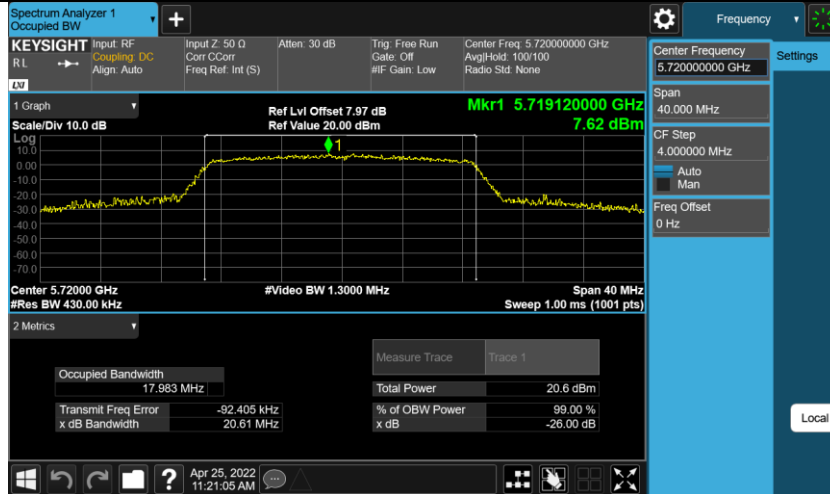

11AC20MIMO Ant1 5720