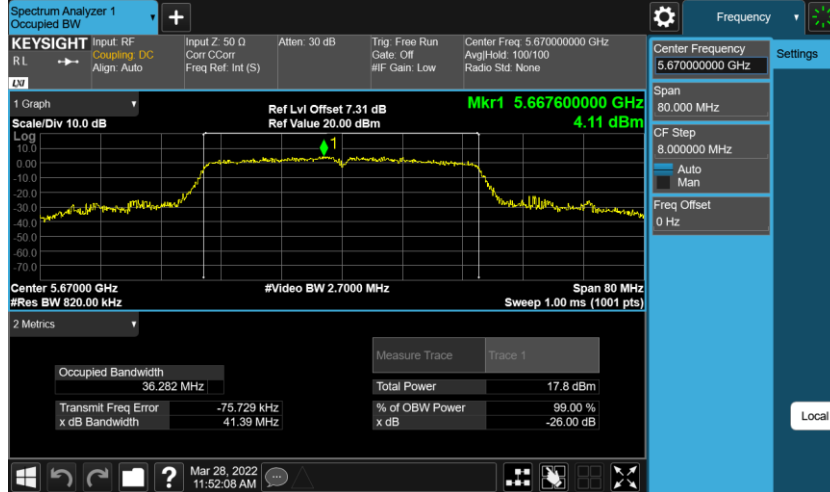

11AC40MIMO_Ant1_5670