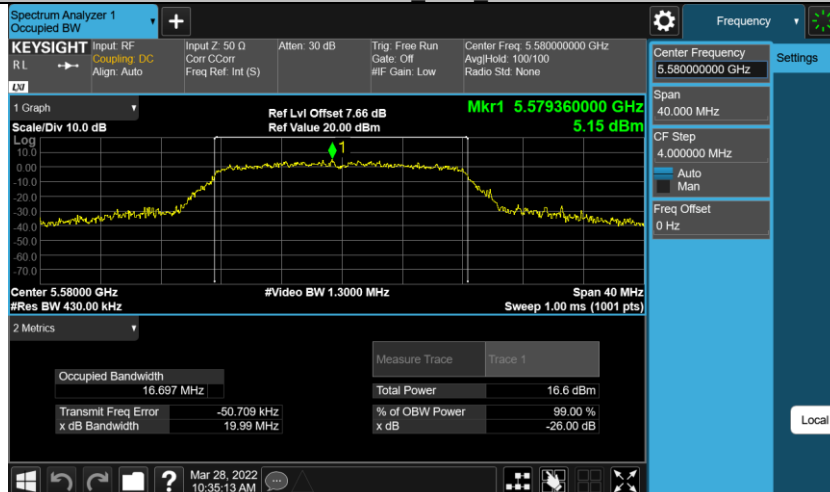

11A-CDD Ant1 5580