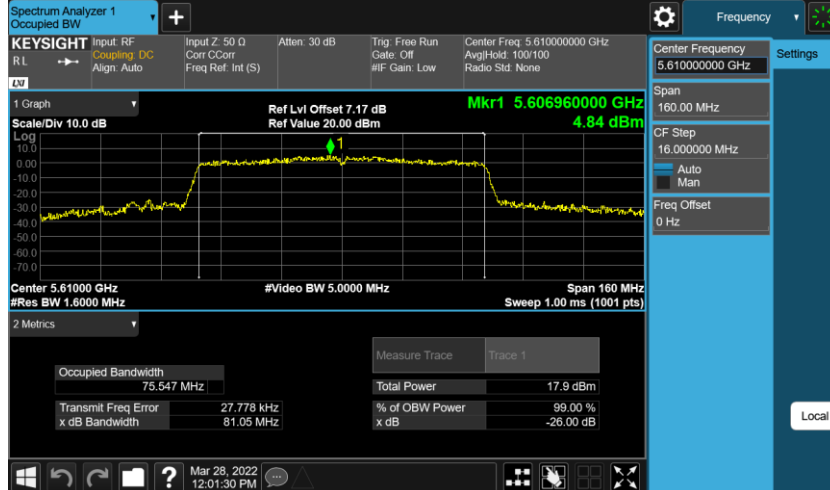

11AC80MIMO_Ant1_5610