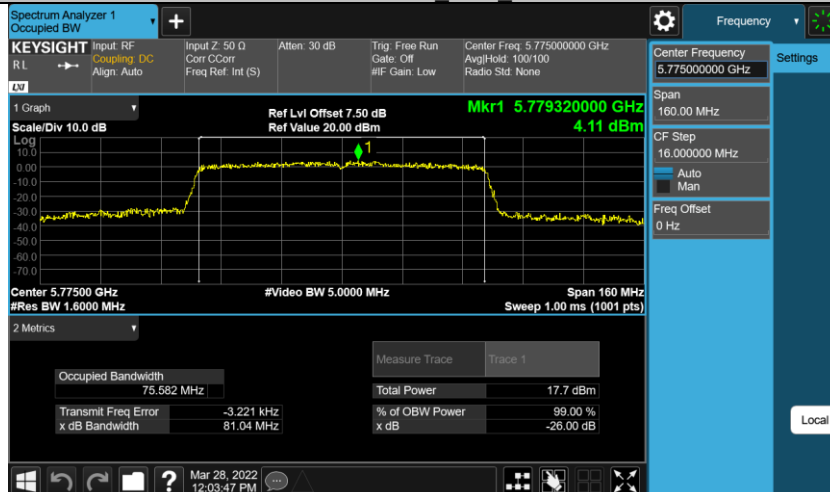

11AC80MIMO_Ant1_5775