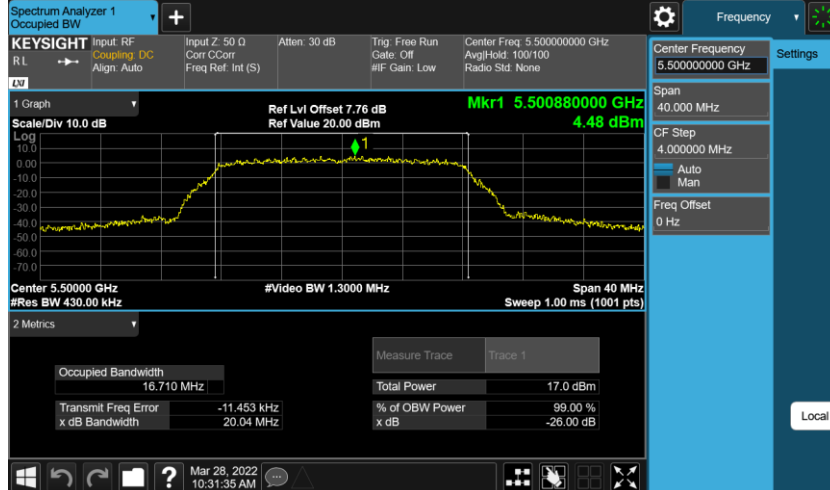

11A-CDD Ant1 5500