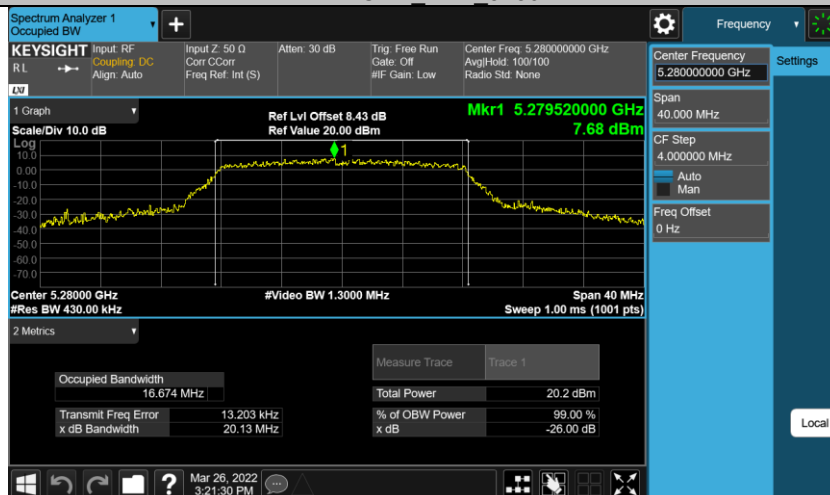

11N20MIMO Ant1 5720

11N40MIMO Ant1 5710

11AC20MIMO Ant1 5720

11AC40MIMO Ant1 5710

11AC80MIMO Ant1 5690

1.3 Test Graphs (Occupied channel bandwidth)

11A-CDD Ant1 5260

11A-CDD Ant1 5280