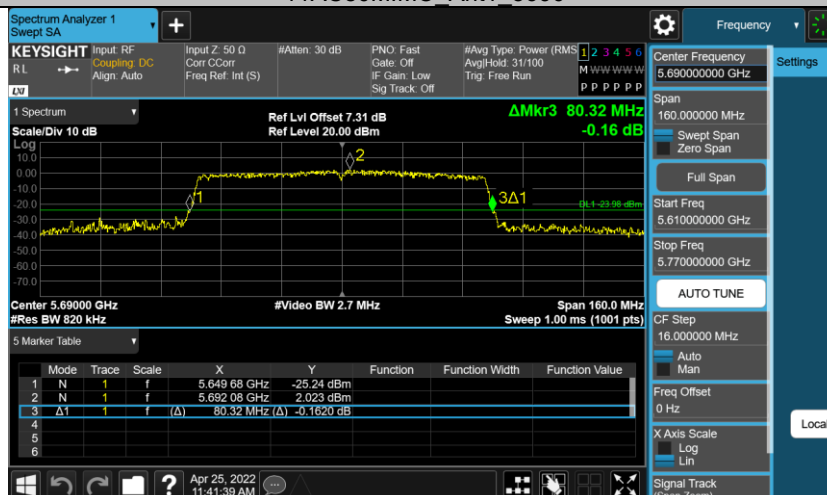

11N20MIMO Ant1 5720

11N40MIMO Ant1 5710

11AC20MIMO Ant1 5720

11AC40MIMO Ant1 5710

11AC80MIMO Ant1 5690

1.3 Test Graphs (Occupied channel bandwidth)

11A-CDD Ant1 5260

11A-CDD Ant1 5280