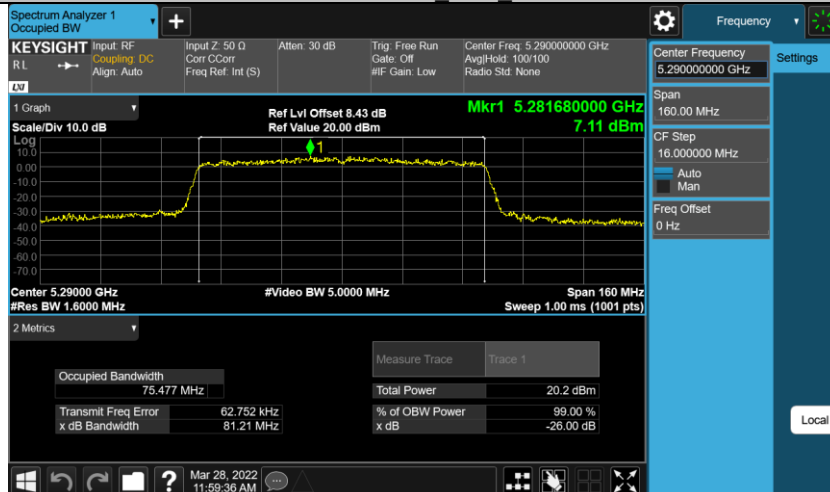

11AC80MIMO_Ant1_5290