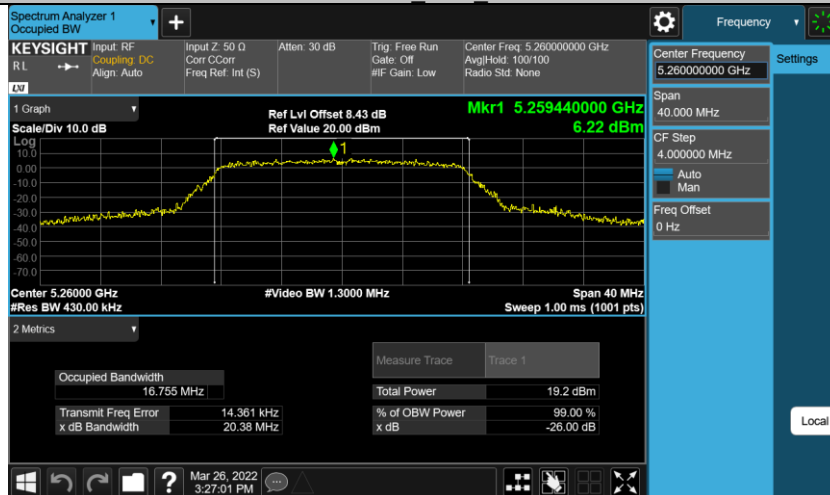

11N20MIMO Ant1 5720

11N40MIMO Ant1 5710

11AC20MIMO Ant1 5720

11AC40MIMO Ant1 5710

11AC80MIMO Ant1 5690

1.3 Test Graphs (Occupied channel bandwidth)

11A-CDD Ant1 5260

11A-CDD Ant1 5280