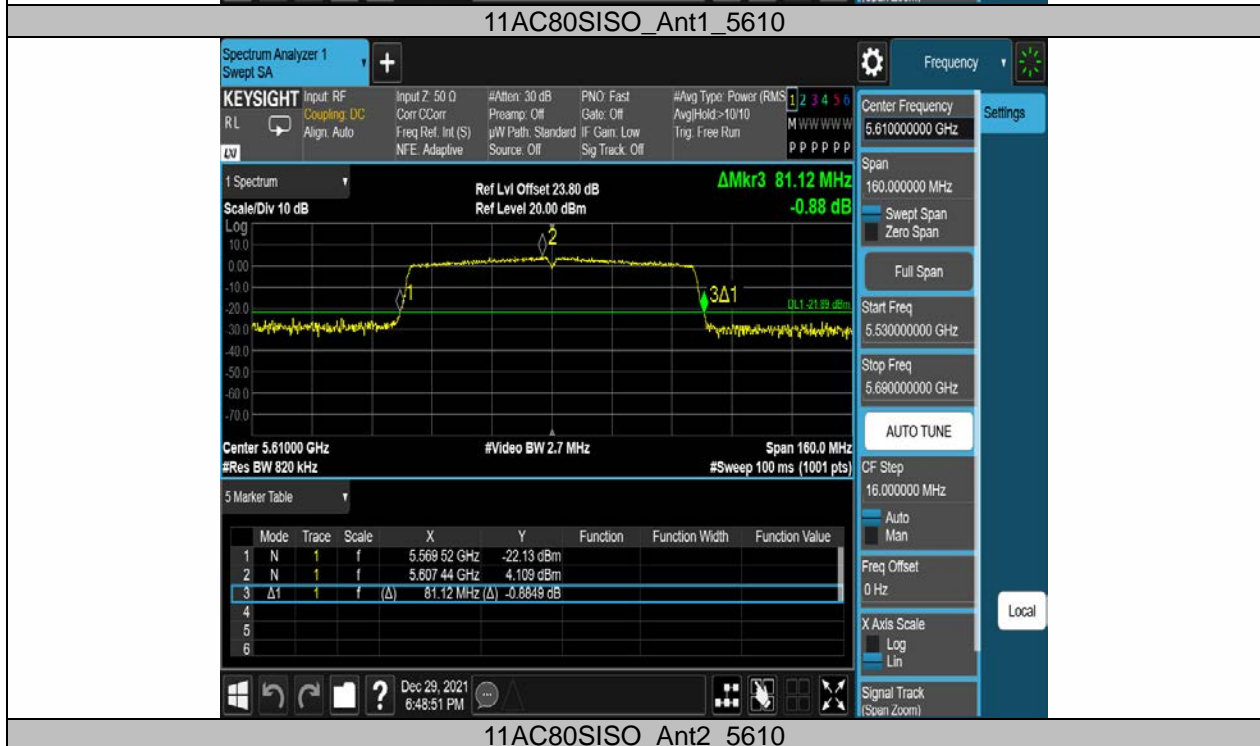

11AC20SISO_Ant1_5745

11AC20SISO_Ant2_5745

11AC20SISO_Ant1_5785

11AC20SISO_Ant2_5785

11AC20SISO_Ant1_5825

11AC20SISO_Ant2_5825

11AC80SISO_Ant1_5290

11AC80SISO_Ant2_5290

**6 dB Emission Bandwidth
Test Result B4**

TestMode	Antenna	Frequency[MHz]	6db EBW [MHz]	FL[MHz]	FH[MHz]	Limit[MHz]	Verdict
11A 802.11A	Ant1	5745	13.800	5737.480	5751.280	>0.5	PASS
	Ant2	5745	15.480	5737.280	5752.760	>0.5	PASS
	Ant1	5785	15.040	5777.520	5792.560	>0.5	PASS
	Ant2	5785	15.400	5777.160	5792.560	>0.5	PASS
	Ant1	5825	12.560	5819.000	5831.560	>0.5	PASS
	Ant2	5825	15.400	5817.520	5832.920	>0.5	PASS
11N20SISO 802.11N(HT20)	Ant1	5745	15.040	5737.480	5752.520	>0.5	PASS
	Ant2	5745	15.680	5737.240	5752.920	>0.5	PASS
	Ant1	5785	15.360	5777.160	5792.520	>0.5	PASS
	Ant2	5785	15.320	5777.480	5792.800	>0.5	PASS
	Ant1	5825	15.080	5817.480	5832.560	>0.5	PASS
	Ant2	5825	15.080	5817.480	5832.560	>0.5	PASS
11N40SISO 802.11N(HT40)	Ant1	5755	35.040	5737.480	5772.520	>0.5	PASS
	Ant2	5755	35.040	5737.480	5772.520	>0.5	PASS
	Ant1	5795	32.480	5777.560	5810.040	>0.5	PASS
	Ant2	5795	35.040	5777.560	5812.600	>0.5	PASS
11AC20SISO 802.11AC(HT20)	Ant1	5745	15.720	5737.440	5753.160	>0.5	PASS
	Ant2	5745	17.520	5736.240	5753.760	>0.5	PASS
	Ant1	5785	15.320	5777.160	5792.480	>0.5	PASS
	Ant2	5785	15.040	5777.520	5792.560	>0.5	PASS
	Ant1	5825	16.640	5817.120	5833.760	>0.5	PASS
	Ant2	5825	15.000	5817.560	5832.560	>0.5	PASS
11AC40SISO 802.11AC(HT40)	Ant1	5755	34.960	5737.480	5772.440	>0.5	PASS
	Ant2	5755	35.040	5737.480	5772.520	>0.5	PASS
	Ant1	5795	35.040	5777.480	5812.520	>0.5	PASS
	Ant2	5795	33.840	5778.680	5812.520	>0.5	PASS
11AC80SISO 802.11AC(HT80)	Ant1	5775	70.080	5737.400	5807.480	>0.5	PASS
	Ant2	5775	75.200	5737.400	5812.600	>0.5	PASS