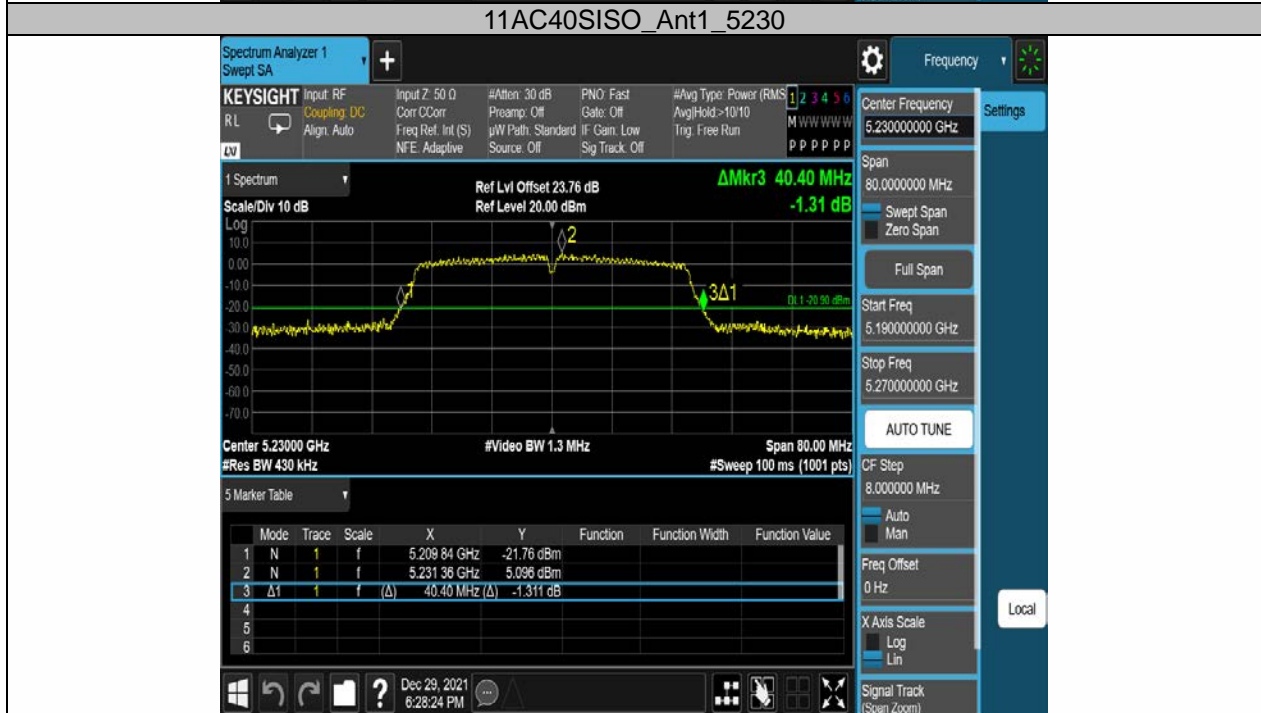

11AC20SISO_Ant1_5745

11AC20SISO_Ant2_5745

11AC20SISO_Ant1_5785

11AC20SISO_Ant2_5785

11AC20SISO_Ant1_5825

11AC20SISO_Ant2_5825

11AC80SISO_Ant1_5290

11AC80SISO_Ant2_5290

**6 dB Emission Bandwidth
Test Result B4**

TestMode	Antenna	Frequency[MHz]	6db EBW [MHz]	FL[MHz]	FH[MHz]	Limit[MHz]	Verdict
11A 802.11A	Ant1	5745	13.800	5737.480	5751.280	>0.5	PASS
	Ant2	5745	15.480	5737.280	5752.760	>0.5	PASS
	Ant1	5785	15.040	5777.520	5792.560	>0.5	PASS
	Ant2	5785	15.400	5777.160	5792.560	>0.5	PASS
	Ant1	5825	12.560	5819.000	5831.560	>0.5	PASS
	Ant2	5825	15.400	5817.520	5832.920	>0.5	PASS
11N20SISO 802.11N(HT20)	Ant1	5745	15.040	5737.480	5752.520	>0.5	PASS
	Ant2	5745	15.680	5737.240	5752.920	>0.5	PASS
	Ant1	5785	15.360	5777.160	5792.520	>0.5	PASS
	Ant2	5785	15.320	5777.480	5792.800	>0.5	PASS
	Ant1	5825	15.080	5817.480	5832.560	>0.5	PASS
	Ant2	5825	15.080	5817.480	5832.560	>0.5	PASS
11N40SISO 802.11N(HT40)	Ant1	5755	35.040	5737.480	5772.520	>0.5	PASS
	Ant2	5755	35.040	5737.480	5772.520	>0.5	PASS
	Ant1	5795	32.480	5777.560	5810.040	>0.5	PASS
	Ant2	5795	35.040	5777.560	5812.600	>0.5	PASS
11AC20SISO 802.11AC(HT20)	Ant1	5745	15.720	5737.440	5753.160	>0.5	PASS
	Ant2	5745	17.520	5736.240	5753.760	>0.5	PASS
	Ant1	5785	15.320	5777.160	5792.480	>0.5	PASS
	Ant2	5785	15.040	5777.520	5792.560	>0.5	PASS
	Ant1	5825	16.640	5817.120	5833.760	>0.5	PASS
	Ant2	5825	15.000	5817.560	5832.560	>0.5	PASS
11AC40SISO 802.11AC(HT40)	Ant1	5755	34.960	5737.480	5772.440	>0.5	PASS
	Ant2	5755	35.040	5737.480	5772.520	>0.5	PASS
	Ant1	5795	35.040	5777.480	5812.520	>0.5	PASS
	Ant2	5795	33.840	5778.680	5812.520	>0.5	PASS
11AC80SISO 802.11AC(HT80)	Ant1	5775	70.080	5737.400	5807.480	>0.5	PASS
	Ant2	5775	75.200	5737.400	5812.600	>0.5	PASS