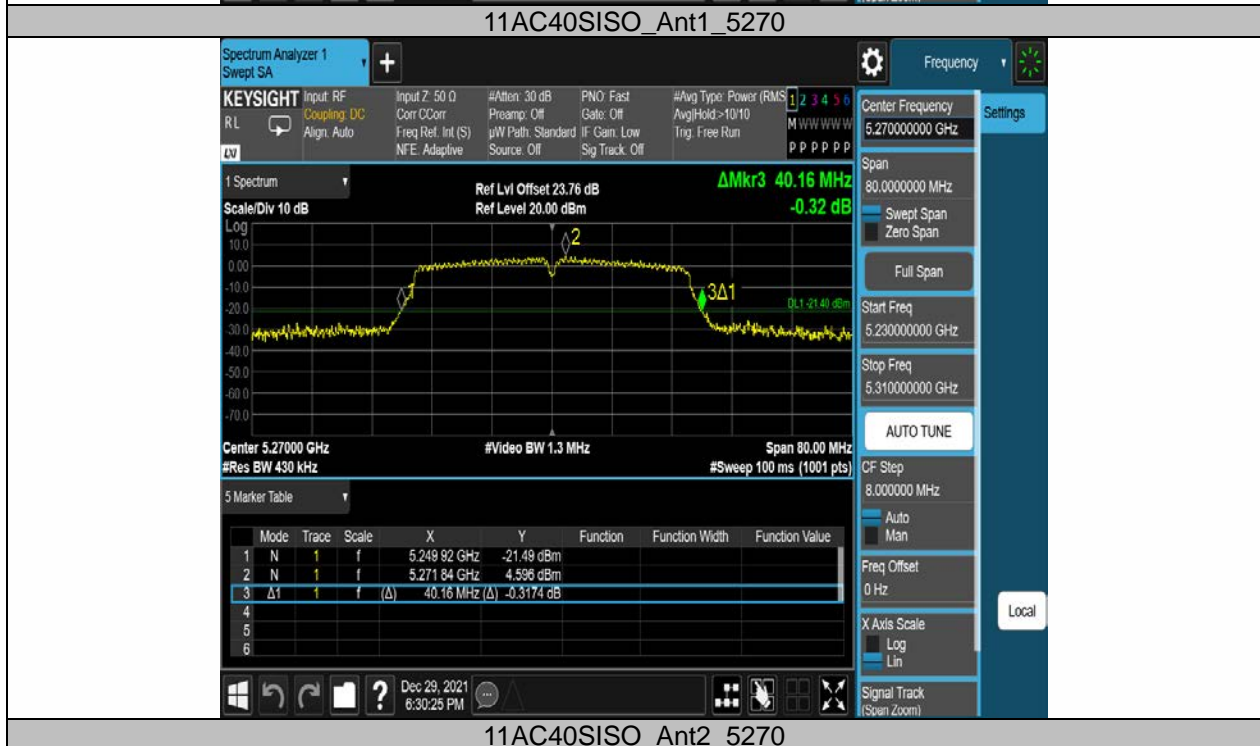

11AC20SISO_Ant1_5745

11AC20SISO_Ant2_5745

11AC20SISO_Ant1_5785

11AC20SISO_Ant2_5785

11AC20SISO_Ant1_5825

11AC20SISO_Ant2_5825

11AC80SISO_Ant1_5290

11AC80SISO_Ant2_5290

**6 dB Emission Bandwidth
Test Result B4**

TestMode	Antenna	Frequency[MHz]	6db EBW [MHz]	FL[MHz]	FH[MHz]	Limit[MHz]	Verdict
11A 802.11A	Ant1	5745	13.800	5737.480	5751.280	>0.5	PASS
	Ant2	5745	15.480	5737.280	5752.760	>0.5	PASS
	Ant1	5785	15.040	5777.520	5792.560	>0.5	PASS
	Ant2	5785	15.400	5777.160	5792.560	>0.5	PASS
	Ant1	5825	12.560	5819.000	5831.560	>0.5	PASS
	Ant2	5825	15.400	5817.520	5832.920	>0.5	PASS
11N20SISO 802.11N(HT20)	Ant1	5745	15.040	5737.480	5752.520	>0.5	PASS
	Ant2	5745	15.680	5737.240	5752.920	>0.5	PASS
	Ant1	5785	15.360	5777.160	5792.520	>0.5	PASS
	Ant2	5785	15.320	5777.480	5792.800	>0.5	PASS
	Ant1	5825	15.080	5817.480	5832.560	>0.5	PASS
	Ant2	5825	15.080	5817.480	5832.560	>0.5	PASS
11N40SISO 802.11N(HT40)	Ant1	5755	35.040	5737.480	5772.520	>0.5	PASS
	Ant2	5755	35.040	5737.480	5772.520	>0.5	PASS
	Ant1	5795	32.480	5777.560	5810.040	>0.5	PASS
	Ant2	5795	35.040	5777.560	5812.600	>0.5	PASS
11AC20SISO 802.11AC(HT20)	Ant1	5745	15.720	5737.440	5753.160	>0.5	PASS
	Ant2	5745	17.520	5736.240	5753.760	>0.5	PASS
	Ant1	5785	15.320	5777.160	5792.480	>0.5	PASS
	Ant2	5785	15.040	5777.520	5792.560	>0.5	PASS
	Ant1	5825	16.640	5817.120	5833.760	>0.5	PASS
	Ant2	5825	15.000	5817.560	5832.560	>0.5	PASS
11AC40SISO 802.11AC(HT40)	Ant1	5755	34.960	5737.480	5772.440	>0.5	PASS
	Ant2	5755	35.040	5737.480	5772.520	>0.5	PASS
	Ant1	5795	35.040	5777.480	5812.520	>0.5	PASS
	Ant2	5795	33.840	5778.680	5812.520	>0.5	PASS
11AC80SISO 802.11AC(HT80)	Ant1	5775	70.080	5737.400	5807.480	>0.5	PASS
	Ant2	5775	75.200	5737.400	5812.600	>0.5	PASS