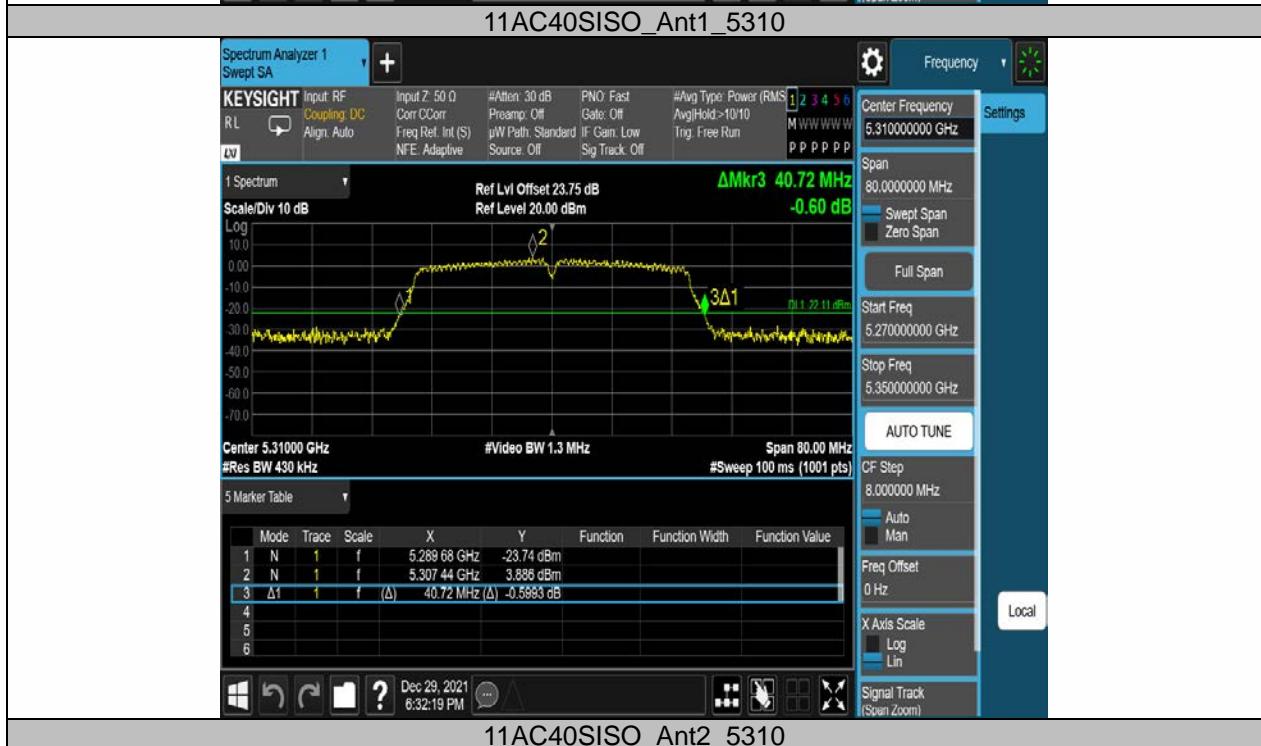

11AC20SISO_Ant1_5745

11AC20SISO_Ant2_5745

11AC20SISO_Ant1_5785

11AC20SISO_Ant2_5785

11AC20SISO_Ant1_5825

11AC20SISO_Ant2_5825

11AC80SISO_Ant1_5290

11AC80SISO_Ant2_5290

**6 dB Emission Bandwidth
Test Result B4**

TestMode	Antenna	Frequency[MHz]	6db EBW [MHz]	FL[MHz]	FH[MHz]	Limit[MHz]	Verdict
11A 802.11A	Ant1	5745	13.800	5737.480	5751.280	>0.5	PASS
	Ant2	5745	15.480	5737.280	5752.760	>0.5	PASS
	Ant1	5785	15.040	5777.520	5792.560	>0.5	PASS
	Ant2	5785	15.400	5777.160	5792.560	>0.5	PASS
	Ant1	5825	12.560	5819.000	5831.560	>0.5	PASS
	Ant2	5825	15.400	5817.520	5832.920	>0.5	PASS
11N20SISO 802.11N(HT20)	Ant1	5745	15.040	5737.480	5752.520	>0.5	PASS
	Ant2	5745	15.680	5737.240	5752.920	>0.5	PASS
	Ant1	5785	15.360	5777.160	5792.520	>0.5	PASS
	Ant2	5785	15.320	5777.480	5792.800	>0.5	PASS
	Ant1	5825	15.080	5817.480	5832.560	>0.5	PASS
	Ant2	5825	15.080	5817.480	5832.560	>0.5	PASS
11N40SISO 802.11N(HT40)	Ant1	5755	35.040	5737.480	5772.520	>0.5	PASS
	Ant2	5755	35.040	5737.480	5772.520	>0.5	PASS
	Ant1	5795	32.480	5777.560	5810.040	>0.5	PASS
	Ant2	5795	35.040	5777.560	5812.600	>0.5	PASS
11AC20SISO 802.11AC(HT20)	Ant1	5745	15.720	5737.440	5753.160	>0.5	PASS
	Ant2	5745	17.520	5736.240	5753.760	>0.5	PASS
	Ant1	5785	15.320	5777.160	5792.480	>0.5	PASS
	Ant2	5785	15.040	5777.520	5792.560	>0.5	PASS
	Ant1	5825	16.640	5817.120	5833.760	>0.5	PASS
	Ant2	5825	15.000	5817.560	5832.560	>0.5	PASS
11AC40SISO 802.11AC(HT40)	Ant1	5755	34.960	5737.480	5772.440	>0.5	PASS
	Ant2	5755	35.040	5737.480	5772.520	>0.5	PASS
	Ant1	5795	35.040	5777.480	5812.520	>0.5	PASS
	Ant2	5795	33.840	5778.680	5812.520	>0.5	PASS
11AC80SISO 802.11AC(HT80)	Ant1	5775	70.080	5737.400	5807.480	>0.5	PASS
	Ant2	5775	75.200	5737.400	5812.600	>0.5	PASS