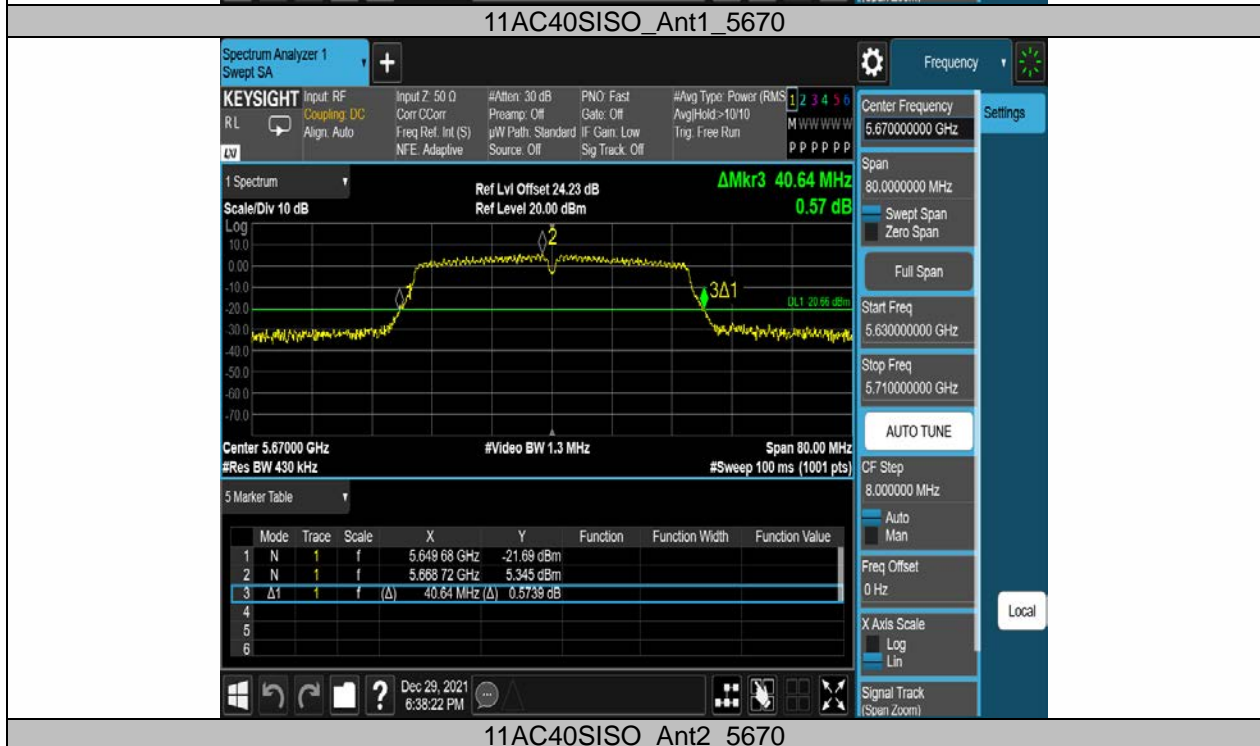

11AC20SISO_Ant1_5745

11AC20SISO_Ant2_5745

11AC20SISO_Ant1_5785

11AC20SISO_Ant2_5785

11AC20SISO_Ant1_5825

11AC20SISO_Ant2_5825

11AC80SISO_Ant1_5290

11AC80SISO_Ant2_5290

**6 dB Emission Bandwidth
Test Result B4**

TestMode	Antenna	Frequency[MHz]	6db EBW [MHz]	FL[MHz]	FH[MHz]	Limit[MHz]	Verdict
11A 802.11A	Ant1	5745	13.800	5737.480	5751.280	>0.5	PASS
	Ant2	5745	15.480	5737.280	5752.760	>0.5	PASS
	Ant1	5785	15.040	5777.520	5792.560	>0.5	PASS
	Ant2	5785	15.400	5777.160	5792.560	>0.5	PASS
	Ant1	5825	12.560	5819.000	5831.560	>0.5	PASS
	Ant2	5825	15.400	5817.520	5832.920	>0.5	PASS
11N20SISO 802.11N(HT20)	Ant1	5745	15.040	5737.480	5752.520	>0.5	PASS
	Ant2	5745	15.680	5737.240	5752.920	>0.5	PASS
	Ant1	5785	15.360	5777.160	5792.520	>0.5	PASS
	Ant2	5785	15.320	5777.480	5792.800	>0.5	PASS
	Ant1	5825	15.080	5817.480	5832.560	>0.5	PASS
	Ant2	5825	15.080	5817.480	5832.560	>0.5	PASS
11N40SISO 802.11N(HT40)	Ant1	5755	35.040	5737.480	5772.520	>0.5	PASS
	Ant2	5755	35.040	5737.480	5772.520	>0.5	PASS
	Ant1	5795	32.480	5777.560	5810.040	>0.5	PASS
	Ant2	5795	35.040	5777.560	5812.600	>0.5	PASS
11AC20SISO 802.11AC(HT20)	Ant1	5745	15.720	5737.440	5753.160	>0.5	PASS
	Ant2	5745	17.520	5736.240	5753.760	>0.5	PASS
	Ant1	5785	15.320	5777.160	5792.480	>0.5	PASS
	Ant2	5785	15.040	5777.520	5792.560	>0.5	PASS
	Ant1	5825	16.640	5817.120	5833.760	>0.5	PASS
	Ant2	5825	15.000	5817.560	5832.560	>0.5	PASS
11AC40SISO 802.11AC(HT40)	Ant1	5755	34.960	5737.480	5772.440	>0.5	PASS
	Ant2	5755	35.040	5737.480	5772.520	>0.5	PASS
	Ant1	5795	35.040	5777.480	5812.520	>0.5	PASS
	Ant2	5795	33.840	5778.680	5812.520	>0.5	PASS
11AC80SISO 802.11AC(HT80)	Ant1	5775	70.080	5737.400	5807.480	>0.5	PASS
	Ant2	5775	75.200	5737.400	5812.600	>0.5	PASS