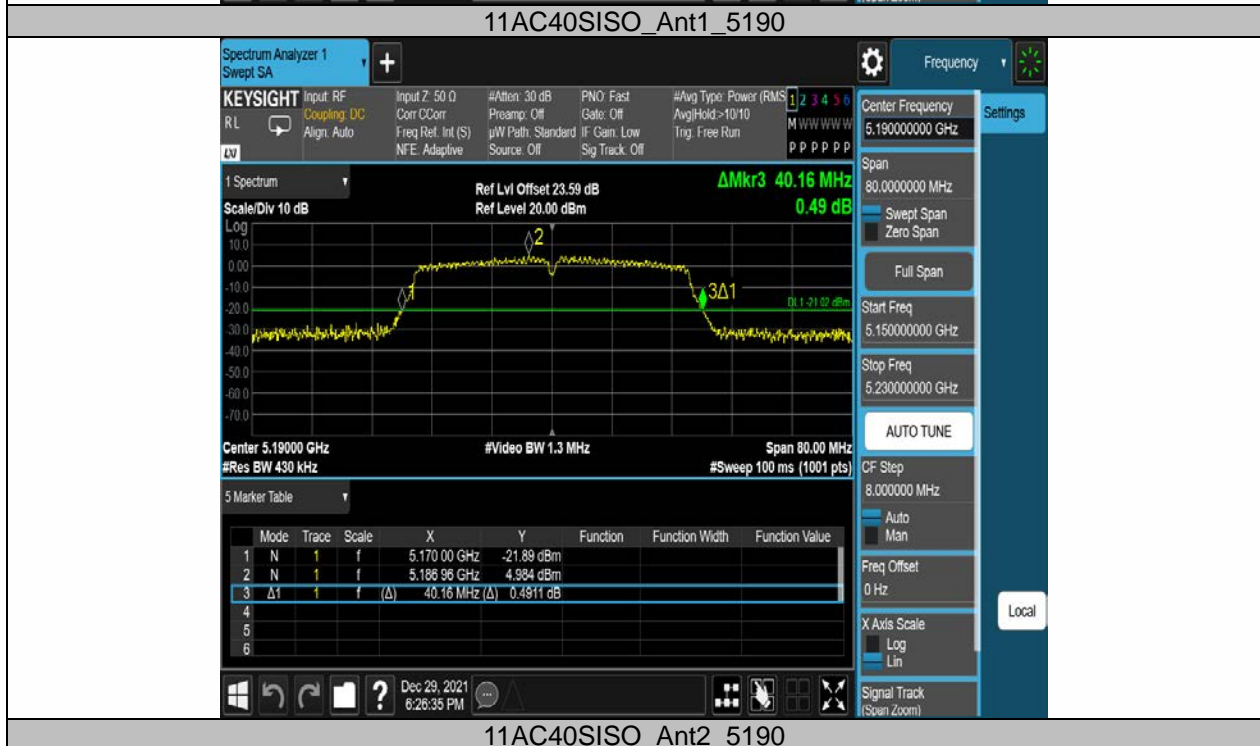

11AC20SISO_Ant1_5745

11AC20SISO_Ant2_5745

11AC20SISO_Ant1_5785

11AC20SISO_Ant2_5785

11AC20SISO_Ant1_5825

11AC20SISO_Ant2_5825

11AC80SISO_Ant1_5290

11AC80SISO_Ant2_5290

**6 dB Emission Bandwidth
Test Result B4**

TestMode	Antenna	Frequency[MHz]	6db EBW [MHz]	FL[MHz]	FH[MHz]	Limit[MHz]	Verdict
11A 802.11A	Ant1	5745	13.800	5737.480	5751.280	>0.5	PASS
	Ant2	5745	15.480	5737.280	5752.760	>0.5	PASS
	Ant1	5785	15.040	5777.520	5792.560	>0.5	PASS
	Ant2	5785	15.400	5777.160	5792.560	>0.5	PASS
	Ant1	5825	12.560	5819.000	5831.560	>0.5	PASS
	Ant2	5825	15.400	5817.520	5832.920	>0.5	PASS
11N20SISO 802.11N(HT20)	Ant1	5745	15.040	5737.480	5752.520	>0.5	PASS
	Ant2	5745	15.680	5737.240	5752.920	>0.5	PASS
	Ant1	5785	15.360	5777.160	5792.520	>0.5	PASS
	Ant2	5785	15.320	5777.480	5792.800	>0.5	PASS
	Ant1	5825	15.080	5817.480	5832.560	>0.5	PASS
	Ant2	5825	15.080	5817.480	5832.560	>0.5	PASS
11N40SISO 802.11N(HT40)	Ant1	5755	35.040	5737.480	5772.520	>0.5	PASS
	Ant2	5755	35.040	5737.480	5772.520	>0.5	PASS
	Ant1	5795	32.480	5777.560	5810.040	>0.5	PASS
	Ant2	5795	35.040	5777.560	5812.600	>0.5	PASS
11AC20SISO 802.11AC(HT20)	Ant1	5745	15.720	5737.440	5753.160	>0.5	PASS
	Ant2	5745	17.520	5736.240	5753.760	>0.5	PASS
	Ant1	5785	15.320	5777.160	5792.480	>0.5	PASS
	Ant2	5785	15.040	5777.520	5792.560	>0.5	PASS
	Ant1	5825	16.640	5817.120	5833.760	>0.5	PASS
	Ant2	5825	15.000	5817.560	5832.560	>0.5	PASS
11AC40SISO 802.11AC(HT40)	Ant1	5755	34.960	5737.480	5772.440	>0.5	PASS
	Ant2	5755	35.040	5737.480	5772.520	>0.5	PASS
	Ant1	5795	35.040	5777.480	5812.520	>0.5	PASS
	Ant2	5795	33.840	5778.680	5812.520	>0.5	PASS
11AC80SISO 802.11AC(HT80)	Ant1	5775	70.080	5737.400	5807.480	>0.5	PASS
	Ant2	5775	75.200	5737.400	5812.600	>0.5	PASS