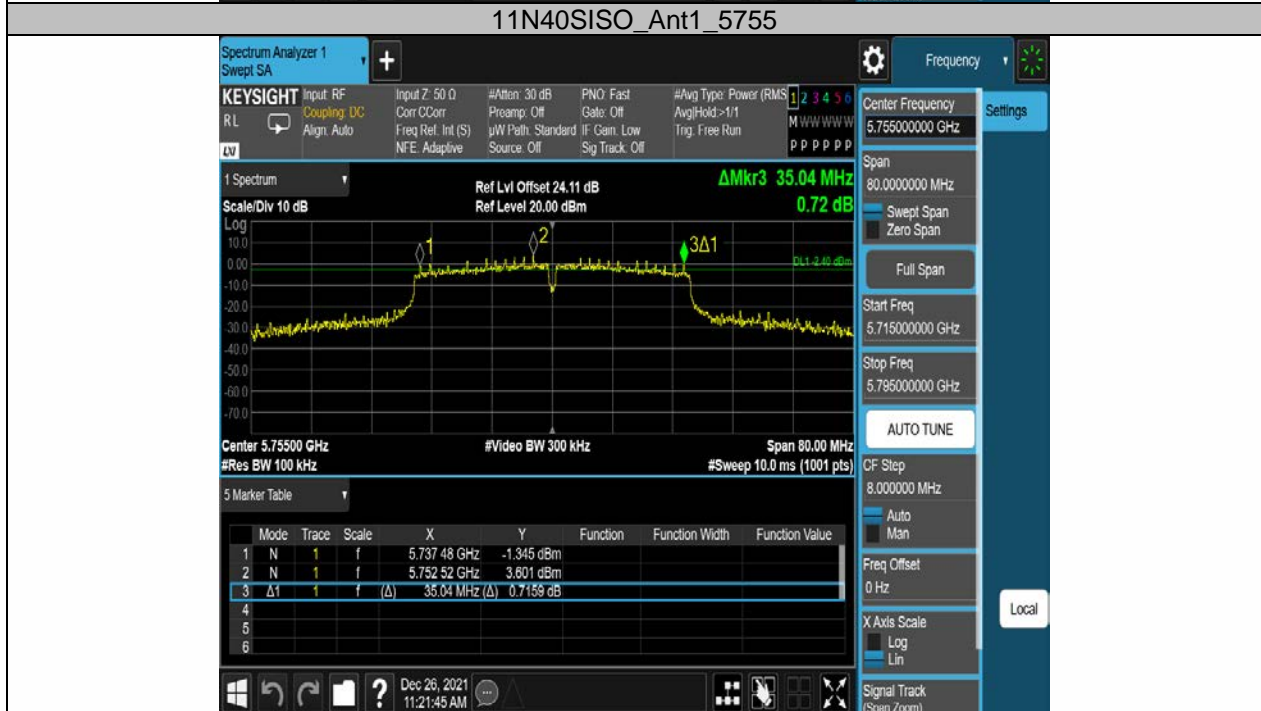

**6 dB Emission Bandwidth
Test Result B4**

TestMode	Antenna	Frequency[MHz]	6db EBW [MHz]	FL[MHz]	FH[MHz]	Limit[MHz]	Verdict
11A 802.11A	Ant1	5745	13.800	5737.480	5751.280	>0.5	PASS
	Ant2	5745	15.480	5737.280	5752.760	>0.5	PASS
	Ant1	5785	15.040	5777.520	5792.560	>0.5	PASS
	Ant2	5785	15.400	5777.160	5792.560	>0.5	PASS
	Ant1	5825	12.560	5819.000	5831.560	>0.5	PASS
	Ant2	5825	15.400	5817.520	5832.920	>0.5	PASS
11N20SISO 802.11N(HT20)	Ant1	5745	15.040	5737.480	5752.520	>0.5	PASS
	Ant2	5745	15.680	5737.240	5752.920	>0.5	PASS
	Ant1	5785	15.360	5777.160	5792.520	>0.5	PASS
	Ant2	5785	15.320	5777.480	5792.800	>0.5	PASS
	Ant1	5825	15.080	5817.480	5832.560	>0.5	PASS
	Ant2	5825	15.080	5817.480	5832.560	>0.5	PASS
11N40SISO 802.11N(HT40)	Ant1	5755	35.040	5737.480	5772.520	>0.5	PASS
	Ant2	5755	35.040	5737.480	5772.520	>0.5	PASS
	Ant1	5795	32.480	5777.560	5810.040	>0.5	PASS
	Ant2	5795	35.040	5777.560	5812.600	>0.5	PASS
11AC20SISO 802.11AC(HT20)	Ant1	5745	15.720	5737.440	5753.160	>0.5	PASS
	Ant2	5745	17.520	5736.240	5753.760	>0.5	PASS
	Ant1	5785	15.320	5777.160	5792.480	>0.5	PASS
	Ant2	5785	15.040	5777.520	5792.560	>0.5	PASS
	Ant1	5825	16.640	5817.120	5833.760	>0.5	PASS
	Ant2	5825	15.000	5817.560	5832.560	>0.5	PASS
11AC40SISO 802.11AC(HT40)	Ant1	5755	34.960	5737.480	5772.440	>0.5	PASS
	Ant2	5755	35.040	5737.480	5772.520	>0.5	PASS
	Ant1	5795	35.040	5777.480	5812.520	>0.5	PASS
	Ant2	5795	33.840	5778.680	5812.520	>0.5	PASS
11AC80SISO 802.11AC(HT80)	Ant1	5775	70.080	5737.400	5807.480	>0.5	PASS
	Ant2	5775	75.200	5737.400	5812.600	>0.5	PASS

Test Graphs B4

11N40SISO_Ant1_5795

11N40SISO_Ant2_5795

11AC20SISO_Ant1_5785

11AC20SISO_Ant2_5785

11AC40SISO_Ant1_5755

11AC40SISO_Ant2_5755