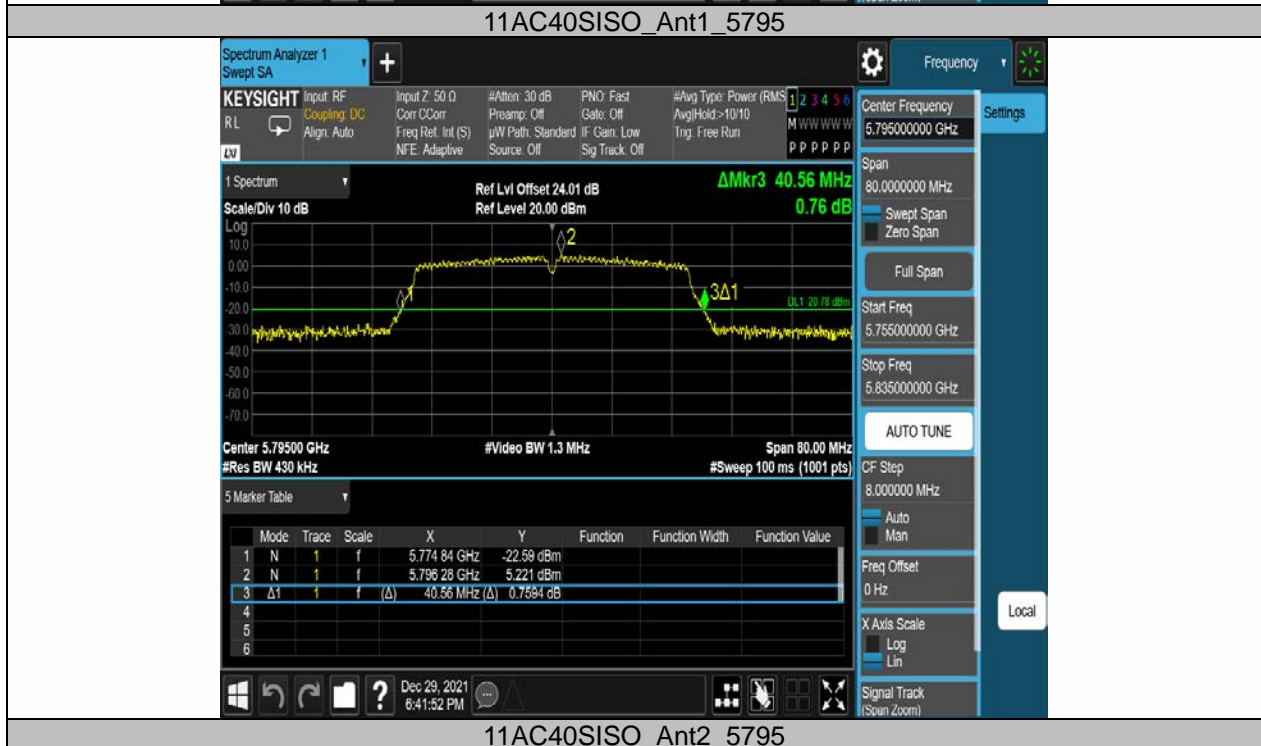

11AC20SISO_Ant1_5745

11AC20SISO_Ant2_5745

11AC20SISO_Ant1_5785

11AC20SISO_Ant2_5785

11AC20SISO_Ant1_5825

11AC20SISO_Ant2_5825

11AC80SISO_Ant1_5290

11AC80SISO_Ant2_5290

**6 dB Emission Bandwidth
Test Result B4**

TestMode	Antenna	Frequency[MHz]	6db EBW [MHz]	FL[MHz]	FH[MHz]	Limit[MHz]	Verdict
11A 802.11A	Ant1	5745	13.800	5737.480	5751.280	>0.5	PASS
	Ant2	5745	15.480	5737.280	5752.760	>0.5	PASS
	Ant1	5785	15.040	5777.520	5792.560	>0.5	PASS
	Ant2	5785	15.400	5777.160	5792.560	>0.5	PASS
	Ant1	5825	12.560	5819.000	5831.560	>0.5	PASS
	Ant2	5825	15.400	5817.520	5832.920	>0.5	PASS
11N20SISO 802.11N(HT20)	Ant1	5745	15.040	5737.480	5752.520	>0.5	PASS
	Ant2	5745	15.680	5737.240	5752.920	>0.5	PASS
	Ant1	5785	15.360	5777.160	5792.520	>0.5	PASS
	Ant2	5785	15.320	5777.480	5792.800	>0.5	PASS
	Ant1	5825	15.080	5817.480	5832.560	>0.5	PASS
	Ant2	5825	15.080	5817.480	5832.560	>0.5	PASS
11N40SISO 802.11N(HT40)	Ant1	5755	35.040	5737.480	5772.520	>0.5	PASS
	Ant2	5755	35.040	5737.480	5772.520	>0.5	PASS
	Ant1	5795	32.480	5777.560	5810.040	>0.5	PASS
	Ant2	5795	35.040	5777.560	5812.600	>0.5	PASS
11AC20SISO 802.11AC(HT20)	Ant1	5745	15.720	5737.440	5753.160	>0.5	PASS
	Ant2	5745	17.520	5736.240	5753.760	>0.5	PASS
	Ant1	5785	15.320	5777.160	5792.480	>0.5	PASS
	Ant2	5785	15.040	5777.520	5792.560	>0.5	PASS
	Ant1	5825	16.640	5817.120	5833.760	>0.5	PASS
	Ant2	5825	15.000	5817.560	5832.560	>0.5	PASS
11AC40SISO 802.11AC(HT40)	Ant1	5755	34.960	5737.480	5772.440	>0.5	PASS
	Ant2	5755	35.040	5737.480	5772.520	>0.5	PASS
	Ant1	5795	35.040	5777.480	5812.520	>0.5	PASS
	Ant2	5795	33.840	5778.680	5812.520	>0.5	PASS
11AC80SISO 802.11AC(HT80)	Ant1	5775	70.080	5737.400	5807.480	>0.5	PASS
	Ant2	5775	75.200	5737.400	5812.600	>0.5	PASS