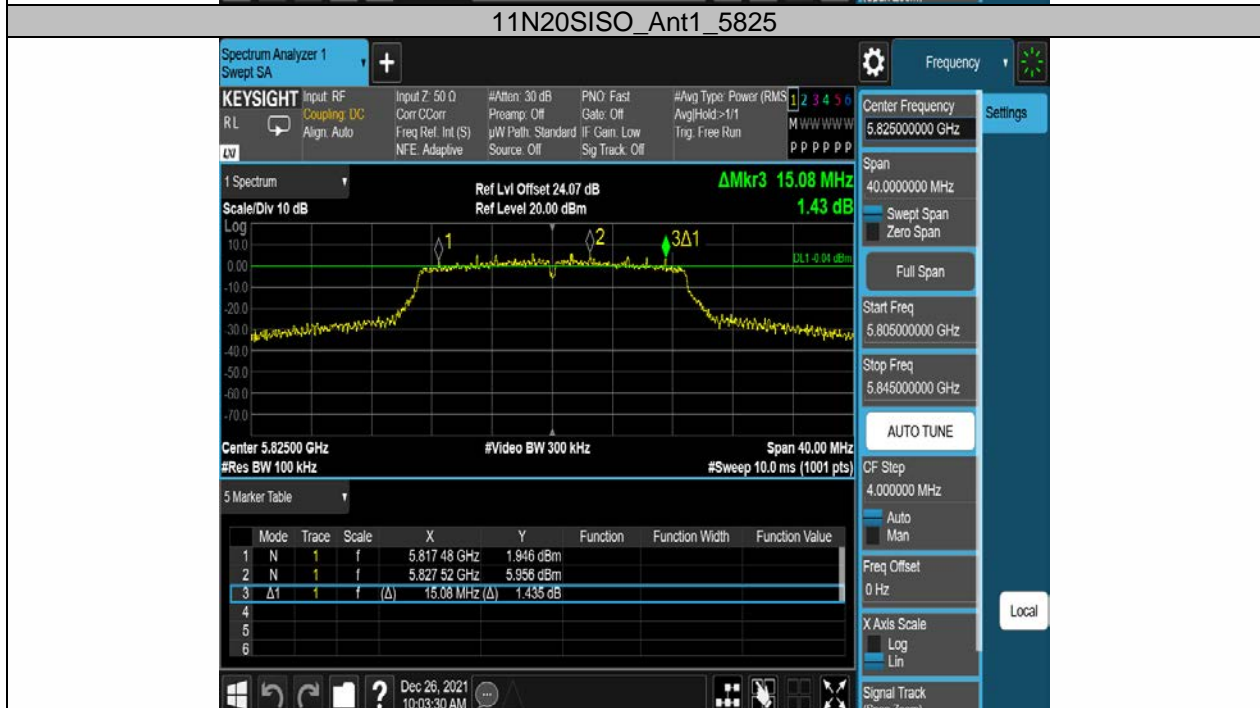

**6 dB Emission Bandwidth
Test Result B4**

TestMode	Antenna	Frequency[MHz]	6db EBW [MHz]	FL[MHz]	FH[MHz]	Limit[MHz]	Verdict
11A 802.11A	Ant1	5745	13.800	5737.480	5751.280	>0.5	PASS
	Ant2	5745	15.480	5737.280	5752.760	>0.5	PASS
	Ant1	5785	15.040	5777.520	5792.560	>0.5	PASS
	Ant2	5785	15.400	5777.160	5792.560	>0.5	PASS
	Ant1	5825	12.560	5819.000	5831.560	>0.5	PASS
	Ant2	5825	15.400	5817.520	5832.920	>0.5	PASS
11N20SISO 802.11N(HT20)	Ant1	5745	15.040	5737.480	5752.520	>0.5	PASS
	Ant2	5745	15.680	5737.240	5752.920	>0.5	PASS
	Ant1	5785	15.360	5777.160	5792.520	>0.5	PASS
	Ant2	5785	15.320	5777.480	5792.800	>0.5	PASS
	Ant1	5825	15.080	5817.480	5832.560	>0.5	PASS
	Ant2	5825	15.080	5817.480	5832.560	>0.5	PASS
11N40SISO 802.11N(HT40)	Ant1	5755	35.040	5737.480	5772.520	>0.5	PASS
	Ant2	5755	35.040	5737.480	5772.520	>0.5	PASS
	Ant1	5795	32.480	5777.560	5810.040	>0.5	PASS
	Ant2	5795	35.040	5777.560	5812.600	>0.5	PASS
11AC20SISO 802.11AC(HT20)	Ant1	5745	15.720	5737.440	5753.160	>0.5	PASS
	Ant2	5745	17.520	5736.240	5753.760	>0.5	PASS
	Ant1	5785	15.320	5777.160	5792.480	>0.5	PASS
	Ant2	5785	15.040	5777.520	5792.560	>0.5	PASS
	Ant1	5825	16.640	5817.120	5833.760	>0.5	PASS
	Ant2	5825	15.000	5817.560	5832.560	>0.5	PASS
11AC40SISO 802.11AC(HT40)	Ant1	5755	34.960	5737.480	5772.440	>0.5	PASS
	Ant2	5755	35.040	5737.480	5772.520	>0.5	PASS
	Ant1	5795	35.040	5777.480	5812.520	>0.5	PASS
	Ant2	5795	33.840	5778.680	5812.520	>0.5	PASS
11AC80SISO 802.11AC(HT80)	Ant1	5775	70.080	5737.400	5807.480	>0.5	PASS
	Ant2	5775	75.200	5737.400	5812.600	>0.5	PASS

Test Graphs B4

11N40SISO_Ant1_5795

11N40SISO_Ant2_5795

11AC20SISO_Ant1_5785

11AC20SISO_Ant2_5785

11AC40SISO_Ant1_5755

11AC40SISO_Ant2_5755