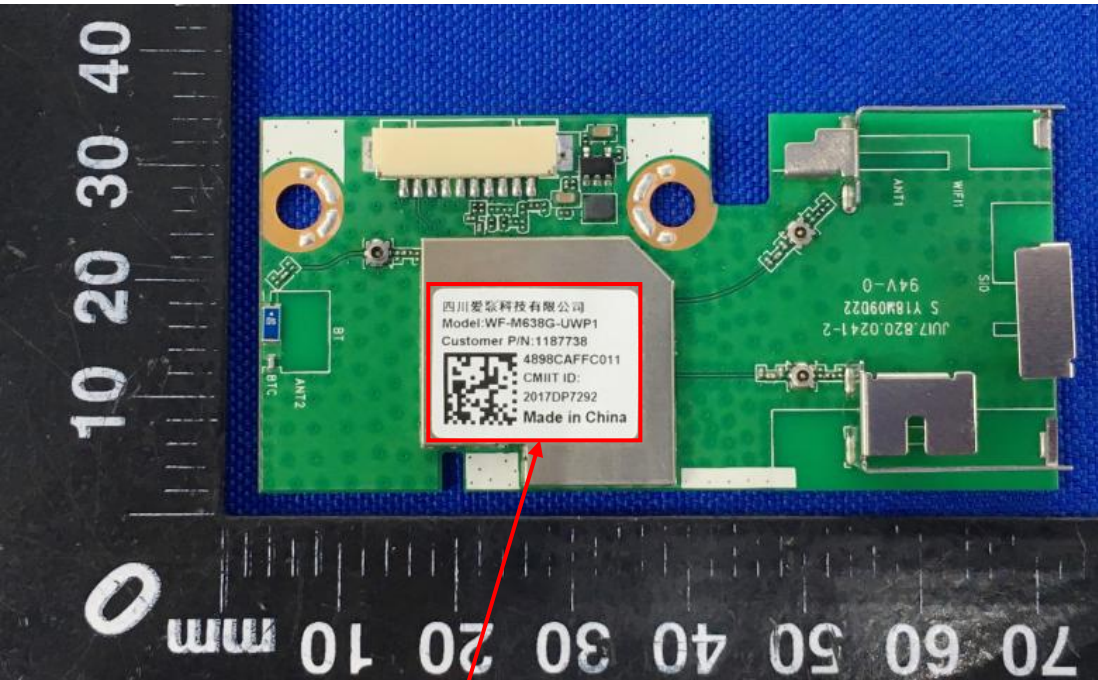

Label Artwork and Location

Model: WF-M638G-UWP1

Label:

Size: L*W=16*12mm

Location