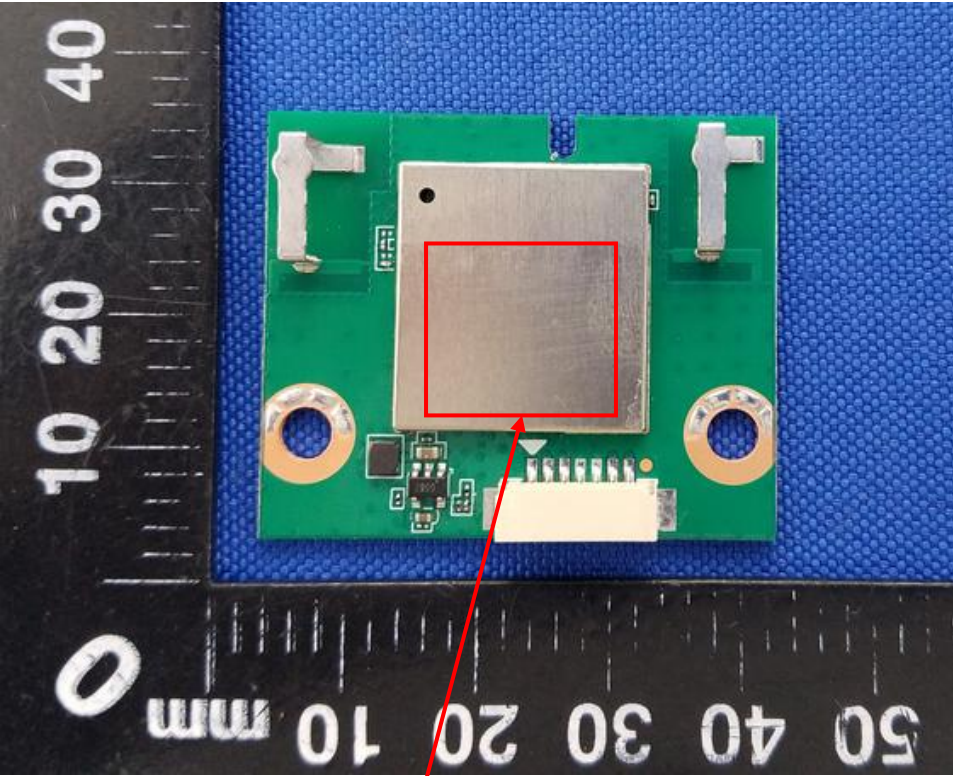

# Label Artwork and Location

Model: WF-M603-UWS2

Label:

Size: L\*W=14\*14mm

Location