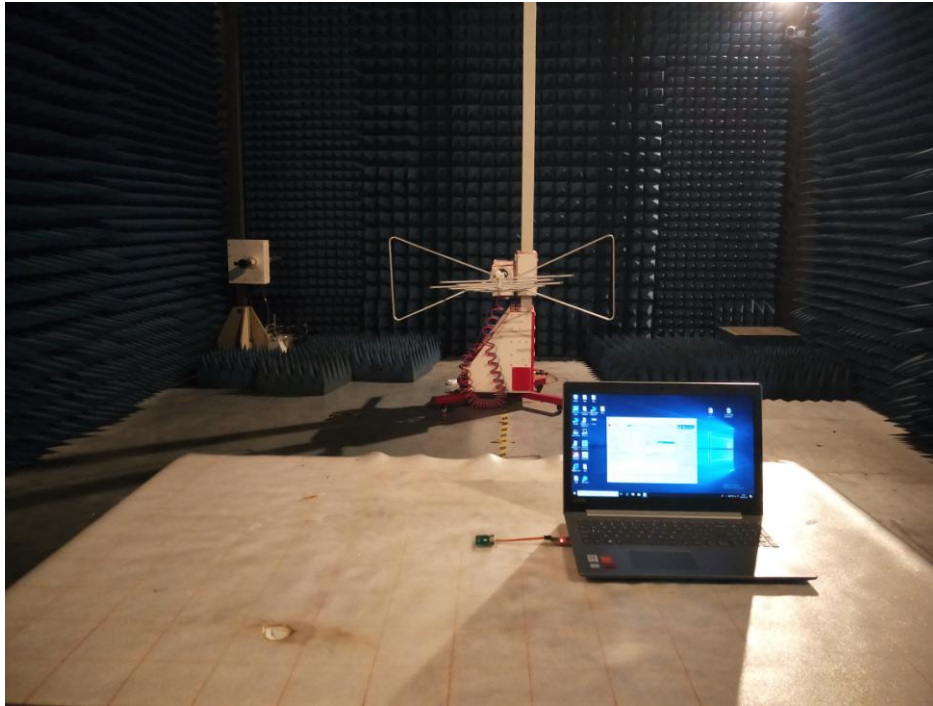

Appendix B: Photographs of Test Setup

Product: Wireless Module

Model: WF-M603-UWS2

Radiated Emission

CE