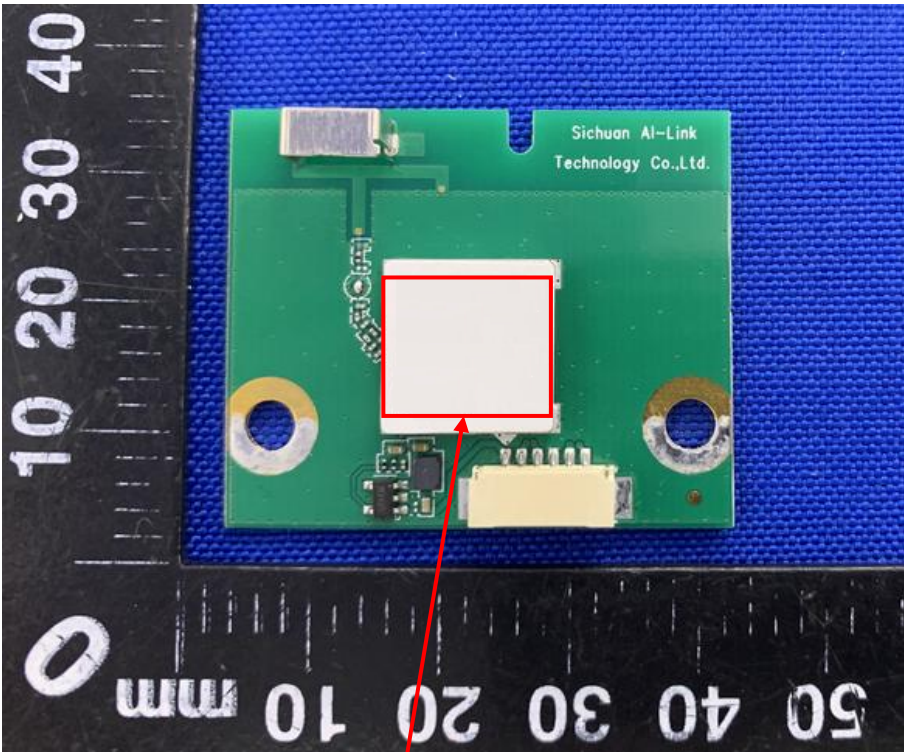

# Label Artwork and Location

Model: WF-M601-UWS3

Label:

Size: L\*W=14\*12mm

Location