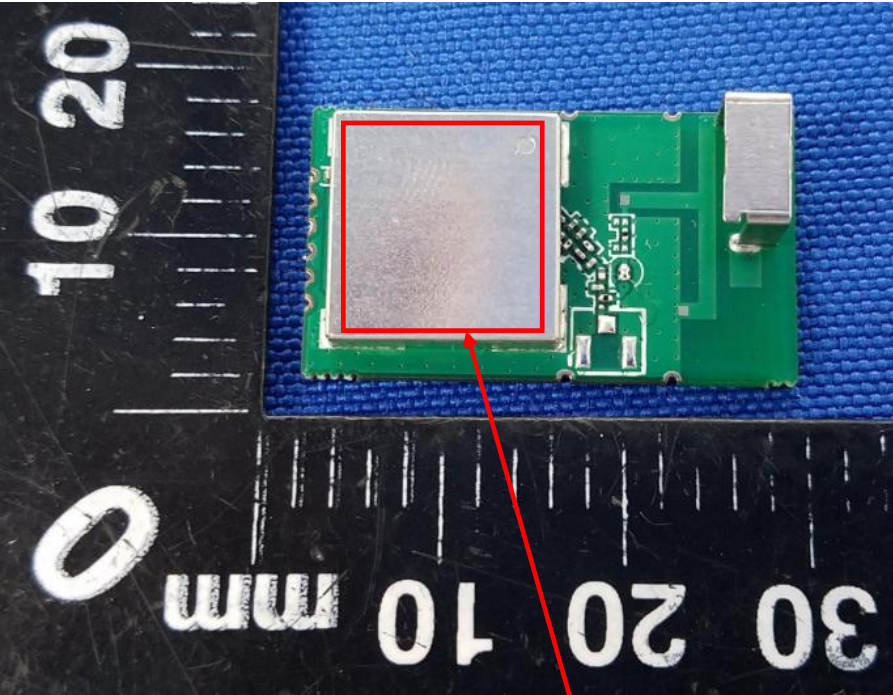

Label Artwork and Location

Model: WF-M601-UWS2

Label:

Size: L*W=12*12mm

Location